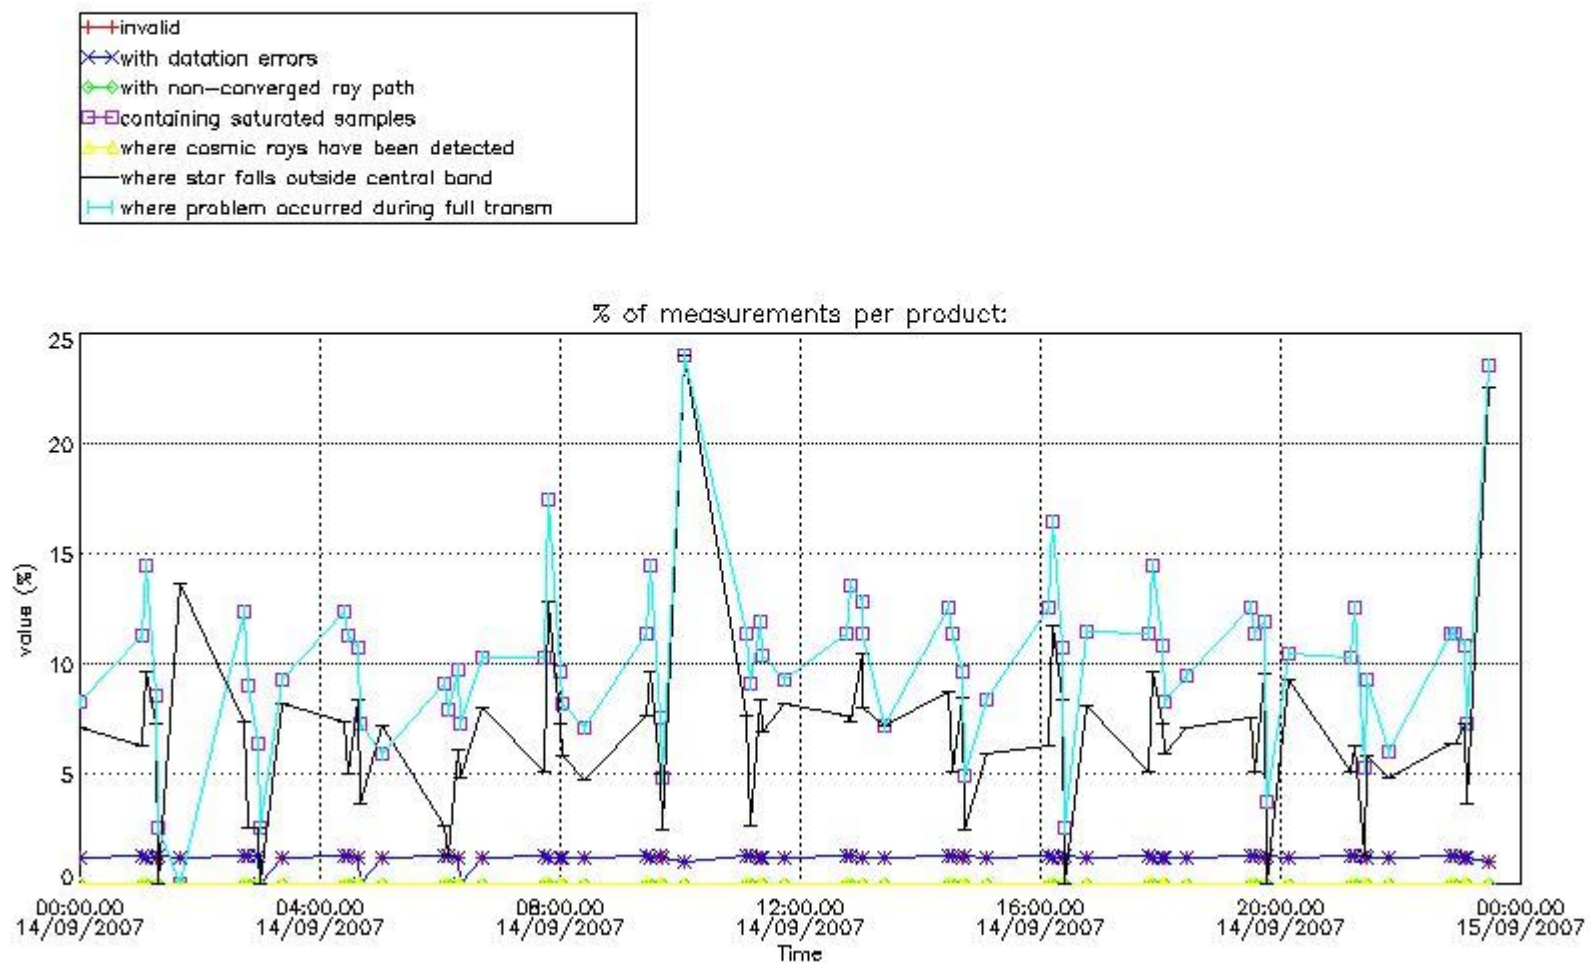

4.2 Plot quality information per product coming from level 1b processing (world map)

4.2.1 Plot level 1 quality information per product (world map): ENVISAT ASCENDING passes