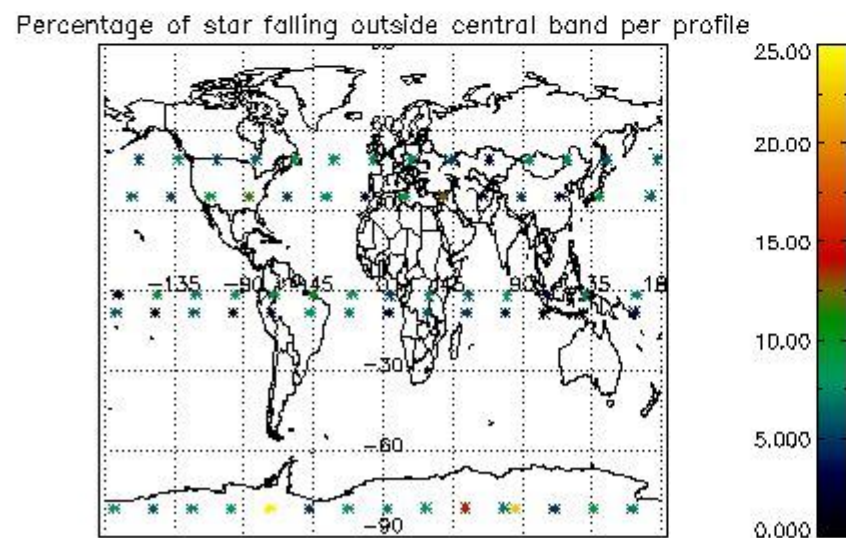

5. Trace gas profiles

5.1 Ozone statistics based on quality of products

The final quality of the products can be "measured" using the STD (Standard Deviation) attached to every point profile. This information is written to the parameter GOM_NL__2P/NL_LOCAL_SPECIES_DENSITY/o3_std of the level 2 products. The table below shows the statistics for given STD ranges.

The statistics are given with respect to the overall valid production:

- Products without fatal errors: GOM_NL__2P/MPH/PRODUCT_ERR=0
- Valid point profile: GOM_NL__2P/NL_LOCAL_SPECIES_DENSITY/pcd(0)=0

The 'Criteria' is applied to valid points of dark limb products:

- Products in dark limb illumination condition: GOM_NL__2P/NL_SUMMARY_QUALITY/obs_ill_cond=0
- Products without fatal errors: GOM_NL__2P/MPH/PRODUCT_ERR=0
- Valid point profile: GOM_NL__2P/NL_LOCAL_SPECIES_DENSITY/pcd(0)=0

So, the table below shows the percentage of dark limb and valid observations for each criteria with respect to the overall valid daily observations.

Criteria	% of total production
All STD	46
STD < 20	31