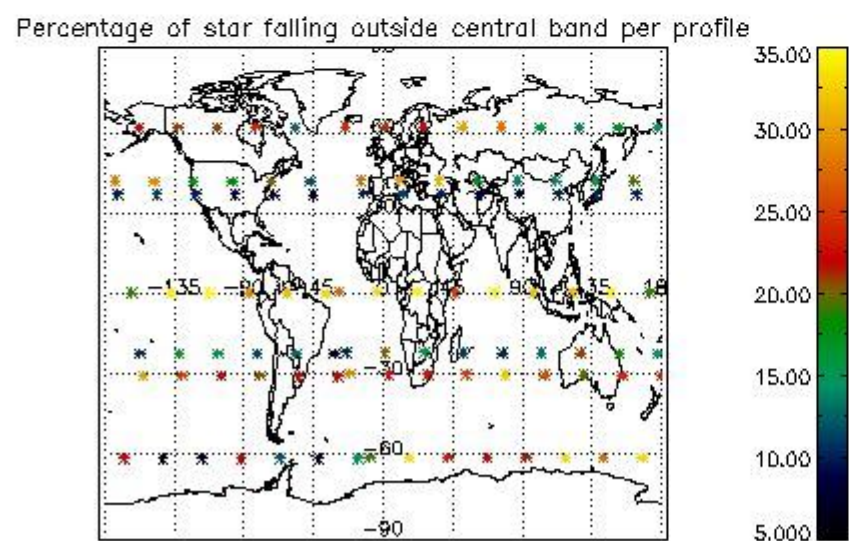

###### 4.1.1 Plot level 1 quality information per product (time dependant): ENVISAT ASCENDING passes

4.1.2 Plot level 1 quality information per product (time dependant): ENVI SAT DESCENDING passes

4.2 Plot quality information per product coming from level 1b processing (world map)  
 4.2.1 Plot level 1 quality information per product (world map): ENVISAT ASCENDING passes