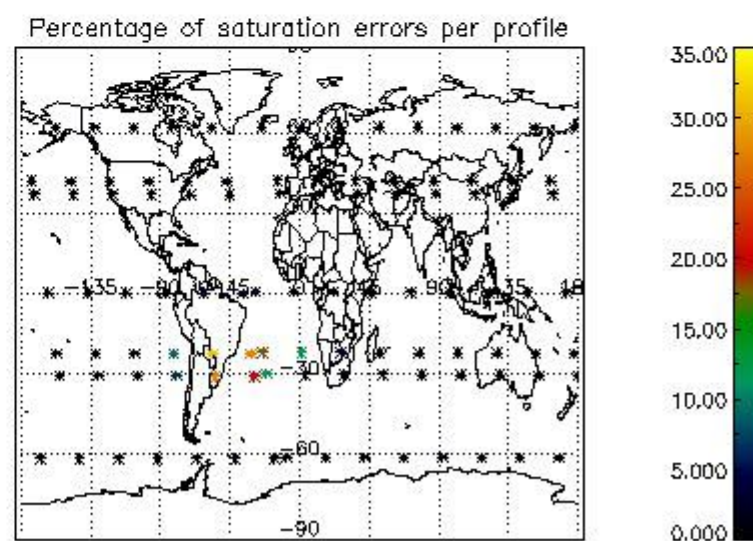

###### 4.1.1 Plot level 1 quality information per product (time dependant): ENVISAT ASCENDING passes

4.1.2 Plot level 1 quality information per product (time dependant): ENVI SAT DESCENDING passes

4.2 Plot quality information per product coming from level 1b processing (world map)  
 4.2.1 Plot level 1 quality information per product (world map): ENVISAT ASCENDING passes

4.2.2 Plot level 1 quality information per product (world map): ENVISAT DESCENDING passes