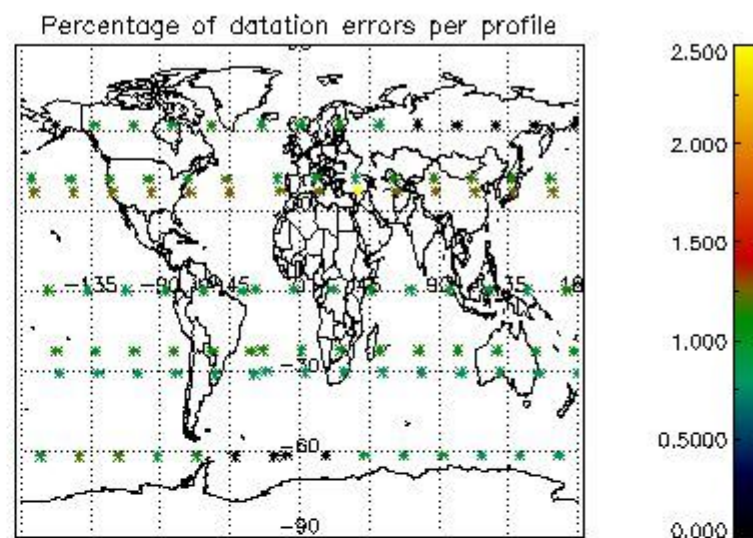

###### 4.1.1 Plot level 1 quality information per product (time dependant): ENVISAT ASCENDING passes

4.1.2 Plot level 1 quality information per product (time dependant): ENVI SAT DESCENDING passes

4.2 Plot quality information per product coming from level 1b processing (world map)  
 4.2.1 Plot level 1 quality information per product (world map): ENVISAT ASCENDING passes