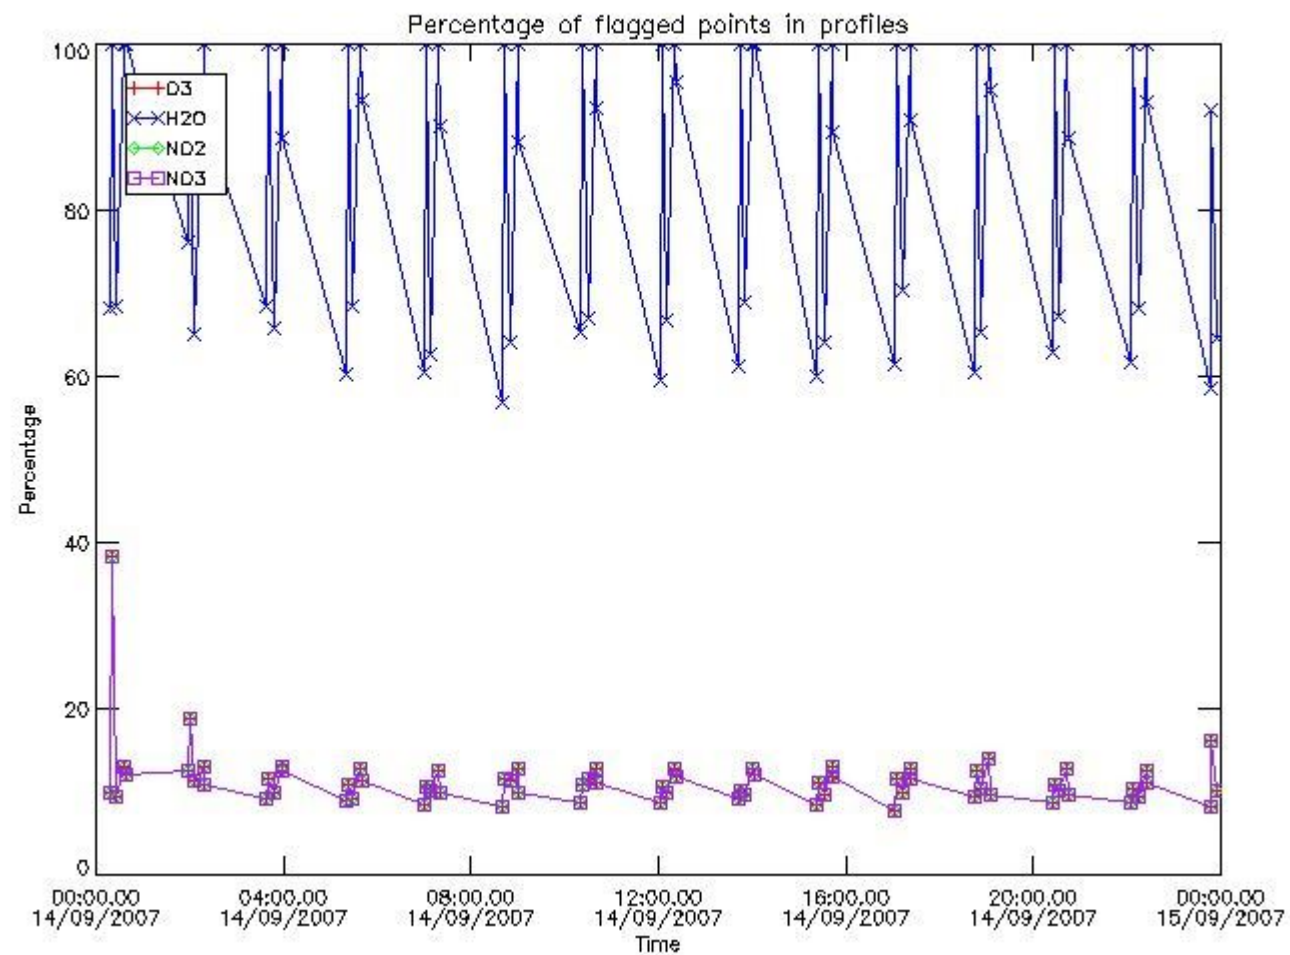

3. Quality information per product

In this section it is plotted some information contained in the Quality Summary data set of the level 2 products. Only products in dark limb conditions and without errors (error flag in the MPH set to "0") are used.

3.1 Plot quality information per product (time dependant)

3.2 Plot quality information per product (world map)