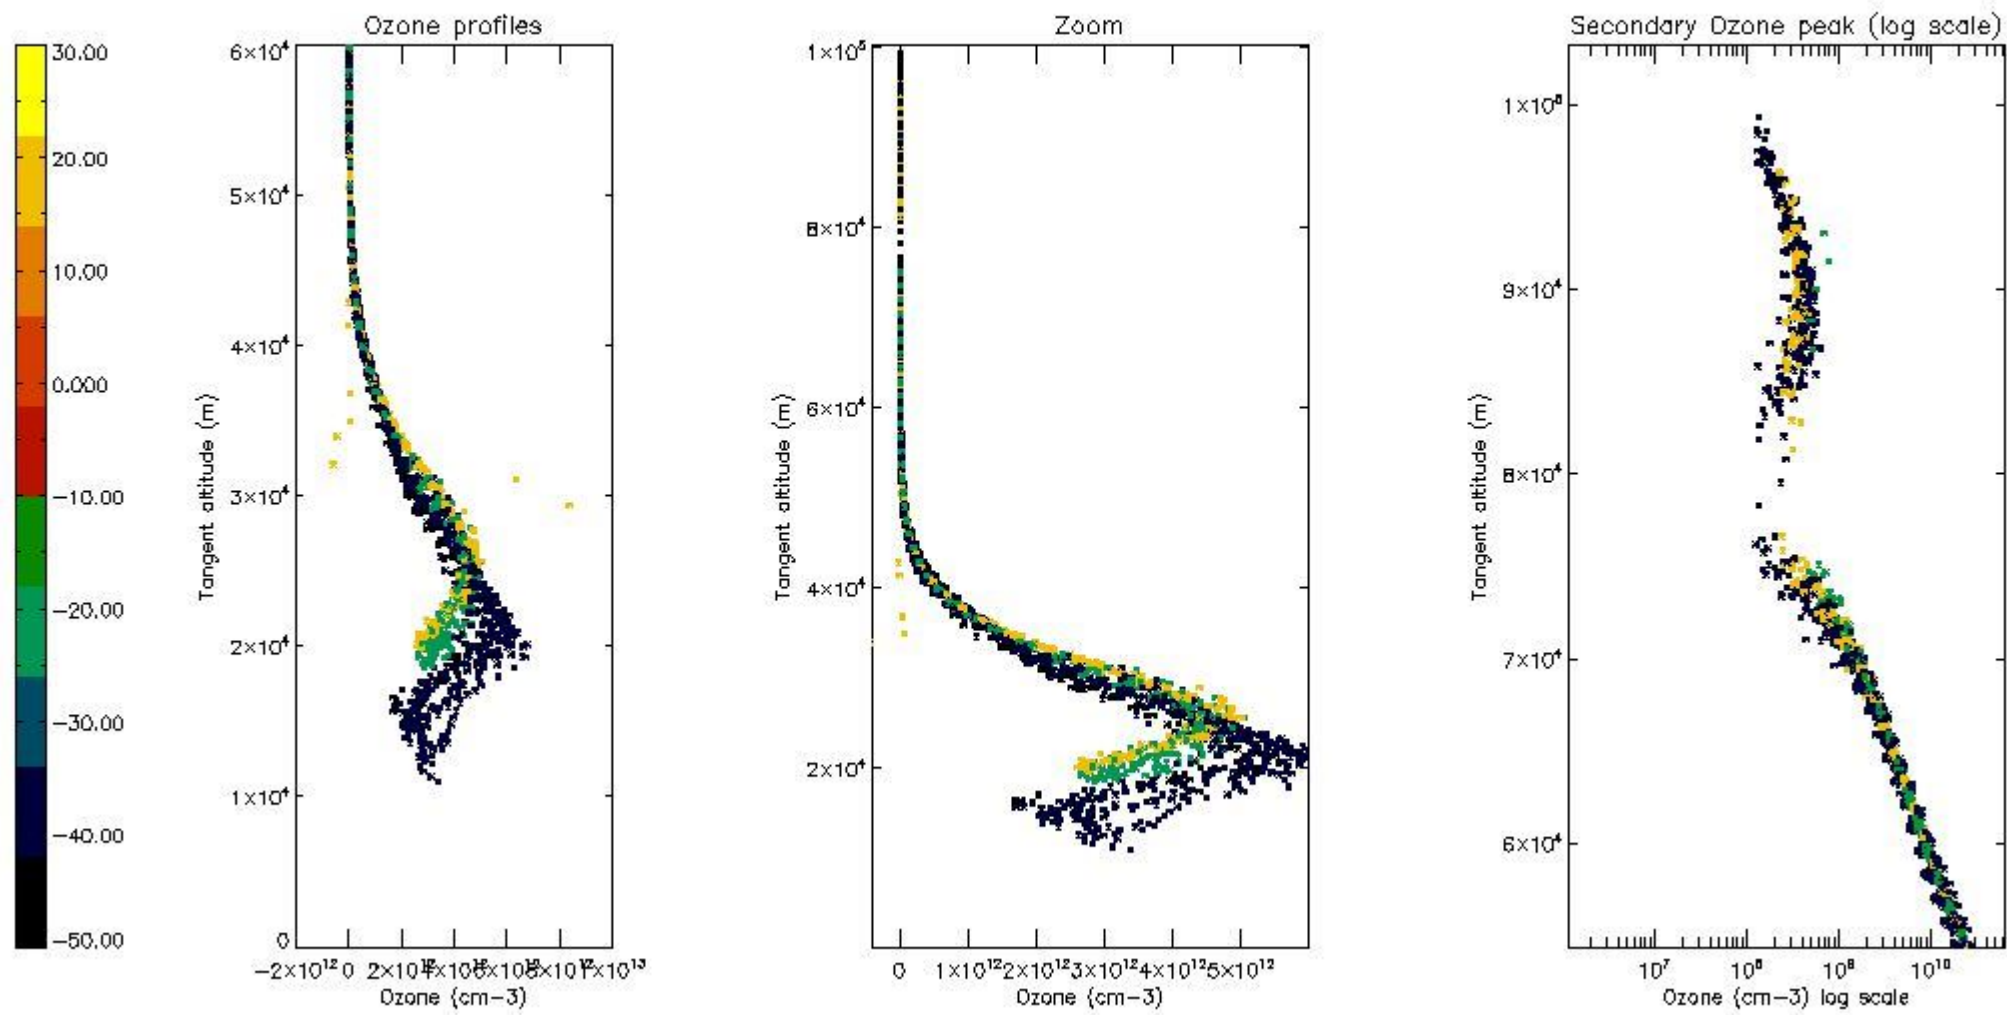

*5.4 Plot ozone profiles where STD < 10% (dark without errors)*

The colorbar represents the latitude.

*5.5 Plot ozone profiles where STD < 5% (dark without errors)*

The colorbar represents the latitude.

*5.6 Plot NO<sub>2</sub> profiles for all STD (dark without errors)*

The colorbar represents the latitude.

*5.7 Plot NO3 profiles for all STD (dark without errors)*

The colorbar represents the latitude.

5.8 Plot H2O profiles for all STD (only for occultations of stars 1,2,3,4,13,14,16,26,63 dark without errors)