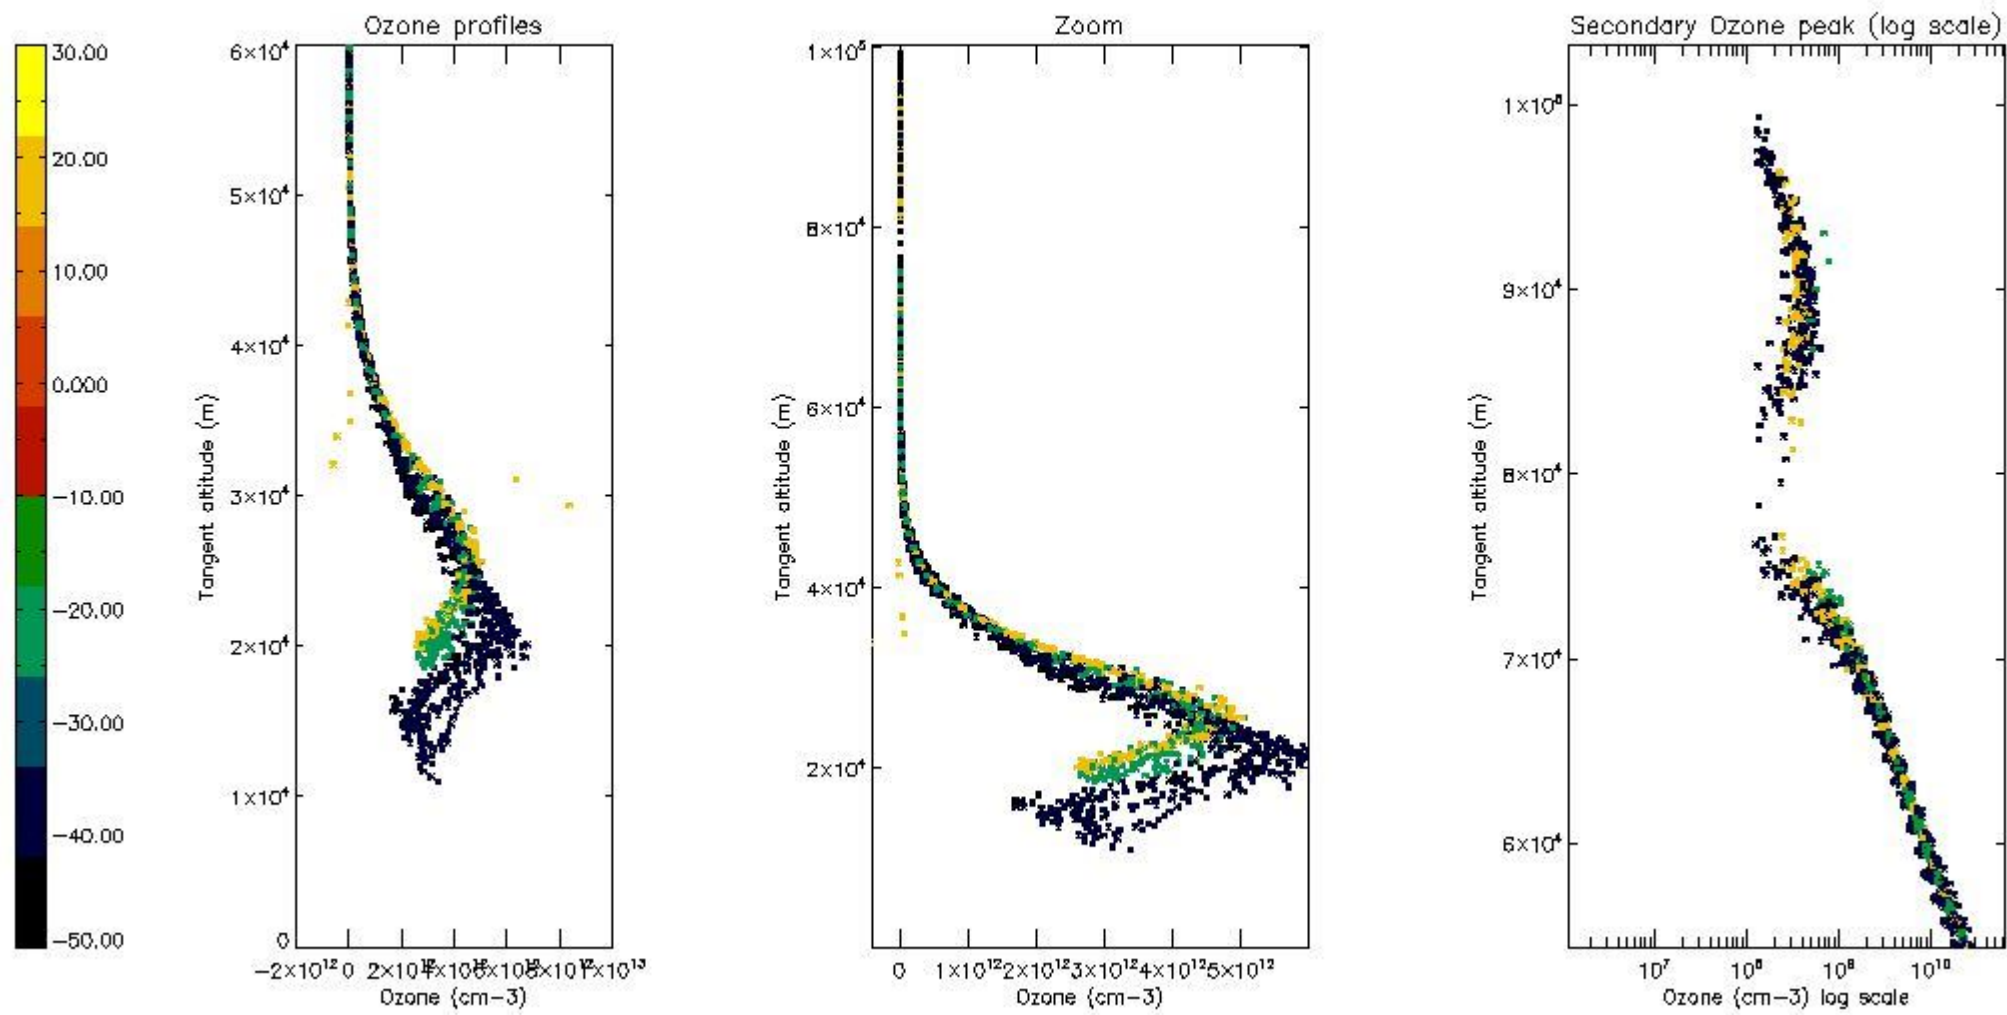

5.6 Plot NO₂ profiles for all STD (dark without errors)

The colorbar represents the latitude.