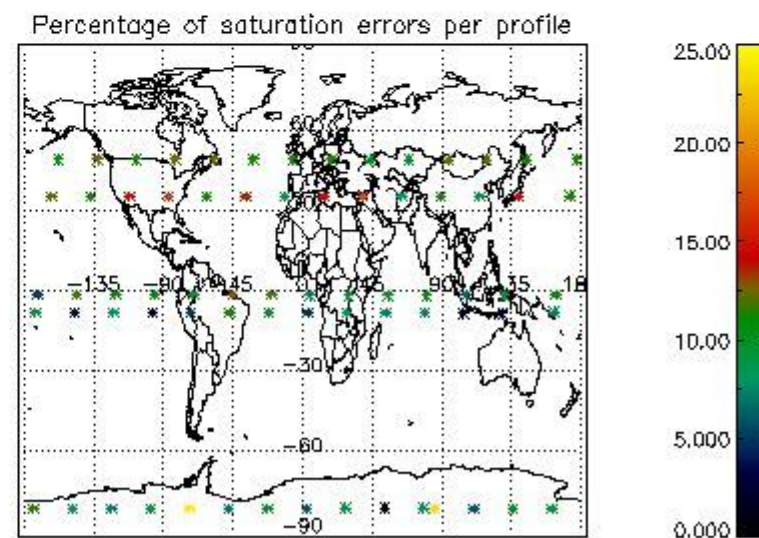

5. Trace gas profiles

5.1 Ozone statistics based on quality of products

The final quality of the products can be "measured" using the STD (Standard Deviation) attached to every point profile. This information is written to the parameter GOM_NL__2P/NL_LOCAL_SPECIES_DENSITY/o3_std of the level 2 products. The table below shows the statistics for given STD ranges.

The statistics are given with respect to the overall valid production:

- Products without fatal errors: GOM_NL__2P/MPH/PRODUCT_ERR=0
- Valid point profile: GOM_NL__2P/NL_LOCAL_SPECIES_DENSITY/pcd(0)=0

The 'Criteria' is applied to valid points of dark limb products:

- Products in dark limb illumination condition: GOM_NL__2P/NL_SUMMARY_QUALITY/obs_ill_cond=0
- Products without fatal errors: GOM_NL__2P/MPH/PRODUCT_ERR=0
- Valid point profile: GOM_NL__2P/NL_LOCAL_SPECIES_DENSITY/pcd(0)=0

So, the table below shows the percentage of dark limb and valid observations for each criteria with respect to the overall valid daily observations.

Criteria	% of total production
All STD	46
STD < 20	31