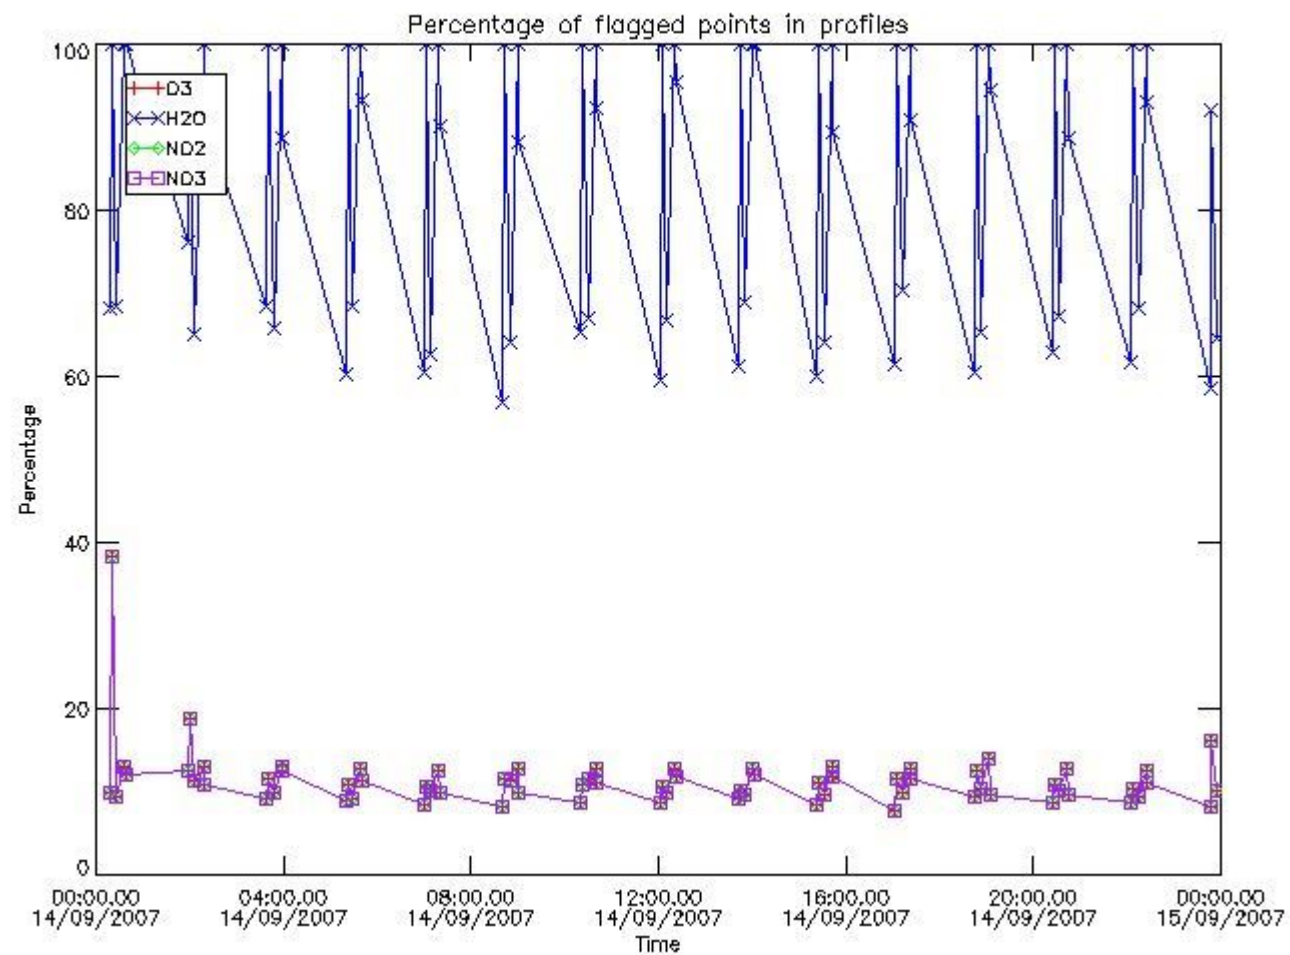

#### 3.1 Plot quality information per product (time dependant)