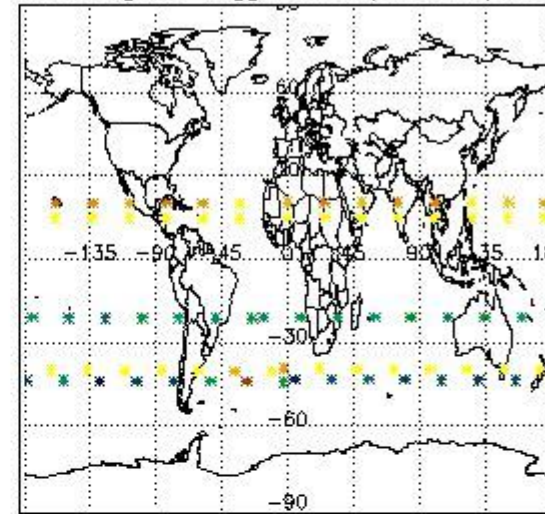

Percentage of flagged data per H2O profile