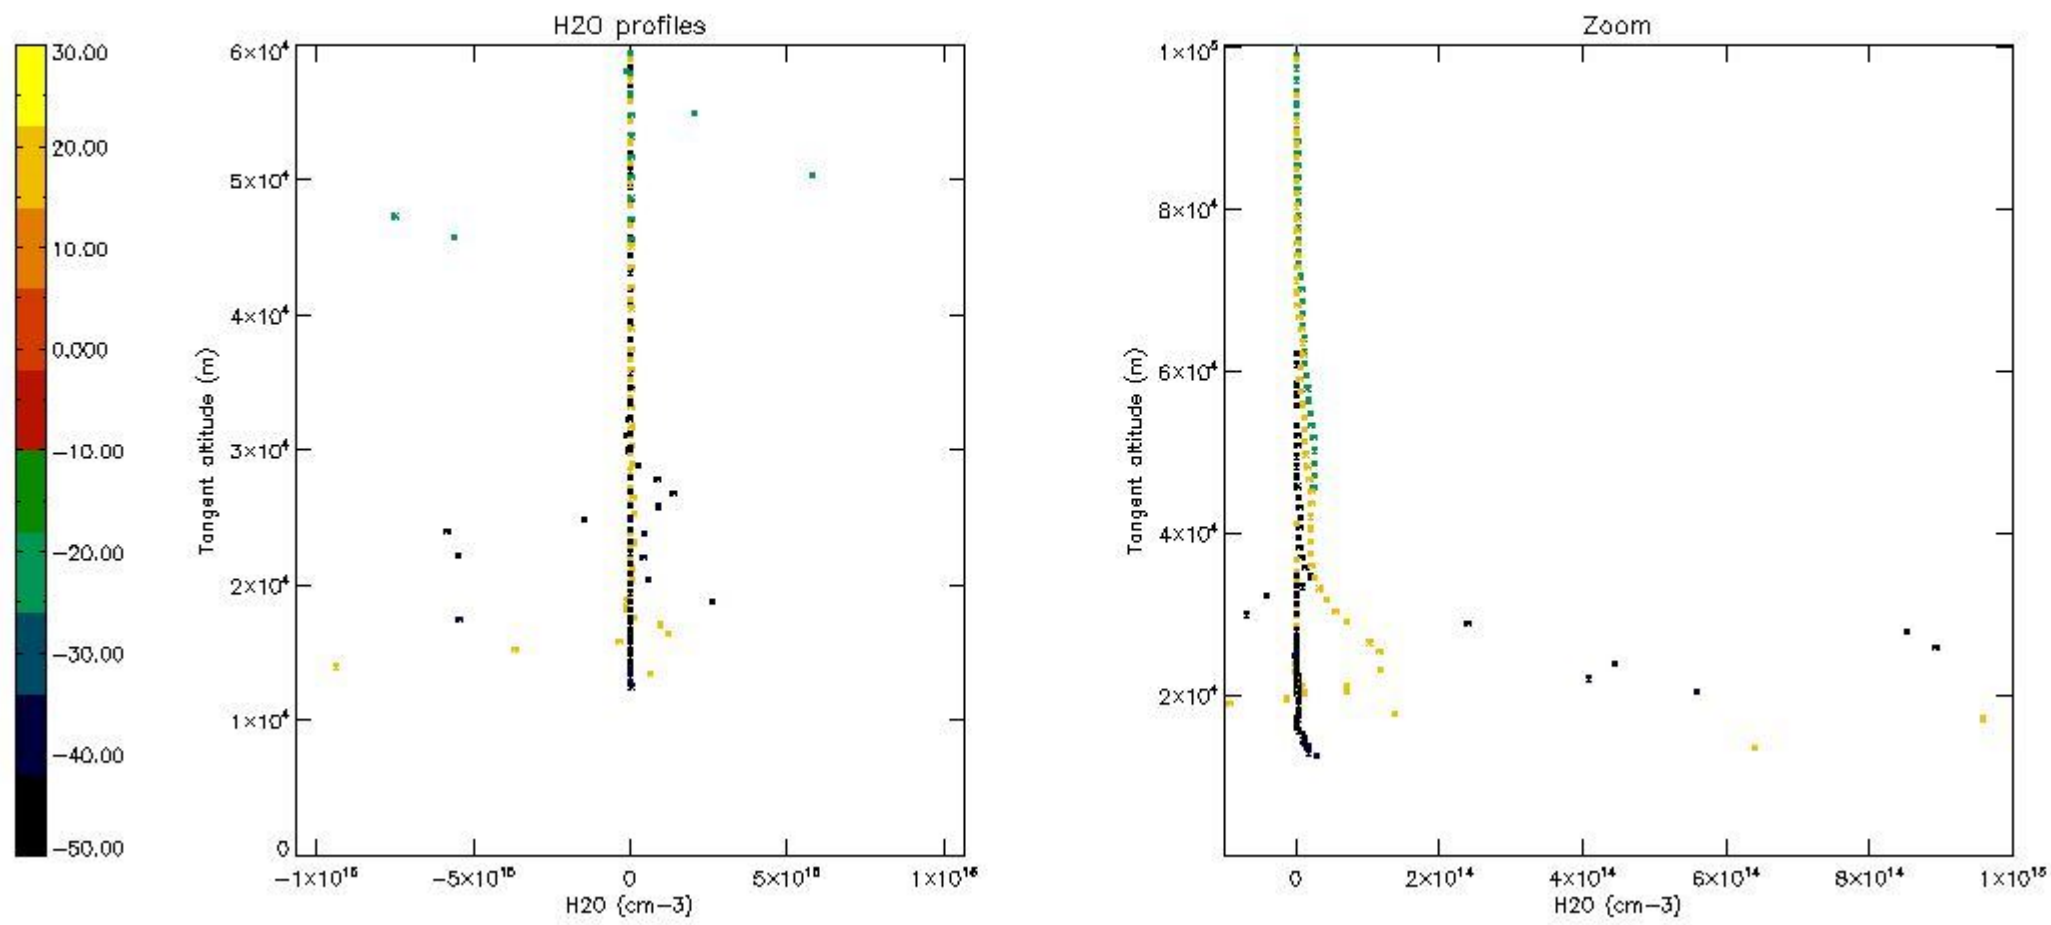

6. Auxiliary Data Files used for the production reported in section 2

The number reported in the third column indicates since which file (see list in section 2) the corresponding auxiliary file has been used. The fourth column is the date of those product files.

Type	Auxiliary Filename	Used since product	Used since product date
INST_PHYS_CHARACTERISTICS	GOM_INS_AXVIEC20091111_143220_20030716_120000_20500101_000000	1	14-SEP-2007 00:00:10
LEVEL-2_PROC_CONFIG	GOM_PR2_AXVIEC20091111_152718_20020301_000000_20500101_000000	1	14-SEP-2007 00:00:10
CROSS_SECTIONS_FILE	GOM_CRS_AXVIEC20091111_154832_20020301_000000_20500101_000000	1	14-SEP-2007 00:00:10