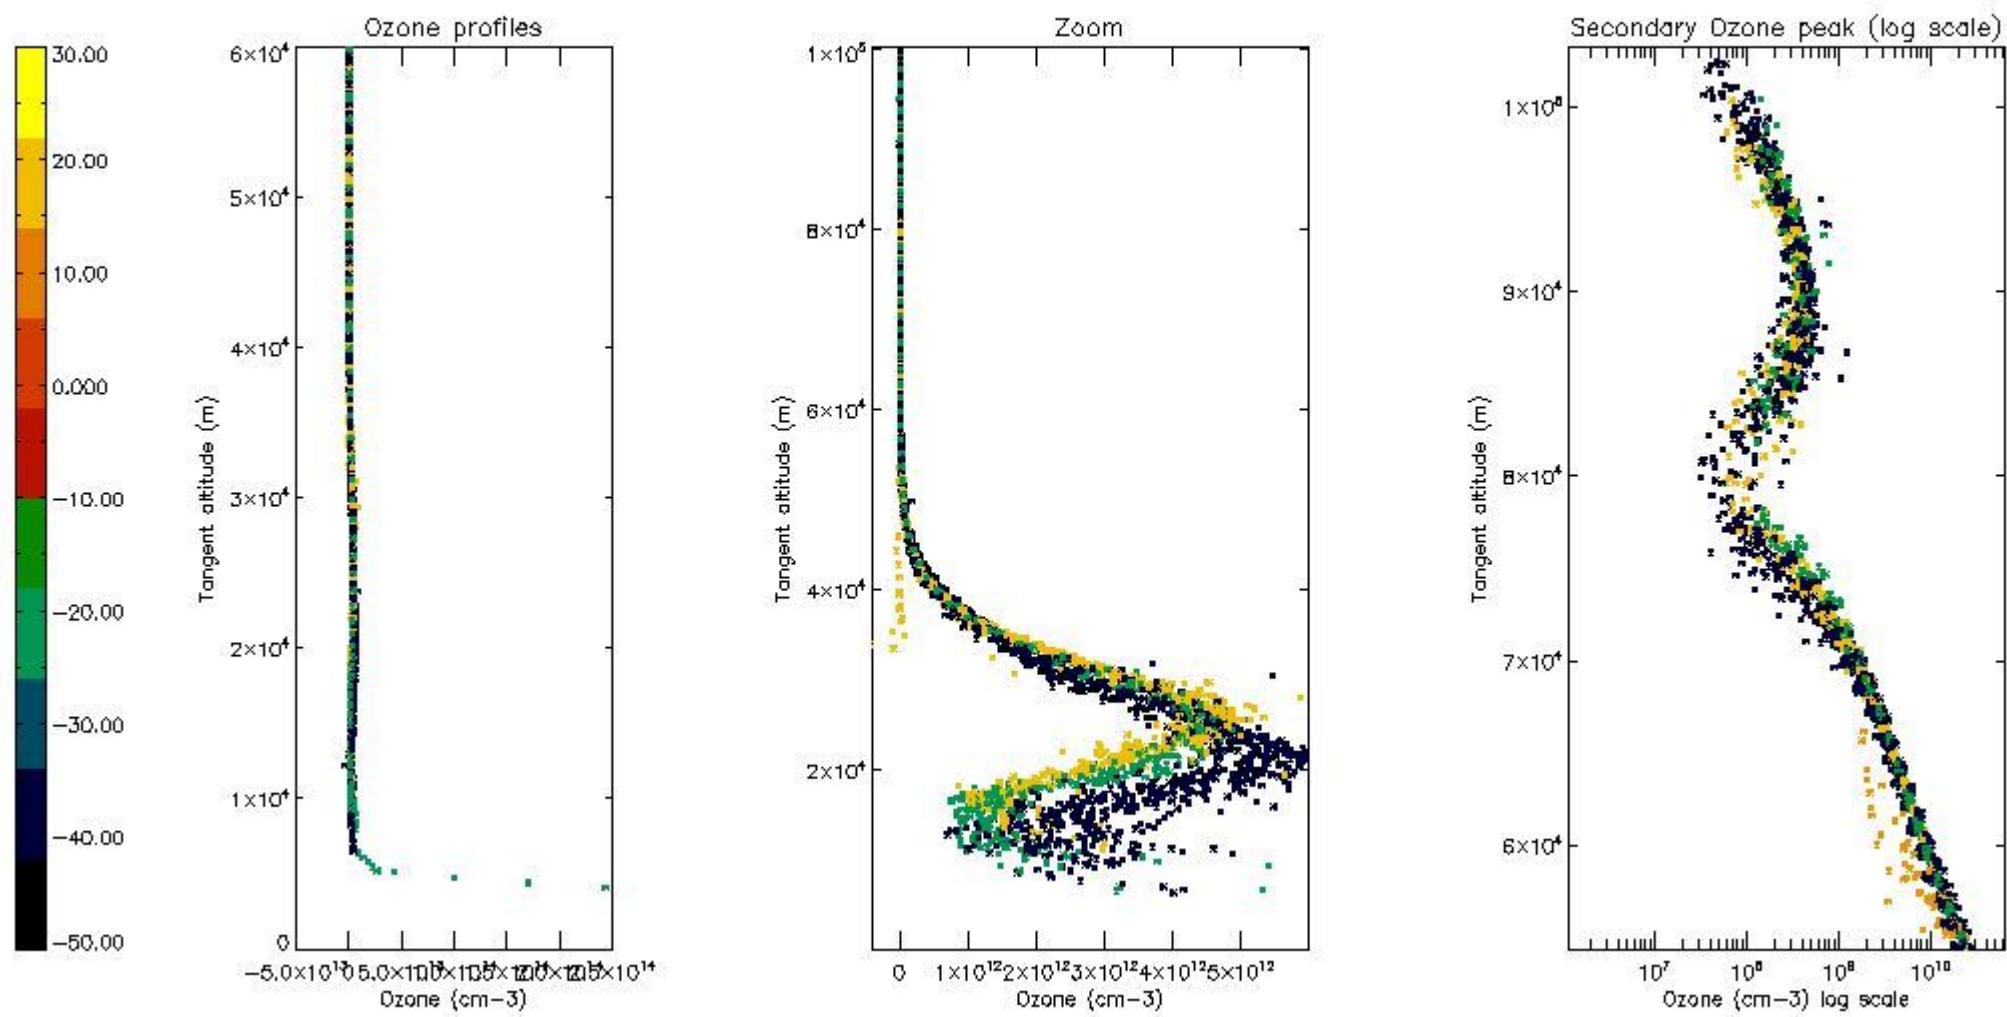

STD < 10	27
STD < 5	21

5.2 Plot ozone profiles for all STD (dark without errors)

The colorbar represents the latitude.

5.3 Plot ozone profiles where STD < 20% (dark without errors)

The colorbar represents the latitude.