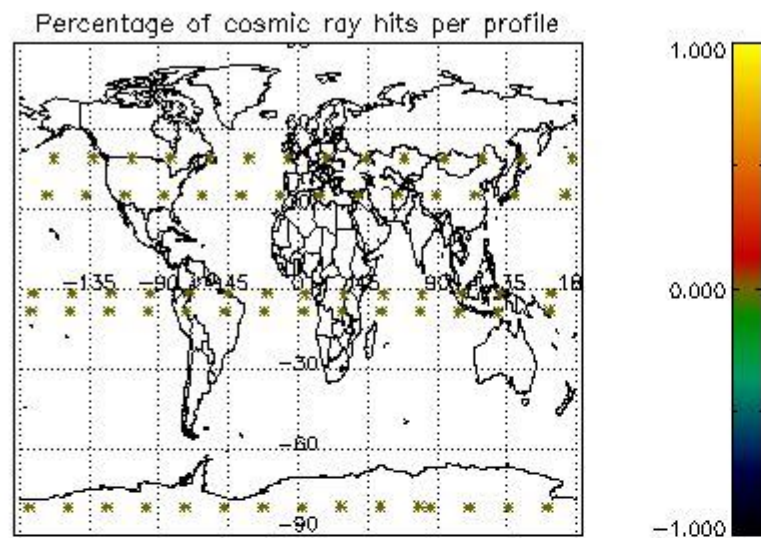

4.2.2 Plot level 1 quality information per product (world map): ENVISAT DESCENDING passes

5. Trace gas profiles

5.1 Ozone statistics based on quality of products

The final quality of the products can be "measured" using the STD (Standard Deviation) attached to every point profile. This information is written to the parameter GOM_NL__2P/NL_LOCAL_SPECIES_DENSITY/o3_std of the level 2 products. The table below shows the statistics for given STD ranges.

The statistics are given with respect to the overall valid production:

- Products without fatal errors: GOM_NL__2P/MPH/PRODUCT_ERR=0
- Valid point profile: GOM_NL__2P/NL_LOCAL_SPECIES_DENSITY/pcd(0)=0

The 'Criteria' is applied to valid points of dark limb products:

- Products in dark limb illumination condition: GOM_NL__2P/NL_SUMMARY_QUALITY/obs_ill_cond=0
- Products without fatal errors: GOM_NL__2P/MPH/PRODUCT_ERR=0
- Valid point profile: GOM_NL__2P/NL_LOCAL_SPECIES_DENSITY/pcd(0)=0

So, the table below shows the percentage of dark limb and valid observations for each criteria with respect to the overall valid daily observations.

Criteria	% of total production
All STD	46
STD < 20	31