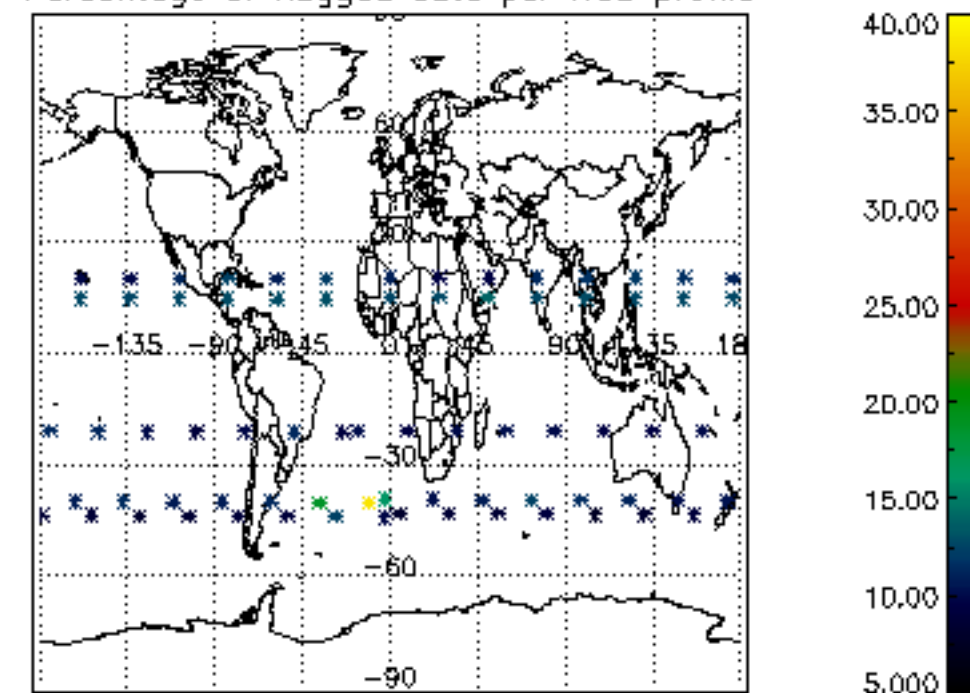

Percentage of flagged data per NO3 profile