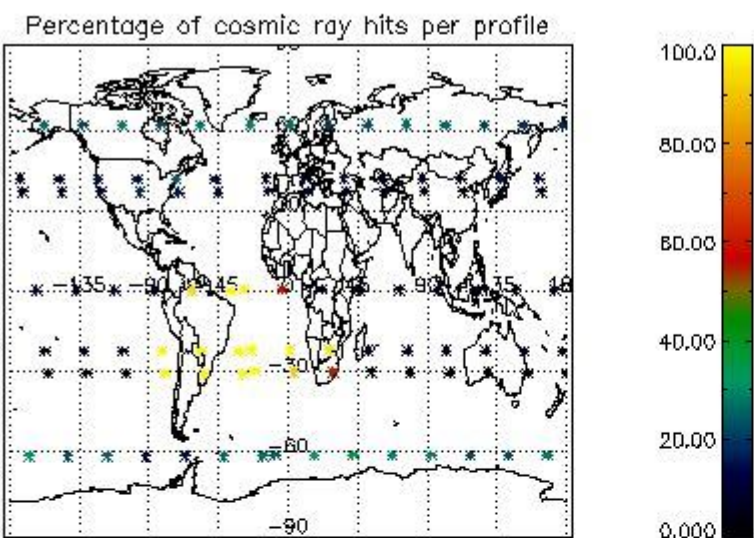

###### 4.1.1 Plot level 1 quality information per product (time dependant): ENVISAT ASCENDING passes

4.1.2 Plot level 1 quality information per product (time dependant): ENVI SAT DESCENDING passes

4.2 Plot quality information per product coming from level 1b processing (world map)  
 4.2.1 Plot level 1 quality information per product (world map): ENVISAT ASCENDING passes