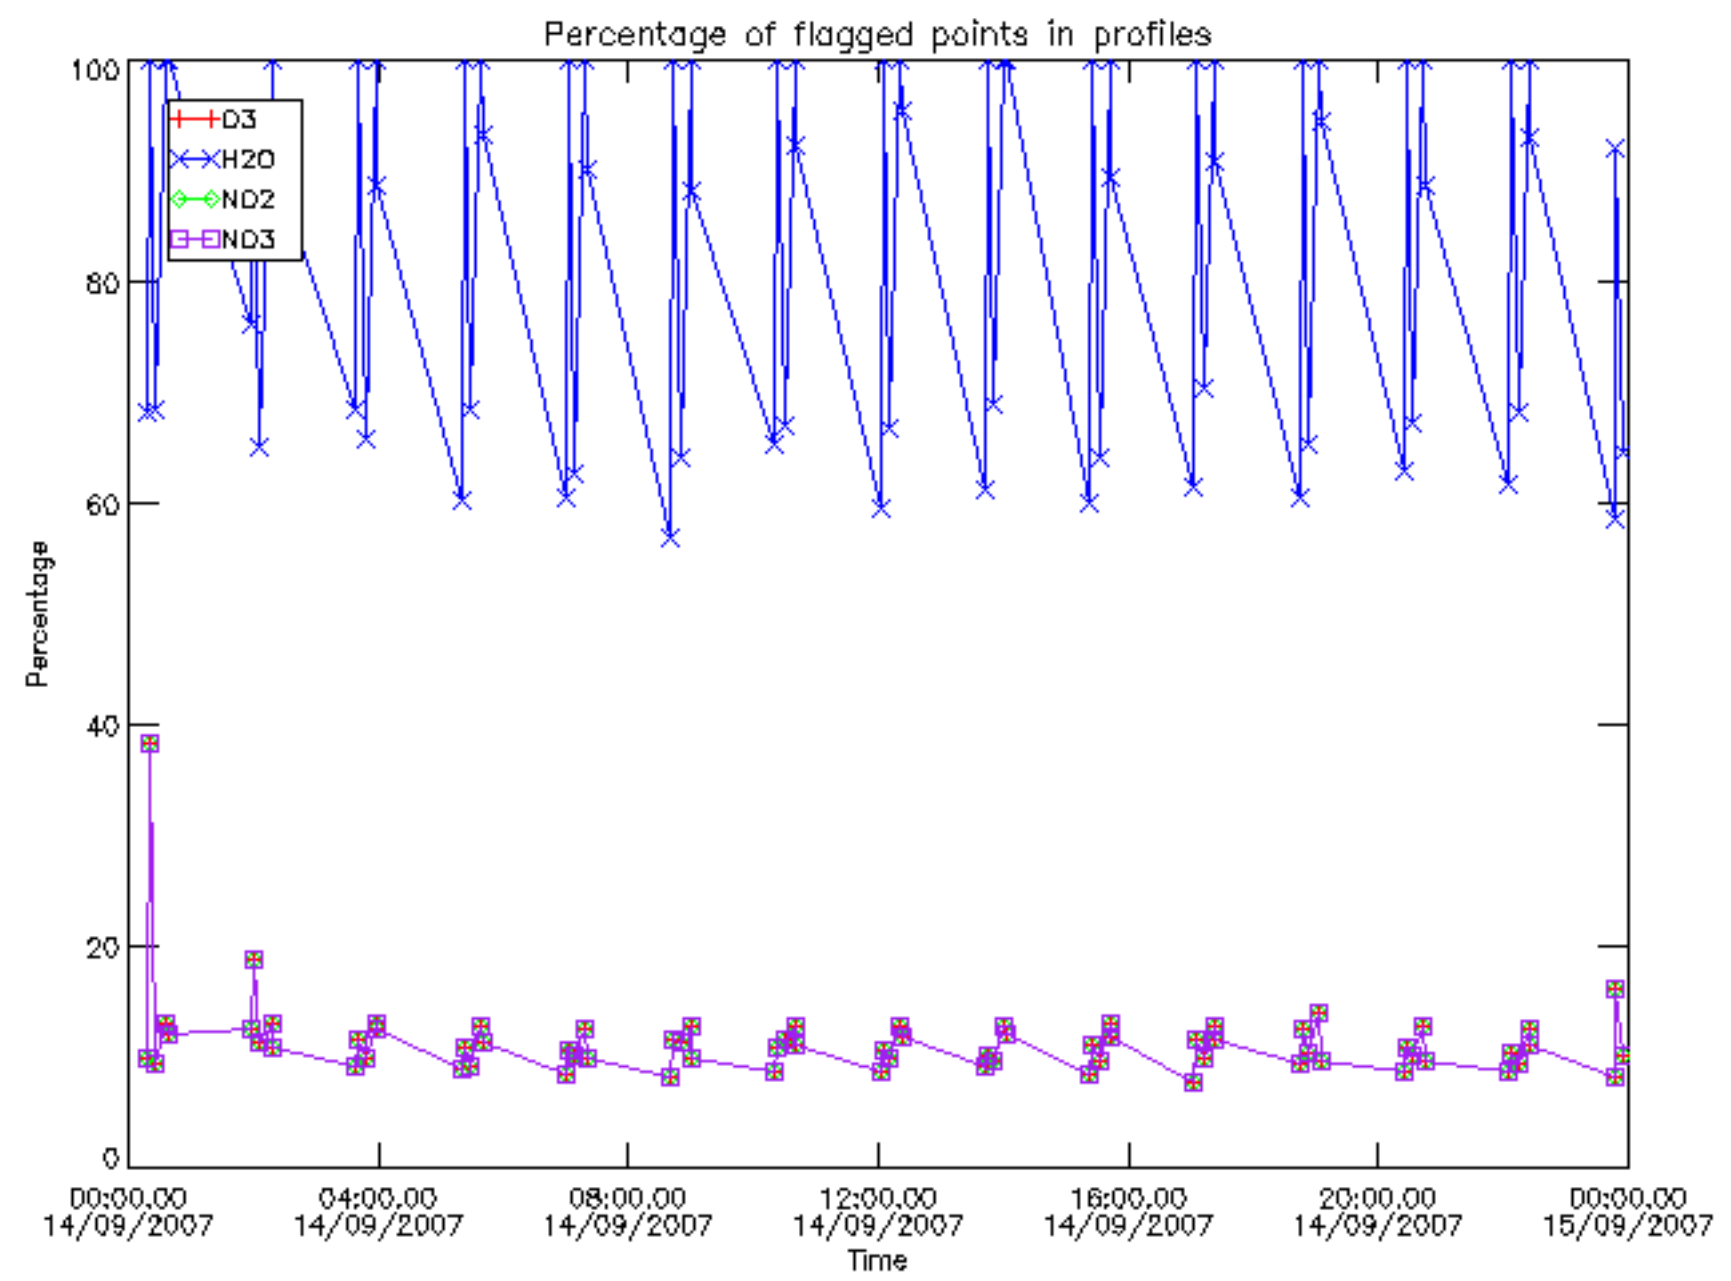

Percentage of flagged data per D3 profile

Percentage of flagged data per H2O profile