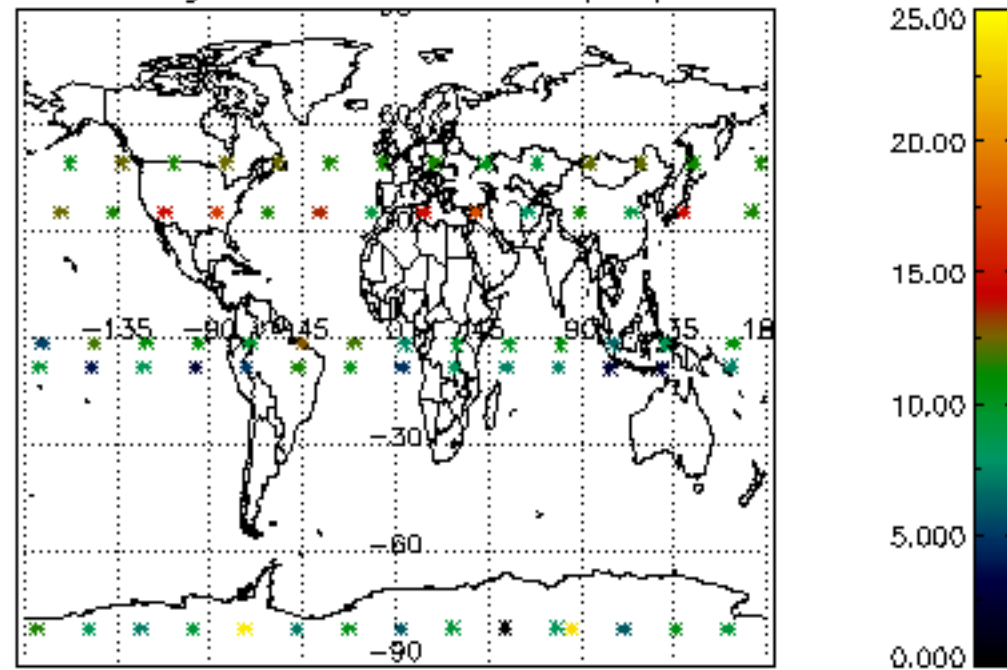

Percentage of saturation errors per profile