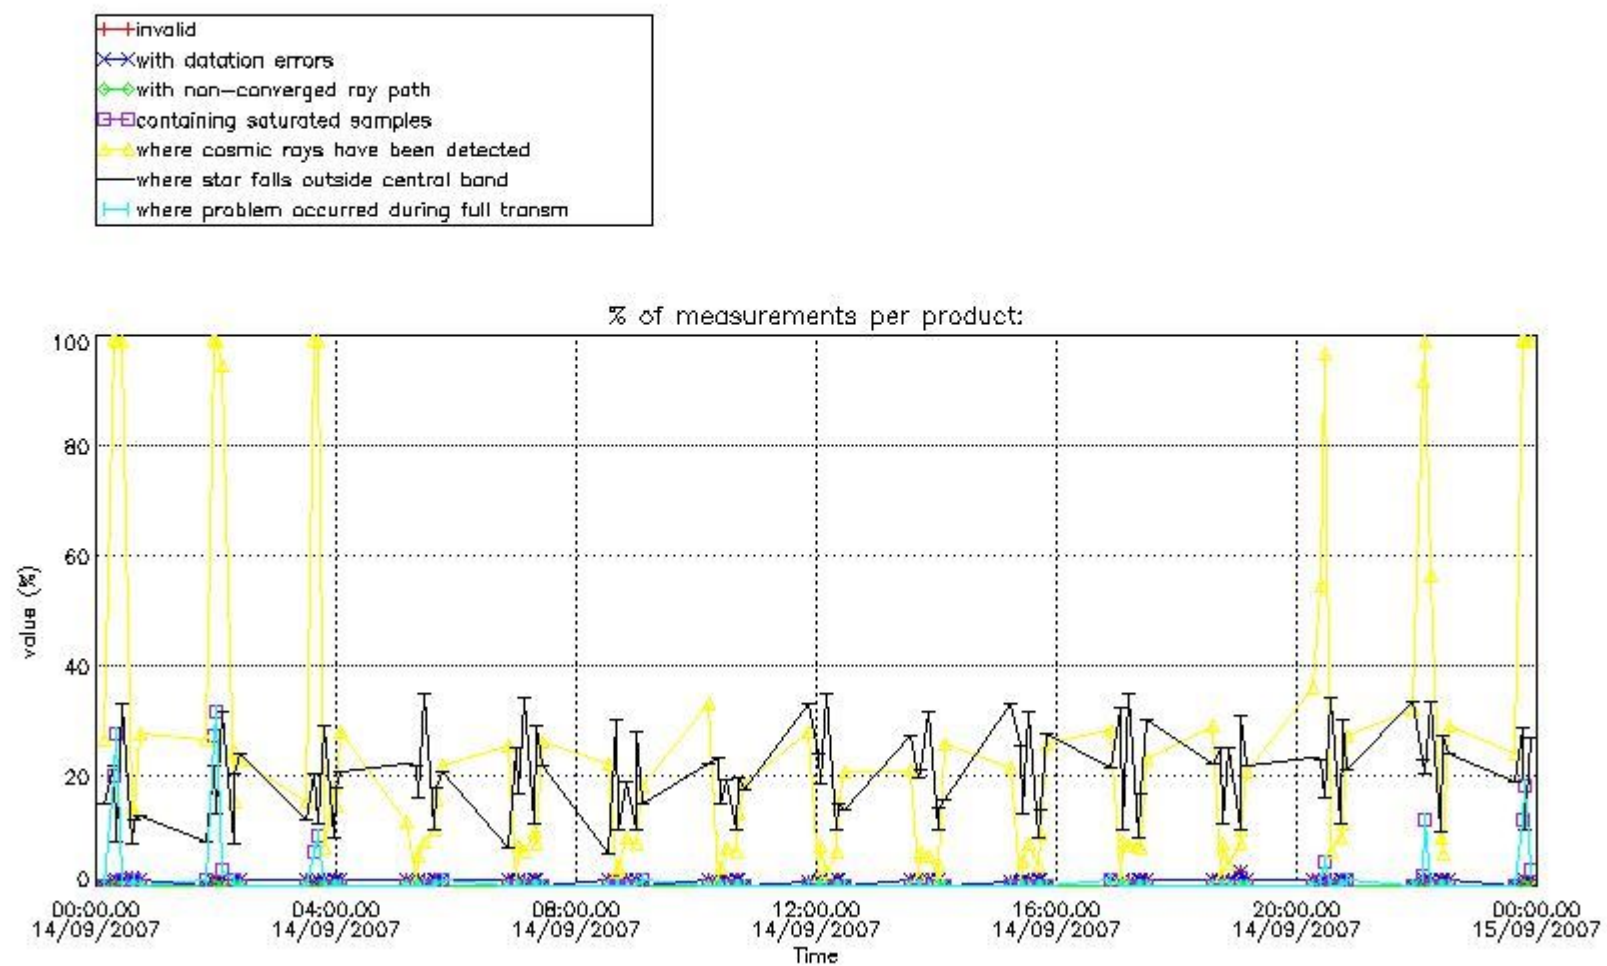

4.1.2 Plot level 1 quality information per product (time dependant): ENVI SAT DESCENDING passes