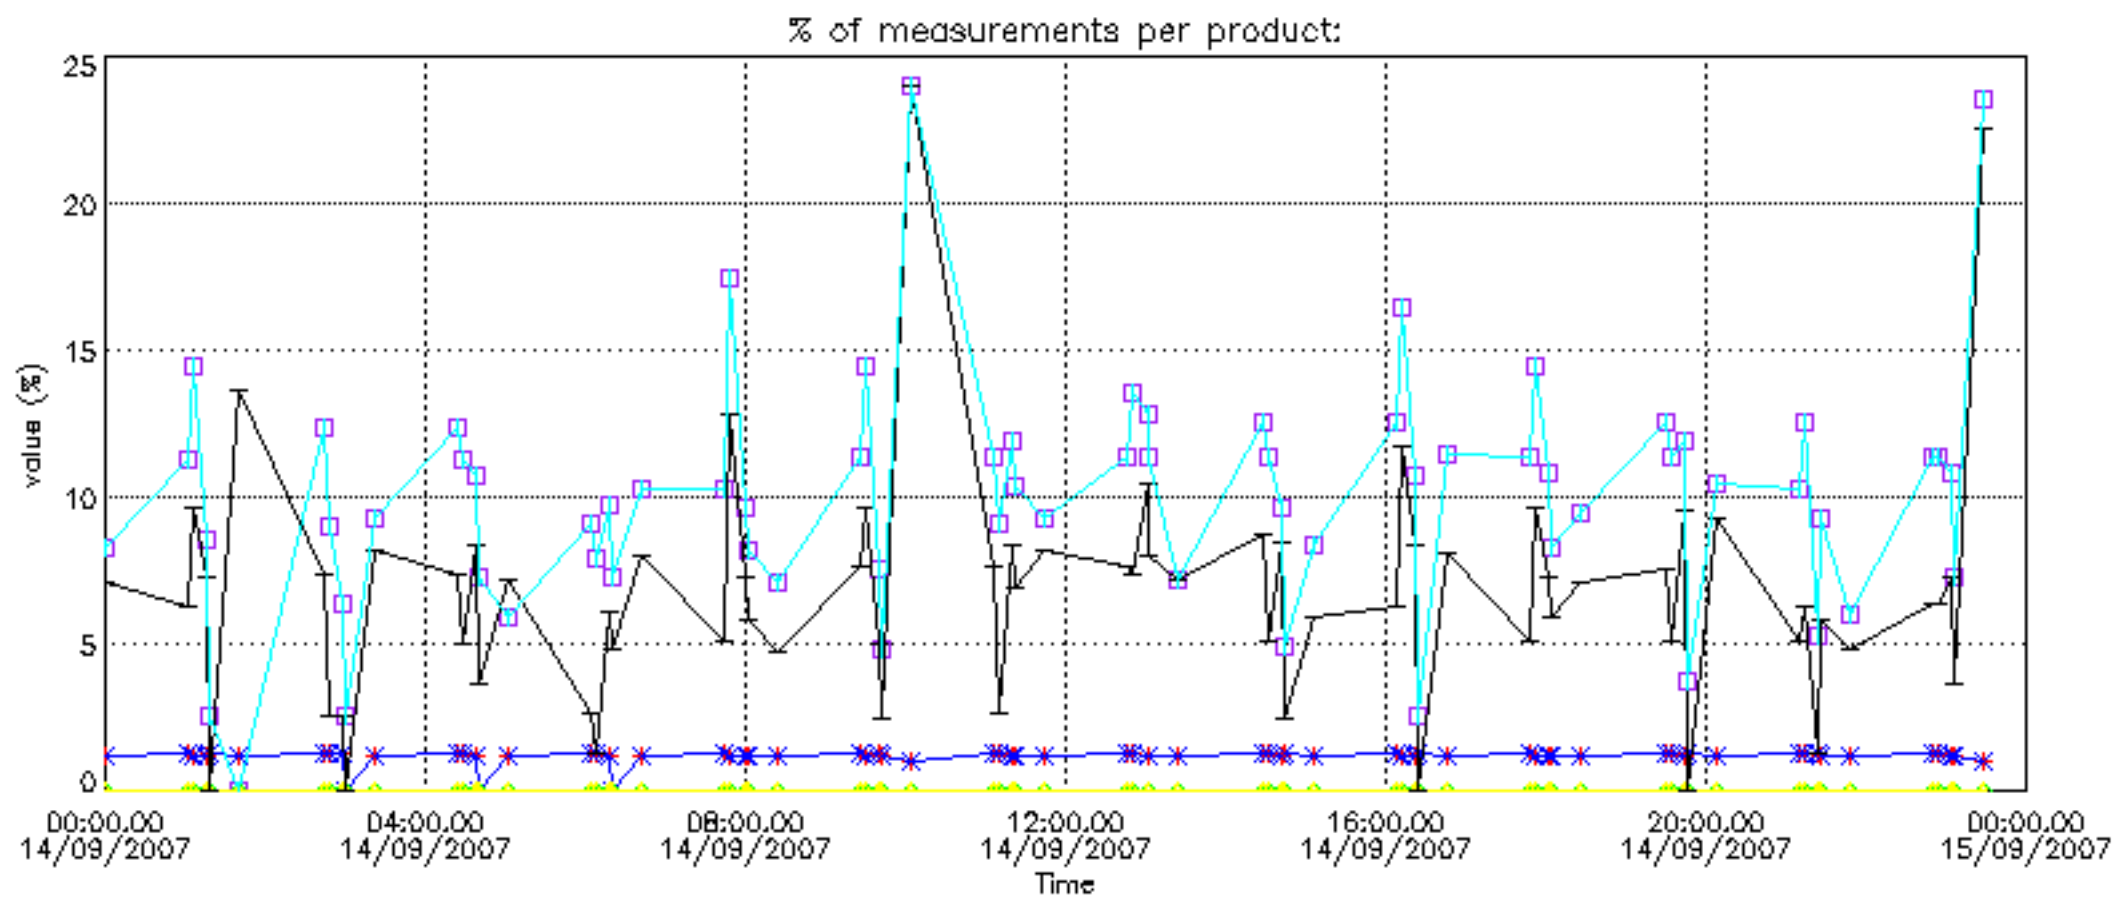

Percentage of cosmic ray hits per profile

Percentage of datation errors per profile