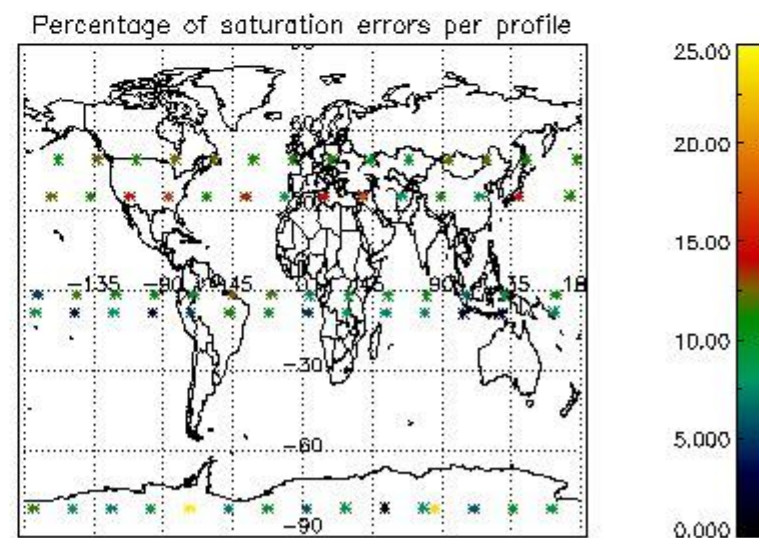

##### 4.1 Plot quality information per product (time dependant) coming from level 1b processing

###### 4.1.1 Plot level 1 quality information per product (time dependant): ENVISAT ASCENDING passes

4.1.2 Plot level 1 quality information per product (time dependant): ENVI SAT DESCENDING passes

4.2 Plot quality information per product coming from level 1b processing (world map)  
 4.2.1 Plot level 1 quality information per product (world map): ENVISAT ASCENDING passes

4.2.2 Plot level 1 quality information per product (world map): ENVISAT DESCENDING passes