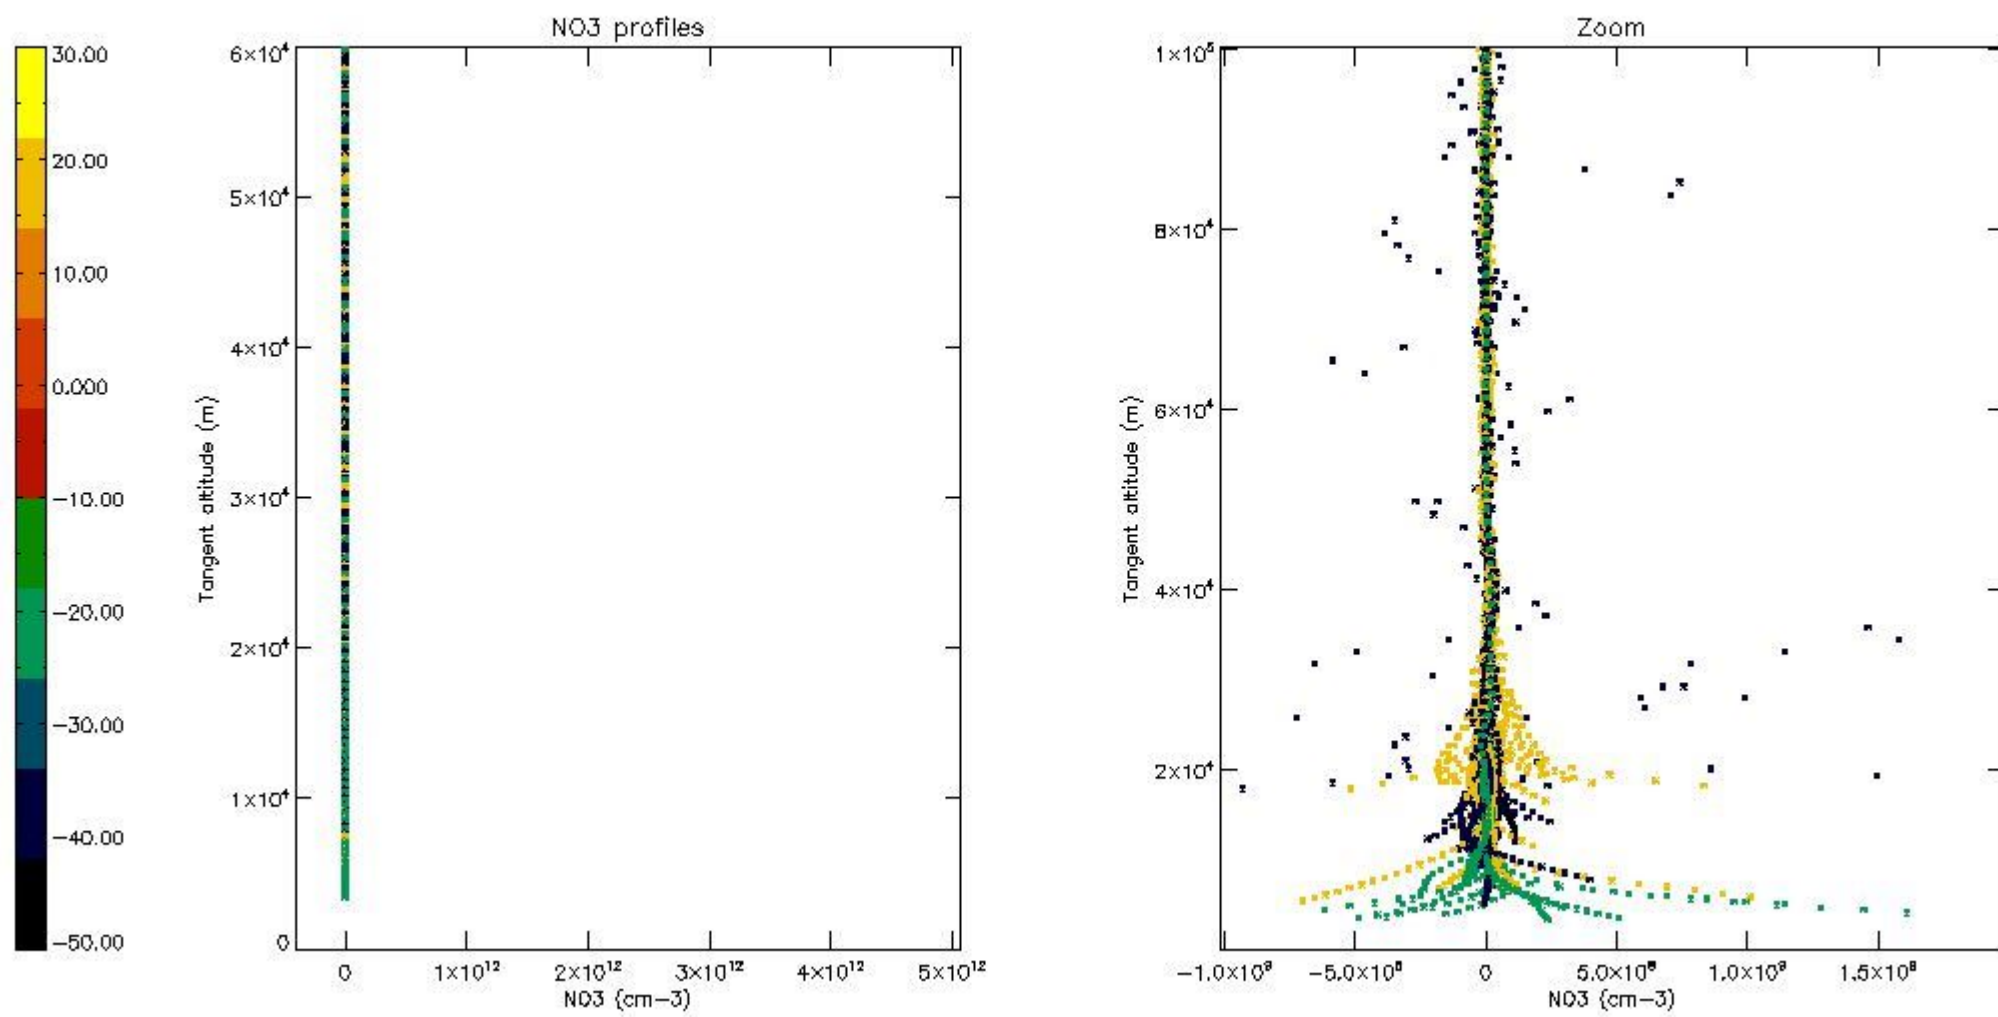

5.8 Plot H2O profiles for all STD (only for occultations of stars 1,2,3,4,13,14,16,26,63 dark without errors)

The colorbar represents the latitude.