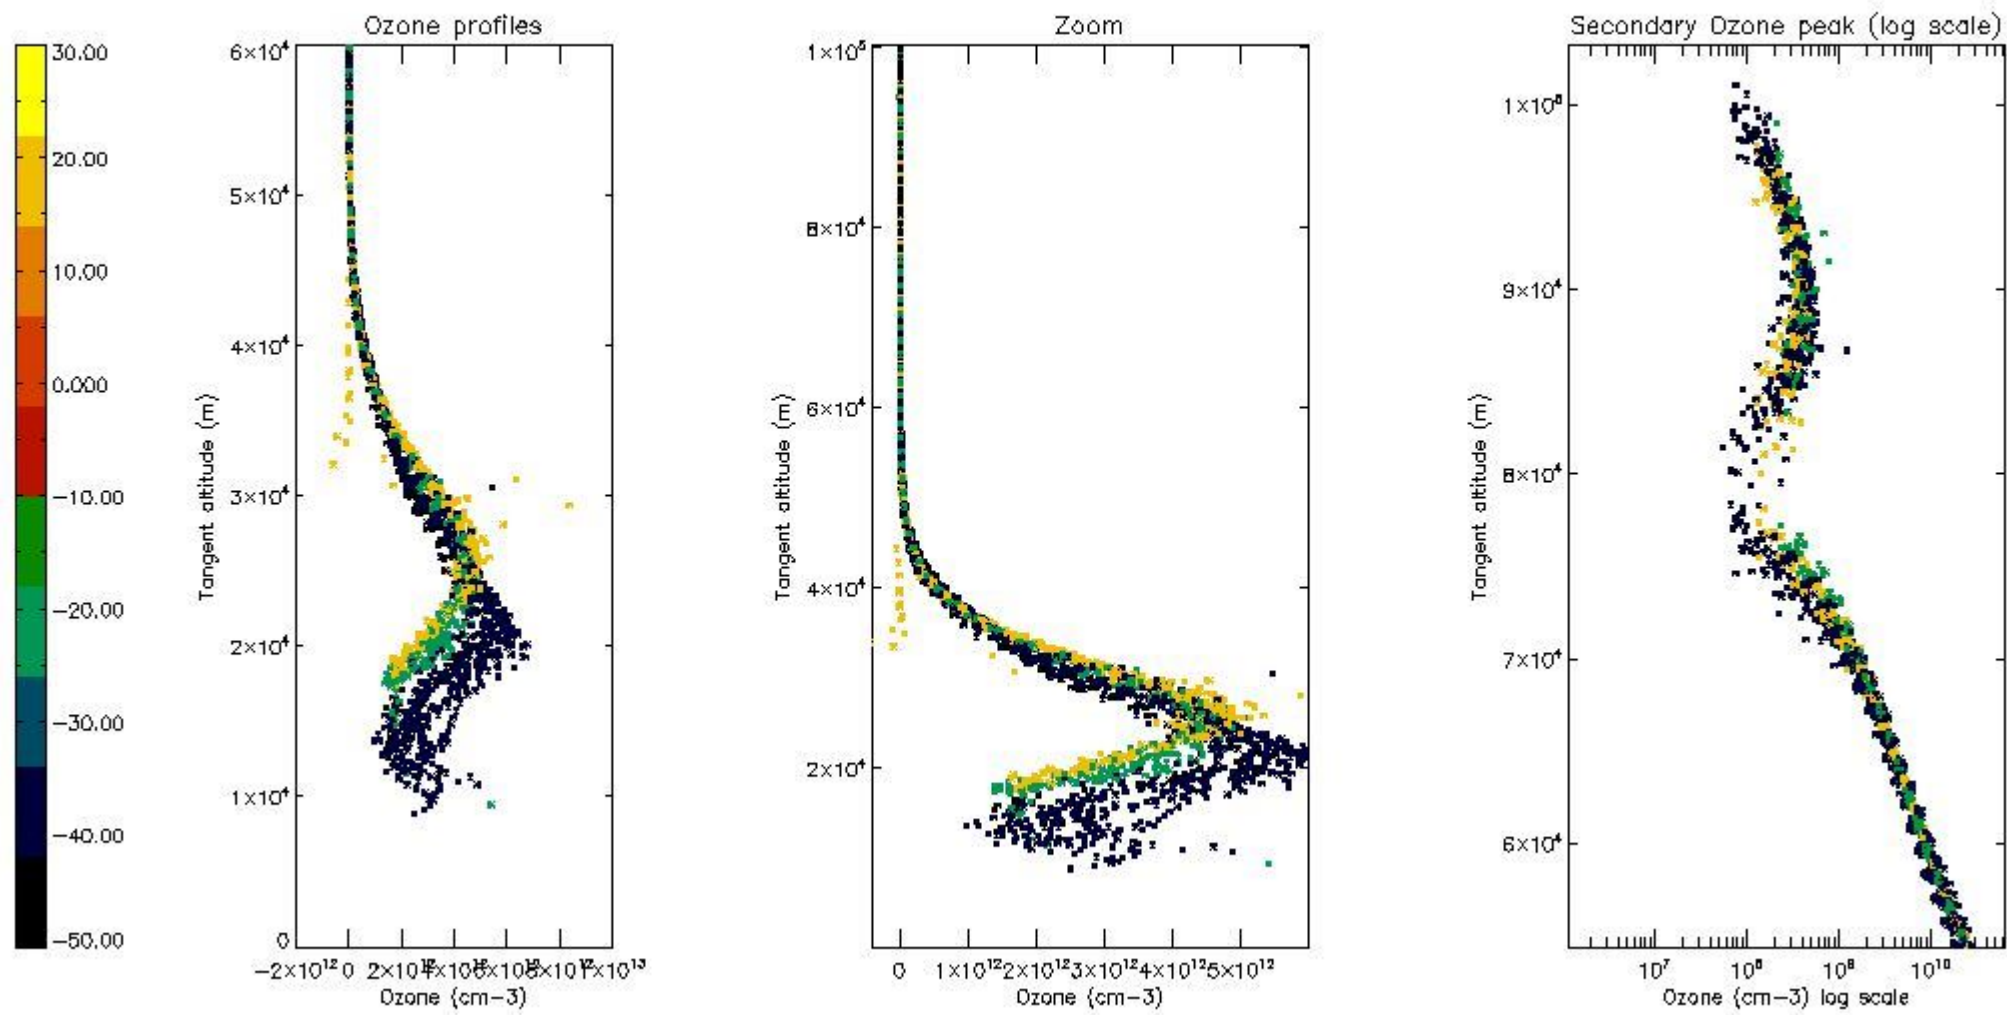

5.5 Plot ozone profiles where STD < 5% (dark without errors)

The colorbar represents the latitude.