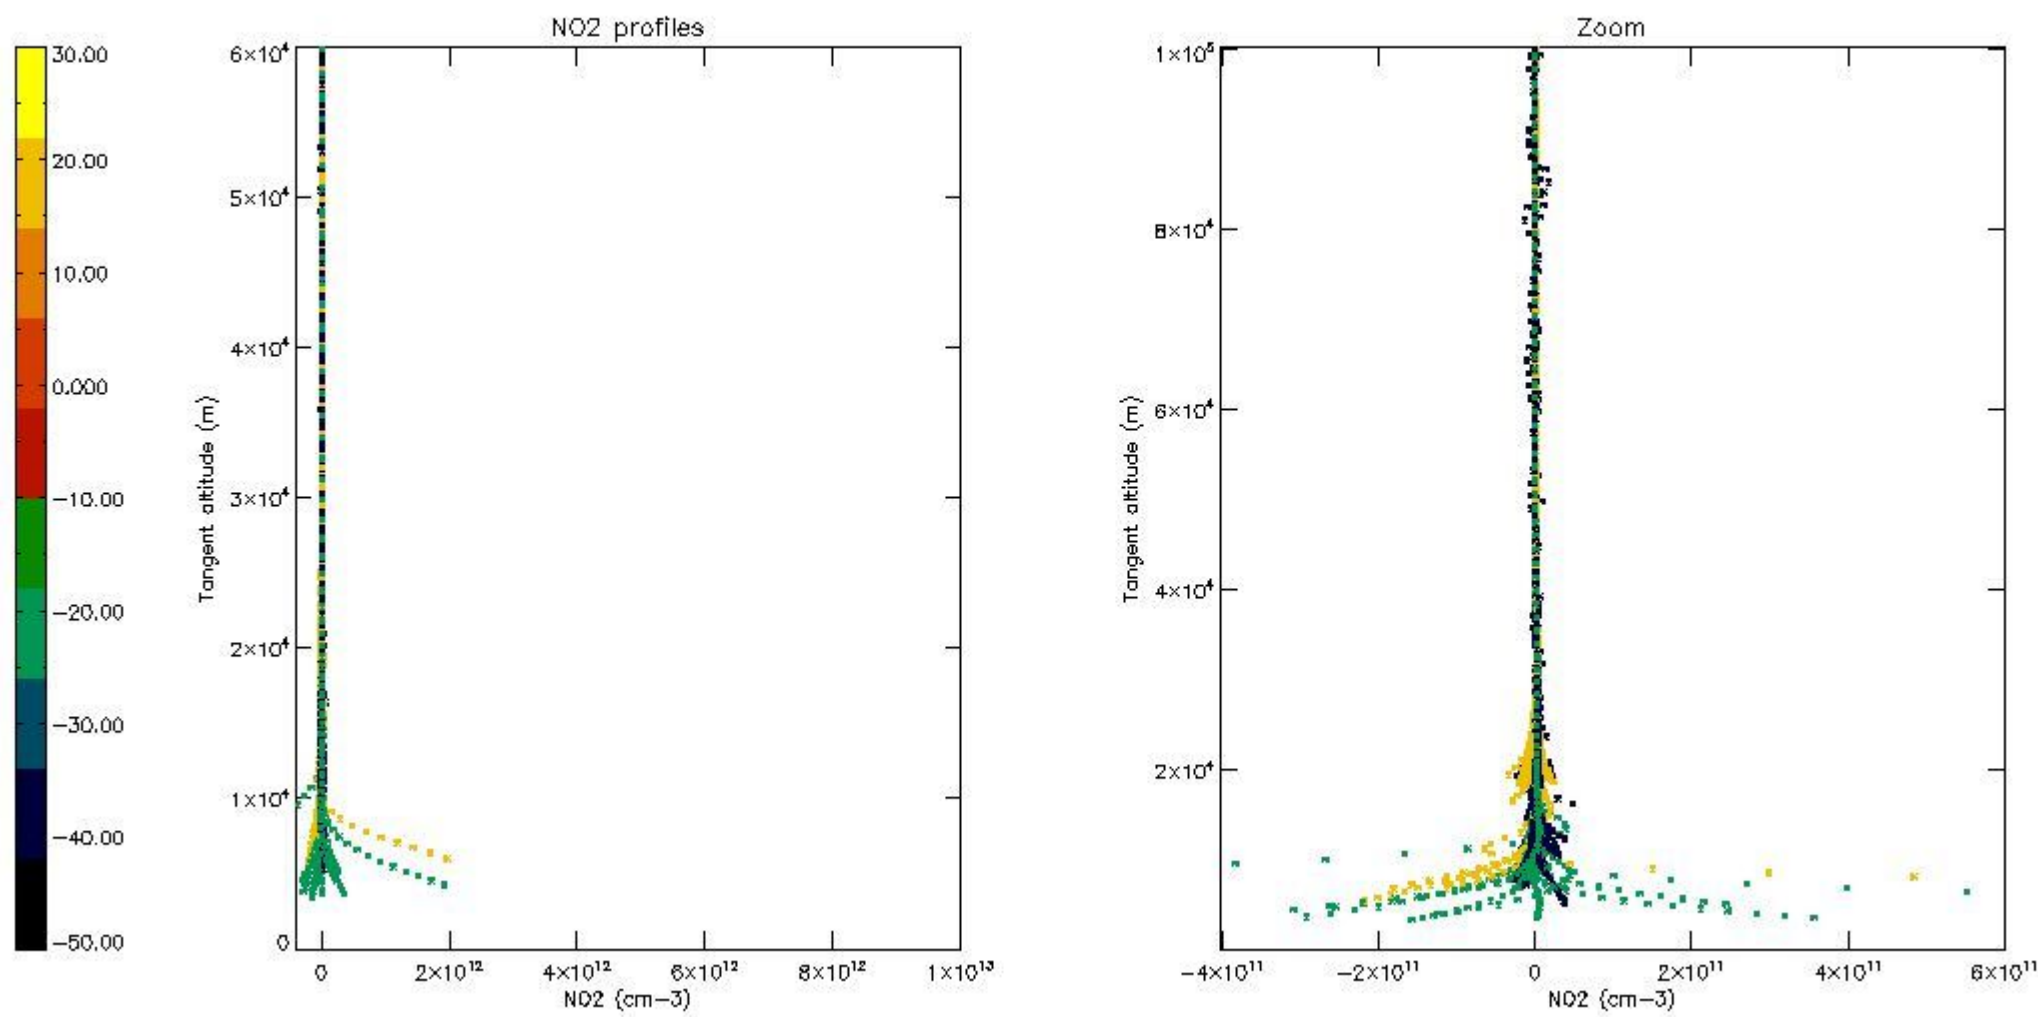

5.7 Plot NO3 profiles for all STD (dark without errors)

The colorbar represents the latitude.