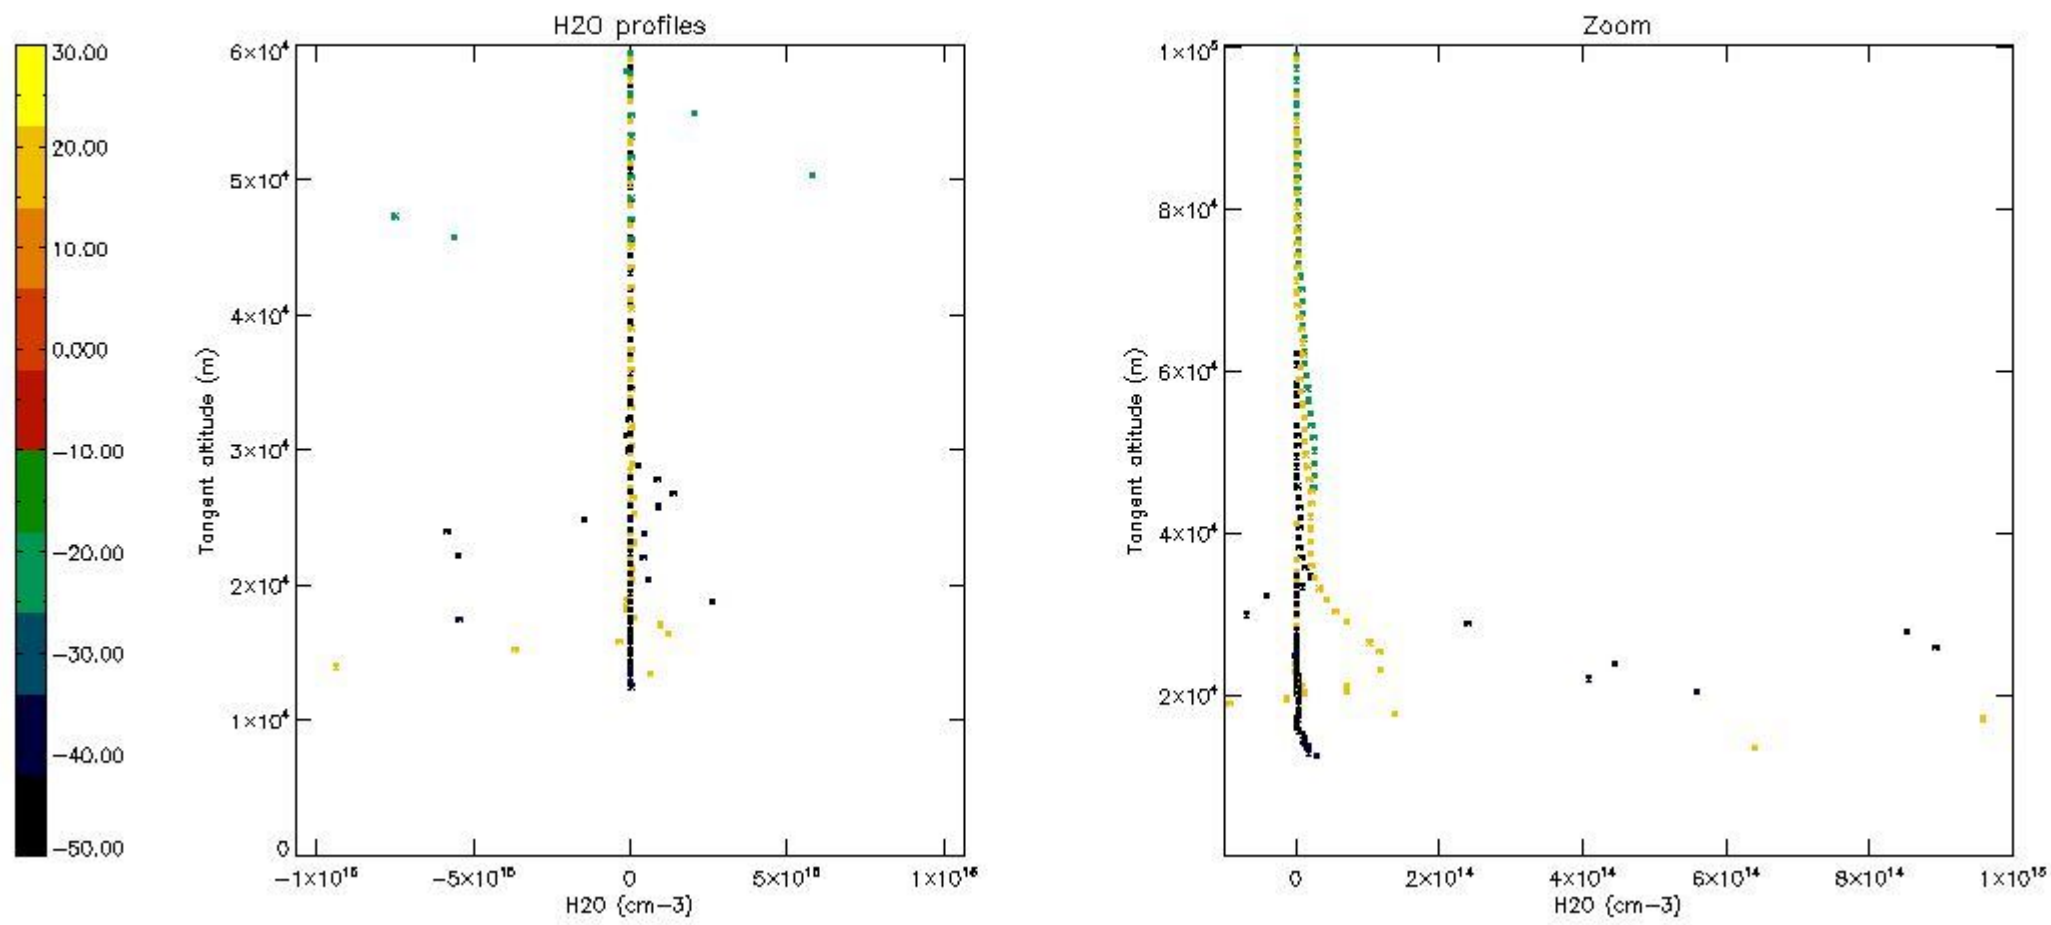

The colorbar represents the latitude.

*5.7 Plot NO3 profiles for all STD (dark without errors)*

The colorbar represents the latitude.

5.8 Plot H2O profiles for all STD (only for occultations of stars 1,2,3,4,13,14,16,26,63 dark without errors)

The colorbar represents the latitude.