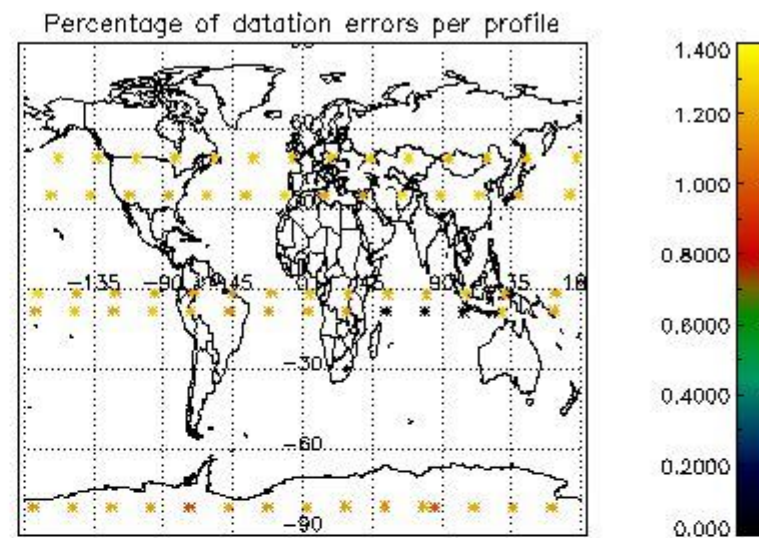

5. Trace gas profiles

5.1 Ozone statistics based on quality of products

The final quality of the products can be "measured" using the STD (Standard Deviation) attached to every point profile. This information is written to the parameter GOM_NL__2P/NL_LOCAL_SPECIES_DENSITY/o3_std of the level 2 products. The table below shows the statistics for given STD ranges.

The statistics are given with respect to the overall valid production:

- Products without fatal errors: GOM_NL__2P/MPH/PRODUCT_ERR=0
- Valid point profile: GOM_NL__2P/NL_LOCAL_SPECIES_DENSITY/pcd(0)=0

The 'Criteria' is applied to valid points of dark limb products:

- Products in dark limb illumination condition: GOM_NL__2P/NL_SUMMARY_QUALITY/obs_ill_cond=0
- Products without fatal errors: GOM_NL__2P/MPH/PRODUCT_ERR=0
- Valid point profile: GOM_NL__2P/NL_LOCAL_SPECIES_DENSITY/pcd(0)=0

So, the table below shows the percentage of dark limb and valid observations for each criteria with respect to the overall valid daily observations.

Criteria	% of total production
All STD	46
STD < 20	31