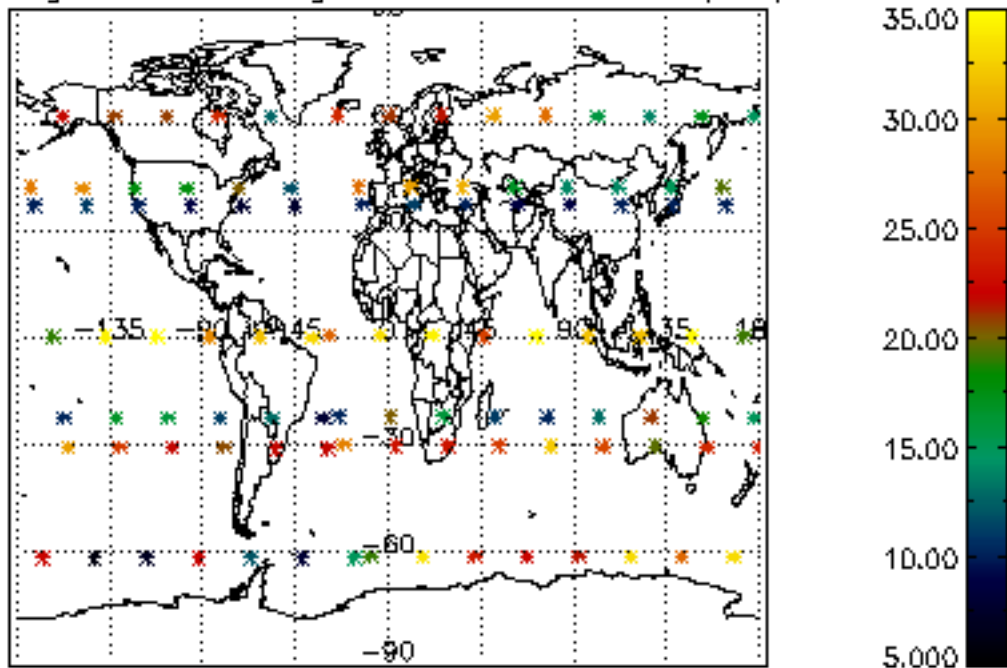

Percentage of cosmic ray hits per profile

Percentage of star falling outside central band per profile