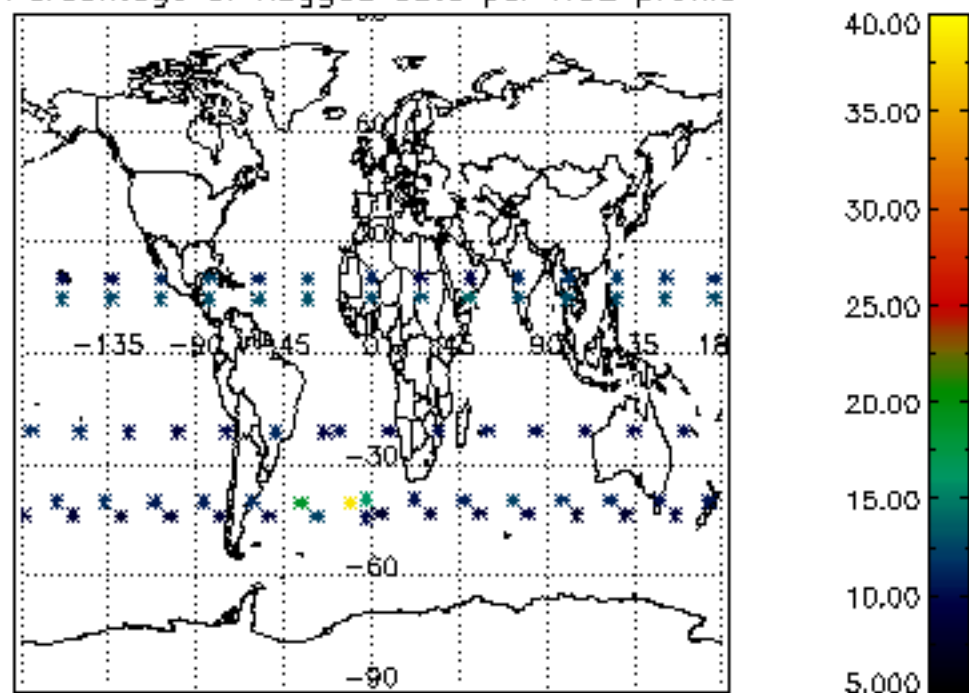

Percentage of flagged data per NO2 profile