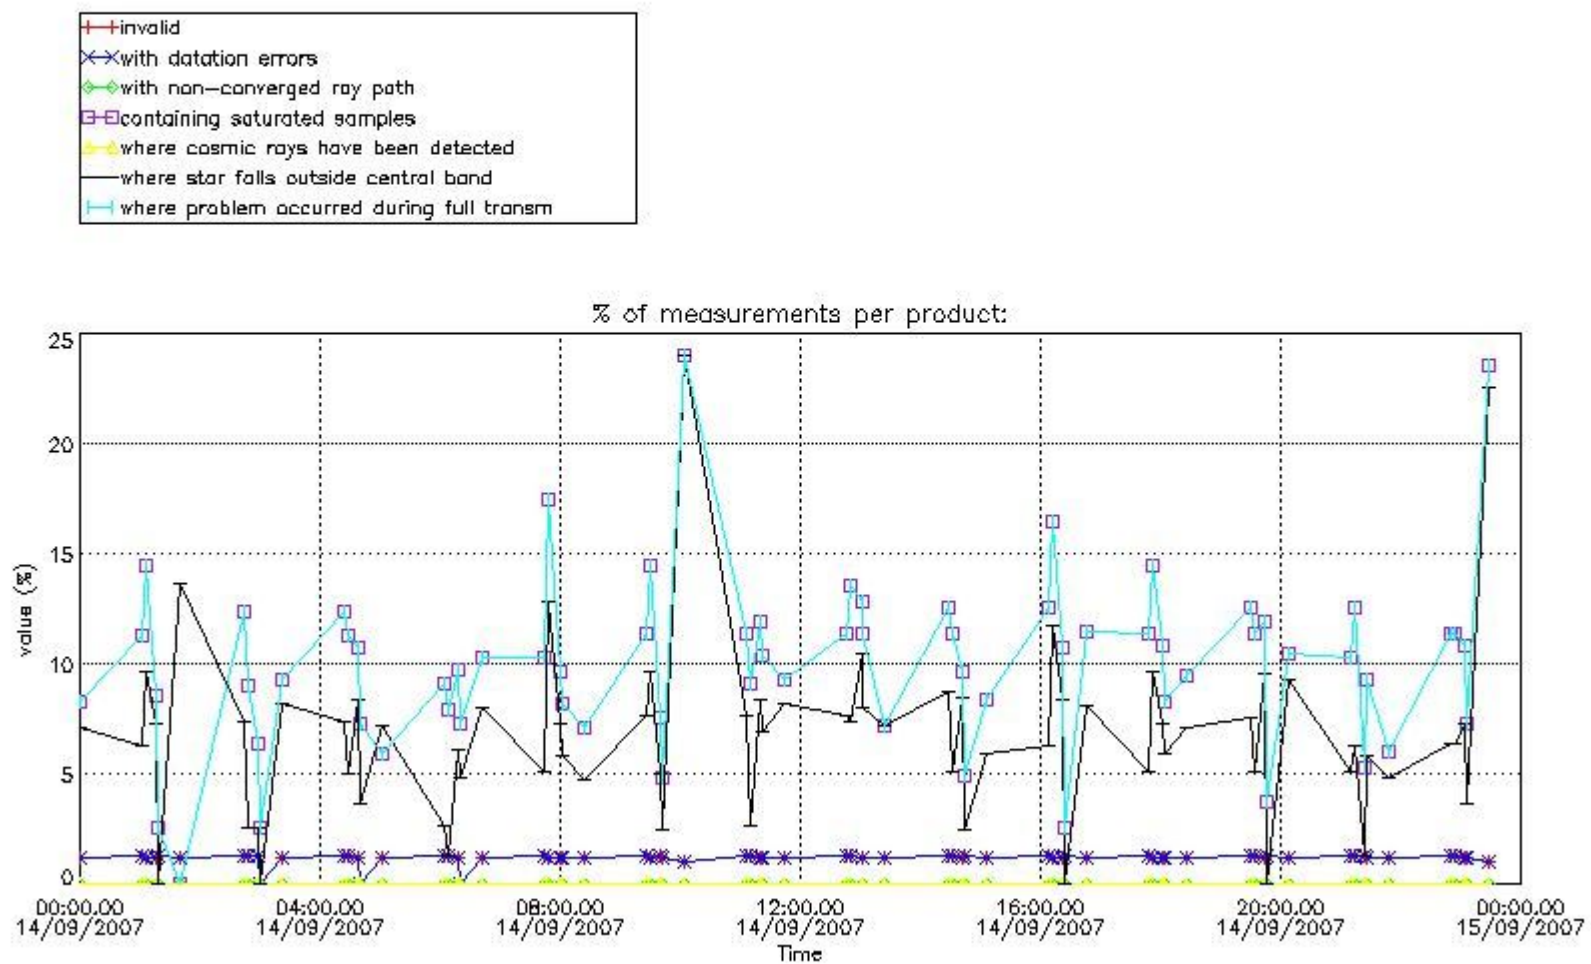

4.2 Plot quality information per product coming from level 1b processing (world map)
4.2.1 Plot level 1 quality information per product (world map): ENVISAT ASCENDING passes