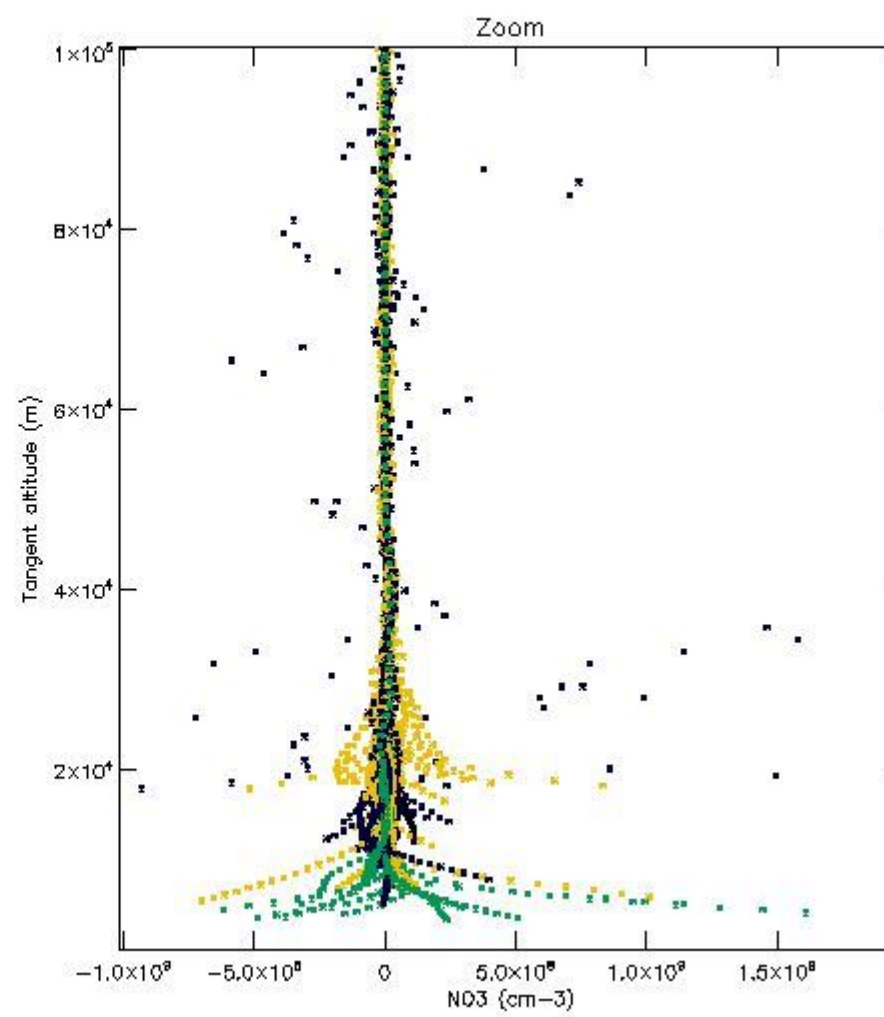

5.8 Plot H2O profiles for all STD (only for occultations of stars 1,2,3,4,13,14,16,26,63 dark without errors)

The colorbar represents the latitude.