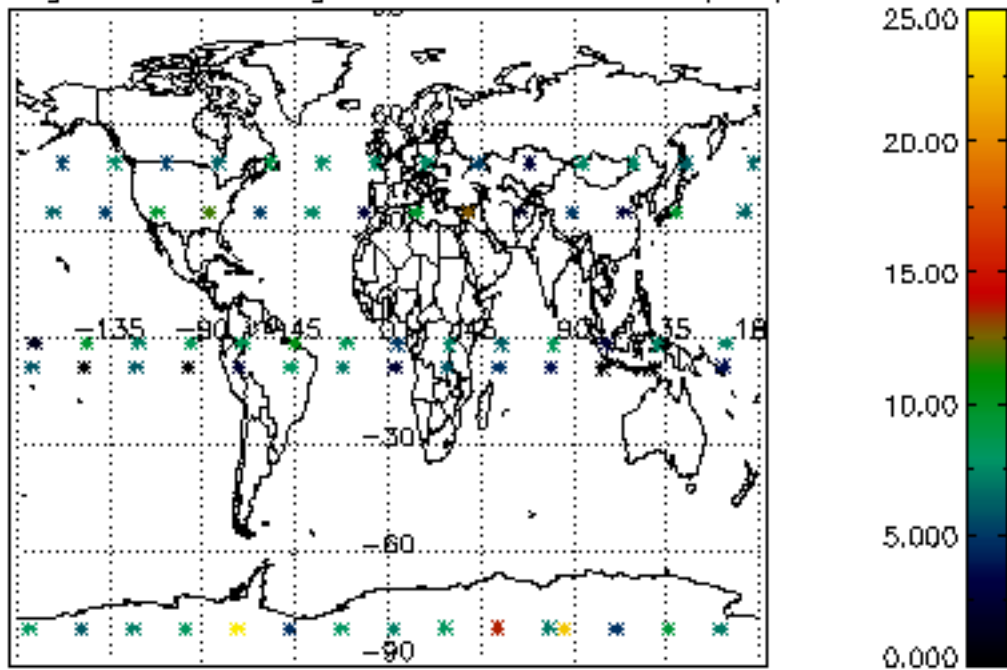

Percentage of star falling outside central band per profile