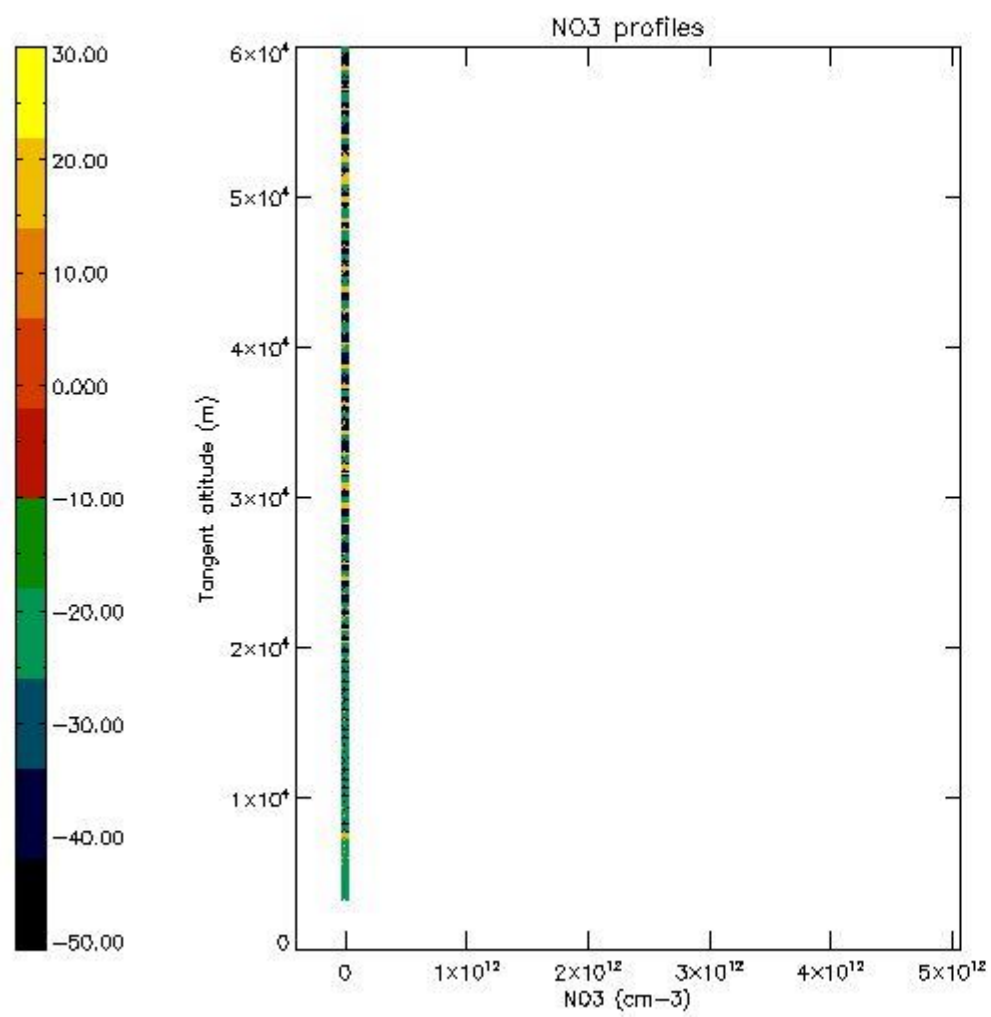

5.8 Plot H2O profiles for all STD (only for occultations of stars 1,2,3,4,13,14,16,26,63 dark without errors)

The colorbar represents the latitude.