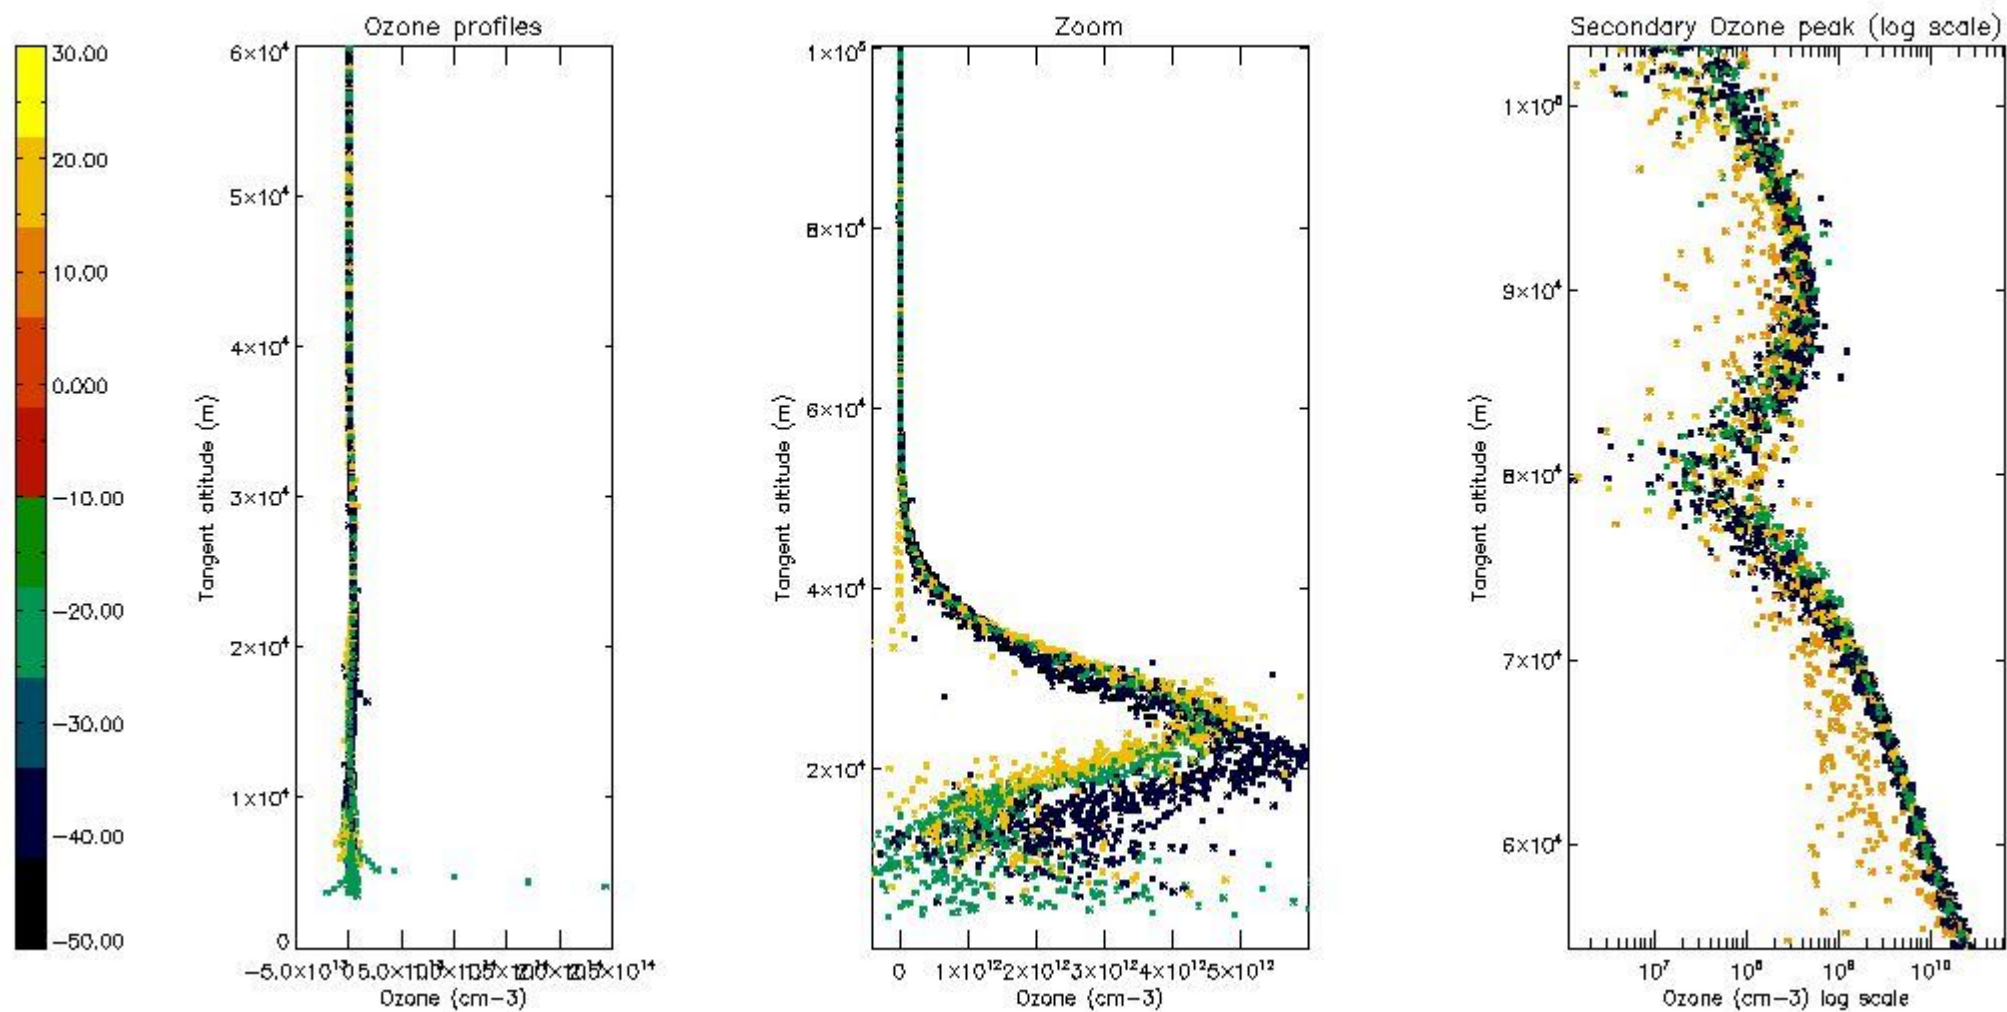

STD < 10	27
STD < 5	21

5.2 Plot ozone profiles for all STD (dark without errors)

The colorbar represents the latitude.

5.3 Plot ozone profiles where STD < 20% (dark without errors)

The colorbar represents the latitude.