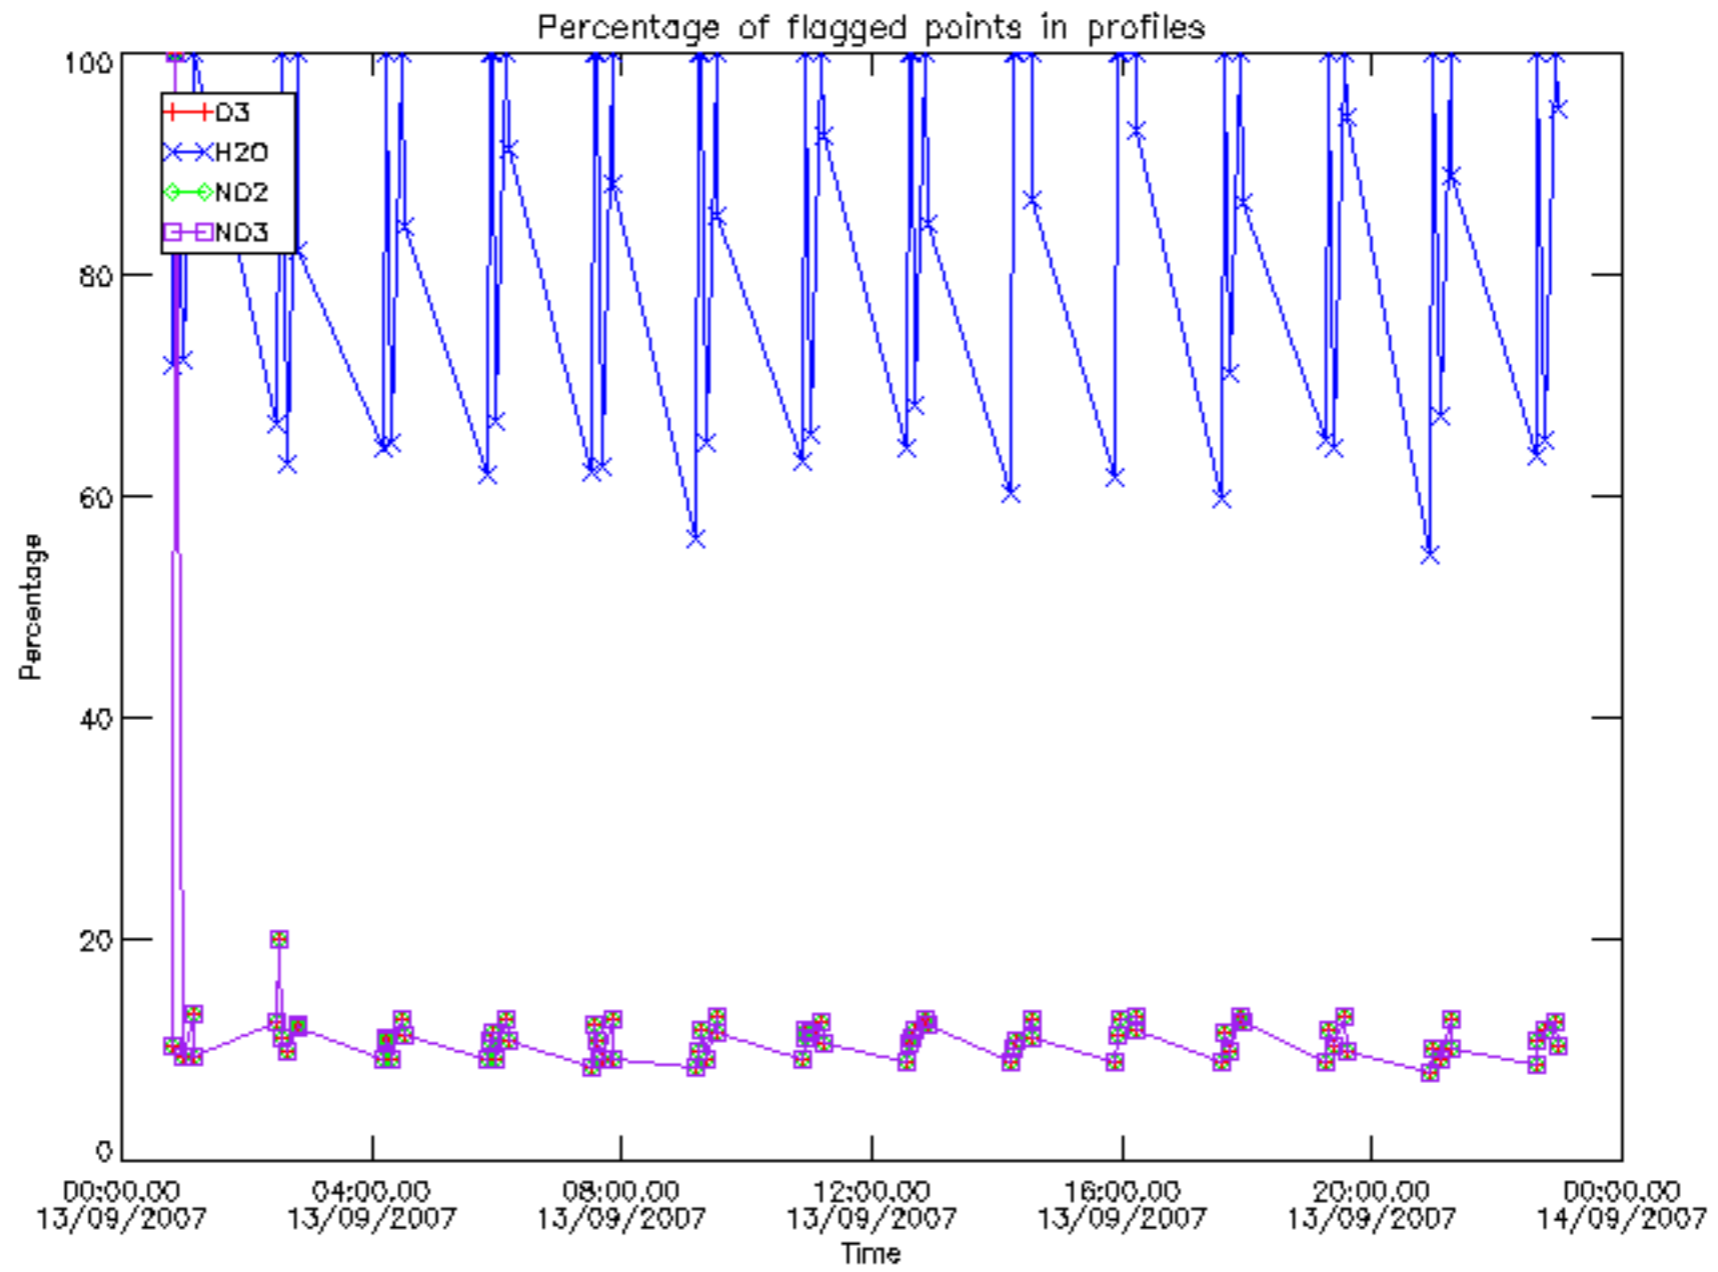

Percentage of flagged data per D3 profile

Percentage of flagged data per H2O profile