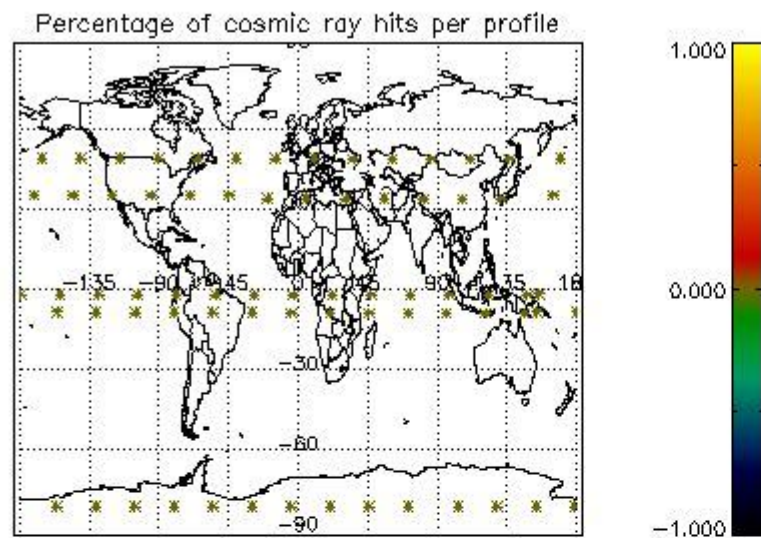

4.2.2 Plot level 1 quality information per product (world map): ENVISAT DESCENDING passes

5. Trace gas profiles

5.1 Ozone statistics based on quality of products

The final quality of the products can be "measured" using the STD (Standard Deviation) attached to every point profile. This information is written to the parameter GOM_NL__2P/NL_LOCAL_SPECIES_DENSITY/o3_std of the level 2 products. The table below shows the statistics for given STD ranges.

The statistics are given with respect to the overall valid production:

- Products without fatal errors: GOM_NL__2P/MPH/PRODUCT_ERR=0
- Valid point profile: GOM_NL__2P/NL_LOCAL_SPECIES_DENSITY/pcd(0)=0

The 'Criteria' is applied to valid points of dark limb products:

- Products in dark limb illumination condition: GOM_NL__2P/NL_SUMMARY_QUALITY/obs_ill_cond=0
- Products without fatal errors: GOM_NL__2P/MPH/PRODUCT_ERR=0
- Valid point profile: GOM_NL__2P/NL_LOCAL_SPECIES_DENSITY/pcd(0)=0

So, the table below shows the percentage of dark limb and valid observations for each criteria with respect to the overall valid daily observations.

Criteria	% of total production
All STD	44
STD < 20	29