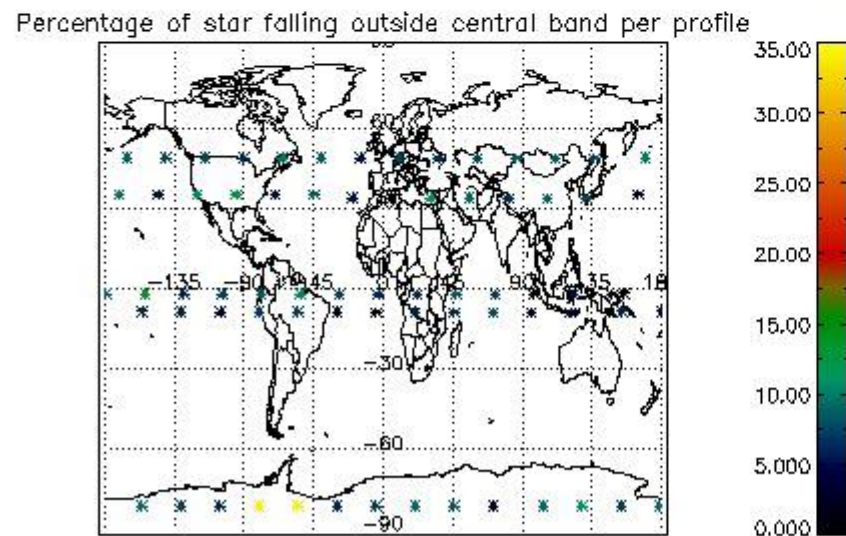

5. Trace gas profiles

5.1 Ozone statistics based on quality of products

The final quality of the products can be "measured" using the STD (Standard Deviation) attached to every point profile. This information is written to the parameter GOM_NL__2P/NL_LOCAL_SPECIES_DENSITY/o3_std of the level 2 products. The table below shows the statistics for given STD ranges.

The statistics are given with respect to the overall valid production:

- Products without fatal errors: GOM_NL__2P/MPH/PRODUCT_ERR=0
- Valid point profile: GOM_NL__2P/NL_LOCAL_SPECIES_DENSITY/pcd(0)=0

The 'Criteria' is applied to valid points of dark limb products:

- Products in dark limb illumination condition: GOM_NL__2P/NL_SUMMARY_QUALITY/obs_ill_cond=0
- Products without fatal errors: GOM_NL__2P/MPH/PRODUCT_ERR=0
- Valid point profile: GOM_NL__2P/NL_LOCAL_SPECIES_DENSITY/pcd(0)=0

So, the table below shows the percentage of dark limb and valid observations for each criteria with respect to the overall valid daily observations.

Criteria	% of total production
All STD	44
STD < 20	29