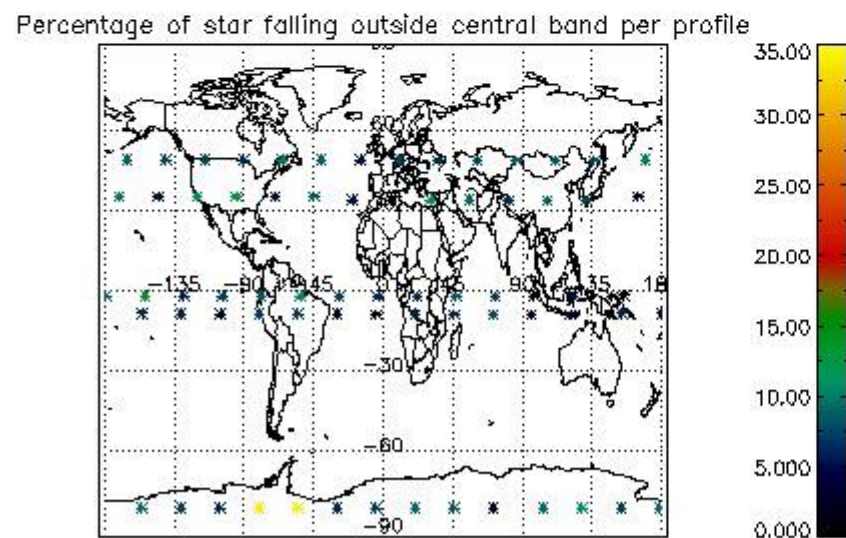

5. Trace gas profiles

5.1 Ozone statistics based on quality of products

The final quality of the products can be "measured" using the STD (Standard Deviation) attached to every point profile. This information is written to the parameter GOM_NL__2P/NL_LOCAL_SPECIES_DENSITY/o3_std of the level 2 products. The table below shows the statistics for given STD ranges.

The statistics are given with respect to the overall valid production:

- Products without fatal errors: GOM_NL__2P/MPH/PRODUCT_ERR=0
- Valid point profile: GOM_NL__2P/NL_LOCAL_SPECIES_DENSITY/pcd(0)=0

The 'Criteria' is applied to valid points of dark limb products:

- Products in dark limb illumination condition: GOM_NL__2P/NL_SUMMARY_QUALITY/obs_ill_cond=0
- Products without fatal errors: GOM_NL__2P/MPH/PRODUCT_ERR=0
- Valid point profile: GOM_NL__2P/NL_LOCAL_SPECIES_DENSITY/pcd(0)=0

So, the table below shows the percentage of dark limb and valid observations for each criteria with respect to the overall valid daily observations.

Criteria	% of total production
All STD	44
STD < 20	29