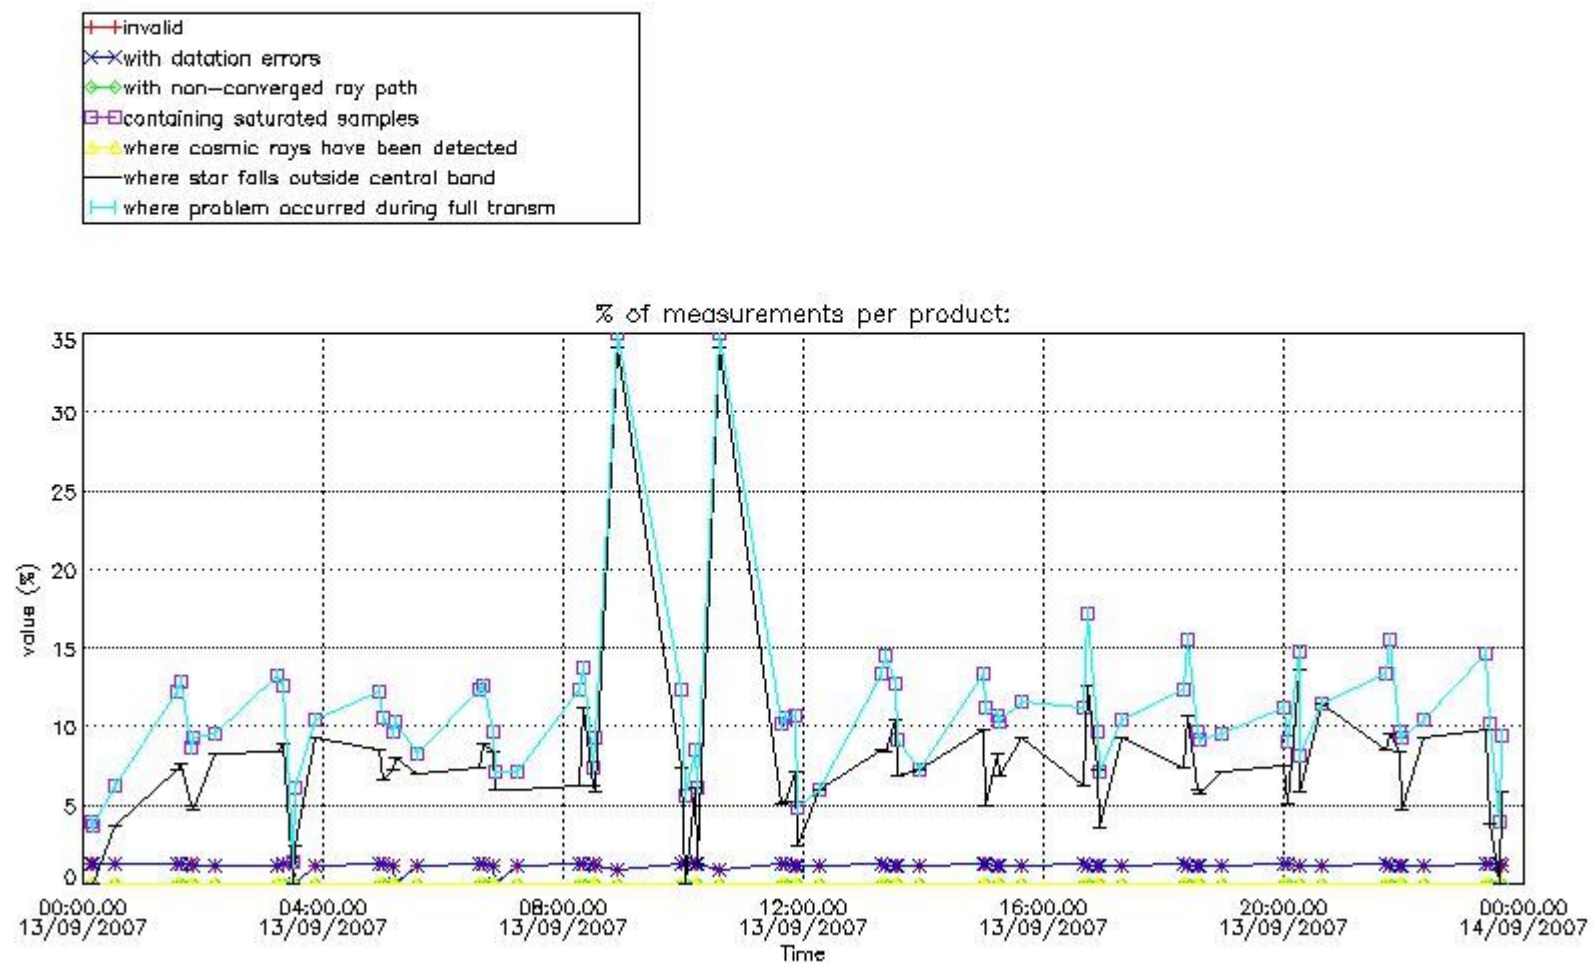

[6. Auxiliary Data Files used for the production reported in section 2](#)

This report presents the daily analysis on parameters extracted from GOMOS level 2 data (GOM_NL__2P). It is intended to monitor some important parameters that will impact the quality of these products. A list of level 2 products (and content) that have arrived during the reporting day to the PCF is also given.

3.1 Plot quality information per product (time dependant)

3.2 Plot quality information per product (world map)

Percentage of flagged data per O3 profile

Percentage of flagged data per H2O profile

Percentage of flagged data per NO2 profile

Percentage of flagged data per NO3 profile

4. Level 1 quality information per product

In this section it is plotted some information contained in the Quality Summary data set of the level 2 products that comes from the level 1b processing. Products without errors (error flag in the MPH set to "0") are used.

4.1 Plot quality information per product (time dependant) coming from level 1b processing

4.1.1 Plot level 1 quality information per product (time dependant): ENVISAT ASCENDING passes

4.1.2 Plot level 1 quality information per product (time dependant): ENVI SAT DESCENDING passes