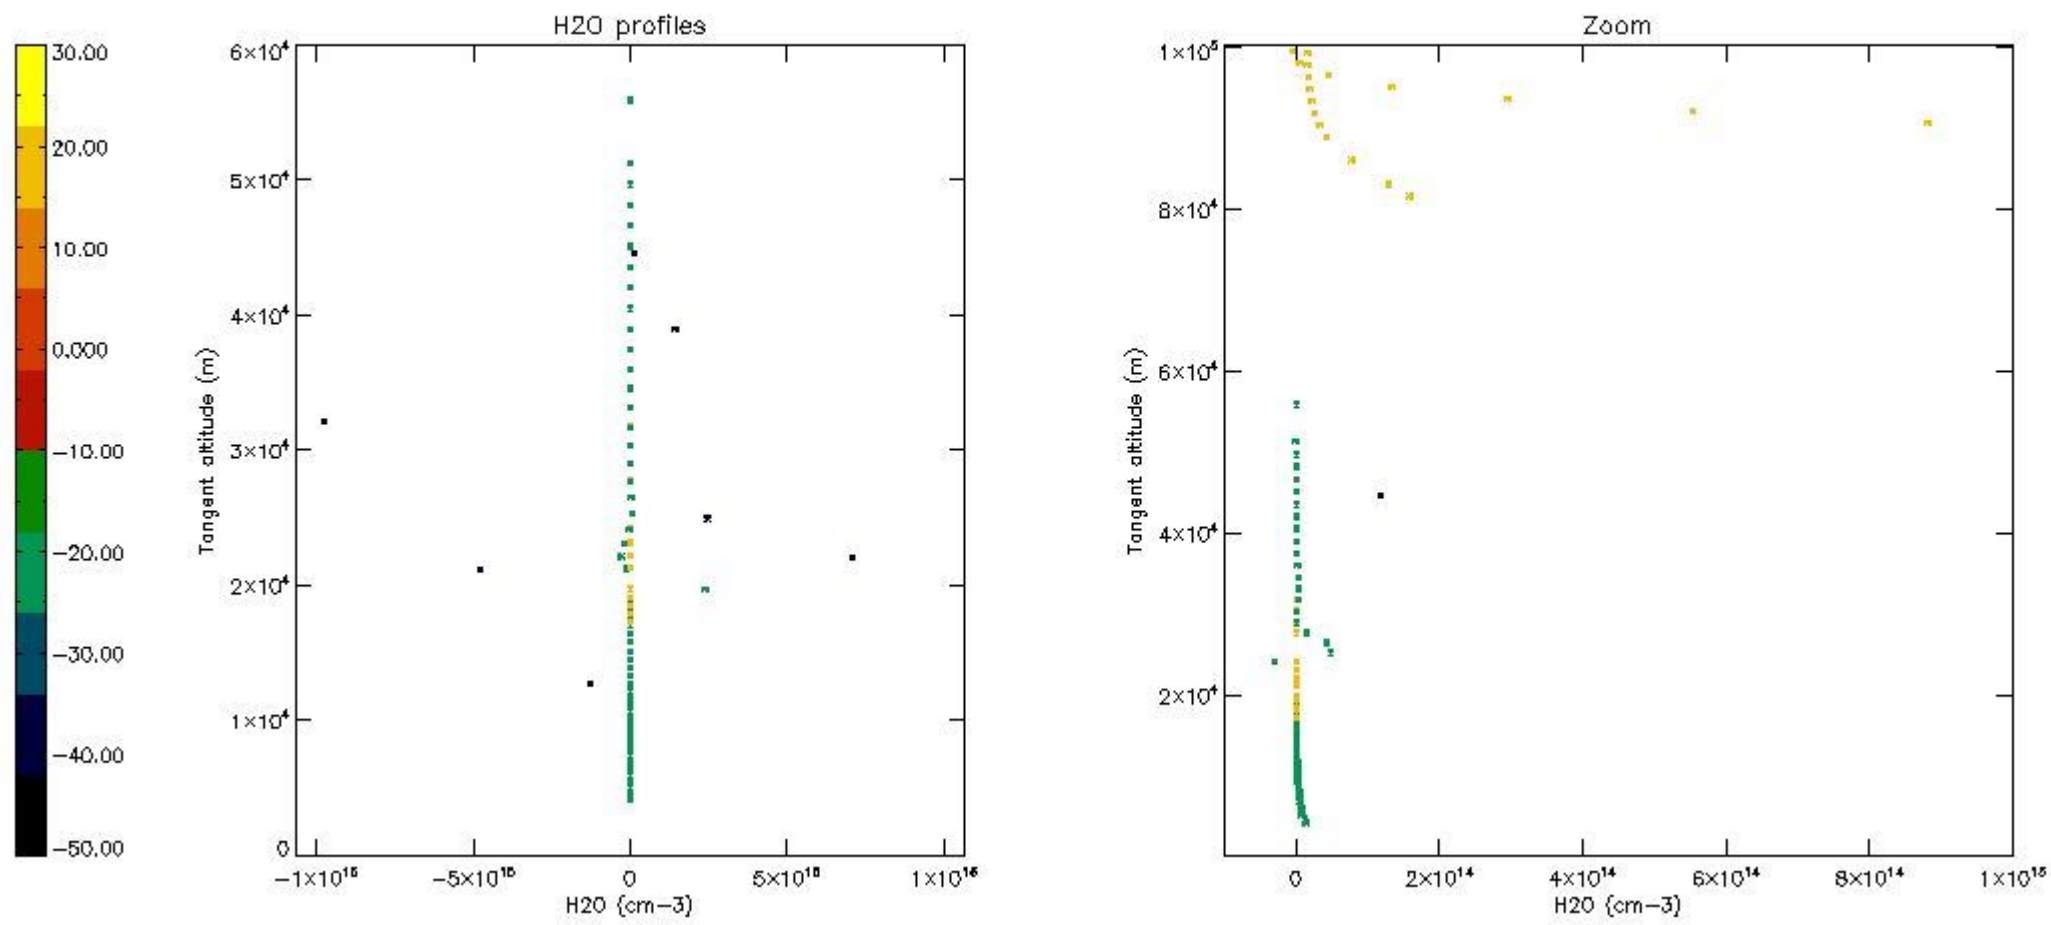

6. Auxiliary Data Files used for the production reported in section 2

The number reported in the third column indicates since which file (see list in section 2) the corresponding auxiliary file has been used. The fourth column is the date of those product files.

Type	Auxiliary Filename	Used since product	Used since product date
INST_PHYS_CHARACTERISTICS	GOM_INS_AXVIEC20091111_143220_20030716_120000_20500101_000000	1	13-SEP-2007 00:08:01
LEVEL-2_PROC_CONFIG	GOM_PR2_AXVIEC20091111_152718_20020301_000000_20500101_000000	1	13-SEP-2007 00:08:01
CROSS_SECTIONS_FILE	GOM_CRS_AXVIEC20091111_154832_20020301_000000_20500101_000000	1	13-SEP-2007 00:08:01