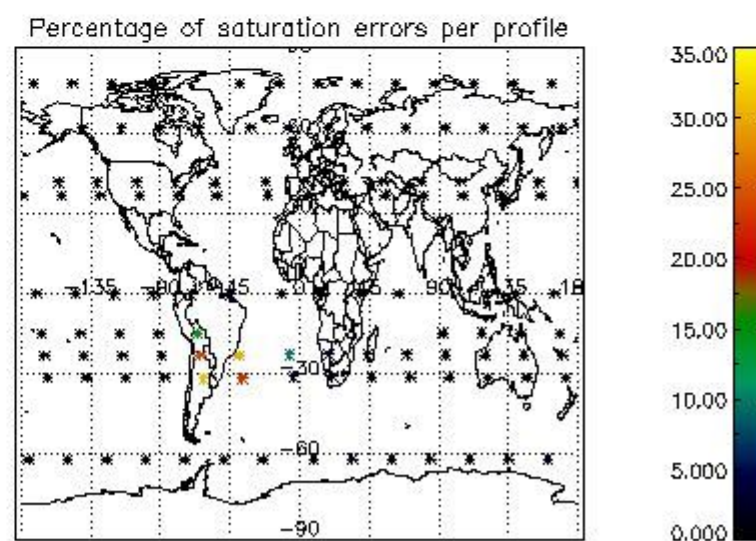

Percentage of flagged data per NO3 profile

4. Level 1 quality information per product

In this section it is plotted some information contained in the Quality Summary data set of the level 2 products that comes from the level 1b processing. Products without errors (error flag in the MPH set to "0") are used.

4.1 Plot quality information per product (time dependant) coming from level 1b processing

4.1.1 Plot level 1 quality information per product (time dependant): ENVISAT ASCENDING passes

4.1.2 Plot level 1 quality information per product (time dependant): ENVI SAT DESCENDING passes

4.2 Plot quality information per product coming from level 1b processing (world map)

4.2.1 Plot level 1 quality information per product (world map): ENVISAT ASCENDING passes

4.2.2 Plot level 1 quality information per product (world map): ENVISAT DESCENDING passes