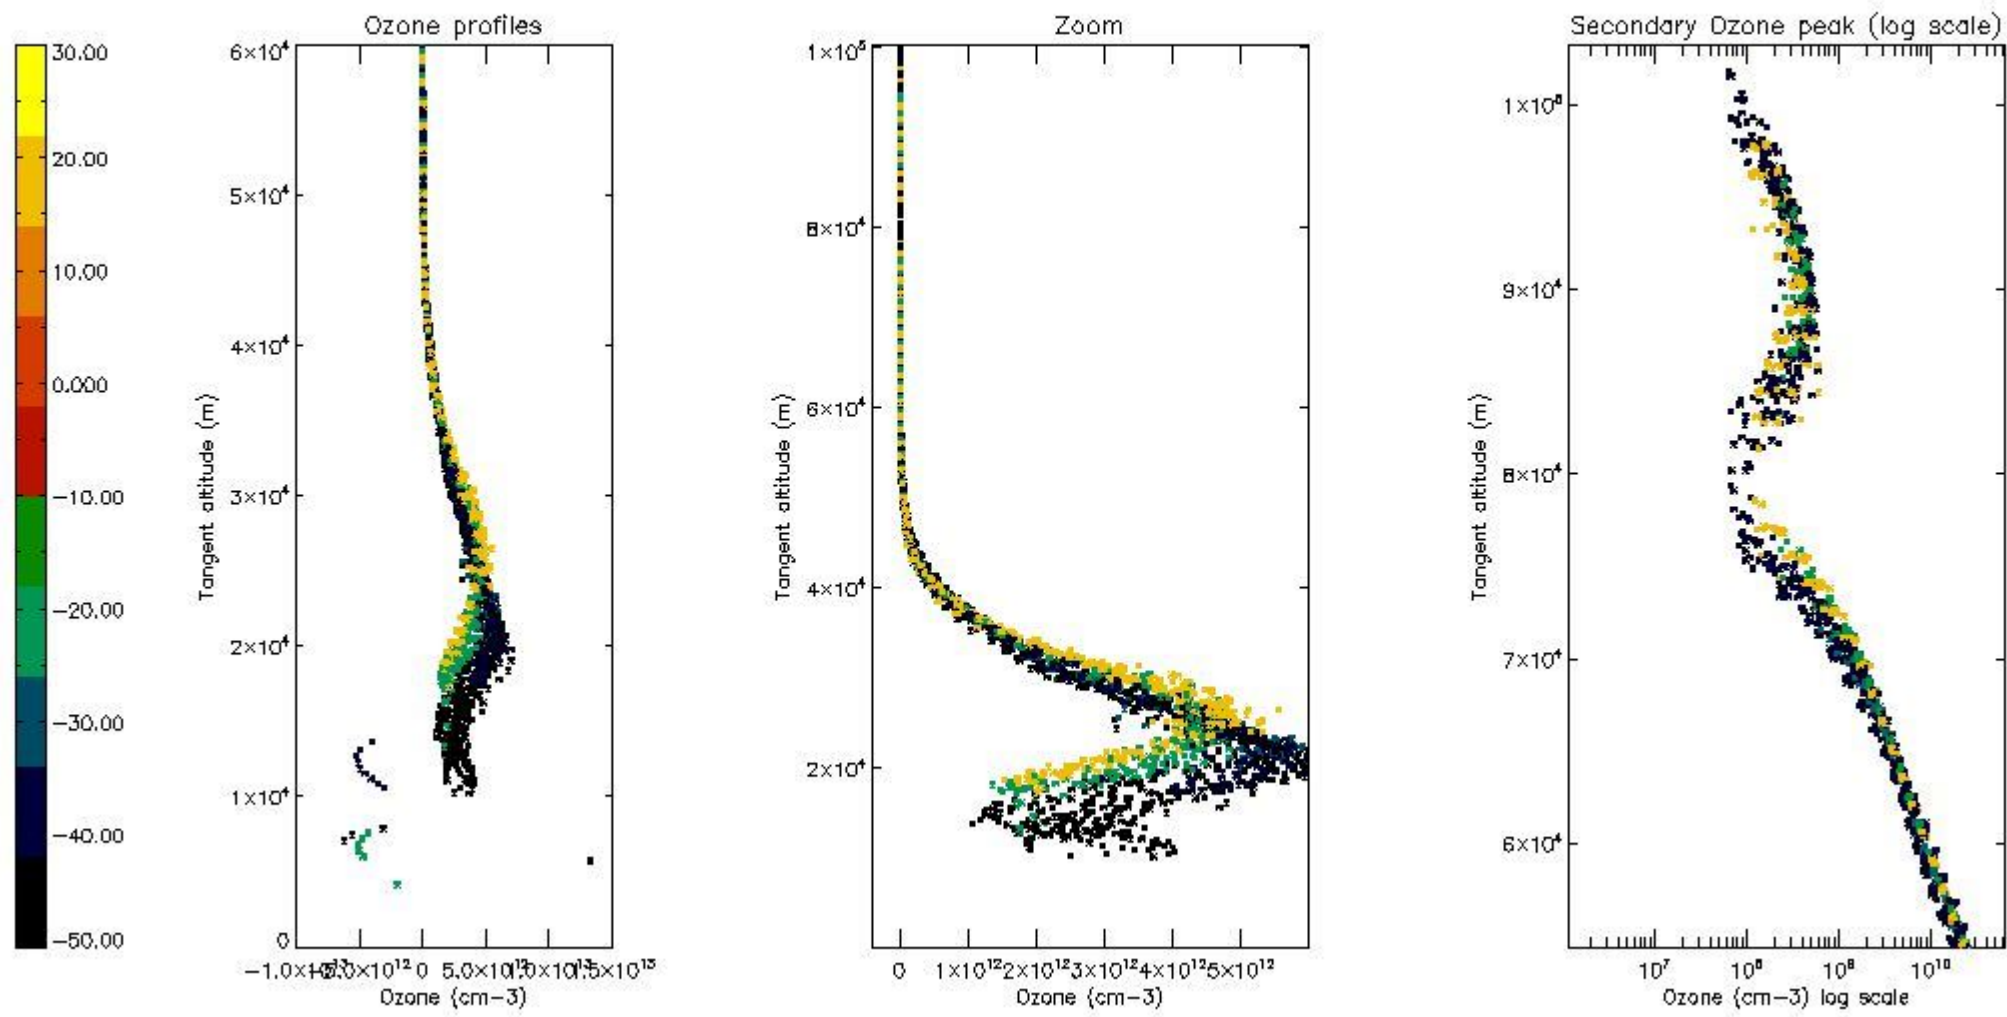

STD < 10	25
STD < 5	20

5.2 Plot ozone profiles for all STD (dark without errors)

The colorbar represents the latitude.

5.3 Plot ozone profiles where STD < 20% (dark without errors)

The colorbar represents the latitude.

5.4 Plot ozone profiles where STD < 10% (dark without errors)

The colorbar represents the latitude.

5.5 Plot ozone profiles where $STD < 5\%$ (dark without errors)

The colorbar represents the latitude.

5.6 Plot NO₂ profiles for all STD (dark without errors)

The colorbar represents the latitude.

5.7 Plot NO3 profiles for all STD (dark without errors)

The colorbar represents the latitude.

5.8 Plot H2O profiles for all STD (only for occultations of stars 1,2,3,4,13,14,16,26,63 dark without errors)