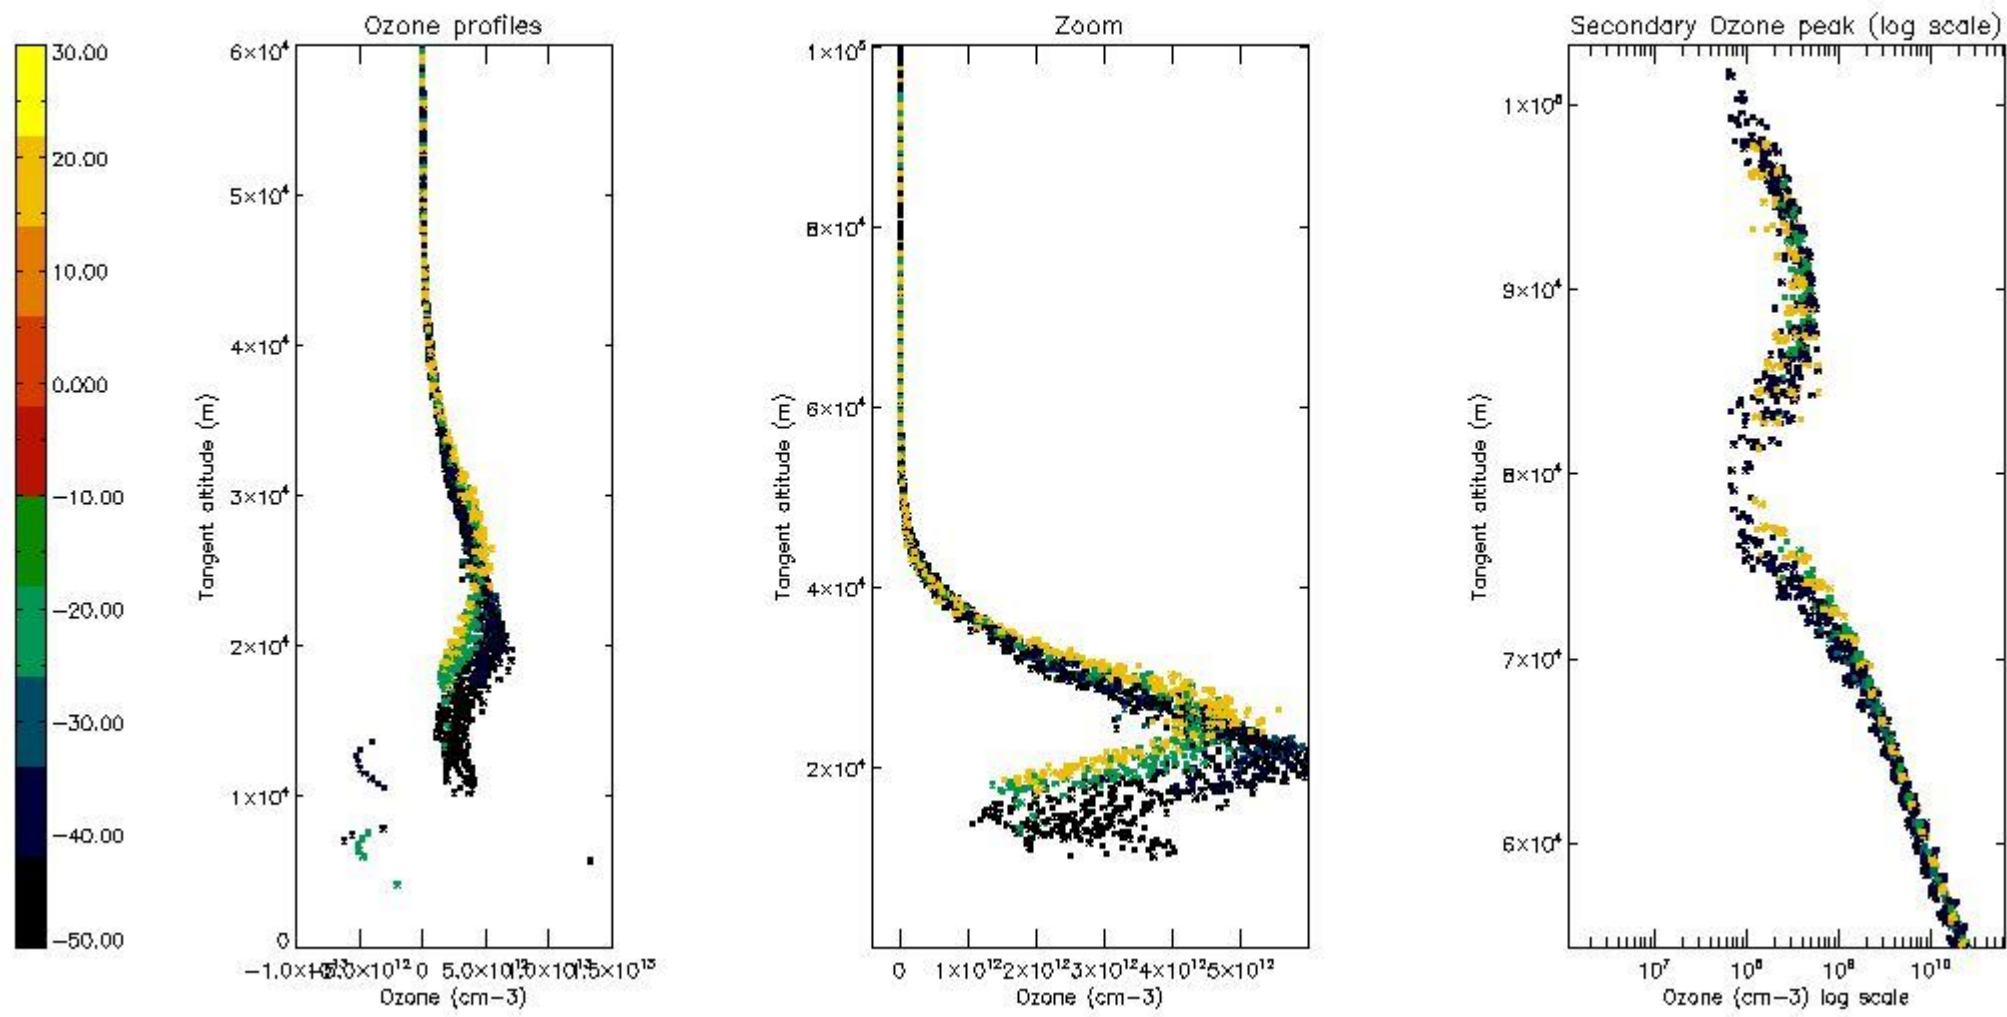

5.5 Plot ozone profiles where STD < 5% (dark without errors)

The colorbar represents the latitude.