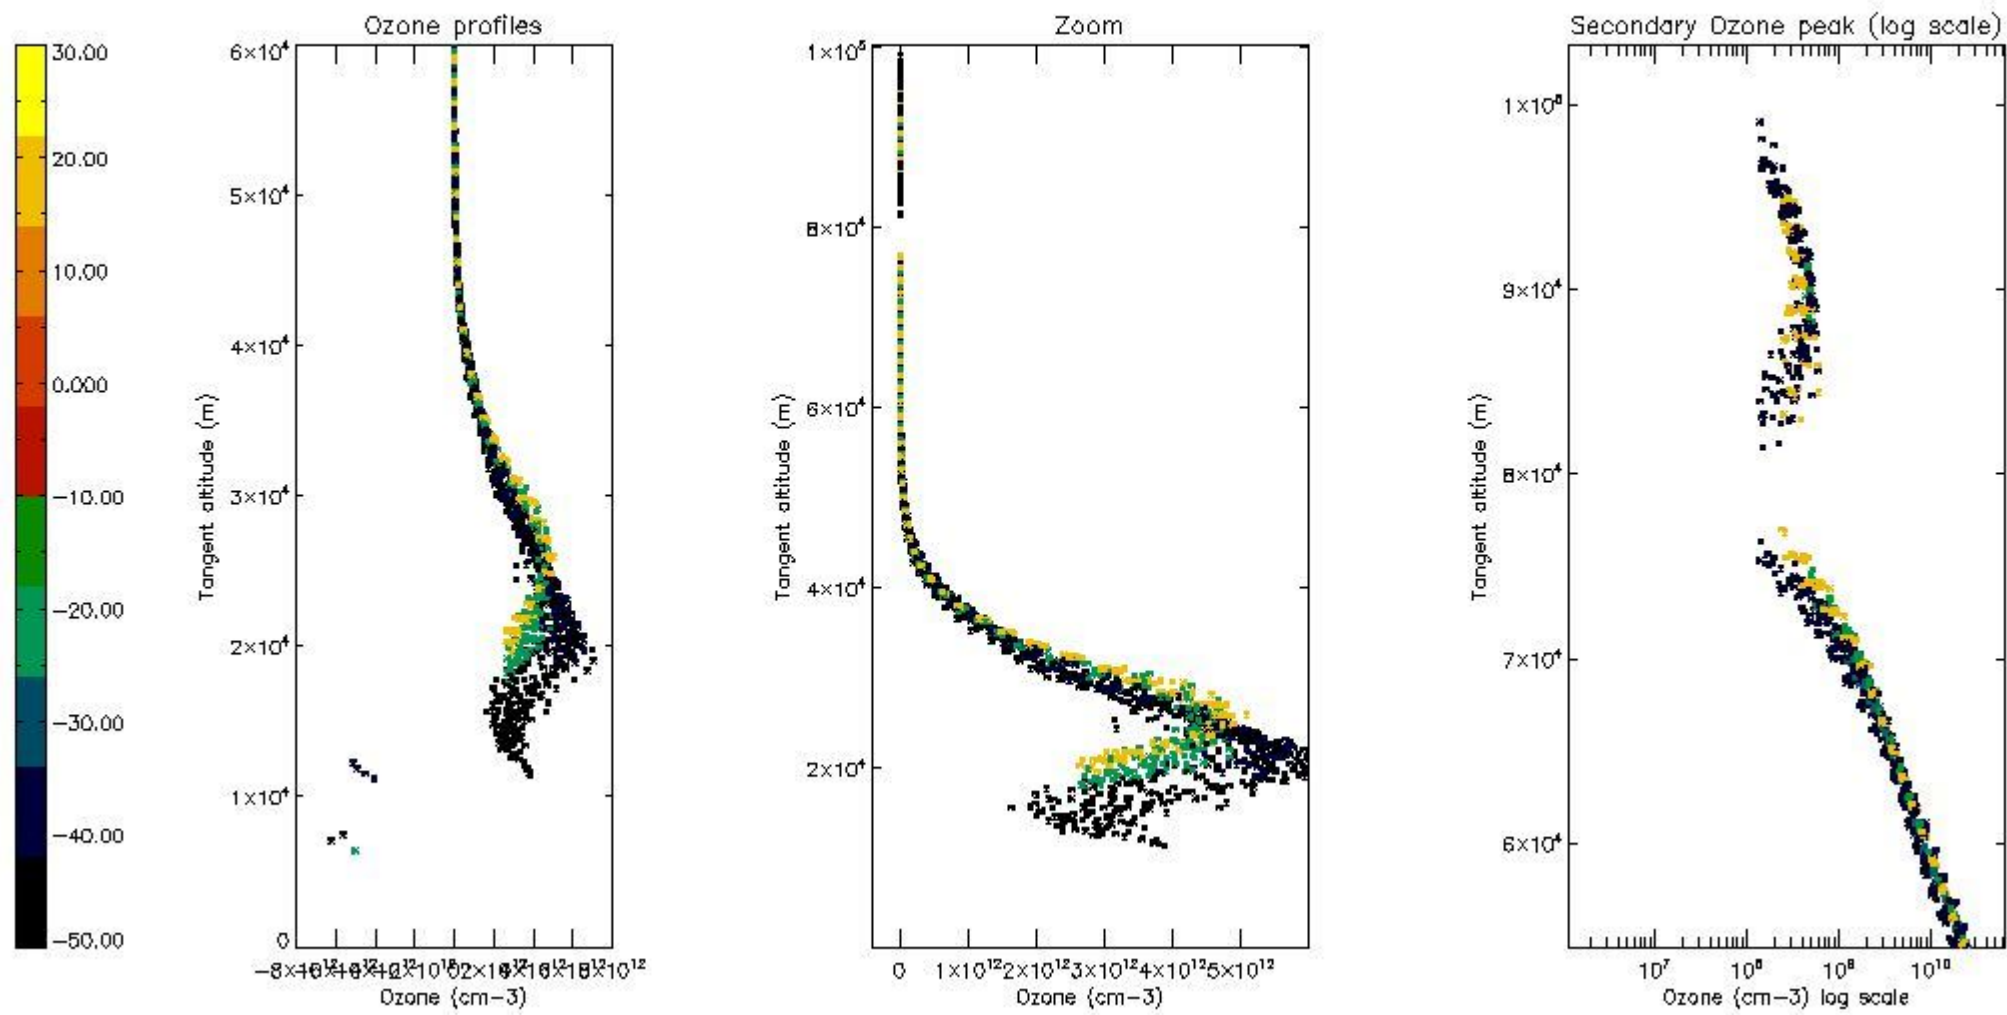

So, the table below shows the percentage of dark limb and valid observations for each criteria with respect to the overall valid daily observations.

Criteria	% of total production
All STD	44
STD < 20	29

STD < 10	25
STD < 5	20

5.2 Plot ozone profiles for all STD (dark without errors)

The colorbar represents the latitude.

5.3 Plot ozone profiles where STD < 20% (dark without errors)

The colorbar represents the latitude.

5.4 Plot ozone profiles where STD < 10% (dark without errors)

The colorbar represents the latitude.

5.5 Plot ozone profiles where $STD < 5\%$ (dark without errors)

The colorbar represents the latitude.

5.6 Plot NO₂ profiles for all STD (dark without errors)

The colorbar represents the latitude.

5.7 Plot NO3 profiles for all STD (dark without errors)

The colorbar represents the latitude.

5.8 Plot H2O profiles for all STD (only for occultations of stars 1,2,3,4,13,14,16,26,63 dark without errors)