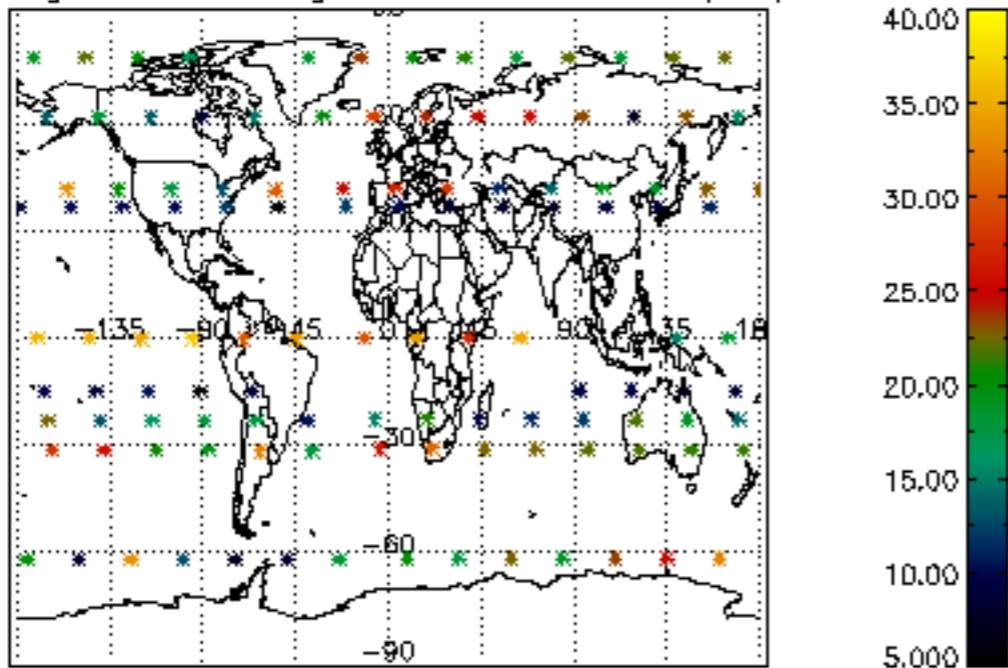

Percentage of cosmic ray hits per profile

Percentage of star falling outside central band per profile