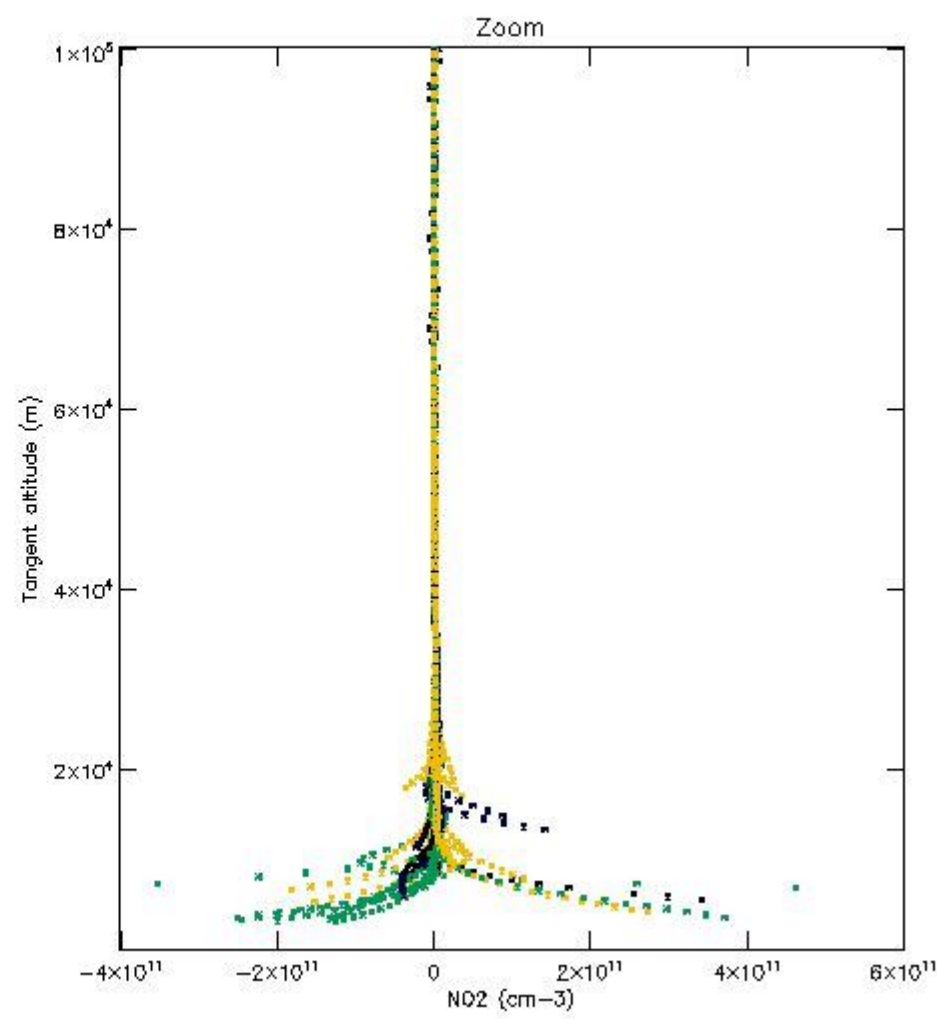

5.4 Plot ozone profiles where STD < 10% (dark without errors)

The colorbar represents the latitude.

5.5 Plot ozone profiles where $STD < 5\%$ (dark without errors)

The colorbar represents the latitude.

5.6 Plot NO₂ profiles for all STD (dark without errors)

The colorbar represents the latitude.

5.7 Plot NO3 profiles for all STD (dark without errors)

The colorbar represents the latitude.

5.8 Plot H2O profiles for all STD (only for occultations of stars 1,2,3,4,13,14,16,26,63 dark without errors)