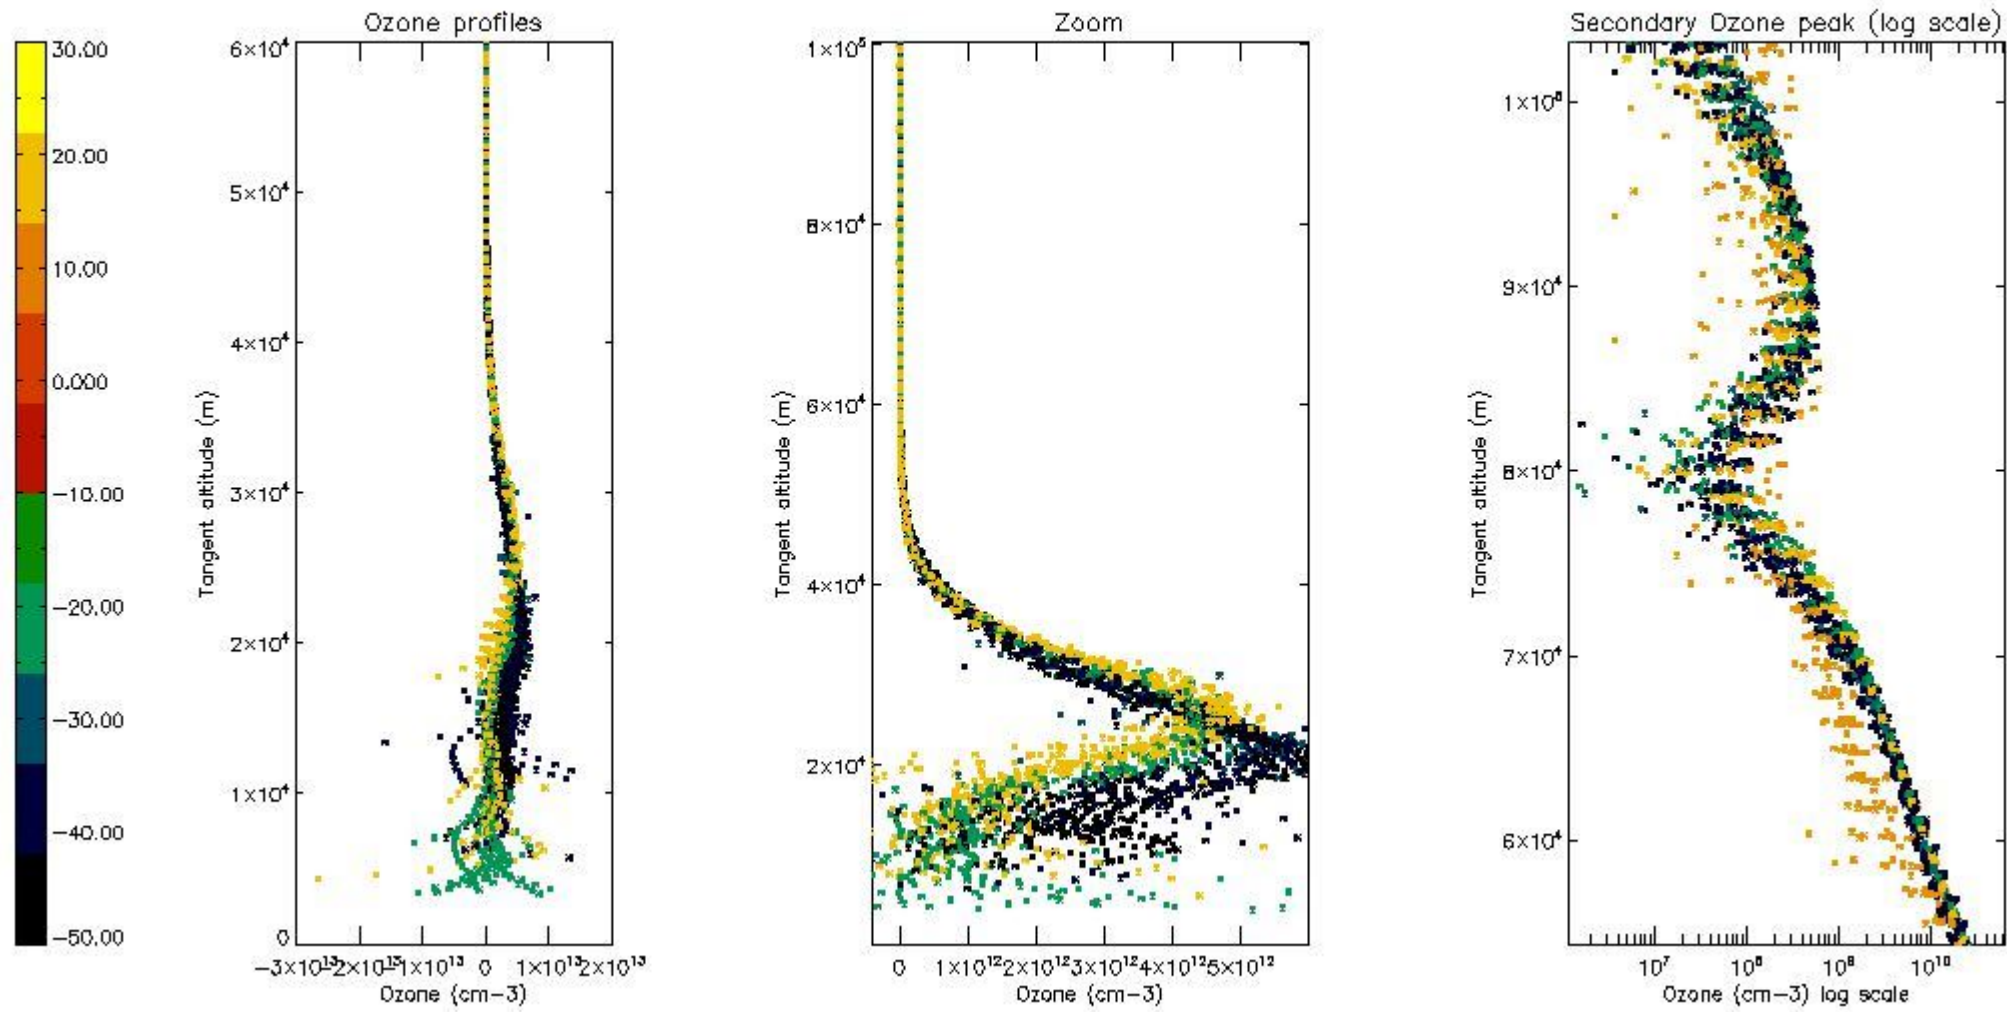

STD < 10	25
STD < 5	20

5.2 Plot ozone profiles for all STD (dark without errors)

The colorbar represents the latitude.

5.3 Plot ozone profiles where STD < 20% (dark without errors)

The colorbar represents the latitude.