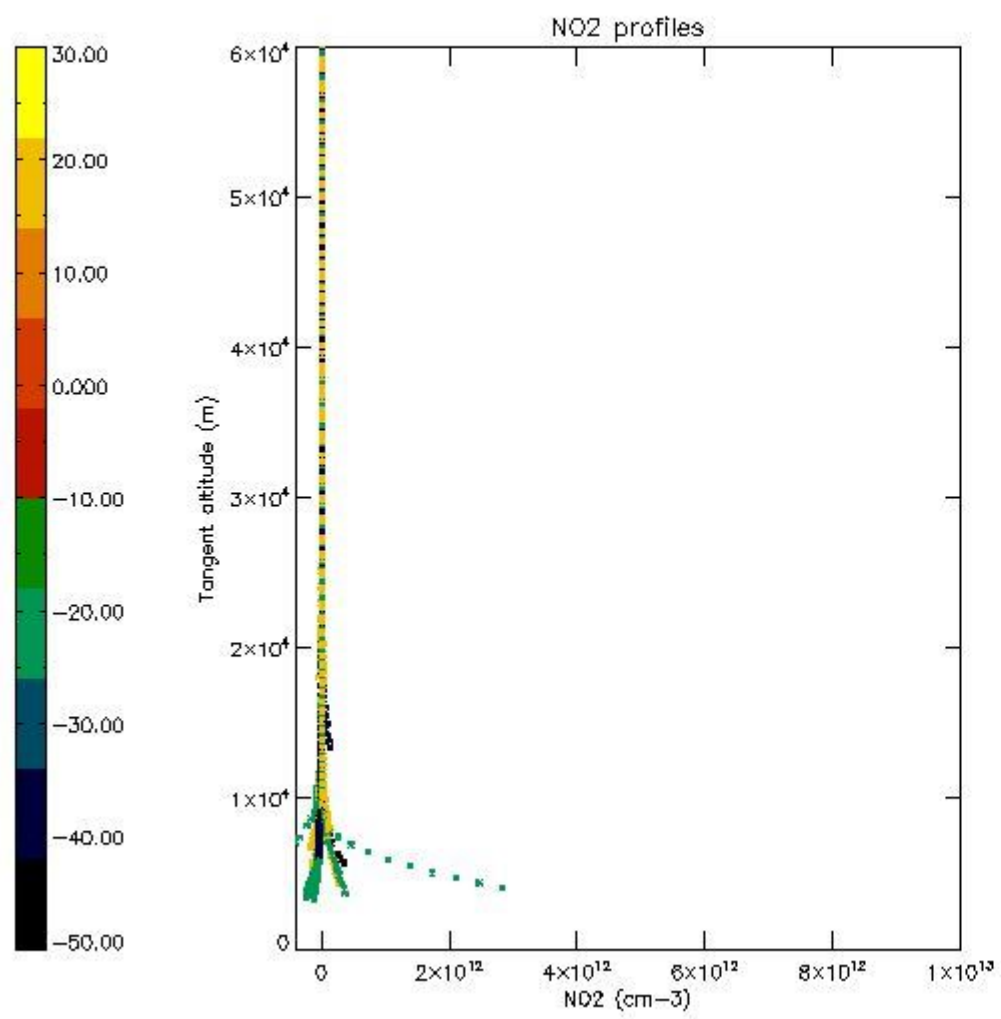

STD < 10	25
STD < 5	20

5.2 Plot ozone profiles for all STD (dark without errors)

The colorbar represents the latitude.

5.3 Plot ozone profiles where STD < 20% (dark without errors)

The colorbar represents the latitude.

5.4 Plot ozone profiles where STD < 10% (dark without errors)

The colorbar represents the latitude.

5.5 Plot ozone profiles where $STD < 5\%$ (dark without errors)

The colorbar represents the latitude.

5.6 Plot NO₂ profiles for all STD (dark without errors)

The colorbar represents the latitude.

5.7 Plot NO3 profiles for all STD (dark without errors)

The colorbar represents the latitude.

5.8 Plot H2O profiles for all STD (only for occultations of stars 1,2,3,4,13,14,16,26,63 dark without errors)