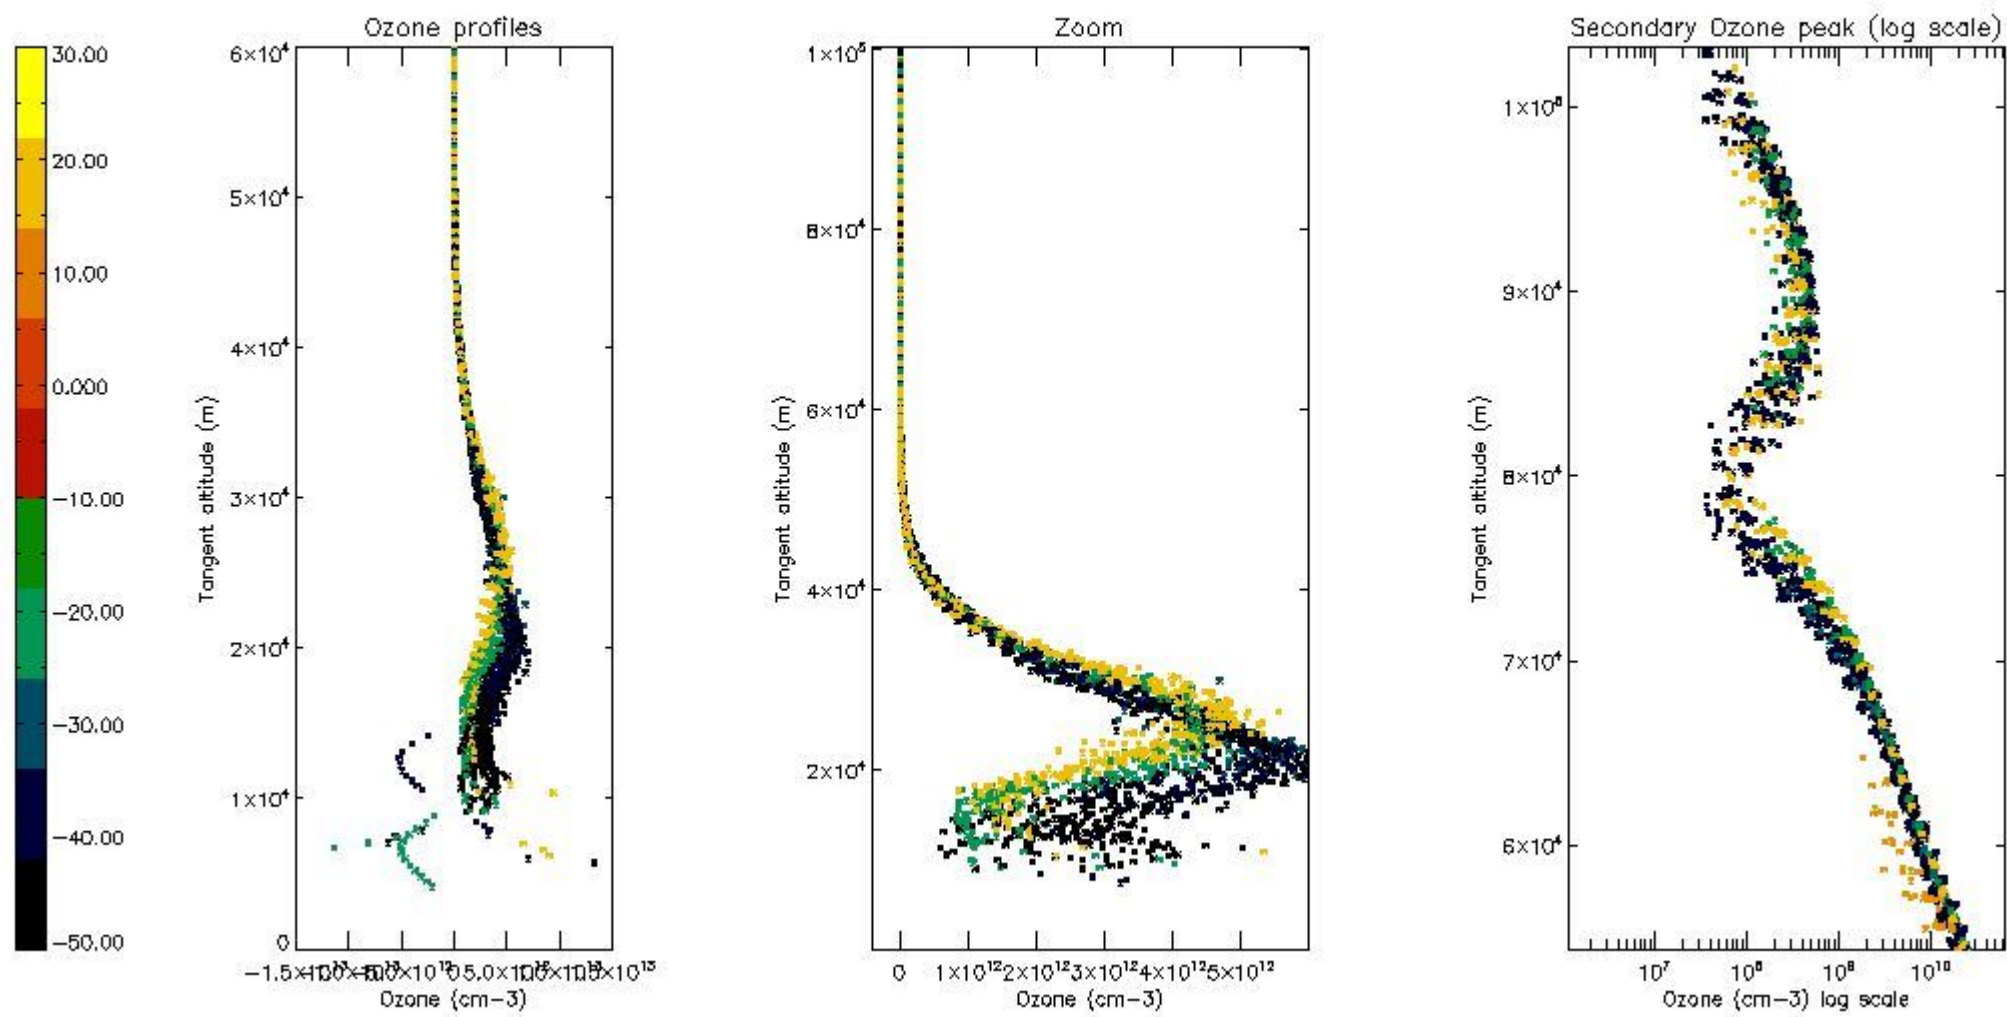

STD < 10	25
STD < 5	20

5.2 Plot ozone profiles for all STD (dark without errors)

The colorbar represents the latitude.

5.3 Plot ozone profiles where STD < 20% (dark without errors)

The colorbar represents the latitude.

5.4 Plot ozone profiles where STD < 10% (dark without errors)

The colorbar represents the latitude.

5.5 Plot ozone profiles where $STD < 5\%$ (dark without errors)

The colorbar represents the latitude.

5.6 Plot NO₂ profiles for all STD (dark without errors)

The colorbar represents the latitude.

5.7 Plot NO3 profiles for all STD (dark without errors)

The colorbar represents the latitude.

5.8 Plot H2O profiles for all STD (only for occultations of stars 1,2,3,4,13,14,16,26,63 dark without errors)