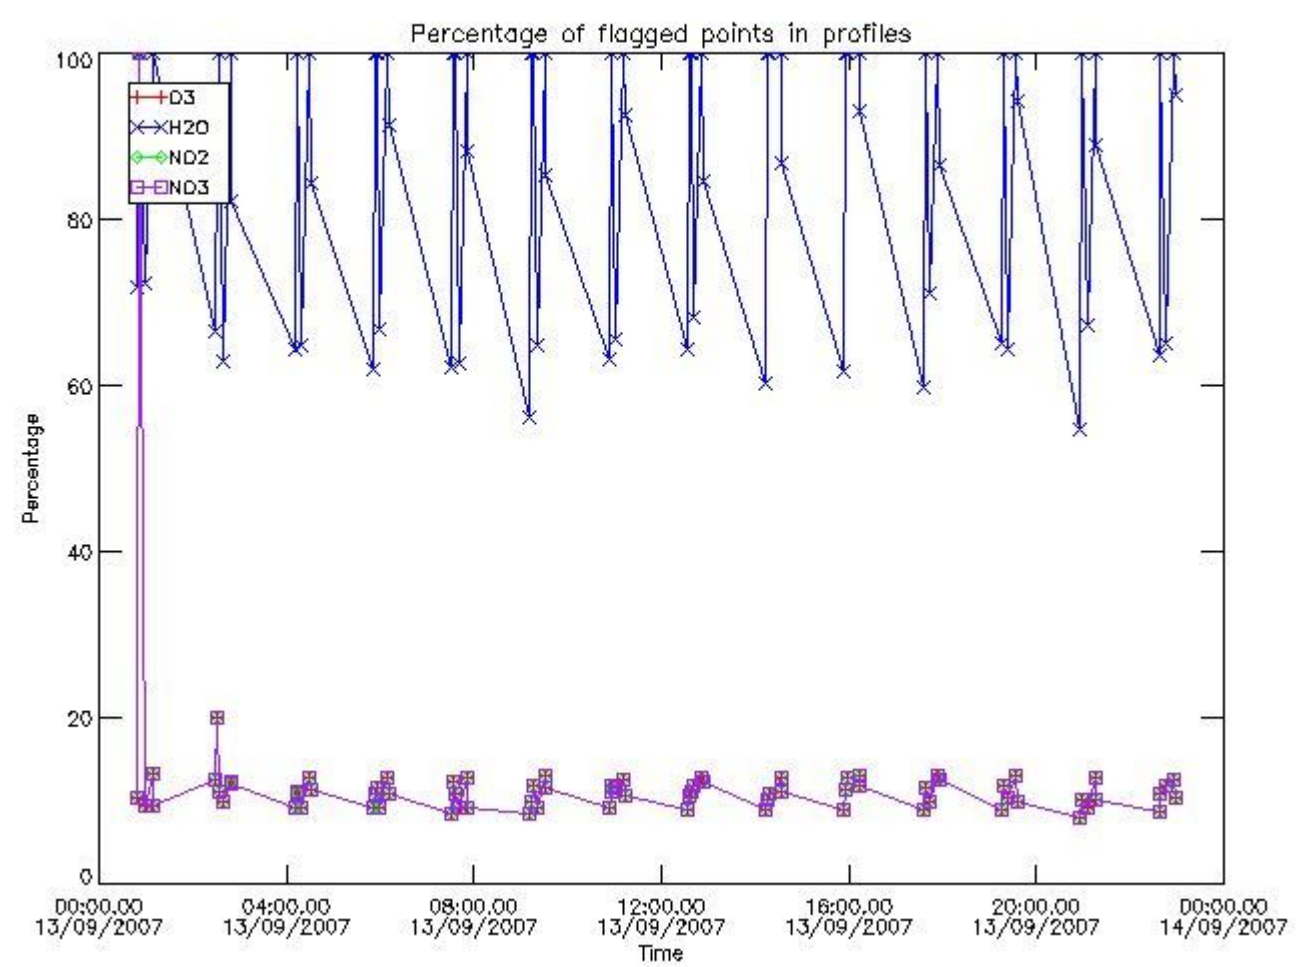

3. Quality information per product

In this section it is plotted some information contained in the Quality Summary data set of the level 2 products. Only products in dark limb conditions and without errors (error flag in the MPH set to "0") are used.

3.1 Plot quality information per product (time dependant)

3.2 Plot quality information per product (world map)