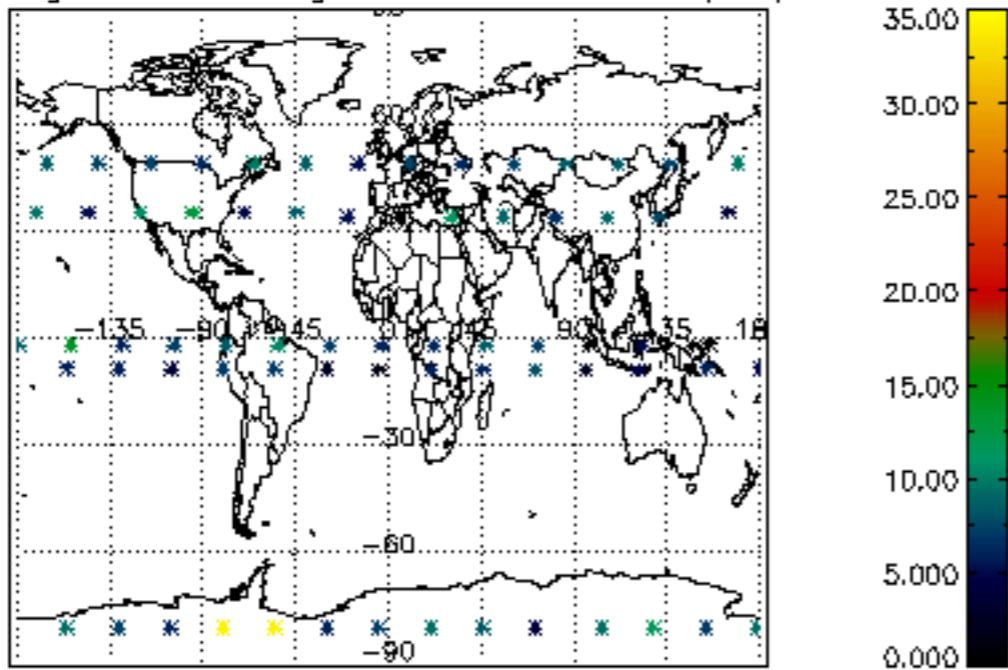

Percentage of star falling outside central band per profile