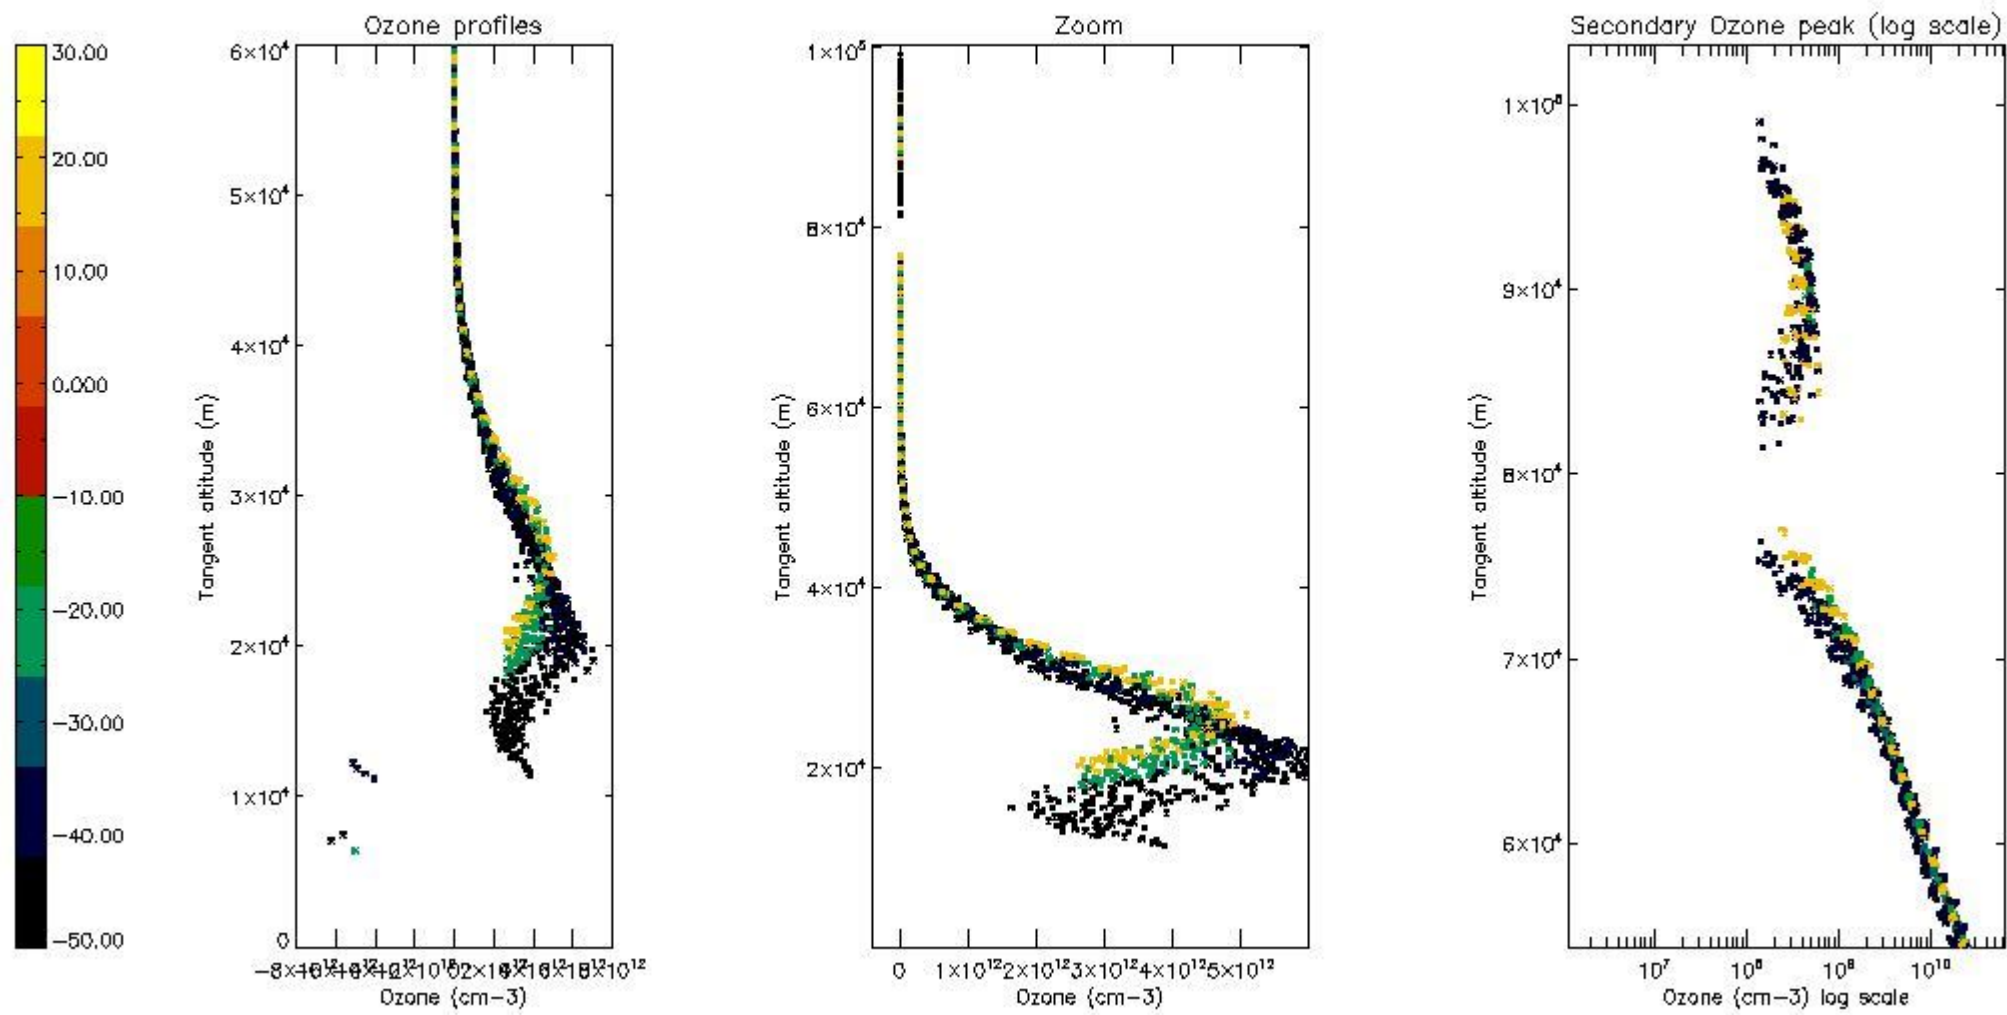

5.6 Plot NO₂ profiles for all STD (dark without errors)

The colorbar represents the latitude.