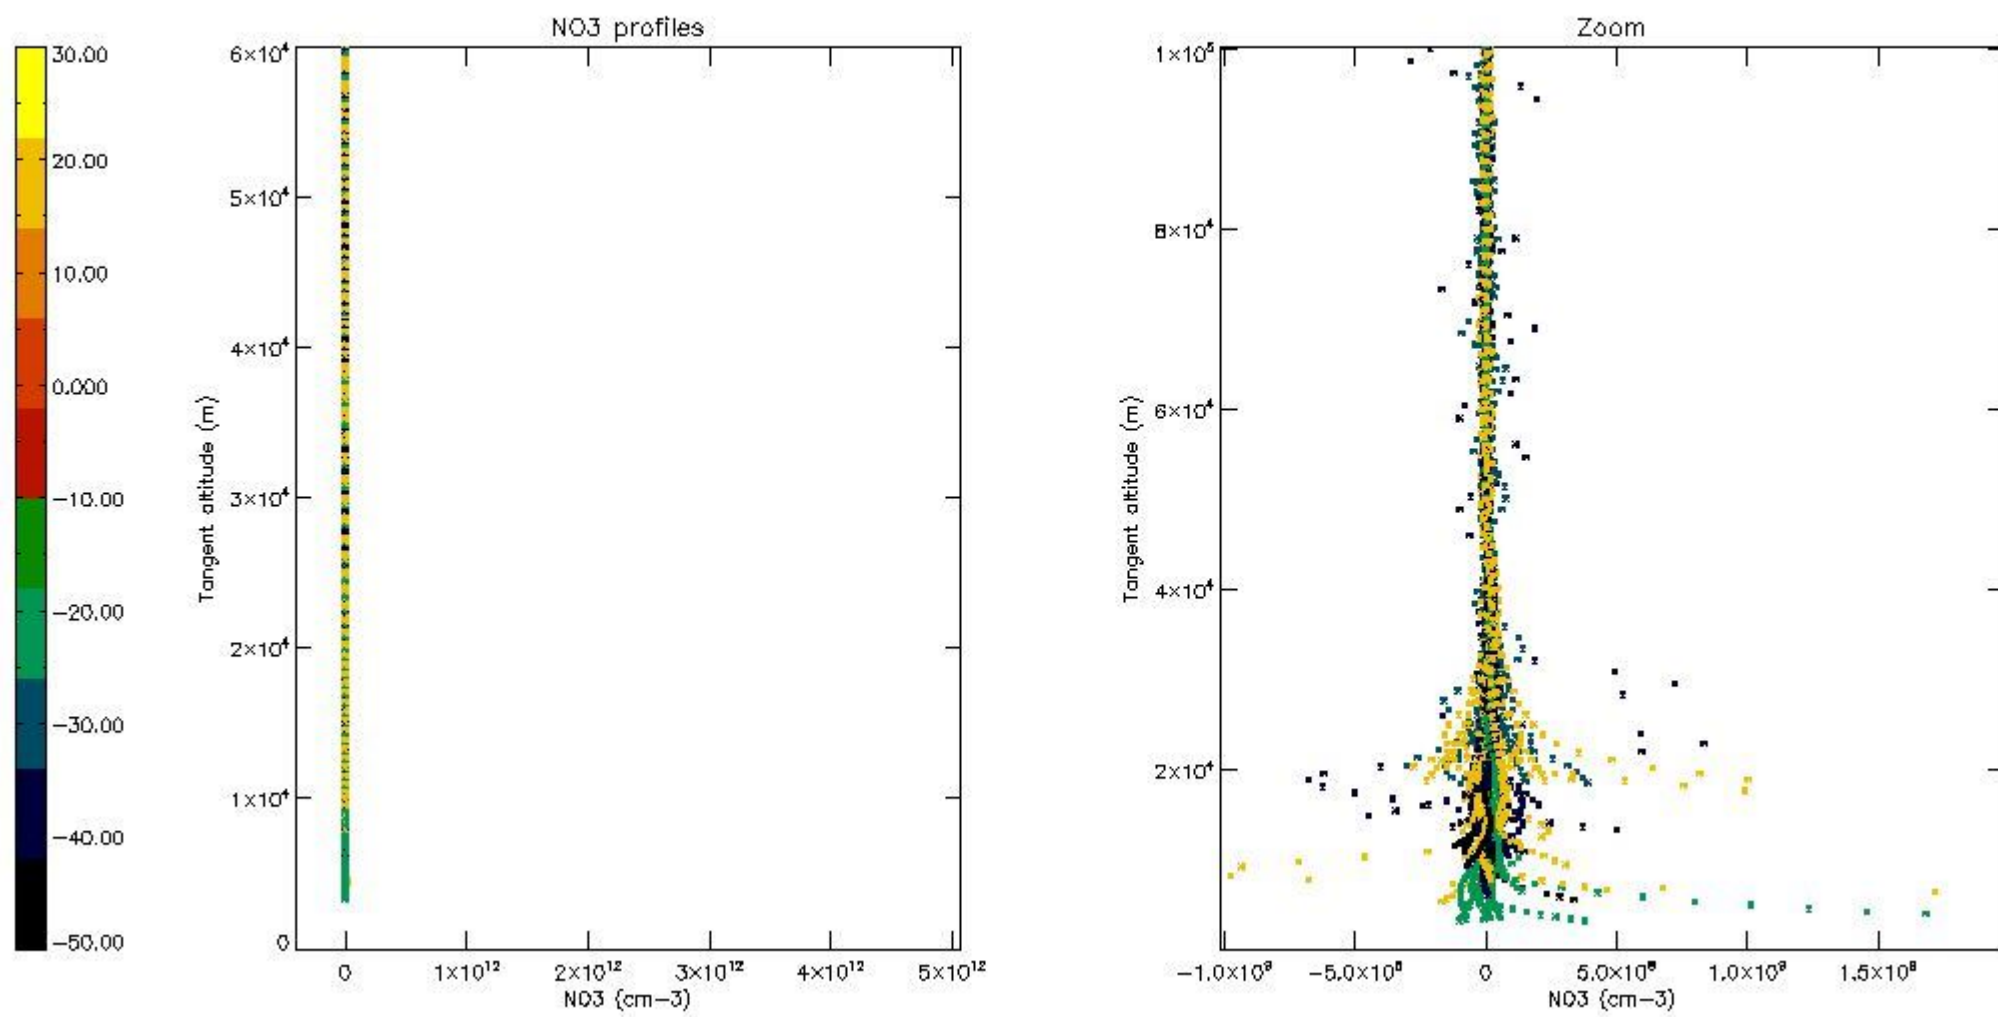

5.4 Plot ozone profiles where STD < 10% (dark without errors)

The colorbar represents the latitude.

5.5 Plot ozone profiles where $STD < 5\%$ (dark without errors)

The colorbar represents the latitude.

5.6 Plot NO₂ profiles for all STD (dark without errors)

The colorbar represents the latitude.

5.7 Plot NO3 profiles for all STD (dark without errors)

The colorbar represents the latitude.

5.8 Plot H2O profiles for all STD (only for occultations of stars 1,2,3,4,13,14,16,26,63 dark without errors)