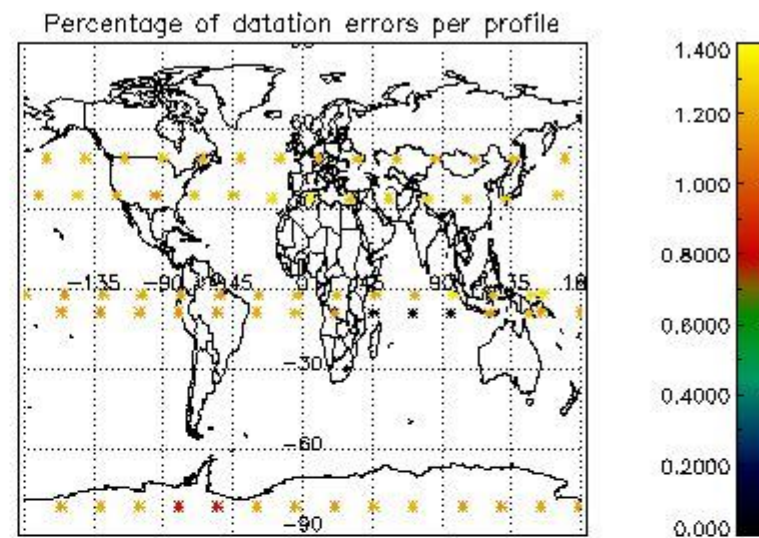

5. Trace gas profiles

5.1 Ozone statistics based on quality of products

The final quality of the products can be "measured" using the STD (Standard Deviation) attached to every point profile. This information is written to the parameter GOM_NL__2P/NL_LOCAL_SPECIES_DENSITY/o3_std of the level 2 products. The table below shows the statistics for given STD ranges.

The statistics are given with respect to the overall valid production:

- Products without fatal errors: GOM_NL__2P/MPH/PRODUCT_ERR=0
- Valid point profile: GOM_NL__2P/NL_LOCAL_SPECIES_DENSITY/pcd(0)=0

The 'Criteria' is applied to valid points of dark limb products:

- Products in dark limb illumination condition: GOM_NL__2P/NL_SUMMARY_QUALITY/obs_ill_cond=0
- Products without fatal errors: GOM_NL__2P/MPH/PRODUCT_ERR=0
- Valid point profile: GOM_NL__2P/NL_LOCAL_SPECIES_DENSITY/pcd(0)=0

So, the table below shows the percentage of dark limb and valid observations for each criteria with respect to the overall valid daily observations.

Criteria	% of total production
All STD	44
STD < 20	29