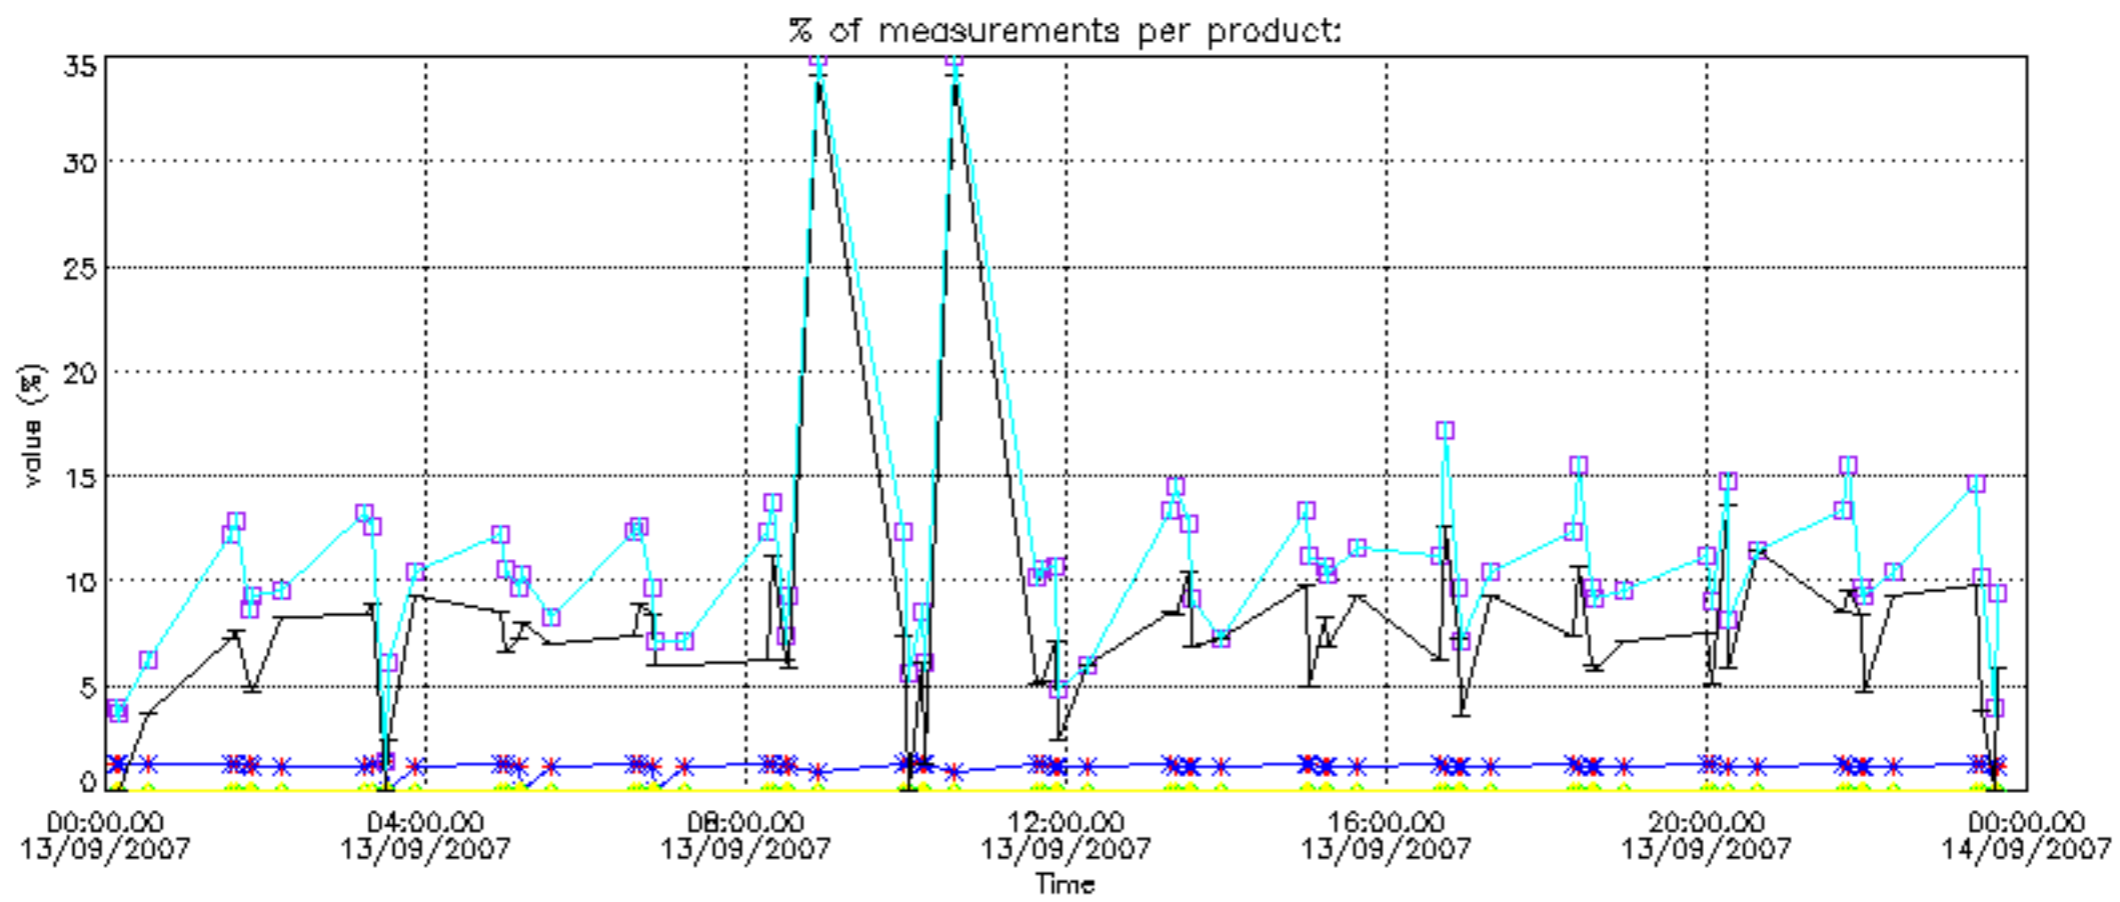

Percentage of cosmic ray hits per profile

Percentage of datation errors per profile