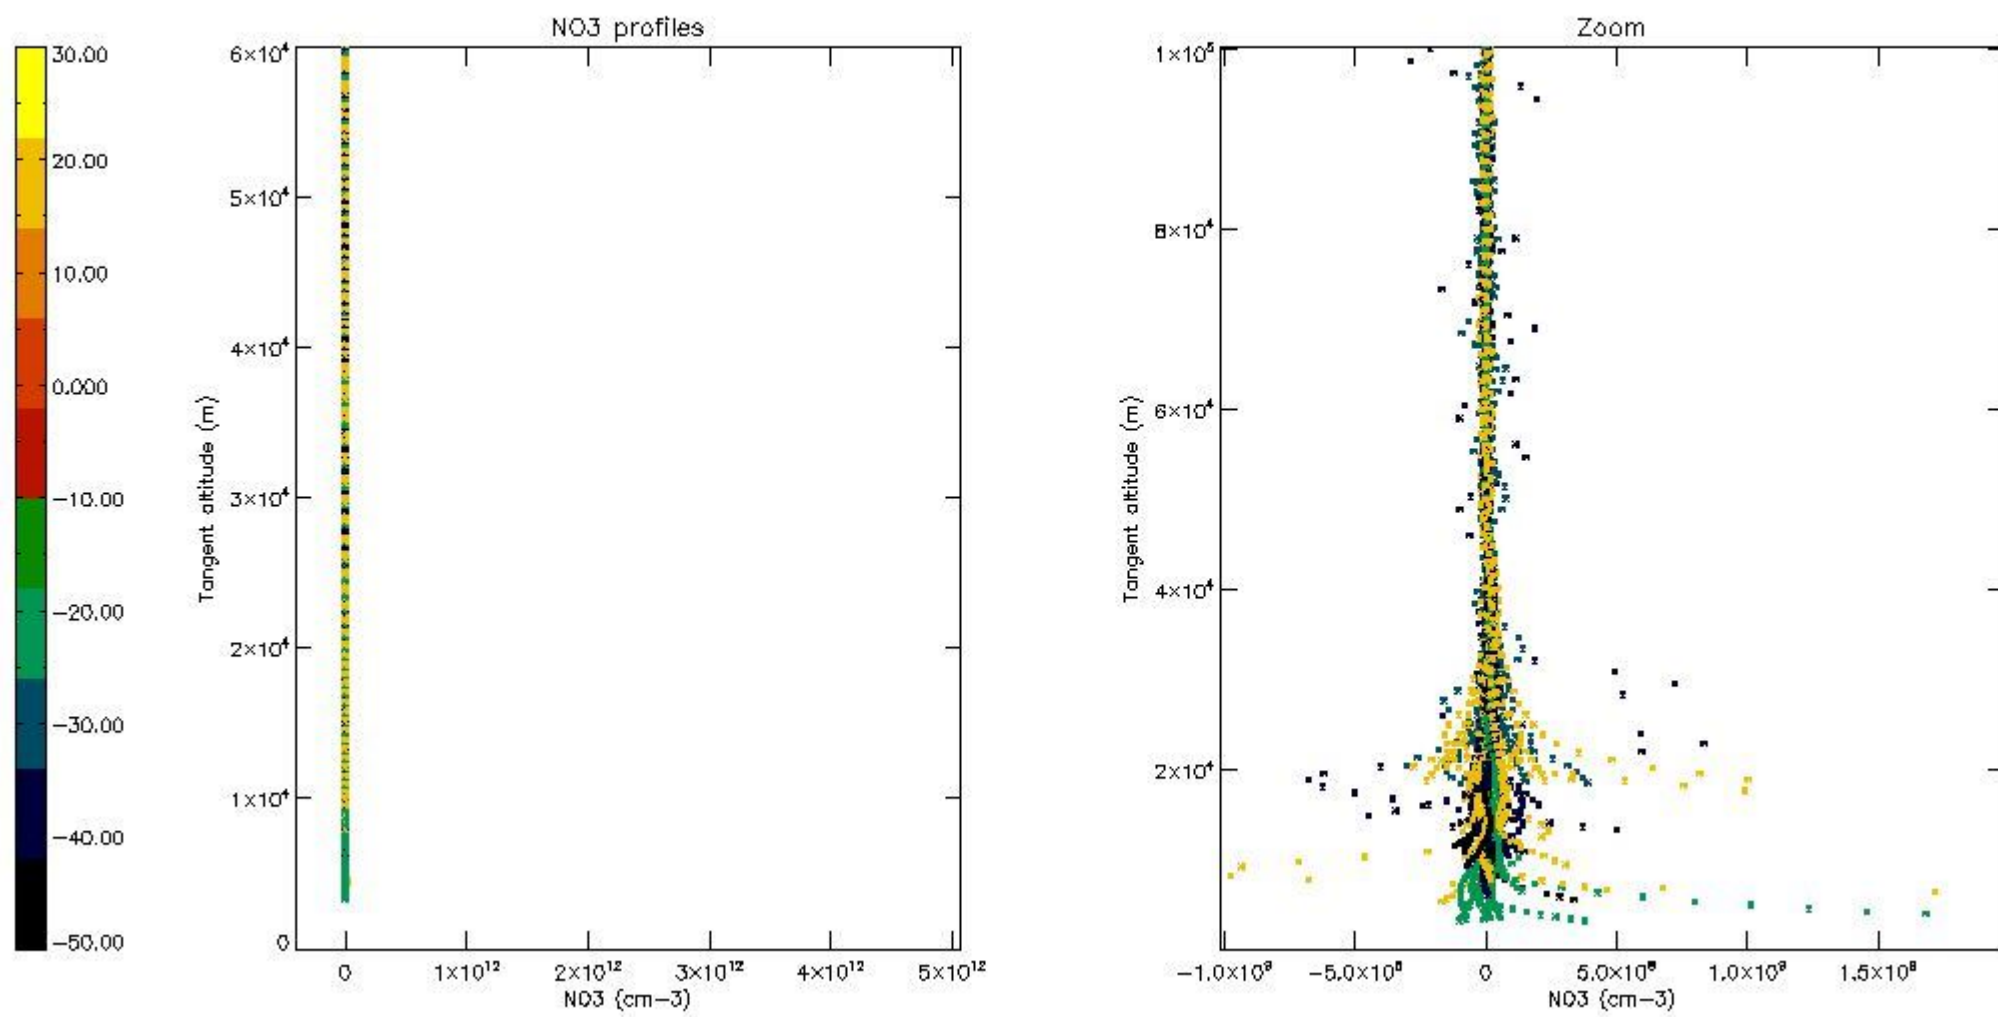

5.8 Plot H2O profiles for all STD (only for occultations of stars 1,2,3,4,13,14,16,26,63 dark without errors)

The colorbar represents the latitude.