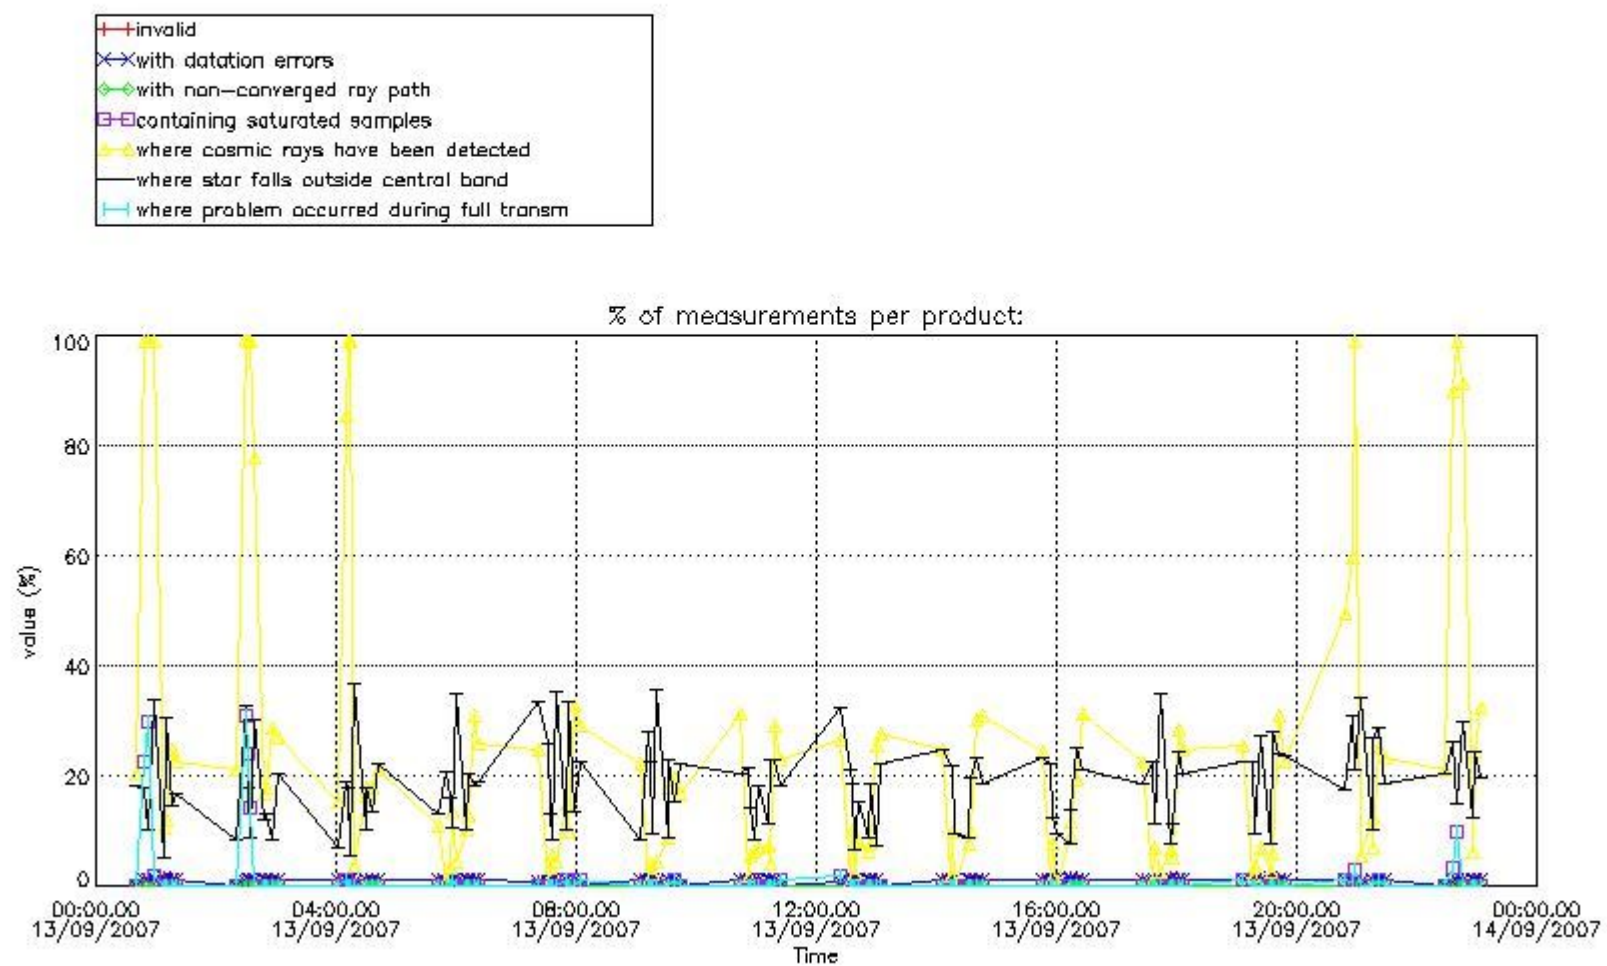

Percentage of flagged data per NO3 profile

4. Level 1 quality information per product

In this section it is plotted some information contained in the Quality Summary data set of the level 2 products that comes from the level 1b processing. Products without errors (error flag in the MPH set to "0") are used.

4.1 Plot quality information per product (time dependant) coming from level 1b processing

4.1.1 Plot level 1 quality information per product (time dependant): ENVISAT ASCENDING passes

4.1.2 Plot level 1 quality information per product (time dependant): ENVI SAT DESCENDING passes