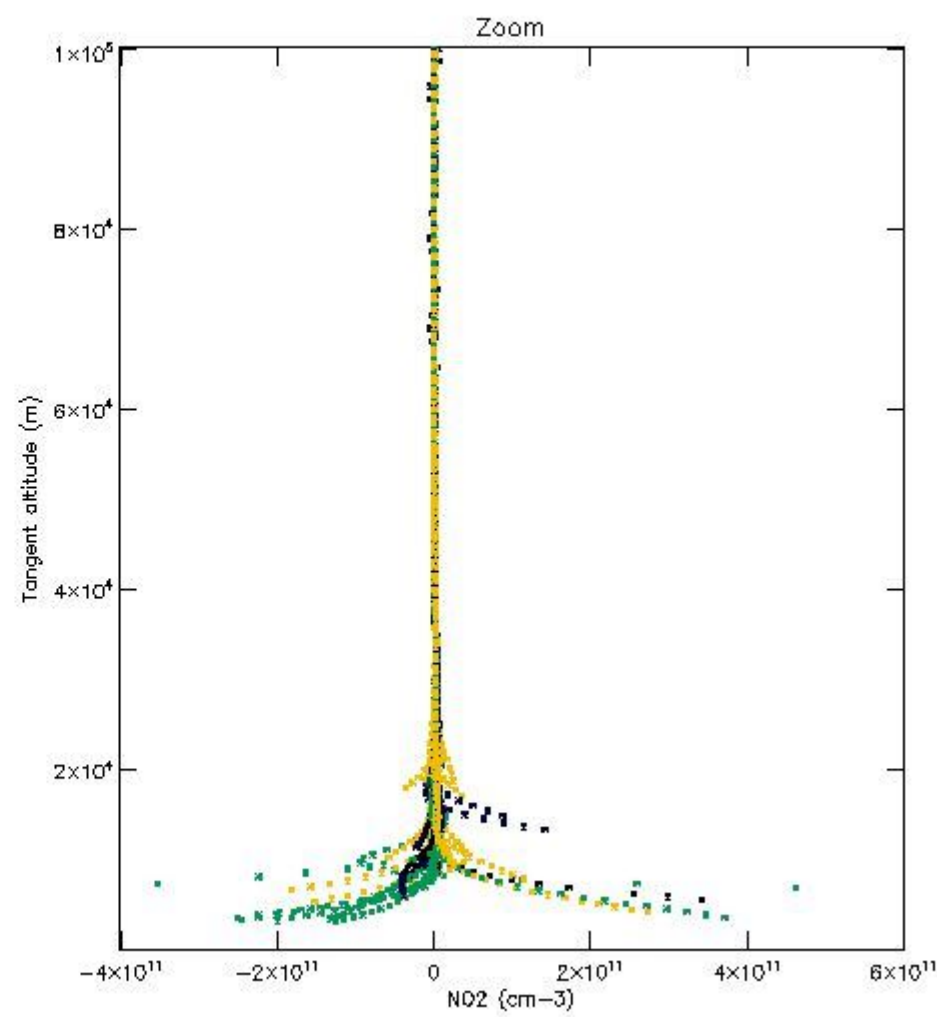

5.7 Plot NO3 profiles for all STD (dark without errors)

The colorbar represents the latitude.