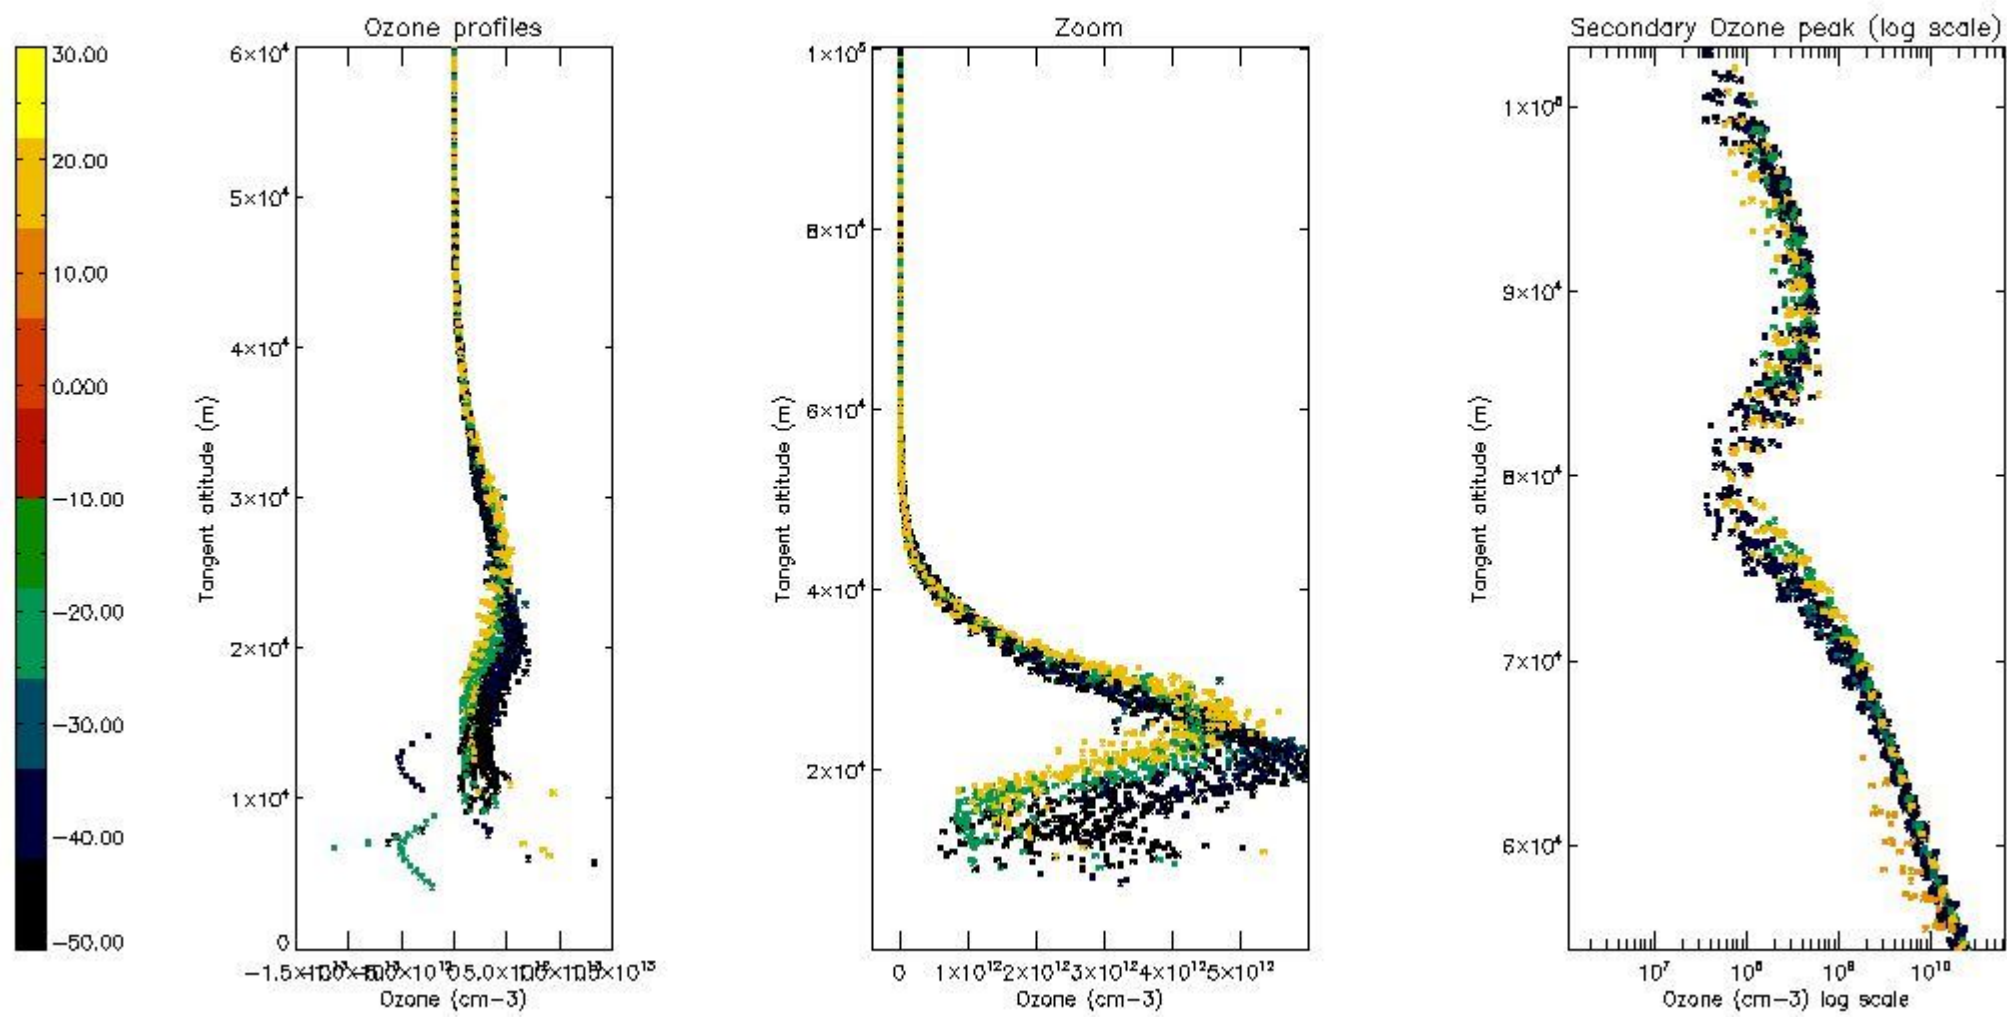

STD < 10	25
STD < 5	20

5.2 Plot ozone profiles for all STD (dark without errors)

The colorbar represents the latitude.

5.3 Plot ozone profiles where STD < 20% (dark without errors)

The colorbar represents the latitude.