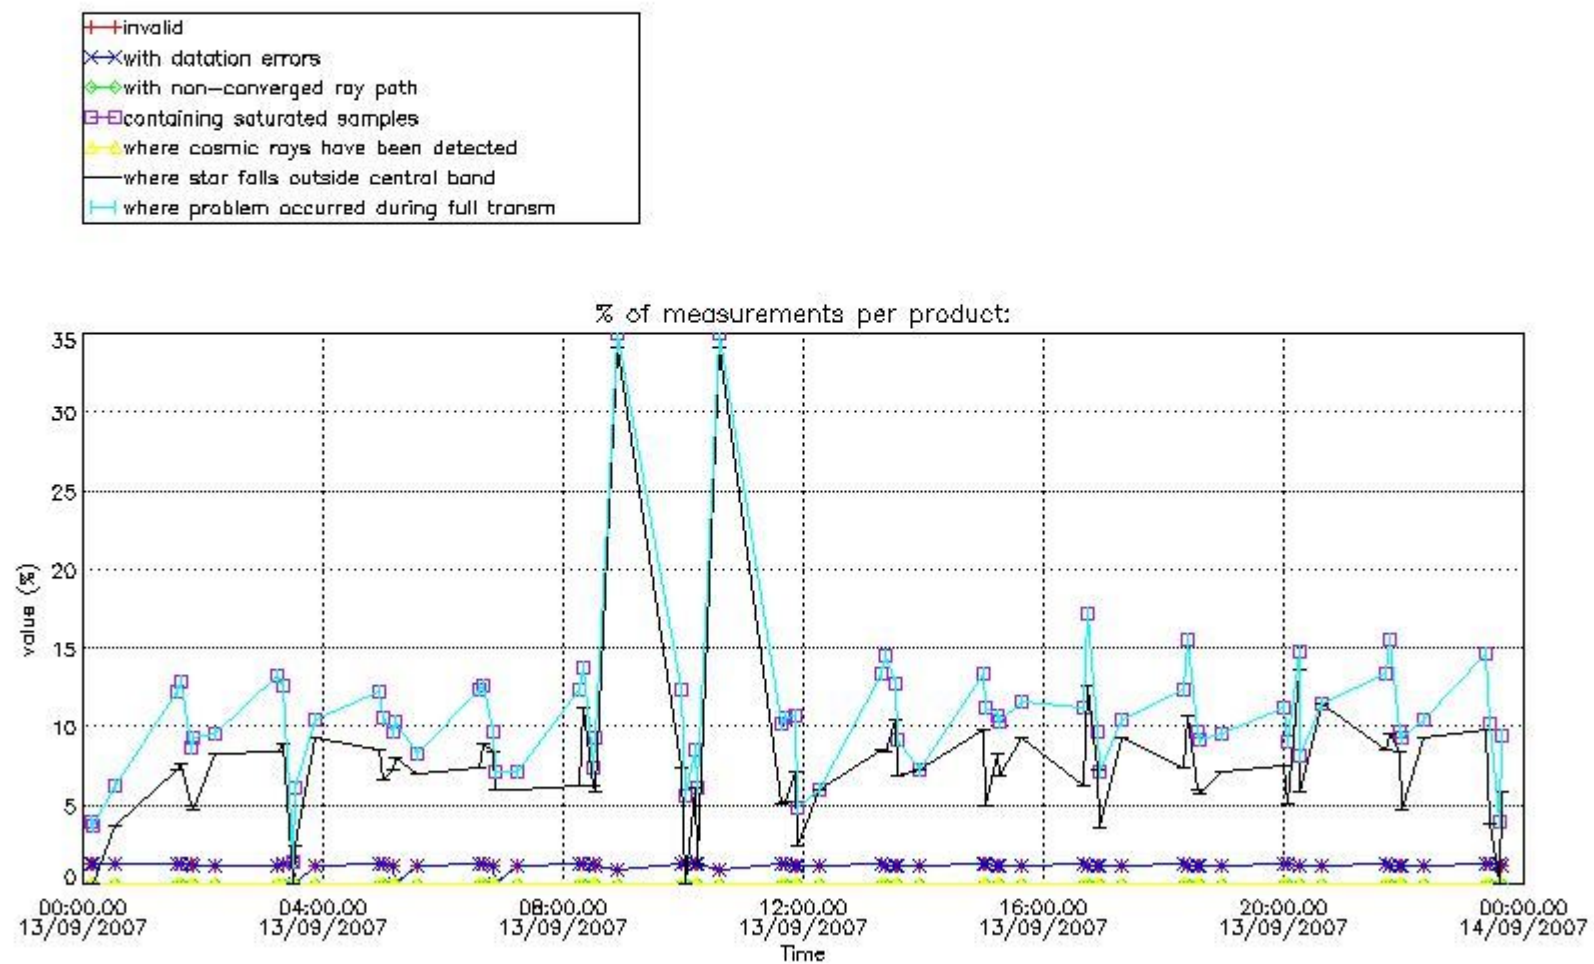

4.2 Plot quality information per product coming from level 1b processing (world map)

4.2.1 Plot level 1 quality information per product (world map): ENVISAT ASCENDING passes