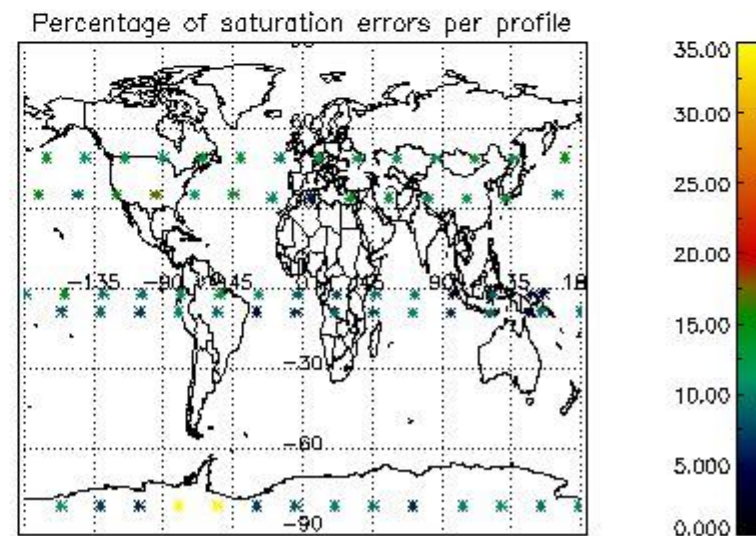

5. Trace gas profiles

5.1 Ozone statistics based on quality of products

The final quality of the products can be "measured" using the STD (Standard Deviation) attached to every point profile. This information is written to the parameter GOM_NL__2P/NL_LOCAL_SPECIES_DENSITY/o3_std of the level 2 products. The table below shows the statistics for given STD ranges.

The statistics are given with respect to the overall valid production:

- Products without fatal errors: GOM_NL__2P/MPH/PRODUCT_ERR=0
- Valid point profile: GOM_NL__2P/NL_LOCAL_SPECIES_DENSITY/pcd(0)=0

The 'Criteria' is applied to valid points of dark limb products:

- Products in dark limb illumination condition: GOM_NL__2P/NL_SUMMARY_QUALITY/obs_ill_cond=0
- Products without fatal errors: GOM_NL__2P/MPH/PRODUCT_ERR=0
- Valid point profile: GOM_NL__2P/NL_LOCAL_SPECIES_DENSITY/pcd(0)=0

So, the table below shows the percentage of dark limb and valid observations for each criteria with respect to the overall valid daily observations.

Criteria	% of total production
All STD	44
STD < 20	29