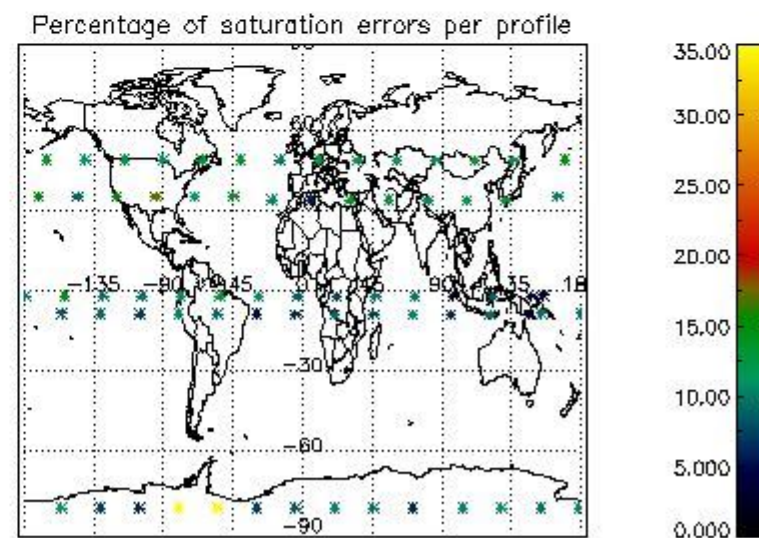

Percentage of flagged data per NO3 profile

4. Level 1 quality information per product

In this section it is plotted some information contained in the Quality Summary data set of the level 2 products that comes from the level 1b processing. Products without errors (error flag in the MPH set to "0") are used.

4.1 Plot quality information per product (time dependant) coming from level 1b processing

4.1.1 Plot level 1 quality information per product (time dependant): ENVISAT ASCENDING passes

4.1.2 Plot level 1 quality information per product (time dependant): ENVI SAT DESCENDING passes

4.2 Plot quality information per product coming from level 1b processing (world map)

4.2.1 Plot level 1 quality information per product (world map): ENVISAT ASCENDING passes

4.2.2 Plot level 1 quality information per product (world map): ENVISAT DESCENDING passes