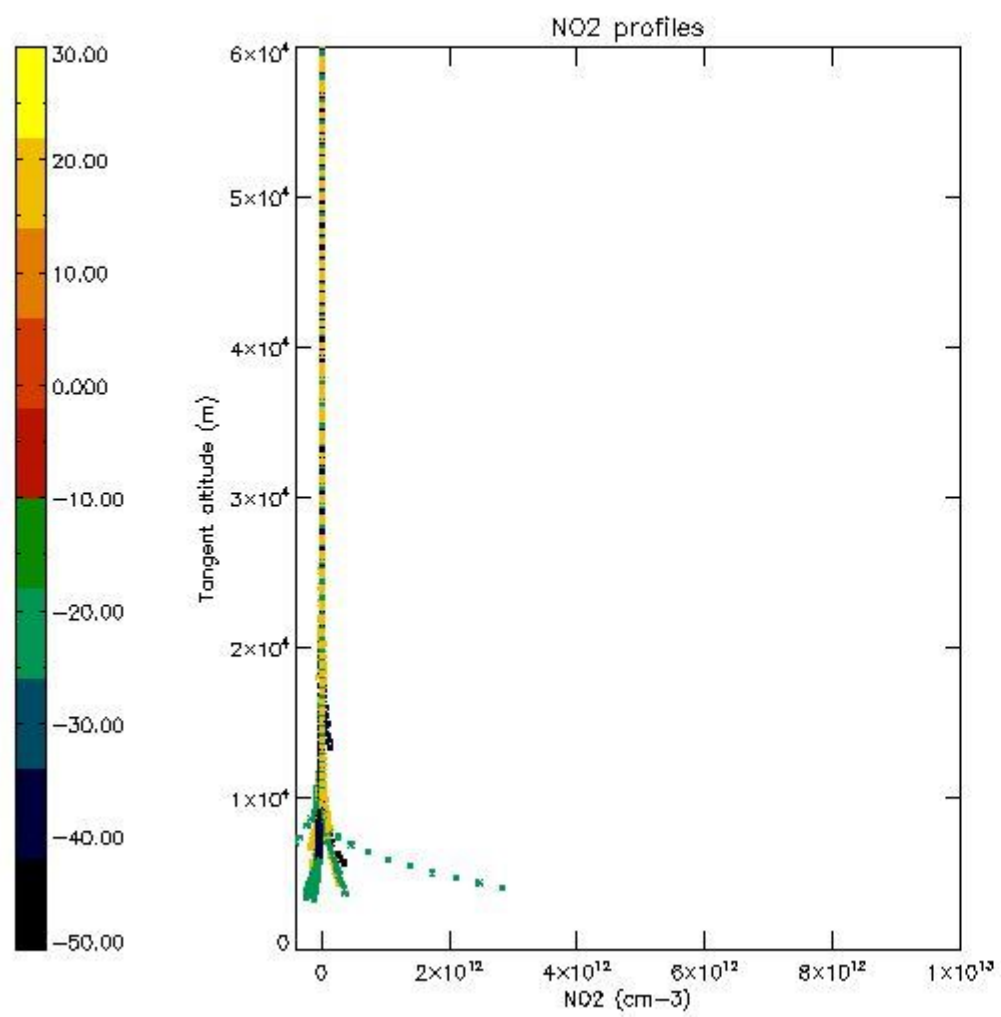

5.7 Plot NO3 profiles for all STD (dark without errors)

The colorbar represents the latitude.