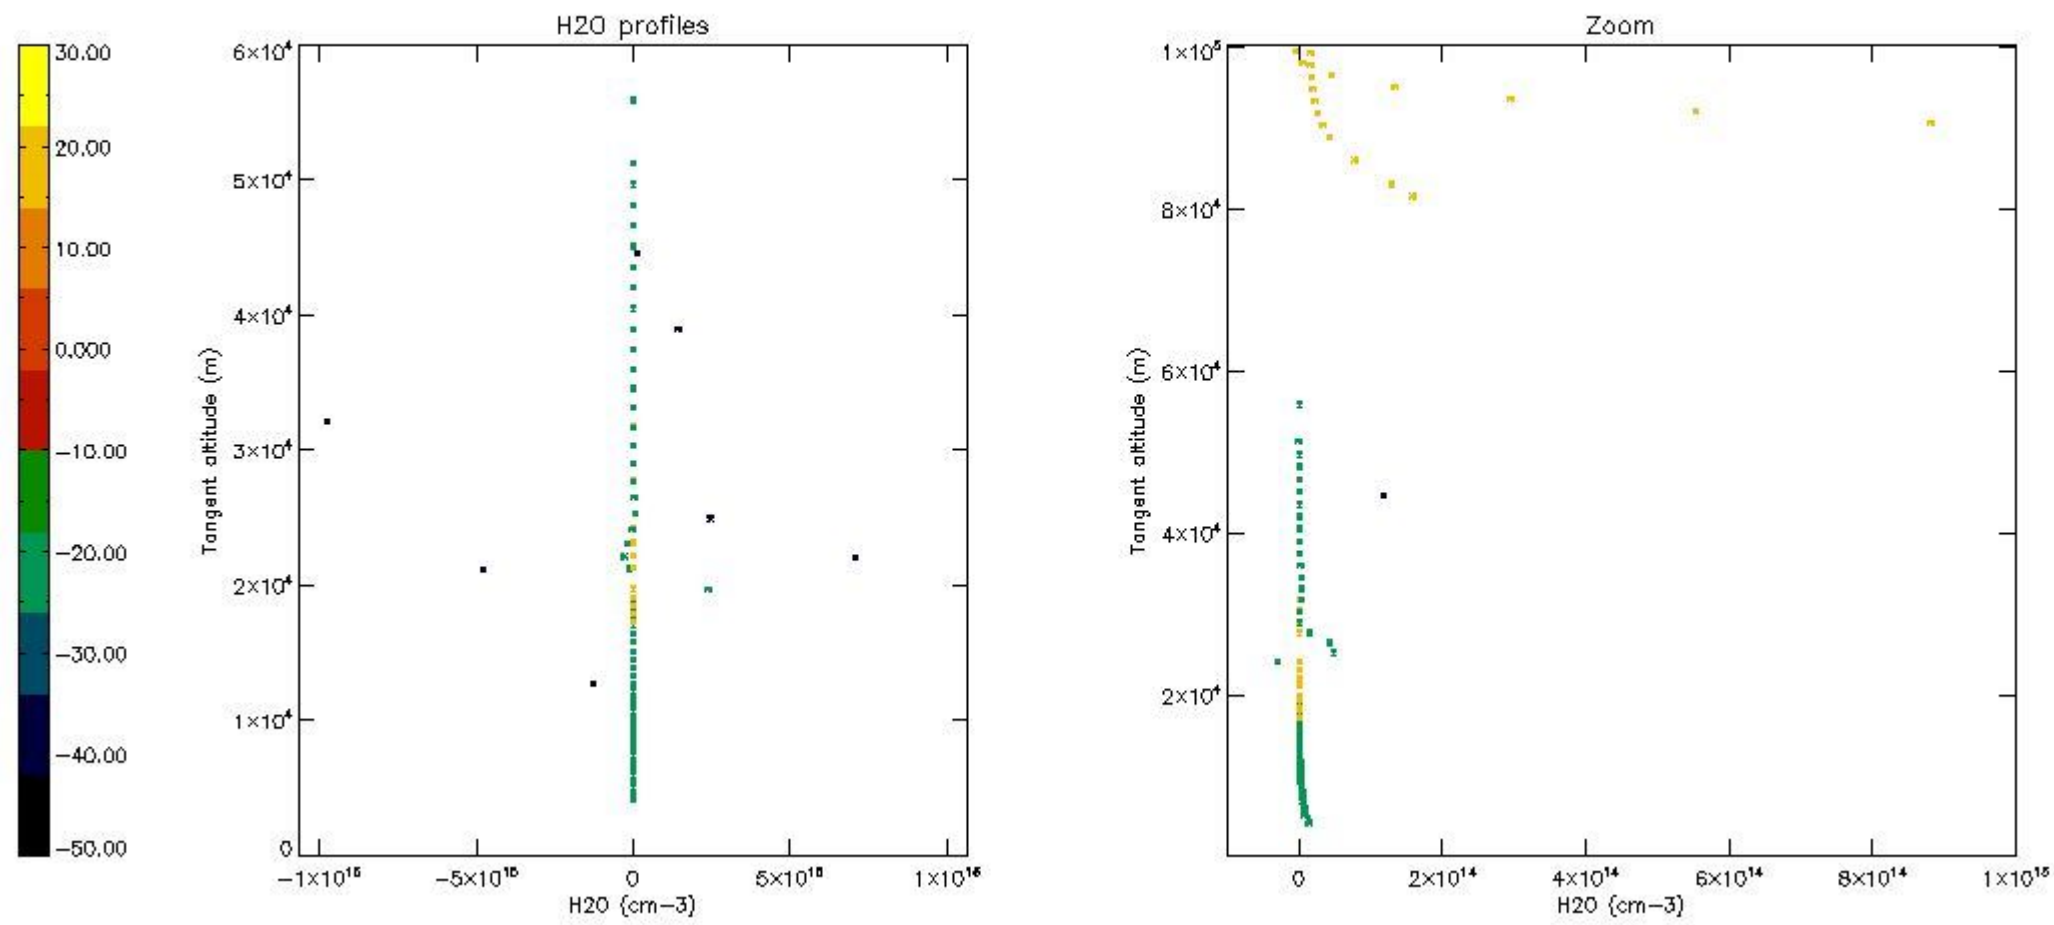

6. Auxiliary Data Files used for the production reported in section 2

The number reported in the third column indicates since which file (see list in section 2) the corresponding auxiliary file has been used. The fourth column is the date of those product files.

Type	Auxiliary Filename	Used since product	Used since product date
INST_PHYS_CHARACTERISTICS	GOM_INS_AXVIEC20091111_143220_20030716_120000_20500101_000000	1	13-SEP-2007 00:08:01
LEVEL-2_PROC_CONFIG	GOM_PR2_AXVIEC20091111_152718_20020301_000000_20500101_000000	1	13-SEP-2007 00:08:01
CROSS_SECTIONS_FILE	GOM_CR2_AXVIEC20091111_154832_20020301_000000_20500101_000000	1	13-SEP-2007 00:08:01