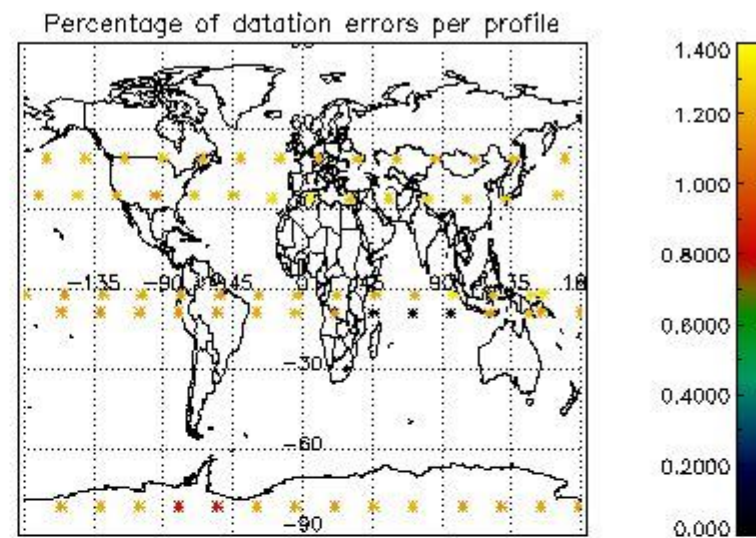

5. Trace gas profiles

5.1 Ozone statistics based on quality of products

The final quality of the products can be "measured" using the STD (Standard Deviation) attached to every point profile. This information is written to the parameter GOM_NL__2P/NL_LOCAL_SPECIES_DENSITY/o3_std of the level 2 products. The table below shows the statistics for given STD ranges.

The statistics are given with respect to the overall valid production:

- Products without fatal errors: GOM_NL__2P/MPH/PRODUCT_ERR=0
- Valid point profile: GOM_NL__2P/NL_LOCAL_SPECIES_DENSITY/pcd(0)=0

The 'Criteria' is applied to valid points of dark limb products:

- Products in dark limb illumination condition: GOM_NL__2P/NL_SUMMARY_QUALITY/obs_ill_cond=0
- Products without fatal errors: GOM_NL__2P/MPH/PRODUCT_ERR=0
- Valid point profile: GOM_NL__2P/NL_LOCAL_SPECIES_DENSITY/pcd(0)=0

So, the table below shows the percentage of dark limb and valid observations for each criteria with respect to the overall valid daily observations.

Criteria	% of total production
All STD	44
STD < 20	29