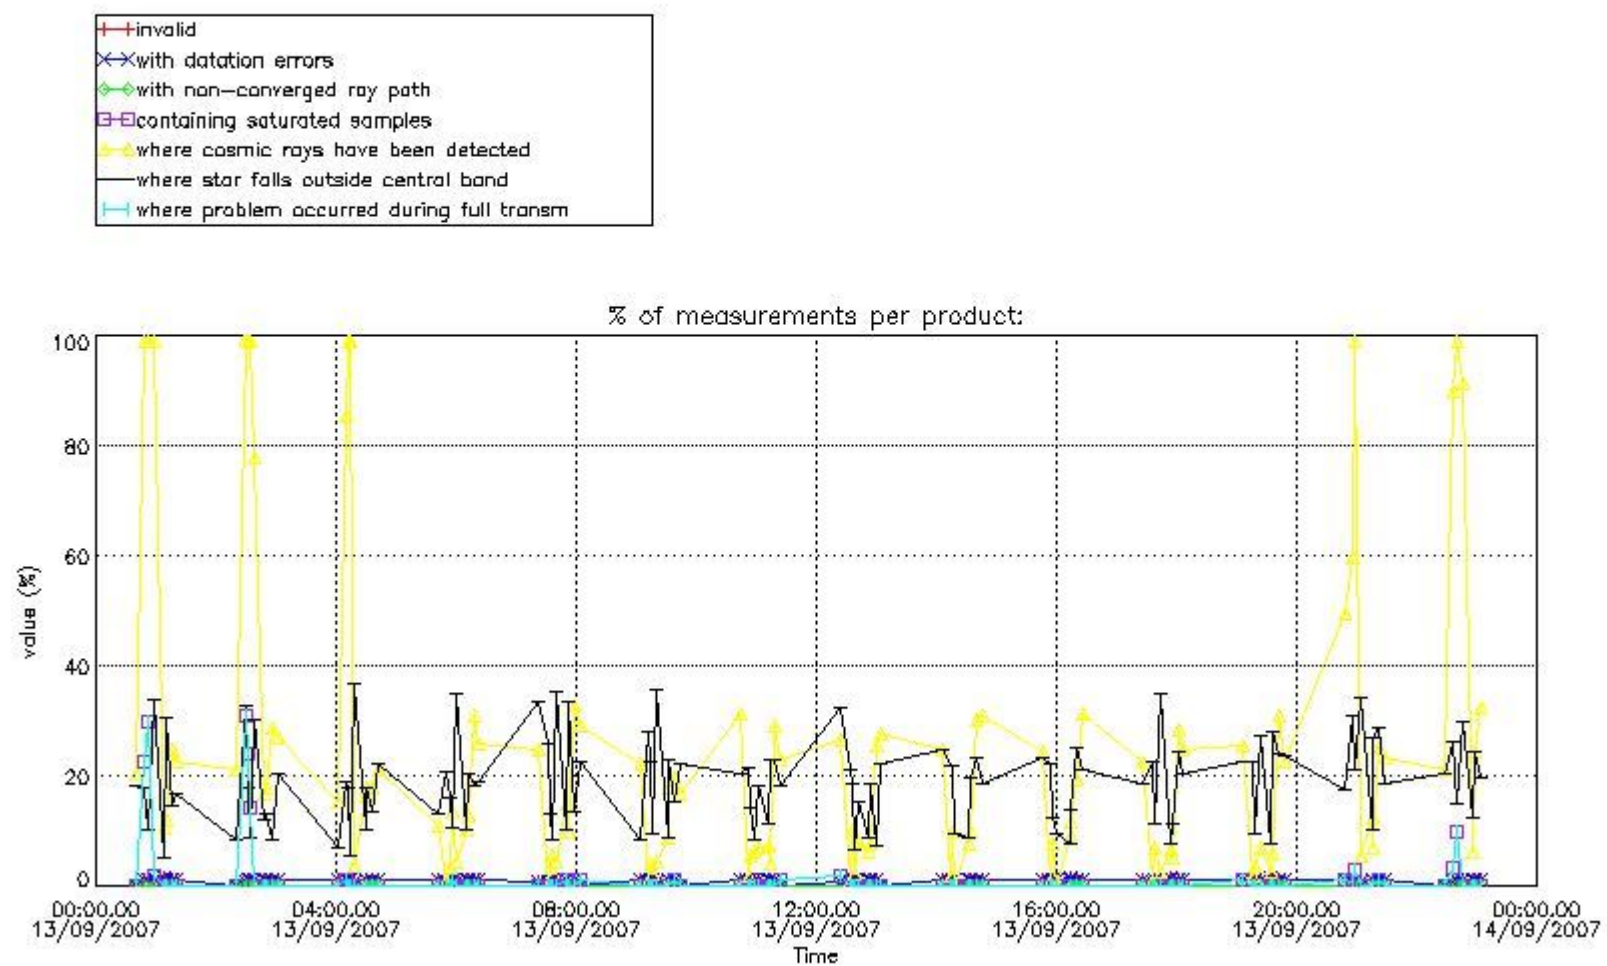

4.1.2 Plot level 1 quality information per product (time dependant): ENVISAT DESCENDING passes