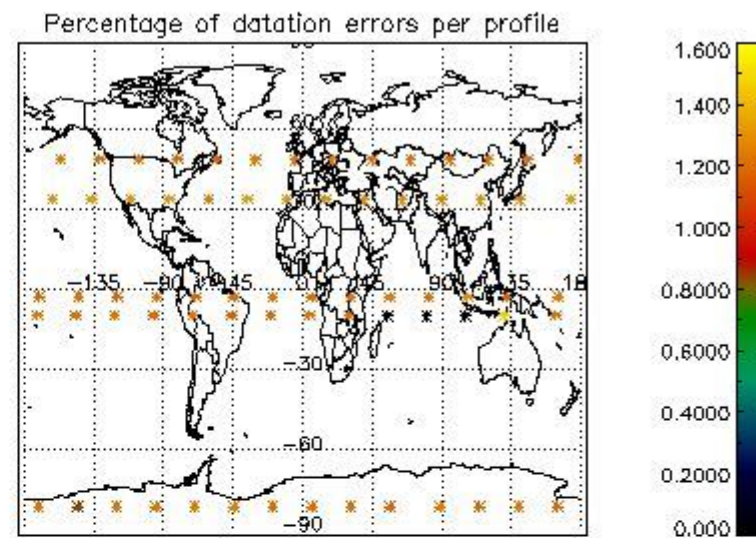

Percentage of datation errors per profile

Percentage of star falling outside central band per profile

Percentage of saturation errors per profile

4.2.2 Plot level 1 quality information per product (world map): ENVISAT DESCENDING passes