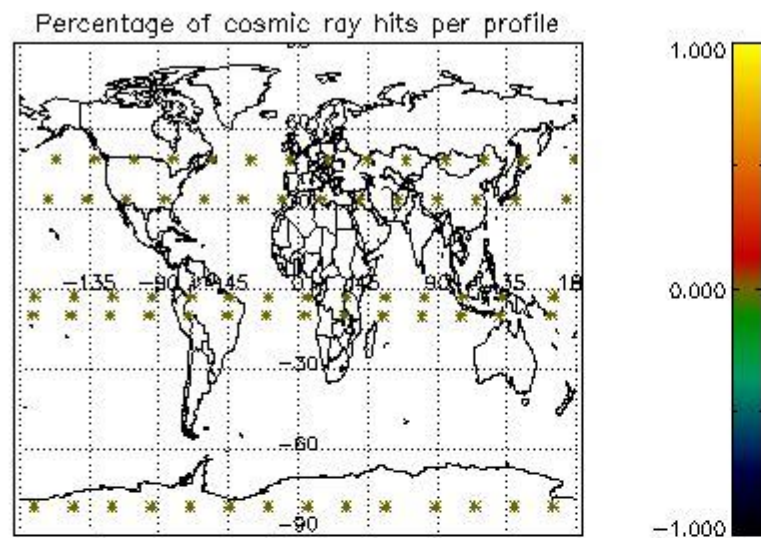

Percentage of datation errors per profile

Percentage of star falling outside central band per profile

Percentage of saturation errors per profile

4.2.2 Plot level 1 quality information per product (world map): ENVISAT DESCENDING passes