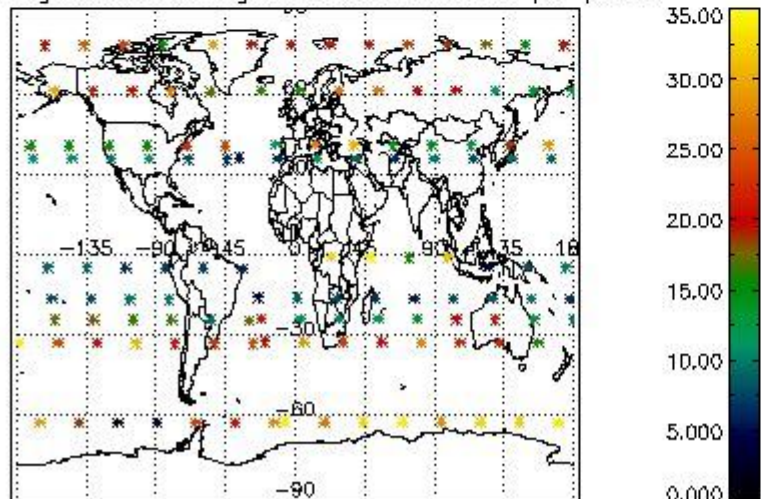

Percentage of star falling outside central band per profile