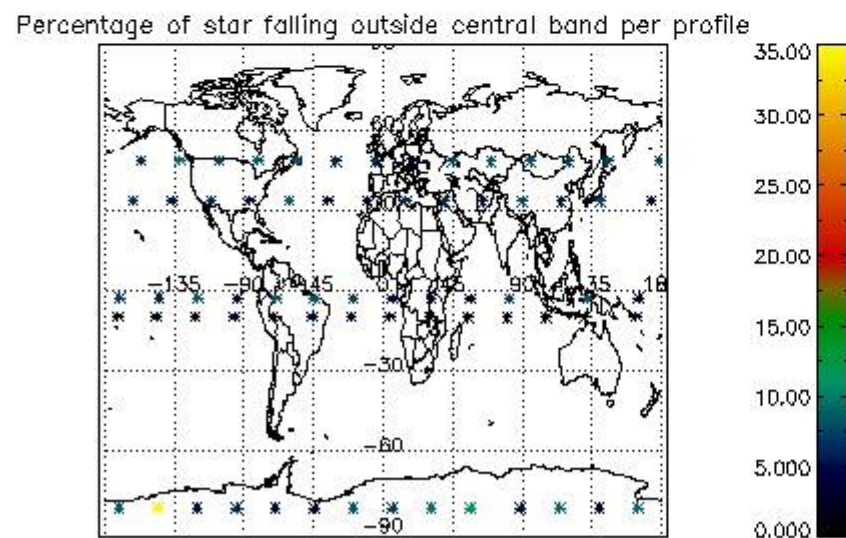

Percentage of datation errors per profile

Percentage of star falling outside central band per profile

Percentage of saturation errors per profile

4.2.2 Plot level 1 quality information per product (world map): ENVISAT DESCENDING passes