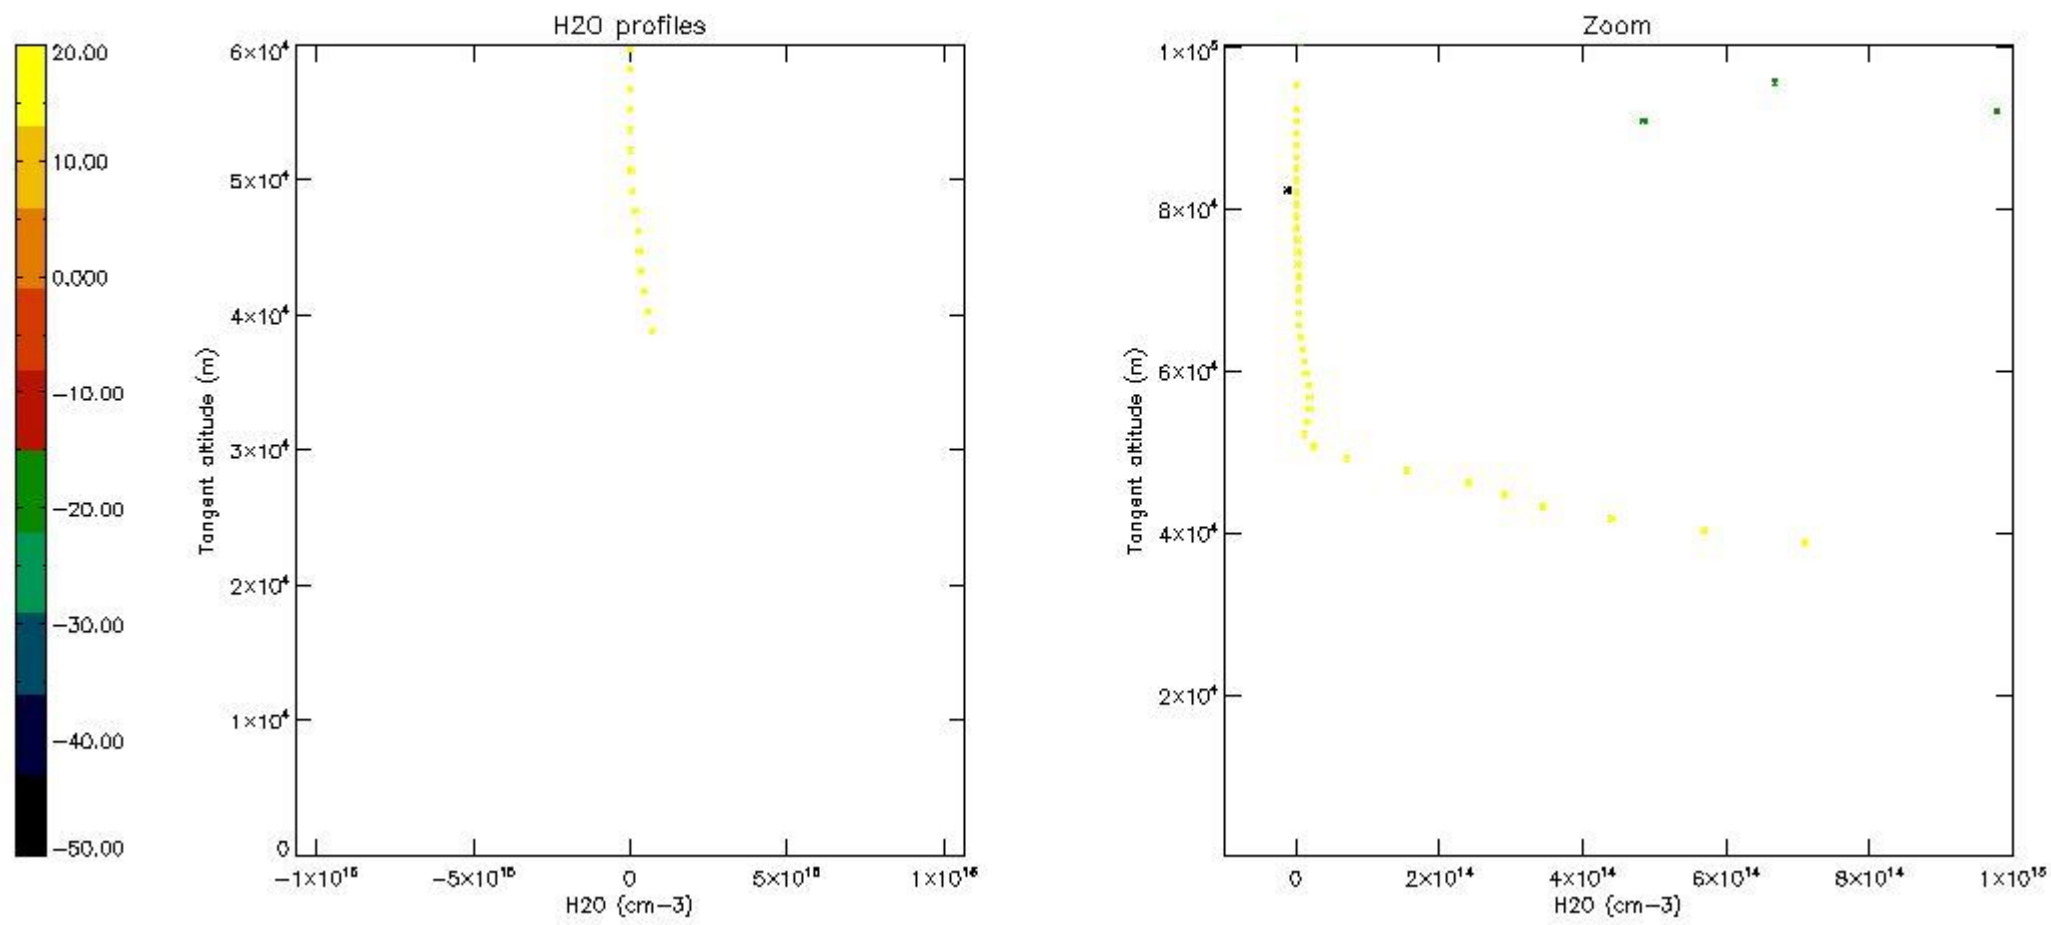

6. Auxiliary Data Files used for the production reported in section 2

The number reported in the third column indicates since which file (see list in section 2) the corresponding auxiliary file has been used. The fourth column is the date of those product files.

Type	Auxiliary Filename	Used since product	Used since product date
INST_PHYS_CHARACTERISTICS	GOM_INS_AXVIEC20091111_143220_20030716_120000_20500101_000000	1	11-SEP-2007 00:02:34
LEVEL-2_PROC_CONFIG	GOM_PR2_AXVIEC20091111_152718_20020301_000000_20500101_000000	1	11-SEP-2007 00:02:34
CROSS_SECTIONS_FILE	GOM_CRS_AXVIEC20091111_154832_20020301_000000_20500101_000000	1	11-SEP-2007 00:02:34