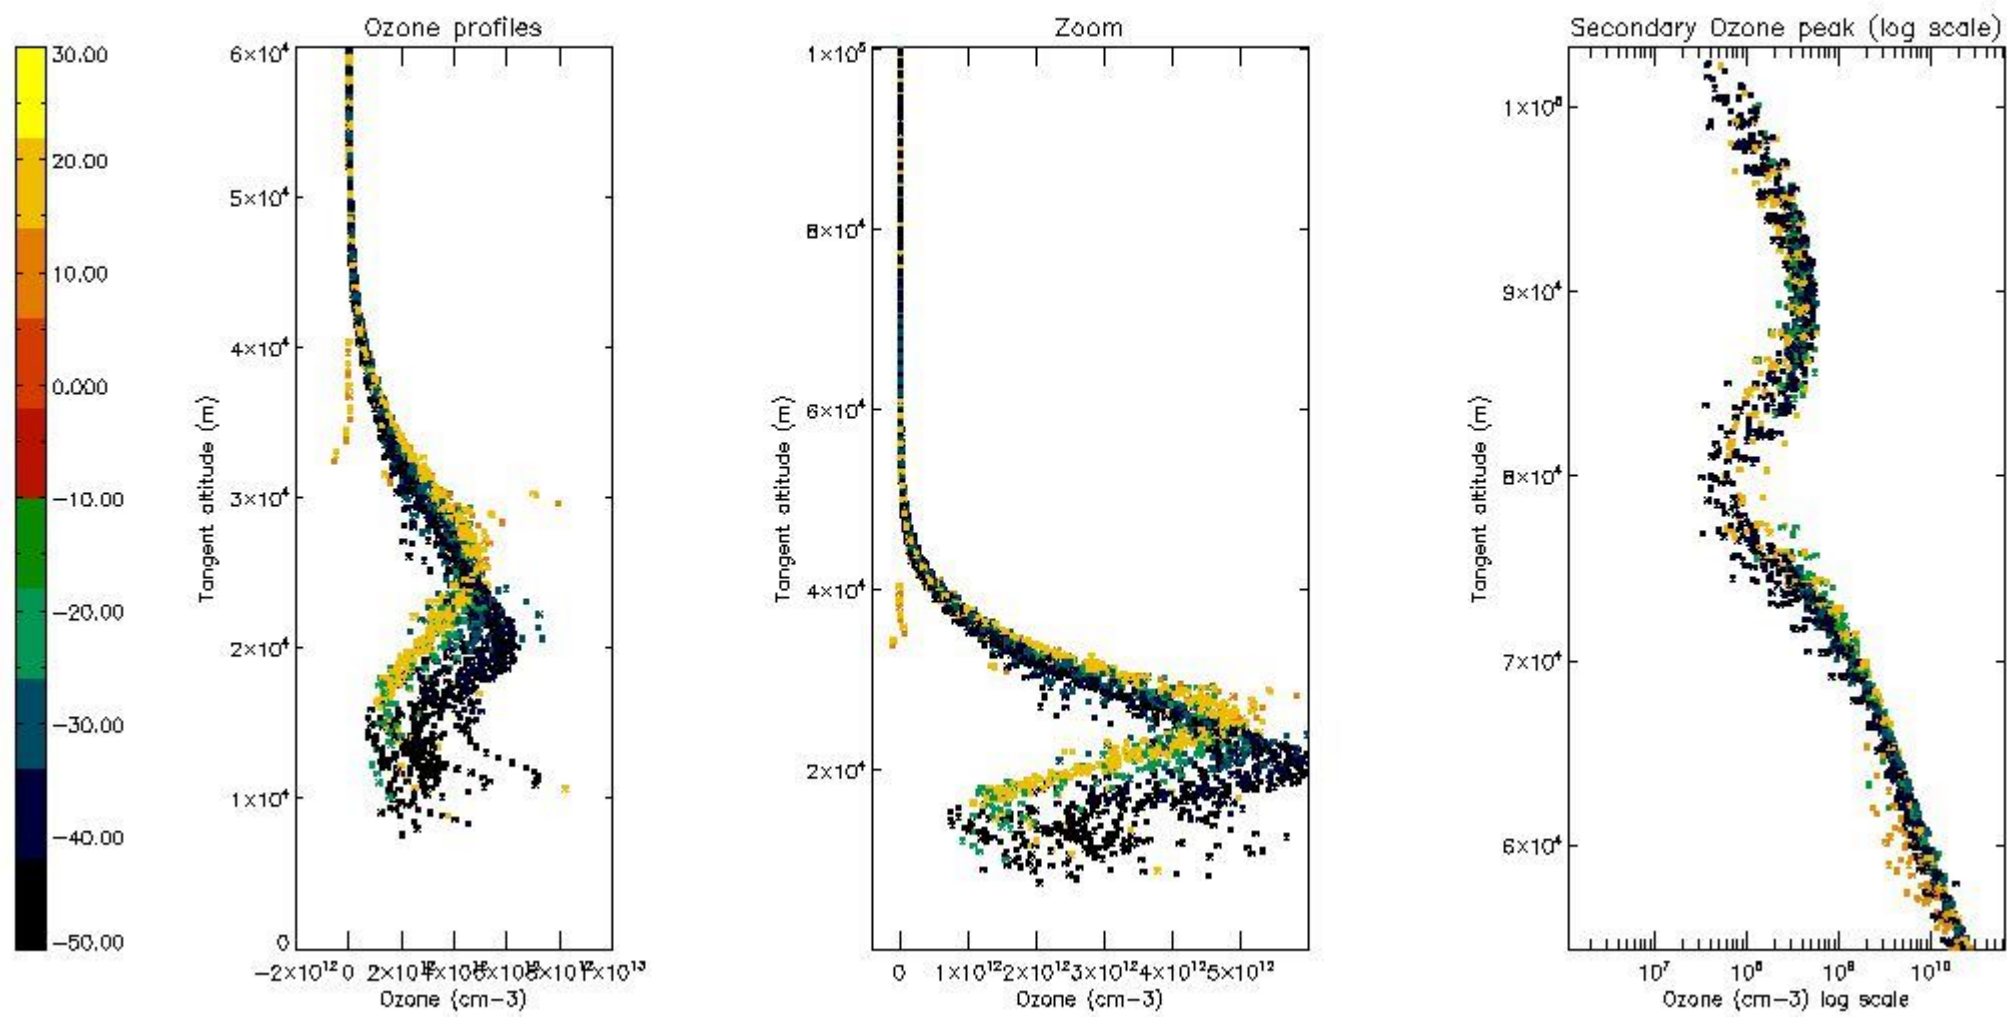

STD < 10	26
STD < 5	20

5.2 Plot ozone profiles for all STD (dark without errors)

The colorbar represents the latitude.

5.3 Plot ozone profiles where STD < 20% (dark without errors)

The colorbar represents the latitude.