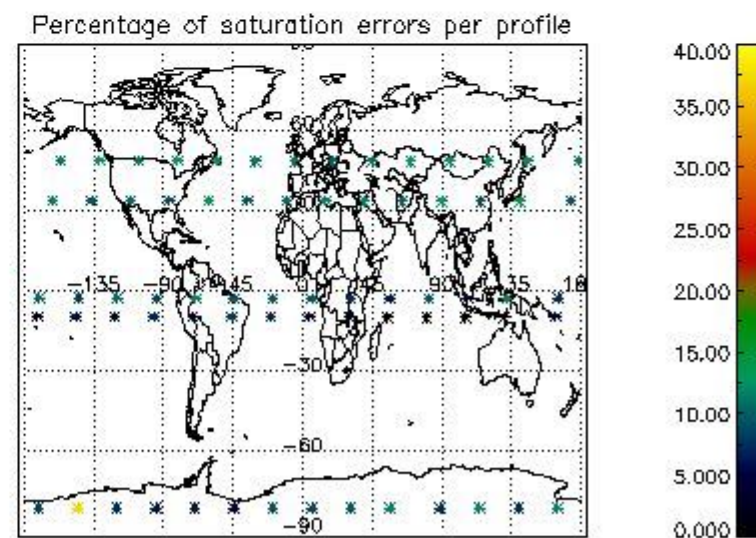

Percentage of datation errors per profile

Percentage of star falling outside central band per profile

Percentage of saturation errors per profile

4.2.2 Plot level 1 quality information per product (world map): ENVISAT DESCENDING passes