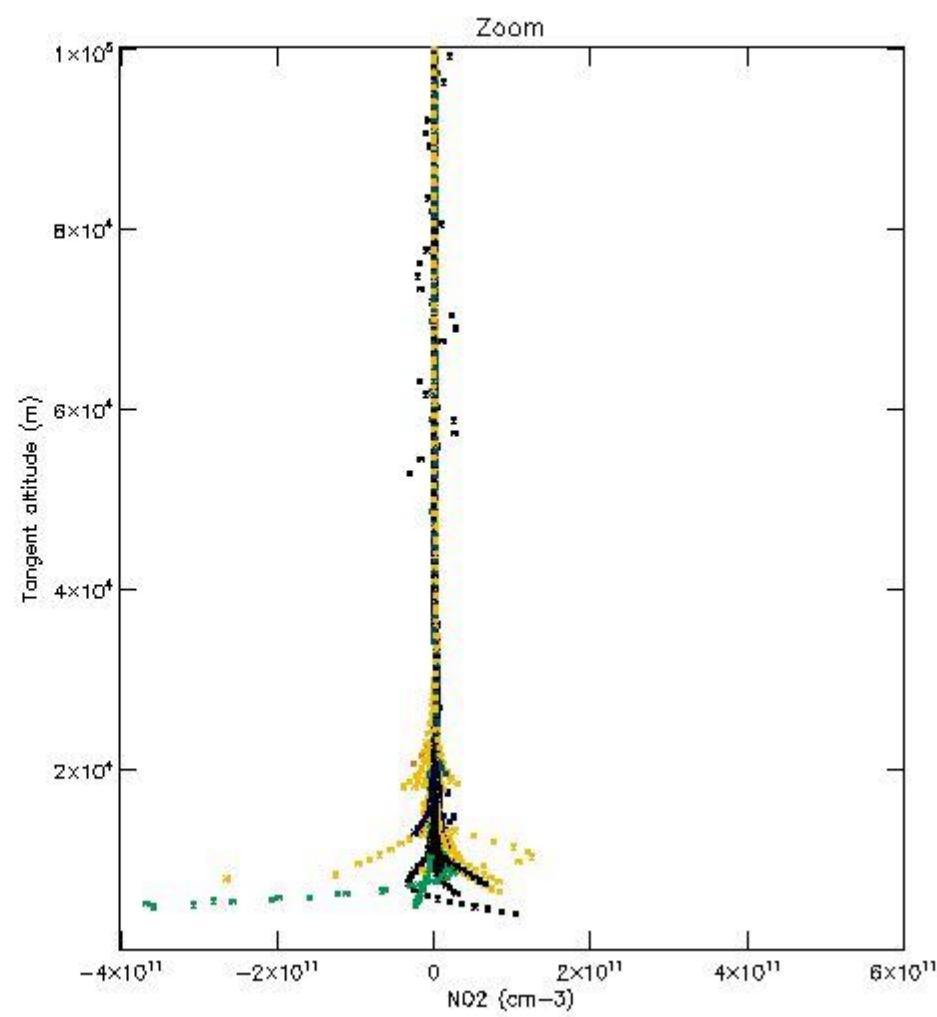

5.7 Plot NO3 profiles for all STD (dark without errors)

The colorbar represents the latitude.