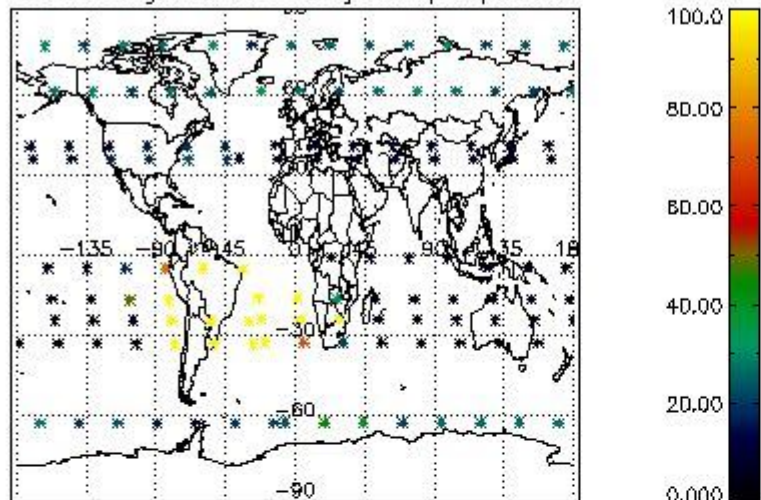

4.1 Plot quality information per product (time dependant) coming from level 1b processing

4.1.1 Plot level 1 quality information per product (time dependant): ENVISAT ASCENDING passes

4.1.2 Plot level 1 quality information per product (time dependant): ENVI SAT DESCENDING passes

4.2 Plot quality information per product coming from level 1b processing (world map)

4.2.1 Plot level 1 quality information per product (world map): ENVISAT ASCENDING passes

Percentage of cosmic ray hits per profile