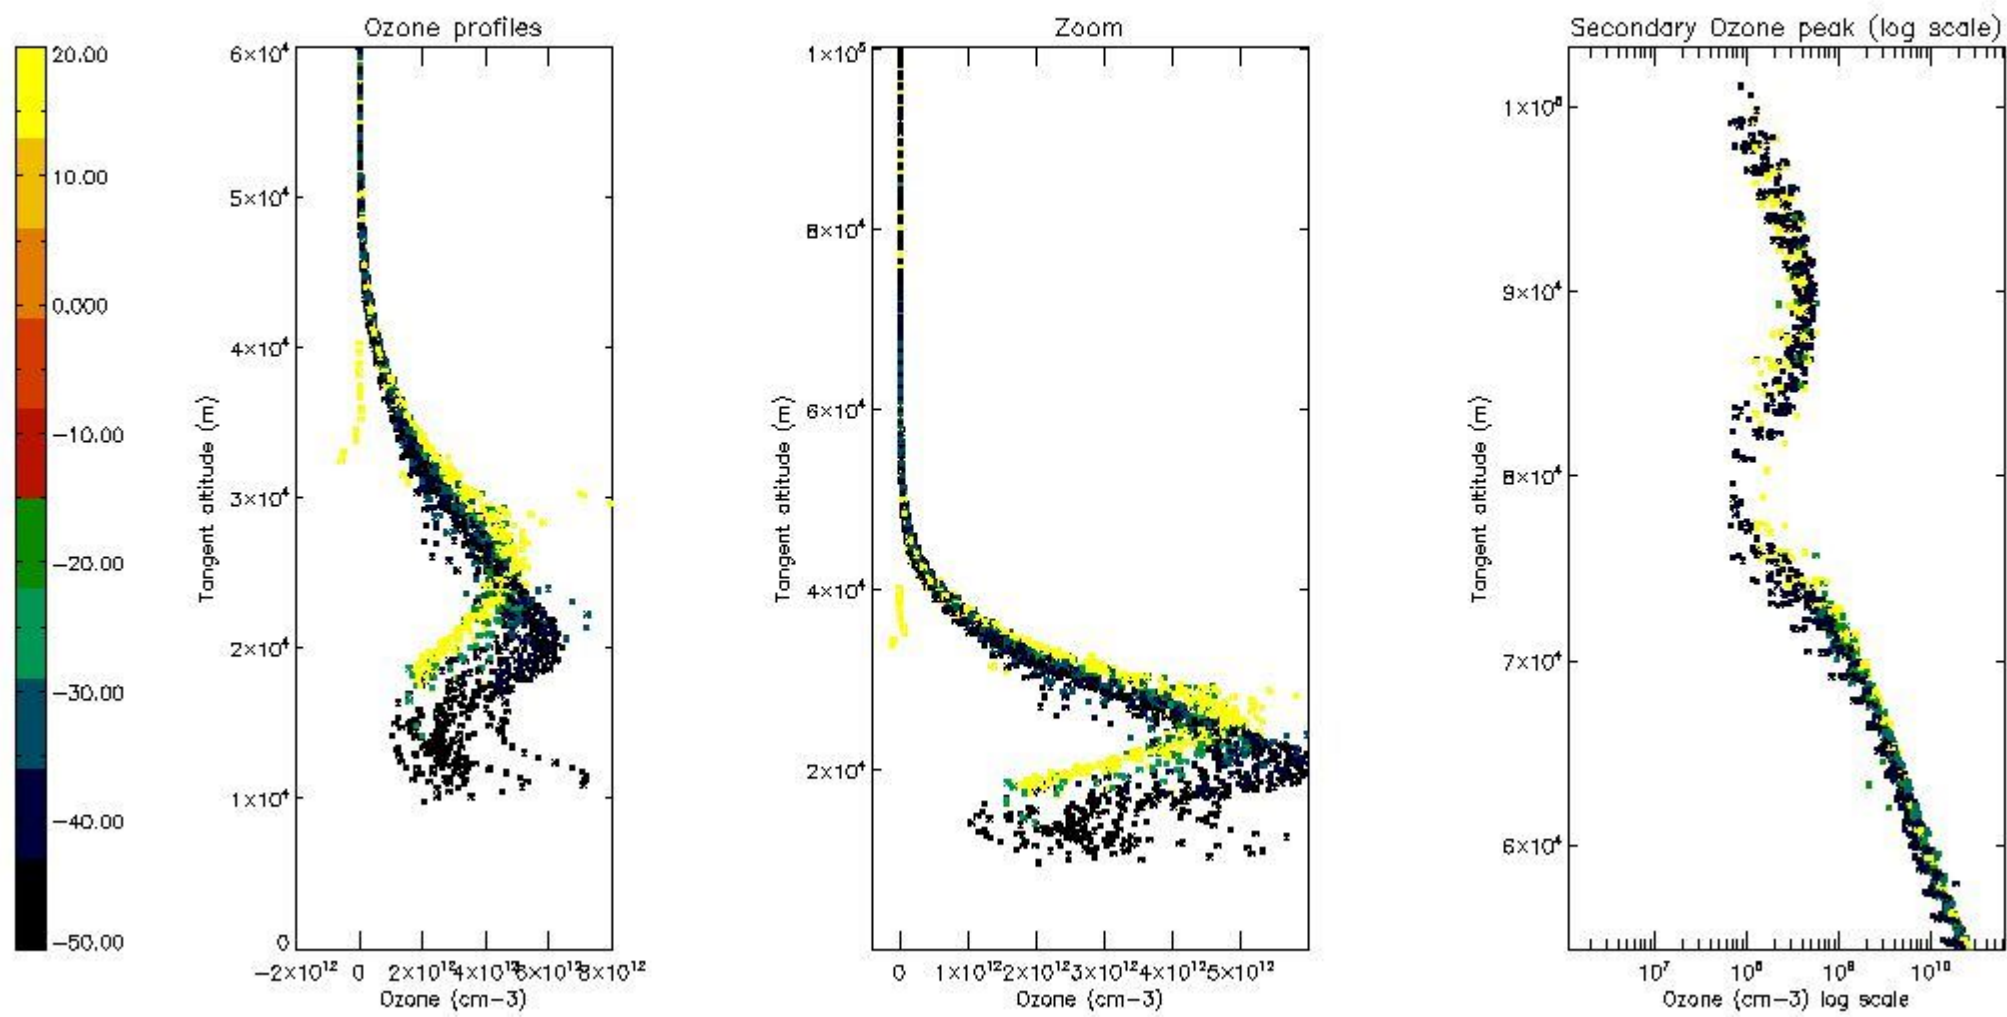

STD < 10	26
STD < 5	20

5.2 Plot ozone profiles for all STD (dark without errors)

The colorbar represents the latitude.

5.3 Plot ozone profiles where STD < 20% (dark without errors)

The colorbar represents the latitude.

5.4 Plot ozone profiles where STD < 10% (dark without errors)

The colorbar represents the latitude.

5.5 Plot ozone profiles where STD < 5% (dark without errors)

The colorbar represents the latitude.

5.6 Plot NO₂ profiles for all STD (dark without errors)

The colorbar represents the latitude.

5.7 Plot NO3 profiles for all STD (dark without errors)

The colorbar represents the latitude.

5.8 Plot H2O profiles for all STD (only for occultations of stars 1,2,3,4,13,14,16,26,63 dark without errors)