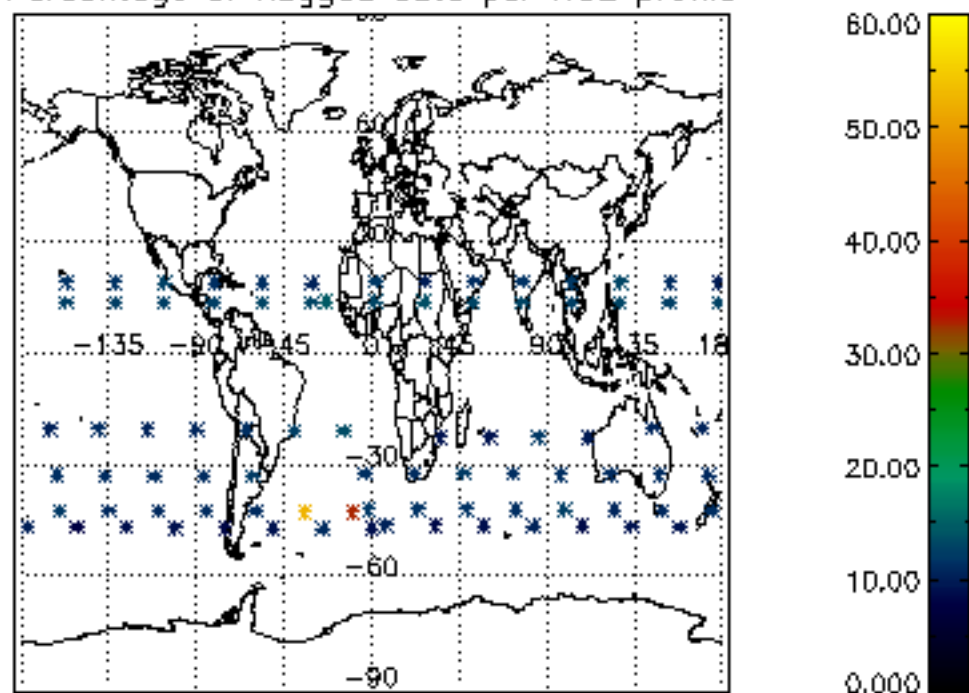

Percentage of flagged data per NO2 profile