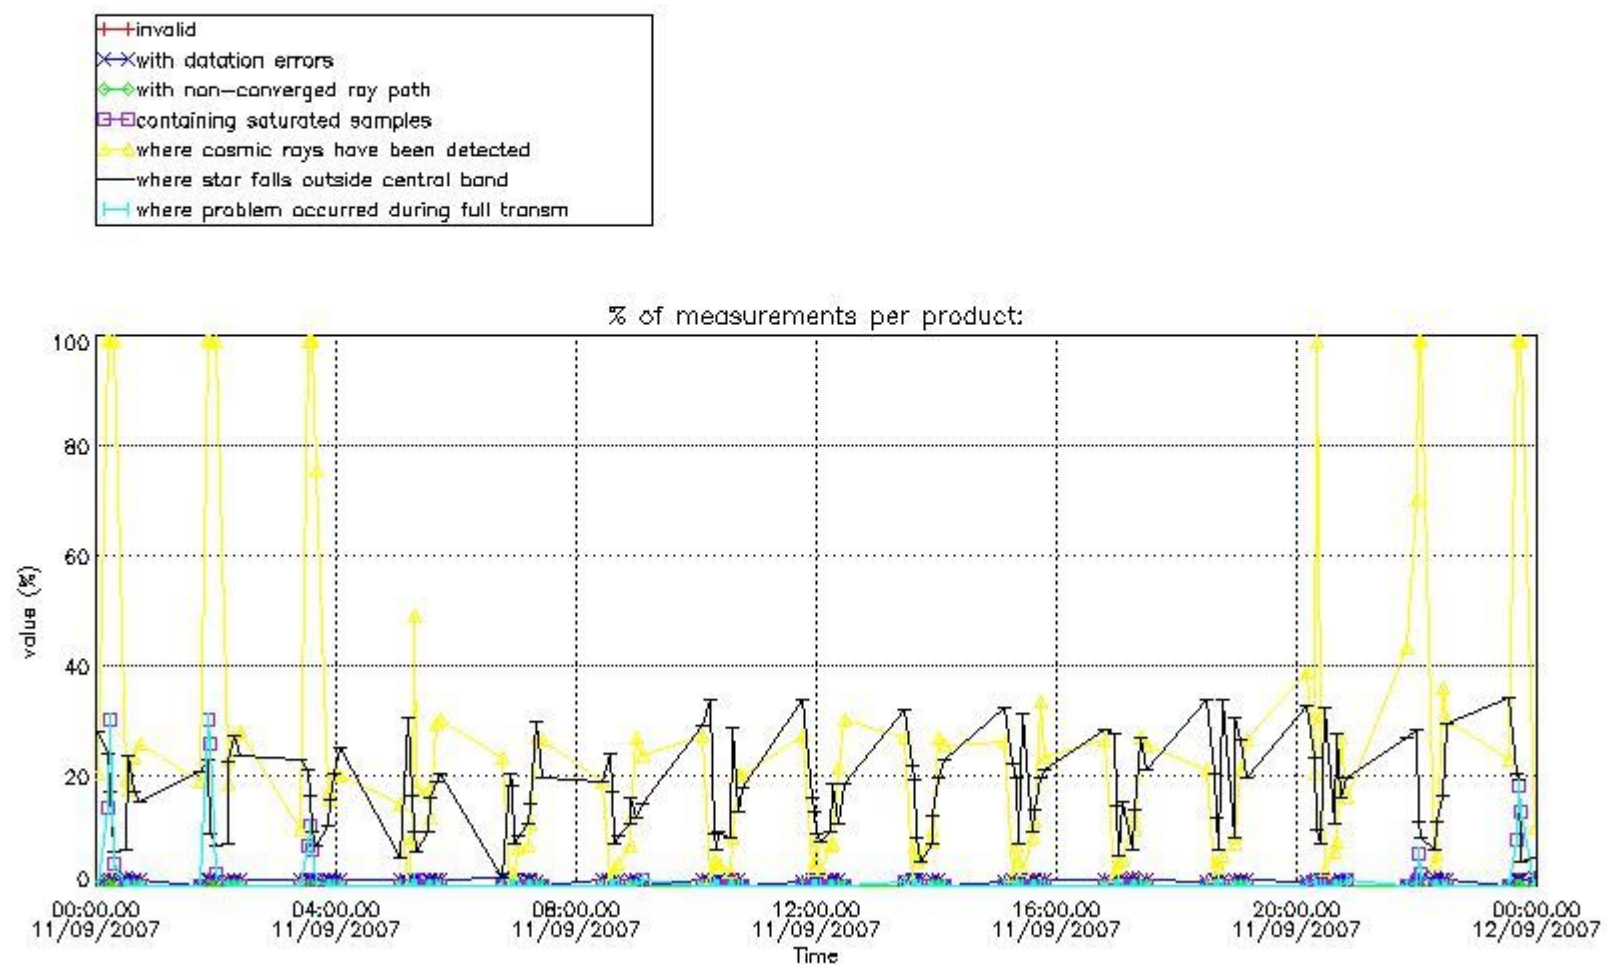

3.1 Plot quality information per product (time dependant)

3.2 Plot quality information per product (world map)

Percentage of flagged data per O3 profile

Percentage of flagged data per H2O profile

Percentage of flagged data per NO2 profile

Percentage of flagged data per NO3 profile

4. Level 1 quality information per product

In this section it is plotted some information contained in the Quality Summary data set of the level 2 products that comes from the level 1b processing. Products without errors (error flag in the MPH set to "0") are used.

4.1 Plot quality information per product (time dependant) coming from level 1b processing

4.1.1 Plot level 1 quality information per product (time dependant): ENVISAT ASCENDING passes

4.1.2 Plot level 1 quality information per product (time dependant): ENVI SAT DESCENDING passes