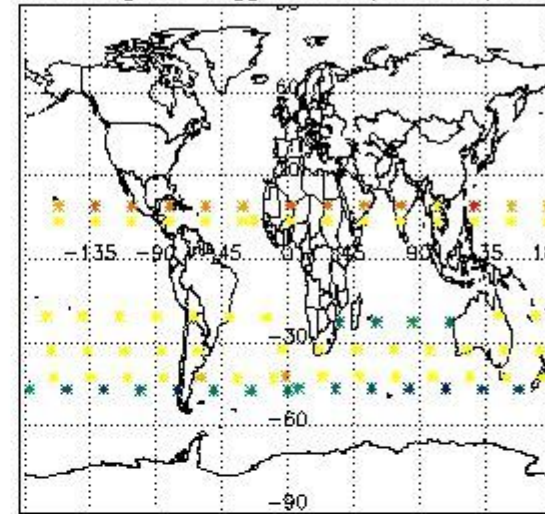

3.1 Plot quality information per product (time dependant)

3.2 Plot quality information per product (world map)

Percentage of flagged data per O3 profile

Percentage of flagged data per H2O profile

Percentage of flagged data per NO2 profile

Percentage of flagged data per NO3 profile

4. Level 1 quality information per product

In this section it is plotted some information contained in the Quality Summary data set of the level 2 products that comes from the level 1b processing. Products without errors (error flag in the MPH set to "0") are used.