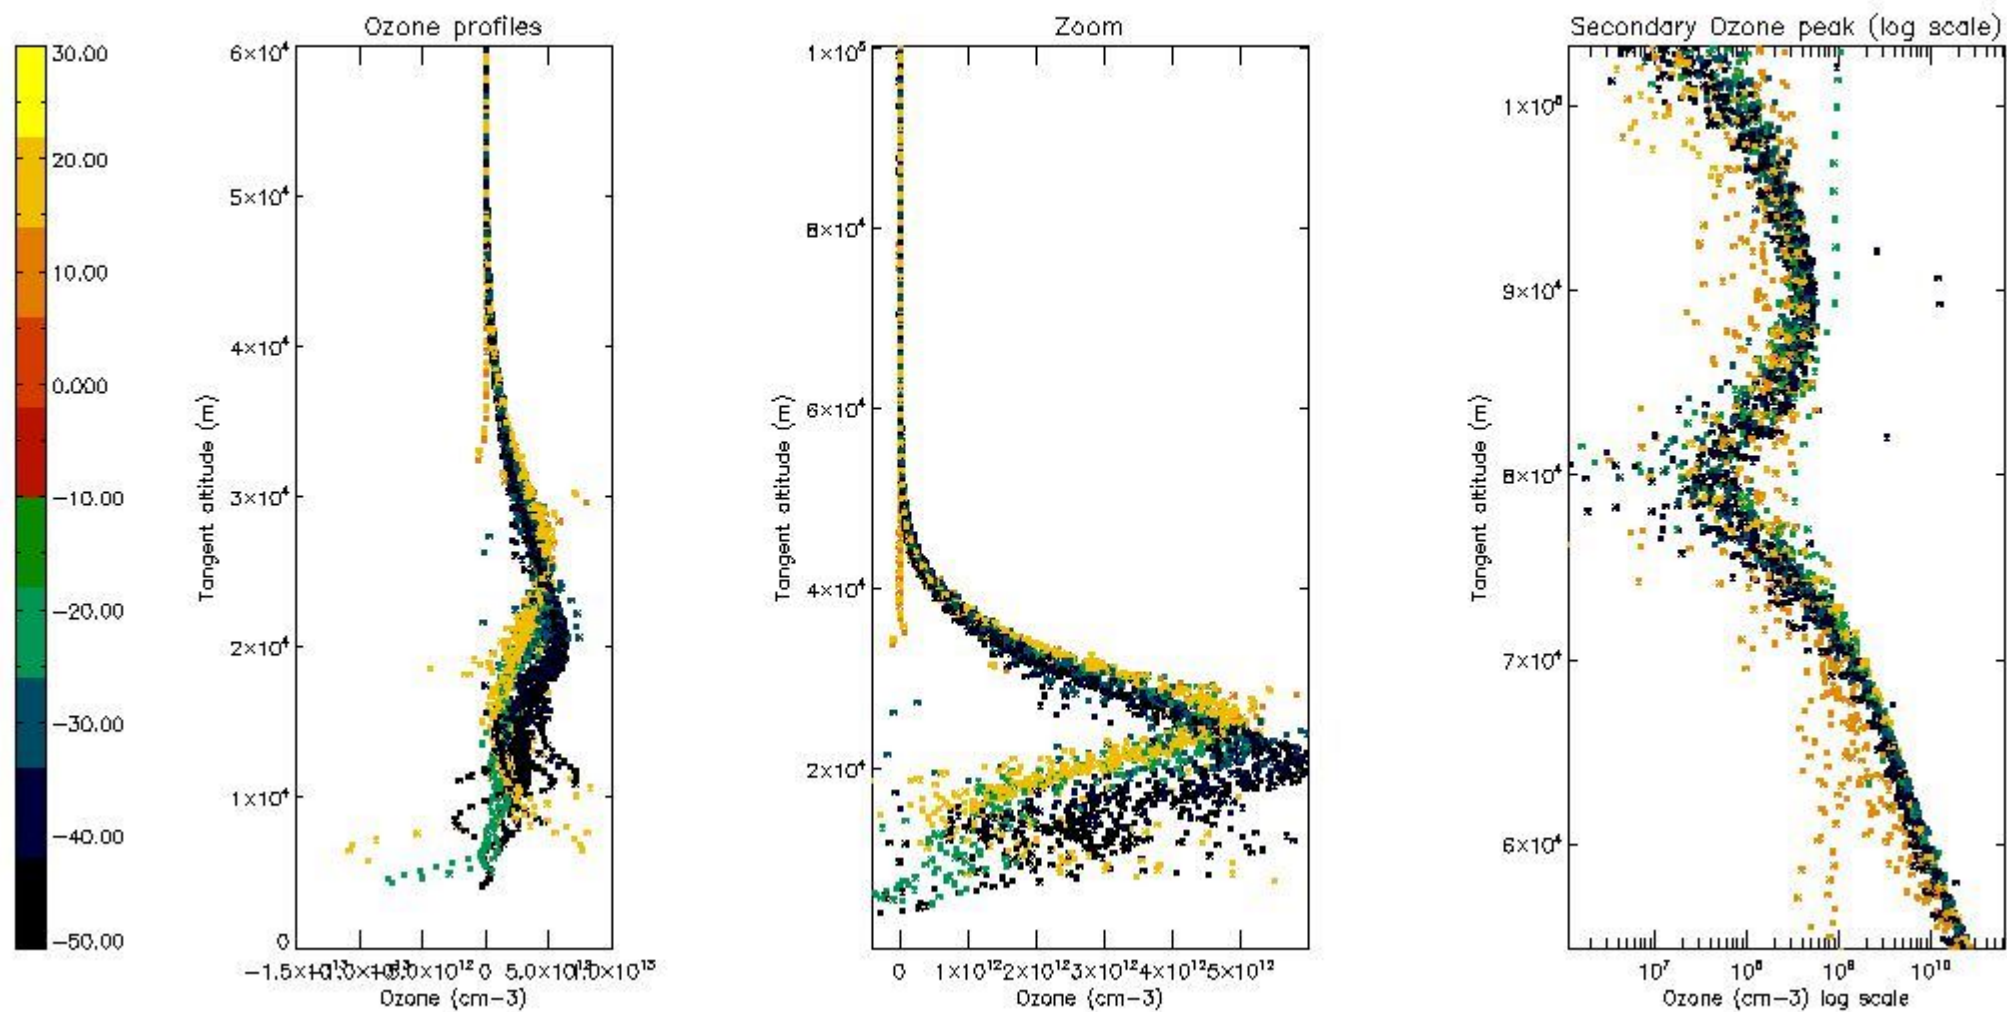

STD < 10	26
STD < 5	20

5.2 Plot ozone profiles for all STD (dark without errors)

The colorbar represents the latitude.

5.3 Plot ozone profiles where STD < 20% (dark without errors)

The colorbar represents the latitude.