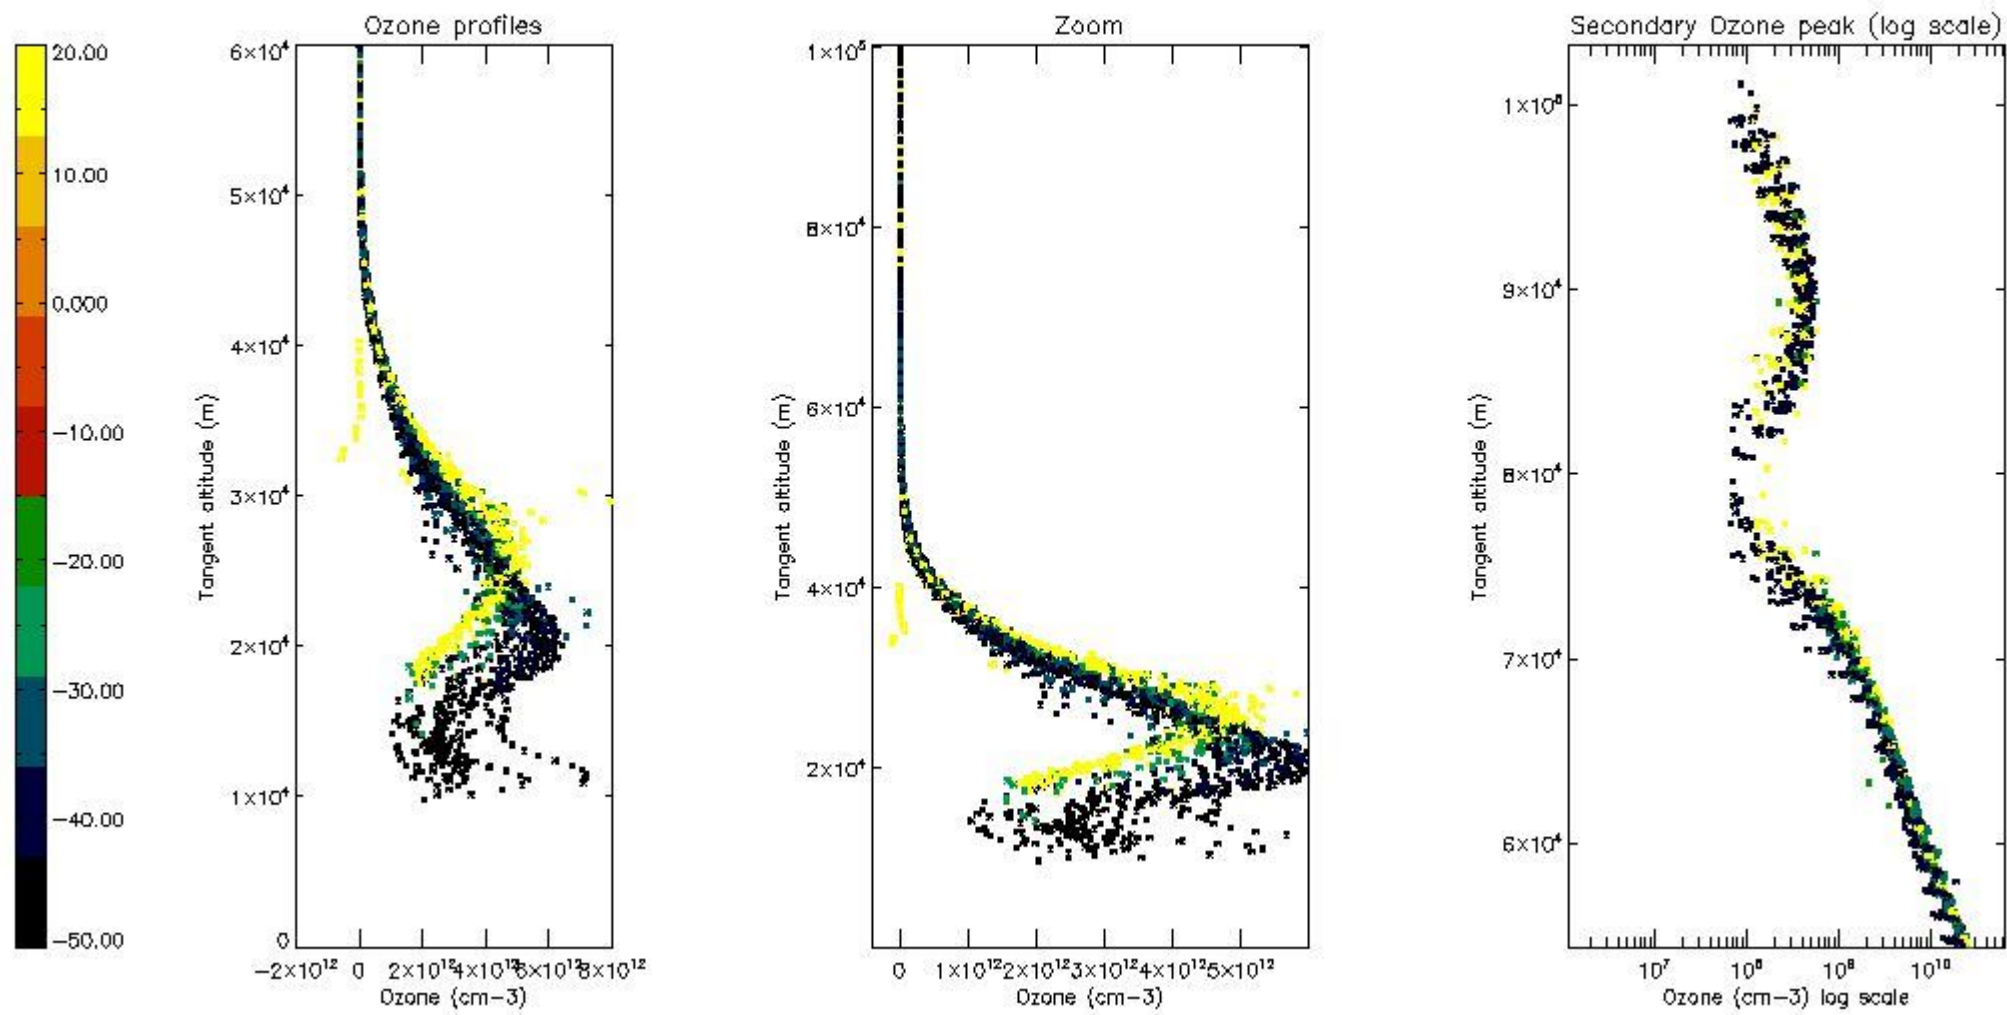

5.5 Plot ozone profiles where STD < 5% (dark without errors)

The colorbar represents the latitude.