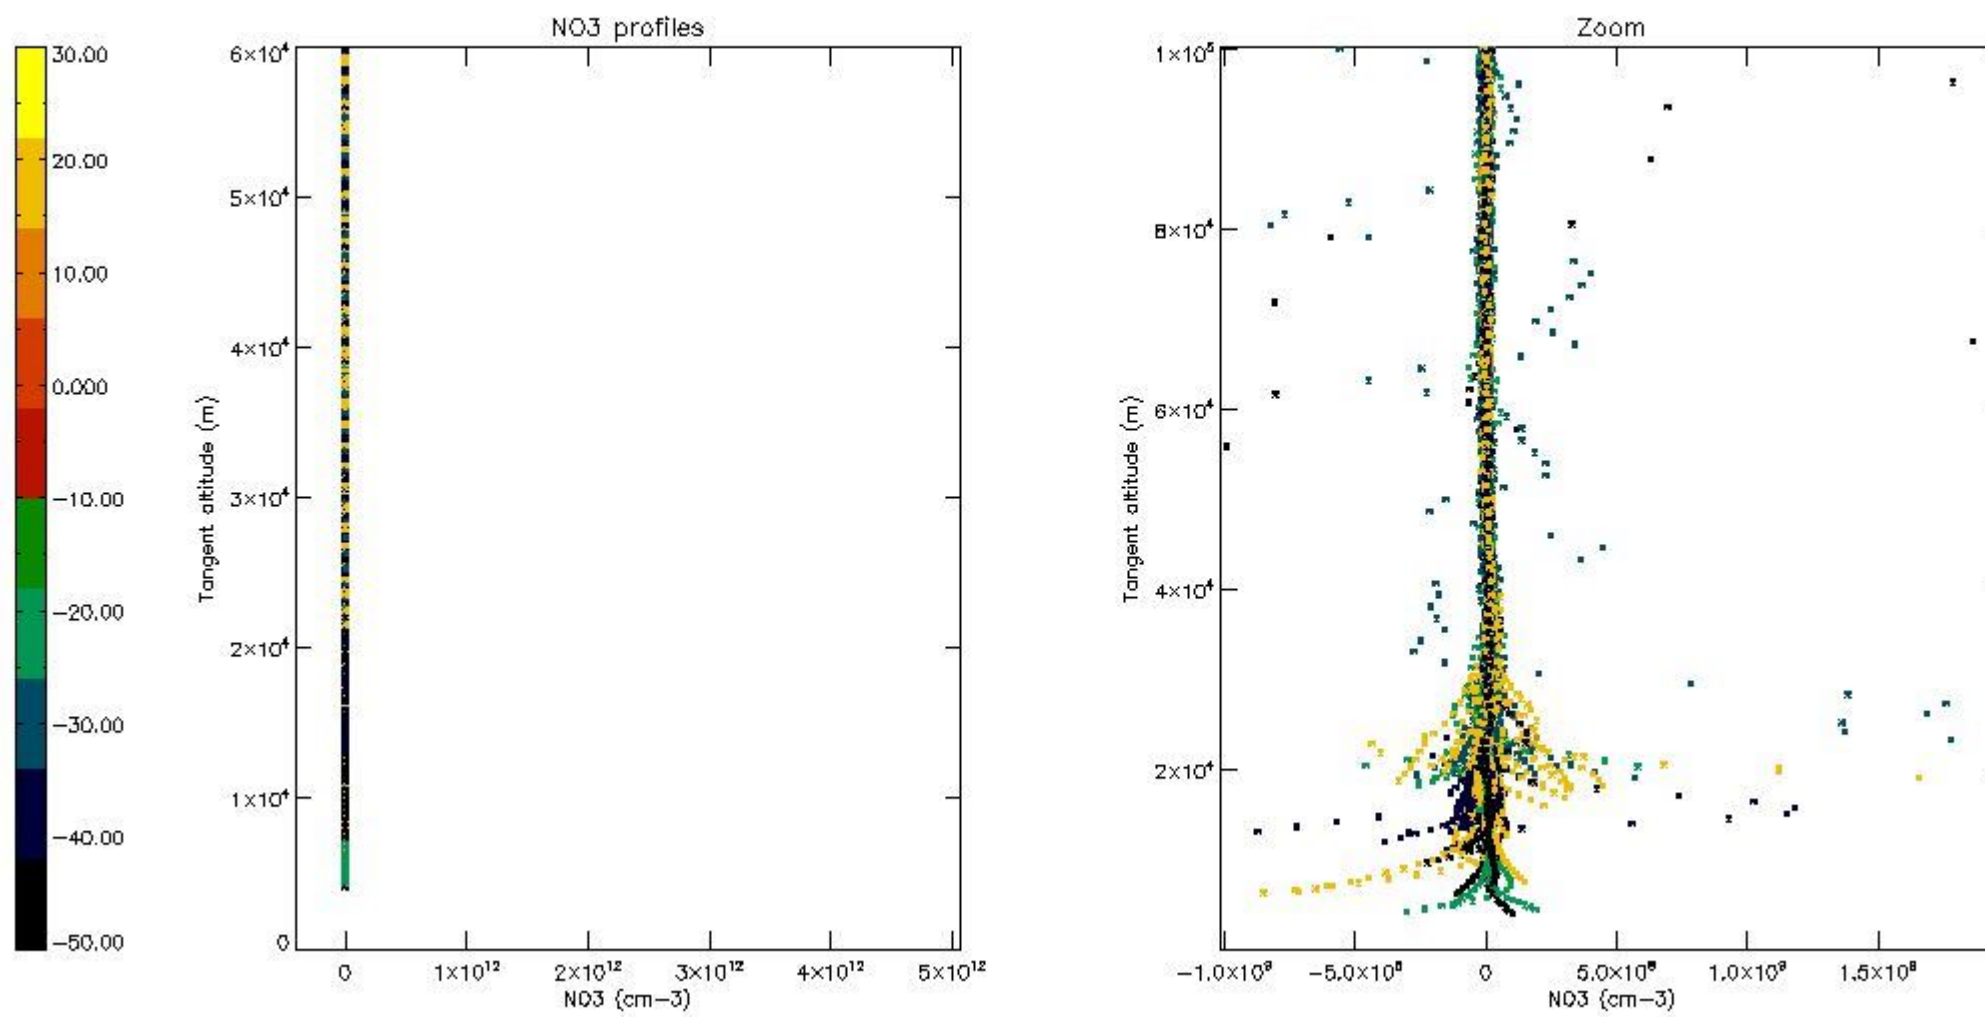

5.8 Plot H₂O profiles for all STD (only for occultations of stars 1,2,3,4,13,14,16,26,63 dark without errors)

The colorbar represents the latitude.