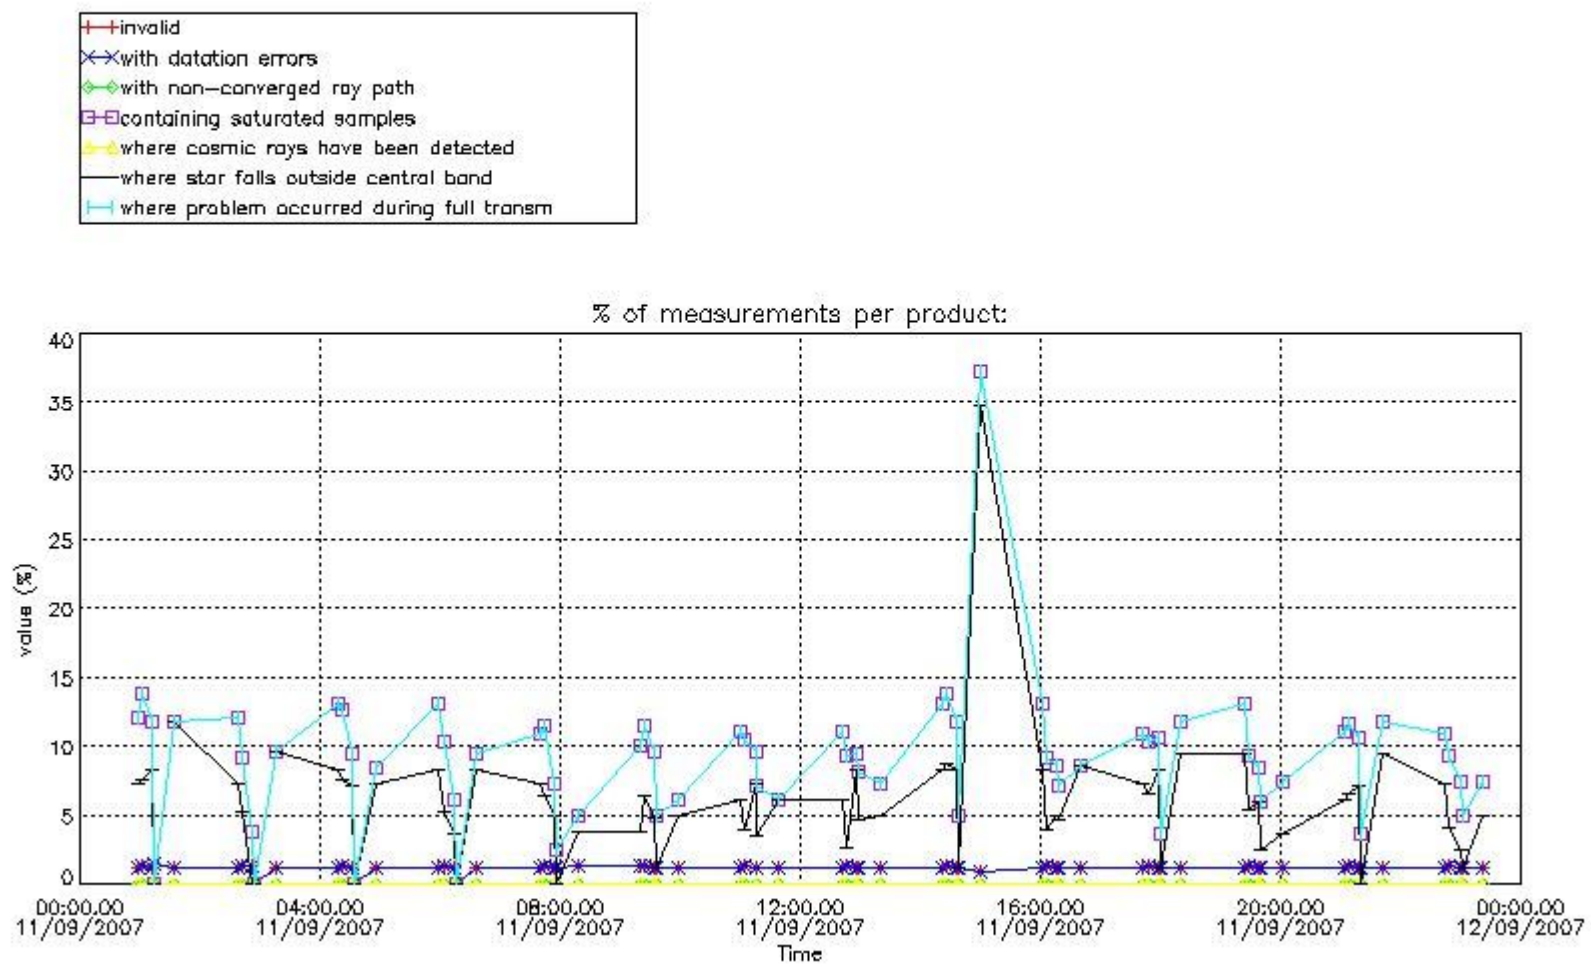

Percentage of flagged data per NO3 profile

4. Level 1 quality information per product

In this section it is plotted some information contained in the Quality Summary data set of the level 2 products that comes from the level 1b processing. Products without errors (error flag in the MPH set to "0") are used.

4.1 Plot quality information per product (time dependant) coming from level 1b processing

4.1.1 Plot level 1 quality information per product (time dependant): ENVISAT ASCENDING passes

4.1.2 Plot level 1 quality information per product (time dependant): ENVI SAT DESCENDING passes