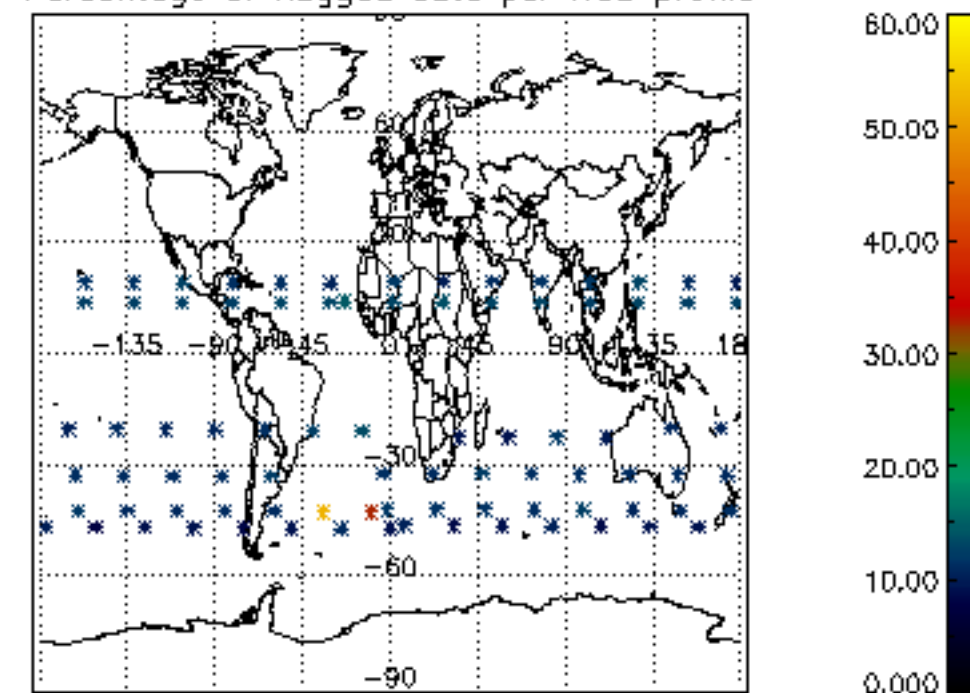

Percentage of flagged data per NO3 profile