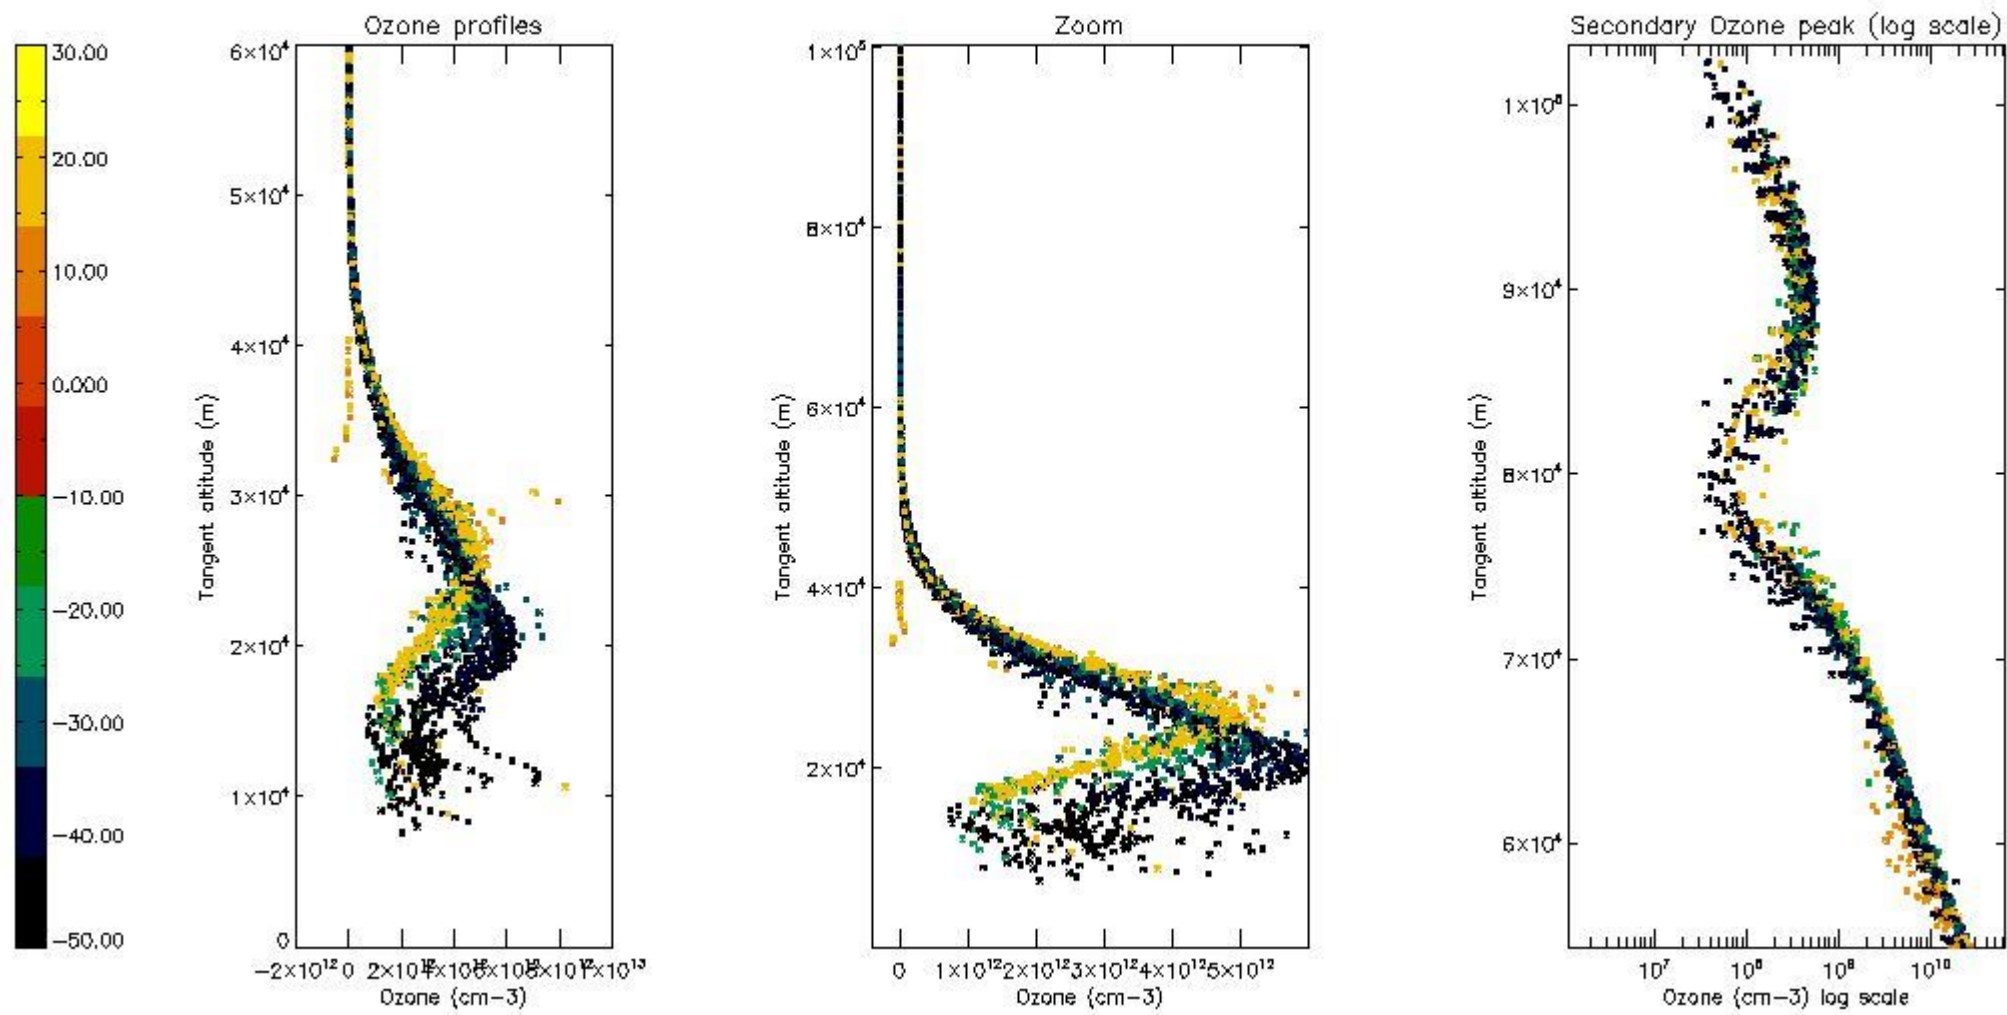

STD < 10	26
STD < 5	20

5.2 Plot ozone profiles for all STD (dark without errors)

The colorbar represents the latitude.

5.3 Plot ozone profiles where STD < 20% (dark without errors)

The colorbar represents the latitude.

5.4 Plot ozone profiles where STD < 10% (dark without errors)

The colorbar represents the latitude.

5.5 Plot ozone profiles where STD < 5% (dark without errors)

The colorbar represents the latitude.

5.6 Plot NO₂ profiles for all STD (dark without errors)