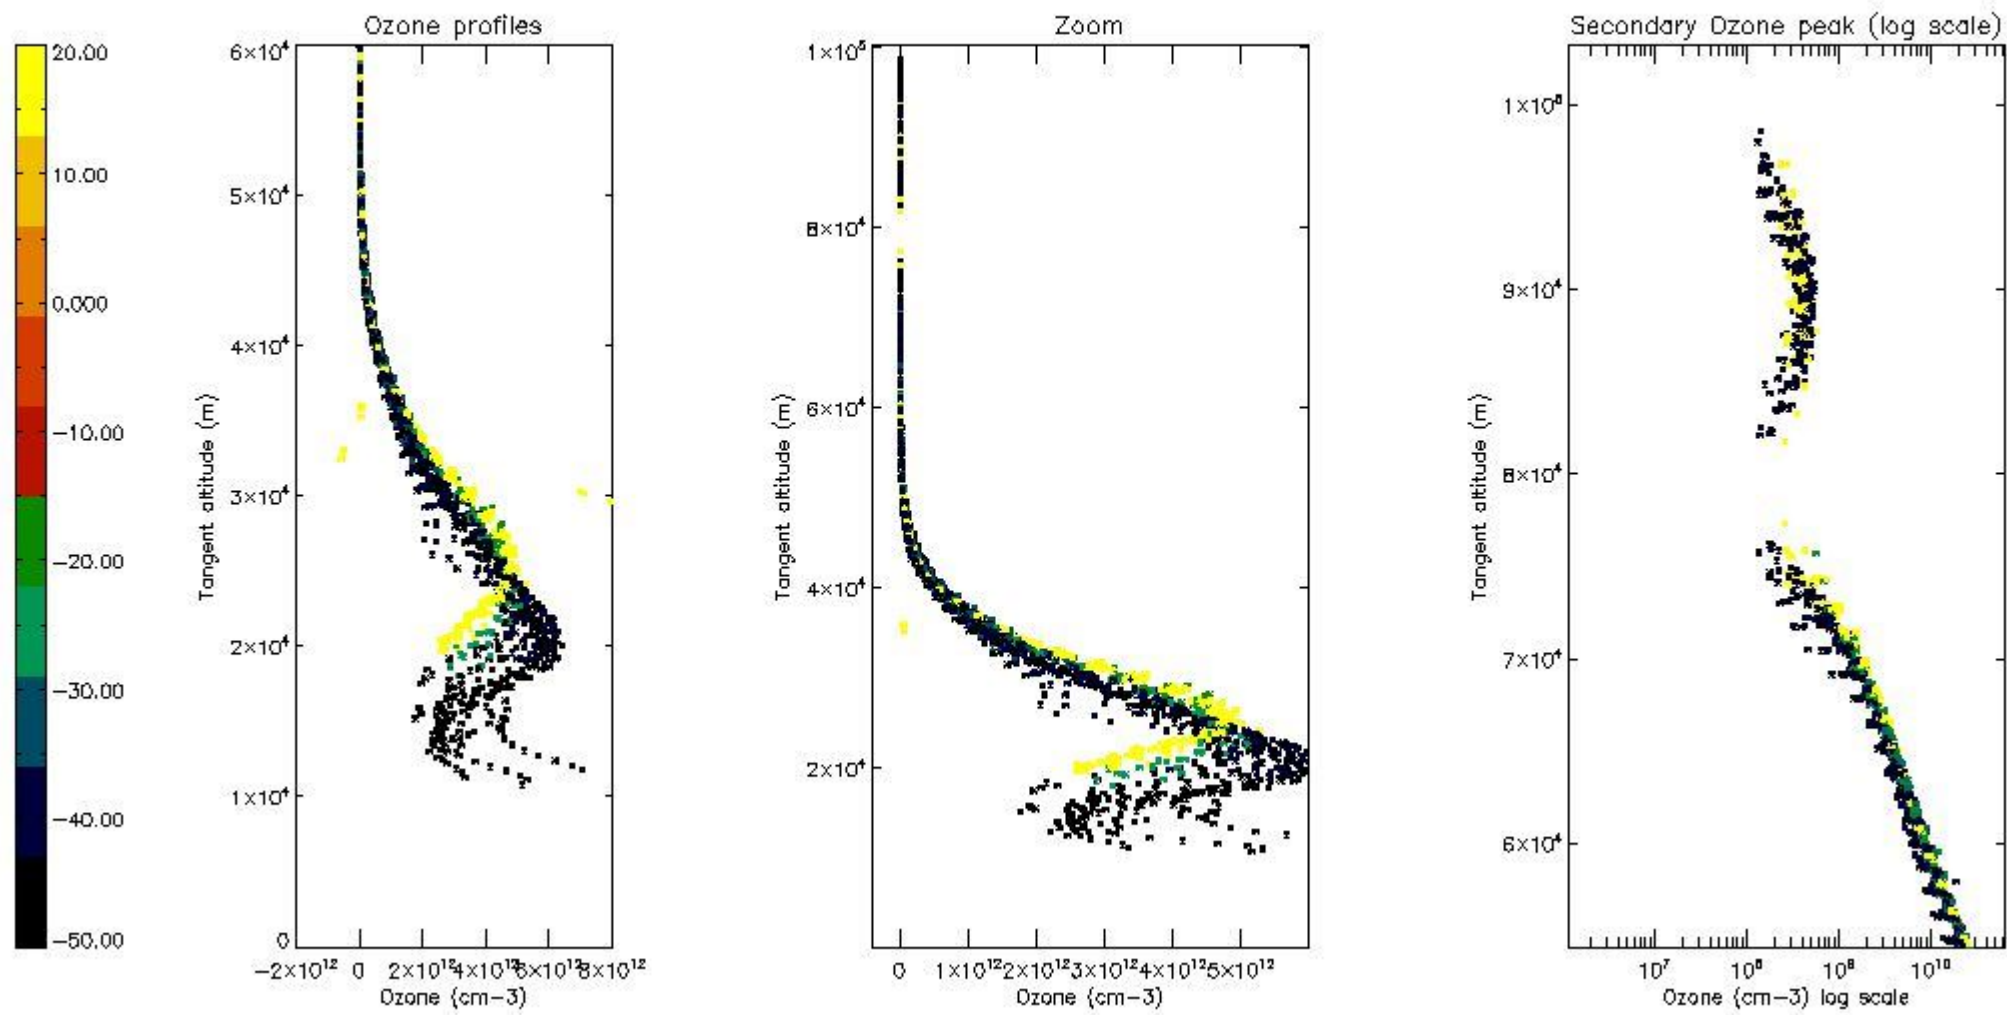

STD < 10	26
STD < 5	20

5.2 Plot ozone profiles for all STD (dark without errors)

The colorbar represents the latitude.

5.3 Plot ozone profiles where STD < 20% (dark without errors)

The colorbar represents the latitude.

5.4 Plot ozone profiles where STD < 10% (dark without errors)

The colorbar represents the latitude.

5.5 Plot ozone profiles where STD < 5% (dark without errors)

The colorbar represents the latitude.

5.6 Plot NO₂ profiles for all STD (dark without errors)