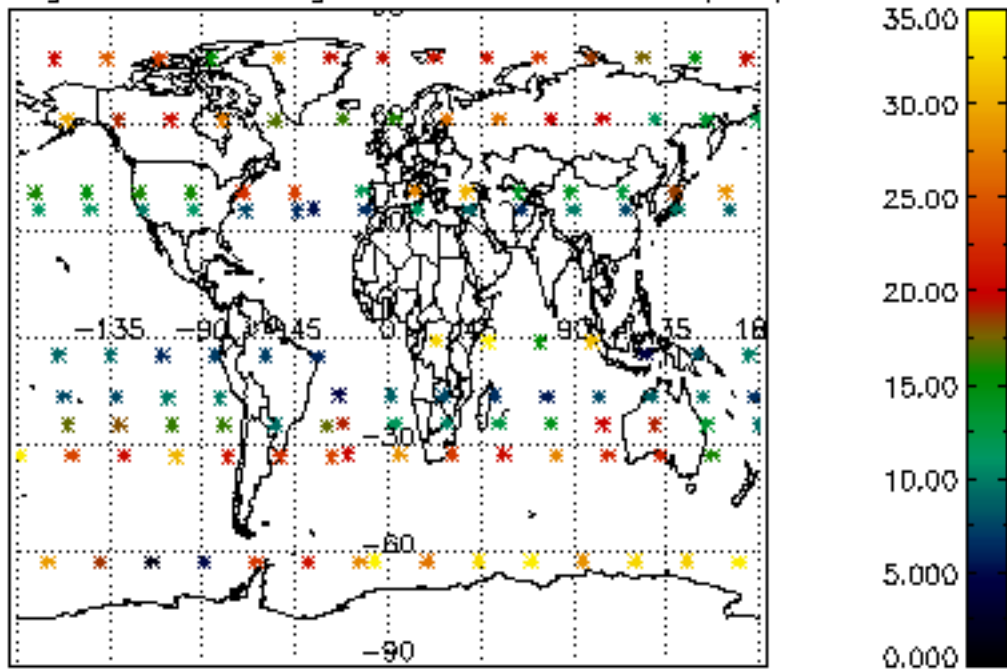

Percentage of cosmic ray hits per profile

Percentage of star falling outside central band per profile