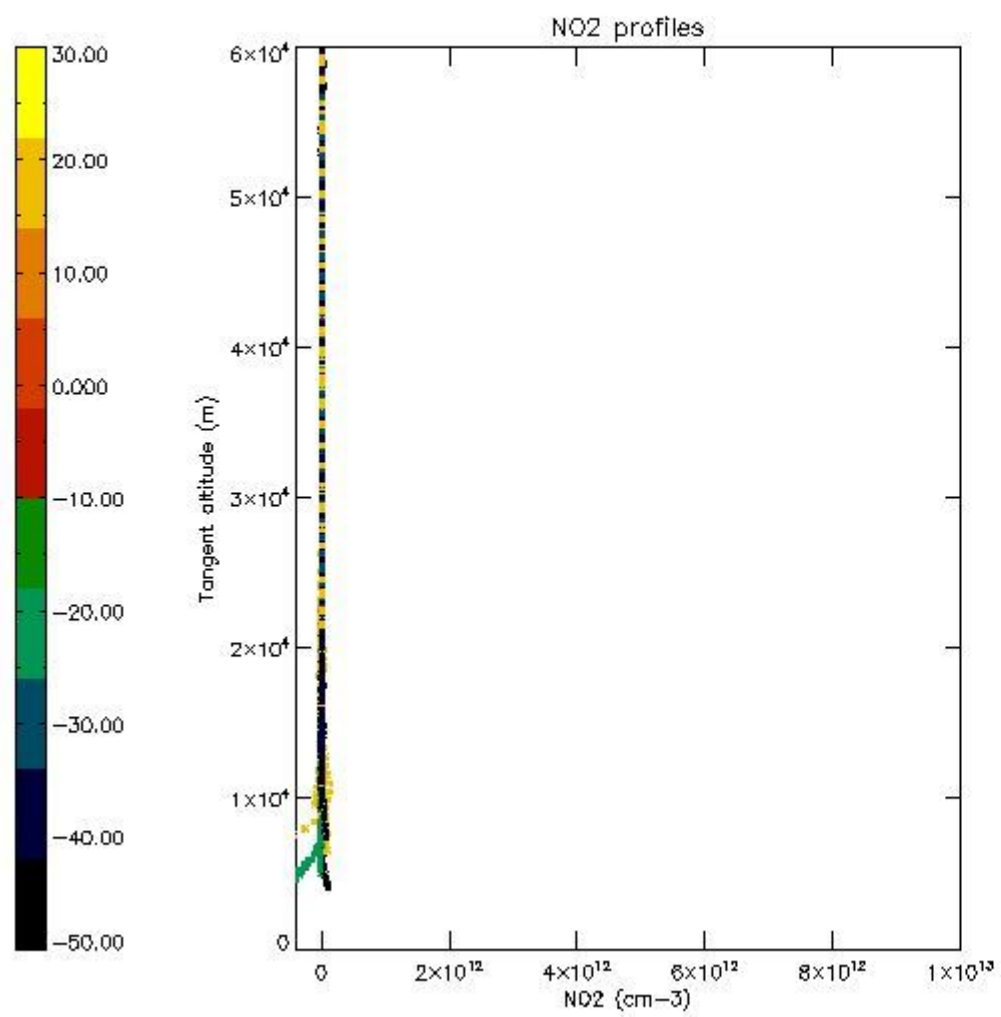

5.7 Plot NO3 profiles for all STD (dark without errors)

The colorbar represents the latitude.