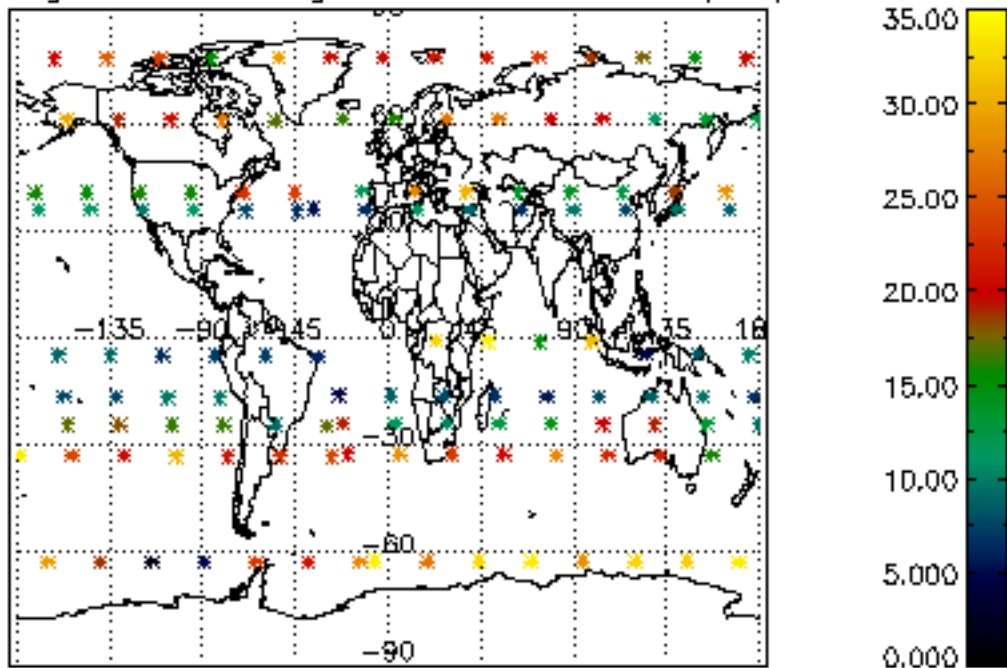

Percentage of cosmic ray hits per profile

Percentage of star falling outside central band per profile