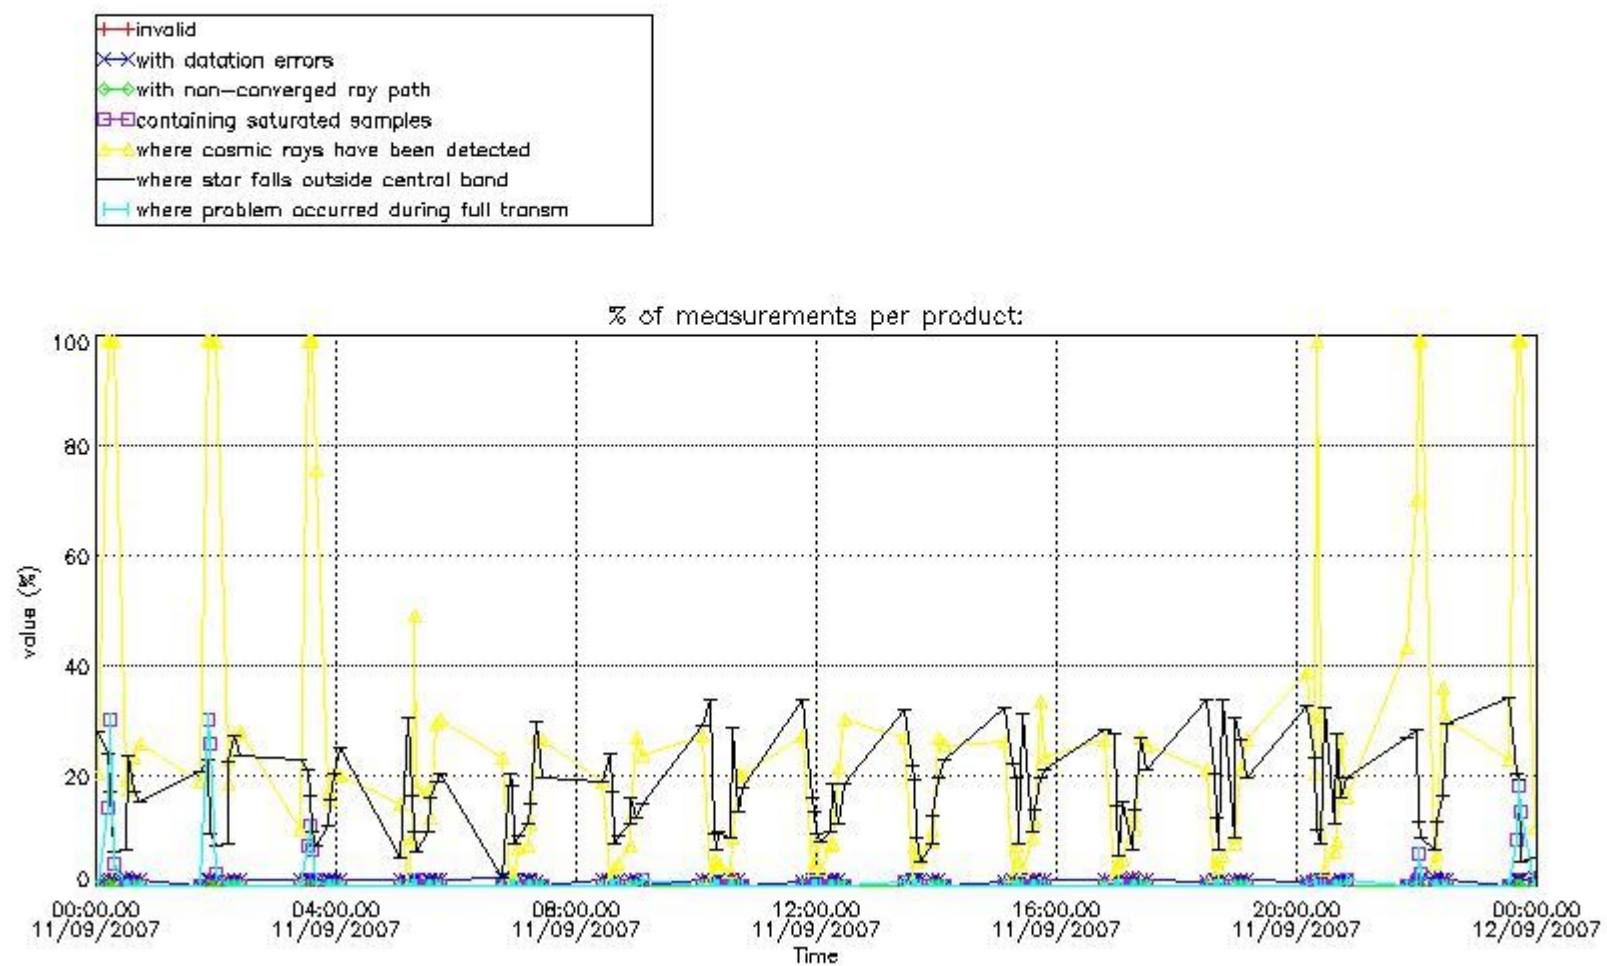

4.1.2 Plot level 1 quality information per product (time dependant): ENVI SAT DESCENDING passes