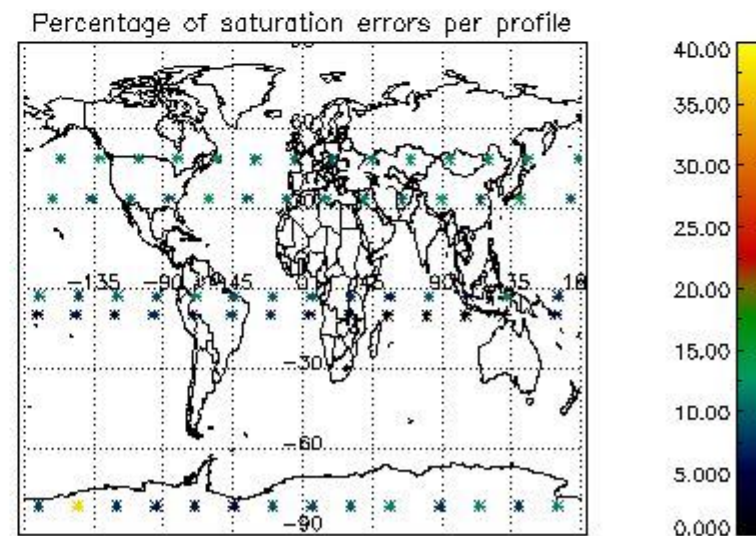

Percentage of datation errors per profile

Percentage of star falling outside central band per profile

Percentage of saturation errors per profile

4.2.2 Plot level 1 quality information per product (world map): ENVISAT DESCENDING passes