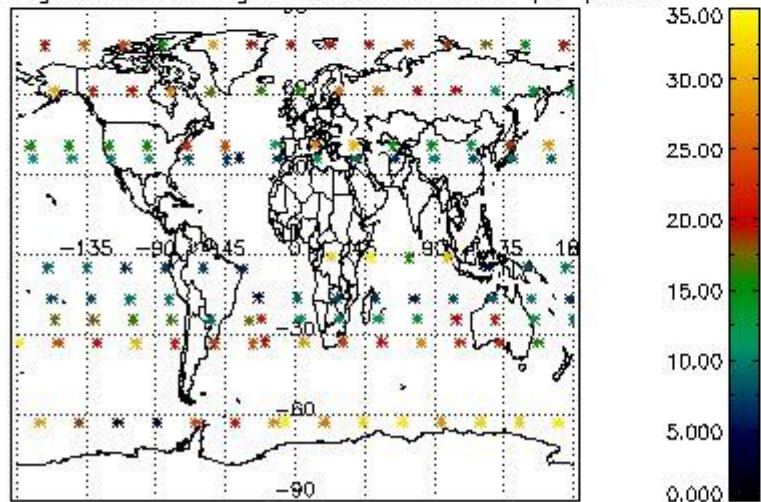

Percentage of star falling outside central band per profile