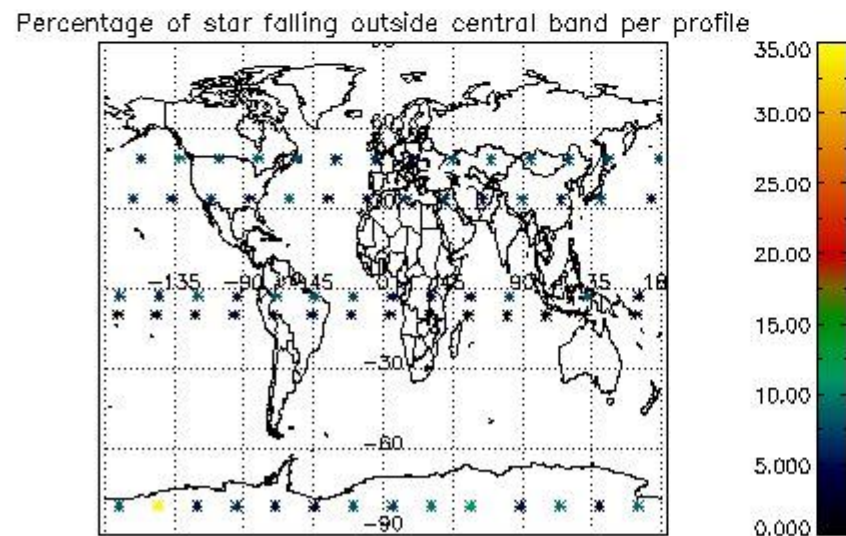

Percentage of datation errors per profile

Percentage of star falling outside central band per profile

Percentage of saturation errors per profile

4.2.2 Plot level 1 quality information per product (world map): ENVISAT DESCENDING passes