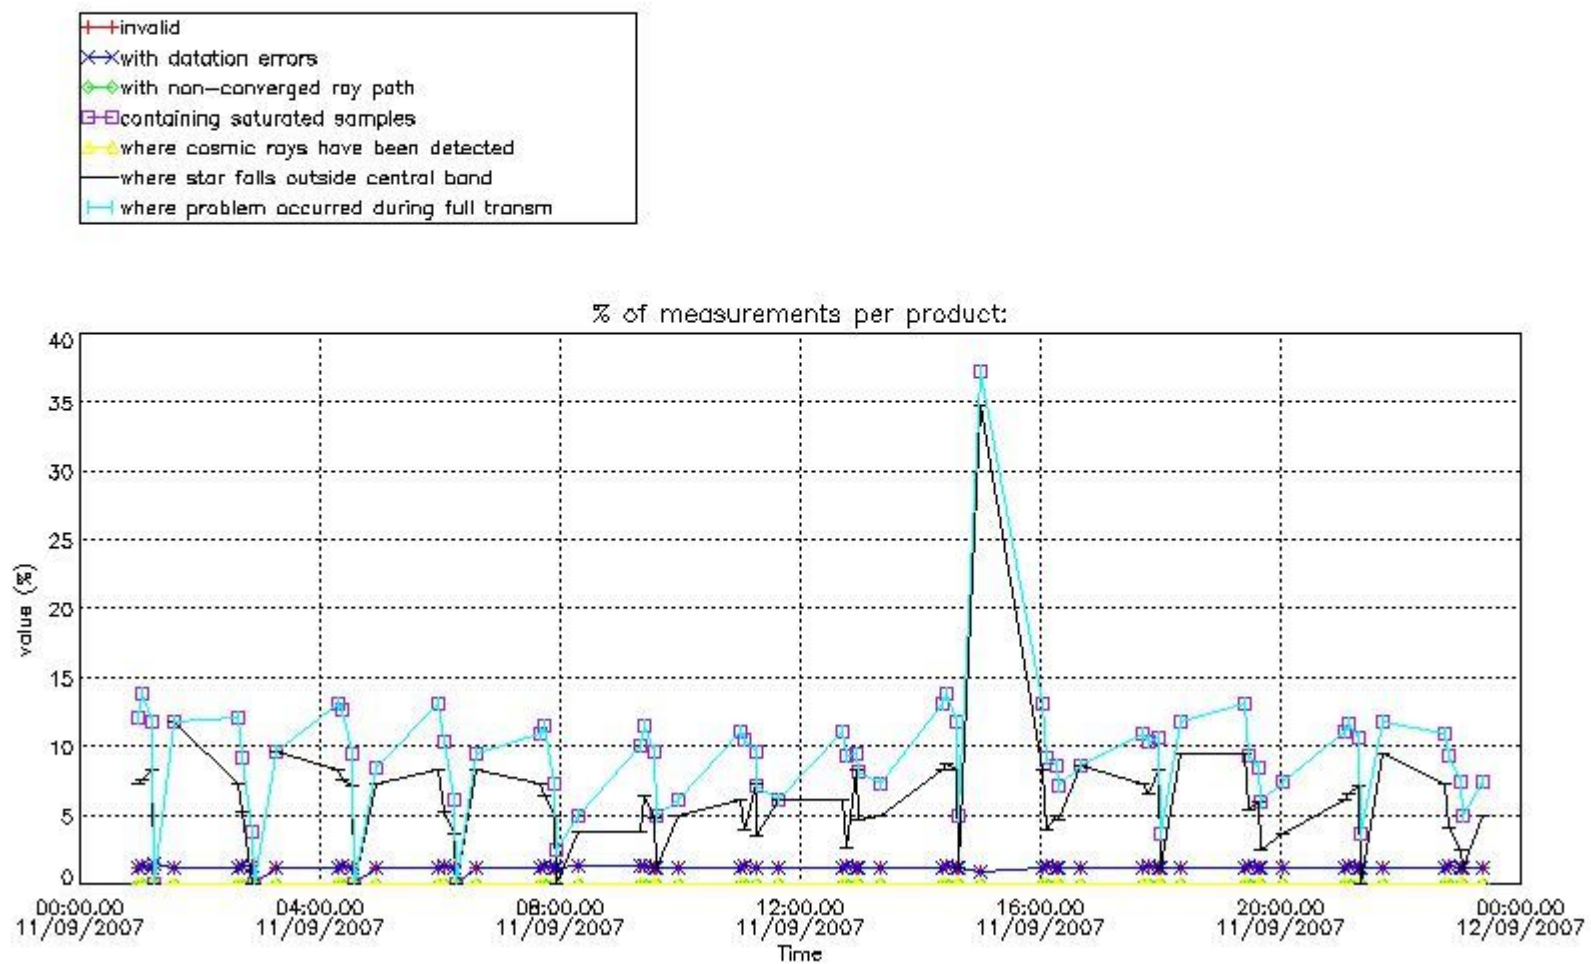

4.2 Plot quality information per product coming from level 1b processing (world map)

4.2.1 Plot level 1 quality information per product (world map): ENVISAT ASCENDING passes