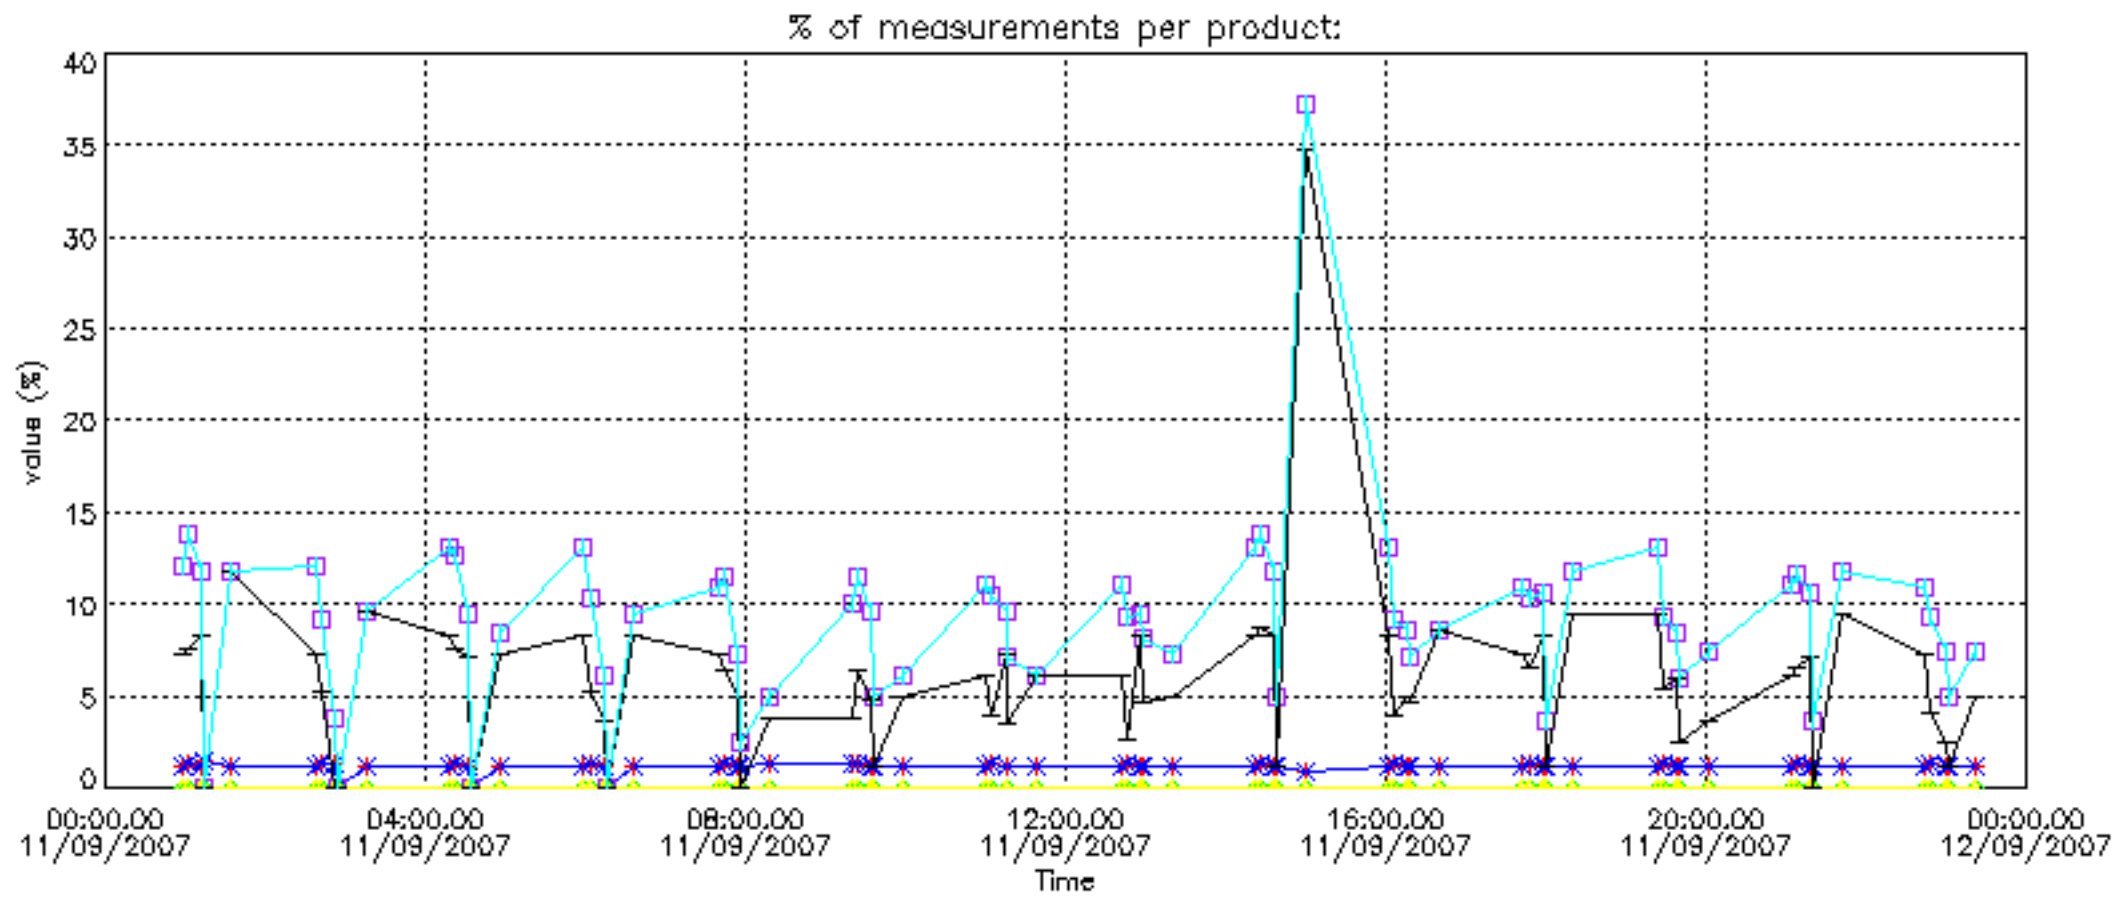

Percentage of cosmic ray hits per profile

Percentage of datation errors per profile