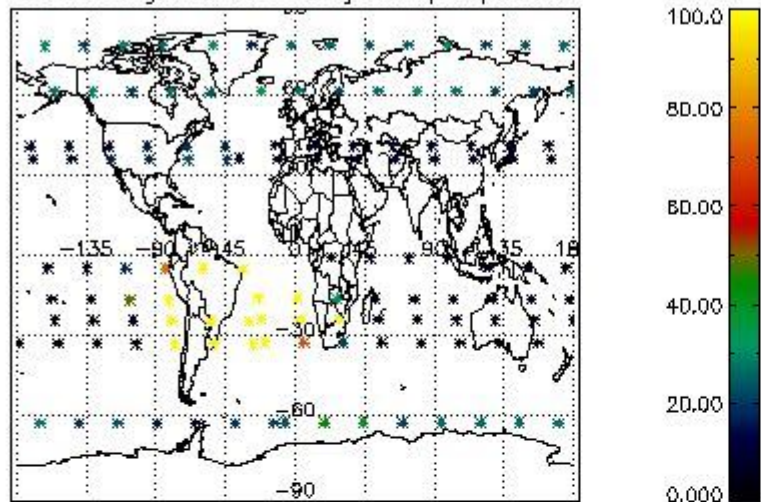

Percentage of cosmic ray hits per profile