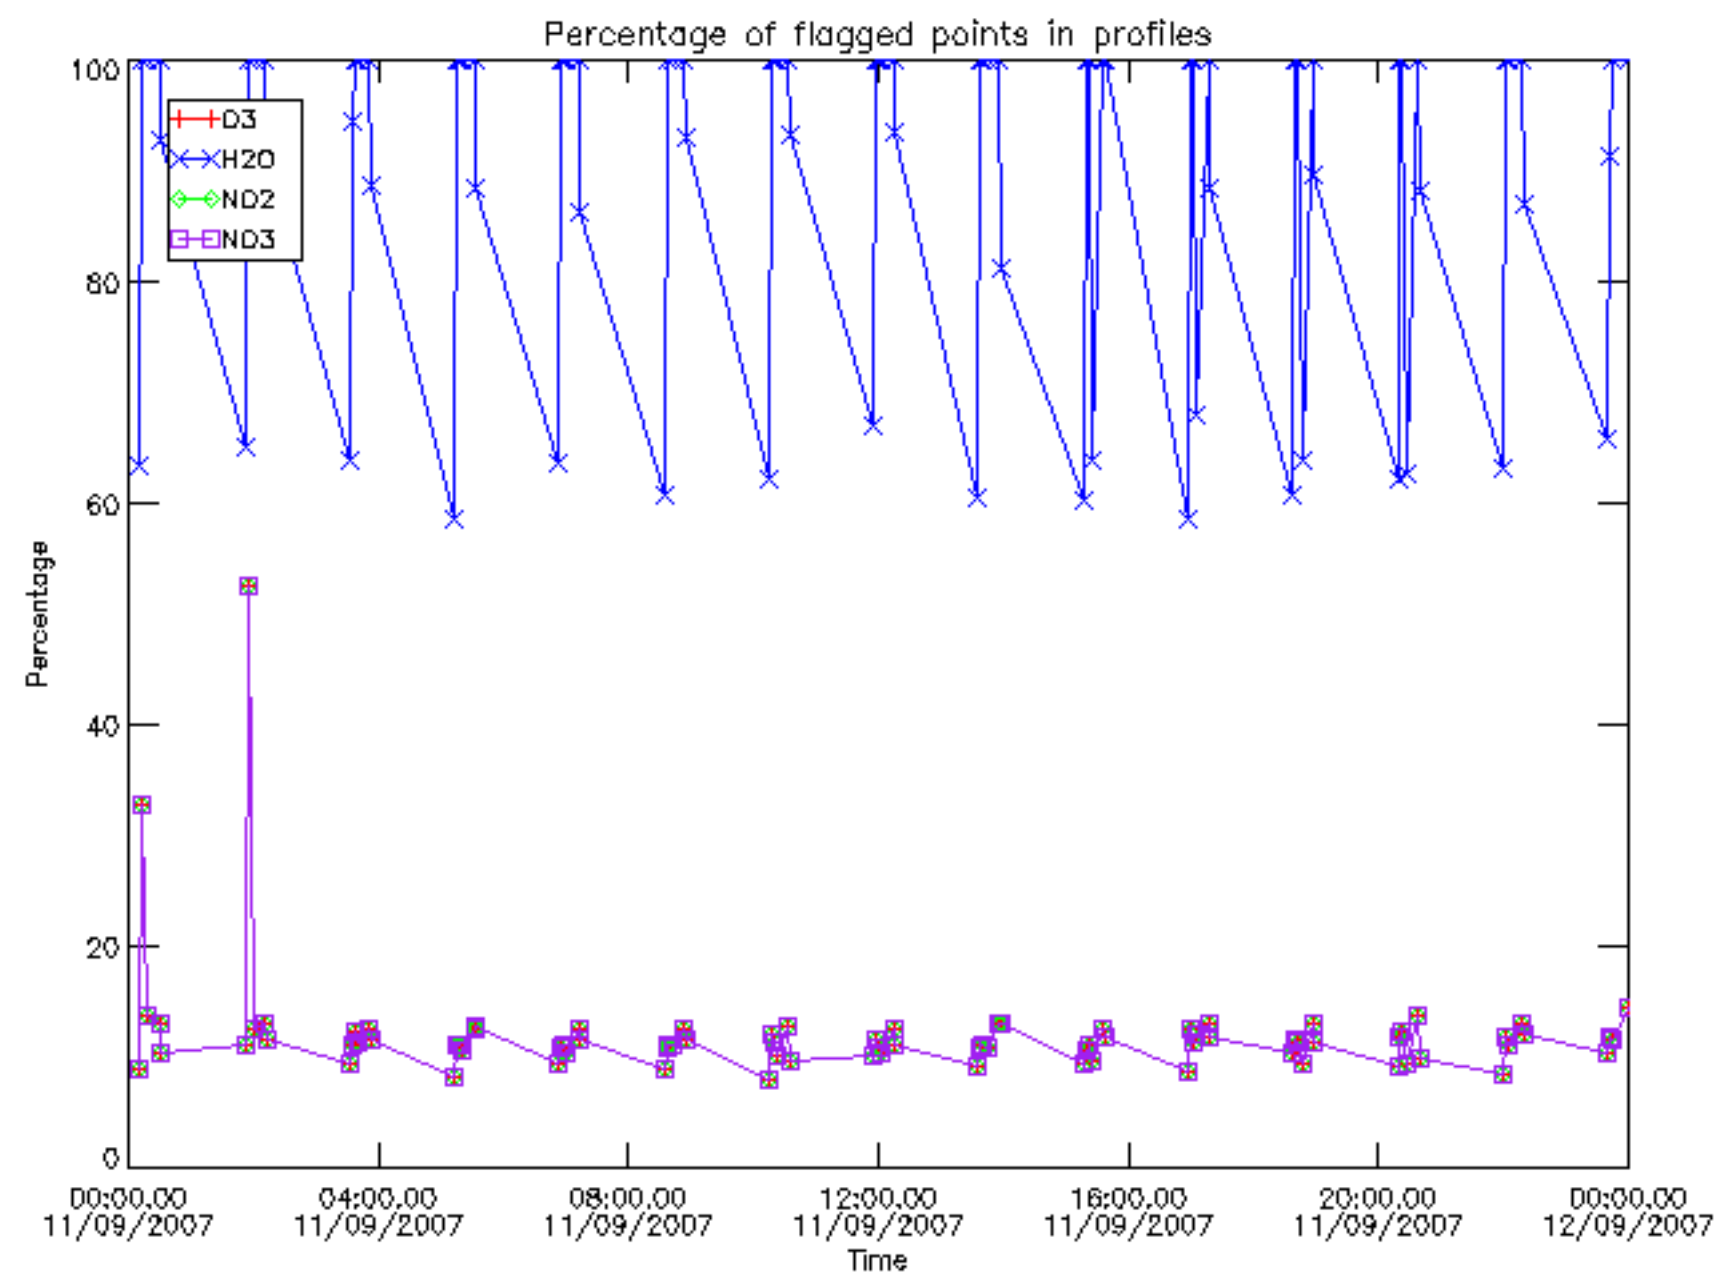

Percentage of flagged data per D3 profile

Percentage of flagged data per H2O profile