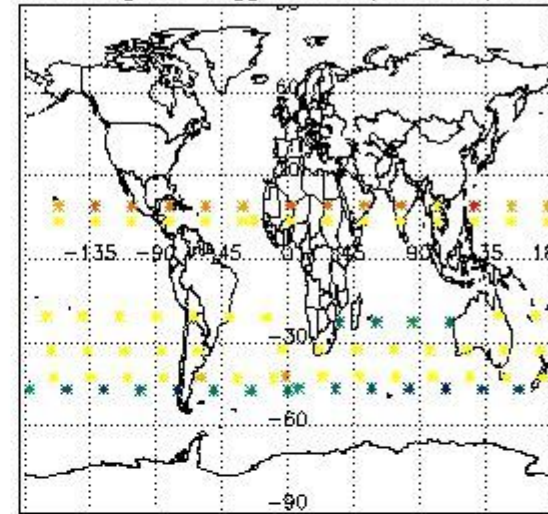

3.1 Plot quality information per product (time dependant)

3.2 Plot quality information per product (world map)

Percentage of flagged data per O3 profile

Percentage of flagged data per H2O profile

Percentage of flagged data per NO2 profile