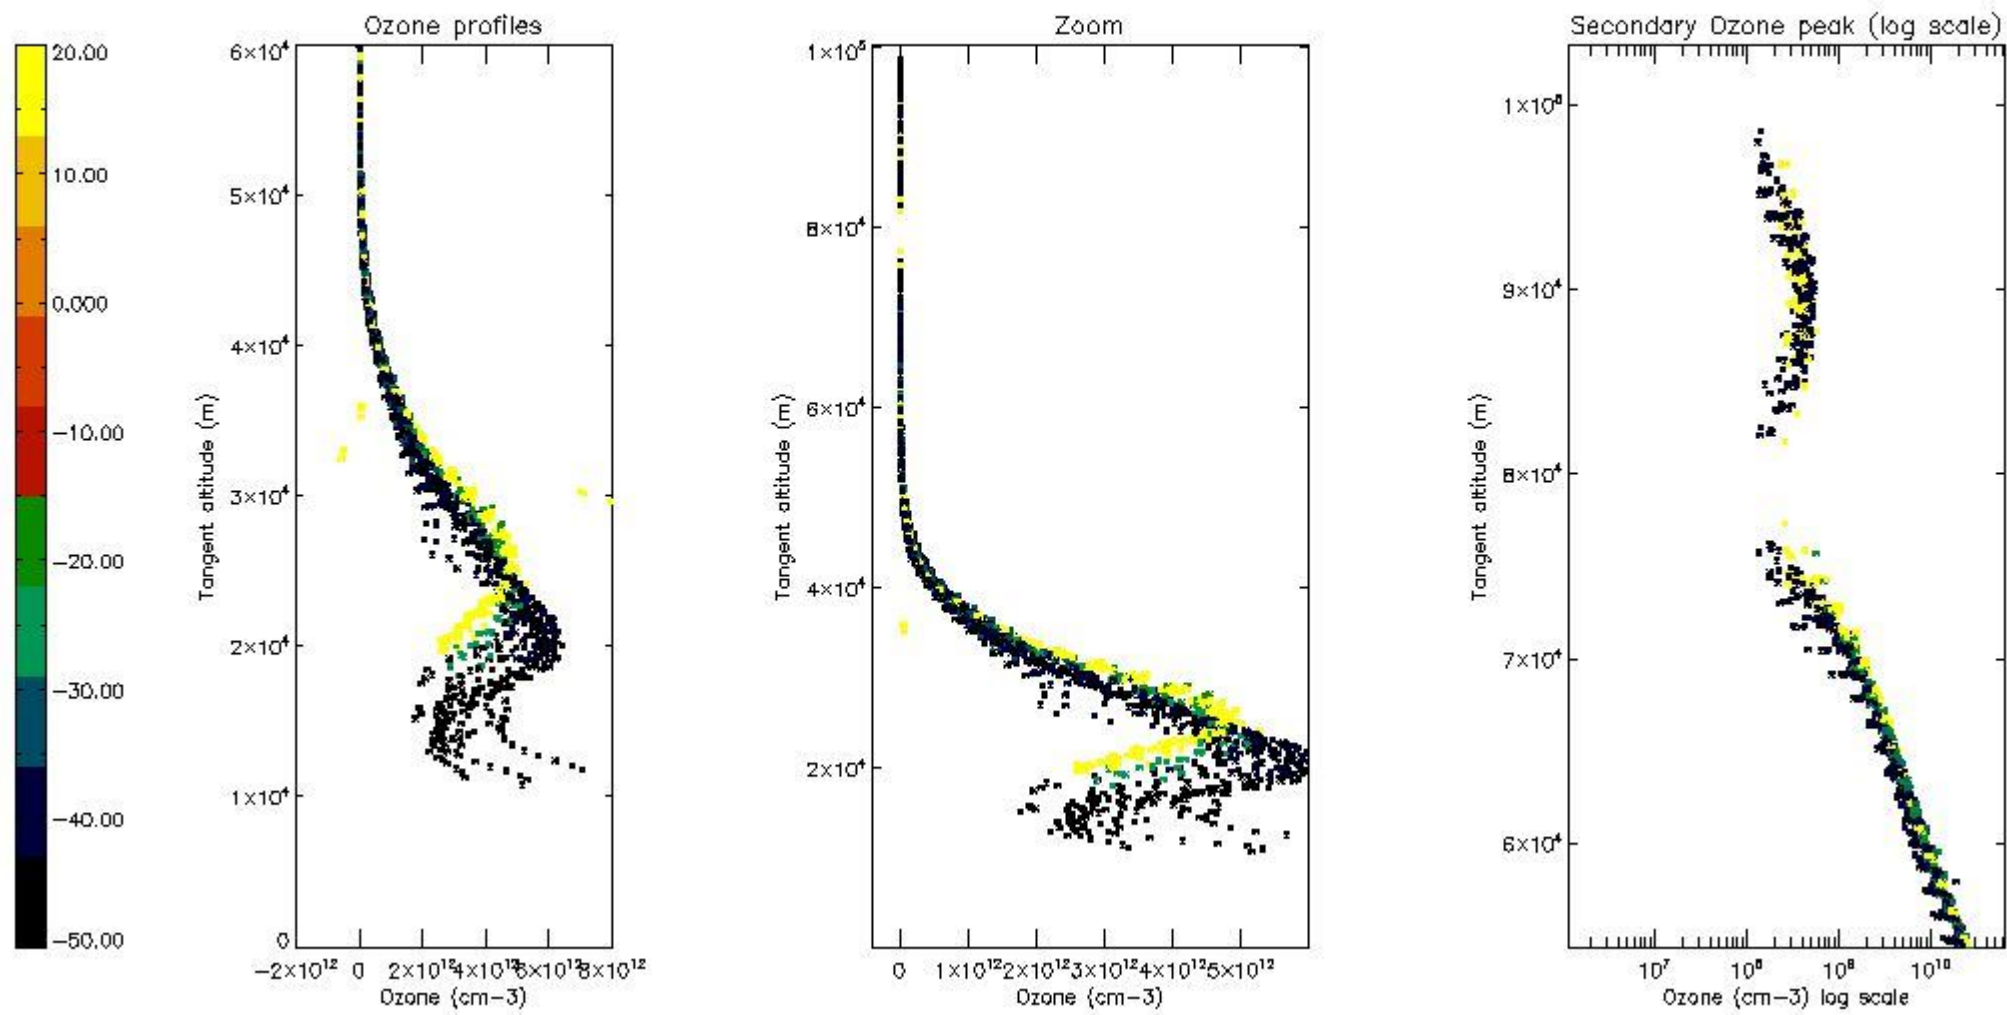

5.6 Plot NO₂ profiles for all STD (dark without errors)

The colorbar represents the latitude.