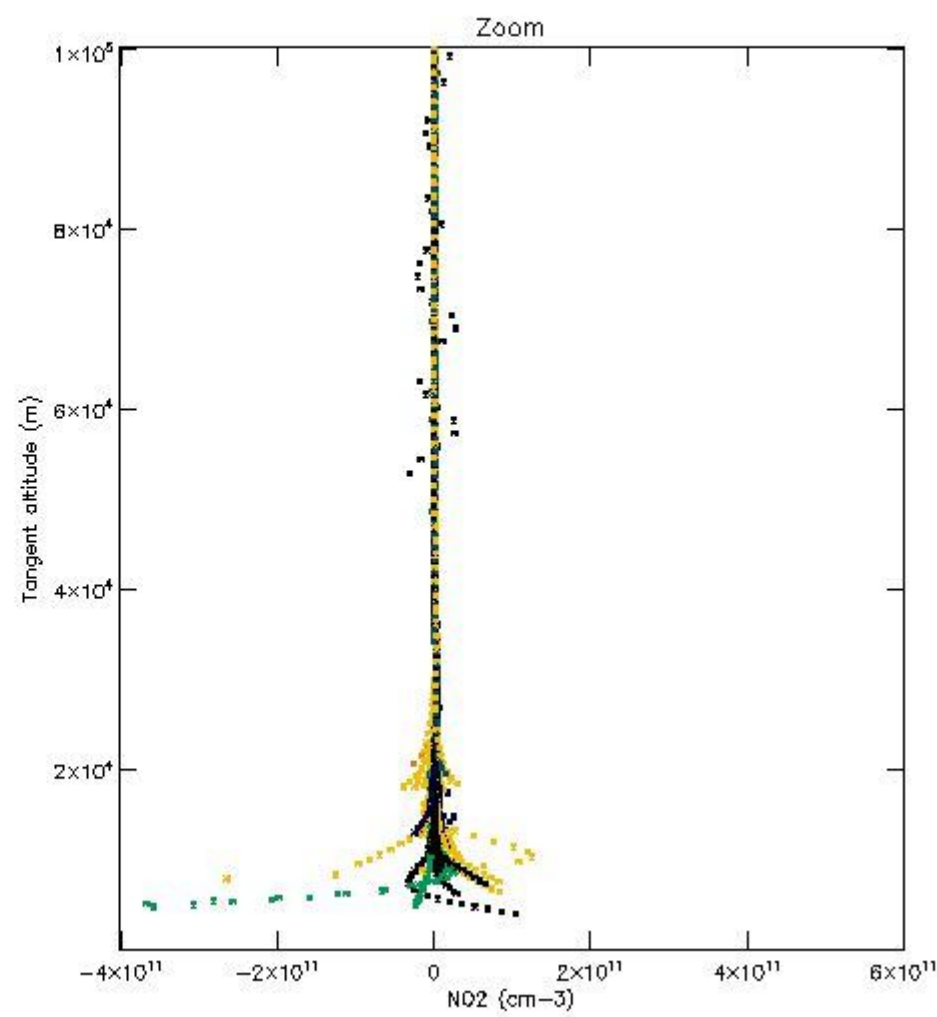

5.4 Plot ozone profiles where STD < 10% (dark without errors)

The colorbar represents the latitude.

5.5 Plot ozone profiles where STD < 5% (dark without errors)

The colorbar represents the latitude.

5.6 Plot NO₂ profiles for all STD (dark without errors)

The colorbar represents the latitude.

5.7 Plot NO3 profiles for all STD (dark without errors)

The colorbar represents the latitude.

5.8 Plot H2O profiles for all STD (only for occultations of stars 1,2,3,4,13,14,16,26,63 dark without errors)