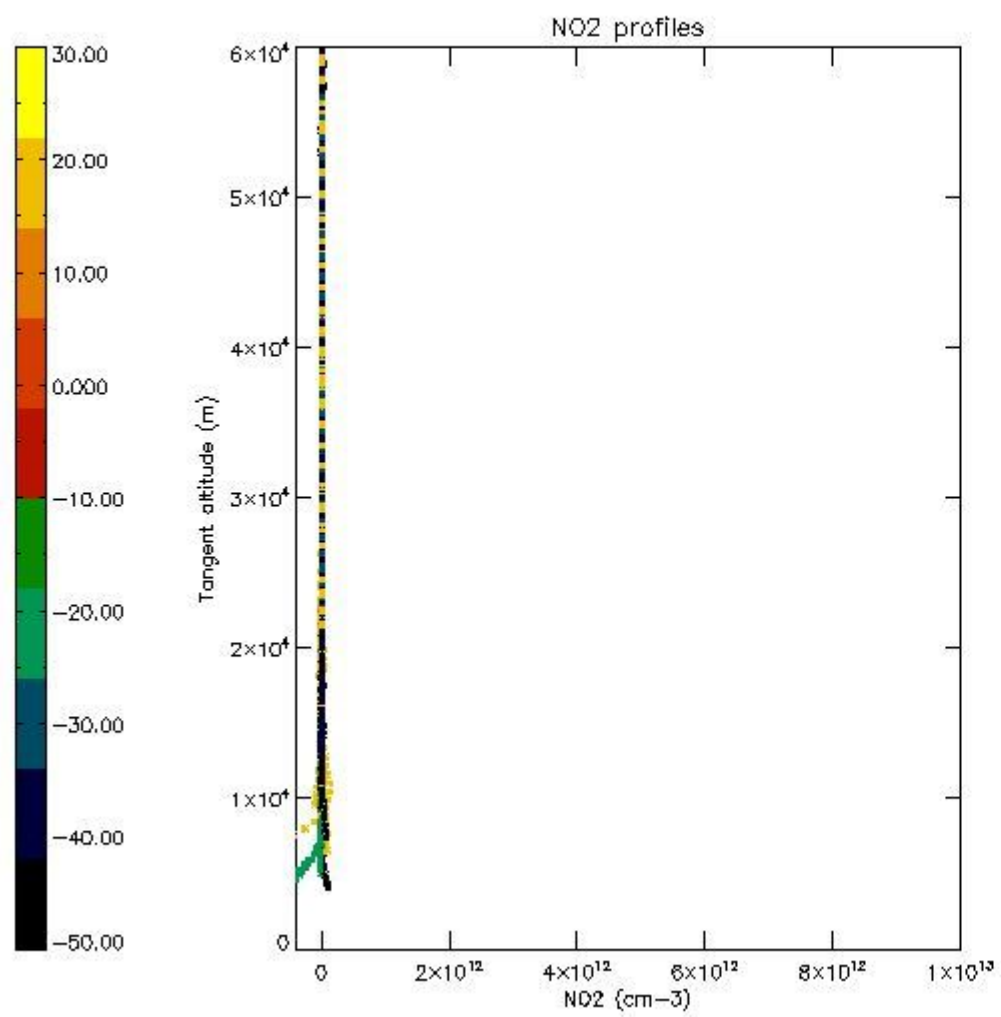

5.4 Plot ozone profiles where STD < 10% (dark without errors)

The colorbar represents the latitude.

5.5 Plot ozone profiles where STD < 5% (dark without errors)

The colorbar represents the latitude.

5.6 Plot NO₂ profiles for all STD (dark without errors)

The colorbar represents the latitude.

5.7 Plot NO3 profiles for all STD (dark without errors)

The colorbar represents the latitude.

5.8 Plot H2O profiles for all STD (only for occultations of stars 1,2,3,4,13,14,16,26,63 dark without errors)