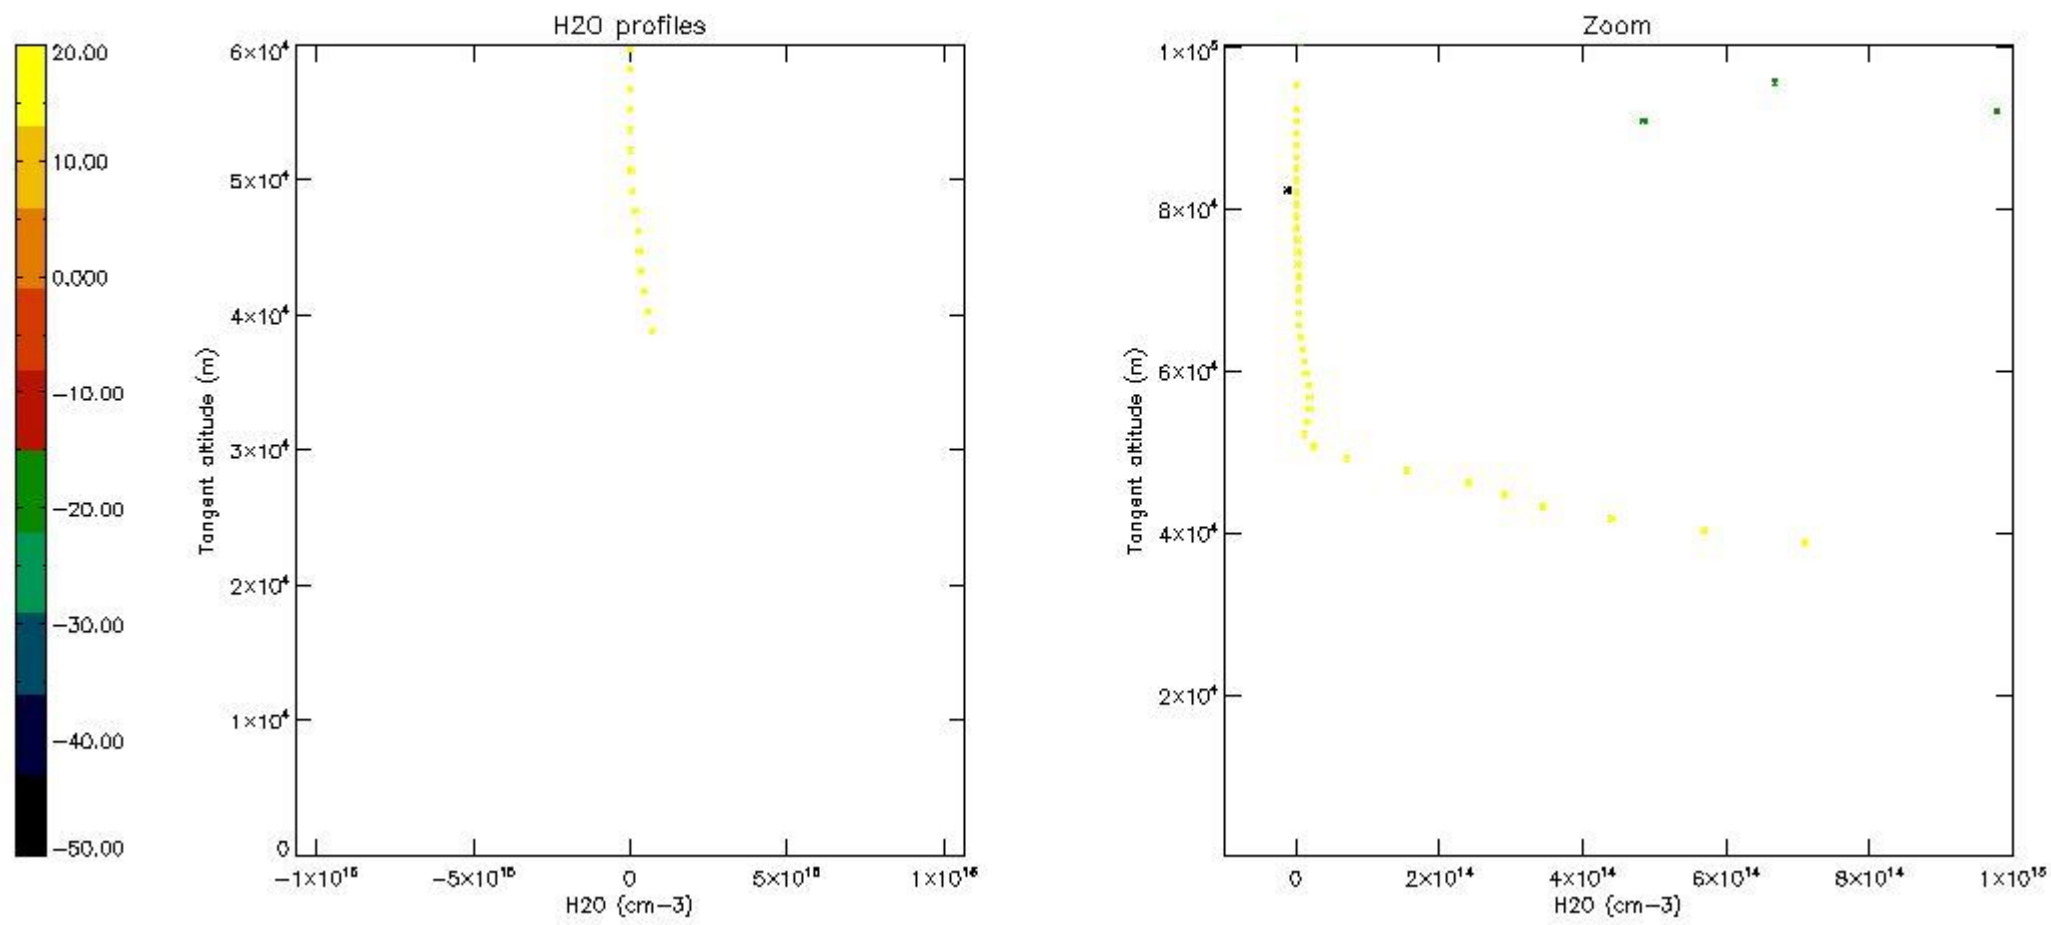

6. Auxiliary Data Files used for the production reported in section 2

The number reported in the third column indicates since which file (see list in section 2) the corresponding auxiliary file has been used. The fourth column is the date of those product files.

Type	Auxiliary Filename	Used since product	Used since product date
INST_PHYS_CHARACTERISTICS	GOM_INS_AXVIEC20091111_143220_20030716_120000_20500101_000000	1	11-SEP-2007 00:02:34
LEVEL-2_PROC_CONFIG	GOM_PR2_AXVIEC20091111_152718_20020301_000000_20500101_000000	1	11-SEP-2007 00:02:34
CROSS_SECTIONS_FILE	GOM_CR2_AXVIEC20091111_154832_20020301_000000_20500101_000000	1	11-SEP-2007 00:02:34