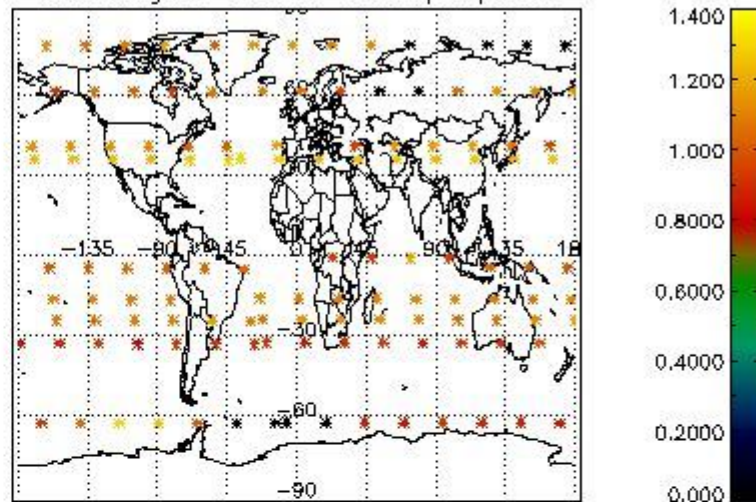

Percentage of datation errors per profile