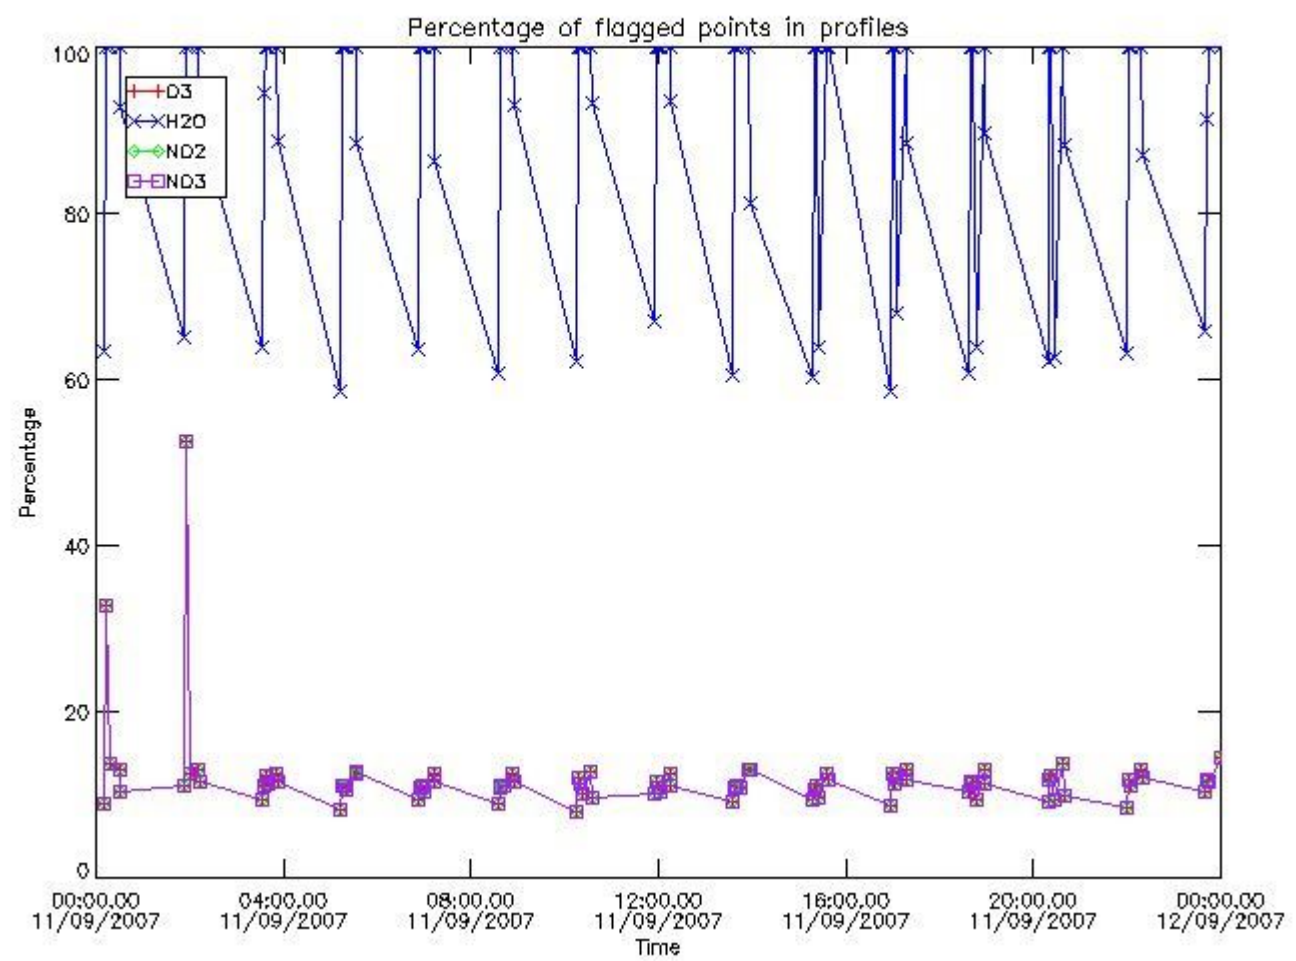

3. Quality information per product

In this section it is plotted some information contained in the Quality Summary data set of the level 2 products. Only products in dark limb conditions and without errors (error flag in the MPH set to "0") are used.

3.1 Plot quality information per product (time dependant)

Percentage of flagged data per O3 profile

Percentage of flagged data per H2O profile