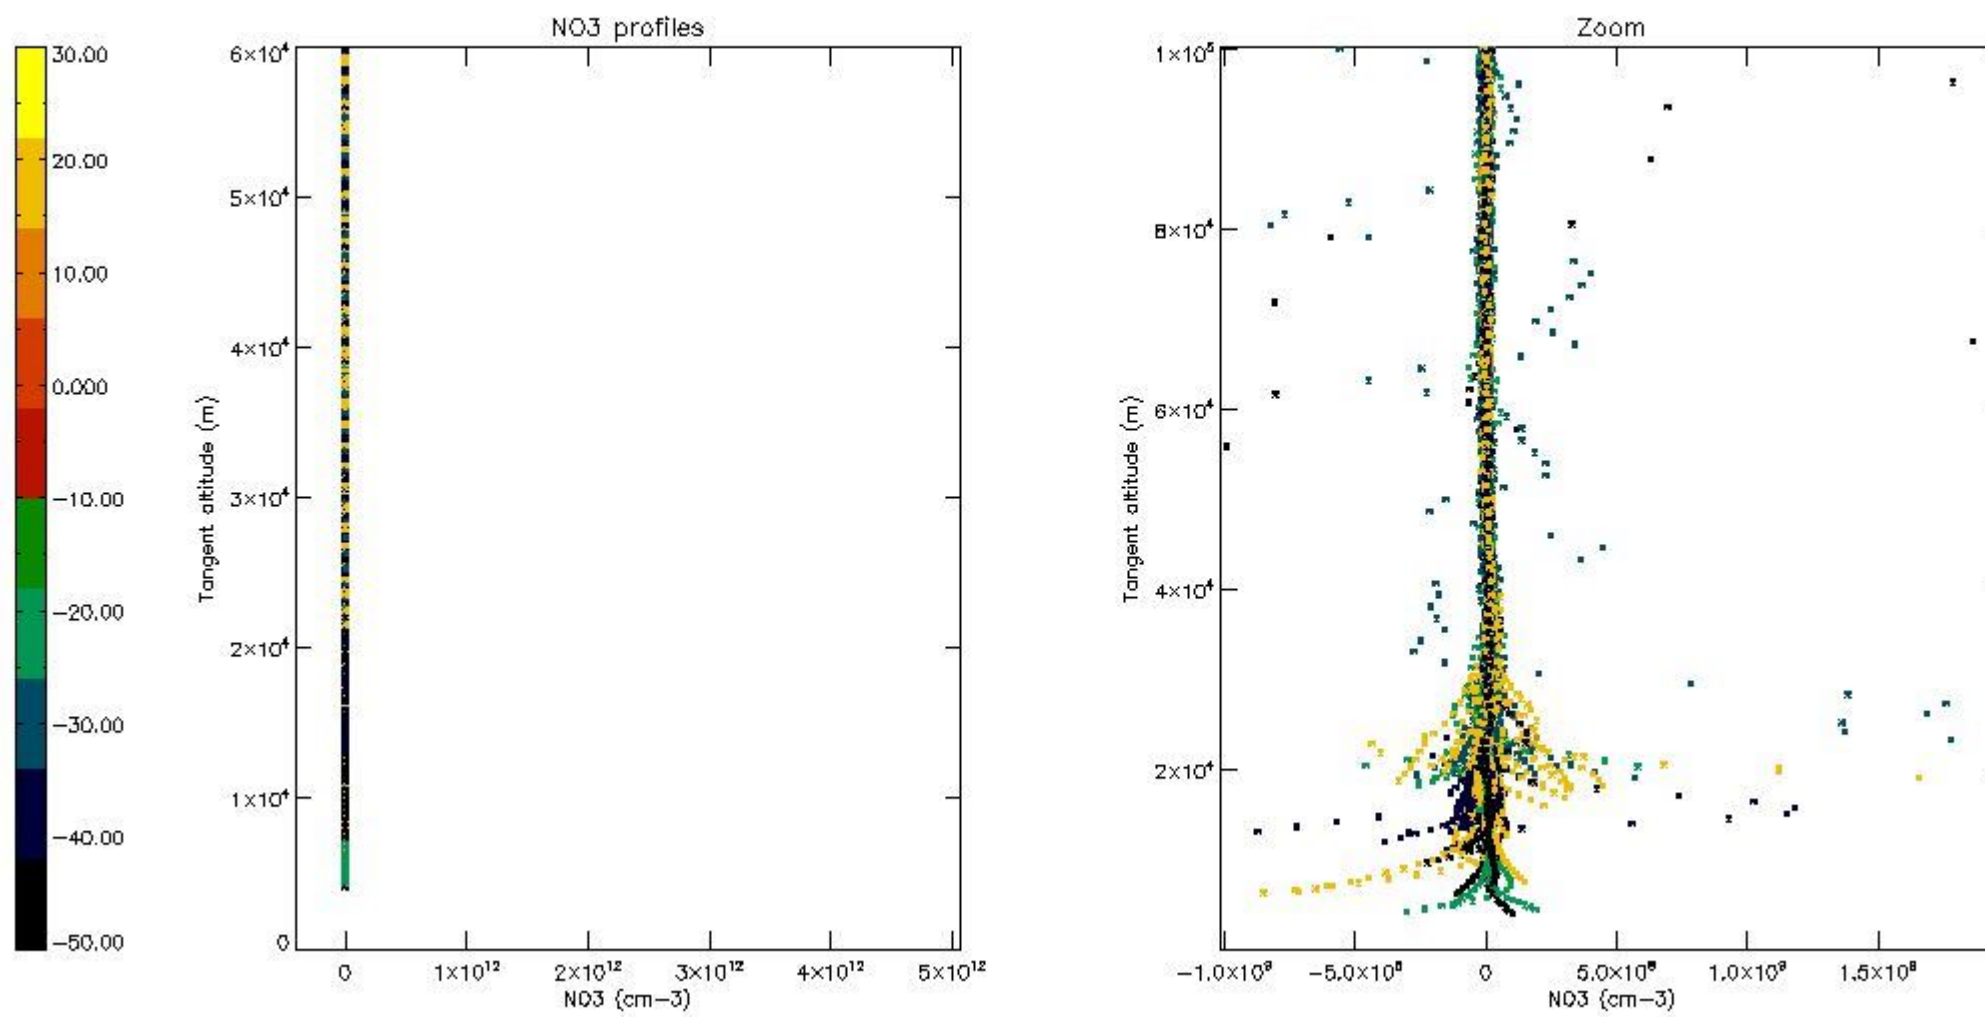

5.4 Plot ozone profiles where STD < 10% (dark without errors)

The colorbar represents the latitude.

5.5 Plot ozone profiles where STD < 5% (dark without errors)

The colorbar represents the latitude.

5.6 Plot NO₂ profiles for all STD (dark without errors)

The colorbar represents the latitude.

5.7 Plot NO3 profiles for all STD (dark without errors)

The colorbar represents the latitude.

5.8 Plot H2O profiles for all STD (only for occultations of stars 1,2,3,4,13,14,16,26,63 dark without errors)