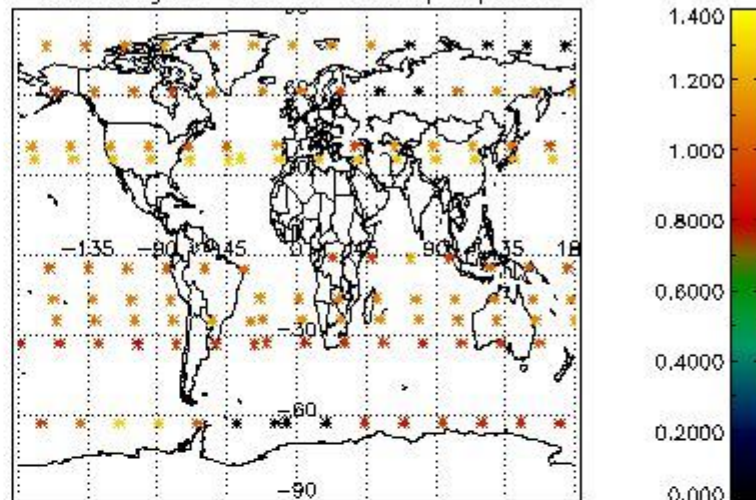

Percentage of datation errors per profile