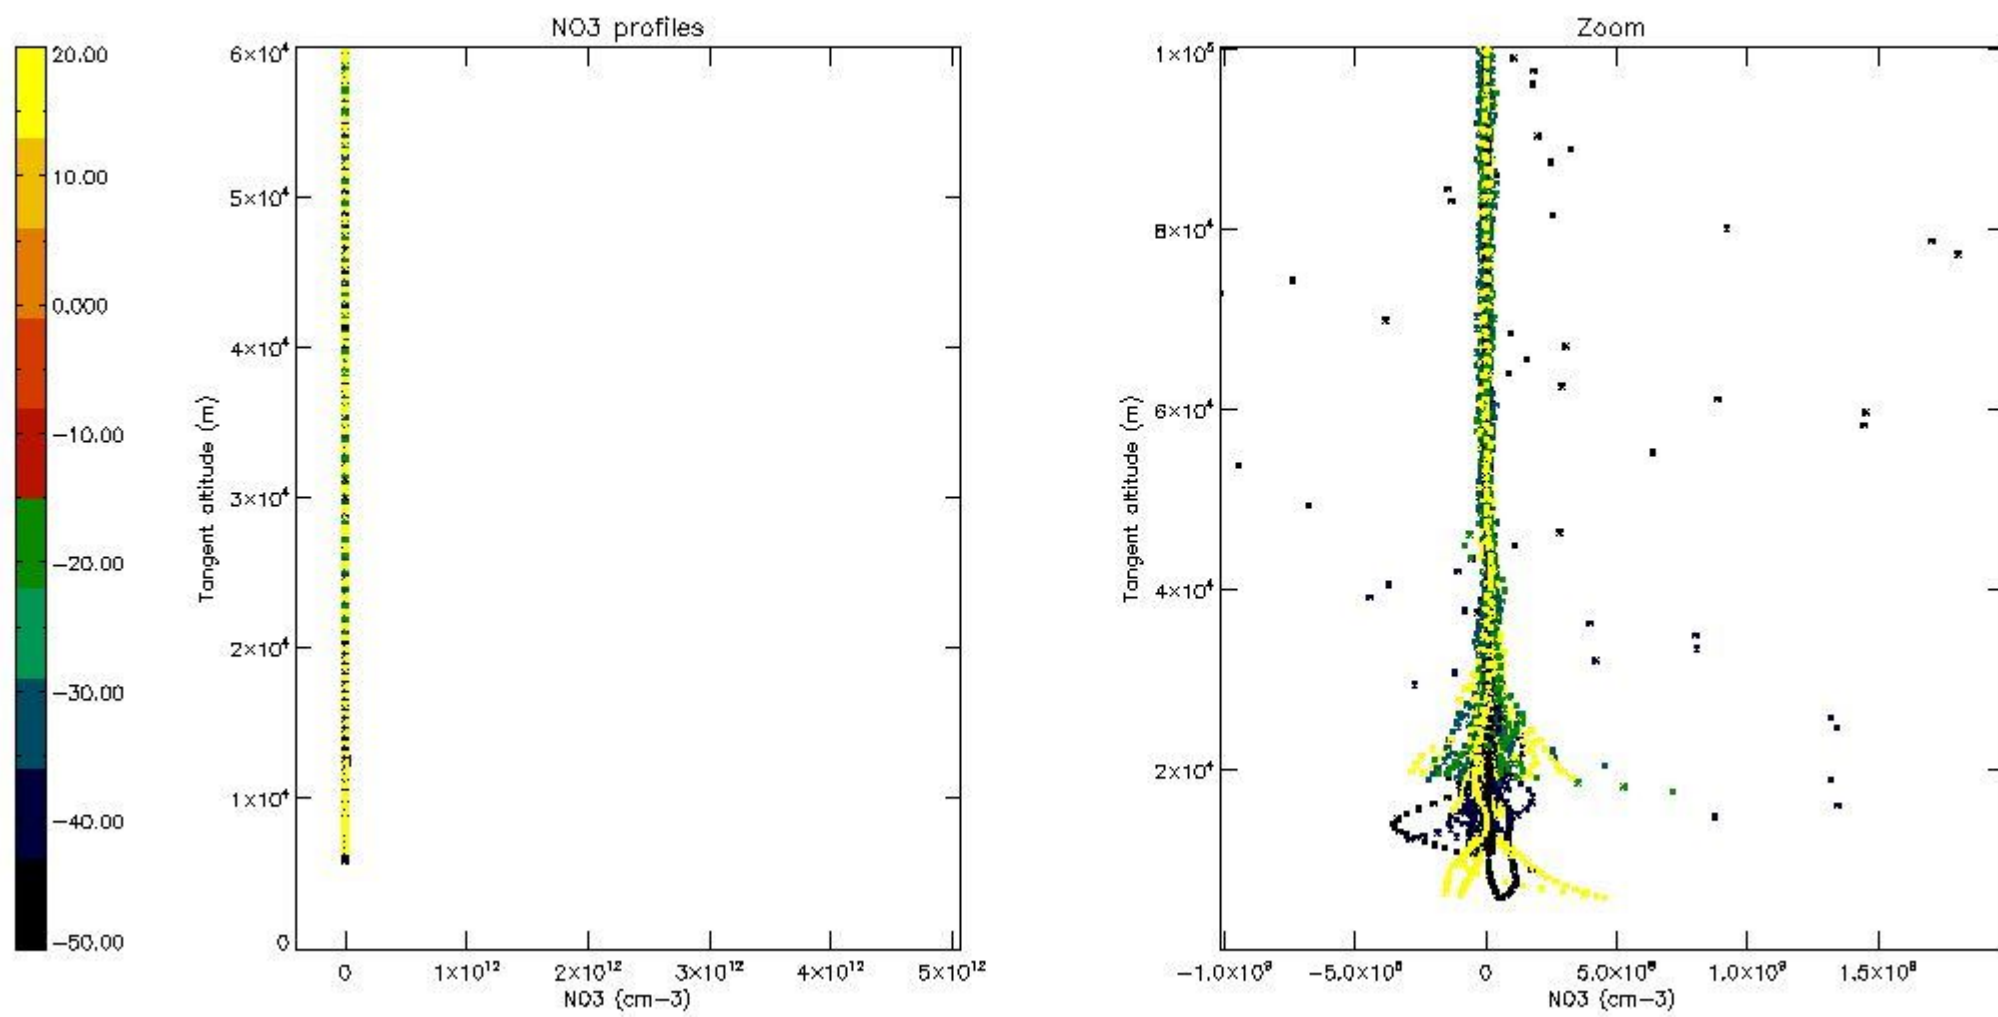

5.8 Plot H₂O profiles for all STD (only for occultations of stars 1,2,3,4,13,14,16,26,63 dark without errors)

The colorbar represents the latitude.