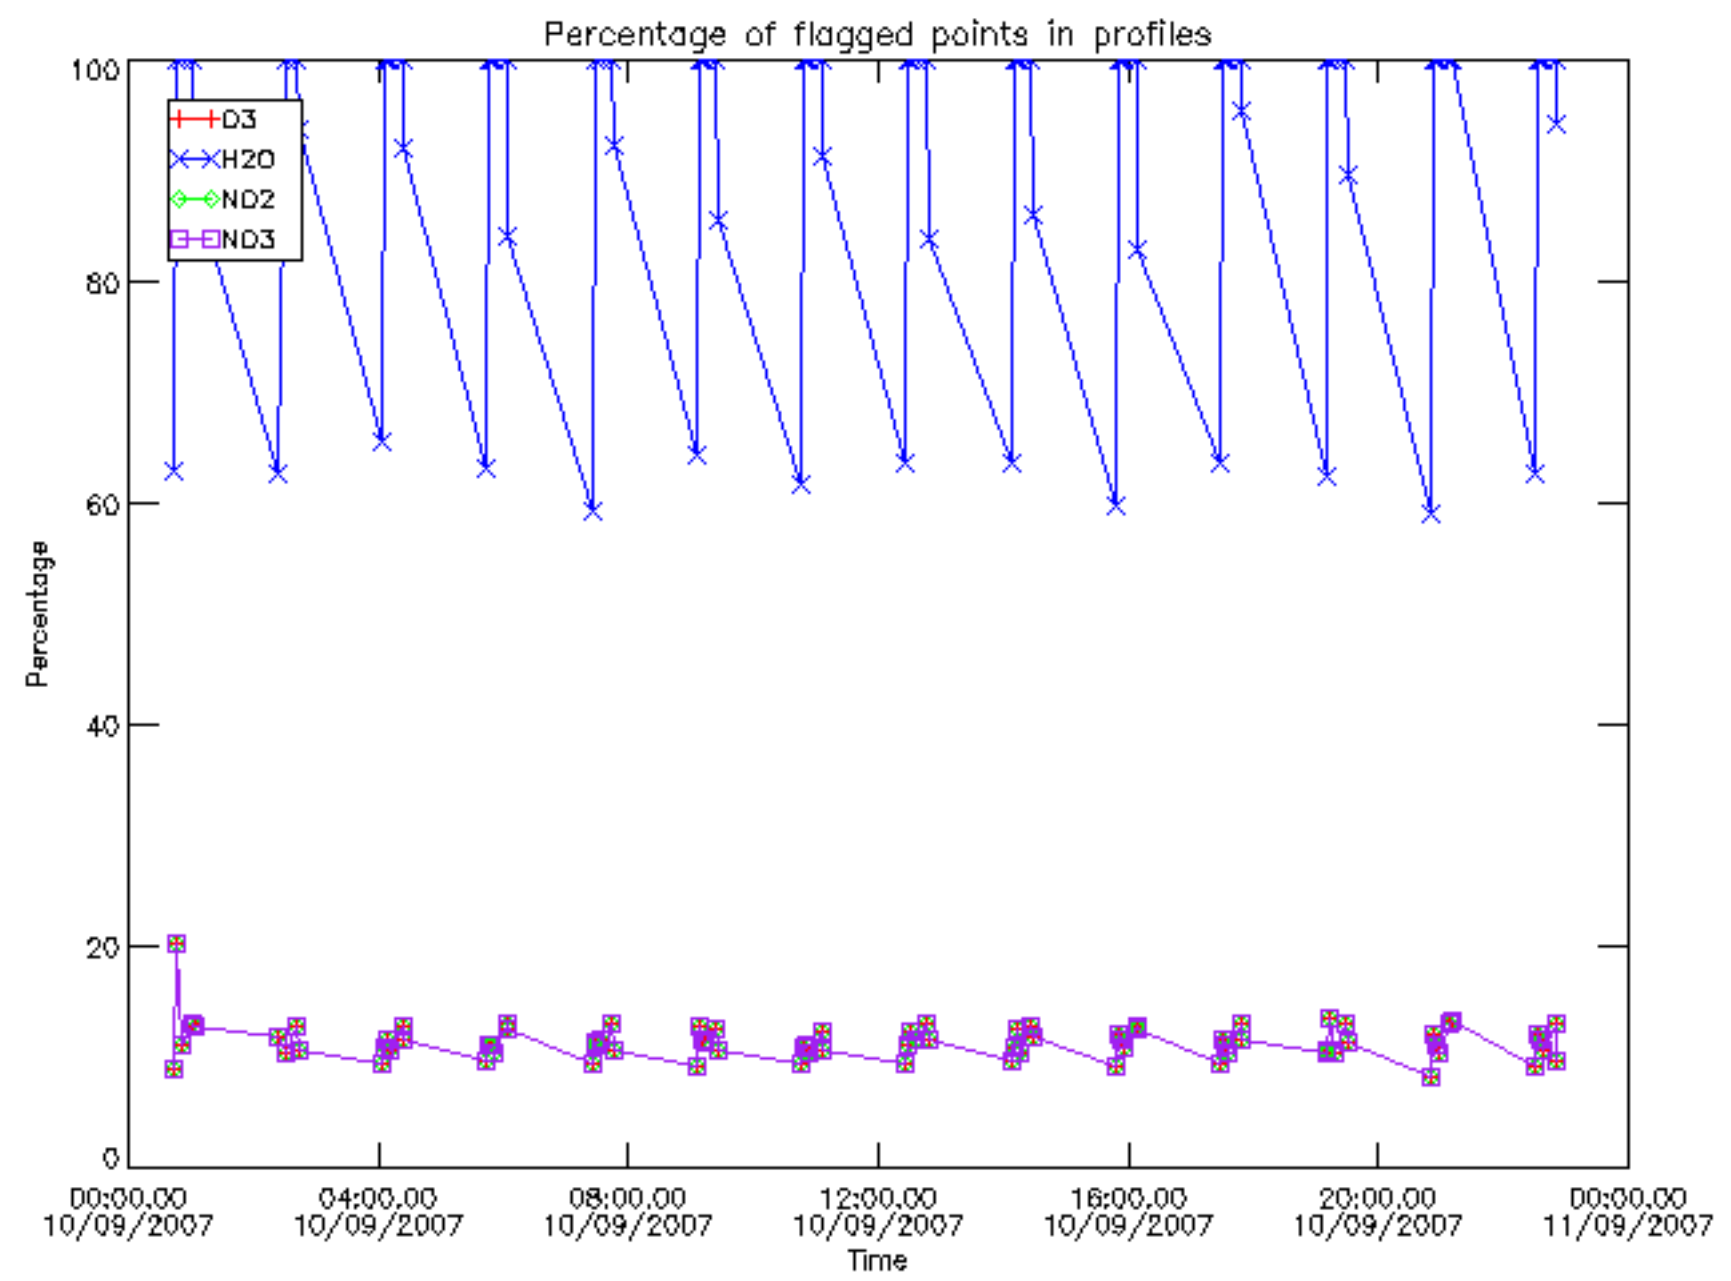

Percentage of flagged data per D3 profile

Percentage of flagged data per H2O profile