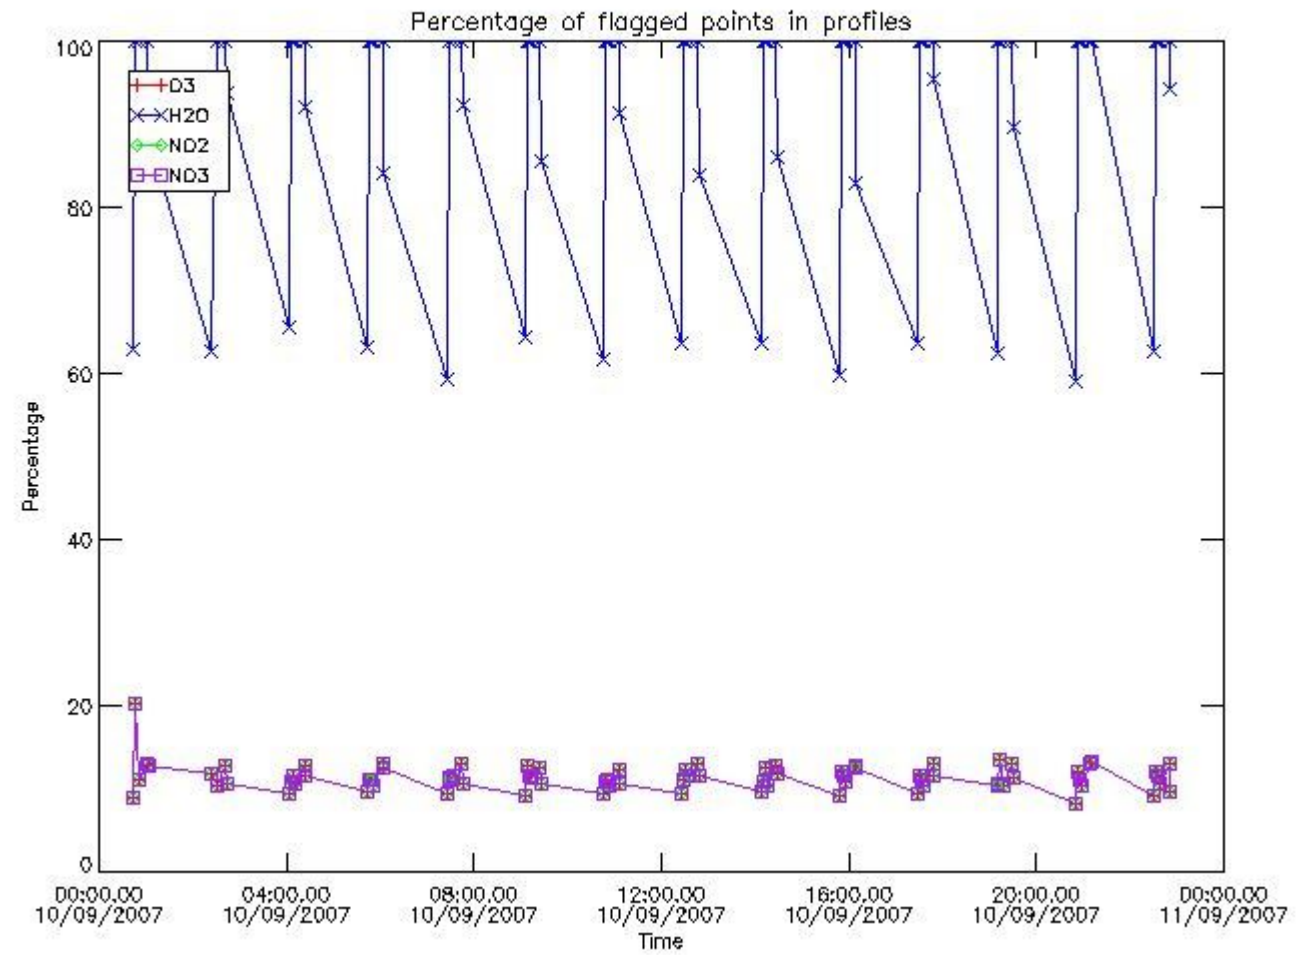

3. Quality information per product

In this section it is plotted some information contained in the Quality Summary data set of the level 2 products. Only products in dark limb conditions and without errors (error flag in the MPH set to "0") are used.

3.1 Plot quality information per product (time dependant)

3.2 Plot quality information per product (world map)