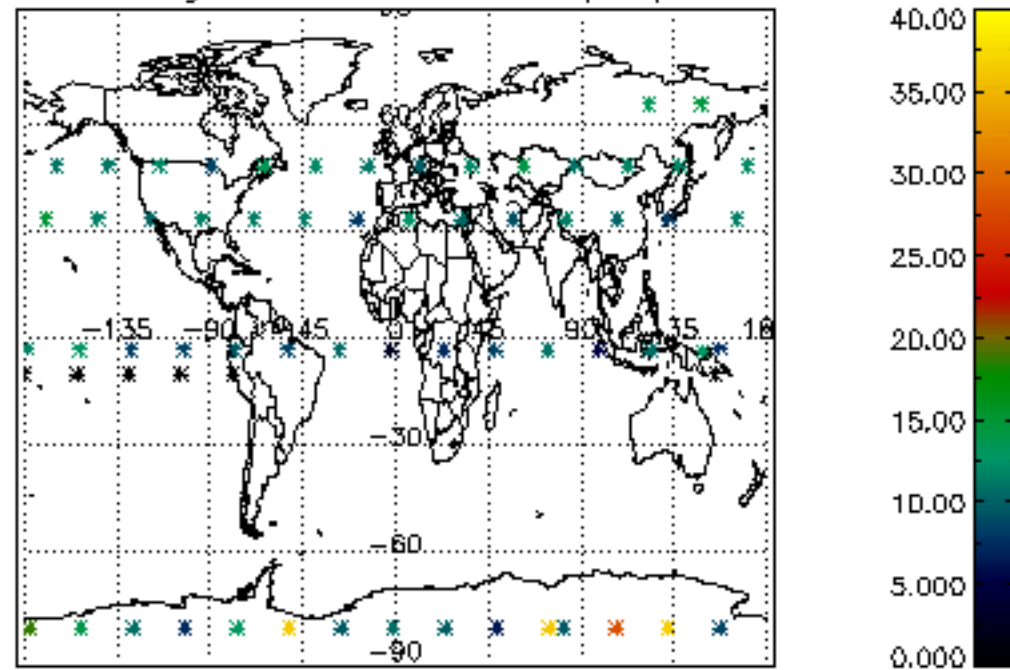

Percentage of saturation errors per profile