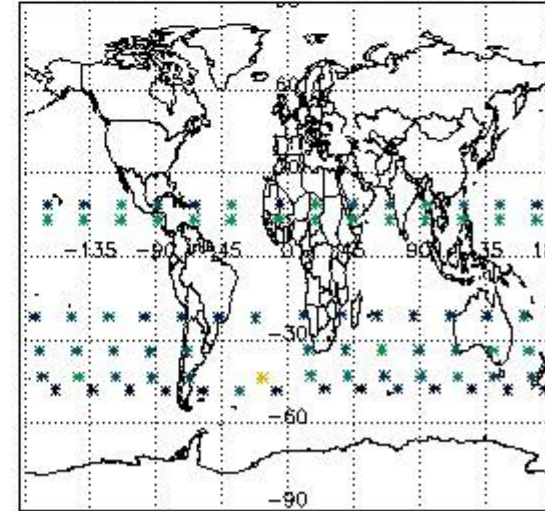

Percentage of flagged data per NO3 profile

4. Level 1 quality information per product

In this section it is plotted some information contained in the Quality Summary data set of the level 2 products that comes from the level 1b processing. Products without errors (error flag in the MPH set to "0") are used.

4.1 Plot quality information per product (time dependant) coming from level 1b processing

4.1.1 Plot level 1 quality information per product (time dependant): ENVISAT ASCENDING passes