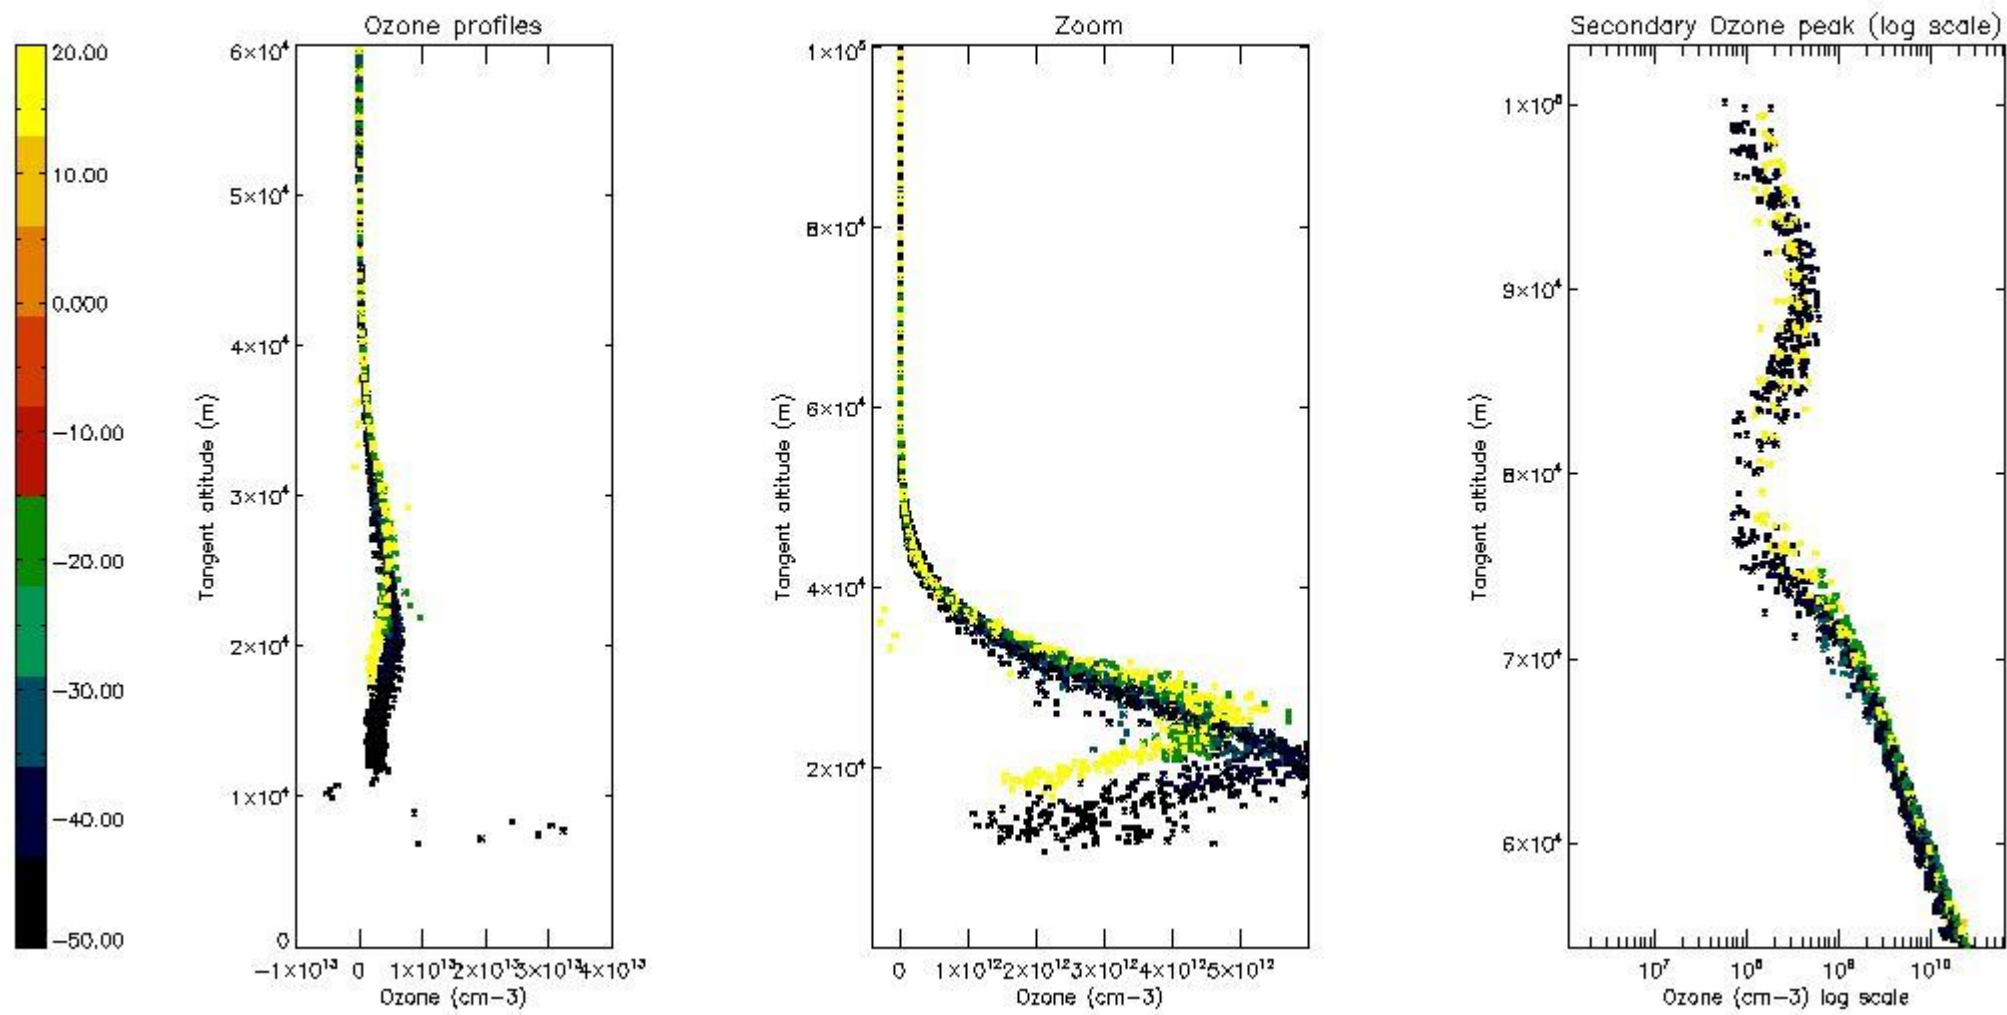

STD < 10	26
STD < 5	20

5.2 Plot ozone profiles for all STD (dark without errors)

The colorbar represents the latitude.

5.3 Plot ozone profiles where STD < 20% (dark without errors)

The colorbar represents the latitude.

5.4 Plot ozone profiles where $STD < 10\%$ (dark without errors)

The colorbar represents the latitude.

5.5 Plot ozone profiles where $STD < 5\%$ (dark without errors)

The colorbar represents the latitude.