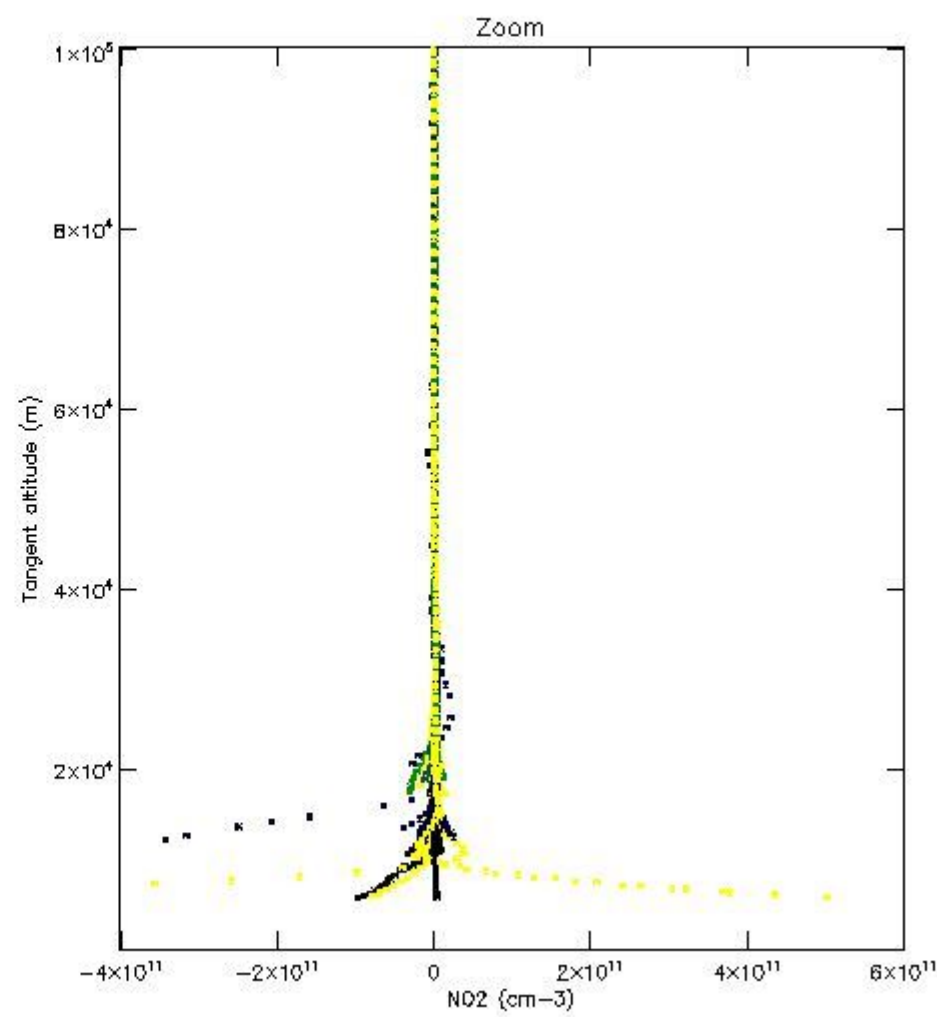

5.7 Plot NO3 profiles for all STD (dark without errors)

The colorbar represents the latitude.