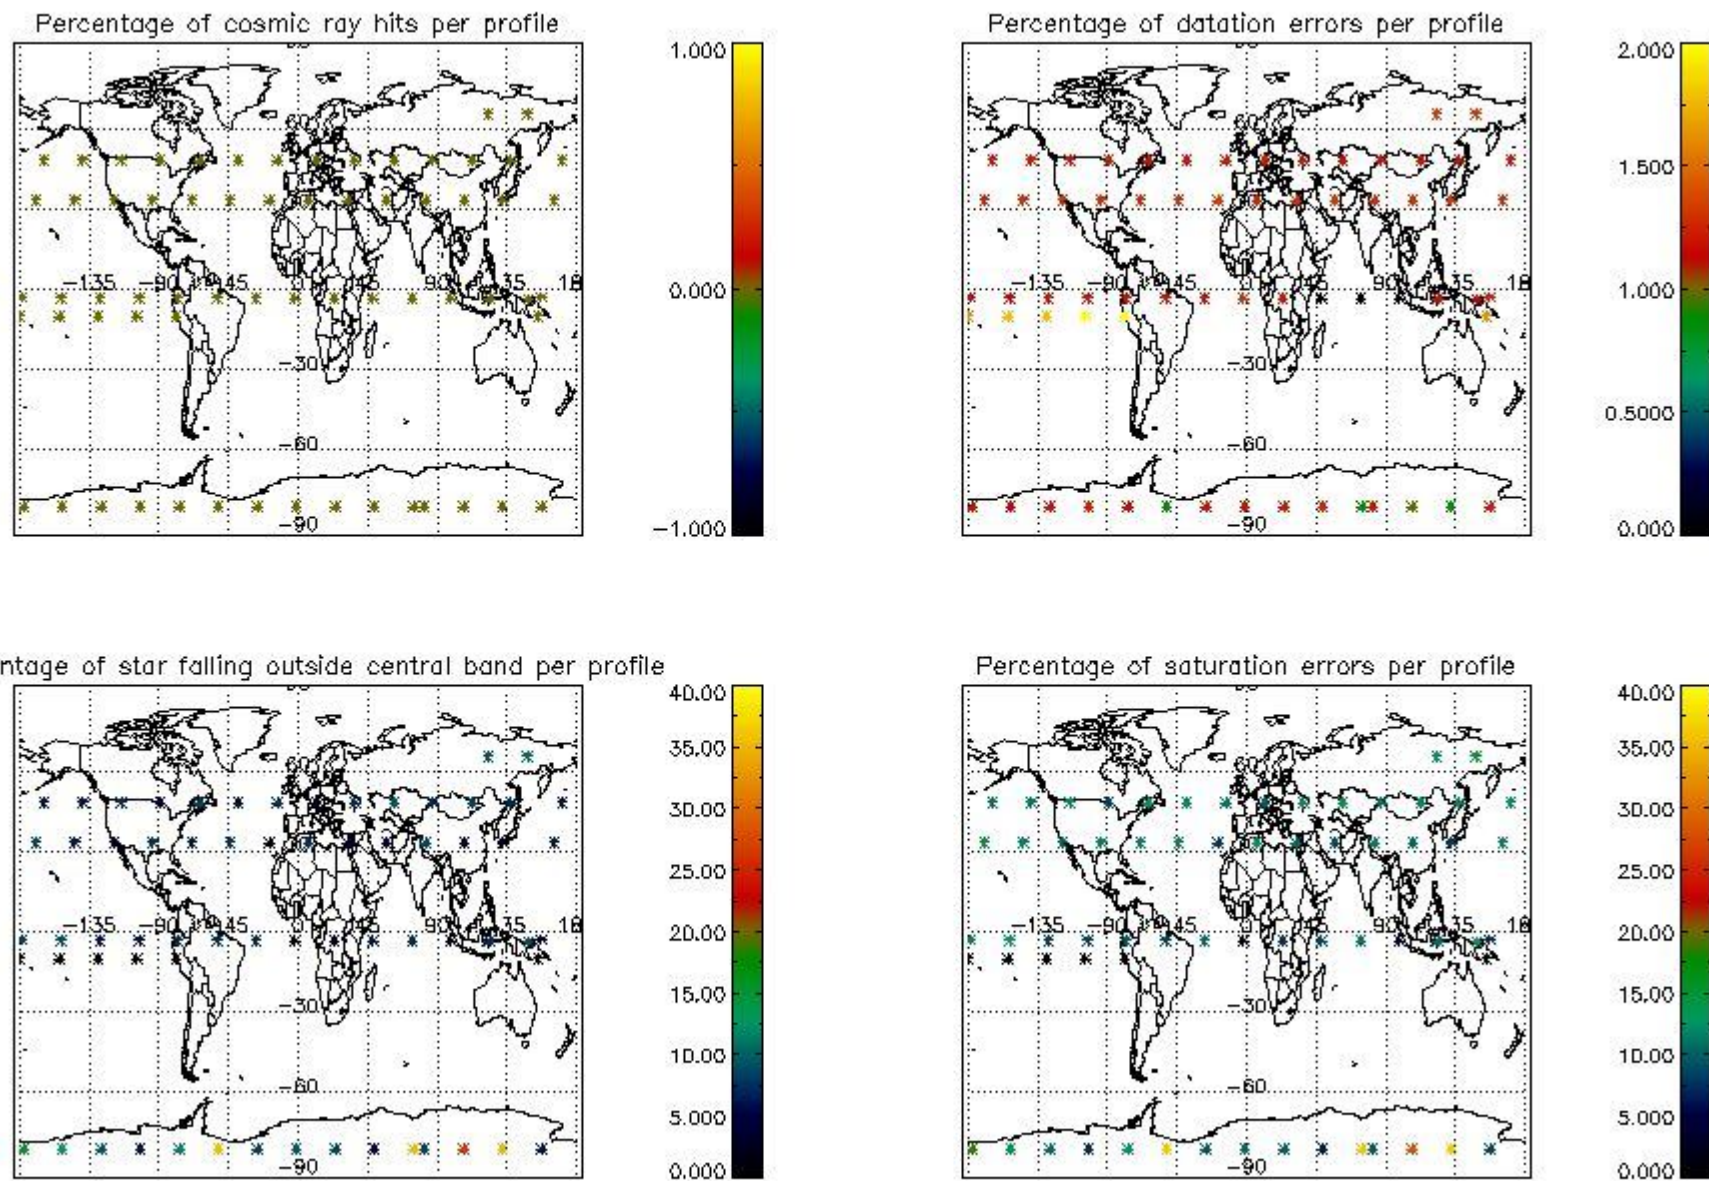

Percentage of flagged data per NO3 profile

4. Level 1 quality information per product

In this section it is plotted some information contained in the Quality Summary data set of the level 2 products that comes from the level 1b processing. Products without errors (error flag in the MPH set to "0") are used.

4.1 Plot quality information per product (time dependant) coming from level 1b processing

4.1.1 Plot level 1 quality information per product (time dependant): ENVISAT ASCENDING passes

4.1.2 Plot level 1 quality information per product (time dependant): ENVI SAT DESCENDING passes

4.2 Plot quality information per product coming from level 1b processing (world map)

4.2.1 Plot level 1 quality information per product (world map): ENVISAT ASCENDING passes

4.2.2 Plot level 1 quality information per product (world map): ENVISAT DESCENDING passes