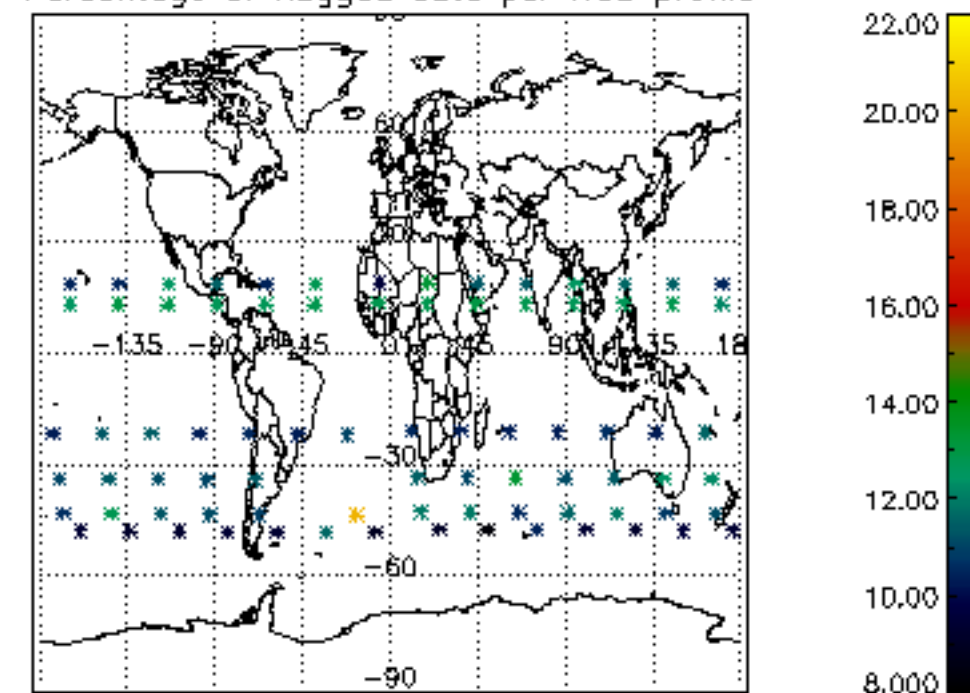

Percentage of flagged data per NO3 profile