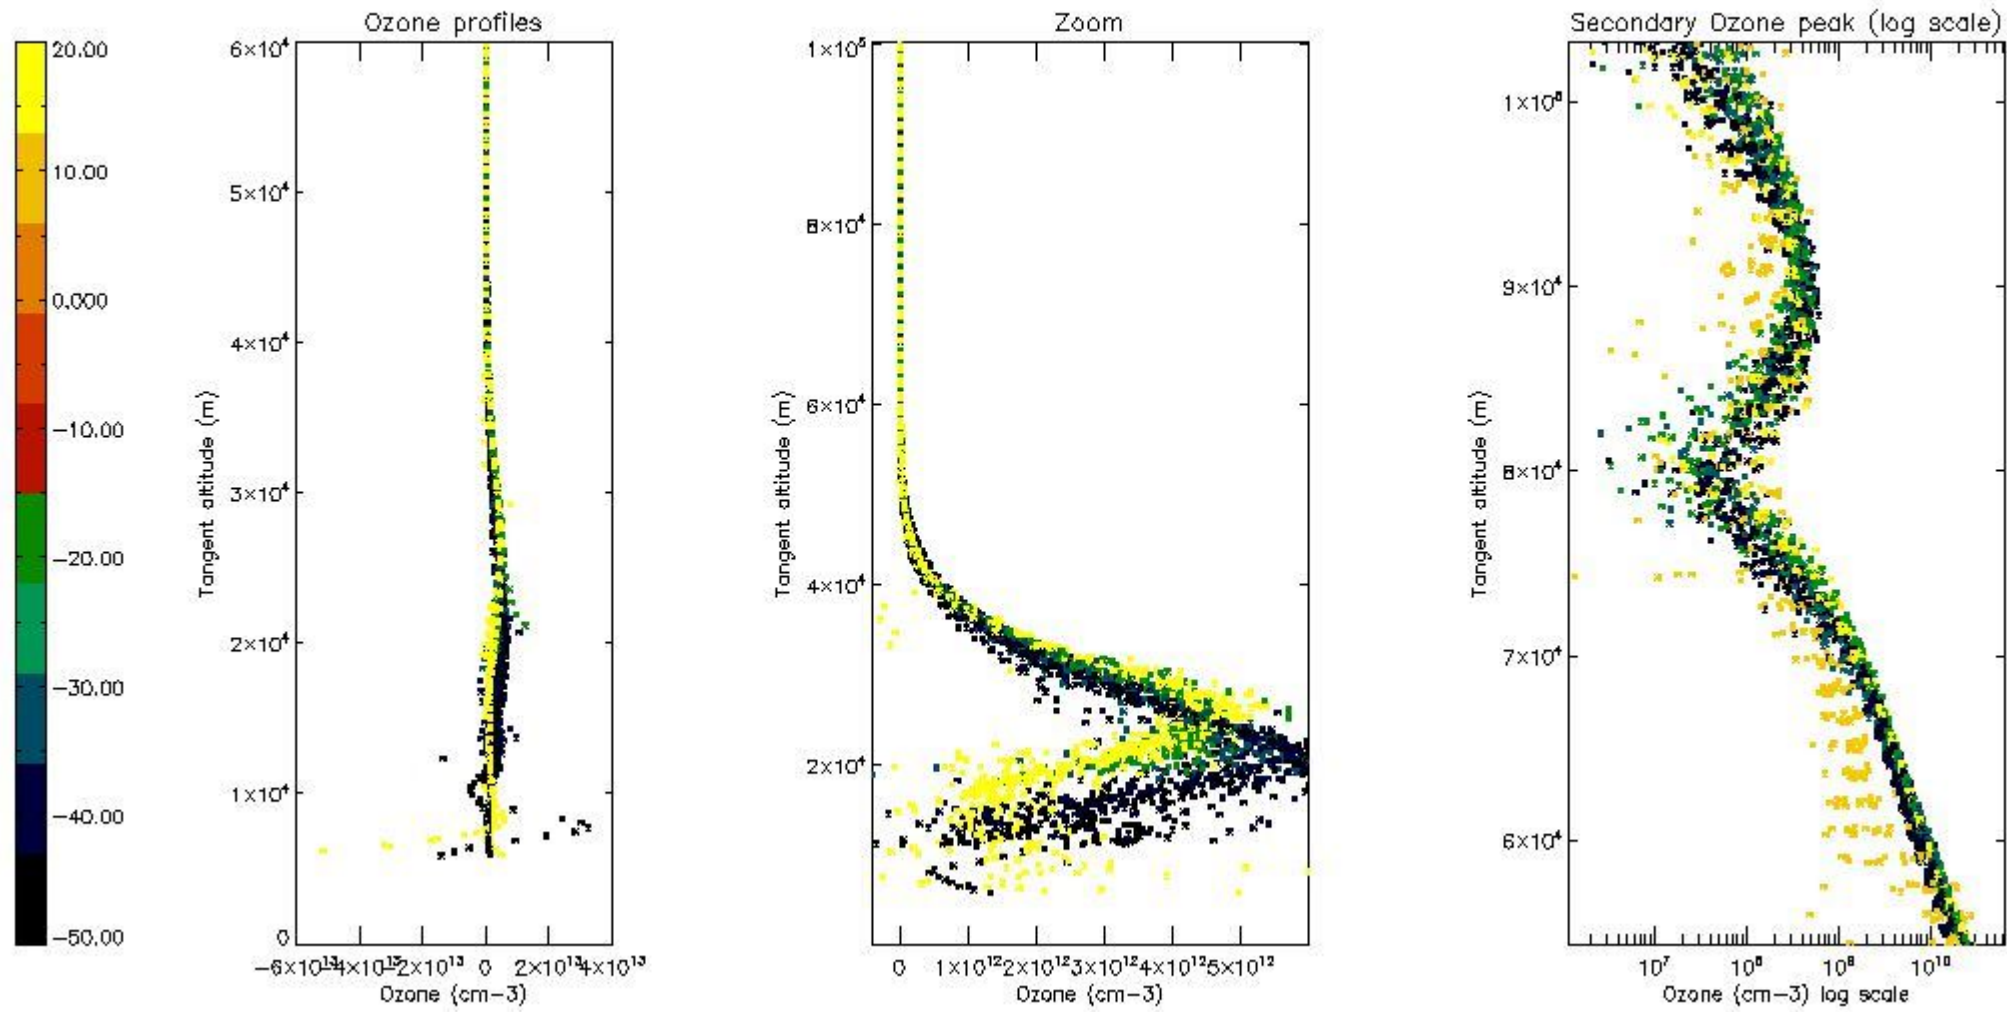

STD < 10	26
STD < 5	20

5.2 Plot ozone profiles for all STD (dark without errors)

The colorbar represents the latitude.

5.3 Plot ozone profiles where STD < 20% (dark without errors)

The colorbar represents the latitude.