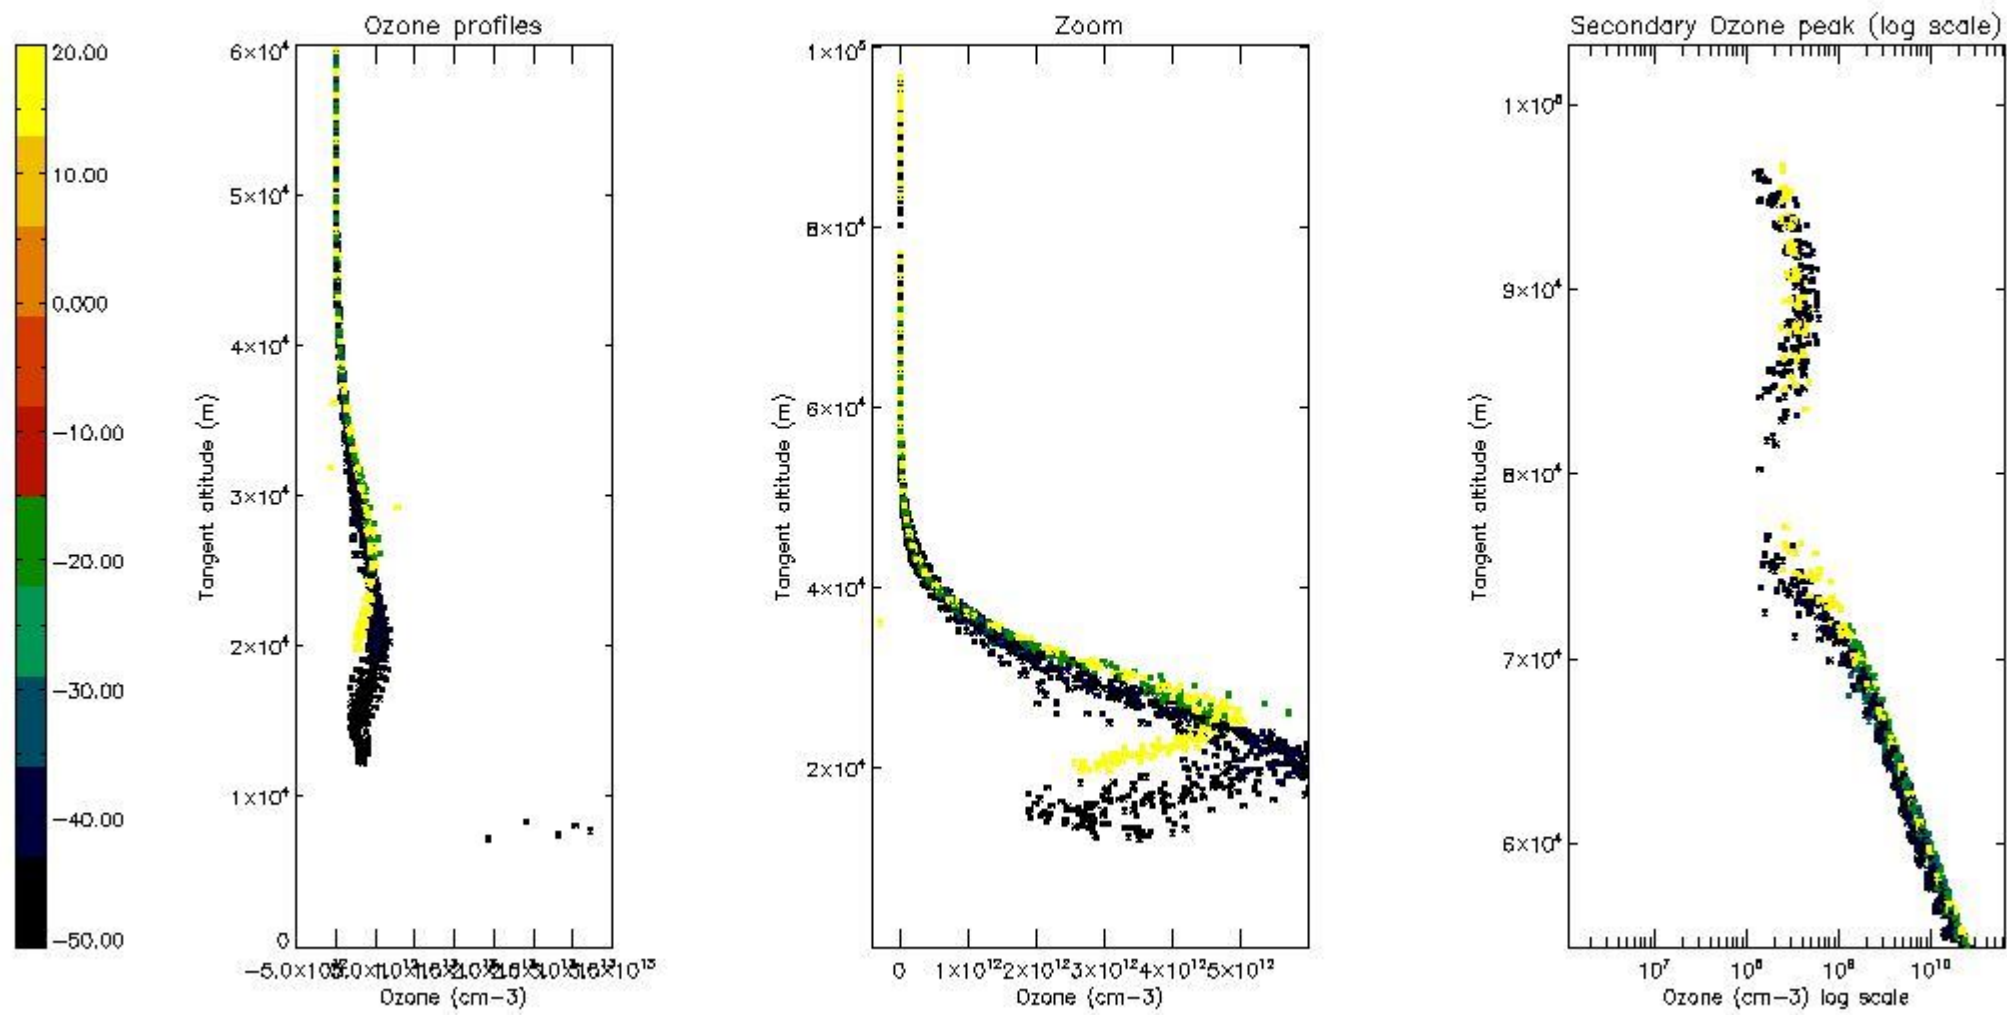

5.6 Plot NO₂ profiles for all STD (dark without errors)

The colorbar represents the latitude.