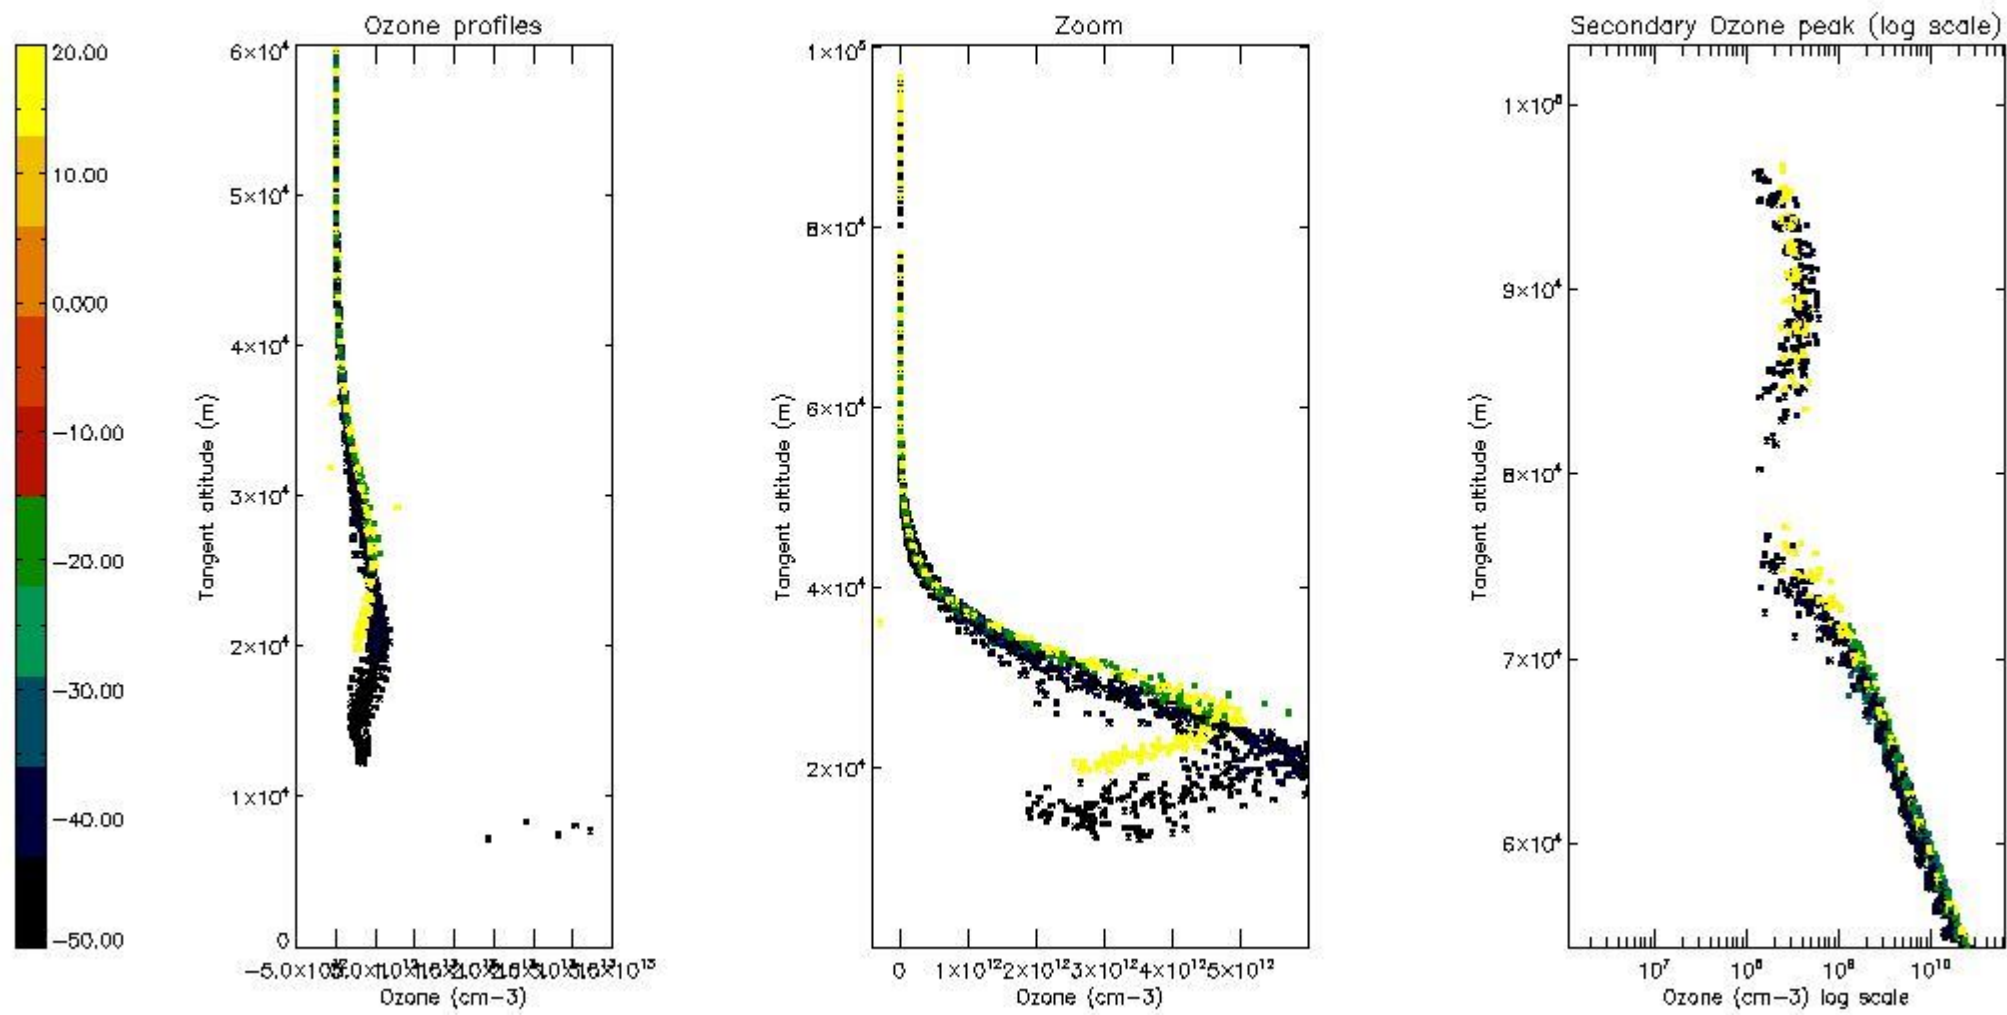

STD < 10	26
STD < 5	20

5.2 Plot ozone profiles for all STD (dark without errors)

The colorbar represents the latitude.

5.3 Plot ozone profiles where STD < 20% (dark without errors)

The colorbar represents the latitude.

5.4 Plot ozone profiles where $STD < 10\%$ (dark without errors)

The colorbar represents the latitude.

5.5 Plot ozone profiles where $STD < 5\%$ (dark without errors)

The colorbar represents the latitude.