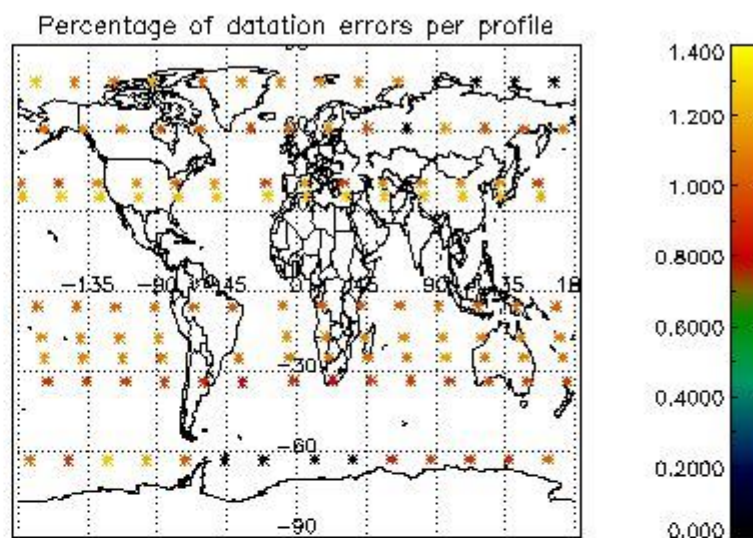

Percentage of flagged data per NO3 profile

4. Level 1 quality information per product

In this section it is plotted some information contained in the Quality Summary data set of the level 2 products that comes from the level 1b processing. Products without errors (error flag in the MPH set to "0") are used.

4.1 Plot quality information per product (time dependant) coming from level 1b processing

4.1.1 Plot level 1 quality information per product (time dependant): ENVISAT ASCENDING passes

4.1.2 Plot level 1 quality information per product (time dependant): ENVI SAT DESCENDING passes

4.2 Plot quality information per product coming from level 1b processing (world map)

4.2.1 Plot level 1 quality information per product (world map): ENVISAT ASCENDING passes

4.2.2 Plot level 1 quality information per product (world map): ENVISAT DESCENDING passes