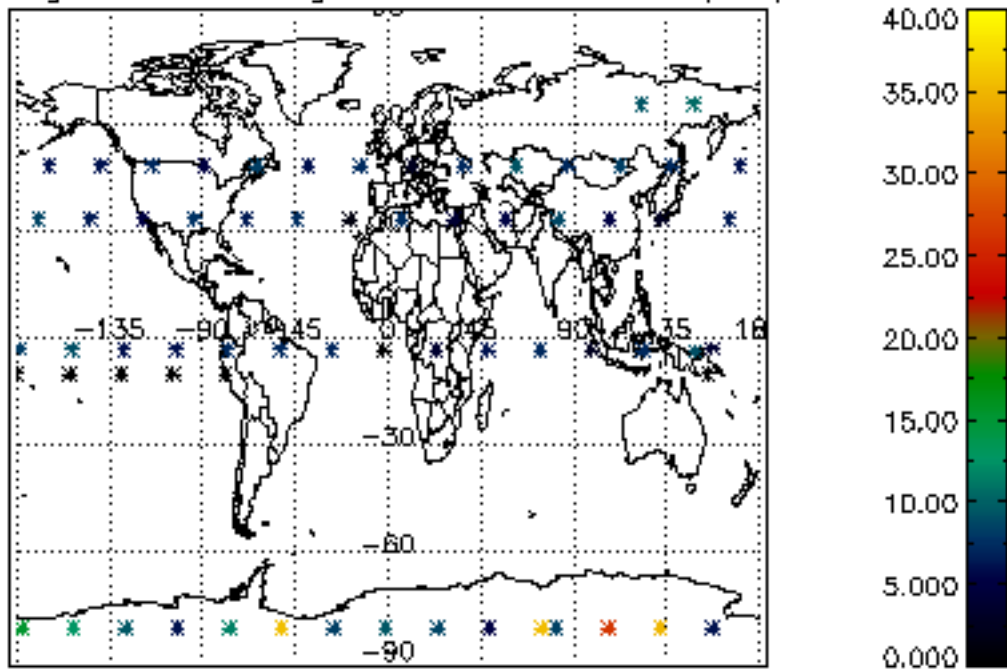

Percentage of star falling outside central band per profile