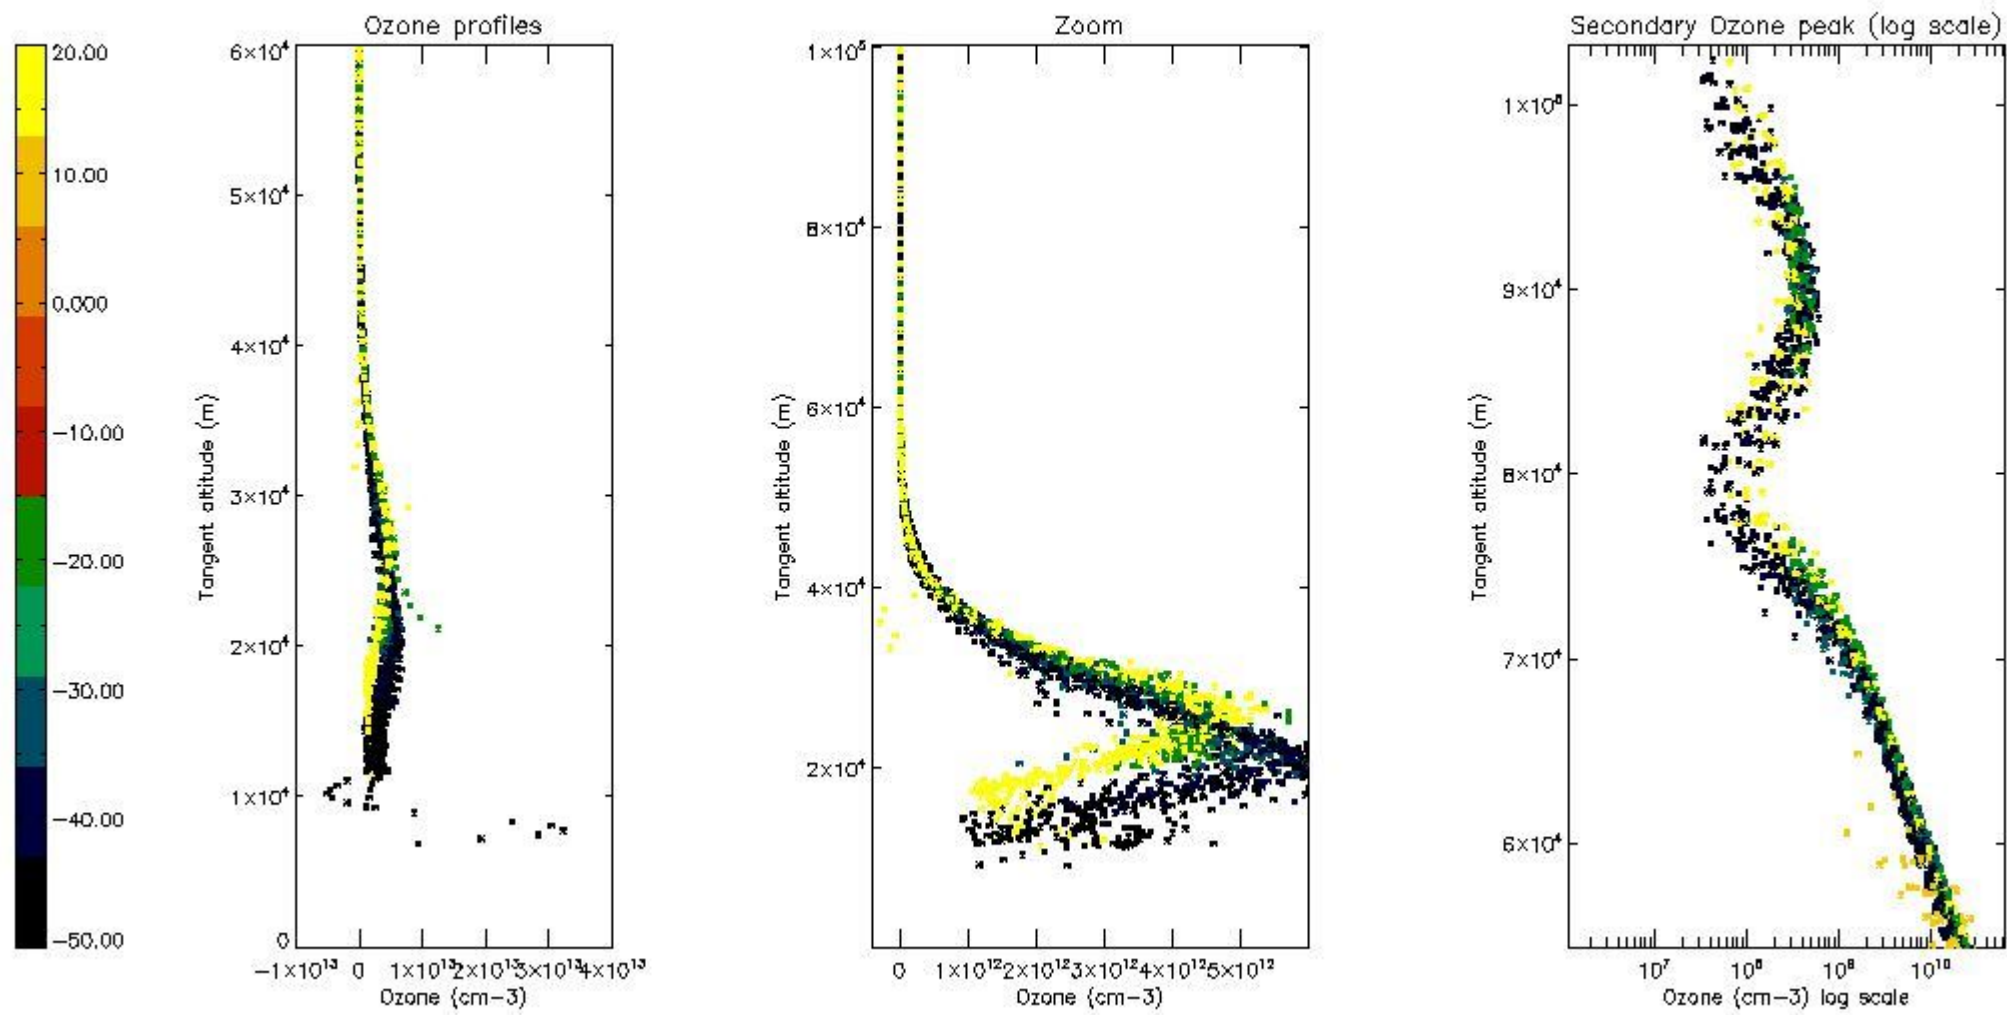

STD < 10	26
STD < 5	20

5.2 Plot ozone profiles for all STD (dark without errors)

The colorbar represents the latitude.

5.3 Plot ozone profiles where STD < 20% (dark without errors)

The colorbar represents the latitude.