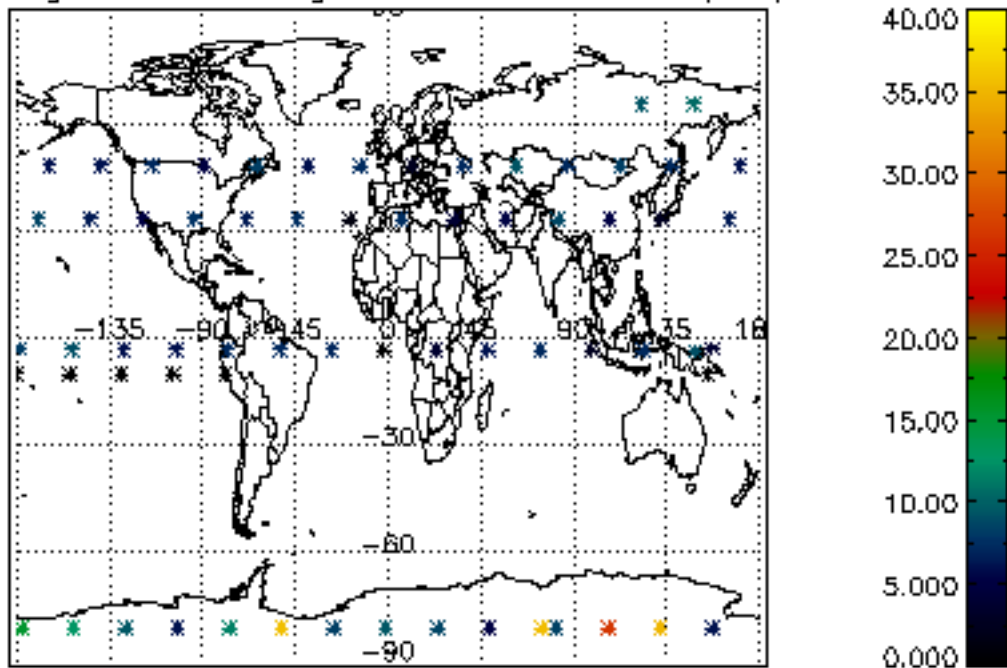

Percentage of star falling outside central band per profile