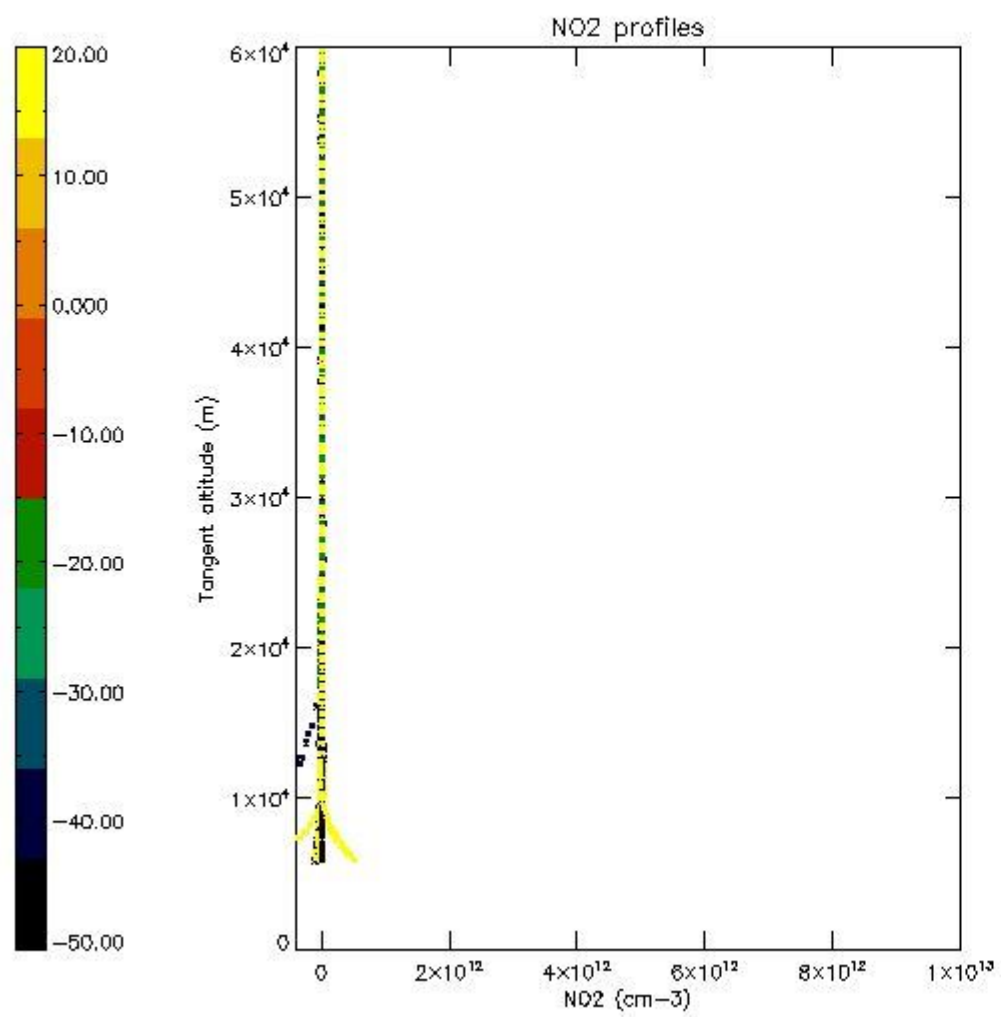

5.4 Plot ozone profiles where $STD < 10\%$ (dark without errors)

The colorbar represents the latitude.

5.5 Plot ozone profiles where $STD < 5\%$ (dark without errors)

The colorbar represents the latitude.

5.6 Plot NO₂ profiles for all STD (dark without errors)

The colorbar represents the latitude.

5.7 Plot NO3 profiles for all STD (dark without errors)

The colorbar represents the latitude.

5.8 Plot H₂O profiles for all STD (only for occultations of stars 1,2,3,4,13,14,16,26,63 dark without errors)