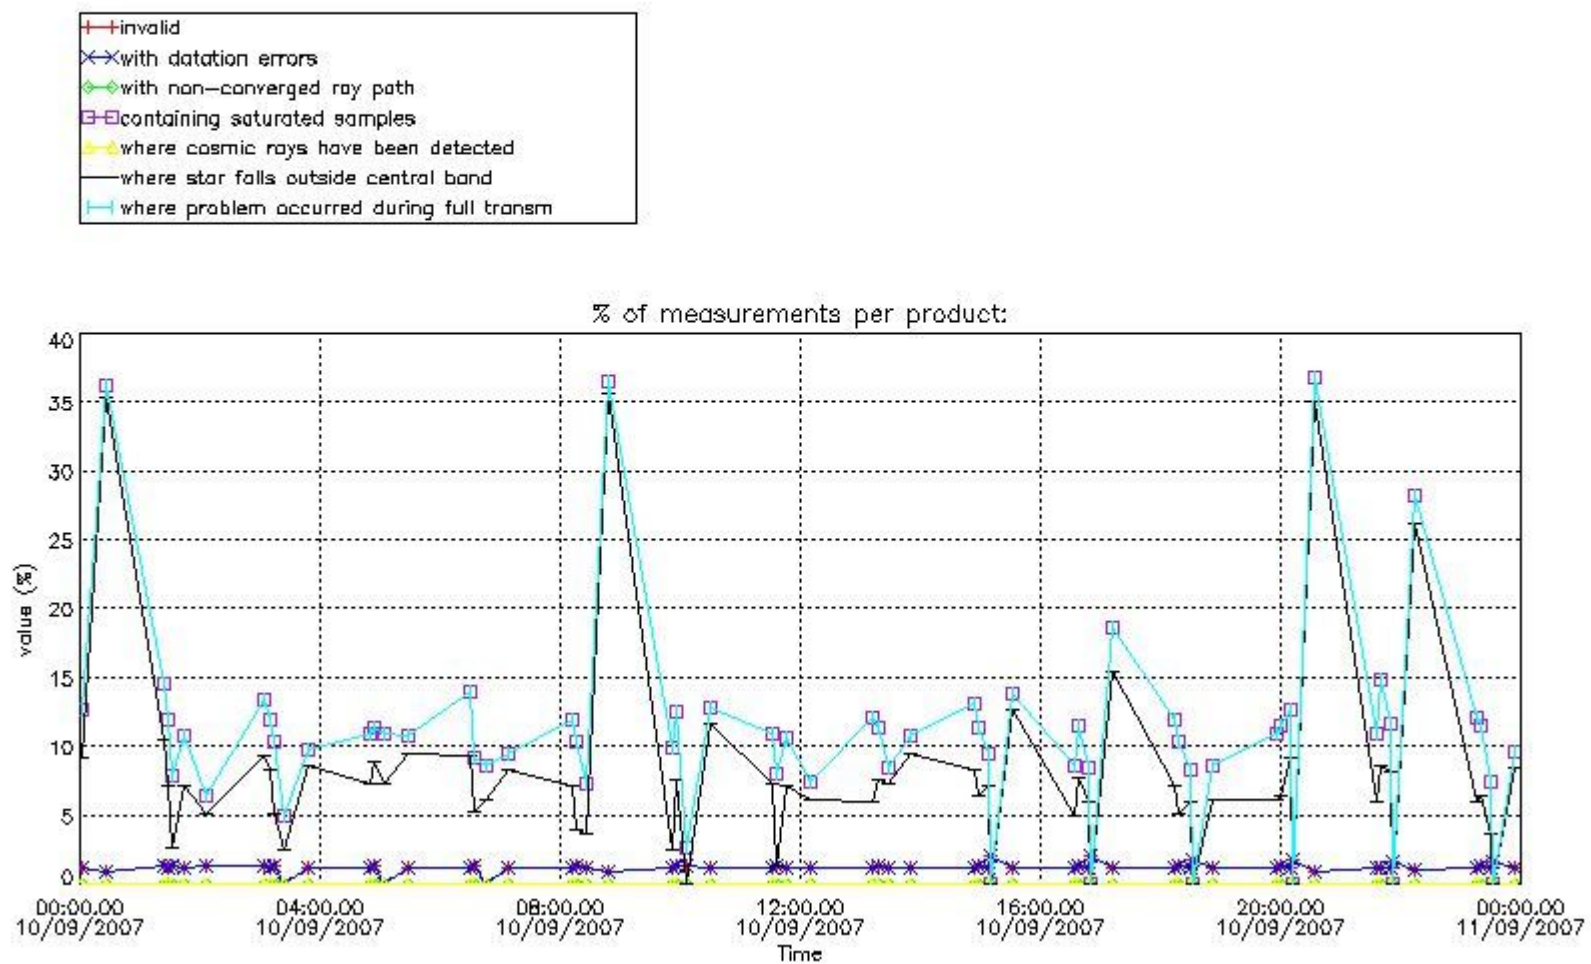

4.2 Plot quality information per product coming from level 1b processing (world map)

4.2.1 Plot level 1 quality information per product (world map): ENVISAT ASCENDING passes