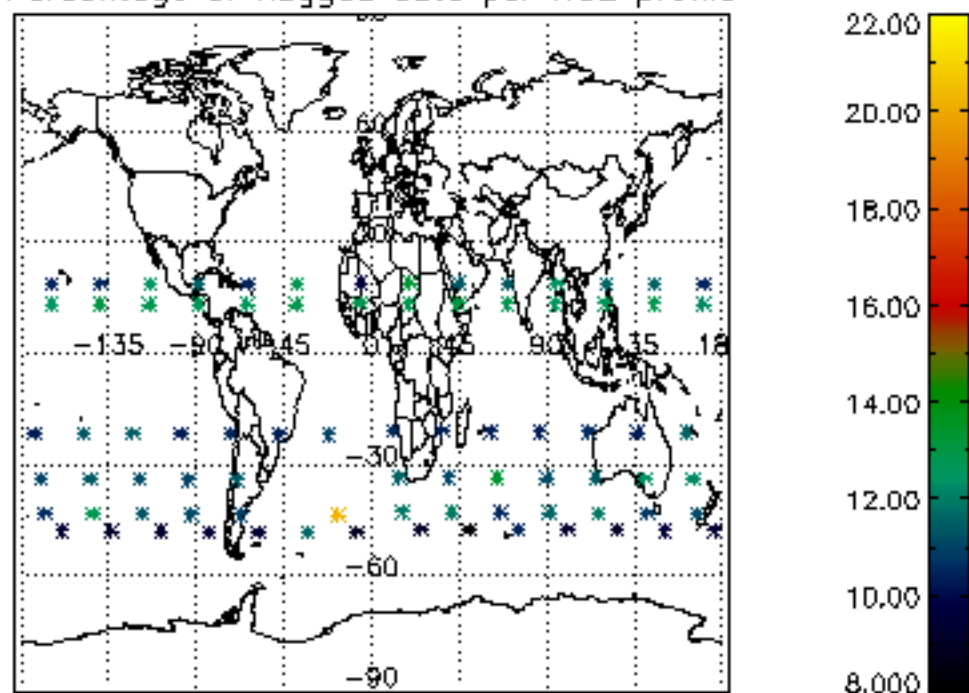

Percentage of flagged data per NO2 profile