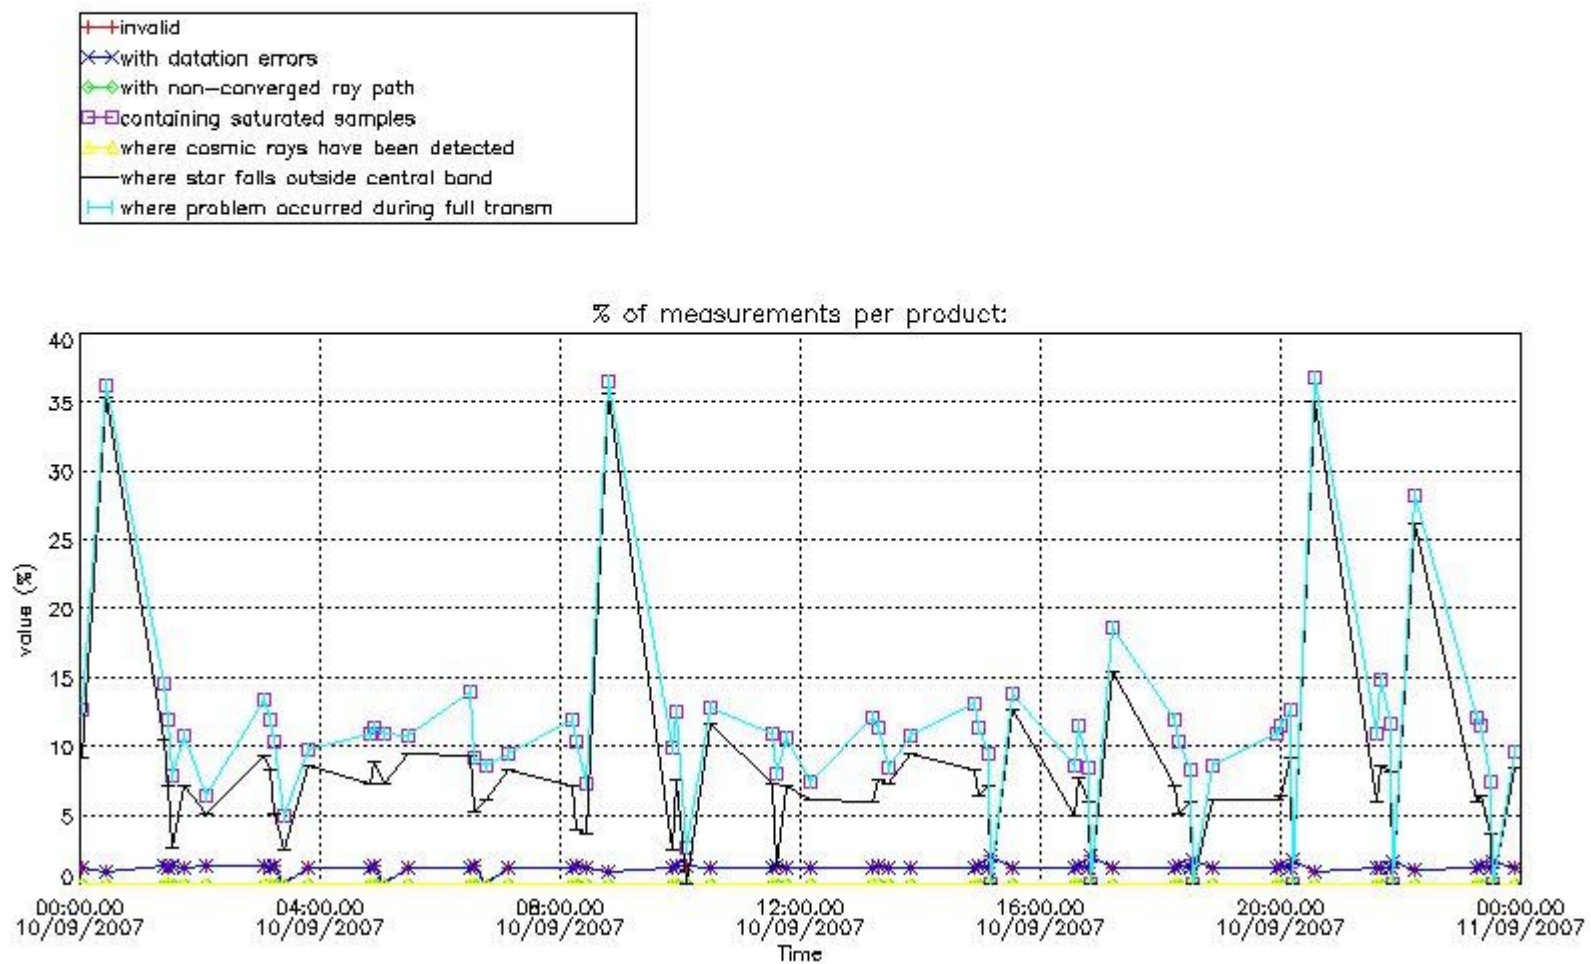

Percentage of flagged data per NO3 profile

4. Level 1 quality information per product

In this section it is plotted some information contained in the Quality Summary data set of the level 2 products that comes from the level 1b processing. Products without errors (error flag in the MPH set to "0") are used.

4.1 Plot quality information per product (time dependant) coming from level 1b processing

4.1.1 Plot level 1 quality information per product (time dependant): ENVISAT ASCENDING passes

4.1.2 Plot level 1 quality information per product (time dependant): ENVI SAT DESCENDING passes