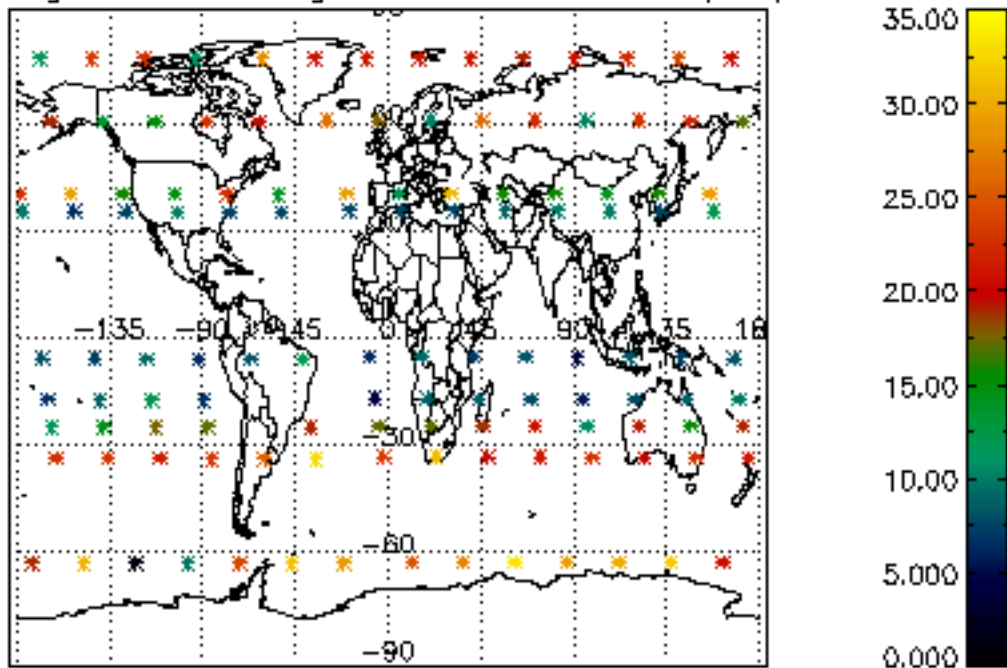

Percentage of cosmic ray hits per profile

Percentage of star falling outside central band per profile