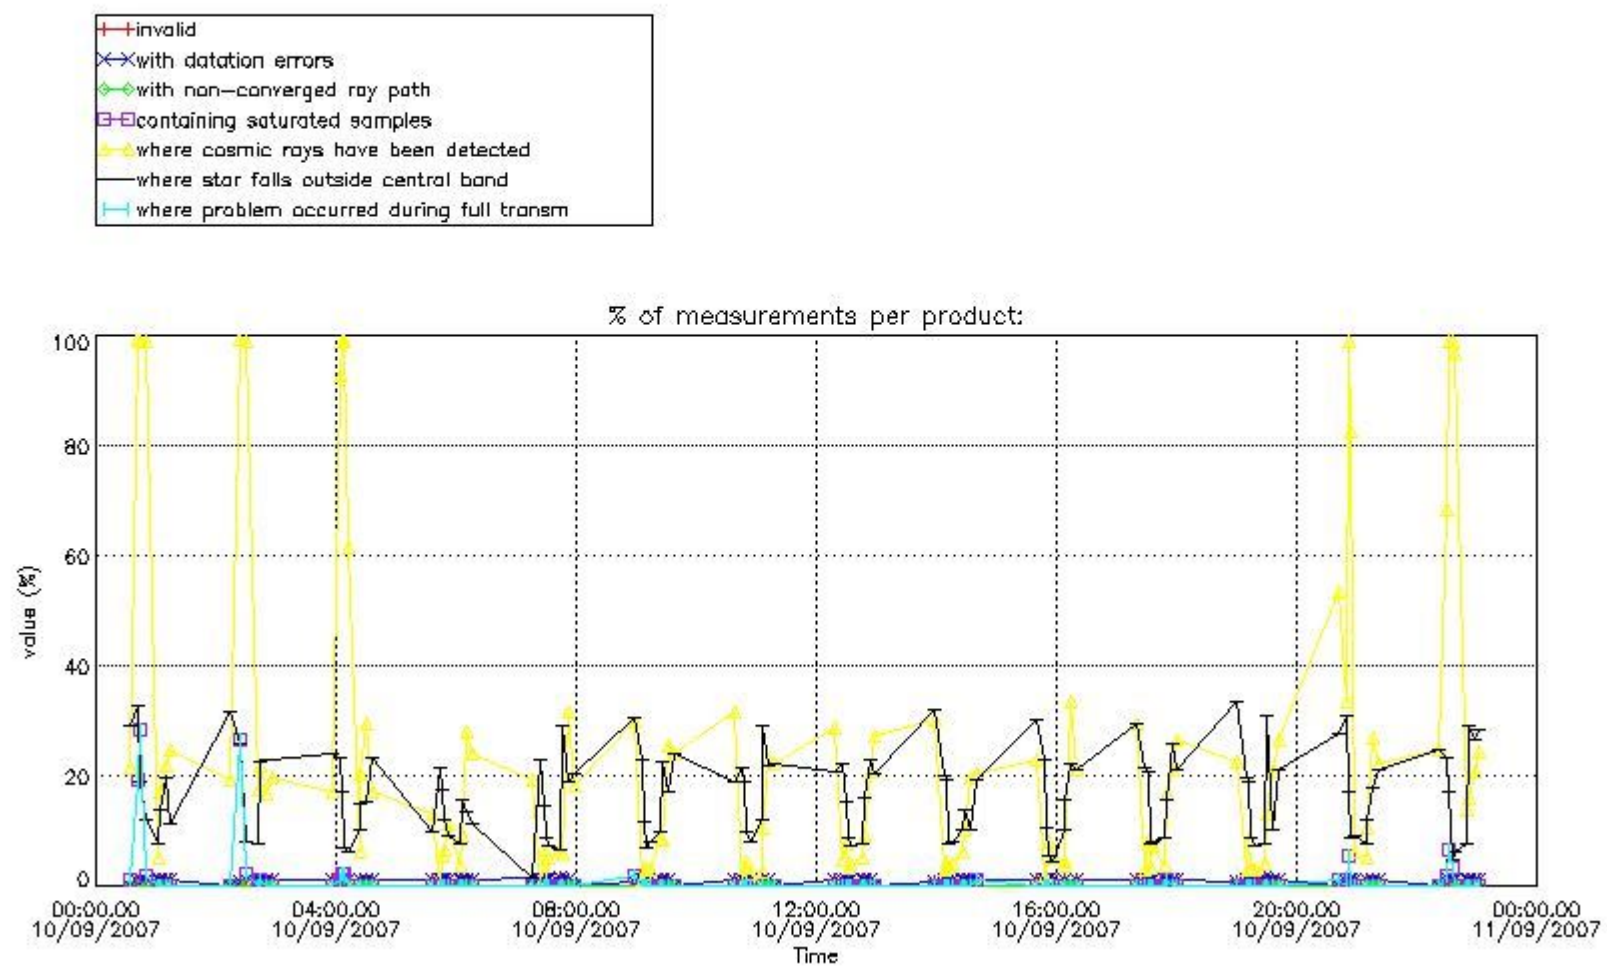

Percentage of flagged data per NO3 profile

4. Level 1 quality information per product

In this section it is plotted some information contained in the Quality Summary data set of the level 2 products that comes from the level 1b processing. Products without errors (error flag in the MPH set to "0") are used.

4.1 Plot quality information per product (time dependant) coming from level 1b processing

4.1.1 Plot level 1 quality information per product (time dependant): ENVISAT ASCENDING passes

4.1.2 Plot level 1 quality information per product (time dependant): ENVI SAT DESCENDING passes