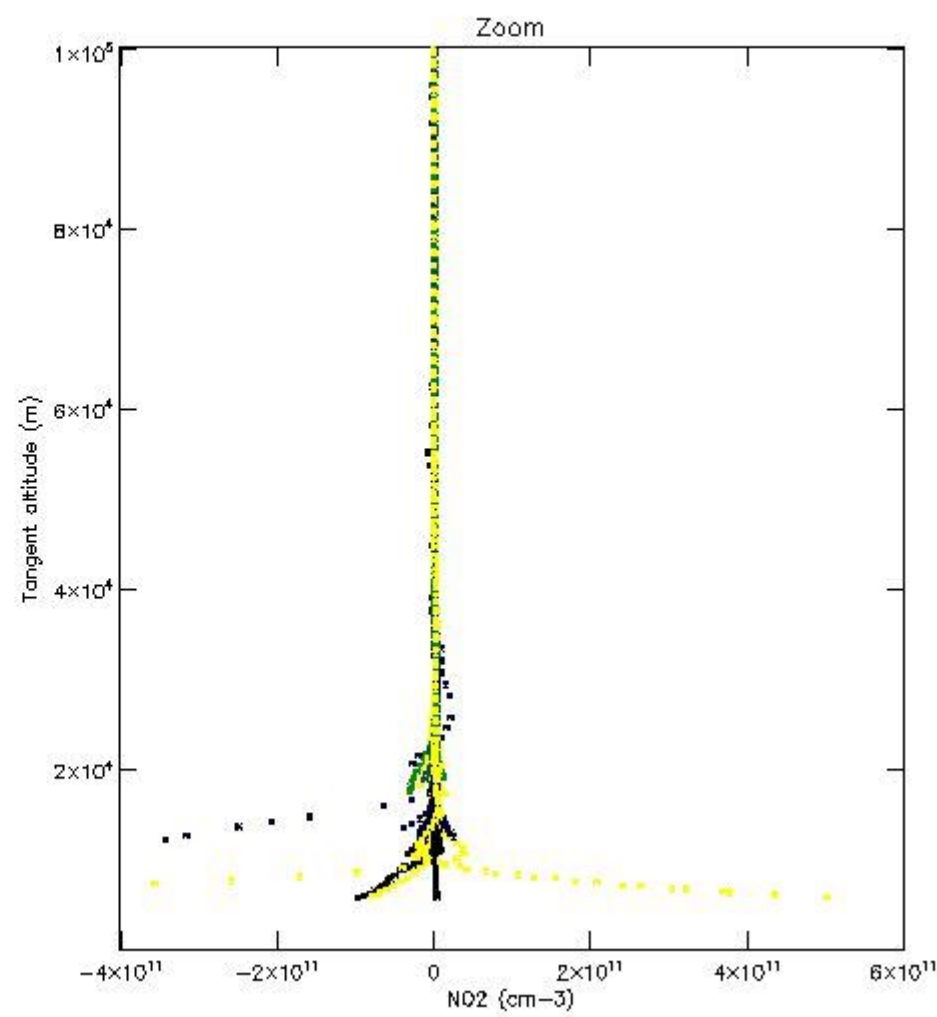

5.4 Plot ozone profiles where $STD < 10\%$ (dark without errors)

The colorbar represents the latitude.

5.5 Plot ozone profiles where $STD < 5\%$ (dark without errors)

The colorbar represents the latitude.

5.6 Plot NO₂ profiles for all STD (dark without errors)

The colorbar represents the latitude.

5.7 Plot NO3 profiles for all STD (dark without errors)

The colorbar represents the latitude.

5.8 Plot H₂O profiles for all STD (only for occultations of stars 1,2,3,4,13,14,16,26,63 dark without errors)