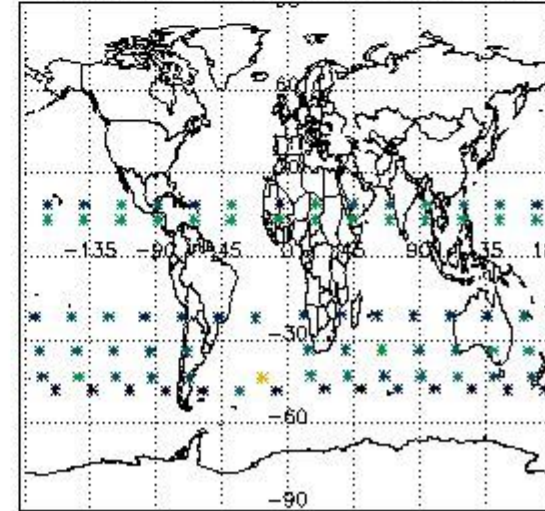

3.1 Plot quality information per product (time dependant)

3.2 Plot quality information per product (world map)

Percentage of flagged data per O3 profile

Percentage of flagged data per H2O profile

Percentage of flagged data per NO2 profile

Percentage of flagged data per NO3 profile

4. Level 1 quality information per product

In this section it is plotted some information contained in the Quality Summary data set of the level 2 products that comes from the level 1b processing. Products without errors (error flag in the MPH set to "0") are used.