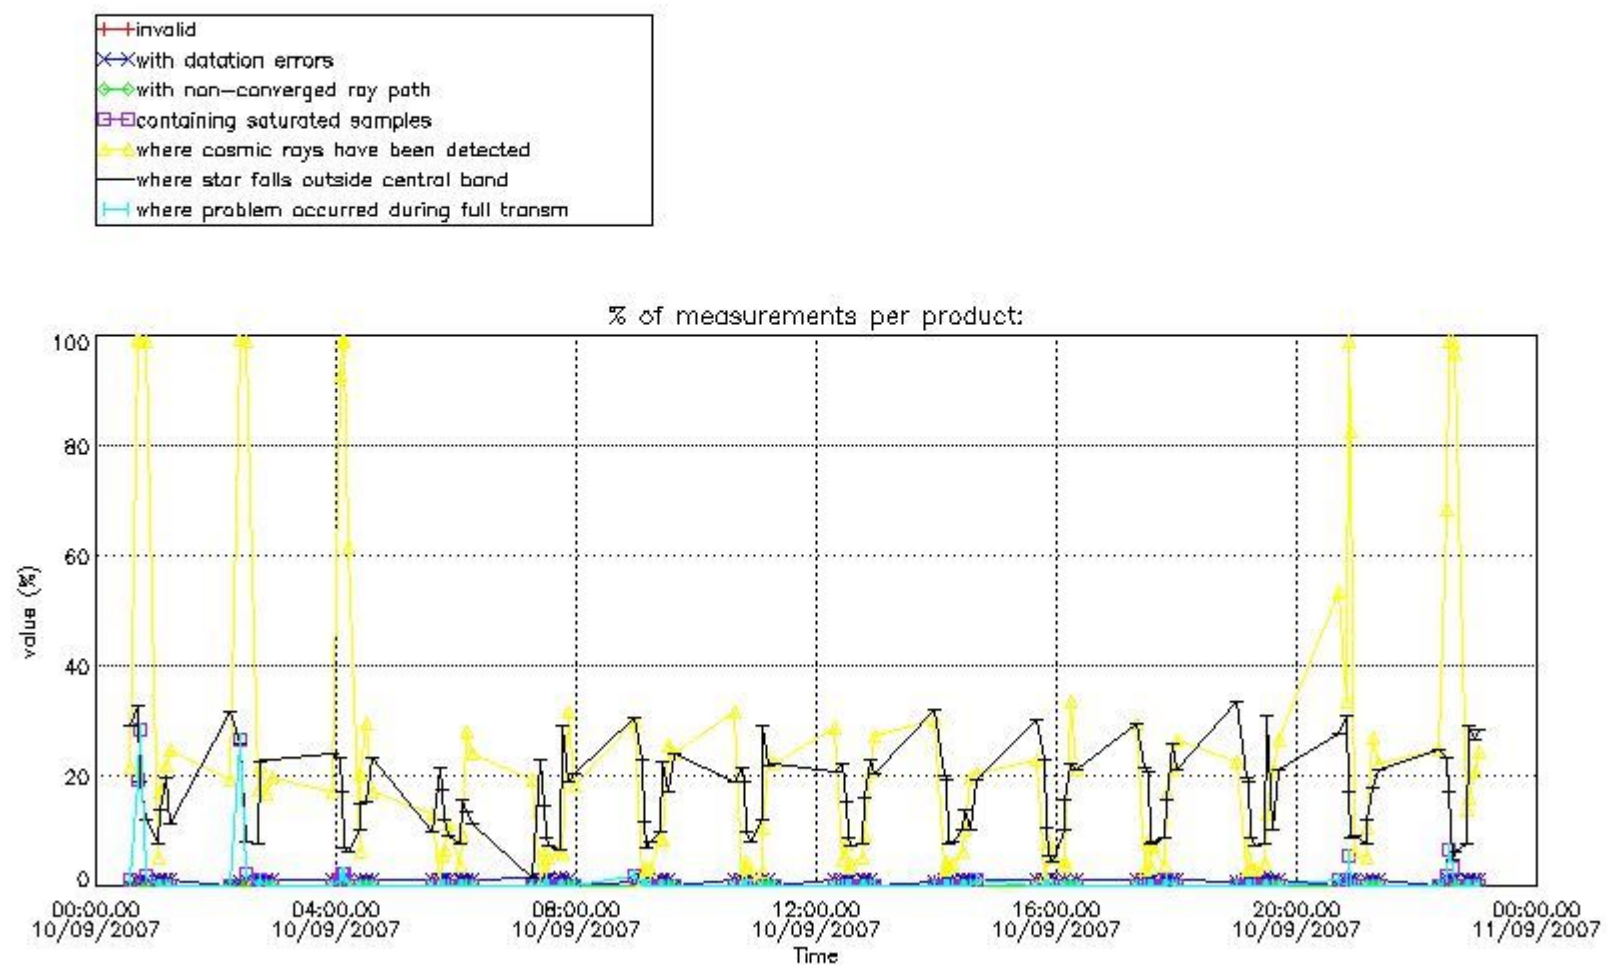

4.1.2 Plot level 1 quality information per product (time dependant): ENVI SAT DESCENDING passes