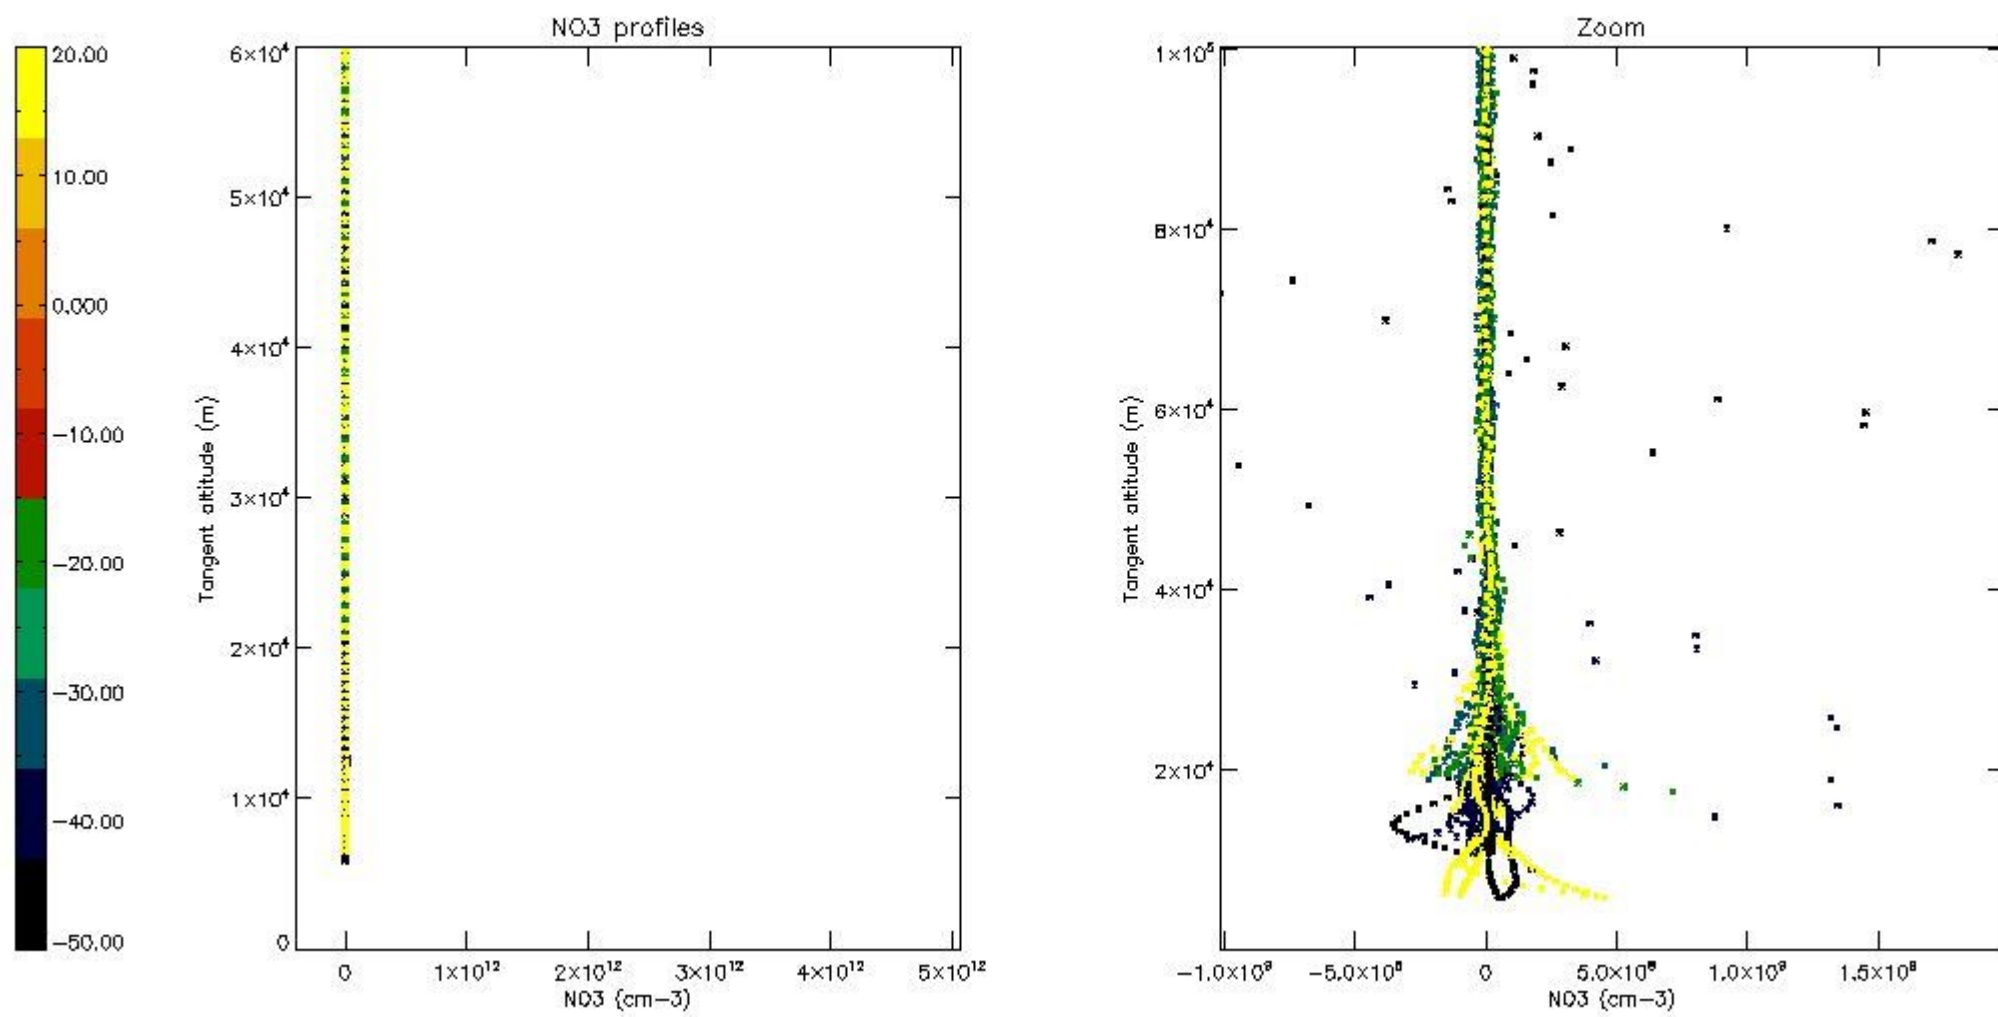

5.4 Plot ozone profiles where $STD < 10\%$ (dark without errors)

The colorbar represents the latitude.

5.5 Plot ozone profiles where $STD < 5\%$ (dark without errors)

The colorbar represents the latitude.

5.6 Plot NO₂ profiles for all STD (dark without errors)

The colorbar represents the latitude.

5.7 Plot NO3 profiles for all STD (dark without errors)

The colorbar represents the latitude.

5.8 Plot H₂O profiles for all STD (only for occultations of stars 1,2,3,4,13,14,16,26,63 dark without errors)