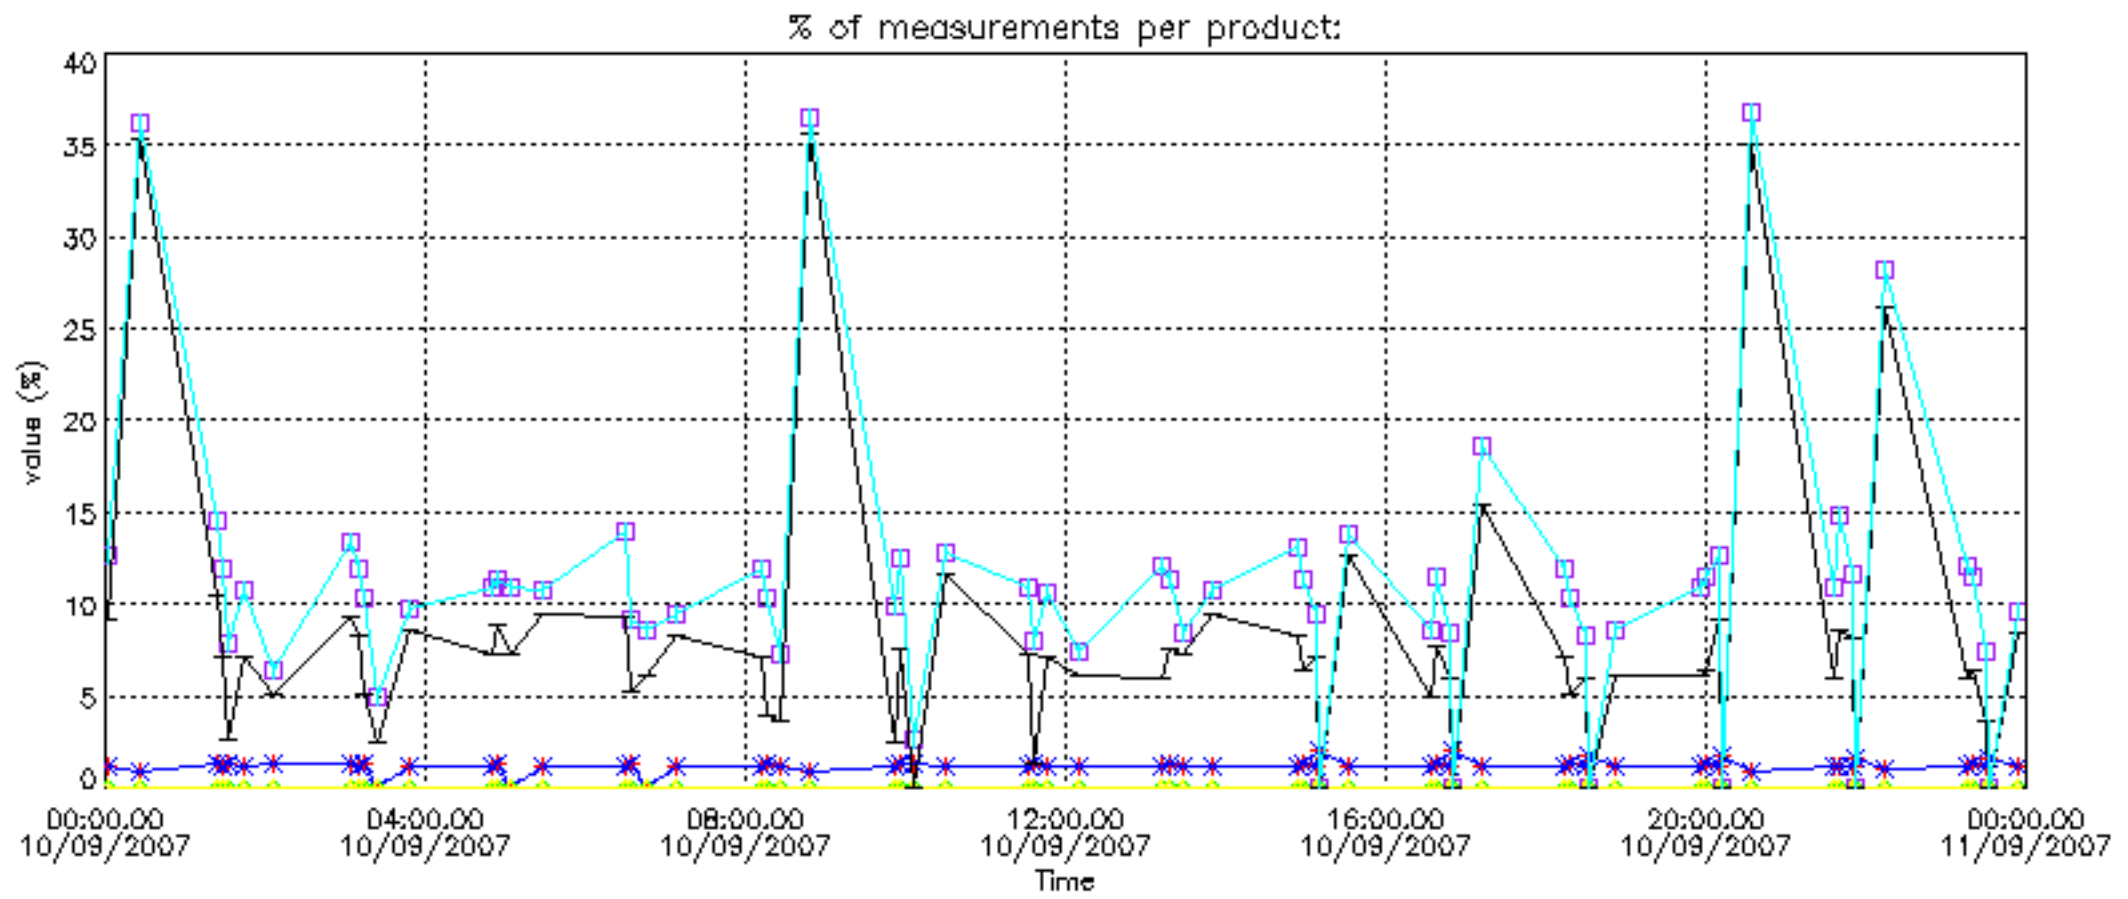

Percentage of cosmic ray hits per profile

Percentage of datation errors per profile