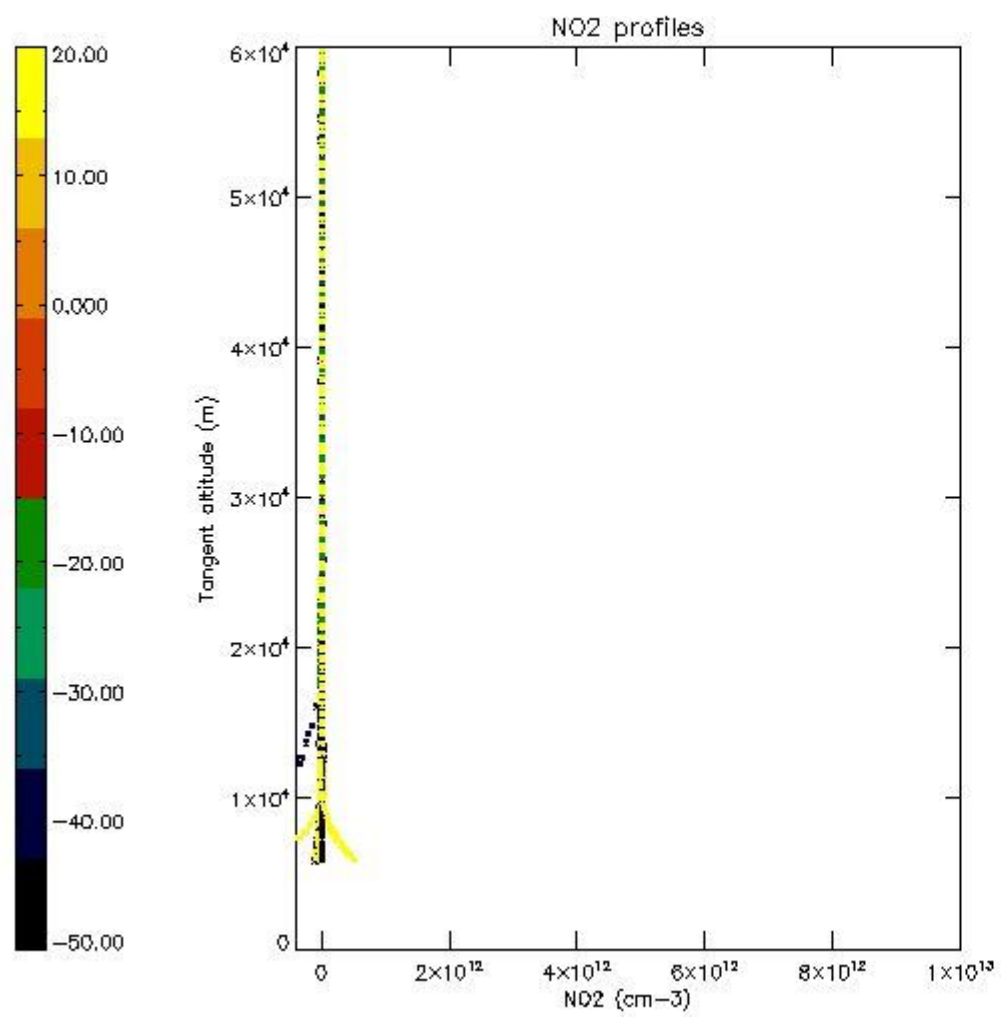

5.7 Plot NO3 profiles for all STD (dark without errors)

The colorbar represents the latitude.