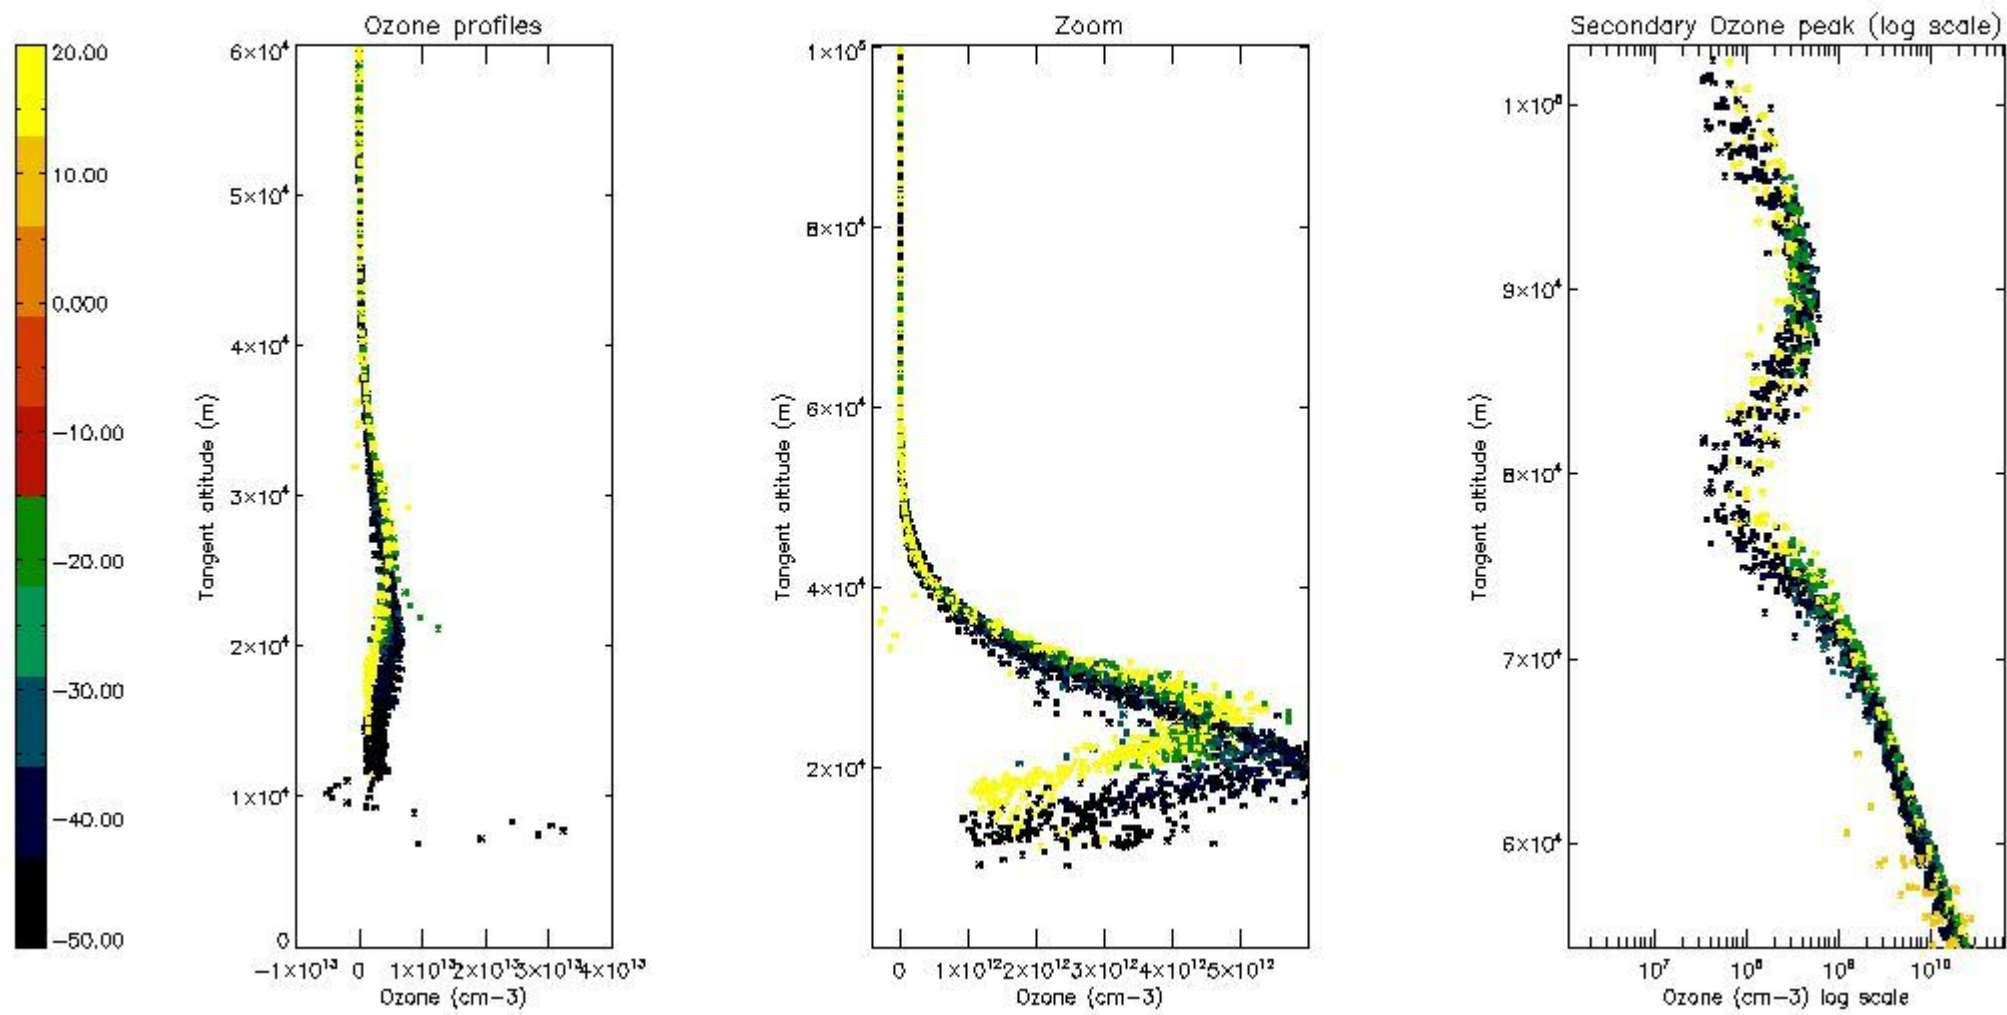

STD < 10	26
STD < 5	20

5.2 Plot ozone profiles for all STD (dark without errors)

The colorbar represents the latitude.

5.3 Plot ozone profiles where STD < 20% (dark without errors)

The colorbar represents the latitude.

5.4 Plot ozone profiles where $STD < 10\%$ (dark without errors)

The colorbar represents the latitude.

5.5 Plot ozone profiles where $STD < 5\%$ (dark without errors)

The colorbar represents the latitude.