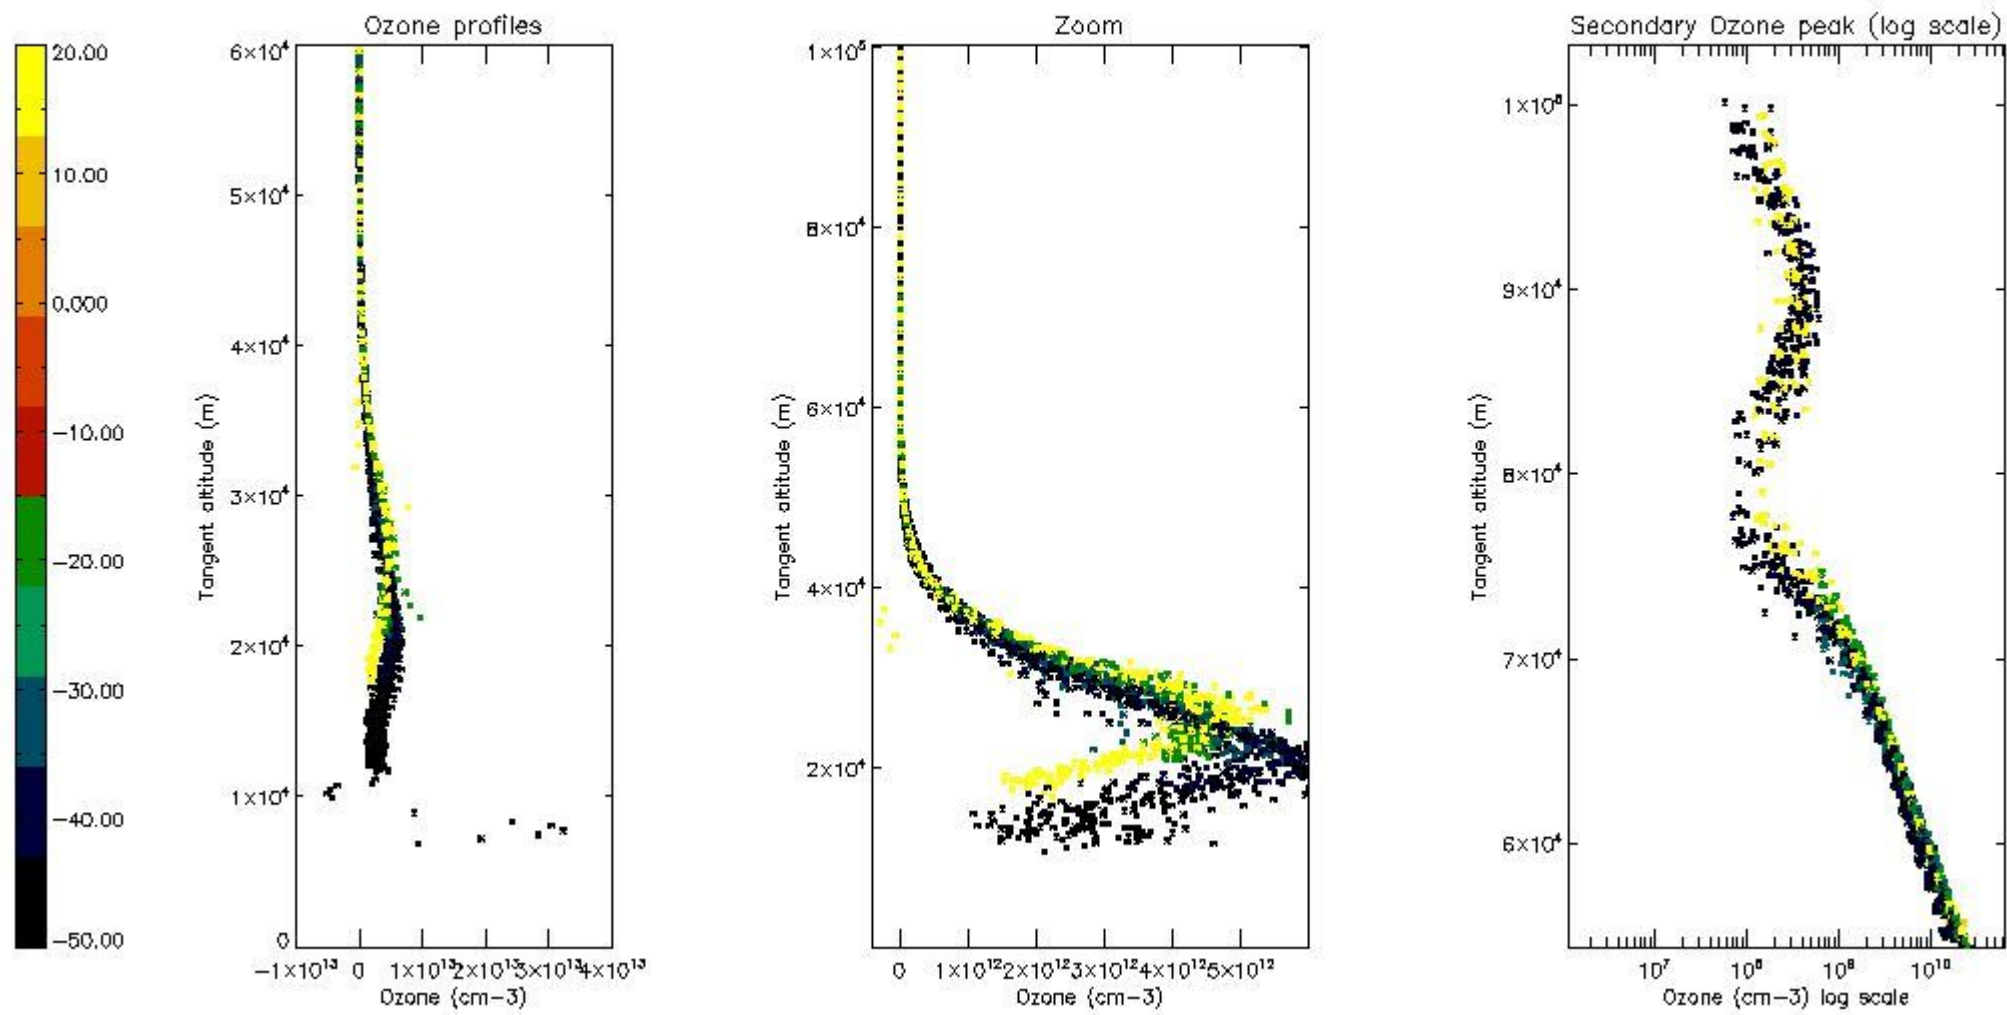

5.5 Plot ozone profiles where $STD < 5\%$ (dark without errors)

The colorbar represents the latitude.