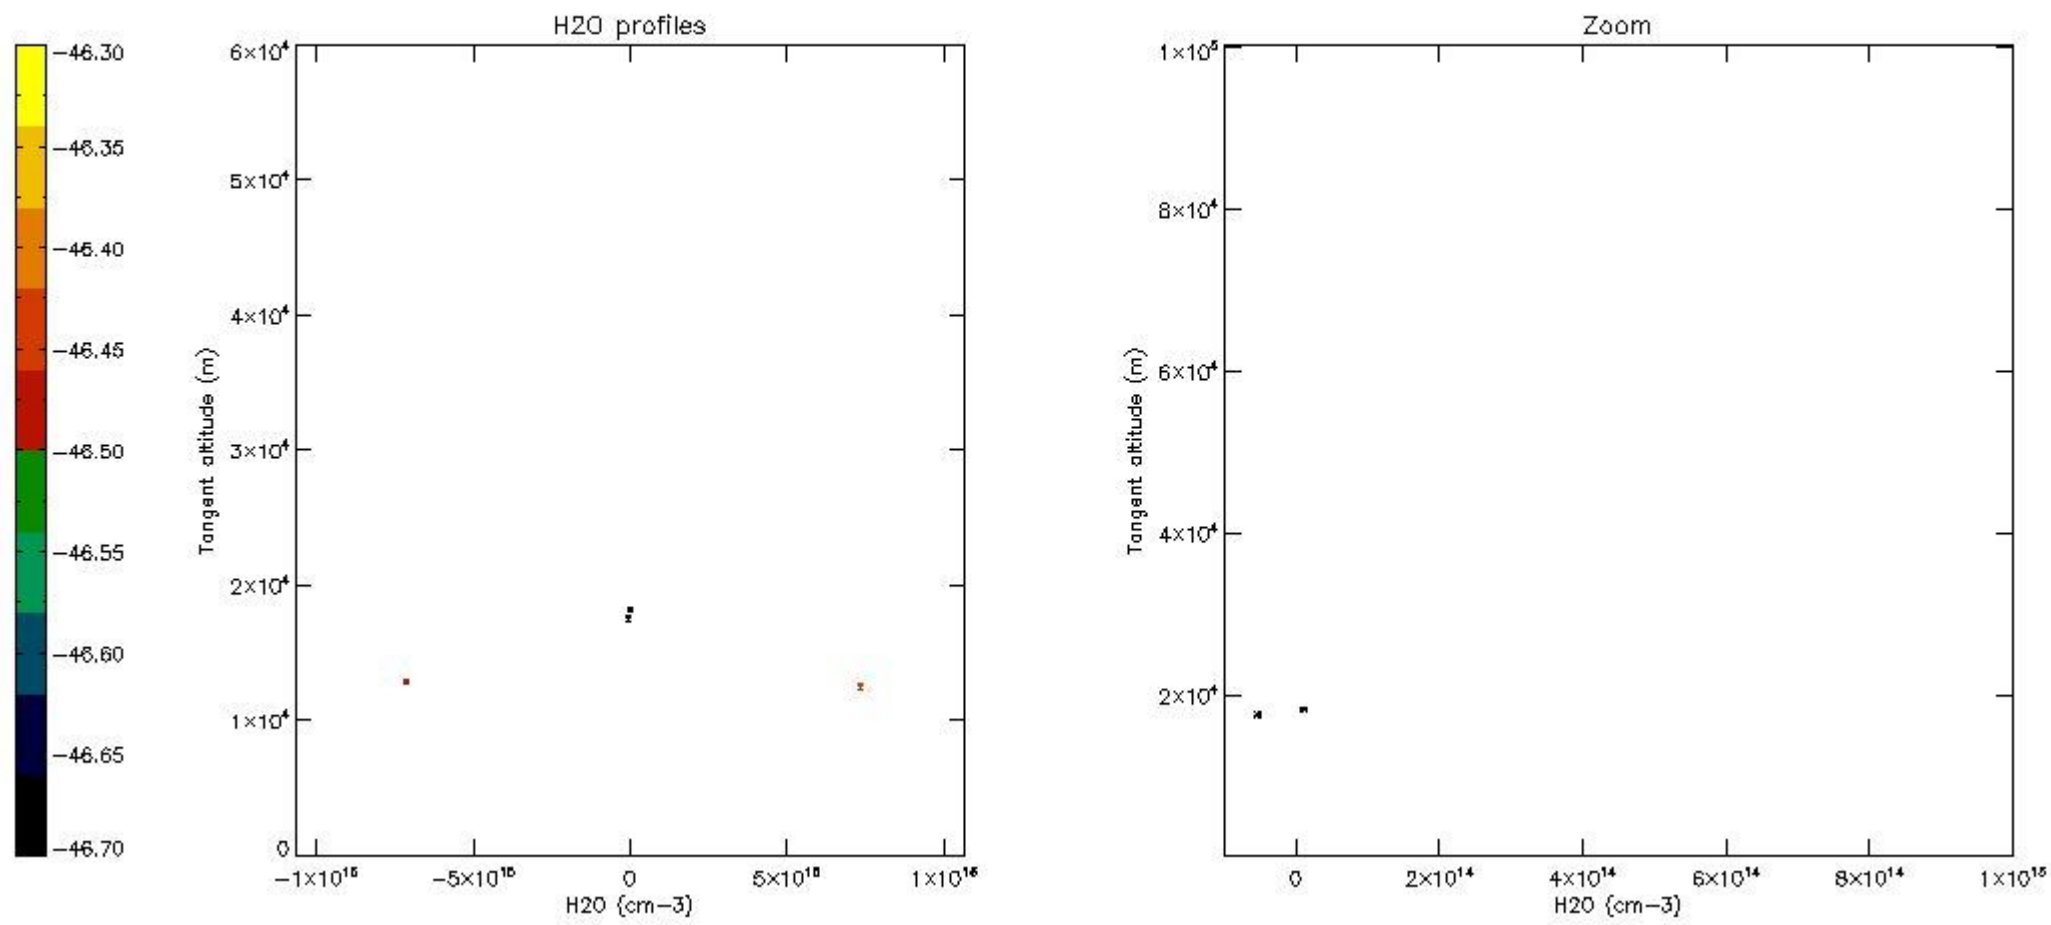

6. Auxiliary Data Files used for the production reported in section 2

The number reported in the third column indicates since which file (see list in section 2) the corresponding auxiliary file has been used. The fourth column is the date of those product files.

Type	Auxiliary Filename	Used since product	Used since product date
INST_PHYS_CHARACTERISTICS	GOM_INS_AXVIEC20091111_143220_20030716_120000_20500101_000000	1	10-SEP-2007 00:02:39
LEVEL-2_PROC_CONFIG	GOM_PR2_AXVIEC20091111_152718_20020301_000000_20500101_000000	1	10-SEP-2007 00:02:39
CROSS_SECTIONS_FILE	GOM_CRS_AXVIEC20091111_154832_20020301_000000_20500101_000000	1	10-SEP-2007 00:02:39