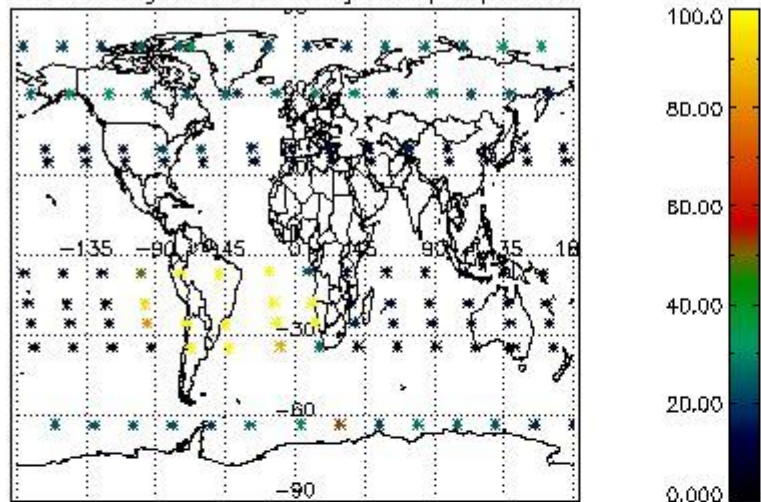

Percentage of cosmic ray hits per profile