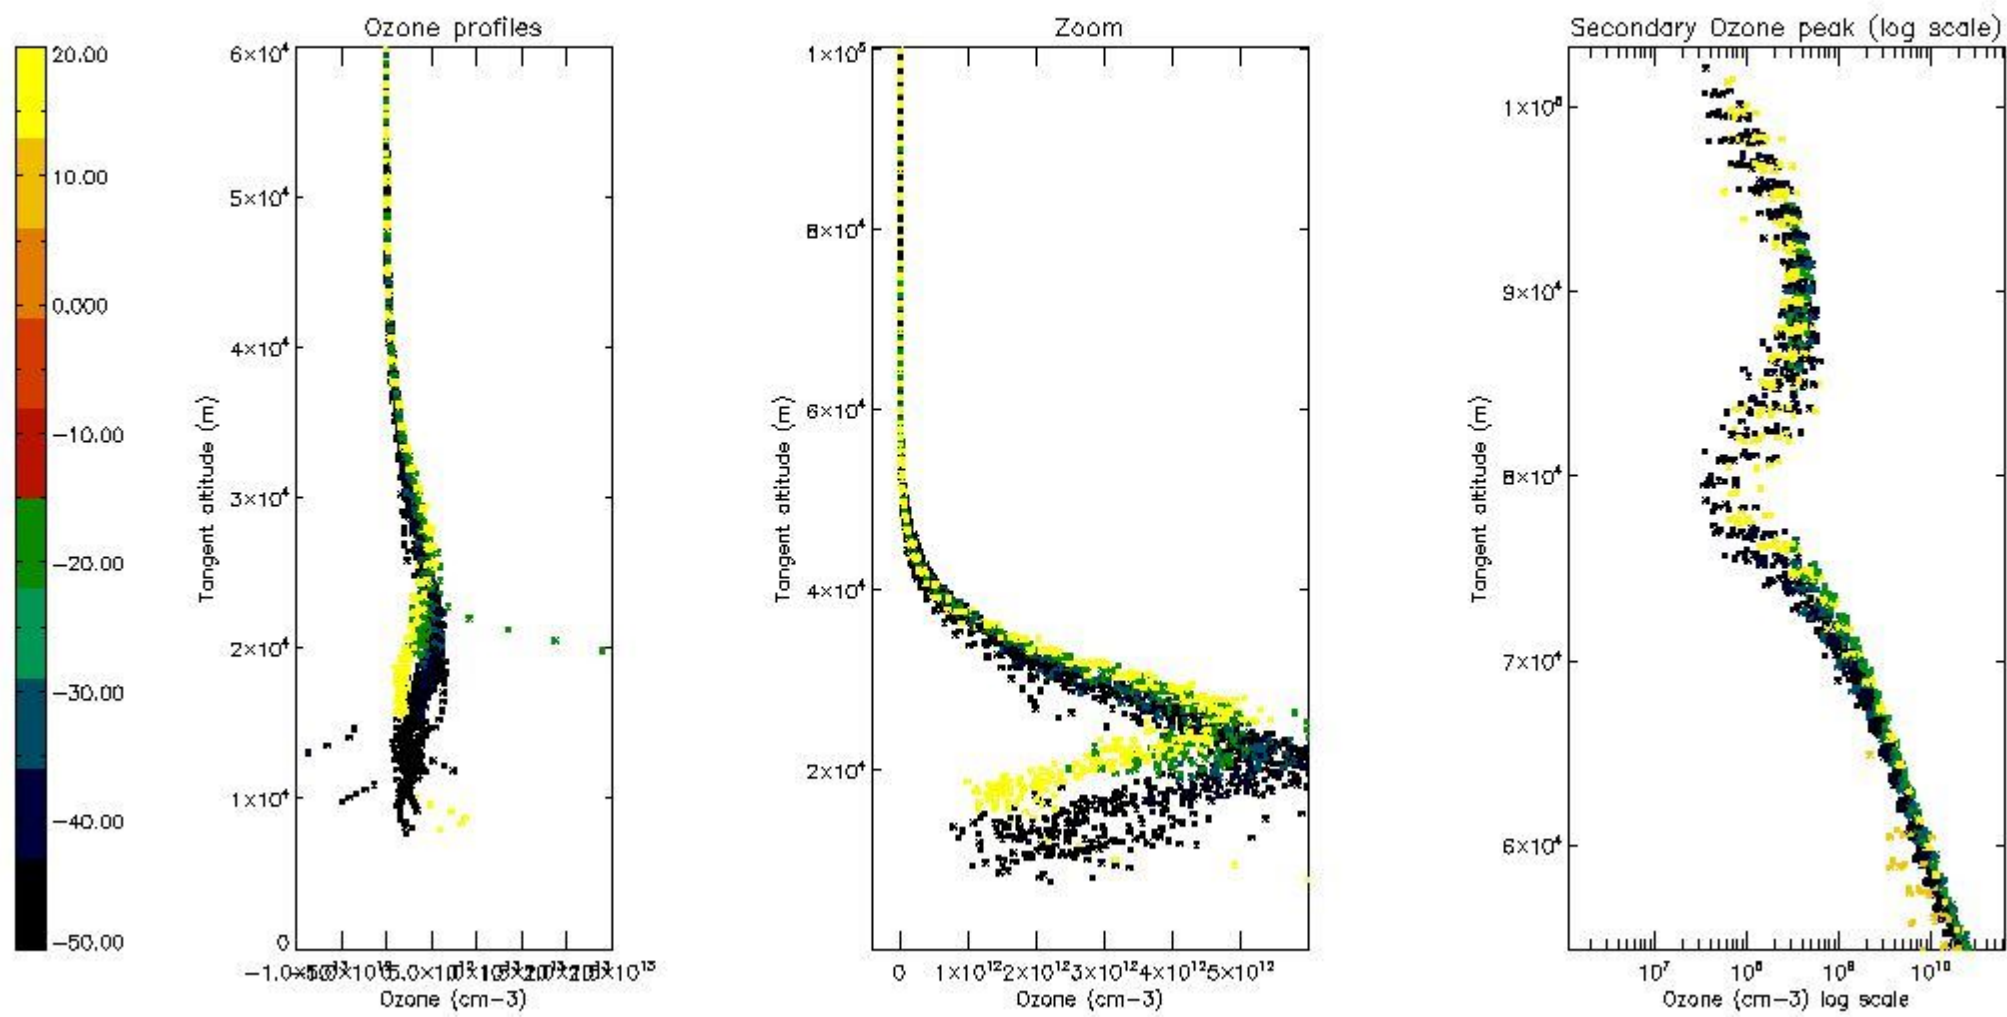

STD < 10	24
STD < 5	19

5.2 Plot ozone profiles for all STD (dark without errors)

The colorbar represents the latitude.

5.3 Plot ozone profiles where STD < 20% (dark without errors)

The colorbar represents the latitude.

5.4 Plot ozone profiles where $STD < 10\%$ (dark without errors)

The colorbar represents the latitude.

5.5 Plot ozone profiles where STD < 5% (dark without errors)

The colorbar represents the latitude.

5.6 Plot NO₂ profiles for all STD (dark without errors)

The colorbar represents the latitude.

5.7 Plot NO3 profiles for all STD (dark without errors)

The colorbar represents the latitude.

5.8 Plot H₂O profiles for all STD (only for occultations of stars 1,2,3,4,13,14,16,26,63 dark without errors)