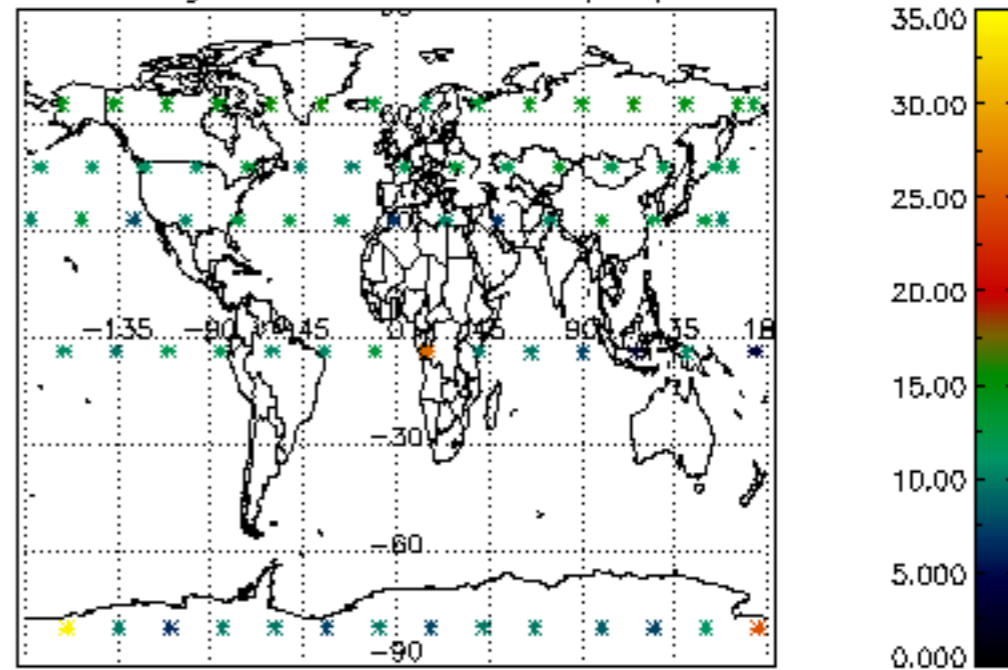

Percentage of saturation errors per profile