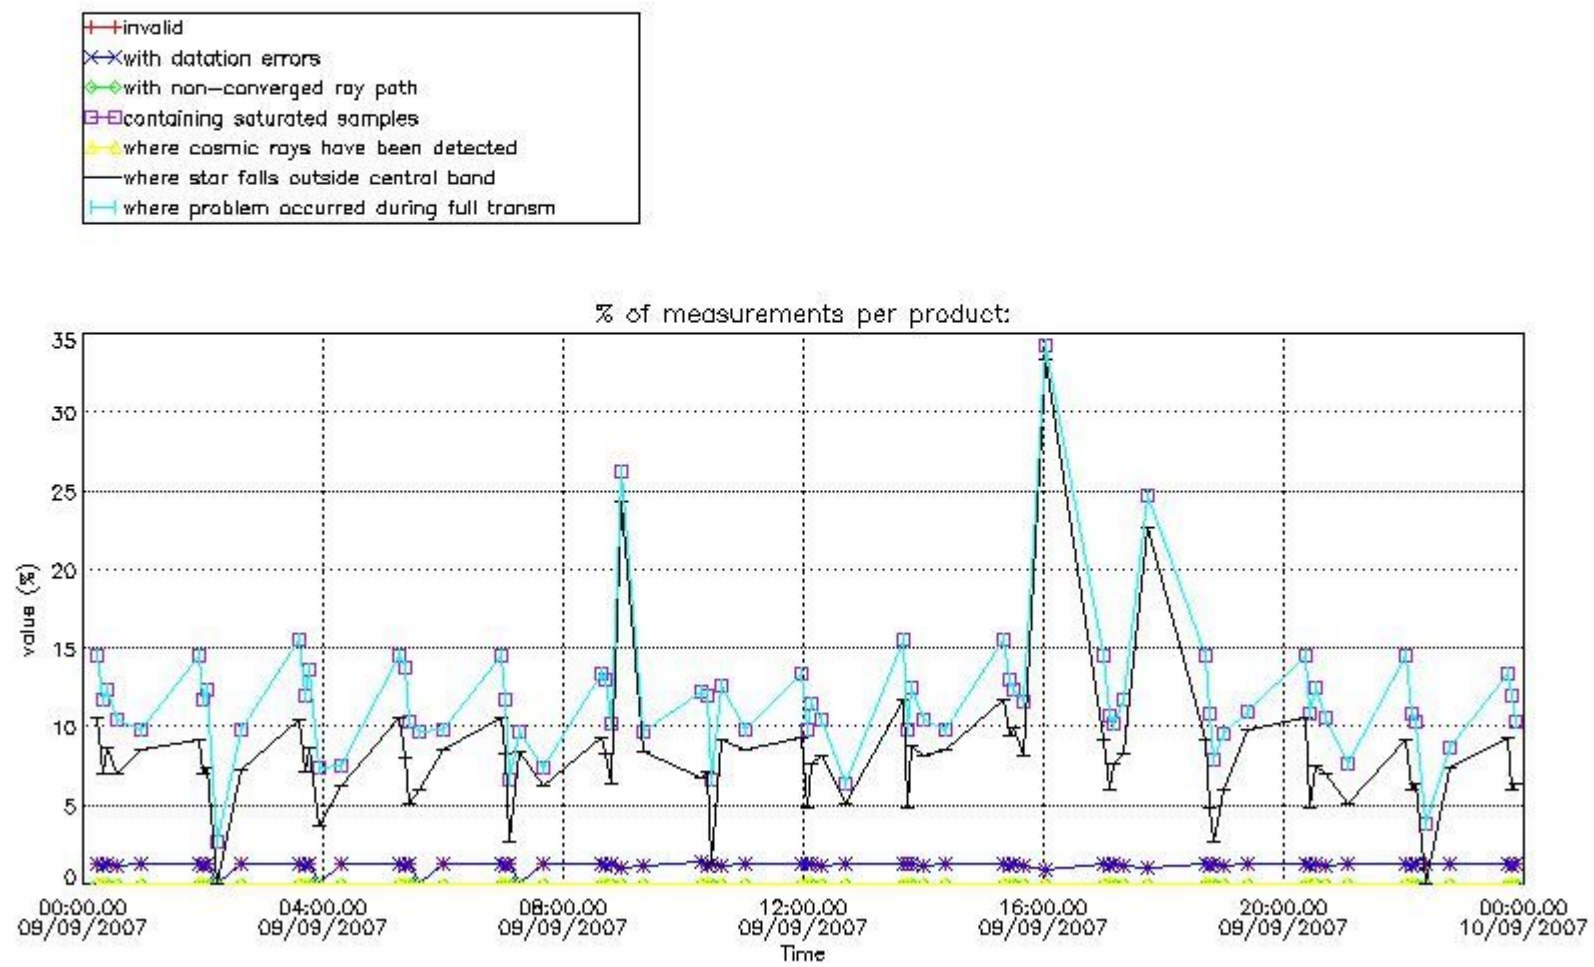

4.2 Plot quality information per product coming from level 1b processing (world map)

4.2.1 Plot level 1 quality information per product (world map): ENVISAT ASCENDING passes