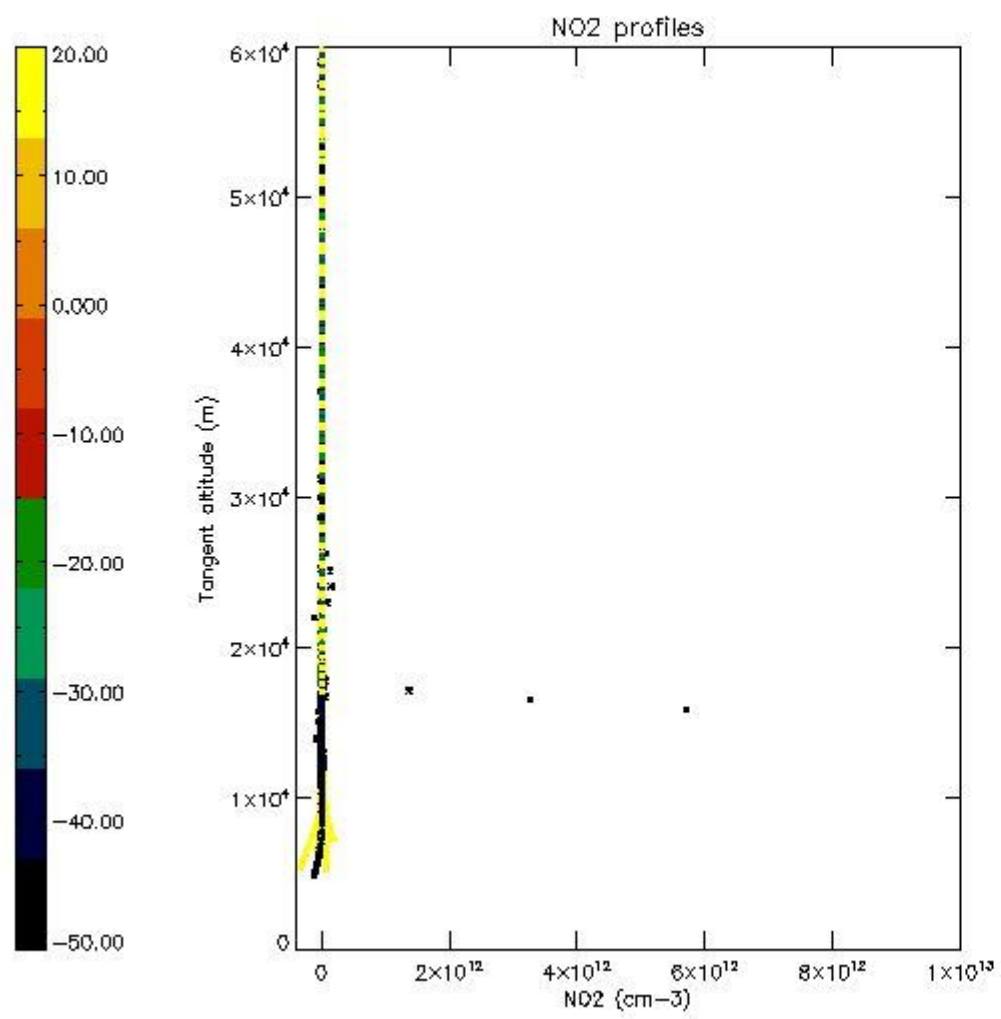

STD < 10	24
STD < 5	19

5.2 Plot ozone profiles for all STD (dark without errors)

The colorbar represents the latitude.

5.3 Plot ozone profiles where STD < 20% (dark without errors)

The colorbar represents the latitude.

5.4 Plot ozone profiles where $STD < 10\%$ (dark without errors)

The colorbar represents the latitude.

5.5 Plot ozone profiles where STD < 5% (dark without errors)

The colorbar represents the latitude.

5.6 Plot NO₂ profiles for all STD (dark without errors)

The colorbar represents the latitude.

5.7 Plot NO3 profiles for all STD (dark without errors)

The colorbar represents the latitude.

5.8 Plot H₂O profiles for all STD (only for occultations of stars 1,2,3,4,13,14,16,26,63 dark without errors)