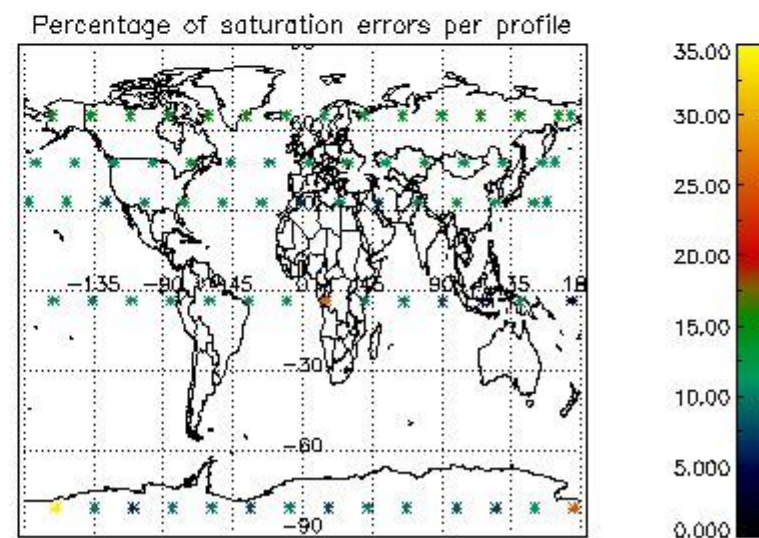

Percentage of datation errors per profile

Percentage of star falling outside central band per profile

Percentage of saturation errors per profile

4.2.2 Plot level 1 quality information per product (world map): ENVISAT DESCENDING passes