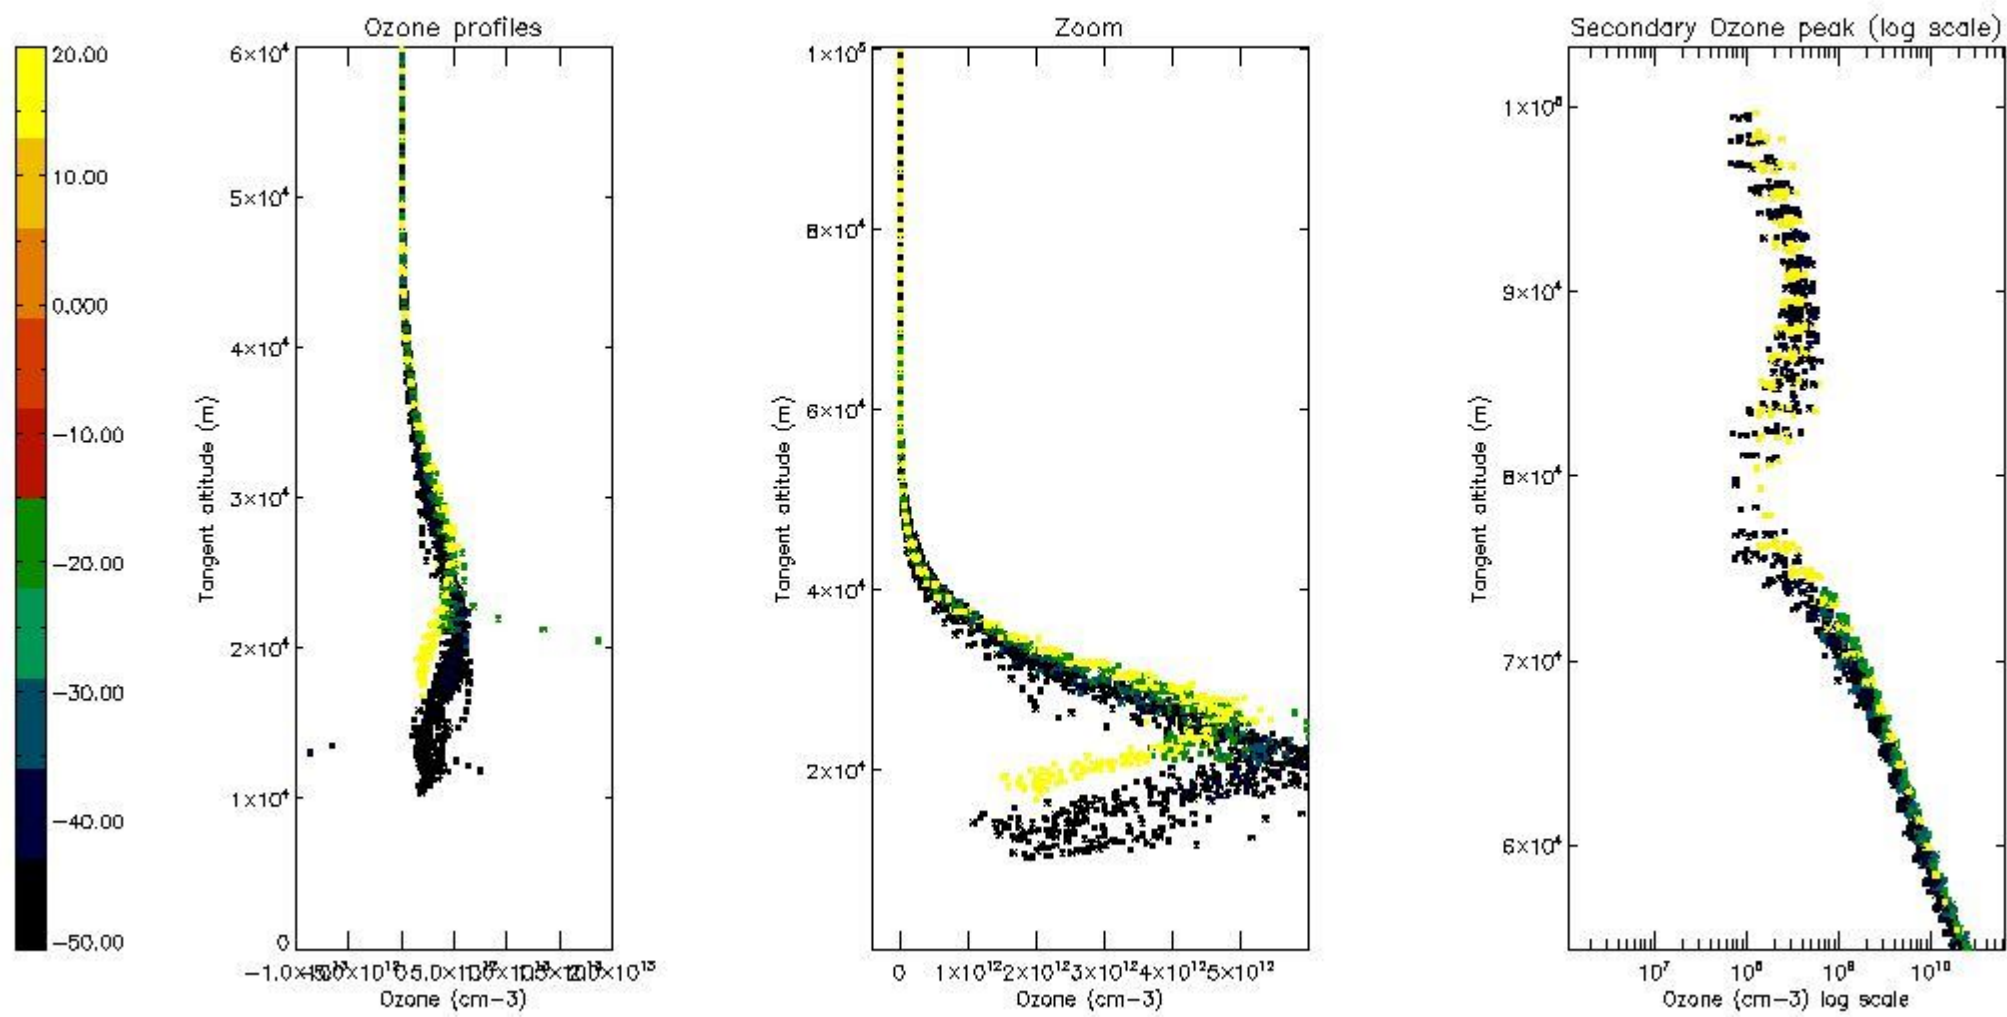

STD < 10	24
STD < 5	19

5.2 Plot ozone profiles for all STD (dark without errors)

The colorbar represents the latitude.

5.3 Plot ozone profiles where STD < 20% (dark without errors)

The colorbar represents the latitude.

5.4 Plot ozone profiles where $STD < 10\%$ (dark without errors)

The colorbar represents the latitude.

5.5 Plot ozone profiles where STD < 5% (dark without errors)

The colorbar represents the latitude.

5.6 Plot NO₂ profiles for all STD (dark without errors)