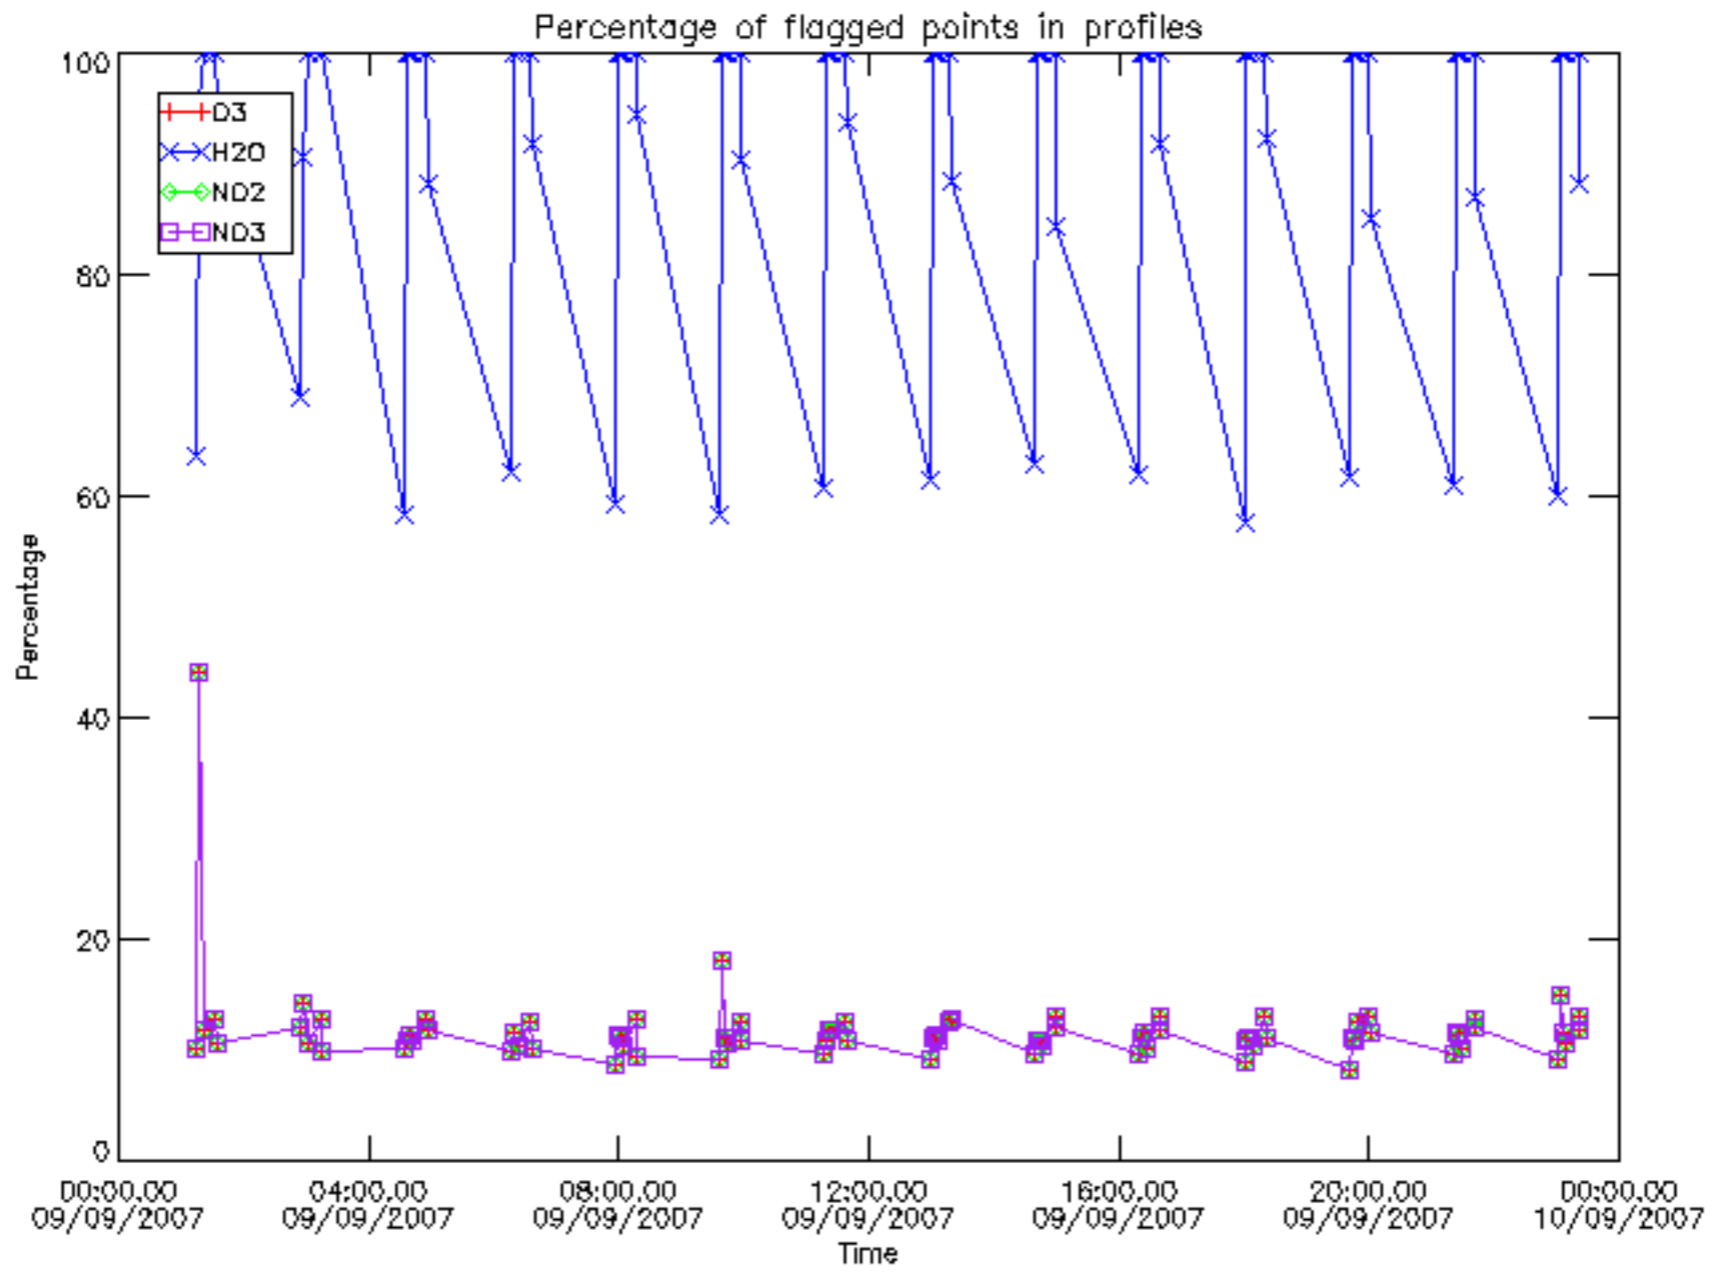

Percentage of flagged data per D3 profile

Percentage of flagged data per H2O profile