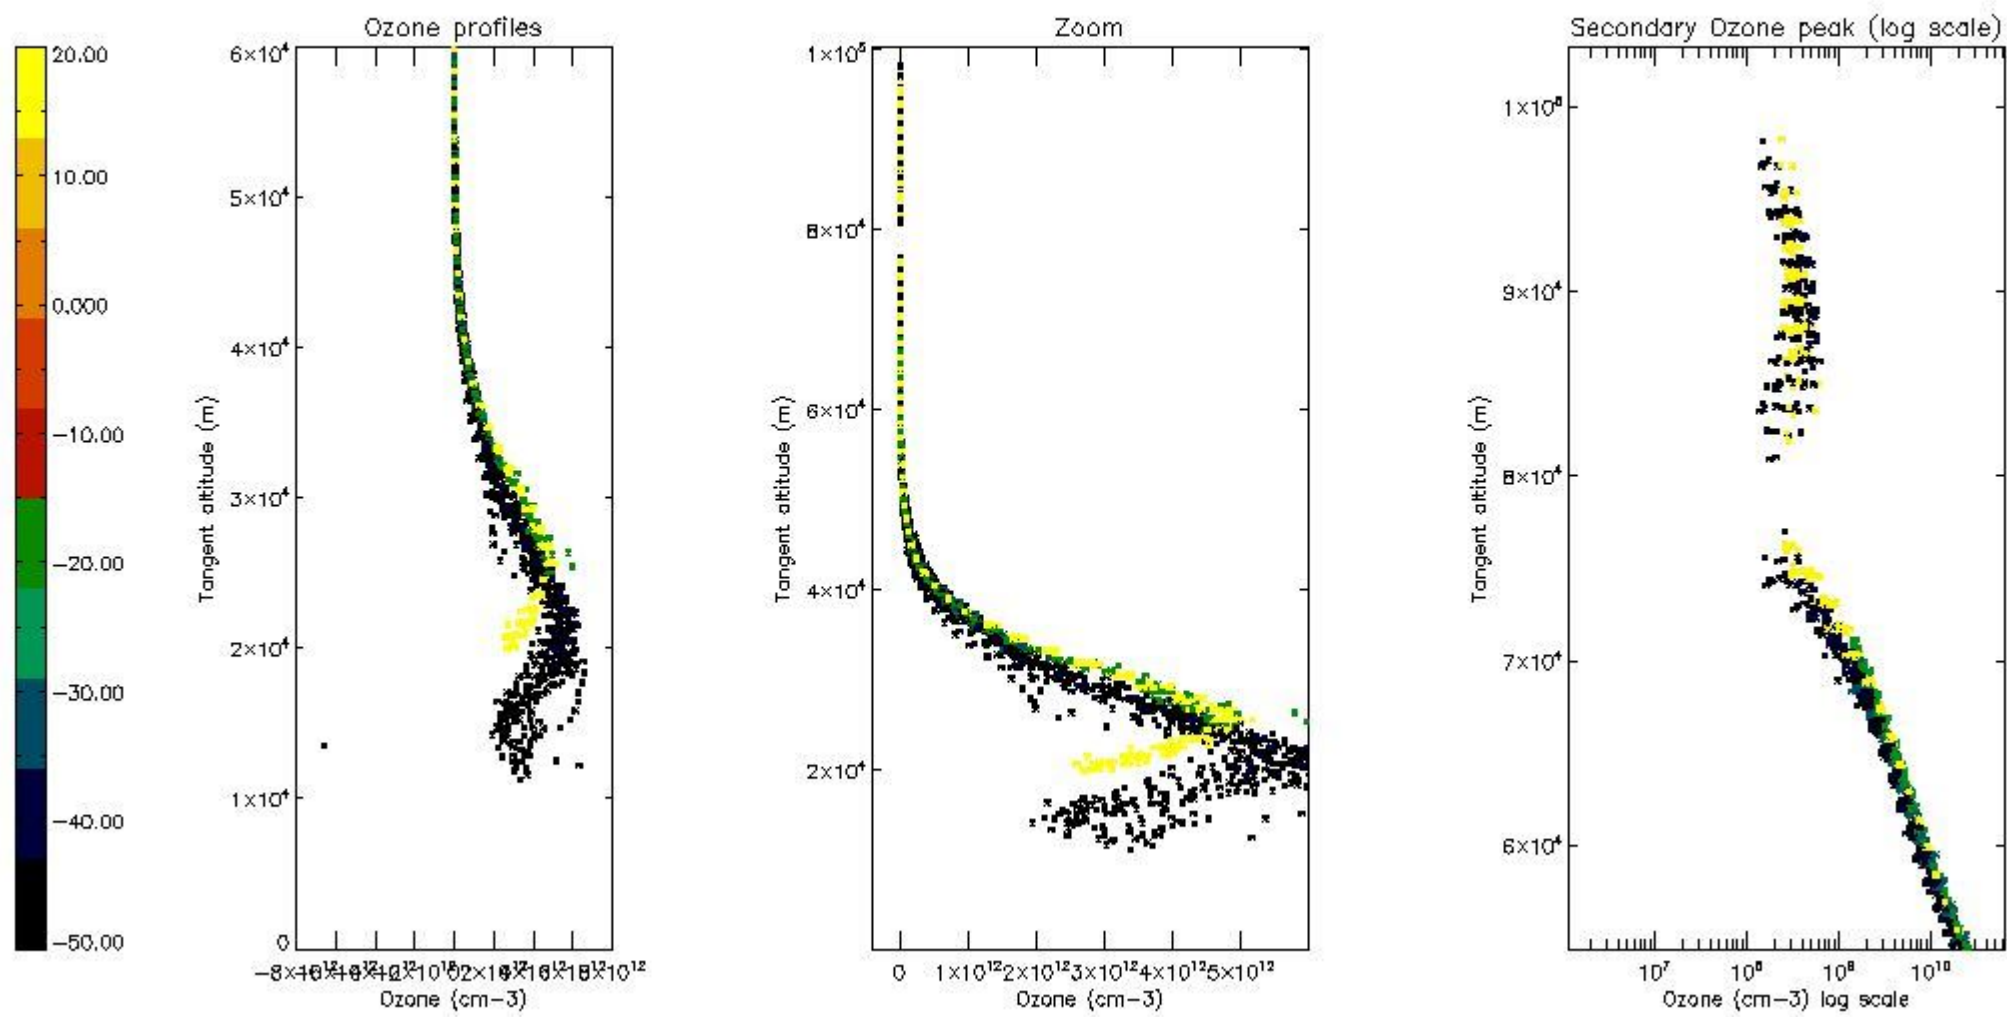

STD < 10	24
STD < 5	19

5.2 Plot ozone profiles for all STD (dark without errors)

The colorbar represents the latitude.

5.3 Plot ozone profiles where STD < 20% (dark without errors)

The colorbar represents the latitude.

5.4 Plot ozone profiles where $STD < 10\%$ (dark without errors)

The colorbar represents the latitude.

5.5 Plot ozone profiles where STD < 5% (dark without errors)

The colorbar represents the latitude.

5.6 Plot NO₂ profiles for all STD (dark without errors)

The colorbar represents the latitude.

5.7 Plot NO3 profiles for all STD (dark without errors)

The colorbar represents the latitude.

5.8 Plot H₂O profiles for all STD (only for occultations of stars 1,2,3,4,13,14,16,26,63 dark without errors)