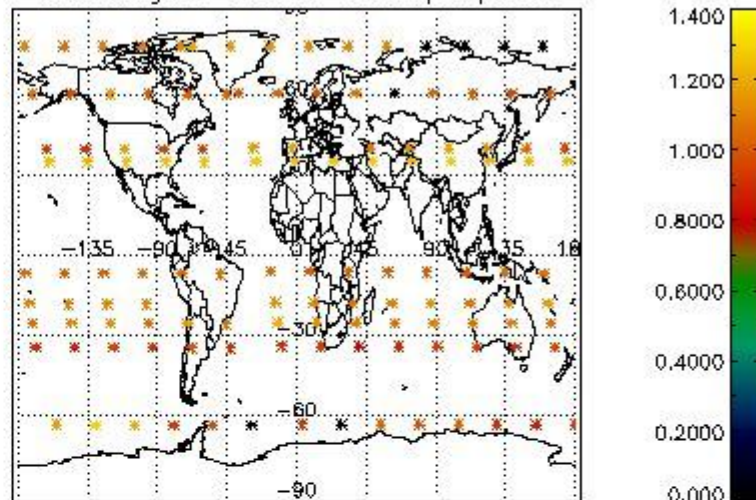

Percentage of datation errors per profile