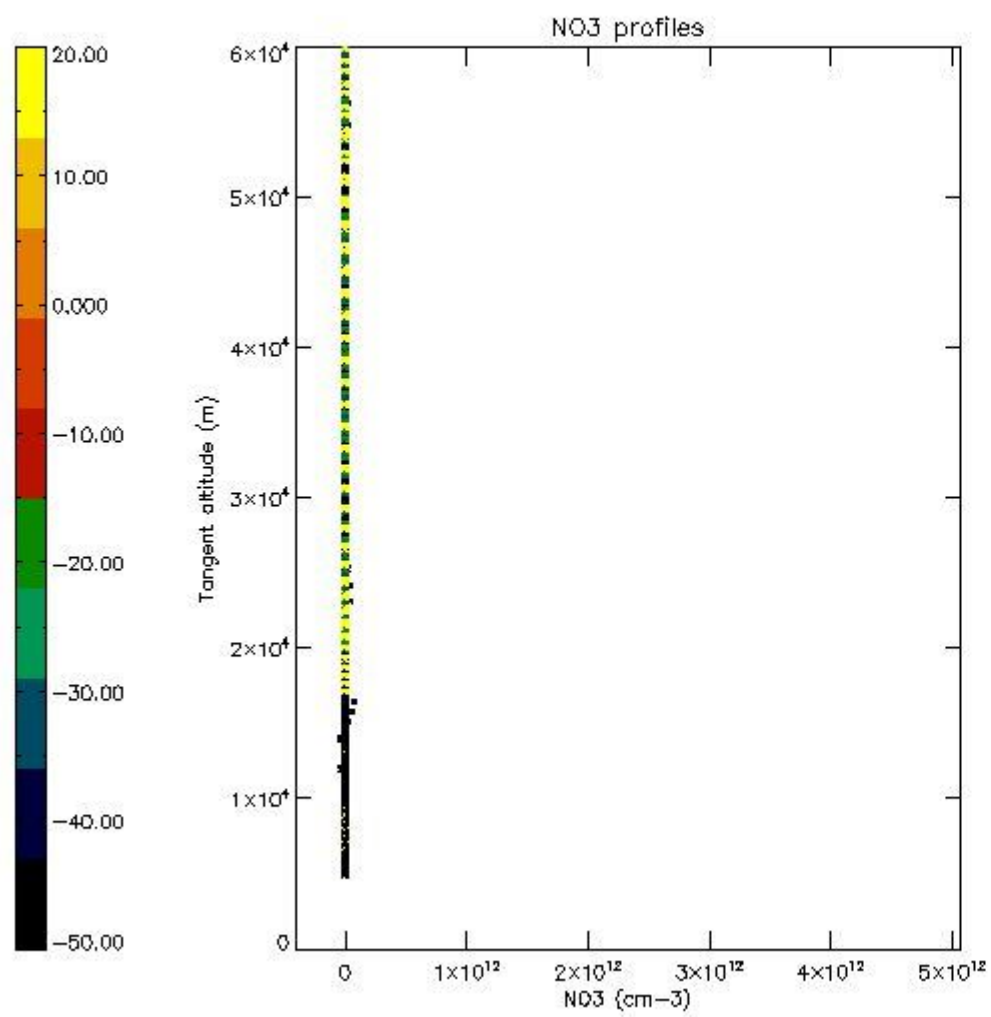

STD < 10	24
STD < 5	19

5.2 Plot ozone profiles for all STD (dark without errors)

The colorbar represents the latitude.

5.3 Plot ozone profiles where STD < 20% (dark without errors)

The colorbar represents the latitude.

5.4 Plot ozone profiles where $STD < 10\%$ (dark without errors)

The colorbar represents the latitude.

5.5 Plot ozone profiles where STD < 5% (dark without errors)

The colorbar represents the latitude.

5.6 Plot NO₂ profiles for all STD (dark without errors)

The colorbar represents the latitude.

5.7 Plot NO3 profiles for all STD (dark without errors)

The colorbar represents the latitude.

5.8 Plot H₂O profiles for all STD (only for occultations of stars 1,2,3,4,13,14,16,26,63 dark without errors)