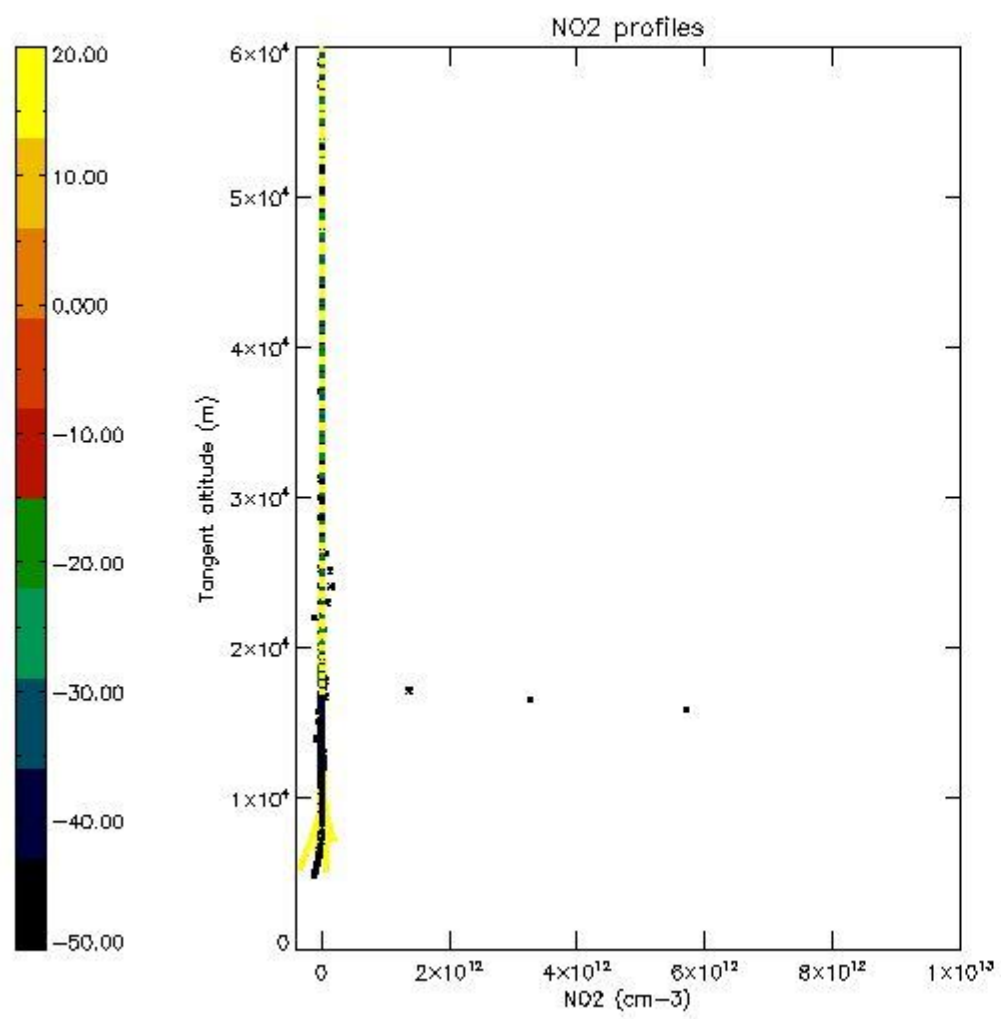

5.4 Plot ozone profiles where $STD < 10\%$ (dark without errors)

The colorbar represents the latitude.

5.5 Plot ozone profiles where STD < 5% (dark without errors)

The colorbar represents the latitude.

5.6 Plot NO₂ profiles for all STD (dark without errors)

The colorbar represents the latitude.

5.7 Plot NO3 profiles for all STD (dark without errors)

The colorbar represents the latitude.

5.8 Plot H2O profiles for all STD (only for occultations of stars 1,2,3,4,13,14,16,26,63 dark without errors)