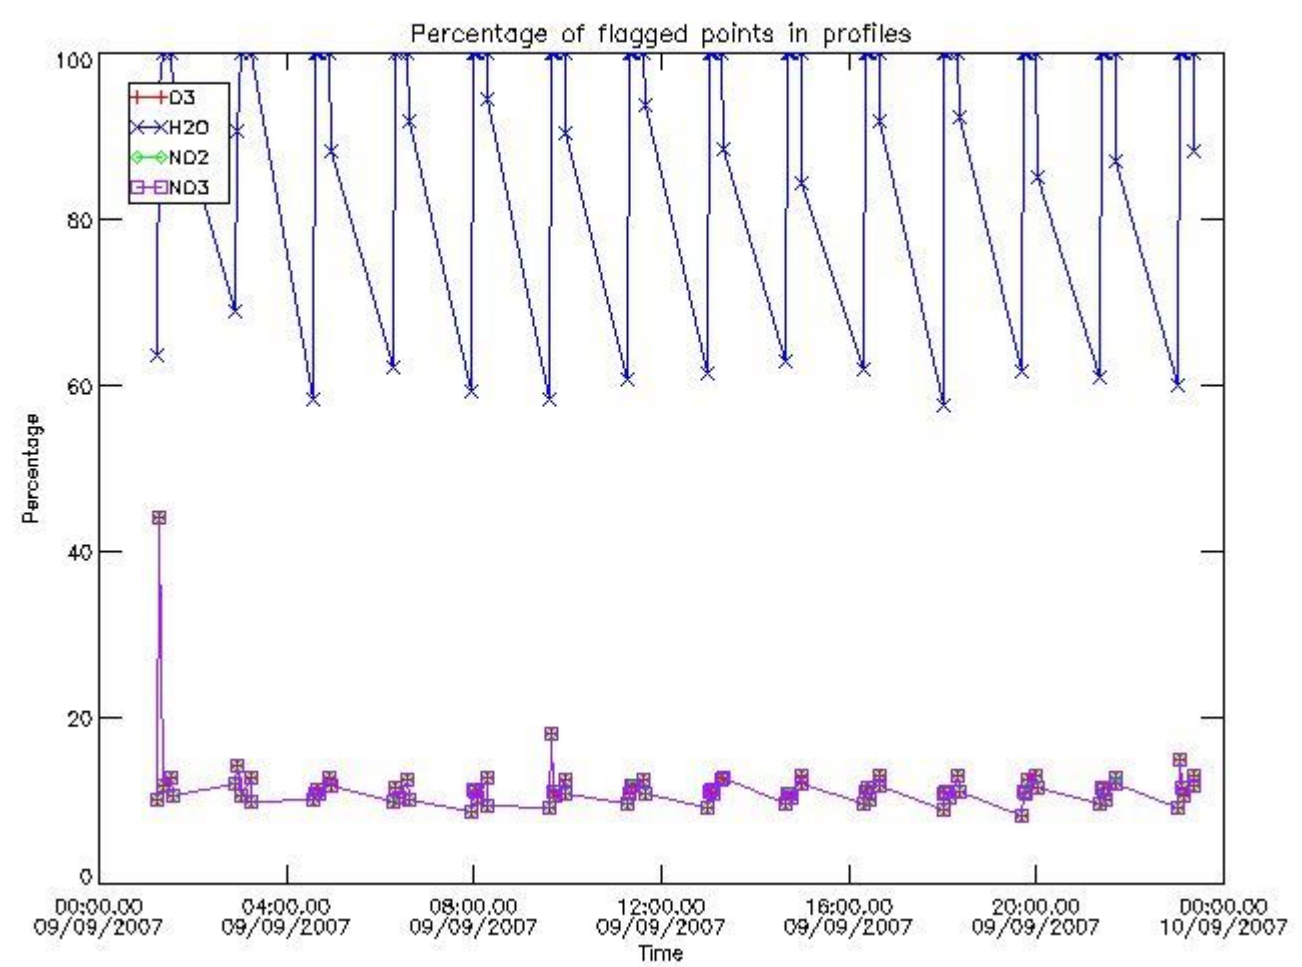

3. Quality information per product

In this section it is plotted some information contained in the Quality Summary data set of the level 2 products. Only products in dark limb conditions and without errors (error flag in the MPH set to "0") are used.

3.1 Plot quality information per product (time dependant)

3.2 Plot quality information per product (world map)