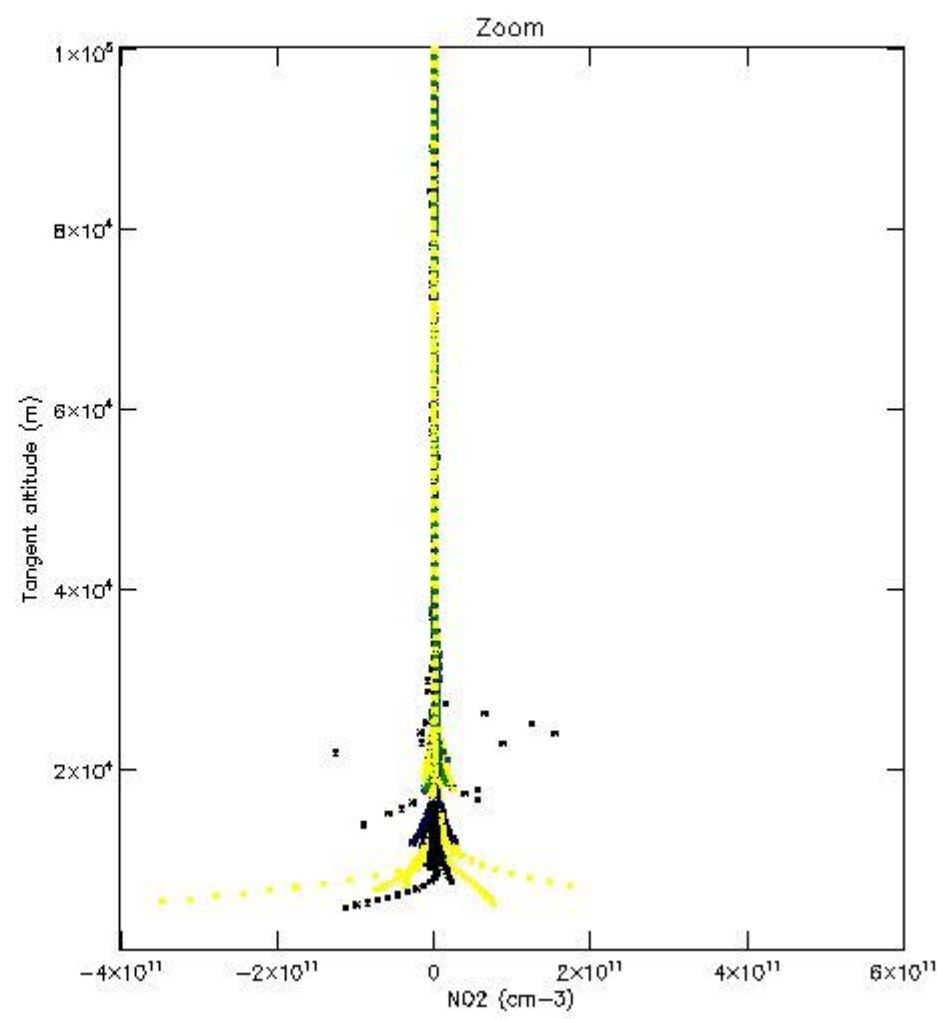

STD < 10	24
STD < 5	19

5.2 Plot ozone profiles for all STD (dark without errors)

The colorbar represents the latitude.

5.3 Plot ozone profiles where STD < 20% (dark without errors)

The colorbar represents the latitude.

5.4 Plot ozone profiles where $STD < 10\%$ (dark without errors)

The colorbar represents the latitude.

5.5 Plot ozone profiles where STD < 5% (dark without errors)

The colorbar represents the latitude.

5.6 Plot NO₂ profiles for all STD (dark without errors)

The colorbar represents the latitude.

5.7 Plot NO3 profiles for all STD (dark without errors)

The colorbar represents the latitude.

5.8 Plot H₂O profiles for all STD (only for occultations of stars 1,2,3,4,13,14,16,26,63 dark without errors)