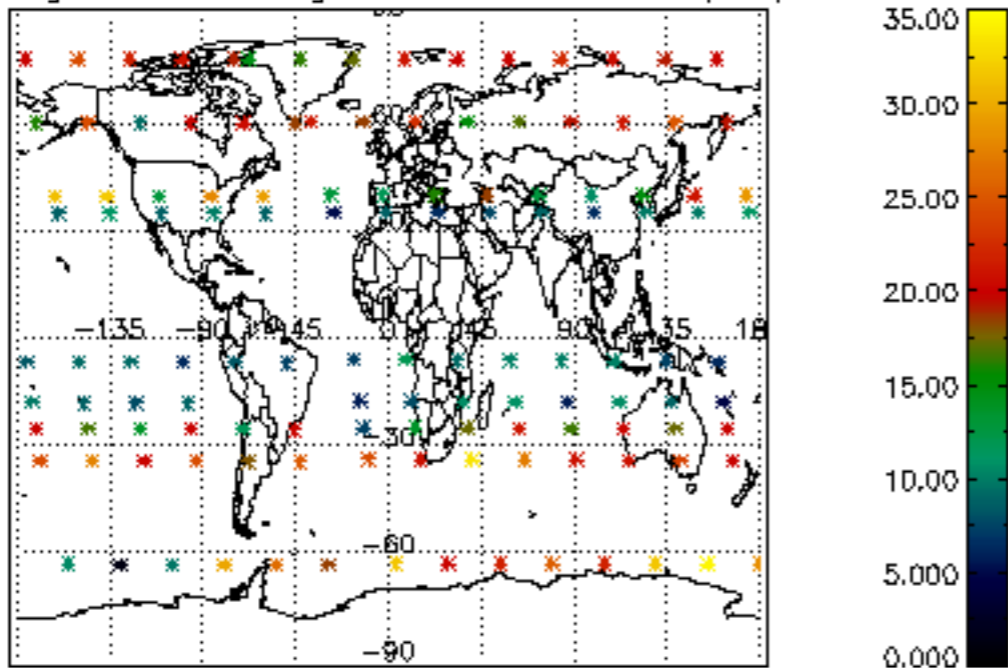

Percentage of cosmic ray hits per profile

Percentage of star falling outside central band per profile