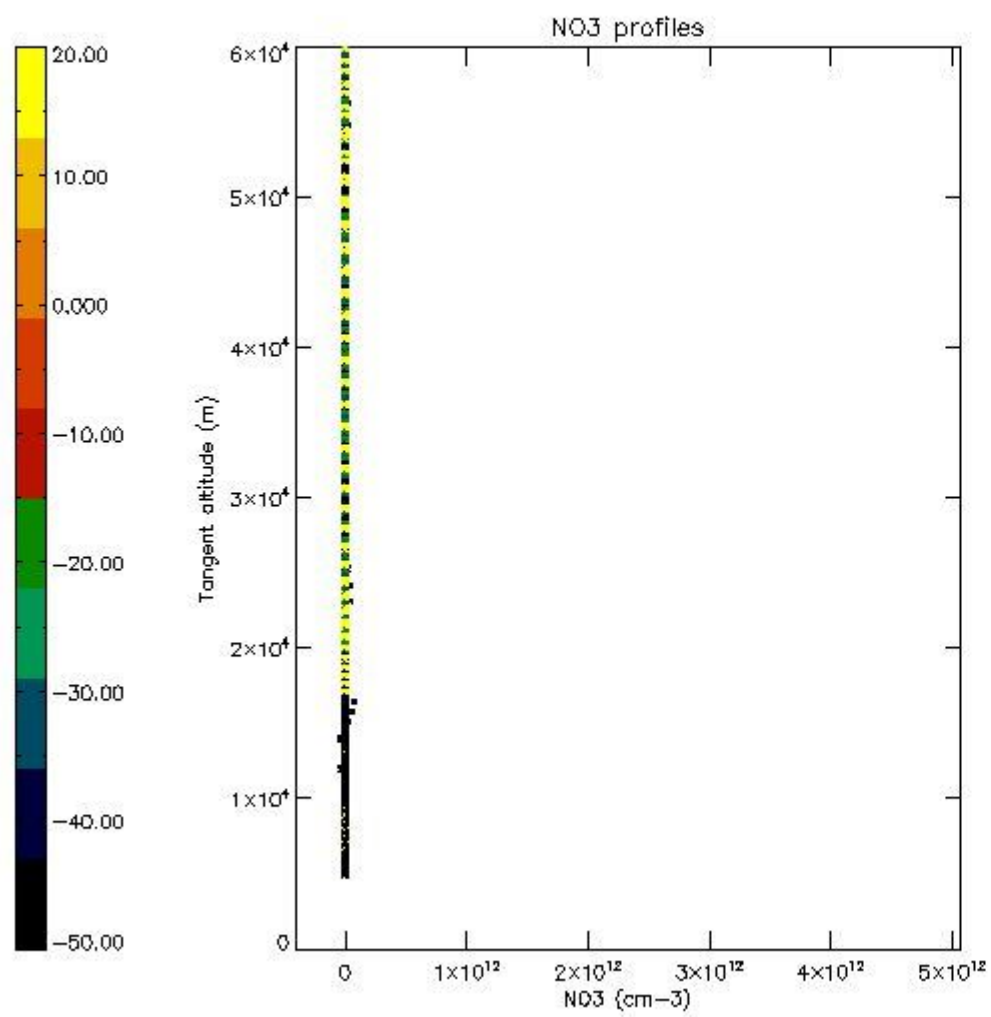

5.4 Plot ozone profiles where $STD < 10\%$ (dark without errors)

The colorbar represents the latitude.

5.5 Plot ozone profiles where STD < 5% (dark without errors)

The colorbar represents the latitude.

5.6 Plot NO₂ profiles for all STD (dark without errors)

The colorbar represents the latitude.

5.7 Plot NO3 profiles for all STD (dark without errors)

The colorbar represents the latitude.

5.8 Plot H2O profiles for all STD (only for occultations of stars 1,2,3,4,13,14,16,26,63 dark without errors)