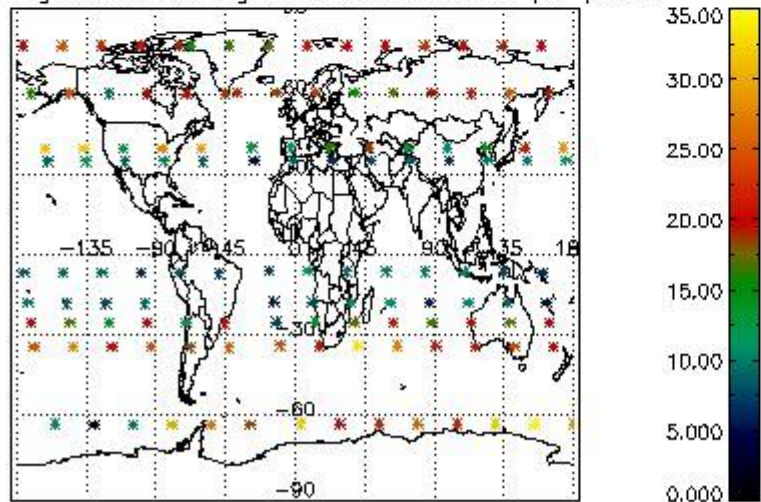

Percentage of star falling outside central band per profile