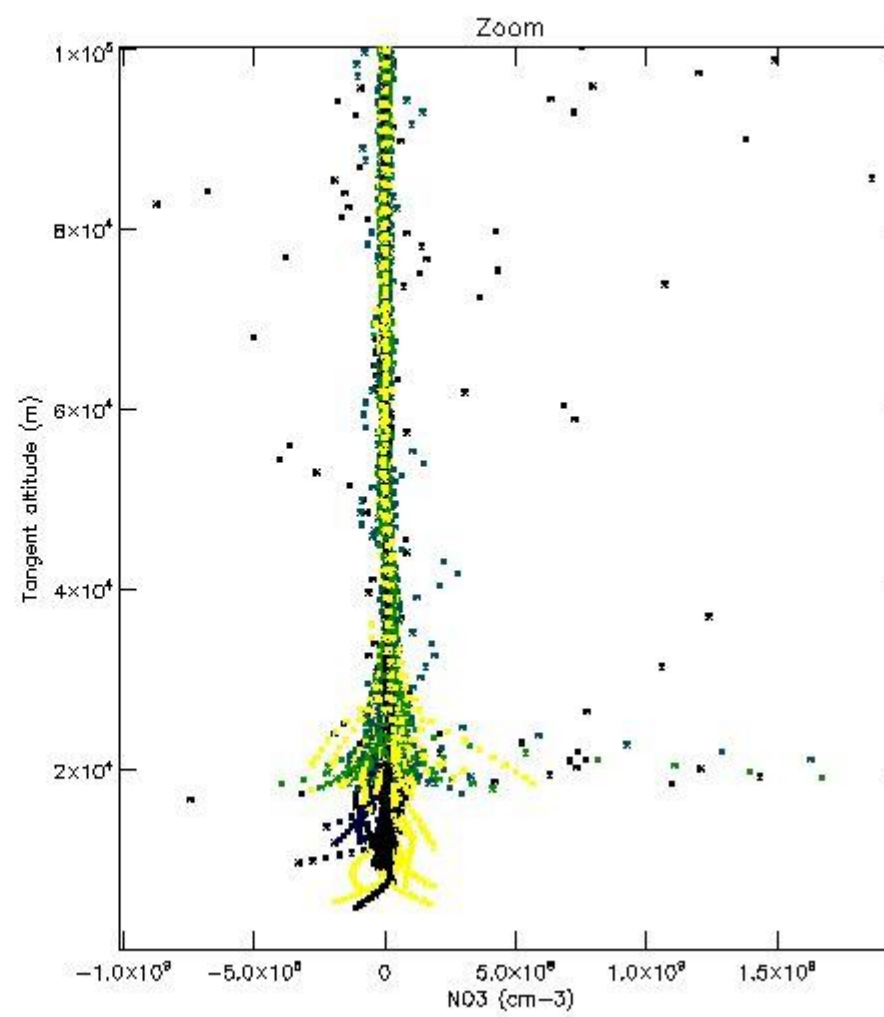

5.4 Plot ozone profiles where $STD < 10\%$ (dark without errors)

The colorbar represents the latitude.

5.5 Plot ozone profiles where STD < 5% (dark without errors)

The colorbar represents the latitude.

5.6 Plot NO₂ profiles for all STD (dark without errors)

The colorbar represents the latitude.

5.7 Plot NO3 profiles for all STD (dark without errors)

The colorbar represents the latitude.

5.8 Plot H2O profiles for all STD (only for occultations of stars 1,2,3,4,13,14,16,26,63 dark without errors)