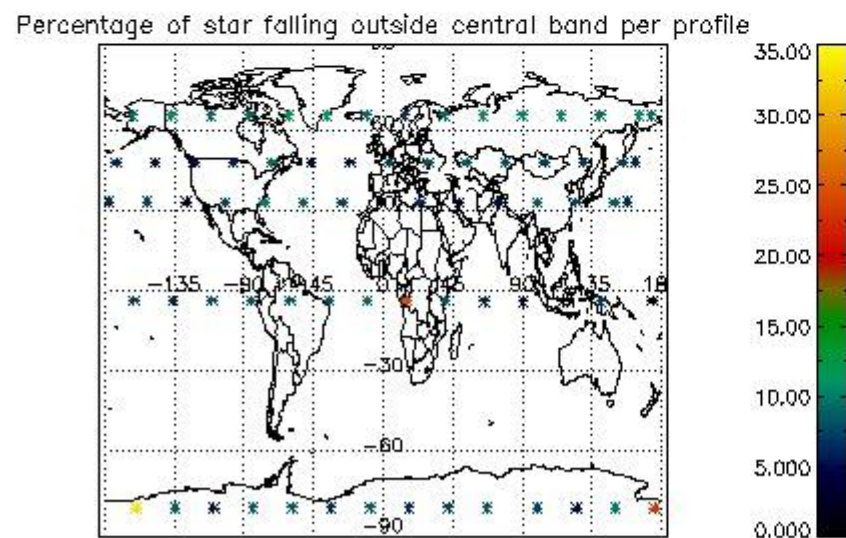

Percentage of datation errors per profile

Percentage of star falling outside central band per profile

Percentage of saturation errors per profile

4.2.2 Plot level 1 quality information per product (world map): ENVISAT DESCENDING passes