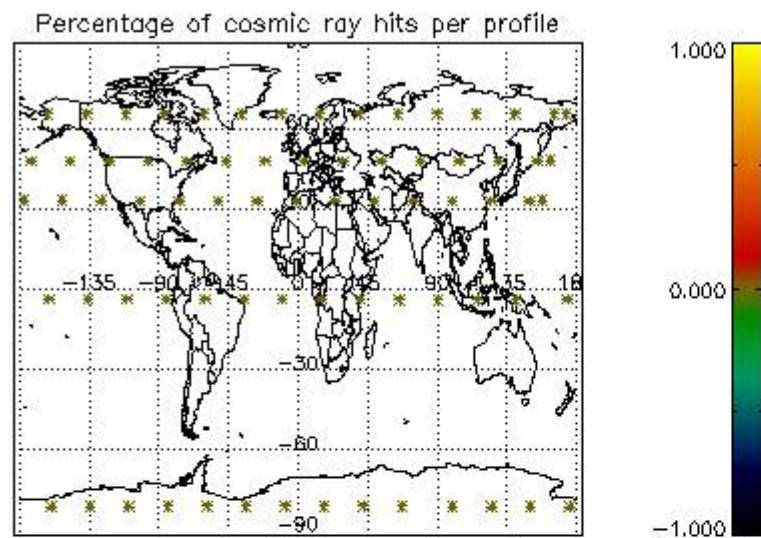

Percentage of datation errors per profile

Percentage of star falling outside central band per profile

Percentage of saturation errors per profile

4.2.2 Plot level 1 quality information per product (world map): ENVISAT DESCENDING passes