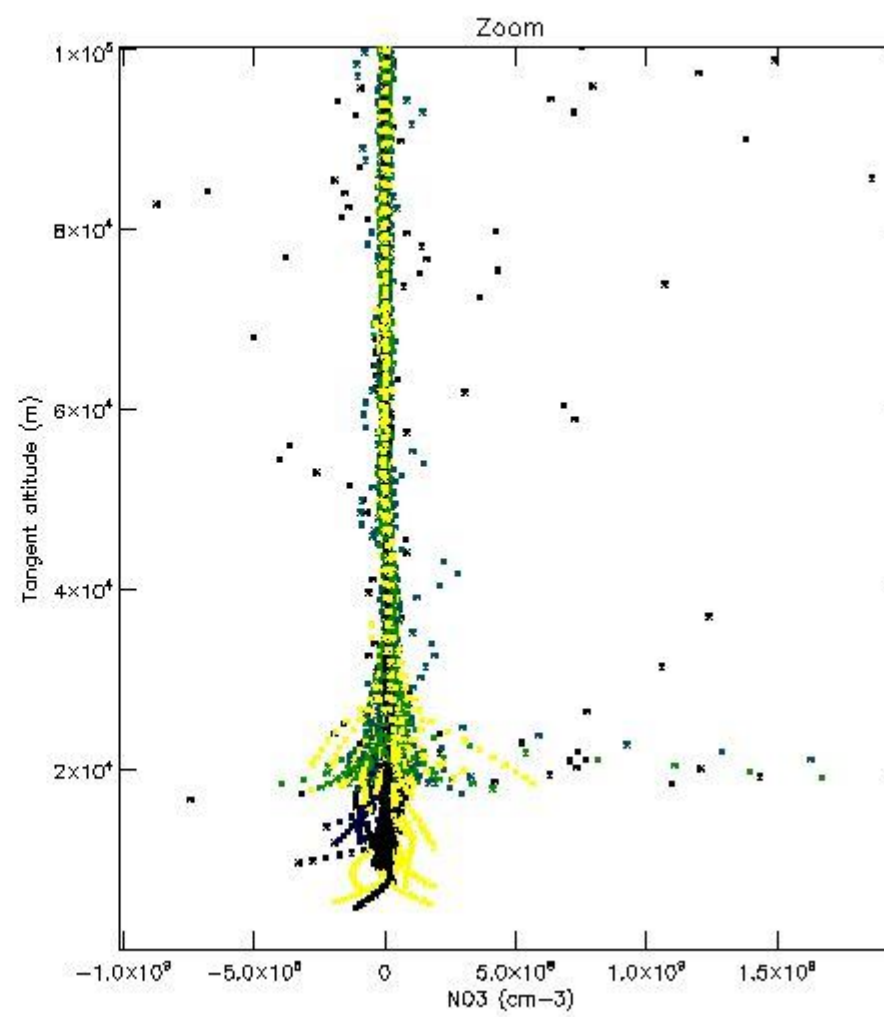

STD < 10	24
STD < 5	19

5.2 Plot ozone profiles for all STD (dark without errors)

The colorbar represents the latitude.

5.3 Plot ozone profiles where STD < 20% (dark without errors)

The colorbar represents the latitude.

5.4 Plot ozone profiles where $STD < 10\%$ (dark without errors)

The colorbar represents the latitude.

5.5 Plot ozone profiles where STD < 5% (dark without errors)

The colorbar represents the latitude.

5.6 Plot NO₂ profiles for all STD (dark without errors)

The colorbar represents the latitude.

5.7 Plot NO3 profiles for all STD (dark without errors)

The colorbar represents the latitude.

5.8 Plot H₂O profiles for all STD (only for occultations of stars 1,2,3,4,13,14,16,26,63 dark without errors)