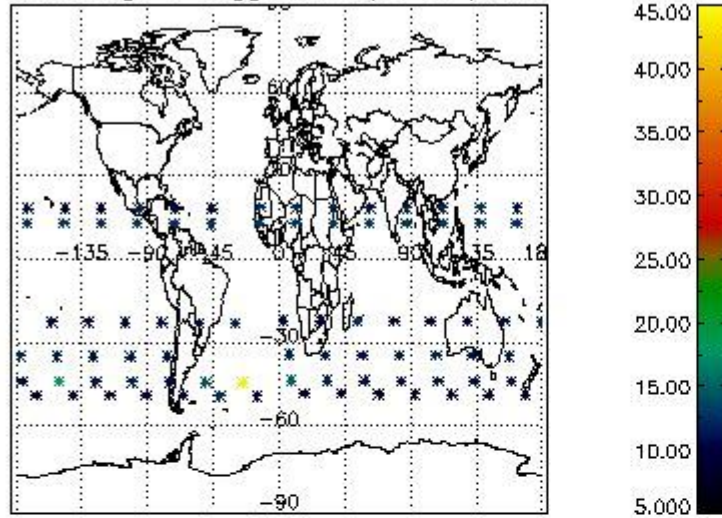

Percentage of flagged data per O3 profile