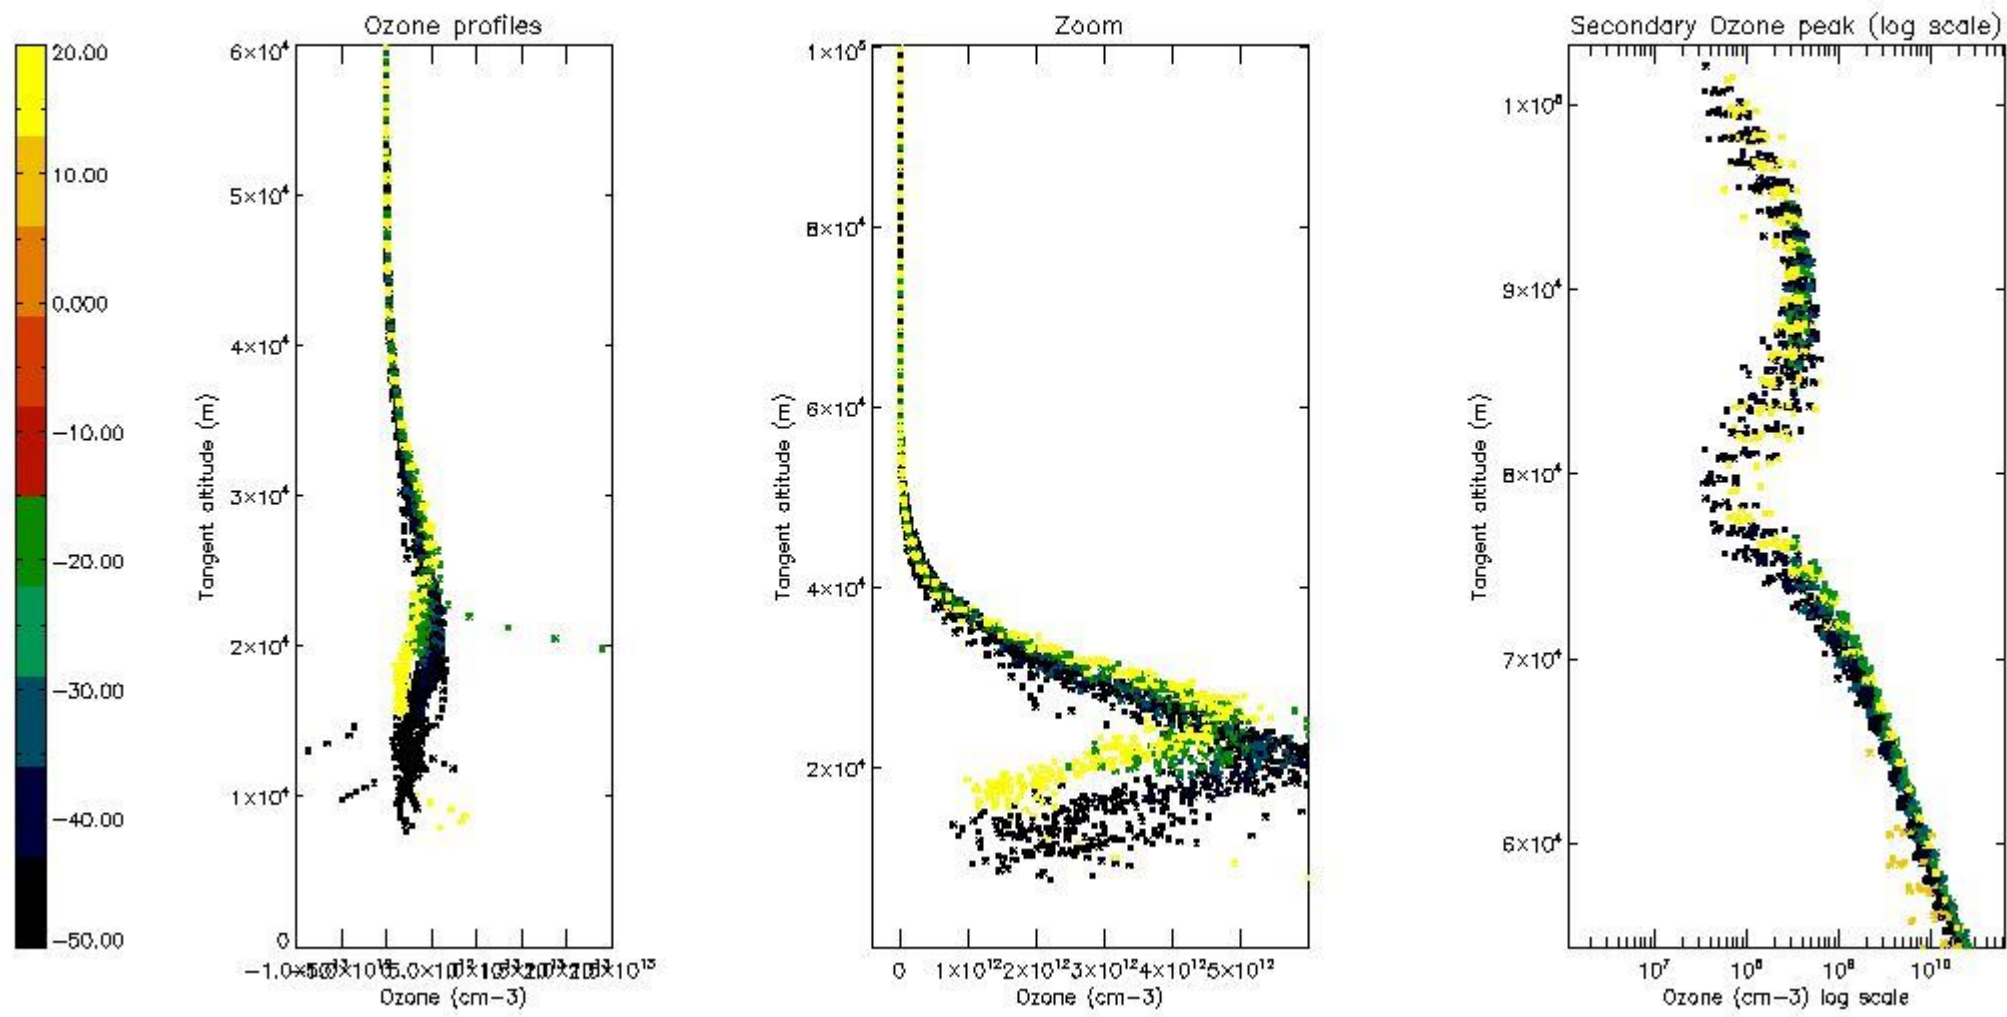

STD < 10	24
STD < 5	19

5.2 Plot ozone profiles for all STD (dark without errors)

The colorbar represents the latitude.

5.3 Plot ozone profiles where STD < 20% (dark without errors)

The colorbar represents the latitude.