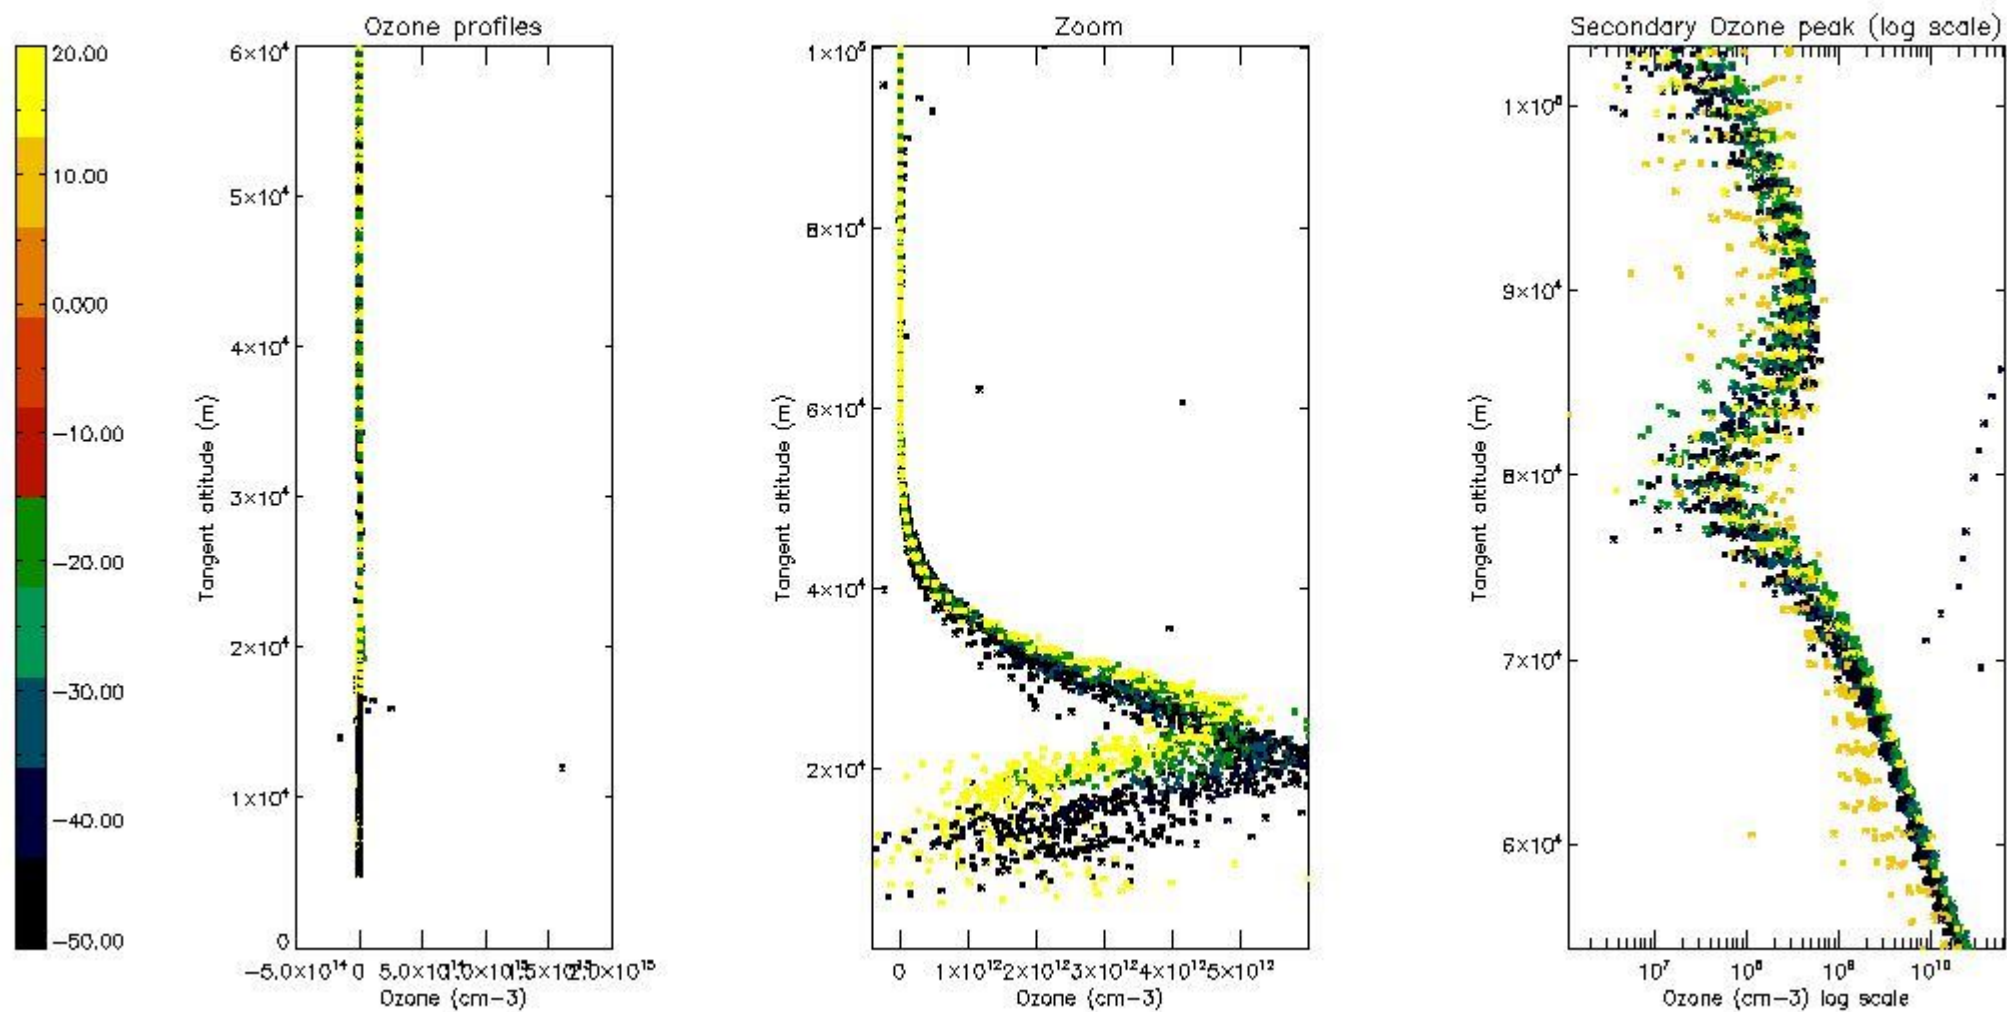

STD < 10	24
STD < 5	19

5.2 Plot ozone profiles for all STD (dark without errors)

The colorbar represents the latitude.

5.3 Plot ozone profiles where STD < 20% (dark without errors)

The colorbar represents the latitude.