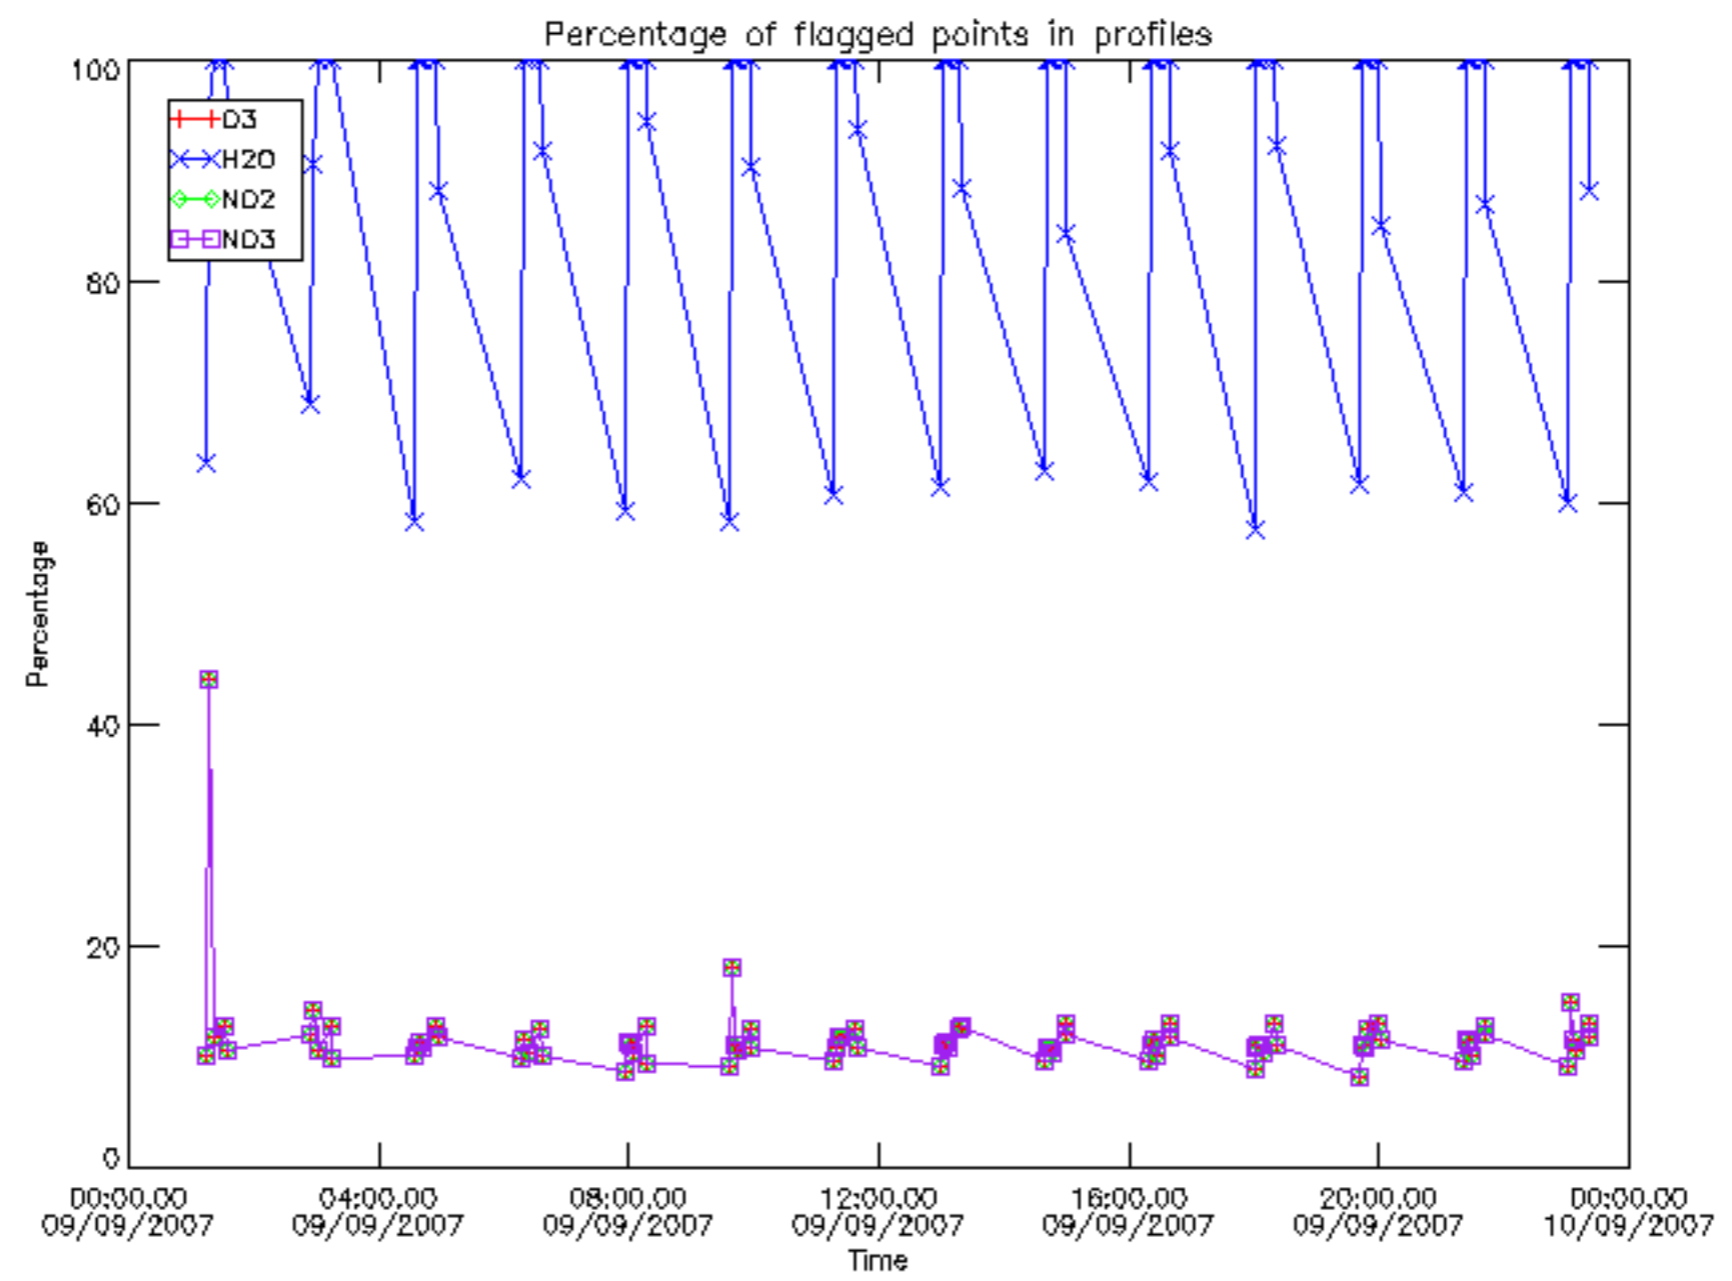

Percentage of flagged data per D3 profile

Percentage of flagged data per H2O profile