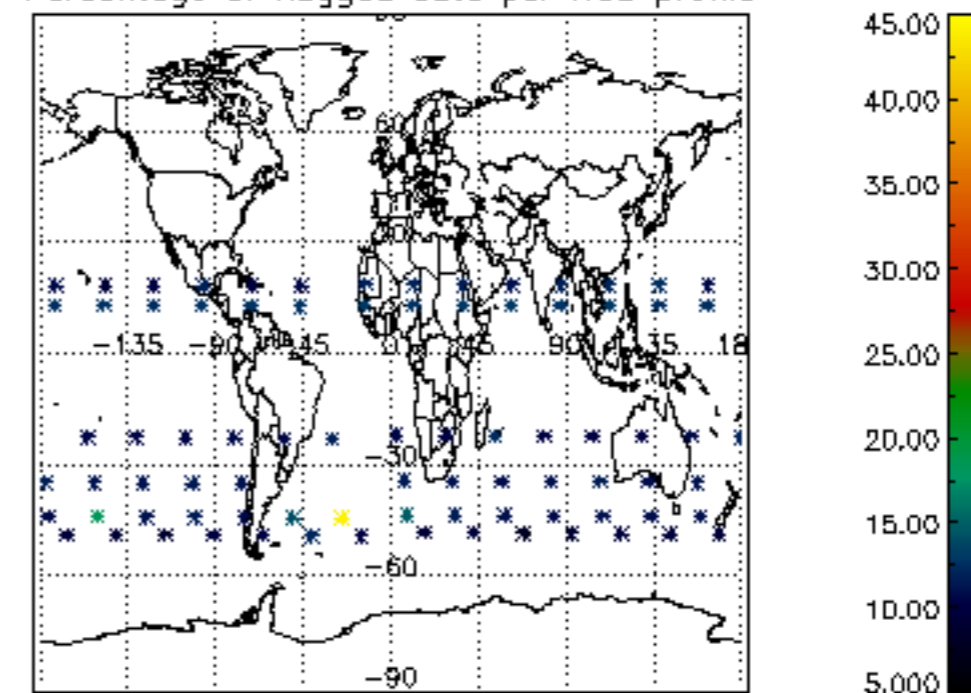

Percentage of flagged data per NO3 profile