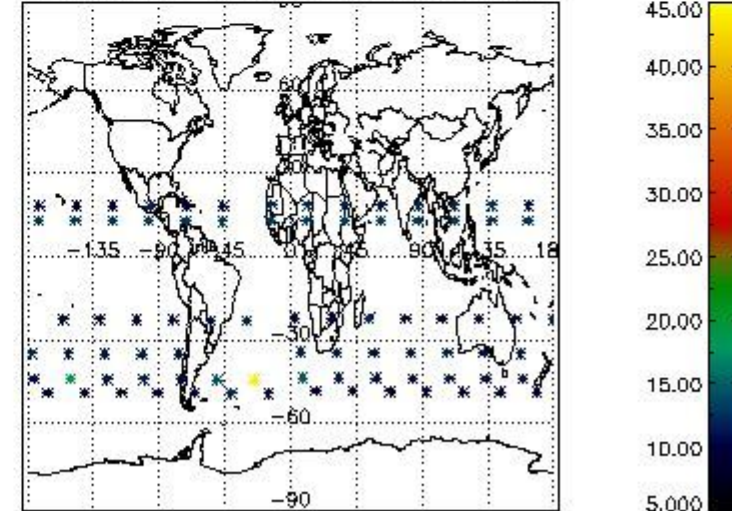

Percentage of flagged data per NO3 profile

4. Level 1 quality information per product

In this section it is plotted some information contained in the Quality Summary data set of the level 2 products that comes from the level 1b processing. Products without errors (error flag in the MPH set to "0") are used.

4.1 Plot quality information per product (time dependant) coming from level 1b processing

4.1.1 Plot level 1 quality information per product (time dependant): ENVISAT ASCENDING passes