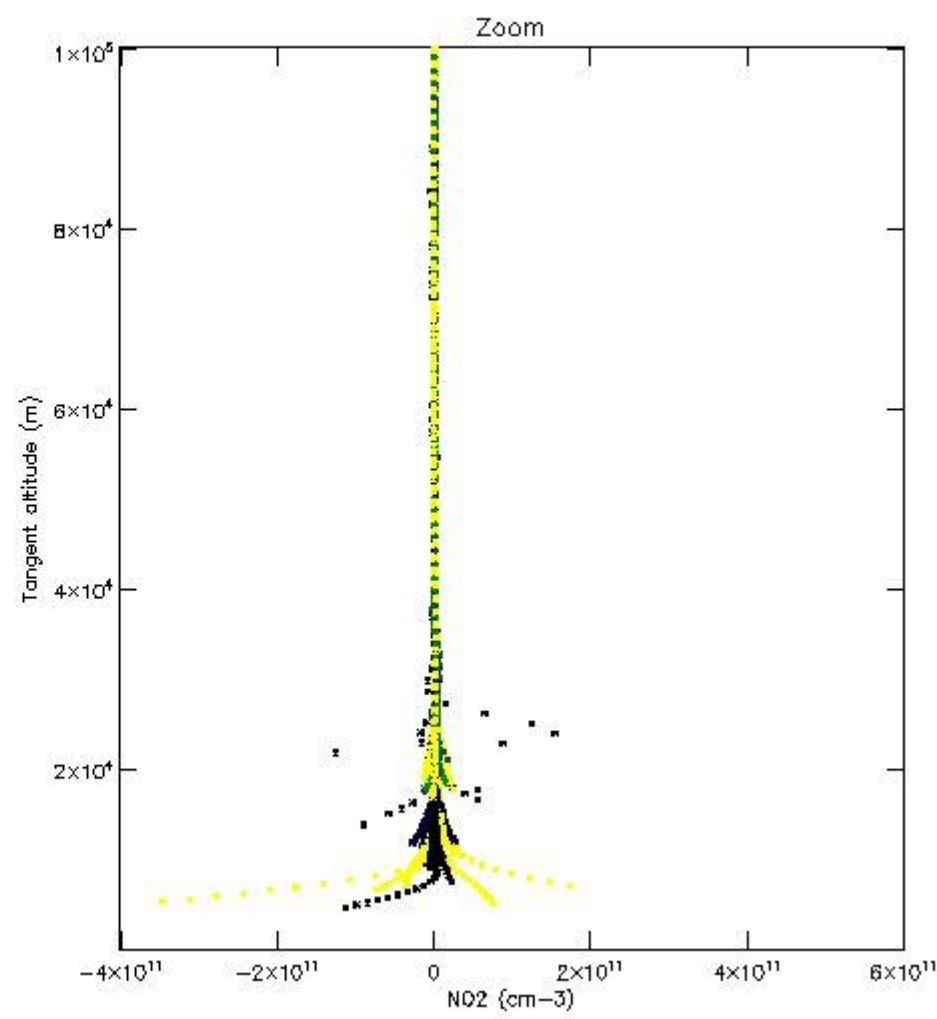

5.4 Plot ozone profiles where $STD < 10\%$ (dark without errors)

The colorbar represents the latitude.

5.5 Plot ozone profiles where STD < 5% (dark without errors)

The colorbar represents the latitude.

5.6 Plot NO₂ profiles for all STD (dark without errors)

The colorbar represents the latitude.

5.7 Plot NO3 profiles for all STD (dark without errors)

The colorbar represents the latitude.

5.8 Plot H2O profiles for all STD (only for occultations of stars 1,2,3,4,13,14,16,26,63 dark without errors)