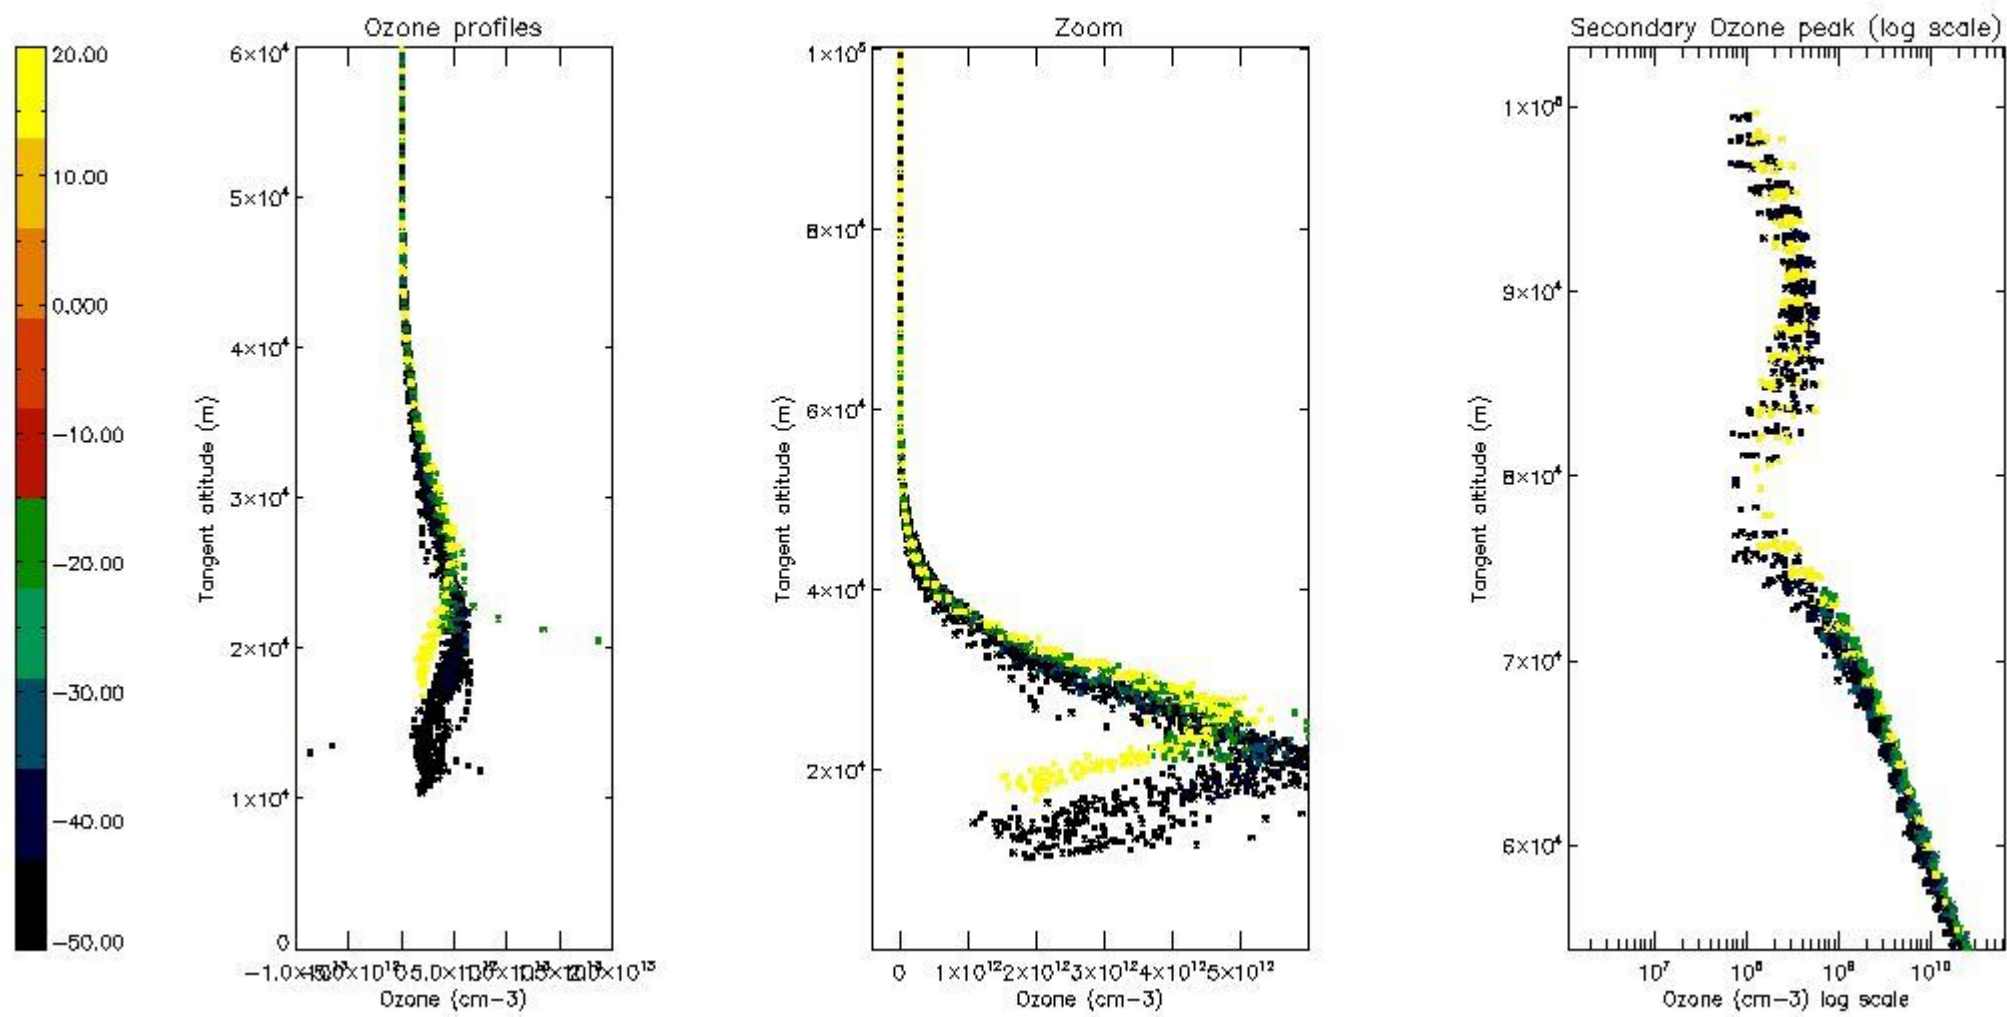

5.5 Plot ozone profiles where STD < 5% (dark without errors)

The colorbar represents the latitude.