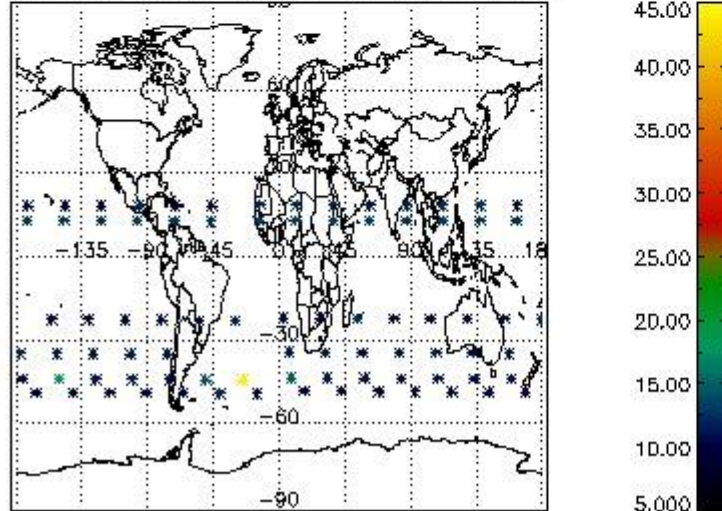

3.1 Plot quality information per product (time dependant)

3.2 Plot quality information per product (world map)

Percentage of flagged data per O3 profile

Percentage of flagged data per H2O profile

Percentage of flagged data per NO2 profile