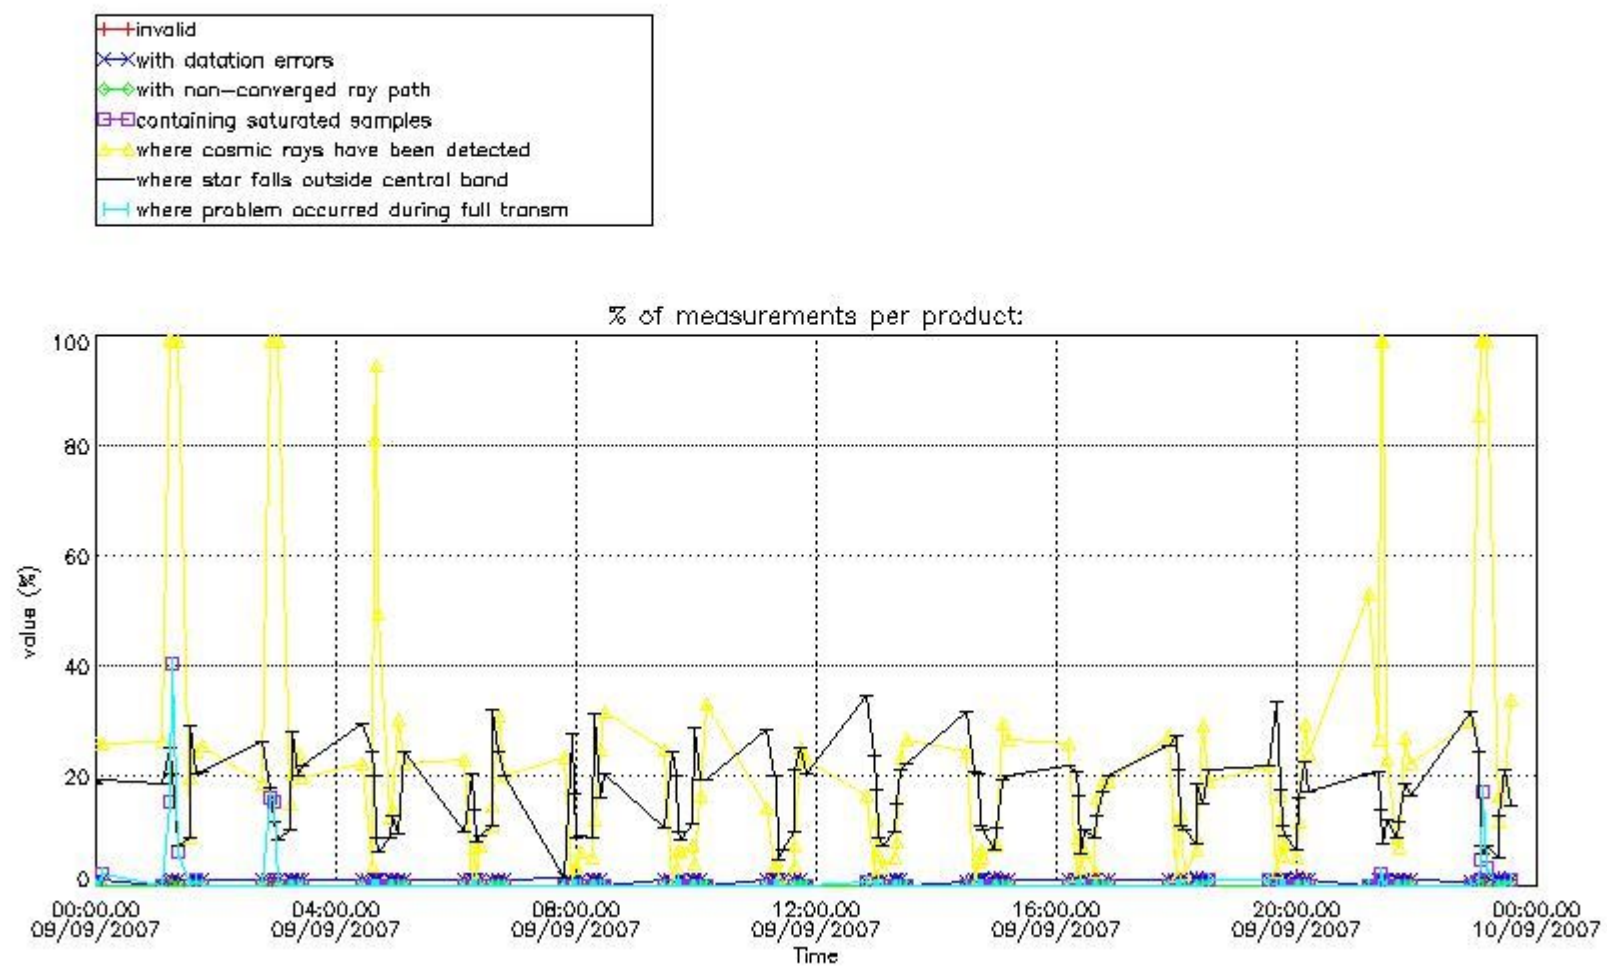

3.1 Plot quality information per product (time dependant)

3.2 Plot quality information per product (world map)

Percentage of flagged data per O3 profile

Percentage of flagged data per H2O profile

Percentage of flagged data per NO2 profile

Percentage of flagged data per NO3 profile

4. Level 1 quality information per product

In this section it is plotted some information contained in the Quality Summary data set of the level 2 products that comes from the level 1b processing. Products without errors (error flag in the MPH set to "0") are used.

4.1 Plot quality information per product (time dependant) coming from level 1b processing

4.1.1 Plot level 1 quality information per product (time dependant): ENVISAT ASCENDING passes

4.1.2 Plot level 1 quality information per product (time dependant): ENVI SAT DESCENDING passes