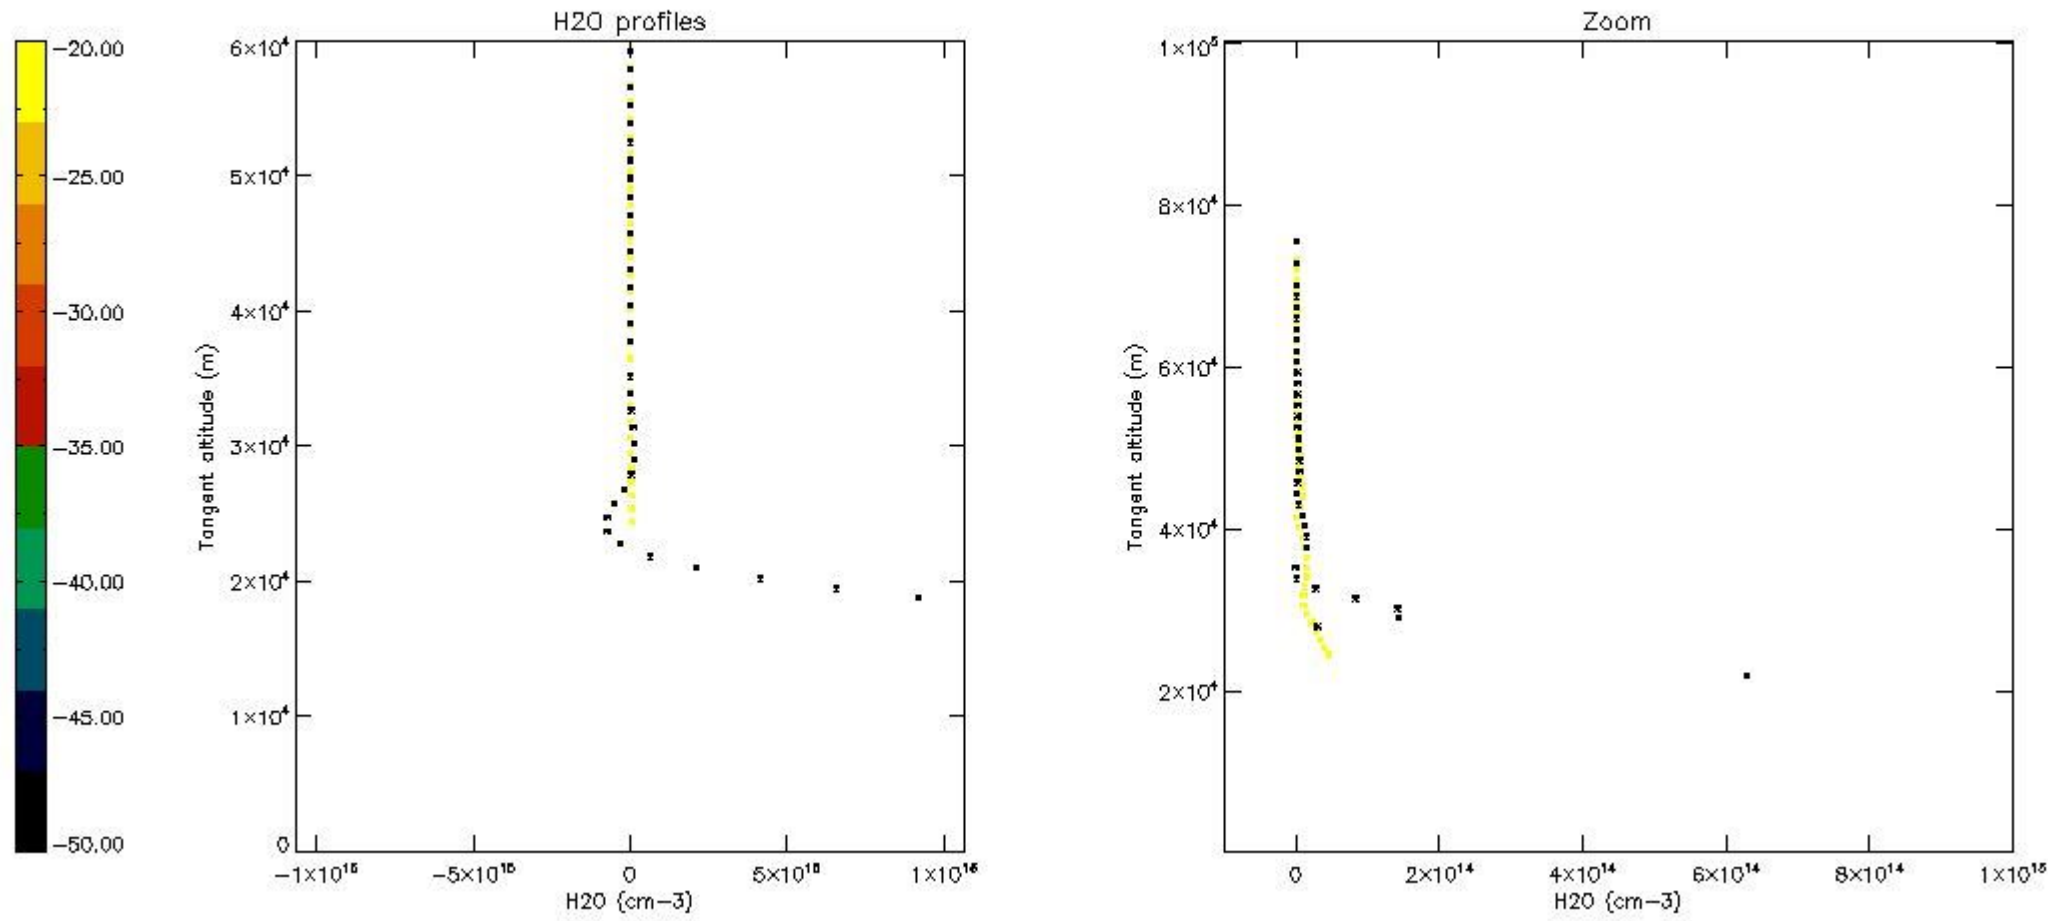

6. Auxiliary Data Files used for the production reported in section 2

The number reported in the third column indicates since which file (see list in section 2) the corresponding auxiliary file has been used. The fourth column is the date of those product files.

Type	Auxiliary Filename	Used since product	Used since product date
INST_PHYS_CHARACTERISTICS	GOM_INS_AXVIEC20091111_143220_20030716_120000_20500101_000000	1	09-SEP-2007 00:00:03
LEVEL-2_PROC_CONFIG	GOM_PR2_AXVIEC20091111_152718_20020301_000000_20500101_000000	1	09-SEP-2007 00:00:03
CROSS_SECTIONS_FILE	GOM_CRS_AXVIEC20091111_154832_20020301_000000_20500101_000000	1	09-SEP-2007 00:00:03