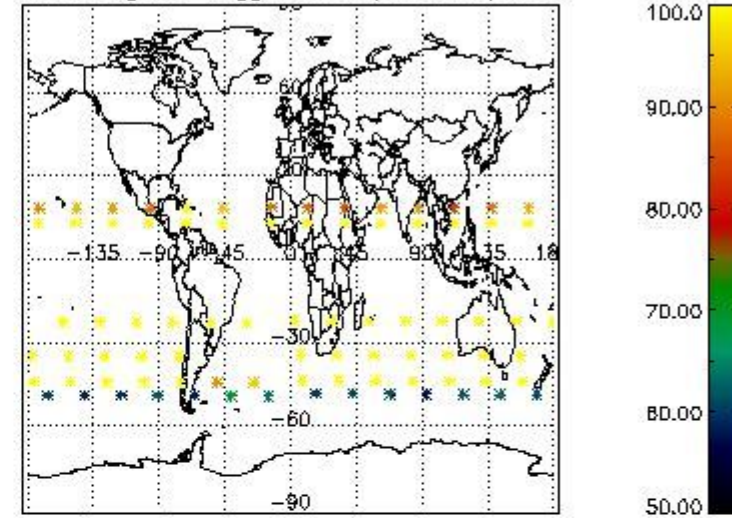

3.1 Plot quality information per product (time dependant)

3.2 Plot quality information per product (world map)

Percentage of flagged data per O3 profile

Percentage of flagged data per H2O profile

Percentage of flagged data per NO2 profile