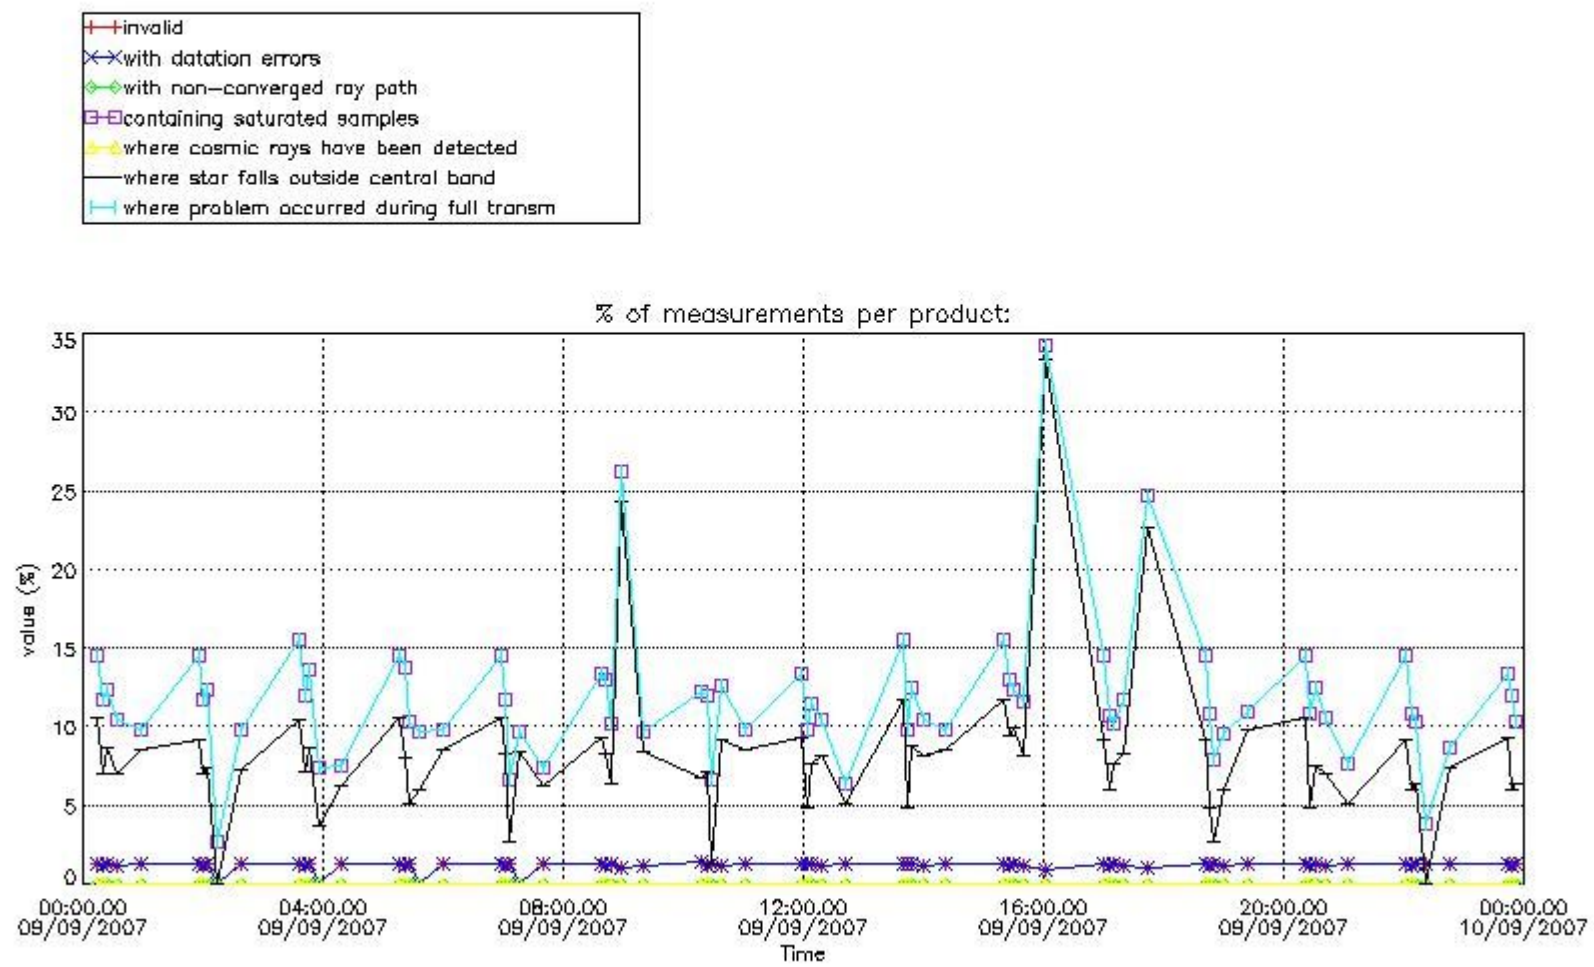

3.1 Plot quality information per product (time dependant)

3.2 Plot quality information per product (world map)

Percentage of flagged data per O3 profile

Percentage of flagged data per H2O profile

Percentage of flagged data per NO2 profile

Percentage of flagged data per NO3 profile

4. Level 1 quality information per product

In this section it is plotted some information contained in the Quality Summary data set of the level 2 products that comes from the level 1b processing. Products without errors (error flag in the MPH set to "0") are used.

4.1 Plot quality information per product (time dependant) coming from level 1b processing

4.1.1 Plot level 1 quality information per product (time dependant): ENVISAT ASCENDING passes

4.1.2 Plot level 1 quality information per product (time dependant): ENVI SAT DESCENDING passes