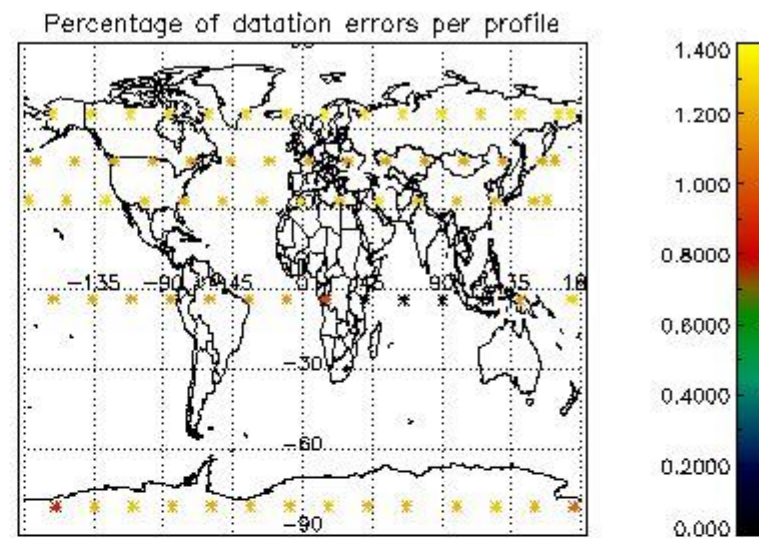

Percentage of datation errors per profile

Percentage of star falling outside central band per profile

Percentage of saturation errors per profile

4.2.2 Plot level 1 quality information per product (world map): ENVISAT DESCENDING passes