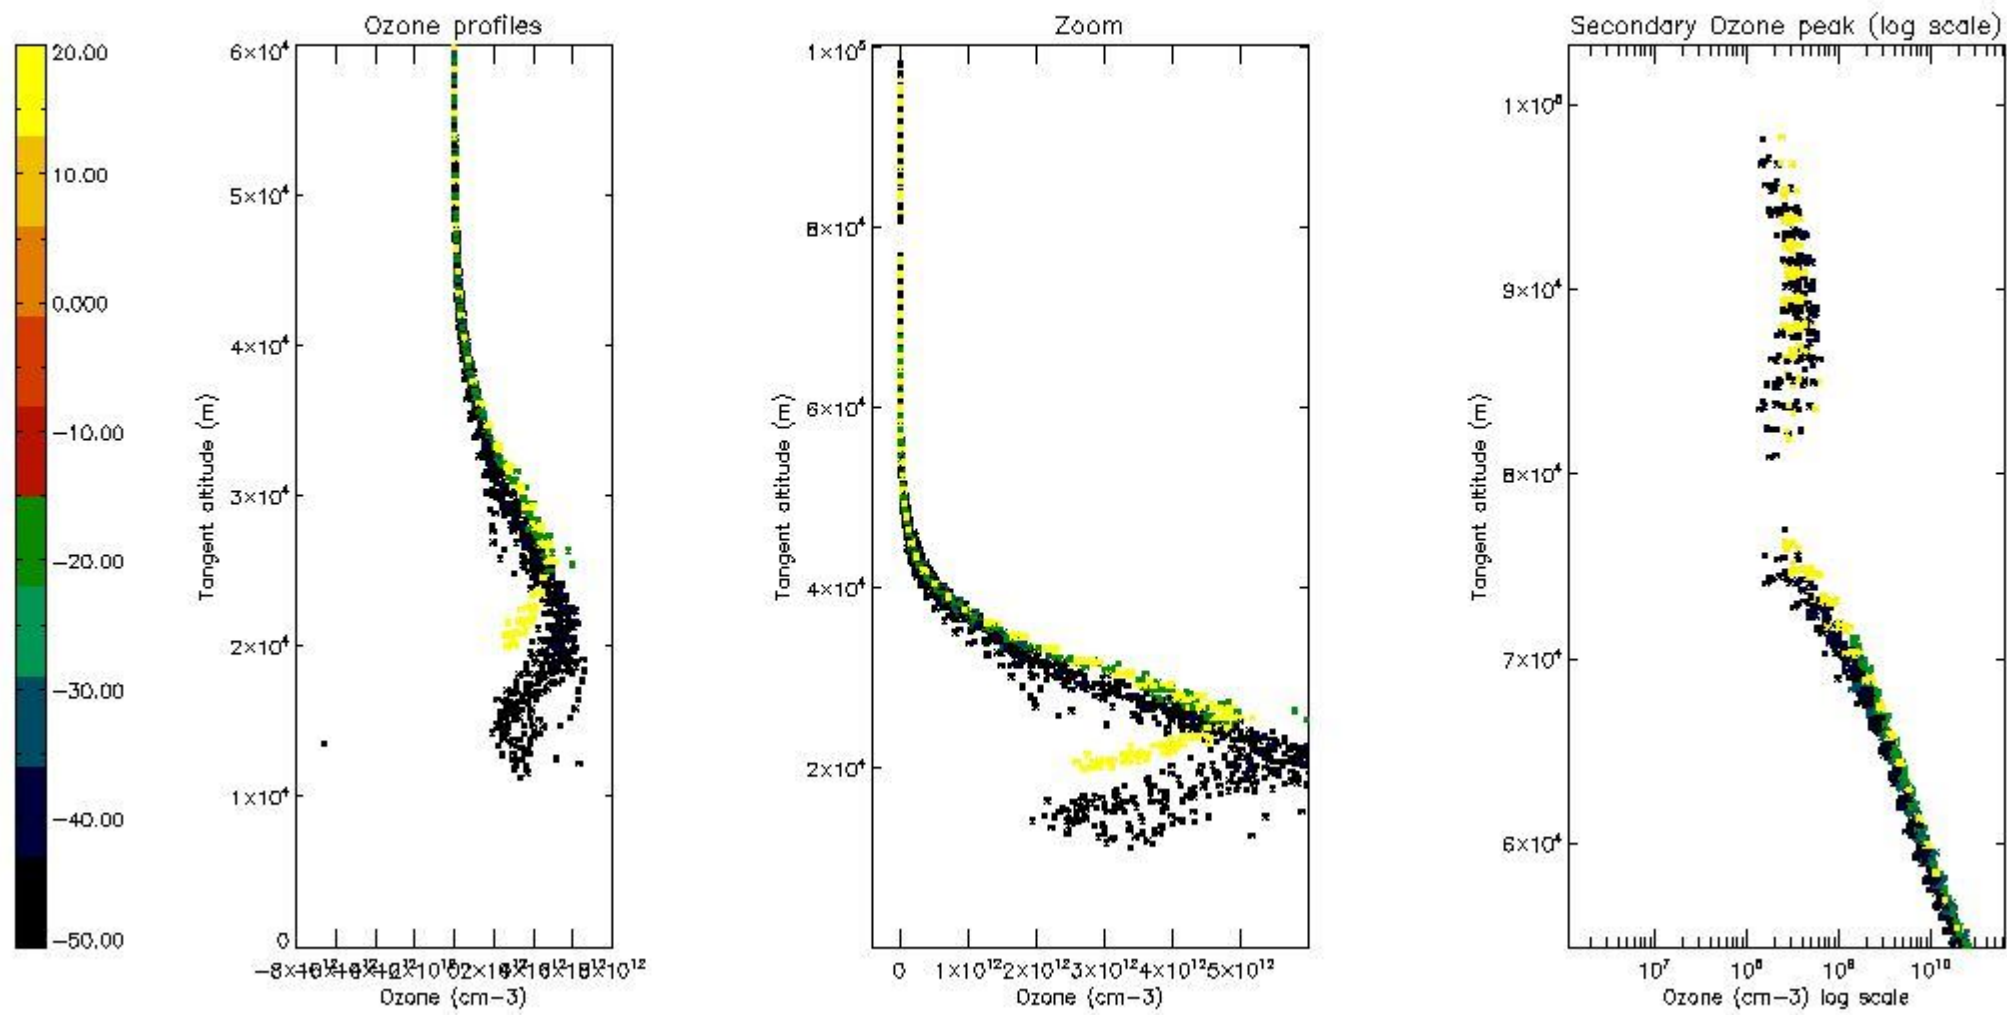

5.6 Plot NO₂ profiles for all STD (dark without errors)

The colorbar represents the latitude.