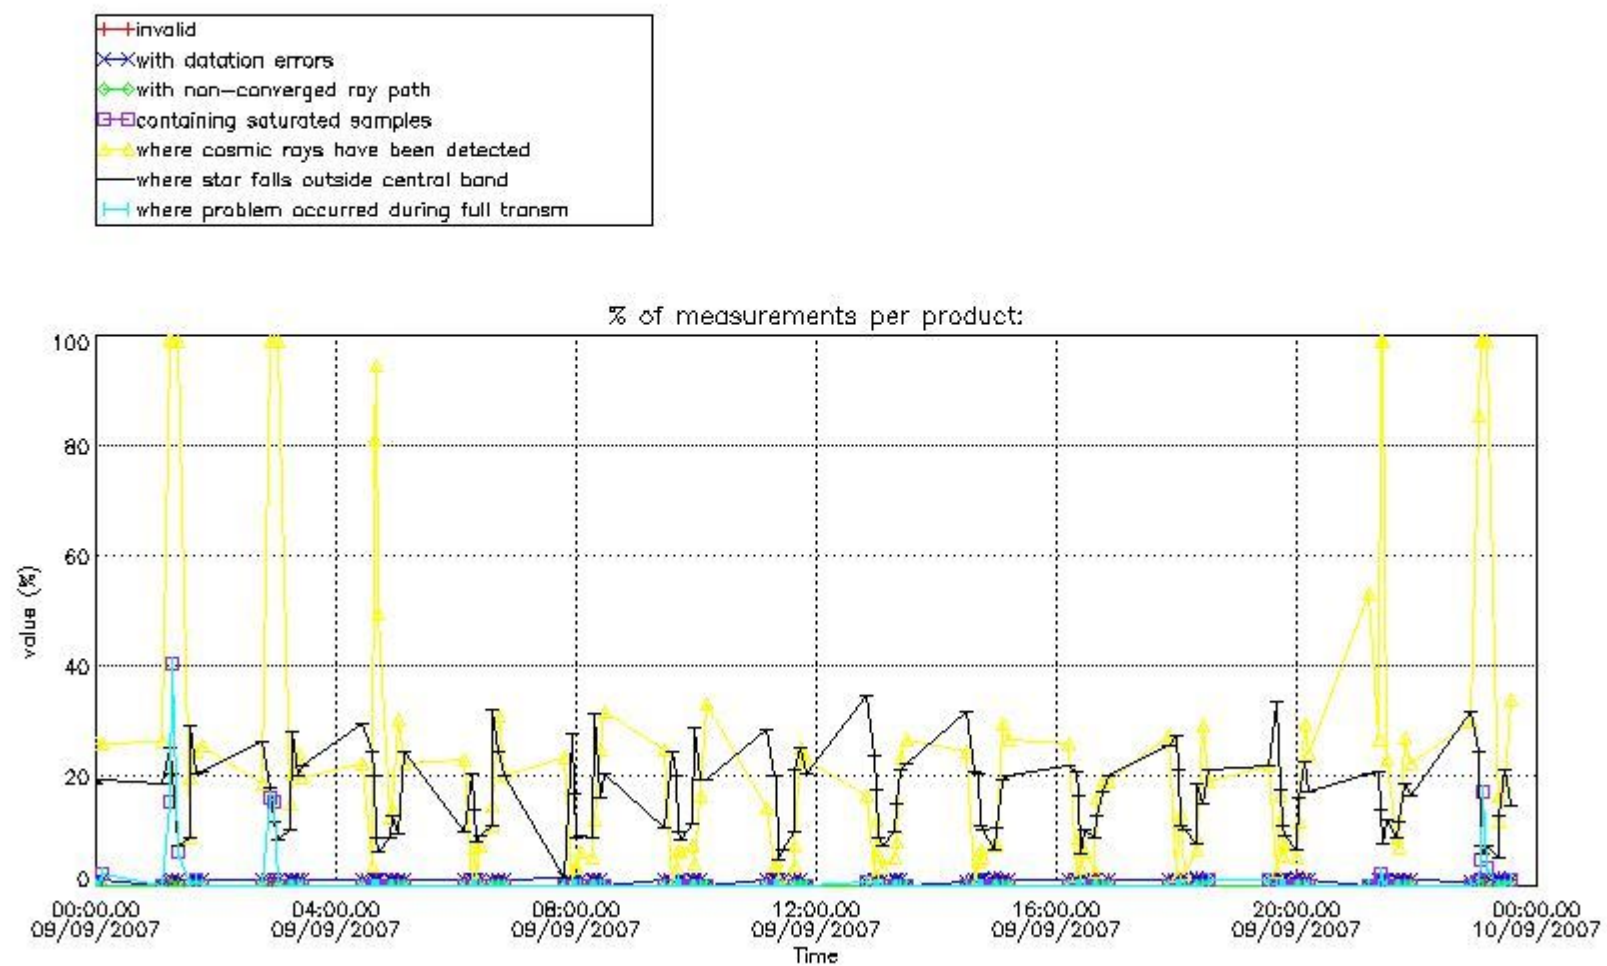

4.1.2 Plot level 1 quality information per product (time dependant): ENVI SAT DESCENDING passes