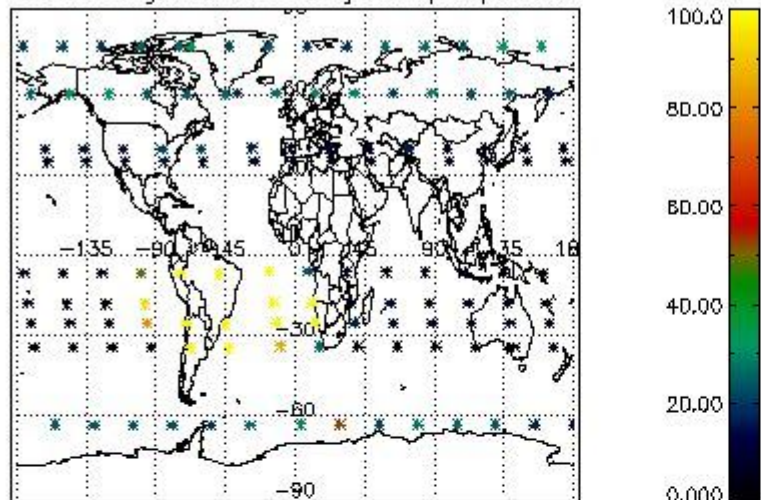

4.1 Plot quality information per product (time dependant) coming from level 1b processing

4.1.1 Plot level 1 quality information per product (time dependant): ENVISAT ASCENDING passes

4.1.2 Plot level 1 quality information per product (time dependant): ENVI SAT DESCENDING passes

4.2 Plot quality information per product coming from level 1b processing (world map)

4.2.1 Plot level 1 quality information per product (world map): ENVISAT ASCENDING passes

Percentage of cosmic ray hits per profile