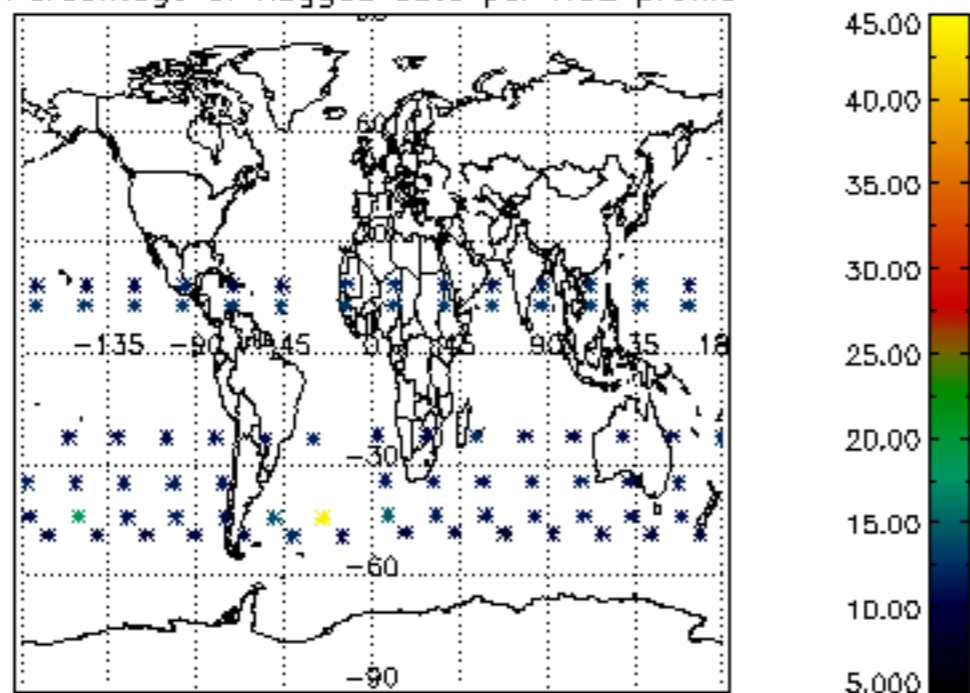

Percentage of flagged data per NO2 profile