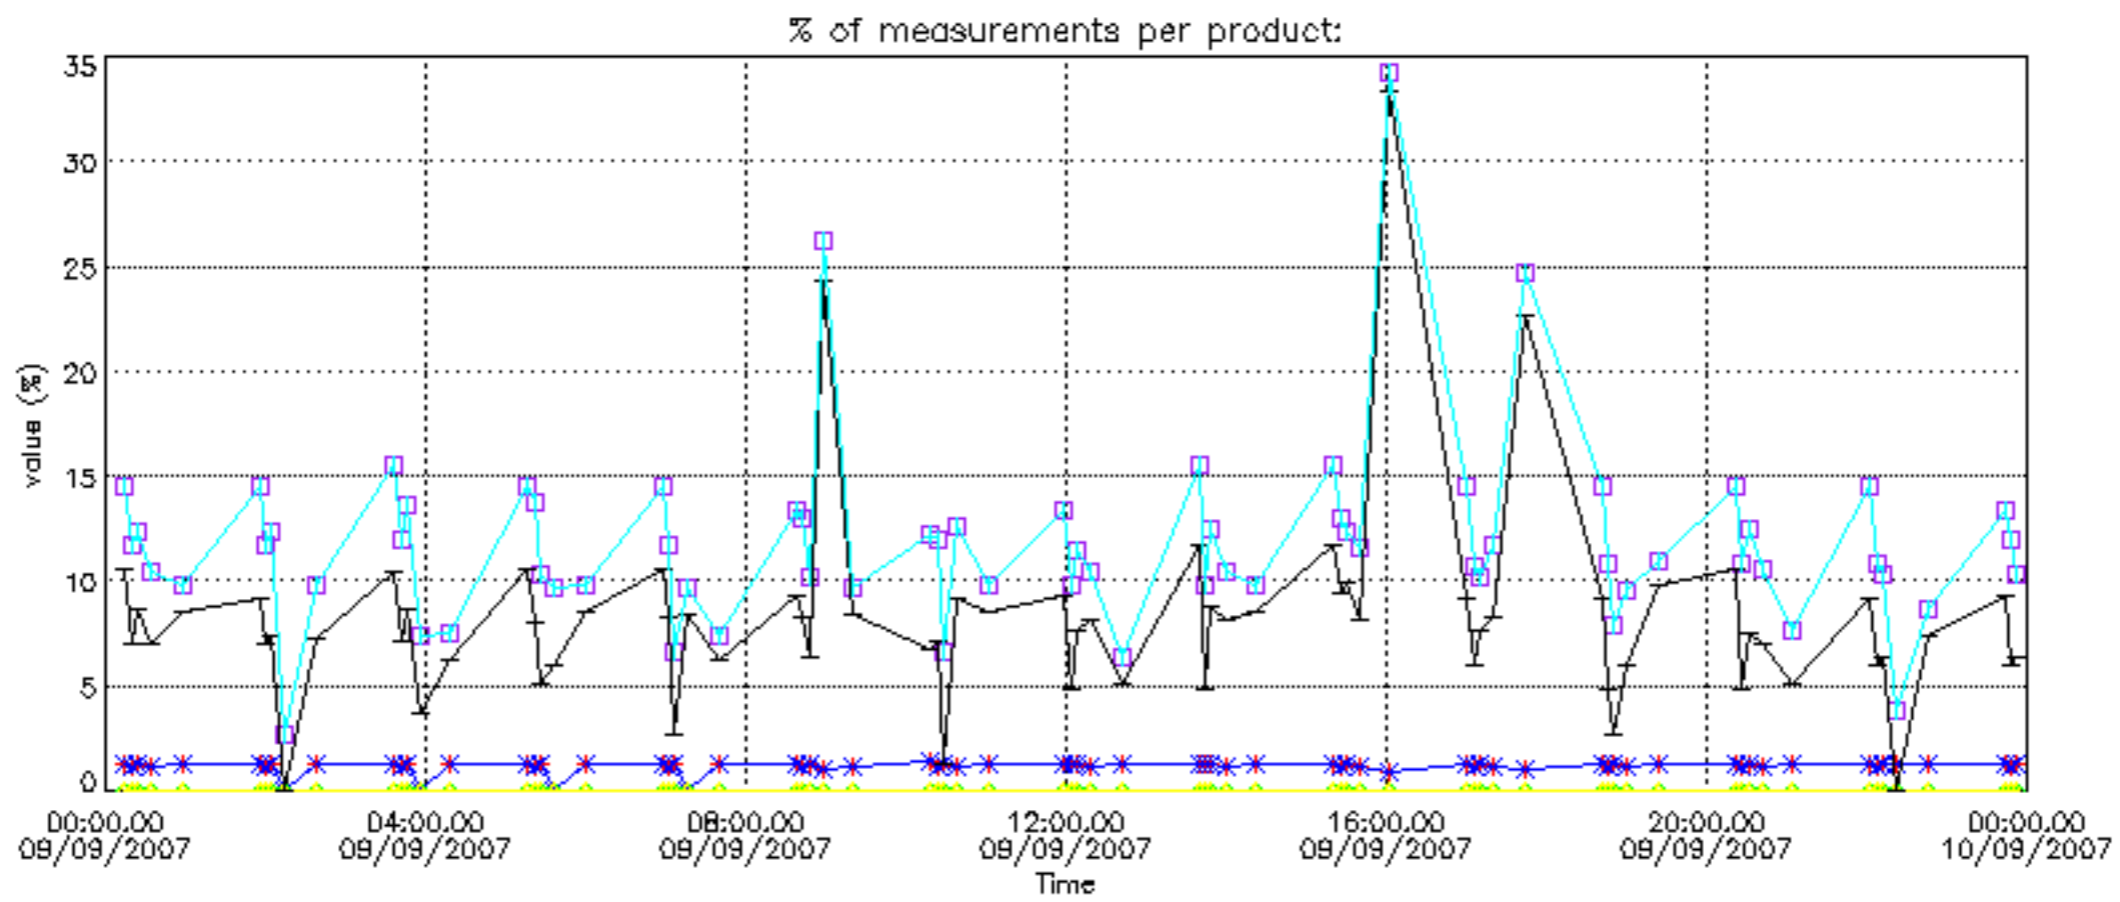

Percentage of cosmic ray hits per profile

Percentage of datation errors per profile