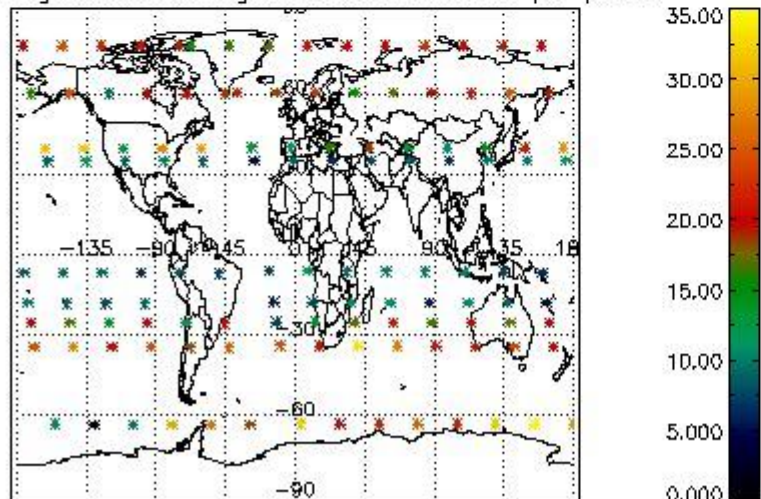

Percentage of star falling outside central band per profile