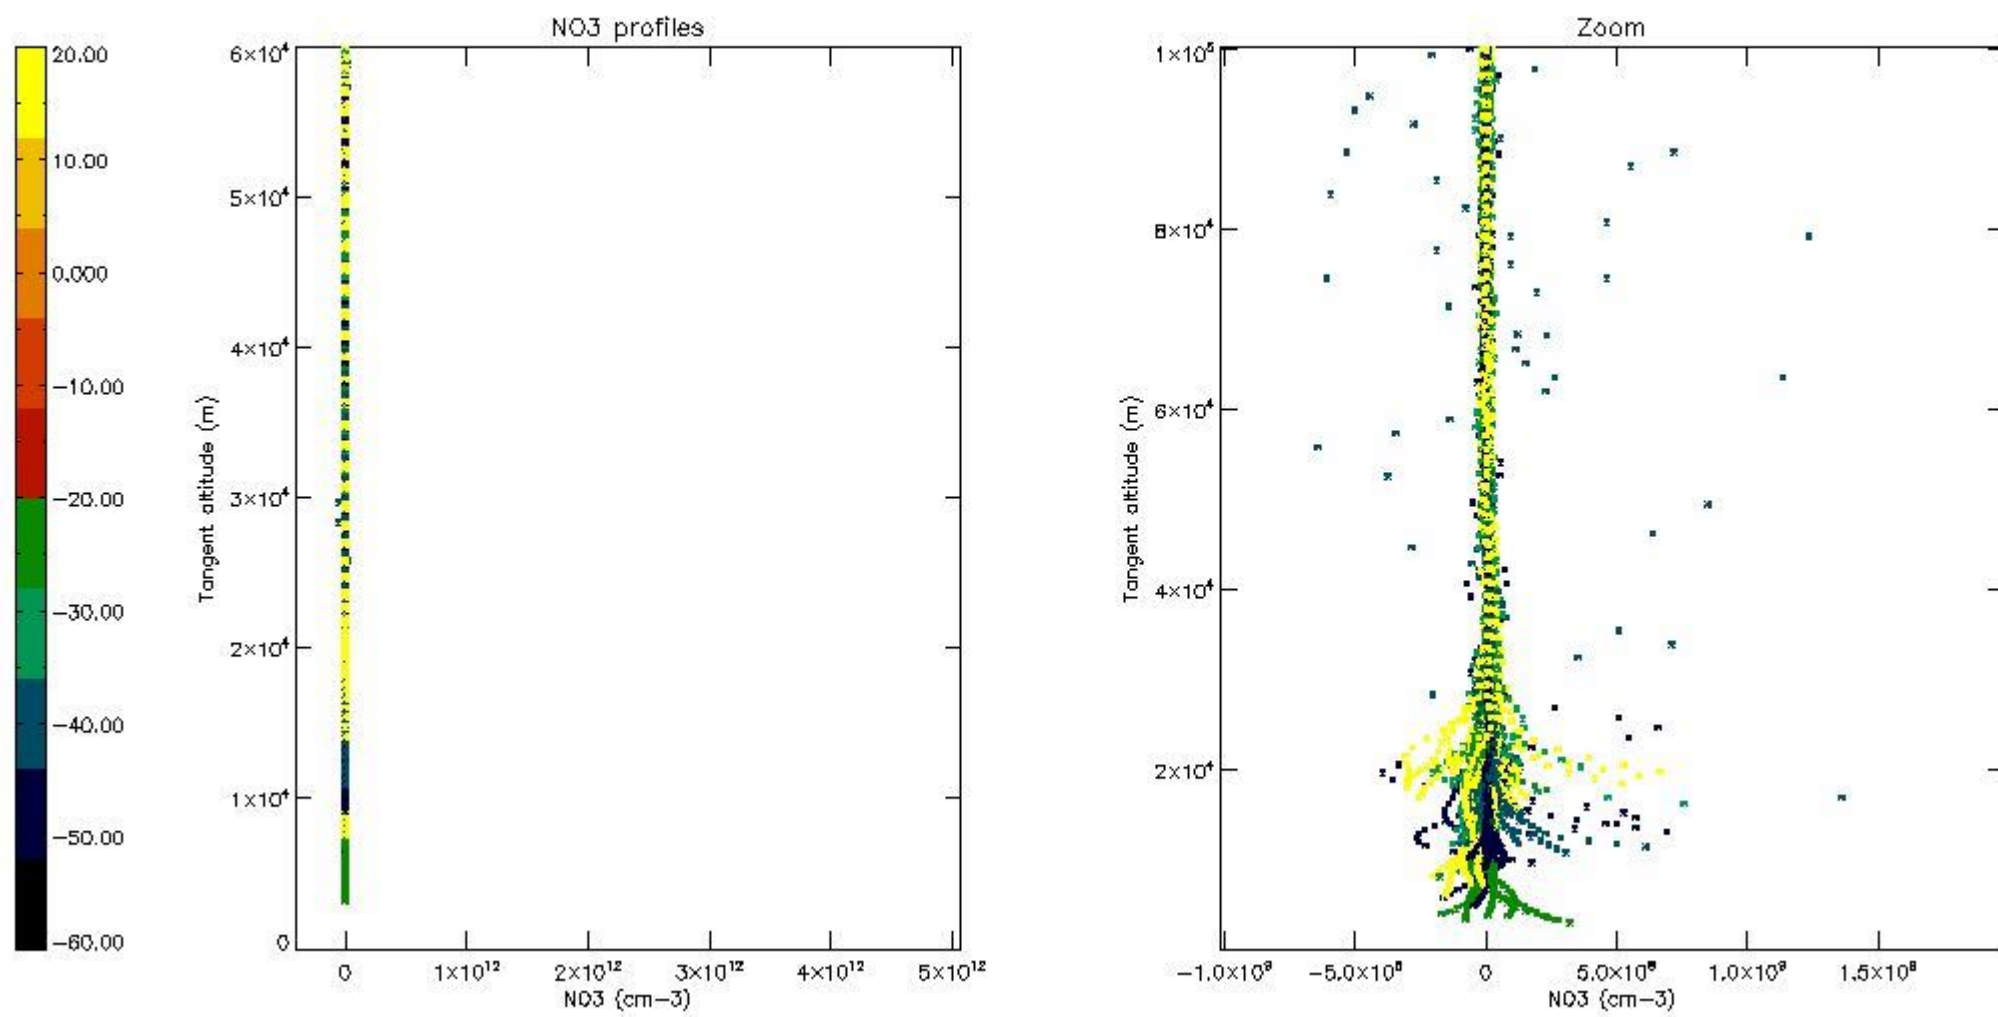

5.8 Plot H2O profiles for all STD (only for occultations of stars 1,2,3,4,13,14,16,26,63 dark without errors)

The colorbar represents the latitude.