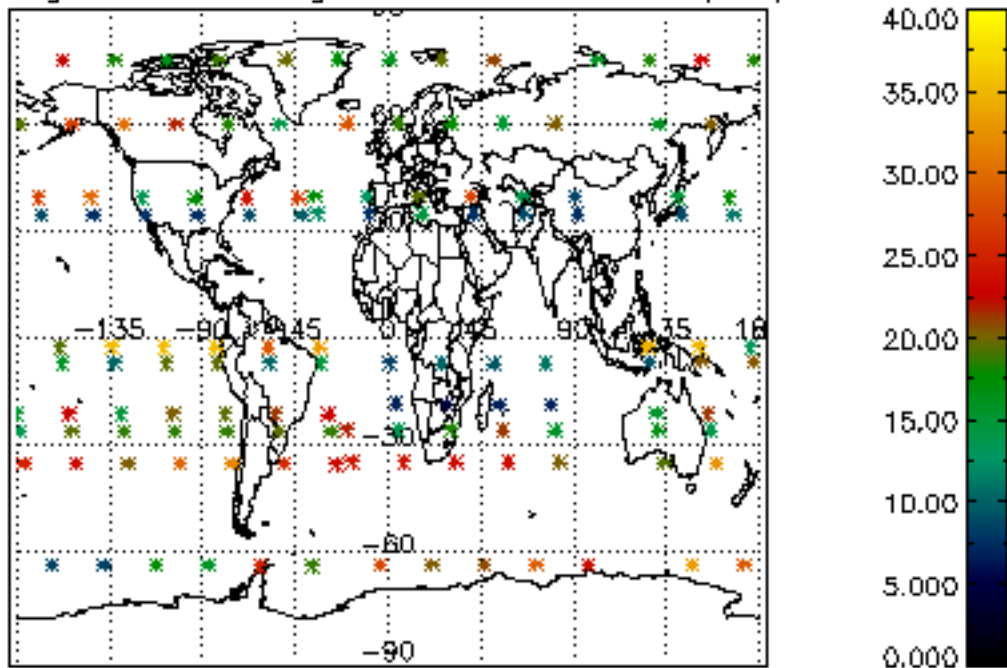

Percentage of cosmic ray hits per profile

Percentage of star falling outside central band per profile