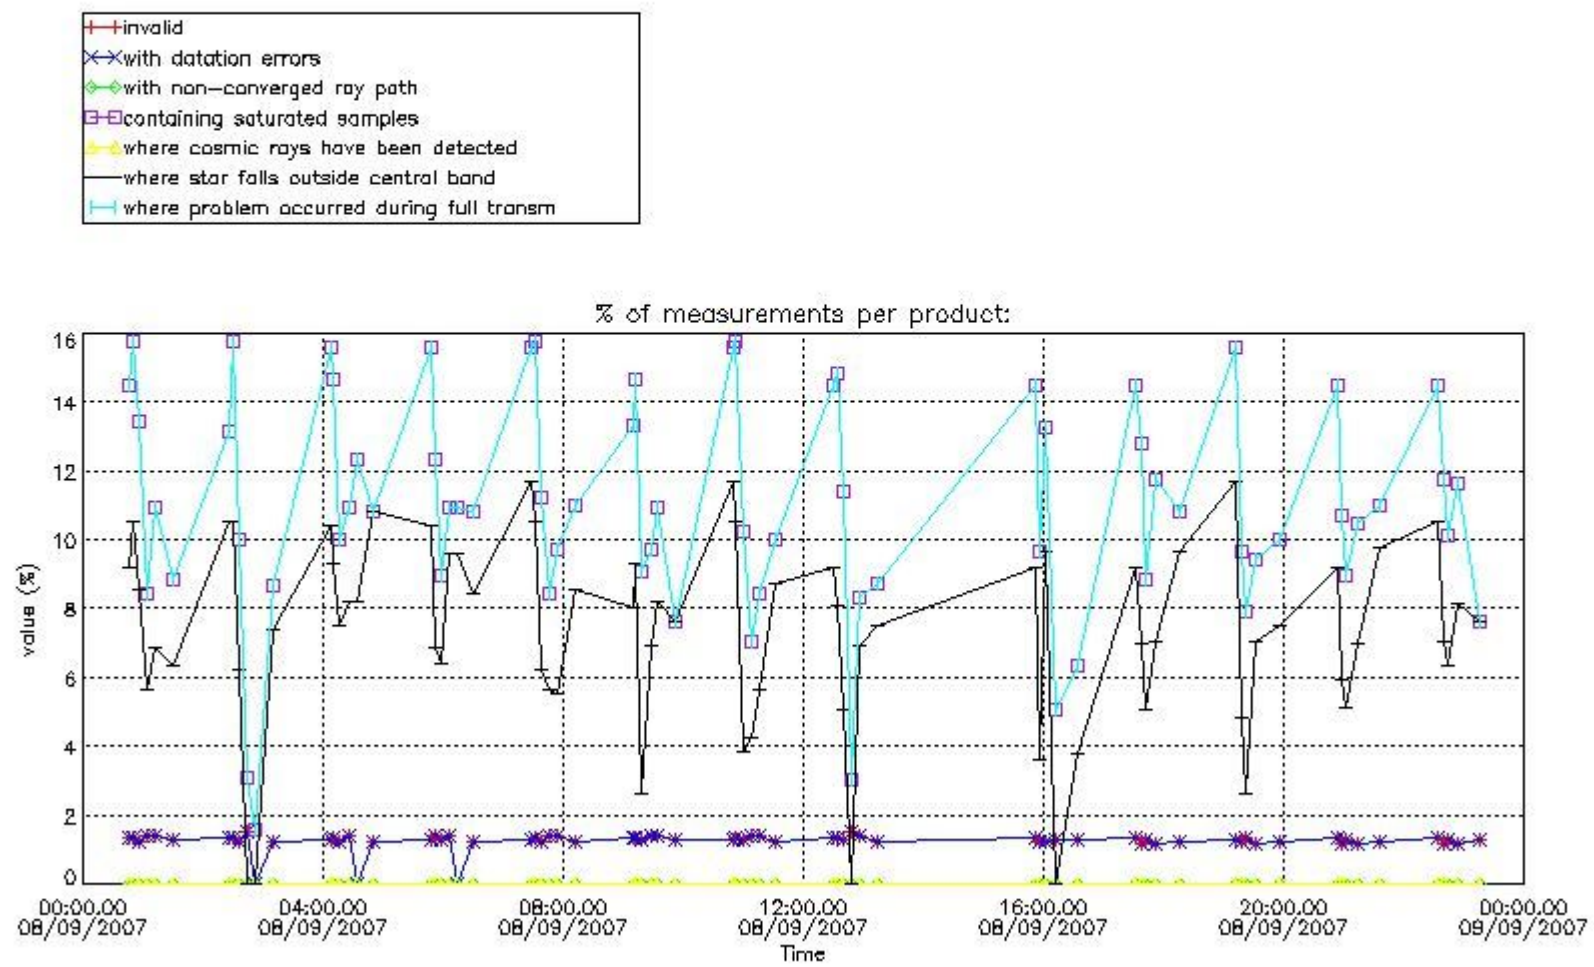

4.2 Plot quality information per product coming from level 1b processing (world map)

4.2.1 Plot level 1 quality information per product (world map): ENVISAT ASCENDING passes