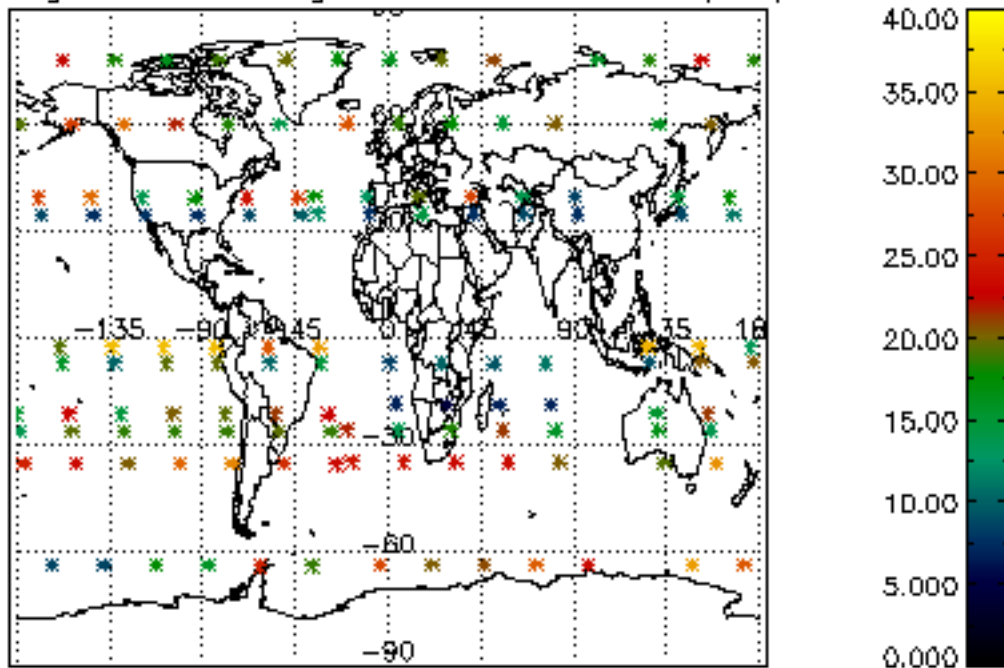

Percentage of cosmic ray hits per profile

Percentage of star falling outside central band per profile