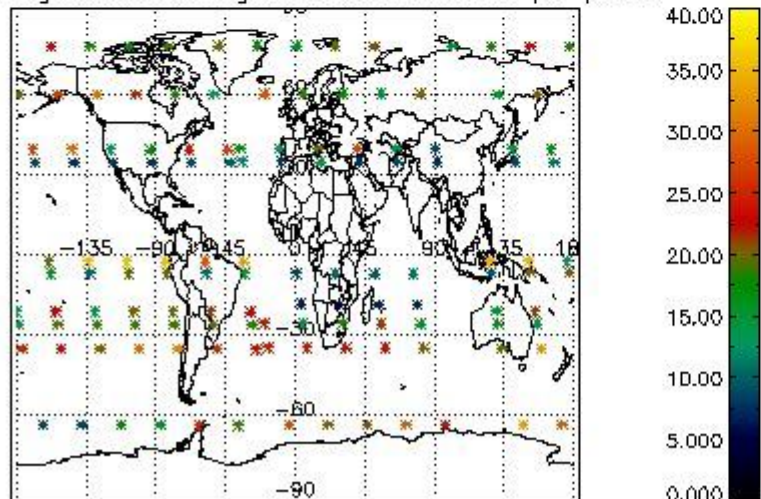

Percentage of star falling outside central band per profile