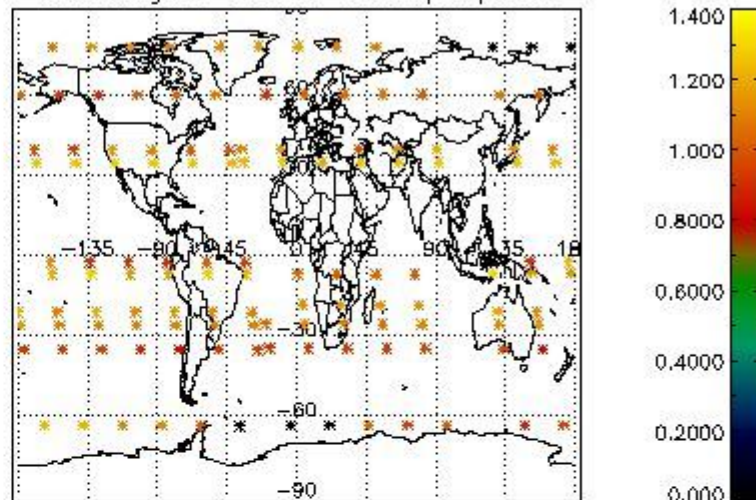

Percentage of datation errors per profile