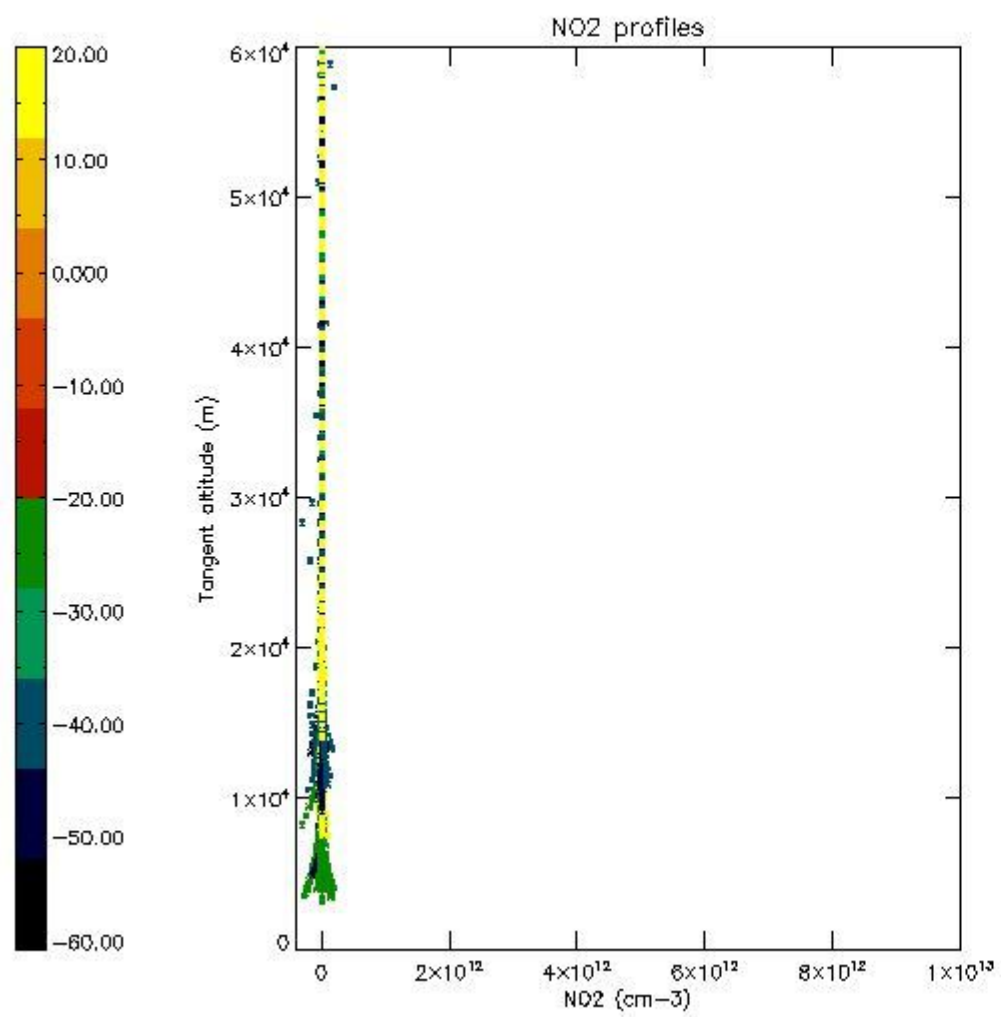

5.7 Plot NO3 profiles for all STD (dark without errors)

The colorbar represents the latitude.