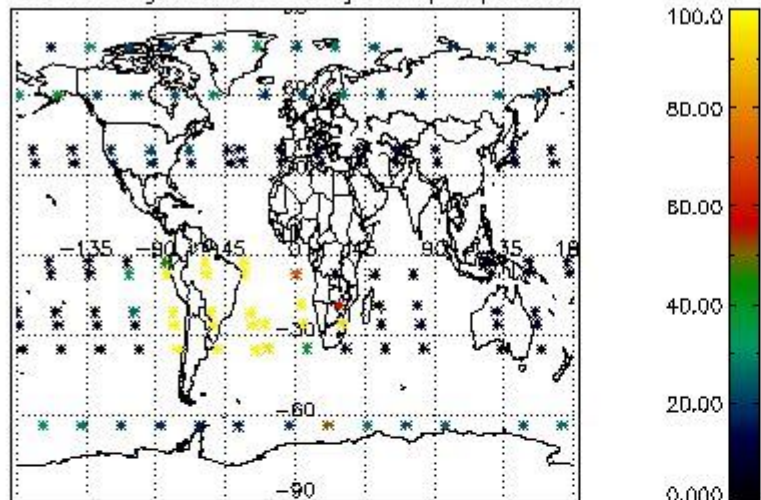

4.1 Plot quality information per product (time dependant) coming from level 1b processing

4.1.1 Plot level 1 quality information per product (time dependant): ENVISAT ASCENDING passes

4.1.2 Plot level 1 quality information per product (time dependant): ENVI SAT DESCENDING passes

4.2 Plot quality information per product coming from level 1b processing (world map)

4.2.1 Plot level 1 quality information per product (world map): ENVISAT ASCENDING passes

Percentage of cosmic ray hits per profile