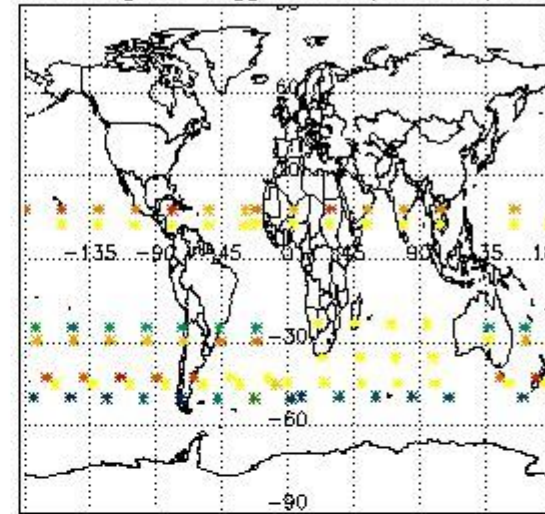

3.1 Plot quality information per product (time dependant)

3.2 Plot quality information per product (world map)

Percentage of flagged data per O3 profile

Percentage of flagged data per H2O profile

Percentage of flagged data per NO2 profile

Percentage of flagged data per NO3 profile

4. Level 1 quality information per product

In this section it is plotted some information contained in the Quality Summary data set of the level 2 products that comes from the level 1b processing. Products without errors (error flag in the MPH set to "0") are used.