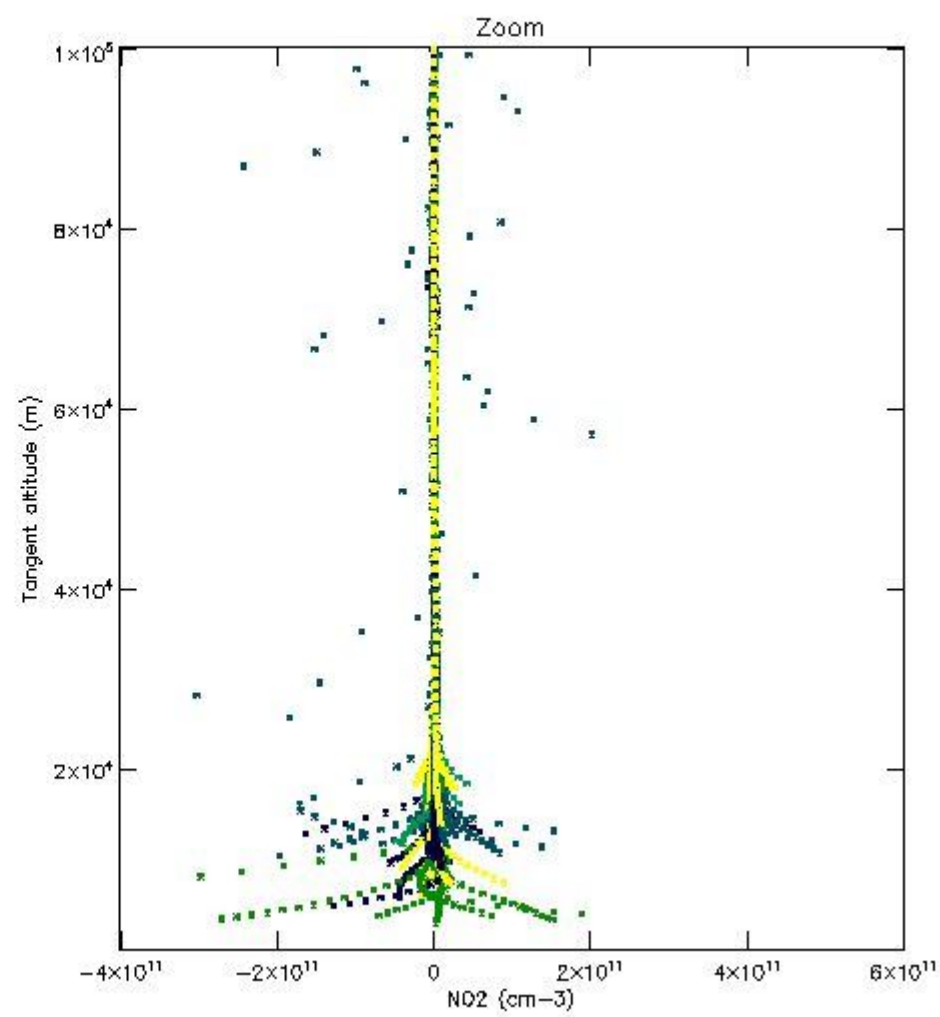

STD < 10	23
STD < 5	18

5.2 Plot ozone profiles for all STD (dark without errors)

The colorbar represents the latitude.

5.3 Plot ozone profiles where STD < 20% (dark without errors)

The colorbar represents the latitude.

5.4 Plot ozone profiles where STD < 10% (dark without errors)

The colorbar represents the latitude.

5.5 Plot ozone profiles where STD < 5% (dark without errors)

The colorbar represents the latitude.

5.6 Plot NO₂ profiles for all STD (dark without errors)

The colorbar represents the latitude.

5.7 Plot NO3 profiles for all STD (dark without errors)

The colorbar represents the latitude.

5.8 Plot H2O profiles for all STD (only for occultations of stars 1,2,3,4,13,14,16,26,63 dark without errors)