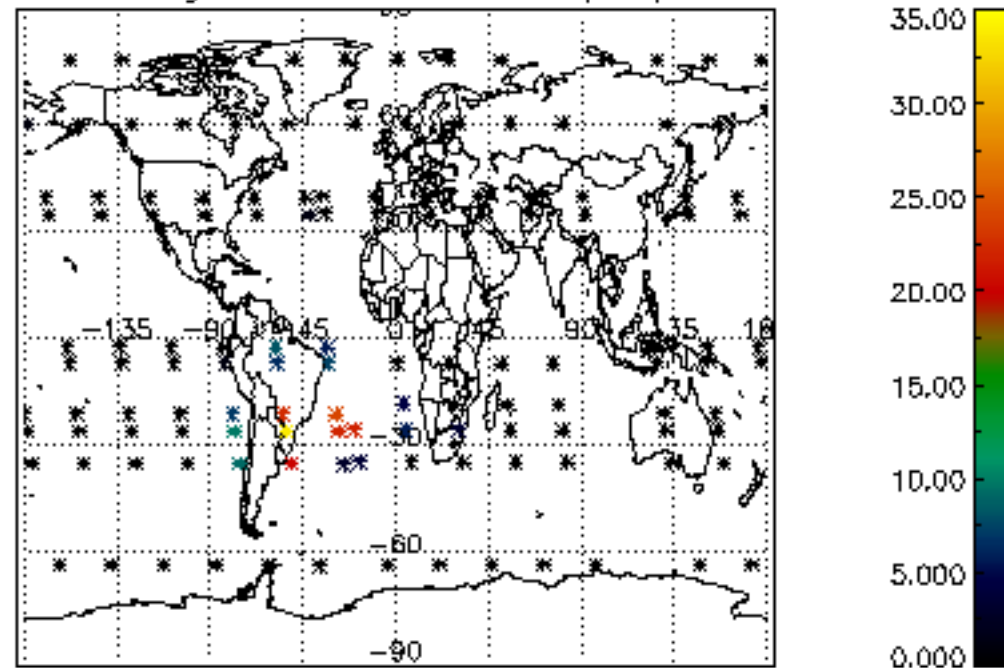

Percentage of datation errors per profile

Percentage of saturation errors per profile