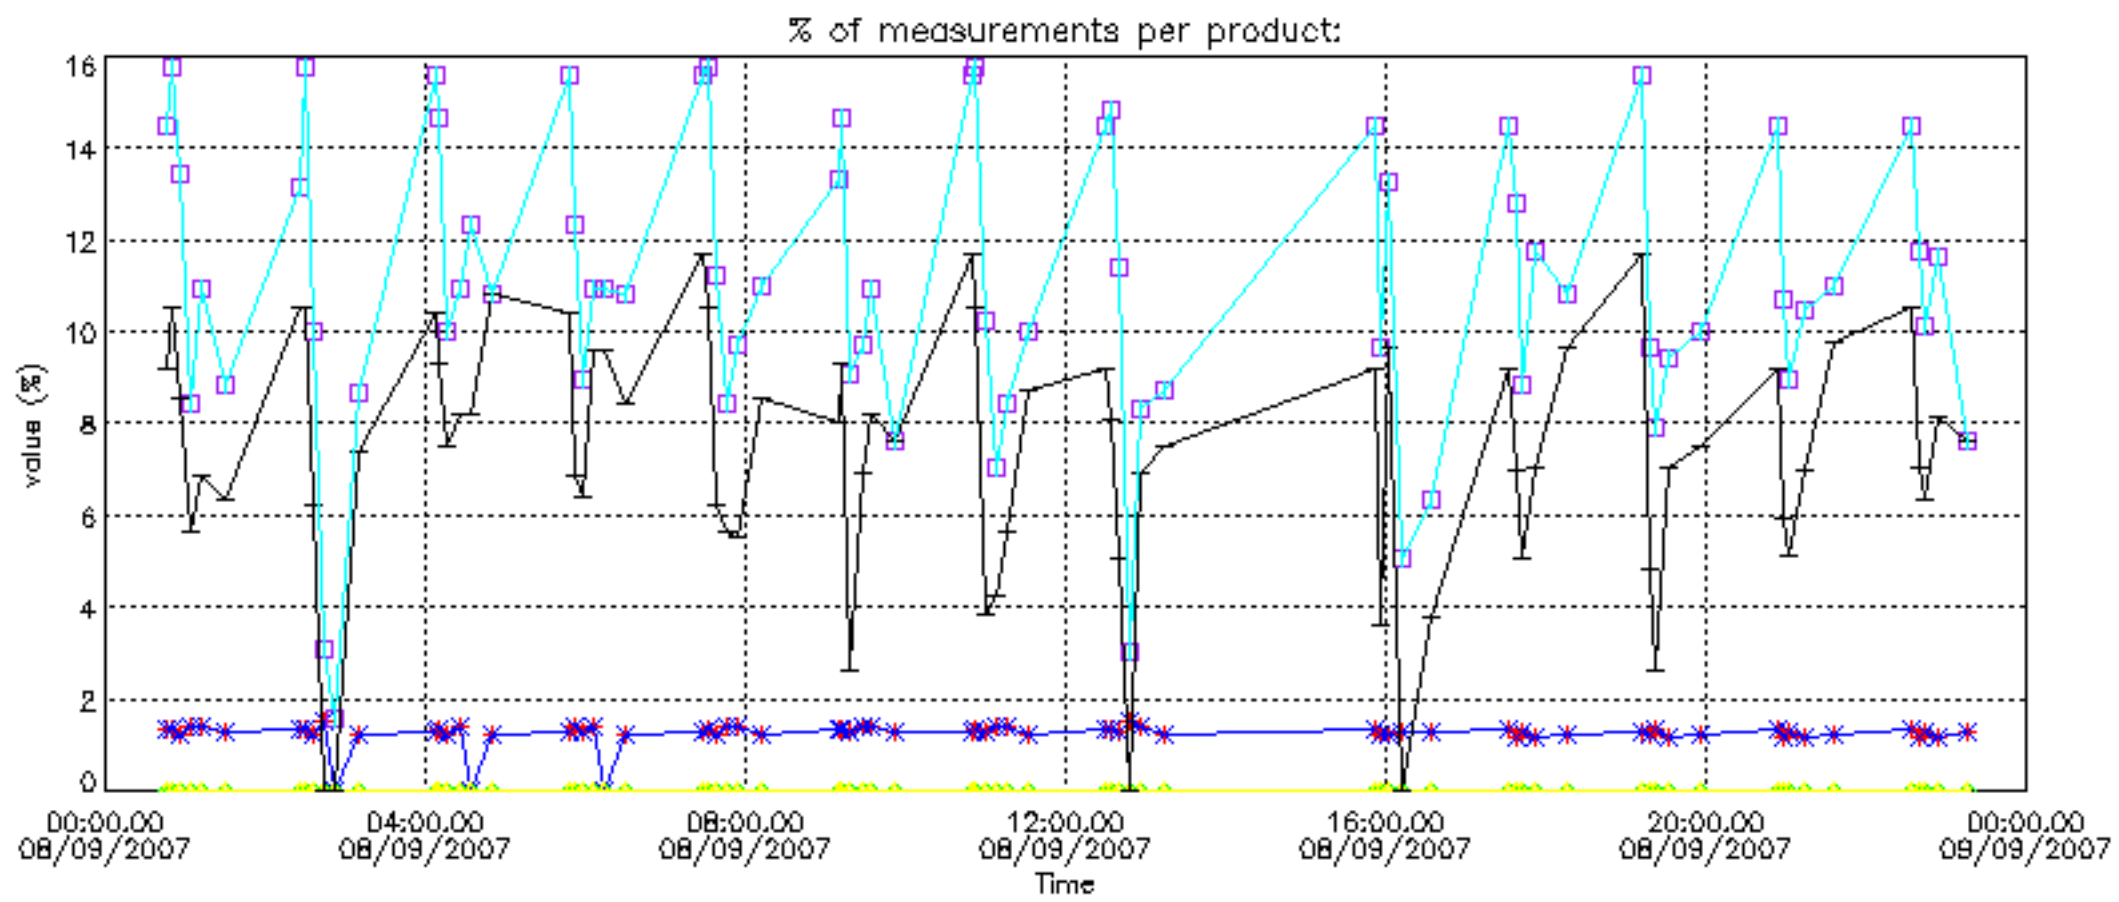

Percentage of cosmic ray hits per profile

Percentage of datation errors per profile