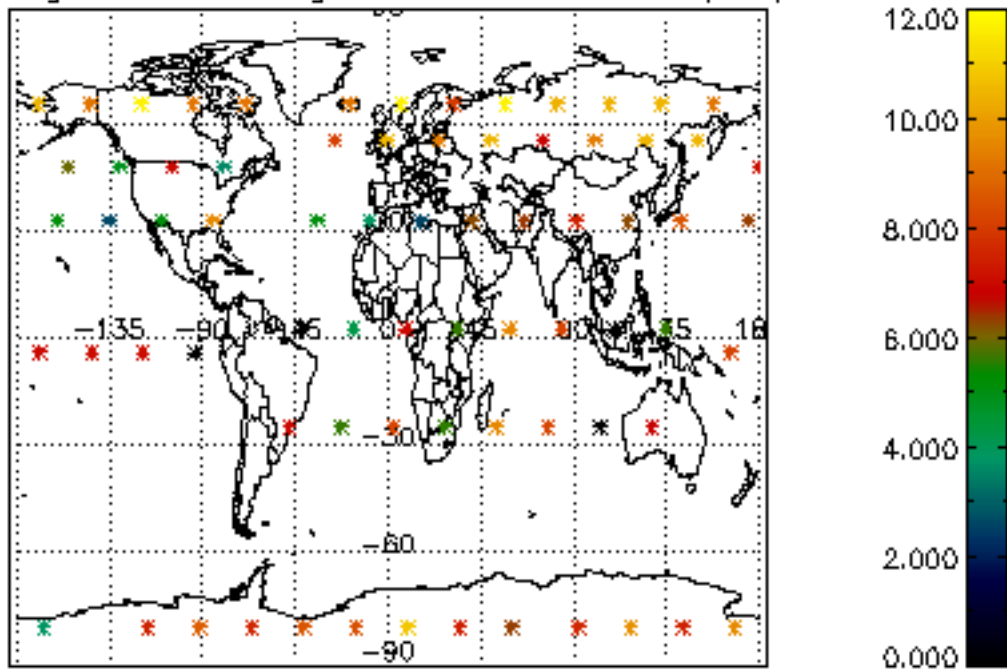

Percentage of star falling outside central band per profile