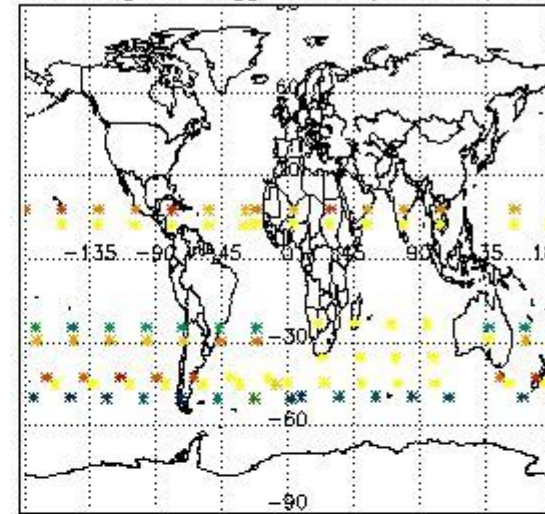

3.1 Plot quality information per product (time dependant)

3.2 Plot quality information per product (world map)

Percentage of flagged data per O3 profile

Percentage of flagged data per H2O profile

Percentage of flagged data per NO2 profile