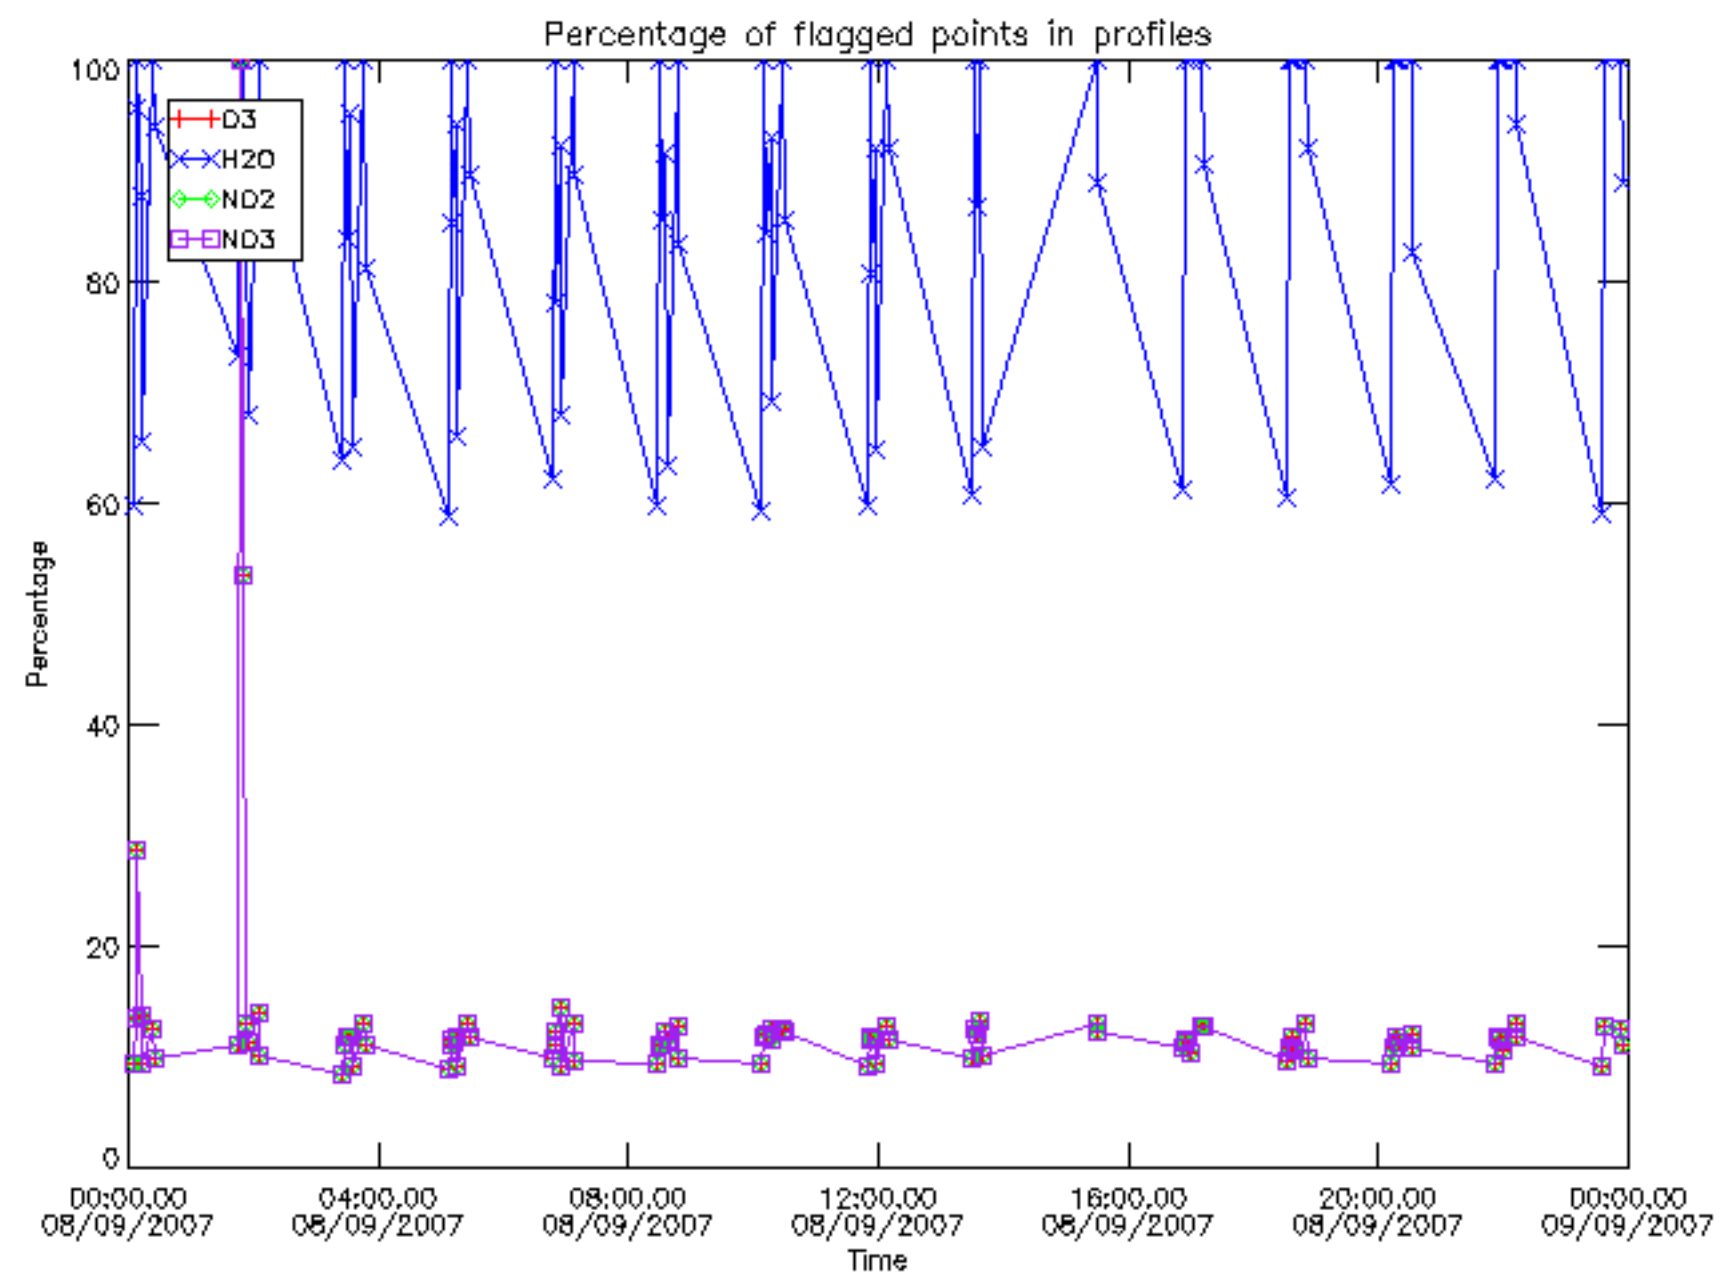

Percentage of flagged data per D3 profile

Percentage of flagged data per H2O profile