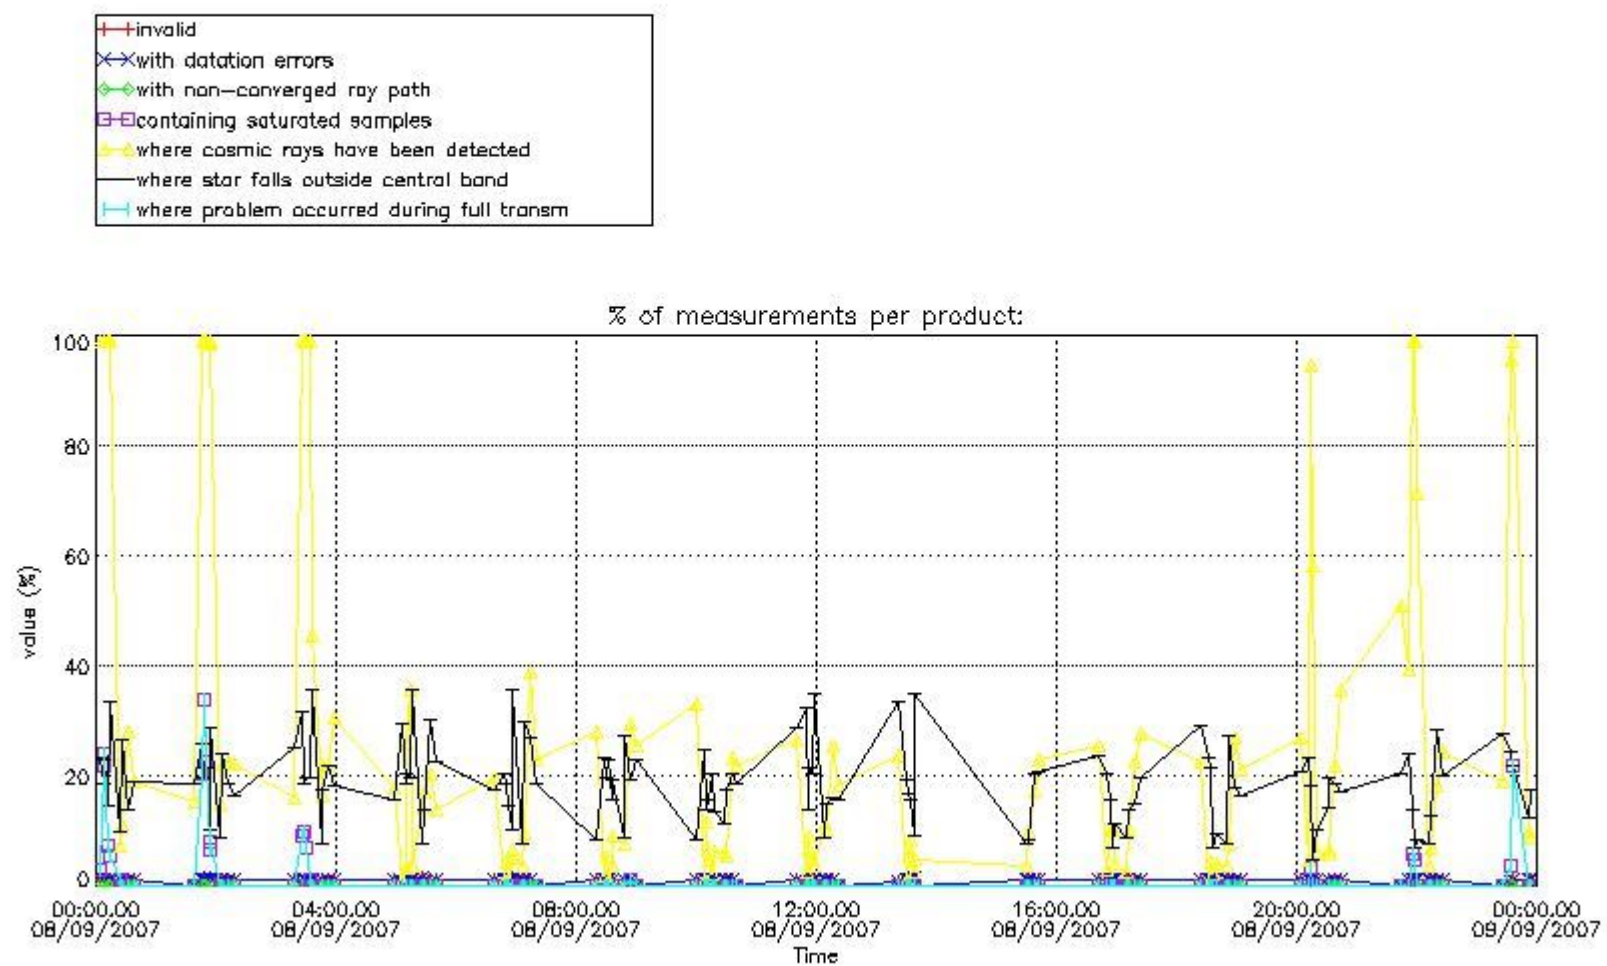

3.1 Plot quality information per product (time dependant)

3.2 Plot quality information per product (world map)

Percentage of flagged data per O3 profile

Percentage of flagged data per H2O profile

Percentage of flagged data per NO2 profile

Percentage of flagged data per NO3 profile

4. Level 1 quality information per product

In this section it is plotted some information contained in the Quality Summary data set of the level 2 products that comes from the level 1b processing. Products without errors (error flag in the MPH set to "0") are used.

4.1 Plot quality information per product (time dependant) coming from level 1b processing

4.1.1 Plot level 1 quality information per product (time dependant): ENVISAT ASCENDING passes

4.1.2 Plot level 1 quality information per product (time dependant): ENVI SAT DESCENDING passes