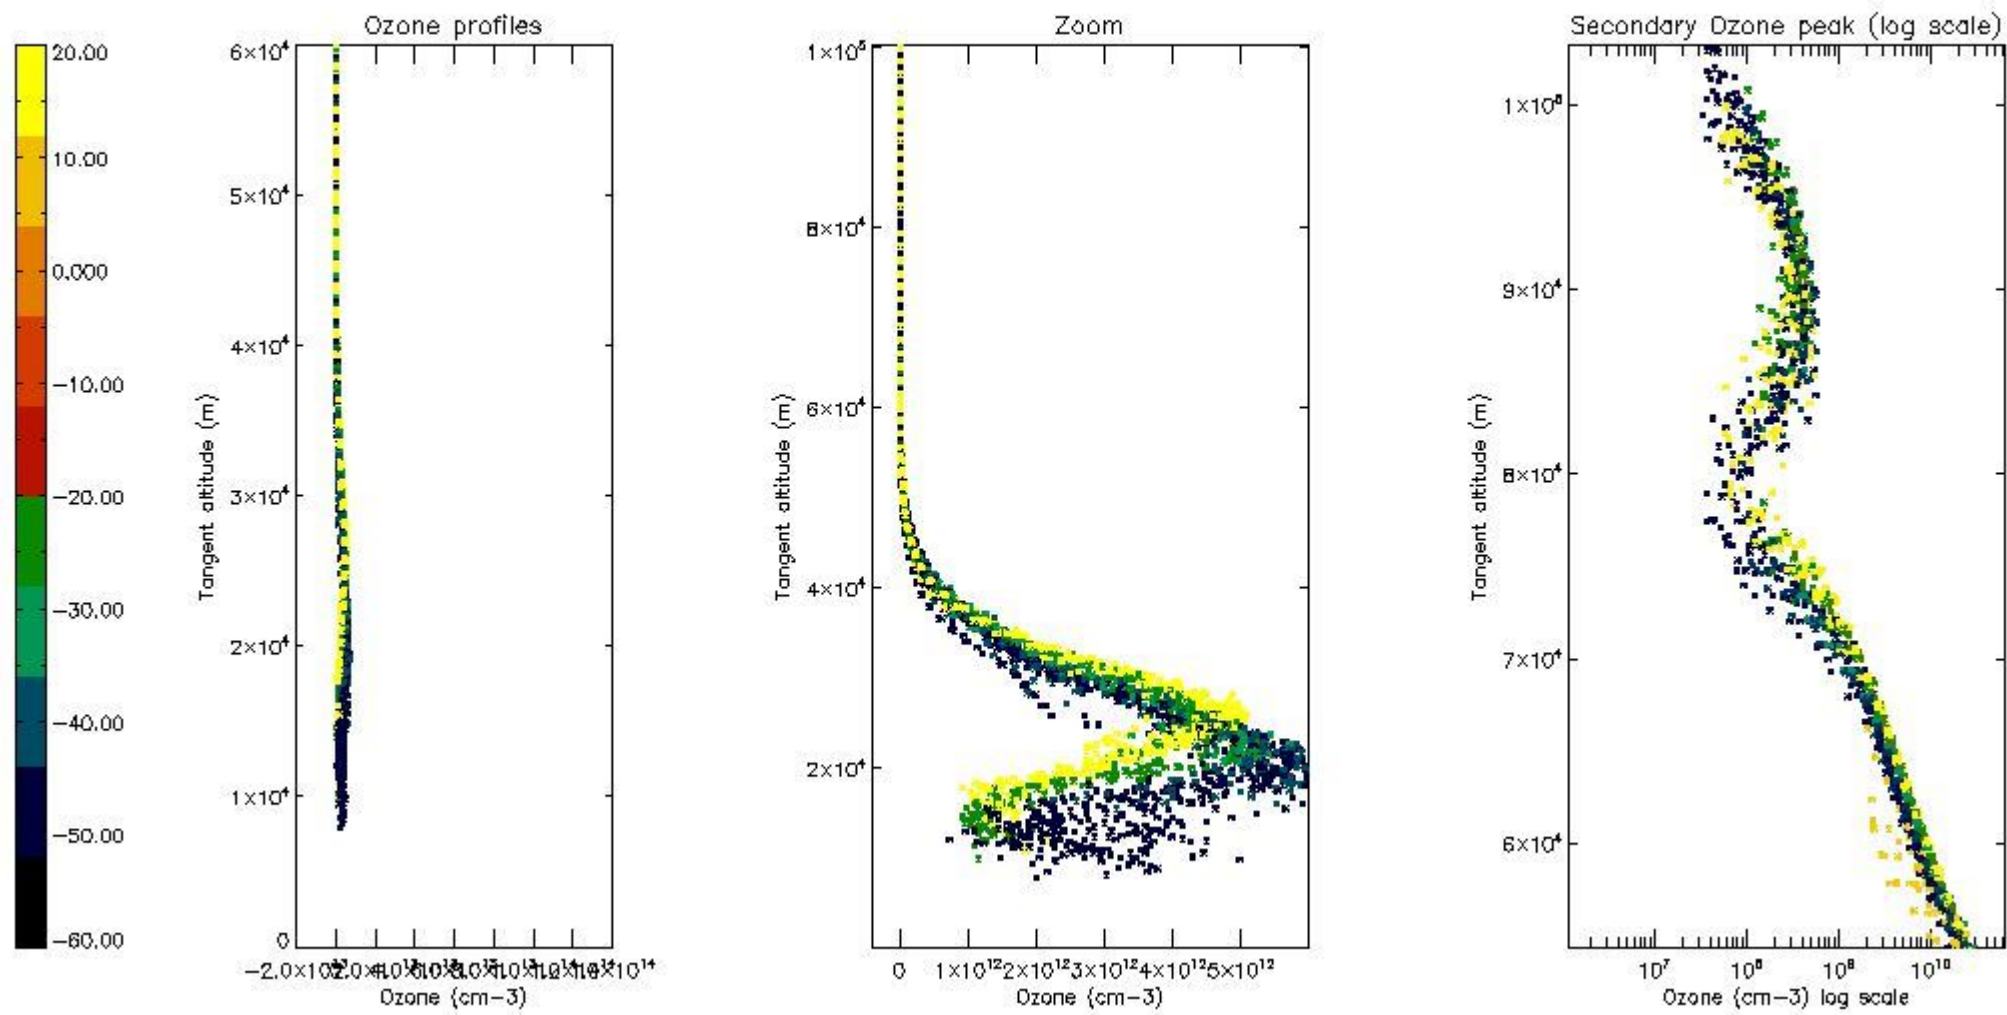

STD < 10	23
STD < 5	18

5.2 Plot ozone profiles for all STD (dark without errors)

The colorbar represents the latitude.

5.3 Plot ozone profiles where STD < 20% (dark without errors)

The colorbar represents the latitude.