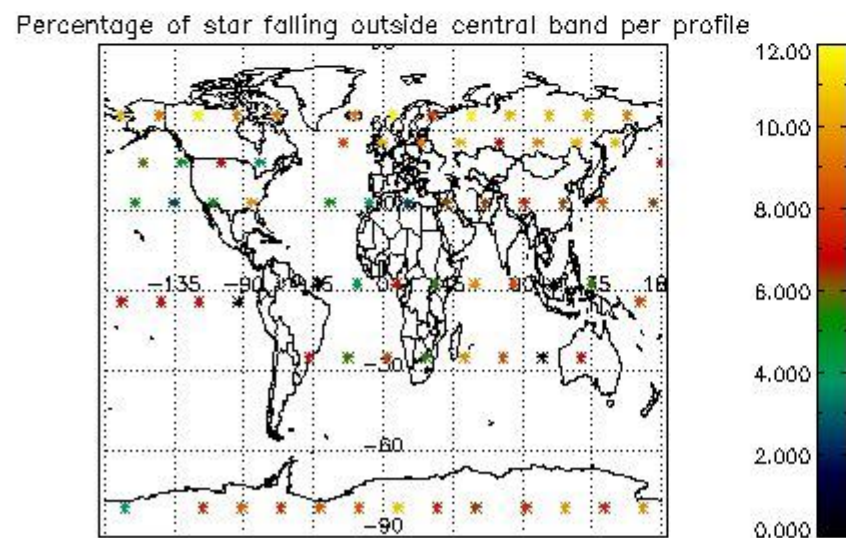

Percentage of datation errors per profile

Percentage of star falling outside central band per profile

Percentage of saturation errors per profile

4.2.2 Plot level 1 quality information per product (world map): ENVISAT DESCENDING passes