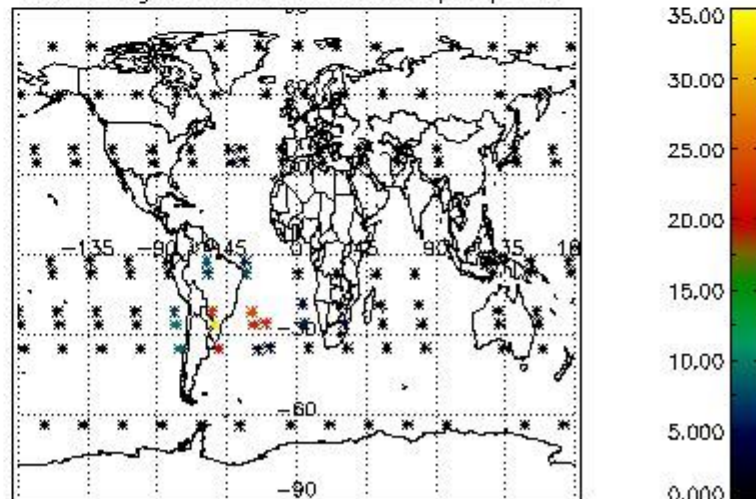

Percentage of saturation errors per profile