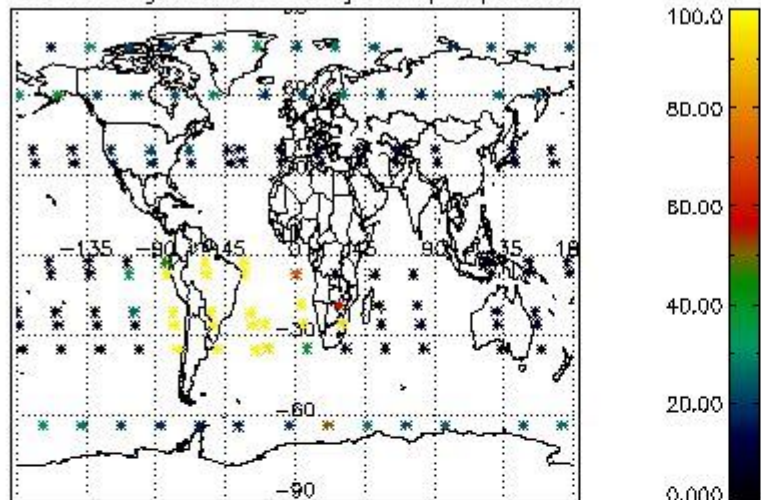

Percentage of cosmic ray hits per profile