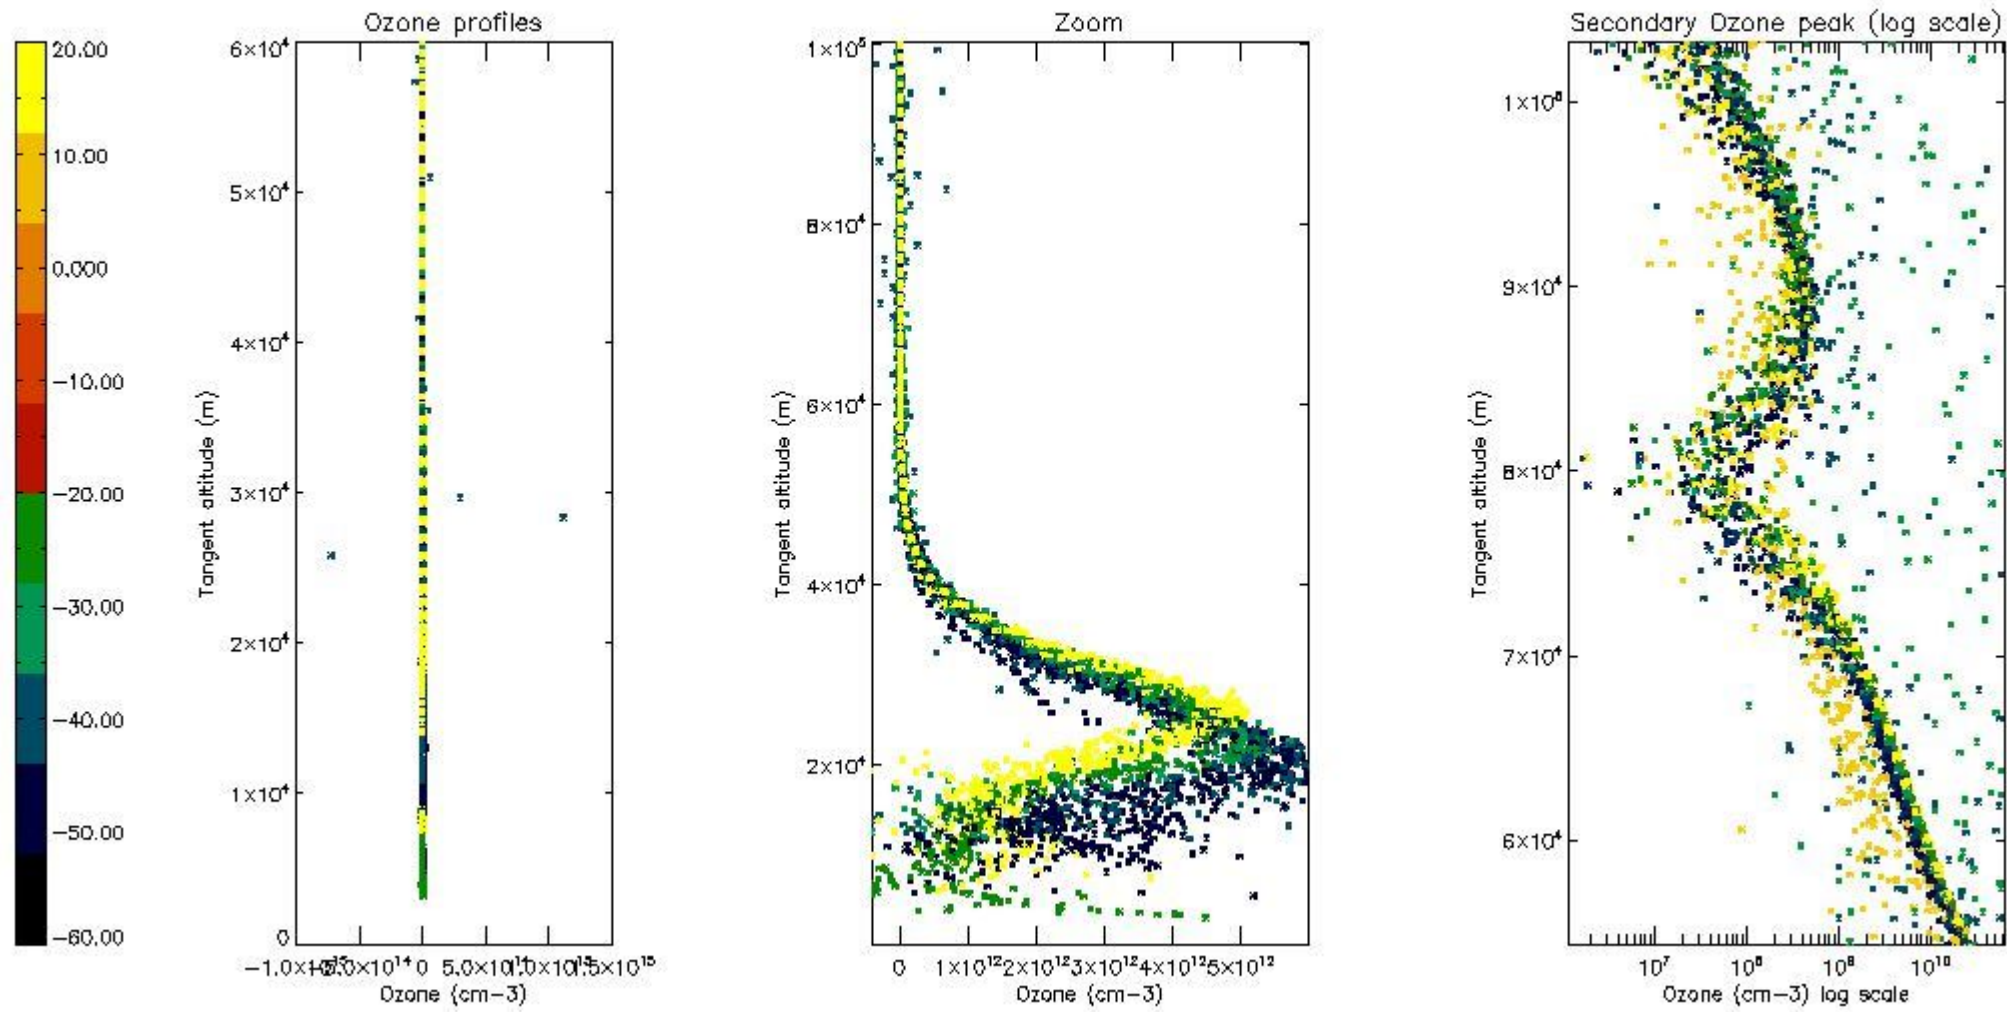

STD < 10	23
STD < 5	18

5.2 Plot ozone profiles for all STD (dark without errors)

The colorbar represents the latitude.

5.3 Plot ozone profiles where STD < 20% (dark without errors)

The colorbar represents the latitude.