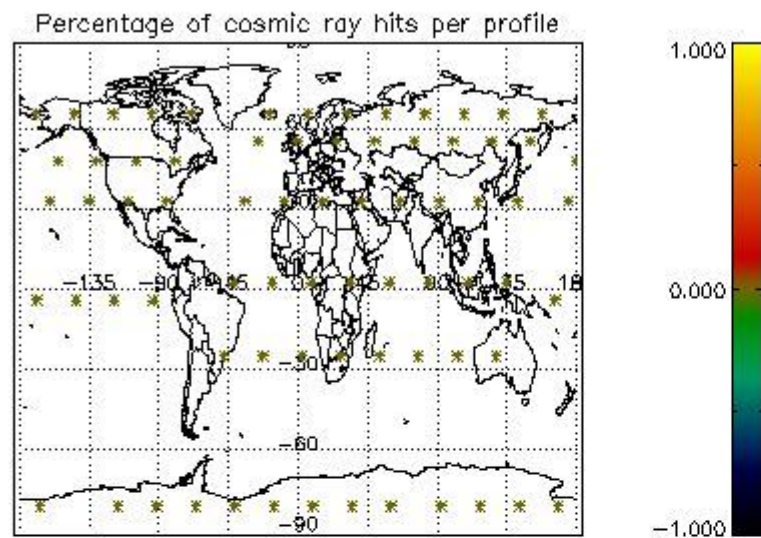

Percentage of datation errors per profile

Percentage of star falling outside central band per profile

Percentage of saturation errors per profile

4.2.2 Plot level 1 quality information per product (world map): ENVISAT DESCENDING passes