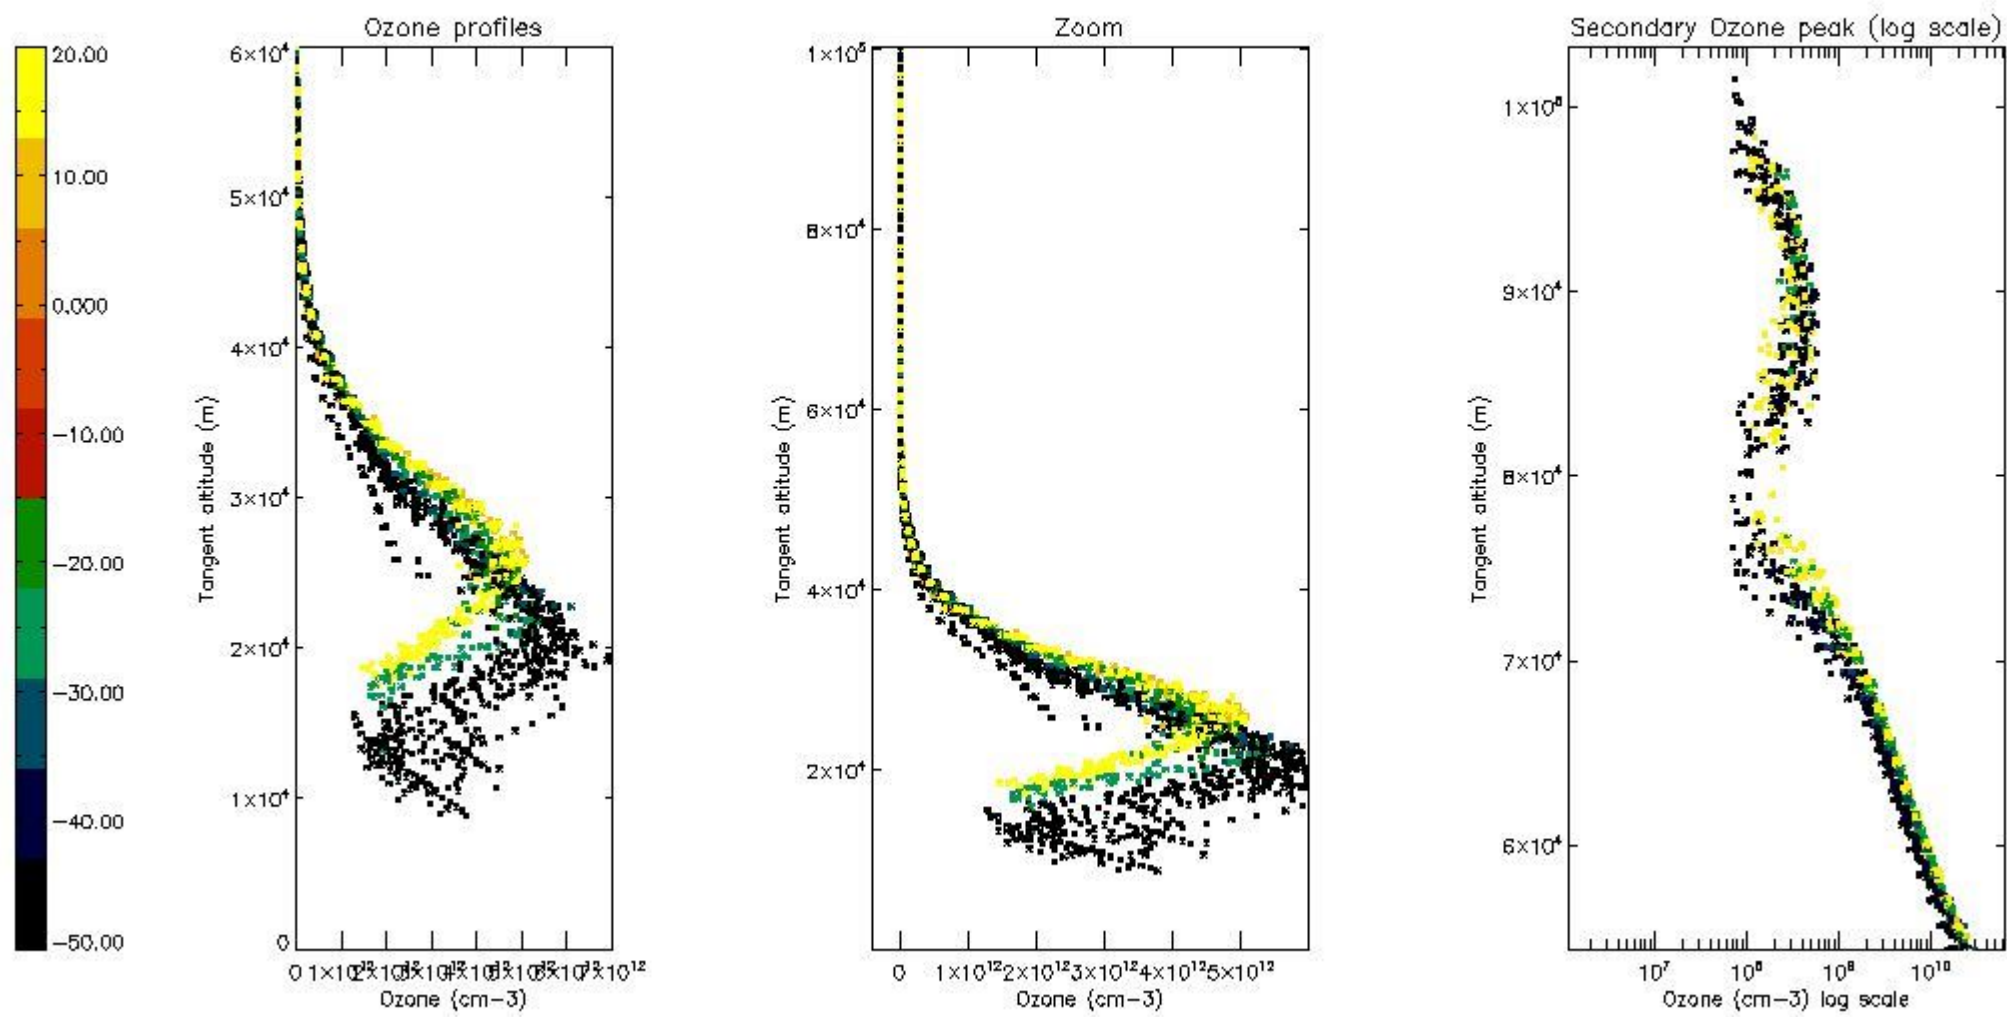

5.5 Plot ozone profiles where STD < 5% (dark without errors)

The colorbar represents the latitude.