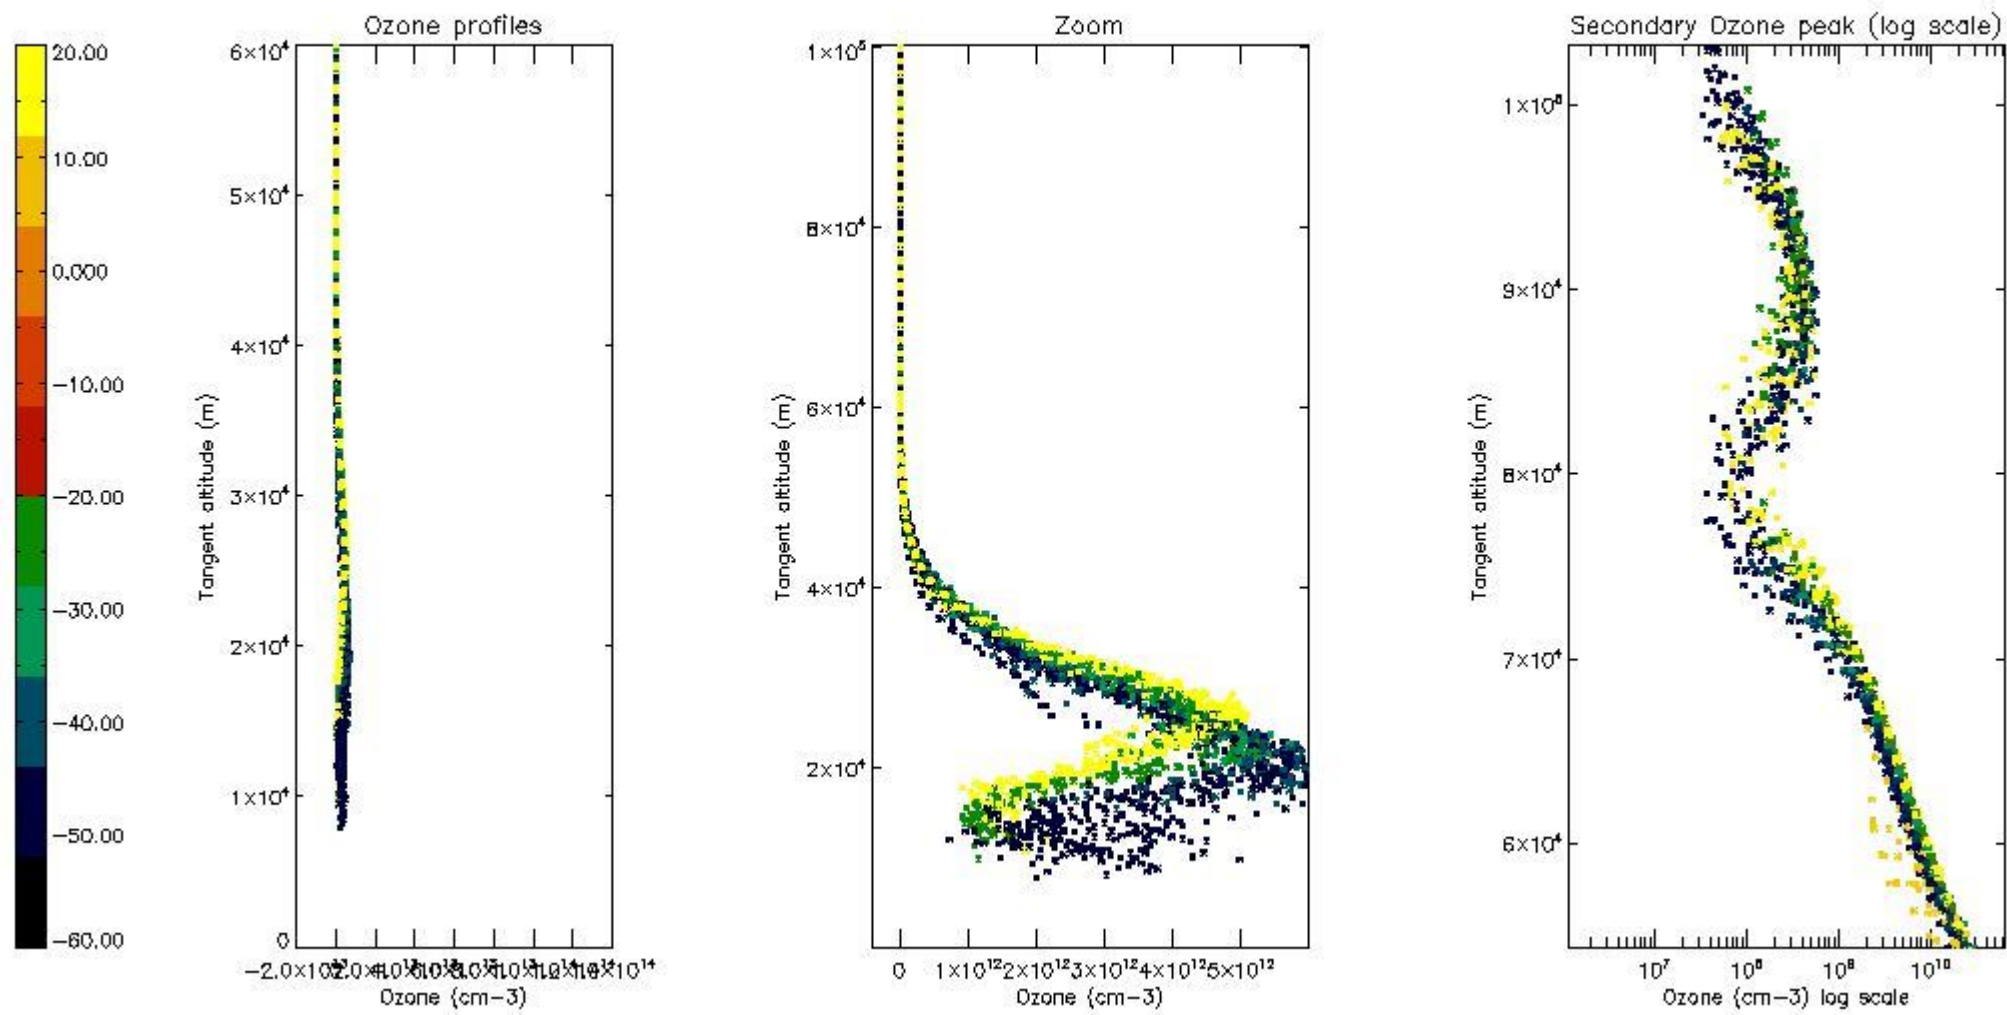

STD < 10	23
STD < 5	18

5.2 Plot ozone profiles for all STD (dark without errors)

The colorbar represents the latitude.

5.3 Plot ozone profiles where STD < 20% (dark without errors)

The colorbar represents the latitude.

5.4 Plot ozone profiles where STD < 10% (dark without errors)

The colorbar represents the latitude.

5.5 Plot ozone profiles where STD < 5% (dark without errors)

The colorbar represents the latitude.

5.6 Plot NO₂ profiles for all STD (dark without errors)