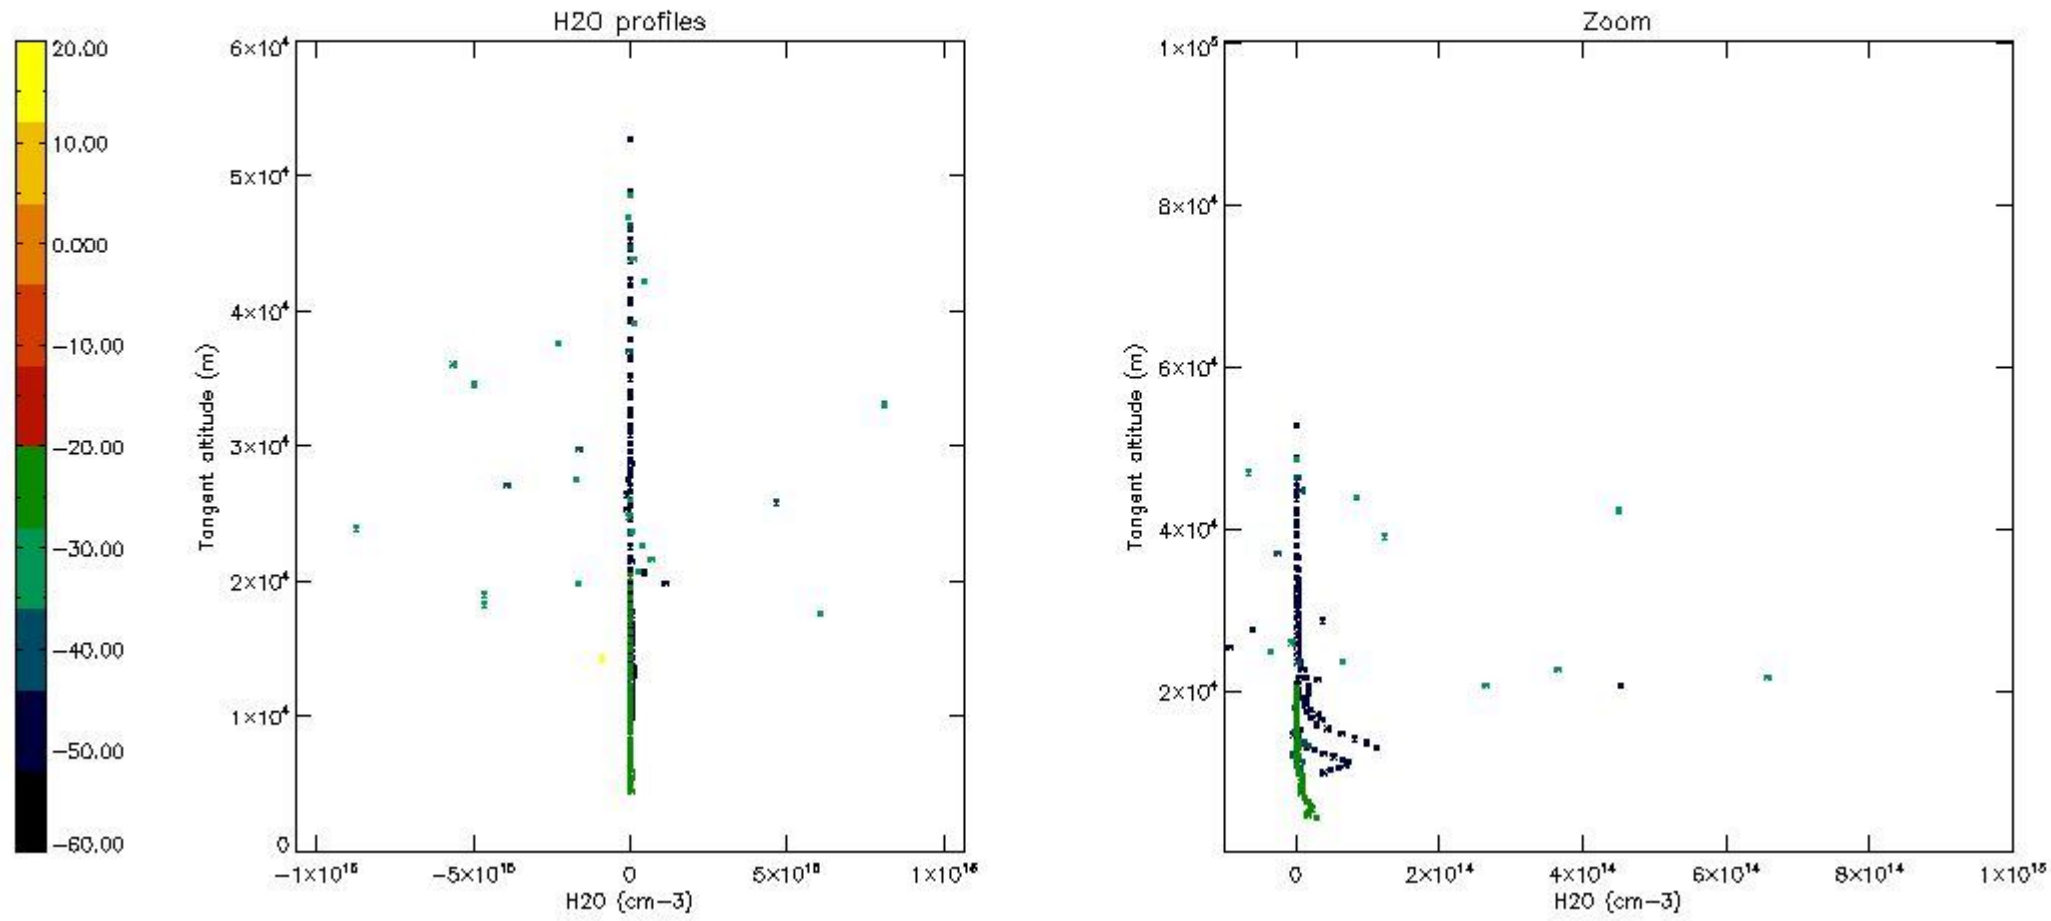

6. Auxiliary Data Files used for the production reported in section 2

The number reported in the third column indicates since which file (see list in section 2) the corresponding auxiliary file has been used. The fourth column is the date of those product files.

Type	Auxiliary Filename	Used since product	Used since product date
INST_PHYS_CHARACTERISTICS	GOM_INS_AXVIEC20091111_143220_20030716_120000_20500101_000000	1	08-SEP-2007 00:04:43
LEVEL-2_PROC_CONFIG	GOM_PR2_AXVIEC20091111_152718_20020301_000000_20500101_000000	1	08-SEP-2007 00:04:43
CROSS_SECTIONS_FILE	GOM_CRS_AXVIEC20091111_154832_20020301_000000_20500101_000000	1	08-SEP-2007 00:04:43