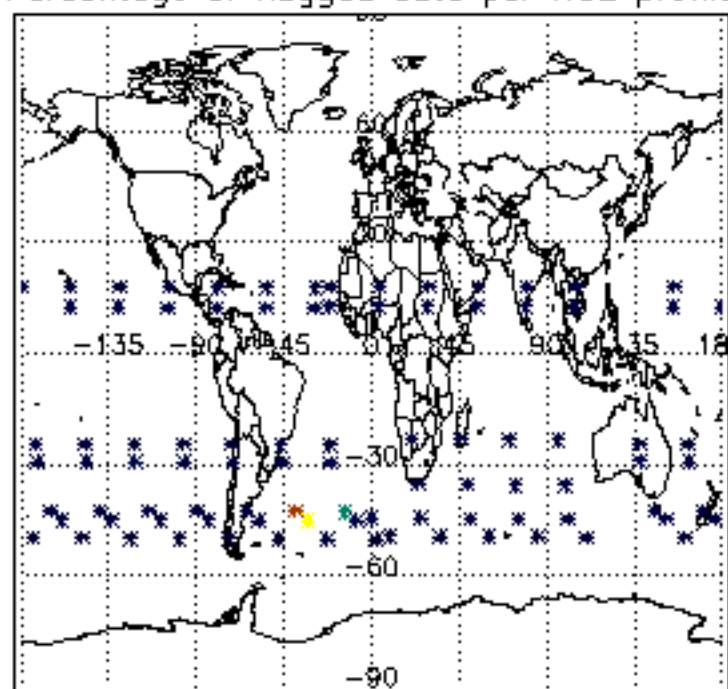

Percentage of flagged data per NO2 profile