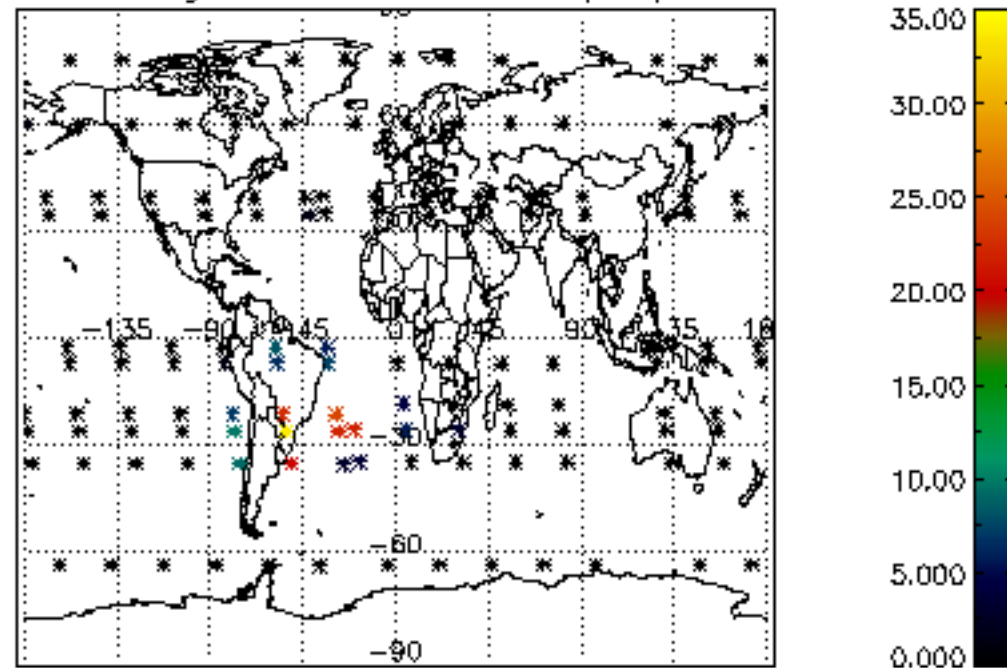

Percentage of datation errors per profile

Percentage of saturation errors per profile