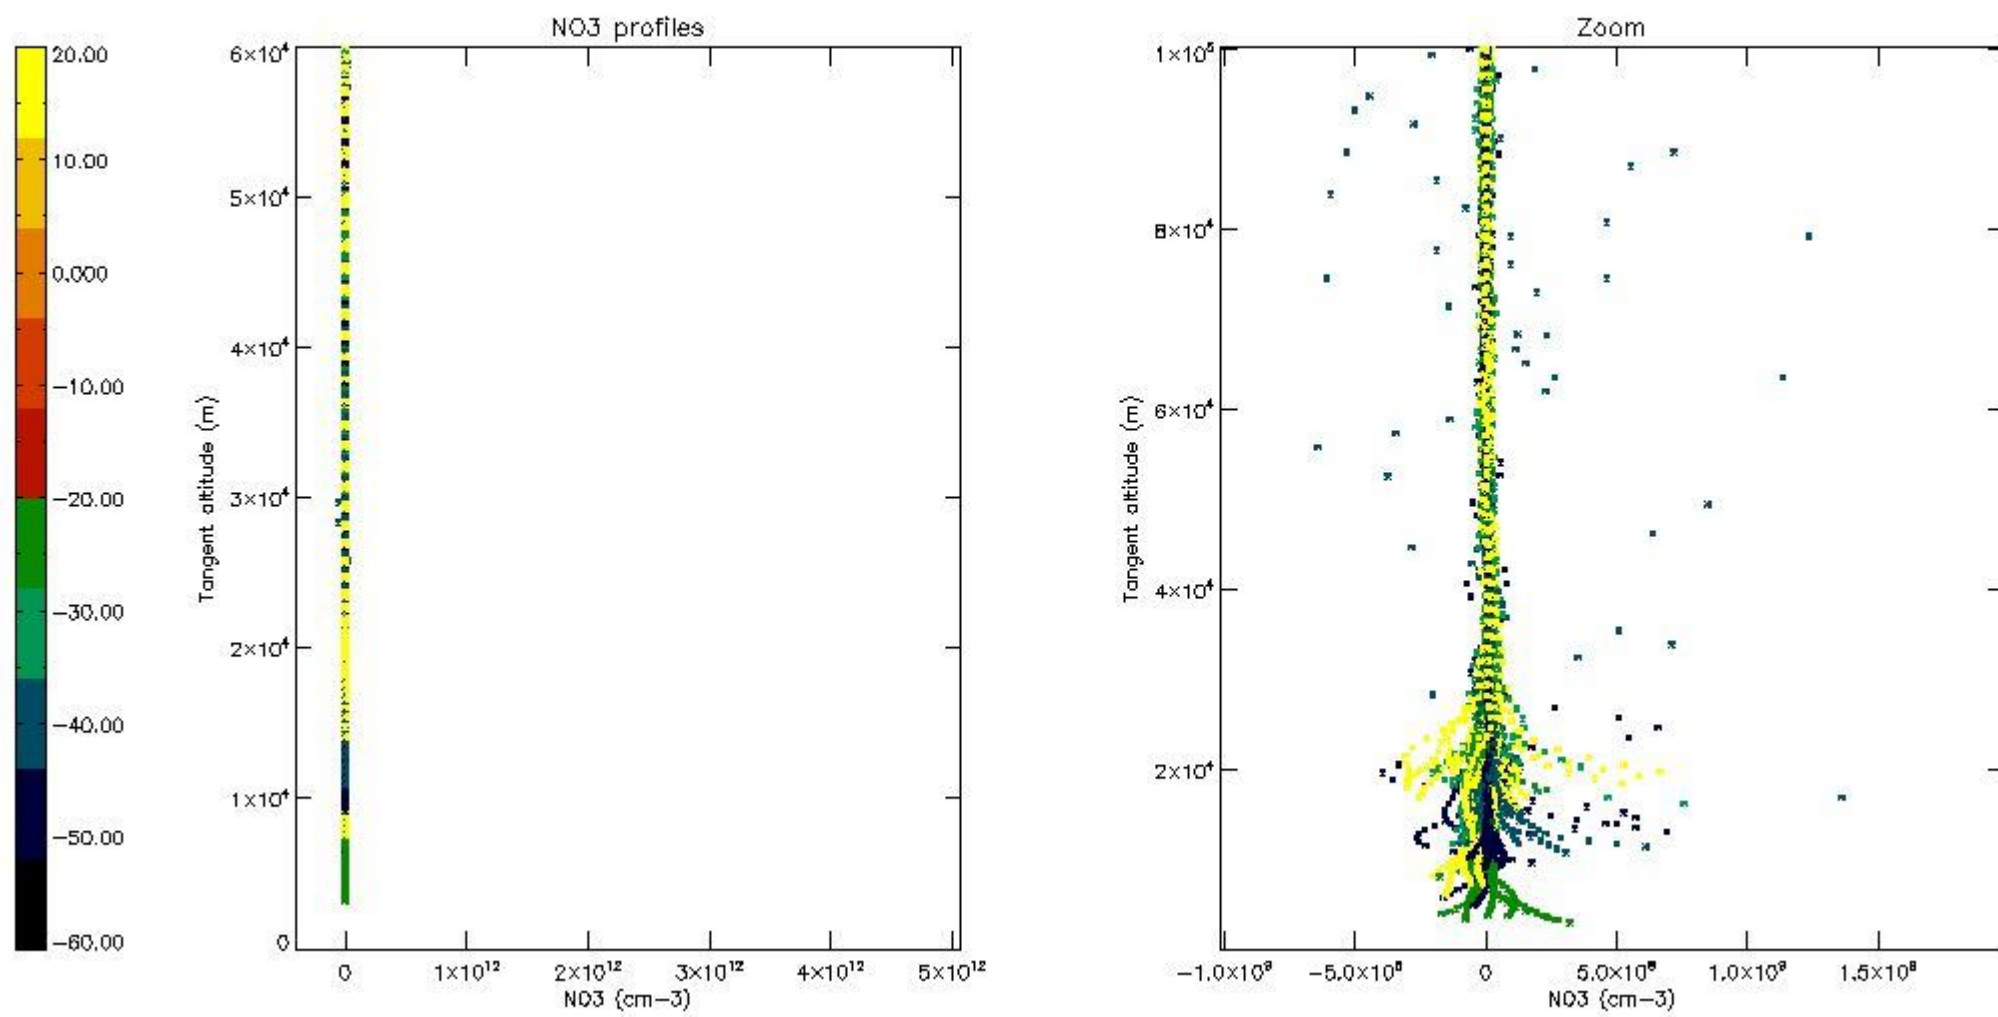

5.4 Plot ozone profiles where STD < 10% (dark without errors)

The colorbar represents the latitude.

5.5 Plot ozone profiles where STD < 5% (dark without errors)

The colorbar represents the latitude.

5.6 Plot NO₂ profiles for all STD (dark without errors)

The colorbar represents the latitude.

5.7 Plot NO3 profiles for all STD (dark without errors)

The colorbar represents the latitude.

5.8 Plot H2O profiles for all STD (only for occultations of stars 1,2,3,4,13,14,16,26,63 dark without errors)