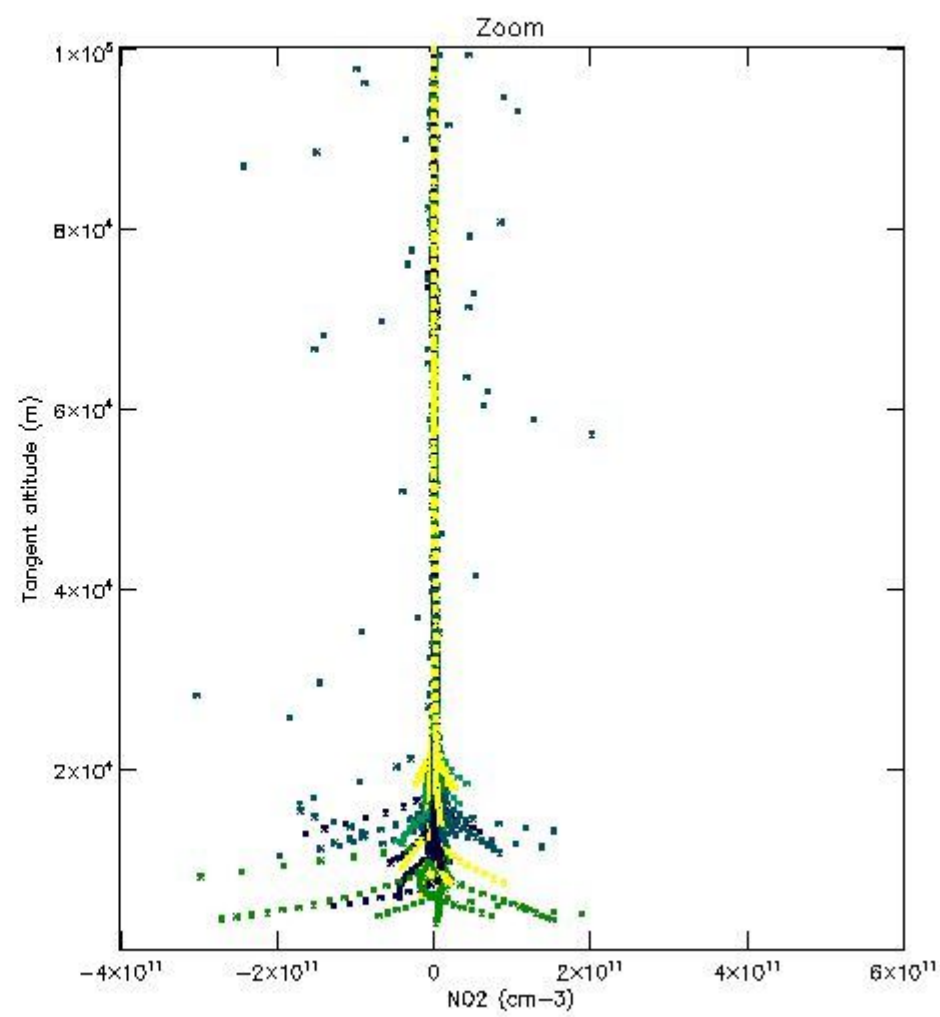

5.7 Plot NO3 profiles for all STD (dark without errors)

The colorbar represents the latitude.