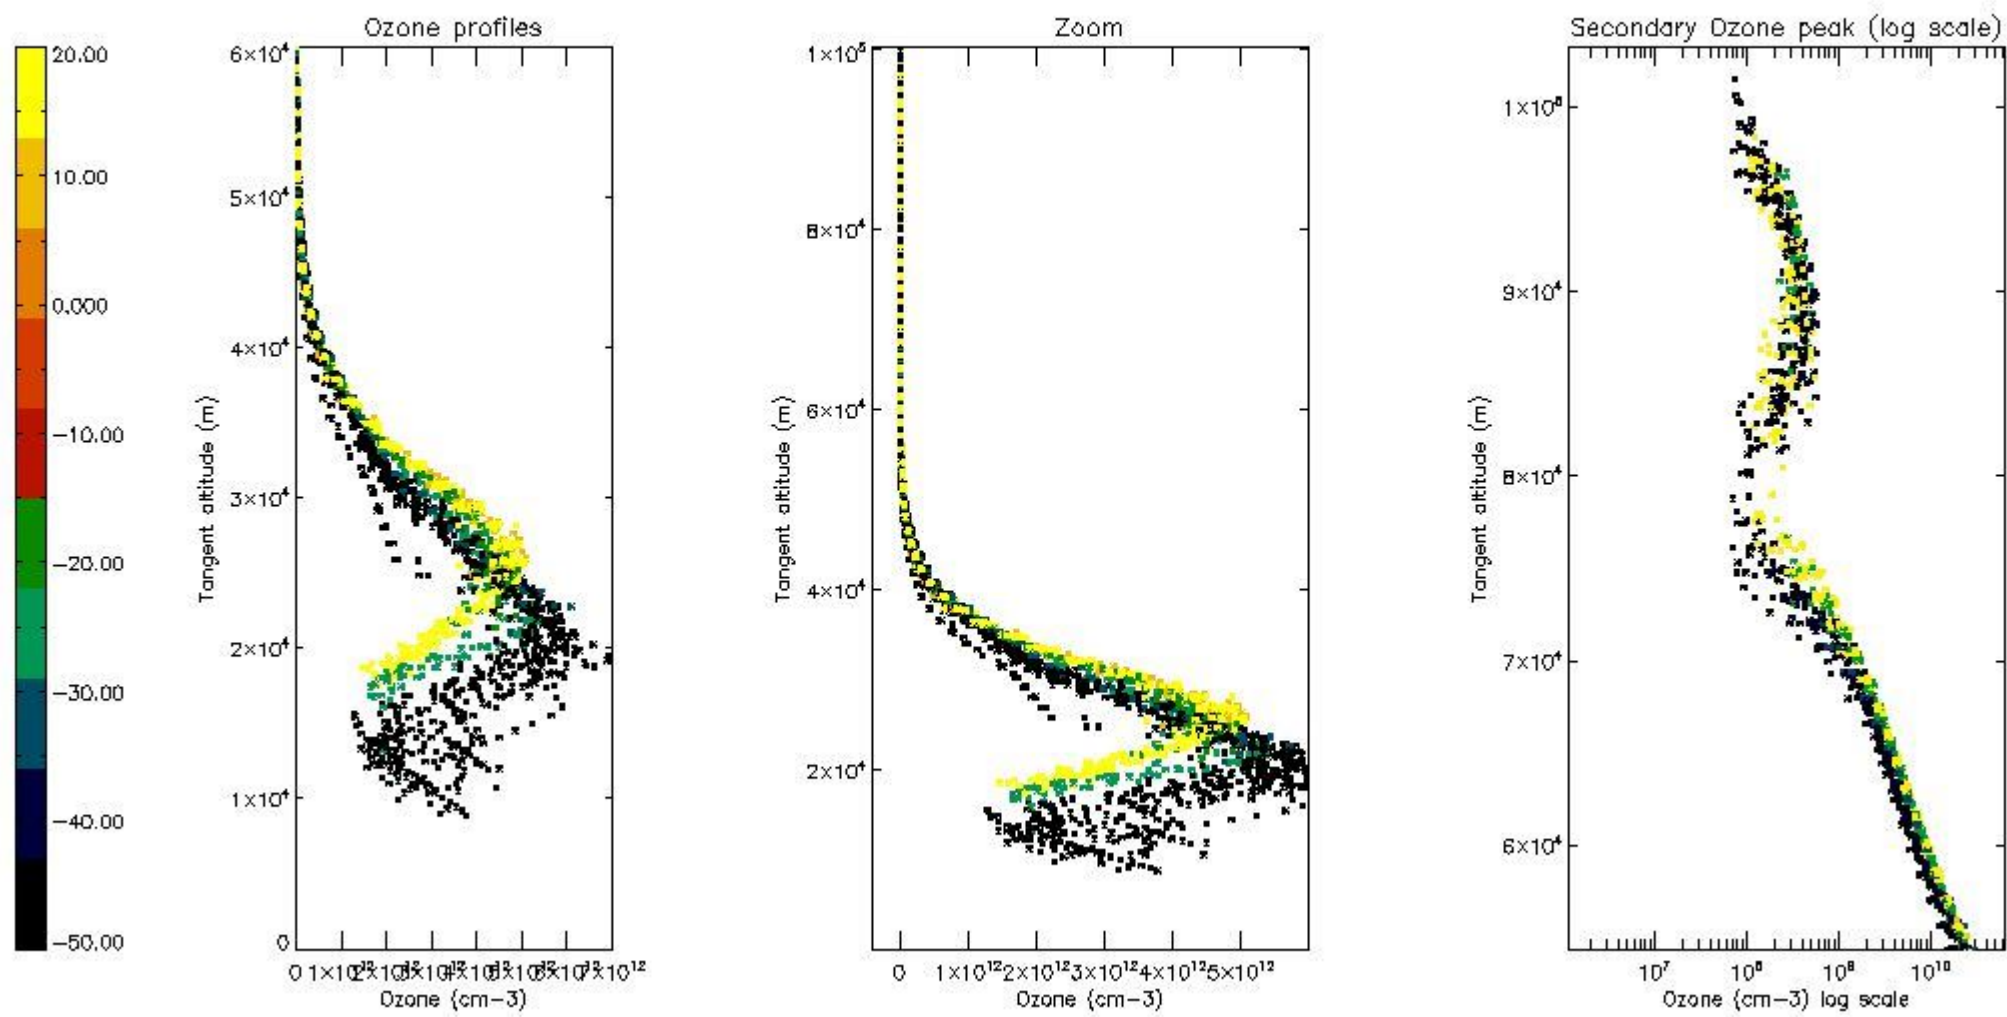

STD < 10	23
STD < 5	18

5.2 Plot ozone profiles for all STD (dark without errors)

The colorbar represents the latitude.

5.3 Plot ozone profiles where STD < 20% (dark without errors)

The colorbar represents the latitude.

5.4 Plot ozone profiles where STD < 10% (dark without errors)

The colorbar represents the latitude.

5.5 Plot ozone profiles where STD < 5% (dark without errors)

The colorbar represents the latitude.

5.6 Plot NO₂ profiles for all STD (dark without errors)

The colorbar represents the latitude.

5.7 Plot NO3 profiles for all STD (dark without errors)

The colorbar represents the latitude.

5.8 Plot H2O profiles for all STD (only for occultations of stars 1,2,3,4,13,14,16,26,63 dark without errors)