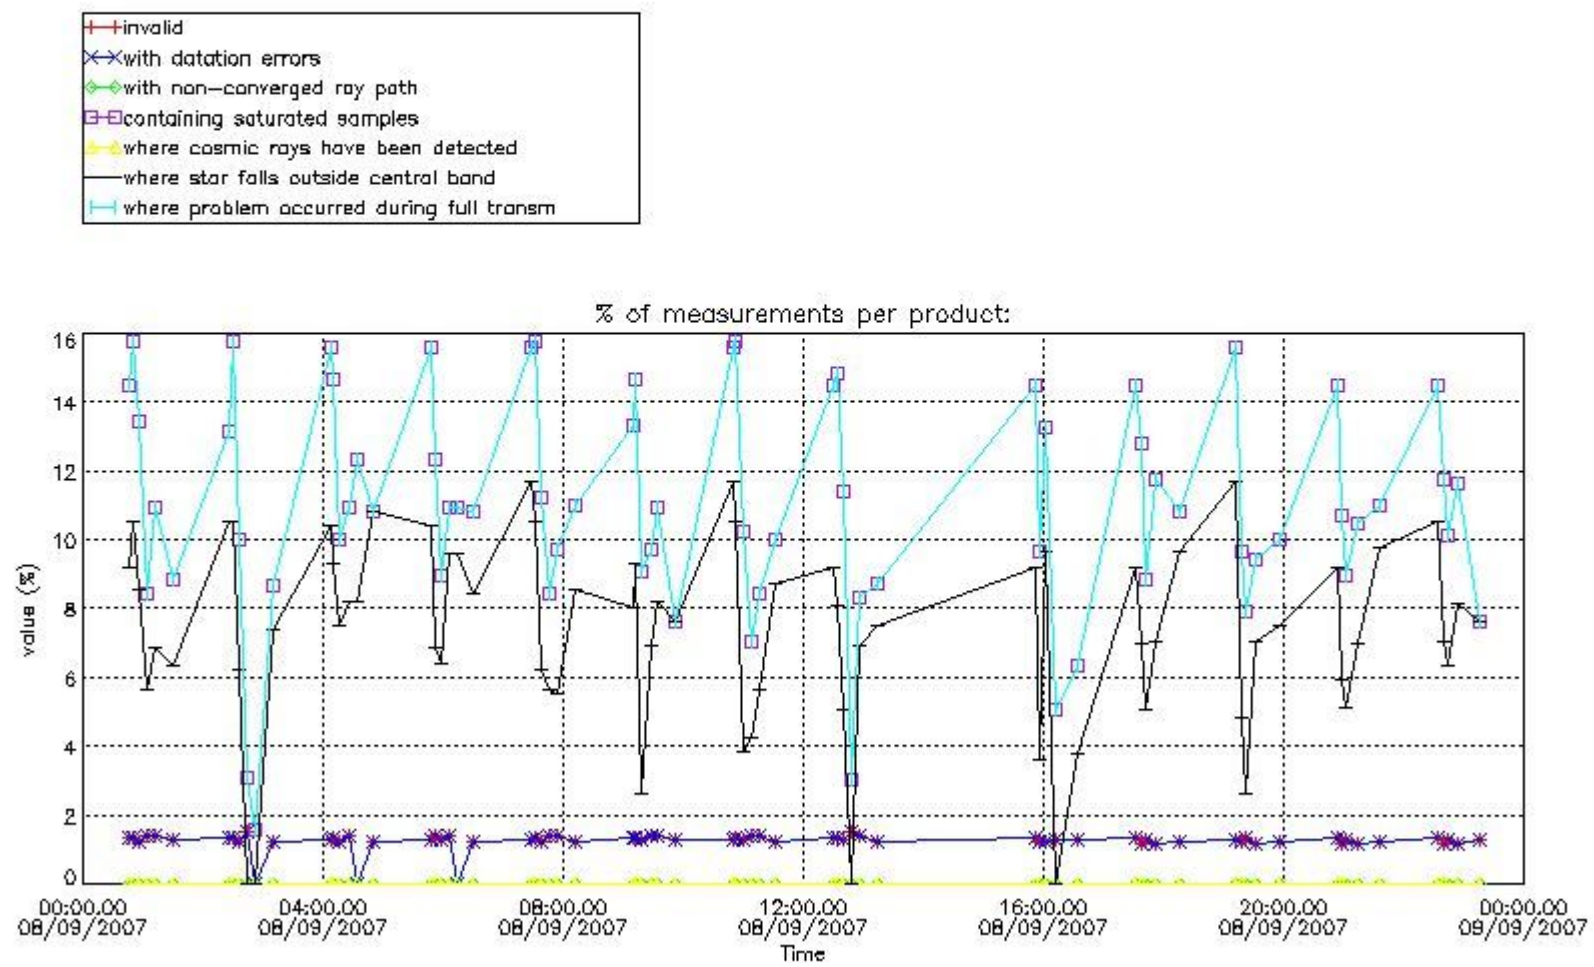

3. Quality information per product

In this section it is plotted some information contained in the Quality Summary data set of the level 2 products. Only products in dark limb conditions and without errors (error flag in the MPH set to "0") are used.

3.1 Plot quality information per product (time dependant)

3.2 Plot quality information per product (world map)

Percentage of flagged data per O3 profile

Percentage of flagged data per H2O profile

Percentage of flagged data per NO2 profile

Percentage of flagged data per NO3 profile

4. Level 1 quality information per product

In this section it is plotted some information contained in the Quality Summary data set of the level 2 products that comes from the level 1b processing. Products without errors (error flag in the MPH set to "0") are used.

4.1 Plot quality information per product (time dependant) coming from level 1b processing

4.1.1 Plot level 1 quality information per product (time dependant): ENVISAT ASCENDING passes

4.1.2 Plot level 1 quality information per product (time dependant): ENVI SAT DESCENDING passes