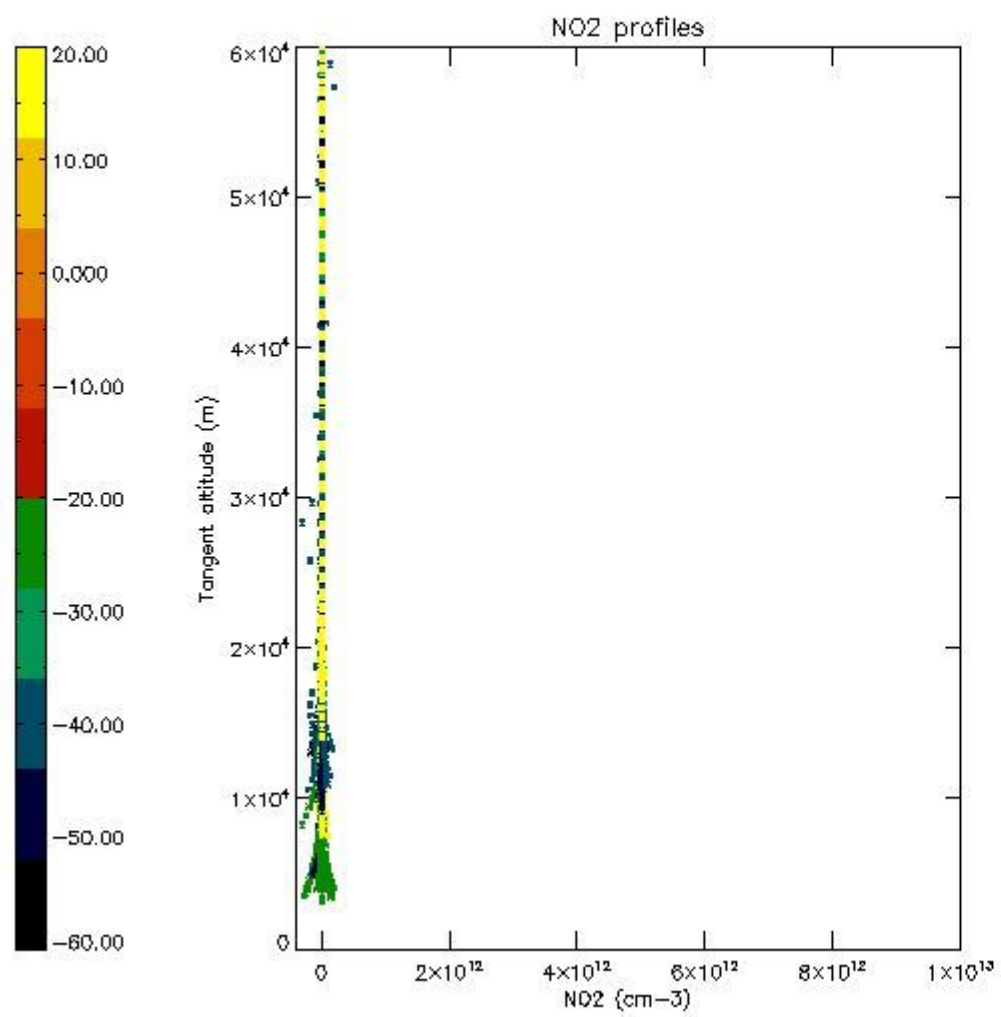

5.4 Plot ozone profiles where STD < 10% (dark without errors)

The colorbar represents the latitude.

5.5 Plot ozone profiles where STD < 5% (dark without errors)

The colorbar represents the latitude.

5.6 Plot NO₂ profiles for all STD (dark without errors)

The colorbar represents the latitude.

5.7 Plot NO3 profiles for all STD (dark without errors)

The colorbar represents the latitude.

5.8 Plot H2O profiles for all STD (only for occultations of stars 1,2,3,4,13,14,16,26,63 dark without errors)