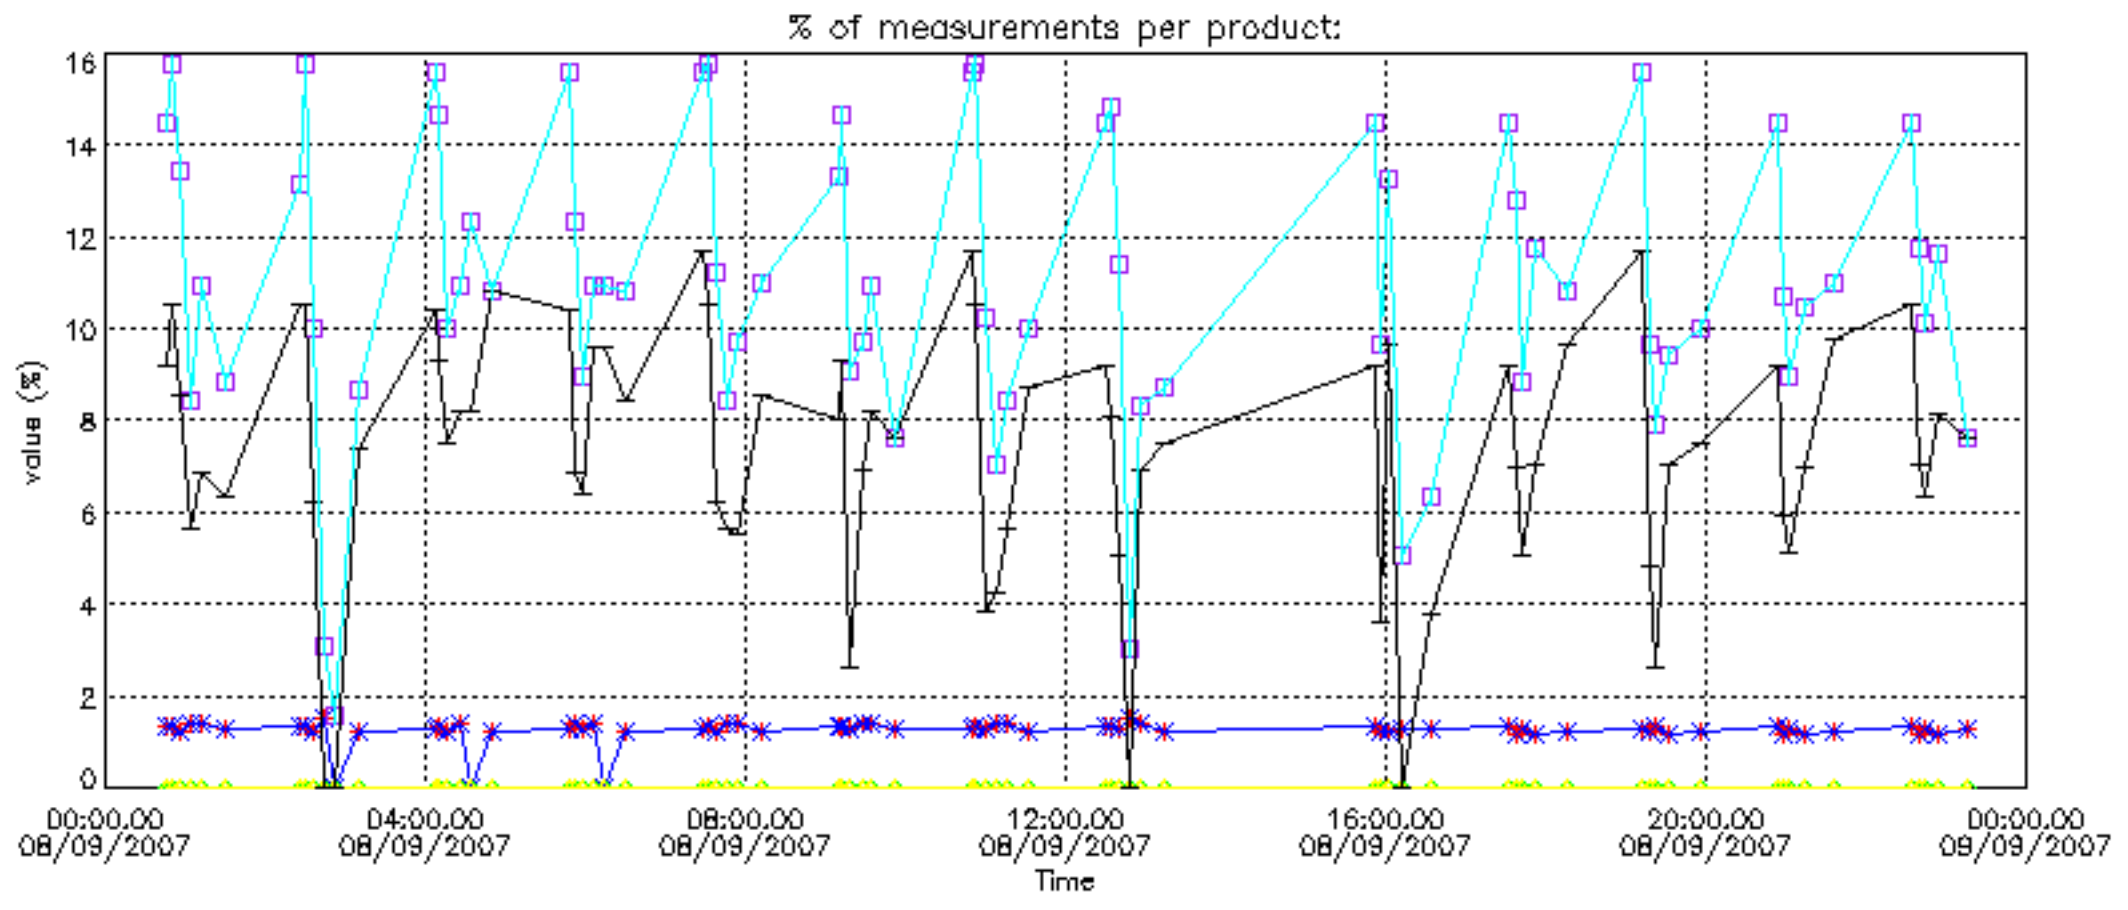

Percentage of cosmic ray hits per profile

Percentage of datation errors per profile