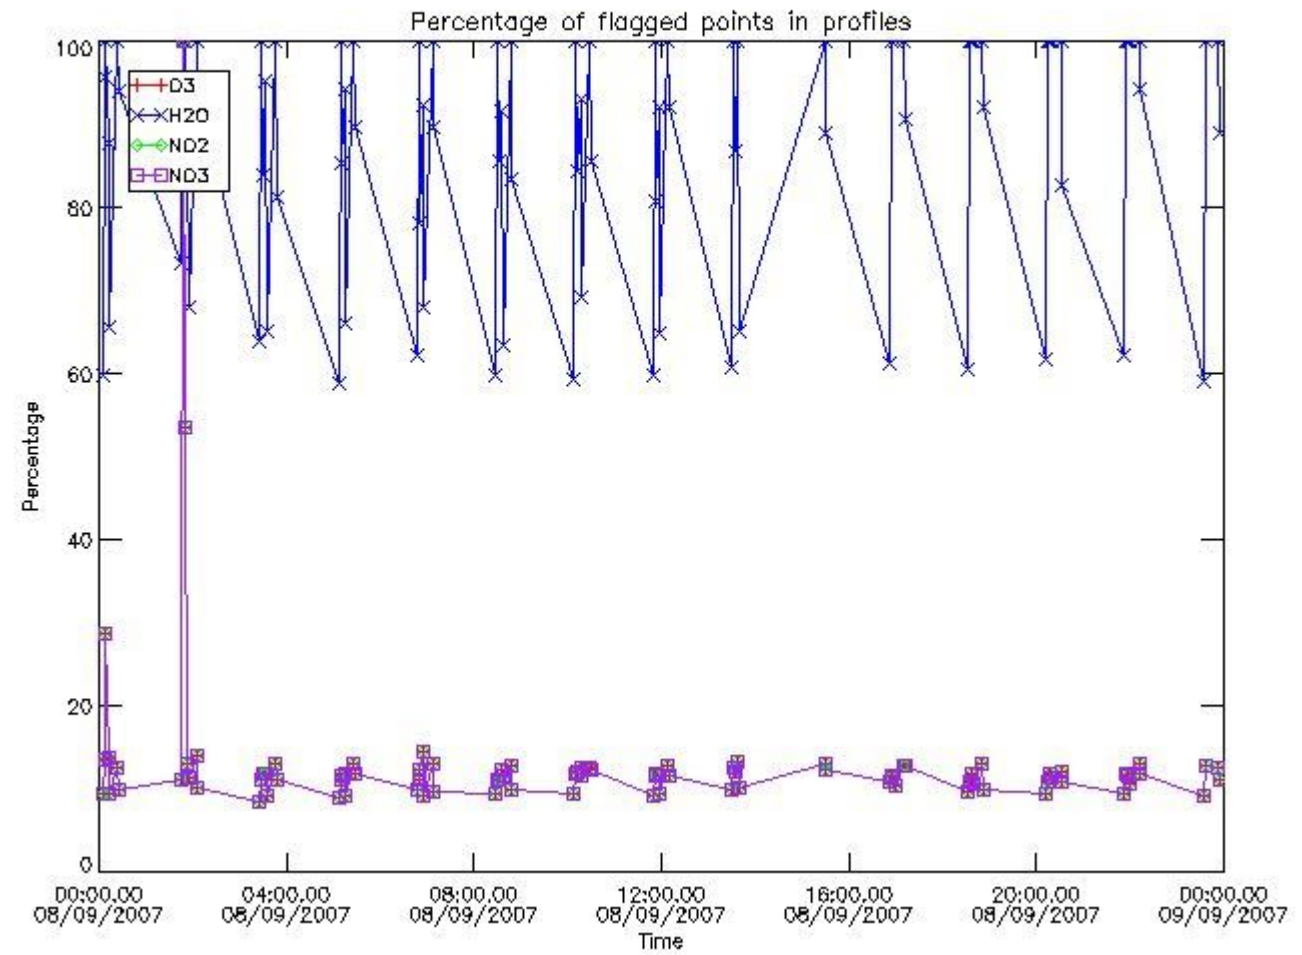

3. Quality information per product

In this section it is plotted some information contained in the Quality Summary data set of the level 2 products. Only products in dark limb conditions and without errors (error flag in the MPH set to "0") are used.

3.1 Plot quality information per product (time dependant)

3.2 Plot quality information per product (world map)