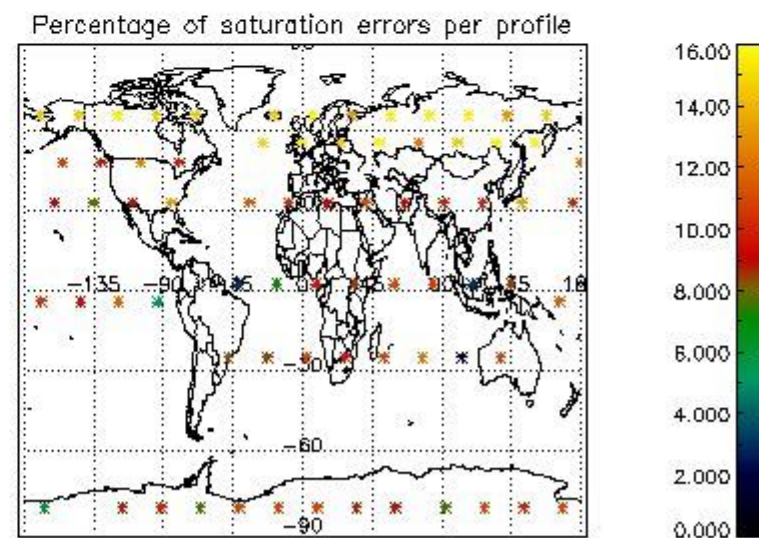

Percentage of datation errors per profile

Percentage of star falling outside central band per profile

Percentage of saturation errors per profile

4.2.2 Plot level 1 quality information per product (world map): ENVISAT DESCENDING passes