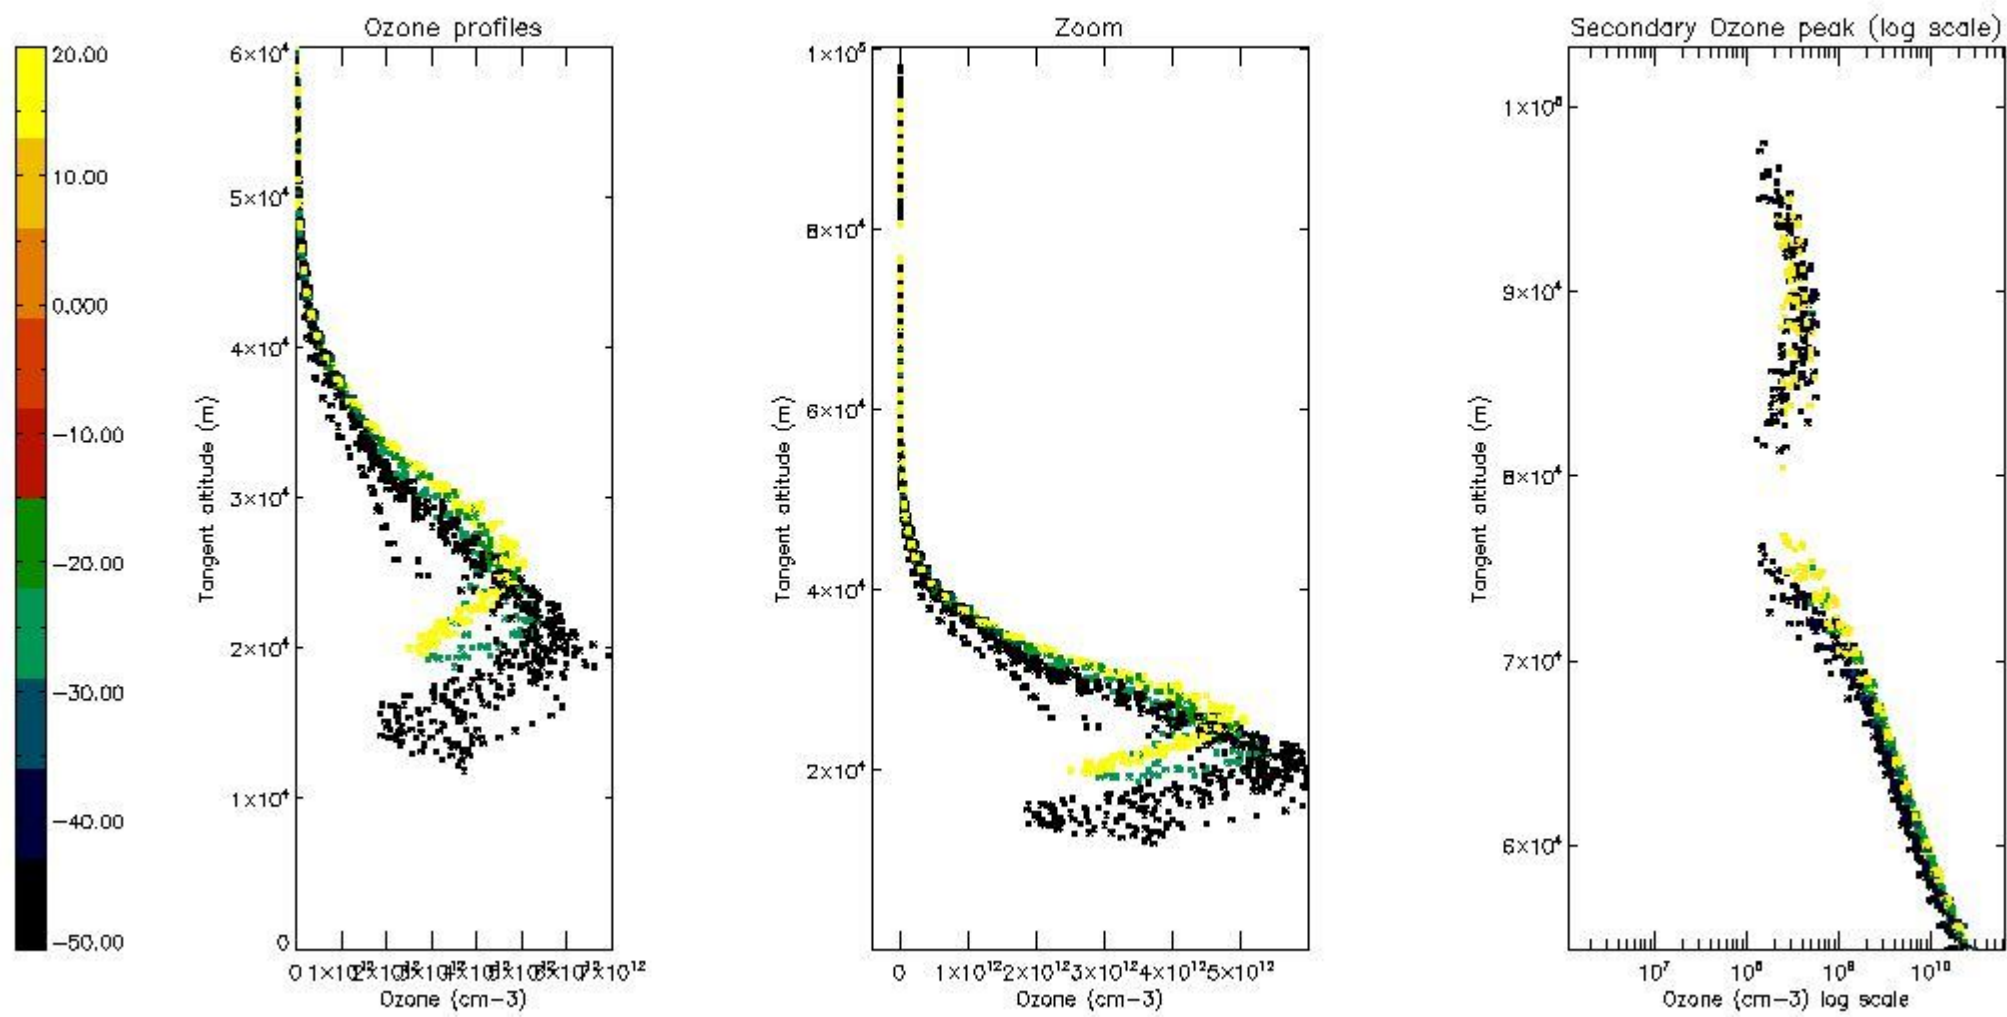

STD < 10	23
STD < 5	18

5.2 Plot ozone profiles for all STD (dark without errors)

The colorbar represents the latitude.

5.3 Plot ozone profiles where STD < 20% (dark without errors)

The colorbar represents the latitude.

5.4 Plot ozone profiles where STD < 10% (dark without errors)

The colorbar represents the latitude.

5.5 Plot ozone profiles where STD < 5% (dark without errors)

The colorbar represents the latitude.

5.6 Plot NO₂ profiles for all STD (dark without errors)