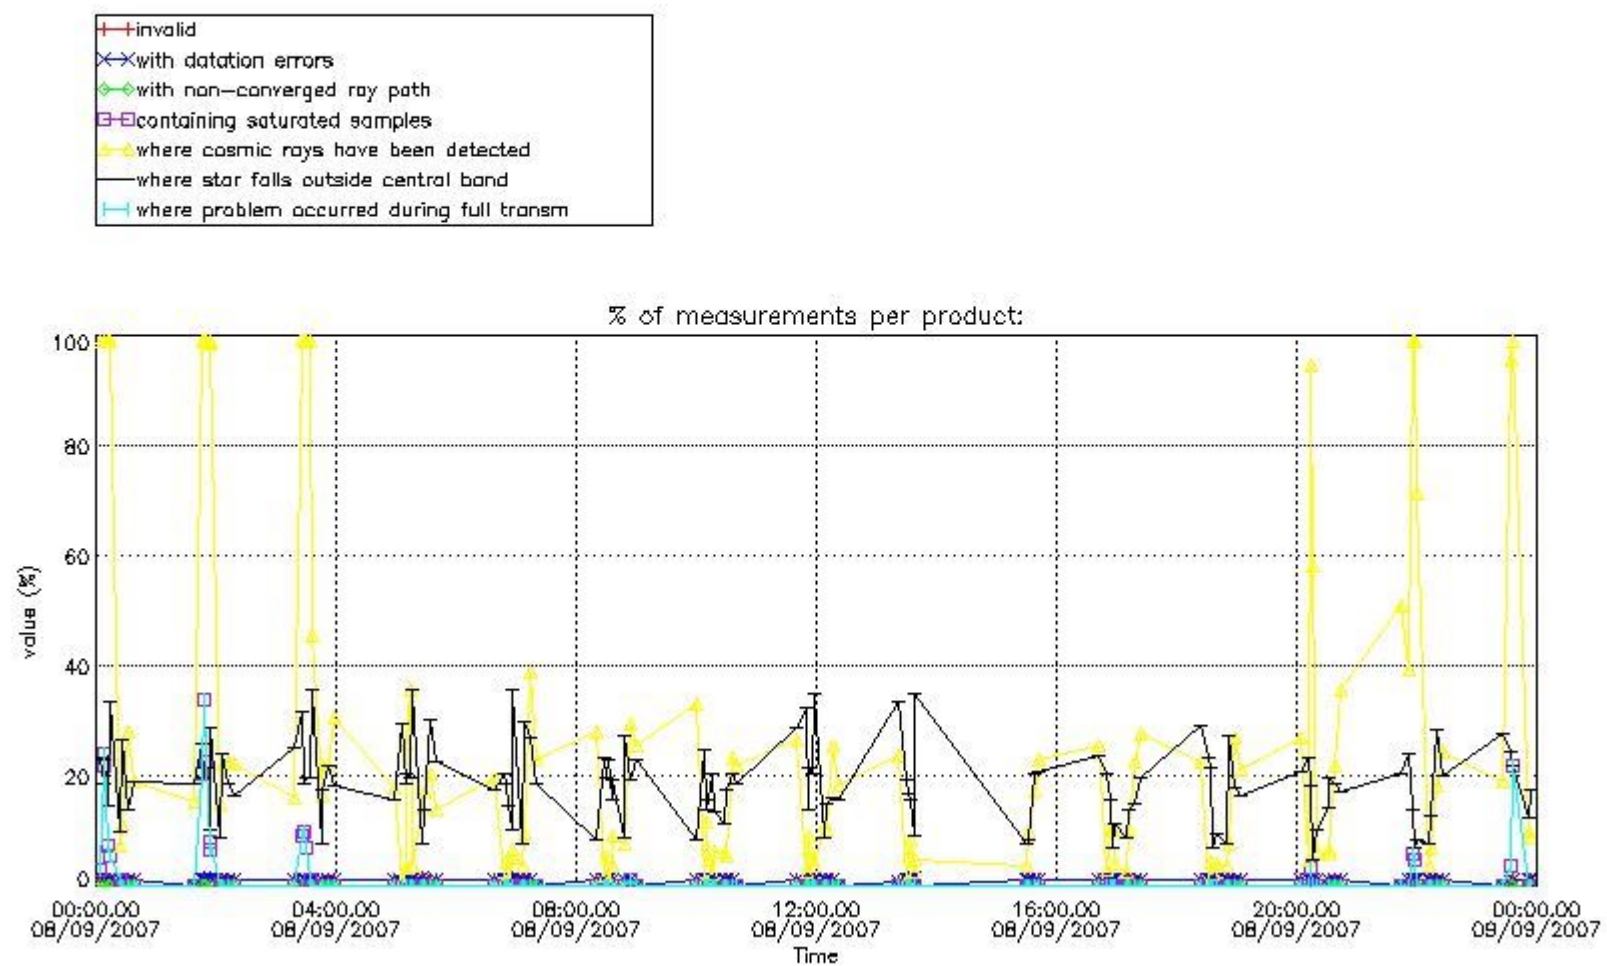

4.1.2 Plot level 1 quality information per product (time dependant): ENVI SAT DESCENDING passes