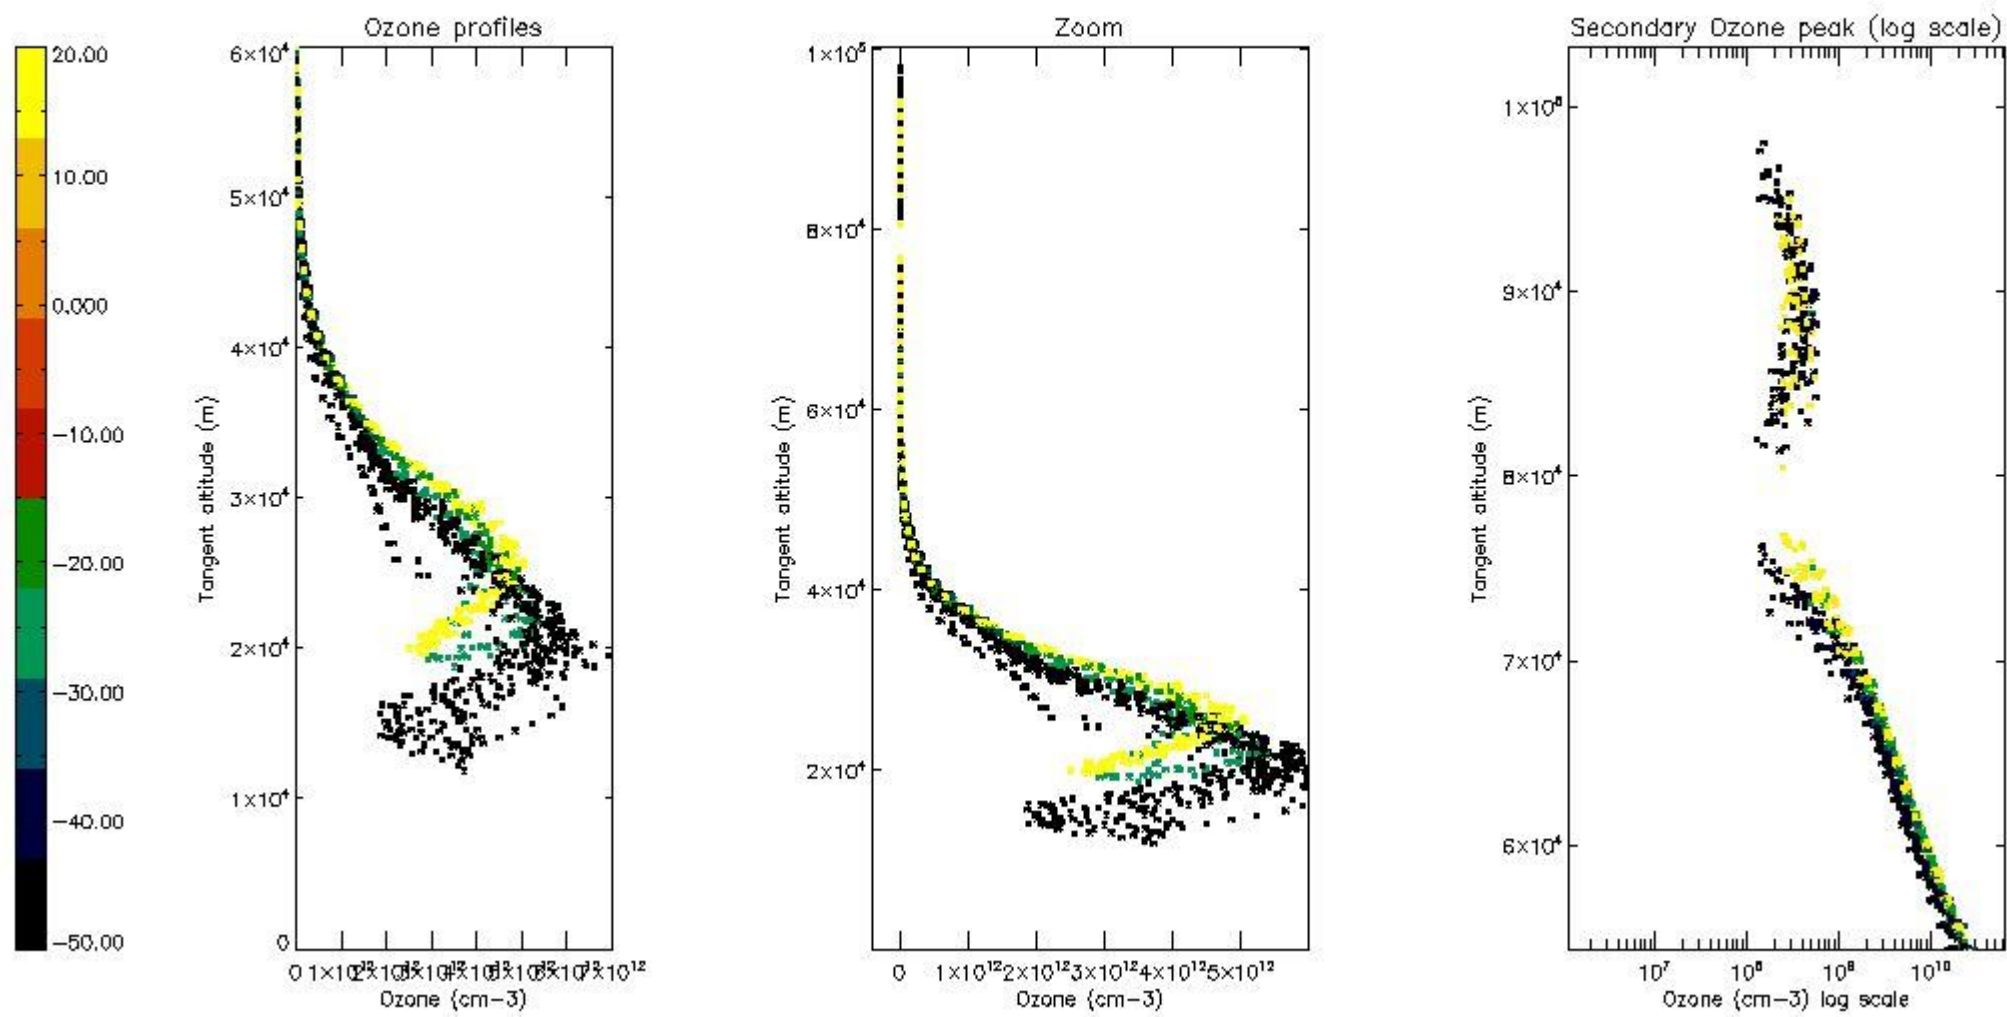

5.6 Plot NO₂ profiles for all STD (dark without errors)

The colorbar represents the latitude.