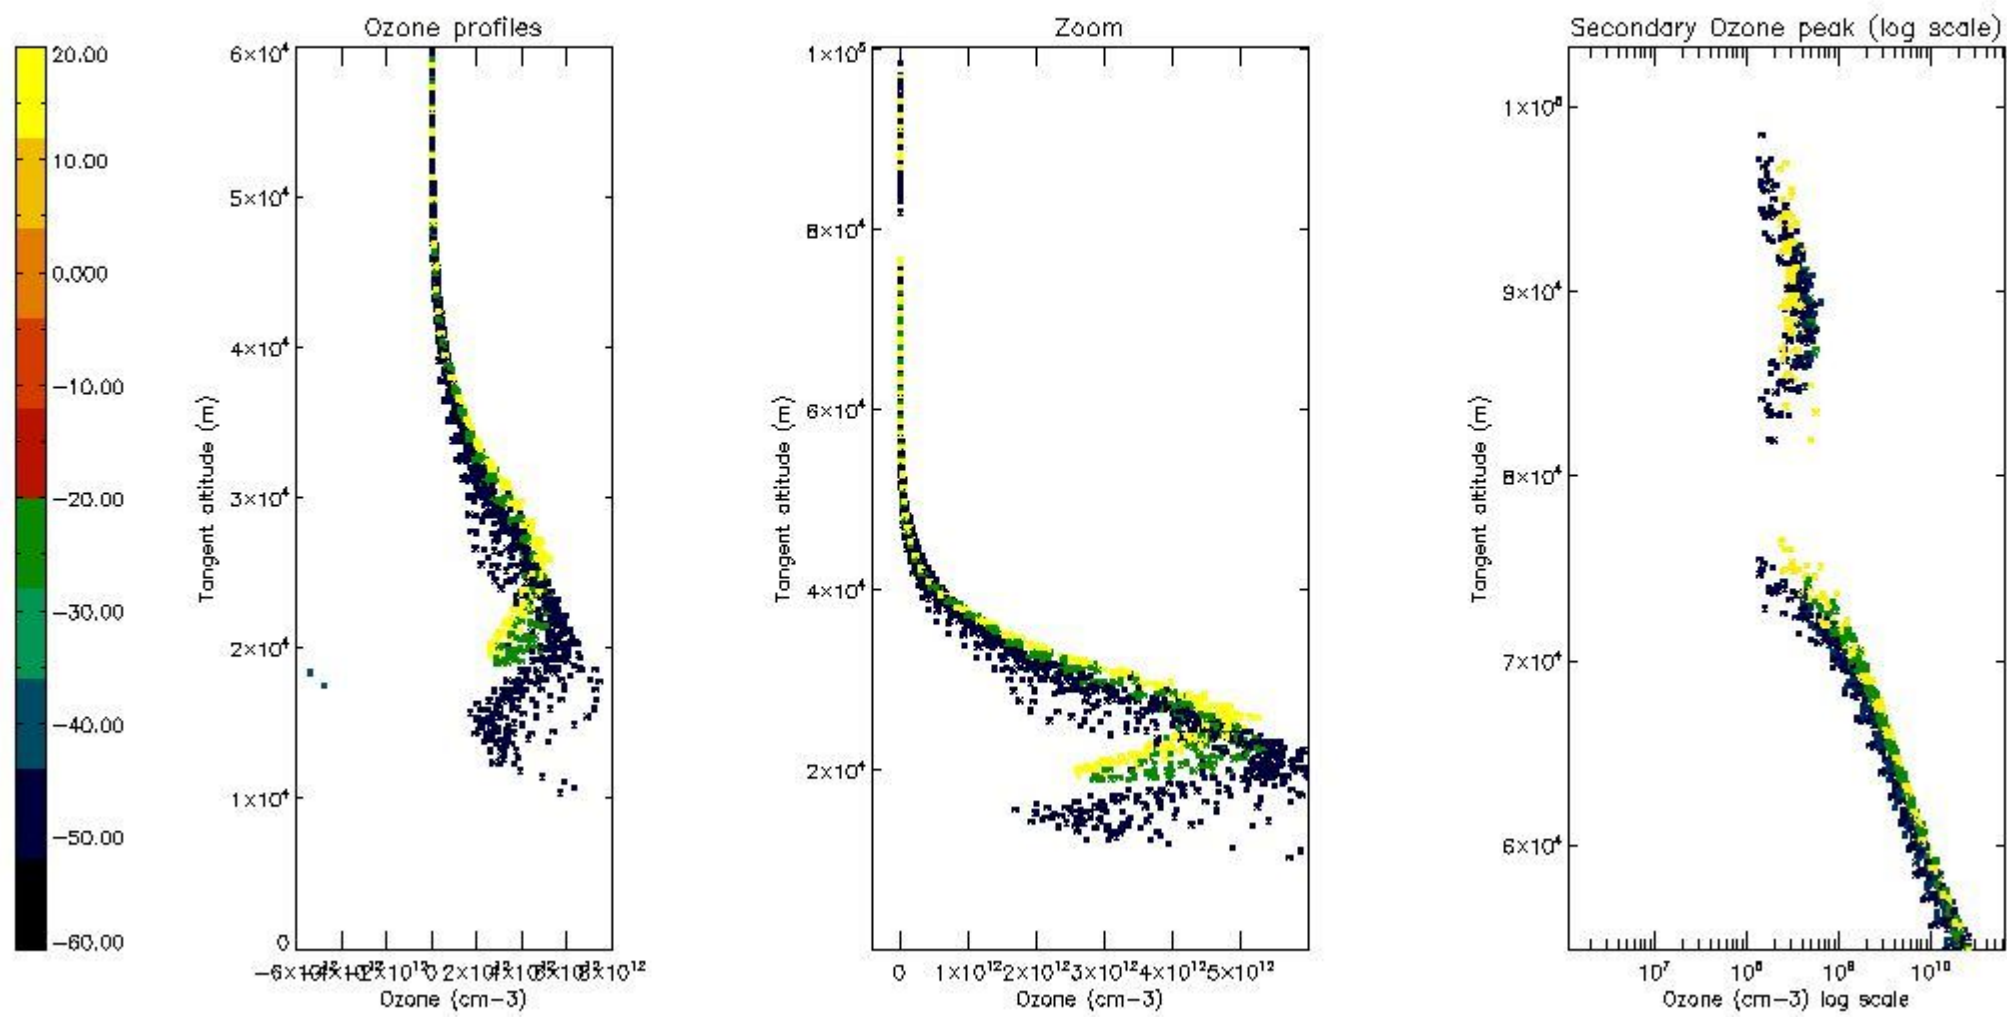

STD < 10	22
STD < 5	17

5.2 Plot ozone profiles for all STD (dark without errors)

The colorbar represents the latitude.

5.3 Plot ozone profiles where STD < 20% (dark without errors)

The colorbar represents the latitude.

5.4 Plot ozone profiles where $STD < 10\%$ (dark without errors)

The colorbar represents the latitude.

5.5 Plot ozone profiles where STD < 5% (dark without errors)

The colorbar represents the latitude.

5.6 Plot NO₂ profiles for all STD (dark without errors)

The colorbar represents the latitude.

5.7 Plot NO3 profiles for all STD (dark without errors)

The colorbar represents the latitude.

5.8 Plot H2O profiles for all STD (only for occultations of stars 1,2,3,4,13,14,16,26,63 dark without errors)