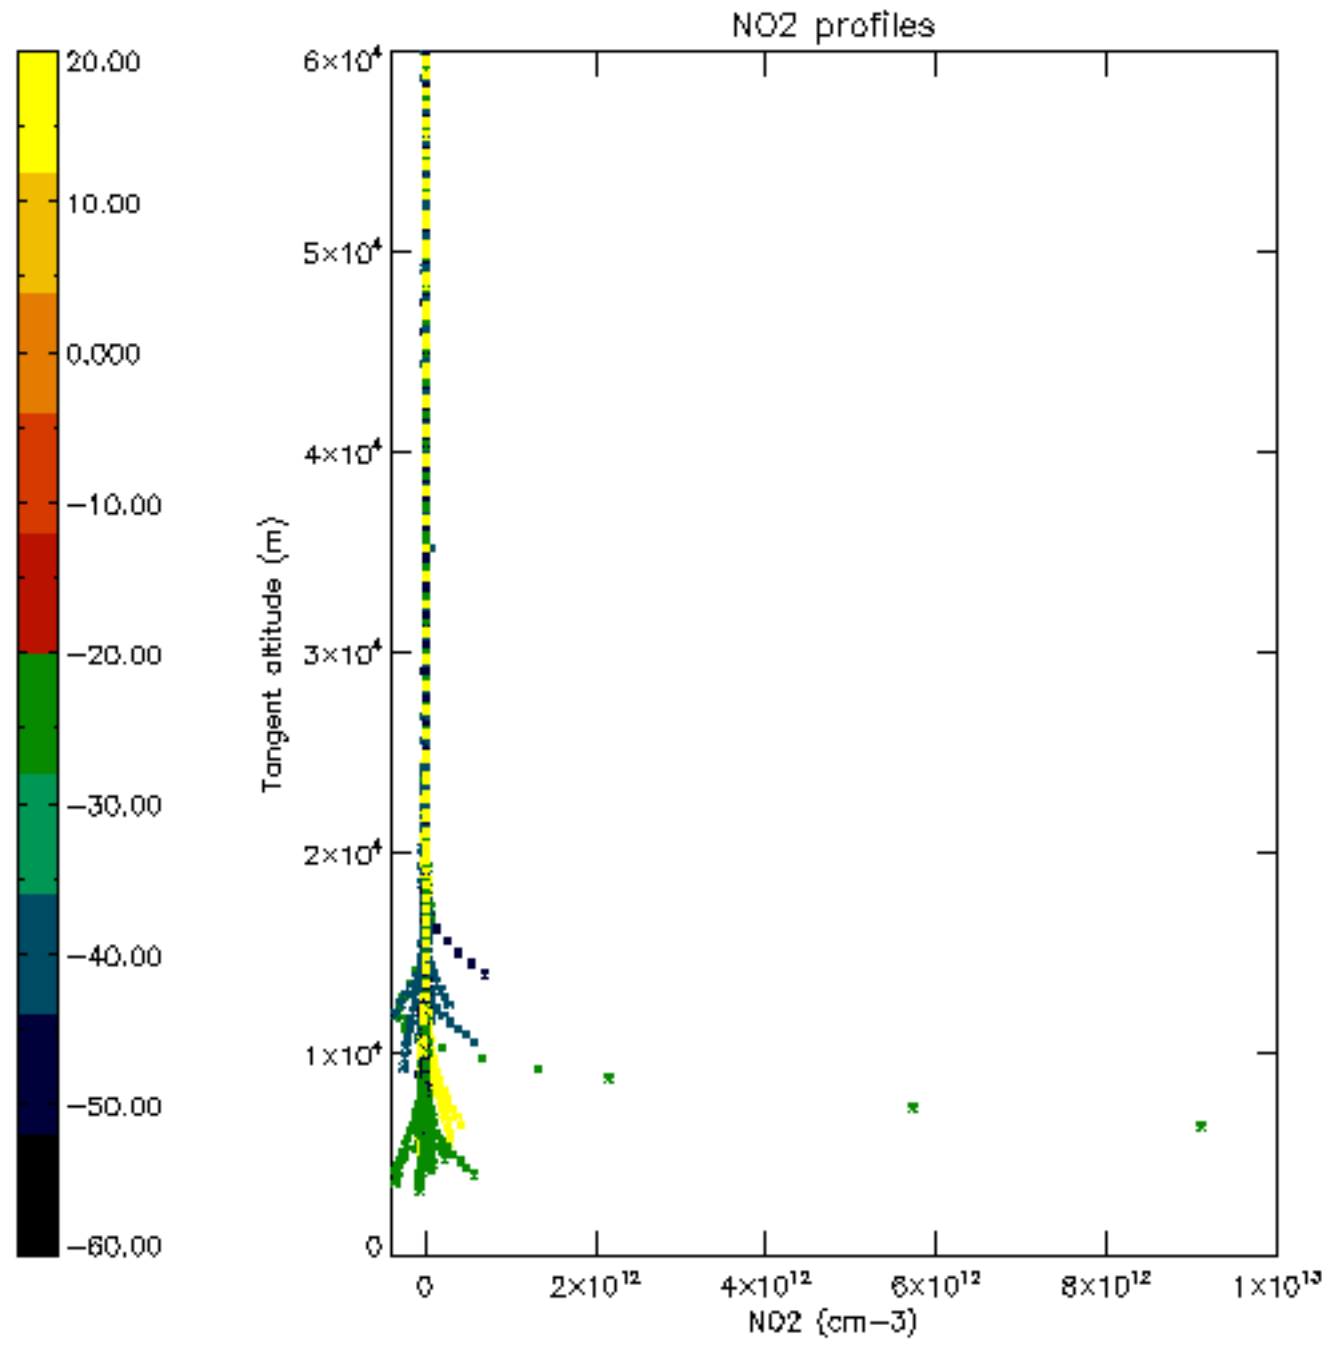

Percentage of star falling outside central band per profile

Percentage of saturation errors per profile

Percentage of flagged data per D3 profile

Percentage of flagged data per H2O profile

Percentage of flagged data per NO2 profile