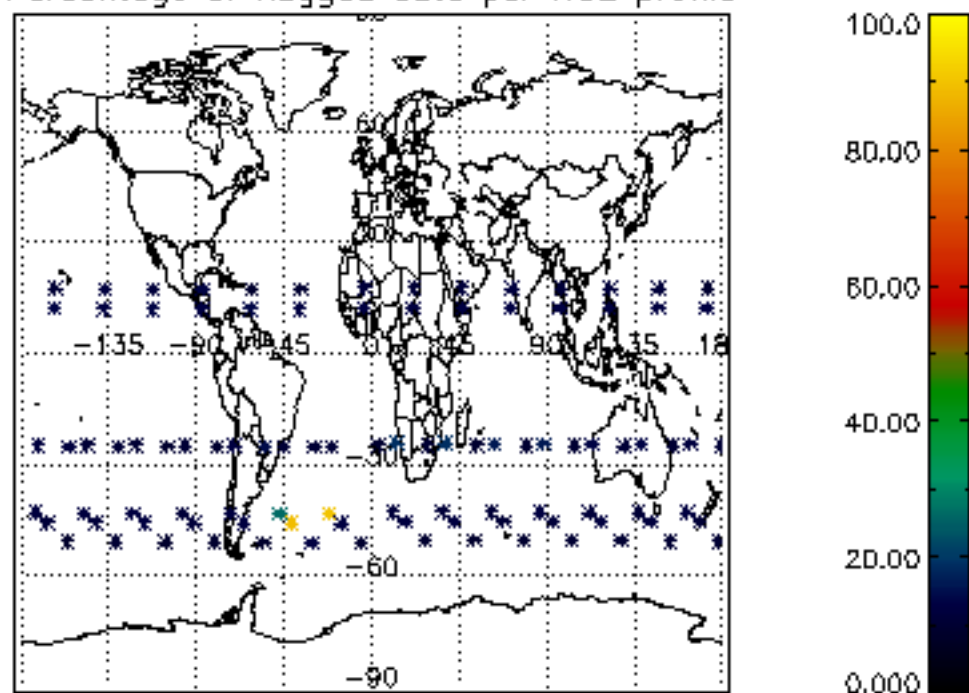

Percentage of flagged data per NO2 profile