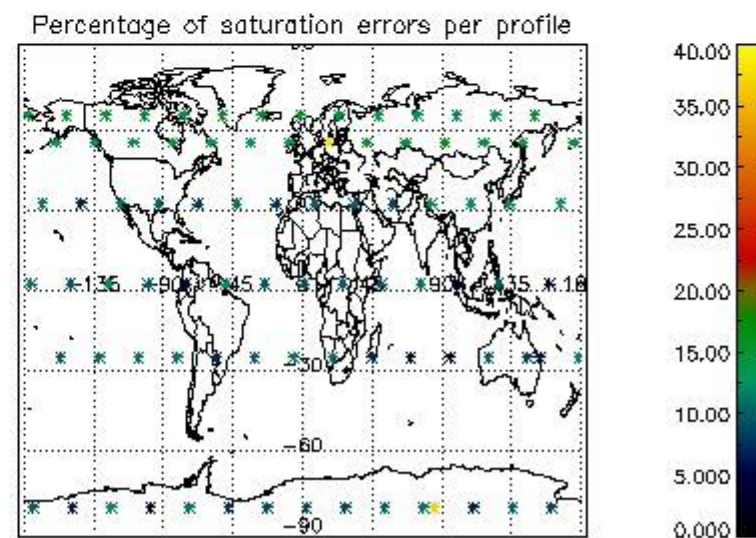

Percentage of datation errors per profile

Percentage of star falling outside central band per profile

Percentage of saturation errors per profile

4.2.2 Plot level 1 quality information per product (world map): ENVISAT DESCENDING passes