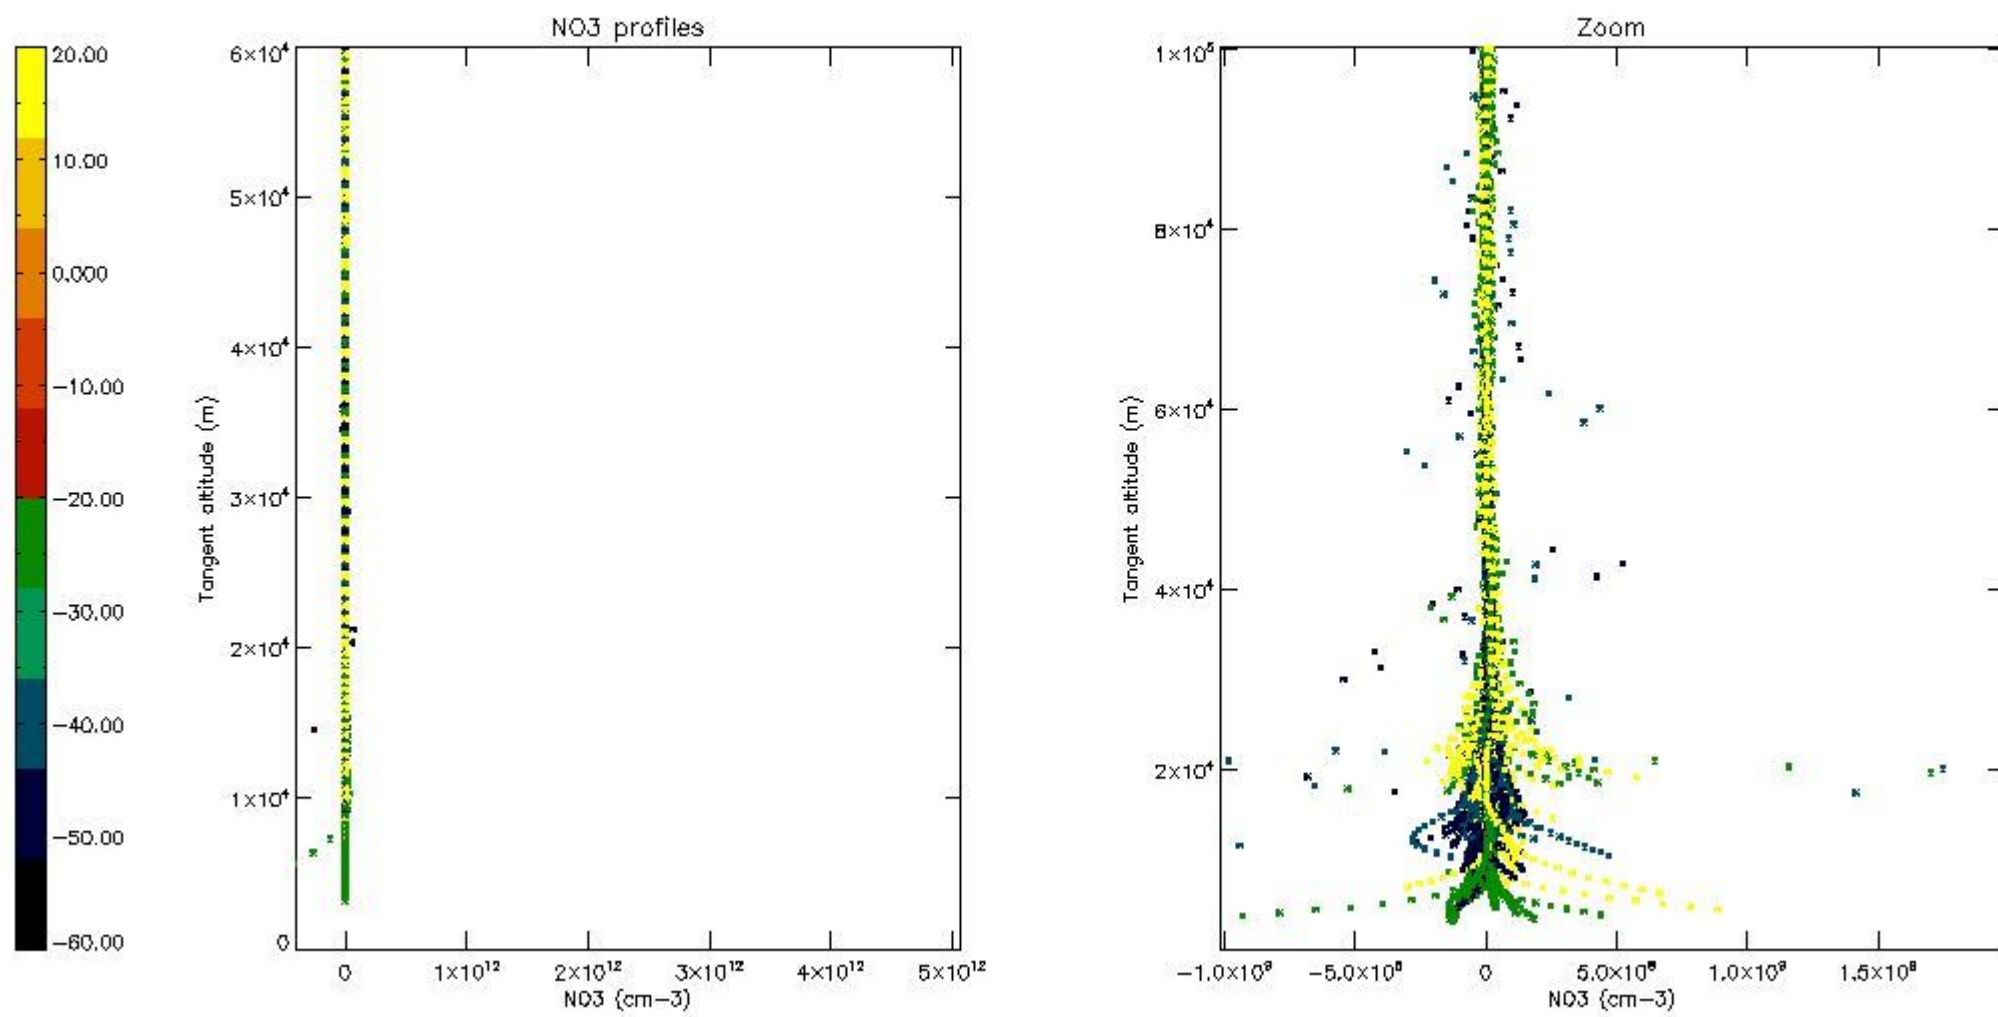

5.8 Plot H2O profiles for all STD (only for occultations of stars 1,2,3,4,13,14,16,26,63 dark without errors)

The colorbar represents the latitude.