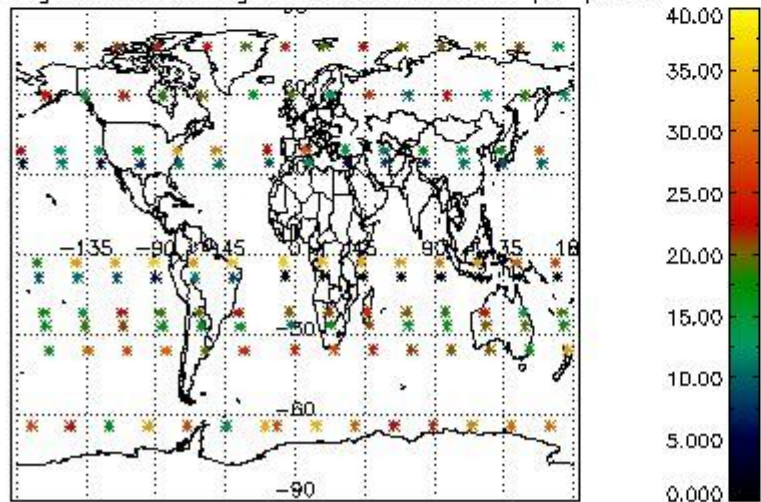

Percentage of star falling outside central band per profile