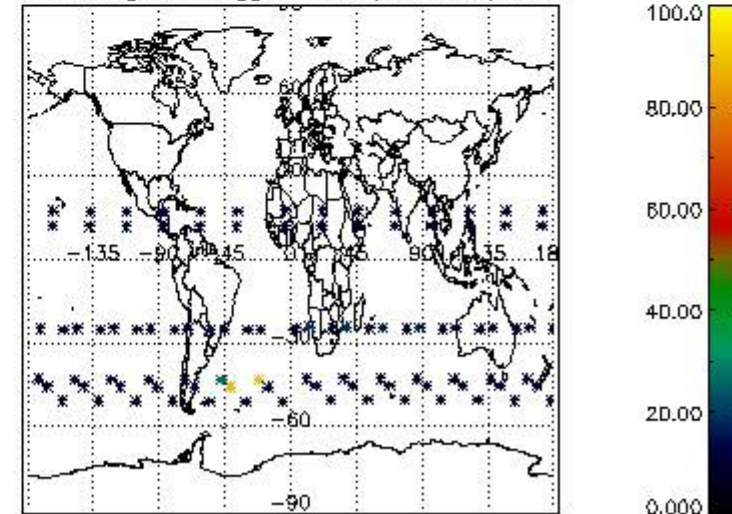

Percentage of flagged data per NO3 profile

4. Level 1 quality information per product

In this section it is plotted some information contained in the Quality Summary data set of the level 2 products that comes from the level 1b processing. Products without errors (error flag in the MPH set to "0") are used.

4.1 Plot quality information per product (time dependant) coming from level 1b processing

4.1.1 Plot level 1 quality information per product (time dependant): ENVISAT ASCENDING passes