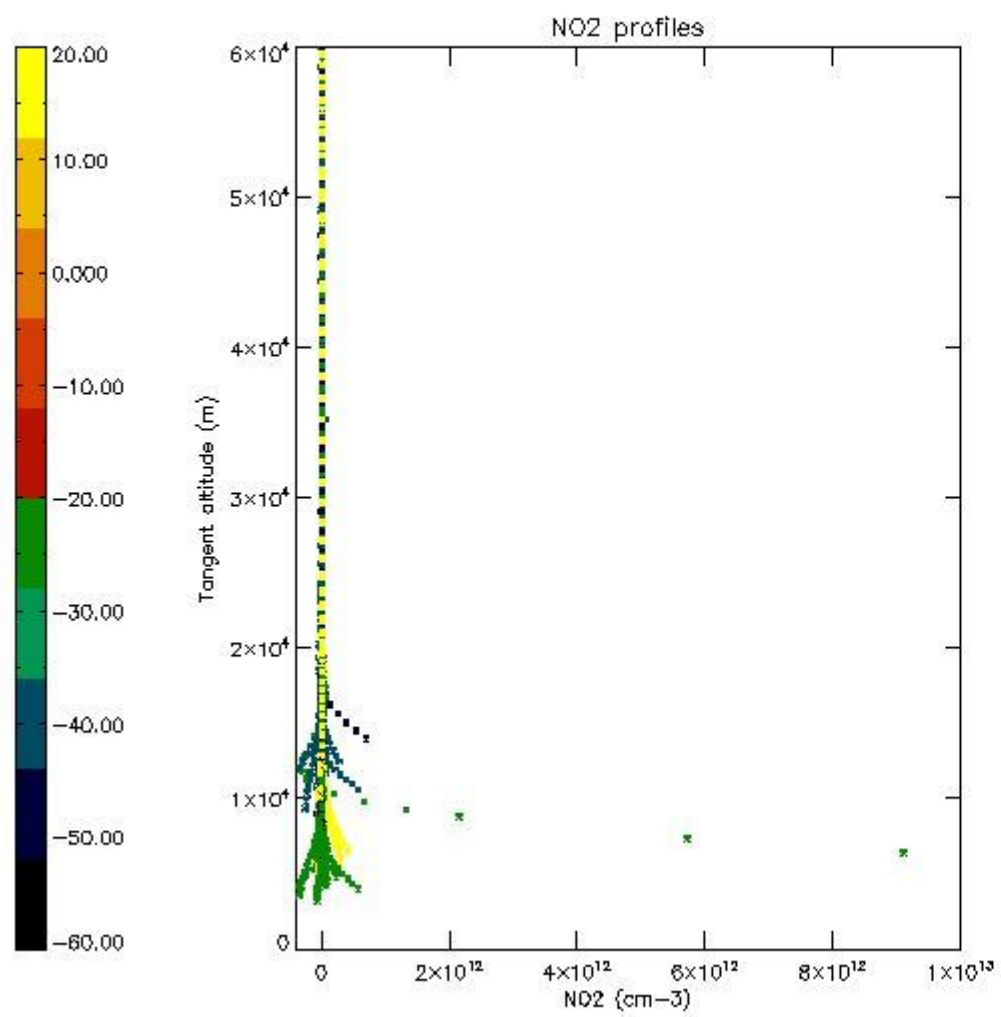

STD < 10	22
STD < 5	17

5.2 Plot ozone profiles for all STD (dark without errors)

The colorbar represents the latitude.

5.3 Plot ozone profiles where STD < 20% (dark without errors)

The colorbar represents the latitude.

5.4 Plot ozone profiles where $STD < 10\%$ (dark without errors)

The colorbar represents the latitude.

5.5 Plot ozone profiles where STD < 5% (dark without errors)

The colorbar represents the latitude.

5.6 Plot NO₂ profiles for all STD (dark without errors)

The colorbar represents the latitude.

5.7 Plot NO3 profiles for all STD (dark without errors)

The colorbar represents the latitude.

5.8 Plot H2O profiles for all STD (only for occultations of stars 1,2,3,4,13,14,16,26,63 dark without errors)