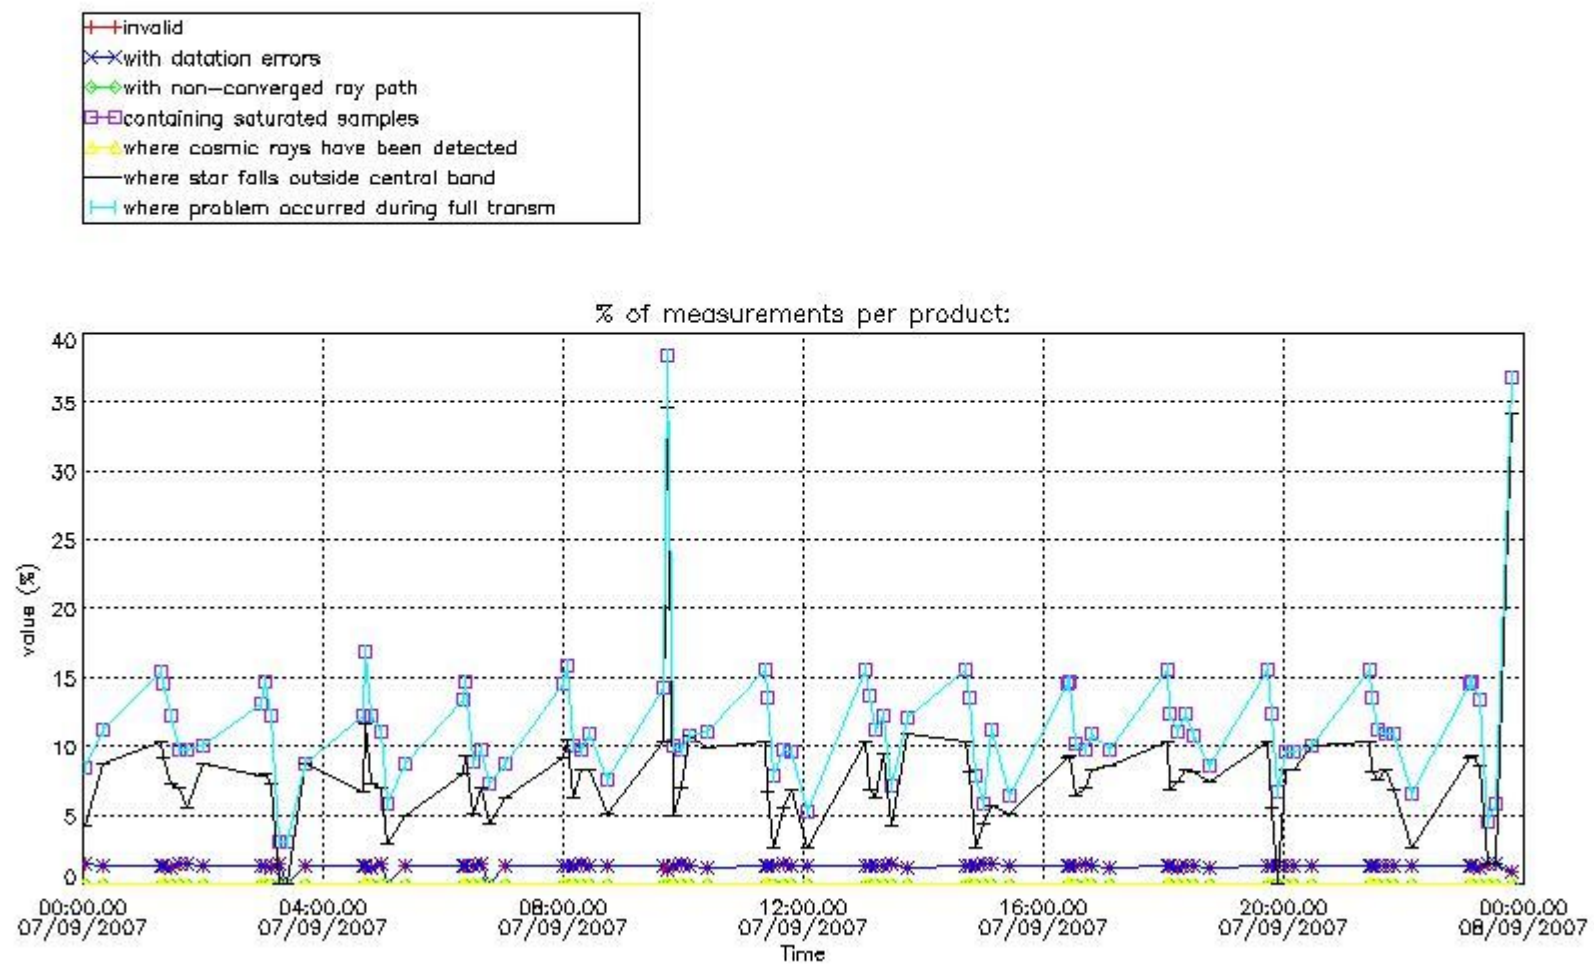

3.1 Plot quality information per product (time dependant)

3.2 Plot quality information per product (world map)

Percentage of flagged data per O3 profile

Percentage of flagged data per H2O profile

Percentage of flagged data per NO2 profile

Percentage of flagged data per NO3 profile

4. Level 1 quality information per product

In this section it is plotted some information contained in the Quality Summary data set of the level 2 products that comes from the level 1b processing. Products without errors (error flag in the MPH set to "0") are used.

4.1 Plot quality information per product (time dependant) coming from level 1b processing

4.1.1 Plot level 1 quality information per product (time dependant): ENVISAT ASCENDING passes

4.1.2 Plot level 1 quality information per product (time dependant): ENVI SAT DESCENDING passes