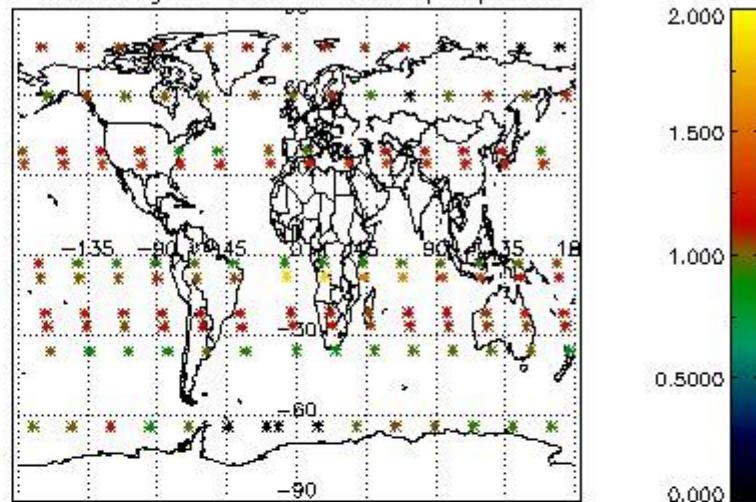

Percentage of datation errors per profile