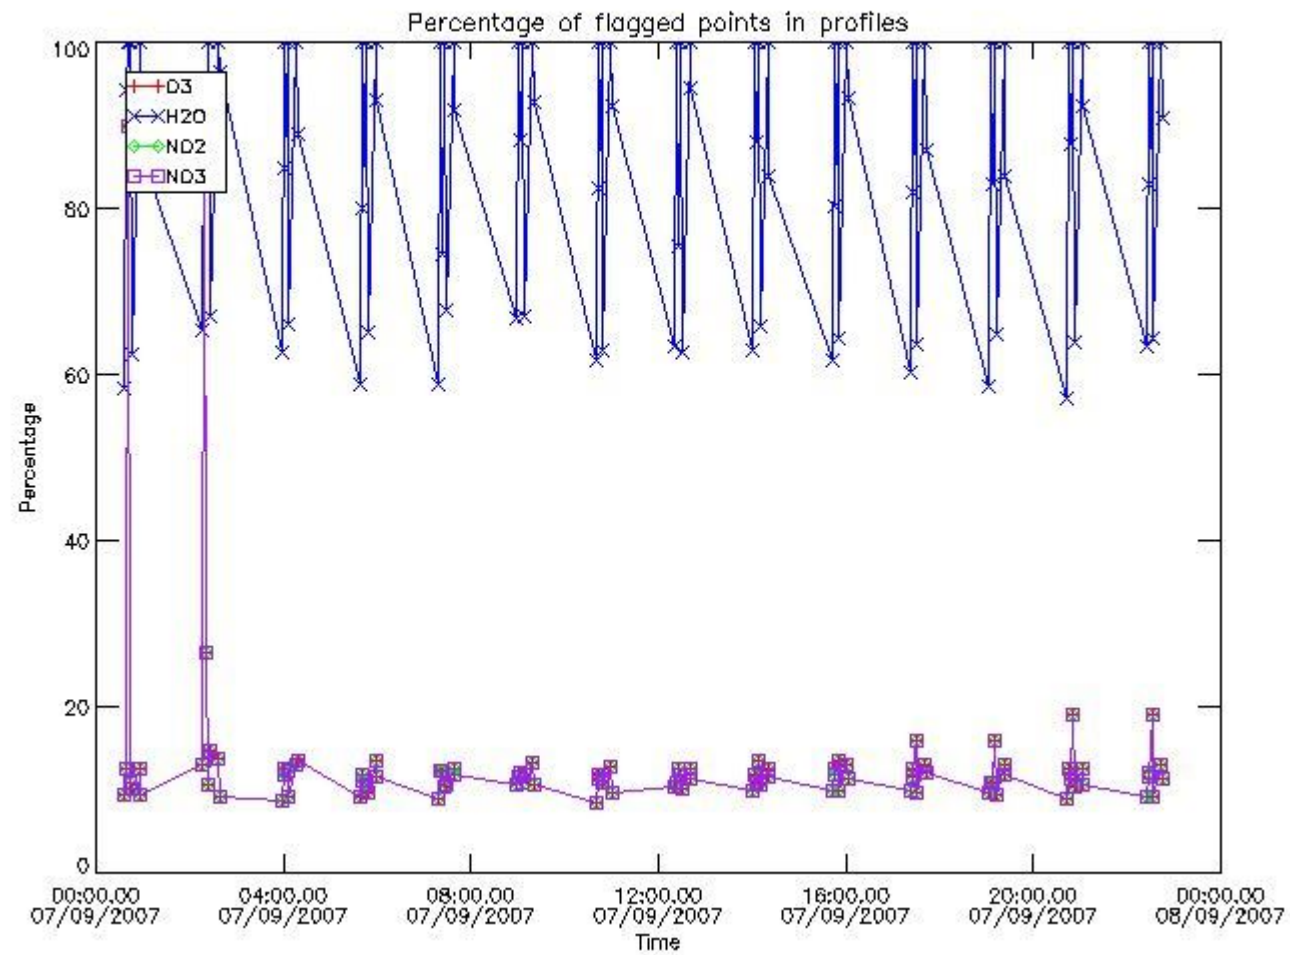

3. Quality information per product

In this section it is plotted some information contained in the Quality Summary data set of the level 2 products. Only products in dark limb conditions and without errors (error flag in the MPH set to "0") are used.

3.1 Plot quality information per product (time dependant)

3.2 Plot quality information per product (world map)