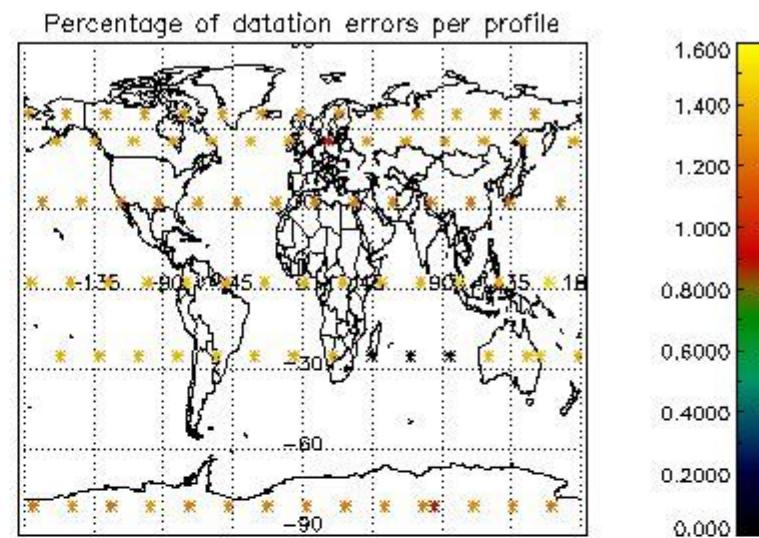

Percentage of datation errors per profile

Percentage of star falling outside central band per profile

Percentage of saturation errors per profile

4.2.2 Plot level 1 quality information per product (world map): ENVISAT DESCENDING passes