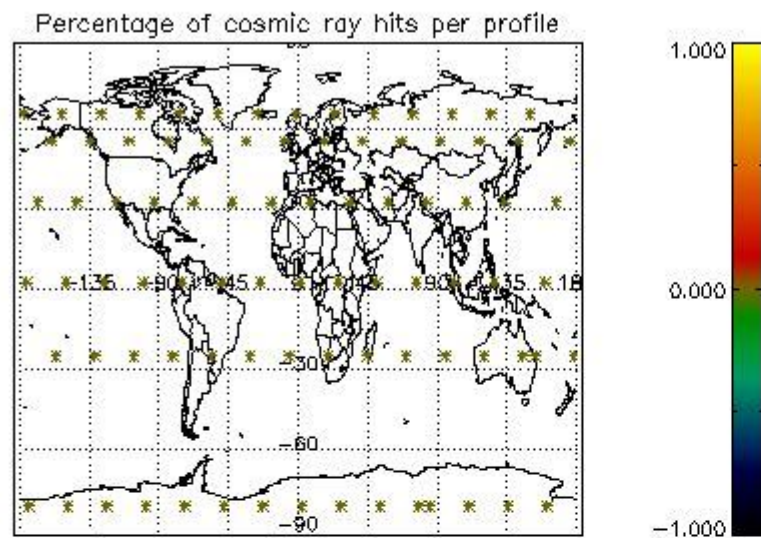

Percentage of datation errors per profile

Percentage of star falling outside central band per profile

Percentage of saturation errors per profile

4.2.2 Plot level 1 quality information per product (world map): ENVISAT DESCENDING passes