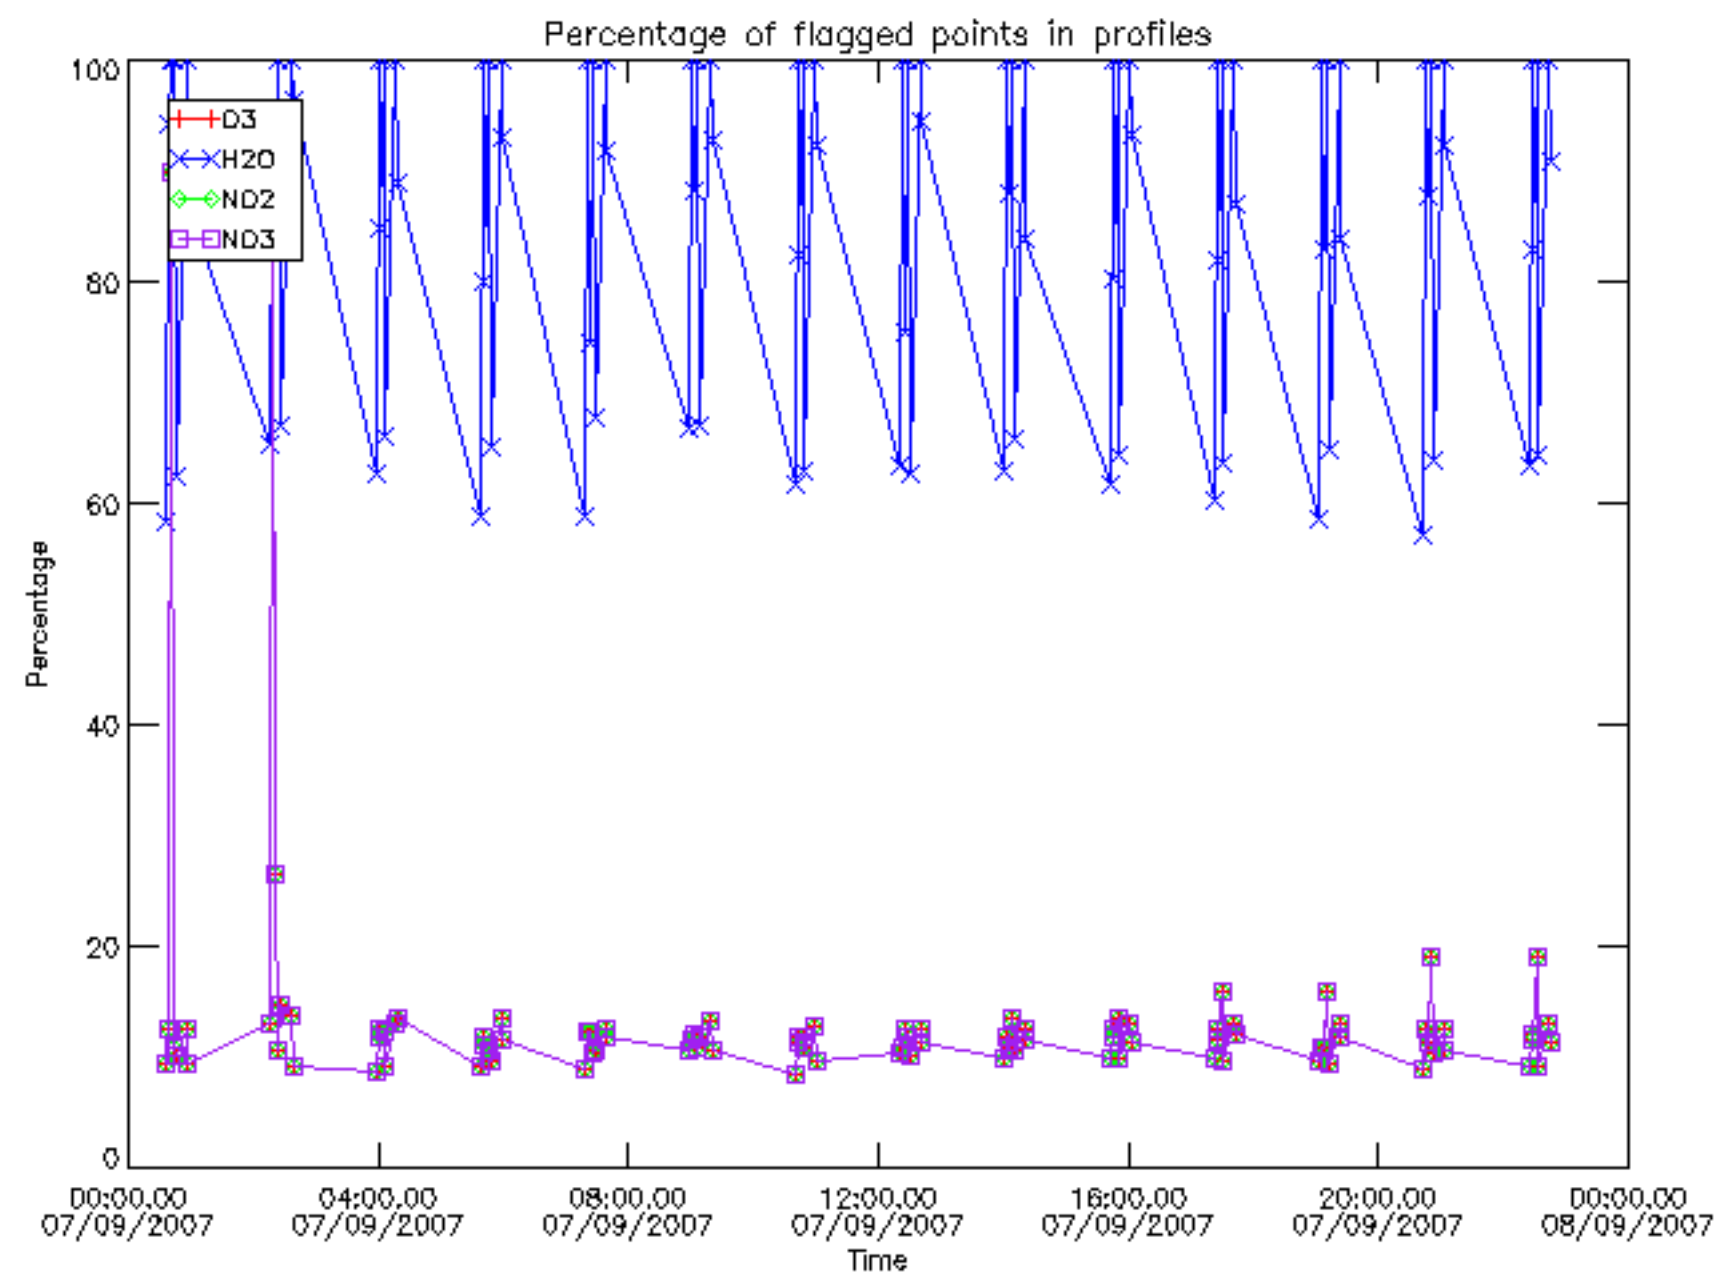

Percentage of flagged data per D3 profile

Percentage of flagged data per H2O profile