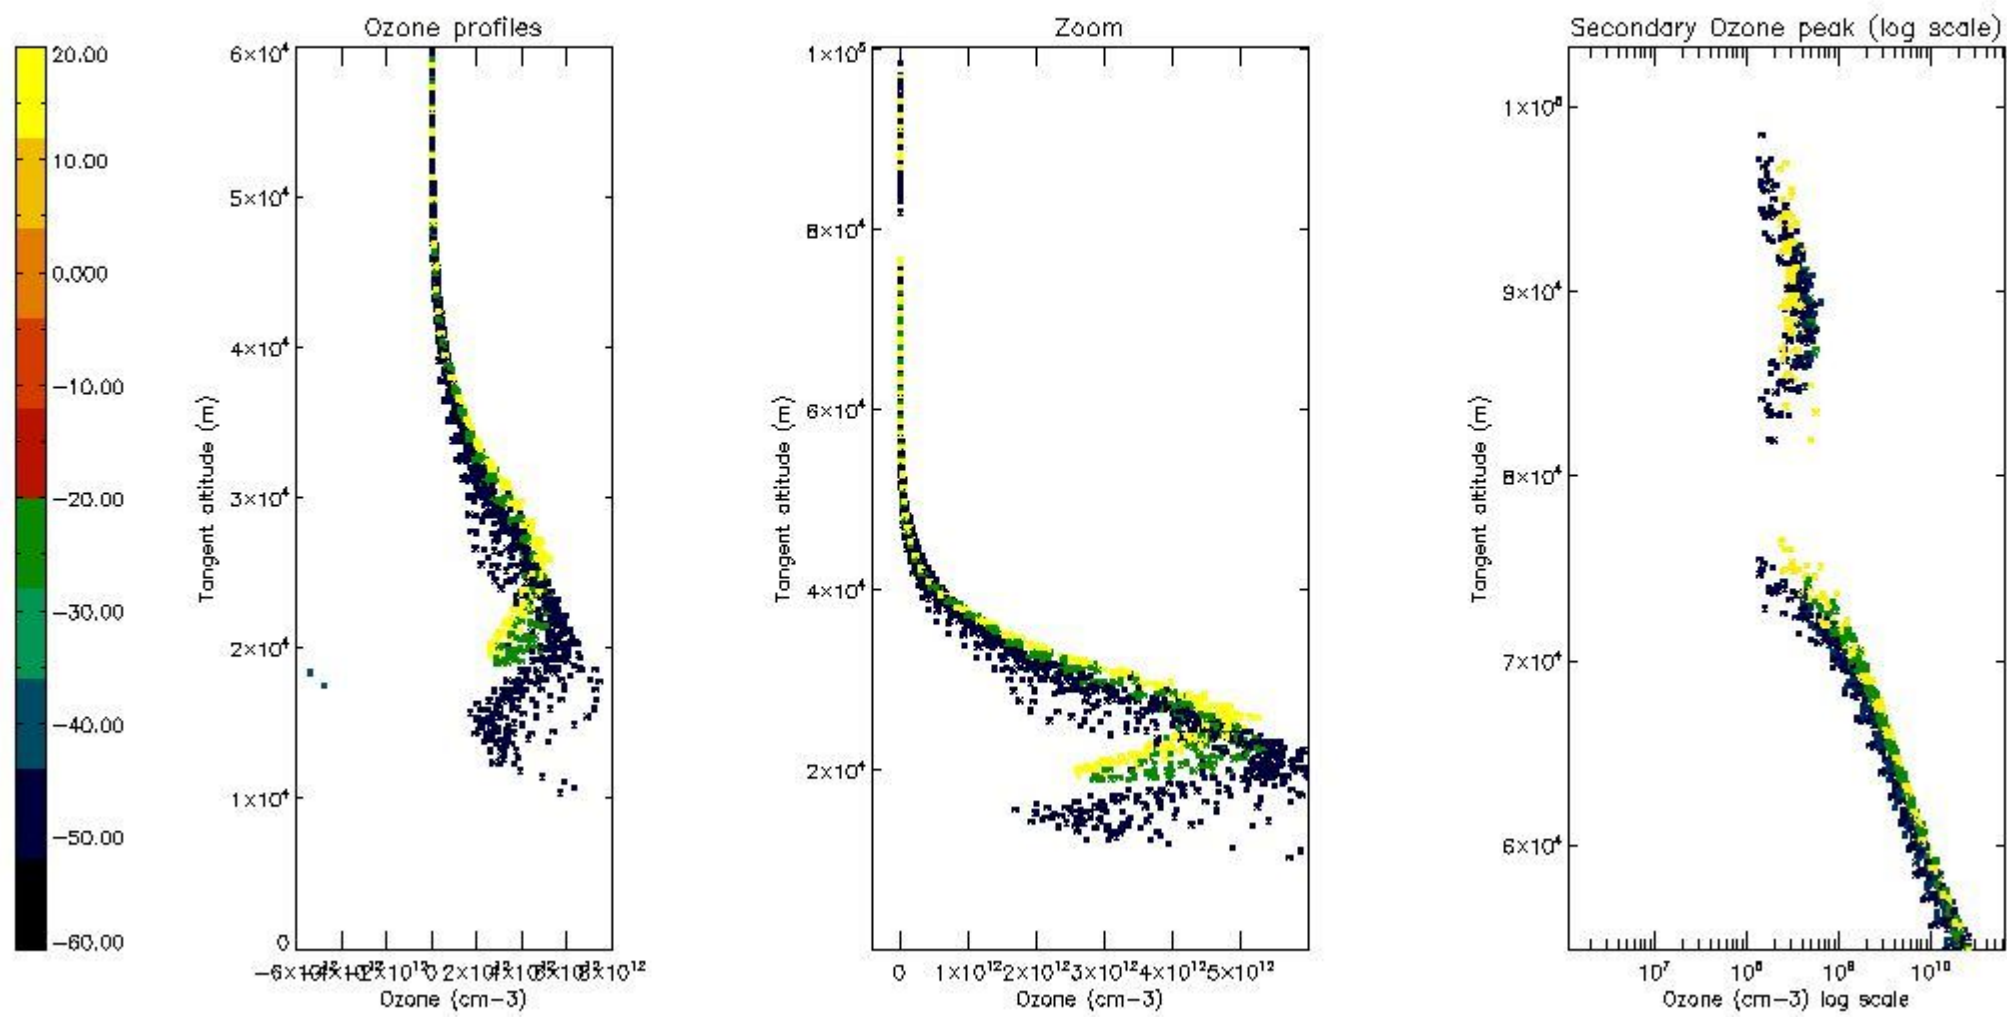

5.6 Plot NO₂ profiles for all STD (dark without errors)

The colorbar represents the latitude.