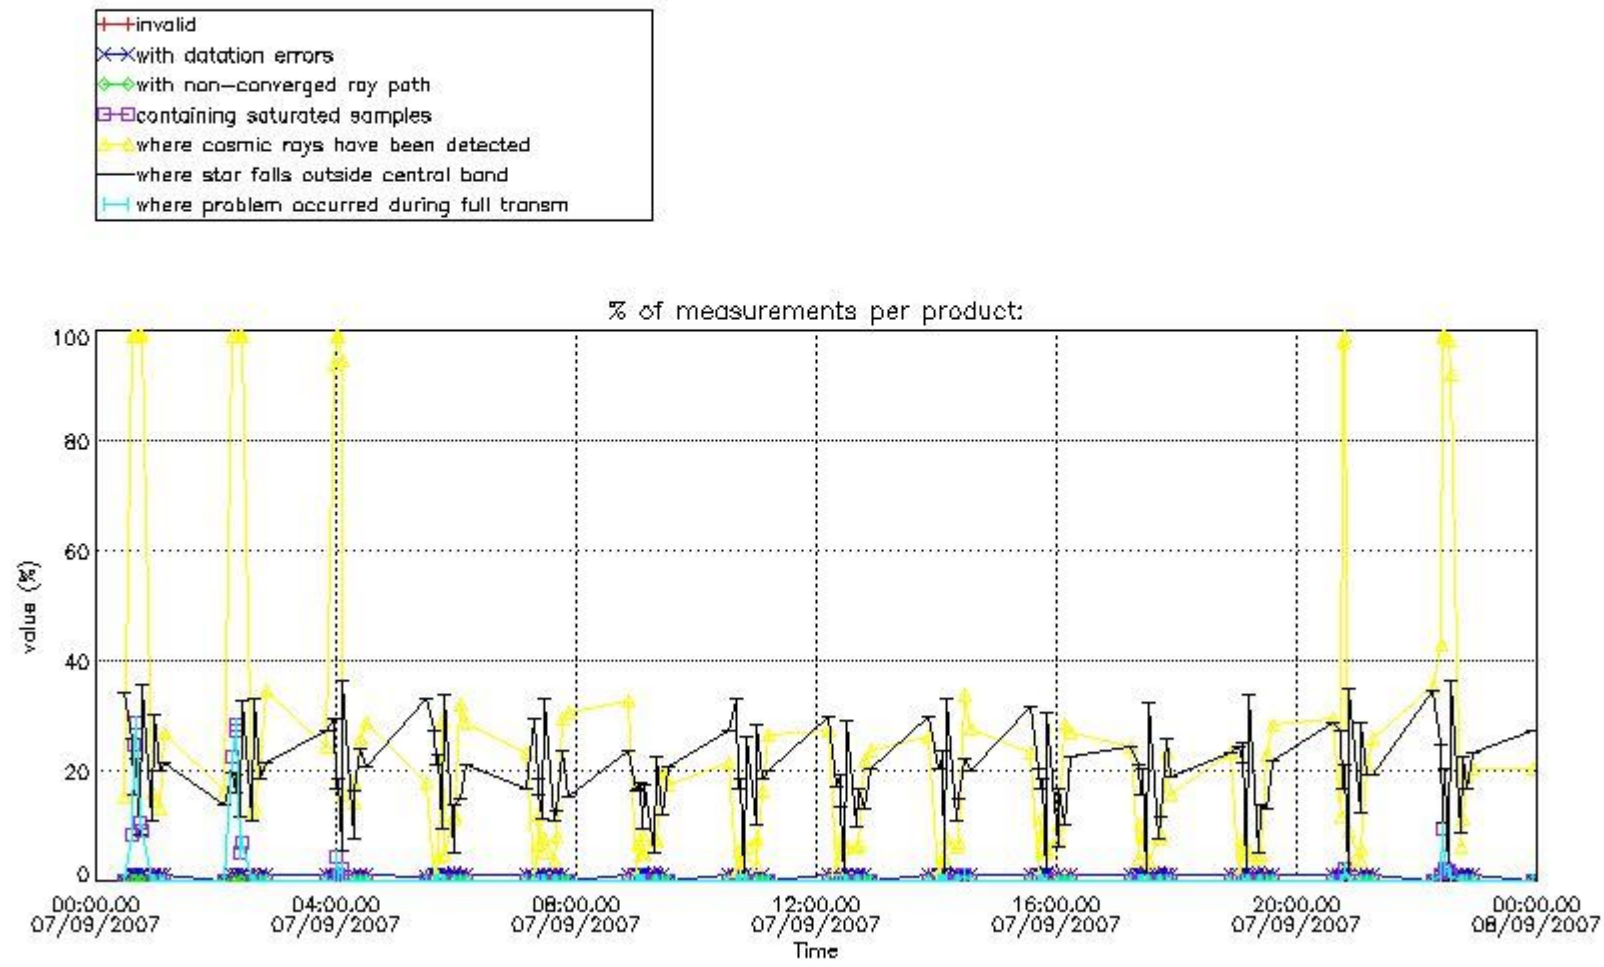

3.1 Plot quality information per product (time dependant)

3.2 Plot quality information per product (world map)

Percentage of flagged data per O3 profile

Percentage of flagged data per H2O profile

Percentage of flagged data per NO2 profile

Percentage of flagged data per NO3 profile

4. Level 1 quality information per product

In this section it is plotted some information contained in the Quality Summary data set of the level 2 products that comes from the level 1b processing. Products without errors (error flag in the MPH set to "0") are used.

4.1 Plot quality information per product (time dependant) coming from level 1b processing

4.1.1 Plot level 1 quality information per product (time dependant): ENVISAT ASCENDING passes

4.1.2 Plot level 1 quality information per product (time dependant): ENVI SAT DESCENDING passes