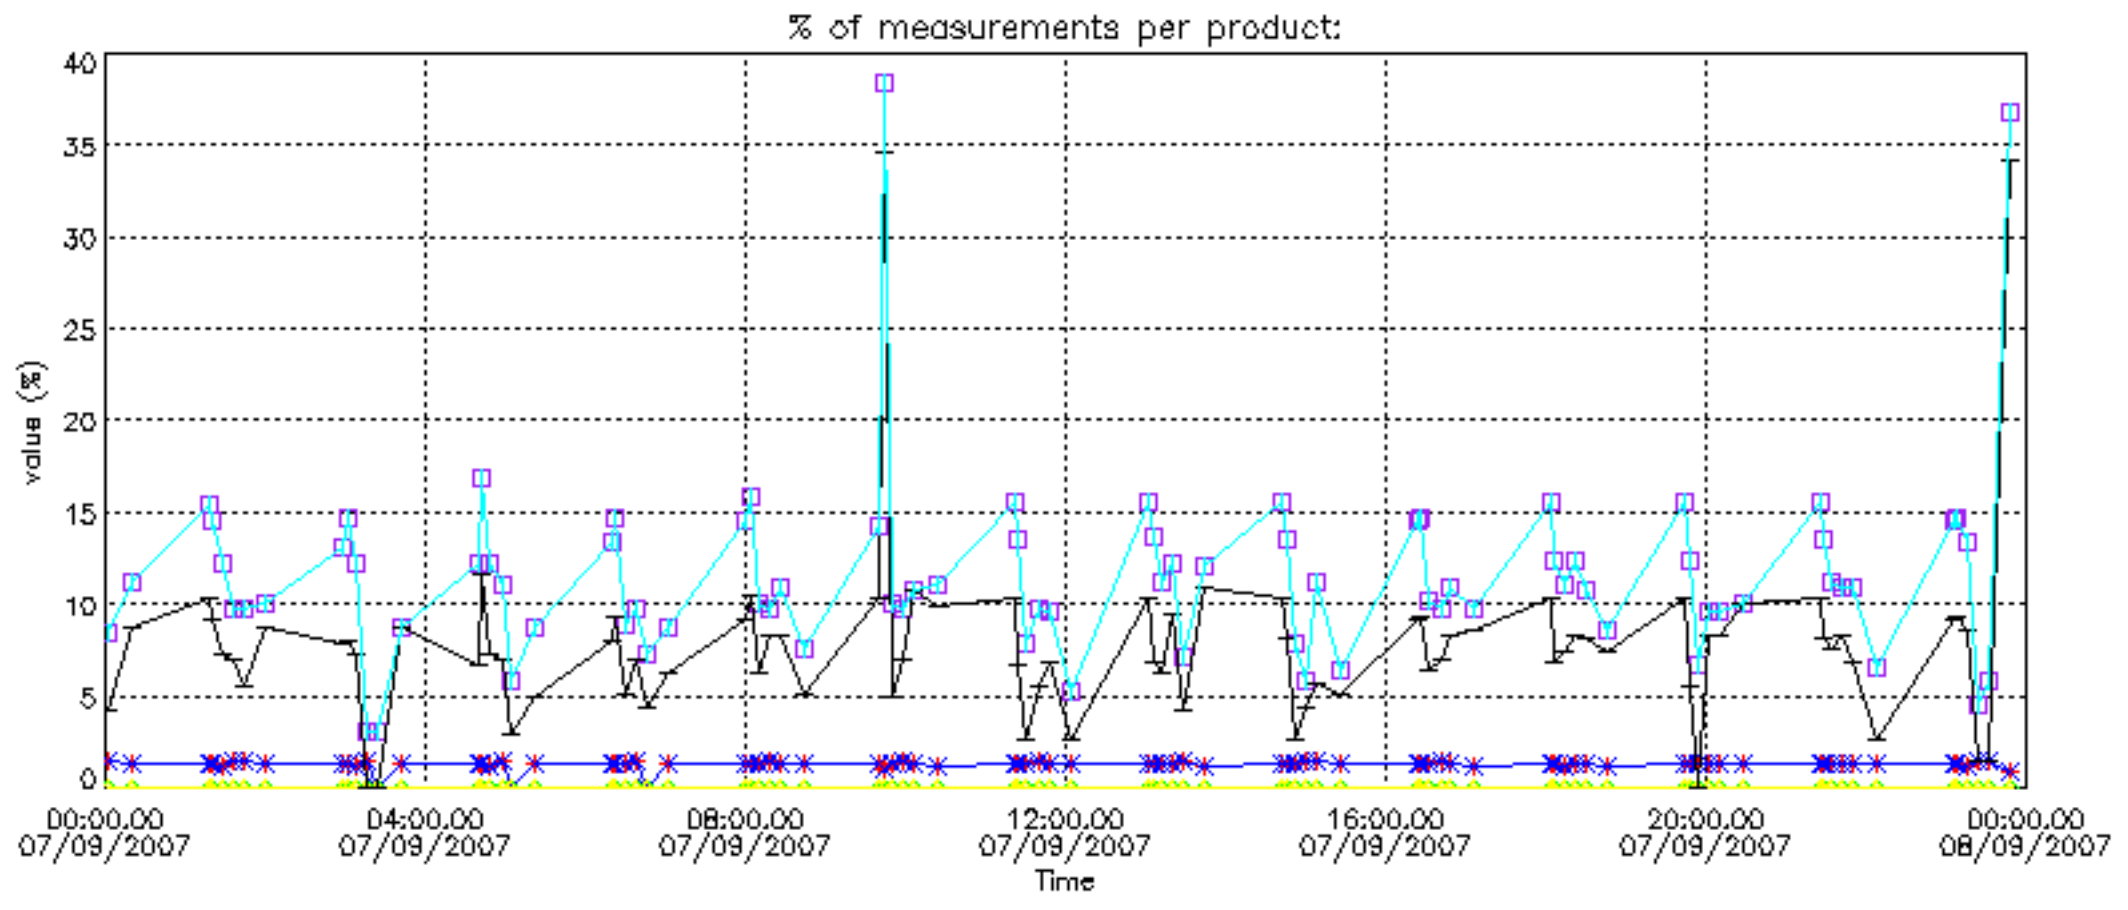

Percentage of cosmic ray hits per profile

Percentage of datation errors per profile