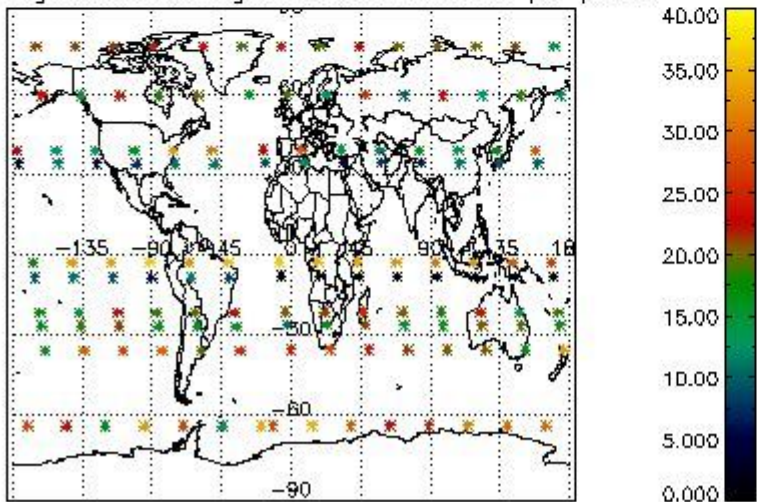

Percentage of star falling outside central band per profile