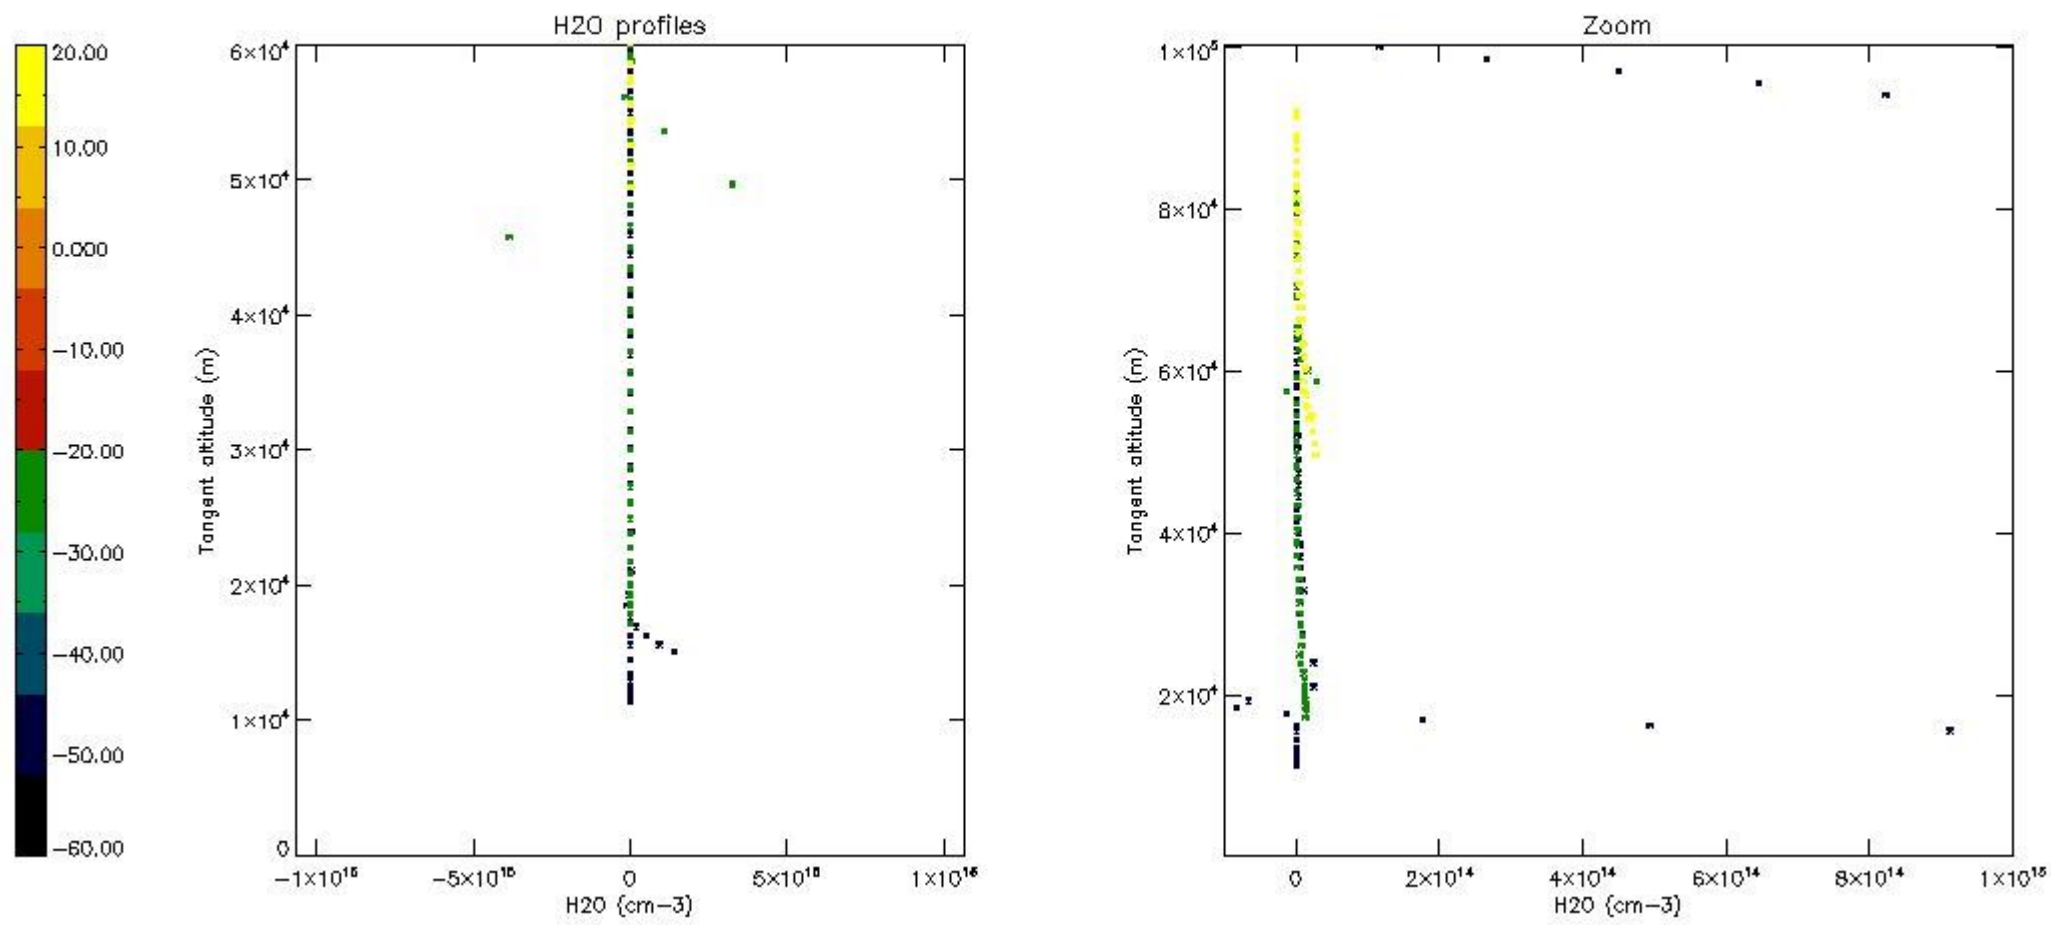

6. Auxiliary Data Files used for the production reported in section 2

The number reported in the third column indicates since which file (see list in section 2) the corresponding auxiliary file has been used. The fourth column is the date of those product files.

Type	Auxiliary Filename	Used since product	Used since product date
INST_PHYS_CHARACTERISTICS	GOM_INS_AXVIEC20091111_143220_20030716_120000_20500101_000000	1	07-SEP-2007 00:02:55
LEVEL-2_PROC_CONFIG	GOM_PR2_AXVIEC20091111_152718_20020301_000000_20500101_000000	1	07-SEP-2007 00:02:55
CROSS_SECTIONS_FILE	GOM_CRS_AXVIEC20091111_154832_20020301_000000_20500101_000000	1	07-SEP-2007 00:02:55