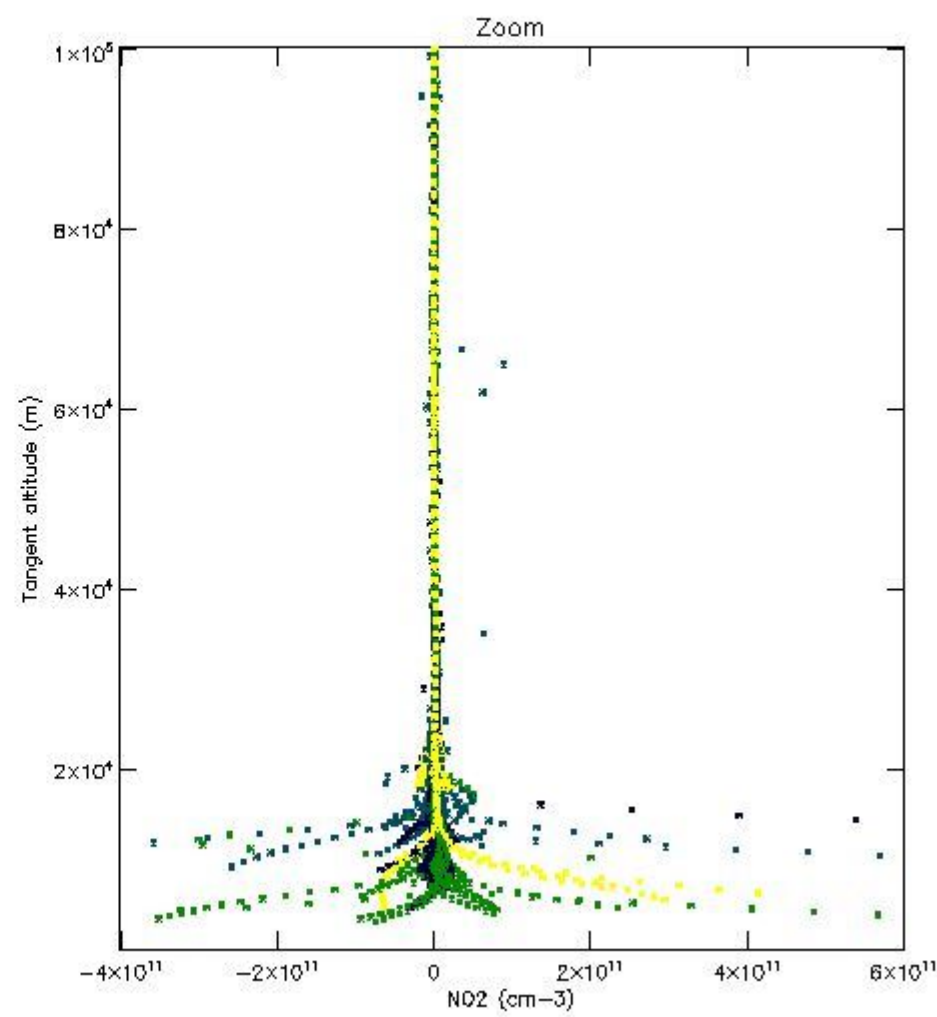

STD < 10	22
STD < 5	17

5.2 Plot ozone profiles for all STD (dark without errors)

The colorbar represents the latitude.

5.3 Plot ozone profiles where STD < 20% (dark without errors)

The colorbar represents the latitude.

5.4 Plot ozone profiles where $STD < 10\%$ (dark without errors)

The colorbar represents the latitude.

5.5 Plot ozone profiles where STD < 5% (dark without errors)

The colorbar represents the latitude.

5.6 Plot NO₂ profiles for all STD (dark without errors)

The colorbar represents the latitude.

5.7 Plot NO3 profiles for all STD (dark without errors)

The colorbar represents the latitude.

5.8 Plot H2O profiles for all STD (only for occultations of stars 1,2,3,4,13,14,16,26,63 dark without errors)