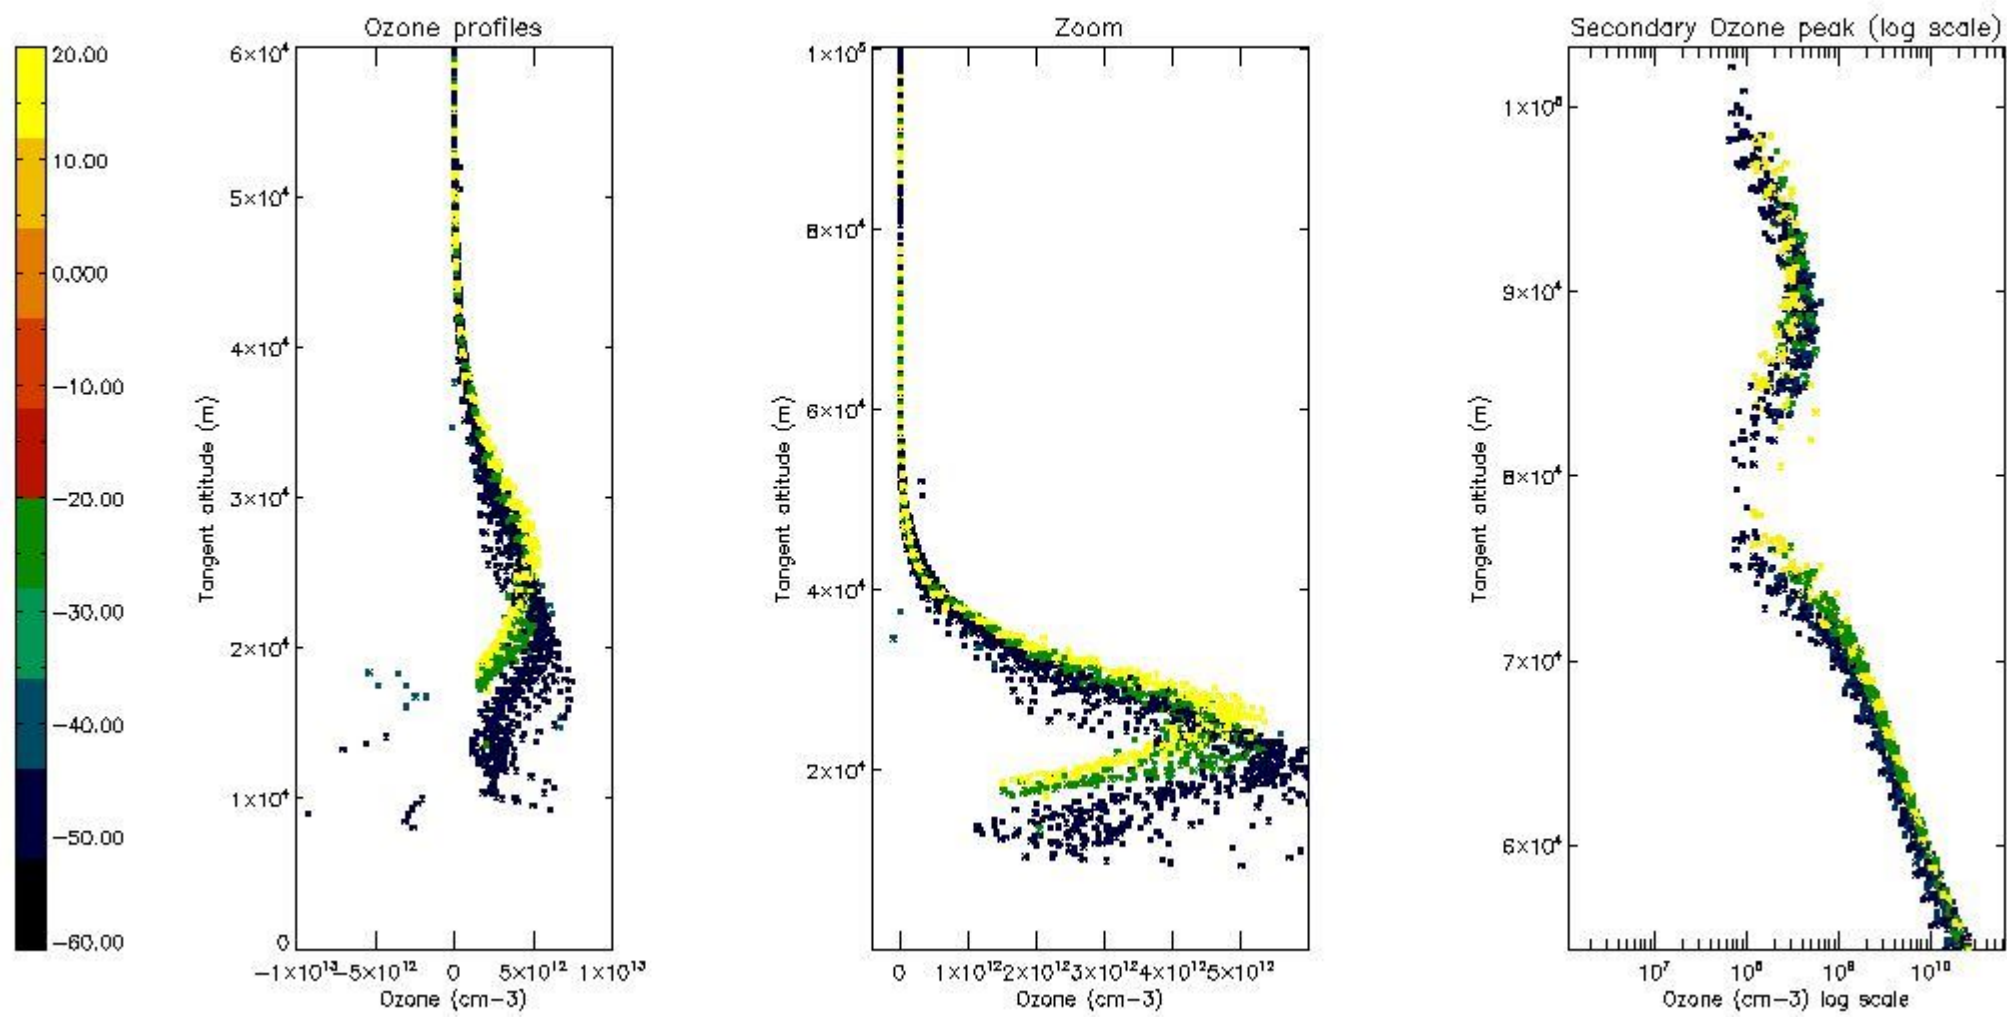

5.5 Plot ozone profiles where STD < 5% (dark without errors)

The colorbar represents the latitude.