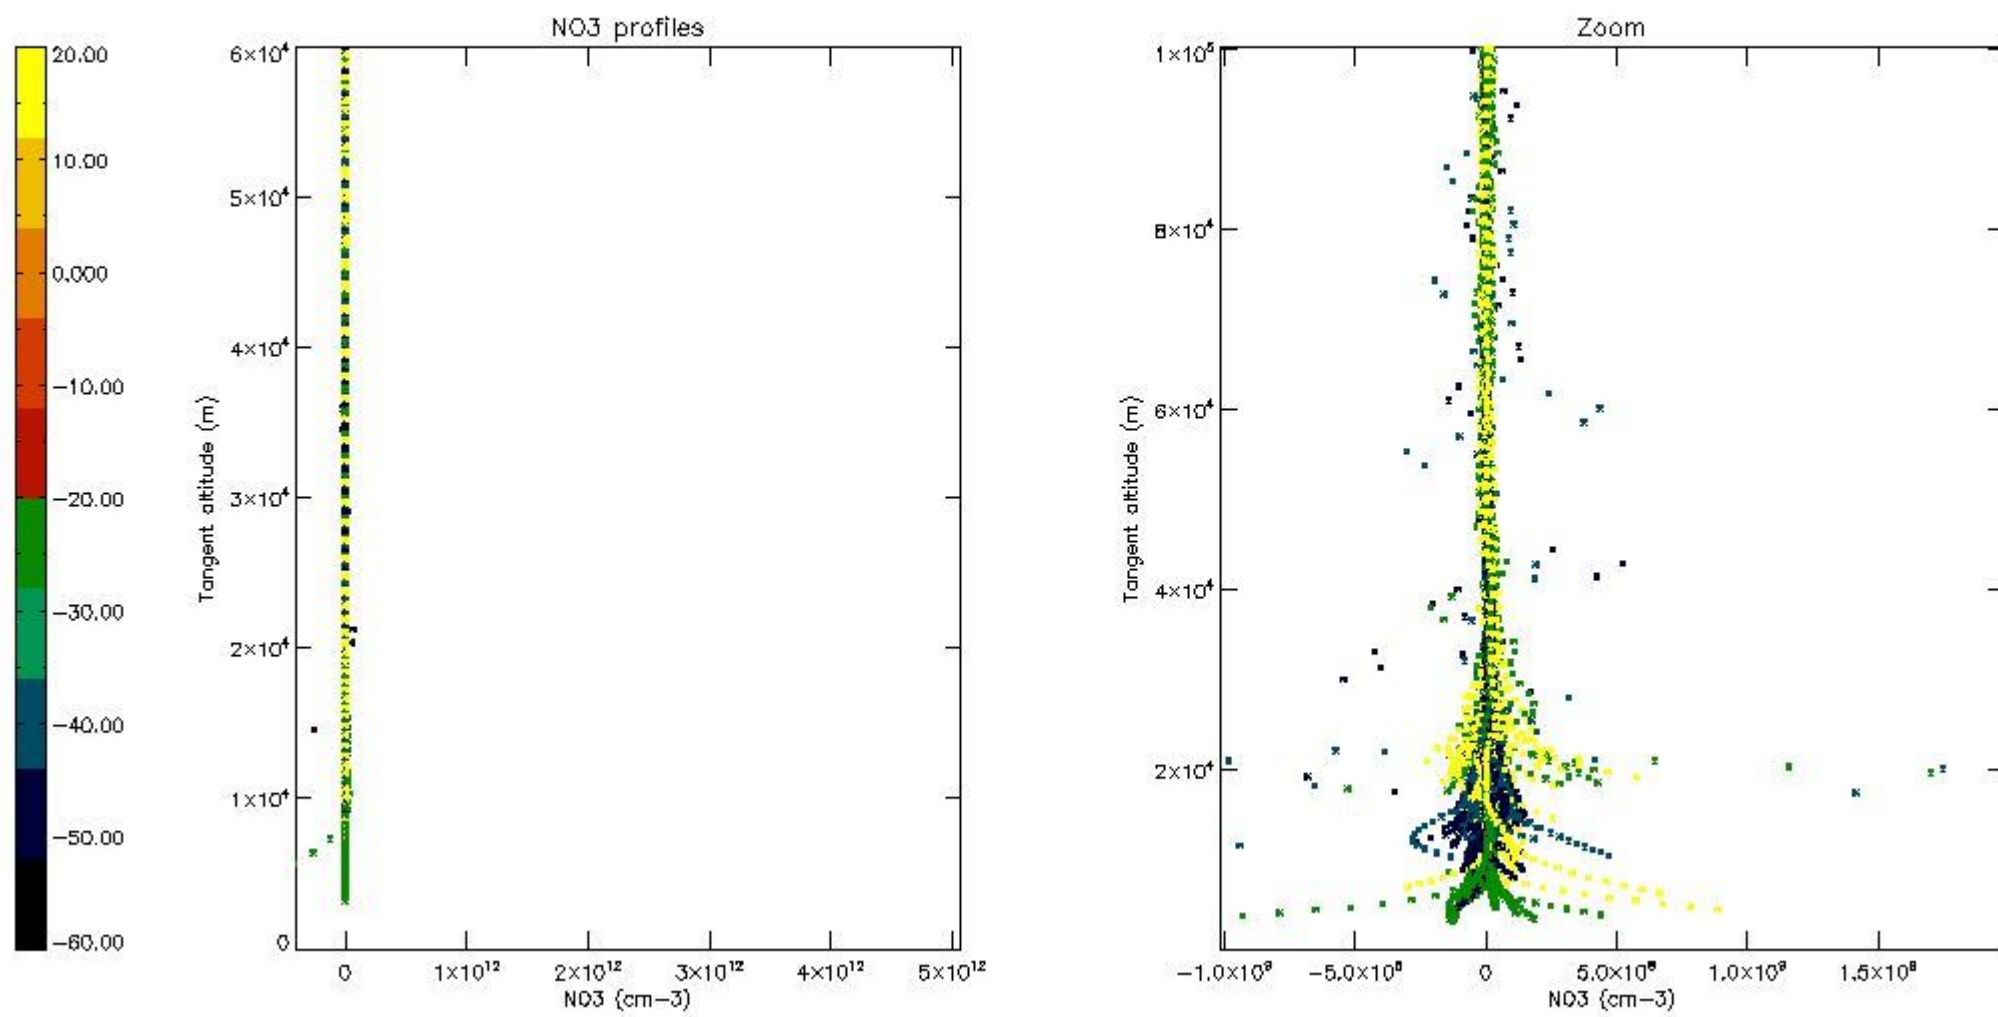

5.4 Plot ozone profiles where $STD < 10\%$ (dark without errors)

The colorbar represents the latitude.

5.5 Plot ozone profiles where STD < 5% (dark without errors)

The colorbar represents the latitude.

5.6 Plot NO₂ profiles for all STD (dark without errors)

The colorbar represents the latitude.

5.7 Plot NO3 profiles for all STD (dark without errors)

The colorbar represents the latitude.

5.8 Plot H2O profiles for all STD (only for occultations of stars 1,2,3,4,13,14,16,26,63 dark without errors)