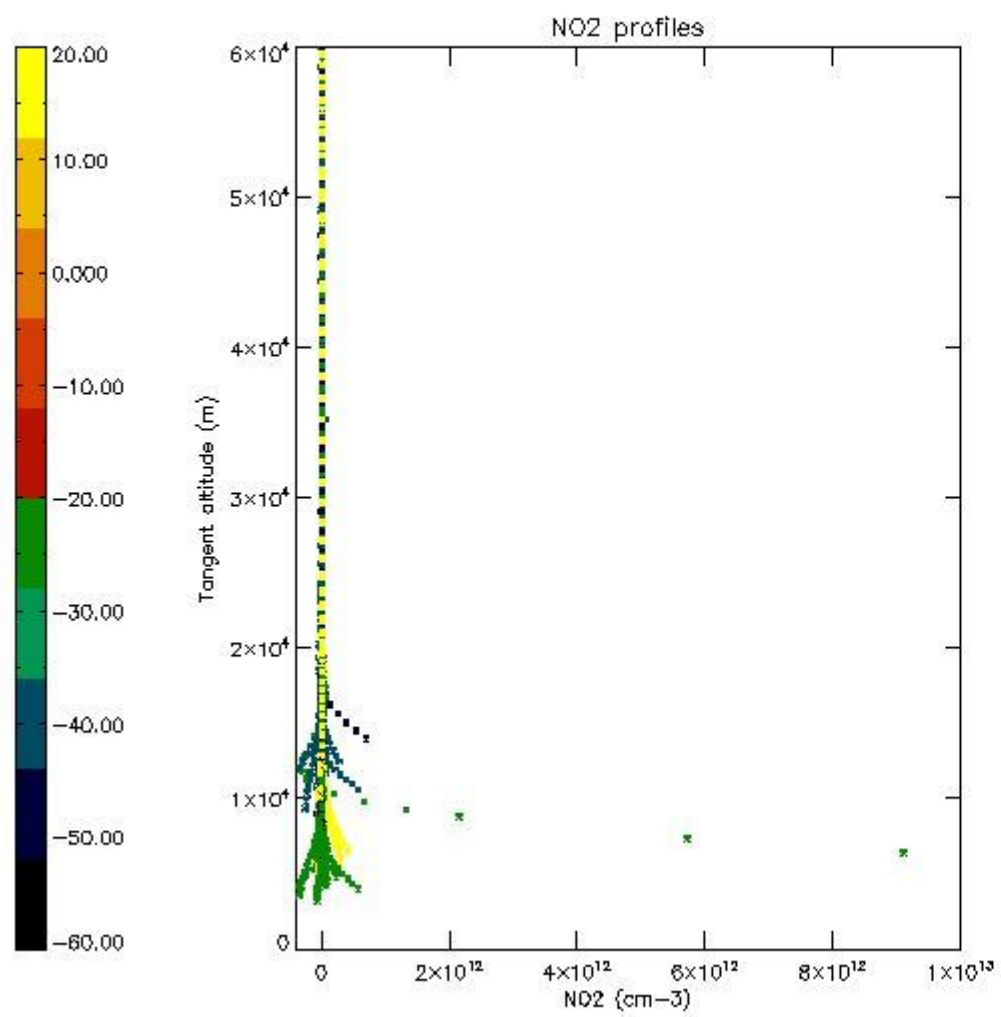

5.4 Plot ozone profiles where STD < 10% (dark without errors)

The colorbar represents the latitude.

5.5 Plot ozone profiles where STD < 5% (dark without errors)

The colorbar represents the latitude.

5.6 Plot NO₂ profiles for all STD (dark without errors)

The colorbar represents the latitude.

5.7 Plot NO3 profiles for all STD (dark without errors)

The colorbar represents the latitude.

5.8 Plot H2O profiles for all STD (only for occultations of stars 1,2,3,4,13,14,16,26,63 dark without errors)