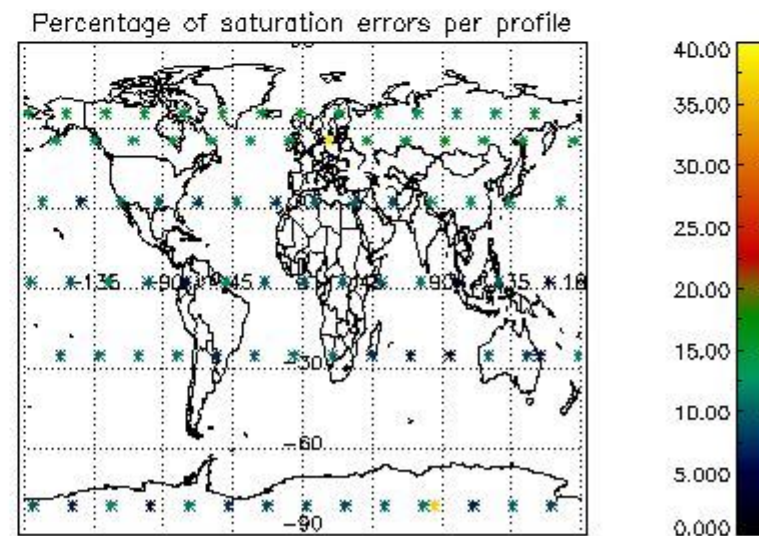

Percentage of datation errors per profile

Percentage of star falling outside central band per profile

Percentage of saturation errors per profile

4.2.2 Plot level 1 quality information per product (world map): ENVISAT DESCENDING passes