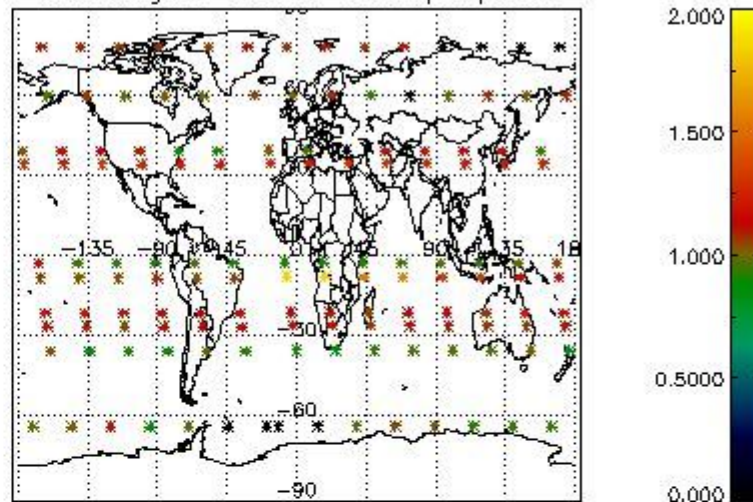

Percentage of datation errors per profile