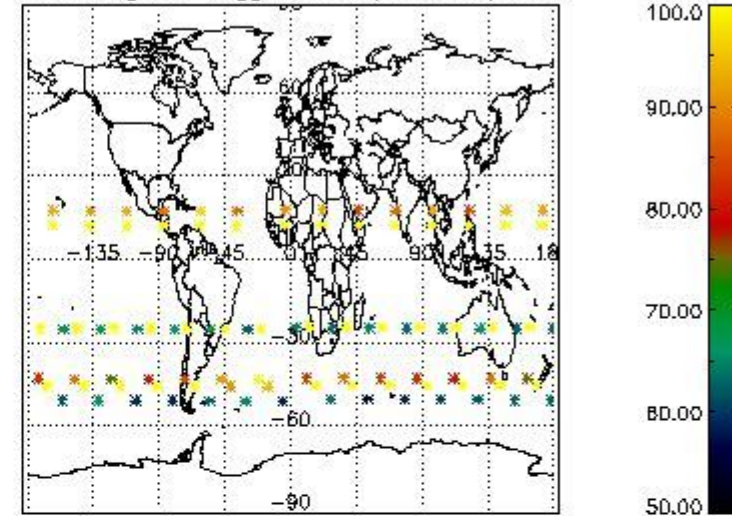

3.1 Plot quality information per product (time dependant)

3.2 Plot quality information per product (world map)

Percentage of flagged data per O3 profile

Percentage of flagged data per H2O profile

Percentage of flagged data per NO2 profile

Percentage of flagged data per NO3 profile

4. Level 1 quality information per product

In this section it is plotted some information contained in the Quality Summary data set of the level 2 products that comes from the level 1b processing. Products without errors (error flag in the MPH set to "0") are used.