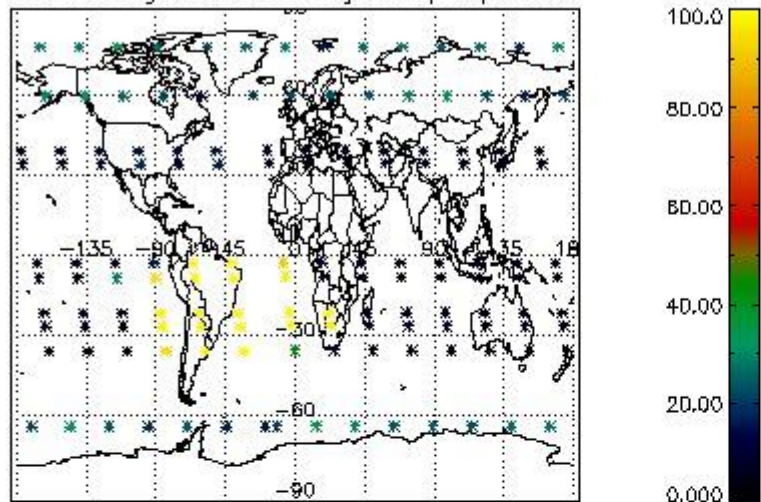

Percentage of cosmic ray hits per profile