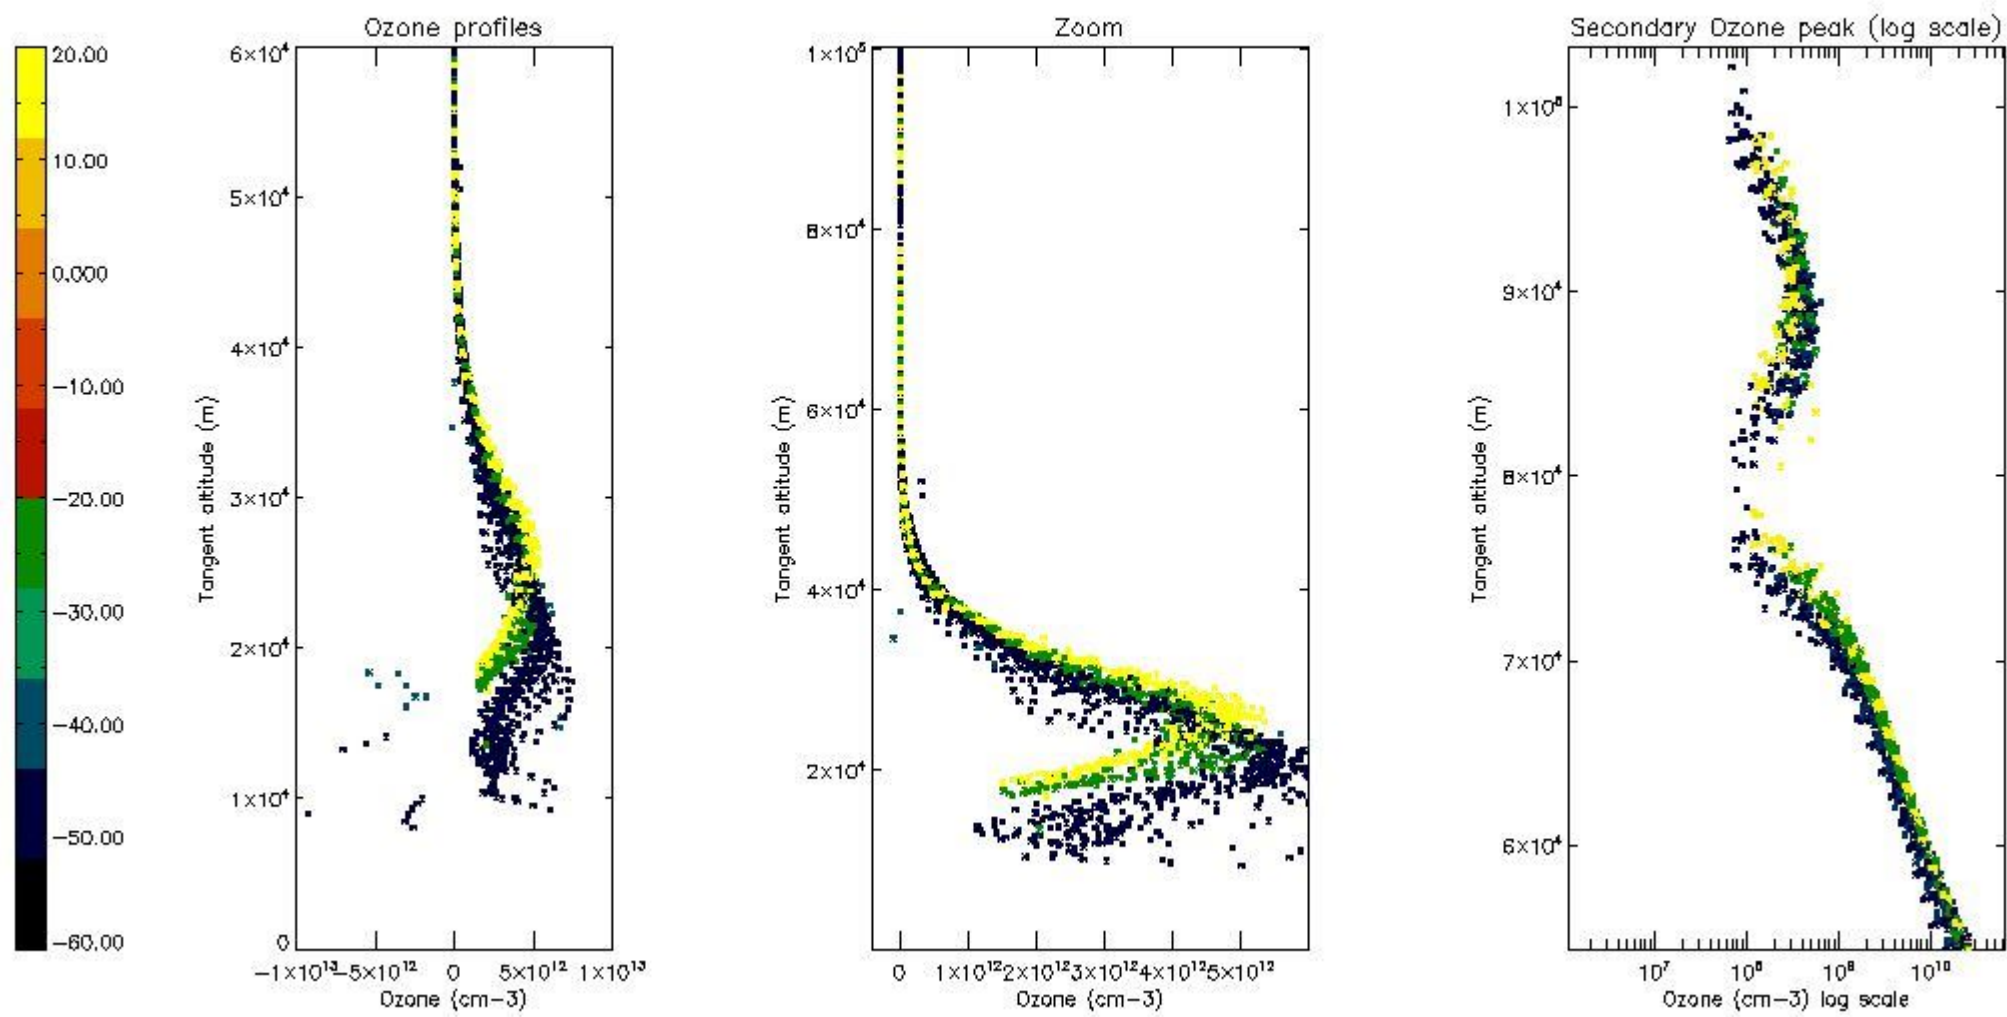

STD < 10	22
STD < 5	17

5.2 Plot ozone profiles for all STD (dark without errors)

The colorbar represents the latitude.

5.3 Plot ozone profiles where STD < 20% (dark without errors)

The colorbar represents the latitude.

5.4 Plot ozone profiles where $STD < 10\%$ (dark without errors)

The colorbar represents the latitude.

5.5 Plot ozone profiles where STD < 5% (dark without errors)

The colorbar represents the latitude.

5.6 Plot NO₂ profiles for all STD (dark without errors)

The colorbar represents the latitude.

5.7 Plot NO3 profiles for all STD (dark without errors)

The colorbar represents the latitude.

5.8 Plot H2O profiles for all STD (only for occultations of stars 1,2,3,4,13,14,16,26,63 dark without errors)