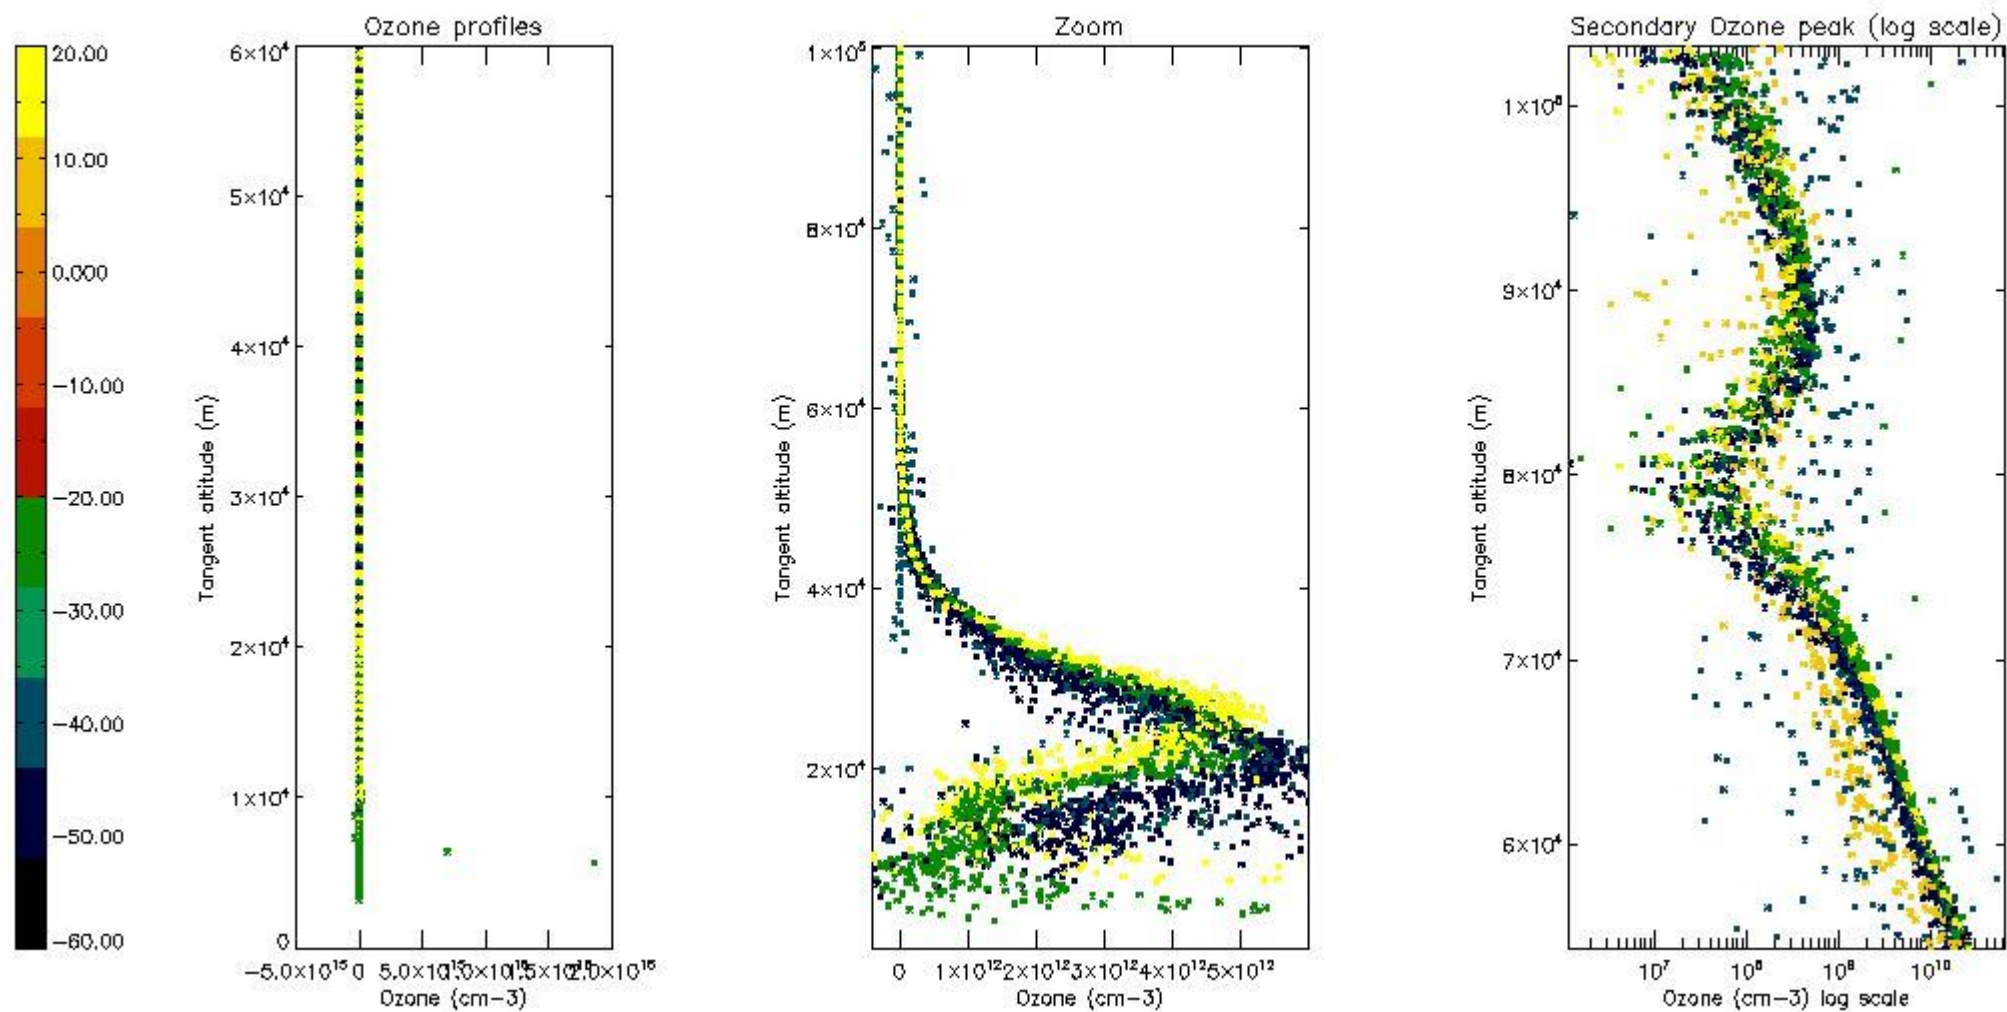

STD < 10	22
STD < 5	17

5.2 Plot ozone profiles for all STD (dark without errors)

The colorbar represents the latitude.

5.3 Plot ozone profiles where STD < 20% (dark without errors)

The colorbar represents the latitude.