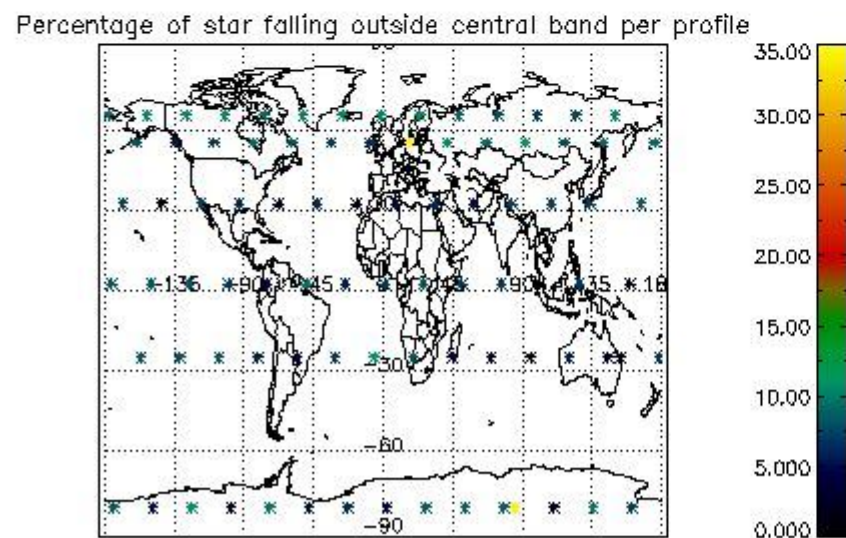

Percentage of datation errors per profile

Percentage of star falling outside central band per profile

Percentage of saturation errors per profile

4.2.2 Plot level 1 quality information per product (world map): ENVISAT DESCENDING passes