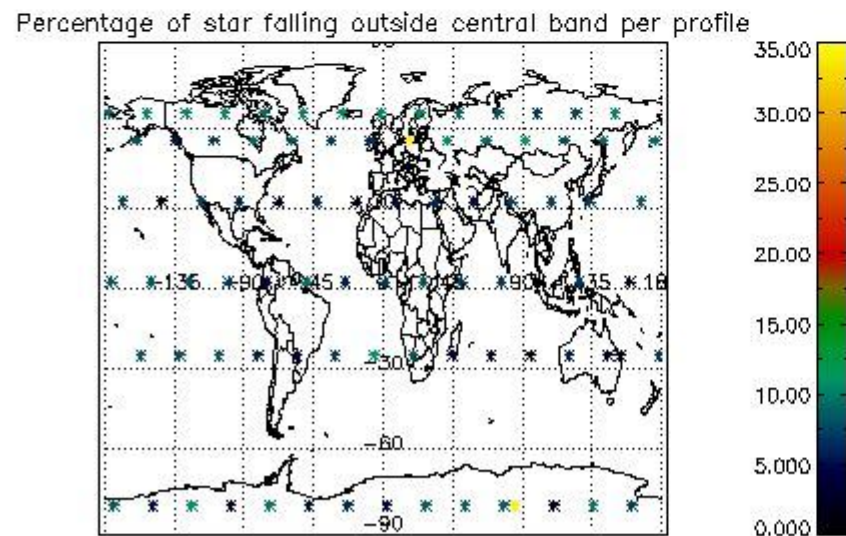

Percentage of datation errors per profile

Percentage of star falling outside central band per profile

Percentage of saturation errors per profile

4.2.2 Plot level 1 quality information per product (world map): ENVISAT DESCENDING passes