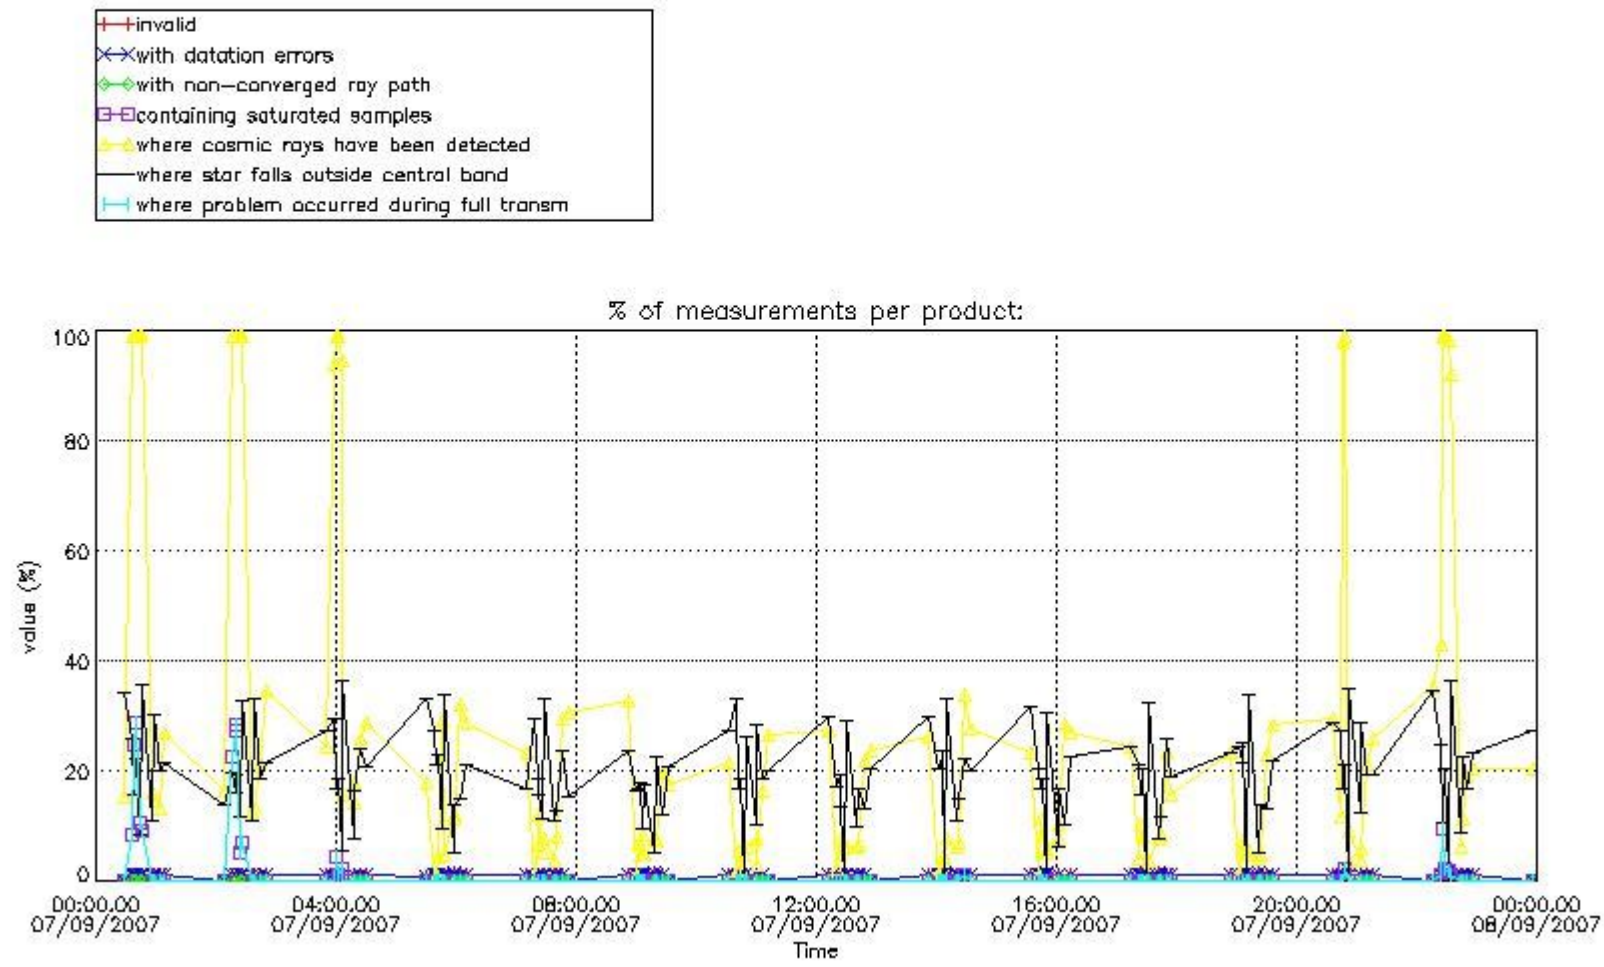

4.1.2 Plot level 1 quality information per product (time dependant): ENVI SAT DESCENDING passes