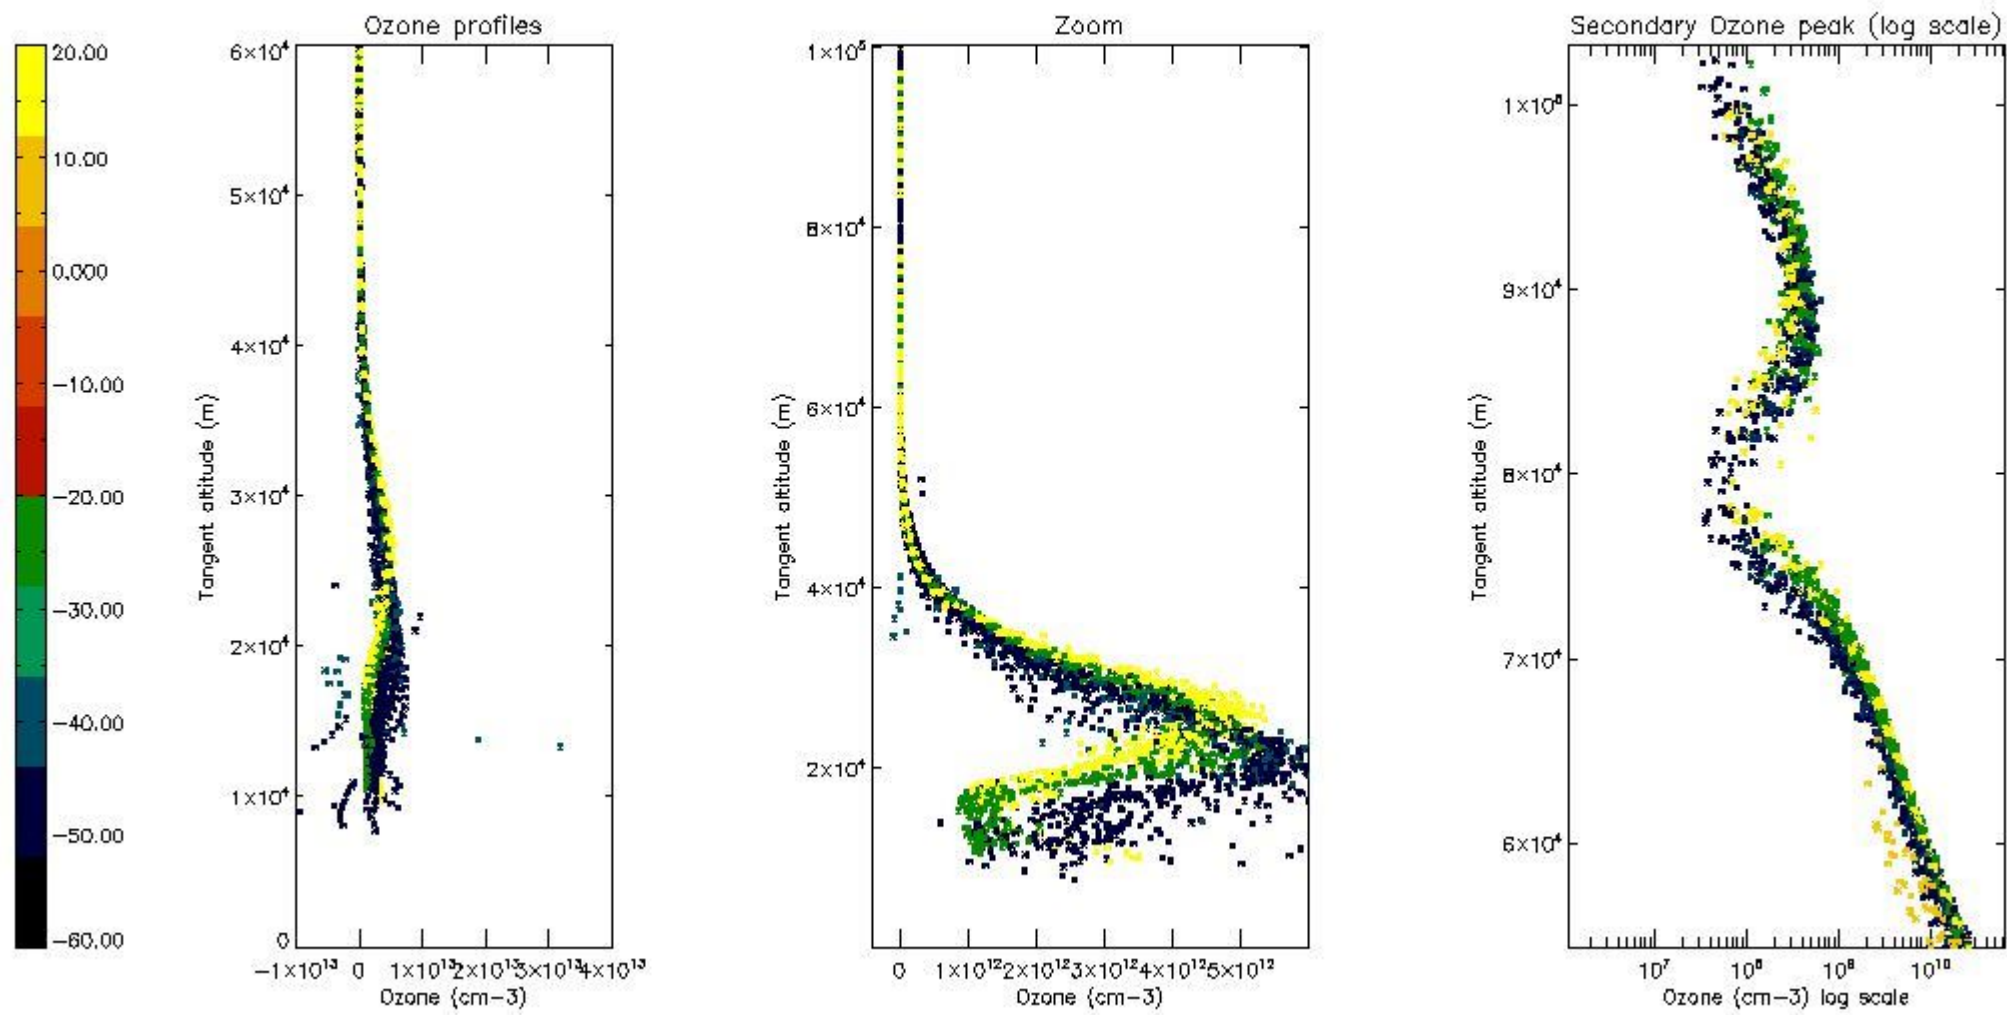

STD < 10	22
STD < 5	17

5.2 Plot ozone profiles for all STD (dark without errors)

The colorbar represents the latitude.

5.3 Plot ozone profiles where STD < 20% (dark without errors)

The colorbar represents the latitude.