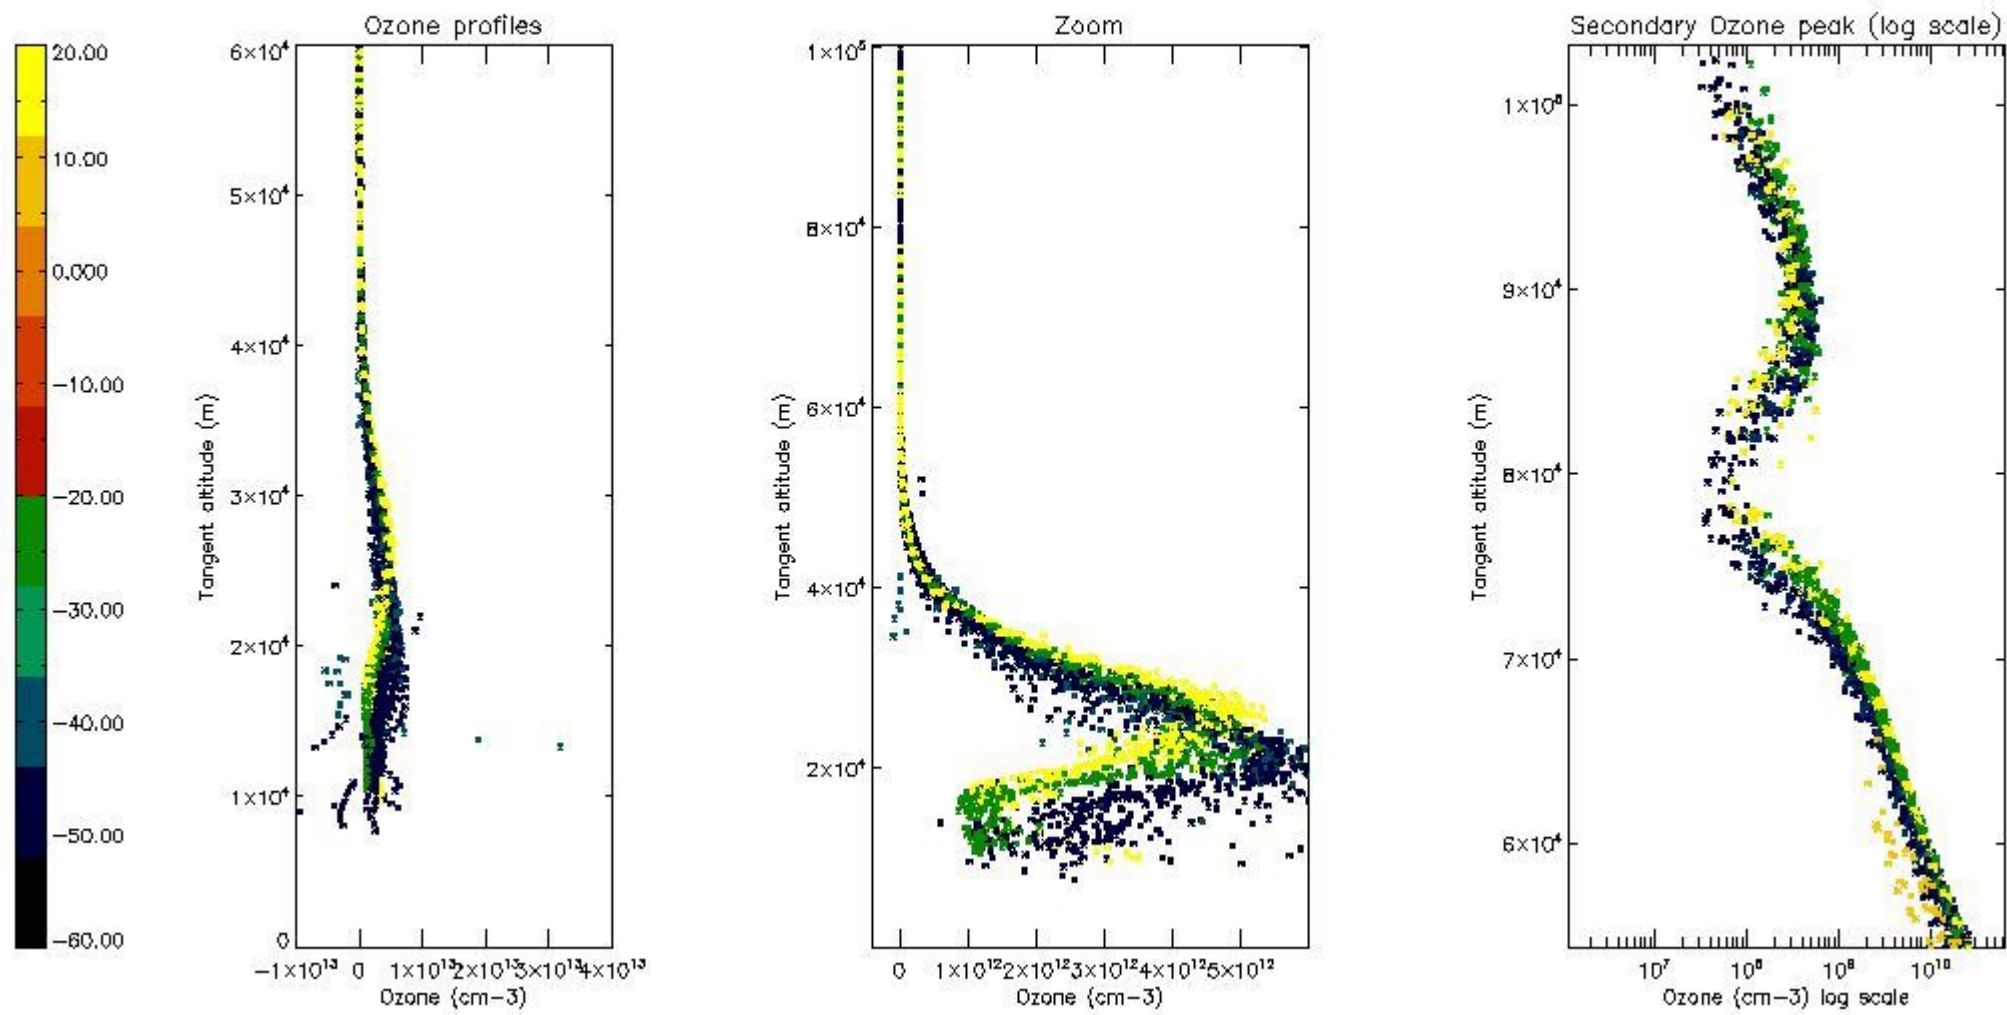

STD < 10	22
STD < 5	17

5.2 Plot ozone profiles for all STD (dark without errors)

The colorbar represents the latitude.

5.3 Plot ozone profiles where STD < 20% (dark without errors)

The colorbar represents the latitude.

5.4 Plot ozone profiles where $STD < 10\%$ (dark without errors)

The colorbar represents the latitude.

5.5 Plot ozone profiles where STD < 5% (dark without errors)

The colorbar represents the latitude.

5.6 Plot NO₂ profiles for all STD (dark without errors)