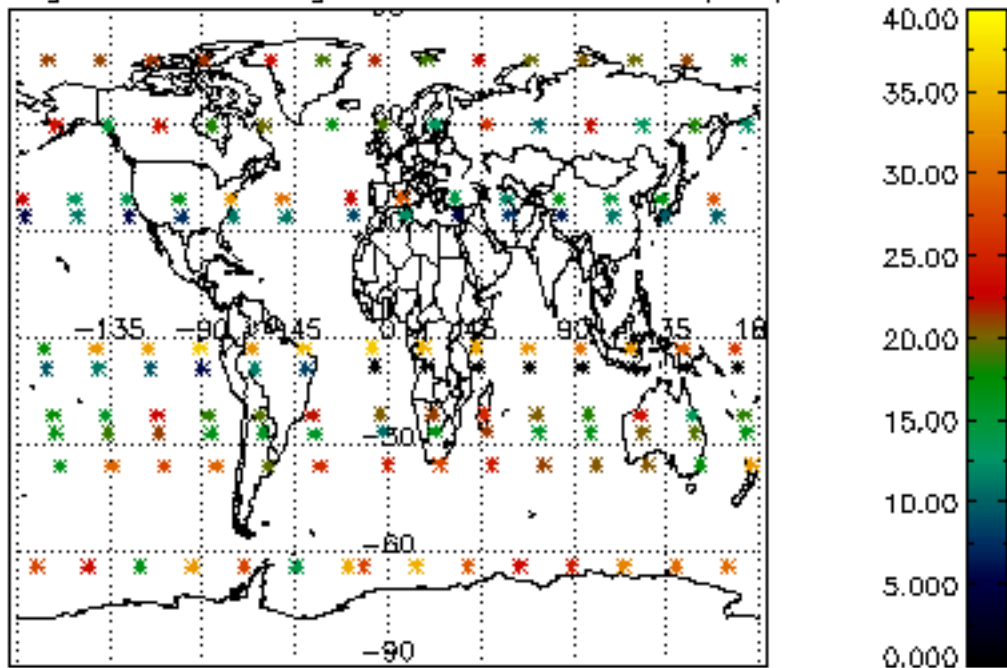

Percentage of cosmic ray hits per profile

Percentage of star falling outside central band per profile