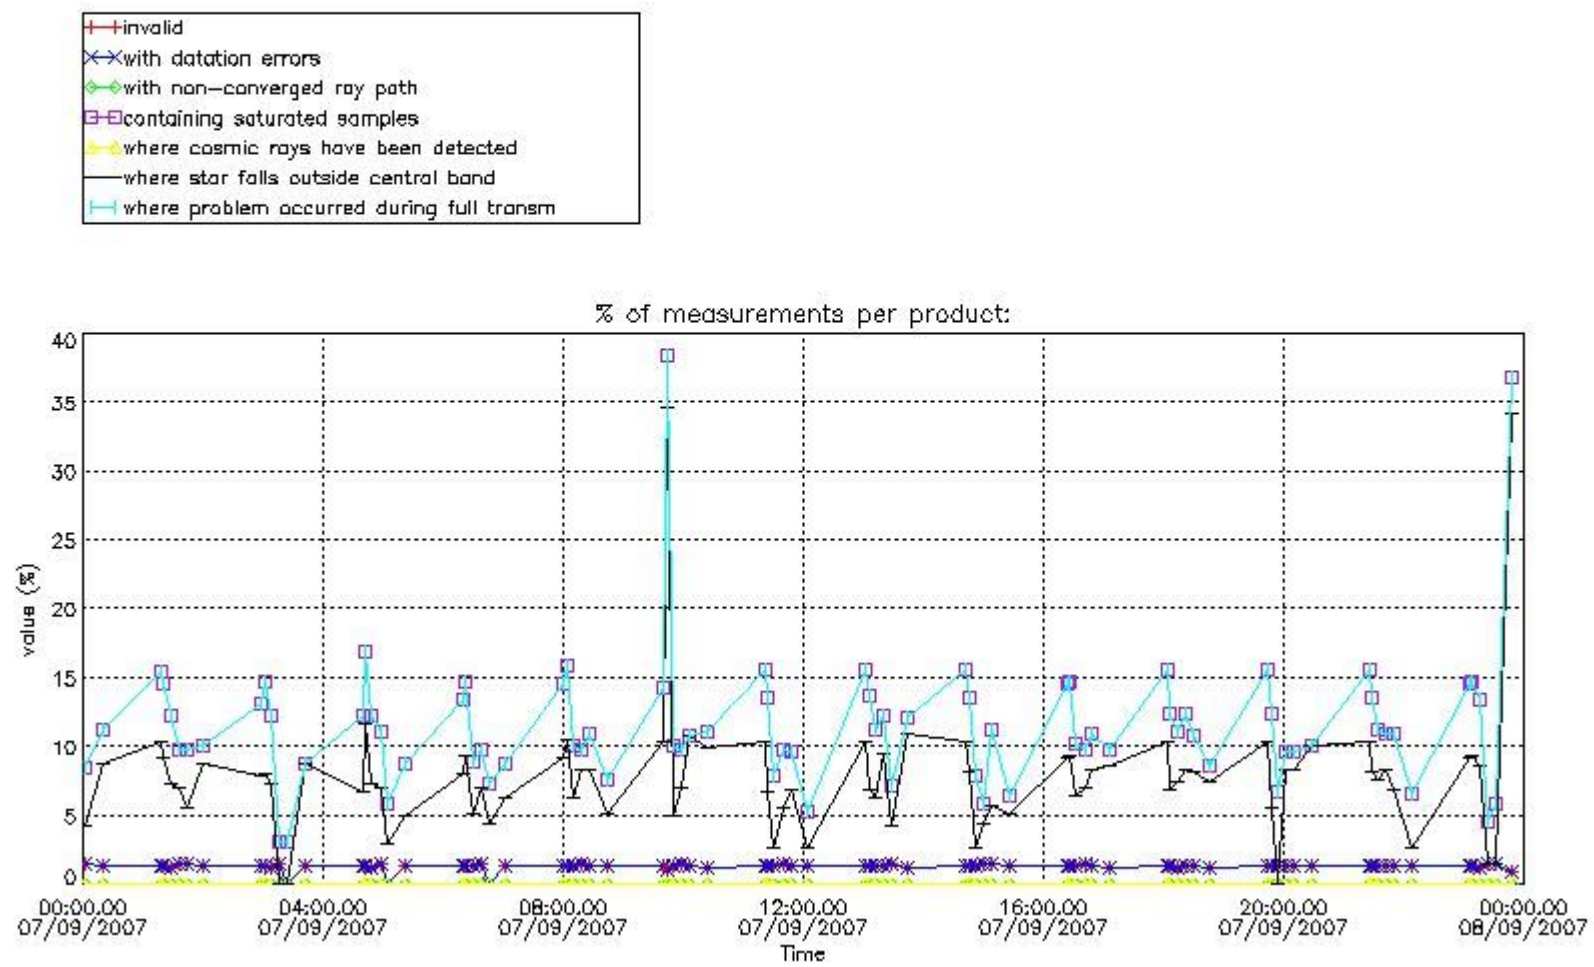

4.2 Plot quality information per product coming from level 1b processing (world map)

4.2.1 Plot level 1 quality information per product (world map): ENVISAT ASCENDING passes