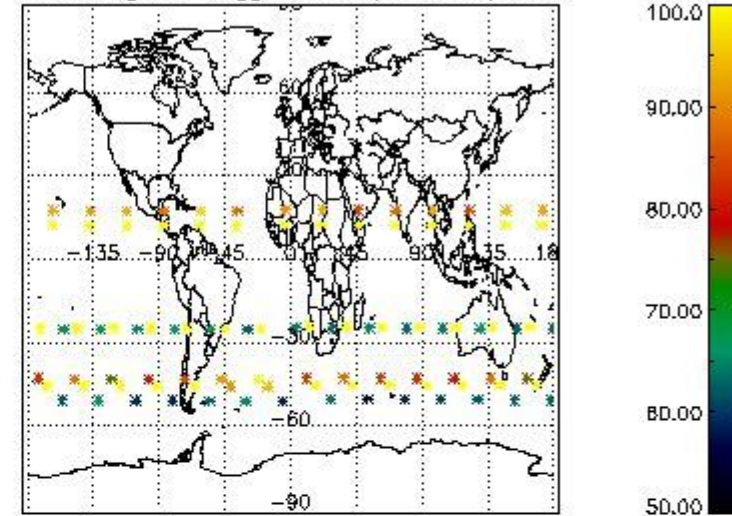

3.1 Plot quality information per product (time dependant)

3.2 Plot quality information per product (world map)

Percentage of flagged data per O3 profile

Percentage of flagged data per H2O profile

Percentage of flagged data per NO2 profile