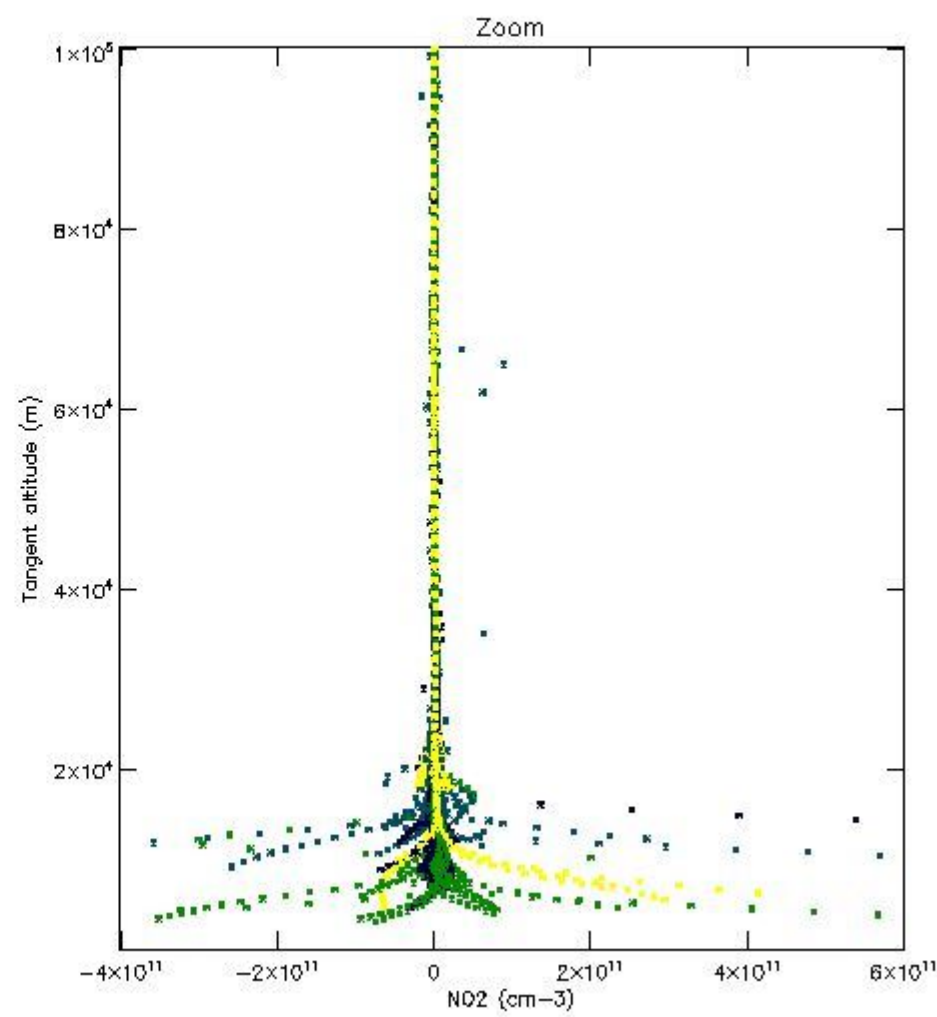

5.4 Plot ozone profiles where STD < 10% (dark without errors)

The colorbar represents the latitude.

5.5 Plot ozone profiles where STD < 5% (dark without errors)

The colorbar represents the latitude.

5.6 Plot NO₂ profiles for all STD (dark without errors)

The colorbar represents the latitude.

5.7 Plot NO3 profiles for all STD (dark without errors)

The colorbar represents the latitude.

5.8 Plot H2O profiles for all STD (only for occultations of stars 1,2,3,4,13,14,16,26,63 dark without errors)