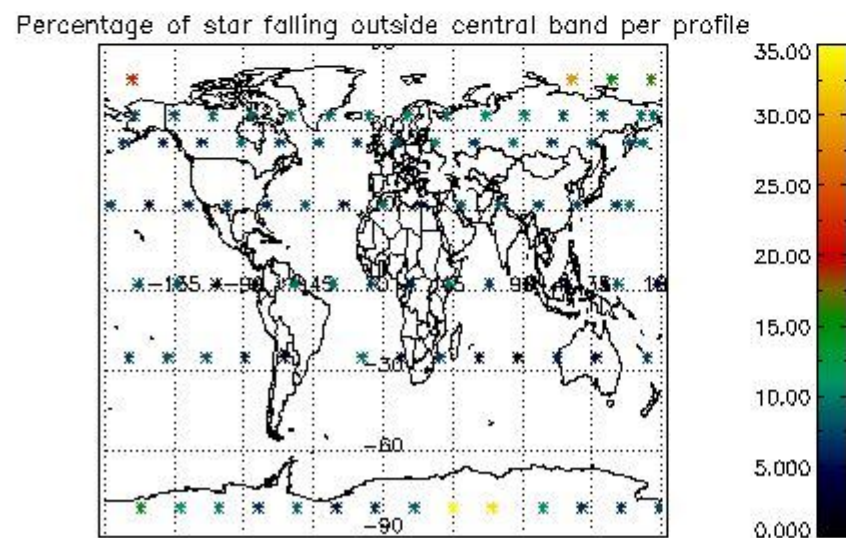

5. Trace gas profiles

5.1 Ozone statistics based on quality of products

The final quality of the products can be "measured" using the STD (Standard Deviation) attached to every point profile. This information is written to the parameter GOM_NL__2P/NL_LOCAL_SPECIES_DENSITY/o3_std of the level 2 products. The table below shows the statistics for given STD ranges.

The statistics are given with respect to the overall valid production:

- Products without fatal errors: GOM_NL__2P/MPH/PRODUCT_ERR=0
- Valid point profile: GOM_NL__2P/NL_LOCAL_SPECIES_DENSITY/pcd(0)=0

The 'Criteria' is applied to valid points of dark limb products:

- Products in dark limb illumination condition: GOM_NL__2P/NL_SUMMARY_QUALITY/obs_ill_cond=0
- Products without fatal errors: GOM_NL__2P/MPH/PRODUCT_ERR=0
- Valid point profile: GOM_NL__2P/NL_LOCAL_SPECIES_DENSITY/pcd(0)=0

So, the table below shows the percentage of dark limb and valid observations for each criteria with respect to the overall valid daily observations.

Criteria	% of total production
All STD	46
STD < 20	28