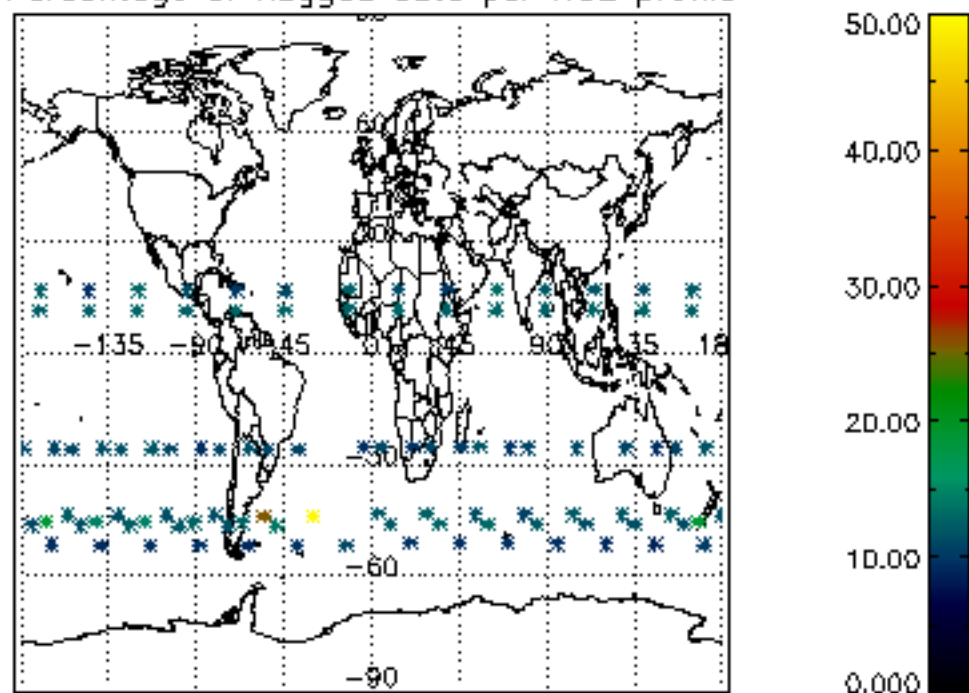

Percentage of flagged data per NO2 profile