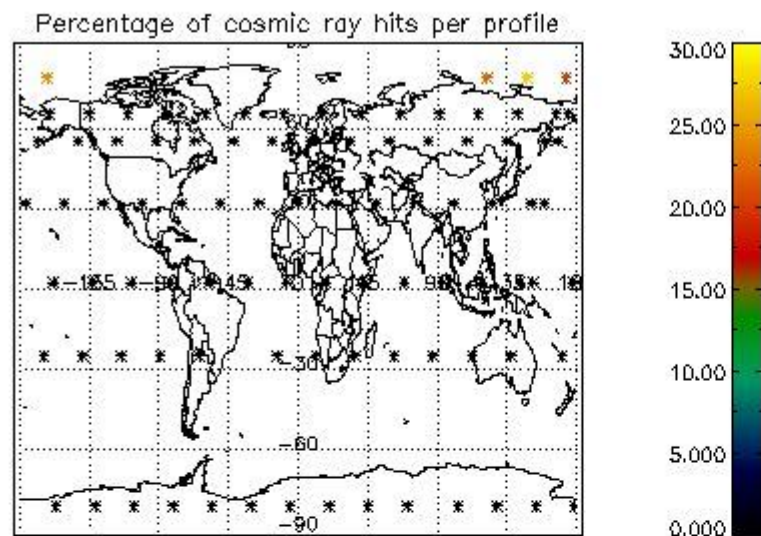

4.2.2 Plot level 1 quality information per product (world map): ENVISAT DESCENDING passes

5. Trace gas profiles

5.1 Ozone statistics based on quality of products

The final quality of the products can be "measured" using the STD (Standard Deviation) attached to every point profile. This information is written to the parameter GOM_NL__2P/NL_LOCAL_SPECIES_DENSITY/o3_std of the level 2 products. The table below shows the statistics for given STD ranges.

The statistics are given with respect to the overall valid production:

- Products without fatal errors: GOM_NL__2P/MPH/PRODUCT_ERR=0
- Valid point profile: GOM_NL__2P/NL_LOCAL_SPECIES_DENSITY/pcd(0)=0

The 'Criteria' is applied to valid points of dark limb products:

- Products in dark limb illumination condition: GOM_NL__2P/NL_SUMMARY_QUALITY/obs_ill_cond=0
- Products without fatal errors: GOM_NL__2P/MPH/PRODUCT_ERR=0
- Valid point profile: GOM_NL__2P/NL_LOCAL_SPECIES_DENSITY/pcd(0)=0

So, the table below shows the percentage of dark limb and valid observations for each criteria with respect to the overall valid daily observations.

Criteria	% of total production
All STD	46
STD < 20	28