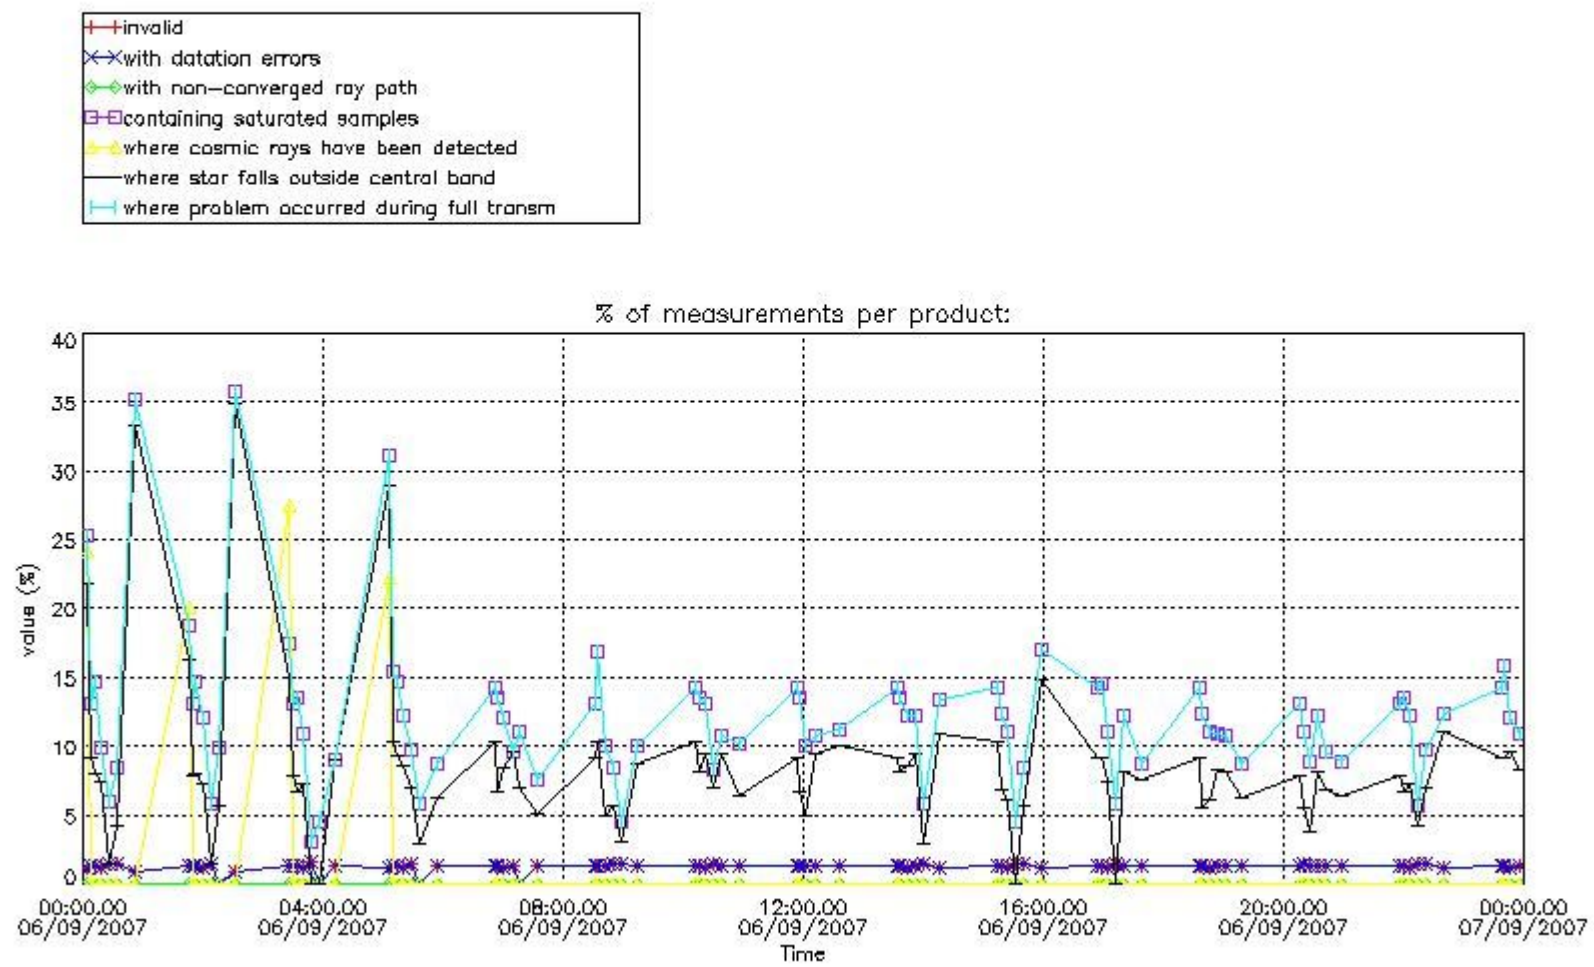

4.2 Plot quality information per product coming from level 1b processing (world map)

4.2.1 Plot level 1 quality information per product (world map): ENVISAT ASCENDING passes