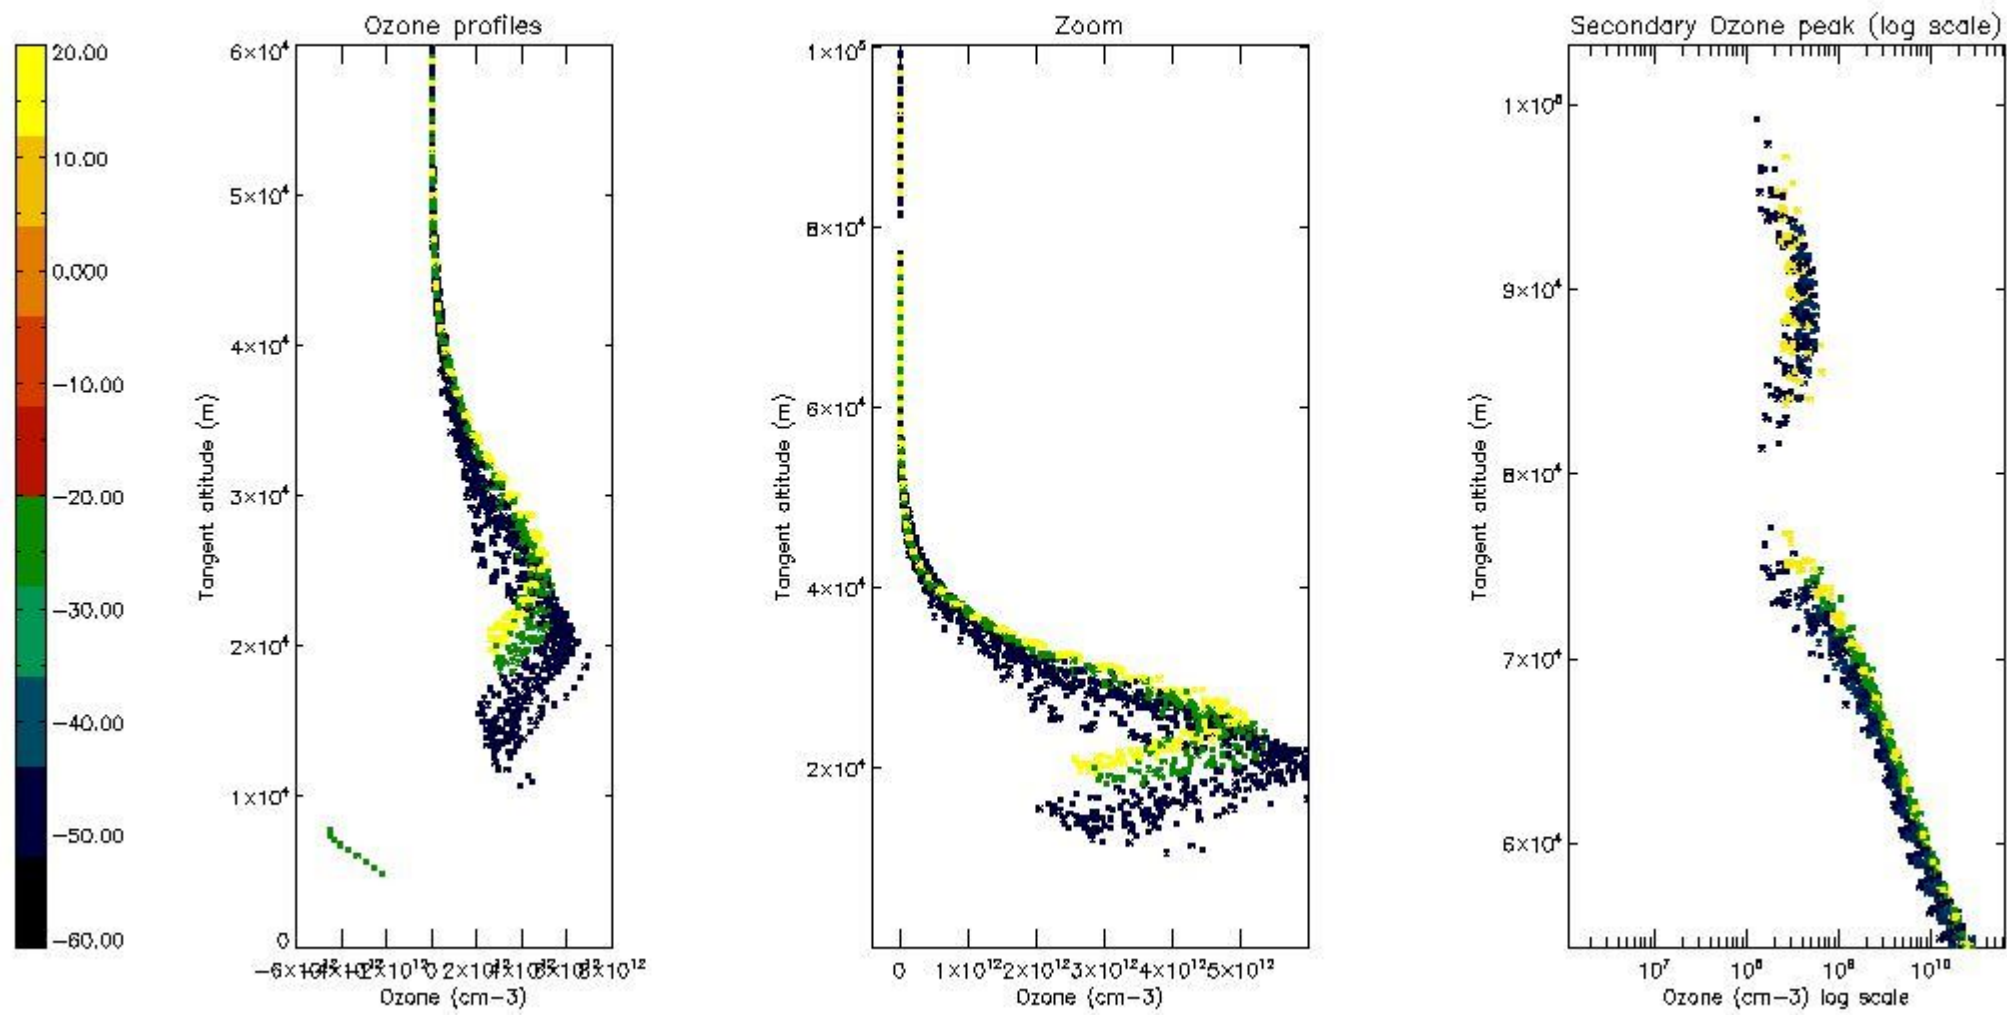

5.4 Plot ozone profiles where  $STD < 10\%$  (dark without errors)

The colorbar represents the latitude.

*5.5 Plot ozone profiles where STD < 5% (dark without errors)*

The colorbar represents the latitude.