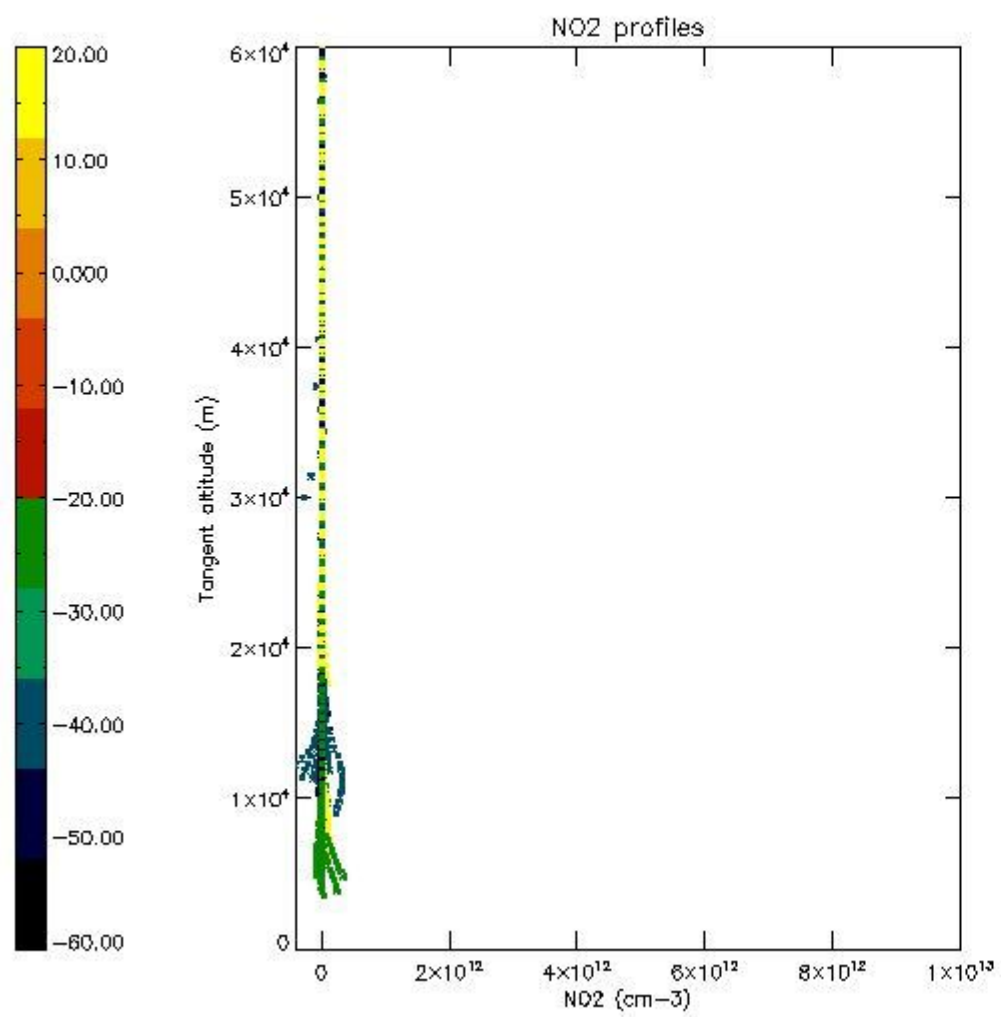

5.7 Plot NO3 profiles for all STD (dark without errors)

The colorbar represents the latitude.