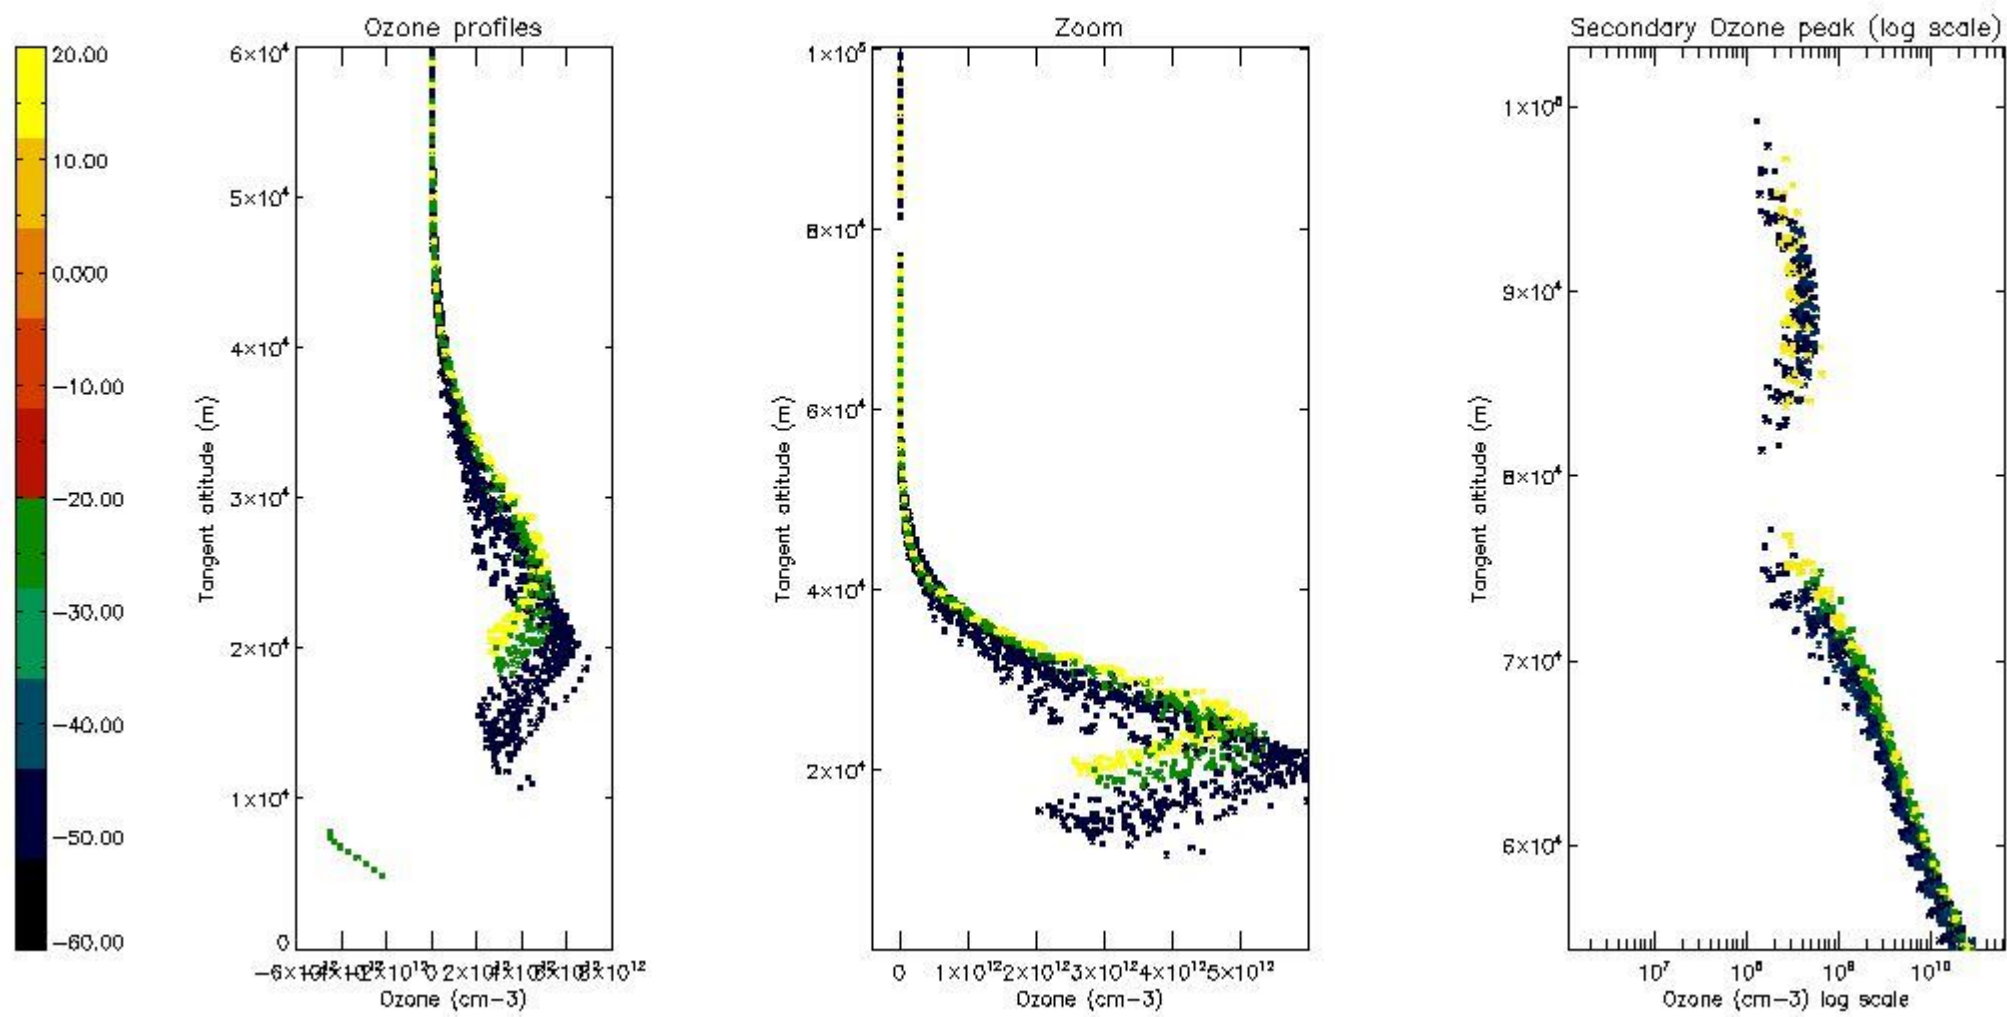

*5.4 Plot ozone profiles where  $STD < 10\%$  (dark without errors)*

The colorbar represents the latitude.

*5.5 Plot ozone profiles where STD < 5% (dark without errors)*

The colorbar represents the latitude.