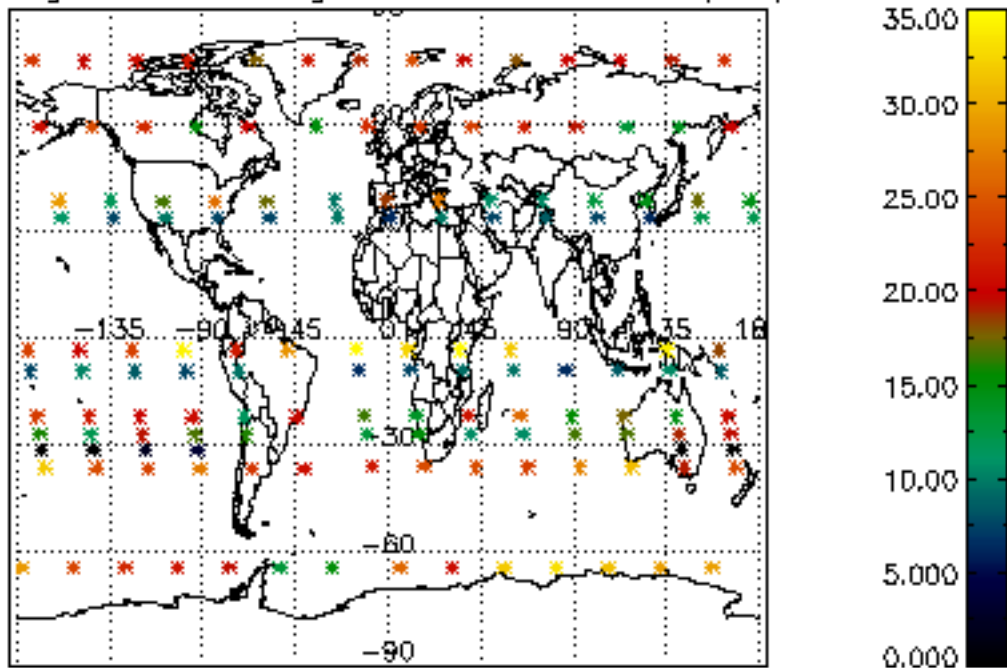

Percentage of cosmic ray hits per profile

Percentage of star falling outside central band per profile