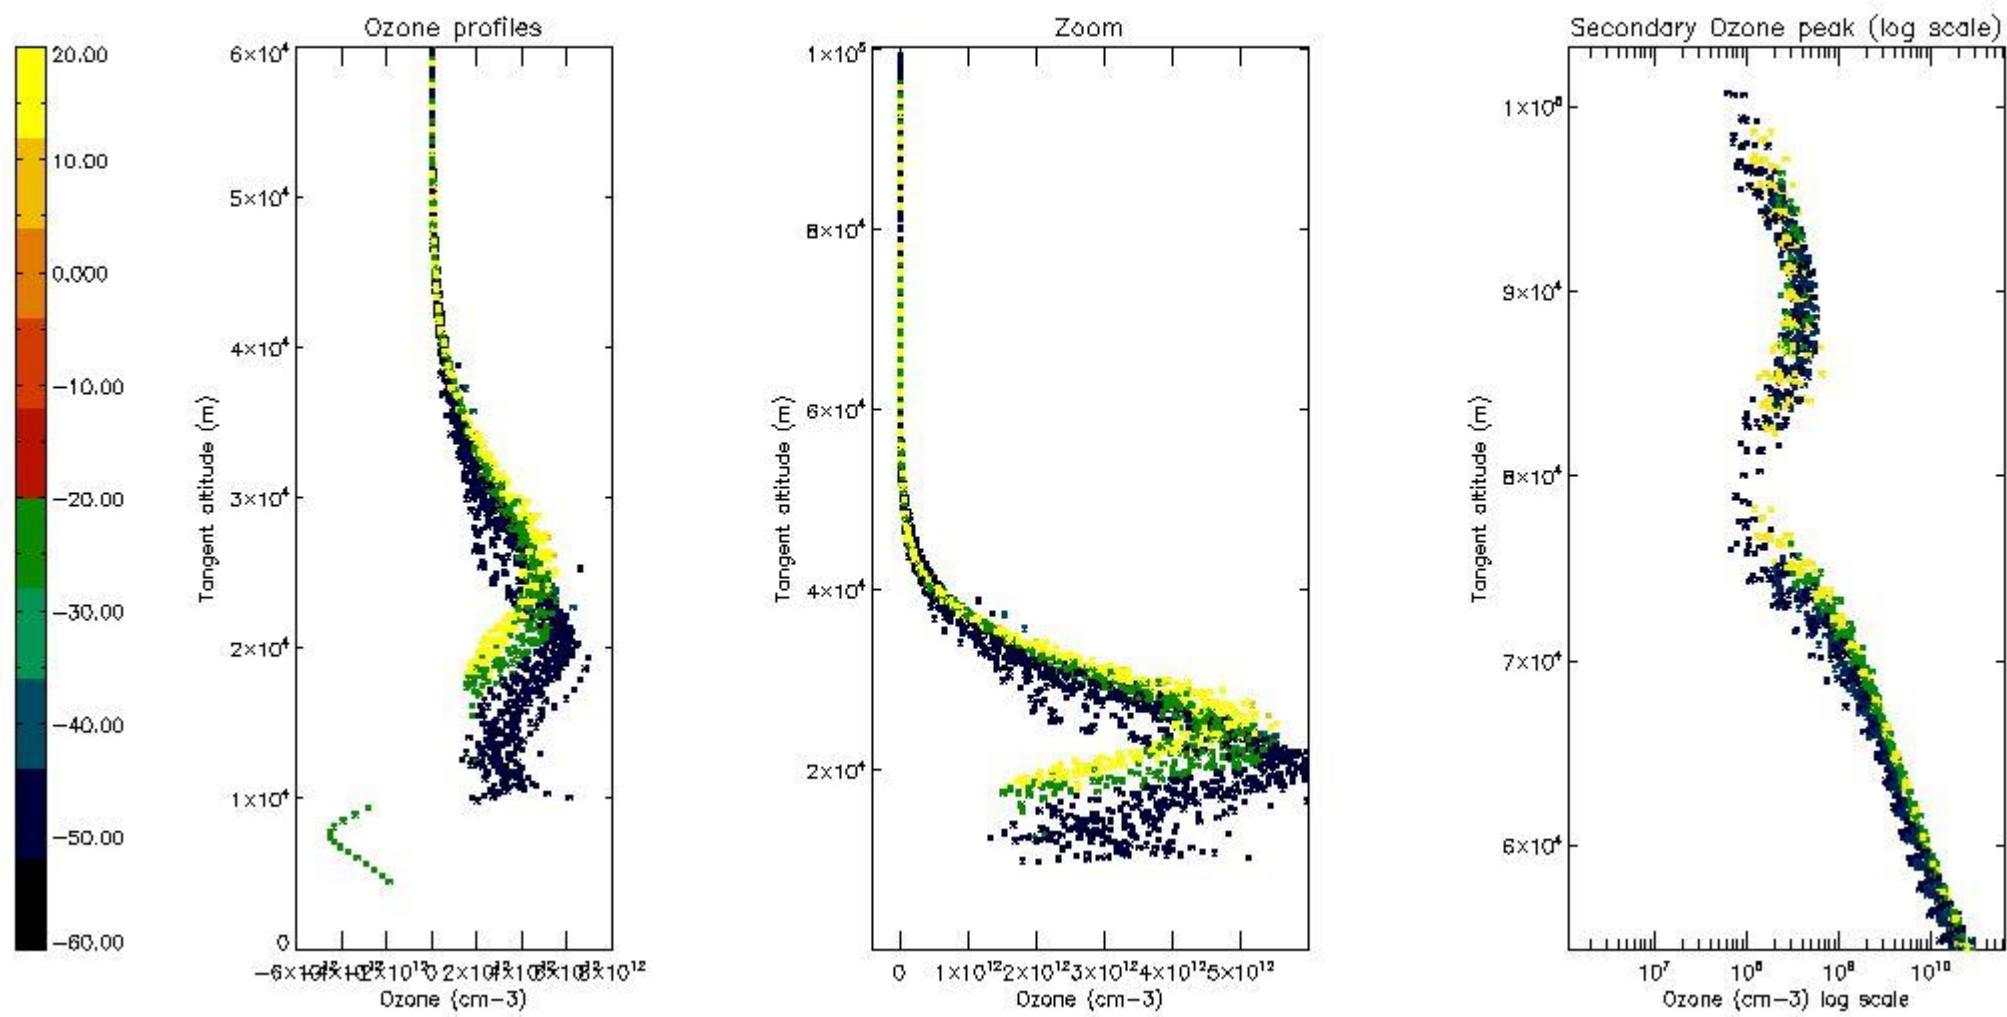

5.5 Plot ozone profiles where STD < 5% (dark without errors)

The colorbar represents the latitude.