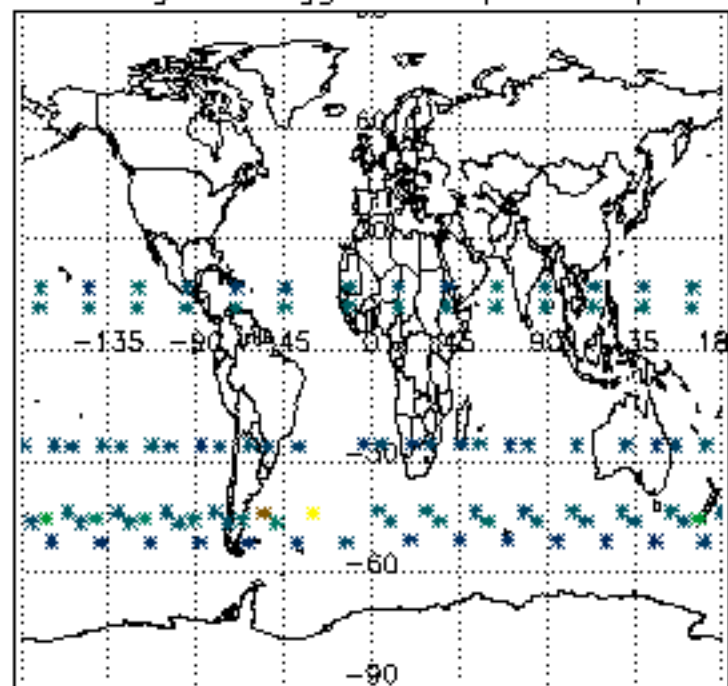

Percentage of flagged data per NO2 profile