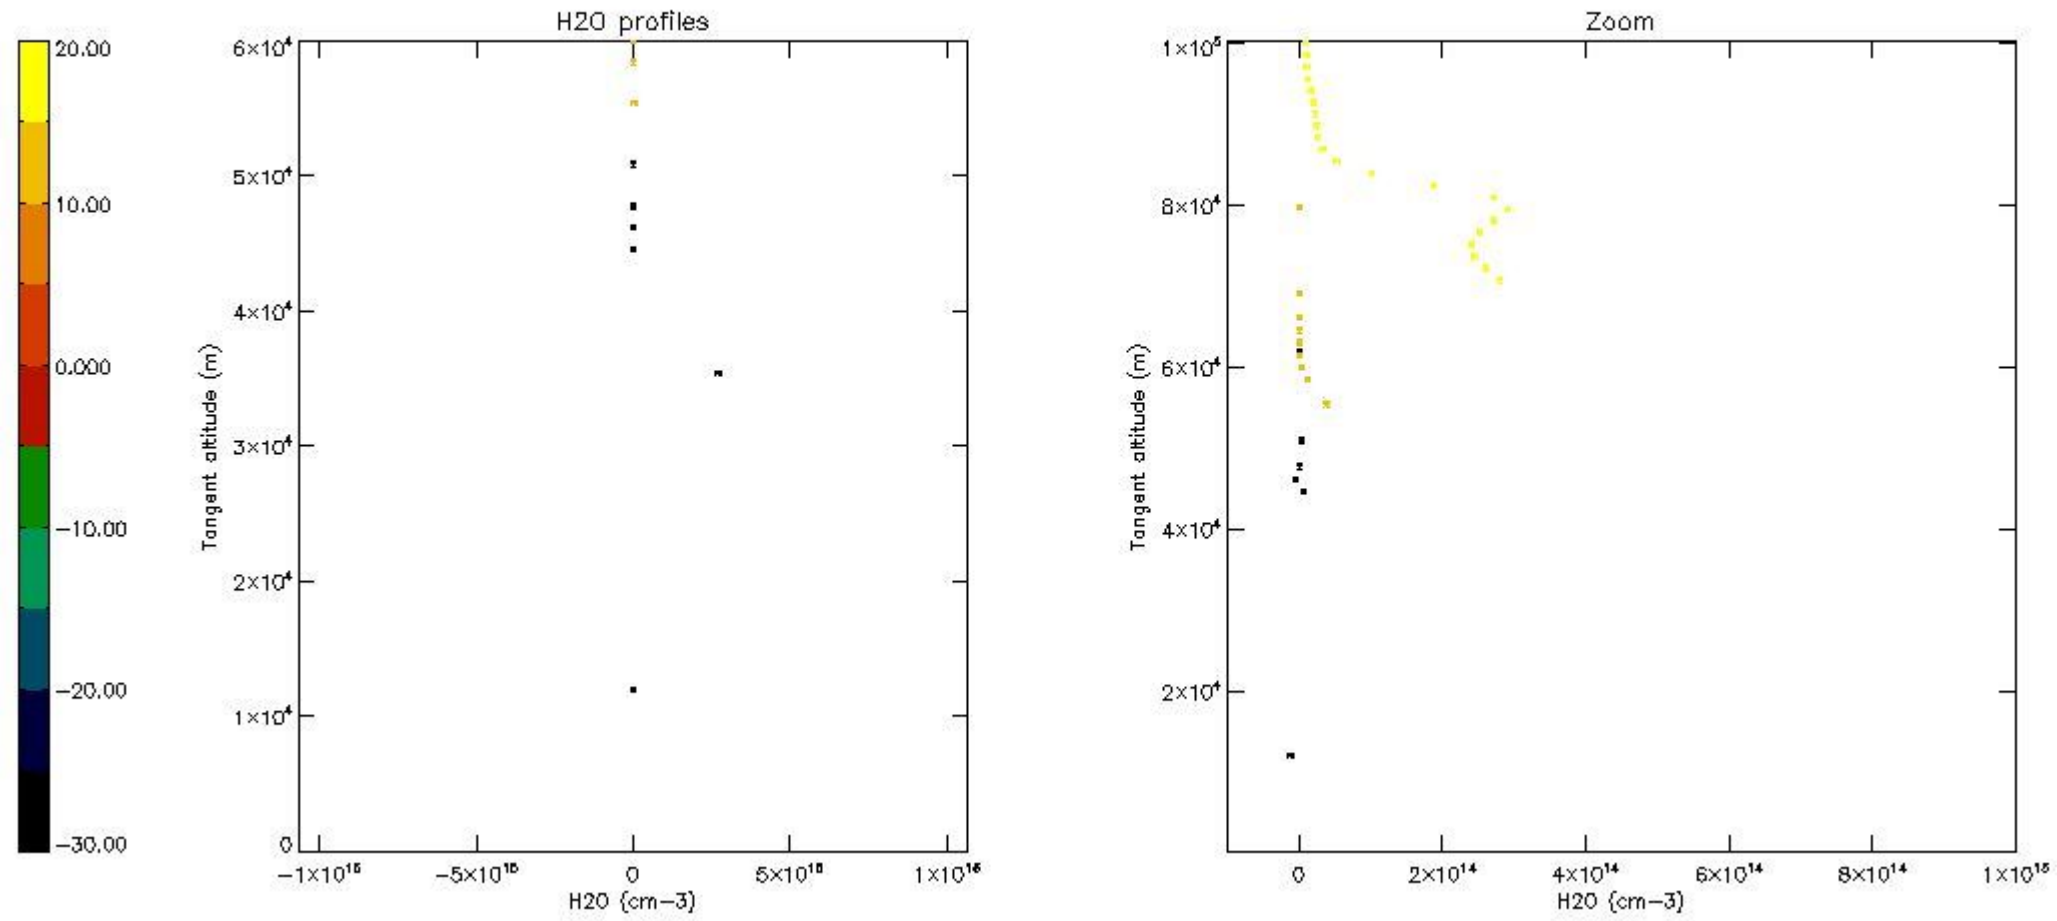

The colorbar represents the latitude.