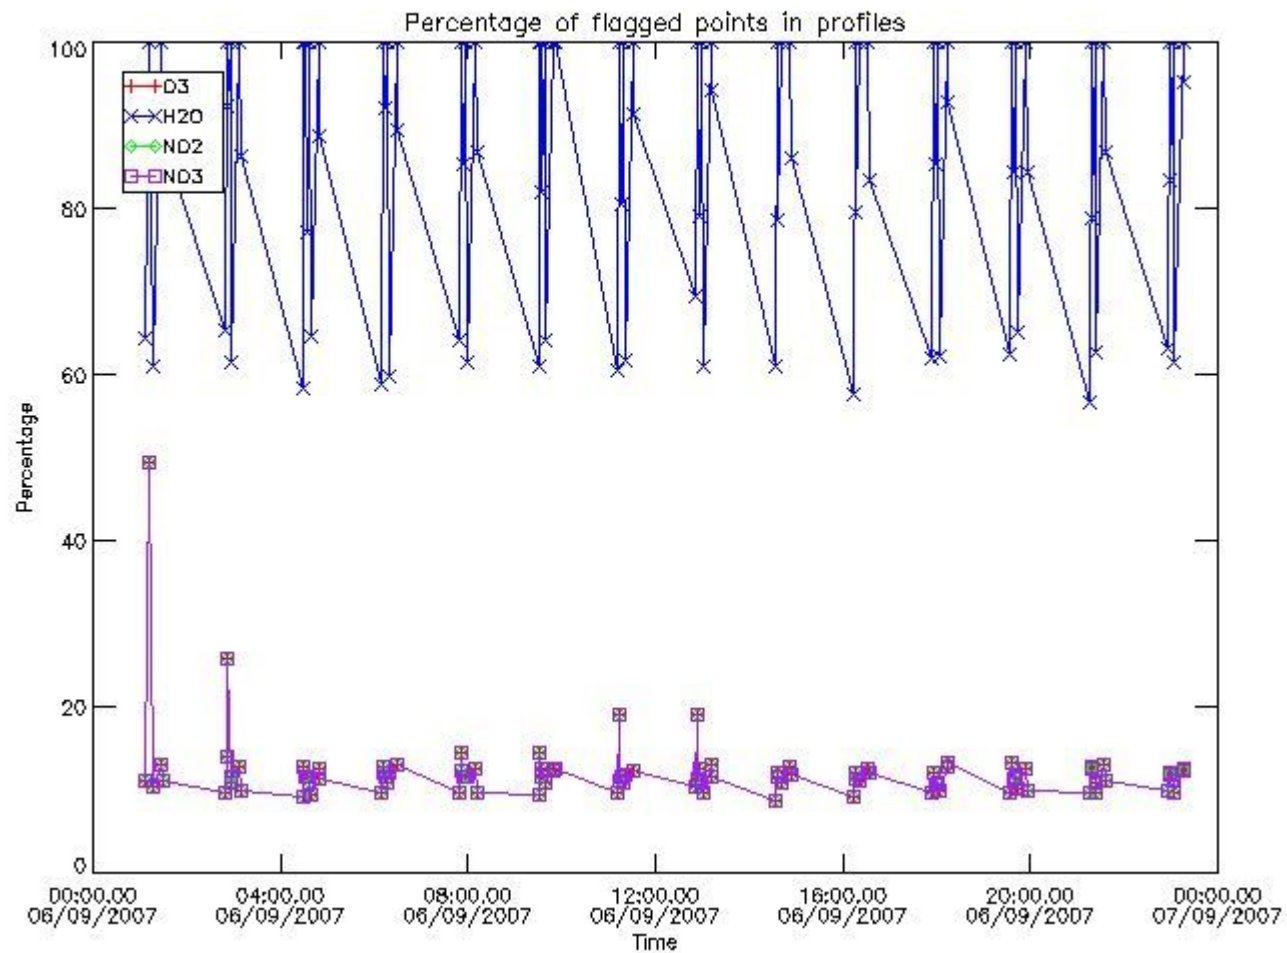

3. Quality information per product

In this section it is plotted some information contained in the Quality Summary data set of the level 2 products. Only products in dark limb conditions and without errors (error flag in the MPH set to "0") are used.

3.1 Plot quality information per product (time dependant)

3.2 Plot quality information per product (world map)