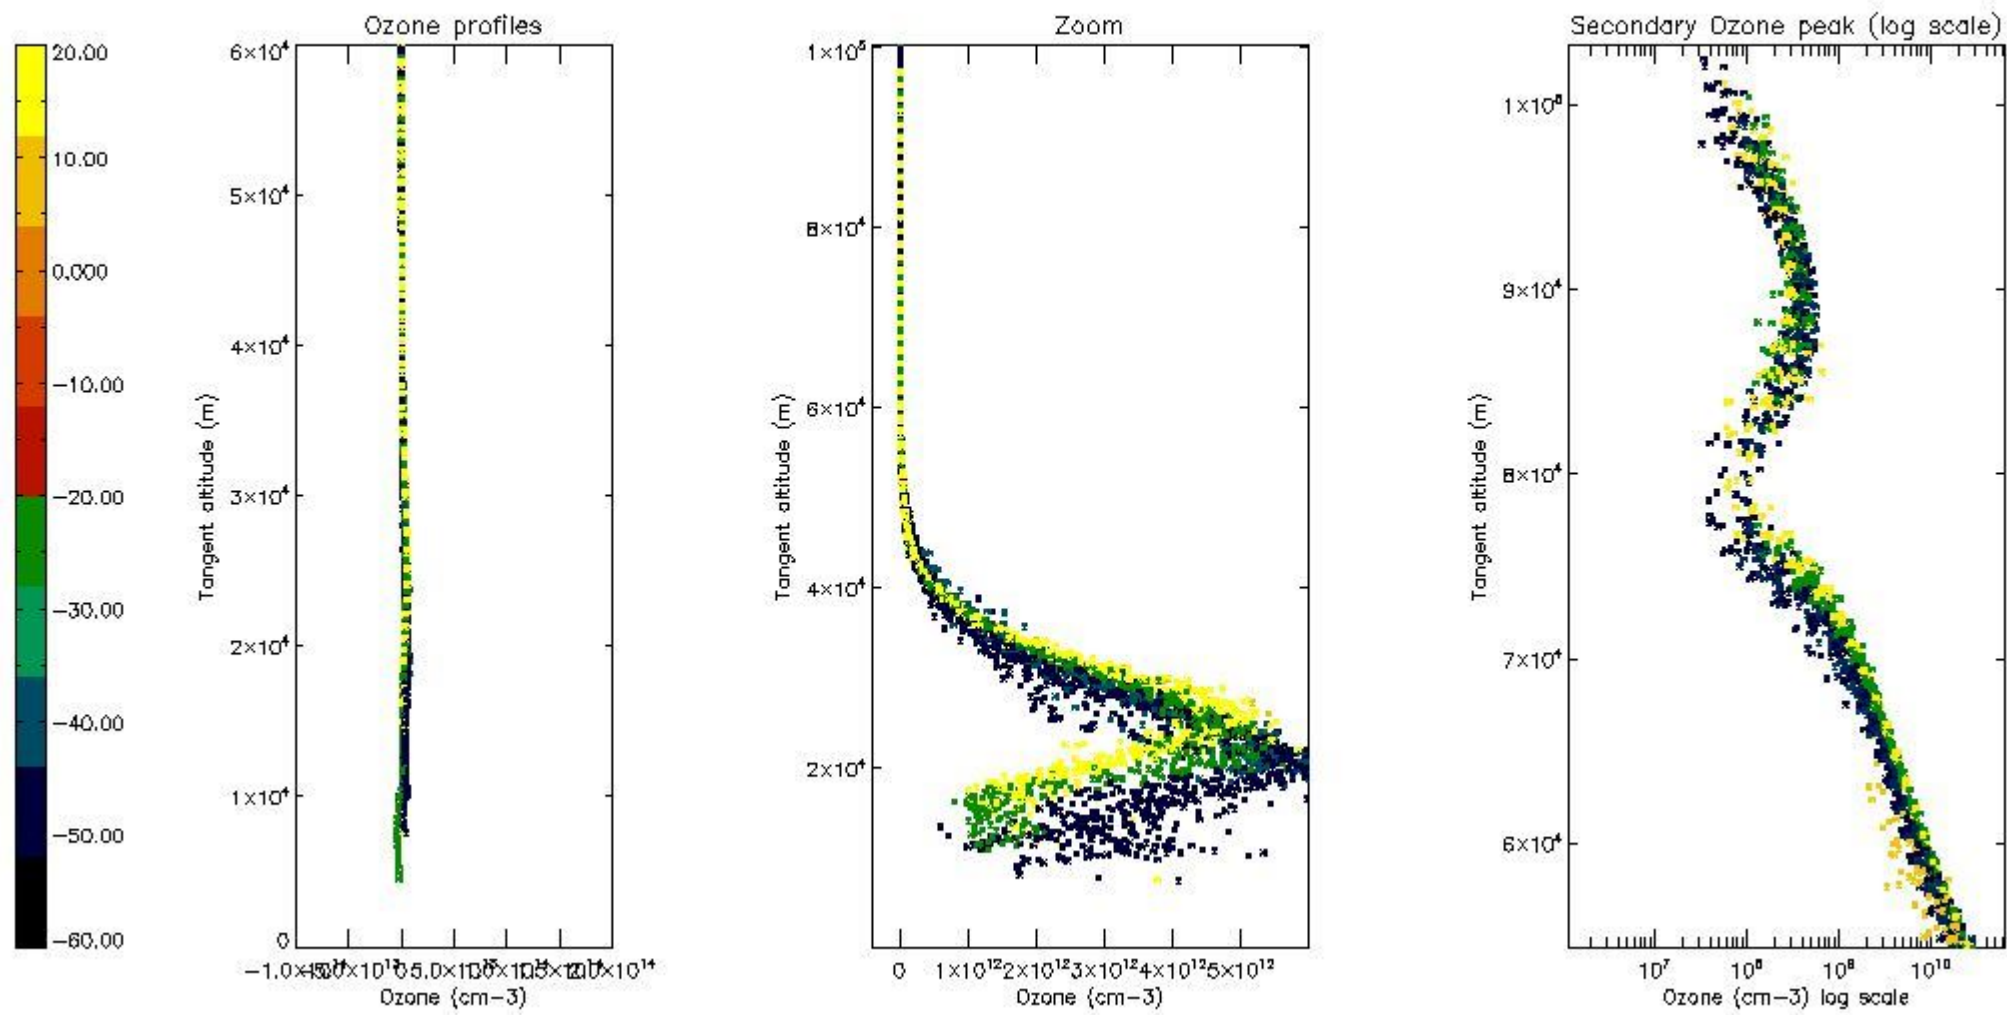

STD < 10	23
STD < 5	18

5.2 Plot ozone profiles for all STD (dark without errors)

The colorbar represents the latitude.

5.3 Plot ozone profiles where STD < 20% (dark without errors)

The colorbar represents the latitude.