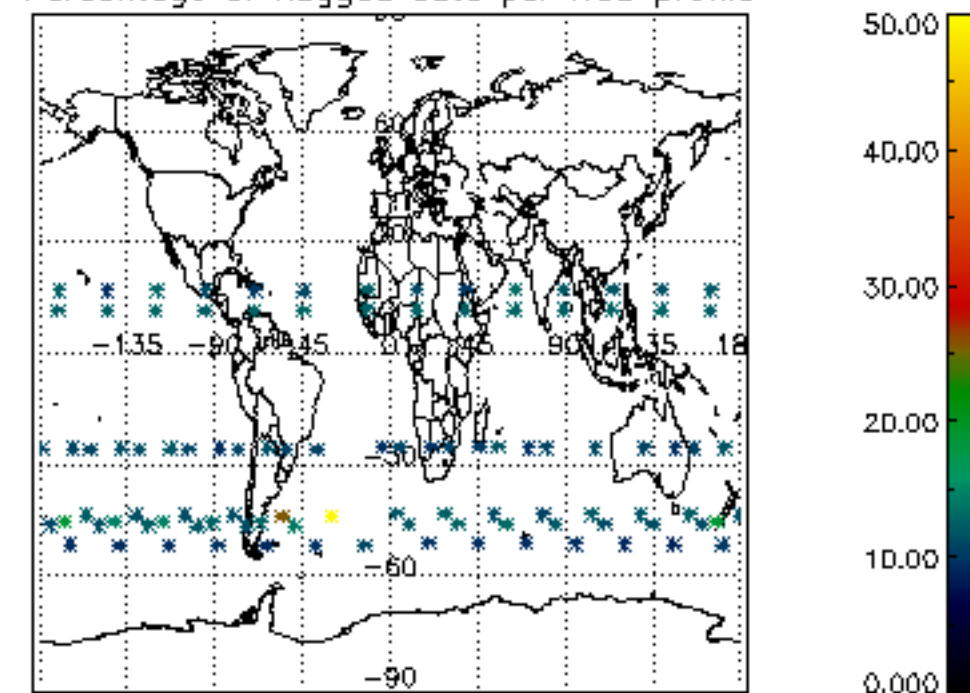

Percentage of flagged data per NO3 profile