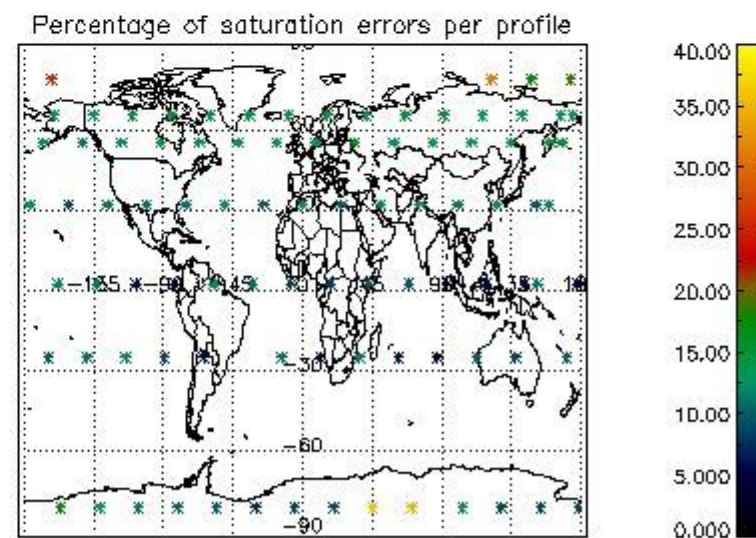

5. Trace gas profiles

5.1 Ozone statistics based on quality of products

The final quality of the products can be "measured" using the STD (Standard Deviation) attached to every point profile. This information is written to the parameter GOM_NL__2P/NL_LOCAL_SPECIES_DENSITY/o3_std of the level 2 products. The table below shows the statistics for given STD ranges.

The statistics are given with respect to the overall valid production:

- Products without fatal errors: GOM_NL__2P/MPH/PRODUCT_ERR=0
- Valid point profile: GOM_NL__2P/NL_LOCAL_SPECIES_DENSITY/pcd(0)=0

The 'Criteria' is applied to valid points of dark limb products:

- Products in dark limb illumination condition: GOM_NL__2P/NL_SUMMARY_QUALITY/obs_ill_cond=0
- Products without fatal errors: GOM_NL__2P/MPH/PRODUCT_ERR=0
- Valid point profile: GOM_NL__2P/NL_LOCAL_SPECIES_DENSITY/pcd(0)=0

So, the table below shows the percentage of dark limb and valid observations for each criteria with respect to the overall valid daily observations.

Criteria	% of total production
All STD	46
STD < 20	28