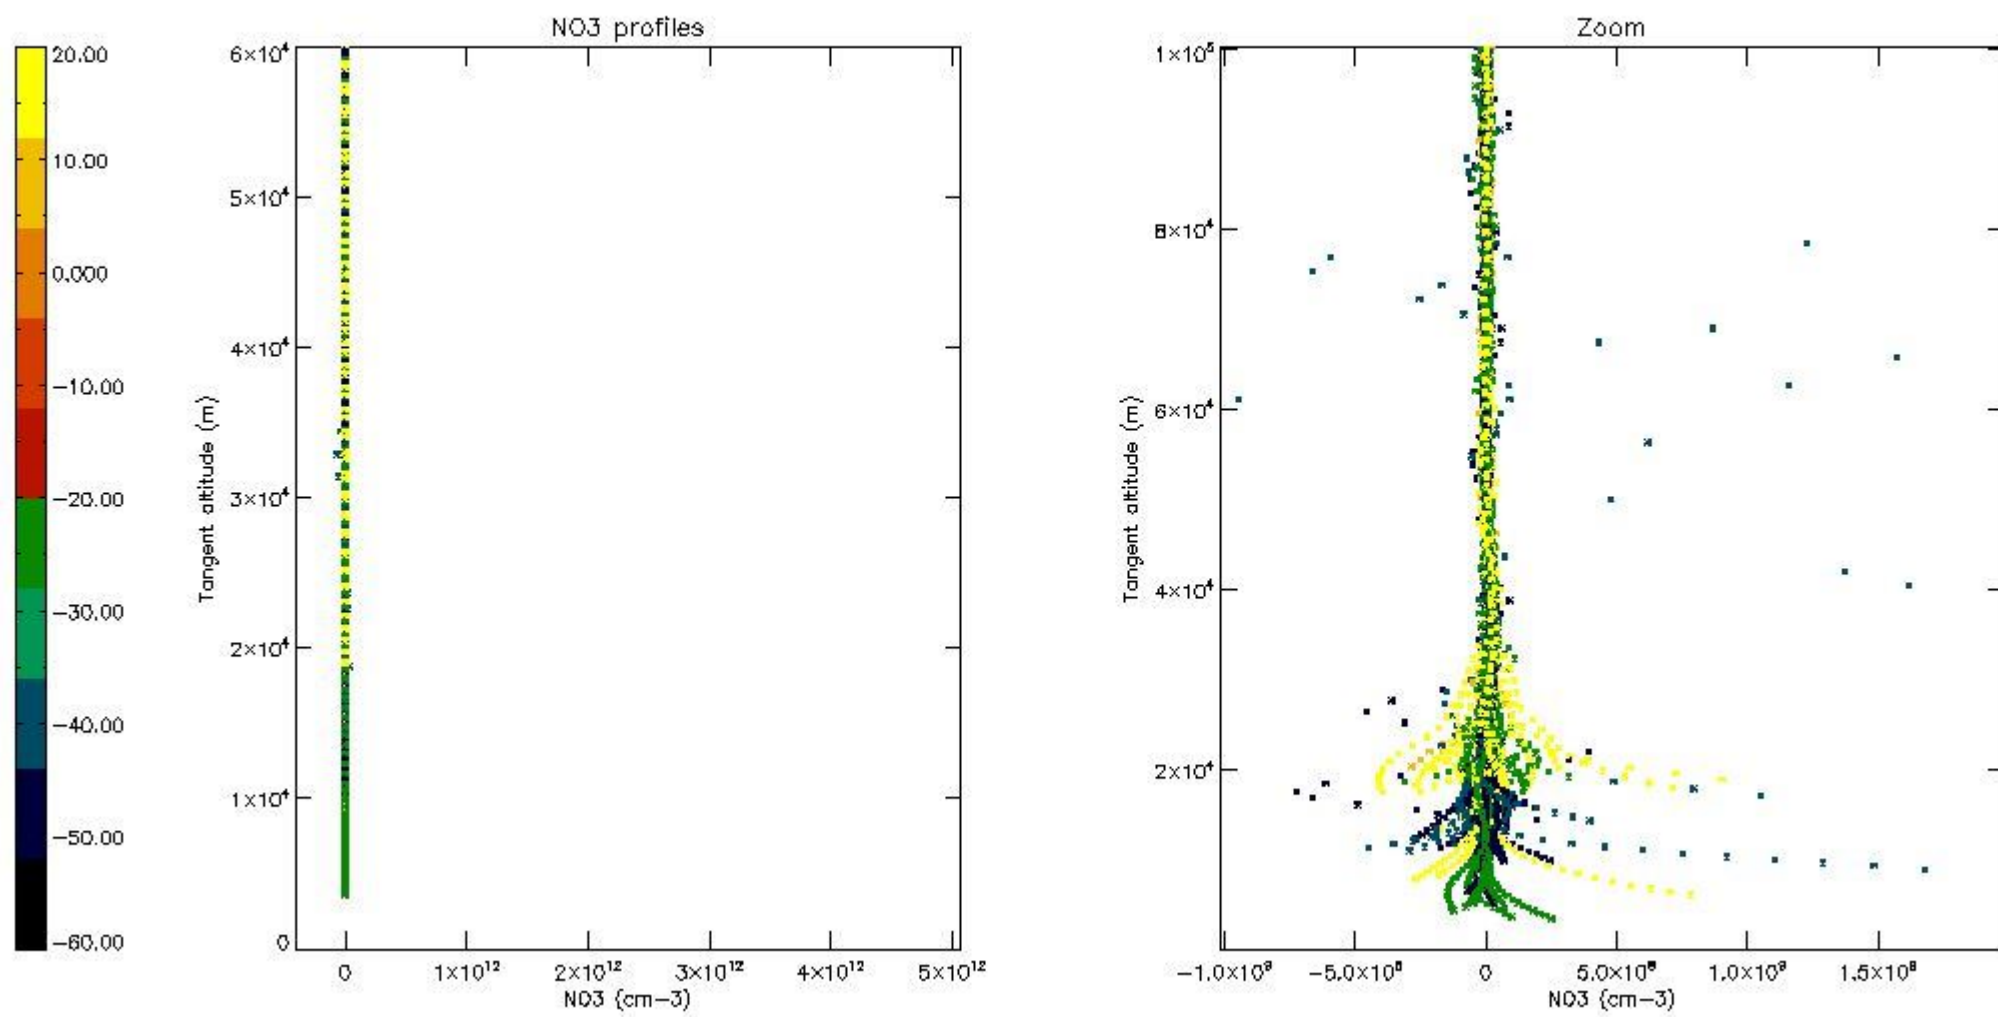

5.8 Plot H2O profiles for all STD (only for occultations of stars 1,2,3,4,13,14,16,26,63 dark without errors)

The colorbar represents the latitude.