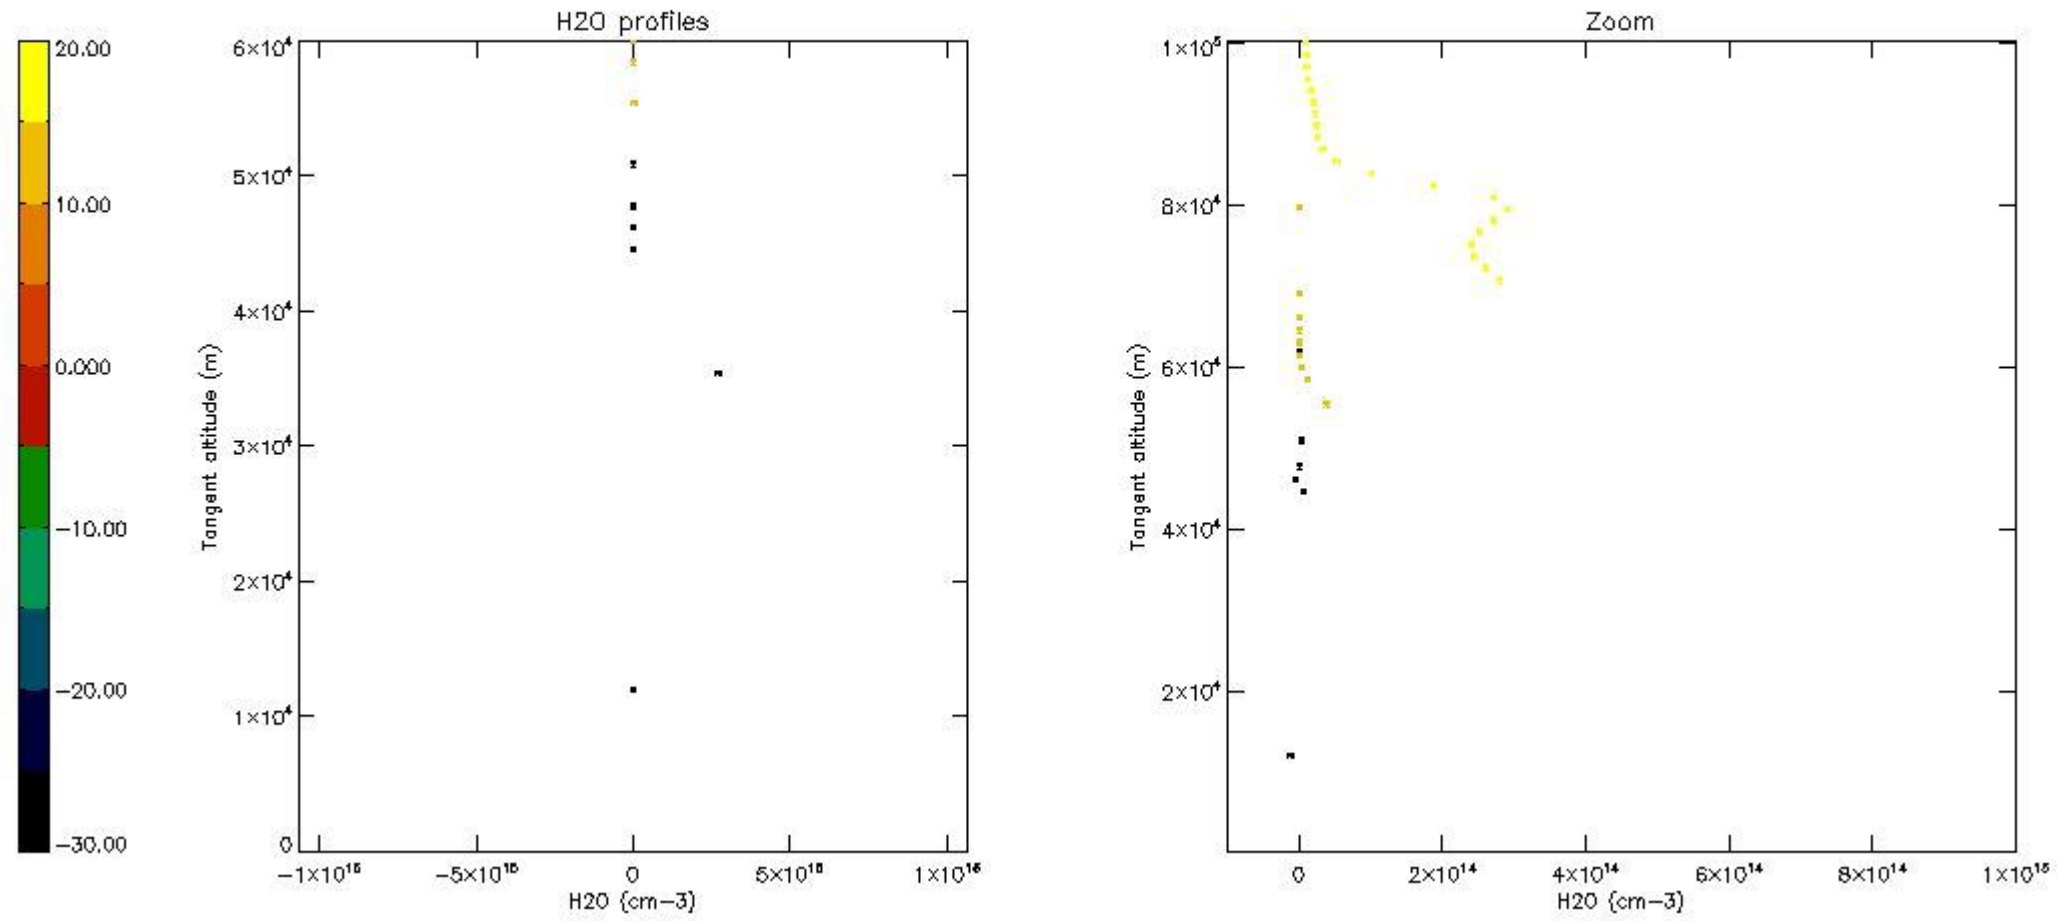

*5.6 Plot NO<sub>2</sub> profiles for all STD (dark without errors)*

The colorbar represents the latitude.

*5.7 Plot NO3 profiles for all STD (dark without errors)*

The colorbar represents the latitude.

5.8 Plot H2O profiles for all STD (only for occultations of stars 1,2,3,4,13,14,16,26,63 dark without errors)

The colorbar represents the latitude.