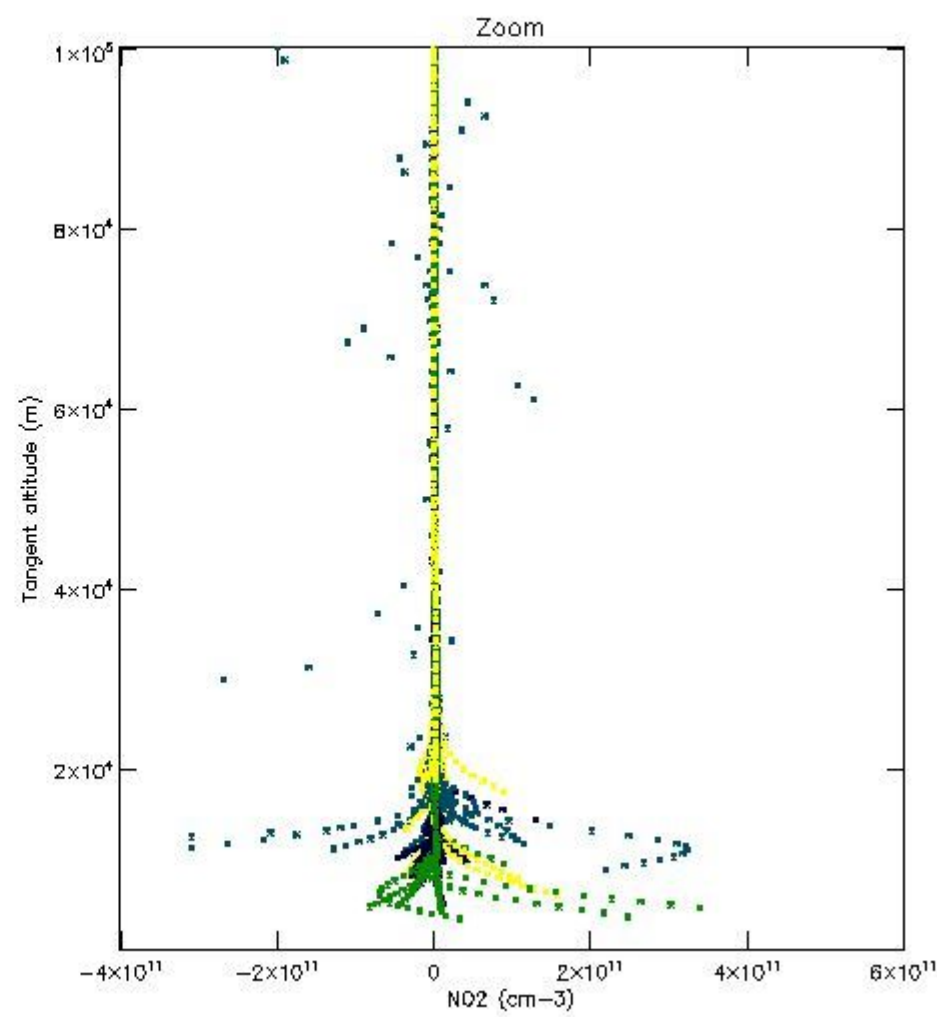

5.7 Plot NO3 profiles for all STD (dark without errors)

The colorbar represents the latitude.