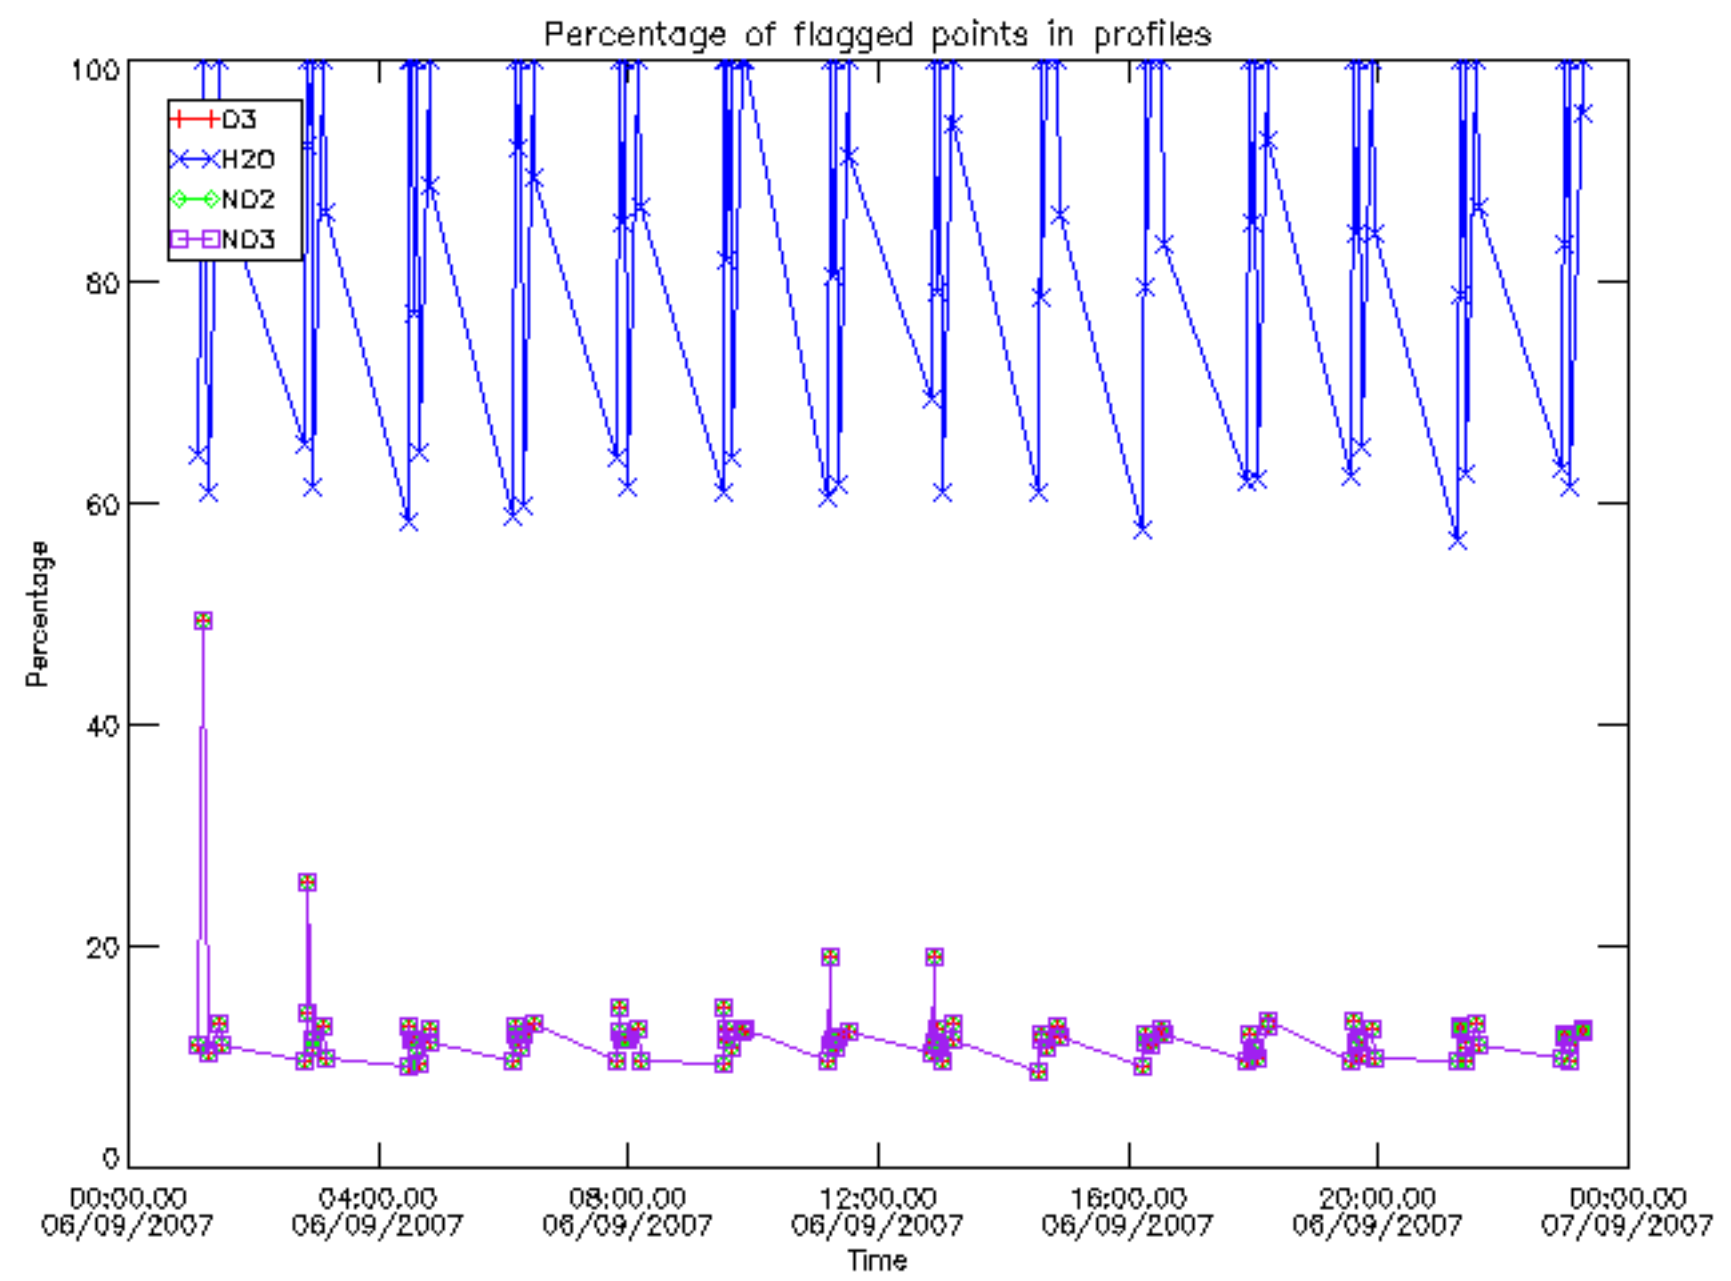

Percentage of flagged data per D3 profile

Percentage of flagged data per H2O profile