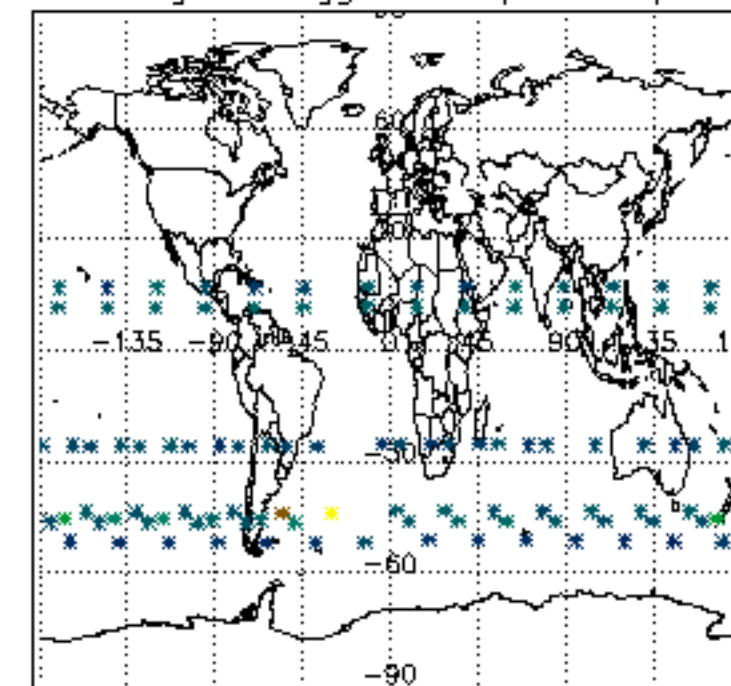

Percentage of flagged data per NO3 profile