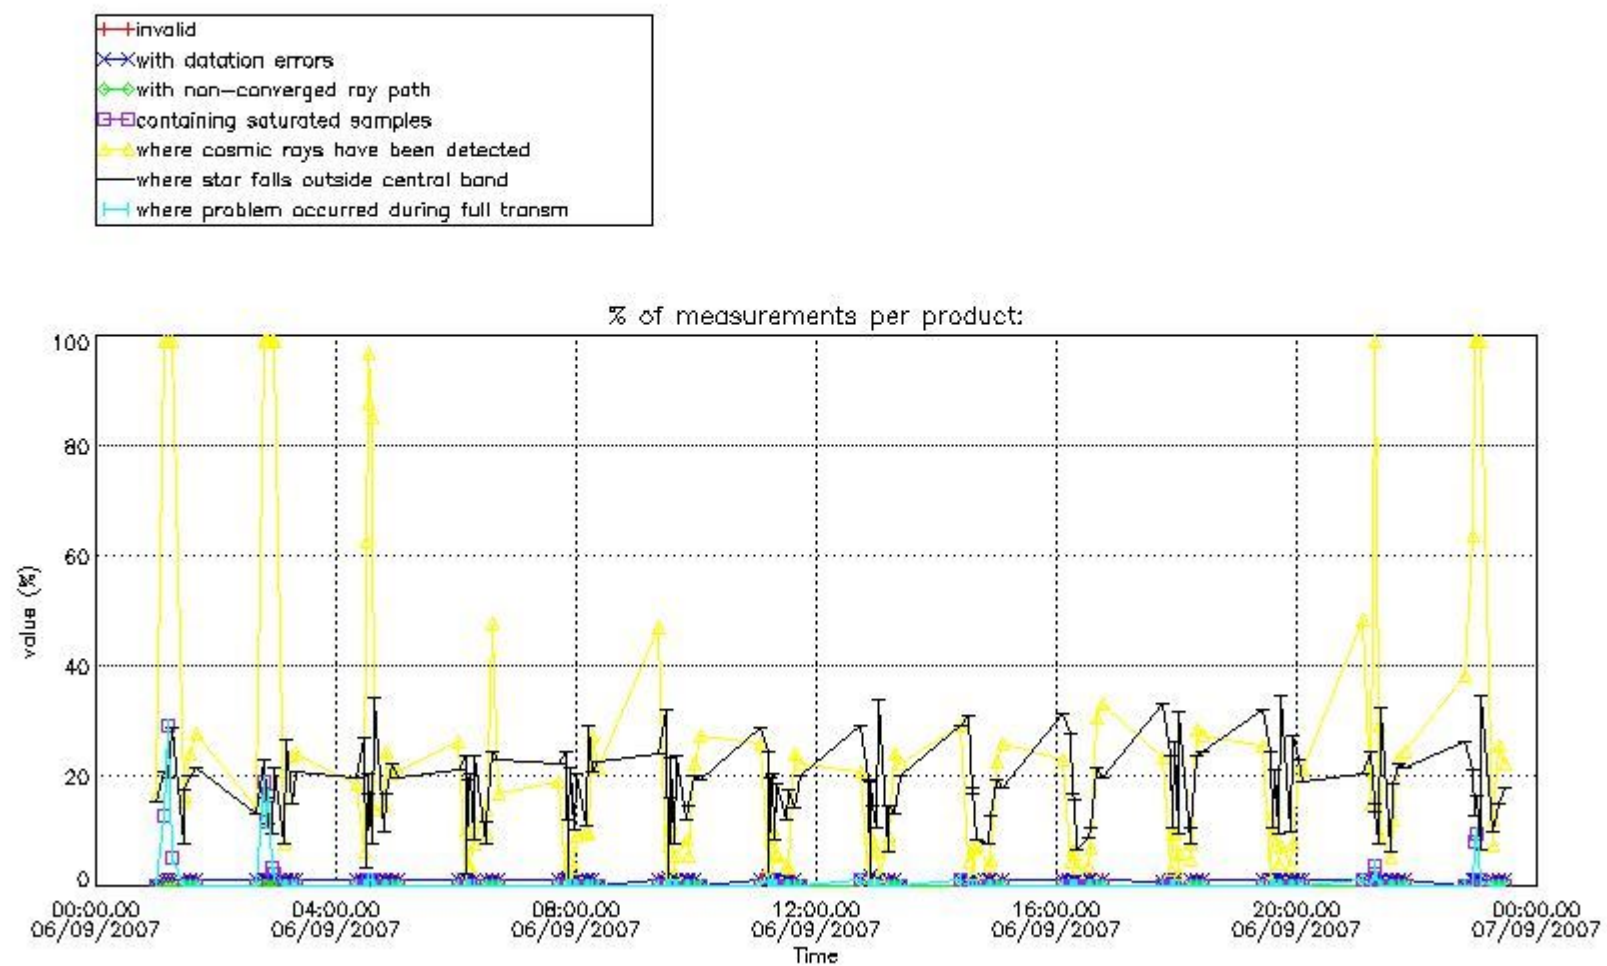

4.1.2 Plot level 1 quality information per product (time dependant): ENVI SAT DESCENDING passes