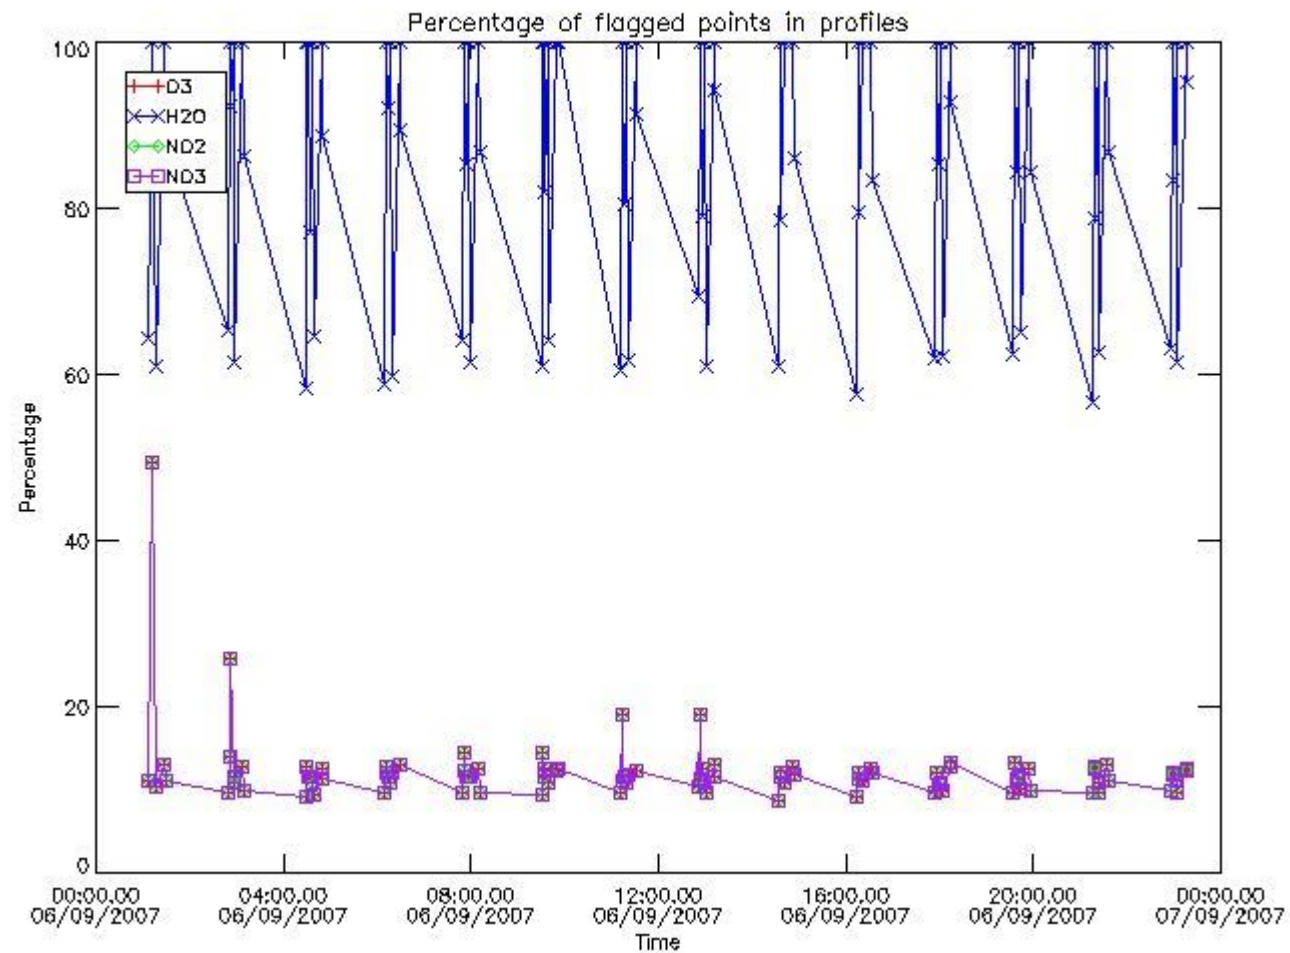

3. Quality information per product

In this section it is plotted some information contained in the Quality Summary data set of the level 2 products. Only products in dark limb conditions and without errors (error flag in the MPH set to "0") are used.

3.1 Plot quality information per product (time dependant)

3.2 Plot quality information per product (world map)