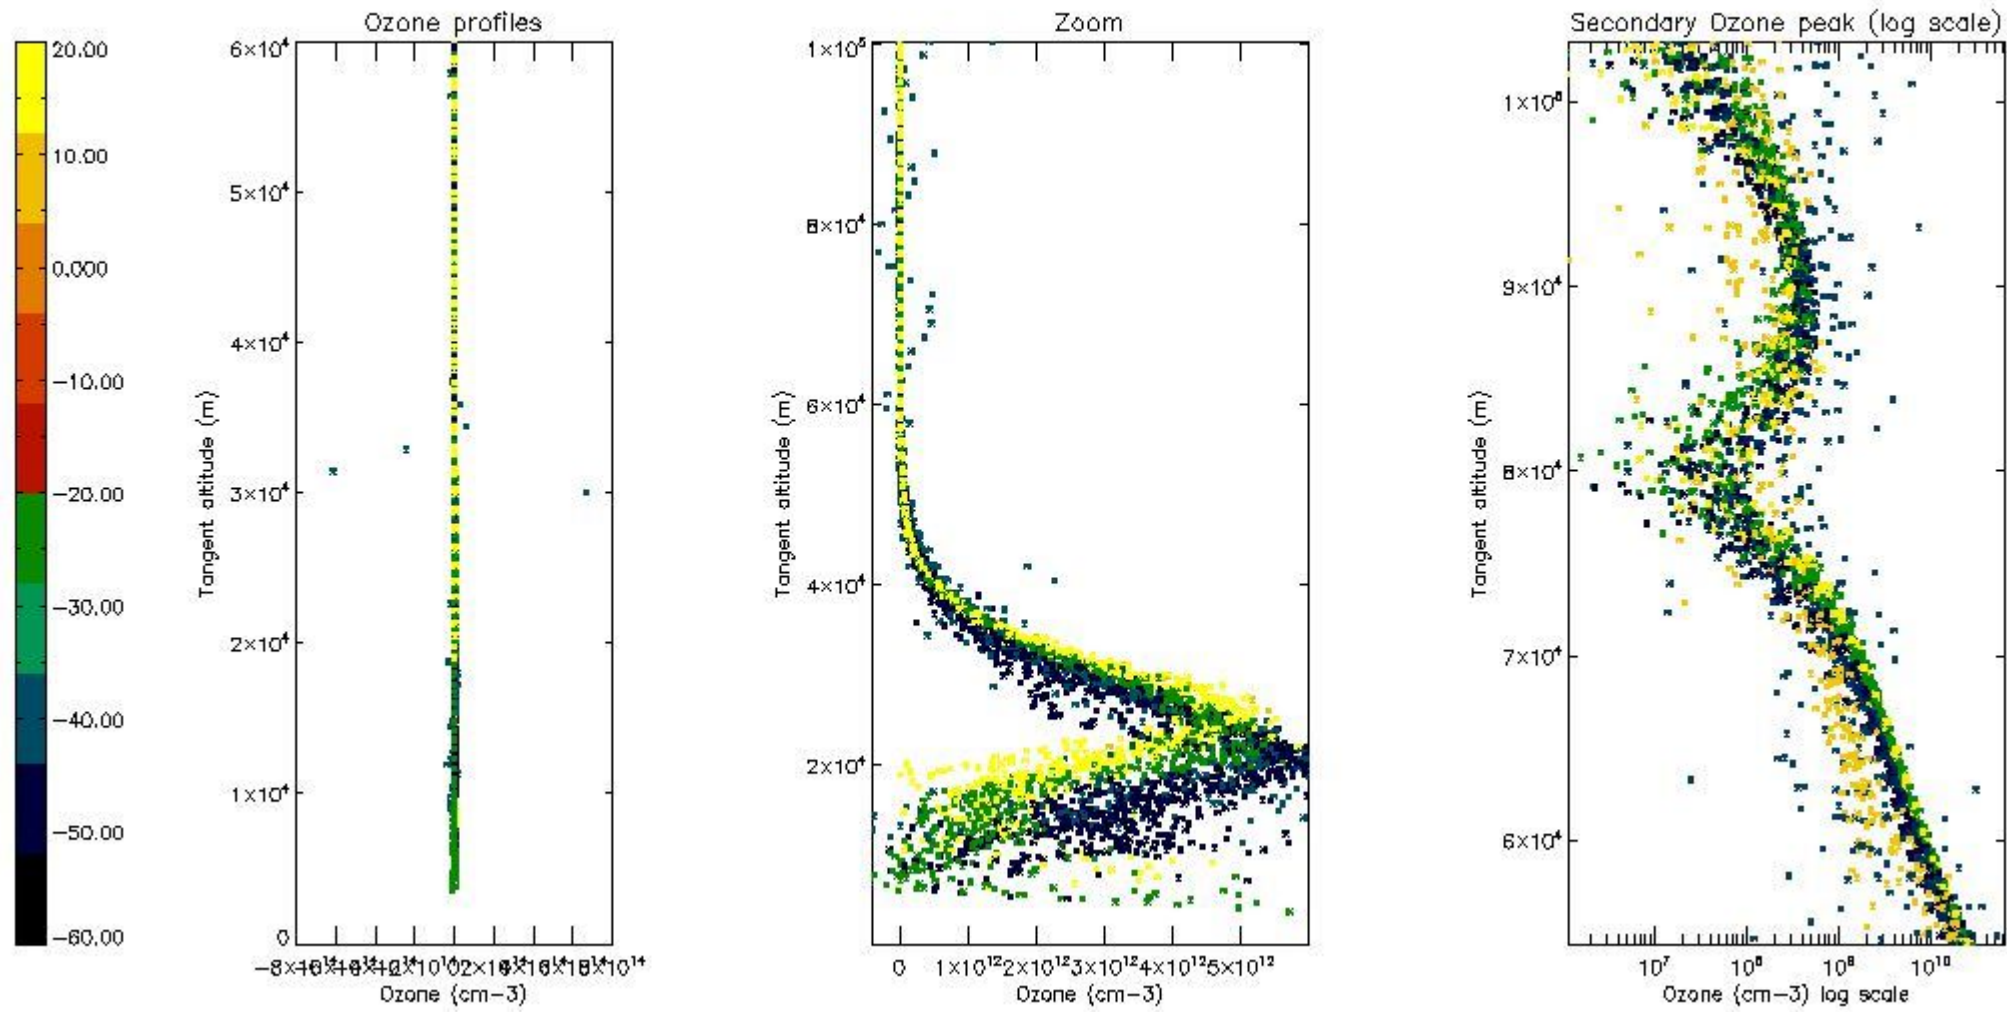

STD < 10	23
STD < 5	18

5.2 Plot ozone profiles for all STD (dark without errors)

The colorbar represents the latitude.

5.3 Plot ozone profiles where STD < 20% (dark without errors)

The colorbar represents the latitude.