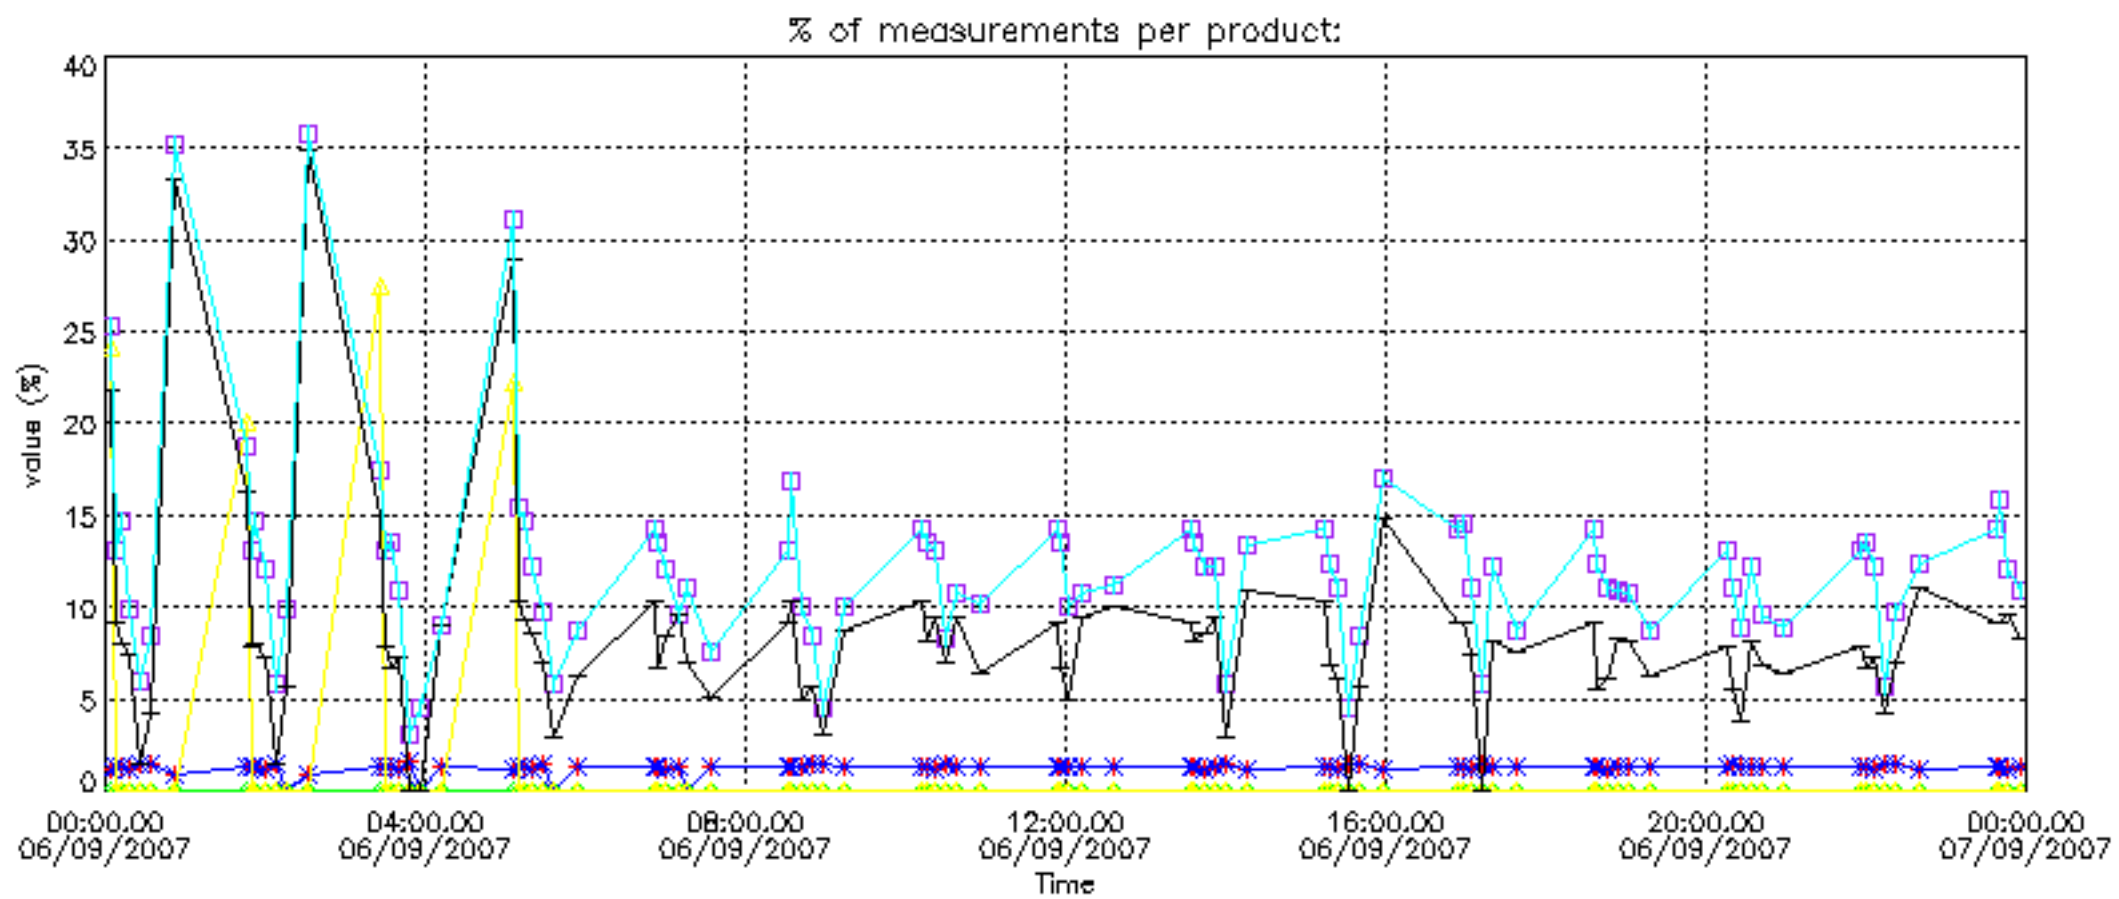

Percentage of cosmic ray hits per profile

Percentage of datation errors per profile