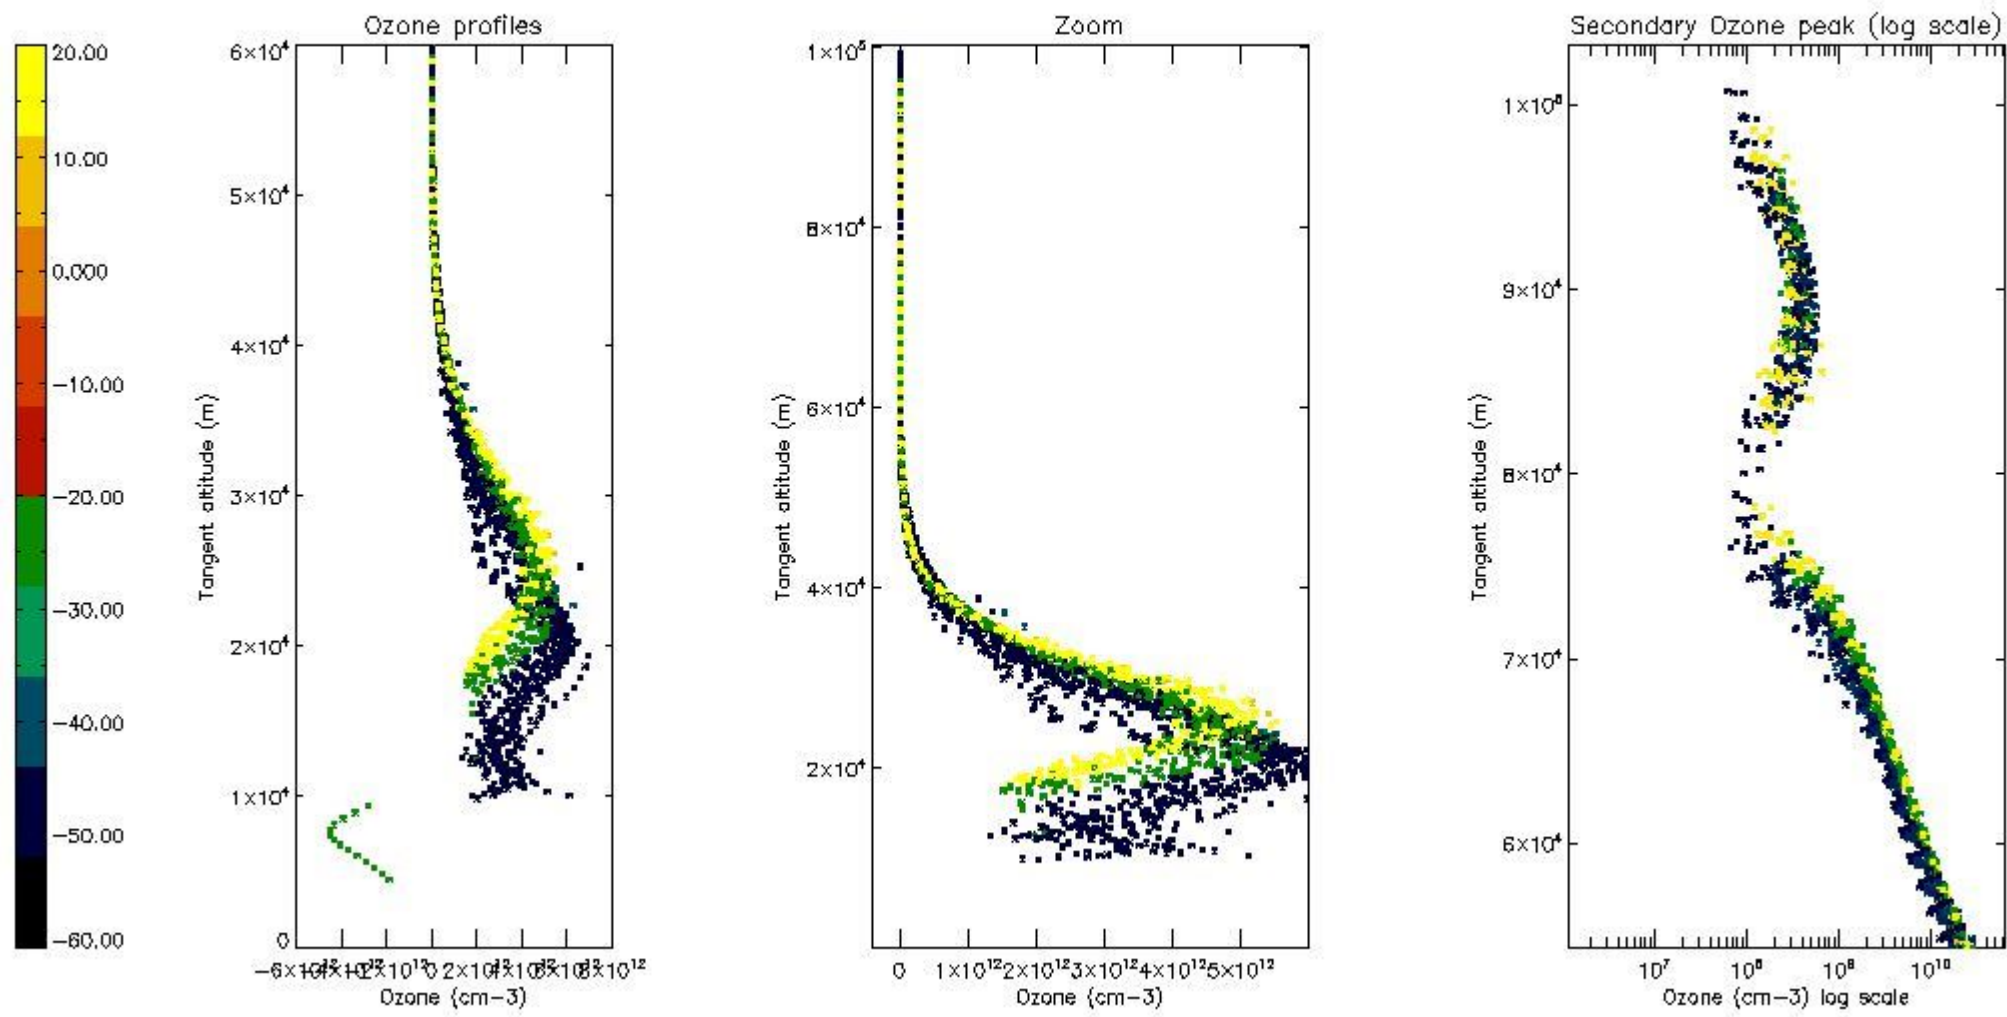

5.5 Plot ozone profiles where STD < 5% (dark without errors)

The colorbar represents the latitude.