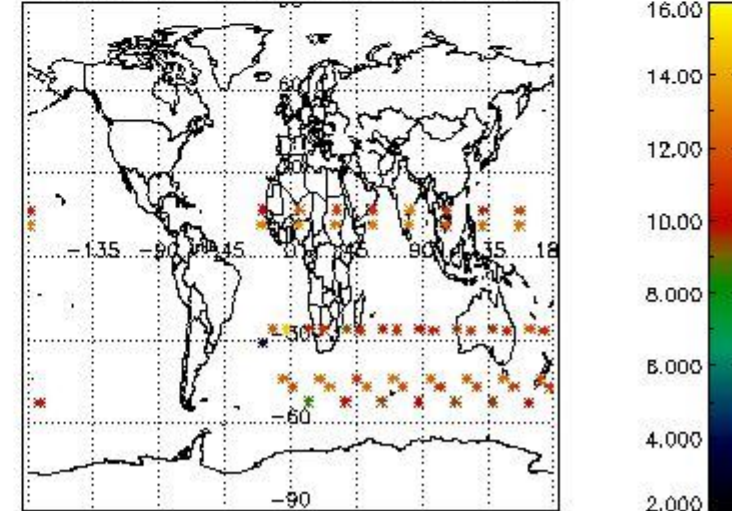

3.1 Plot quality information per product (time dependant)

3.2 Plot quality information per product (world map)

Percentage of flagged data per O3 profile

Percentage of flagged data per H2O profile

Percentage of flagged data per NO2 profile

Percentage of flagged data per NO3 profile

4. Level 1 quality information per product

In this section it is plotted some information contained in the Quality Summary data set of the level 2 products that comes from the level 1b processing. Products without errors (error flag in the MPH set to "0") are used.