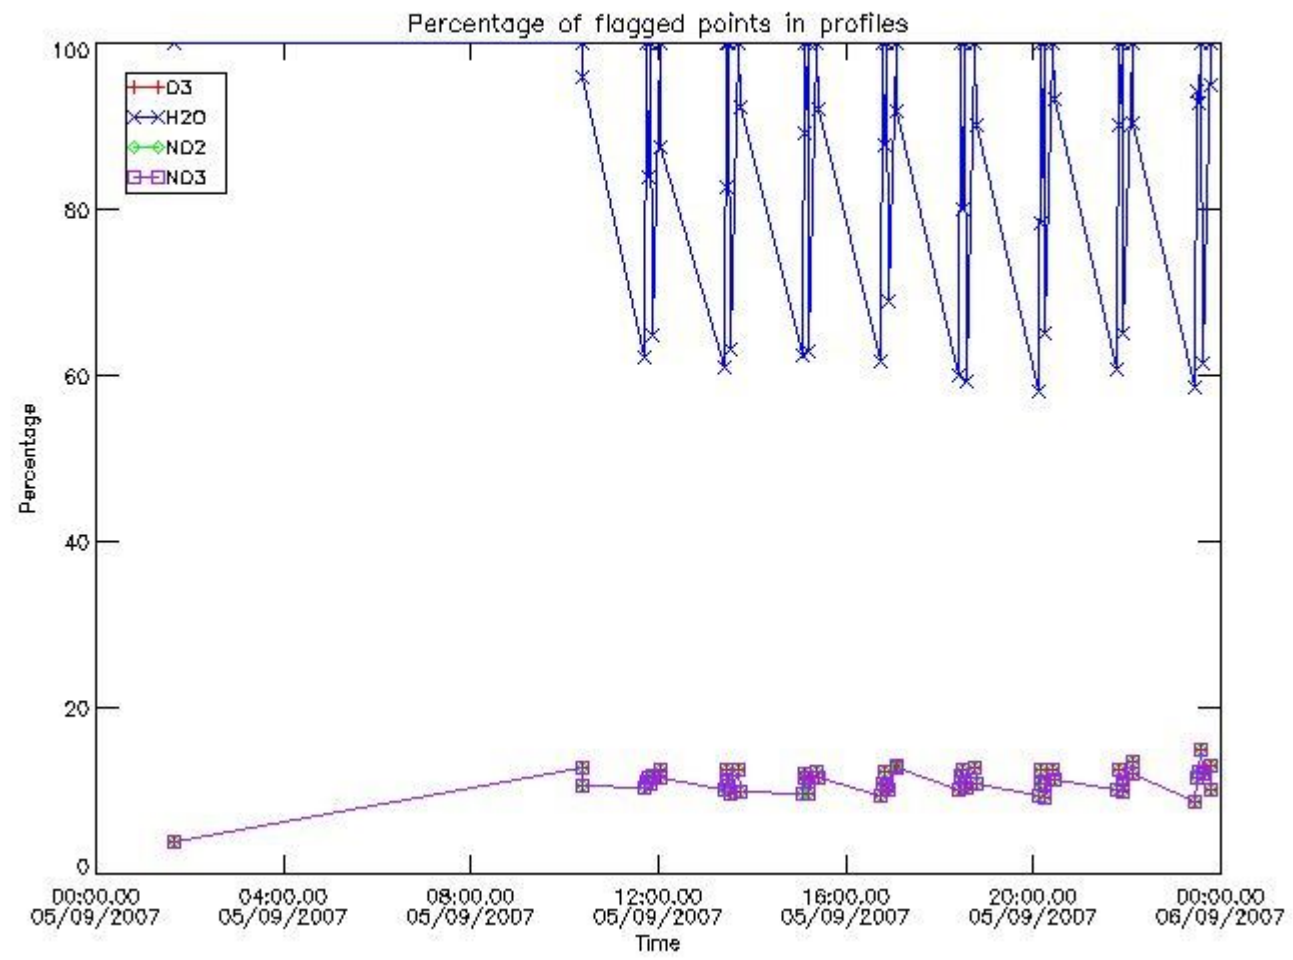

3. Quality information per product

In this section it is plotted some information contained in the Quality Summary data set of the level 2 products. Only products in dark limb conditions and without errors (error flag in the MPH set to "0") are used.

3.1 Plot quality information per product (time dependant)

3.2 Plot quality information per product (world map)