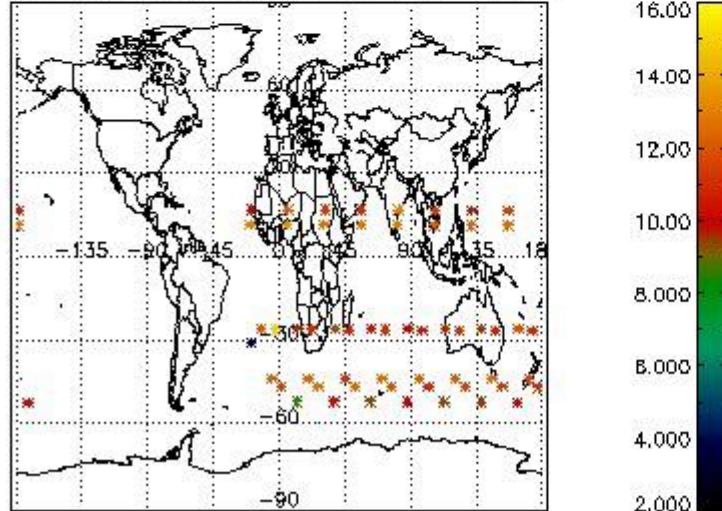

3.1 Plot quality information per product (time dependant)

3.2 Plot quality information per product (world map)

Percentage of flagged data per O3 profile

Percentage of flagged data per H2O profile

Percentage of flagged data per NO2 profile