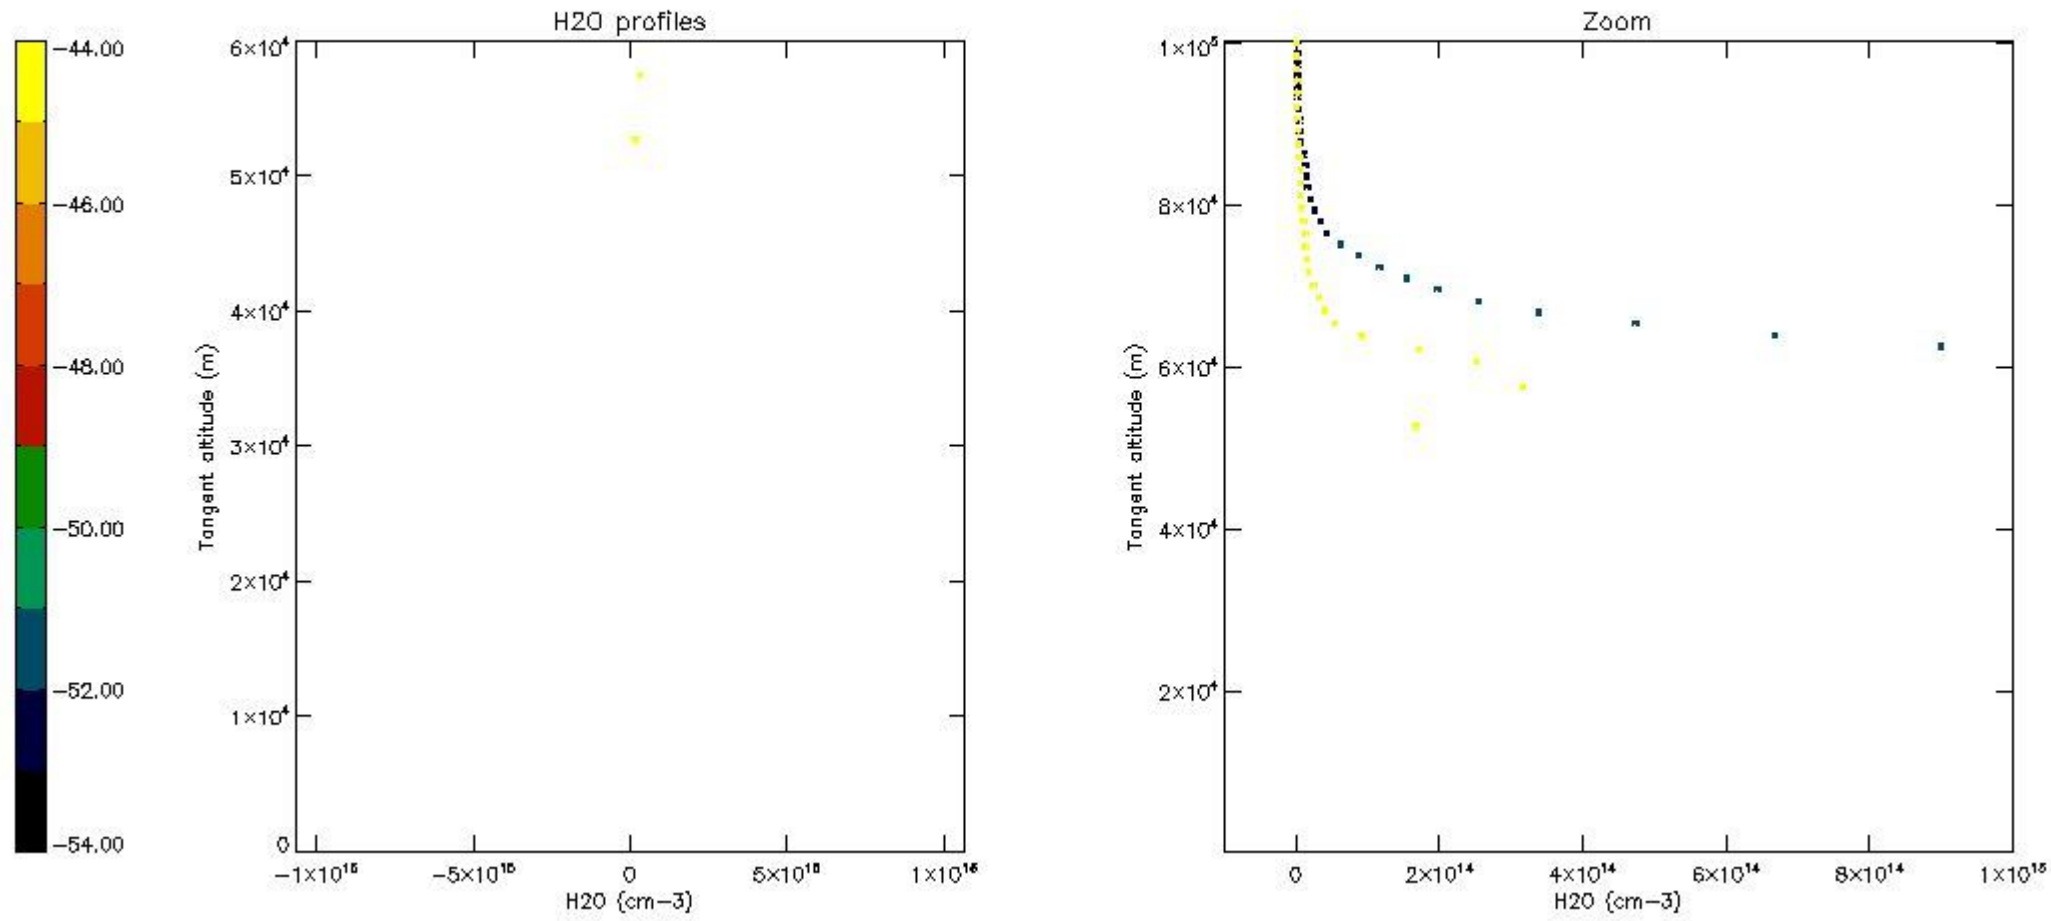

6. Auxiliary Data Files used for the production reported in section 2

The number reported in the third column indicates since which file (see list in section 2) the corresponding auxiliary file has been used. The fourth column is the date of those product files.

Type	Auxiliary Filename	Used since product	Used since product date
INST_PHYS_CHARACTERISTICS	GOM_INS_AXVIEC20091111_143220_20030716_120000_20500101_000000	1	05-SEP-2007 00:17:29
LEVEL-2_PROC_CONFIG	GOM_PR2_AXVIEC20091111_152718_20020301_000000_20500101_000000	1	05-SEP-2007 00:17:29
CROSS_SECTIONS_FILE	GOM_CRS_AXVIEC20091111_154832_20020301_000000_20500101_000000	1	05-SEP-2007 00:17:29