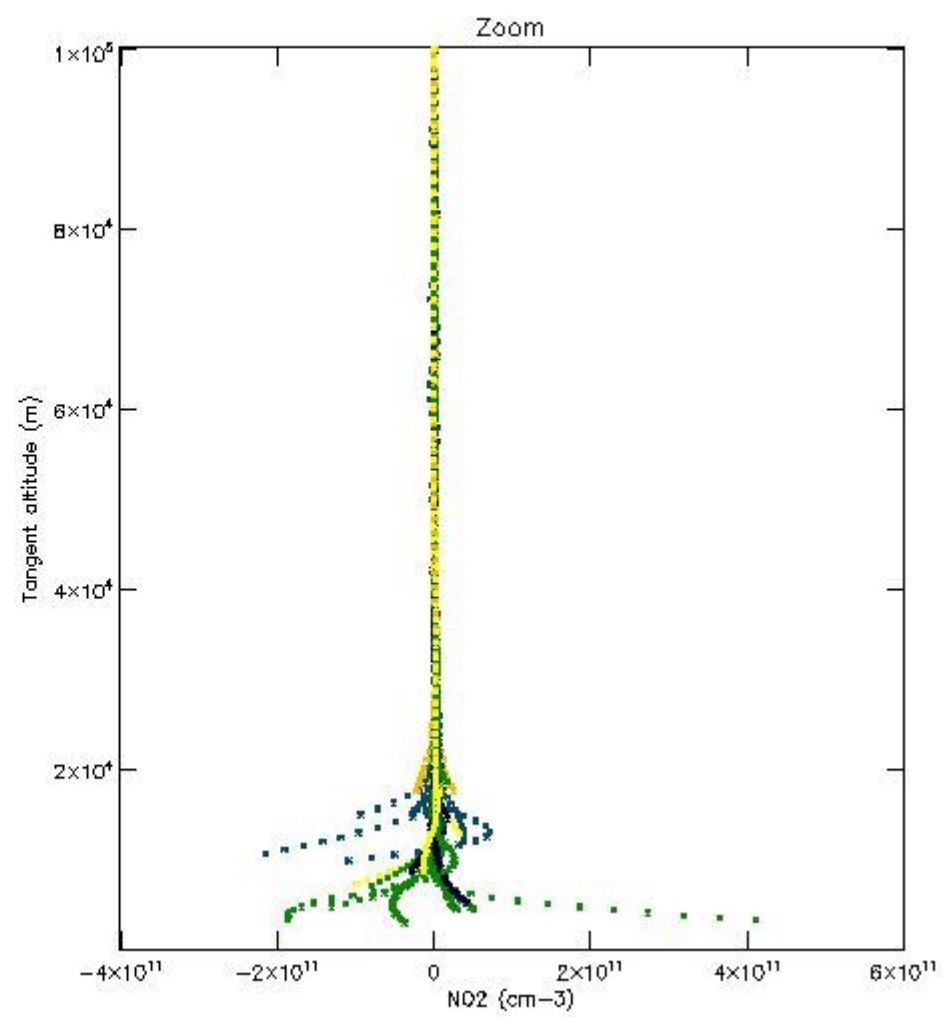

5.4 Plot ozone profiles where $STD < 10\%$ (dark without errors)

The colorbar represents the latitude.

5.5 Plot ozone profiles where STD < 5% (dark without errors)

The colorbar represents the latitude.

5.6 Plot NO₂ profiles for all STD (dark without errors)

The colorbar represents the latitude.

5.7 Plot NO3 profiles for all STD (dark without errors)

The colorbar represents the latitude.

5.8 Plot H₂O profiles for all STD (only for occultations of stars 1,2,3,4,13,14,16,26,63 dark without errors)