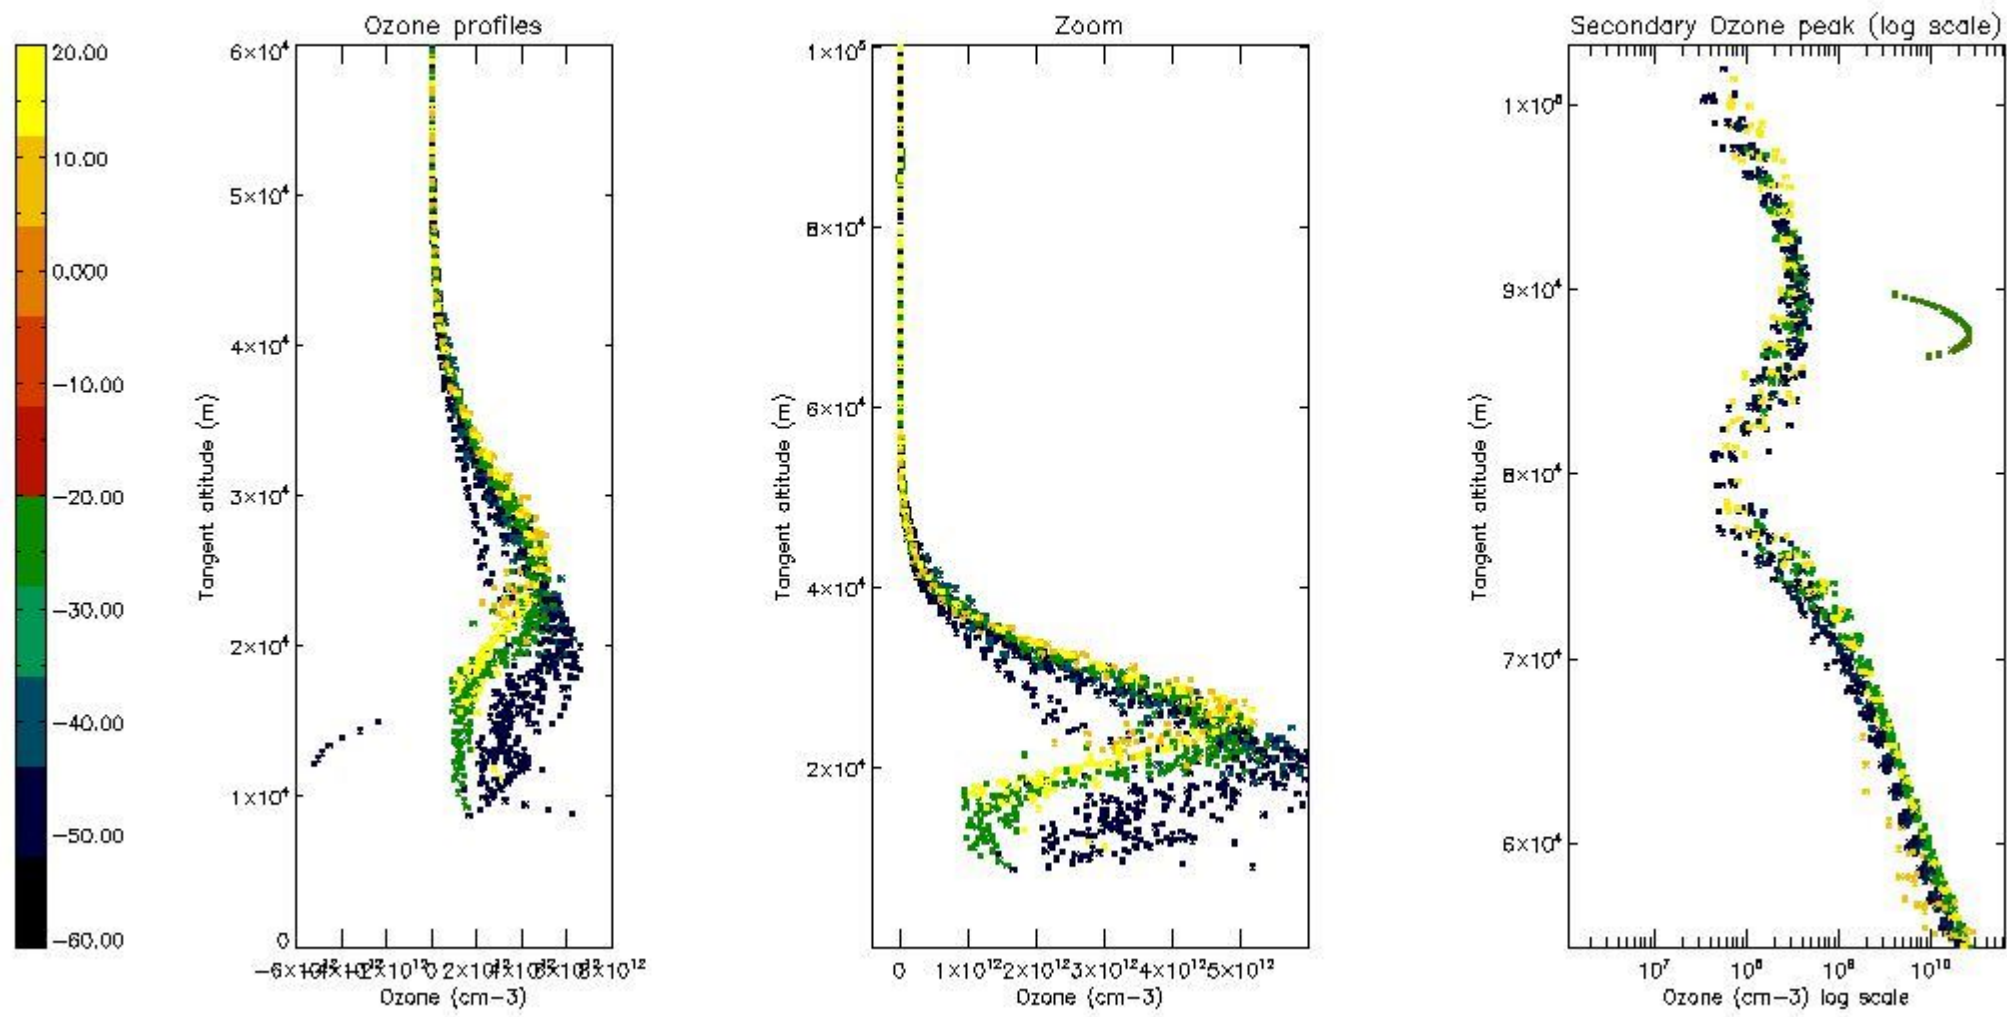

STD < 10	17
STD < 5	13

5.2 Plot ozone profiles for all STD (dark without errors)

The colorbar represents the latitude.

5.3 Plot ozone profiles where STD < 20% (dark without errors)

The colorbar represents the latitude.

5.4 Plot ozone profiles where STD < 10% (dark without errors)

The colorbar represents the latitude.

5.5 Plot ozone profiles where STD < 5% (dark without errors)

The colorbar represents the latitude.

5.6 Plot NO₂ profiles for all STD (dark without errors)

The colorbar represents the latitude.

5.7 Plot NO3 profiles for all STD (dark without errors)

The colorbar represents the latitude.

5.8 Plot H2O profiles for all STD (only for occultations of stars 1,2,3,4,13,14,16,26,63 dark without errors)