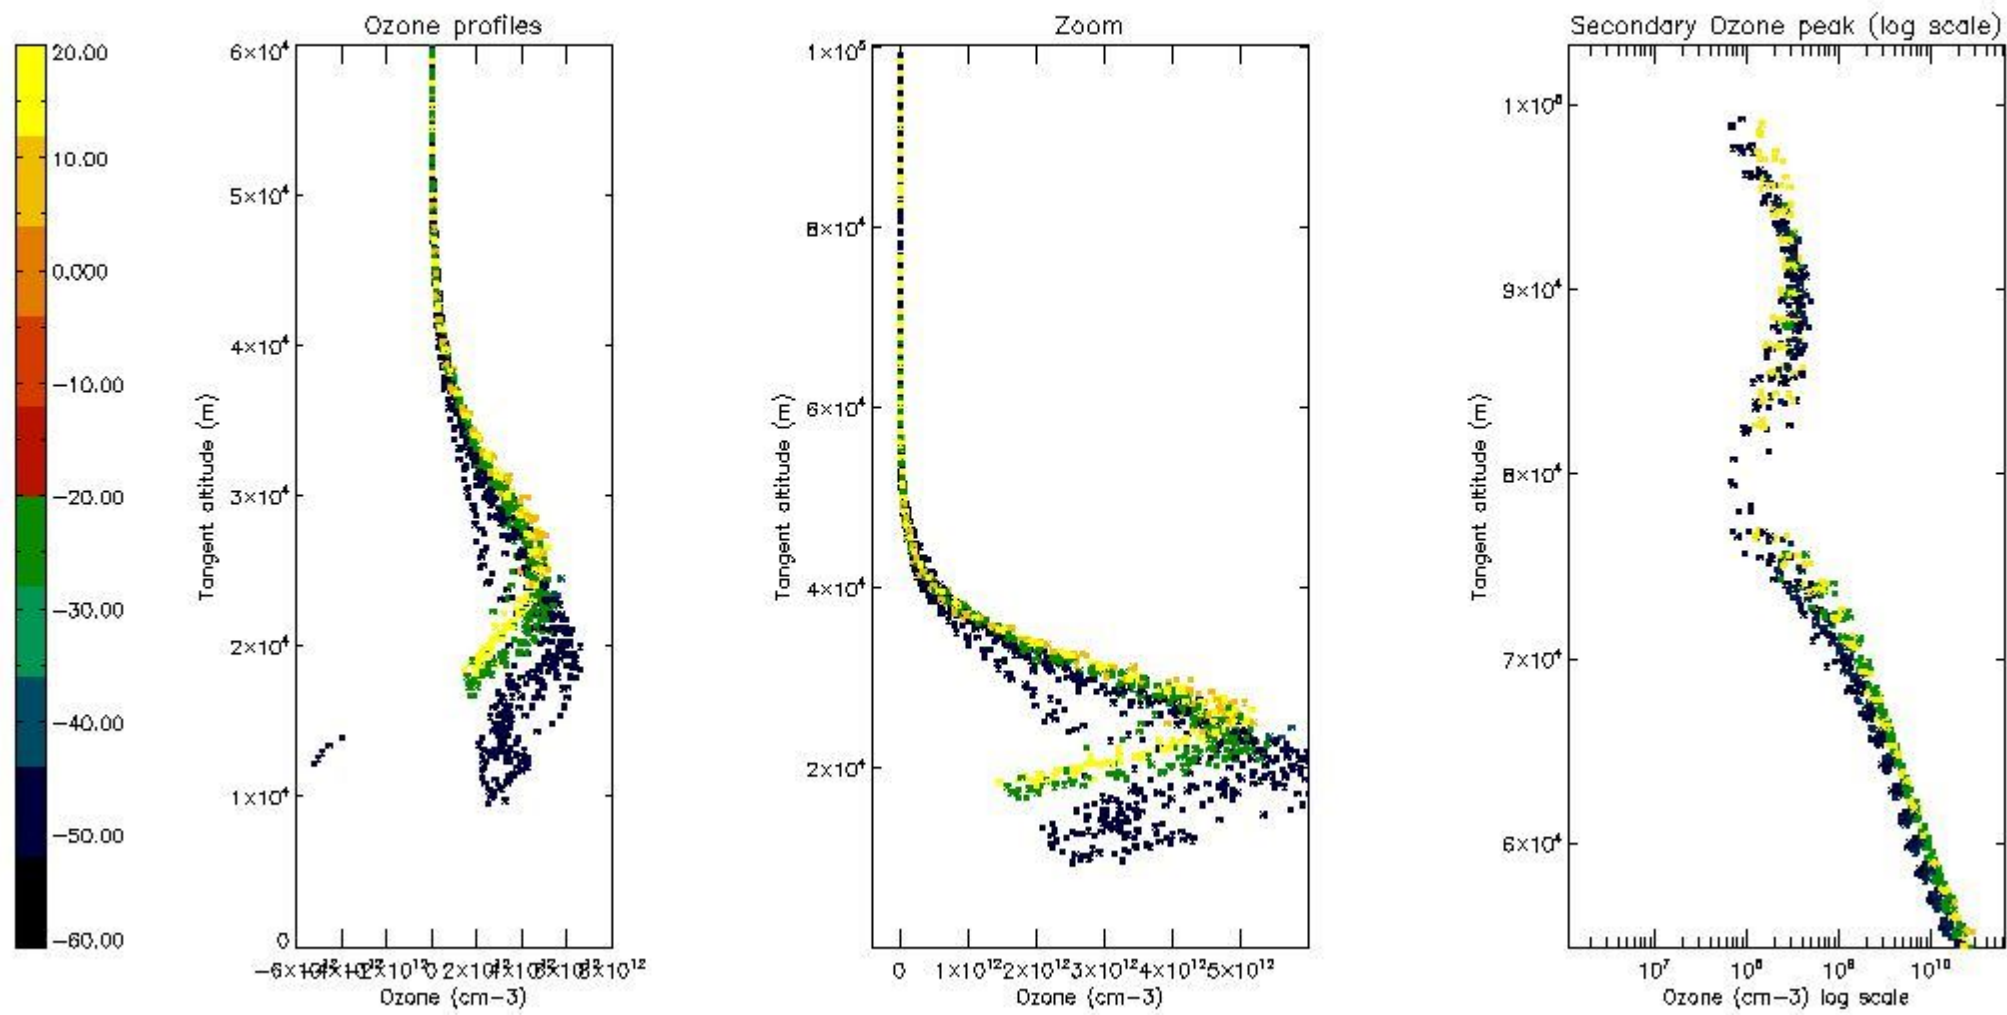

STD < 10	17
STD < 5	13

5.2 Plot ozone profiles for all STD (dark without errors)

The colorbar represents the latitude.

5.3 Plot ozone profiles where STD < 20% (dark without errors)

The colorbar represents the latitude.

5.4 Plot ozone profiles where STD < 10% (dark without errors)

The colorbar represents the latitude.

5.5 Plot ozone profiles where STD < 5% (dark without errors)

The colorbar represents the latitude.

5.6 Plot NO₂ profiles for all STD (dark without errors)

The colorbar represents the latitude.

5.7 Plot NO3 profiles for all STD (dark without errors)

The colorbar represents the latitude.

5.8 Plot H2O profiles for all STD (only for occultations of stars 1,2,3,4,13,14,16,26,63 dark without errors)