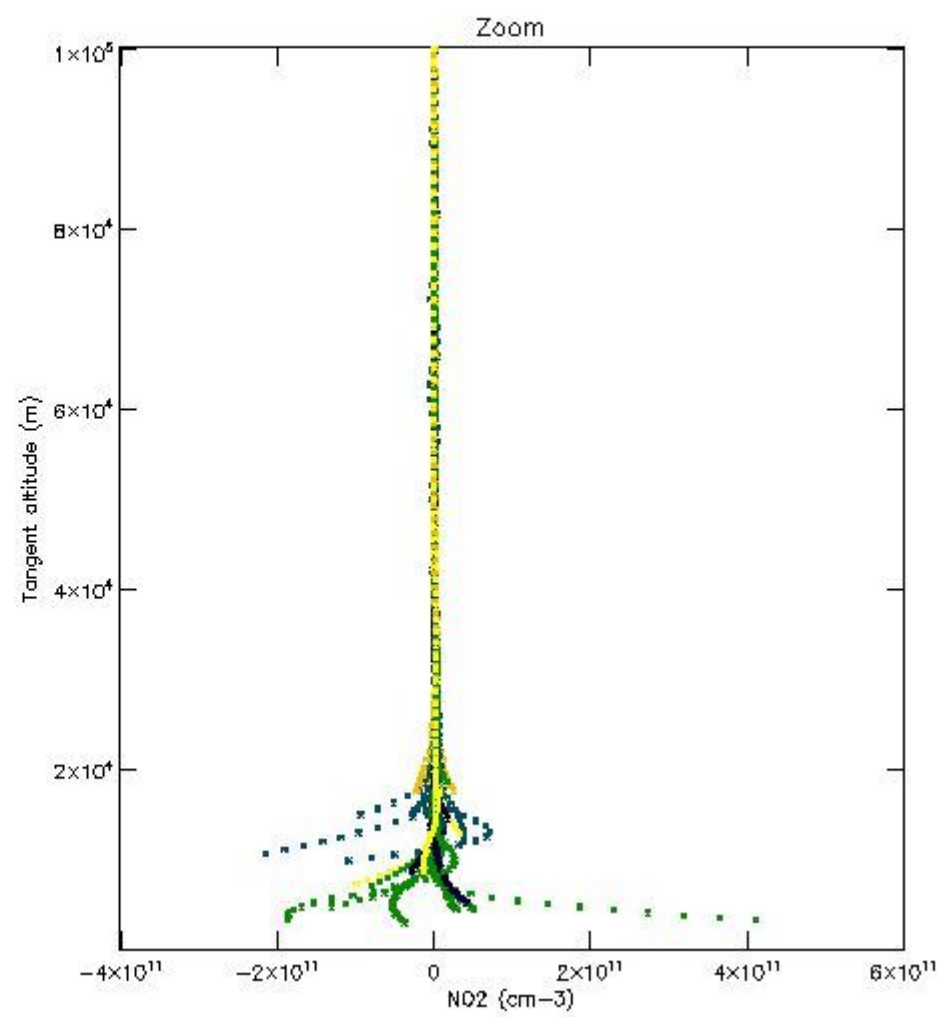

STD < 10	17
STD < 5	13

5.2 Plot ozone profiles for all STD (dark without errors)

The colorbar represents the latitude.

5.3 Plot ozone profiles where STD < 20% (dark without errors)

The colorbar represents the latitude.

5.4 Plot ozone profiles where STD < 10% (dark without errors)

The colorbar represents the latitude.

5.5 Plot ozone profiles where STD < 5% (dark without errors)

The colorbar represents the latitude.

5.6 Plot NO₂ profiles for all STD (dark without errors)

The colorbar represents the latitude.

5.7 Plot NO3 profiles for all STD (dark without errors)

The colorbar represents the latitude.

5.8 Plot H2O profiles for all STD (only for occultations of stars 1,2,3,4,13,14,16,26,63 dark without errors)