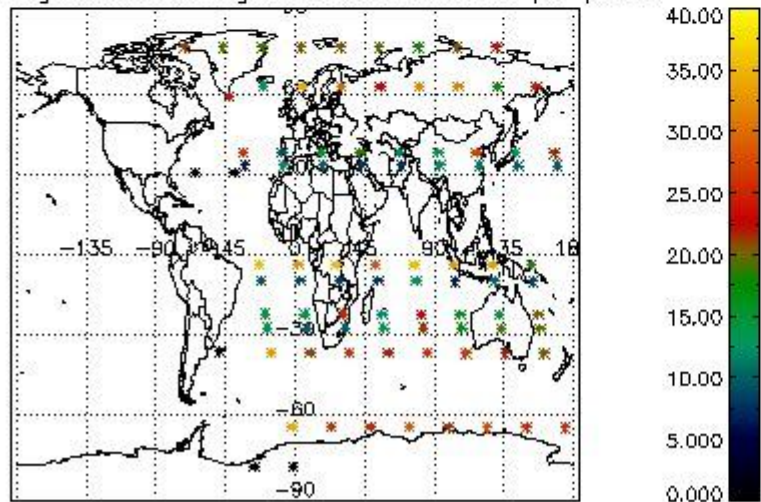

Percentage of star falling outside central band per profile