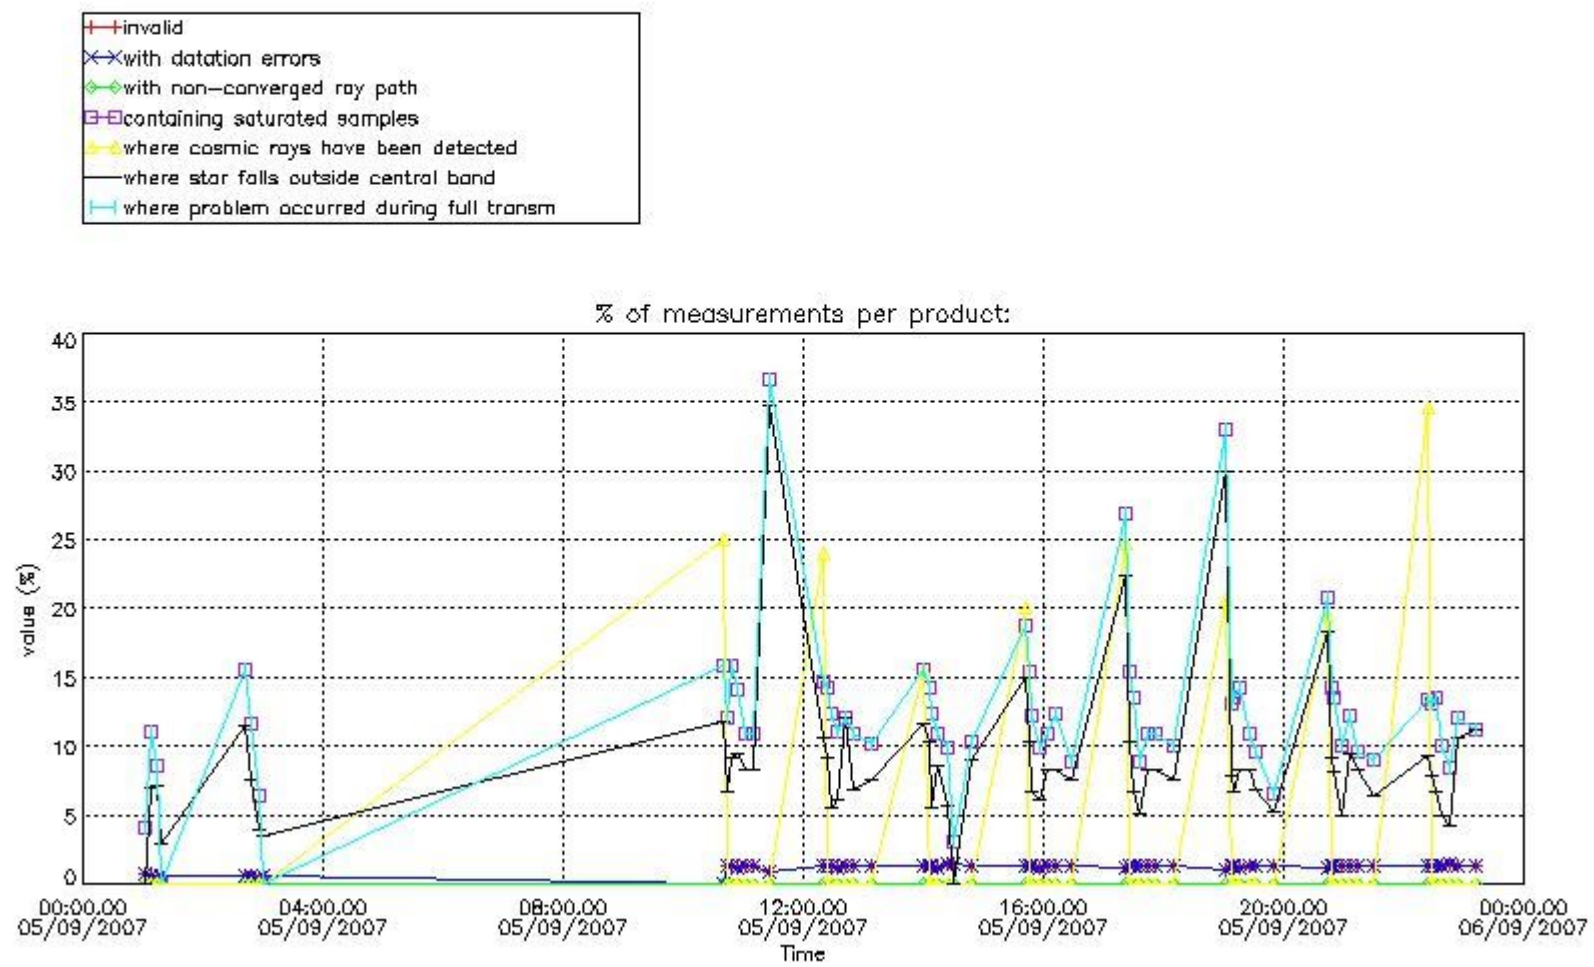

4.1.2 Plot level 1 quality information per product (time dependant): ENVI SAT DESCENDING passes

4.2 Plot quality information per product coming from level 1b processing (world map)

4.2.1 Plot level 1 quality information per product (world map): ENVISAT ASCENDING passes