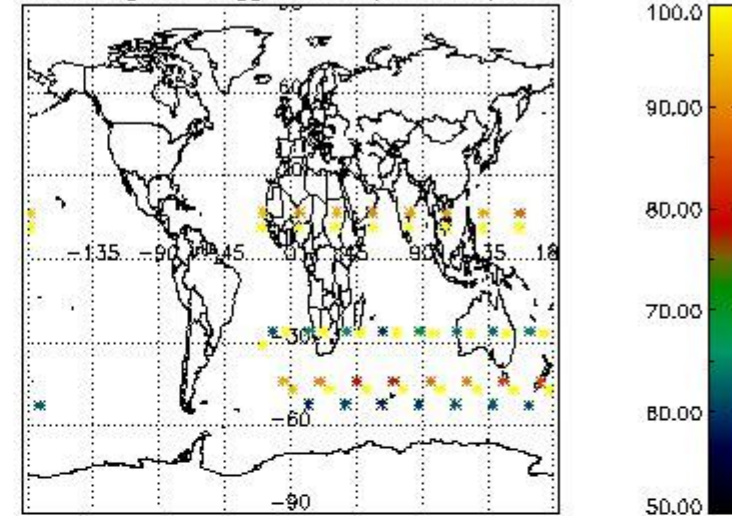

3.1 Plot quality information per product (time dependant)

3.2 Plot quality information per product (world map)

Percentage of flagged data per O3 profile

Percentage of flagged data per H2O profile

Percentage of flagged data per NO2 profile

Percentage of flagged data per NO3 profile

4. Level 1 quality information per product

In this section it is plotted some information contained in the Quality Summary data set of the level 2 products that comes from the level 1b processing. Products without errors (error flag in the MPH set to "0") are used.