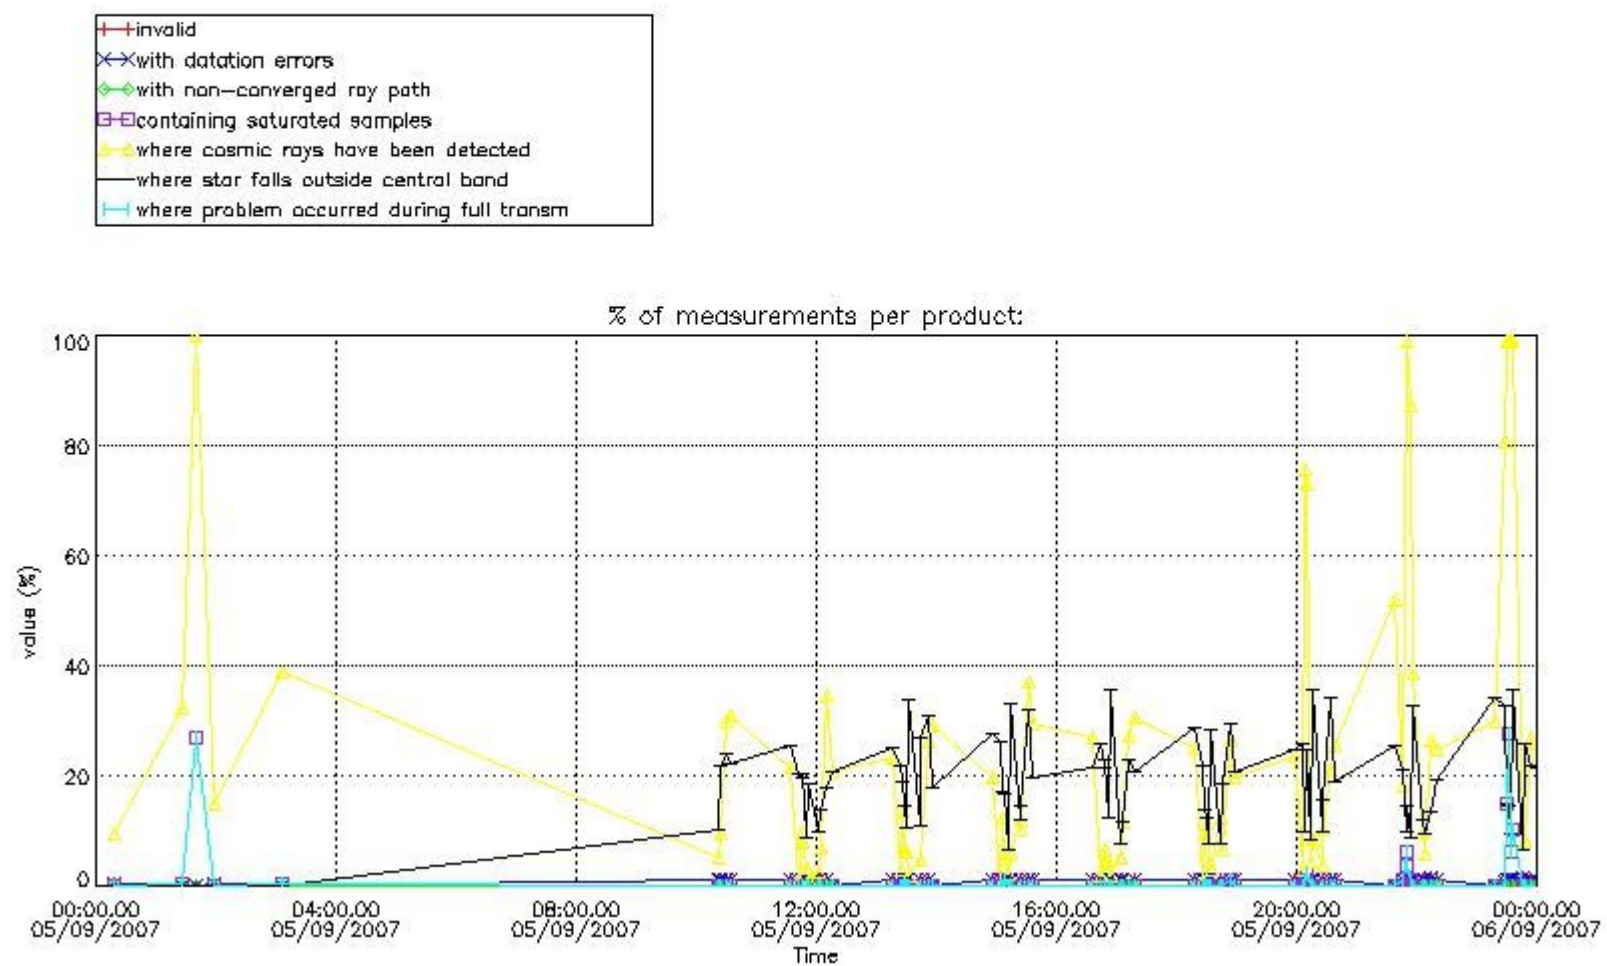

4.1.2 Plot level 1 quality information per product (time dependant): ENVI SAT DESCENDING passes