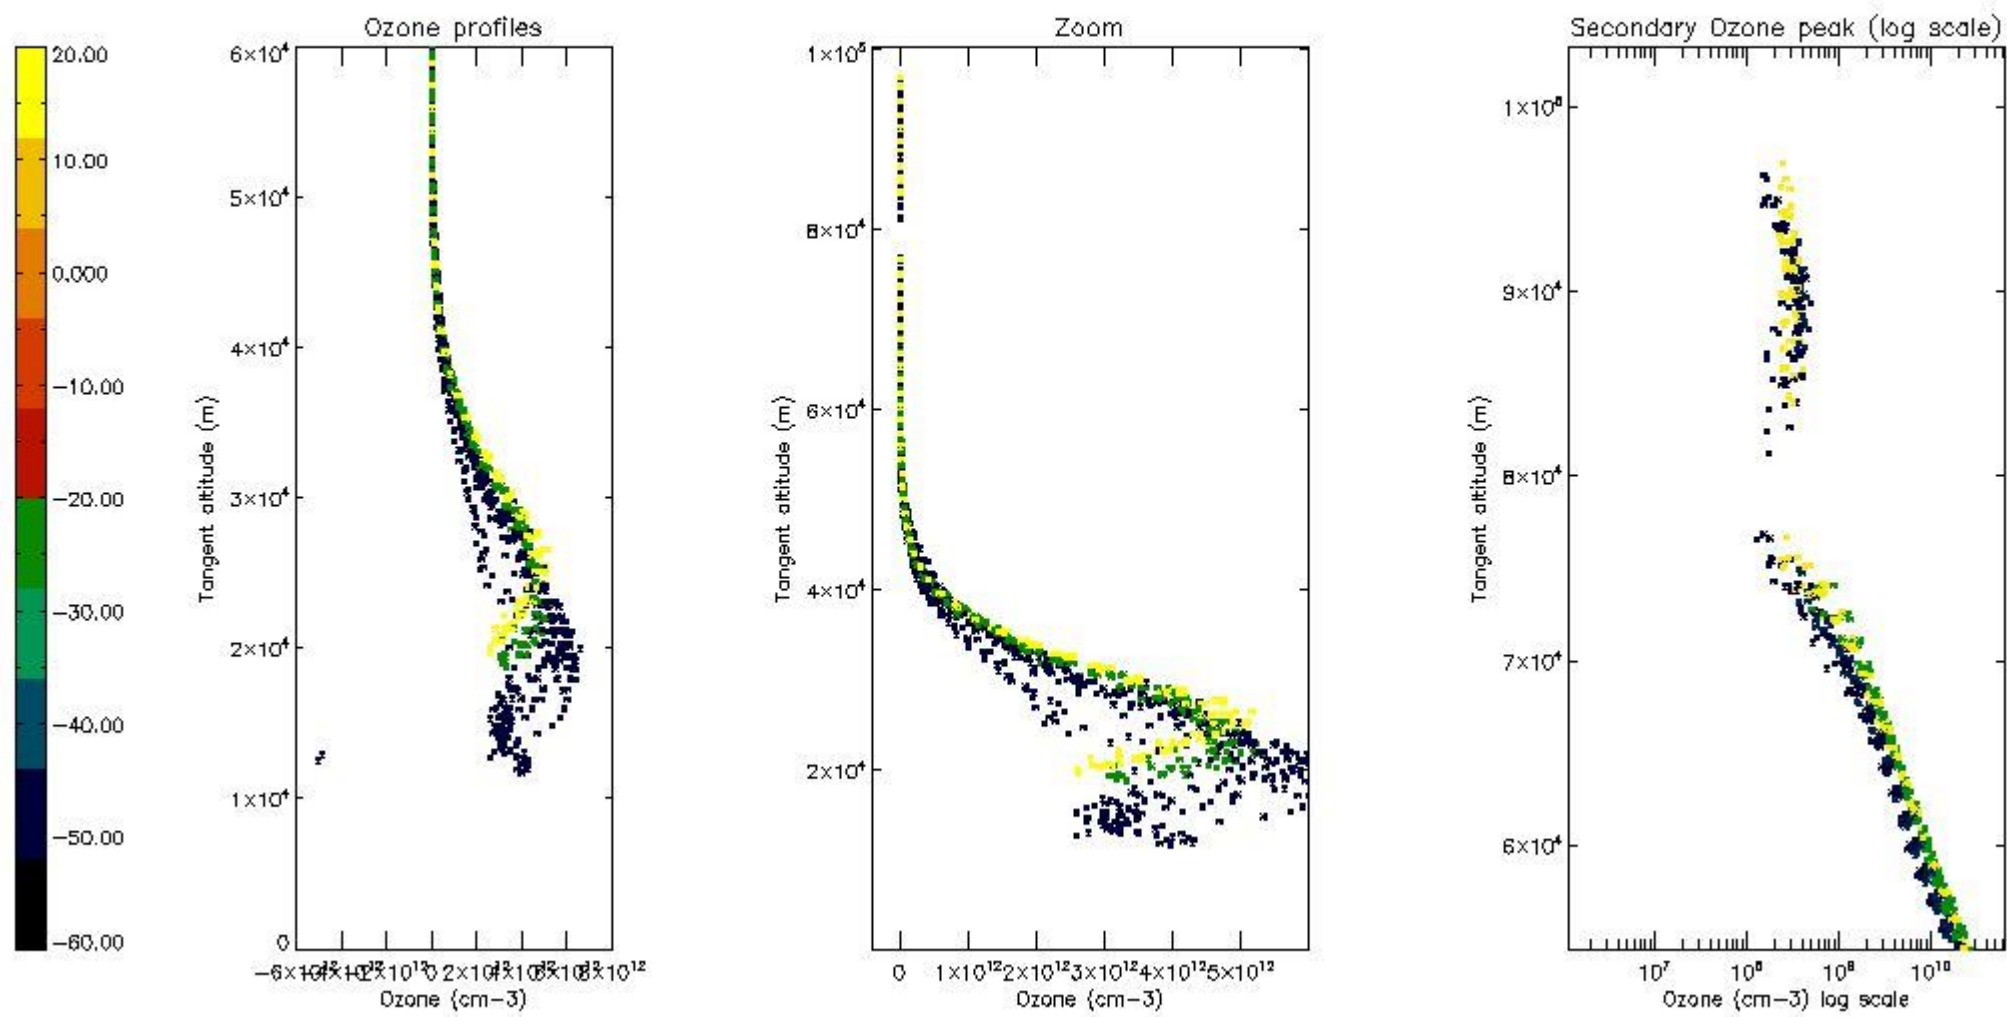

STD < 10	17
STD < 5	13

5.2 Plot ozone profiles for all STD (dark without errors)

The colorbar represents the latitude.

5.3 Plot ozone profiles where STD < 20% (dark without errors)

The colorbar represents the latitude.

5.4 Plot ozone profiles where STD < 10% (dark without errors)

The colorbar represents the latitude.

5.5 Plot ozone profiles where STD < 5% (dark without errors)

The colorbar represents the latitude.

5.6 Plot NO₂ profiles for all STD (dark without errors)