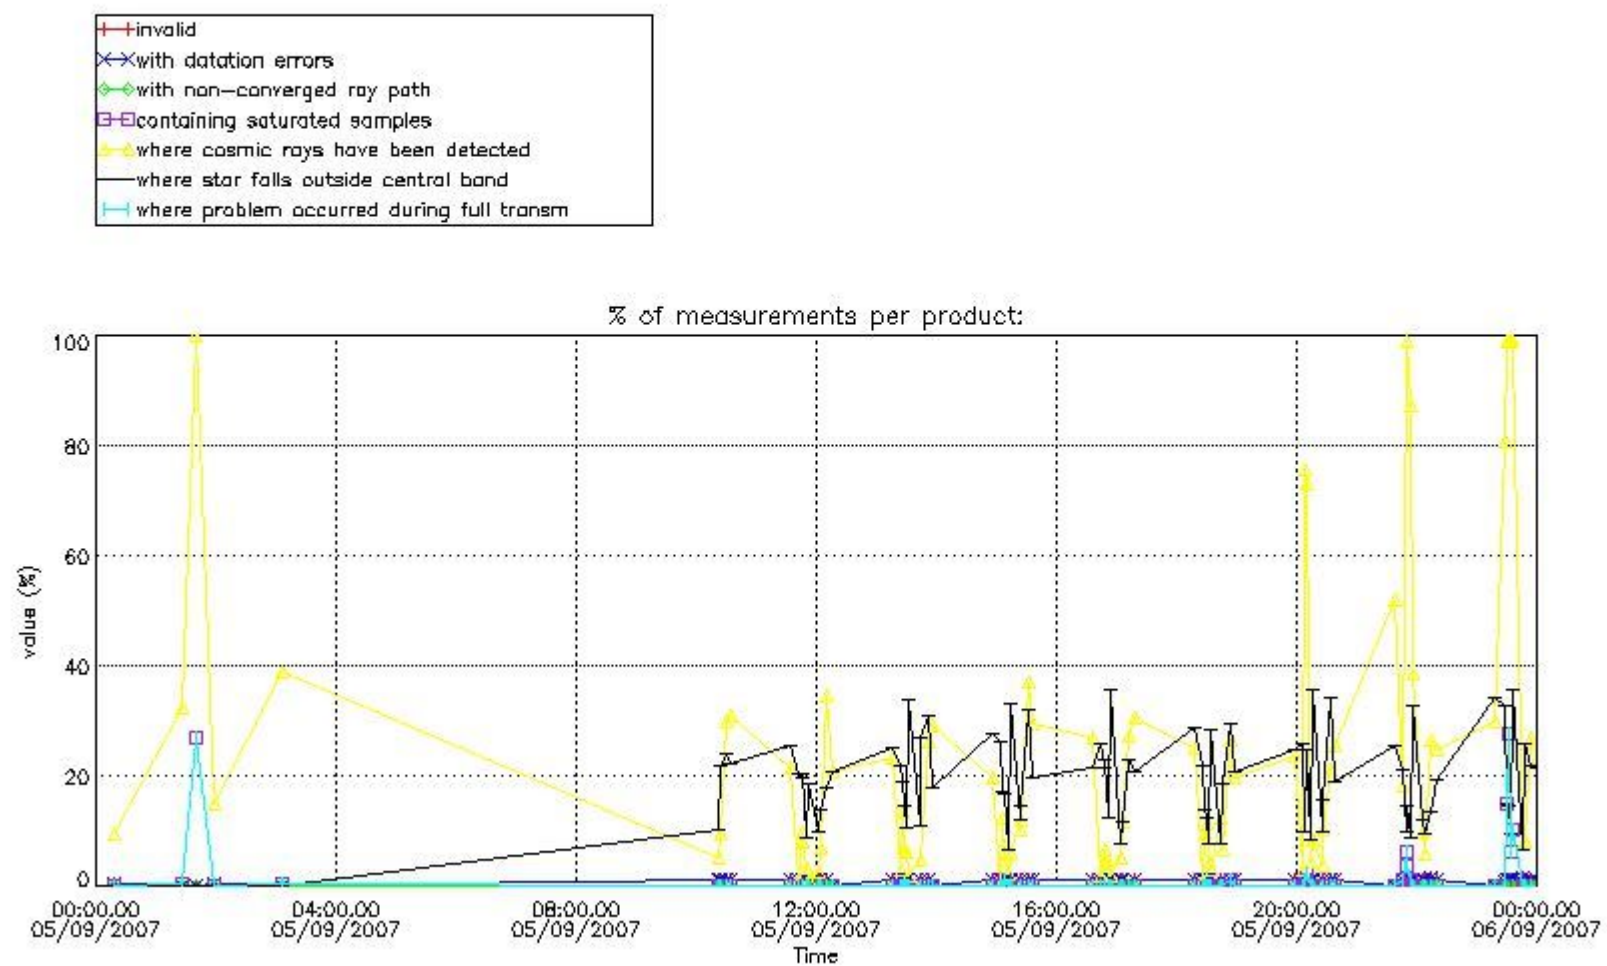

Percentage of flagged data per NO3 profile

4. Level 1 quality information per product

In this section it is plotted some information contained in the Quality Summary data set of the level 2 products that comes from the level 1b processing. Products without errors (error flag in the MPH set to "0") are used.

4.1 Plot quality information per product (time dependant) coming from level 1b processing

4.1.1 Plot level 1 quality information per product (time dependant): ENVISAT ASCENDING passes

4.1.2 Plot level 1 quality information per product (time dependant): ENVI SAT DESCENDING passes