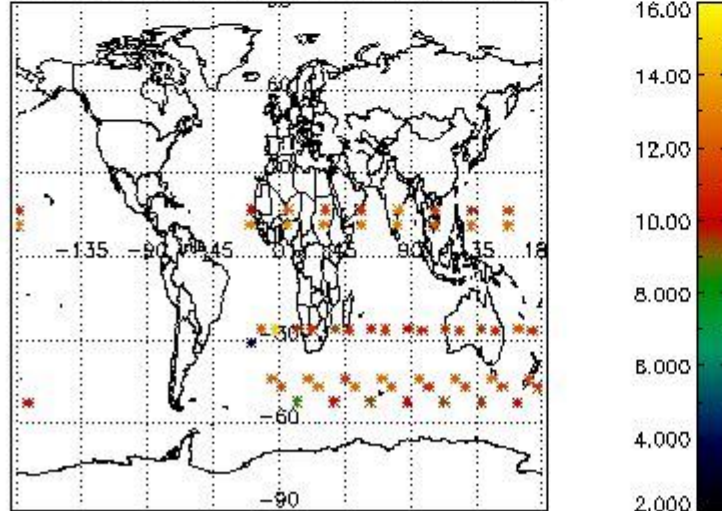

3.1 Plot quality information per product (time dependant)

3.2 Plot quality information per product (world map)

Percentage of flagged data per O3 profile

Percentage of flagged data per H2O profile

Percentage of flagged data per NO2 profile

Percentage of flagged data per NO3 profile

4. Level 1 quality information per product

In this section it is plotted some information contained in the Quality Summary data set of the level 2 products that comes from the level 1b processing. Products without errors (error flag in the MPH set to "0") are used.