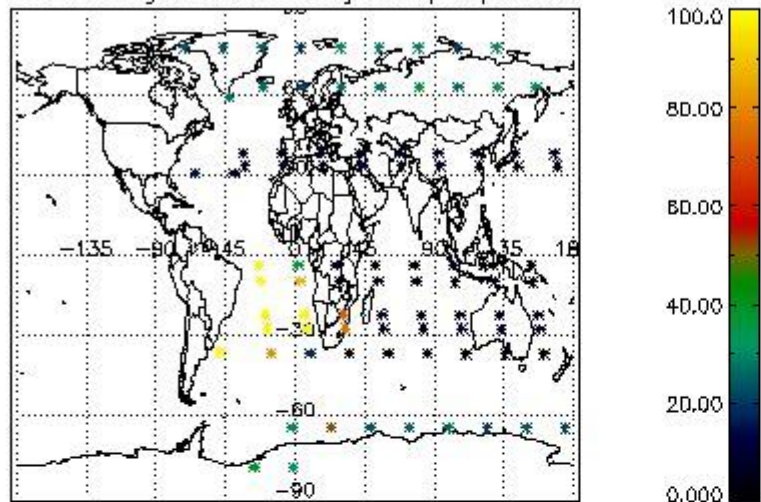

Percentage of cosmic ray hits per profile