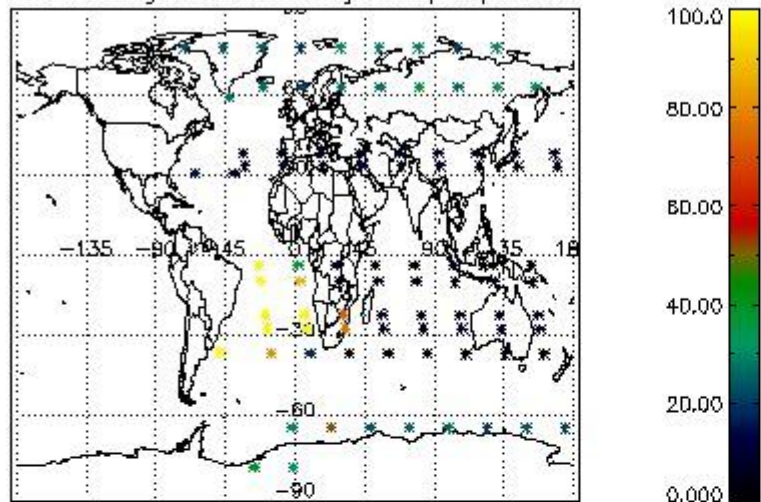

4.1 Plot quality information per product (time dependant) coming from level 1b processing

4.1.1 Plot level 1 quality information per product (time dependant): ENVISAT ASCENDING passes

4.1.2 Plot level 1 quality information per product (time dependant): ENVI SAT DESCENDING passes

4.2 Plot quality information per product coming from level 1b processing (world map)

4.2.1 Plot level 1 quality information per product (world map): ENVISAT ASCENDING passes

Percentage of cosmic ray hits per profile