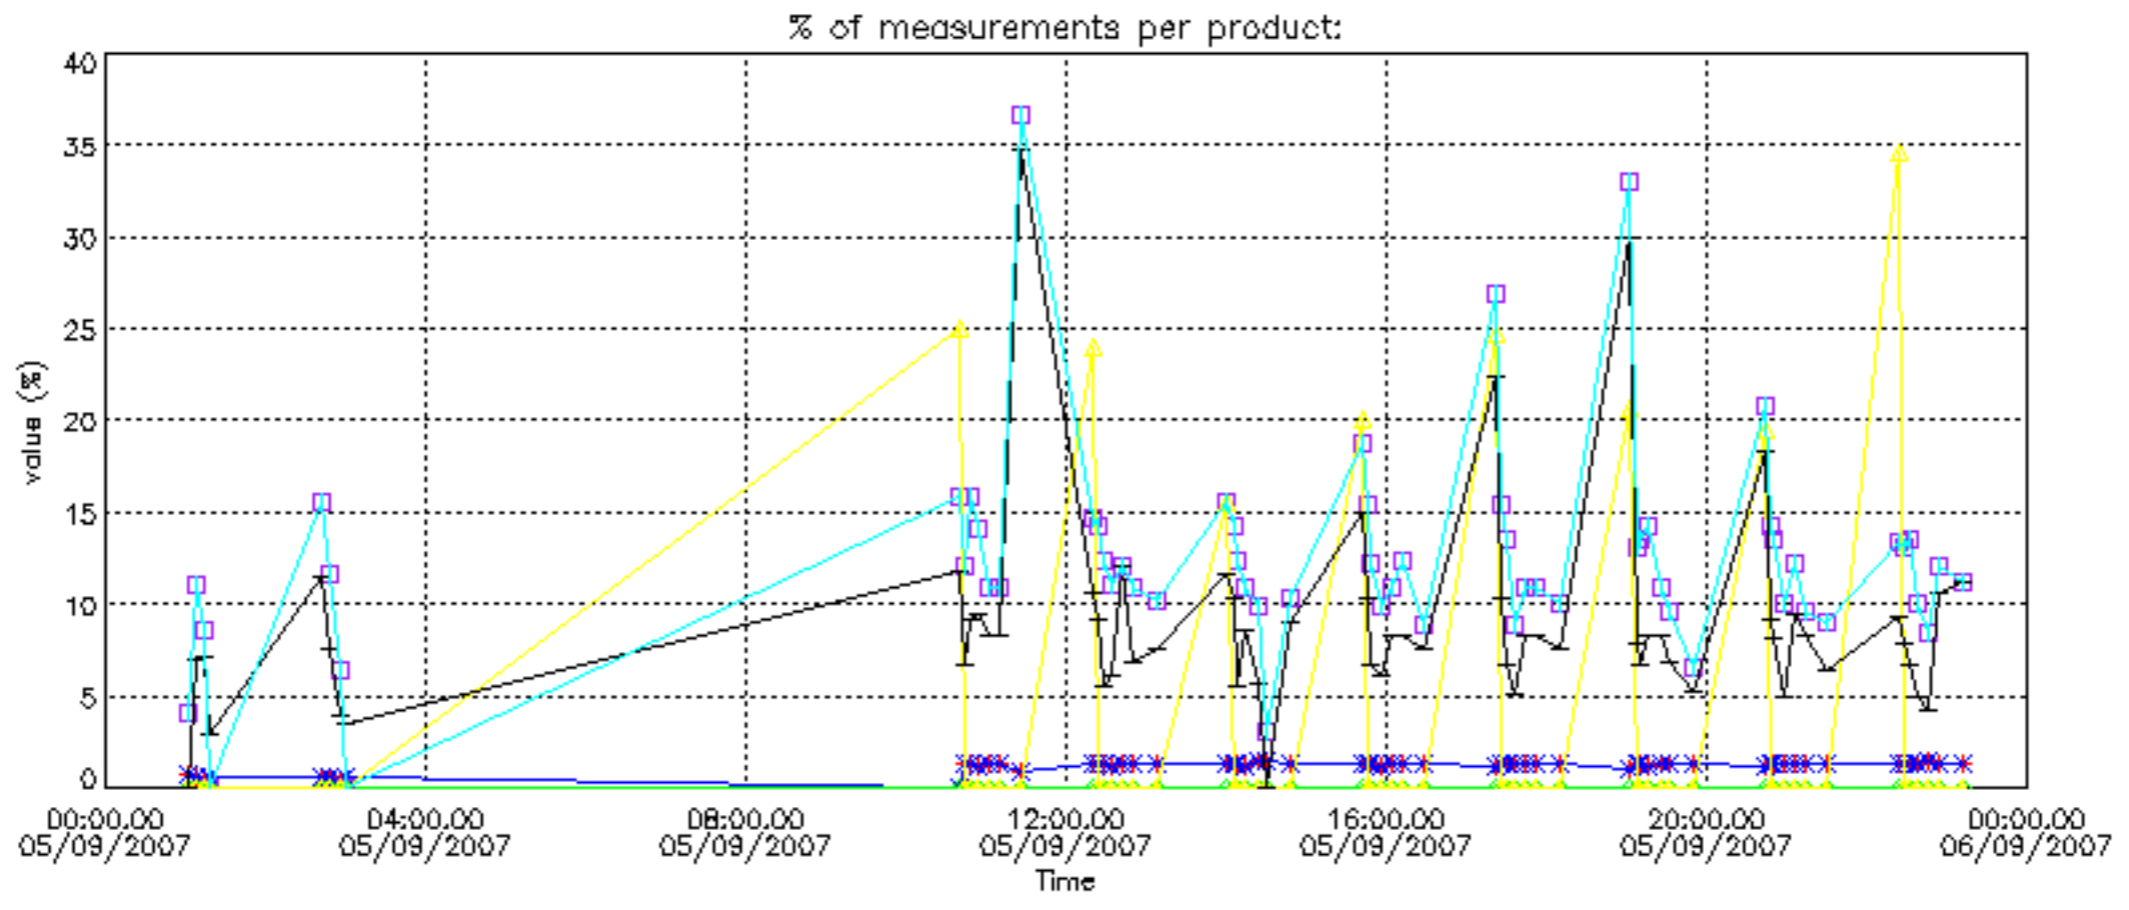

Percentage of cosmic ray hits per profile

Percentage of datation errors per profile