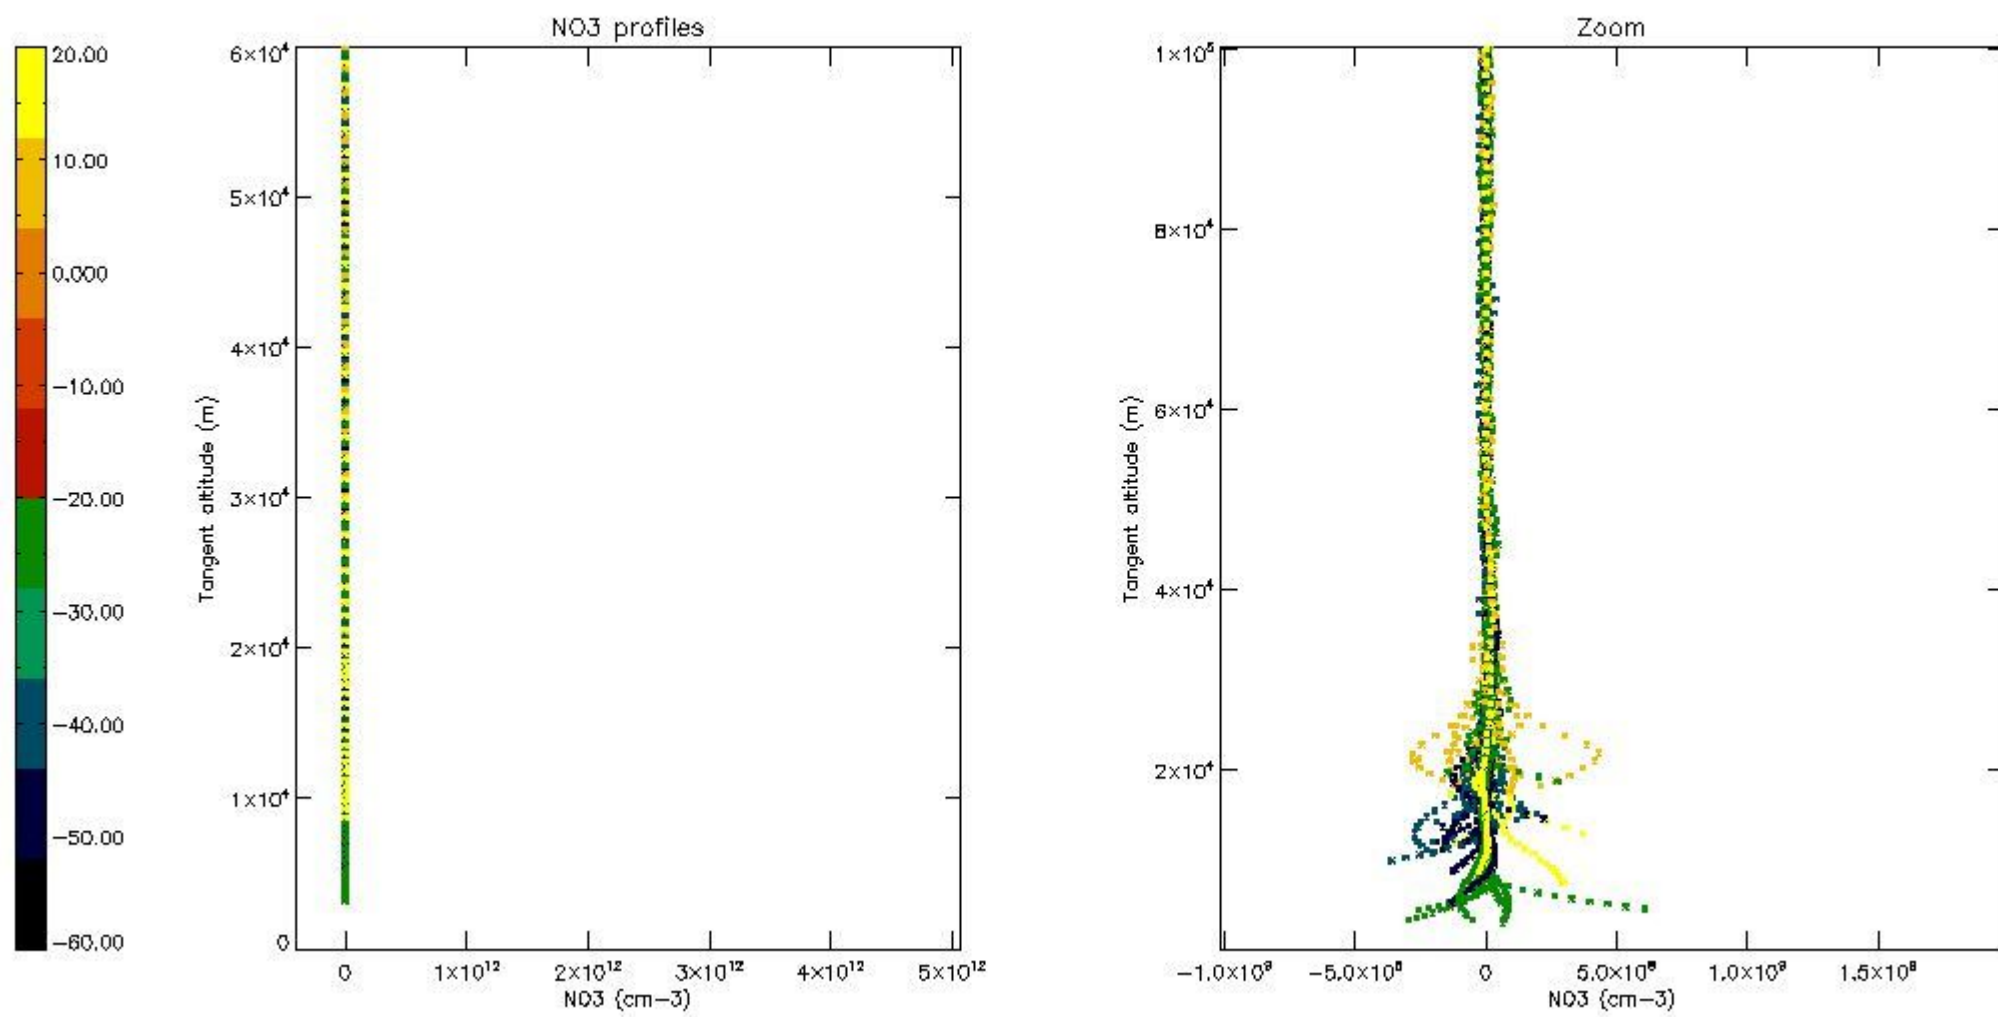

The colorbar represents the latitude.

5.7 Plot NO3 profiles for all STD (dark without errors)

The colorbar represents the latitude.

5.8 Plot H₂O profiles for all STD (only for occultations of stars 1,2,3,4,13,14,16,26,63 dark without errors)