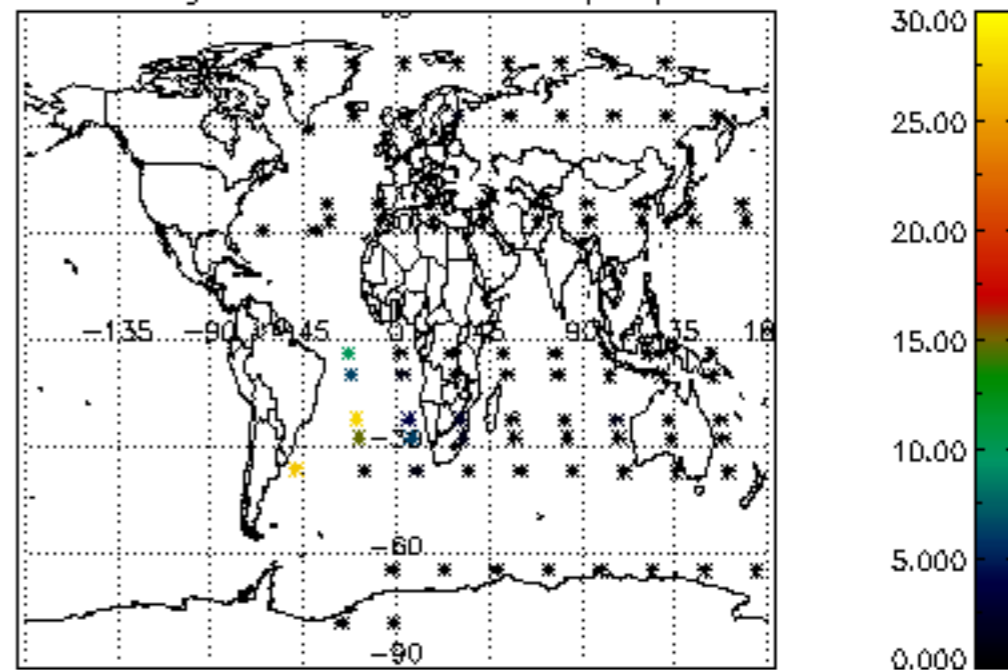

Percentage of datation errors per profile

Percentage of saturation errors per profile