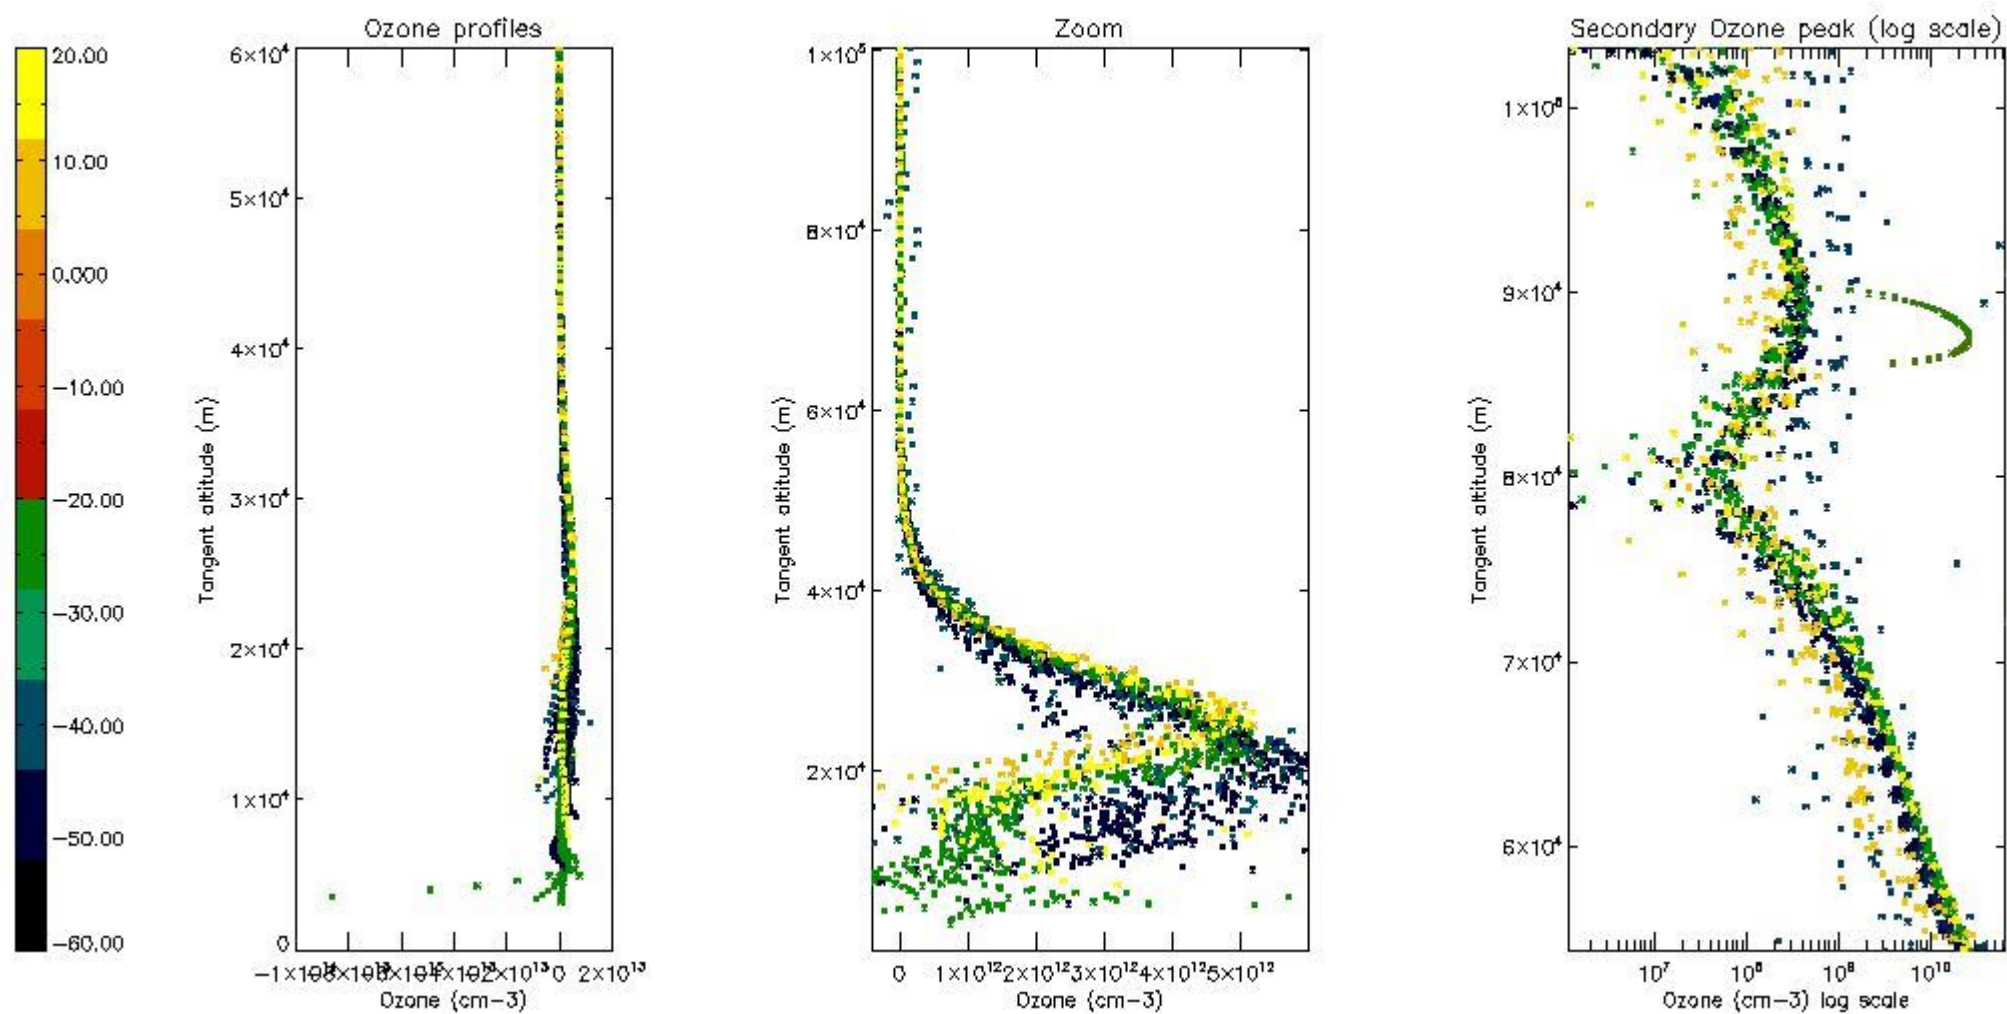

STD < 10	17
STD < 5	13

5.2 Plot ozone profiles for all STD (dark without errors)

The colorbar represents the latitude.

5.3 Plot ozone profiles where STD < 20% (dark without errors)

The colorbar represents the latitude.