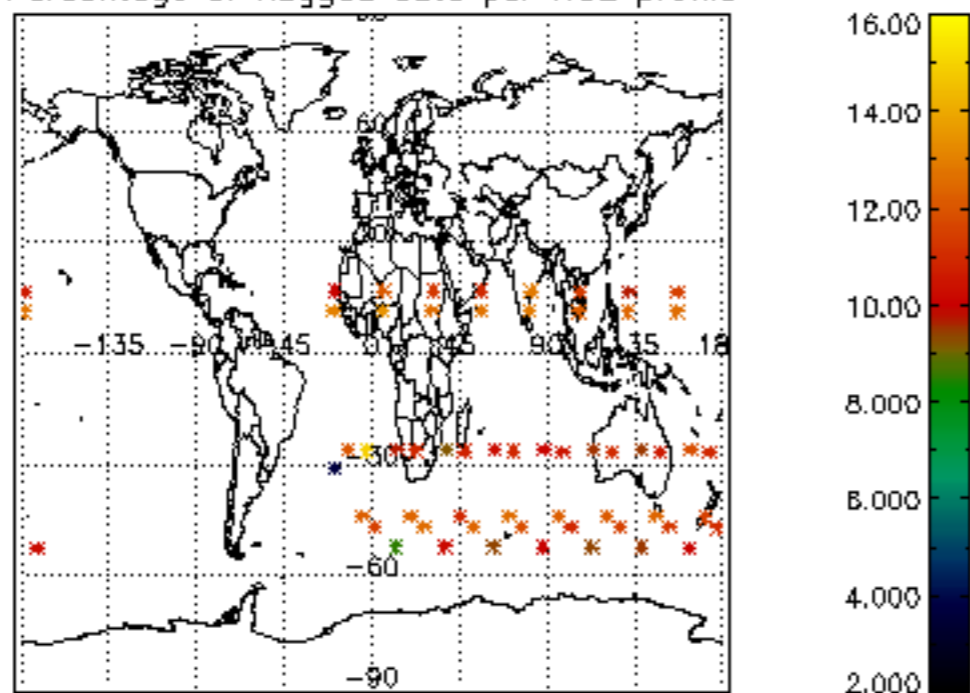

Percentage of flagged data per NO2 profile