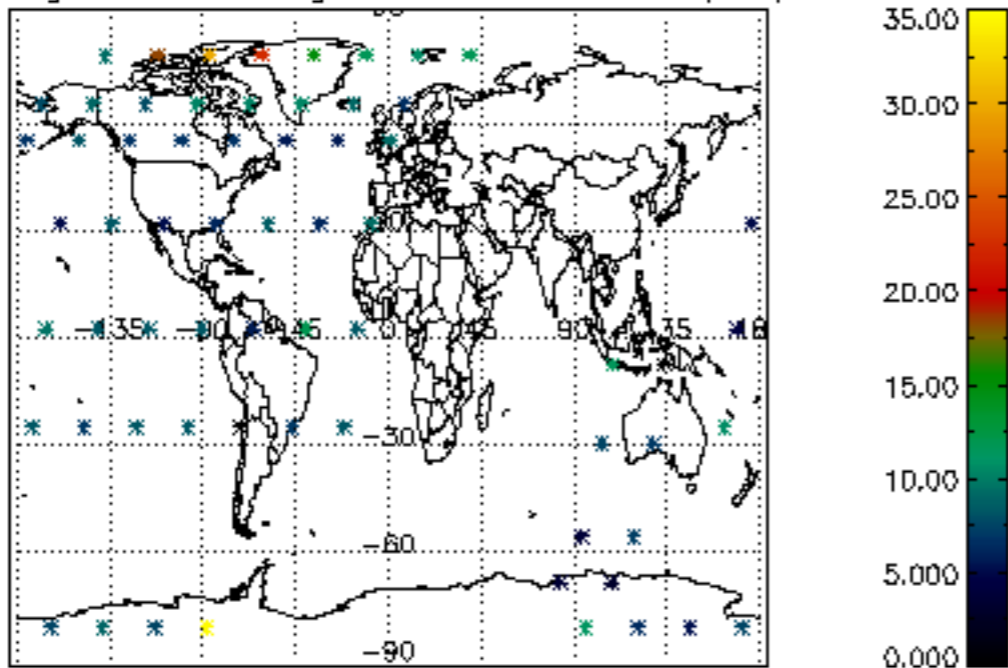

Percentage of star falling outside central band per profile