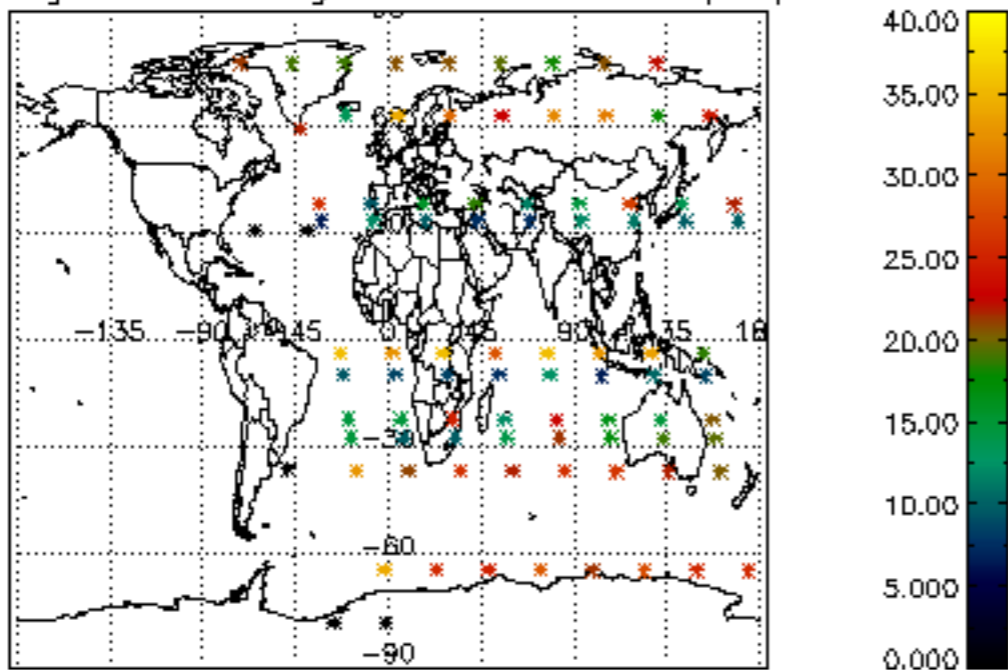

Percentage of cosmic ray hits per profile

Percentage of star falling outside central band per profile