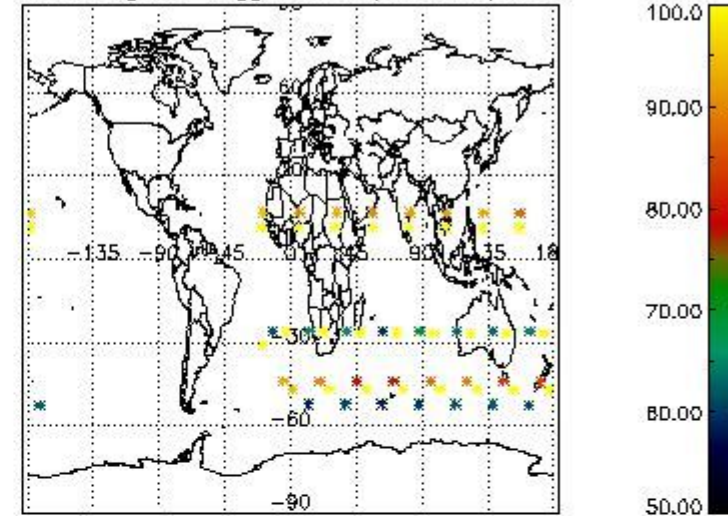

3.1 Plot quality information per product (time dependant)

3.2 Plot quality information per product (world map)

Percentage of flagged data per O3 profile

Percentage of flagged data per H2O profile

Percentage of flagged data per NO2 profile