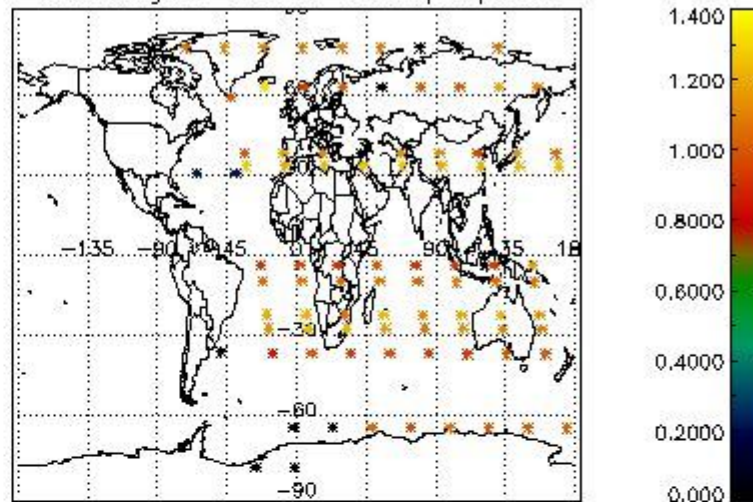

Percentage of datation errors per profile