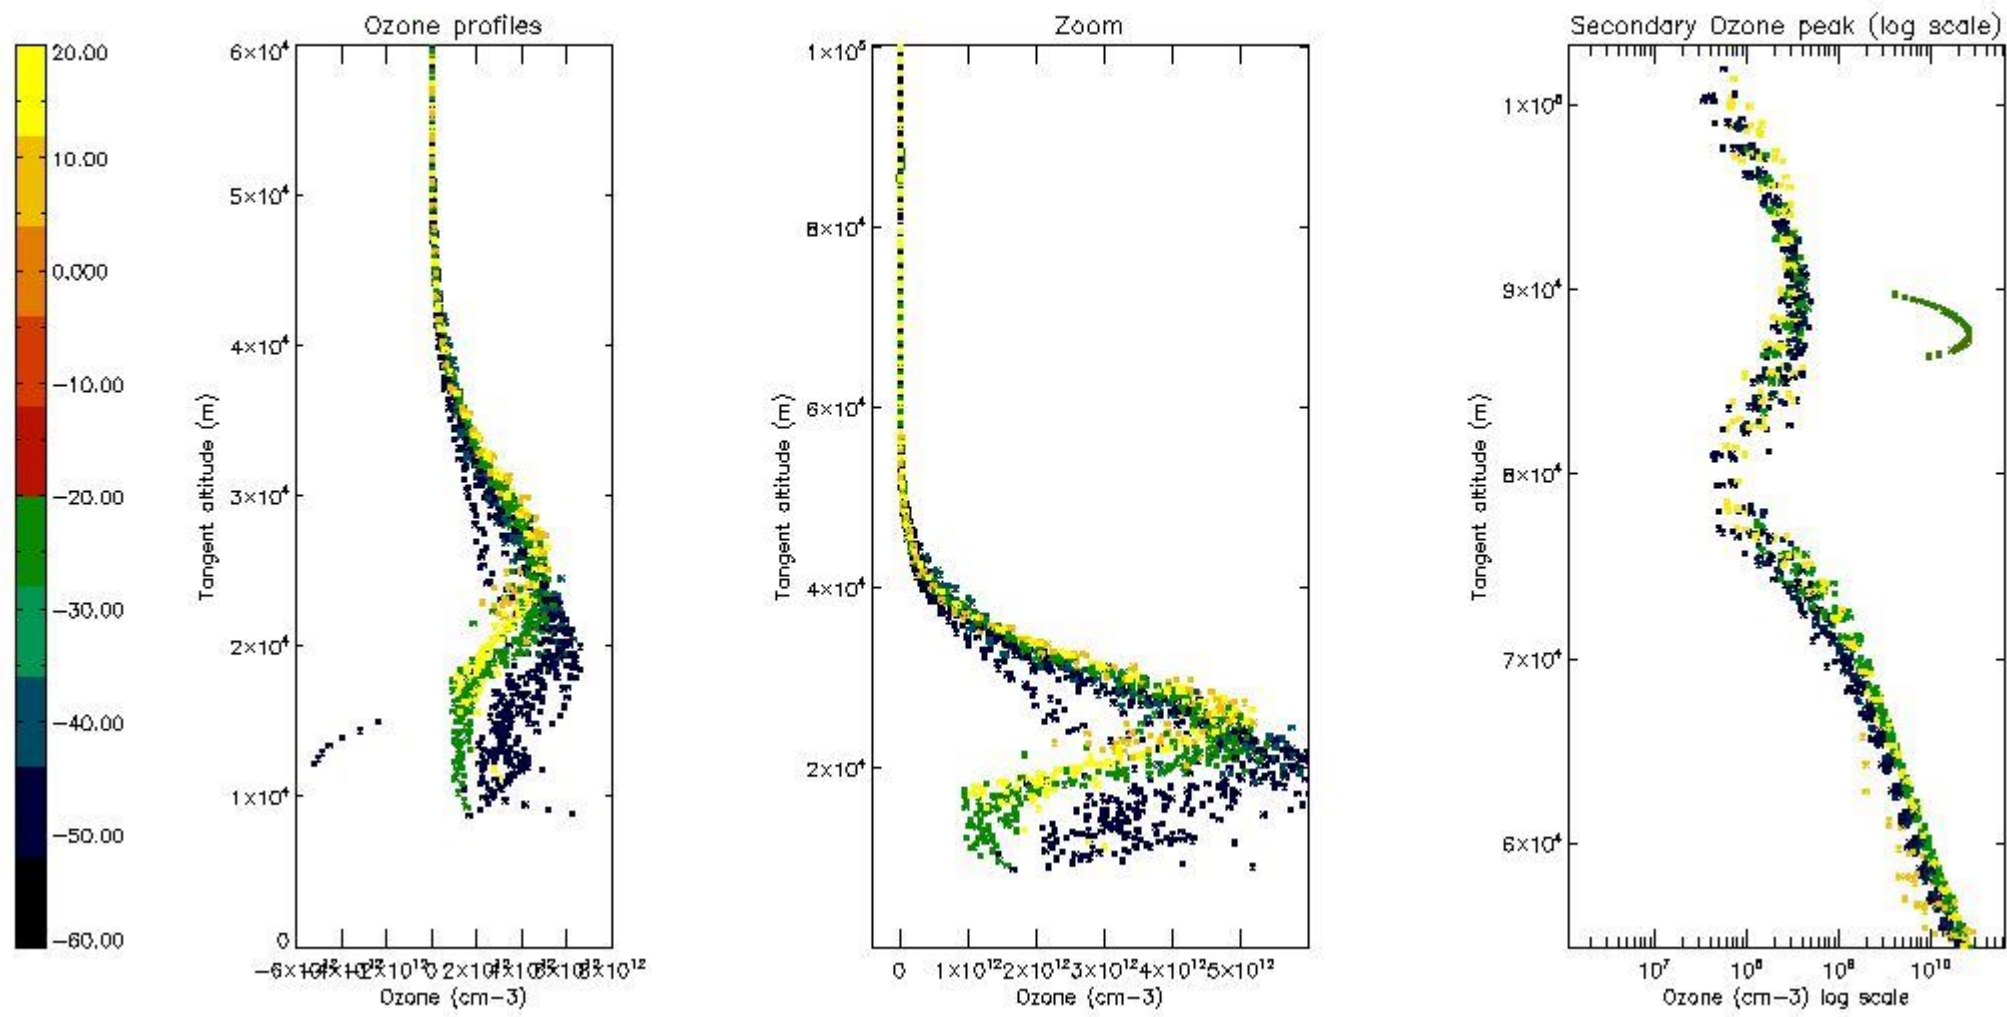

STD < 10	17
STD < 5	13

5.2 Plot ozone profiles for all STD (dark without errors)

The colorbar represents the latitude.

5.3 Plot ozone profiles where STD < 20% (dark without errors)

The colorbar represents the latitude.