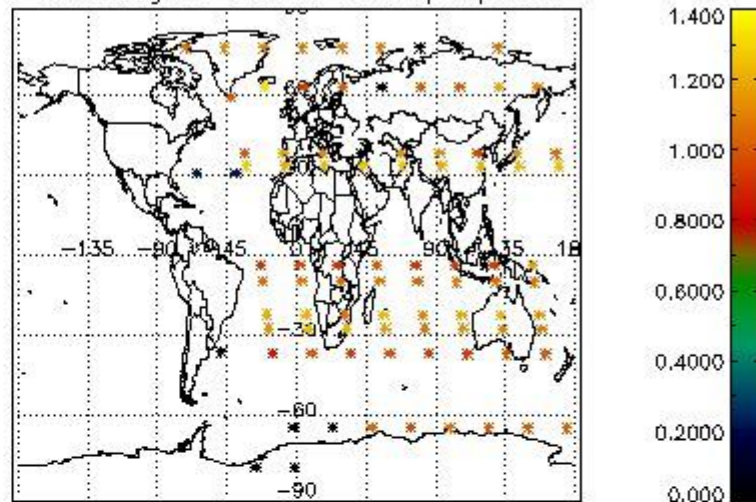

Percentage of datation errors per profile