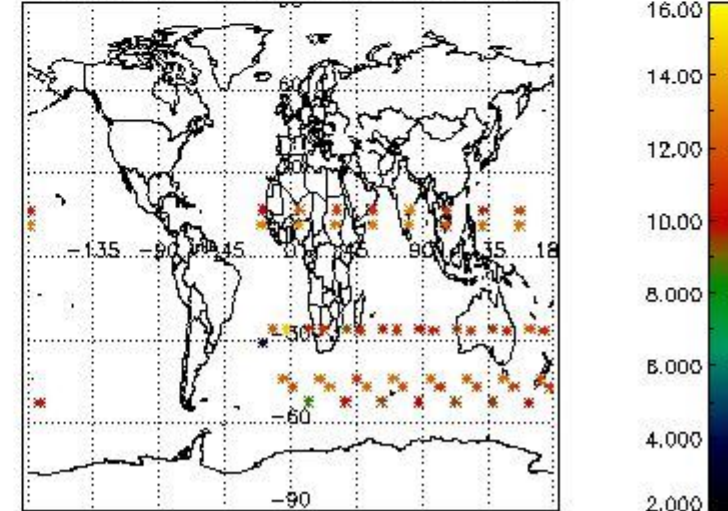

Percentage of flagged data per NO3 profile

4. Level 1 quality information per product

In this section it is plotted some information contained in the Quality Summary data set of the level 2 products that comes from the level 1b processing. Products without errors (error flag in the MPH set to "0") are used.

4.1 Plot quality information per product (time dependant) coming from level 1b processing

4.1.1 Plot level 1 quality information per product (time dependant): ENVISAT ASCENDING passes