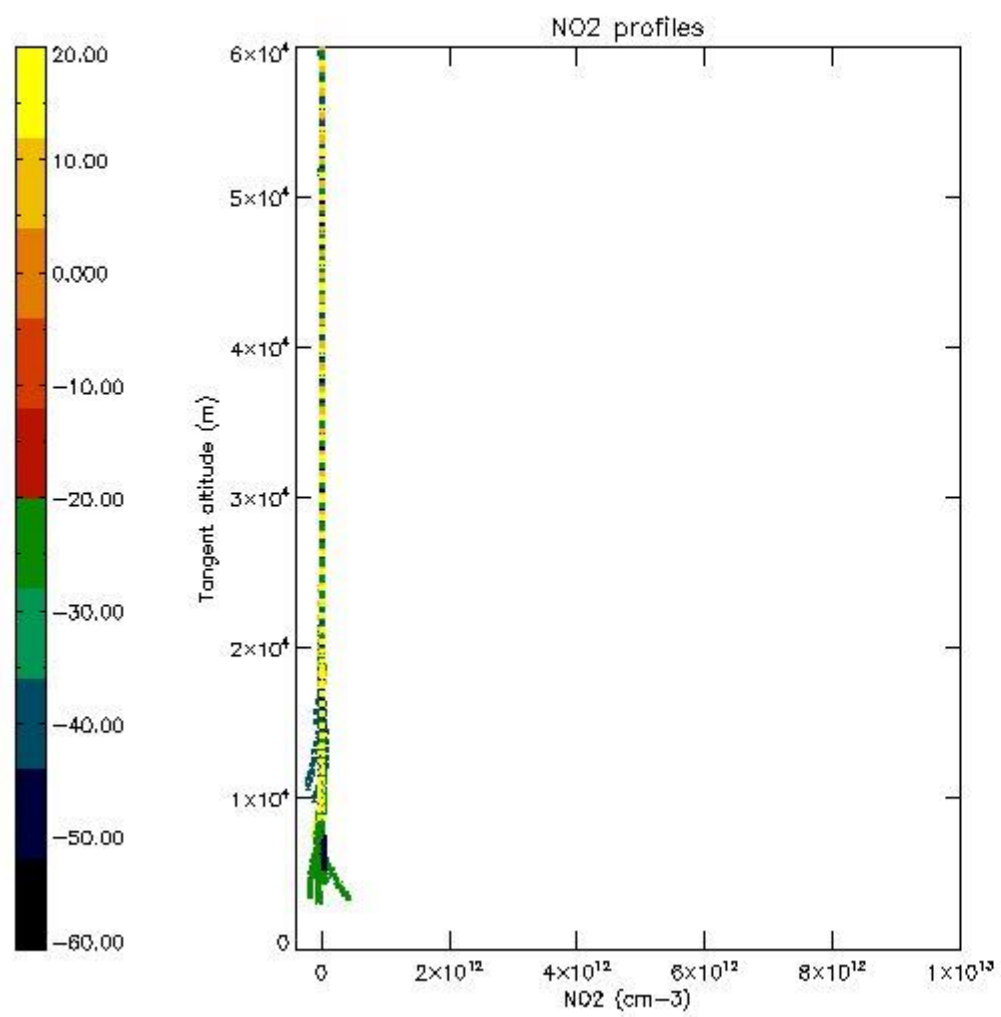

5.4 Plot ozone profiles where STD < 10% (dark without errors)

The colorbar represents the latitude.

5.5 Plot ozone profiles where STD < 5% (dark without errors)

The colorbar represents the latitude.

5.6 Plot NO₂ profiles for all STD (dark without errors)

The colorbar represents the latitude.

5.7 Plot NO3 profiles for all STD (dark without errors)

The colorbar represents the latitude.

5.8 Plot H2O profiles for all STD (only for occultations of stars 1,2,3,4,13,14,16,26,63 dark without errors)