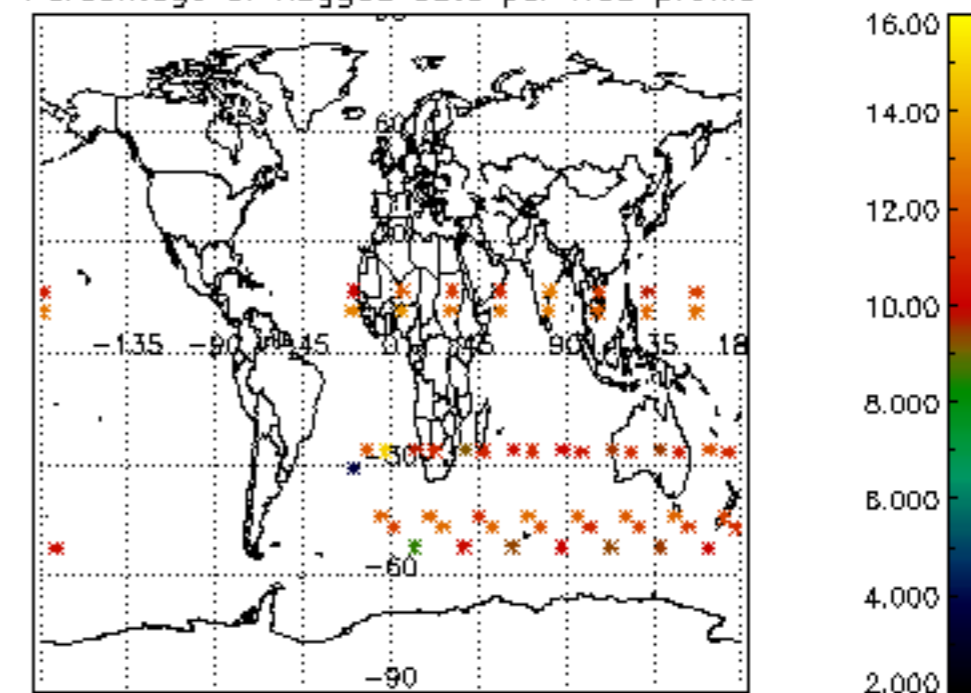

Percentage of flagged data per NO3 profile