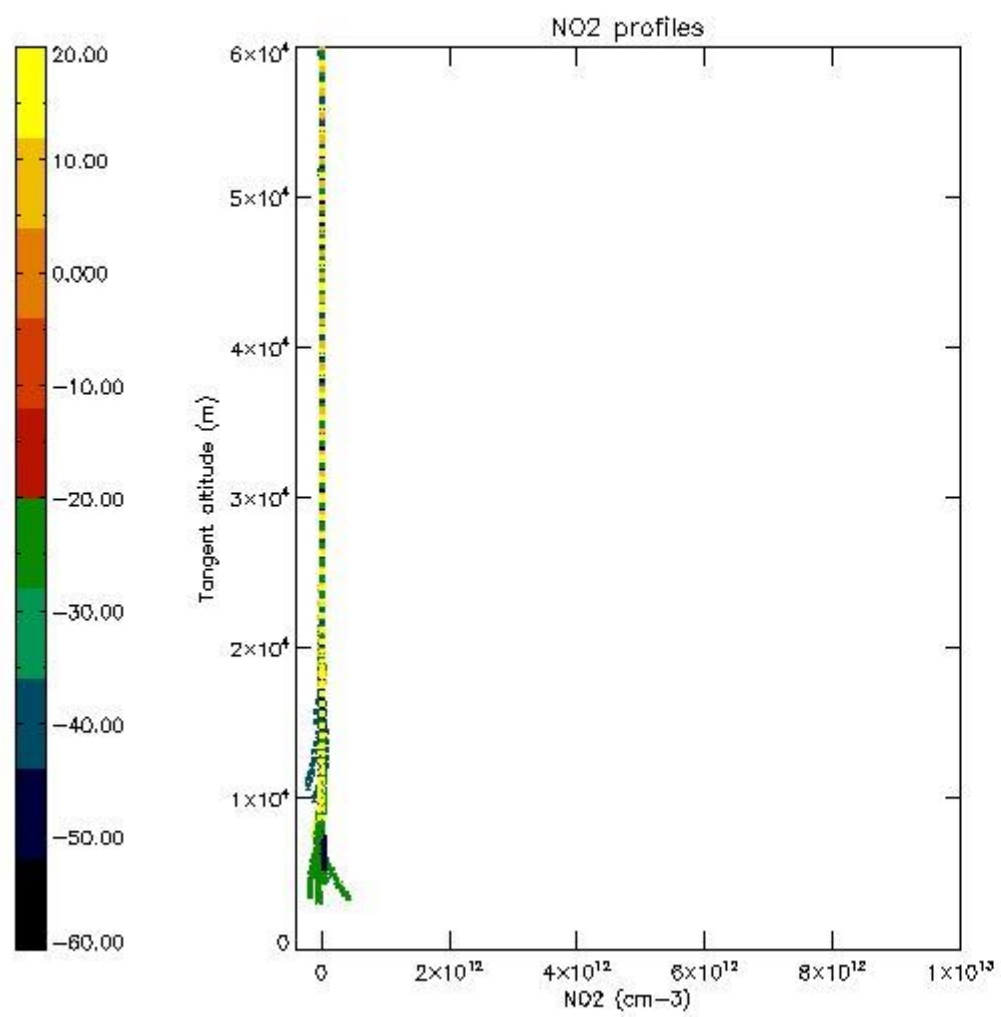

5.7 Plot NO3 profiles for all STD (dark without errors)

The colorbar represents the latitude.