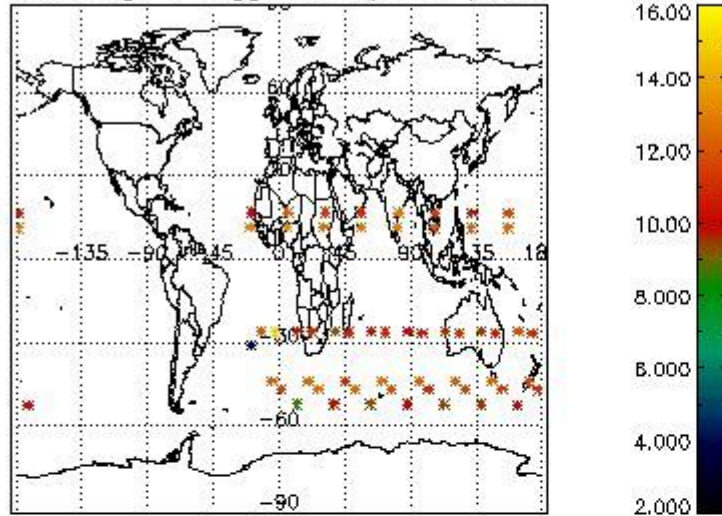

3. Quality information per product

In this section it is plotted some information contained in the Quality Summary data set of the level 2 products. Only products in dark limb conditions and without errors (error flag in the MPH set to "0") are used.

3.1 Plot quality information per product (time dependant)

3.2 Plot quality information per product (world map)

Percentage of flagged data per O3 profile

Percentage of flagged data per H2O profile

Percentage of flagged data per NO2 profile