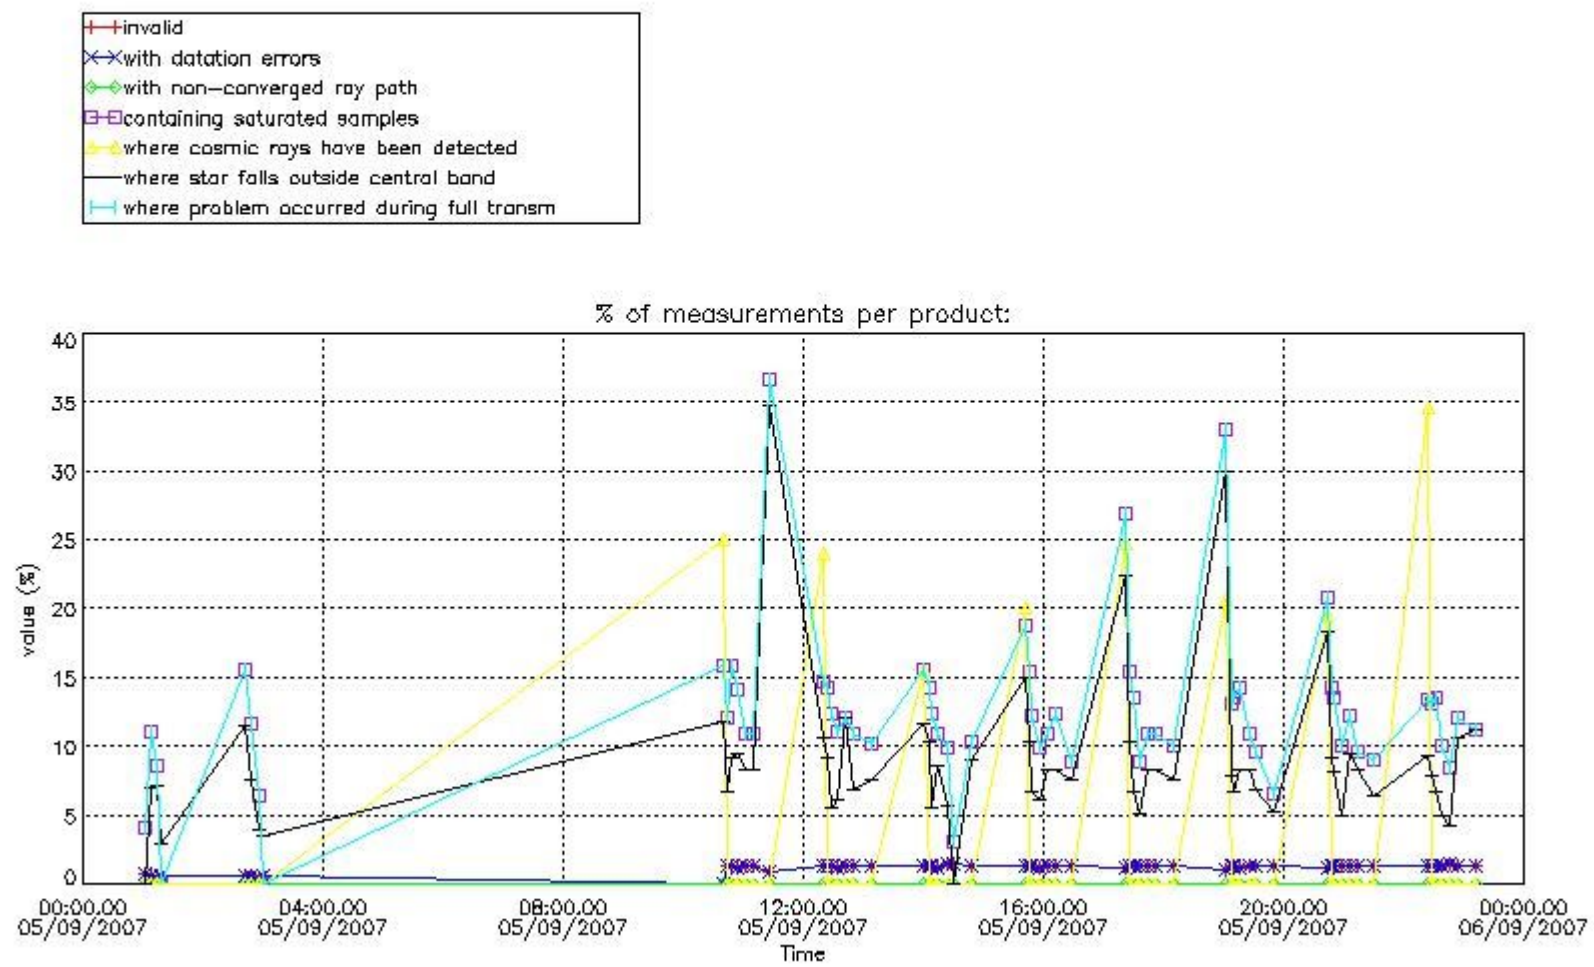

3.1 Plot quality information per product (time dependant)

3.2 Plot quality information per product (world map)

Percentage of flagged data per O3 profile

Percentage of flagged data per H2O profile

Percentage of flagged data per NO2 profile

Percentage of flagged data per NO3 profile

4. Level 1 quality information per product

In this section it is plotted some information contained in the Quality Summary data set of the level 2 products that comes from the level 1b processing. Products without errors (error flag in the MPH set to "0") are used.

4.1 Plot quality information per product (time dependant) coming from level 1b processing

4.1.1 Plot level 1 quality information per product (time dependant): ENVISAT ASCENDING passes

4.1.2 Plot level 1 quality information per product (time dependant): ENVI SAT DESCENDING passes