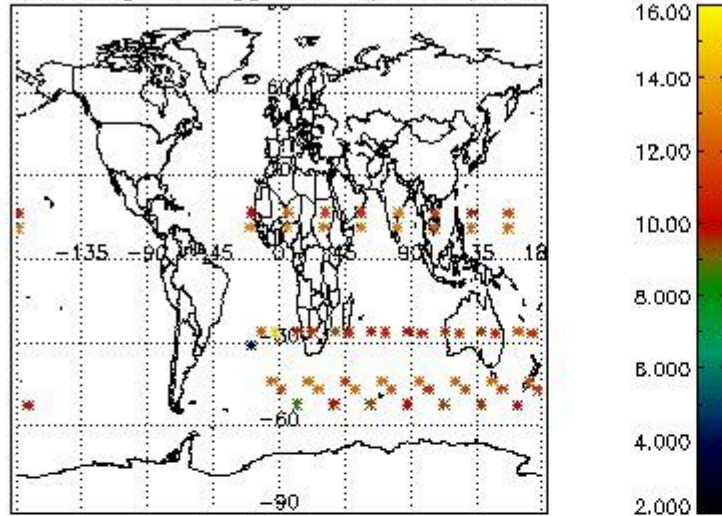

Percentage of flagged data per O3 profile