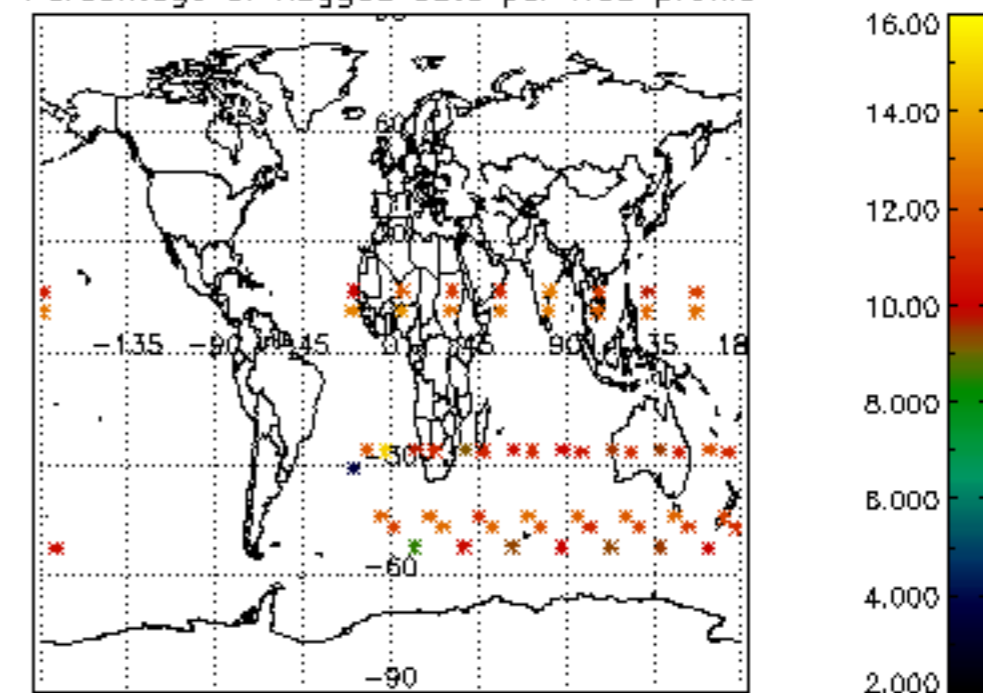

Percentage of flagged data per NO3 profile