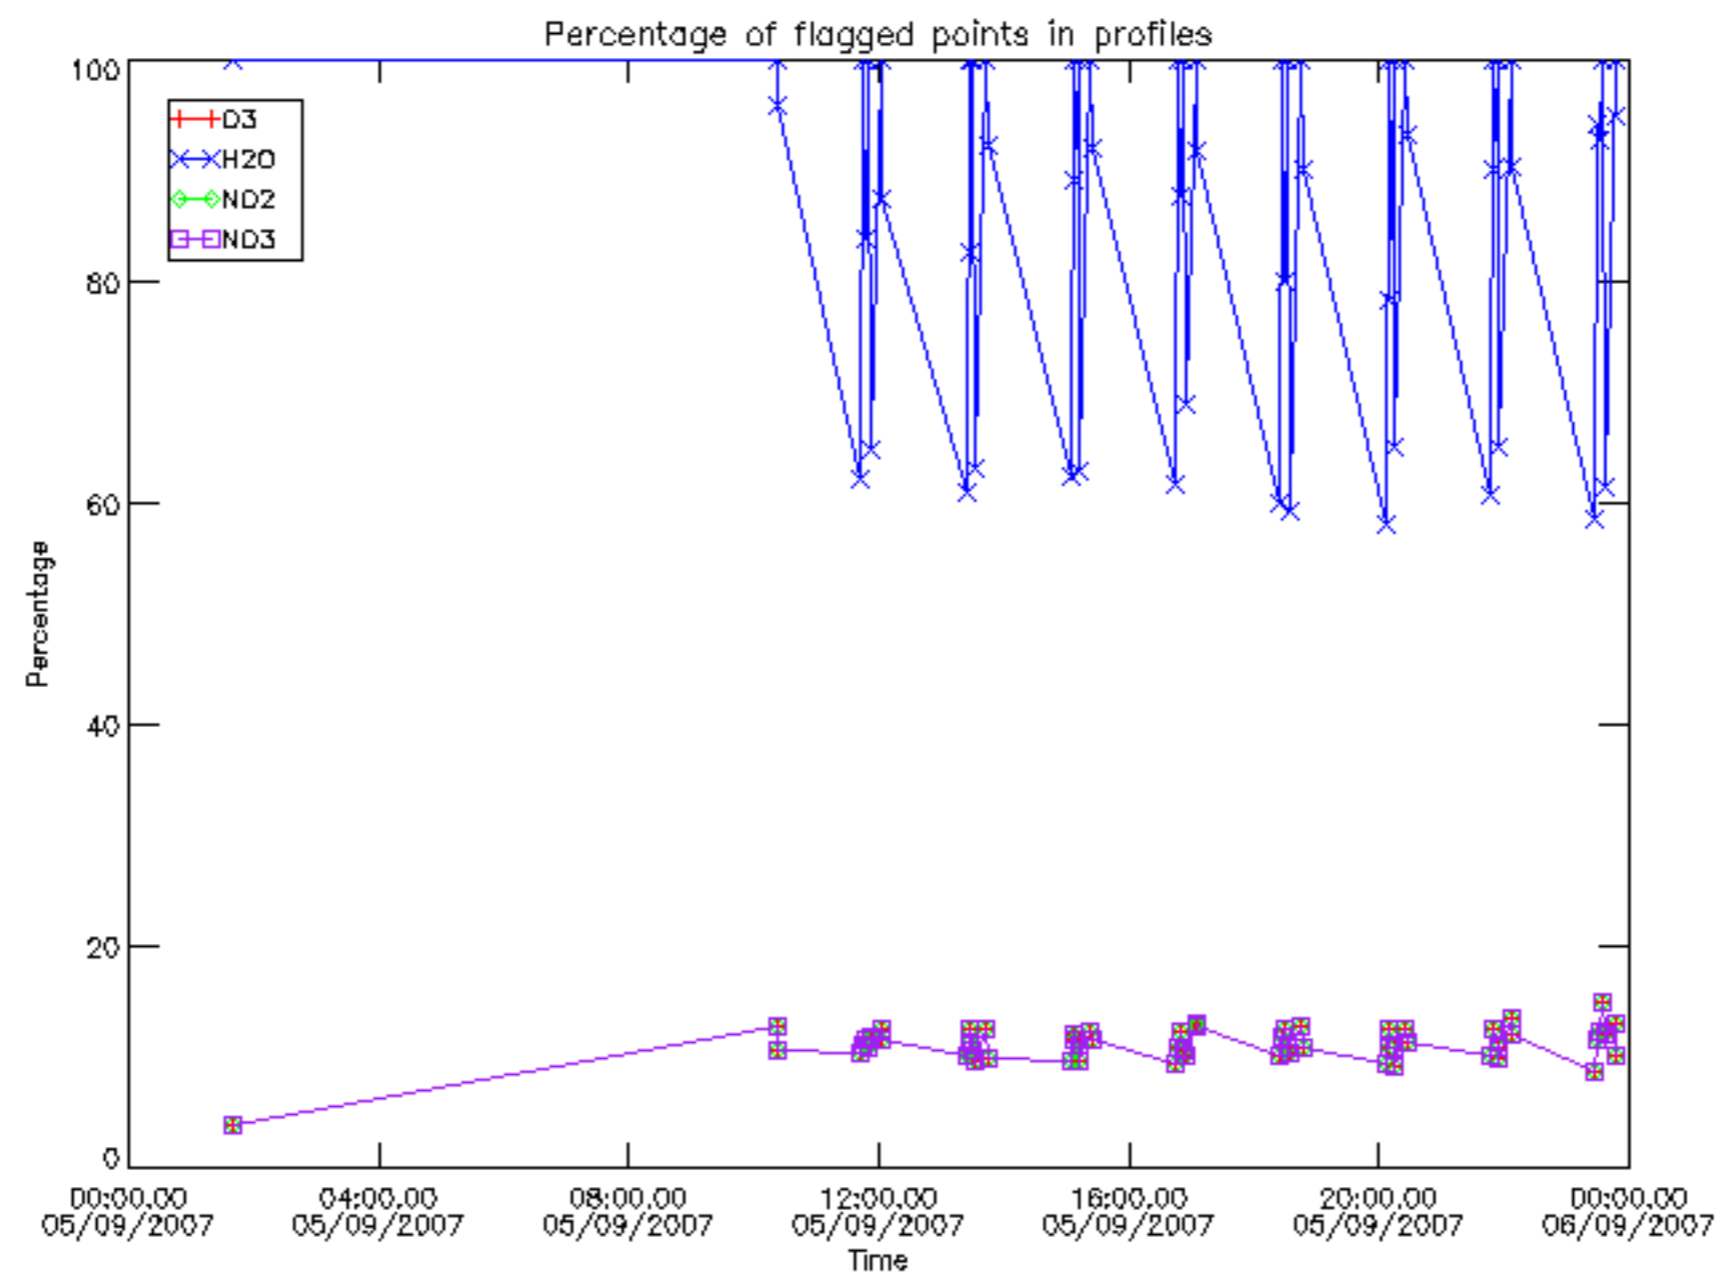

Percentage of flagged data per D3 profile

Percentage of flagged data per H2O profile