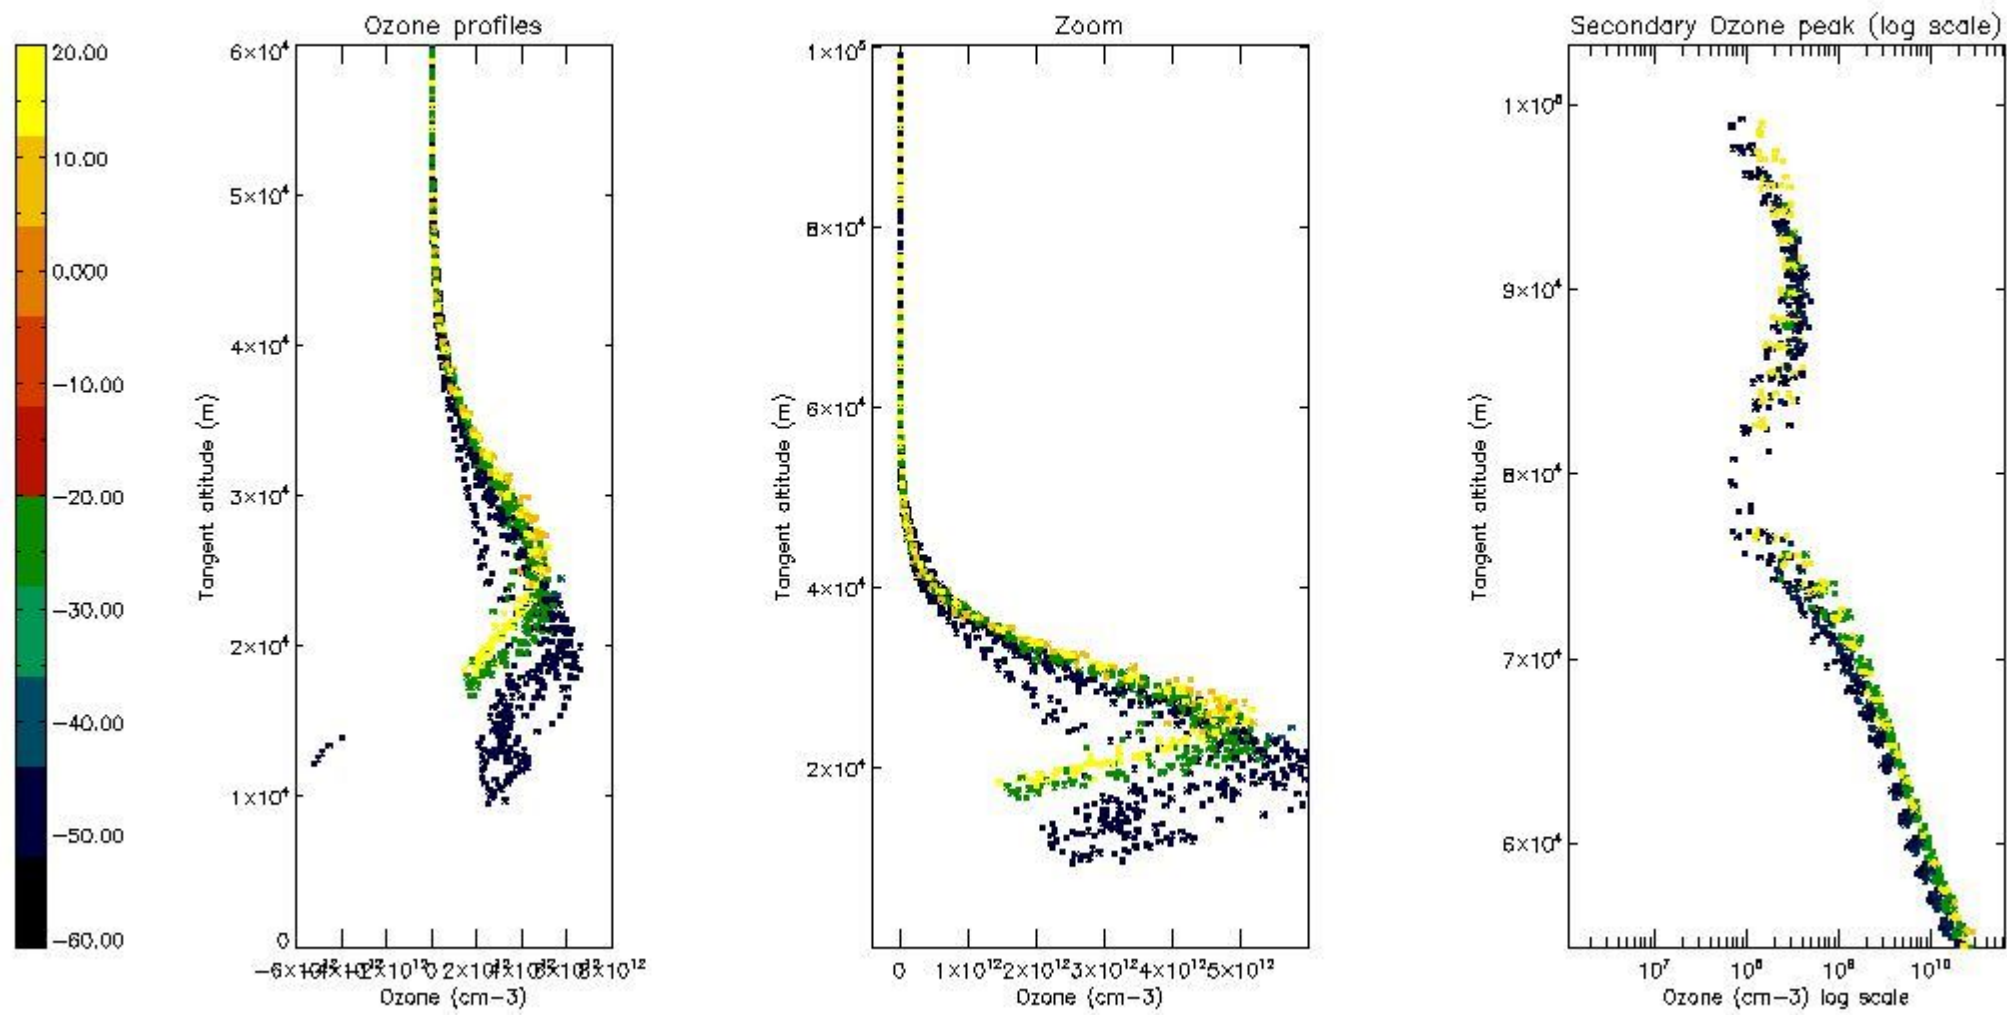

5.5 Plot ozone profiles where STD < 5% (dark without errors)

The colorbar represents the latitude.