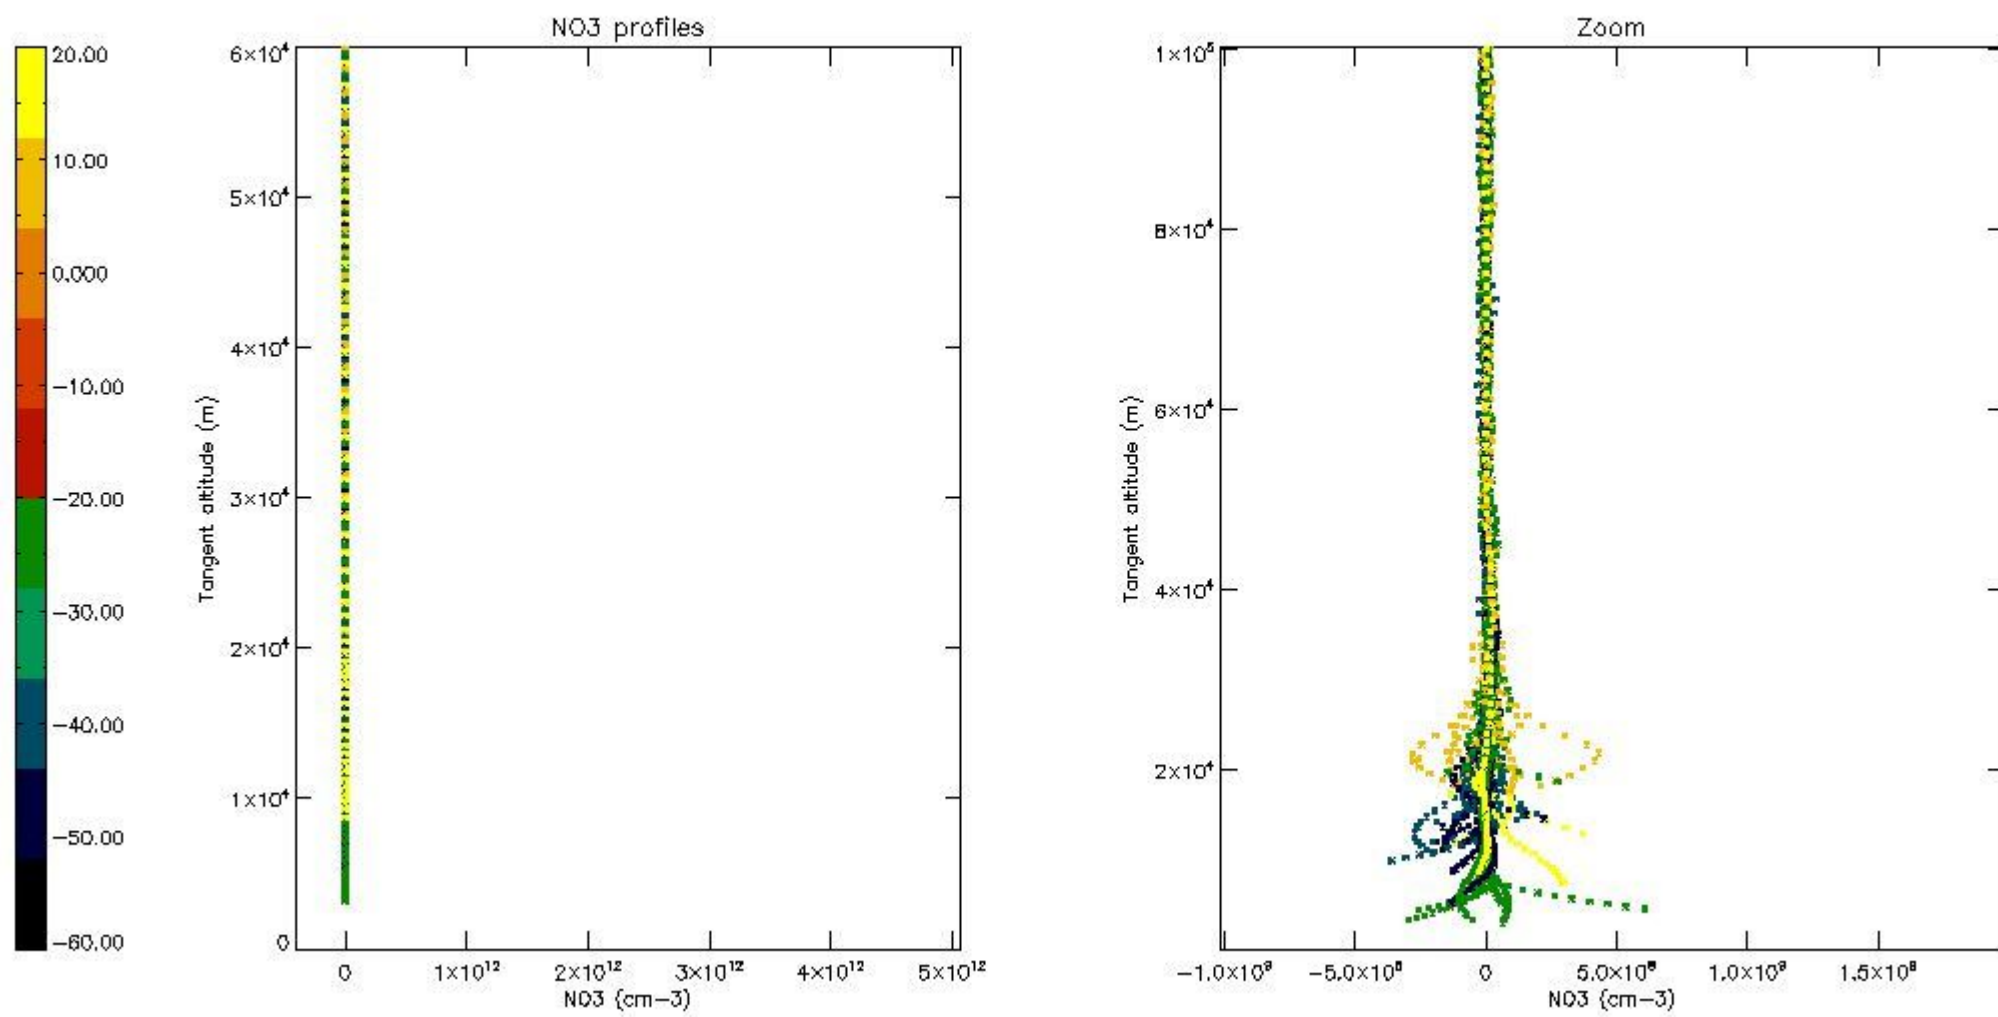

5.4 Plot ozone profiles where STD < 10% (dark without errors)

The colorbar represents the latitude.

5.5 Plot ozone profiles where STD < 5% (dark without errors)

The colorbar represents the latitude.

5.6 Plot NO₂ profiles for all STD (dark without errors)

The colorbar represents the latitude.

5.7 Plot NO3 profiles for all STD (dark without errors)

The colorbar represents the latitude.

5.8 Plot H2O profiles for all STD (only for occultations of stars 1,2,3,4,13,14,16,26,63 dark without errors)