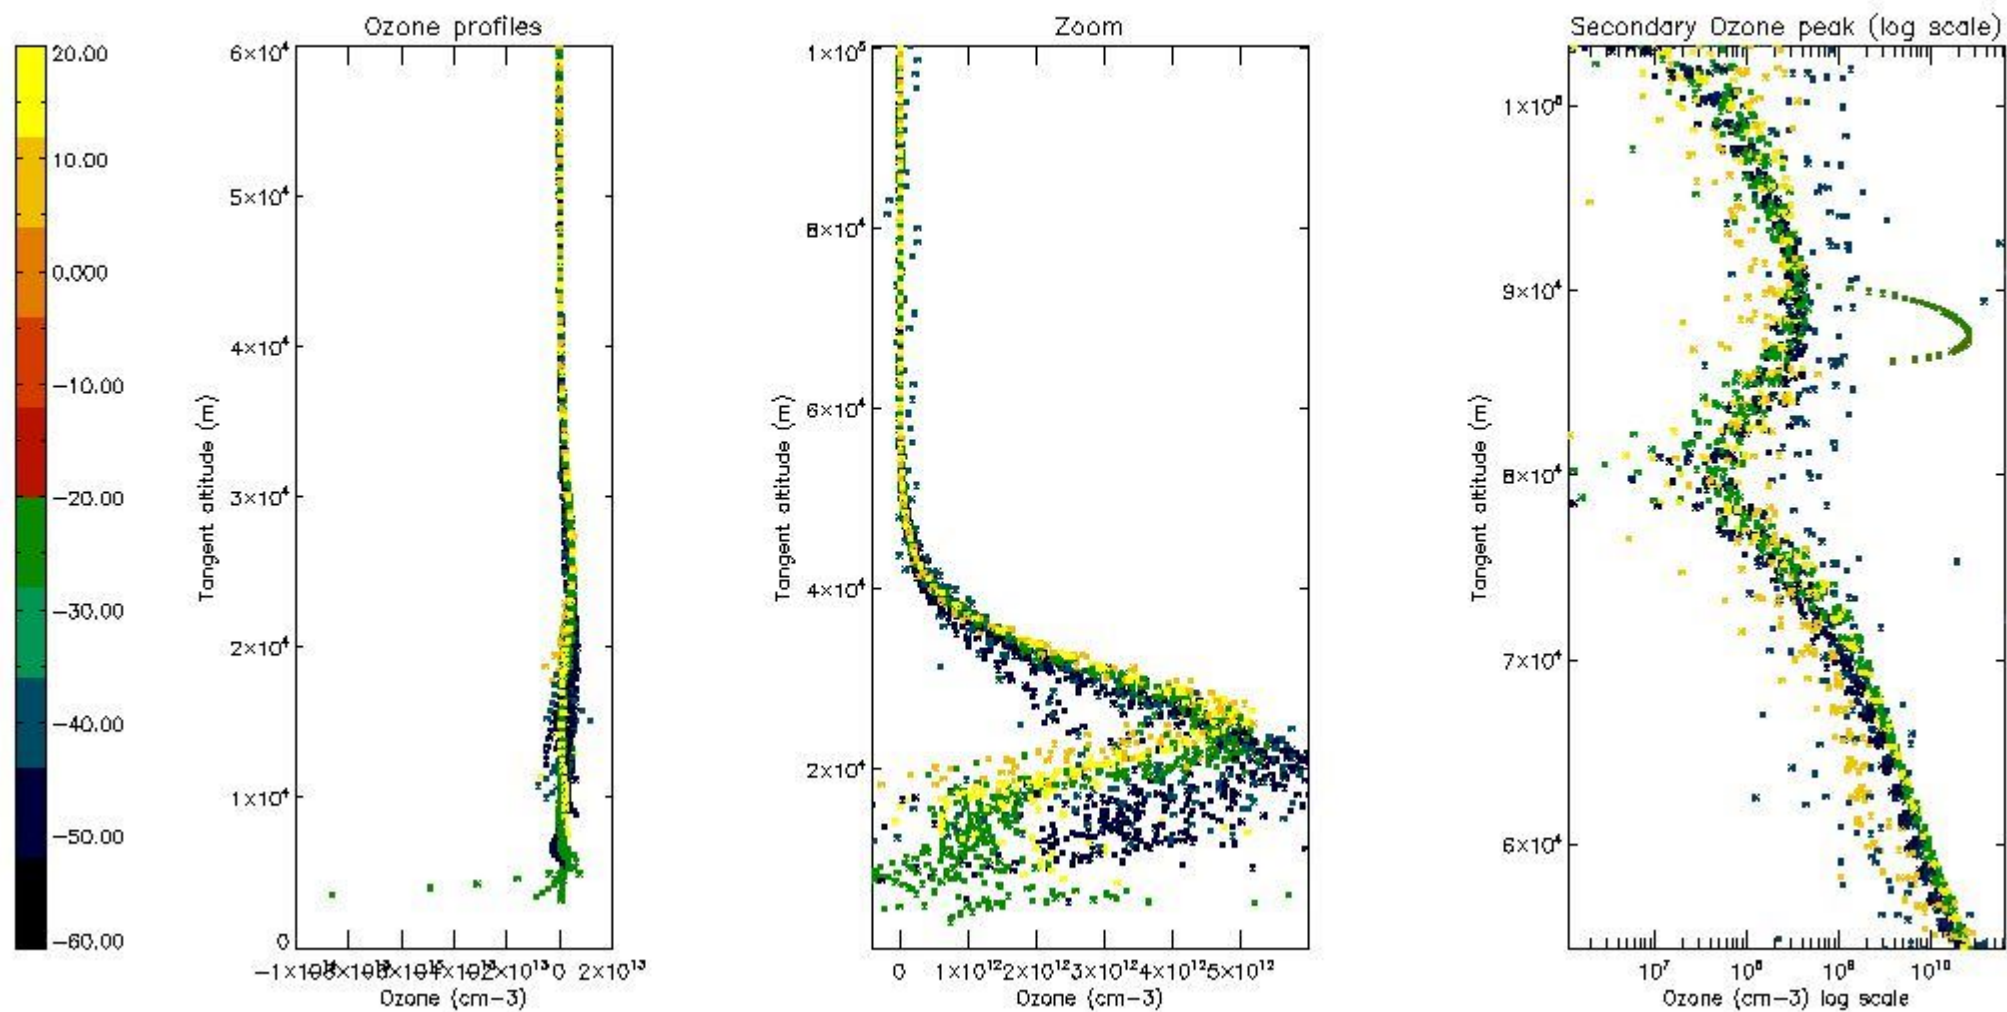

STD < 10	17
STD < 5	13

5.2 Plot ozone profiles for all STD (dark without errors)

The colorbar represents the latitude.

5.3 Plot ozone profiles where STD < 20% (dark without errors)

The colorbar represents the latitude.