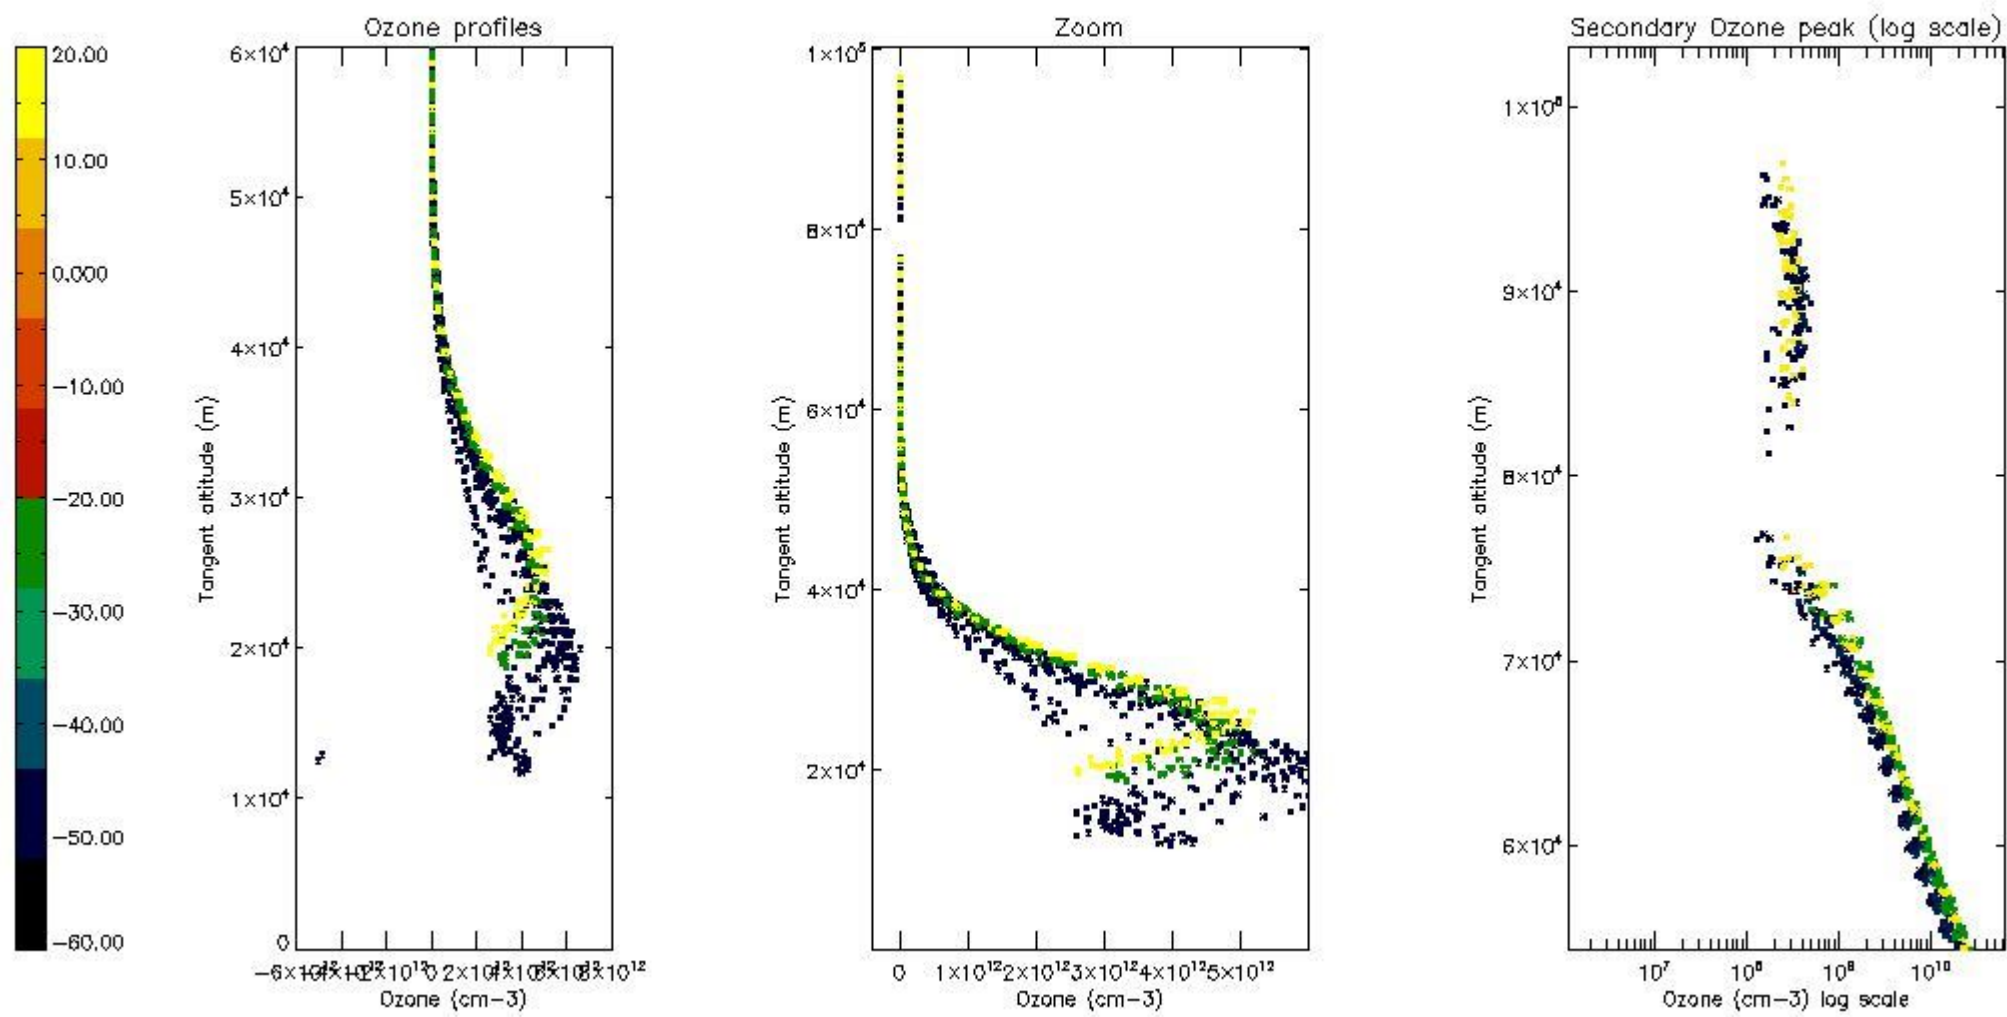

5.6 Plot NO₂ profiles for all STD (dark without errors)

The colorbar represents the latitude.