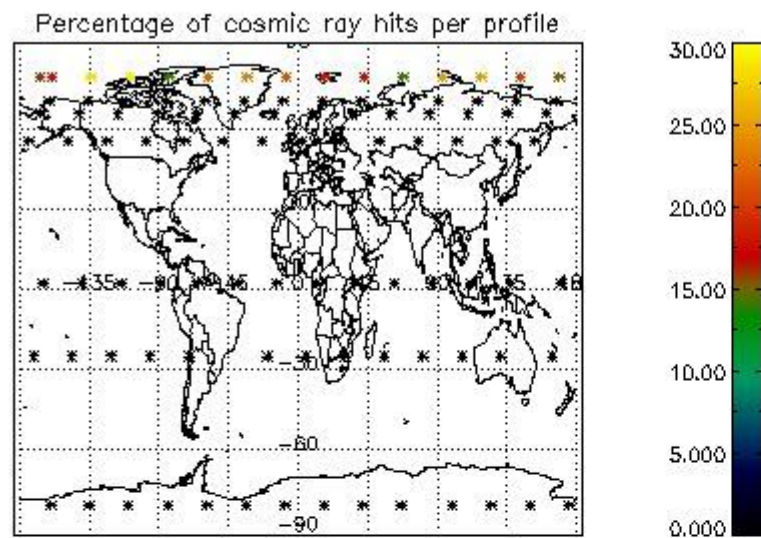

4.2.2 Plot level 1 quality information per product (world map): ENVISAT DESCENDING passes

5. Trace gas profiles

5.1 Ozone statistics based on quality of products

The final quality of the products can be "measured" using the STD (Standard Deviation) attached to every point profile. This information is written to the parameter GOM_NL__2P/NL_LOCAL_SPECIES_DENSITY/o3_std of the level 2 products. The table below shows the statistics for given STD ranges.

The statistics are given with respect to the overall valid production:

- Products without fatal errors: GOM_NL__2P/MPH/PRODUCT_ERR=0
- Valid point profile: GOM_NL__2P/NL_LOCAL_SPECIES_DENSITY/pcd(0)=0

The 'Criteria' is applied to valid points of dark limb products:

- Products in dark limb illumination condition: GOM_NL__2P/NL_SUMMARY_QUALITY/obs_ill_cond=0
- Products without fatal errors: GOM_NL__2P/MPH/PRODUCT_ERR=0
- Valid point profile: GOM_NL__2P/NL_LOCAL_SPECIES_DENSITY/pcd(0)=0

So, the table below shows the percentage of dark limb and valid observations for each criteria with respect to the overall valid daily observations.

Criteria	% of total production
All STD	40
STD < 20	27