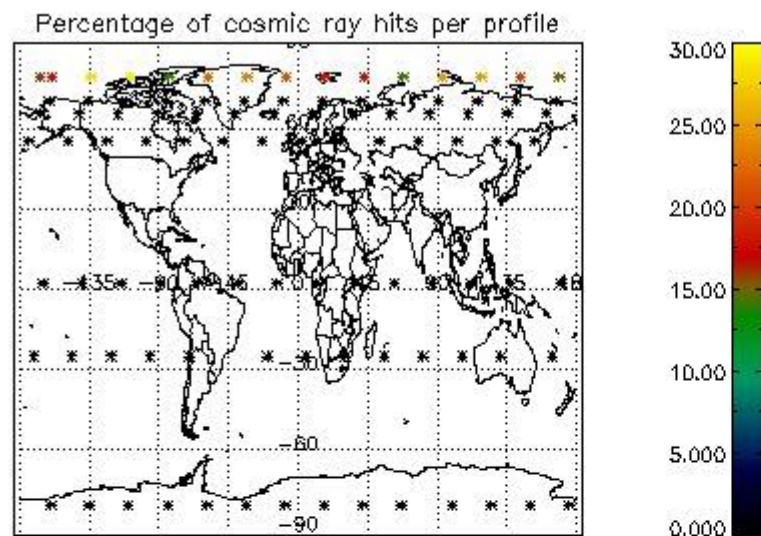

Percentage of datation errors per profile

Percentage of star falling outside central band per profile

Percentage of saturation errors per profile

4.2.2 Plot level 1 quality information per product (world map): ENVISAT DESCENDING passes