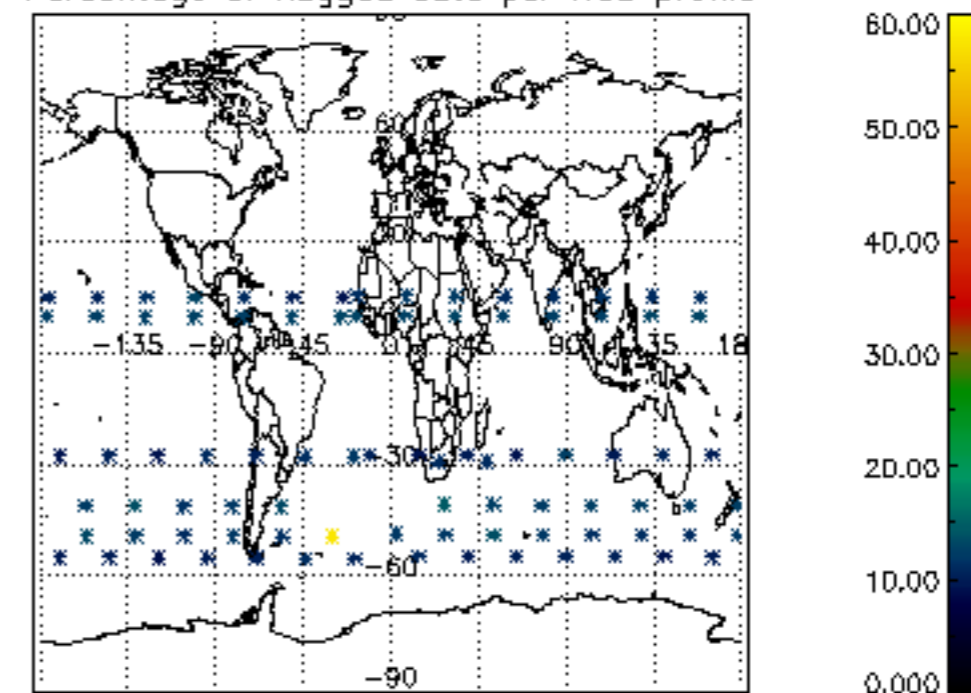

Percentage of flagged data per NO3 profile