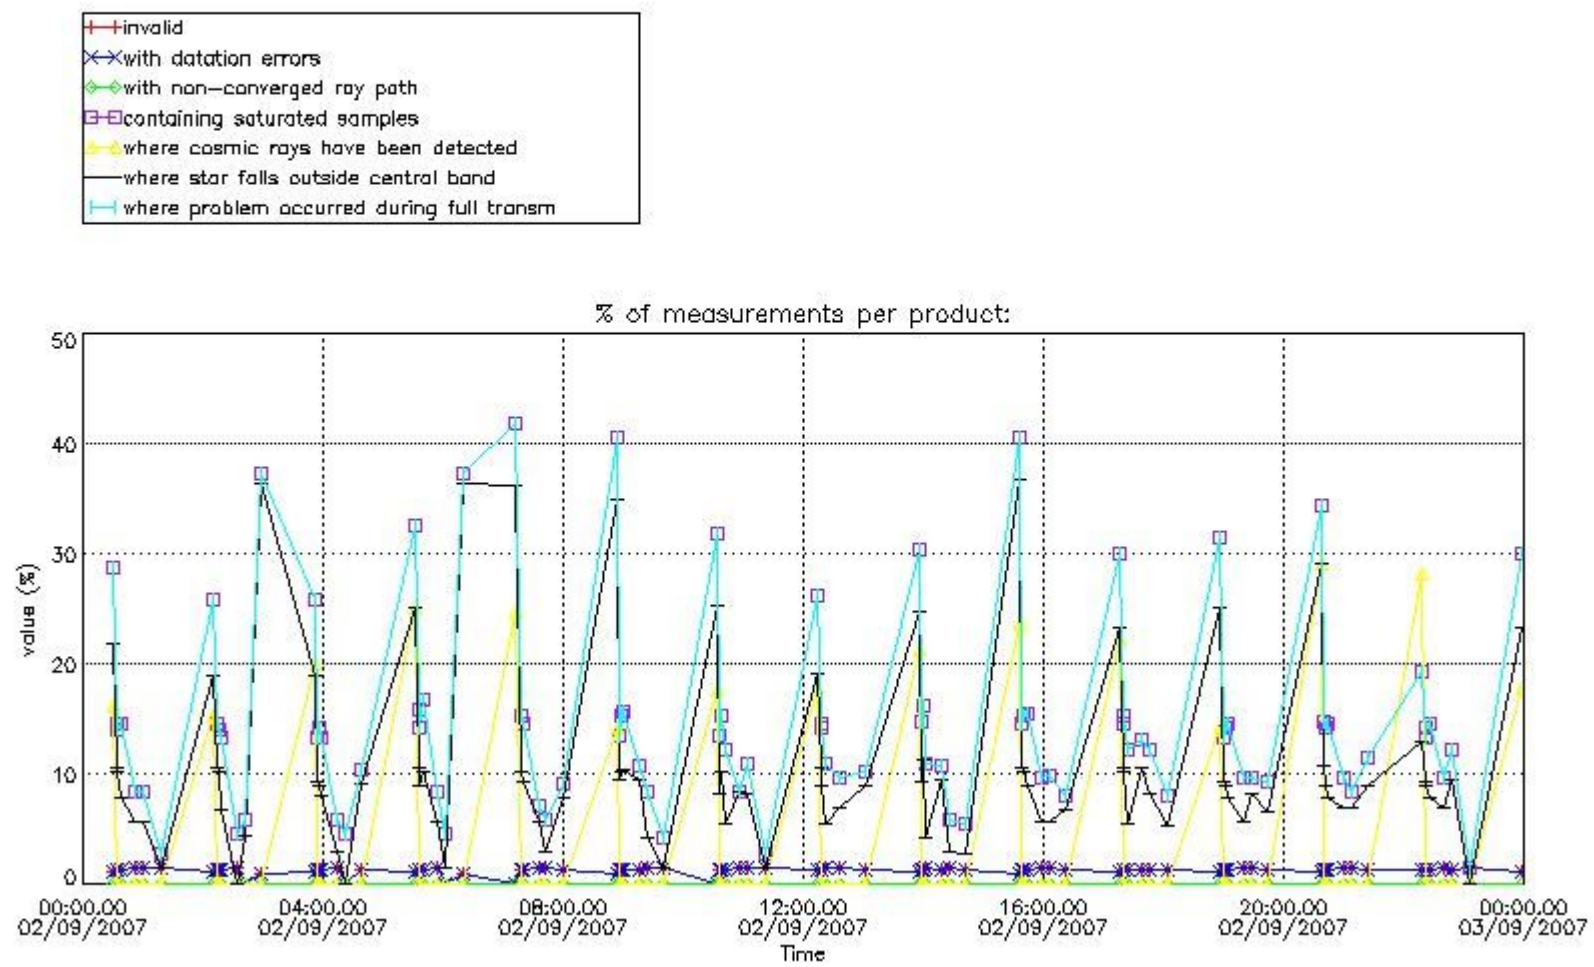

3. Quality information per product

In this section it is plotted some information contained in the Quality Summary data set of the level 2 products. Only products in dark limb conditions and without errors (error flag in the MPH set to "0") are used.

3.1 Plot quality information per product (time dependant)

3.2 Plot quality information per product (world map)

4. Level 1 quality information per product

In this section it is plotted some information contained in the Quality Summary data set of the level 2 products that comes from the level 1b processing. Products without errors (error flag in the MPH set to "0") are used.

4.1 Plot quality information per product (time dependant) coming from level 1b processing

4.1.1 Plot level 1 quality information per product (time dependant): ENVISAT ASCENDING passes

4.1.2 Plot level 1 quality information per product (time dependant): ENVI SAT DESCENDING passes