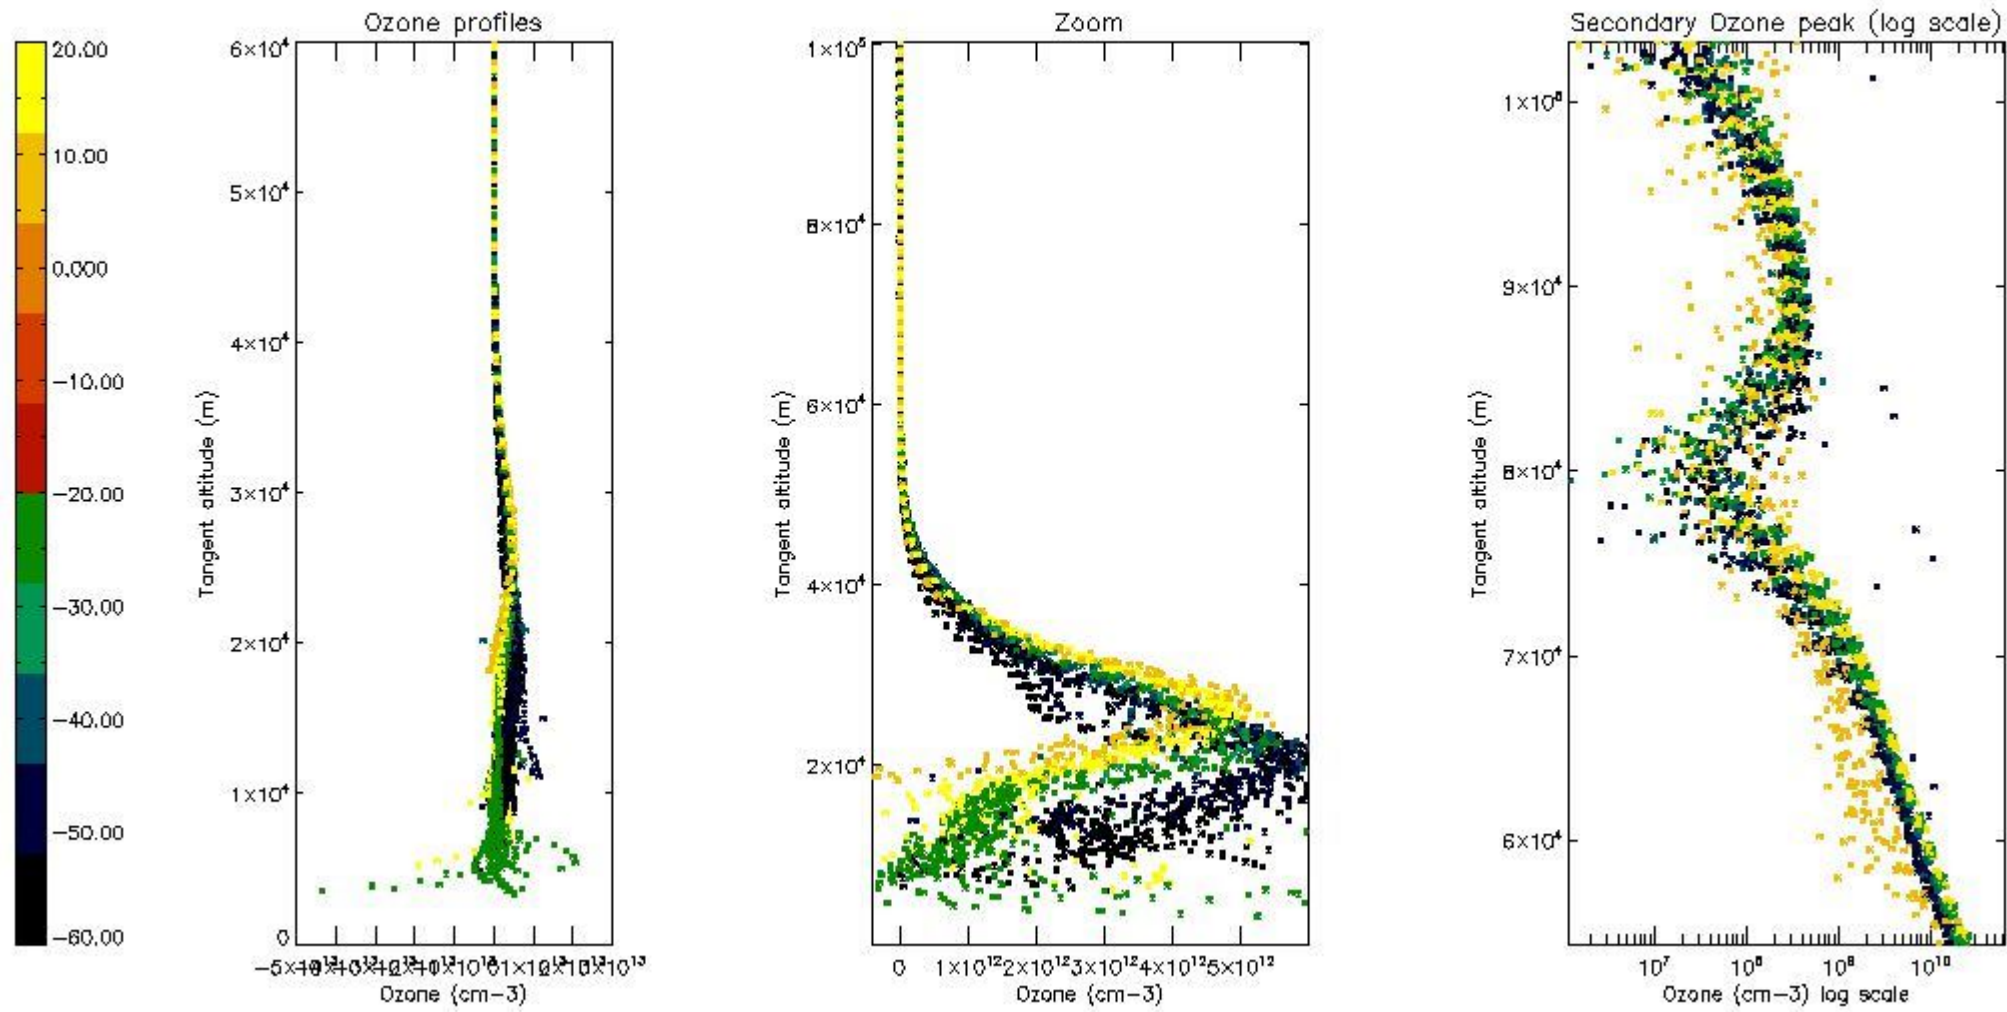

STD < 10	23
STD < 5	17

5.2 Plot ozone profiles for all STD (dark without errors)

The colorbar represents the latitude.

5.3 Plot ozone profiles where STD < 20% (dark without errors)

The colorbar represents the latitude.