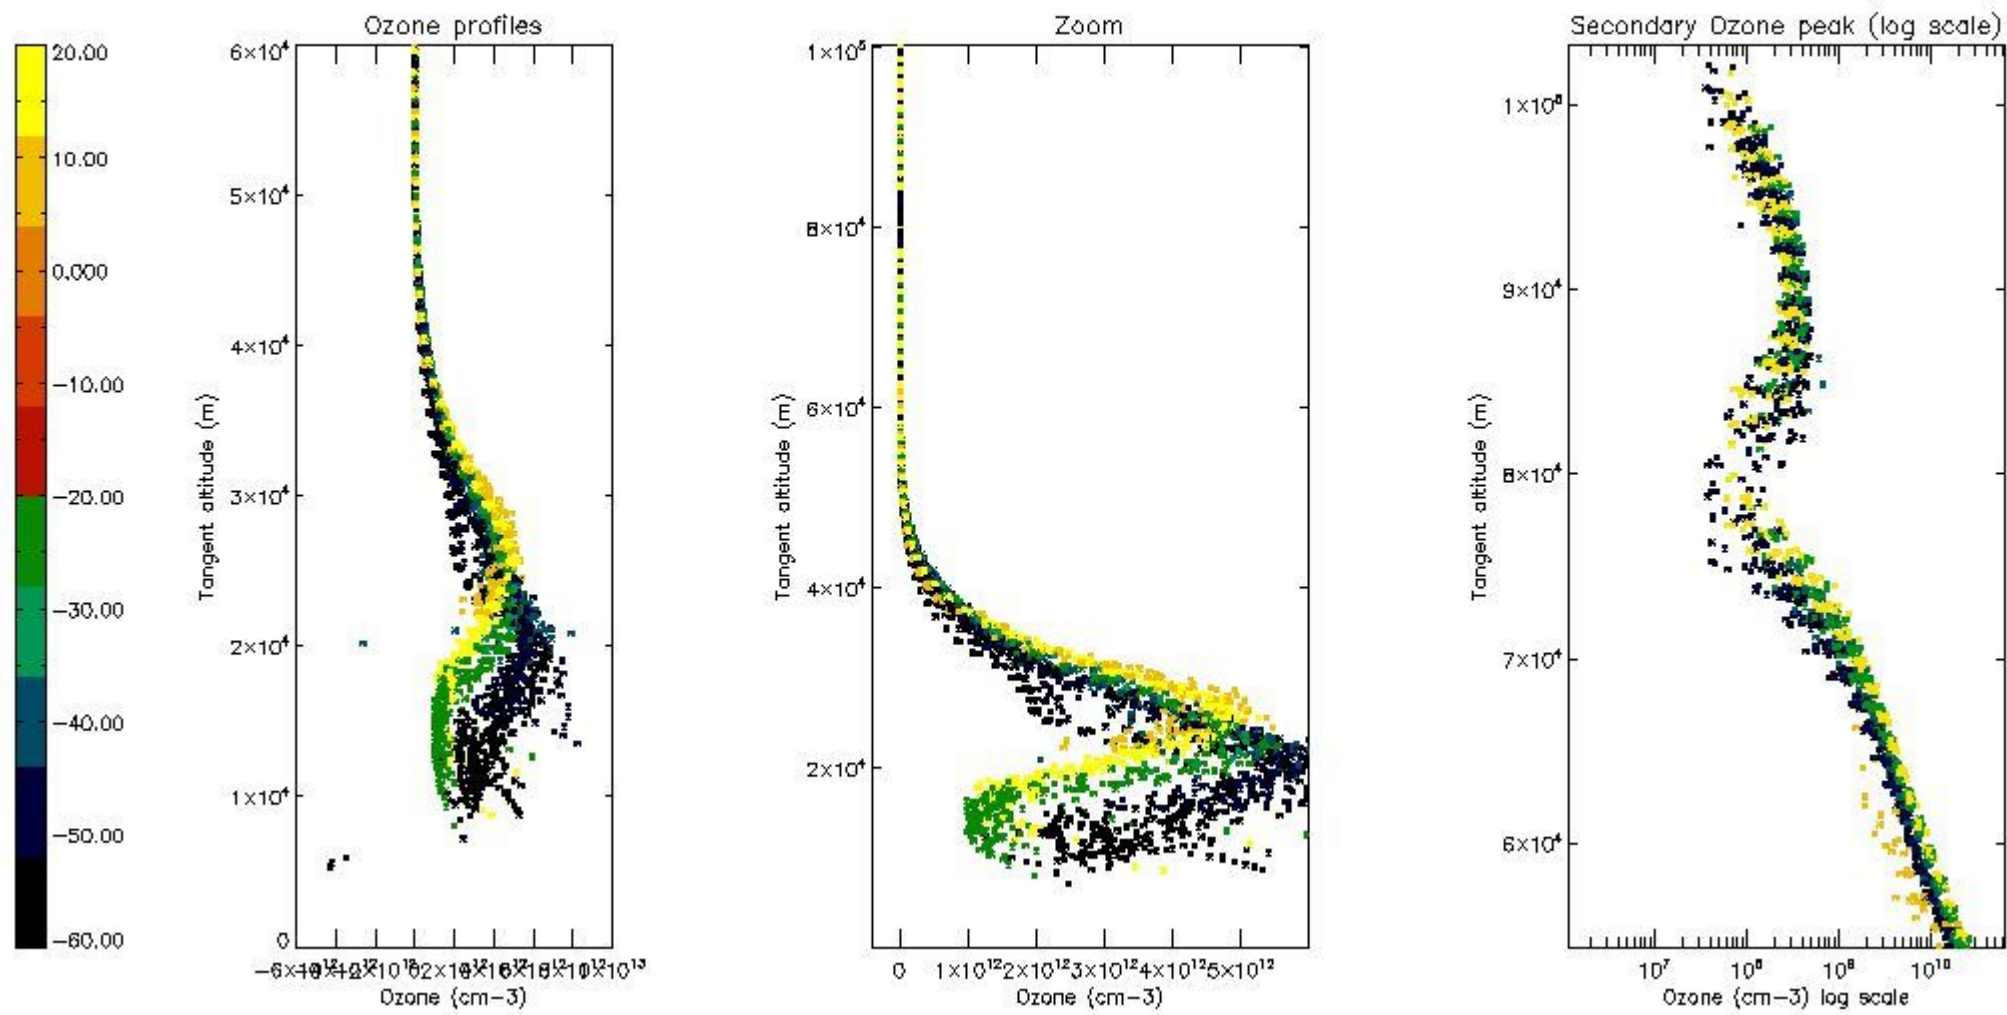

STD < 10	23
STD < 5	17

5.2 Plot ozone profiles for all STD (dark without errors)

The colorbar represents the latitude.

5.3 Plot ozone profiles where STD < 20% (dark without errors)

The colorbar represents the latitude.