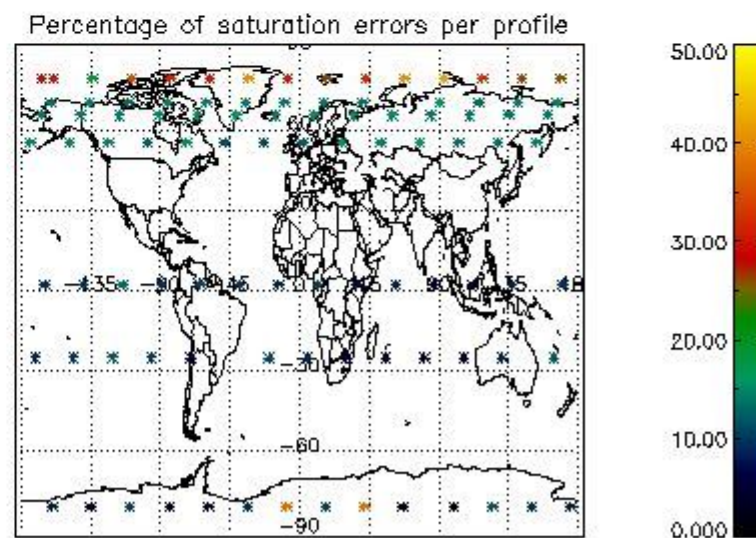

3.1 Plot quality information per product (time dependant)

3.2 Plot quality information per product (world map)

4. Level 1 quality information per product

In this section it is plotted some information contained in the Quality Summary data set of the level 2 products that comes from the level 1b processing. Products without errors (error flag in the MPH set to "0") are used.

4.2 Plot quality information per product coming from level 1b processing (world map)

4.2.1 Plot level 1 quality information per product (world map): ENVISAT ASCENDING passes

Percentage of cosmic ray hits per profile

Percentage of datation errors per profile

Percentage of star falling outside central band per profile

Percentage of saturation errors per profile

4.2.2 Plot level 1 quality information per product (world map): ENVISAT DESCENDING passes

5. Trace gas profiles

5.1 Ozone statistics based on quality of products

The final quality of the products can be "measured" using the STD (Standard Deviation) attached to every point profile. This information is written to the parameter GOM_NL__2P/NL_LOCAL_SPECIES_DENSITY/o3_std of the level 2 products. The table below shows the statistics for given STD ranges.