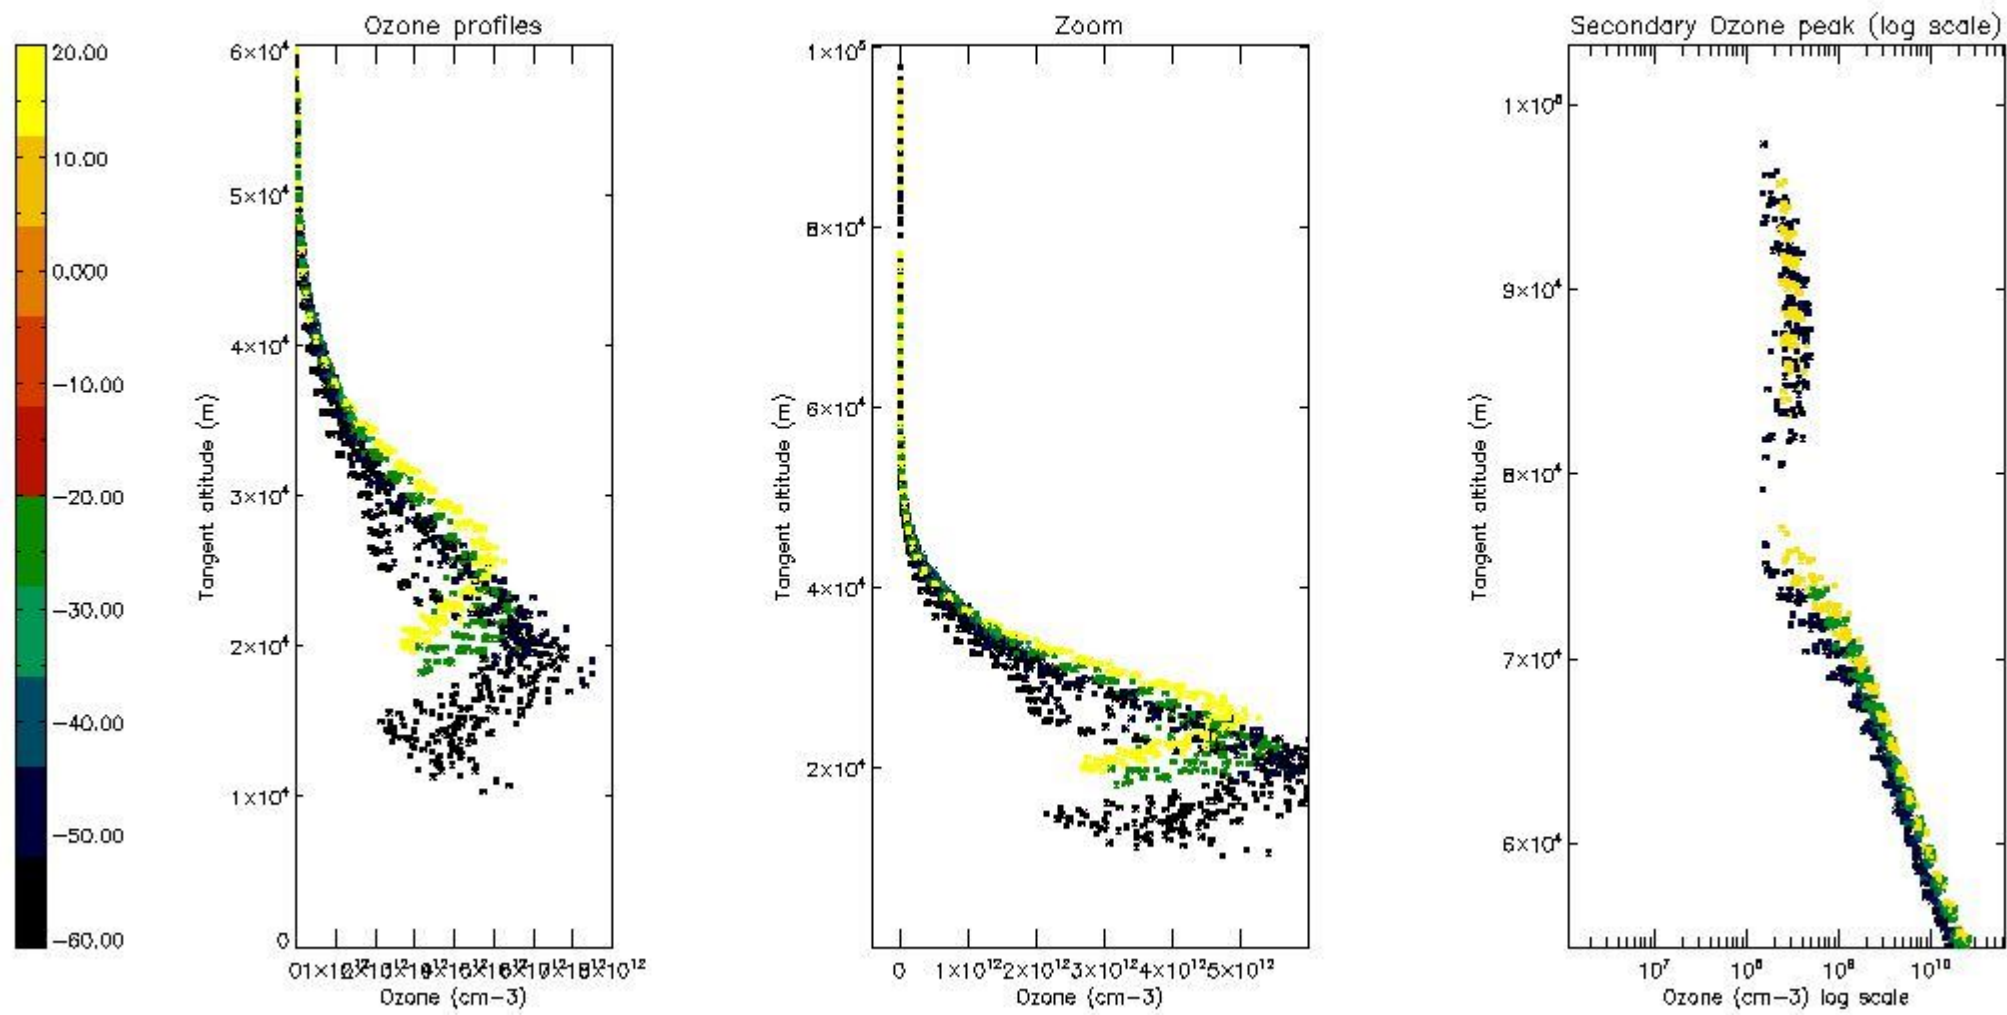

5.6 Plot NO₂ profiles for all STD (dark without errors)

The colorbar represents the latitude.