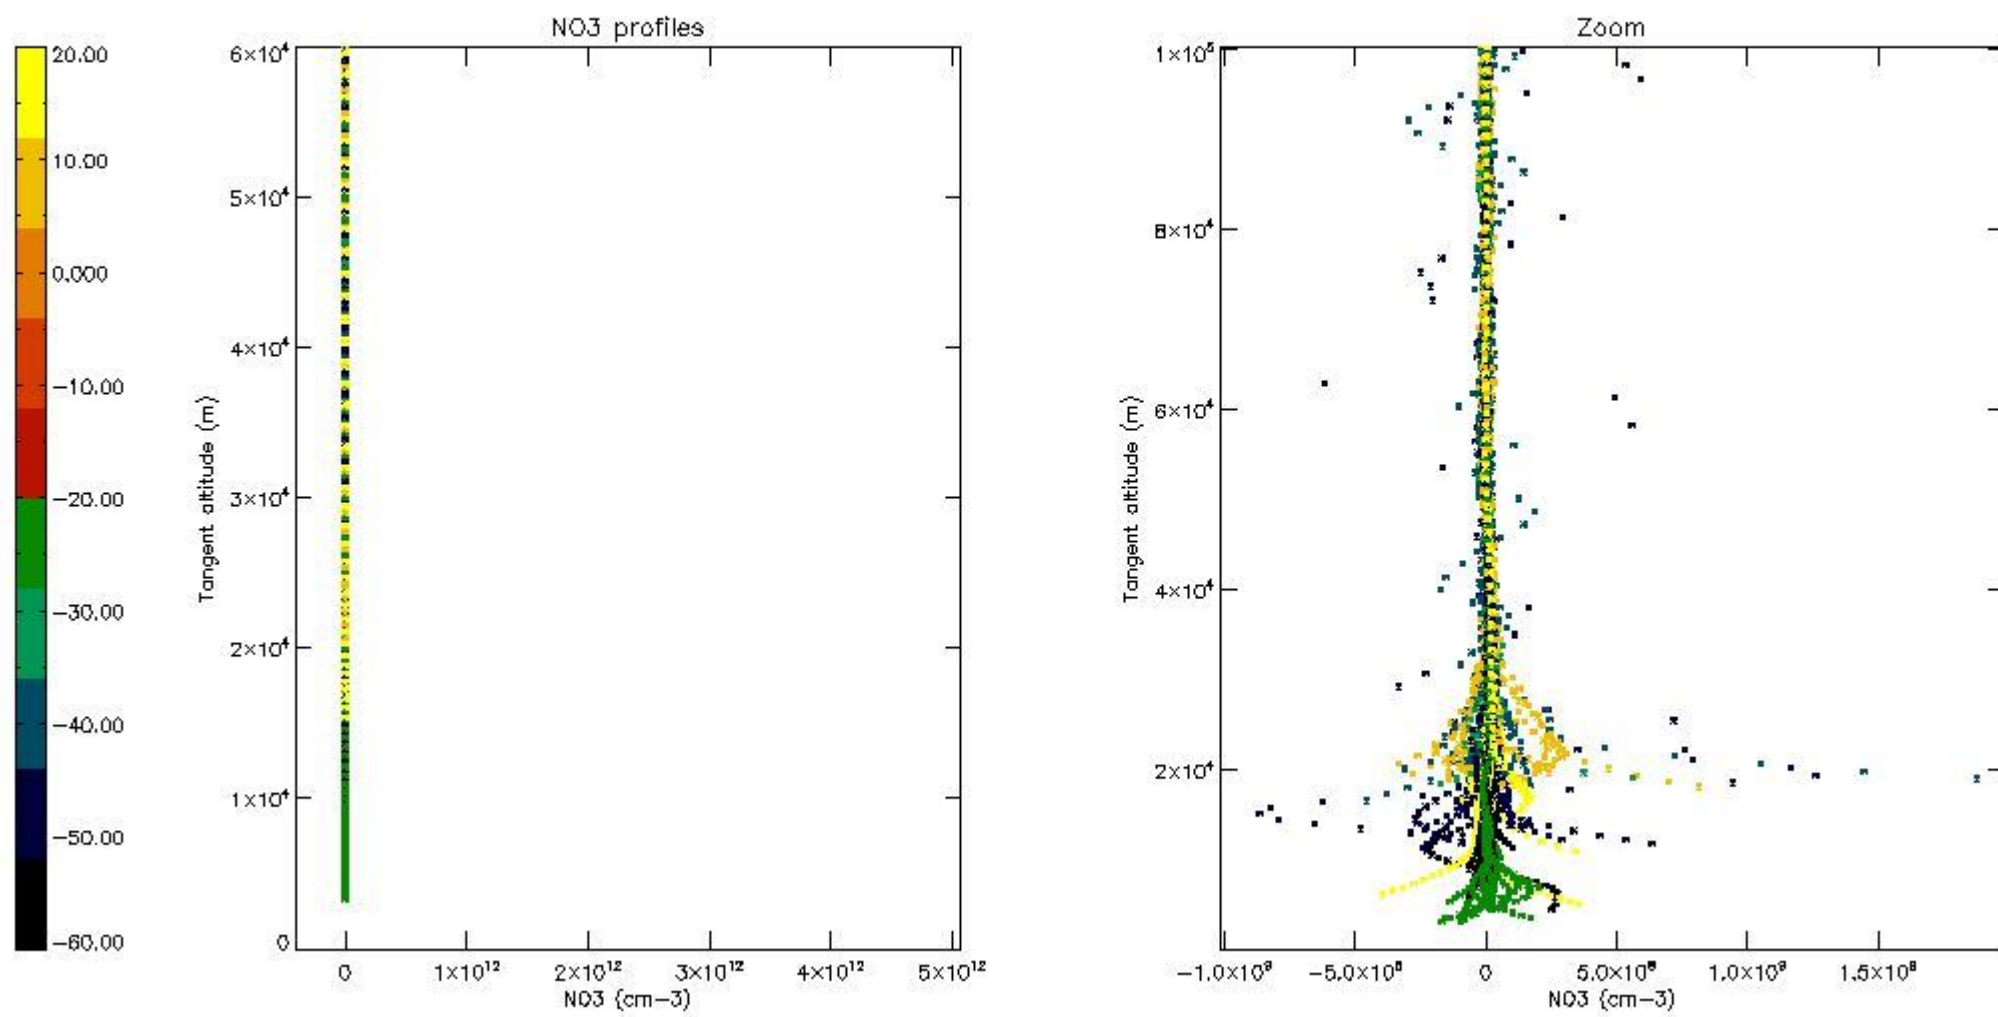

3.1 Plot quality information per product (time dependant)

3.2 Plot quality information per product (world map)

4. Level 1 quality information per product

In this section it is plotted some information contained in the Quality Summary data set of the level 2 products that comes from the level 1b processing. Products without errors (error flag in the MPH set to "0") are used.

5.4 Plot ozone profiles where STD < 10% (dark without errors)

The colorbar represents the latitude.

5.5 Plot ozone profiles where STD < 5% (dark without errors)

The colorbar represents the latitude.

5.6 Plot NO₂ profiles for all STD (dark without errors)

The colorbar represents the latitude.

5.7 Plot NO3 profiles for all STD (dark without errors)

The colorbar represents the latitude.

5.8 Plot H₂O profiles for all STD (only for occultations of stars 1,2,3,4,13,14,16,26,63 dark without errors)