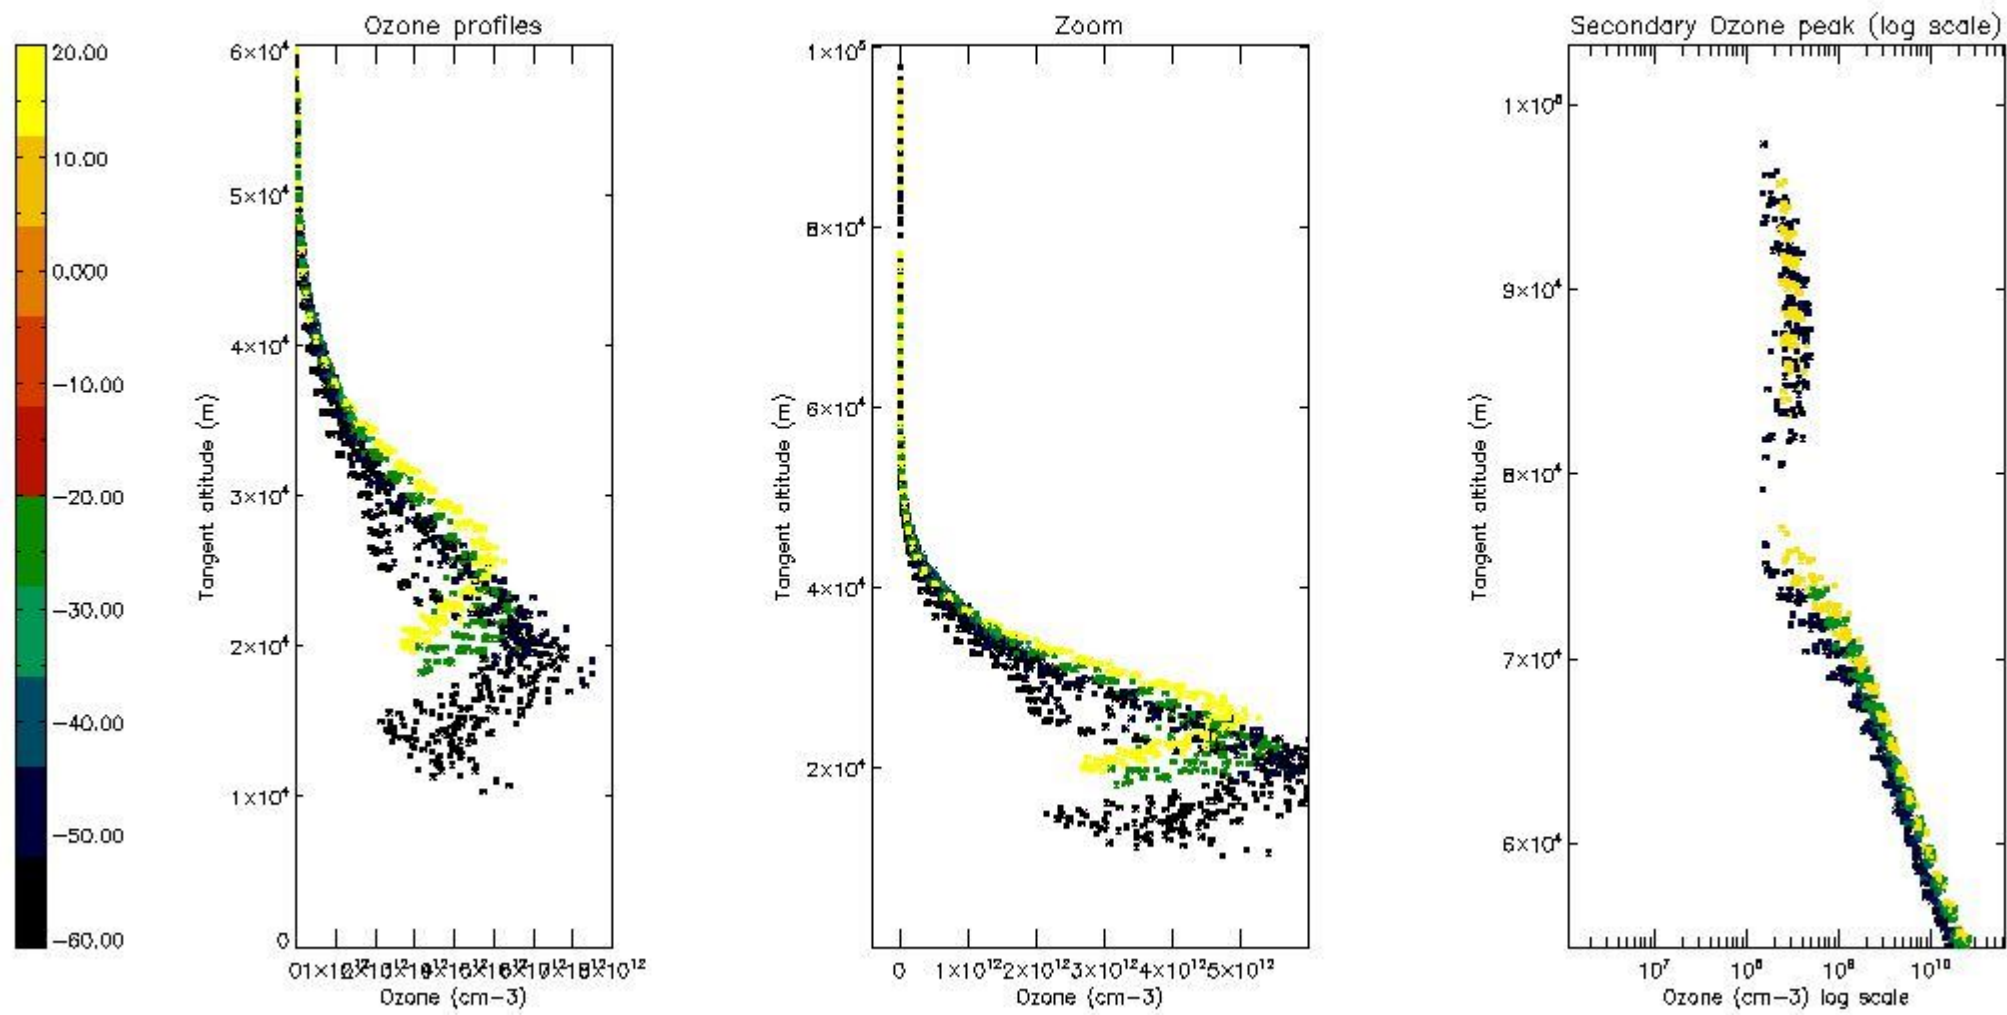

3.1 Plot quality information per product (time dependant)

3.2 Plot quality information per product (world map)

4. Level 1 quality information per product

In this section it is plotted some information contained in the Quality Summary data set of the level 2 products that comes from the level 1b processing. Products without errors (error flag in the MPH set to "0") are used.

So, the table below shows the percentage of dark limb and valid observations for each criteria with respect to the overall valid daily observations.

Criteria	% of total production
All STD	40
STD < 20	27

STD < 10	23
STD < 5	17

5.2 Plot ozone profiles for all STD (dark without errors)

The colorbar represents the latitude.

5.3 Plot ozone profiles where STD < 20% (dark without errors)

The colorbar represents the latitude.

5.4 Plot ozone profiles where STD < 10% (dark without errors)

The colorbar represents the latitude.

5.5 Plot ozone profiles where STD < 5% (dark without errors)

The colorbar represents the latitude.

5.6 Plot NO₂ profiles for all STD (dark without errors)