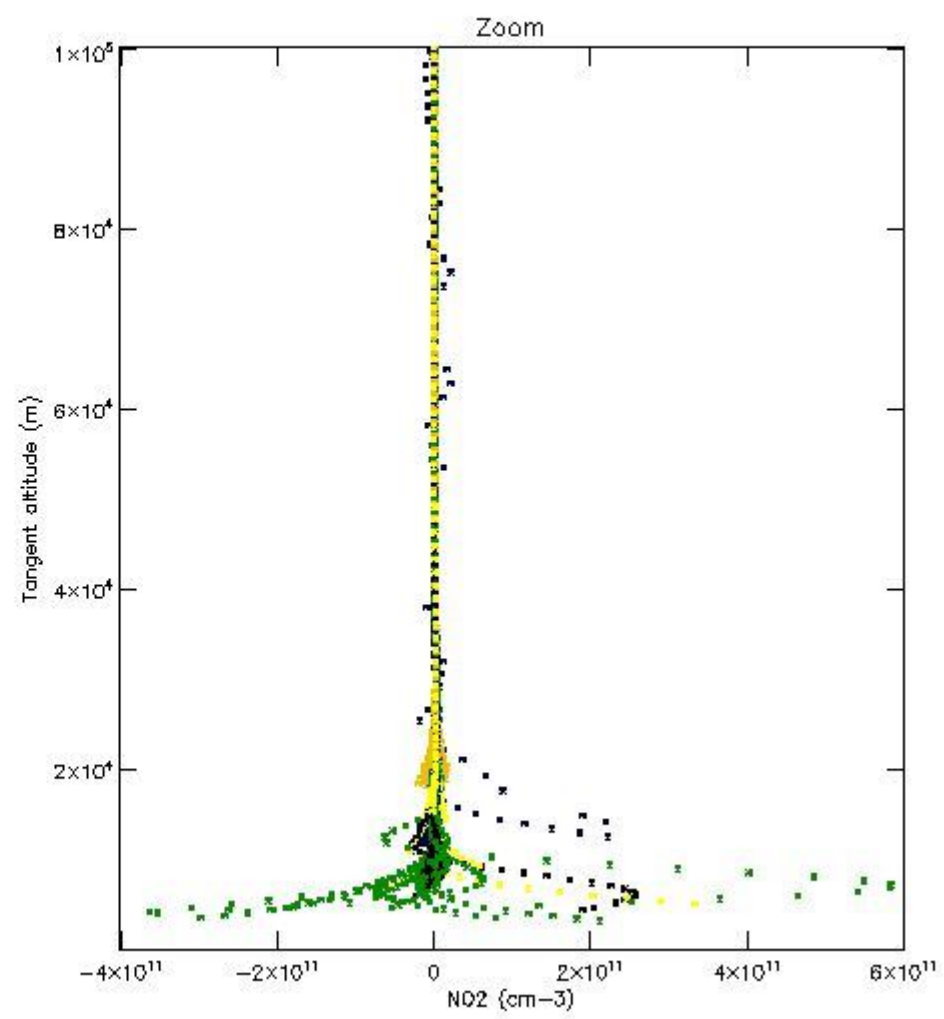

5.7 Plot NO3 profiles for all STD (dark without errors)

The colorbar represents the latitude.