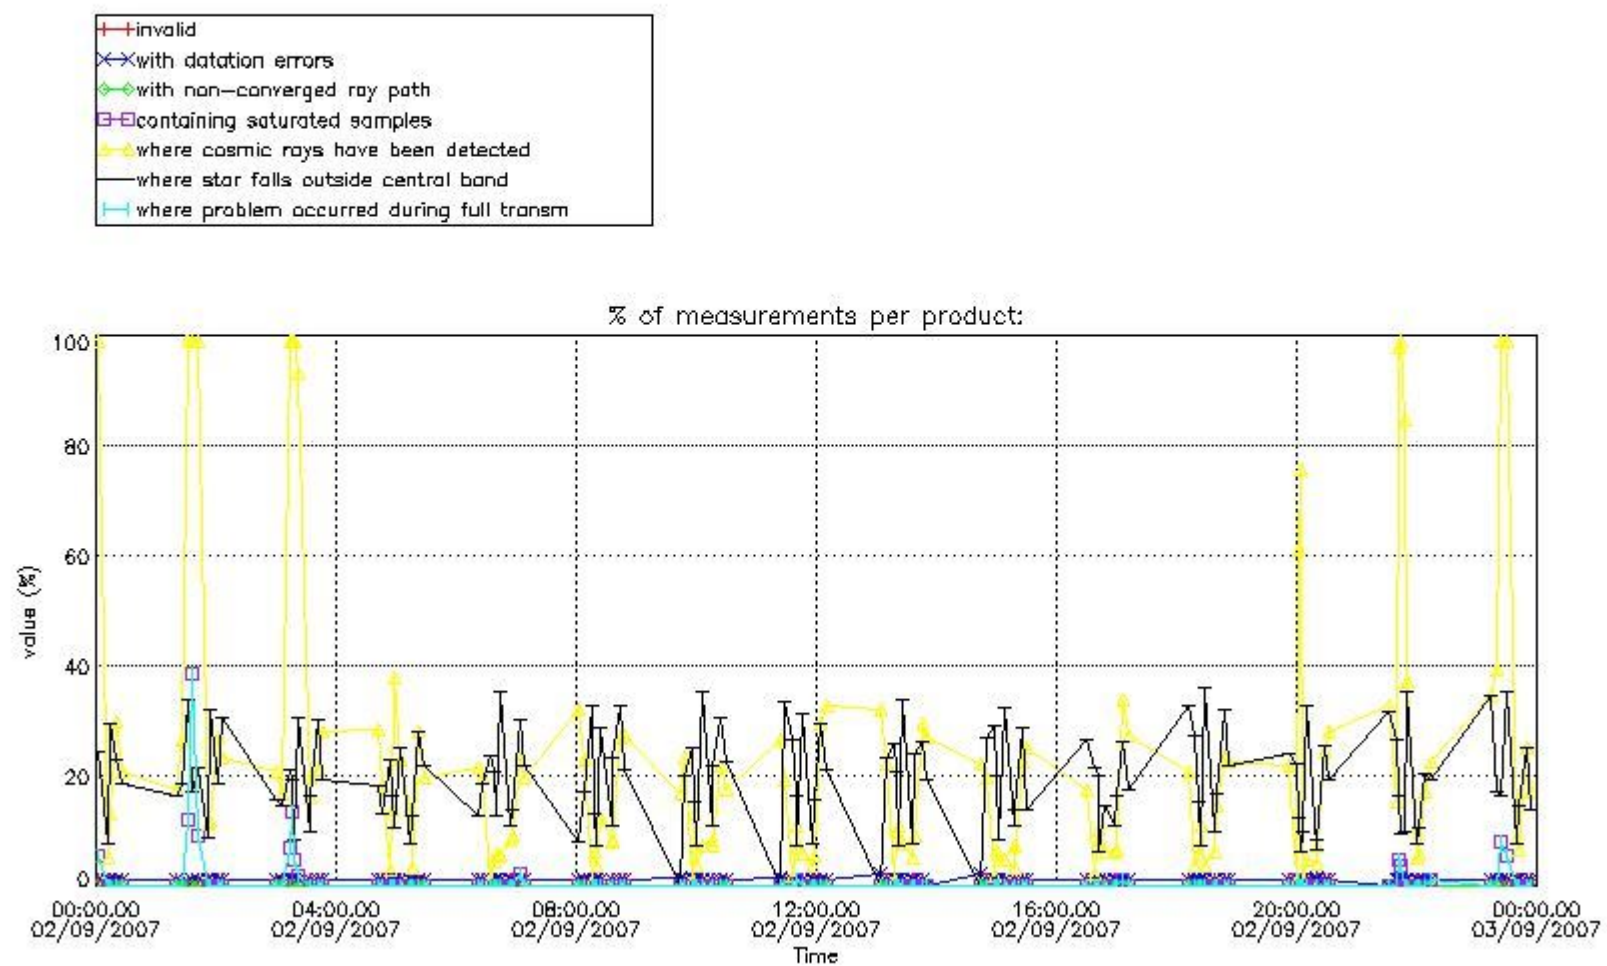

3. Quality information per product

In this section it is plotted some information contained in the Quality Summary data set of the level 2 products. Only products in dark limb conditions and without errors (error flag in the MPH set to "0") are used.

3.1 Plot quality information per product (time dependant)

3.2 Plot quality information per product (world map)

4. Level 1 quality information per product

In this section it is plotted some information contained in the Quality Summary data set of the level 2 products that comes from the level 1b processing. Products without errors (error flag in the MPH set to "0") are used.

4.1 Plot quality information per product (time dependant) coming from level 1b processing

4.1.1 Plot level 1 quality information per product (time dependant): ENVISAT ASCENDING passes

4.1.2 Plot level 1 quality information per product (time dependant): ENVI SAT DESCENDING passes

5. Trace gas profiles

5.1 Ozone statistics based on quality of products

The final quality of the products can be "measured" using the STD (Standard Deviation) attached to every point profile. This information is written to the parameter GOM_NL__2P/NL_LOCAL_SPECIES_DENSITY/o3_std of the level 2 products. The table below shows the statistics for given STD ranges.