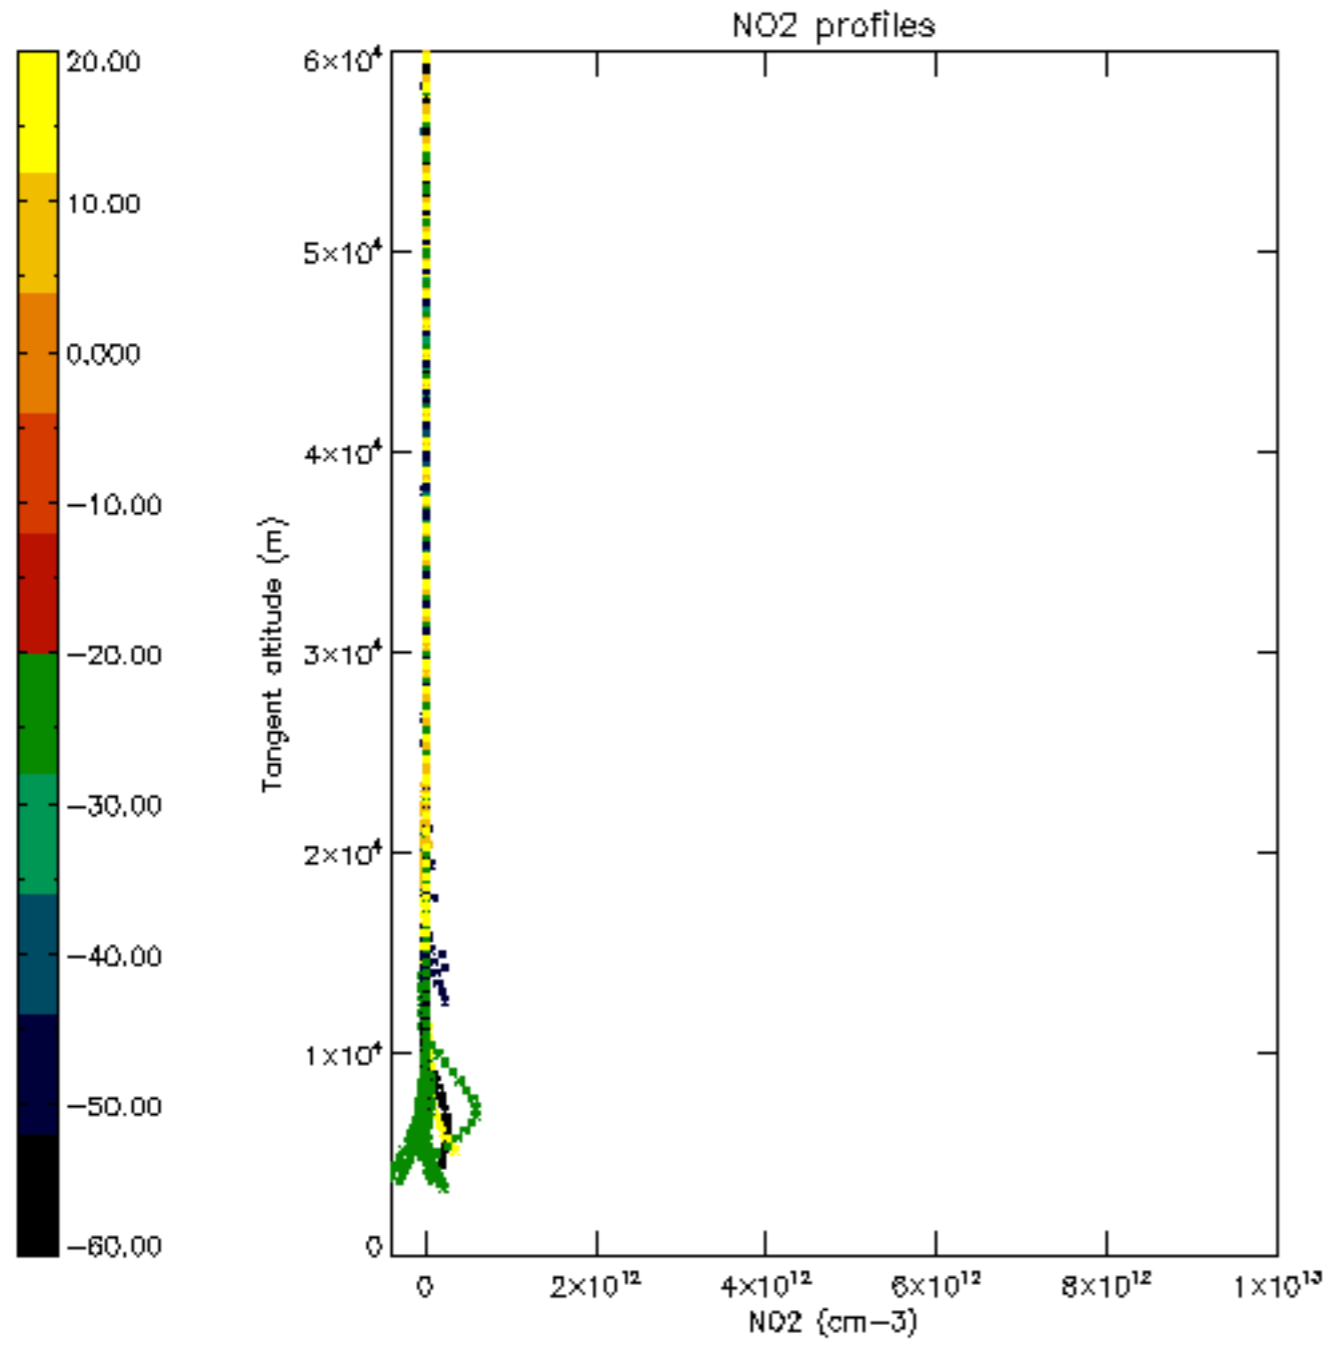

Percentage of star falling outside central band per profile

Percentage of saturation errors per profile

Percentage of flagged data per D3 profile

Percentage of flagged data per H2O profile

Percentage of flagged data per NO2 profile