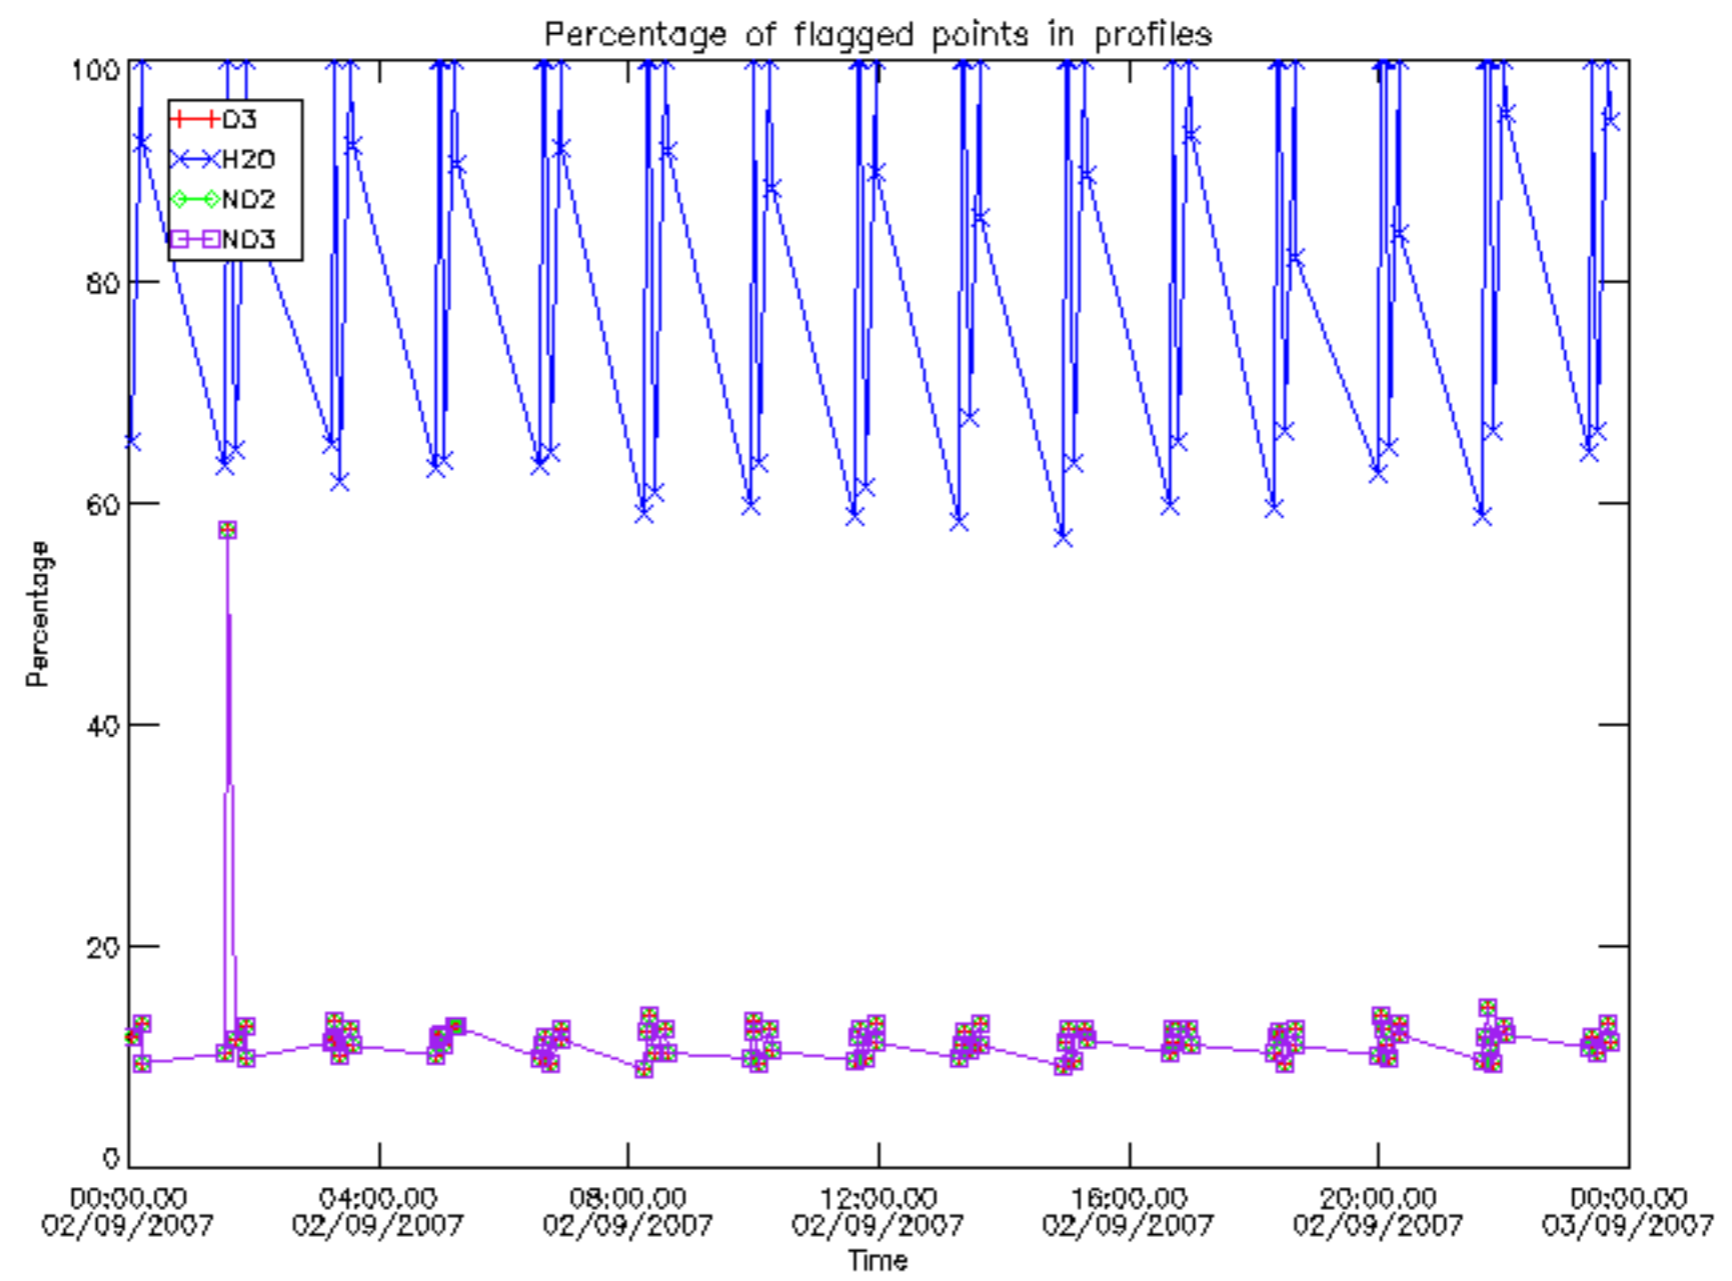

Percentage of flagged data per D3 profile

Percentage of flagged data per H2O profile