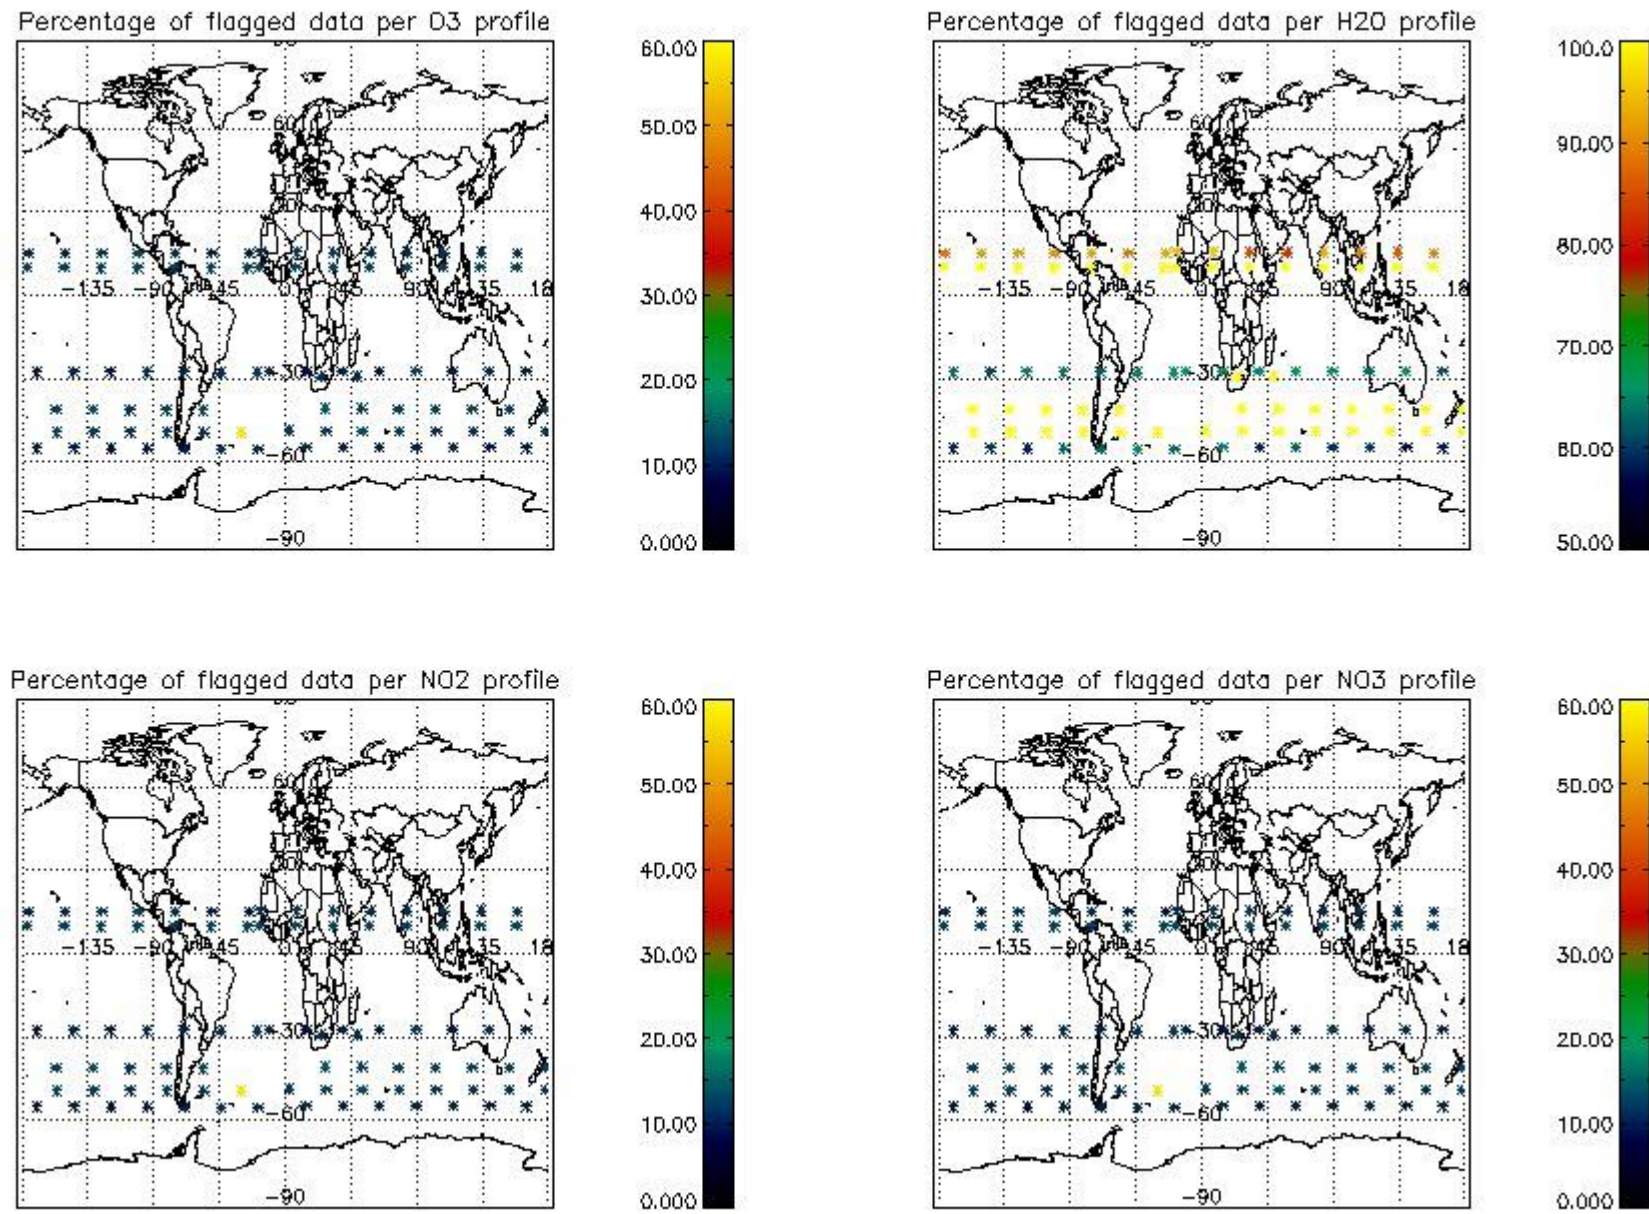

3.1 Plot quality information per product (time dependant)

3.2 Plot quality information per product (world map)

4. Level 1 quality information per product

In this section it is plotted some information contained in the Quality Summary data set of the level 2 products that comes from the level 1b processing. Products without errors (error flag in the MPH set to "0") are used.