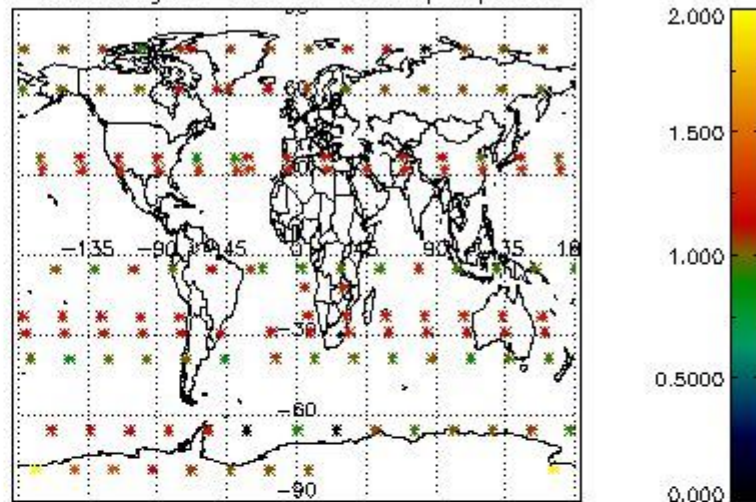

Percentage of datation errors per profile