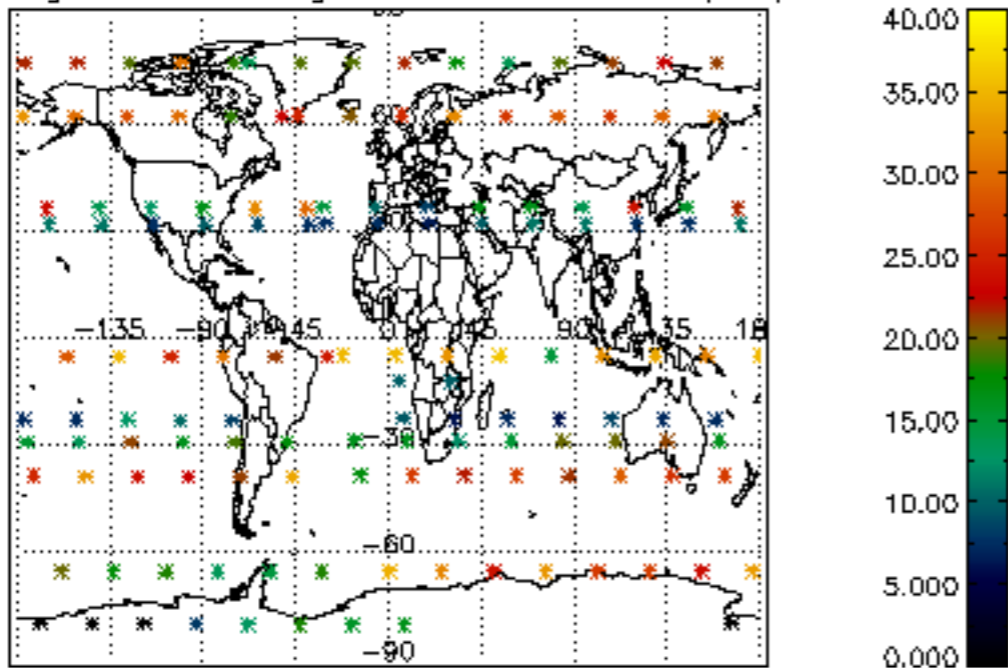

Percentage of cosmic ray hits per profile

Percentage of star falling outside central band per profile