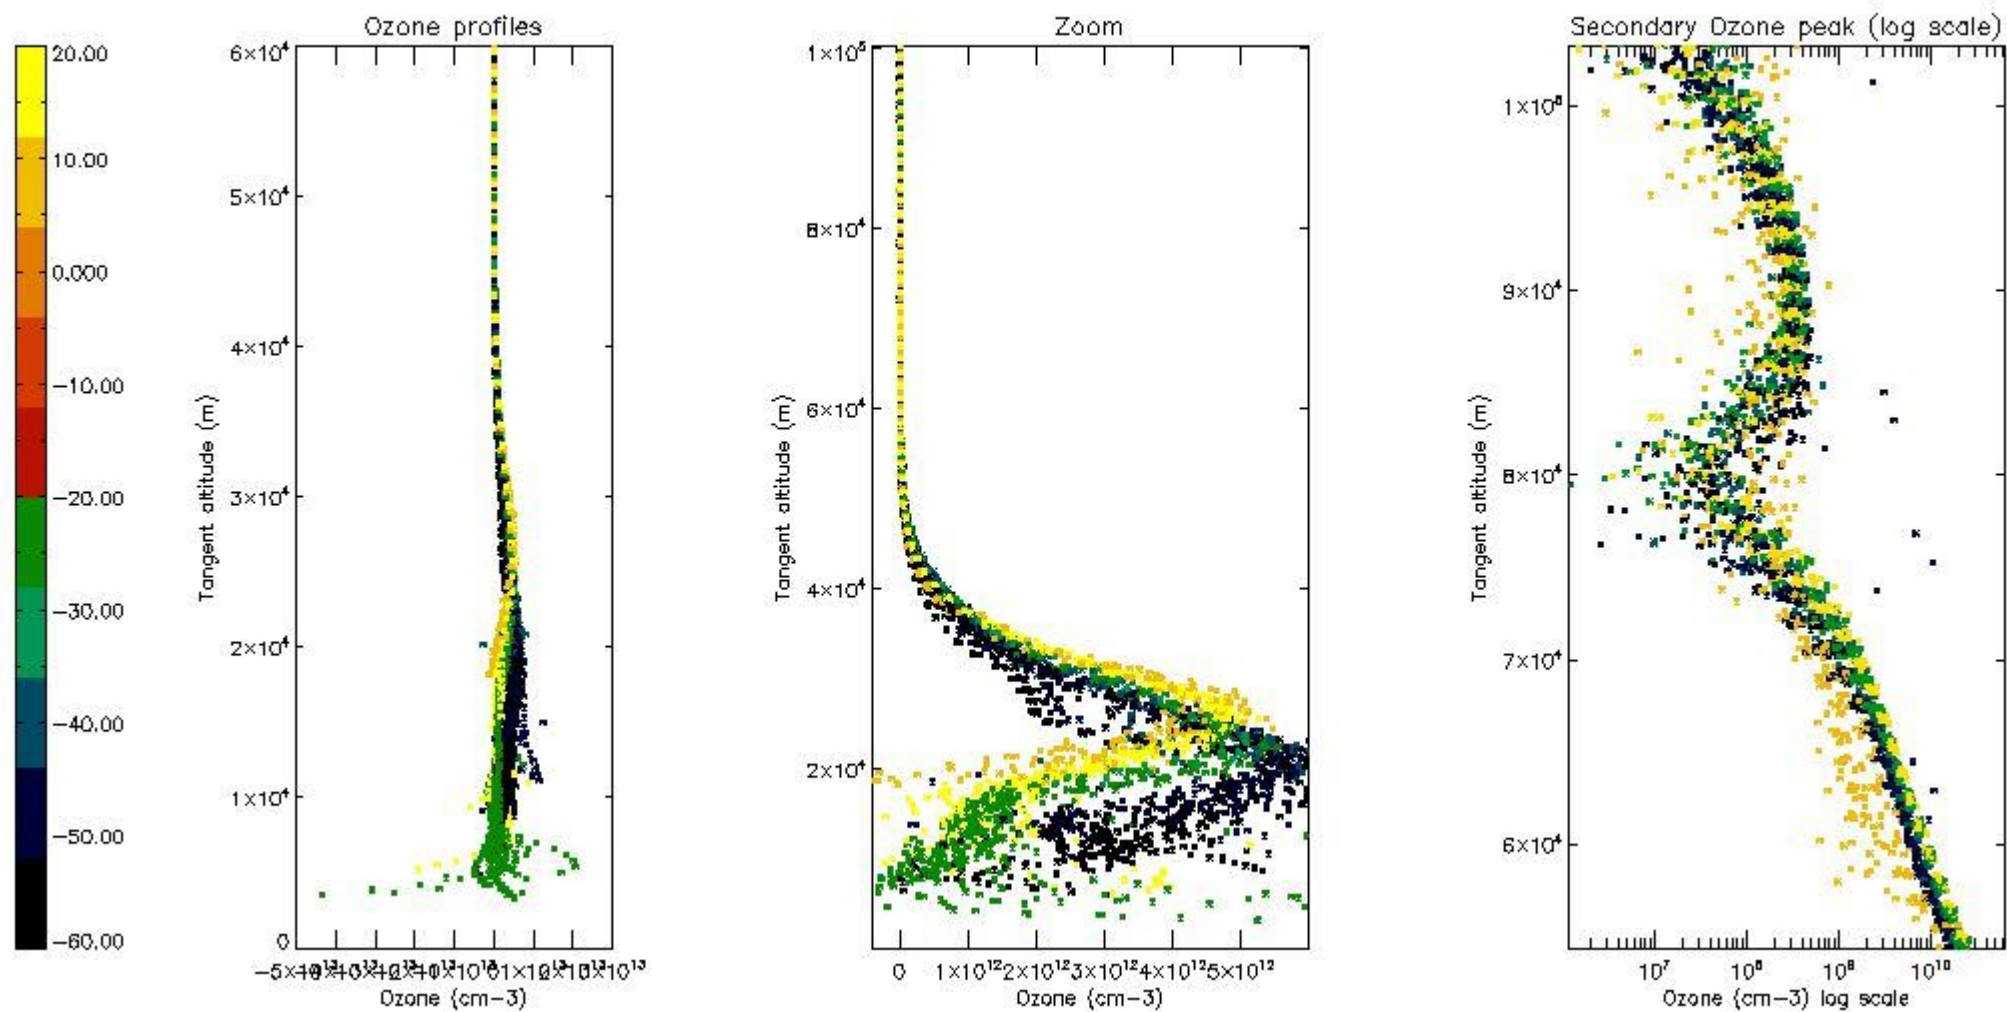

STD < 10	23
STD < 5	17

5.2 Plot ozone profiles for all STD (dark without errors)

The colorbar represents the latitude.

5.3 Plot ozone profiles where STD < 20% (dark without errors)

The colorbar represents the latitude.