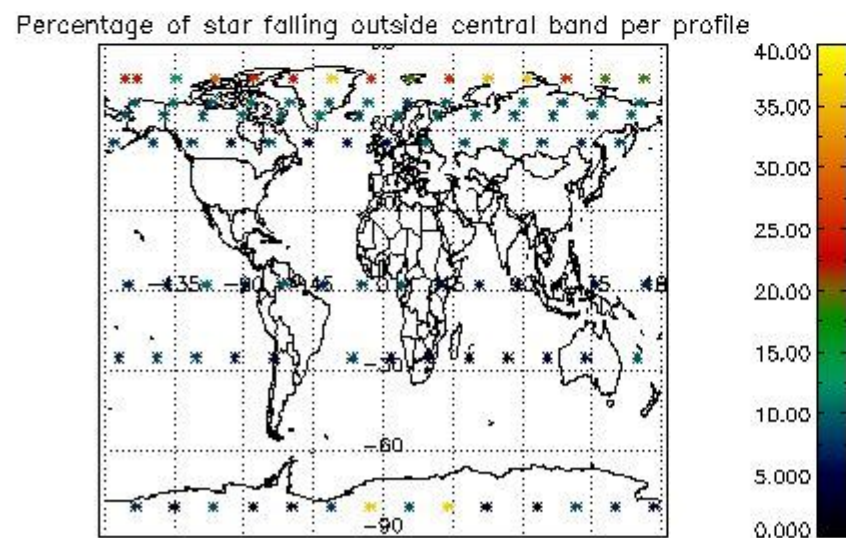

Percentage of datation errors per profile

Percentage of star falling outside central band per profile

Percentage of saturation errors per profile

4.2.2 Plot level 1 quality information per product (world map): ENVISAT DESCENDING passes