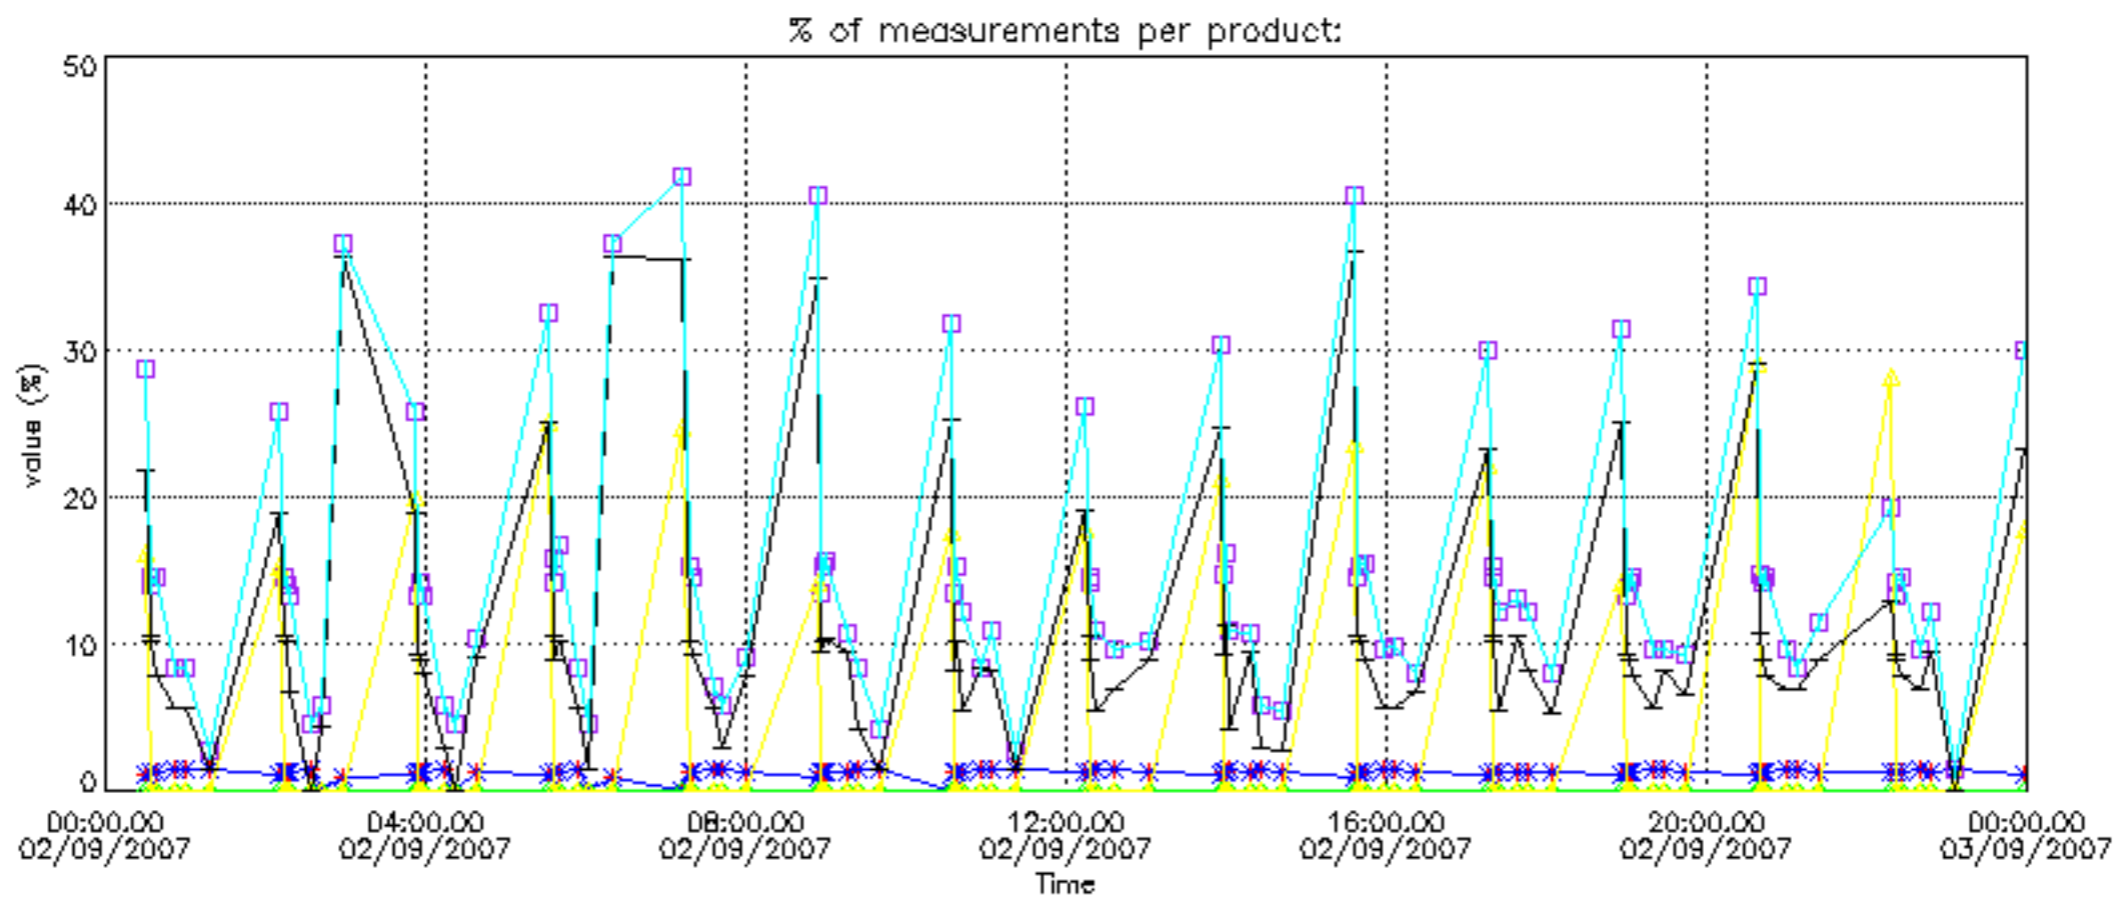

Percentage of cosmic ray hits per profile

Percentage of datation errors per profile