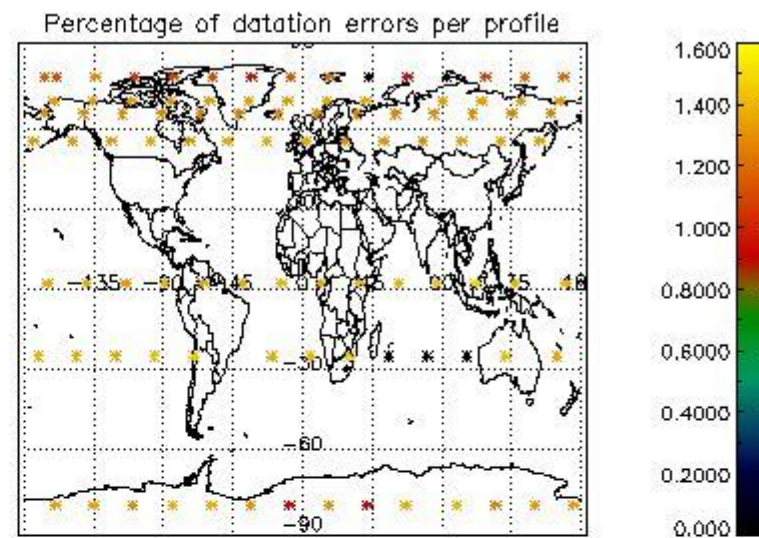

5. Trace gas profiles

5.1 Ozone statistics based on quality of products

The final quality of the products can be "measured" using the STD (Standard Deviation) attached to every point profile. This information is written to the parameter GOM_NL__2P/NL_LOCAL_SPECIES_DENSITY/o3_std of the level 2 products. The table below shows the statistics for given STD ranges.

The statistics are given with respect to the overall valid production:

- Products without fatal errors: GOM_NL__2P/MPH/PRODUCT_ERR=0
- Valid point profile: GOM_NL__2P/NL_LOCAL_SPECIES_DENSITY/pcd(0)=0

The 'Criteria' is applied to valid points of dark limb products:

- Products in dark limb illumination condition: GOM_NL__2P/NL_SUMMARY_QUALITY/obs_ill_cond=0
- Products without fatal errors: GOM_NL__2P/MPH/PRODUCT_ERR=0
- Valid point profile: GOM_NL__2P/NL_LOCAL_SPECIES_DENSITY/pcd(0)=0

So, the table below shows the percentage of dark limb and valid observations for each criteria with respect to the overall valid daily observations.

Criteria	% of total production
All STD	40
STD < 20	27