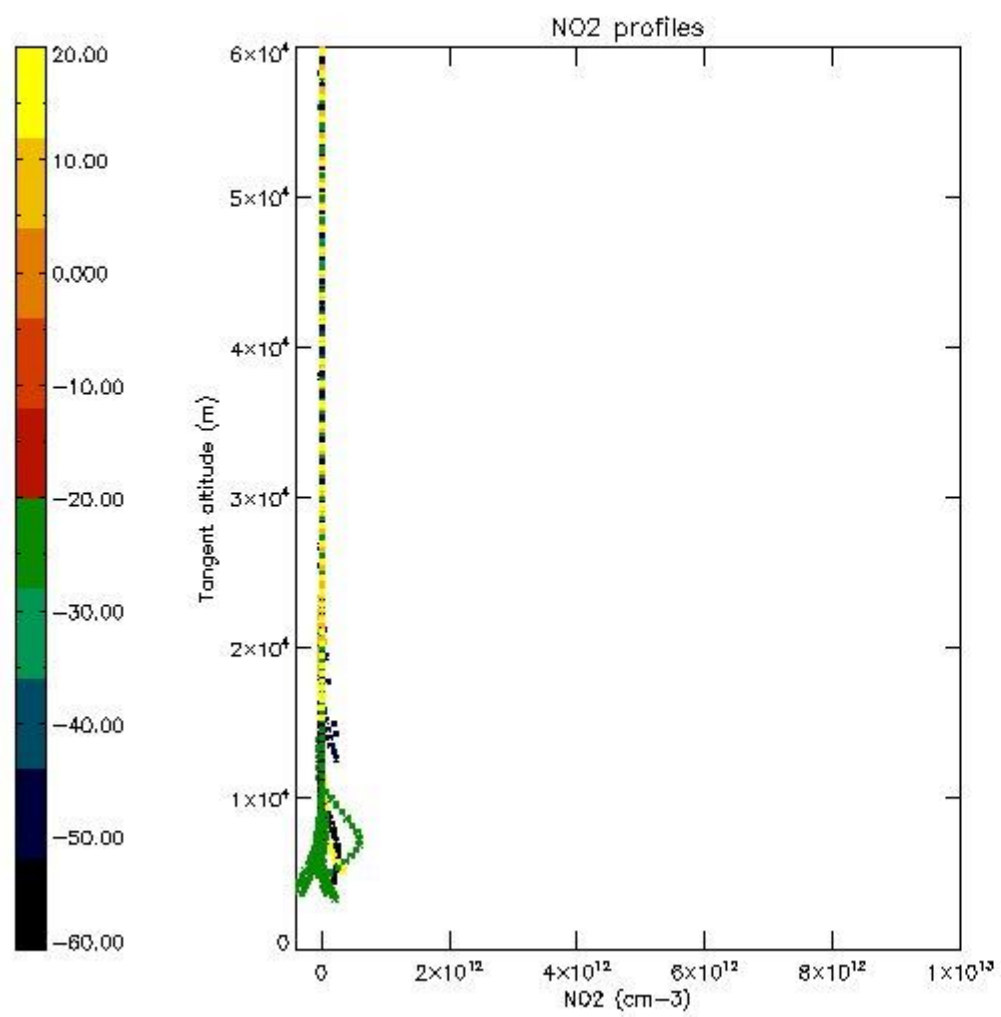

3.1 Plot quality information per product (time dependant)

3.2 Plot quality information per product (world map)

4. Level 1 quality information per product

In this section it is plotted some information contained in the Quality Summary data set of the level 2 products that comes from the level 1b processing. Products without errors (error flag in the MPH set to "0") are used.

STD < 10	23
STD < 5	17

5.2 Plot ozone profiles for all STD (dark without errors)

The colorbar represents the latitude.

5.3 Plot ozone profiles where STD < 20% (dark without errors)

The colorbar represents the latitude.

5.4 Plot ozone profiles where STD < 10% (dark without errors)

The colorbar represents the latitude.

5.5 Plot ozone profiles where STD < 5% (dark without errors)

The colorbar represents the latitude.

5.6 Plot NO₂ profiles for all STD (dark without errors)

The colorbar represents the latitude.

5.7 Plot NO3 profiles for all STD (dark without errors)

The colorbar represents the latitude.

5.8 Plot H₂O profiles for all STD (only for occultations of stars 1,2,3,4,13,14,16,26,63 dark without errors)