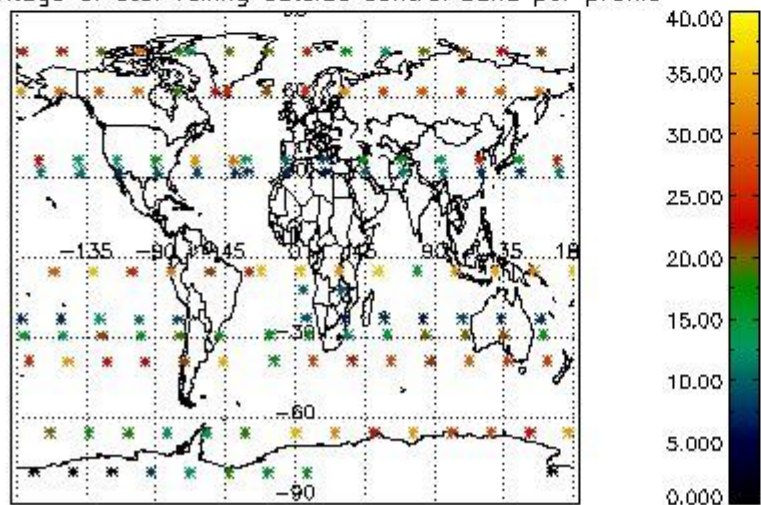

Percentage of star falling outside central band per profile