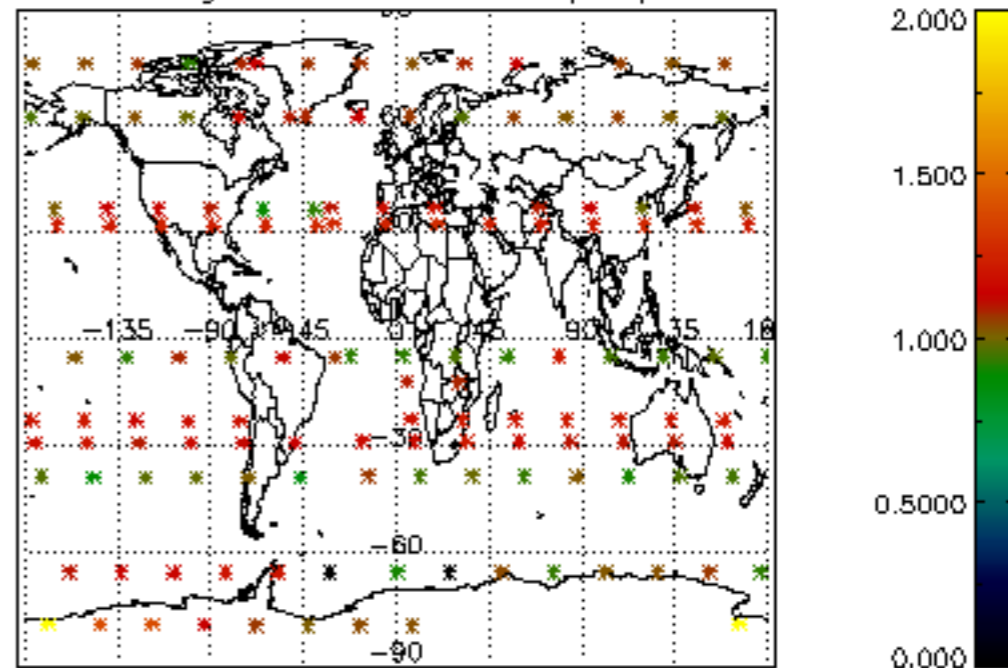

Percentage of flagged data per NO3 profile

Percentage of cosmic ray hits per profile

Percentage of datation errors per profile

Percentage of star falling outside central band per profile

Percentage of saturation errors per profile