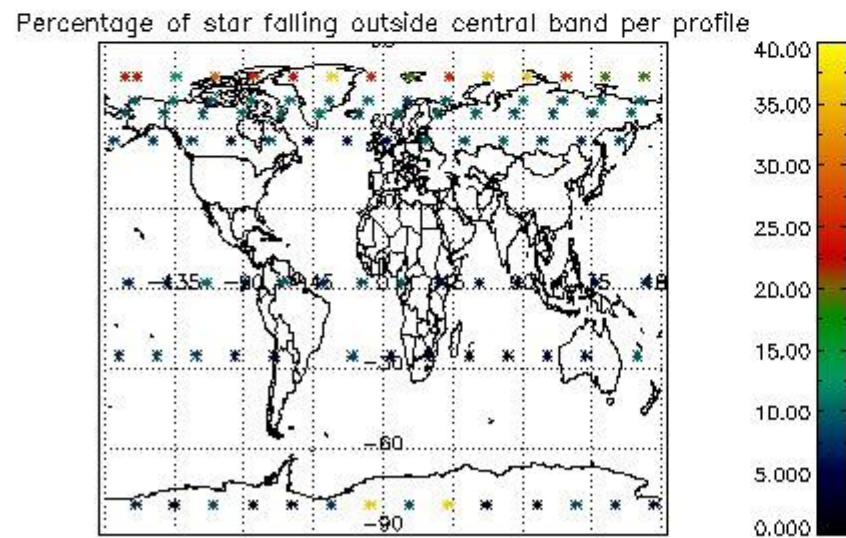

5. Trace gas profiles

5.1 Ozone statistics based on quality of products

The final quality of the products can be "measured" using the STD (Standard Deviation) attached to every point profile. This information is written to the parameter GOM_NL__2P/NL_LOCAL_SPECIES_DENSITY/o3_std of the level 2 products. The table below shows the statistics for given STD ranges.

The statistics are given with respect to the overall valid production:

- Products without fatal errors: GOM_NL__2P/MPH/PRODUCT_ERR=0
- Valid point profile: GOM_NL__2P/NL_LOCAL_SPECIES_DENSITY/pcd(0)=0

The 'Criteria' is applied to valid points of dark limb products:

- Products in dark limb illumination condition: GOM_NL__2P/NL_SUMMARY_QUALITY/obs_ill_cond=0
- Products without fatal errors: GOM_NL__2P/MPH/PRODUCT_ERR=0
- Valid point profile: GOM_NL__2P/NL_LOCAL_SPECIES_DENSITY/pcd(0)=0

So, the table below shows the percentage of dark limb and valid observations for each criteria with respect to the overall valid daily observations.

Criteria	% of total production
All STD	40
STD < 20	27