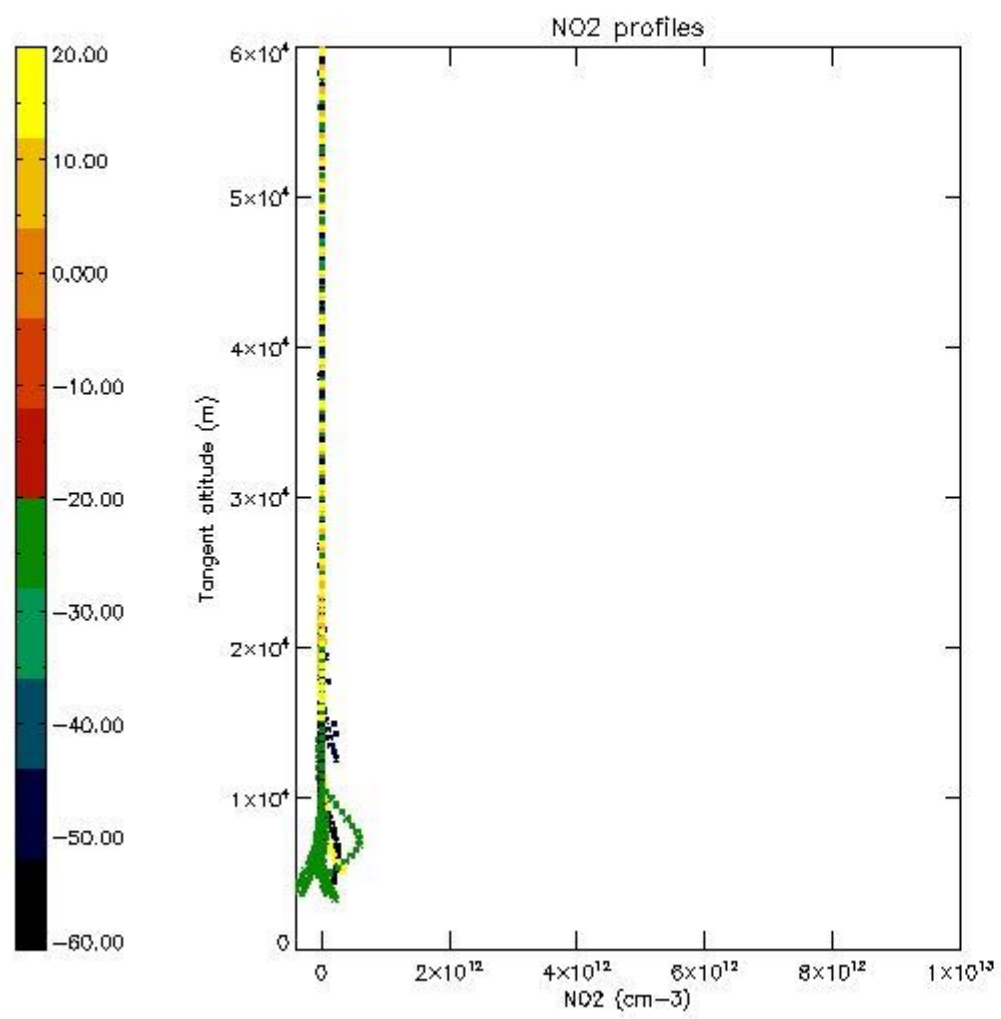

5.4 Plot ozone profiles where STD < 10% (dark without errors)

The colorbar represents the latitude.

5.5 Plot ozone profiles where STD < 5% (dark without errors)

The colorbar represents the latitude.

5.6 Plot NO₂ profiles for all STD (dark without errors)

The colorbar represents the latitude.

5.7 Plot NO3 profiles for all STD (dark without errors)

The colorbar represents the latitude.

5.8 Plot H2O profiles for all STD (only for occultations of stars 1,2,3,4,13,14,16,26,63 dark without errors)