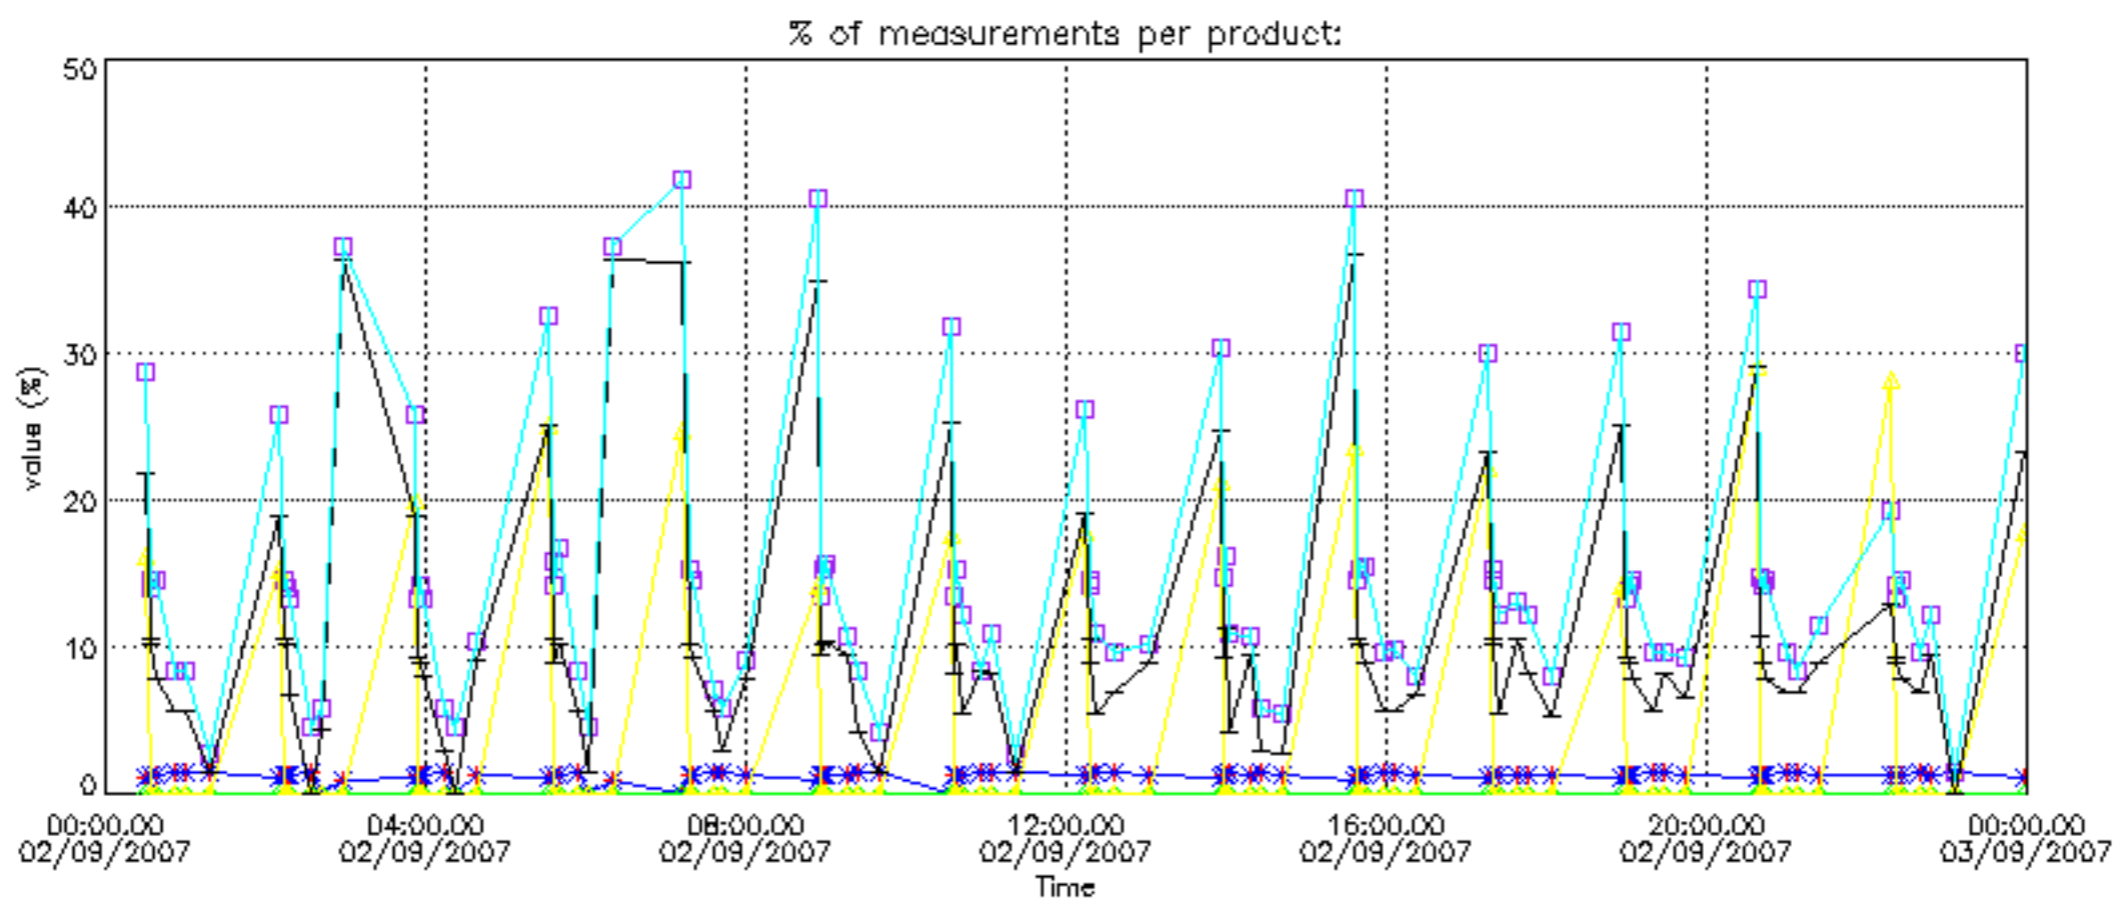

Percentage of cosmic ray hits per profile

Percentage of datation errors per profile