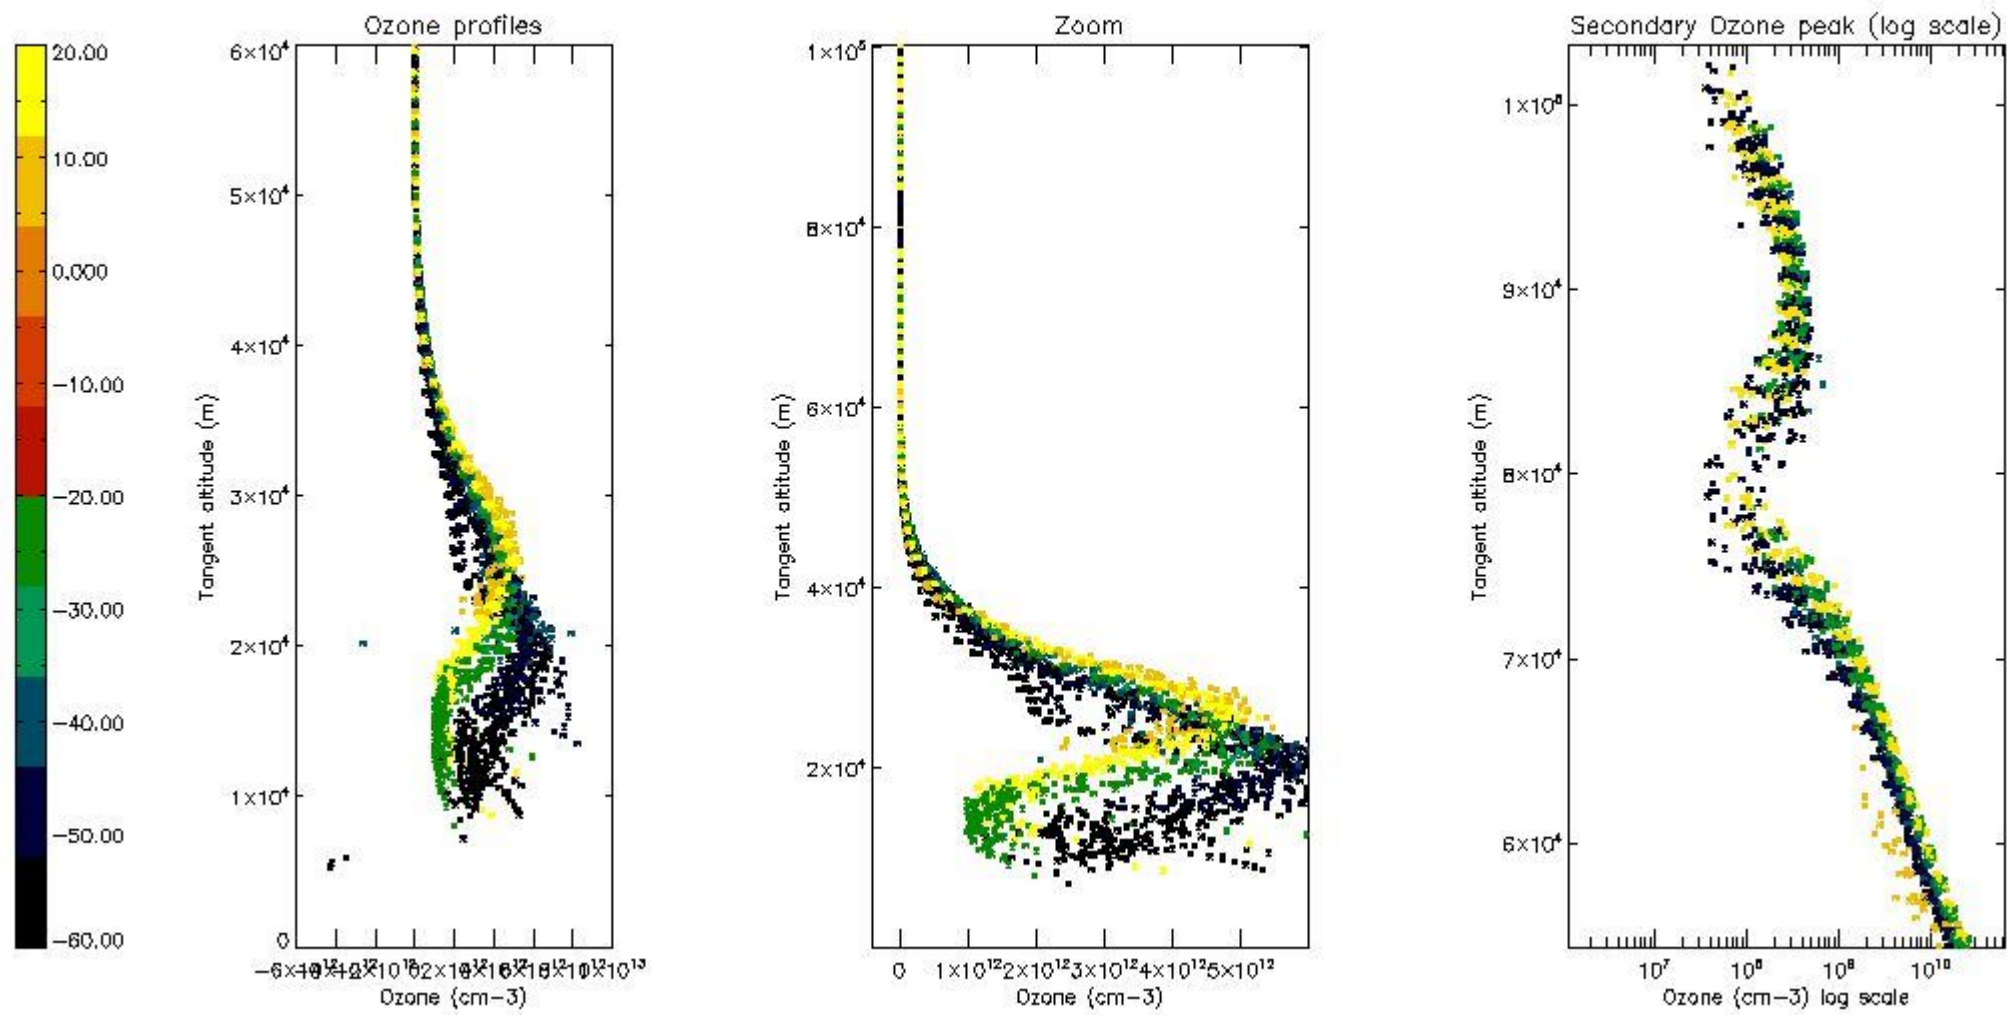

3.1 Plot quality information per product (time dependant)

3.2 Plot quality information per product (world map)

4. Level 1 quality information per product

In this section it is plotted some information contained in the Quality Summary data set of the level 2 products that comes from the level 1b processing. Products without errors (error flag in the MPH set to "0") are used.

STD < 10	23
STD < 5	17

5.2 Plot ozone profiles for all STD (dark without errors)

The colorbar represents the latitude.

5.3 Plot ozone profiles where STD < 20% (dark without errors)

The colorbar represents the latitude.

5.4 Plot ozone profiles where STD < 10% (dark without errors)

The colorbar represents the latitude.

5.5 Plot ozone profiles where STD < 5% (dark without errors)

The colorbar represents the latitude.

5.6 Plot NO₂ profiles for all STD (dark without errors)

The colorbar represents the latitude.

5.7 Plot NO3 profiles for all STD (dark without errors)

The colorbar represents the latitude.

5.8 Plot H₂O profiles for all STD (only for occultations of stars 1,2,3,4,13,14,16,26,63 dark without errors)