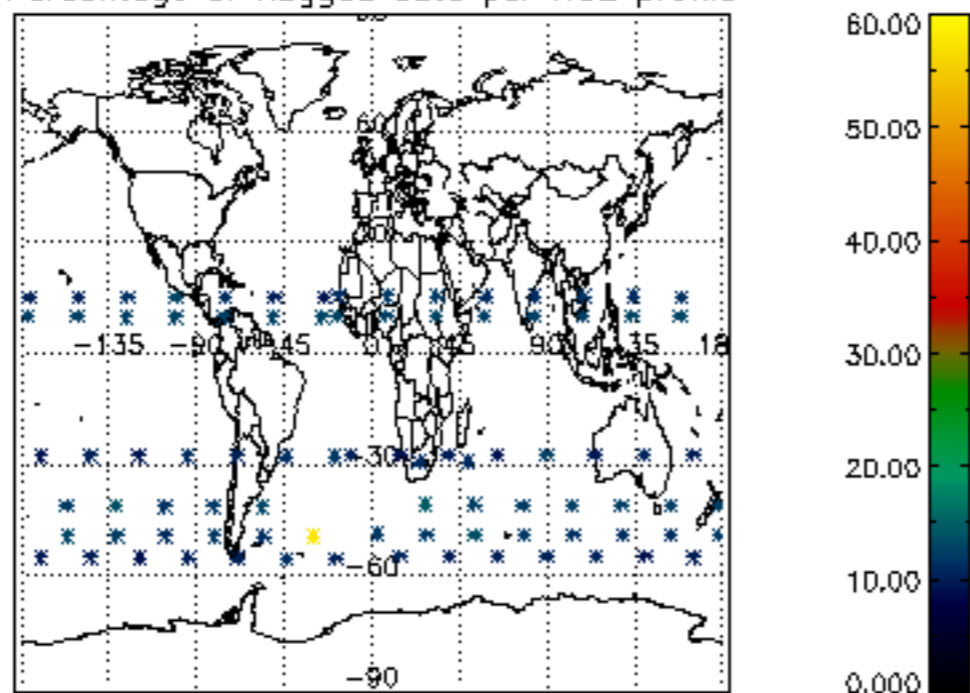

Percentage of flagged data per NO2 profile