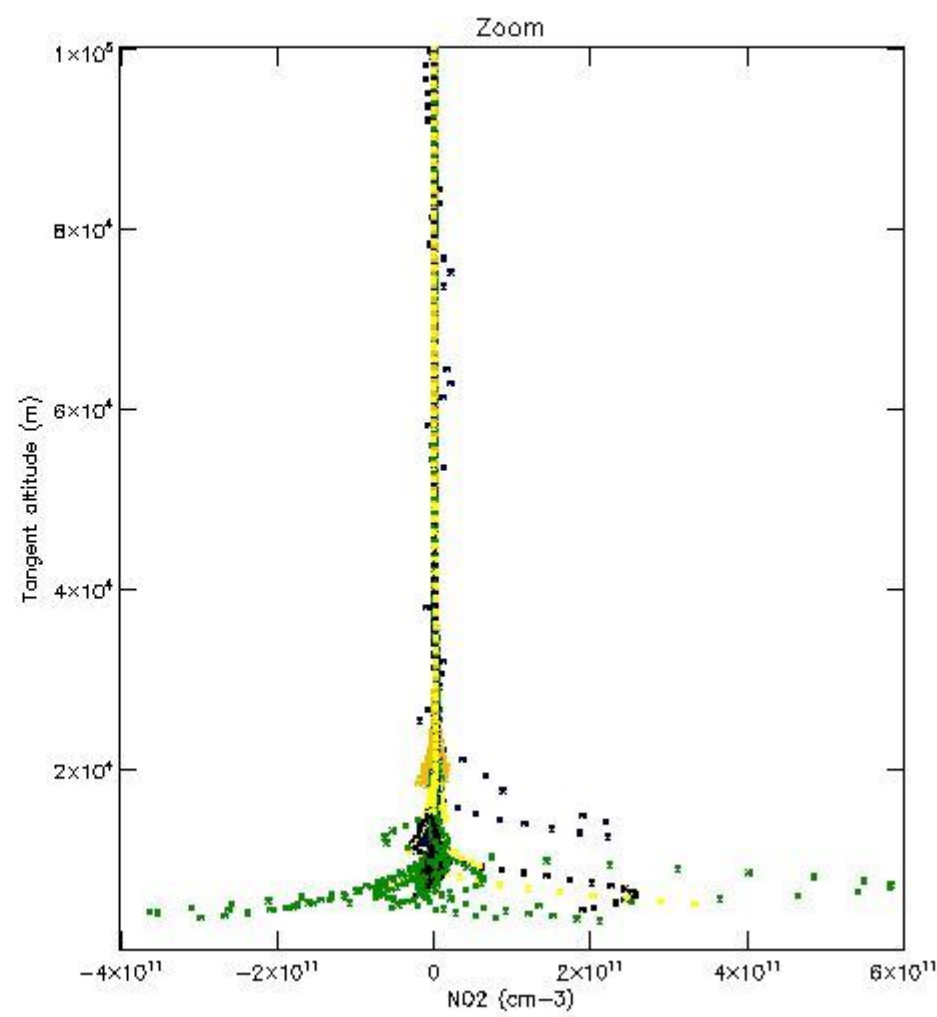

3.1 Plot quality information per product (time dependant)

3.2 Plot quality information per product (world map)

4. Level 1 quality information per product

In this section it is plotted some information contained in the Quality Summary data set of the level 2 products that comes from the level 1b processing. Products without errors (error flag in the MPH set to "0") are used.

5.4 Plot ozone profiles where STD < 10% (dark without errors)

The colorbar represents the latitude.

5.5 Plot ozone profiles where STD < 5% (dark without errors)

The colorbar represents the latitude.

5.6 Plot NO₂ profiles for all STD (dark without errors)

The colorbar represents the latitude.

5.7 Plot NO3 profiles for all STD (dark without errors)

The colorbar represents the latitude.

5.8 Plot H₂O profiles for all STD (only for occultations of stars 1,2,3,4,13,14,16,26,63 dark without errors)