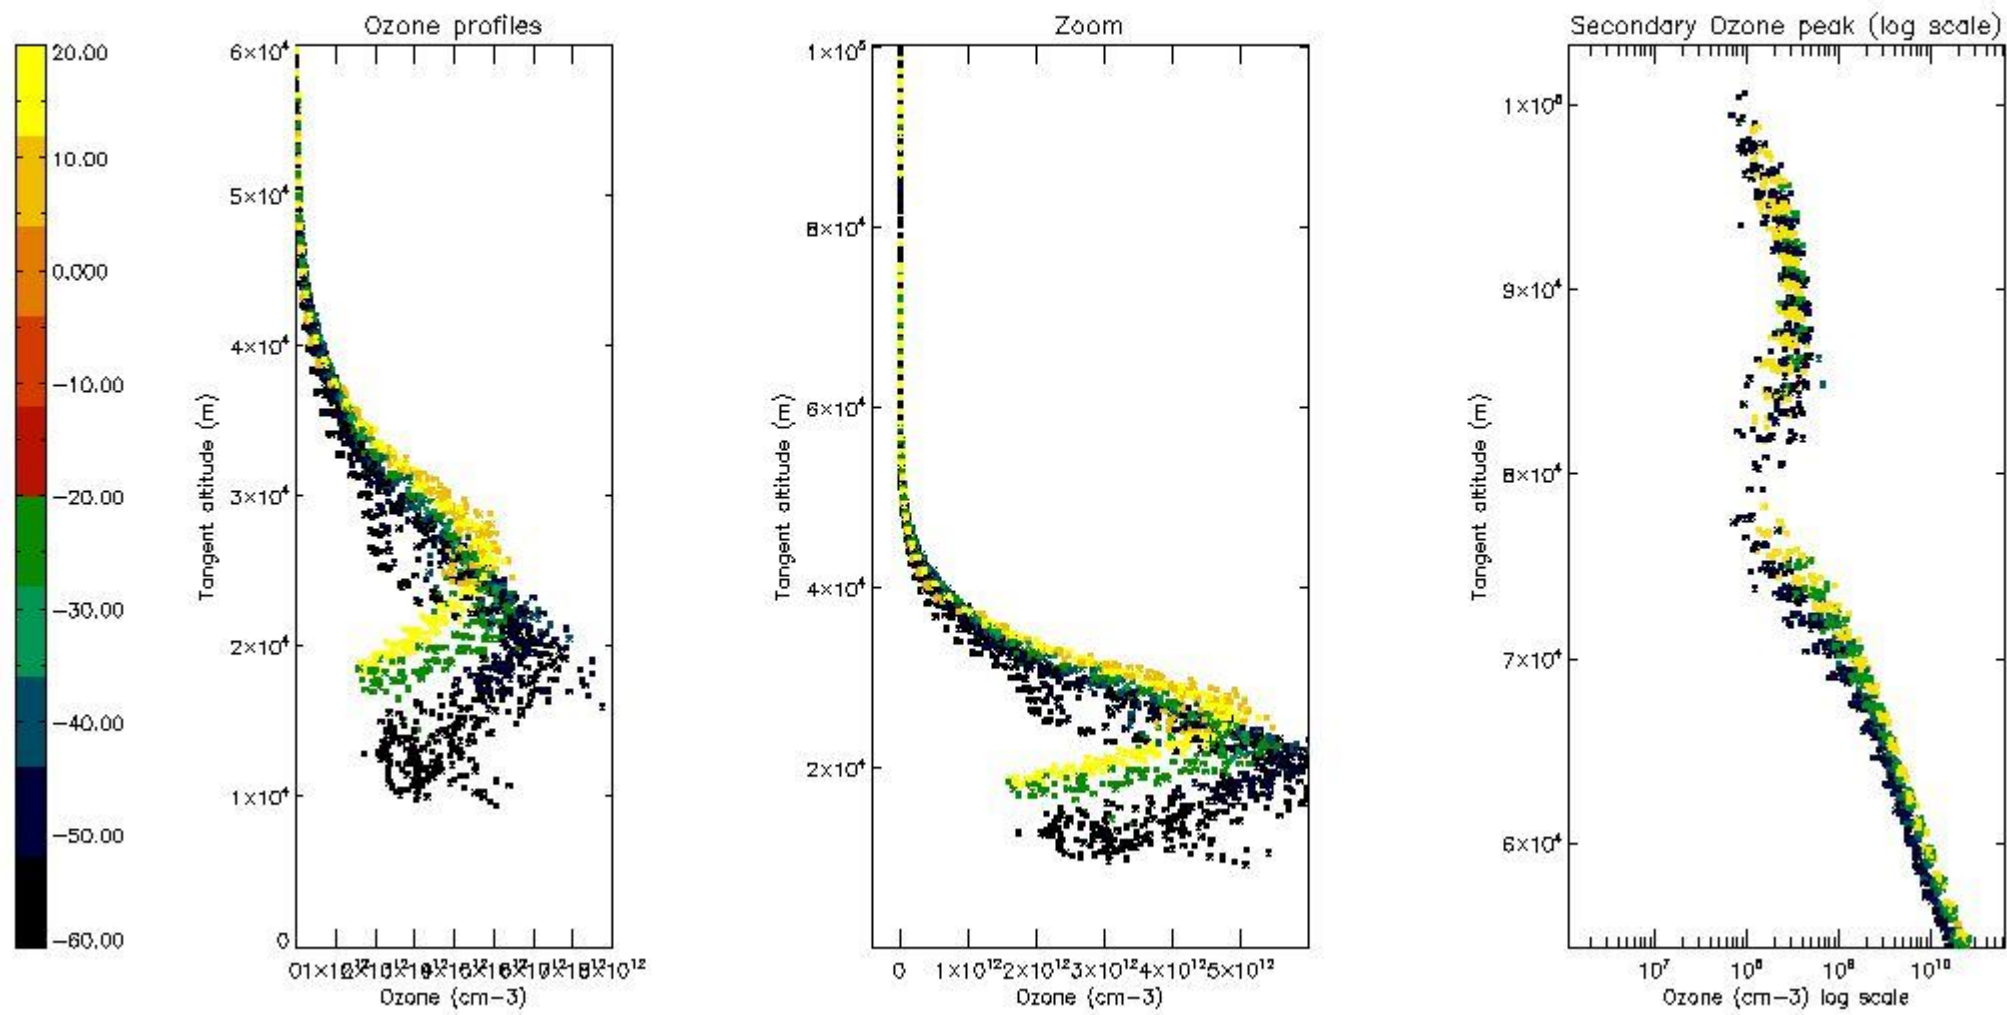

3.1 Plot quality information per product (time dependant)

3.2 Plot quality information per product (world map)

4. Level 1 quality information per product

In this section it is plotted some information contained in the Quality Summary data set of the level 2 products that comes from the level 1b processing. Products without errors (error flag in the MPH set to "0") are used.

STD < 10	23
STD < 5	17

5.2 Plot ozone profiles for all STD (dark without errors)

The colorbar represents the latitude.

5.3 Plot ozone profiles where STD < 20% (dark without errors)

The colorbar represents the latitude.

5.4 Plot ozone profiles where STD < 10% (dark without errors)

The colorbar represents the latitude.

5.5 Plot ozone profiles where STD < 5% (dark without errors)

The colorbar represents the latitude.

5.6 Plot NO₂ profiles for all STD (dark without errors)

The colorbar represents the latitude.

5.7 Plot NO3 profiles for all STD (dark without errors)

The colorbar represents the latitude.

5.8 Plot H₂O profiles for all STD (only for occultations of stars 1,2,3,4,13,14,16,26,63 dark without errors)