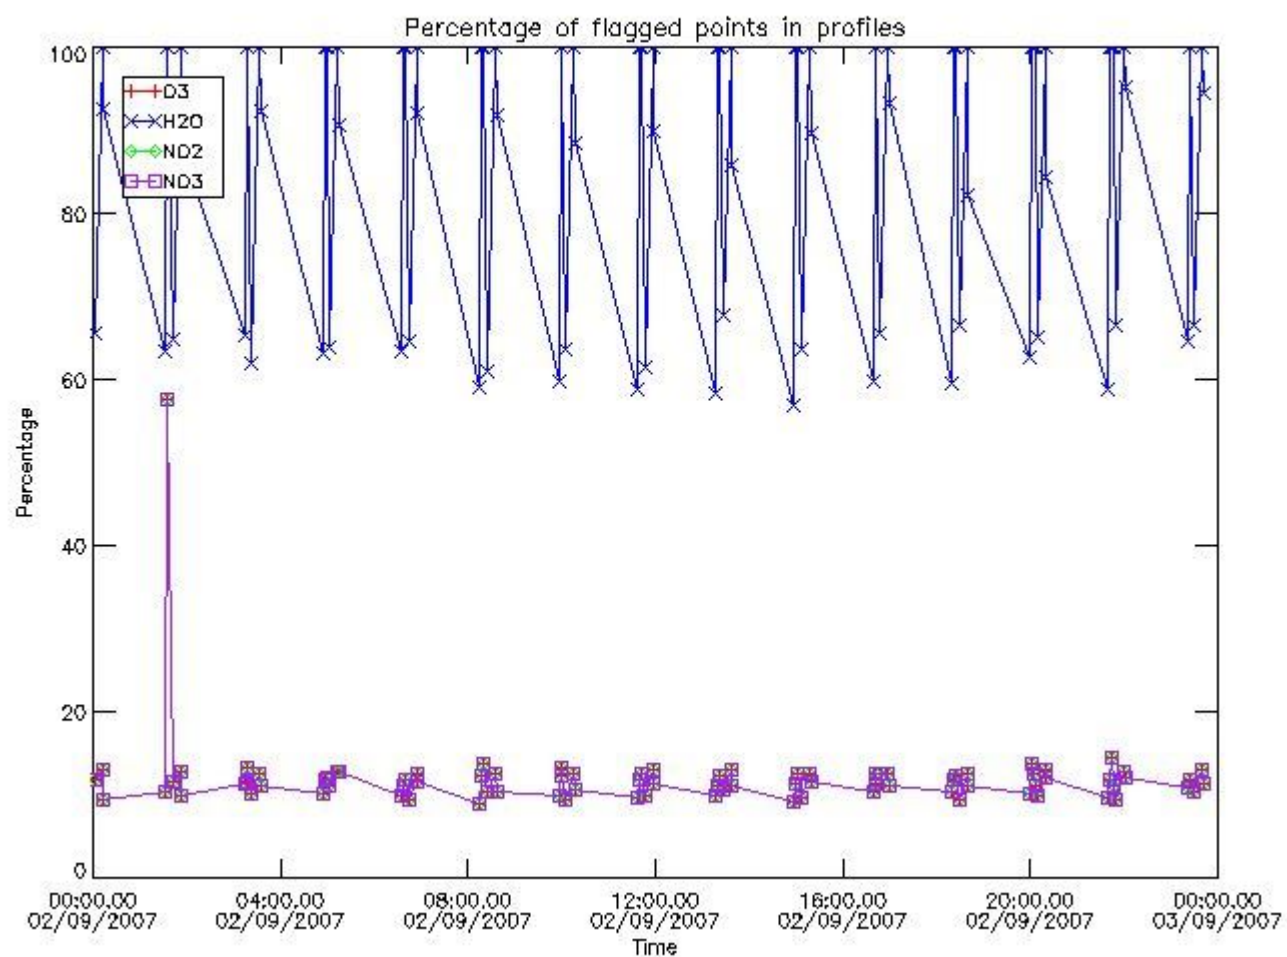

3.1 Plot quality information per product (time dependant)

3.2 Plot quality information per product (world map)

4. Level 1 quality information per product

In this section it is plotted some information contained in the Quality Summary data set of the level 2 products that comes from the level 1b processing. Products without errors (error flag in the MPH set to "0") are used.