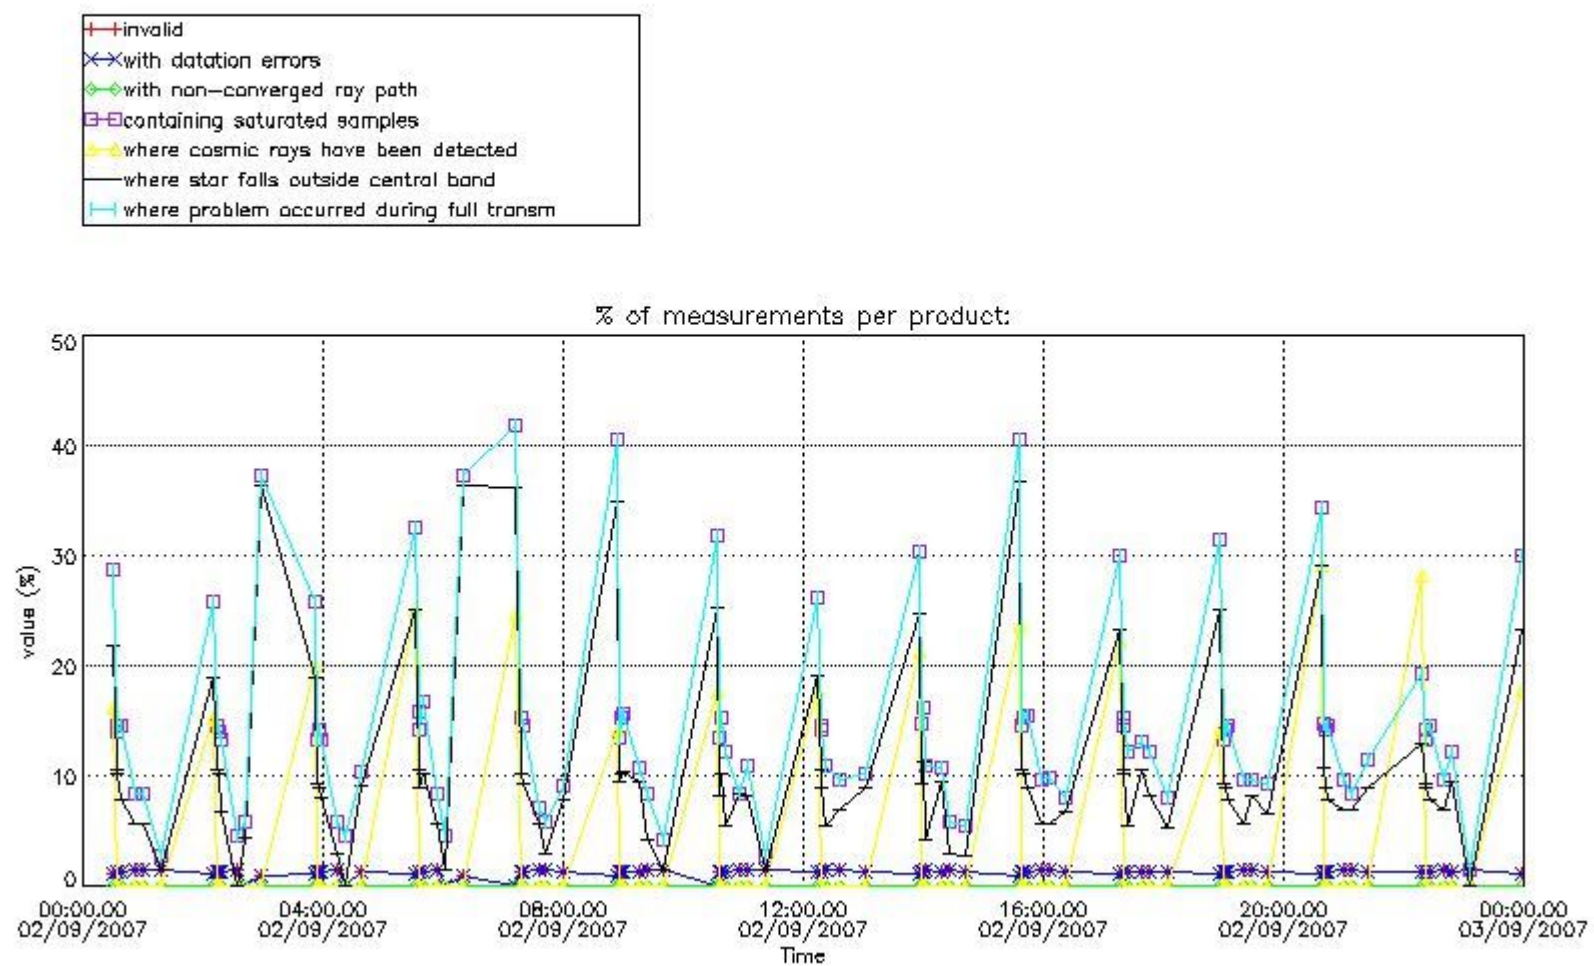

4.2 Plot quality information per product coming from level 1b processing (world map)

4.2.1 Plot level 1 quality information per product (world map): ENVISAT ASCENDING passes