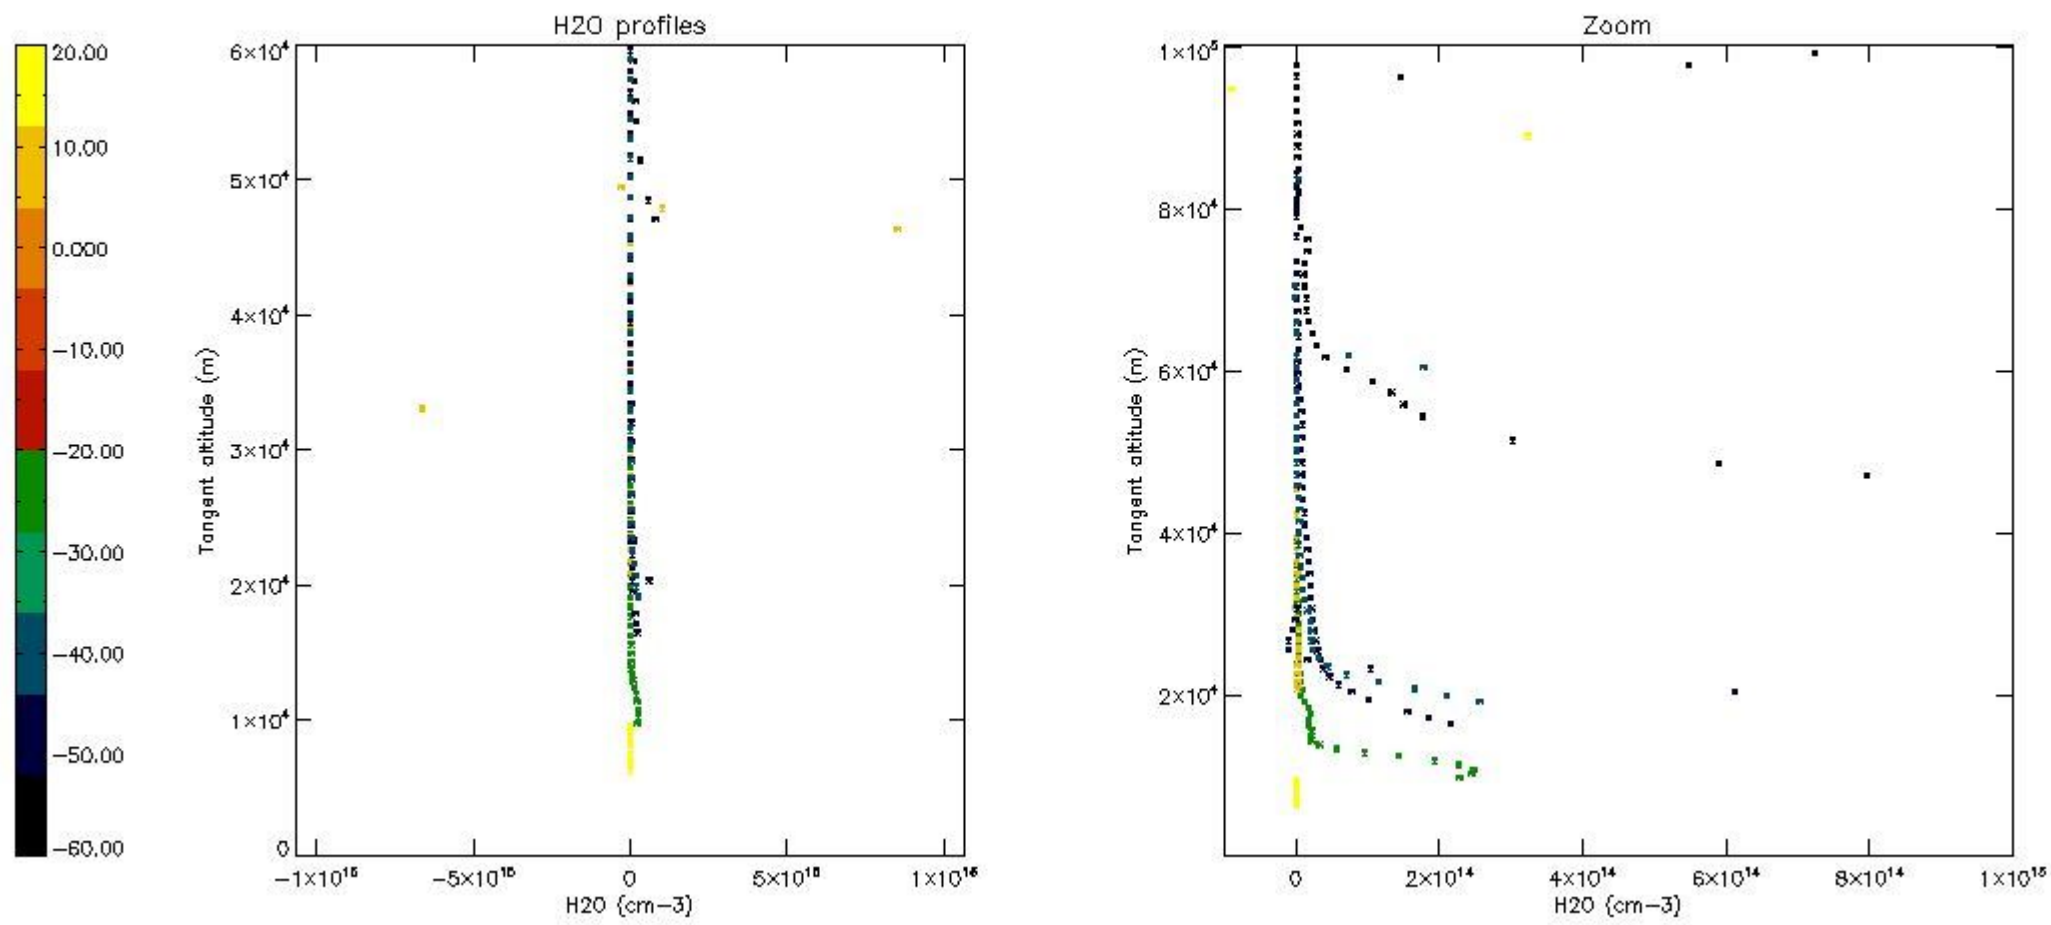

6. Auxiliary Data Files used for the production reported in section 2

The number reported in the third column indicates since which file (see list in section 2) the corresponding auxiliary file has been used. The fourth column is the date of those product files.

Type	Auxiliary Filename	Used since product	Used since product date
INST_PHYS_CHARACTERISTICS	GOM_INS_AXVIEC20091111_143220_20030716_120000_20500101_000000	1	02-SEP-2007 00:01:43
LEVEL-2_PROC_CONFIG	GOM_PR2_AXVIEC20091111_152718_20020301_000000_20500101_000000	1	02-SEP-2007 00:01:43
CROSS_SECTIONS_FILE	GOM_CRS_AXVIEC20091111_154832_20020301_000000_20500101_000000	1	02-SEP-2007 00:01:43