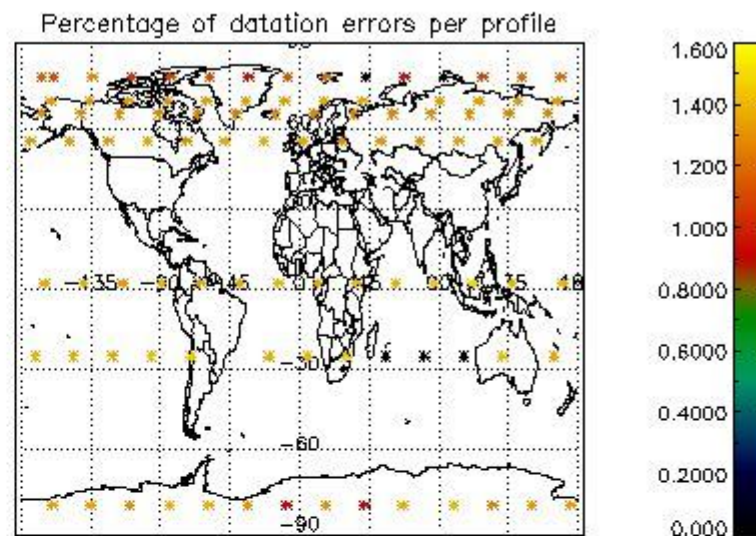

5. Trace gas profiles

5.1 Ozone statistics based on quality of products

The final quality of the products can be "measured" using the STD (Standard Deviation) attached to every point profile. This information is written to the parameter GOM_NL__2P/NL_LOCAL_SPECIES_DENSITY/o3_std of the level 2 products. The table below shows the statistics for given STD ranges.

The statistics are given with respect to the overall valid production:

- Products without fatal errors: GOM_NL__2P/MPH/PRODUCT_ERR=0
- Valid point profile: GOM_NL__2P/NL_LOCAL_SPECIES_DENSITY/pcd(0)=0

The 'Criteria' is applied to valid points of dark limb products:

- Products in dark limb illumination condition: GOM_NL__2P/NL_SUMMARY_QUALITY/obs_ill_cond=0
- Products without fatal errors: GOM_NL__2P/MPH/PRODUCT_ERR=0
- Valid point profile: GOM_NL__2P/NL_LOCAL_SPECIES_DENSITY/pcd(0)=0

So, the table below shows the percentage of dark limb and valid observations for each criteria with respect to the overall valid daily observations.

Criteria	% of total production
All STD	40
STD < 20	27