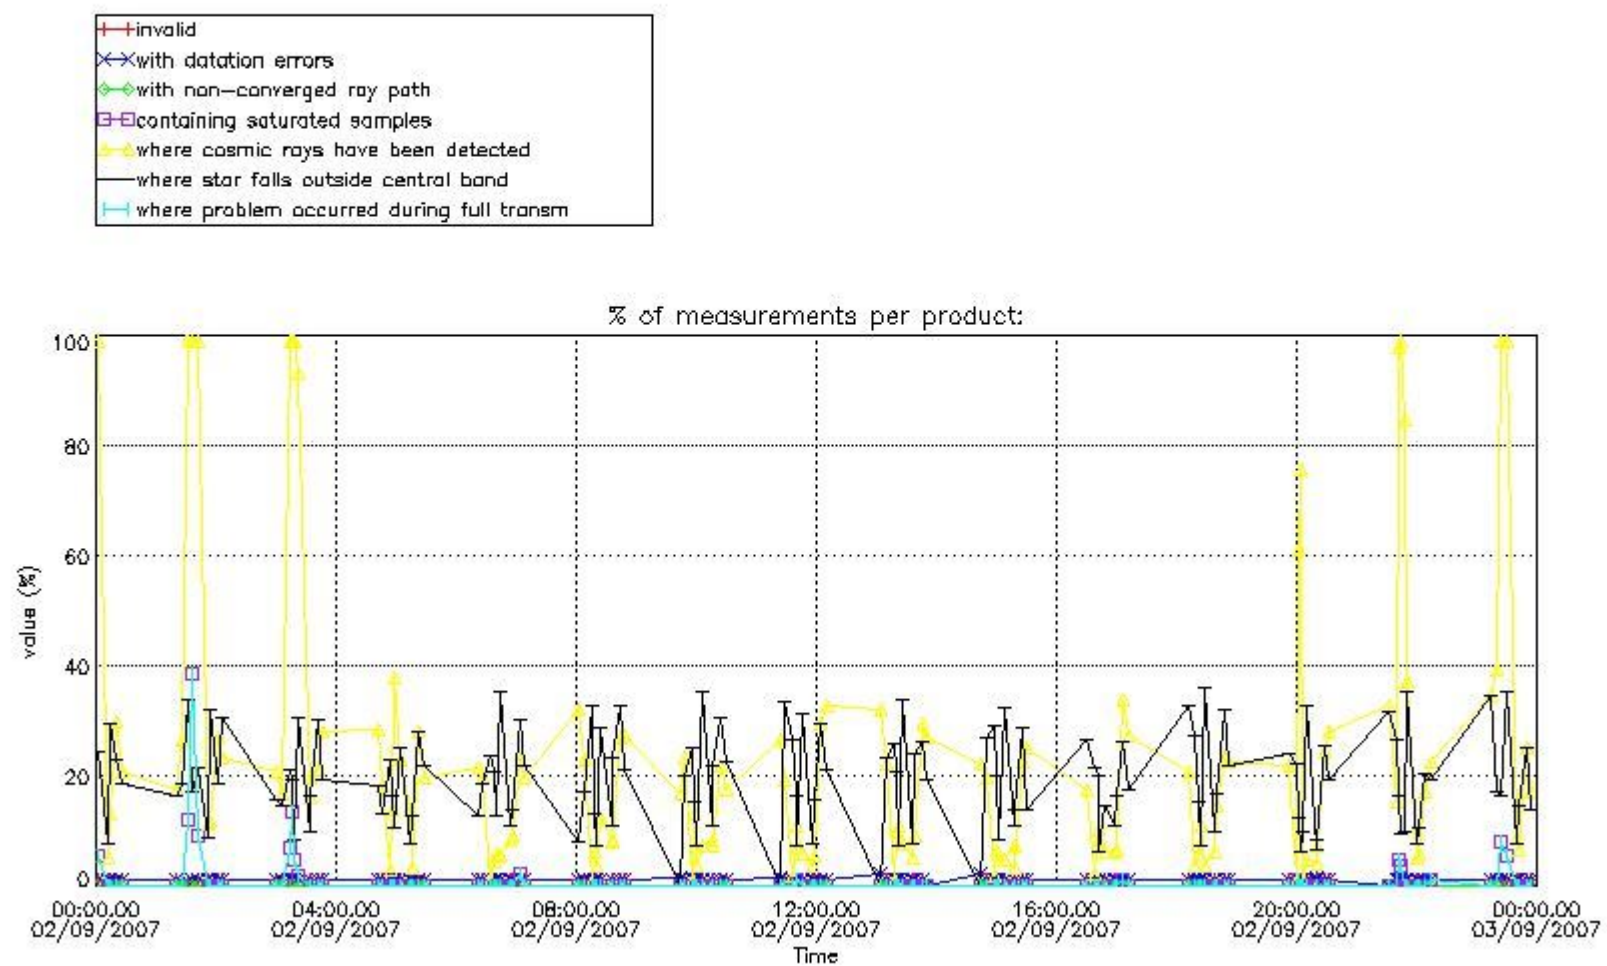

4.1.2 Plot level 1 quality information per product (time dependant): ENVI SAT DESCENDING passes