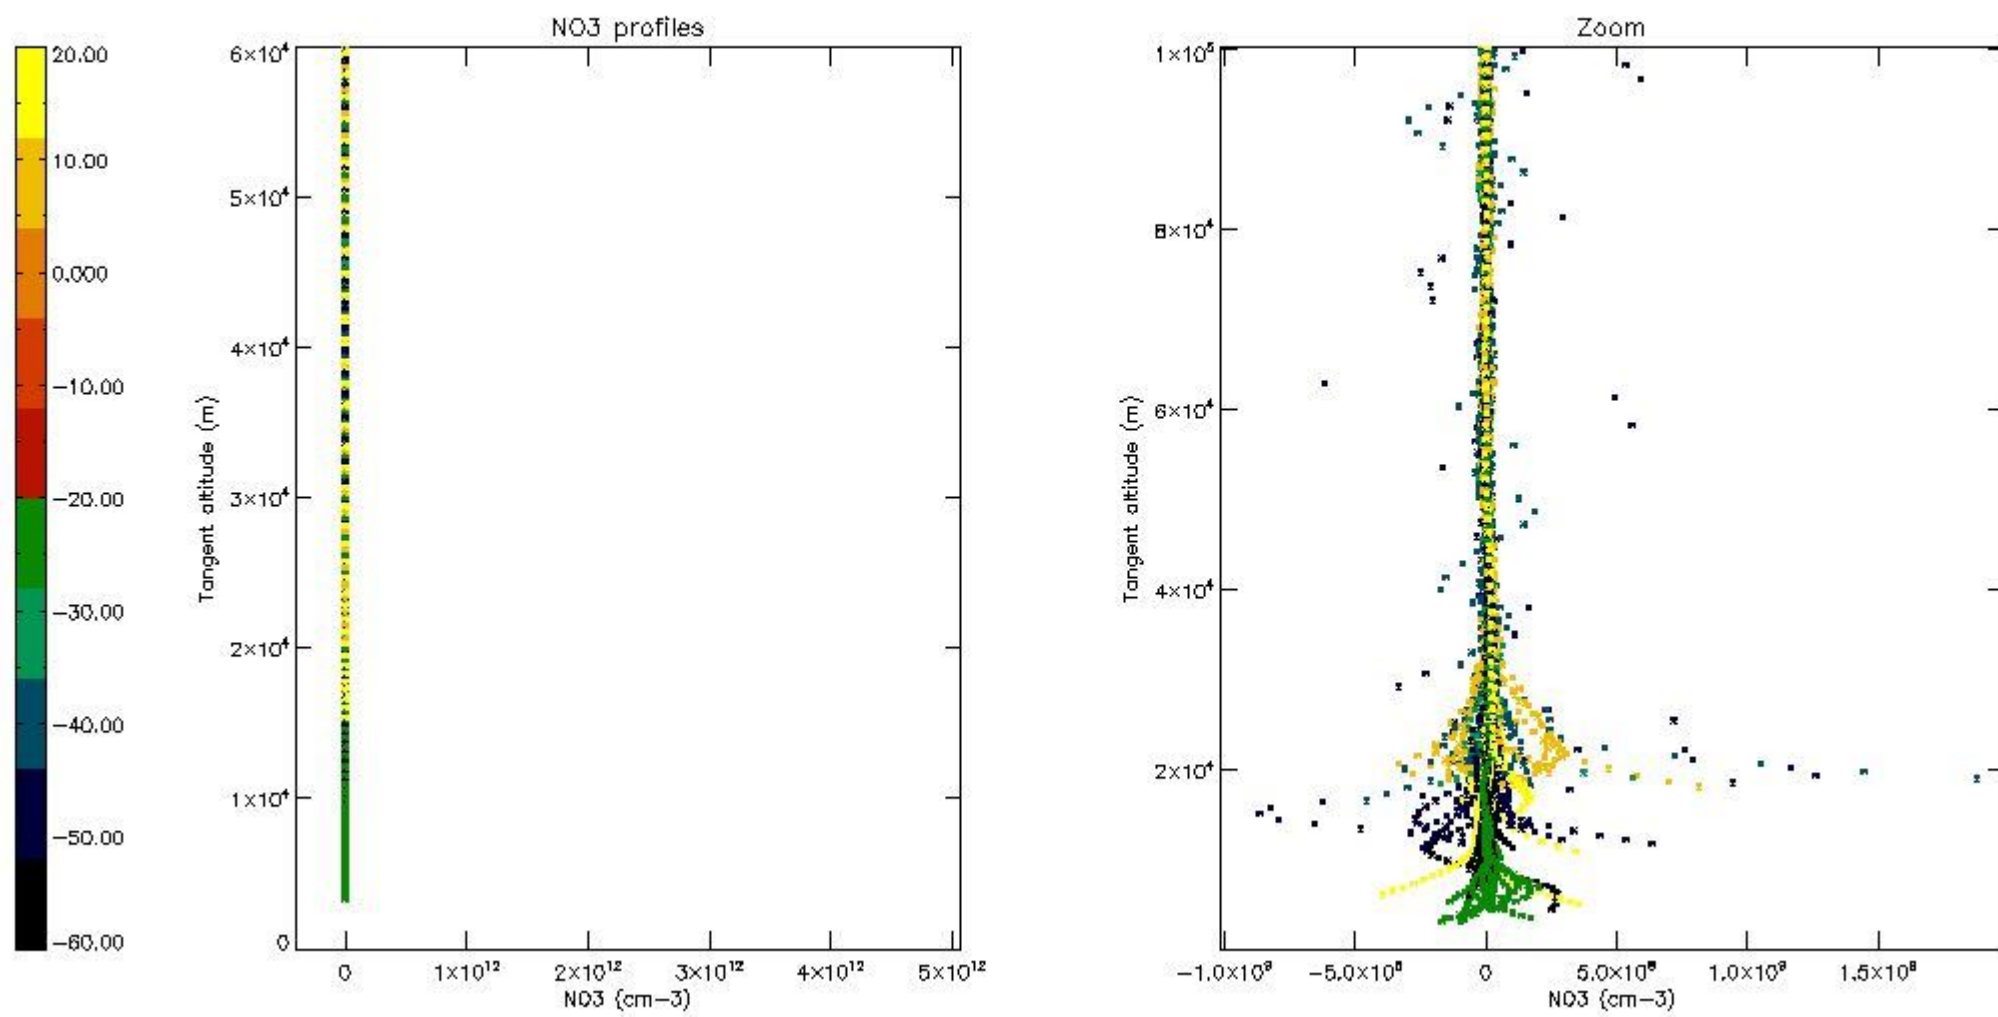

5.8 Plot H2O profiles for all STD (only for occultations of stars 1,2,3,4,13,14,16,26,63 dark without errors)

The colorbar represents the latitude.