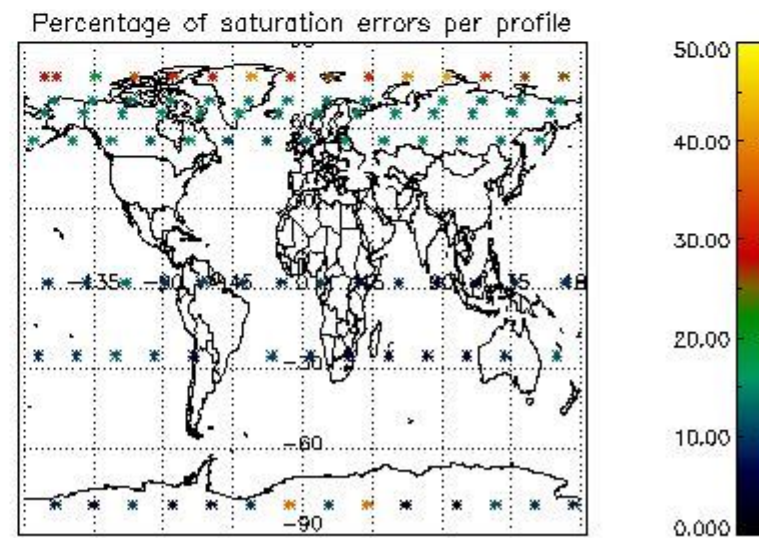

5. Trace gas profiles

5.1 Ozone statistics based on quality of products

The final quality of the products can be "measured" using the STD (Standard Deviation) attached to every point profile. This information is written to the parameter GOM_NL__2P/NL_LOCAL_SPECIES_DENSITY/o3_std of the level 2 products. The table below shows the statistics for given STD ranges.

The statistics are given with respect to the overall valid production:

- Products without fatal errors: GOM_NL__2P/MPH/PRODUCT_ERR=0
- Valid point profile: GOM_NL__2P/NL_LOCAL_SPECIES_DENSITY/pcd(0)=0

The 'Criteria' is applied to valid points of dark limb products:

- Products in dark limb illumination condition: GOM_NL__2P/NL_SUMMARY_QUALITY/obs_ill_cond=0
- Products without fatal errors: GOM_NL__2P/MPH/PRODUCT_ERR=0
- Valid point profile: GOM_NL__2P/NL_LOCAL_SPECIES_DENSITY/pcd(0)=0

So, the table below shows the percentage of dark limb and valid observations for each criteria with respect to the overall valid daily observations.

Criteria	% of total production
All STD	40
STD < 20	27