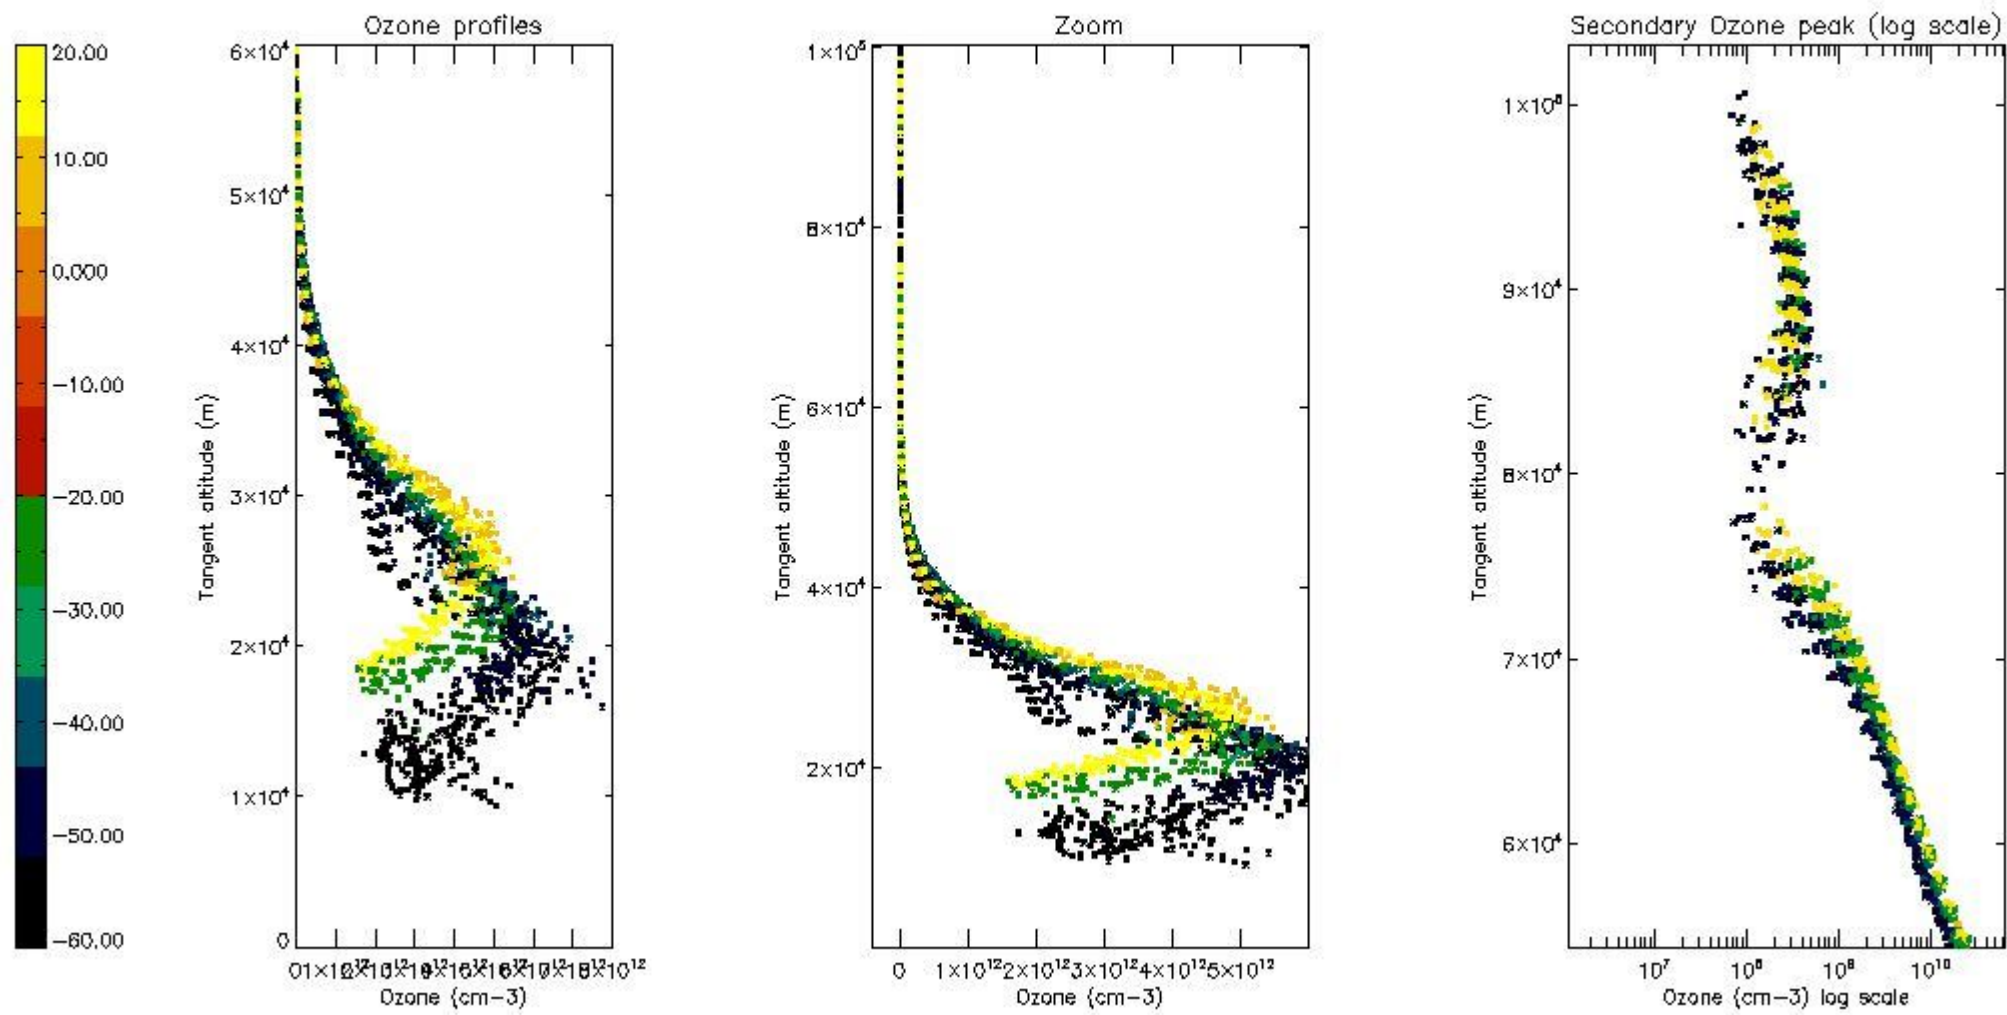

5.5 Plot ozone profiles where STD < 5% (dark without errors)

The colorbar represents the latitude.