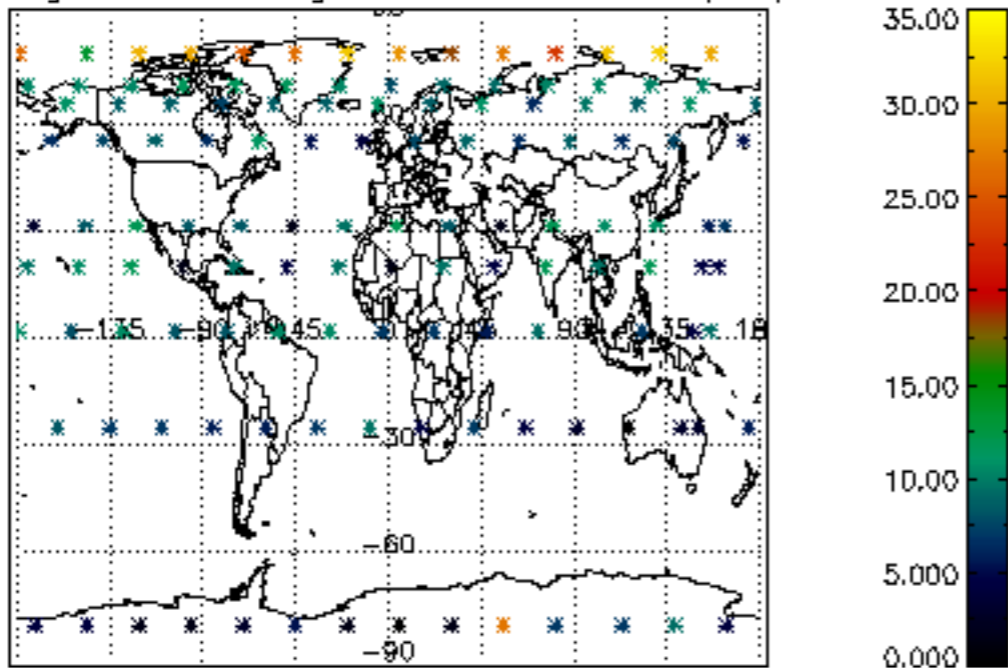

Percentage of star falling outside central band per profile