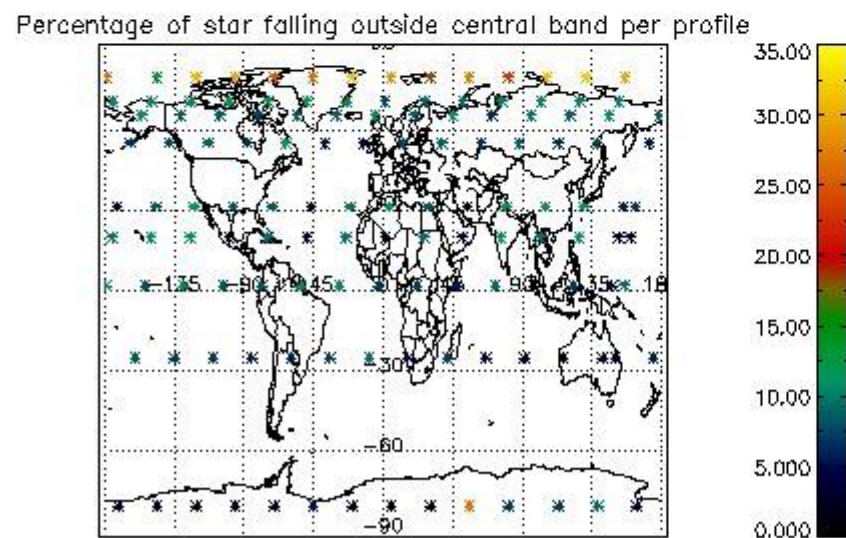

Percentage of datation errors per profile

Percentage of star falling outside central band per profile

Percentage of saturation errors per profile

4.2.2 Plot level 1 quality information per product (world map): ENVISAT DESCENDING passes