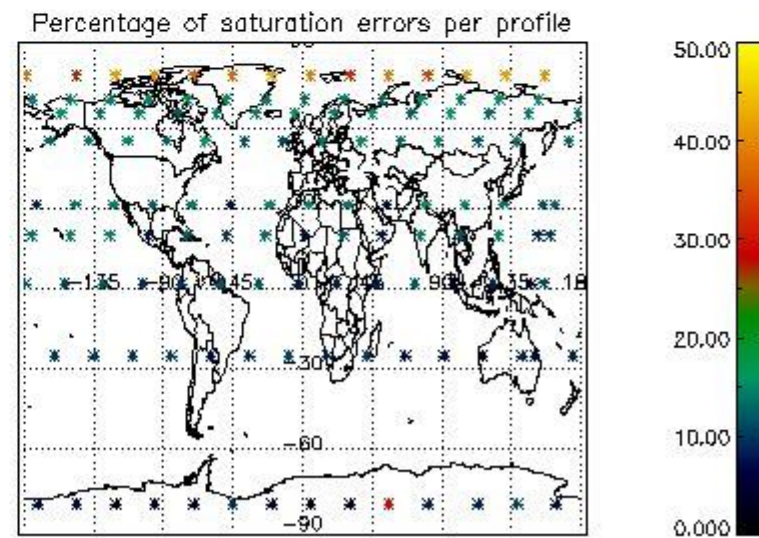

5. Trace gas profiles

5.1 Ozone statistics based on quality of products

The final quality of the products can be "measured" using the STD (Standard Deviation) attached to every point profile. This information is written to the parameter GOM_NL__2P/NL_LOCAL_SPECIES_DENSITY/o3_std of the level 2 products. The table below shows the statistics for given STD ranges.

The statistics are given with respect to the overall valid production:

- Products without fatal errors: GOM_NL__2P/MPH/PRODUCT_ERR=0
- Valid point profile: GOM_NL__2P/NL_LOCAL_SPECIES_DENSITY/pcd(0)=0

The 'Criteria' is applied to valid points of dark limb products:

- Products in dark limb illumination condition: GOM_NL__2P/NL_SUMMARY_QUALITY/obs_ill_cond=0
- Products without fatal errors: GOM_NL__2P/MPH/PRODUCT_ERR=0
- Valid point profile: GOM_NL__2P/NL_LOCAL_SPECIES_DENSITY/pcd(0)=0

So, the table below shows the percentage of dark limb and valid observations for each criteria with respect to the overall valid daily observations.

Criteria	% of total production
All STD	26
STD < 20	18