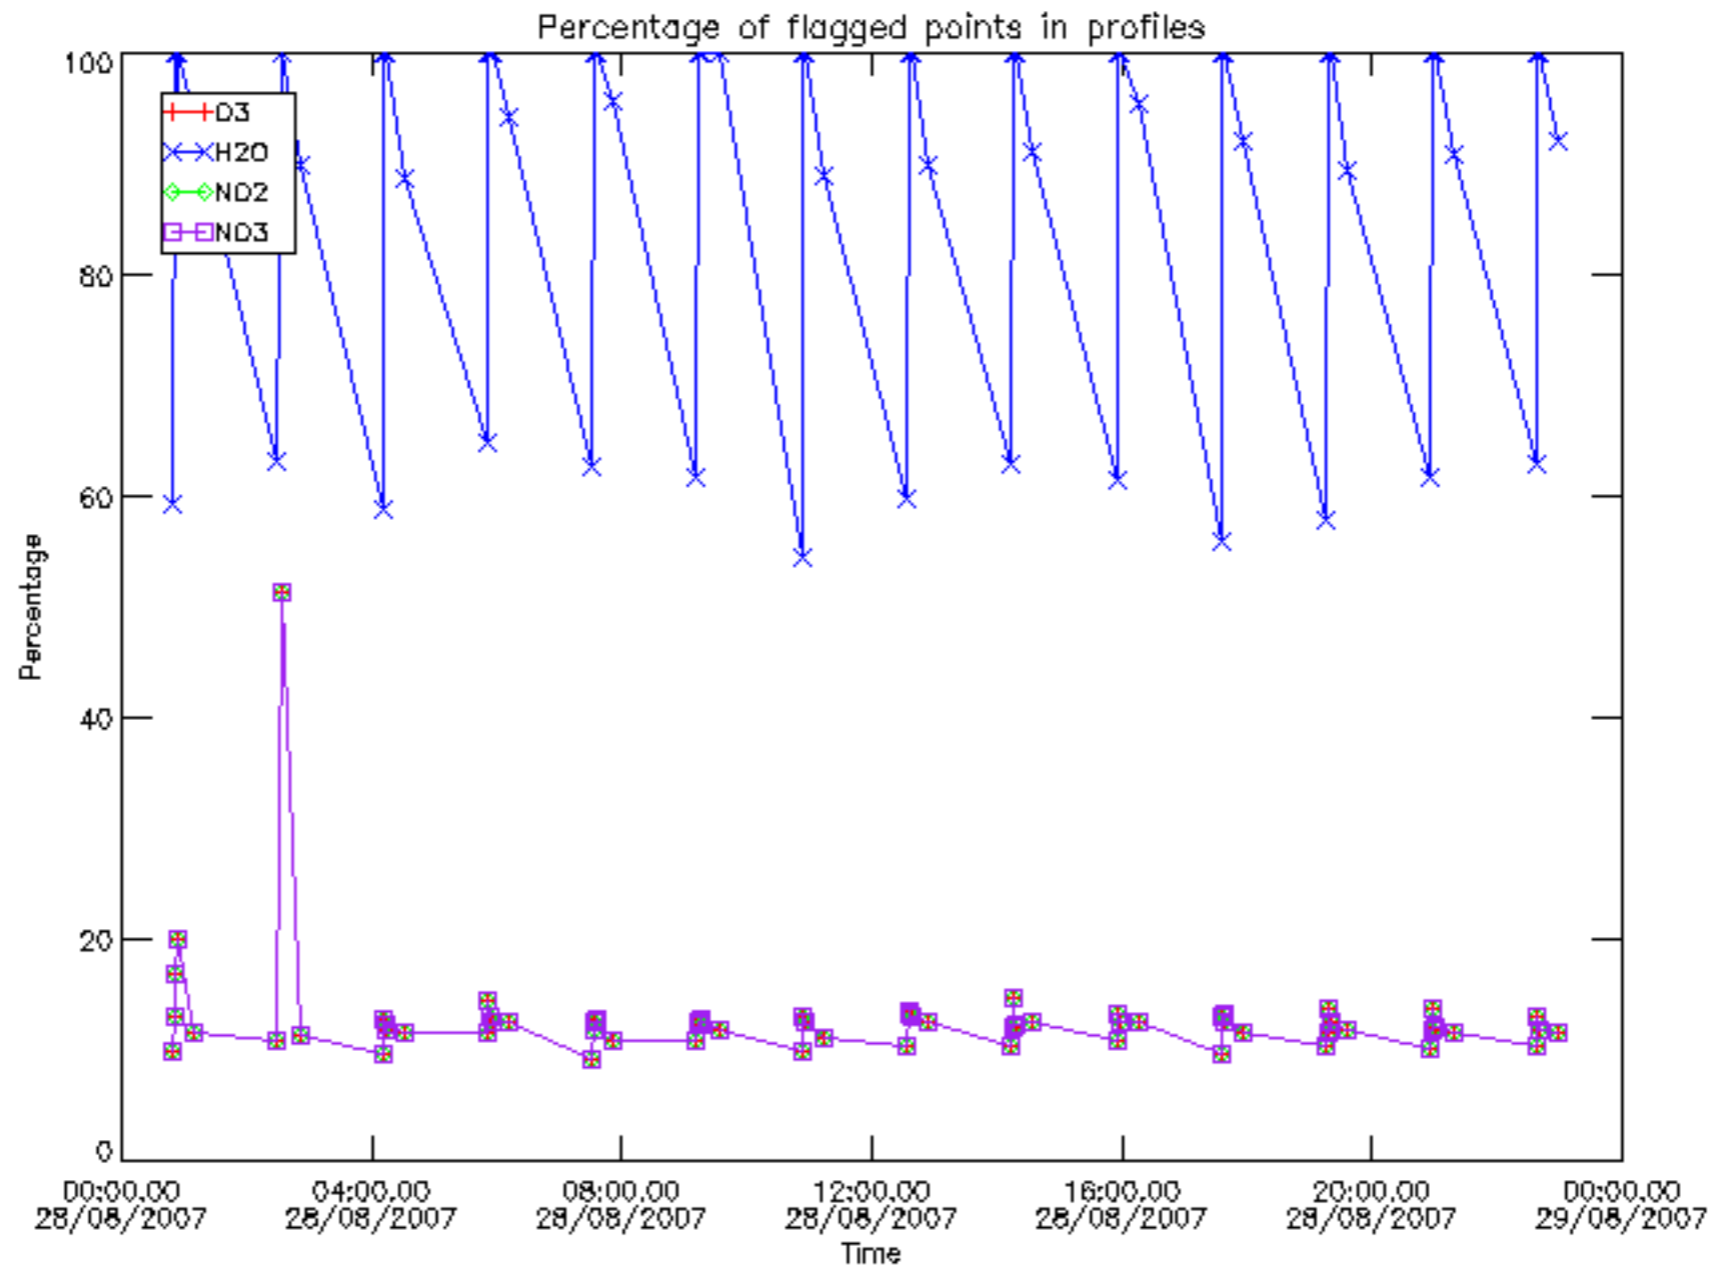

Percentage of flagged data per D3 profile

Percentage of flagged data per H2O profile