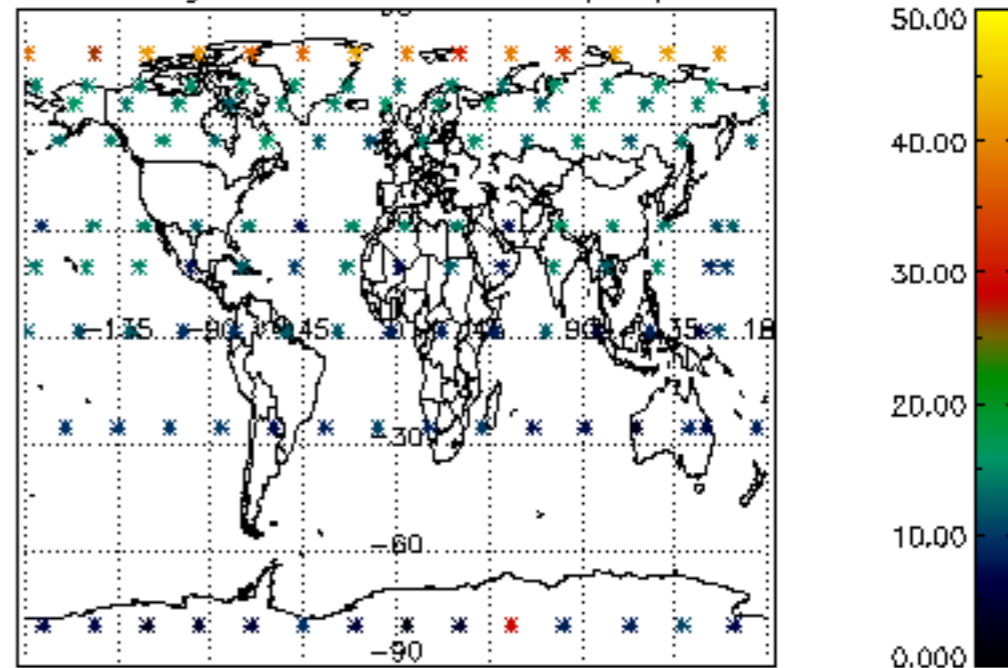

Percentage of saturation errors per profile