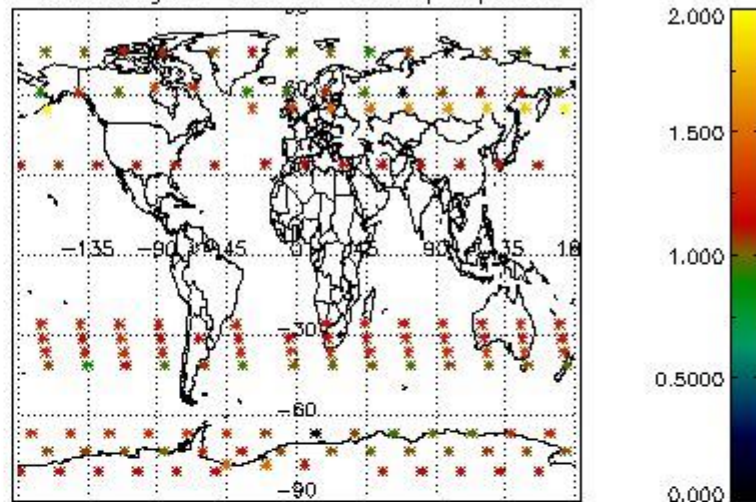

Percentage of datation errors per profile