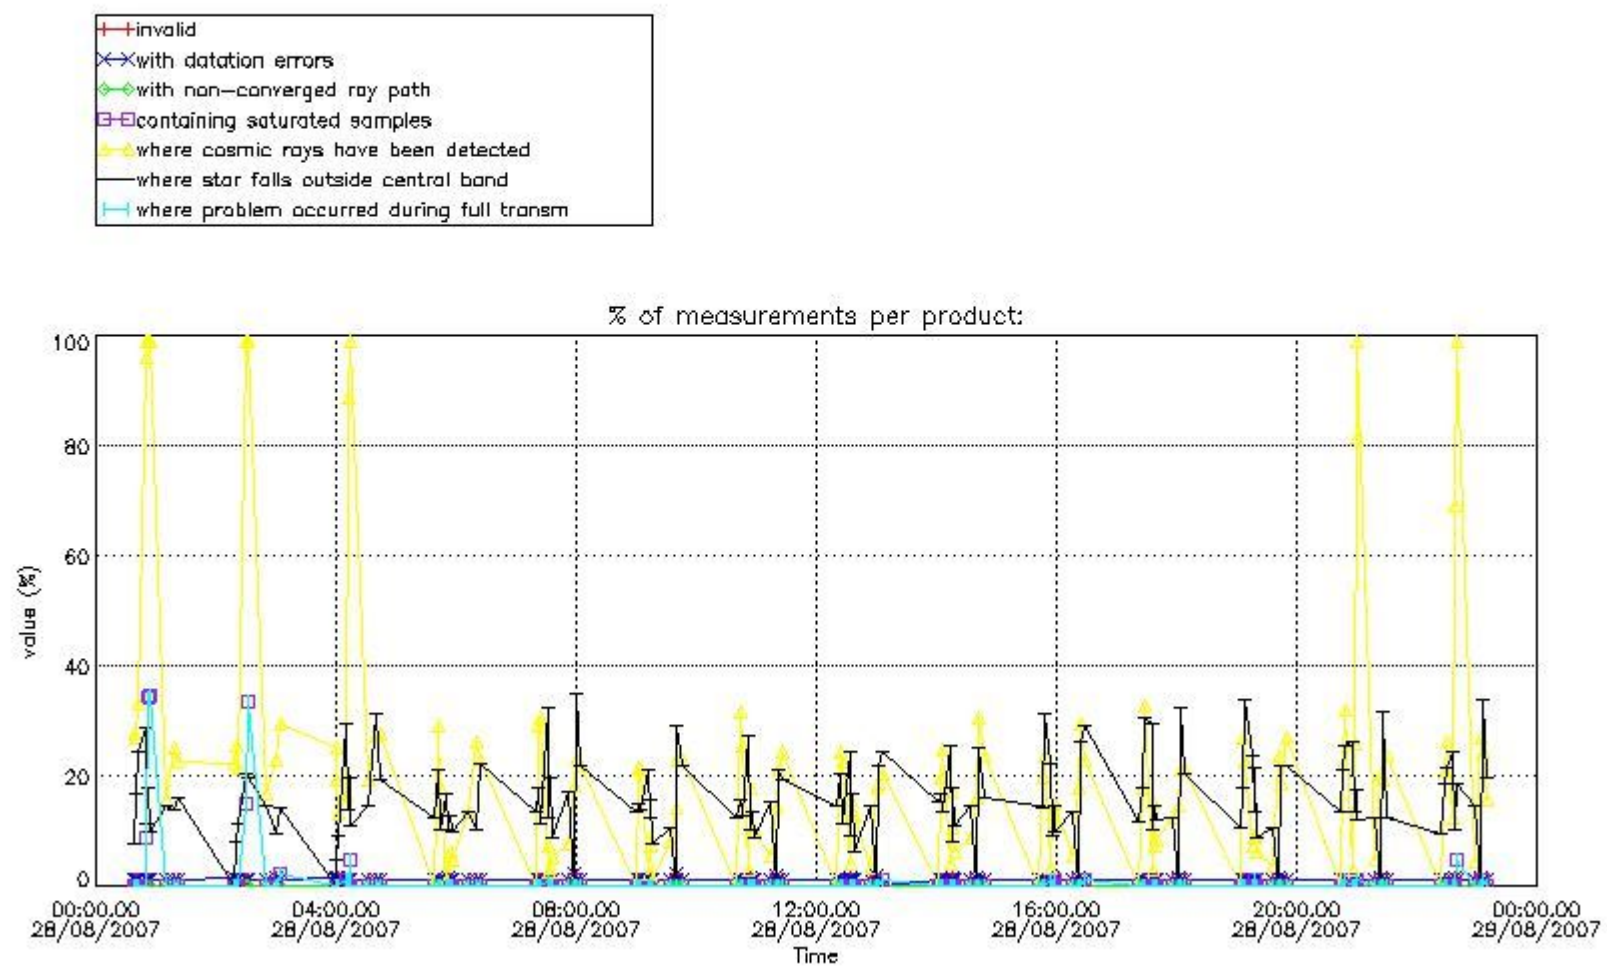

3.1 Plot quality information per product (time dependant)

3.2 Plot quality information per product (world map)

Percentage of flagged data per O3 profile

Percentage of flagged data per H2O profile

Percentage of flagged data per NO2 profile

Percentage of flagged data per NO3 profile

4. Level 1 quality information per product

In this section it is plotted some information contained in the Quality Summary data set of the level 2 products that comes from the level 1b processing. Products without errors (error flag in the MPH set to "0") are used.

4.1 Plot quality information per product (time dependant) coming from level 1b processing

4.1.1 Plot level 1 quality information per product (time dependant): ENVISAT ASCENDING passes

4.1.2 Plot level 1 quality information per product (time dependant): ENVI SAT DESCENDING passes