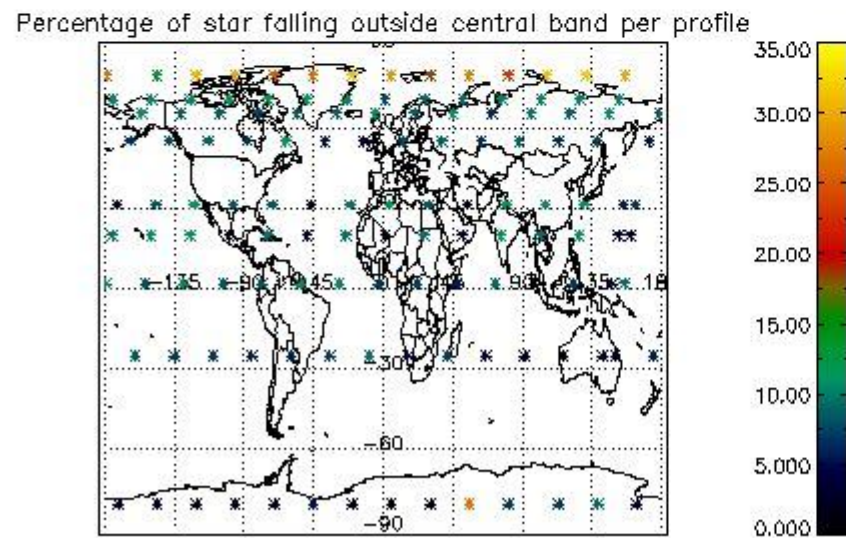

5. Trace gas profiles

5.1 Ozone statistics based on quality of products

The final quality of the products can be "measured" using the STD (Standard Deviation) attached to every point profile. This information is written to the parameter GOM_NL__2P/NL_LOCAL_SPECIES_DENSITY/o3_std of the level 2 products. The table below shows the statistics for given STD ranges.

The statistics are given with respect to the overall valid production:

- Products without fatal errors: GOM_NL__2P/MPH/PRODUCT_ERR=0
- Valid point profile: GOM_NL__2P/NL_LOCAL_SPECIES_DENSITY/pcd(0)=0

The 'Criteria' is applied to valid points of dark limb products:

- Products in dark limb illumination condition: GOM_NL__2P/NL_SUMMARY_QUALITY/obs_ill_cond=0
- Products without fatal errors: GOM_NL__2P/MPH/PRODUCT_ERR=0
- Valid point profile: GOM_NL__2P/NL_LOCAL_SPECIES_DENSITY/pcd(0)=0

So, the table below shows the percentage of dark limb and valid observations for each criteria with respect to the overall valid daily observations.

Criteria	% of total production
All STD	26
STD < 20	18