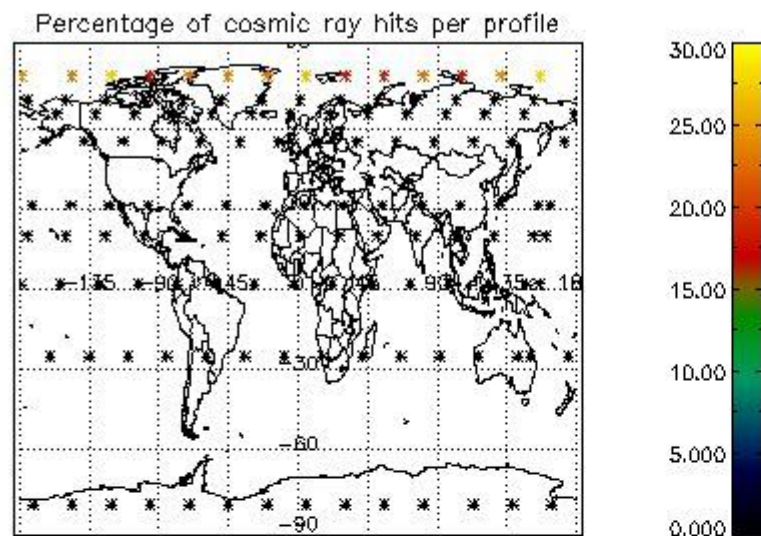

Percentage of datation errors per profile

Percentage of star falling outside central band per profile

Percentage of saturation errors per profile

4.2.2 Plot level 1 quality information per product (world map): ENVISAT DESCENDING passes