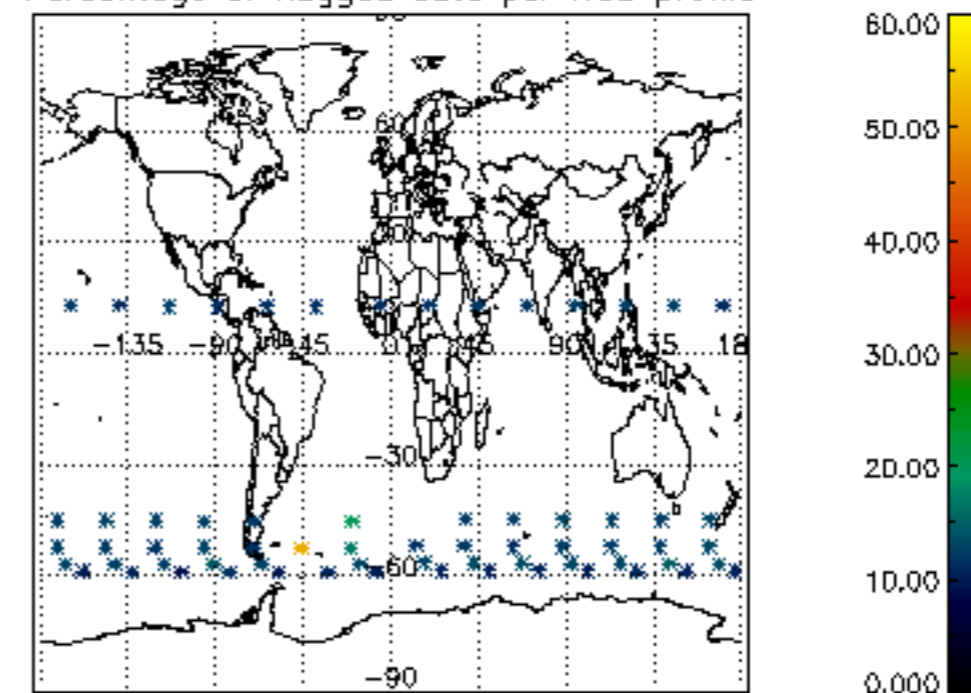

Percentage of flagged data per NO3 profile