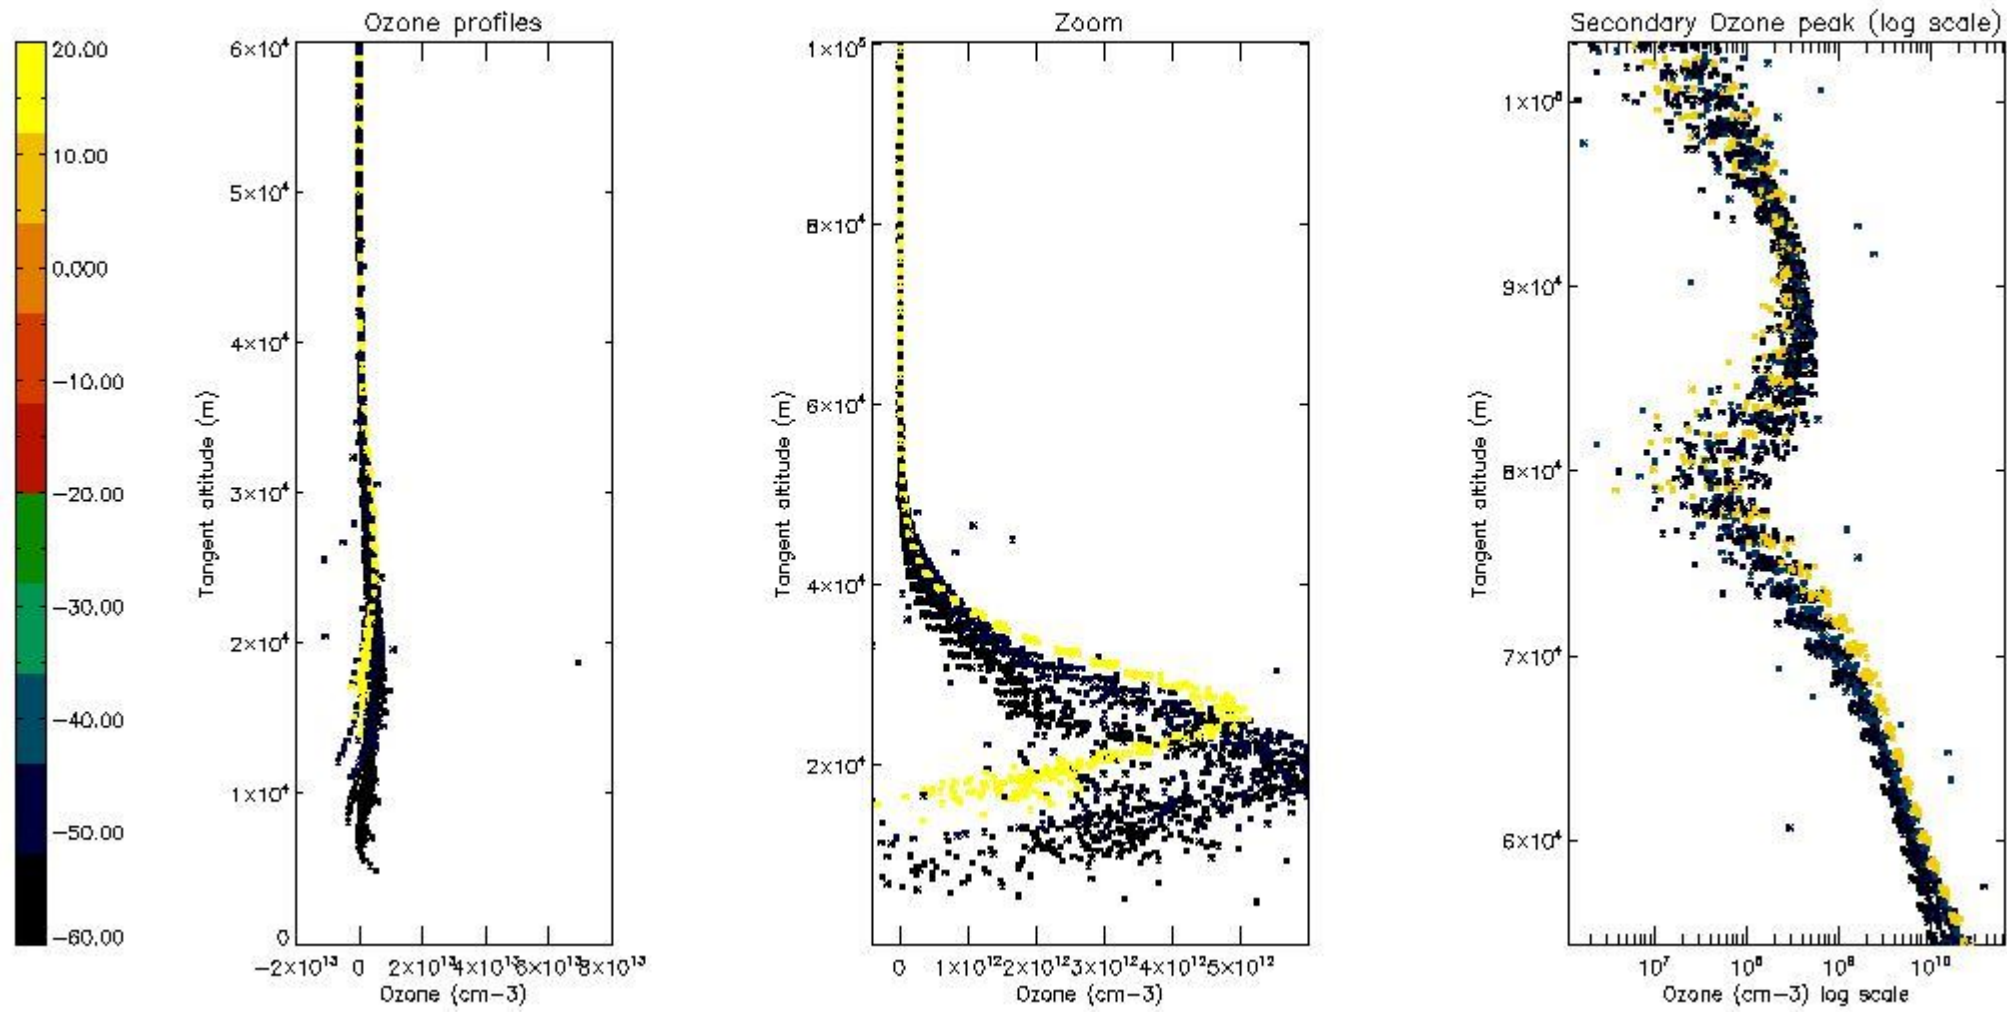

STD < 10	16
STD < 5	13

5.2 Plot ozone profiles for all STD (dark without errors)

The colorbar represents the latitude.

5.3 Plot ozone profiles where STD < 20% (dark without errors)

The colorbar represents the latitude.