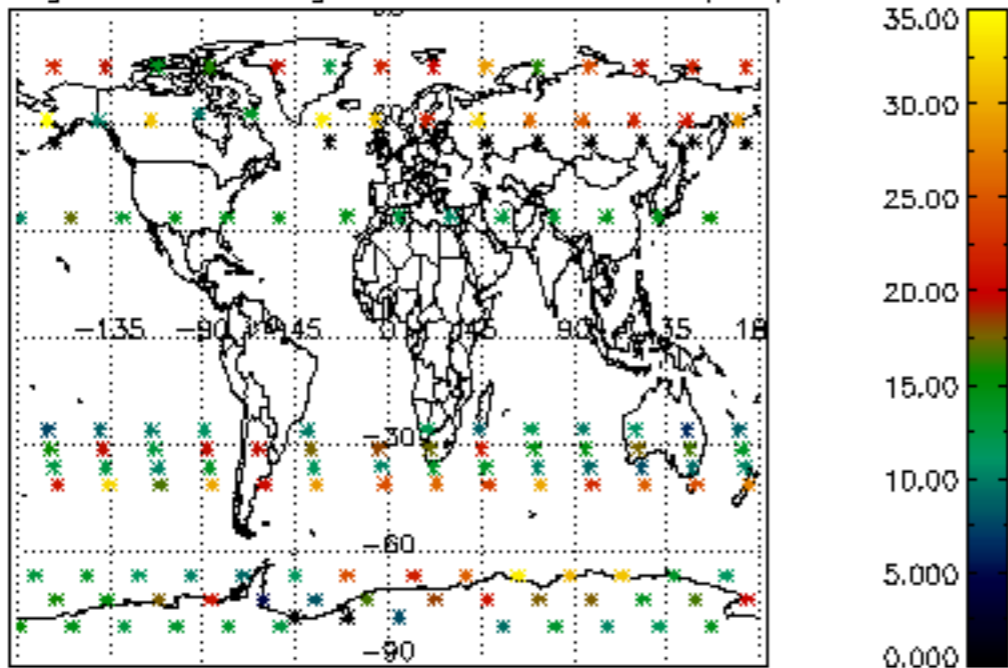

Percentage of flagged data per NO3 profile

Percentage of cosmic ray hits per profile

Percentage of datation errors per profile

Percentage of star falling outside central band per profile

Percentage of saturation errors per profile