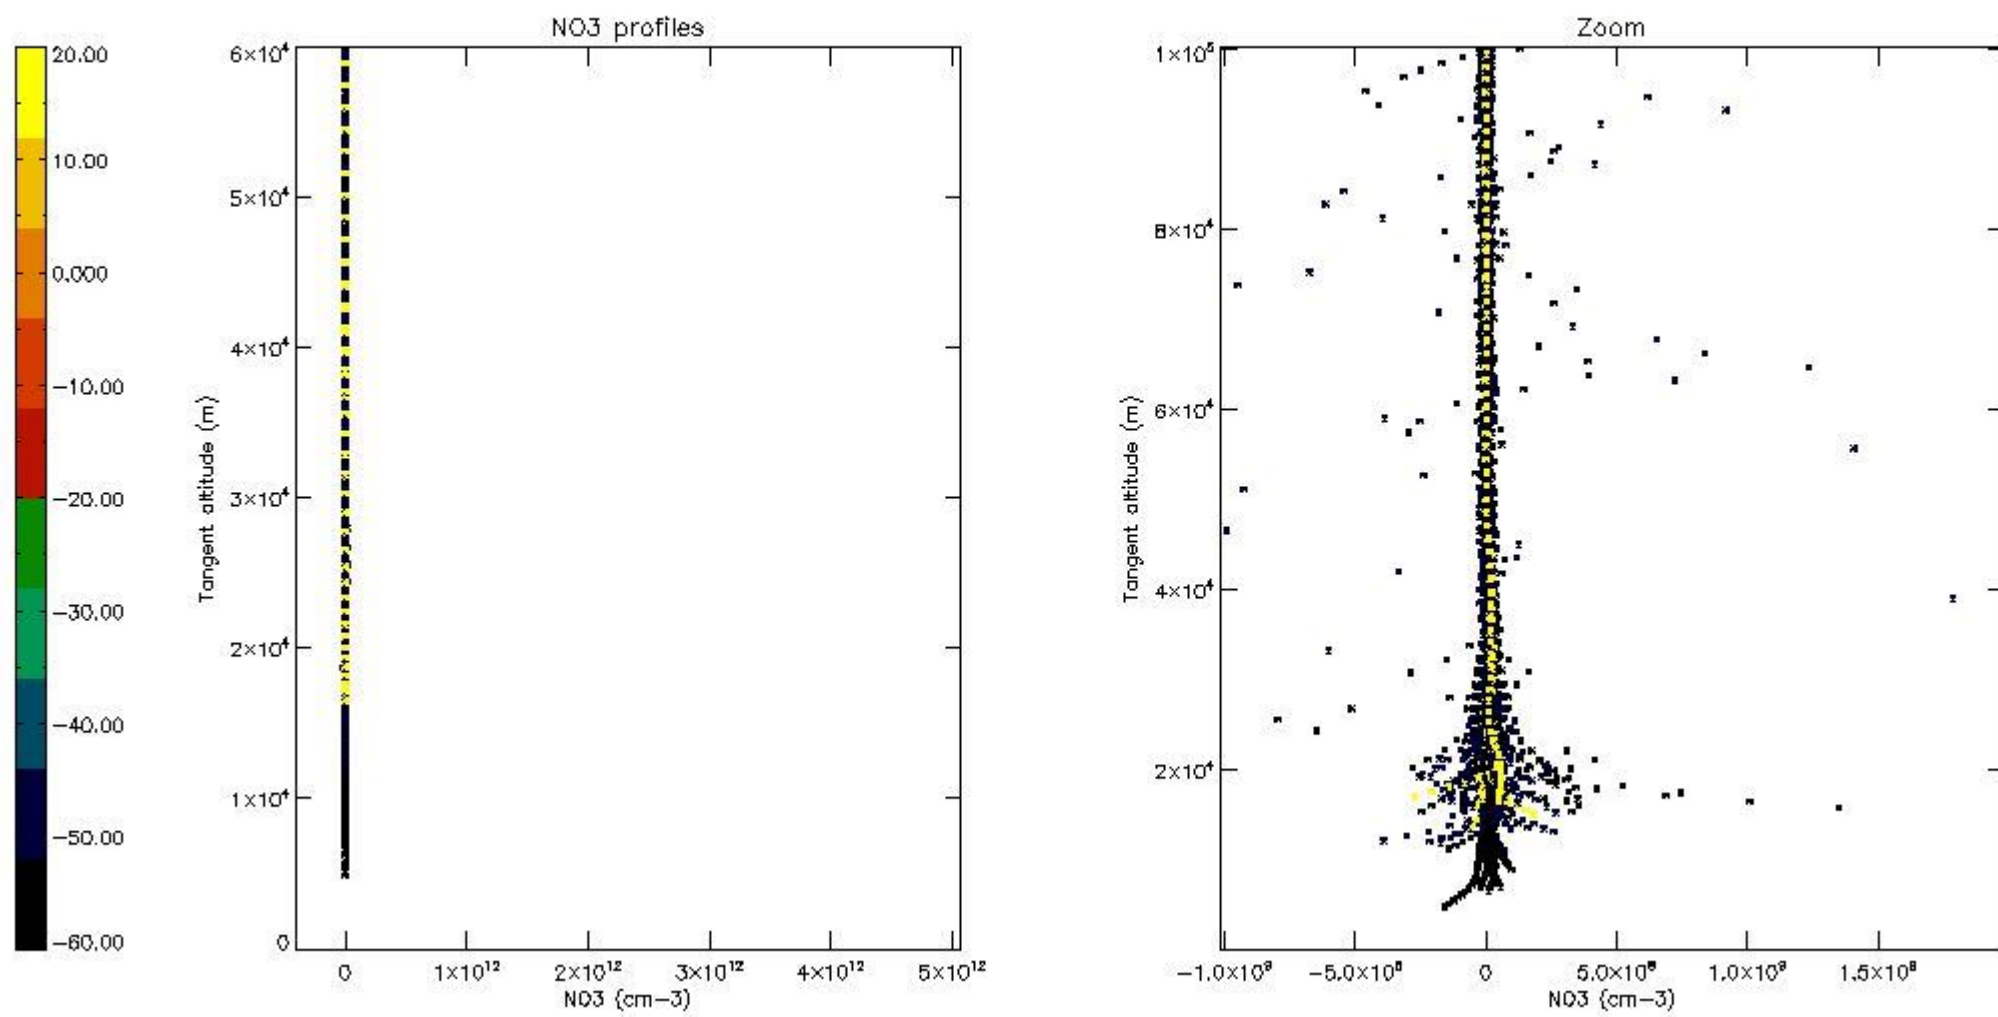

5.4 Plot ozone profiles where STD < 10% (dark without errors)

The colorbar represents the latitude.

5.5 Plot ozone profiles where STD < 5% (dark without errors)

The colorbar represents the latitude.

5.6 Plot NO₂ profiles for all STD (dark without errors)

The colorbar represents the latitude.

5.7 Plot NO3 profiles for all STD (dark without errors)

The colorbar represents the latitude.

5.8 Plot H2O profiles for all STD (only for occultations of stars 1,2,3,4,13,14,16,26,63 dark without errors)