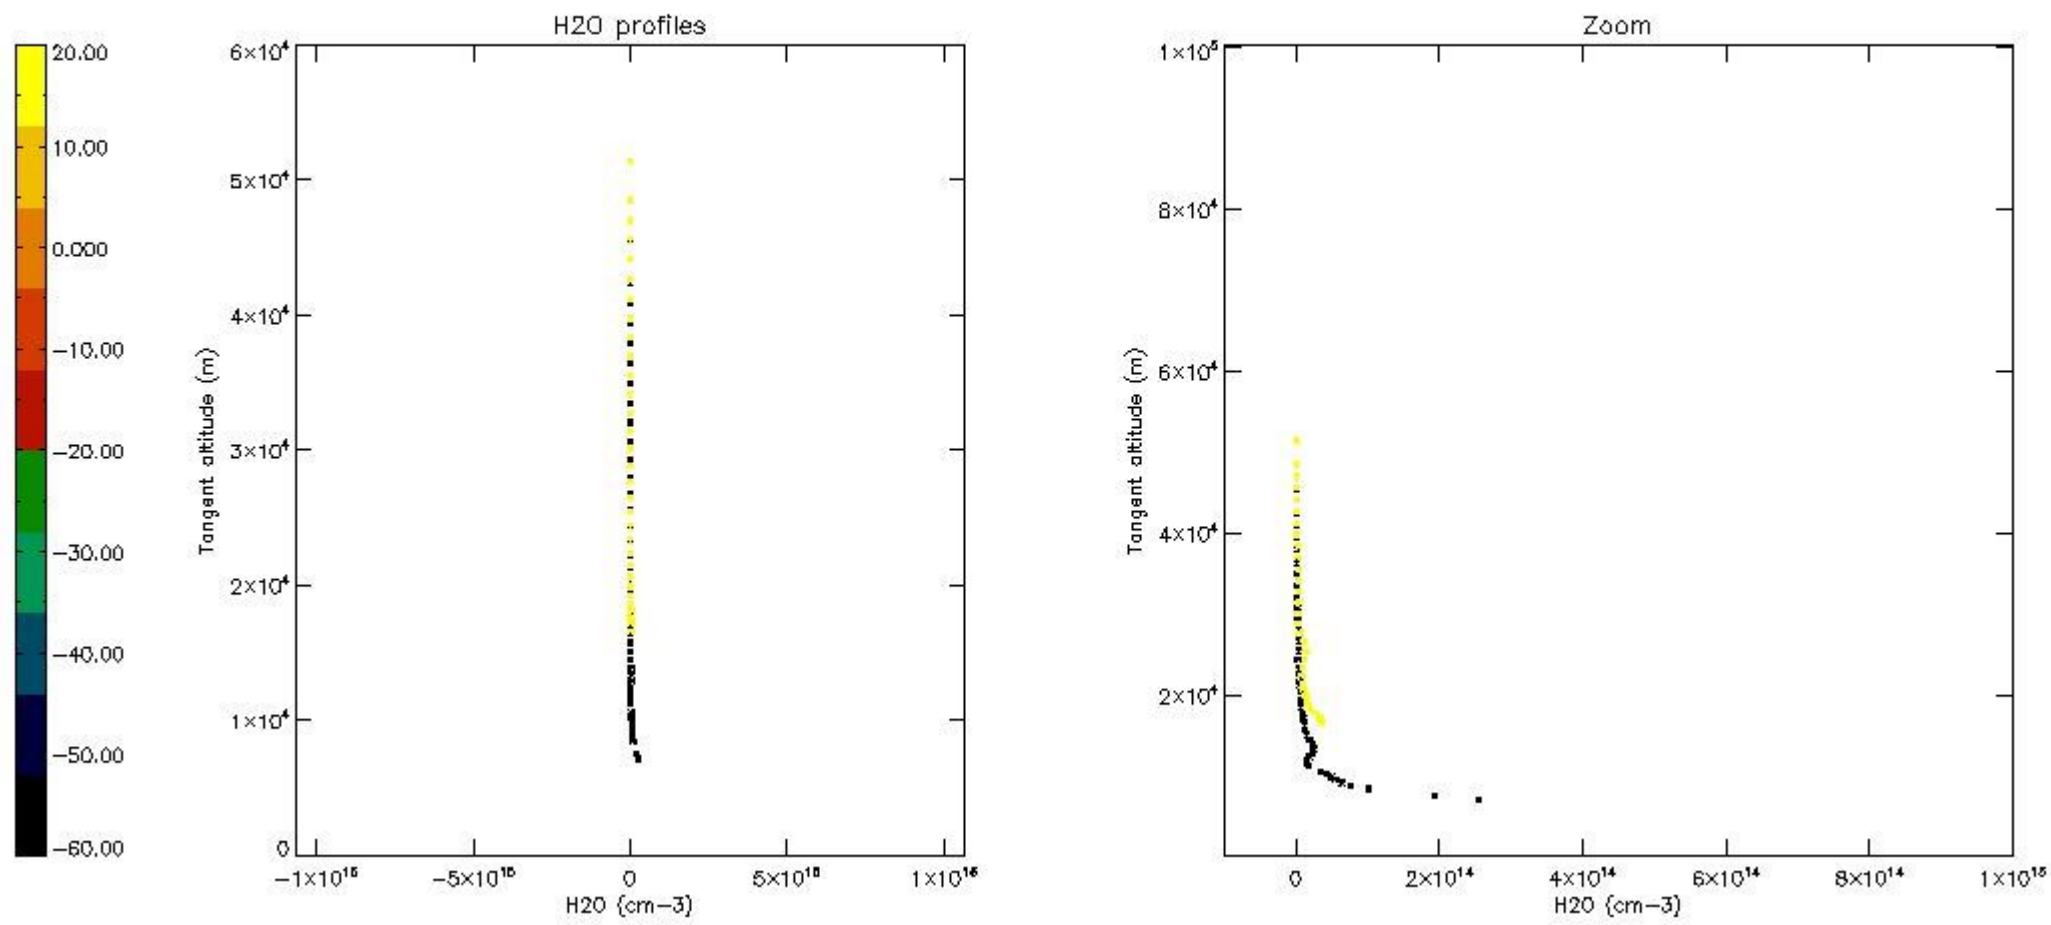

6. Auxiliary Data Files used for the production reported in section 2

The number reported in the third column indicates since which file (see list in section 2) the corresponding auxiliary file has been used. The fourth column is the date of those product files.

Type	Auxiliary Filename	Used since product	Used since product date
INST_PHYS_CHARACTERISTICS	GOM_INS_AXVIEC20091111_143220_20030716_120000_20500101_000000	1	28-AUG-2007 00:01:31
LEVEL-2_PROC_CONFIG	GOM_PR2_AXVIEC20091111_152718_20020301_000000_20500101_000000	1	28-AUG-2007 00:01:31
CROSS_SECTIONS_FILE	GOM_CRS_AXVIEC20091111_154832_20020301_000000_20500101_000000	1	28-AUG-2007 00:01:31