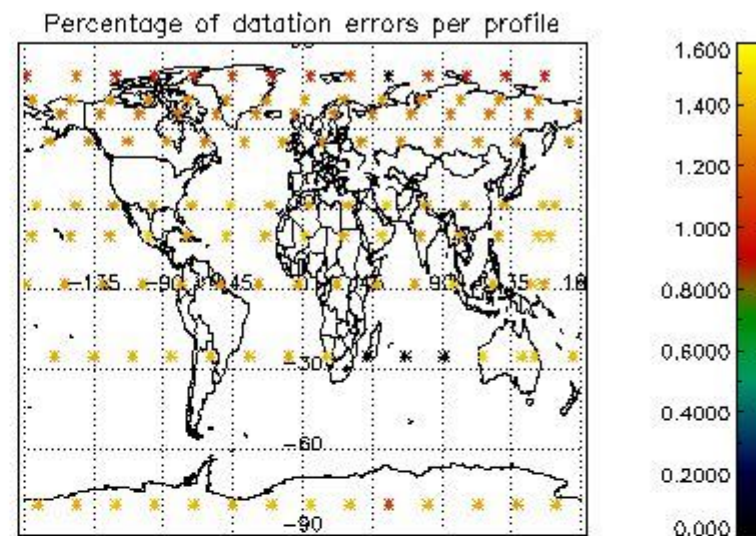

Percentage of datation errors per profile

Percentage of star falling outside central band per profile

Percentage of saturation errors per profile

4.2.2 Plot level 1 quality information per product (world map): ENVISAT DESCENDING passes