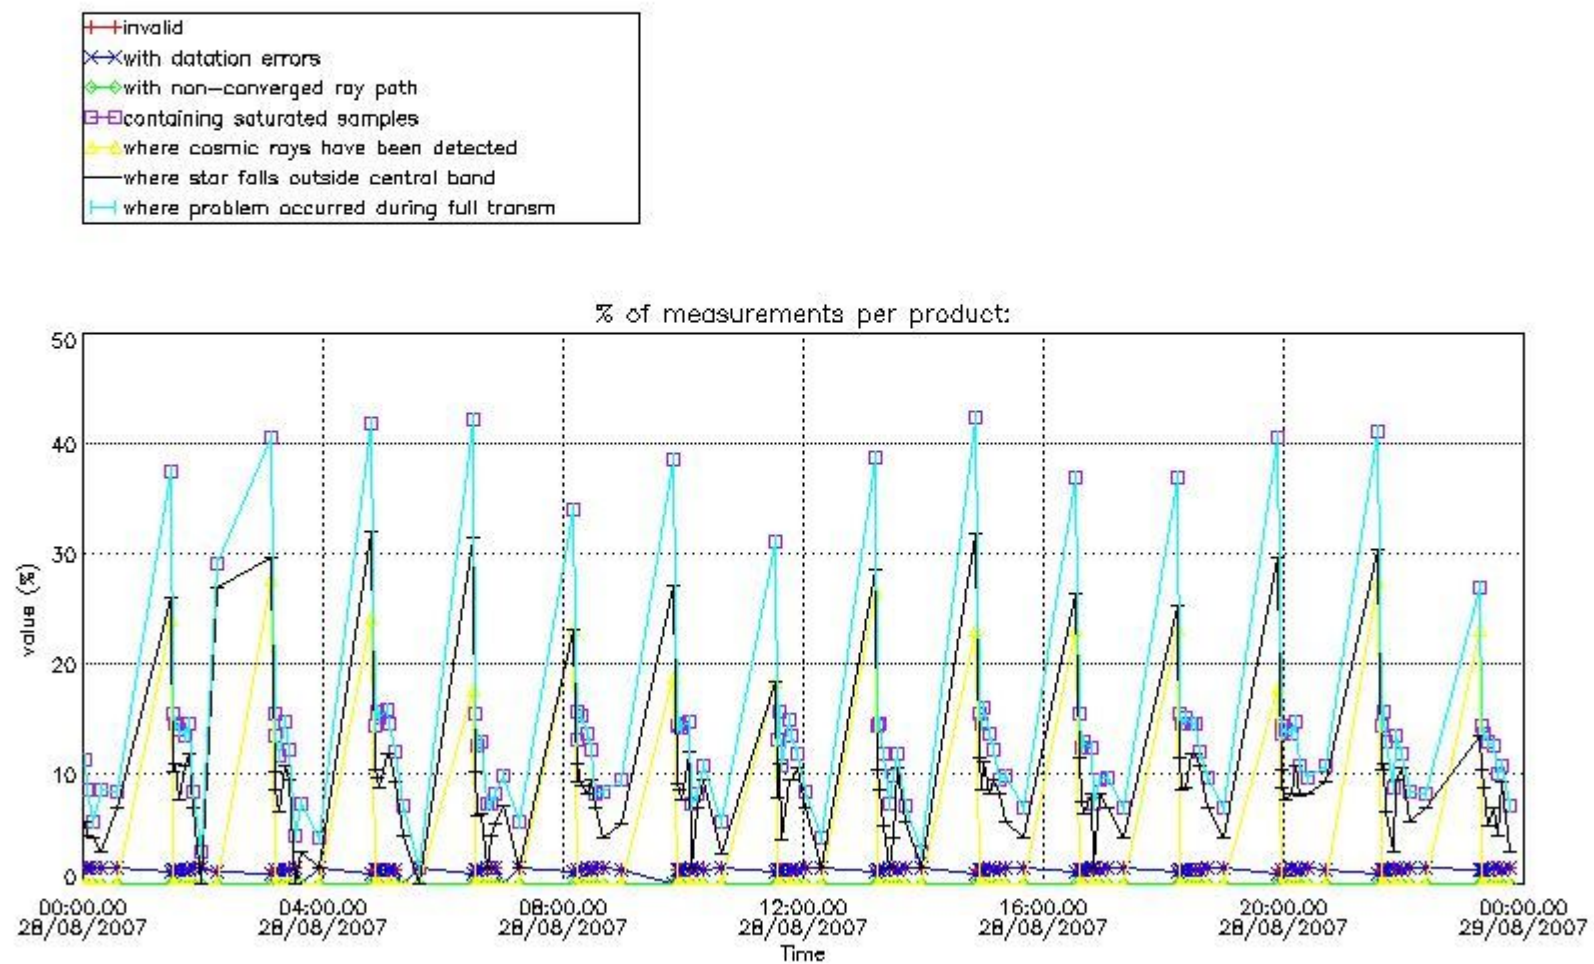

3.1 Plot quality information per product (time dependant)

3.2 Plot quality information per product (world map)

Percentage of flagged data per O3 profile

Percentage of flagged data per H2O profile

Percentage of flagged data per NO2 profile

Percentage of flagged data per NO3 profile

4. Level 1 quality information per product

In this section it is plotted some information contained in the Quality Summary data set of the level 2 products that comes from the level 1b processing. Products without errors (error flag in the MPH set to "0") are used.

4.1 Plot quality information per product (time dependant) coming from level 1b processing

4.1.1 Plot level 1 quality information per product (time dependant): ENVISAT ASCENDING passes

4.1.2 Plot level 1 quality information per product (time dependant): ENVI SAT DESCENDING passes