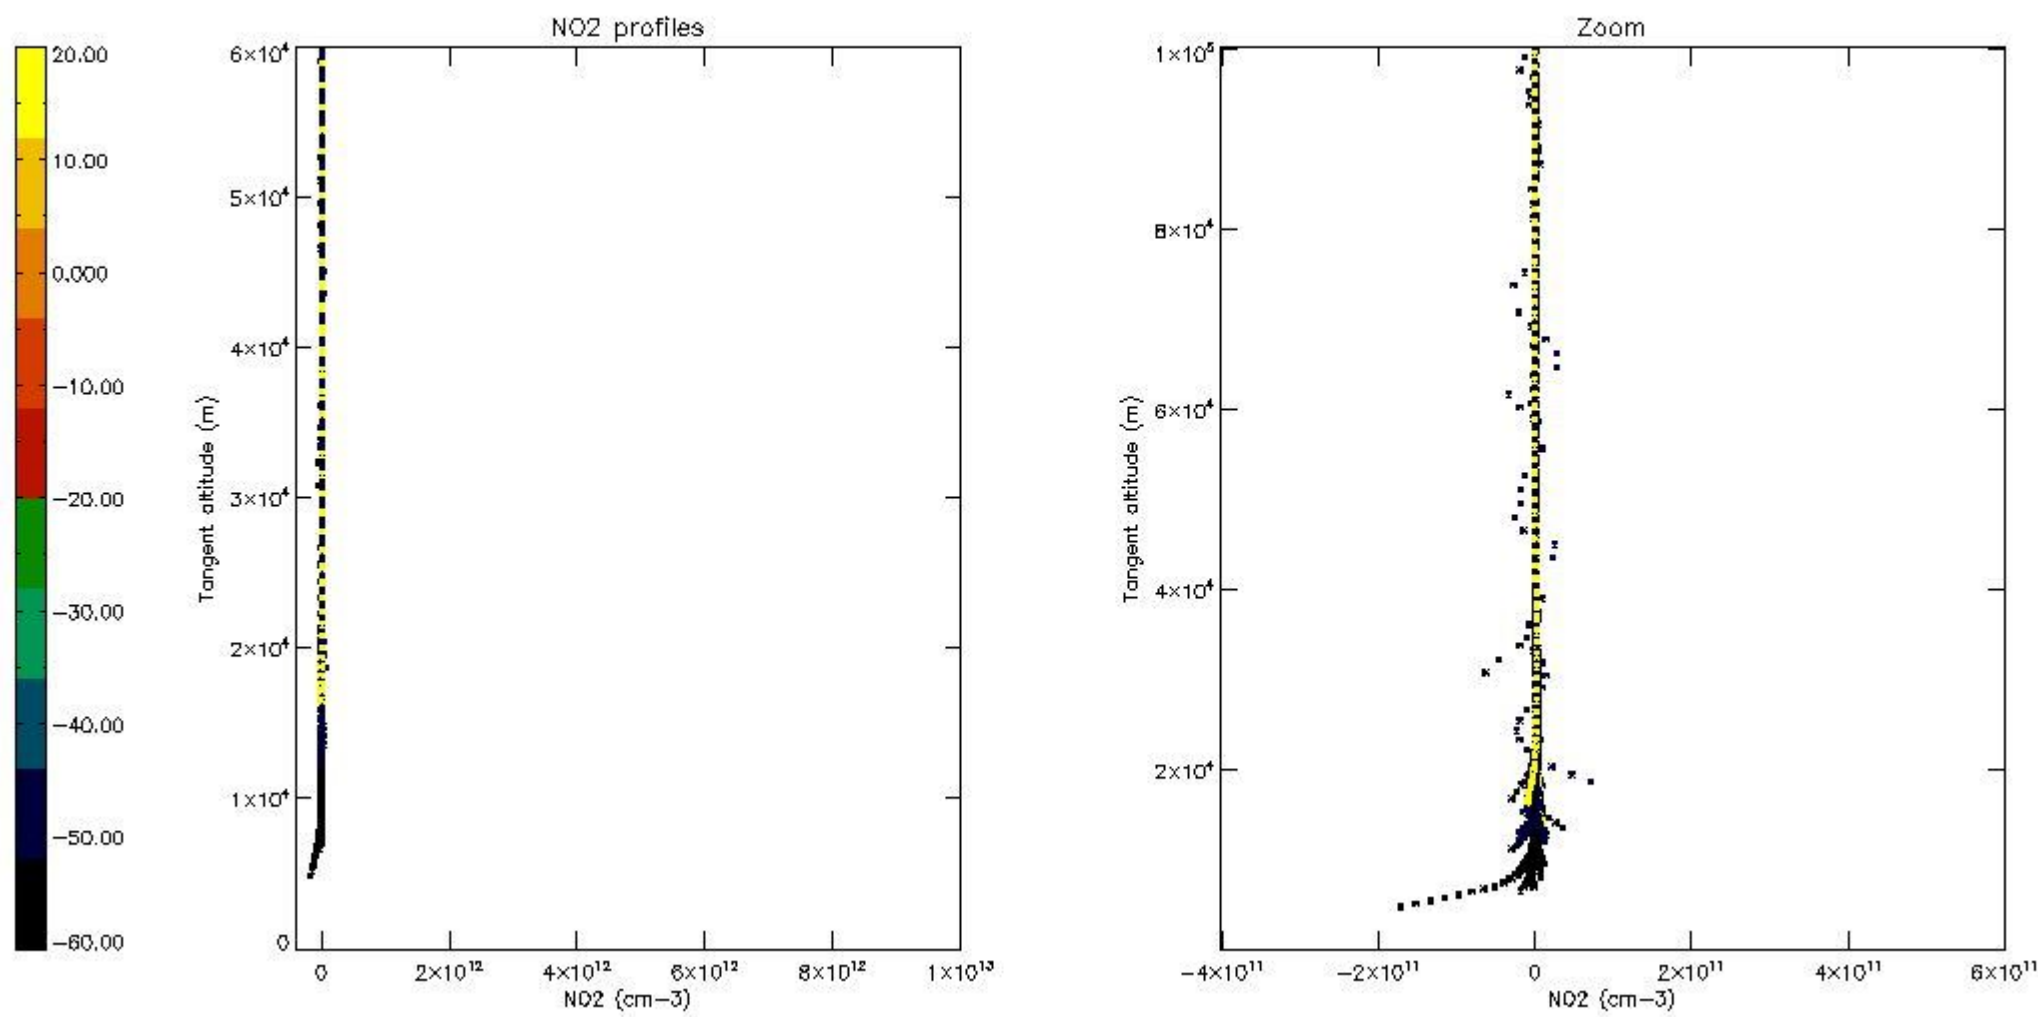

5.7 Plot NO3 profiles for all STD (dark without errors)

The colorbar represents the latitude.