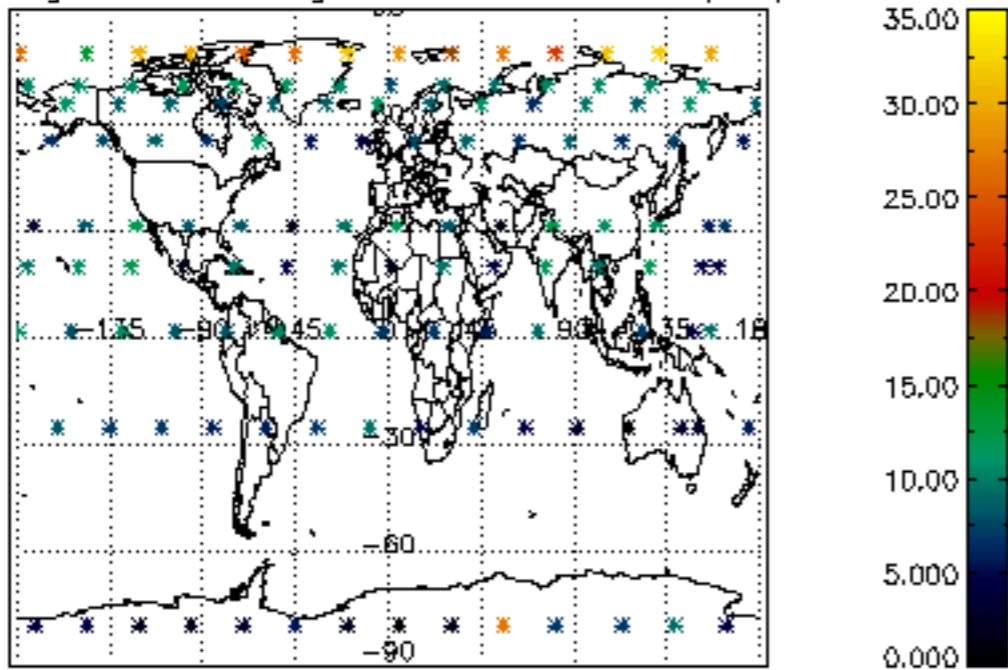

Percentage of star falling outside central band per profile