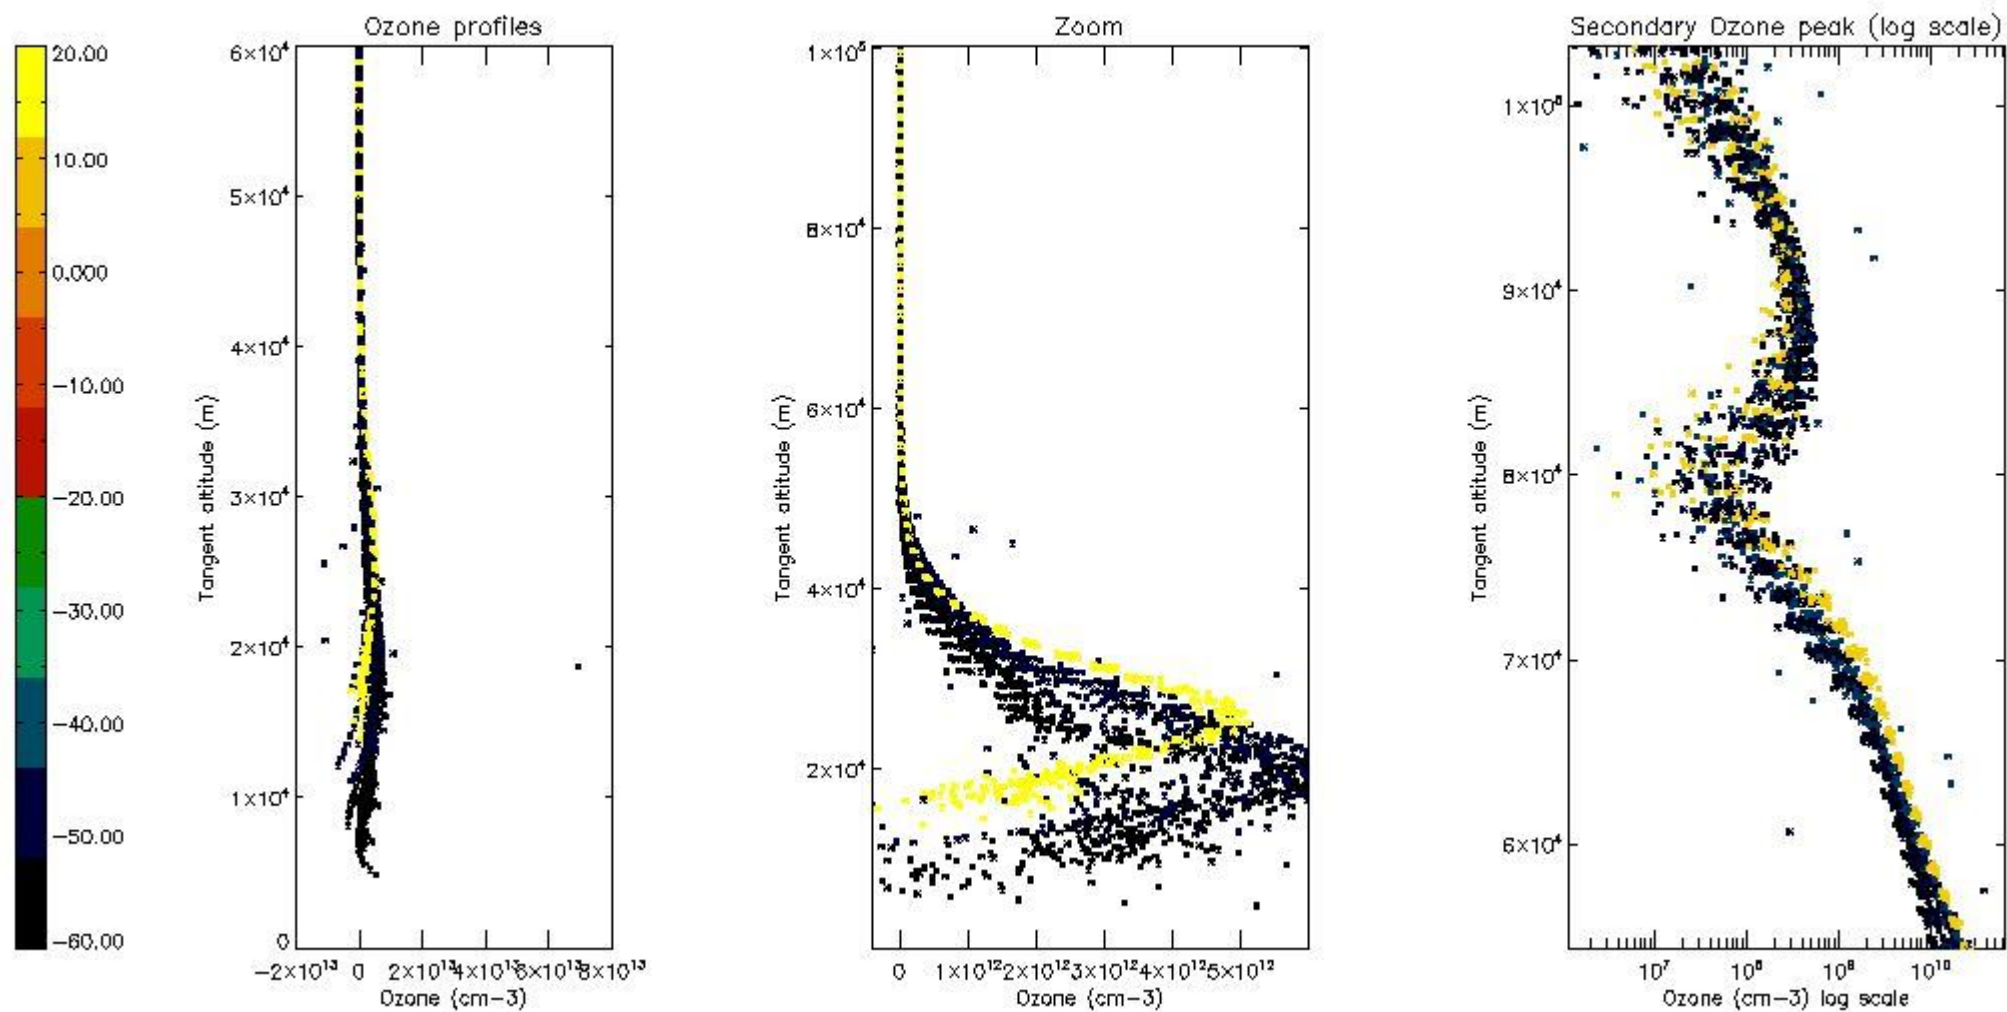

STD < 10	16
STD < 5	13

5.2 Plot ozone profiles for all STD (dark without errors)

The colorbar represents the latitude.

5.3 Plot ozone profiles where STD < 20% (dark without errors)

The colorbar represents the latitude.