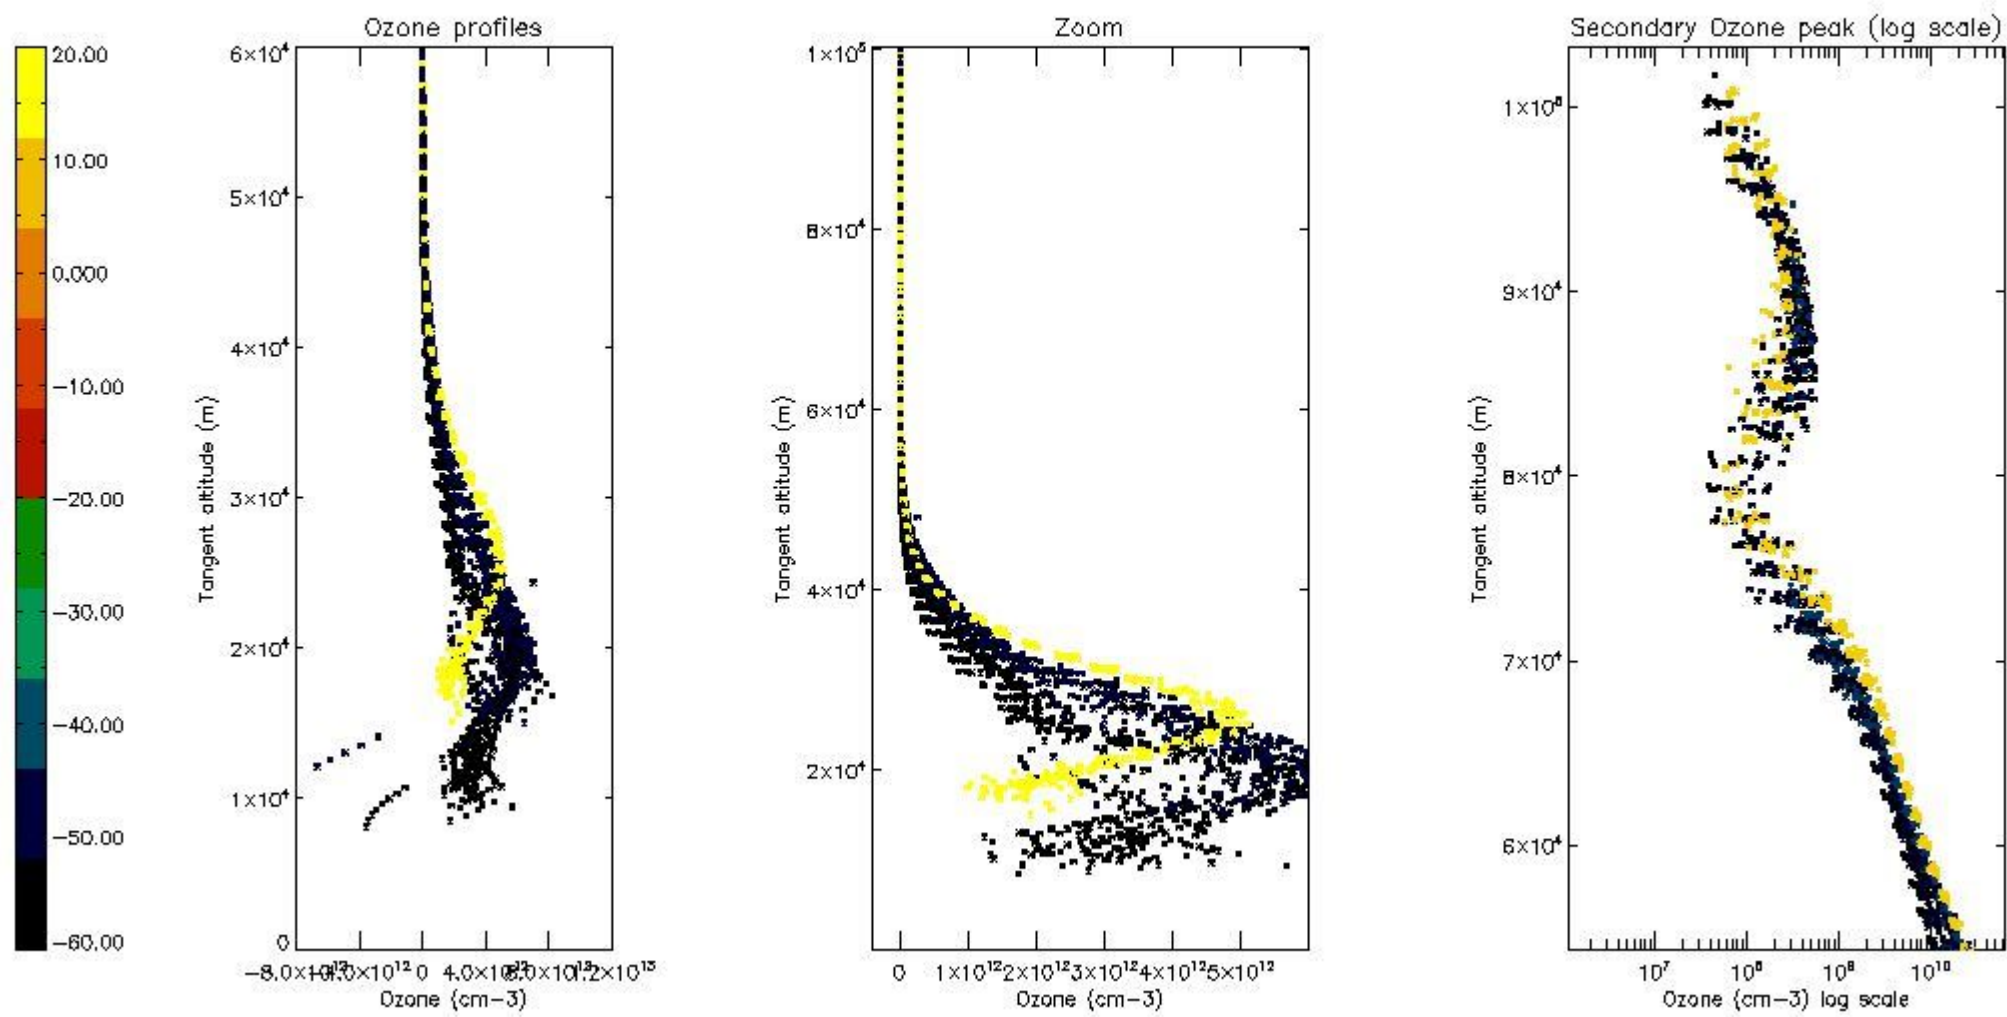

STD < 10	16
STD < 5	13

5.2 Plot ozone profiles for all STD (dark without errors)

The colorbar represents the latitude.

5.3 Plot ozone profiles where STD < 20% (dark without errors)

The colorbar represents the latitude.