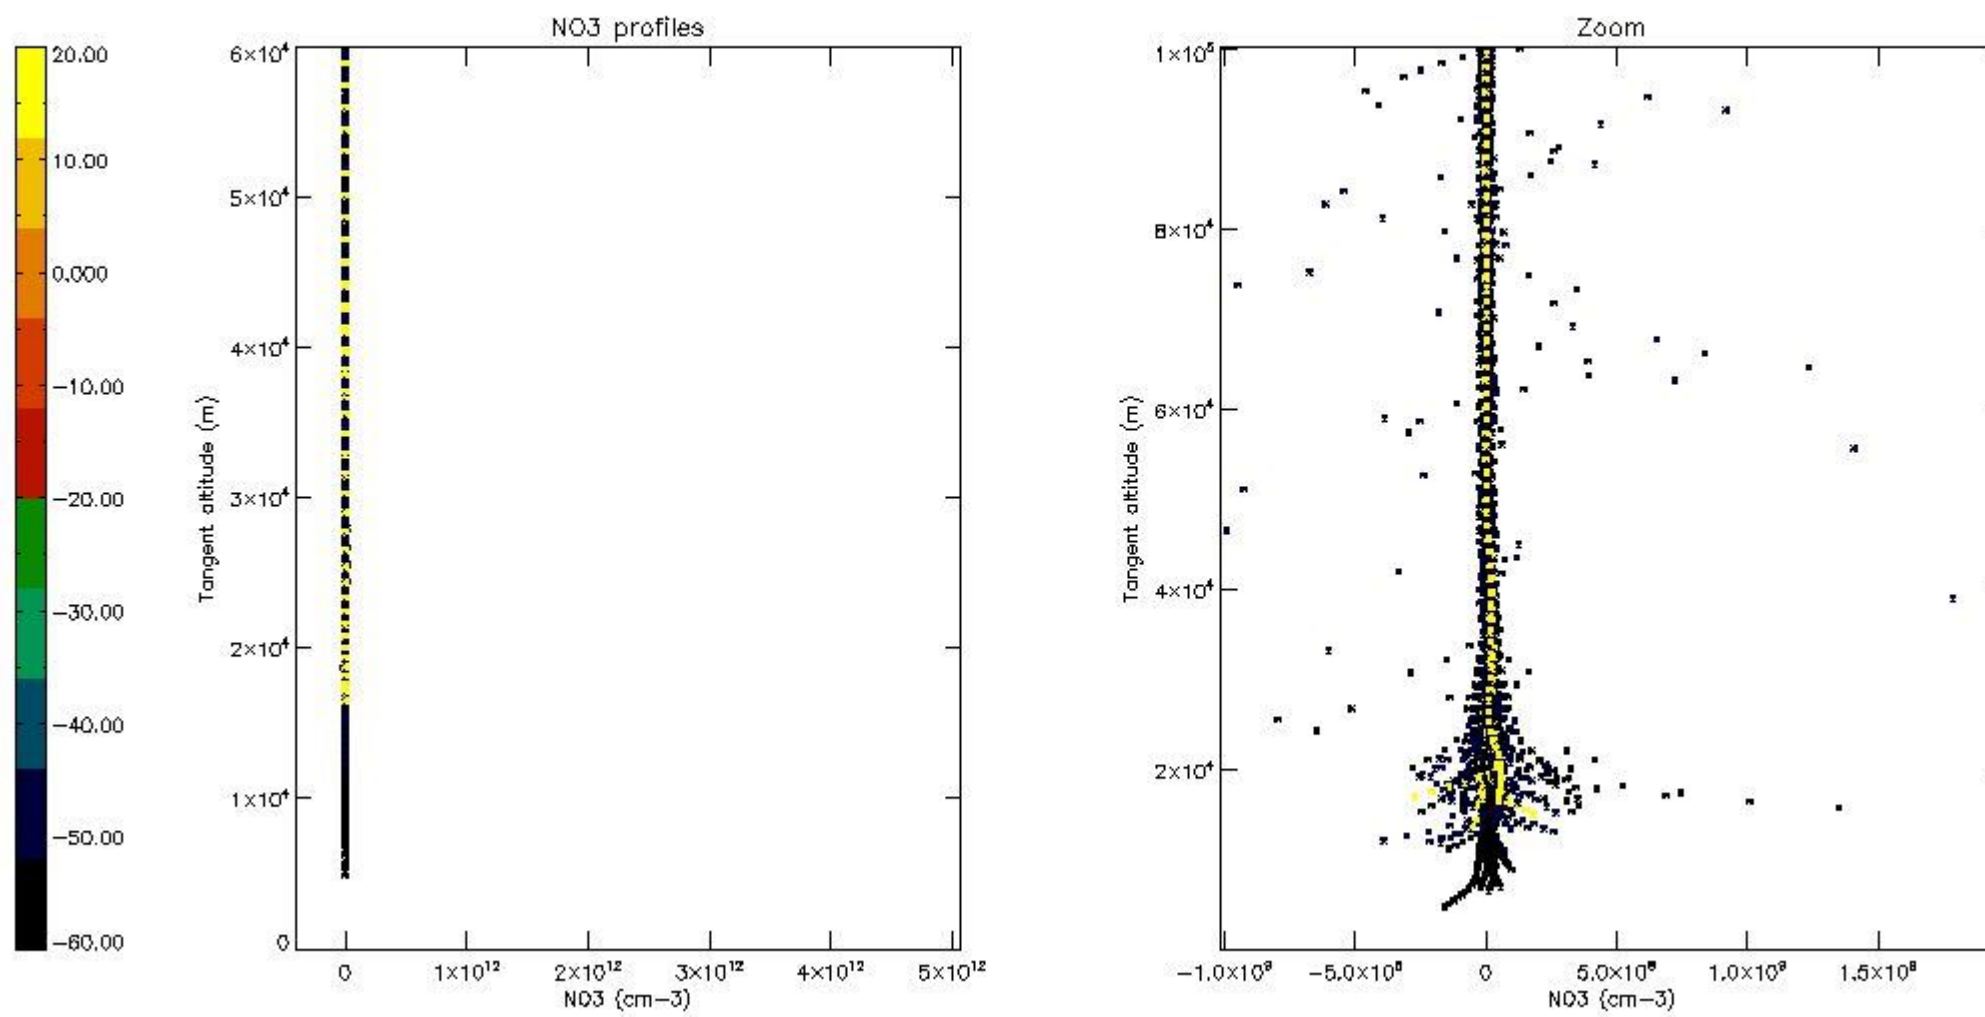

5.8 Plot H2O profiles for all STD (only for occultations of stars 1,2,3,4,13,14,16,26,63 dark without errors)

The colorbar represents the latitude.