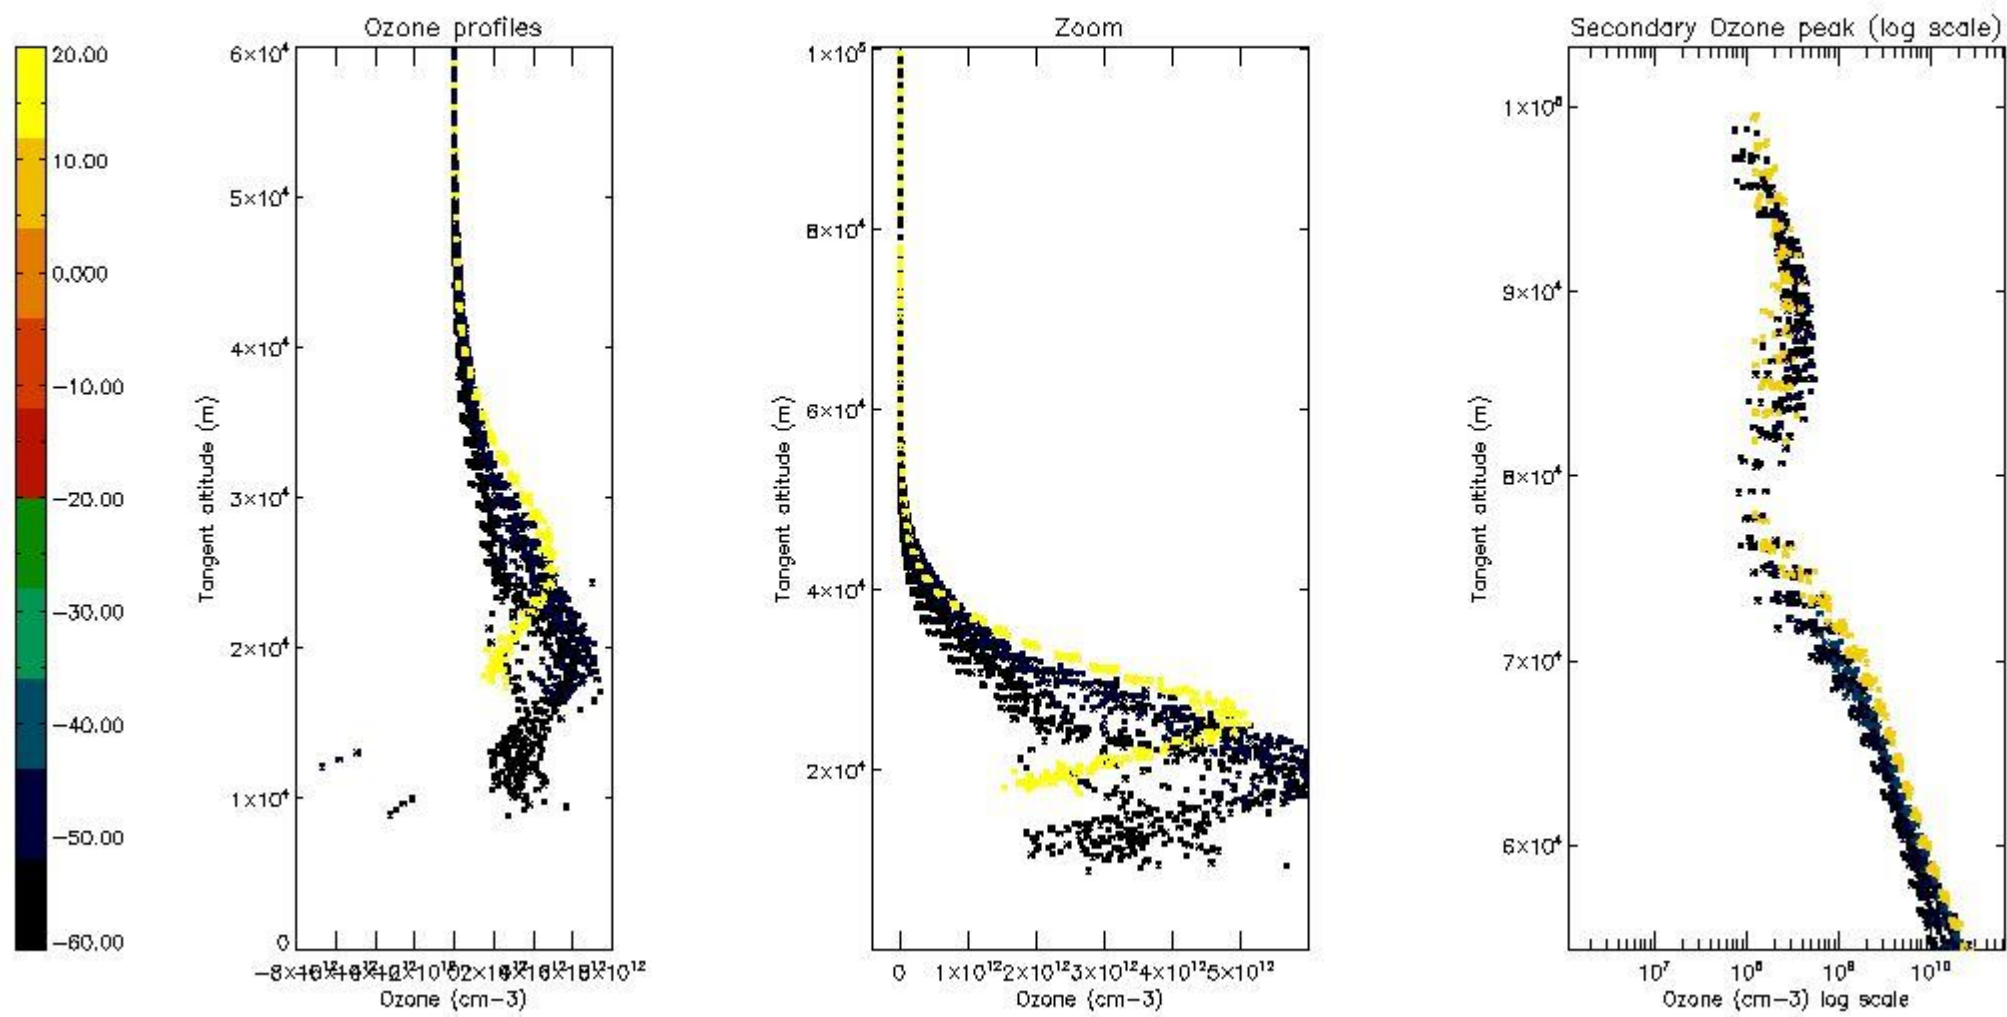

5.5 Plot ozone profiles where STD < 5% (dark without errors)

The colorbar represents the latitude.