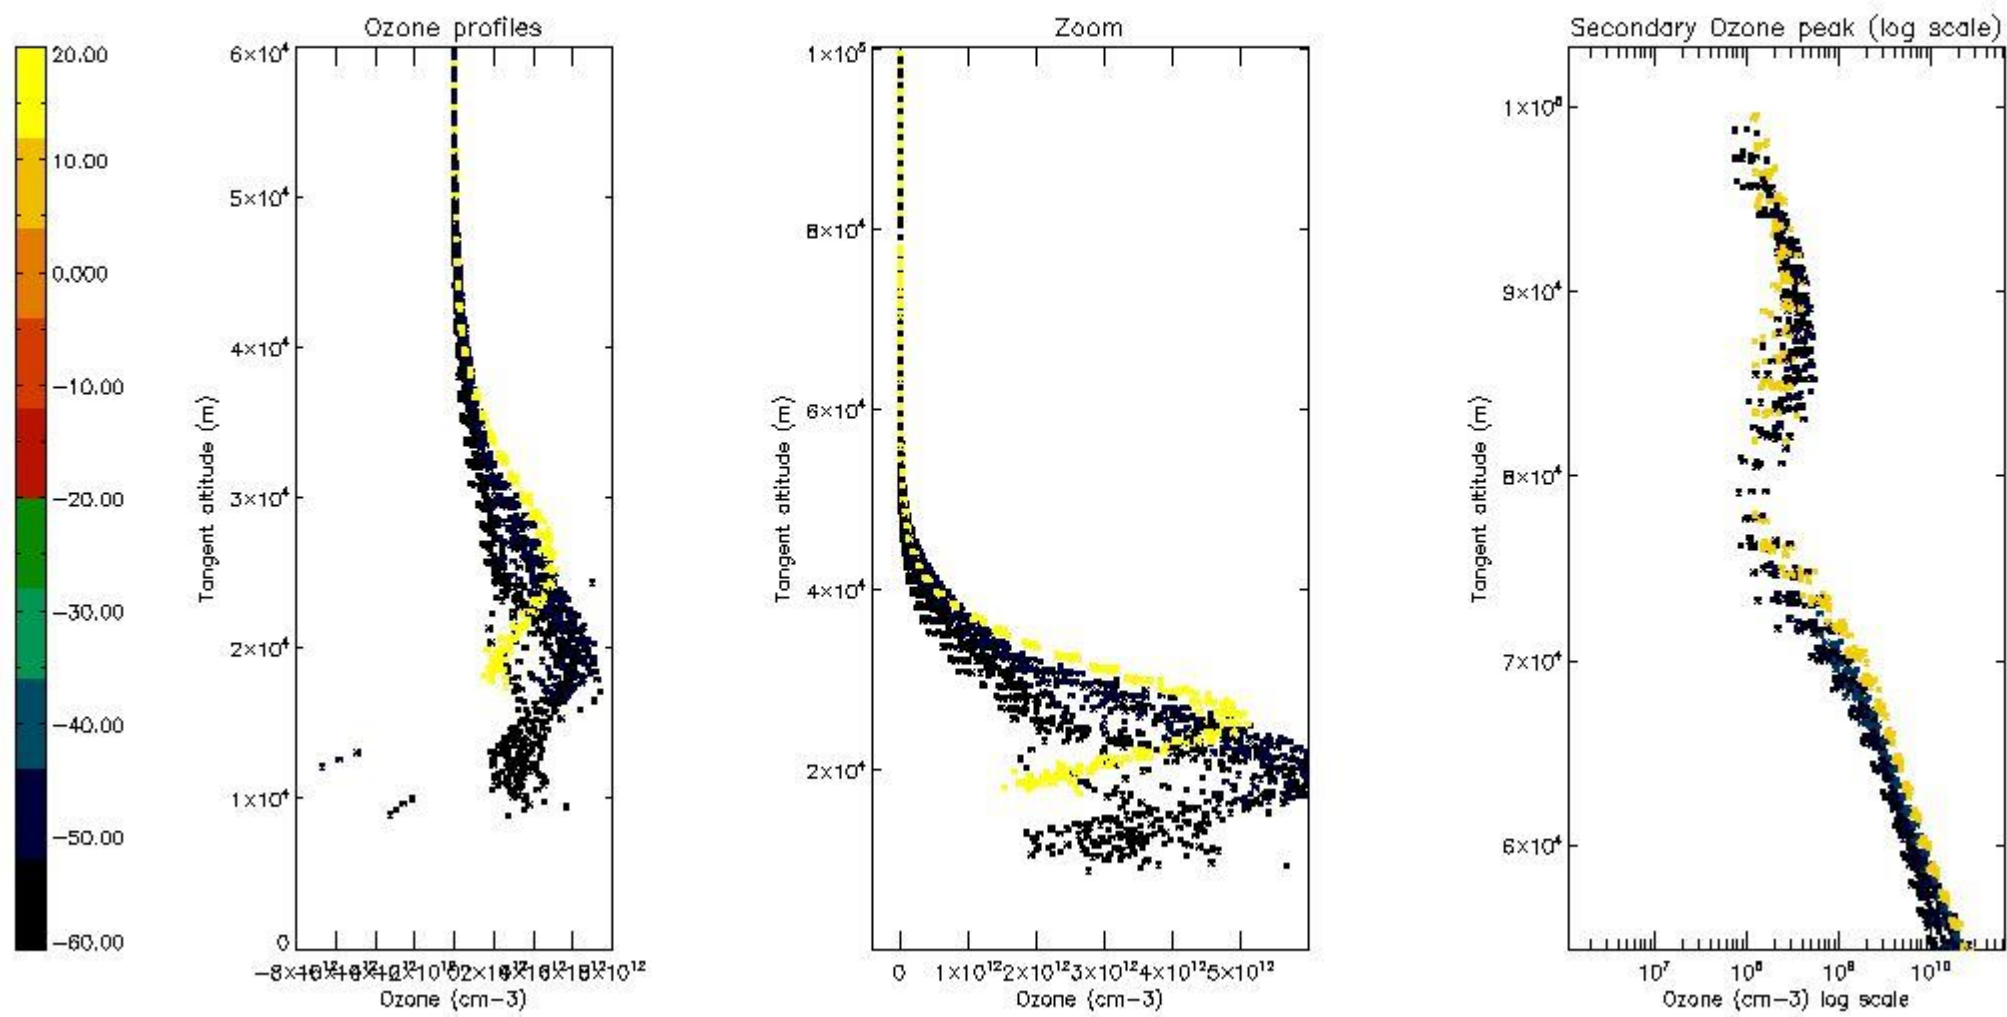

STD < 10	16
STD < 5	13

5.2 Plot ozone profiles for all STD (dark without errors)

The colorbar represents the latitude.

5.3 Plot ozone profiles where STD < 20% (dark without errors)

The colorbar represents the latitude.

5.4 Plot ozone profiles where STD < 10% (dark without errors)

The colorbar represents the latitude.

5.5 Plot ozone profiles where STD < 5% (dark without errors)

The colorbar represents the latitude.

5.6 Plot NO₂ profiles for all STD (dark without errors)