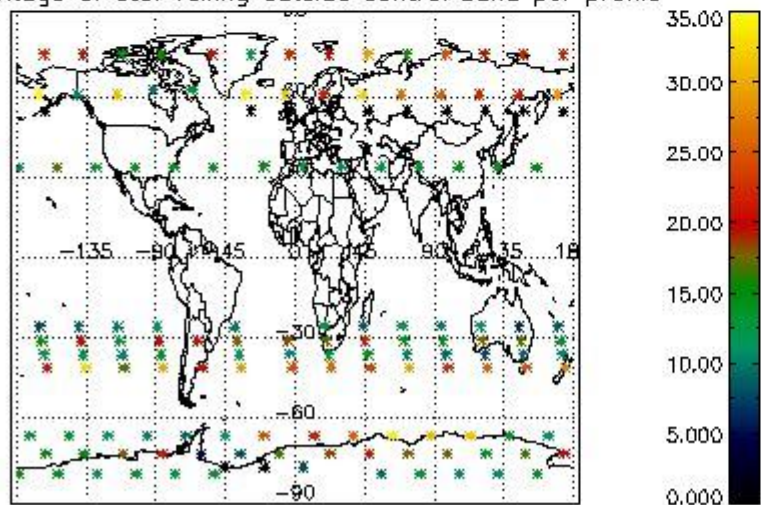

Percentage of star falling outside central band per profile