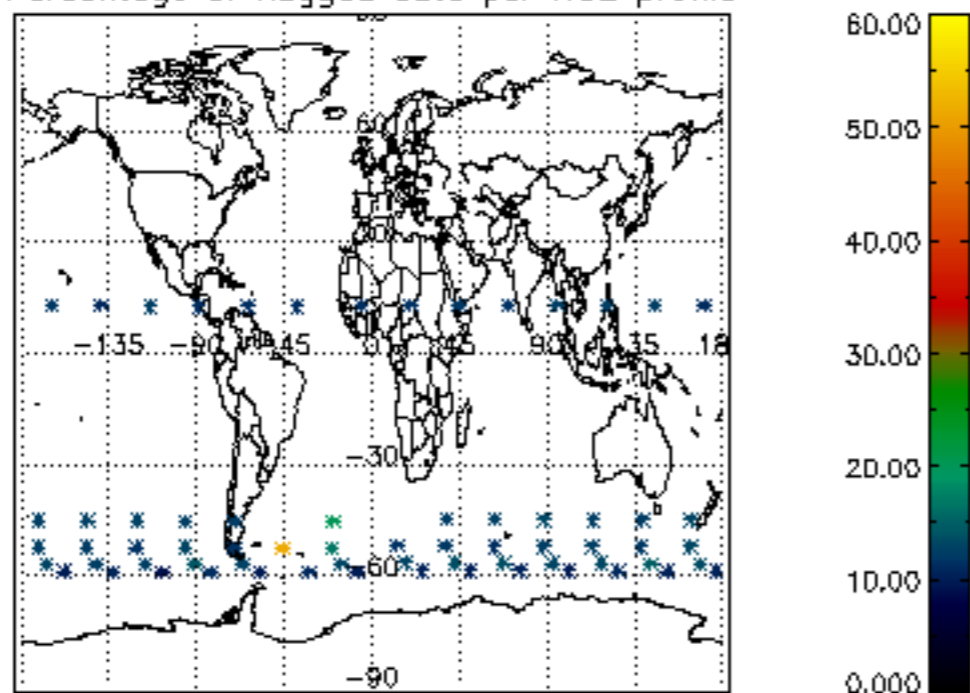

Percentage of flagged data per NO2 profile