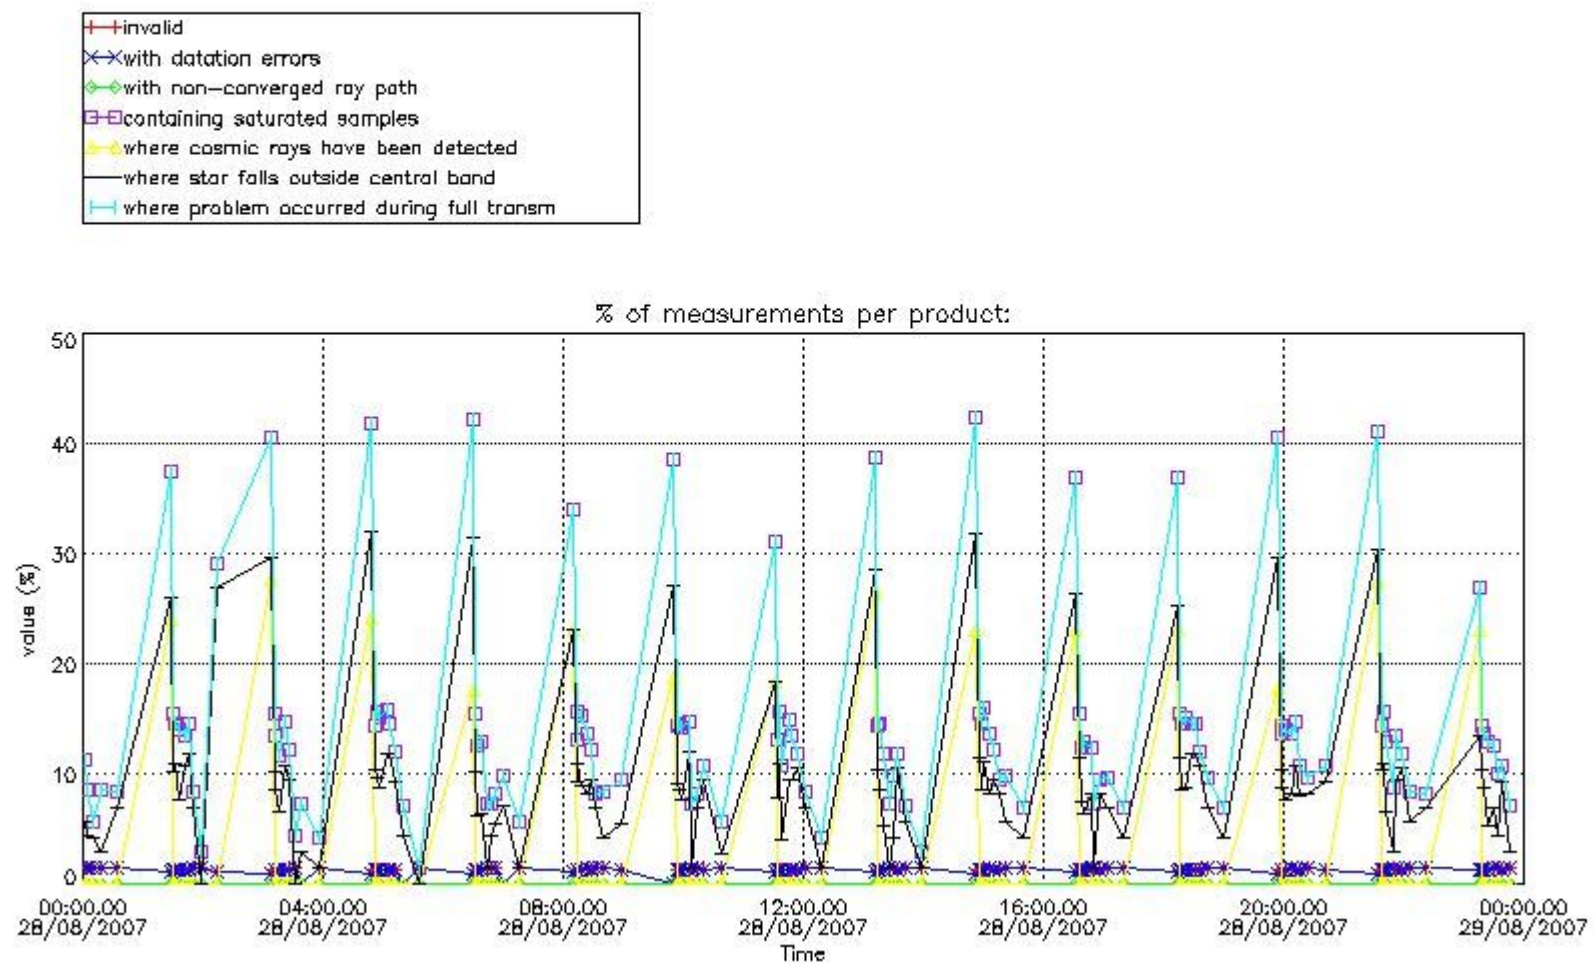

4.2 Plot quality information per product coming from level 1b processing (world map)

4.2.1 Plot level 1 quality information per product (world map): ENVISAT ASCENDING passes