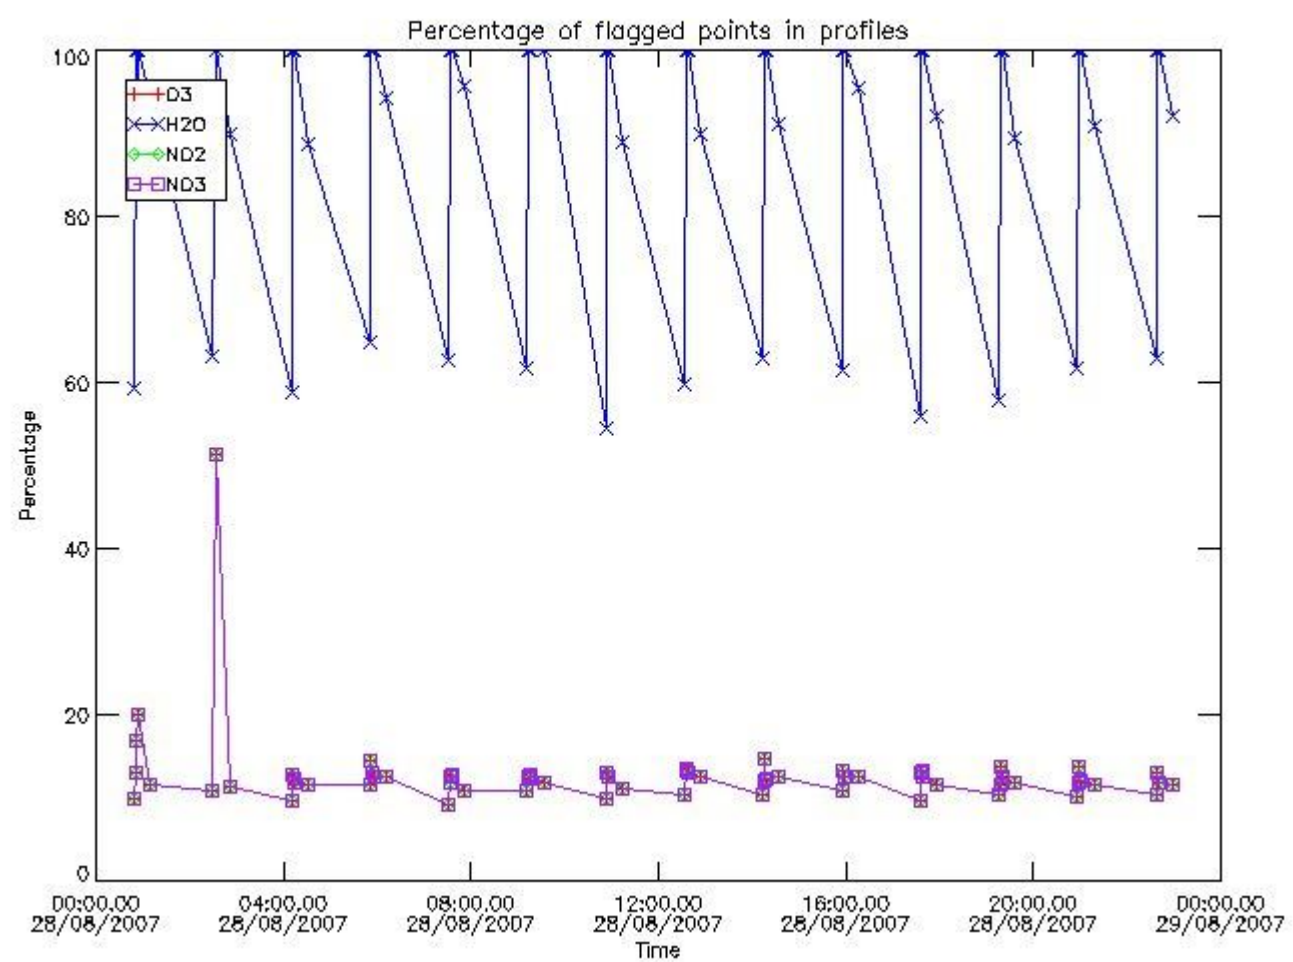

3. Quality information per product

In this section it is plotted some information contained in the Quality Summary data set of the level 2 products. Only products in dark limb conditions and without errors (error flag in the MPH set to "0") are used.

3.1 Plot quality information per product (time dependant)

3.2 Plot quality information per product (world map)