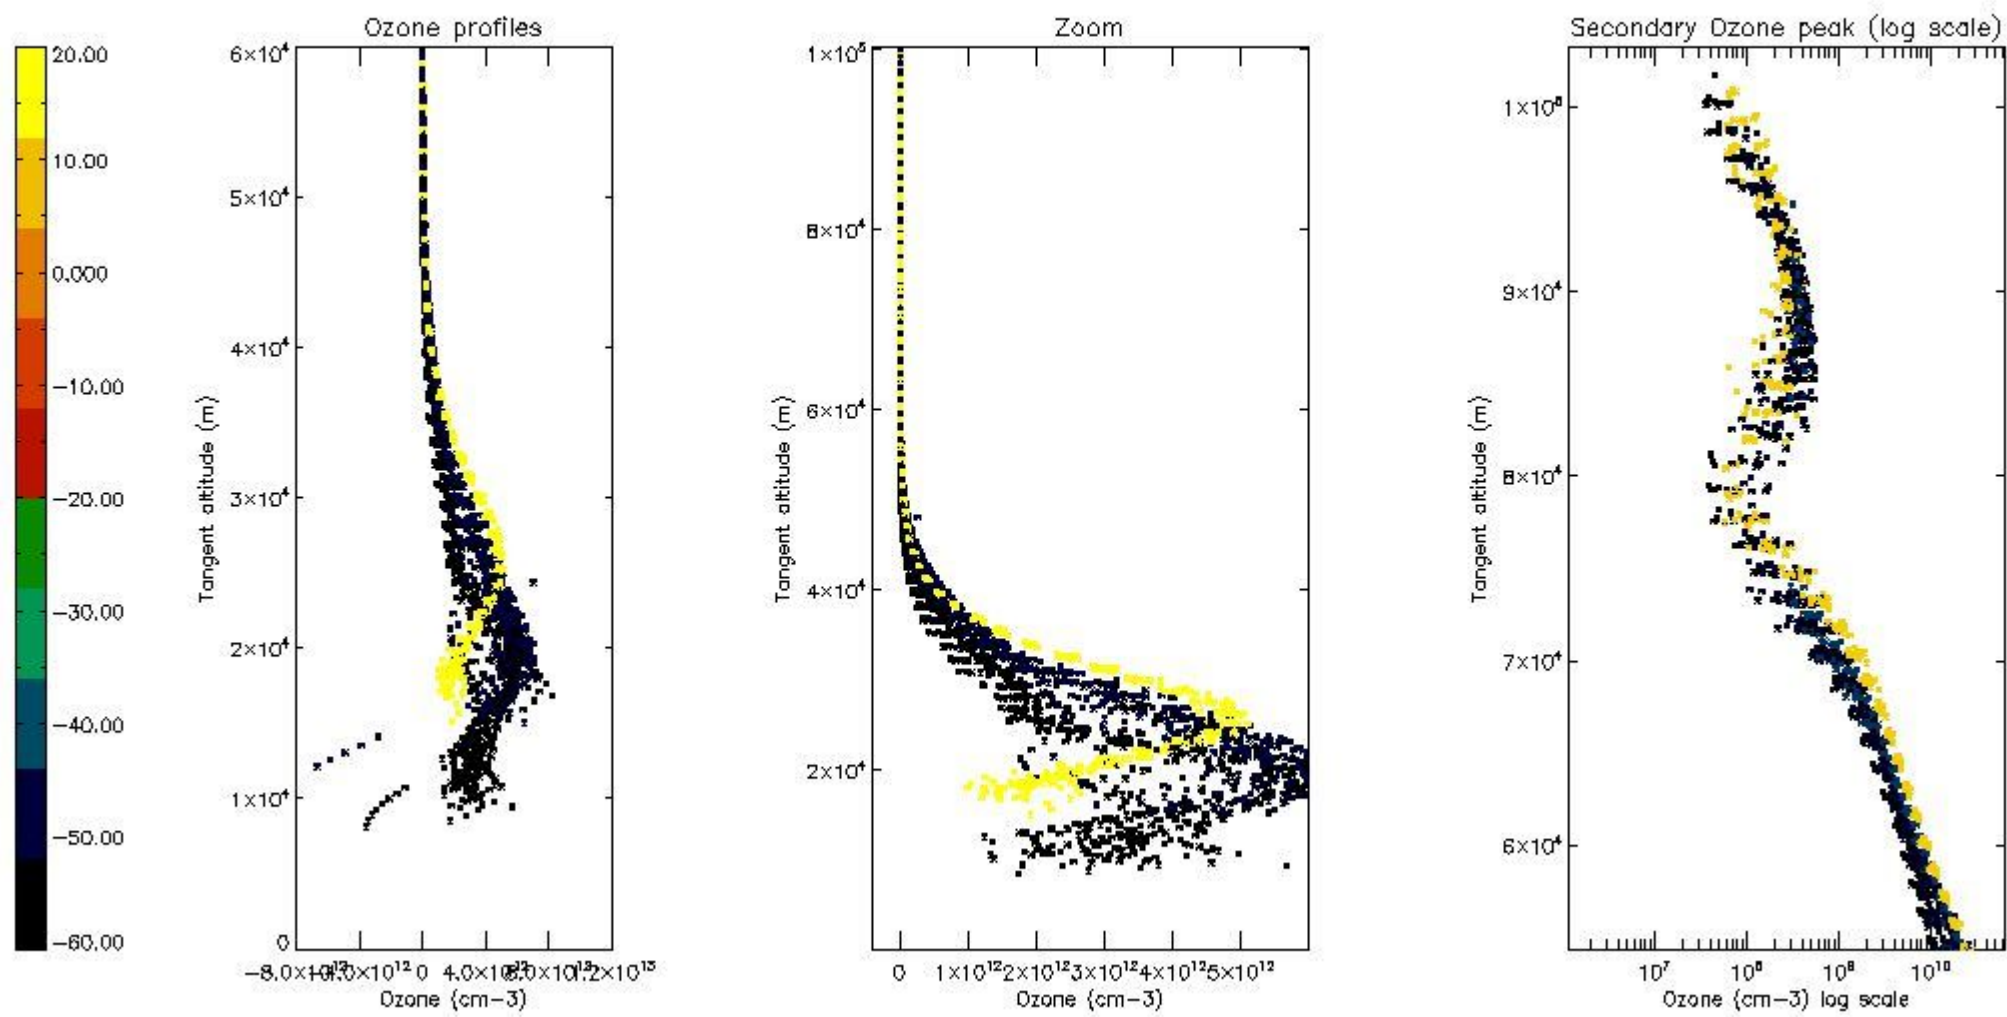

STD < 10	16
STD < 5	13

5.2 Plot ozone profiles for all STD (dark without errors)

The colorbar represents the latitude.

5.3 Plot ozone profiles where STD < 20% (dark without errors)

The colorbar represents the latitude.

5.4 Plot ozone profiles where STD < 10% (dark without errors)

The colorbar represents the latitude.

5.5 Plot ozone profiles where STD < 5% (dark without errors)

The colorbar represents the latitude.

5.6 Plot NO₂ profiles for all STD (dark without errors)

The colorbar represents the latitude.

5.7 Plot NO3 profiles for all STD (dark without errors)

The colorbar represents the latitude.

5.8 Plot H2O profiles for all STD (only for occultations of stars 1,2,3,4,13,14,16,26,63 dark without errors)