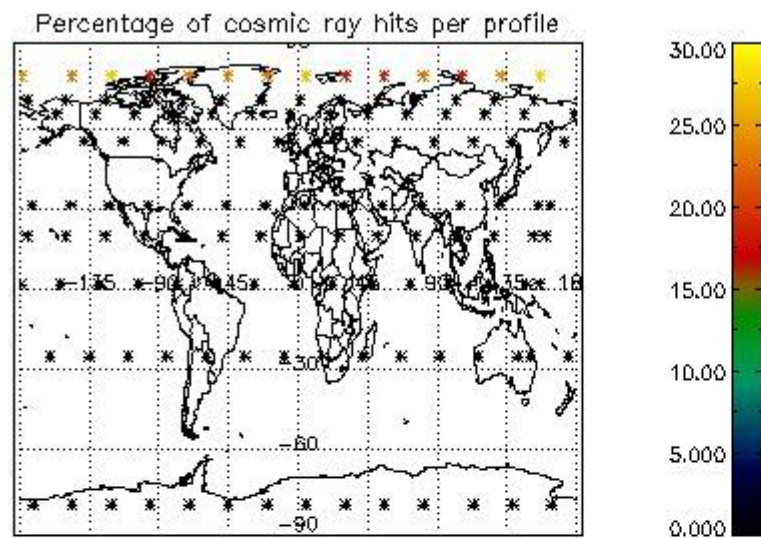

4.2.2 Plot level 1 quality information per product (world map): ENVISAT DESCENDING passes

5. Trace gas profiles

5.1 Ozone statistics based on quality of products

The final quality of the products can be "measured" using the STD (Standard Deviation) attached to every point profile. This information is written to the parameter GOM_NL__2P/NL_LOCAL_SPECIES_DENSITY/o3_std of the level 2 products. The table below shows the statistics for given STD ranges.

The statistics are given with respect to the overall valid production:

- Products without fatal errors: GOM_NL__2P/MPH/PRODUCT_ERR=0
- Valid point profile: GOM_NL__2P/NL_LOCAL_SPECIES_DENSITY/pcd(0)=0

The 'Criteria' is applied to valid points of dark limb products:

- Products in dark limb illumination condition: GOM_NL__2P/NL_SUMMARY_QUALITY/obs_ill_cond=0
- Products without fatal errors: GOM_NL__2P/MPH/PRODUCT_ERR=0
- Valid point profile: GOM_NL__2P/NL_LOCAL_SPECIES_DENSITY/pcd(0)=0

So, the table below shows the percentage of dark limb and valid observations for each criteria with respect to the overall valid daily observations.

Criteria	% of total production
All STD	26
STD < 20	18