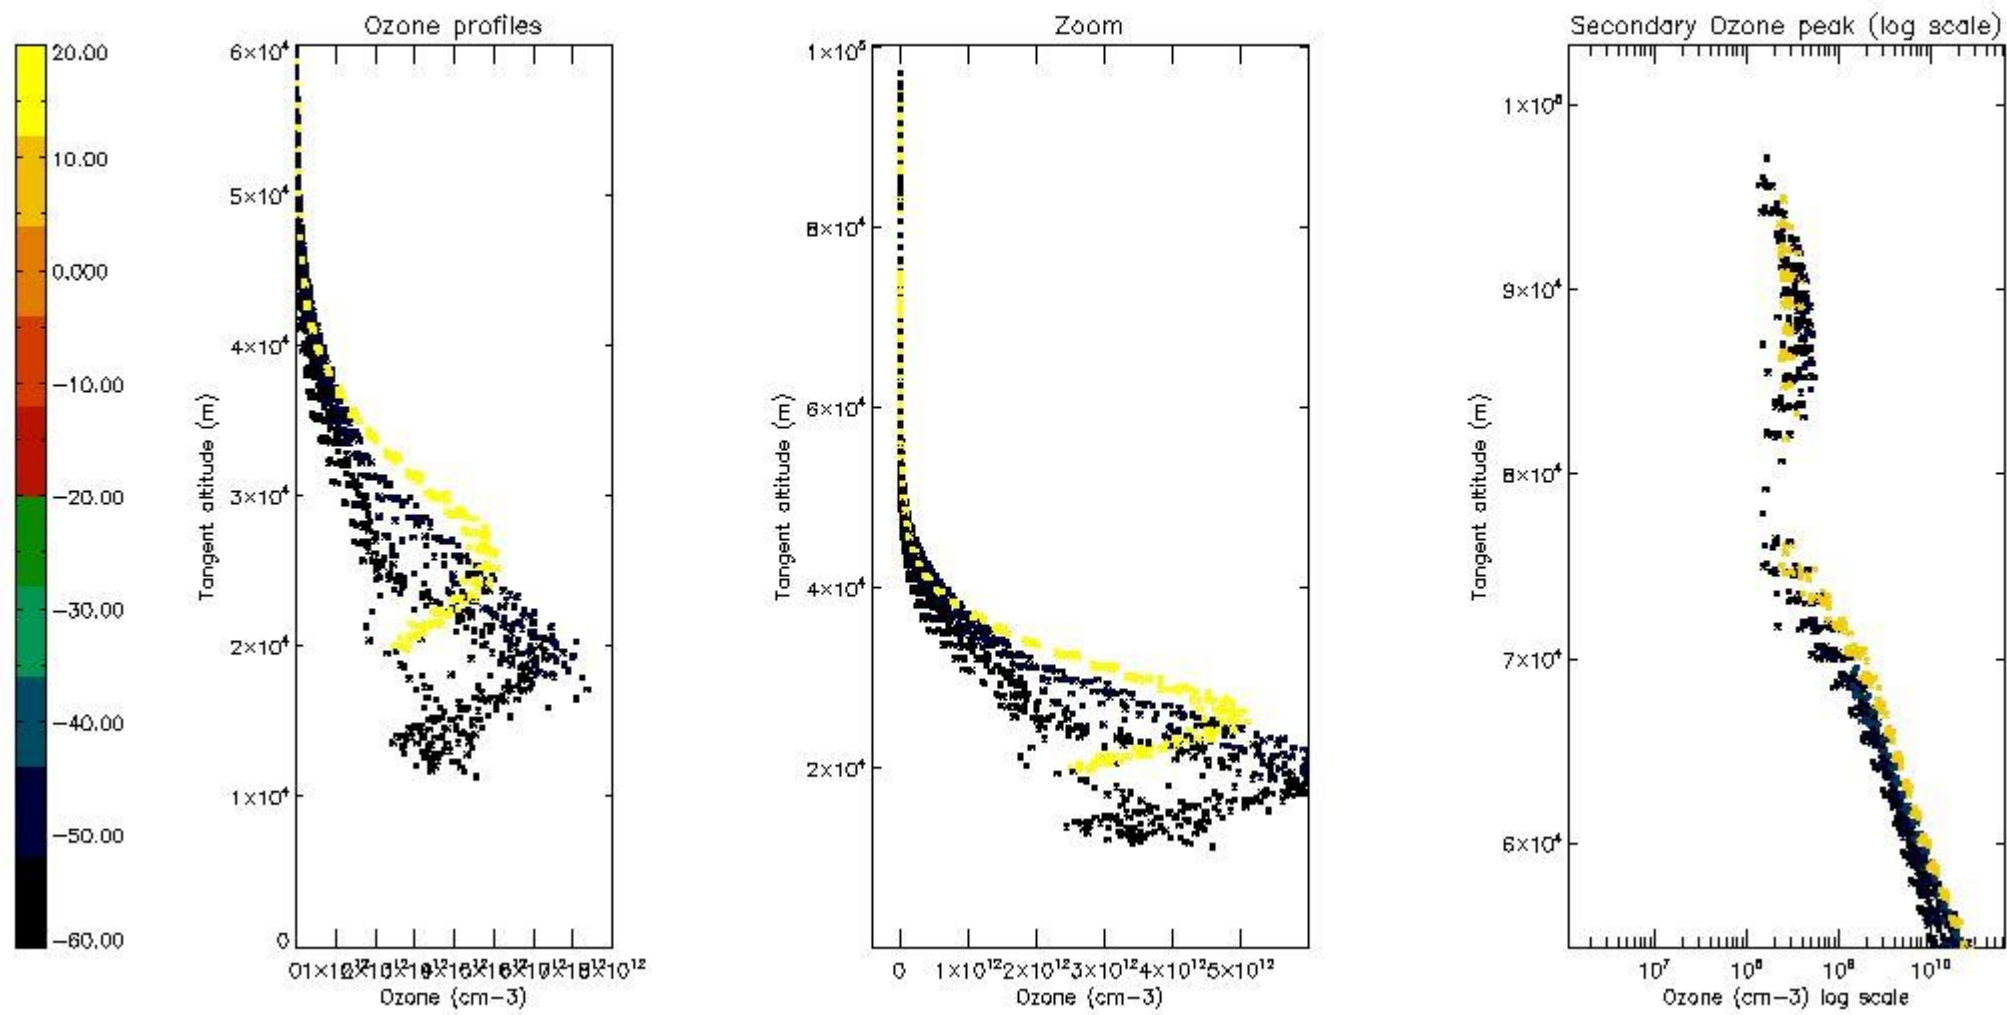

So, the table below shows the percentage of dark limb and valid observations for each criteria with respect to the overall valid daily observations.

Criteria	% of total production
All STD	26
STD < 20	18

STD < 10	16
STD < 5	13

5.2 Plot ozone profiles for all STD (dark without errors)

The colorbar represents the latitude.

5.3 Plot ozone profiles where STD < 20% (dark without errors)

The colorbar represents the latitude.

5.4 Plot ozone profiles where STD < 10% (dark without errors)

The colorbar represents the latitude.

5.5 Plot ozone profiles where STD < 5% (dark without errors)

The colorbar represents the latitude.

5.6 Plot NO₂ profiles for all STD (dark without errors)