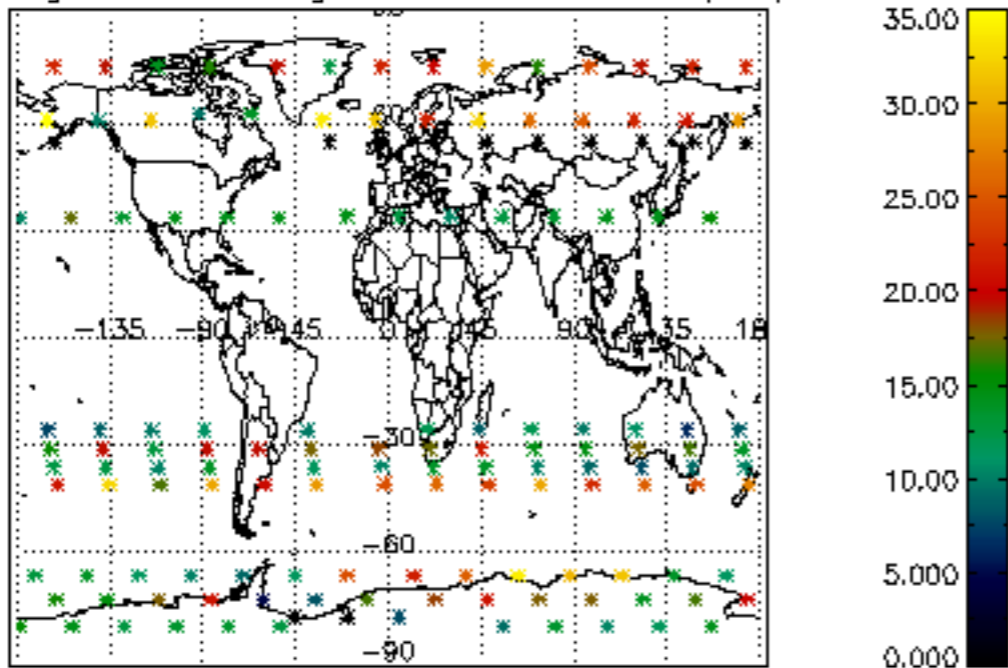

Percentage of cosmic ray hits per profile

Percentage of star falling outside central band per profile