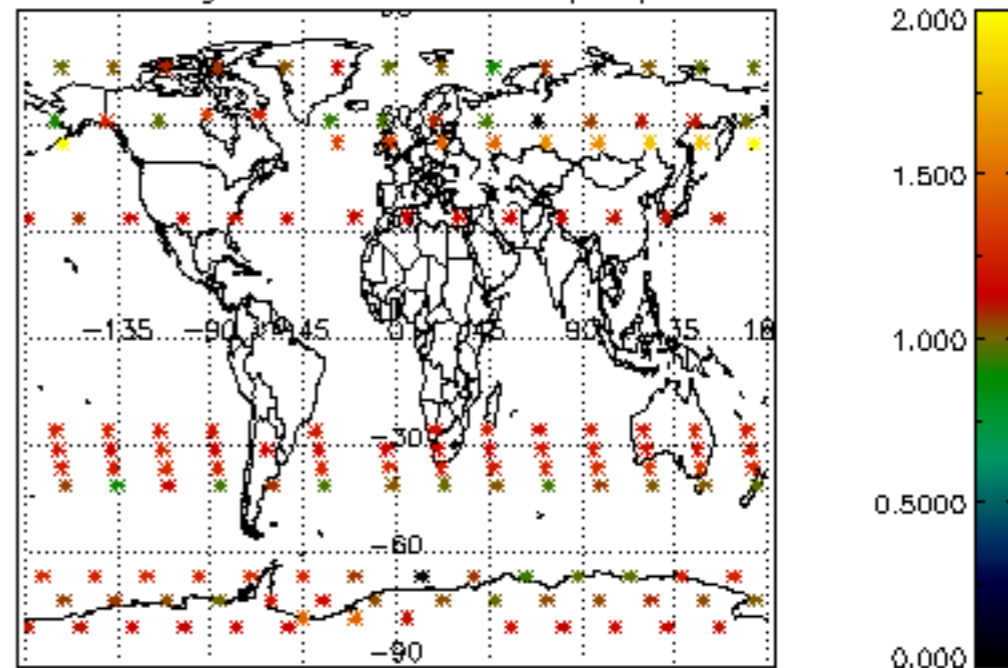

Percentage of flagged data per NO3 profile

Percentage of cosmic ray hits per profile

Percentage of datation errors per profile

Percentage of star falling outside central band per profile

Percentage of saturation errors per profile