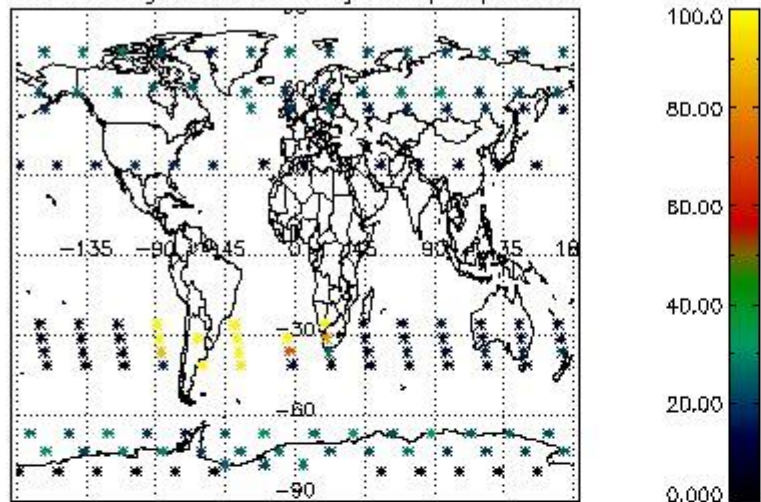

Percentage of cosmic ray hits per profile