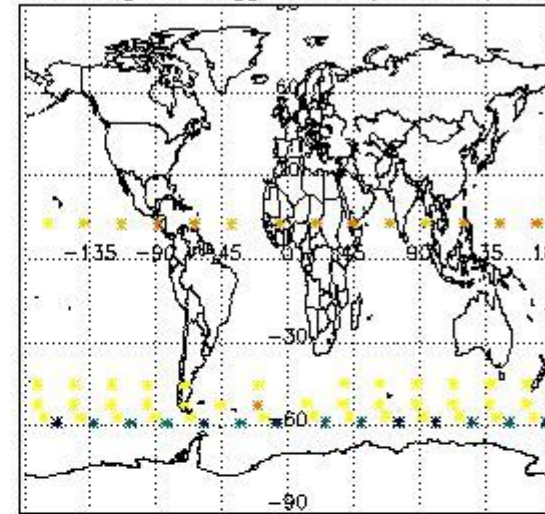

3.1 Plot quality information per product (time dependant)

3.2 Plot quality information per product (world map)

Percentage of flagged data per O3 profile

Percentage of flagged data per H2O profile

Percentage of flagged data per NO2 profile