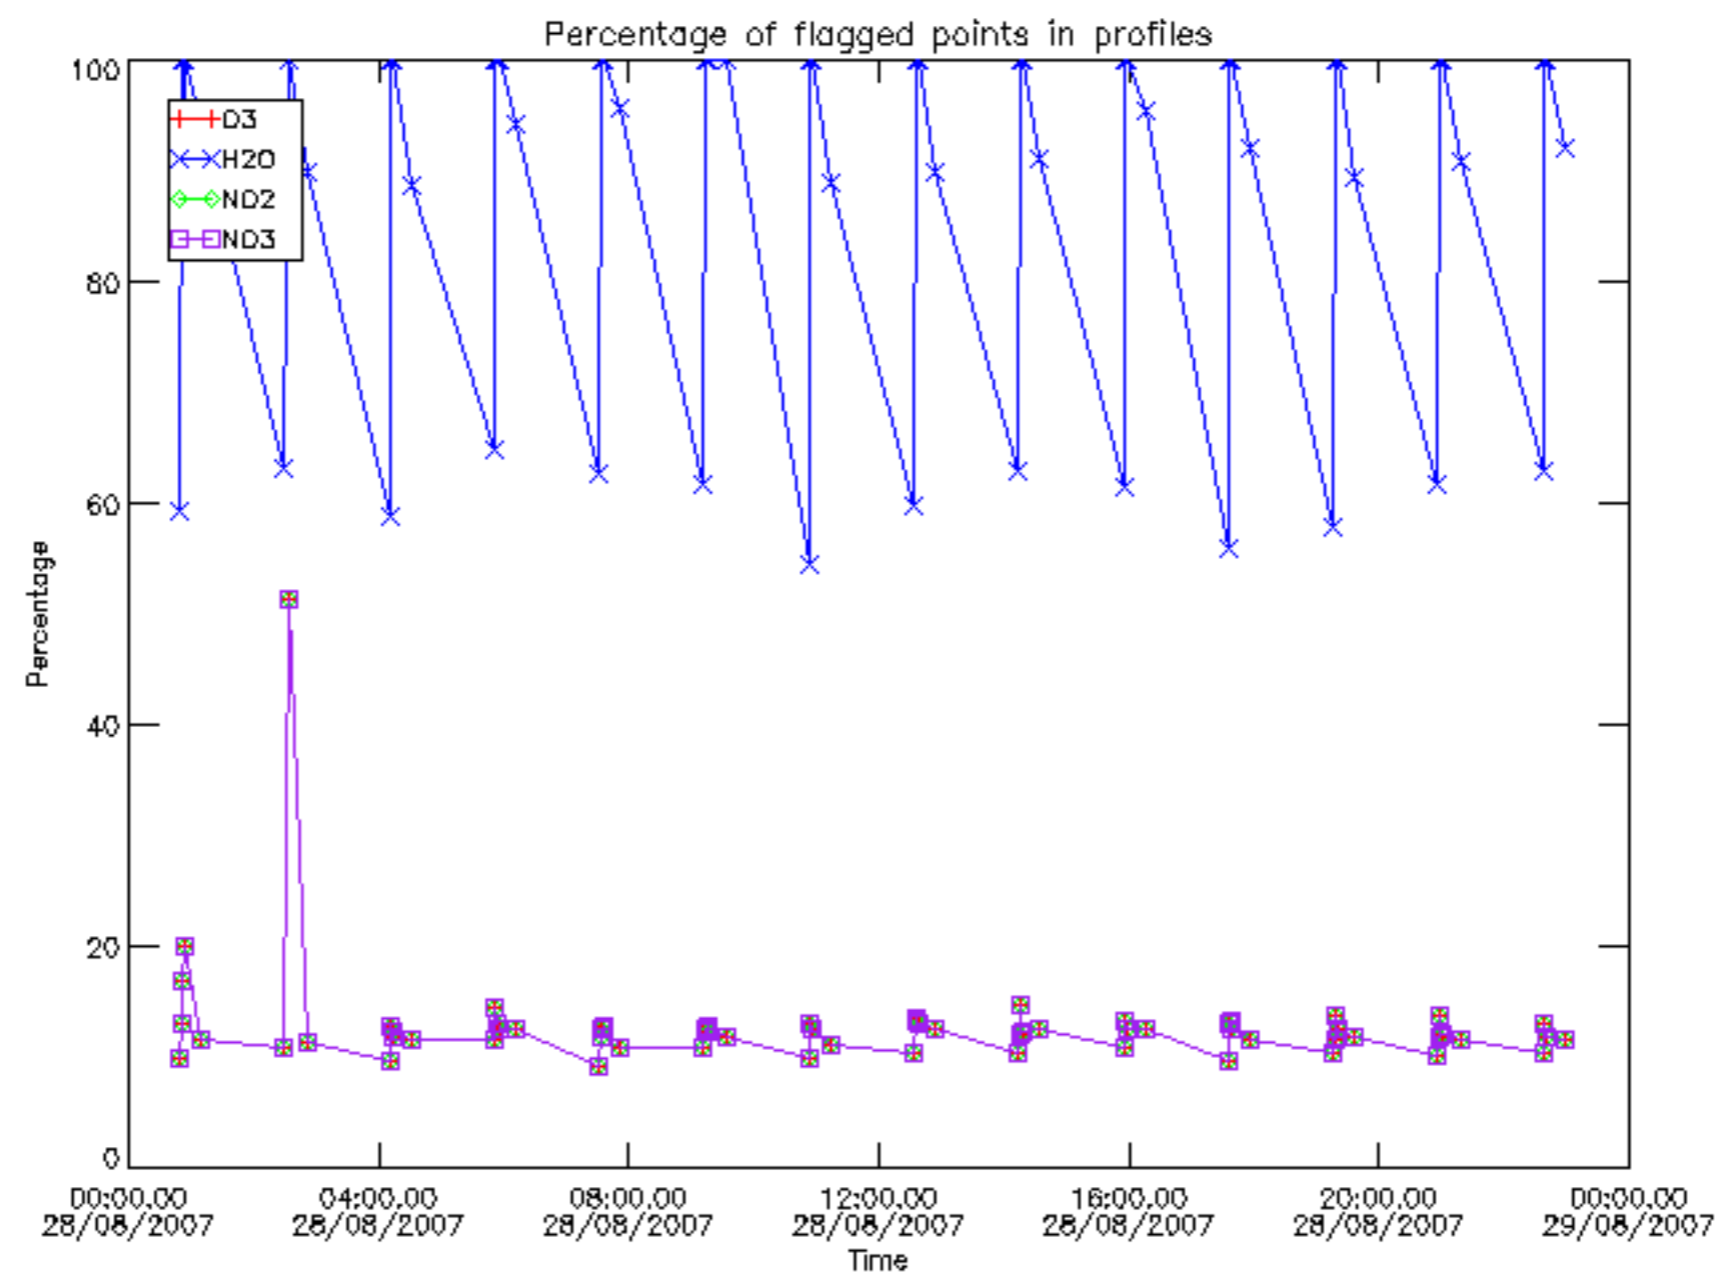

Percentage of flagged data per D3 profile

Percentage of flagged data per H2O profile