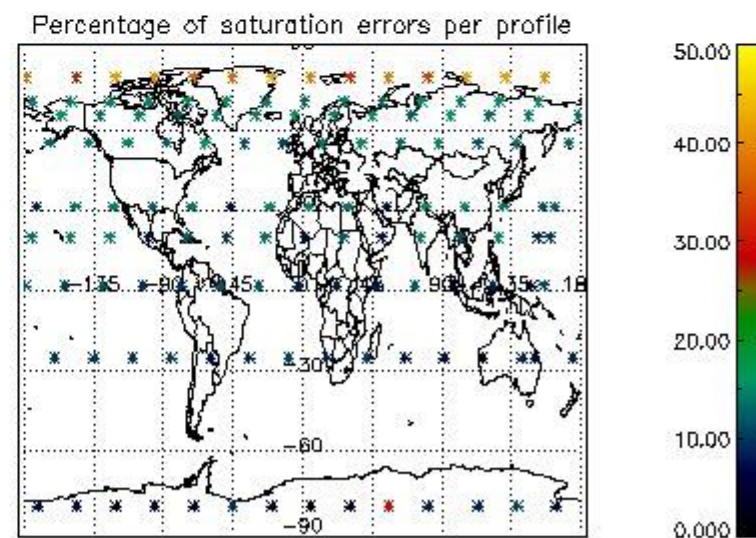

Percentage of datation errors per profile

Percentage of star falling outside central band per profile

Percentage of saturation errors per profile

4.2.2 Plot level 1 quality information per product (world map): ENVISAT DESCENDING passes