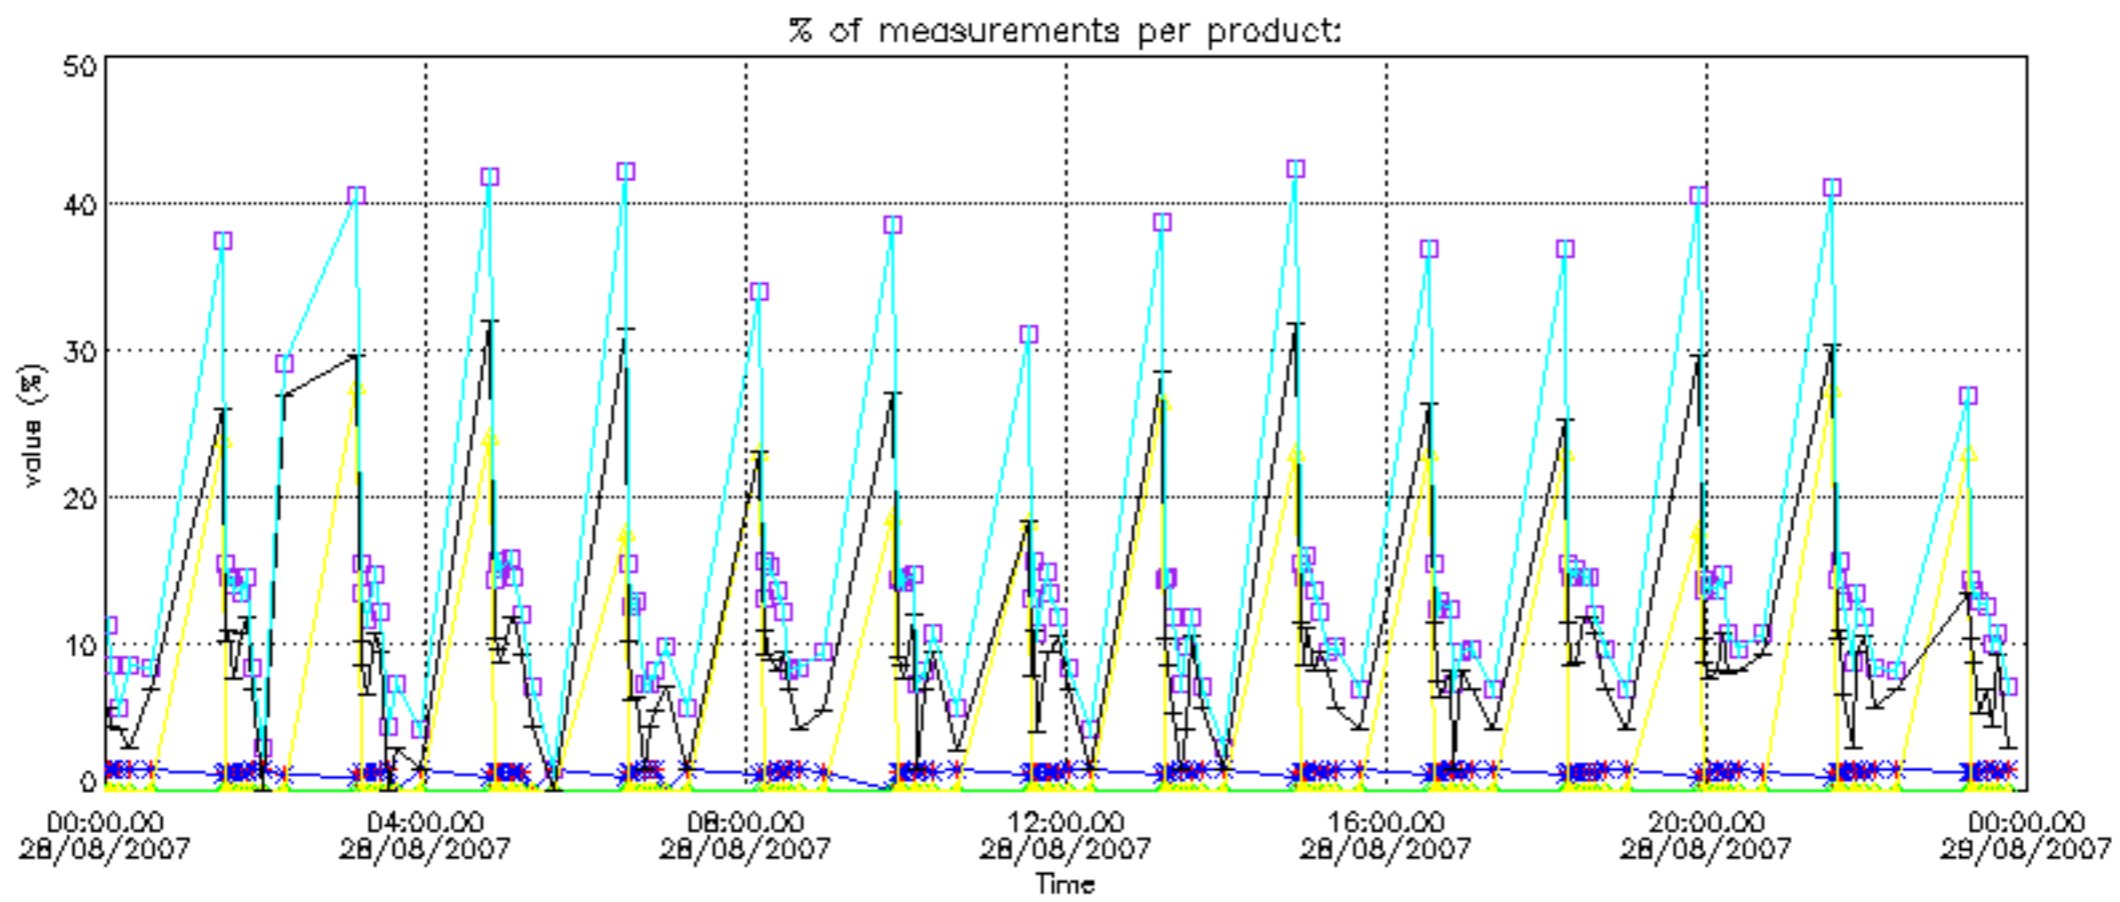

Percentage of cosmic ray hits per profile

Percentage of datation errors per profile