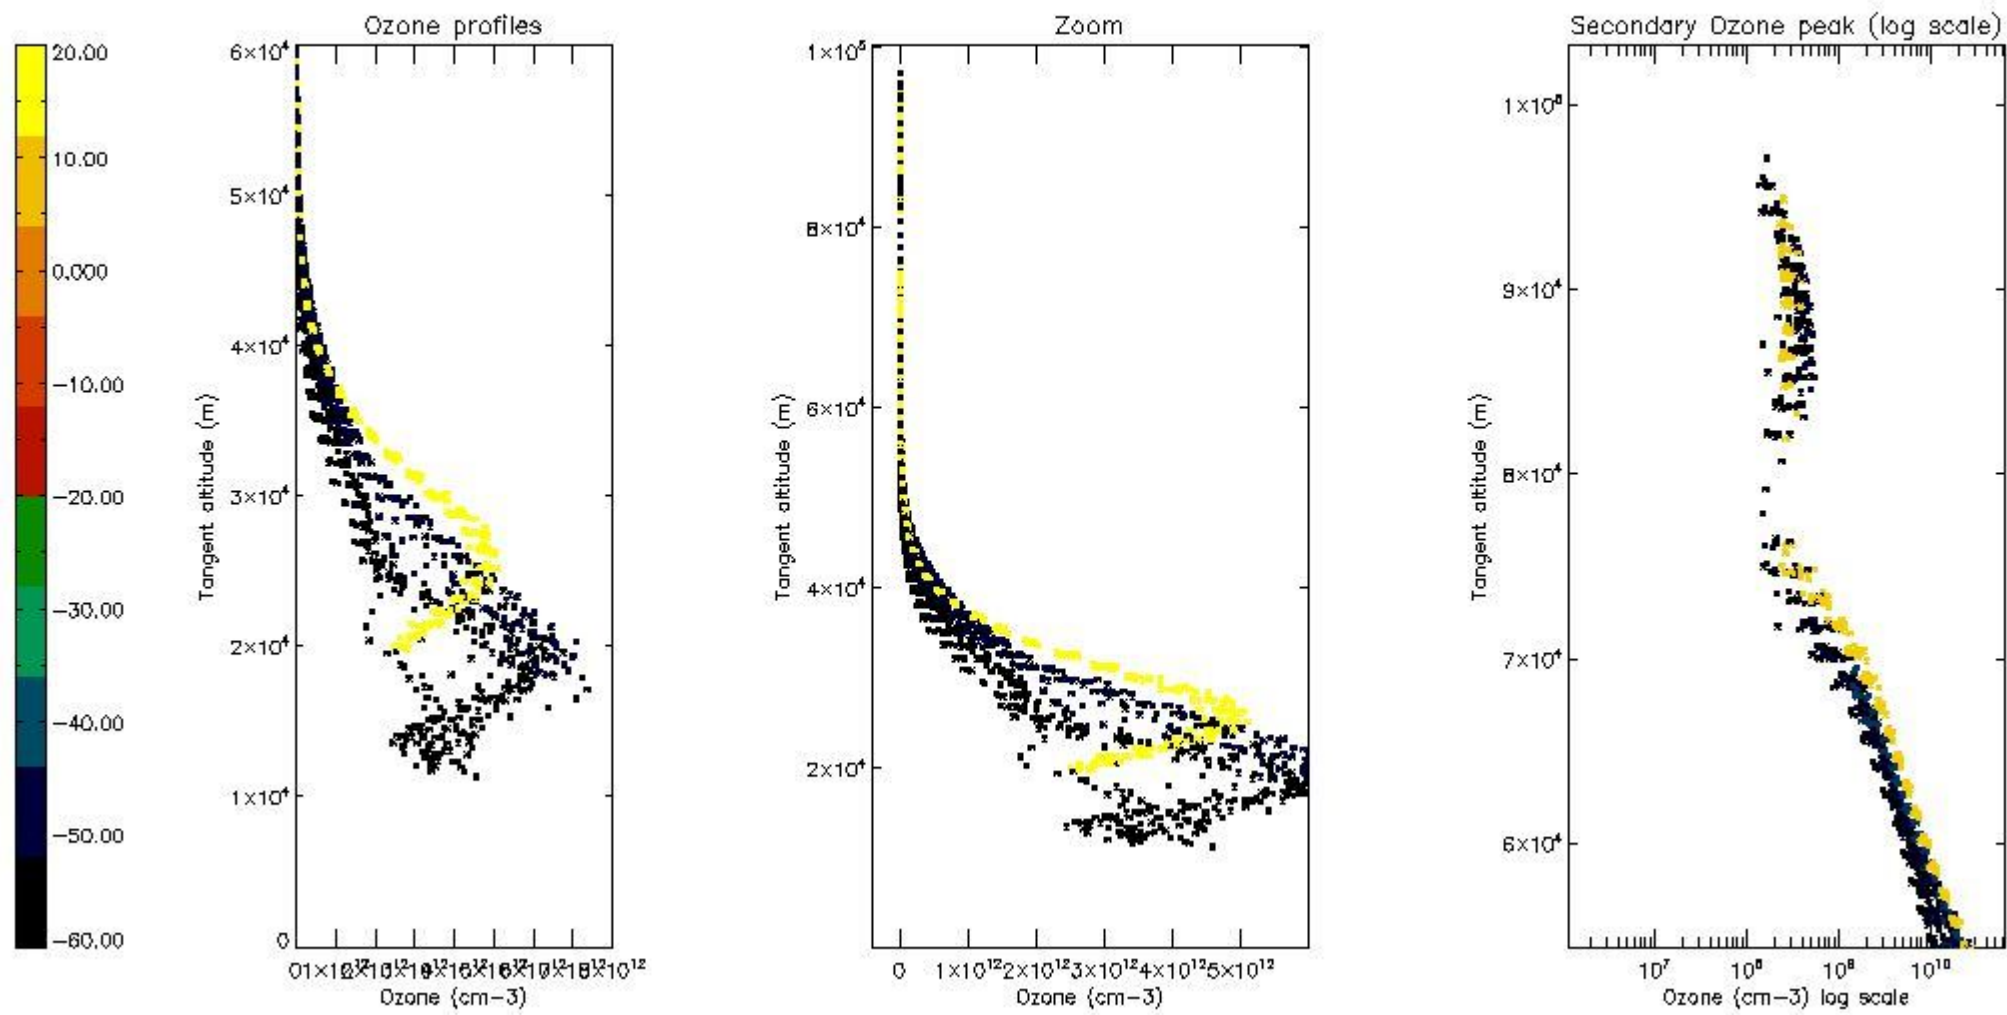

5.6 Plot NO₂ profiles for all STD (dark without errors)

The colorbar represents the latitude.