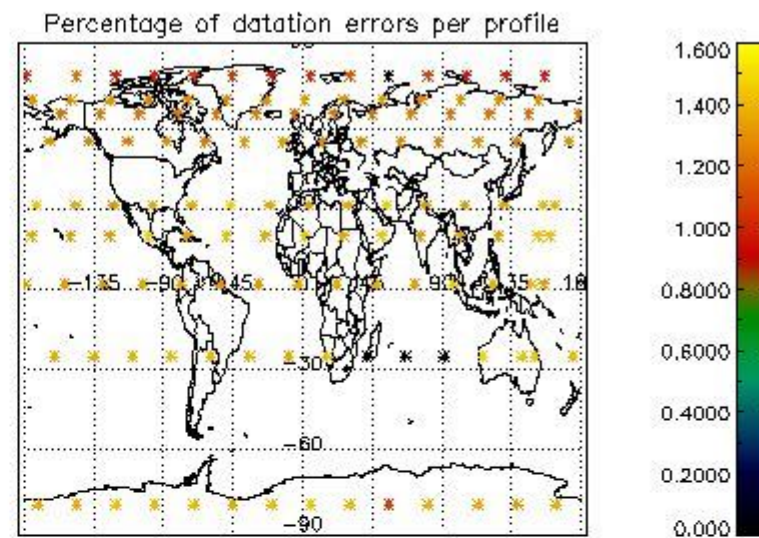

5. Trace gas profiles

5.1 Ozone statistics based on quality of products

The final quality of the products can be "measured" using the STD (Standard Deviation) attached to every point profile. This information is written to the parameter GOM_NL__2P/NL_LOCAL_SPECIES_DENSITY/o3_std of the level 2 products. The table below shows the statistics for given STD ranges.

The statistics are given with respect to the overall valid production:

- Products without fatal errors: GOM_NL__2P/MPH/PRODUCT_ERR=0
- Valid point profile: GOM_NL__2P/NL_LOCAL_SPECIES_DENSITY/pcd(0)=0

The 'Criteria' is applied to valid points of dark limb products:

- Products in dark limb illumination condition: GOM_NL__2P/NL_SUMMARY_QUALITY/obs_ill_cond=0
- Products without fatal errors: GOM_NL__2P/MPH/PRODUCT_ERR=0
- Valid point profile: GOM_NL__2P/NL_LOCAL_SPECIES_DENSITY/pcd(0)=0

So, the table below shows the percentage of dark limb and valid observations for each criteria with respect to the overall valid daily observations.

Criteria	% of total production
All STD	26
STD < 20	18