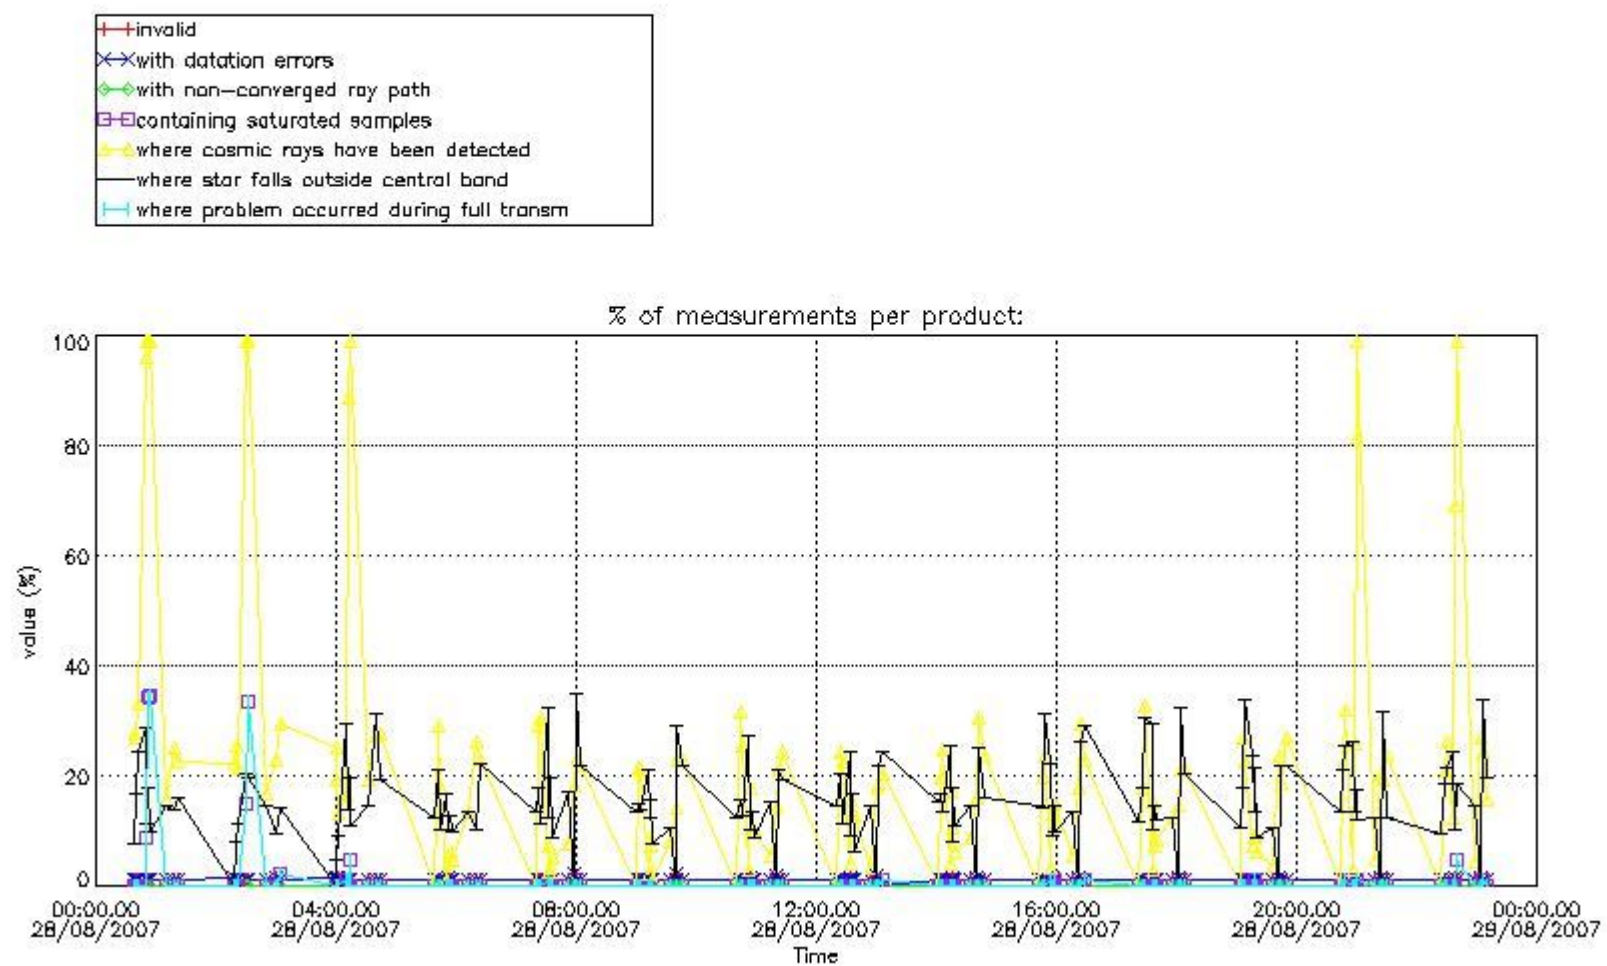

4.1.2 Plot level 1 quality information per product (time dependant): ENVI SAT DESCENDING passes