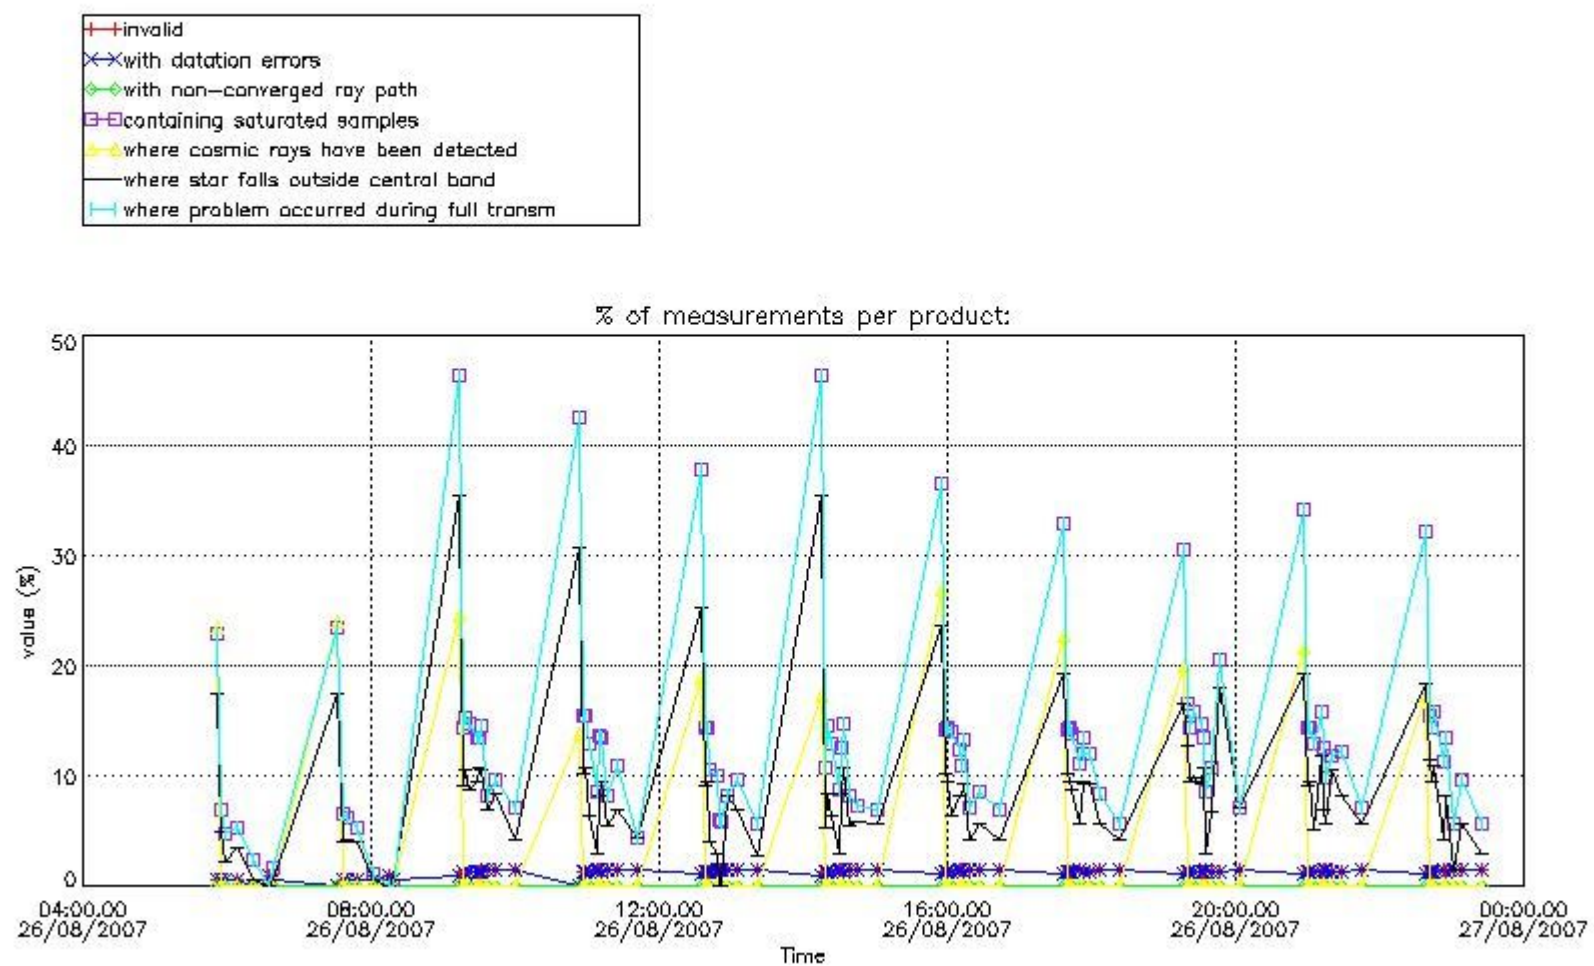

Percentage of flagged data per NO2 profile

Percentage of flagged data per NO3 profile

4. Level 1 quality information per product

In this section it is plotted some information contained in the Quality Summary data set of the level 2 products that comes from the level 1b processing. Products without errors (error flag in the MPH set to "0") are used.

4.1 Plot quality information per product (time dependant) coming from level 1b processing

4.1.1 Plot level 1 quality information per product (time dependant): ENVISAT ASCENDING passes

4.1.2 Plot level 1 quality information per product (time dependant): ENVI SAT DESCENDING passes