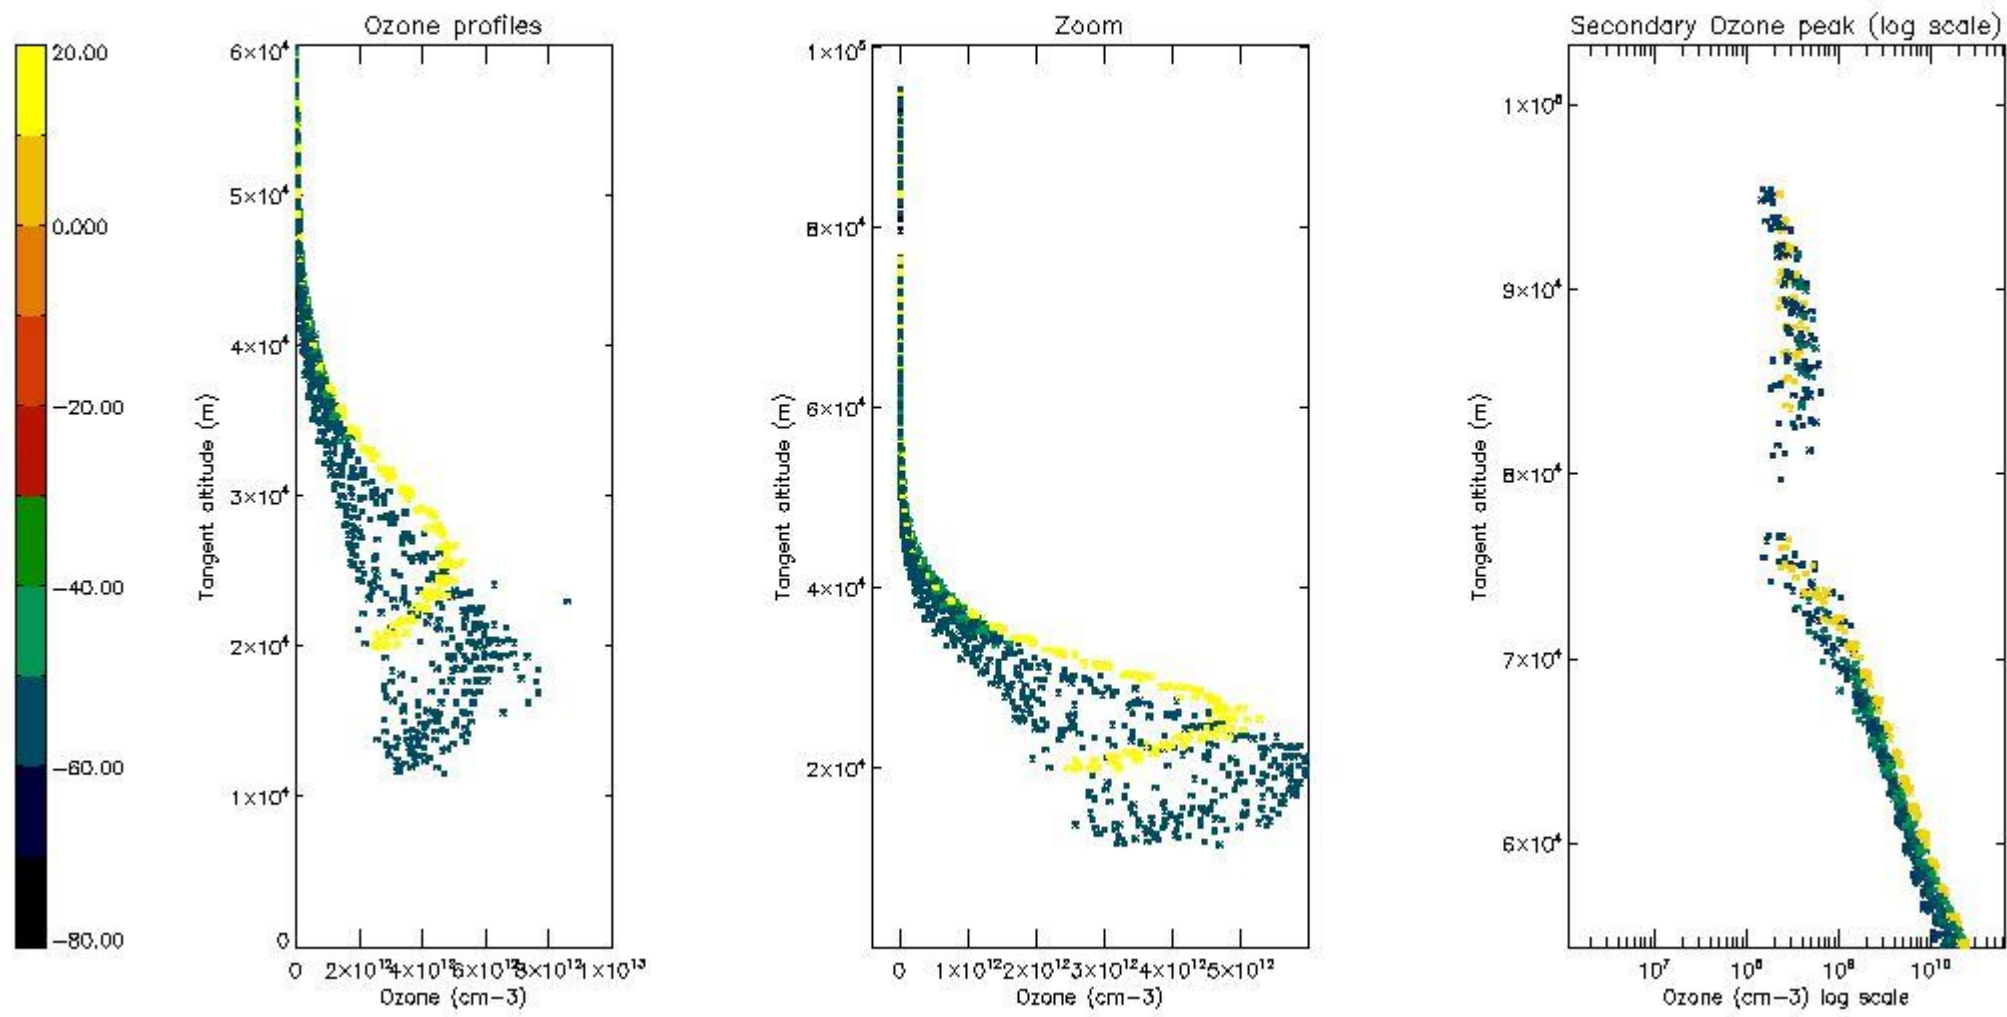

So, the table below shows the percentage of dark limb and valid observations for each criteria with respect to the overall valid daily observations.

Criteria	% of total production
All STD	26
STD < 20	16

STD < 10	14
STD < 5	11

5.2 Plot ozone profiles for all STD (dark without errors)

The colorbar represents the latitude.

5.3 Plot ozone profiles where STD < 20% (dark without errors)

The colorbar represents the latitude.

5.4 Plot ozone profiles where STD < 10% (dark without errors)

The colorbar represents the latitude.

5.5 Plot ozone profiles where STD < 5% (dark without errors)

The colorbar represents the latitude.

5.6 Plot NO₂ profiles for all STD (dark without errors)

The colorbar represents the latitude.

5.7 Plot NO3 profiles for all STD (dark without errors)

The colorbar represents the latitude.

5.8 Plot H₂O profiles for all STD (only for occultations of stars 1,2,3,4,13,14,16,26,63 dark without errors)