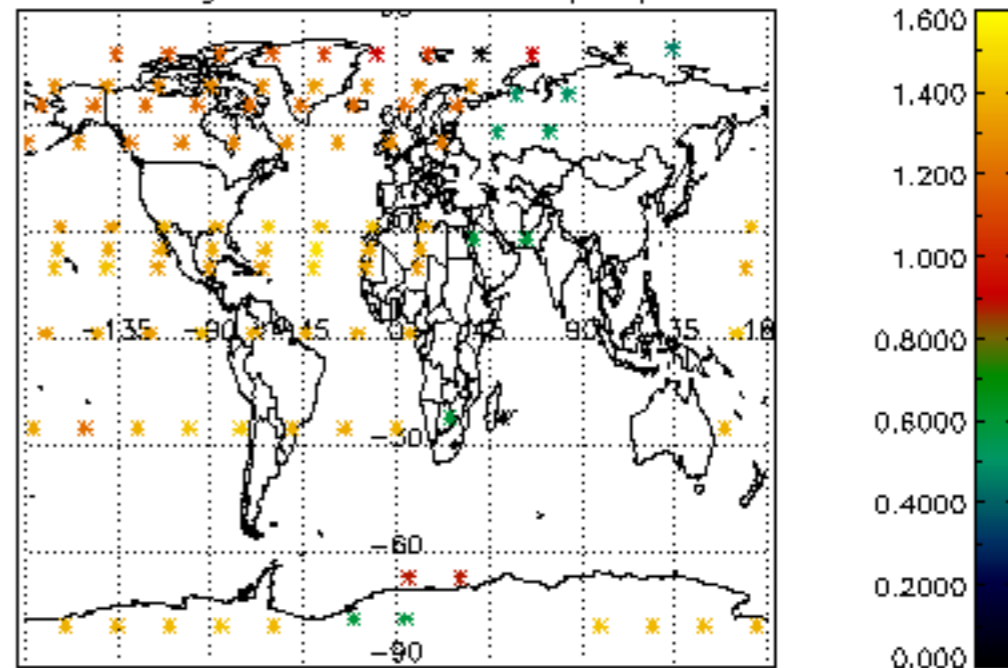

Percentage of datation errors per profile

Percentage of star falling outside central band per profile

Percentage of saturation errors per profile

Percentage of cosmic ray hits per profile

Percentage of datation errors per profile