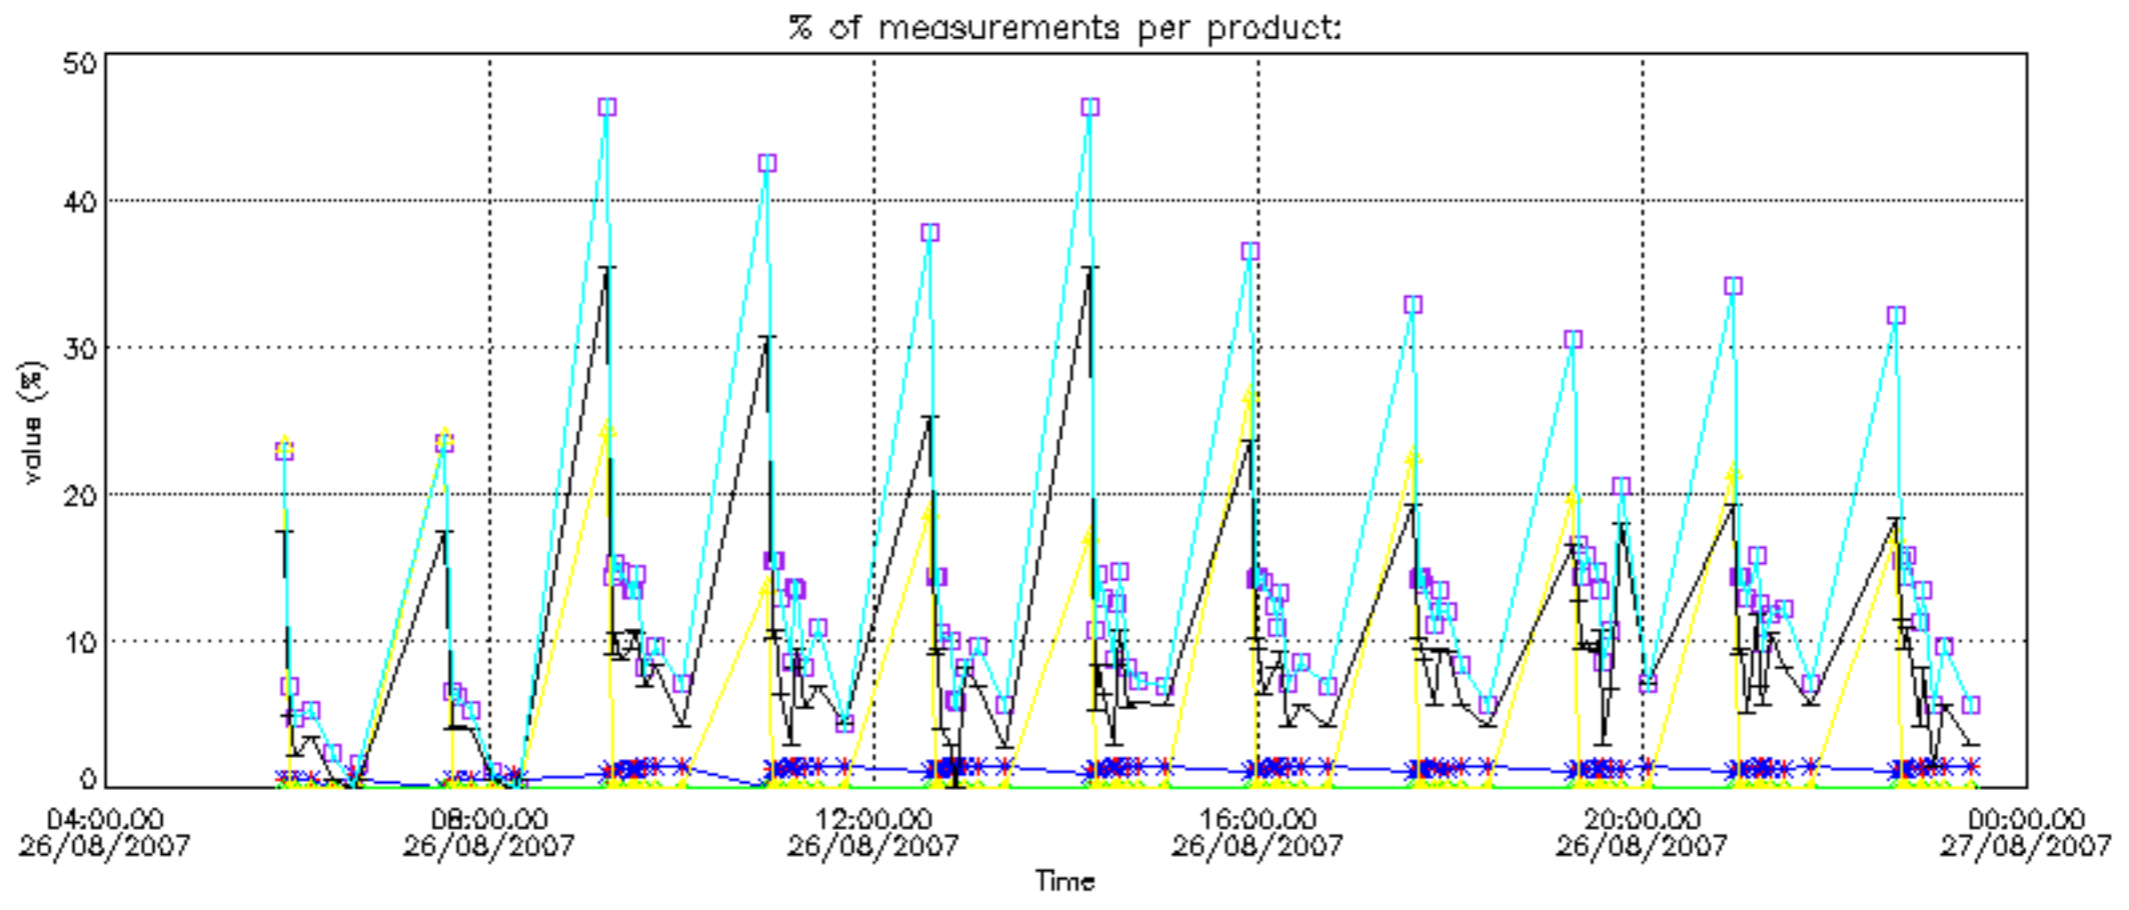

Percentage of cosmic ray hits per profile

Percentage of datation errors per profile