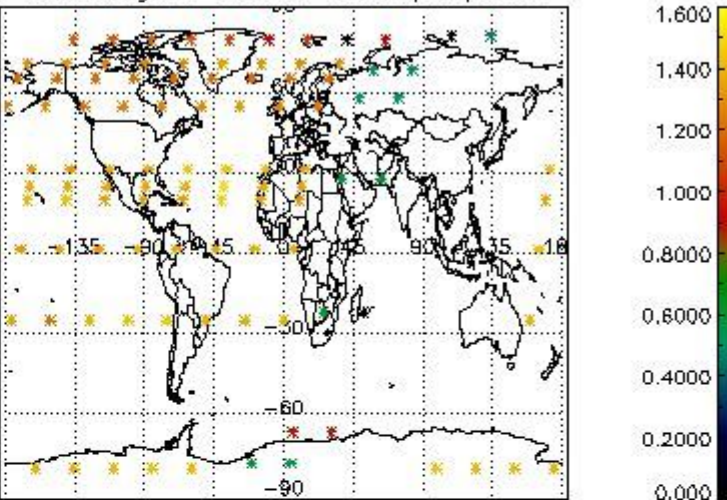

4.1 Plot quality information per product (time dependant) coming from level 1b processing

4.1.1 Plot level 1 quality information per product (time dependant): ENVISAT ASCENDING passes

4.1.2 Plot level 1 quality information per product (time dependant): ENVI SAT DESCENDING passes

4.2 Plot quality information per product coming from level 1b processing (world map)

4.2.1 Plot level 1 quality information per product (world map): ENVISAT ASCENDING passes

4.2.2 Plot level 1 quality information per product (world map): ENVISAT DESCENDING passes

Percentage of cosmic ray hits per profile

Percentage of datation errors per profile

Percentage of star falling outside central band per profile

Percentage of saturation errors per profile

5. Trace gas profiles