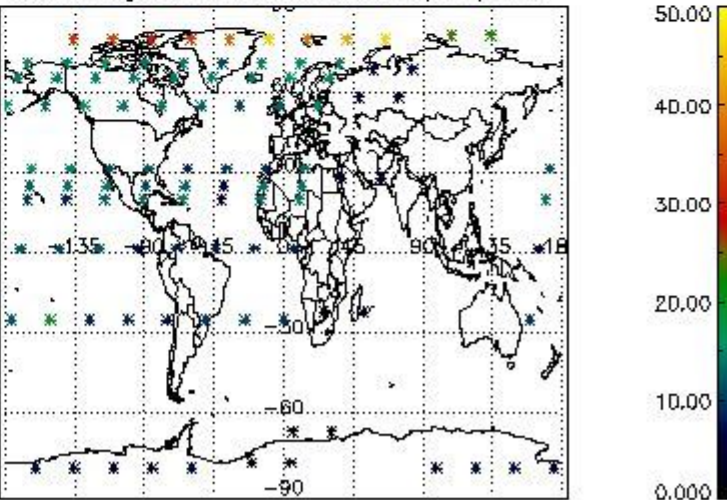

4.2 Plot quality information per product coming from level 1b processing (world map)

4.2.1 Plot level 1 quality information per product (world map): ENVISAT ASCENDING passes

4.2.2 Plot level 1 quality information per product (world map): ENVISAT DESCENDING passes

Percentage of cosmic ray hits per profile

Percentage of datation errors per profile

Percentage of star falling outside central band per profile

Percentage of saturation errors per profile

5. Trace gas profiles