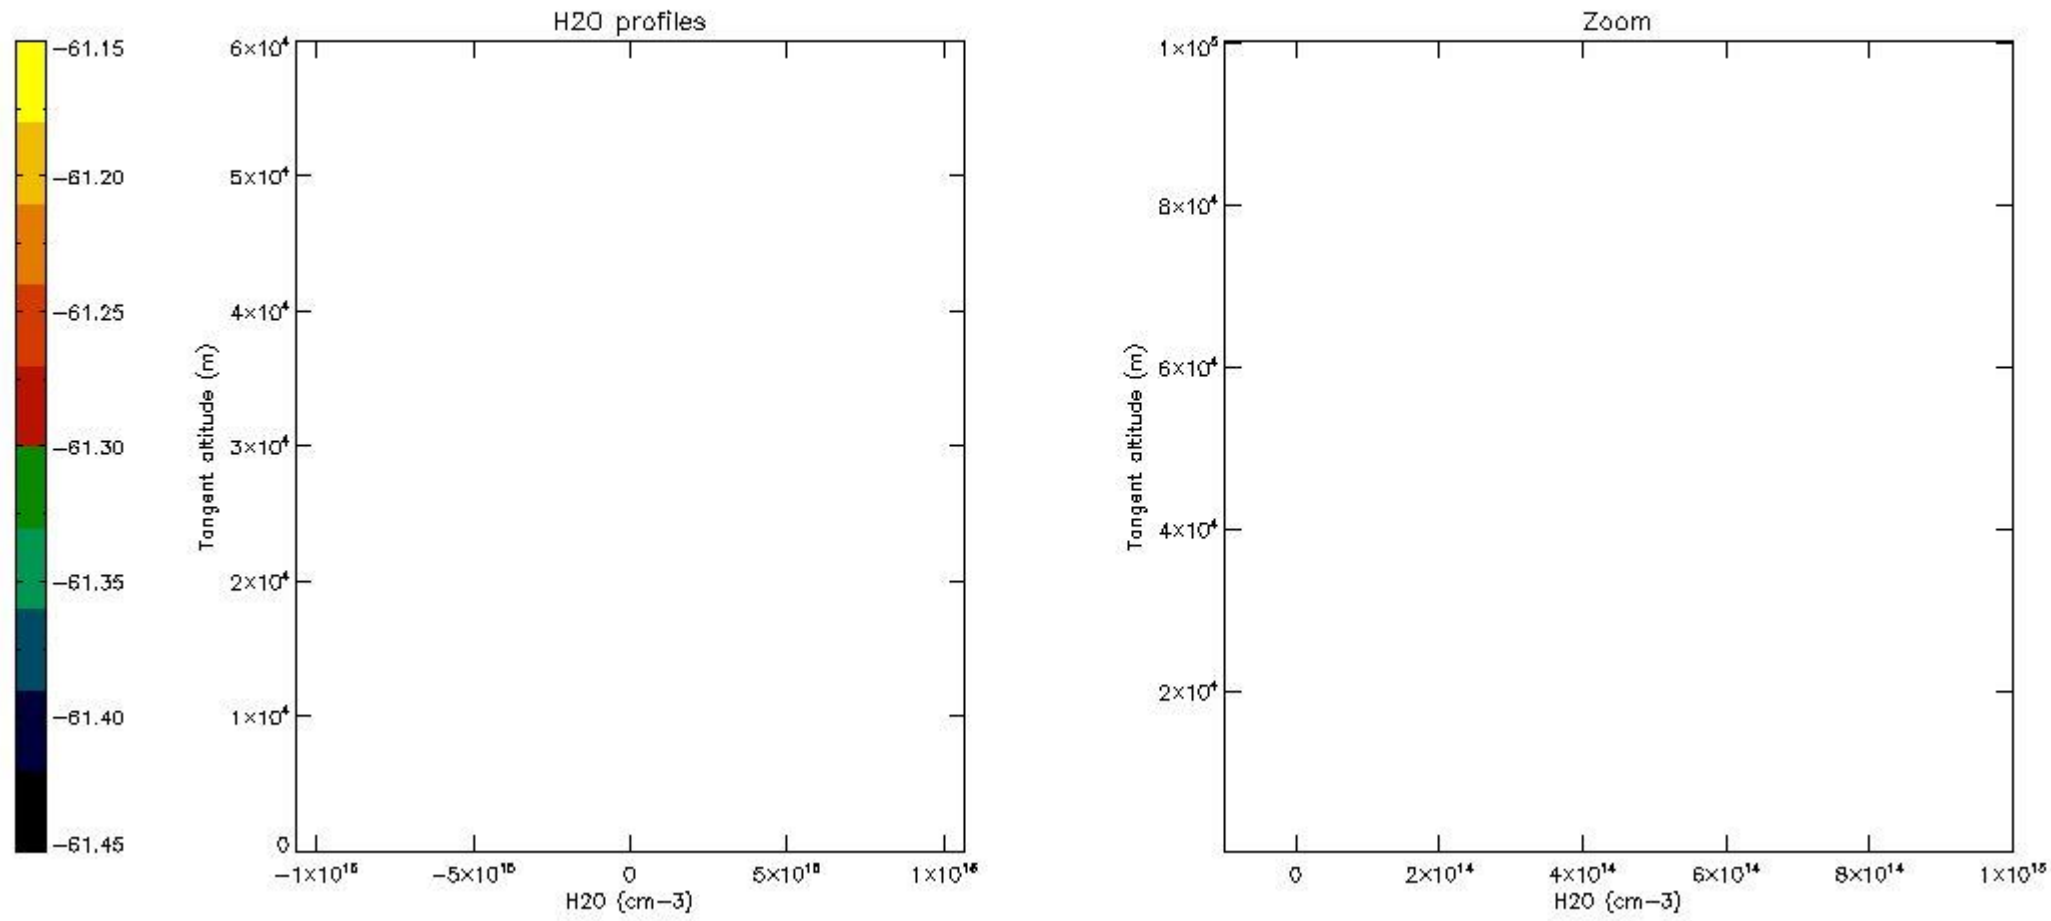

6. Auxiliary Data Files used for the production reported in section 2

The number reported in the third column indicates since which file (see list in section 2) the corresponding auxiliary file has been used. The fourth column is the date of those product files.

Type	Auxiliary Filename	Used since product	Used since product date
INST_PHYS_CHARACTERISTICS	GOM_INS_AXVIEC20091111_143220_20030716_120000_20500101_000000	1	26-AUG-2007 05:33:20
LEVEL-2_PROC_CONFIG	GOM_PR2_AXVIEC20091111_152718_20020301_000000_20500101_000000	1	26-AUG-2007 05:33:20
CROSS_SECTIONS_FILE	GOM_CRS_AXVIEC20091111_154832_20020301_000000_20500101_000000	1	26-AUG-2007 05:33:20