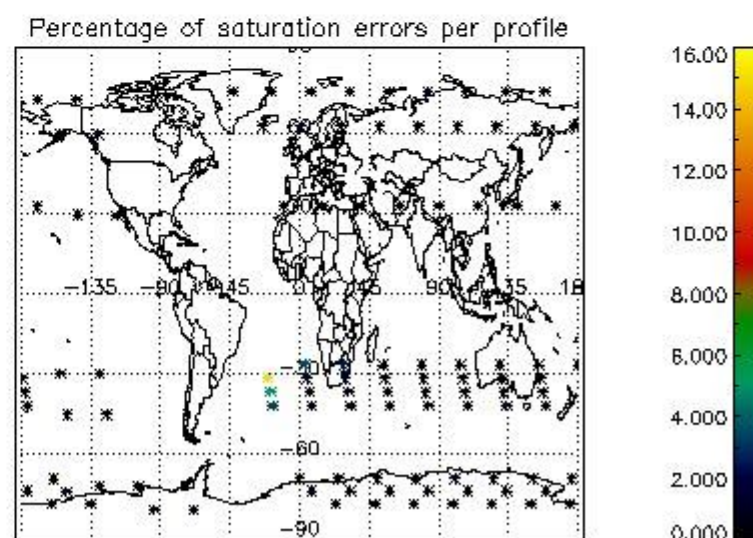

Percentage of flagged data per NO2 profile

Percentage of flagged data per NO3 profile

4. Level 1 quality information per product

In this section it is plotted some information contained in the Quality Summary data set of the level 2 products that comes from the level 1b processing. Products without errors (error flag in the MPH set to "0") are used.

4.1 Plot quality information per product (time dependant) coming from level 1b processing

4.1.1 Plot level 1 quality information per product (time dependant): ENVISAT ASCENDING passes

4.1.2 Plot level 1 quality information per product (time dependant): ENVI SAT DESCENDING passes

4.2 Plot quality information per product coming from level 1b processing (world map)

4.2.1 Plot level 1 quality information per product (world map): ENVISAT ASCENDING passes

4.2.2 Plot level 1 quality information per product (world map): ENVISAT DESCENDING passes