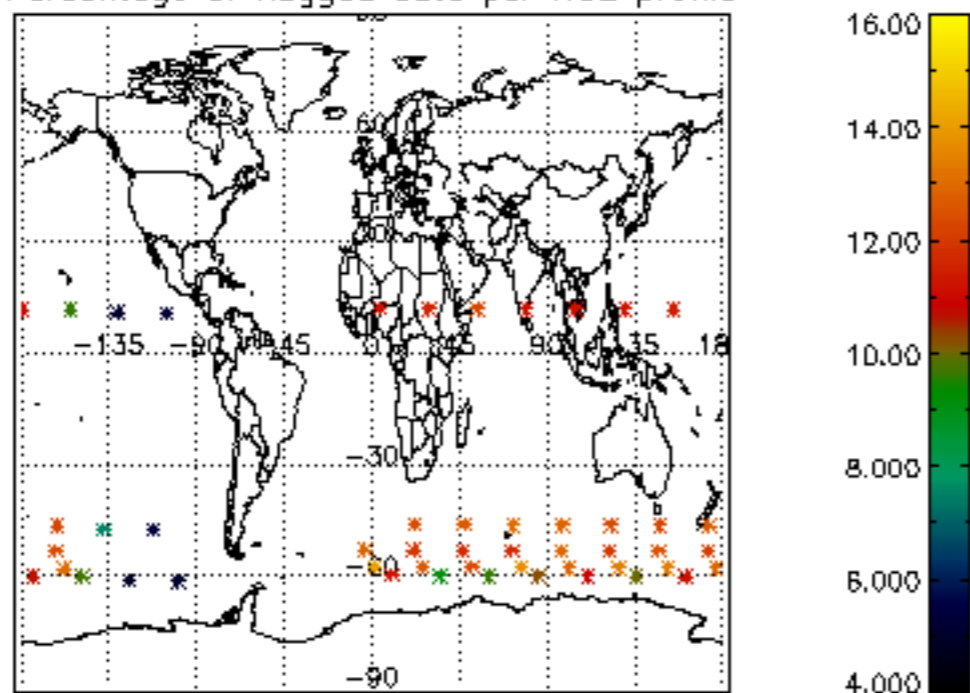

Percentage of flagged data per NO2 profile