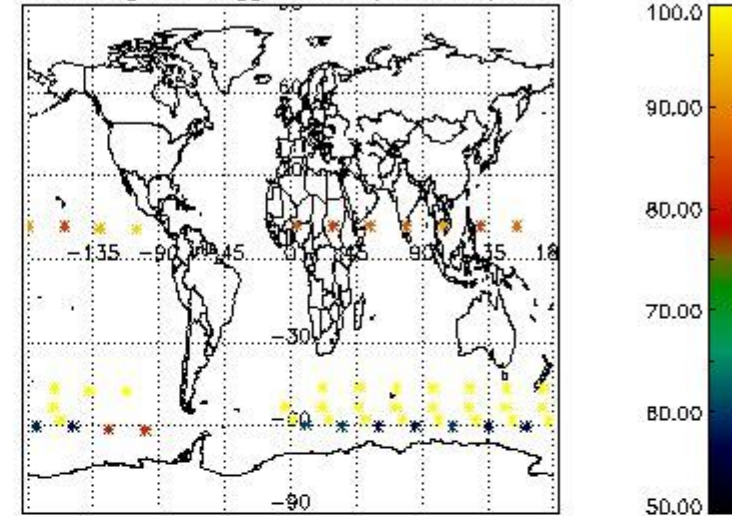

[6. Auxiliary Data Files used for the production reported in section 2](#)

3.2 Plot quality information per product (world map)

Percentage of flagged data per O3 profile

Percentage of flagged data per H2O profile

Percentage of flagged data per NO2 profile

Percentage of flagged data per NO3 profile

4. Level 1 quality information per product

In this section it is plotted some information contained in the Quality Summary data set of the level 2 products that comes from the level 1b processing. Products without errors (error flag in the MPH set to "0") are used.