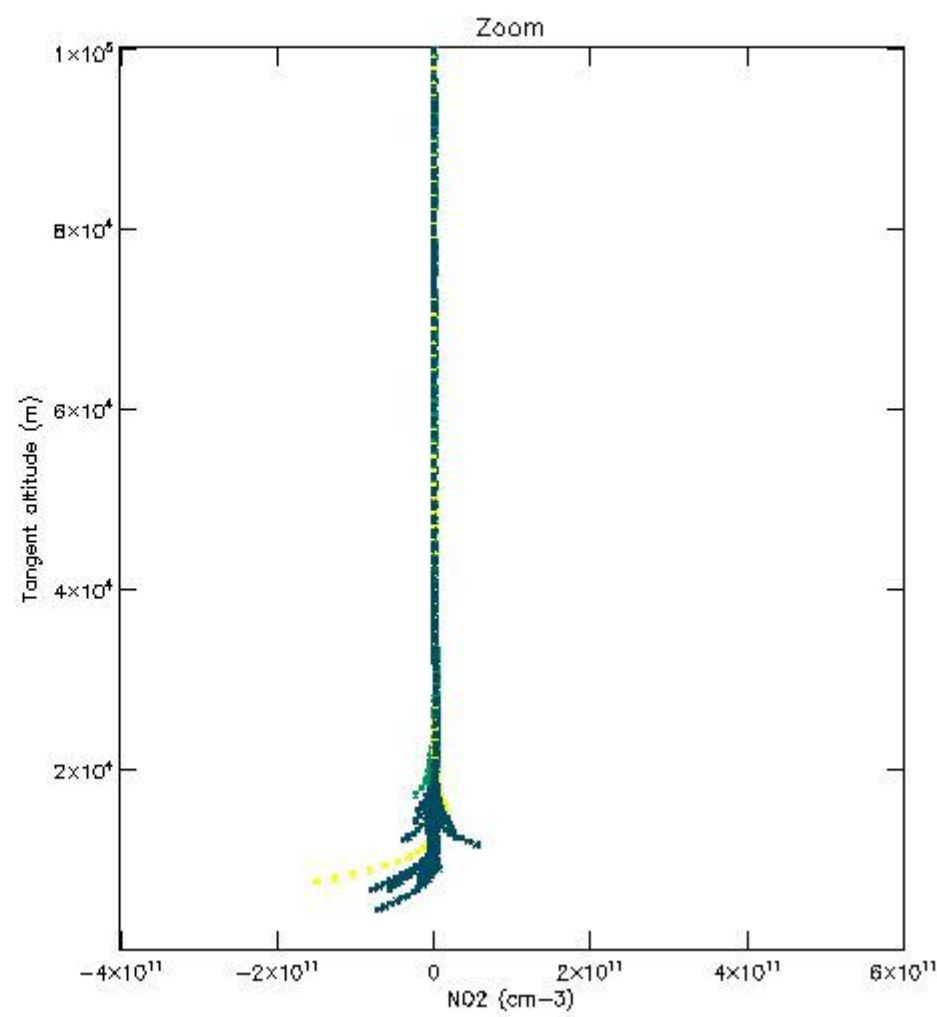

STD < 10	14
STD < 5	11

5.2 Plot ozone profiles for all STD (dark without errors)

The colorbar represents the latitude.

5.3 Plot ozone profiles where STD < 20% (dark without errors)

The colorbar represents the latitude.

5.4 Plot ozone profiles where STD < 10% (dark without errors)

The colorbar represents the latitude.

5.5 Plot ozone profiles where STD < 5% (dark without errors)

The colorbar represents the latitude.

5.6 Plot NO₂ profiles for all STD (dark without errors)

The colorbar represents the latitude.

5.7 Plot NO3 profiles for all STD (dark without errors)

The colorbar represents the latitude.

5.8 Plot H₂O profiles for all STD (only for occultations of stars 1,2,3,4,13,14,16,26,63 dark without errors)