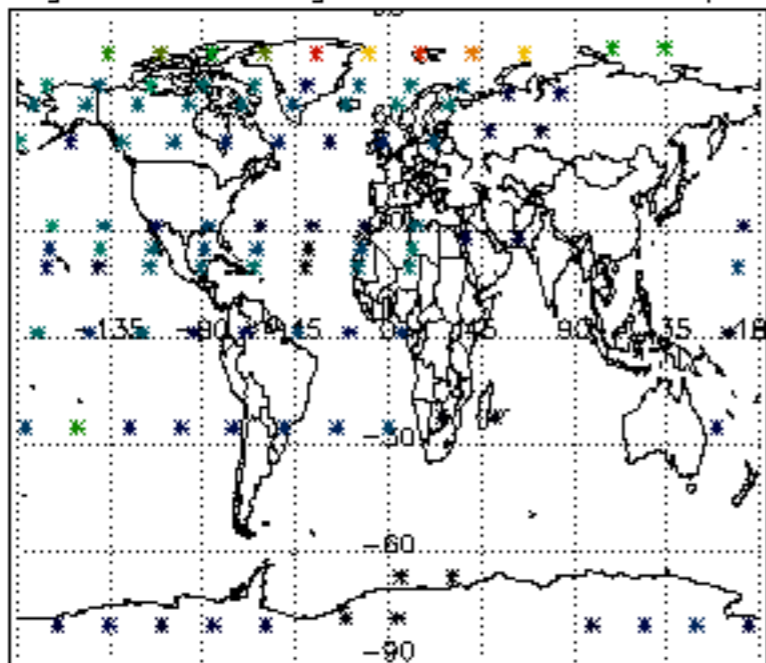

Percentage of star falling outside central band per profile