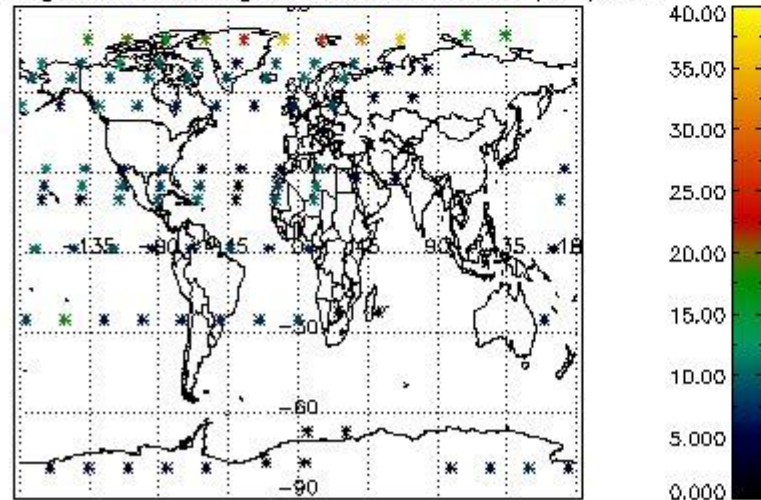

Percentage of star falling outside central band per profile