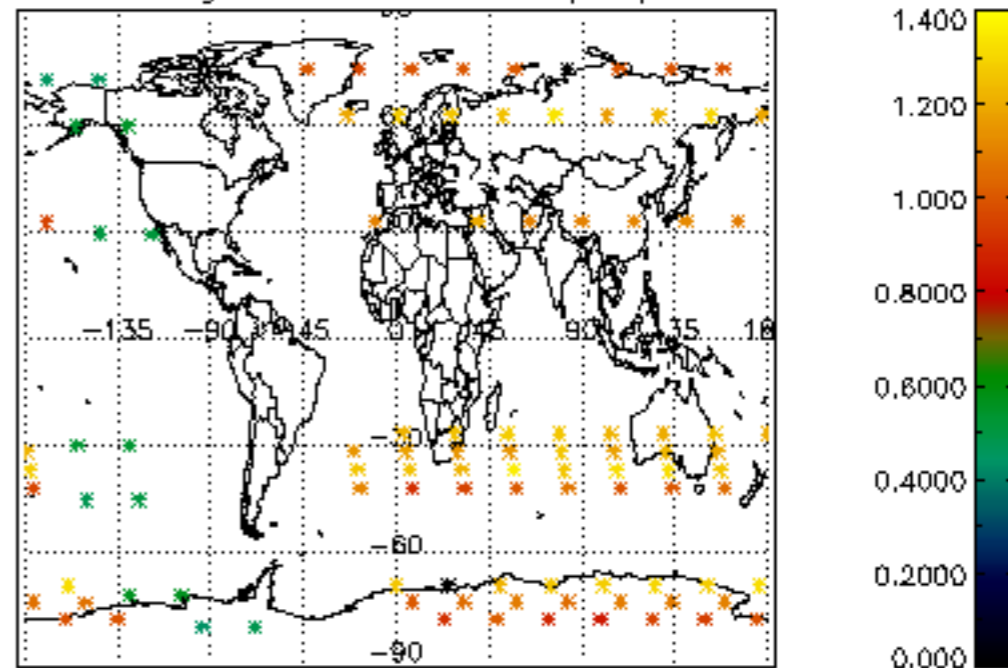

Percentage of flagged data per NO3 profile

Percentage of cosmic ray hits per profile

Percentage of datation errors per profile

Percentage of star falling outside central band per profile

Percentage of saturation errors per profile