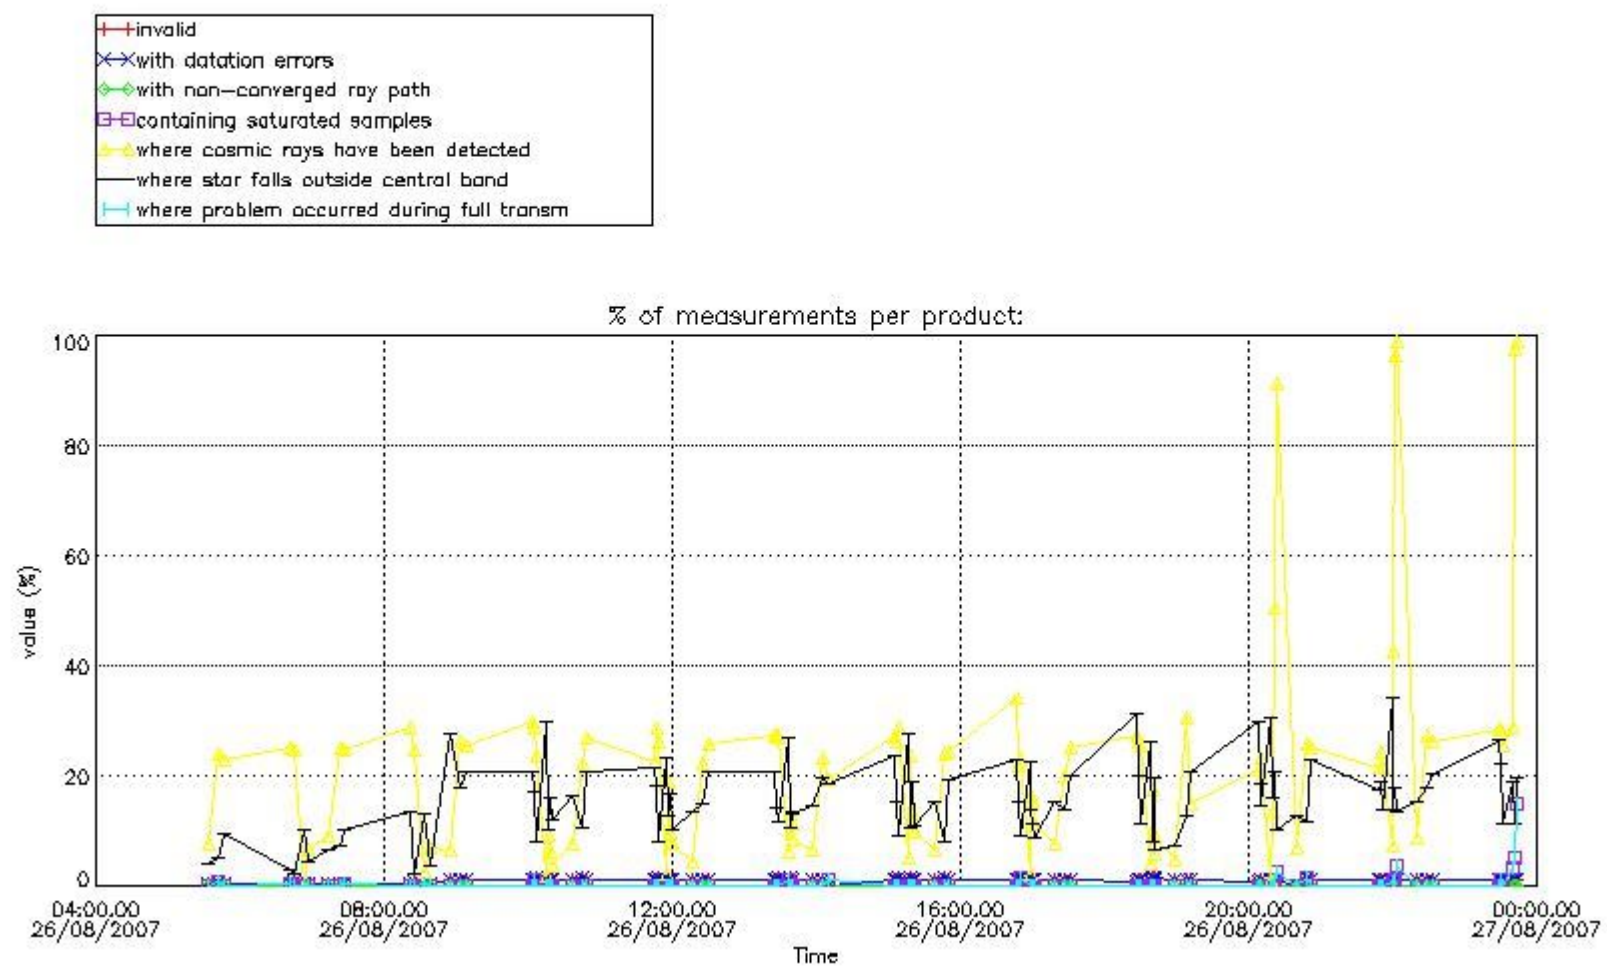

Percentage of flagged data per NO2 profile

Percentage of flagged data per NO3 profile

4. Level 1 quality information per product

In this section it is plotted some information contained in the Quality Summary data set of the level 2 products that comes from the level 1b processing. Products without errors (error flag in the MPH set to "0") are used.

4.1 Plot quality information per product (time dependant) coming from level 1b processing

4.1.1 Plot level 1 quality information per product (time dependant): ENVISAT ASCENDING passes

4.1.2 Plot level 1 quality information per product (time dependant): ENVI SAT DESCENDING passes

5.1 Ozone statistics based on quality of products

The final quality of the products can be "measured" using the STD (Standard Deviation) attached to every point profile. This information is written to the parameter GOM_NL__2P/NL_LOCAL_SPECIES_DENSITY/o3_std of the level 2 products. The table below shows the statistics for given STD ranges.