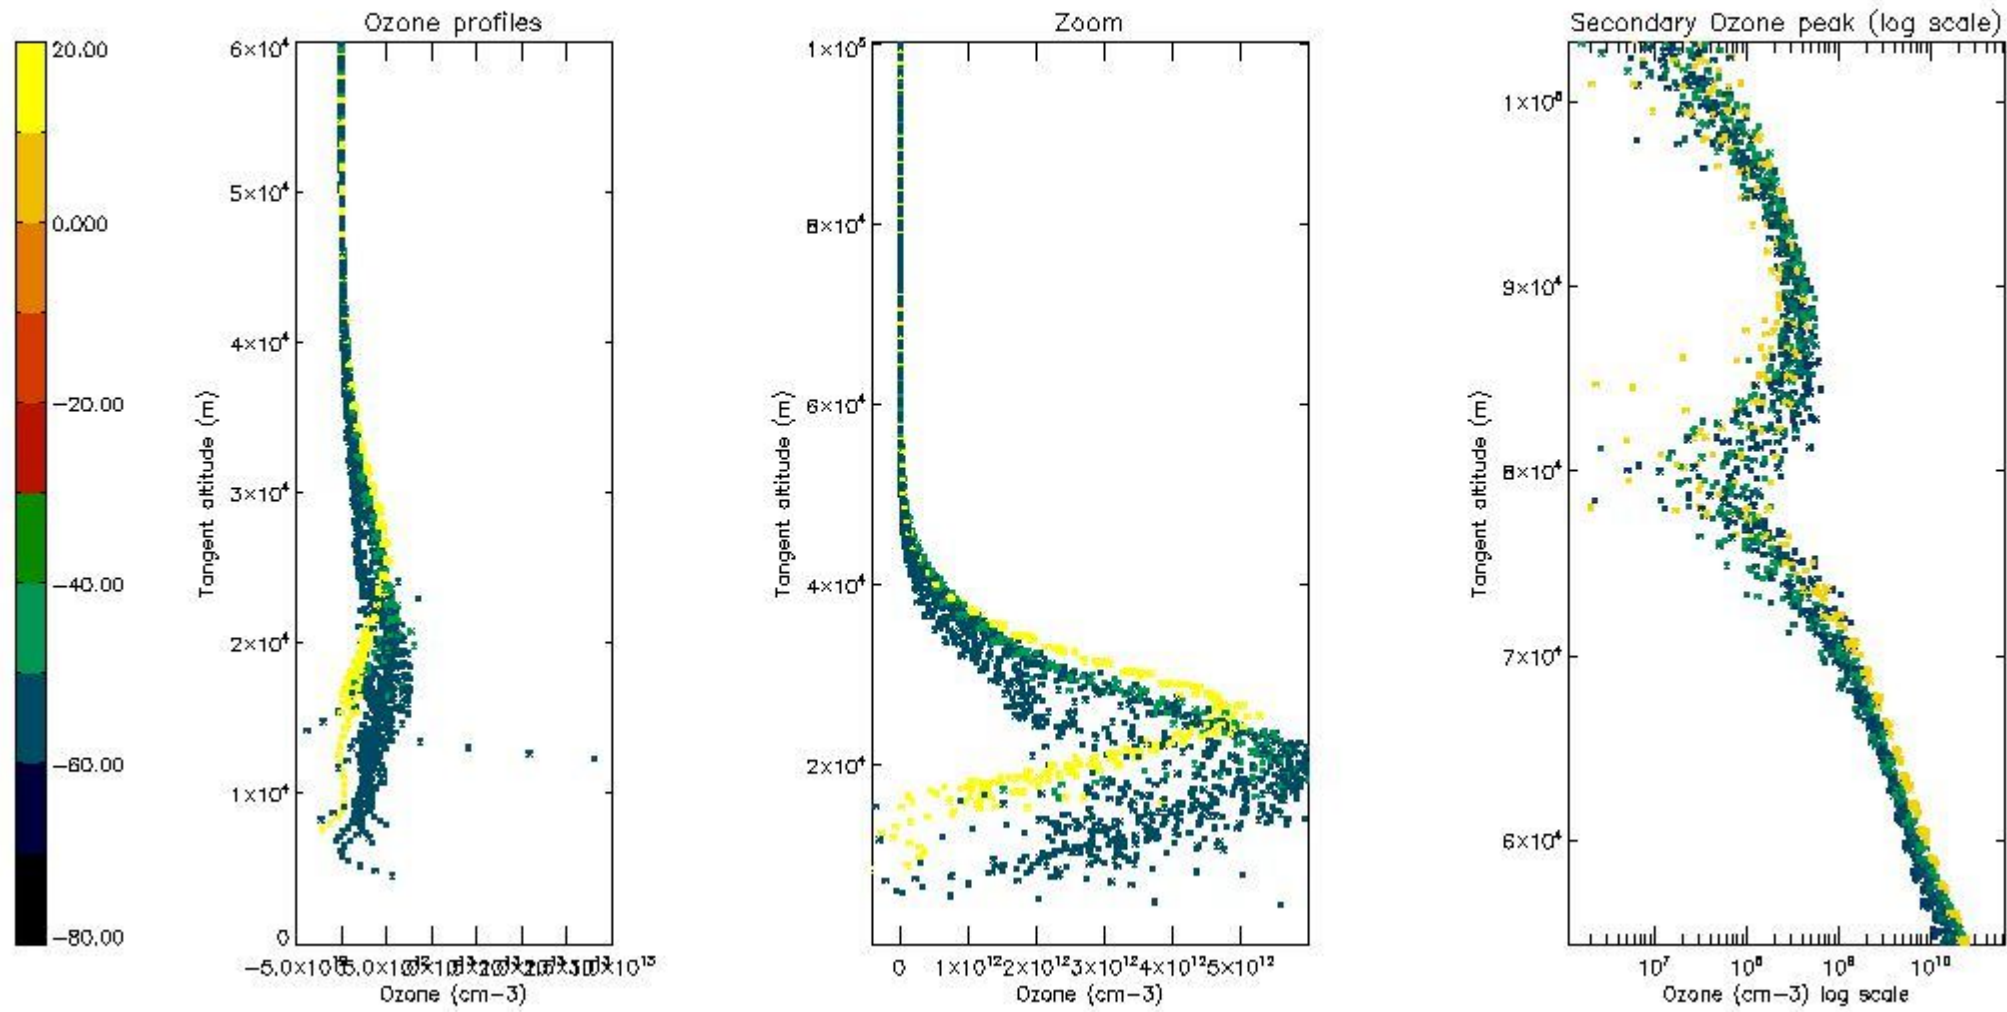

STD < 10	14
STD < 5	11

5.2 Plot ozone profiles for all STD (dark without errors)

The colorbar represents the latitude.

5.3 Plot ozone profiles where STD < 20% (dark without errors)

The colorbar represents the latitude.