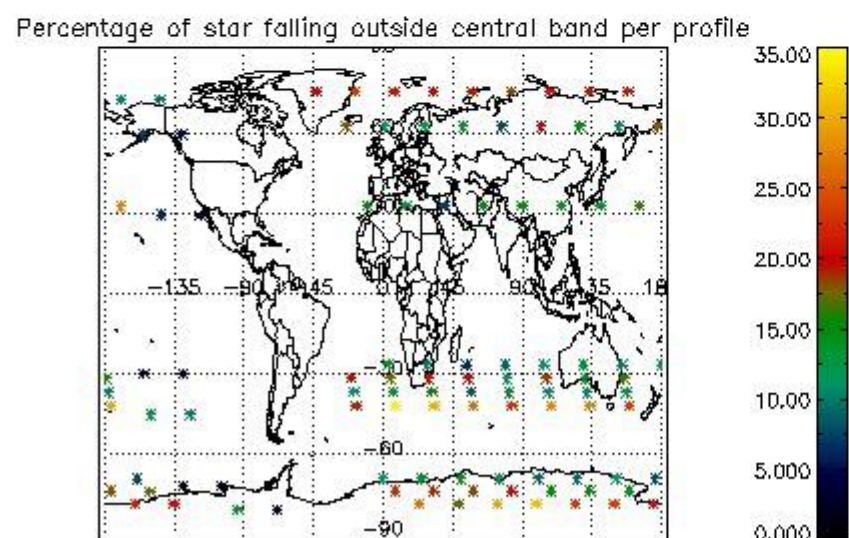

Percentage of flagged data per NO2 profile

Percentage of flagged data per NO3 profile

4. Level 1 quality information per product

In this section it is plotted some information contained in the Quality Summary data set of the level 2 products that comes from the level 1b processing. Products without errors (error flag in the MPH set to "0") are used.

4.1 Plot quality information per product (time dependant) coming from level 1b processing

4.1.1 Plot level 1 quality information per product (time dependant): ENVISAT ASCENDING passes

4.1.2 Plot level 1 quality information per product (time dependant): ENVI SAT DESCENDING passes

4.2 Plot quality information per product coming from level 1b processing (world map)

4.2.1 Plot level 1 quality information per product (world map): ENVISAT ASCENDING passes

4.2.2 Plot level 1 quality information per product (world map): ENVISAT DESCENDING passes