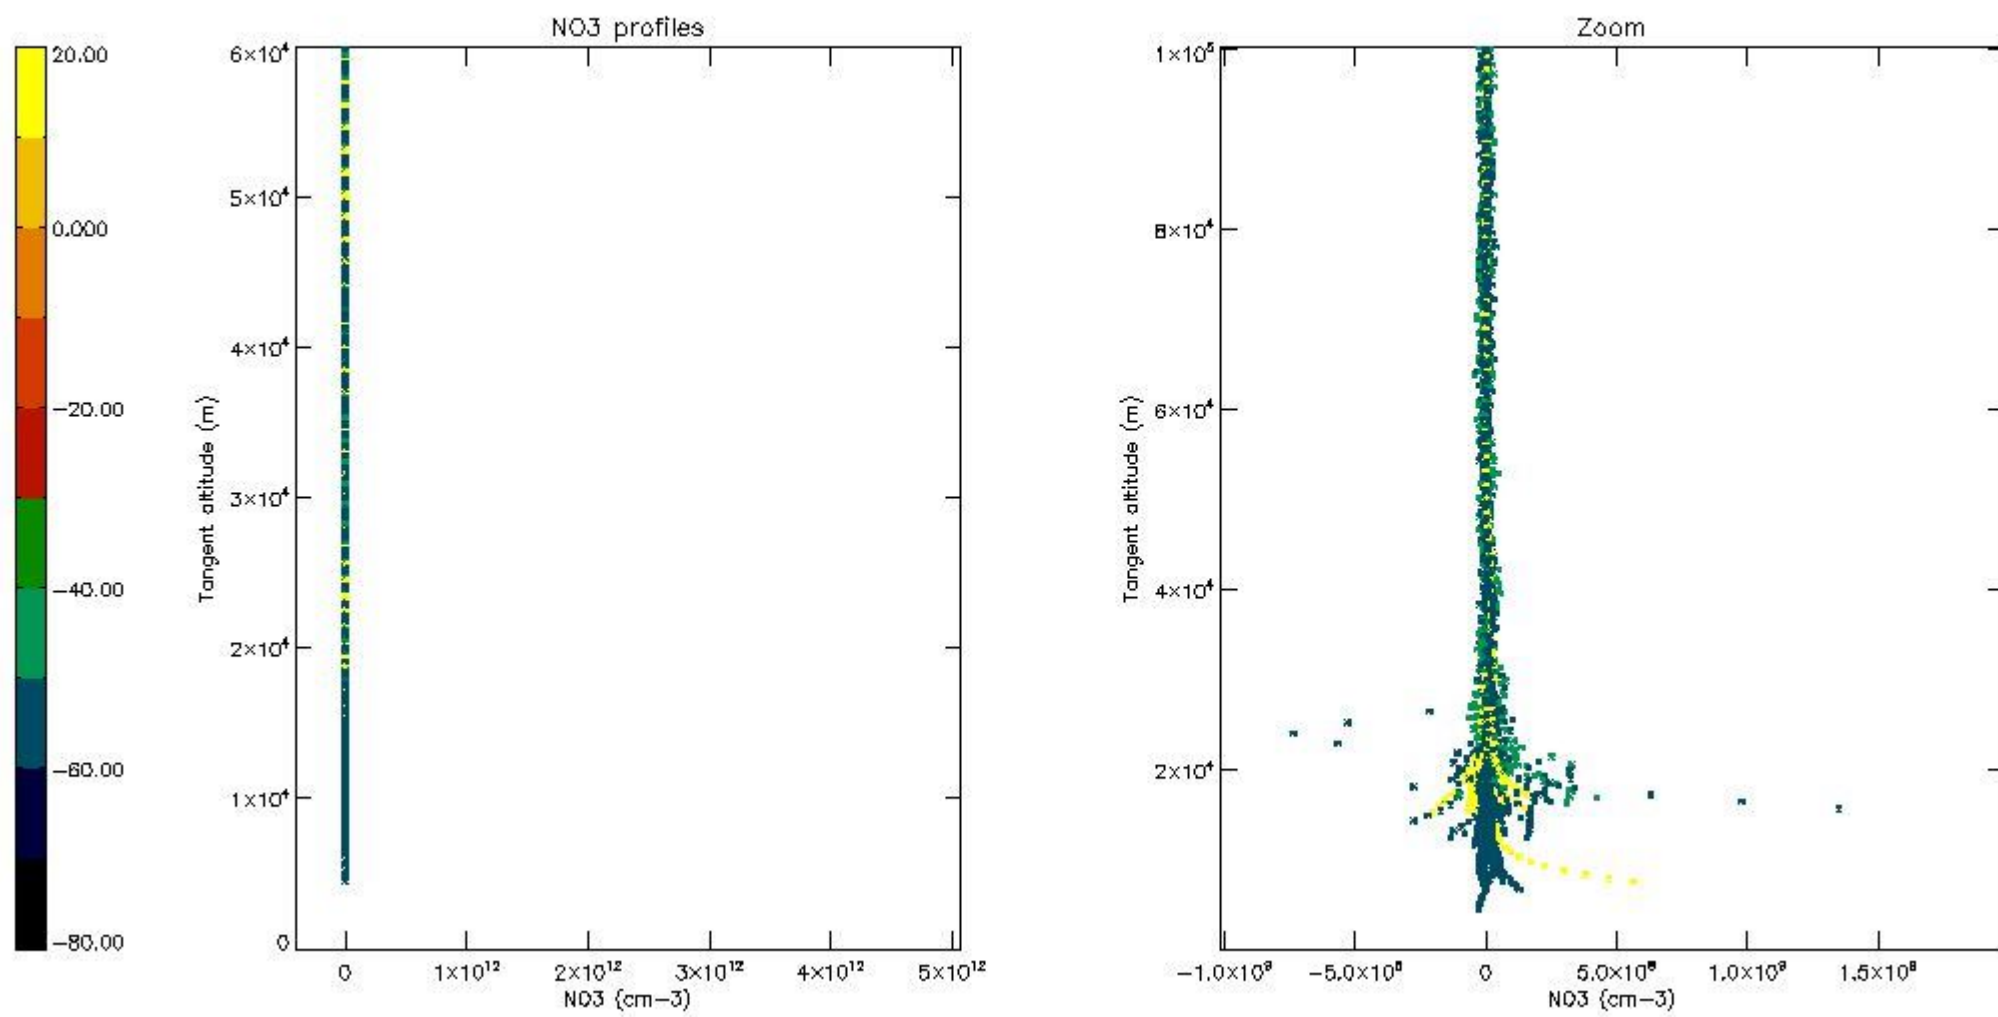

5.4 Plot ozone profiles where STD < 10% (dark without errors)

The colorbar represents the latitude.

5.5 Plot ozone profiles where STD < 5% (dark without errors)

The colorbar represents the latitude.

5.6 Plot NO₂ profiles for all STD (dark without errors)

The colorbar represents the latitude.

5.7 Plot NO3 profiles for all STD (dark without errors)

The colorbar represents the latitude.

5.8 Plot H₂O profiles for all STD (only for occultations of stars 1,2,3,4,13,14,16,26,63 dark without errors)