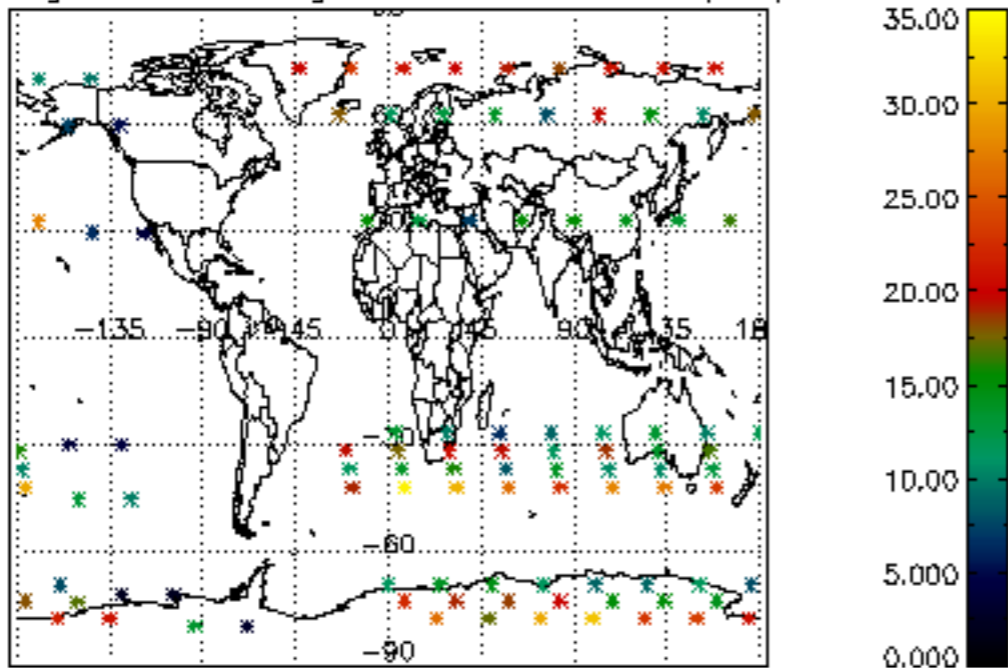

Percentage of cosmic ray hits per profile

Percentage of star falling outside central band per profile