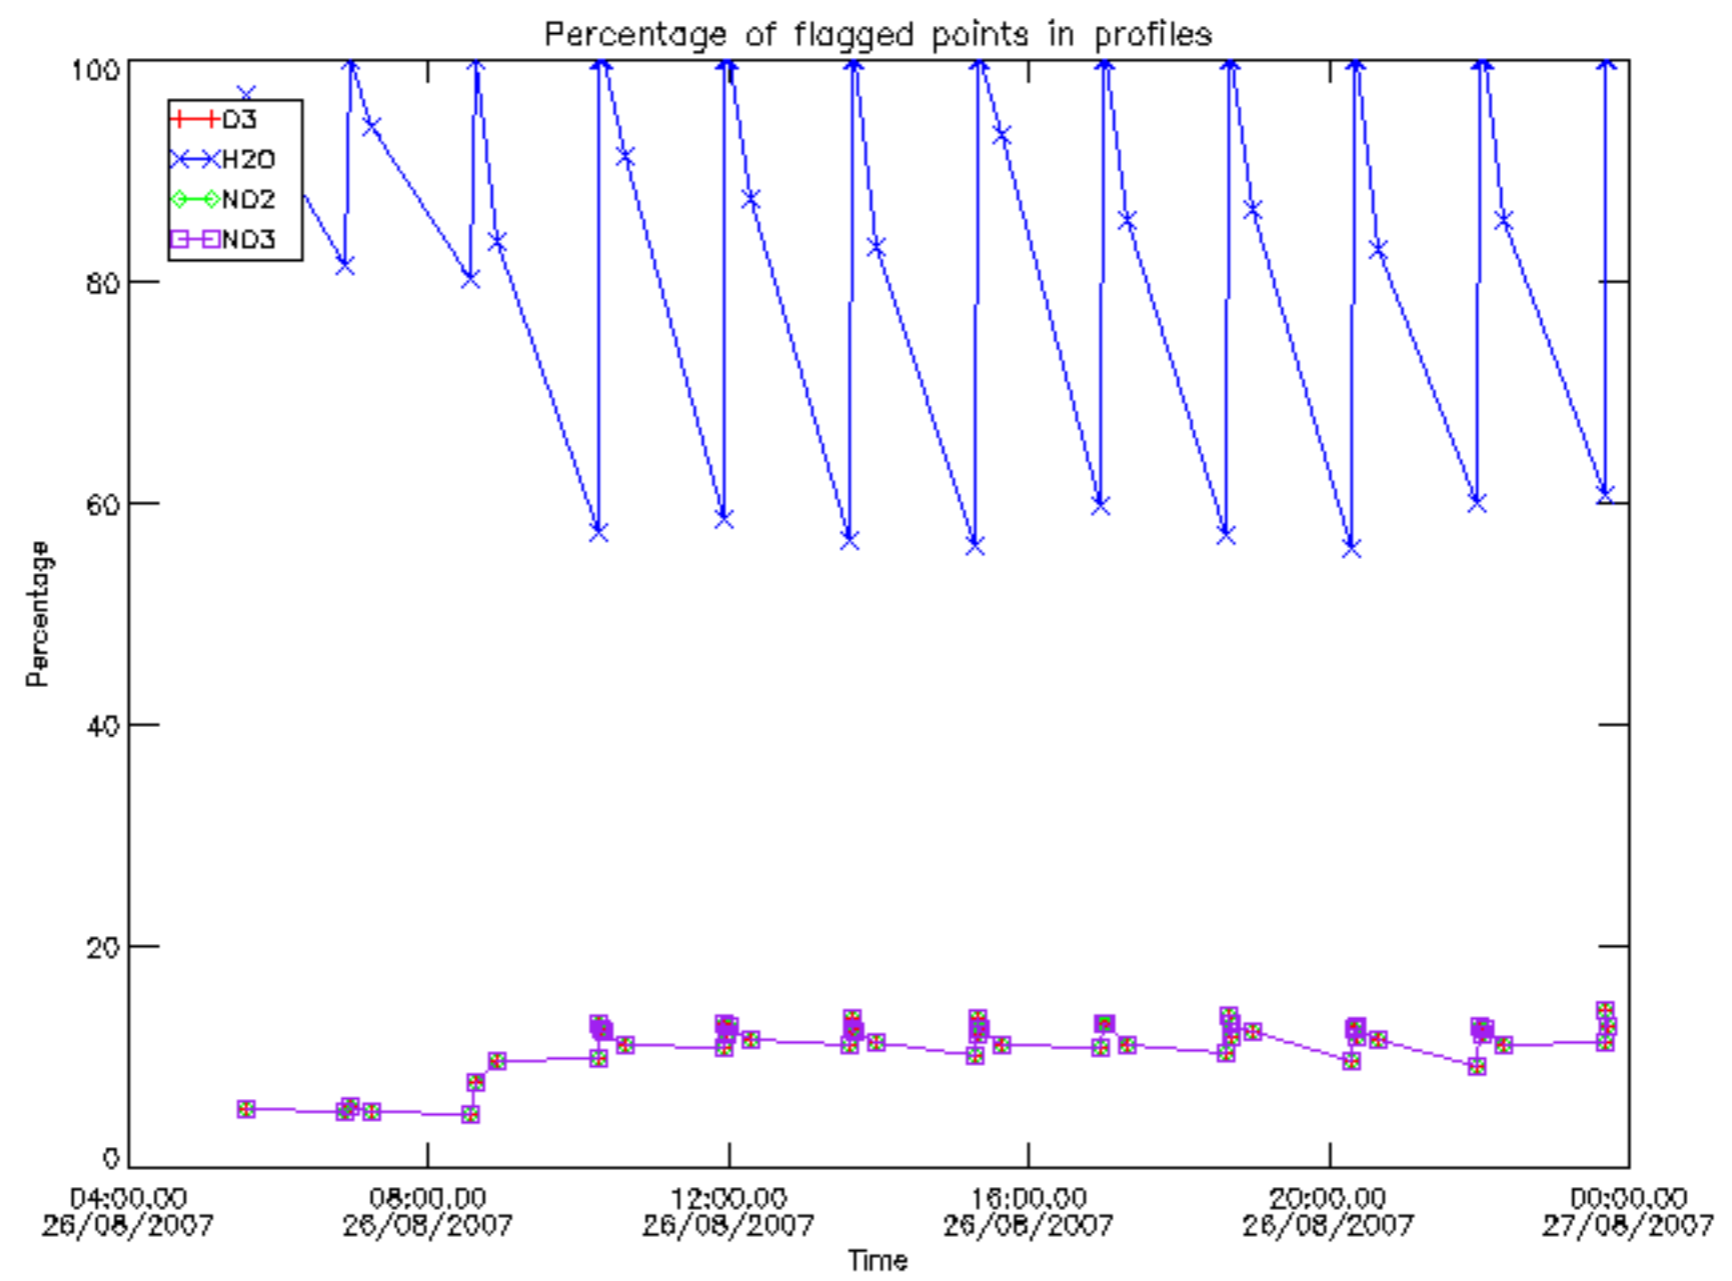

Percentage of flagged data per D3 profile

Percentage of flagged data per H2O profile