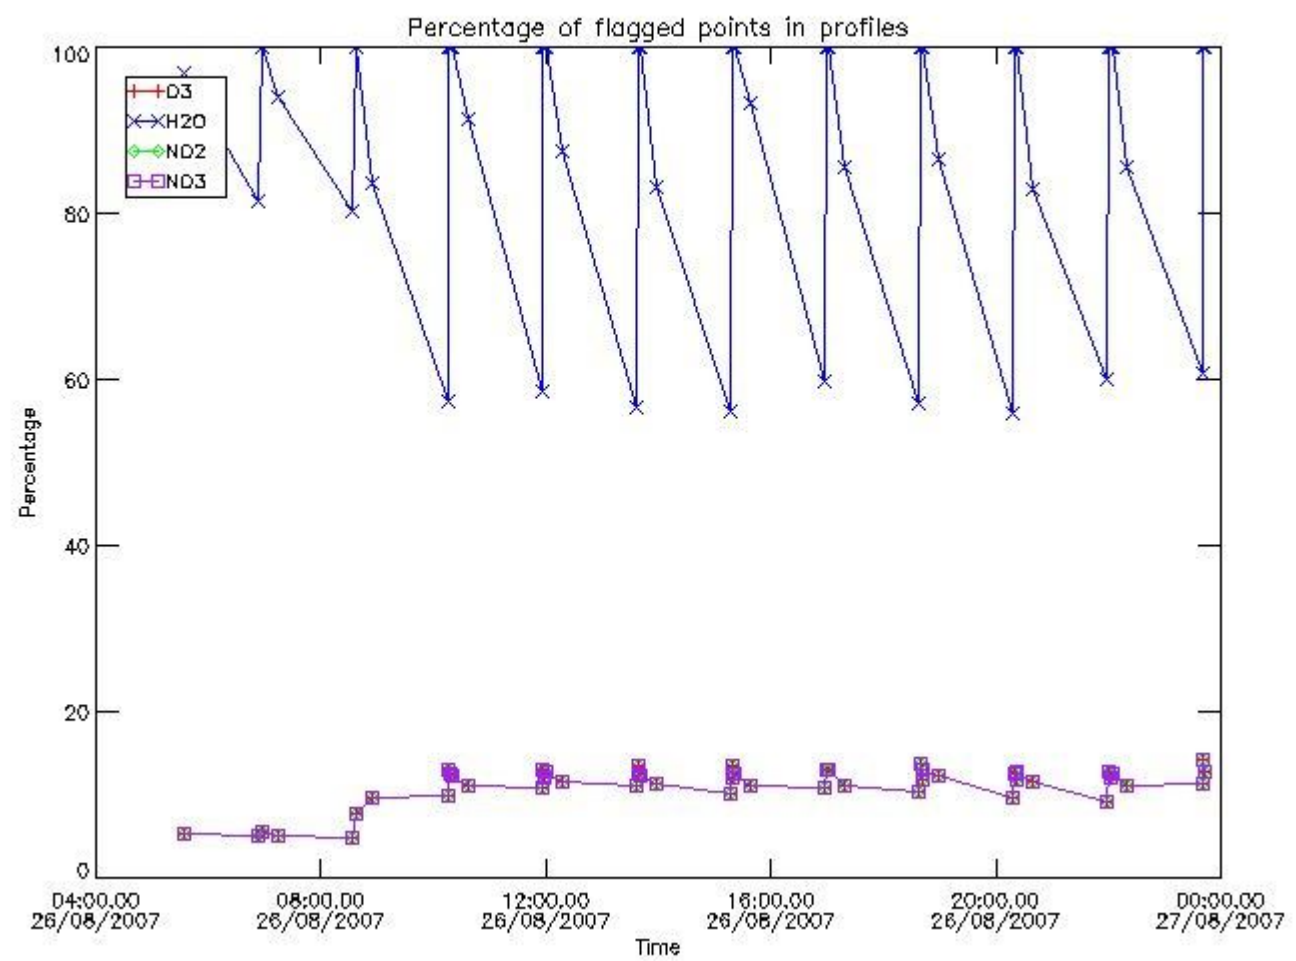

3. Quality information per product

In this section it is plotted some information contained in the Quality Summary data set of the level 2 products. Only products in dark limb conditions and without errors (error flag in the MPH set to "0") are used.

3.1 Plot quality information per product (time dependant)

3.2 Plot quality information per product (world map)