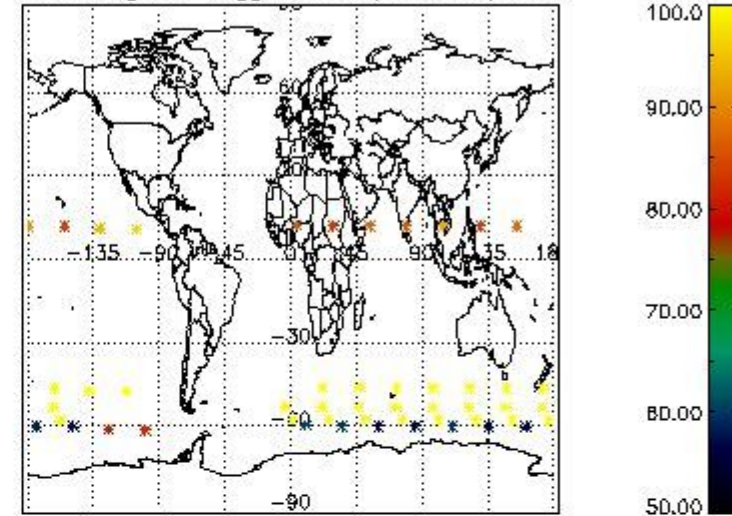

3.1 Plot quality information per product (time dependant)

3.2 Plot quality information per product (world map)

Percentage of flagged data per O3 profile

Percentage of flagged data per H2O profile

Percentage of flagged data per NO2 profile