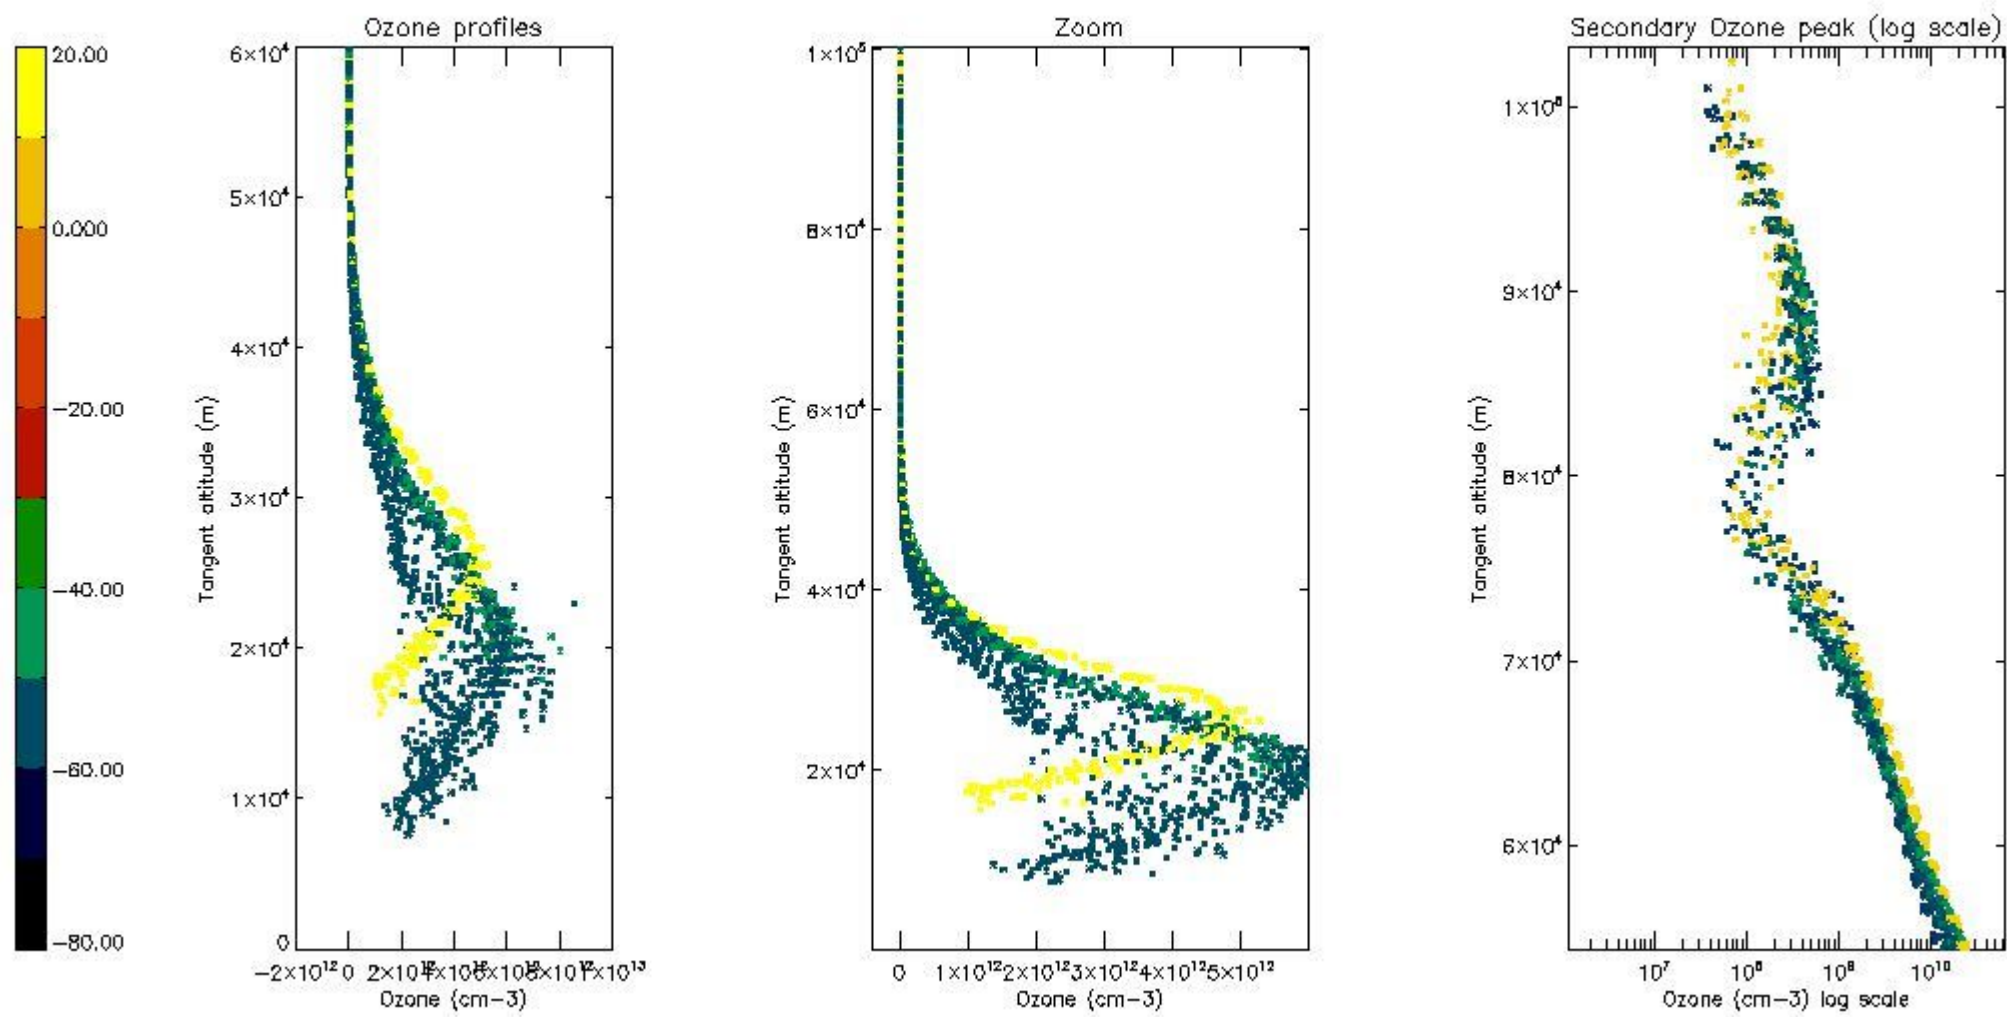

STD < 10	14
STD < 5	11

5.2 Plot ozone profiles for all STD (dark without errors)

The colorbar represents the latitude.

5.3 Plot ozone profiles where STD < 20% (dark without errors)

The colorbar represents the latitude.