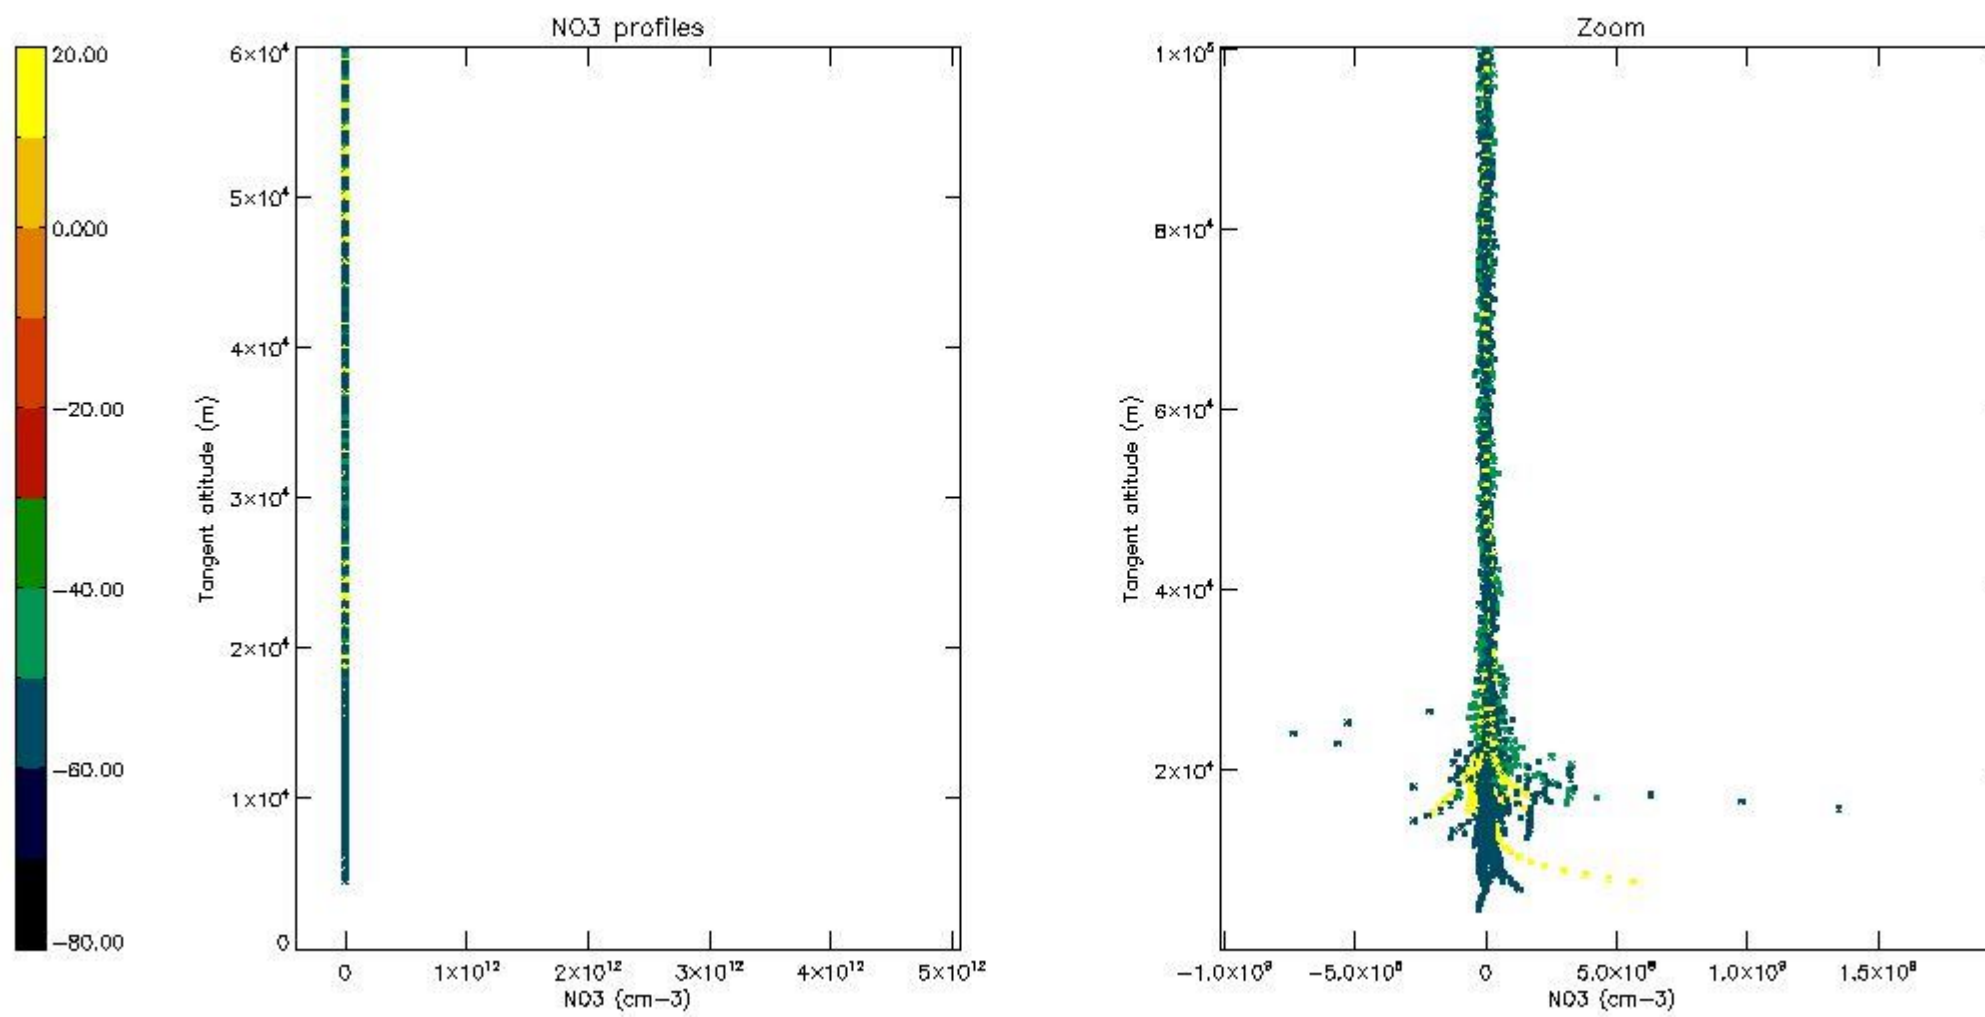

5.8 Plot H2O profiles for all STD (only for occultations of stars 1,2,3,4,13,14,16,26,63 dark without errors)

The colorbar represents the latitude.