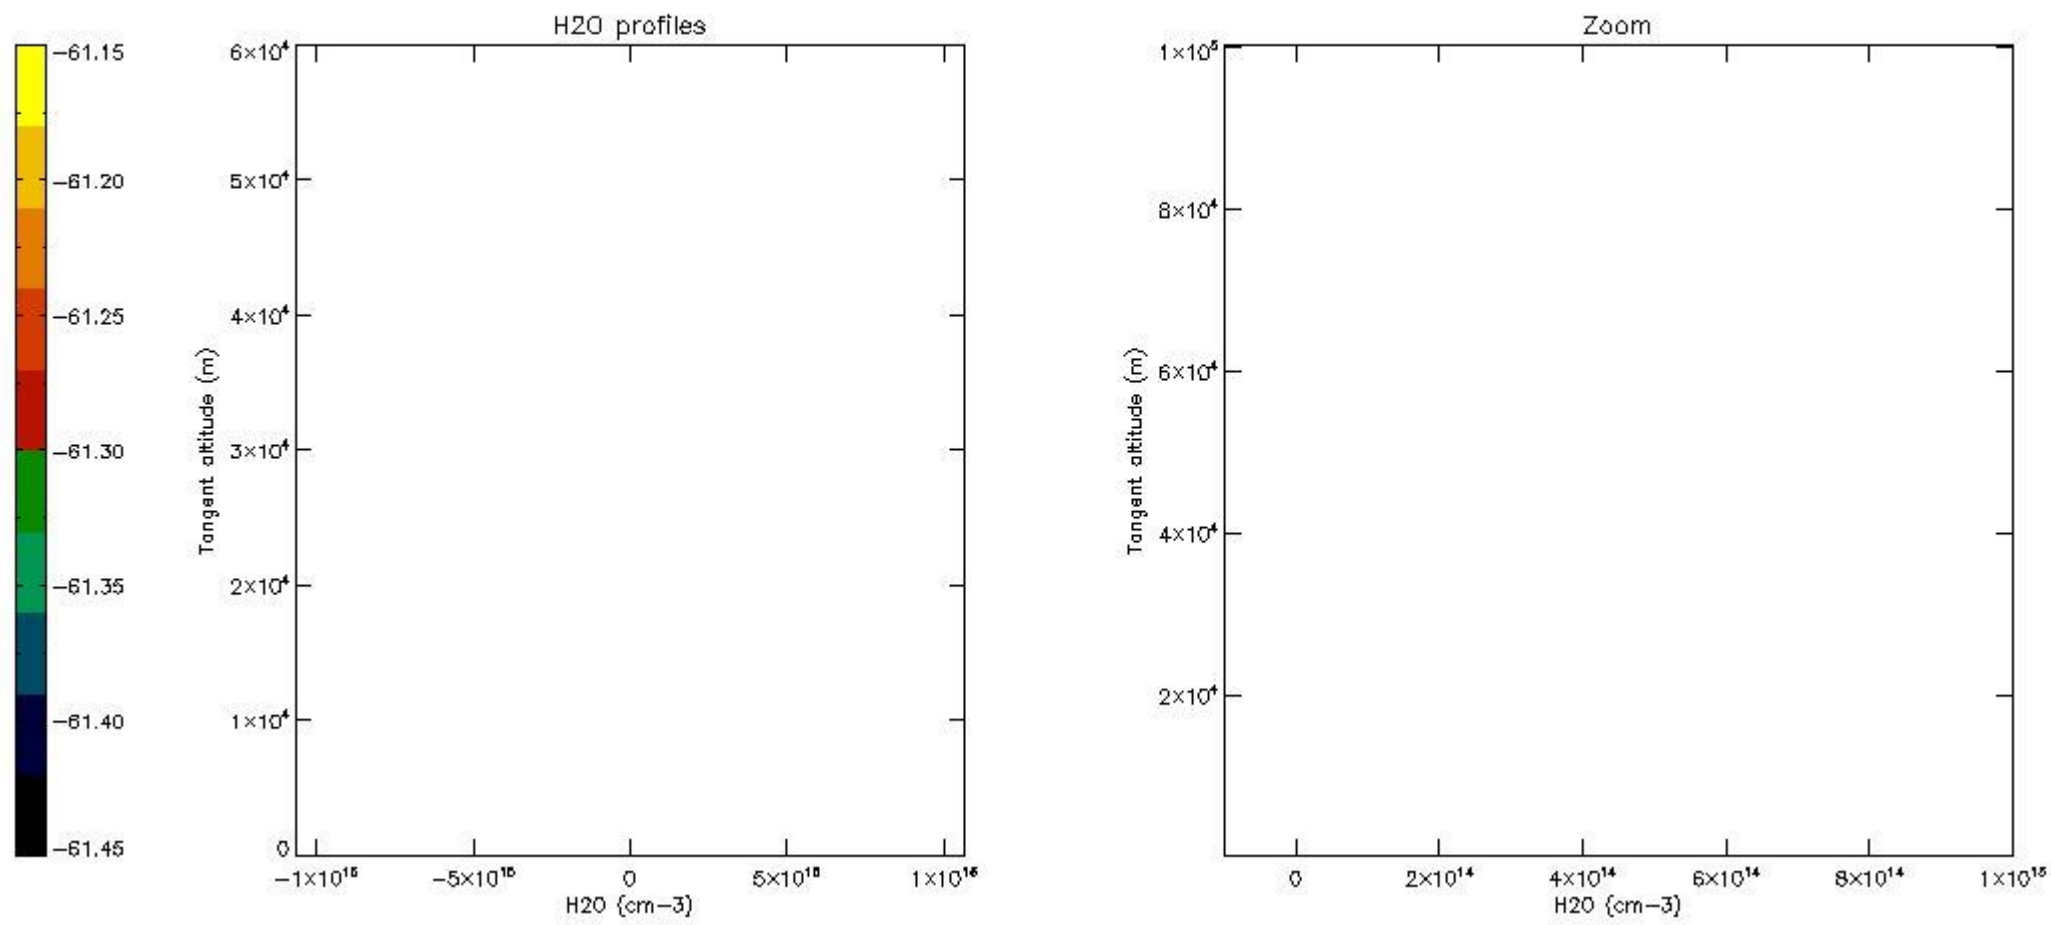

6. Auxiliary Data Files used for the production reported in section 2

The number reported in the third column indicates since which file (see list in section 2) the corresponding auxiliary file has been used. The fourth column is the date of those product files.

Type	Auxiliary Filename	Used since product	Used since product date
INST_PHYS_CHARACTERISTICS	GOM_INS_AXVIEC20091111_143220_20030716_120000_20500101_000000	1	26-AUG-2007 05:33:20
LEVEL-2_PROC_CONFIG	GOM_PR2_AXVIEC20091111_152718_20020301_000000_20500101_000000	1	26-AUG-2007 05:33:20
CROSS_SECTIONS_FILE	GOM_CRS_AXVIEC20091111_154832_20020301_000000_20500101_000000	1	26-AUG-2007 05:33:20