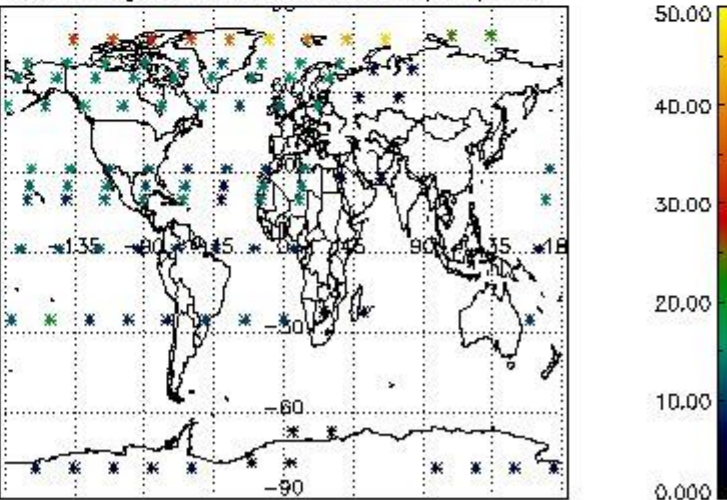

Percentage of cosmic ray hits per profile

Percentage of datation errors per profile

Percentage of star falling outside central band per profile

Percentage of saturation errors per profile

5. Trace gas profiles