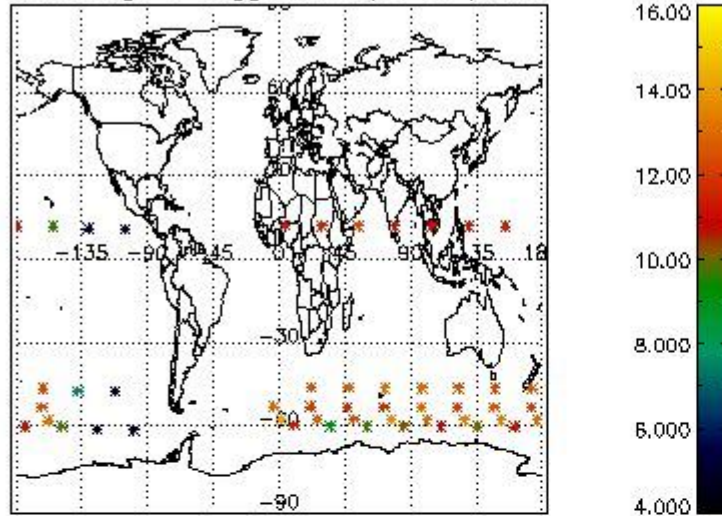

Percentage of flagged data per O3 profile