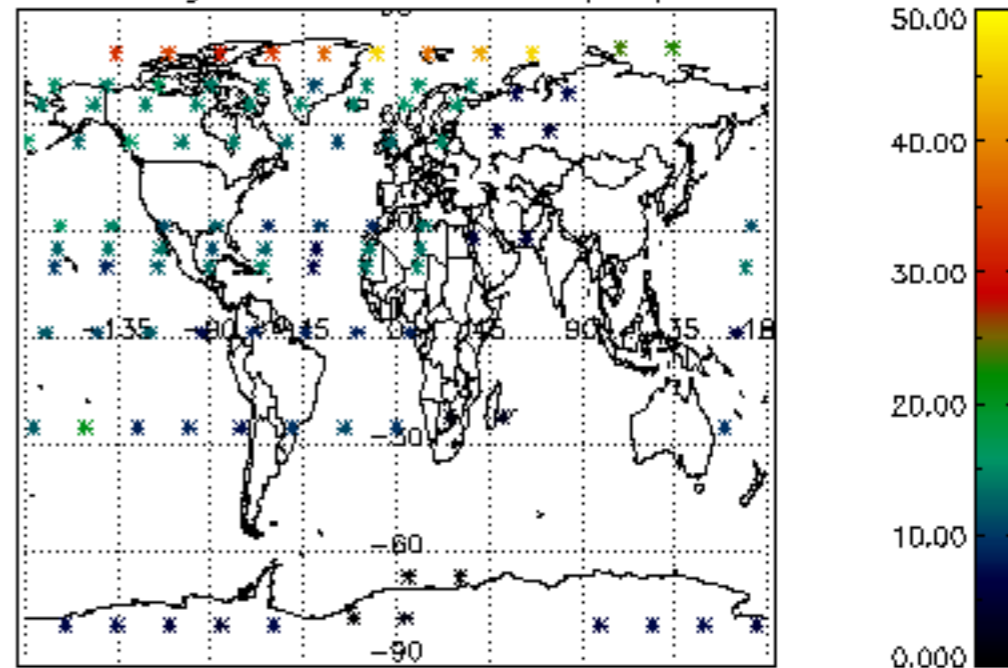

Percentage of saturation errors per profile