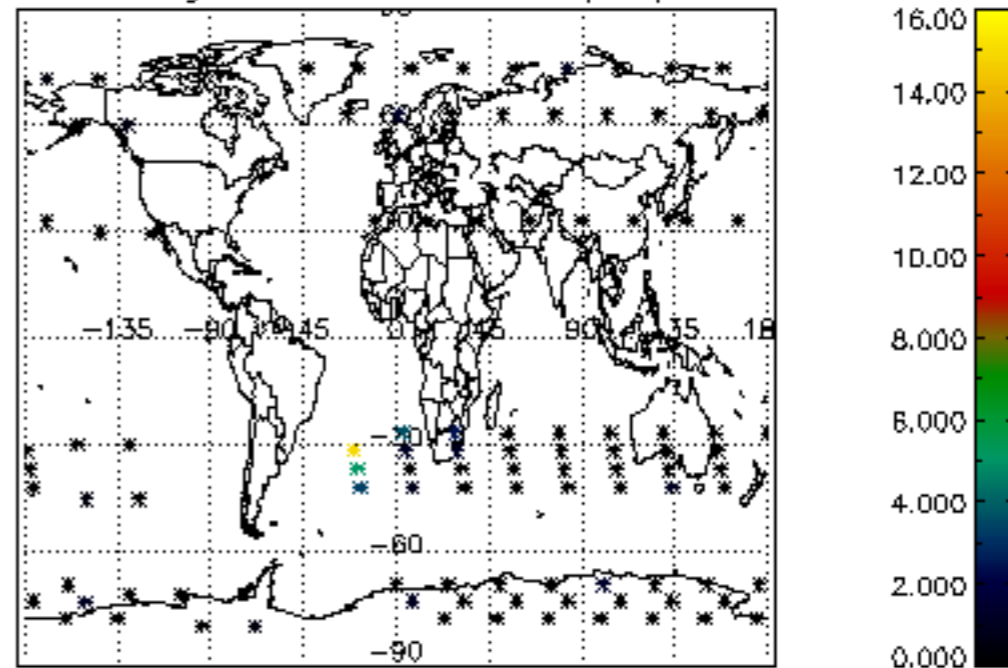

Percentage of datation errors per profile

Percentage of saturation errors per profile