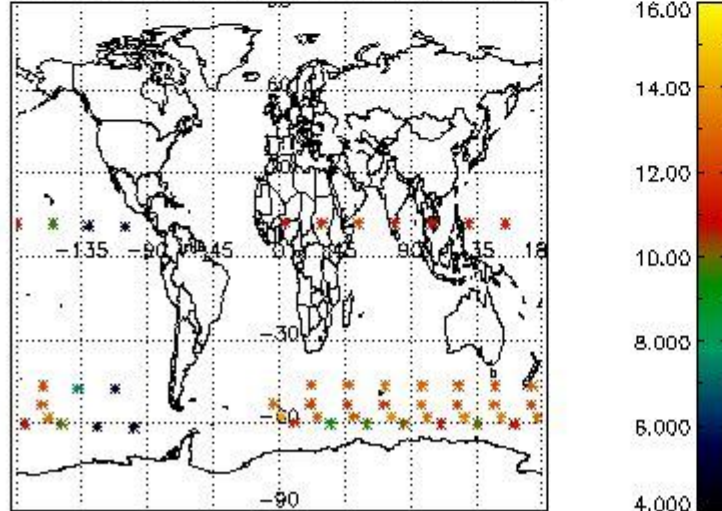

[6. Auxiliary Data Files used for the production reported in section 2](#)

3.2 Plot quality information per product (world map)

Percentage of flagged data per O3 profile

Percentage of flagged data per H2O profile

Percentage of flagged data per NO2 profile

Percentage of flagged data per NO3 profile

4. Level 1 quality information per product

In this section it is plotted some information contained in the Quality Summary data set of the level 2 products that comes from the level 1b processing. Products without errors (error flag in the MPH set to "0") are used.