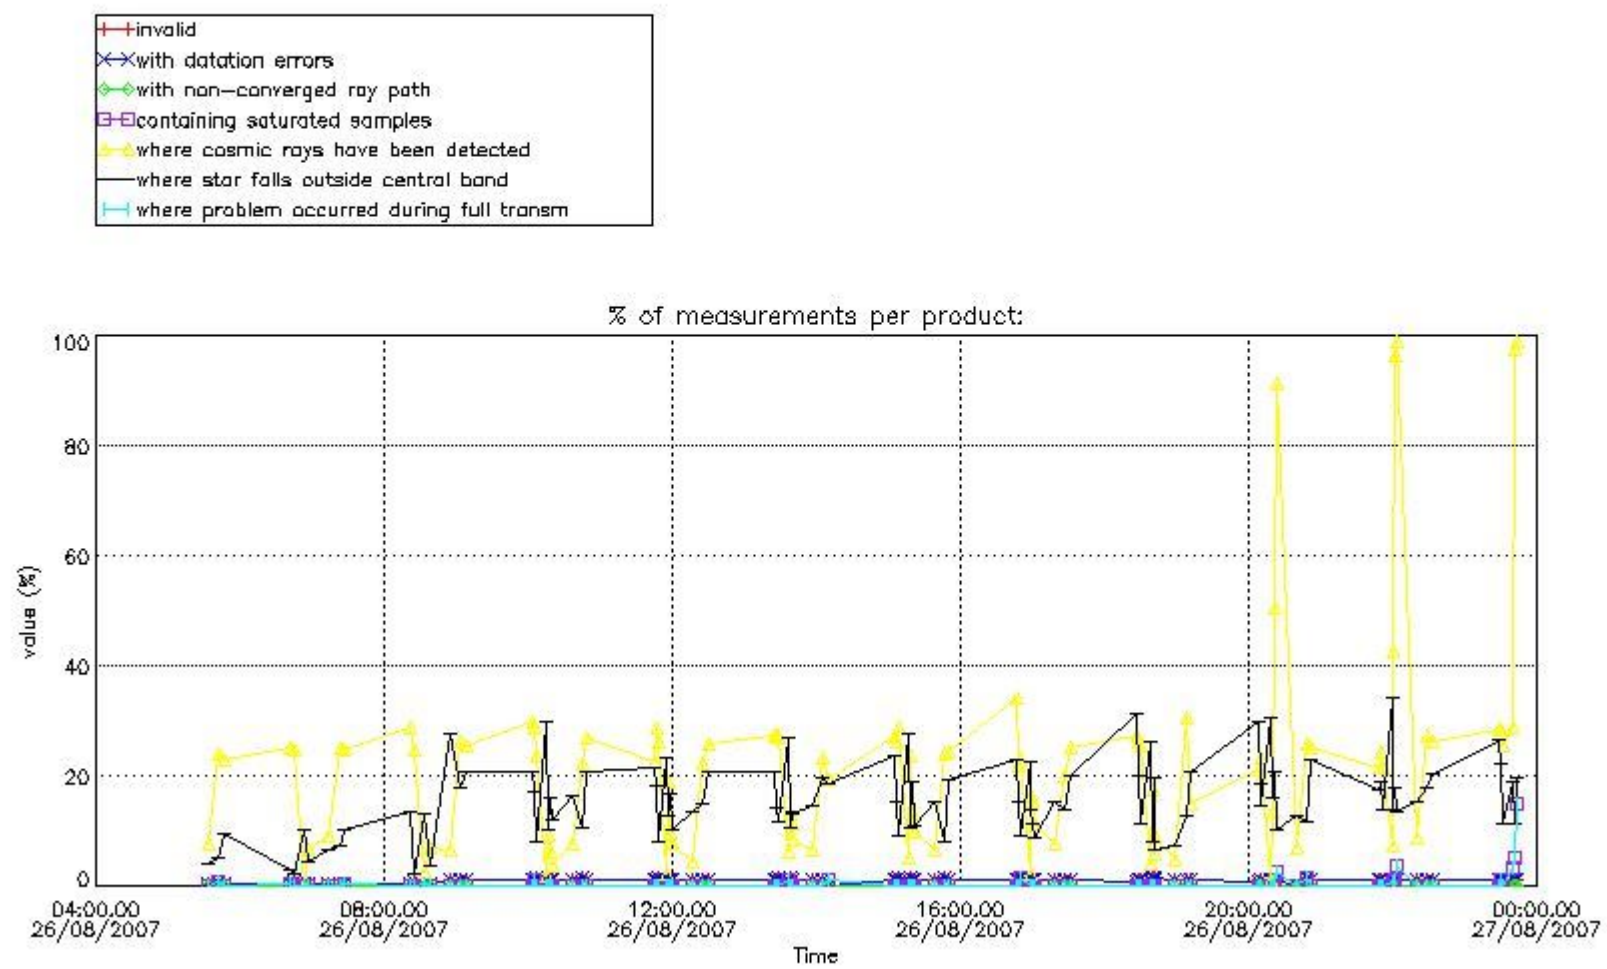

4.1.2 Plot level 1 quality information per product (time dependant): ENVI SAT DESCENDING passes