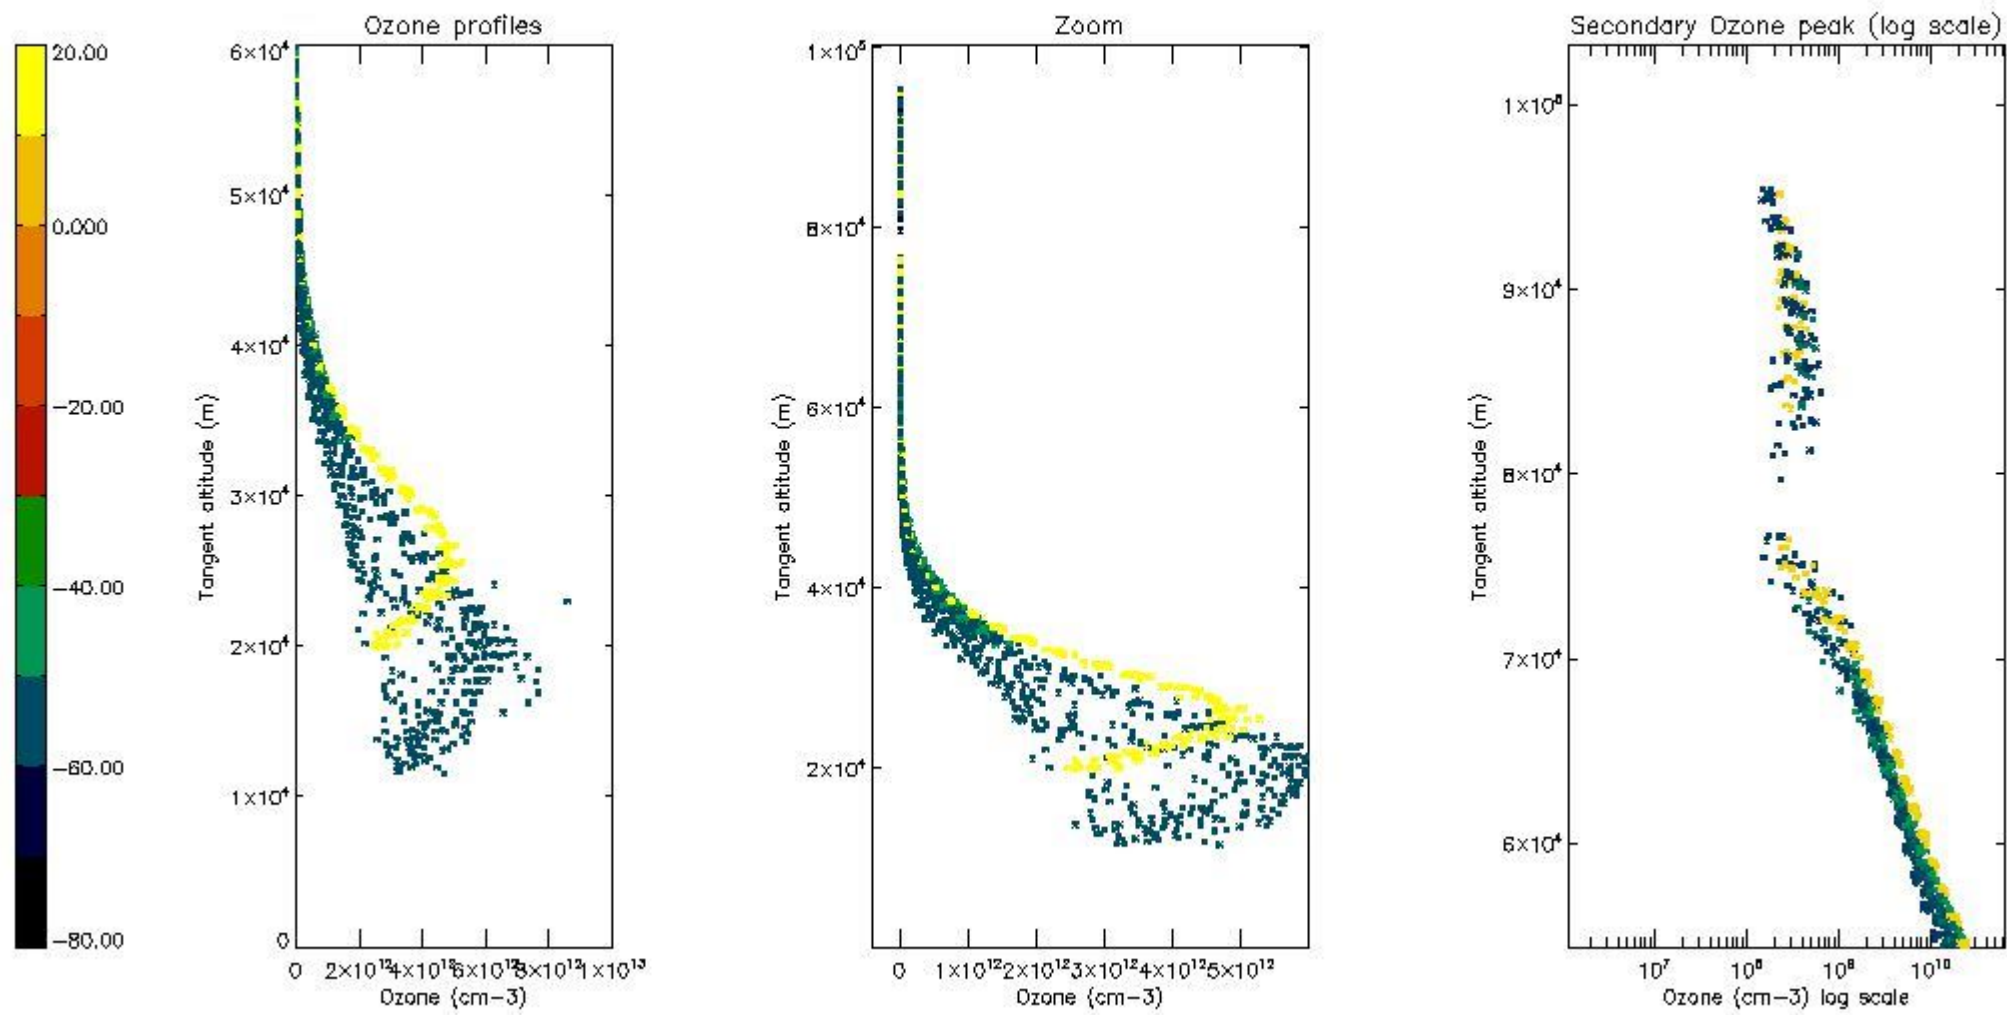

5.6 Plot NO₂ profiles for all STD (dark without errors)

The colorbar represents the latitude.