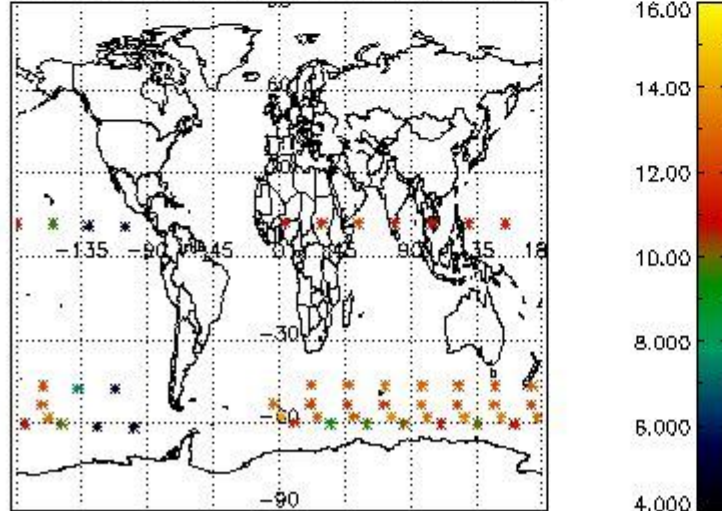

3.1 Plot quality information per product (time dependant)

3.2 Plot quality information per product (world map)

Percentage of flagged data per O3 profile

Percentage of flagged data per H2O profile

Percentage of flagged data per NO2 profile