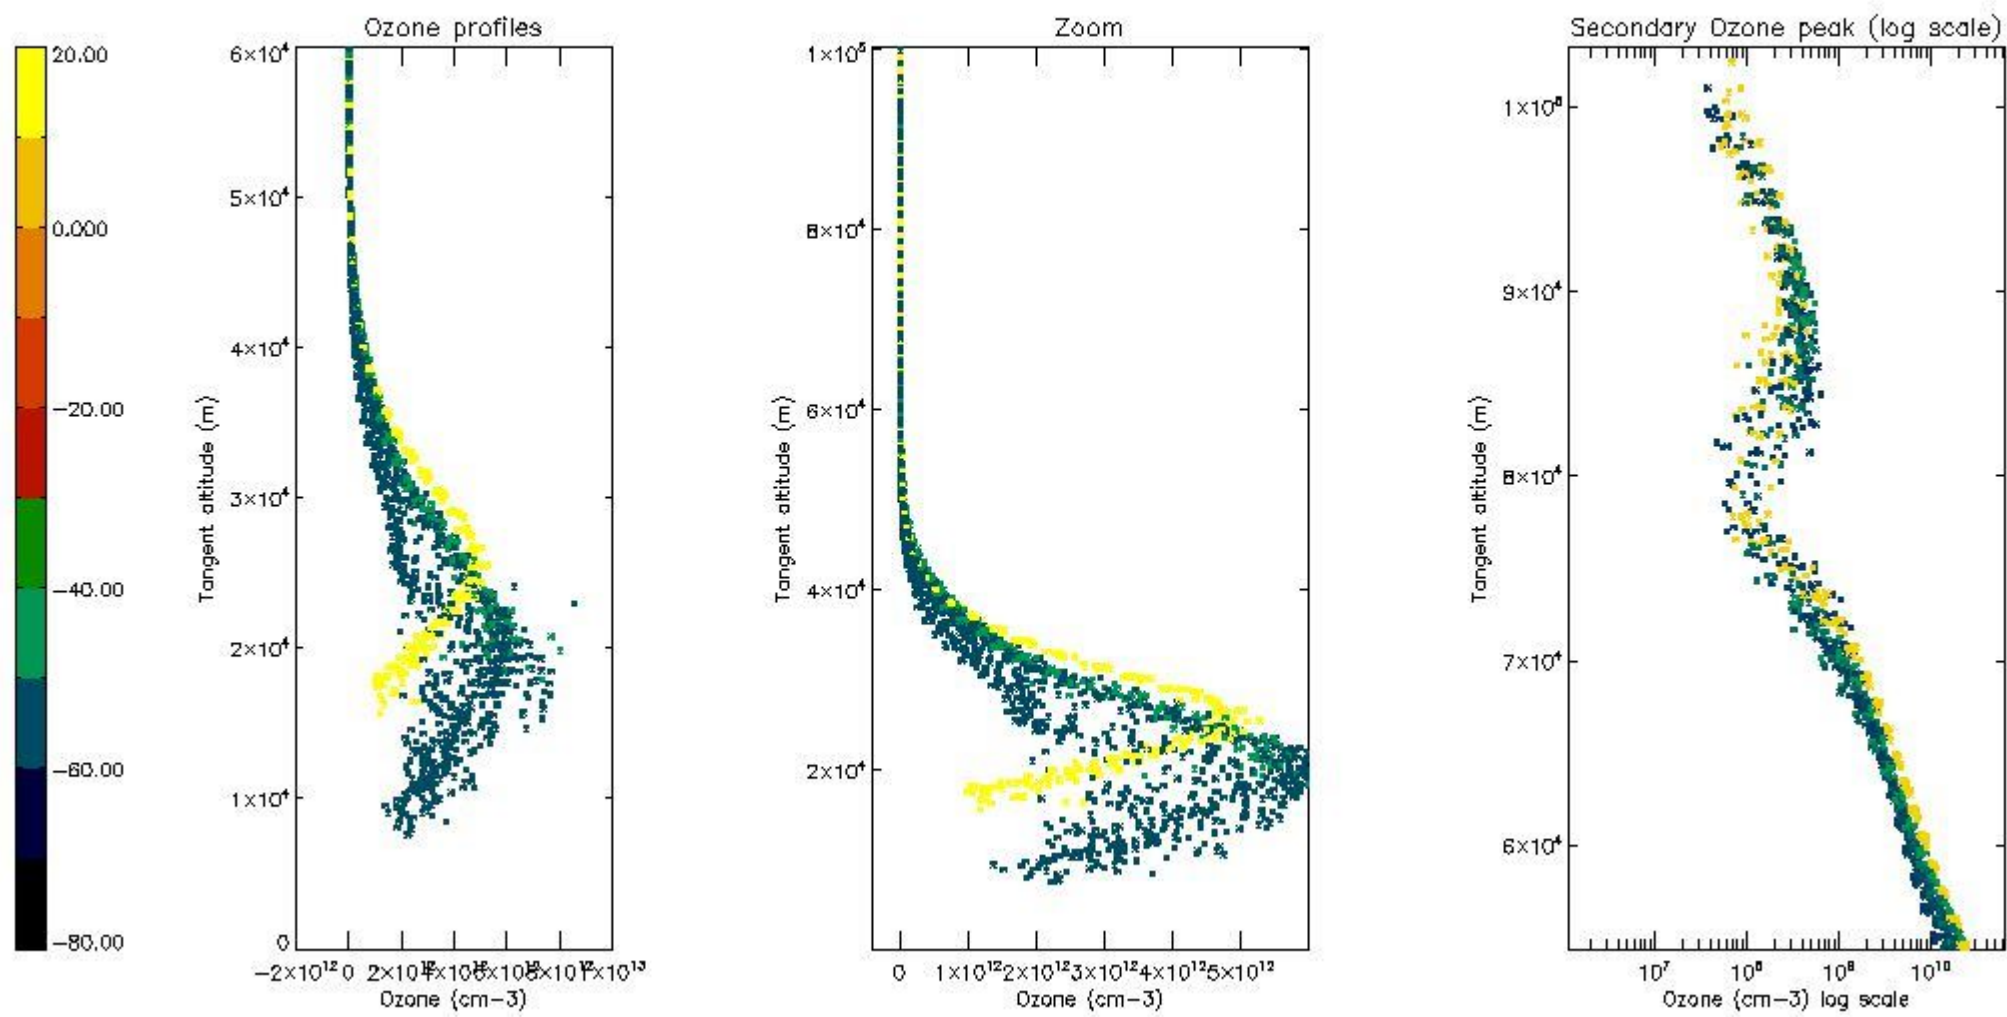

STD < 10	14
STD < 5	11

5.2 Plot ozone profiles for all STD (dark without errors)

The colorbar represents the latitude.

5.3 Plot ozone profiles where STD < 20% (dark without errors)

The colorbar represents the latitude.

5.4 Plot ozone profiles where STD < 10% (dark without errors)

The colorbar represents the latitude.

5.5 Plot ozone profiles where STD < 5% (dark without errors)

The colorbar represents the latitude.

5.6 Plot NO₂ profiles for all STD (dark without errors)

The colorbar represents the latitude.

5.7 Plot NO3 profiles for all STD (dark without errors)

The colorbar represents the latitude.

5.8 Plot H₂O profiles for all STD (only for occultations of stars 1,2,3,4,13,14,16,26,63 dark without errors)