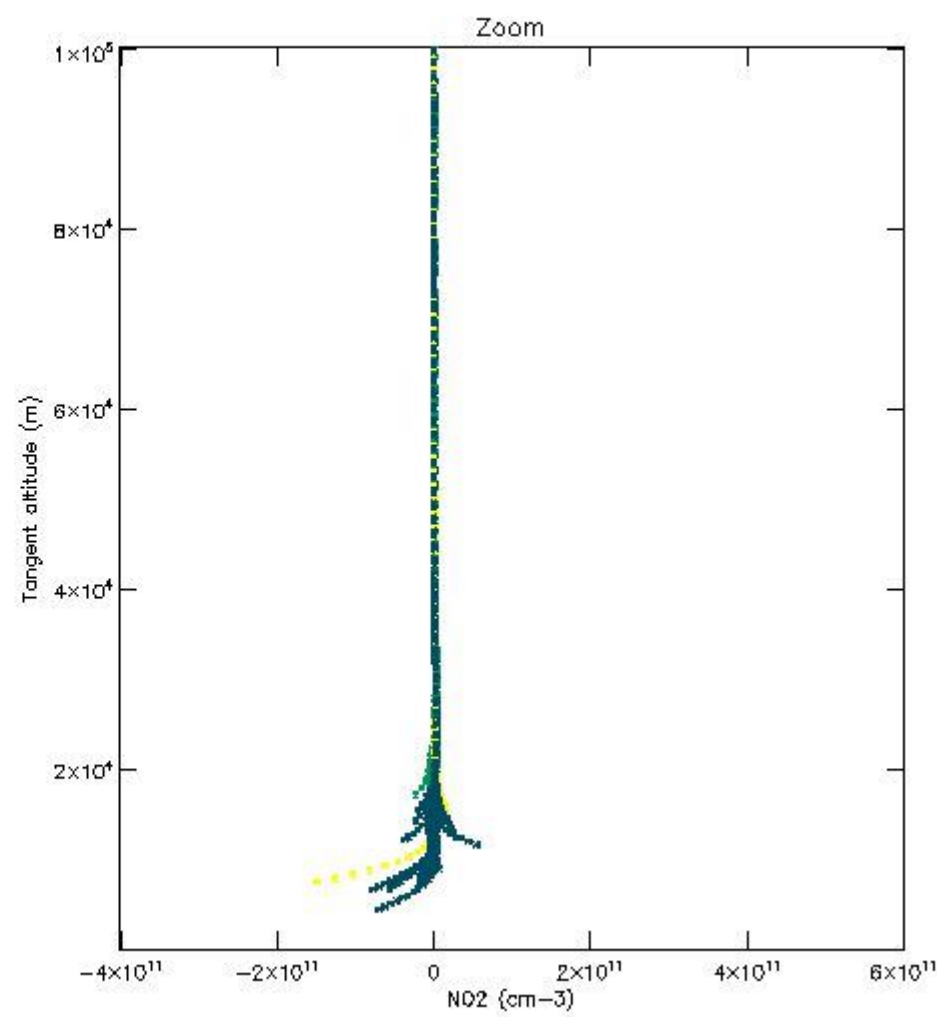

5.4 Plot ozone profiles where STD < 10% (dark without errors)

The colorbar represents the latitude.

5.5 Plot ozone profiles where STD < 5% (dark without errors)

The colorbar represents the latitude.

5.6 Plot NO₂ profiles for all STD (dark without errors)

The colorbar represents the latitude.

5.7 Plot NO3 profiles for all STD (dark without errors)

The colorbar represents the latitude.

5.8 Plot H2O profiles for all STD (only for occultations of stars 1,2,3,4,13,14,16,26,63 dark without errors)