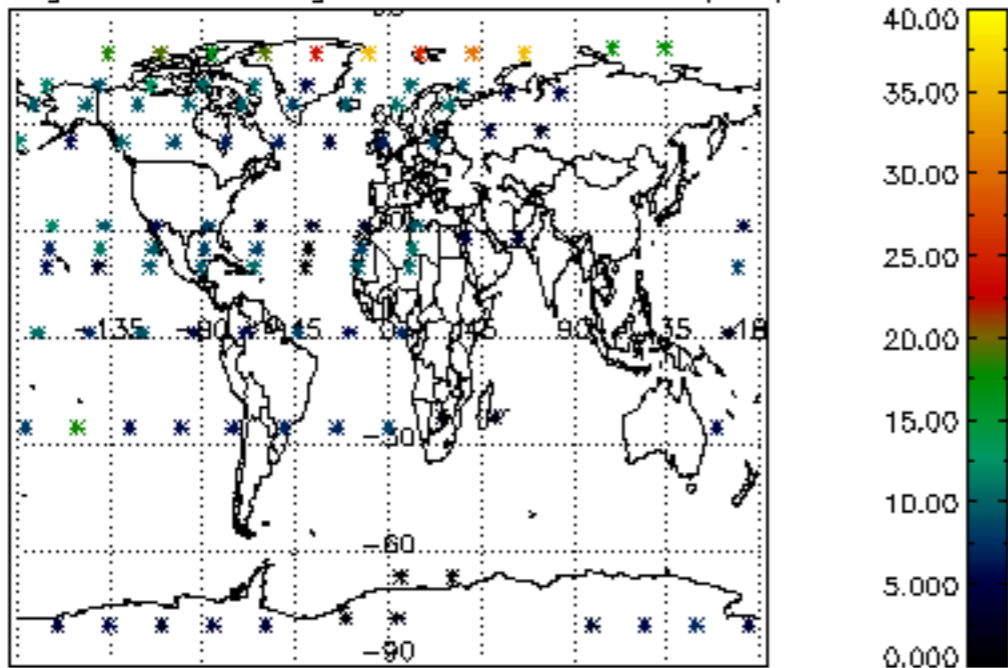

Percentage of star falling outside central band per profile