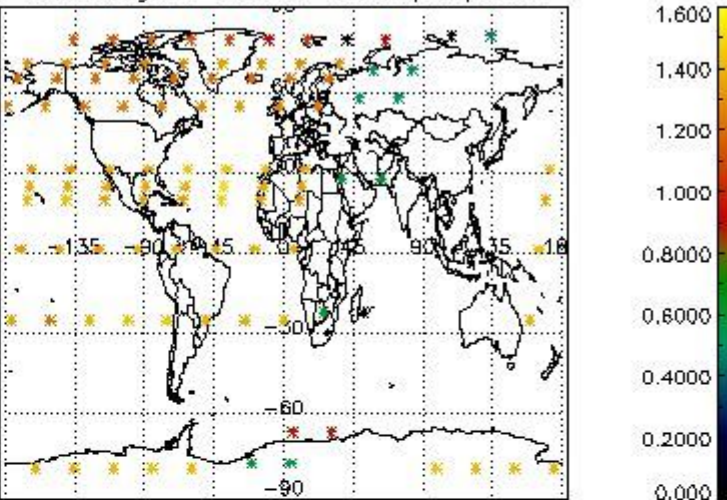

Percentage of datation errors per profile