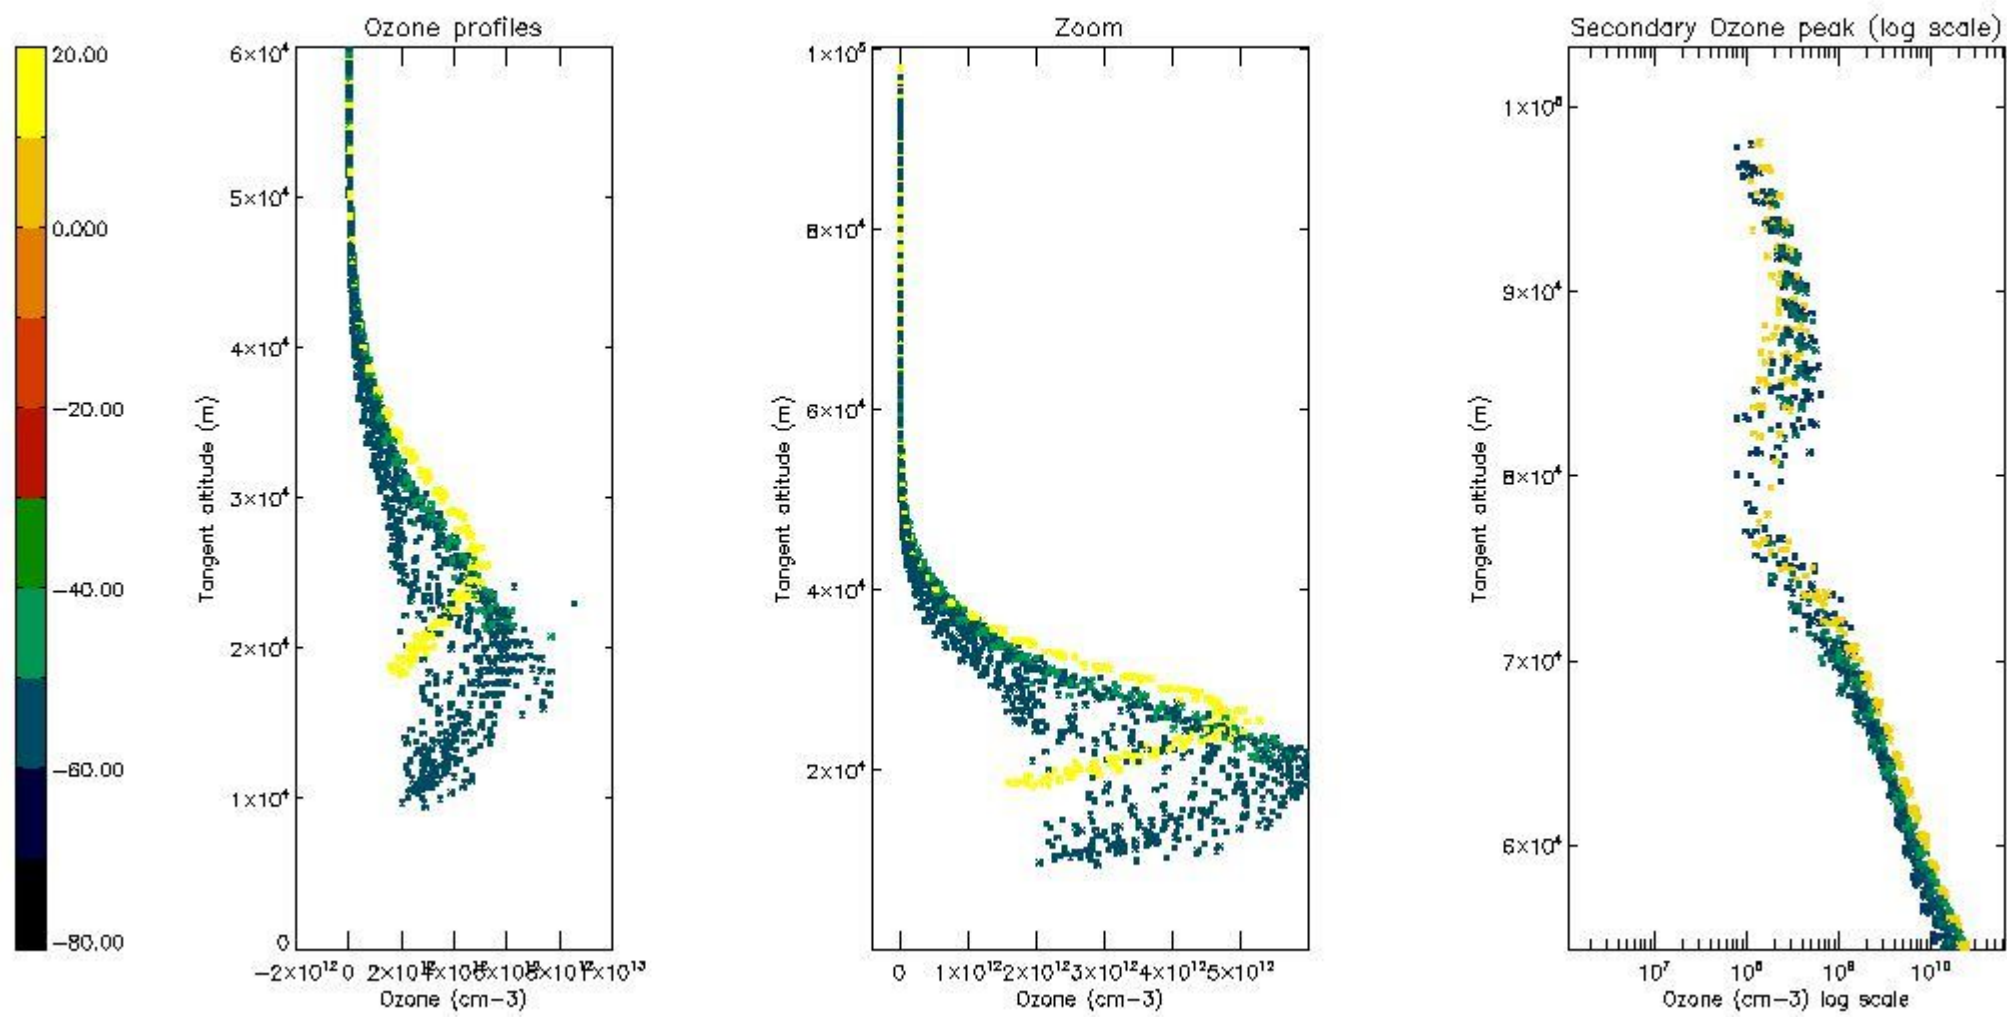

5.5 Plot ozone profiles where STD < 5% (dark without errors)

The colorbar represents the latitude.