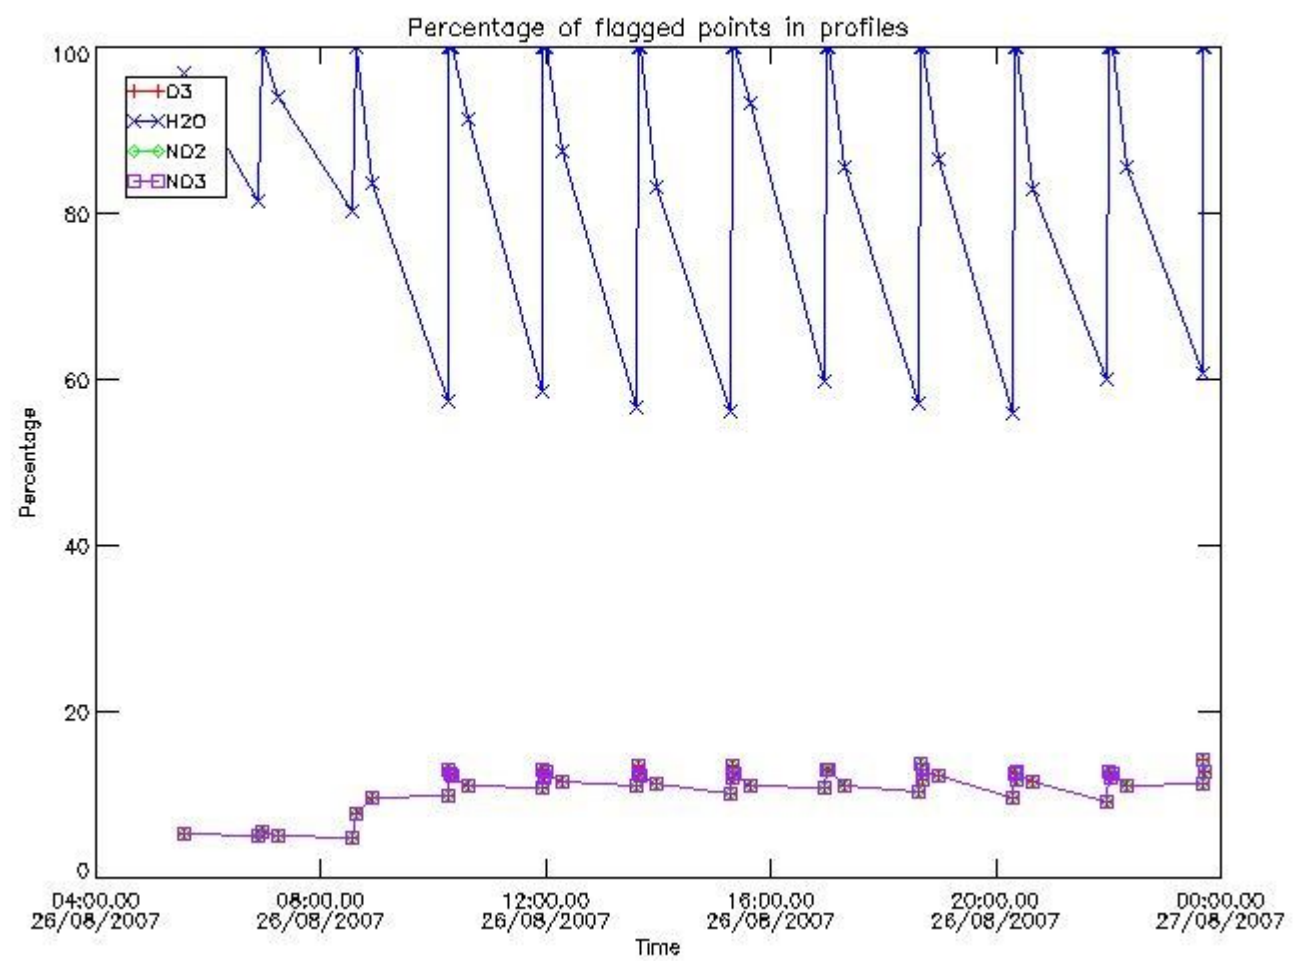

3.2 Plot quality information per product (world map)