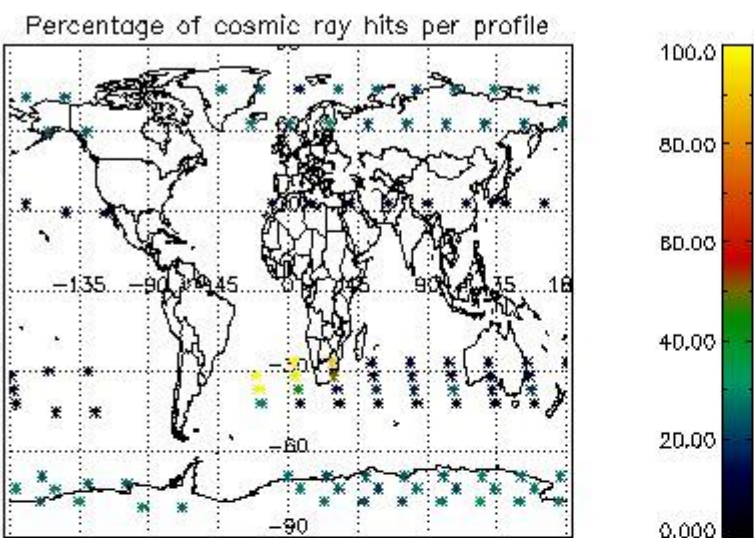

Percentage of flagged data per NO2 profile

Percentage of flagged data per NO3 profile

4. Level 1 quality information per product

In this section it is plotted some information contained in the Quality Summary data set of the level 2 products that comes from the level 1b processing. Products without errors (error flag in the MPH set to "0") are used.

4.1 Plot quality information per product (time dependant) coming from level 1b processing

4.1.1 Plot level 1 quality information per product (time dependant): ENVISAT ASCENDING passes

4.1.2 Plot level 1 quality information per product (time dependant): ENVI SAT DESCENDING passes

4.2 Plot quality information per product coming from level 1b processing (world map)

4.2.1 Plot level 1 quality information per product (world map): ENVISAT ASCENDING passes

4.2.2 Plot level 1 quality information per product (world map): ENVISAT DESCENDING passes