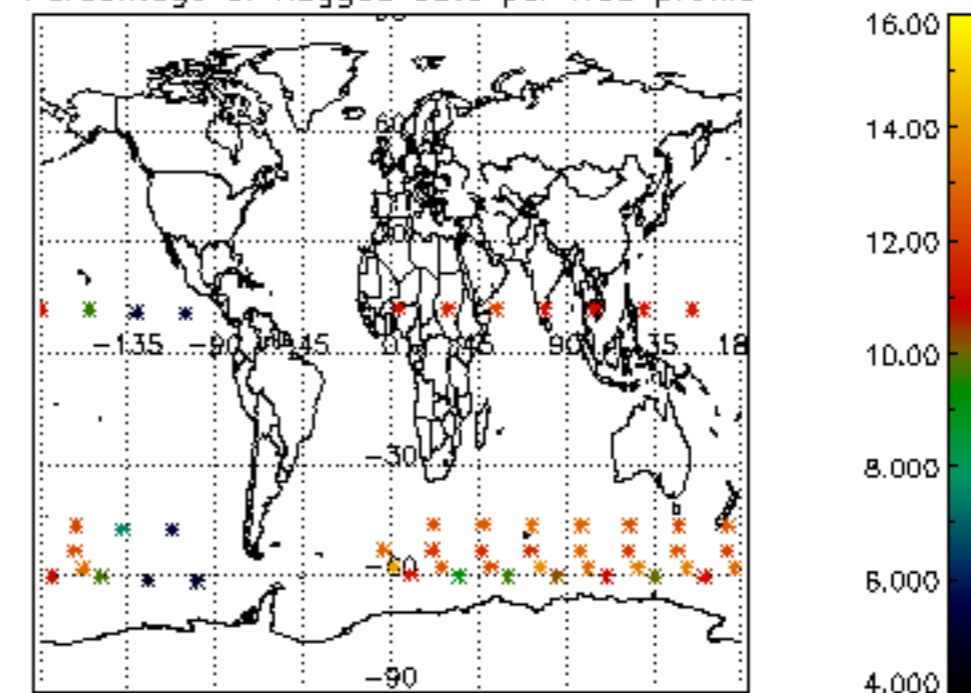

Percentage of flagged data per NO3 profile