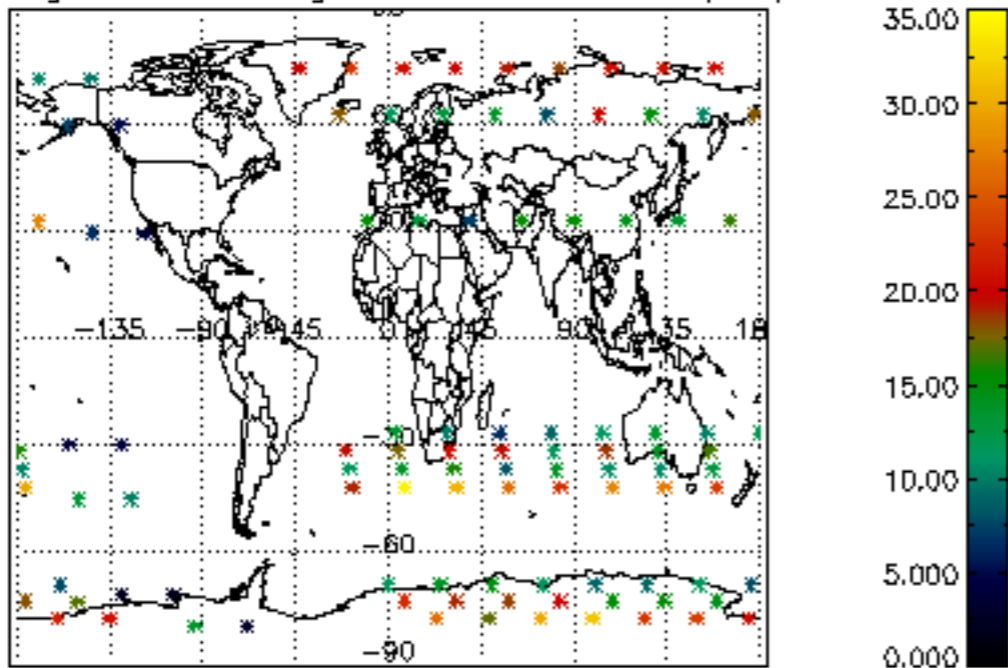

Percentage of flagged data per NO3 profile

Percentage of cosmic ray hits per profile

Percentage of datation errors per profile

Percentage of star falling outside central band per profile

Percentage of saturation errors per profile