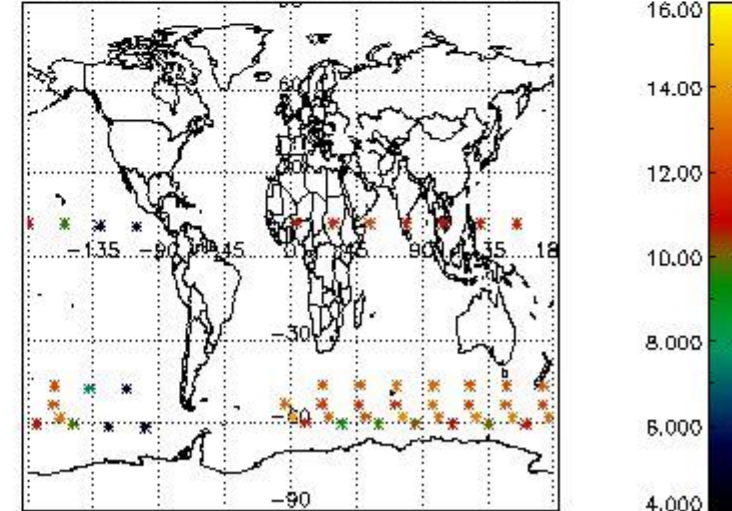

[6. Auxiliary Data Files used for the production reported in section 2](#)

3.2 Plot quality information per product (world map)

Percentage of flagged data per O3 profile

Percentage of flagged data per H2O profile

Percentage of flagged data per NO2 profile

Percentage of flagged data per NO3 profile

4. Level 1 quality information per product

In this section it is plotted some information contained in the Quality Summary data set of the level 2 products that comes from the level 1b processing. Products without errors (error flag in the MPH set to "0") are used.