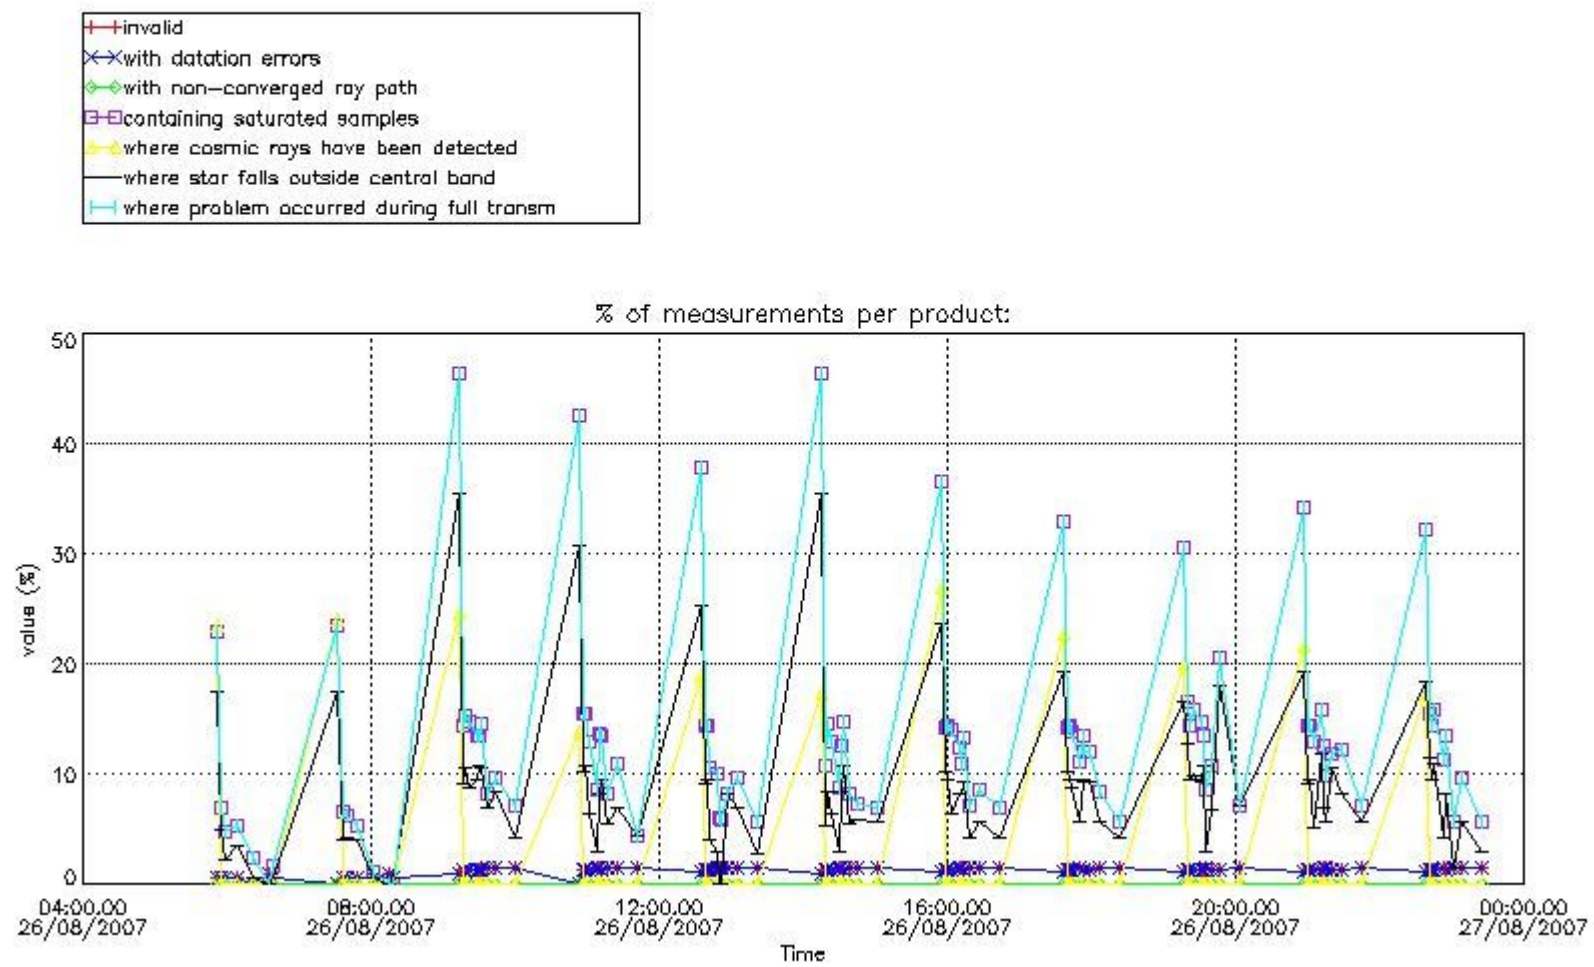

4.2 Plot quality information per product coming from level 1b processing (world map)

4.2.1 Plot level 1 quality information per product (world map): ENVISAT ASCENDING passes