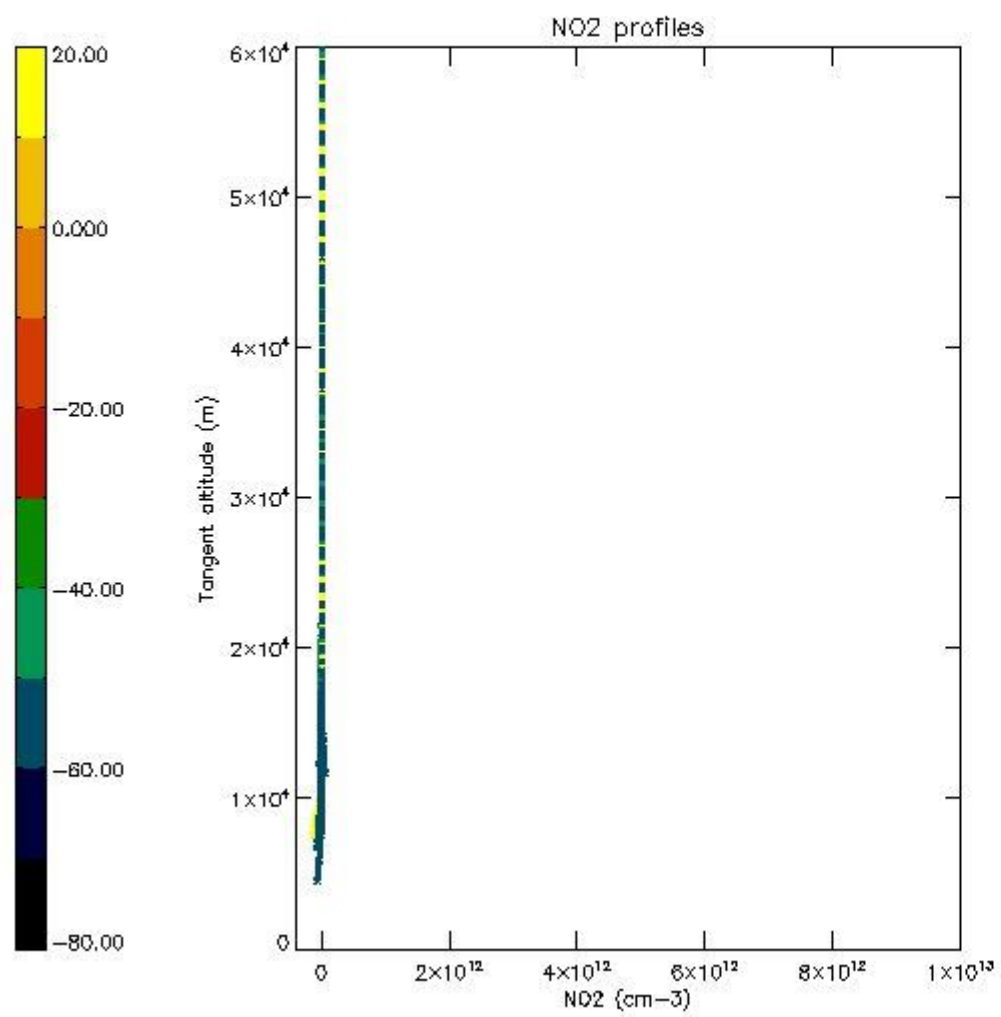

STD < 10	14
STD < 5	11

5.2 Plot ozone profiles for all STD (dark without errors)

The colorbar represents the latitude.

5.3 Plot ozone profiles where STD < 20% (dark without errors)

The colorbar represents the latitude.

5.4 Plot ozone profiles where STD < 10% (dark without errors)

The colorbar represents the latitude.

5.5 Plot ozone profiles where STD < 5% (dark without errors)

The colorbar represents the latitude.

5.6 Plot NO₂ profiles for all STD (dark without errors)

The colorbar represents the latitude.

5.7 Plot NO3 profiles for all STD (dark without errors)

The colorbar represents the latitude.

5.8 Plot H₂O profiles for all STD (only for occultations of stars 1,2,3,4,13,14,16,26,63 dark without errors)