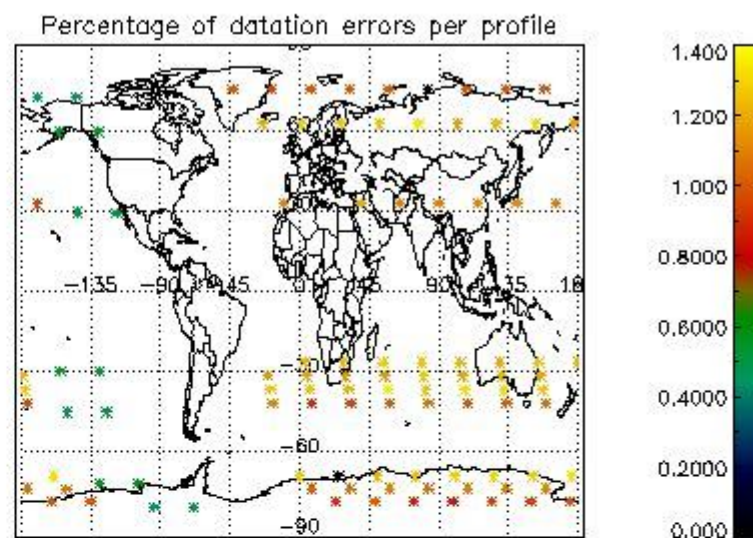

Percentage of flagged data per NO2 profile

Percentage of flagged data per NO3 profile

4. Level 1 quality information per product

In this section it is plotted some information contained in the Quality Summary data set of the level 2 products that comes from the level 1b processing. Products without errors (error flag in the MPH set to "0") are used.

4.1 Plot quality information per product (time dependant) coming from level 1b processing

4.1.1 Plot level 1 quality information per product (time dependant): ENVISAT ASCENDING passes

4.1.2 Plot level 1 quality information per product (time dependant): ENVI SAT DESCENDING passes

4.2 Plot quality information per product coming from level 1b processing (world map)

4.2.1 Plot level 1 quality information per product (world map): ENVISAT ASCENDING passes

4.2.2 Plot level 1 quality information per product (world map): ENVISAT DESCENDING passes