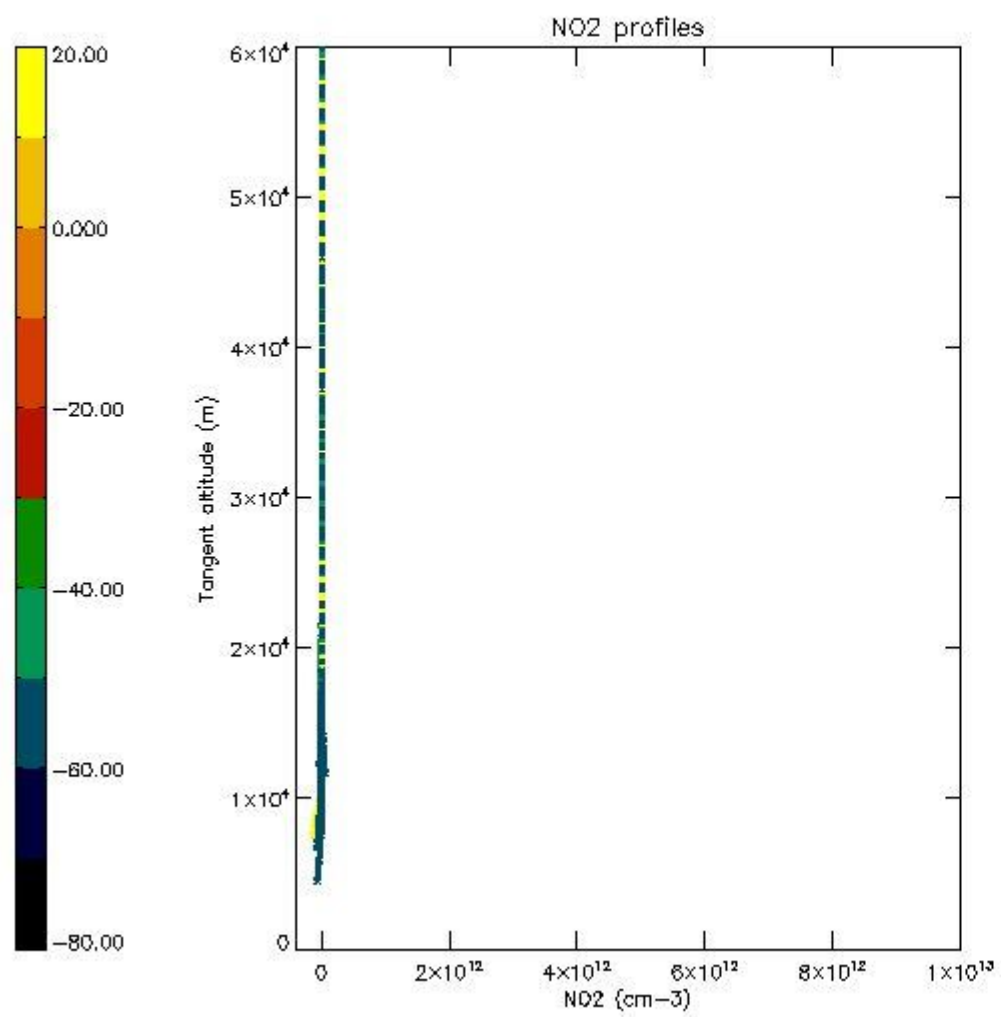

5.4 Plot ozone profiles where STD < 10% (dark without errors)

The colorbar represents the latitude.

5.5 Plot ozone profiles where STD < 5% (dark without errors)

The colorbar represents the latitude.

5.6 Plot NO₂ profiles for all STD (dark without errors)

The colorbar represents the latitude.

5.7 Plot NO3 profiles for all STD (dark without errors)

The colorbar represents the latitude.

5.8 Plot H2O profiles for all STD (only for occultations of stars 1,2,3,4,13,14,16,26,63 dark without errors)