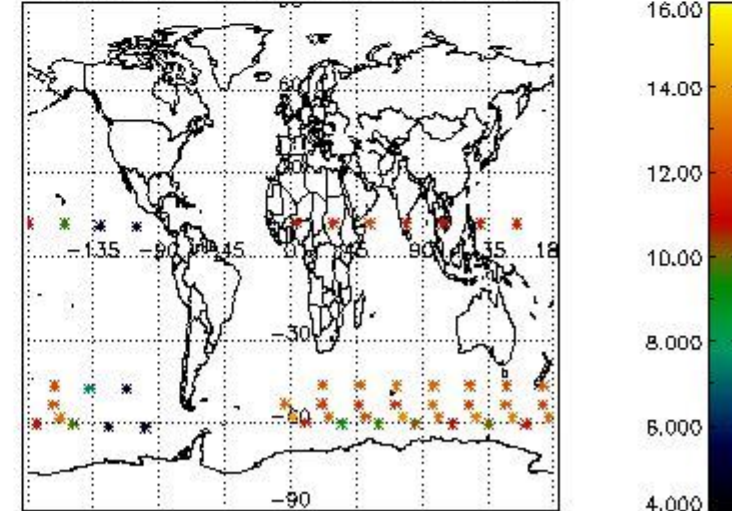

Percentage of flagged data per NO3 profile

4. Level 1 quality information per product

In this section it is plotted some information contained in the Quality Summary data set of the level 2 products that comes from the level 1b processing. Products without errors (error flag in the MPH set to "0") are used.

4.1 Plot quality information per product (time dependant) coming from level 1b processing

4.1.1 Plot level 1 quality information per product (time dependant): ENVISAT ASCENDING passes