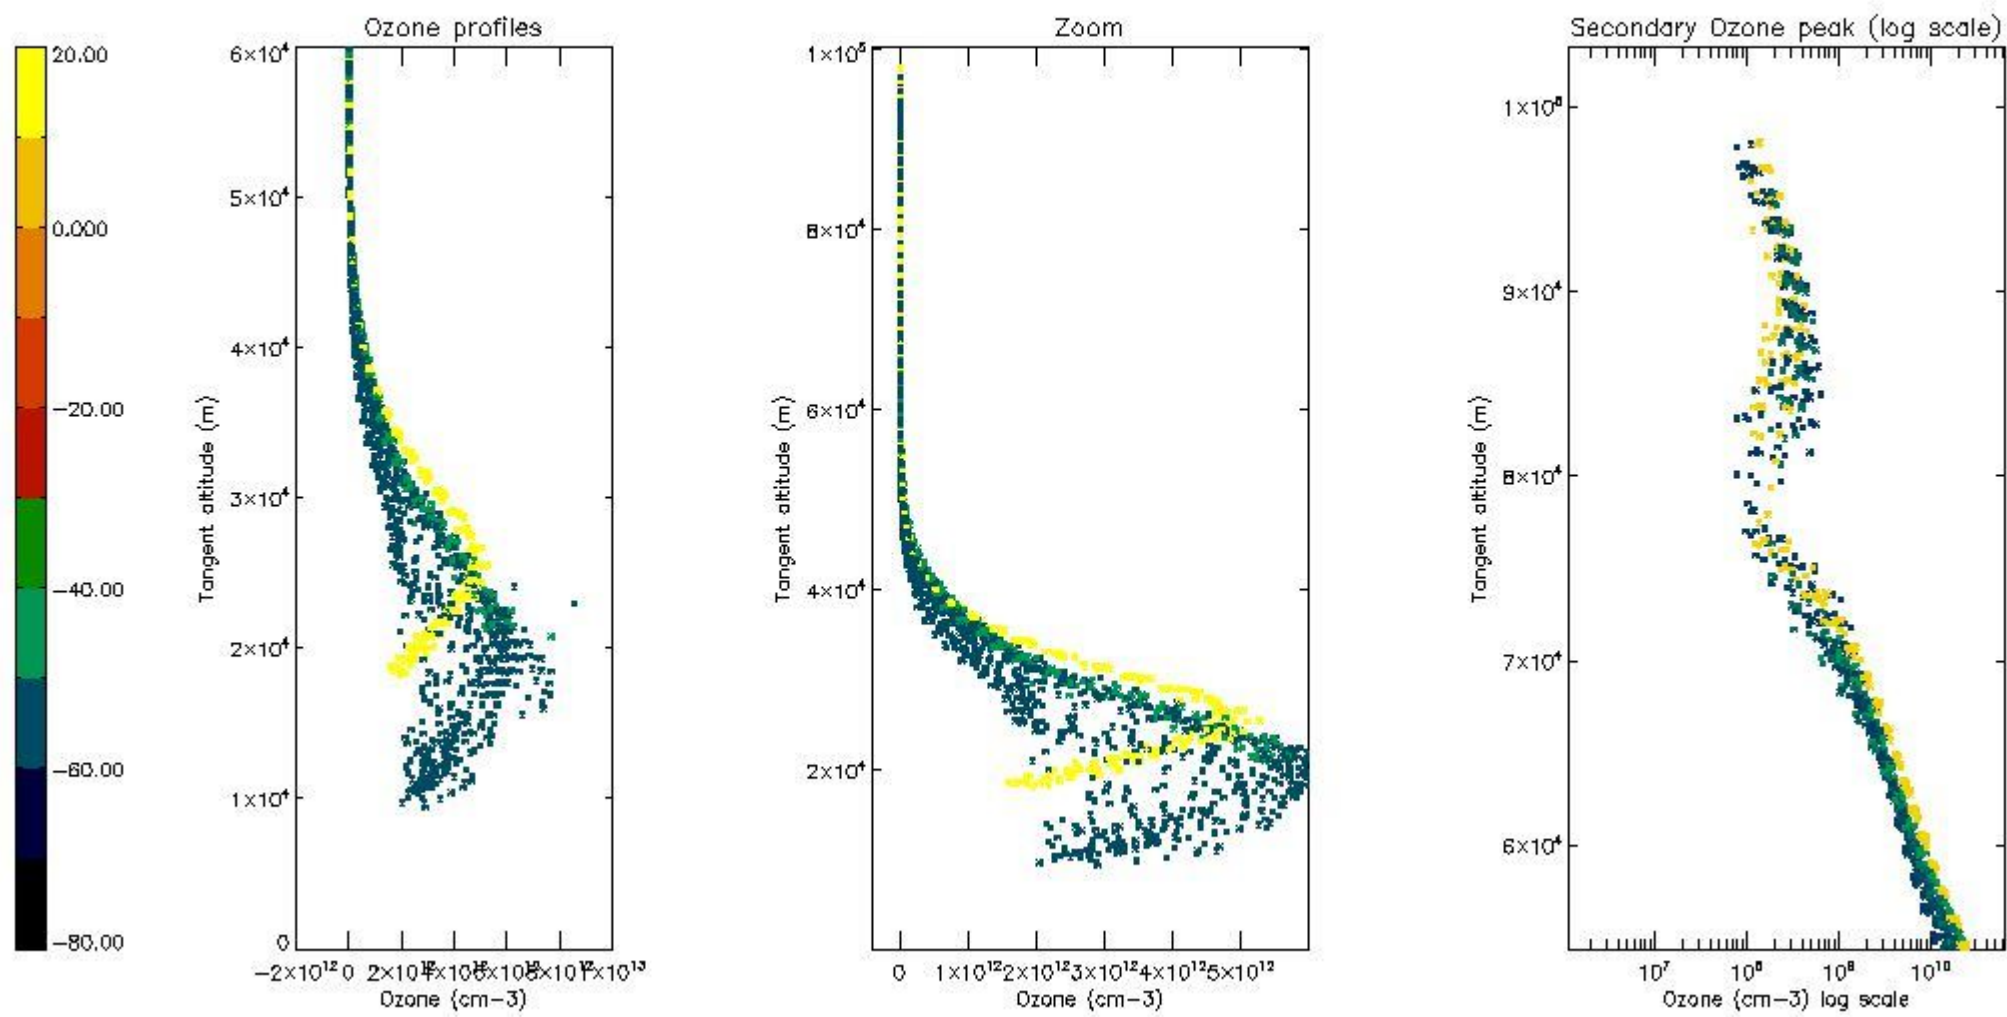

STD < 10	14
STD < 5	11

5.2 Plot ozone profiles for all STD (dark without errors)

The colorbar represents the latitude.

5.3 Plot ozone profiles where STD < 20% (dark without errors)

The colorbar represents the latitude.

5.4 Plot ozone profiles where STD < 10% (dark without errors)

The colorbar represents the latitude.

5.5 Plot ozone profiles where STD < 5% (dark without errors)

The colorbar represents the latitude.

5.6 Plot NO₂ profiles for all STD (dark without errors)

The colorbar represents the latitude.

5.7 Plot NO3 profiles for all STD (dark without errors)

The colorbar represents the latitude.

5.8 Plot H₂O profiles for all STD (only for occultations of stars 1,2,3,4,13,14,16,26,63 dark without errors)