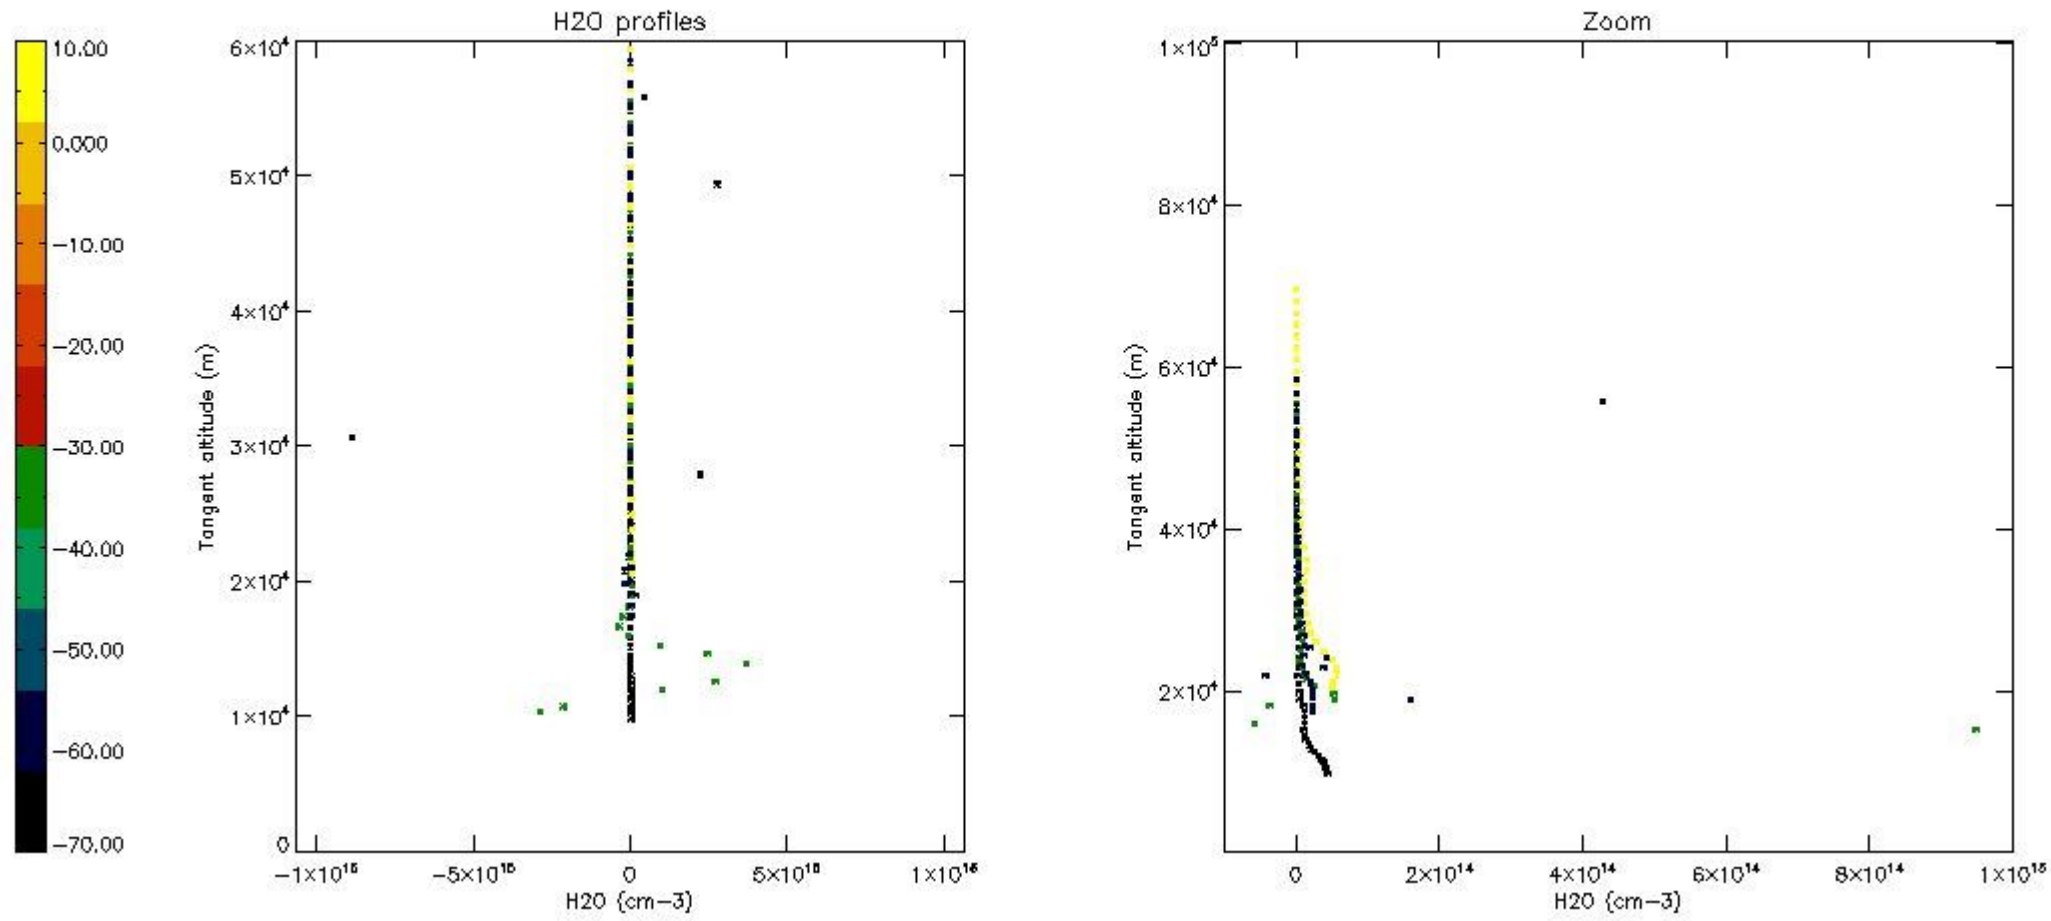

The colorbar represents the latitude.