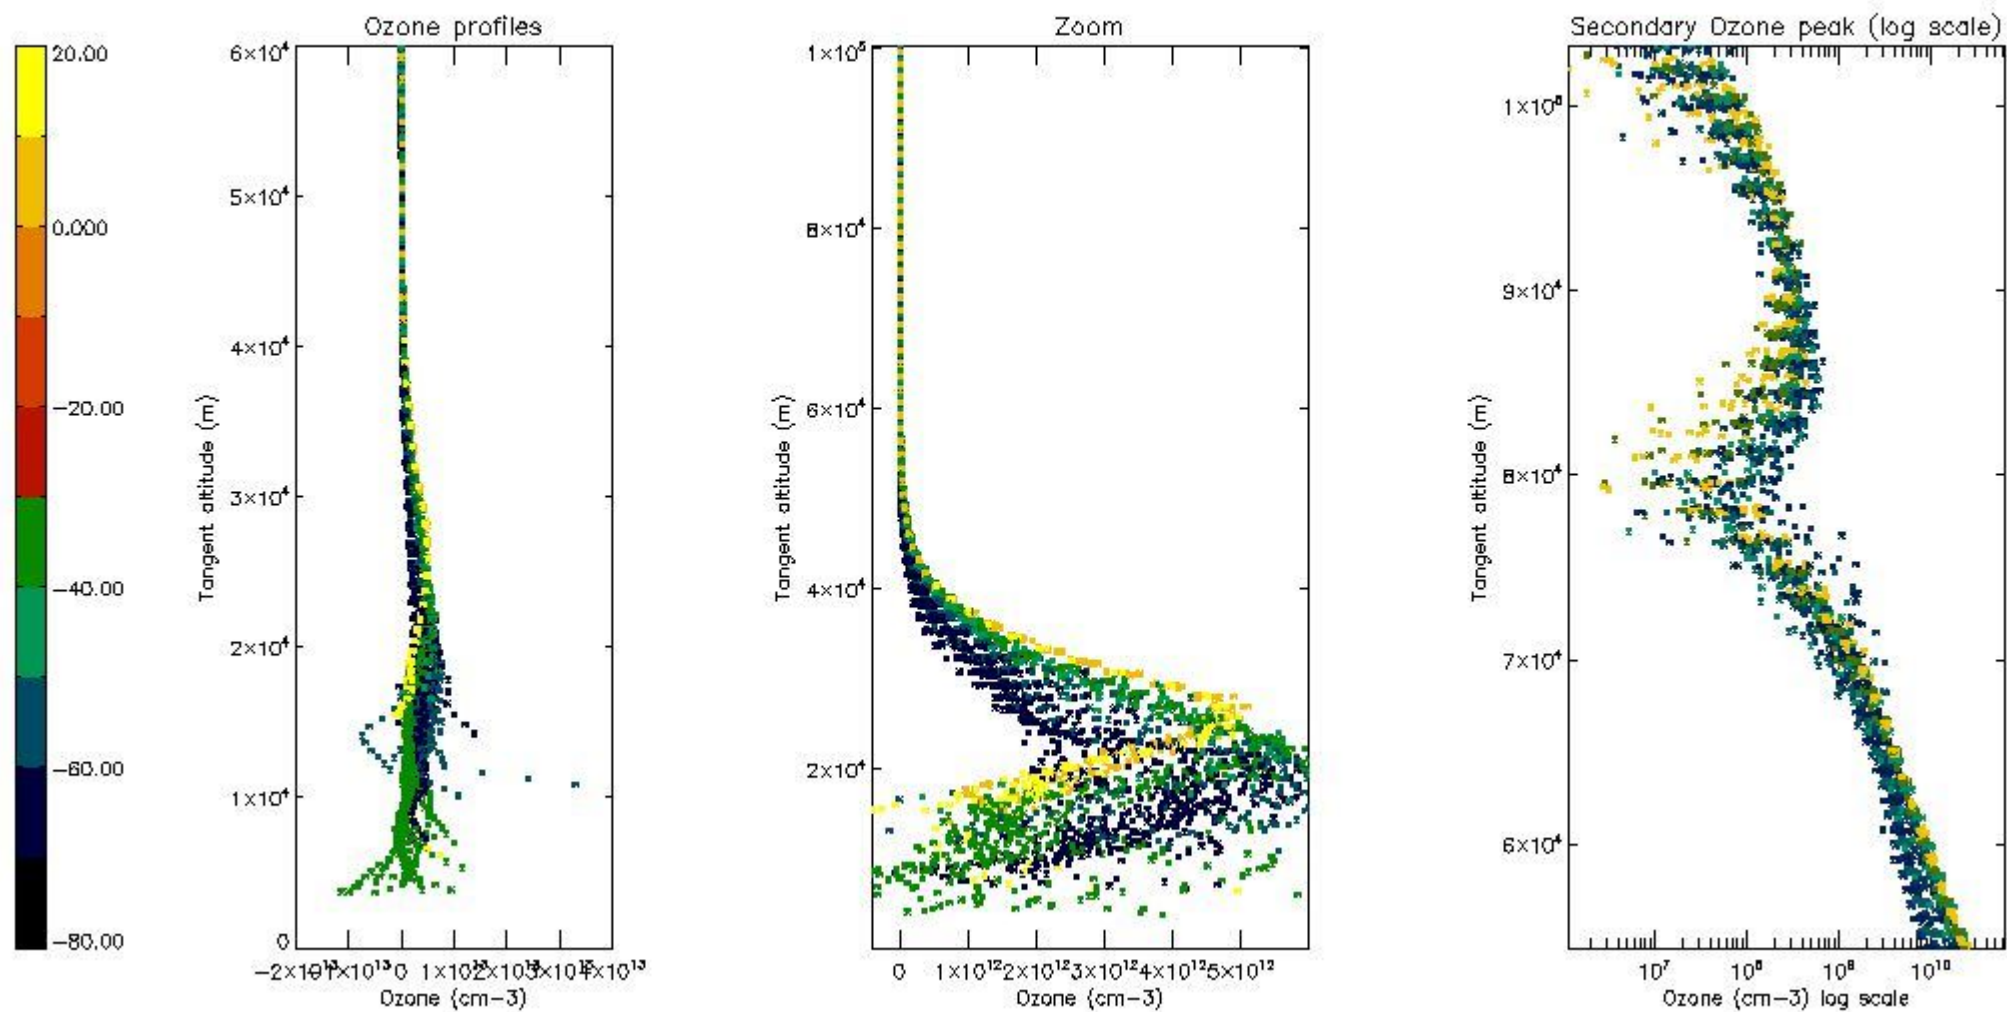

STD < 10	22
STD < 5	18

5.2 Plot ozone profiles for all STD (dark without errors)

The colorbar represents the latitude.

5.3 Plot ozone profiles where STD < 20% (dark without errors)

The colorbar represents the latitude.