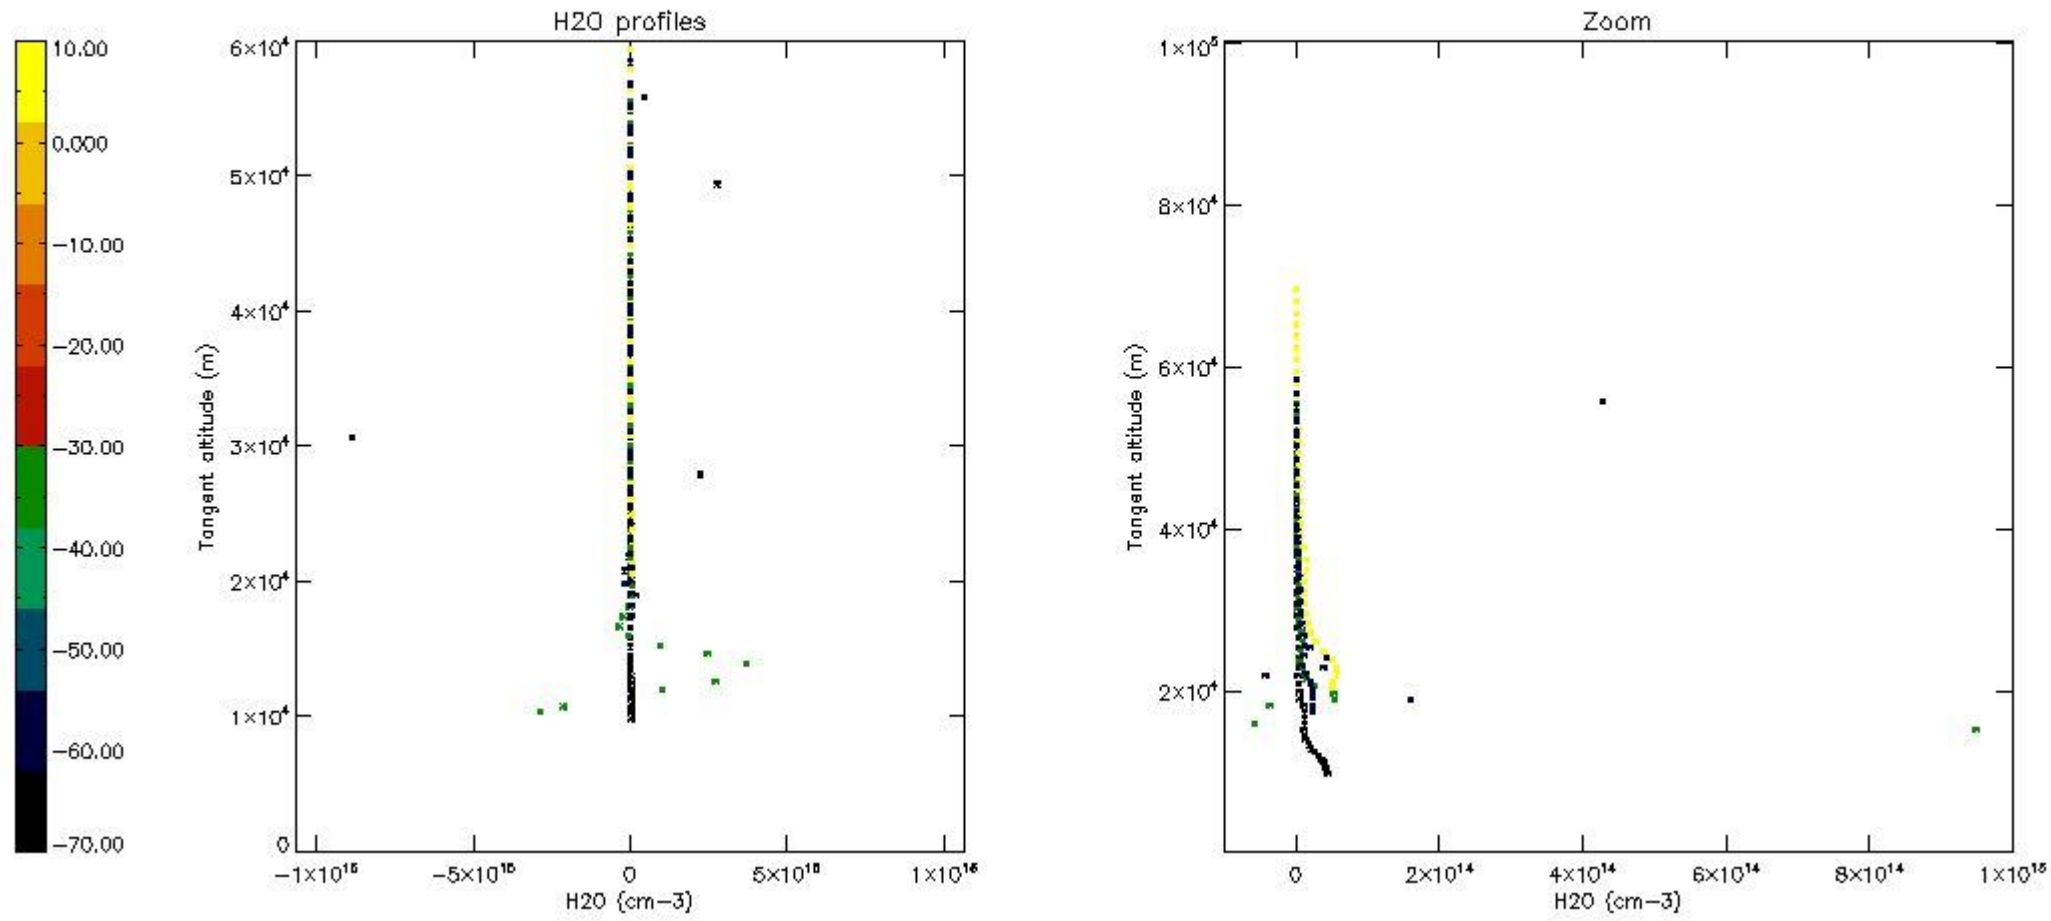

The colorbar represents the latitude.

*5.7 Plot NO3 profiles for all STD (dark without errors)*

The colorbar represents the latitude.

5.8 Plot H<sub>2</sub>O profiles for all STD (only for occultations of stars 1,2,3,4,13,14,16,26,63 dark without errors)

The colorbar represents the latitude.