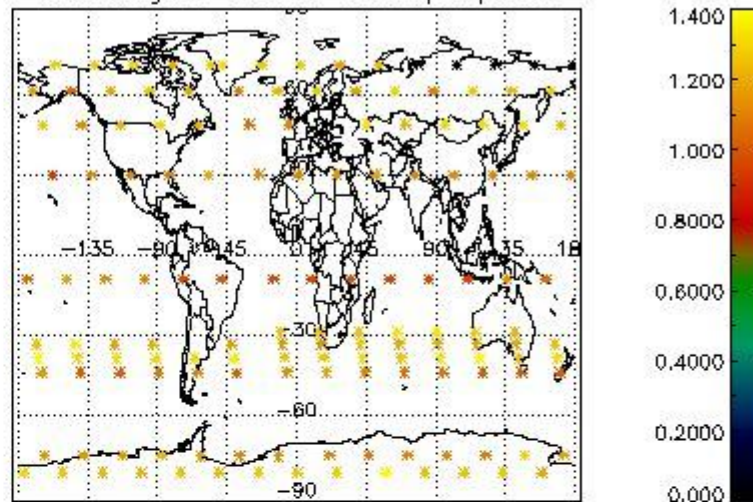

Percentage of datation errors per profile