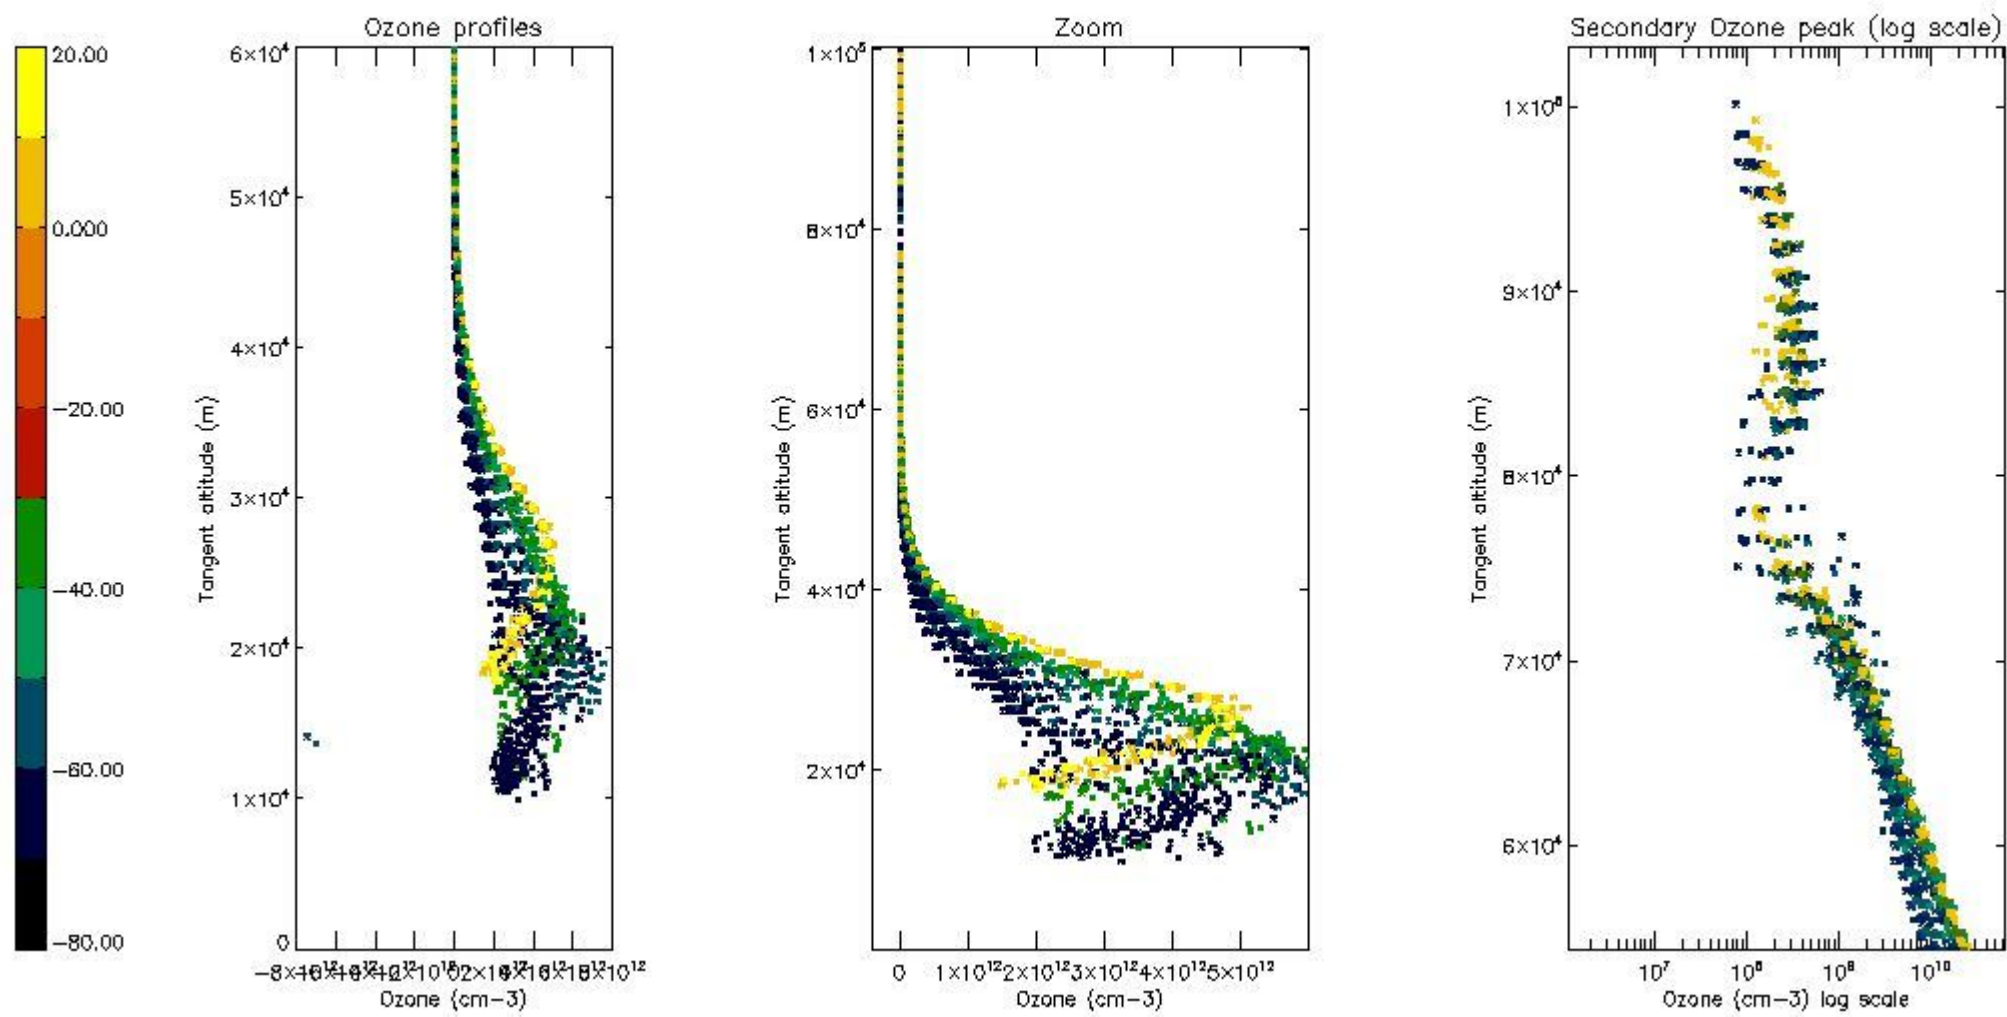

5.5 Plot ozone profiles where STD < 5% (dark without errors)

The colorbar represents the latitude.