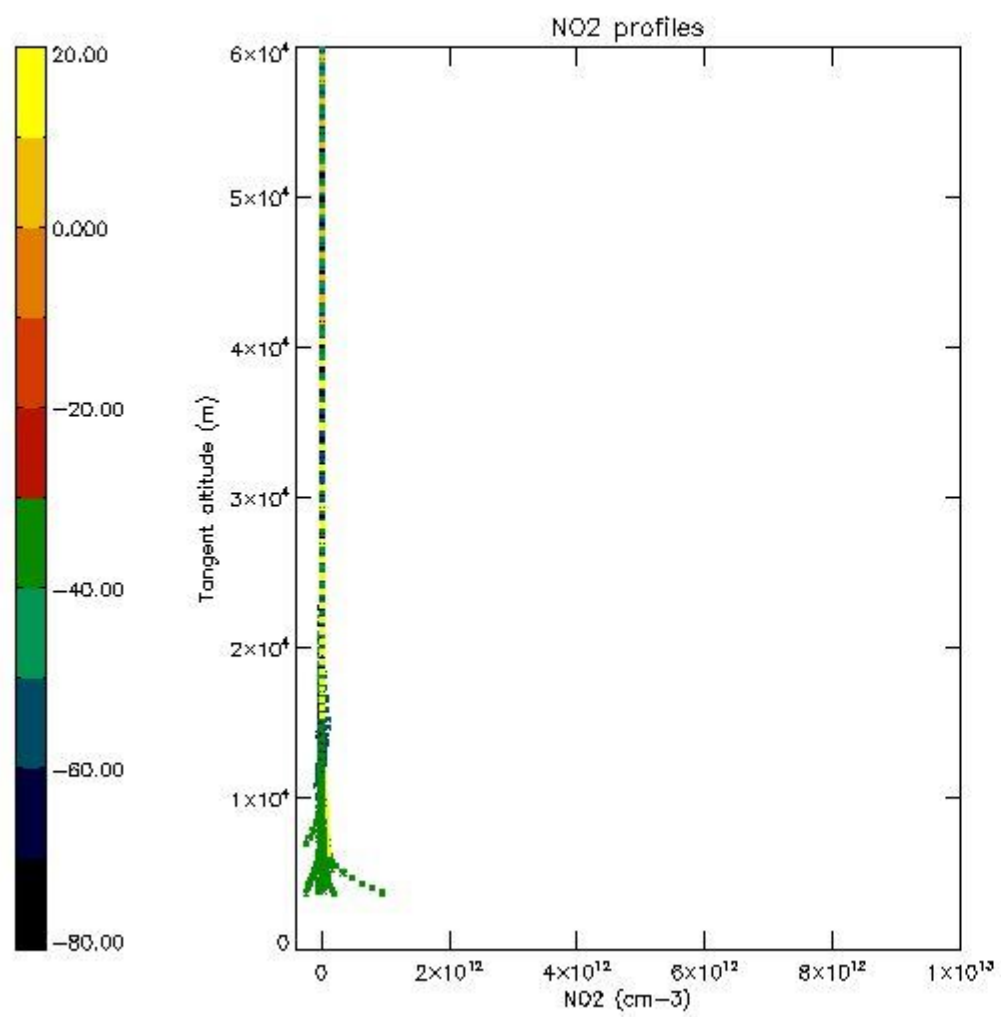

*5.4 Plot ozone profiles where STD < 10% (dark without errors)*

The colorbar represents the latitude.

*5.5 Plot ozone profiles where STD < 5% (dark without errors)*

The colorbar represents the latitude.

*5.6 Plot NO<sub>2</sub> profiles for all STD (dark without errors)*

The colorbar represents the latitude.

*5.7 Plot NO3 profiles for all STD (dark without errors)*

The colorbar represents the latitude.

5.8 Plot H<sub>2</sub>O profiles for all STD (only for occultations of stars 1,2,3,4,13,14,16,26,63 dark without errors)