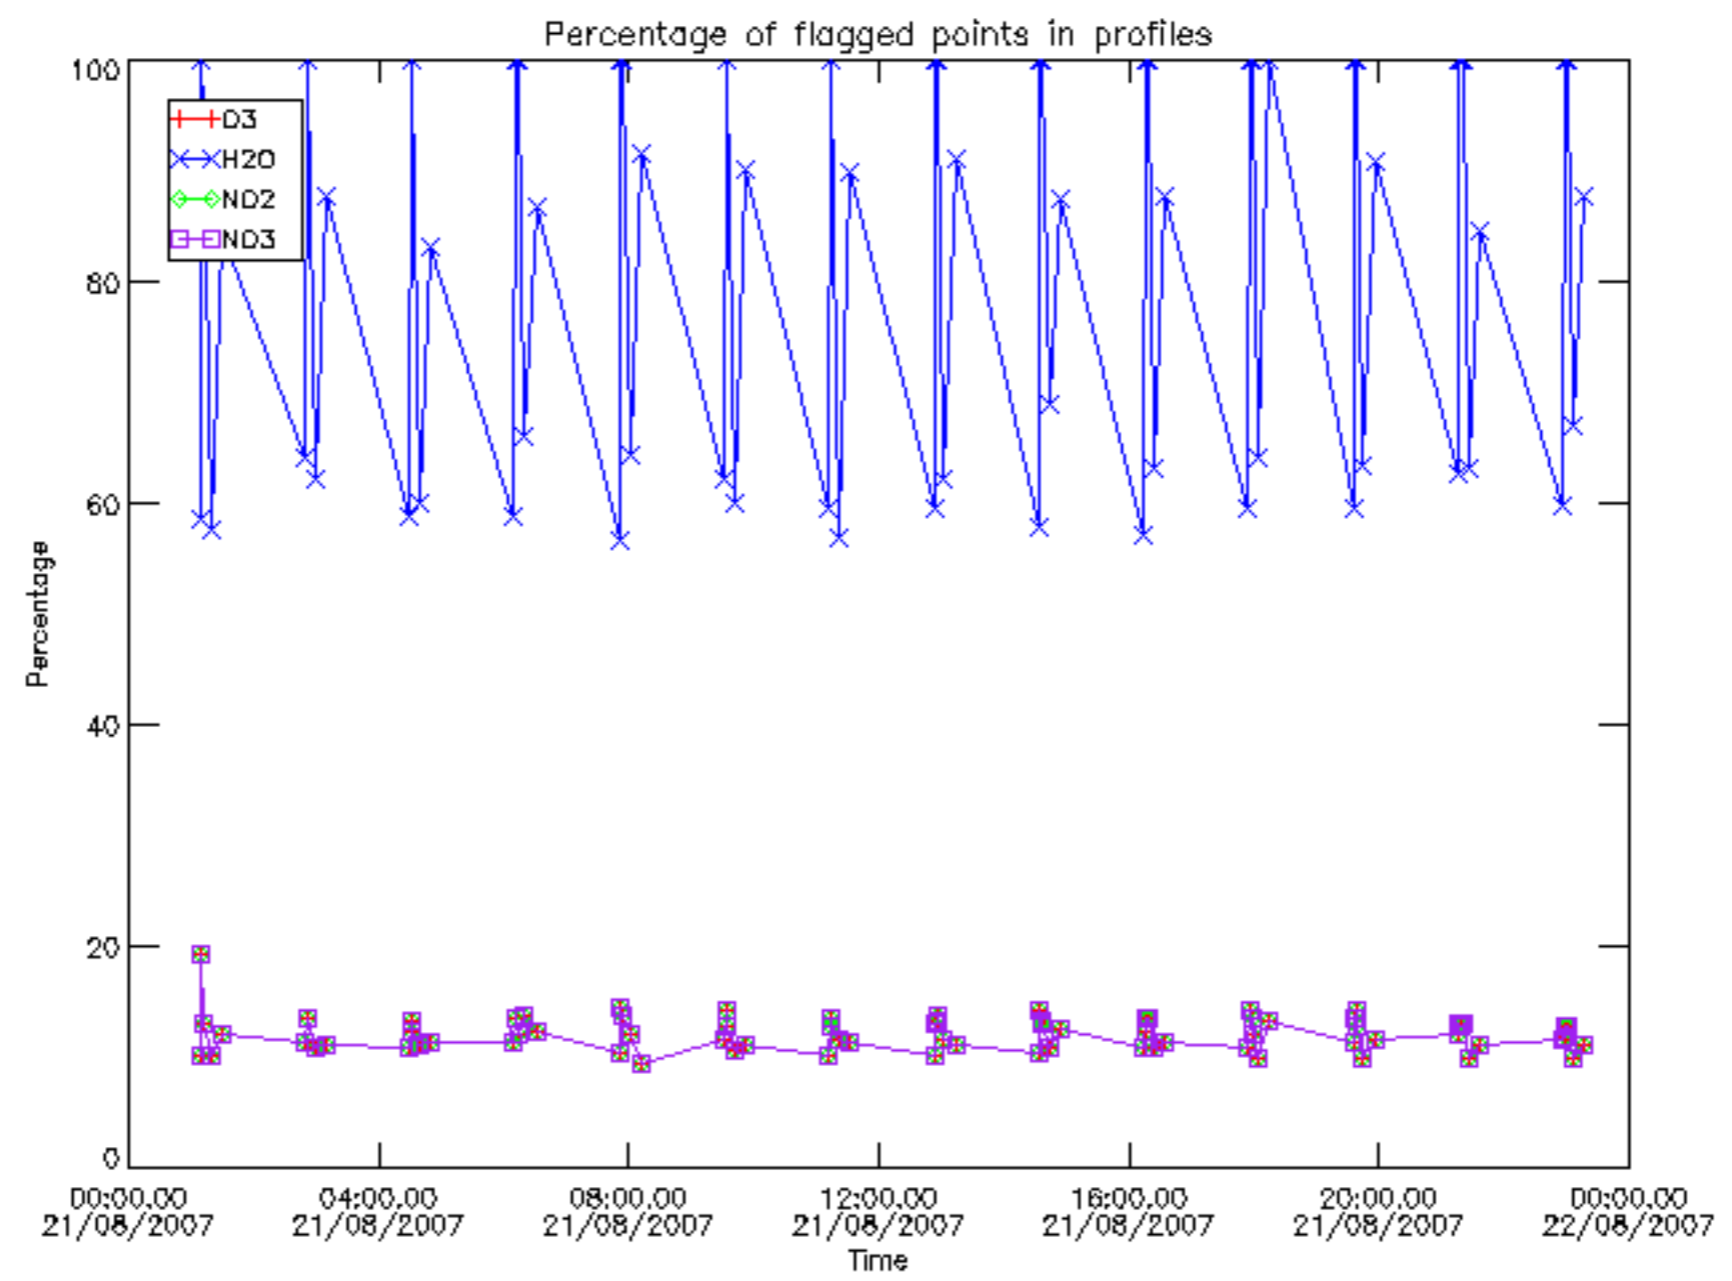

Percentage of flagged data per D3 profile

Percentage of flagged data per H2O profile