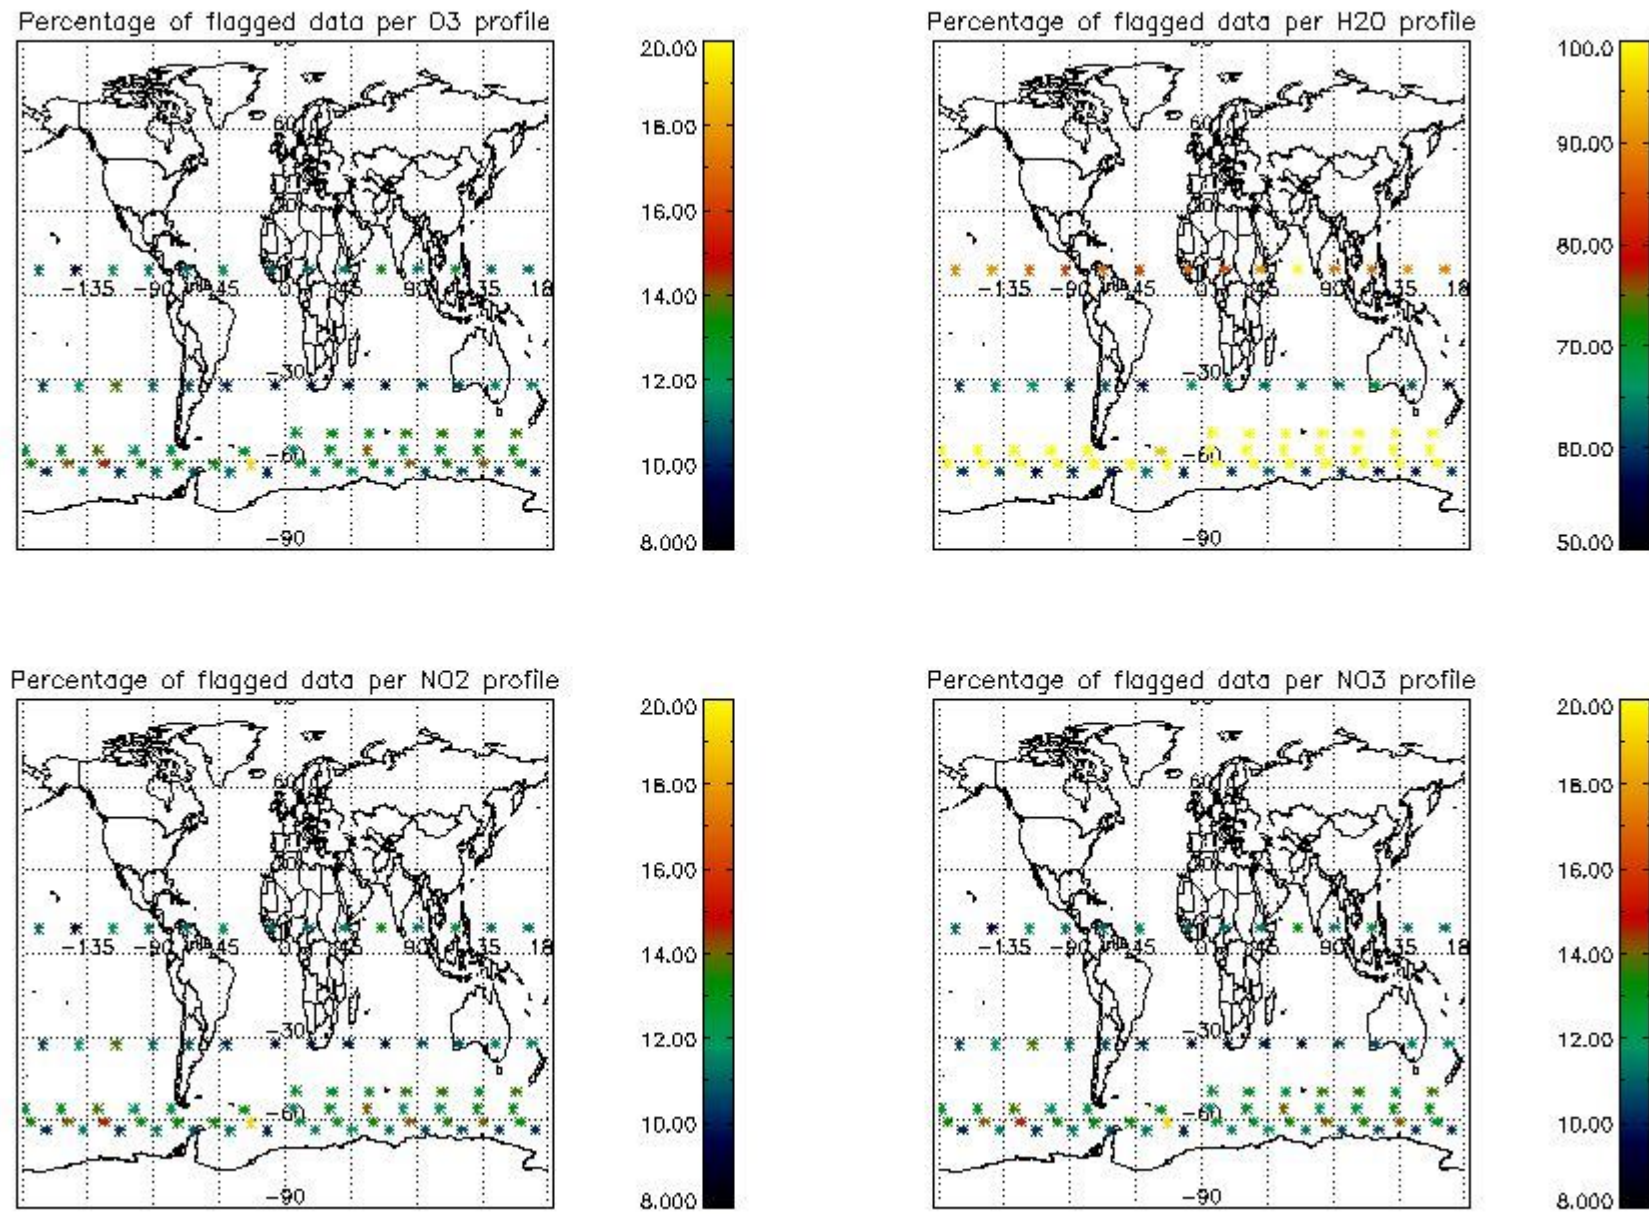

3.2 Plot quality information per product (world map)

4. Level 1 quality information per product

In this section it is plotted some information contained in the Quality Summary data set of the level 2 products that comes from the level 1b processing. Products without errors (error flag in the MPH set to "0") are used.

4.1 Plot quality information per product (time dependant) coming from level 1b processing

4.1.1 Plot level 1 quality information per product (time dependant): ENVISAT ASCENDING passes