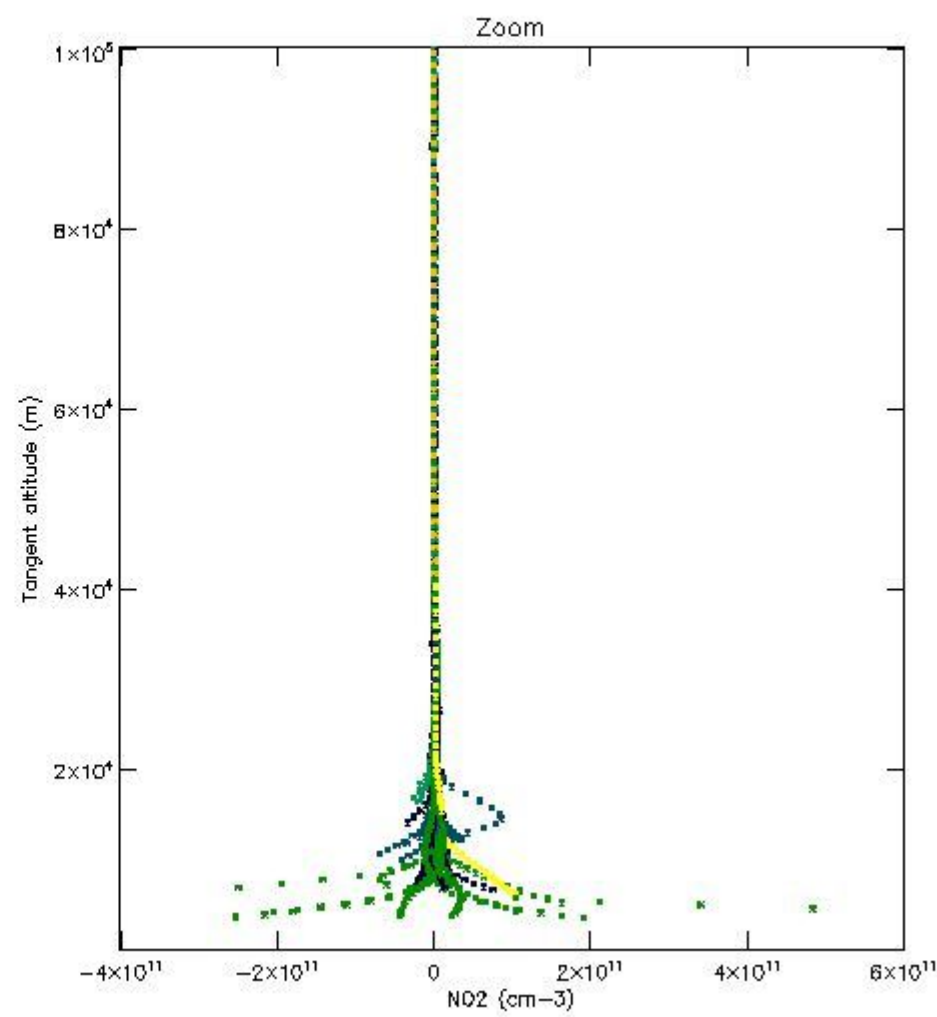

*5.4 Plot ozone profiles where STD < 10% (dark without errors)*

The colorbar represents the latitude.

*5.5 Plot ozone profiles where STD < 5% (dark without errors)*

The colorbar represents the latitude.

*5.6 Plot NO<sub>2</sub> profiles for all STD (dark without errors)*

The colorbar represents the latitude.

*5.7 Plot NO3 profiles for all STD (dark without errors)*

The colorbar represents the latitude.

5.8 Plot H<sub>2</sub>O profiles for all STD (only for occultations of stars 1,2,3,4,13,14,16,26,63 dark without errors)