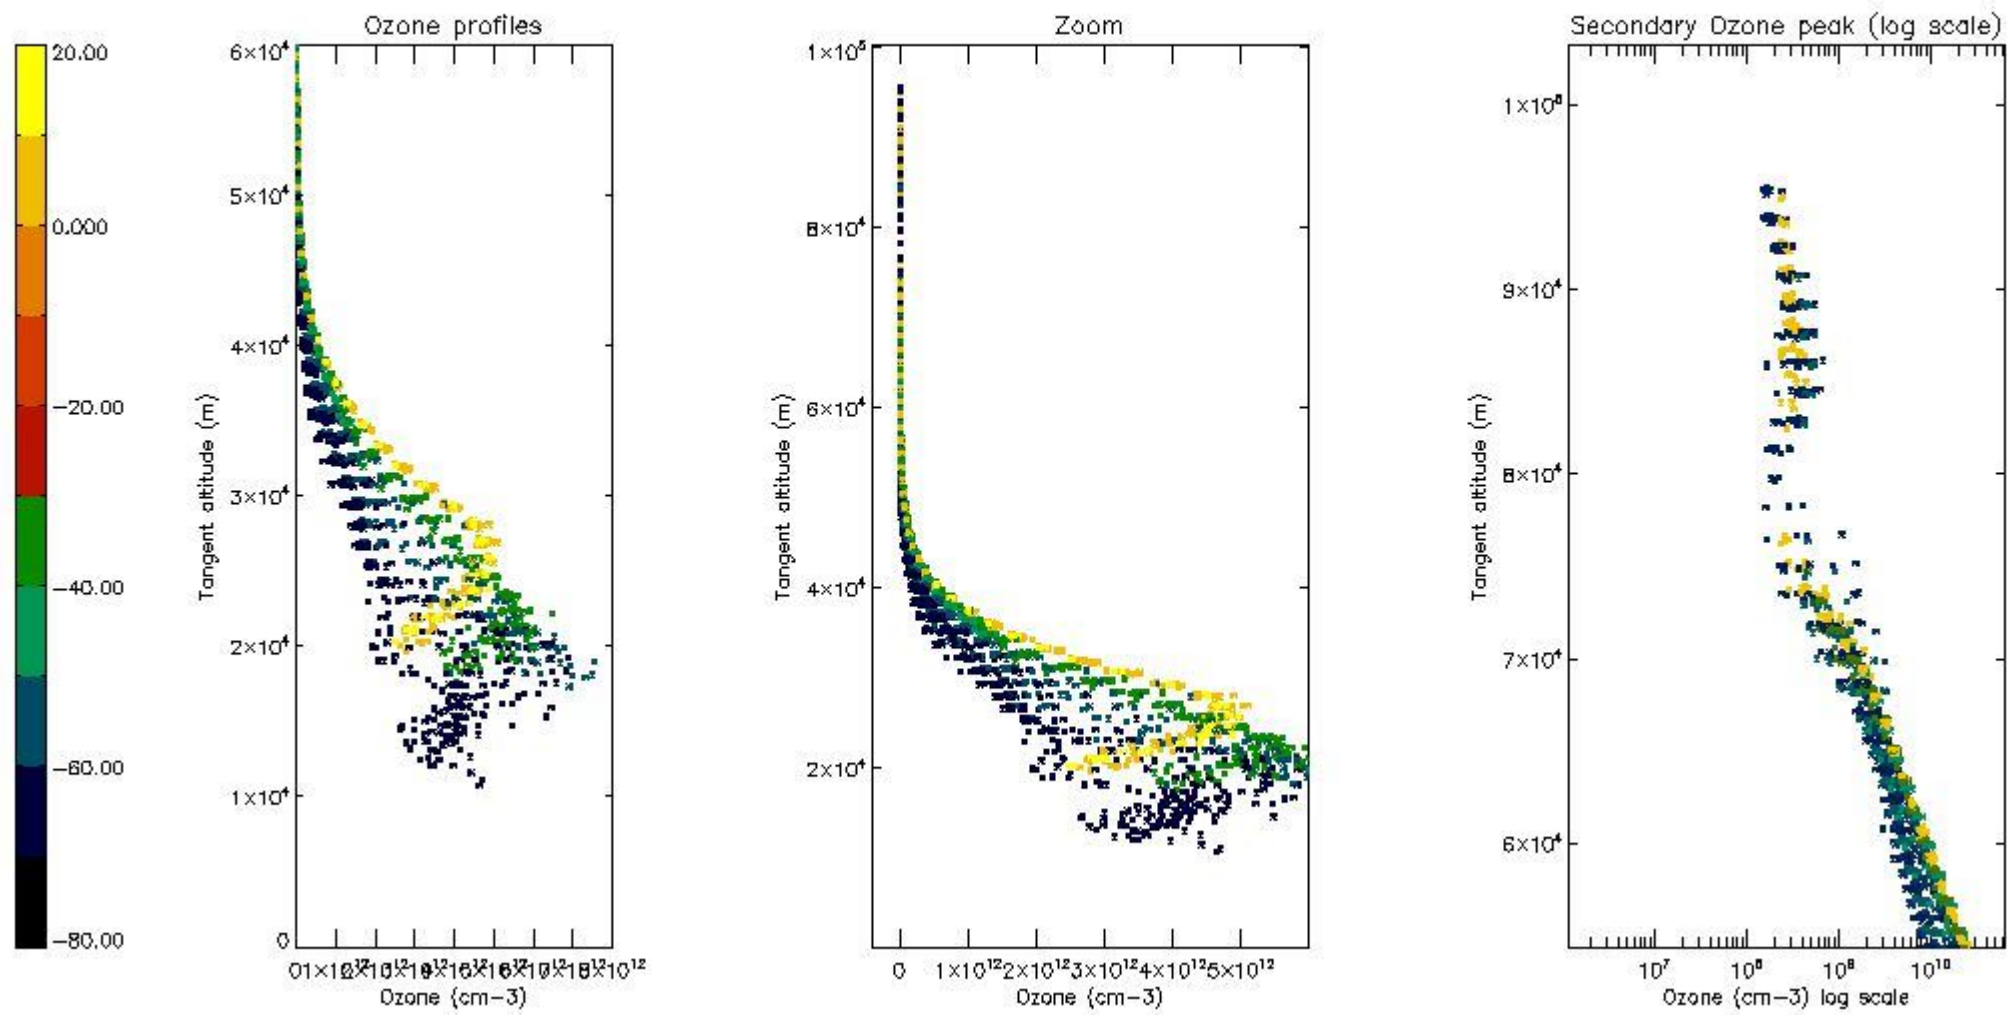

*5.4 Plot ozone profiles where  $STD < 10\%$  (dark without errors)*

The colorbar represents the latitude.

*5.5 Plot ozone profiles where STD < 5% (dark without errors)*

The colorbar represents the latitude.