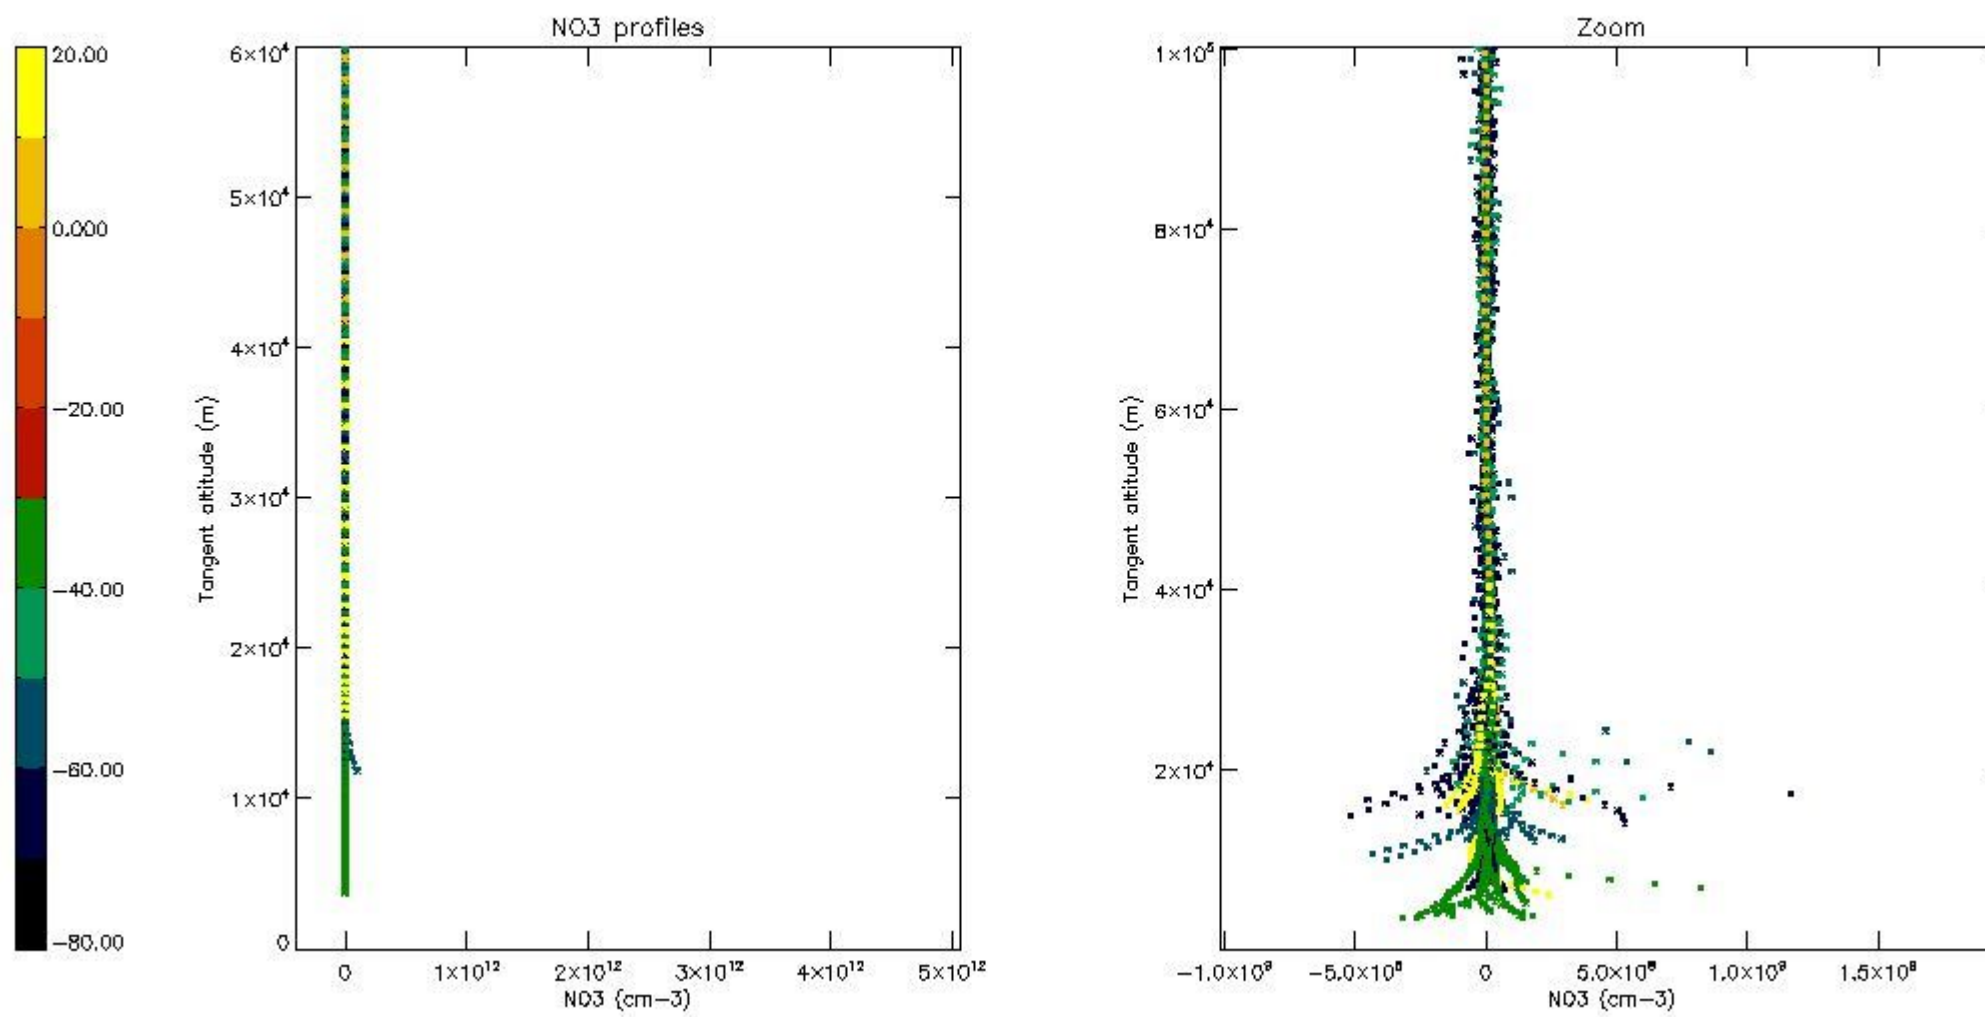

5.8 Plot H₂O profiles for all STD (only for occultations of stars 1,2,3,4,13,14,16,26,63 dark without errors)

The colorbar represents the latitude.