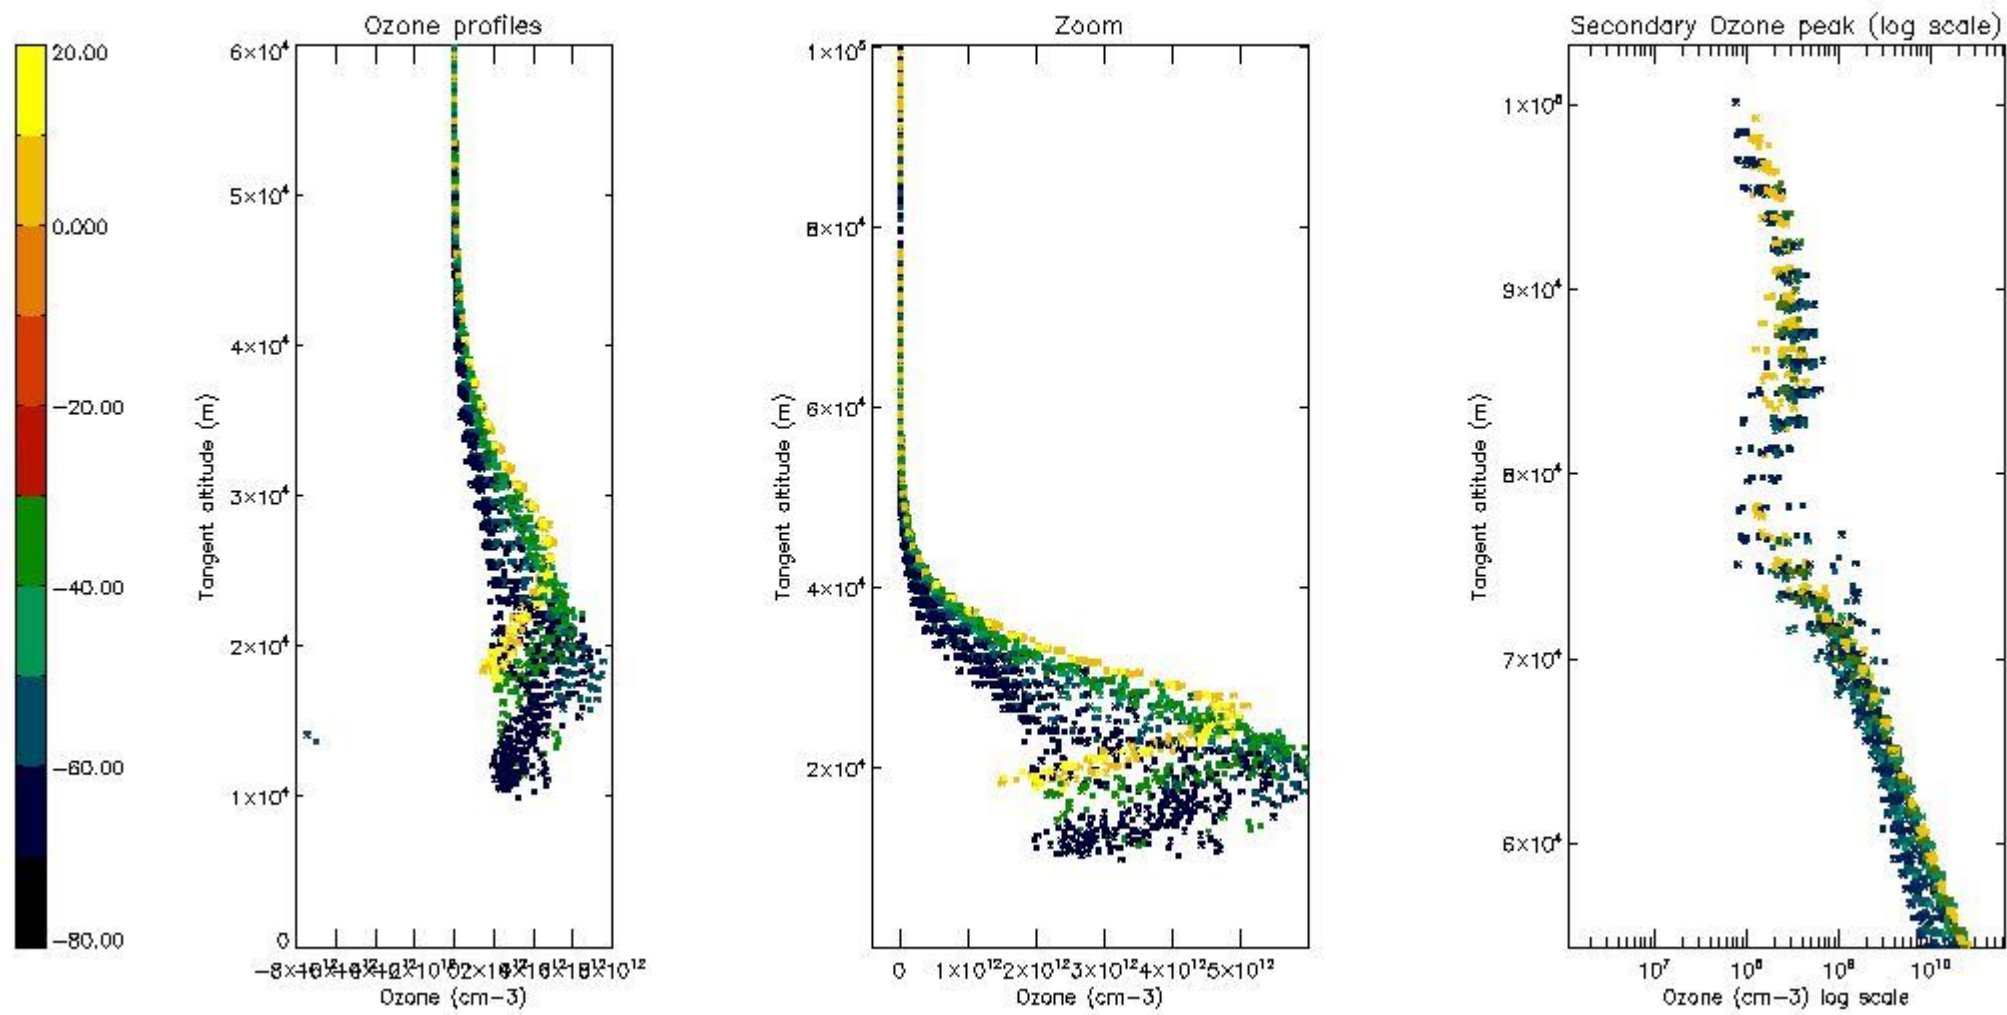

5.5 Plot ozone profiles where STD < 5% (dark without errors)

The colorbar represents the latitude.