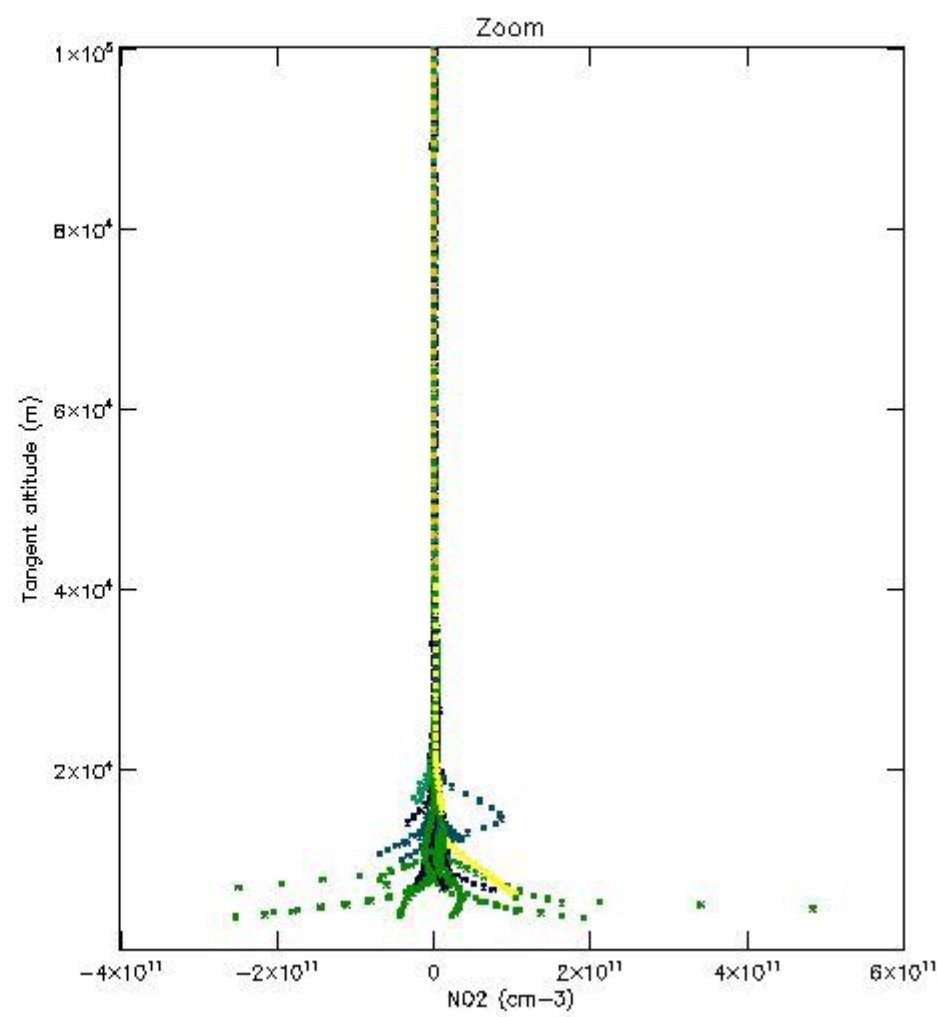

5.7 Plot NO3 profiles for all STD (dark without errors)

The colorbar represents the latitude.