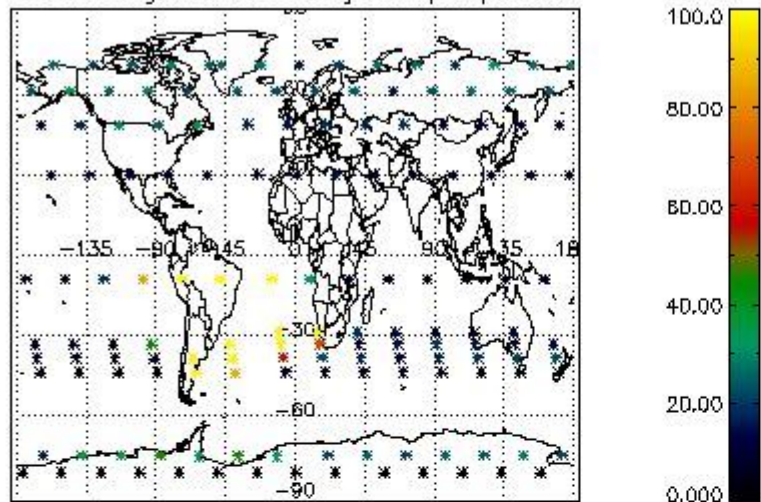

Percentage of cosmic ray hits per profile