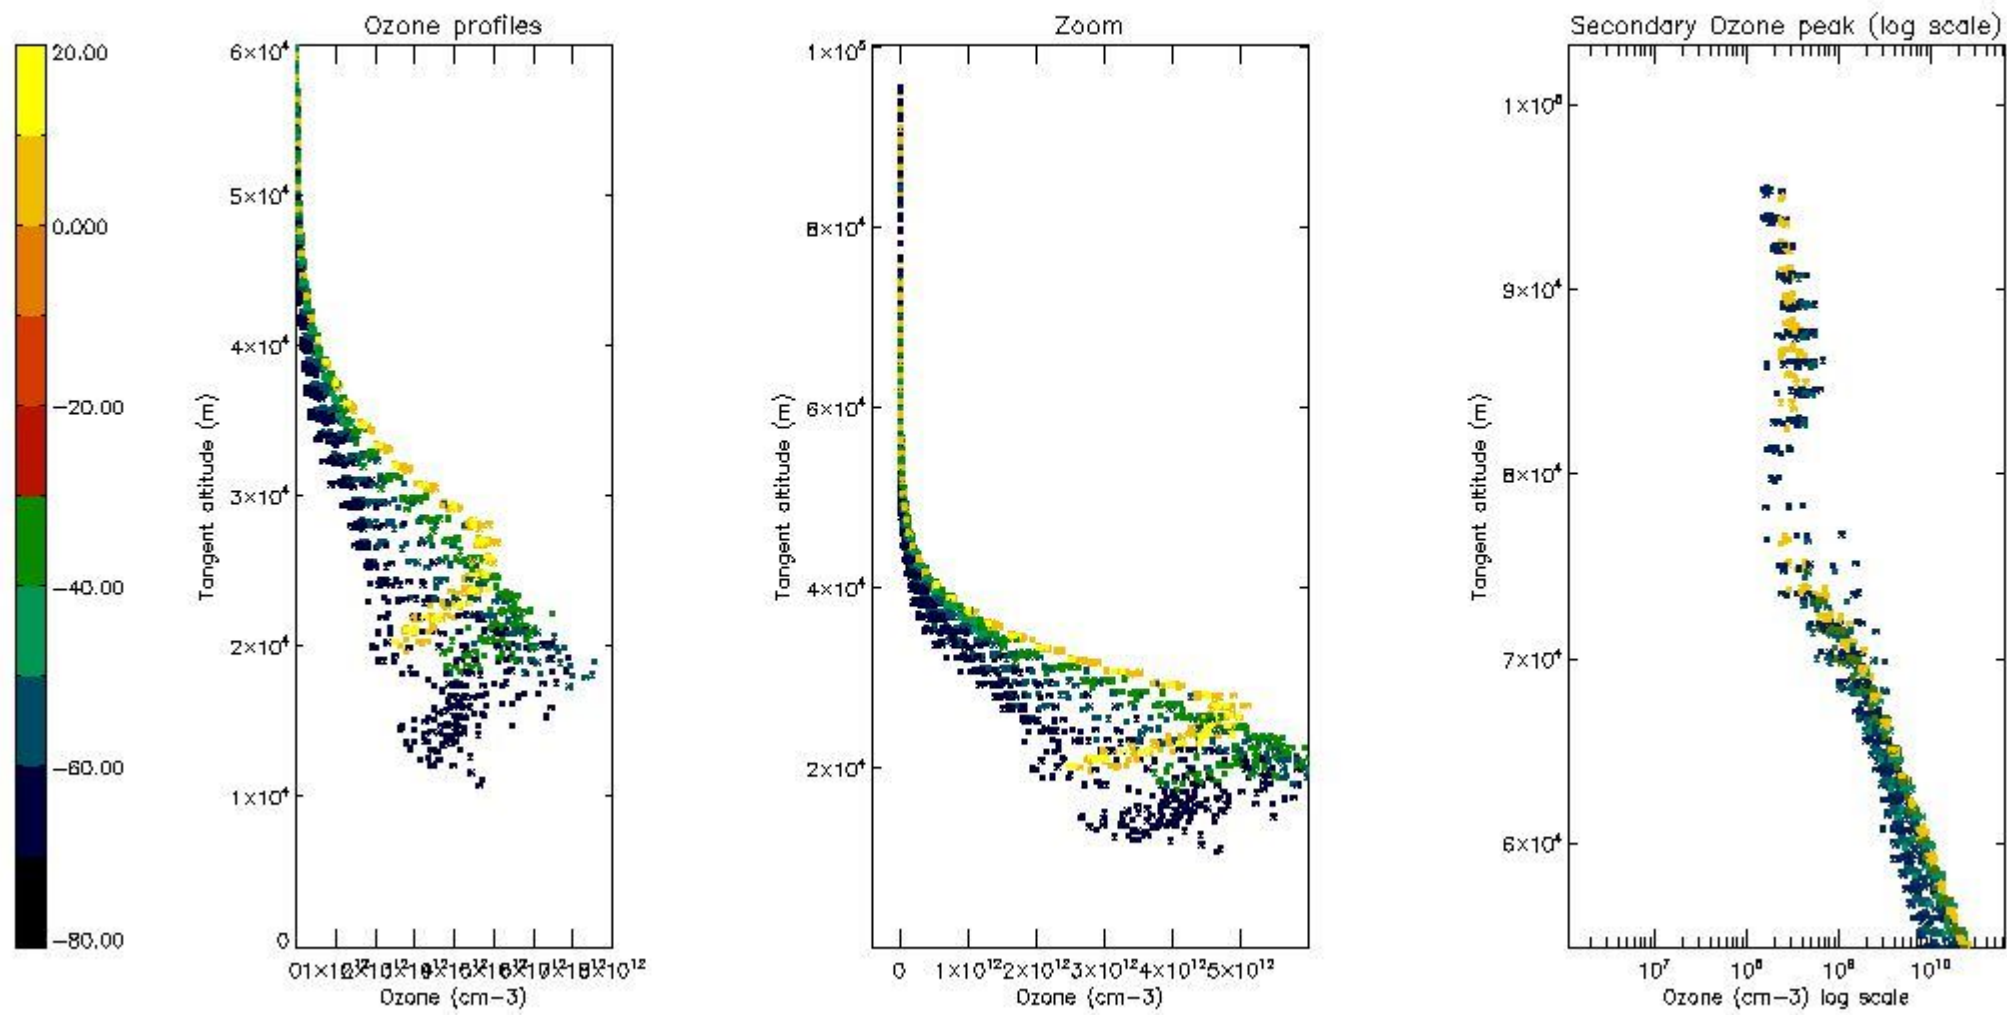

5.6 Plot NO₂ profiles for all STD (dark without errors)

The colorbar represents the latitude.