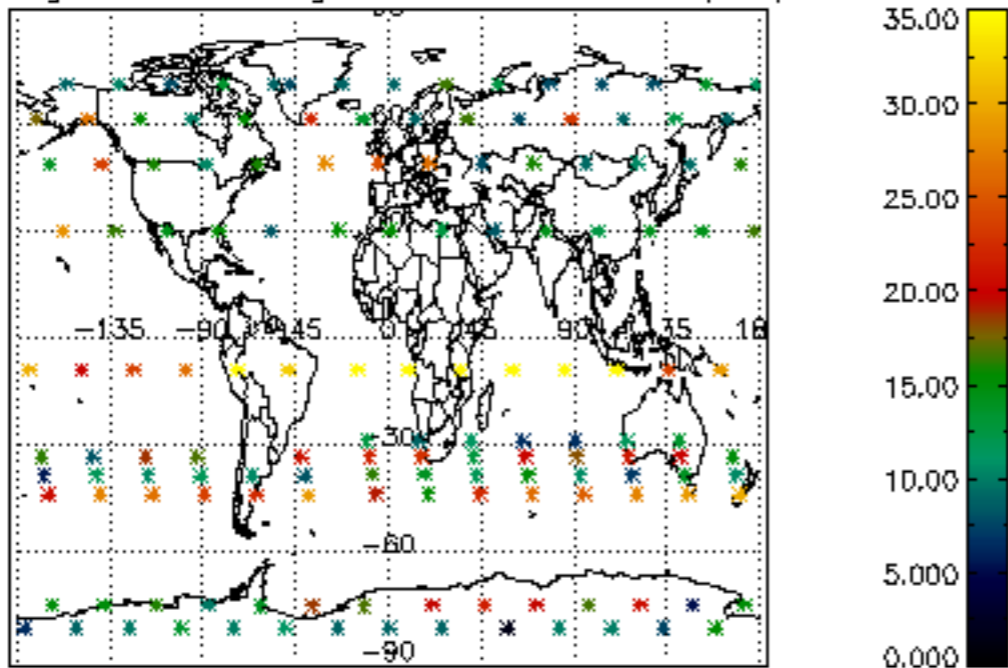

Percentage of cosmic ray hits per profile

Percentage of star falling outside central band per profile