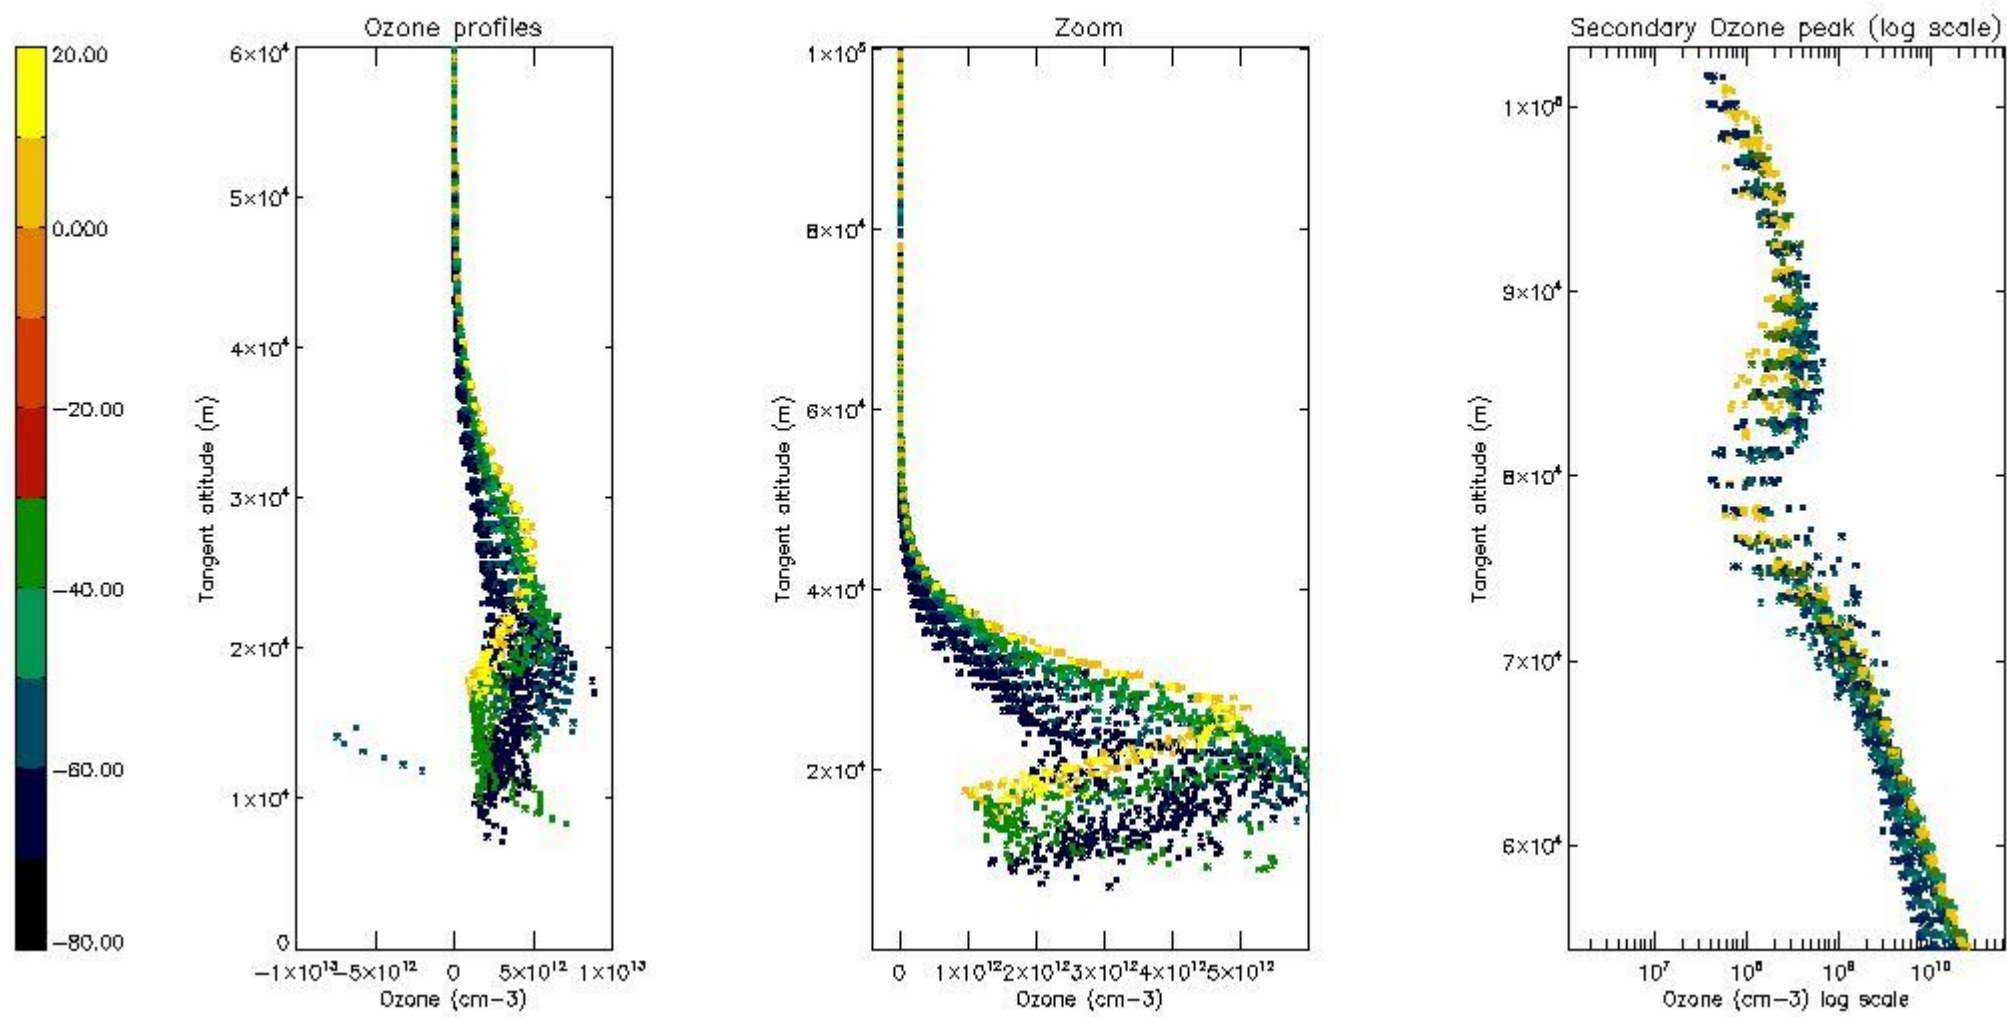

STD < 10	22
STD < 5	18

5.2 Plot ozone profiles for all STD (dark without errors)

The colorbar represents the latitude.

5.3 Plot ozone profiles where STD < 20% (dark without errors)

The colorbar represents the latitude.