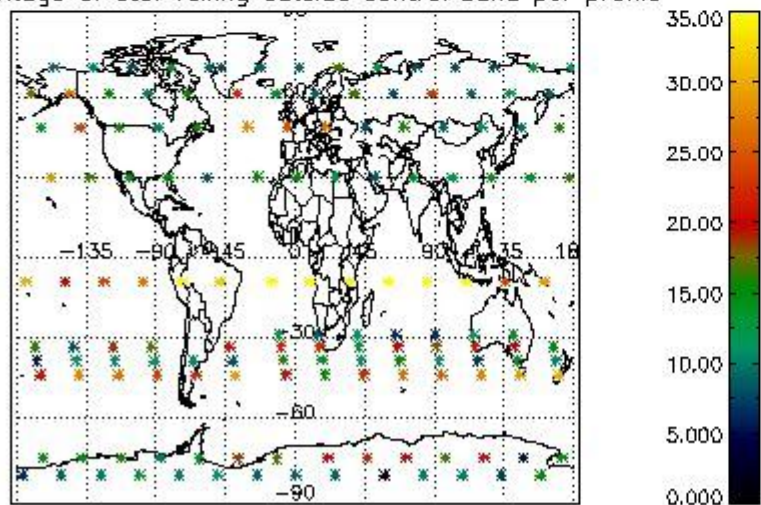

*4.2.1 Plot level 1 quality information per product (world map): ENVISAT ASCENDING passes*

Percentage of cosmic ray hits per profile

Percentage of datation errors per profile

Percentage of star falling outside central band per profile