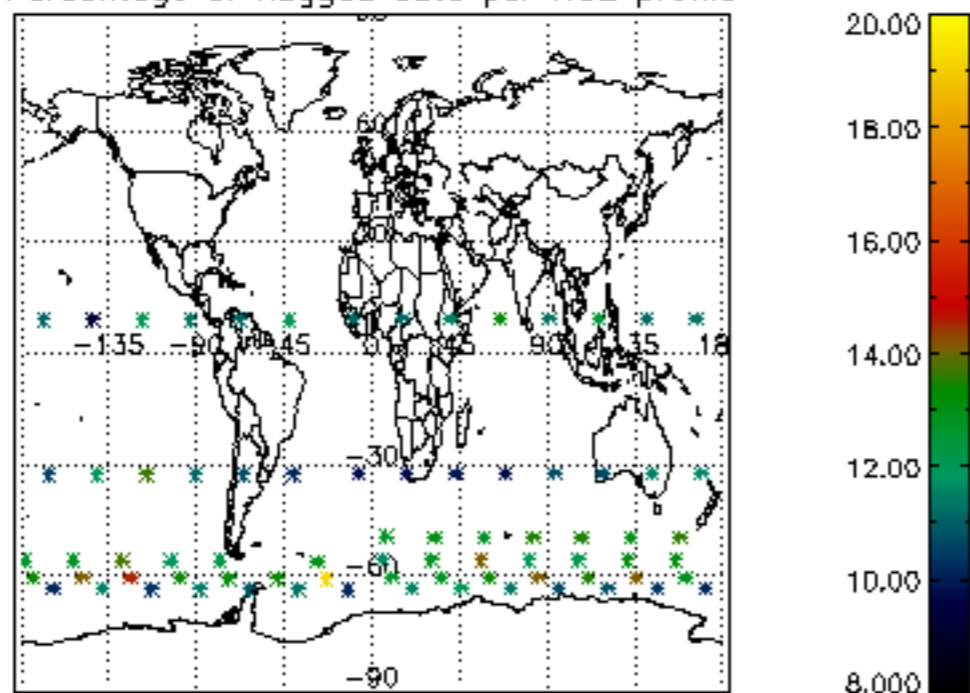

Percentage of flagged data per NO2 profile