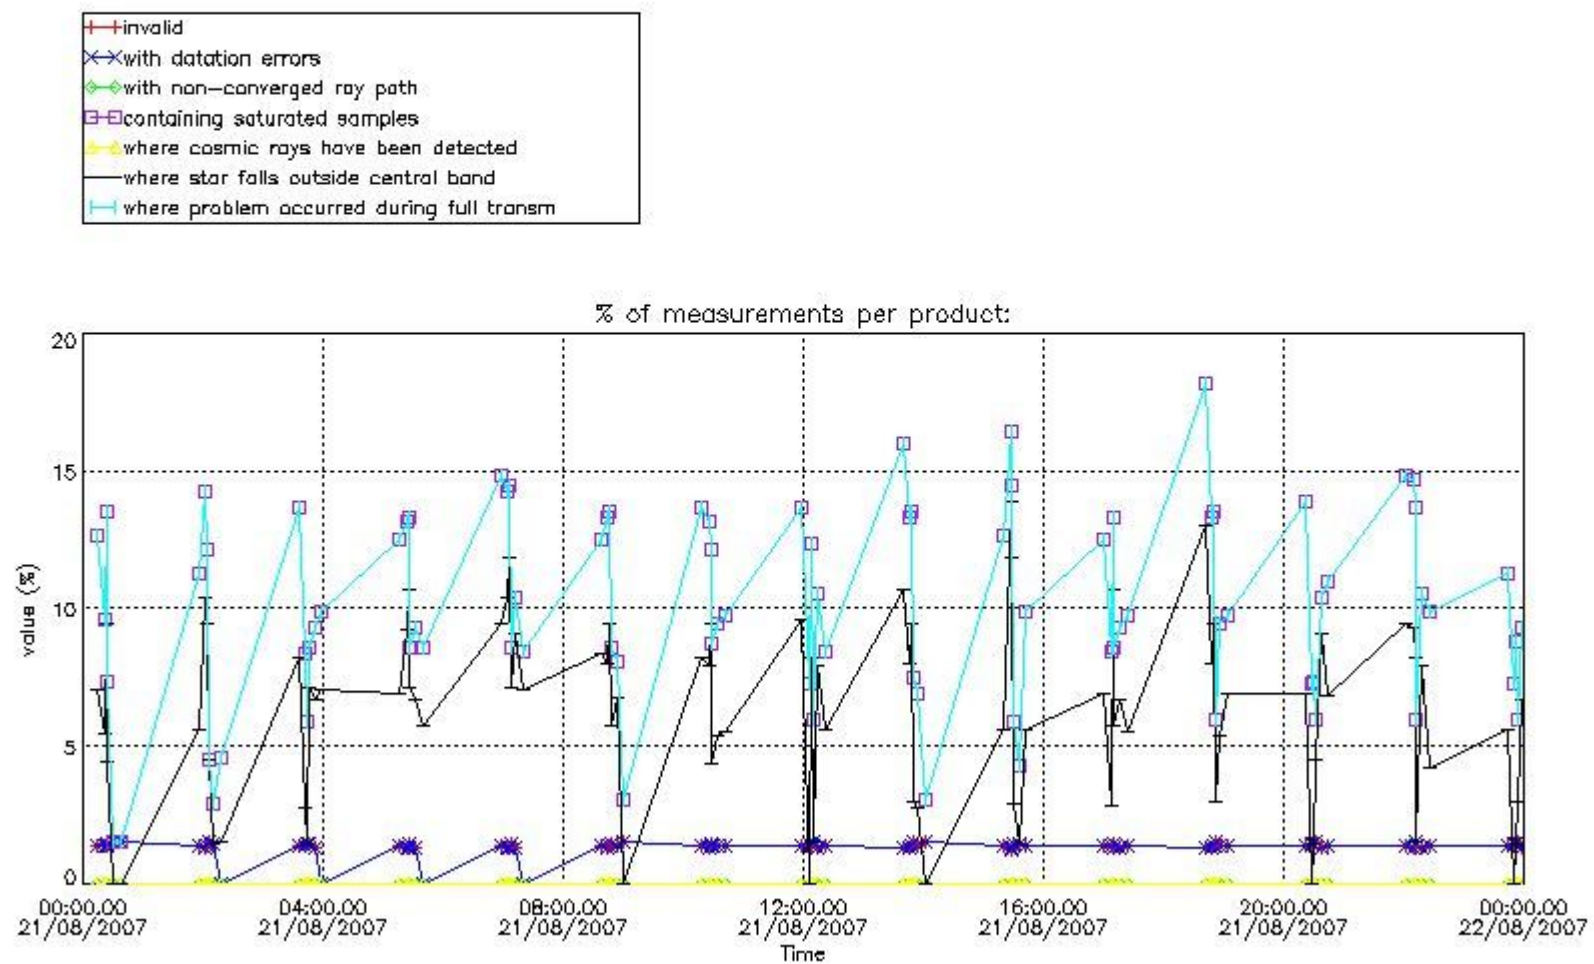

4.2 Plot quality information per product coming from level 1b processing (world map)

4.2.1 Plot level 1 quality information per product (world map): ENVISAT ASCENDING passes