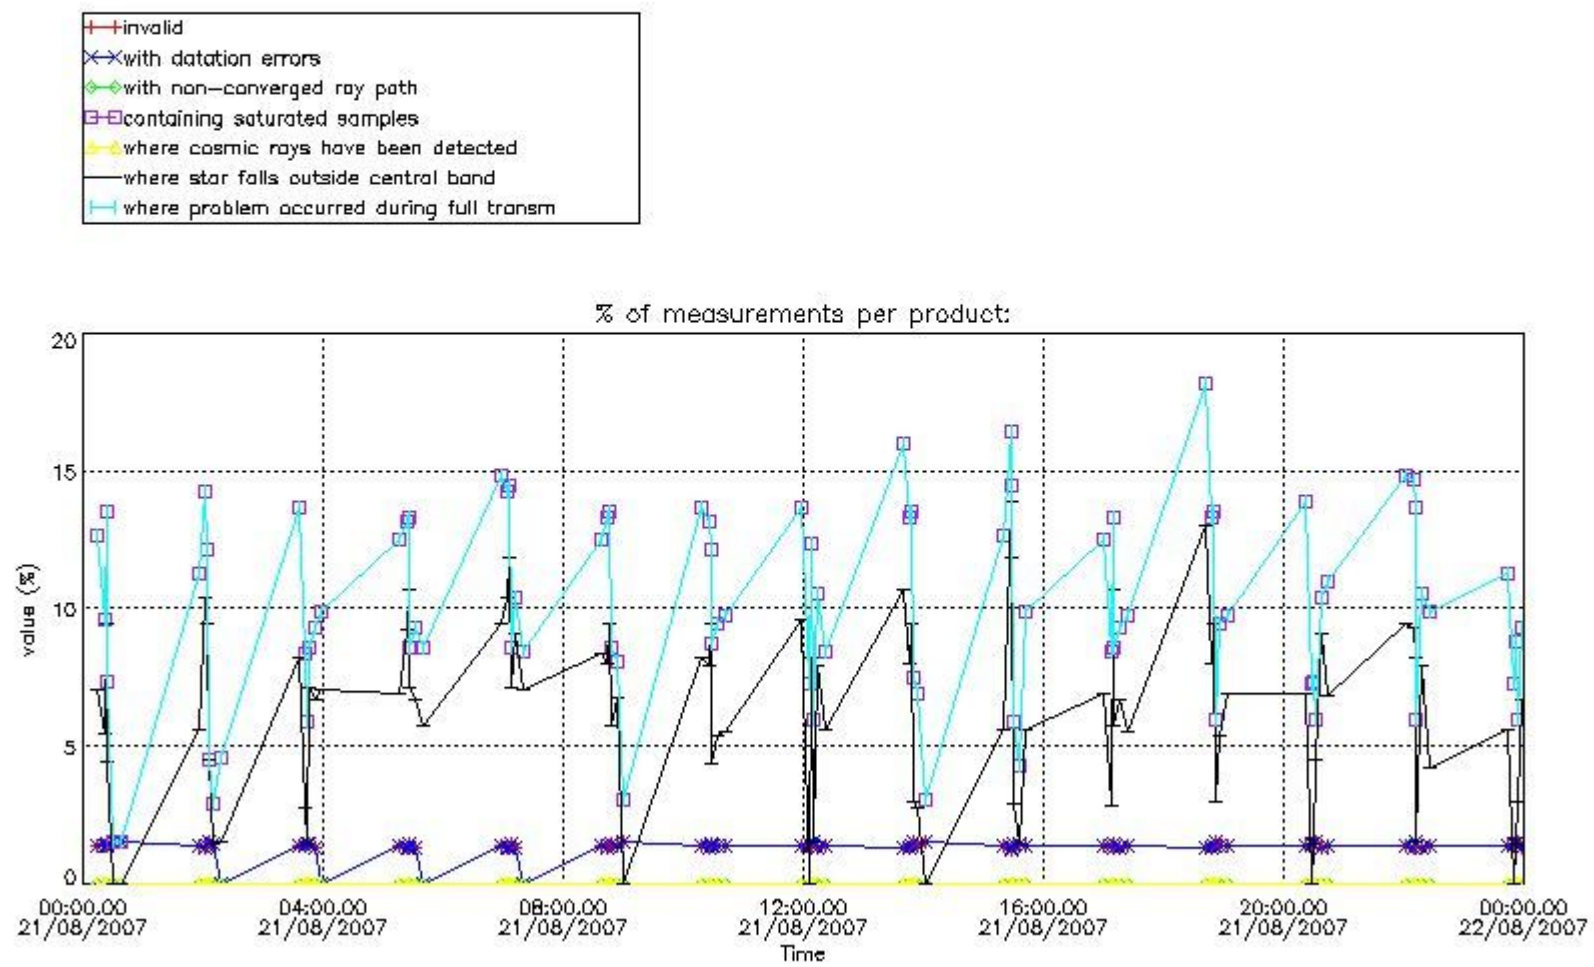

4.2 Plot quality information per product coming from level 1b processing (world map)

4.2.1 Plot level 1 quality information per product (world map): ENVISAT ASCENDING passes