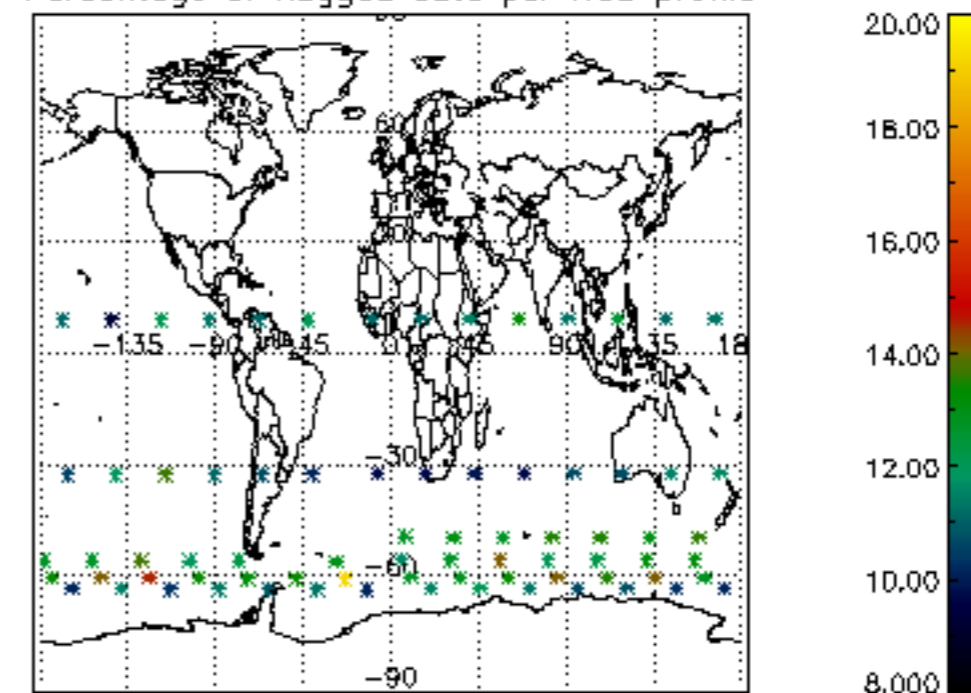

Percentage of flagged data per NO3 profile