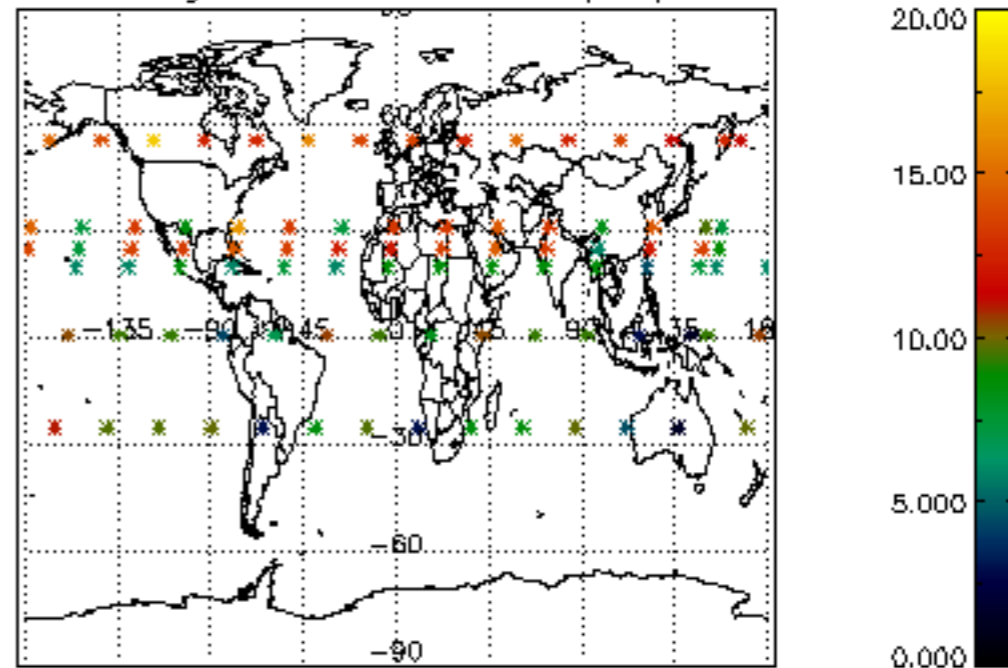

Percentage of saturation errors per profile