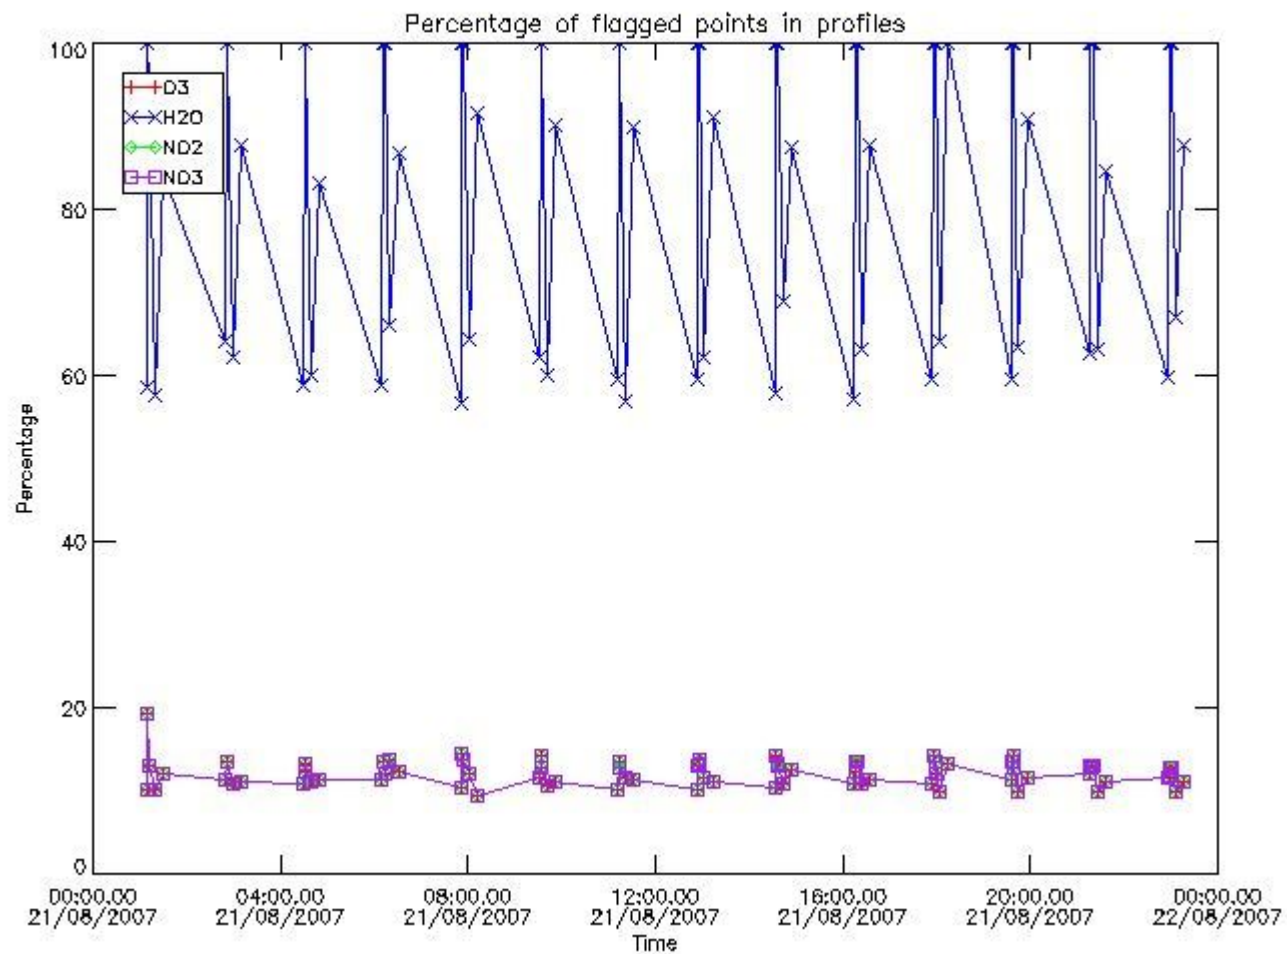

3. Quality information per product

In this section it is plotted some information contained in the Quality Summary data set of the level 2 products. Only products in dark limb conditions and without errors (error flag in the MPH set to "0") are used.

3.1 Plot quality information per product (time dependant)