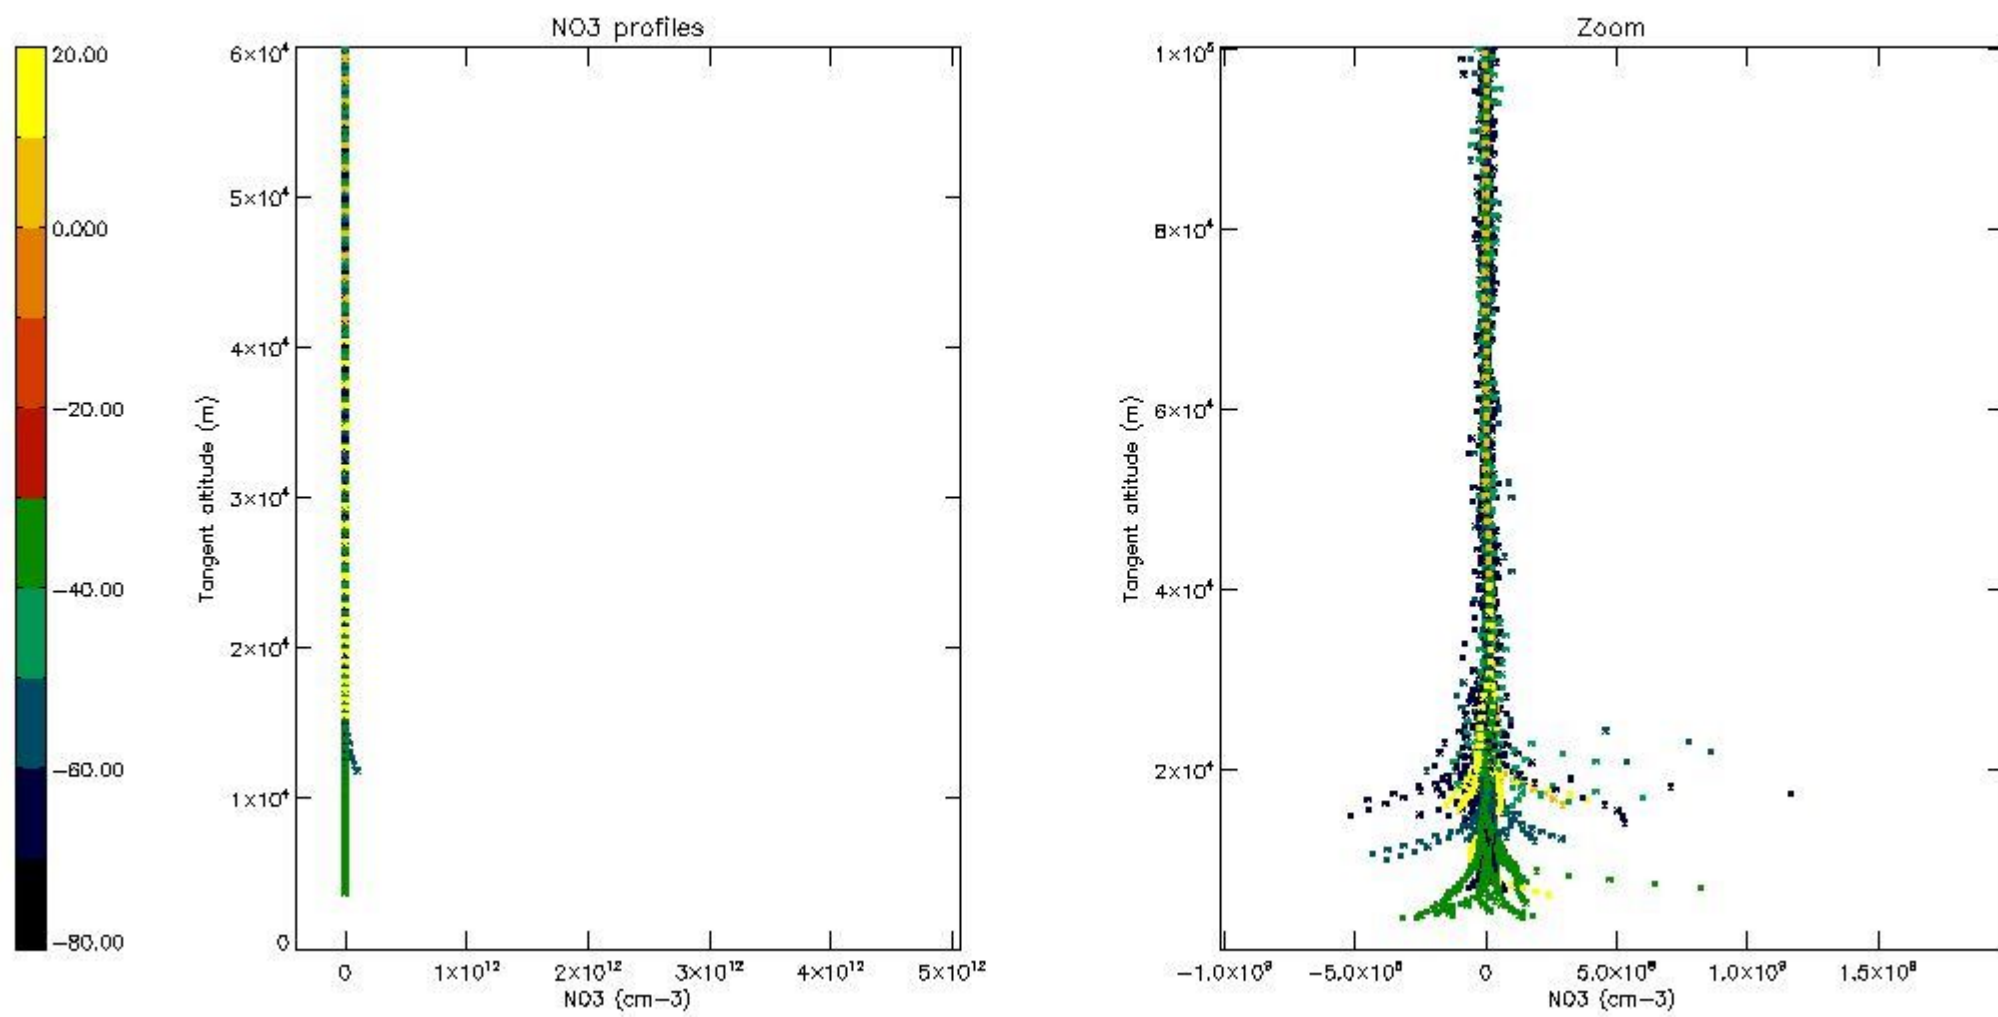

5.8 Plot H2O profiles for all STD (only for occultations of stars 1,2,3,4,13,14,16,26,63 dark without errors)

The colorbar represents the latitude.