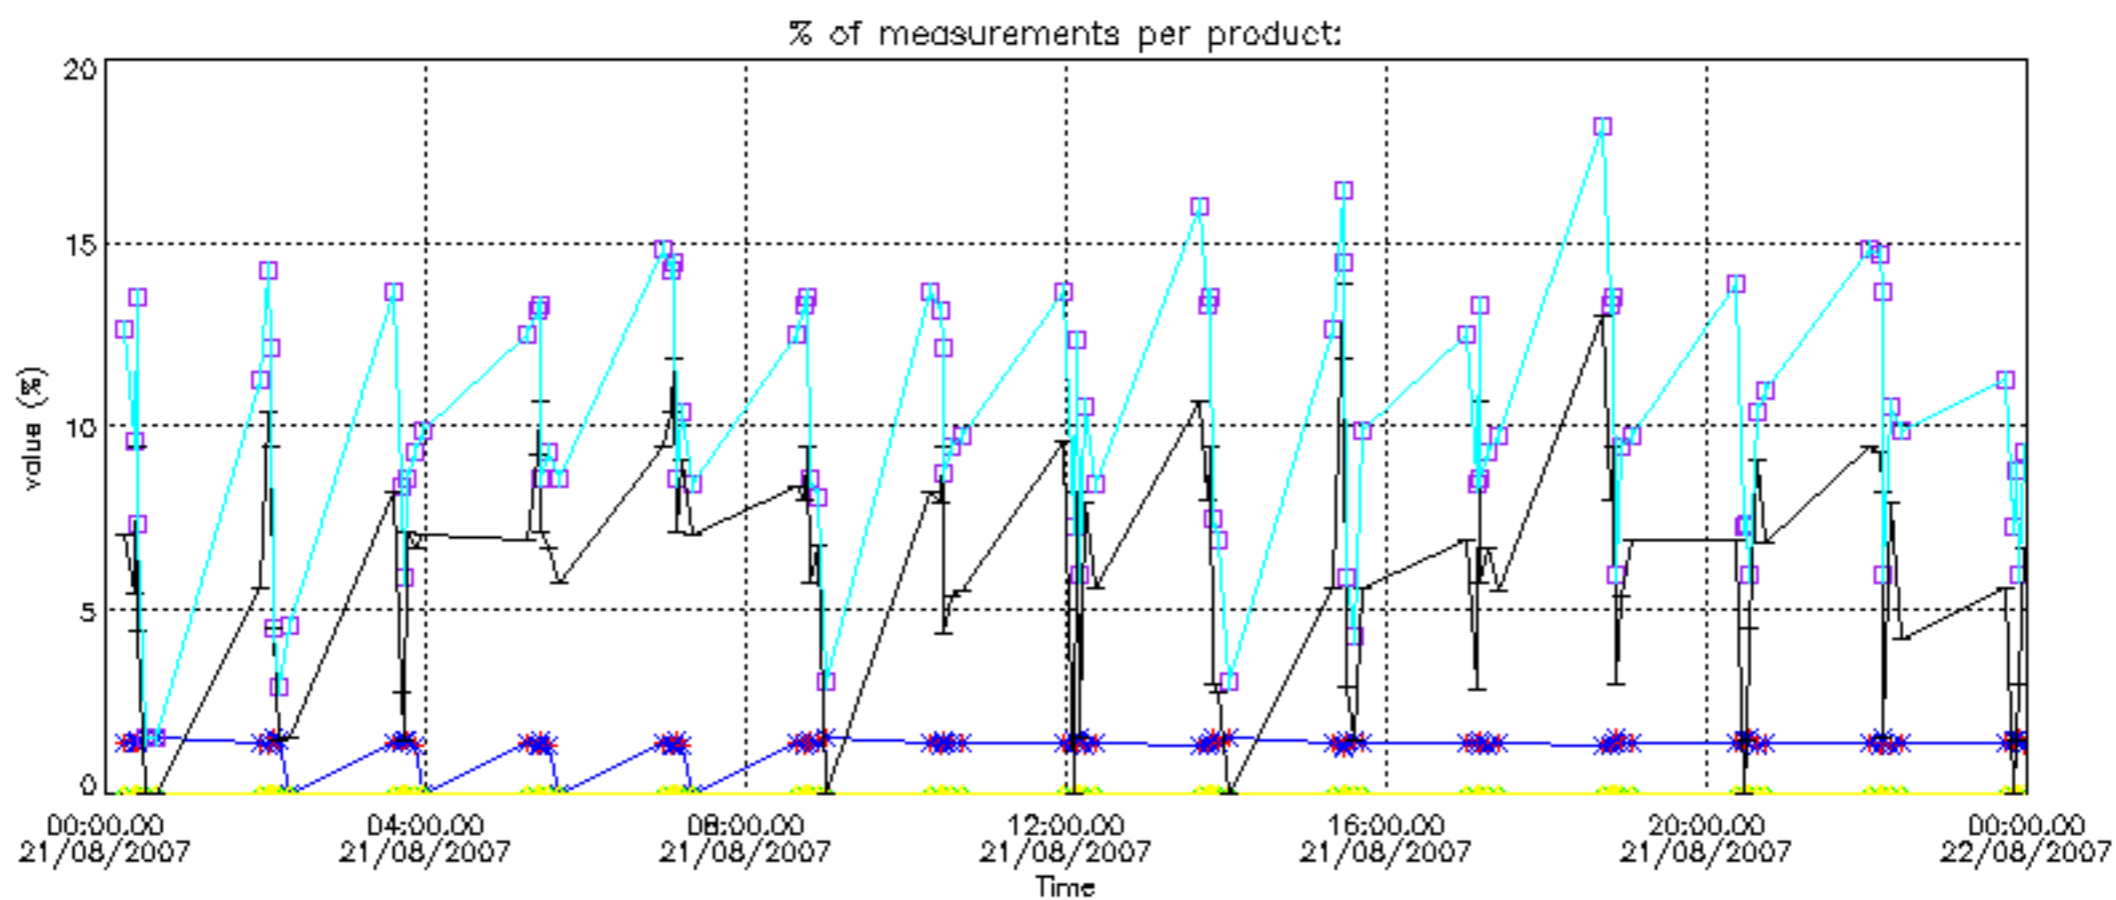

Percentage of cosmic ray hits per profile

Percentage of datation errors per profile