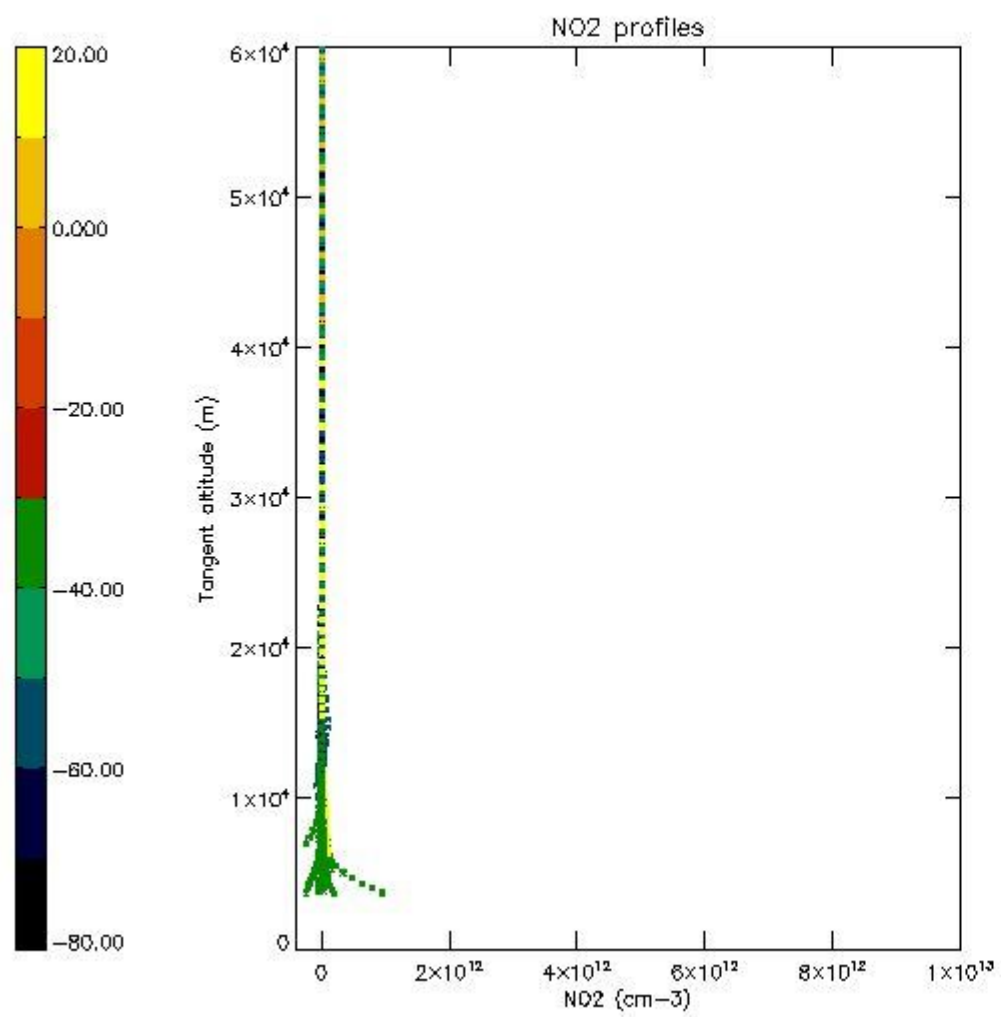

5.7 Plot NO3 profiles for all STD (dark without errors)

The colorbar represents the latitude.