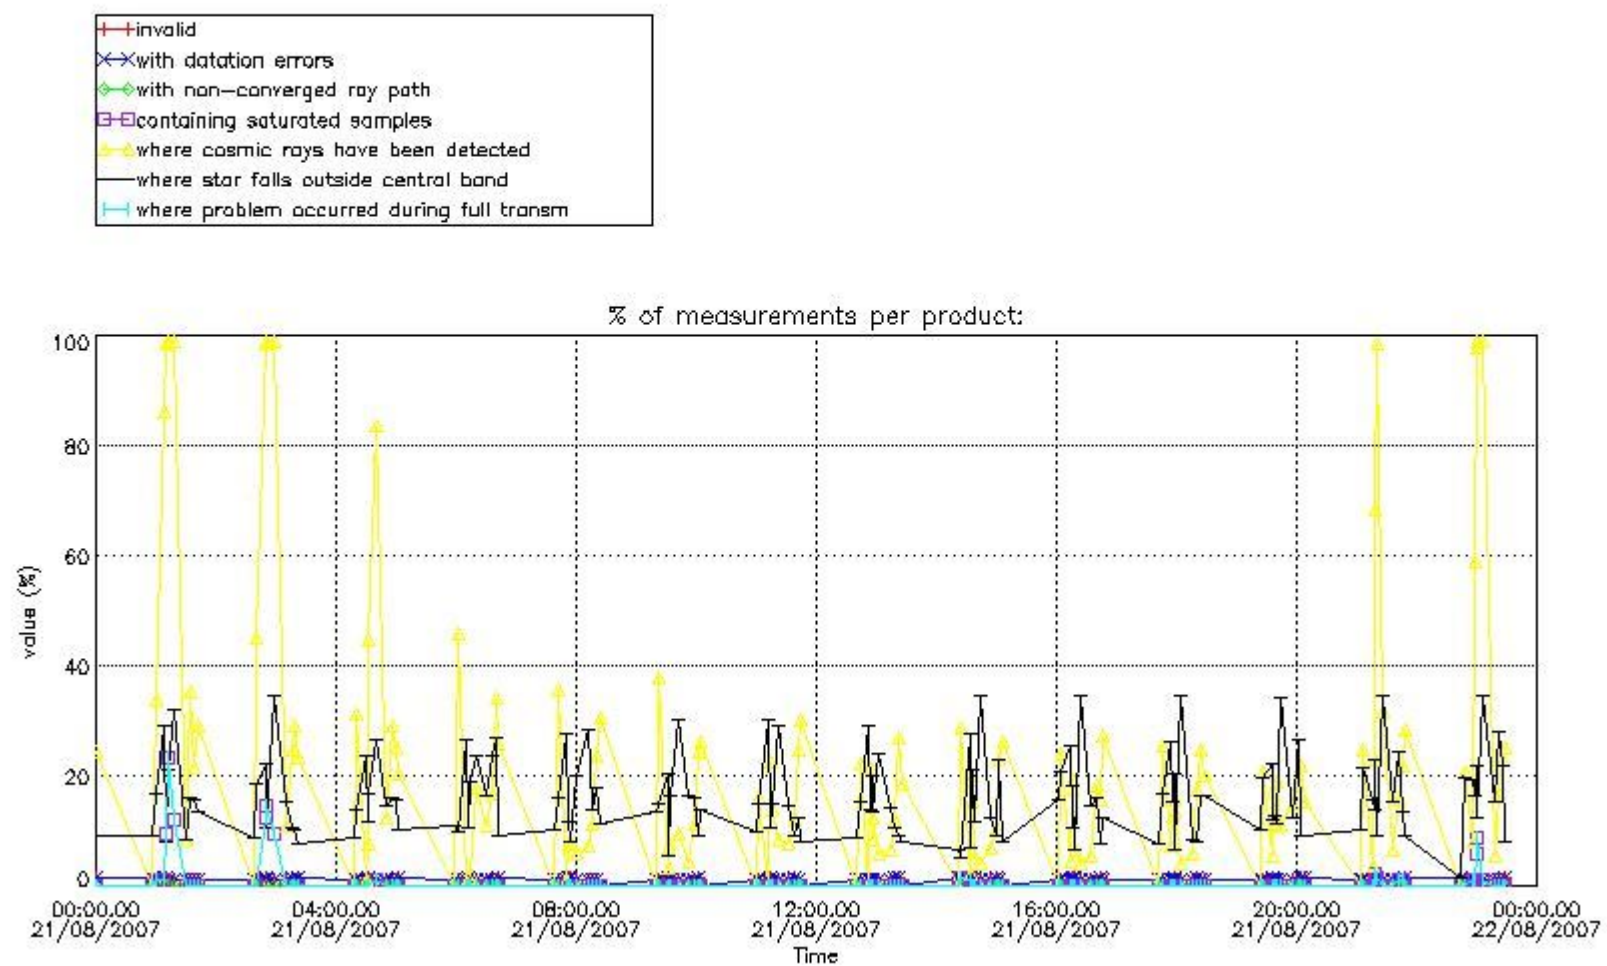

4.1.2 Plot level 1 quality information per product (time dependant): ENVI SAT DESCENDING passes