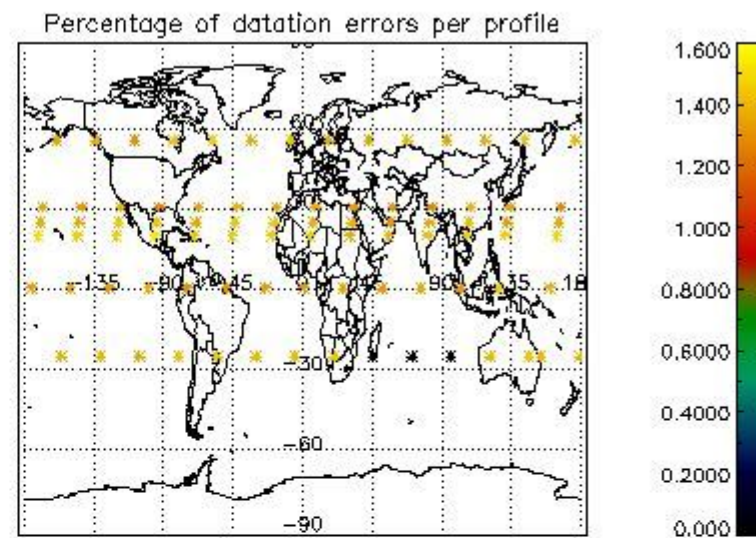

5. Trace gas profiles

5.1 Ozone statistics based on quality of products

The final quality of the products can be "measured" using the STD (Standard Deviation) attached to every point profile. This information is written to the parameter GOM_NL__2P/NL_LOCAL_SPECIES_DENSITY/o3_std of the level 2 products. The table below shows the statistics for given STD ranges.

The statistics are given with respect to the overall valid production:

- Products without fatal errors: GOM_NL__2P/MPH/PRODUCT_ERR=0
- Valid point profile: GOM_NL__2P/NL_LOCAL_SPECIES_DENSITY/pcd(0)=0

The 'Criteria' is applied to valid points of dark limb products:

- Products in dark limb illumination condition: GOM_NL__2P/NL_SUMMARY_QUALITY/obs_ill_cond=0
- Products without fatal errors: GOM_NL__2P/MPH/PRODUCT_ERR=0
- Valid point profile: GOM_NL__2P/NL_LOCAL_SPECIES_DENSITY/pcd(0)=0

So, the table below shows the percentage of dark limb and valid observations for each criteria with respect to the overall valid daily observations.

Criteria	% of total production
All STD	35
STD < 20	25