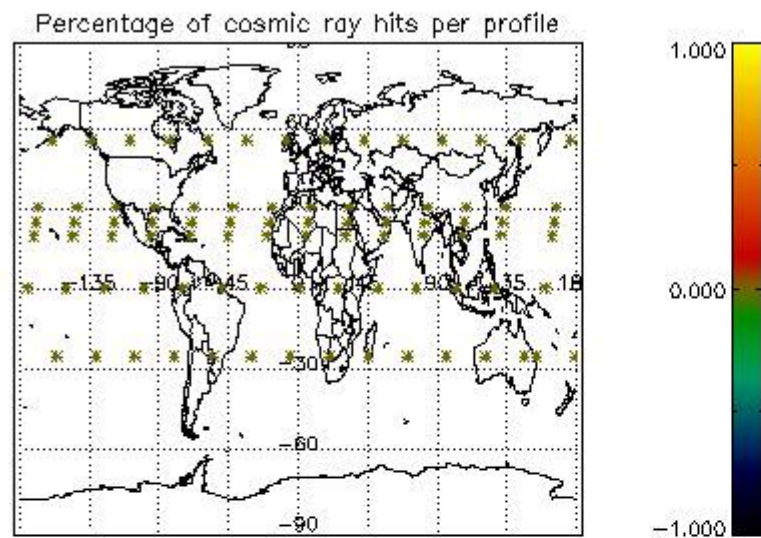

4.2.2 Plot level 1 quality information per product (world map): ENVISAT DESCENDING passes

5. Trace gas profiles

5.1 Ozone statistics based on quality of products

The final quality of the products can be "measured" using the STD (Standard Deviation) attached to every point profile. This information is written to the parameter GOM_NL__2P/NL_LOCAL_SPECIES_DENSITY/o3_std of the level 2 products. The table below shows the statistics for given STD ranges.

The statistics are given with respect to the overall valid production:

- Products without fatal errors: GOM_NL__2P/MPH/PRODUCT_ERR=0
- Valid point profile: GOM_NL__2P/NL_LOCAL_SPECIES_DENSITY/pcd(0)=0

The 'Criteria' is applied to valid points of dark limb products:

- Products in dark limb illumination condition: GOM_NL__2P/NL_SUMMARY_QUALITY/obs_ill_cond=0
- Products without fatal errors: GOM_NL__2P/MPH/PRODUCT_ERR=0
- Valid point profile: GOM_NL__2P/NL_LOCAL_SPECIES_DENSITY/pcd(0)=0

So, the table below shows the percentage of dark limb and valid observations for each criteria with respect to the overall valid daily observations.

Criteria	% of total production
All STD	35
STD < 20	25