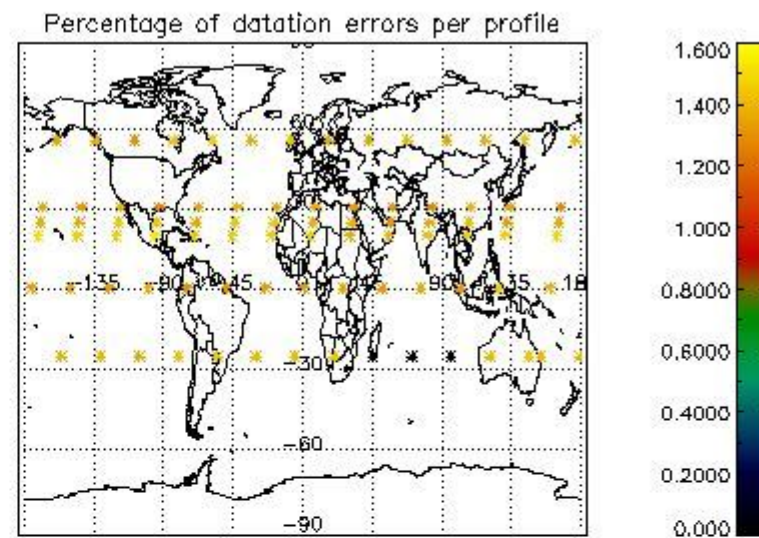

5. Trace gas profiles

5.1 Ozone statistics based on quality of products

The final quality of the products can be "measured" using the STD (Standard Deviation) attached to every point profile. This information is written to the parameter GOM_NL__2P/NL_LOCAL_SPECIES_DENSITY/o3_std of the level 2 products. The table below shows the statistics for given STD ranges.

The statistics are given with respect to the overall valid production:

- Products without fatal errors: GOM_NL__2P/MPH/PRODUCT_ERR=0
- Valid point profile: GOM_NL__2P/NL_LOCAL_SPECIES_DENSITY/pcd(0)=0

The 'Criteria' is applied to valid points of dark limb products:

- Products in dark limb illumination condition: GOM_NL__2P/NL_SUMMARY_QUALITY/obs_ill_cond=0
- Products without fatal errors: GOM_NL__2P/MPH/PRODUCT_ERR=0
- Valid point profile: GOM_NL__2P/NL_LOCAL_SPECIES_DENSITY/pcd(0)=0

So, the table below shows the percentage of dark limb and valid observations for each criteria with respect to the overall valid daily observations.

Criteria	% of total production
All STD	35
STD < 20	25