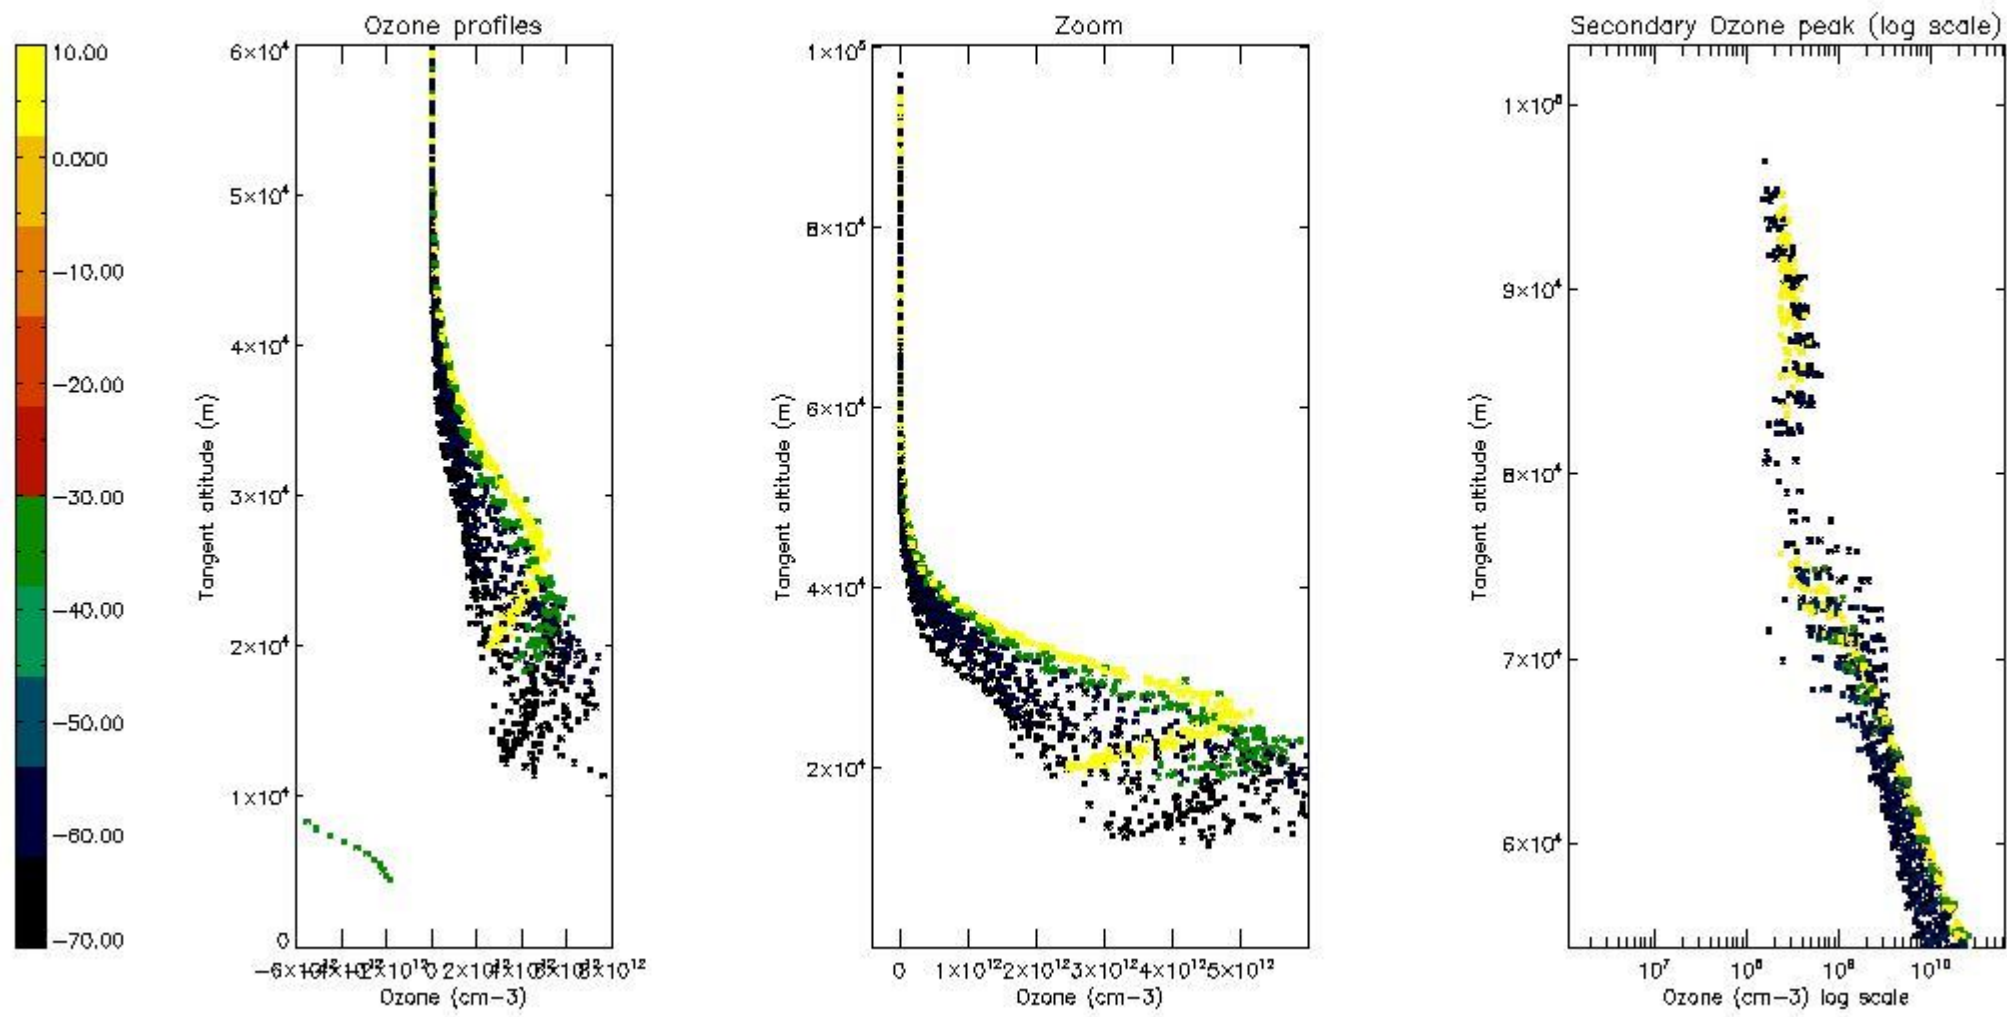

5.6 Plot NO₂ profiles for all STD (dark without errors)

The colorbar represents the latitude.