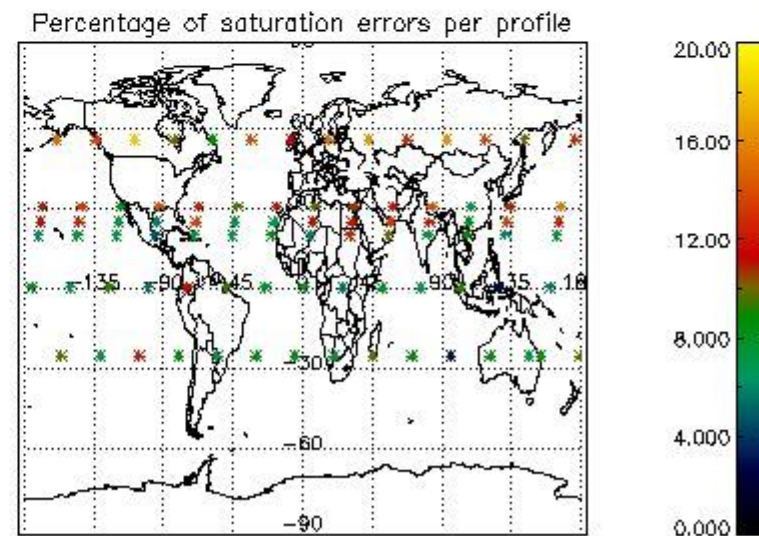

5. Trace gas profiles

5.1 Ozone statistics based on quality of products

The final quality of the products can be "measured" using the STD (Standard Deviation) attached to every point profile. This information is written to the parameter GOM_NL__2P/NL_LOCAL_SPECIES_DENSITY/o3_std of the level 2 products. The table below shows the statistics for given STD ranges.

The statistics are given with respect to the overall valid production:

- Products without fatal errors: GOM_NL__2P/MPH/PRODUCT_ERR=0
- Valid point profile: GOM_NL__2P/NL_LOCAL_SPECIES_DENSITY/pcd(0)=0

The 'Criteria' is applied to valid points of dark limb products:

- Products in dark limb illumination condition: GOM_NL__2P/NL_SUMMARY_QUALITY/obs_ill_cond=0
- Products without fatal errors: GOM_NL__2P/MPH/PRODUCT_ERR=0
- Valid point profile: GOM_NL__2P/NL_LOCAL_SPECIES_DENSITY/pcd(0)=0

So, the table below shows the percentage of dark limb and valid observations for each criteria with respect to the overall valid daily observations.

Criteria	% of total production
All STD	35
STD < 20	25