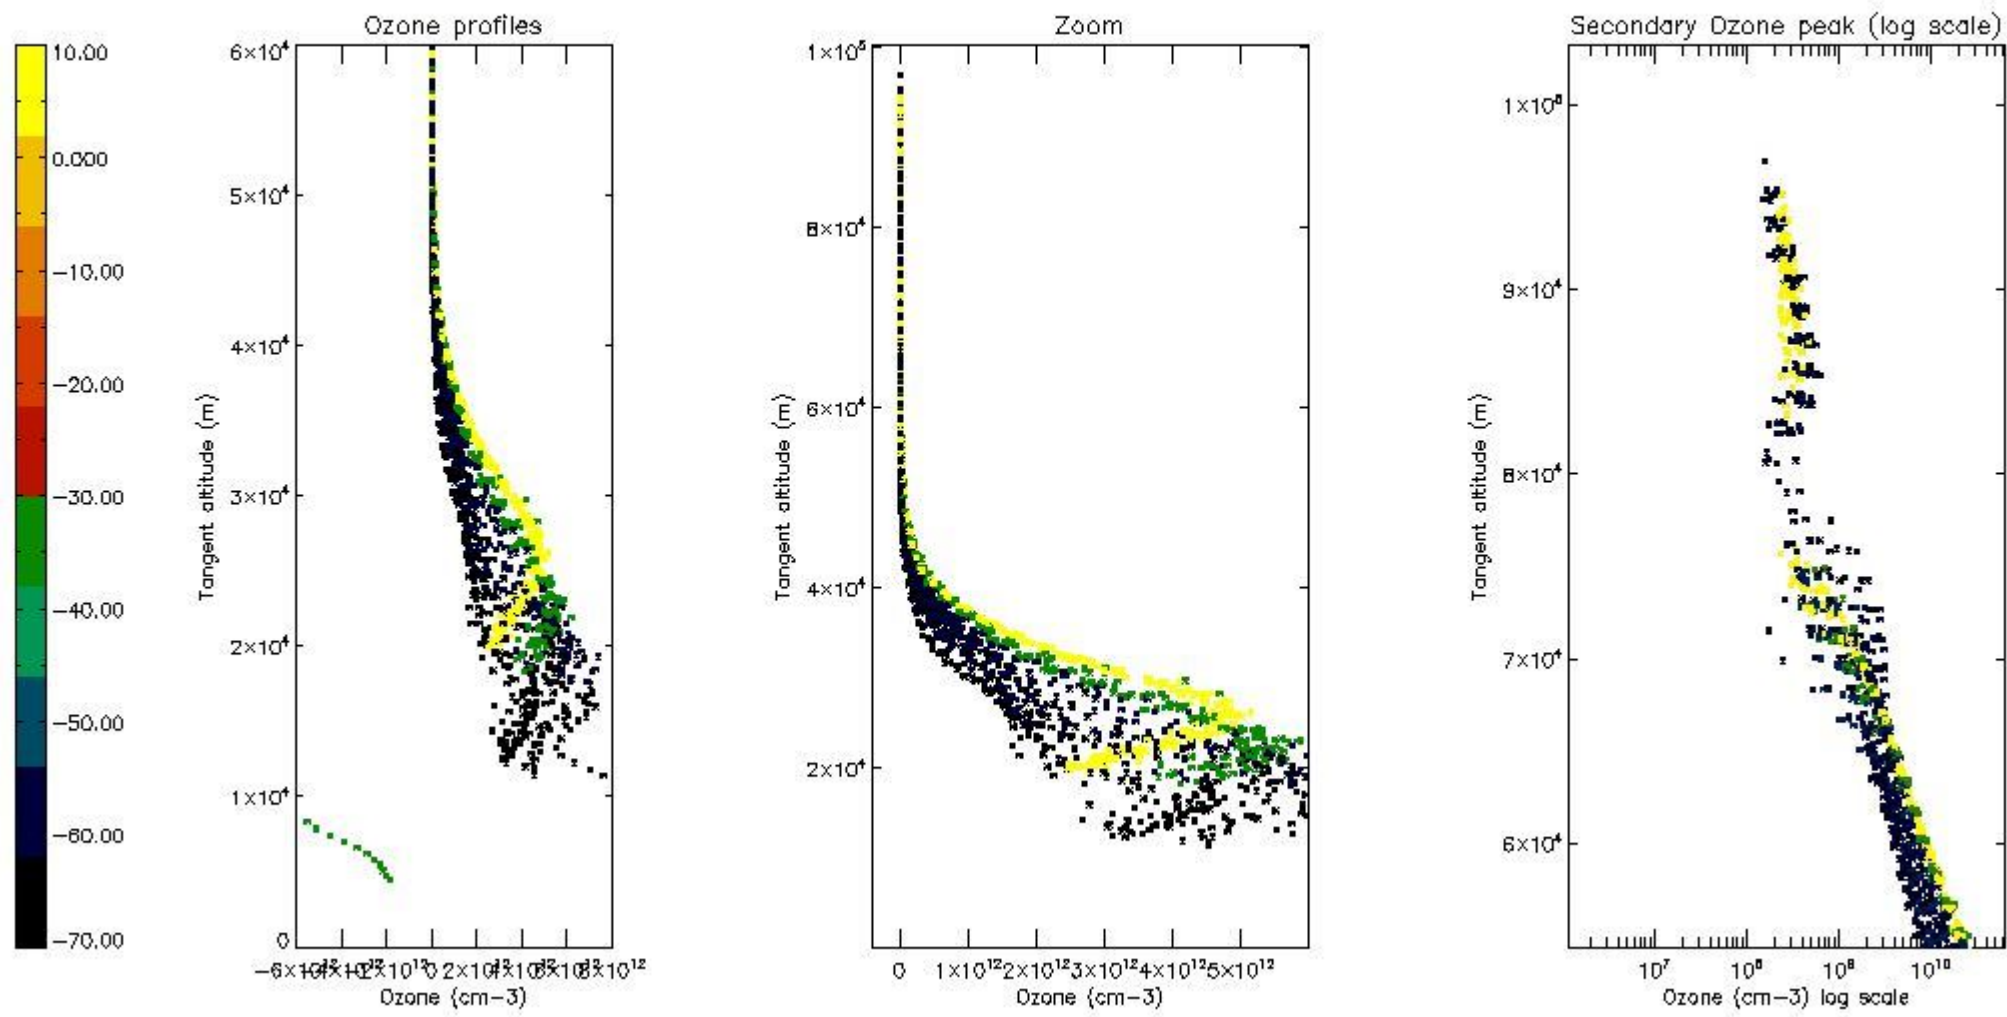

*5.4 Plot ozone profiles where STD < 10% (dark without errors)*

The colorbar represents the latitude.

*5.5 Plot ozone profiles where STD < 5% (dark without errors)*

The colorbar represents the latitude.

*5.6 Plot NO<sub>2</sub> profiles for all STD (dark without errors)*

The colorbar represents the latitude.

*5.7 Plot NO3 profiles for all STD (dark without errors)*

The colorbar represents the latitude.

5.8 Plot H<sub>2</sub>O profiles for all STD (only for occultations of stars 1,2,3,4,13,14,16,26,63 dark without errors)