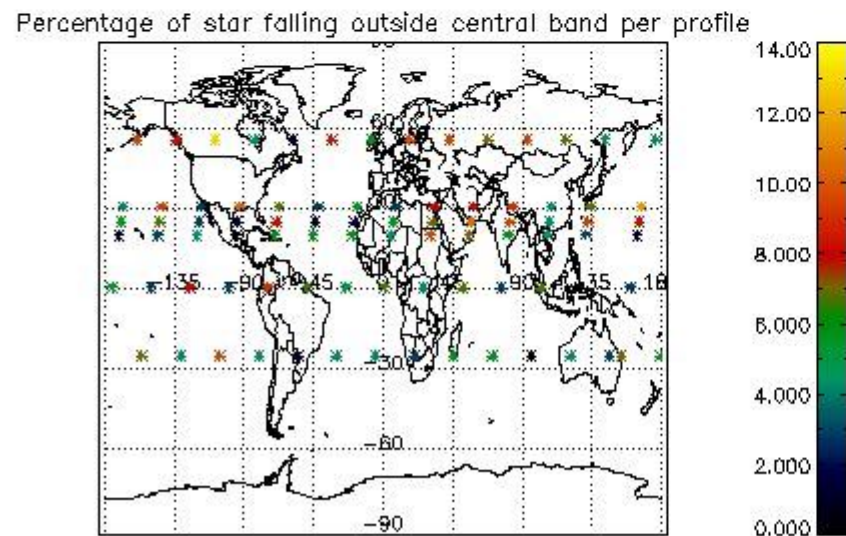

5. Trace gas profiles

5.1 Ozone statistics based on quality of products

The final quality of the products can be "measured" using the STD (Standard Deviation) attached to every point profile. This information is written to the parameter GOM_NL__2P/NL_LOCAL_SPECIES_DENSITY/o3_std of the level 2 products. The table below shows the statistics for given STD ranges.

The statistics are given with respect to the overall valid production:

- Products without fatal errors: GOM_NL__2P/MPH/PRODUCT_ERR=0
- Valid point profile: GOM_NL__2P/NL_LOCAL_SPECIES_DENSITY/pcd(0)=0

The 'Criteria' is applied to valid points of dark limb products:

- Products in dark limb illumination condition: GOM_NL__2P/NL_SUMMARY_QUALITY/obs_ill_cond=0
- Products without fatal errors: GOM_NL__2P/MPH/PRODUCT_ERR=0
- Valid point profile: GOM_NL__2P/NL_LOCAL_SPECIES_DENSITY/pcd(0)=0

So, the table below shows the percentage of dark limb and valid observations for each criteria with respect to the overall valid daily observations.

Criteria	% of total production
All STD	35
STD < 20	25