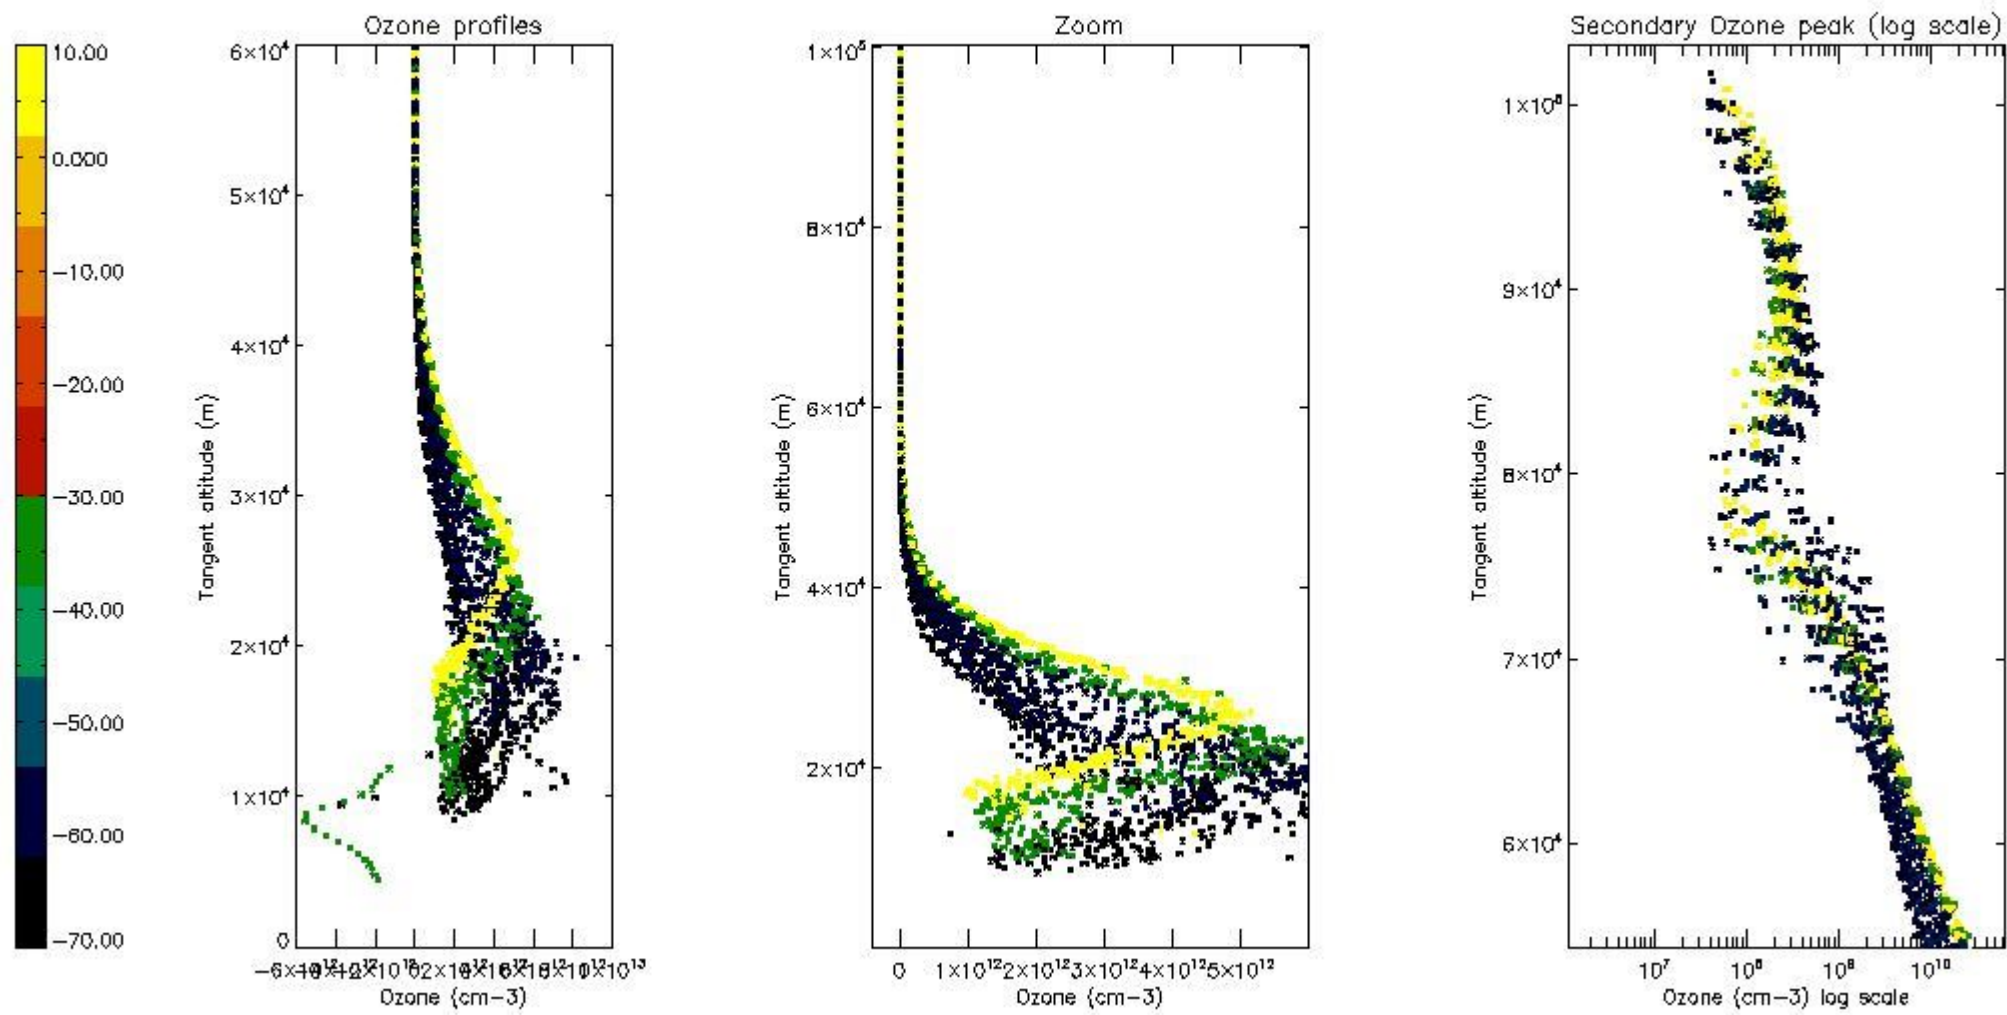

STD < 10	22
STD < 5	18

5.2 Plot ozone profiles for all STD (dark without errors)

The colorbar represents the latitude.

5.3 Plot ozone profiles where STD < 20% (dark without errors)

The colorbar represents the latitude.