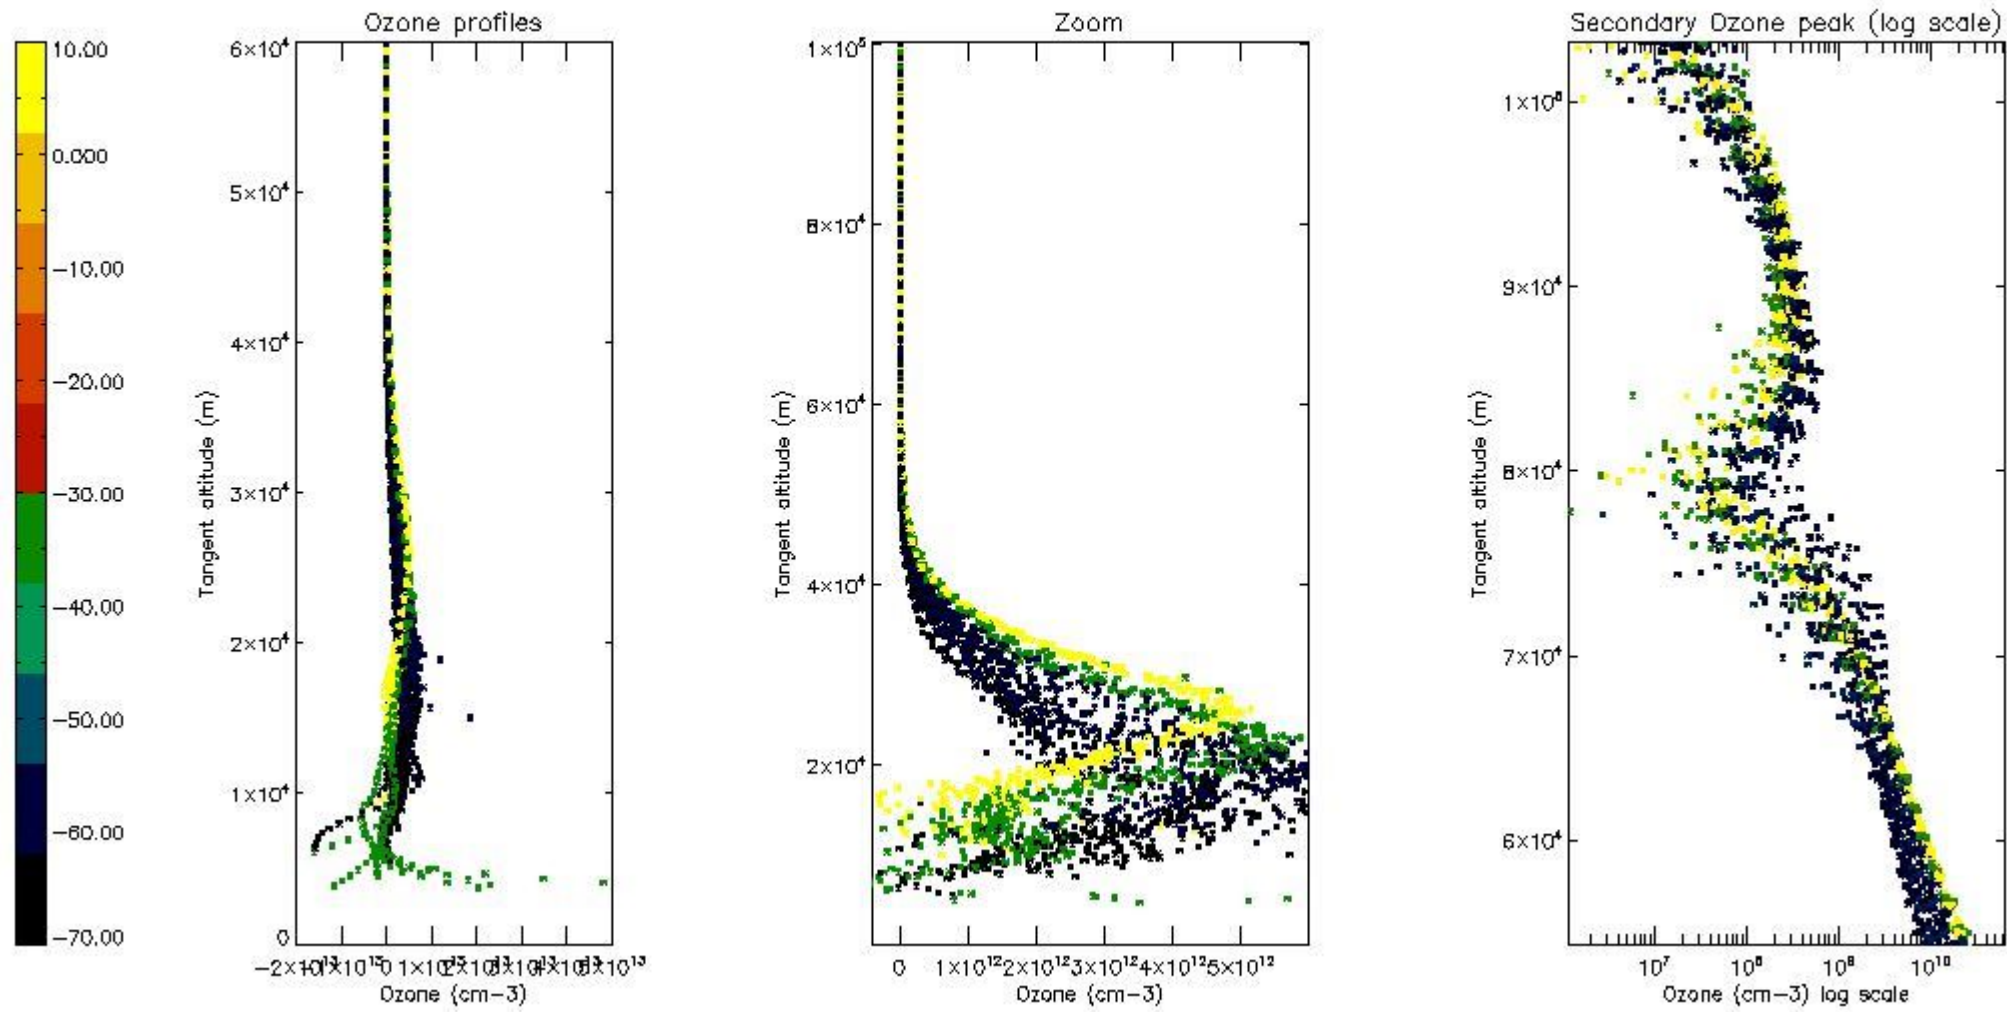

STD < 10	22
STD < 5	18

5.2 Plot ozone profiles for all STD (dark without errors)

The colorbar represents the latitude.

5.3 Plot ozone profiles where STD < 20% (dark without errors)

The colorbar represents the latitude.