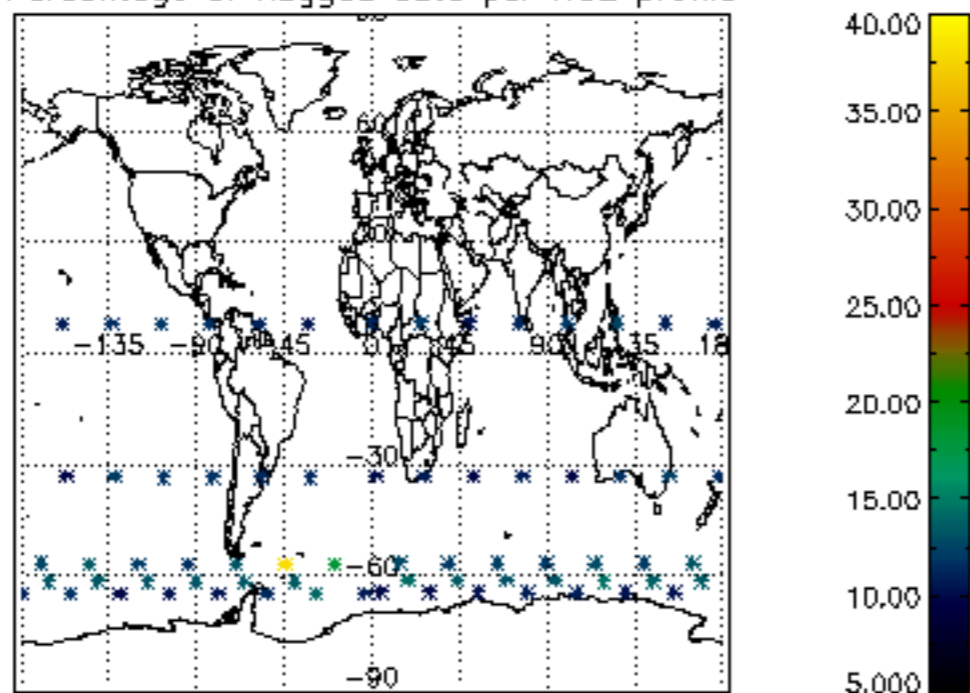

Percentage of flagged data per NO2 profile