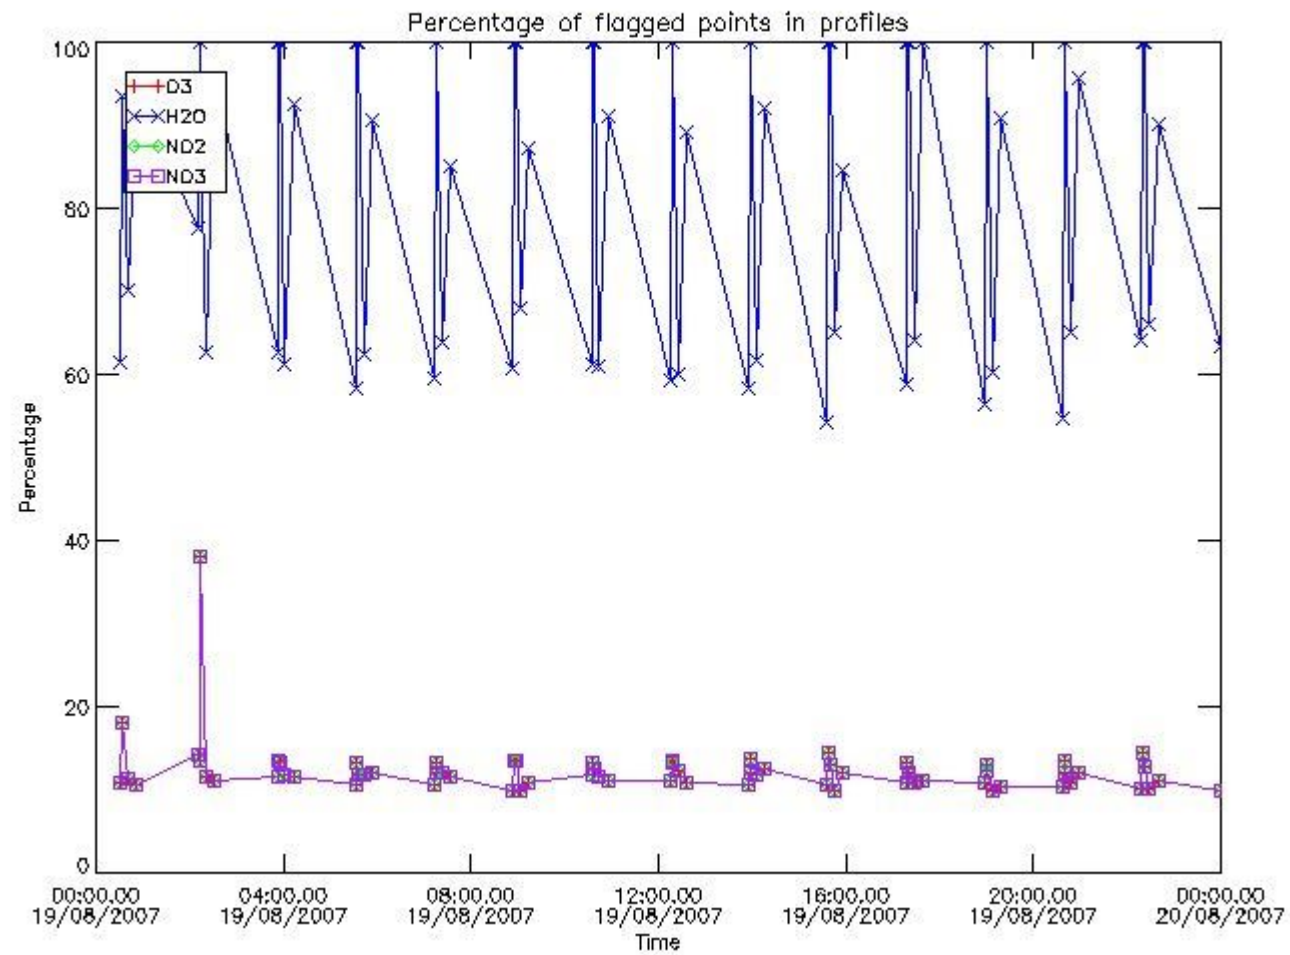

3. Quality information per product

In this section it is plotted some information contained in the Quality Summary data set of the level 2 products. Only products in dark limb conditions and without errors (error flag in the MPH set to "0") are used.

3.1 Plot quality information per product (time dependant)

3.2 Plot quality information per product (world map)