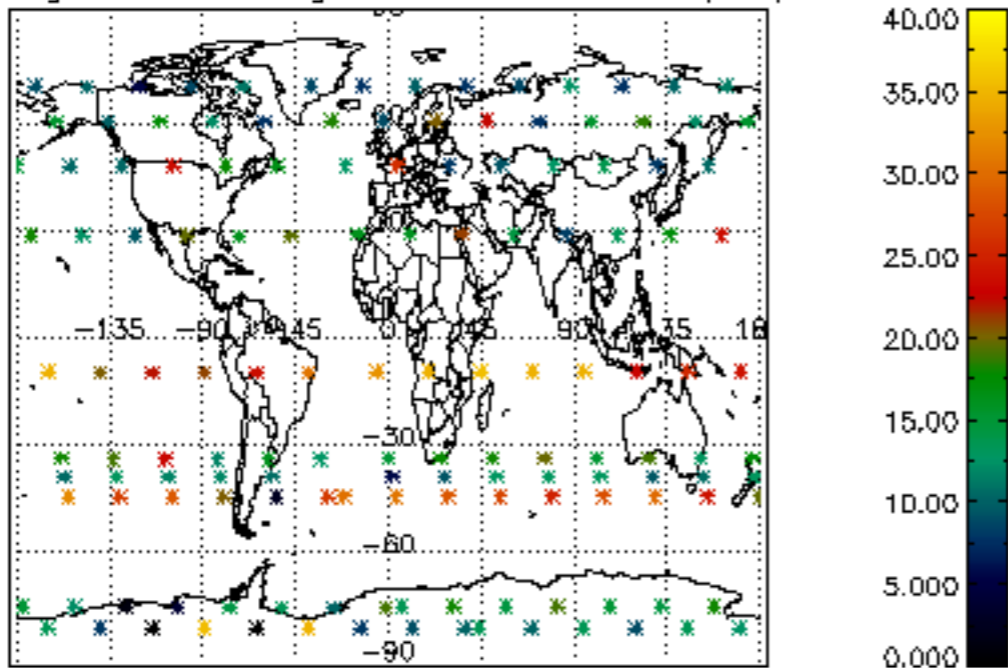

Percentage of cosmic ray hits per profile

Percentage of star falling outside central band per profile