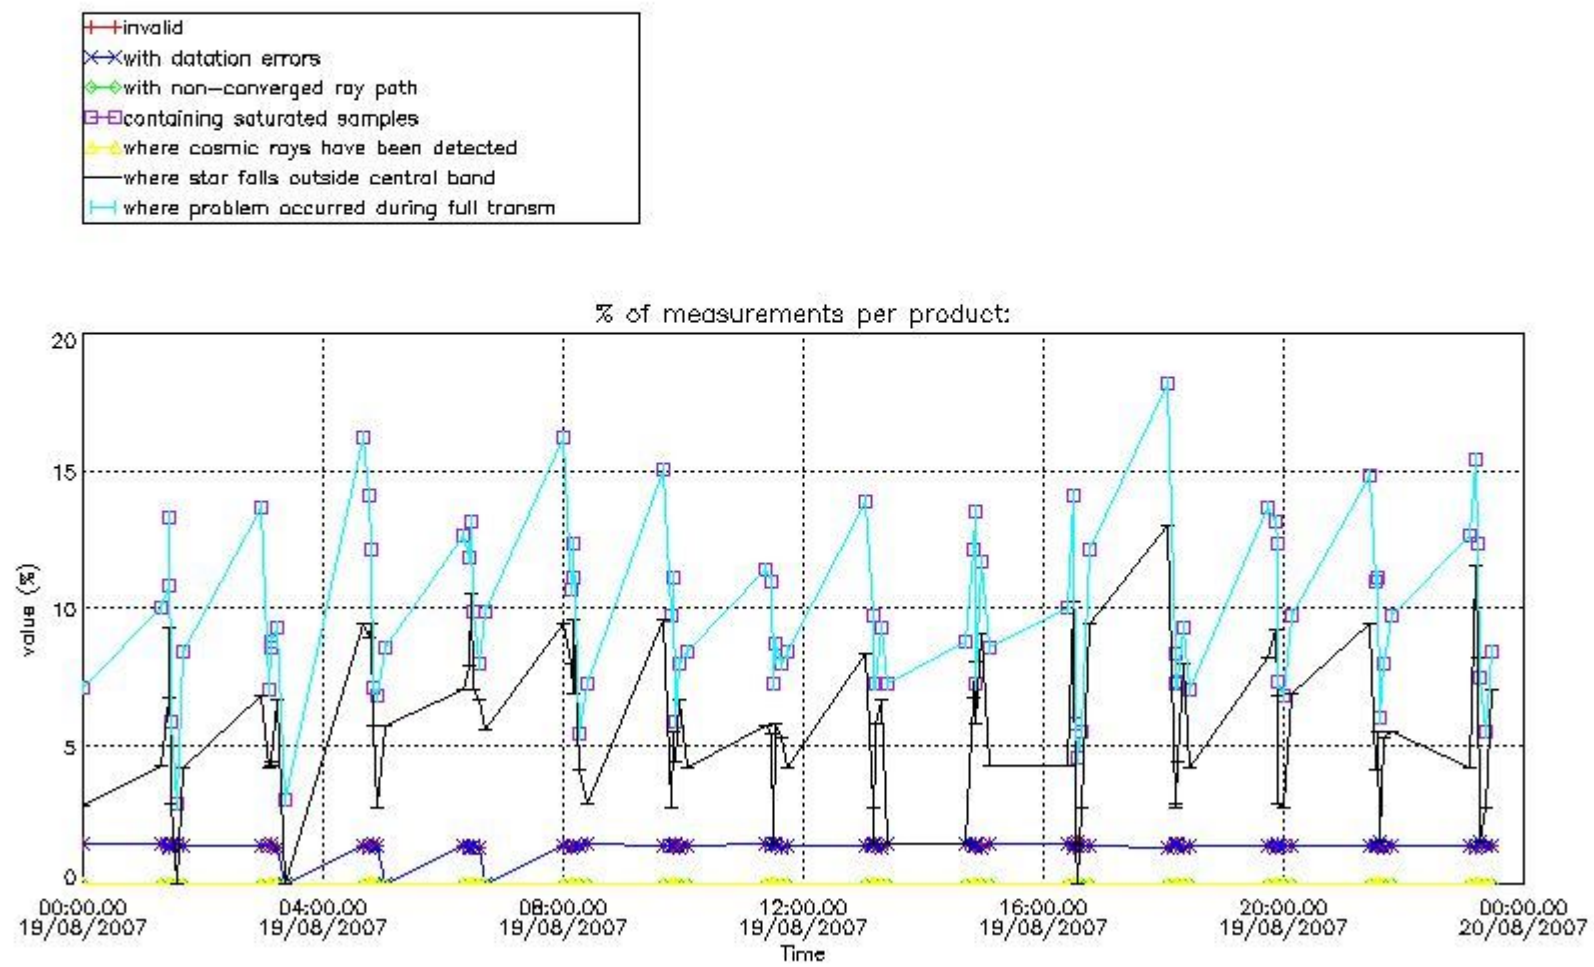

#### 3.1 Plot quality information per product (time dependant)

#### 4. Level 1 quality information per product

In this section it is plotted some information contained in the Quality Summary data set of the level 2 products that comes from the level 1b processing. Products without errors (error flag in the MPH set to "0") are used.

##### 4.1 Plot quality information per product (time dependant) coming from level 1b processing

###### 4.1.1 Plot level 1 quality information per product (time dependant): ENVISAT ASCENDING passes

4.1.2 Plot level 1 quality information per product (time dependant): ENVI SAT DESCENDING passes

*4.2 Plot quality information per product coming from level 1b processing (world map)*