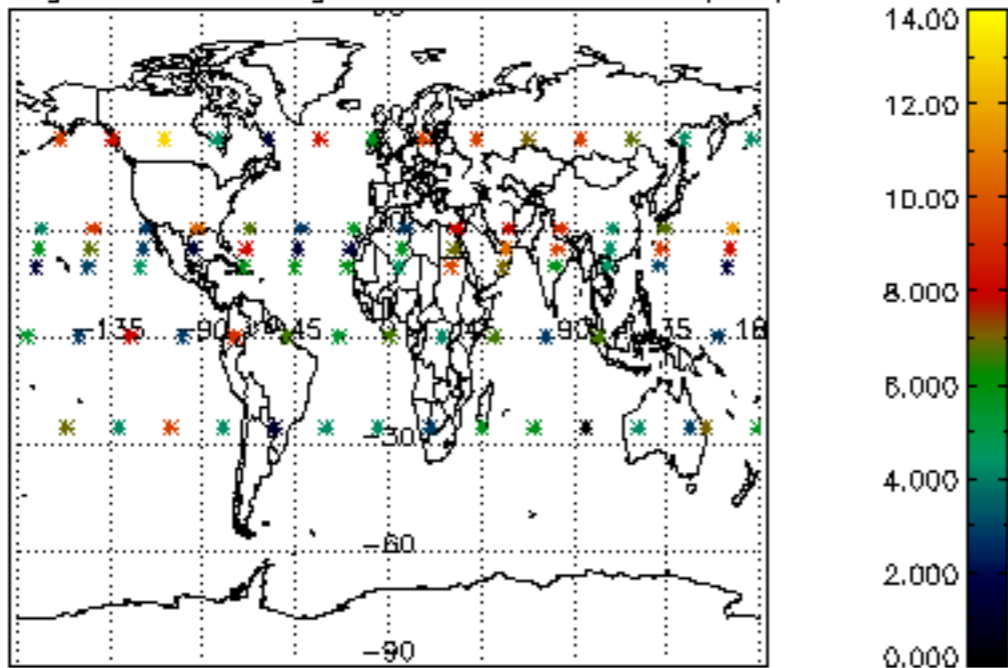

Percentage of star falling outside central band per profile