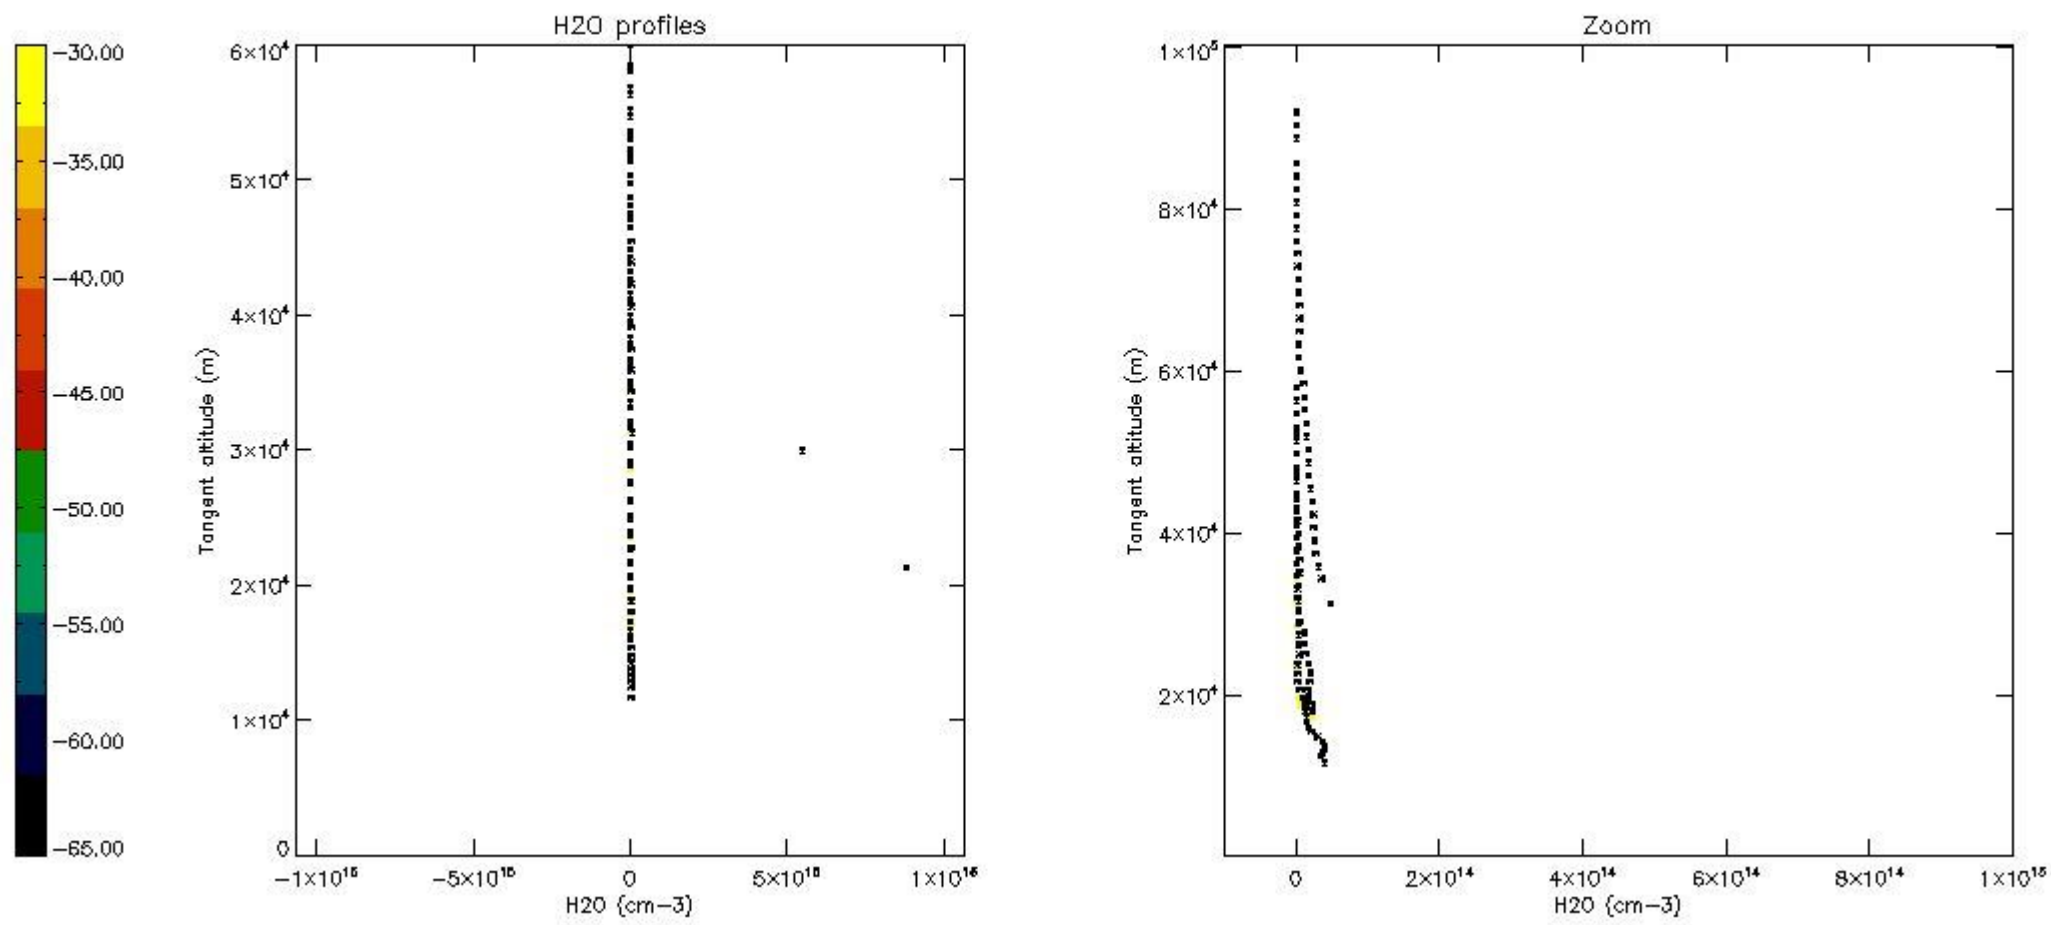

6. Auxiliary Data Files used for the production reported in section 2

The number reported in the third column indicates since which file (see list in section 2) the corresponding auxiliary file has been used. The fourth column is the date of those product files.

Type	Auxiliary Filename	Used since product	Used since product date
INST_PHYS_CHARACTERISTICS	GOM_INS_AXVIEC20091111_143220_20030716_120000_20500101_000000	1	19-AUG-2007 00:00:08
LEVEL-2_PROC_CONFIG	GOM_PR2_AXVIEC20091111_152718_20020301_000000_20500101_000000	1	19-AUG-2007 00:00:08
CROSS_SECTIONS_FILE	GOM_CRS_AXVIEC20091111_154832_20020301_000000_20500101_000000	1	19-AUG-2007 00:00:08