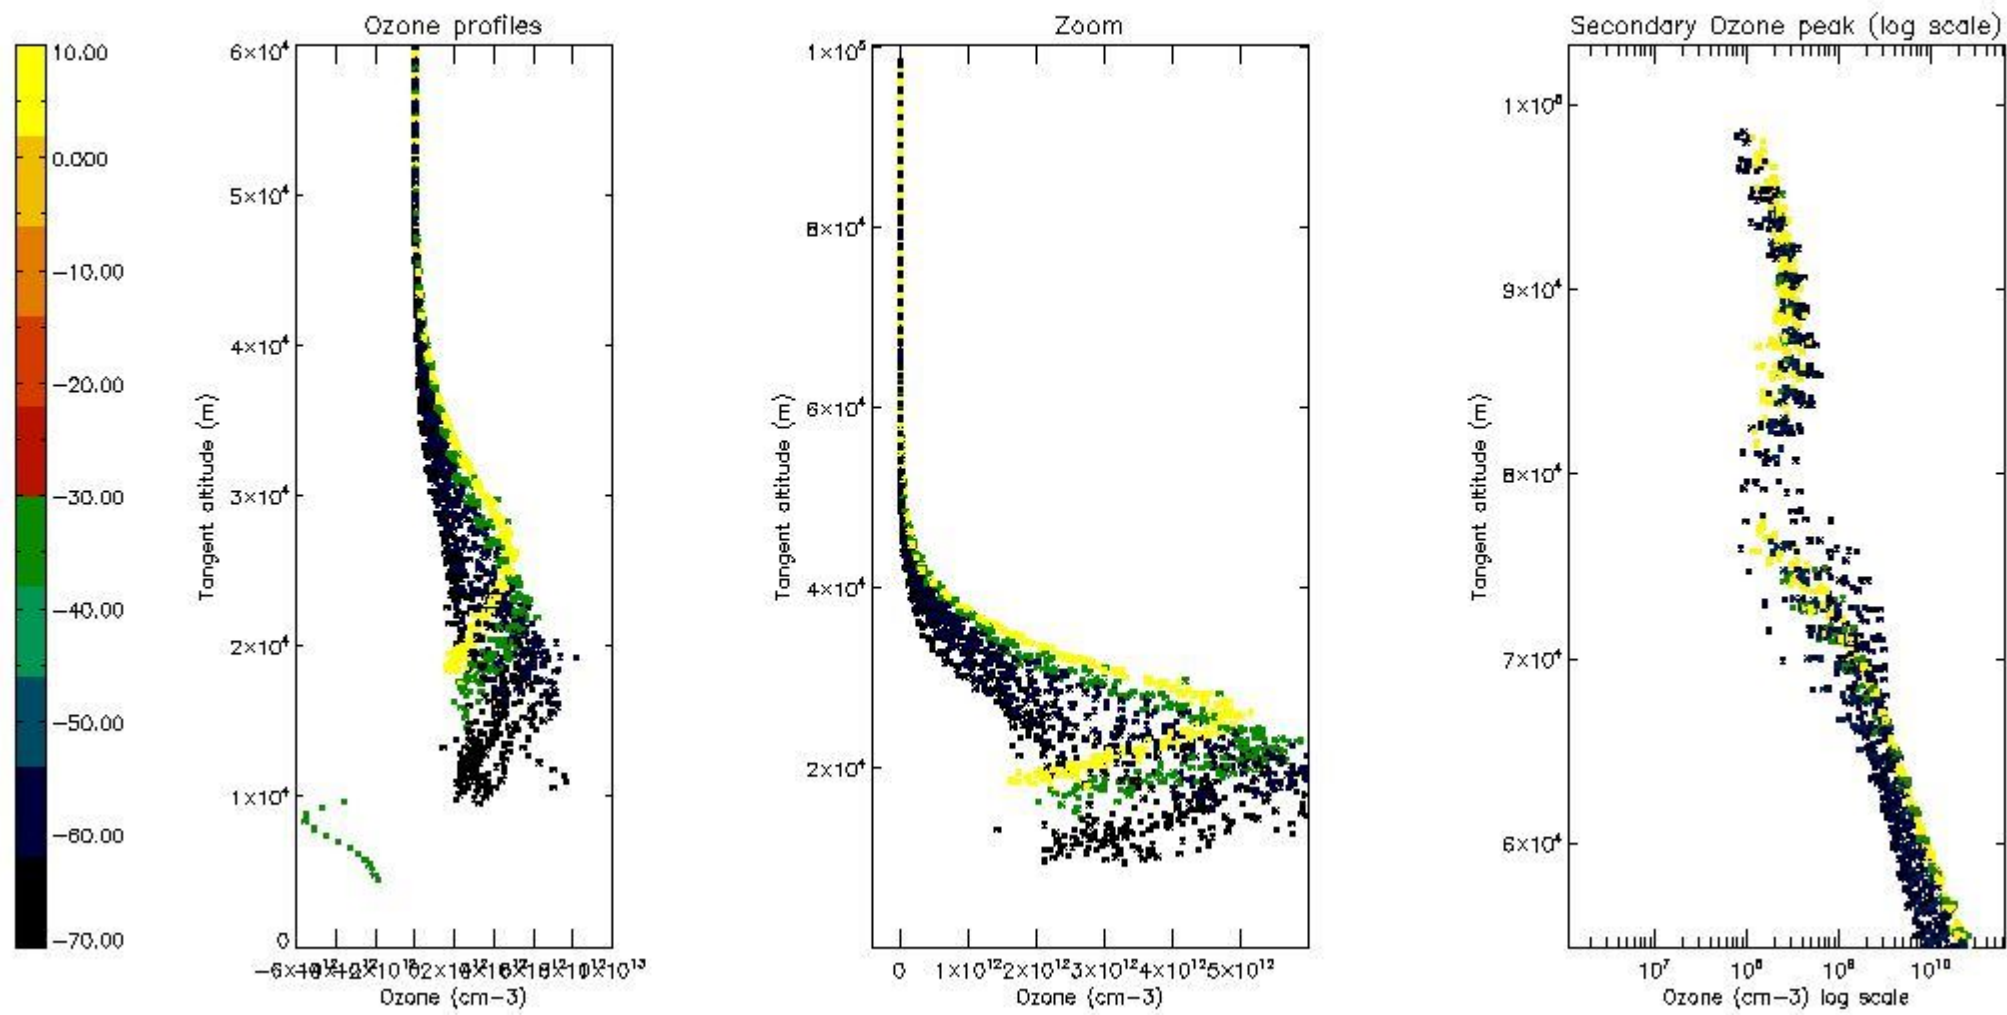

5.5 Plot ozone profiles where STD < 5% (dark without errors)

The colorbar represents the latitude.