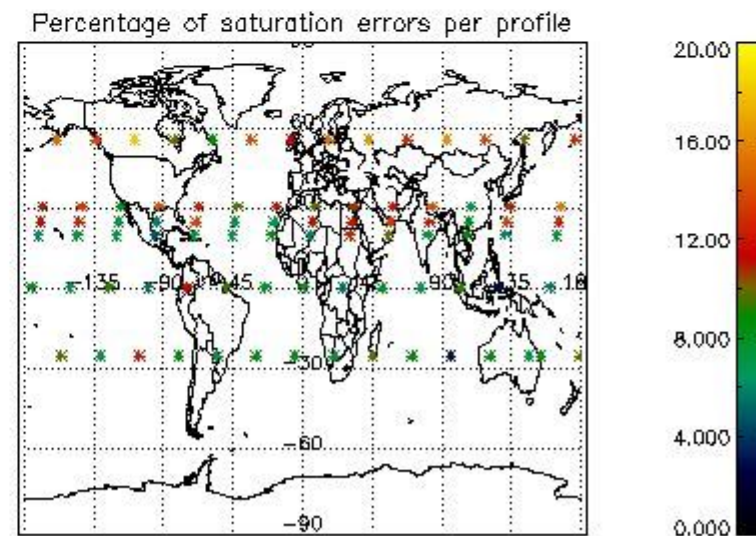

5. Trace gas profiles

5.1 Ozone statistics based on quality of products

The final quality of the products can be "measured" using the STD (Standard Deviation) attached to every point profile. This information is written to the parameter GOM_NL__2P/NL_LOCAL_SPECIES_DENSITY/o3_std of the level 2 products. The table below shows the statistics for given STD ranges.

The statistics are given with respect to the overall valid production:

- Products without fatal errors: GOM_NL__2P/MPH/PRODUCT_ERR=0
- Valid point profile: GOM_NL__2P/NL_LOCAL_SPECIES_DENSITY/pcd(0)=0

The 'Criteria' is applied to valid points of dark limb products:

- Products in dark limb illumination condition: GOM_NL__2P/NL_SUMMARY_QUALITY/obs_ill_cond=0
- Products without fatal errors: GOM_NL__2P/MPH/PRODUCT_ERR=0
- Valid point profile: GOM_NL__2P/NL_LOCAL_SPECIES_DENSITY/pcd(0)=0

So, the table below shows the percentage of dark limb and valid observations for each criteria with respect to the overall valid daily observations.

Criteria	% of total production
All STD	35
STD < 20	25