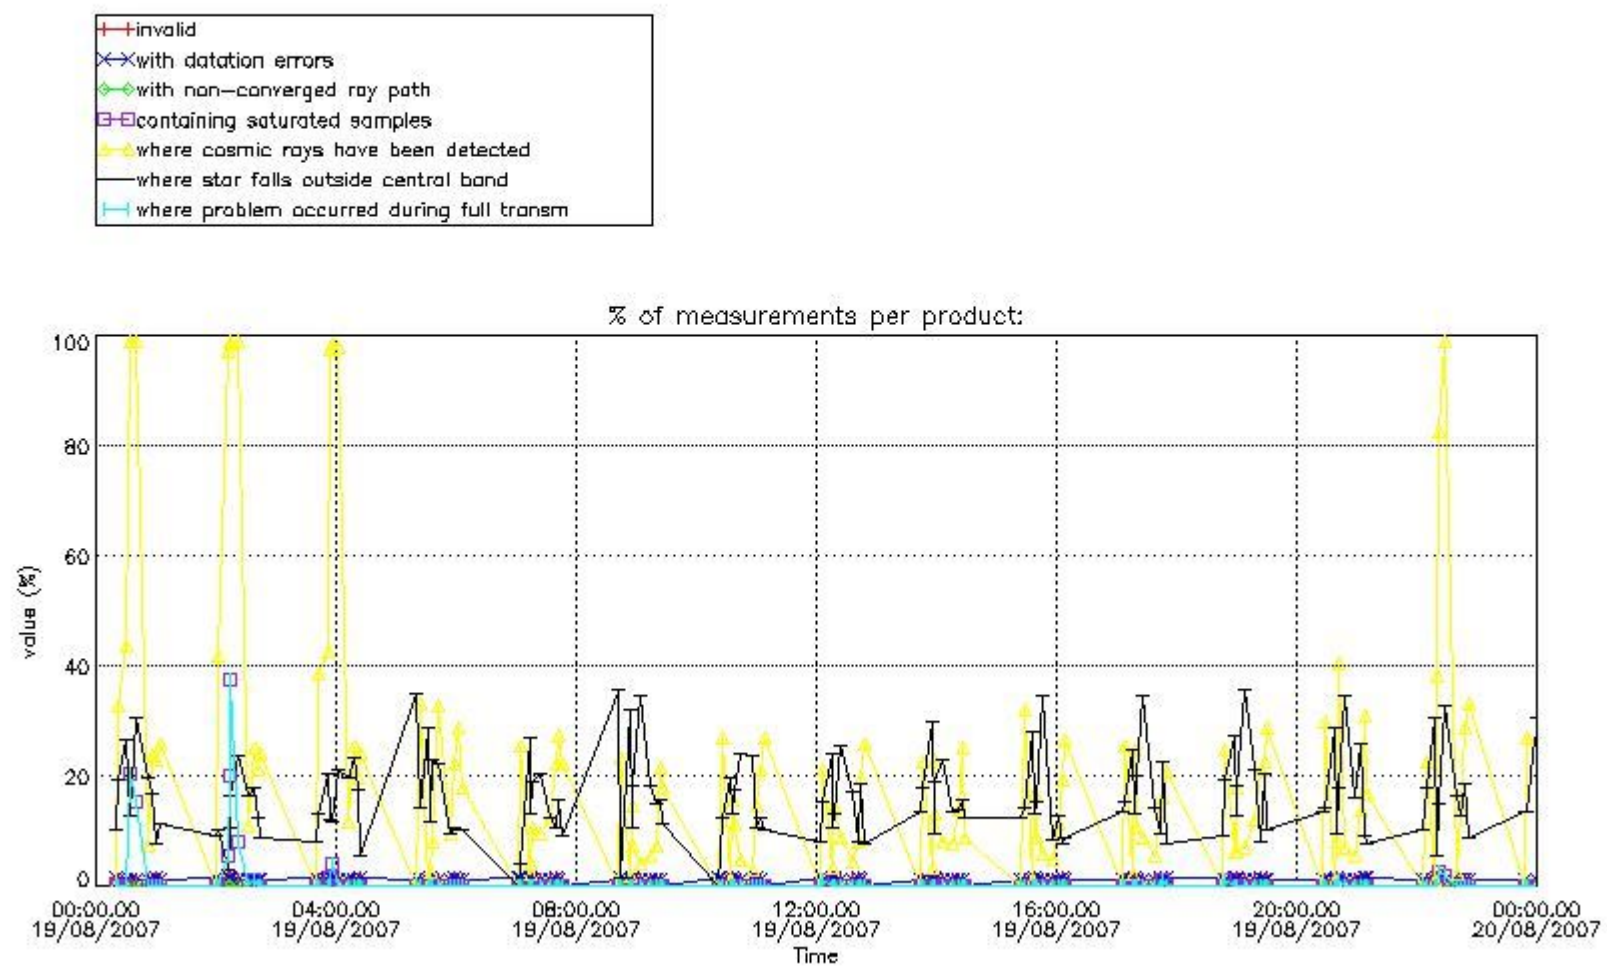

4.1.2 Plot level 1 quality information per product (time dependant): ENVI SAT DESCENDING passes