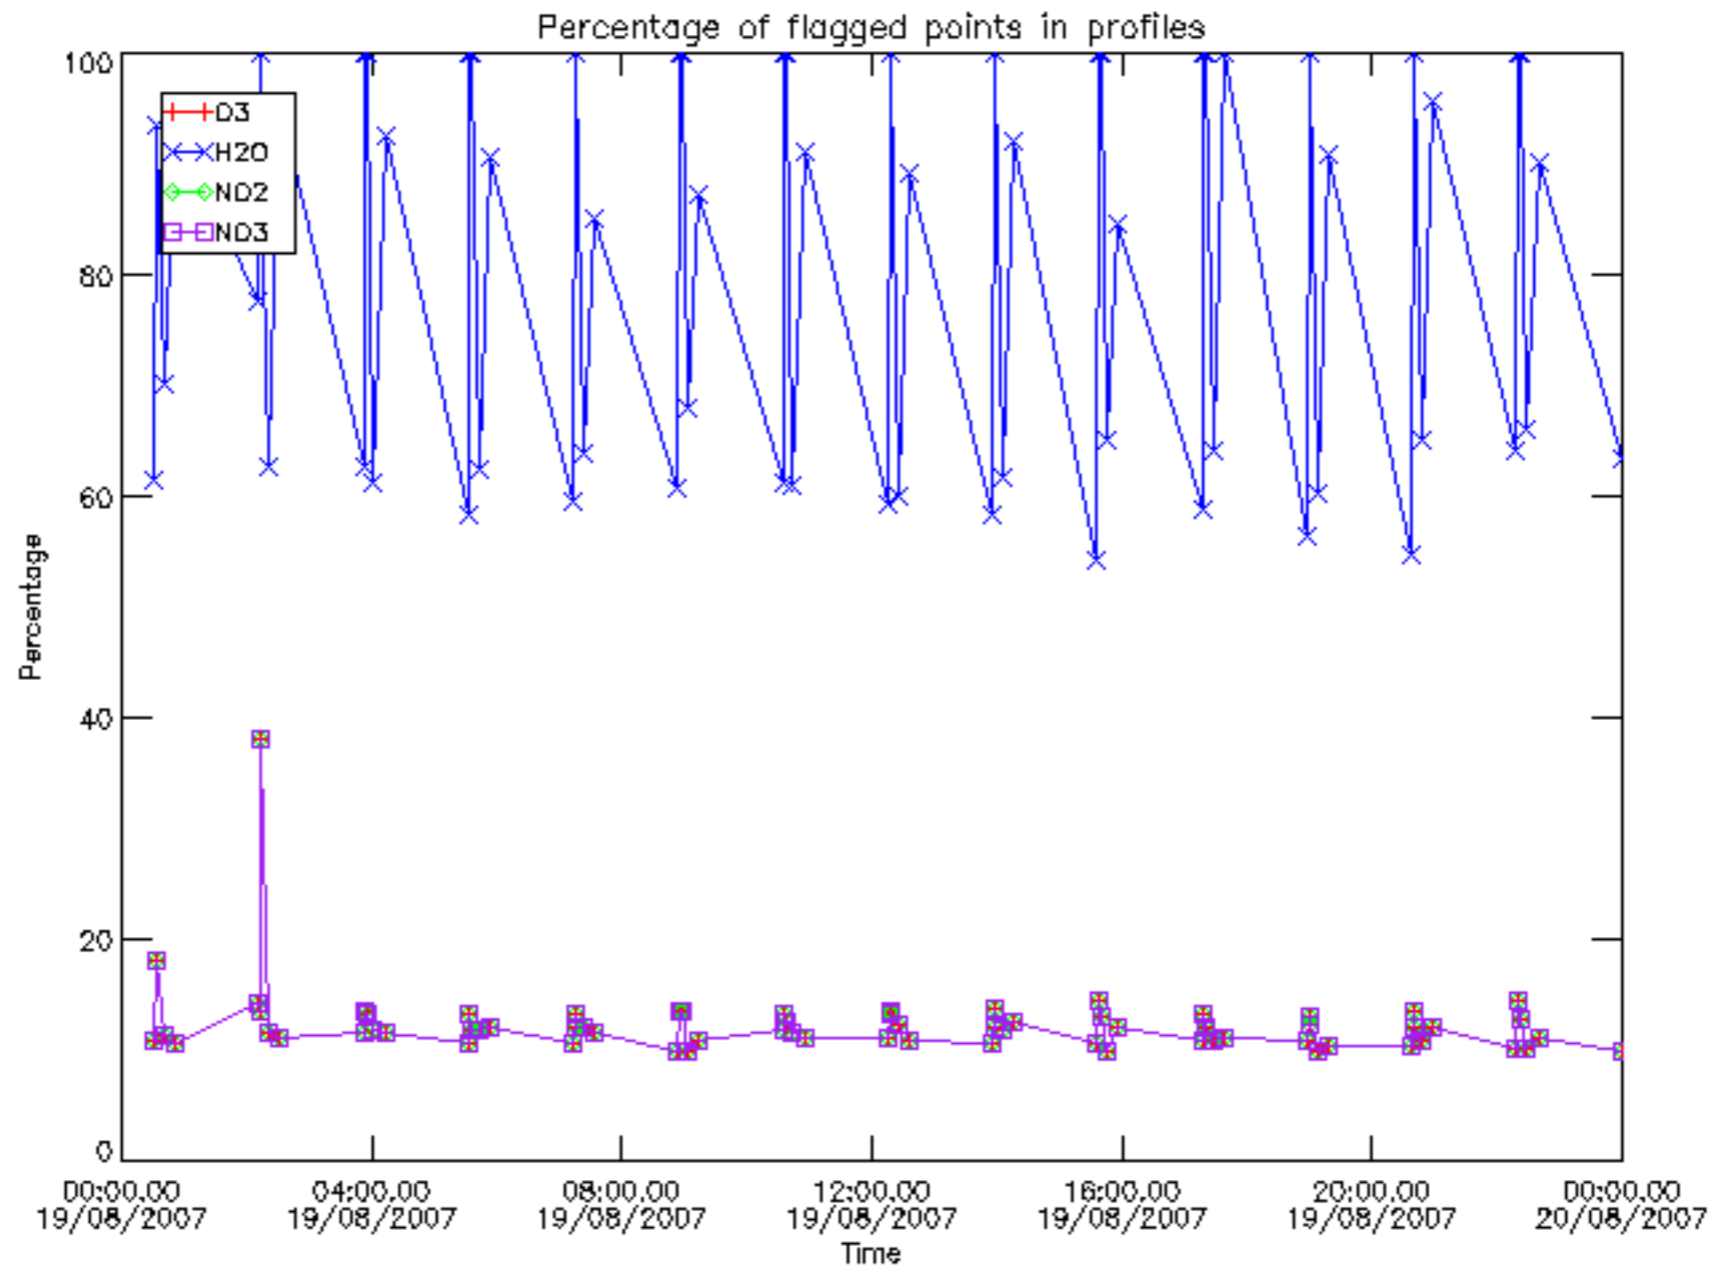

Percentage of flagged data per D3 profile

Percentage of flagged data per H2O profile