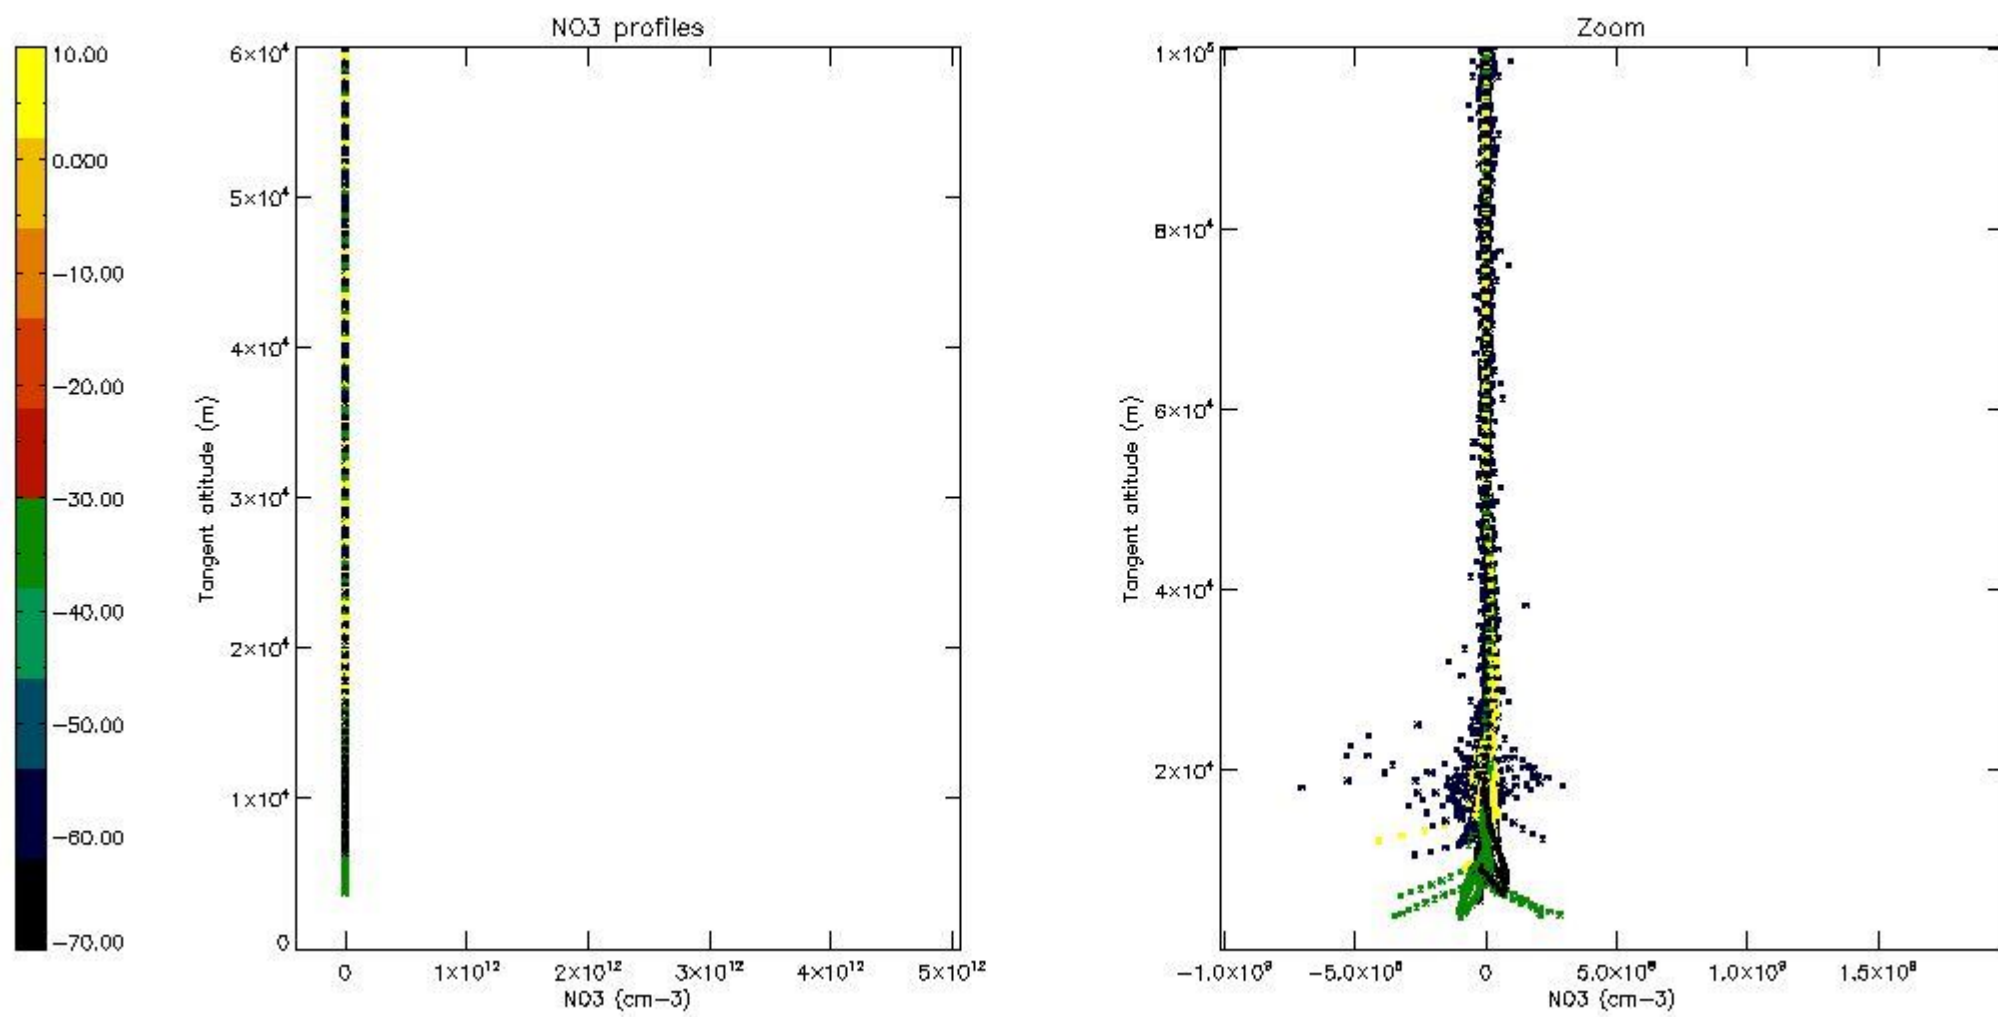

5.8 Plot H₂O profiles for all STD (only for occultations of stars 1,2,3,4,13,14,16,26,63 dark without errors)

The colorbar represents the latitude.