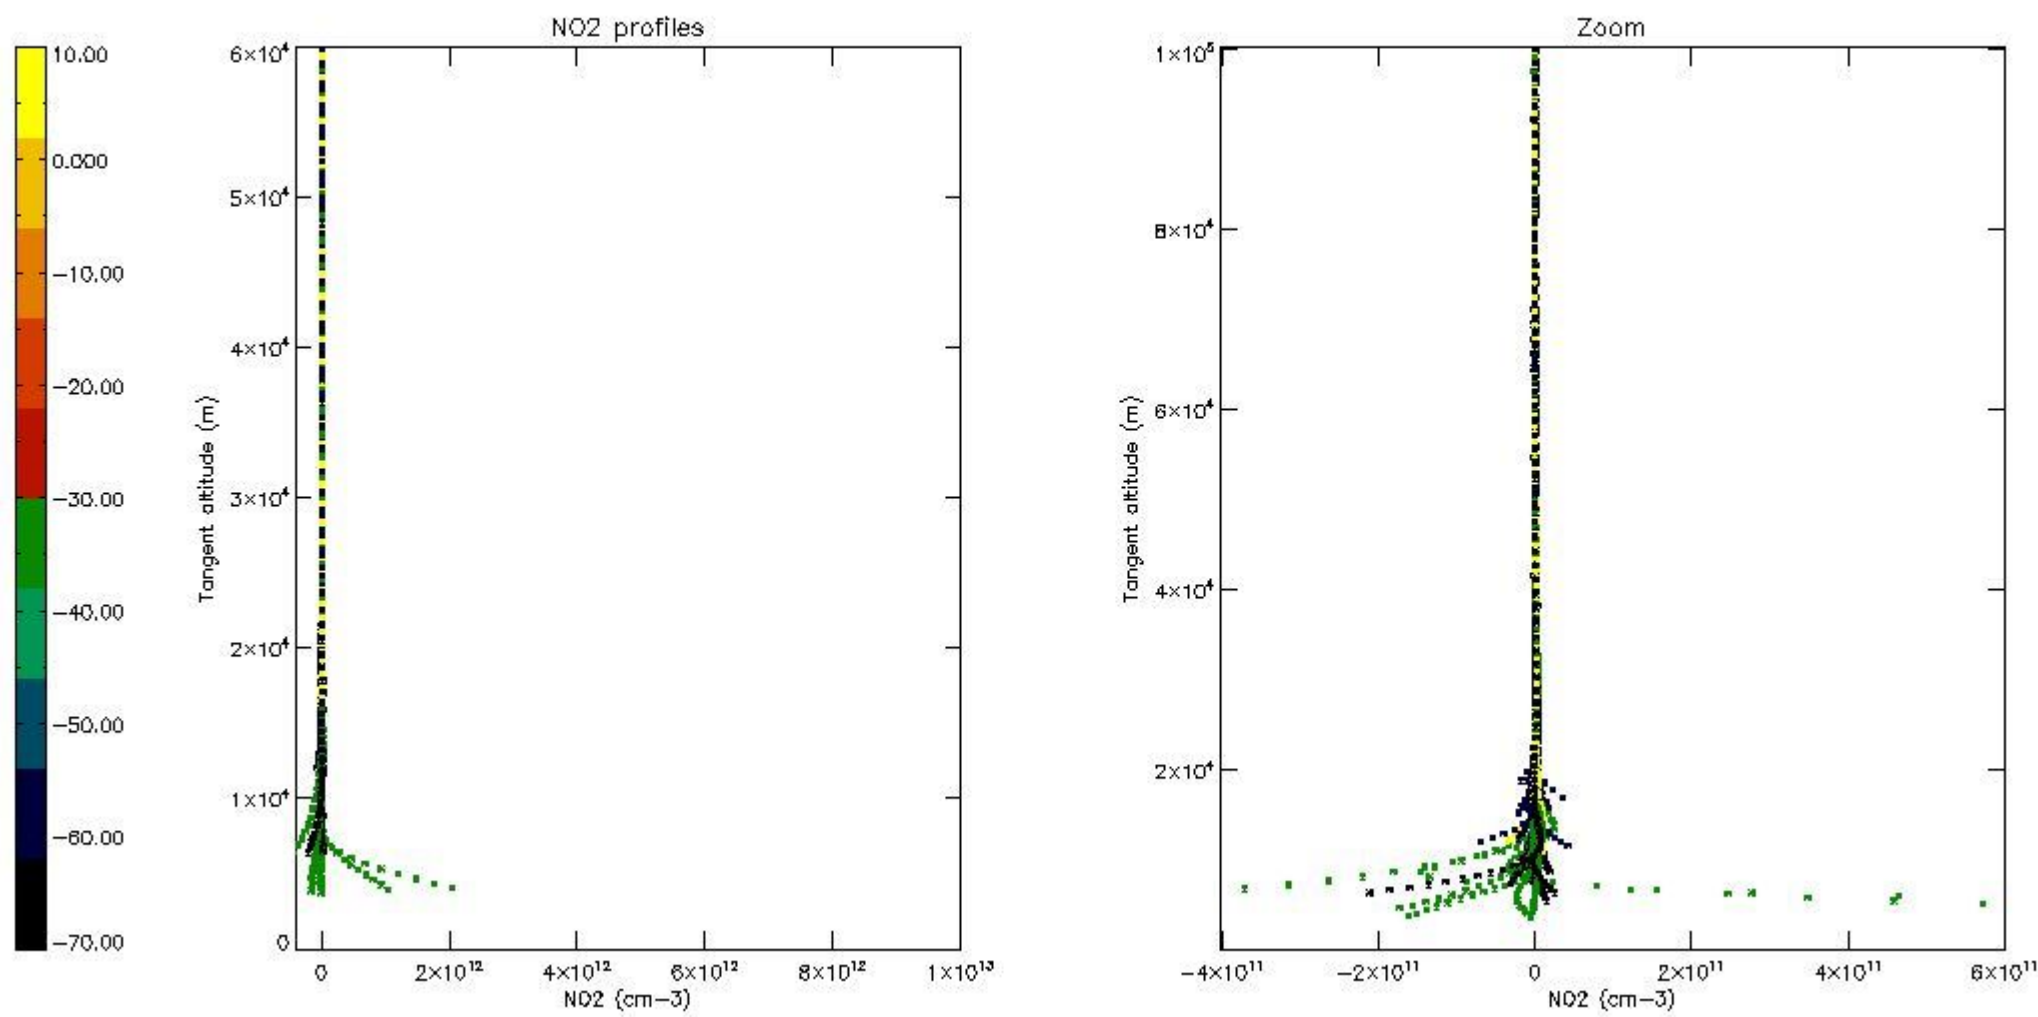

5.7 Plot NO3 profiles for all STD (dark without errors)

The colorbar represents the latitude.