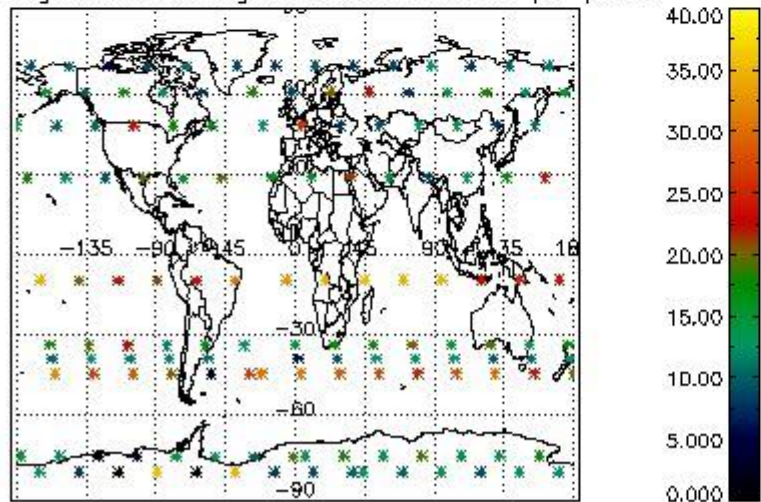

*4.2.1 Plot level 1 quality information per product (world map): ENVISAT ASCENDING passes*

Percentage of cosmic ray hits per profile

Percentage of datation errors per profile

Percentage of star falling outside central band per profile