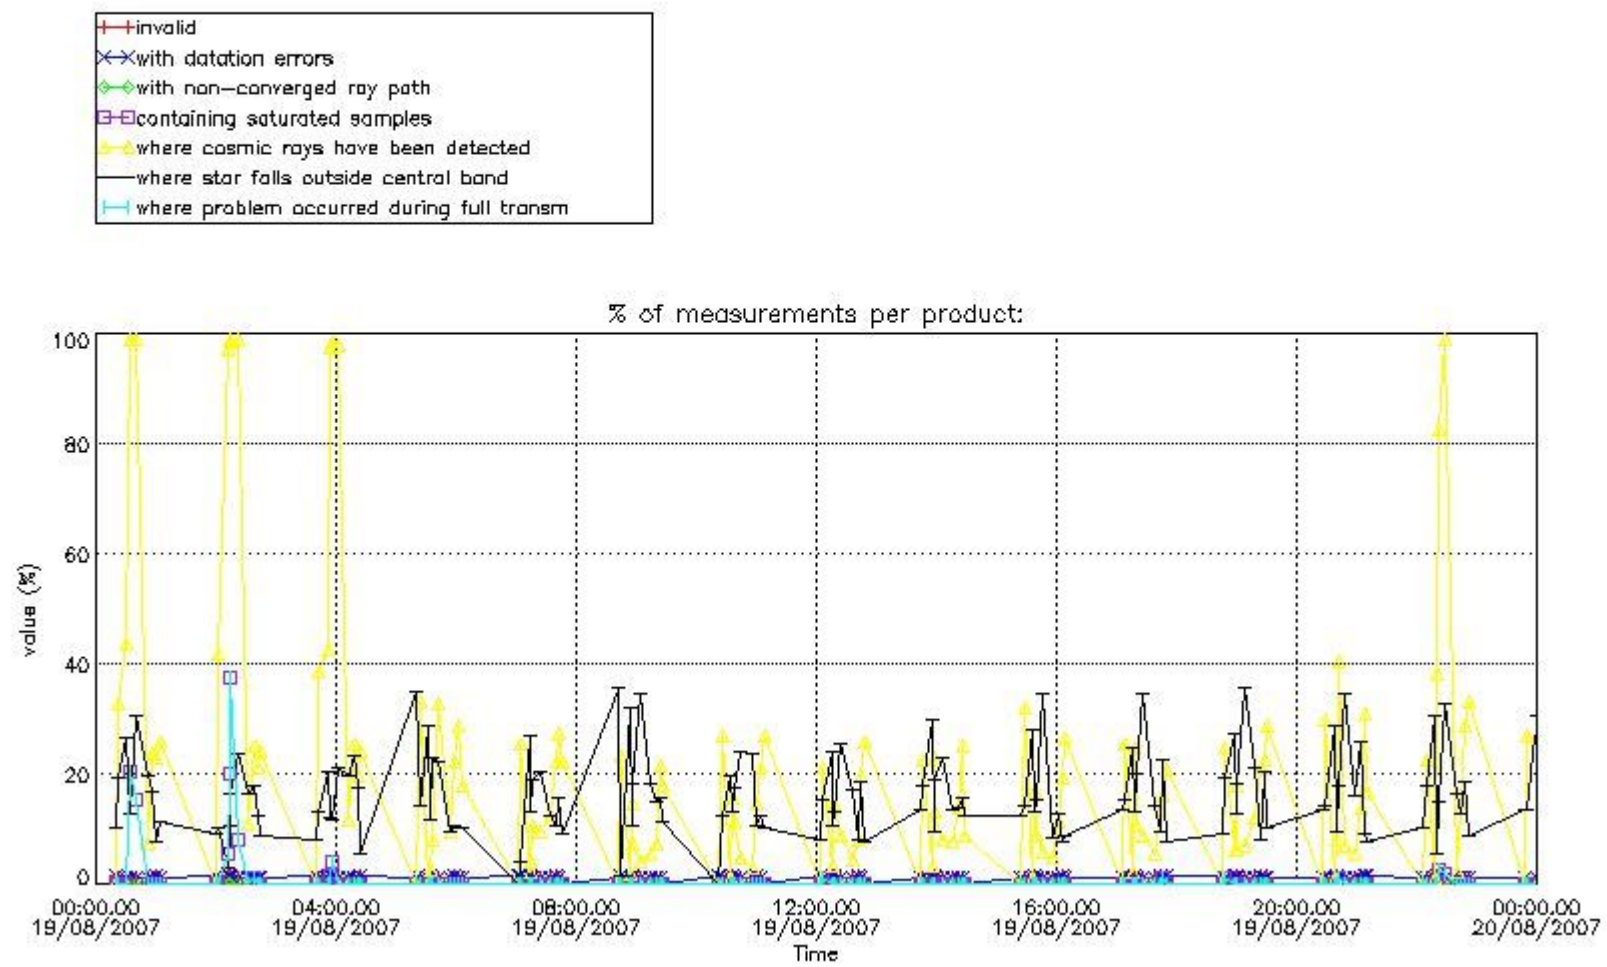

4.1.2 Plot level 1 quality information per product (time dependant): ENVI SAT DESCENDING passes