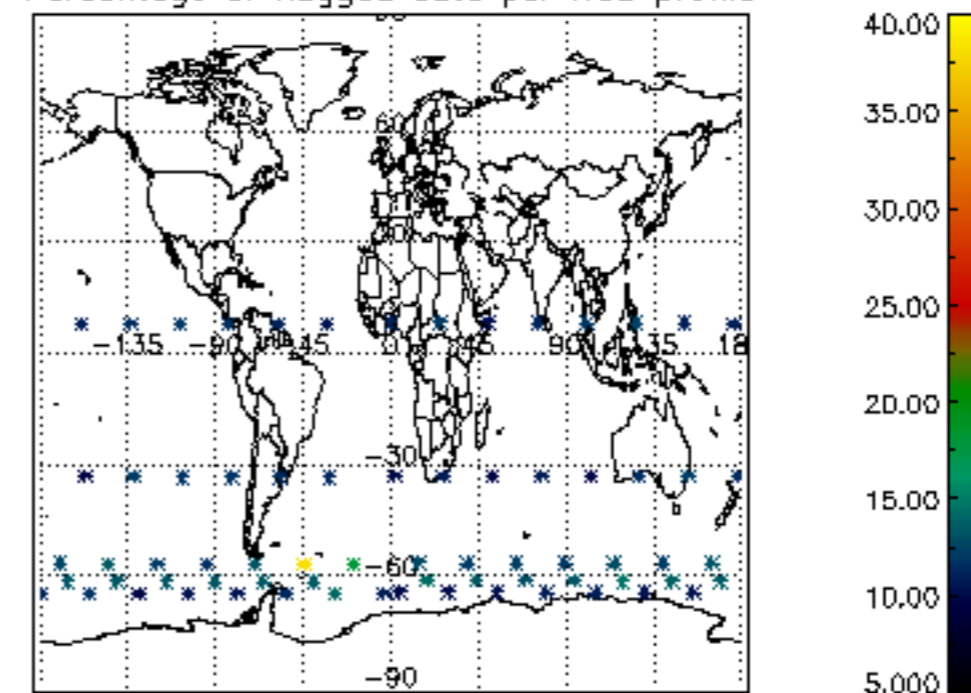

Percentage of flagged data per NO3 profile