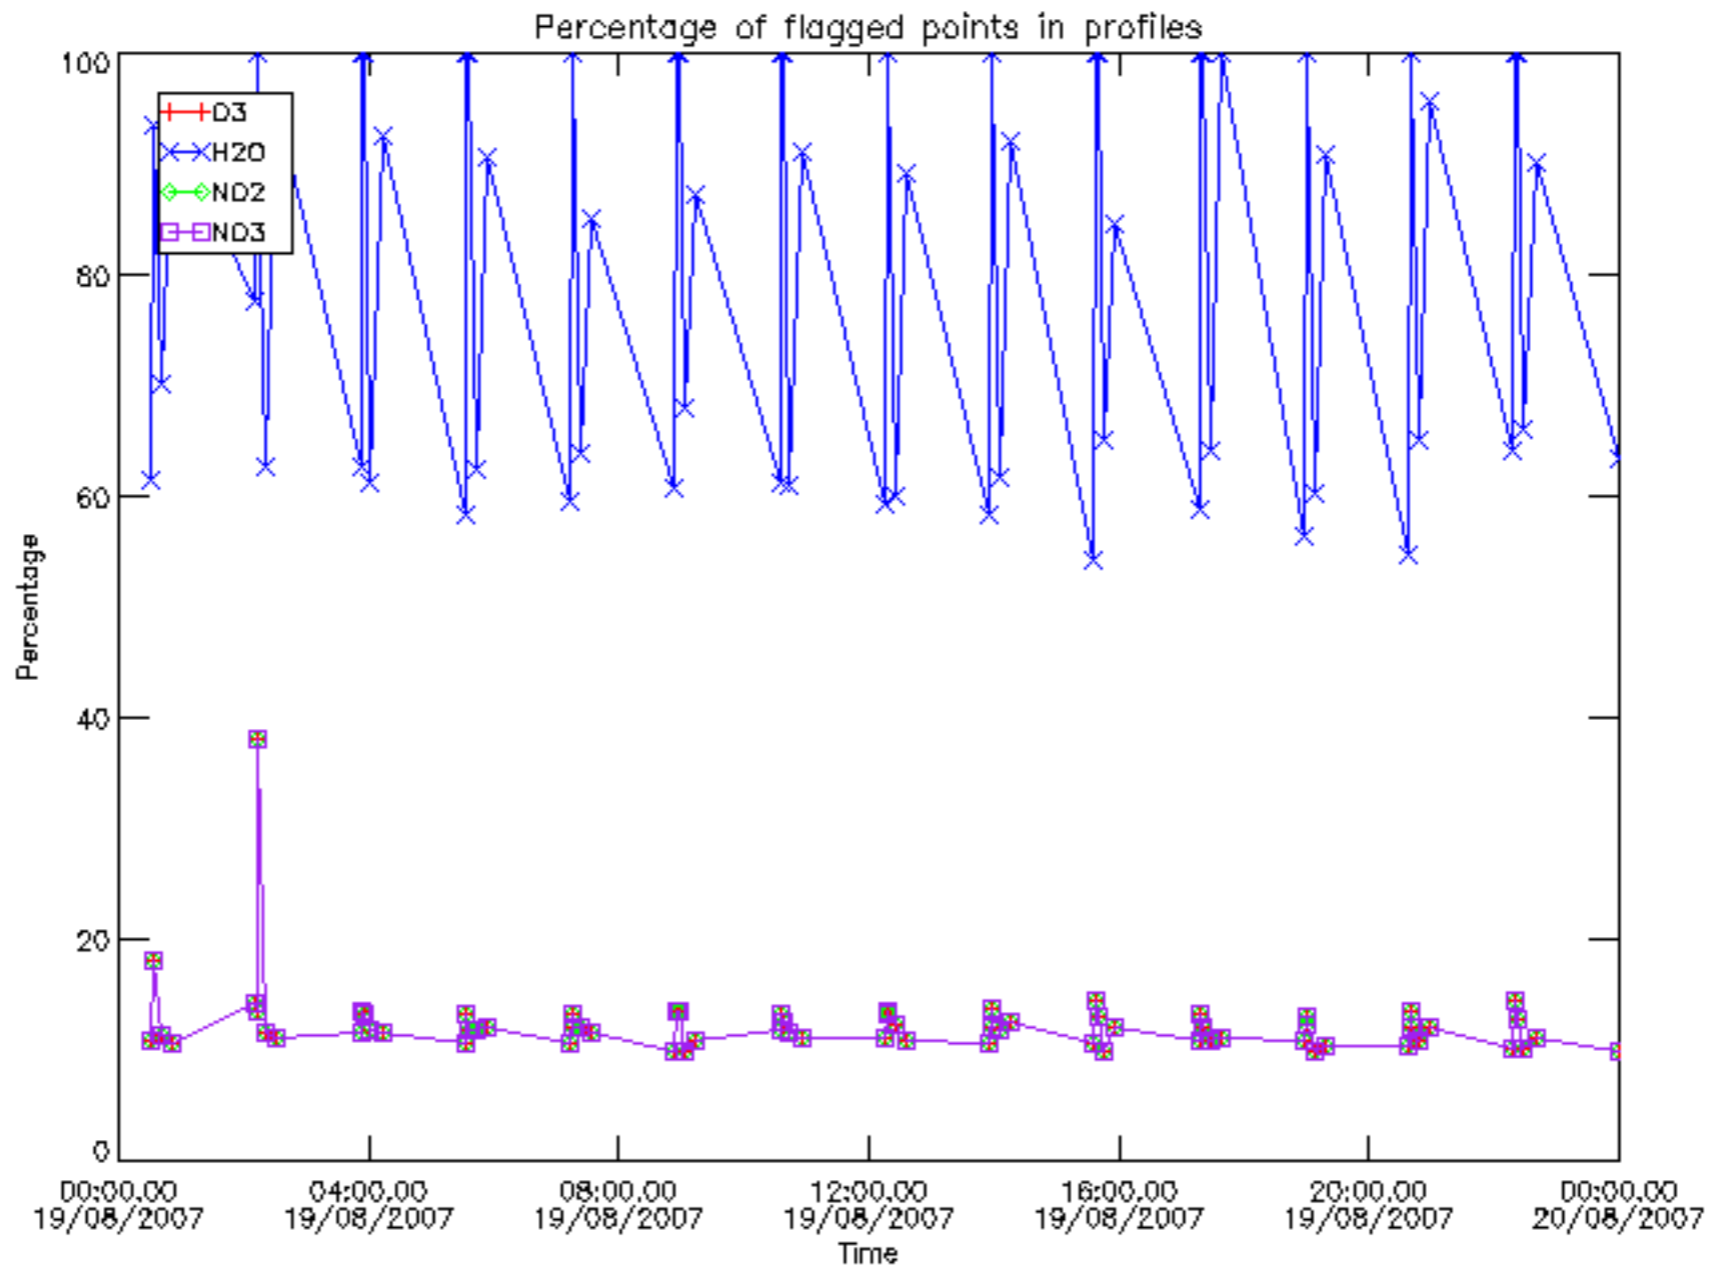

Percentage of flagged data per D3 profile

Percentage of flagged data per H2O profile