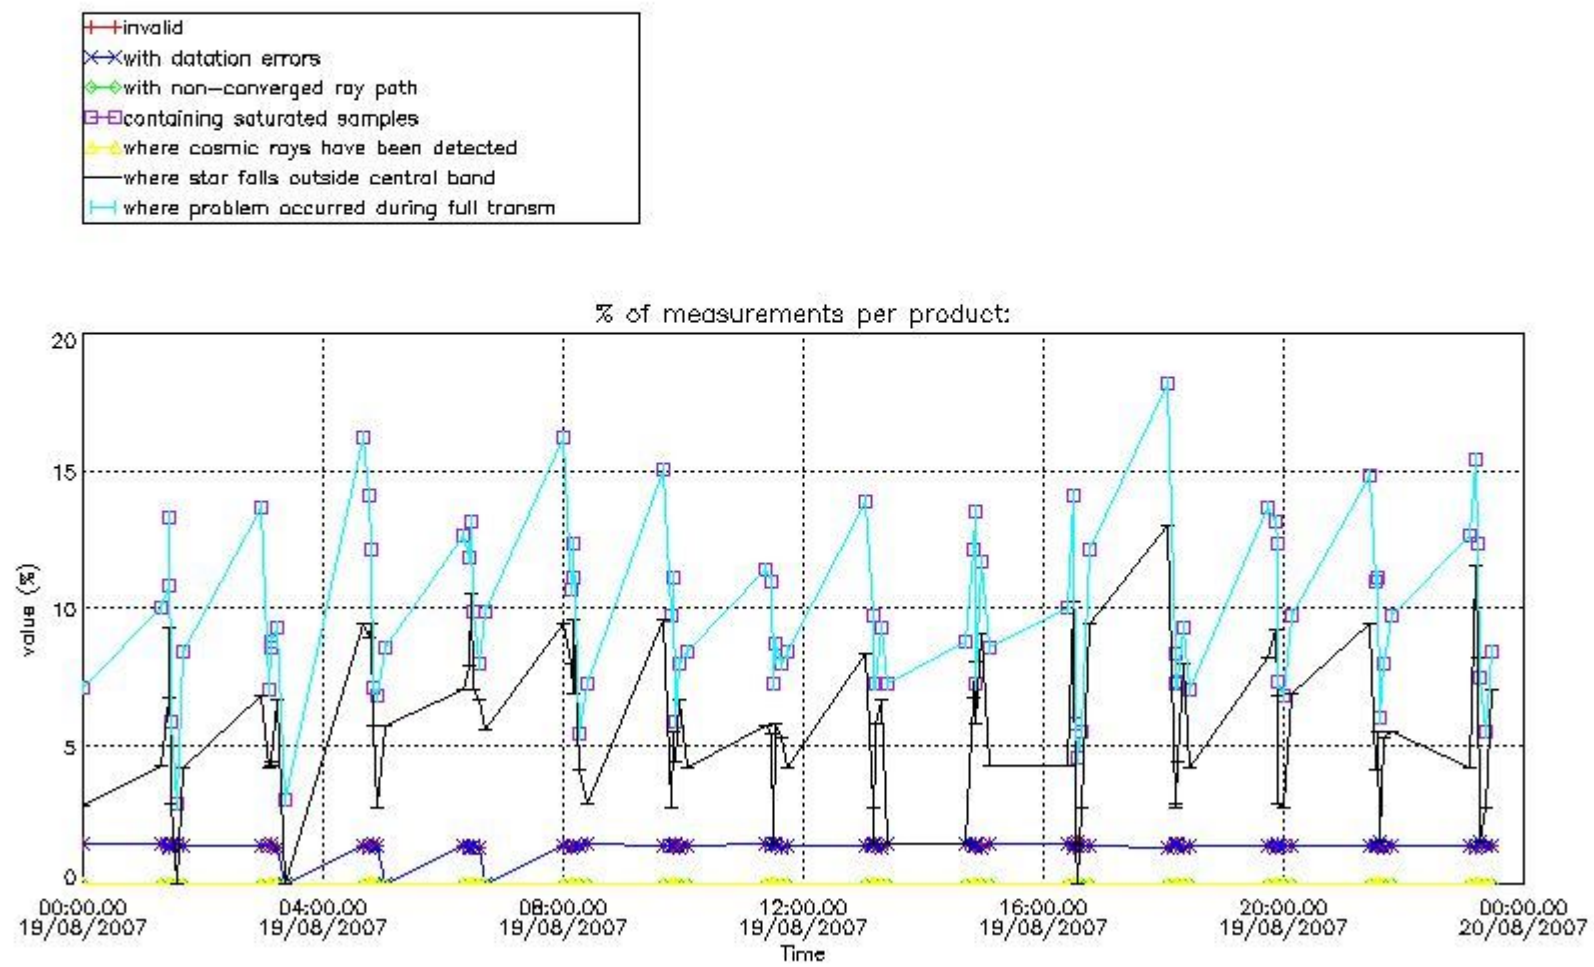

4.2 Plot quality information per product coming from level 1b processing (world map)

4.2.1 Plot level 1 quality information per product (world map): ENVISAT ASCENDING passes