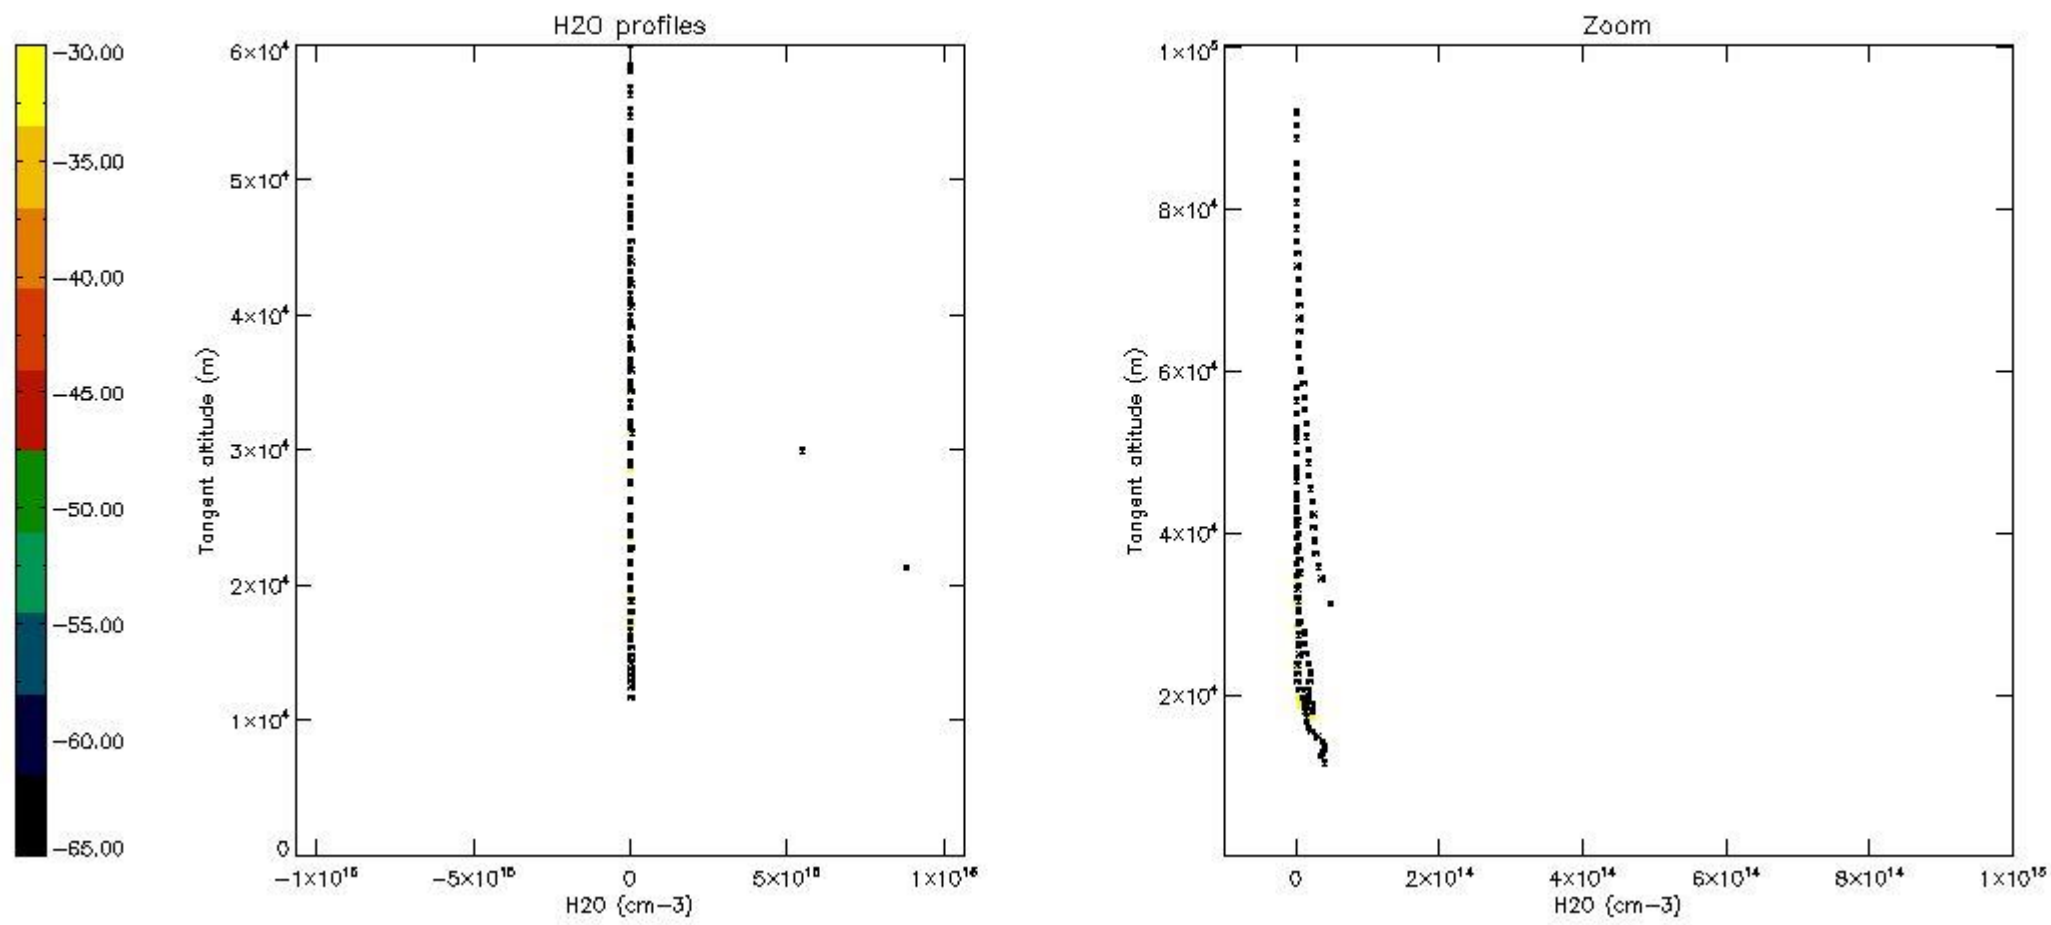

The colorbar represents the latitude.