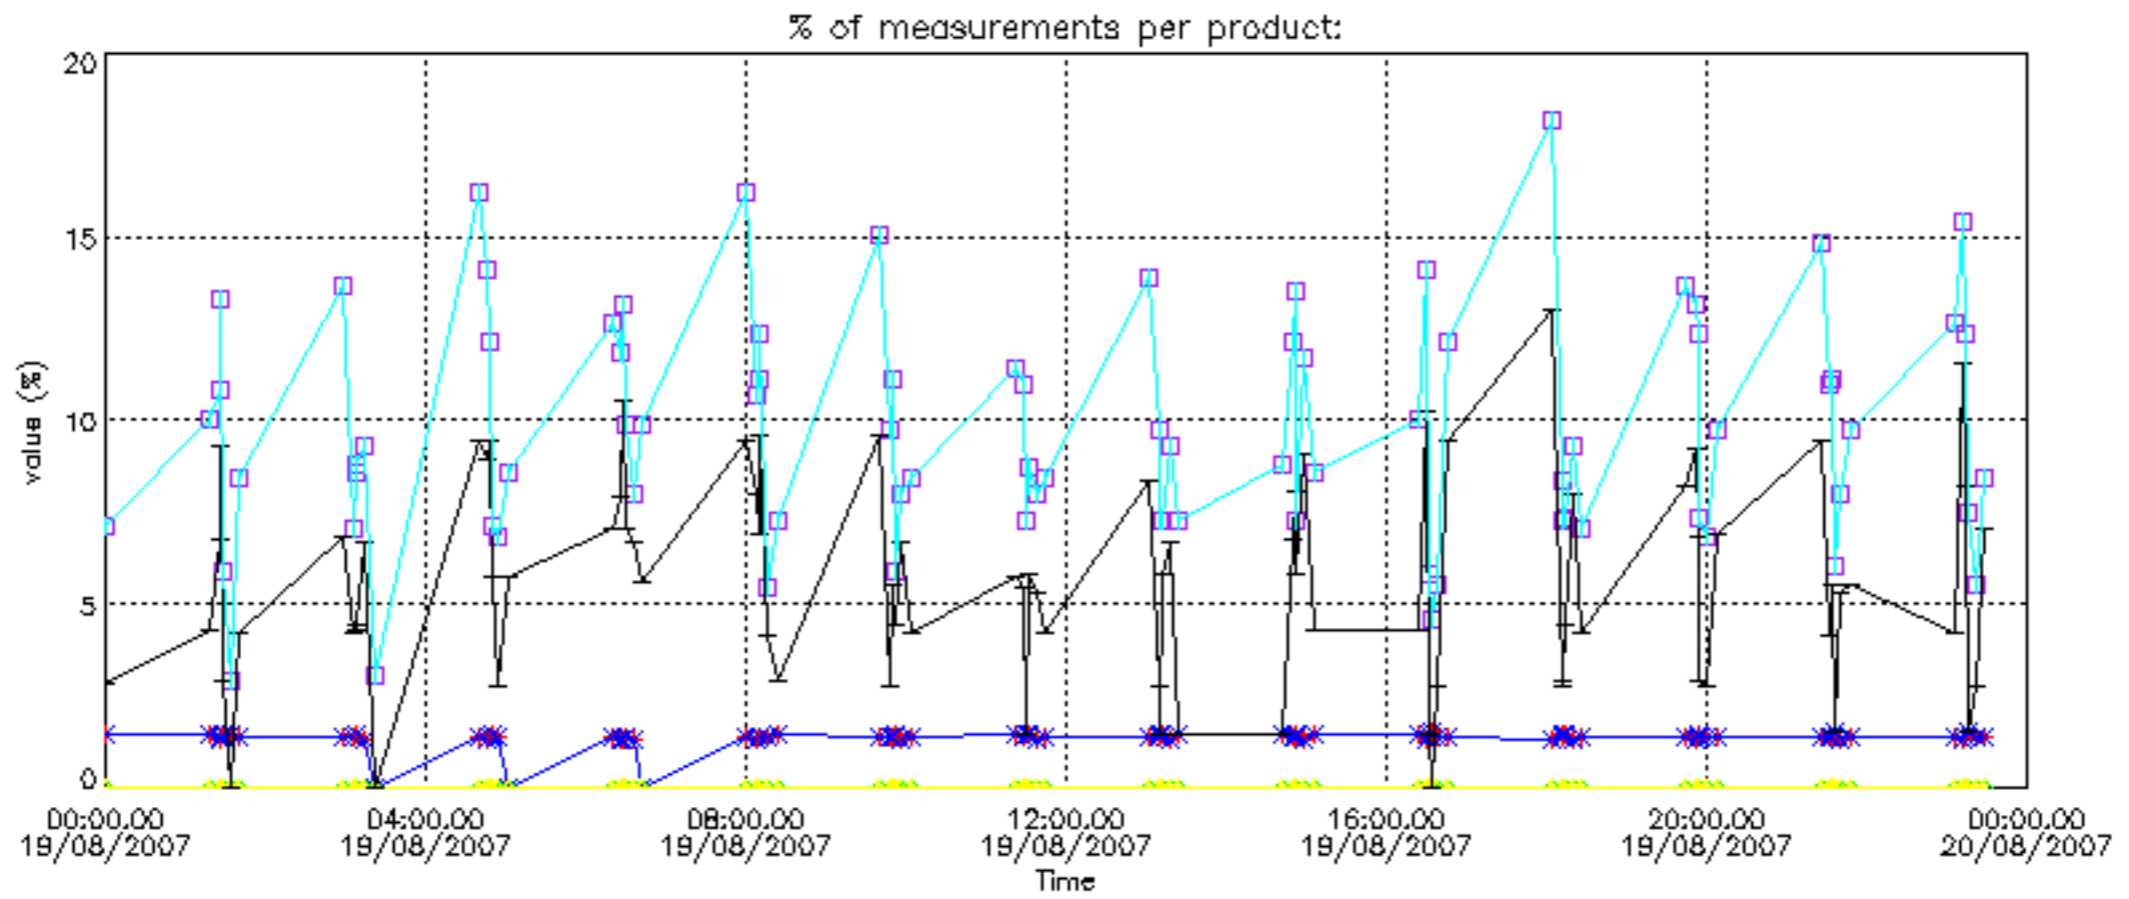

Percentage of cosmic ray hits per profile

Percentage of datation errors per profile