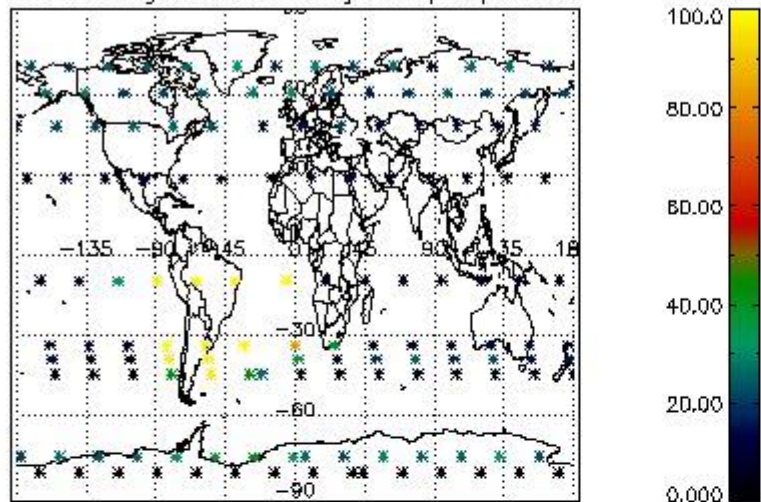

Percentage of cosmic ray hits per profile