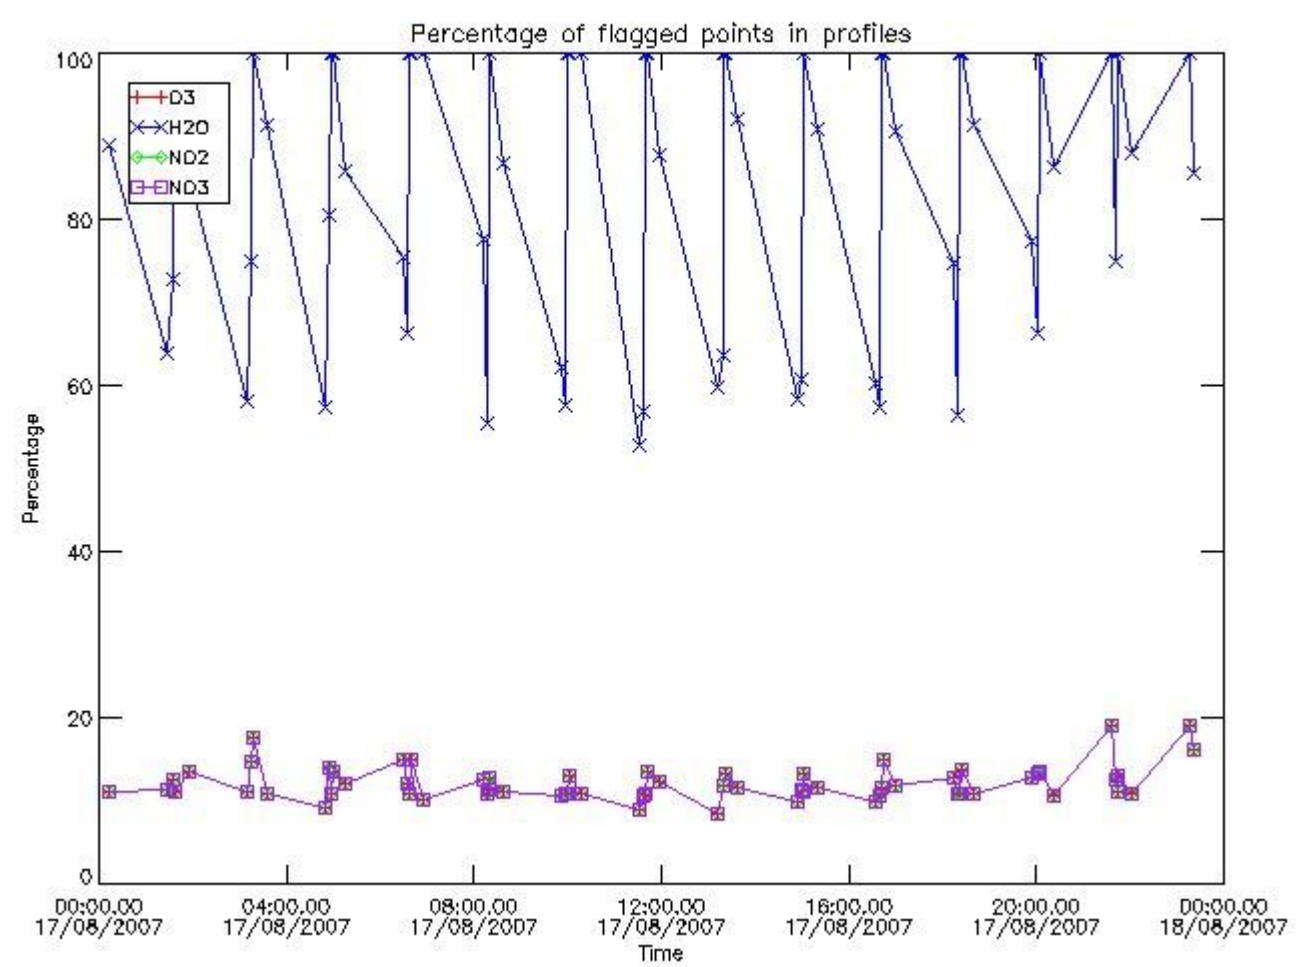

3. Quality information per product

In this section it is plotted some information contained in the Quality Summary data set of the level 2 products. Only products in dark limb conditions and without errors (error flag in the MPH set to "0") are used.

3.1 Plot quality information per product (time dependant)

Percentage of flagged data per O3 profile

Percentage of flagged data per H2O profile