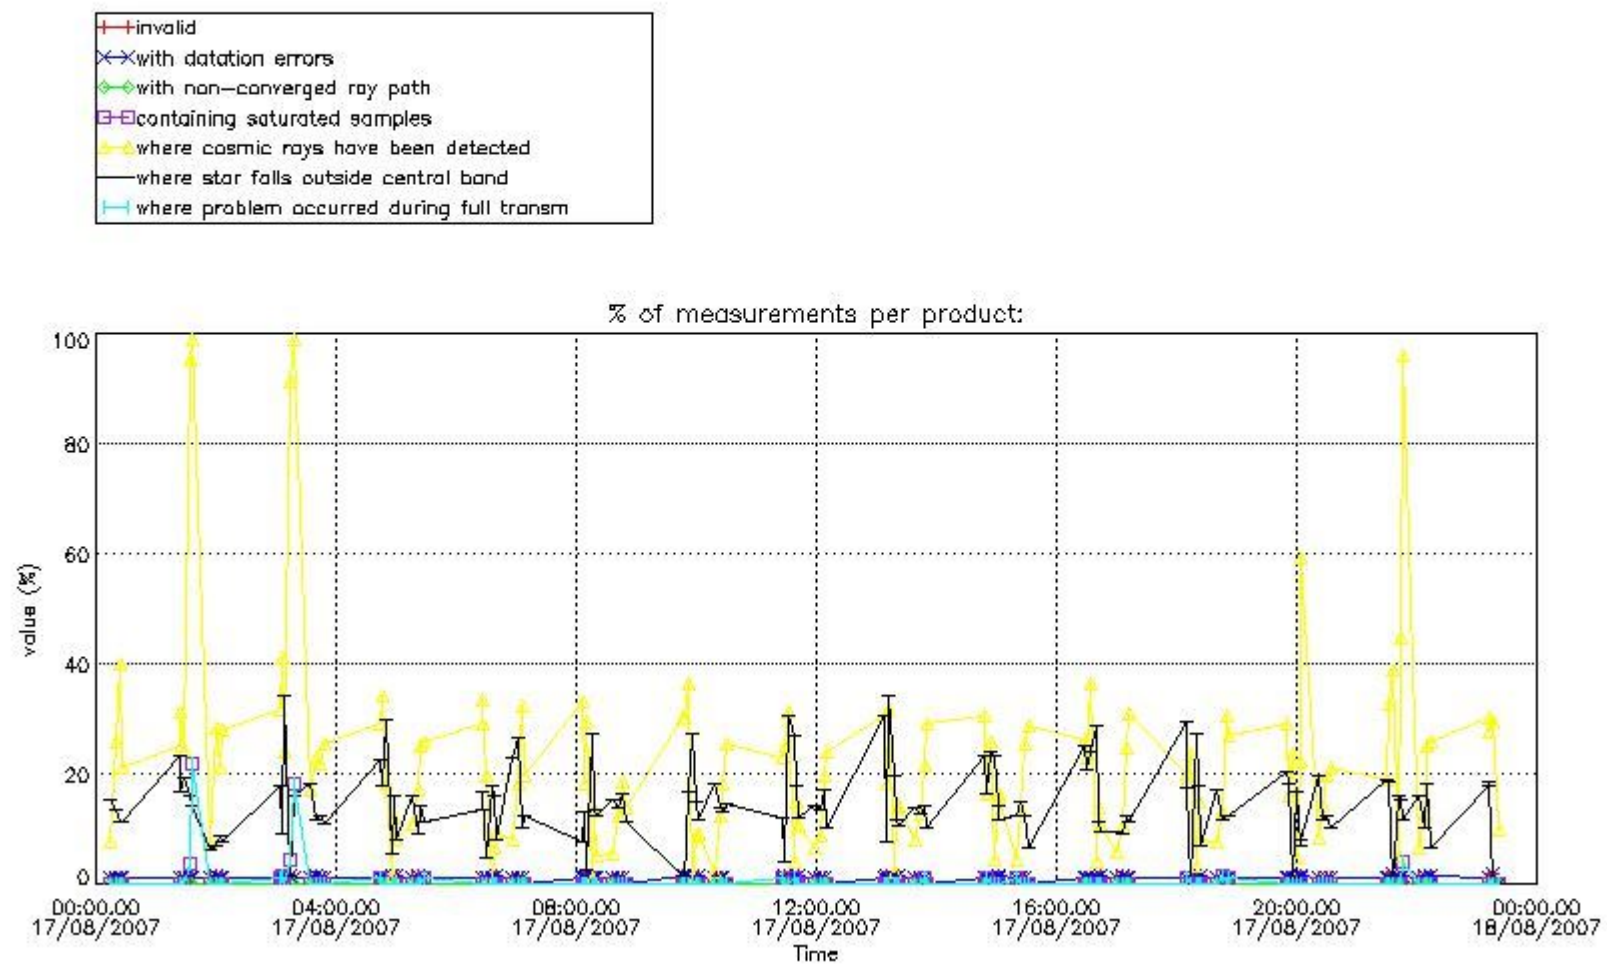

Percentage of flagged data per NO3 profile

4. Level 1 quality information per product

In this section it is plotted some information contained in the Quality Summary data set of the level 2 products that comes from the level 1b processing. Products without errors (error flag in the MPH set to "0") are used.

4.1 Plot quality information per product (time dependant) coming from level 1b processing

4.1.1 Plot level 1 quality information per product (time dependant): ENVISAT ASCENDING passes

4.1.2 Plot level 1 quality information per product (time dependant): ENVI SAT DESCENDING passes