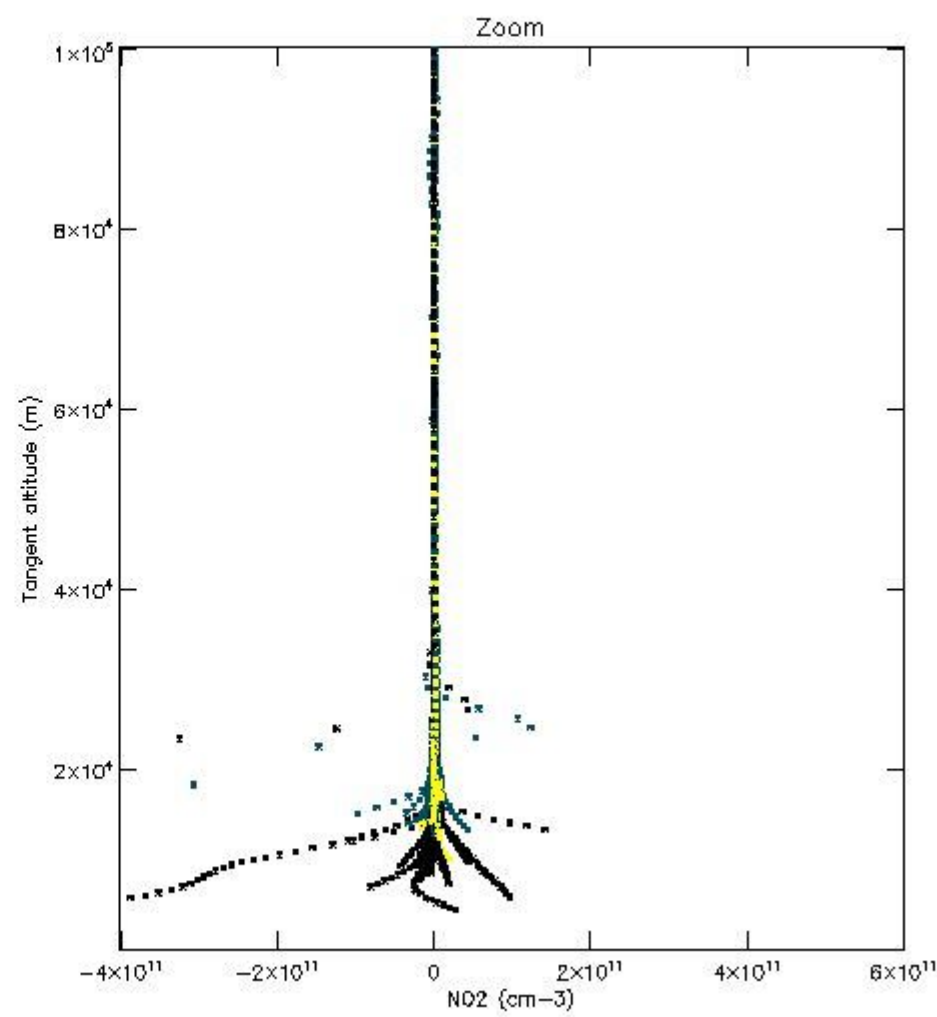

5.4 Plot ozone profiles where STD < 10% (dark without errors)

The colorbar represents the latitude.

5.5 Plot ozone profiles where STD < 5% (dark without errors)

The colorbar represents the latitude.

5.6 Plot NO₂ profiles for all STD (dark without errors)

The colorbar represents the latitude.

5.7 Plot NO3 profiles for all STD (dark without errors)

The colorbar represents the latitude.

5.8 Plot H2O profiles for all STD (only for occultations of stars 1,2,3,4,13,14,16,26,63 dark without errors)