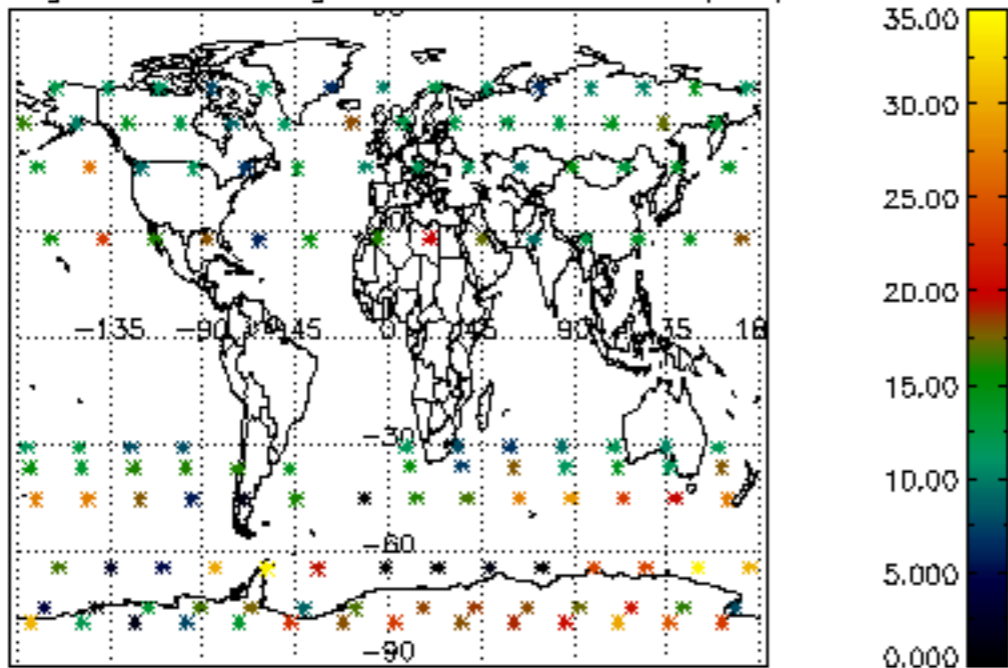

Percentage of flagged data per NO3 profile

Percentage of cosmic ray hits per profile

Percentage of datation errors per profile

Percentage of star falling outside central band per profile

Percentage of saturation errors per profile