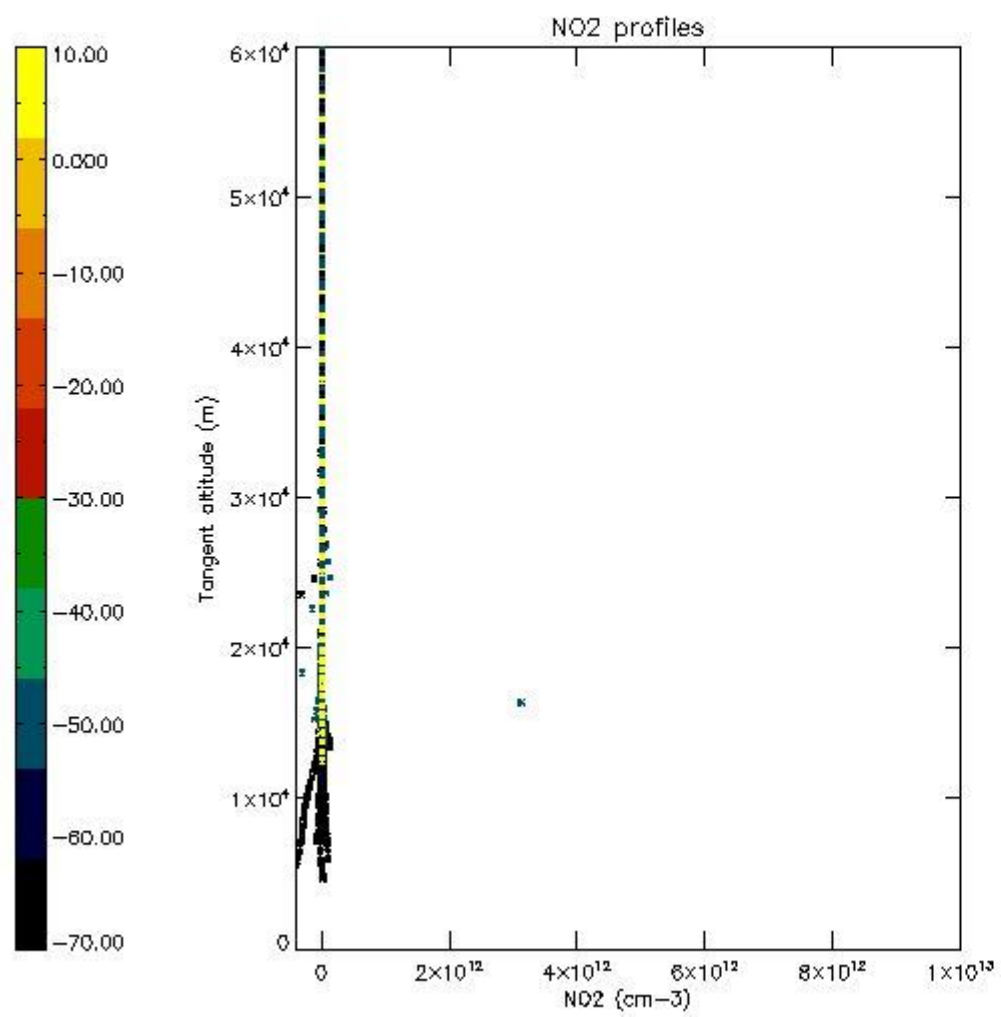

5.7 Plot NO3 profiles for all STD (dark without errors)

The colorbar represents the latitude.