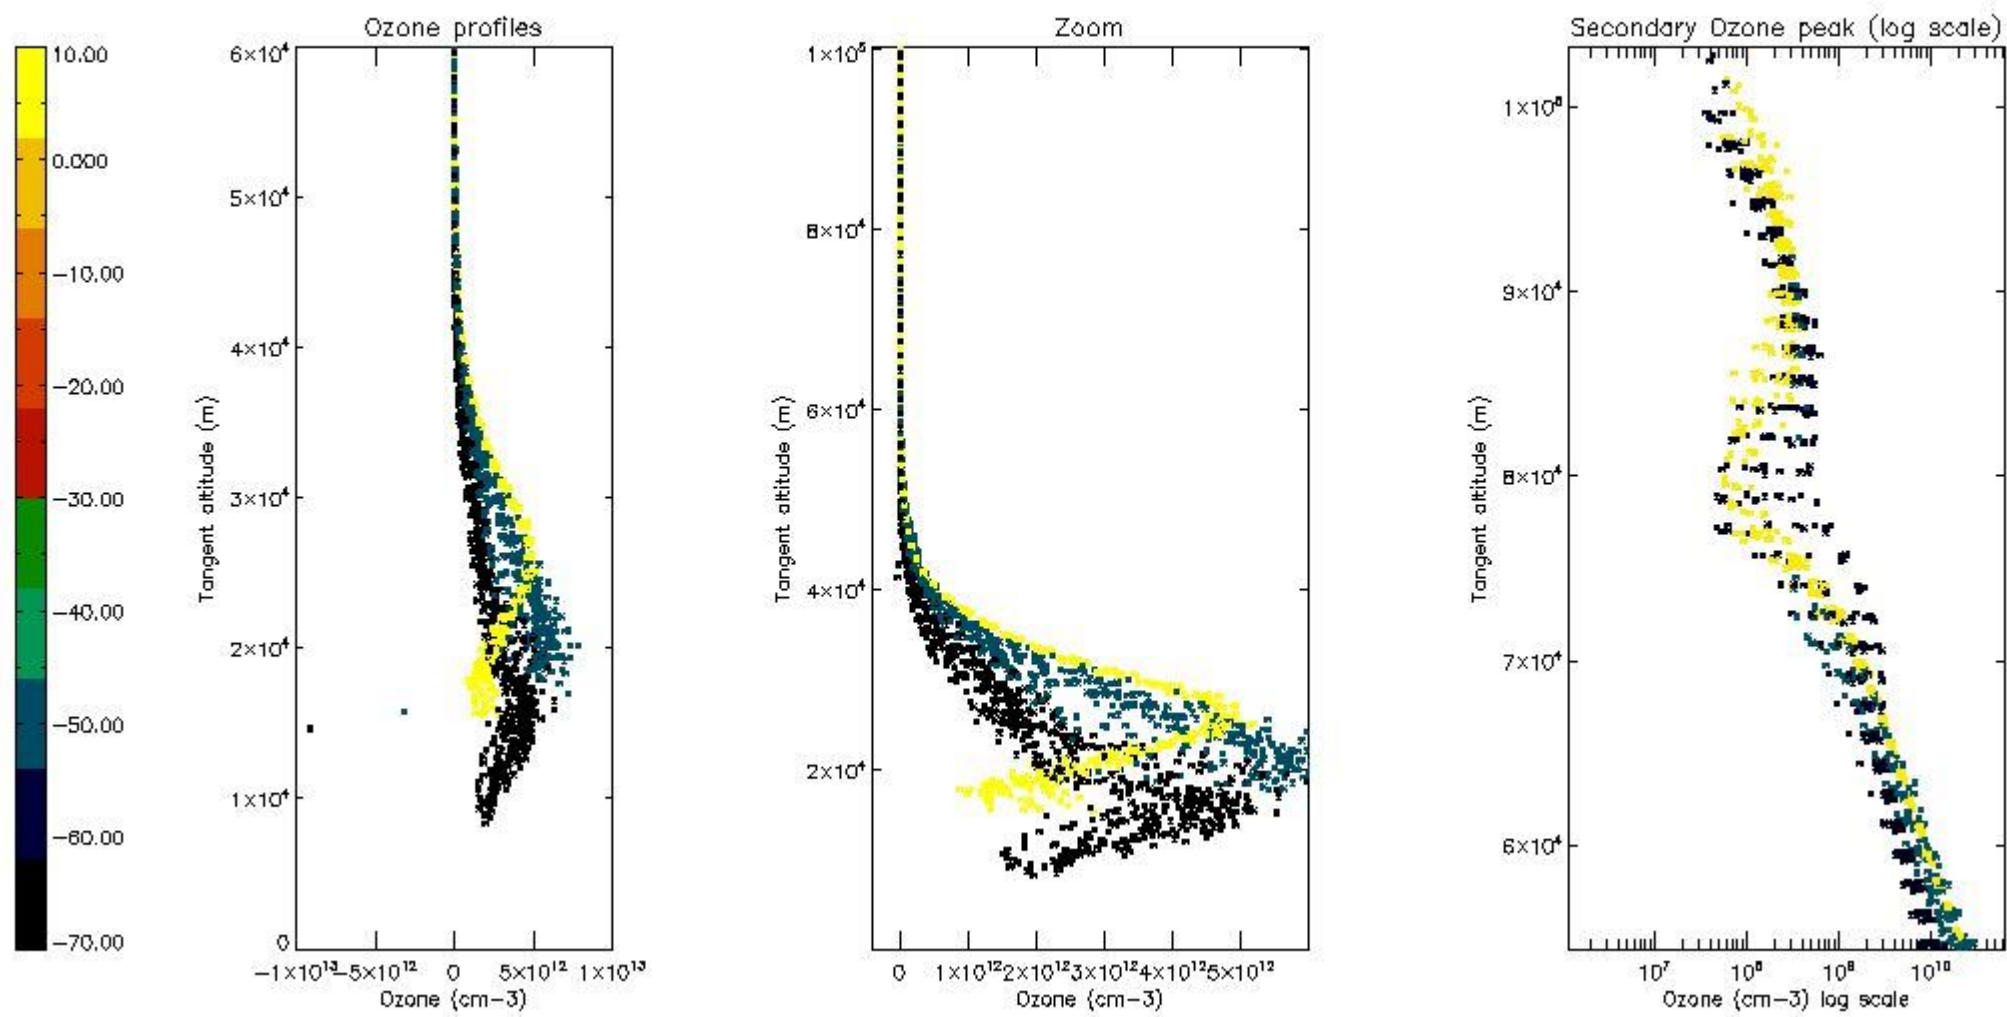

STD < 10	13
STD < 5	10

5.2 Plot ozone profiles for all STD (dark without errors)

The colorbar represents the latitude.

5.3 Plot ozone profiles where STD < 20% (dark without errors)

The colorbar represents the latitude.

5.4 Plot ozone profiles where STD < 10% (dark without errors)

The colorbar represents the latitude.

5.5 Plot ozone profiles where STD < 5% (dark without errors)

The colorbar represents the latitude.

5.6 Plot NO₂ profiles for all STD (dark without errors)

The colorbar represents the latitude.

5.7 Plot NO3 profiles for all STD (dark without errors)

The colorbar represents the latitude.

5.8 Plot H2O profiles for all STD (only for occultations of stars 1,2,3,4,13,14,16,26,63 dark without errors)