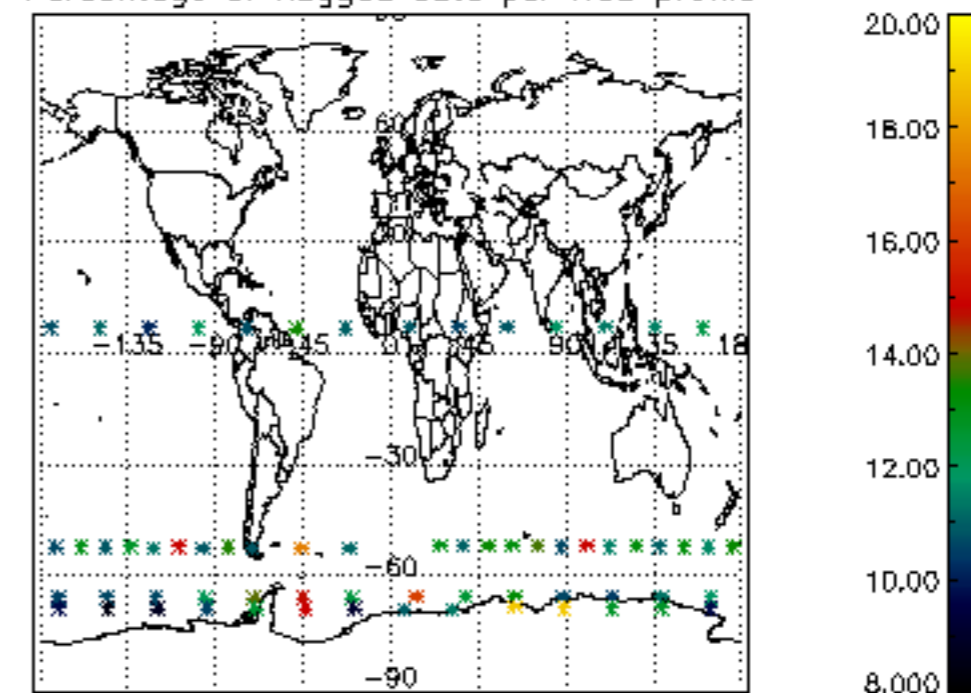

Percentage of flagged data per NO3 profile