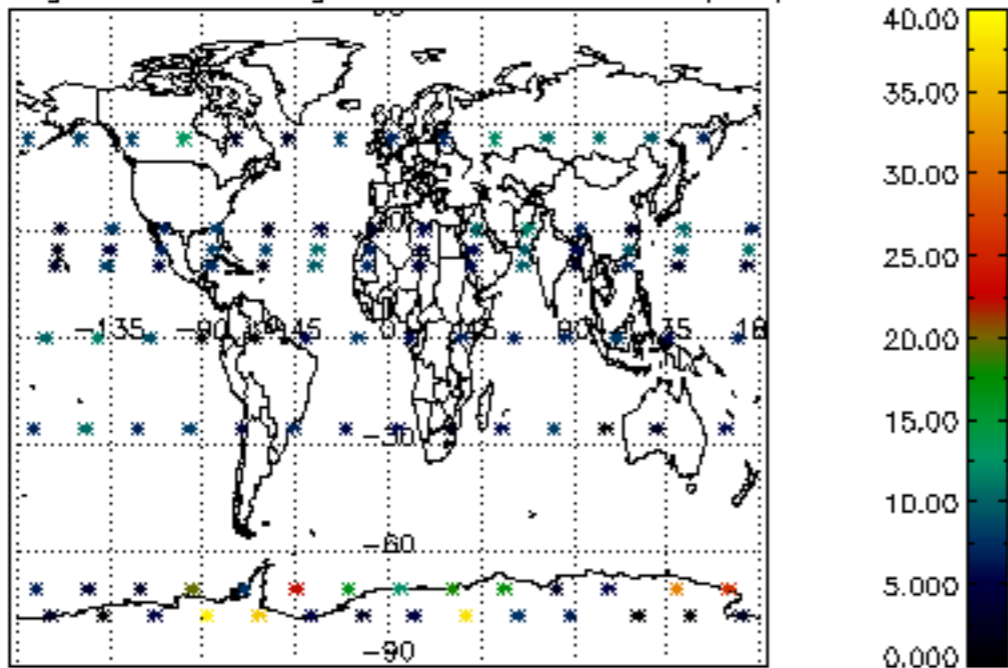

Percentage of star falling outside central band per profile