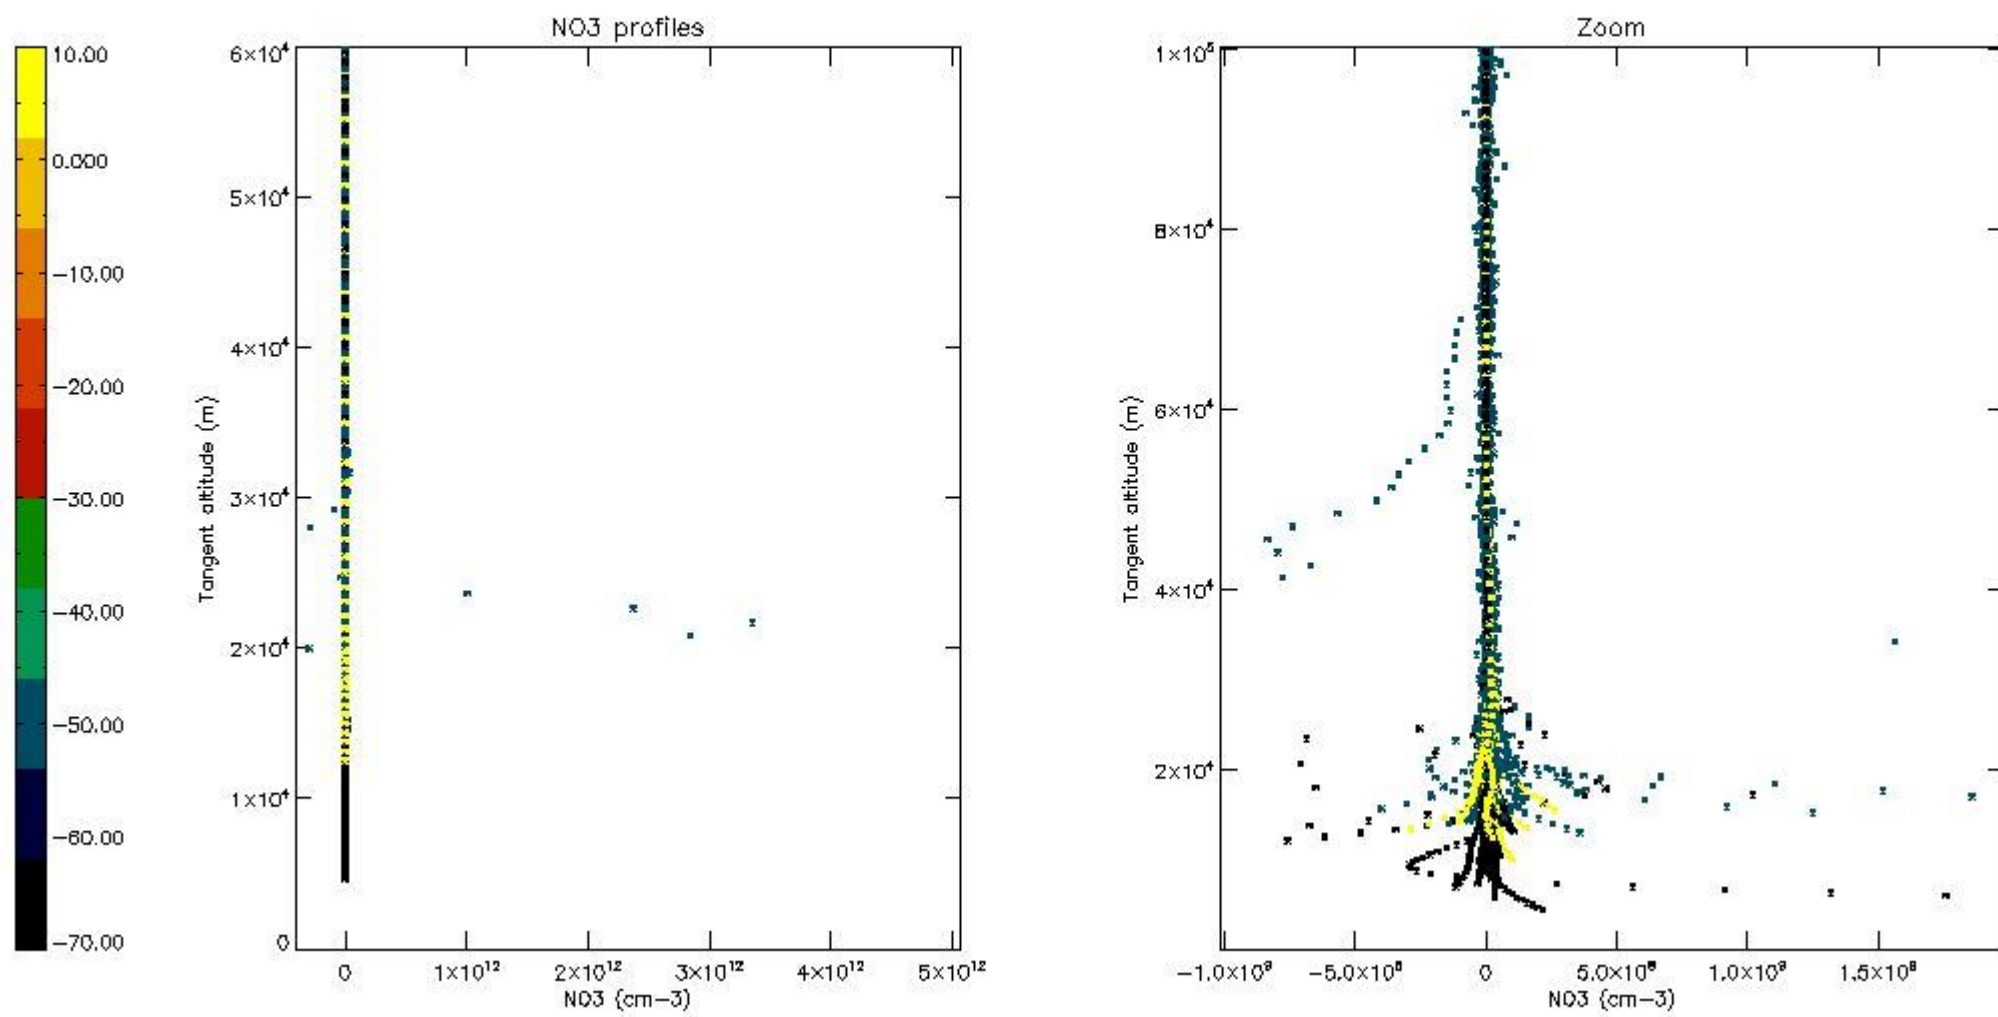

5.4 Plot ozone profiles where STD < 10% (dark without errors)

The colorbar represents the latitude.

5.5 Plot ozone profiles where STD < 5% (dark without errors)

The colorbar represents the latitude.

5.6 Plot NO₂ profiles for all STD (dark without errors)

The colorbar represents the latitude.

5.7 Plot NO3 profiles for all STD (dark without errors)

The colorbar represents the latitude.

5.8 Plot H2O profiles for all STD (only for occultations of stars 1,2,3,4,13,14,16,26,63 dark without errors)