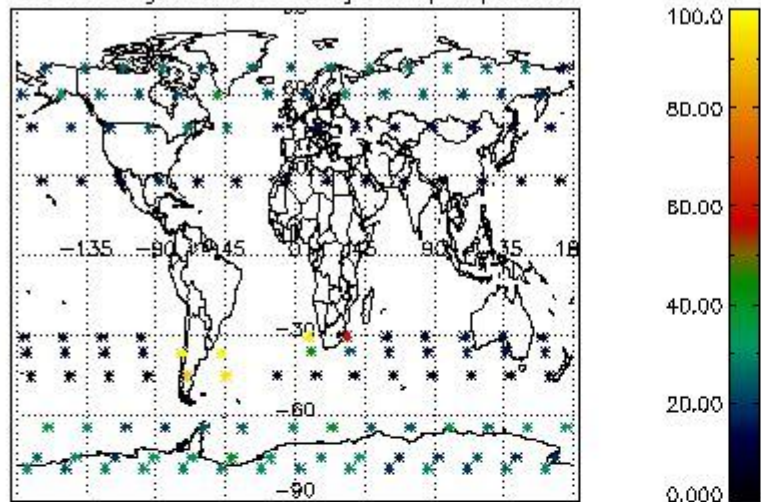

Percentage of cosmic ray hits per profile