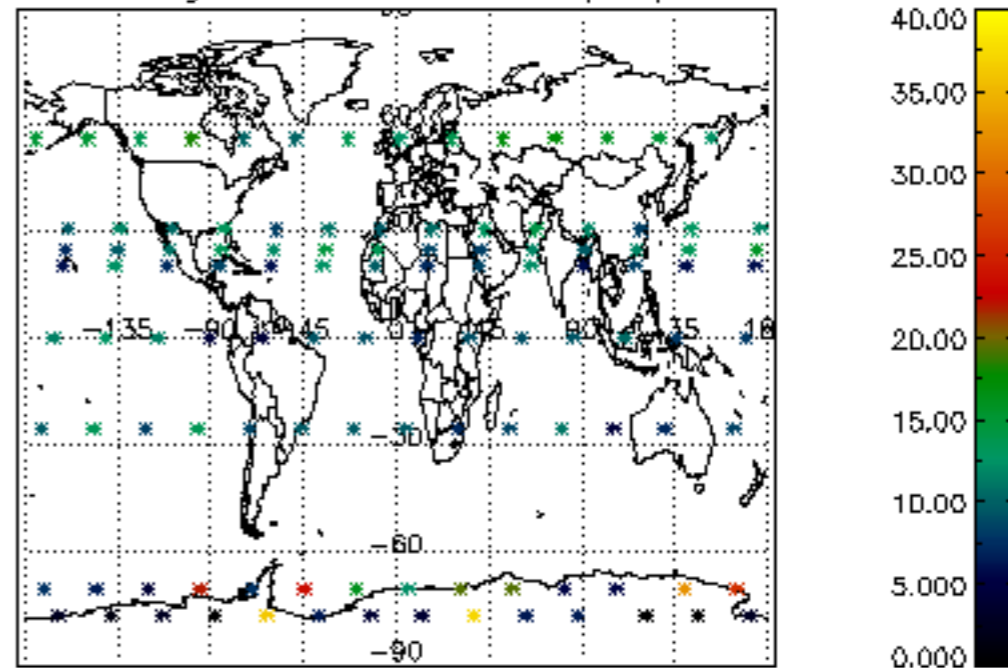

Percentage of saturation errors per profile