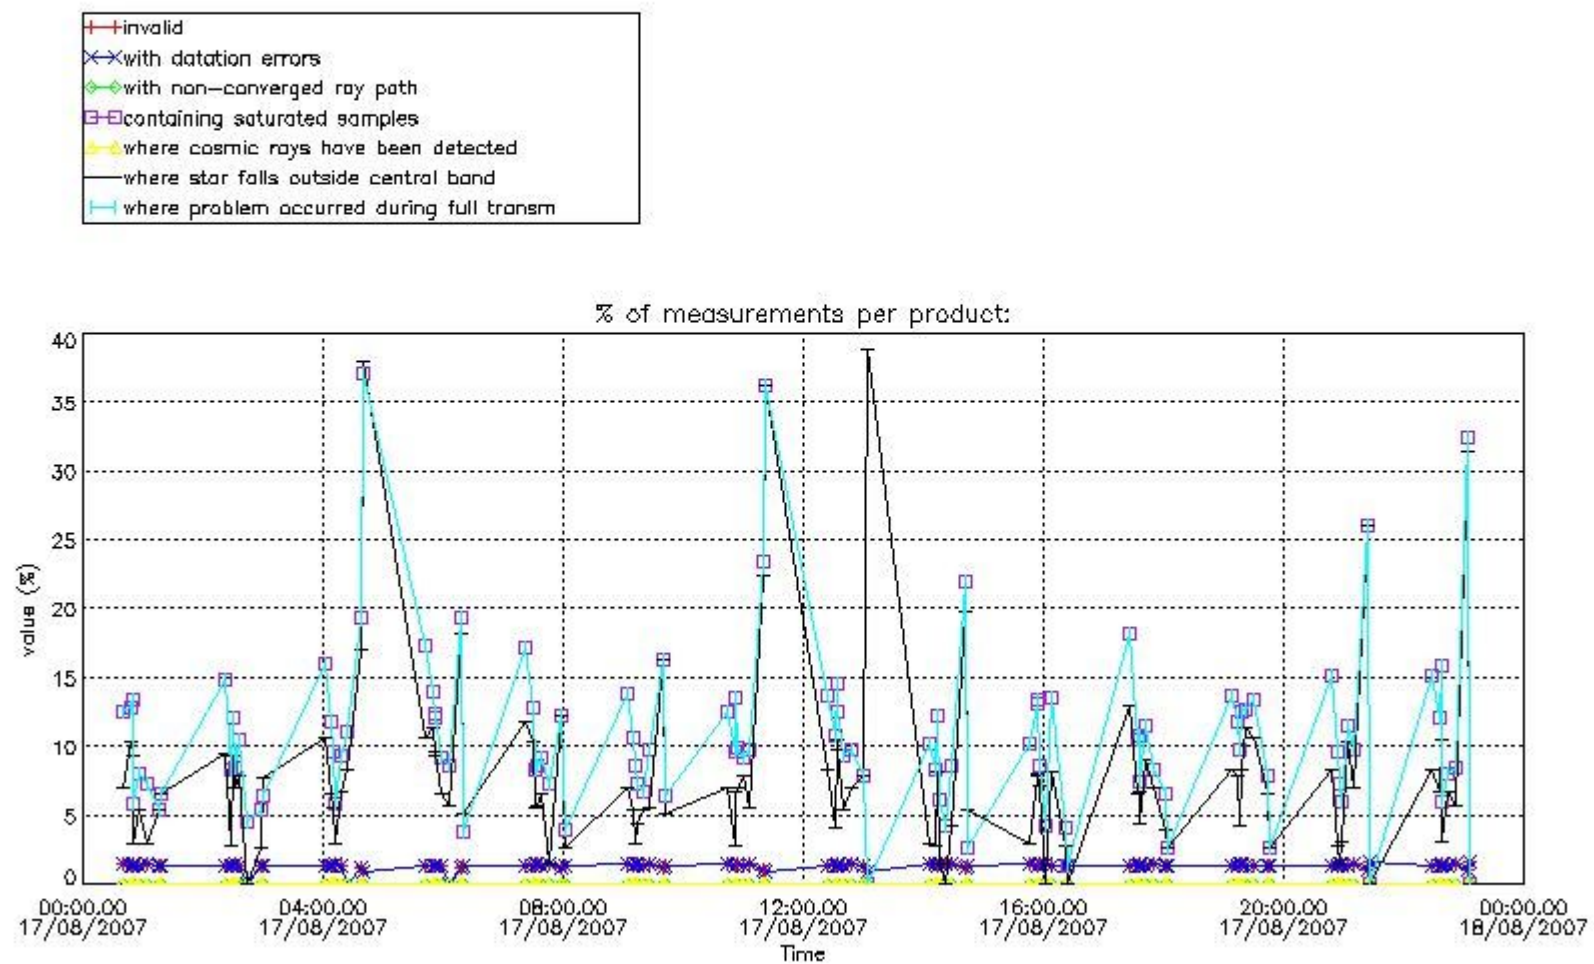

3.1 Plot quality information per product (time dependant)

3.2 Plot quality information per product (world map)

Percentage of flagged data per O3 profile

Percentage of flagged data per H2O profile

Percentage of flagged data per NO2 profile

Percentage of flagged data per NO3 profile

4. Level 1 quality information per product

In this section it is plotted some information contained in the Quality Summary data set of the level 2 products that comes from the level 1b processing. Products without errors (error flag in the MPH set to "0") are used.

4.1 Plot quality information per product (time dependant) coming from level 1b processing

4.1.1 Plot level 1 quality information per product (time dependant): ENVISAT ASCENDING passes

4.1.2 Plot level 1 quality information per product (time dependant): ENVI SAT DESCENDING passes