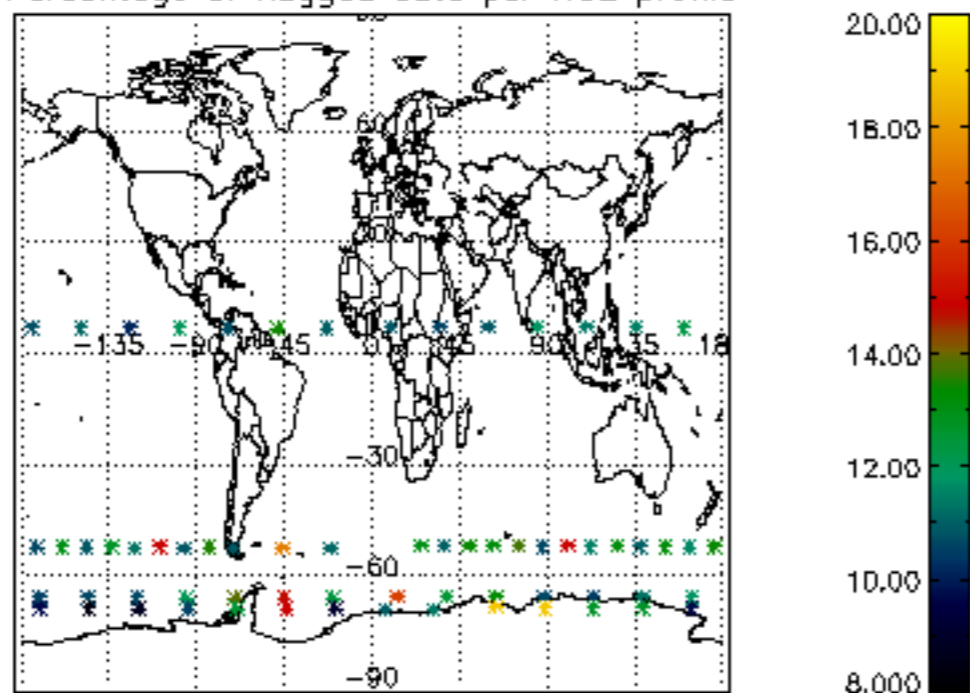

Percentage of flagged data per NO2 profile