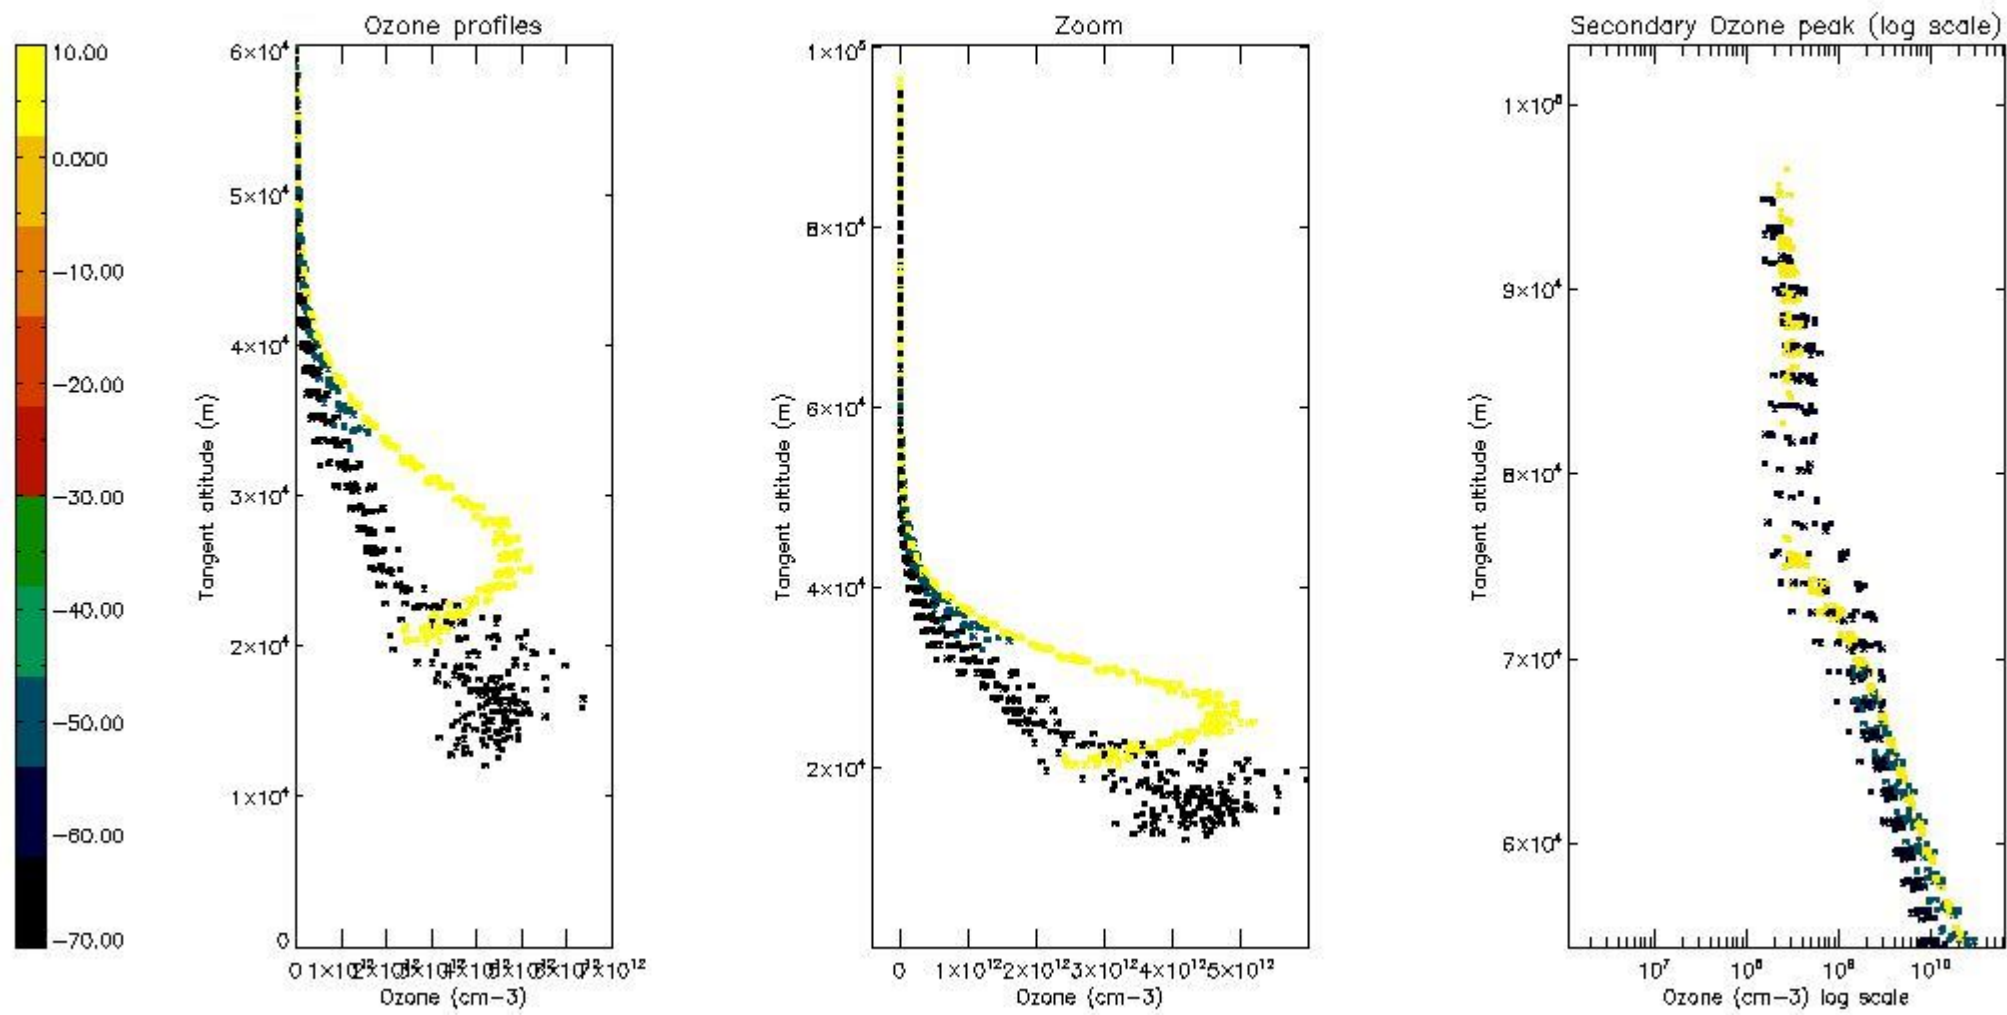

5.6 Plot NO₂ profiles for all STD (dark without errors)

The colorbar represents the latitude.