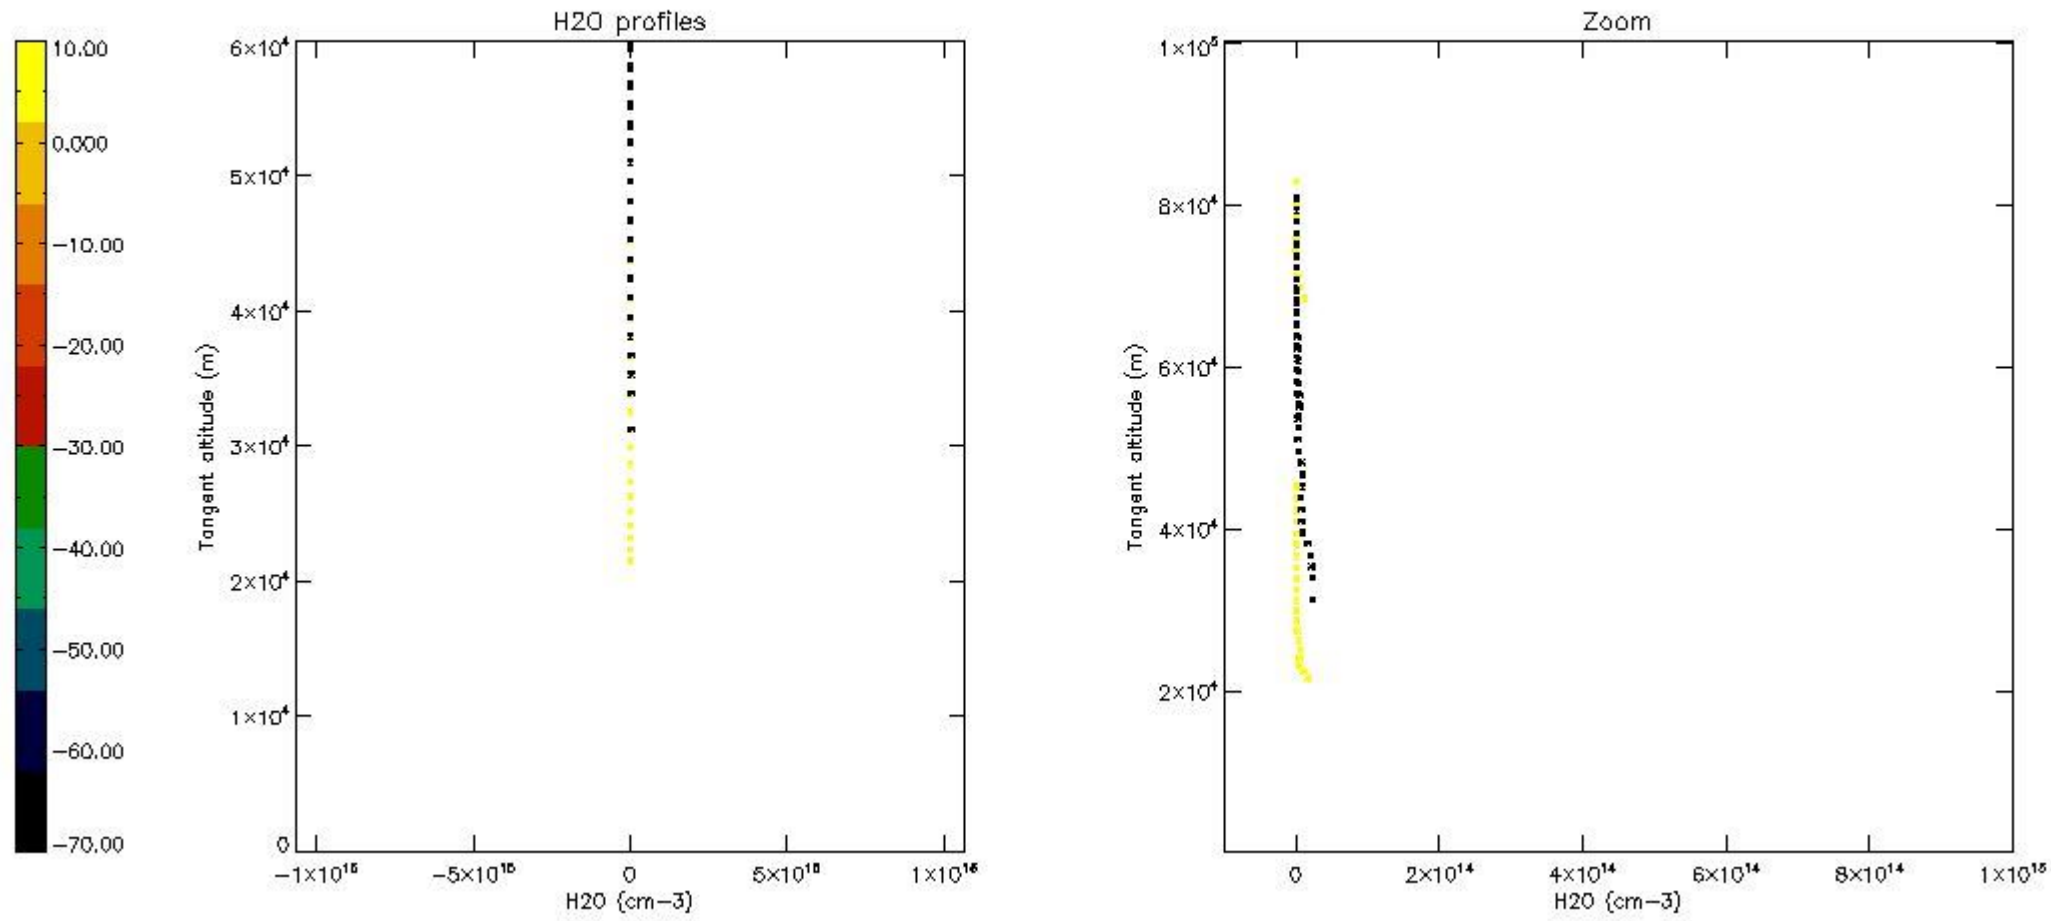

6. Auxiliary Data Files used for the production reported in section 2

The number reported in the third column indicates since which file (see list in section 2) the corresponding auxiliary file has been used. The fourth column is the date of those product files.

Type	Auxiliary Filename	Used since product	Used since product date
INST_PHYS_CHARACTERISTICS	GOM_INS_AXVIEC20091111_143220_20030716_120000_20500101_000000	1	17-AUG-2007 00:13:45
LEVEL-2_PROC_CONFIG	GOM_PR2_AXVIEC20091111_152718_20020301_000000_20500101_000000	1	17-AUG-2007 00:13:45
CROSS_SECTIONS_FILE	GOM_CRS_AXVIEC20091111_154832_20020301_000000_20500101_000000	1	17-AUG-2007 00:13:45