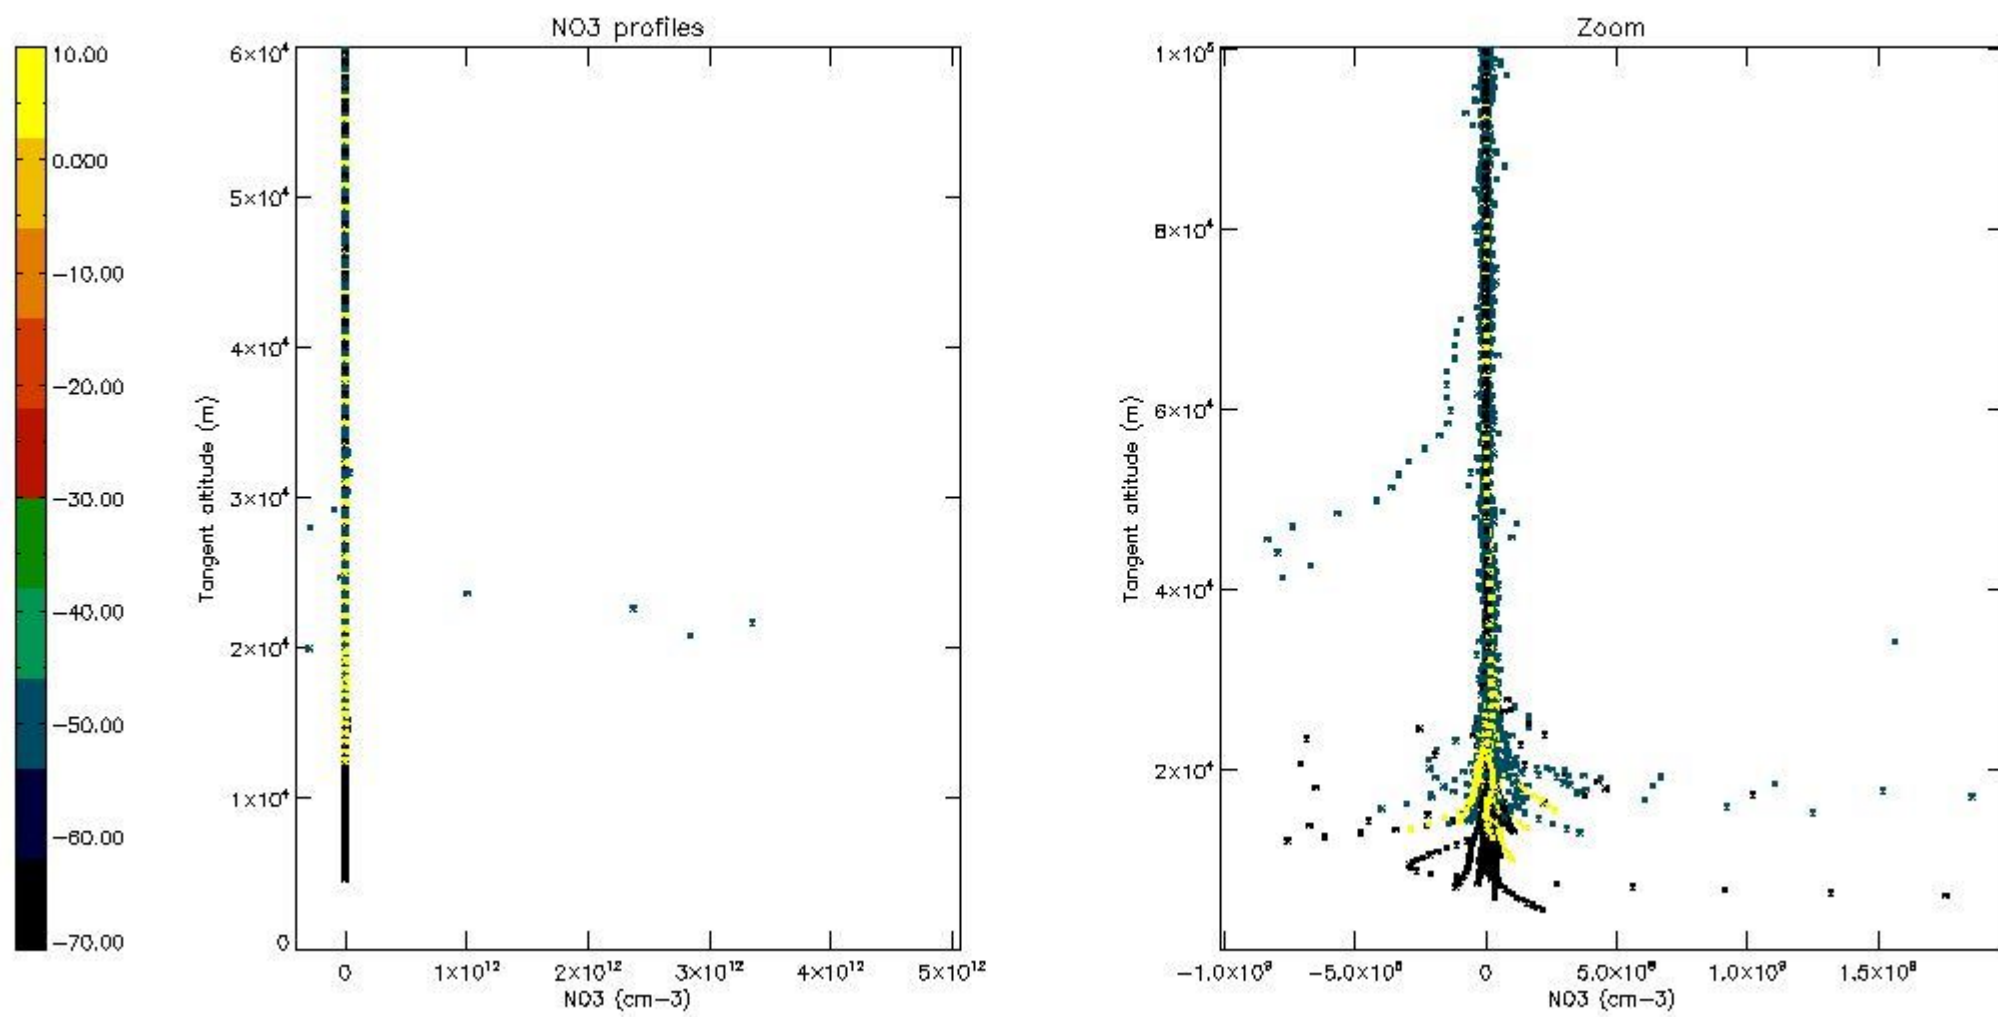

5.8 Plot H2O profiles for all STD (only for occultations of stars 1,2,3,4,13,14,16,26,63 dark without errors)

The colorbar represents the latitude.