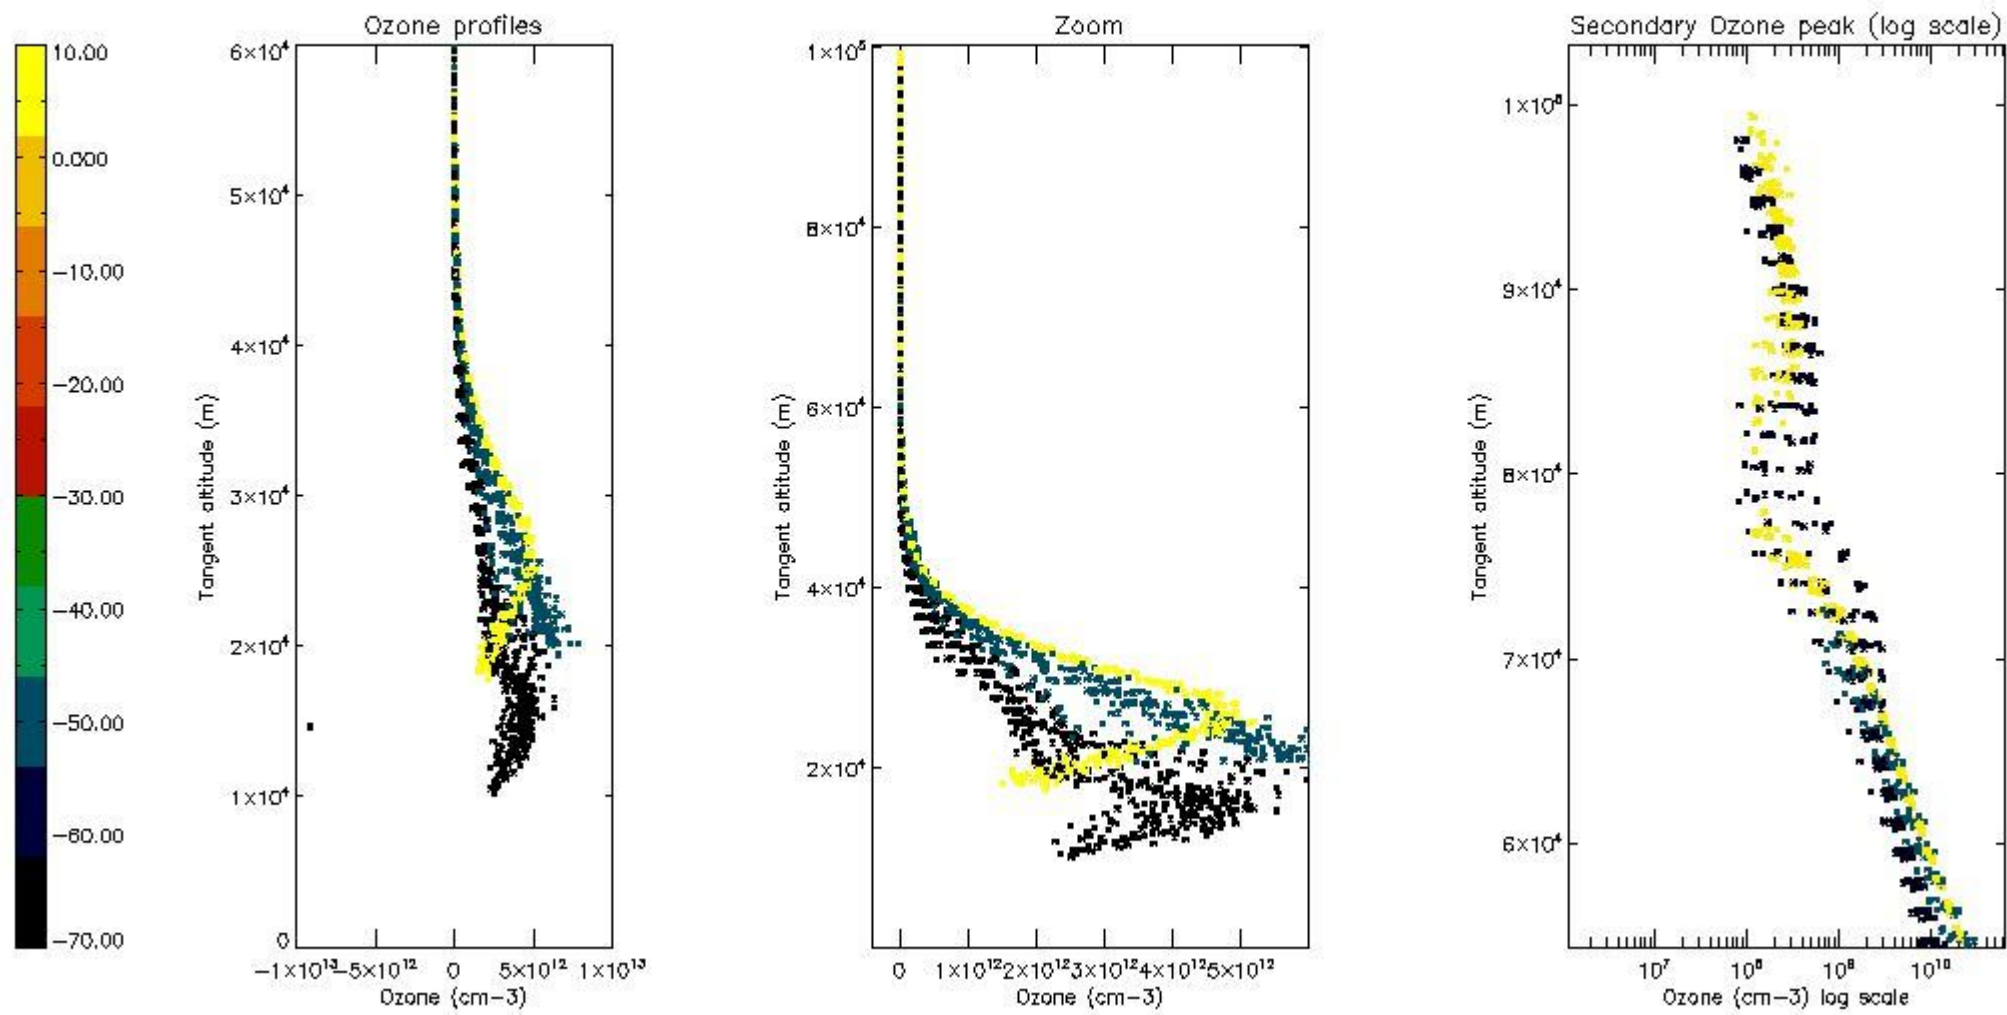

STD < 10	13
STD < 5	10

5.2 Plot ozone profiles for all STD (dark without errors)

The colorbar represents the latitude.

5.3 Plot ozone profiles where STD < 20% (dark without errors)

The colorbar represents the latitude.

5.4 Plot ozone profiles where STD < 10% (dark without errors)

The colorbar represents the latitude.

5.5 Plot ozone profiles where STD < 5% (dark without errors)

The colorbar represents the latitude.

5.6 Plot NO₂ profiles for all STD (dark without errors)

The colorbar represents the latitude.

5.7 Plot NO3 profiles for all STD (dark without errors)

The colorbar represents the latitude.

5.8 Plot H2O profiles for all STD (only for occultations of stars 1,2,3,4,13,14,16,26,63 dark without errors)