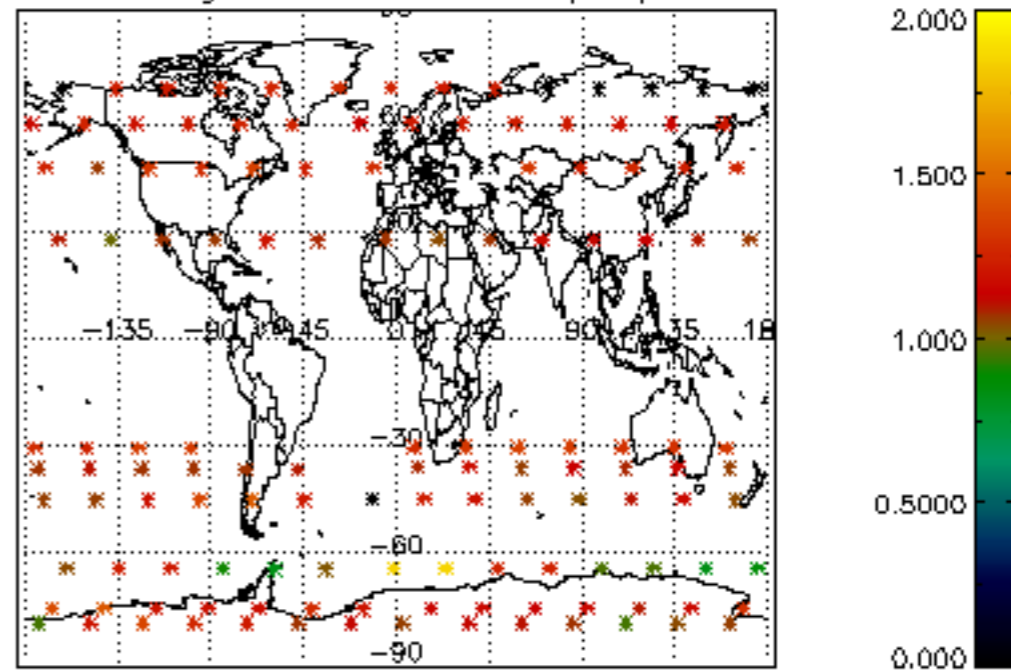

Percentage of flagged data per NO3 profile

Percentage of cosmic ray hits per profile

Percentage of datation errors per profile

Percentage of star falling outside central band per profile

Percentage of saturation errors per profile