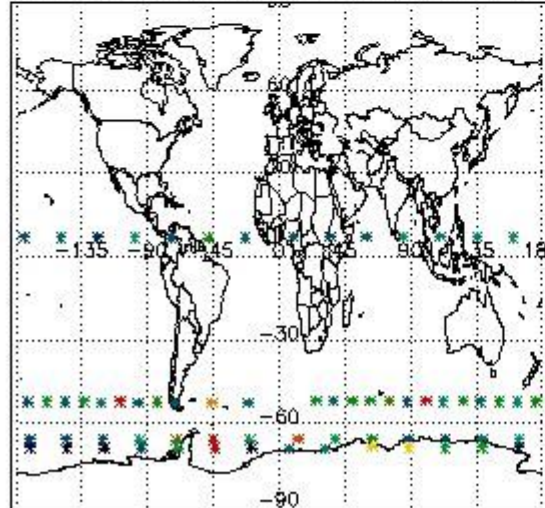

3.1 Plot quality information per product (time dependant)

3.2 Plot quality information per product (world map)

Percentage of flagged data per O3 profile

Percentage of flagged data per H2O profile

Percentage of flagged data per NO2 profile