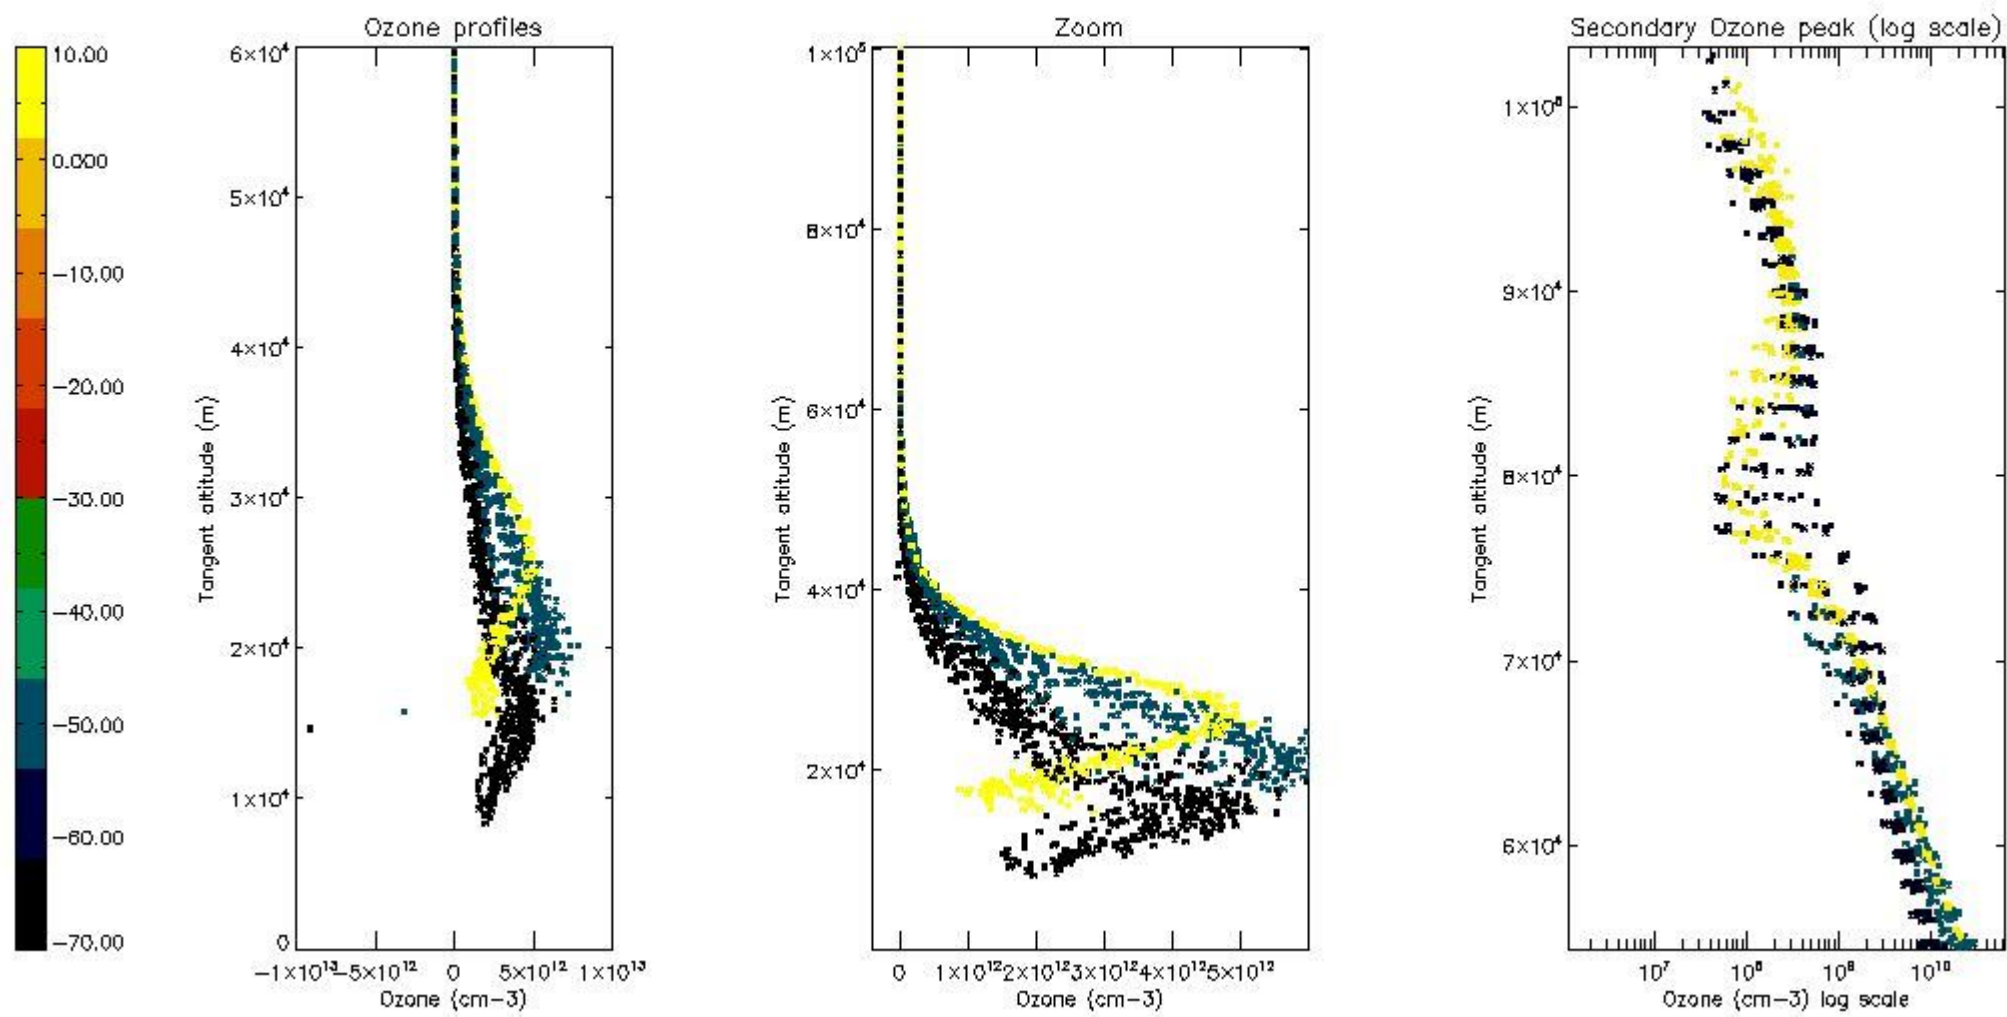

STD < 10	13
STD < 5	10

5.2 Plot ozone profiles for all STD (dark without errors)

The colorbar represents the latitude.

5.3 Plot ozone profiles where STD < 20% (dark without errors)

The colorbar represents the latitude.