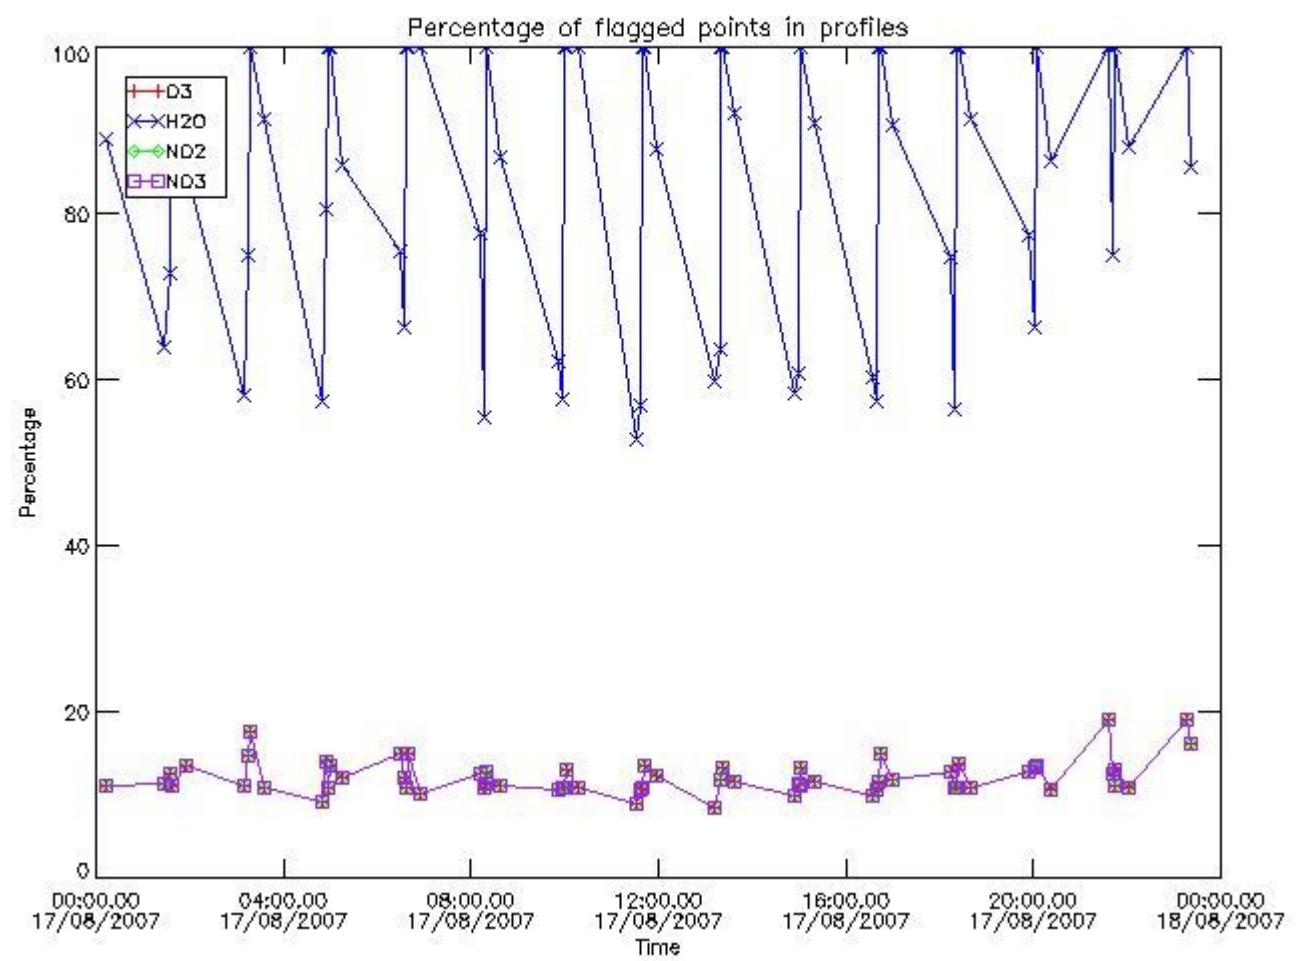

3. Quality information per product

In this section it is plotted some information contained in the Quality Summary data set of the level 2 products. Only products in dark limb conditions and without errors (error flag in the MPH set to "0") are used.

3.1 Plot quality information per product (time dependant)

Percentage of flagged data per O3 profile

Percentage of flagged data per H2O profile