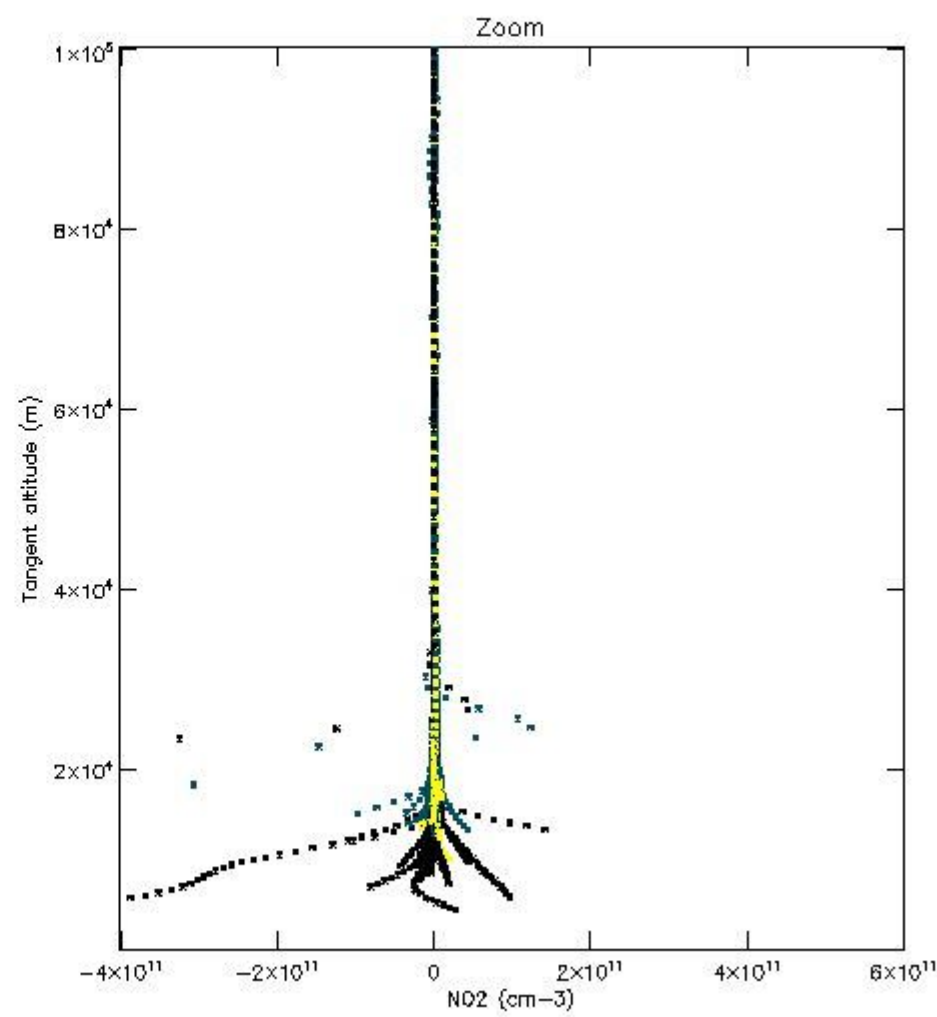

5.7 Plot NO3 profiles for all STD (dark without errors)

The colorbar represents the latitude.