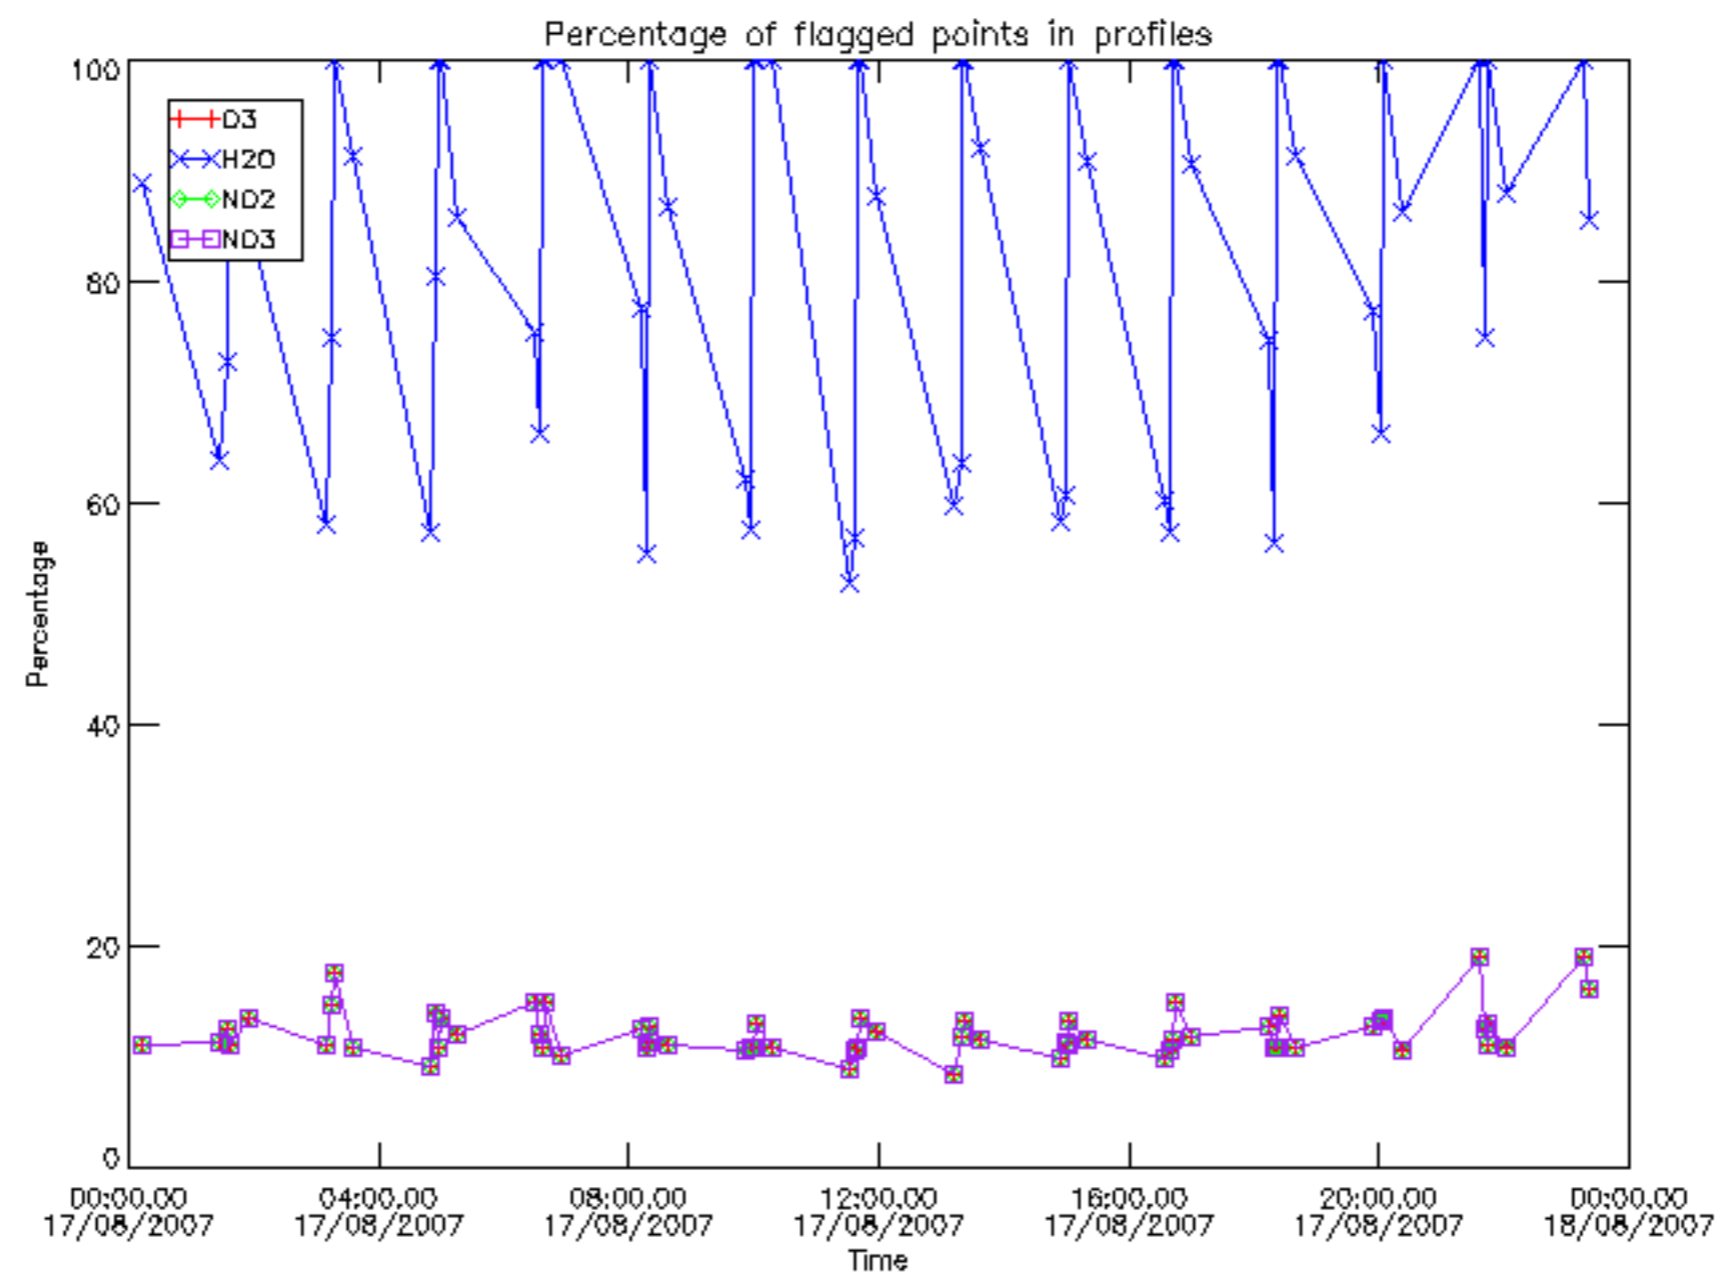

Percentage of flagged data per D3 profile

Percentage of flagged data per H2O profile