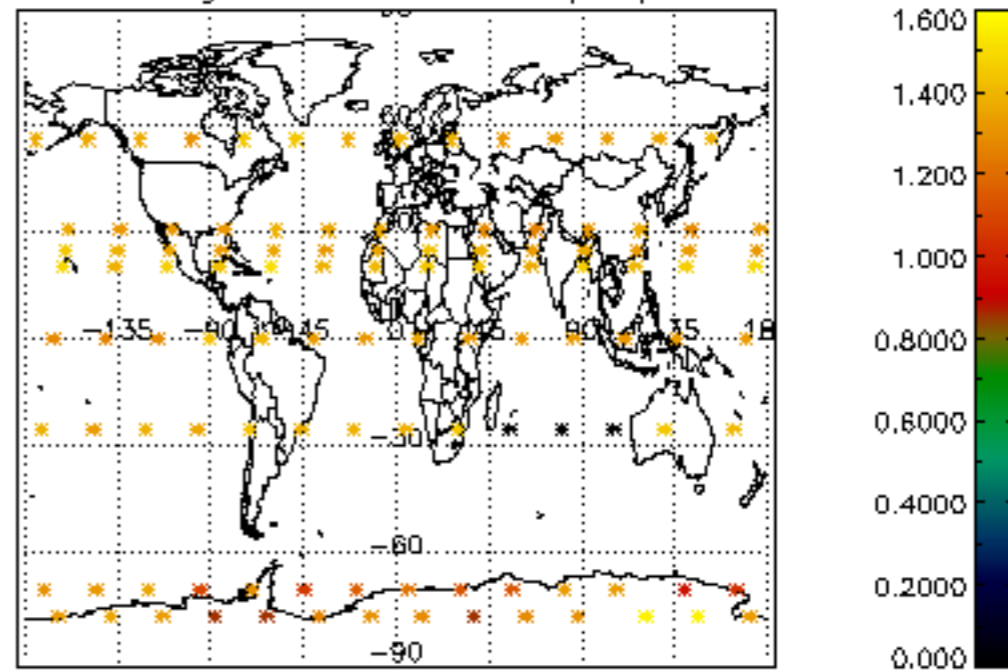

Percentage of datation errors per profile

Percentage of star falling outside central band per profile

Percentage of saturation errors per profile

Percentage of cosmic ray hits per profile

Percentage of datation errors per profile