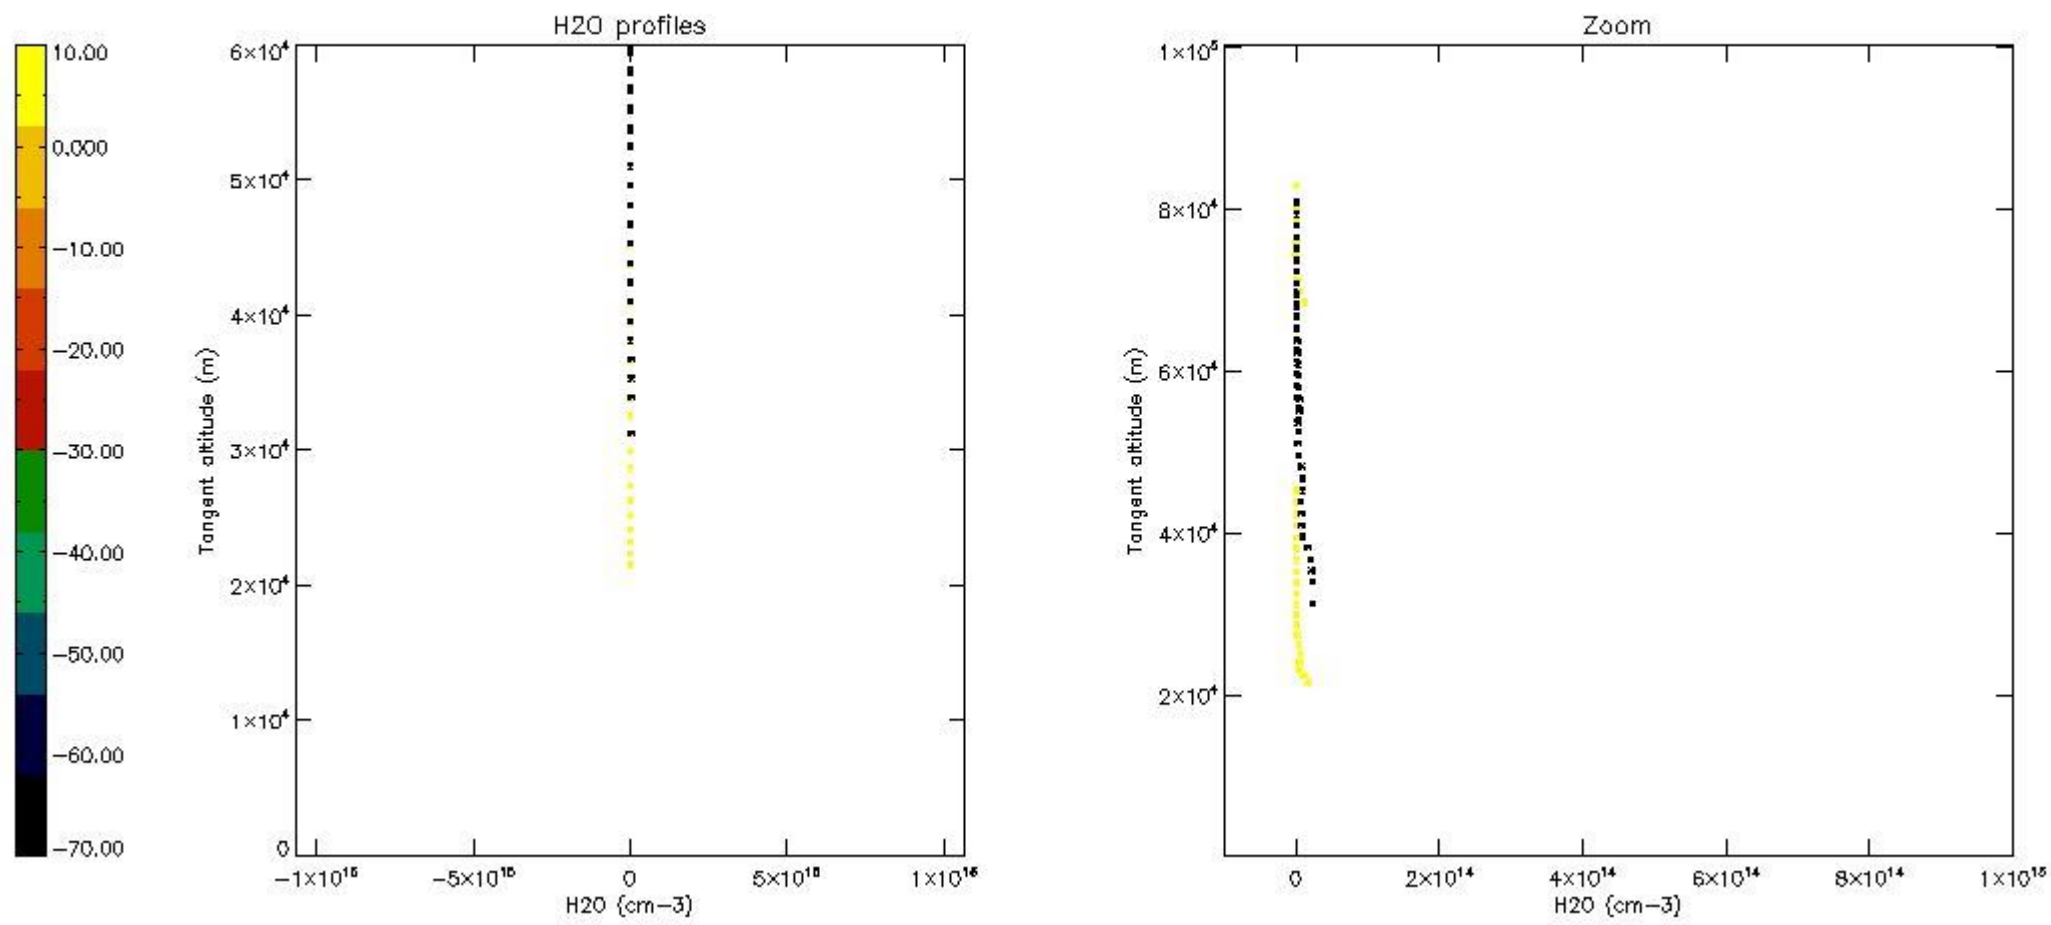

6. Auxiliary Data Files used for the production reported in section 2

The number reported in the third column indicates since which file (see list in section 2) the corresponding auxiliary file has been used. The fourth column is the date of those product files.

Type	Auxiliary Filename	Used since product	Used since product date
INST_PHYS_CHARACTERISTICS	GOM_INS_AXVIEC20091111_143220_20030716_120000_20500101_000000	1	17-AUG-2007 00:13:45
LEVEL-2_PROC_CONFIG	GOM_PR2_AXVIEC20091111_152718_20020301_000000_20500101_000000	1	17-AUG-2007 00:13:45
CROSS_SECTIONS_FILE	GOM_CRS_AXVIEC20091111_154832_20020301_000000_20500101_000000	1	17-AUG-2007 00:13:45