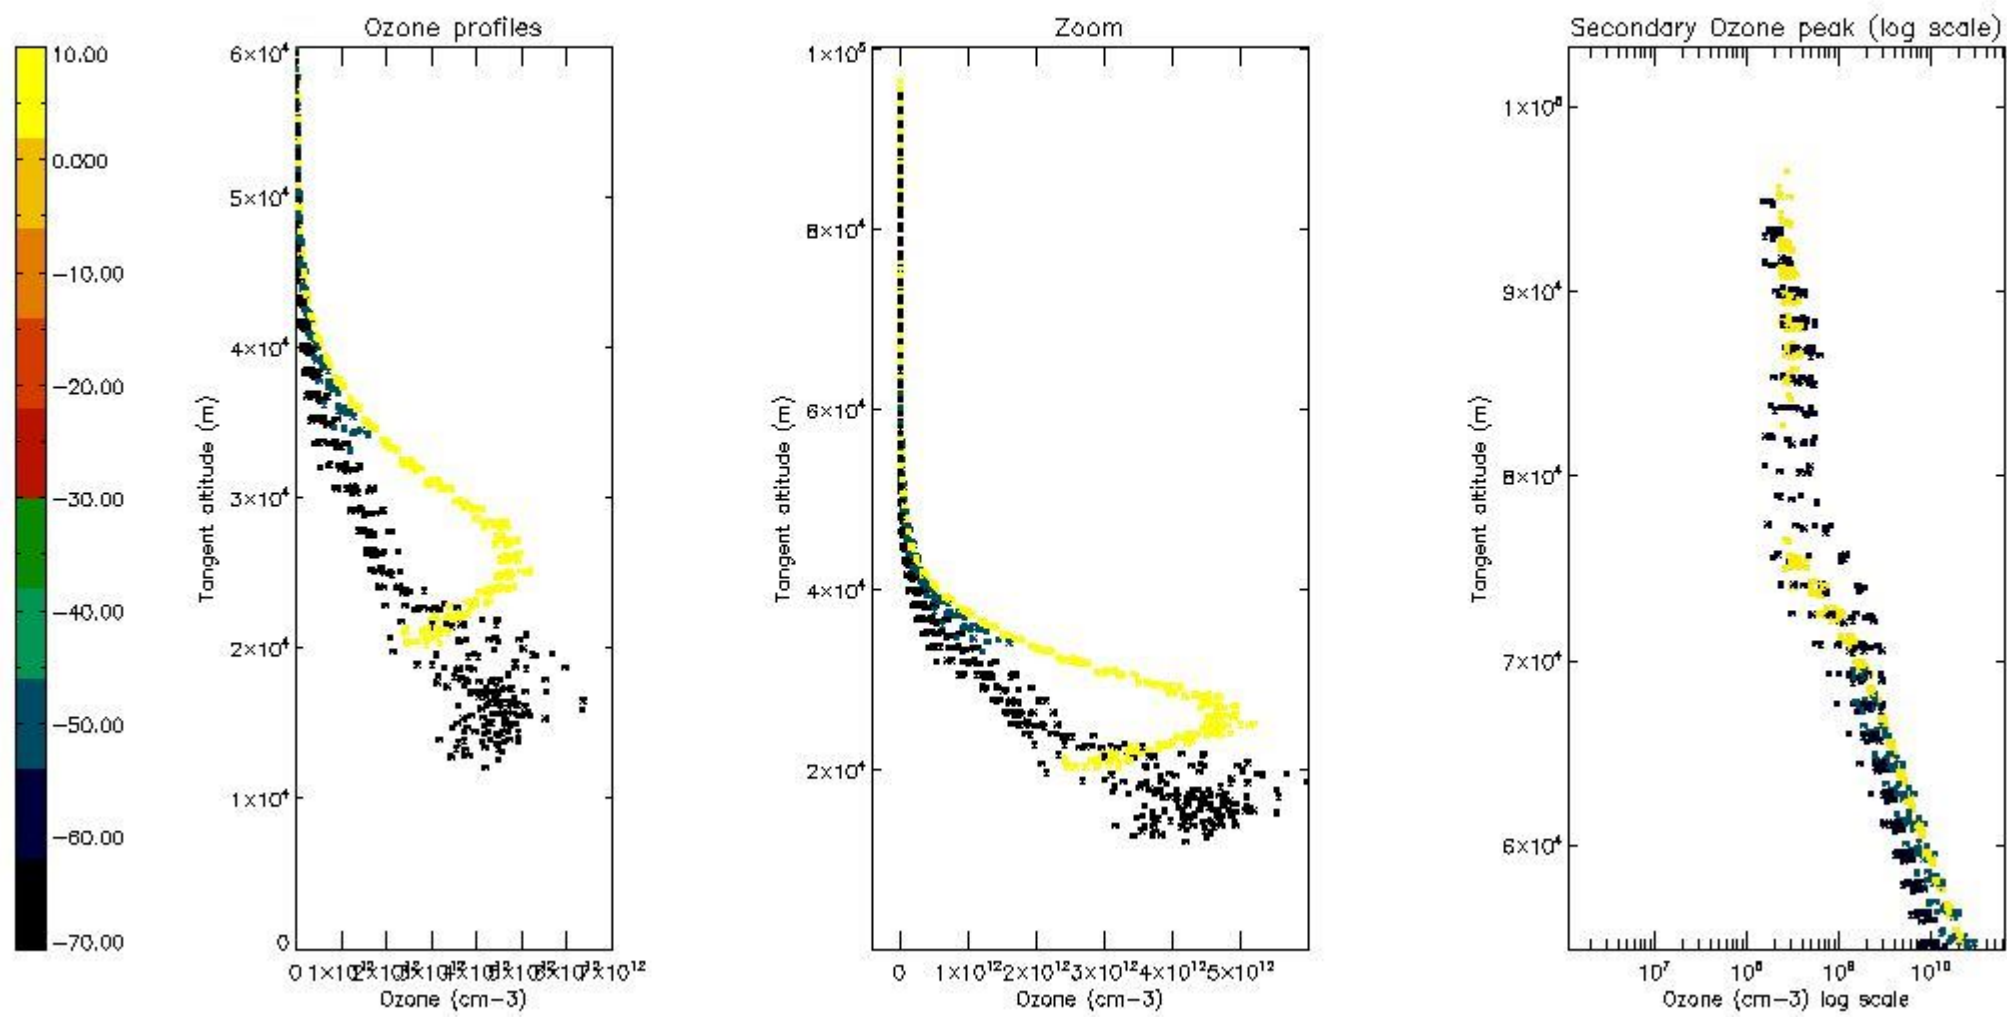

So, the table below shows the percentage of dark limb and valid observations for each criteria with respect to the overall valid daily observations.

Criteria	% of total production
All STD	30
STD < 20	17

STD < 10	13
STD < 5	10

5.2 Plot ozone profiles for all STD (dark without errors)

The colorbar represents the latitude.

5.3 Plot ozone profiles where STD < 20% (dark without errors)

The colorbar represents the latitude.

5.4 Plot ozone profiles where STD < 10% (dark without errors)

The colorbar represents the latitude.

5.5 Plot ozone profiles where STD < 5% (dark without errors)

The colorbar represents the latitude.

5.6 Plot NO₂ profiles for all STD (dark without errors)