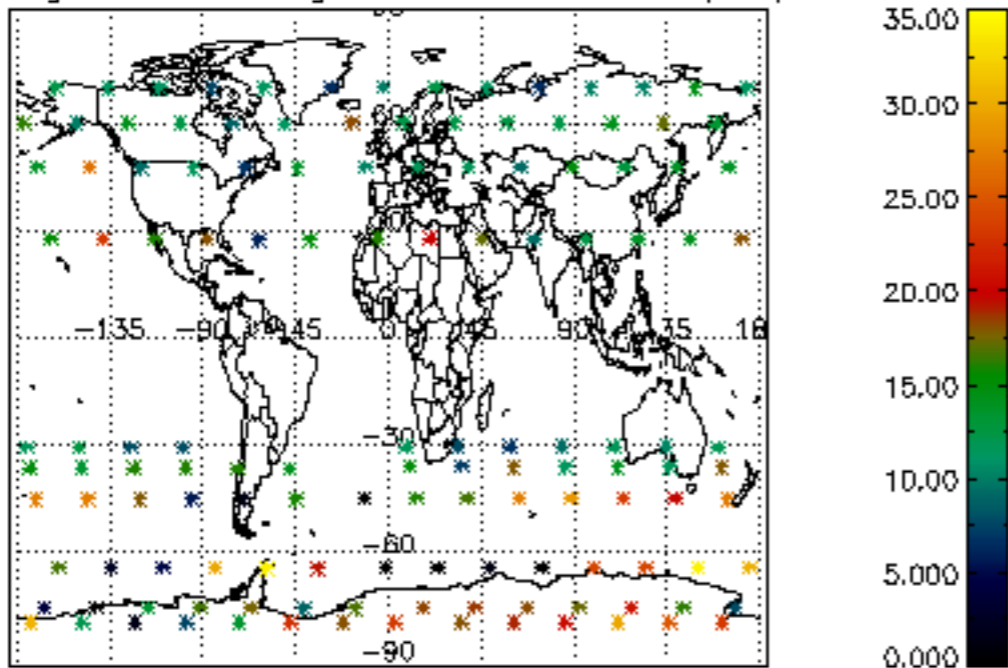

Percentage of cosmic ray hits per profile

Percentage of star falling outside central band per profile