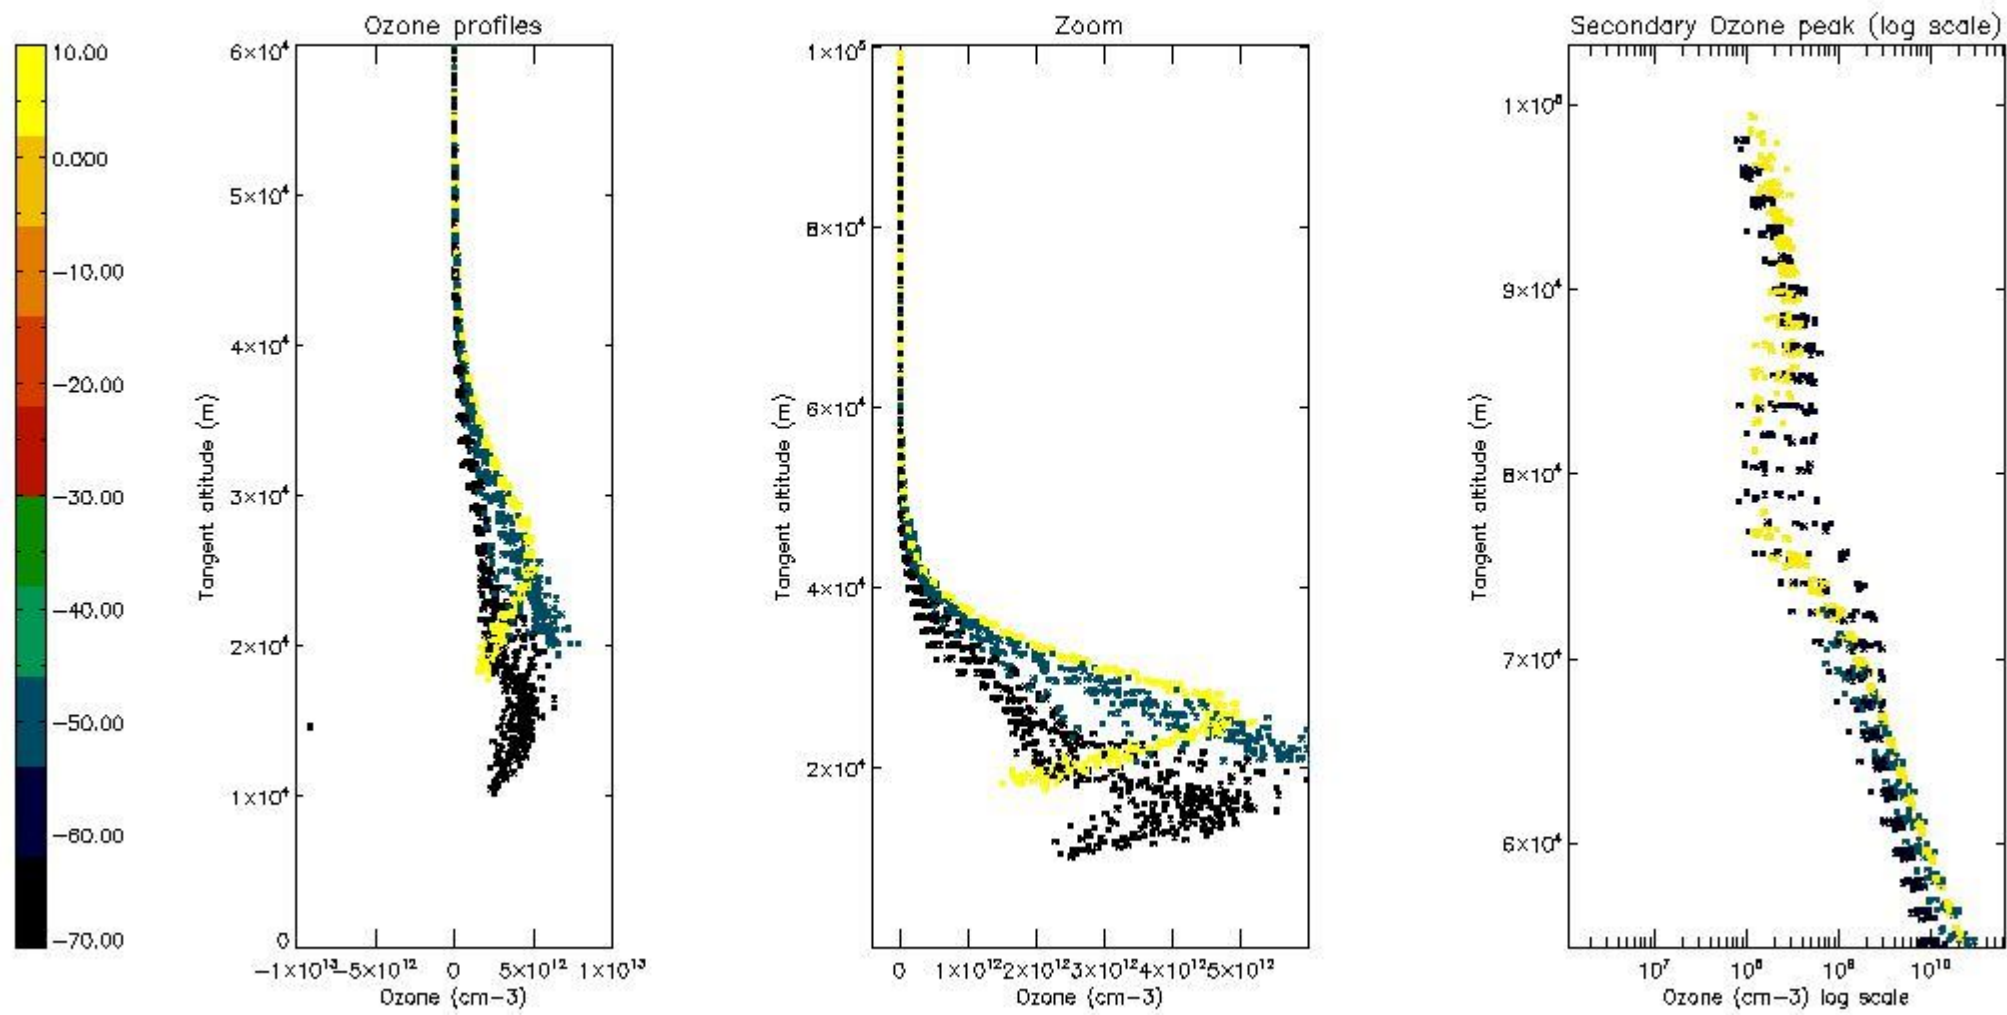

5.5 Plot ozone profiles where STD < 5% (dark without errors)

The colorbar represents the latitude.