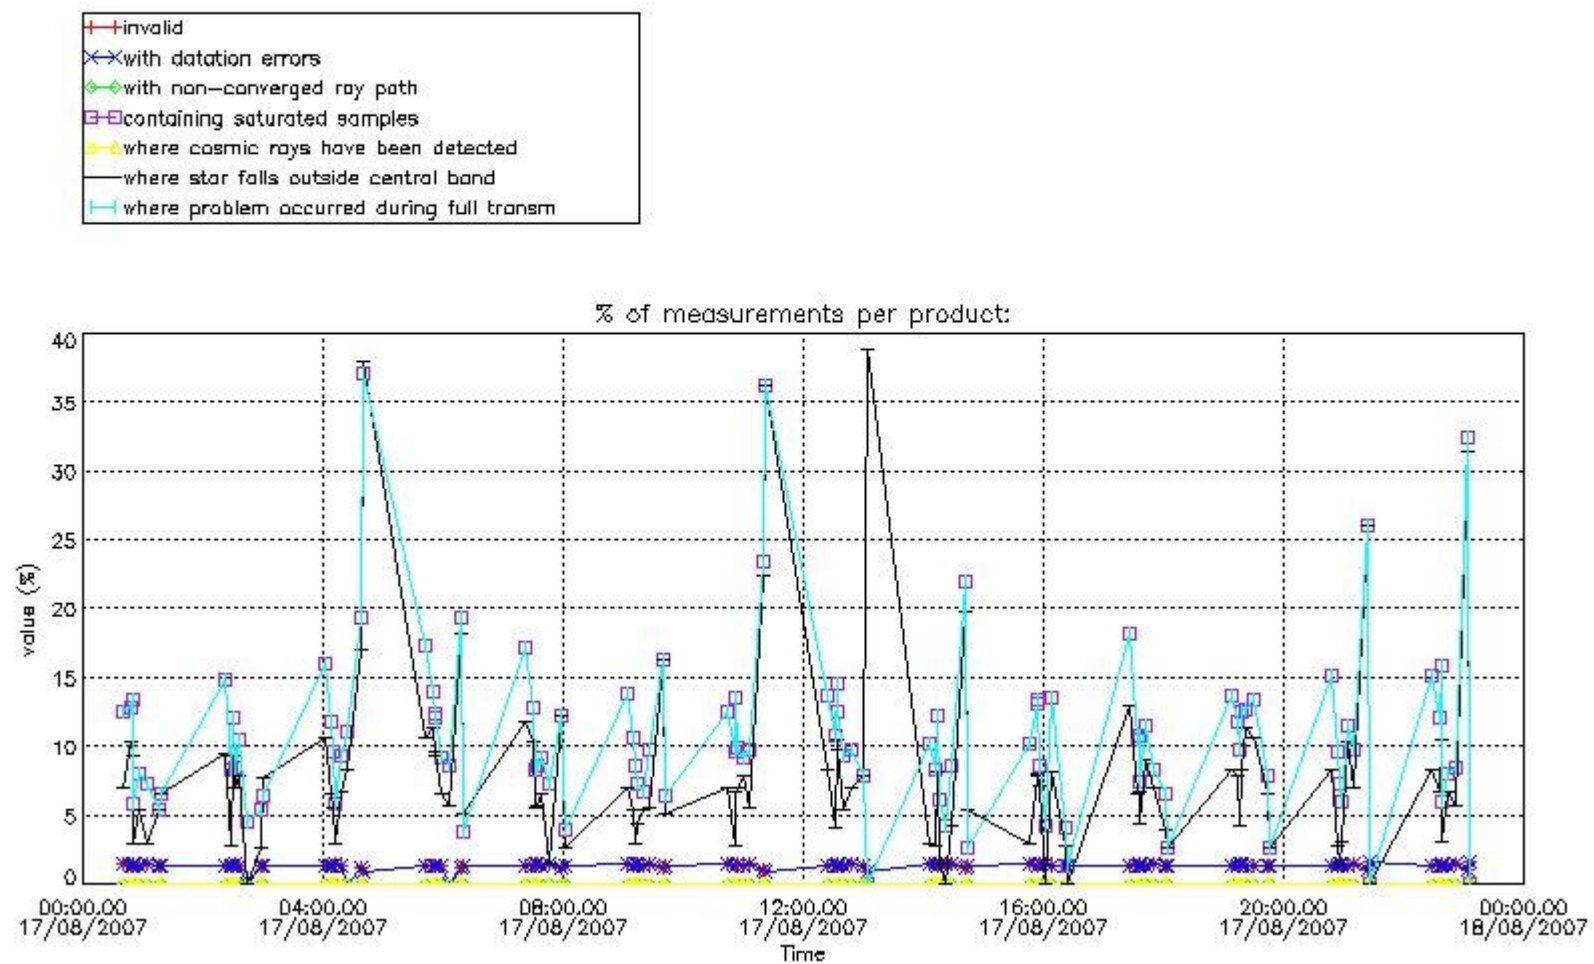

4.2 Plot quality information per product coming from level 1b processing (world map)

4.2.1 Plot level 1 quality information per product (world map): ENVISAT ASCENDING passes