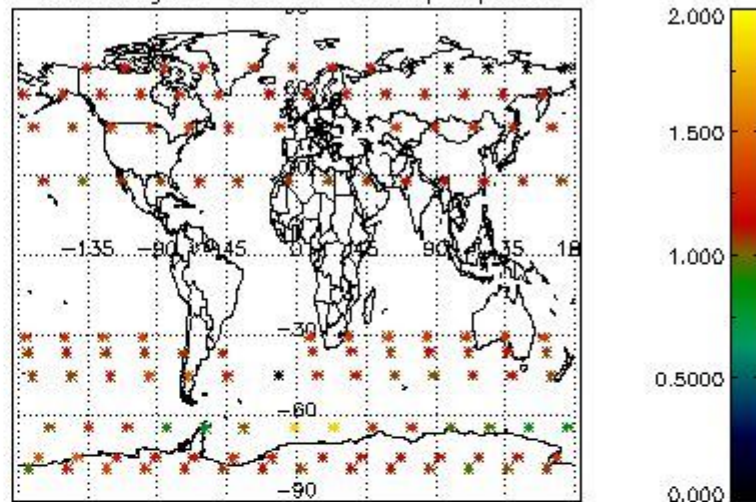

Percentage of datation errors per profile