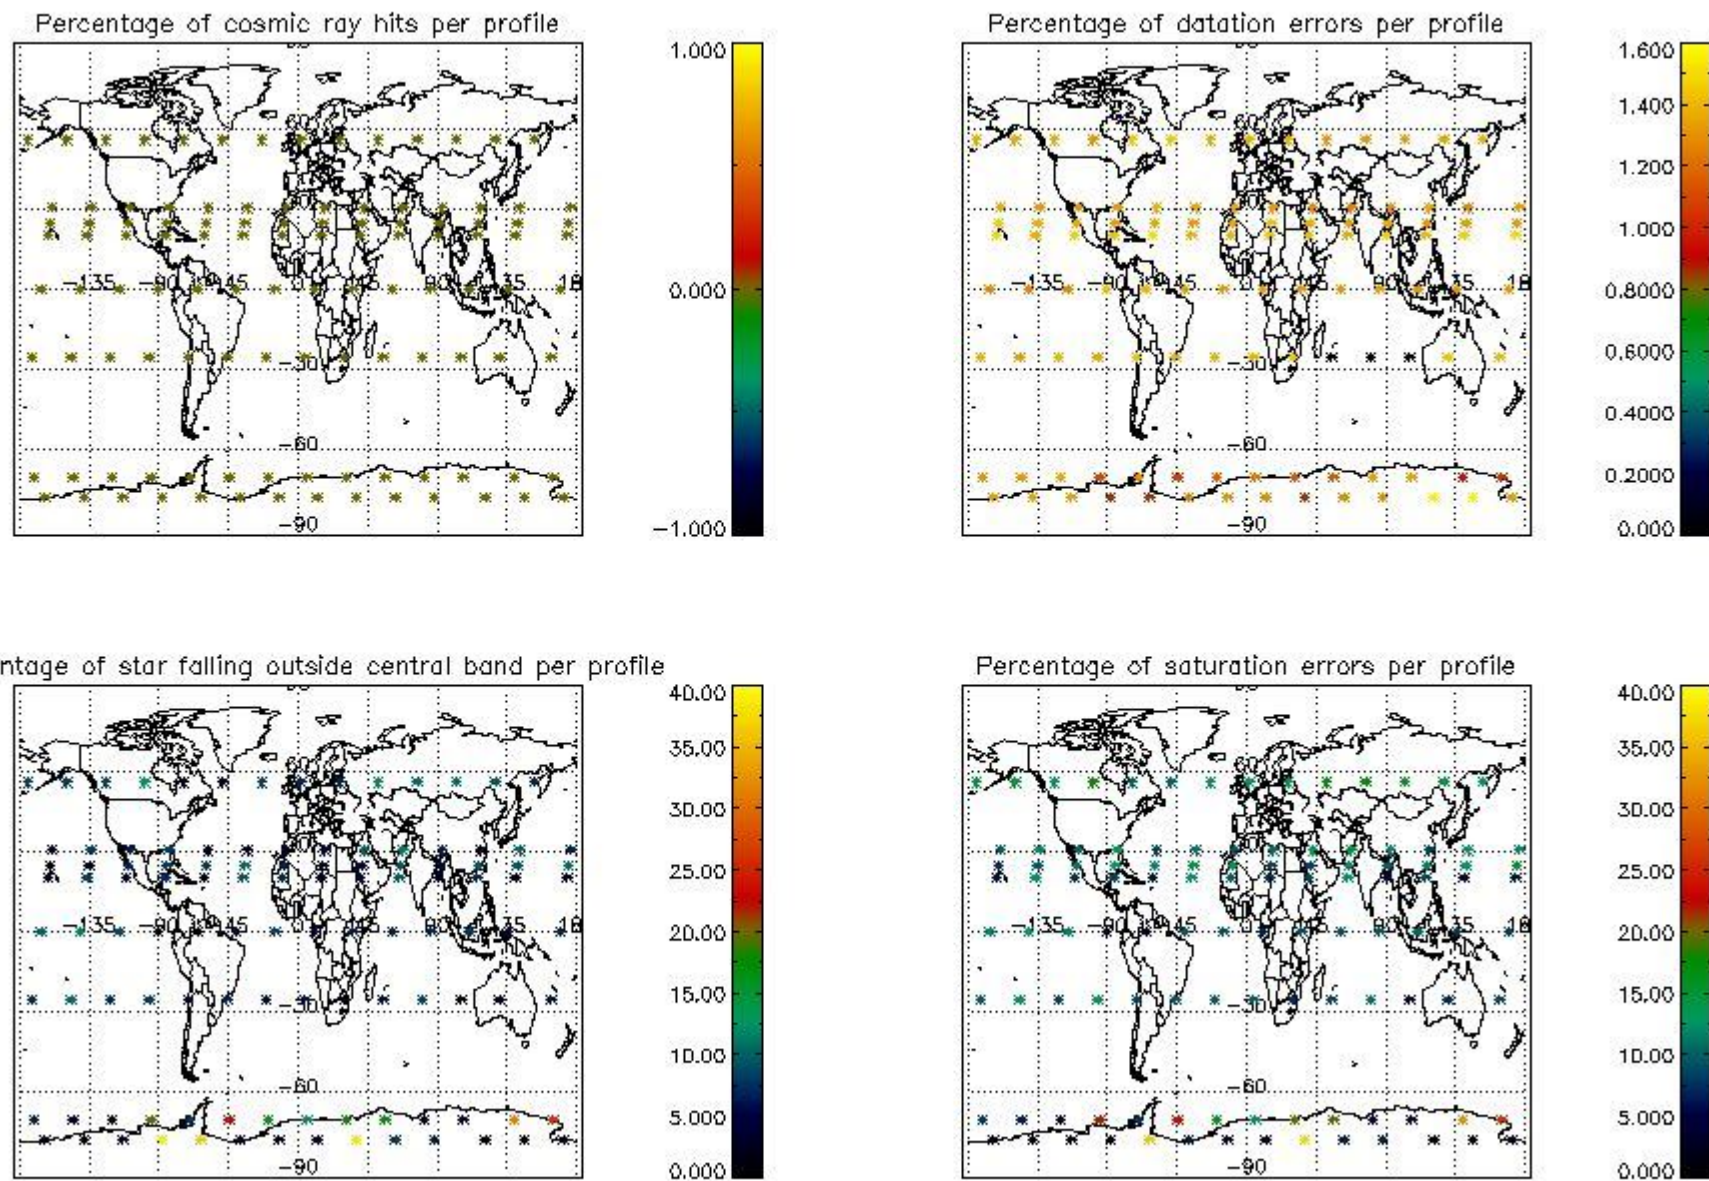

Percentage of datation errors per profile

Percentage of star falling outside central band per profile

Percentage of saturation errors per profile

4.2.2 Plot level 1 quality information per product (world map): ENVISAT DESCENDING passes