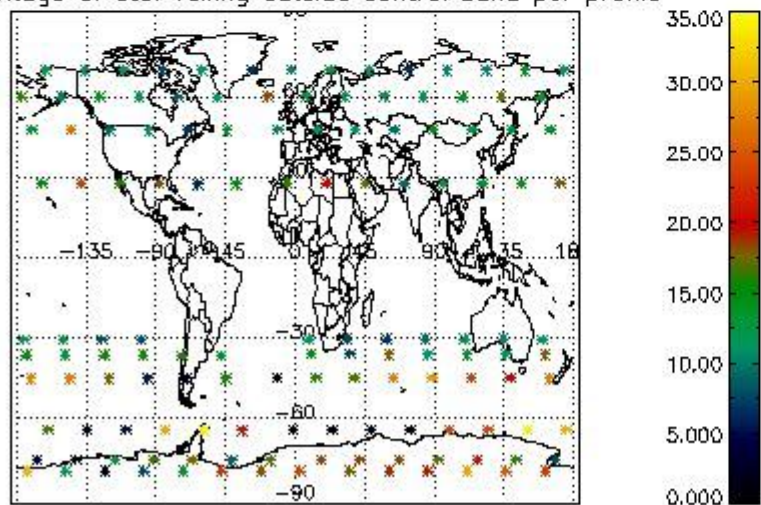

Percentage of star falling outside central band per profile