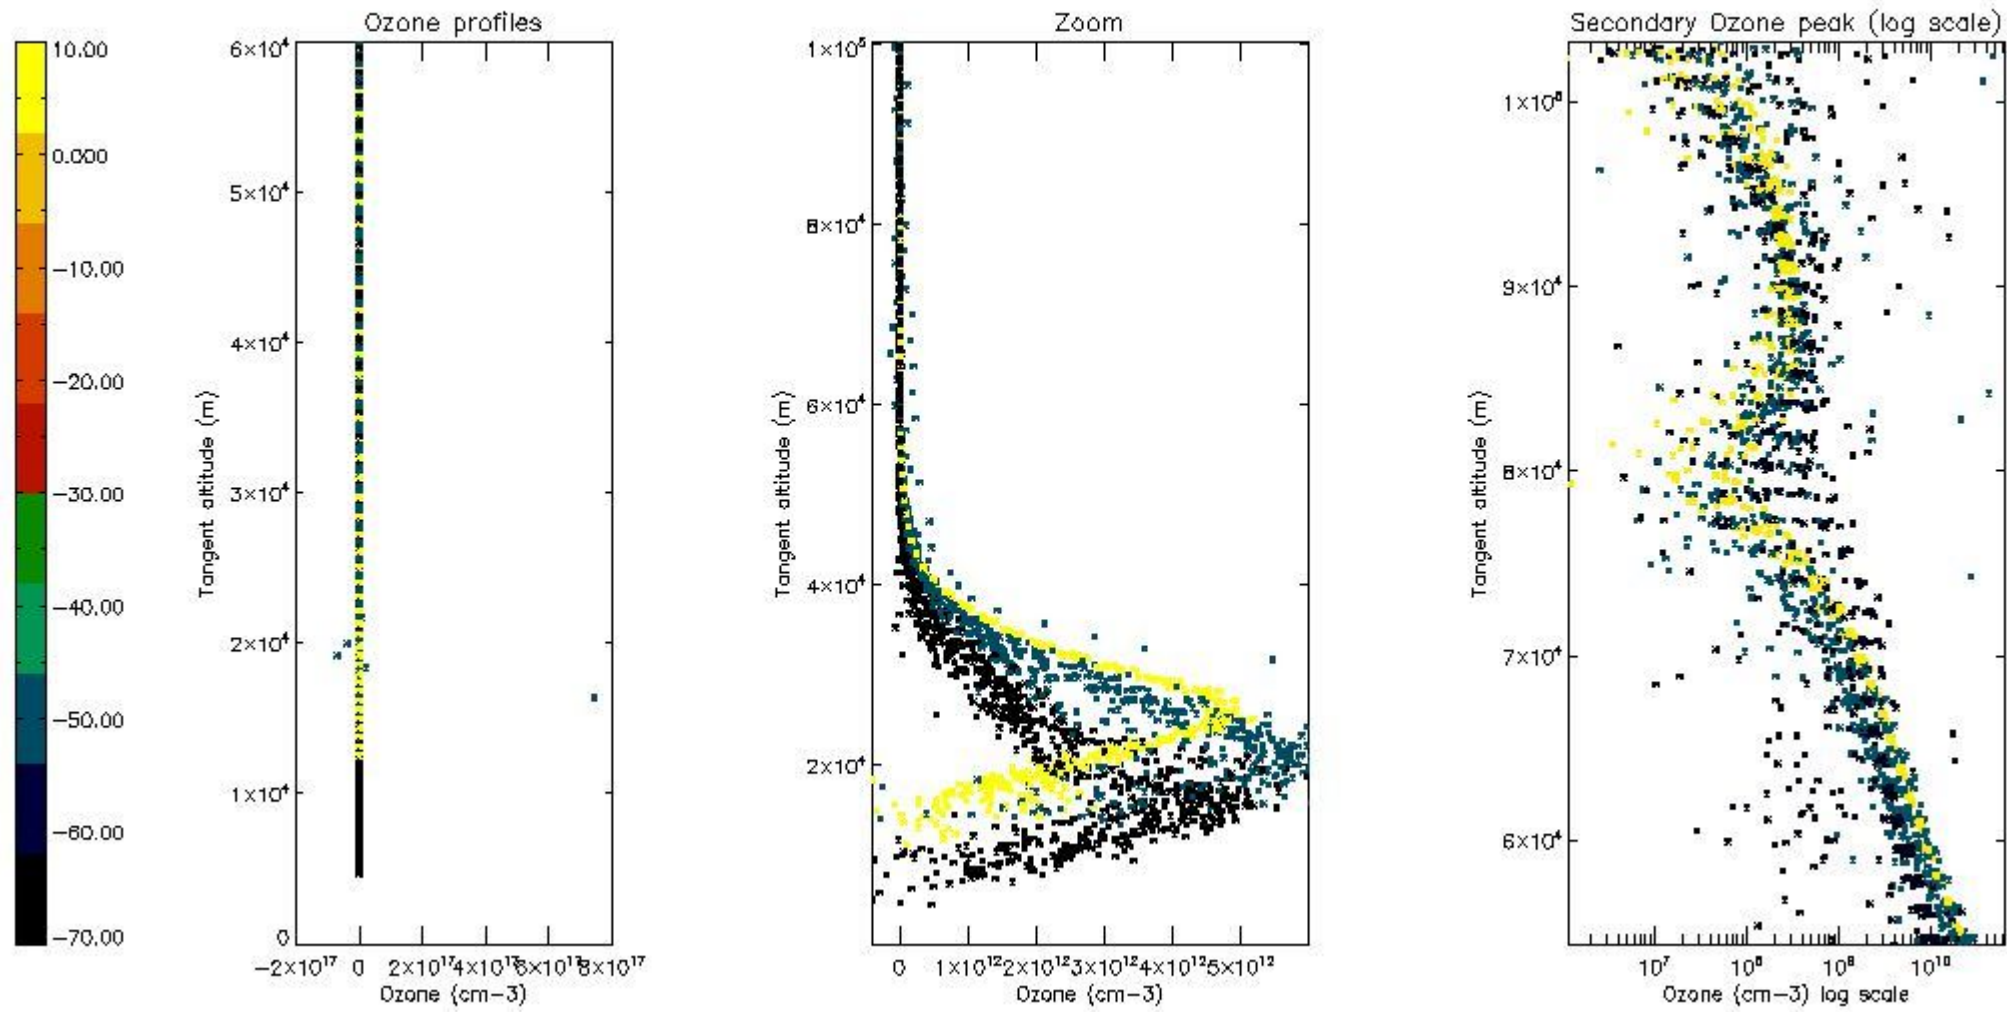

STD < 10	13
STD < 5	10

5.2 Plot ozone profiles for all STD (dark without errors)

The colorbar represents the latitude.

5.3 Plot ozone profiles where STD < 20% (dark without errors)

The colorbar represents the latitude.