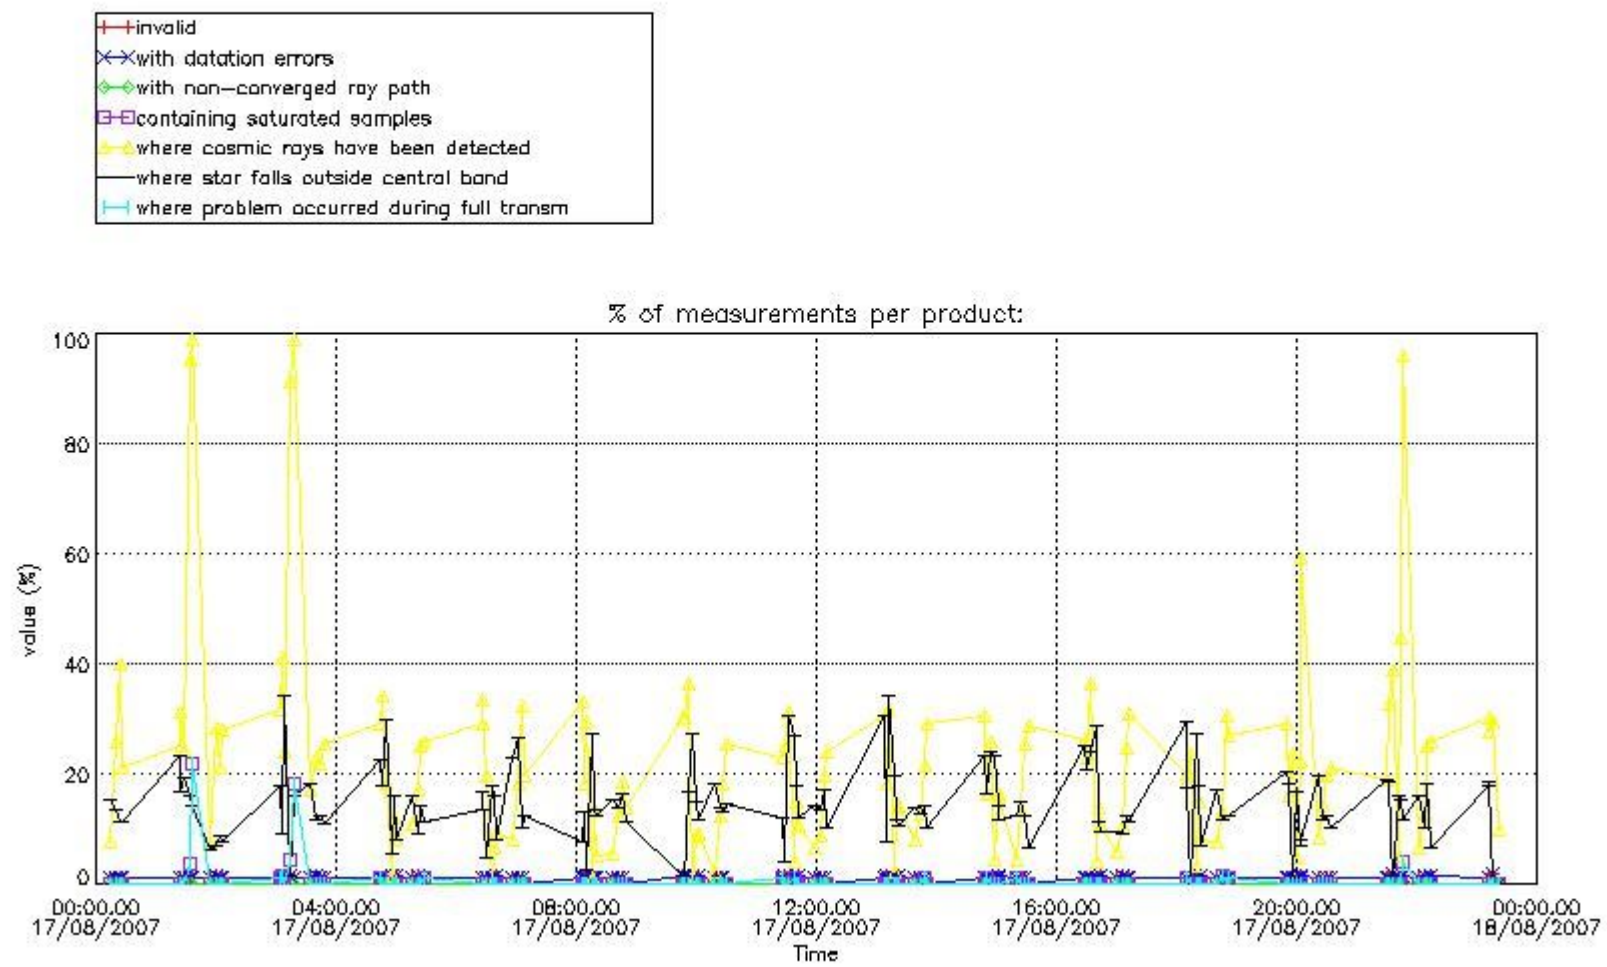

4.1.2 Plot level 1 quality information per product (time dependant): ENVI SAT DESCENDING passes