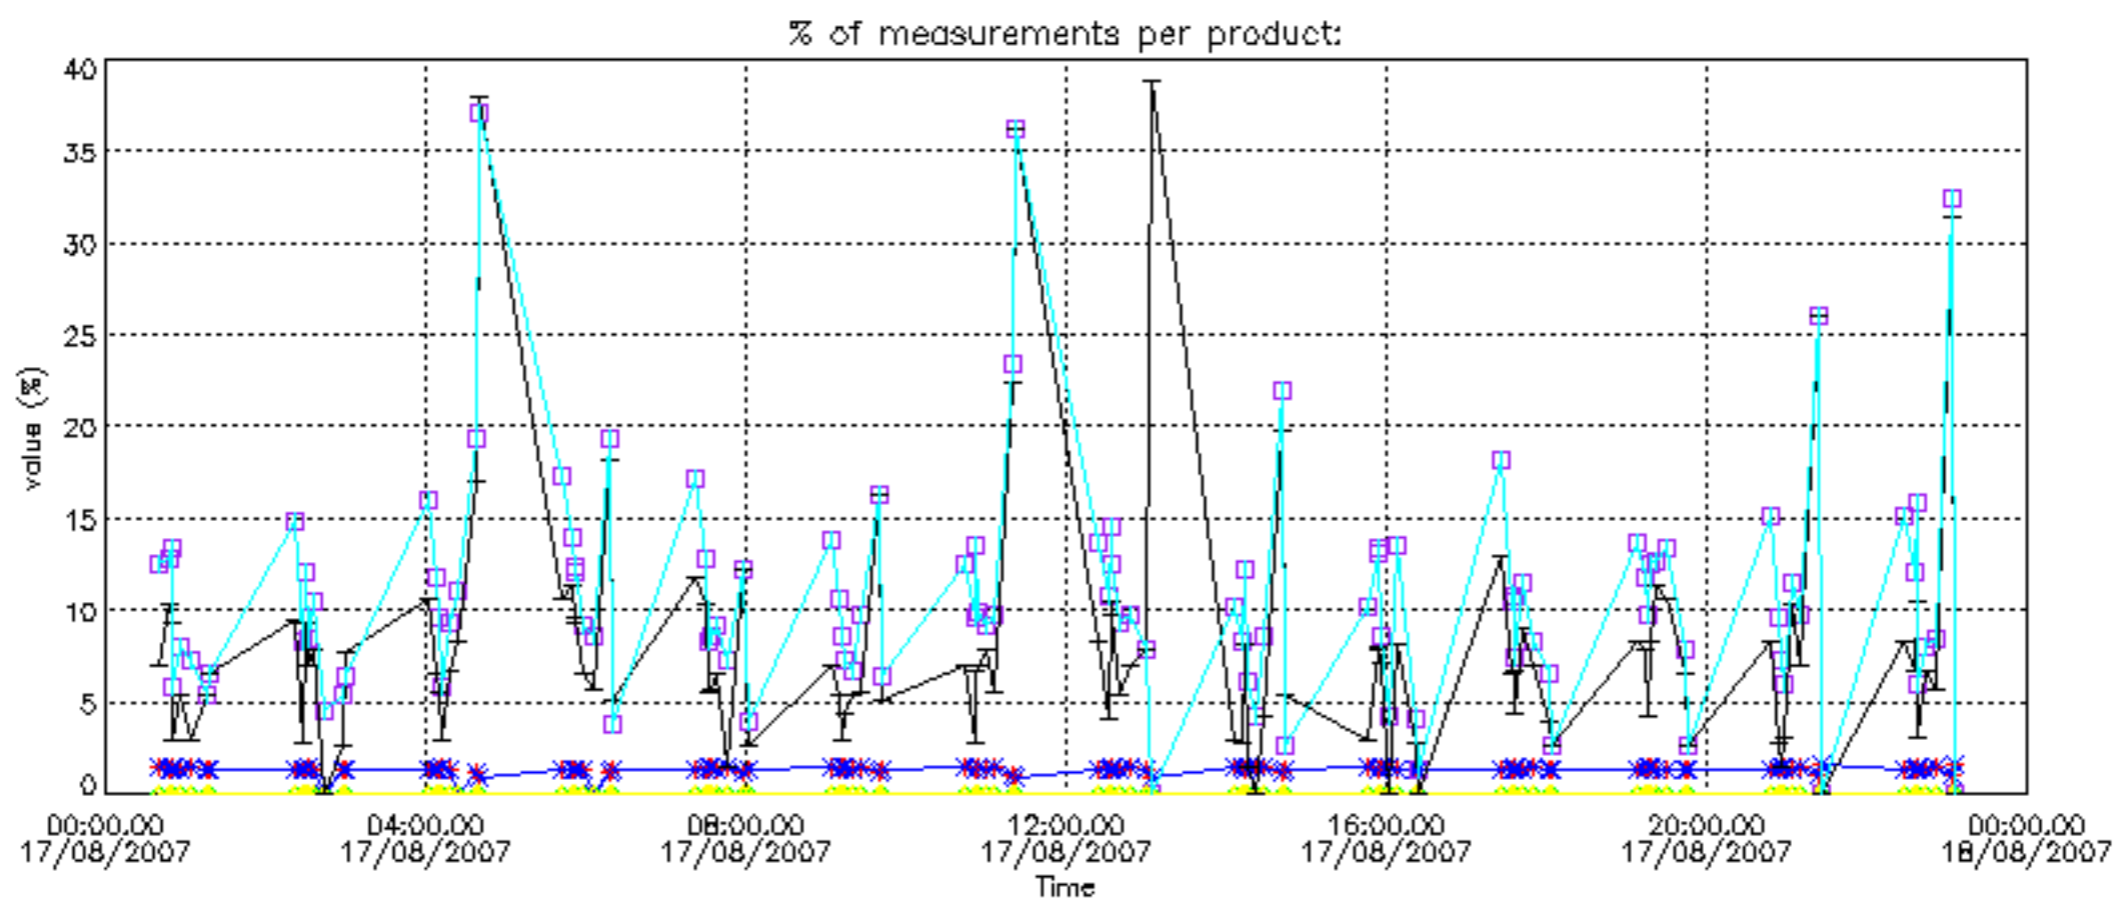

Percentage of cosmic ray hits per profile

Percentage of datation errors per profile