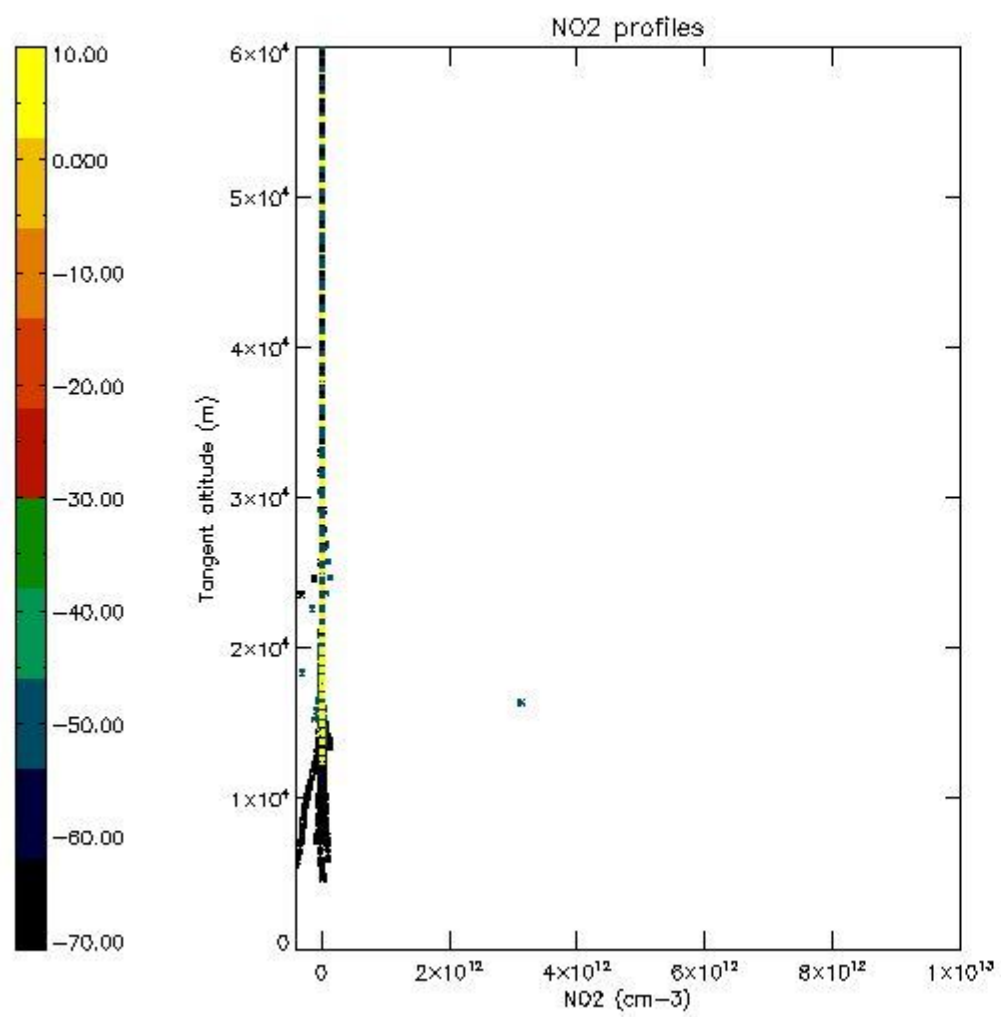

5.4 Plot ozone profiles where STD < 10% (dark without errors)

The colorbar represents the latitude.

5.5 Plot ozone profiles where STD < 5% (dark without errors)

The colorbar represents the latitude.

5.6 Plot NO₂ profiles for all STD (dark without errors)

The colorbar represents the latitude.

5.7 Plot NO3 profiles for all STD (dark without errors)

The colorbar represents the latitude.

5.8 Plot H2O profiles for all STD (only for occultations of stars 1,2,3,4,13,14,16,26,63 dark without errors)