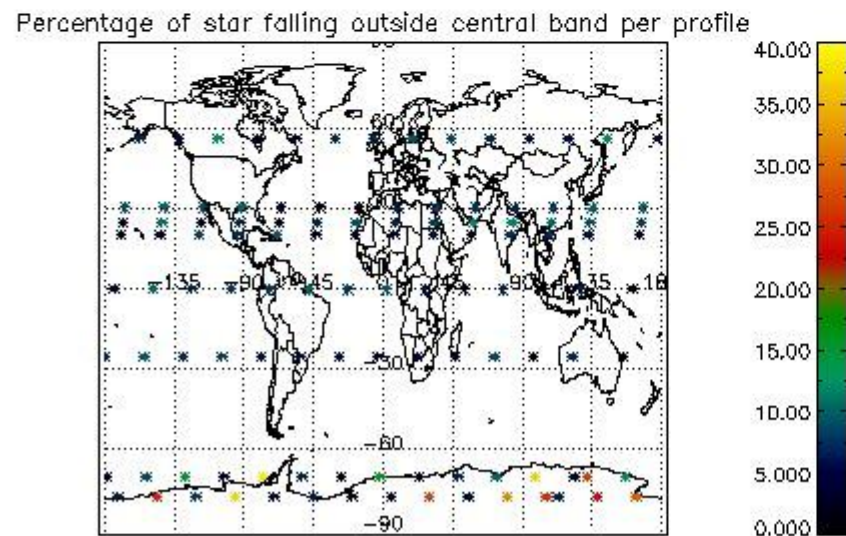

5. Trace gas profiles

5.1 Ozone statistics based on quality of products

The final quality of the products can be "measured" using the STD (Standard Deviation) attached to every point profile. This information is written to the parameter GOM_NL__2P/NL_LOCAL_SPECIES_DENSITY/o3_std of the level 2 products. The table below shows the statistics for given STD ranges.

The statistics are given with respect to the overall valid production:

- Products without fatal errors: GOM_NL__2P/MPH/PRODUCT_ERR=0
- Valid point profile: GOM_NL__2P/NL_LOCAL_SPECIES_DENSITY/pcd(0)=0

The 'Criteria' is applied to valid points of dark limb products:

- Products in dark limb illumination condition: GOM_NL__2P/NL_SUMMARY_QUALITY/obs_ill_cond=0
- Products without fatal errors: GOM_NL__2P/MPH/PRODUCT_ERR=0
- Valid point profile: GOM_NL__2P/NL_LOCAL_SPECIES_DENSITY/pcd(0)=0

So, the table below shows the percentage of dark limb and valid observations for each criteria with respect to the overall valid daily observations.

Criteria	% of total production
All STD	33
STD < 20	18