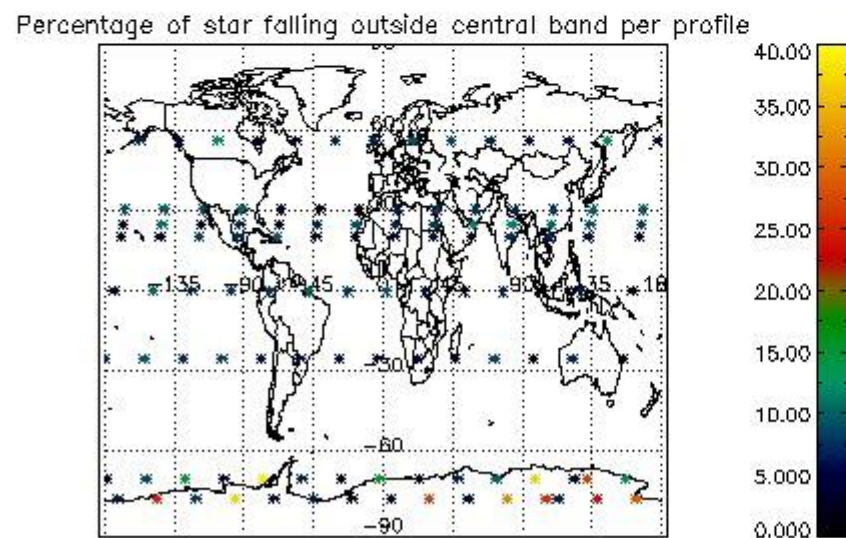

5. Trace gas profiles

5.1 Ozone statistics based on quality of products

The final quality of the products can be "measured" using the STD (Standard Deviation) attached to every point profile. This information is written to the parameter GOM_NL__2P/NL_LOCAL_SPECIES_DENSITY/o3_std of the level 2 products. The table below shows the statistics for given STD ranges.

The statistics are given with respect to the overall valid production:

- Products without fatal errors: GOM_NL__2P/MPH/PRODUCT_ERR=0
- Valid point profile: GOM_NL__2P/NL_LOCAL_SPECIES_DENSITY/pcd(0)=0

The 'Criteria' is applied to valid points of dark limb products:

- Products in dark limb illumination condition: GOM_NL__2P/NL_SUMMARY_QUALITY/obs_ill_cond=0
- Products without fatal errors: GOM_NL__2P/MPH/PRODUCT_ERR=0
- Valid point profile: GOM_NL__2P/NL_LOCAL_SPECIES_DENSITY/pcd(0)=0

So, the table below shows the percentage of dark limb and valid observations for each criteria with respect to the overall valid daily observations.

Criteria	% of total production
All STD	33
STD < 20	18