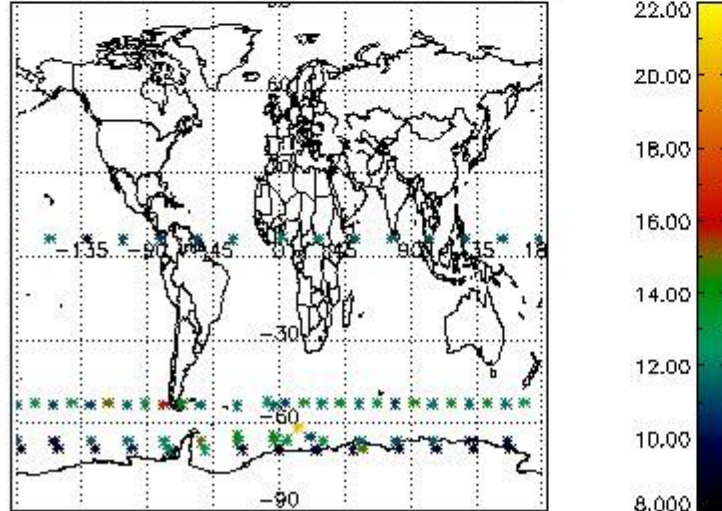

#### 3.1 Plot quality information per product (time dependant)

3.2 Plot quality information per product (world map)

Percentage of flagged data per O3 profile

Percentage of flagged data per H2O profile

Percentage of flagged data per NO2 profile