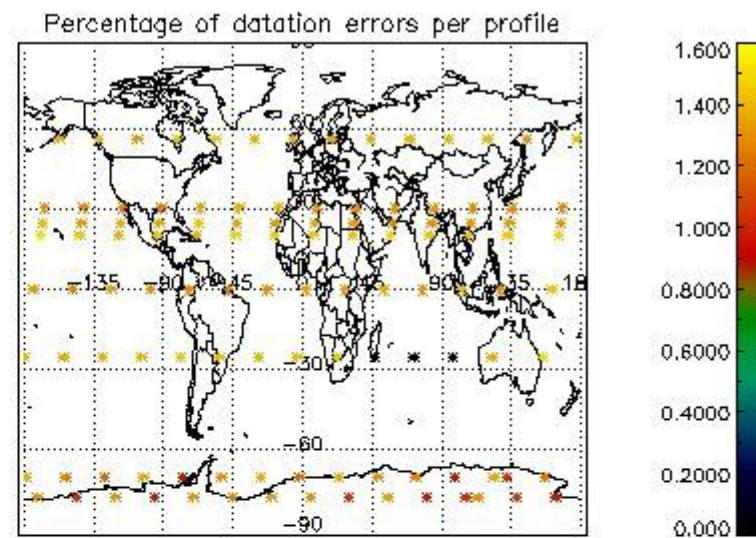

5. Trace gas profiles

5.1 Ozone statistics based on quality of products

The final quality of the products can be "measured" using the STD (Standard Deviation) attached to every point profile. This information is written to the parameter GOM_NL__2P/NL_LOCAL_SPECIES_DENSITY/o3_std of the level 2 products. The table below shows the statistics for given STD ranges.

The statistics are given with respect to the overall valid production:

- Products without fatal errors: GOM_NL__2P/MPH/PRODUCT_ERR=0
- Valid point profile: GOM_NL__2P/NL_LOCAL_SPECIES_DENSITY/pcd(0)=0

The 'Criteria' is applied to valid points of dark limb products:

- Products in dark limb illumination condition: GOM_NL__2P/NL_SUMMARY_QUALITY/obs_ill_cond=0
- Products without fatal errors: GOM_NL__2P/MPH/PRODUCT_ERR=0
- Valid point profile: GOM_NL__2P/NL_LOCAL_SPECIES_DENSITY/pcd(0)=0

So, the table below shows the percentage of dark limb and valid observations for each criteria with respect to the overall valid daily observations.

Criteria	% of total production
All STD	33
STD < 20	18