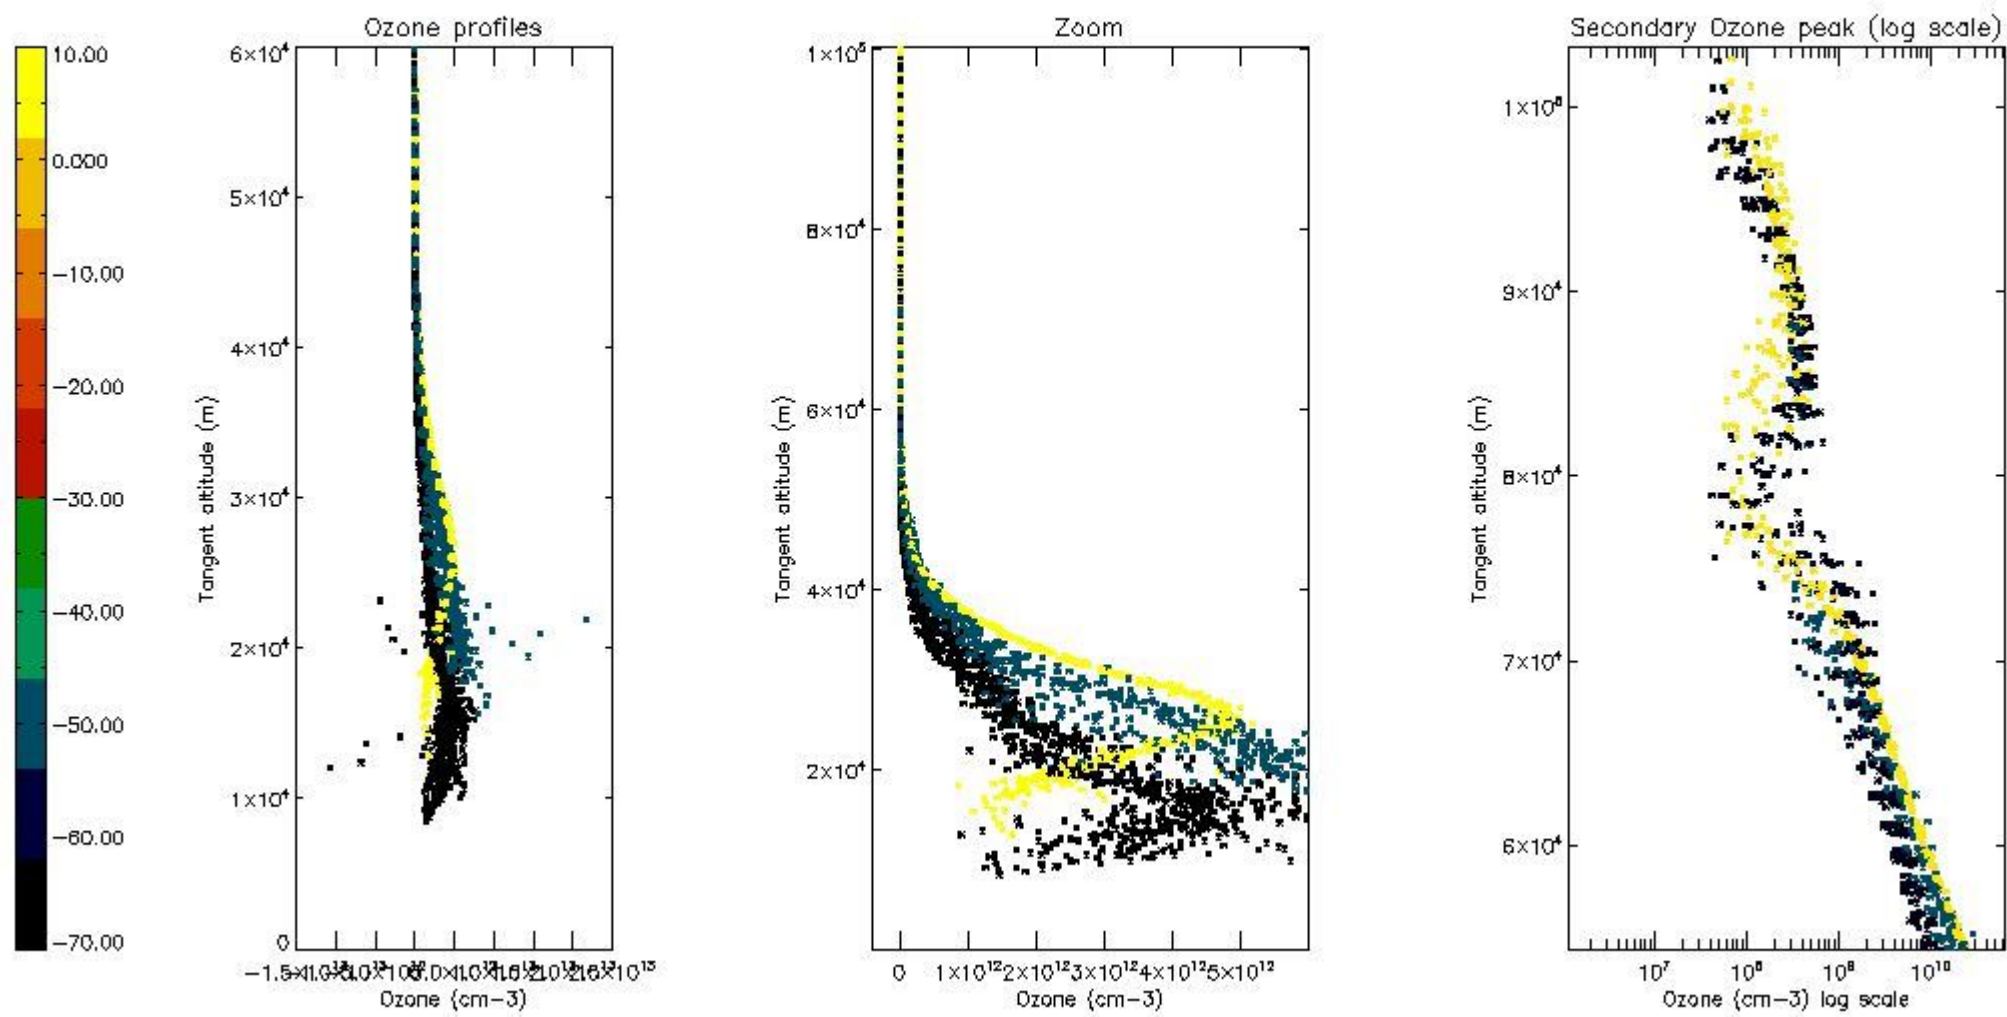

STD < 10	14
STD < 5	10

5.2 Plot ozone profiles for all STD (dark without errors)

The colorbar represents the latitude.

5.3 Plot ozone profiles where STD < 20% (dark without errors)

The colorbar represents the latitude.