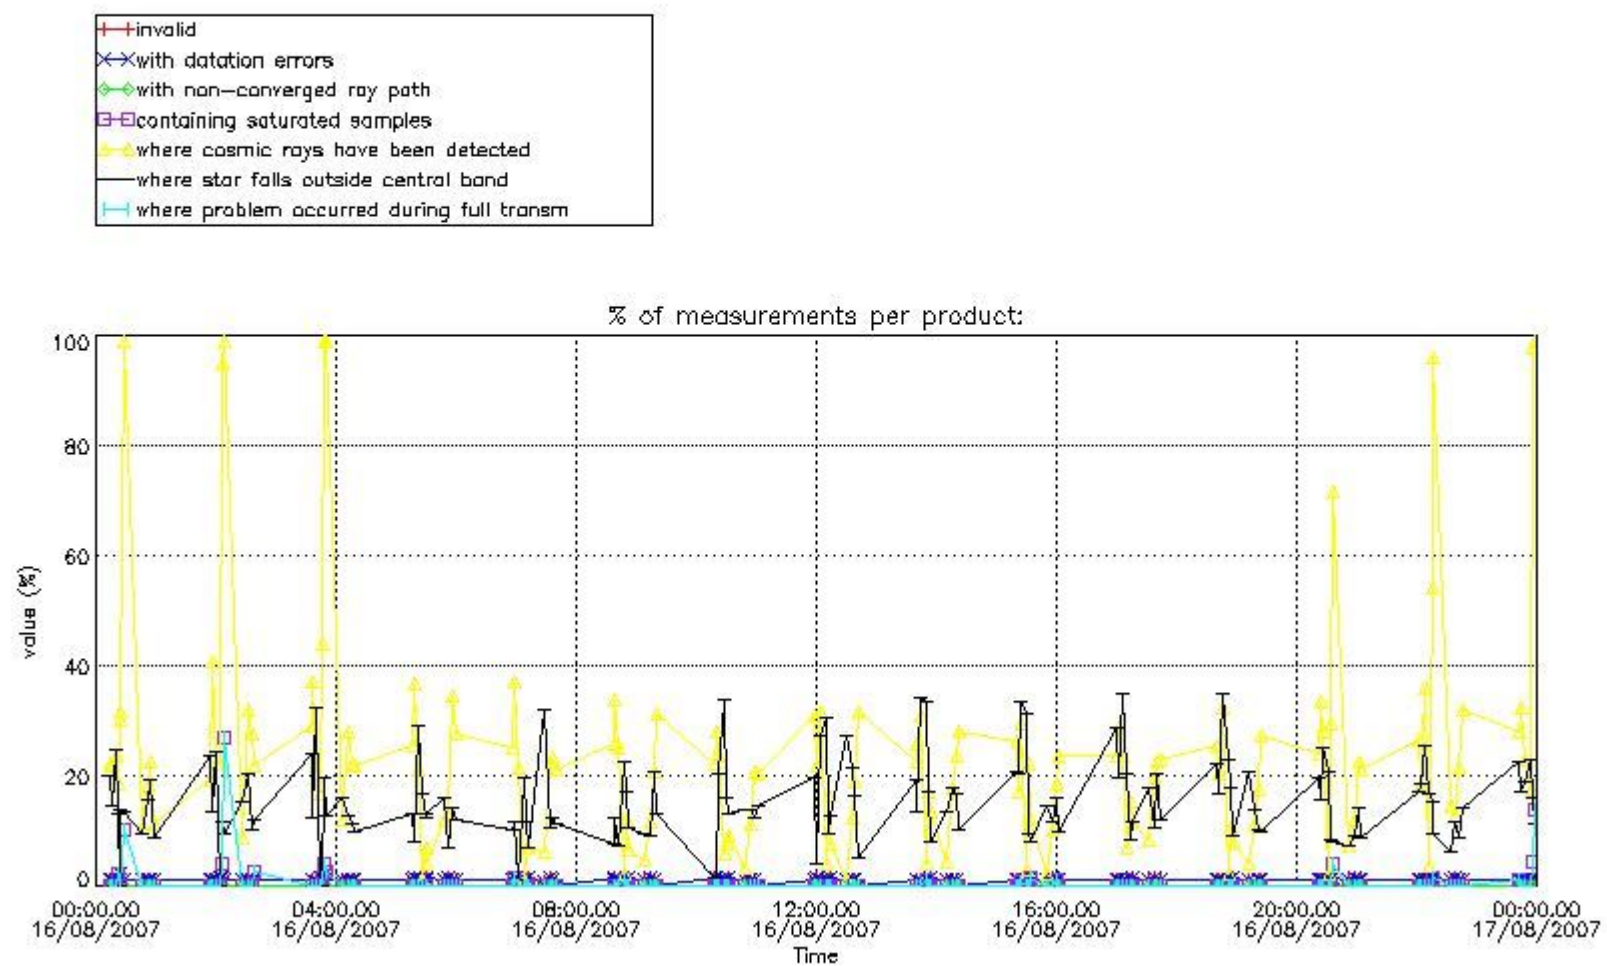

4.1.2 Plot level 1 quality information per product (time dependant): ENVI SAT DESCENDING passes