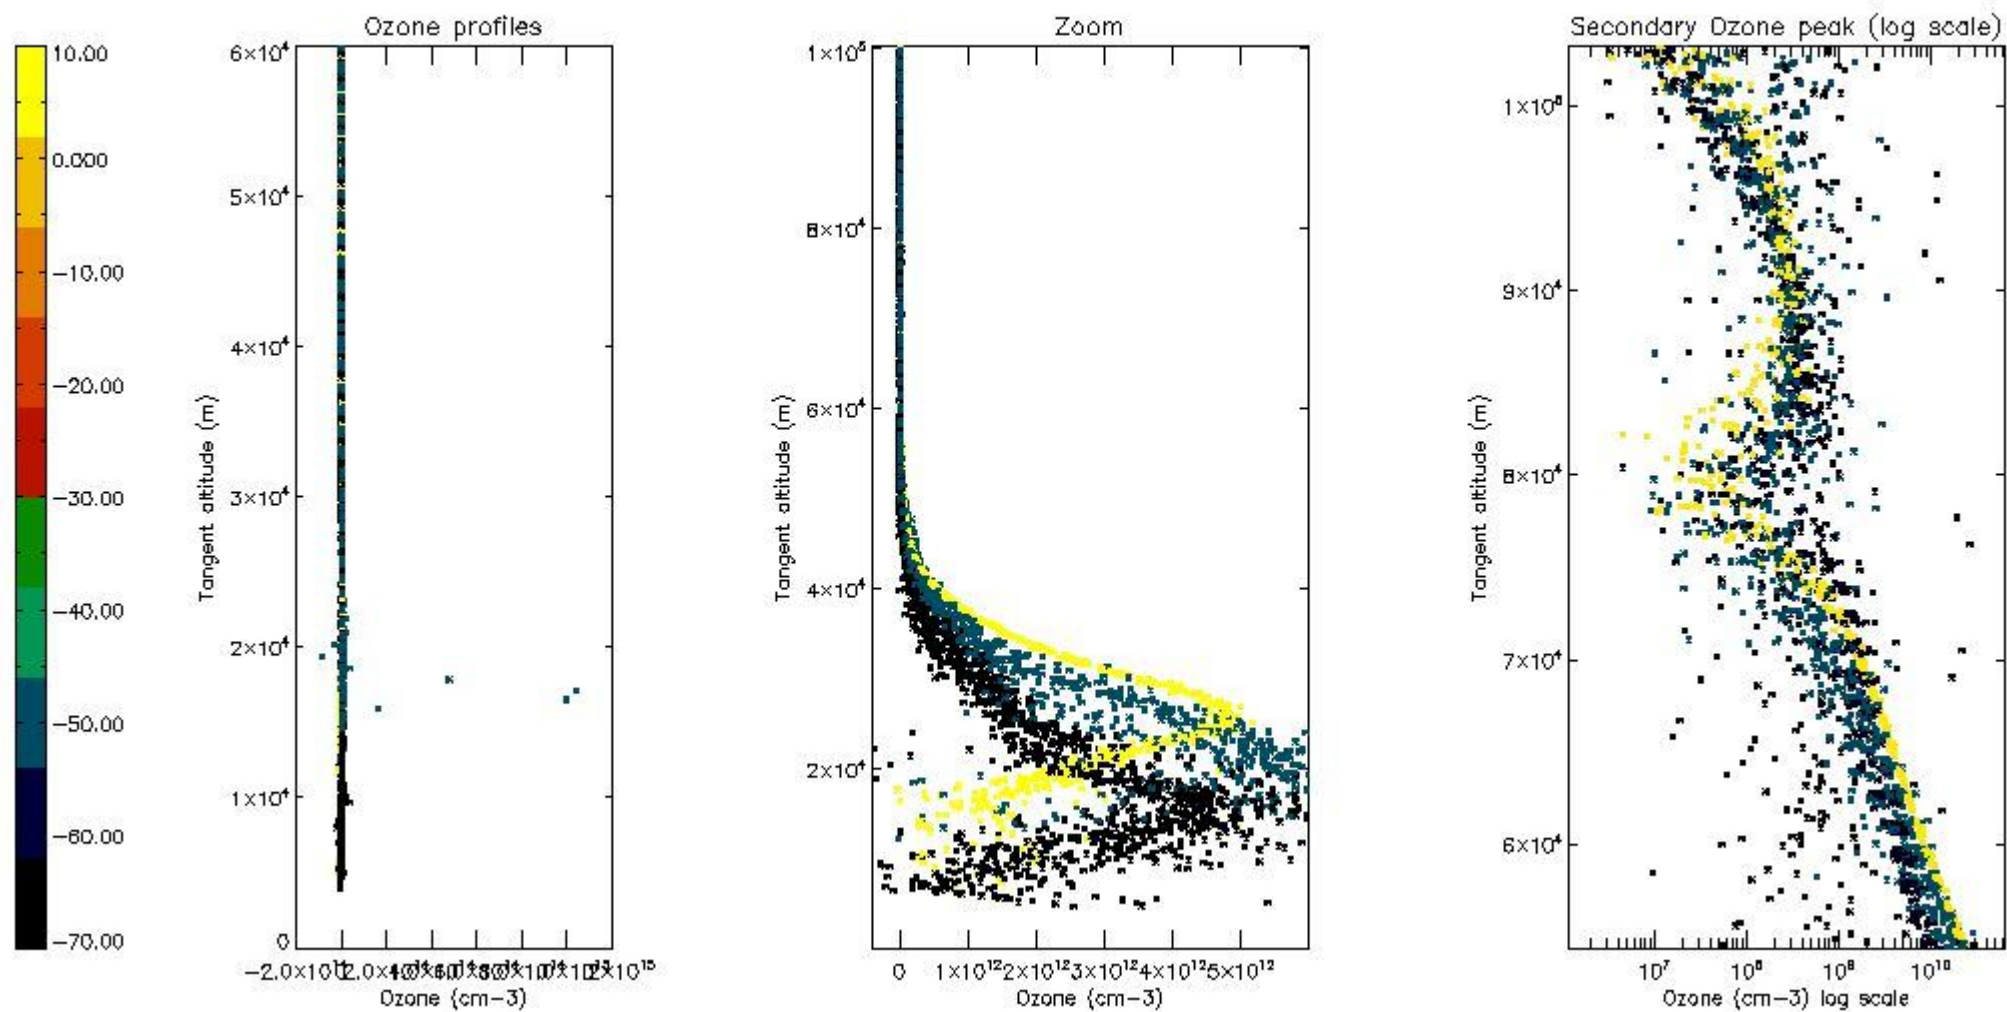

STD < 10	14
STD < 5	10

5.2 Plot ozone profiles for all STD (dark without errors)

The colorbar represents the latitude.

5.3 Plot ozone profiles where STD < 20% (dark without errors)

The colorbar represents the latitude.