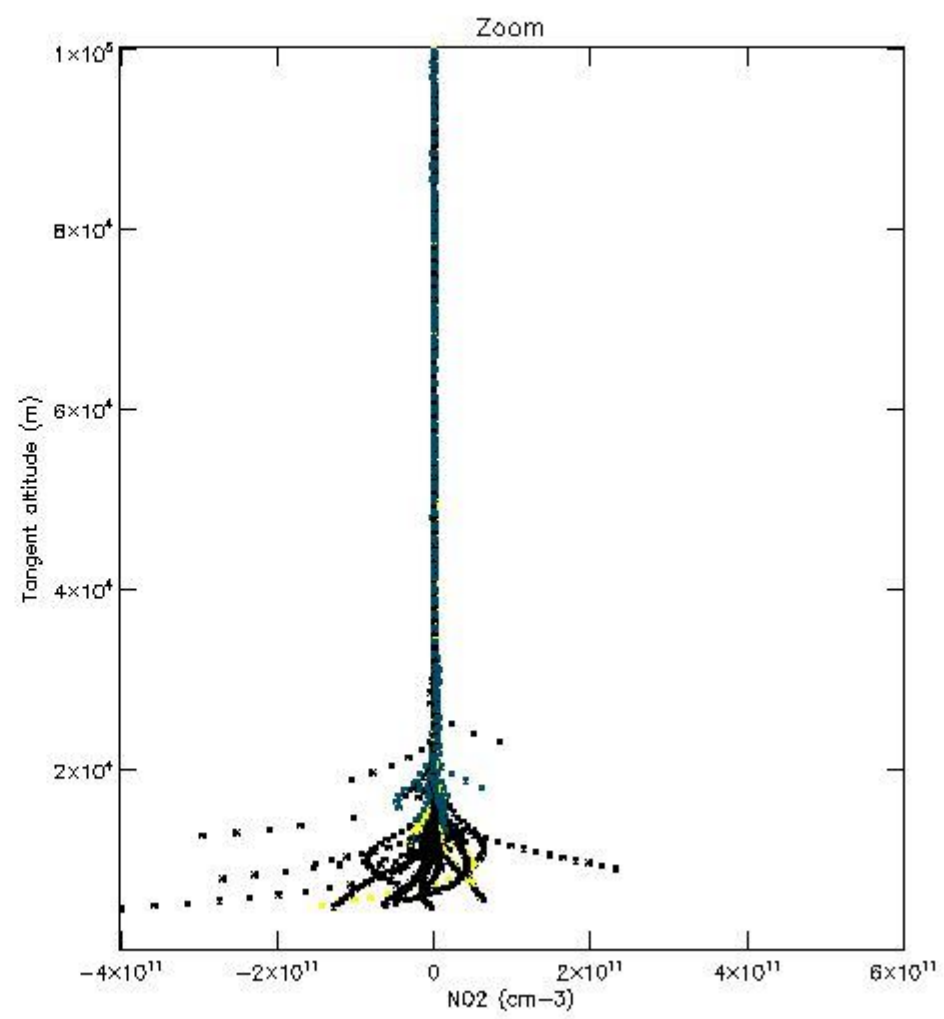

5.7 Plot NO3 profiles for all STD (dark without errors)

The colorbar represents the latitude.