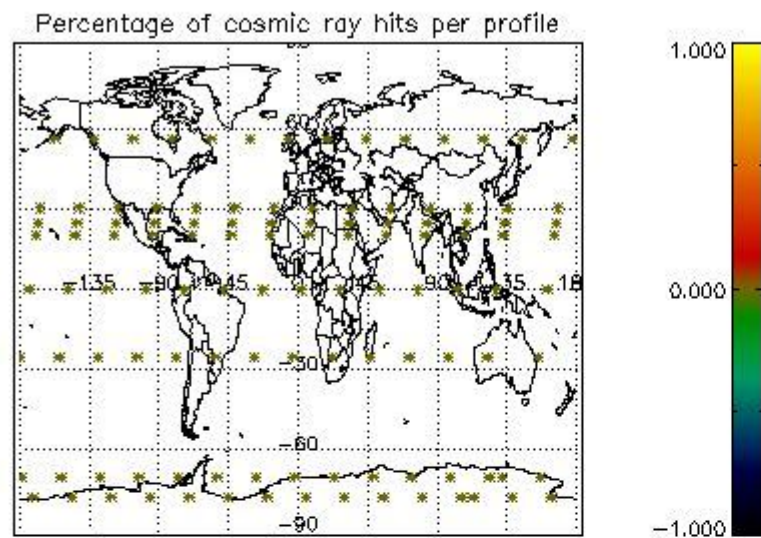

4.2.2 Plot level 1 quality information per product (world map): ENVISAT DESCENDING passes

5. Trace gas profiles

5.1 Ozone statistics based on quality of products

The final quality of the products can be "measured" using the STD (Standard Deviation) attached to every point profile. This information is written to the parameter GOM_NL__2P/NL_LOCAL_SPECIES_DENSITY/o3_std of the level 2 products. The table below shows the statistics for given STD ranges.

The statistics are given with respect to the overall valid production:

- Products without fatal errors: GOM_NL__2P/MPH/PRODUCT_ERR=0
- Valid point profile: GOM_NL__2P/NL_LOCAL_SPECIES_DENSITY/pcd(0)=0

The 'Criteria' is applied to valid points of dark limb products:

- Products in dark limb illumination condition: GOM_NL__2P/NL_SUMMARY_QUALITY/obs_ill_cond=0
- Products without fatal errors: GOM_NL__2P/MPH/PRODUCT_ERR=0
- Valid point profile: GOM_NL__2P/NL_LOCAL_SPECIES_DENSITY/pcd(0)=0

So, the table below shows the percentage of dark limb and valid observations for each criteria with respect to the overall valid daily observations.

Criteria	% of total production
All STD	33
STD < 20	18