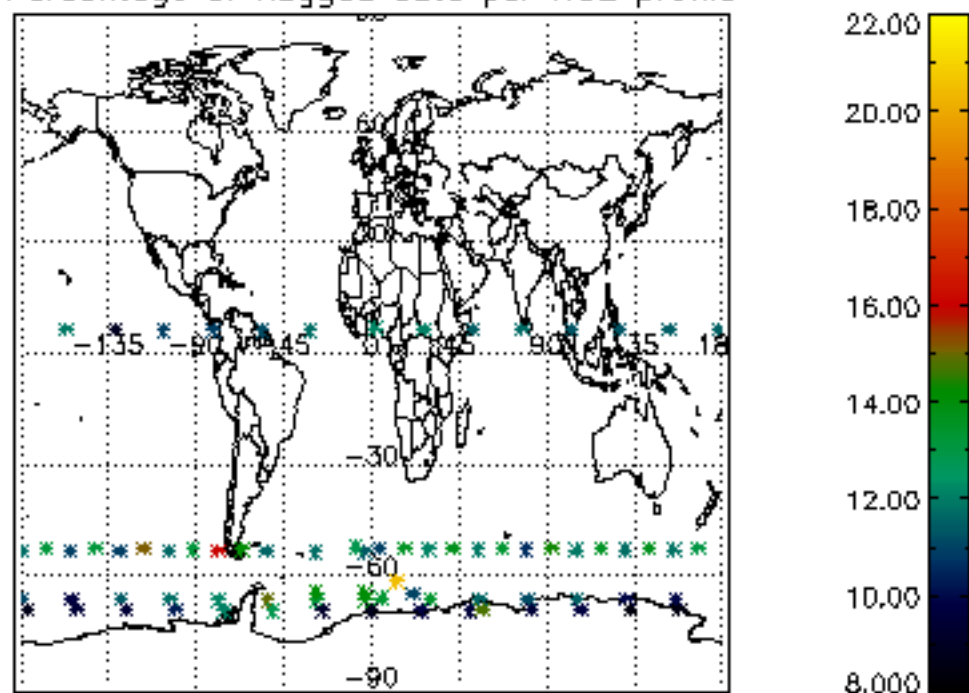

Percentage of flagged data per NO2 profile