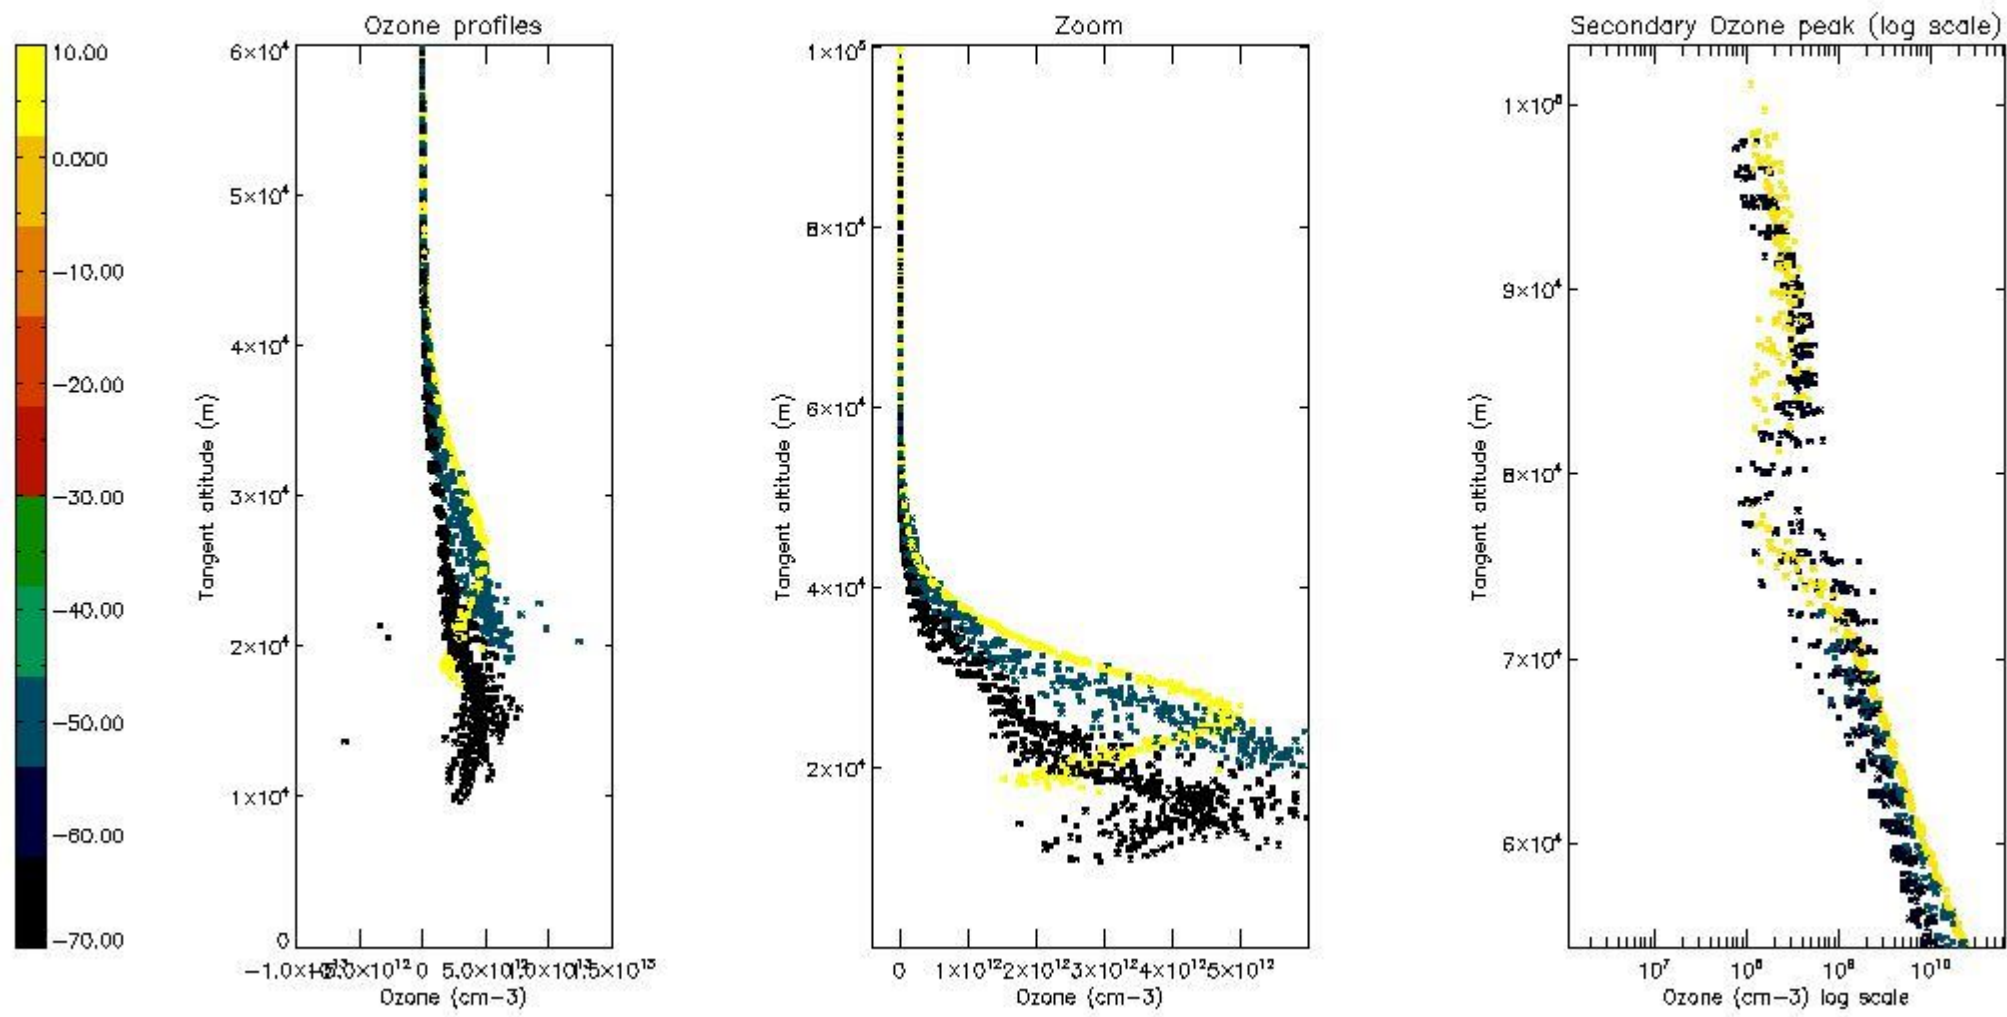

STD < 10	14
STD < 5	10

5.2 Plot ozone profiles for all STD (dark without errors)

The colorbar represents the latitude.

5.3 Plot ozone profiles where STD < 20% (dark without errors)

The colorbar represents the latitude.

*5.4 Plot ozone profiles where  $STD < 10\%$  (dark without errors)*

The colorbar represents the latitude.

*5.5 Plot ozone profiles where STD < 5% (dark without errors)*

The colorbar represents the latitude.