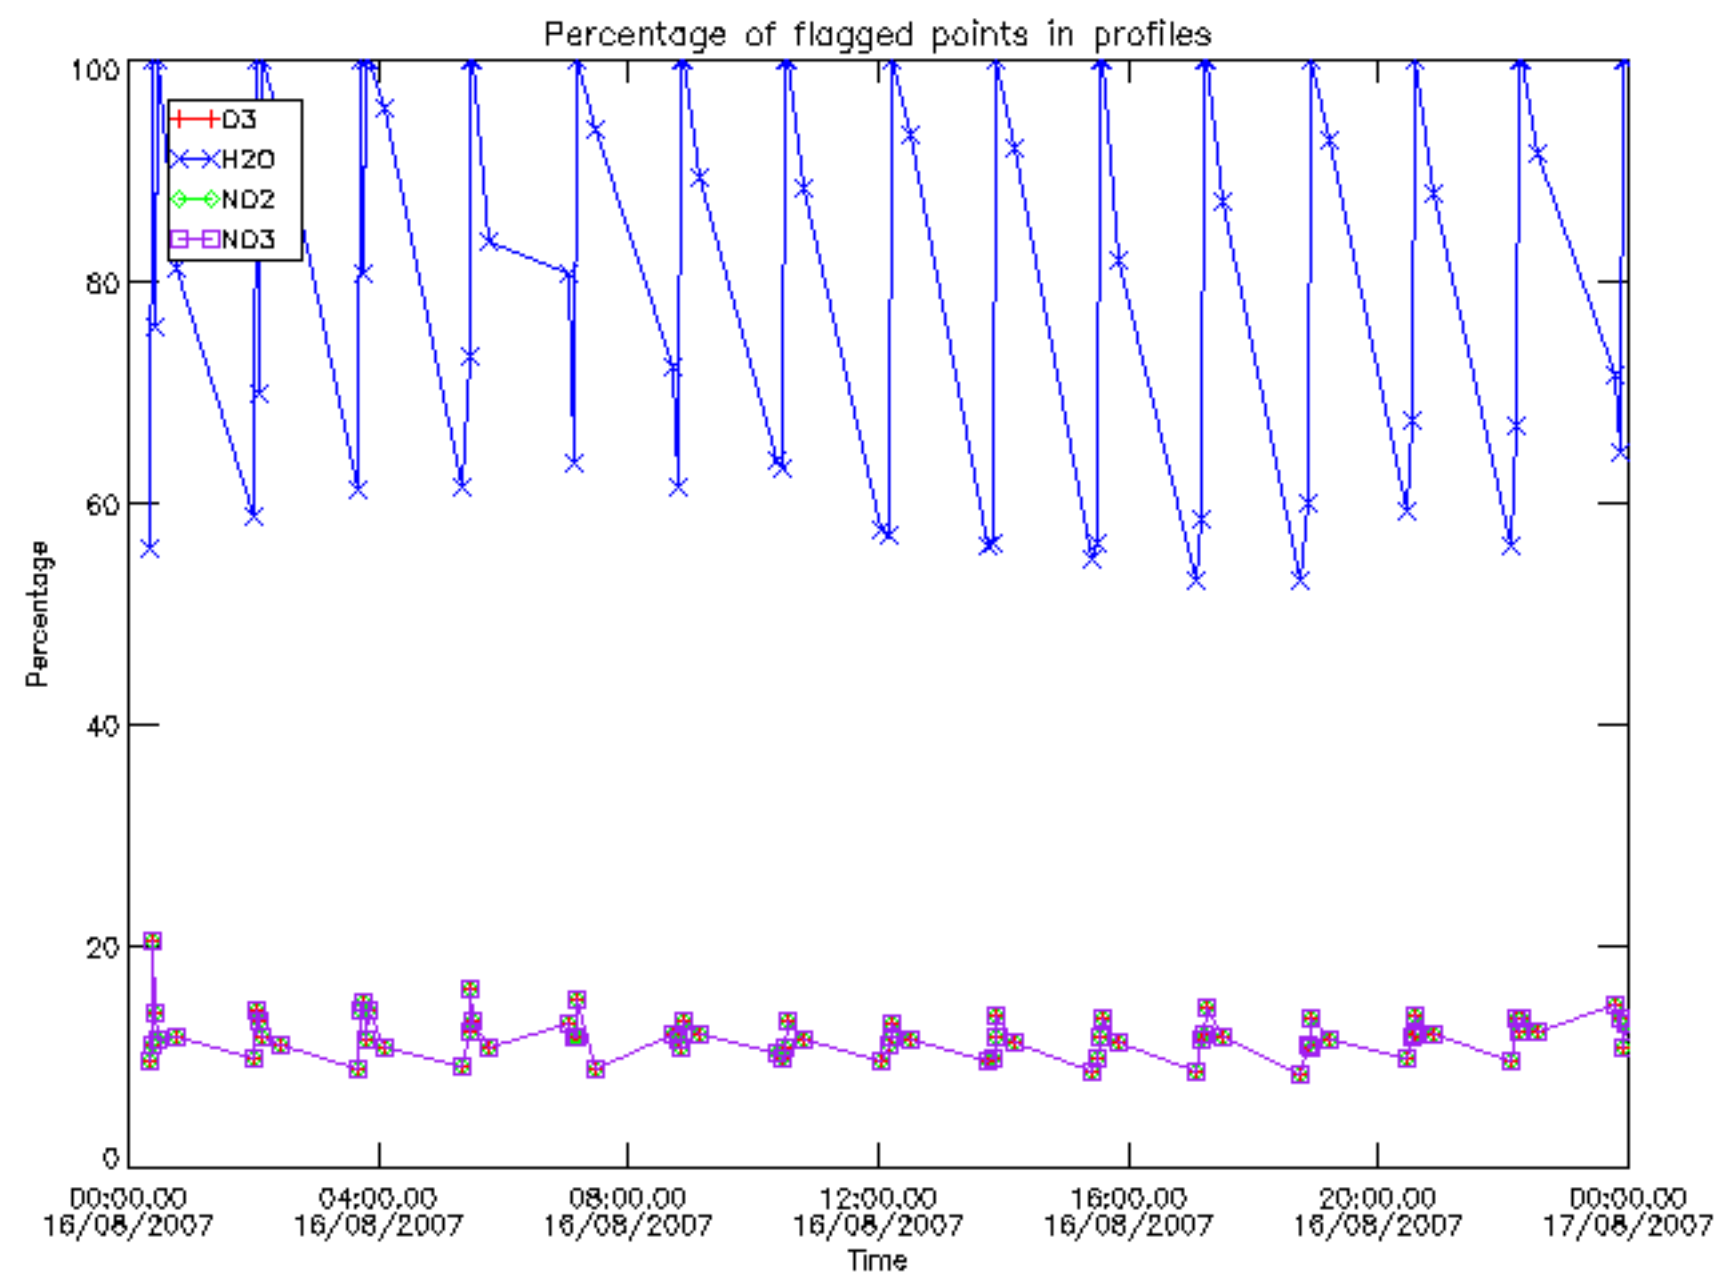

Percentage of flagged data per D3 profile

Percentage of flagged data per H2O profile