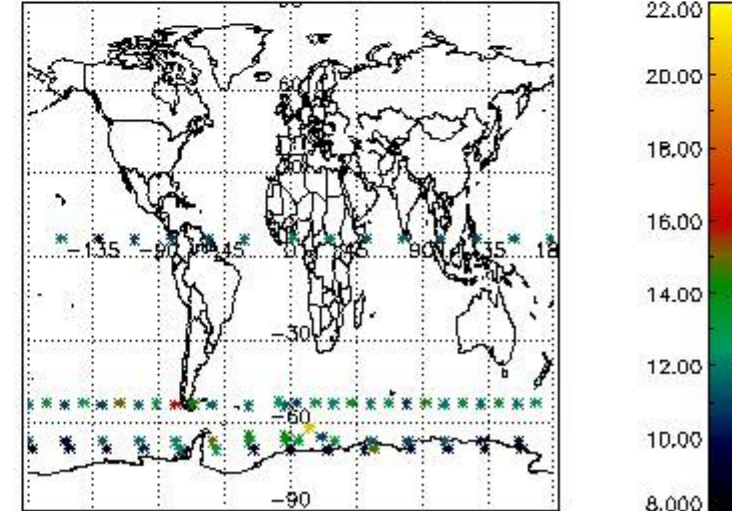

Percentage of flagged data per NO3 profile

4. Level 1 quality information per product

In this section it is plotted some information contained in the Quality Summary data set of the level 2 products that comes from the level 1b processing. Products without errors (error flag in the MPH set to "0") are used.

4.1 Plot quality information per product (time dependant) coming from level 1b processing

4.1.1 Plot level 1 quality information per product (time dependant): ENVISAT ASCENDING passes