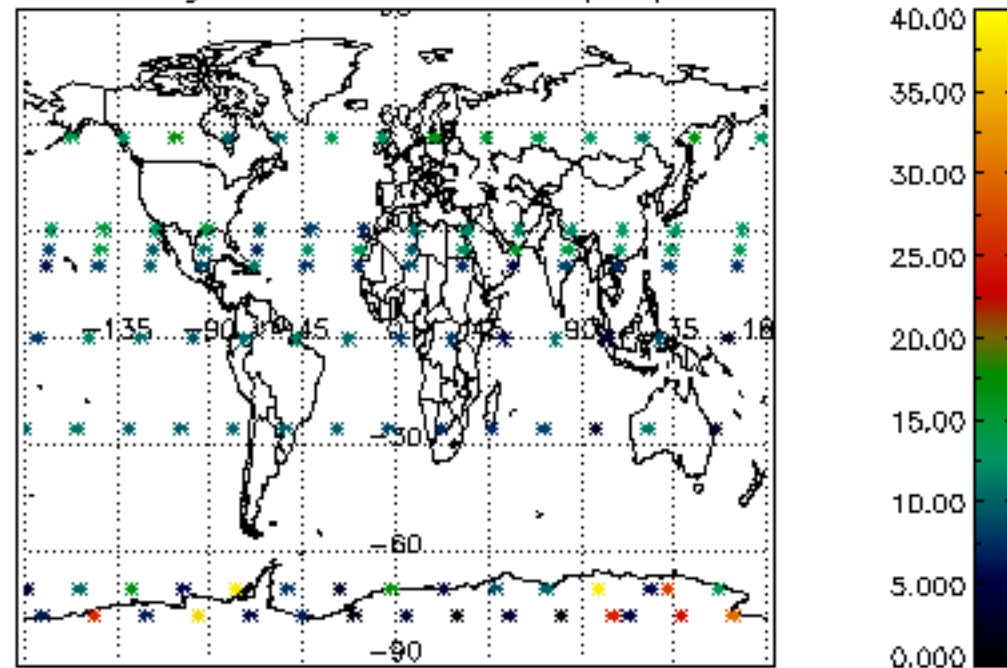

Percentage of saturation errors per profile