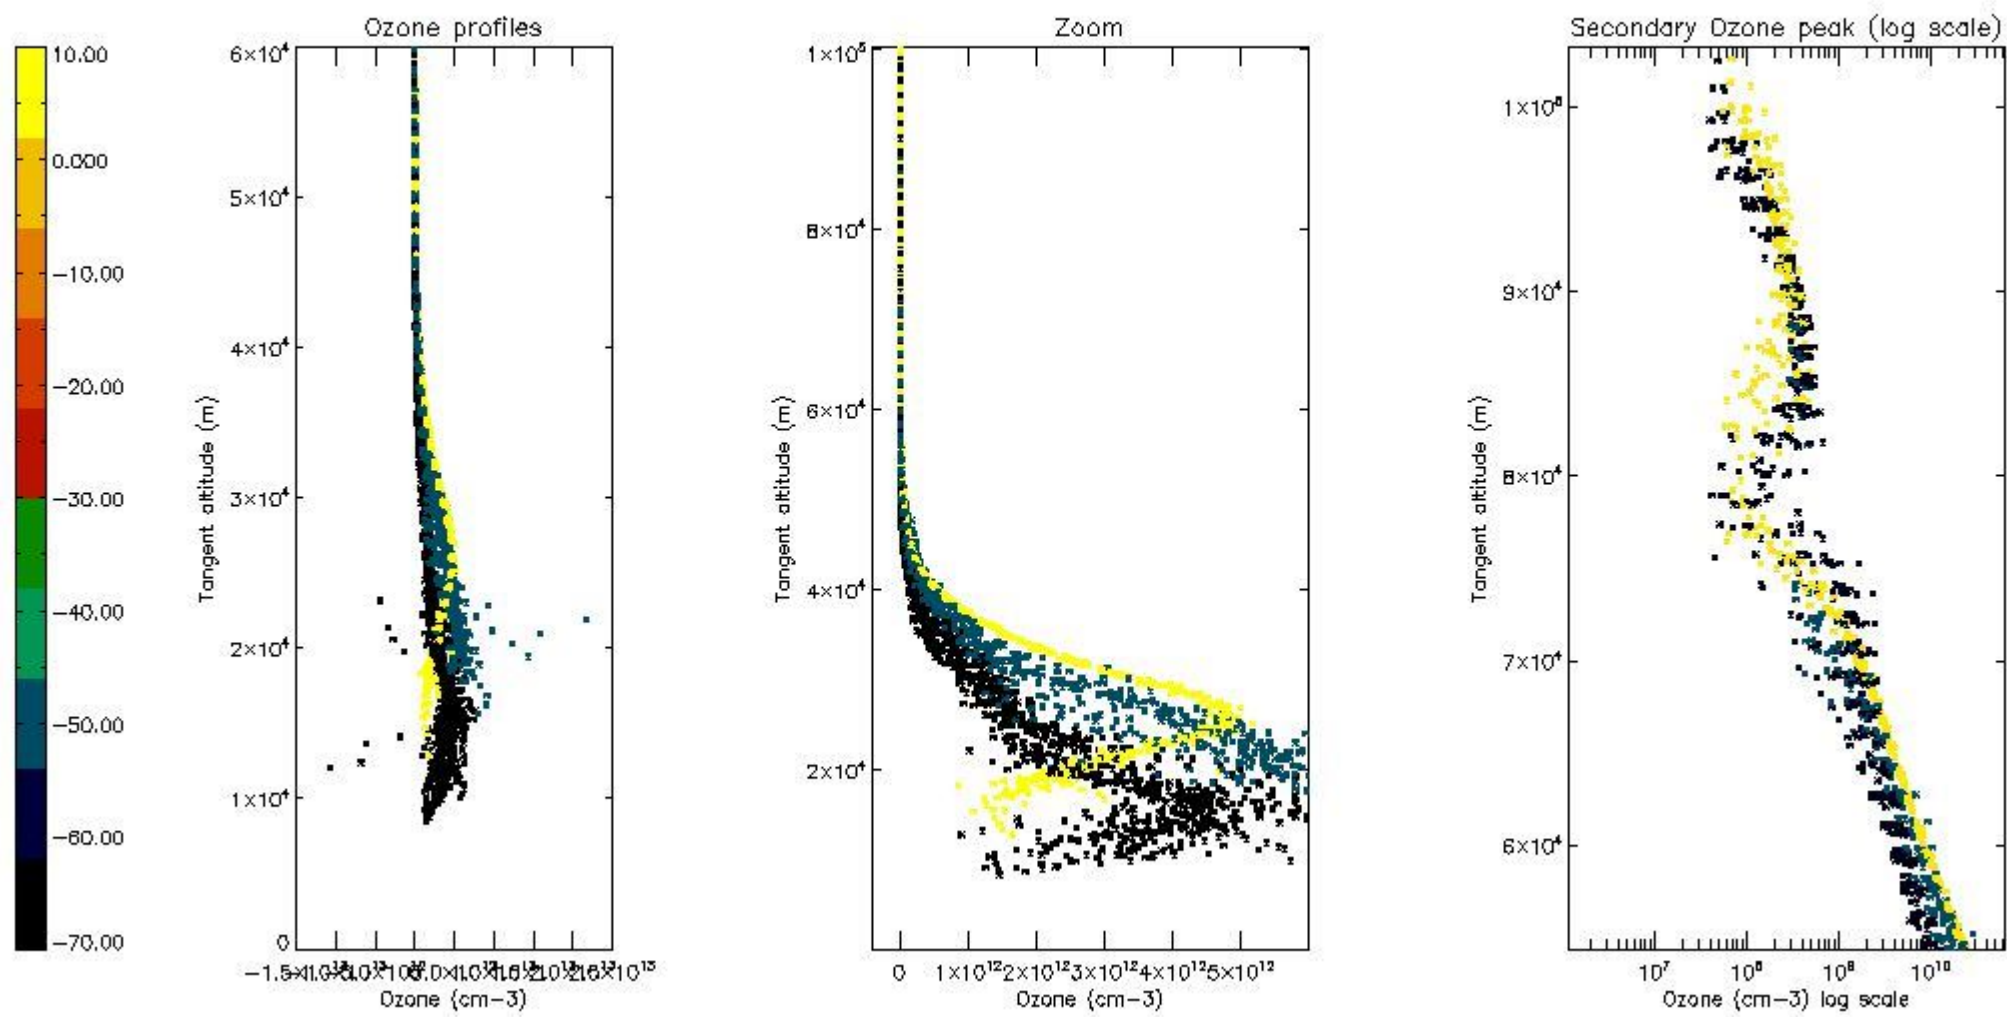

STD < 10	14
STD < 5	10

5.2 Plot ozone profiles for all STD (dark without errors)

The colorbar represents the latitude.

5.3 Plot ozone profiles where STD < 20% (dark without errors)

The colorbar represents the latitude.

*5.4 Plot ozone profiles where  $STD < 10\%$  (dark without errors)*

The colorbar represents the latitude.

*5.5 Plot ozone profiles where STD < 5% (dark without errors)*

The colorbar represents the latitude.