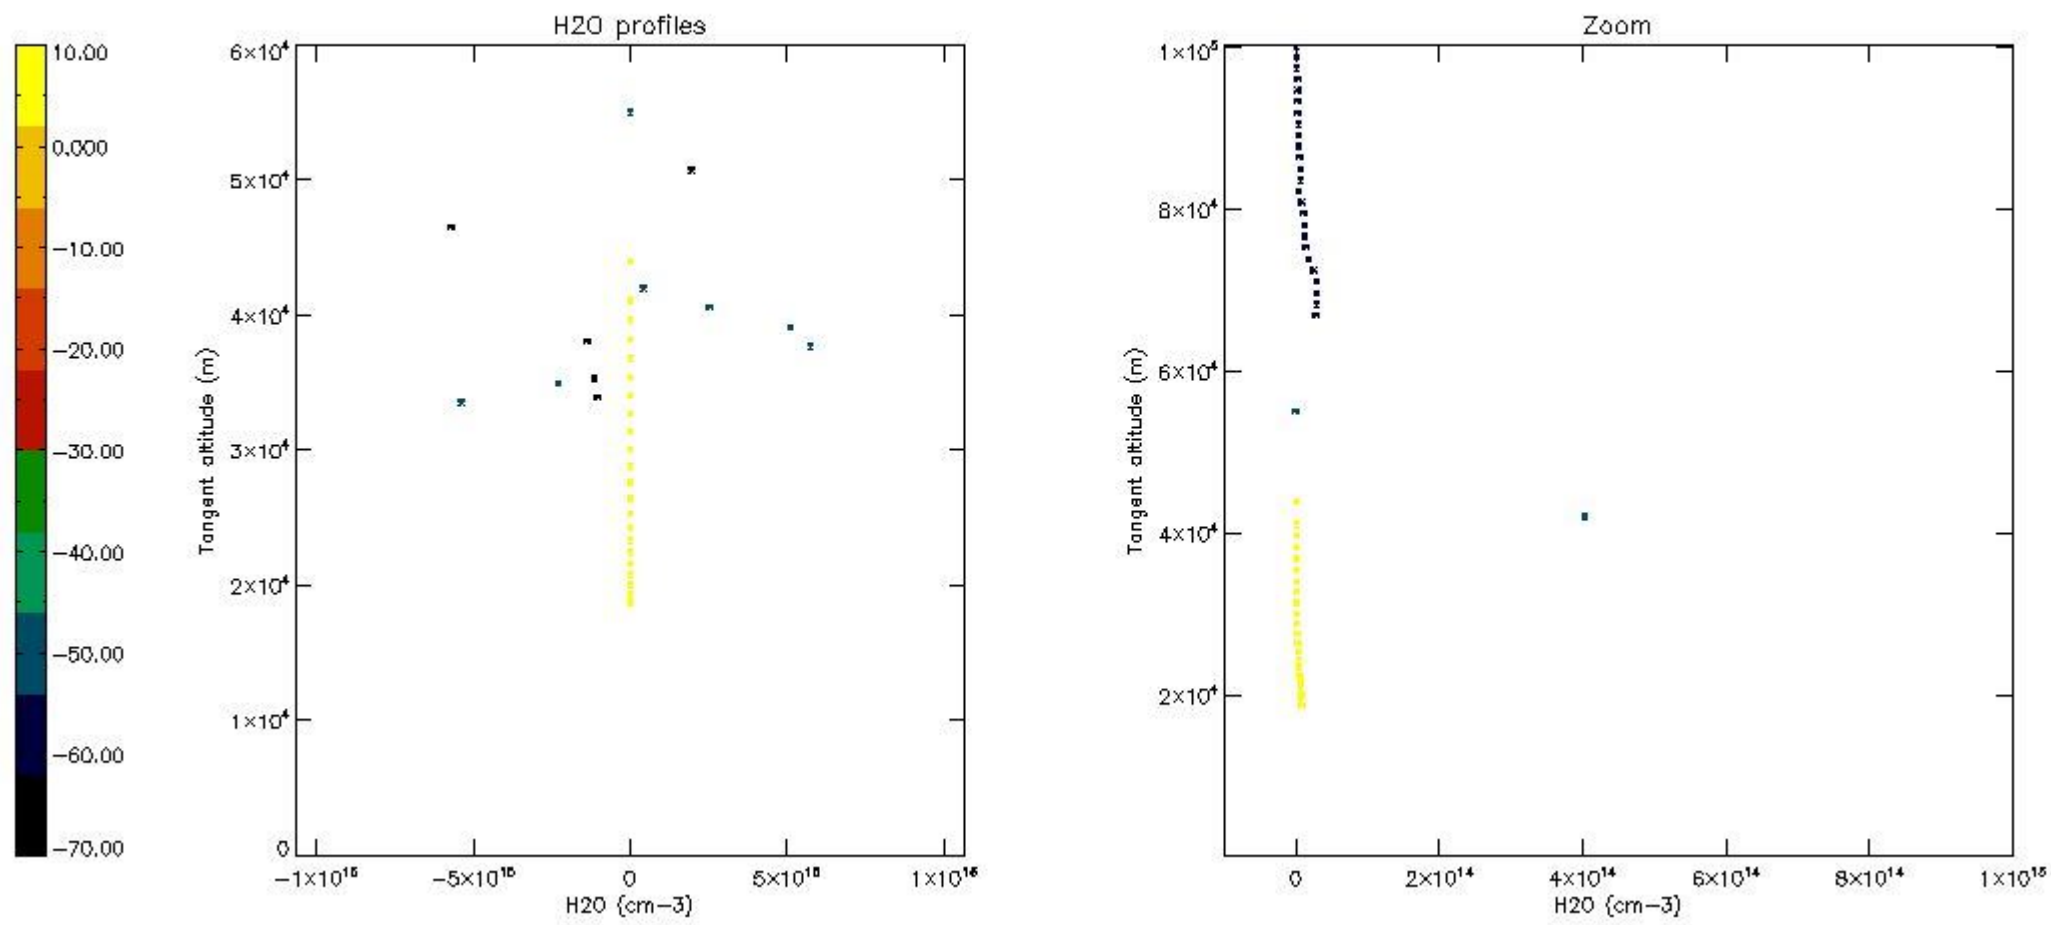

*5.6 Plot NO<sub>2</sub> profiles for all STD (dark without errors)*

The colorbar represents the latitude.

*5.7 Plot NO3 profiles for all STD (dark without errors)*

The colorbar represents the latitude.

5.8 Plot H2O profiles for all STD (only for occultations of stars 1,2,3,4,13,14,16,26,63 dark without errors)

The colorbar represents the latitude.