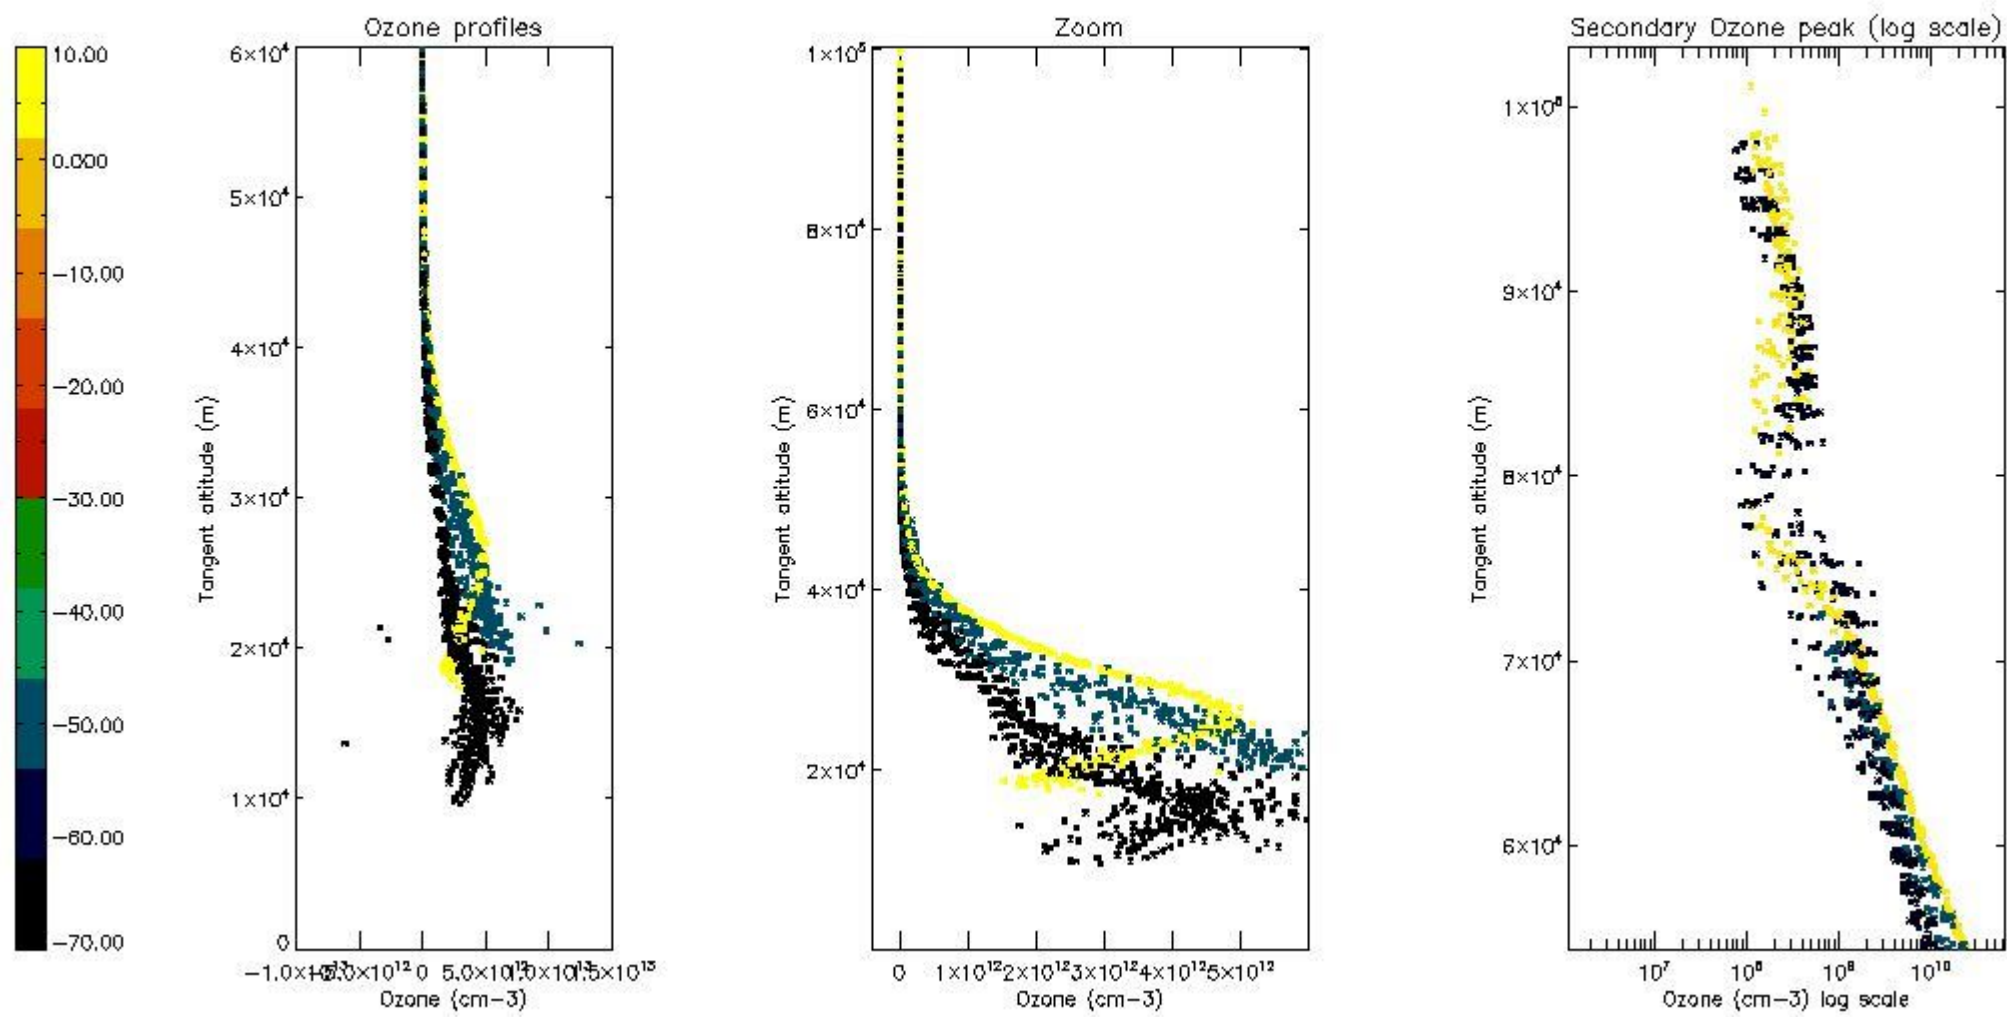

5.5 Plot ozone profiles where STD < 5% (dark without errors)

The colorbar represents the latitude.