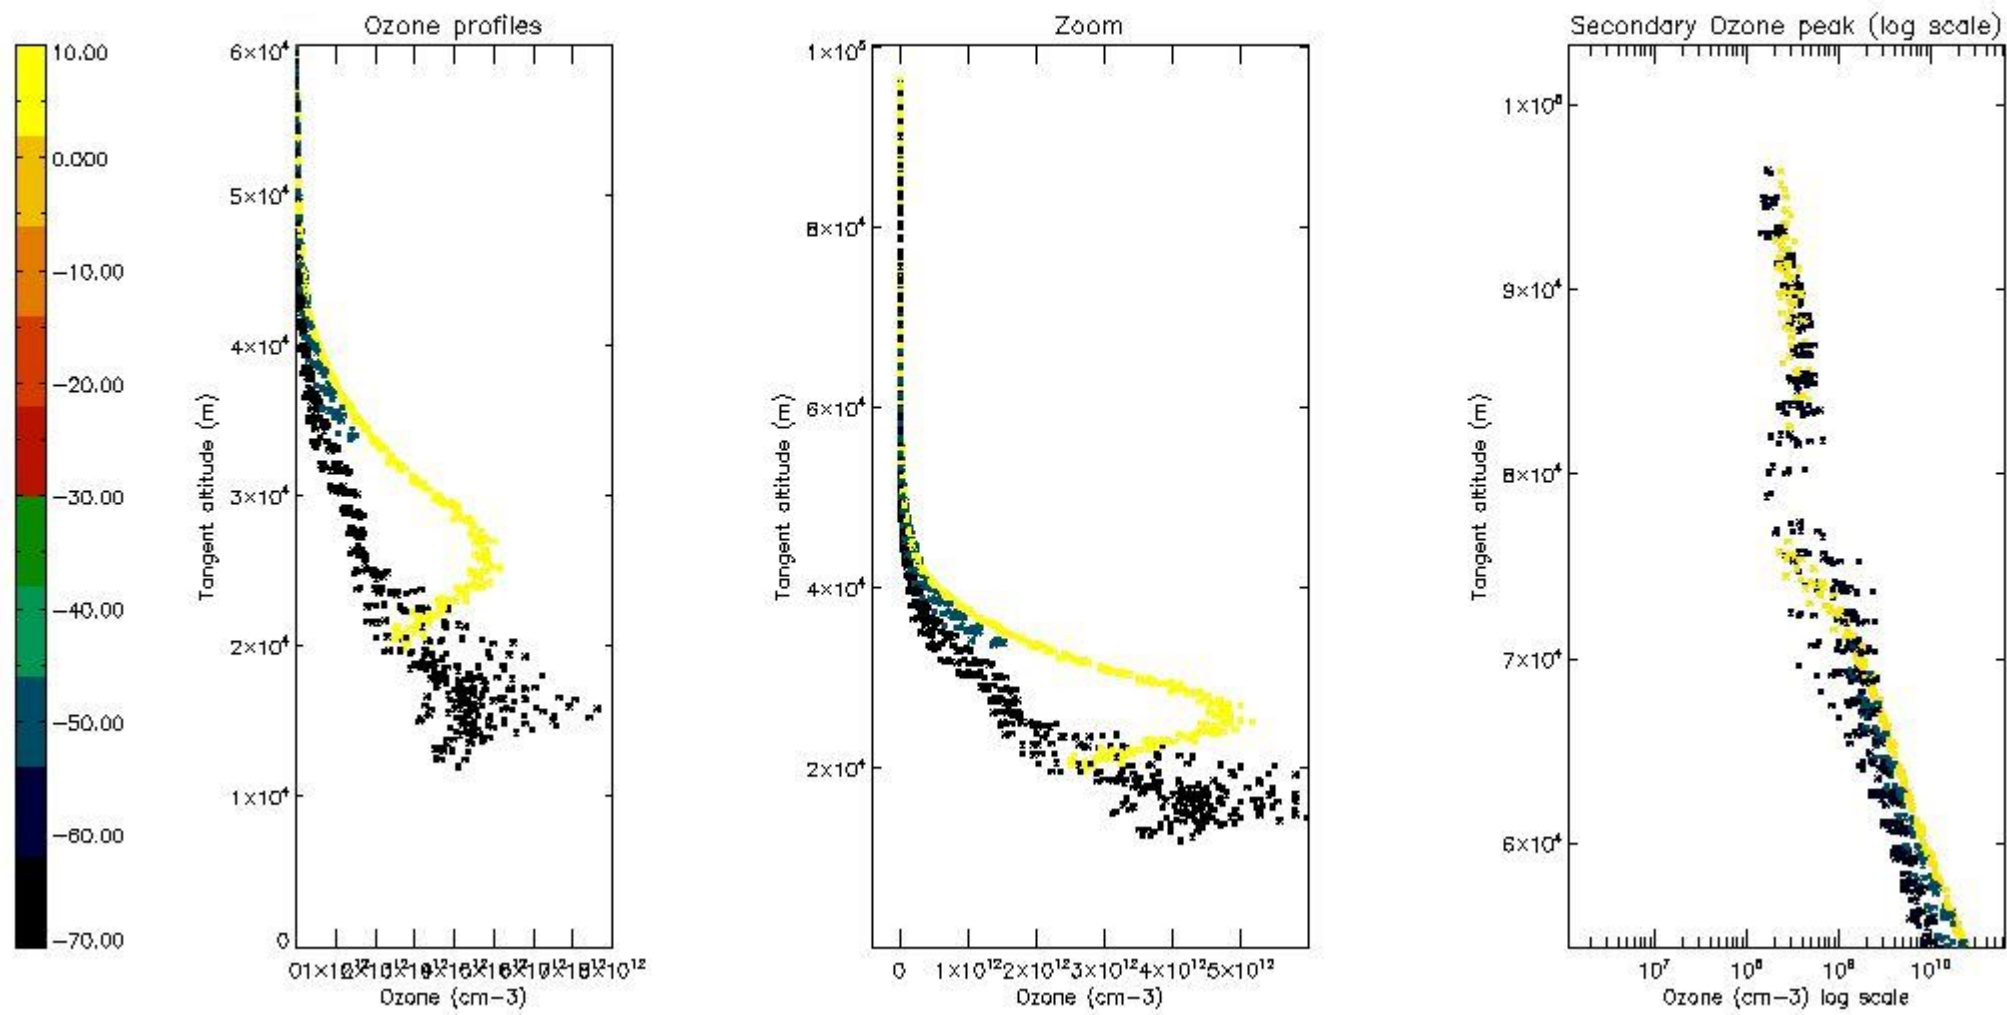

5.6 Plot NO₂ profiles for all STD (dark without errors)

The colorbar represents the latitude.