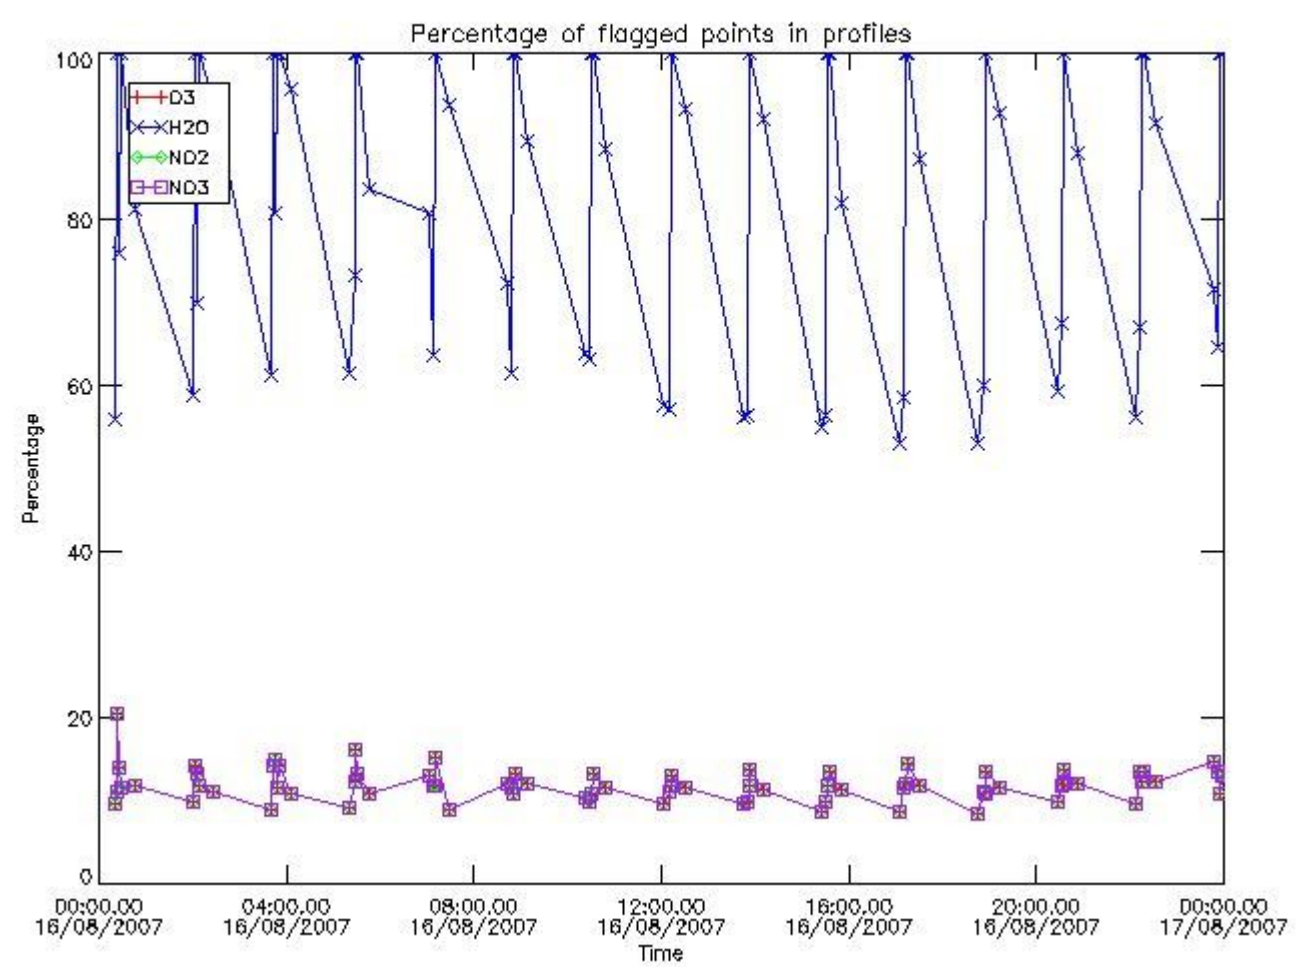

3. Quality information per product

In this section it is plotted some information contained in the Quality Summary data set of the level 2 products. Only products in dark limb conditions and without errors (error flag in the MPH set to "0") are used.

3.1 Plot quality information per product (time dependant)

3.2 Plot quality information per product (world map)