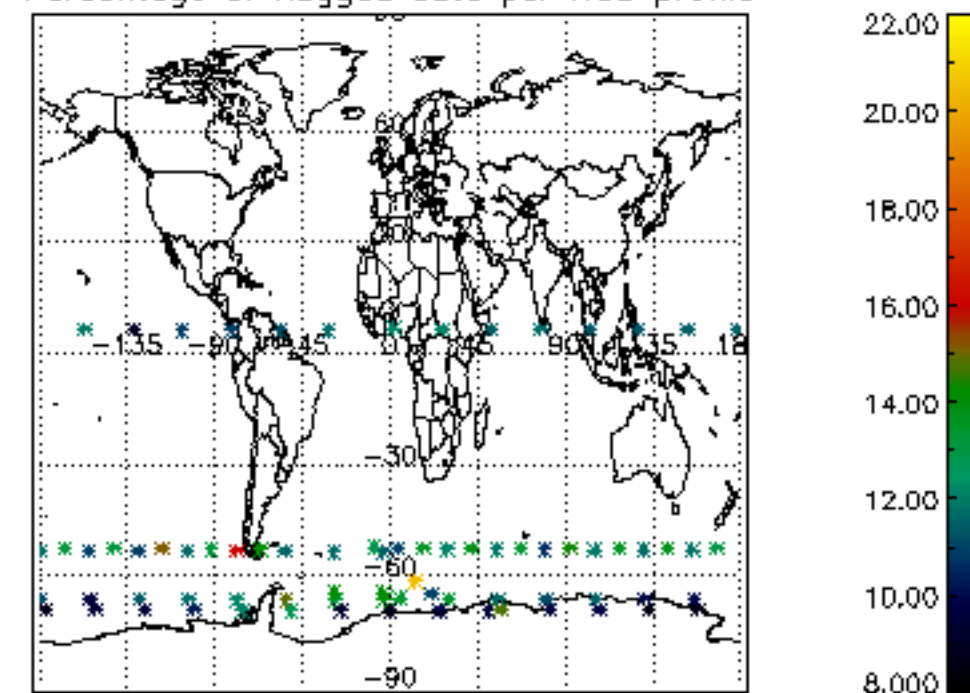

Percentage of flagged data per NO3 profile