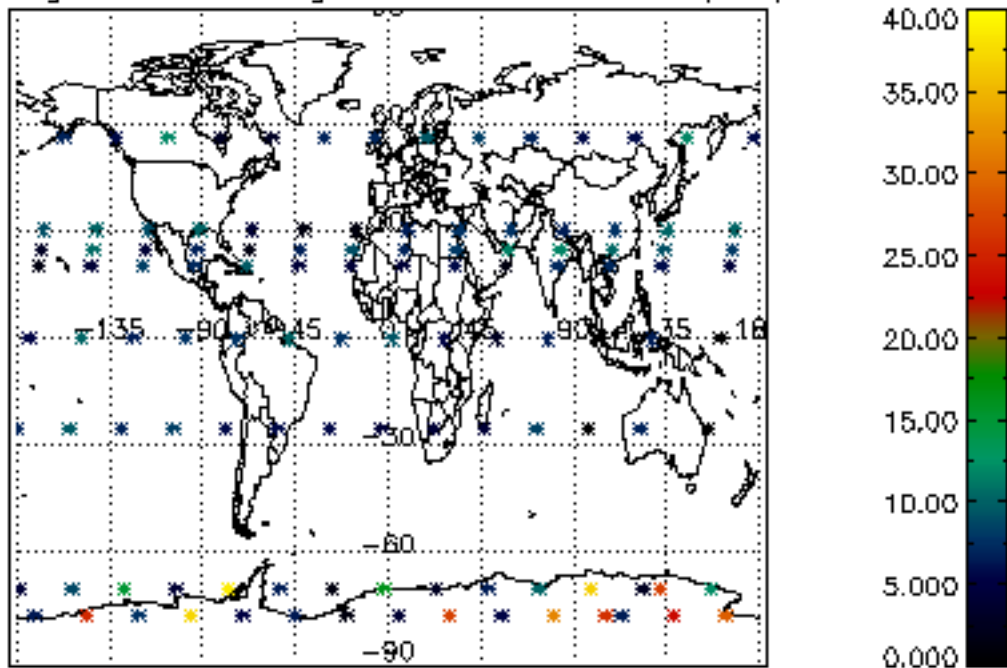

Percentage of star falling outside central band per profile