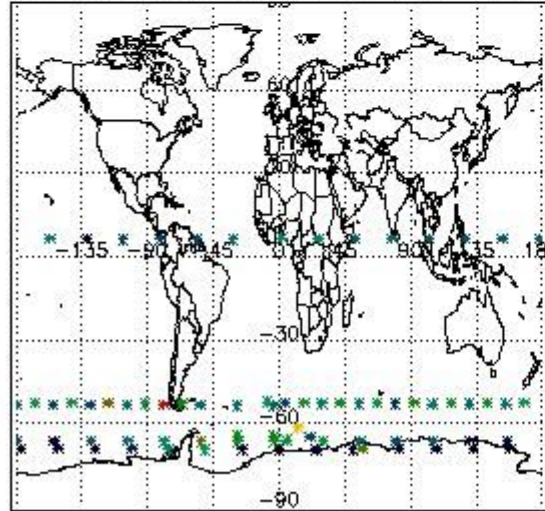

#### 3.1 Plot quality information per product (time dependant)

3.2 Plot quality information per product (world map)

Percentage of flagged data per O3 profile

Percentage of flagged data per H2O profile

Percentage of flagged data per NO2 profile