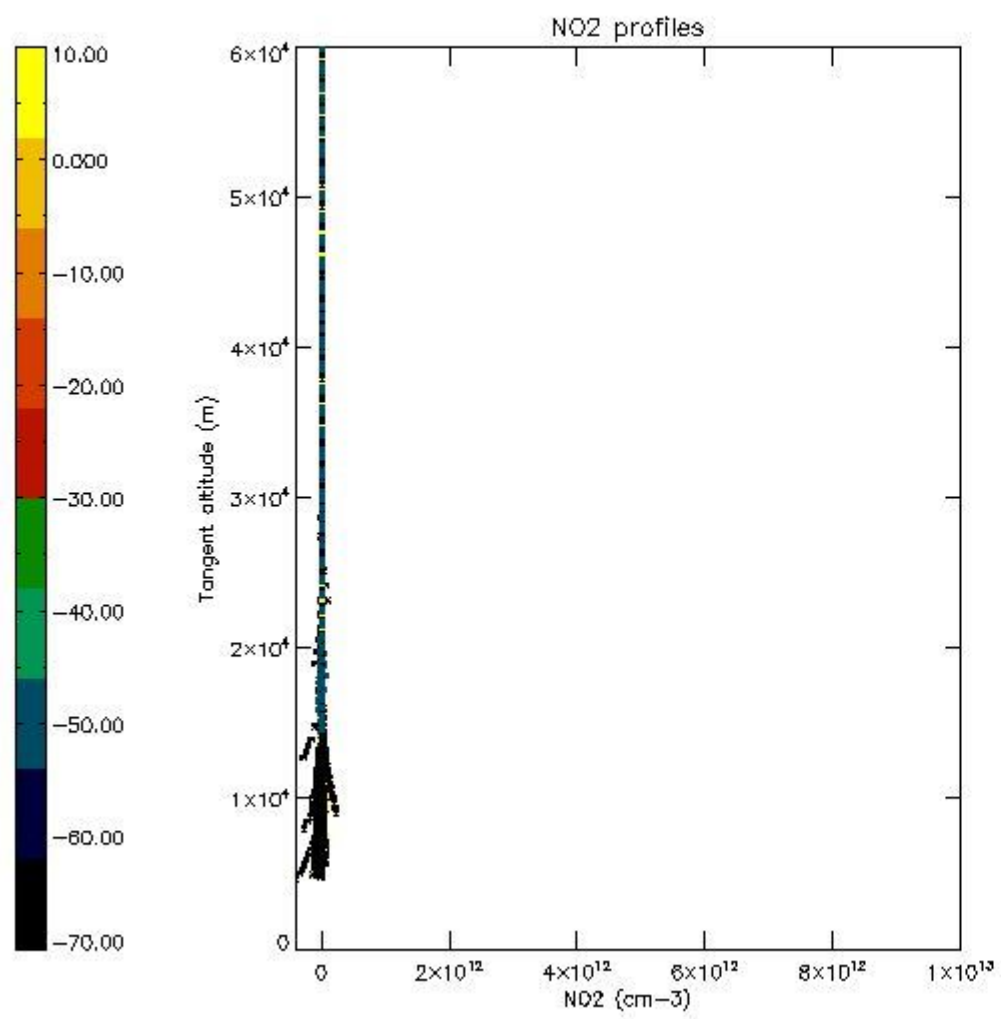

5.7 Plot NO3 profiles for all STD (dark without errors)

The colorbar represents the latitude.