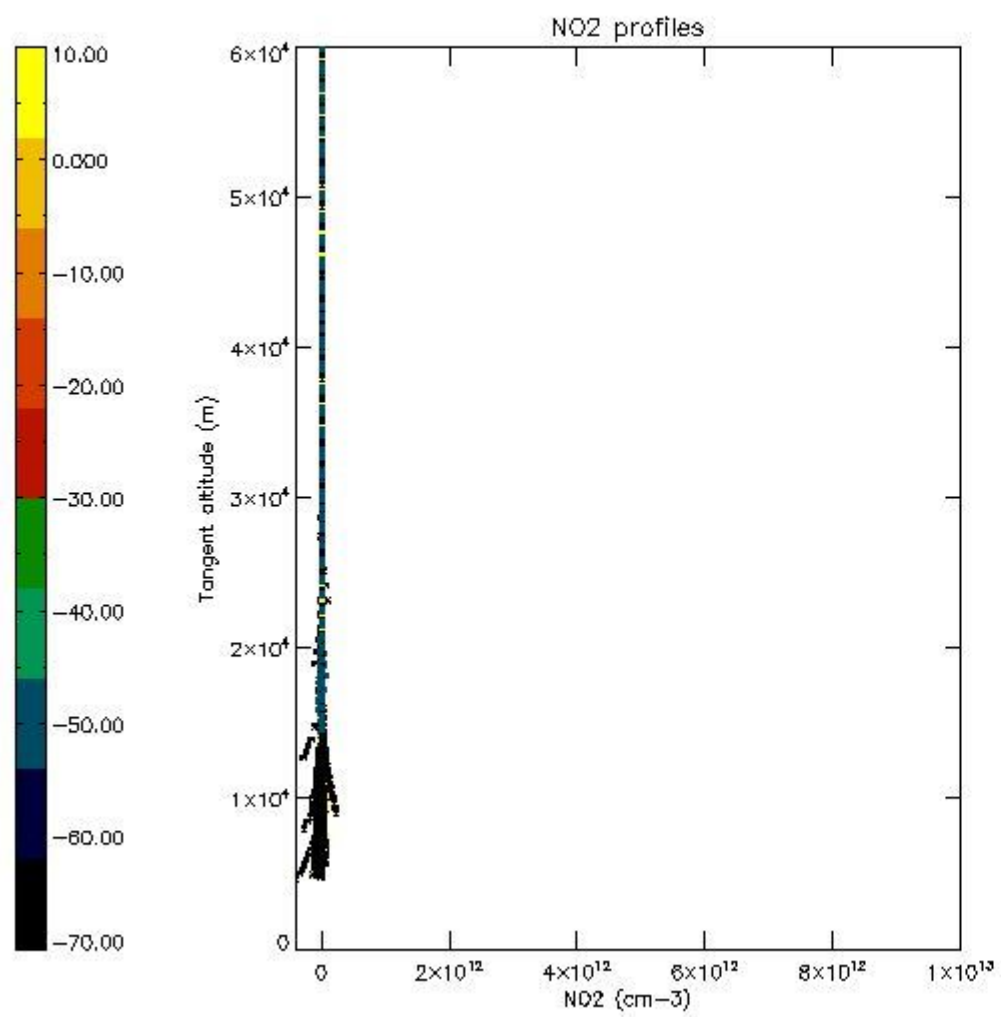

5.7 Plot NO3 profiles for all STD (dark without errors)

The colorbar represents the latitude.