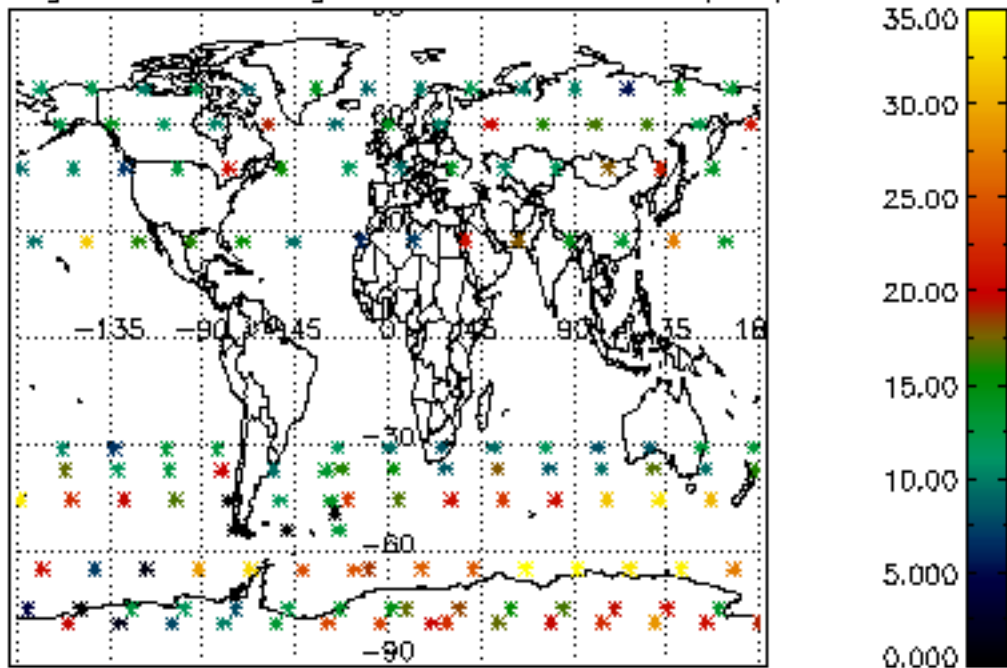

Percentage of cosmic ray hits per profile

Percentage of star falling outside central band per profile