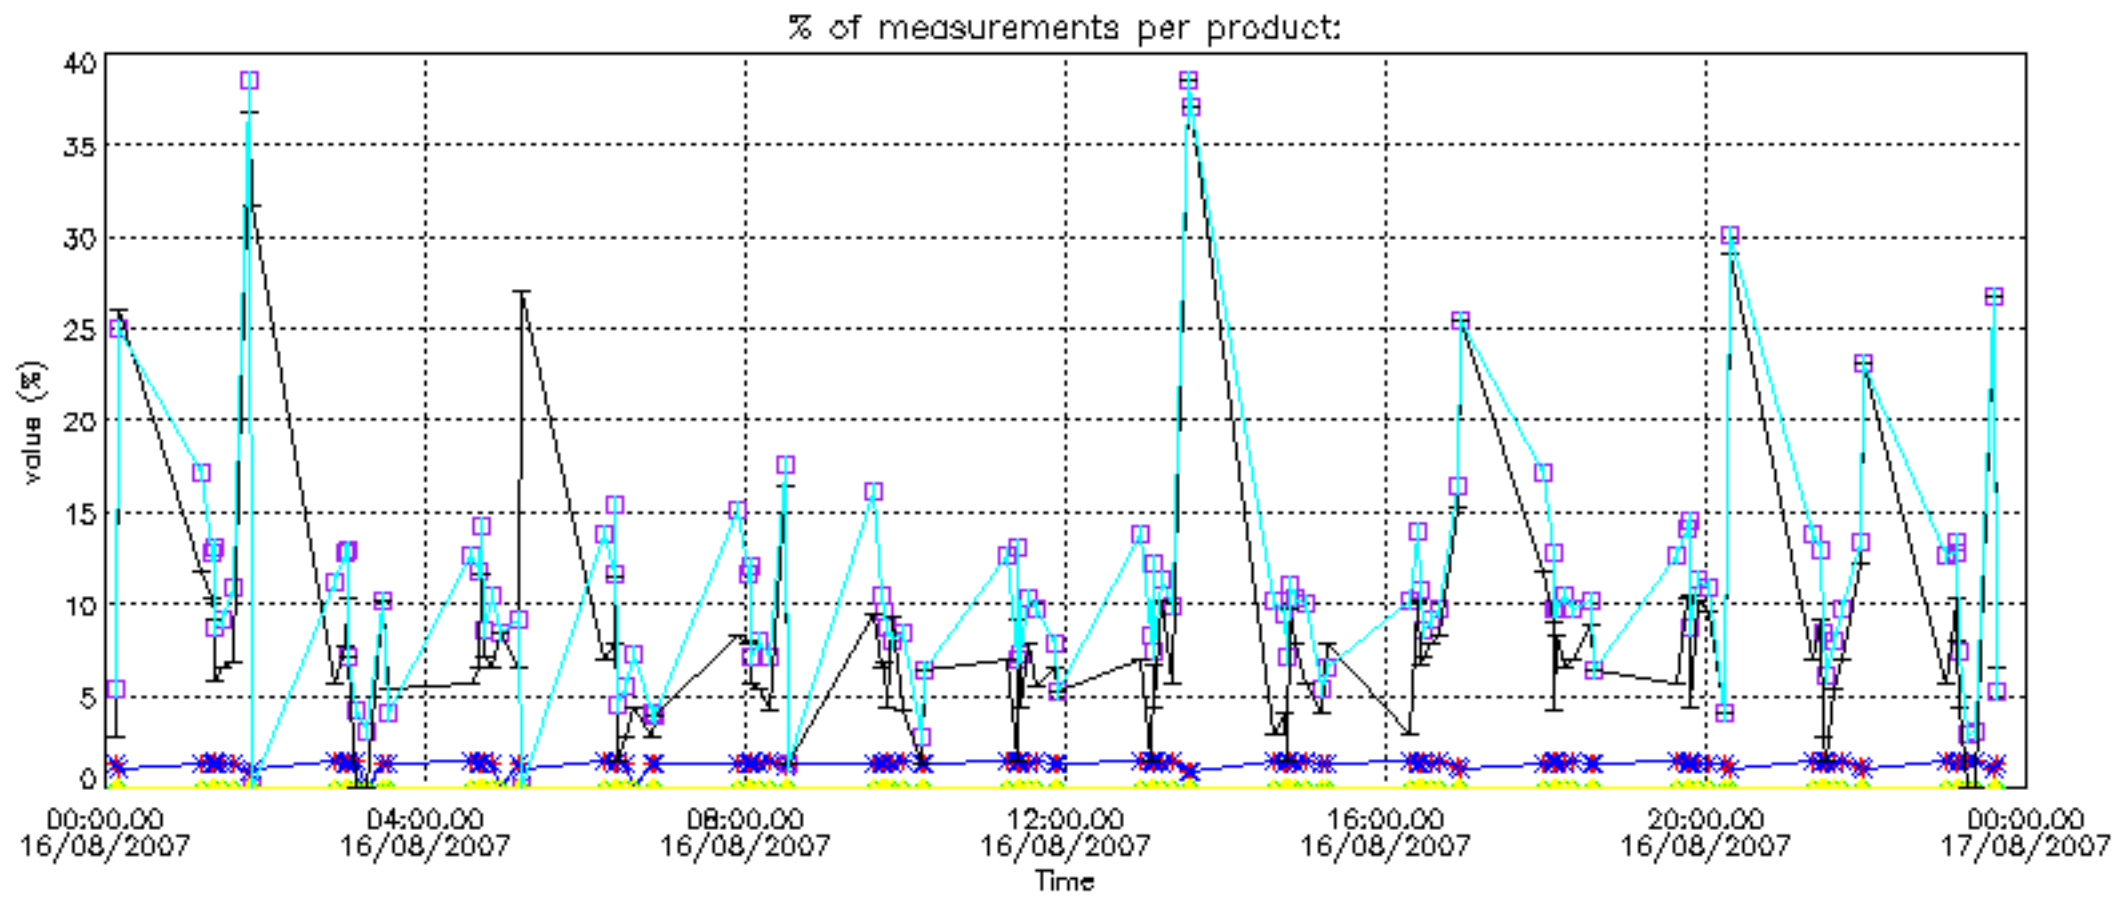

Percentage of cosmic ray hits per profile

Percentage of datation errors per profile