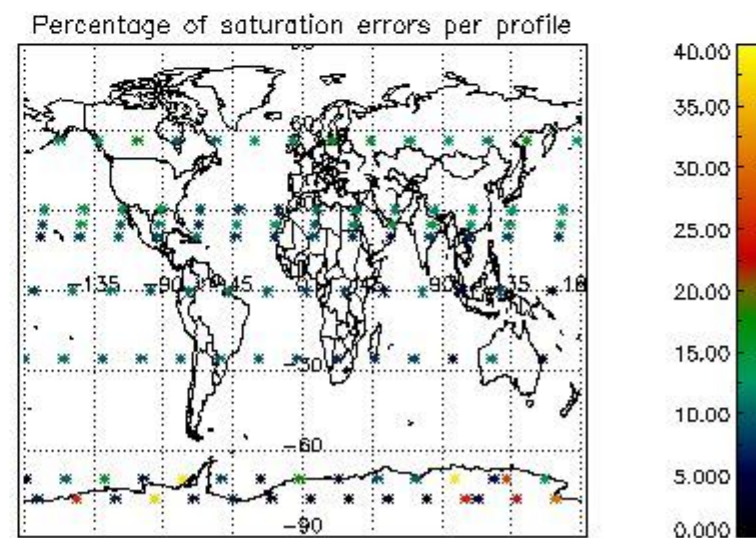

5. Trace gas profiles

5.1 Ozone statistics based on quality of products

The final quality of the products can be "measured" using the STD (Standard Deviation) attached to every point profile. This information is written to the parameter GOM_NL__2P/NL_LOCAL_SPECIES_DENSITY/o3_std of the level 2 products. The table below shows the statistics for given STD ranges.

The statistics are given with respect to the overall valid production:

- Products without fatal errors: GOM_NL__2P/MPH/PRODUCT_ERR=0
- Valid point profile: GOM_NL__2P/NL_LOCAL_SPECIES_DENSITY/pcd(0)=0

The 'Criteria' is applied to valid points of dark limb products:

- Products in dark limb illumination condition: GOM_NL__2P/NL_SUMMARY_QUALITY/obs_ill_cond=0
- Products without fatal errors: GOM_NL__2P/MPH/PRODUCT_ERR=0
- Valid point profile: GOM_NL__2P/NL_LOCAL_SPECIES_DENSITY/pcd(0)=0

So, the table below shows the percentage of dark limb and valid observations for each criteria with respect to the overall valid daily observations.

Criteria	% of total production
All STD	33
STD < 20	18