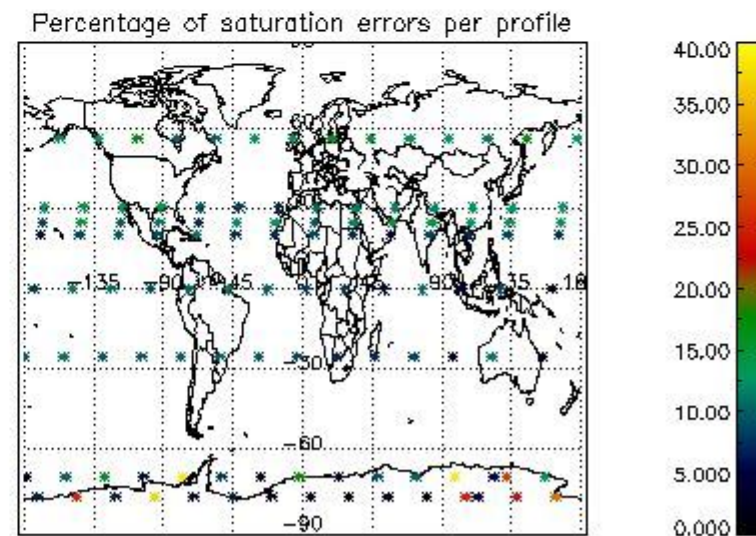

5. Trace gas profiles

5.1 Ozone statistics based on quality of products

The final quality of the products can be "measured" using the STD (Standard Deviation) attached to every point profile. This information is written to the parameter GOM_NL__2P/NL_LOCAL_SPECIES_DENSITY/o3_std of the level 2 products. The table below shows the statistics for given STD ranges.

The statistics are given with respect to the overall valid production:

- Products without fatal errors: GOM_NL__2P/MPH/PRODUCT_ERR=0
- Valid point profile: GOM_NL__2P/NL_LOCAL_SPECIES_DENSITY/pcd(0)=0

The 'Criteria' is applied to valid points of dark limb products:

- Products in dark limb illumination condition: GOM_NL__2P/NL_SUMMARY_QUALITY/obs_ill_cond=0
- Products without fatal errors: GOM_NL__2P/MPH/PRODUCT_ERR=0
- Valid point profile: GOM_NL__2P/NL_LOCAL_SPECIES_DENSITY/pcd(0)=0

So, the table below shows the percentage of dark limb and valid observations for each criteria with respect to the overall valid daily observations.

Criteria	% of total production
All STD	33
STD < 20	18