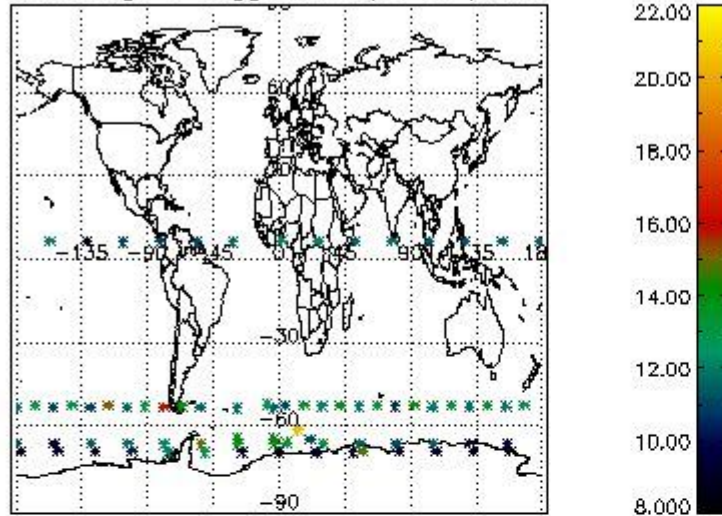

Percentage of flagged data per O3 profile