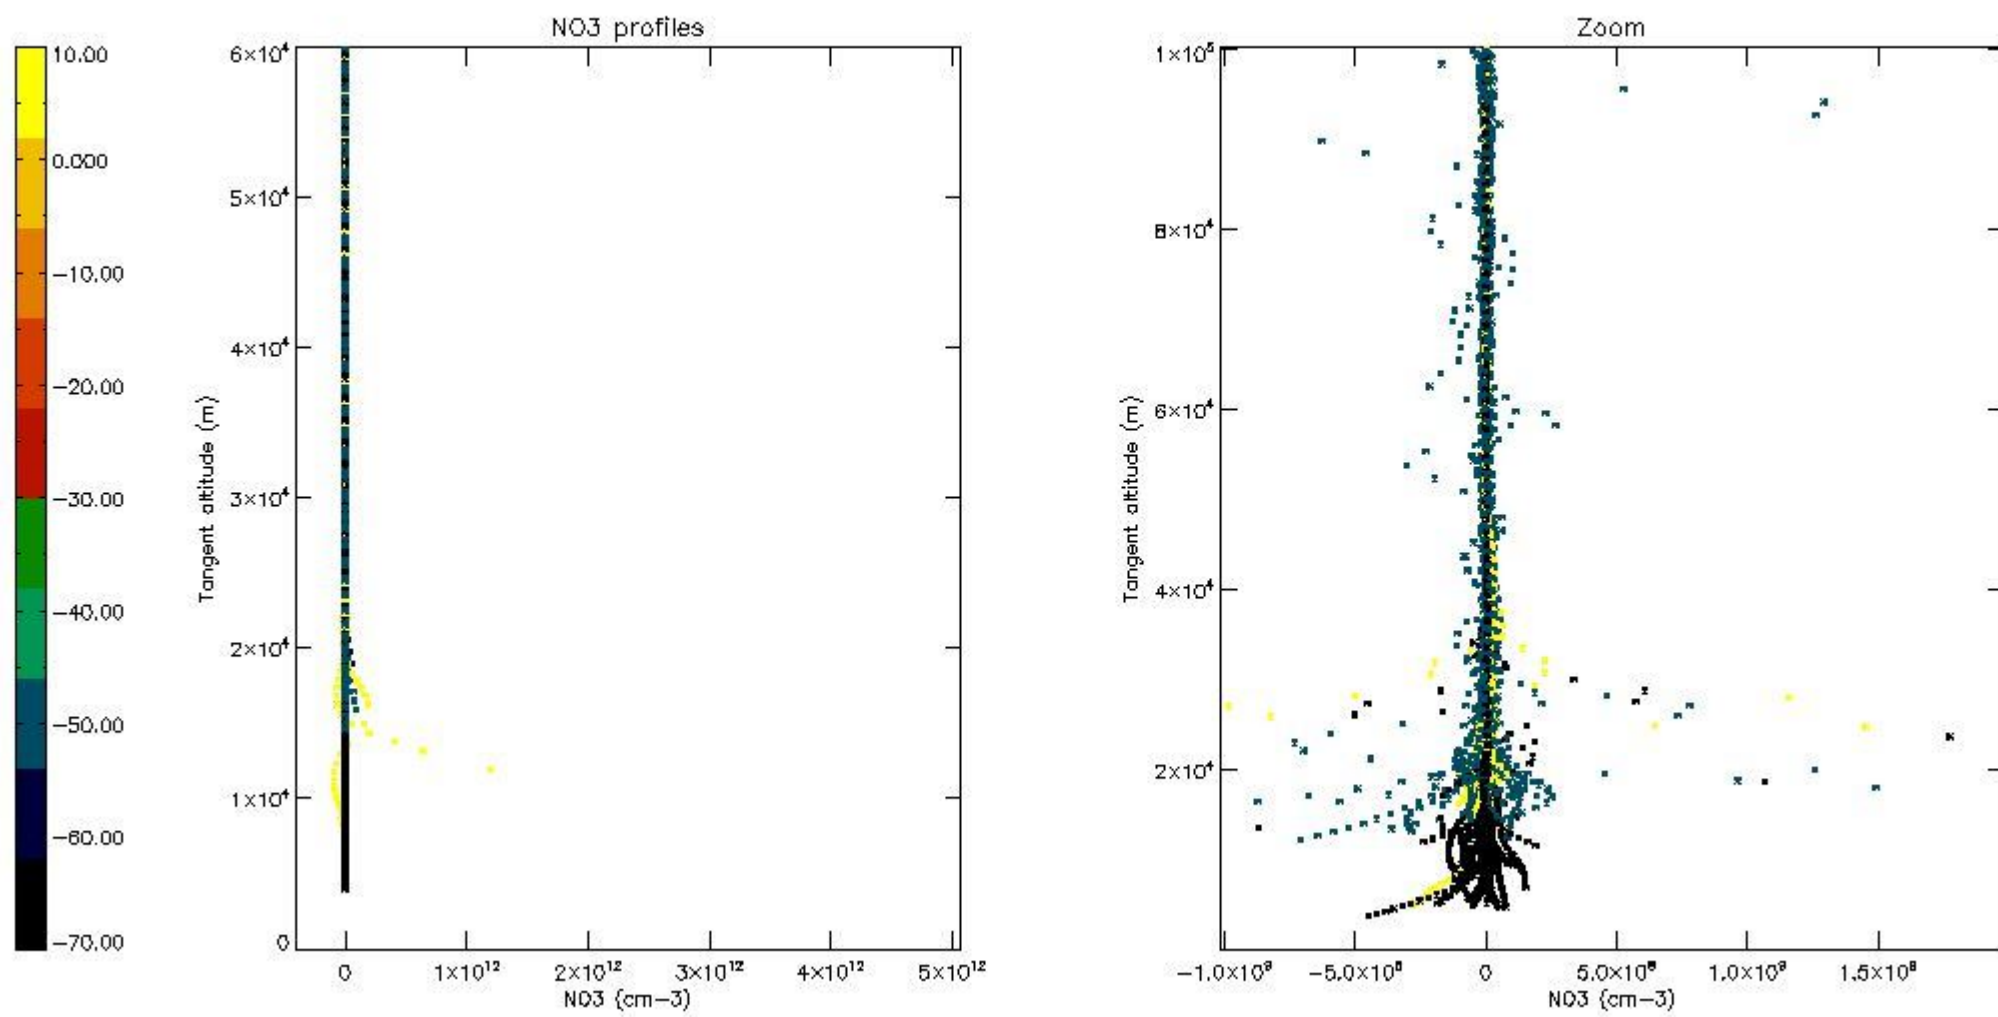

5.8 Plot H2O profiles for all STD (only for occultations of stars 1,2,3,4,13,14,16,26,63 dark without errors)

The colorbar represents the latitude.