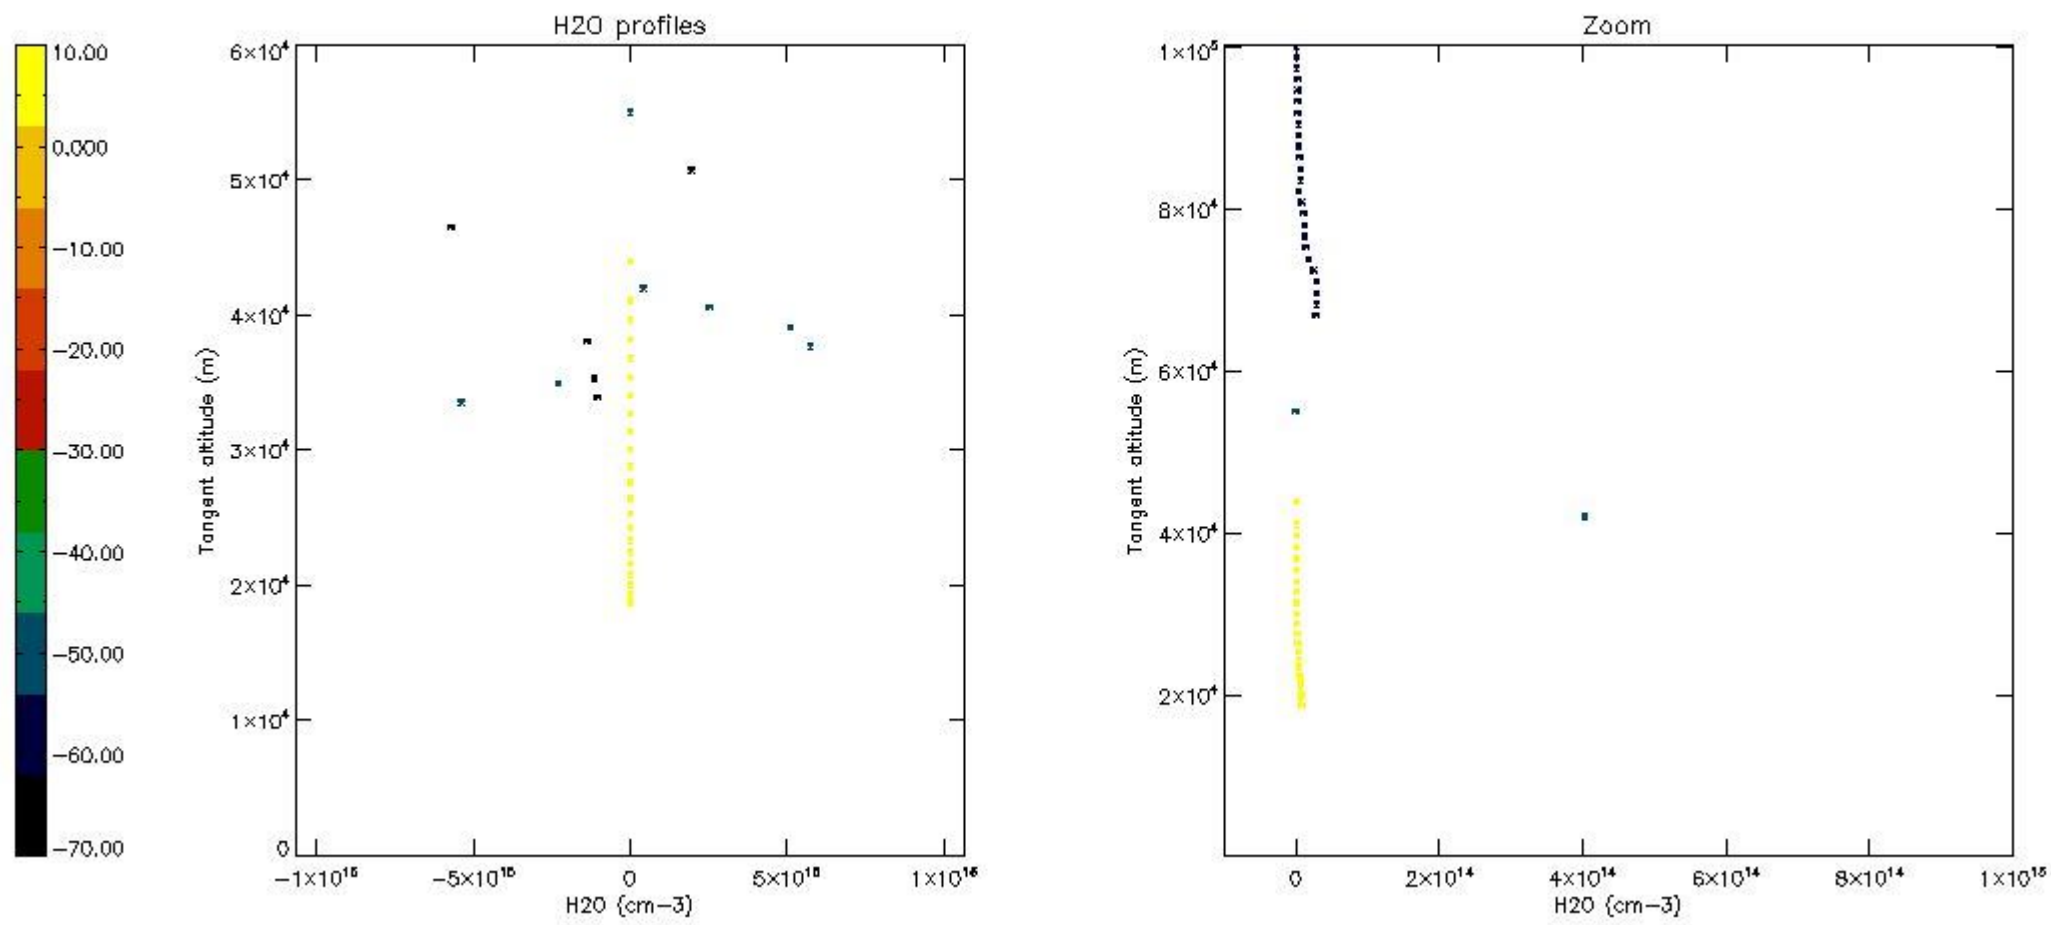

The colorbar represents the latitude.