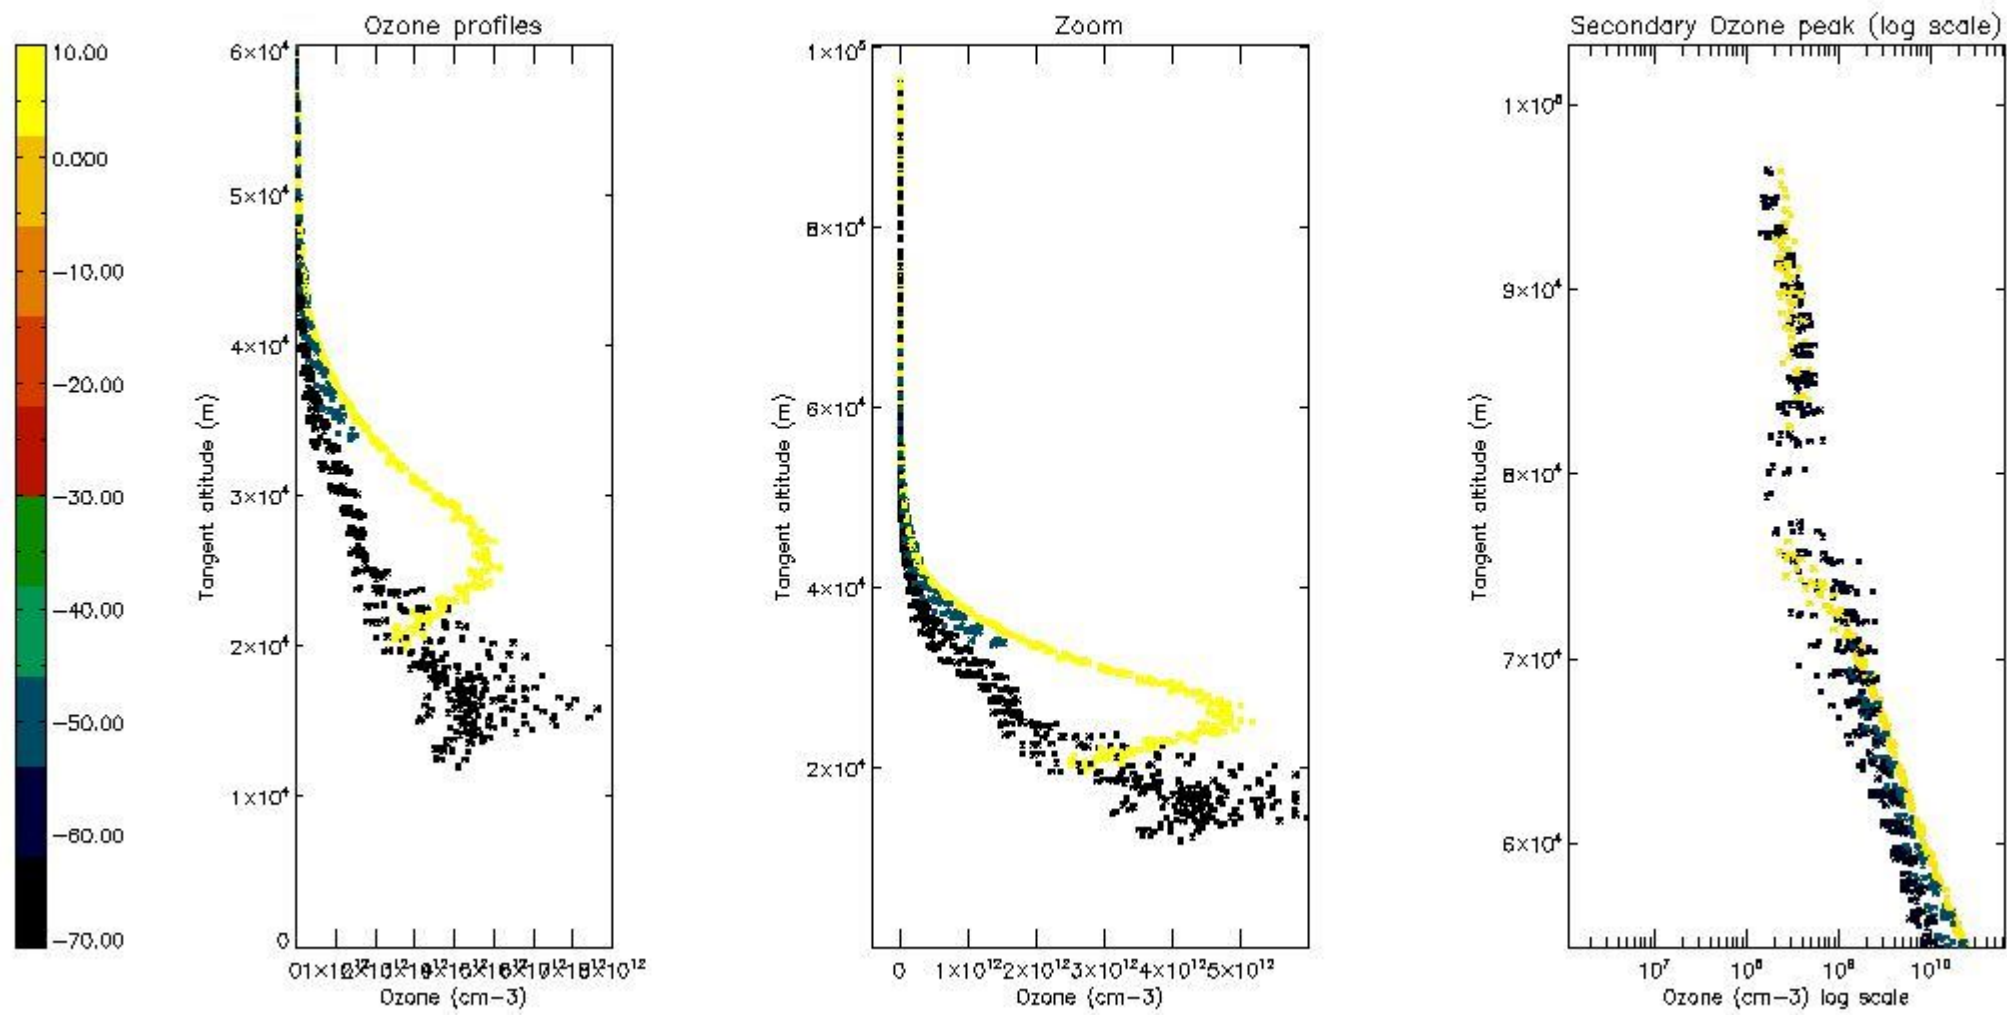

*5.4 Plot ozone profiles where  $STD < 10\%$  (dark without errors)*

The colorbar represents the latitude.

*5.5 Plot ozone profiles where STD < 5% (dark without errors)*

The colorbar represents the latitude.

*5.6 Plot NO<sub>2</sub> profiles for all STD (dark without errors)*

The colorbar represents the latitude.

*5.7 Plot NO3 profiles for all STD (dark without errors)*

The colorbar represents the latitude.

5.8 Plot H2O profiles for all STD (only for occultations of stars 1,2,3,4,13,14,16,26,63 dark without errors)