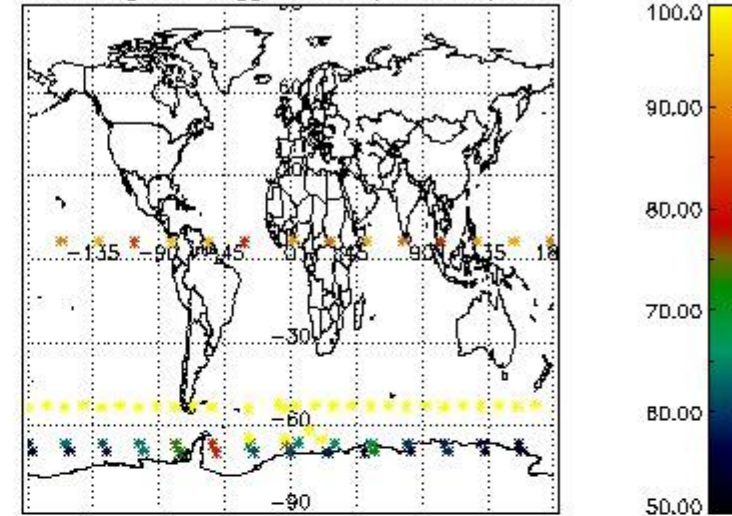

#### 3.1 Plot quality information per product (time dependant)

3.2 Plot quality information per product (world map)

Percentage of flagged data per O3 profile

Percentage of flagged data per H2O profile

Percentage of flagged data per NO2 profile