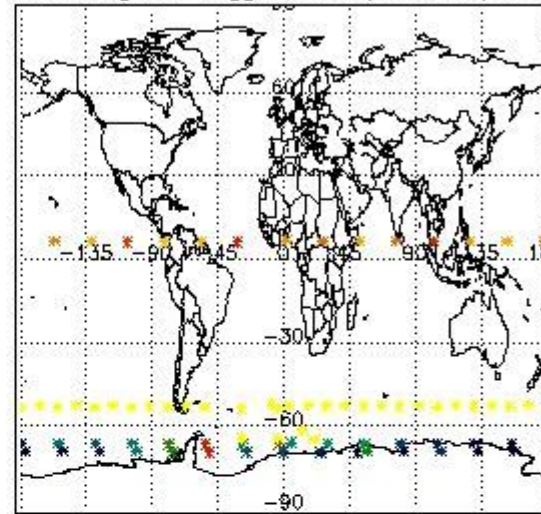

#### 3.1 Plot quality information per product (time dependant)

3.2 Plot quality information per product (world map)

Percentage of flagged data per O3 profile

Percentage of flagged data per H2O profile

Percentage of flagged data per NO2 profile