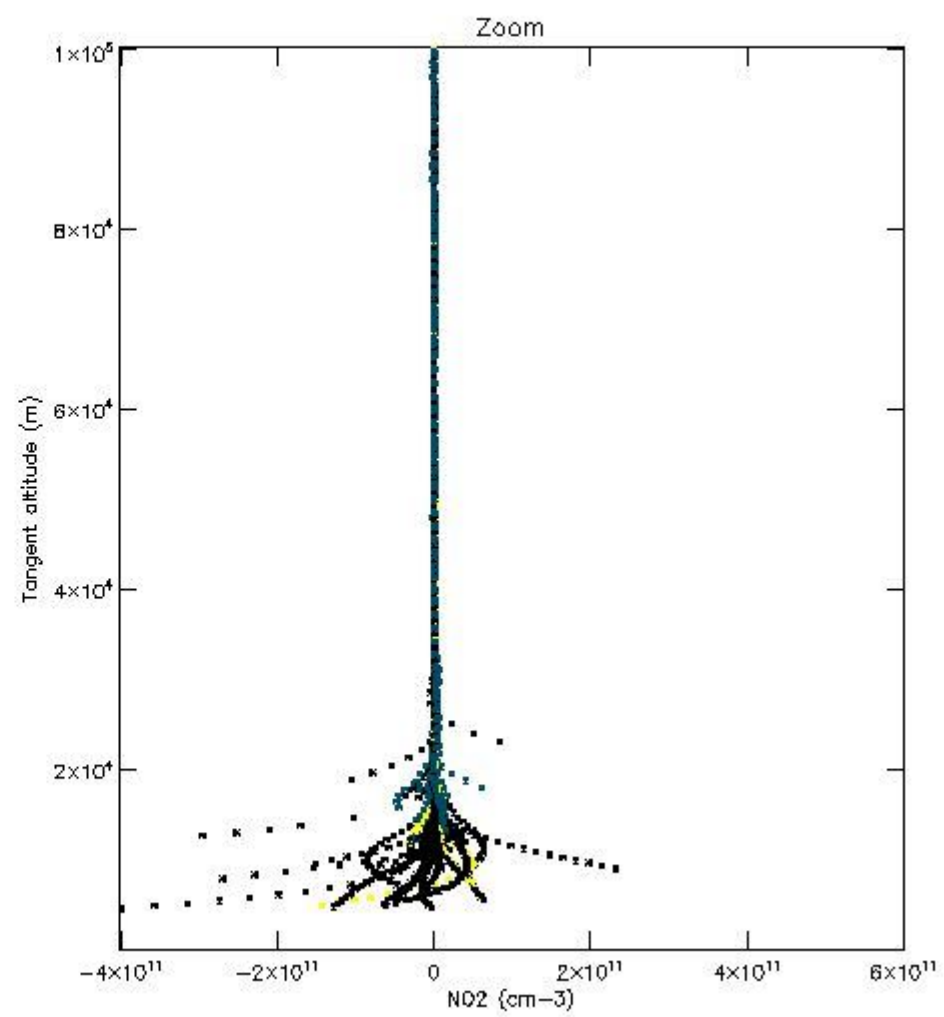

5.7 Plot NO3 profiles for all STD (dark without errors)

The colorbar represents the latitude.