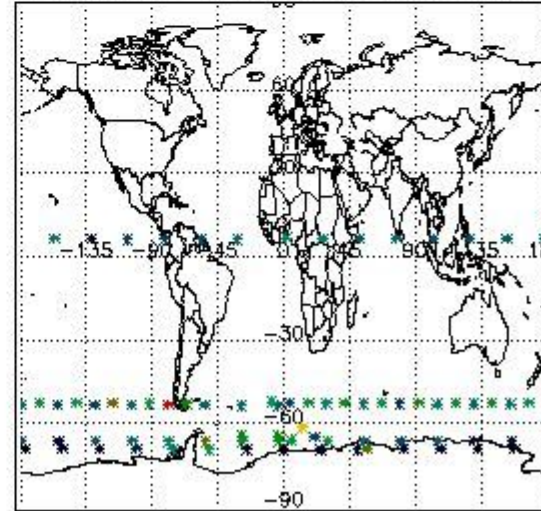

Percentage of flagged data per NO3 profile

4. Level 1 quality information per product

In this section it is plotted some information contained in the Quality Summary data set of the level 2 products that comes from the level 1b processing. Products without errors (error flag in the MPH set to "0") are used.

4.1 Plot quality information per product (time dependant) coming from level 1b processing

4.1.1 Plot level 1 quality information per product (time dependant): ENVISAT ASCENDING passes