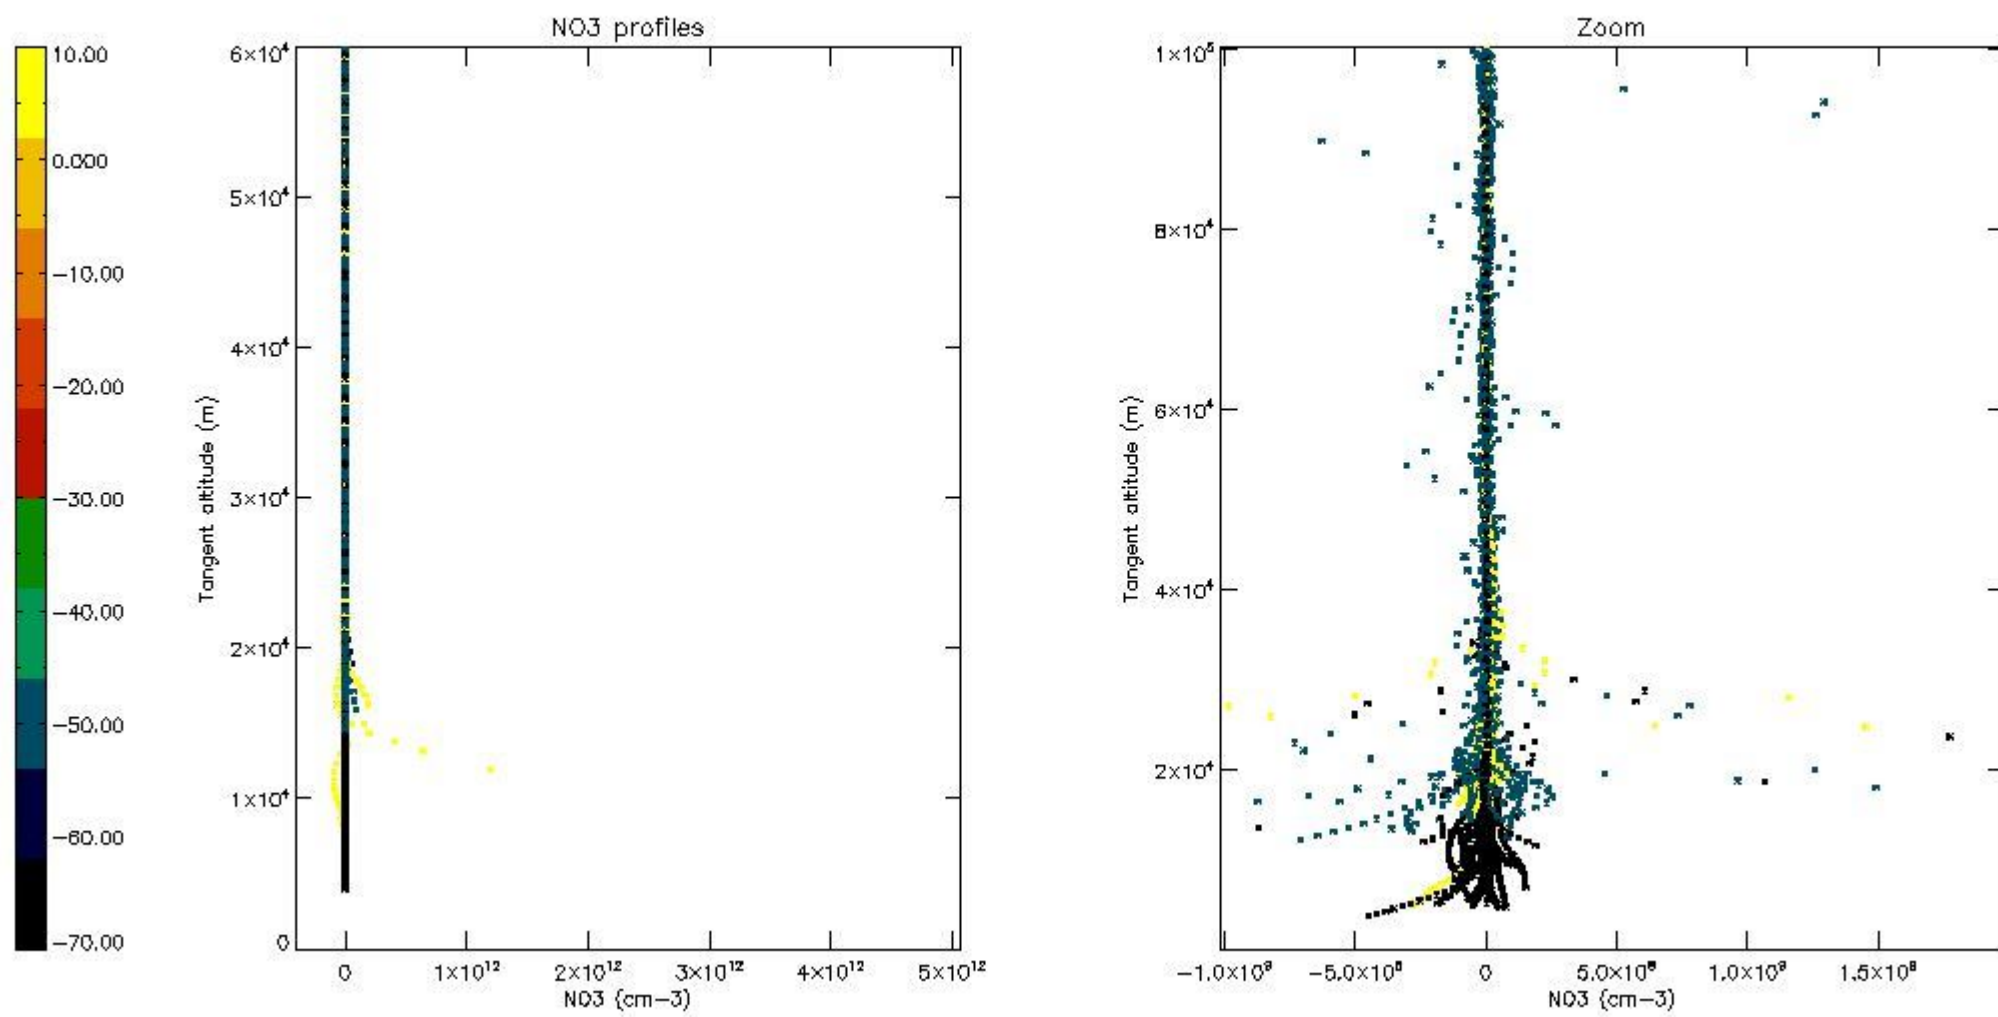

*5.6 Plot NO<sub>2</sub> profiles for all STD (dark without errors)*

The colorbar represents the latitude.

*5.7 Plot NO3 profiles for all STD (dark without errors)*

The colorbar represents the latitude.

5.8 Plot H2O profiles for all STD (only for occultations of stars 1,2,3,4,13,14,16,26,63 dark without errors)

The colorbar represents the latitude.