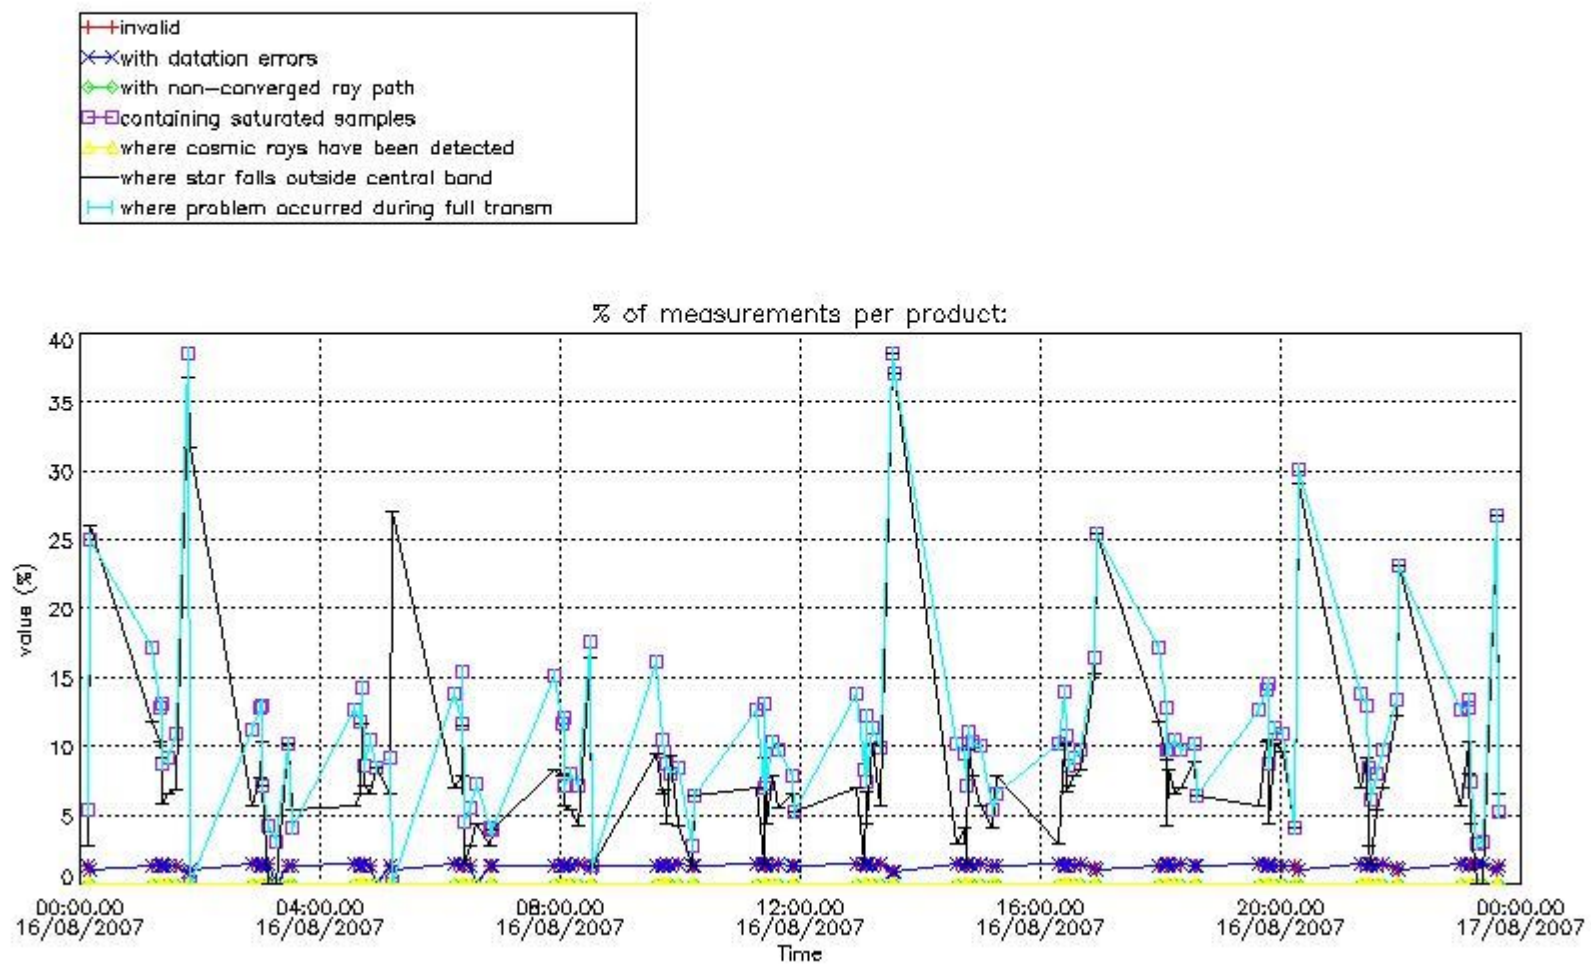

4.2 Plot quality information per product coming from level 1b processing (world map)

4.2.1 Plot level 1 quality information per product (world map): ENVISAT ASCENDING passes