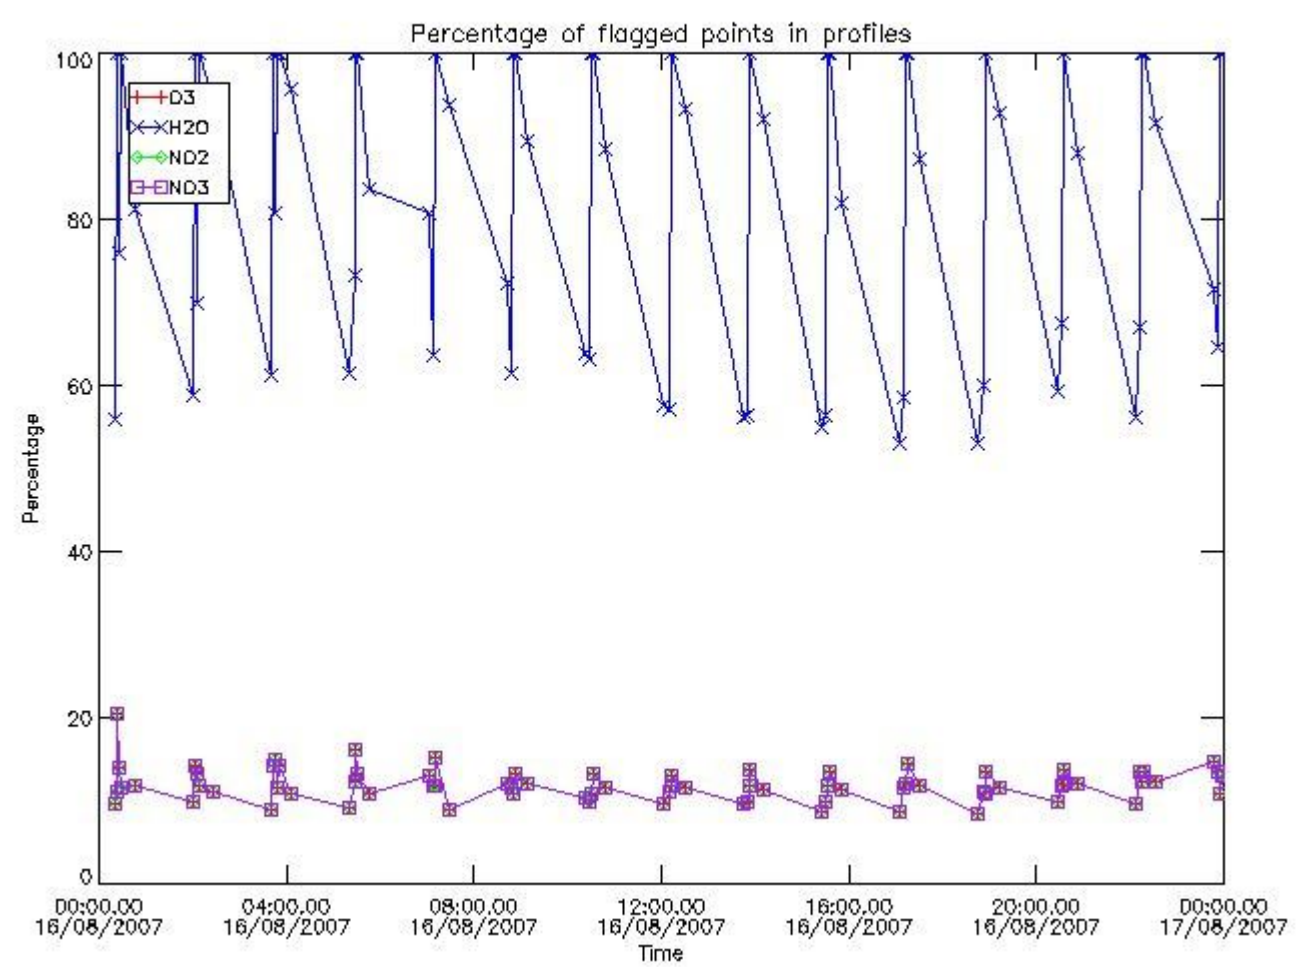

3. Quality information per product

In this section it is plotted some information contained in the Quality Summary data set of the level 2 products. Only products in dark limb conditions and without errors (error flag in the MPH set to "0") are used.

3.1 Plot quality information per product (time dependant)

Percentage of flagged data per O3 profile

Percentage of flagged data per H2O profile