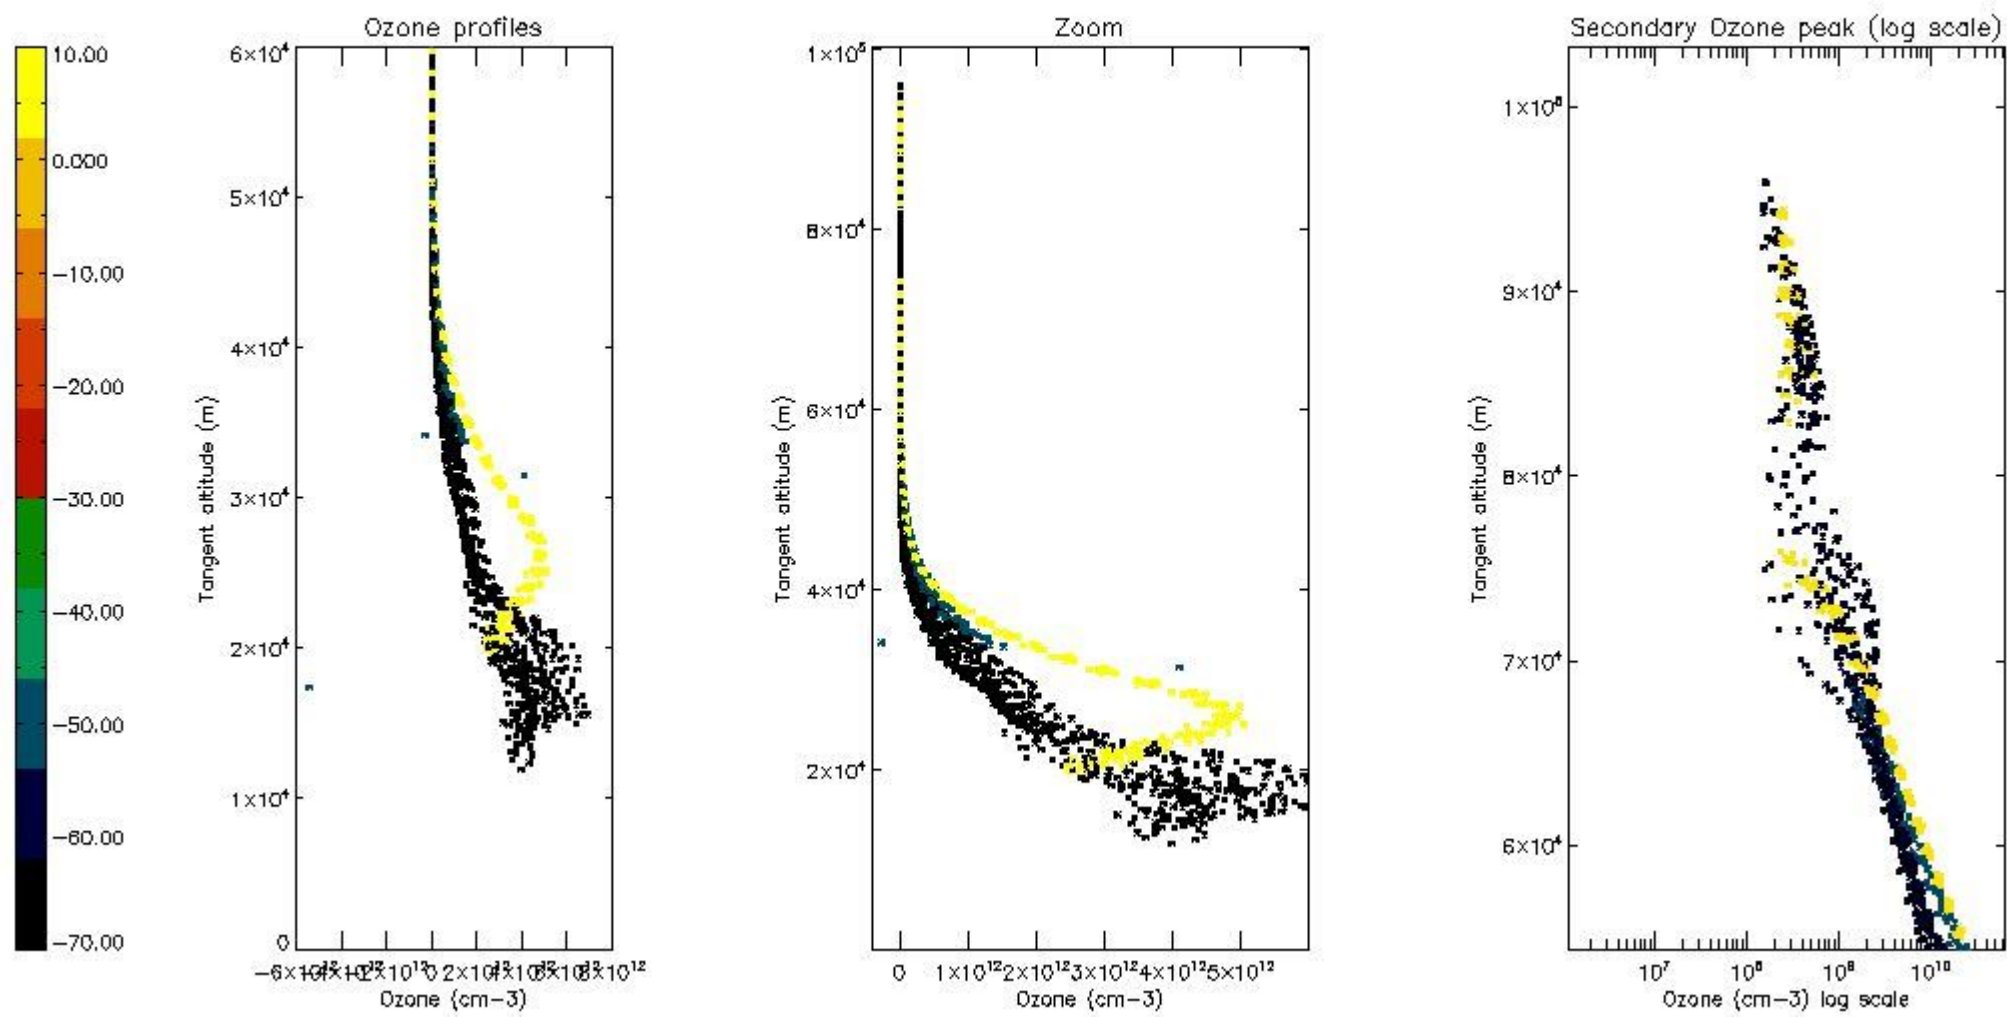

STD < 10	16
STD < 5	12

5.2 Plot ozone profiles for all STD (dark without errors)

The colorbar represents the latitude.

5.3 Plot ozone profiles where STD < 20% (dark without errors)

The colorbar represents the latitude.

5.4 Plot ozone profiles where STD < 10% (dark without errors)

The colorbar represents the latitude.

5.5 Plot ozone profiles where STD < 5% (dark without errors)

The colorbar represents the latitude.

5.6 Plot NO₂ profiles for all STD (dark without errors)