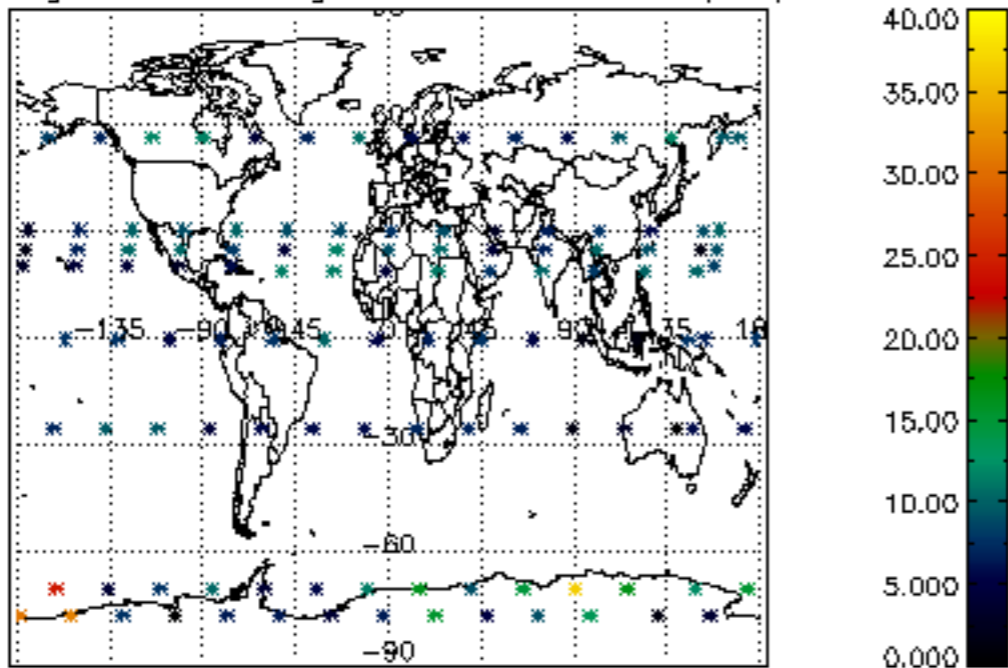

Percentage of star falling outside central band per profile