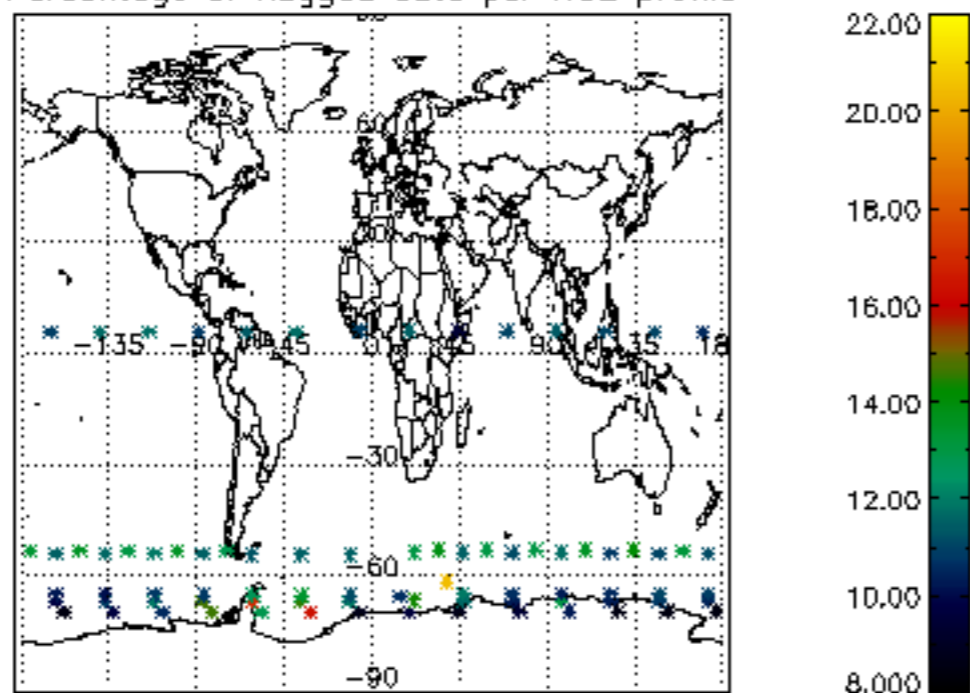

Percentage of flagged data per NO2 profile