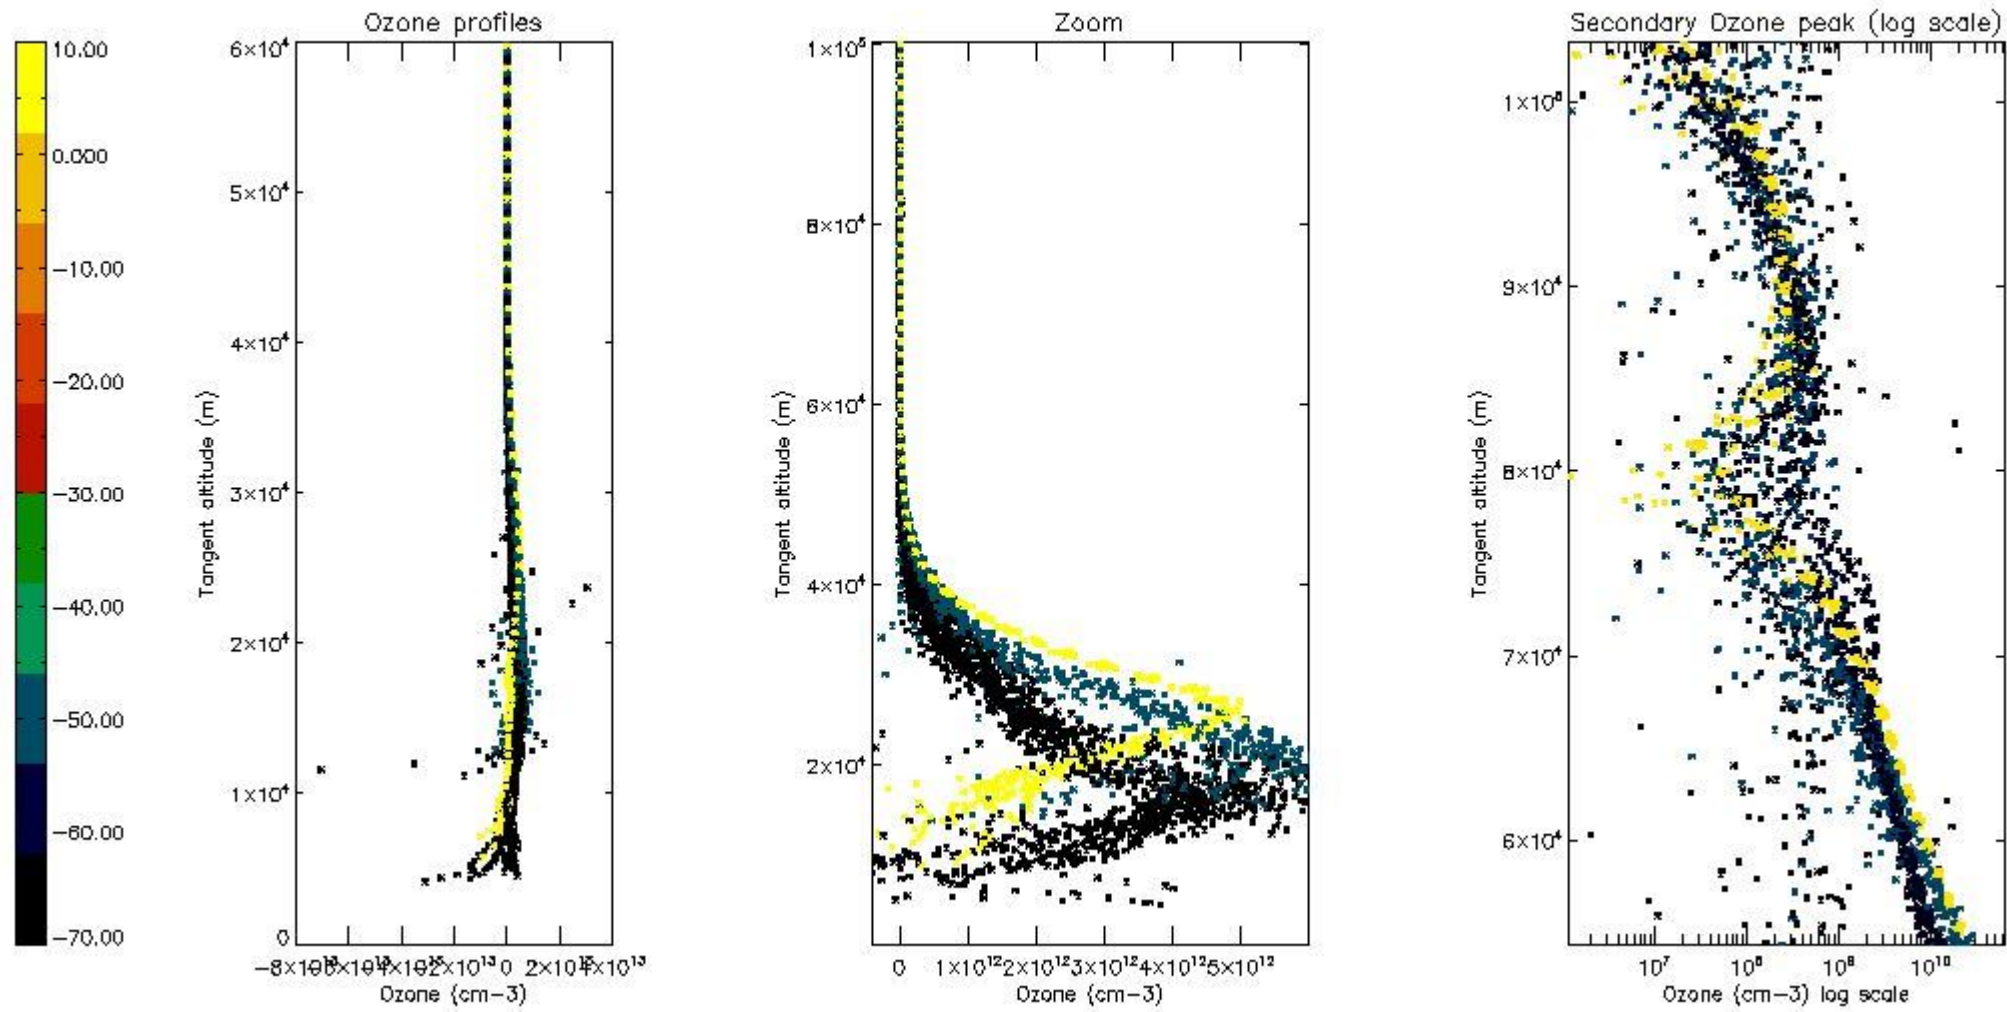

STD < 10	16
STD < 5	12

5.2 Plot ozone profiles for all STD (dark without errors)

The colorbar represents the latitude.

5.3 Plot ozone profiles where STD < 20% (dark without errors)

The colorbar represents the latitude.