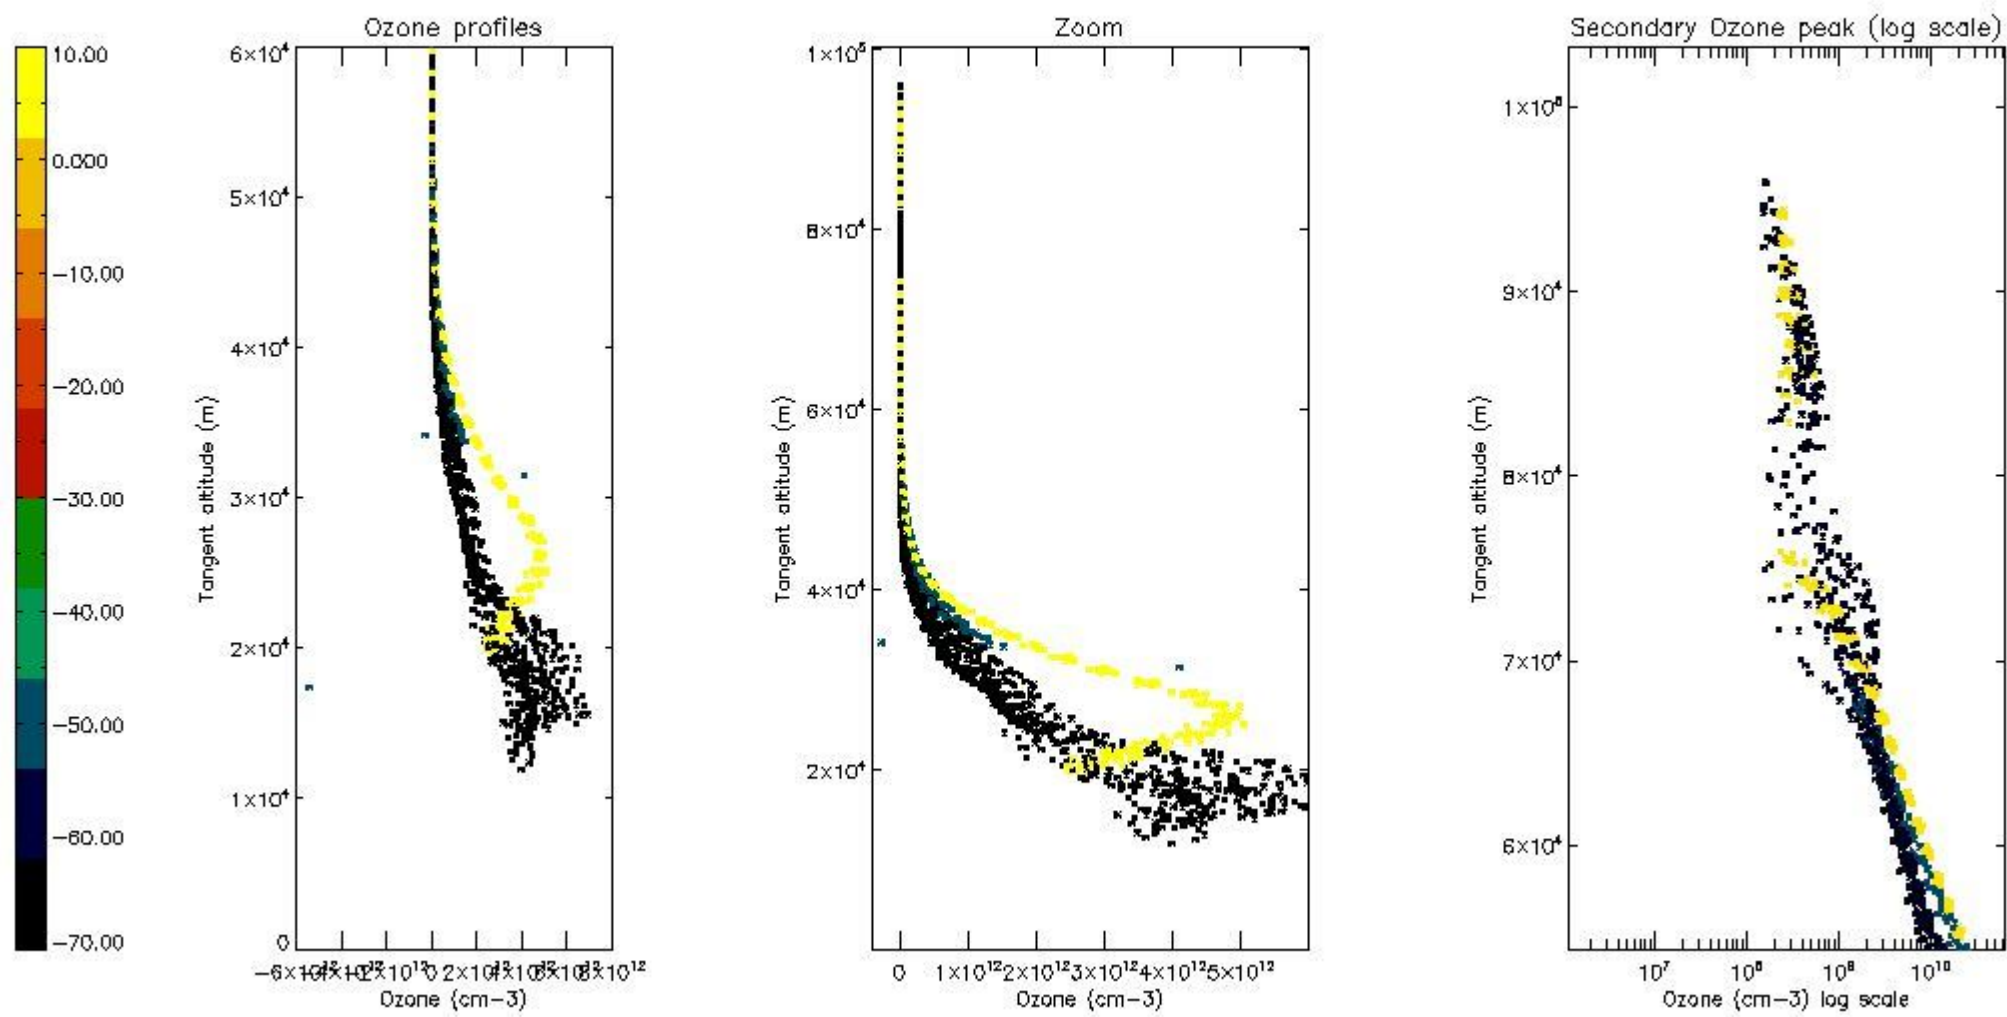

5.6 Plot NO₂ profiles for all STD (dark without errors)

The colorbar represents the latitude.