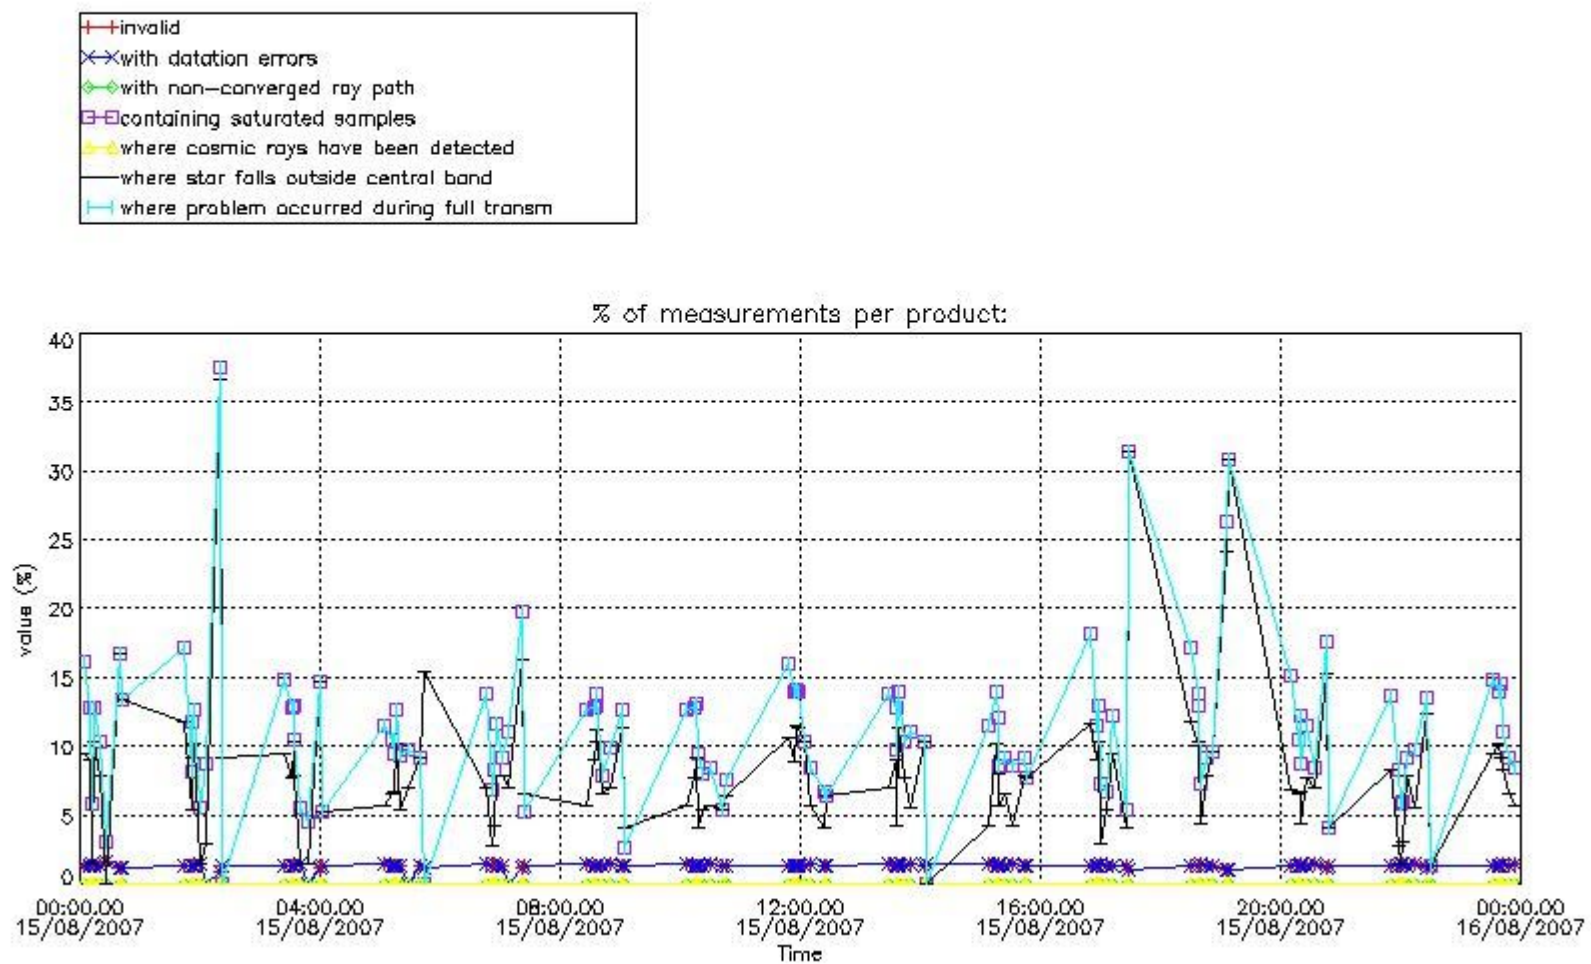

4.2 Plot quality information per product coming from level 1b processing (world map)
4.2.1 Plot level 1 quality information per product (world map): ENVISAT ASCENDING passes