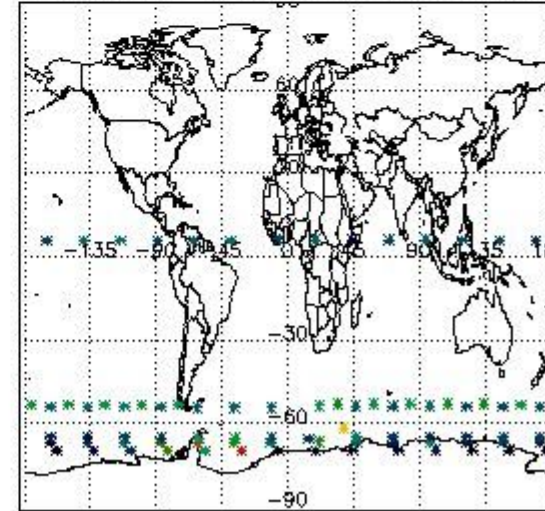

Percentage of flagged data per NO3 profile

4. Level 1 quality information per product

In this section it is plotted some information contained in the Quality Summary data set of the level 2 products that comes from the level 1b processing. Products without errors (error flag in the MPH set to "0") are used.

4.1 Plot quality information per product (time dependant) coming from level 1b processing

4.1.1 Plot level 1 quality information per product (time dependant): ENVISAT ASCENDING passes