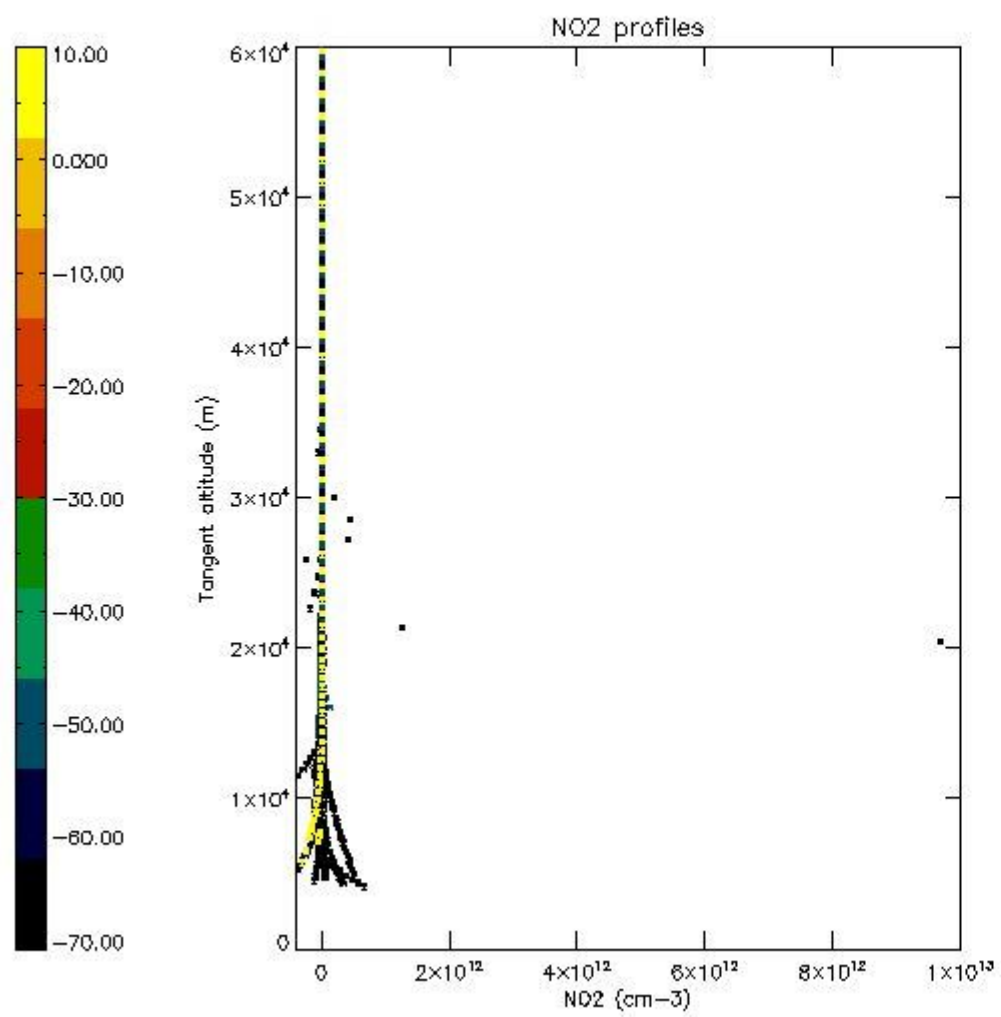

5.4 Plot ozone profiles where STD < 10% (dark without errors)

The colorbar represents the latitude.

5.5 Plot ozone profiles where STD < 5% (dark without errors)

The colorbar represents the latitude.

5.6 Plot NO₂ profiles for all STD (dark without errors)

The colorbar represents the latitude.

5.7 Plot NO3 profiles for all STD (dark without errors)

The colorbar represents the latitude.

5.8 Plot H2O profiles for all STD (only for occultations of stars 1,2,3,4,13,14,16,26,63 dark without errors)