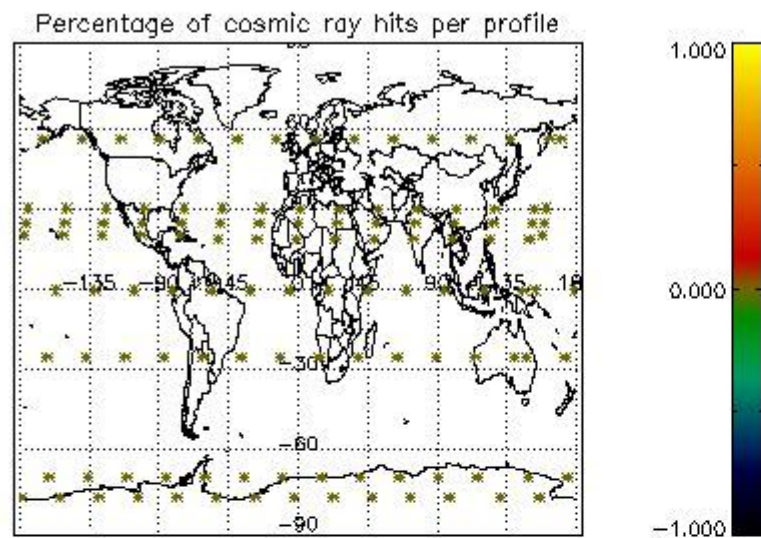

4.2.2 Plot level 1 quality information per product (world map): ENVISAT DESCENDING passes

5. Trace gas profiles

5.1 Ozone statistics based on quality of products

The final quality of the products can be "measured" using the STD (Standard Deviation) attached to every point profile. This information is written to the parameter GOM_NL__2P/NL_LOCAL_SPECIES_DENSITY/o3_std of the level 2 products. The table below shows the statistics for given STD ranges.

The statistics are given with respect to the overall valid production:

- Products without fatal errors: GOM_NL__2P/MPH/PRODUCT_ERR=0
- Valid point profile: GOM_NL__2P/NL_LOCAL_SPECIES_DENSITY/pcd(0)=0

The 'Criteria' is applied to valid points of dark limb products:

- Products in dark limb illumination condition: GOM_NL__2P/NL_SUMMARY_QUALITY/obs_ill_cond=0
- Products without fatal errors: GOM_NL__2P/MPH/PRODUCT_ERR=0
- Valid point profile: GOM_NL__2P/NL_LOCAL_SPECIES_DENSITY/pcd(0)=0

So, the table below shows the percentage of dark limb and valid observations for each criteria with respect to the overall valid daily observations.

Criteria	% of total production
All STD	34
STD < 20	20