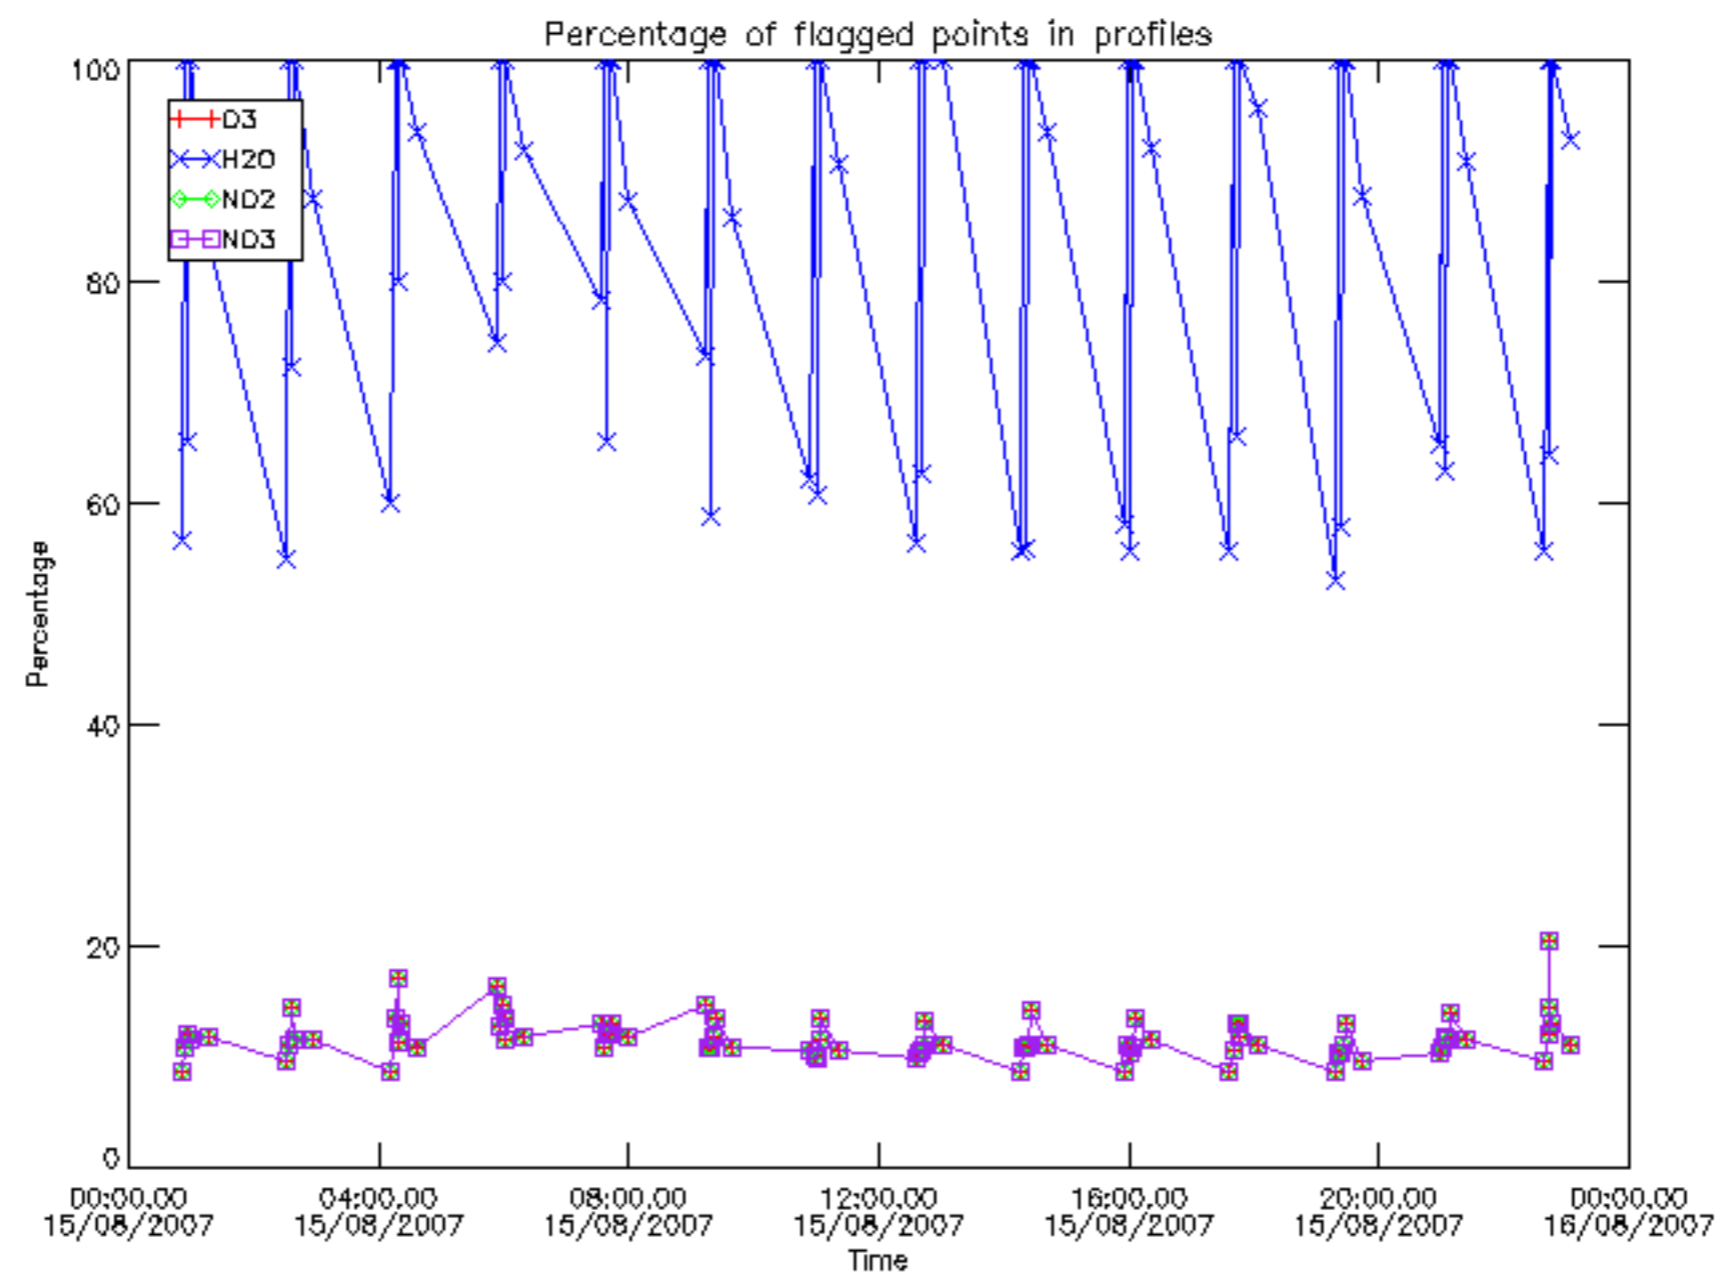

Percentage of flagged data per D3 profile

Percentage of flagged data per H2O profile