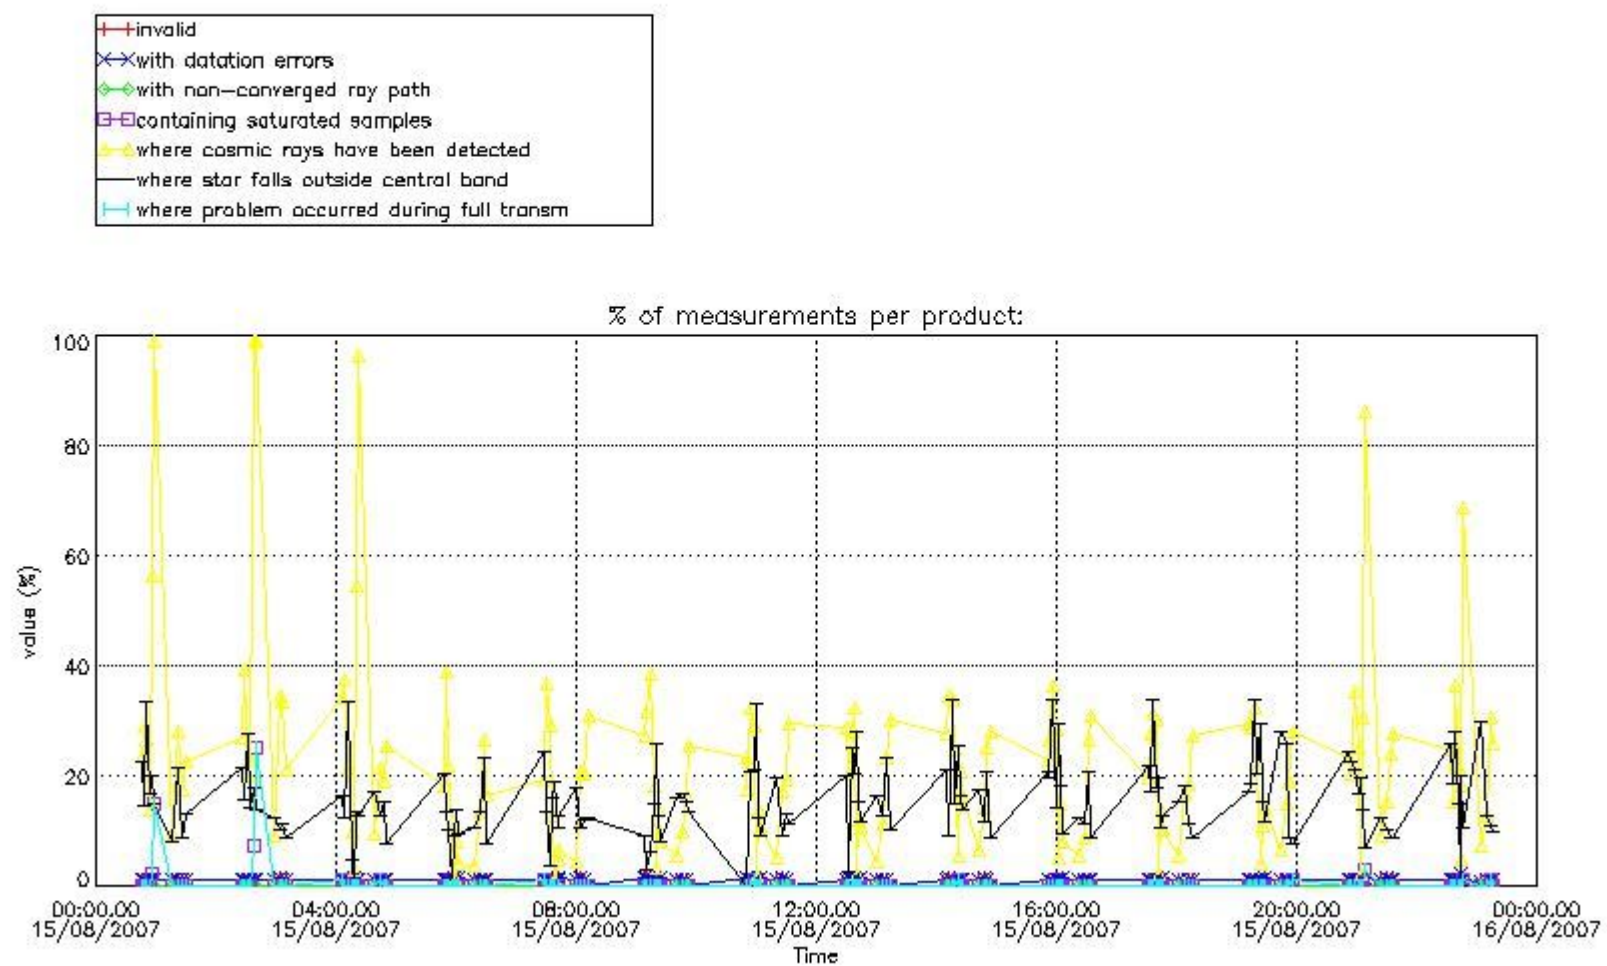

4.1.2 Plot level 1 quality information per product (time dependant): ENVI SAT DESCENDING passes