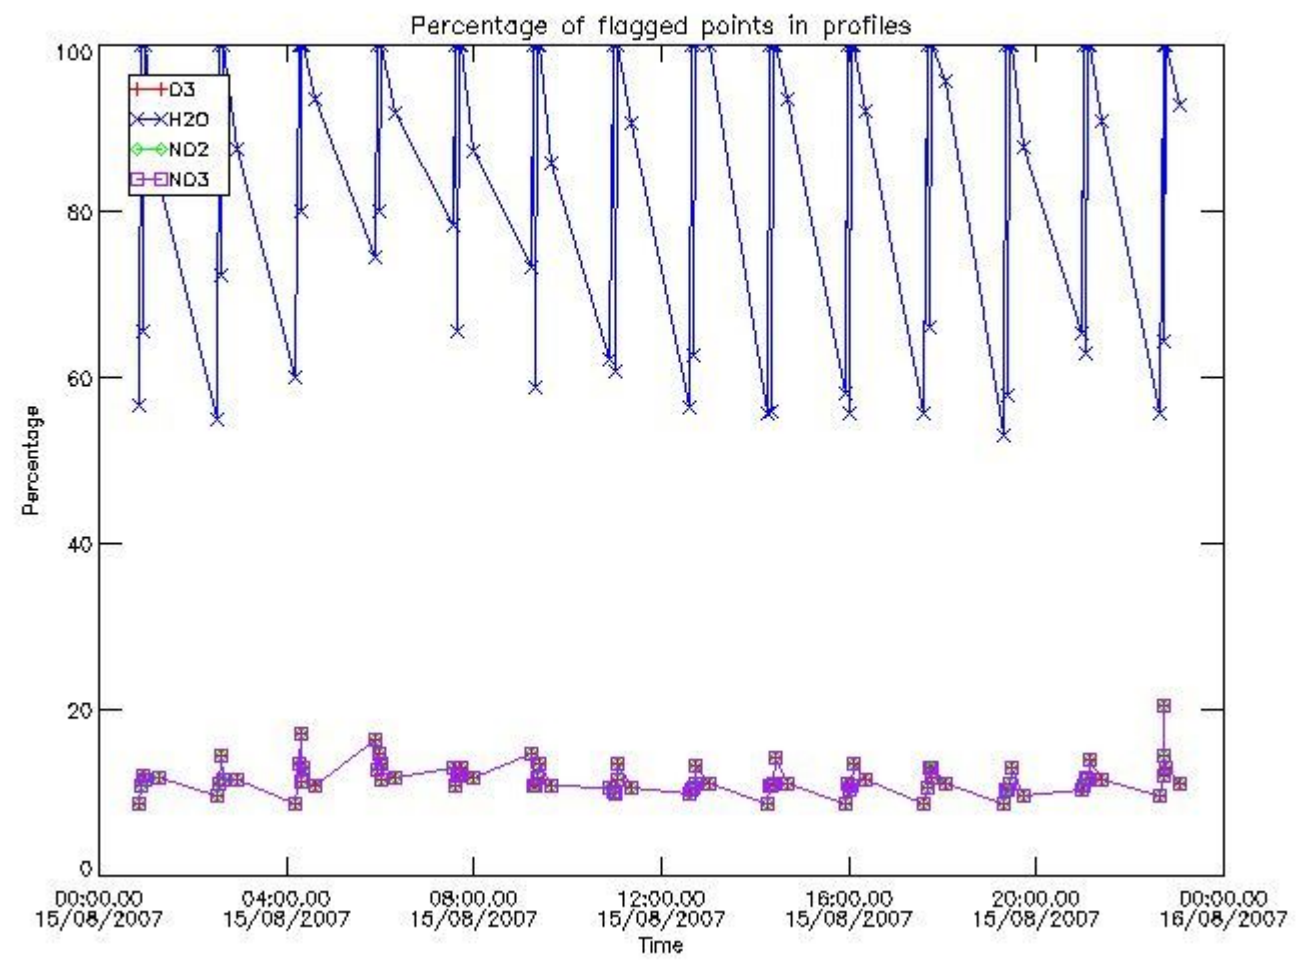

3. Quality information per product

In this section it is plotted some information contained in the Quality Summary data set of the level 2 products. Only products in dark limb conditions and without errors (error flag in the MPH set to "0") are used.

3.1 Plot quality information per product (time dependant)

3.2 Plot quality information per product (world map)