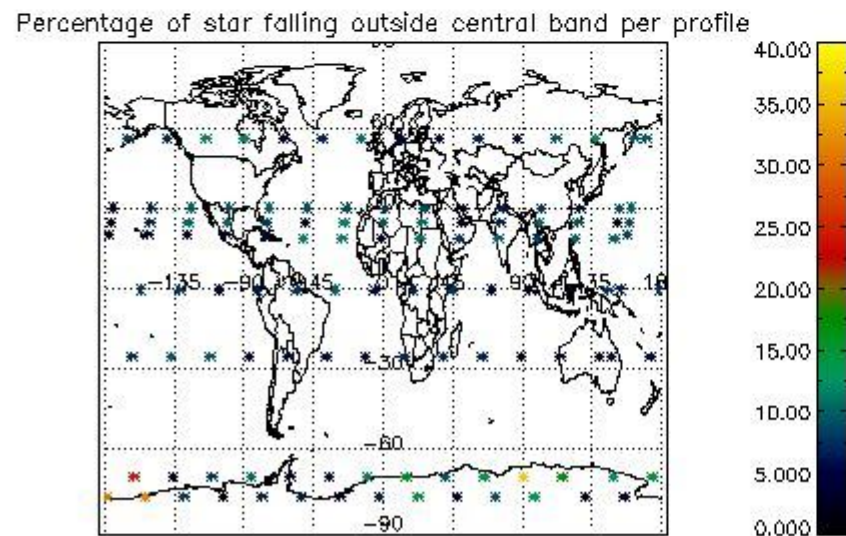

5. Trace gas profiles

5.1 Ozone statistics based on quality of products

The final quality of the products can be "measured" using the STD (Standard Deviation) attached to every point profile. This information is written to the parameter GOM_NL__2P/NL_LOCAL_SPECIES_DENSITY/o3_std of the level 2 products. The table below shows the statistics for given STD ranges.

The statistics are given with respect to the overall valid production:

- Products without fatal errors: GOM_NL__2P/MPH/PRODUCT_ERR=0
- Valid point profile: GOM_NL__2P/NL_LOCAL_SPECIES_DENSITY/pcd(0)=0

The 'Criteria' is applied to valid points of dark limb products:

- Products in dark limb illumination condition: GOM_NL__2P/NL_SUMMARY_QUALITY/obs_ill_cond=0
- Products without fatal errors: GOM_NL__2P/MPH/PRODUCT_ERR=0
- Valid point profile: GOM_NL__2P/NL_LOCAL_SPECIES_DENSITY/pcd(0)=0

So, the table below shows the percentage of dark limb and valid observations for each criteria with respect to the overall valid daily observations.

Criteria	% of total production
All STD	34
STD < 20	20