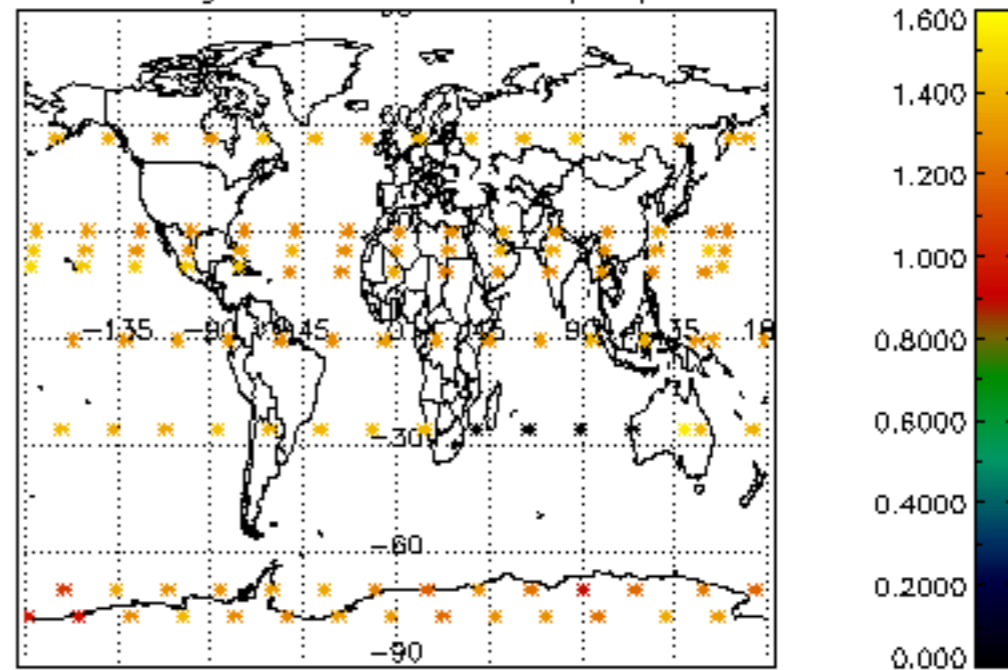

Percentage of datation errors per profile

Percentage of star falling outside central band per profile

Percentage of saturation errors per profile

Percentage of cosmic ray hits per profile

Percentage of datation errors per profile