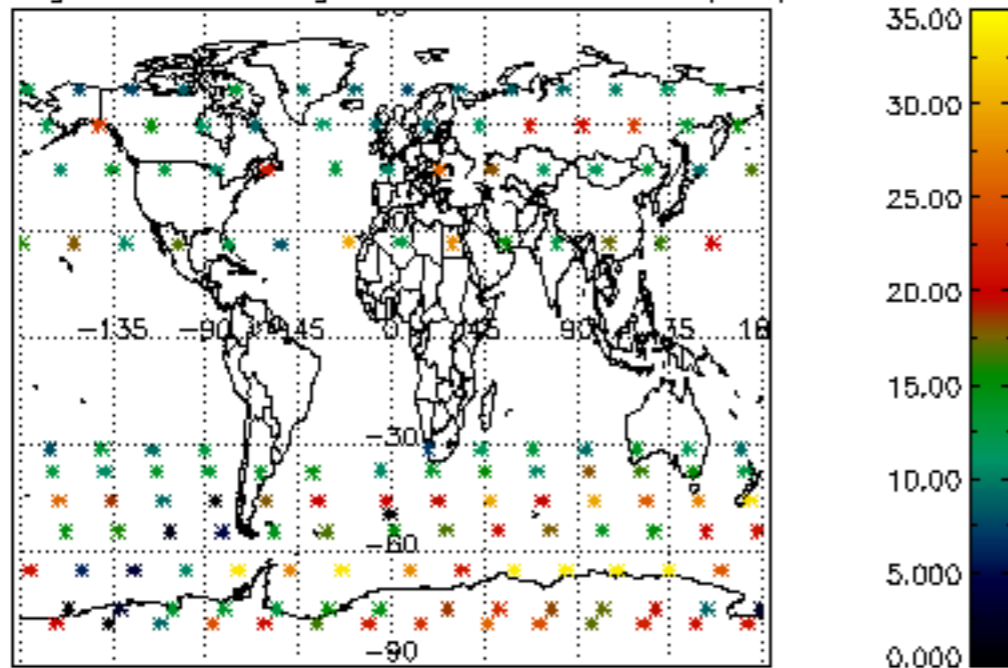

Percentage of cosmic ray hits per profile

Percentage of star falling outside central band per profile