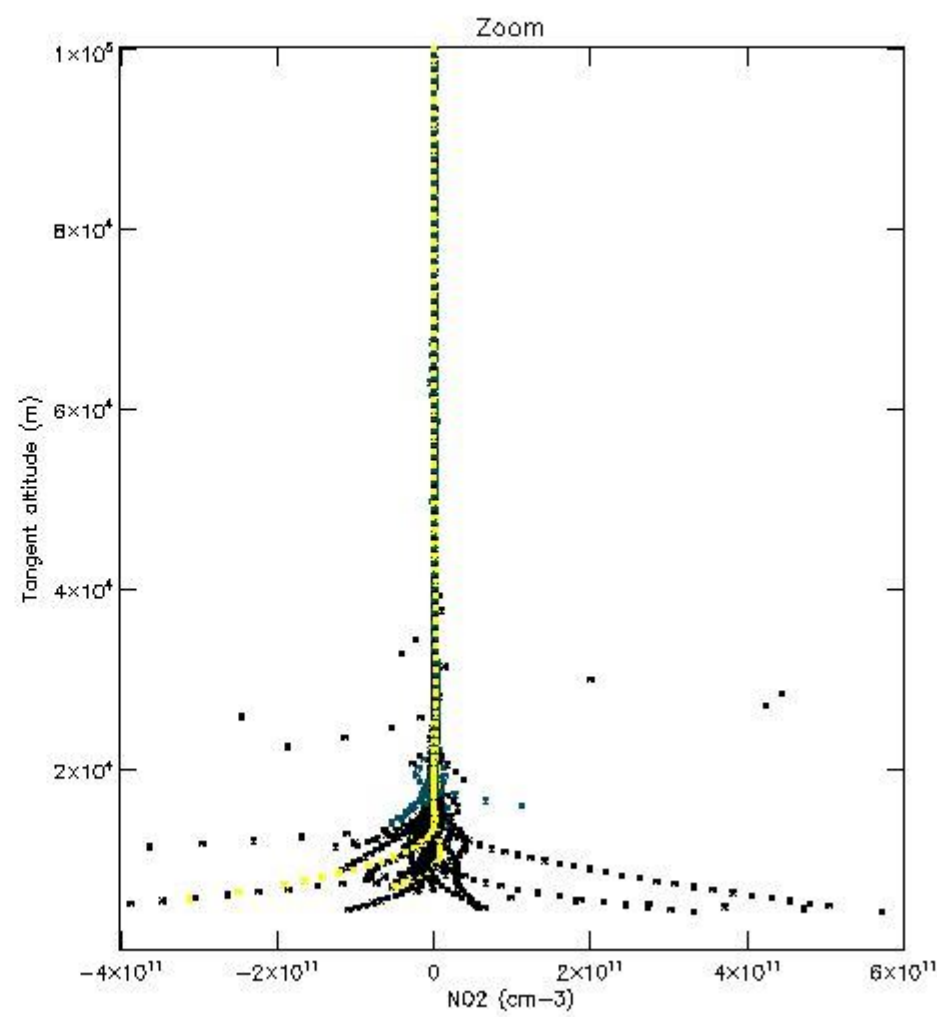

5. Trace gas profiles

5.1 Ozone statistics based on quality of products

The final quality of the products can be "measured" using the STD (Standard Deviation) attached to every point profile. This information is written to the parameter GOM_NL__2P/NL_LOCAL_SPECIES_DENSITY/o3_std of the level 2 products. The table below shows the statistics for given STD ranges.

STD < 10	16
STD < 5	12

5.2 Plot ozone profiles for all STD (dark without errors)

The colorbar represents the latitude.

5.3 Plot ozone profiles where STD < 20% (dark without errors)

The colorbar represents the latitude.

5.4 Plot ozone profiles where STD < 10% (dark without errors)

The colorbar represents the latitude.

5.5 Plot ozone profiles where STD < 5% (dark without errors)

The colorbar represents the latitude.

5.6 Plot NO₂ profiles for all STD (dark without errors)

The colorbar represents the latitude.

5.7 Plot NO3 profiles for all STD (dark without errors)

The colorbar represents the latitude.

5.8 Plot H2O profiles for all STD (only for occultations of stars 1,2,3,4,13,14,16,26,63 dark without errors)