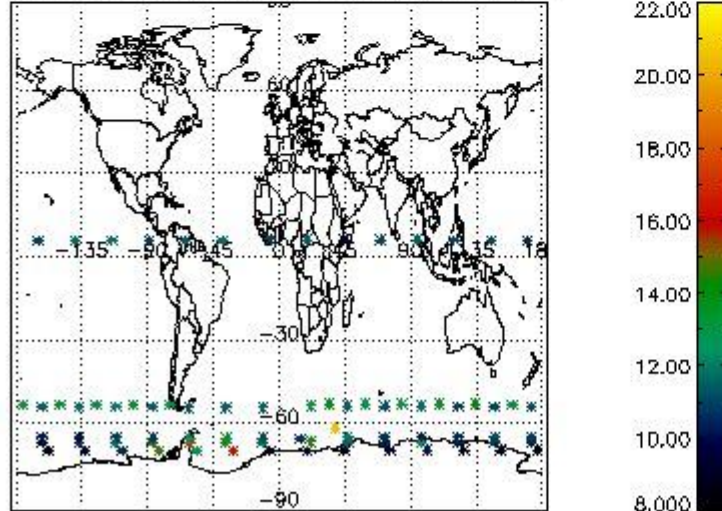

3.1 Plot quality information per product (time dependant)

3.2 Plot quality information per product (world map)

Percentage of flagged data per O3 profile

Percentage of flagged data per H2O profile

Percentage of flagged data per NO2 profile