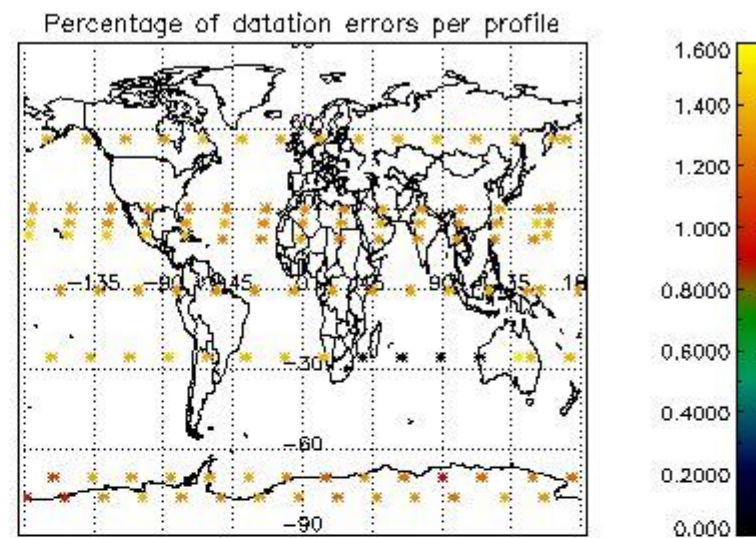

5. Trace gas profiles

5.1 Ozone statistics based on quality of products

The final quality of the products can be "measured" using the STD (Standard Deviation) attached to every point profile. This information is written to the parameter GOM_NL__2P/NL_LOCAL_SPECIES_DENSITY/o3_std of the level 2 products. The table below shows the statistics for given STD ranges.

The statistics are given with respect to the overall valid production:

- Products without fatal errors: GOM_NL__2P/MPH/PRODUCT_ERR=0
- Valid point profile: GOM_NL__2P/NL_LOCAL_SPECIES_DENSITY/pcd(0)=0

The 'Criteria' is applied to valid points of dark limb products:

- Products in dark limb illumination condition: GOM_NL__2P/NL_SUMMARY_QUALITY/obs_ill_cond=0
- Products without fatal errors: GOM_NL__2P/MPH/PRODUCT_ERR=0
- Valid point profile: GOM_NL__2P/NL_LOCAL_SPECIES_DENSITY/pcd(0)=0

So, the table below shows the percentage of dark limb and valid observations for each criteria with respect to the overall valid daily observations.

Criteria	% of total production
All STD	34
STD < 20	20