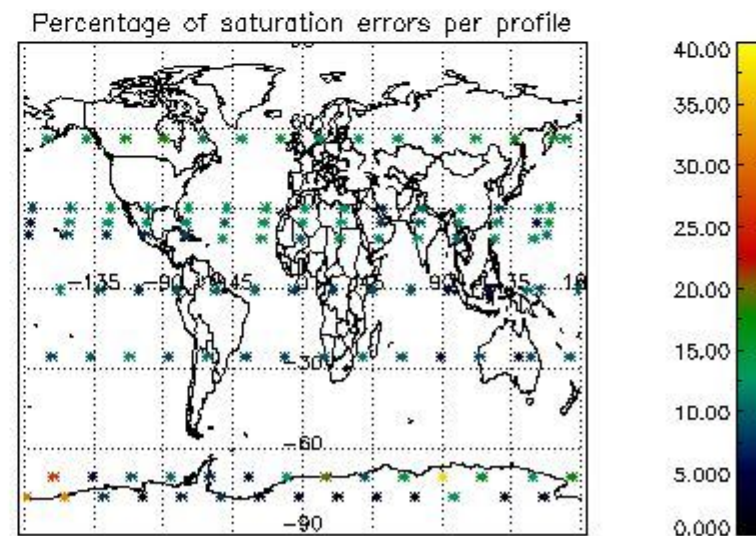

5. Trace gas profiles

5.1 Ozone statistics based on quality of products

The final quality of the products can be "measured" using the STD (Standard Deviation) attached to every point profile. This information is written to the parameter GOM_NL__2P/NL_LOCAL_SPECIES_DENSITY/o3_std of the level 2 products. The table below shows the statistics for given STD ranges.

The statistics are given with respect to the overall valid production:

- Products without fatal errors: GOM_NL__2P/MPH/PRODUCT_ERR=0
- Valid point profile: GOM_NL__2P/NL_LOCAL_SPECIES_DENSITY/pcd(0)=0

The 'Criteria' is applied to valid points of dark limb products:

- Products in dark limb illumination condition: GOM_NL__2P/NL_SUMMARY_QUALITY/obs_ill_cond=0
- Products without fatal errors: GOM_NL__2P/MPH/PRODUCT_ERR=0
- Valid point profile: GOM_NL__2P/NL_LOCAL_SPECIES_DENSITY/pcd(0)=0

So, the table below shows the percentage of dark limb and valid observations for each criteria with respect to the overall valid daily observations.

Criteria	% of total production
All STD	34
STD < 20	20