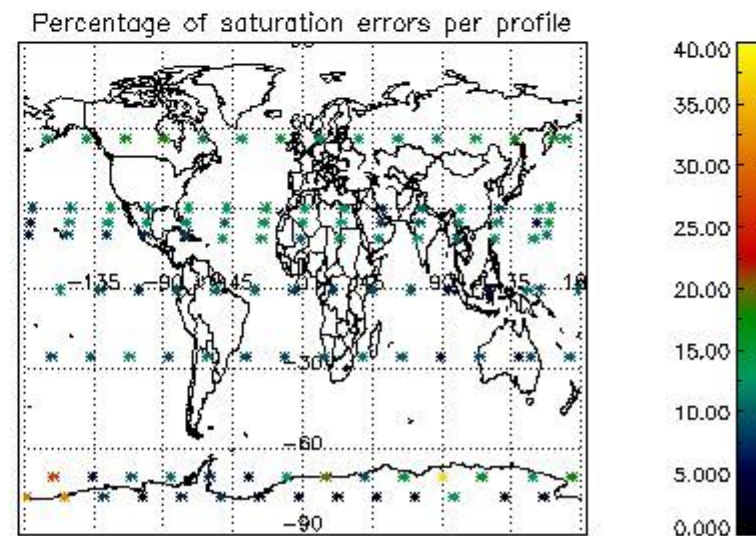

4.2 Plot quality information per product coming from level 1b processing (world map)

4.2.1 Plot level 1 quality information per product (world map): ENVISAT ASCENDING passes

Percentage of cosmic ray hits per profile

Percentage of datation errors per profile

Percentage of star falling outside central band per profile

Percentage of saturation errors per profile

4.2.2 Plot level 1 quality information per product (world map): ENVISAT DESCENDING passes