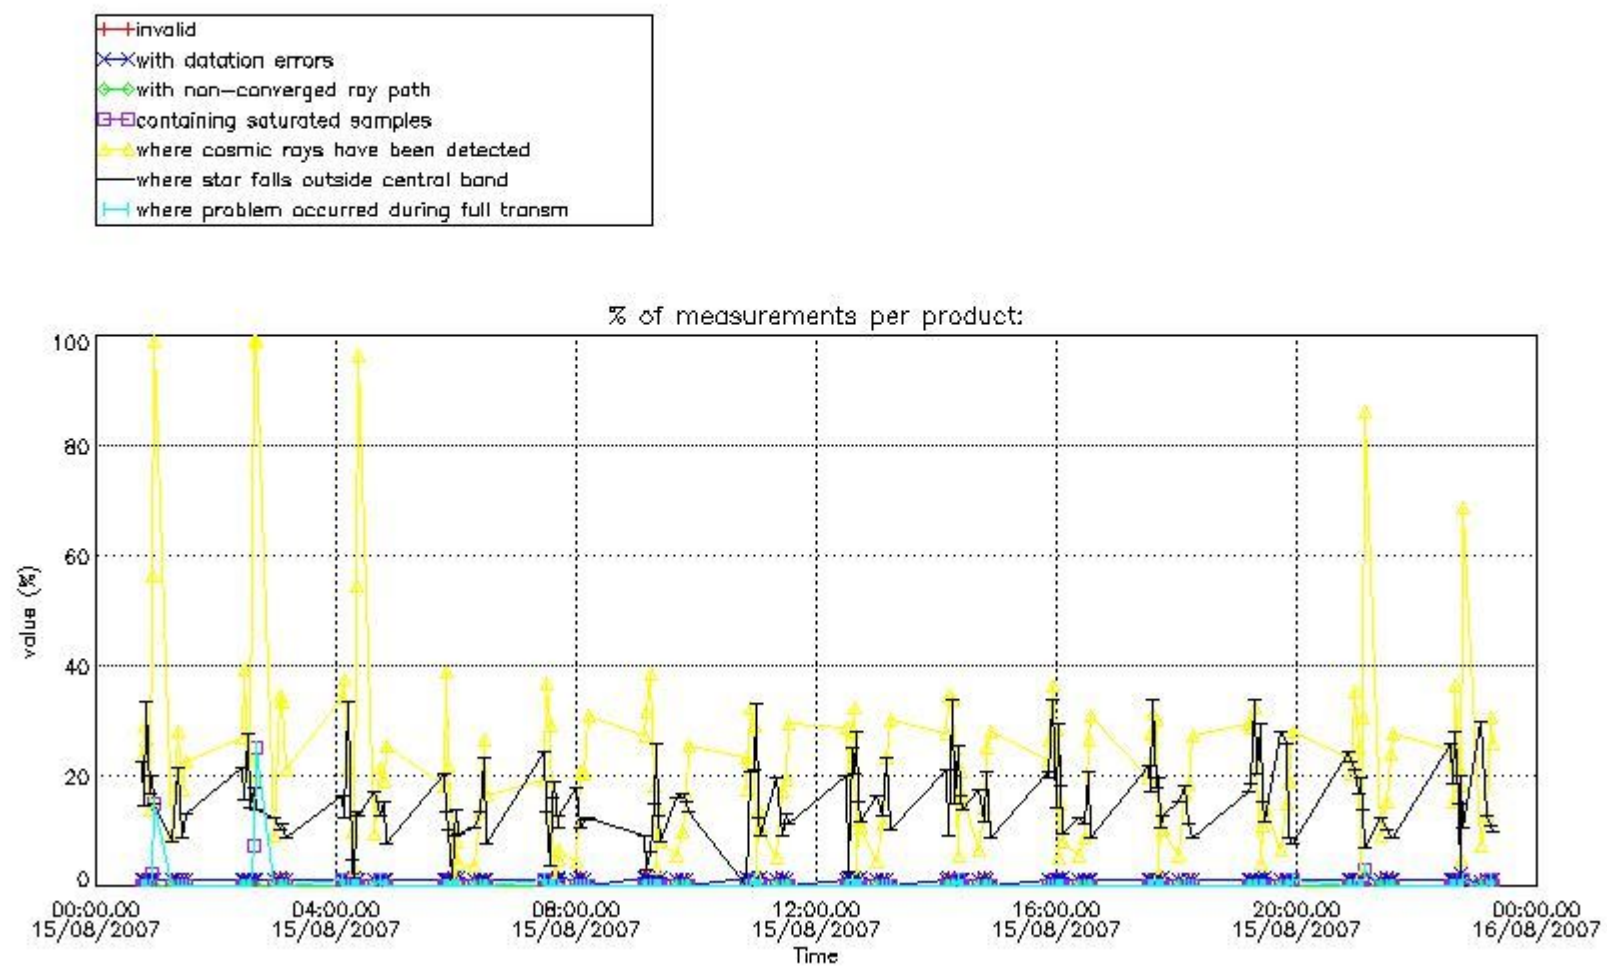

3.1 Plot quality information per product (time dependant)

3.2 Plot quality information per product (world map)

Percentage of flagged data per O3 profile

Percentage of flagged data per H2O profile

Percentage of flagged data per NO2 profile

Percentage of flagged data per NO3 profile

4. Level 1 quality information per product

In this section it is plotted some information contained in the Quality Summary data set of the level 2 products that comes from the level 1b processing. Products without errors (error flag in the MPH set to "0") are used.

4.1 Plot quality information per product (time dependant) coming from level 1b processing

4.1.1 Plot level 1 quality information per product (time dependant): ENVISAT ASCENDING passes

4.1.2 Plot level 1 quality information per product (time dependant): ENVI SAT DESCENDING passes