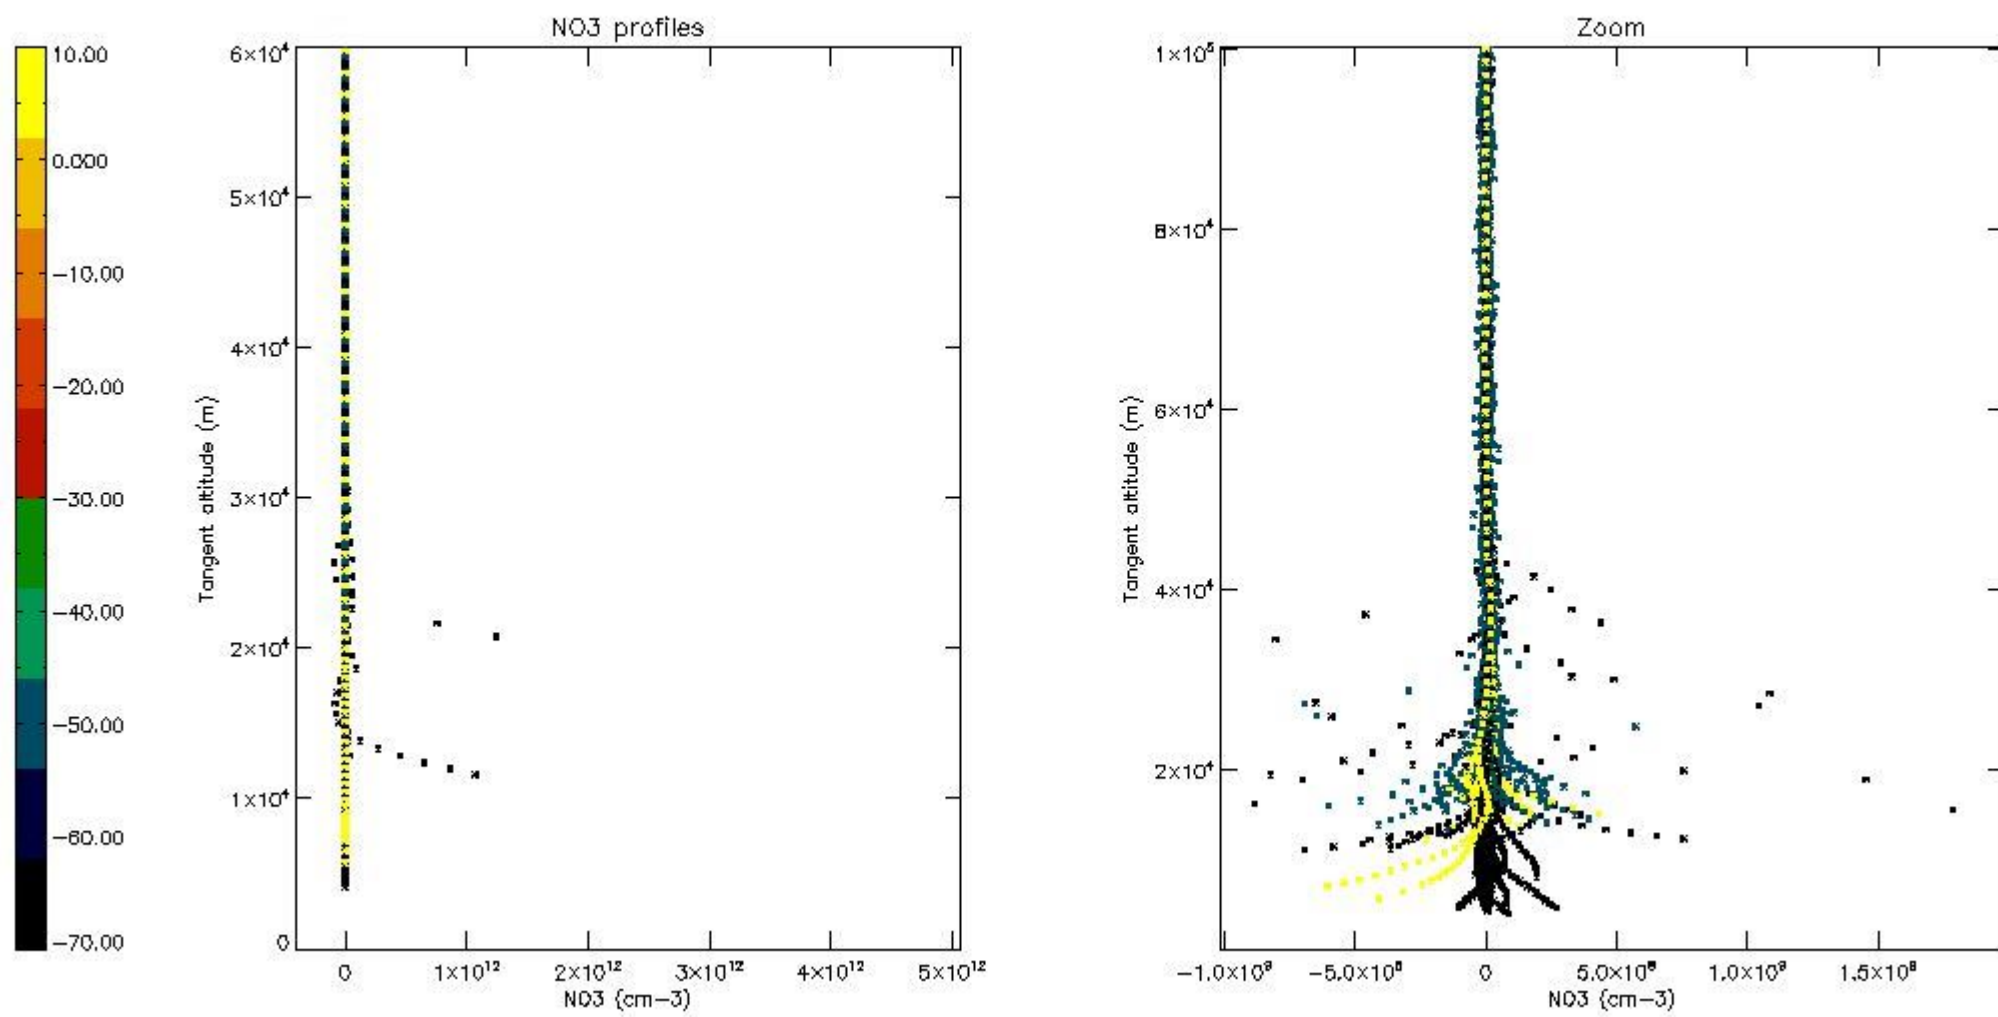

5.4 Plot ozone profiles where STD < 10% (dark without errors)

The colorbar represents the latitude.

5.5 Plot ozone profiles where STD < 5% (dark without errors)

The colorbar represents the latitude.

5.6 Plot NO₂ profiles for all STD (dark without errors)

The colorbar represents the latitude.

5.7 Plot NO3 profiles for all STD (dark without errors)

The colorbar represents the latitude.

5.8 Plot H2O profiles for all STD (only for occultations of stars 1,2,3,4,13,14,16,26,63 dark without errors)