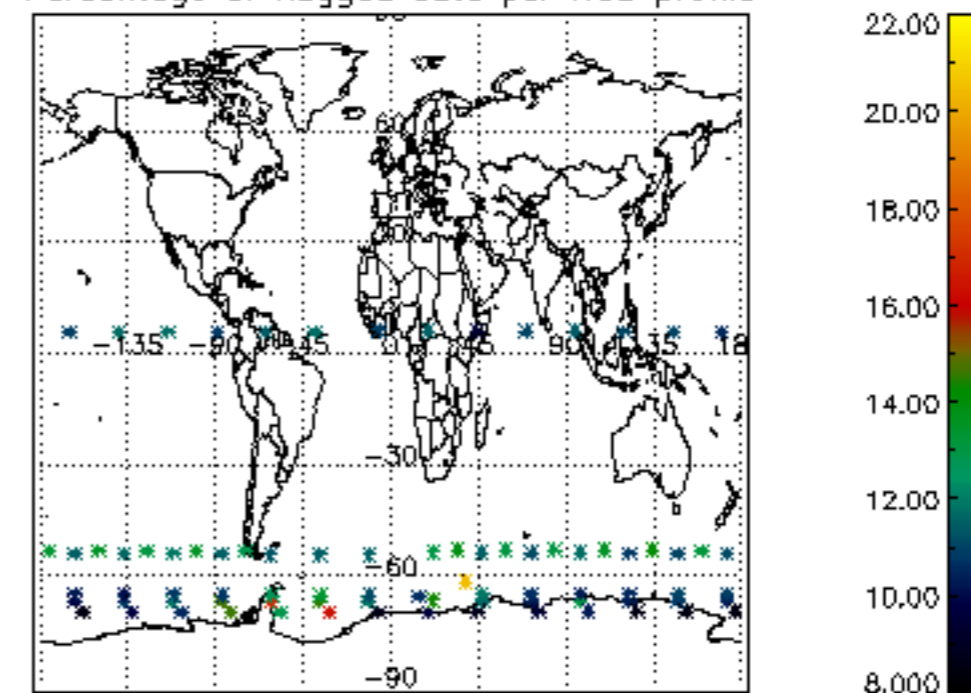

Percentage of flagged data per NO3 profile