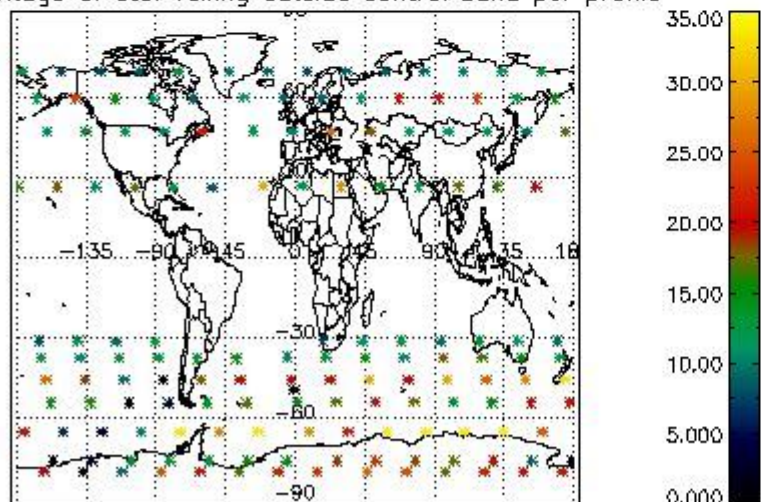

Percentage of star falling outside central band per profile