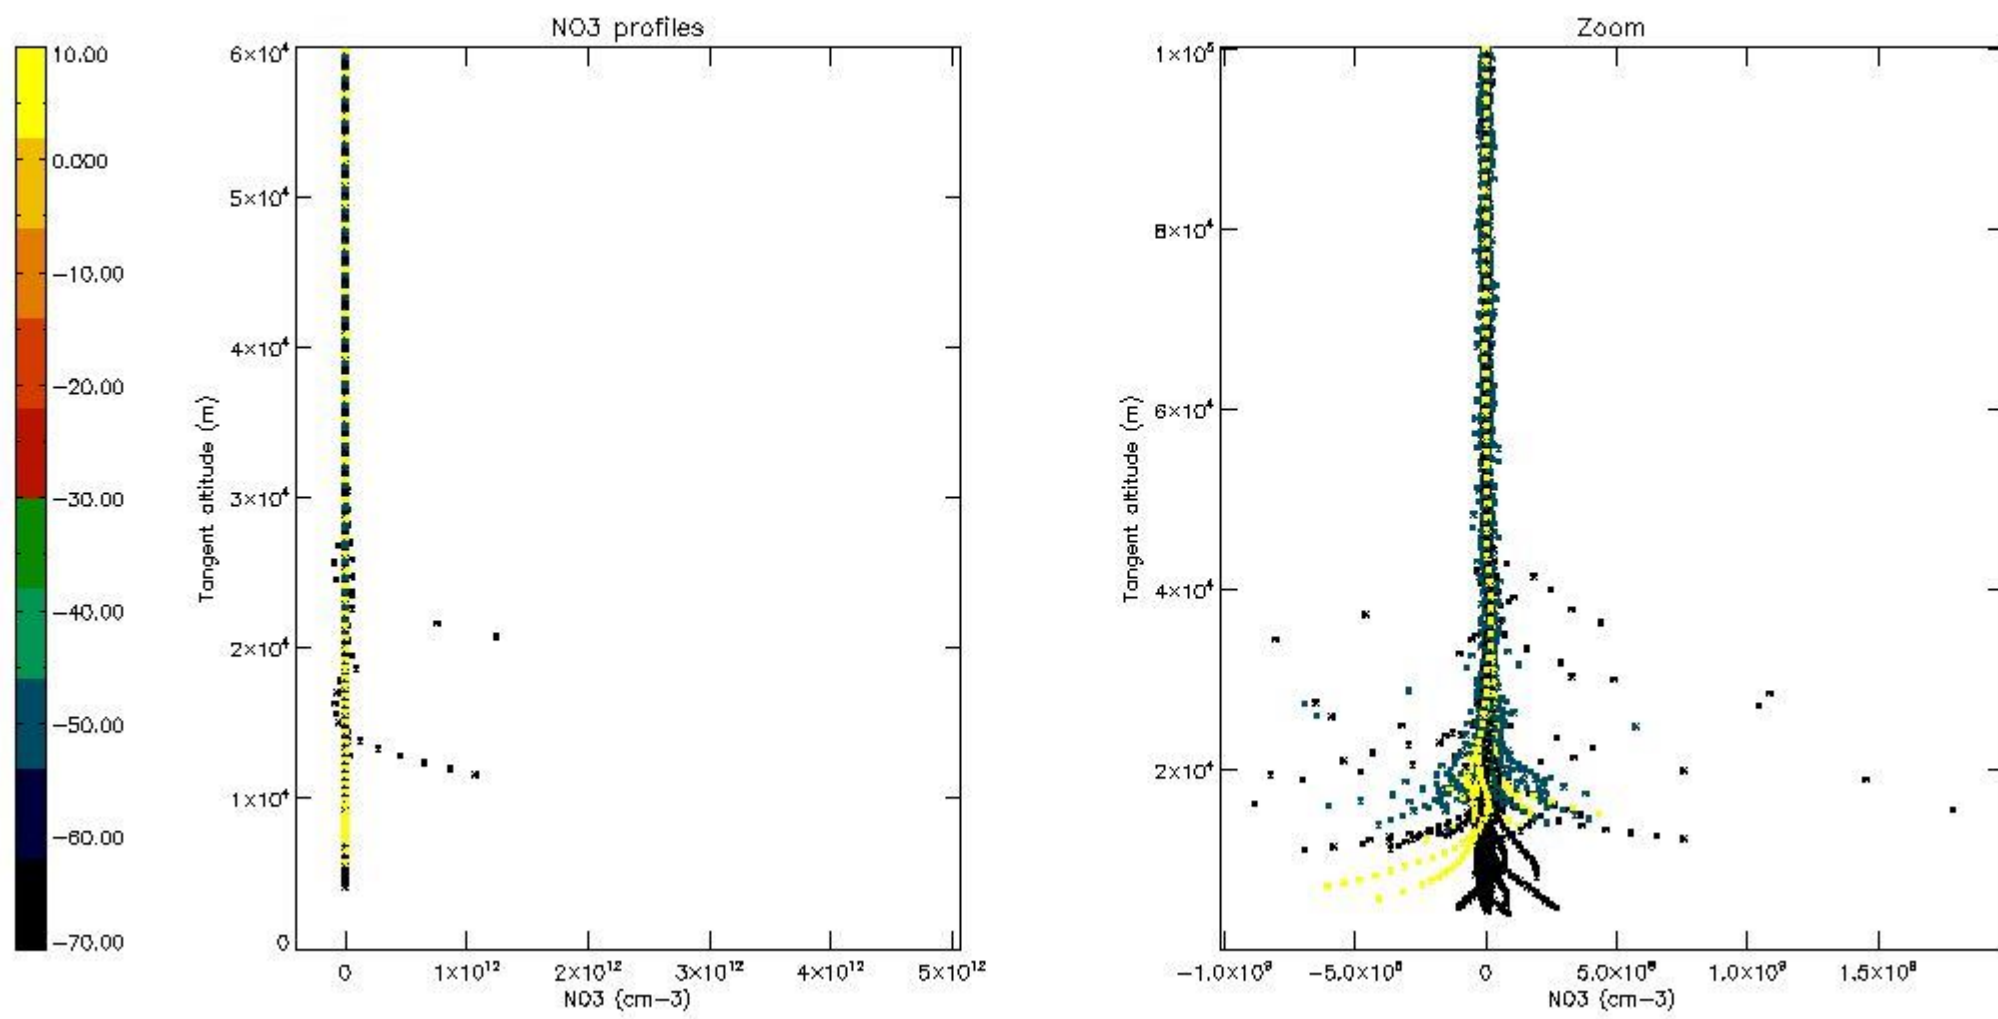

5.8 Plot H2O profiles for all STD (only for occultations of stars 1,2,3,4,13,14,16,26,63 dark without errors)

The colorbar represents the latitude.