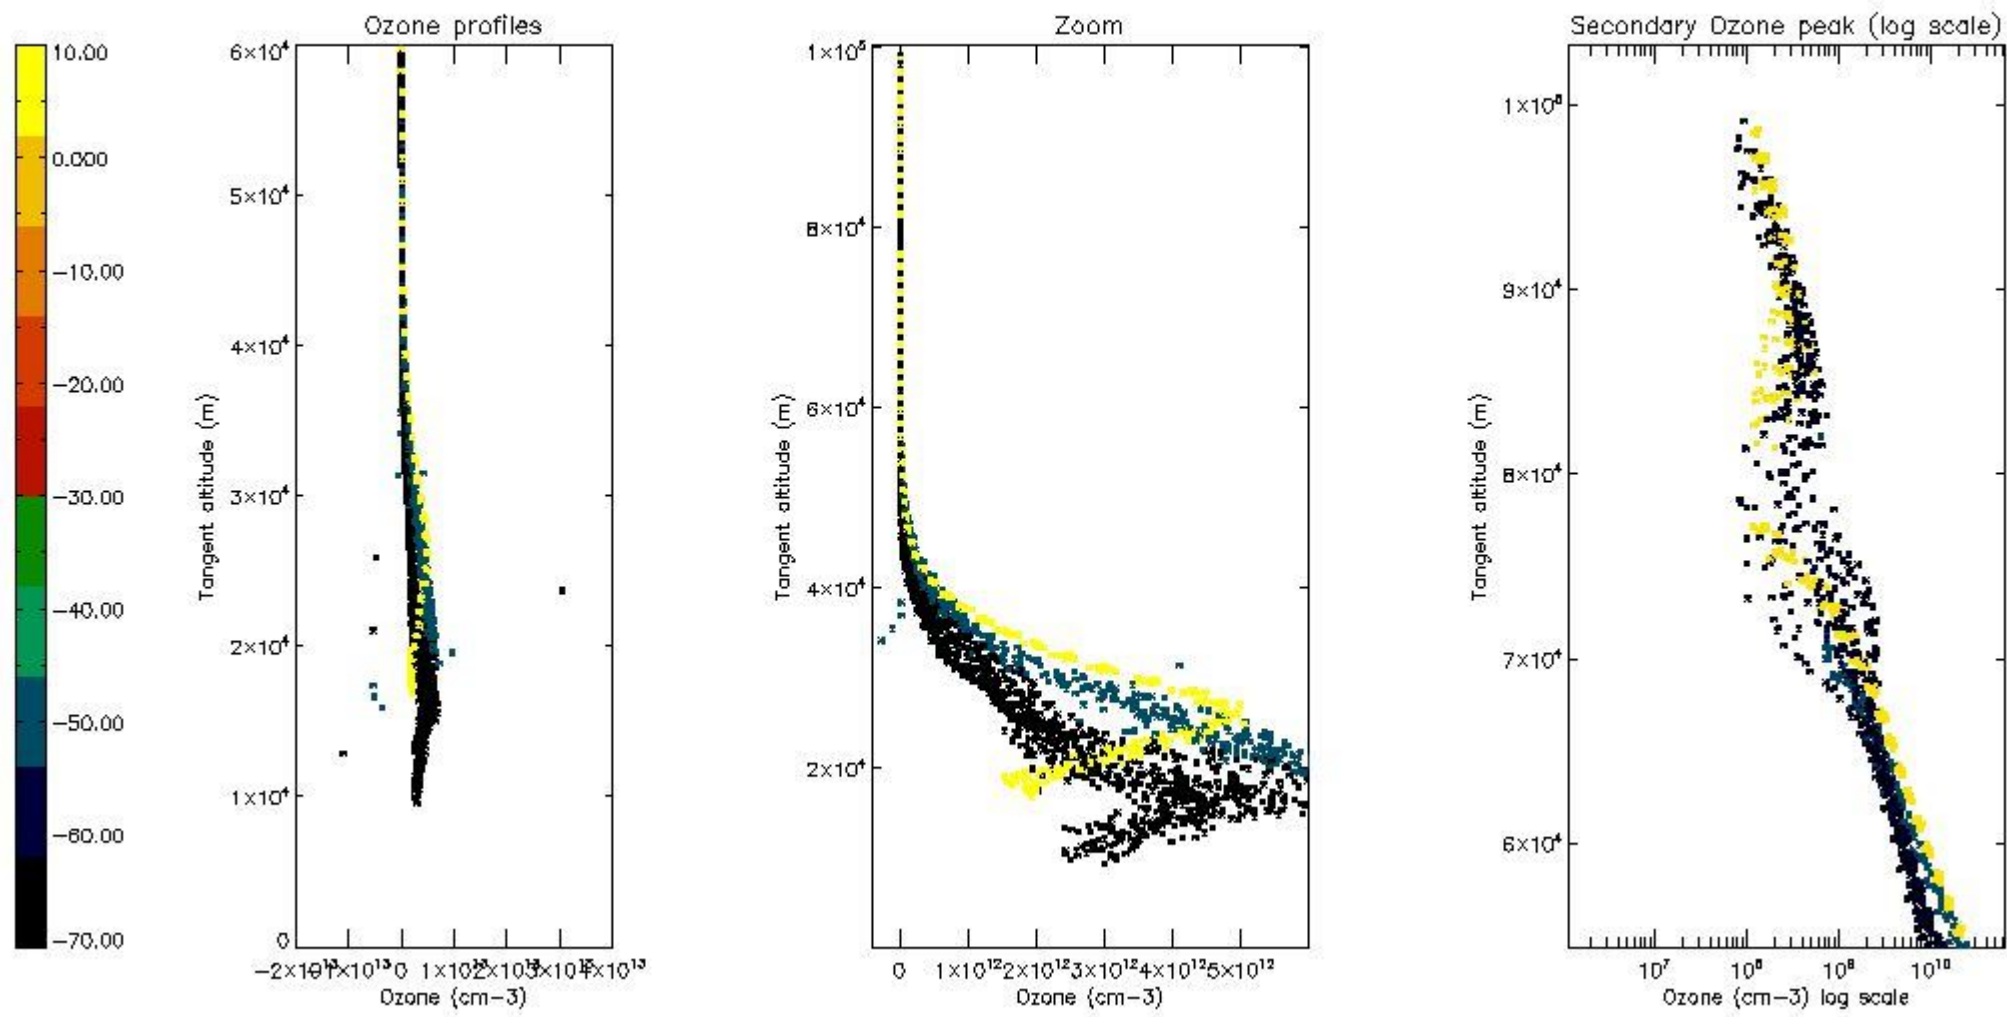

5.5 Plot ozone profiles where STD < 5% (dark without errors)

The colorbar represents the latitude.