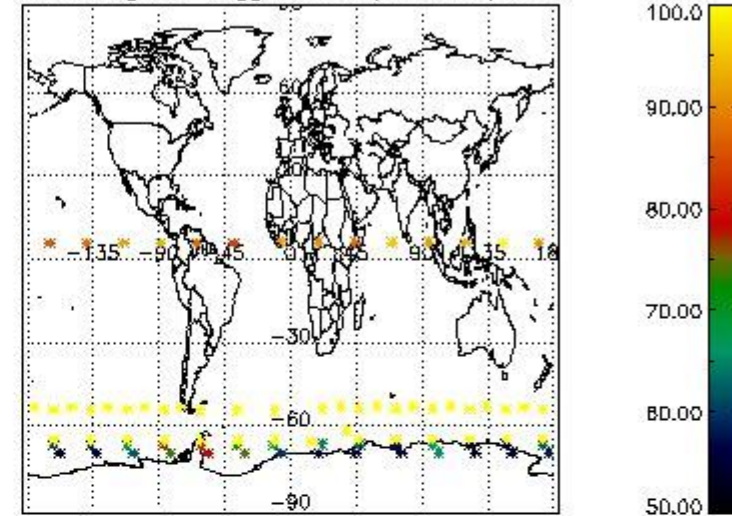

3.1 Plot quality information per product (time dependant)

3.2 Plot quality information per product (world map)

Percentage of flagged data per O3 profile

Percentage of flagged data per H2O profile

Percentage of flagged data per NO2 profile