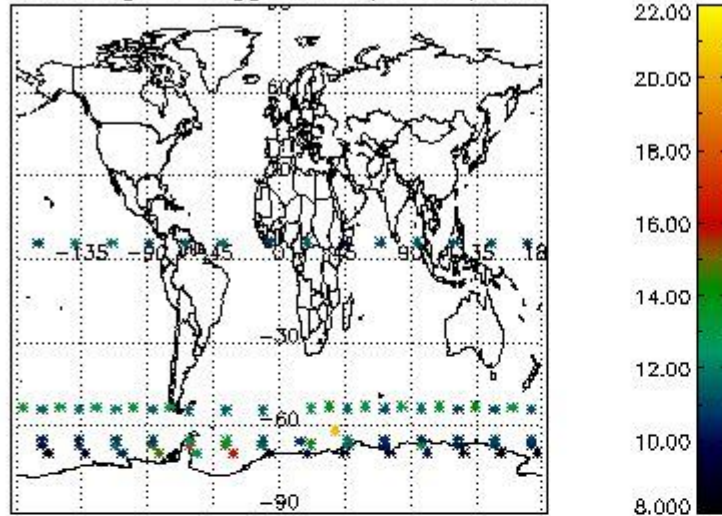

3. Quality information per product

In this section it is plotted some information contained in the Quality Summary data set of the level 2 products. Only products in dark limb conditions and without errors (error flag in the MPH set to "0") are used.

3.1 Plot quality information per product (time dependant)

3.2 Plot quality information per product (world map)

Percentage of flagged data per O3 profile

Percentage of flagged data per H2O profile

Percentage of flagged data per NO2 profile