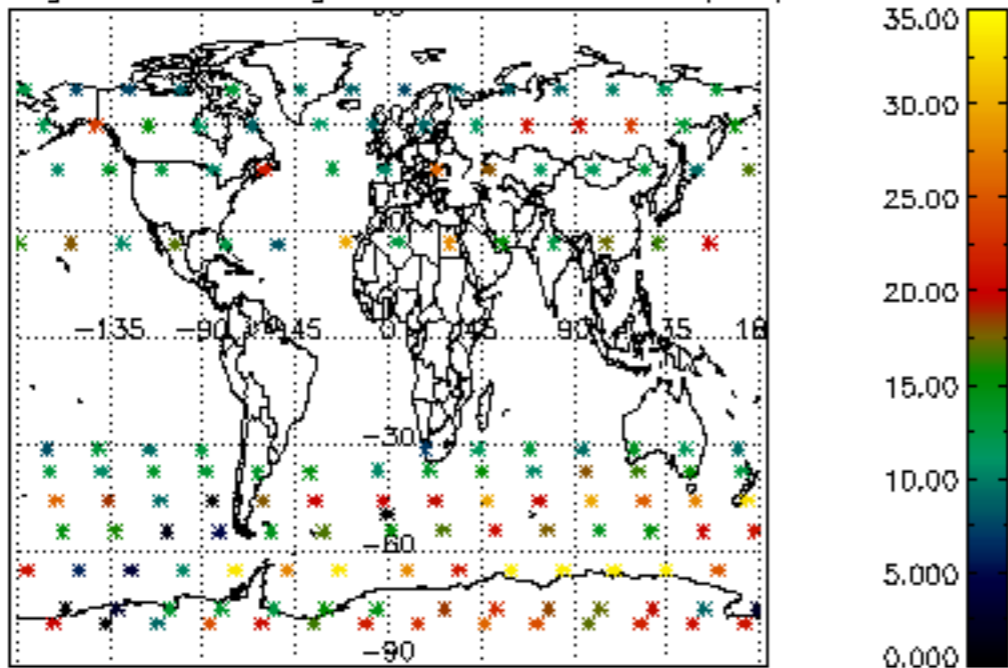

Percentage of cosmic ray hits per profile

Percentage of star falling outside central band per profile