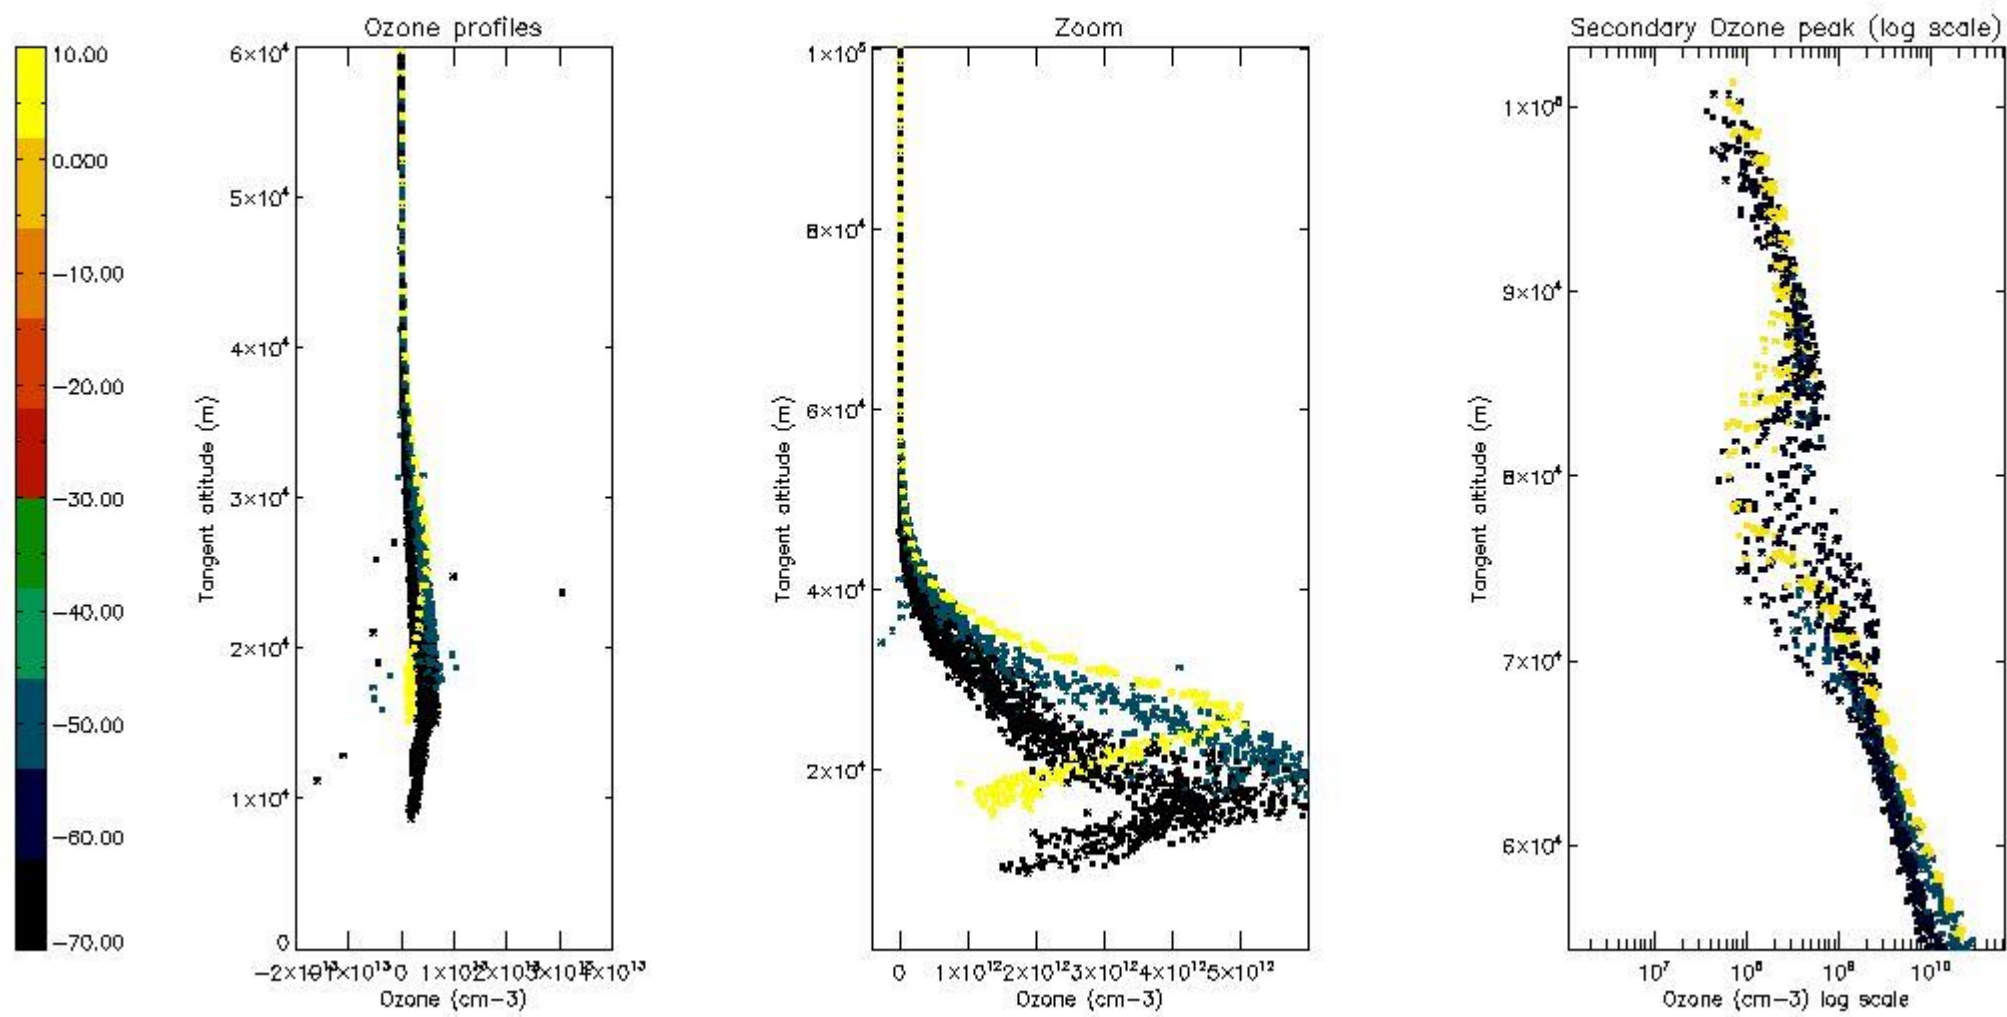

STD < 10	16
STD < 5	12

5.2 Plot ozone profiles for all STD (dark without errors)

The colorbar represents the latitude.

5.3 Plot ozone profiles where STD < 20% (dark without errors)

The colorbar represents the latitude.

5.4 Plot ozone profiles where STD < 10% (dark without errors)

The colorbar represents the latitude.

5.5 Plot ozone profiles where STD < 5% (dark without errors)

The colorbar represents the latitude.

5.6 Plot NO₂ profiles for all STD (dark without errors)

The colorbar represents the latitude.

5.7 Plot NO3 profiles for all STD (dark without errors)

The colorbar represents the latitude.

5.8 Plot H2O profiles for all STD (only for occultations of stars 1,2,3,4,13,14,16,26,63 dark without errors)