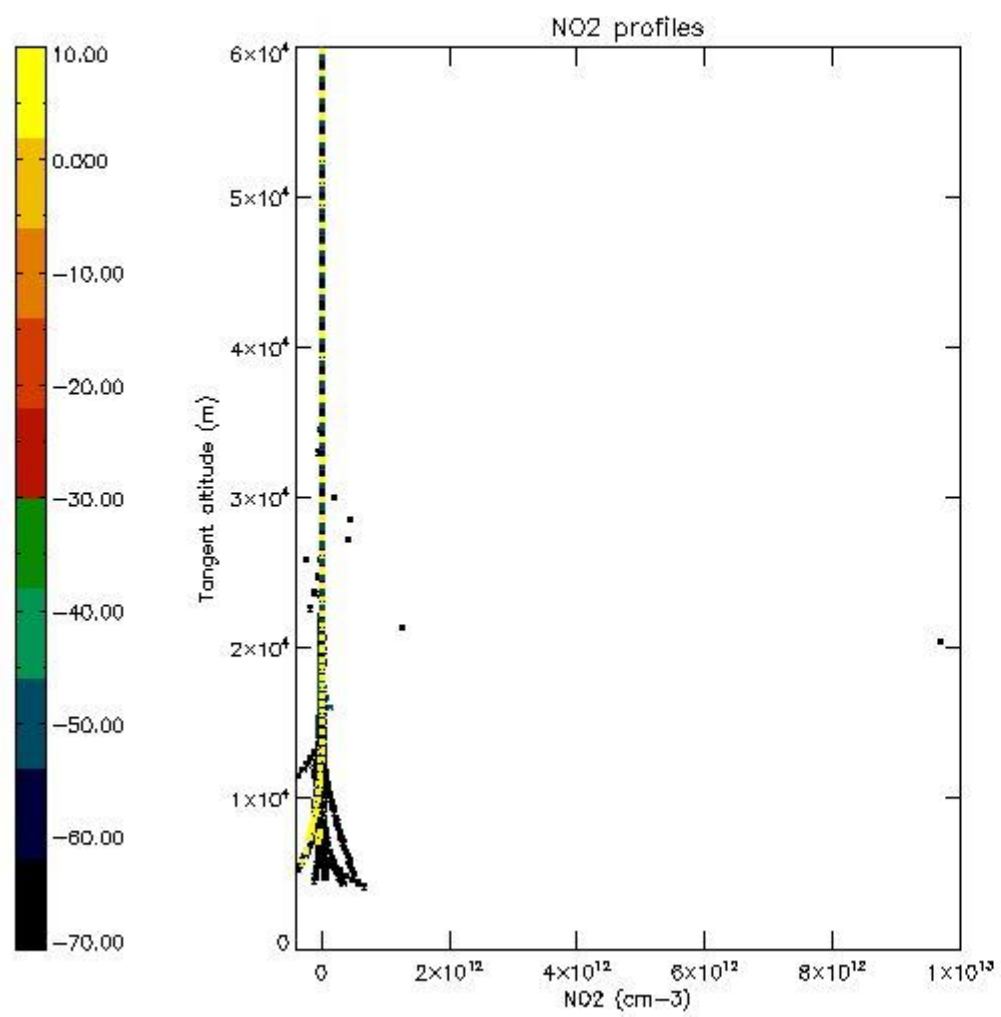

STD < 10	16
STD < 5	12

5.2 Plot ozone profiles for all STD (dark without errors)

The colorbar represents the latitude.

5.3 Plot ozone profiles where STD < 20% (dark without errors)

The colorbar represents the latitude.

5.4 Plot ozone profiles where STD < 10% (dark without errors)

The colorbar represents the latitude.

5.5 Plot ozone profiles where STD < 5% (dark without errors)

The colorbar represents the latitude.

5.6 Plot NO₂ profiles for all STD (dark without errors)

The colorbar represents the latitude.

5.7 Plot NO3 profiles for all STD (dark without errors)

The colorbar represents the latitude.

5.8 Plot H2O profiles for all STD (only for occultations of stars 1,2,3,4,13,14,16,26,63 dark without errors)