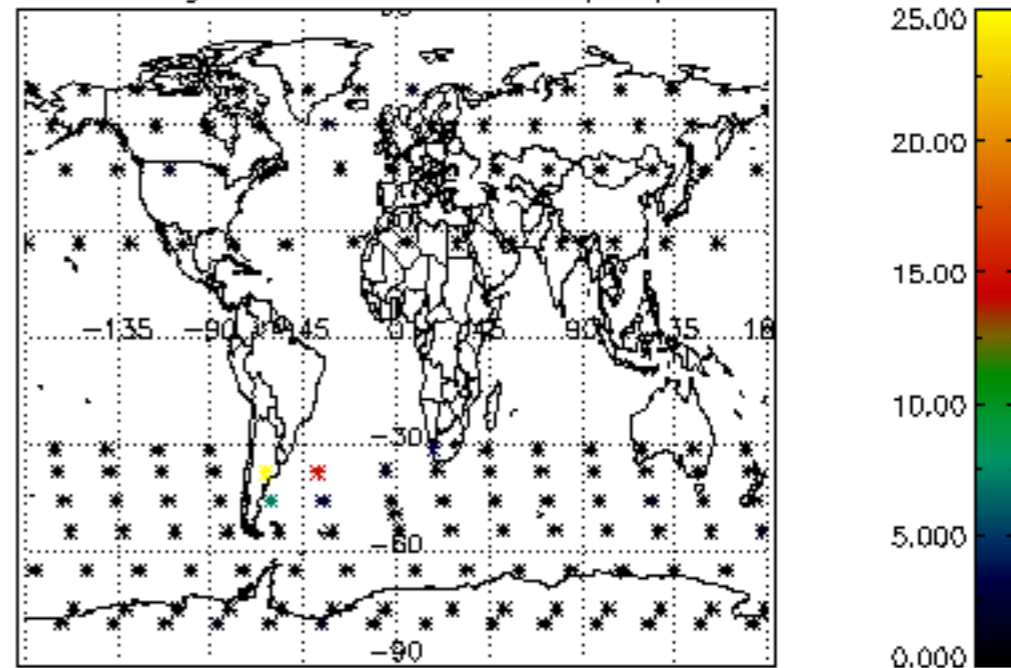

Percentage of datation errors per profile

Percentage of saturation errors per profile