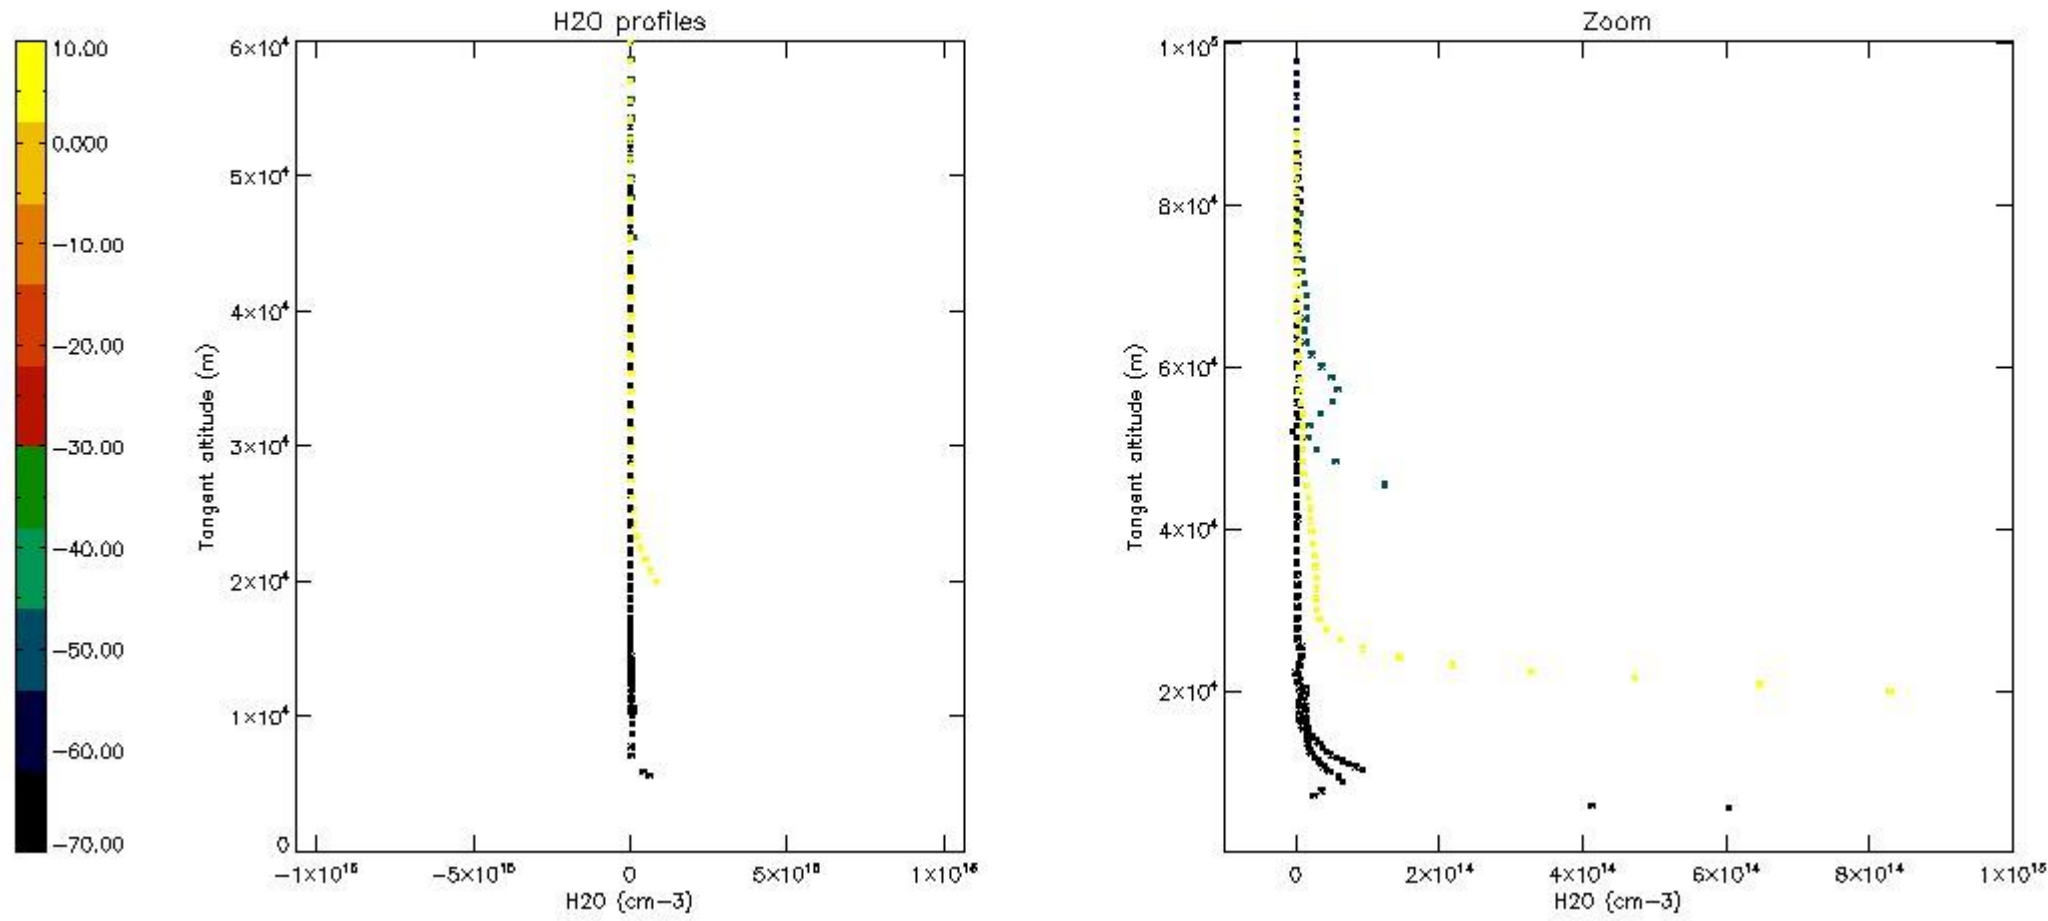

6. Auxiliary Data Files used for the production reported in section 2

The number reported in the third column indicates since which file (see list in section 2) the corresponding auxiliary file has been used. The fourth column is the date of those product files.

Type	Auxiliary Filename	Used since product	Used since product date
INST_PHYS_CHARACTERISTICS	GOM_INS_AXVIEC20091111_143220_20030716_120000_20500101_000000	1	15-AUG-2007 00:03:06
LEVEL-2_PROC_CONFIG	GOM_PR2_AXVIEC20091111_152718_20020301_000000_20500101_000000	1	15-AUG-2007 00:03:06
CROSS_SECTIONS_FILE	GOM_CRS_AXVIEC20091111_154832_20020301_000000_20500101_000000	1	15-AUG-2007 00:03:06