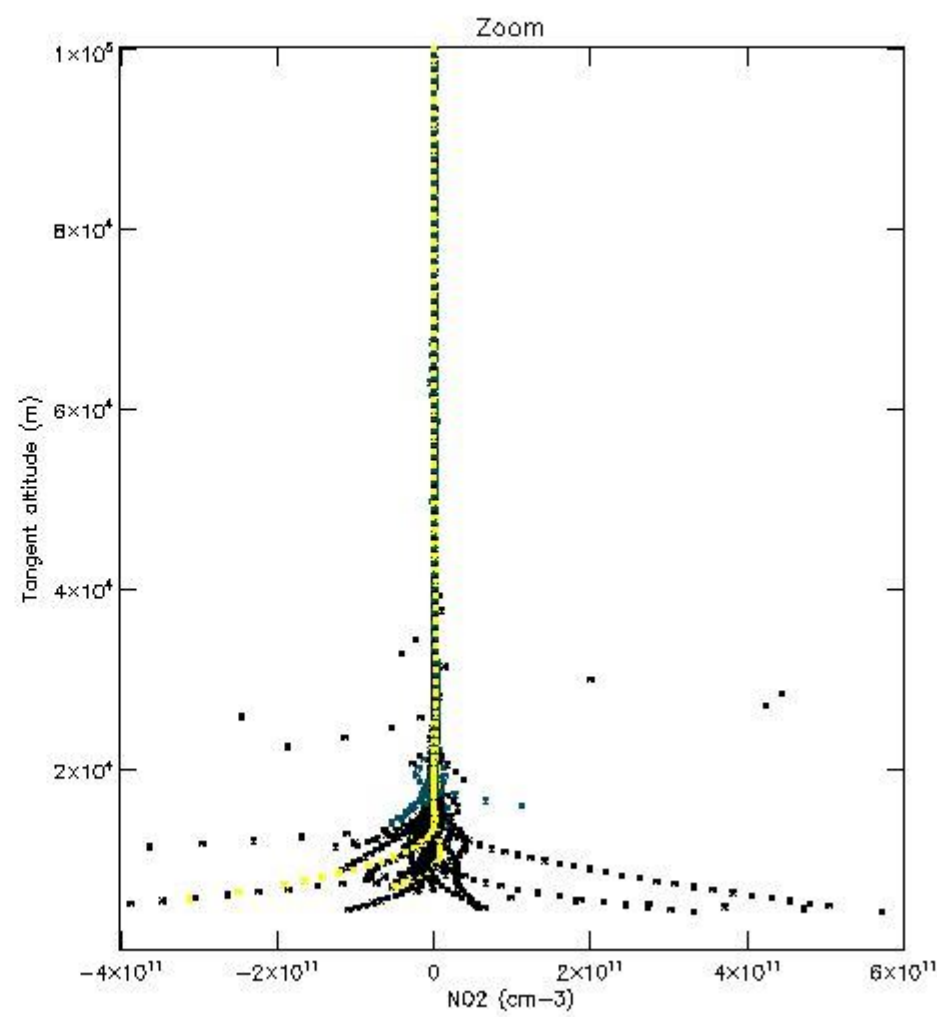

5.4 Plot ozone profiles where STD < 10% (dark without errors)

The colorbar represents the latitude.

5.5 Plot ozone profiles where STD < 5% (dark without errors)

The colorbar represents the latitude.

5.6 Plot NO₂ profiles for all STD (dark without errors)

The colorbar represents the latitude.

5.7 Plot NO3 profiles for all STD (dark without errors)

The colorbar represents the latitude.

5.8 Plot H2O profiles for all STD (only for occultations of stars 1,2,3,4,13,14,16,26,63 dark without errors)