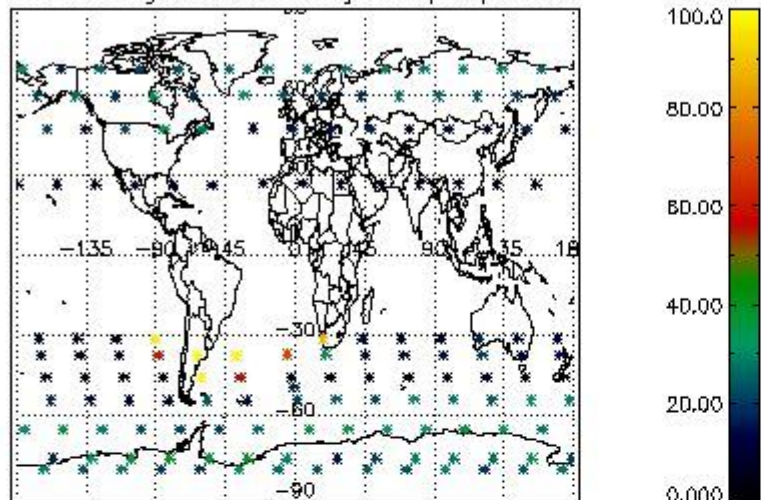

4.1 Plot quality information per product (time dependant) coming from level 1b processing

4.1.1 Plot level 1 quality information per product (time dependant): ENVISAT ASCENDING passes

4.1.2 Plot level 1 quality information per product (time dependant): ENVI SAT DESCENDING passes

4.2 Plot quality information per product coming from level 1b processing (world map)

4.2.1 Plot level 1 quality information per product (world map): ENVISAT ASCENDING passes

Percentage of cosmic ray hits per profile