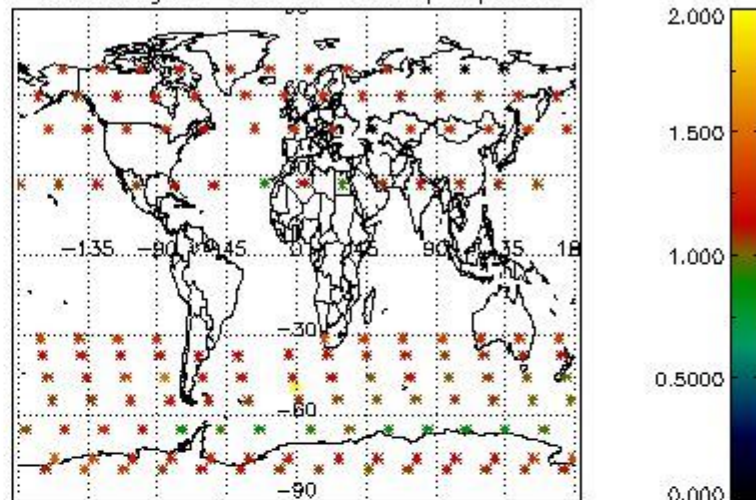

Percentage of datation errors per profile