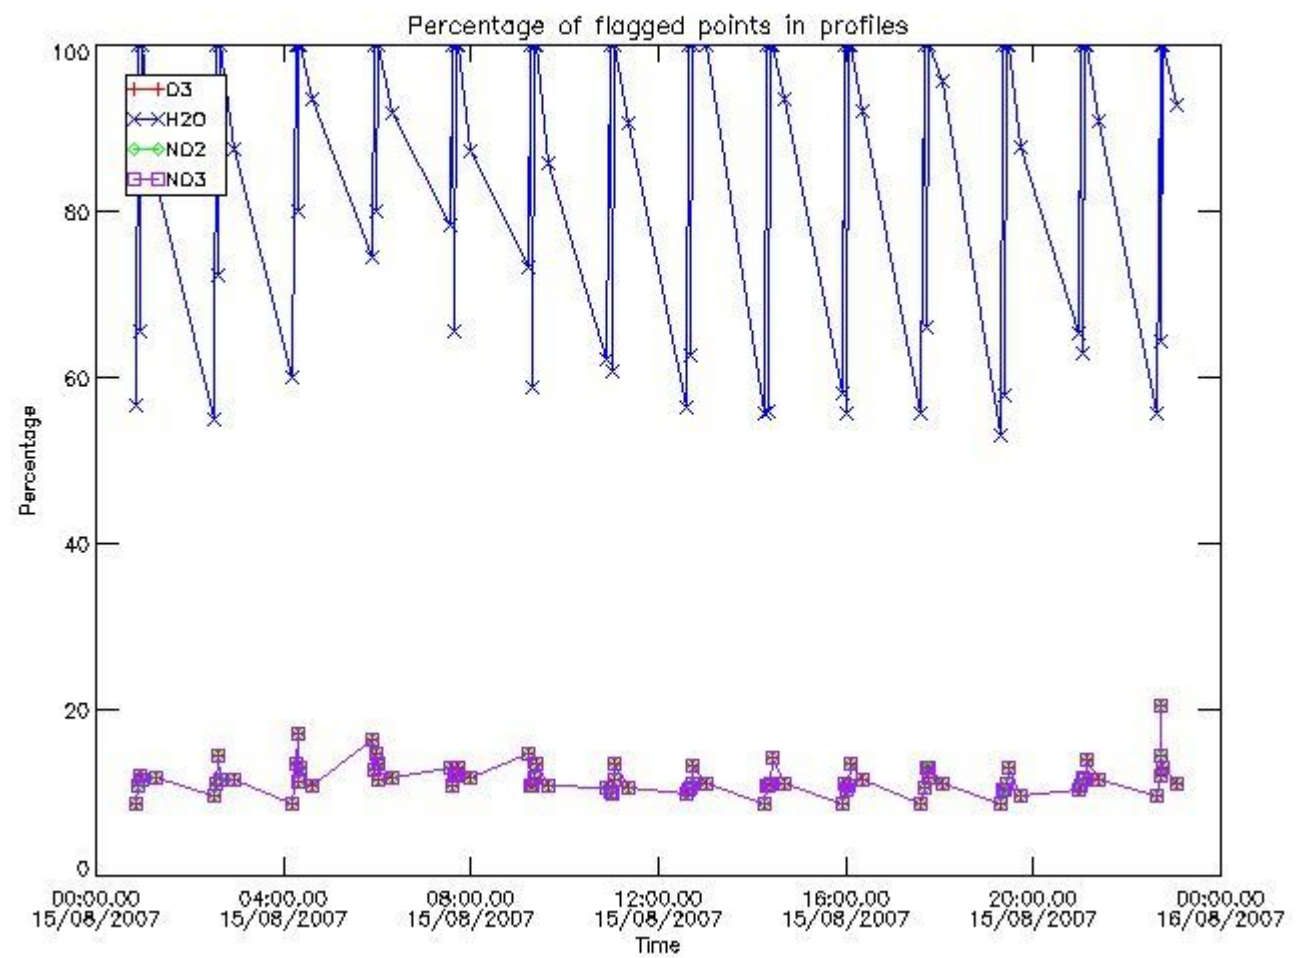

3. Quality information per product

In this section it is plotted some information contained in the Quality Summary data set of the level 2 products. Only products in dark limb conditions and without errors (error flag in the MPH set to "0") are used.

3.1 Plot quality information per product (time dependant)

3.2 Plot quality information per product (world map)