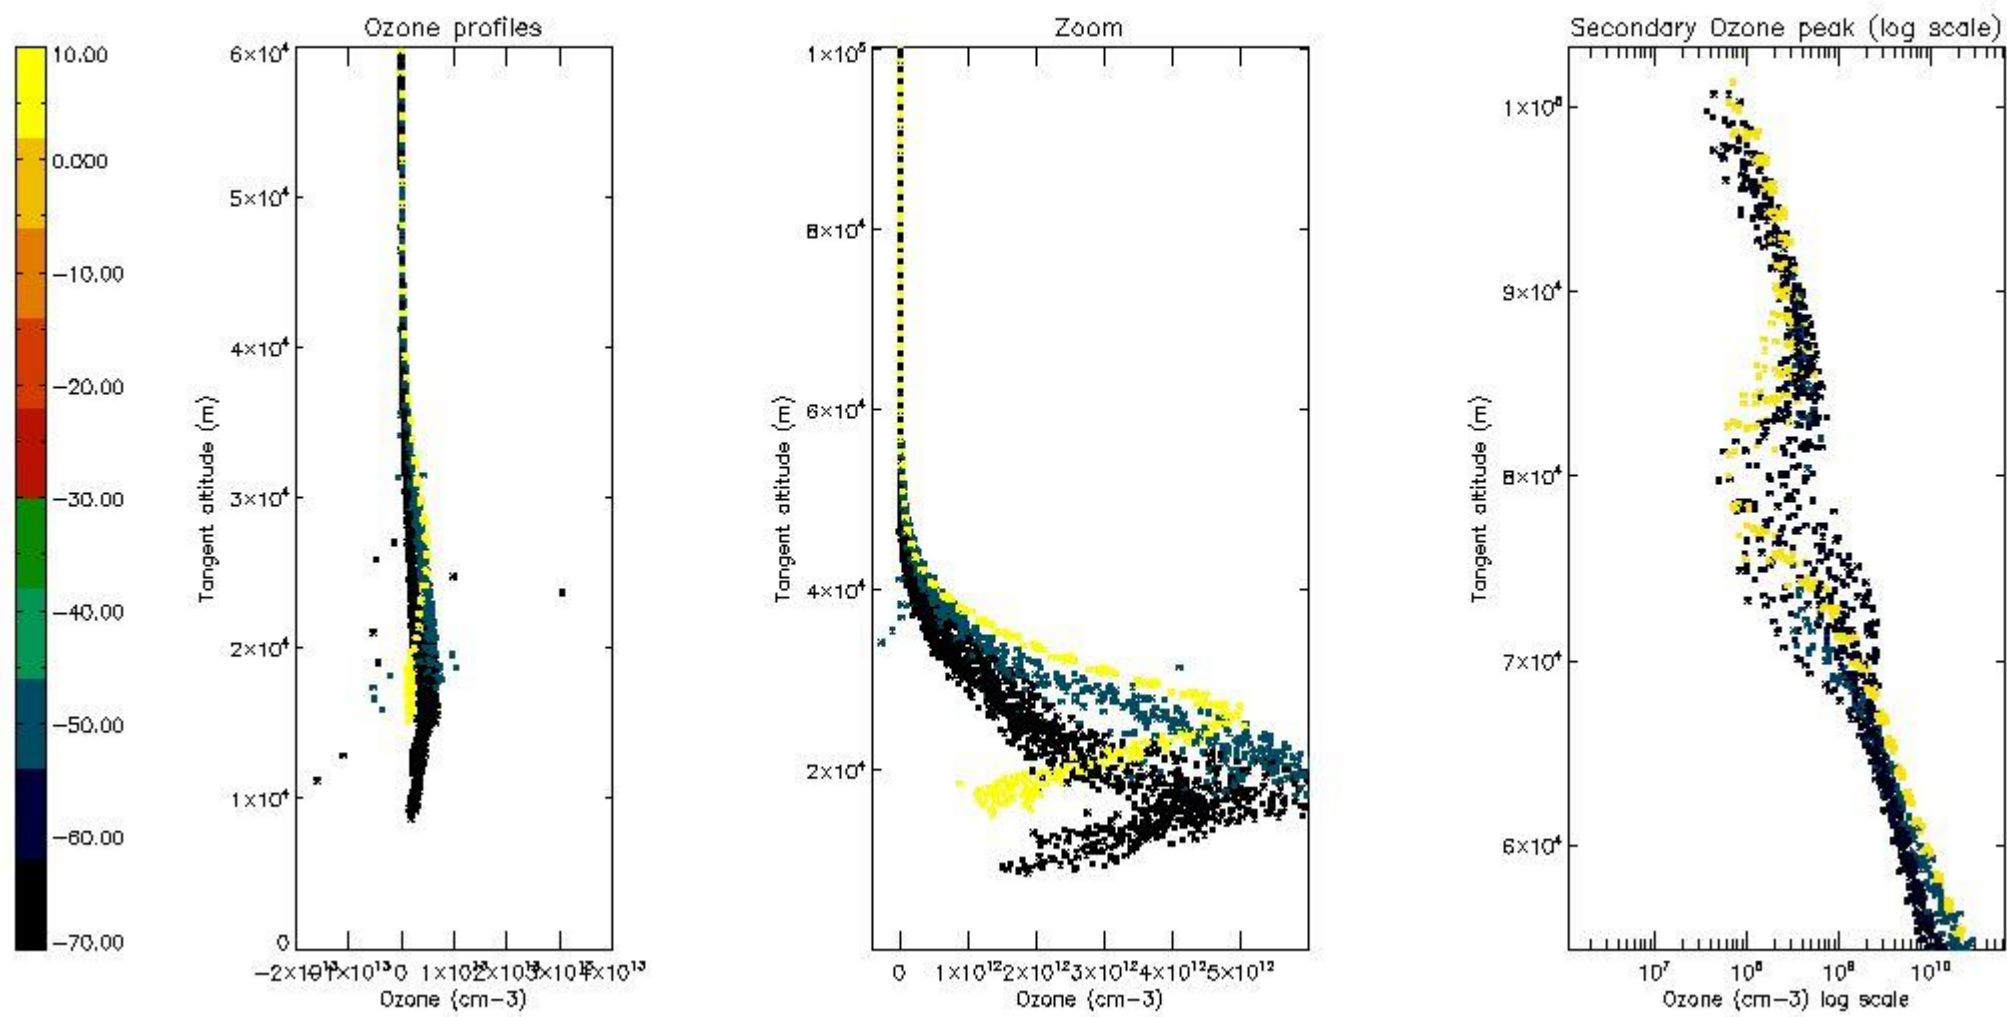

STD < 10	16
STD < 5	12

5.2 Plot ozone profiles for all STD (dark without errors)

The colorbar represents the latitude.

5.3 Plot ozone profiles where STD < 20% (dark without errors)

The colorbar represents the latitude.