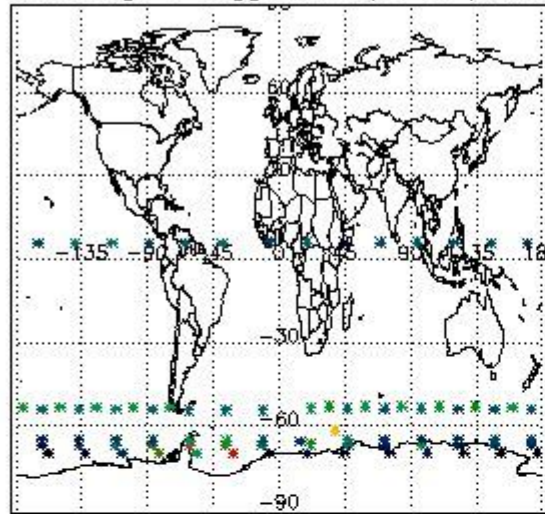

Percentage of flagged data per O3 profile