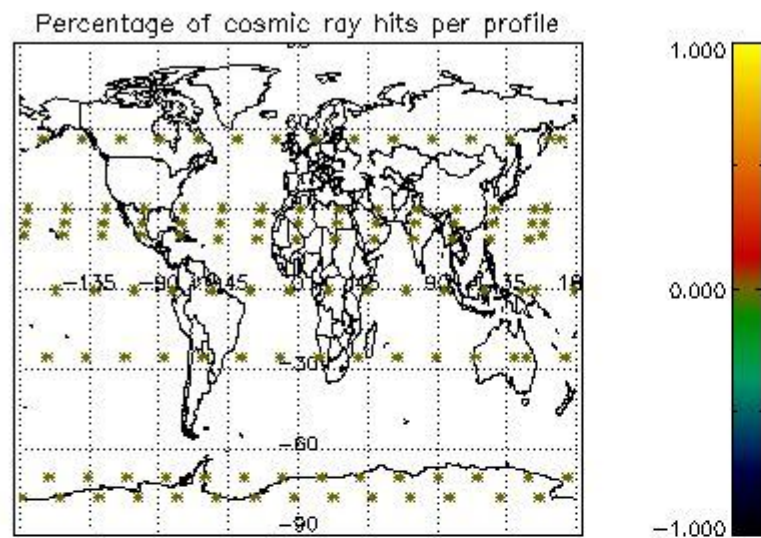

Percentage of datation errors per profile

Percentage of star falling outside central band per profile

Percentage of saturation errors per profile

4.2.2 Plot level 1 quality information per product (world map): ENVISAT DESCENDING passes