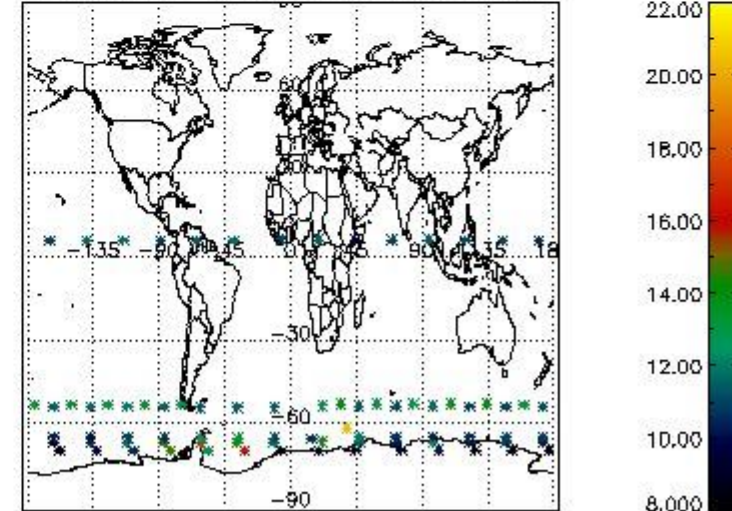

Percentage of flagged data per NO3 profile

4. Level 1 quality information per product

In this section it is plotted some information contained in the Quality Summary data set of the level 2 products that comes from the level 1b processing. Products without errors (error flag in the MPH set to "0") are used.

4.1 Plot quality information per product (time dependant) coming from level 1b processing

4.1.1 Plot level 1 quality information per product (time dependant): ENVISAT ASCENDING passes