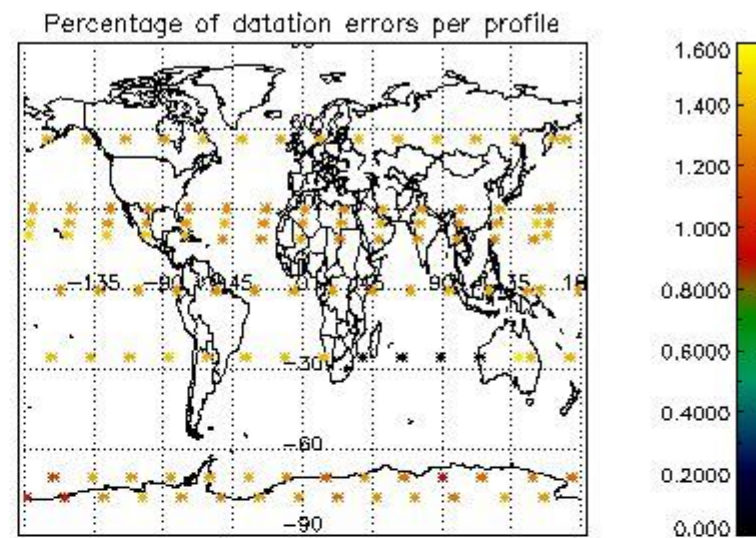

Percentage of datation errors per profile

Percentage of star falling outside central band per profile

Percentage of saturation errors per profile

4.2.2 Plot level 1 quality information per product (world map): ENVISAT DESCENDING passes