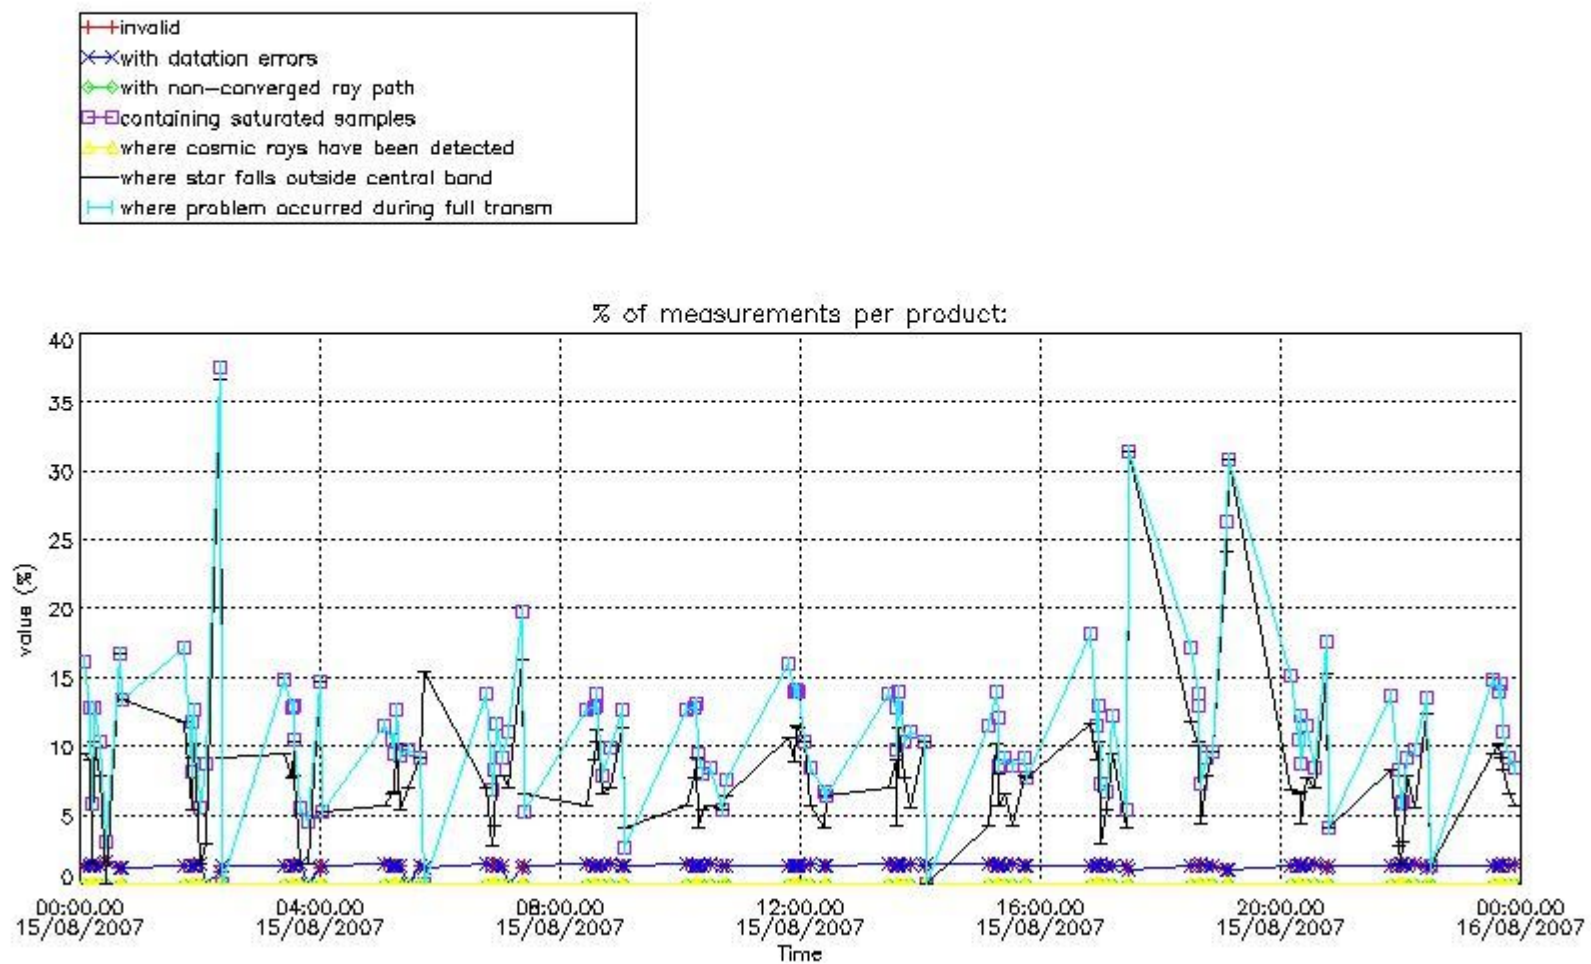

3.1 Plot quality information per product (time dependant)

3.2 Plot quality information per product (world map)

Percentage of flagged data per O3 profile

Percentage of flagged data per H2O profile

Percentage of flagged data per NO2 profile

Percentage of flagged data per NO3 profile

4. Level 1 quality information per product

In this section it is plotted some information contained in the Quality Summary data set of the level 2 products that comes from the level 1b processing. Products without errors (error flag in the MPH set to "0") are used.

4.1 Plot quality information per product (time dependant) coming from level 1b processing

4.1.1 Plot level 1 quality information per product (time dependant): ENVISAT ASCENDING passes

4.1.2 Plot level 1 quality information per product (time dependant): ENVI SAT DESCENDING passes