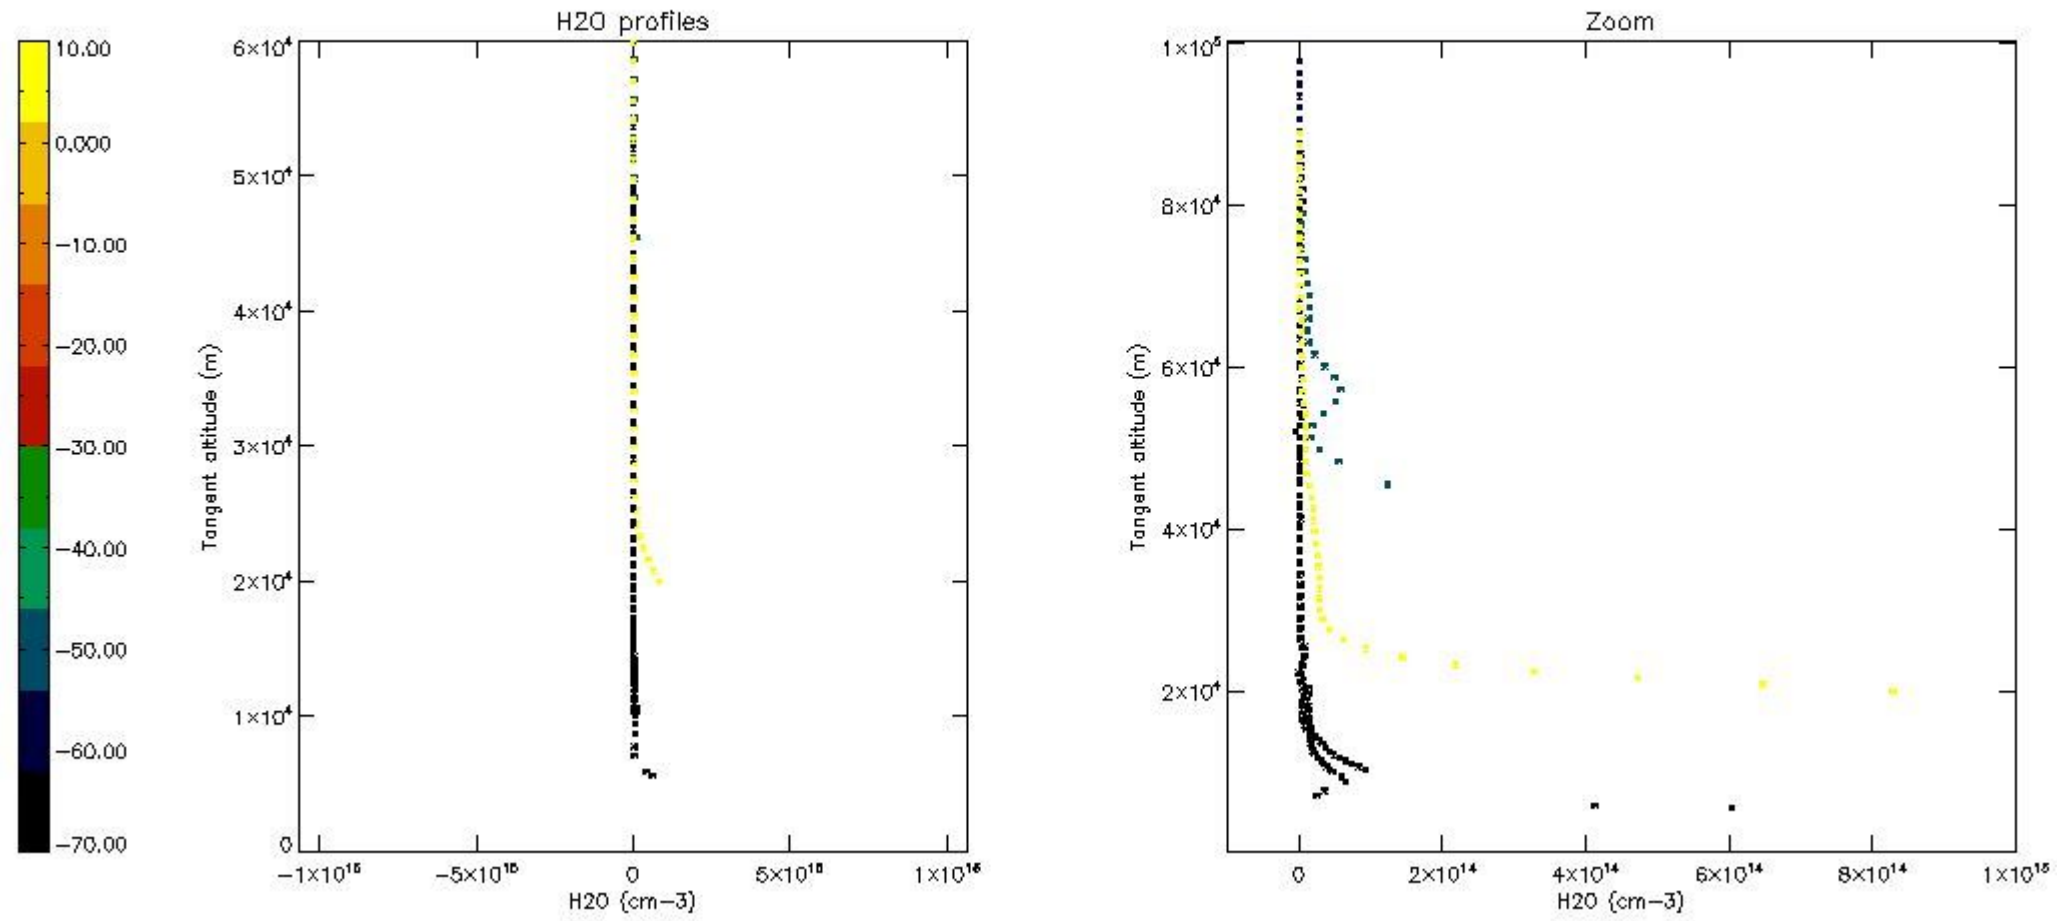

6. Auxiliary Data Files used for the production reported in section 2

The number reported in the third column indicates since which file (see list in section 2) the corresponding auxiliary file has been used. The fourth column is the date of those product files.

Type	Auxiliary Filename	Used since product	Used since product date
INST_PHYS_CHARACTERISTICS	GOM_INS_AXVIEC20091111_143220_20030716_120000_20500101_000000	1	15-AUG-2007 00:03:06
LEVEL-2_PROC_CONFIG	GOM_PR2_AXVIEC20091111_152718_20020301_000000_20500101_000000	1	15-AUG-2007 00:03:06
CROSS_SECTIONS_FILE	GOM_CRS_AXVIEC20091111_154832_20020301_000000_20500101_000000	1	15-AUG-2007 00:03:06