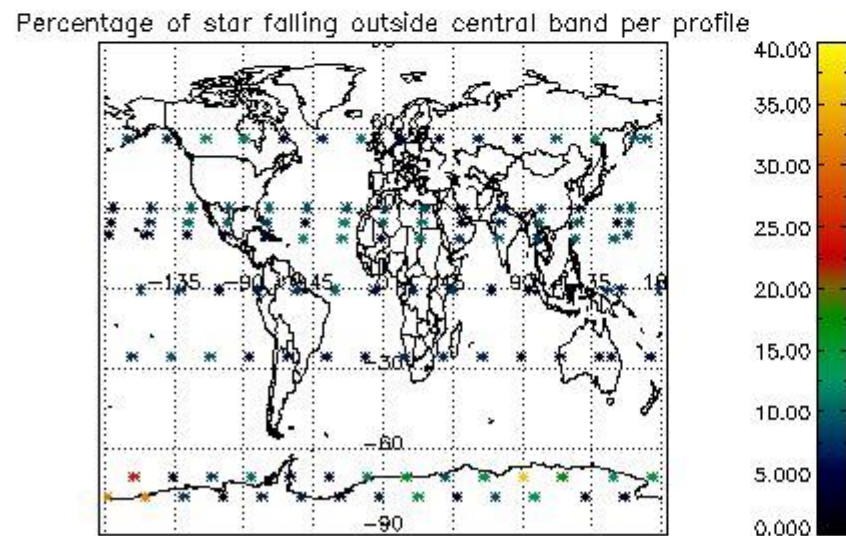

Percentage of datation errors per profile

Percentage of star falling outside central band per profile

Percentage of saturation errors per profile

4.2.2 Plot level 1 quality information per product (world map): ENVISAT DESCENDING passes