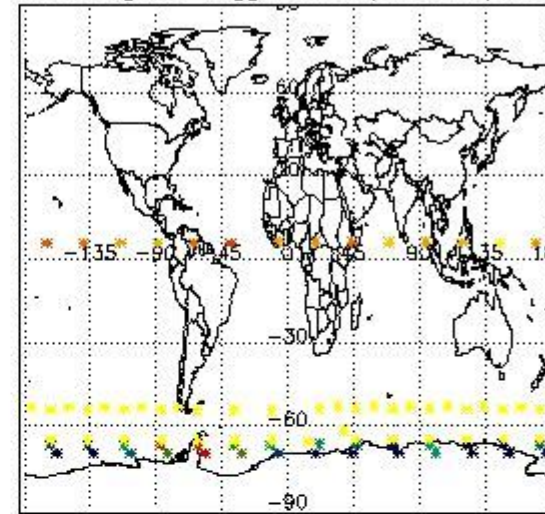

3.1 Plot quality information per product (time dependant)

3.2 Plot quality information per product (world map)

Percentage of flagged data per O3 profile

Percentage of flagged data per H2O profile

Percentage of flagged data per NO2 profile