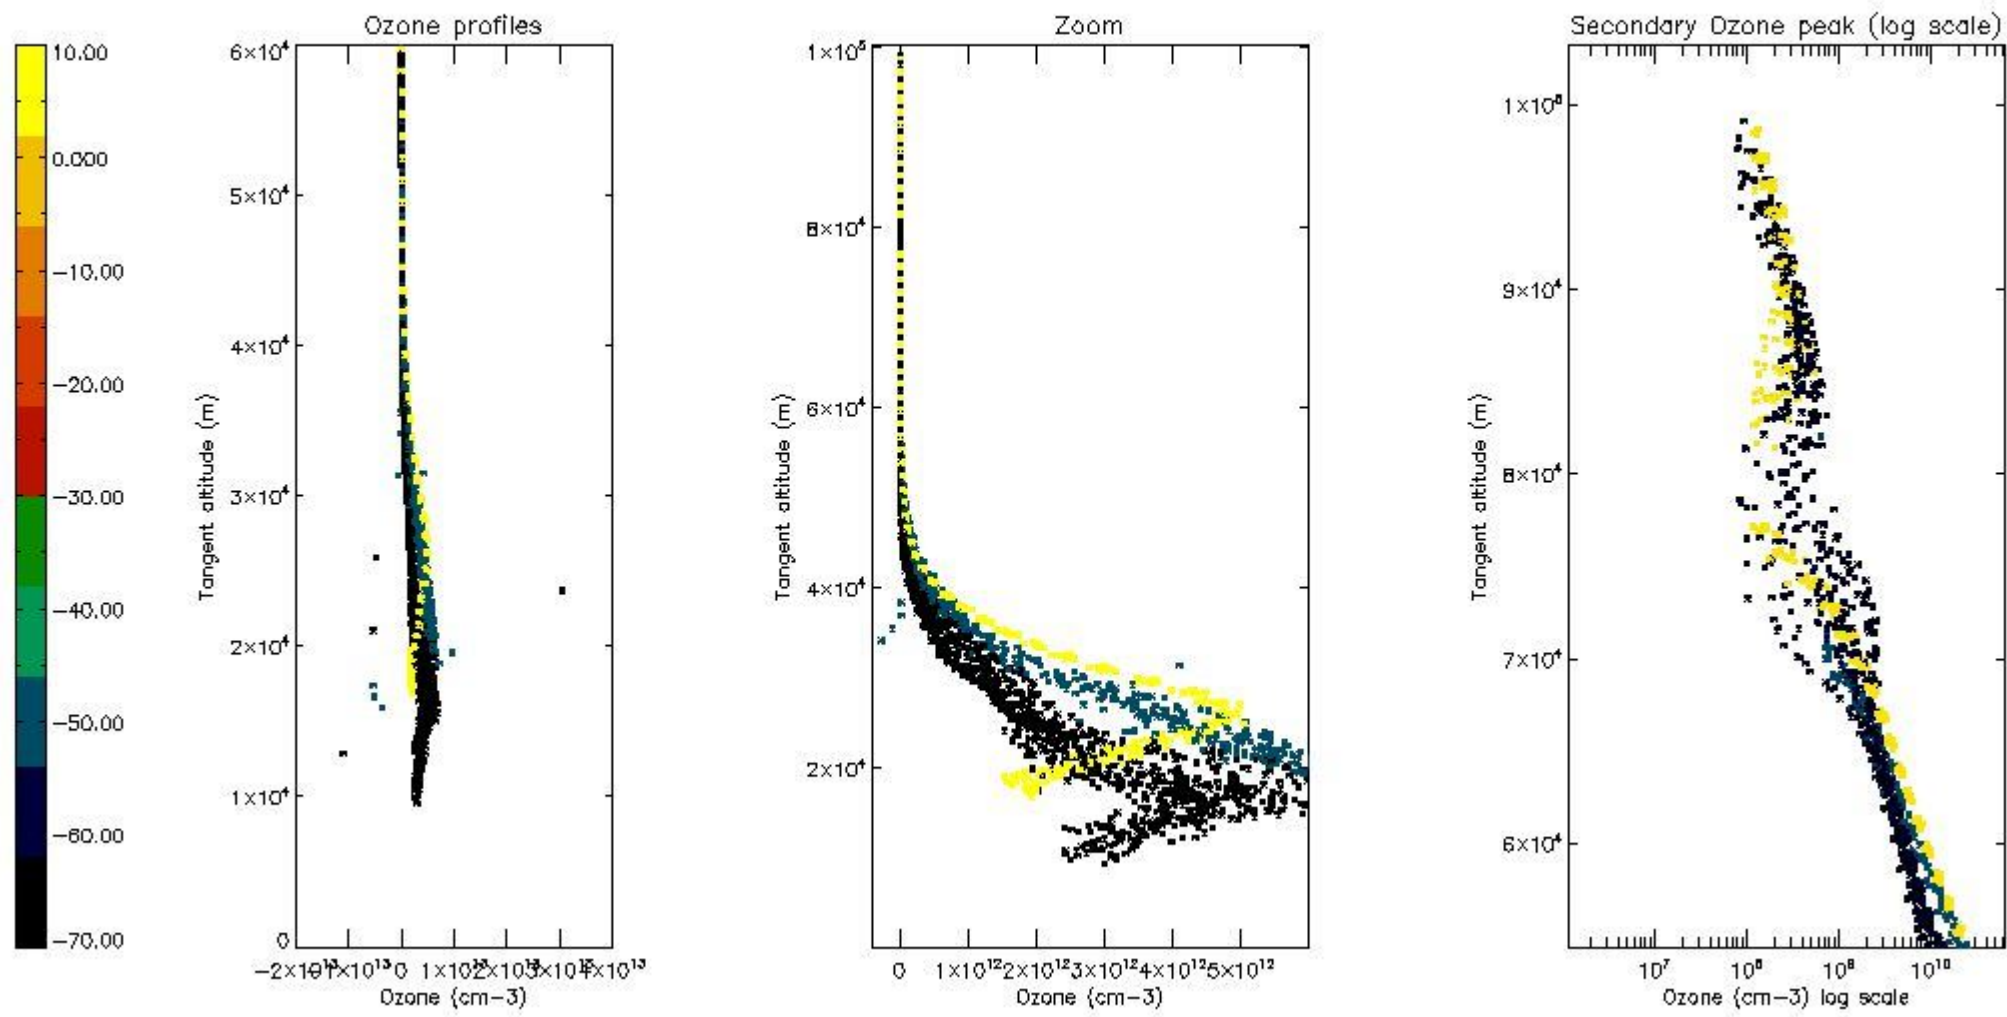

STD < 10	16
STD < 5	12

5.2 Plot ozone profiles for all STD (dark without errors)

The colorbar represents the latitude.

5.3 Plot ozone profiles where STD < 20% (dark without errors)

The colorbar represents the latitude.

5.4 Plot ozone profiles where STD < 10% (dark without errors)

The colorbar represents the latitude.

5.5 Plot ozone profiles where STD < 5% (dark without errors)

The colorbar represents the latitude.

5.6 Plot NO₂ profiles for all STD (dark without errors)