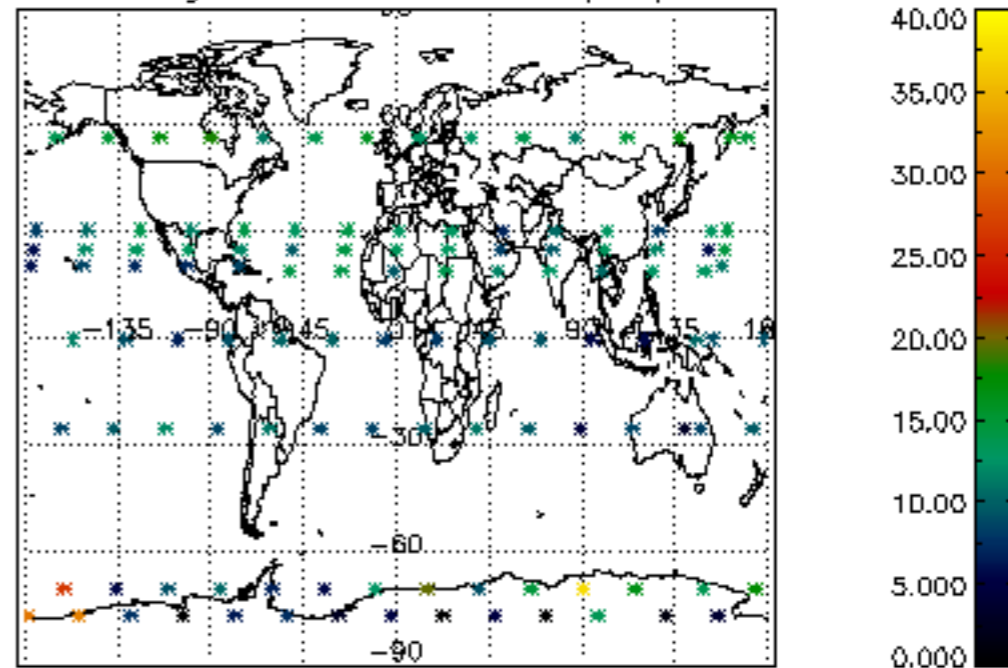

Percentage of saturation errors per profile