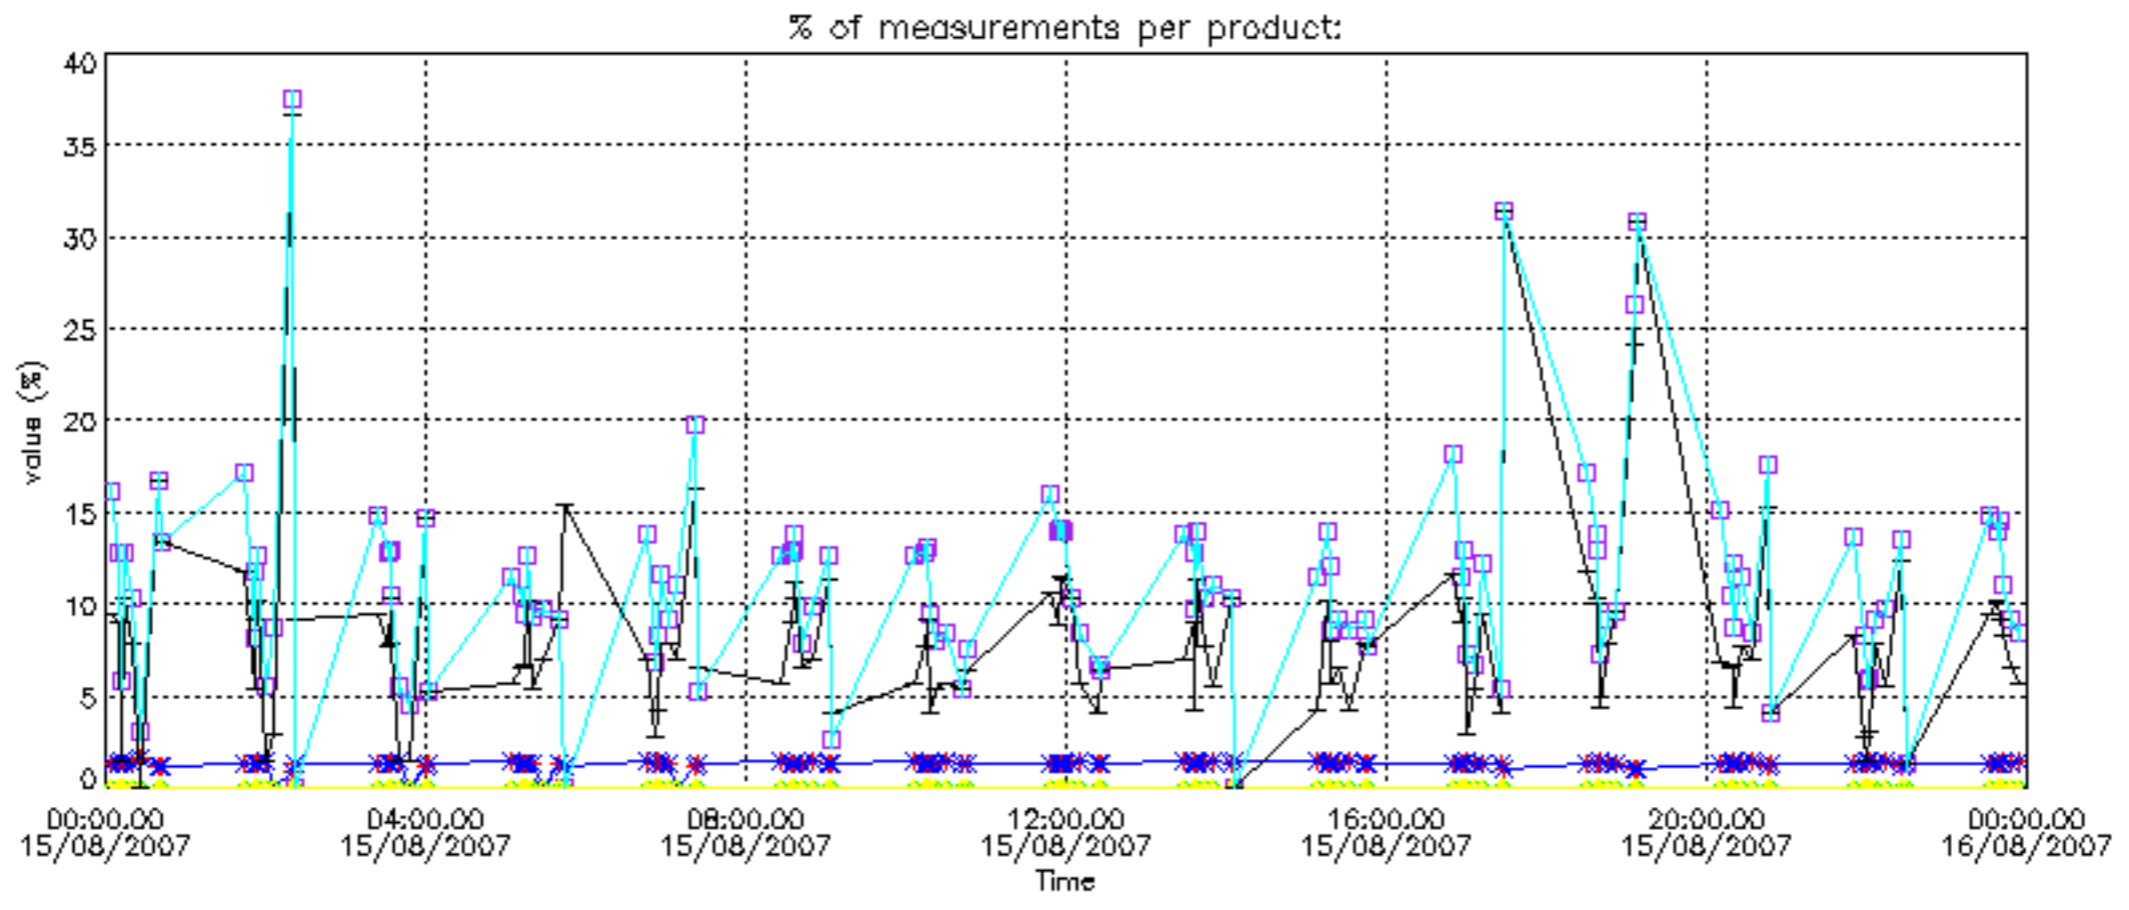

Percentage of cosmic ray hits per profile

Percentage of datation errors per profile