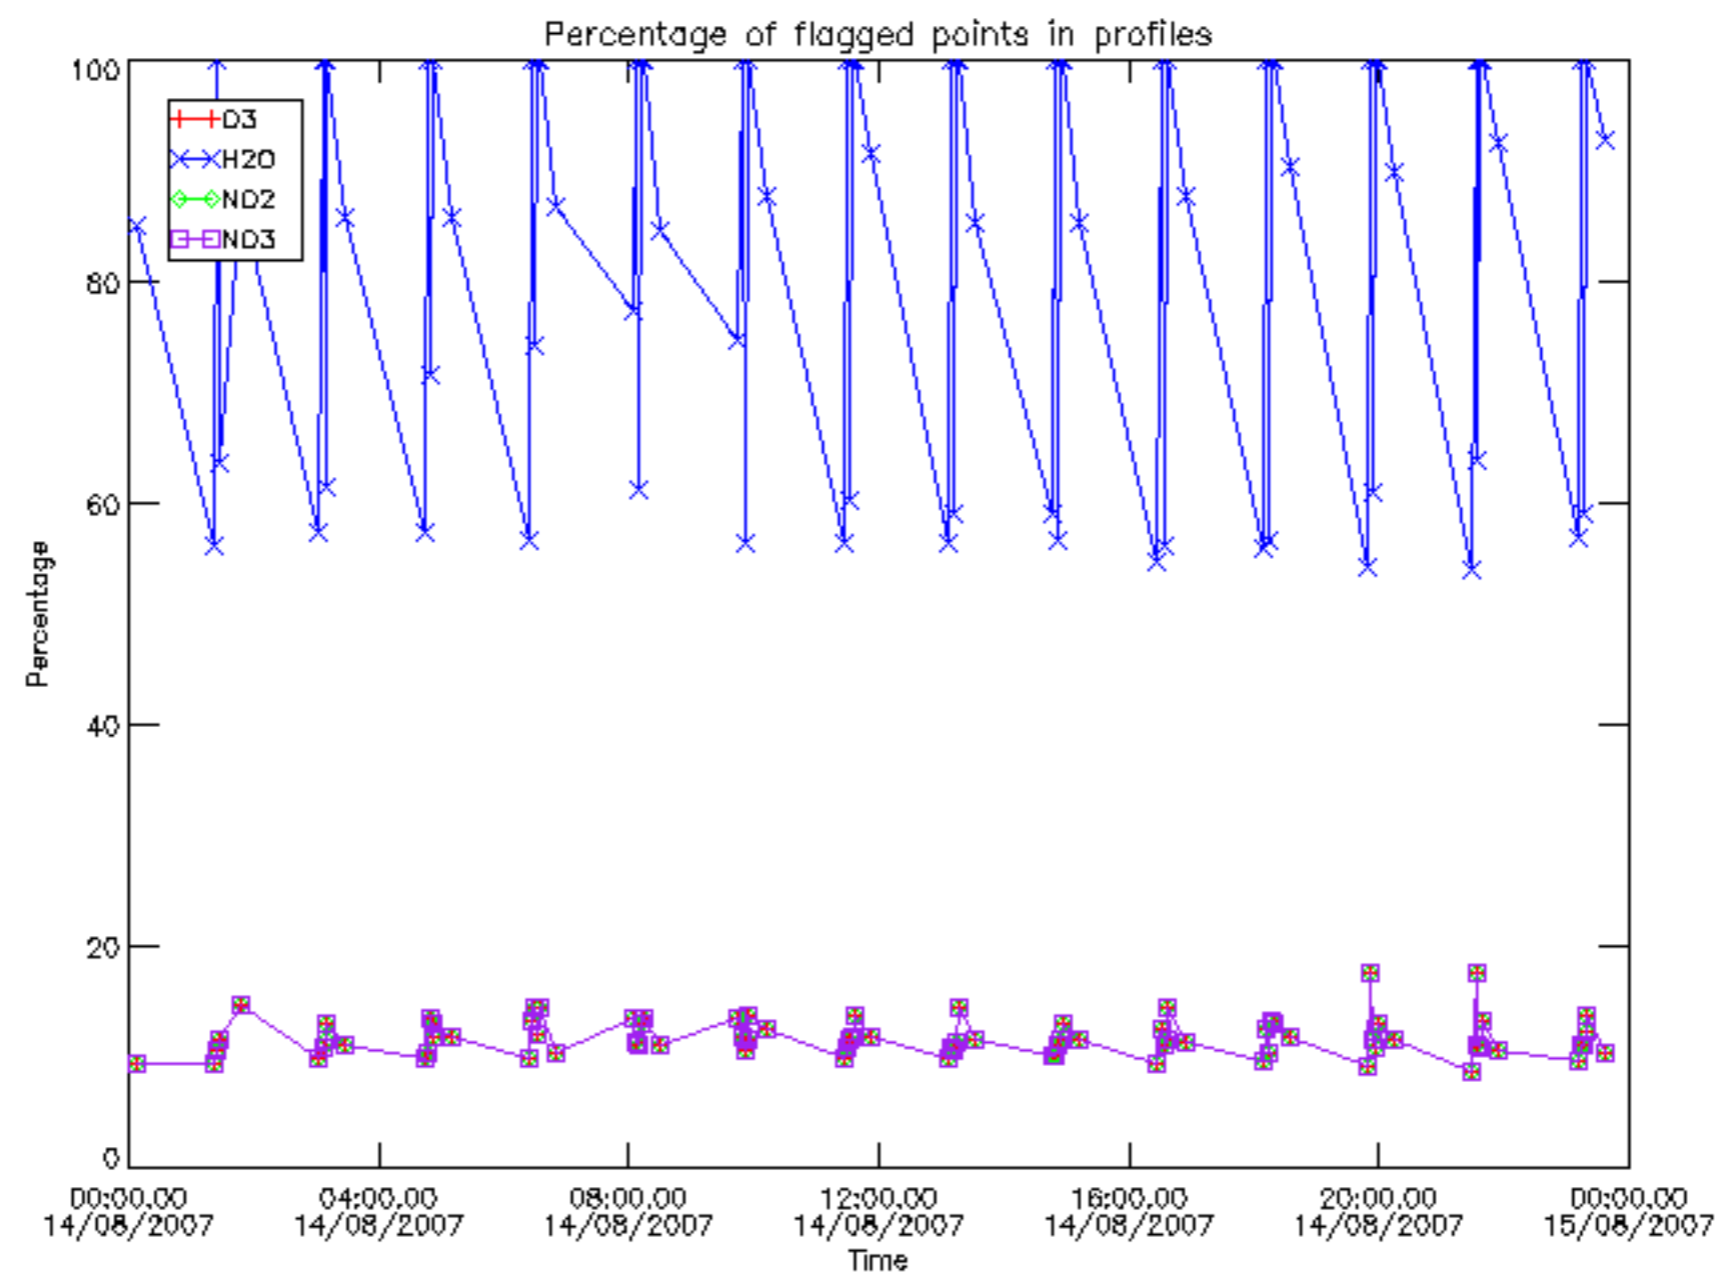

Percentage of flagged data per D3 profile

Percentage of flagged data per H2O profile