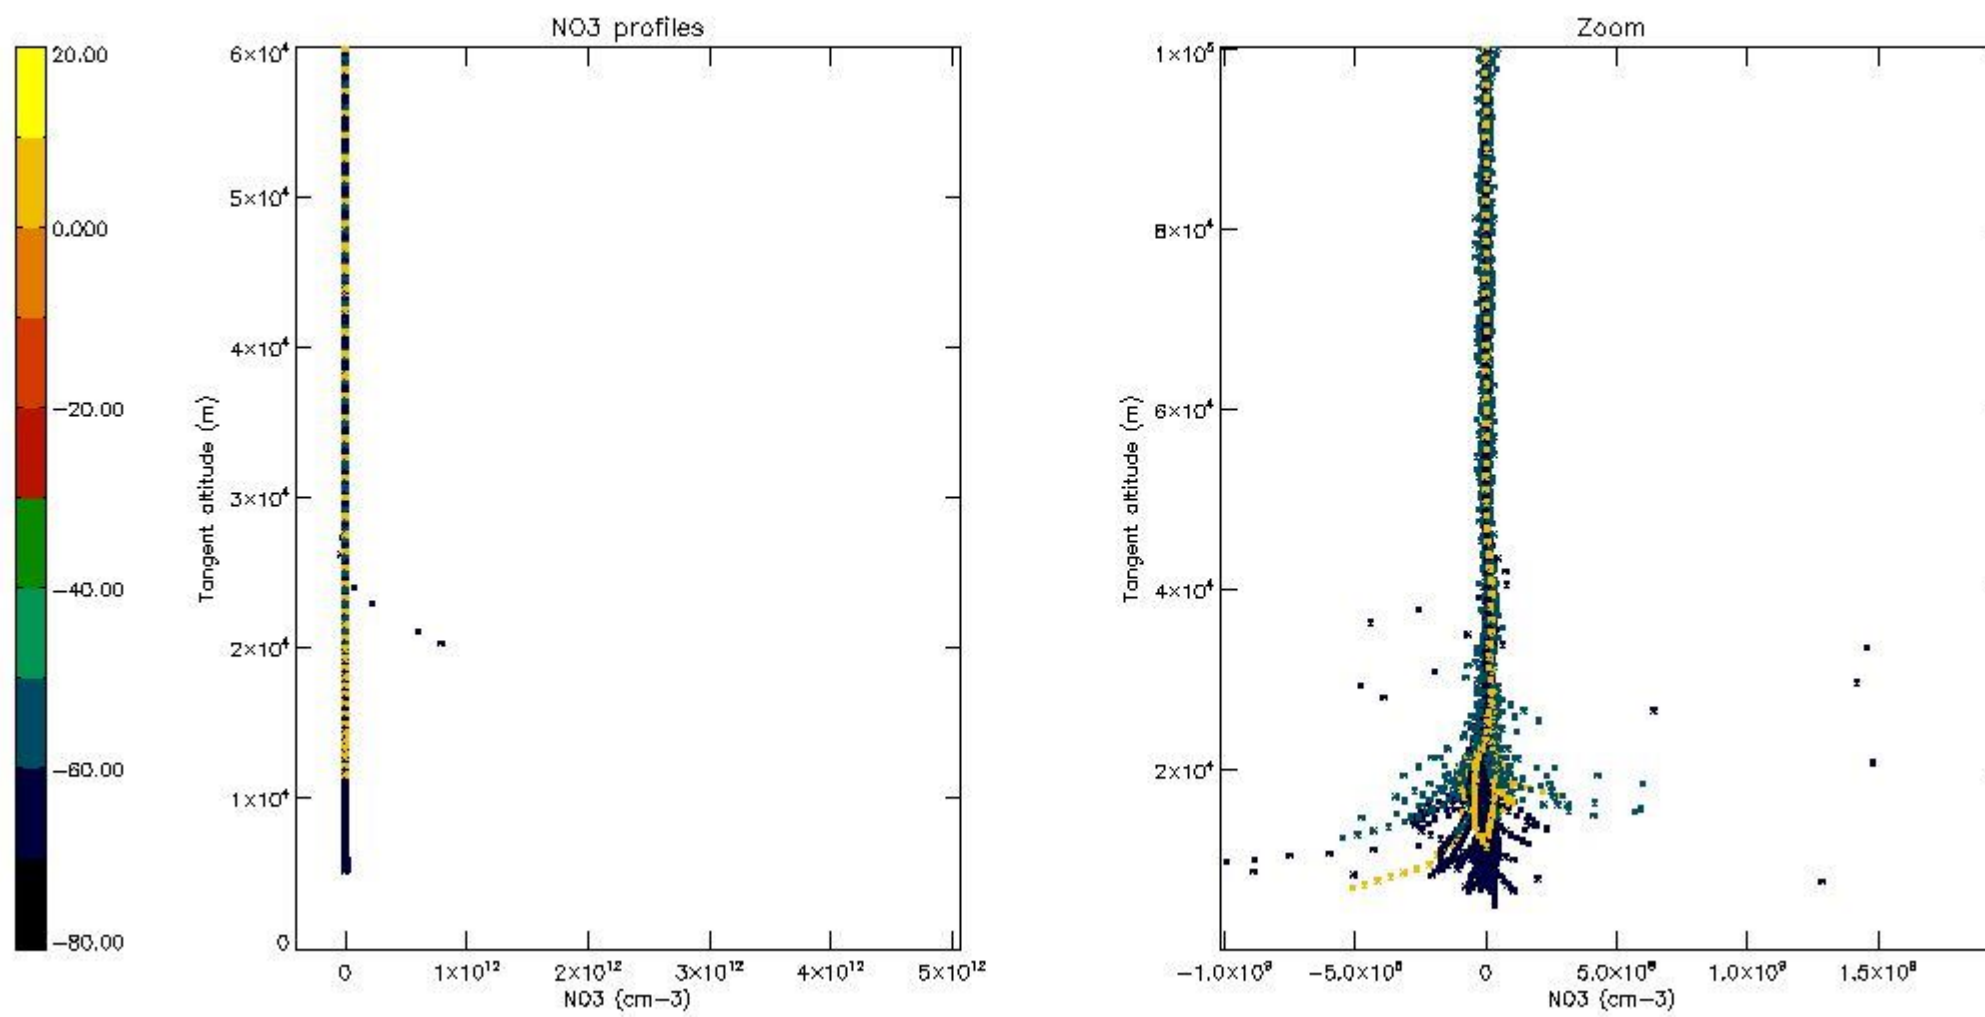

5.8 Plot H2O profiles for all STD (only for occultations of stars 1,2,3,4,13,14,16,26,63 dark without errors)

The colorbar represents the latitude.