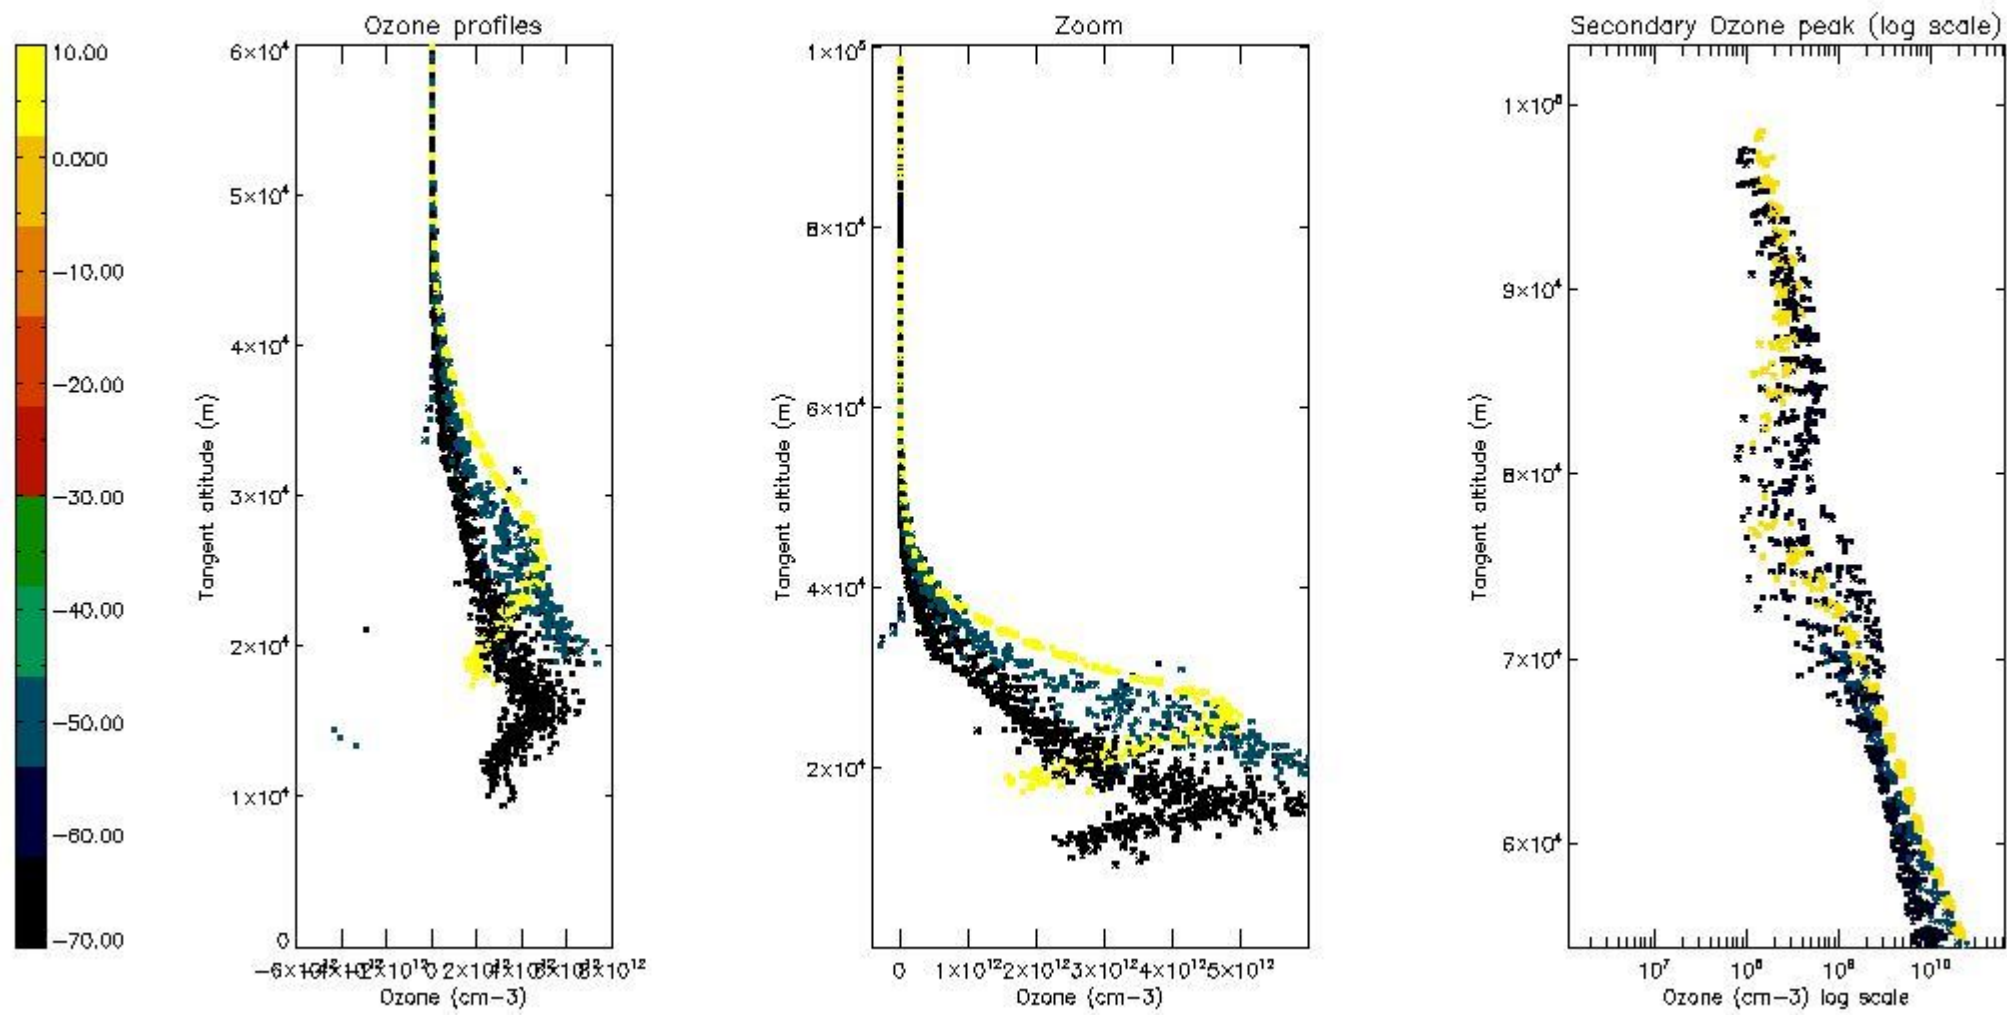

5.5 Plot ozone profiles where STD < 5% (dark without errors)

The colorbar represents the latitude.