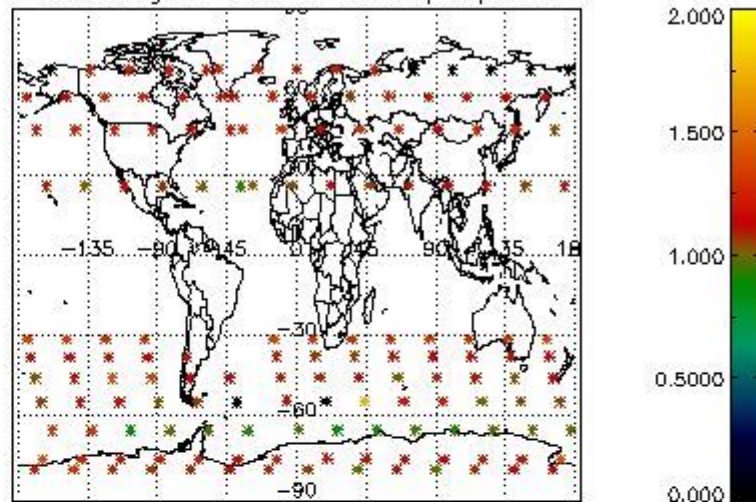

Percentage of datation errors per profile