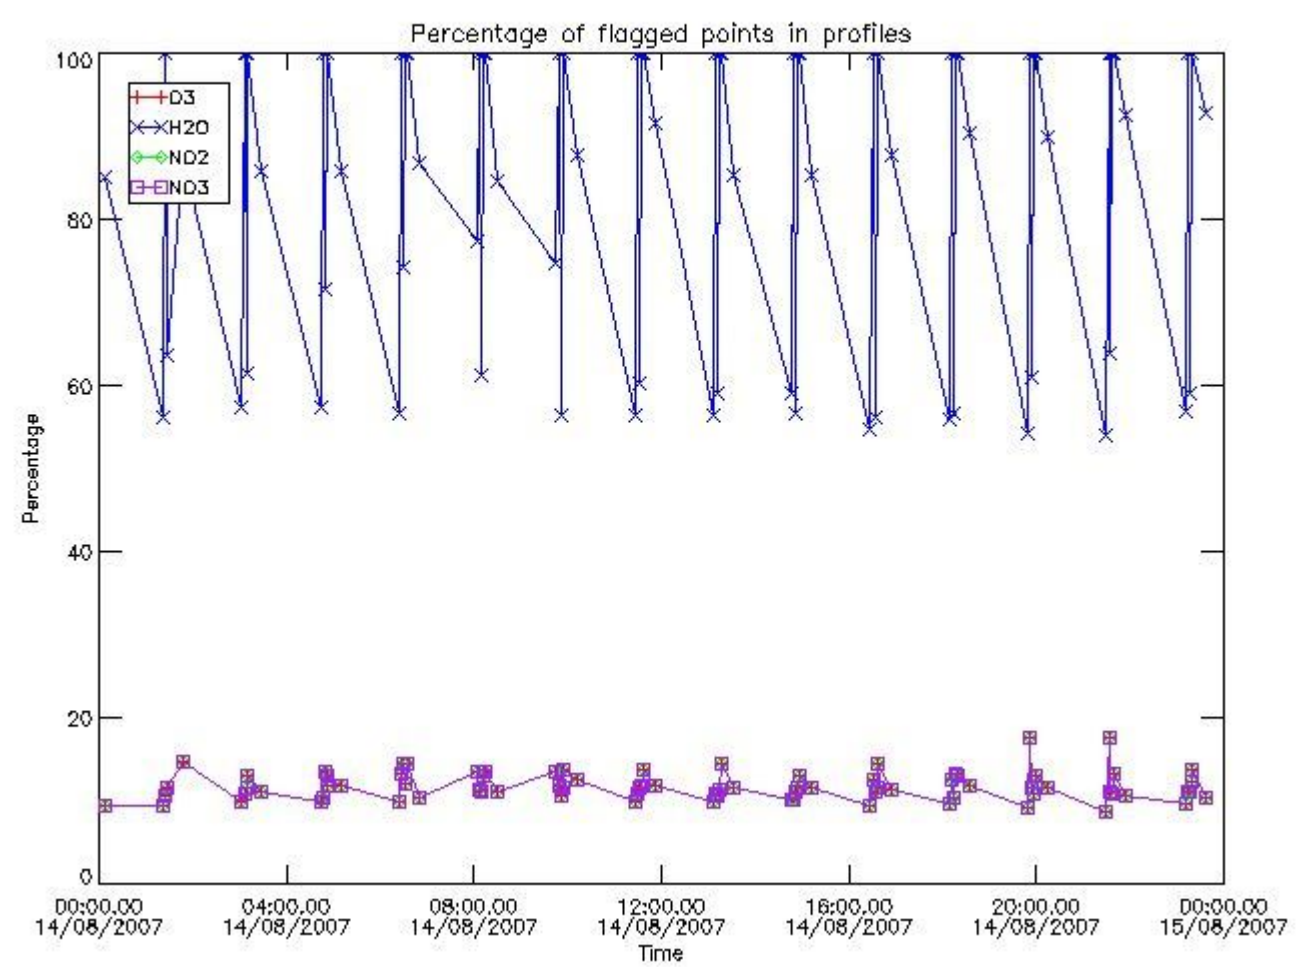

3. Quality information per product

In this section it is plotted some information contained in the Quality Summary data set of the level 2 products. Only products in dark limb conditions and without errors (error flag in the MPH set to "0") are used.

3.1 Plot quality information per product (time dependant)

3.2 Plot quality information per product (world map)