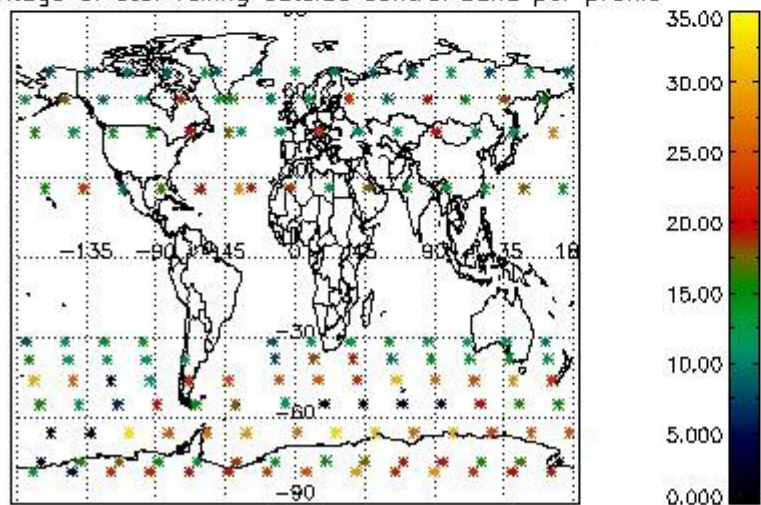

##### 4.2.1 Plot level 1 quality information per product (world map): ENVISAT ASCENDING passes

Percentage of cosmic ray hits per profile

Percentage of datation errors per profile

Percentage of star falling outside central band per profile