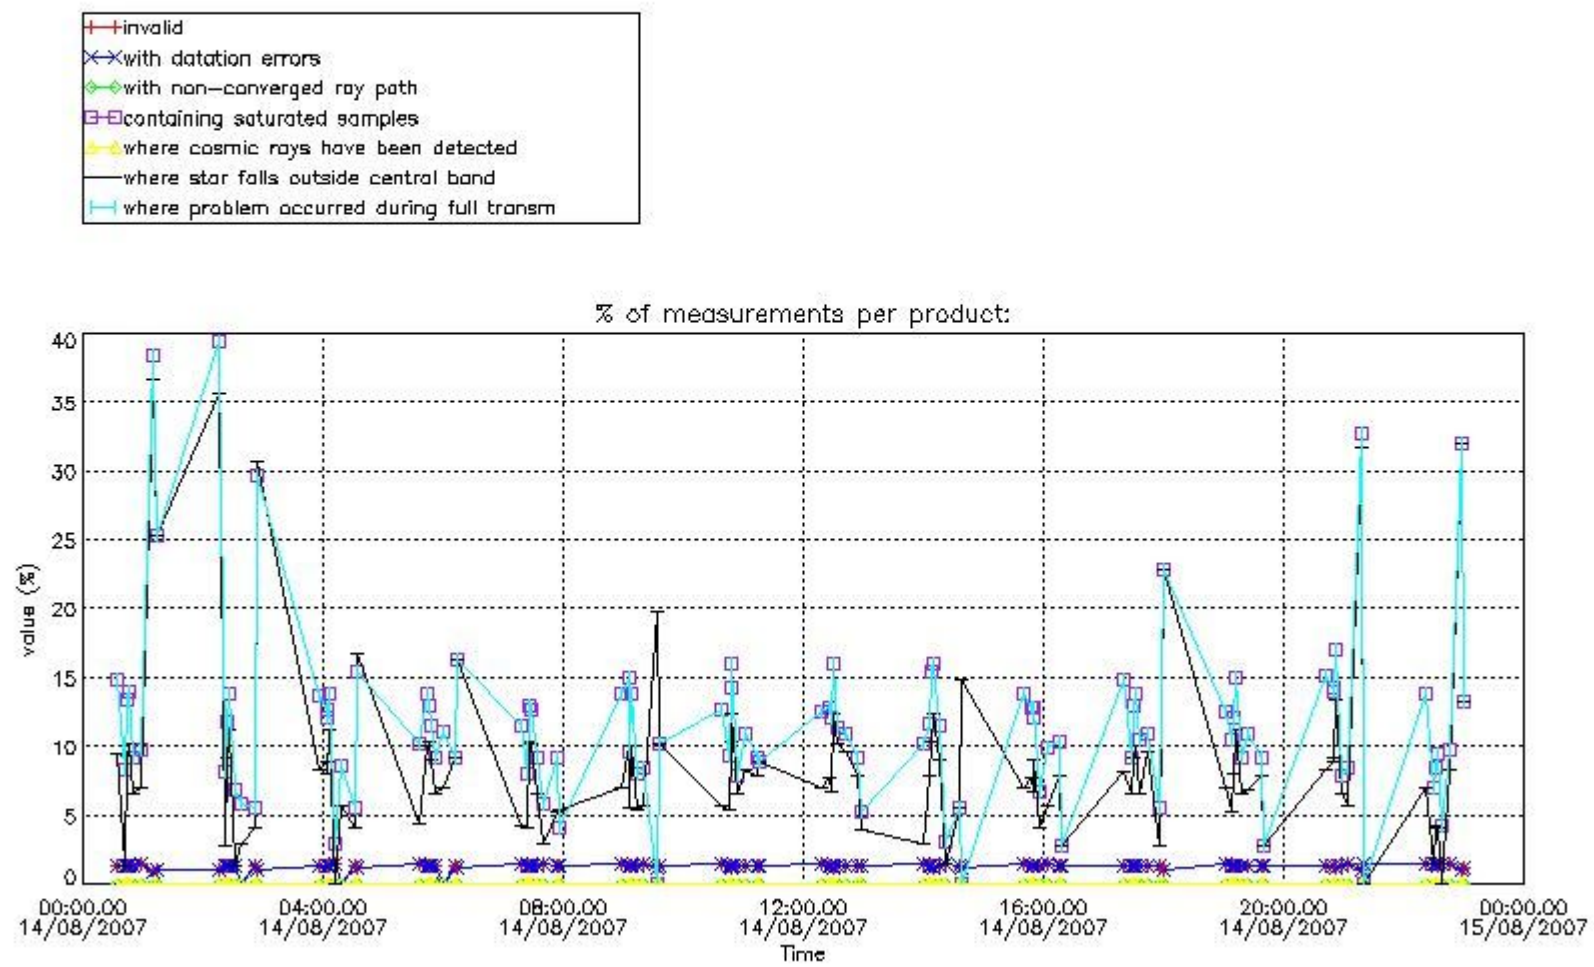

4.2 Plot quality information per product coming from level 1b processing (world map)

4.2.1 Plot level 1 quality information per product (world map): ENVISAT ASCENDING passes