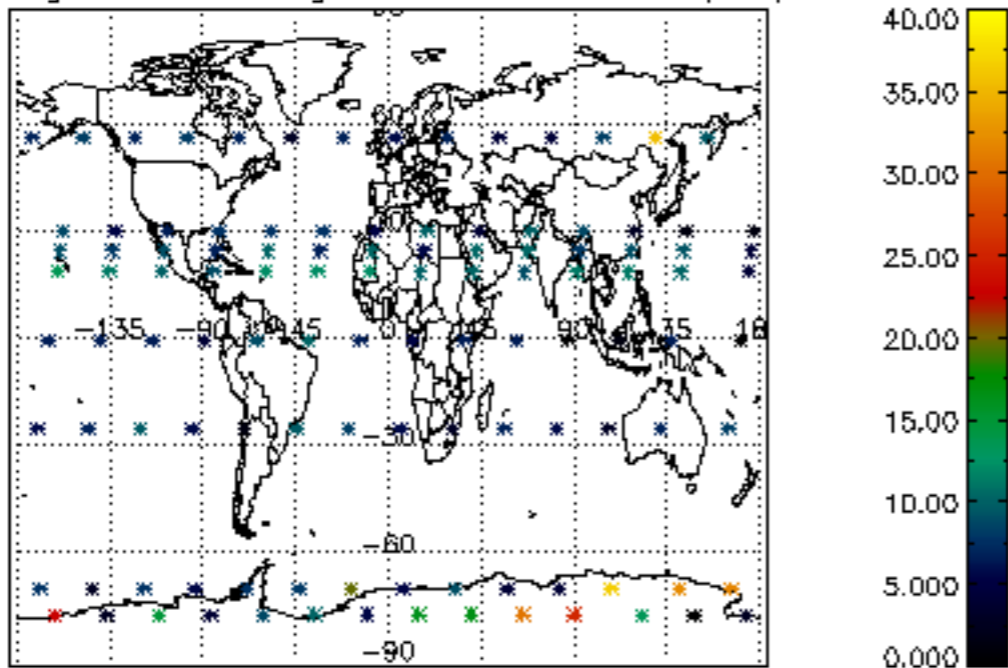

Percentage of star falling outside central band per profile