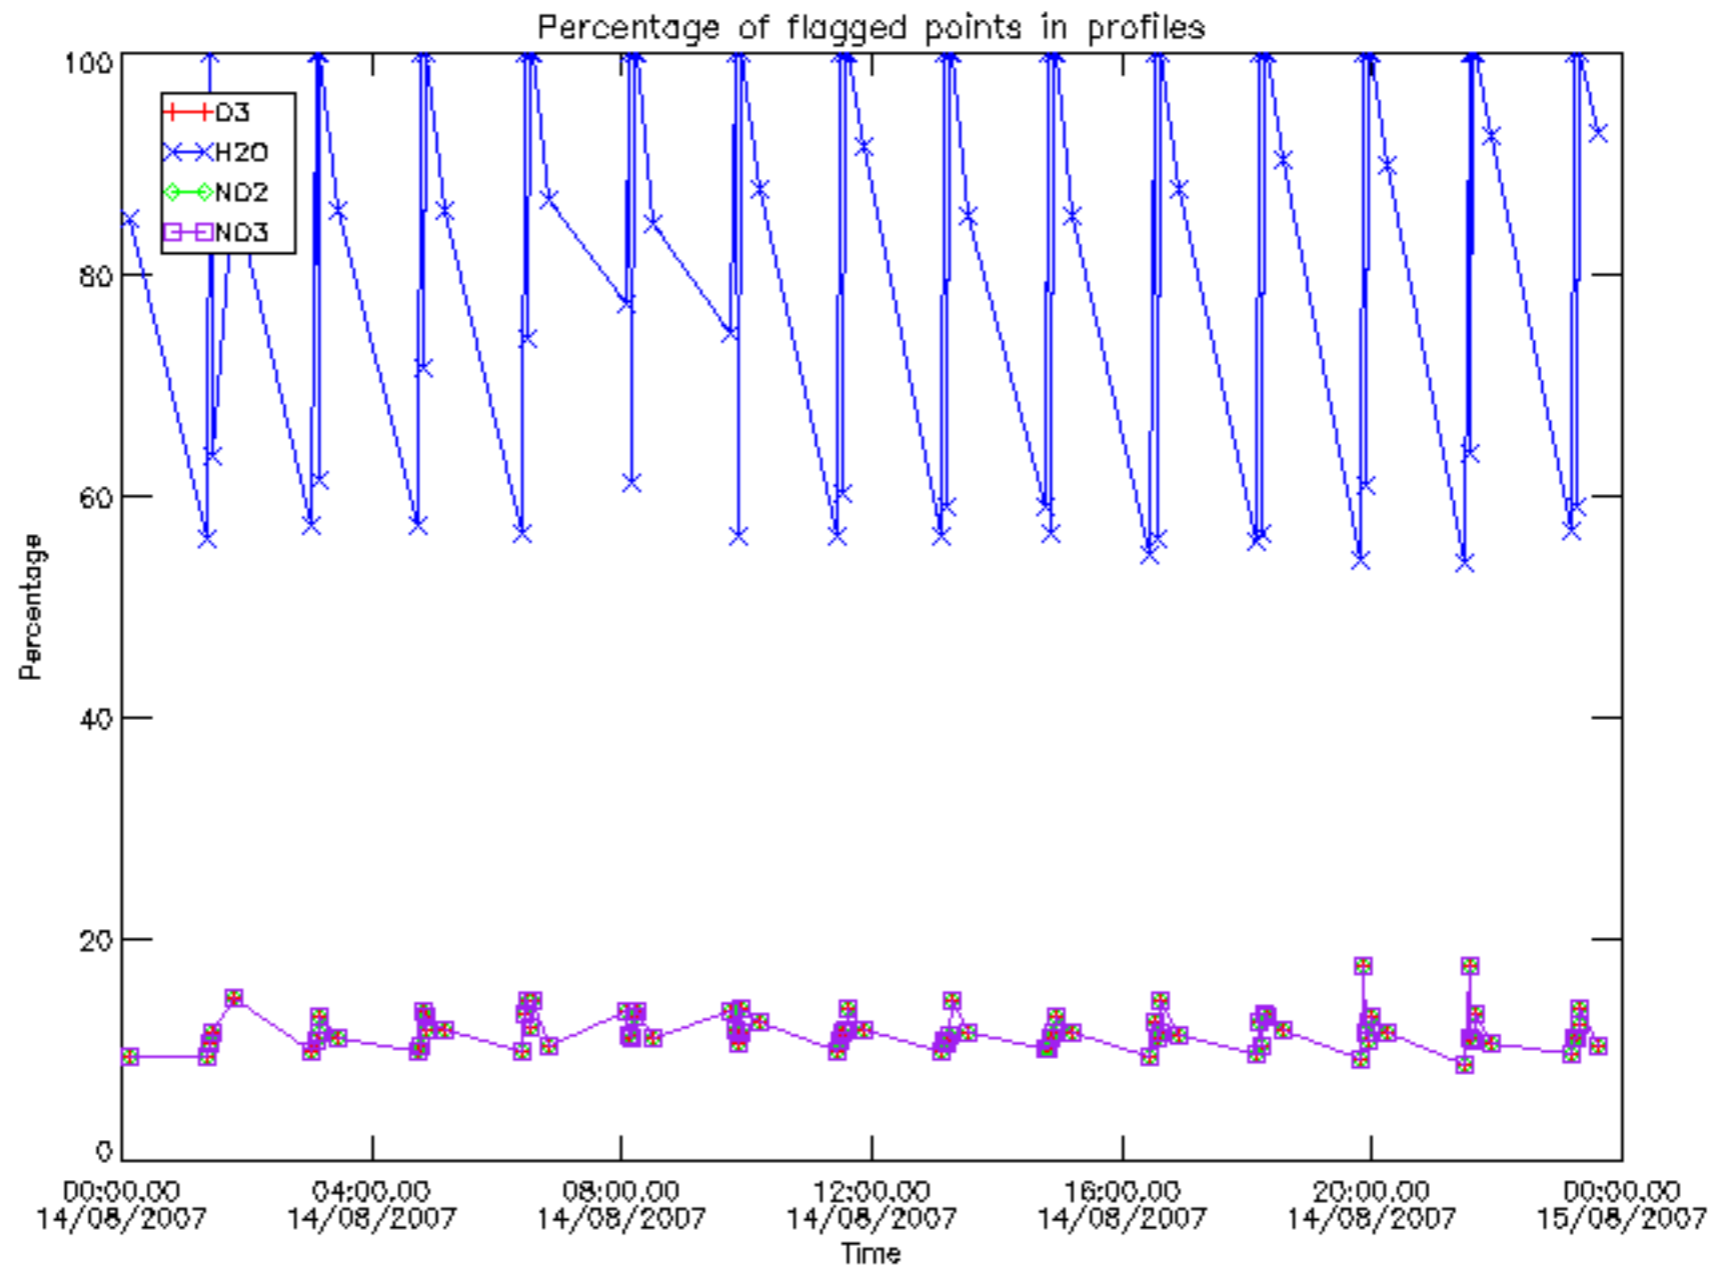

Percentage of flagged data per D3 profile

Percentage of flagged data per H2O profile