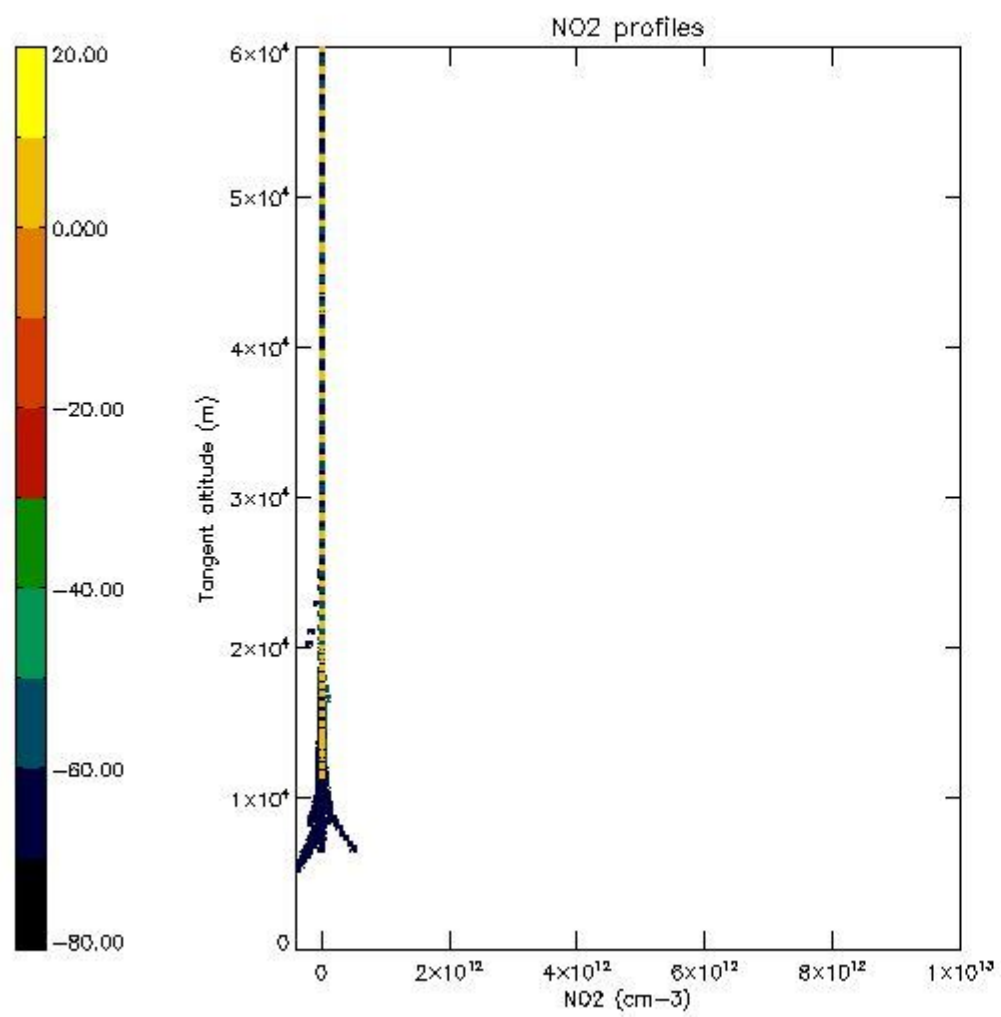

5.7 Plot NO3 profiles for all STD (dark without errors)

The colorbar represents the latitude.