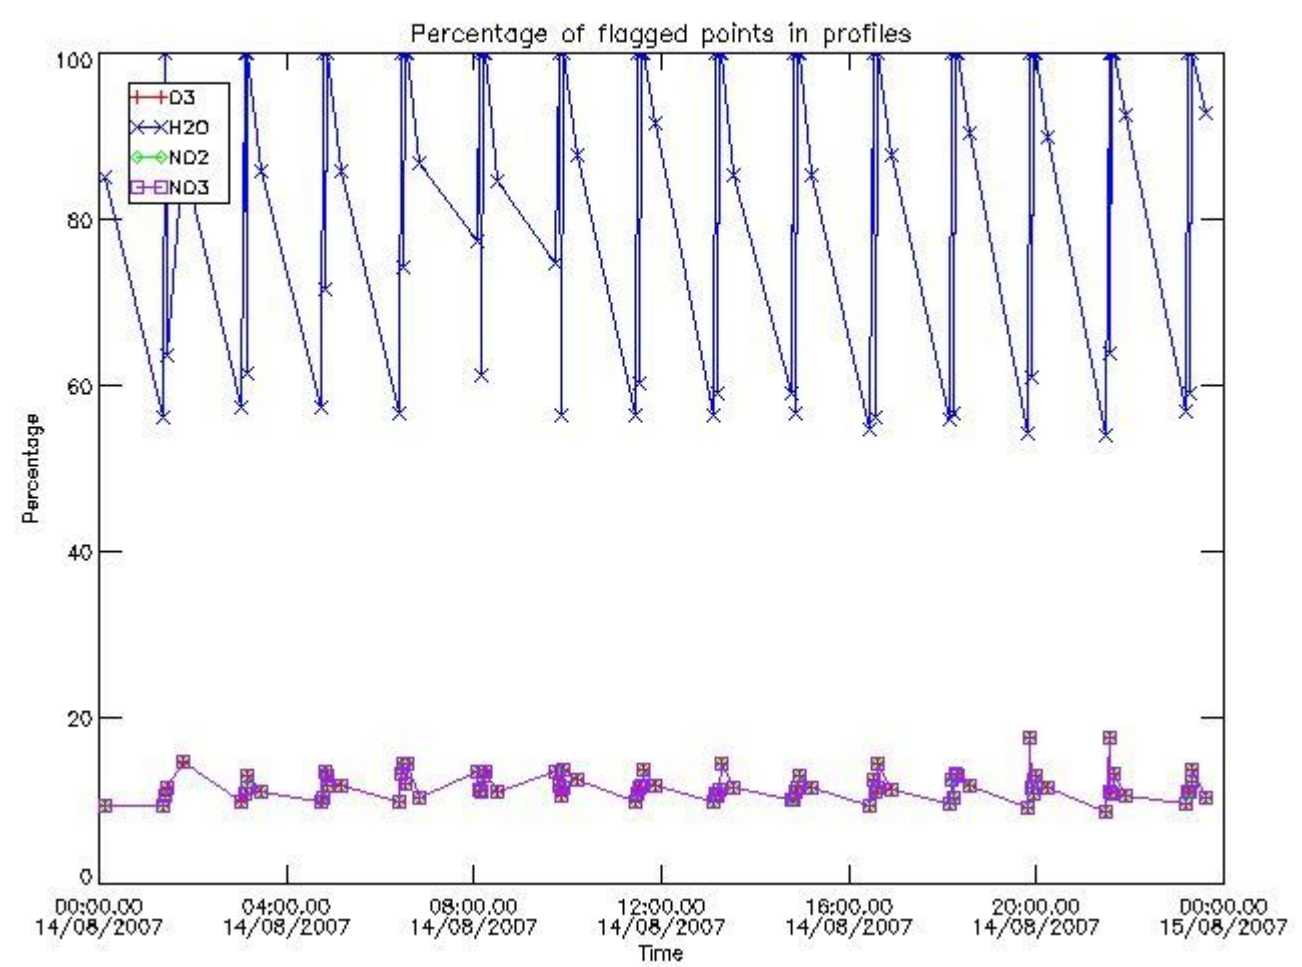

3. Quality information per product

In this section it is plotted some information contained in the Quality Summary data set of the level 2 products. Only products in dark limb conditions and without errors (error flag in the MPH set to "0") are used.

3.1 Plot quality information per product (time dependant)

Percentage of flagged data per O3 profile

Percentage of flagged data per H2O profile