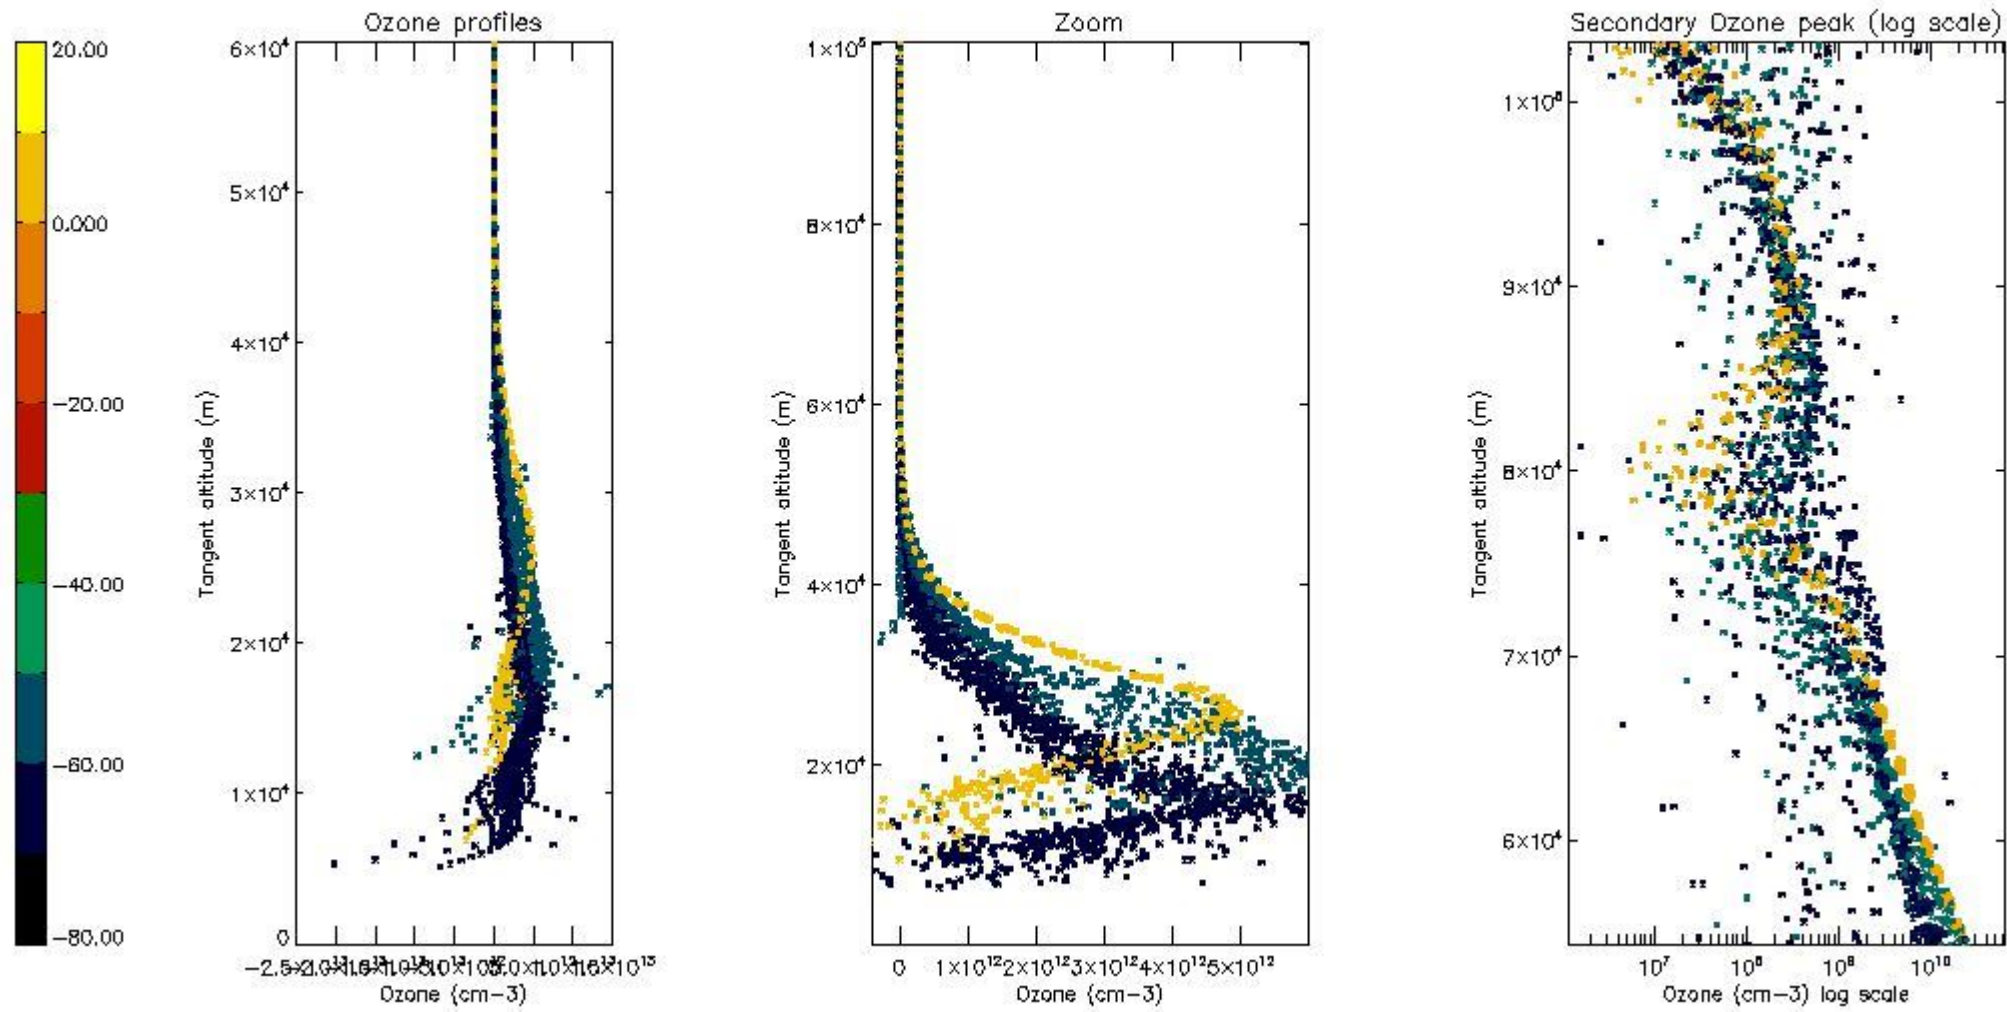

STD < 10	17
STD < 5	12

5.2 Plot ozone profiles for all STD (dark without errors)

The colorbar represents the latitude.

5.3 Plot ozone profiles where STD < 20% (dark without errors)

The colorbar represents the latitude.