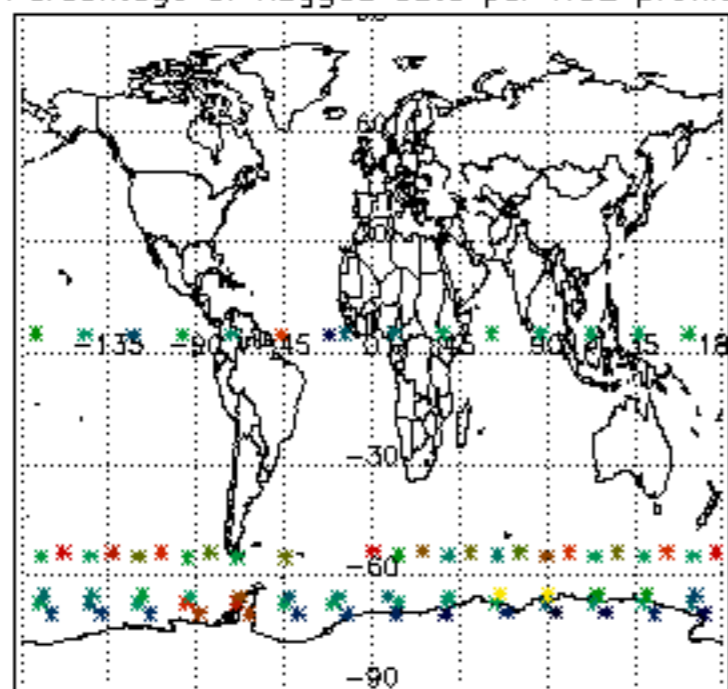

Percentage of flagged data per NO2 profile