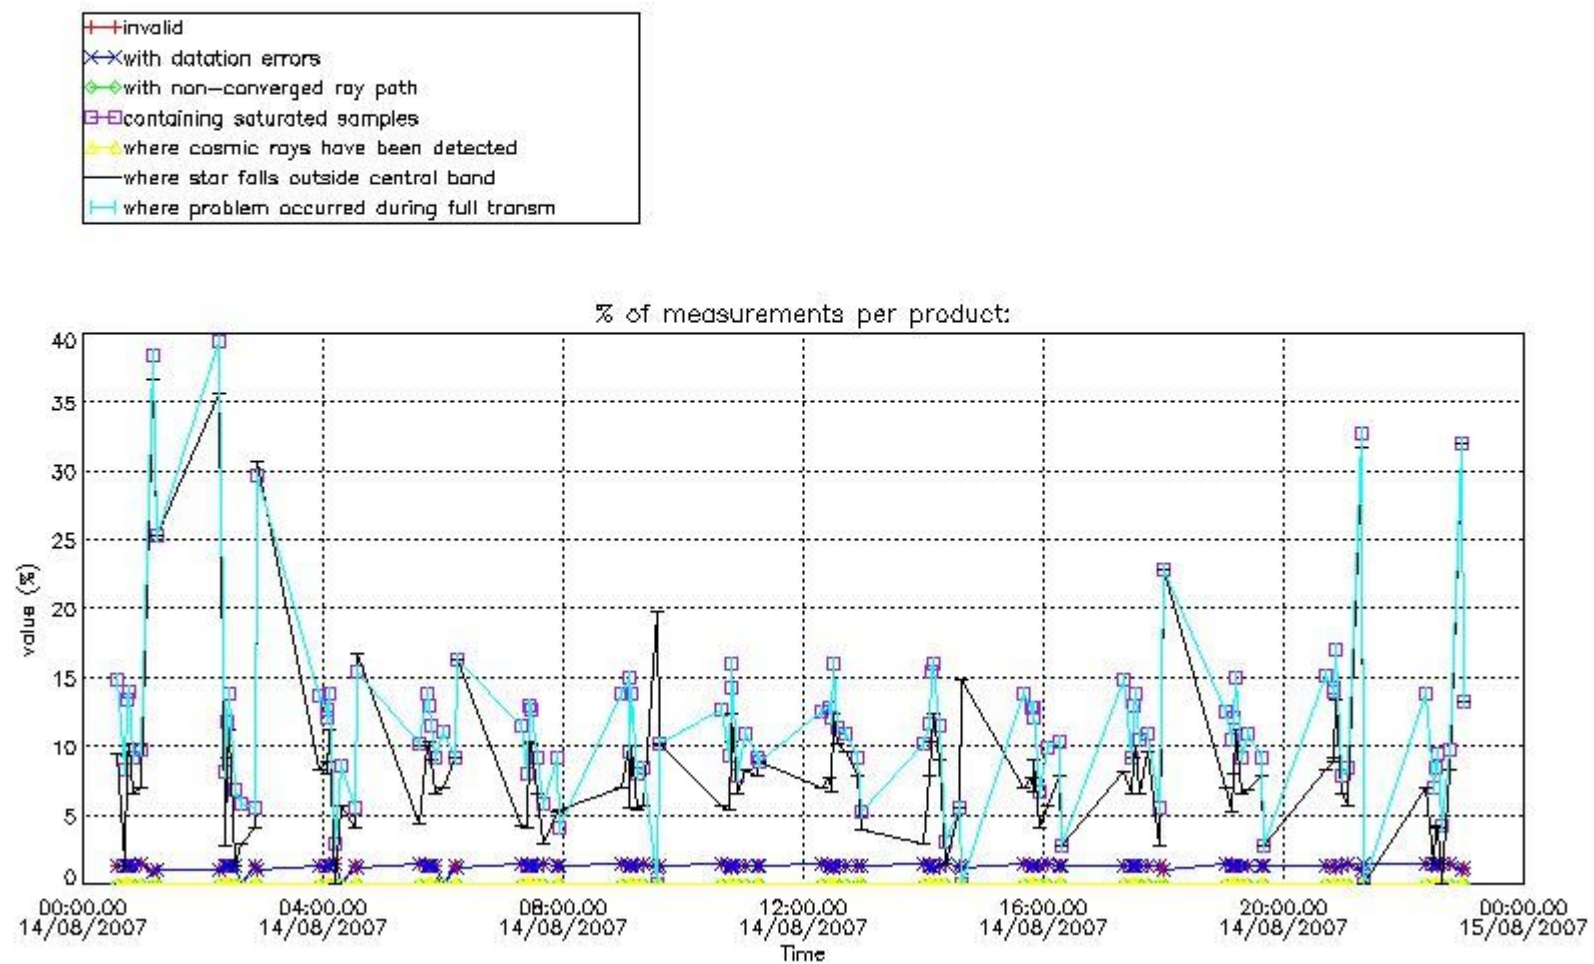

4.2 Plot quality information per product coming from level 1b processing (world map)

4.2.1 Plot level 1 quality information per product (world map): ENVISAT ASCENDING passes