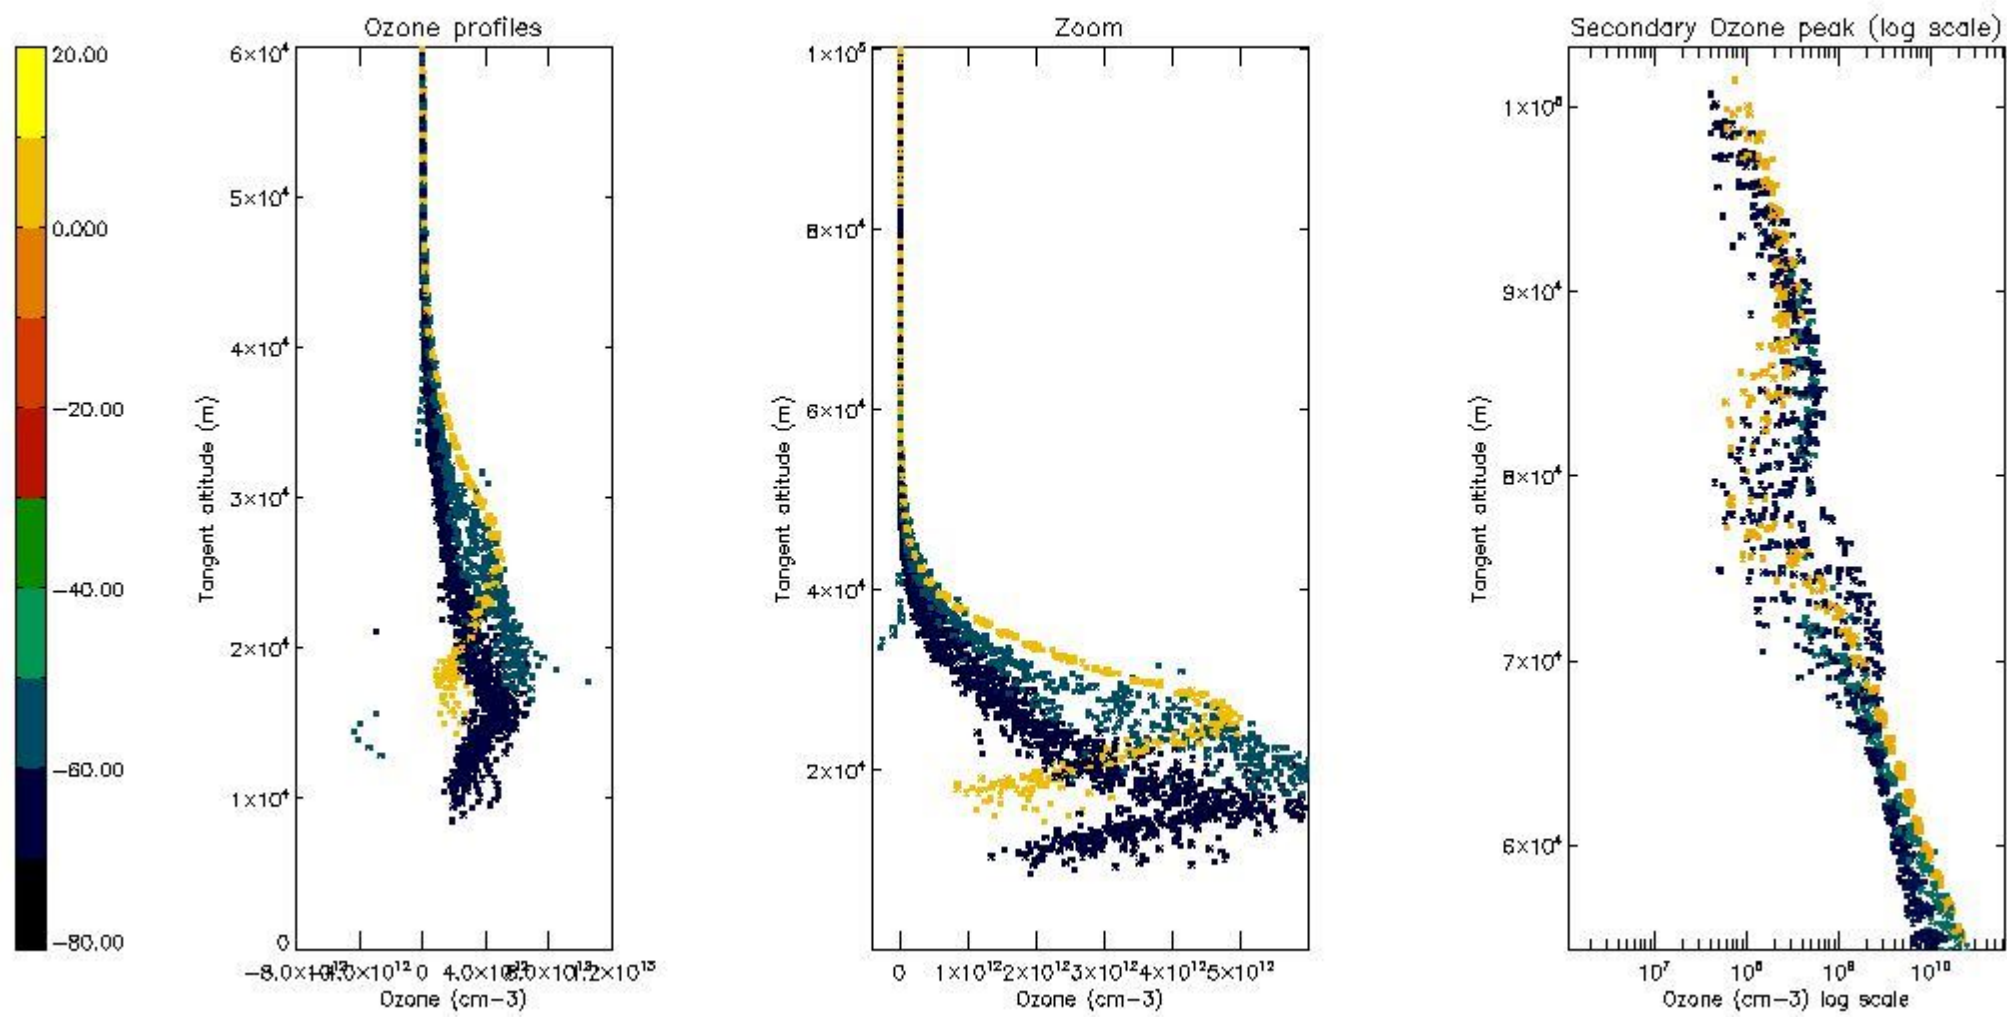

STD < 10	17
STD < 5	12

5.2 Plot ozone profiles for all STD (dark without errors)

The colorbar represents the latitude.

5.3 Plot ozone profiles where STD < 20% (dark without errors)

The colorbar represents the latitude.