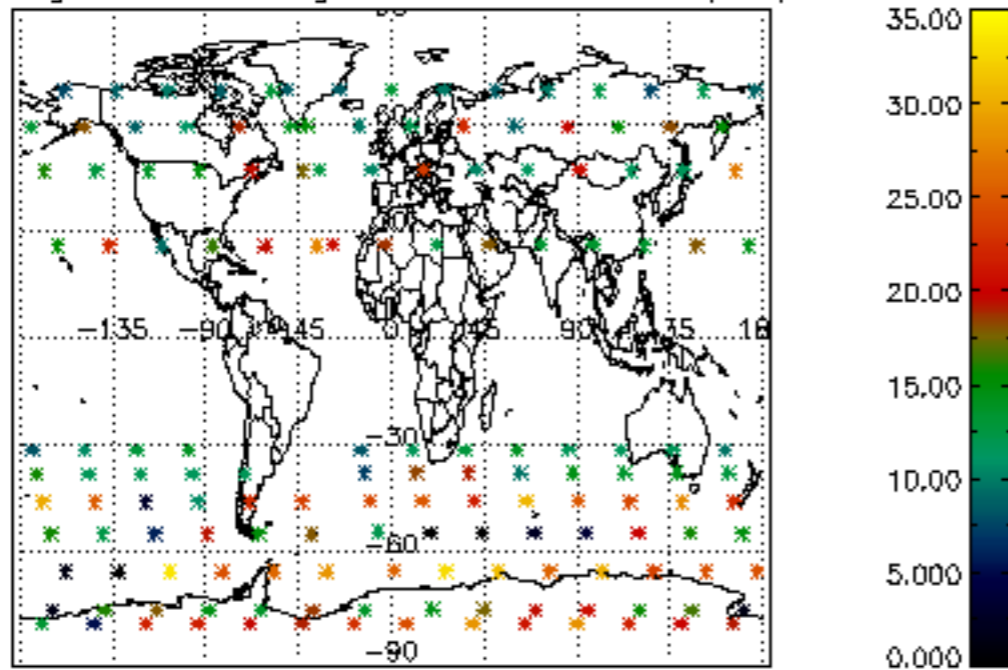

Percentage of cosmic ray hits per profile

Percentage of star falling outside central band per profile