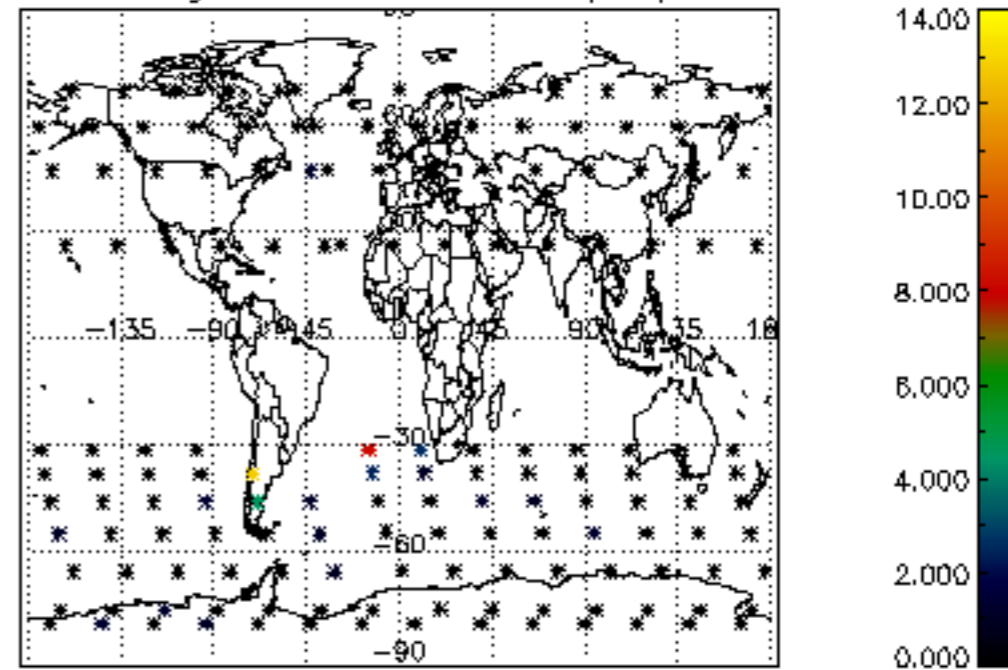

Percentage of datation errors per profile

Percentage of saturation errors per profile