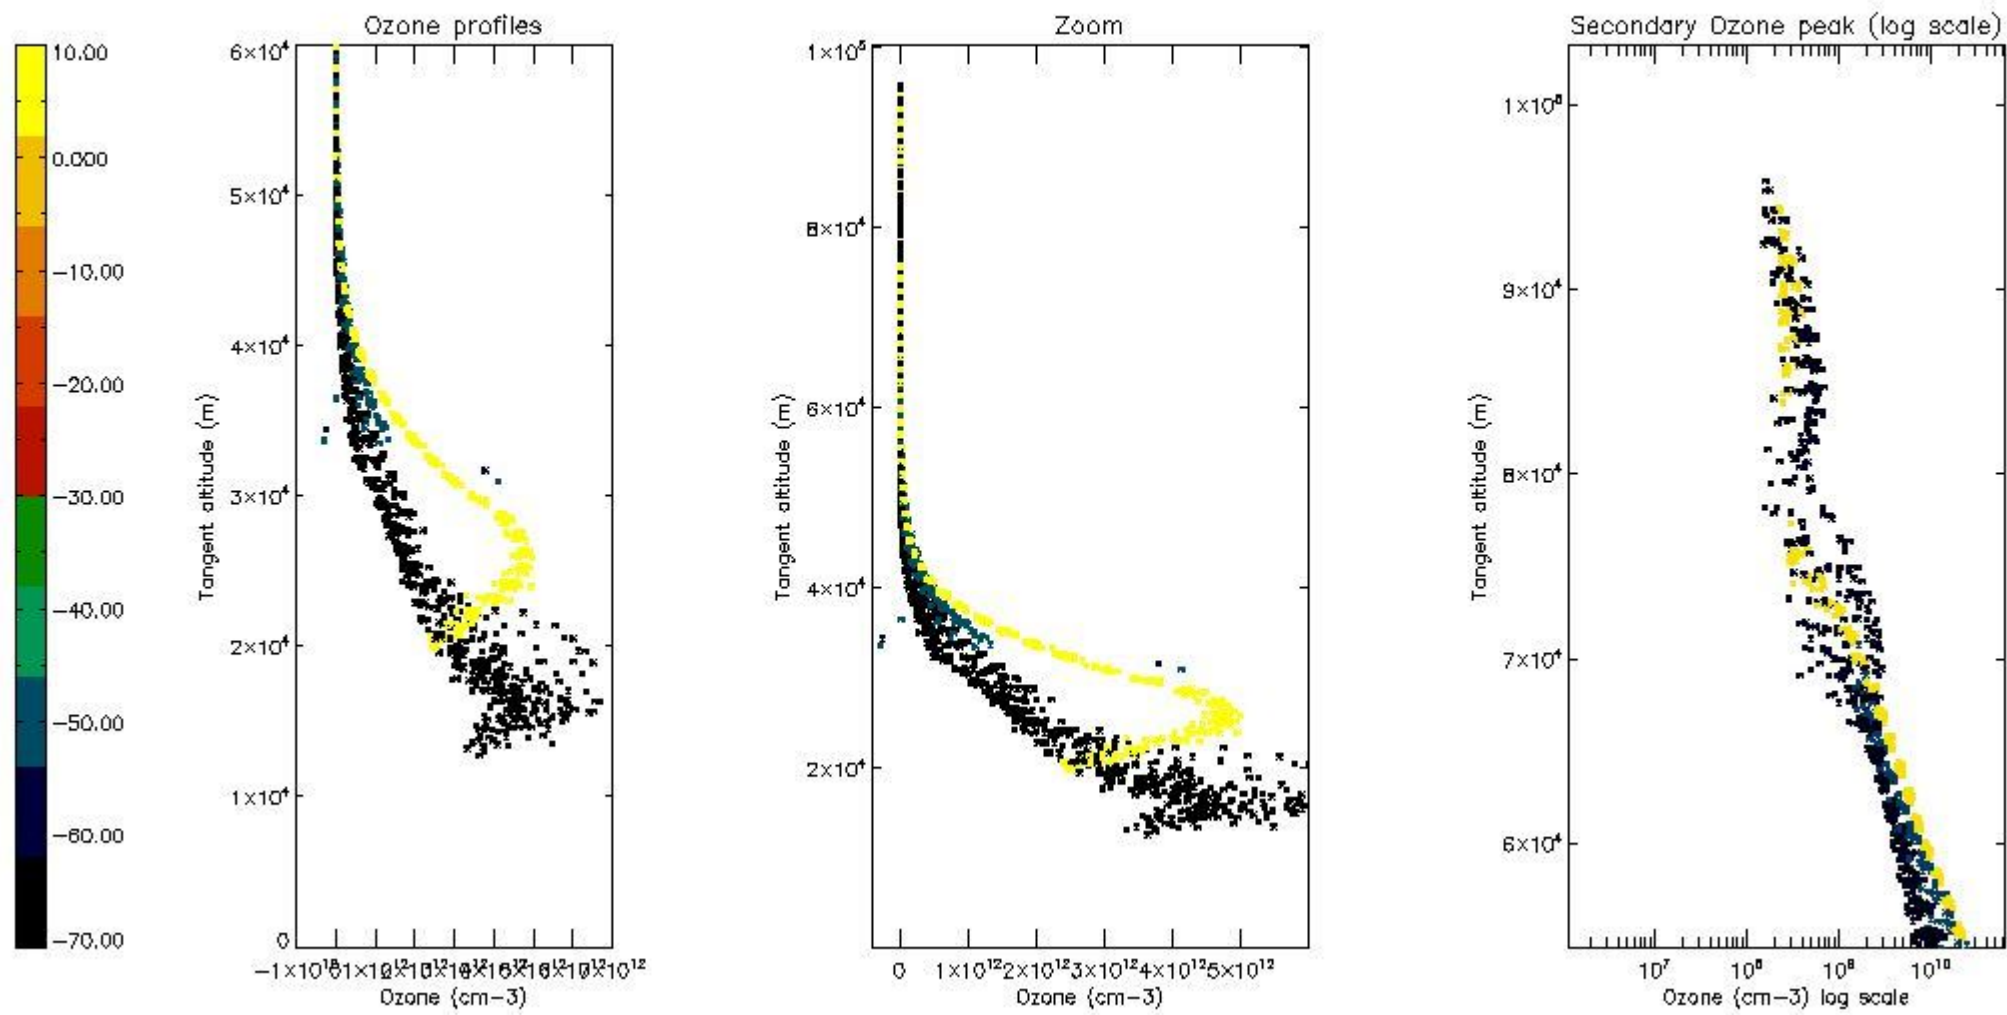

5.6 Plot NO₂ profiles for all STD (dark without errors)

The colorbar represents the latitude.