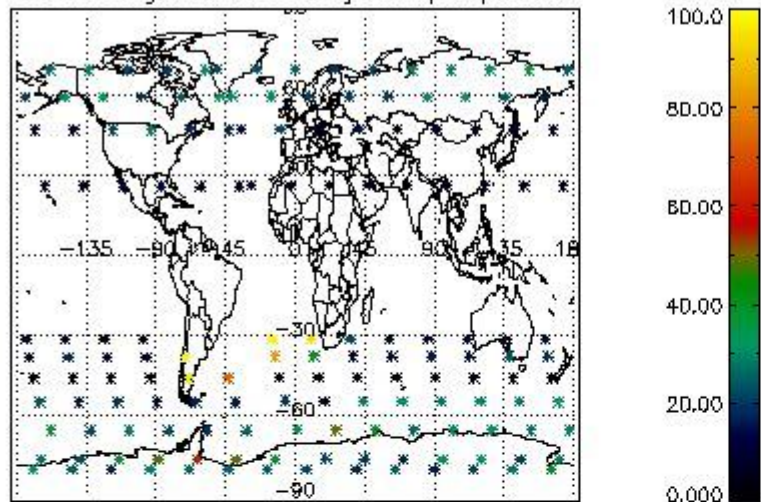

Percentage of cosmic ray hits per profile