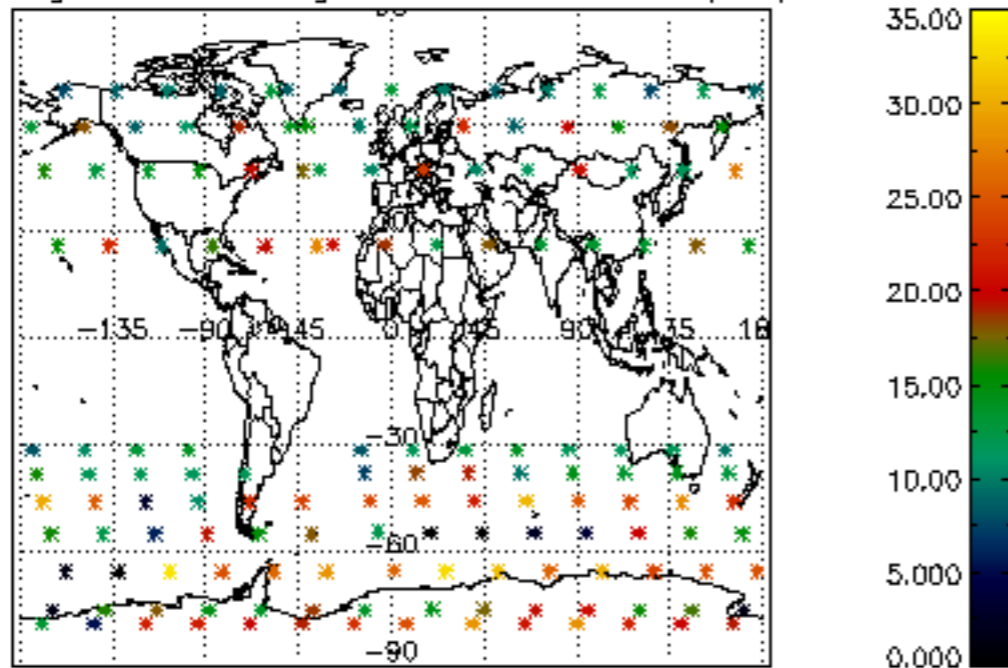

Percentage of cosmic ray hits per profile

Percentage of star falling outside central band per profile