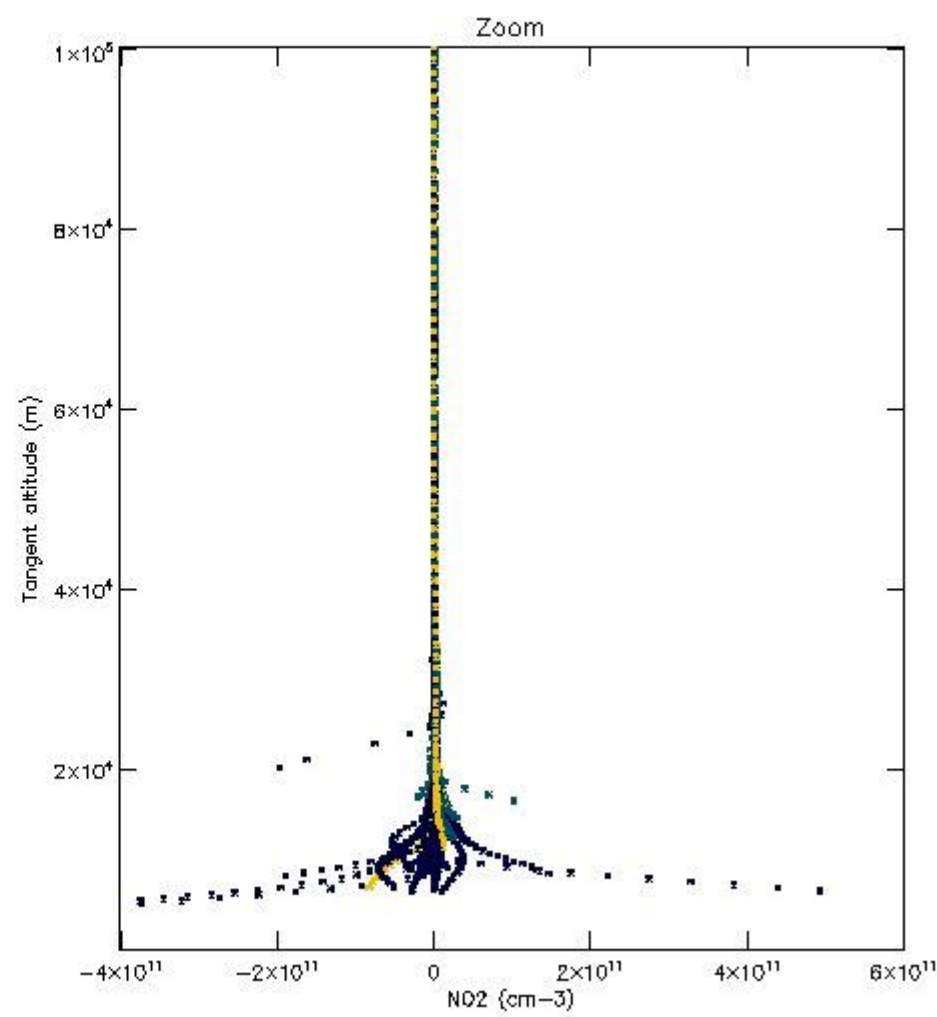

5.7 Plot NO3 profiles for all STD (dark without errors)

The colorbar represents the latitude.