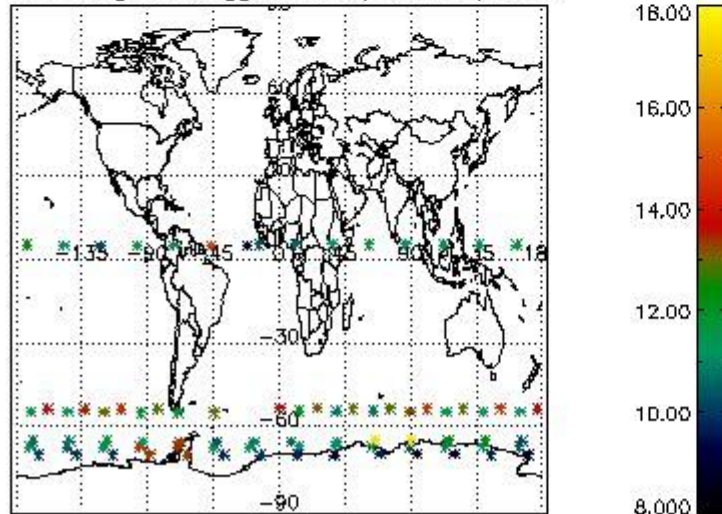

#### 3.1 Plot quality information per product (time dependant)

3.2 Plot quality information per product (world map)

Percentage of flagged data per O3 profile

Percentage of flagged data per H2O profile

Percentage of flagged data per NO2 profile