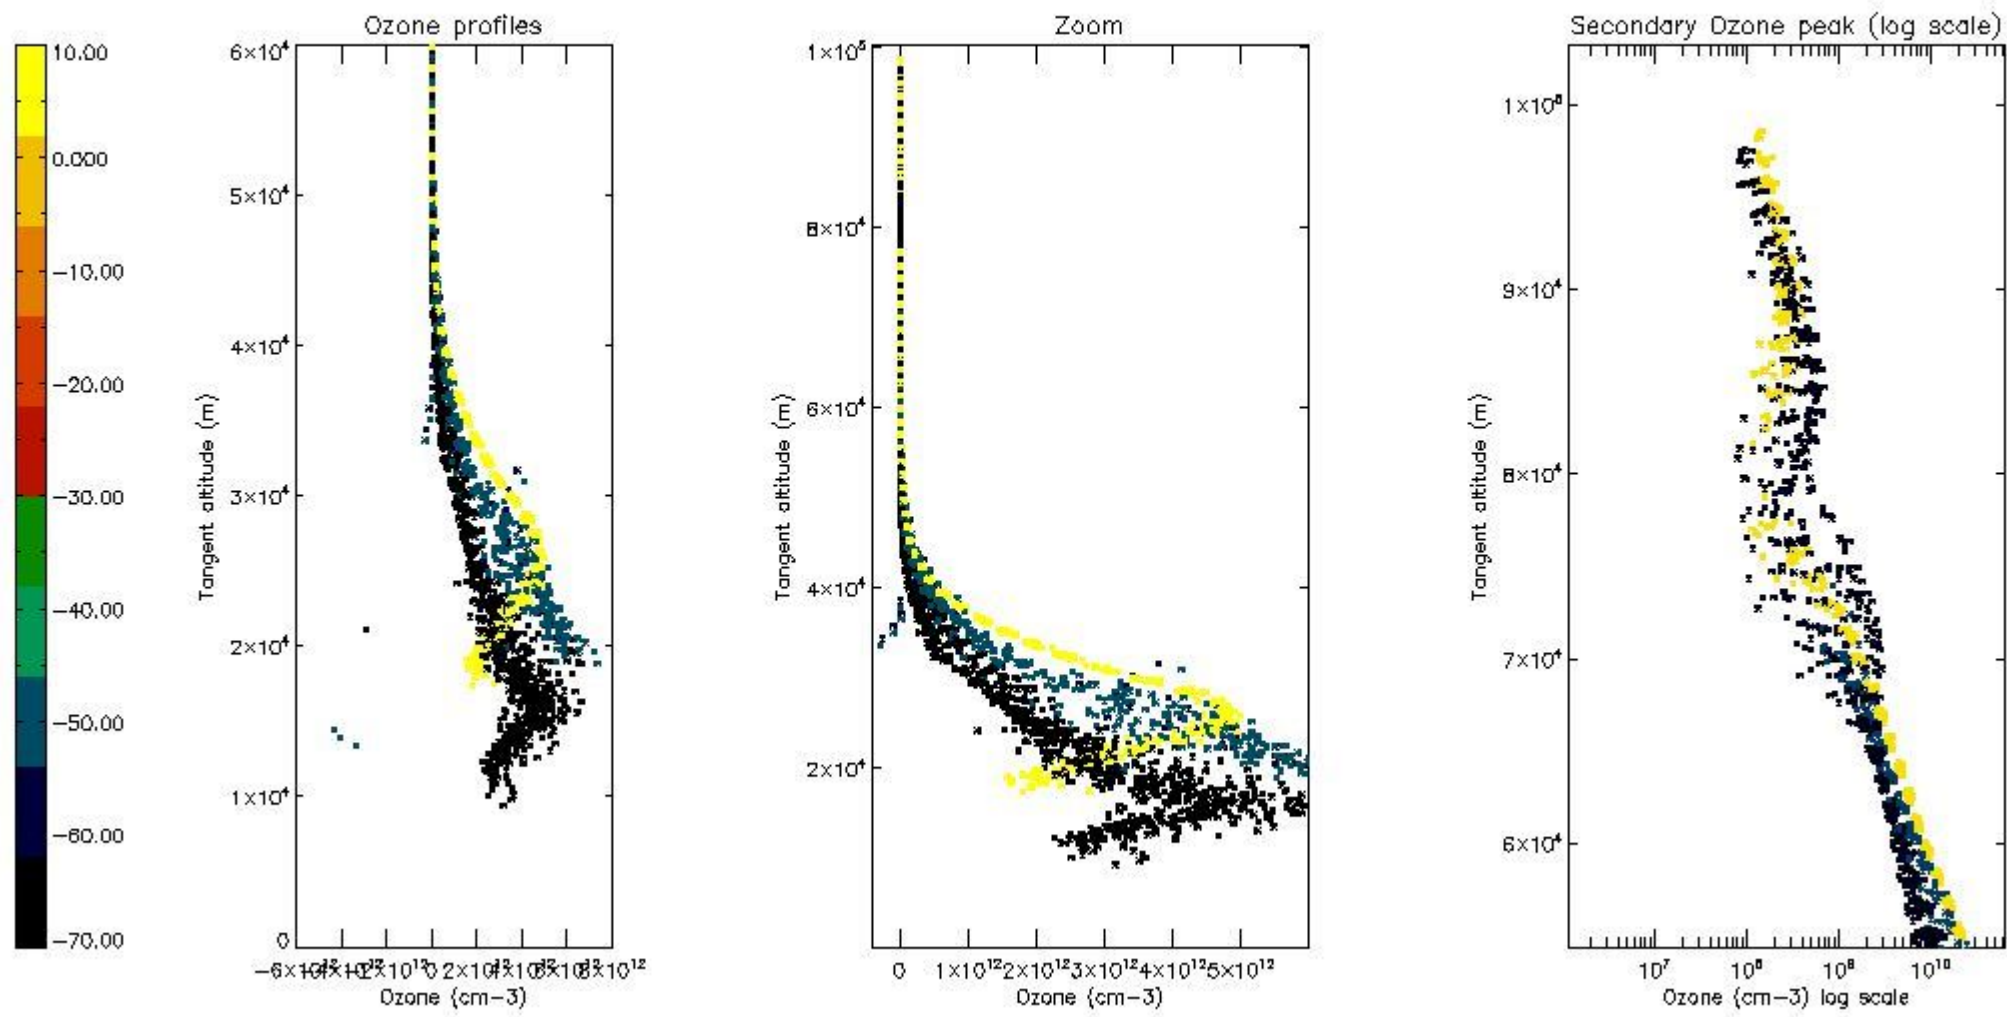

5.5 Plot ozone profiles where $STD < 5\%$ (dark without errors)

The colorbar represents the latitude.