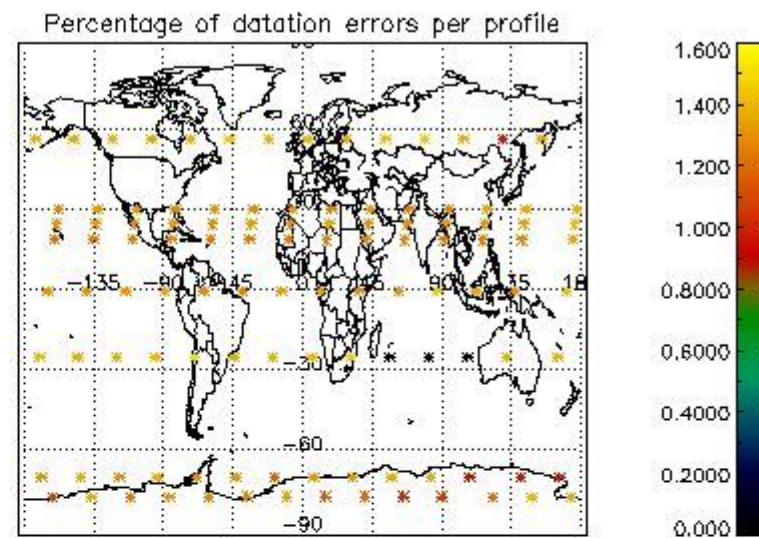

5. Trace gas profiles

5.1 Ozone statistics based on quality of products

The final quality of the products can be "measured" using the STD (Standard Deviation) attached to every point profile. This information is written to the parameter GOM_NL__2P/NL_LOCAL_SPECIES_DENSITY/o3_std of the level 2 products. The table below shows the statistics for given STD ranges.

The statistics are given with respect to the overall valid production:

- Products without fatal errors: GOM_NL__2P/MPH/PRODUCT_ERR=0
- Valid point profile: GOM_NL__2P/NL_LOCAL_SPECIES_DENSITY/pcd(0)=0

The 'Criteria' is applied to valid points of dark limb products:

- Products in dark limb illumination condition: GOM_NL__2P/NL_SUMMARY_QUALITY/obs_ill_cond=0
- Products without fatal errors: GOM_NL__2P/MPH/PRODUCT_ERR=0
- Valid point profile: GOM_NL__2P/NL_LOCAL_SPECIES_DENSITY/pcd(0)=0

So, the table below shows the percentage of dark limb and valid observations for each criteria with respect to the overall valid daily observations.

Criteria	% of total production
All STD	34
STD < 20	21