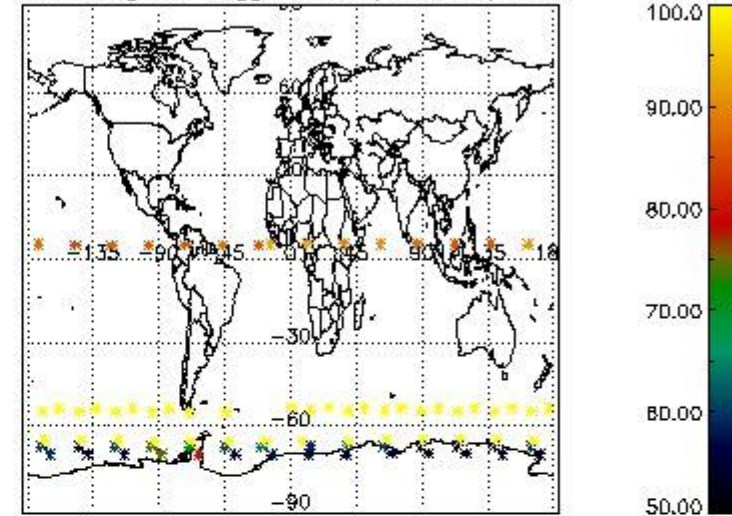

#### 3.1 Plot quality information per product (time dependant)

3.2 Plot quality information per product (world map)

Percentage of flagged data per O3 profile

Percentage of flagged data per H2O profile

Percentage of flagged data per NO2 profile