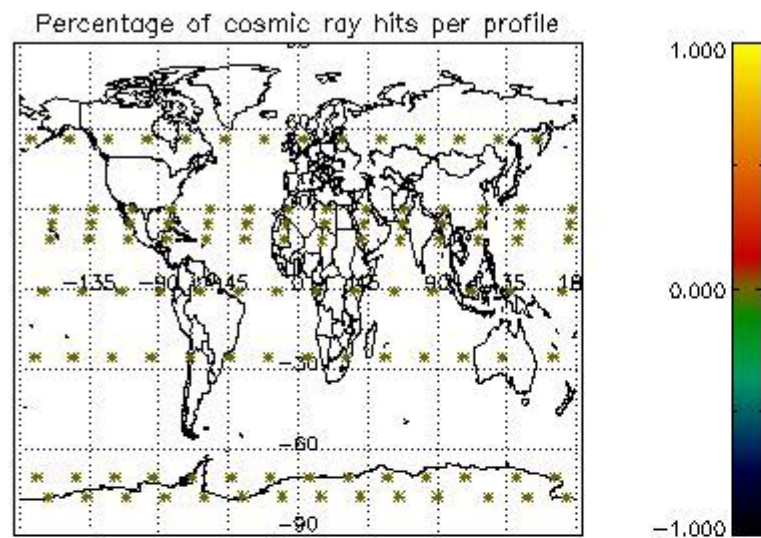

4.2.2 Plot level 1 quality information per product (world map): ENVISAT DESCENDING passes

5. Trace gas profiles

5.1 Ozone statistics based on quality of products

The final quality of the products can be "measured" using the STD (Standard Deviation) attached to every point profile. This information is written to the parameter GOM_NL__2P/NL_LOCAL_SPECIES_DENSITY/o3_std of the level 2 products. The table below shows the statistics for given STD ranges.

The statistics are given with respect to the overall valid production:

- Products without fatal errors: GOM_NL__2P/MPH/PRODUCT_ERR=0
- Valid point profile: GOM_NL__2P/NL_LOCAL_SPECIES_DENSITY/pcd(0)=0

The 'Criteria' is applied to valid points of dark limb products:

- Products in dark limb illumination condition: GOM_NL__2P/NL_SUMMARY_QUALITY/obs_ill_cond=0
- Products without fatal errors: GOM_NL__2P/MPH/PRODUCT_ERR=0
- Valid point profile: GOM_NL__2P/NL_LOCAL_SPECIES_DENSITY/pcd(0)=0

So, the table below shows the percentage of dark limb and valid observations for each criteria with respect to the overall valid daily observations.

Criteria	% of total production
All STD	34
STD < 20	21