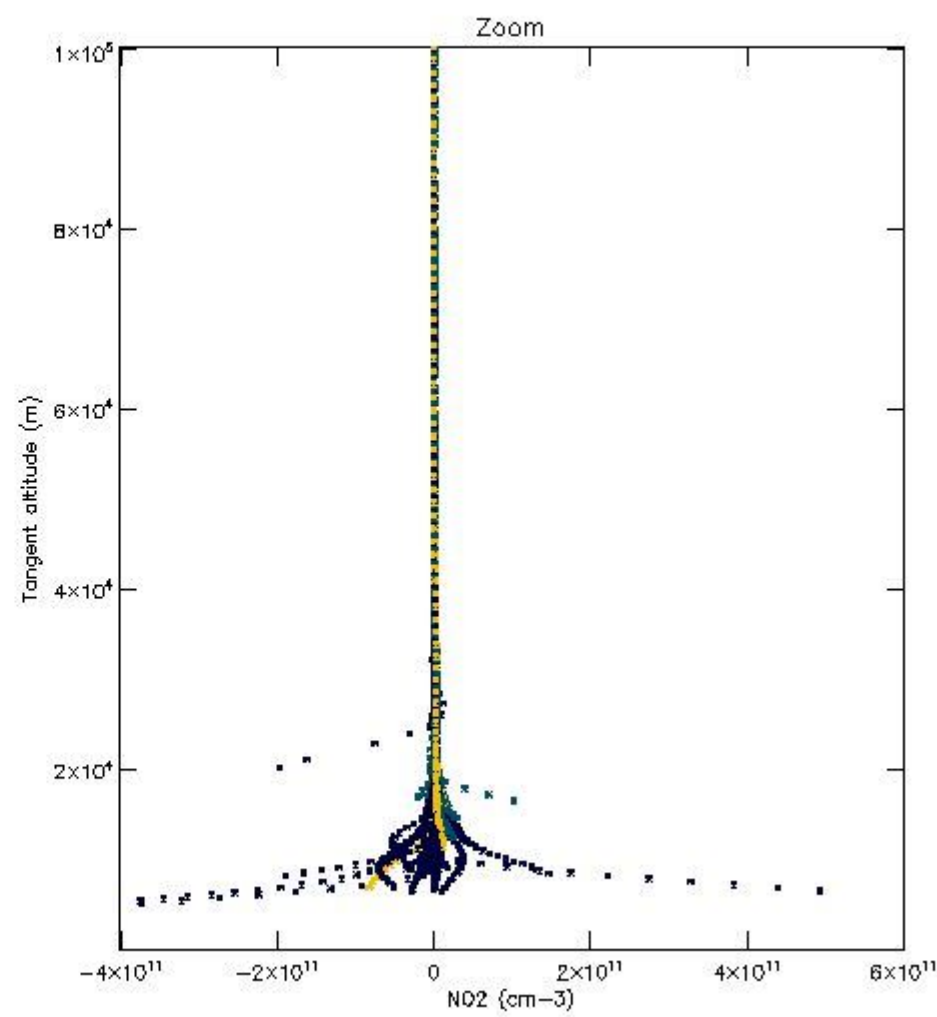

*5.4 Plot ozone profiles where STD < 10% (dark without errors)*

The colorbar represents the latitude.

*5.5 Plot ozone profiles where STD < 5% (dark without errors)*

The colorbar represents the latitude.

*5.6 Plot NO<sub>2</sub> profiles for all STD (dark without errors)*

The colorbar represents the latitude.

*5.7 Plot NO3 profiles for all STD (dark without errors)*

The colorbar represents the latitude.

*5.8 Plot H2O profiles for all STD (only for occultations of stars 1,2,3,4,13,14,16,26,63 dark without errors)*