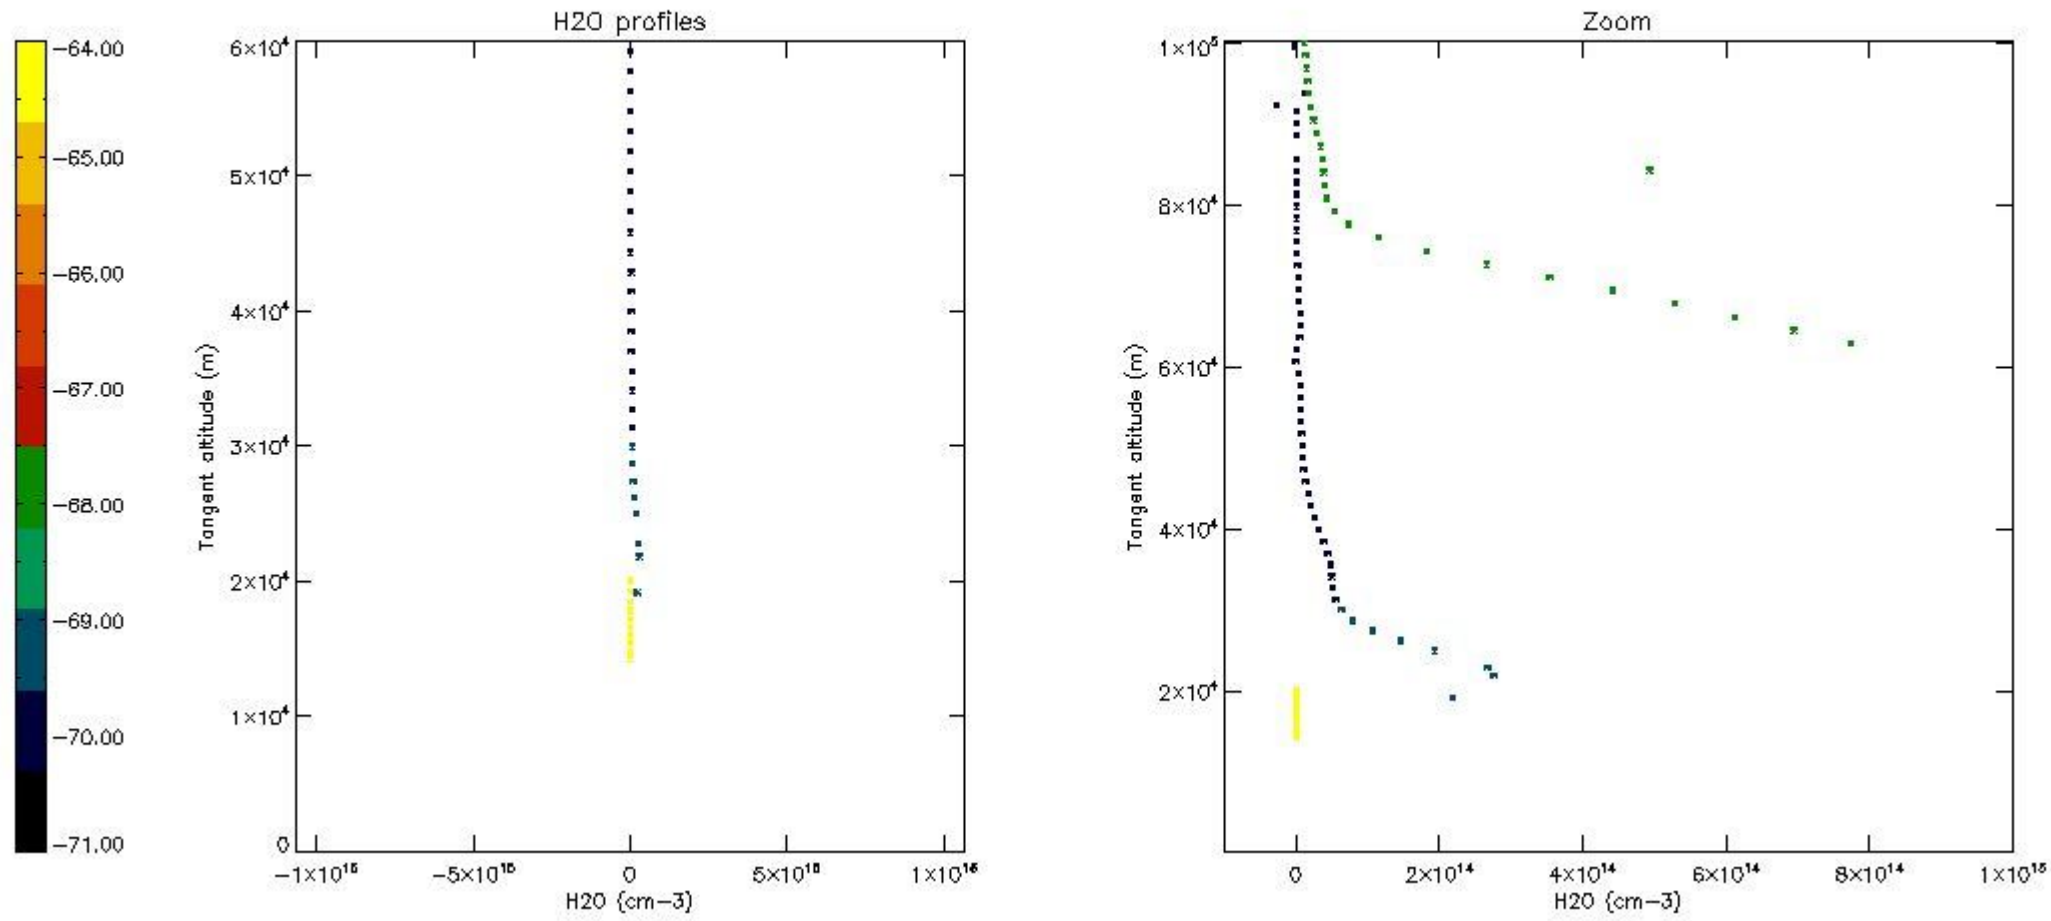

The colorbar represents the latitude.