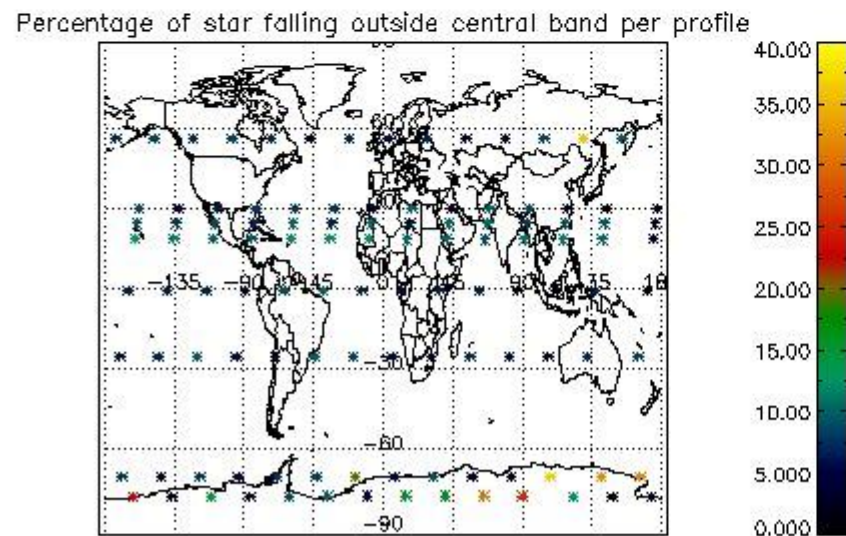

5. Trace gas profiles

5.1 Ozone statistics based on quality of products

The final quality of the products can be "measured" using the STD (Standard Deviation) attached to every point profile. This information is written to the parameter GOM_NL__2P/NL_LOCAL_SPECIES_DENSITY/o3_std of the level 2 products. The table below shows the statistics for given STD ranges.

The statistics are given with respect to the overall valid production:

- Products without fatal errors: GOM_NL__2P/MPH/PRODUCT_ERR=0
- Valid point profile: GOM_NL__2P/NL_LOCAL_SPECIES_DENSITY/pcd(0)=0

The 'Criteria' is applied to valid points of dark limb products:

- Products in dark limb illumination condition: GOM_NL__2P/NL_SUMMARY_QUALITY/obs_ill_cond=0
- Products without fatal errors: GOM_NL__2P/MPH/PRODUCT_ERR=0
- Valid point profile: GOM_NL__2P/NL_LOCAL_SPECIES_DENSITY/pcd(0)=0

So, the table below shows the percentage of dark limb and valid observations for each criteria with respect to the overall valid daily observations.

Criteria	% of total production
All STD	34
STD < 20	21