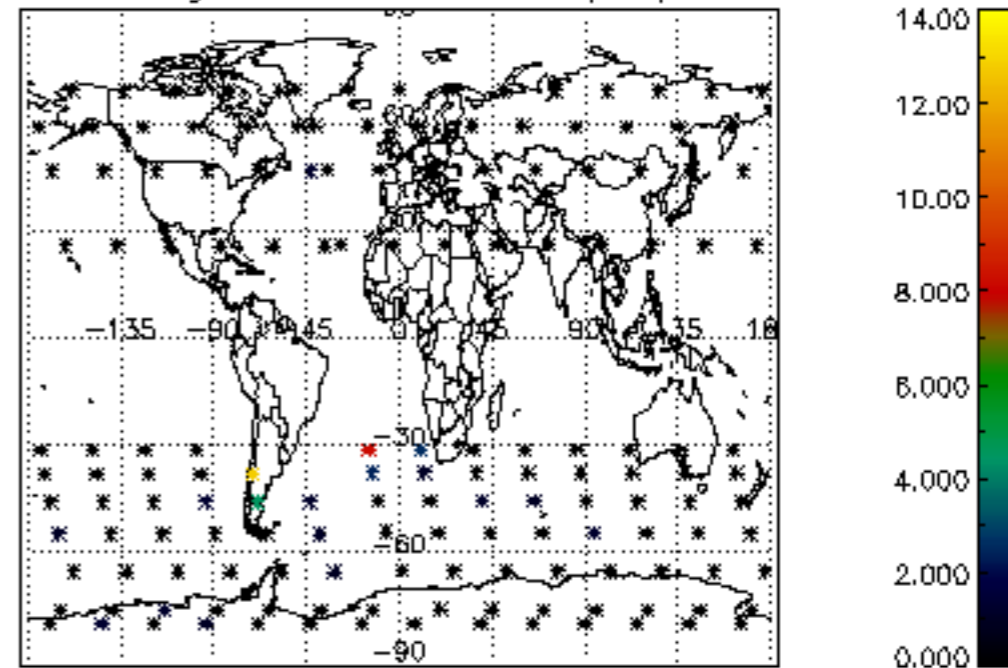

Percentage of datation errors per profile

Percentage of saturation errors per profile