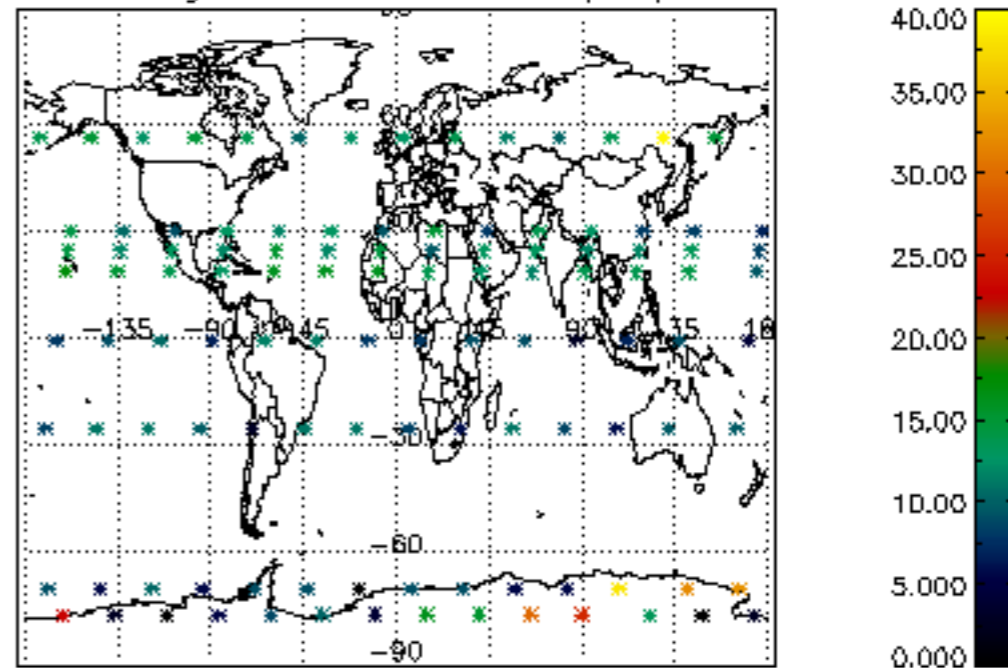

Percentage of saturation errors per profile