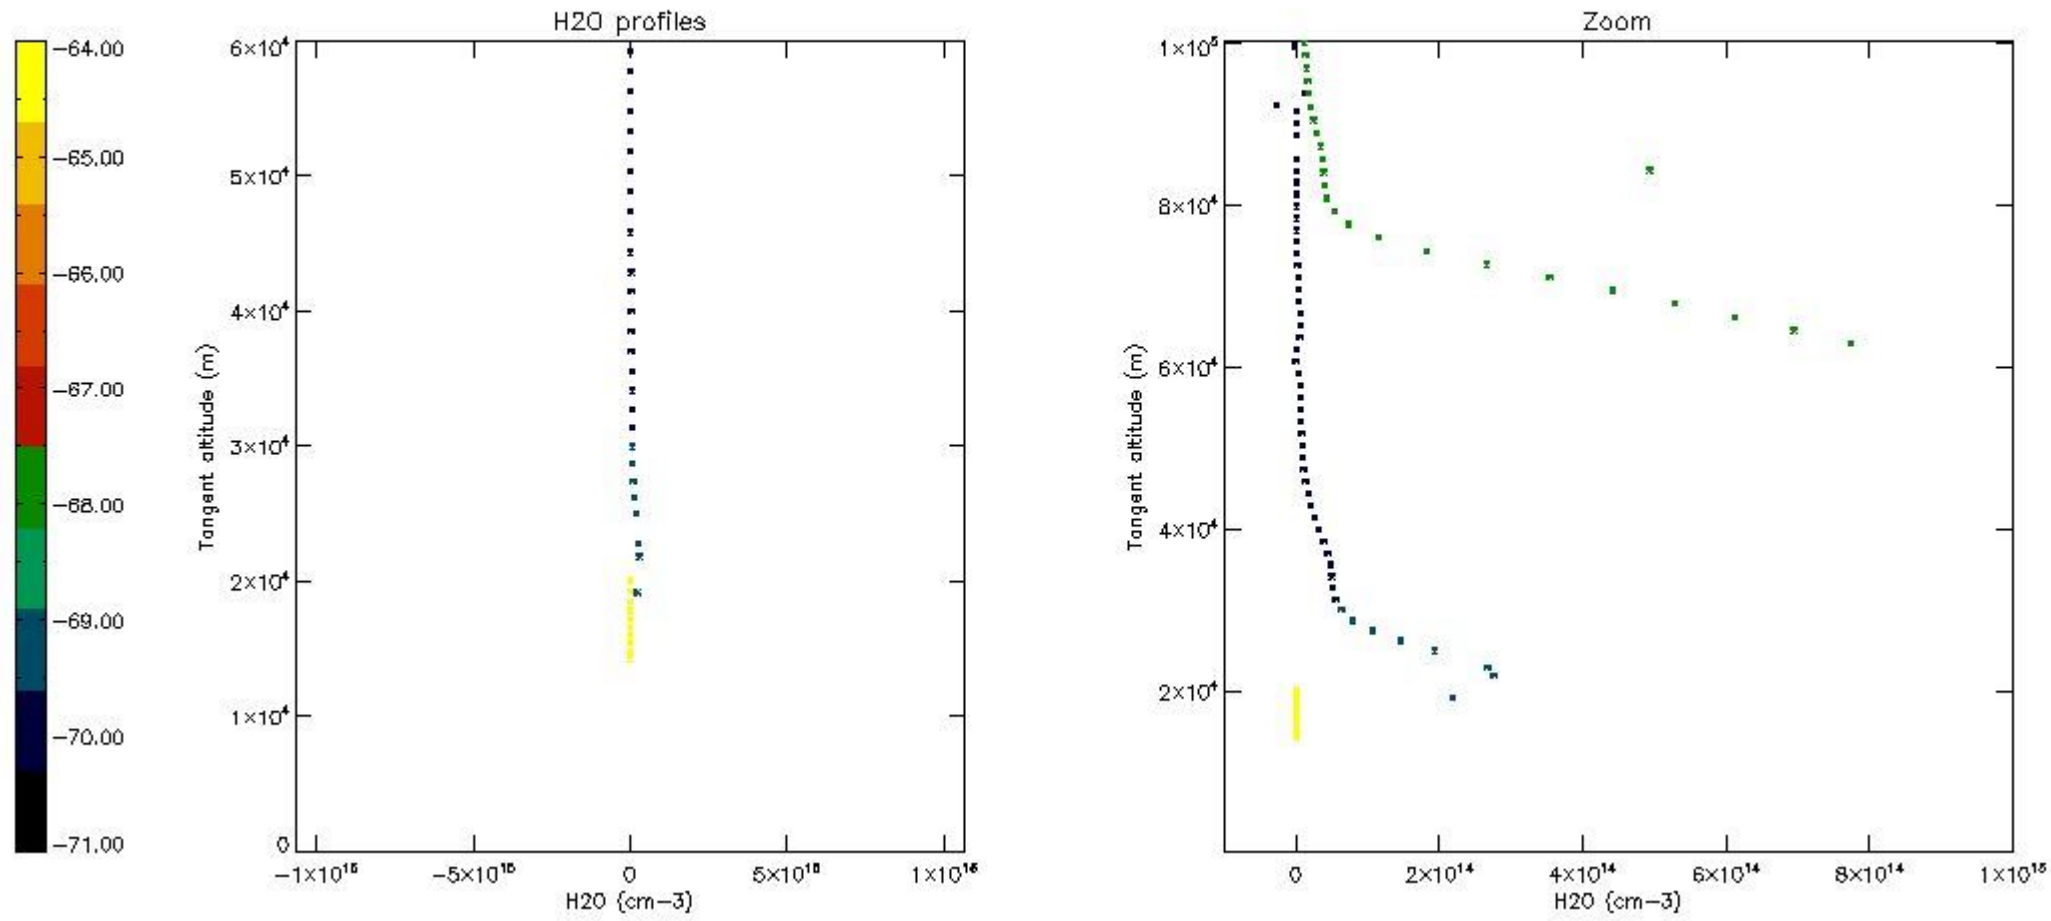

The colorbar represents the latitude.

*5.7 Plot NO3 profiles for all STD (dark without errors)*

The colorbar represents the latitude.

*5.8 Plot H2O profiles for all STD (only for occultations of stars 1,2,3,4,13,14,16,26,63 dark without errors)*

The colorbar represents the latitude.