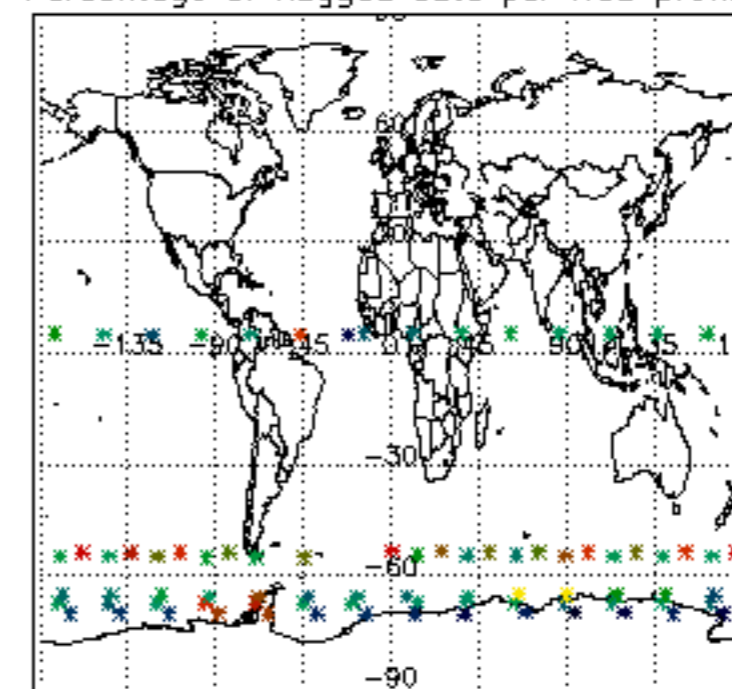

Percentage of flagged data per NO3 profile