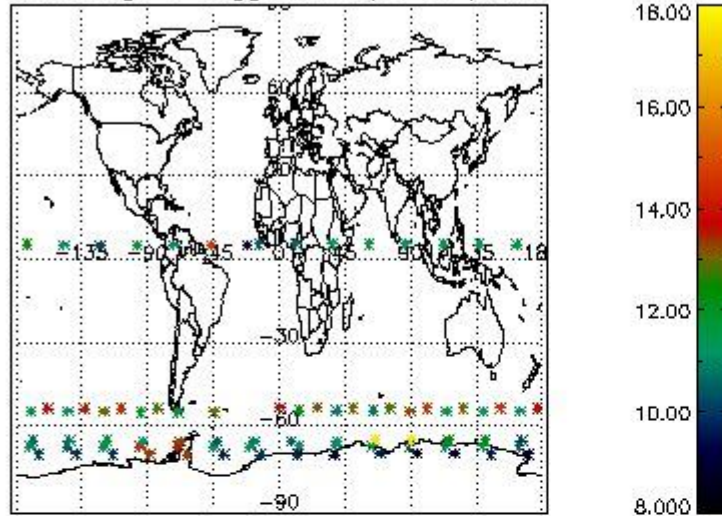

Percentage of flagged data per O3 profile