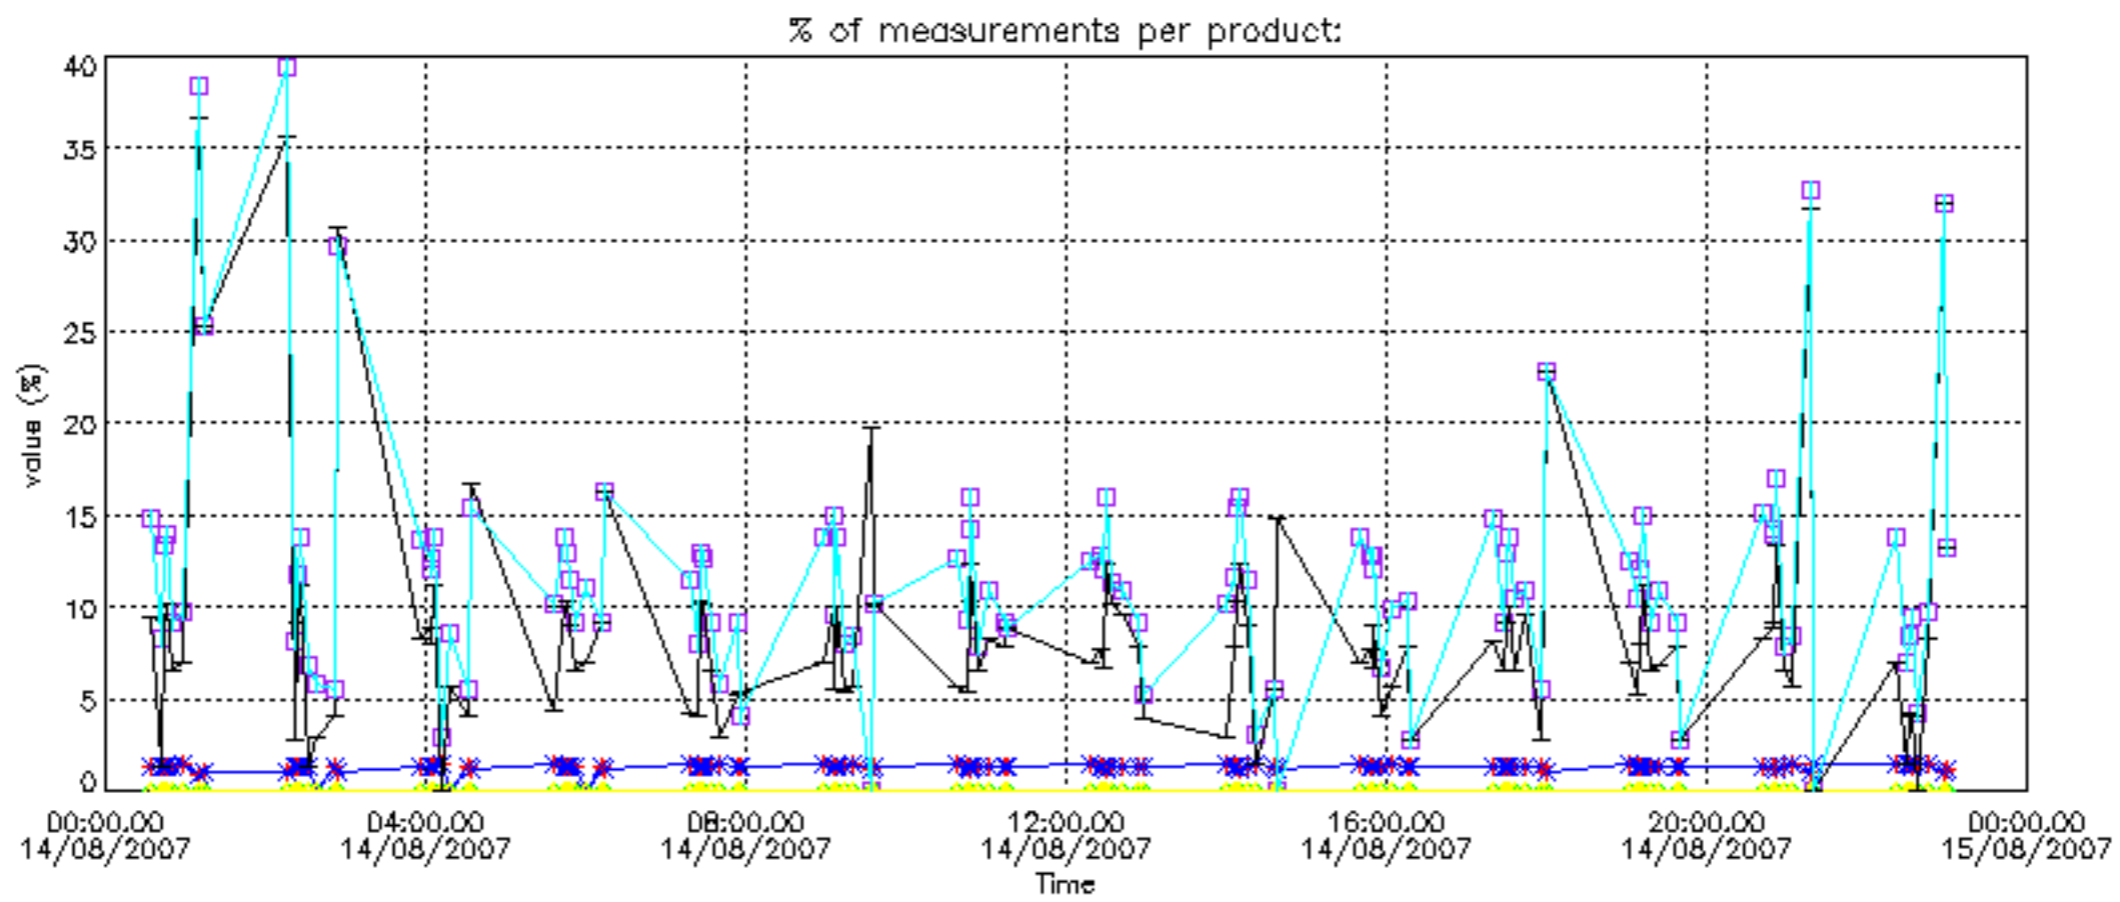

Percentage of cosmic ray hits per profile

Percentage of datation errors per profile