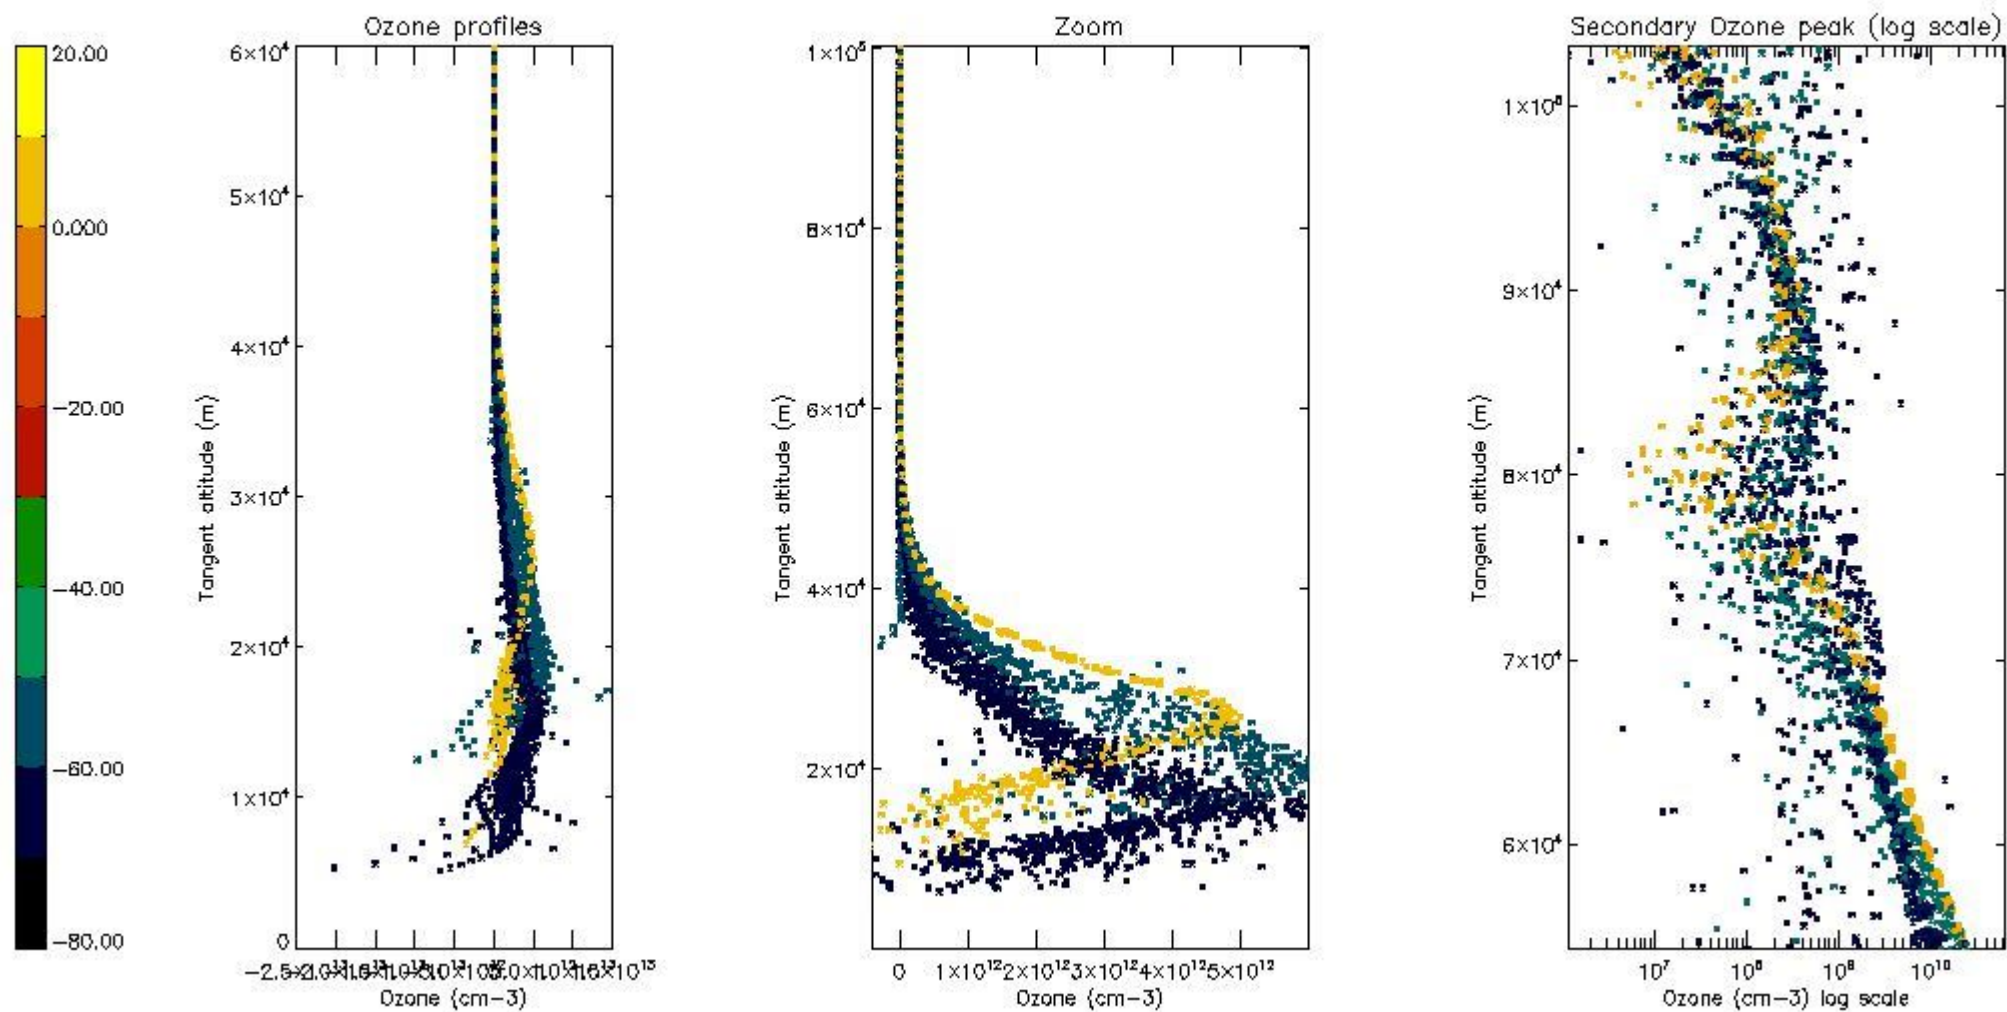

STD < 10	17
STD < 5	12

5.2 Plot ozone profiles for all STD (dark without errors)

The colorbar represents the latitude.

5.3 Plot ozone profiles where STD < 20% (dark without errors)

The colorbar represents the latitude.