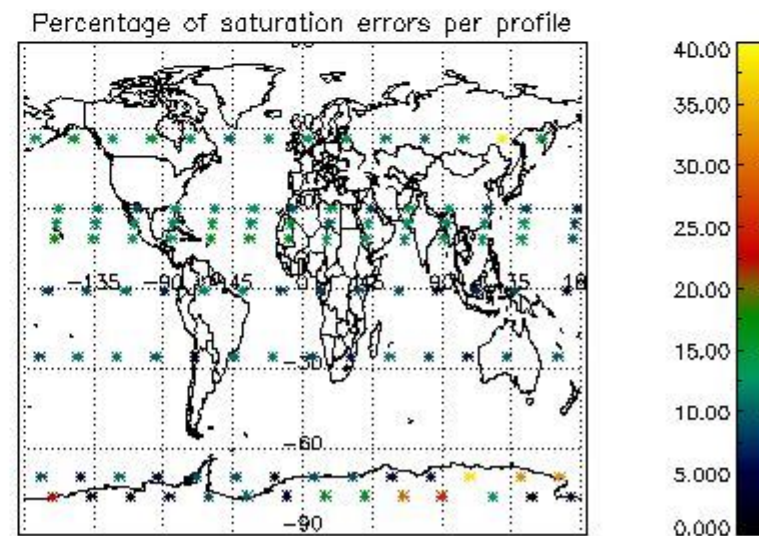

5. Trace gas profiles

5.1 Ozone statistics based on quality of products

The final quality of the products can be "measured" using the STD (Standard Deviation) attached to every point profile. This information is written to the parameter GOM_NL__2P/NL_LOCAL_SPECIES_DENSITY/o3_std of the level 2 products. The table below shows the statistics for given STD ranges.

The statistics are given with respect to the overall valid production:

- Products without fatal errors: GOM_NL__2P/MPH/PRODUCT_ERR=0
- Valid point profile: GOM_NL__2P/NL_LOCAL_SPECIES_DENSITY/pcd(0)=0

The 'Criteria' is applied to valid points of dark limb products:

- Products in dark limb illumination condition: GOM_NL__2P/NL_SUMMARY_QUALITY/obs_ill_cond=0
- Products without fatal errors: GOM_NL__2P/MPH/PRODUCT_ERR=0
- Valid point profile: GOM_NL__2P/NL_LOCAL_SPECIES_DENSITY/pcd(0)=0

So, the table below shows the percentage of dark limb and valid observations for each criteria with respect to the overall valid daily observations.

Criteria	% of total production
All STD	34
STD < 20	21