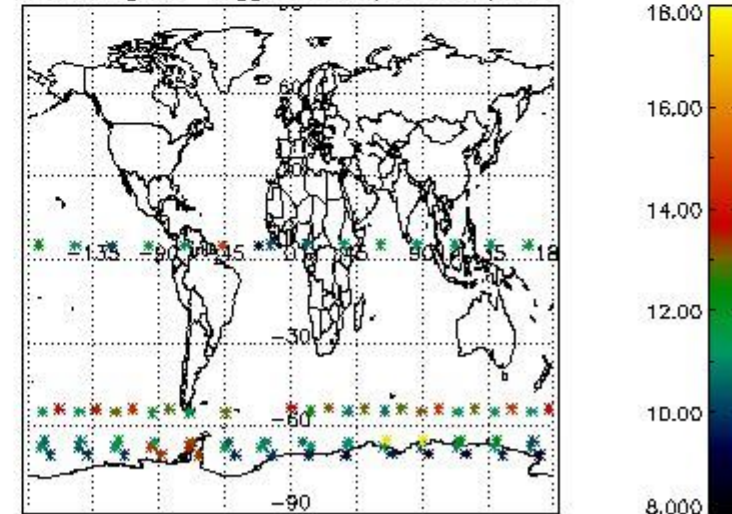

Percentage of flagged data per NO3 profile

4. Level 1 quality information per product

In this section it is plotted some information contained in the Quality Summary data set of the level 2 products that comes from the level 1b processing. Products without errors (error flag in the MPH set to "0") are used.

4.1 Plot quality information per product (time dependant) coming from level 1b processing

4.1.1 Plot level 1 quality information per product (time dependant): ENVISAT ASCENDING passes