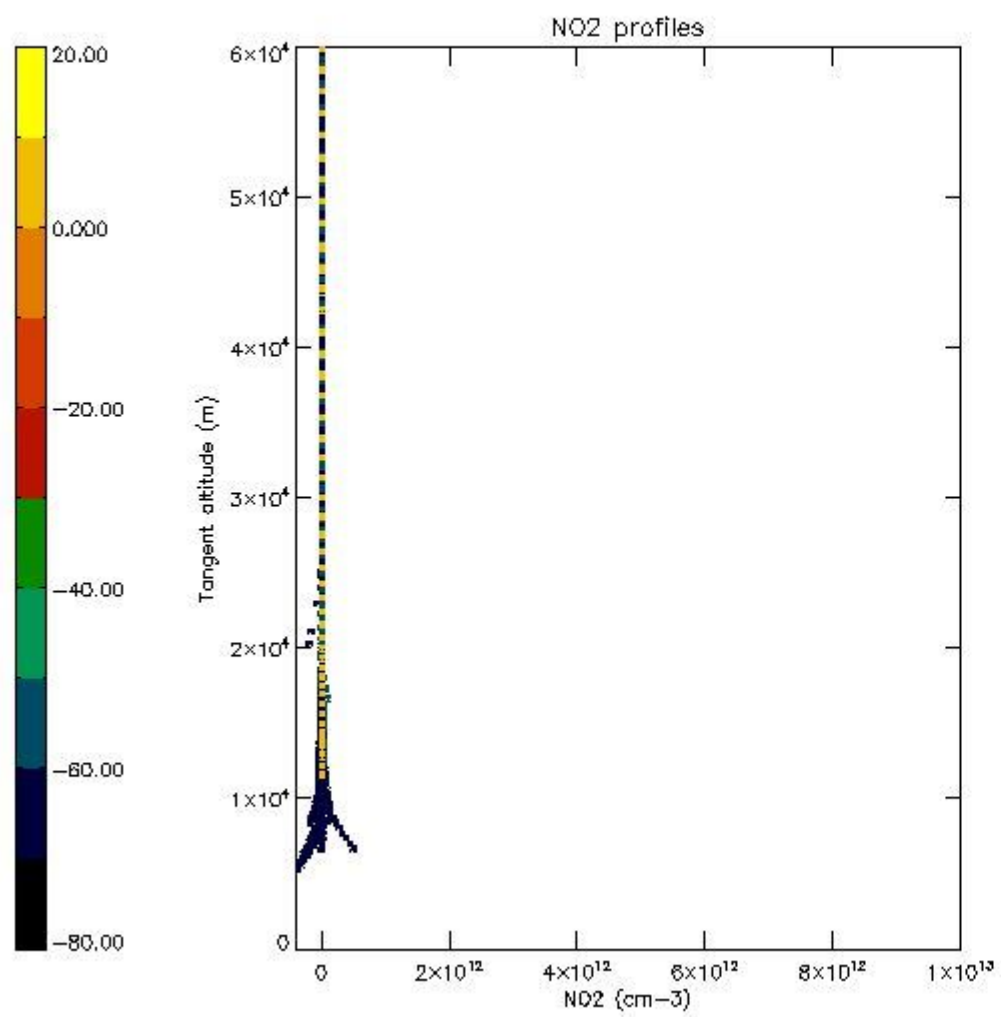

*5.4 Plot ozone profiles where STD < 10% (dark without errors)*

The colorbar represents the latitude.

*5.5 Plot ozone profiles where STD < 5% (dark without errors)*

The colorbar represents the latitude.

*5.6 Plot NO<sub>2</sub> profiles for all STD (dark without errors)*

The colorbar represents the latitude.

*5.7 Plot NO3 profiles for all STD (dark without errors)*

The colorbar represents the latitude.

*5.8 Plot H2O profiles for all STD (only for occultations of stars 1,2,3,4,13,14,16,26,63 dark without errors)*