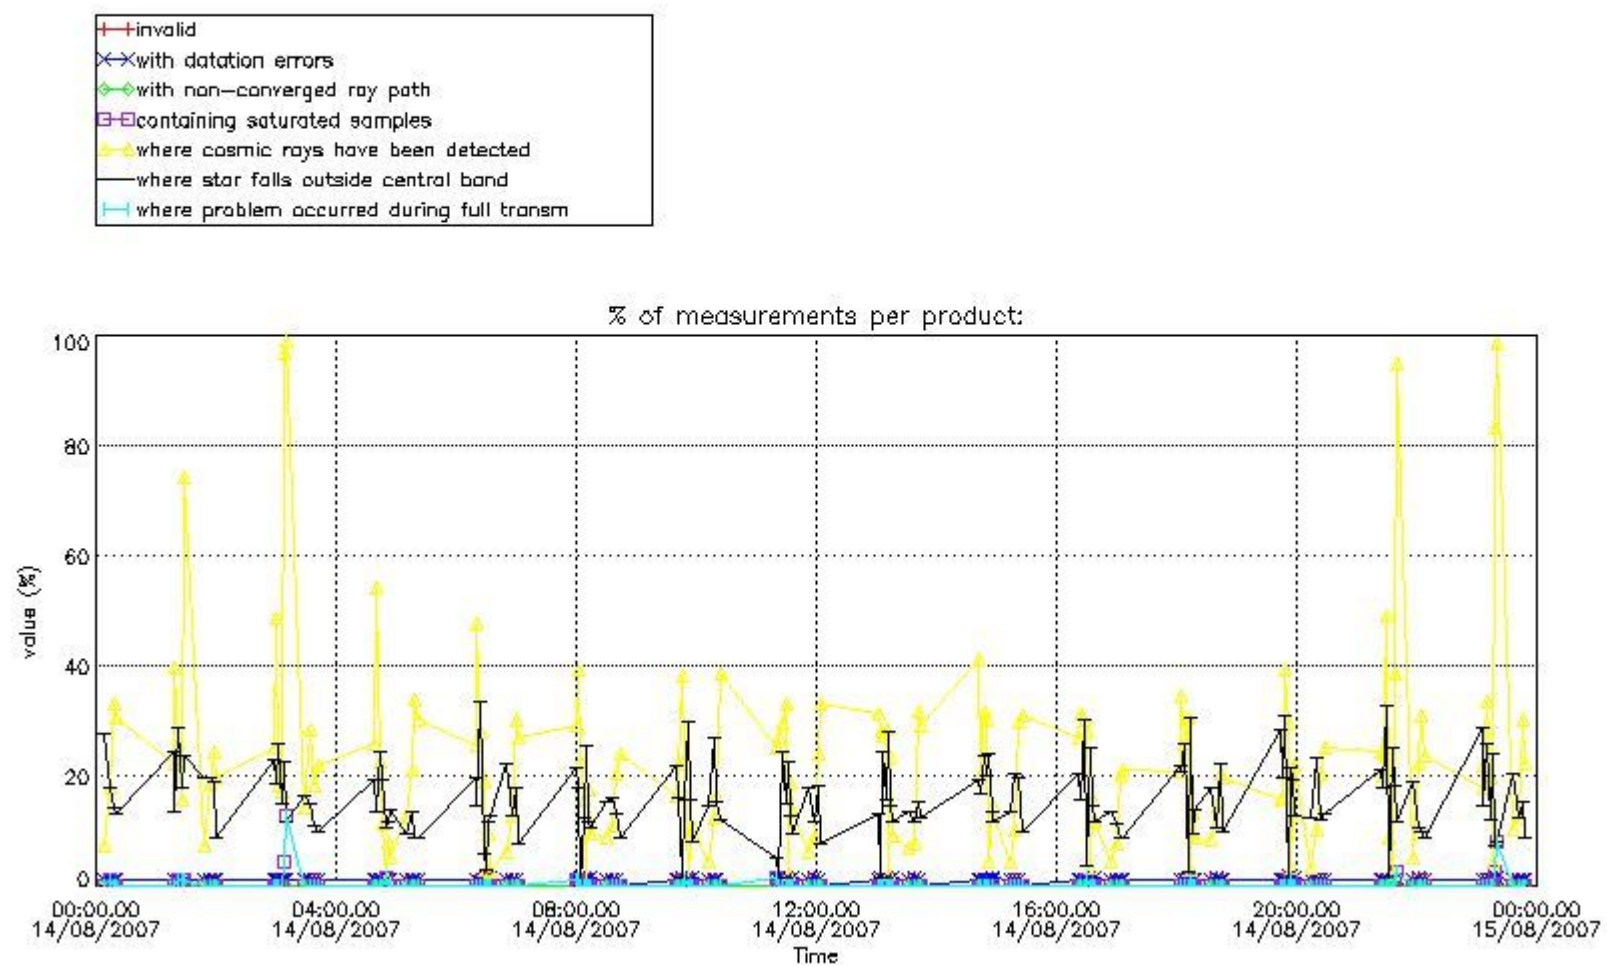

4.1.2 Plot level 1 quality information per product (time dependant): ENVI SAT DESCENDING passes