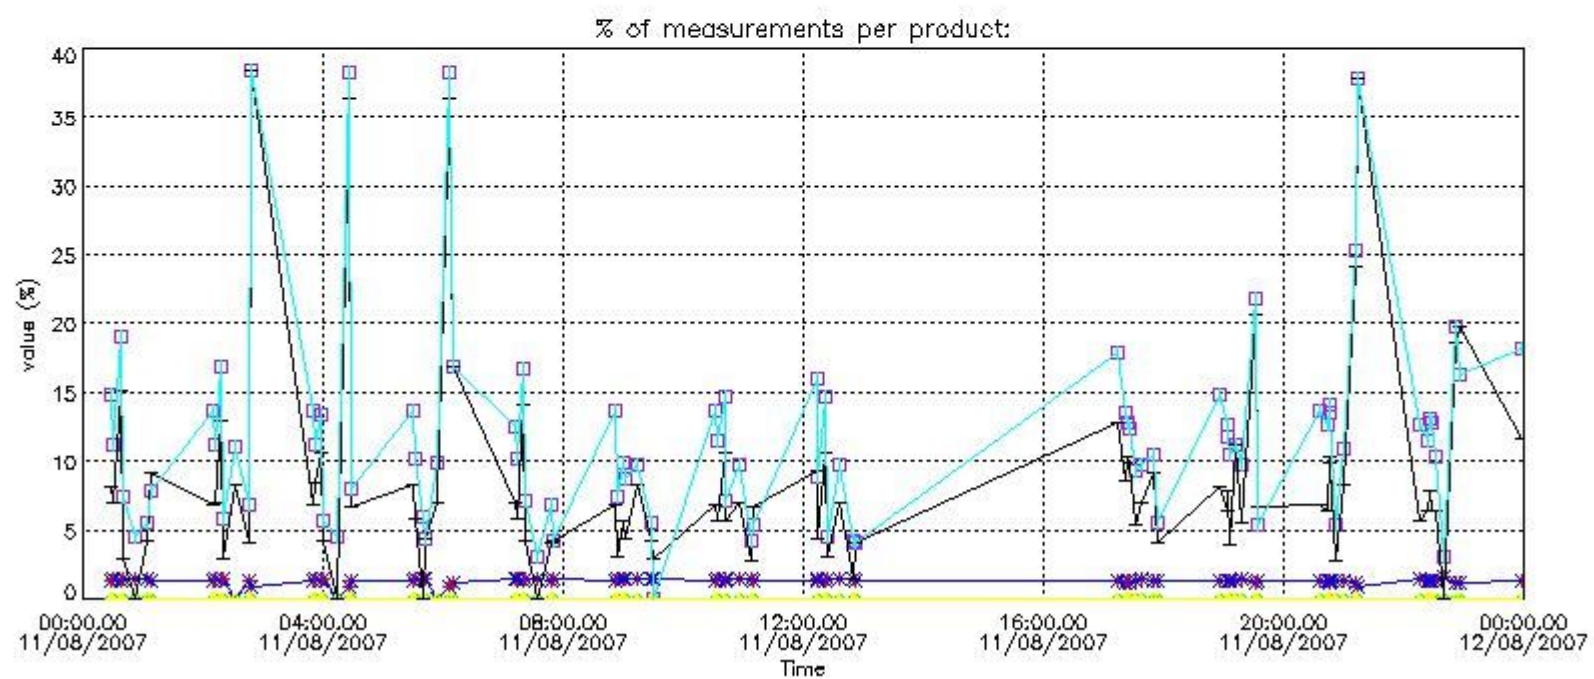

4.2 Plot quality information per product coming from level 1b processing (world map)

4.2.1 Plot level 1 quality information per product (world map): ENVISAT ASCENDING passes