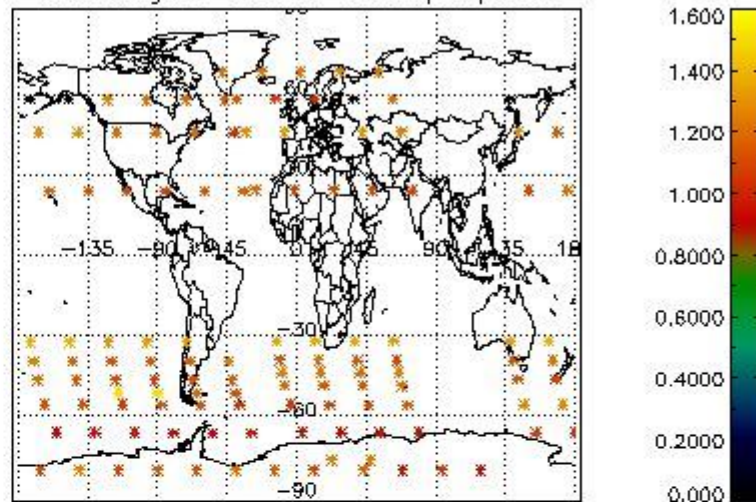

Percentage of datation errors per profile