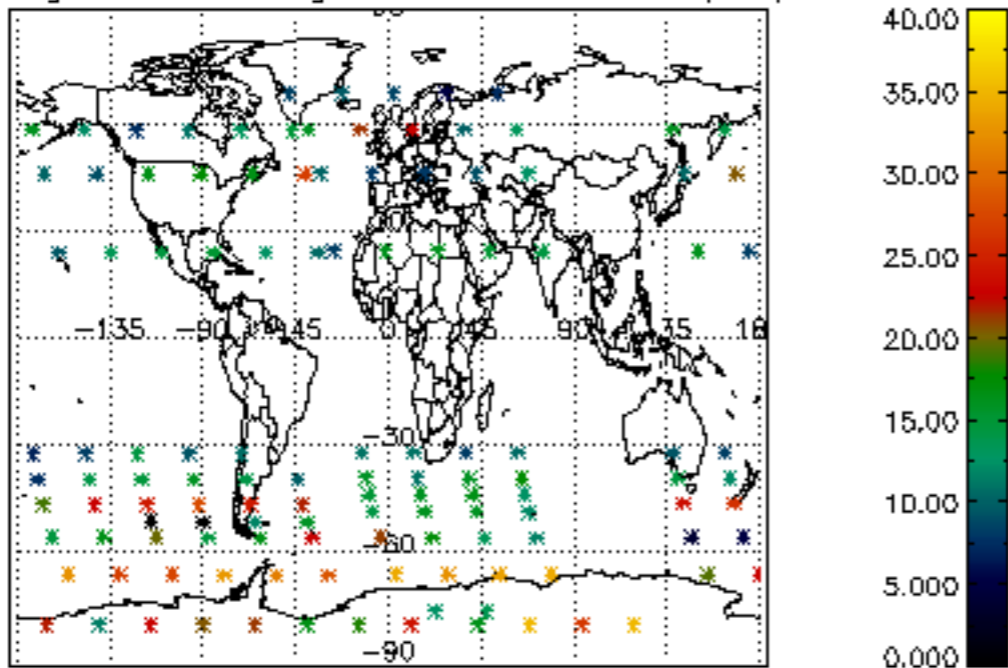

Percentage of cosmic ray hits per profile

Percentage of star falling outside central band per profile