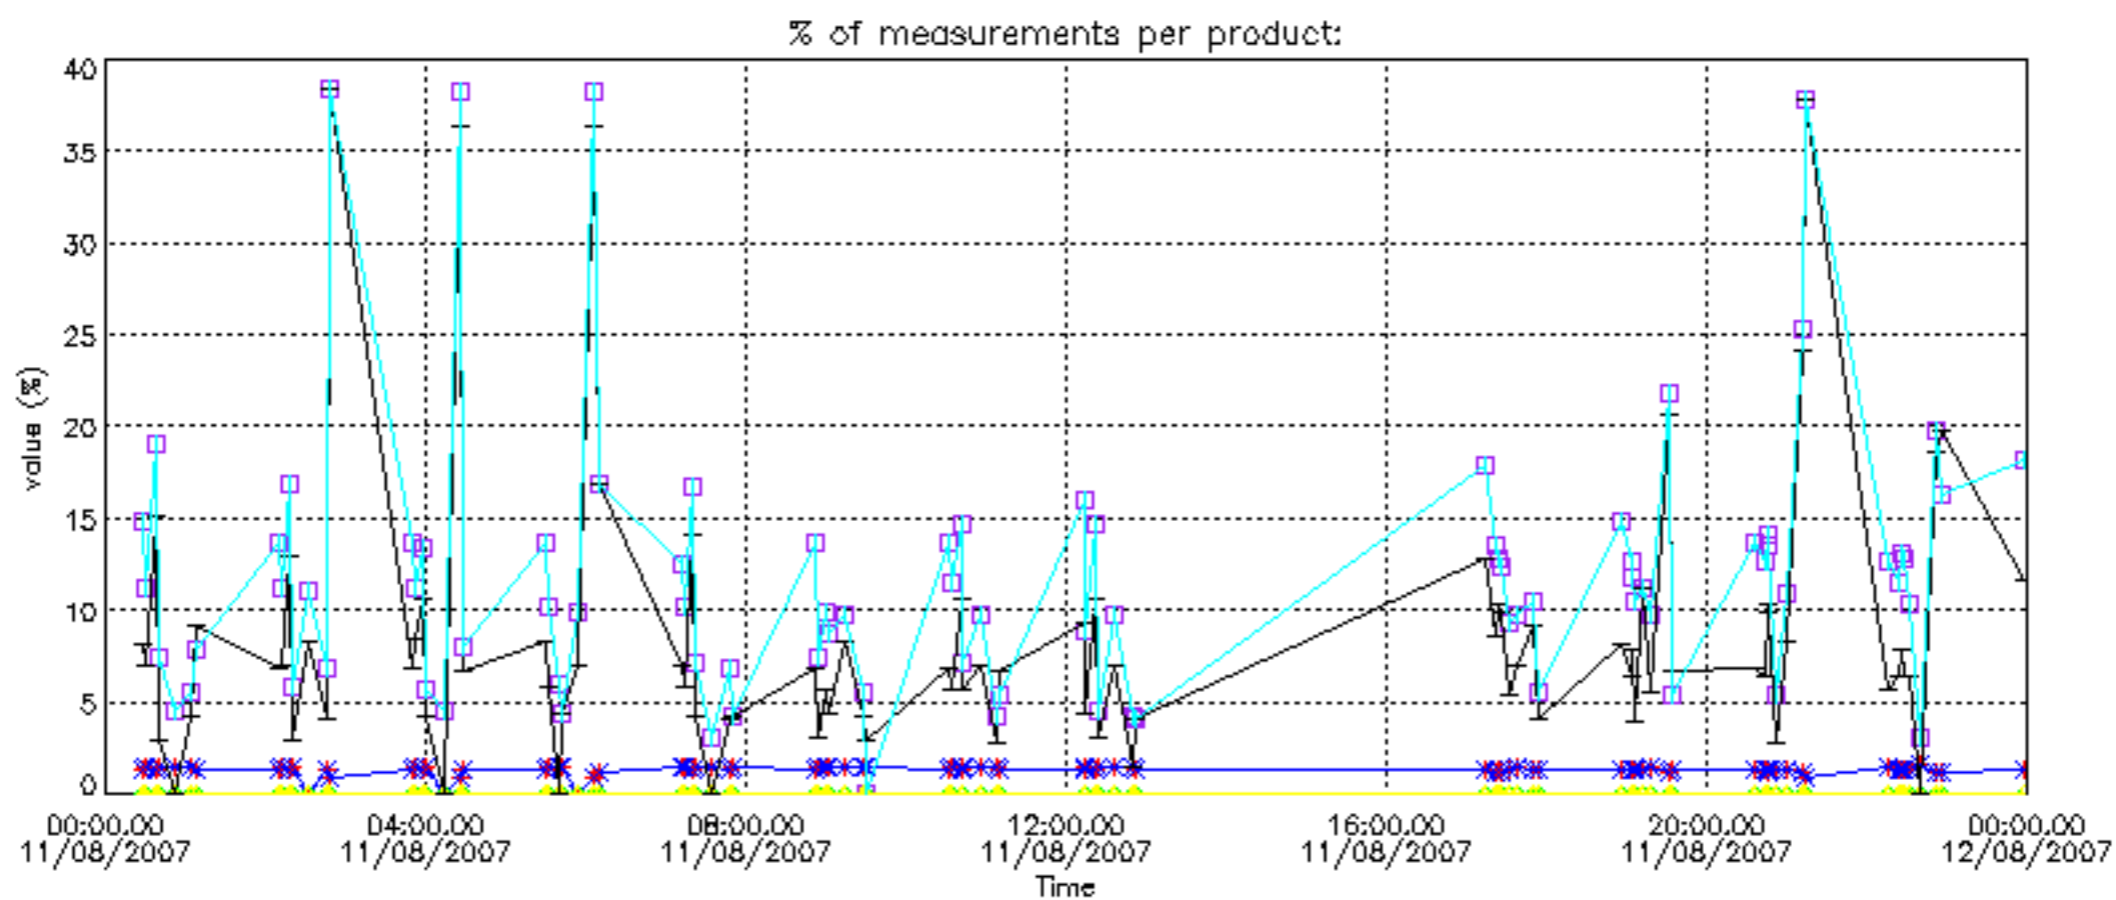

Percentage of cosmic ray hits per profile

Percentage of datation errors per profile