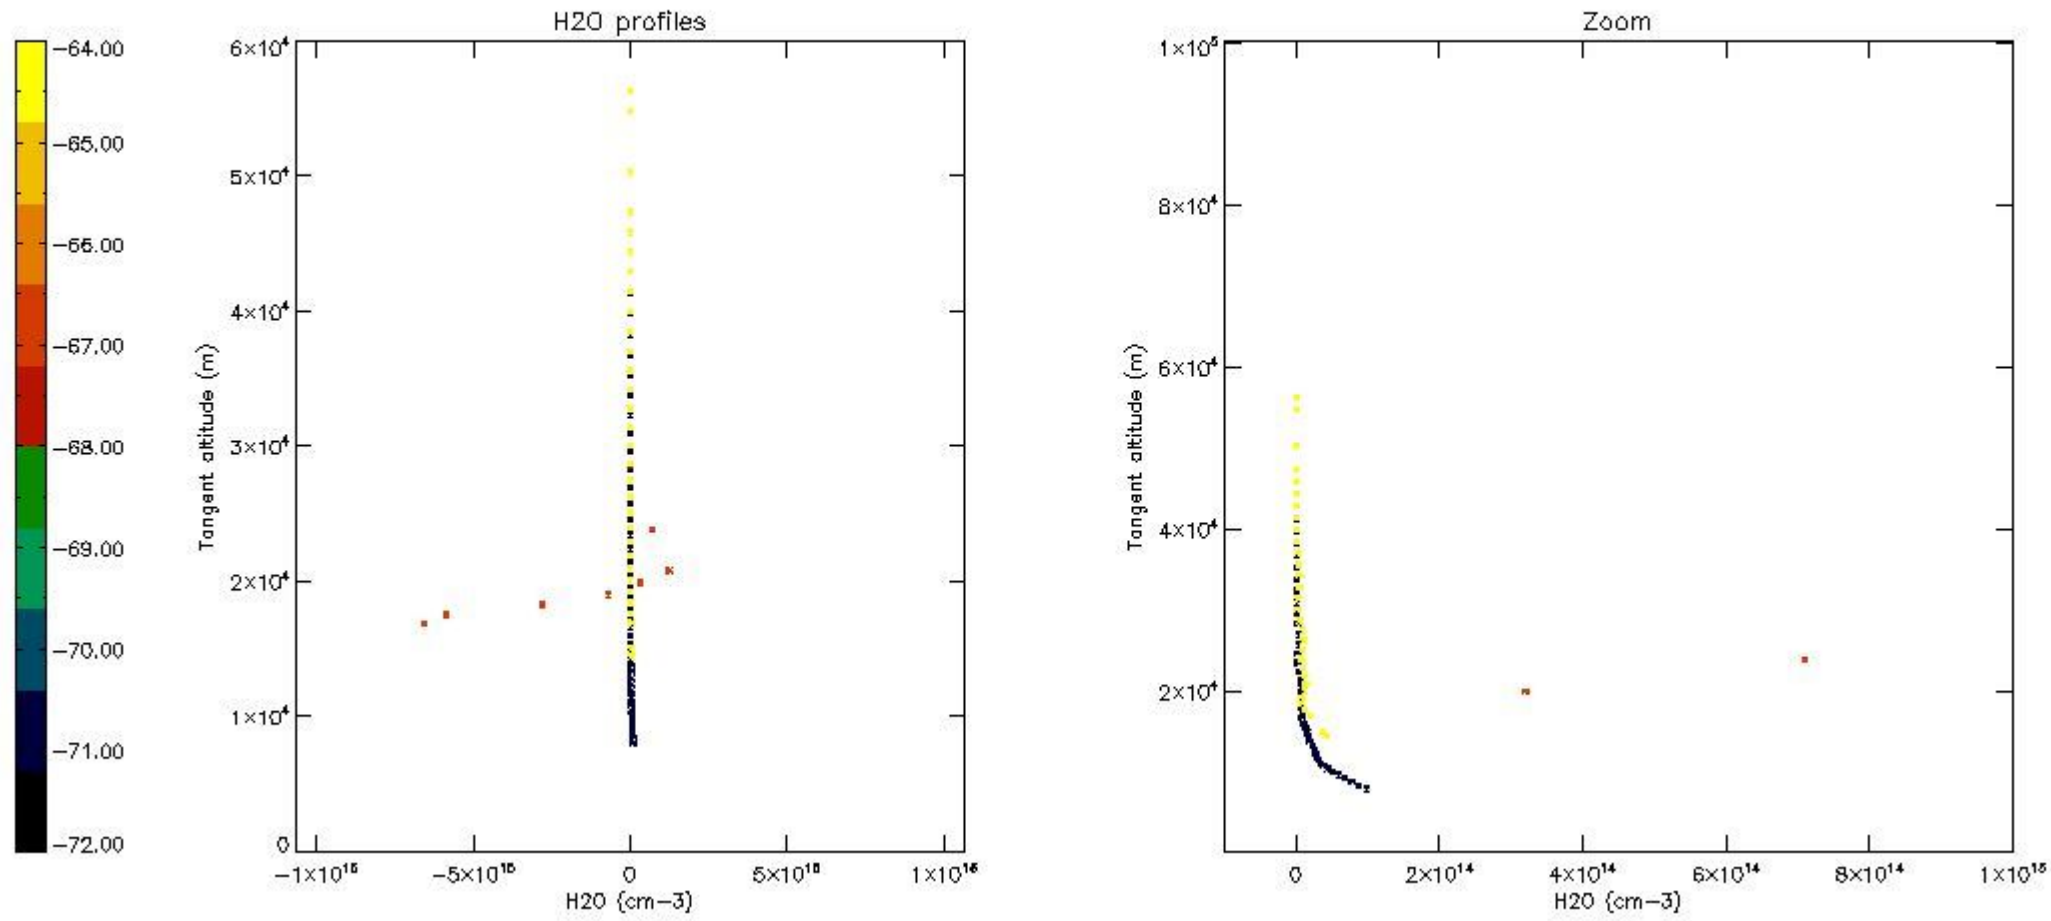

6. Auxiliary Data Files used for the production reported in section 2

The number reported in the third column indicates since which file (see list in section 2) the corresponding auxiliary file has been used. The fourth column is the date of those product files.

Type	Auxiliary Filename	Used since product	Used since product date
INST_PHYS_CHARACTERISTICS	GOM_INS_AXVIEC20091111_143220_20030716_120000_20500101_000000	1	11-AUG-2007 00:01:16
LEVEL-2_PROC_CONFIG	GOM_PR2_AXVIEC20091111_152718_20020301_000000_20500101_000000	1	11-AUG-2007 00:01:16
CROSS_SECTIONS_FILE	GOM_CRS_AXVIEC20091111_154832_20020301_000000_20500101_000000	1	11-AUG-2007 00:01:16