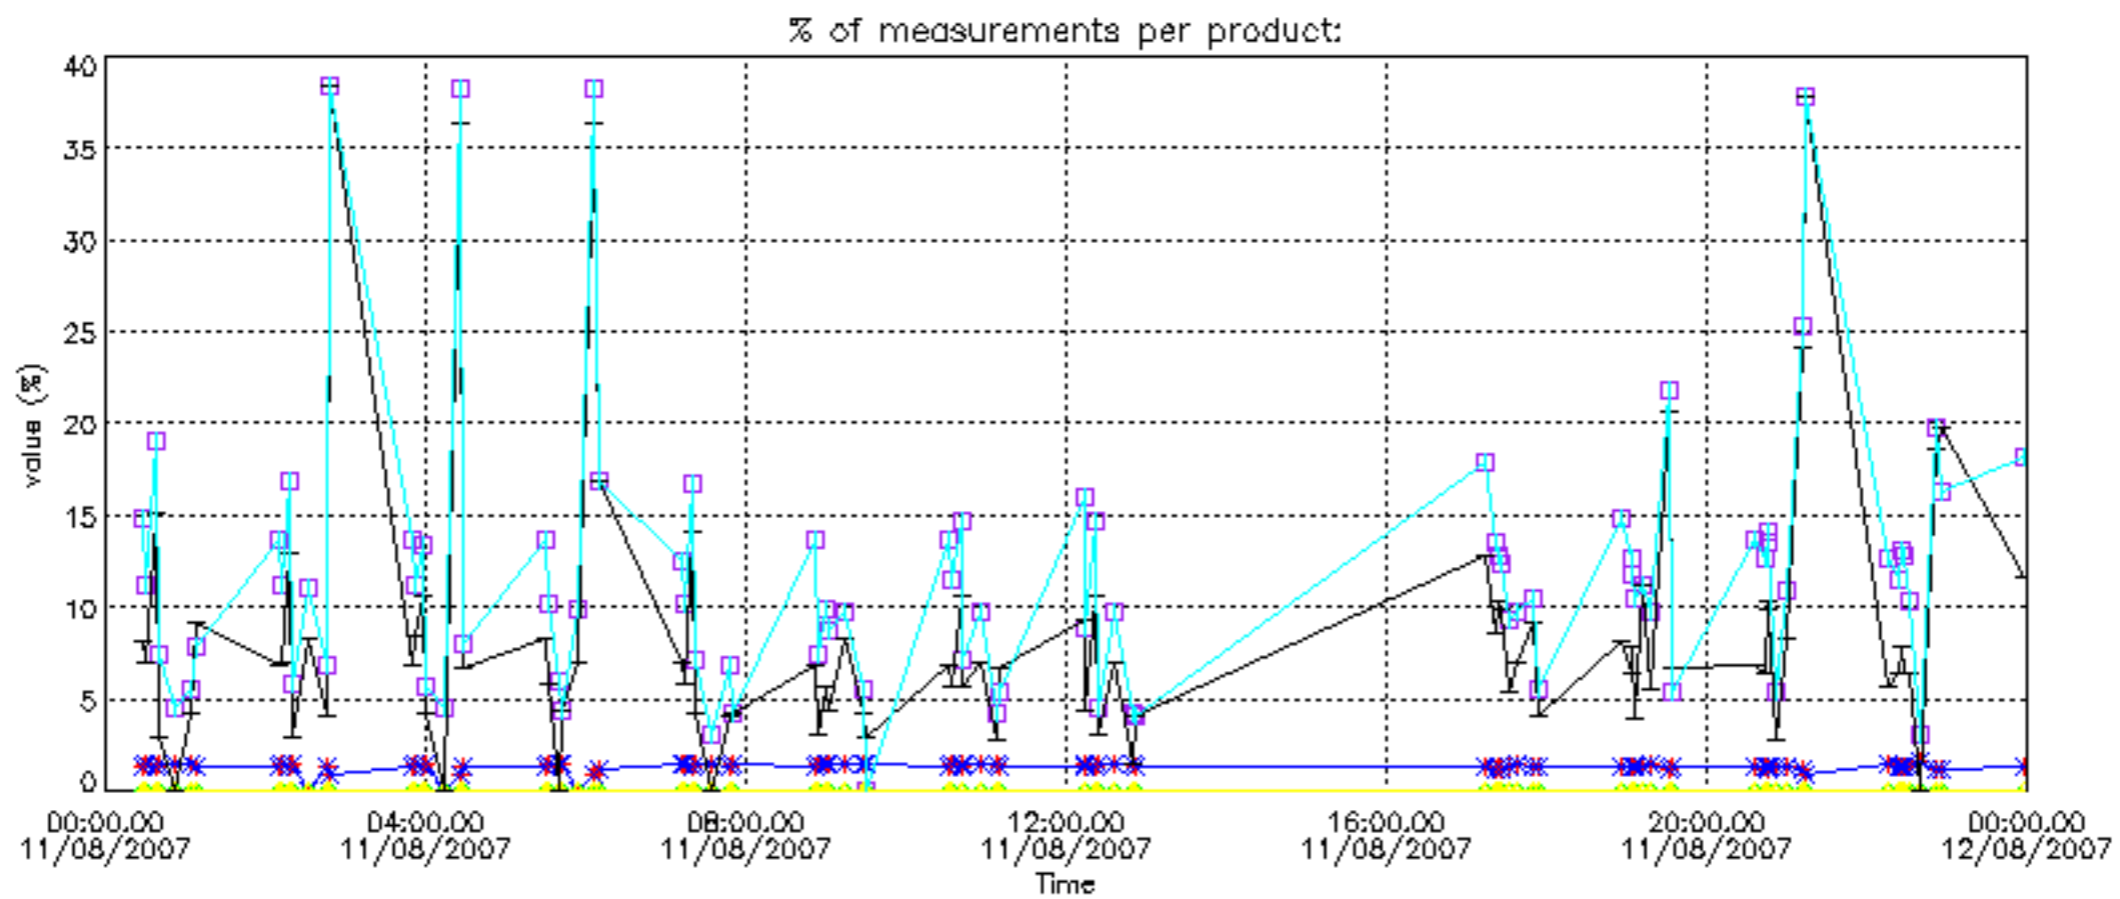

Percentage of cosmic ray hits per profile

Percentage of datation errors per profile