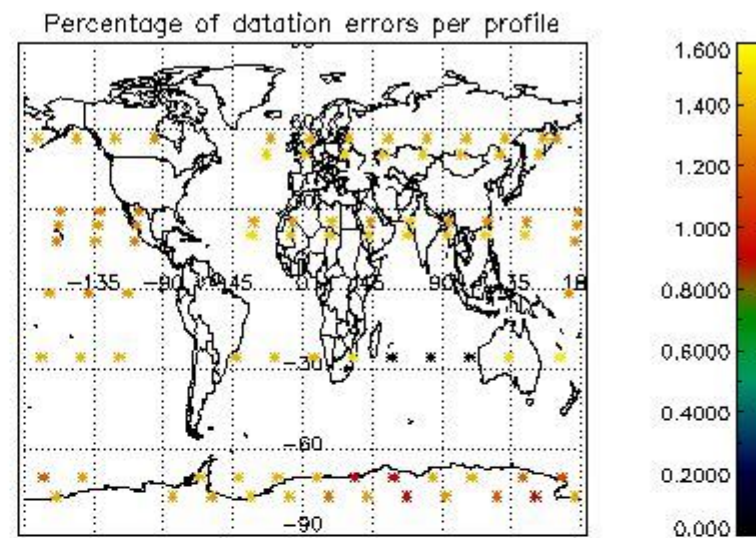

5. Trace gas profiles

5.1 Ozone statistics based on quality of products

The final quality of the products can be "measured" using the STD (Standard Deviation) attached to every point profile. This information is written to the parameter GOM_NL__2P/NL_LOCAL_SPECIES_DENSITY/o3_std of the level 2 products. The table below shows the statistics for given STD ranges.

The statistics are given with respect to the overall valid production:

- Products without fatal errors: GOM_NL__2P/MPH/PRODUCT_ERR=0
- Valid point profile: GOM_NL__2P/NL_LOCAL_SPECIES_DENSITY/pcd(0)=0

The 'Criteria' is applied to valid points of dark limb products:

- Products in dark limb illumination condition: GOM_NL__2P/NL_SUMMARY_QUALITY/obs_ill_cond=0
- Products without fatal errors: GOM_NL__2P/MPH/PRODUCT_ERR=0
- Valid point profile: GOM_NL__2P/NL_LOCAL_SPECIES_DENSITY/pcd(0)=0

So, the table below shows the percentage of dark limb and valid observations for each criteria with respect to the overall valid daily observations.

Criteria	% of total production
All STD	41
STD < 20	25