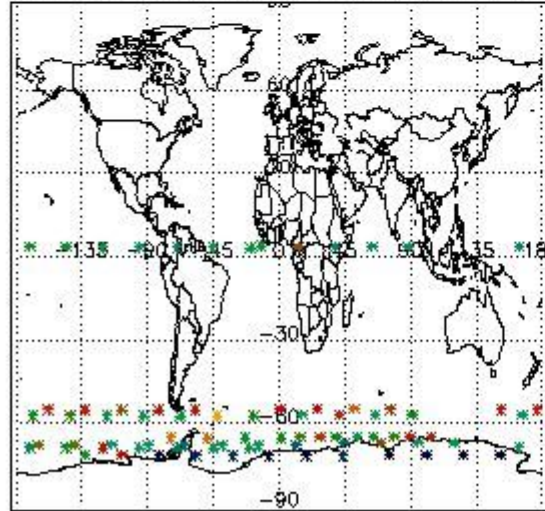

3.1 Plot quality information per product (time dependant)

3.2 Plot quality information per product (world map)

Percentage of flagged data per O3 profile

Percentage of flagged data per H2O profile

Percentage of flagged data per NO2 profile