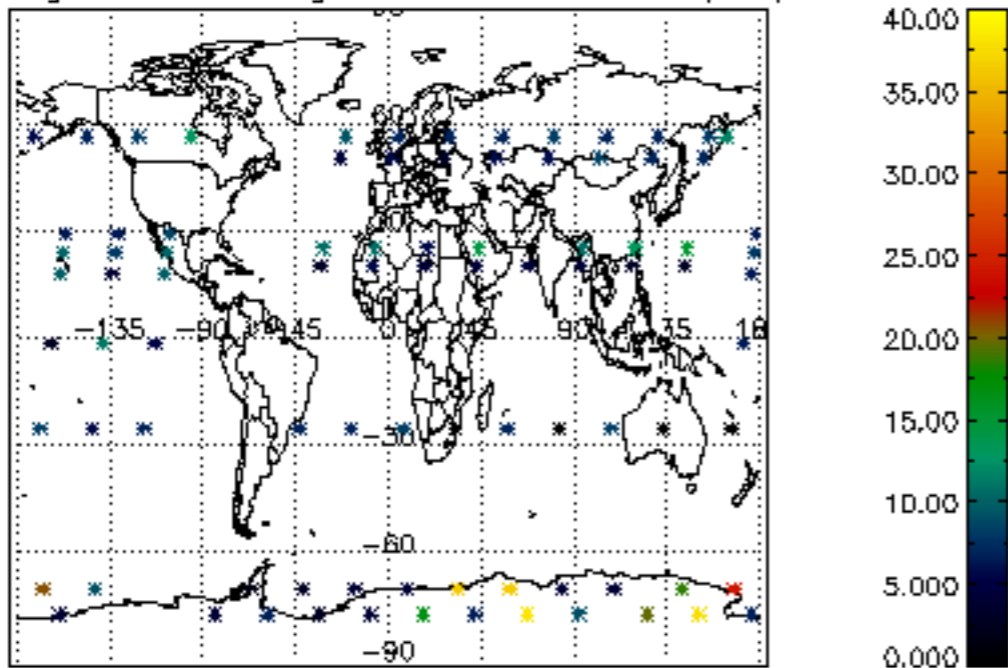

Percentage of star falling outside central band per profile