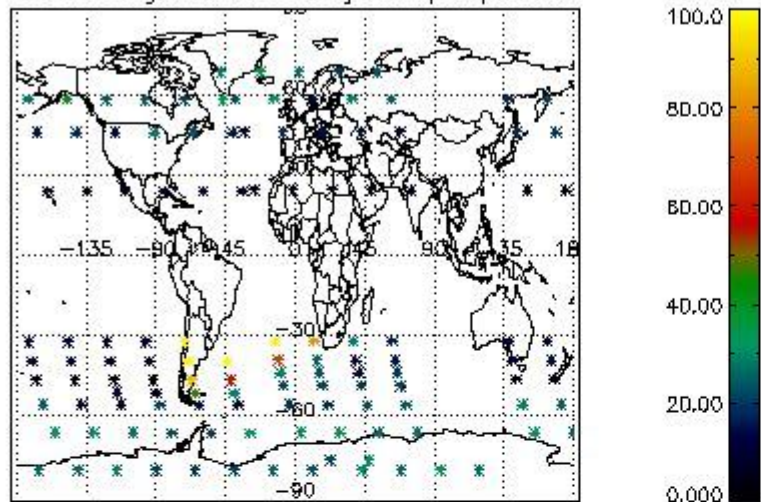

Percentage of cosmic ray hits per profile