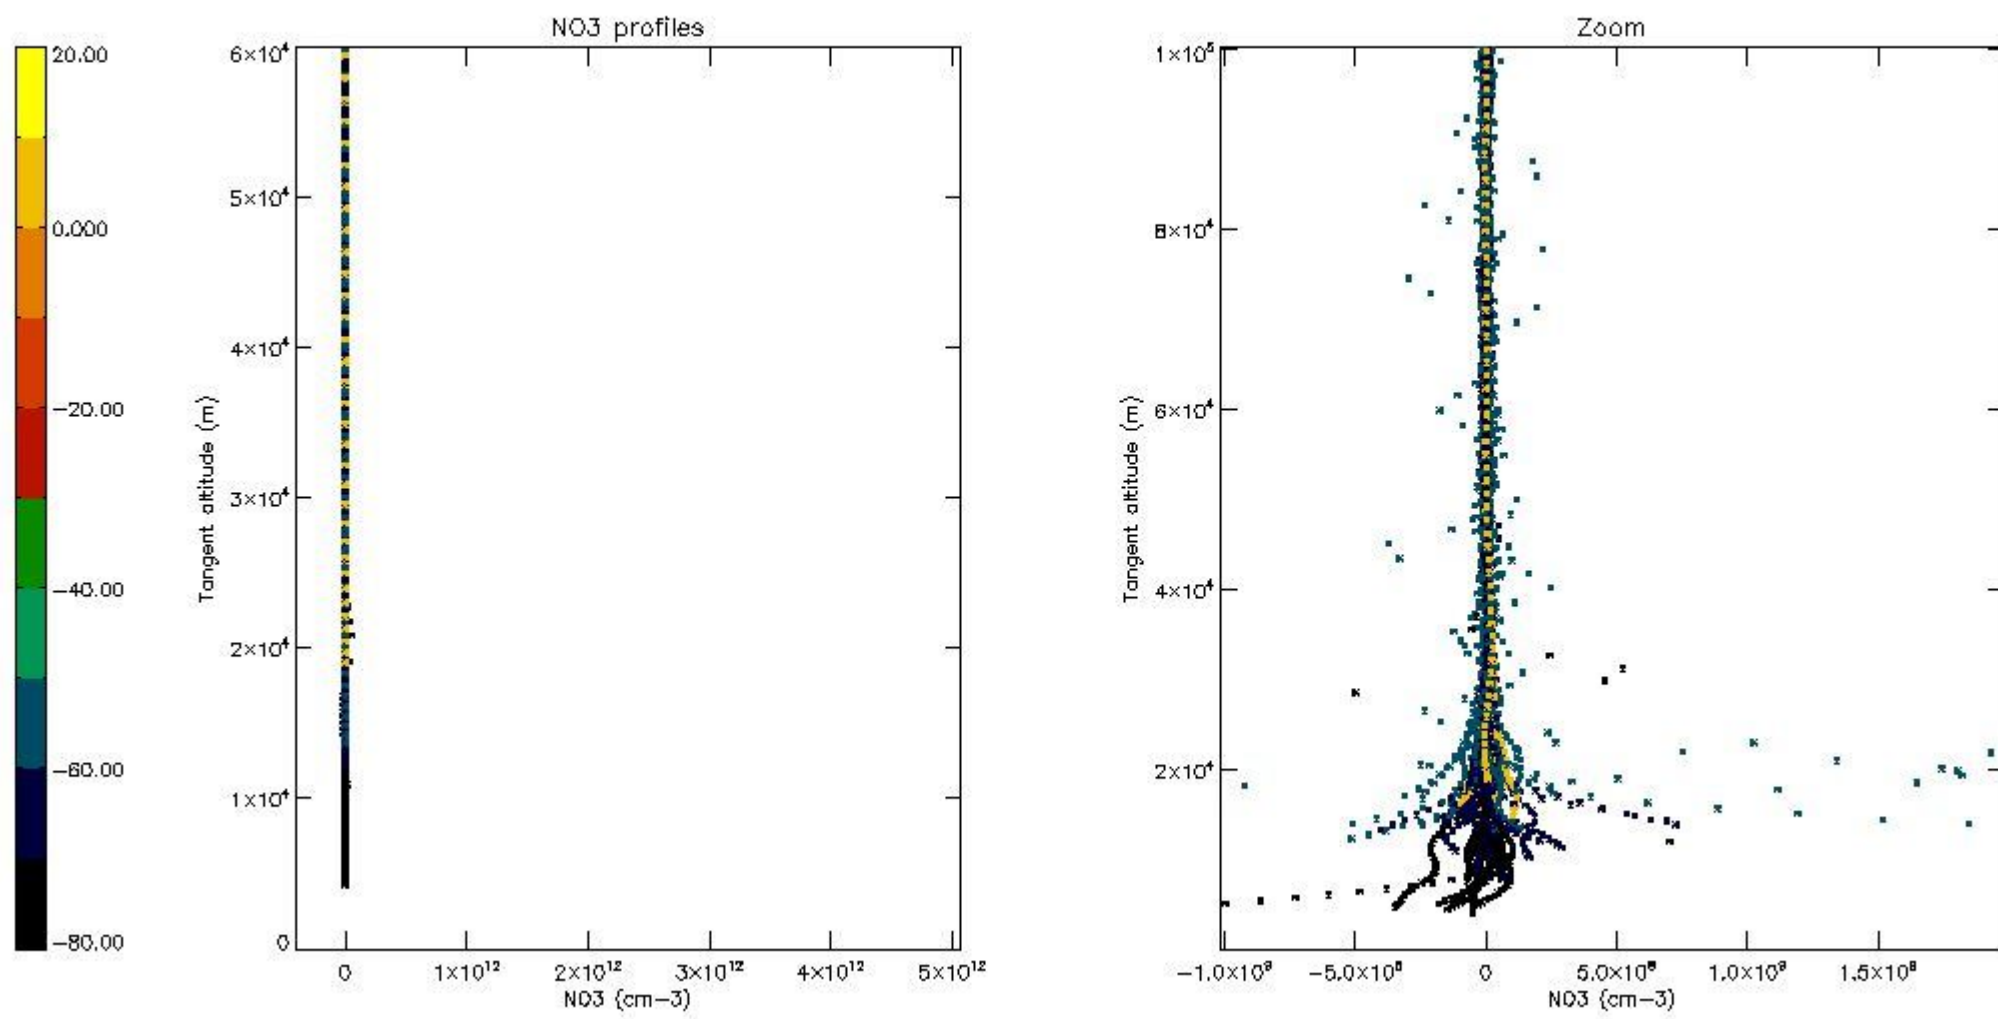

5.8 Plot H2O profiles for all STD (only for occultations of stars 1,2,3,4,13,14,16,26,63 dark without errors)

The colorbar represents the latitude.