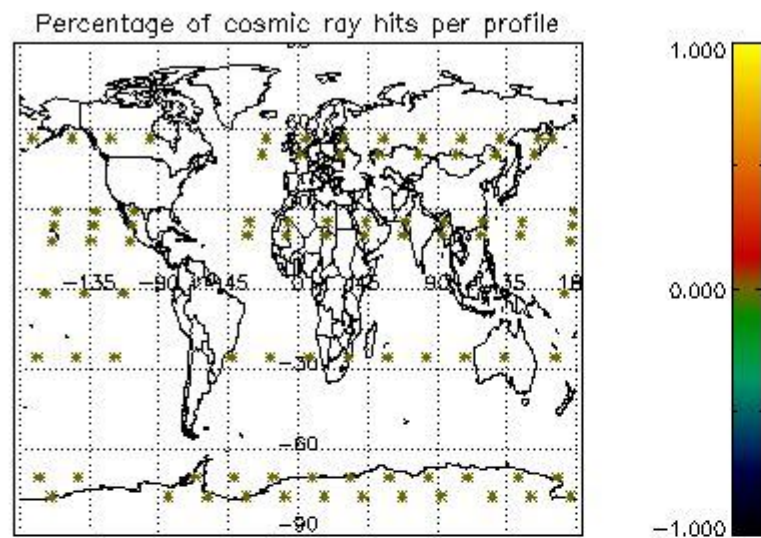

4.2.2 Plot level 1 quality information per product (world map): ENVISAT DESCENDING passes

5. Trace gas profiles

5.1 Ozone statistics based on quality of products

The final quality of the products can be "measured" using the STD (Standard Deviation) attached to every point profile. This information is written to the parameter GOM_NL__2P/NL_LOCAL_SPECIES_DENSITY/o3_std of the level 2 products. The table below shows the statistics for given STD ranges.

The statistics are given with respect to the overall valid production:

- Products without fatal errors: GOM_NL__2P/MPH/PRODUCT_ERR=0
- Valid point profile: GOM_NL__2P/NL_LOCAL_SPECIES_DENSITY/pcd(0)=0

The 'Criteria' is applied to valid points of dark limb products:

- Products in dark limb illumination condition: GOM_NL__2P/NL_SUMMARY_QUALITY/obs_ill_cond=0
- Products without fatal errors: GOM_NL__2P/MPH/PRODUCT_ERR=0
- Valid point profile: GOM_NL__2P/NL_LOCAL_SPECIES_DENSITY/pcd(0)=0

So, the table below shows the percentage of dark limb and valid observations for each criteria with respect to the overall valid daily observations.

Criteria	% of total production
All STD	41
STD < 20	25