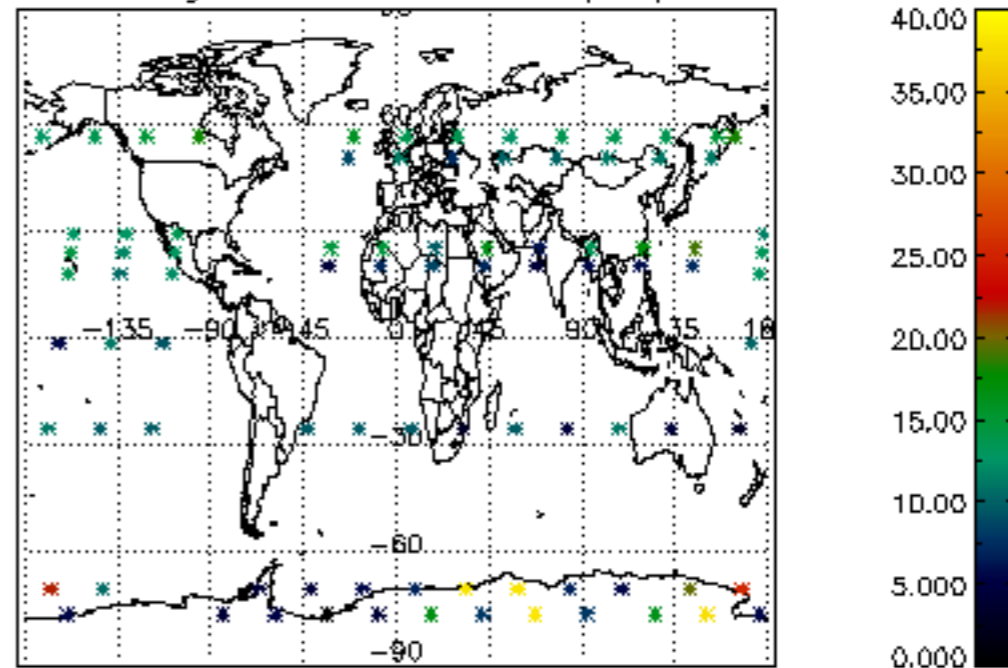

Percentage of saturation errors per profile