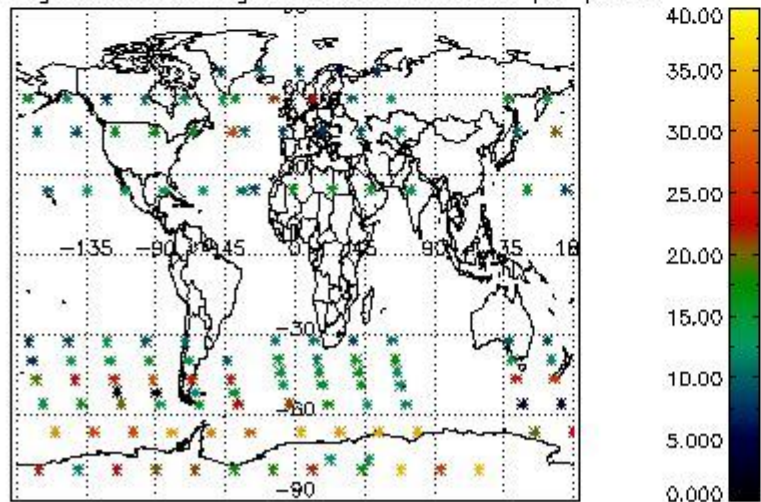

*4.2.1 Plot level 1 quality information per product (world map): ENVISAT ASCENDING passes*

Percentage of cosmic ray hits per profile

Percentage of datation errors per profile

Percentage of star falling outside central band per profile