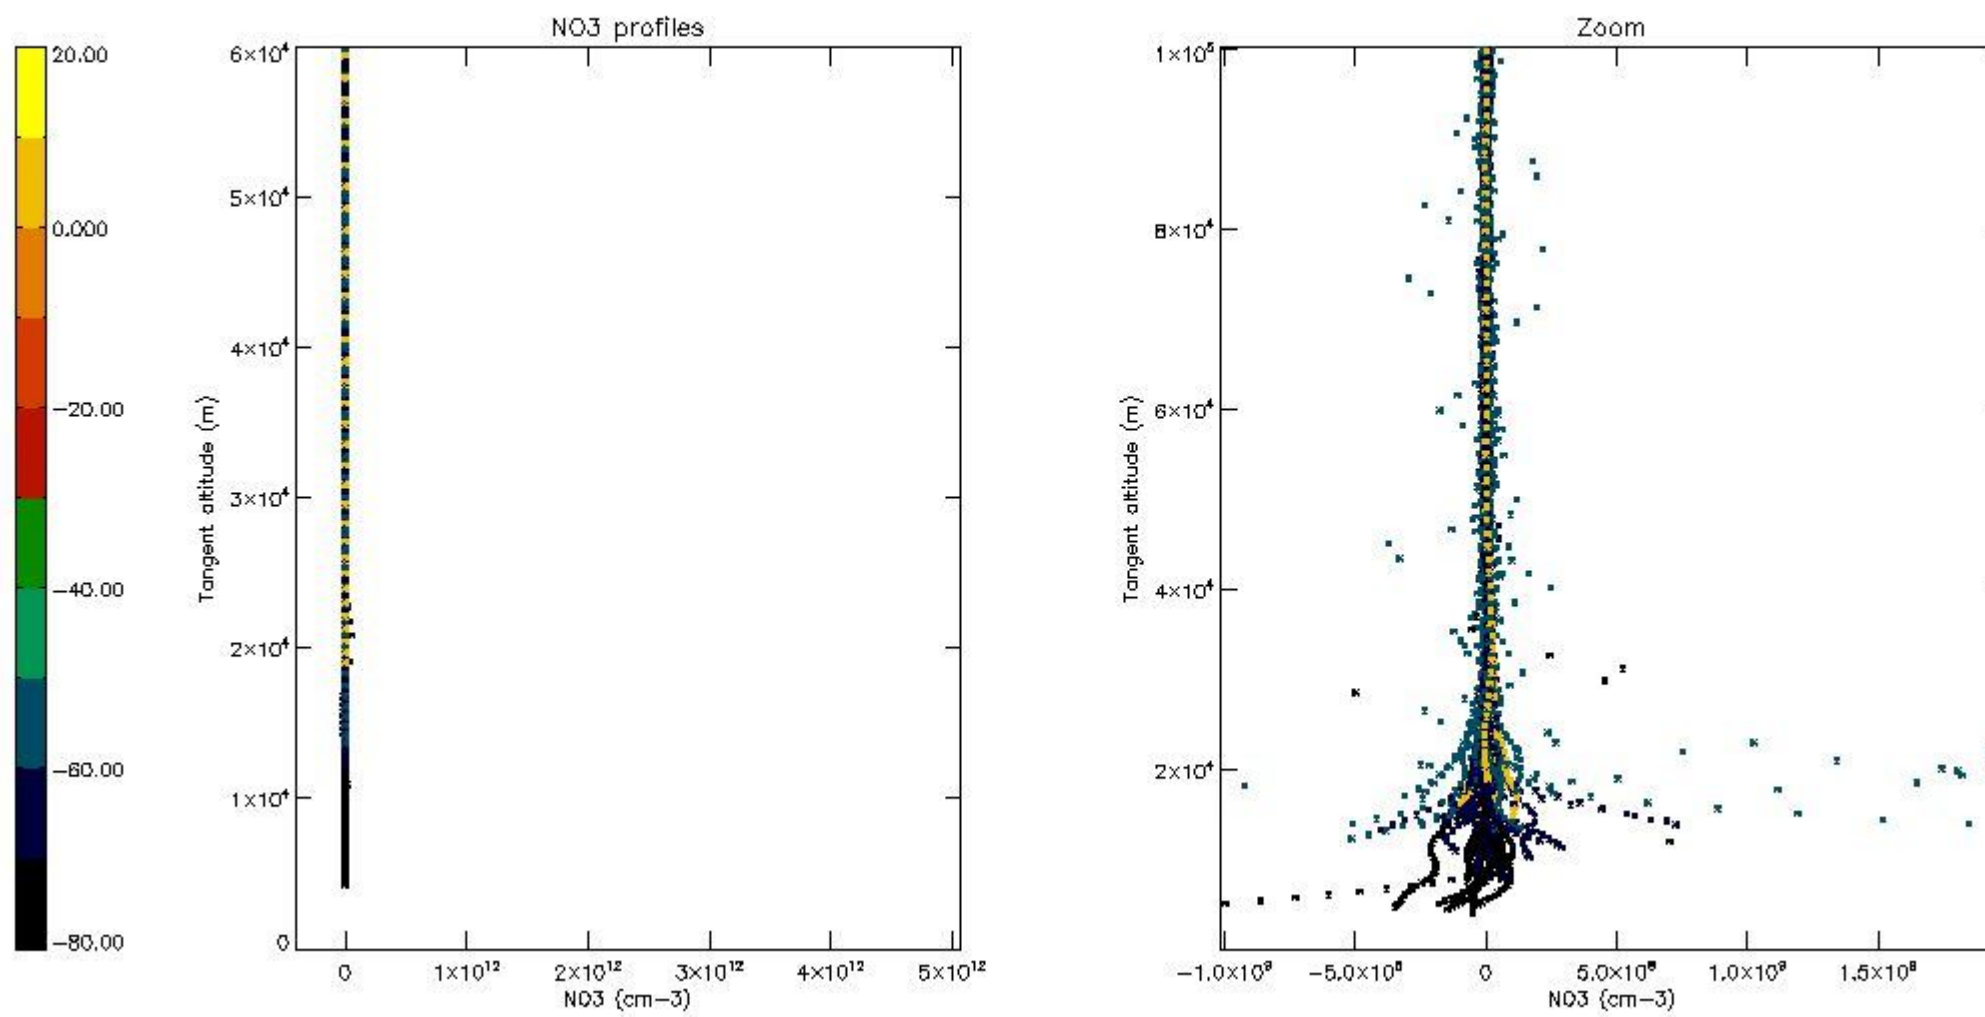

5.8 Plot H₂O profiles for all STD (only for occultations of stars 1,2,3,4,13,14,16,26,63 dark without errors)

The colorbar represents the latitude.