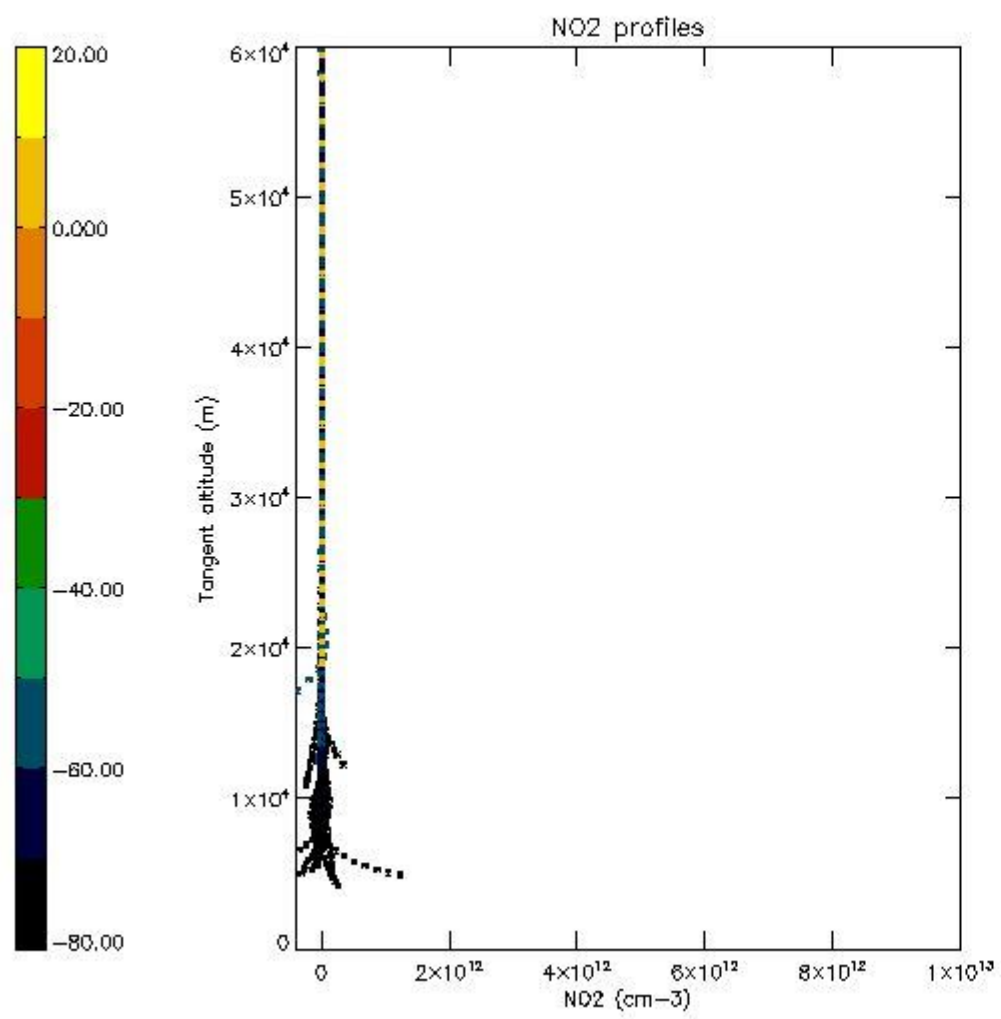

5.7 Plot NO3 profiles for all STD (dark without errors)

The colorbar represents the latitude.