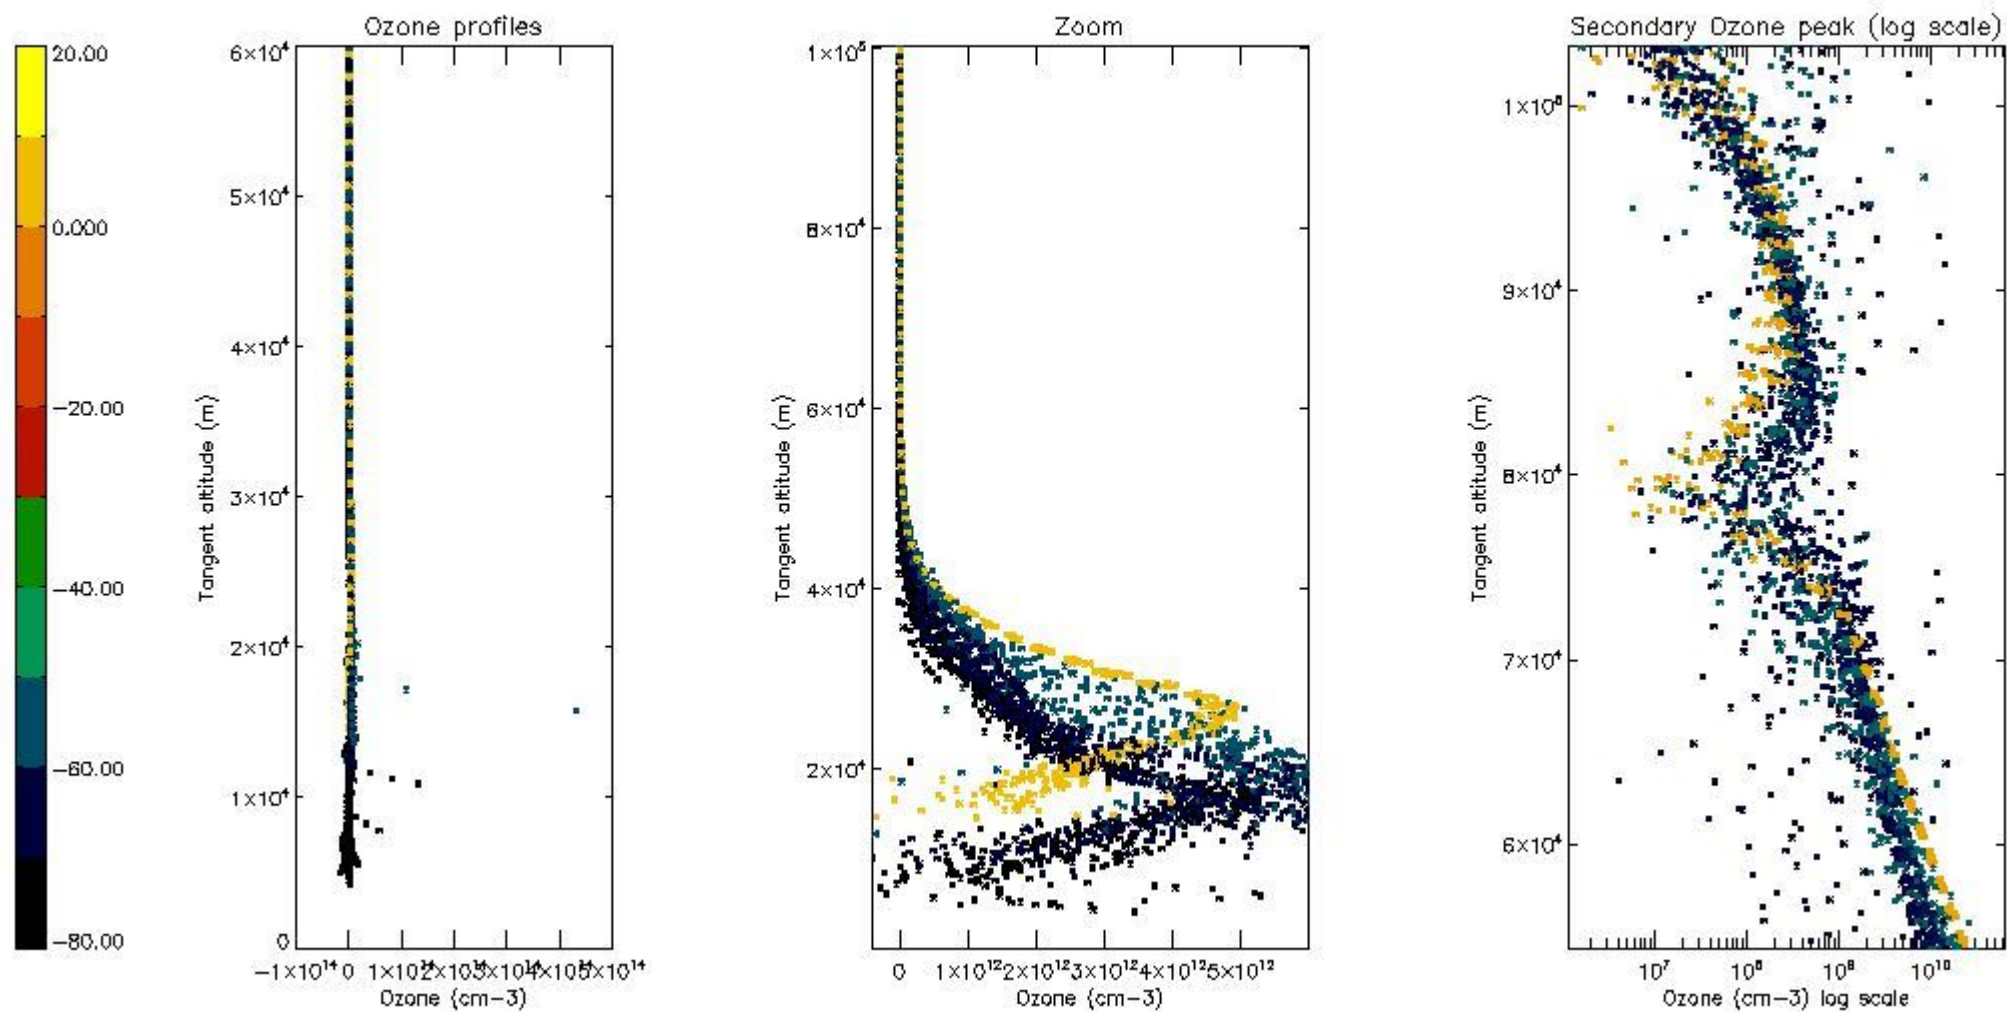

STD < 10	20
STD < 5	15

5.2 Plot ozone profiles for all STD (dark without errors)

The colorbar represents the latitude.

5.3 Plot ozone profiles where STD < 20% (dark without errors)

The colorbar represents the latitude.