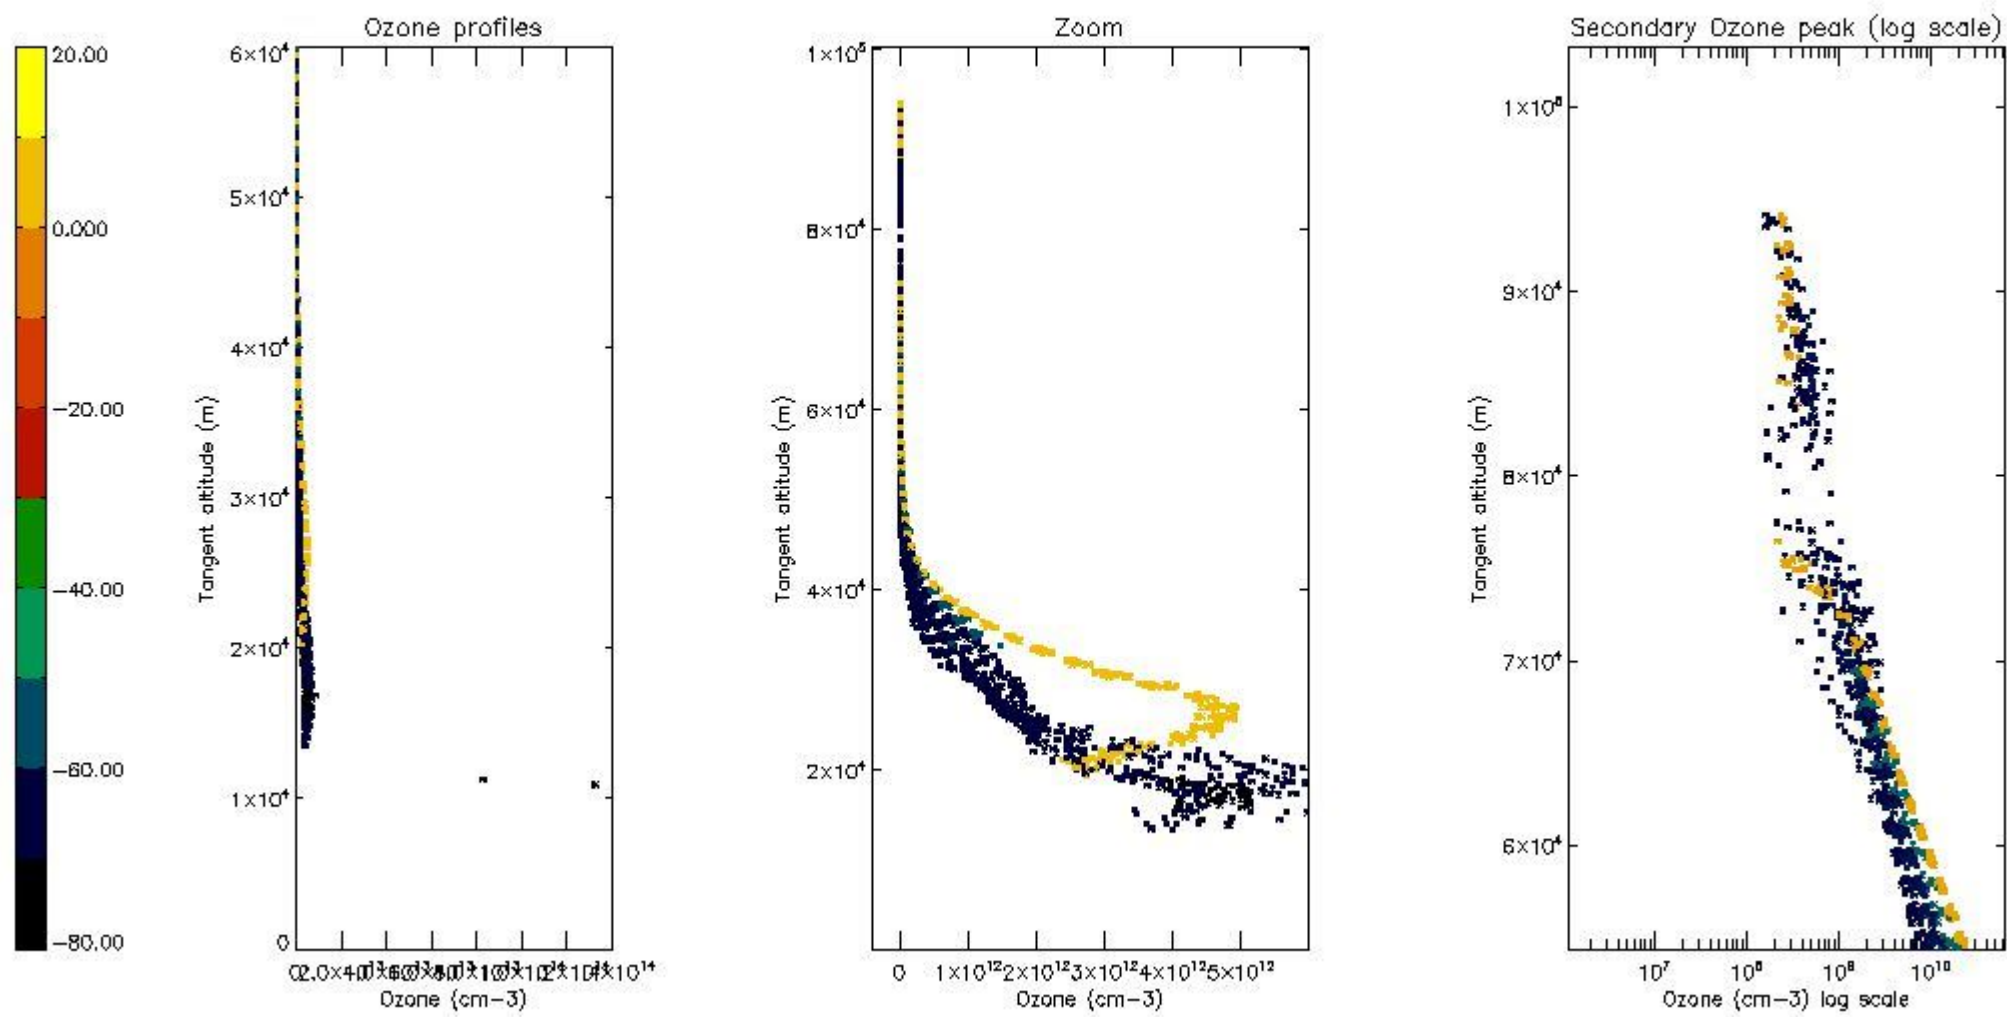

*5.4 Plot ozone profiles where STD < 10% (dark without errors)*

The colorbar represents the latitude.

*5.5 Plot ozone profiles where STD < 5% (dark without errors)*

The colorbar represents the latitude.

*5.6 Plot NO<sub>2</sub> profiles for all STD (dark without errors)*