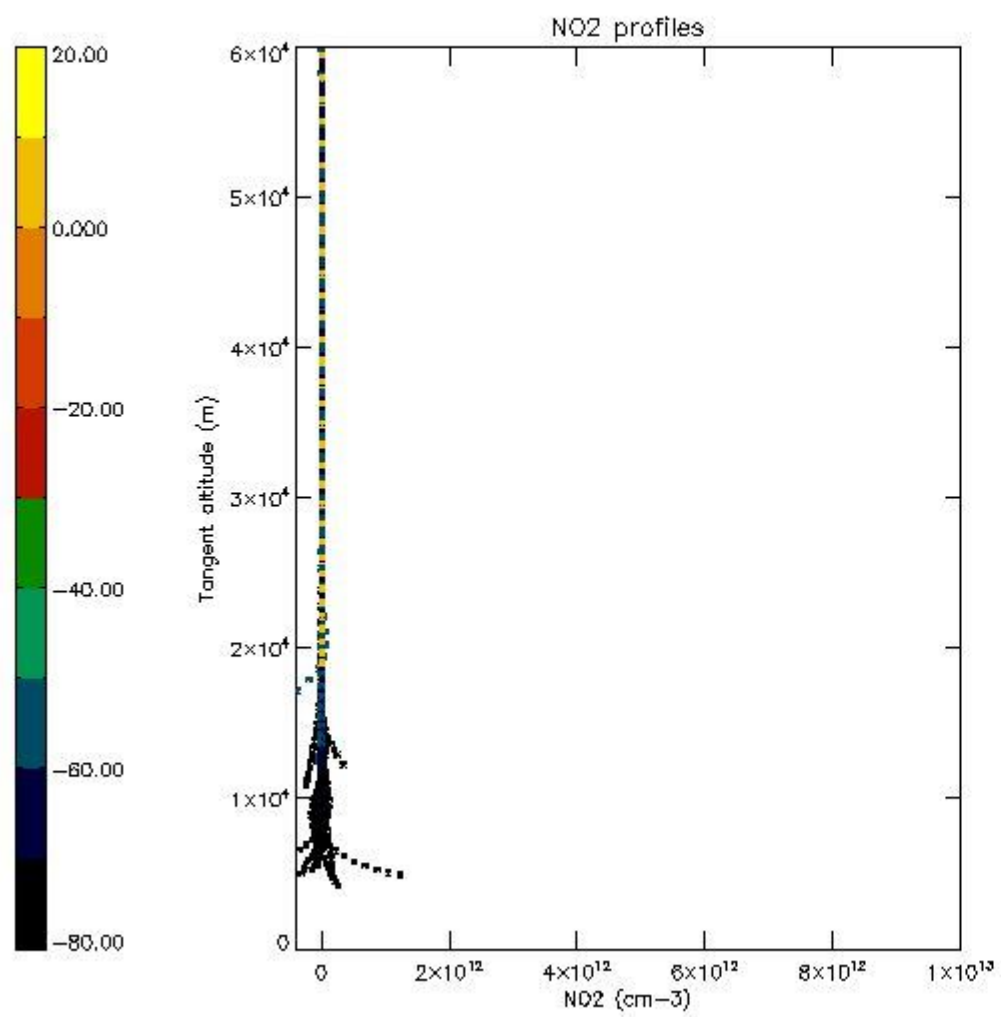

*5.4 Plot ozone profiles where STD < 10% (dark without errors)*

The colorbar represents the latitude.

*5.5 Plot ozone profiles where STD < 5% (dark without errors)*

The colorbar represents the latitude.

*5.6 Plot NO<sub>2</sub> profiles for all STD (dark without errors)*

The colorbar represents the latitude.

*5.7 Plot NO3 profiles for all STD (dark without errors)*

The colorbar represents the latitude.

5.8 Plot H<sub>2</sub>O profiles for all STD (only for occultations of stars 1,2,3,4,13,14,16,26,63 dark without errors)