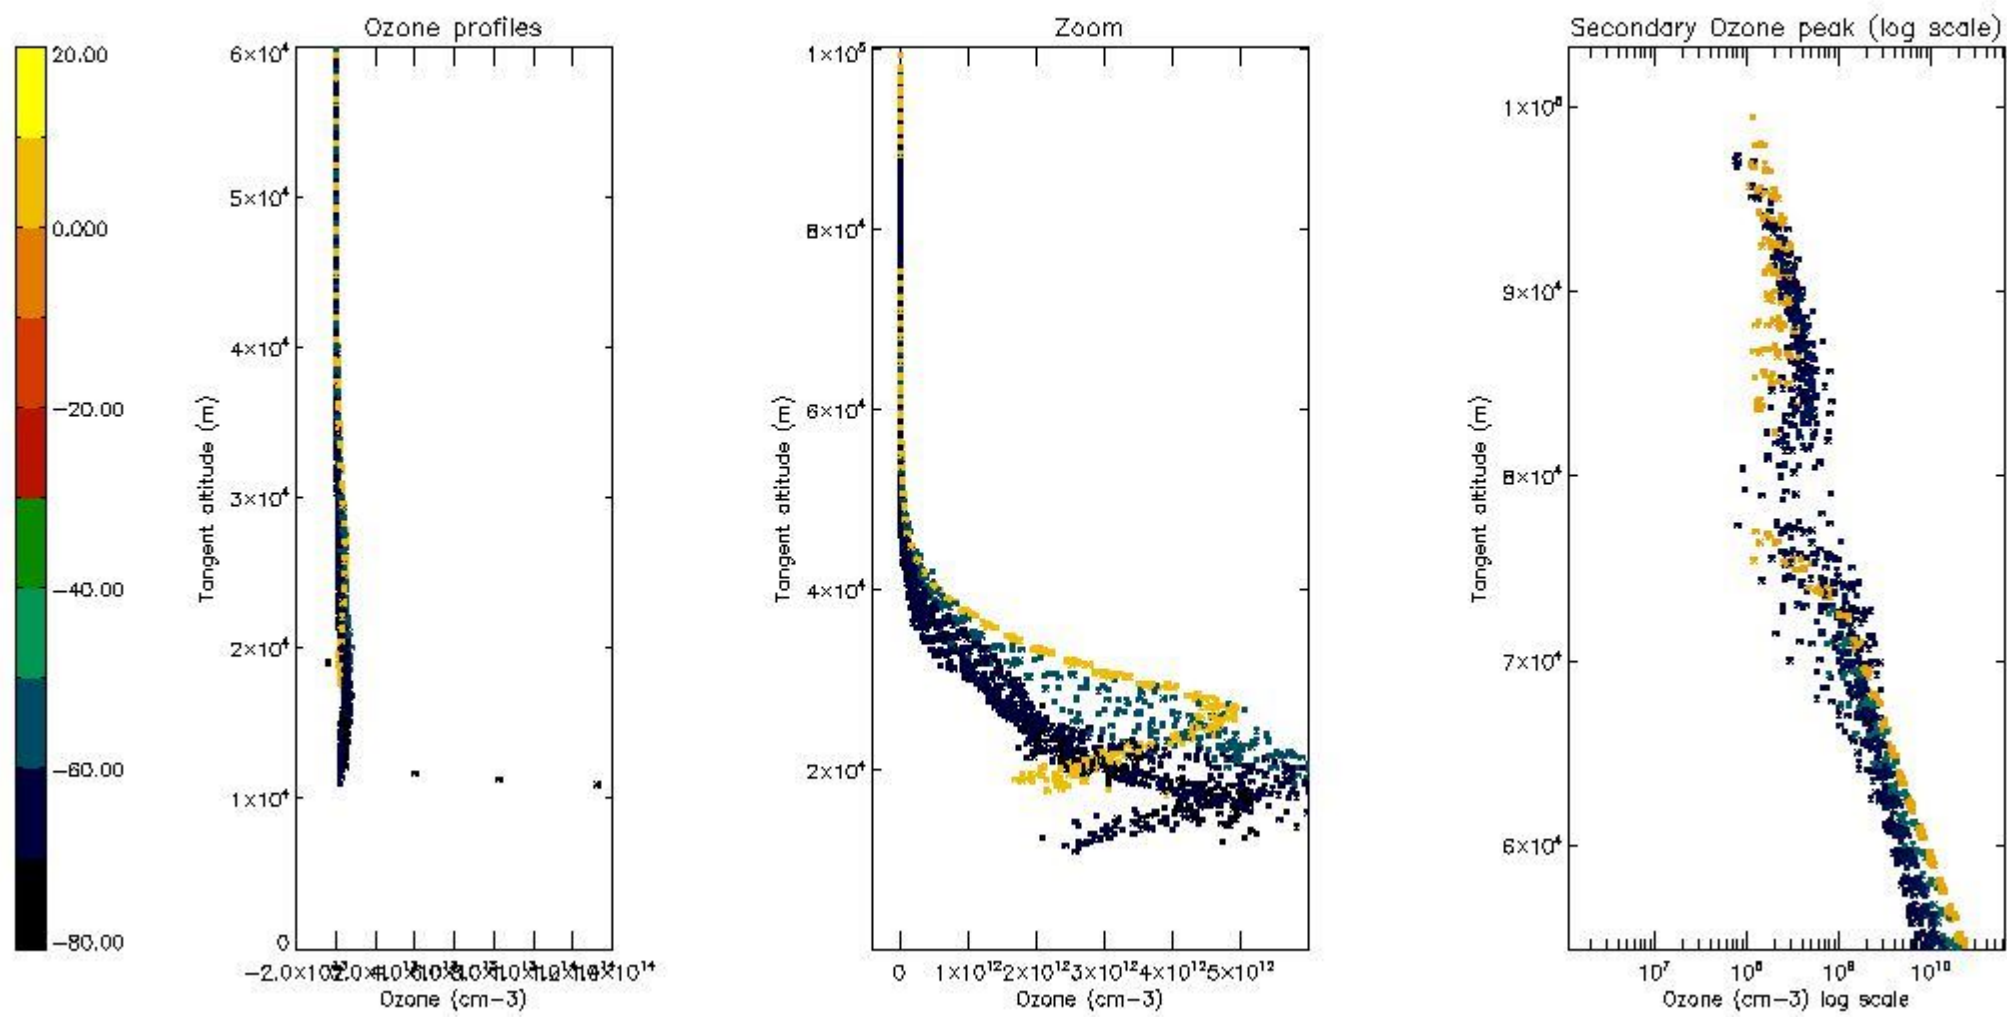

5.5 Plot ozone profiles where STD < 5% (dark without errors)

The colorbar represents the latitude.