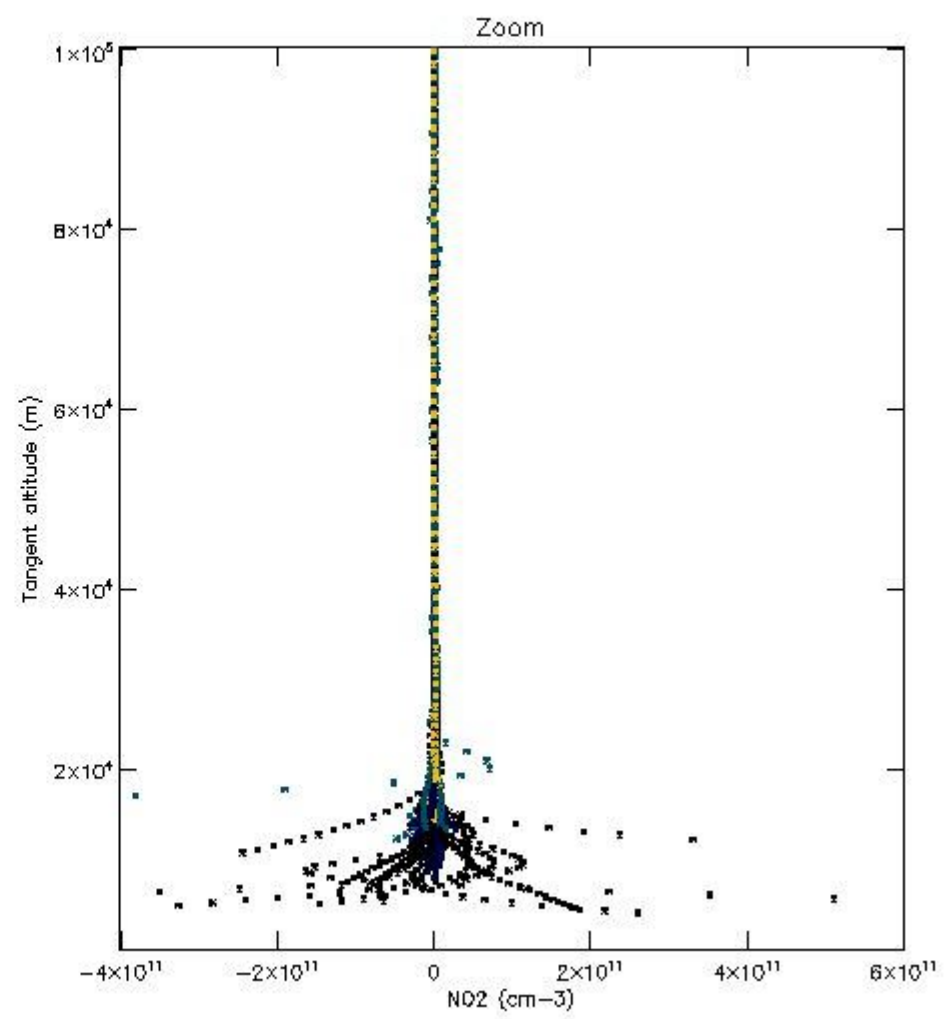

5.7 Plot NO3 profiles for all STD (dark without errors)

The colorbar represents the latitude.