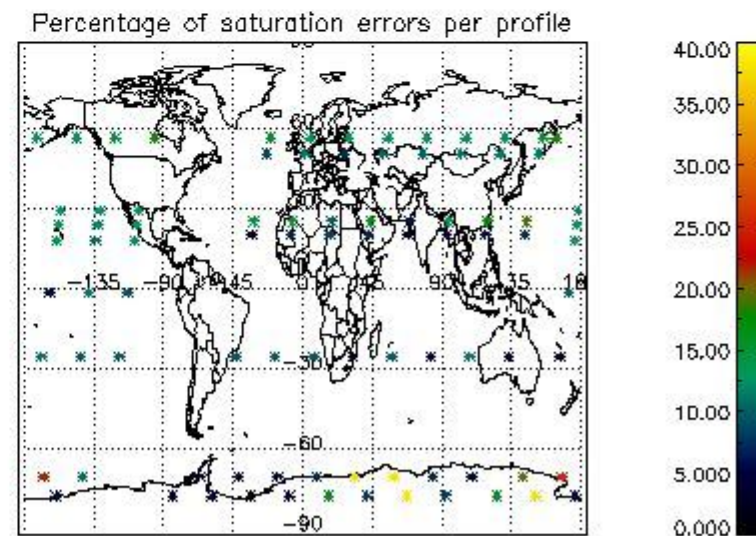

5. Trace gas profiles

5.1 Ozone statistics based on quality of products

The final quality of the products can be "measured" using the STD (Standard Deviation) attached to every point profile. This information is written to the parameter GOM_NL__2P/NL_LOCAL_SPECIES_DENSITY/o3_std of the level 2 products. The table below shows the statistics for given STD ranges.

The statistics are given with respect to the overall valid production:

- Products without fatal errors: GOM_NL__2P/MPH/PRODUCT_ERR=0
- Valid point profile: GOM_NL__2P/NL_LOCAL_SPECIES_DENSITY/pcd(0)=0

The 'Criteria' is applied to valid points of dark limb products:

- Products in dark limb illumination condition: GOM_NL__2P/NL_SUMMARY_QUALITY/obs_ill_cond=0
- Products without fatal errors: GOM_NL__2P/MPH/PRODUCT_ERR=0
- Valid point profile: GOM_NL__2P/NL_LOCAL_SPECIES_DENSITY/pcd(0)=0

So, the table below shows the percentage of dark limb and valid observations for each criteria with respect to the overall valid daily observations.

Criteria	% of total production
All STD	41
STD < 20	25