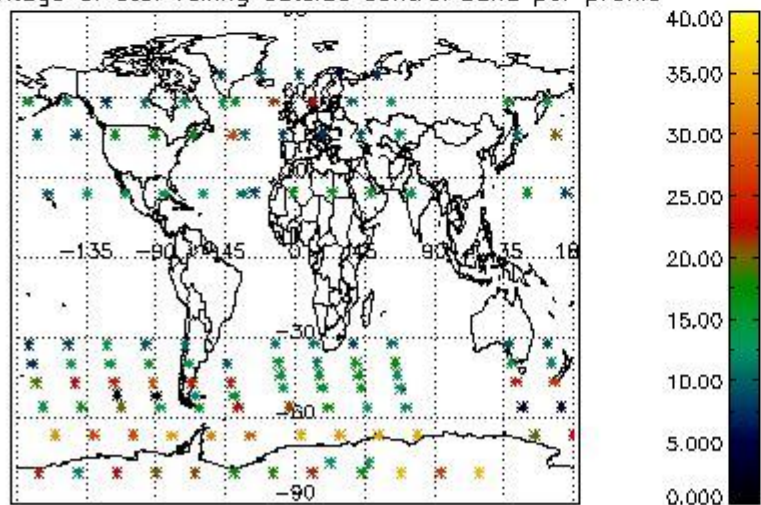

*4.2.1 Plot level 1 quality information per product (world map): ENVISAT ASCENDING passes*

Percentage of cosmic ray hits per profile

Percentage of datation errors per profile

Percentage of star falling outside central band per profile