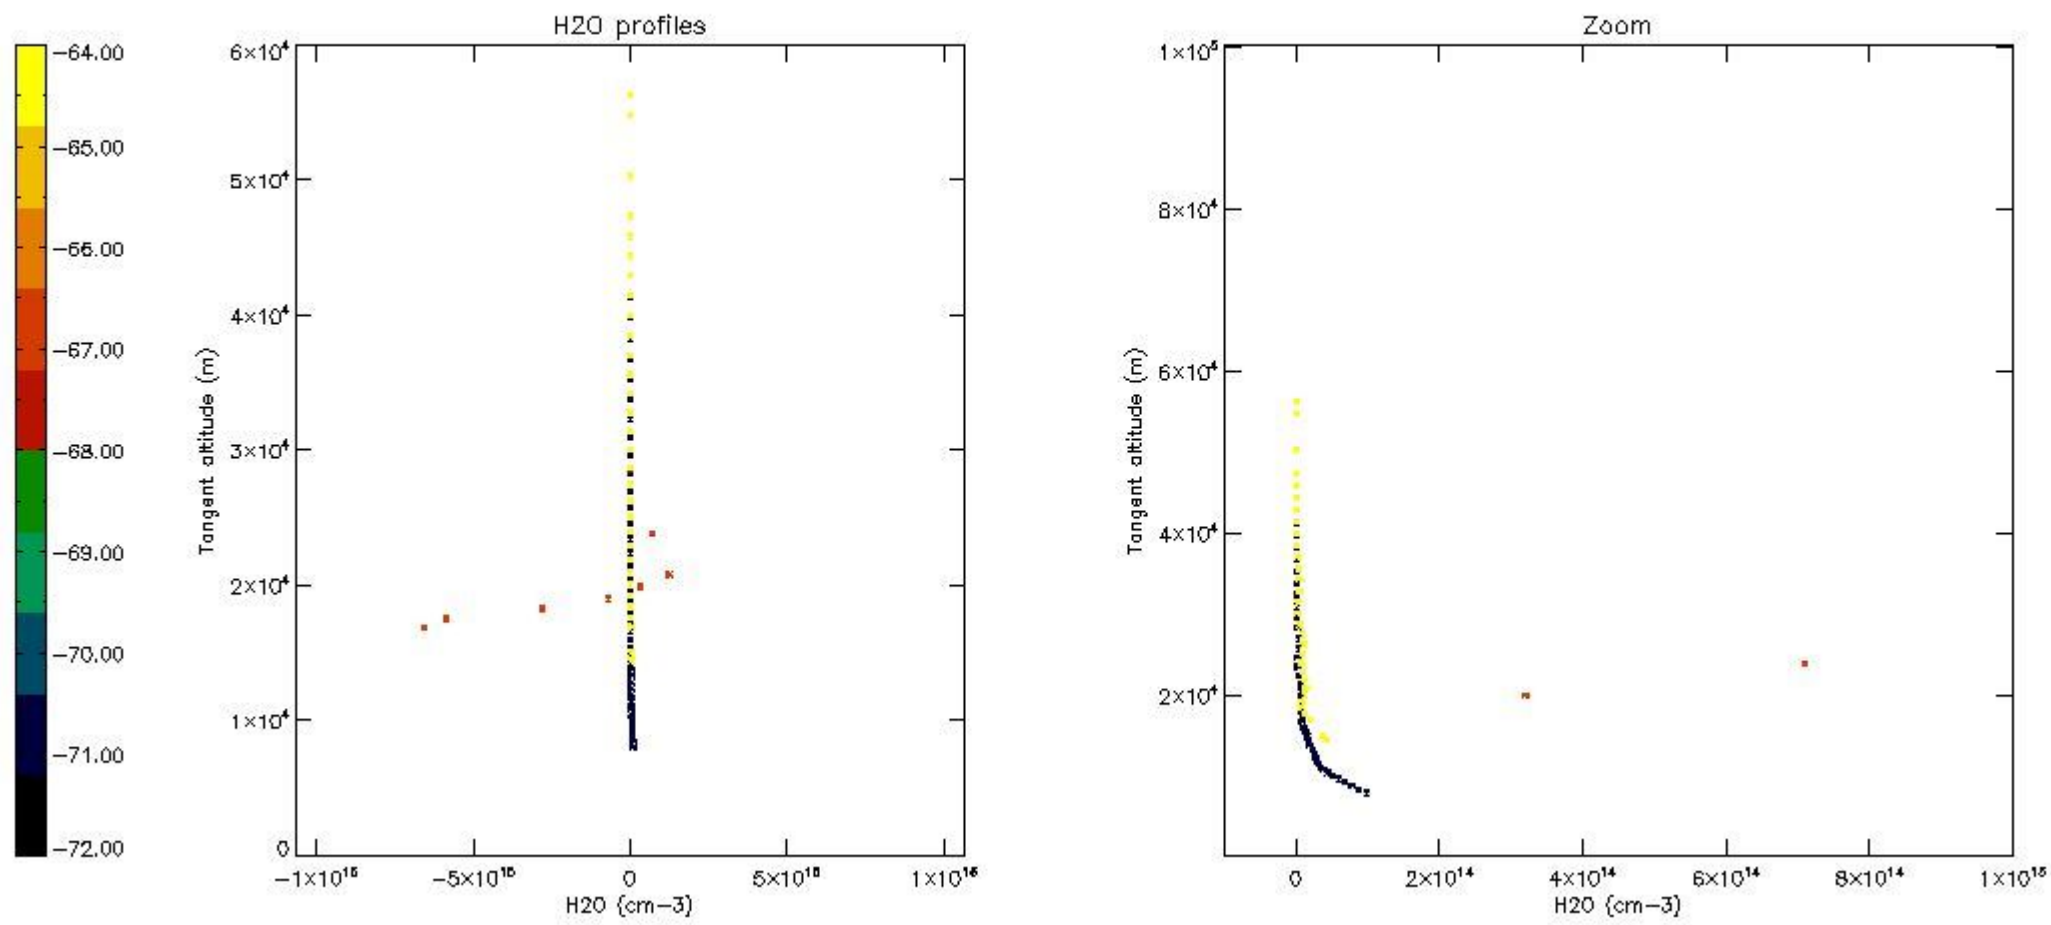

The colorbar represents the latitude.

*5.7 Plot NO3 profiles for all STD (dark without errors)*

The colorbar represents the latitude.

5.8 Plot H<sub>2</sub>O profiles for all STD (only for occultations of stars 1,2,3,4,13,14,16,26,63 dark without errors)

The colorbar represents the latitude.