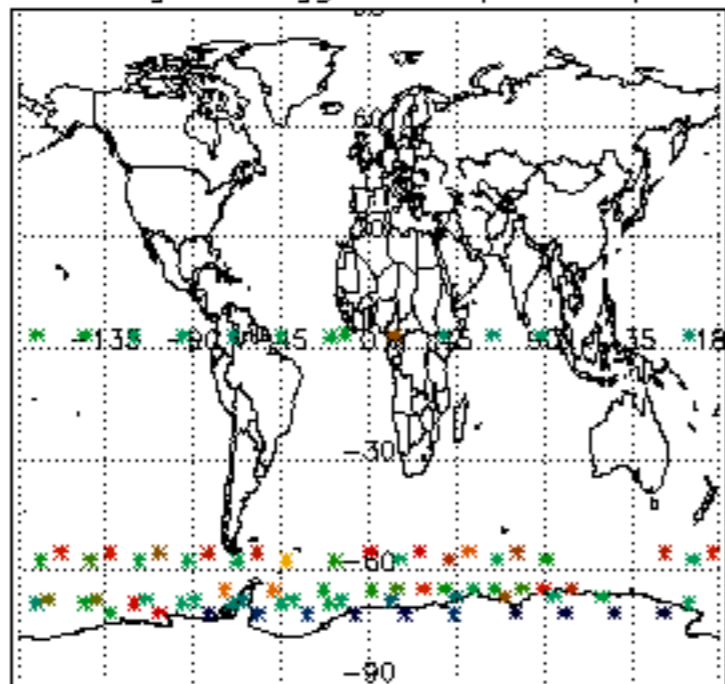

Percentage of flagged data per NO2 profile