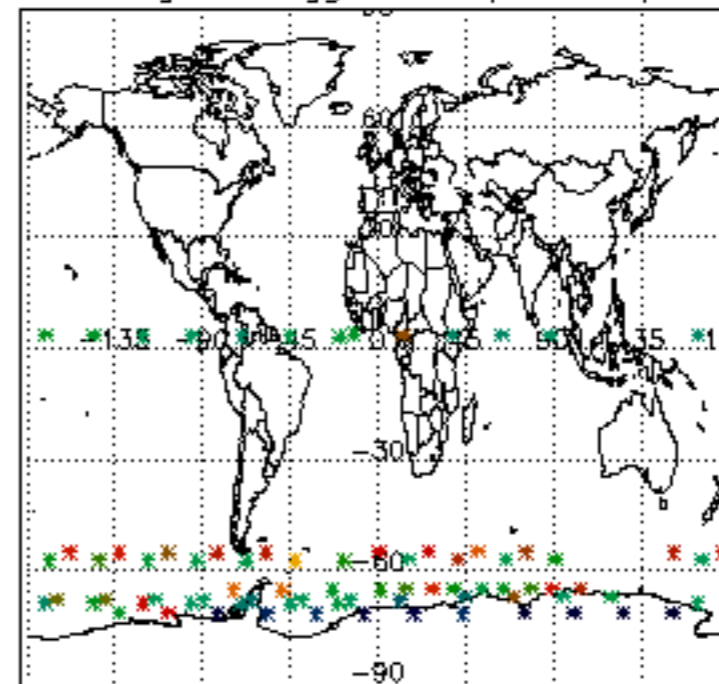

Percentage of flagged data per NO3 profile