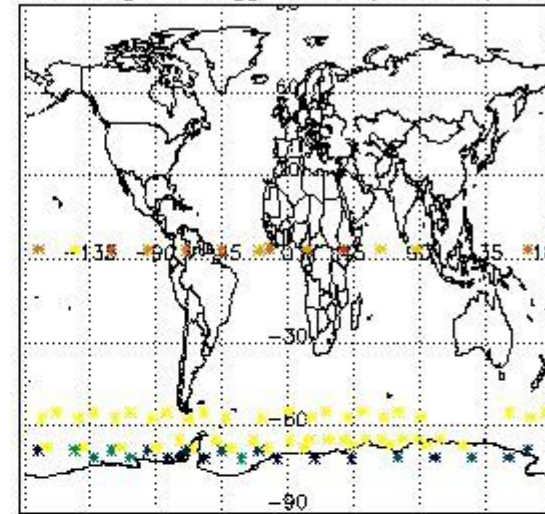

3.1 Plot quality information per product (time dependant)

3.2 Plot quality information per product (world map)

Percentage of flagged data per O3 profile

Percentage of flagged data per H2O profile

Percentage of flagged data per NO2 profile