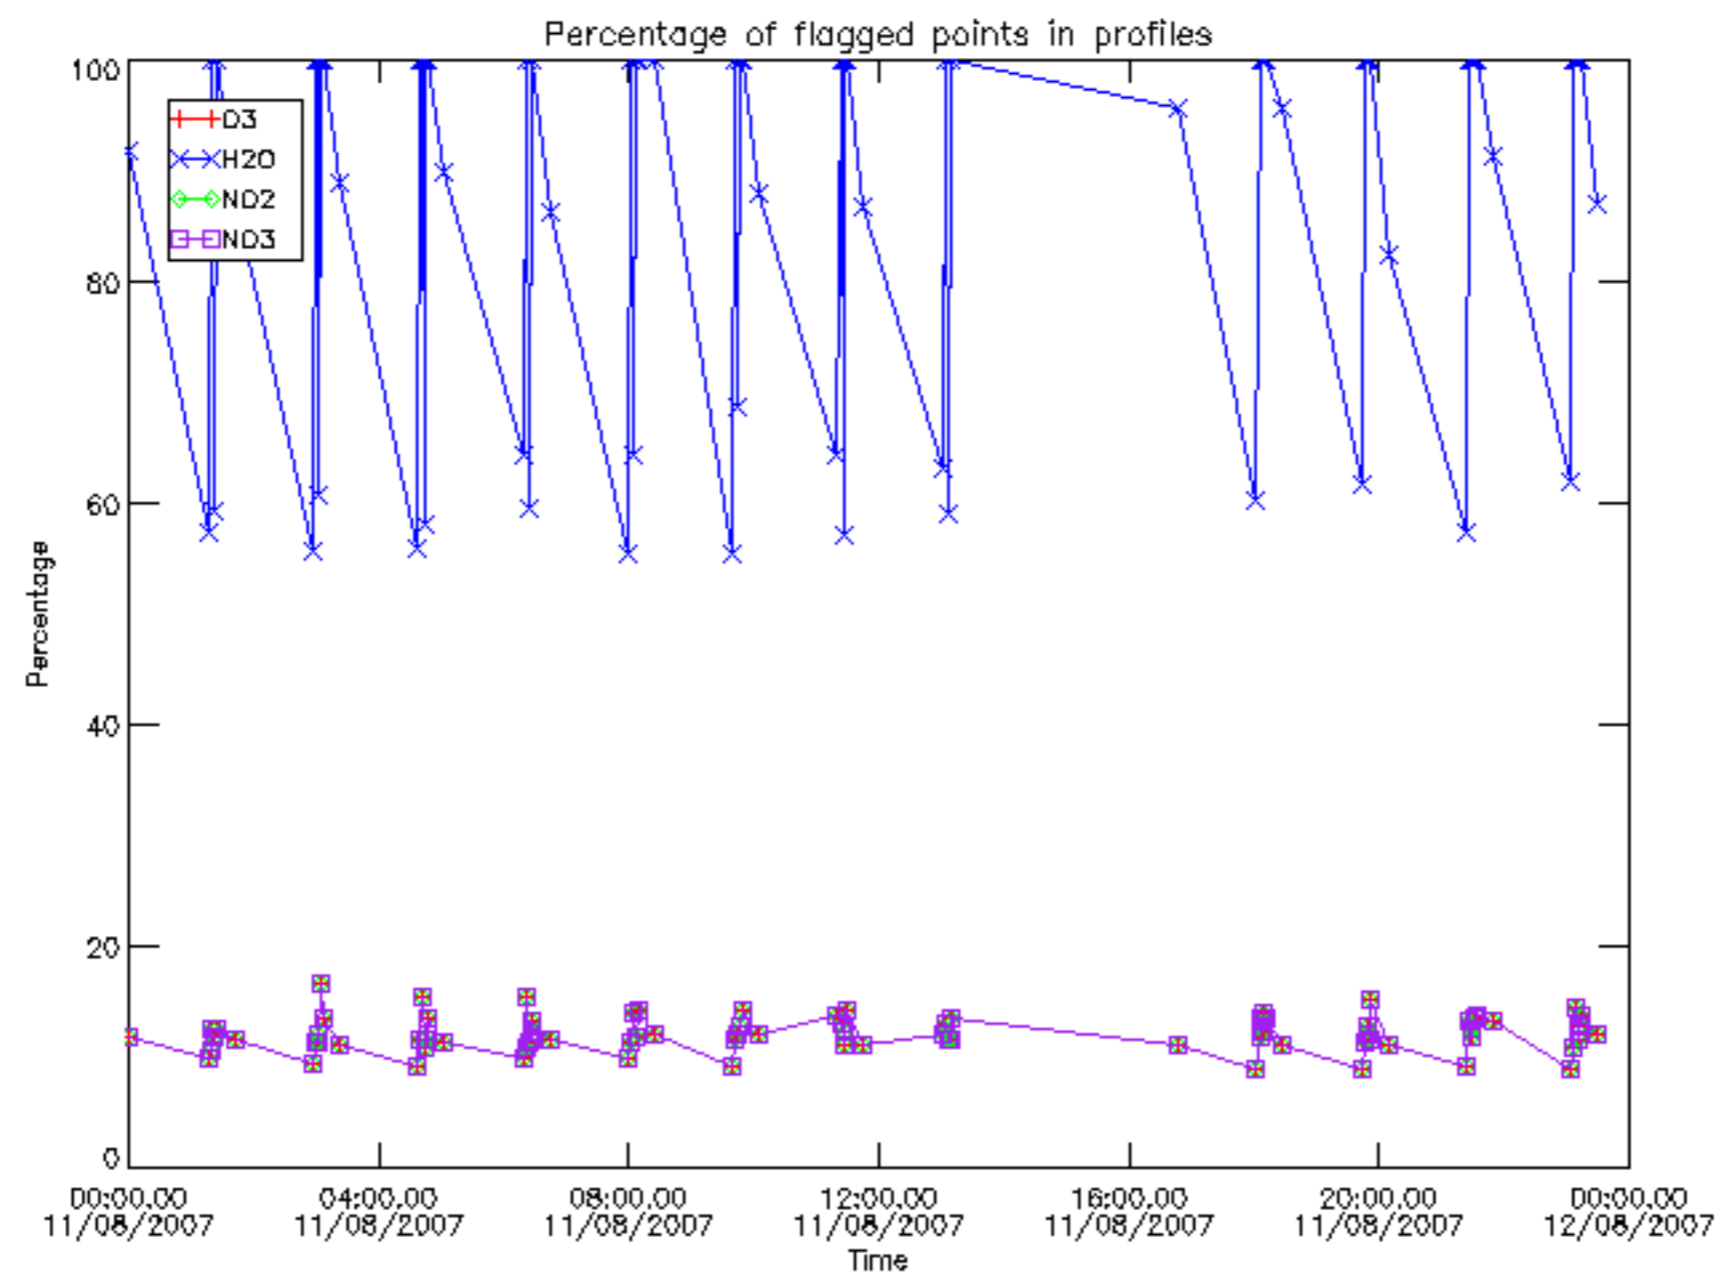

Percentage of flagged data per D3 profile

Percentage of flagged data per H2O profile