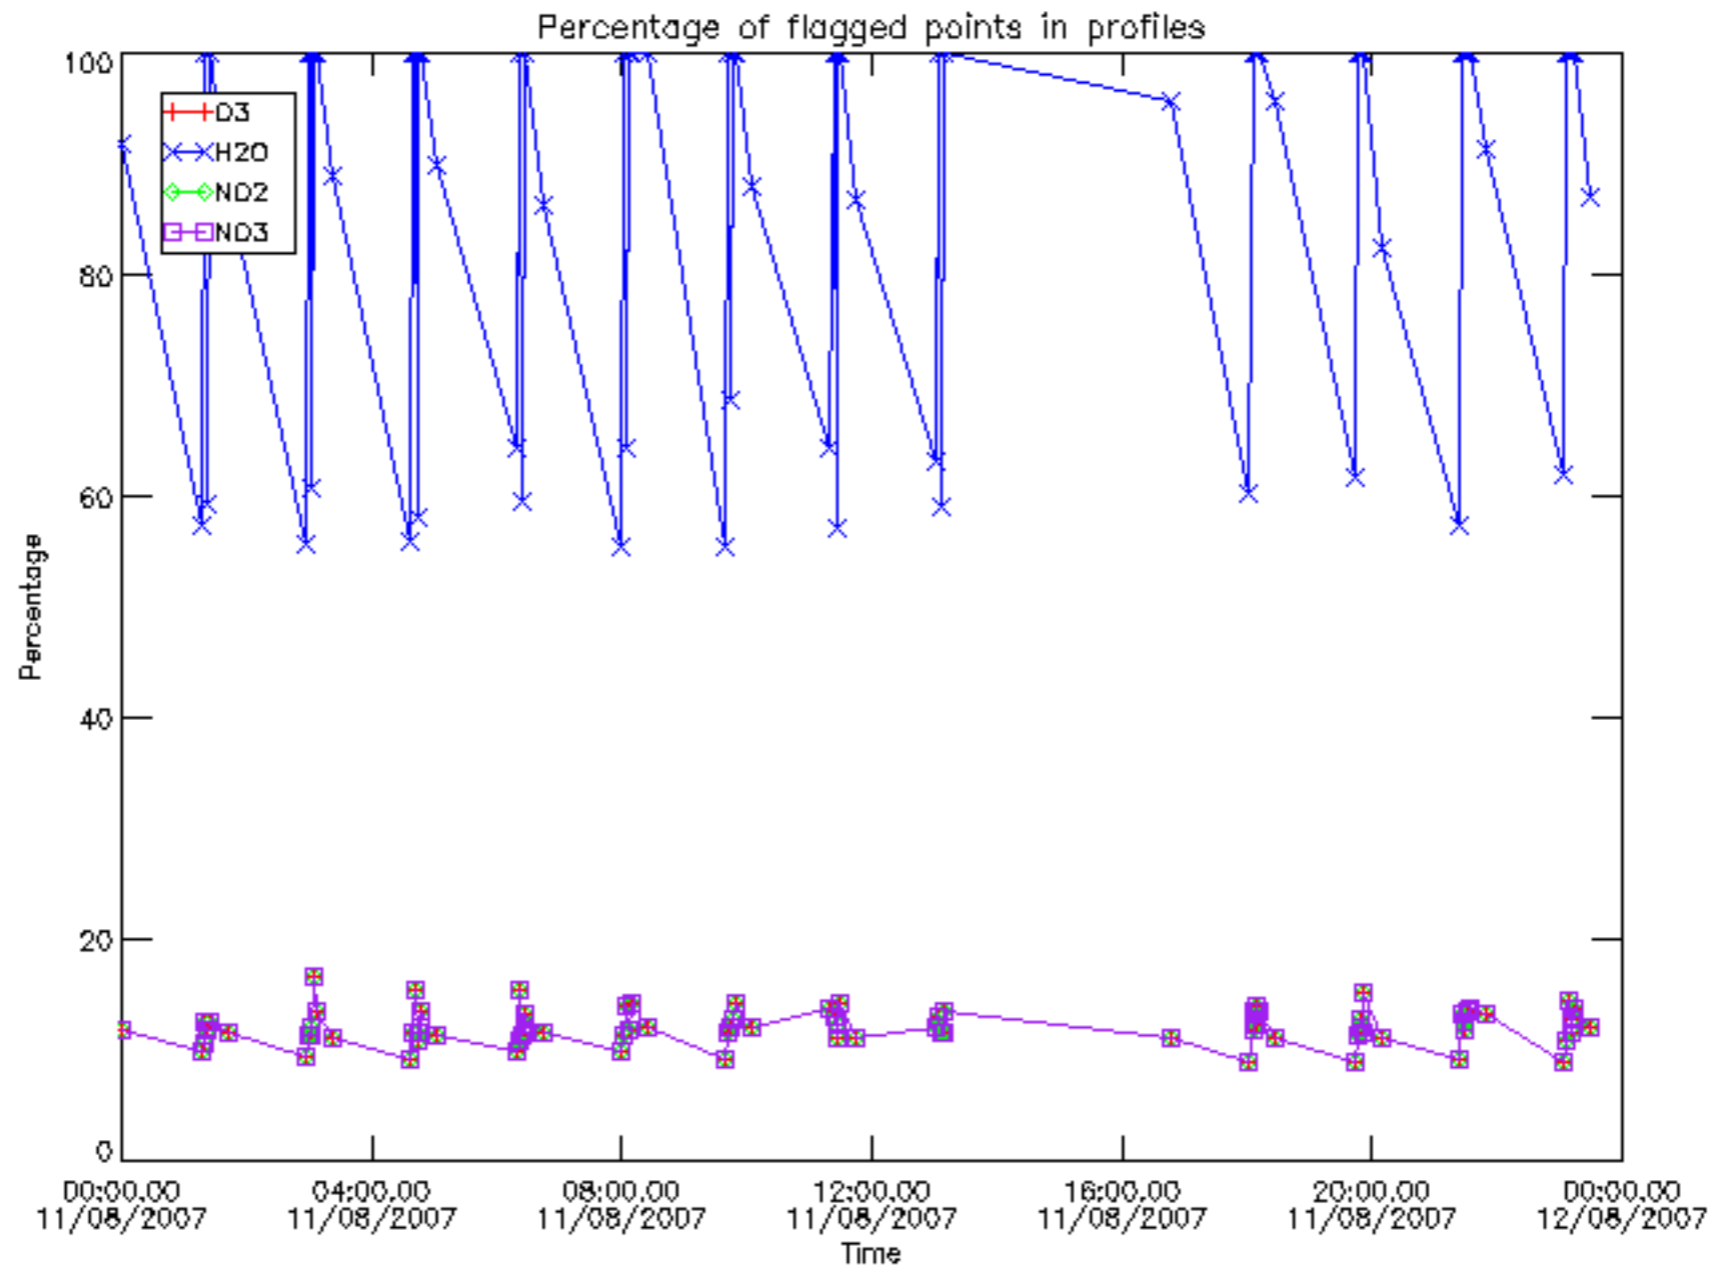

Percentage of flagged data per D3 profile

Percentage of flagged data per H2O profile