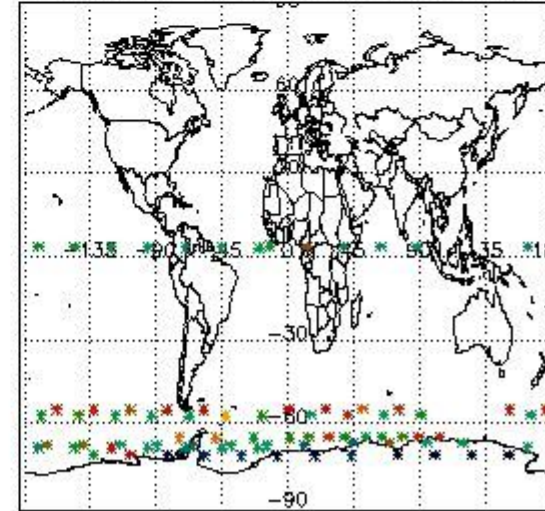

Percentage of flagged data per NO3 profile

4. Level 1 quality information per product

In this section it is plotted some information contained in the Quality Summary data set of the level 2 products that comes from the level 1b processing. Products without errors (error flag in the MPH set to "0") are used.

4.1 Plot quality information per product (time dependant) coming from level 1b processing

4.1.1 Plot level 1 quality information per product (time dependant): ENVISAT ASCENDING passes