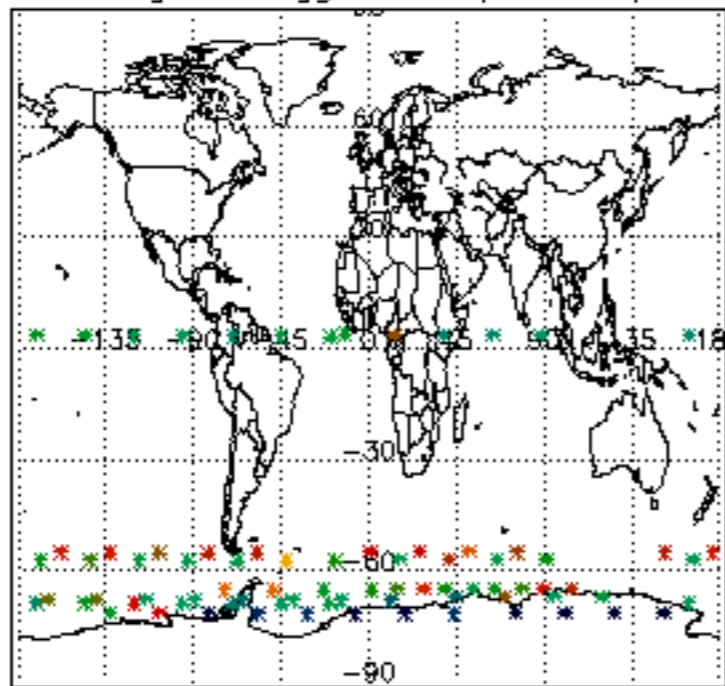

Percentage of flagged data per NO2 profile