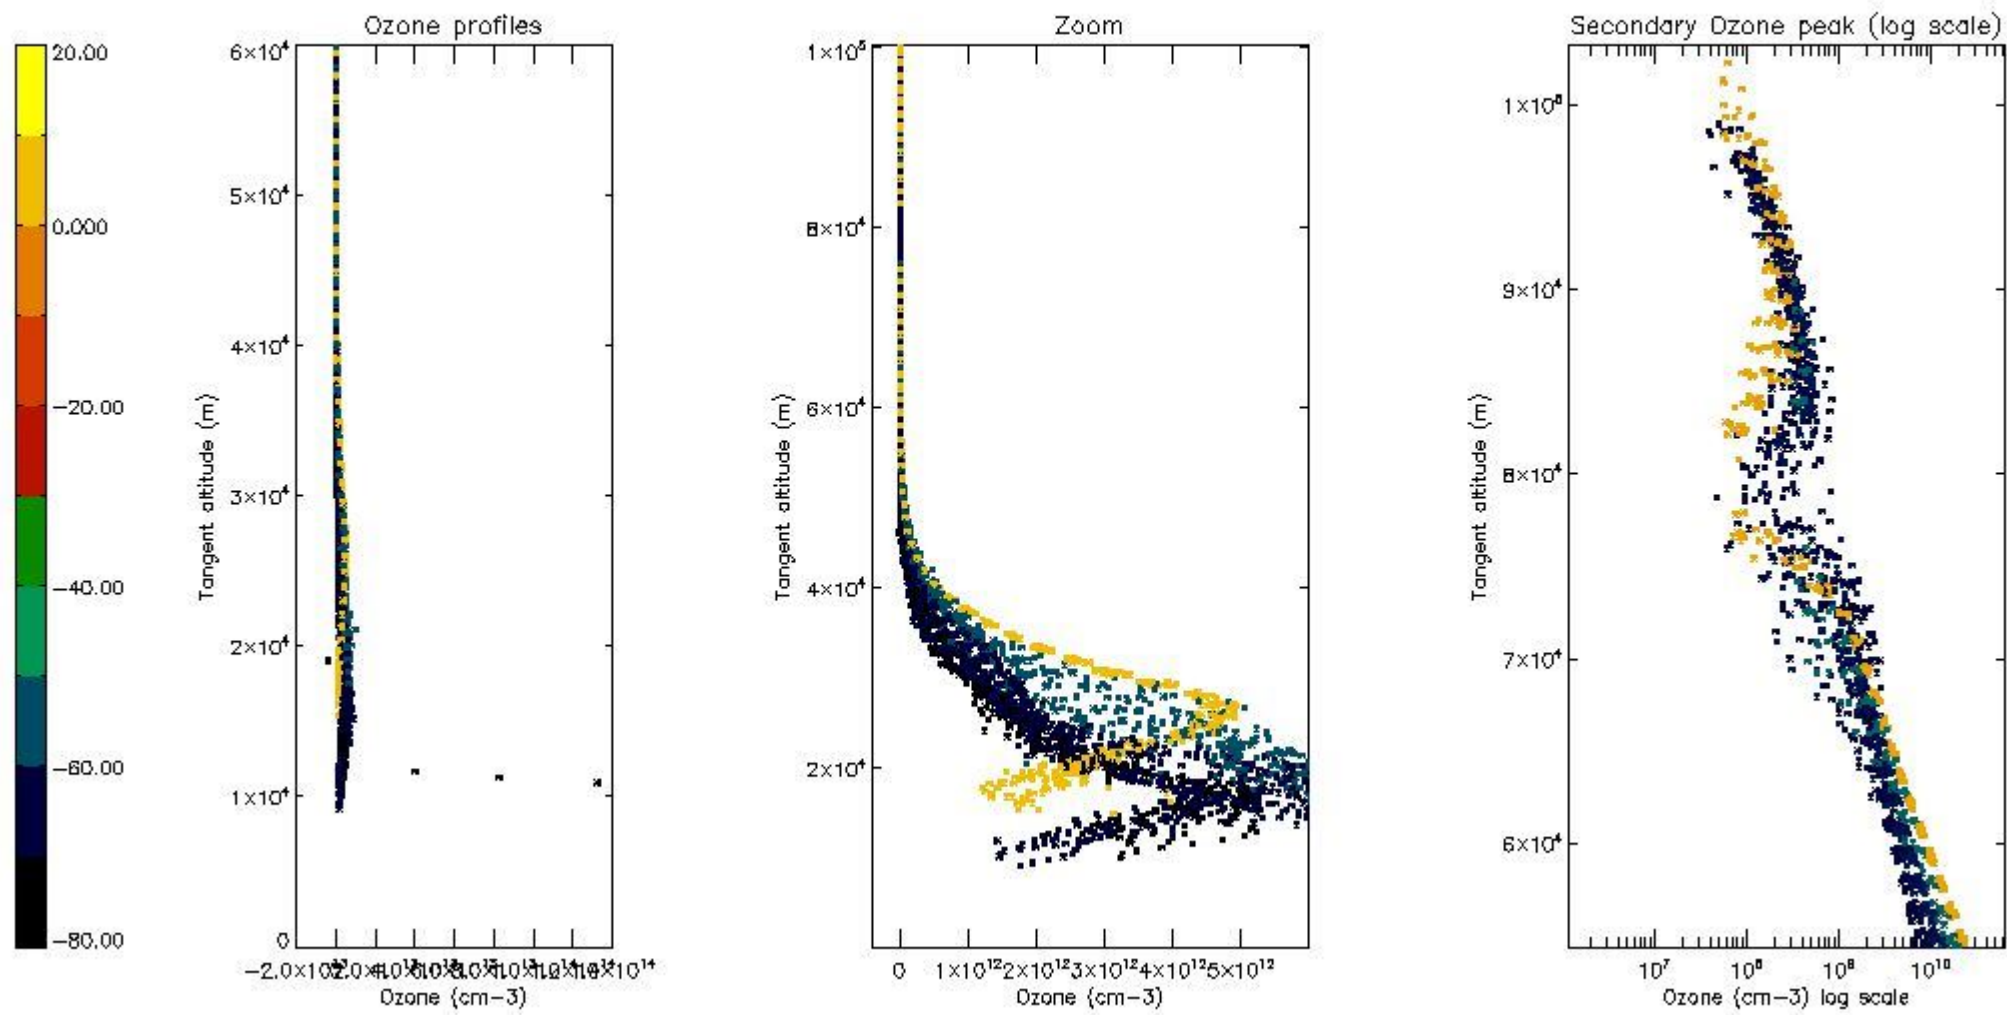

STD < 10	20
STD < 5	15

5.2 Plot ozone profiles for all STD (dark without errors)

The colorbar represents the latitude.

5.3 Plot ozone profiles where STD < 20% (dark without errors)

The colorbar represents the latitude.