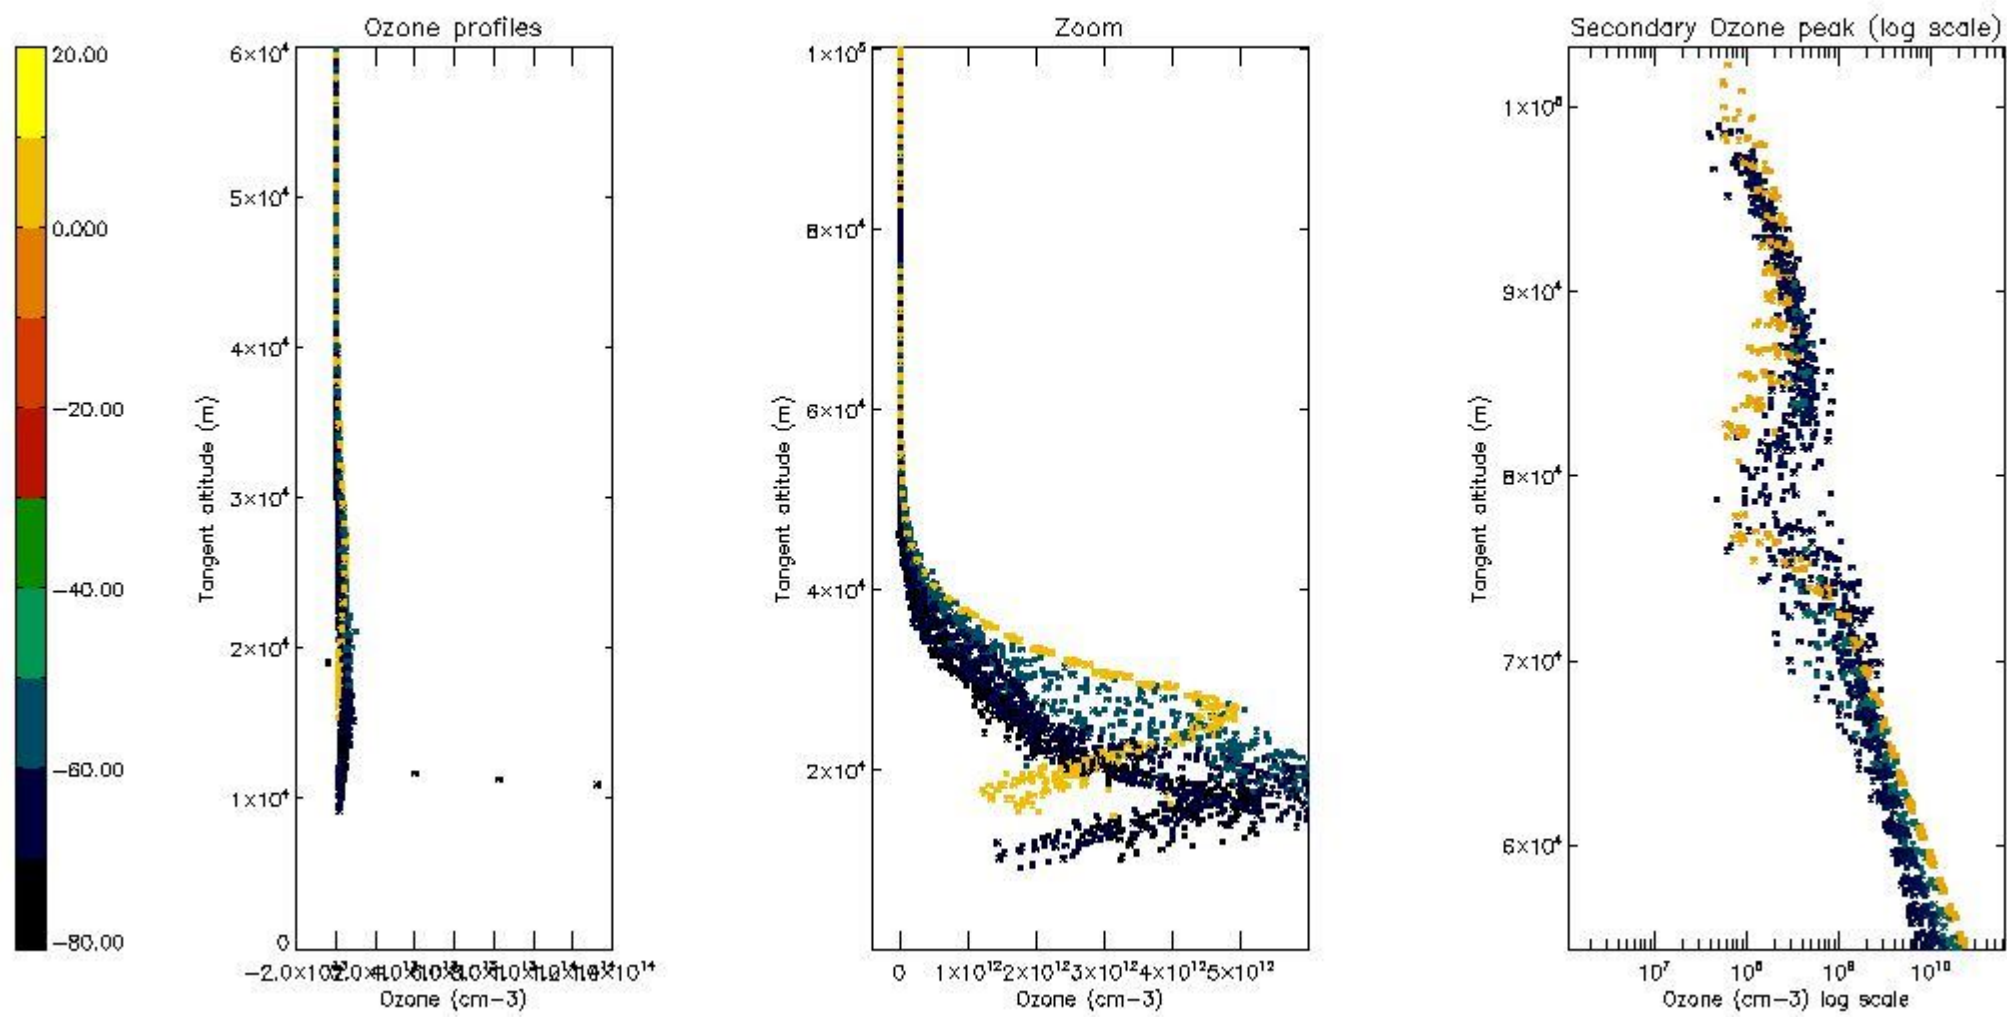

STD < 10	20
STD < 5	15

5.2 Plot ozone profiles for all STD (dark without errors)

The colorbar represents the latitude.

5.3 Plot ozone profiles where STD < 20% (dark without errors)

The colorbar represents the latitude.