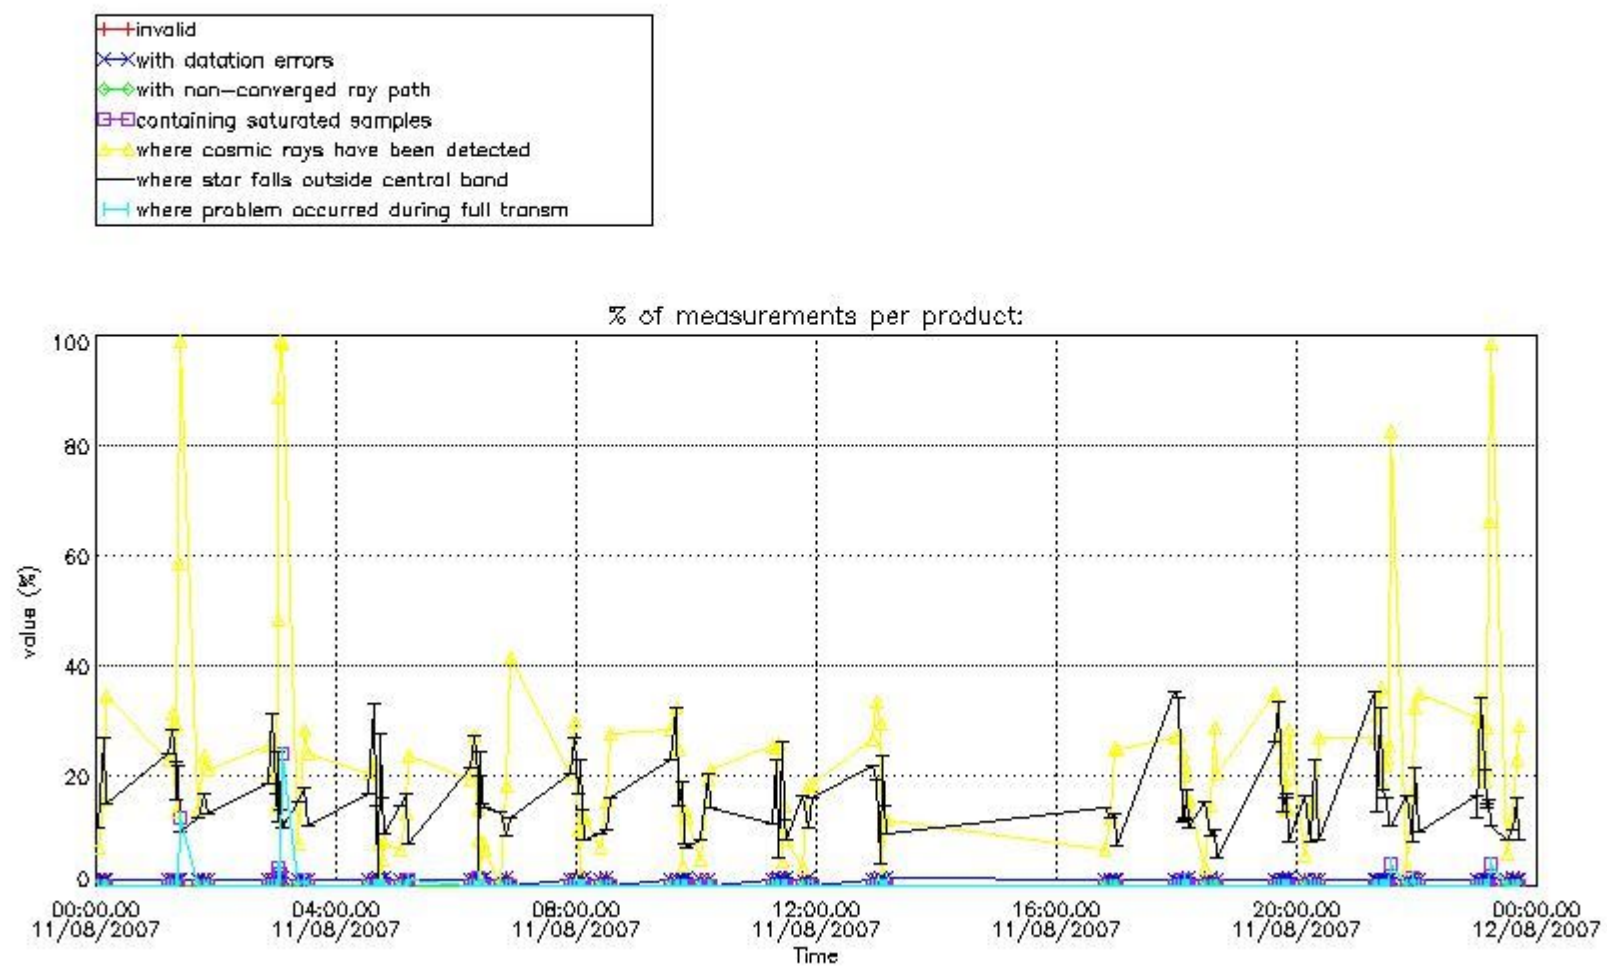

4.1.2 Plot level 1 quality information per product (time dependant): ENVI SAT DESCENDING passes