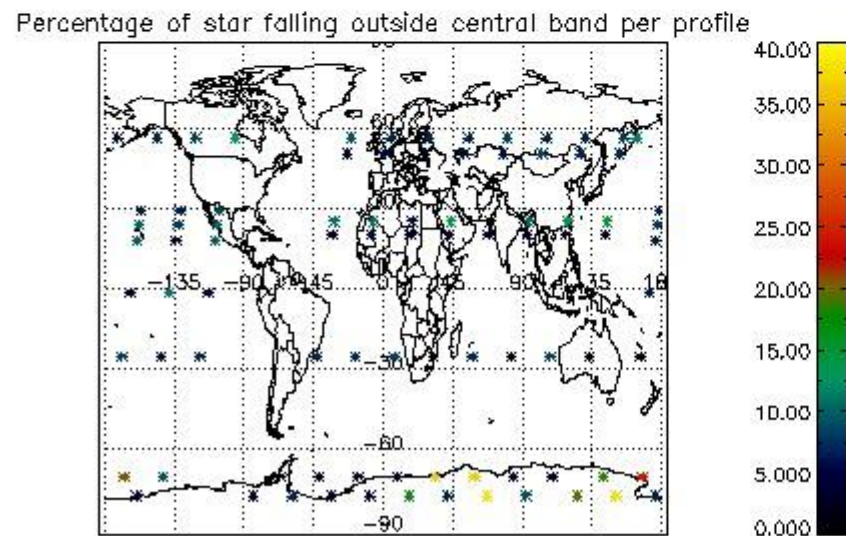

5. Trace gas profiles

5.1 Ozone statistics based on quality of products

The final quality of the products can be "measured" using the STD (Standard Deviation) attached to every point profile. This information is written to the parameter GOM_NL__2P/NL_LOCAL_SPECIES_DENSITY/o3_std of the level 2 products. The table below shows the statistics for given STD ranges.

The statistics are given with respect to the overall valid production:

- Products without fatal errors: GOM_NL__2P/MPH/PRODUCT_ERR=0
- Valid point profile: GOM_NL__2P/NL_LOCAL_SPECIES_DENSITY/pcd(0)=0

The 'Criteria' is applied to valid points of dark limb products:

- Products in dark limb illumination condition: GOM_NL__2P/NL_SUMMARY_QUALITY/obs_ill_cond=0
- Products without fatal errors: GOM_NL__2P/MPH/PRODUCT_ERR=0
- Valid point profile: GOM_NL__2P/NL_LOCAL_SPECIES_DENSITY/pcd(0)=0

So, the table below shows the percentage of dark limb and valid observations for each criteria with respect to the overall valid daily observations.

Criteria	% of total production
All STD	41
STD < 20	25