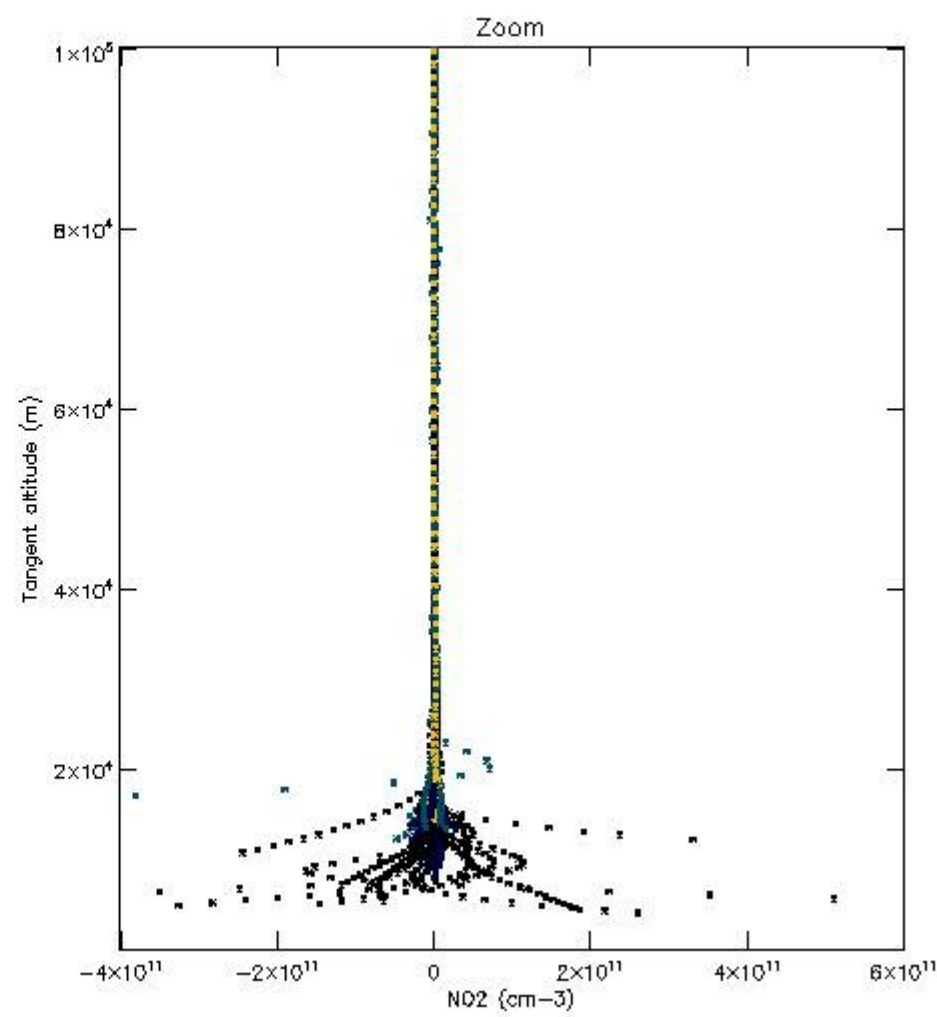

5.7 Plot NO3 profiles for all STD (dark without errors)

The colorbar represents the latitude.