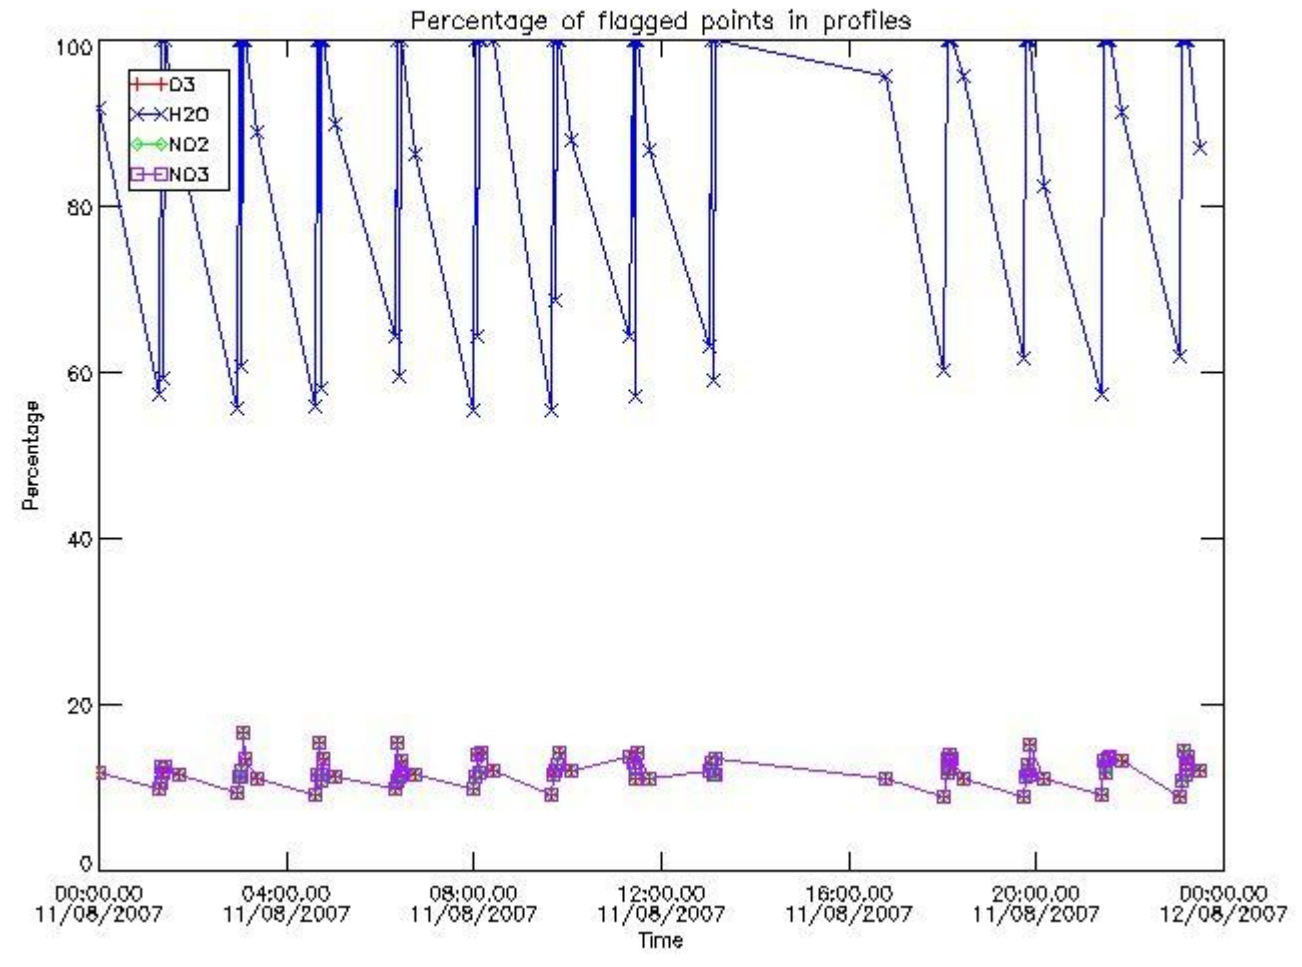

3. Quality information per product

In this section it is plotted some information contained in the Quality Summary data set of

the level 2 products. Only products in dark limb conditions and without errors (error flag in the MPH set to "0") are used.

3.1 Plot quality information per product (time dependant)

3.2 Plot quality information per product (world map)