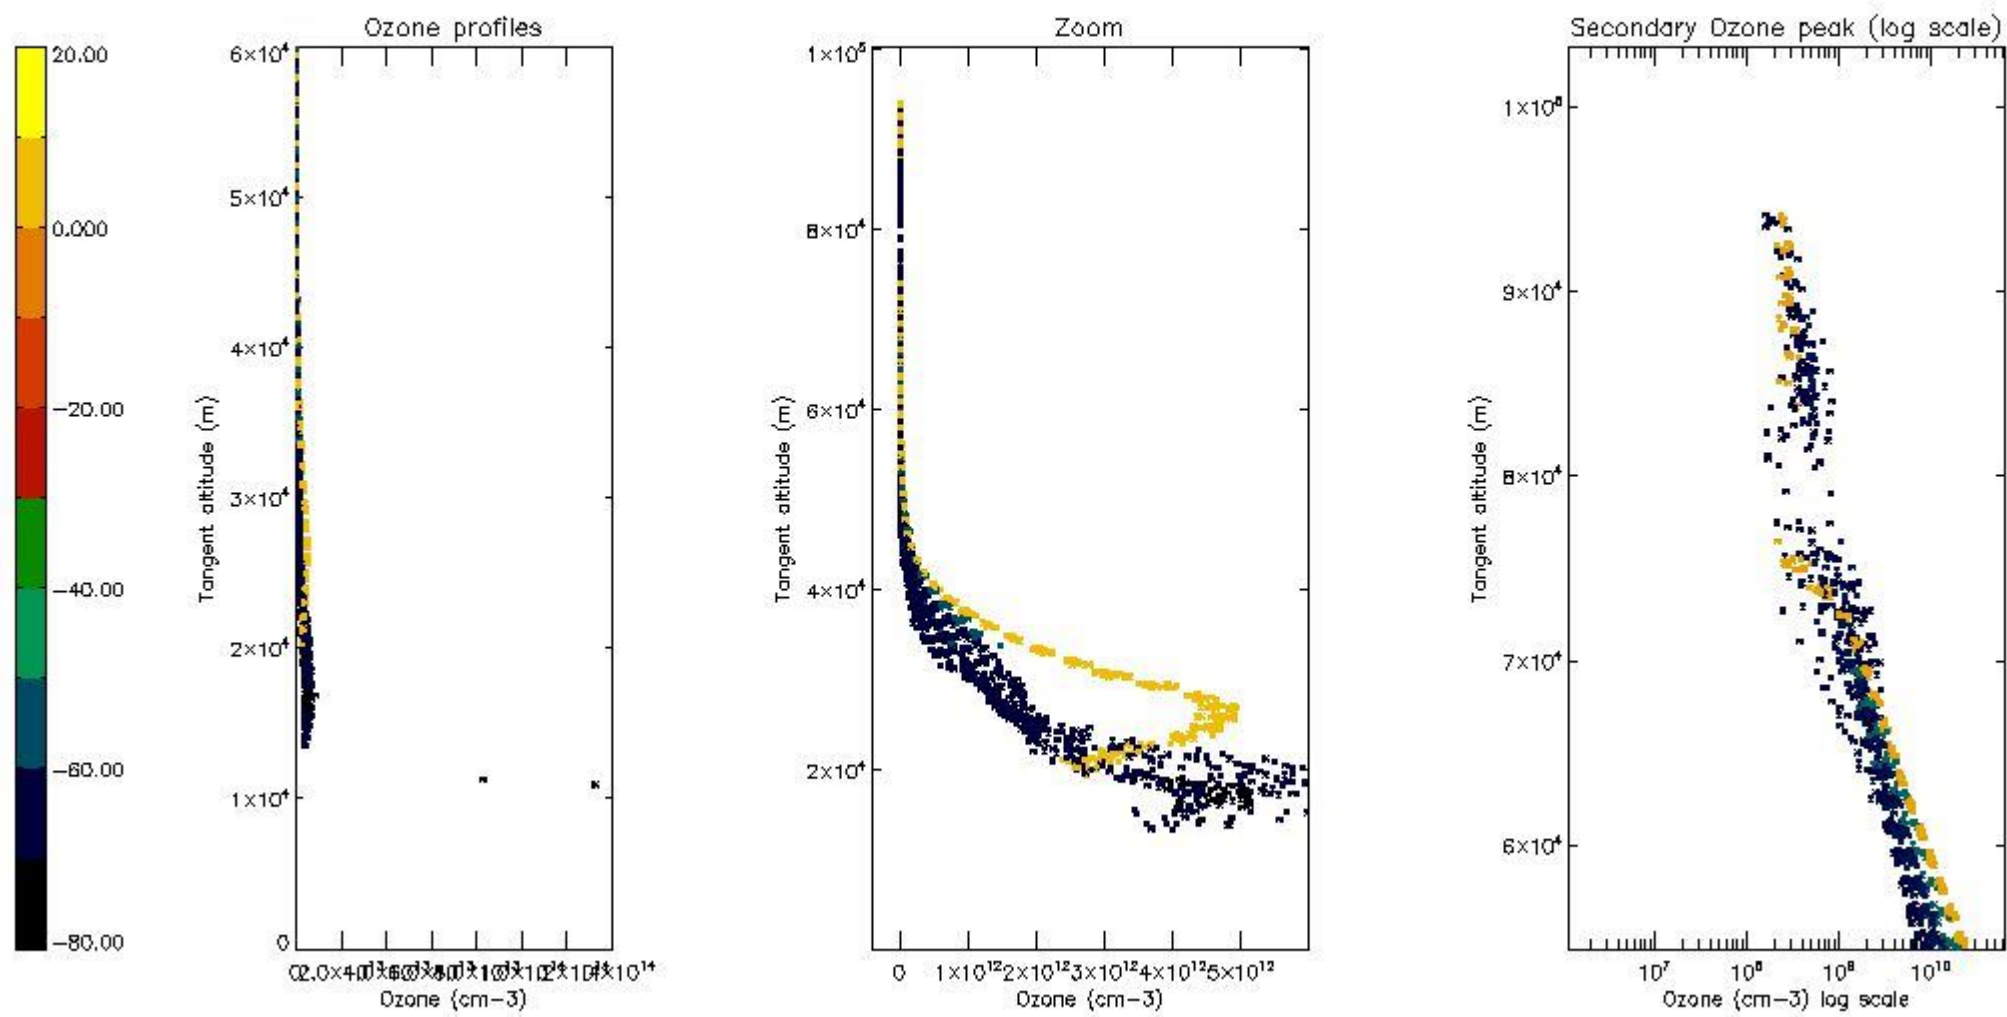

5.6 Plot NO₂ profiles for all STD (dark without errors)

The colorbar represents the latitude.