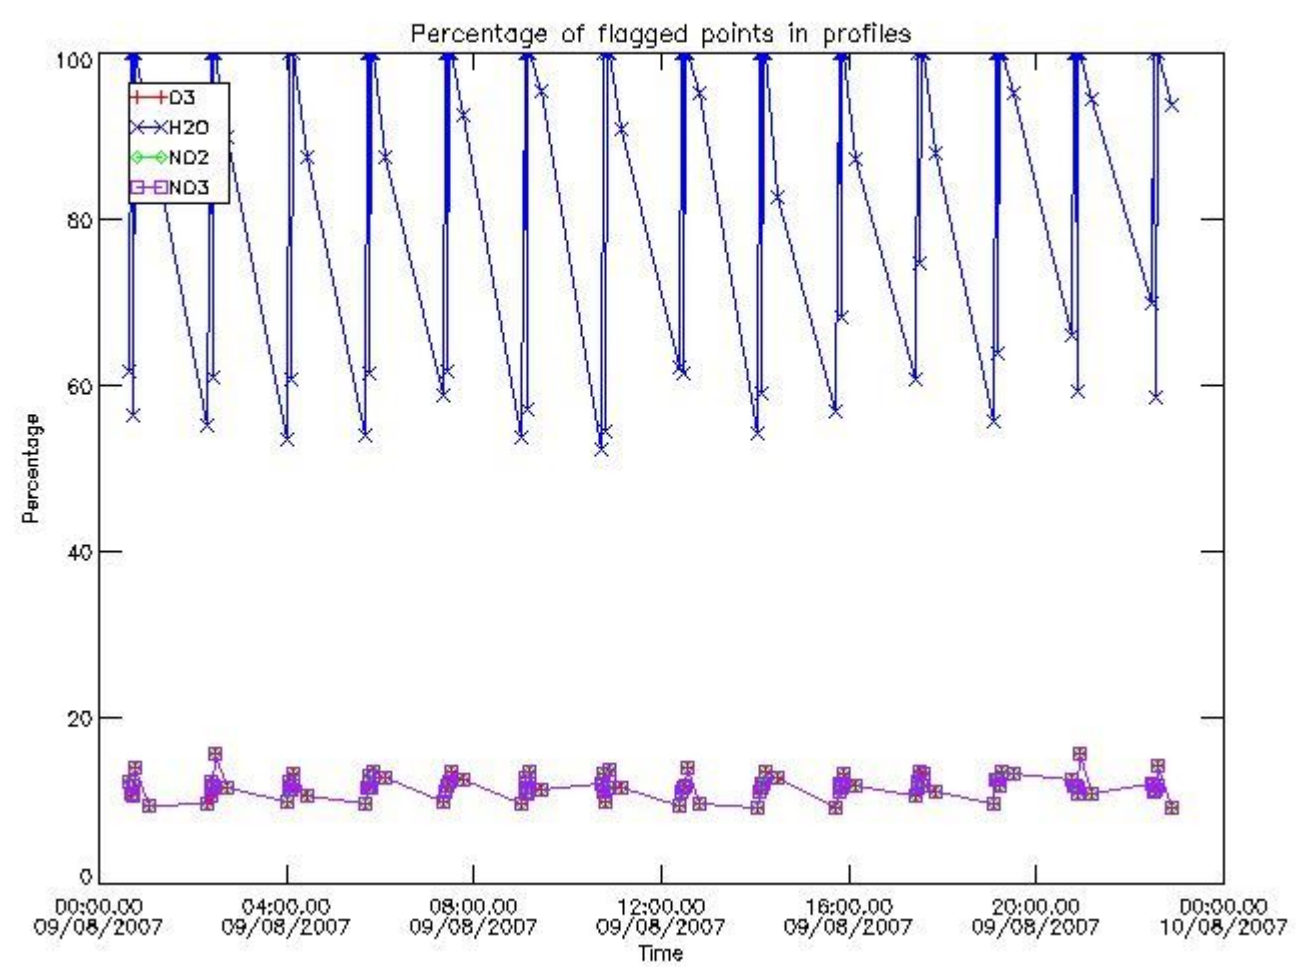

3. Quality information per product

In this section it is plotted some information contained in the Quality Summary data set of the level 2 products. Only products in dark limb conditions and without errors (error flag in the MPH set to "0") are used.

3.1 Plot quality information per product (time dependant)

3.2 Plot quality information per product (world map)