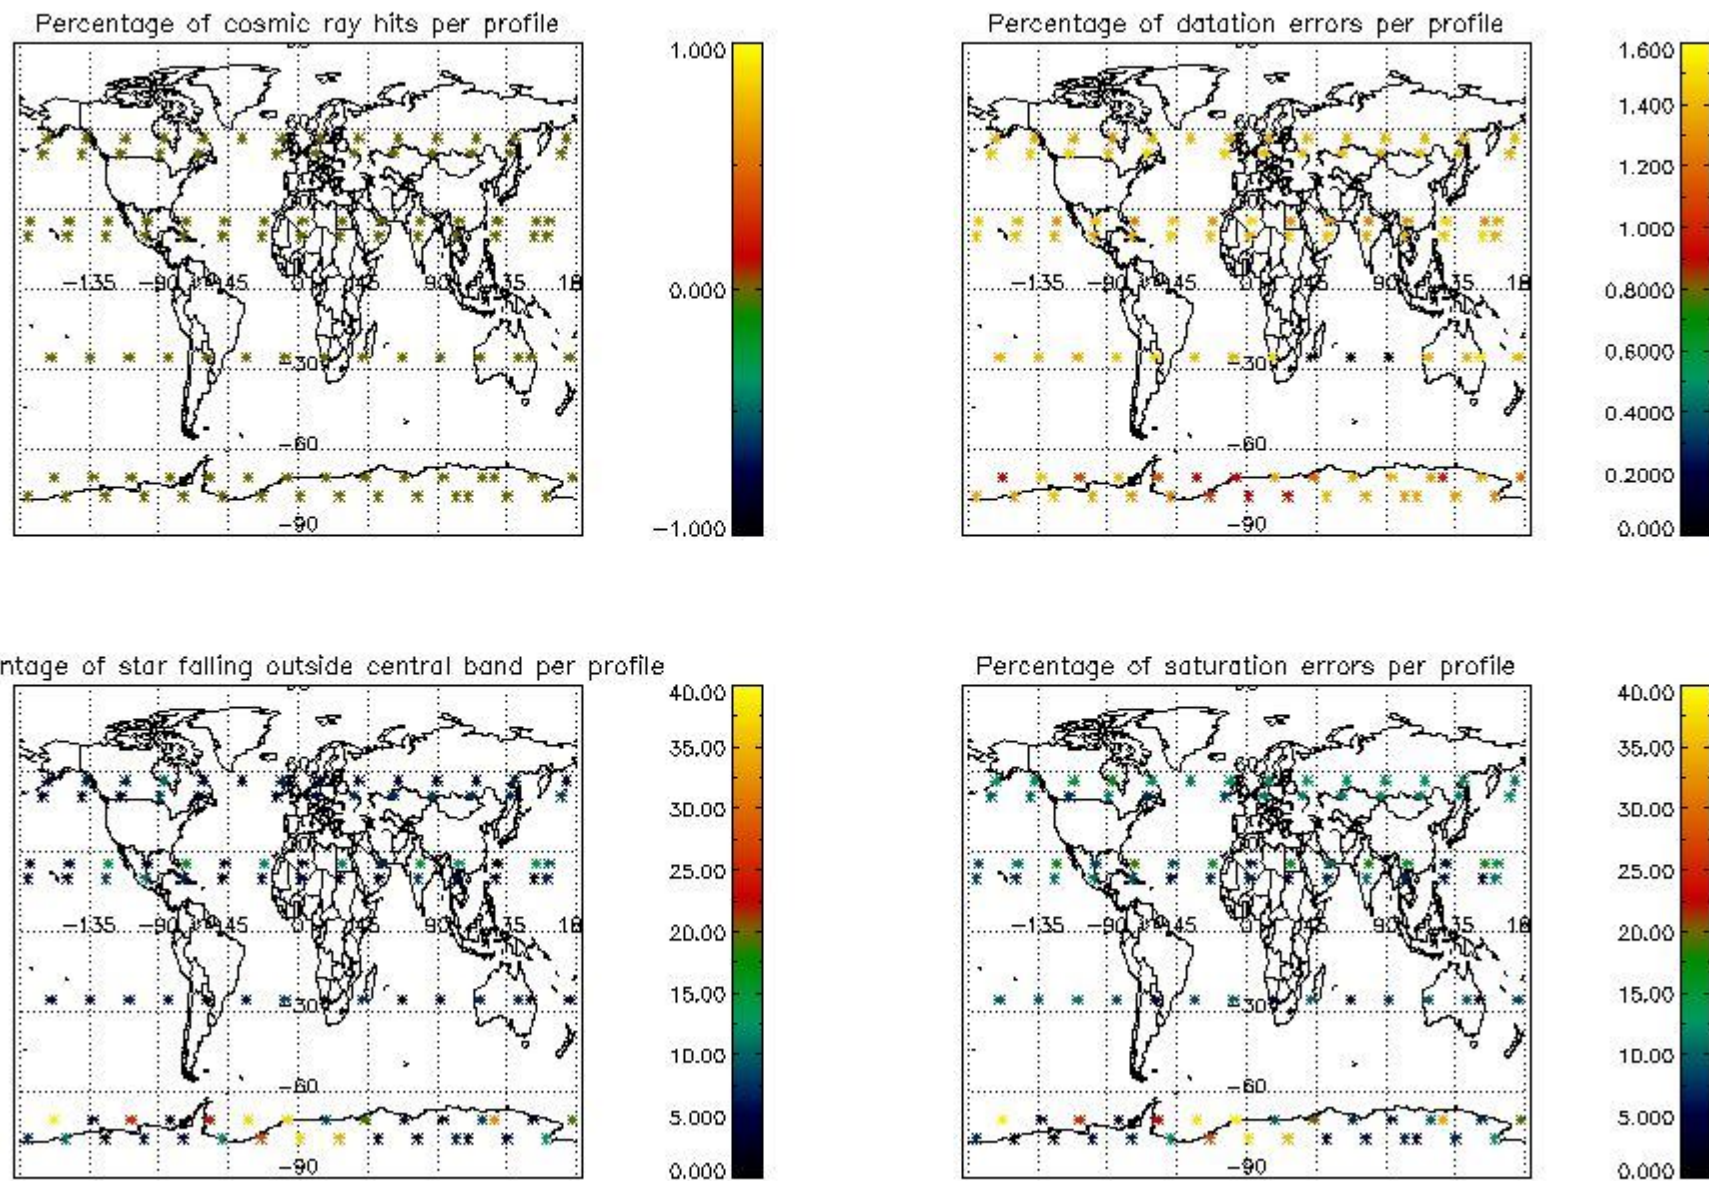

4.2.2 Plot level 1 quality information per product (world map): ENVISAT DESCENDING passes

5. Trace gas profiles

5.1 Ozone statistics based on quality of products

The final quality of the products can be "measured" using the STD (Standard Deviation) attached to every point profile. This information is written to the parameter GOM_NL__2P/NL_LOCAL_SPECIES_DENSITY/o3_std of the level 2 products. The table below shows the statistics for given STD ranges.

The statistics are given with respect to the overall valid production:

- Products without fatal errors: GOM_NL__2P/MPH/PRODUCT_ERR=0
- Valid point profile: GOM_NL__2P/NL_LOCAL_SPECIES_DENSITY/pcd(0)=0

The 'Criteria' is applied to valid points of dark limb products:

- Products in dark limb illumination condition: GOM_NL__2P/NL_SUMMARY_QUALITY/obs_ill_cond=0
- Products without fatal errors: GOM_NL__2P/MPH/PRODUCT_ERR=0
- Valid point profile: GOM_NL__2P/NL_LOCAL_SPECIES_DENSITY/pcd(0)=0

So, the table below shows the percentage of dark limb and valid observations for each criteria with respect to the overall valid daily observations.

Criteria	% of total production
All STD	45
STD < 20	27