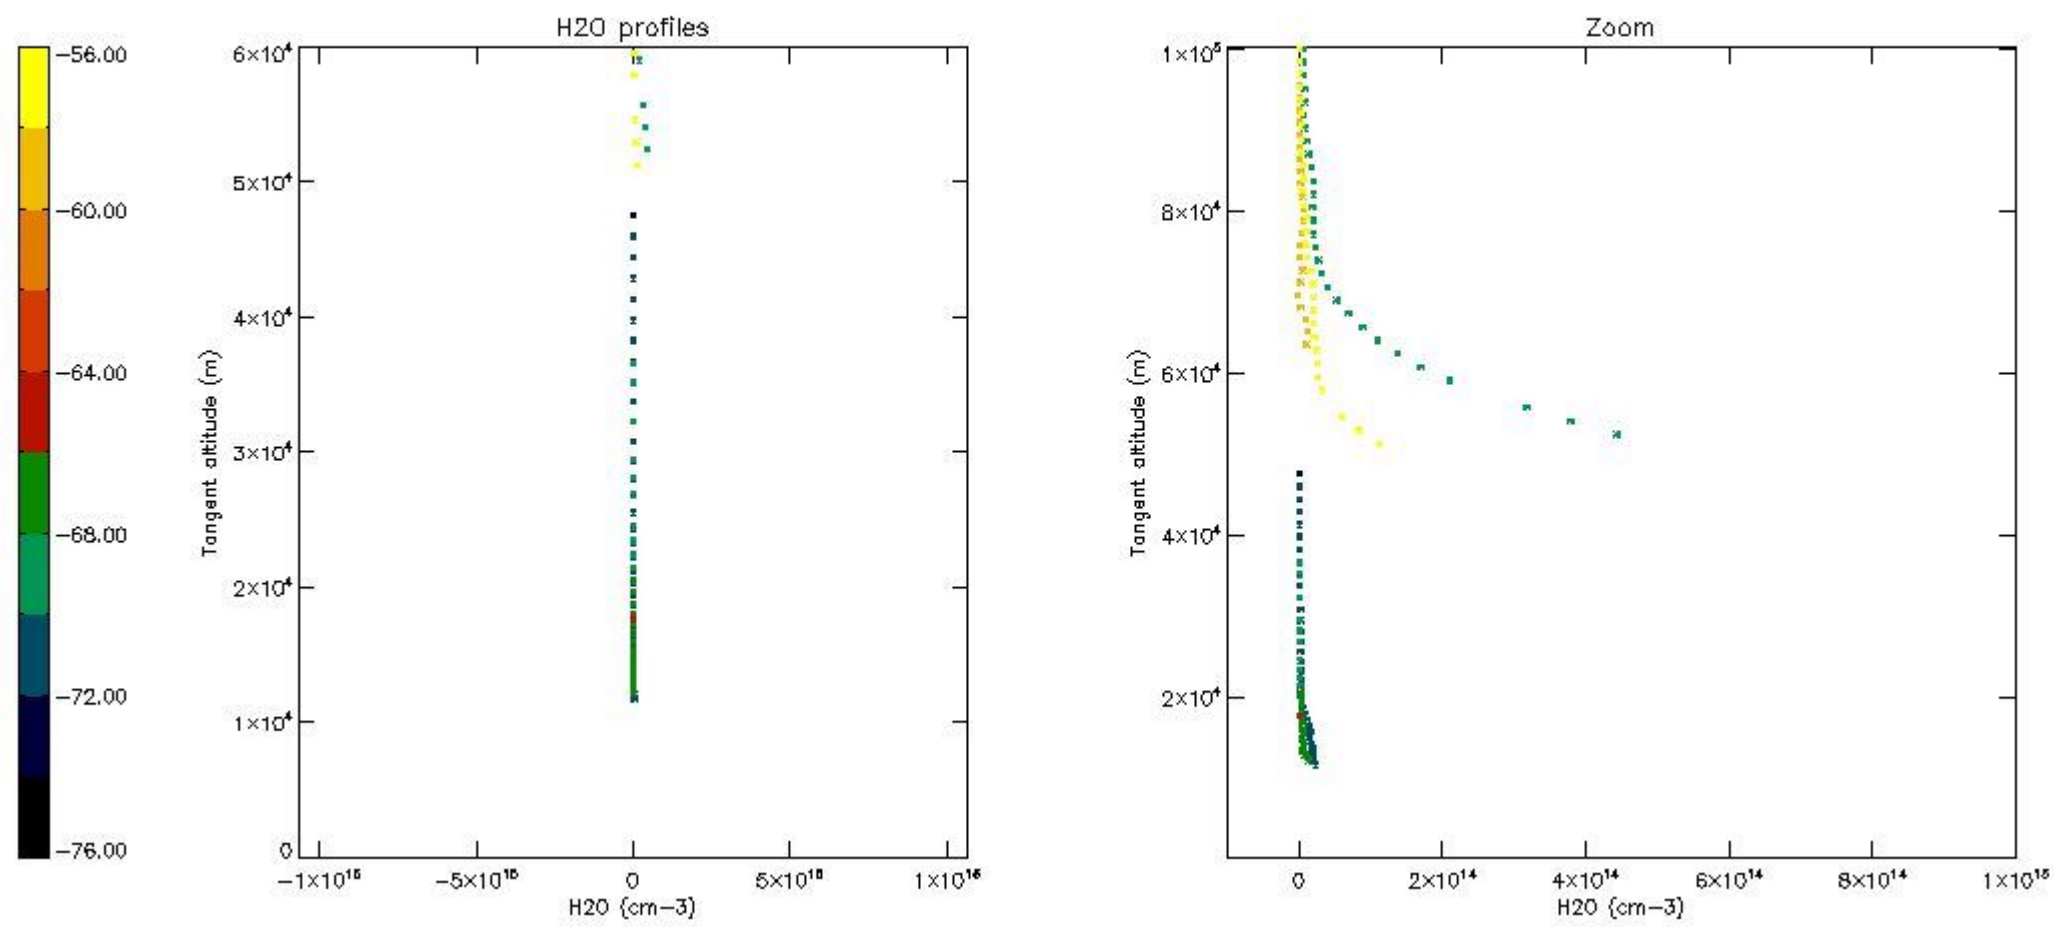

6. Auxiliary Data Files used for the production reported in section 2

The number reported in the third column indicates since which file (see list in section 2) the corresponding auxiliary file has been used. The fourth column is the date of those product files.

Type	Auxiliary Filename	Used since product	Used since product date
INST_PHYS_CHARACTERISTICS	GOM_INS_AXVIEC20091111_143220_20030716_120000_20500101_000000	1	09-AUG-2007 00:00:17
LEVEL-2_PROC_CONFIG	GOM_PR2_AXVIEC20091111_152718_20020301_000000_20500101_000000	1	09-AUG-2007 00:00:17
CROSS_SECTIONS_FILE	GOM_CRS_AXVIEC20091111_154832_20020301_000000_20500101_000000	1	09-AUG-2007 00:00:17