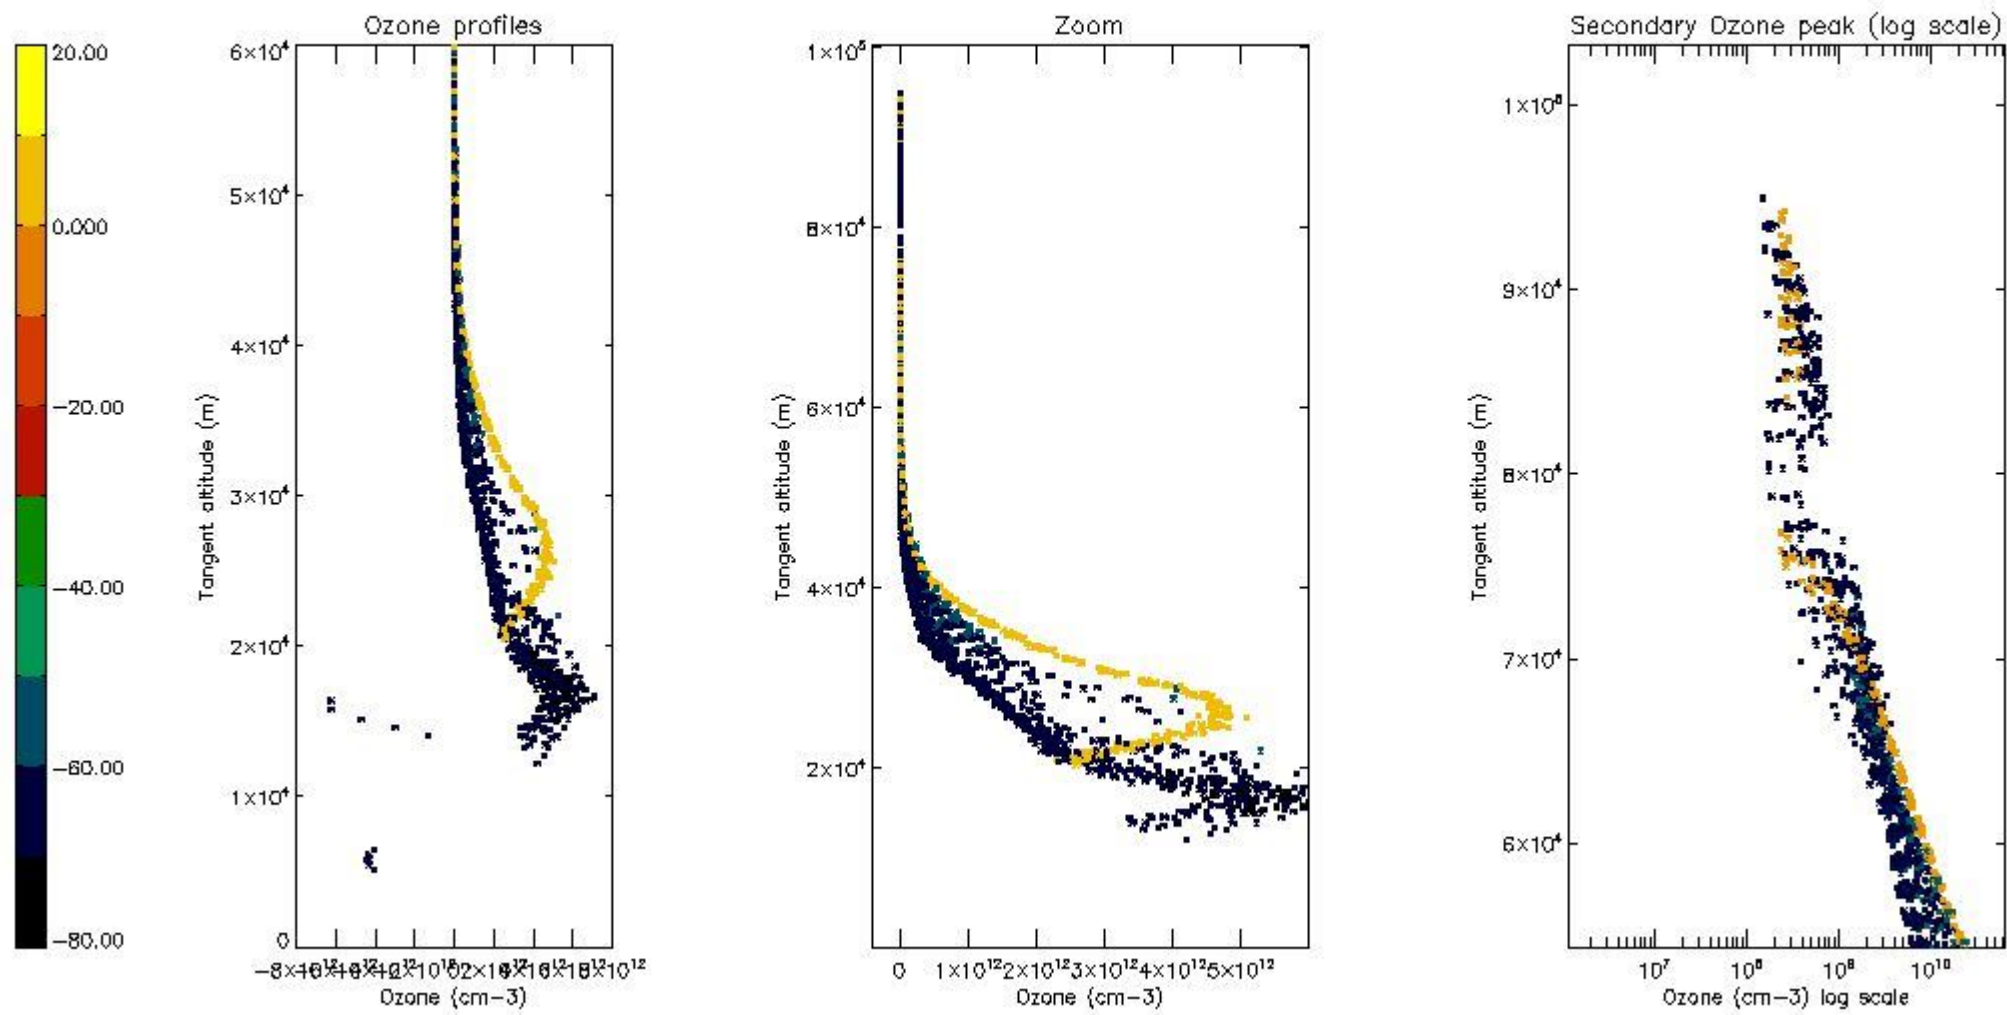

So, the table below shows the percentage of dark limb and valid observations for each criteria with respect to the overall valid daily observations.

Criteria	% of total production
All STD	45
STD < 20	27

STD < 10	22
STD < 5	16

5.2 Plot ozone profiles for all STD (dark without errors)

The colorbar represents the latitude.

5.3 Plot ozone profiles where STD < 20% (dark without errors)

The colorbar represents the latitude.

5.4 Plot ozone profiles where STD < 10% (dark without errors)

The colorbar represents the latitude.

5.5 Plot ozone profiles where STD < 5% (dark without errors)

The colorbar represents the latitude.

5.6 Plot NO₂ profiles for all STD (dark without errors)

The colorbar represents the latitude.

5.7 Plot NO3 profiles for all STD (dark without errors)

The colorbar represents the latitude.

5.8 Plot H₂O profiles for all STD (only for occultations of stars 1,2,3,4,13,14,16,26,63 dark without errors)