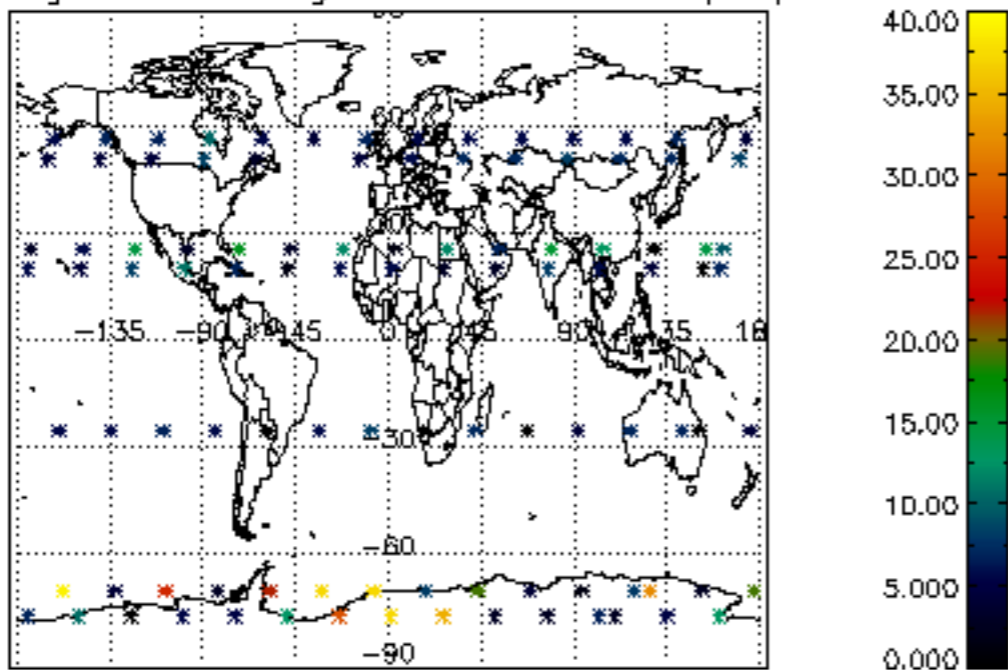

Percentage of star falling outside central band per profile