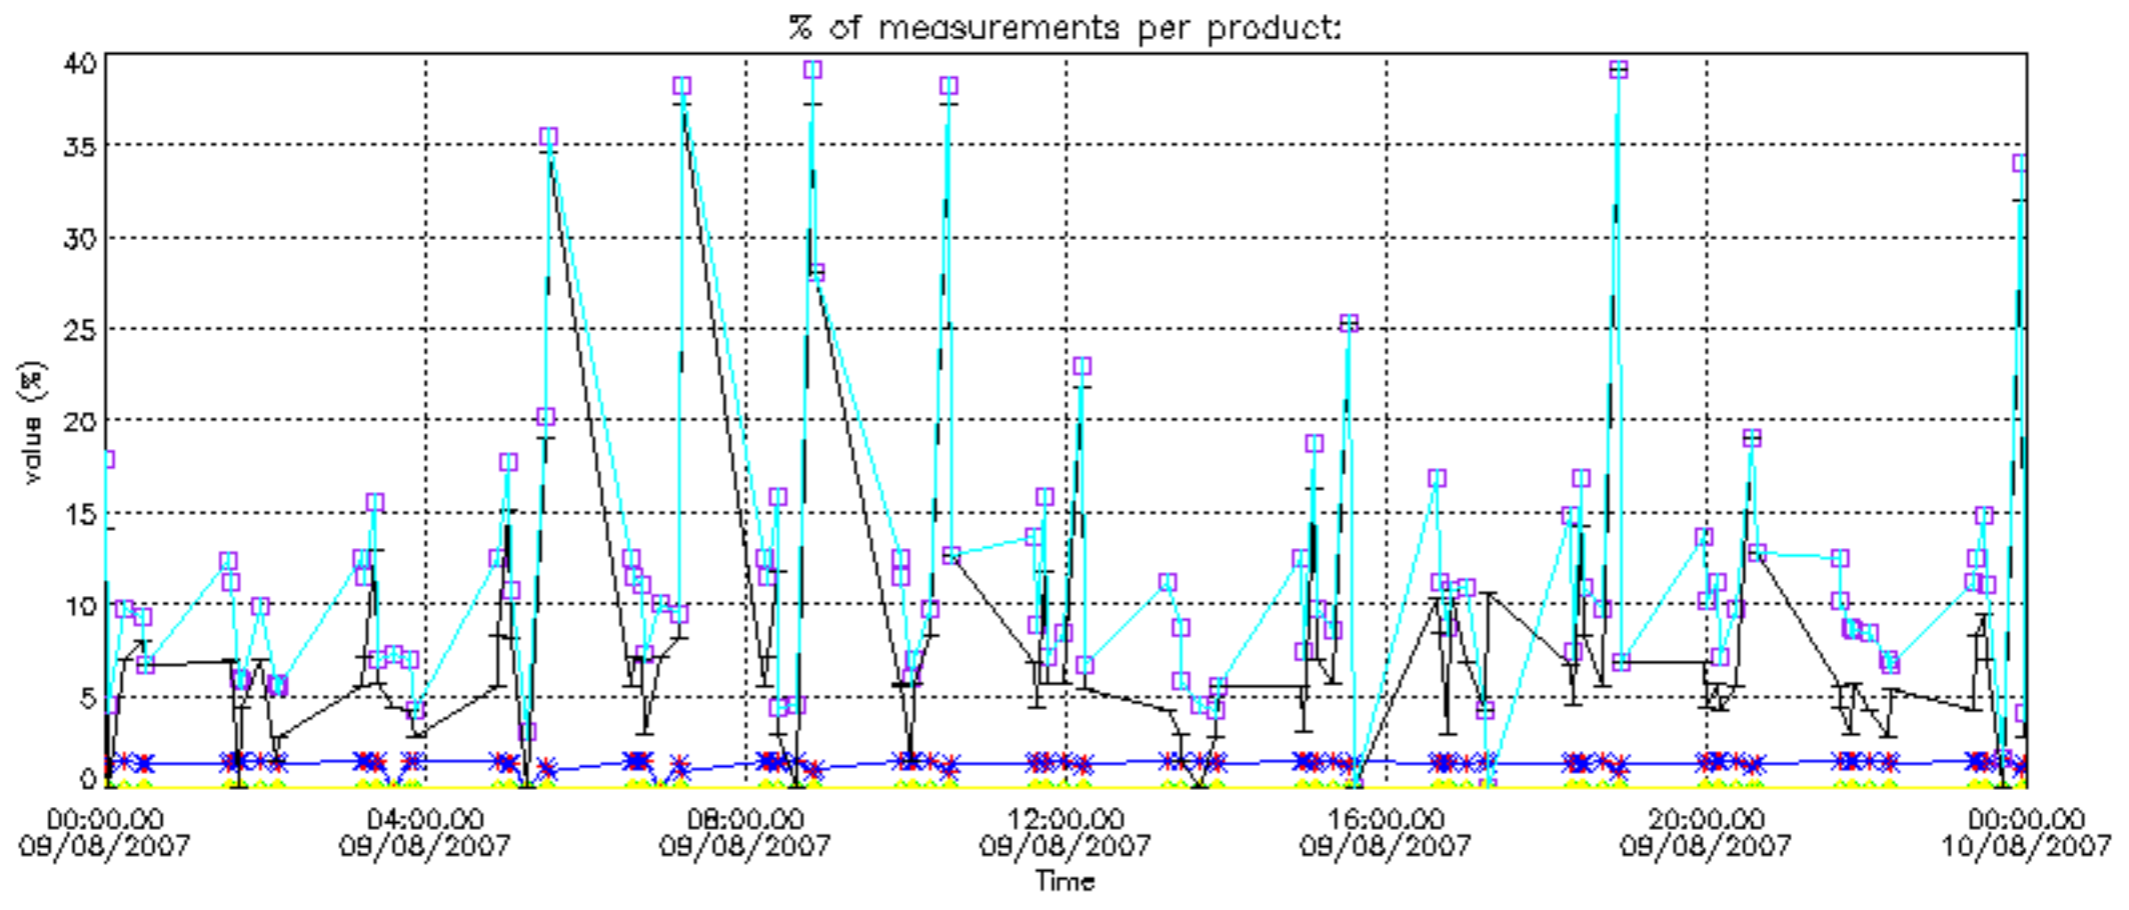

Percentage of cosmic ray hits per profile

Percentage of datation errors per profile