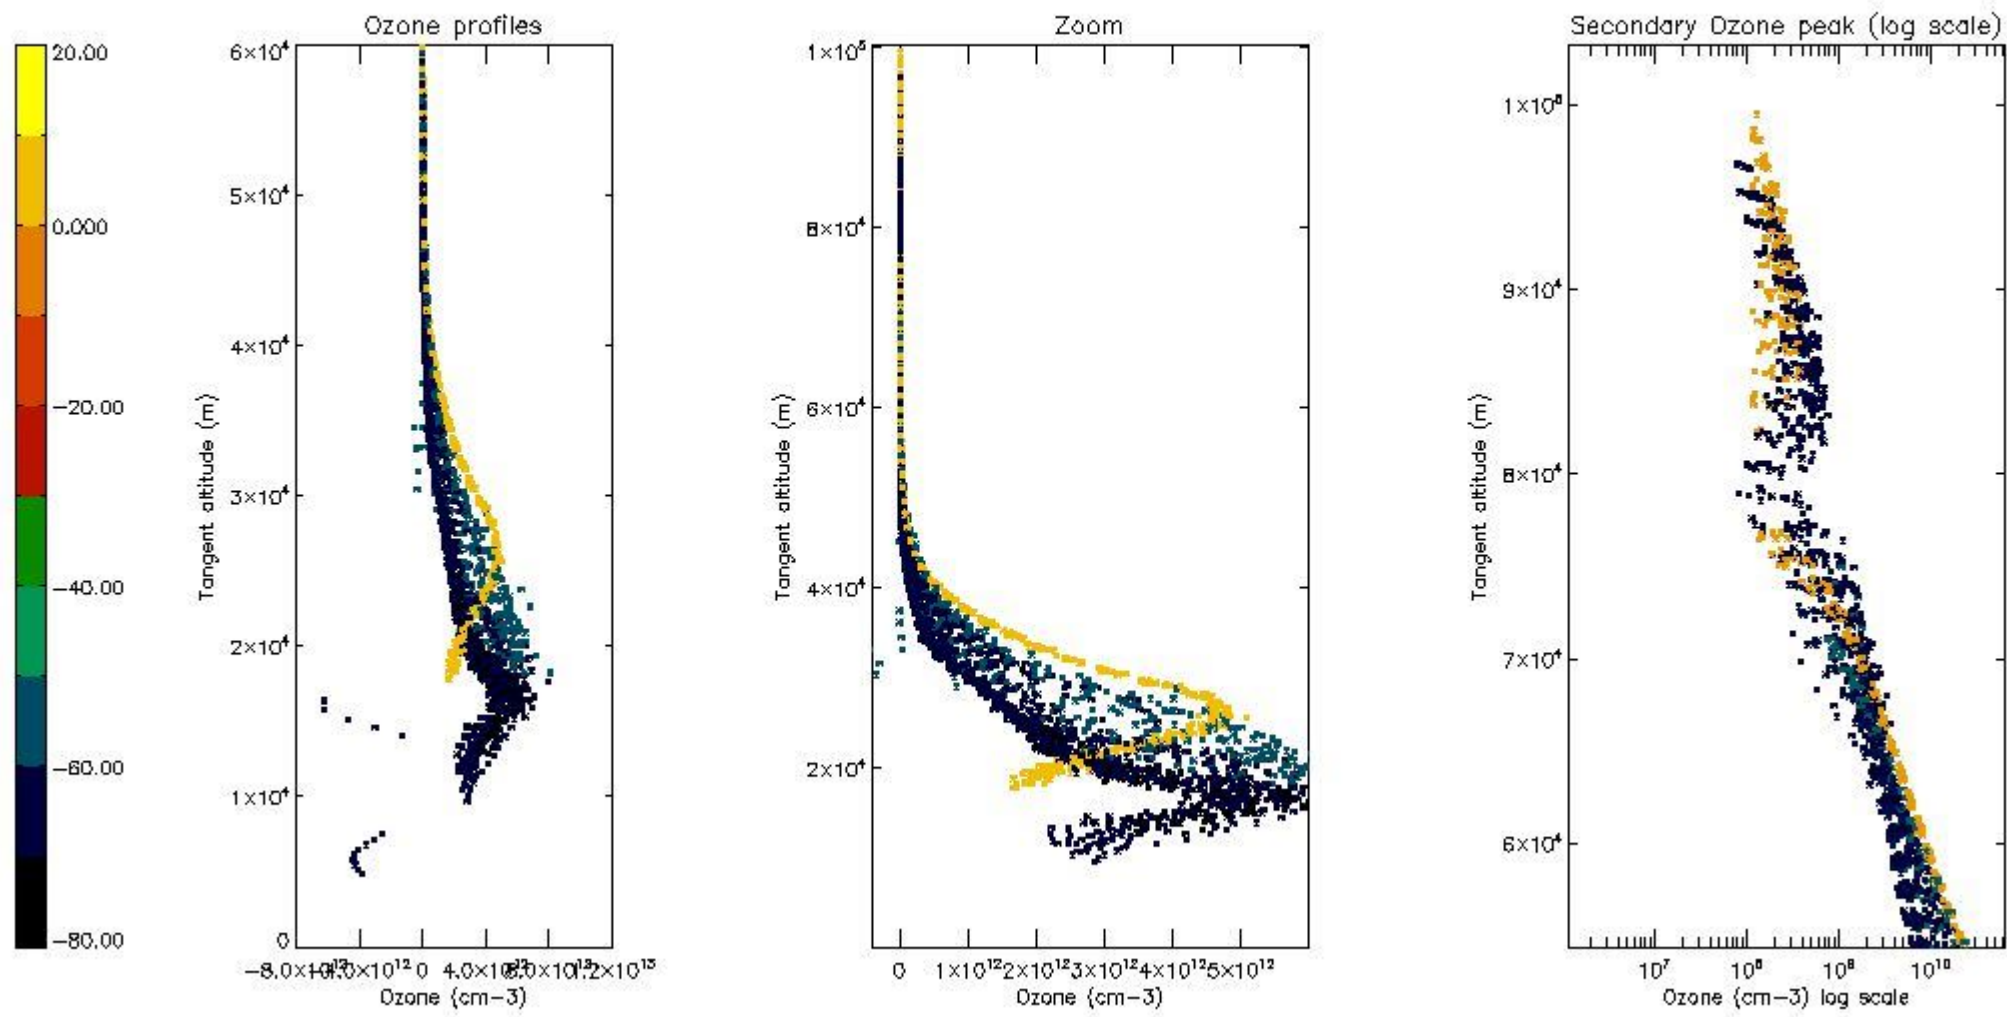

STD < 10	22
STD < 5	16

5.2 Plot ozone profiles for all STD (dark without errors)

The colorbar represents the latitude.

5.3 Plot ozone profiles where STD < 20% (dark without errors)

The colorbar represents the latitude.

5.4 Plot ozone profiles where STD < 10% (dark without errors)

The colorbar represents the latitude.

5.5 Plot ozone profiles where STD < 5% (dark without errors)

The colorbar represents the latitude.

5.6 Plot NO₂ profiles for all STD (dark without errors)

The colorbar represents the latitude.

5.7 Plot NO3 profiles for all STD (dark without errors)

The colorbar represents the latitude.

5.8 Plot H₂O profiles for all STD (only for occultations of stars 1,2,3,4,13,14,16,26,63 dark without errors)