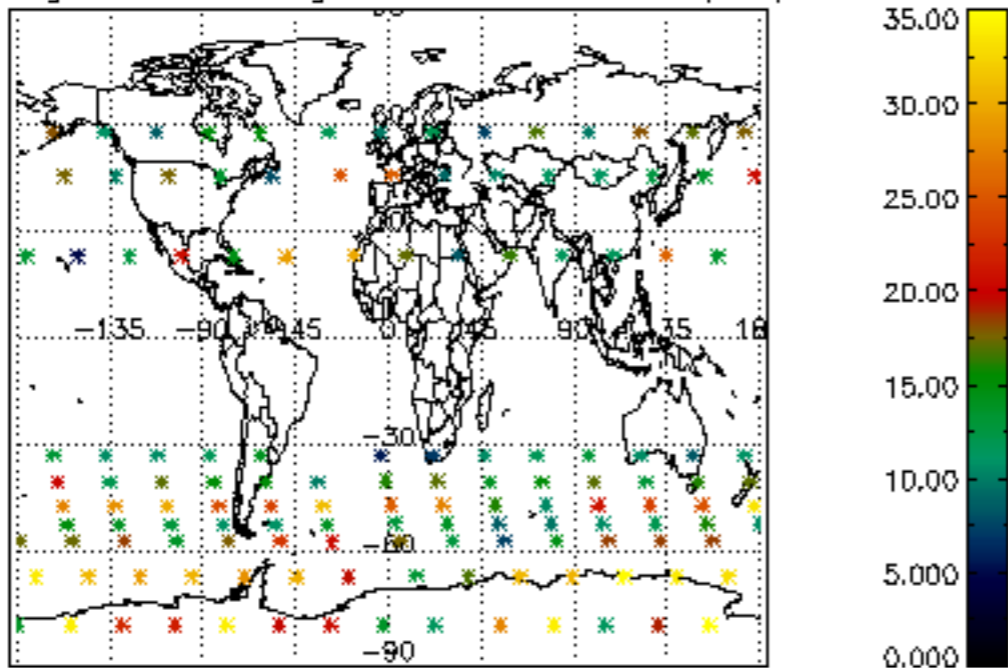

Percentage of cosmic ray hits per profile

Percentage of star falling outside central band per profile