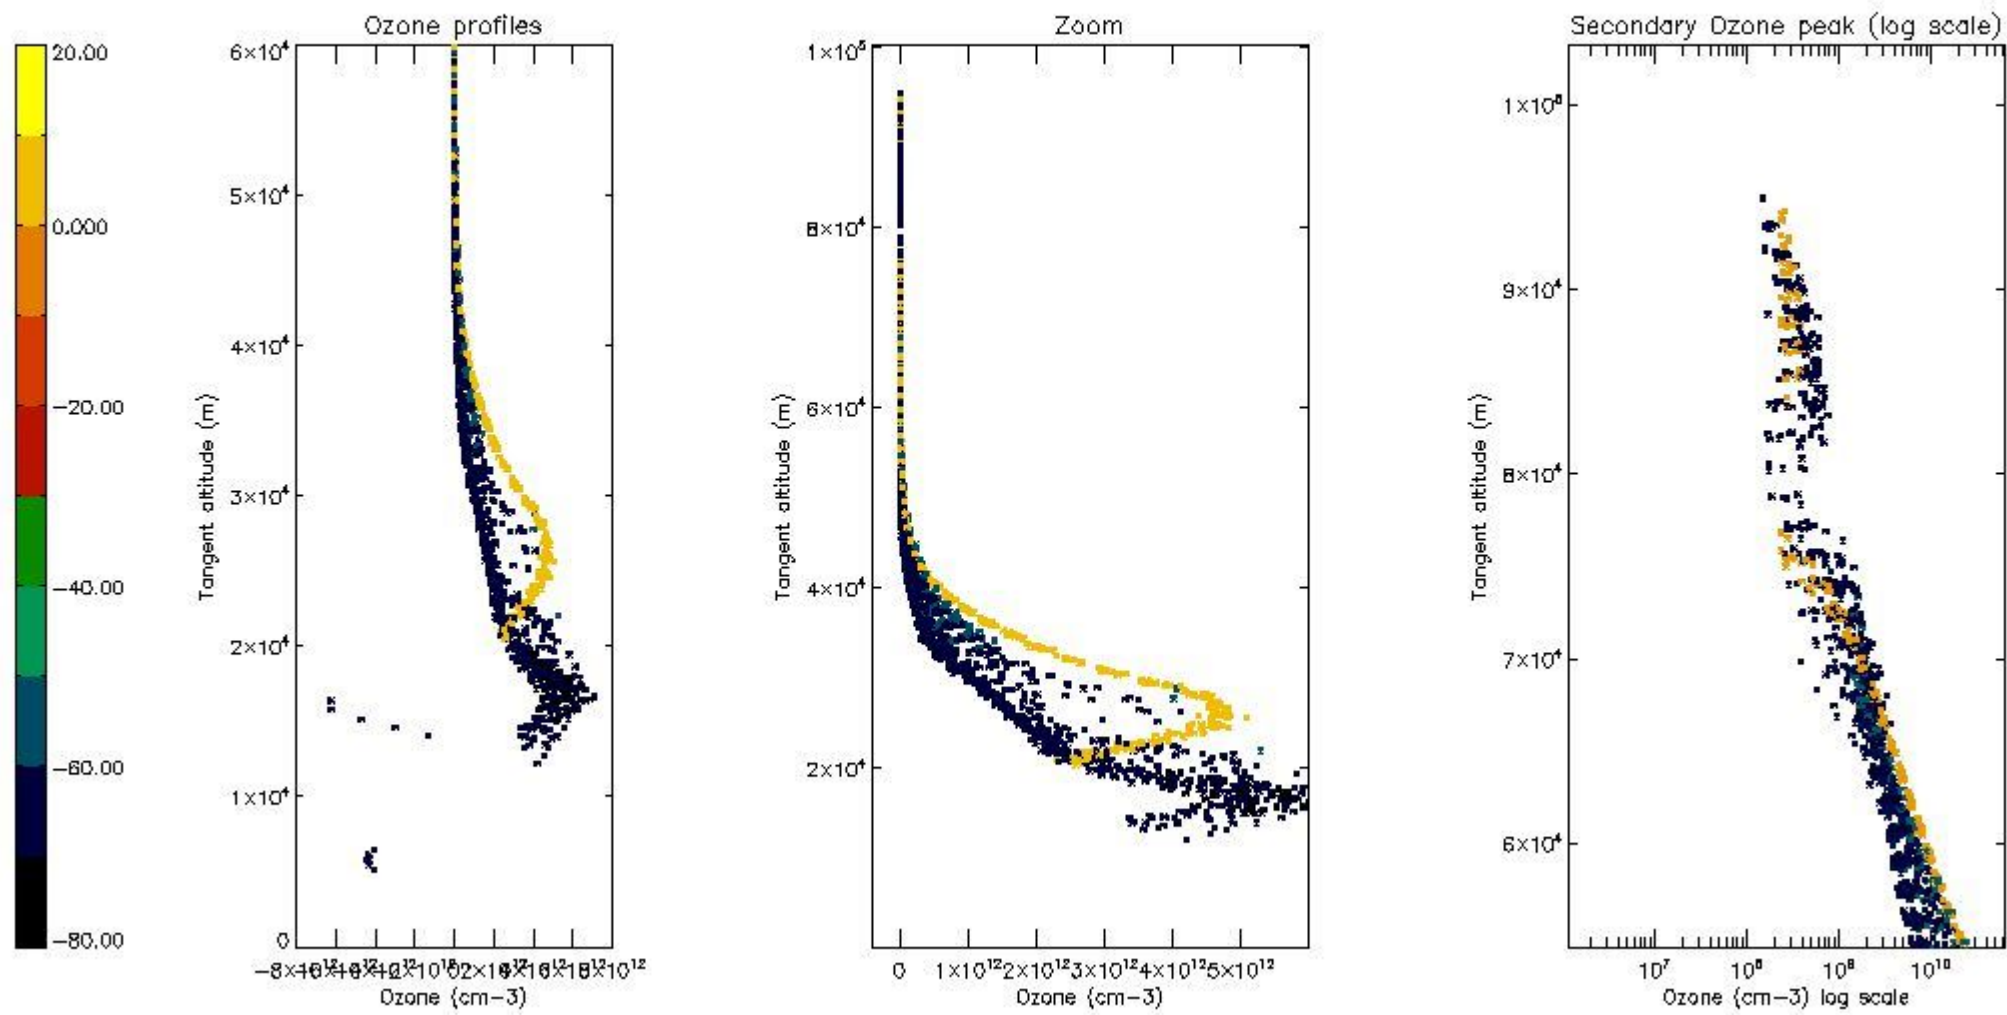

5.6 Plot NO₂ profiles for all STD (dark without errors)

The colorbar represents the latitude.