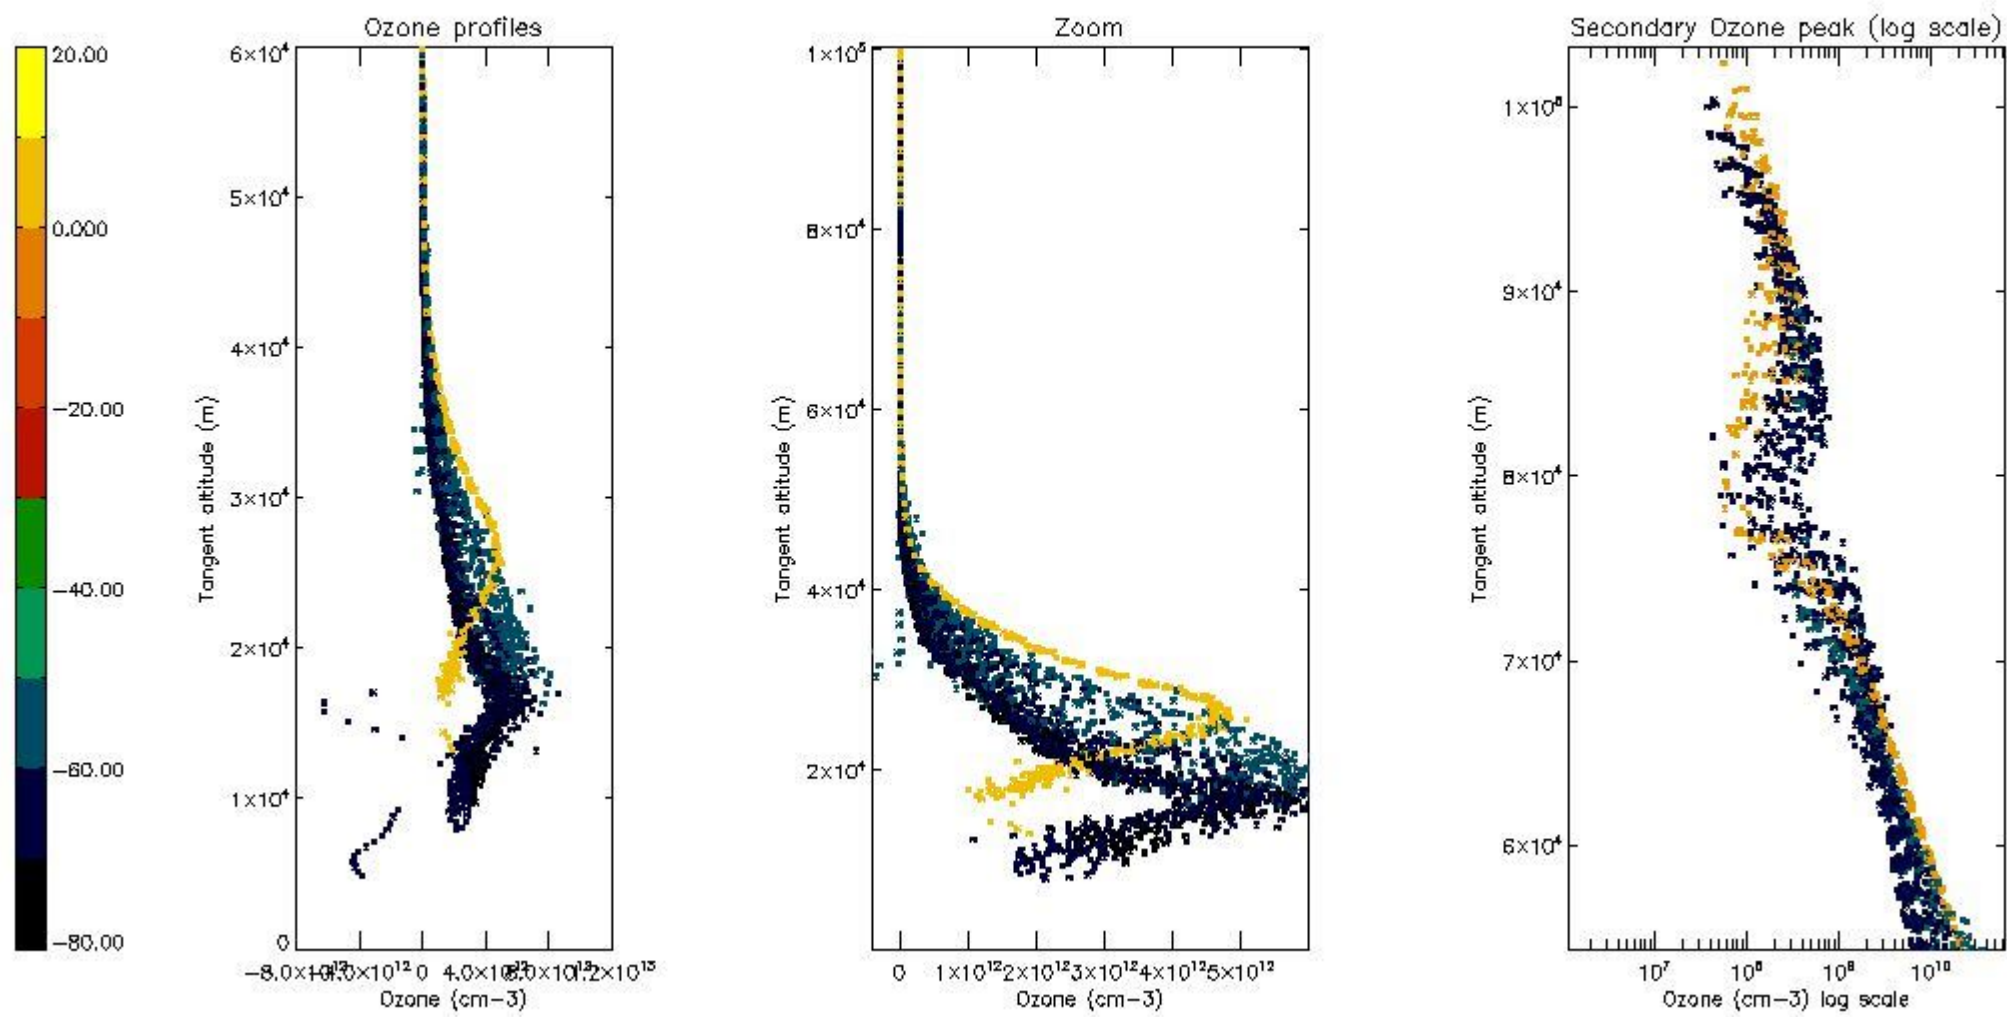

STD < 10	22
STD < 5	16

5.2 Plot ozone profiles for all STD (dark without errors)

The colorbar represents the latitude.

5.3 Plot ozone profiles where STD < 20% (dark without errors)

The colorbar represents the latitude.

5.4 Plot ozone profiles where STD < 10% (dark without errors)

The colorbar represents the latitude.

5.5 Plot ozone profiles where STD < 5% (dark without errors)

The colorbar represents the latitude.

5.6 Plot NO₂ profiles for all STD (dark without errors)

The colorbar represents the latitude.

5.7 Plot NO3 profiles for all STD (dark without errors)

The colorbar represents the latitude.

5.8 Plot H₂O profiles for all STD (only for occultations of stars 1,2,3,4,13,14,16,26,63 dark without errors)