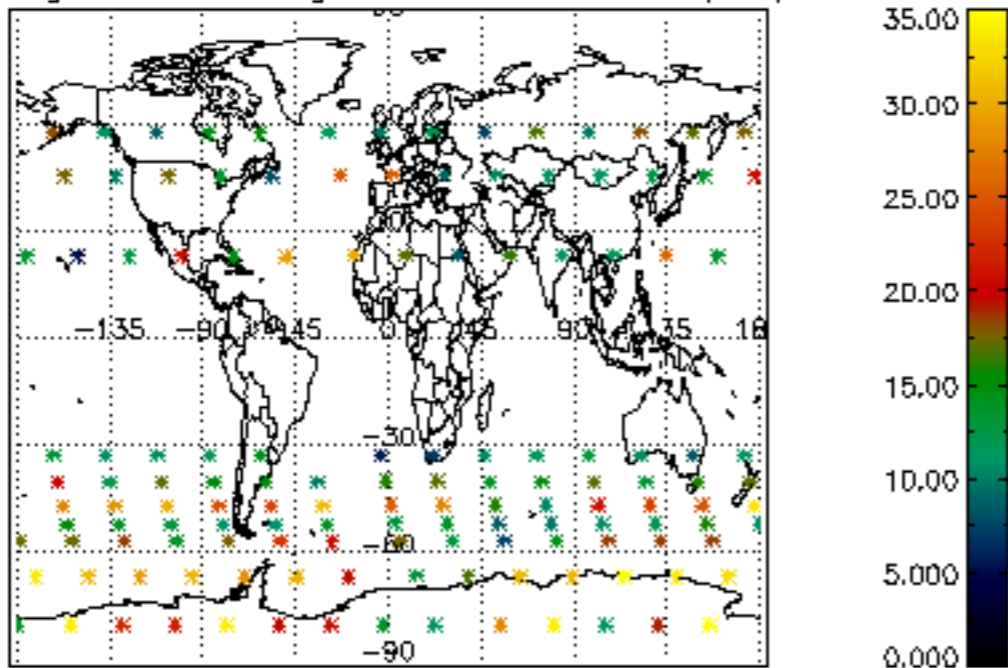

Percentage of flagged data per NO3 profile

Percentage of cosmic ray hits per profile

Percentage of datation errors per profile

Percentage of star falling outside central band per profile

Percentage of saturation errors per profile