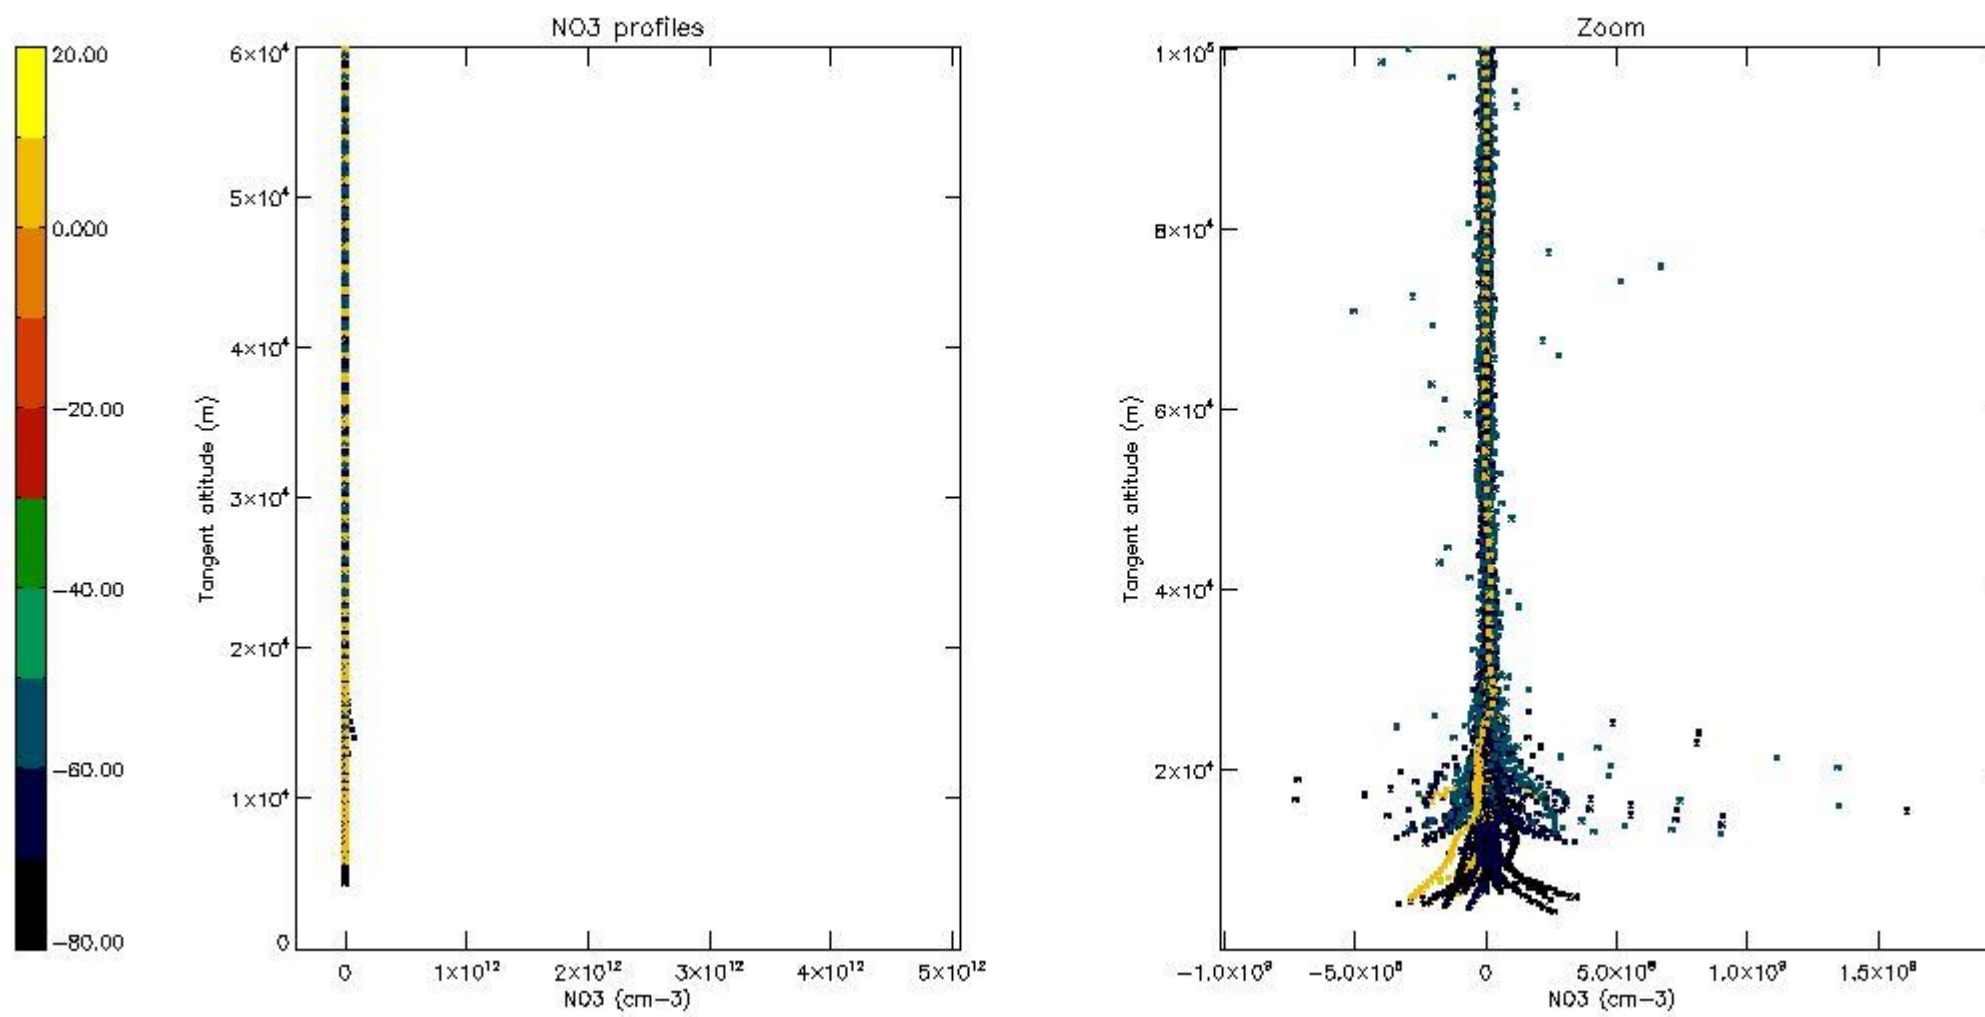

5.4 Plot ozone profiles where STD < 10% (dark without errors)

The colorbar represents the latitude.

5.5 Plot ozone profiles where STD < 5% (dark without errors)

The colorbar represents the latitude.

5.6 Plot NO₂ profiles for all STD (dark without errors)

The colorbar represents the latitude.

5.7 Plot NO3 profiles for all STD (dark without errors)

The colorbar represents the latitude.

5.8 Plot H₂O profiles for all STD (only for occultations of stars 1,2,3,4,13,14,16,26,63 dark without errors)