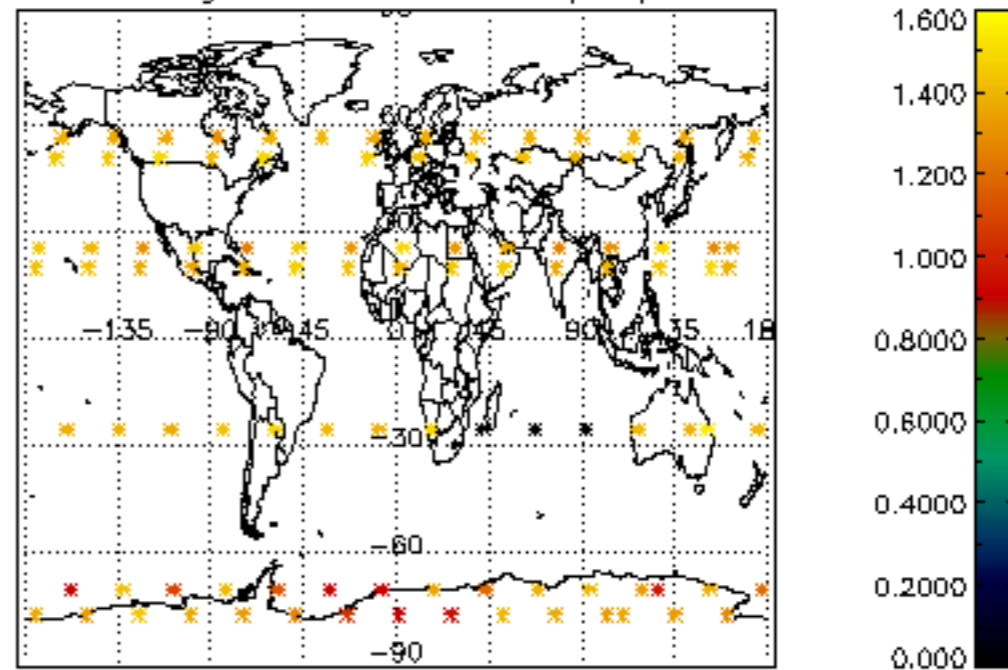

Percentage of datation errors per profile

Percentage of star falling outside central band per profile

Percentage of saturation errors per profile

Percentage of cosmic ray hits per profile

Percentage of datation errors per profile