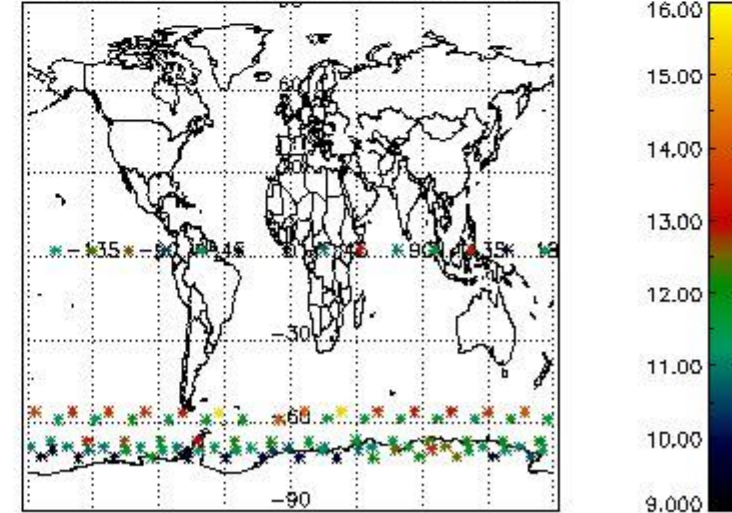

Percentage of flagged data per NO3 profile

4. Level 1 quality information per product

In this section it is plotted some information contained in the Quality Summary data set of the level 2 products that comes from the level 1b processing. Products without errors (error flag in the MPH set to "0") are used.

4.1 Plot quality information per product (time dependant) coming from level 1b processing

4.1.1 Plot level 1 quality information per product (time dependant): ENVISAT ASCENDING passes