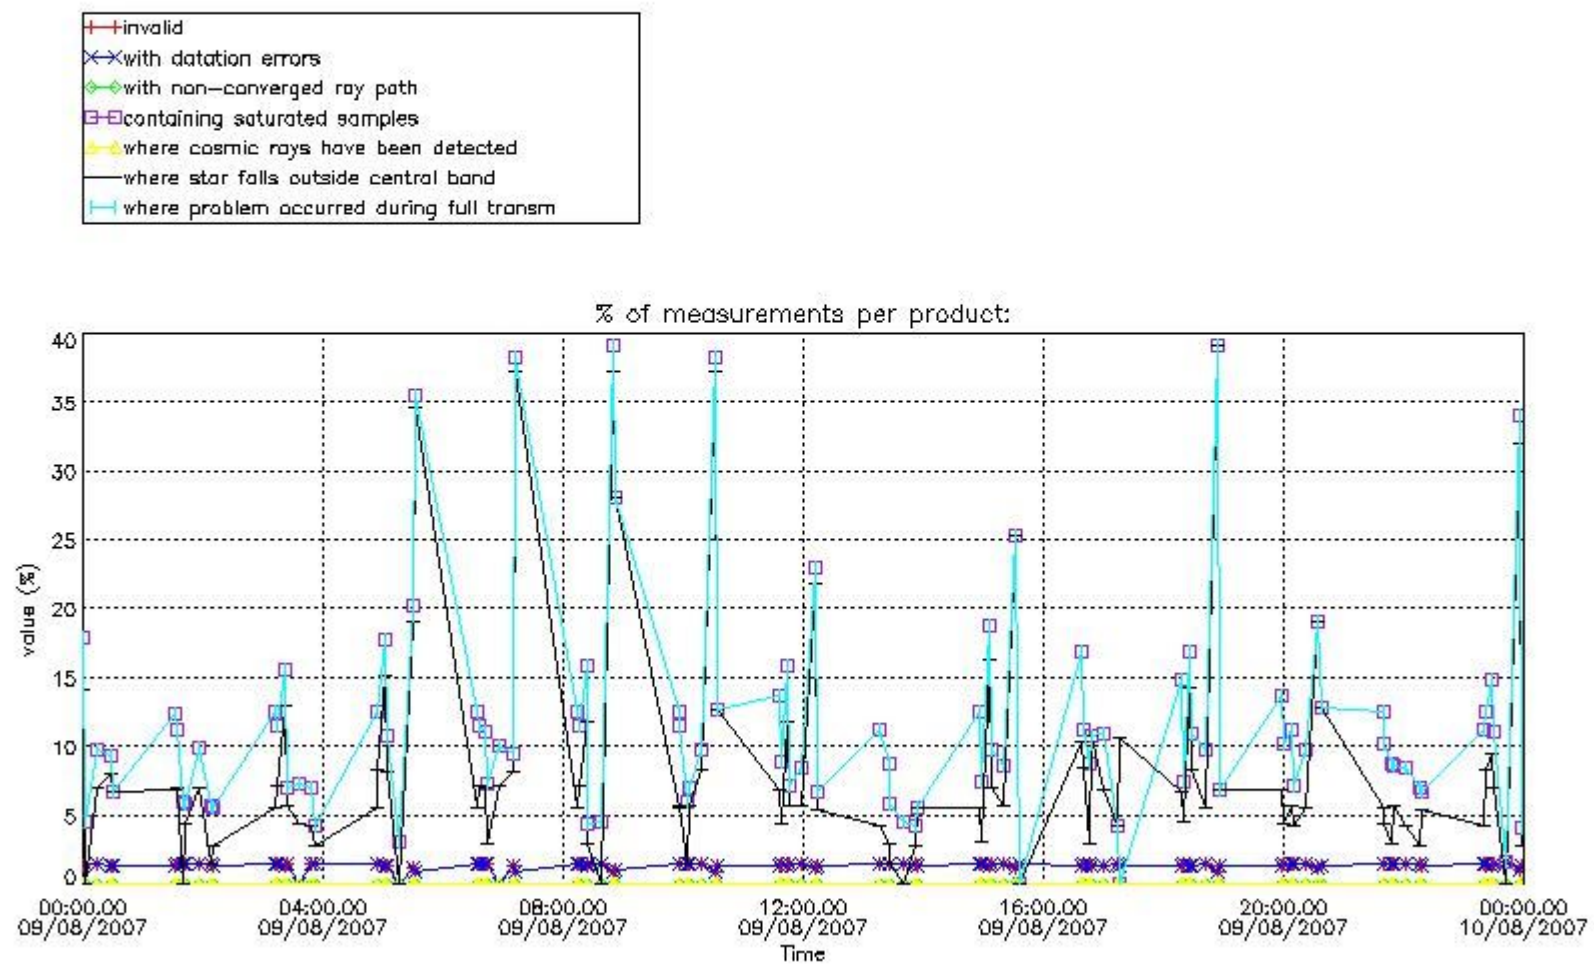

4.2 Plot quality information per product coming from level 1b processing (world map)

4.2.1 Plot level 1 quality information per product (world map): ENVISAT ASCENDING passes