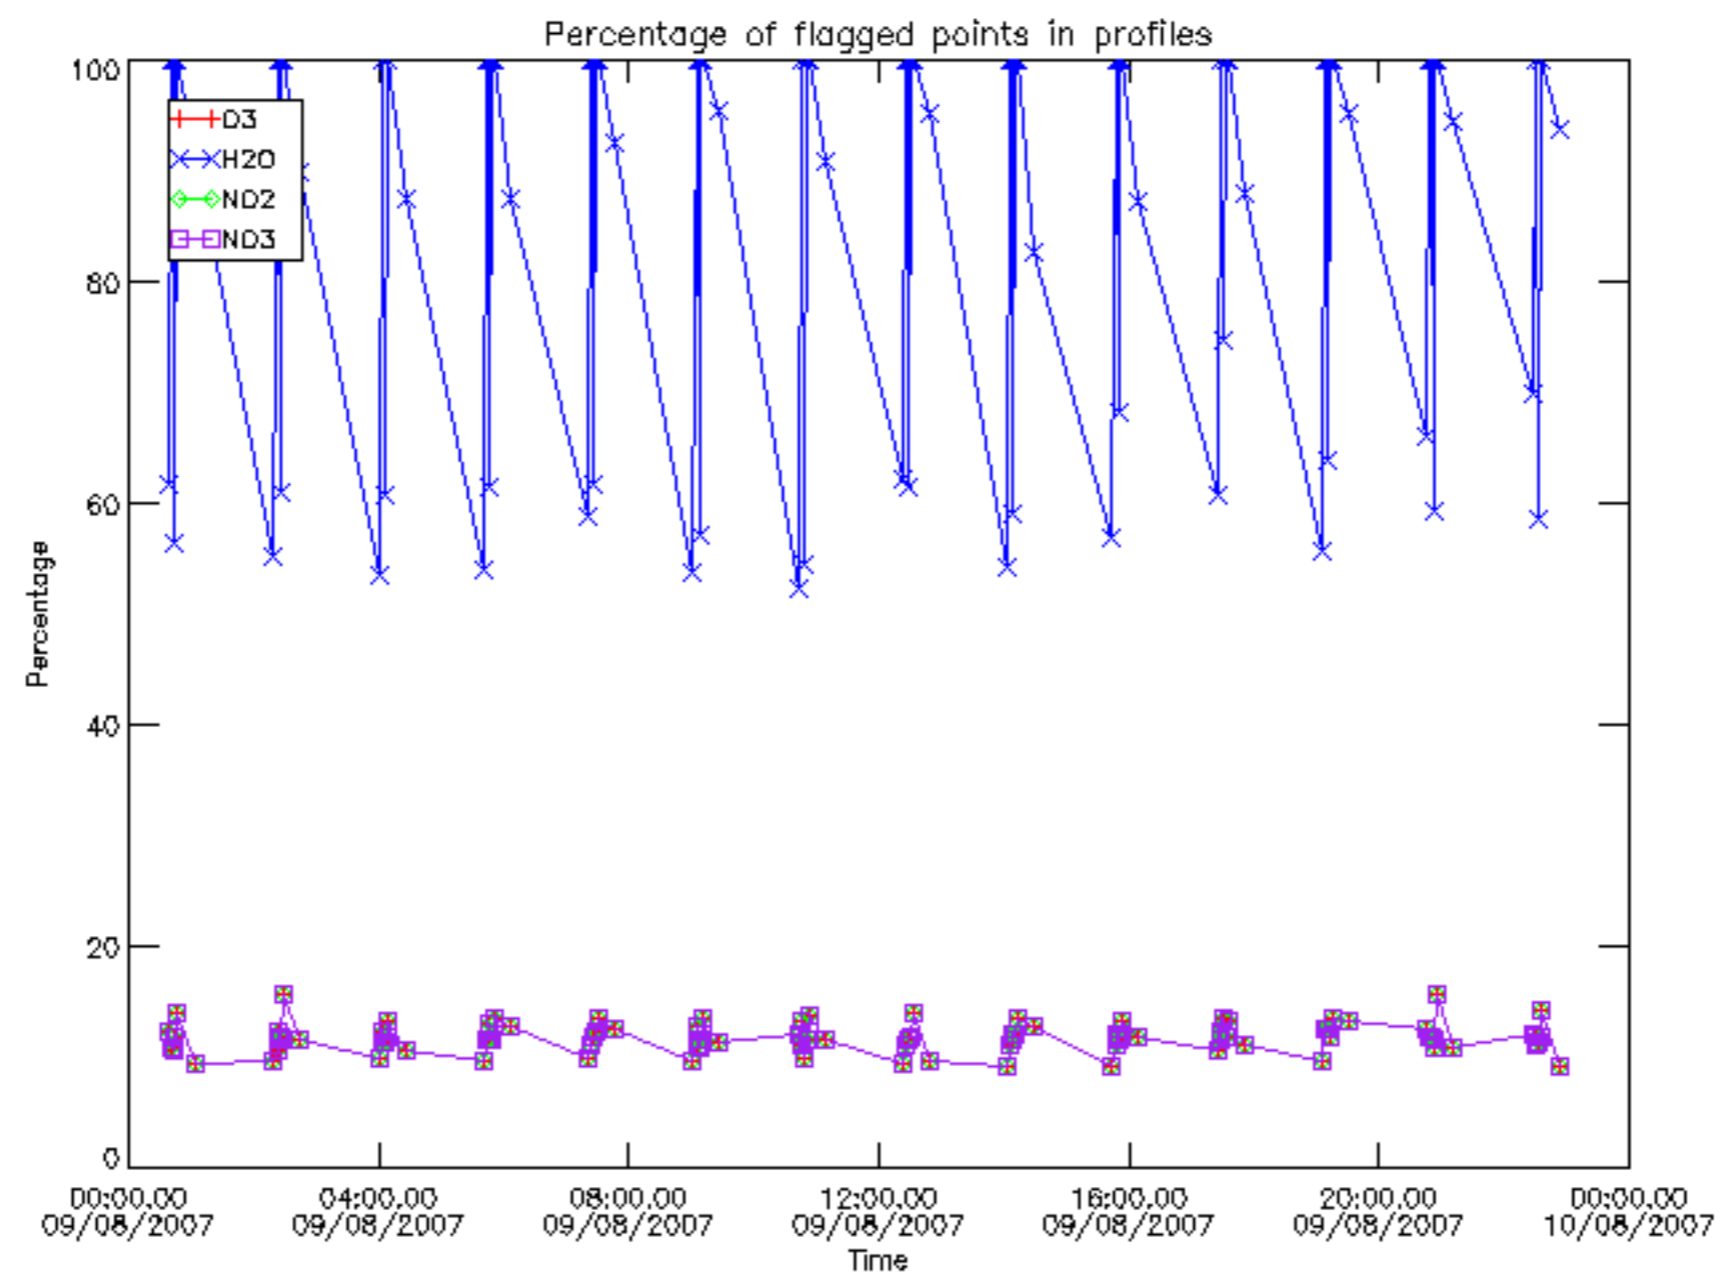

Percentage of flagged data per D3 profile

Percentage of flagged data per H2O profile