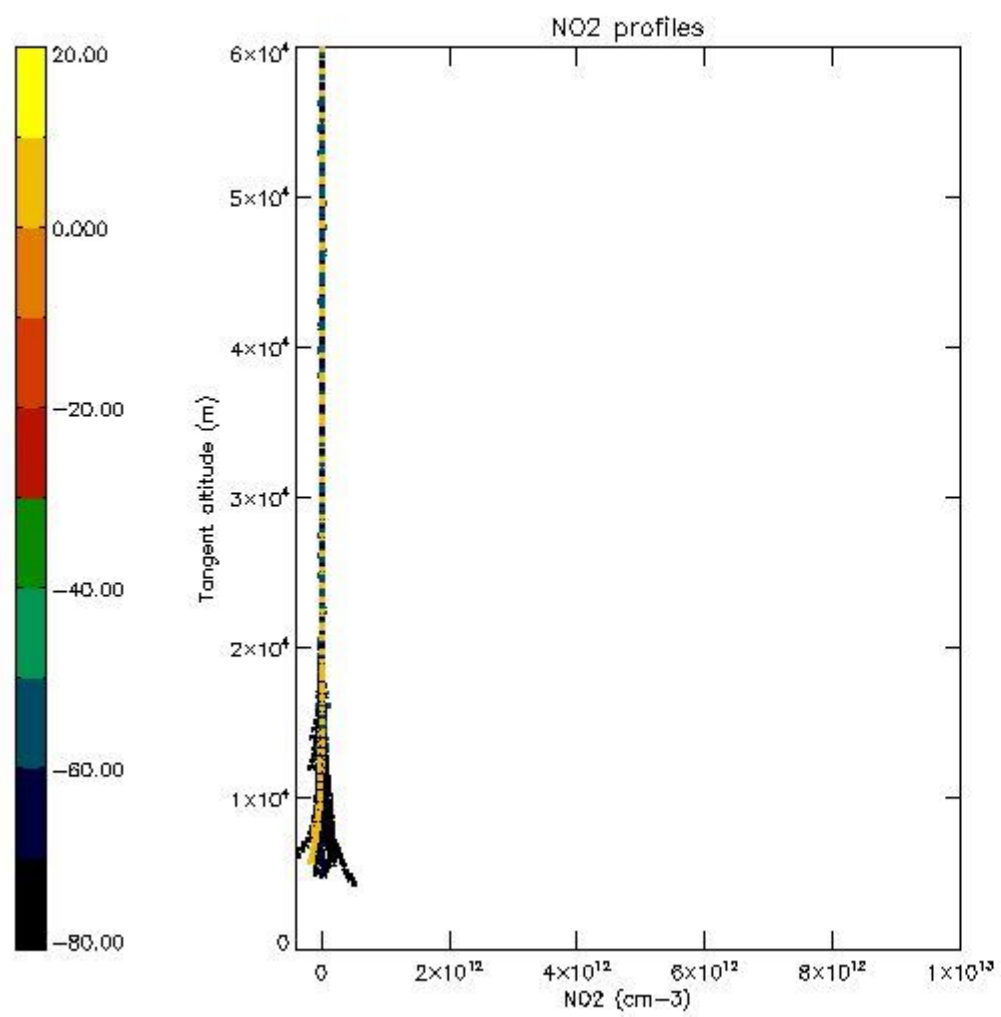

STD < 10	22
STD < 5	16

5.2 Plot ozone profiles for all STD (dark without errors)

The colorbar represents the latitude.

5.3 Plot ozone profiles where STD < 20% (dark without errors)

The colorbar represents the latitude.

5.4 Plot ozone profiles where STD < 10% (dark without errors)

The colorbar represents the latitude.

5.5 Plot ozone profiles where STD < 5% (dark without errors)

The colorbar represents the latitude.

5.6 Plot NO₂ profiles for all STD (dark without errors)

The colorbar represents the latitude.

5.7 Plot NO3 profiles for all STD (dark without errors)

The colorbar represents the latitude.

5.8 Plot H₂O profiles for all STD (only for occultations of stars 1,2,3,4,13,14,16,26,63 dark without errors)