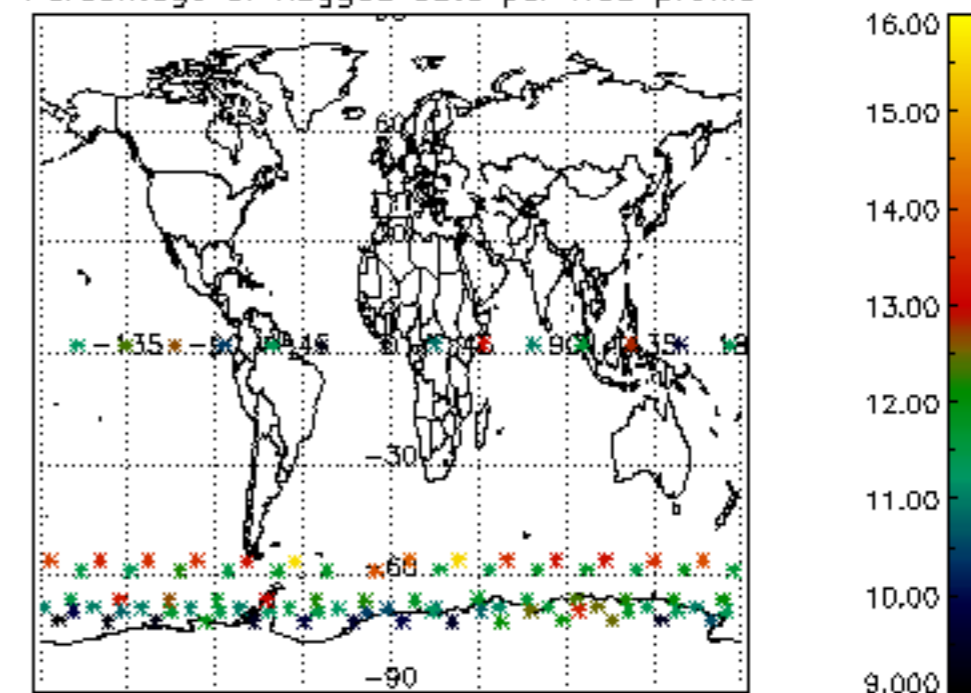

Percentage of flagged data per NO3 profile