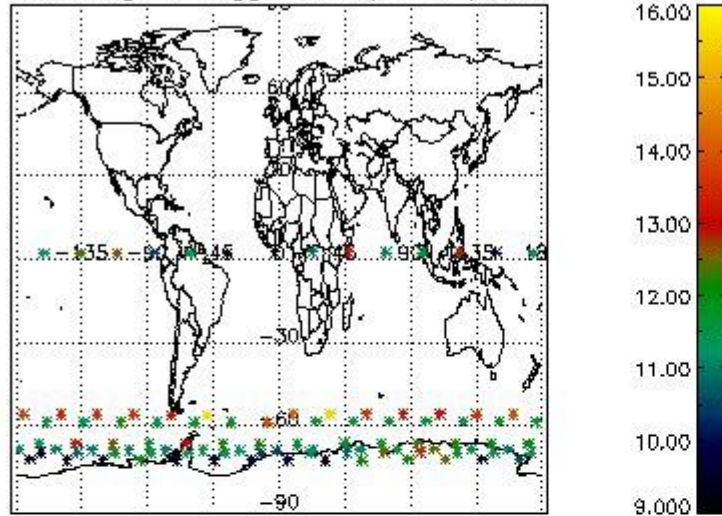

3.2 Plot quality information per product (world map)