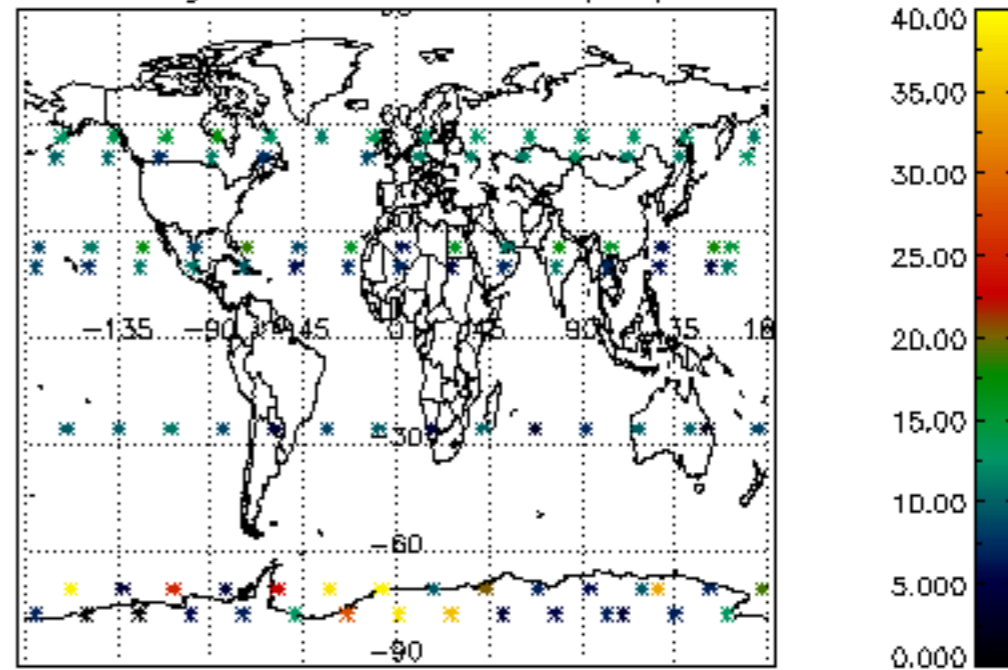

Percentage of saturation errors per profile