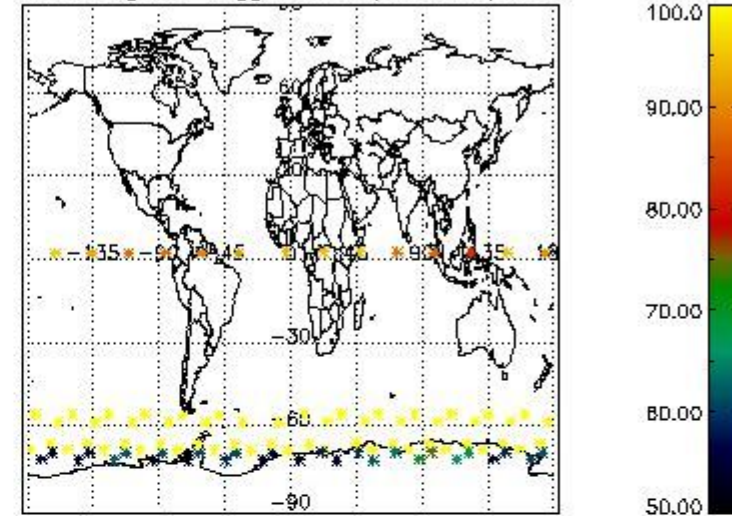

3.1 Plot quality information per product (time dependant)

3.2 Plot quality information per product (world map)

Percentage of flagged data per O3 profile

Percentage of flagged data per H2O profile

Percentage of flagged data per NO2 profile