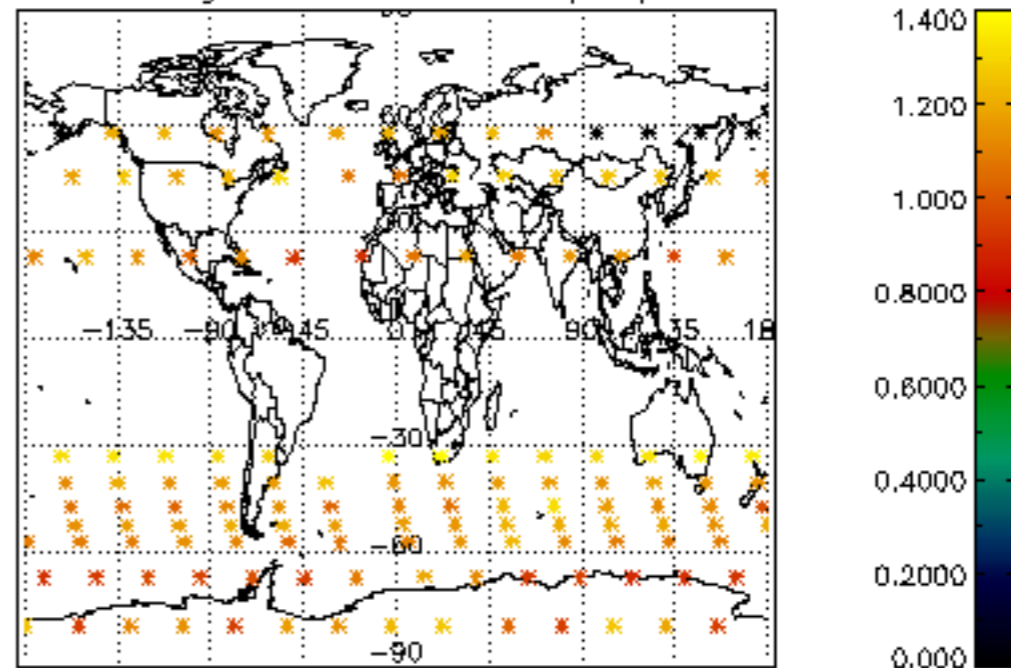

Percentage of flagged data per NO3 profile

Percentage of cosmic ray hits per profile

Percentage of datation errors per profile

Percentage of star falling outside central band per profile

Percentage of saturation errors per profile