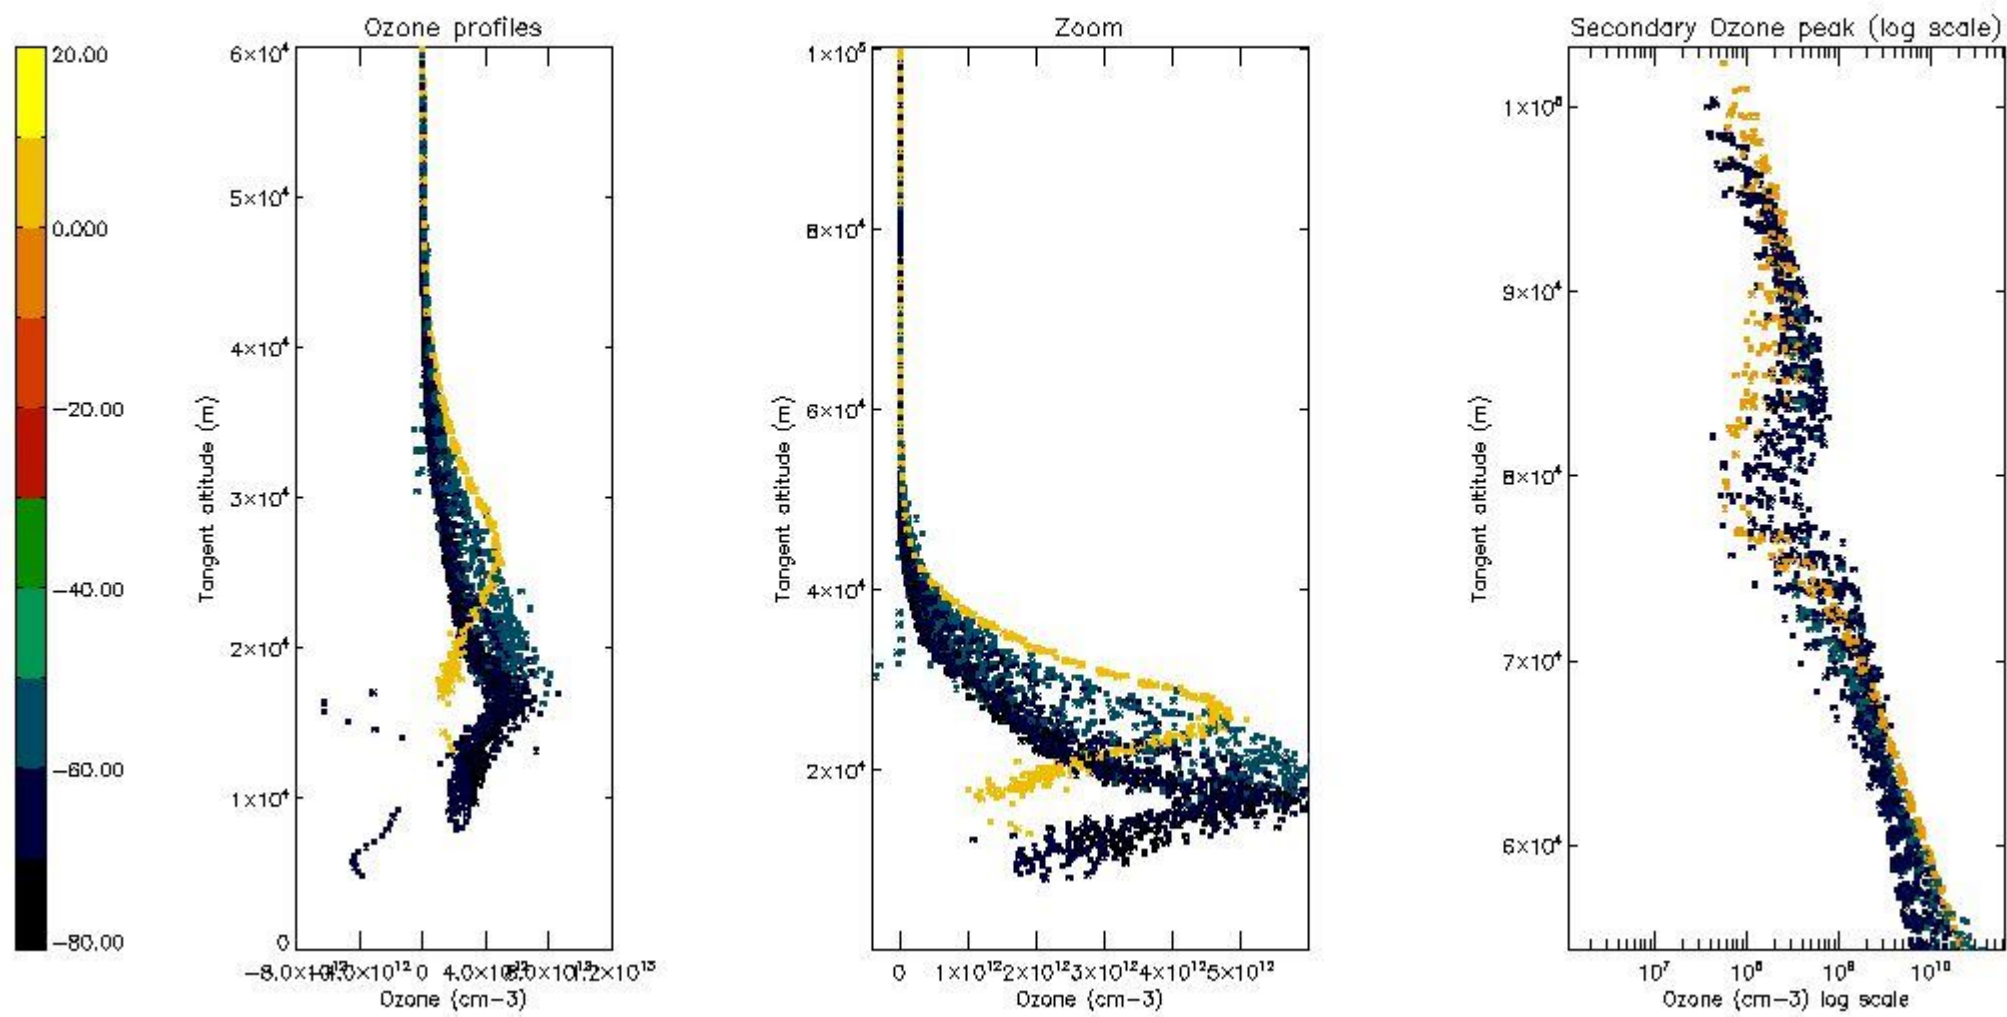

STD < 10	22
STD < 5	16

5.2 Plot ozone profiles for all STD (dark without errors)

The colorbar represents the latitude.

5.3 Plot ozone profiles where STD < 20% (dark without errors)

The colorbar represents the latitude.