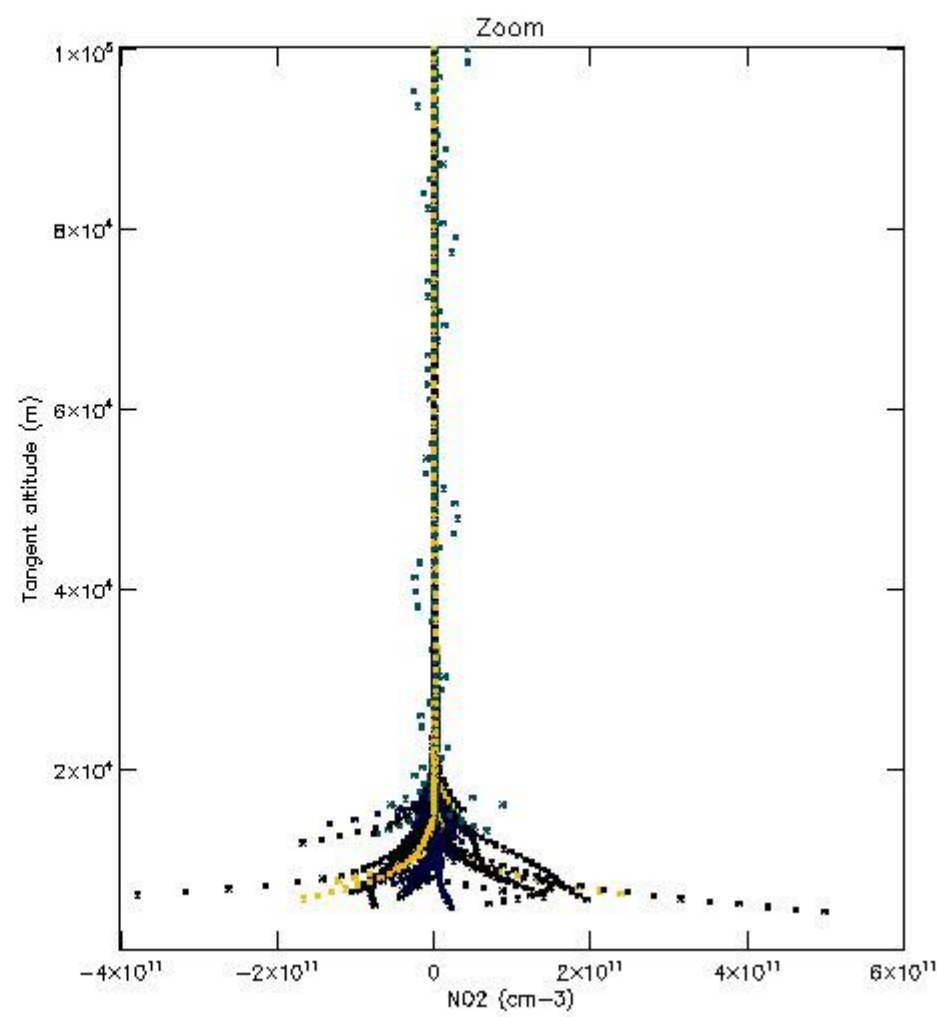

STD < 10	22
STD < 5	16

5.2 Plot ozone profiles for all STD (dark without errors)

The colorbar represents the latitude.

5.3 Plot ozone profiles where STD < 20% (dark without errors)

The colorbar represents the latitude.

5.4 Plot ozone profiles where STD < 10% (dark without errors)

The colorbar represents the latitude.

5.5 Plot ozone profiles where STD < 5% (dark without errors)

The colorbar represents the latitude.

5.6 Plot NO₂ profiles for all STD (dark without errors)

The colorbar represents the latitude.

5.7 Plot NO3 profiles for all STD (dark without errors)

The colorbar represents the latitude.

5.8 Plot H₂O profiles for all STD (only for occultations of stars 1,2,3,4,13,14,16,26,63 dark without errors)