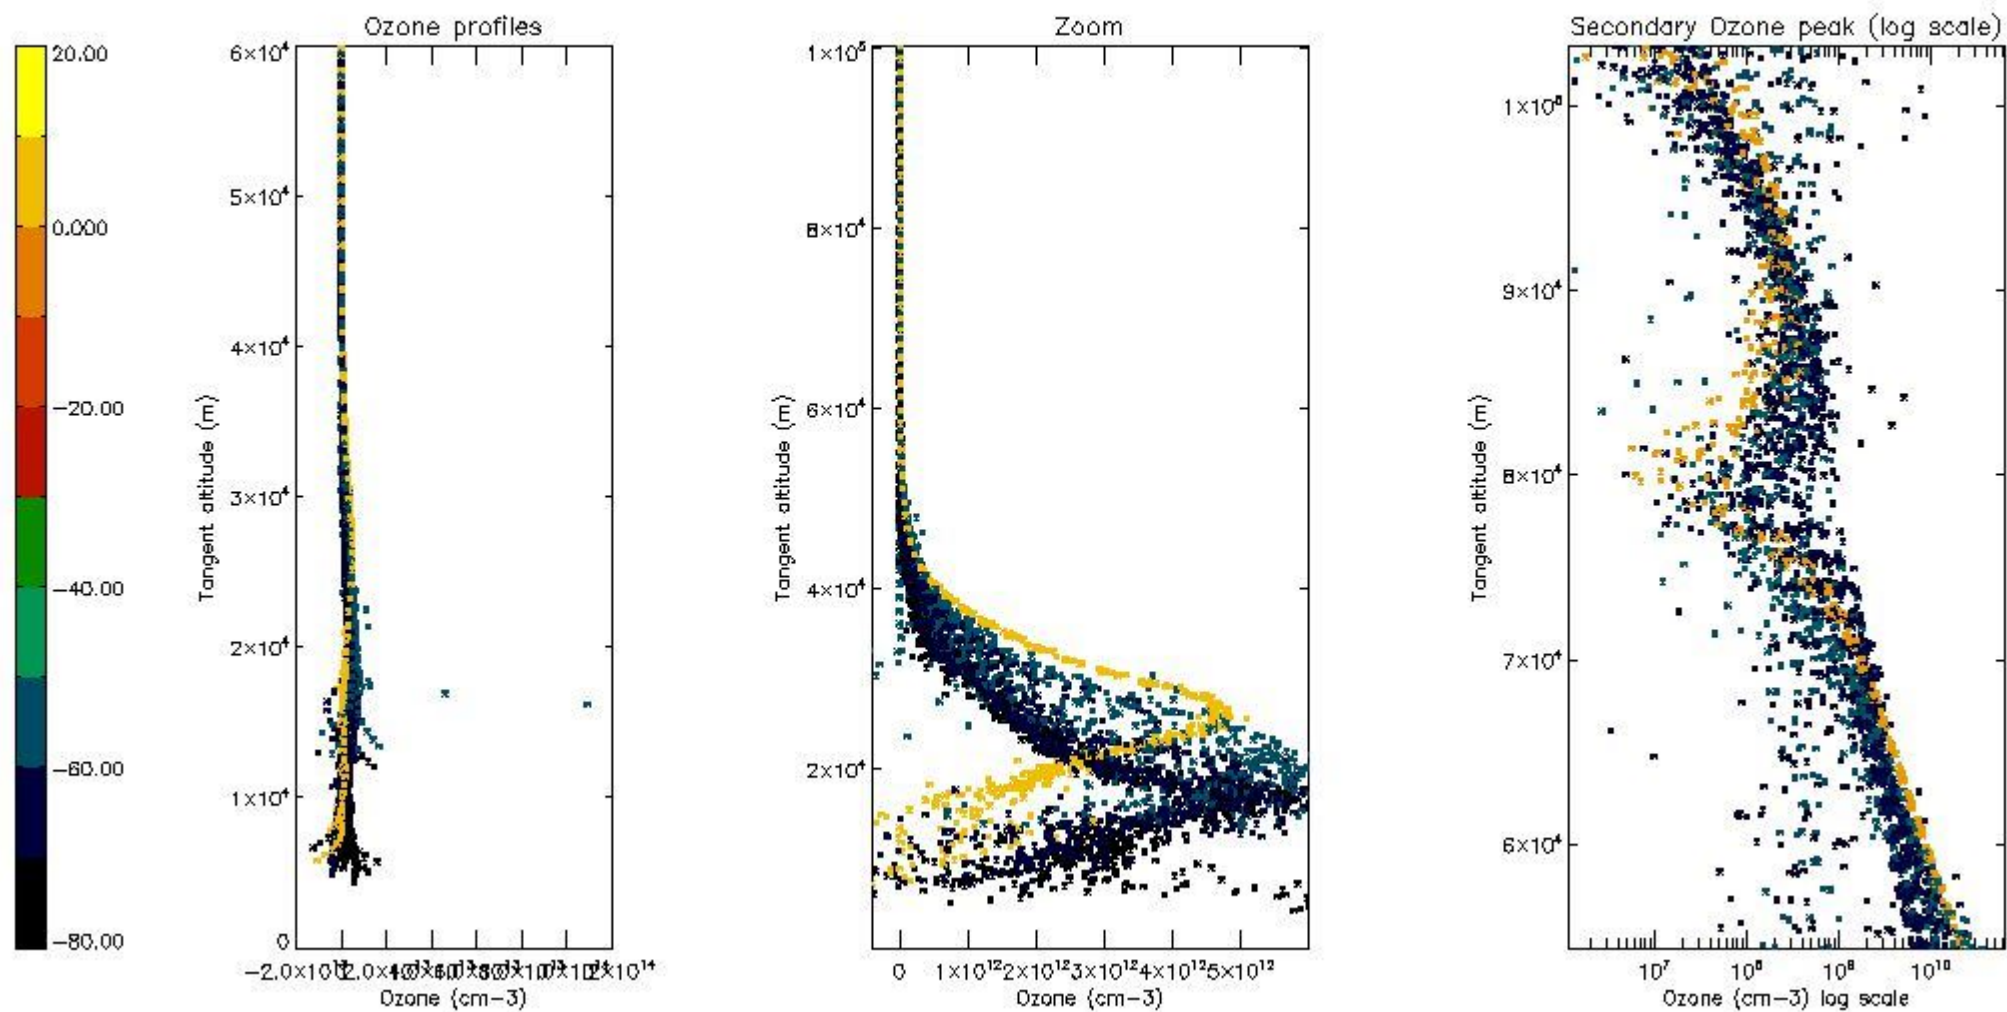

STD < 10	22
STD < 5	16

5.2 Plot ozone profiles for all STD (dark without errors)

The colorbar represents the latitude.

5.3 Plot ozone profiles where STD < 20% (dark without errors)

The colorbar represents the latitude.