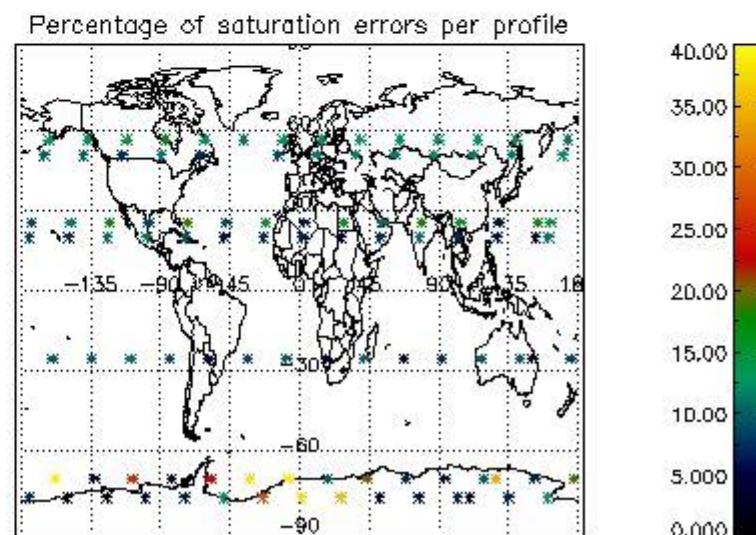

Percentage of flagged data per NO3 profile

4. Level 1 quality information per product

In this section it is plotted some information contained in the Quality Summary data set of the level 2 products that comes from the level 1b processing. Products without errors (error flag in the MPH set to "0") are used.

4.1 Plot quality information per product (time dependant) coming from level 1b processing

4.1.1 Plot level 1 quality information per product (time dependant): ENVISAT ASCENDING passes

4.1.2 Plot level 1 quality information per product (time dependant): ENVI SAT DESCENDING passes

4.2 Plot quality information per product coming from level 1b processing (world map)

4.2.1 Plot level 1 quality information per product (world map): ENVISAT ASCENDING passes

4.2.2 Plot level 1 quality information per product (world map): ENVISAT DESCENDING passes