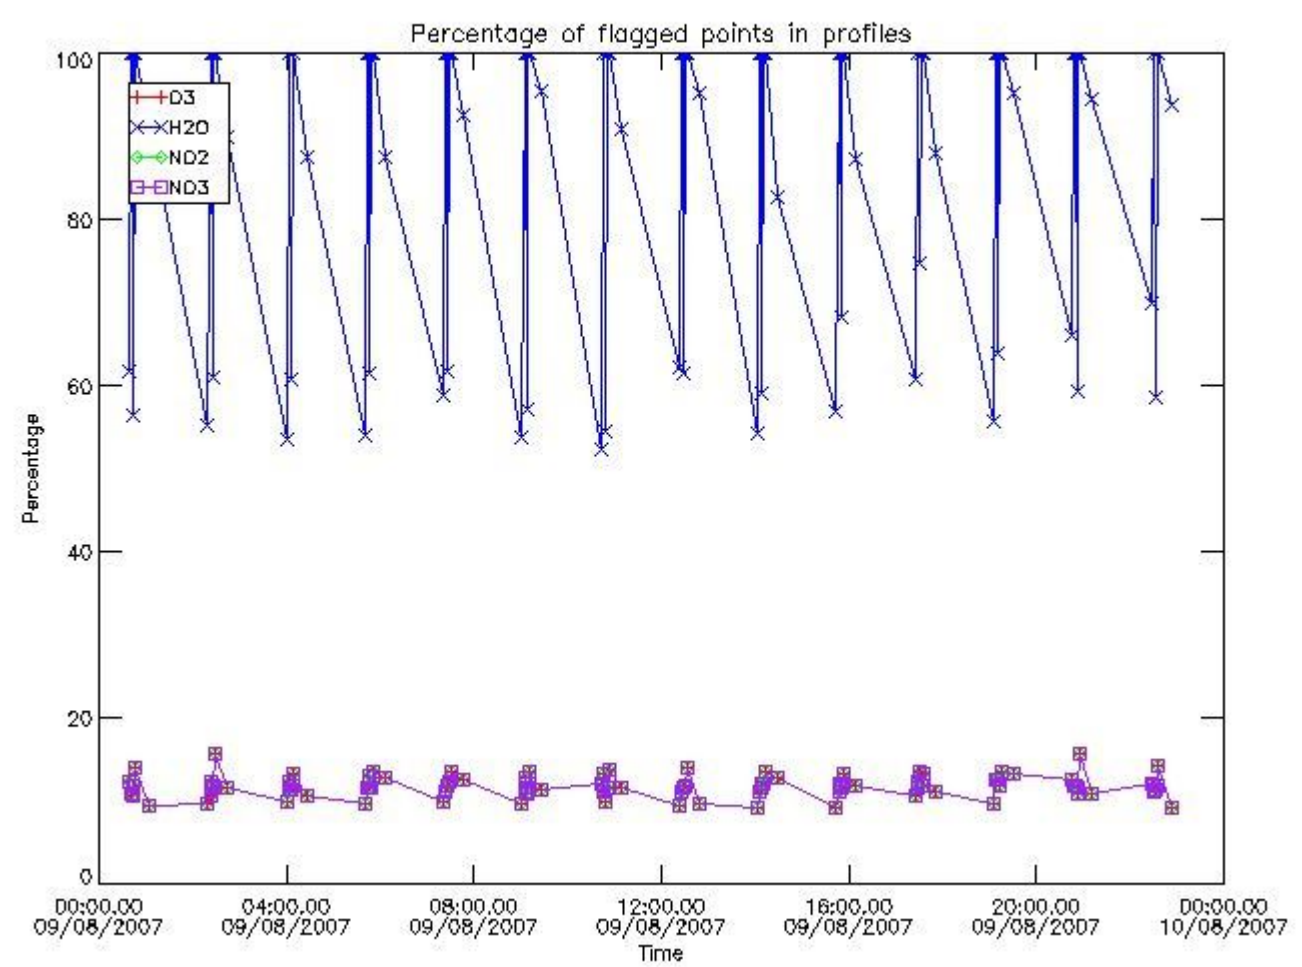

3. Quality information per product

In this section it is plotted some information contained in the Quality Summary data set of the level 2 products. Only products in dark limb conditions and without errors (error flag in the MPH set to "0") are used.

3.1 Plot quality information per product (time dependant)

Percentage of flagged data per O3 profile

Percentage of flagged data per H2O profile