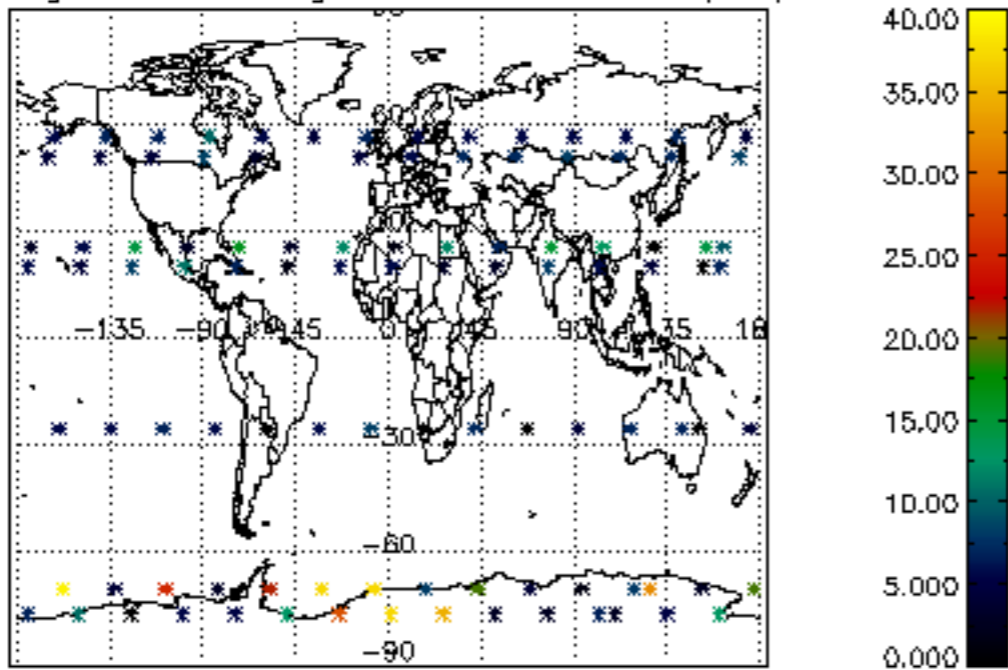

Percentage of star falling outside central band per profile