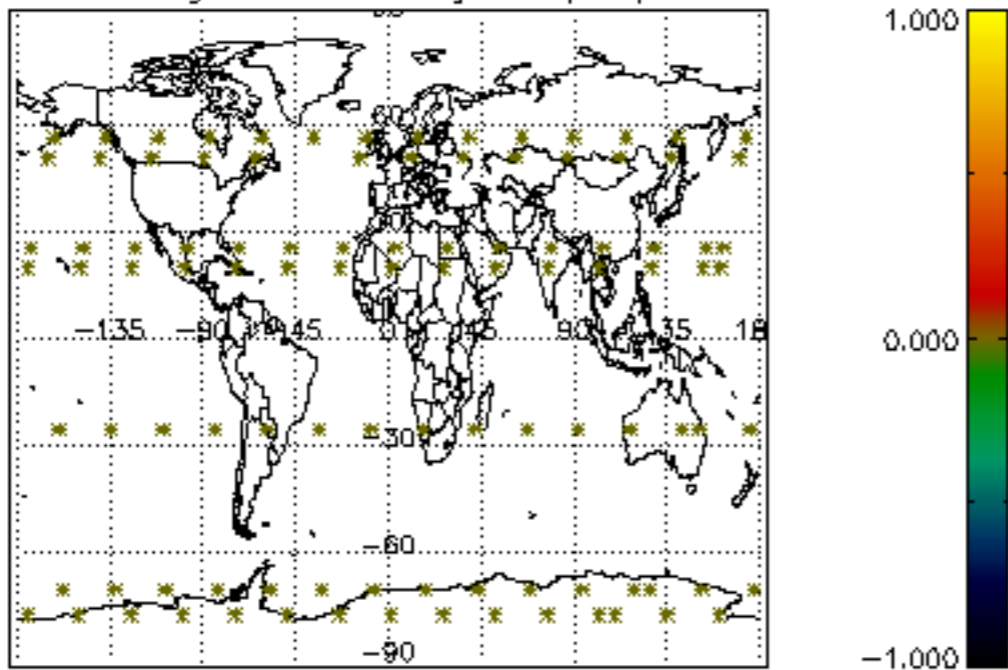

Percentage of datation errors per profile

Percentage of star falling outside central band per profile

Percentage of saturation errors per profile

Percentage of cosmic ray hits per profile

Percentage of datation errors per profile