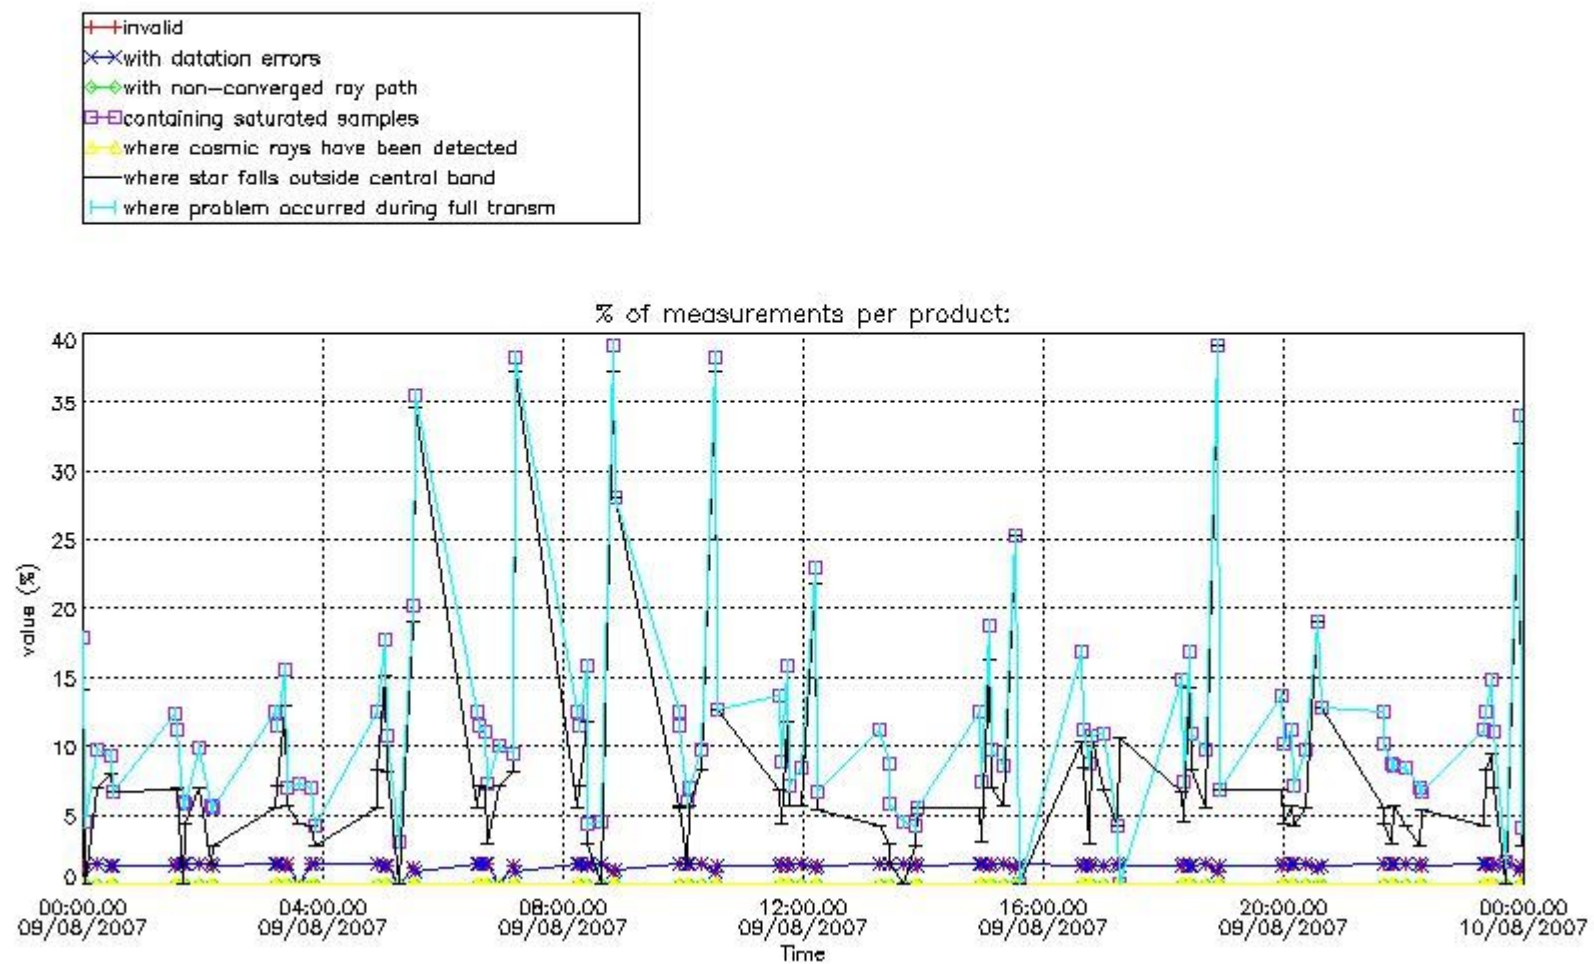

3.1 Plot quality information per product (time dependant)

3.2 Plot quality information per product (world map)

Percentage of flagged data per O3 profile

Percentage of flagged data per H2O profile

Percentage of flagged data per NO2 profile

Percentage of flagged data per NO3 profile

4. Level 1 quality information per product

In this section it is plotted some information contained in the Quality Summary data set of the level 2 products that comes from the level 1b processing. Products without errors (error flag in the MPH set to "0") are used.

4.1 Plot quality information per product (time dependant) coming from level 1b processing

4.1.1 Plot level 1 quality information per product (time dependant): ENVISAT ASCENDING passes

4.1.2 Plot level 1 quality information per product (time dependant): ENVI SAT DESCENDING passes

5. Trace gas profiles

5.1 Ozone statistics based on quality of products

The final quality of the products can be "measured" using the STD (Standard Deviation) attached to every point profile. This information is written to the parameter GOM_NL__2P/NL_LOCAL_SPECIES_DENSITY/o3_std of the level 2 products. The table below shows the statistics for given STD ranges.