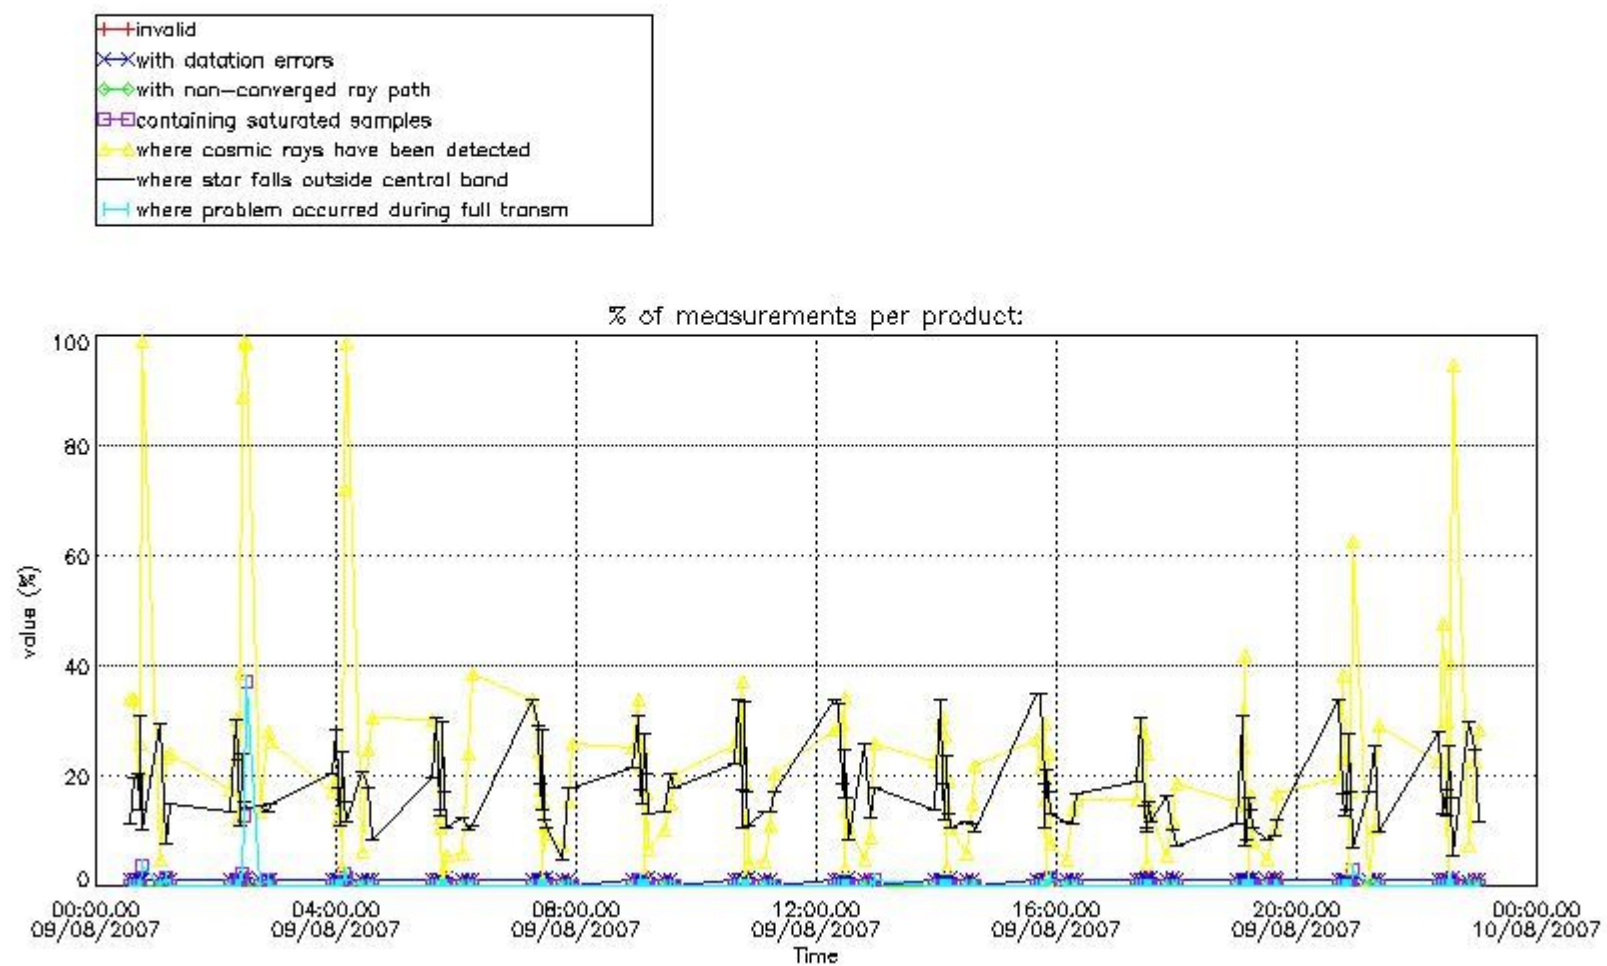

4.1.2 Plot level 1 quality information per product (time dependant): ENVI SAT DESCENDING passes