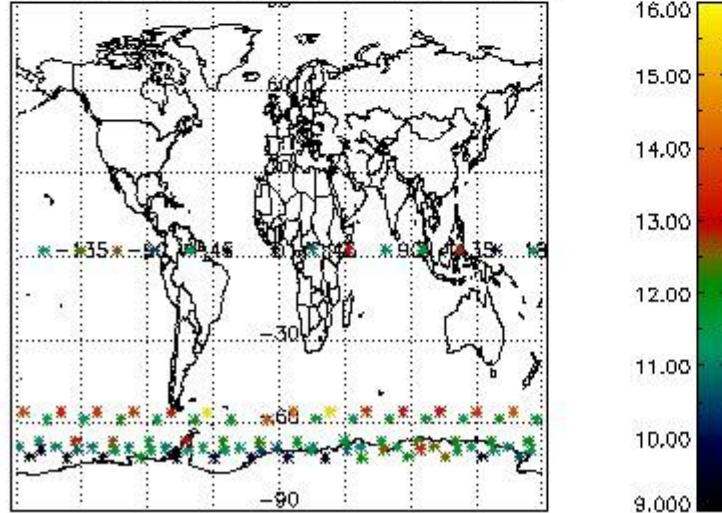

3.1 Plot quality information per product (time dependant)

3.2 Plot quality information per product (world map)

Percentage of flagged data per O3 profile

Percentage of flagged data per H2O profile

Percentage of flagged data per NO2 profile