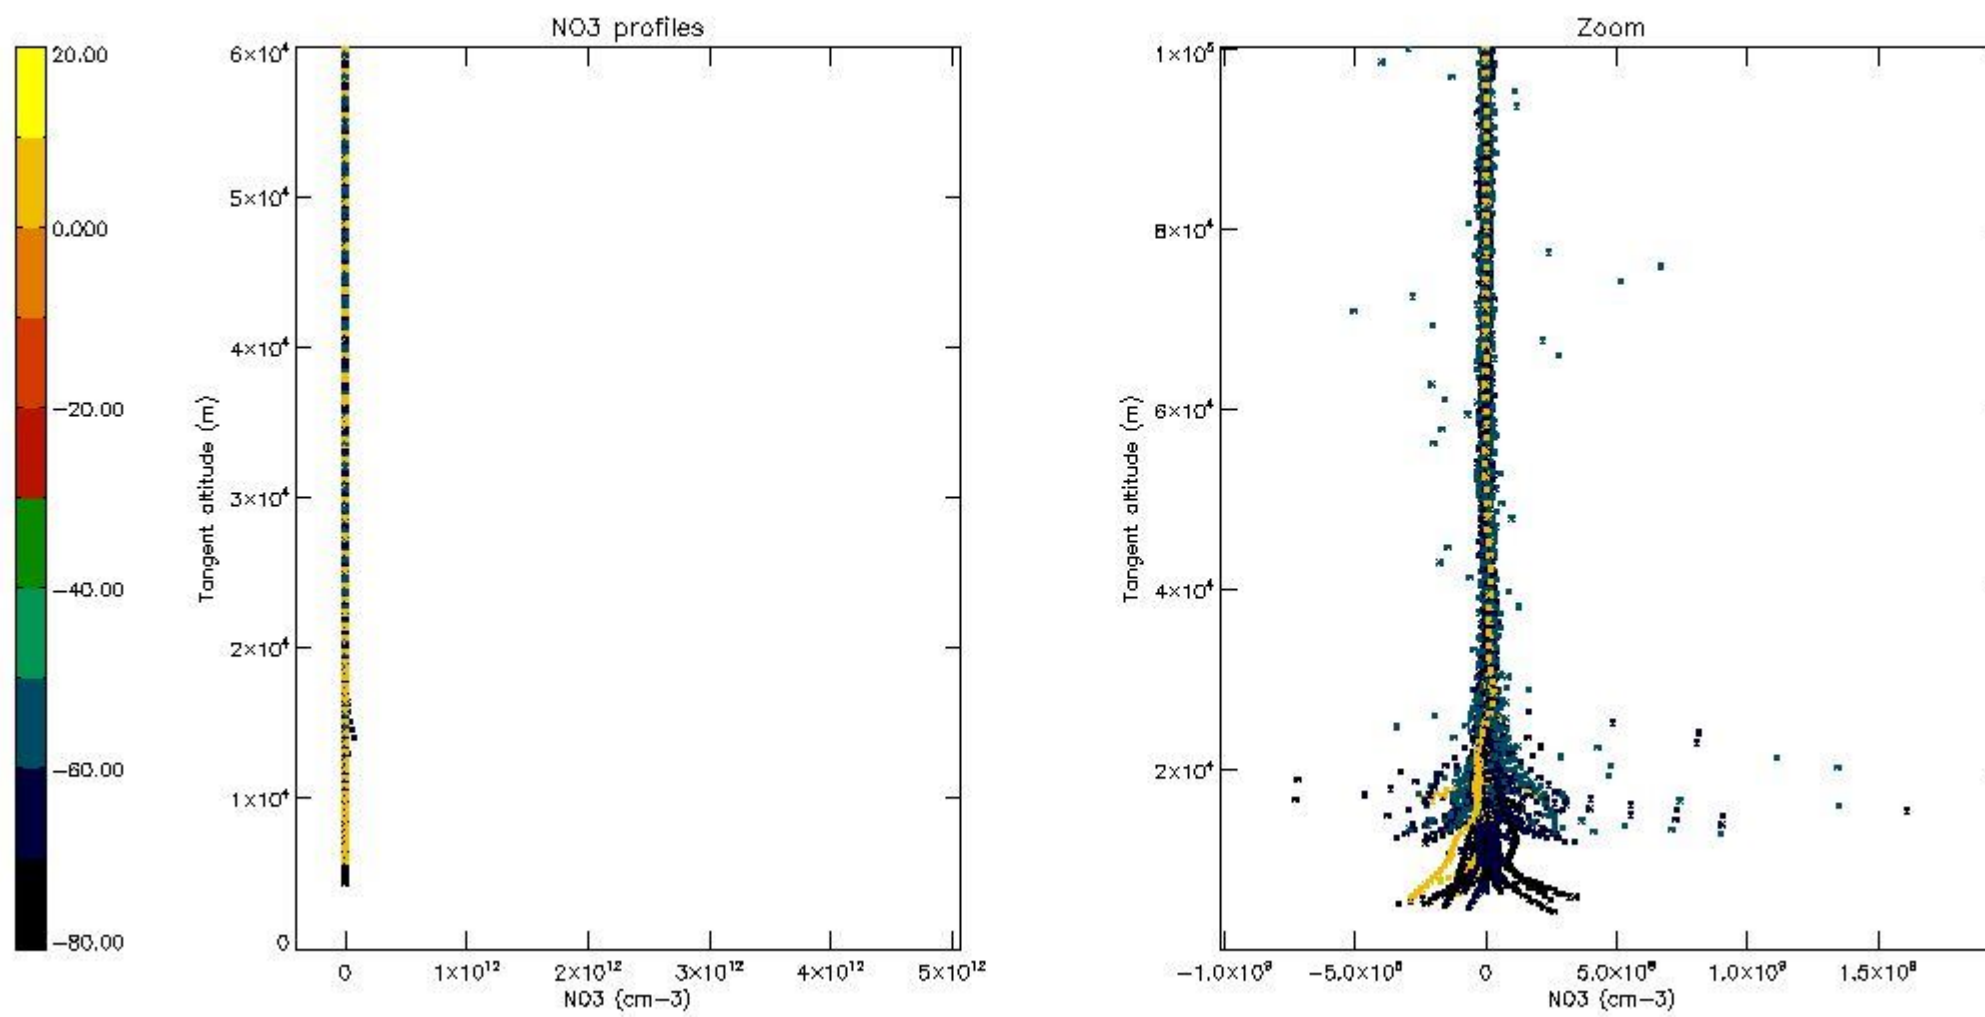

5.8 Plot H2O profiles for all STD (only for occultations of stars 1,2,3,4,13,14,16,26,63 dark without errors)

The colorbar represents the latitude.