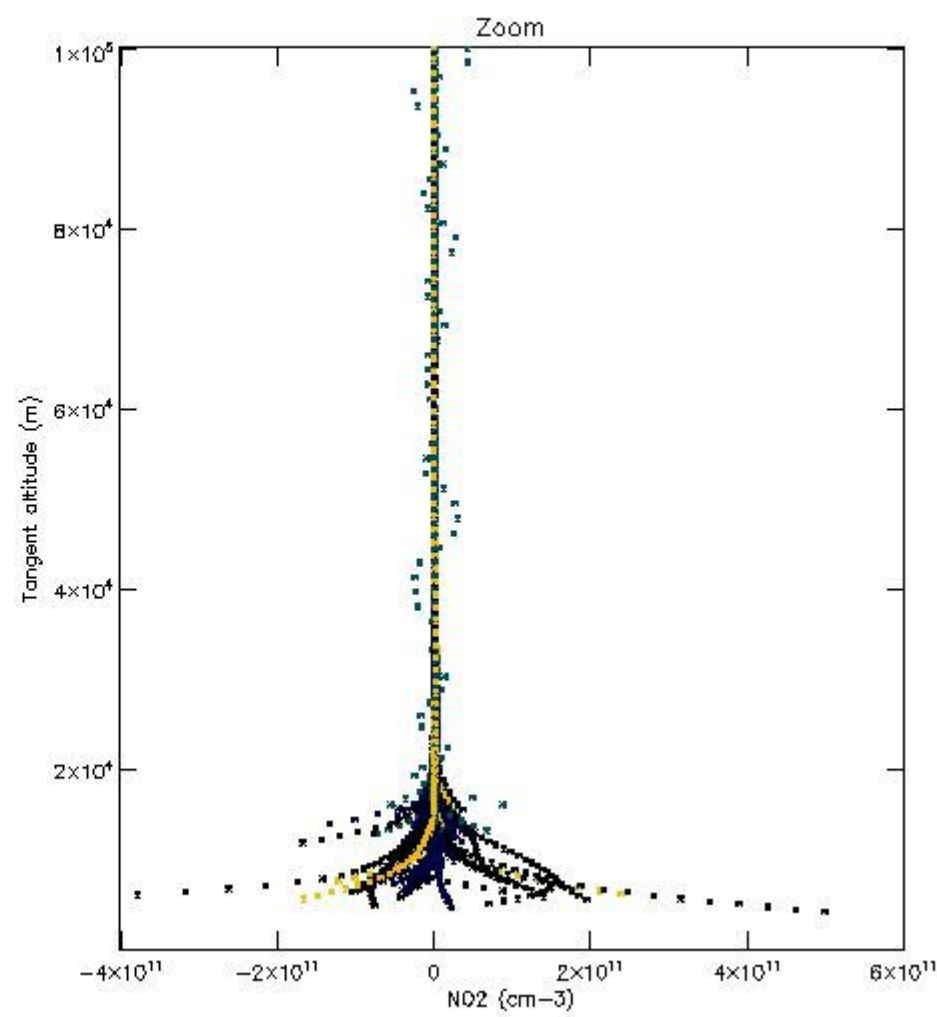

5.4 Plot ozone profiles where STD < 10% (dark without errors)

The colorbar represents the latitude.

5.5 Plot ozone profiles where STD < 5% (dark without errors)

The colorbar represents the latitude.

5.6 Plot NO₂ profiles for all STD (dark without errors)

The colorbar represents the latitude.

5.7 Plot NO3 profiles for all STD (dark without errors)

The colorbar represents the latitude.

5.8 Plot H2O profiles for all STD (only for occultations of stars 1,2,3,4,13,14,16,26,63 dark without errors)