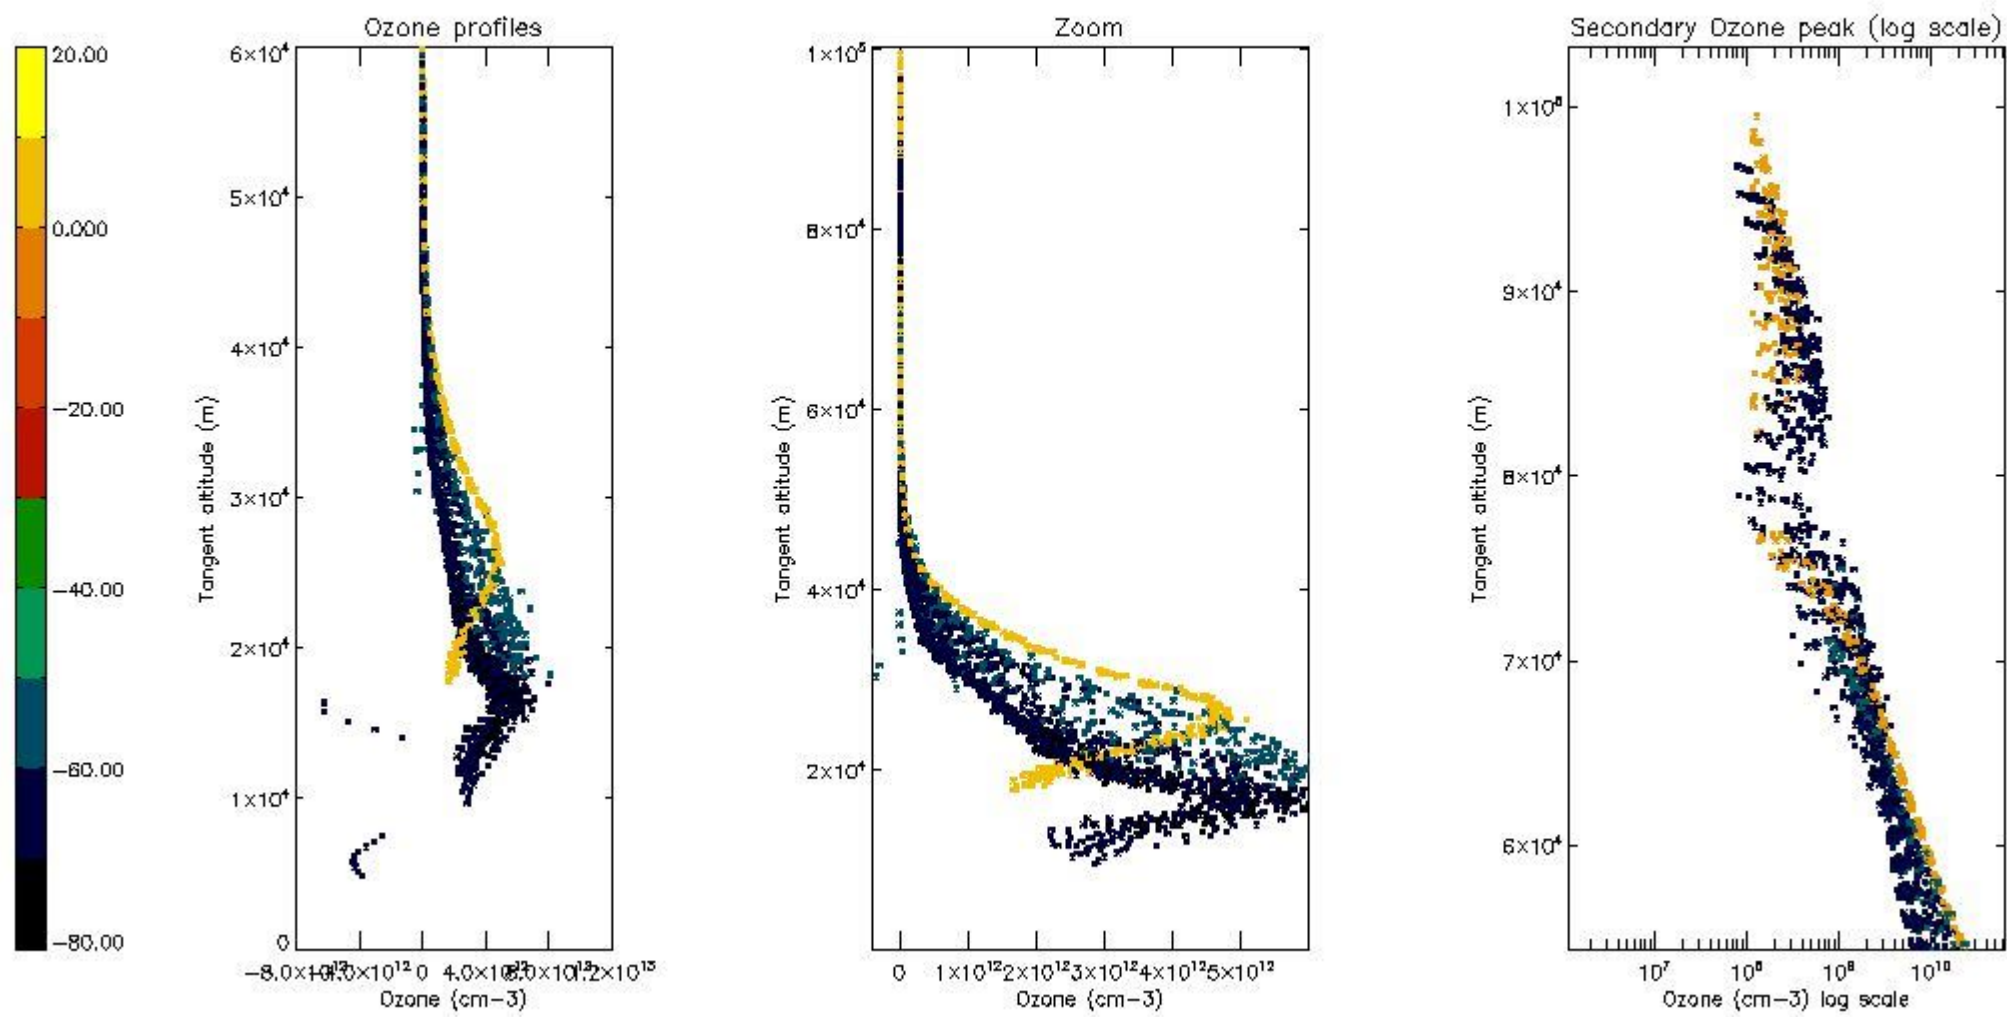

5.5 Plot ozone profiles where STD < 5% (dark without errors)

The colorbar represents the latitude.