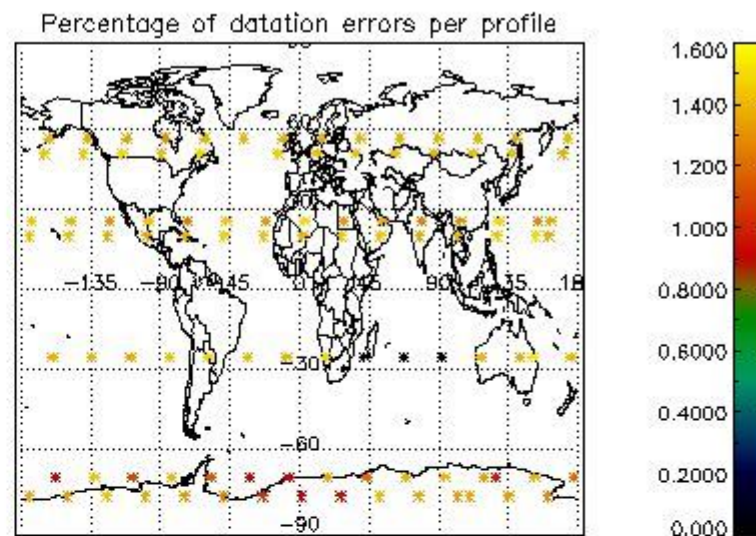

5. Trace gas profiles

5.1 Ozone statistics based on quality of products

The final quality of the products can be "measured" using the STD (Standard Deviation) attached to every point profile. This information is written to the parameter GOM_NL__2P/NL_LOCAL_SPECIES_DENSITY/o3_std of the level 2 products. The table below shows the statistics for given STD ranges.

The statistics are given with respect to the overall valid production:

- Products without fatal errors: GOM_NL__2P/MPH/PRODUCT_ERR=0
- Valid point profile: GOM_NL__2P/NL_LOCAL_SPECIES_DENSITY/pcd(0)=0

The 'Criteria' is applied to valid points of dark limb products:

- Products in dark limb illumination condition: GOM_NL__2P/NL_SUMMARY_QUALITY/obs_ill_cond=0
- Products without fatal errors: GOM_NL__2P/MPH/PRODUCT_ERR=0
- Valid point profile: GOM_NL__2P/NL_LOCAL_SPECIES_DENSITY/pcd(0)=0

So, the table below shows the percentage of dark limb and valid observations for each criteria with respect to the overall valid daily observations.

Criteria	% of total production
All STD	45
STD < 20	27