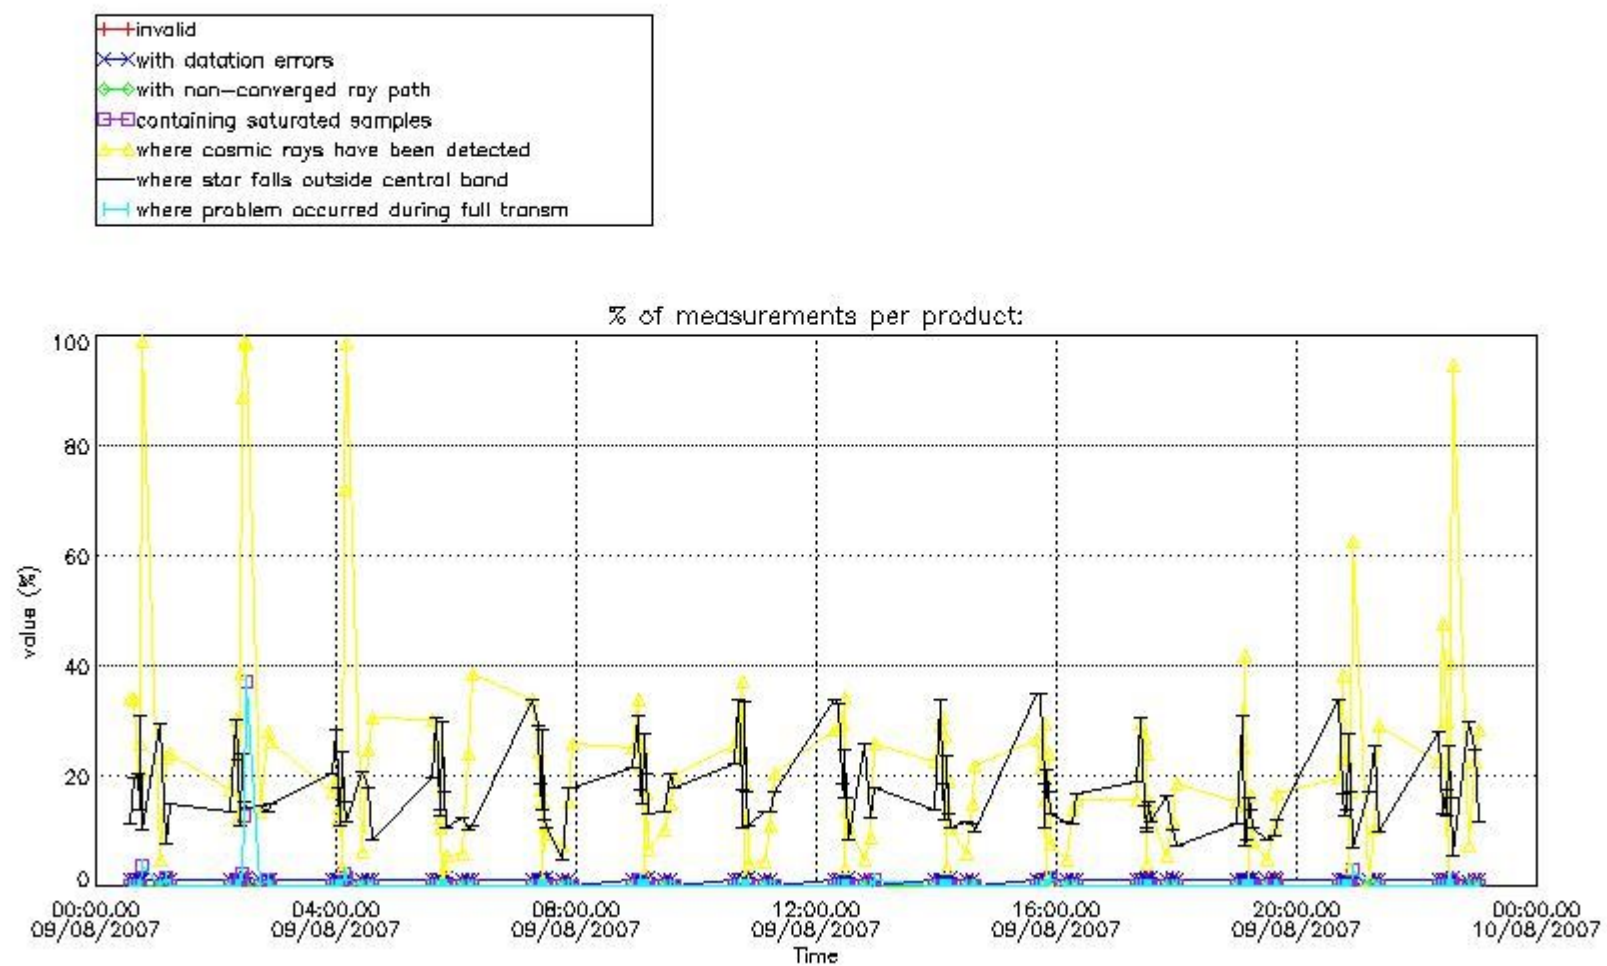

3.1 Plot quality information per product (time dependant)

3.2 Plot quality information per product (world map)

Percentage of flagged data per O3 profile

Percentage of flagged data per H2O profile

Percentage of flagged data per NO2 profile

Percentage of flagged data per NO3 profile

4. Level 1 quality information per product

In this section it is plotted some information contained in the Quality Summary data set of the level 2 products that comes from the level 1b processing. Products without errors (error flag in the MPH set to "0") are used.

4.1 Plot quality information per product (time dependant) coming from level 1b processing

4.1.1 Plot level 1 quality information per product (time dependant): ENVISAT ASCENDING passes

4.1.2 Plot level 1 quality information per product (time dependant): ENVI SAT DESCENDING passes