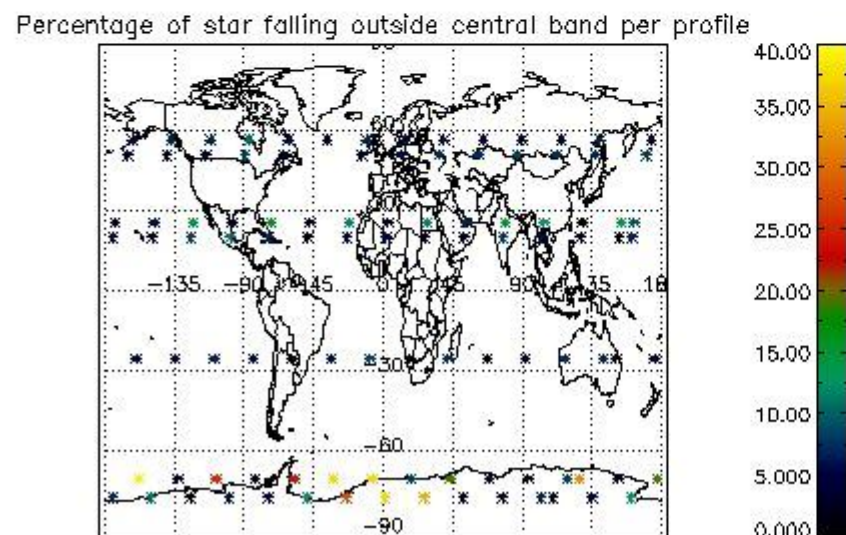

5. Trace gas profiles

5.1 Ozone statistics based on quality of products

The final quality of the products can be "measured" using the STD (Standard Deviation) attached to every point profile. This information is written to the parameter GOM_NL__2P/NL_LOCAL_SPECIES_DENSITY/o3_std of the level 2 products. The table below shows the statistics for given STD ranges.

The statistics are given with respect to the overall valid production:

- Products without fatal errors: GOM_NL__2P/MPH/PRODUCT_ERR=0
- Valid point profile: GOM_NL__2P/NL_LOCAL_SPECIES_DENSITY/pcd(0)=0

The 'Criteria' is applied to valid points of dark limb products:

- Products in dark limb illumination condition: GOM_NL__2P/NL_SUMMARY_QUALITY/obs_ill_cond=0
- Products without fatal errors: GOM_NL__2P/MPH/PRODUCT_ERR=0
- Valid point profile: GOM_NL__2P/NL_LOCAL_SPECIES_DENSITY/pcd(0)=0

So, the table below shows the percentage of dark limb and valid observations for each criteria with respect to the overall valid daily observations.

Criteria	% of total production
All STD	45
STD < 20	27