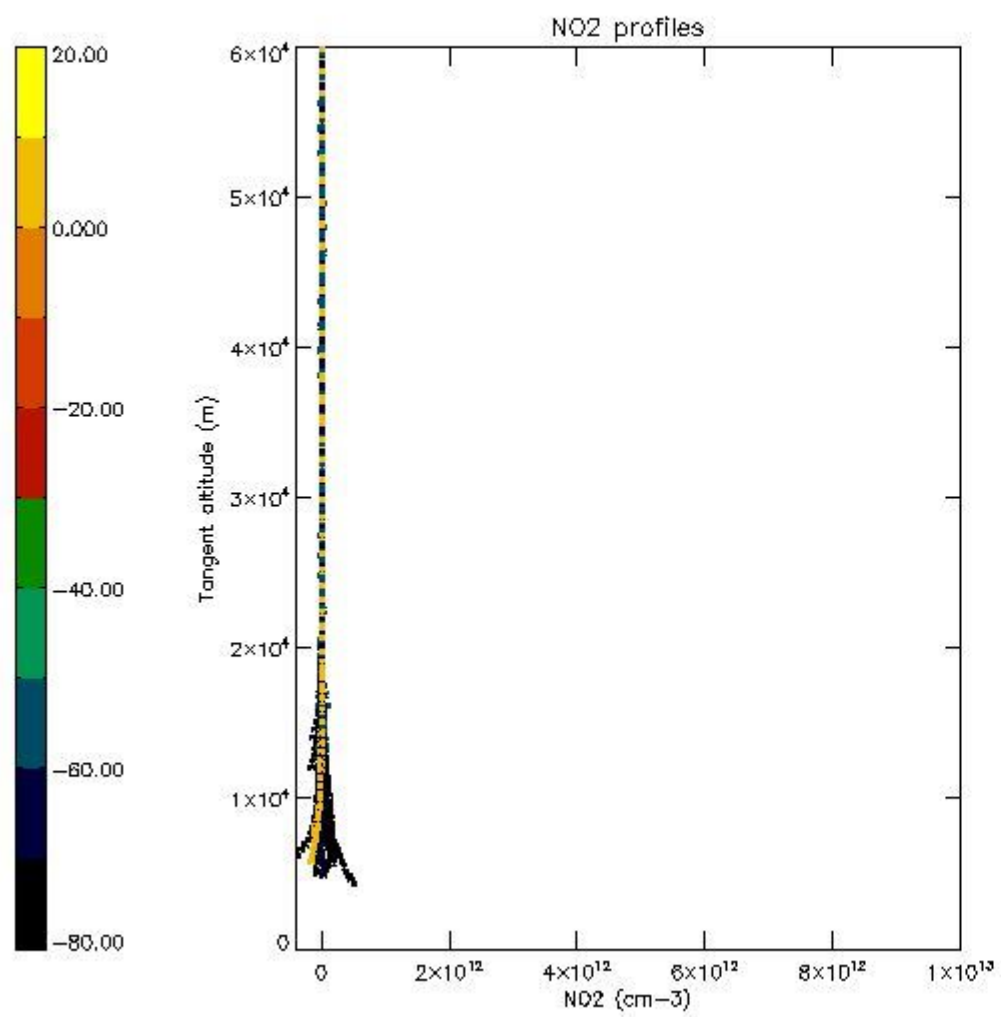

5.4 Plot ozone profiles where STD < 10% (dark without errors)

The colorbar represents the latitude.

5.5 Plot ozone profiles where STD < 5% (dark without errors)

The colorbar represents the latitude.

5.6 Plot NO₂ profiles for all STD (dark without errors)

The colorbar represents the latitude.

5.7 Plot NO3 profiles for all STD (dark without errors)

The colorbar represents the latitude.

5.8 Plot H2O profiles for all STD (only for occultations of stars 1,2,3,4,13,14,16,26,63 dark without errors)