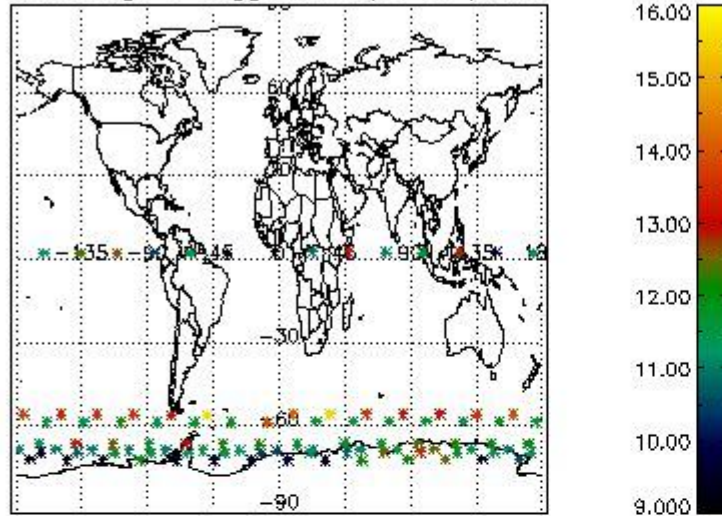

Percentage of flagged data per O3 profile