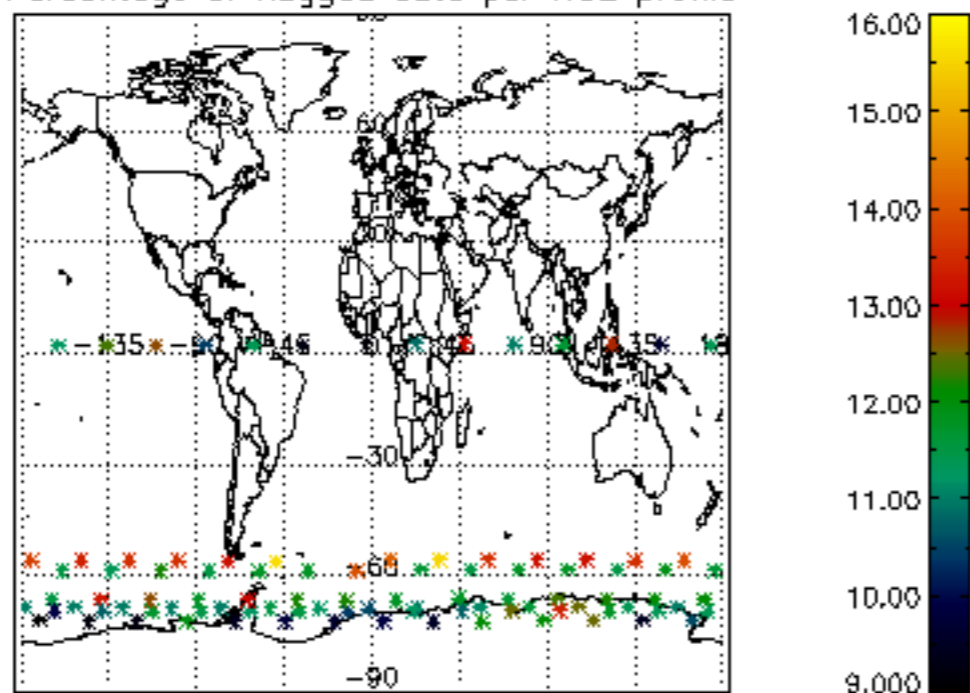

Percentage of flagged data per NO2 profile