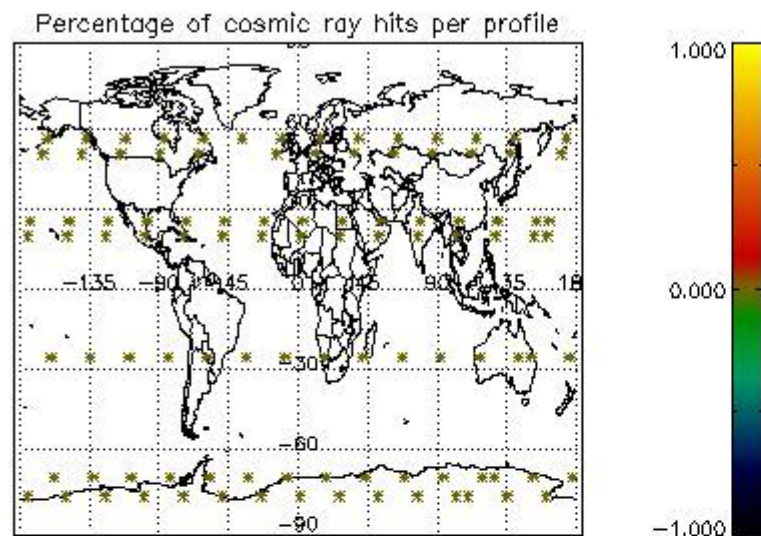

4.2.2 Plot level 1 quality information per product (world map): ENVISAT DESCENDING passes

5. Trace gas profiles

5.1 Ozone statistics based on quality of products

The final quality of the products can be "measured" using the STD (Standard Deviation) attached to every point profile. This information is written to the parameter GOM_NL__2P/NL_LOCAL_SPECIES_DENSITY/o3_std of the level 2 products. The table below shows the statistics for given STD ranges.

The statistics are given with respect to the overall valid production:

- Products without fatal errors: GOM_NL__2P/MPH/PRODUCT_ERR=0
- Valid point profile: GOM_NL__2P/NL_LOCAL_SPECIES_DENSITY/pcd(0)=0

The 'Criteria' is applied to valid points of dark limb products:

- Products in dark limb illumination condition: GOM_NL__2P/NL_SUMMARY_QUALITY/obs_ill_cond=0
- Products without fatal errors: GOM_NL__2P/MPH/PRODUCT_ERR=0
- Valid point profile: GOM_NL__2P/NL_LOCAL_SPECIES_DENSITY/pcd(0)=0

So, the table below shows the percentage of dark limb and valid observations for each criteria with respect to the overall valid daily observations.

Criteria	% of total production
All STD	45
STD < 20	27