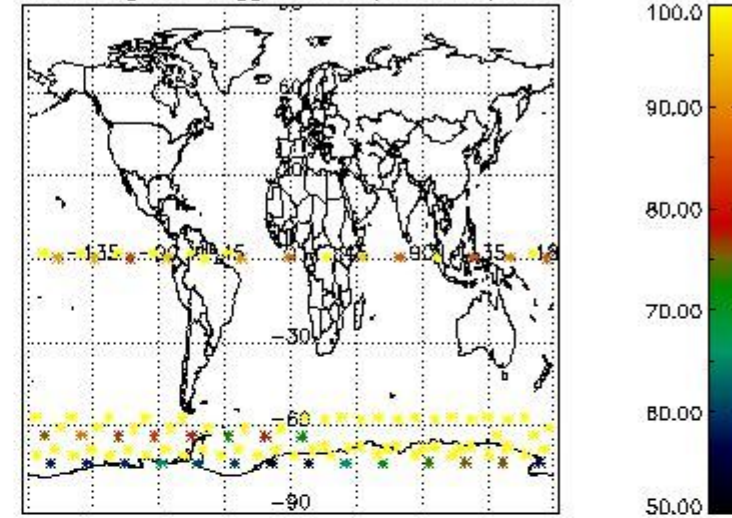

#### 3.1 Plot quality information per product (time dependant)

3.2 Plot quality information per product (world map)

Percentage of flagged data per O3 profile

Percentage of flagged data per H2O profile

Percentage of flagged data per NO2 profile