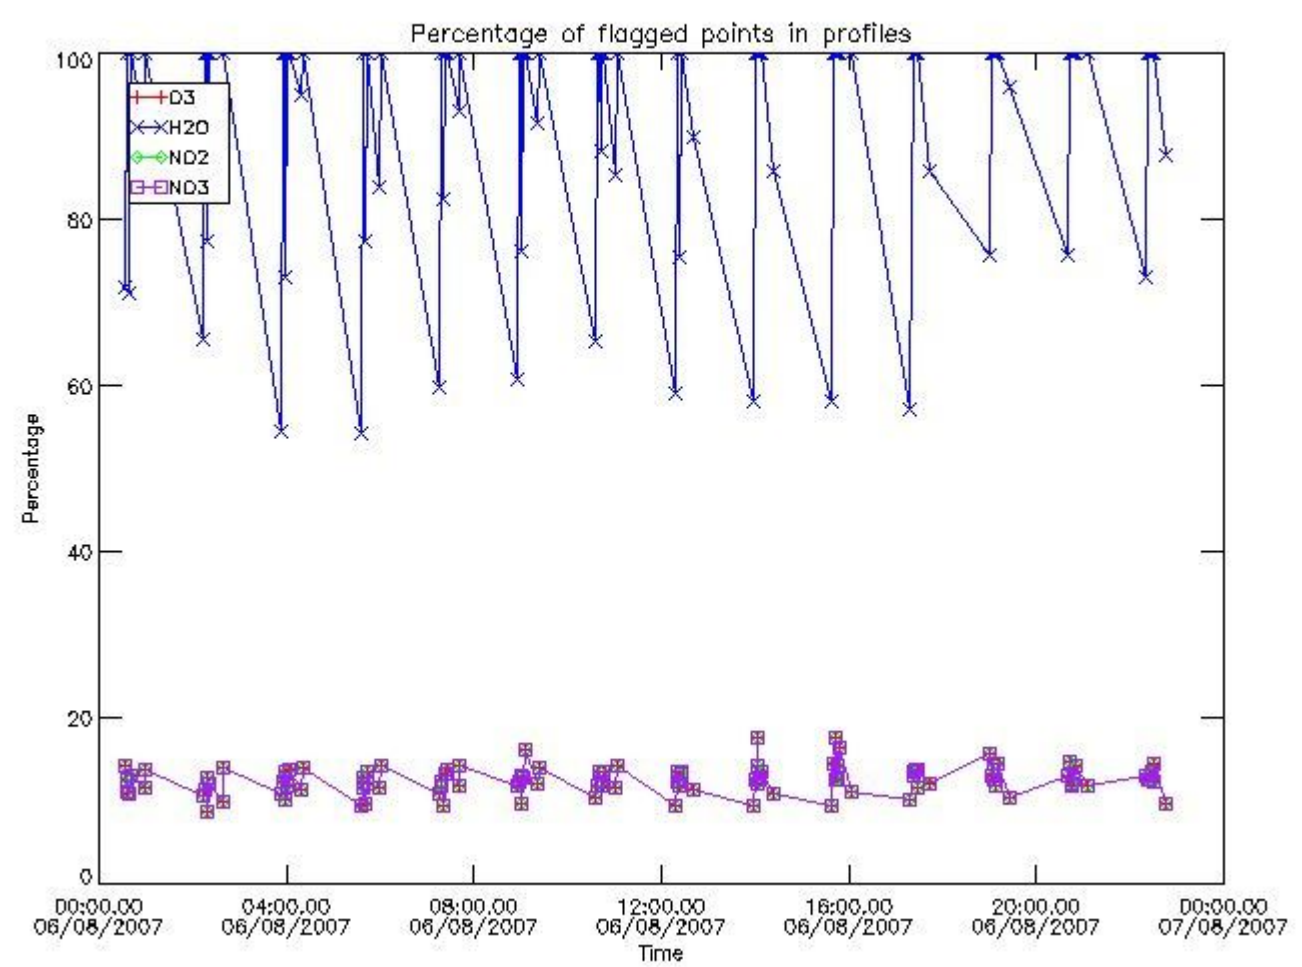

3. Quality information per product

In this section it is plotted some information contained in the Quality Summary data set of the level 2 products. Only products in dark limb conditions and without errors (error flag in the MPH set to "0") are used.

3.1 Plot quality information per product (time dependant)

Percentage of flagged data per O3 profile

Percentage of flagged data per H2O profile