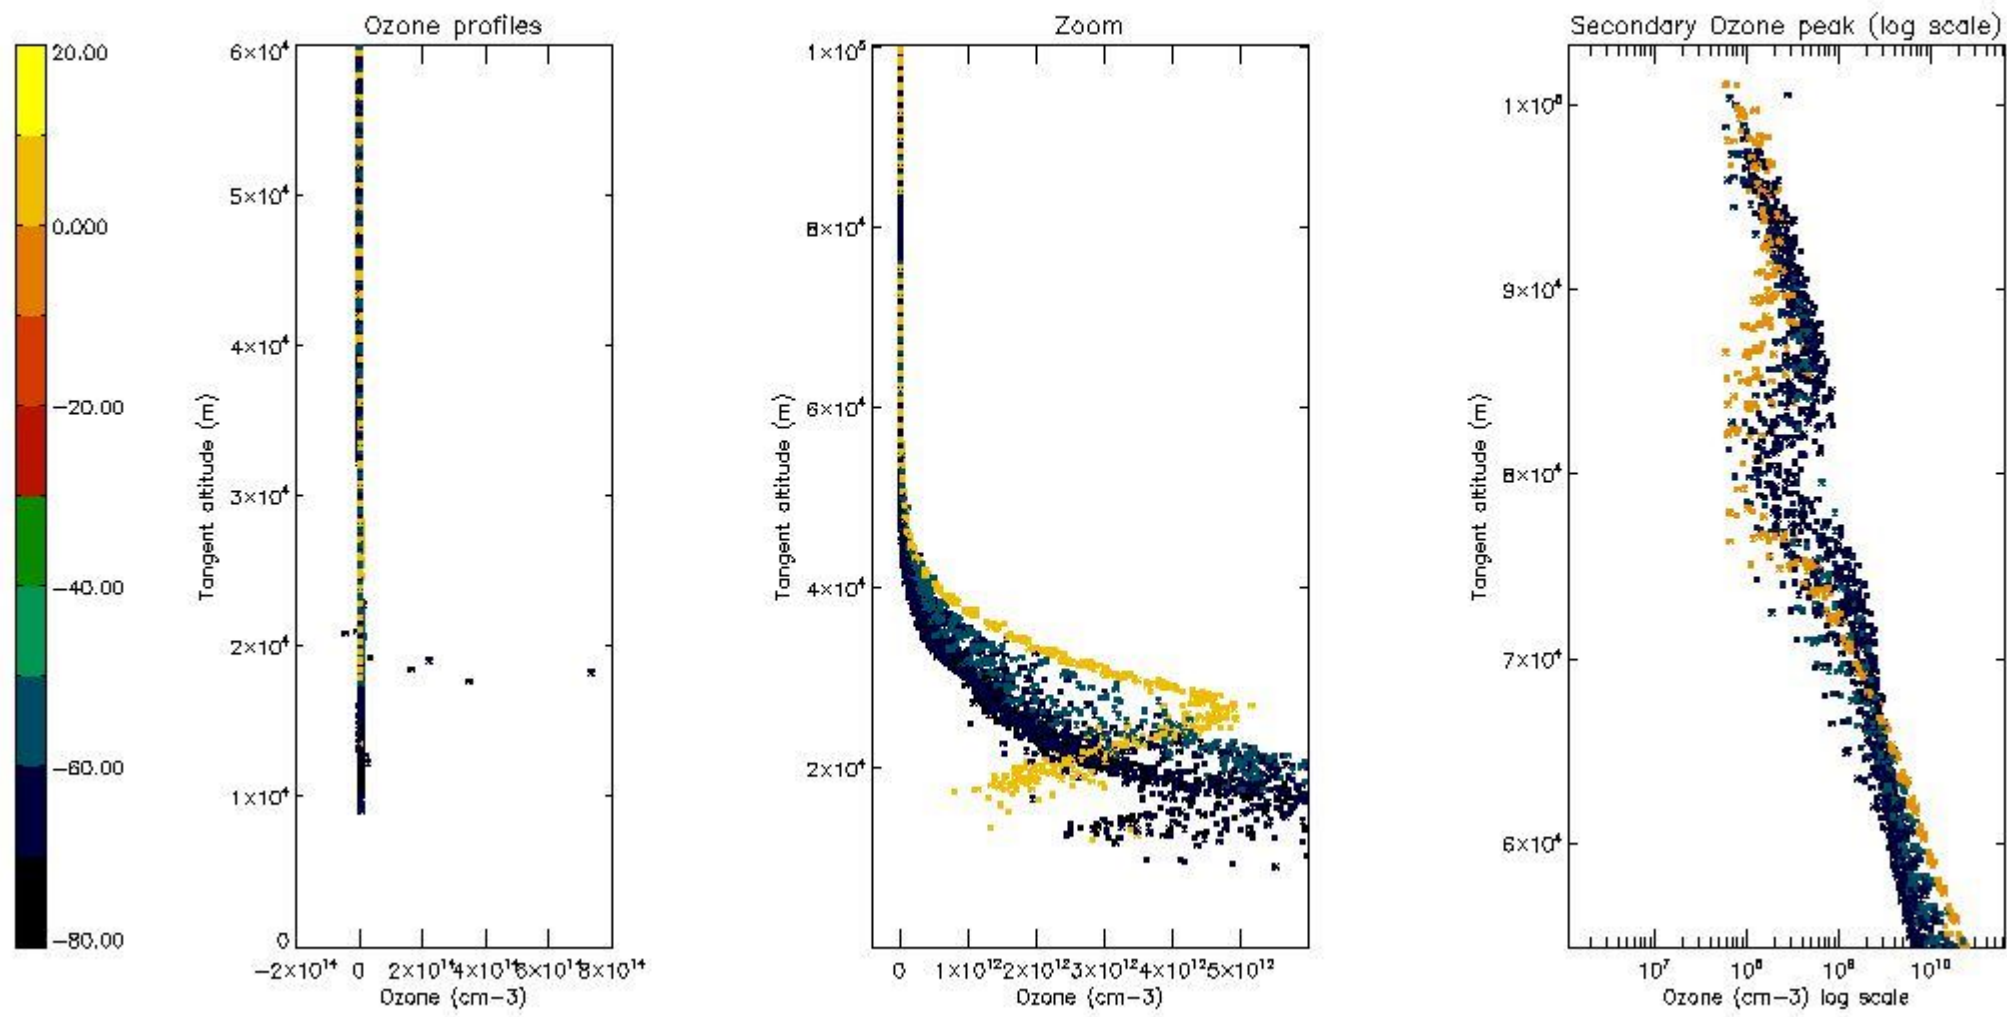

STD < 10	20
STD < 5	15

5.2 Plot ozone profiles for all STD (dark without errors)

The colorbar represents the latitude.

5.3 Plot ozone profiles where STD < 20% (dark without errors)

The colorbar represents the latitude.

5.4 Plot ozone profiles where  $STD < 10\%$  (dark without errors)

The colorbar represents the latitude.

*5.5 Plot ozone profiles where  $STD < 5\%$  (dark without errors)*

The colorbar represents the latitude.