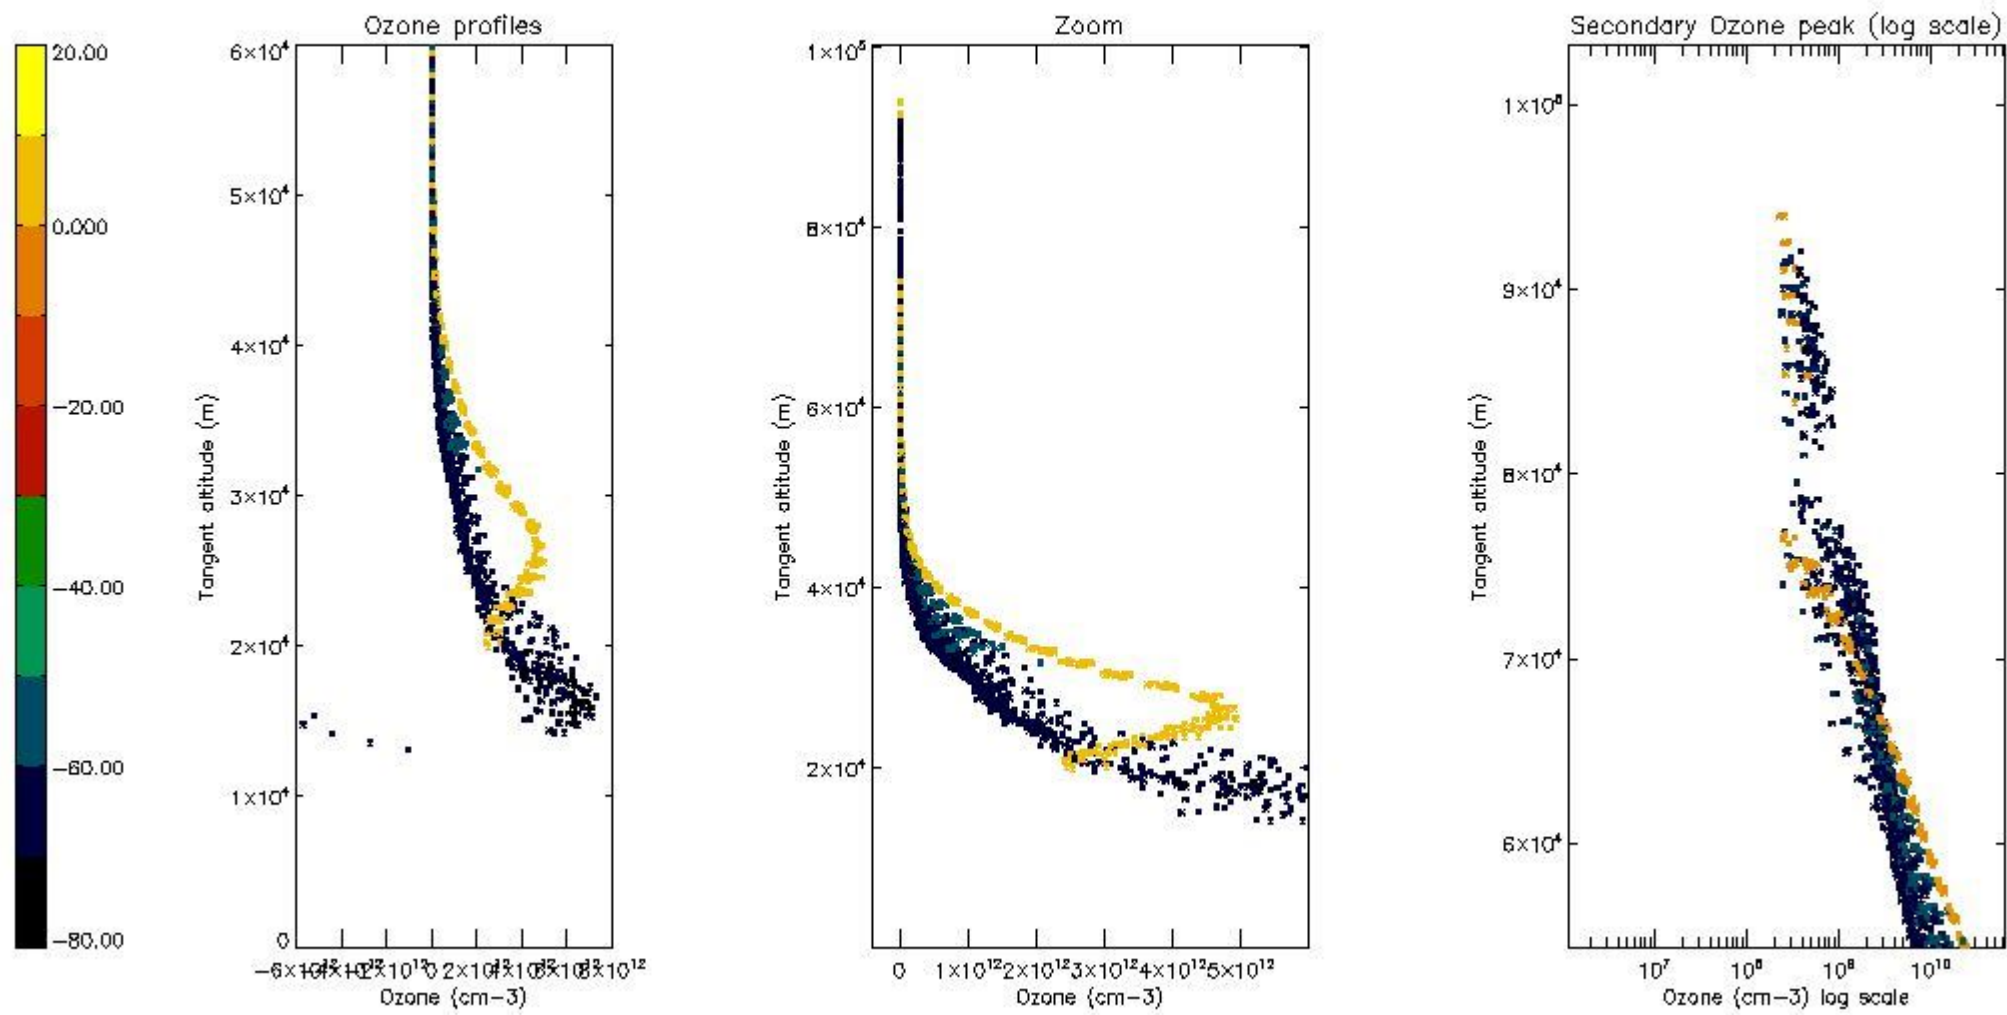

5.4 Plot ozone profiles where  $STD < 10\%$  (dark without errors)

The colorbar represents the latitude.

*5.5 Plot ozone profiles where  $STD < 5\%$  (dark without errors)*

The colorbar represents the latitude.

*5.6 Plot NO<sub>2</sub> profiles for all STD (dark without errors)*

The colorbar represents the latitude.

*5.7 Plot NO3 profiles for all STD (dark without errors)*

The colorbar represents the latitude.

5.8 Plot H<sub>2</sub>O profiles for all STD (only for occultations of stars 1,2,3,4,13,14,16,26,63 dark without errors)