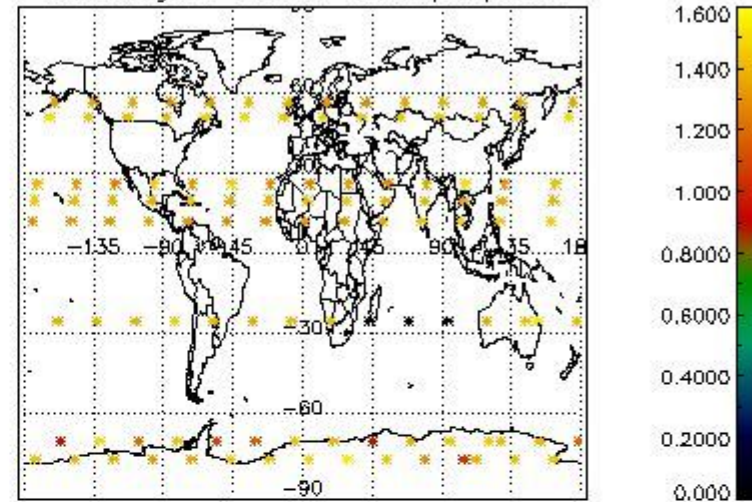

Percentage of datation errors per profile