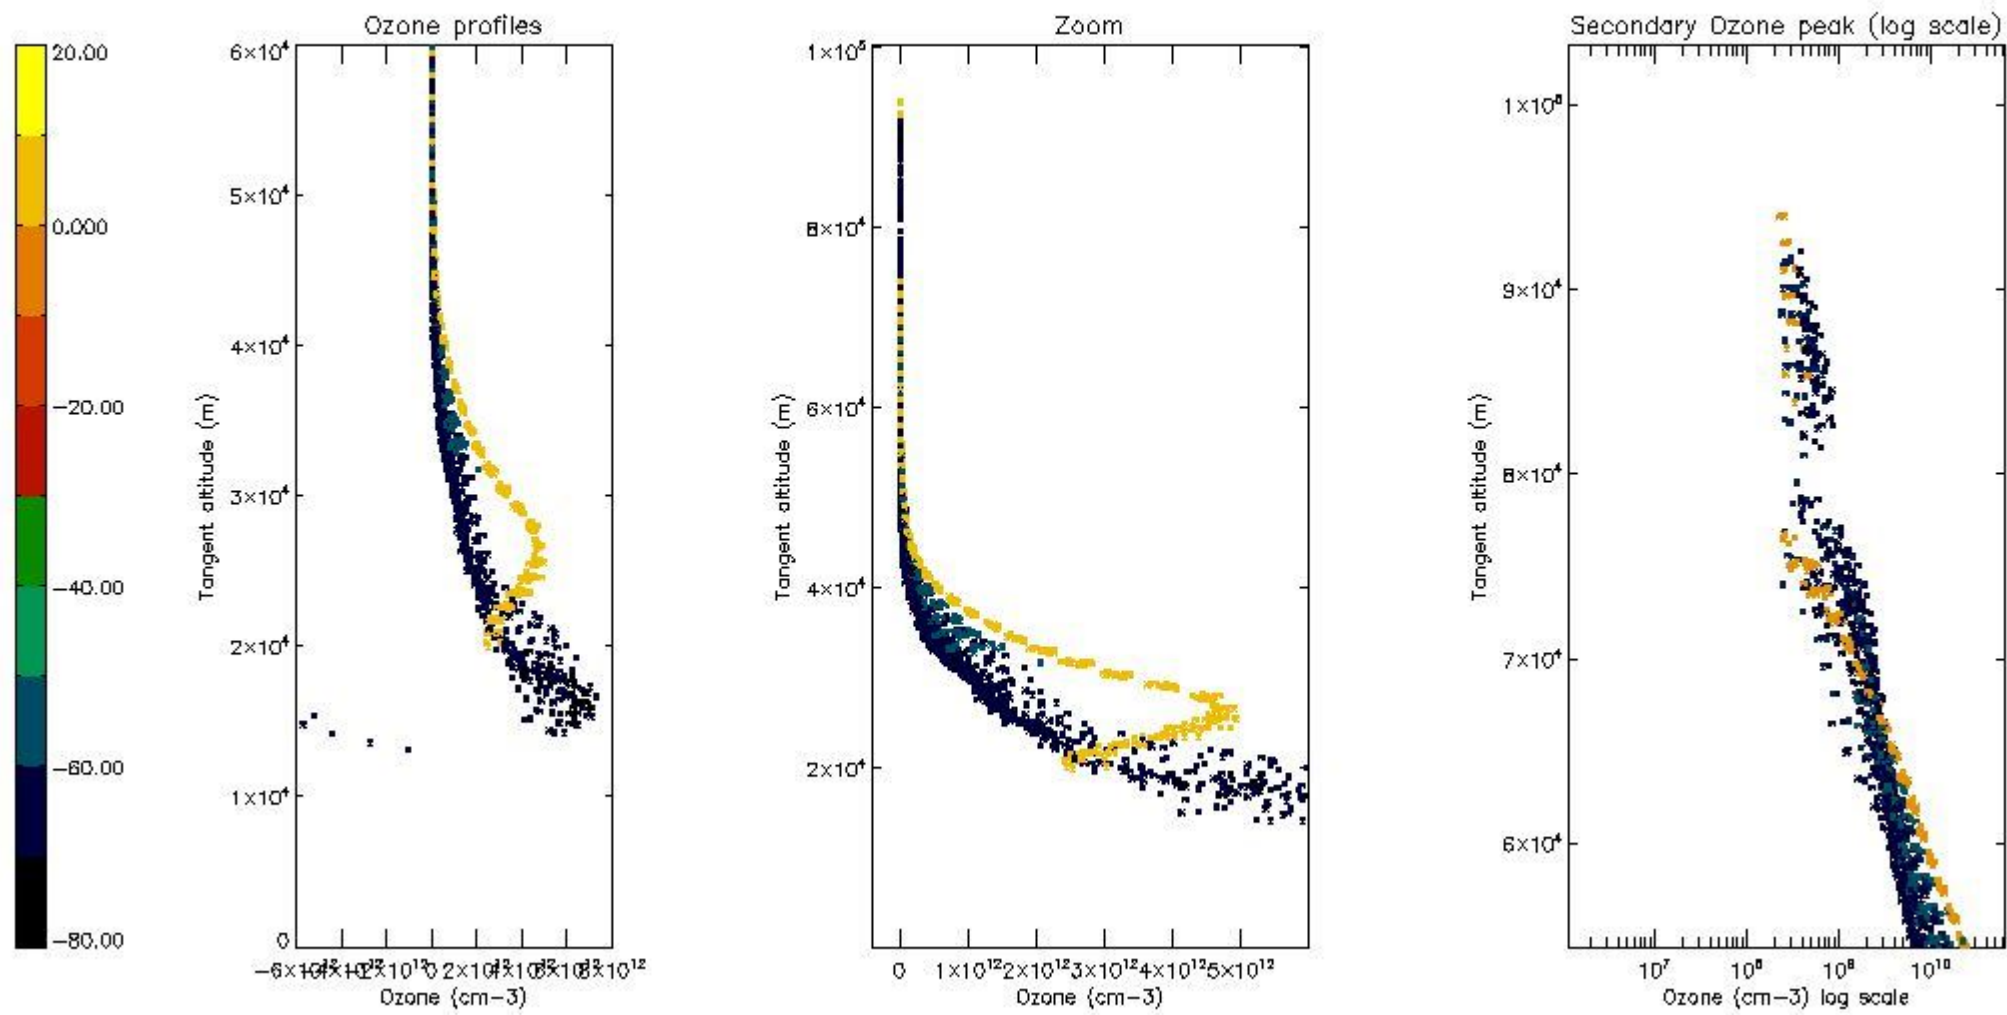

*5.4 Plot ozone profiles where STD < 10% (dark without errors)*

The colorbar represents the latitude.

*5.5 Plot ozone profiles where  $STD < 5\%$  (dark without errors)*

The colorbar represents the latitude.