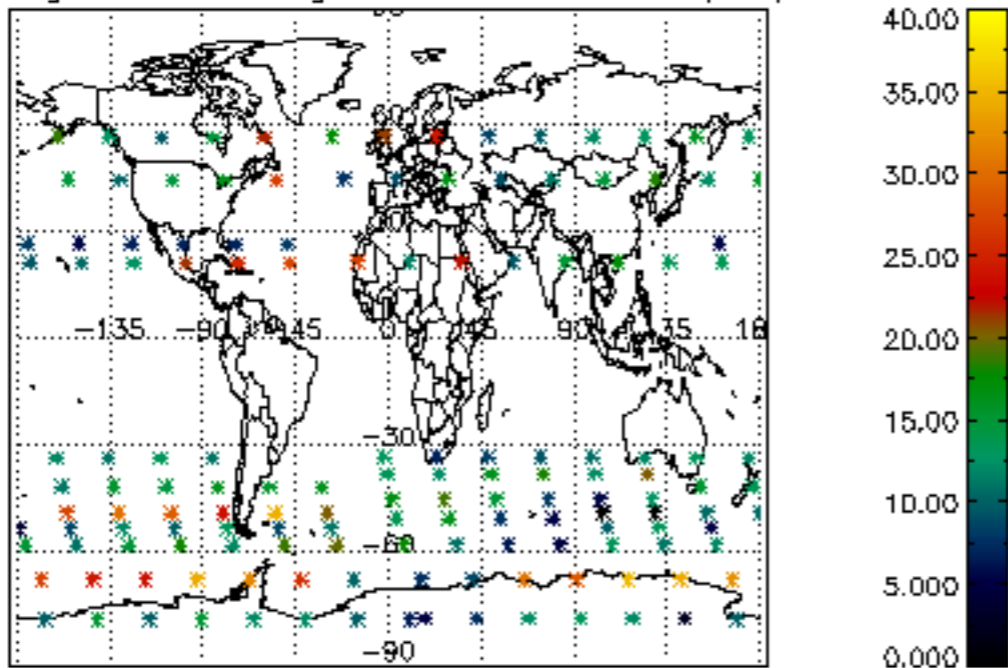

Percentage of cosmic ray hits per profile

Percentage of star falling outside central band per profile