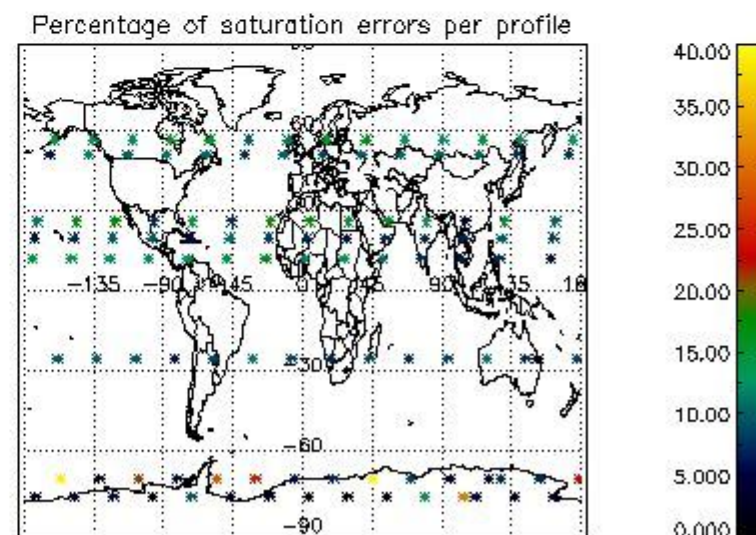

5. Trace gas profiles

5.1 Ozone statistics based on quality of products

The final quality of the products can be "measured" using the STD (Standard Deviation) attached to every point profile. This information is written to the parameter GOM_NL__2P/NL_LOCAL_SPECIES_DENSITY/o3_std of the level 2 products. The table below shows the statistics for given STD ranges.

The statistics are given with respect to the overall valid production:

- Products without fatal errors: GOM_NL__2P/MPH/PRODUCT_ERR=0
- Valid point profile: GOM_NL__2P/NL_LOCAL_SPECIES_DENSITY/pcd(0)=0

The 'Criteria' is applied to valid points of dark limb products:

- Products in dark limb illumination condition: GOM_NL__2P/NL_SUMMARY_QUALITY/obs_ill_cond=0
- Products without fatal errors: GOM_NL__2P/MPH/PRODUCT_ERR=0
- Valid point profile: GOM_NL__2P/NL_LOCAL_SPECIES_DENSITY/pcd(0)=0

So, the table below shows the percentage of dark limb and valid observations for each criteria with respect to the overall valid daily observations.

Criteria	% of total production
All STD	44
STD < 20	25