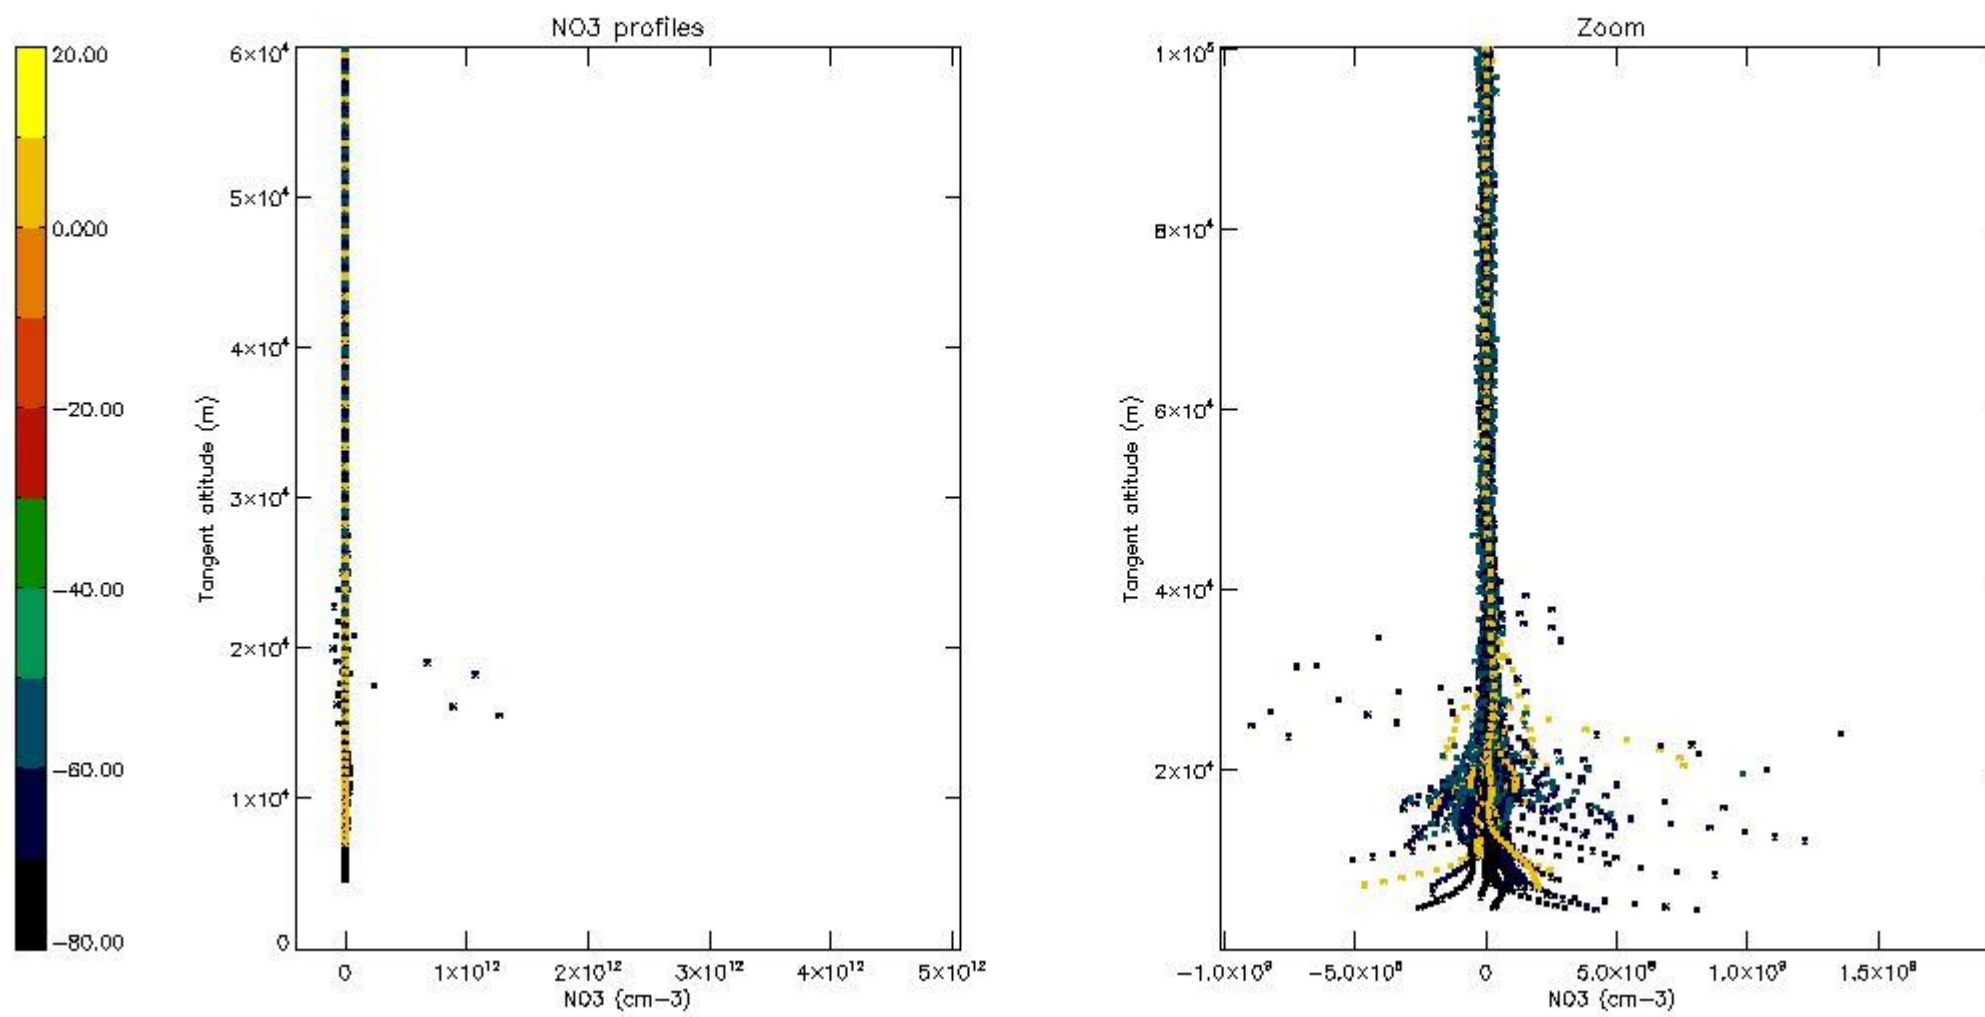

5.8 Plot H2O profiles for all STD (only for occultations of stars 1,2,3,4,13,14,16,26,63 dark without errors)

The colorbar represents the latitude.