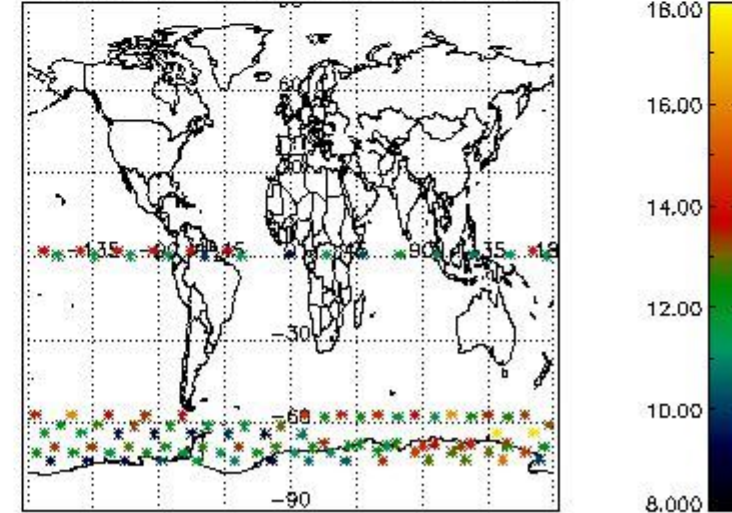

Percentage of flagged data per NO3 profile

4. Level 1 quality information per product

In this section it is plotted some information contained in the Quality Summary data set of the level 2 products that comes from the level 1b processing. Products without errors (error flag in the MPH set to "0") are used.

4.1 Plot quality information per product (time dependant) coming from level 1b processing

4.1.1 Plot level 1 quality information per product (time dependant): ENVISAT ASCENDING passes