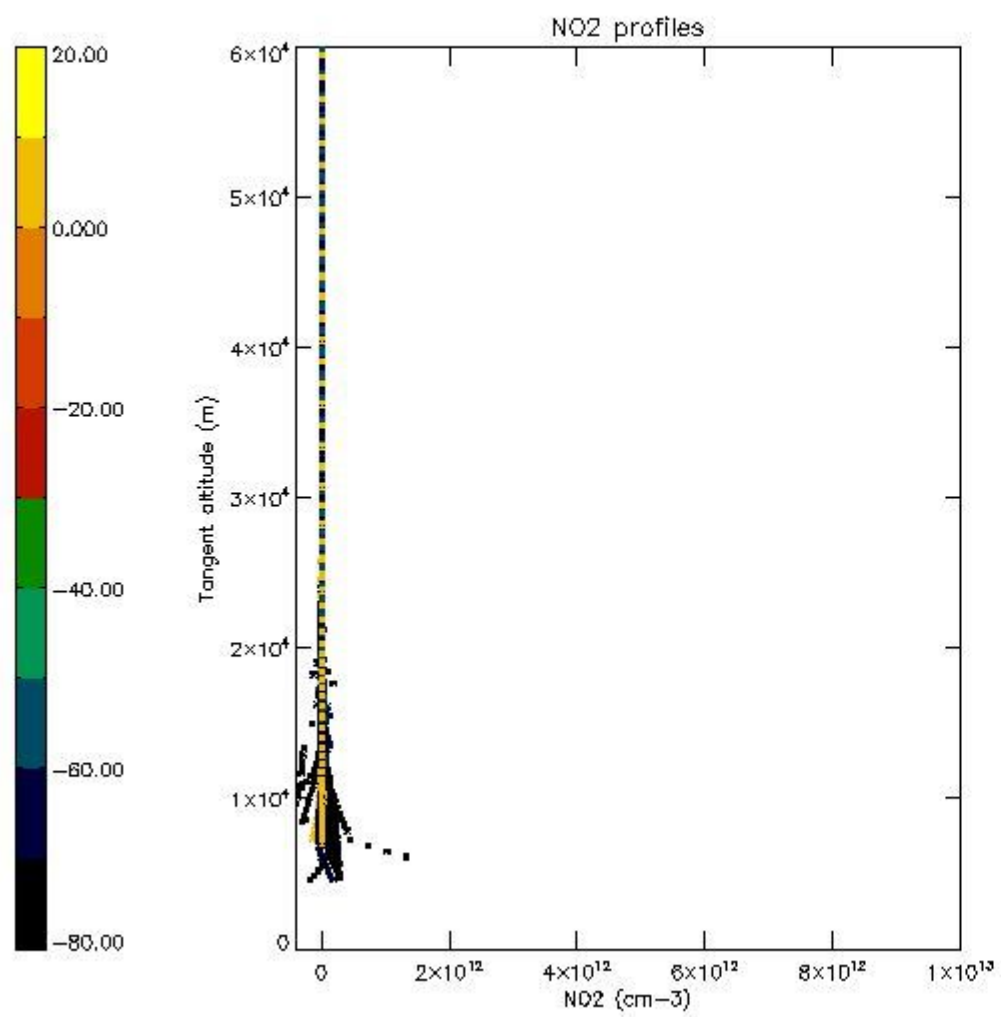

5.7 Plot NO3 profiles for all STD (dark without errors)

The colorbar represents the latitude.