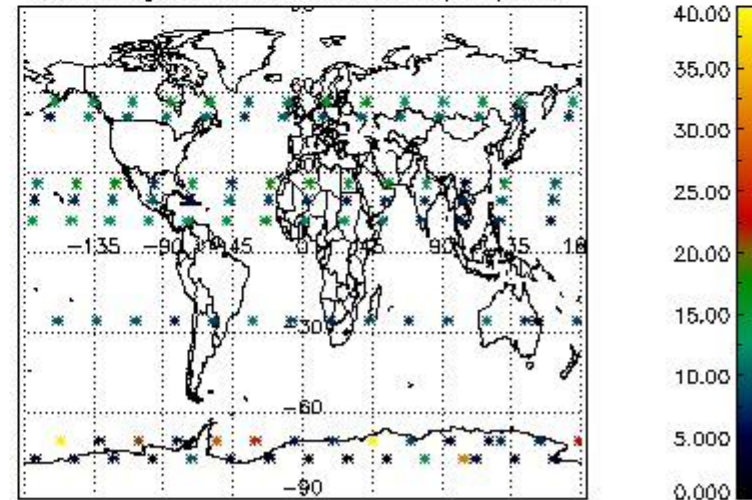

Percentage of saturation errors per profile

5. Trace gas profiles

5.1 Ozone statistics based on quality of products

The final quality of the products can be "measured" using the STD (Standard Deviation) attached to every point profile. This information is written to the parameter GOM_NL__2P/NL_LOCAL_SPECIES_DENSITY/o3_std of the level 2 products. The table below shows the statistics for given STD ranges.

The statistics are given with respect to the overall valid production:

- Products without fatal errors: GOM_NL__2P/MPH/PRODUCT_ERR=0
- Valid point profile: GOM_NL__2P/NL_LOCAL_SPECIES_DENSITY/pcd(0)=0

The 'Criteria' is applied to valid points of dark limb products:

- Products in dark limb illumination condition: GOM_NL__2P/NL_SUMMARY_QUALITY/obs_ill_cond=0
- Products without fatal errors: GOM_NL__2P/MPH/PRODUCT_ERR=0
- Valid point profile: GOM_NL__2P/NL_LOCAL_SPECIES_DENSITY/pcd(0)=0

So, the table below shows the percentage of dark limb and valid observations for each criteria with respect to the overall valid daily observations.

Criteria	% of total production
All STD	44
STD < 20	25