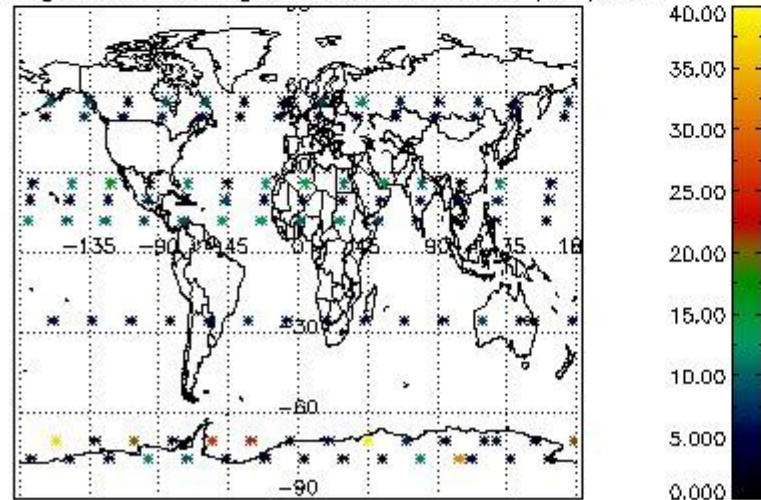

Percentage of star falling outside central band per profile