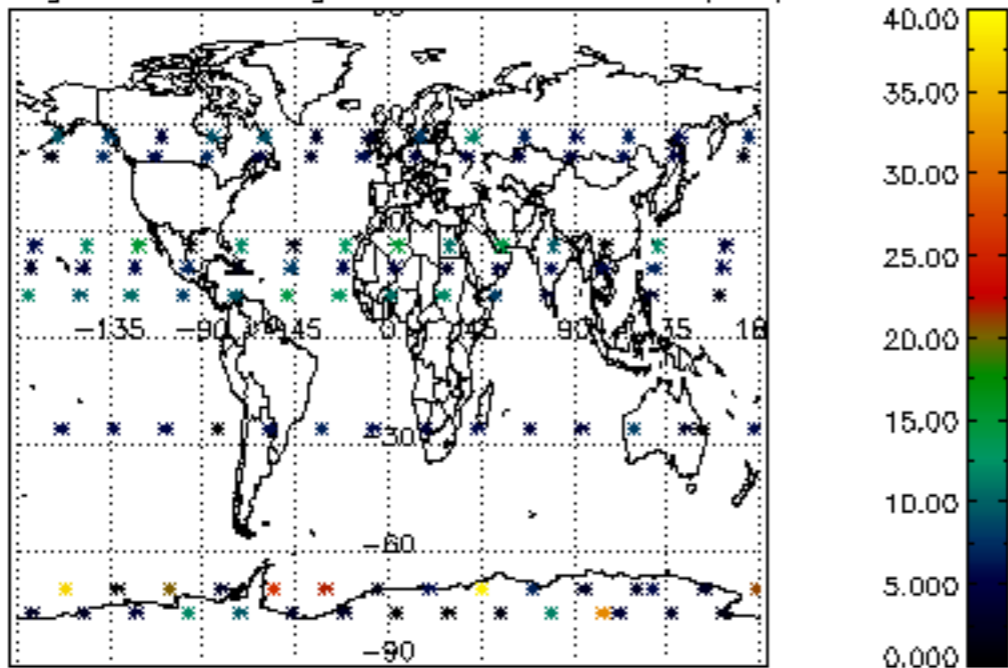

Percentage of star falling outside central band per profile