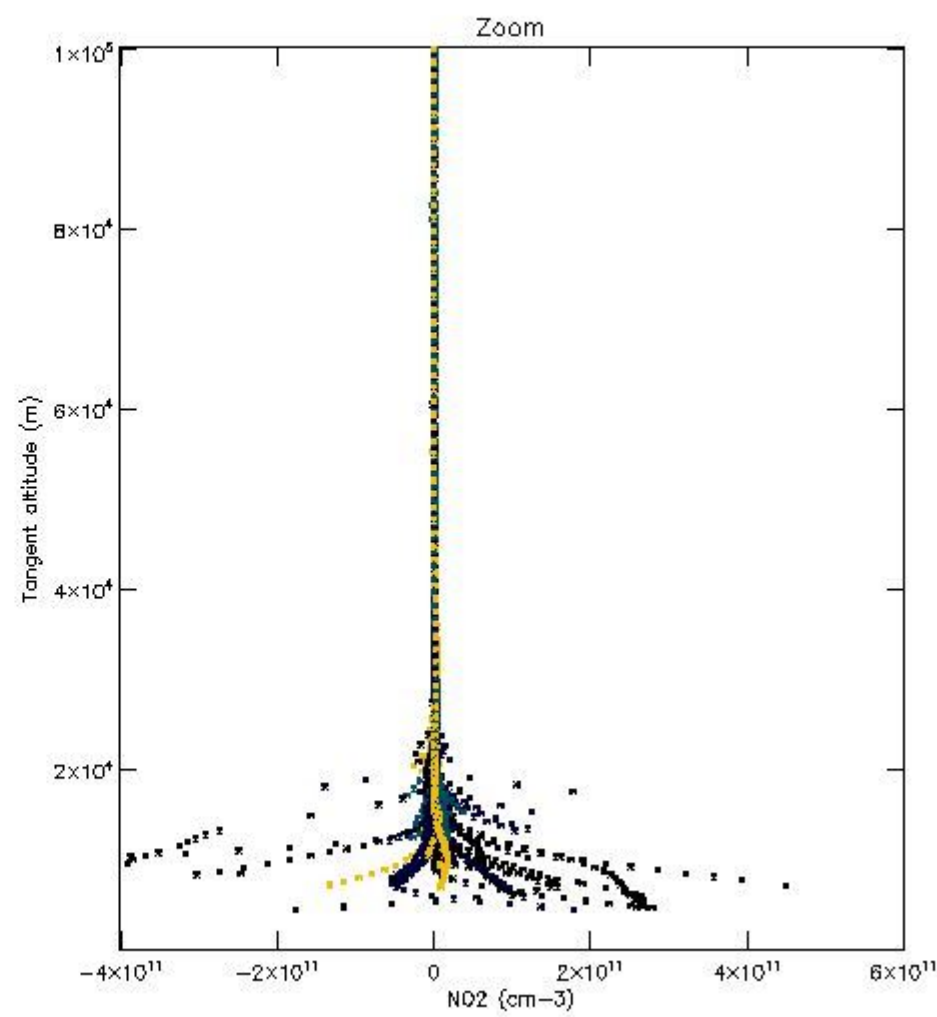

5.7 Plot NO3 profiles for all STD (dark without errors)

The colorbar represents the latitude.