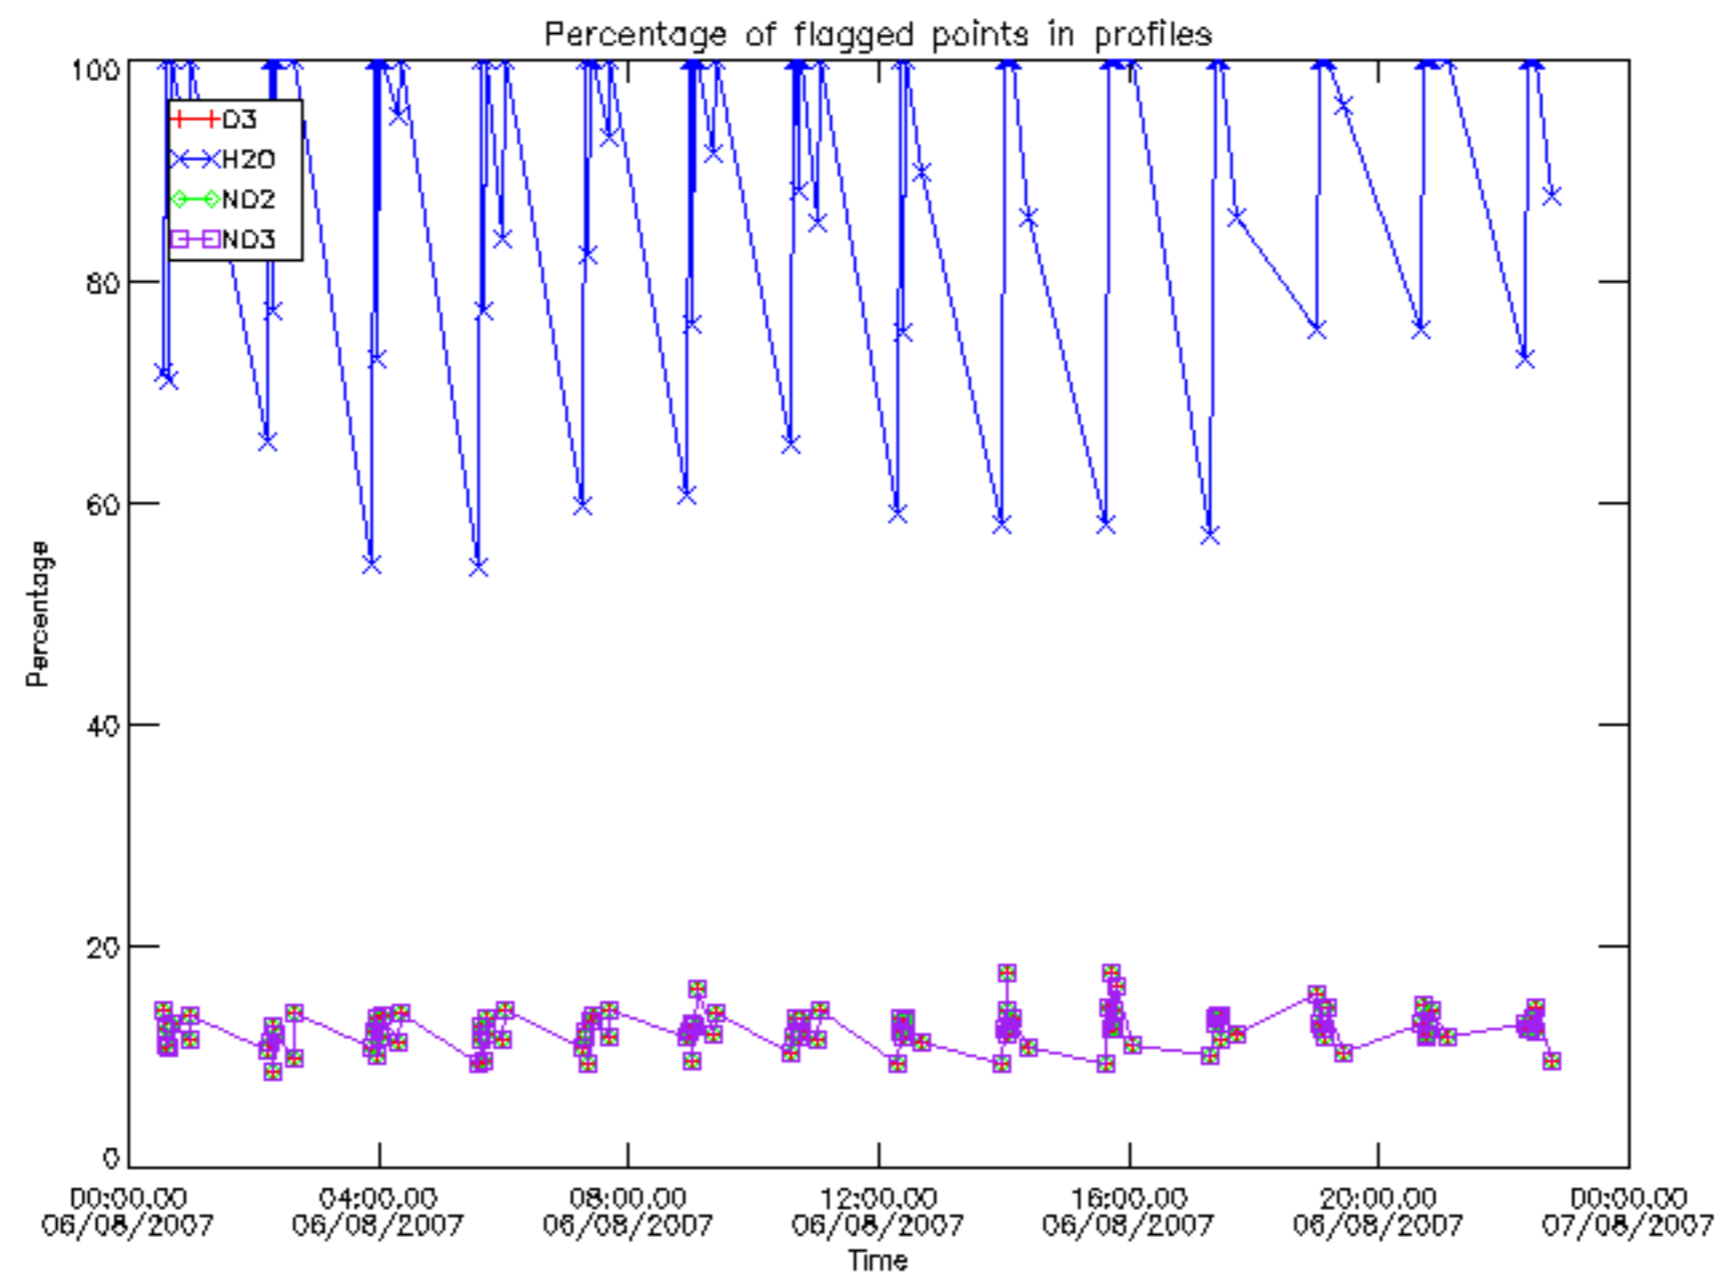

Percentage of flagged data per D3 profile

Percentage of flagged data per H2O profile