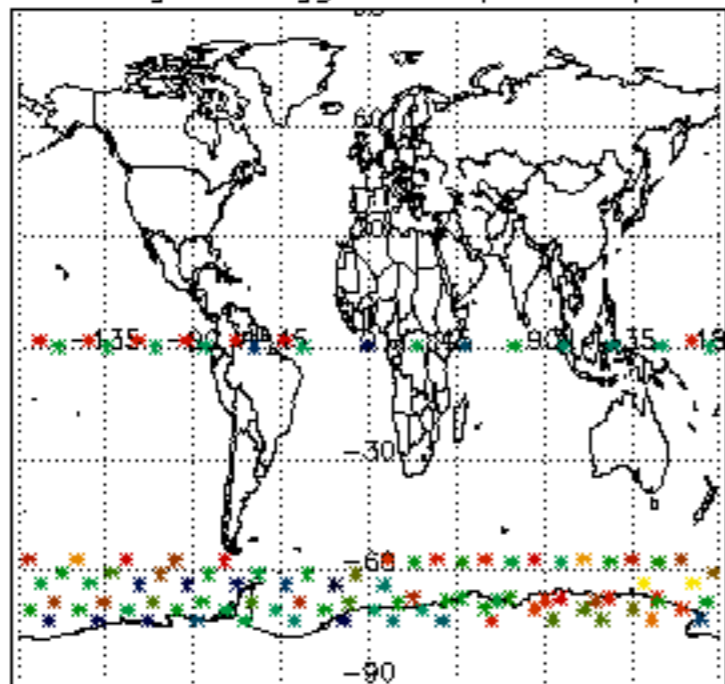

Percentage of flagged data per NO2 profile