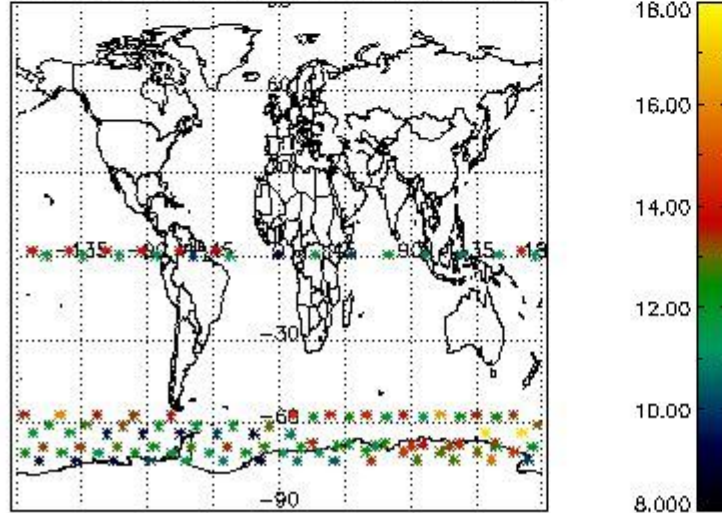

#### 3.1 Plot quality information per product (time dependant)

3.2 Plot quality information per product (world map)

Percentage of flagged data per O3 profile

Percentage of flagged data per H2O profile

Percentage of flagged data per NO2 profile