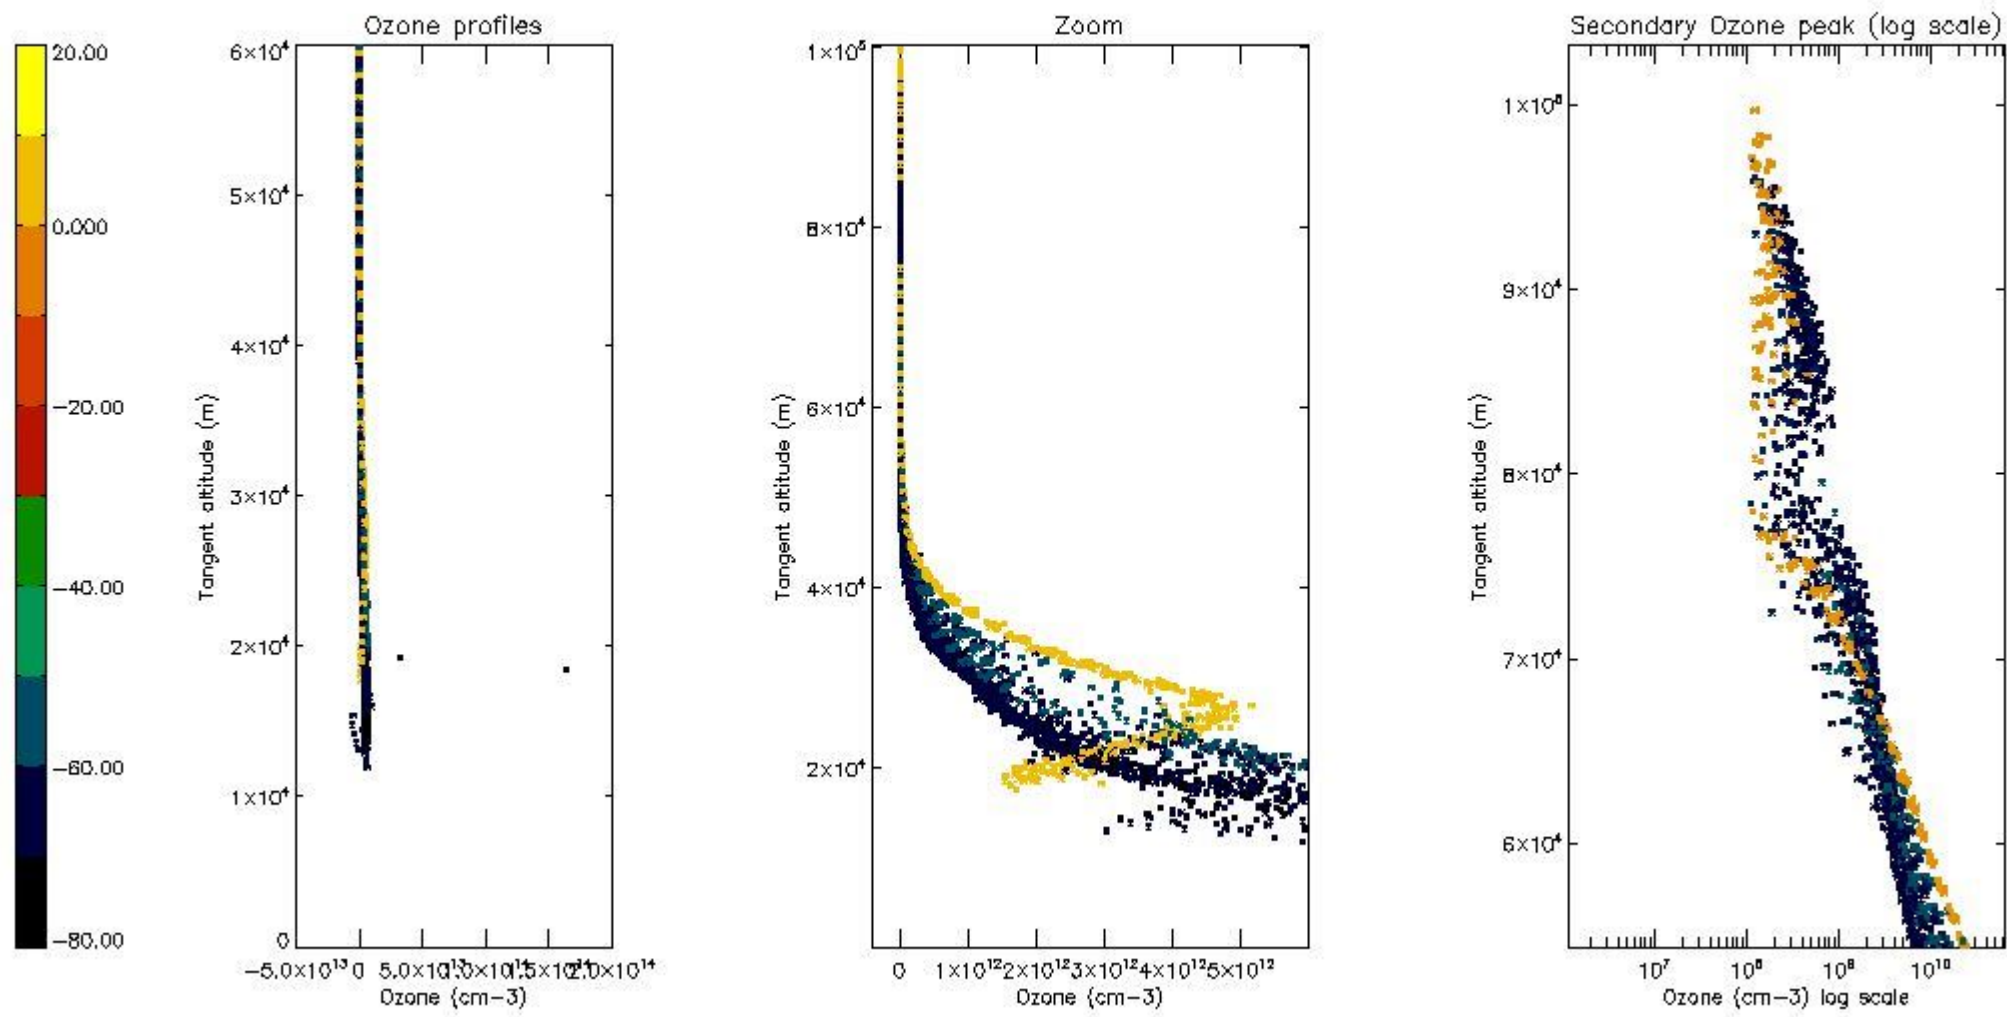

STD < 10	20
STD < 5	15

5.2 Plot ozone profiles for all STD (dark without errors)

The colorbar represents the latitude.

5.3 Plot ozone profiles where STD < 20% (dark without errors)

The colorbar represents the latitude.

5.4 Plot ozone profiles where  $STD < 10\%$  (dark without errors)

The colorbar represents the latitude.

*5.5 Plot ozone profiles where  $STD < 5\%$  (dark without errors)*

The colorbar represents the latitude.