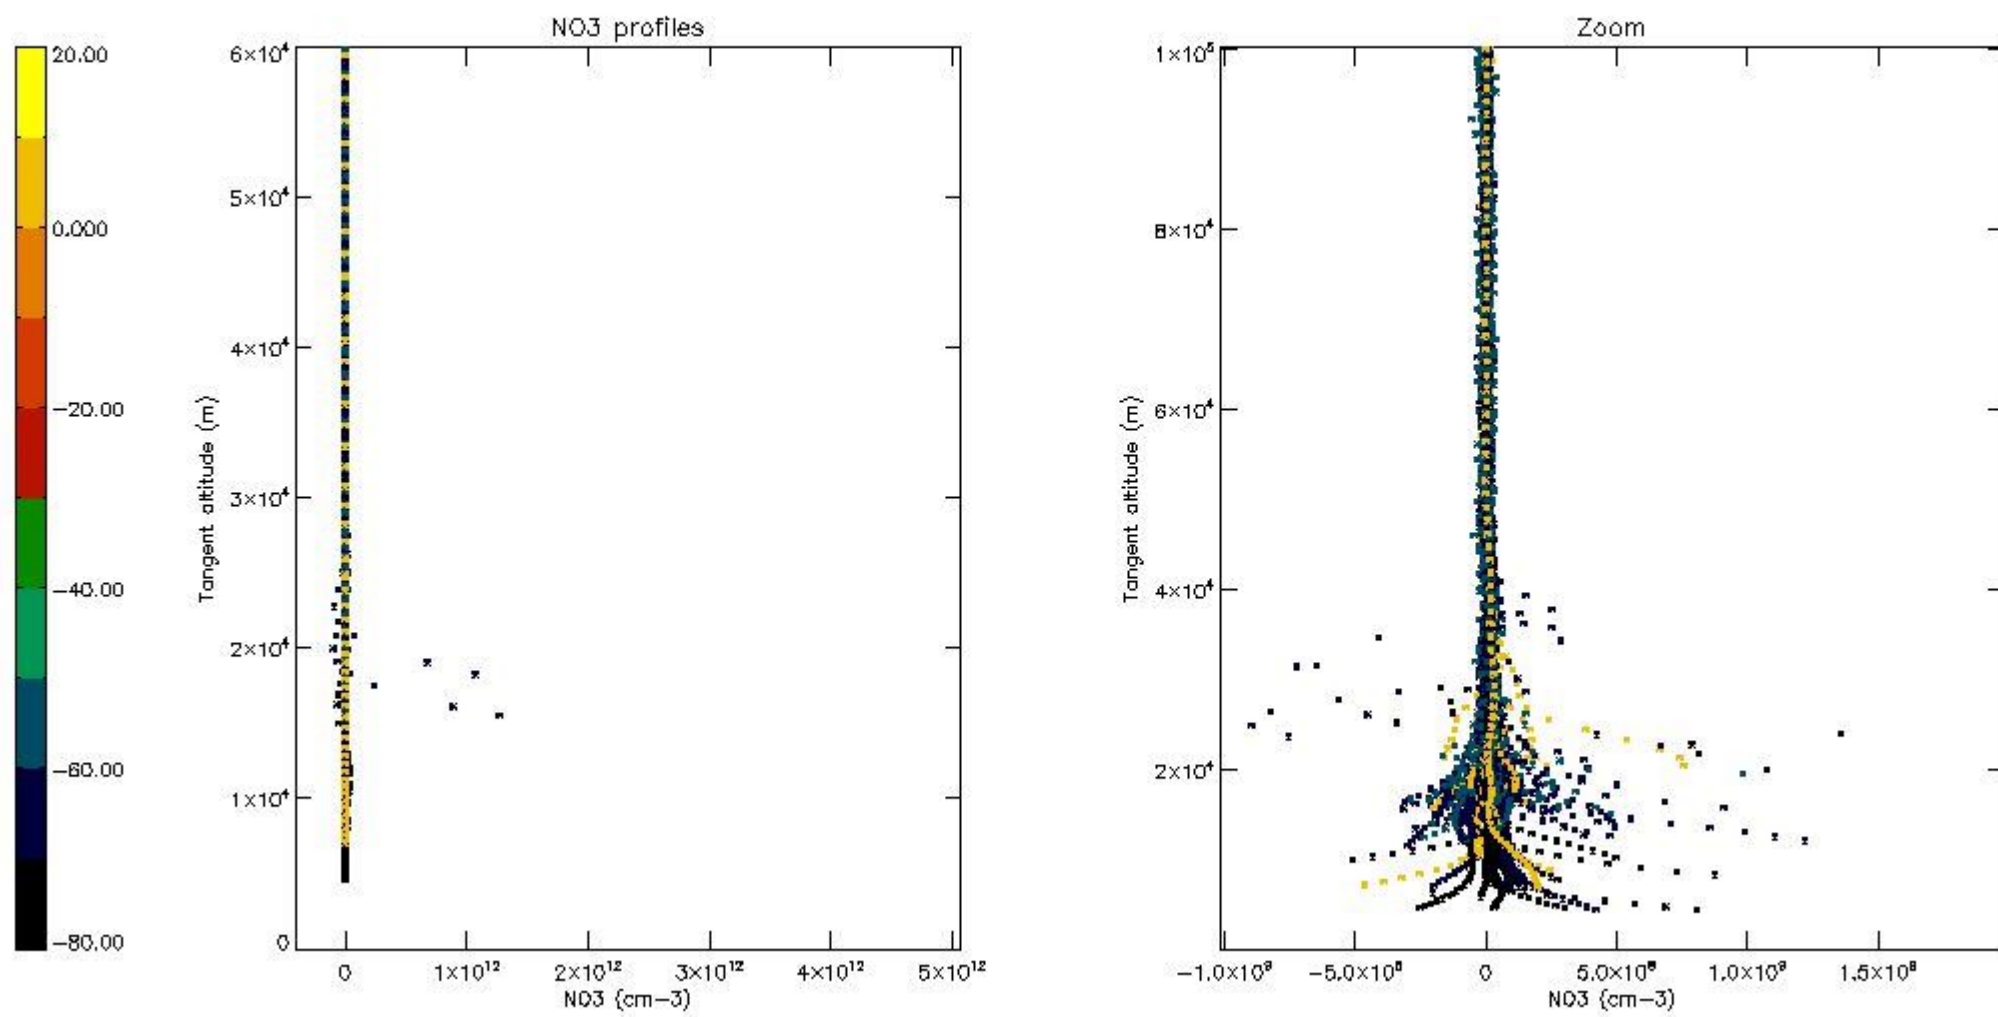

*5.6 Plot NO<sub>2</sub> profiles for all STD (dark without errors)*

The colorbar represents the latitude.

*5.7 Plot NO3 profiles for all STD (dark without errors)*

The colorbar represents the latitude.

5.8 Plot H<sub>2</sub>O profiles for all STD (only for occultations of stars 1,2,3,4,13,14,16,26,63 dark without errors)

The colorbar represents the latitude.