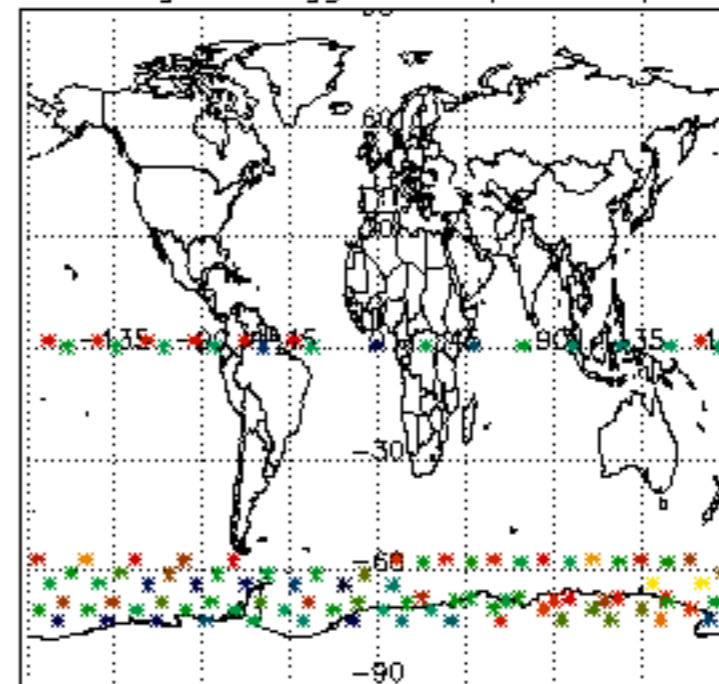

Percentage of flagged data per NO3 profile