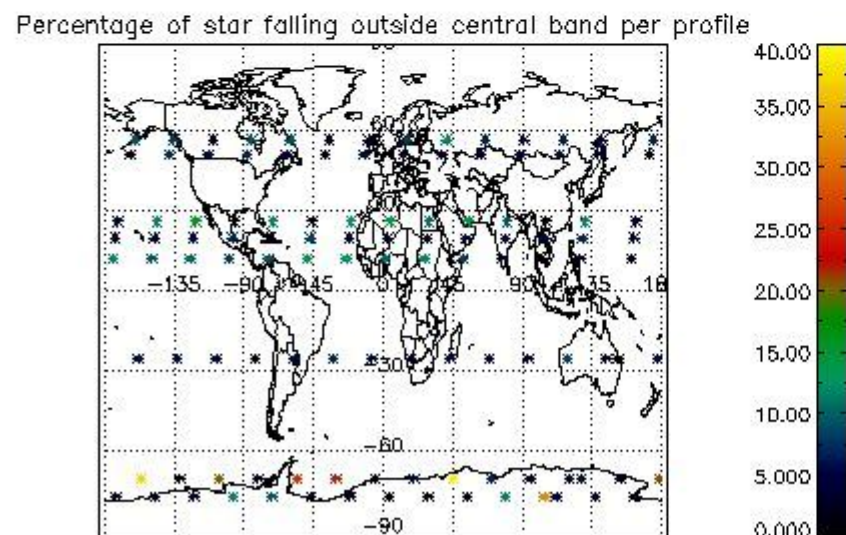

5. Trace gas profiles

5.1 Ozone statistics based on quality of products

The final quality of the products can be "measured" using the STD (Standard Deviation) attached to every point profile. This information is written to the parameter GOM_NL__2P/NL_LOCAL_SPECIES_DENSITY/o3_std of the level 2 products. The table below shows the statistics for given STD ranges.

The statistics are given with respect to the overall valid production:

- Products without fatal errors: GOM_NL__2P/MPH/PRODUCT_ERR=0
- Valid point profile: GOM_NL__2P/NL_LOCAL_SPECIES_DENSITY/pcd(0)=0

The 'Criteria' is applied to valid points of dark limb products:

- Products in dark limb illumination condition: GOM_NL__2P/NL_SUMMARY_QUALITY/obs_ill_cond=0
- Products without fatal errors: GOM_NL__2P/MPH/PRODUCT_ERR=0
- Valid point profile: GOM_NL__2P/NL_LOCAL_SPECIES_DENSITY/pcd(0)=0

So, the table below shows the percentage of dark limb and valid observations for each criteria with respect to the overall valid daily observations.

Criteria	% of total production
All STD	44
STD < 20	25