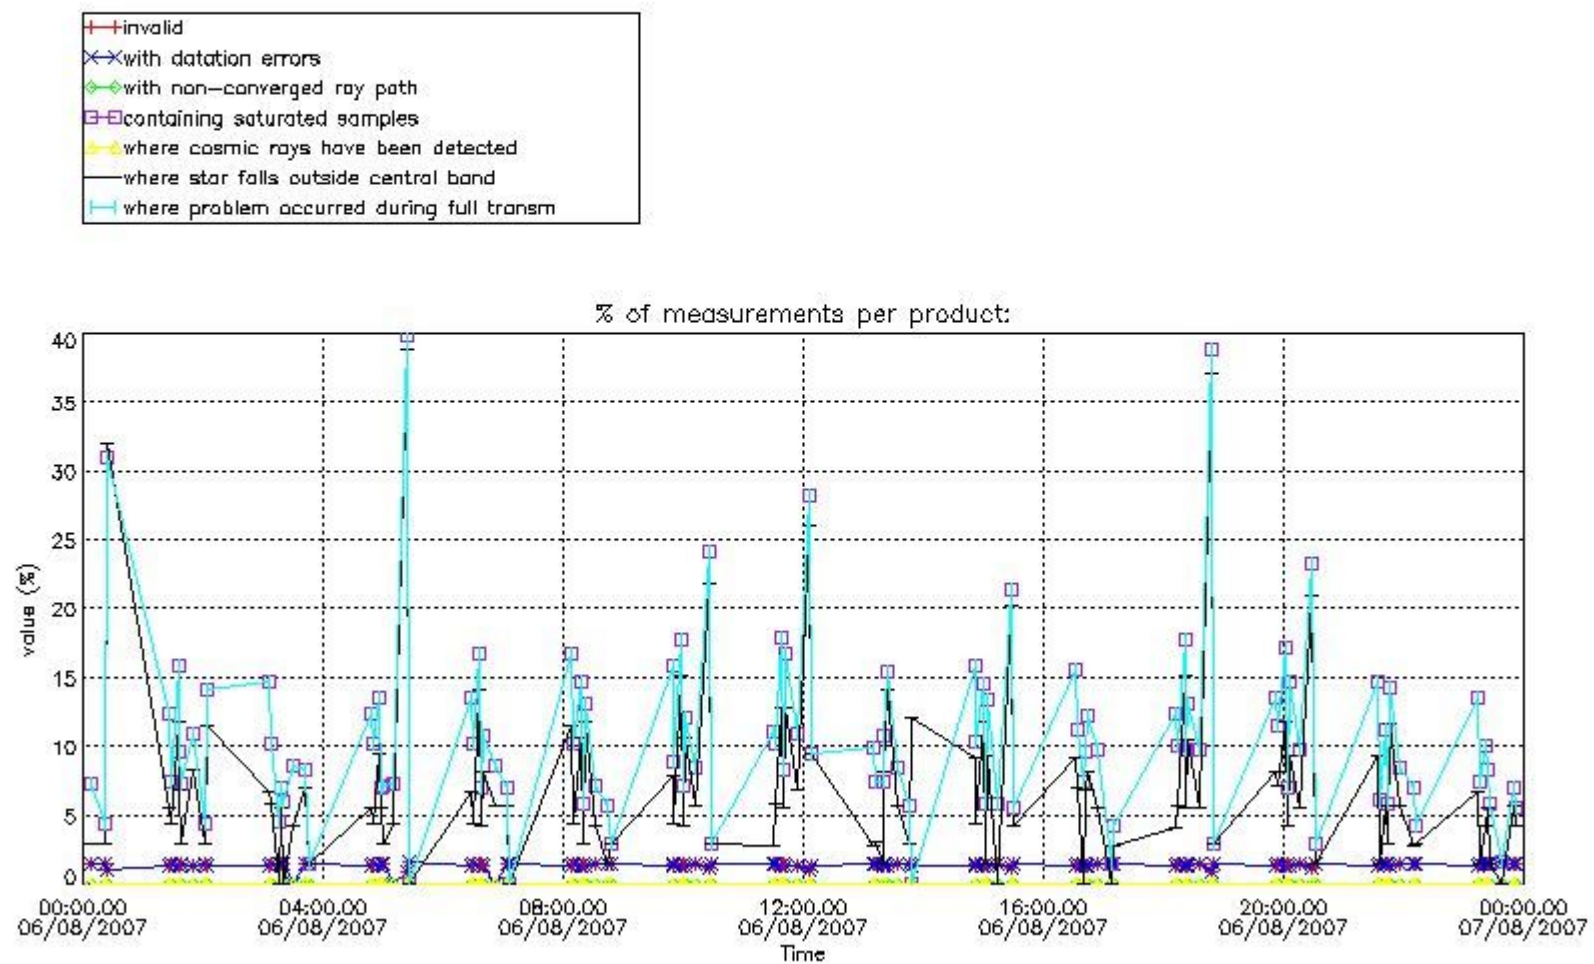

4.2 Plot quality information per product coming from level 1b processing (world map)

4.2.1 Plot level 1 quality information per product (world map): ENVISAT ASCENDING passes