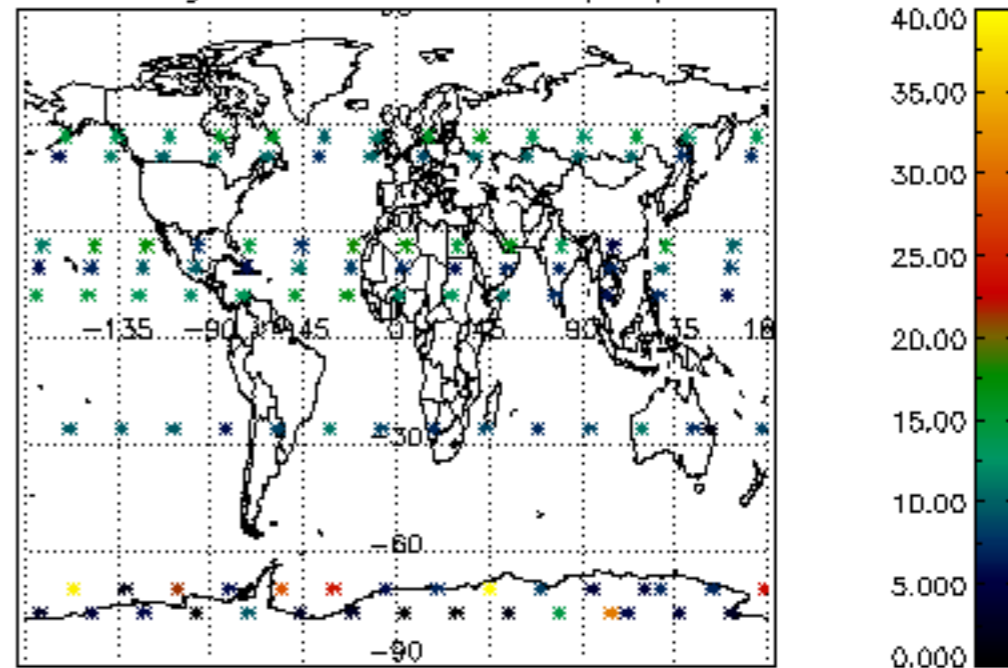

Percentage of saturation errors per profile