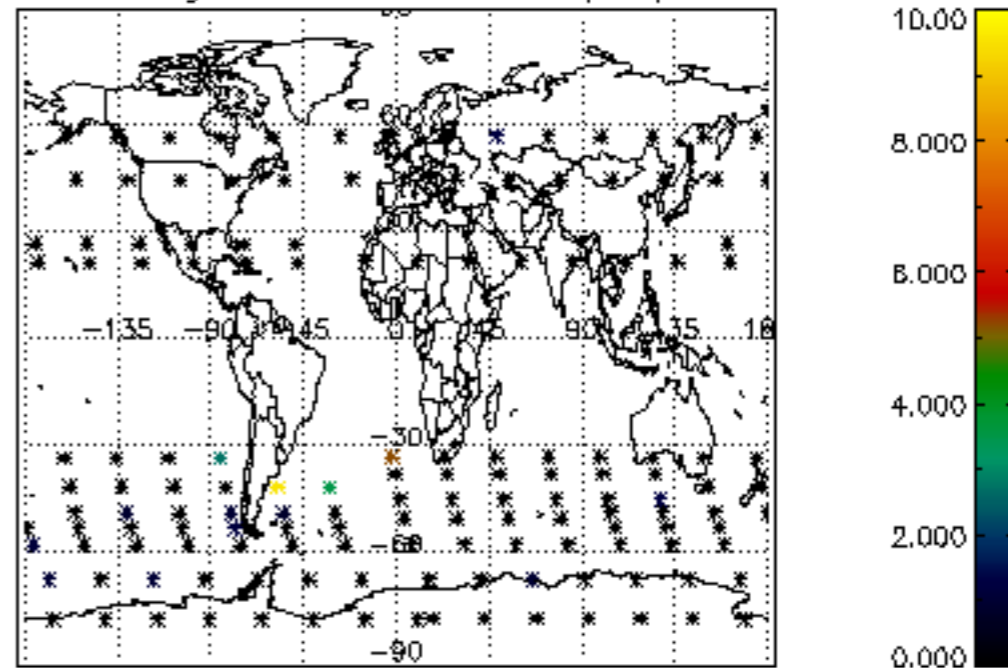

Percentage of datation errors per profile

Percentage of saturation errors per profile