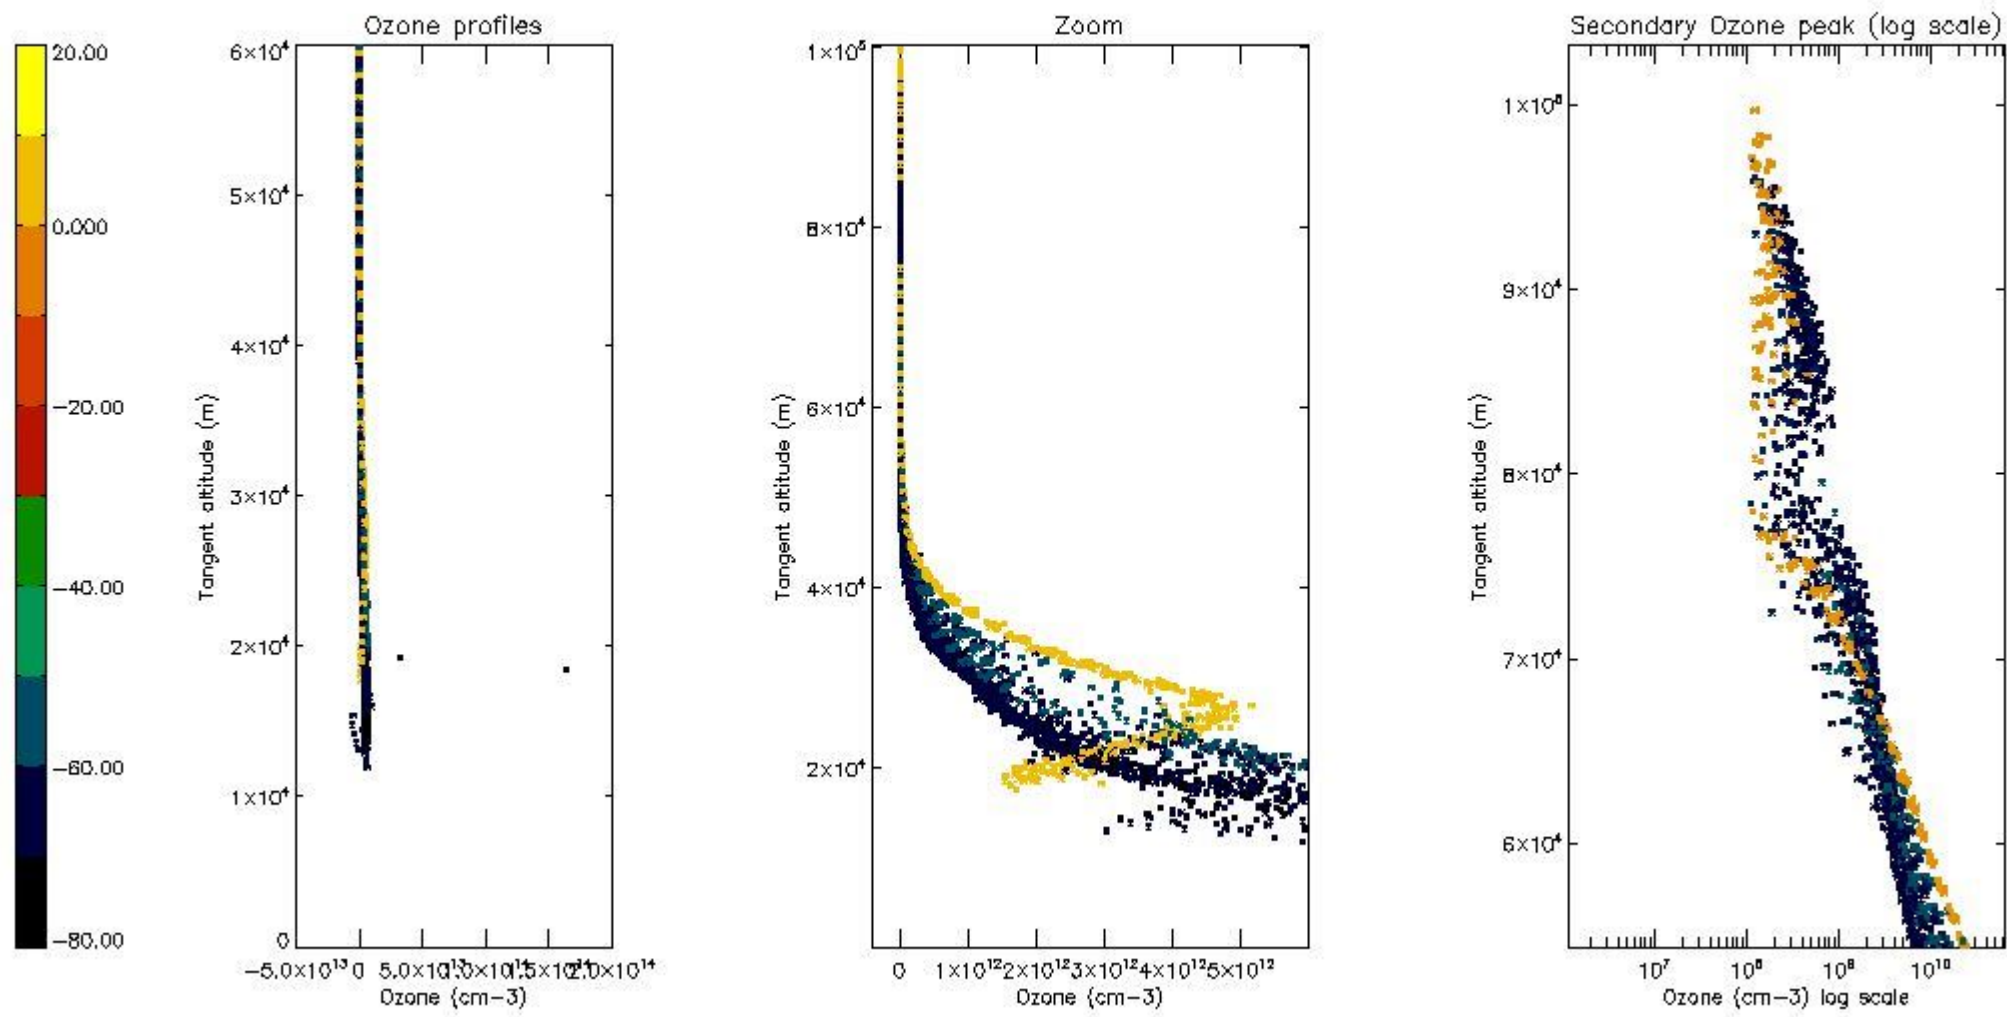

5.5 Plot ozone profiles where $STD < 5\%$ (dark without errors)

The colorbar represents the latitude.