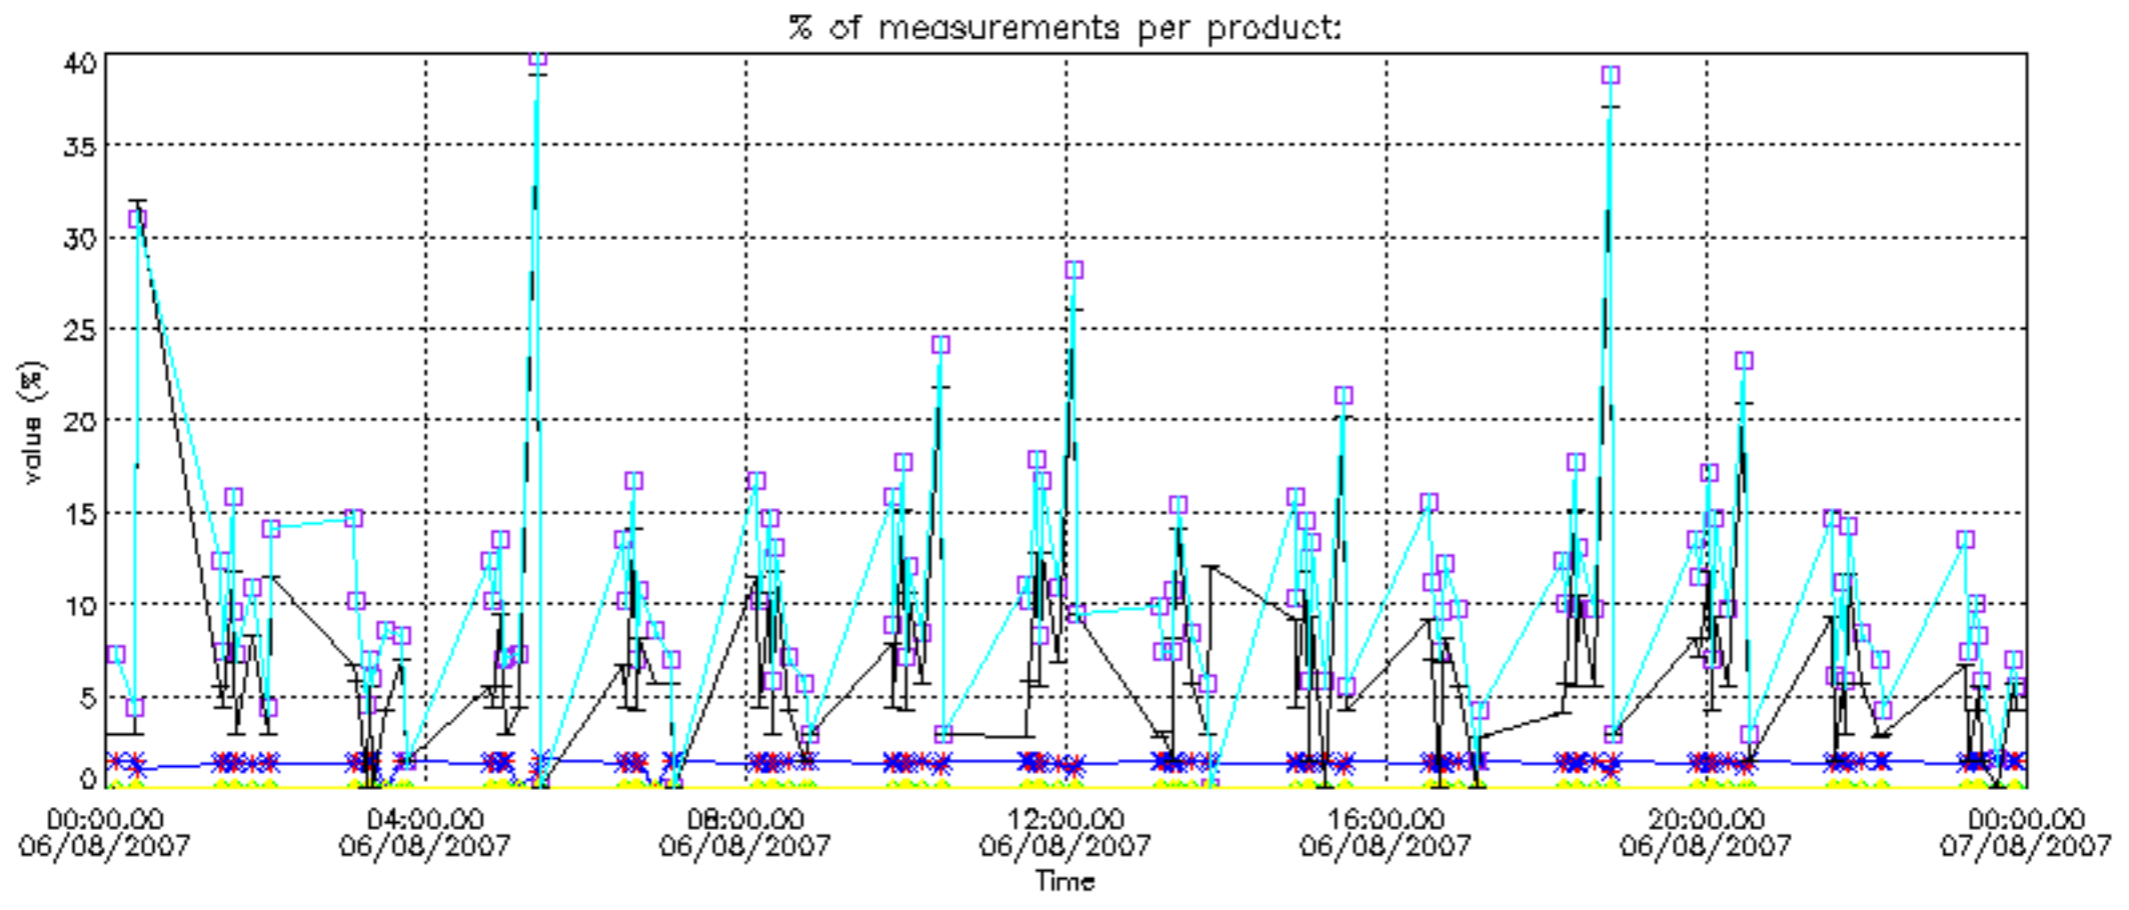

Percentage of cosmic ray hits per profile

Percentage of datation errors per profile