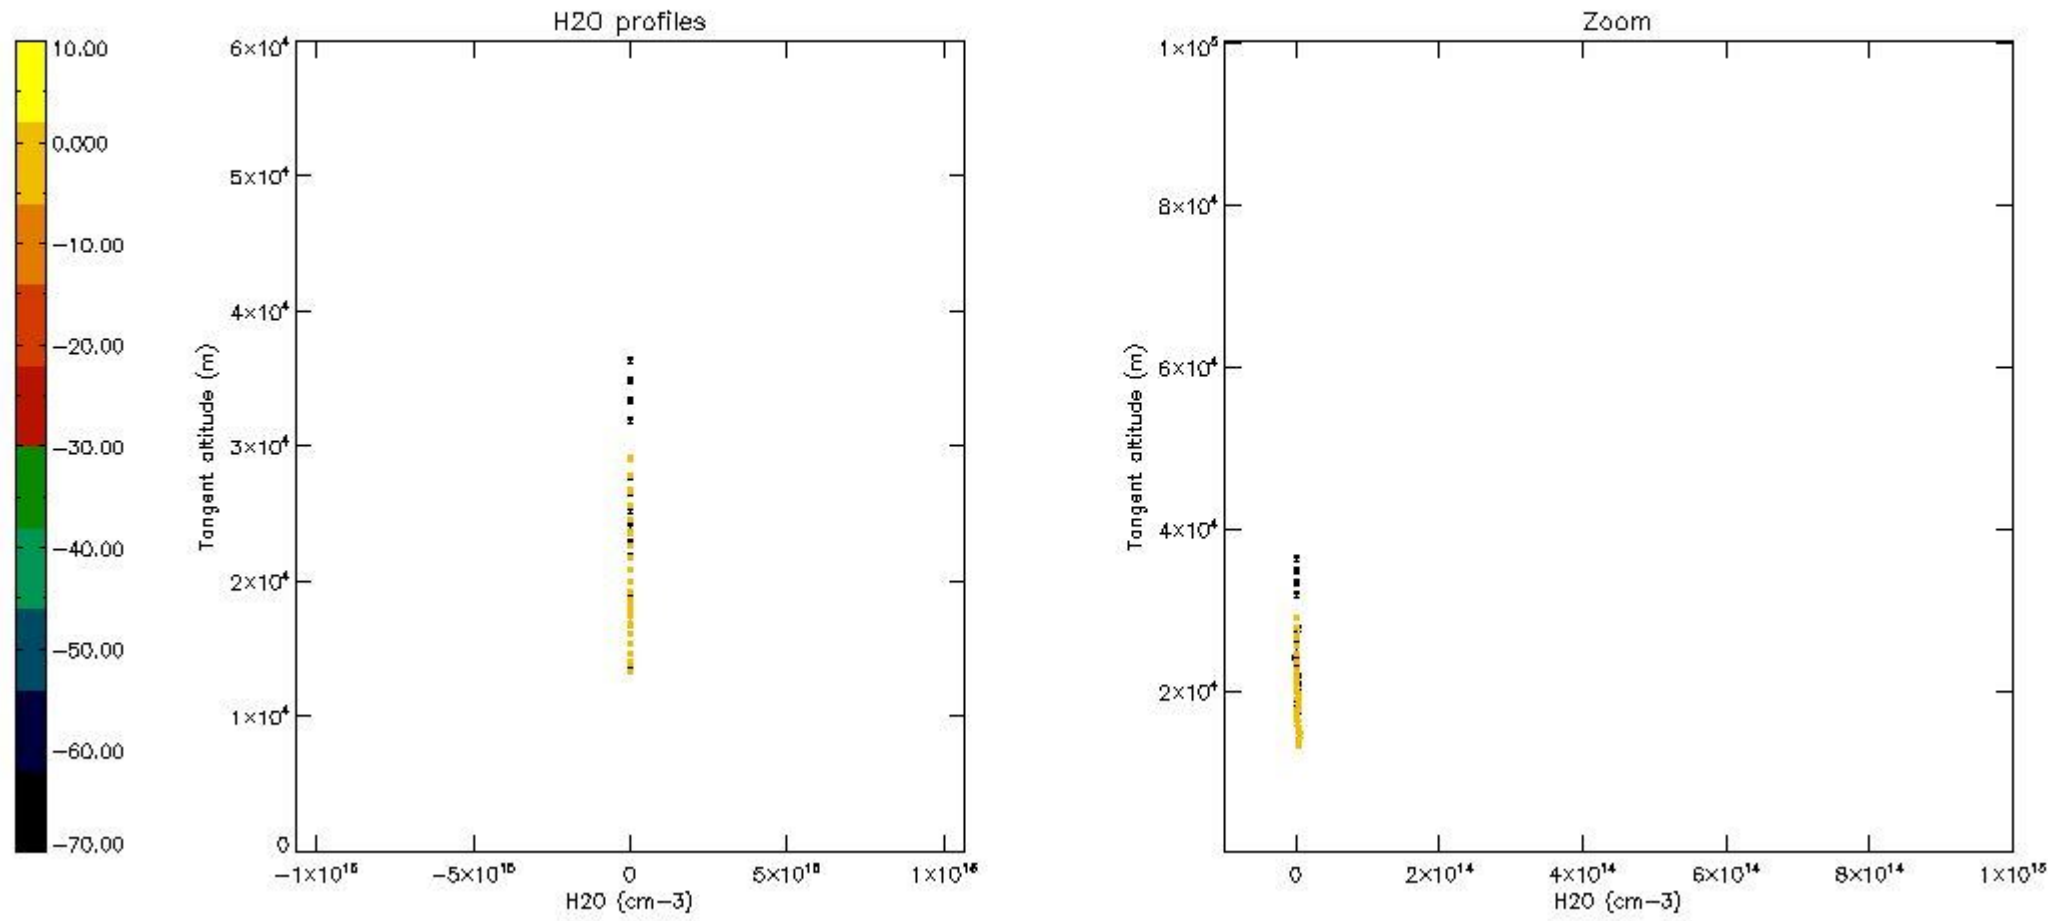

*5.6 Plot NO<sub>2</sub> profiles for all STD (dark without errors)*

The colorbar represents the latitude.

*5.7 Plot NO3 profiles for all STD (dark without errors)*

The colorbar represents the latitude.

5.8 Plot H<sub>2</sub>O profiles for all STD (only for occultations of stars 1,2,3,4,13,14,16,26,63 dark without errors)

The colorbar represents the latitude.