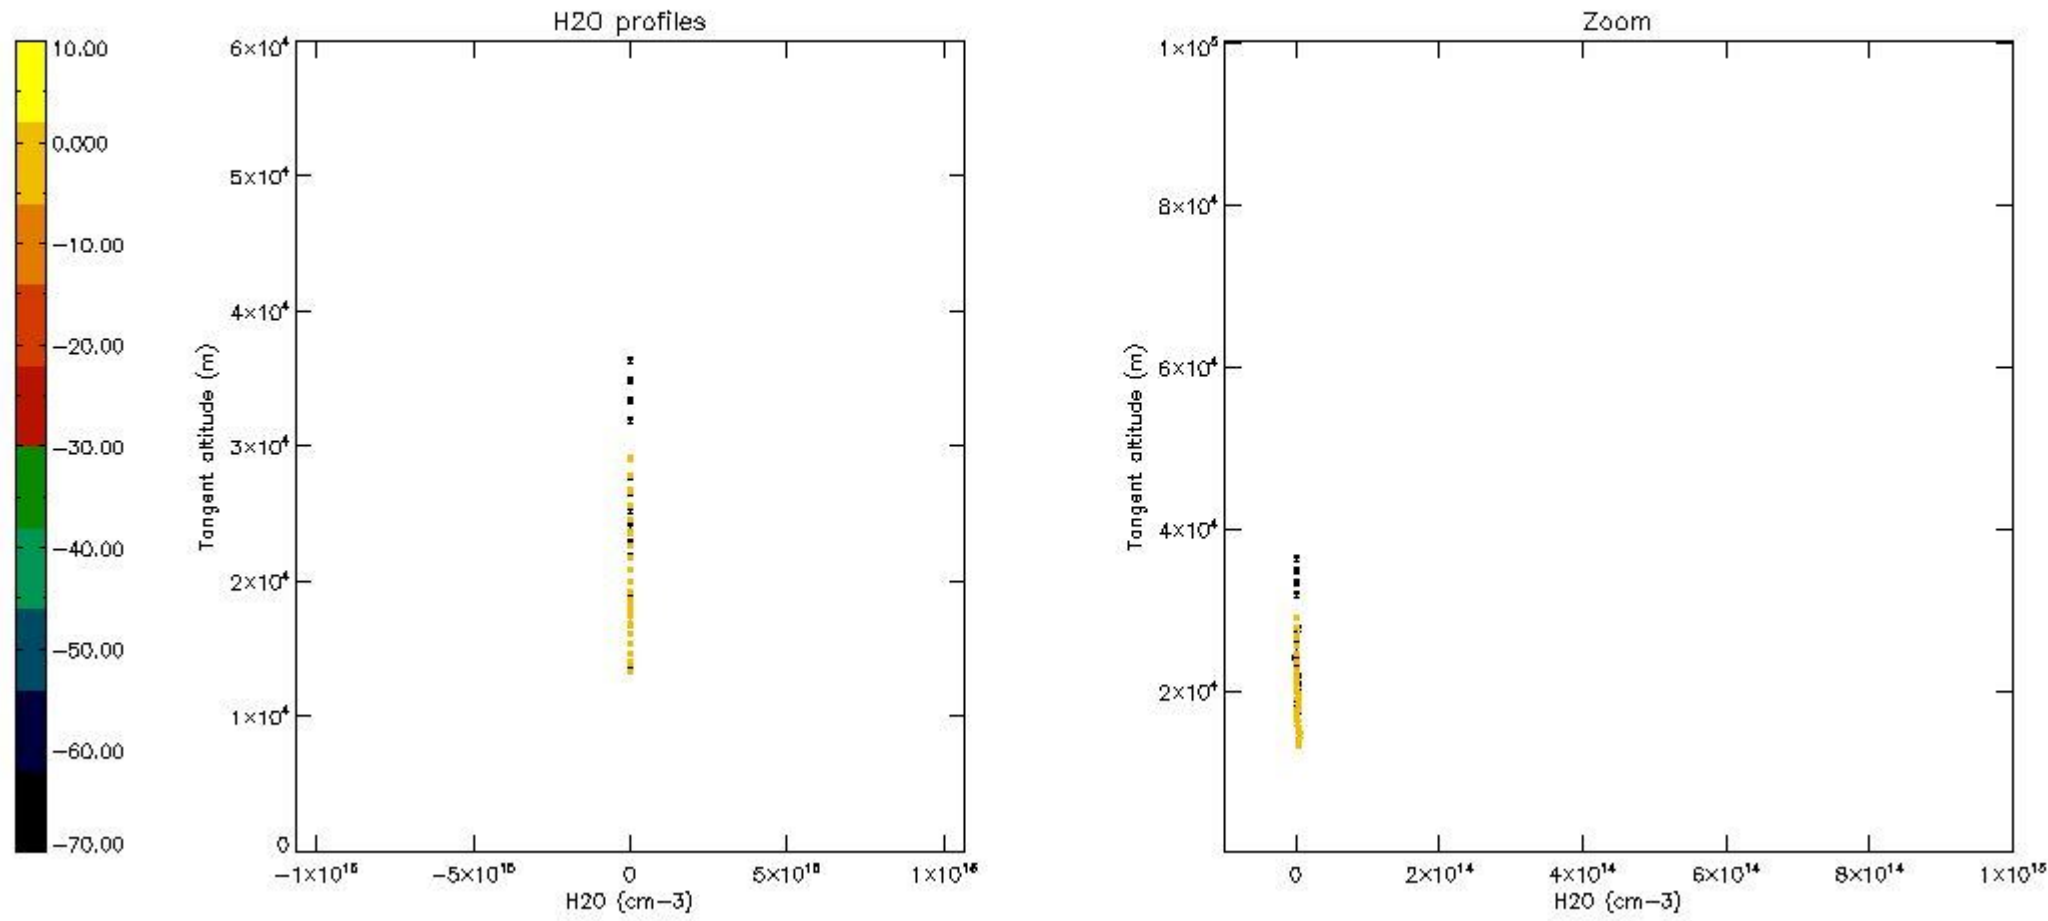

The colorbar represents the latitude.