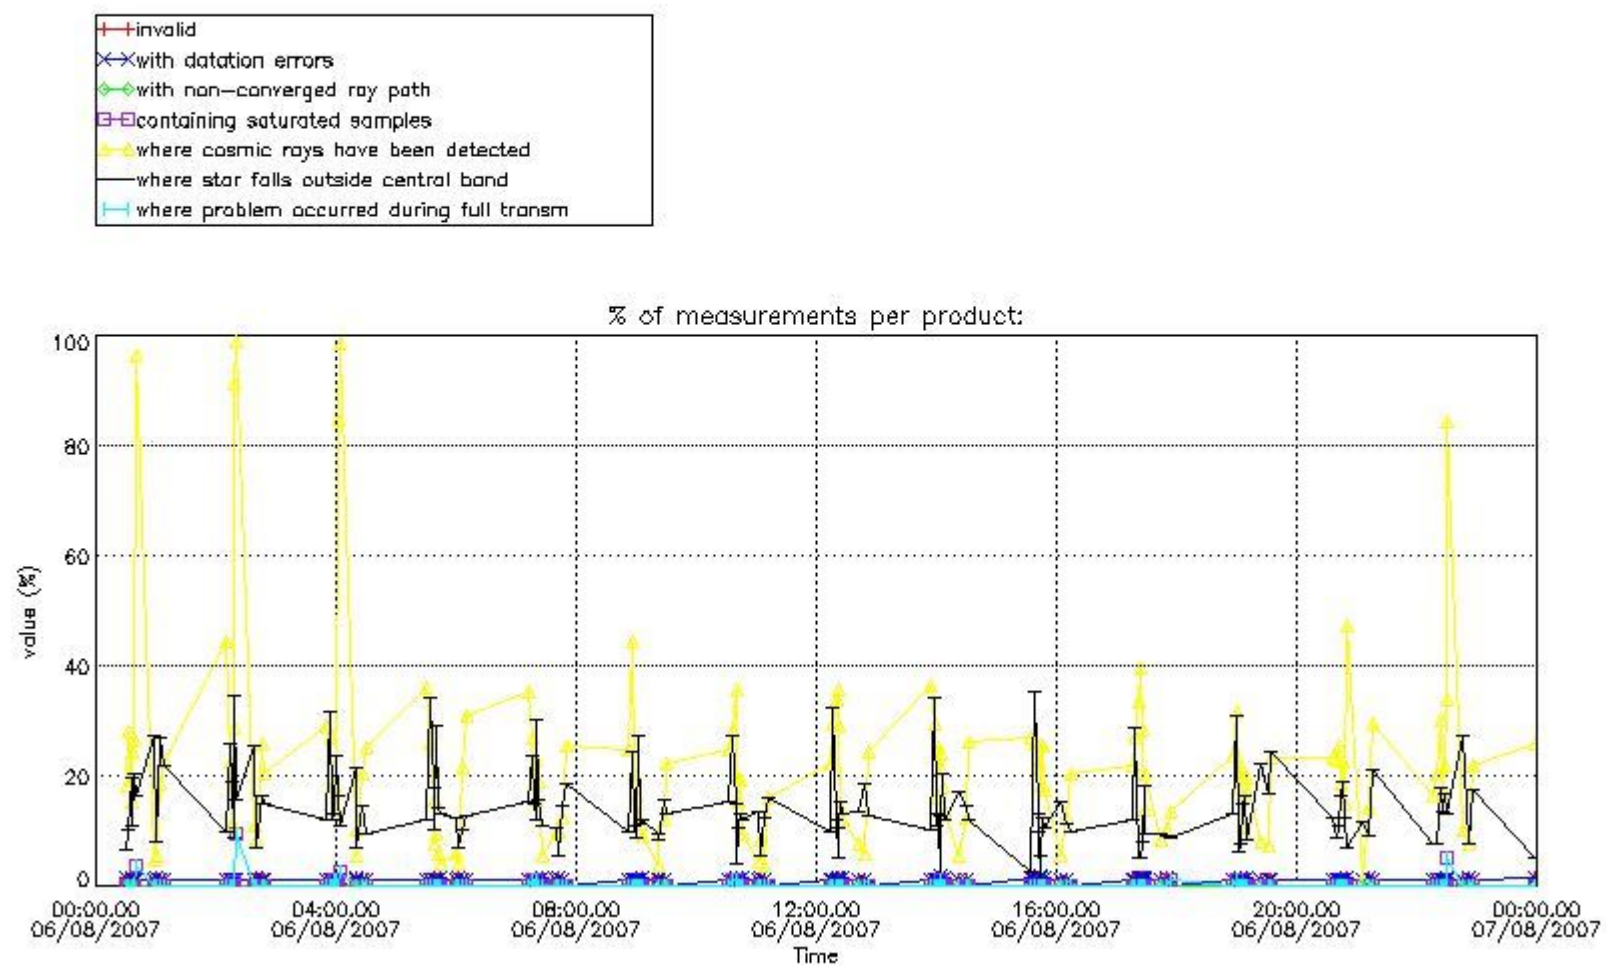

4.1.2 Plot level 1 quality information per product (time dependant): ENVI SAT DESCENDING passes