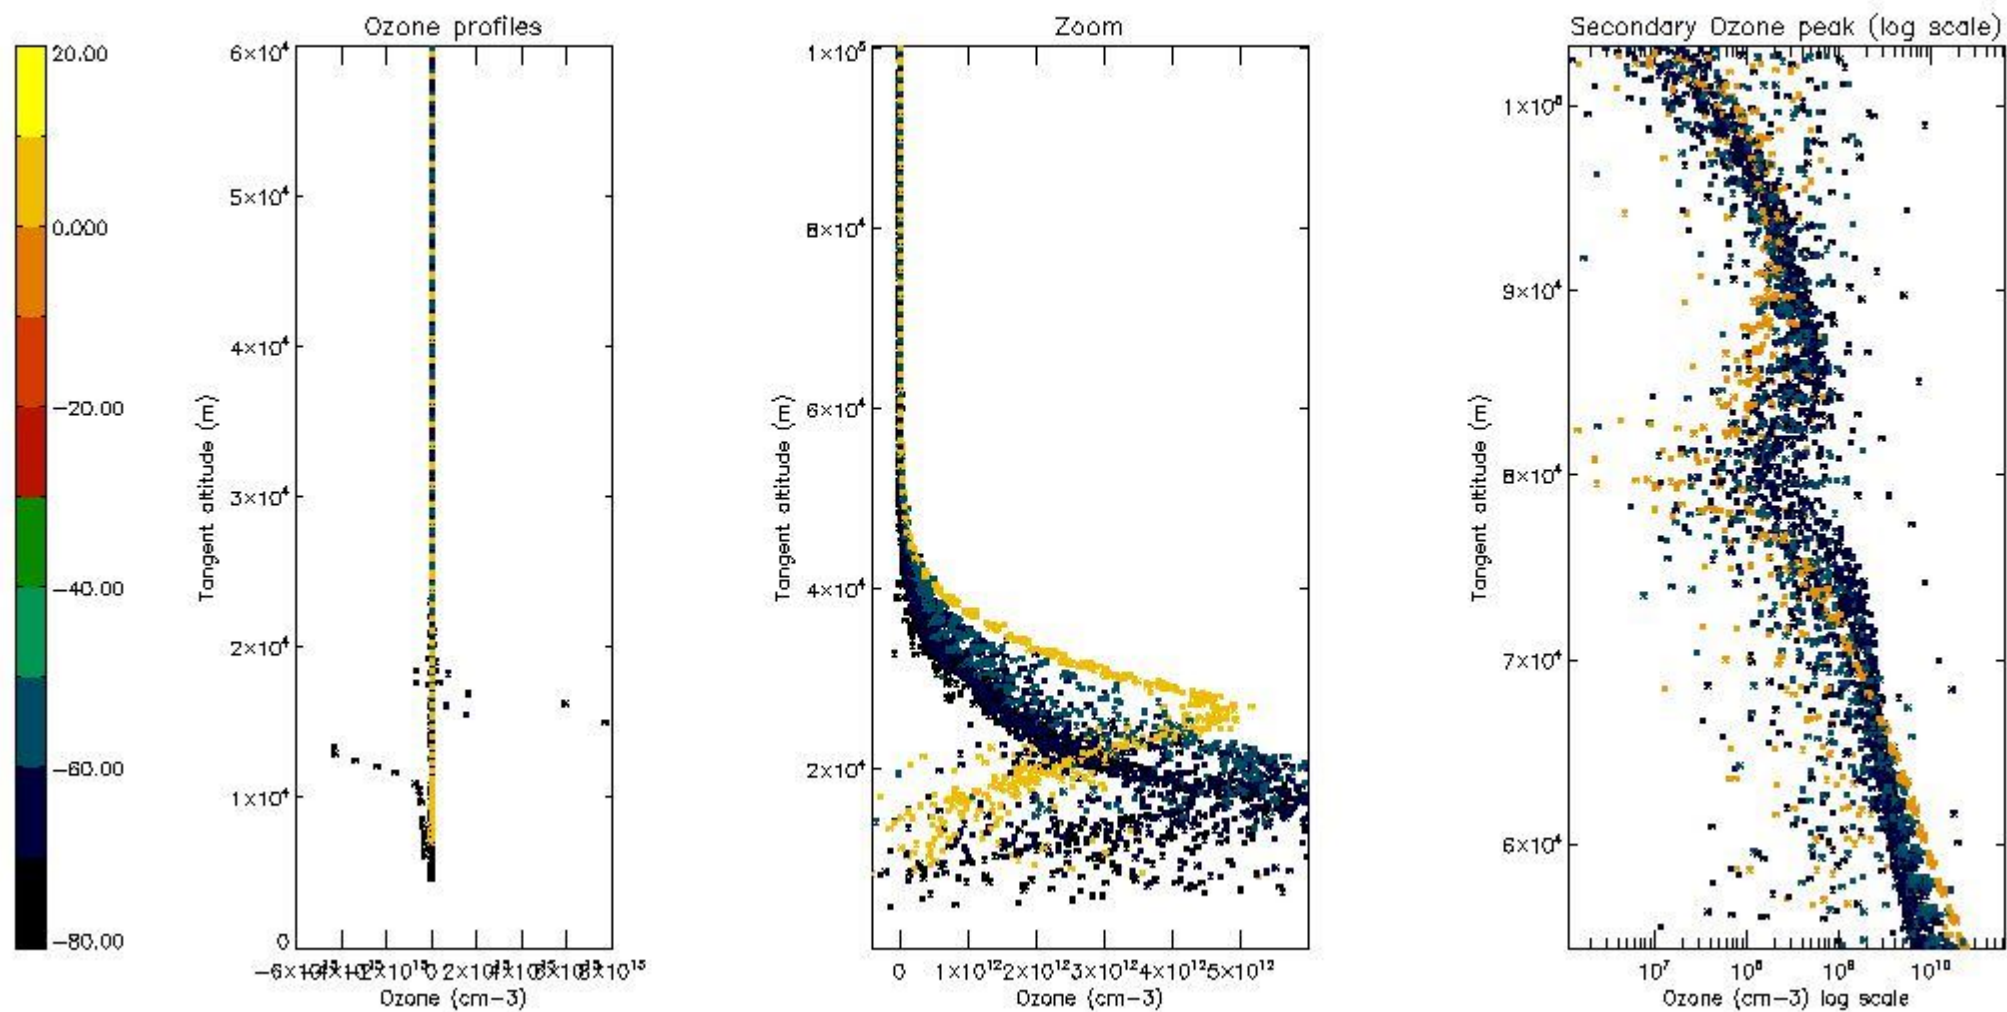

STD < 10	20
STD < 5	15

5.2 Plot ozone profiles for all STD (dark without errors)

The colorbar represents the latitude.

5.3 Plot ozone profiles where STD < 20% (dark without errors)

The colorbar represents the latitude.