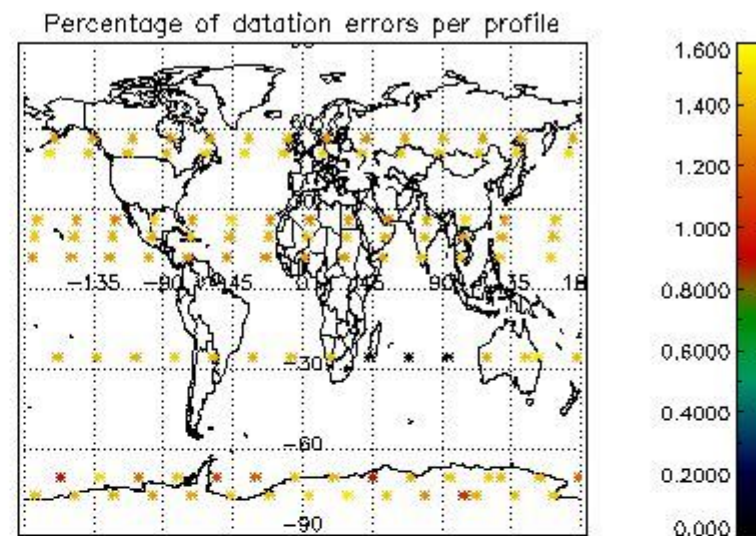

5. Trace gas profiles

5.1 Ozone statistics based on quality of products

The final quality of the products can be "measured" using the STD (Standard Deviation) attached to every point profile. This information is written to the parameter GOM_NL__2P/NL_LOCAL_SPECIES_DENSITY/o3_std of the level 2 products. The table below shows the statistics for given STD ranges.

The statistics are given with respect to the overall valid production:

- Products without fatal errors: GOM_NL__2P/MPH/PRODUCT_ERR=0
- Valid point profile: GOM_NL__2P/NL_LOCAL_SPECIES_DENSITY/pcd(0)=0

The 'Criteria' is applied to valid points of dark limb products:

- Products in dark limb illumination condition: GOM_NL__2P/NL_SUMMARY_QUALITY/obs_ill_cond=0
- Products without fatal errors: GOM_NL__2P/MPH/PRODUCT_ERR=0
- Valid point profile: GOM_NL__2P/NL_LOCAL_SPECIES_DENSITY/pcd(0)=0

So, the table below shows the percentage of dark limb and valid observations for each criteria with respect to the overall valid daily observations.

Criteria	% of total production
All STD	44
STD < 20	25