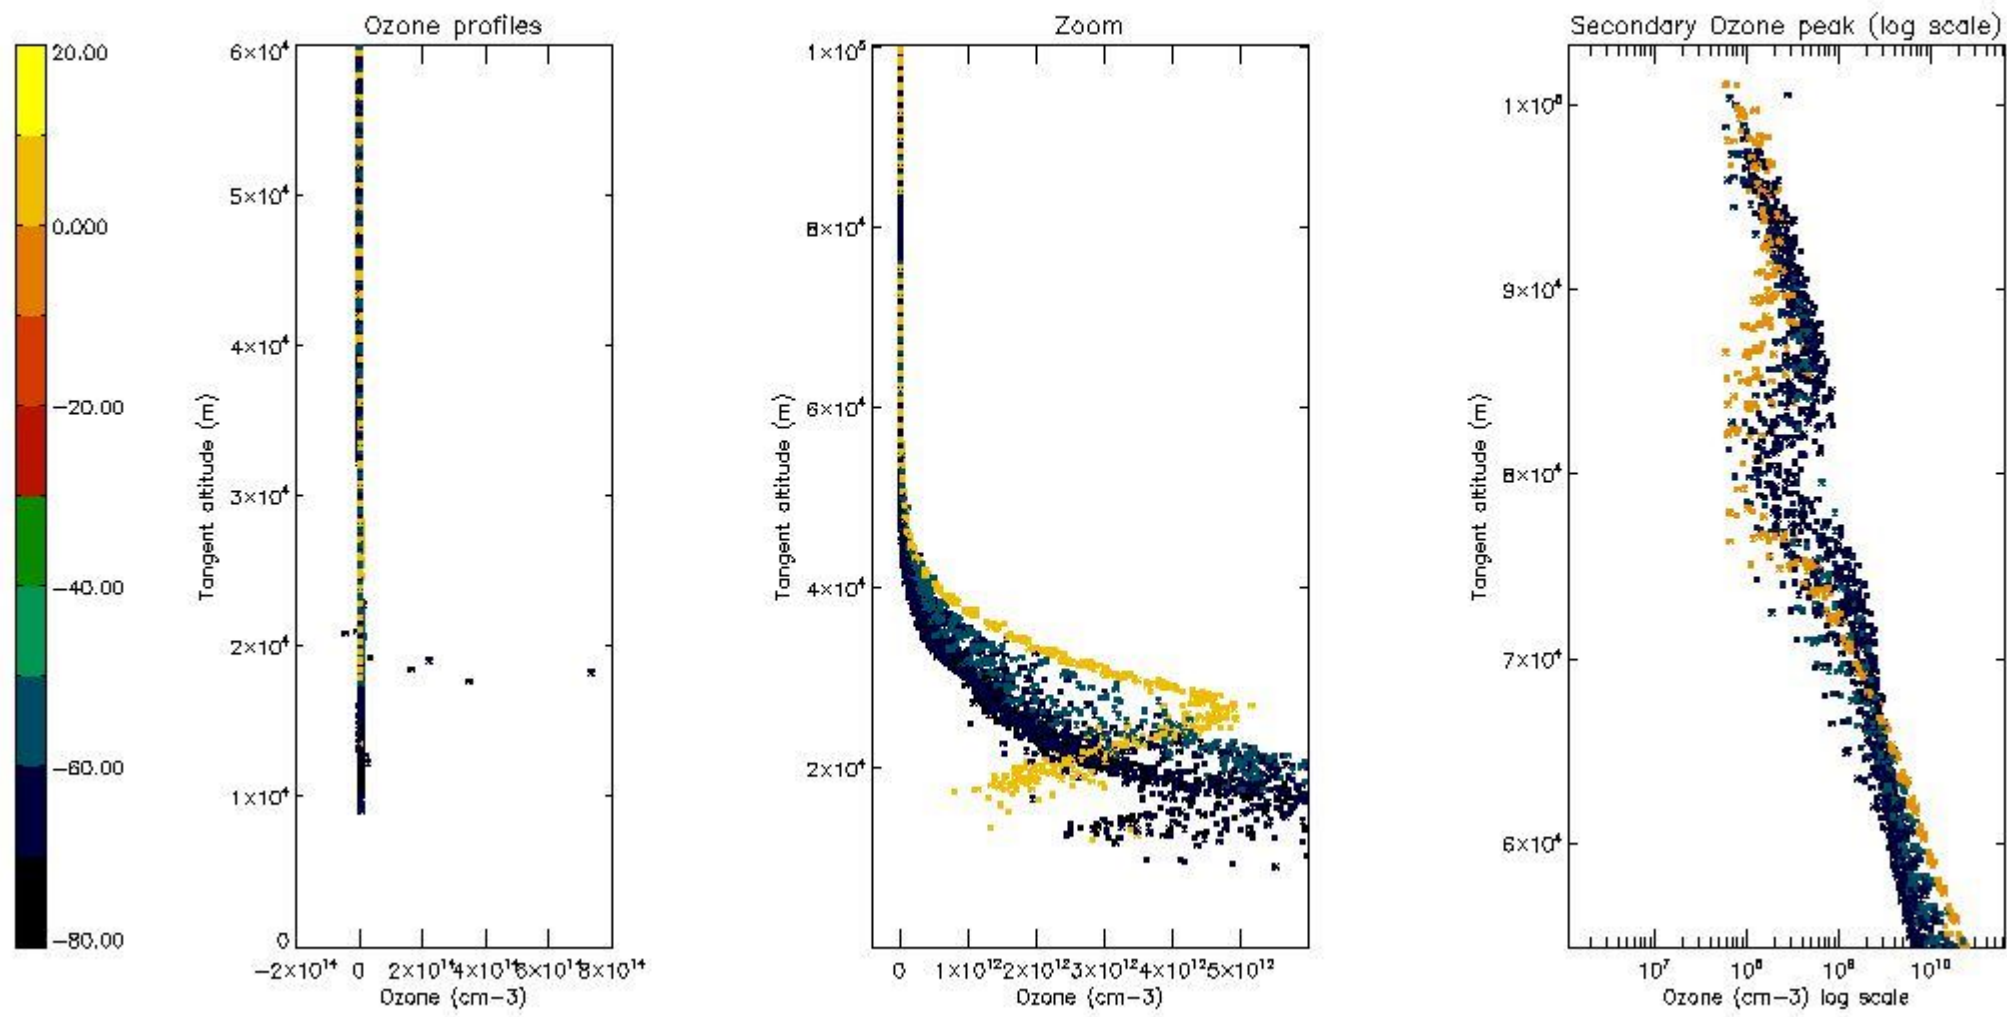

STD < 10	20
STD < 5	15

5.2 Plot ozone profiles for all STD (dark without errors)

The colorbar represents the latitude.

5.3 Plot ozone profiles where STD < 20% (dark without errors)

The colorbar represents the latitude.