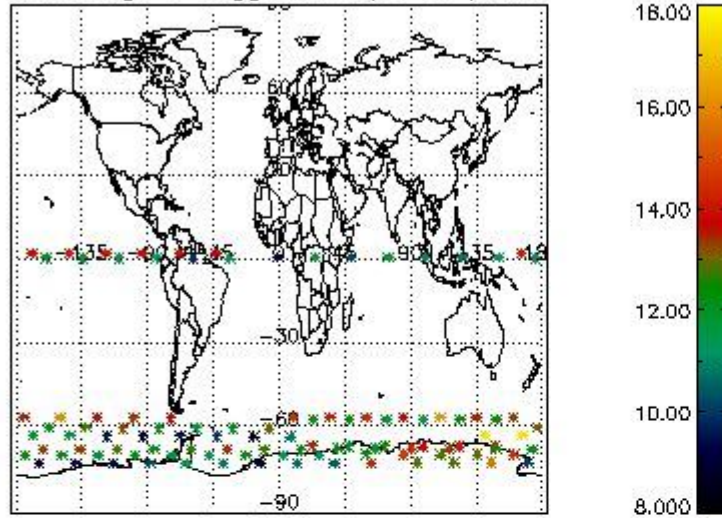

3.2 Plot quality information per product (world map)