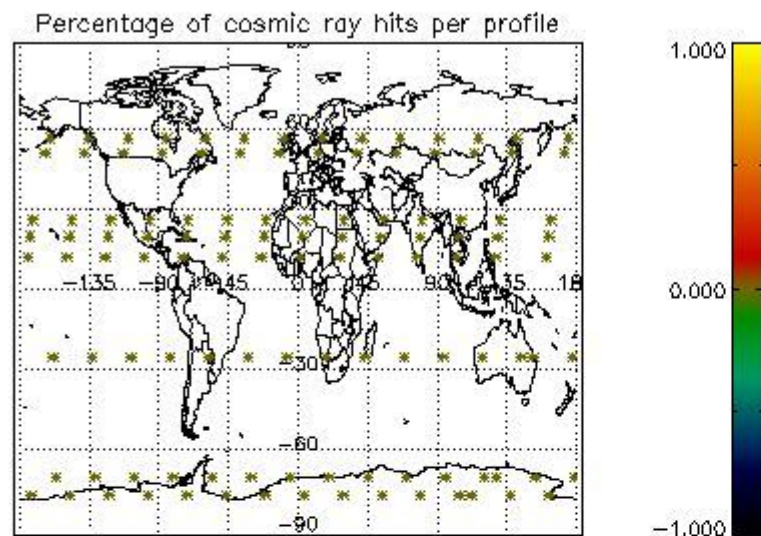

4.2.2 Plot level 1 quality information per product (world map): ENVISAT DESCENDING passes

5. Trace gas profiles

5.1 Ozone statistics based on quality of products

The final quality of the products can be "measured" using the STD (Standard Deviation) attached to every point profile. This information is written to the parameter GOM_NL__2P/NL_LOCAL_SPECIES_DENSITY/o3_std of the level 2 products. The table below shows the statistics for given STD ranges.

The statistics are given with respect to the overall valid production:

- Products without fatal errors: GOM_NL__2P/MPH/PRODUCT_ERR=0
- Valid point profile: GOM_NL__2P/NL_LOCAL_SPECIES_DENSITY/pcd(0)=0

The 'Criteria' is applied to valid points of dark limb products:

- Products in dark limb illumination condition: GOM_NL__2P/NL_SUMMARY_QUALITY/obs_ill_cond=0
- Products without fatal errors: GOM_NL__2P/MPH/PRODUCT_ERR=0
- Valid point profile: GOM_NL__2P/NL_LOCAL_SPECIES_DENSITY/pcd(0)=0

So, the table below shows the percentage of dark limb and valid observations for each criteria with respect to the overall valid daily observations.

Criteria	% of total production
All STD	44
STD < 20	25