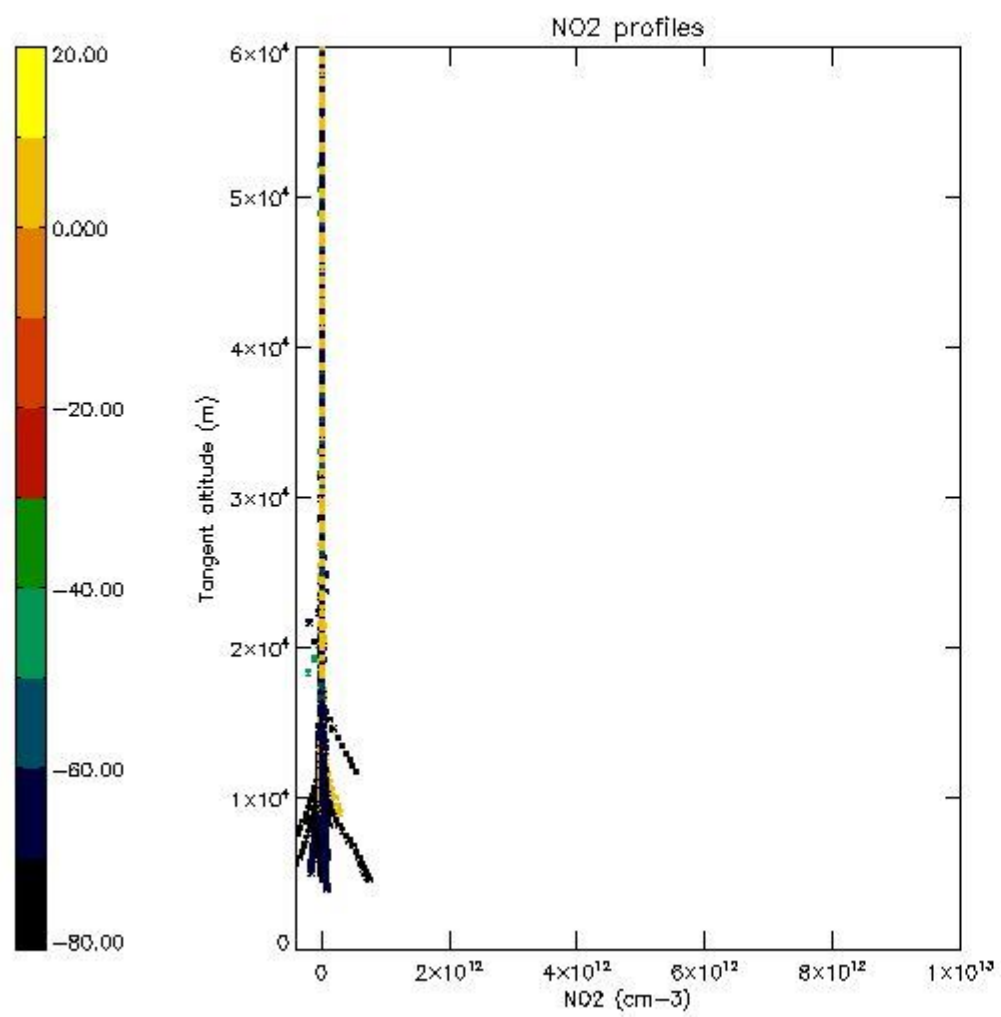

5.7 Plot NO3 profiles for all STD (dark without errors)

The colorbar represents the latitude.