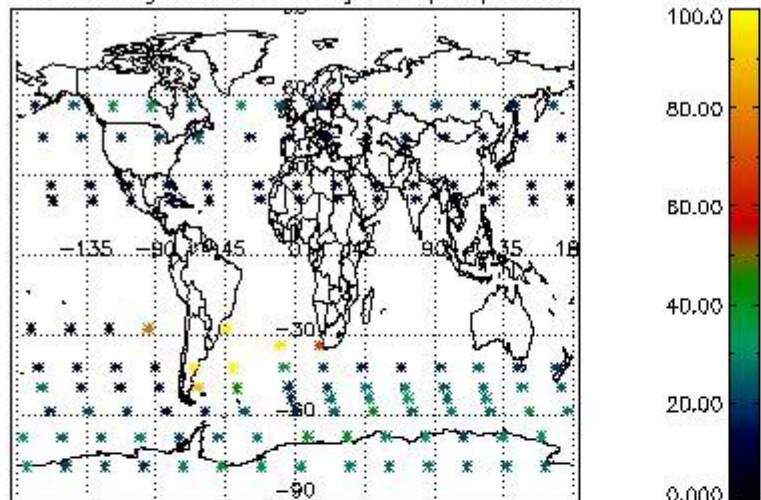

Percentage of cosmic ray hits per profile