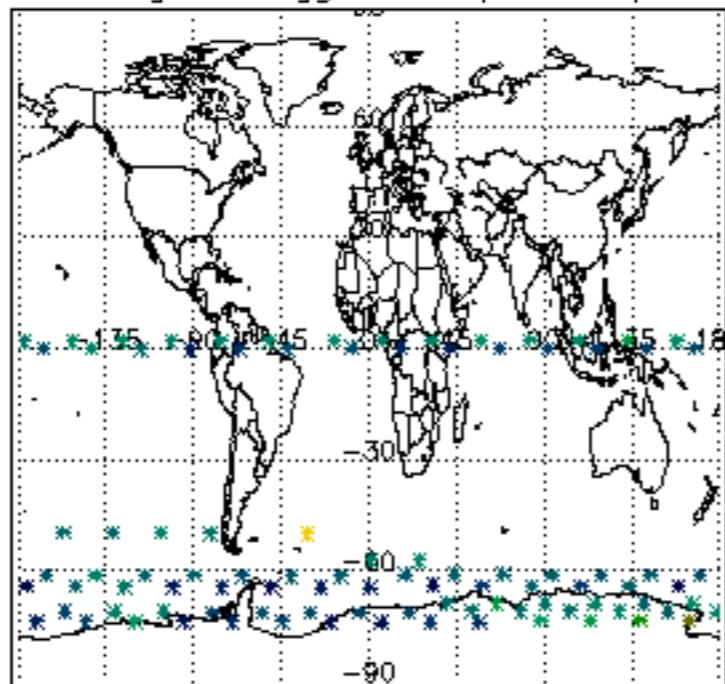

Percentage of flagged data per NO2 profile