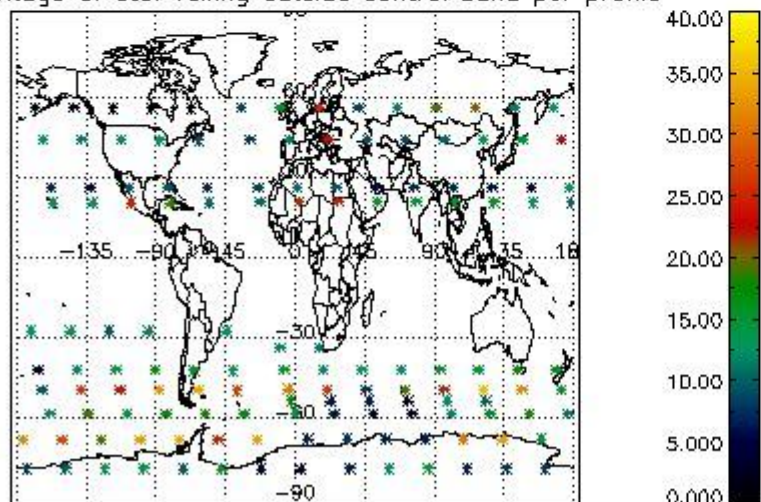

Percentage of star falling outside central band per profile