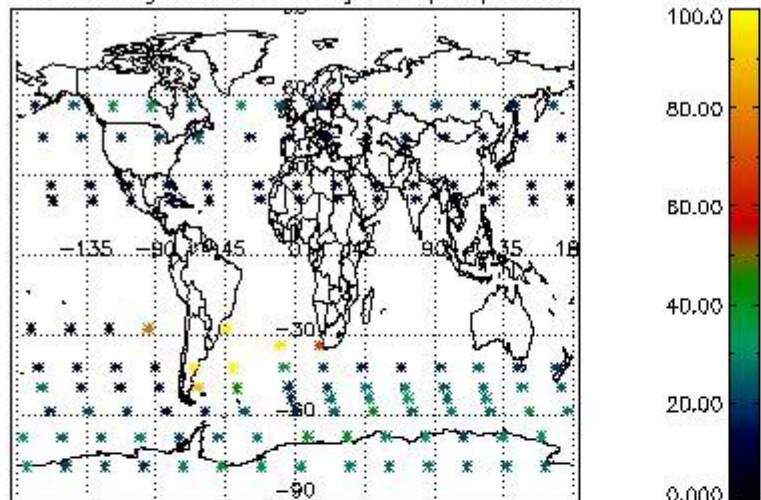

4.1 Plot quality information per product (time dependant) coming from level 1b processing

4.1.1 Plot level 1 quality information per product (time dependant): ENVISAT ASCENDING passes

4.1.2 Plot level 1 quality information per product (time dependant): ENVI SAT DESCENDING passes

4.2 Plot quality information per product coming from level 1b processing (world map)

4.2.1 Plot level 1 quality information per product (world map): ENVISAT ASCENDING passes

Percentage of cosmic ray hits per profile