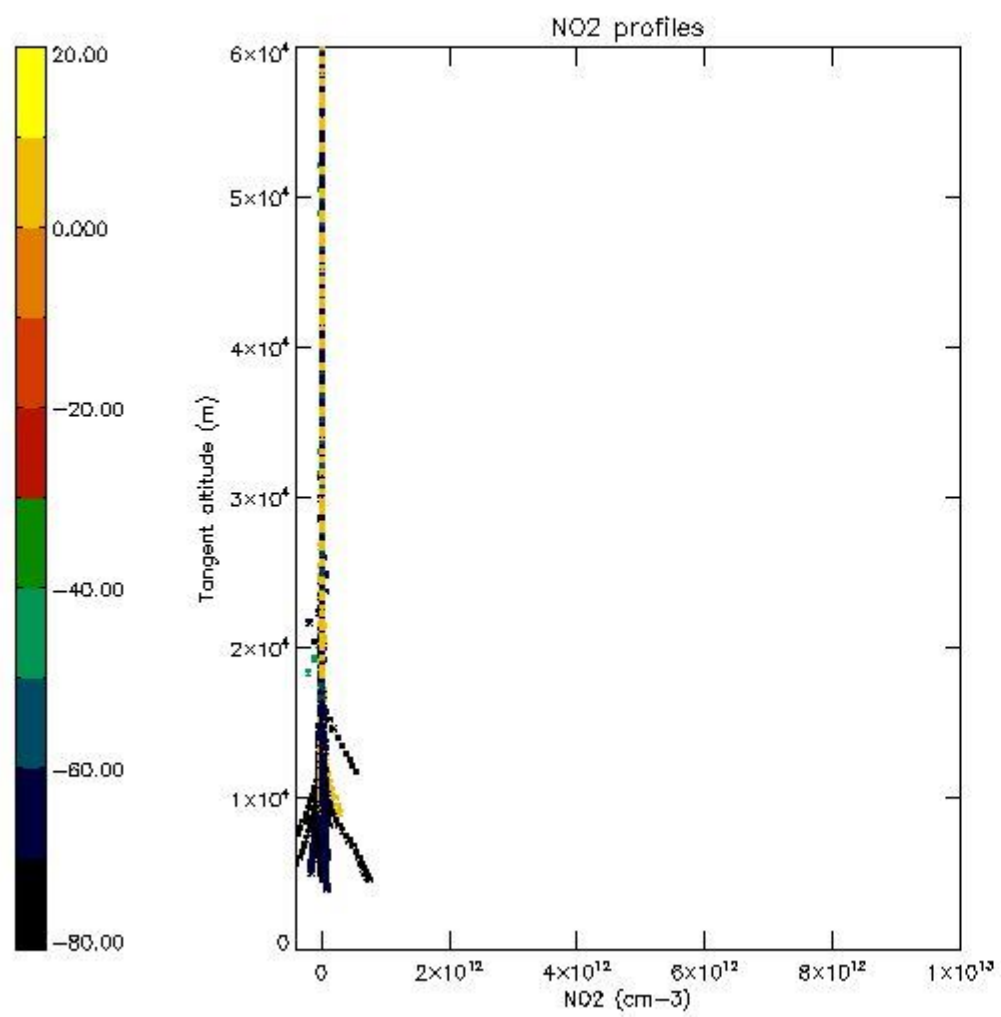

The colorbar represents the latitude.

5.4 Plot ozone profiles where $STD < 10\%$ (dark without errors)

The colorbar represents the latitude.

5.5 Plot ozone profiles where STD < 5% (dark without errors)

The colorbar represents the latitude.

5.6 Plot NO₂ profiles for all STD (dark without errors)

The colorbar represents the latitude.

5.7 Plot NO3 profiles for all STD (dark without errors)

The colorbar represents the latitude.

5.8 Plot H₂O profiles for all STD (only for occultations of stars 1,2,3,4,13,14,16,26,63 dark without errors)