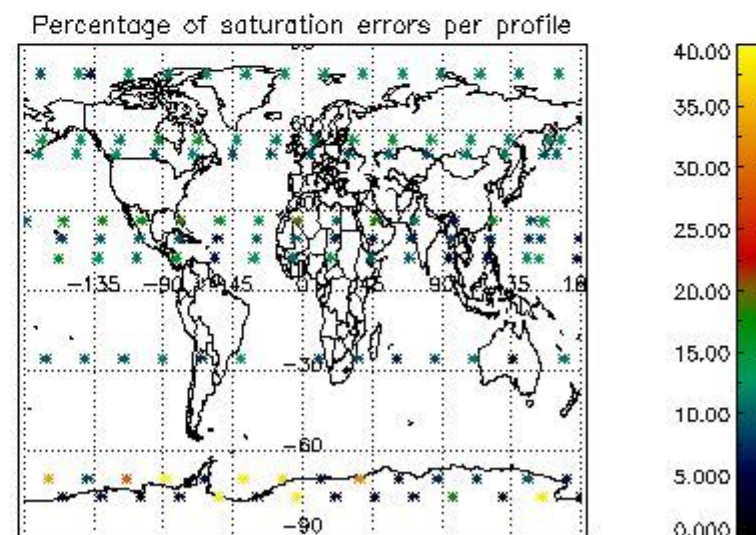

4.2 Plot quality information per product coming from level 1b processing (world map)

4.2.1 Plot level 1 quality information per product (world map): ENVISAT ASCENDING passes

Percentage of cosmic ray hits per profile

Percentage of datation errors per profile

Percentage of star falling outside central band per profile

Percentage of saturation errors per profile

4.2.2 Plot level 1 quality information per product (world map): ENVISAT DESCENDING passes

5. Trace gas profiles

5.1 Ozone statistics based on quality of products

The final quality of the products can be "measured" using the STD (Standard Deviation) attached to every point profile. This information is written to the parameter GOM_NL__2P/NL_LOCAL_SPECIES_DENSITY/o3_std of the level 2 products. The table below shows the statistics for given STD ranges.