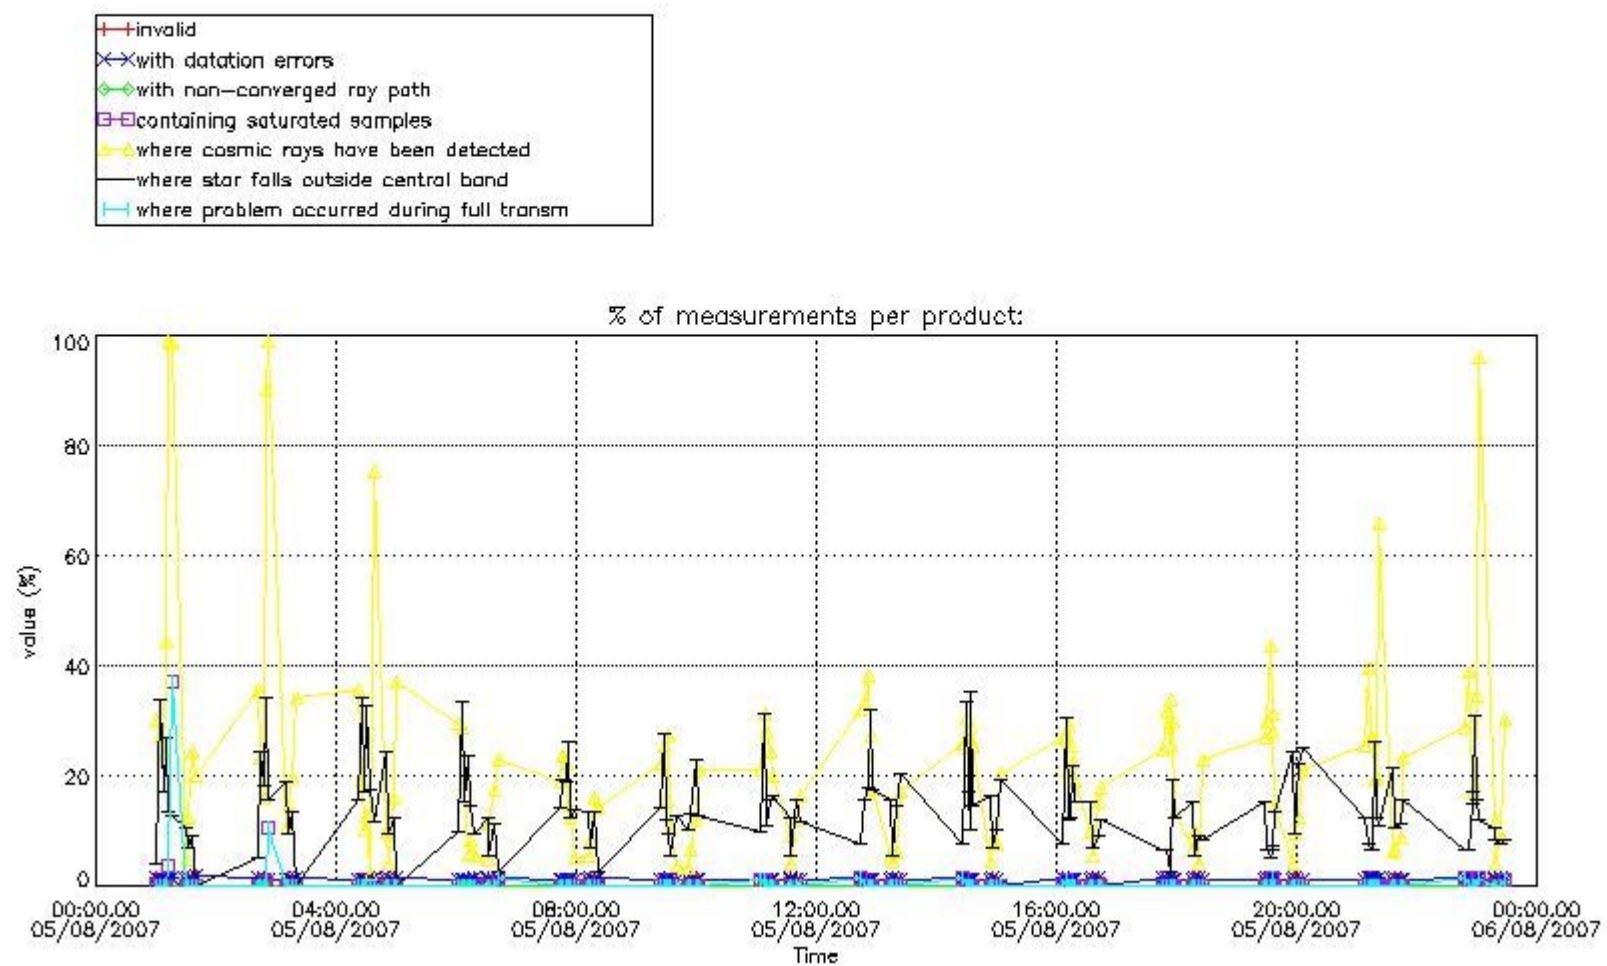

3.1 Plot quality information per product (time dependant)

3.2 Plot quality information per product (world map)

Percentage of flagged data per O3 profile

Percentage of flagged data per H2O profile

Percentage of flagged data per NO2 profile

Percentage of flagged data per NO3 profile

4. Level 1 quality information per product

In this section it is plotted some information contained in the Quality Summary data set of the level 2 products that comes from the level 1b processing. Products without errors (error flag in the MPH set to "0") are used.

4.1 Plot quality information per product (time dependant) coming from level 1b processing

4.1.1 Plot level 1 quality information per product (time dependant): ENVISAT ASCENDING passes

4.1.2 Plot level 1 quality information per product (time dependant): ENVI SAT DESCENDING passes