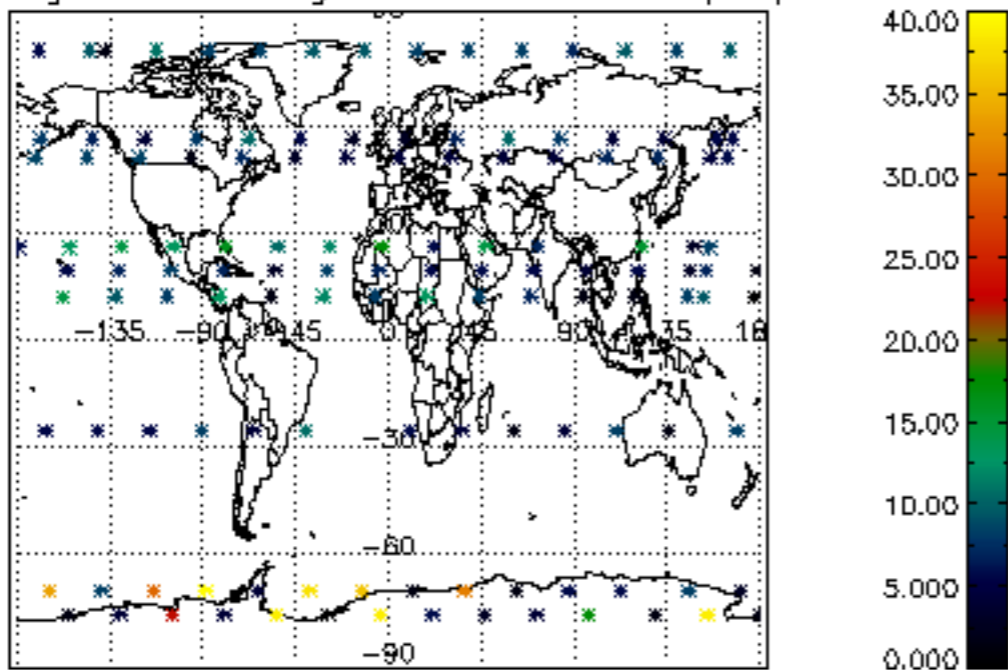

Percentage of star falling outside central band per profile