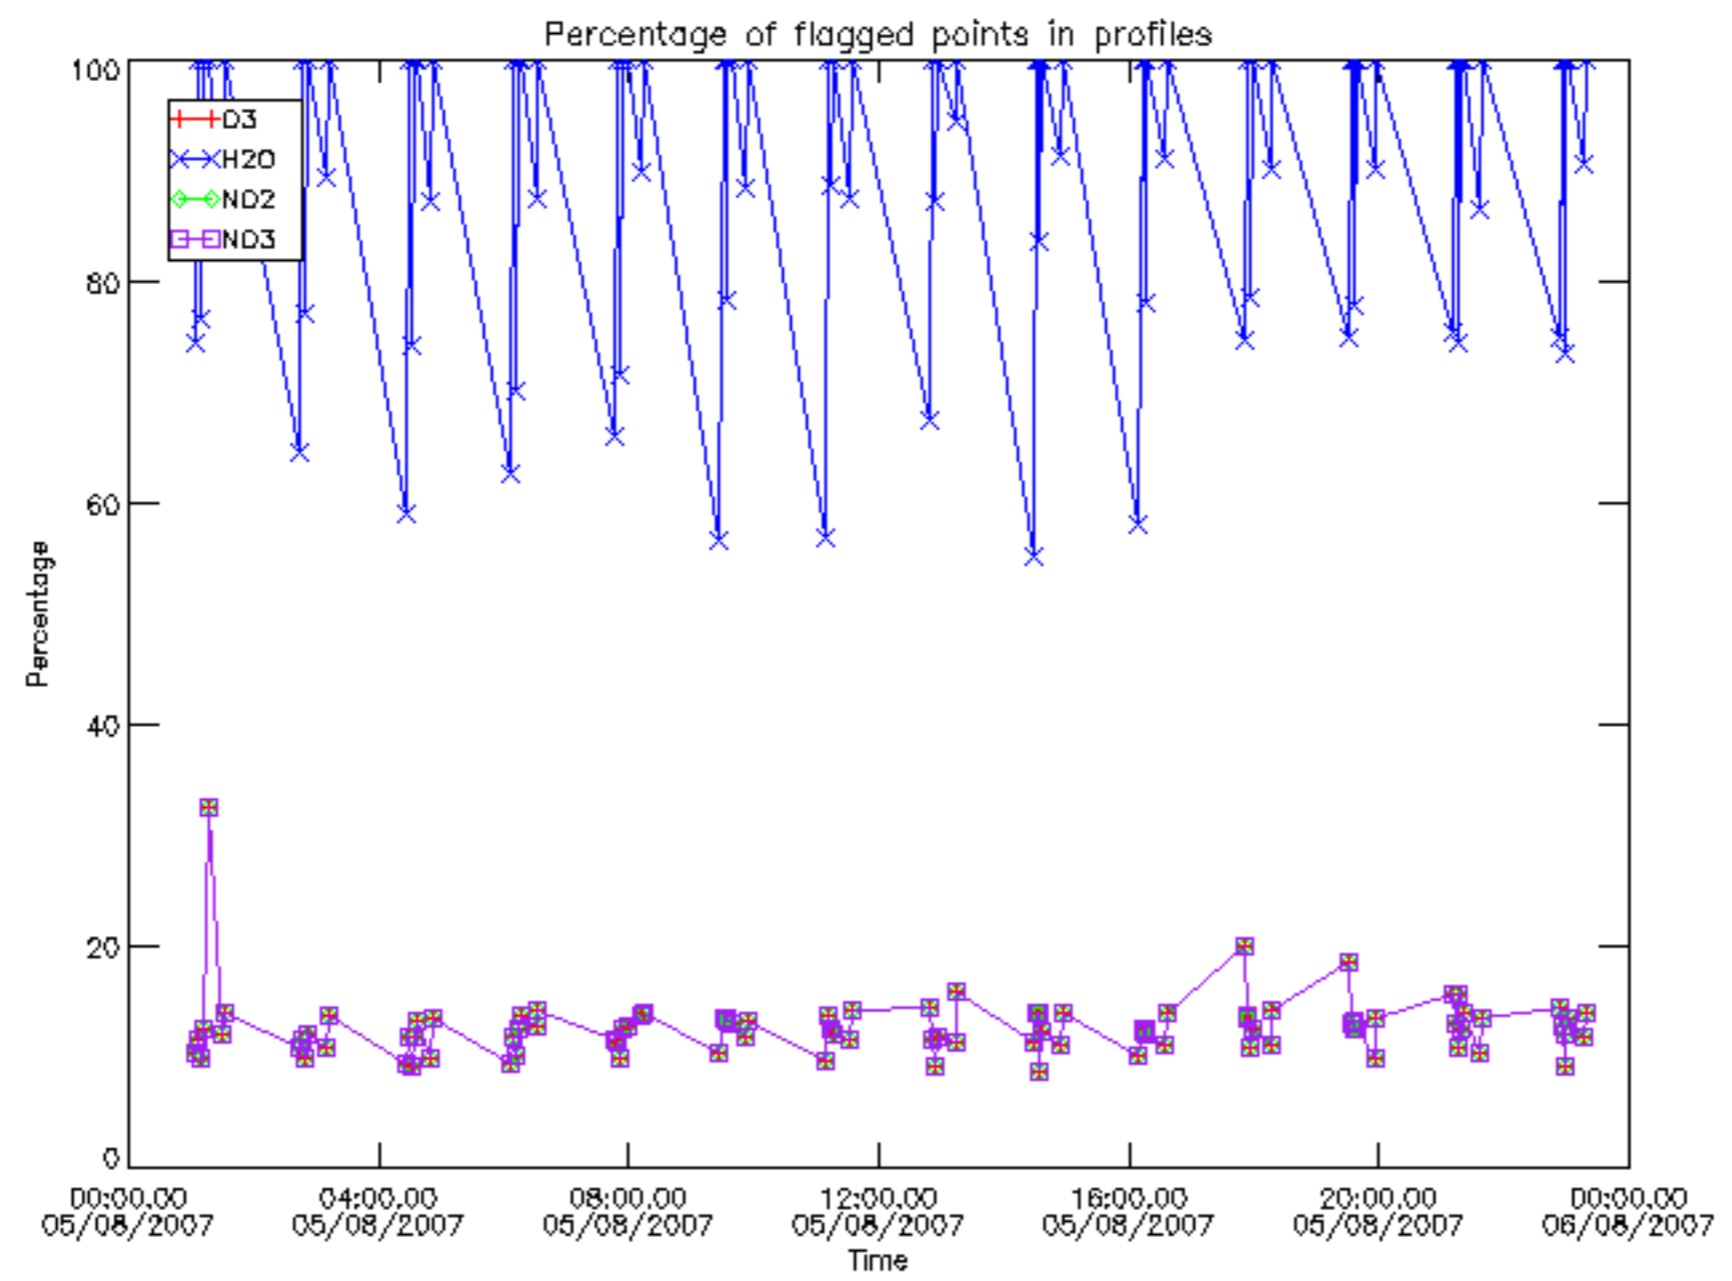

Percentage of flagged data per D3 profile

Percentage of flagged data per H2O profile