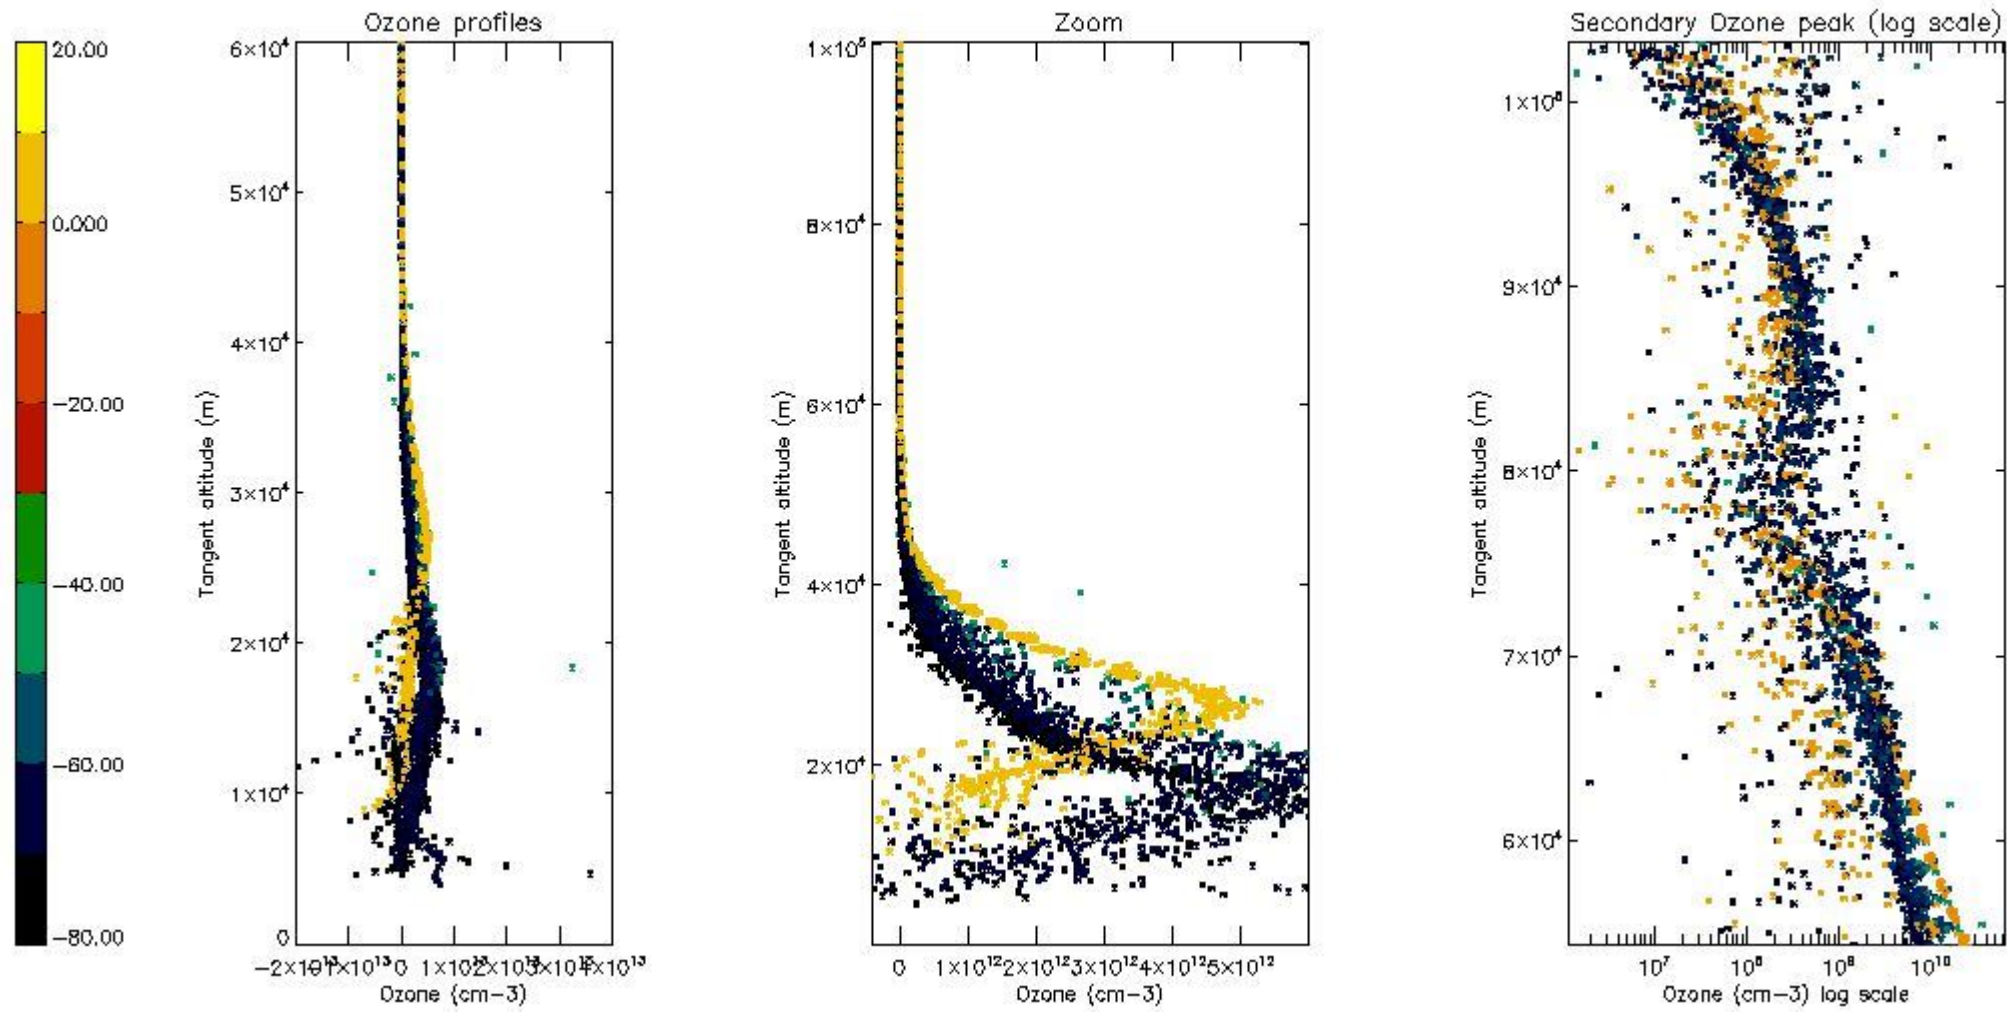

STD < 10	17
STD < 5	13

5.2 Plot ozone profiles for all STD (dark without errors)

The colorbar represents the latitude.

5.3 Plot ozone profiles where STD < 20% (dark without errors)

The colorbar represents the latitude.