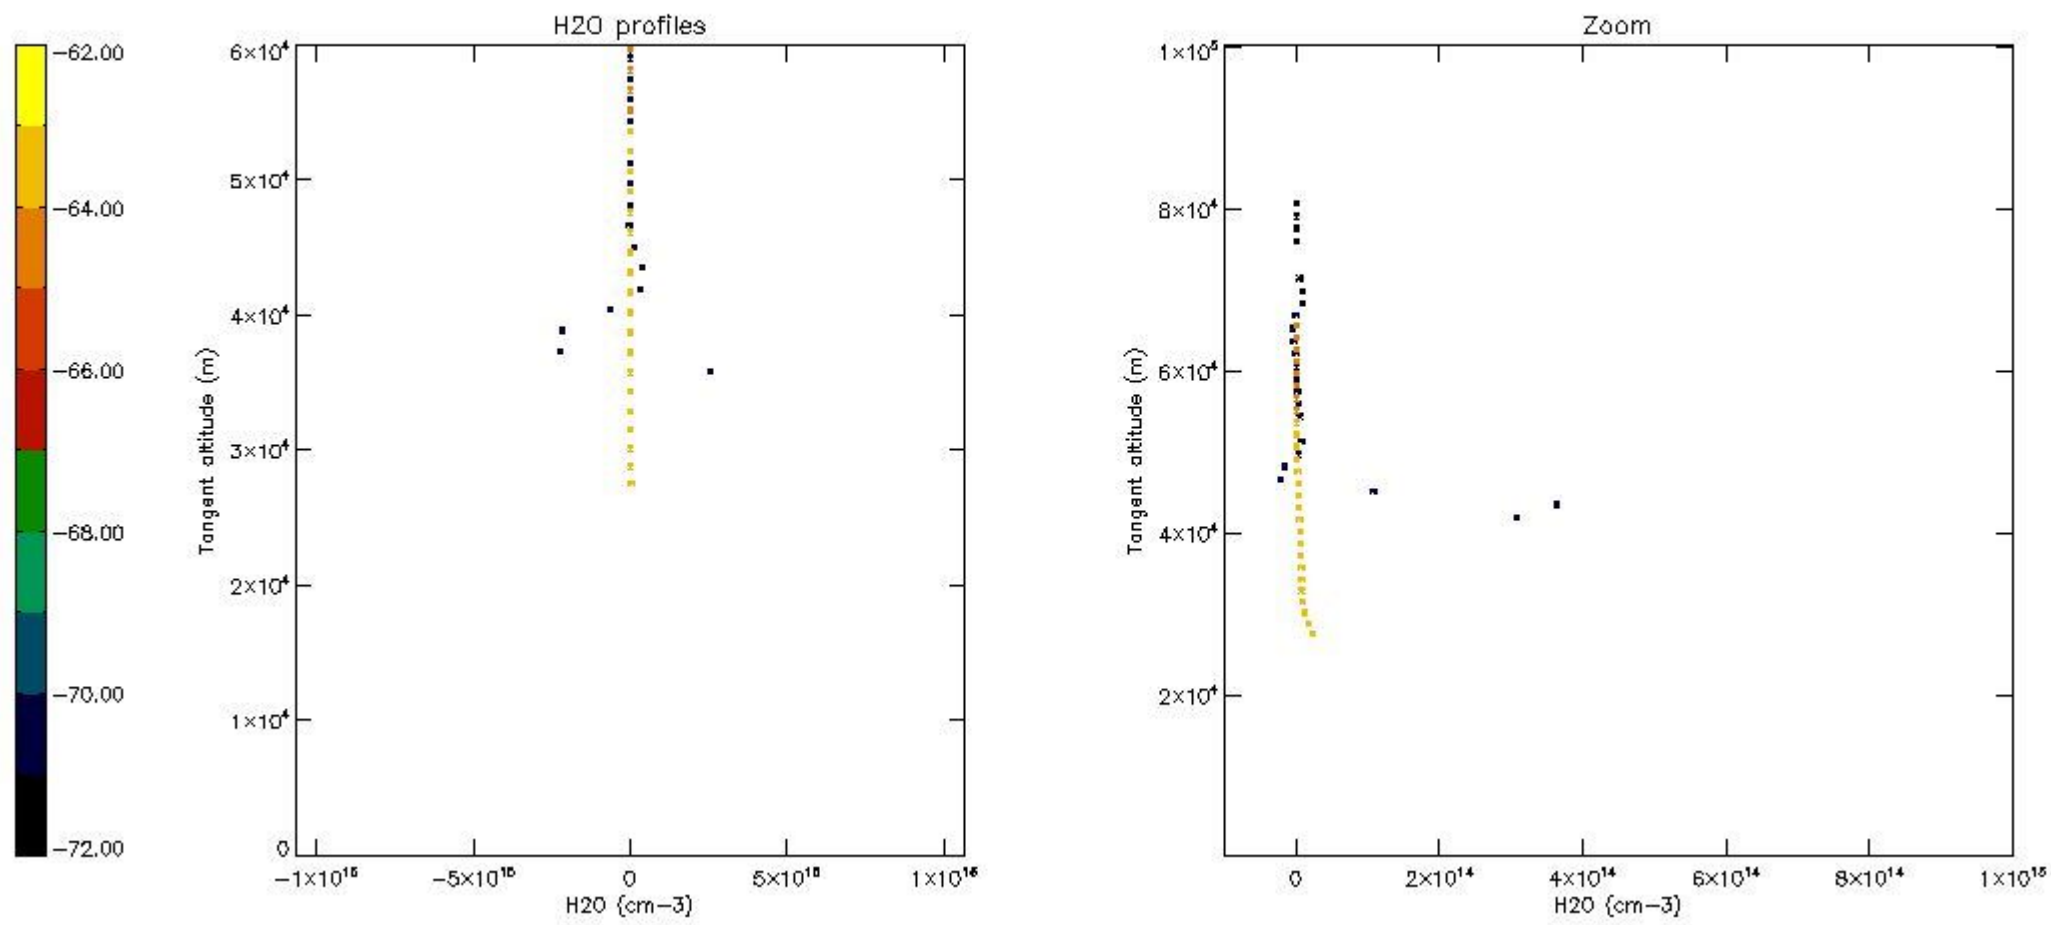

6. Auxiliary Data Files used for the production reported in section 2

The number reported in the third column indicates since which file (see list in section 2) the corresponding auxiliary file has been used. The fourth column is the date of those product files.

Type	Auxiliary Filename	Used since product	Used since product date
INST_PHYS_CHARACTERISTICS	GOM_INS_AXVIEC20091111_143220_20030716_120000_20500101_000000	1	05-AUG-2007 00:09:10
LEVEL-2_PROC_CONFIG	GOM_PR2_AXVIEC20091111_152718_20020301_000000_20500101_000000	1	05-AUG-2007 00:09:10
CROSS_SECTIONS_FILE	GOM_CRS_AXVIEC20091111_154832_20020301_000000_20500101_000000	1	05-AUG-2007 00:09:10