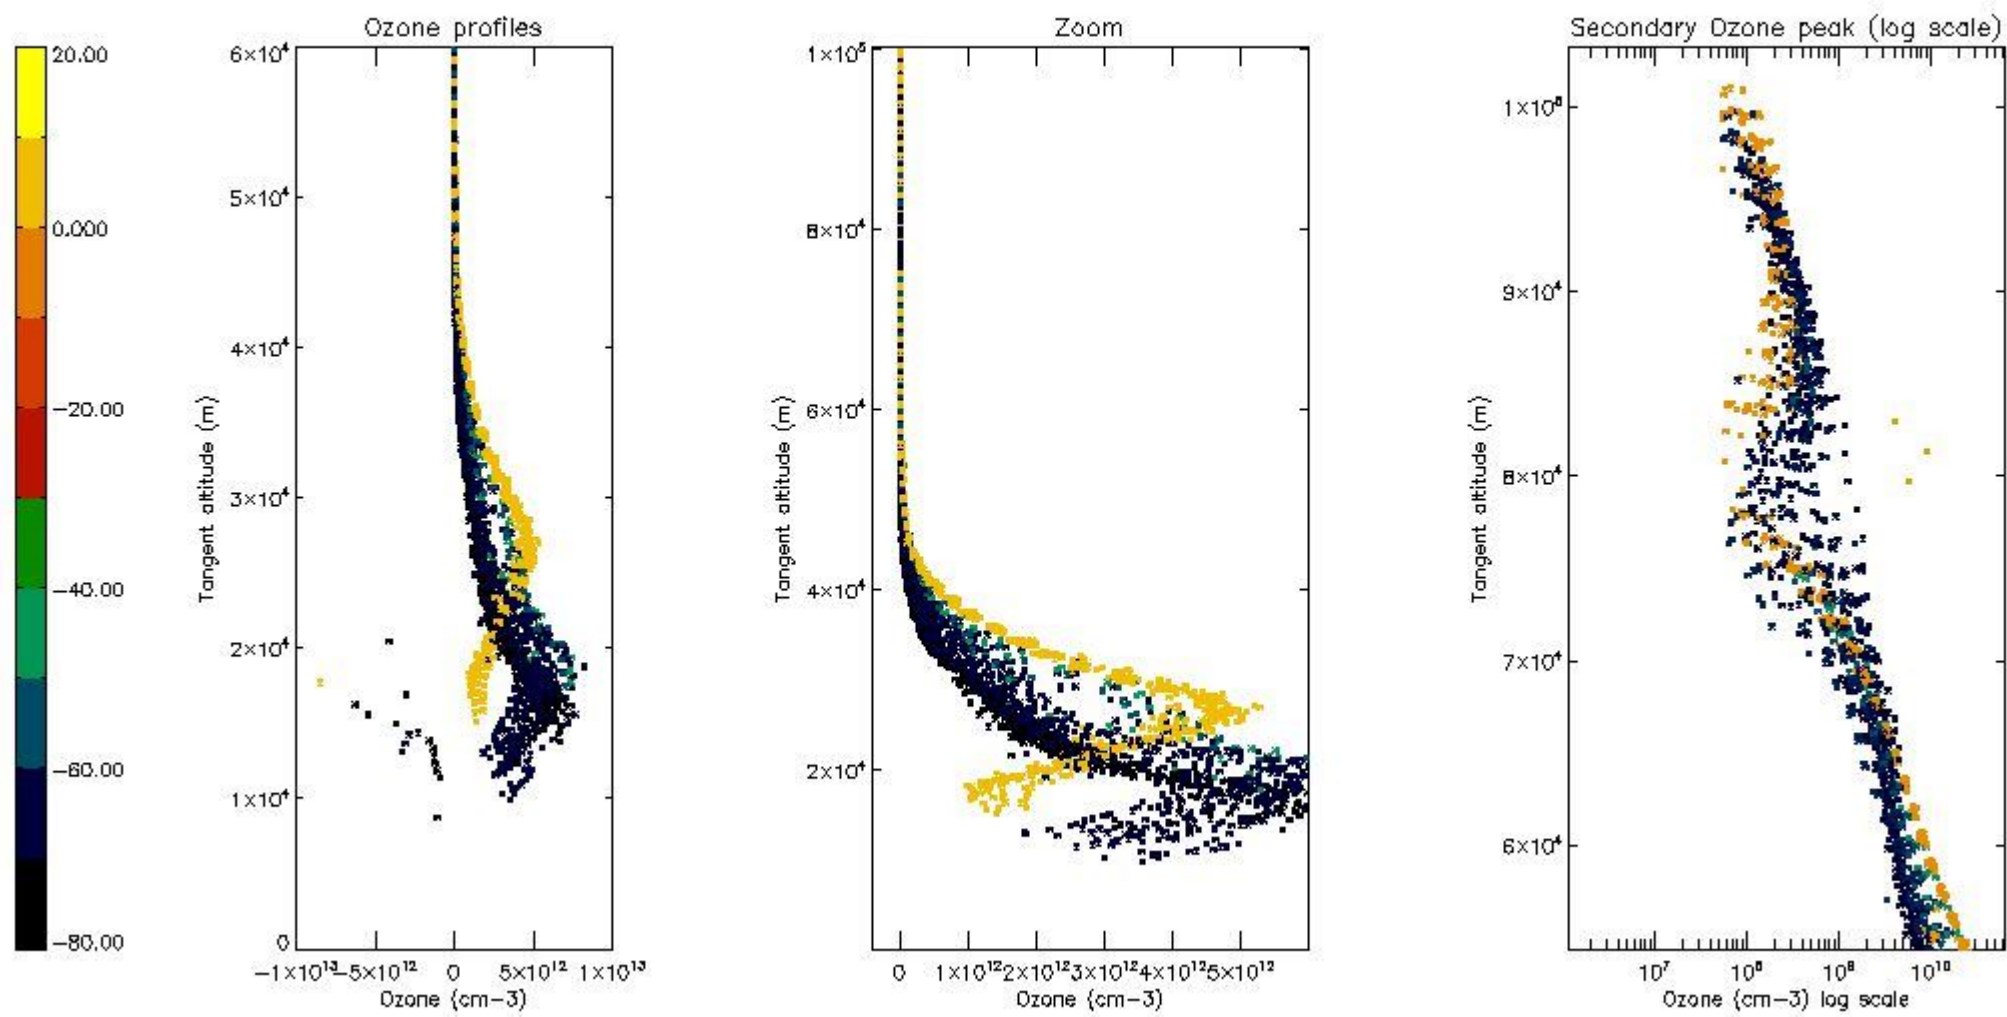

5.4 Plot ozone profiles where $STD < 10\%$ (dark without errors)

The colorbar represents the latitude.