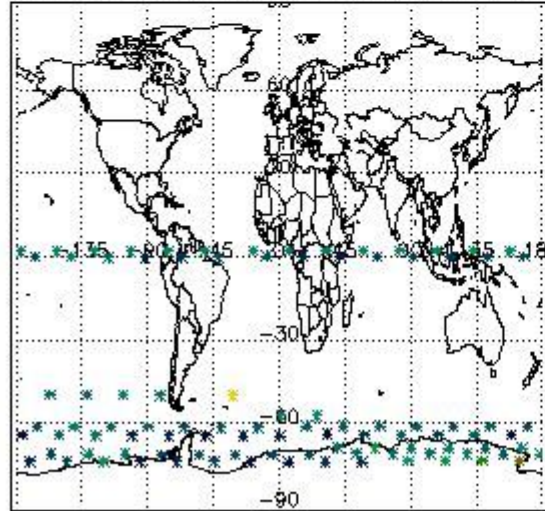

3.1 Plot quality information per product (time dependant)

3.2 Plot quality information per product (world map)

Percentage of flagged data per O3 profile

Percentage of flagged data per H2O profile

Percentage of flagged data per NO2 profile