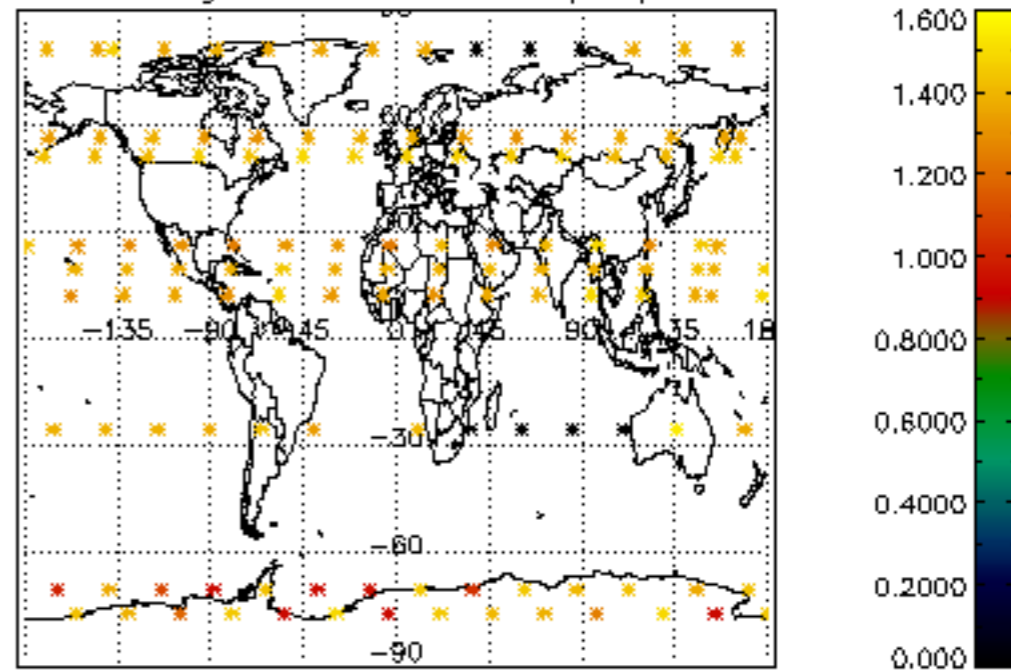

Percentage of datation errors per profile

Percentage of star falling outside central band per profile

Percentage of saturation errors per profile

Percentage of cosmic ray hits per profile

Percentage of datation errors per profile