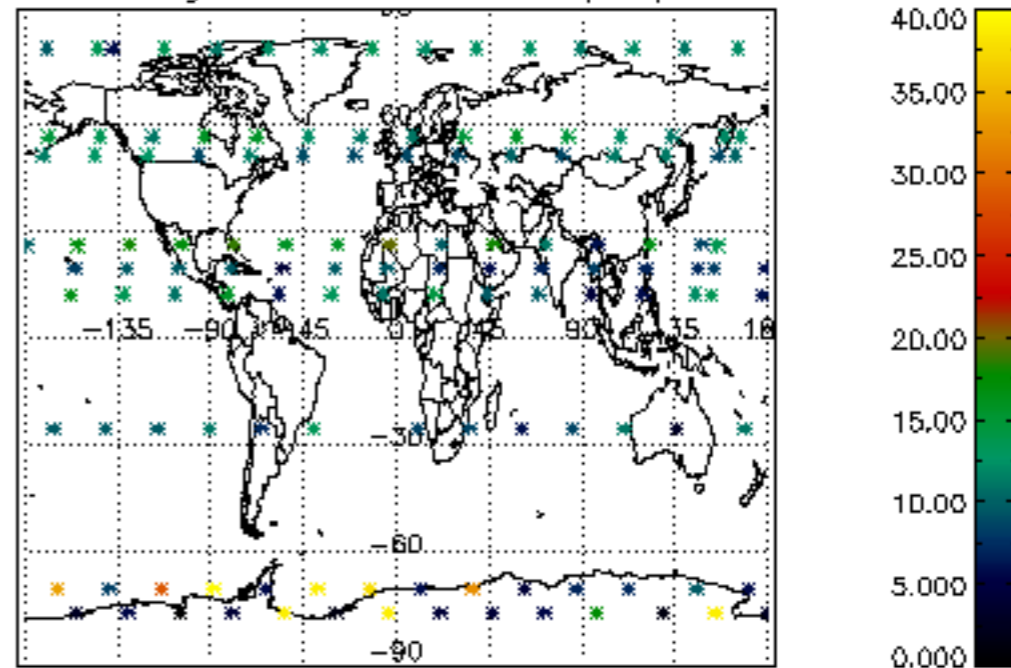

Percentage of saturation errors per profile