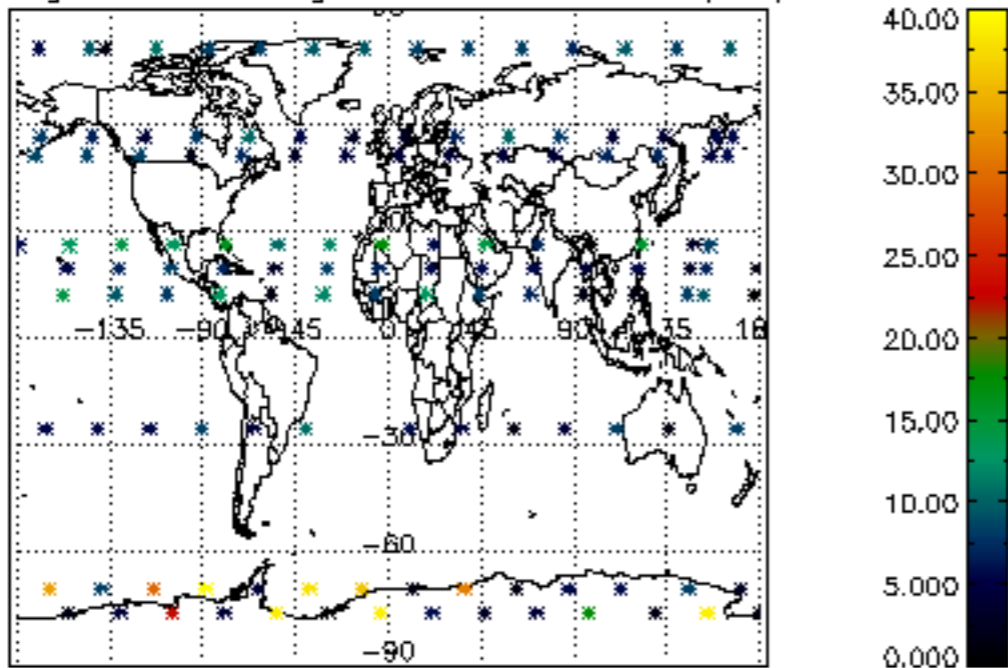

Percentage of star falling outside central band per profile