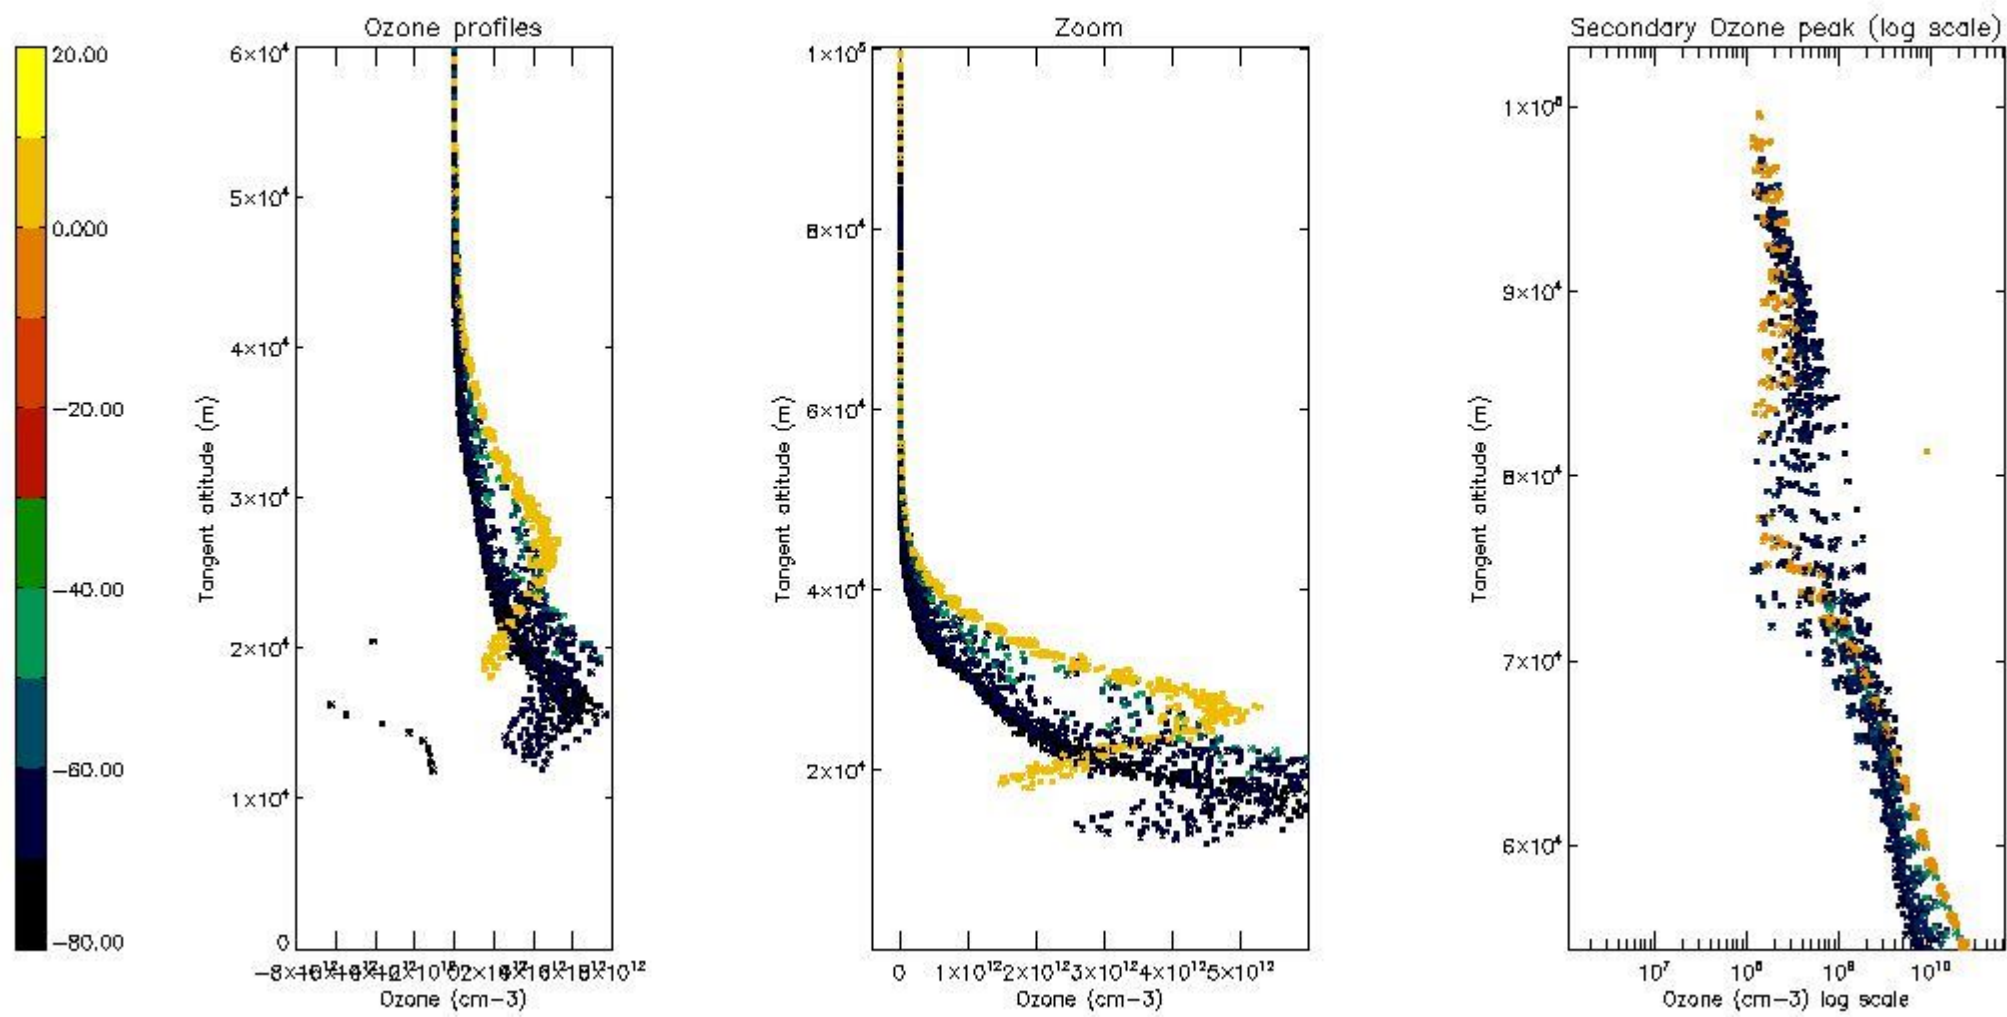

5.5 Plot ozone profiles where STD < 5% (dark without errors)

The colorbar represents the latitude.