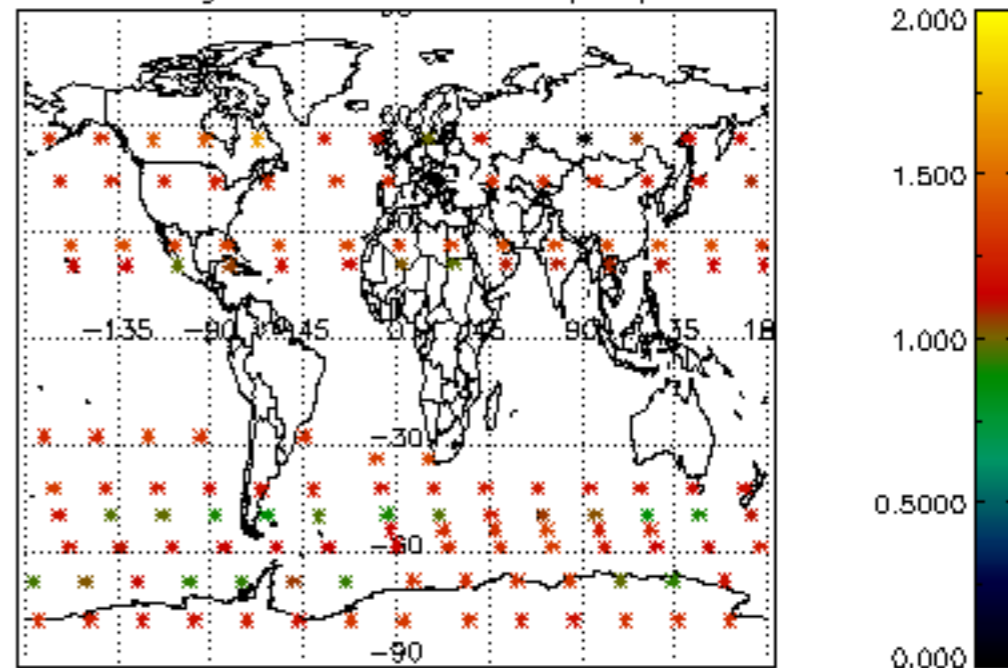

Percentage of flagged data per NO3 profile

Percentage of cosmic ray hits per profile

Percentage of datation errors per profile

Percentage of star falling outside central band per profile

Percentage of saturation errors per profile