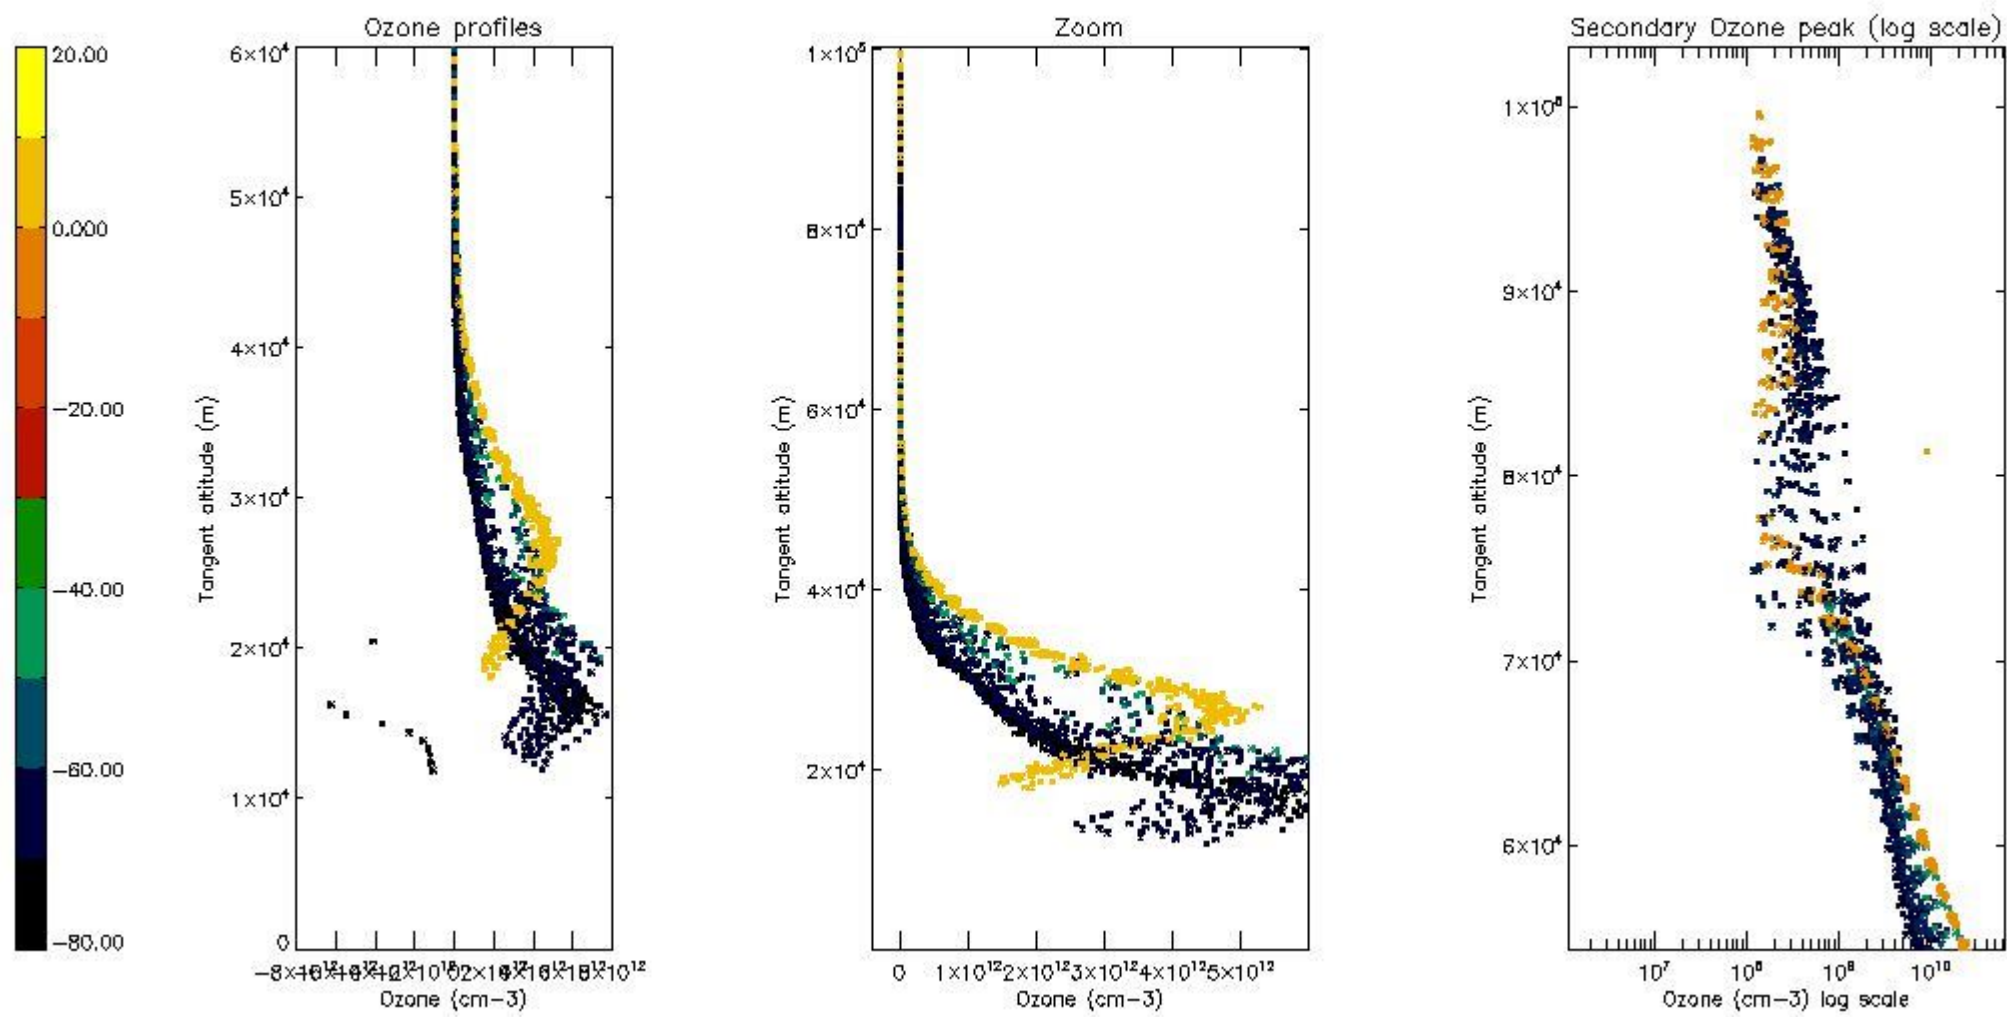

So, the table below shows the percentage of dark limb and valid observations for each criteria with respect to the overall valid daily observations.

| Criteria | % of total production |
|----------|-----------------------|
| All STD | 40 |
| STD < 20 | 22 |

| | |
|----------|----|
| STD < 10 | 17 |
| STD < 5 | 13 |

5.2 Plot ozone profiles for all STD (dark without errors)

The colorbar represents the latitude.

5.3 Plot ozone profiles where STD < 20% (dark without errors)

The colorbar represents the latitude.

5.4 Plot ozone profiles where $STD < 10\%$ (dark without errors)

The colorbar represents the latitude.

5.5 Plot ozone profiles where STD < 5% (dark without errors)

The colorbar represents the latitude.