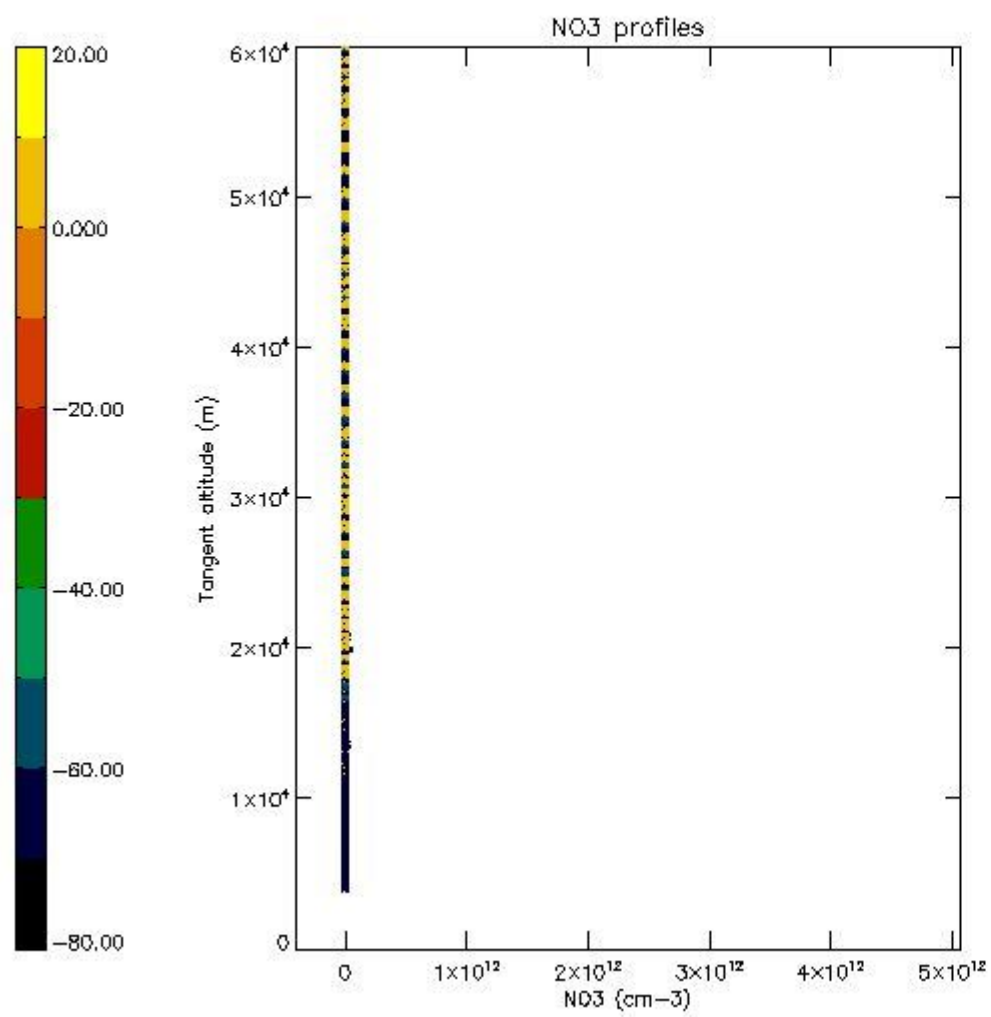

5.8 Plot H₂O profiles for all STD (only for occultations of stars 1,2,3,4,13,14,16,26,63 dark without errors)

The colorbar represents the latitude.