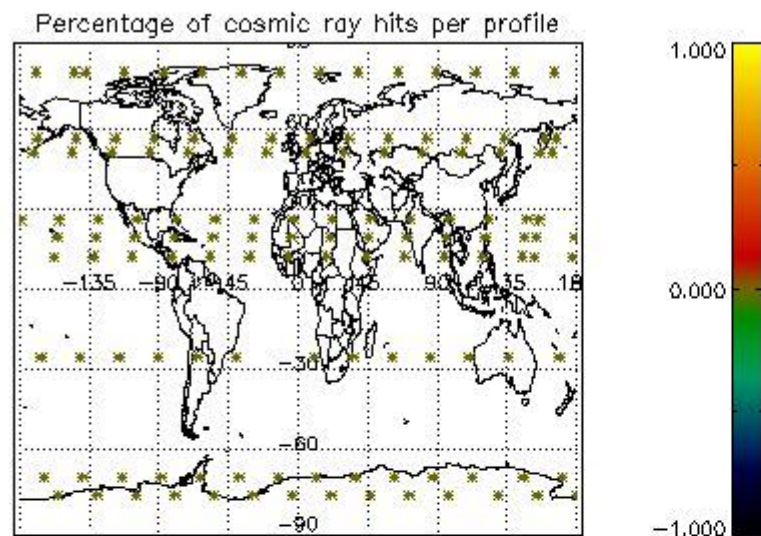

Percentage of datation errors per profile

Percentage of star falling outside central band per profile

Percentage of saturation errors per profile

4.2.2 Plot level 1 quality information per product (world map): ENVISAT DESCENDING passes