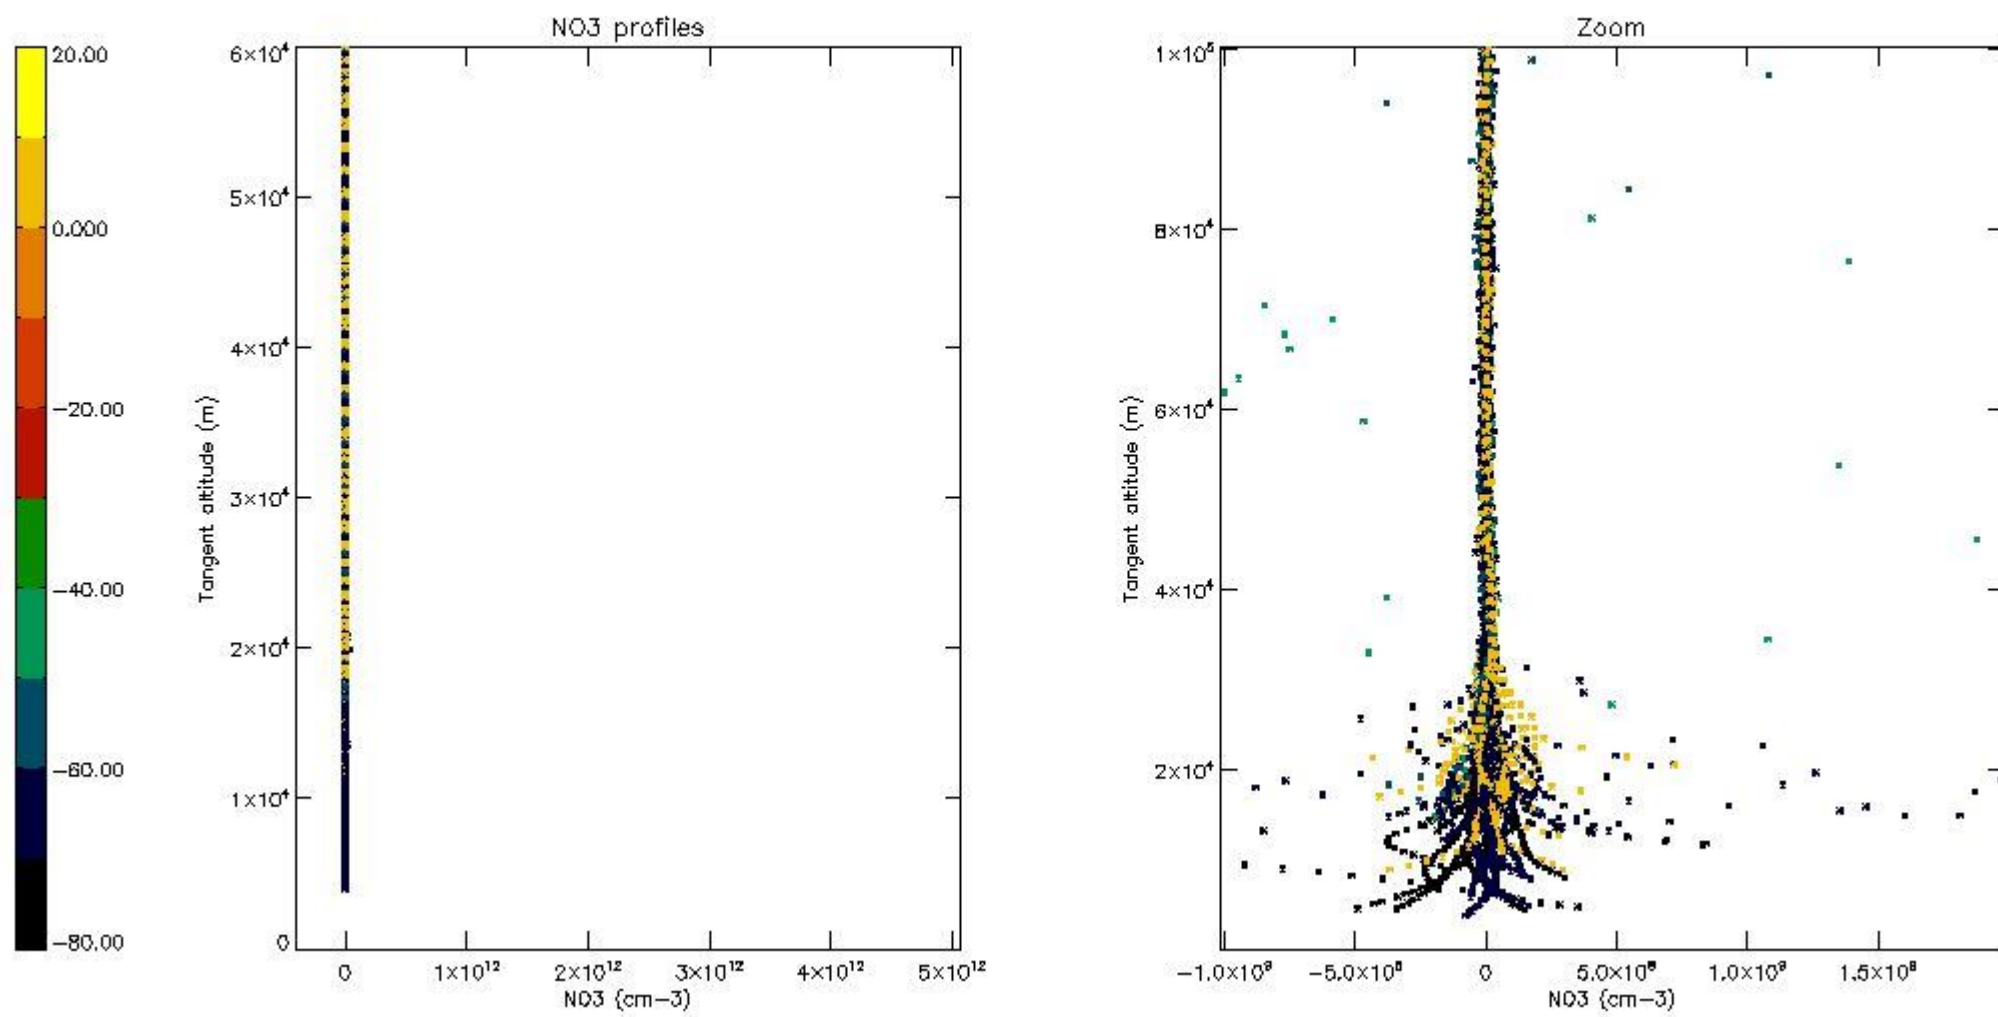

The colorbar represents the latitude.

5.4 Plot ozone profiles where $STD < 10\%$ (dark without errors)

The colorbar represents the latitude.

5.5 Plot ozone profiles where STD < 5% (dark without errors)

The colorbar represents the latitude.

5.6 Plot NO₂ profiles for all STD (dark without errors)

The colorbar represents the latitude.

5.7 Plot NO3 profiles for all STD (dark without errors)

The colorbar represents the latitude.

5.8 Plot H₂O profiles for all STD (only for occultations of stars 1,2,3,4,13,14,16,26,63 dark without errors)