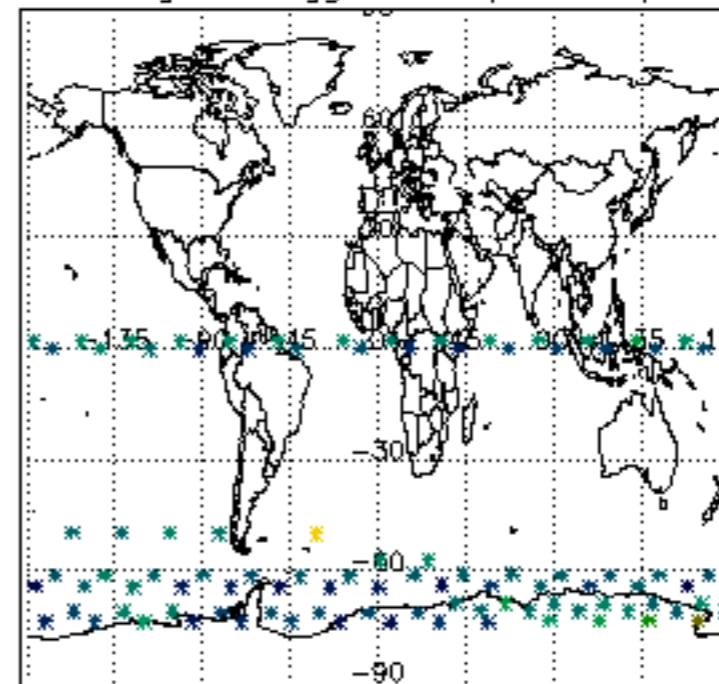

Percentage of flagged data per NO3 profile