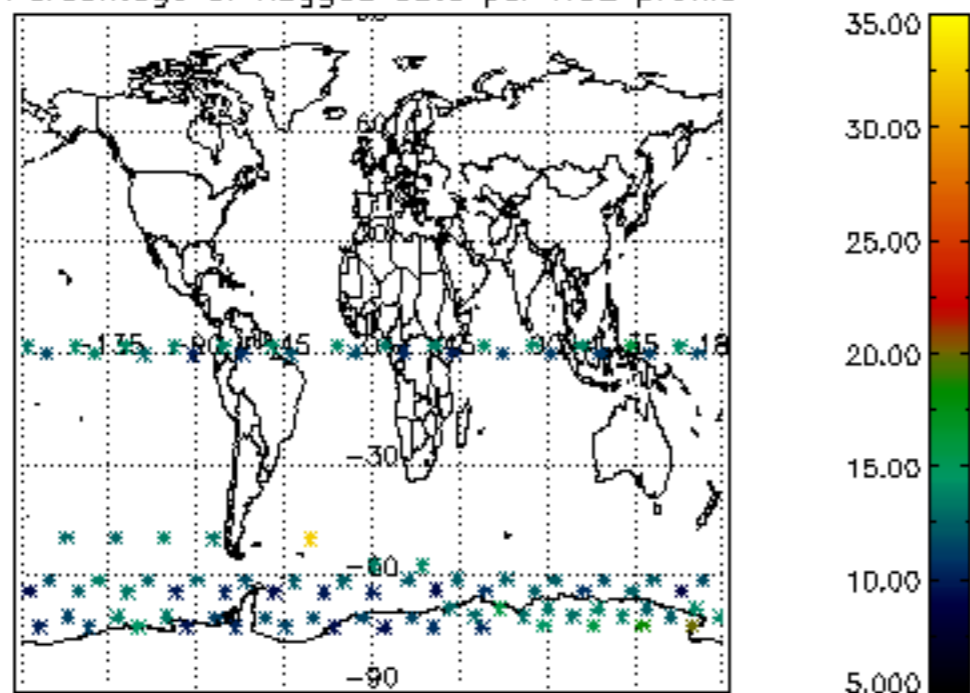

Percentage of flagged data per NO2 profile