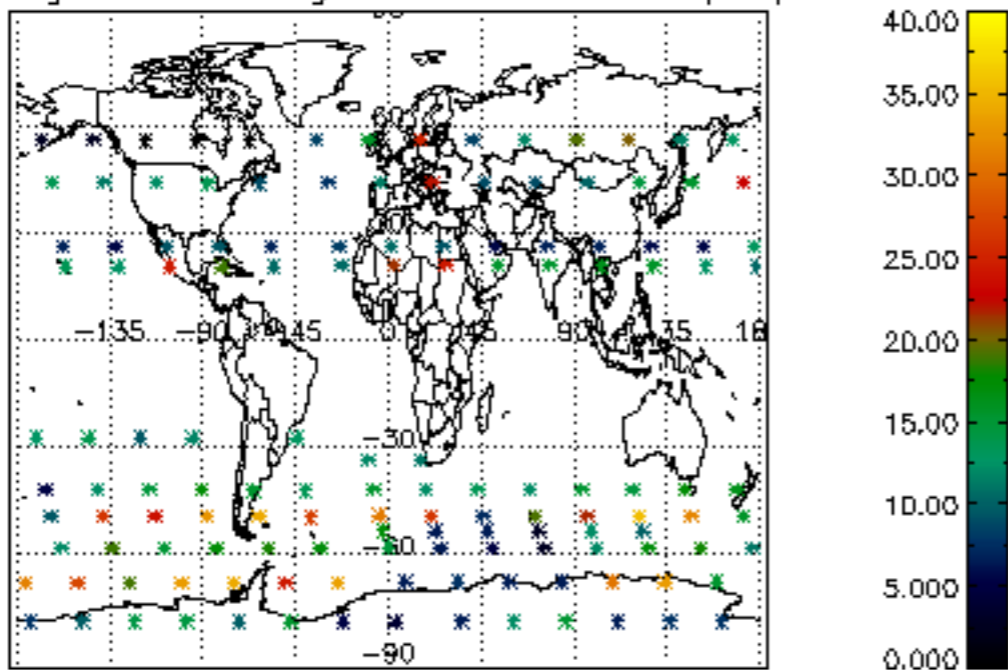

Percentage of cosmic ray hits per profile

Percentage of star falling outside central band per profile