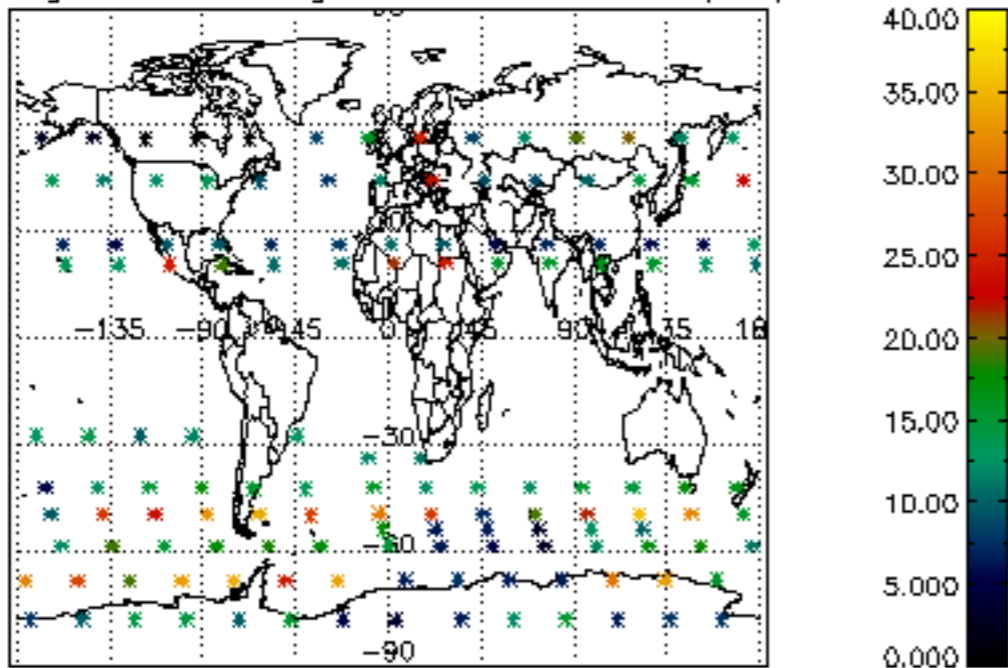

Percentage of flagged data per NO3 profile

Percentage of cosmic ray hits per profile

Percentage of datation errors per profile

Percentage of star falling outside central band per profile

Percentage of saturation errors per profile