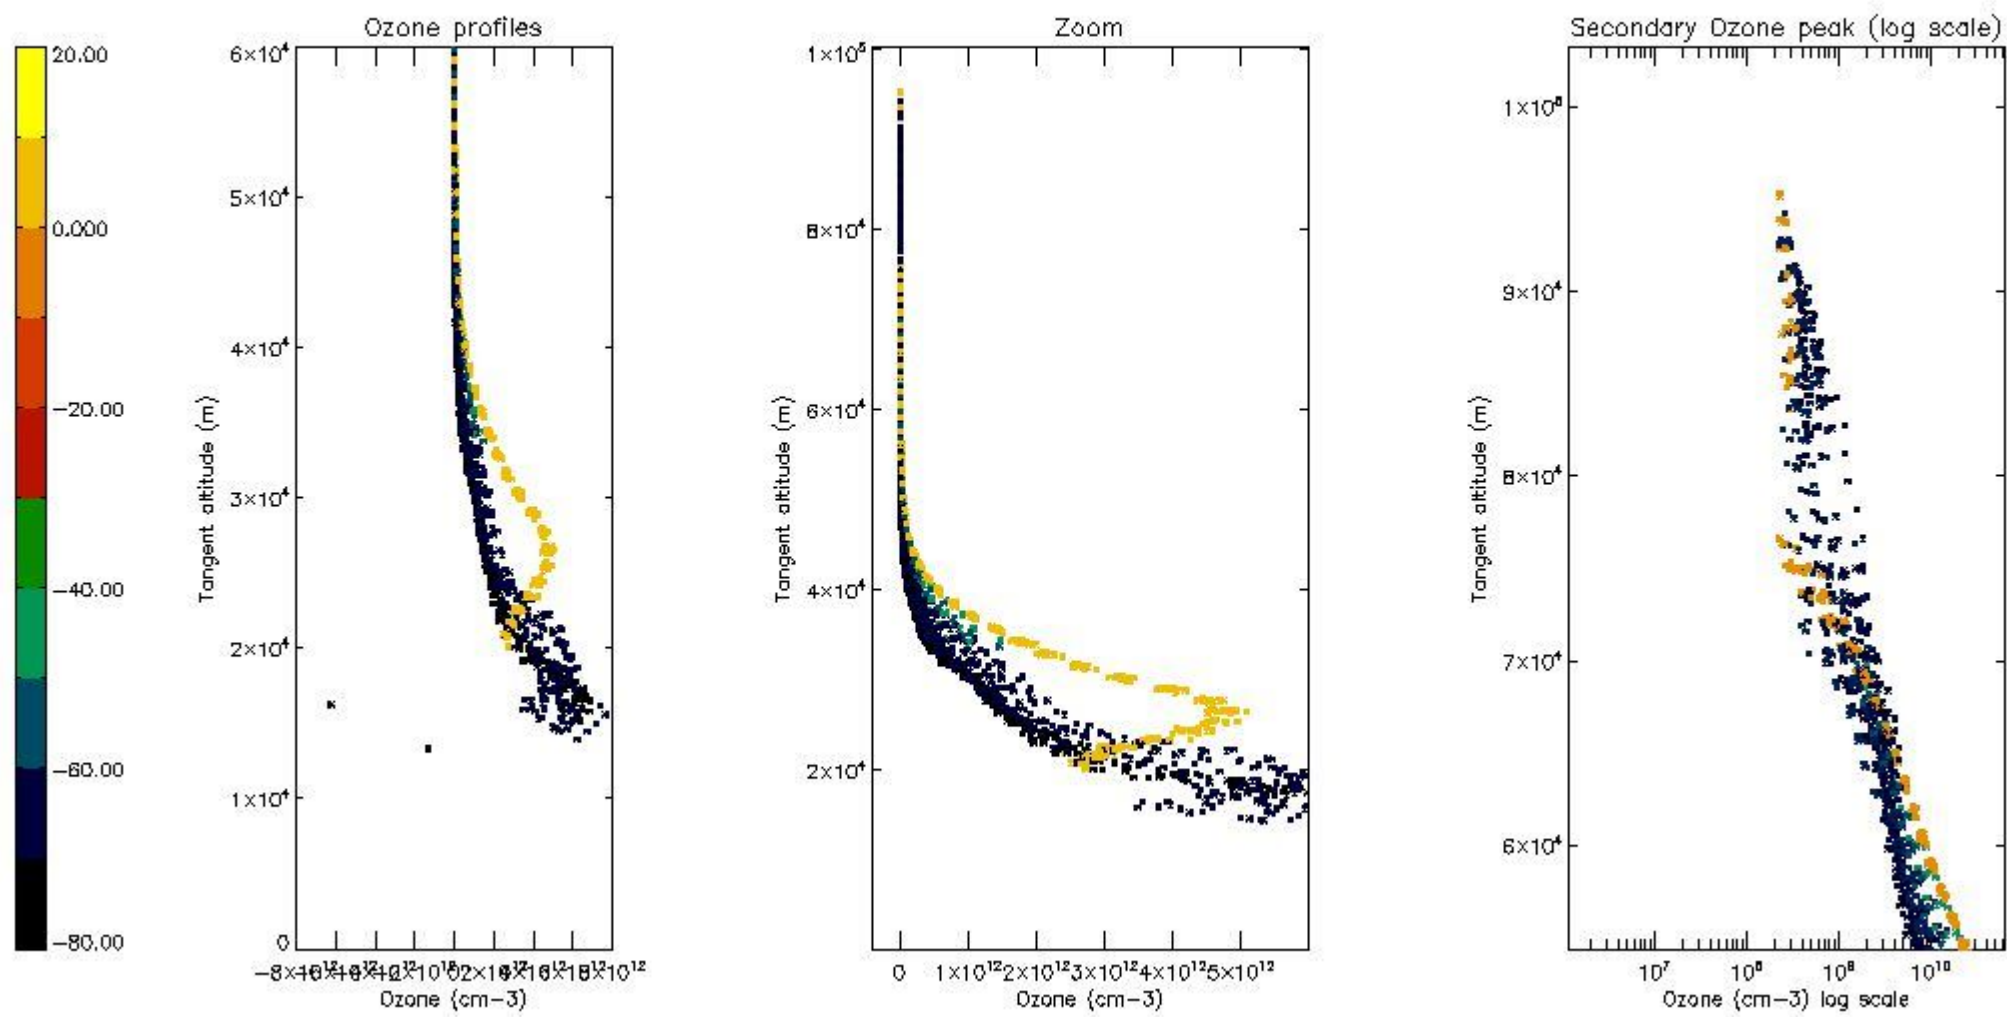

The colorbar represents the latitude.

5.4 Plot ozone profiles where $STD < 10\%$ (dark without errors)

The colorbar represents the latitude.

5.5 Plot ozone profiles where STD < 5% (dark without errors)

The colorbar represents the latitude.