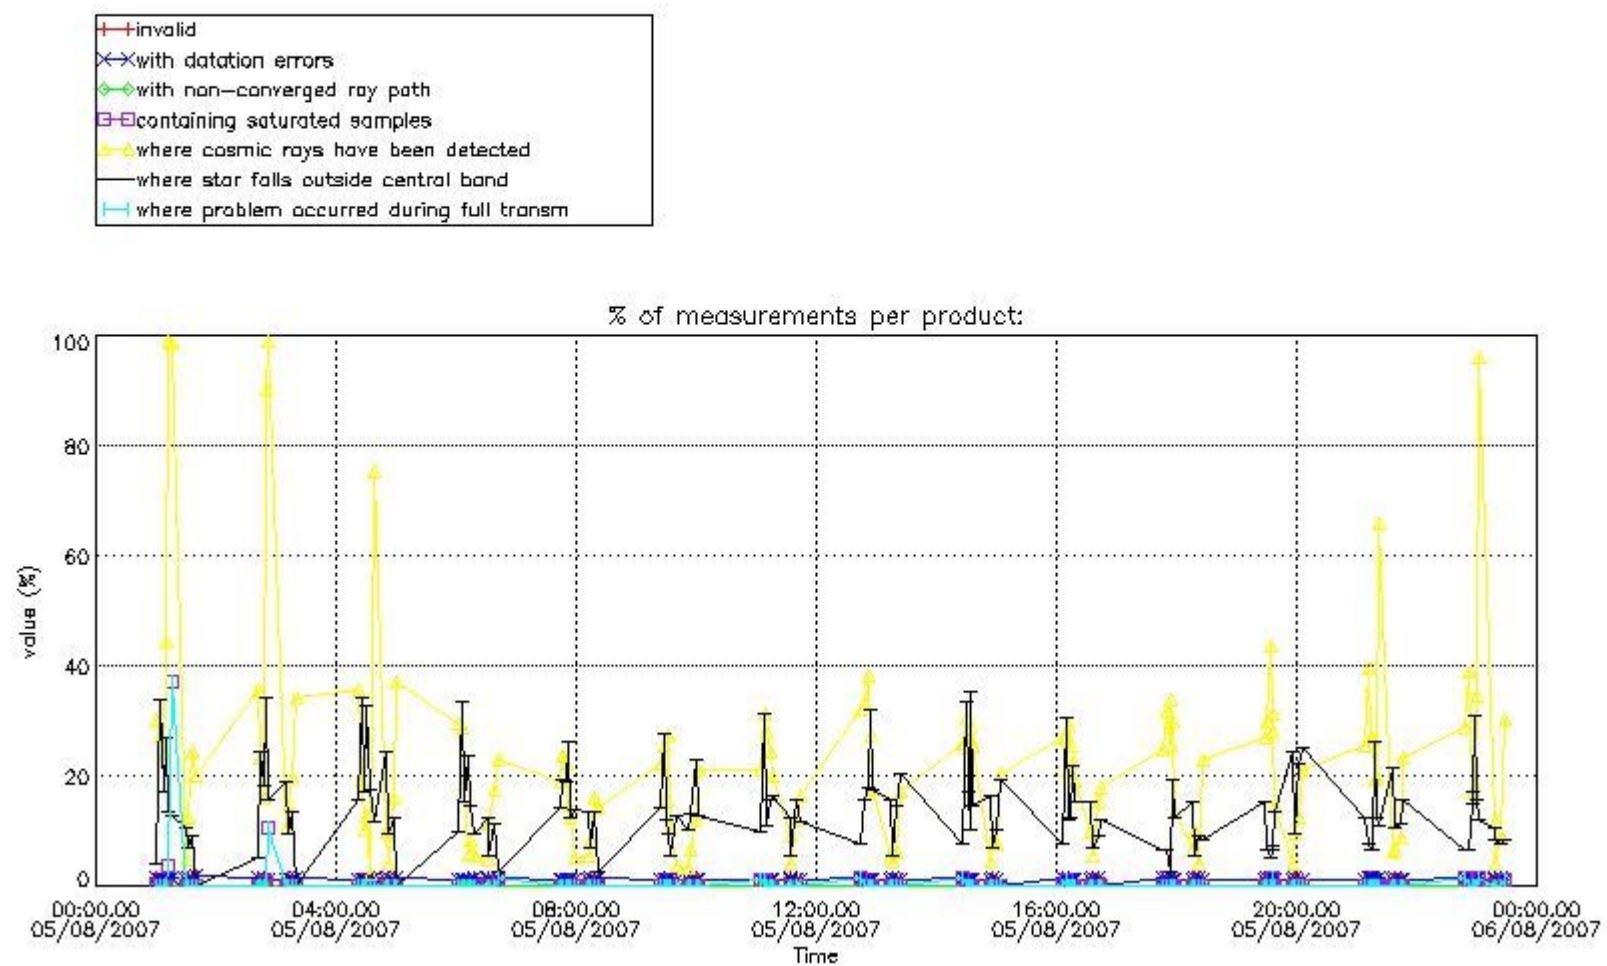

4.1.2 Plot level 1 quality information per product (time dependant): ENVI SAT DESCENDING passes