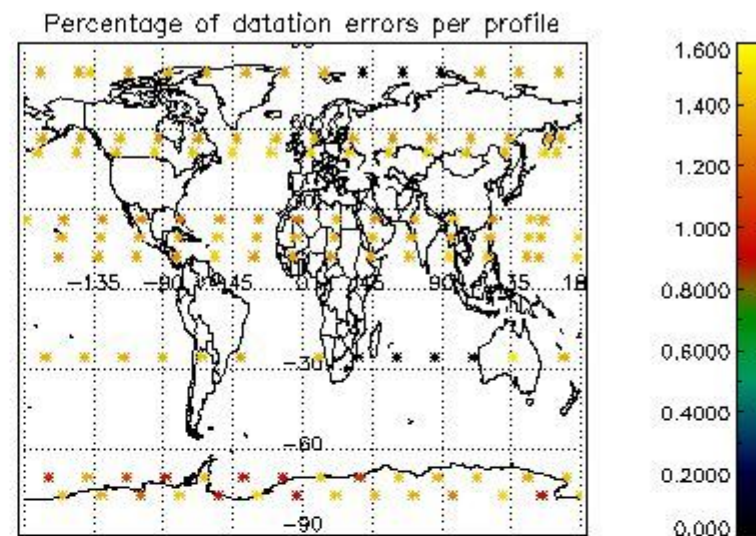

Percentage of datation errors per profile

Percentage of star falling outside central band per profile

Percentage of saturation errors per profile

4.2.2 Plot level 1 quality information per product (world map): ENVISAT DESCENDING passes