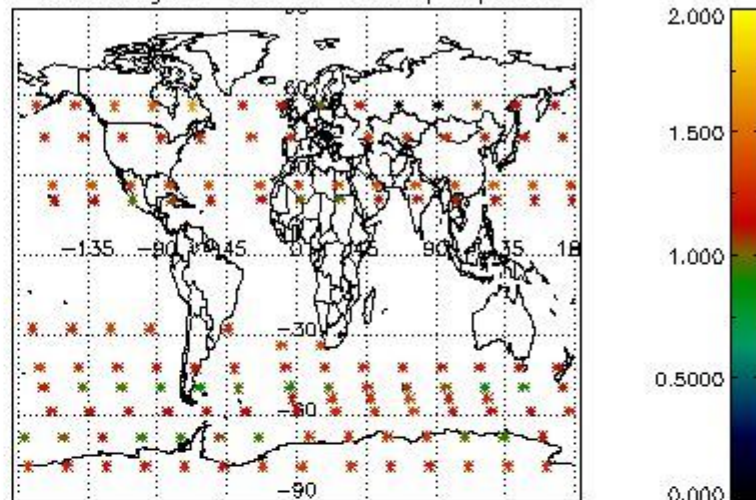

Percentage of datation errors per profile