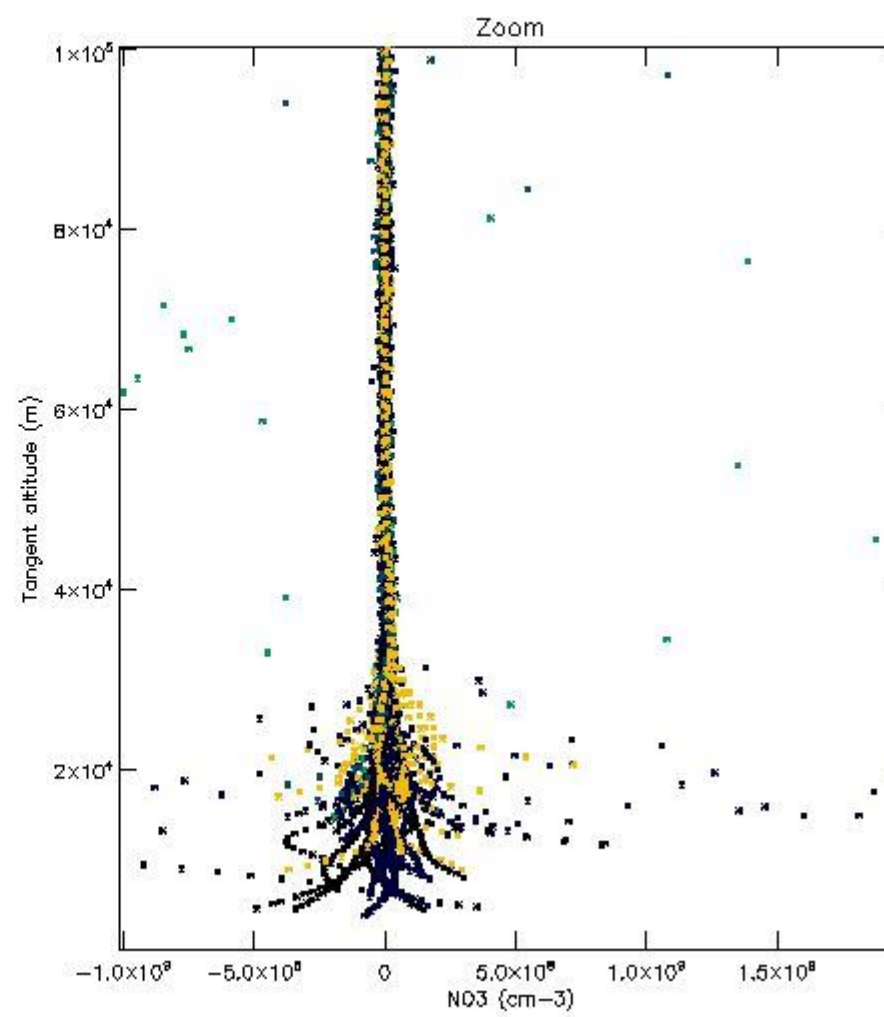

5.8 Plot H₂O profiles for all STD (only for occultations of stars 1,2,3,4,13,14,16,26,63 dark without errors)

The colorbar represents the latitude.