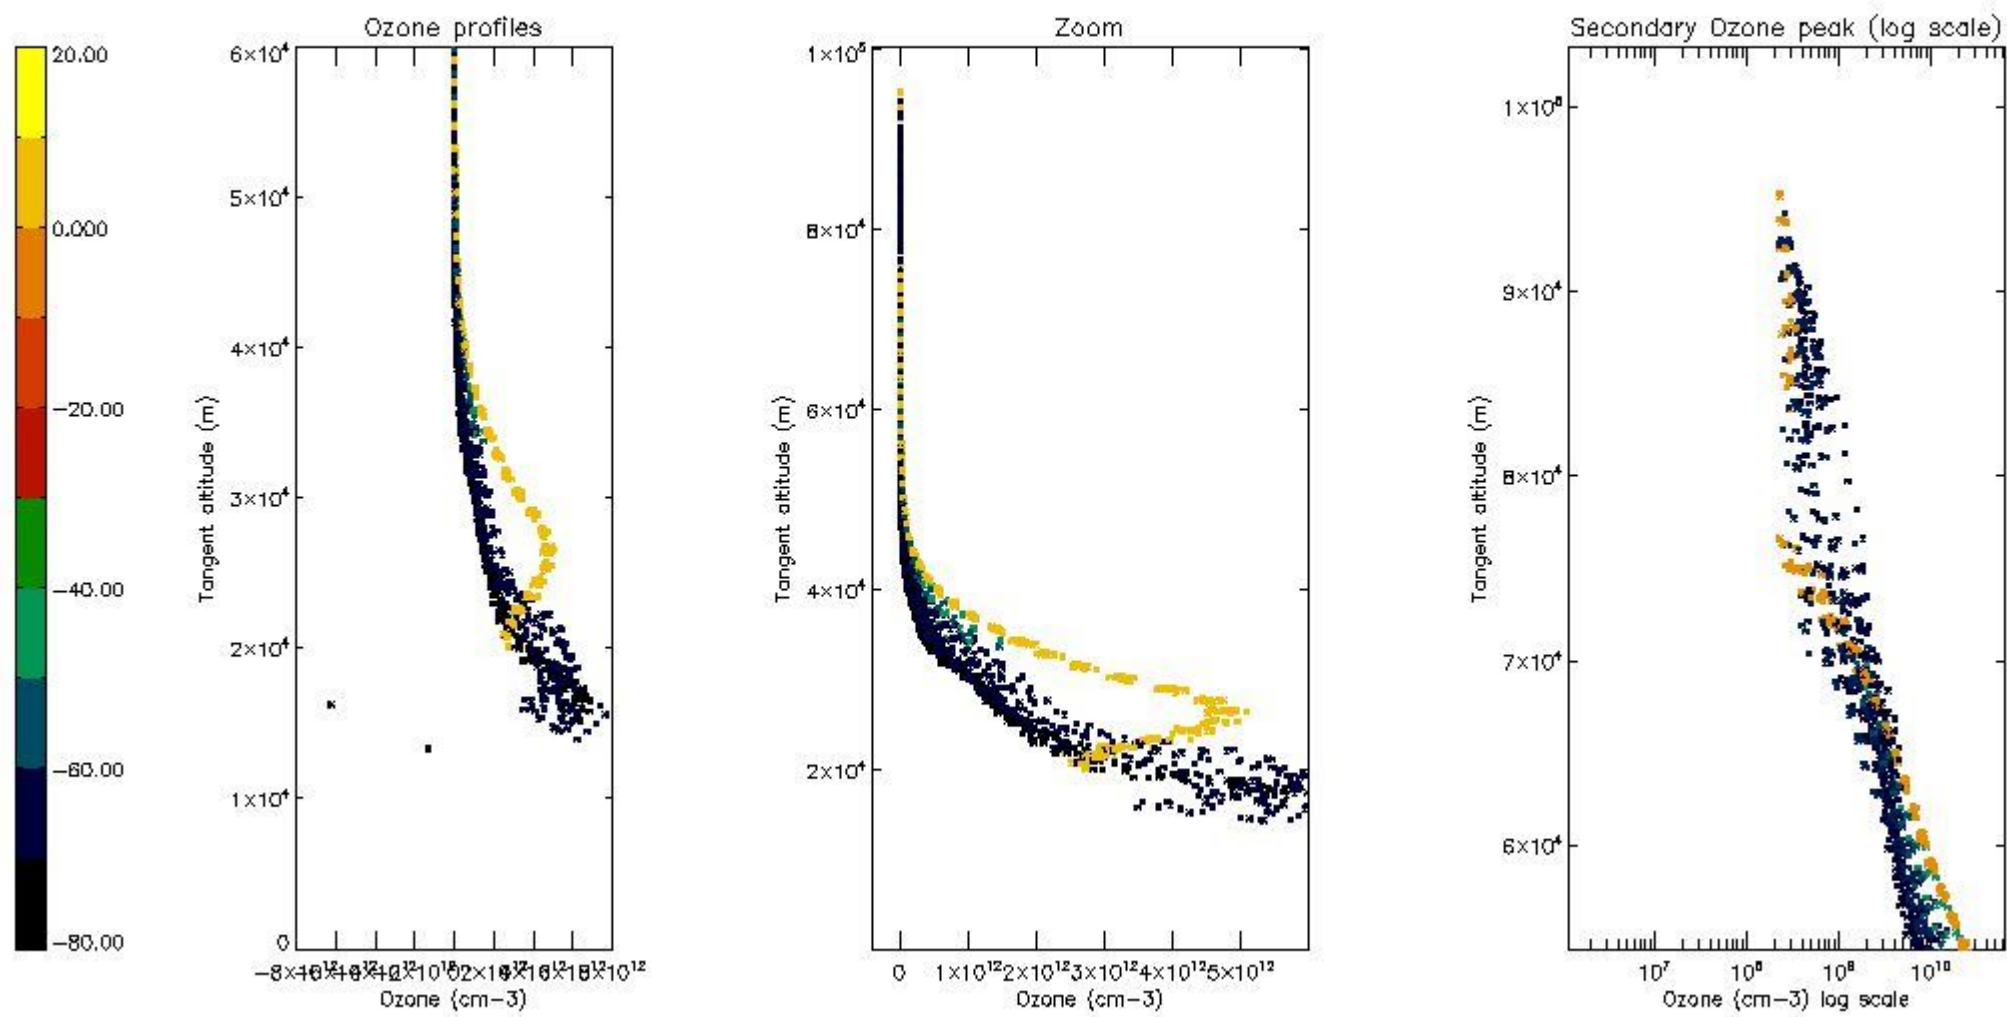

The colorbar represents the latitude.

5.4 Plot ozone profiles where $STD < 10\%$ (dark without errors)

The colorbar represents the latitude.

5.5 Plot ozone profiles where STD < 5% (dark without errors)

The colorbar represents the latitude.

5.6 Plot NO₂ profiles for all STD (dark without errors)

The colorbar represents the latitude.

5.7 Plot NO3 profiles for all STD (dark without errors)

The colorbar represents the latitude.

5.8 Plot H₂O profiles for all STD (only for occultations of stars 1,2,3,4,13,14,16,26,63 dark without errors)