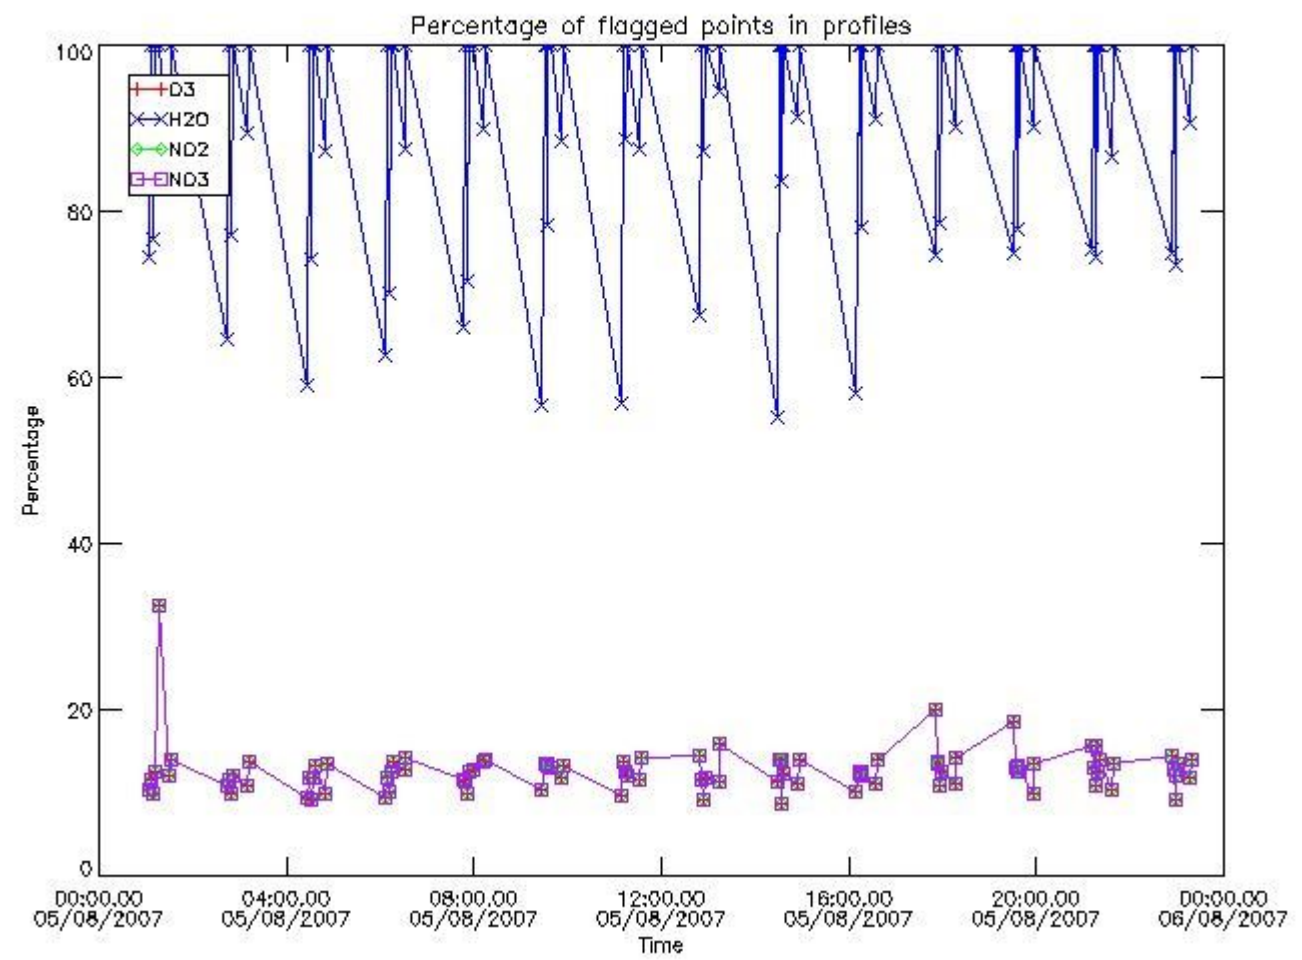

3. Quality information per product

In this section it is plotted some information contained in the Quality Summary data set of the level 2 products. Only products in dark limb conditions and without errors (error flag in the MPH set to "0") are used.

3.1 Plot quality information per product (time dependant)

3.2 Plot quality information per product (world map)