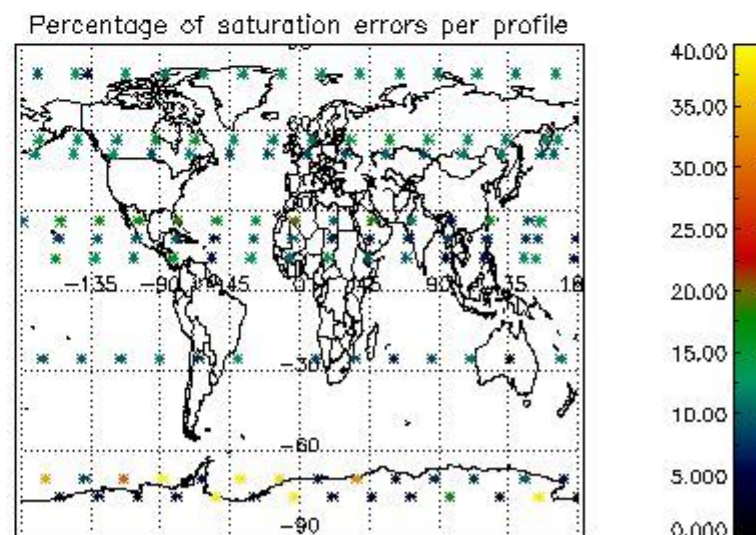

Percentage of datation errors per profile

Percentage of star falling outside central band per profile

Percentage of saturation errors per profile

4.2.2 Plot level 1 quality information per product (world map): ENVISAT DESCENDING passes