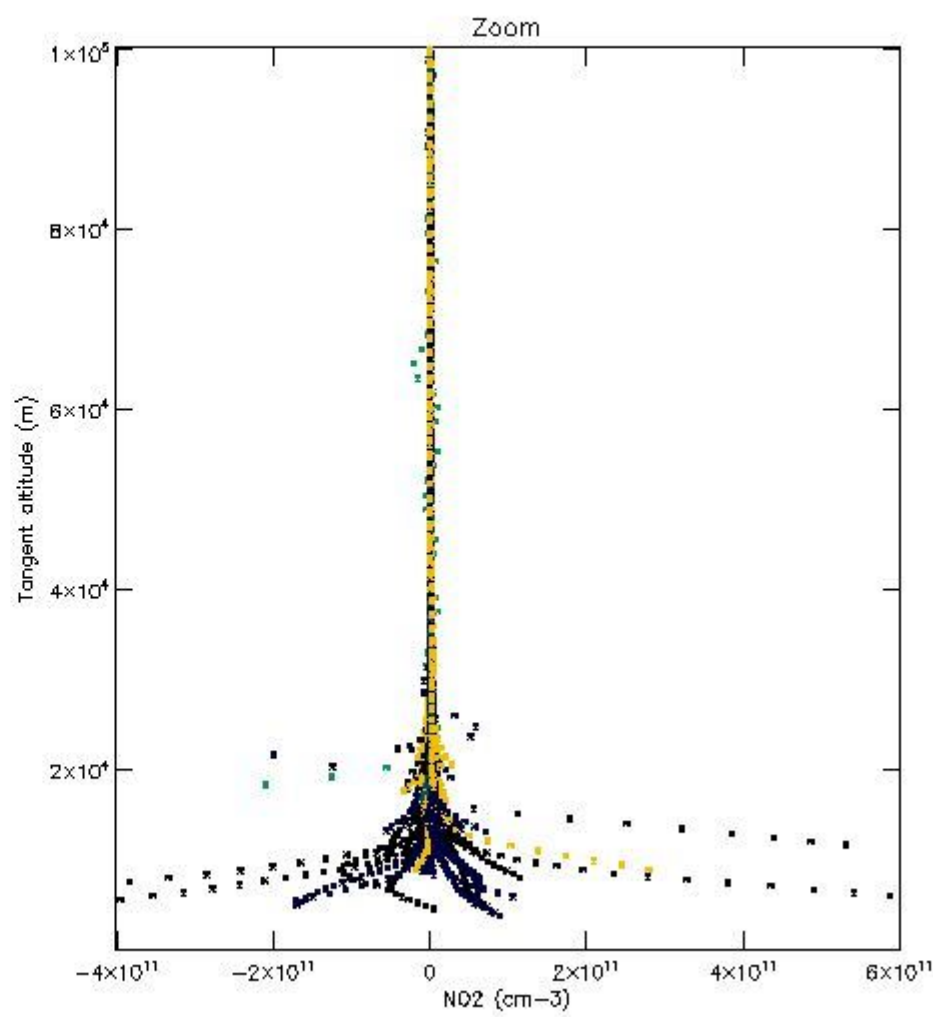

5.7 Plot NO3 profiles for all STD (dark without errors)

The colorbar represents the latitude.