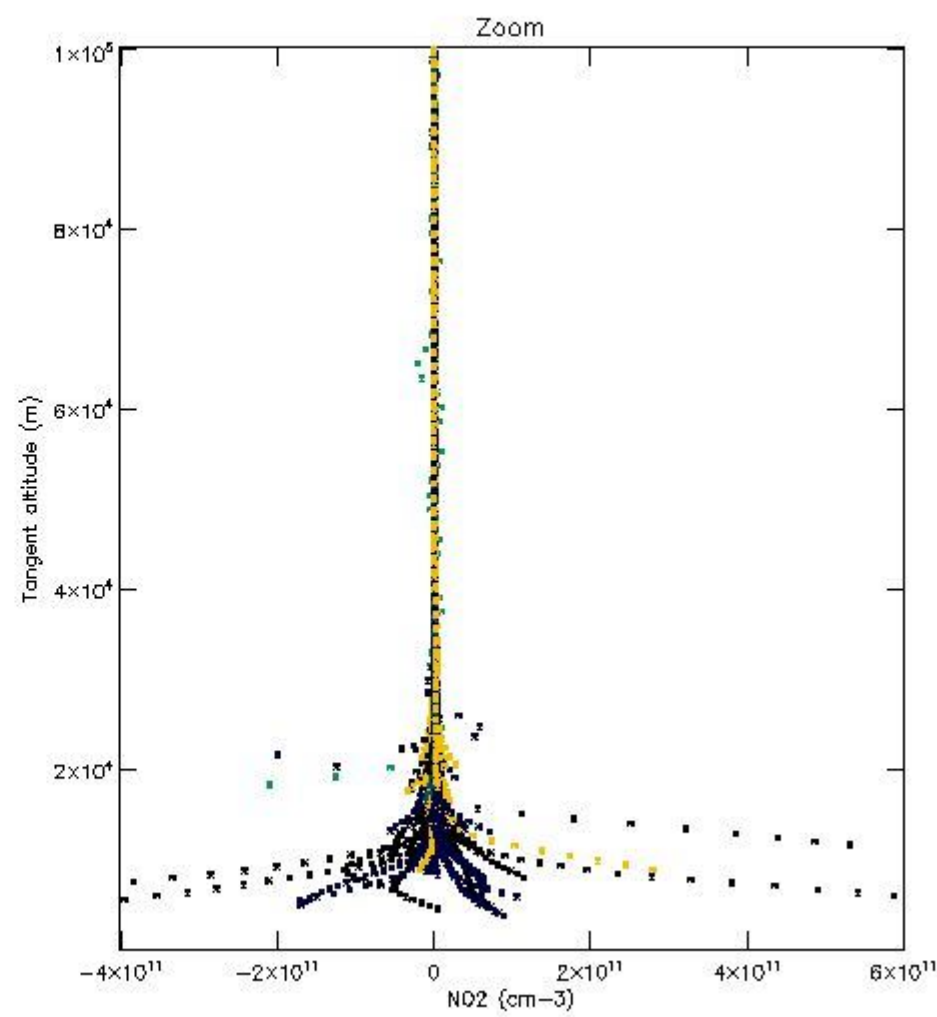

| | |
|----------|----|
| STD < 10 | 17 |
| STD < 5 | 13 |

5.2 Plot ozone profiles for all STD (dark without errors)

The colorbar represents the latitude.

5.3 Plot ozone profiles where STD < 20% (dark without errors)

The colorbar represents the latitude.

5.4 Plot ozone profiles where $STD < 10\%$ (dark without errors)

The colorbar represents the latitude.

5.5 Plot ozone profiles where STD < 5% (dark without errors)

The colorbar represents the latitude.

5.6 Plot NO₂ profiles for all STD (dark without errors)

The colorbar represents the latitude.

5.7 Plot NO3 profiles for all STD (dark without errors)

The colorbar represents the latitude.

5.8 Plot H₂O profiles for all STD (only for occultations of stars 1,2,3,4,13,14,16,26,63 dark without errors)