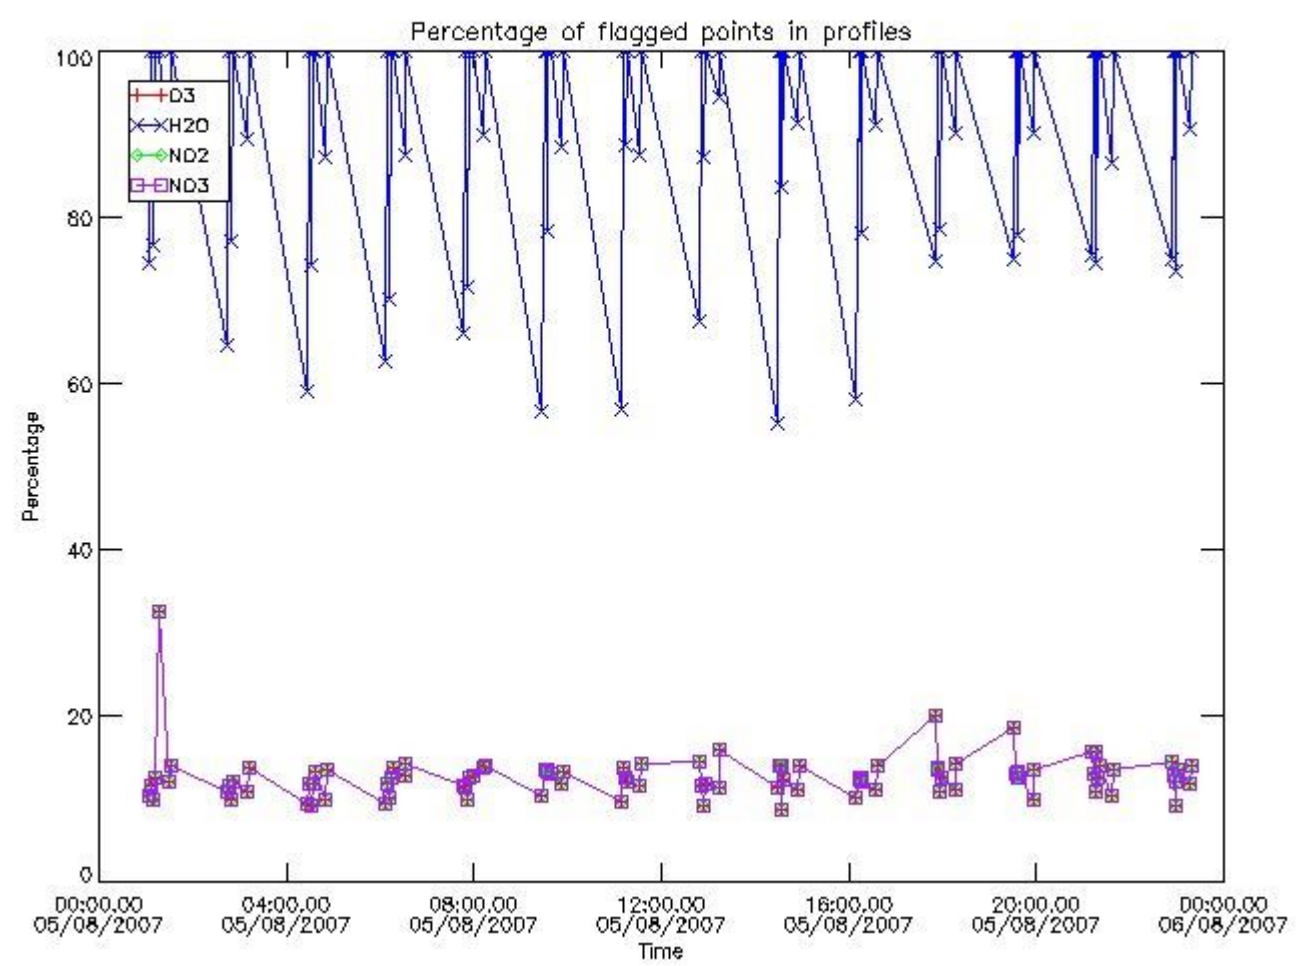

3. Quality information per product

In this section it is plotted some information contained in the Quality Summary data set of the level 2 products. Only products in dark limb conditions and without errors (error flag in the MPH set to "0") are used.

3.1 Plot quality information per product (time dependant)

3.2 Plot quality information per product (world map)