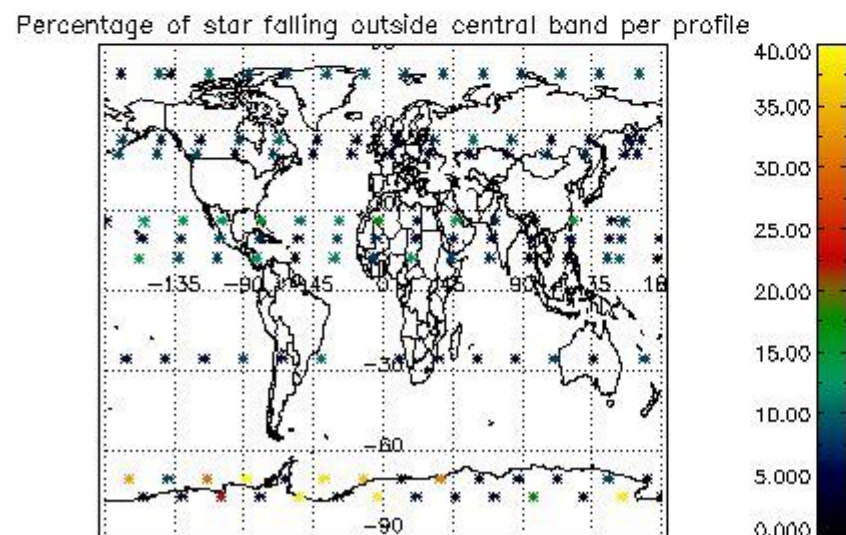

Percentage of datation errors per profile

Percentage of star falling outside central band per profile

Percentage of saturation errors per profile

4.2.2 Plot level 1 quality information per product (world map): ENVISAT DESCENDING passes