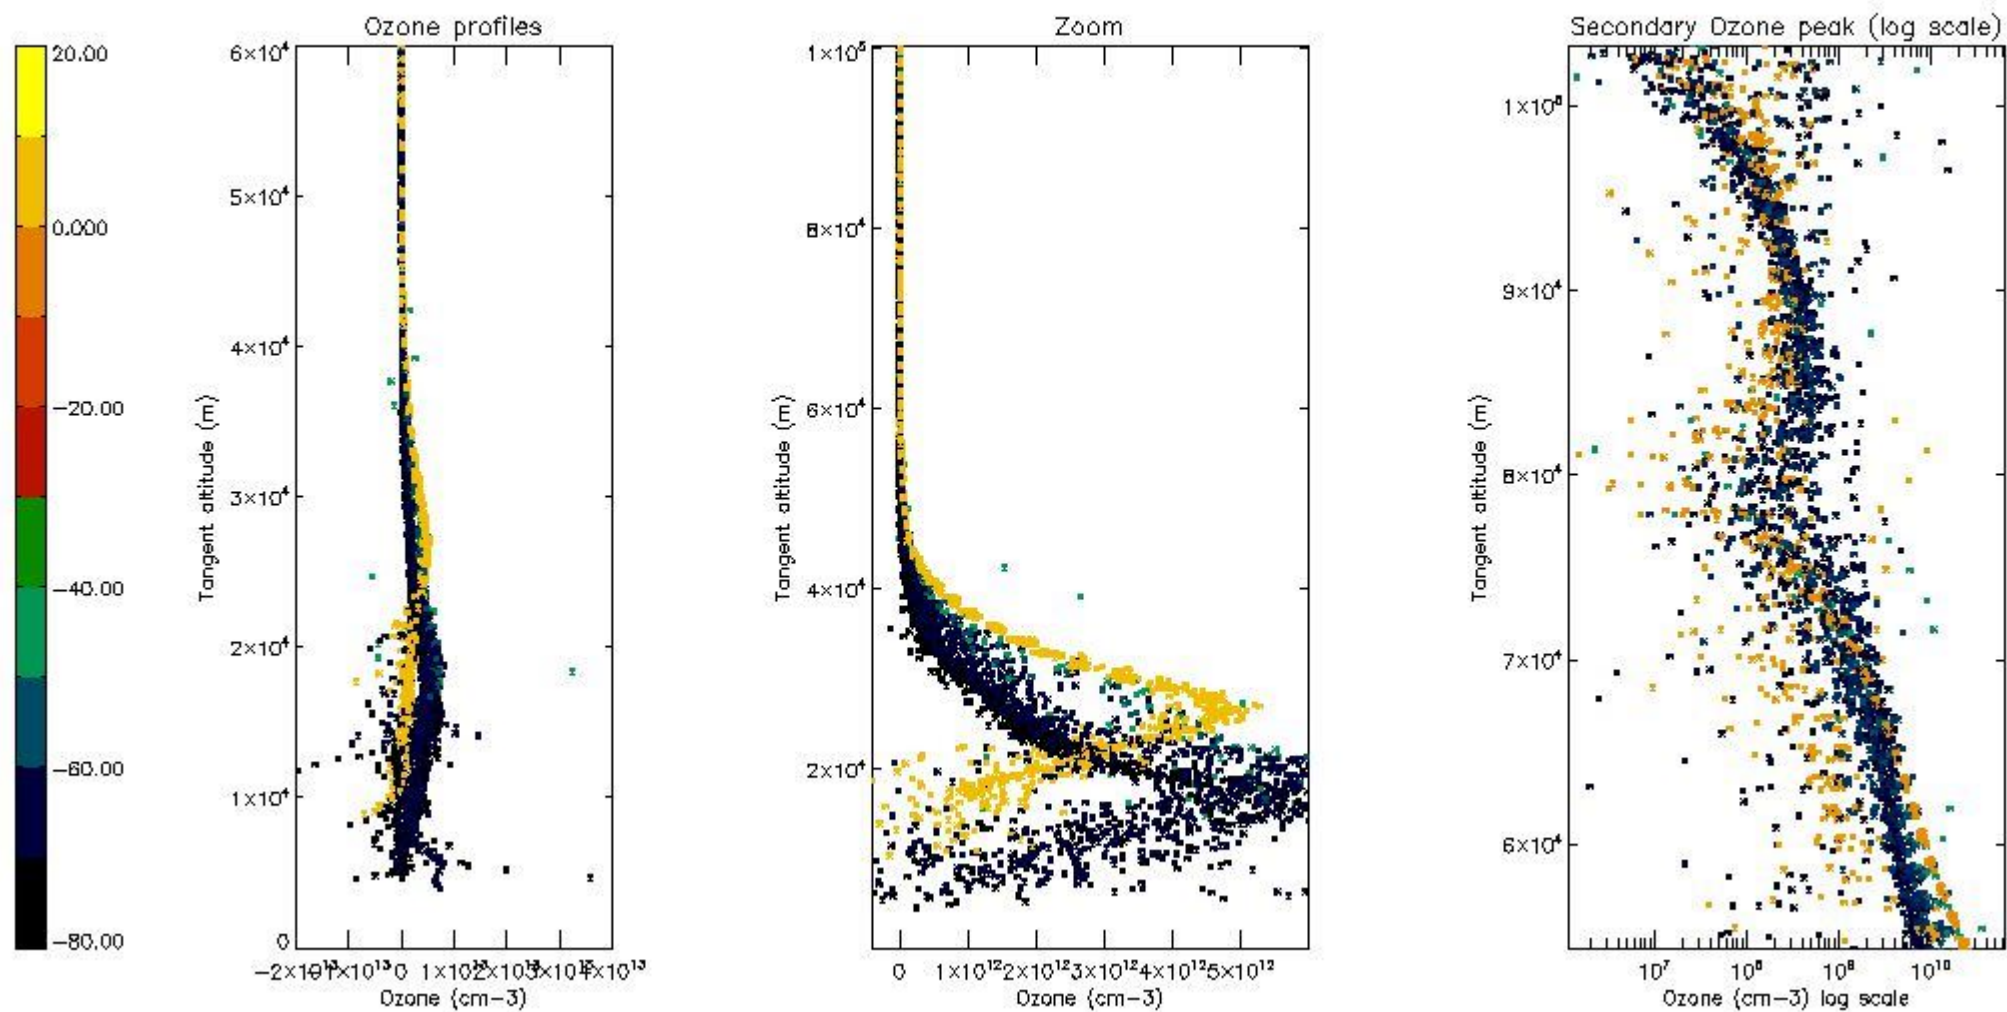

STD < 10	17
STD < 5	13

5.2 Plot ozone profiles for all STD (dark without errors)

The colorbar represents the latitude.

5.3 Plot ozone profiles where STD < 20% (dark without errors)

The colorbar represents the latitude.