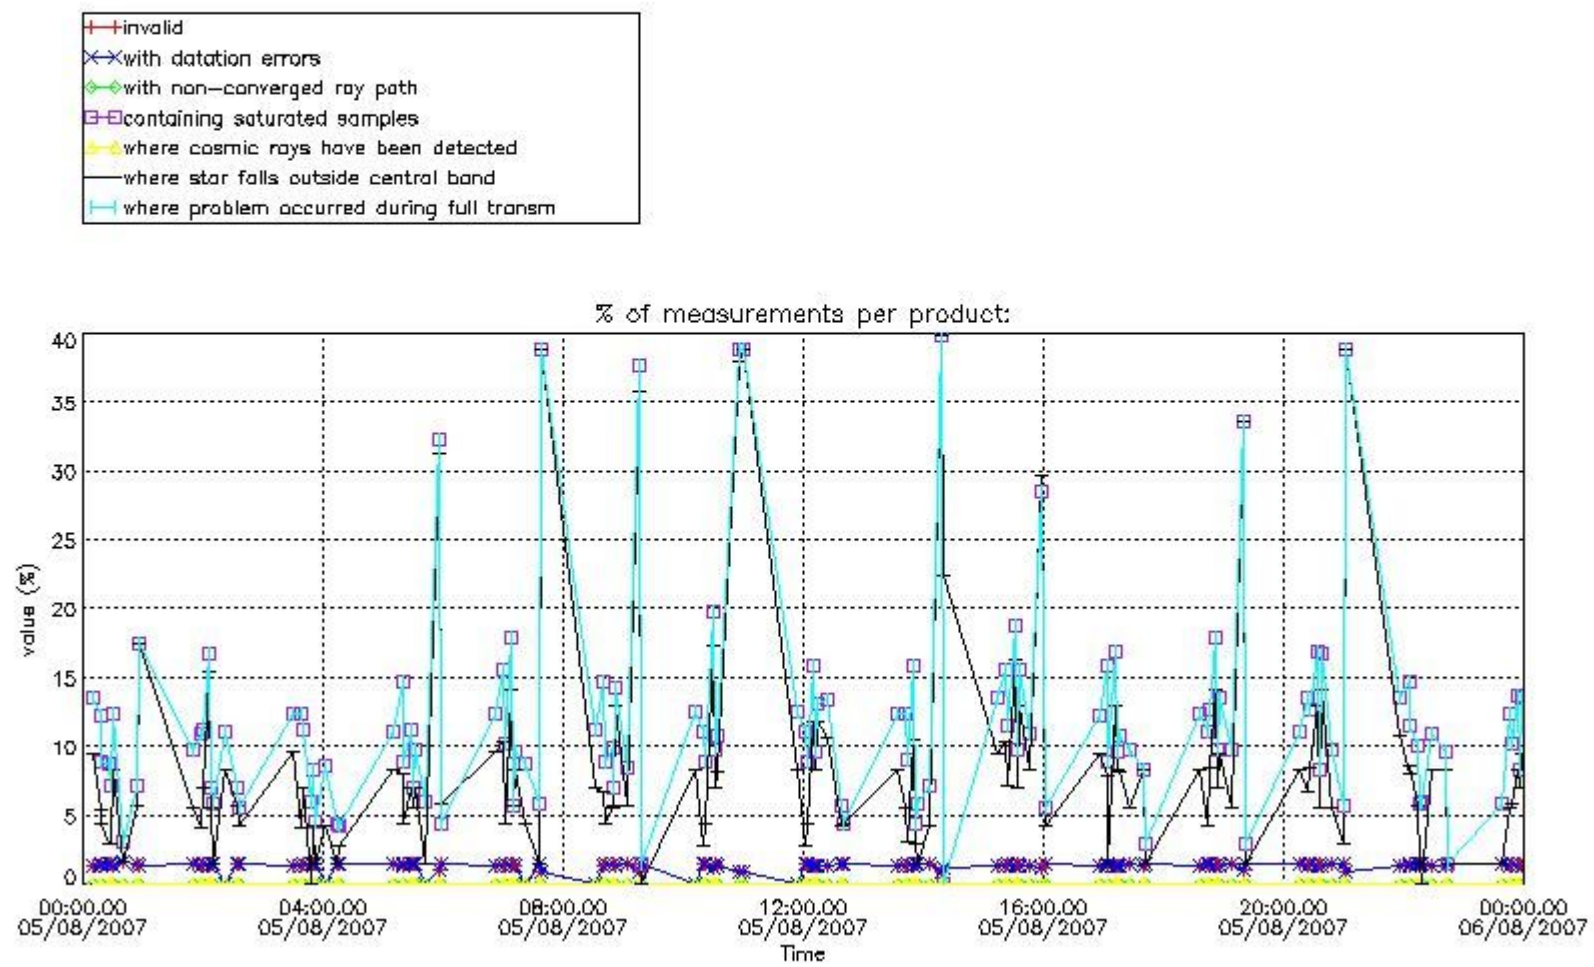

4.2 Plot quality information per product coming from level 1b processing (world map)

4.2.1 Plot level 1 quality information per product (world map): ENVISAT ASCENDING passes