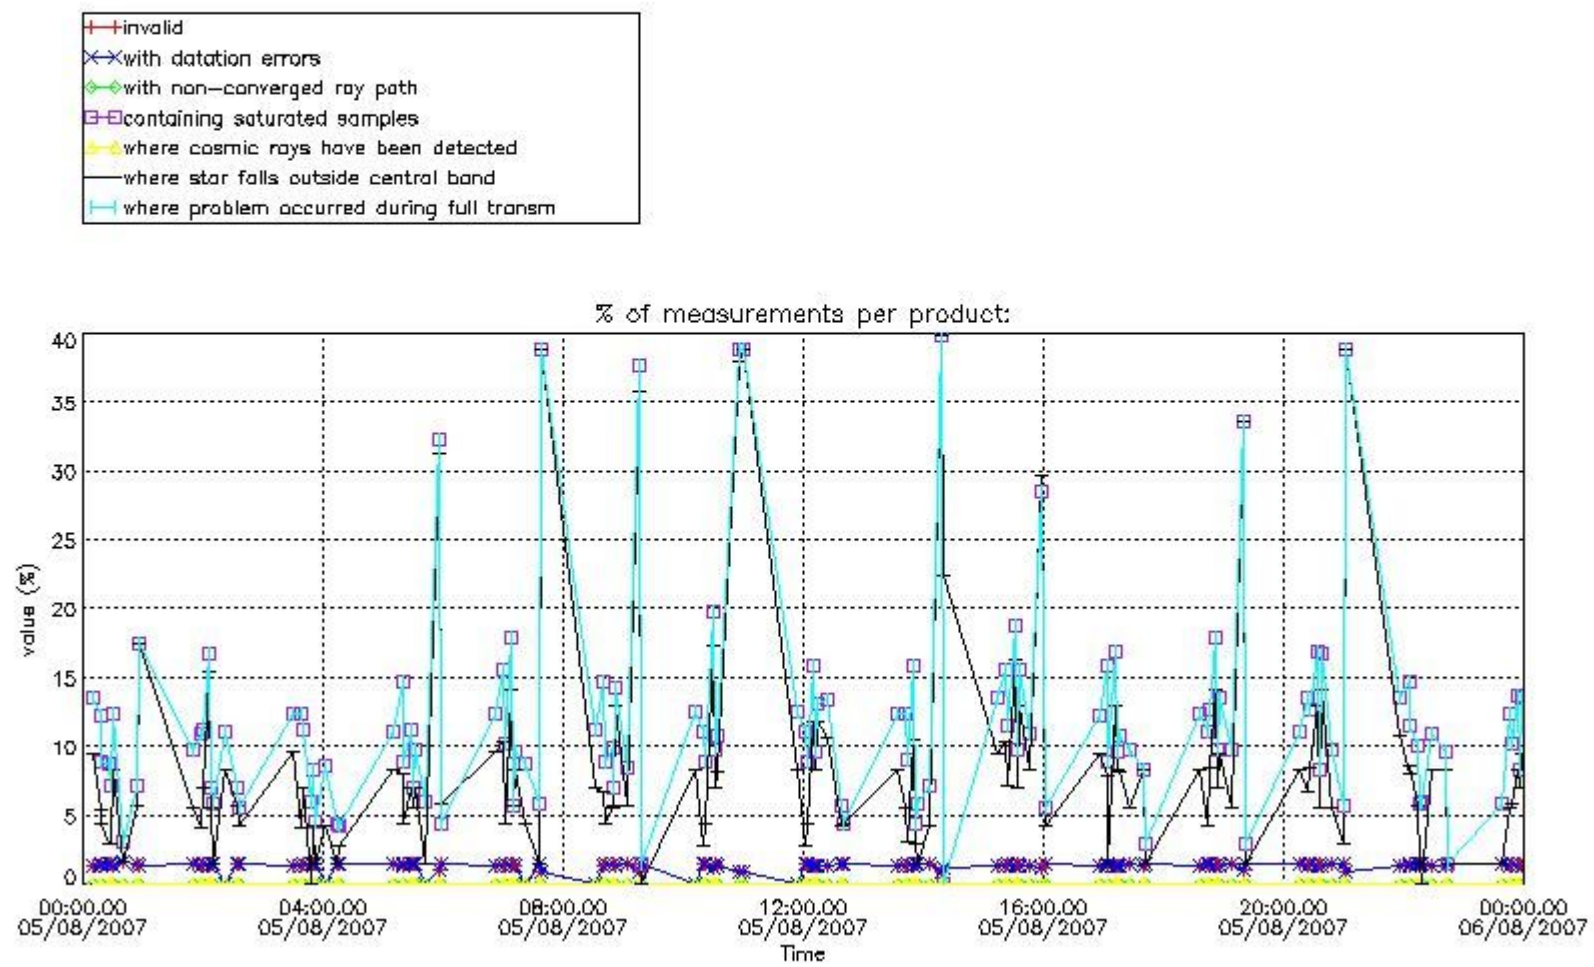

[6. Auxiliary Data Files used for the production reported in section 2](#)

This report presents the daily analysis on parameters extracted from GOMOS level 2 data (GOM_NL__2P). It is intended to monitor some important parameters that will impact the quality of these products. A list of level 2 products (and content) that have arrived during the reporting day to the PCF is also given.

3.1 Plot quality information per product (time dependant)

3.2 Plot quality information per product (world map)

Percentage of flagged data per O3 profile

Percentage of flagged data per H2O profile

Percentage of flagged data per NO2 profile

Percentage of flagged data per NO3 profile

4. Level 1 quality information per product

In this section it is plotted some information contained in the Quality Summary data set of the level 2 products that comes from the level 1b processing. Products without errors (error flag in the MPH set to "0") are used.

4.1 Plot quality information per product (time dependant) coming from level 1b processing

4.1.1 Plot level 1 quality information per product (time dependant): ENVISAT ASCENDING passes

4.1.2 Plot level 1 quality information per product (time dependant): ENVI SAT DESCENDING passes