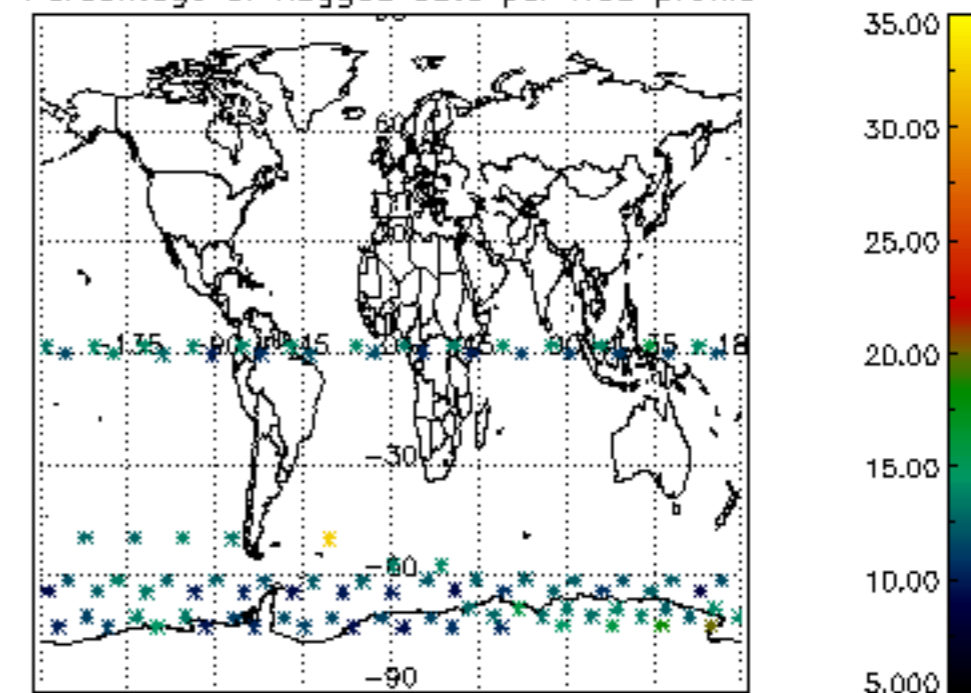

Percentage of flagged data per NO3 profile