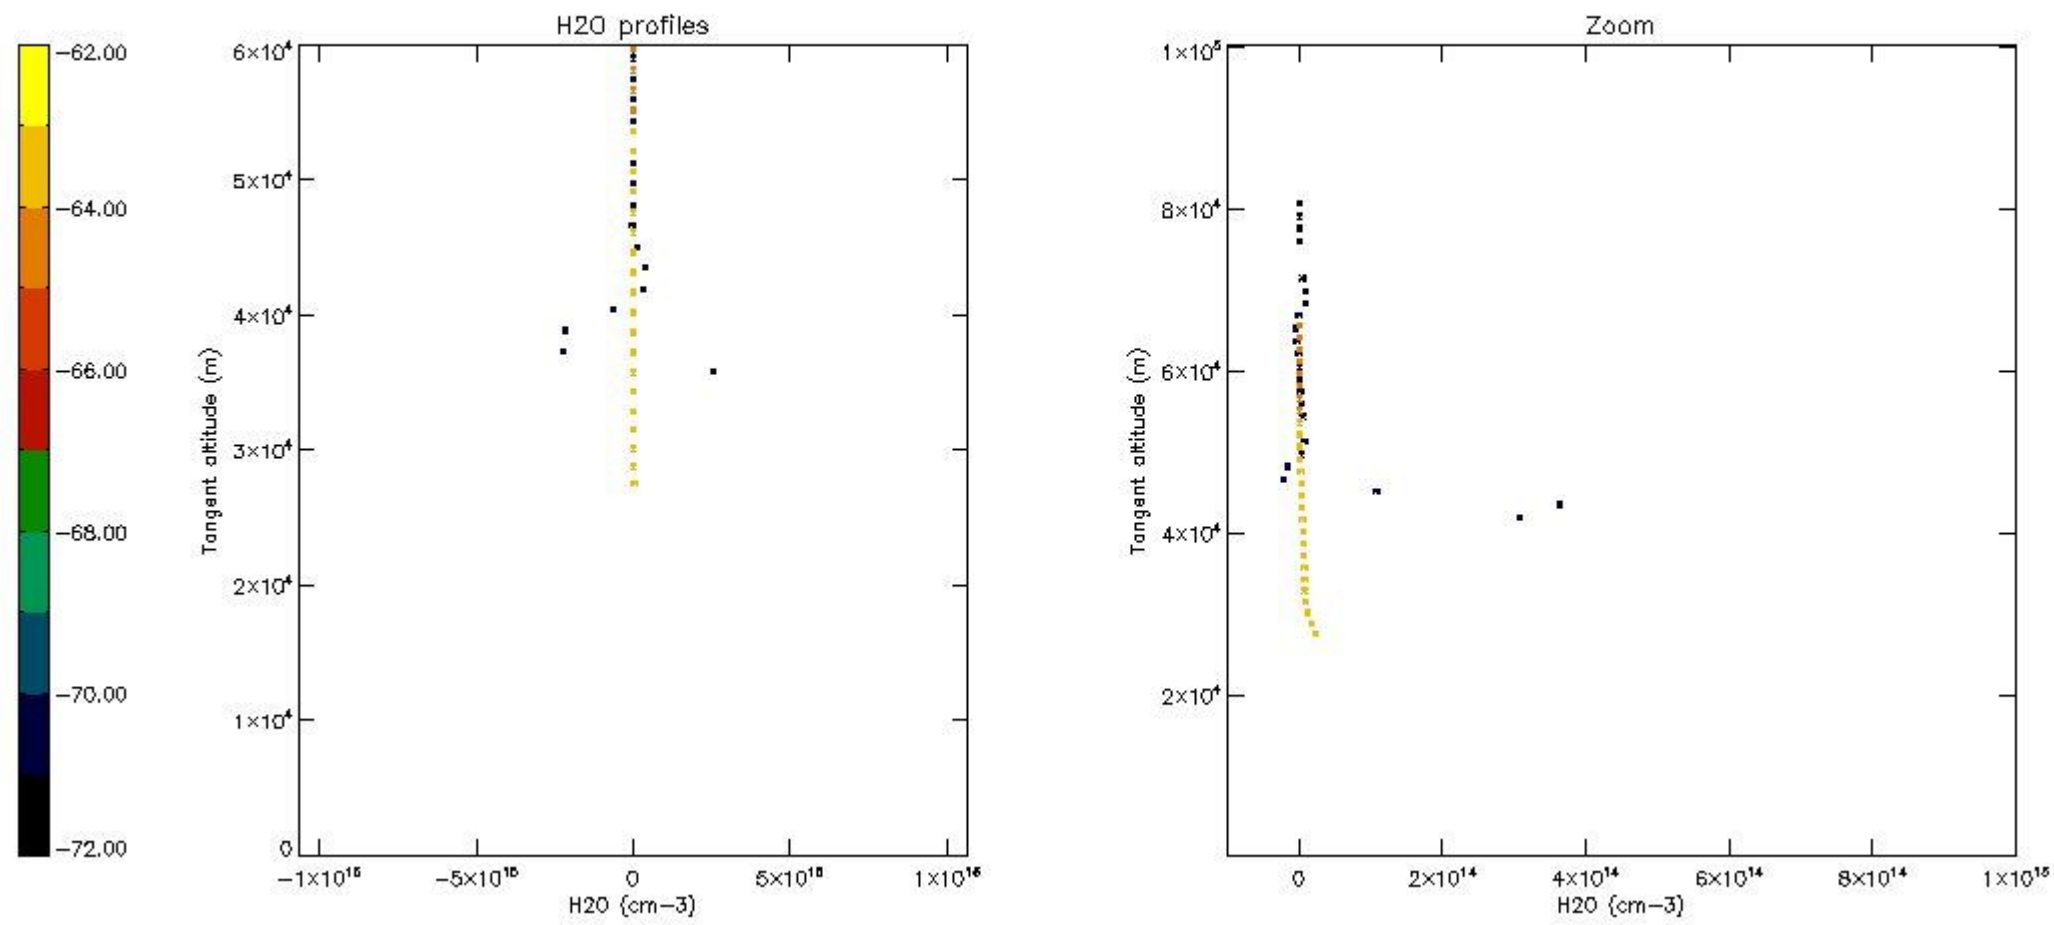

6. Auxiliary Data Files used for the production reported in section 2

The number reported in the third column indicates since which file (see list in section 2) the corresponding auxiliary file has been used. The fourth column is the date of those product files.

Type	Auxiliary Filename	Used since product	Used since product date
INST_PHYS_CHARACTERISTICS	GOM_INS_AXVIEC20091111_143220_20030716_120000_20500101_000000	1	05-AUG-2007 00:09:10
LEVEL-2_PROC_CONFIG	GOM_PR2_AXVIEC20091111_152718_20020301_000000_20500101_000000	1	05-AUG-2007 00:09:10
CROSS_SECTIONS_FILE	GOM_CRS_AXVIEC20091111_154832_20020301_000000_20500101_000000	1	05-AUG-2007 00:09:10