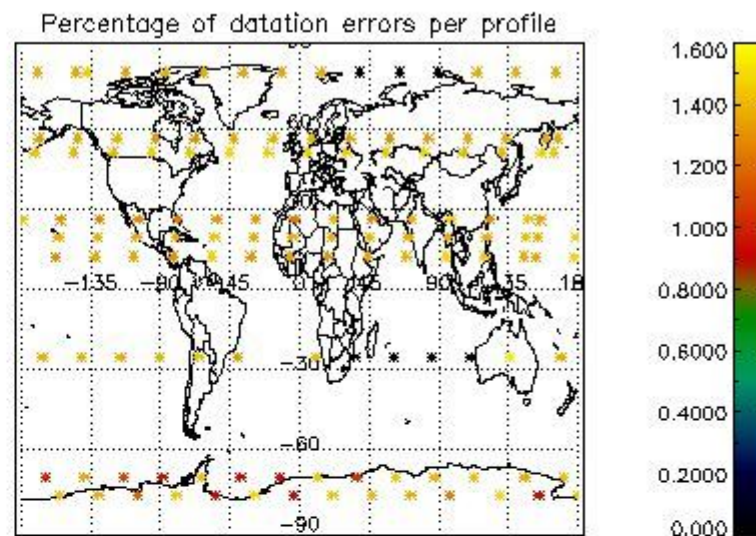

Percentage of datation errors per profile

Percentage of star falling outside central band per profile

Percentage of saturation errors per profile

4.2.2 Plot level 1 quality information per product (world map): ENVISAT DESCENDING passes