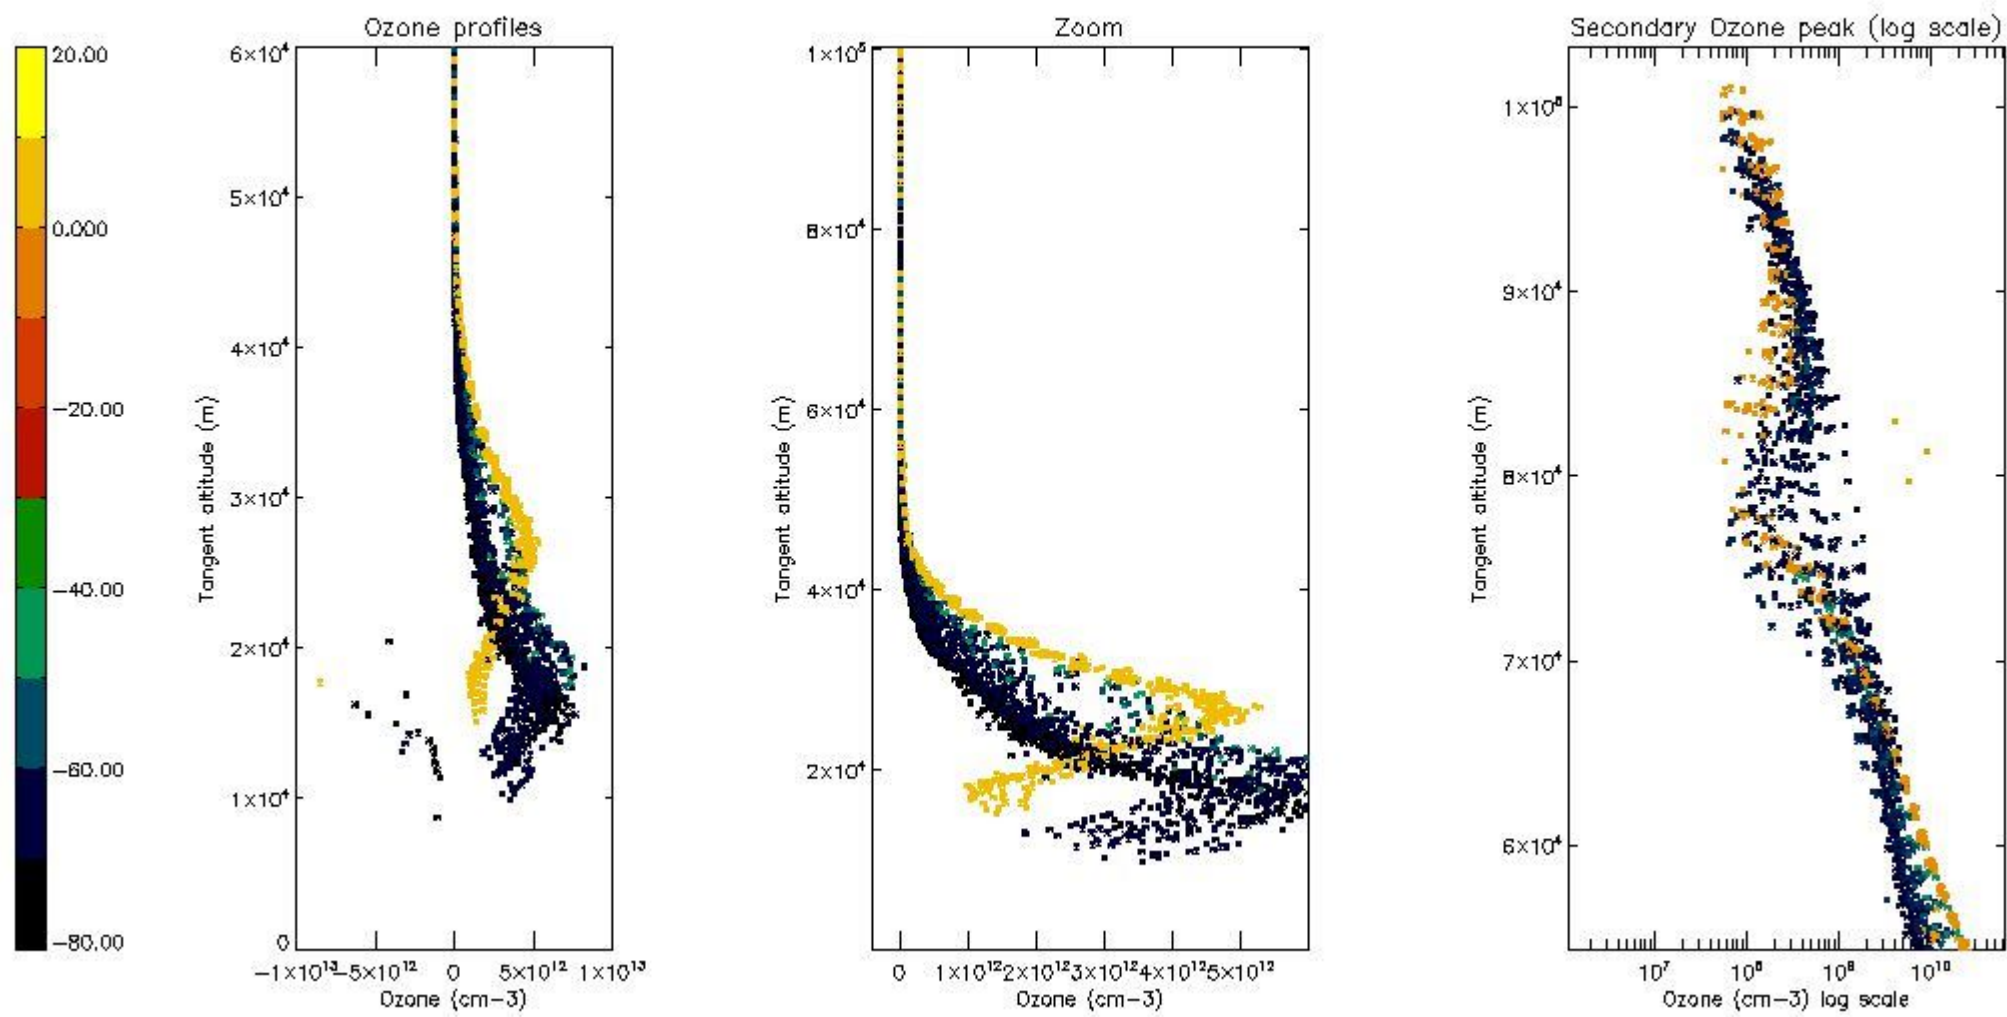

So, the table below shows the percentage of dark limb and valid observations for each criteria with respect to the overall valid daily observations.

| Criteria | % of total production |
|----------|-----------------------|
| All STD | 40 |
| STD < 20 | 22 |

| | |
|----------|----|
| STD < 10 | 17 |
| STD < 5 | 13 |

5.2 Plot ozone profiles for all STD (dark without errors)

The colorbar represents the latitude.

5.3 Plot ozone profiles where STD < 20% (dark without errors)

The colorbar represents the latitude.

5.4 Plot ozone profiles where $STD < 10\%$ (dark without errors)

The colorbar represents the latitude.

5.5 Plot ozone profiles where STD < 5% (dark without errors)

The colorbar represents the latitude.