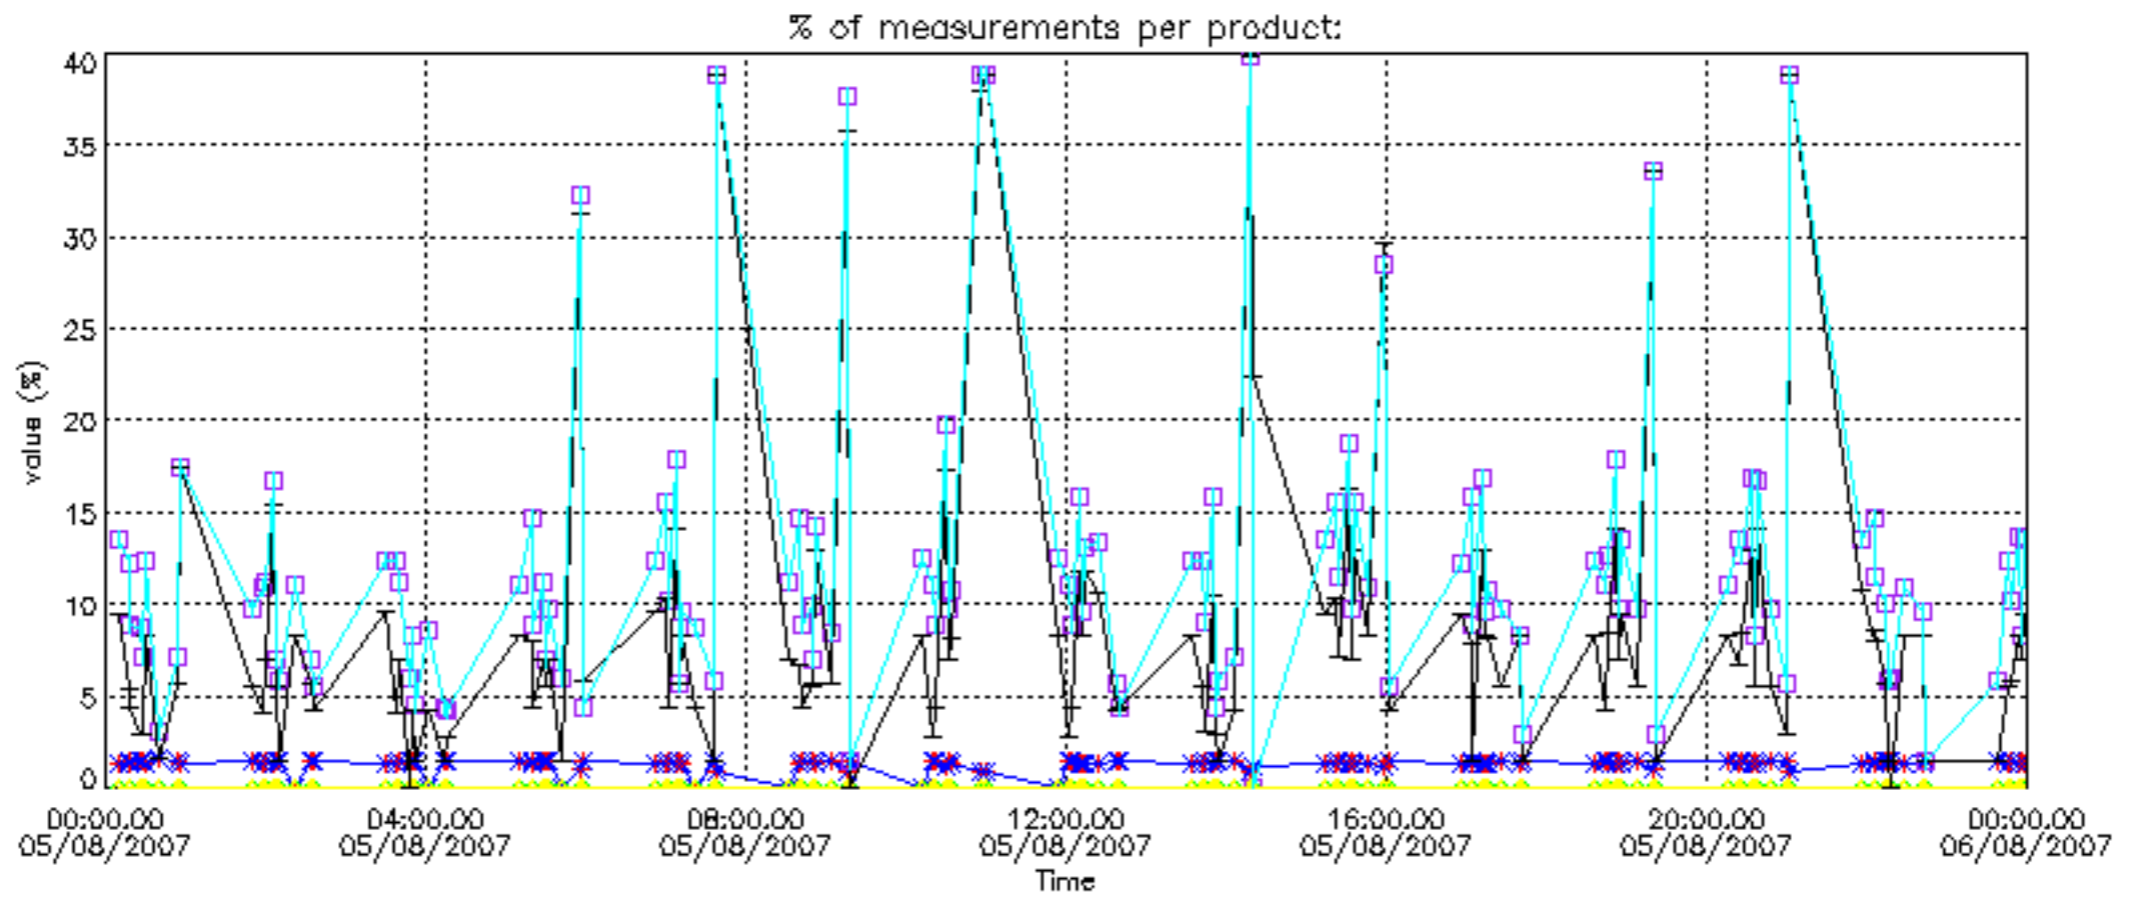

Percentage of cosmic ray hits per profile

Percentage of datation errors per profile