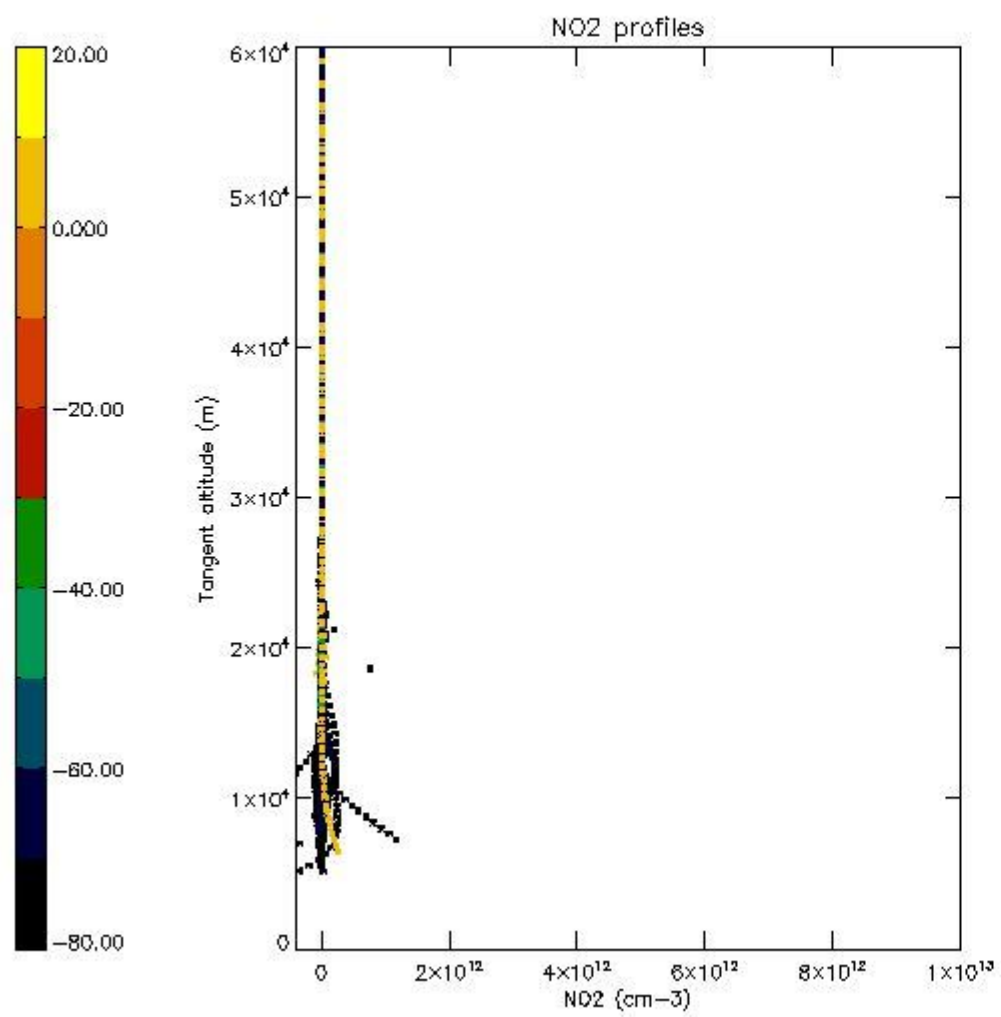

5.7 Plot NO3 profiles for all STD (dark without errors)

The colorbar represents the latitude.