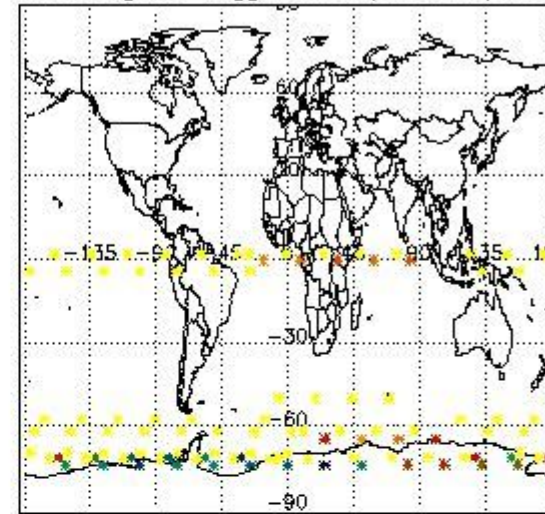

3.1 Plot quality information per product (time dependant)

3.2 Plot quality information per product (world map)

Percentage of flagged data per O3 profile

Percentage of flagged data per H2O profile

Percentage of flagged data per NO2 profile