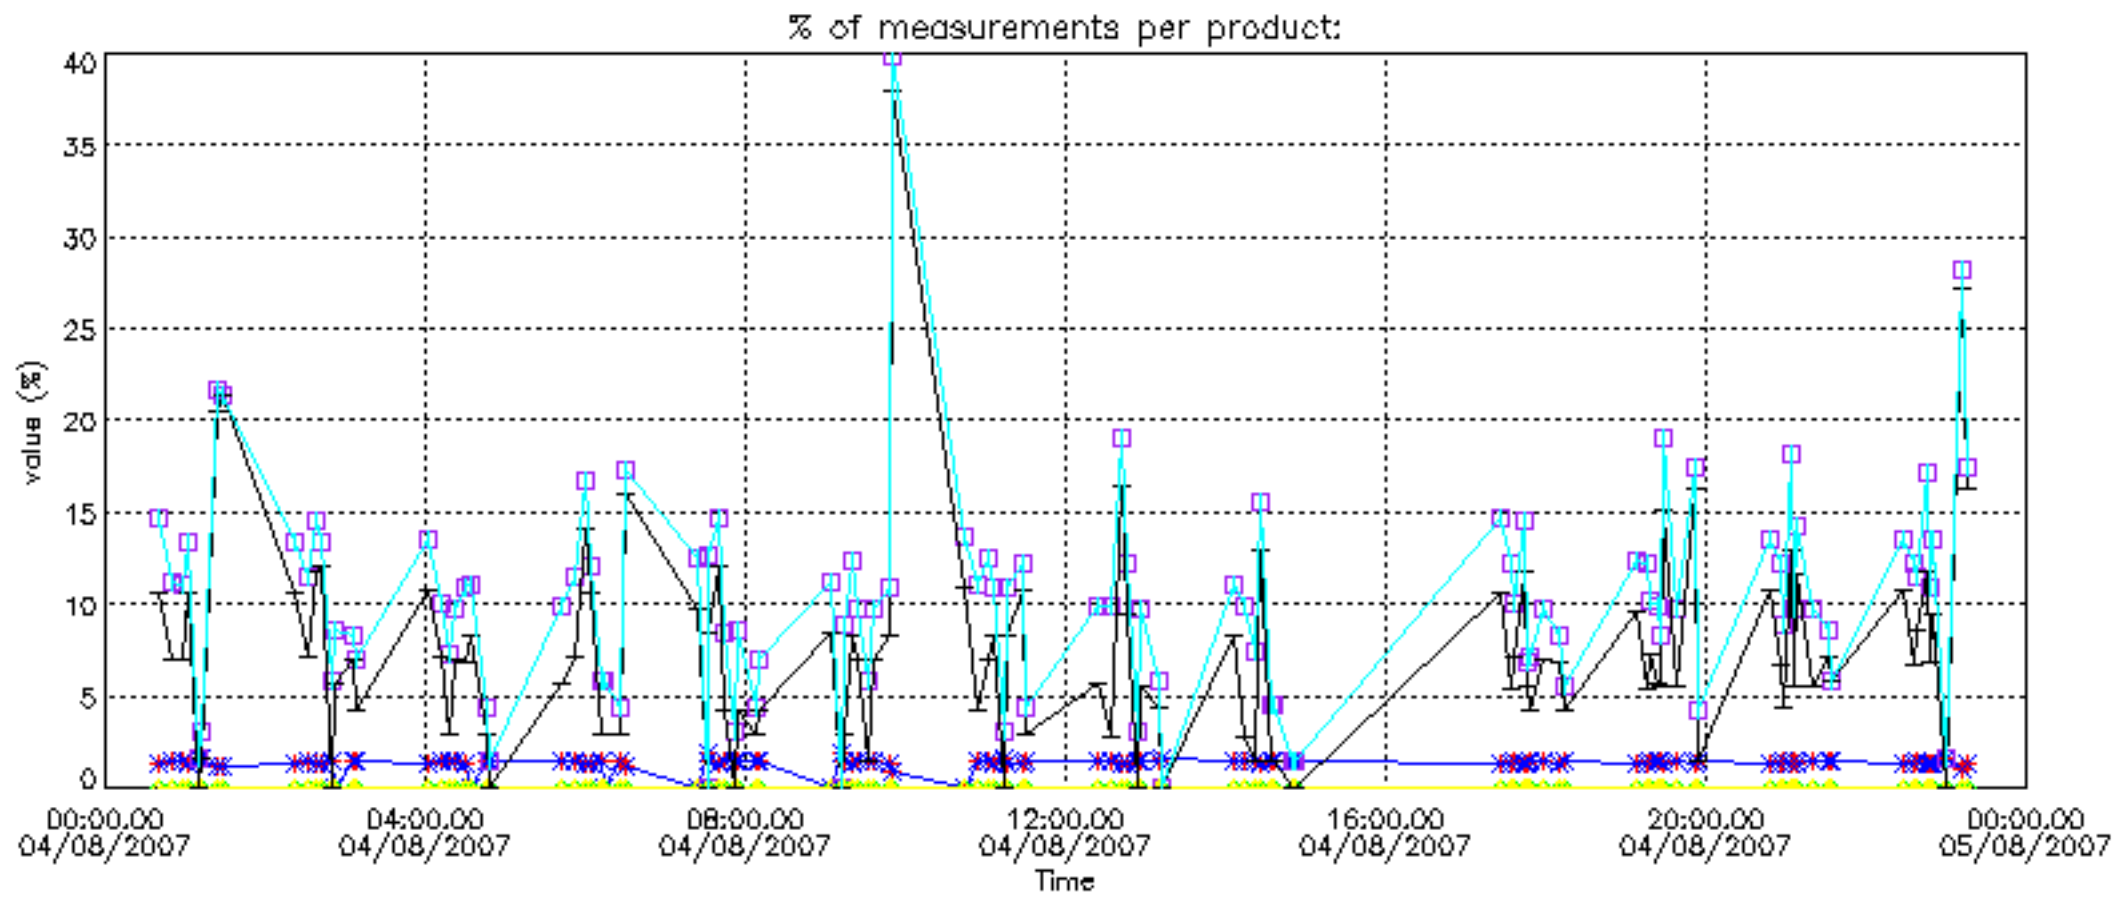

Percentage of cosmic ray hits per profile

Percentage of datation errors per profile