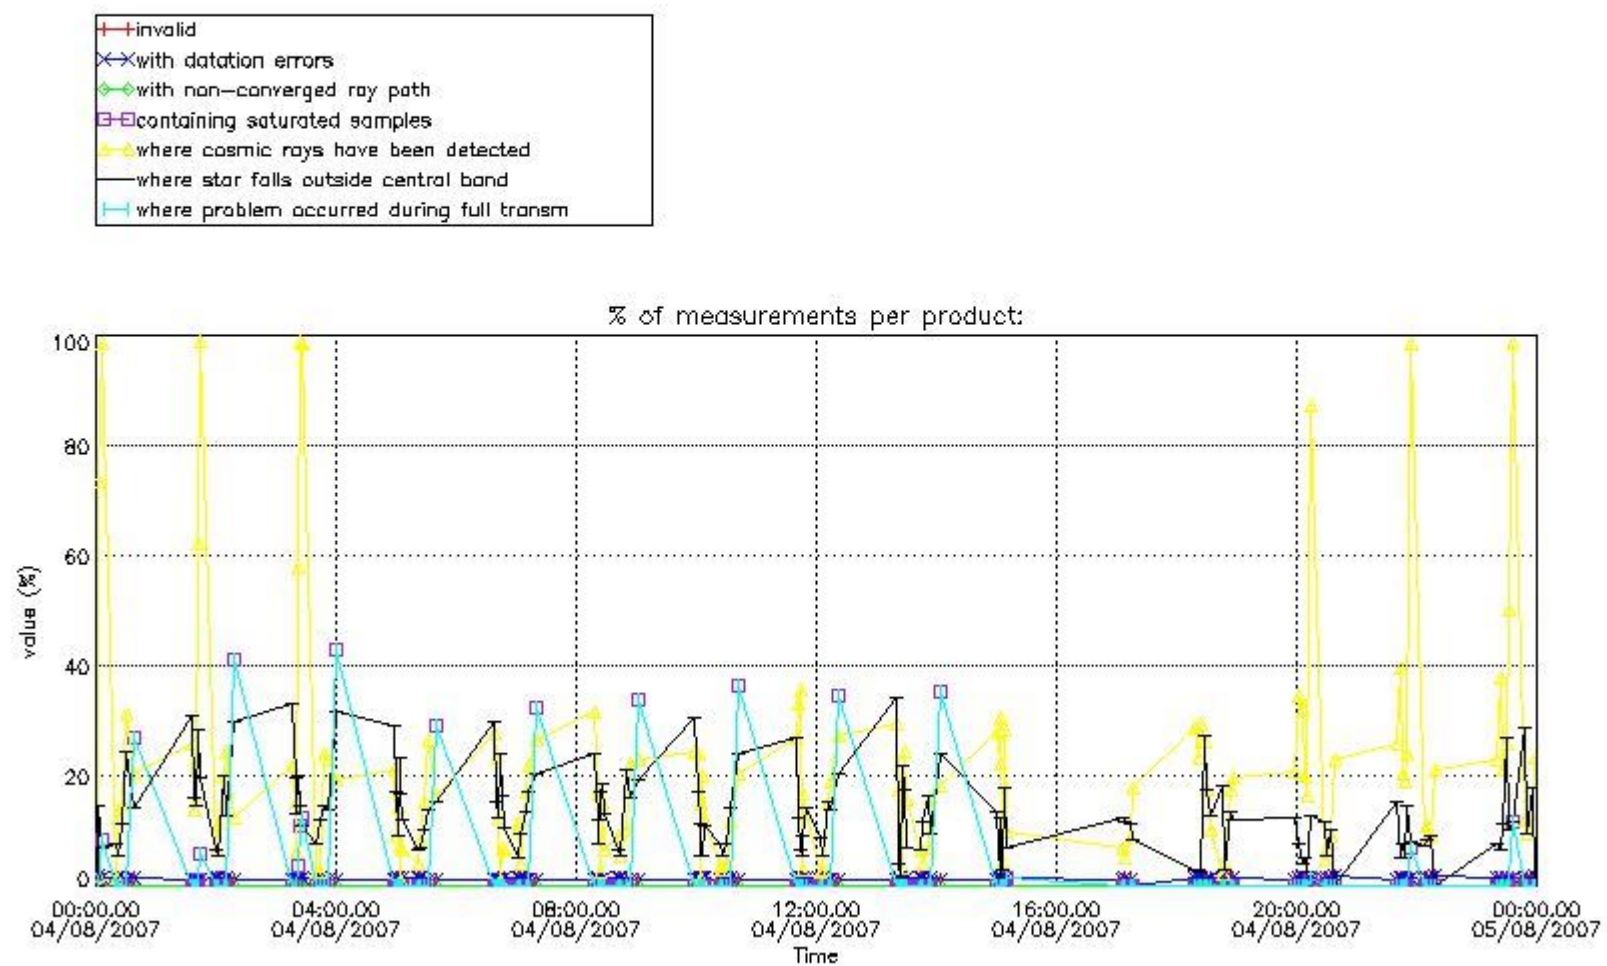

3.1 Plot quality information per product (time dependant)

3.2 Plot quality information per product (world map)

Percentage of flagged data per O3 profile

Percentage of flagged data per H2O profile

Percentage of flagged data per NO2 profile

Percentage of flagged data per NO3 profile

4. Level 1 quality information per product

In this section it is plotted some information contained in the Quality Summary data set of the level 2 products that comes from the level 1b processing. Products without errors (error flag in the MPH set to "0") are used.

4.1 Plot quality information per product (time dependant) coming from level 1b processing

4.1.1 Plot level 1 quality information per product (time dependant): ENVISAT ASCENDING passes

4.1.2 Plot level 1 quality information per product (time dependant): ENVISAT DESCENDING passes