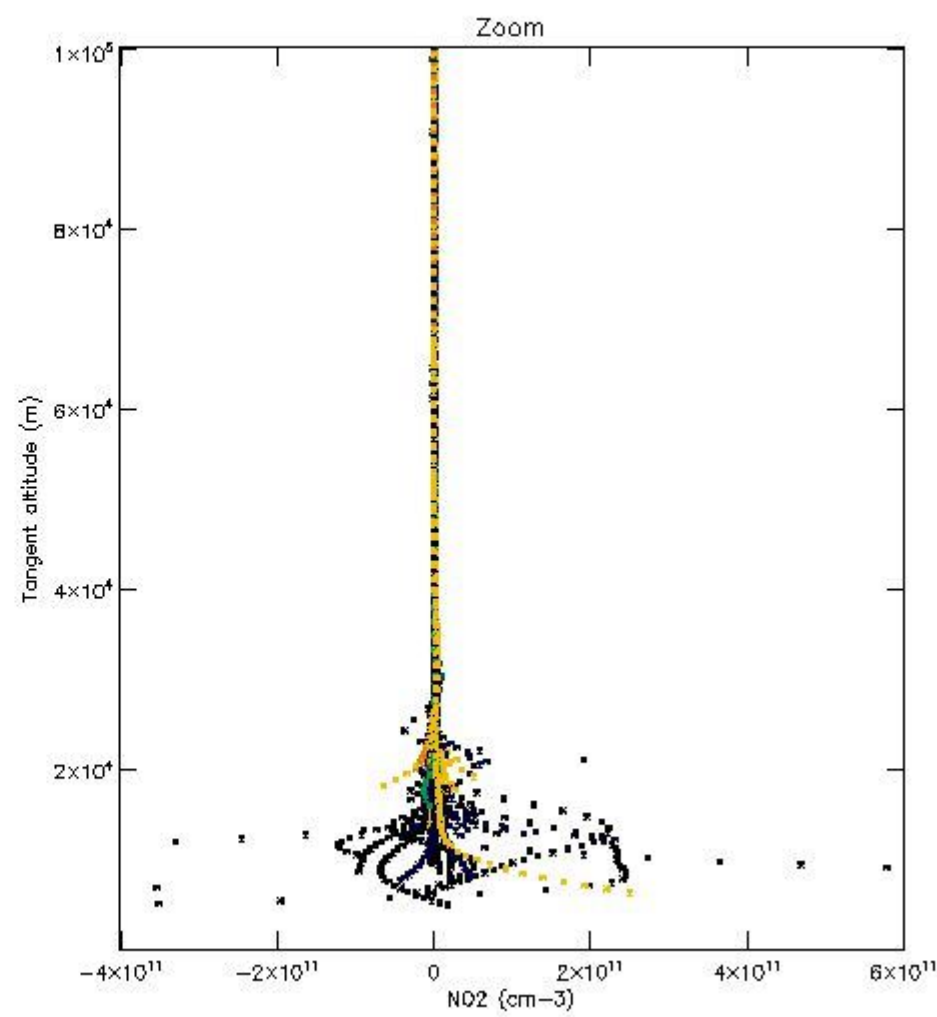

5.7 Plot NO3 profiles for all STD (dark without errors)

The colorbar represents the latitude.