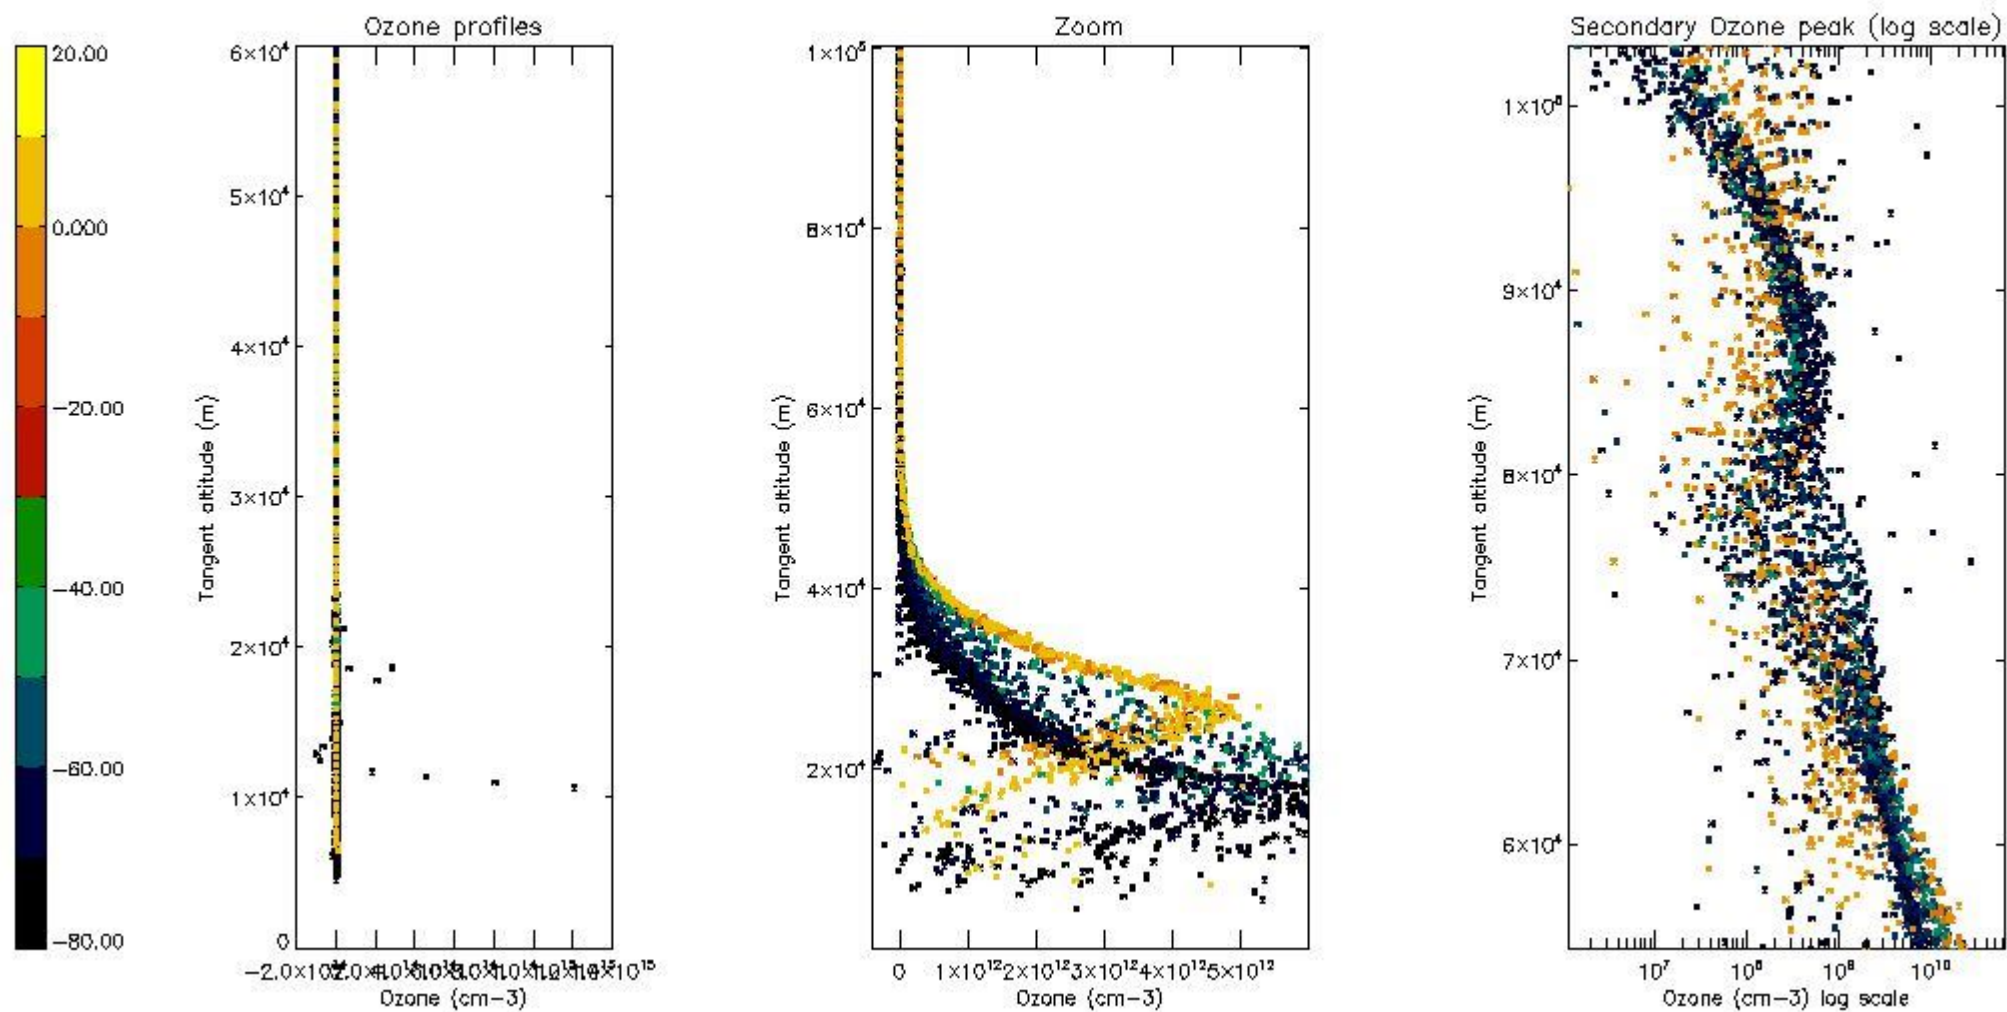

STD < 10	18
STD < 5	12

5.2 Plot ozone profiles for all STD (dark without errors)

The colorbar represents the latitude.

5.3 Plot ozone profiles where STD < 20% (dark without errors)

The colorbar represents the latitude.