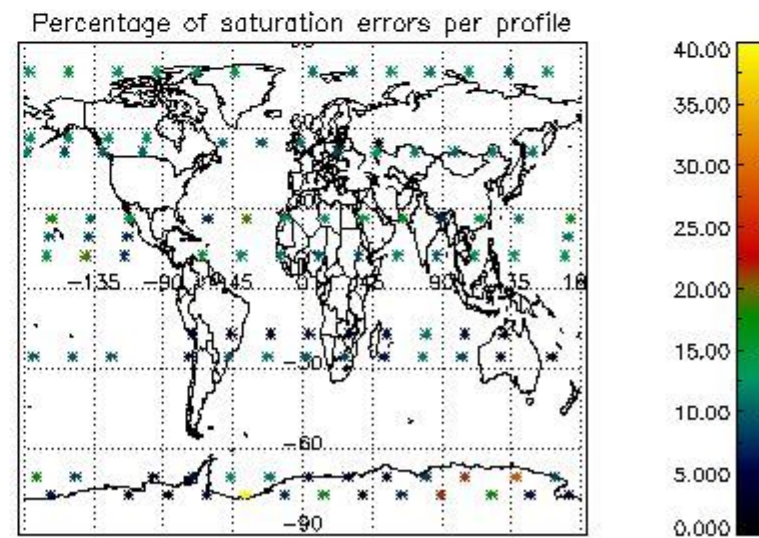

Percentage of flagged data per NO3 profile

4. Level 1 quality information per product

In this section it is plotted some information contained in the Quality Summary data set of the level 2 products that comes from the level 1b processing. Products without errors (error flag in the MPH set to "0") are used.

4.1 Plot quality information per product (time dependant) coming from level 1b processing

4.1.1 Plot level 1 quality information per product (time dependant): ENVISAT ASCENDING passes

4.1.2 Plot level 1 quality information per product (time dependant): ENVISAT DESCENDING passes

4.2 Plot quality information per product coming from level 1b processing (world map)

4.2.1 Plot level 1 quality information per product (world map): ENVISAT ASCENDING passes

4.2.2 Plot level 1 quality information per product (world map): ENVISAT DESCENDING passes