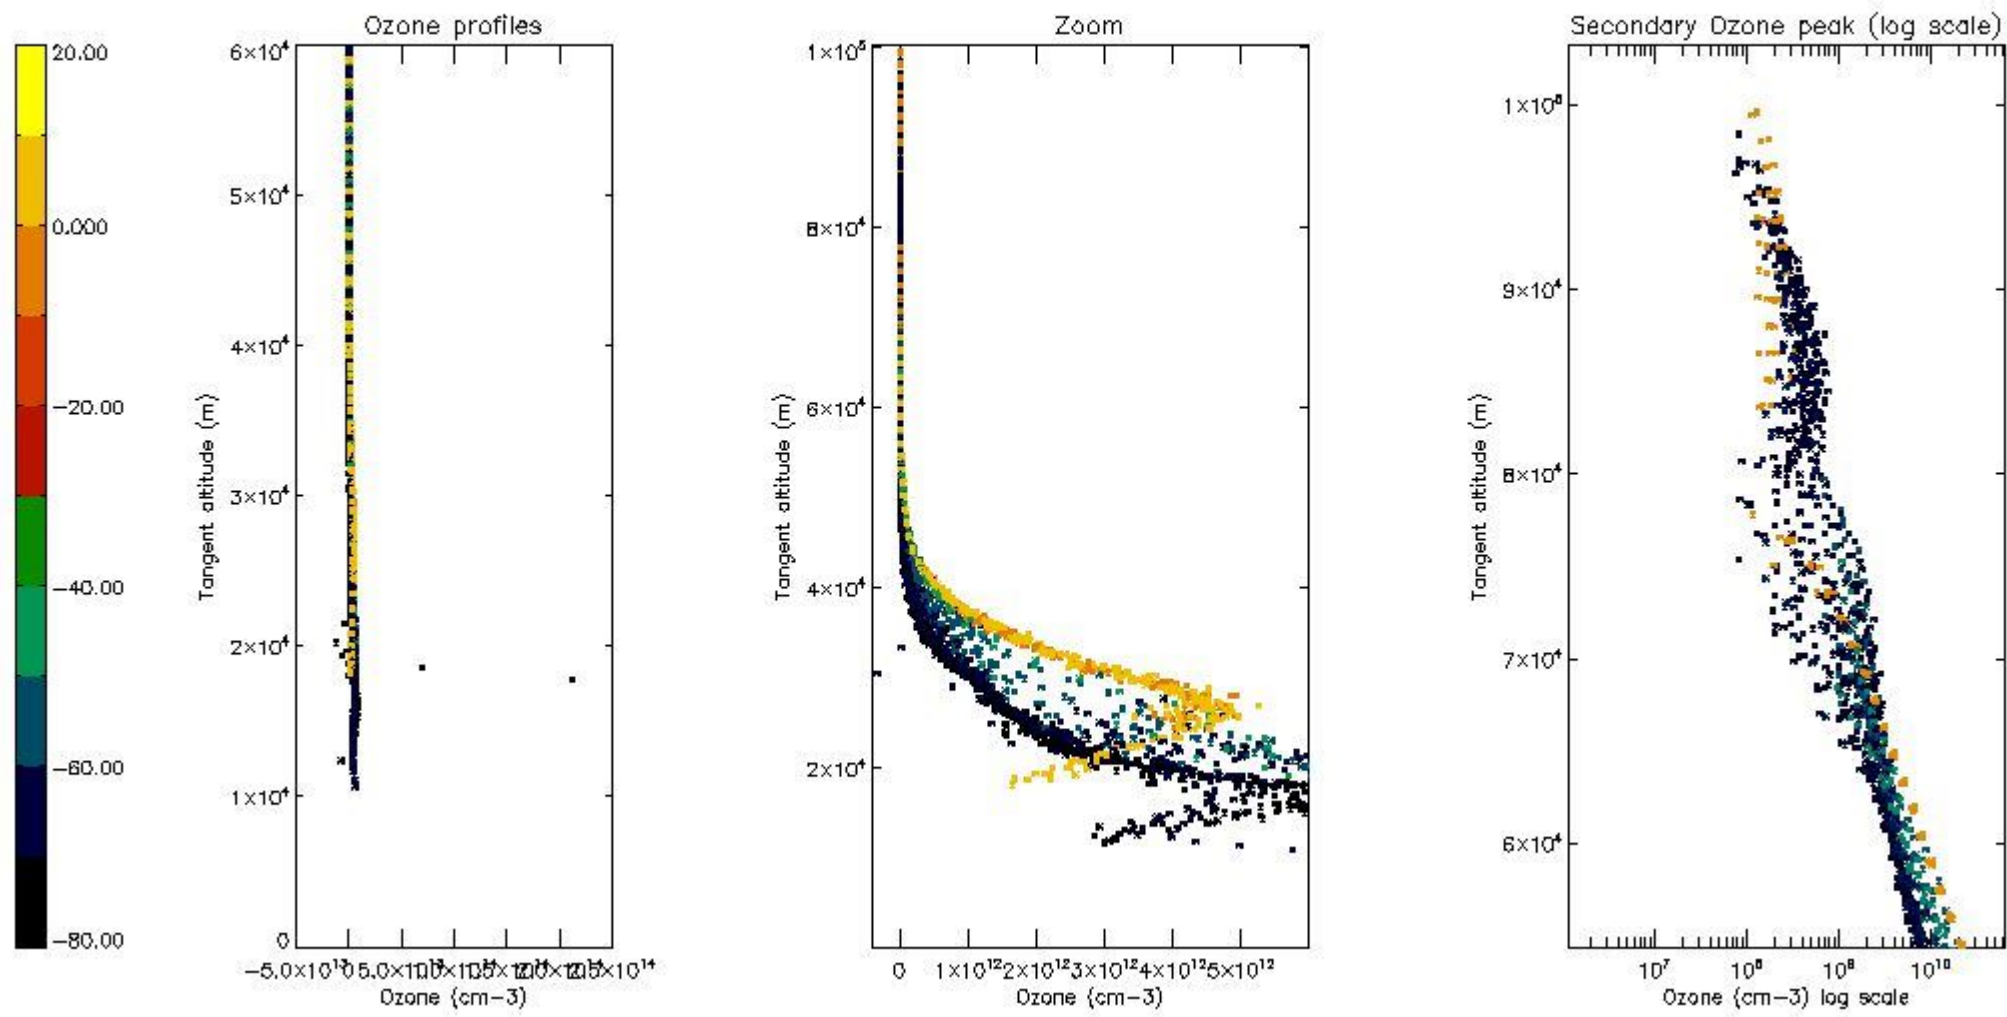

STD < 10	18
STD < 5	12

5.2 Plot ozone profiles for all STD (dark without errors)

The colorbar represents the latitude.

5.3 Plot ozone profiles where STD < 20% (dark without errors)

The colorbar represents the latitude.

5.4 Plot ozone profiles where STD < 10% (dark without errors)

The colorbar represents the latitude.

5.5 Plot ozone profiles where STD < 5% (dark without errors)

The colorbar represents the latitude.

5.6 Plot NO₂ profiles for all STD (dark without errors)

The colorbar represents the latitude.

5.7 Plot NO3 profiles for all STD (dark without errors)

The colorbar represents the latitude.

5.8 Plot H2O profiles for all STD (only for occultations of stars 1,2,3,4,13,14,16,26,63 dark without errors)