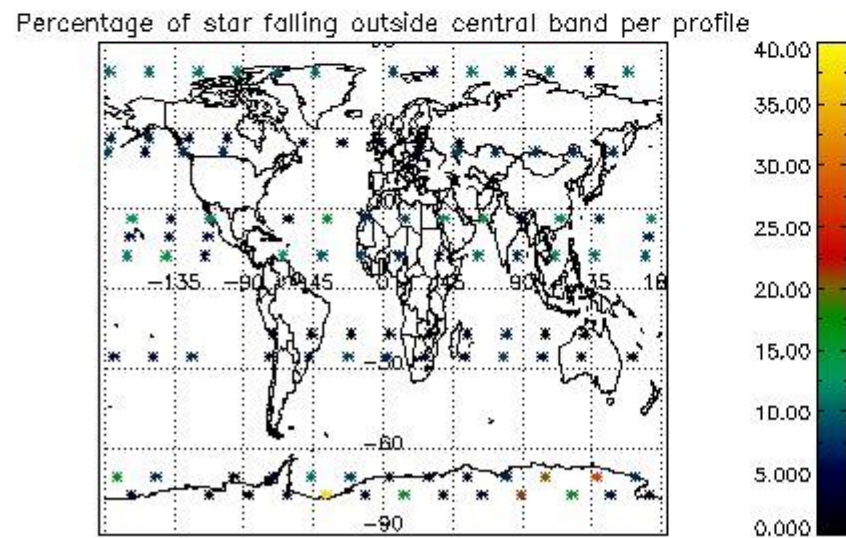

5. Trace gas profiles

5.1 Ozone statistics based on quality of products

The final quality of the products can be "measured" using the STD (Standard Deviation) attached to every point profile. This information is written to the parameter GOM_NL__2P/NL_LOCAL_SPECIES_DENSITY/o3_std of the level 2 products. The table below shows the statistics for given STD ranges.

The statistics are given with respect to the overall valid production:

- Products without fatal errors: GOM_NL__2P/MPH/PRODUCT_ERR=0
- Valid point profile: GOM_NL__2P/NL_LOCAL_SPECIES_DENSITY/pcd(0)=0

The 'Criteria' is applied to valid points of dark limb products:

- Products in dark limb illumination condition: GOM_NL__2P/NL_SUMMARY_QUALITY/obs_ill_cond=0
- Products without fatal errors: GOM_NL__2P/MPH/PRODUCT_ERR=0
- Valid point profile: GOM_NL__2P/NL_LOCAL_SPECIES_DENSITY/pcd(0)=0

So, the table below shows the percentage of dark limb and valid observations for each criteria with respect to the overall valid daily observations.

Criteria	% of total production
All STD	44
STD < 20	24