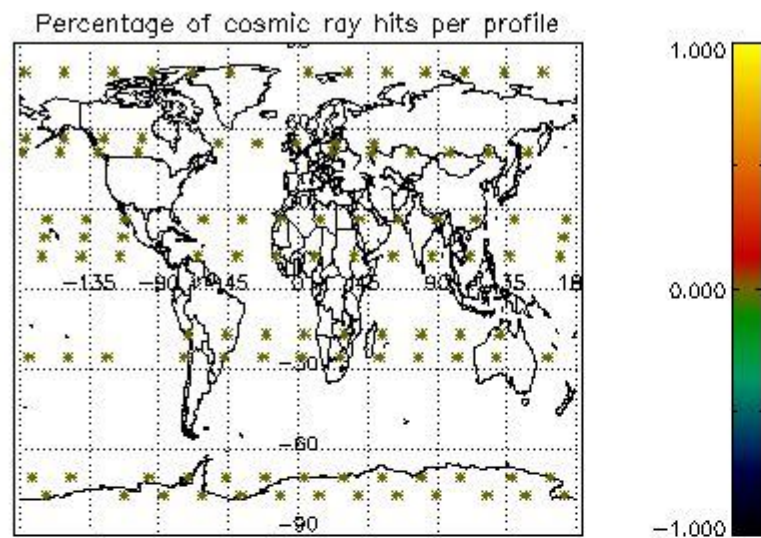

4.2.2 Plot level 1 quality information per product (world map): ENVISAT DESCENDING passes

5. Trace gas profiles

5.1 Ozone statistics based on quality of products

The final quality of the products can be "measured" using the STD (Standard Deviation) attached to every point profile. This information is written to the parameter GOM_NL__2P/NL_LOCAL_SPECIES_DENSITY/o3_std of the level 2 products. The table below shows the statistics for given STD ranges.

The statistics are given with respect to the overall valid production:

- Products without fatal errors: GOM_NL__2P/MPH/PRODUCT_ERR=0
- Valid point profile: GOM_NL__2P/NL_LOCAL_SPECIES_DENSITY/pcd(0)=0

The 'Criteria' is applied to valid points of dark limb products:

- Products in dark limb illumination condition: GOM_NL__2P/NL_SUMMARY_QUALITY/obs_ill_cond=0
- Products without fatal errors: GOM_NL__2P/MPH/PRODUCT_ERR=0
- Valid point profile: GOM_NL__2P/NL_LOCAL_SPECIES_DENSITY/pcd(0)=0

So, the table below shows the percentage of dark limb and valid observations for each criteria with respect to the overall valid daily observations.

Criteria	% of total production
All STD	44
STD < 20	24