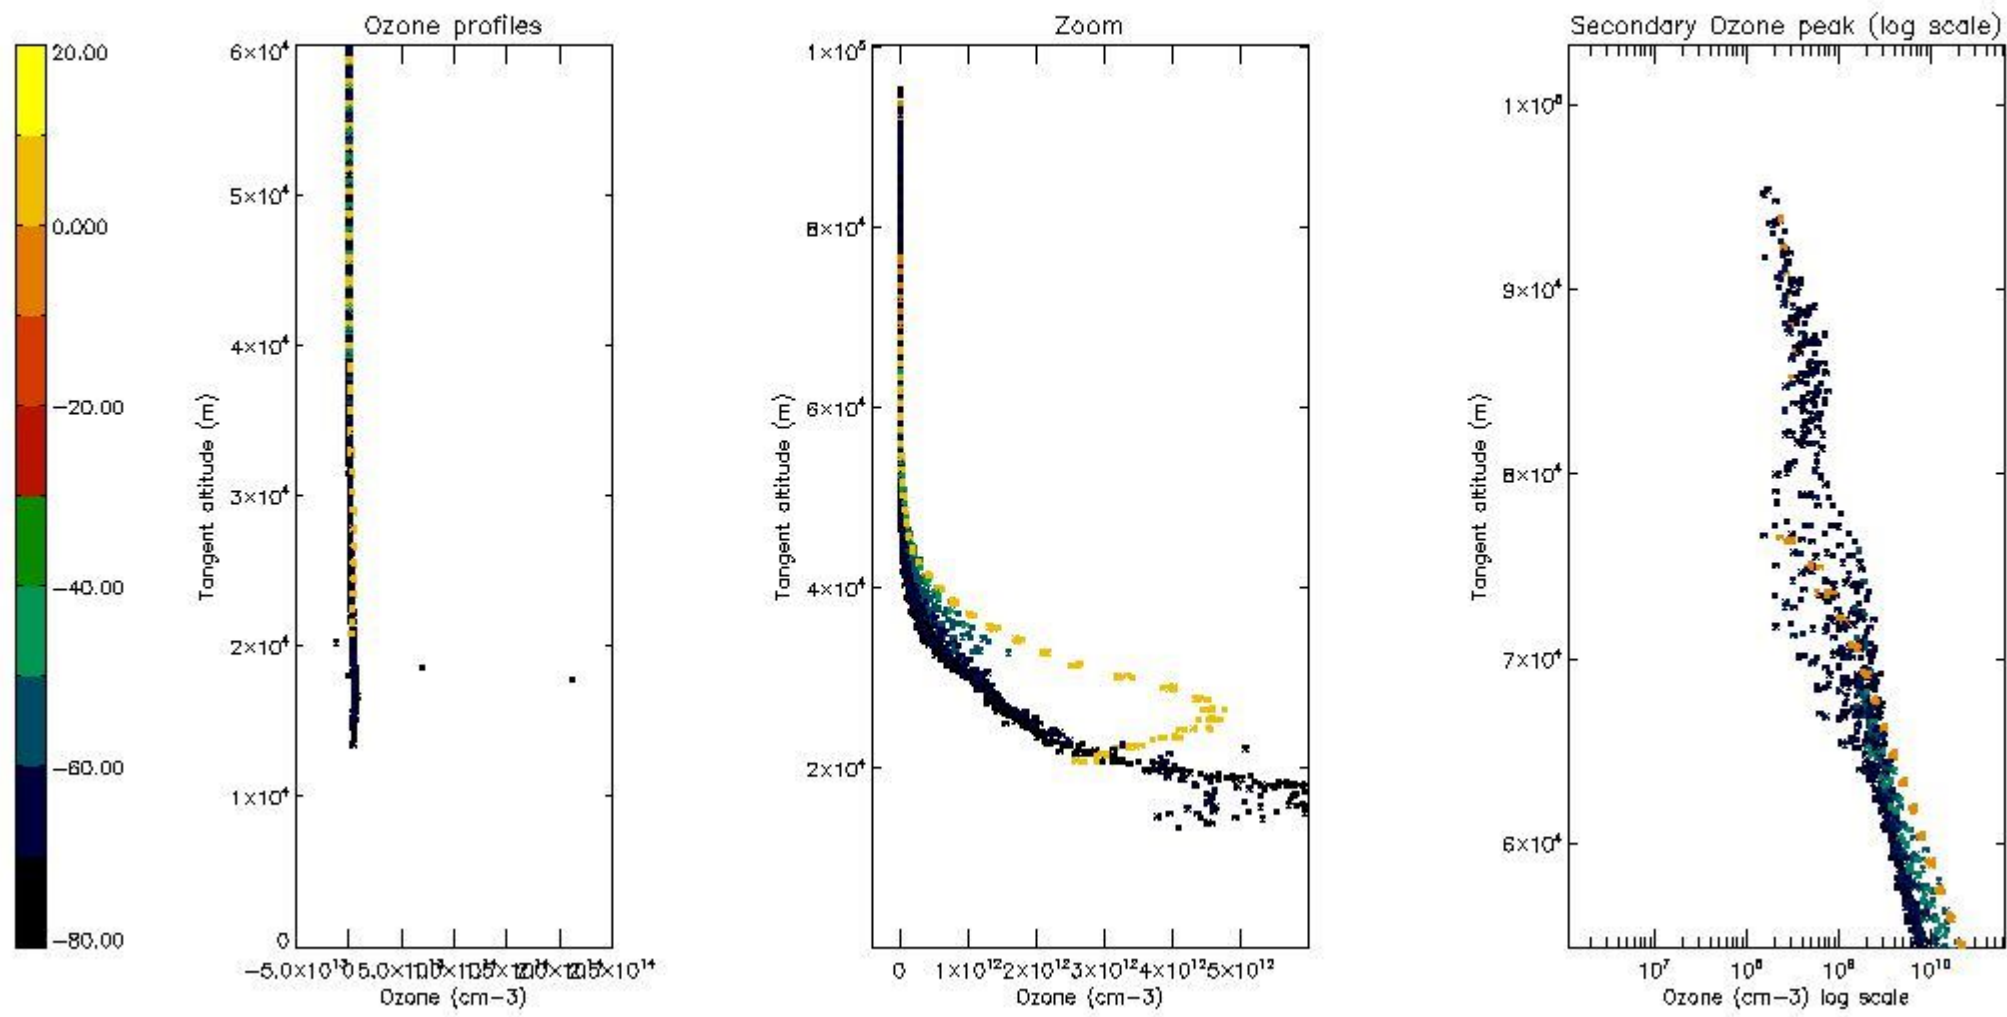

5.6 Plot NO₂ profiles for all STD (dark without errors)

The colorbar represents the latitude.