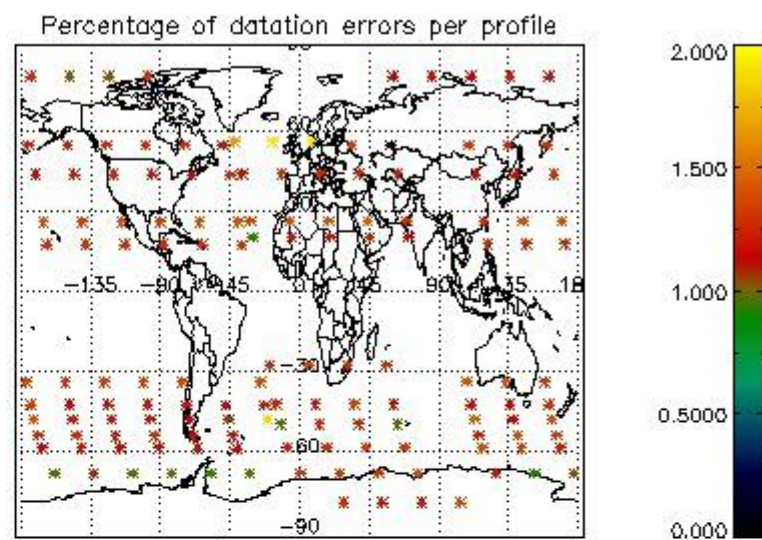

Percentage of flagged data per NO3 profile

4. Level 1 quality information per product

In this section it is plotted some information contained in the Quality Summary data set of the level 2 products that comes from the level 1b processing. Products without errors (error flag in the MPH set to "0") are used.

4.1 Plot quality information per product (time dependant) coming from level 1b processing

4.1.1 Plot level 1 quality information per product (time dependant): ENVISAT ASCENDING passes

4.1.2 Plot level 1 quality information per product (time dependant): ENVISAT DESCENDING passes

4.2 Plot quality information per product coming from level 1b processing (world map)

4.2.1 Plot level 1 quality information per product (world map): ENVISAT ASCENDING passes

4.2.2 Plot level 1 quality information per product (world map): ENVISAT DESCENDING passes