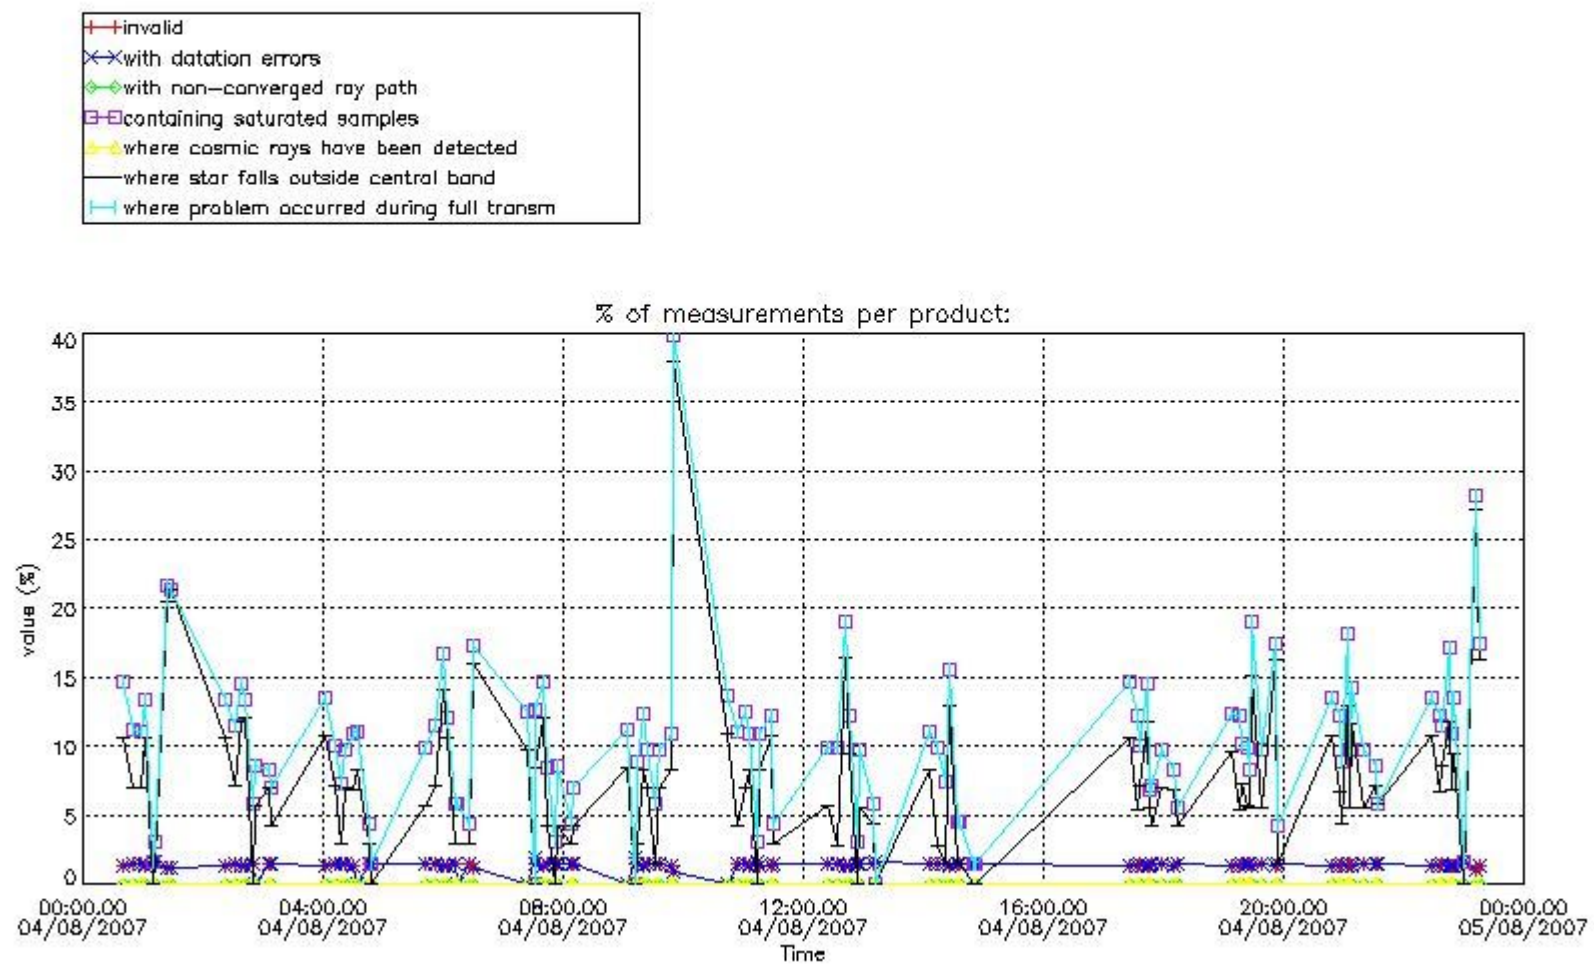

3.1 Plot quality information per product (time dependant)

3.2 Plot quality information per product (world map)

Percentage of flagged data per O3 profile

Percentage of flagged data per H2O profile

Percentage of flagged data per NO2 profile

Percentage of flagged data per NO3 profile

4. Level 1 quality information per product

In this section it is plotted some information contained in the Quality Summary data set of the level 2 products that comes from the level 1b processing. Products without errors (error flag in the MPH set to "0") are used.

4.1 Plot quality information per product (time dependant) coming from level 1b processing

4.1.1 Plot level 1 quality information per product (time dependant): ENVISAT ASCENDING passes

4.1.2 Plot level 1 quality information per product (time dependant): ENVISAT DESCENDING passes