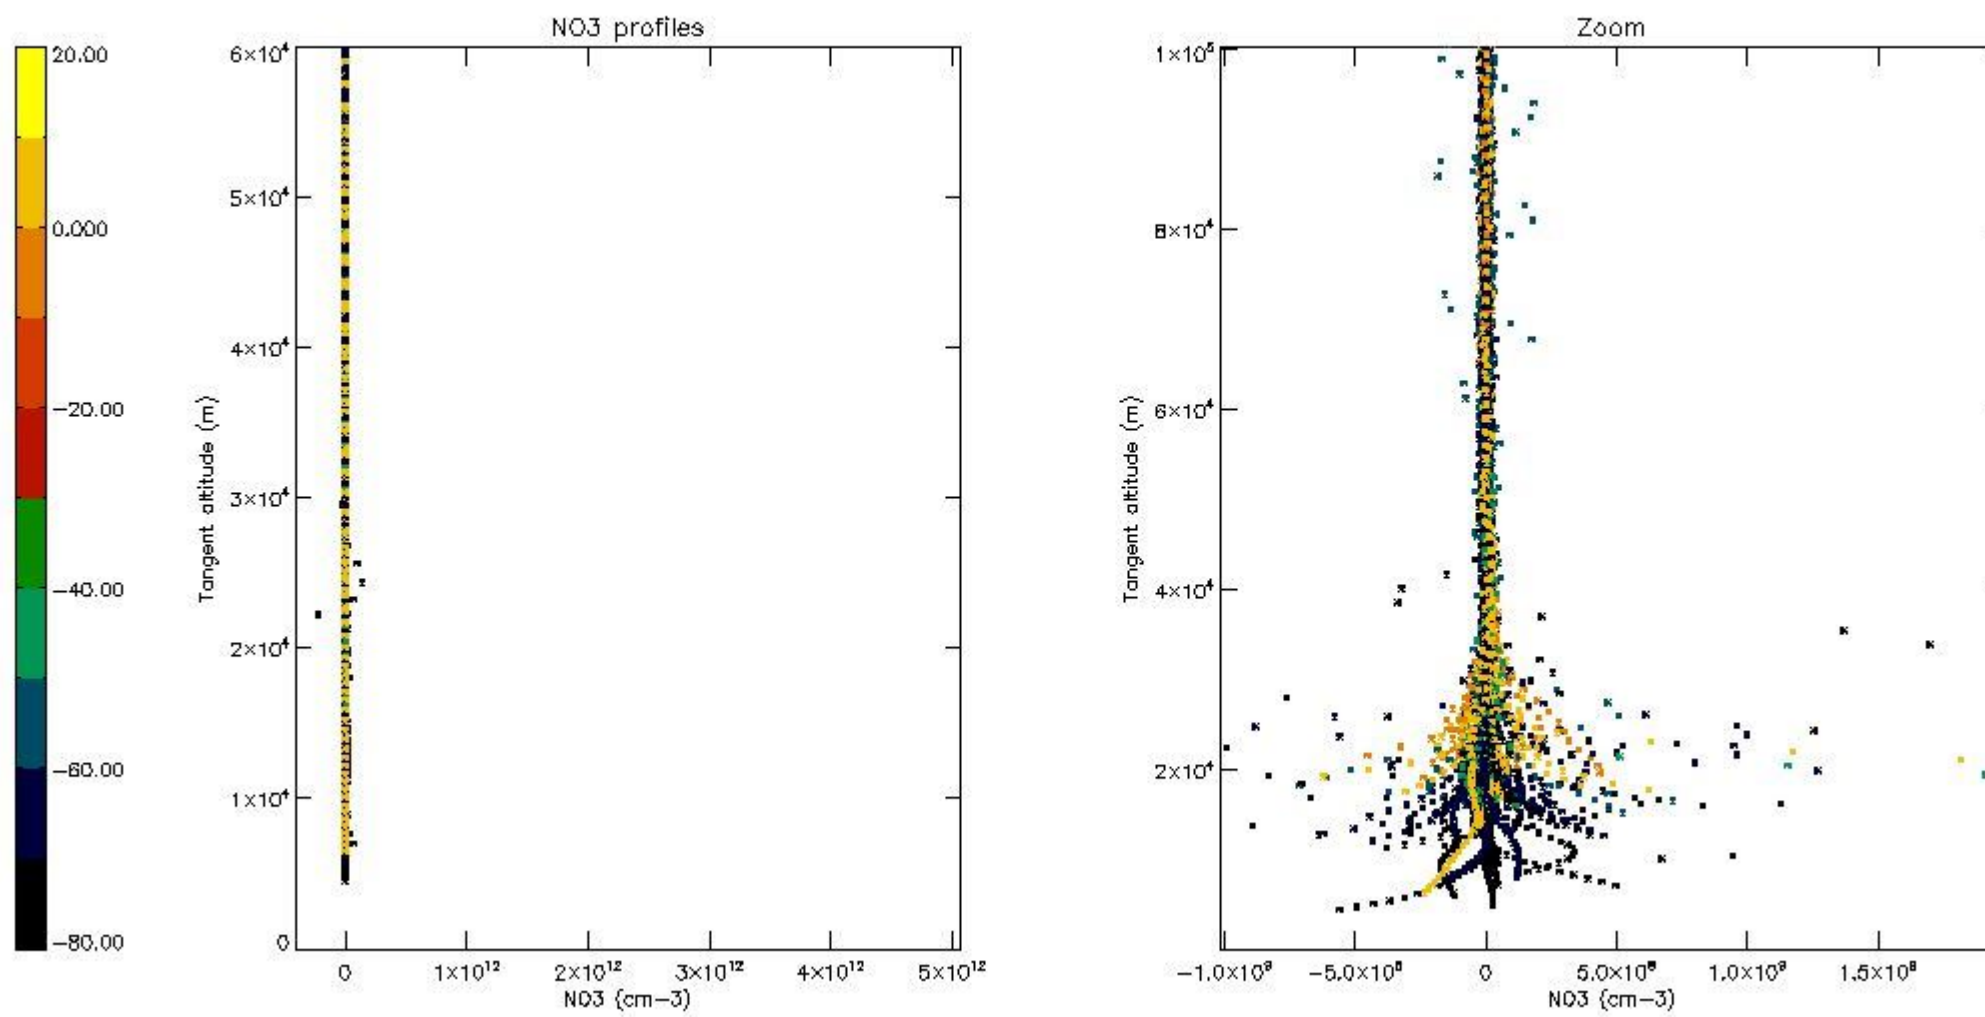

The colorbar represents the latitude.

5.7 Plot NO3 profiles for all STD (dark without errors)

The colorbar represents the latitude.

5.8 Plot H₂O profiles for all STD (only for occultations of stars 1,2,3,4,13,14,16,26,63 dark without errors)