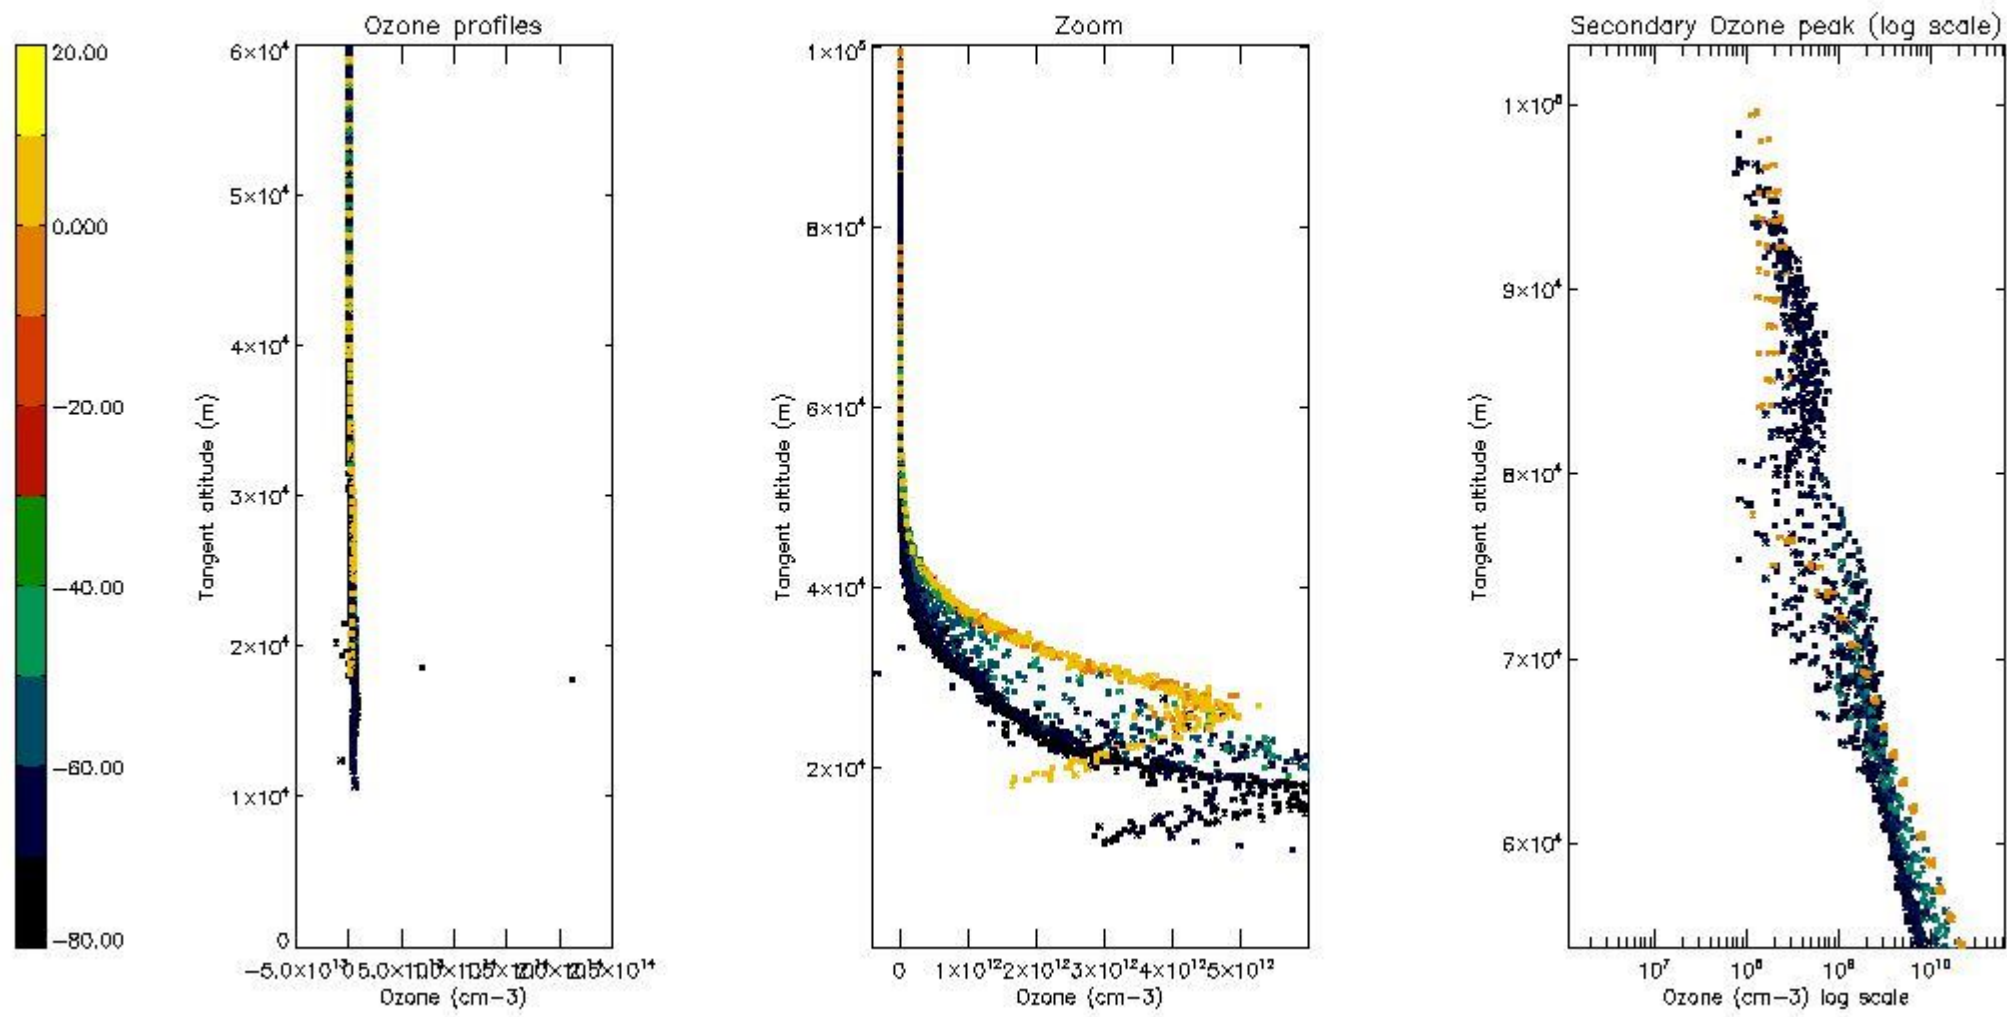

5.5 Plot ozone profiles where STD < 5% (dark without errors)

The colorbar represents the latitude.