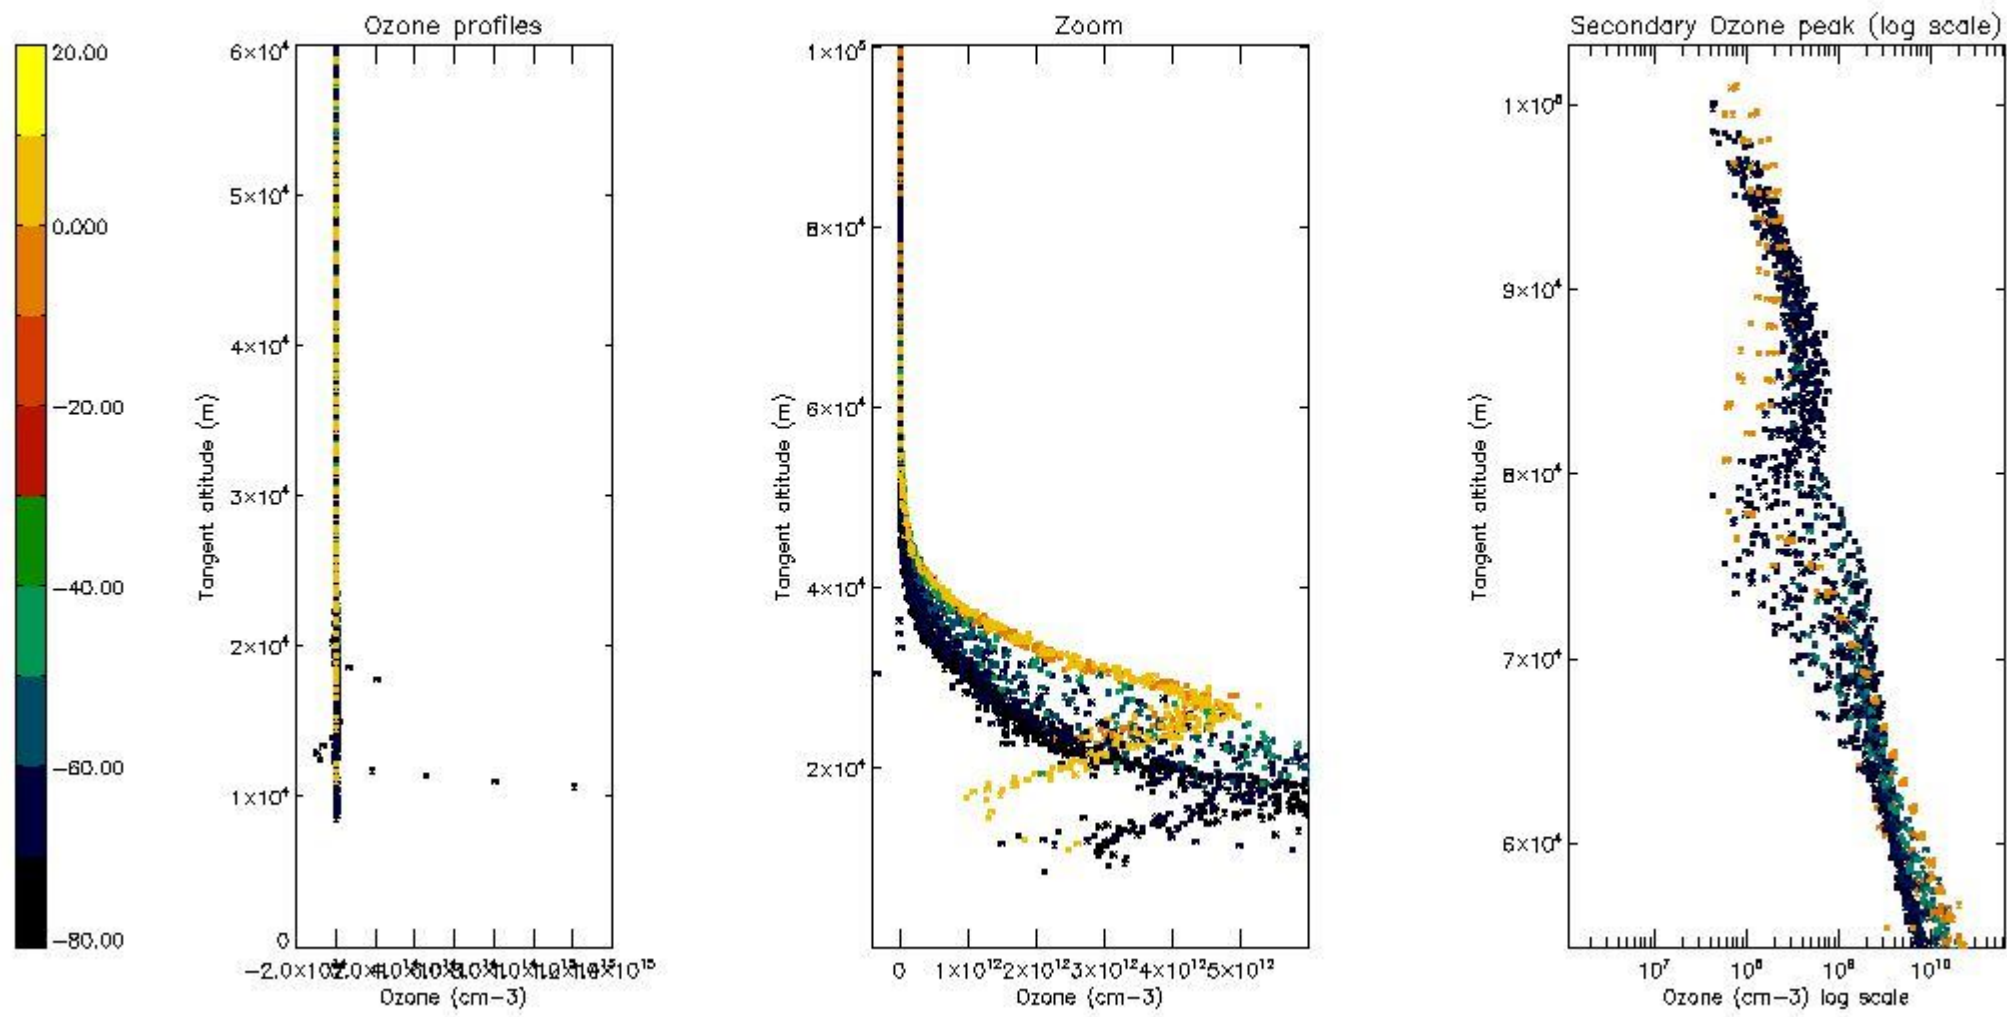

So, the table below shows the percentage of dark limb and valid observations for each criteria with respect to the overall valid daily observations.

Criteria	% of total production
All STD	44
STD < 20	24

STD < 10	18
STD < 5	12

5.2 Plot ozone profiles for all STD (dark without errors)

The colorbar represents the latitude.

5.3 Plot ozone profiles where STD < 20% (dark without errors)

The colorbar represents the latitude.

5.4 Plot ozone profiles where STD < 10% (dark without errors)

The colorbar represents the latitude.

5.5 Plot ozone profiles where STD < 5% (dark without errors)

The colorbar represents the latitude.

5.6 Plot NO₂ profiles for all STD (dark without errors)

The colorbar represents the latitude.

5.7 Plot NO3 profiles for all STD (dark without errors)

The colorbar represents the latitude.

5.8 Plot H2O profiles for all STD (only for occultations of stars 1,2,3,4,13,14,16,26,63 dark without errors)