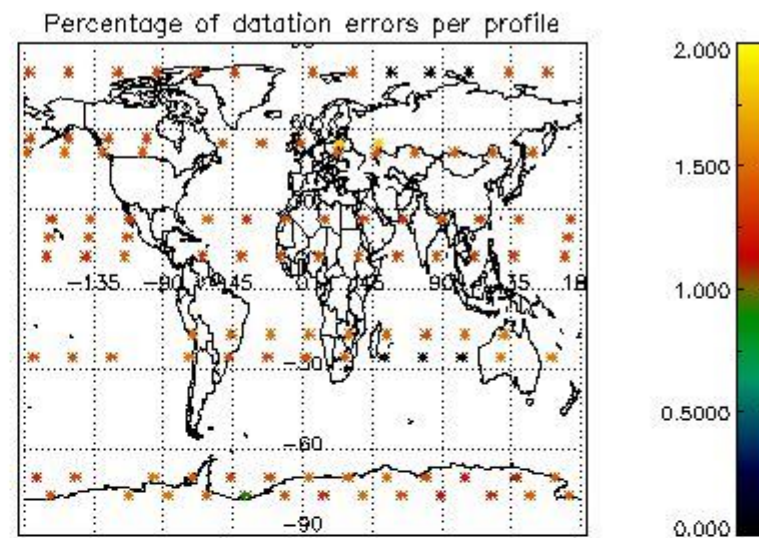

5. Trace gas profiles

5.1 Ozone statistics based on quality of products

The final quality of the products can be "measured" using the STD (Standard Deviation) attached to every point profile. This information is written to the parameter GOM_NL__2P/NL_LOCAL_SPECIES_DENSITY/o3_std of the level 2 products. The table below shows the statistics for given STD ranges.

The statistics are given with respect to the overall valid production:

- Products without fatal errors: GOM_NL__2P/MPH/PRODUCT_ERR=0
- Valid point profile: GOM_NL__2P/NL_LOCAL_SPECIES_DENSITY/pcd(0)=0

The 'Criteria' is applied to valid points of dark limb products:

- Products in dark limb illumination condition: GOM_NL__2P/NL_SUMMARY_QUALITY/obs_ill_cond=0
- Products without fatal errors: GOM_NL__2P/MPH/PRODUCT_ERR=0
- Valid point profile: GOM_NL__2P/NL_LOCAL_SPECIES_DENSITY/pcd(0)=0

So, the table below shows the percentage of dark limb and valid observations for each criteria with respect to the overall valid daily observations.

Criteria	% of total production
All STD	44
STD < 20	24