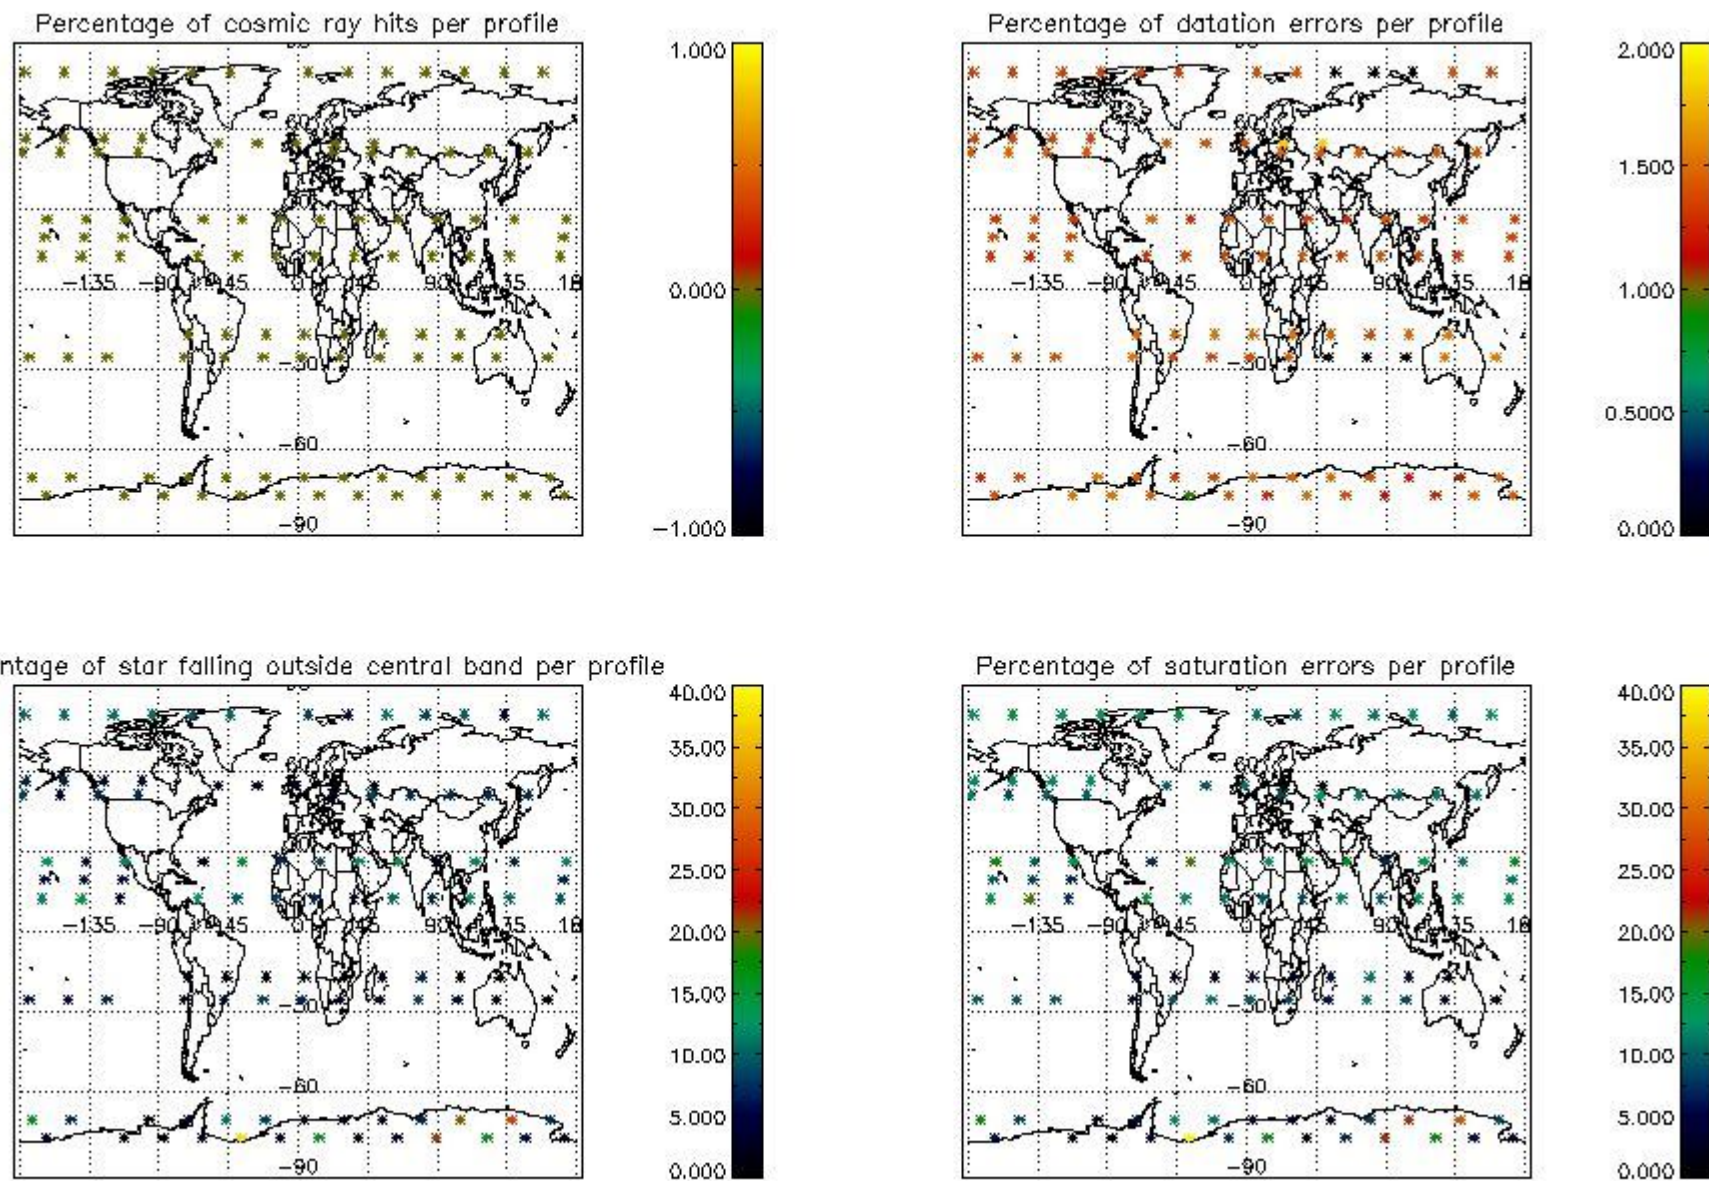

4.2.2 Plot level 1 quality information per product (world map): ENVISAT DESCENDING passes

5. Trace gas profiles

5.1 Ozone statistics based on quality of products

The final quality of the products can be "measured" using the STD (Standard Deviation) attached to every point profile. This information is written to the parameter GOM_NL__2P/NL_LOCAL_SPECIES_DENSITY/o3_std of the level 2 products. The table below shows the statistics for given STD ranges.

The statistics are given with respect to the overall valid production:

- Products without fatal errors: GOM_NL__2P/MPH/PRODUCT_ERR=0
- Valid point profile: GOM_NL__2P/NL_LOCAL_SPECIES_DENSITY/pcd(0)=0

The 'Criteria' is applied to valid points of dark limb products:

- Products in dark limb illumination condition: GOM_NL__2P/NL_SUMMARY_QUALITY/obs_ill_cond=0
- Products without fatal errors: GOM_NL__2P/MPH/PRODUCT_ERR=0
- Valid point profile: GOM_NL__2P/NL_LOCAL_SPECIES_DENSITY/pcd(0)=0

So, the table below shows the percentage of dark limb and valid observations for each criteria with respect to the overall valid daily observations.

Criteria	% of total production
All STD	44
STD < 20	24