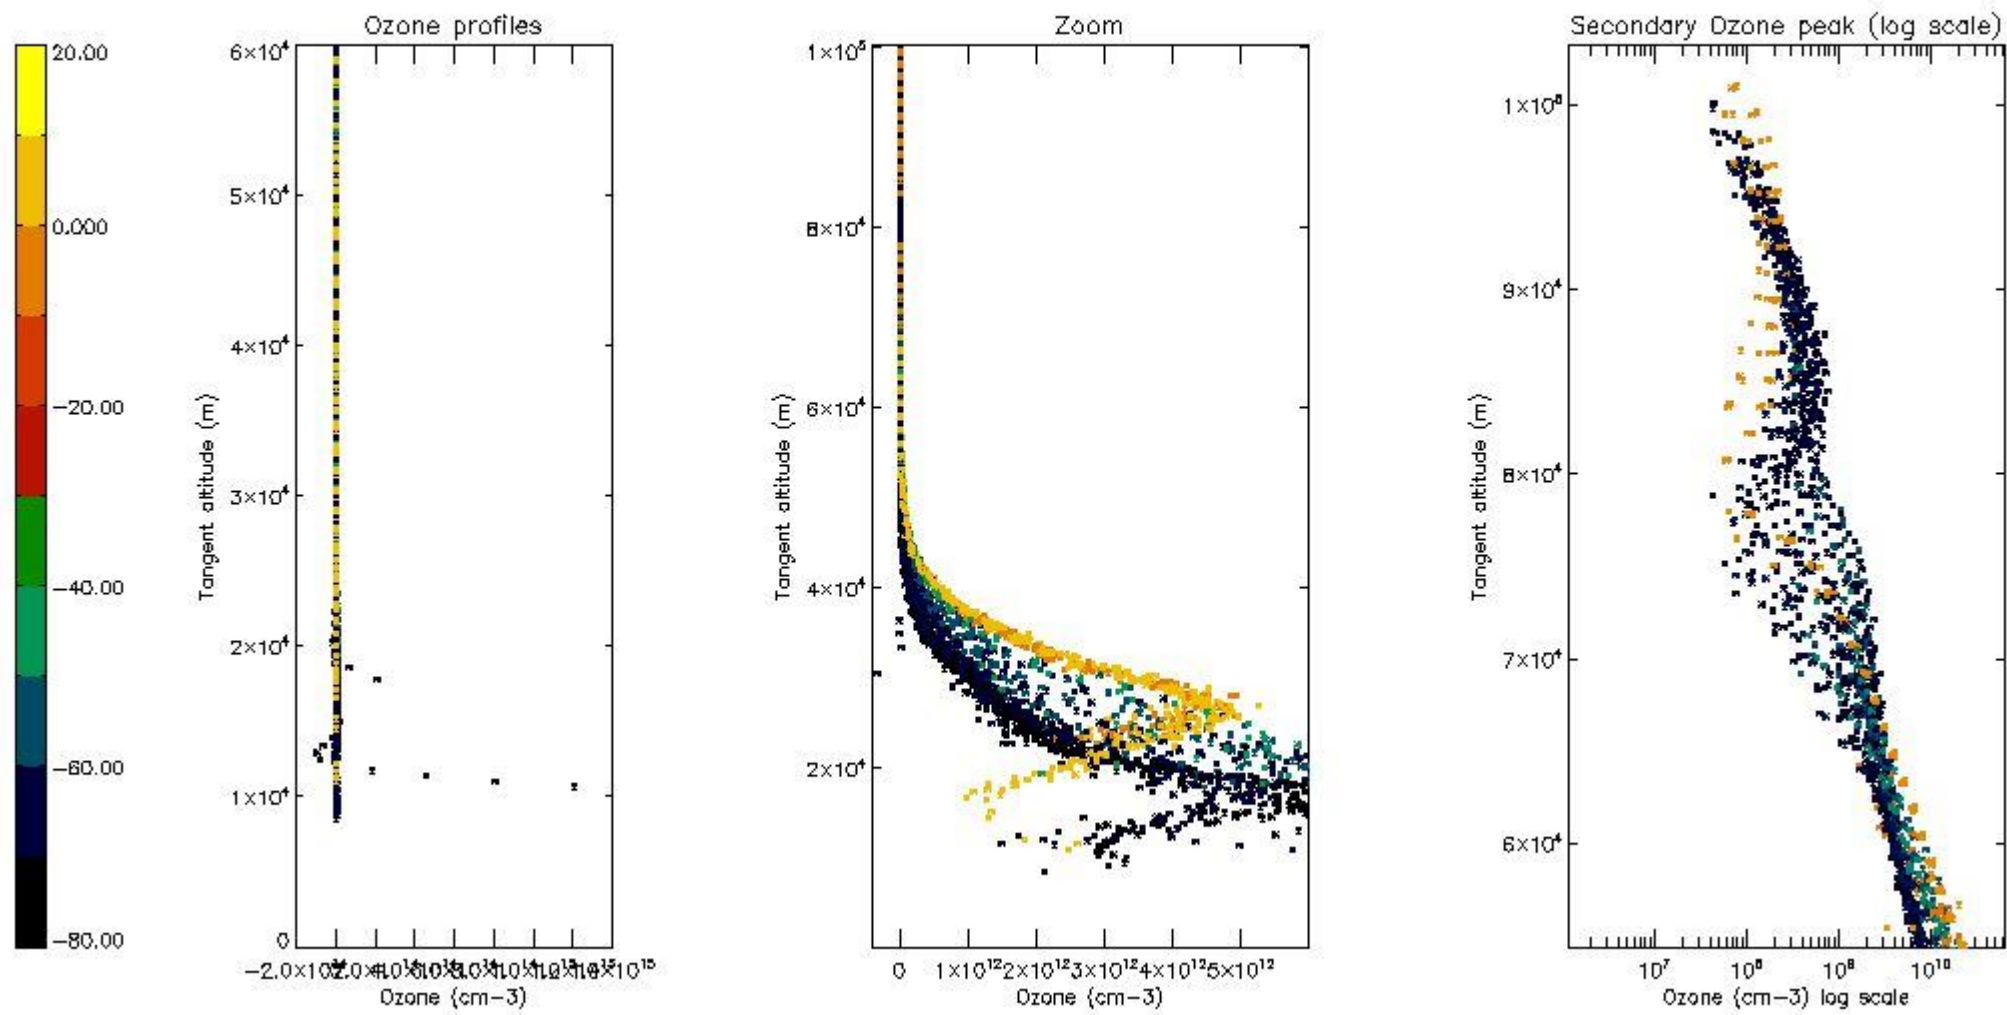

STD < 10	18
STD < 5	12

5.2 Plot ozone profiles for all STD (dark without errors)

The colorbar represents the latitude.

5.3 Plot ozone profiles where STD < 20% (dark without errors)

The colorbar represents the latitude.