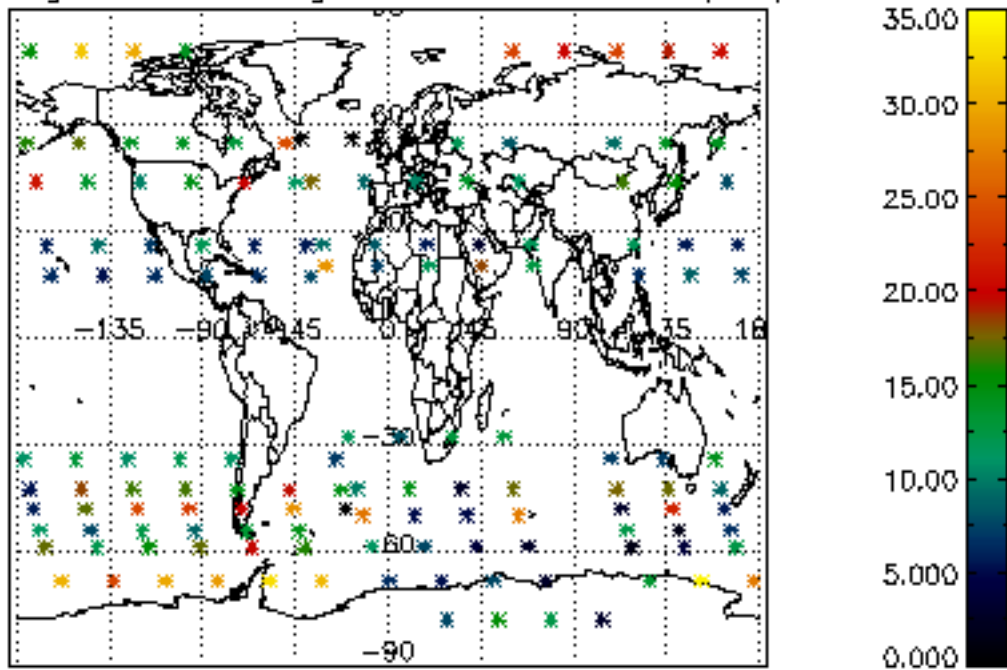

Percentage of flagged data per NO3 profile

Percentage of cosmic ray hits per profile

Percentage of datation errors per profile

Percentage of star falling outside central band per profile

Percentage of saturation errors per profile