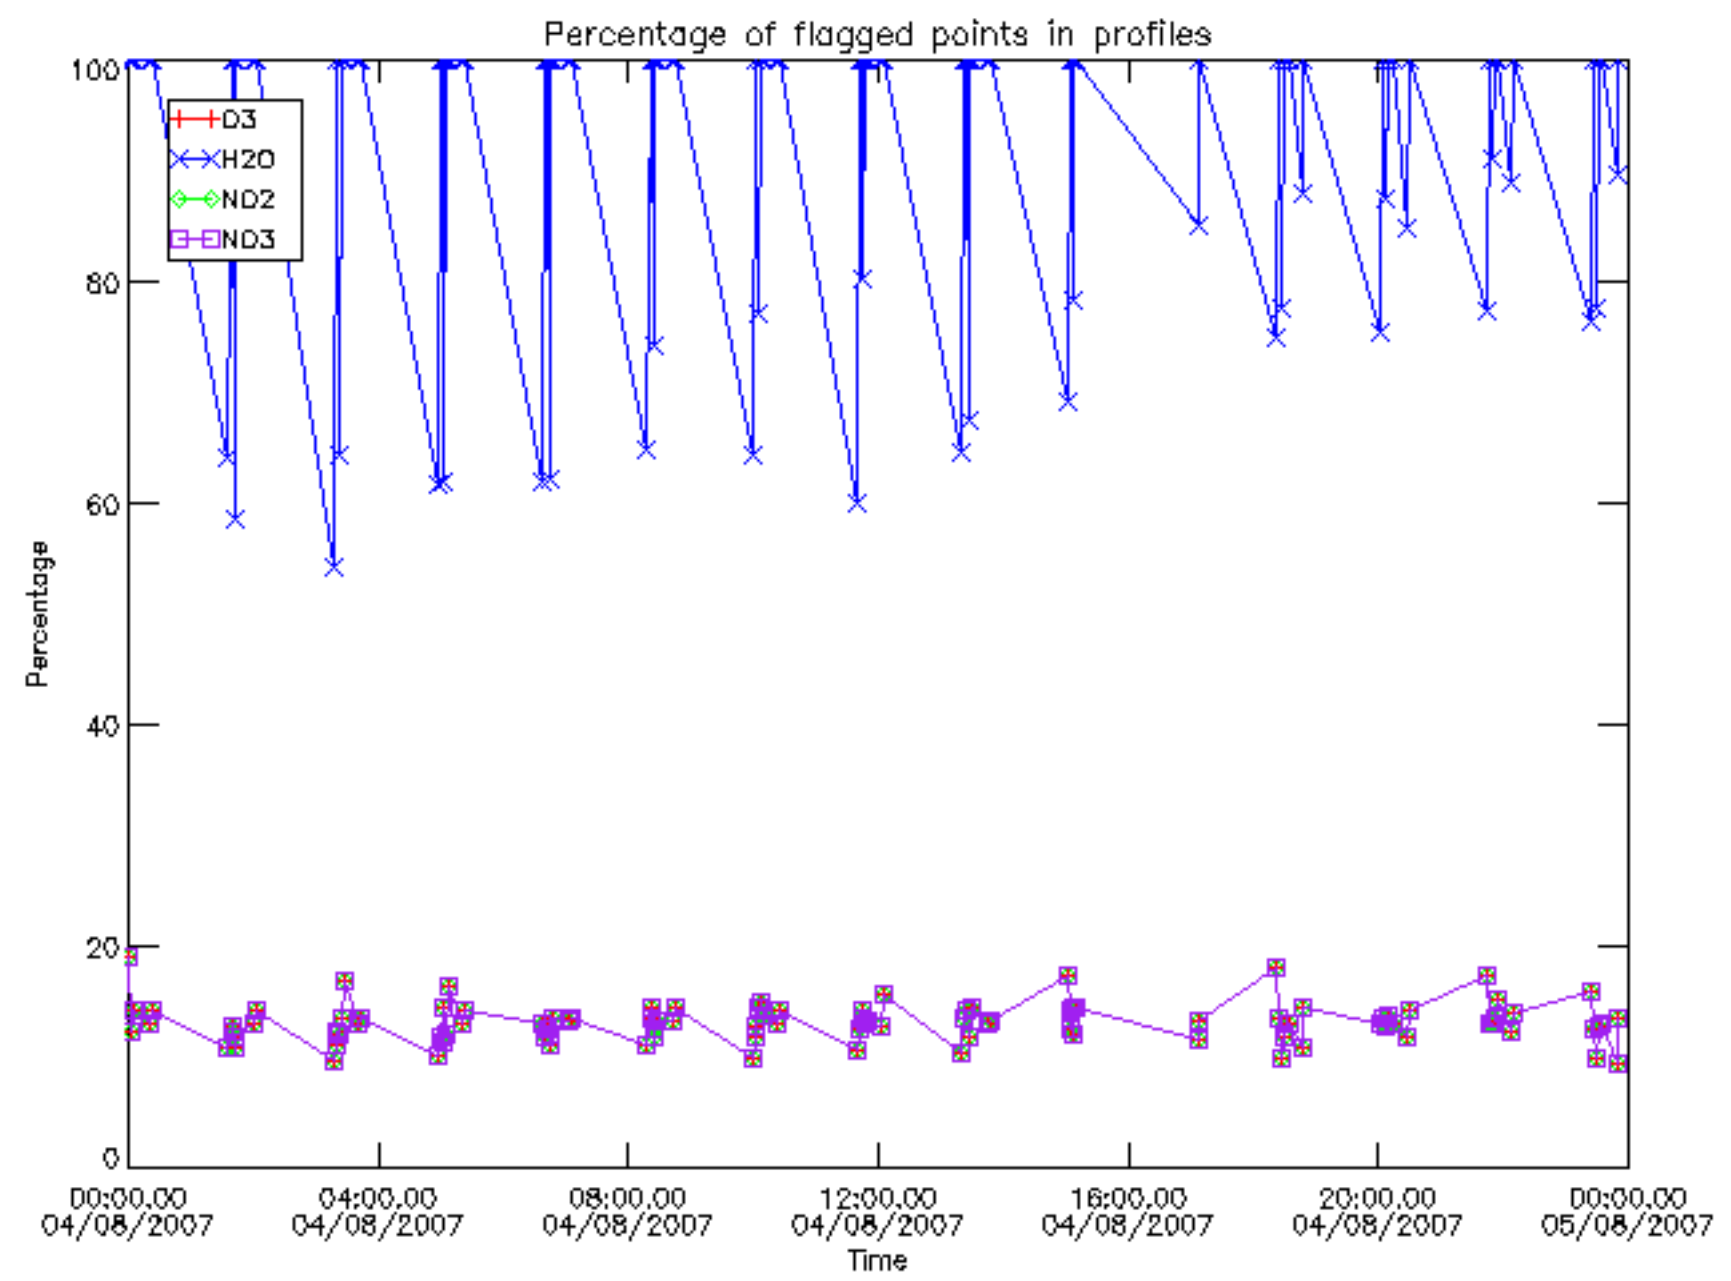

Percentage of flagged data per D3 profile

Percentage of flagged data per H2O profile