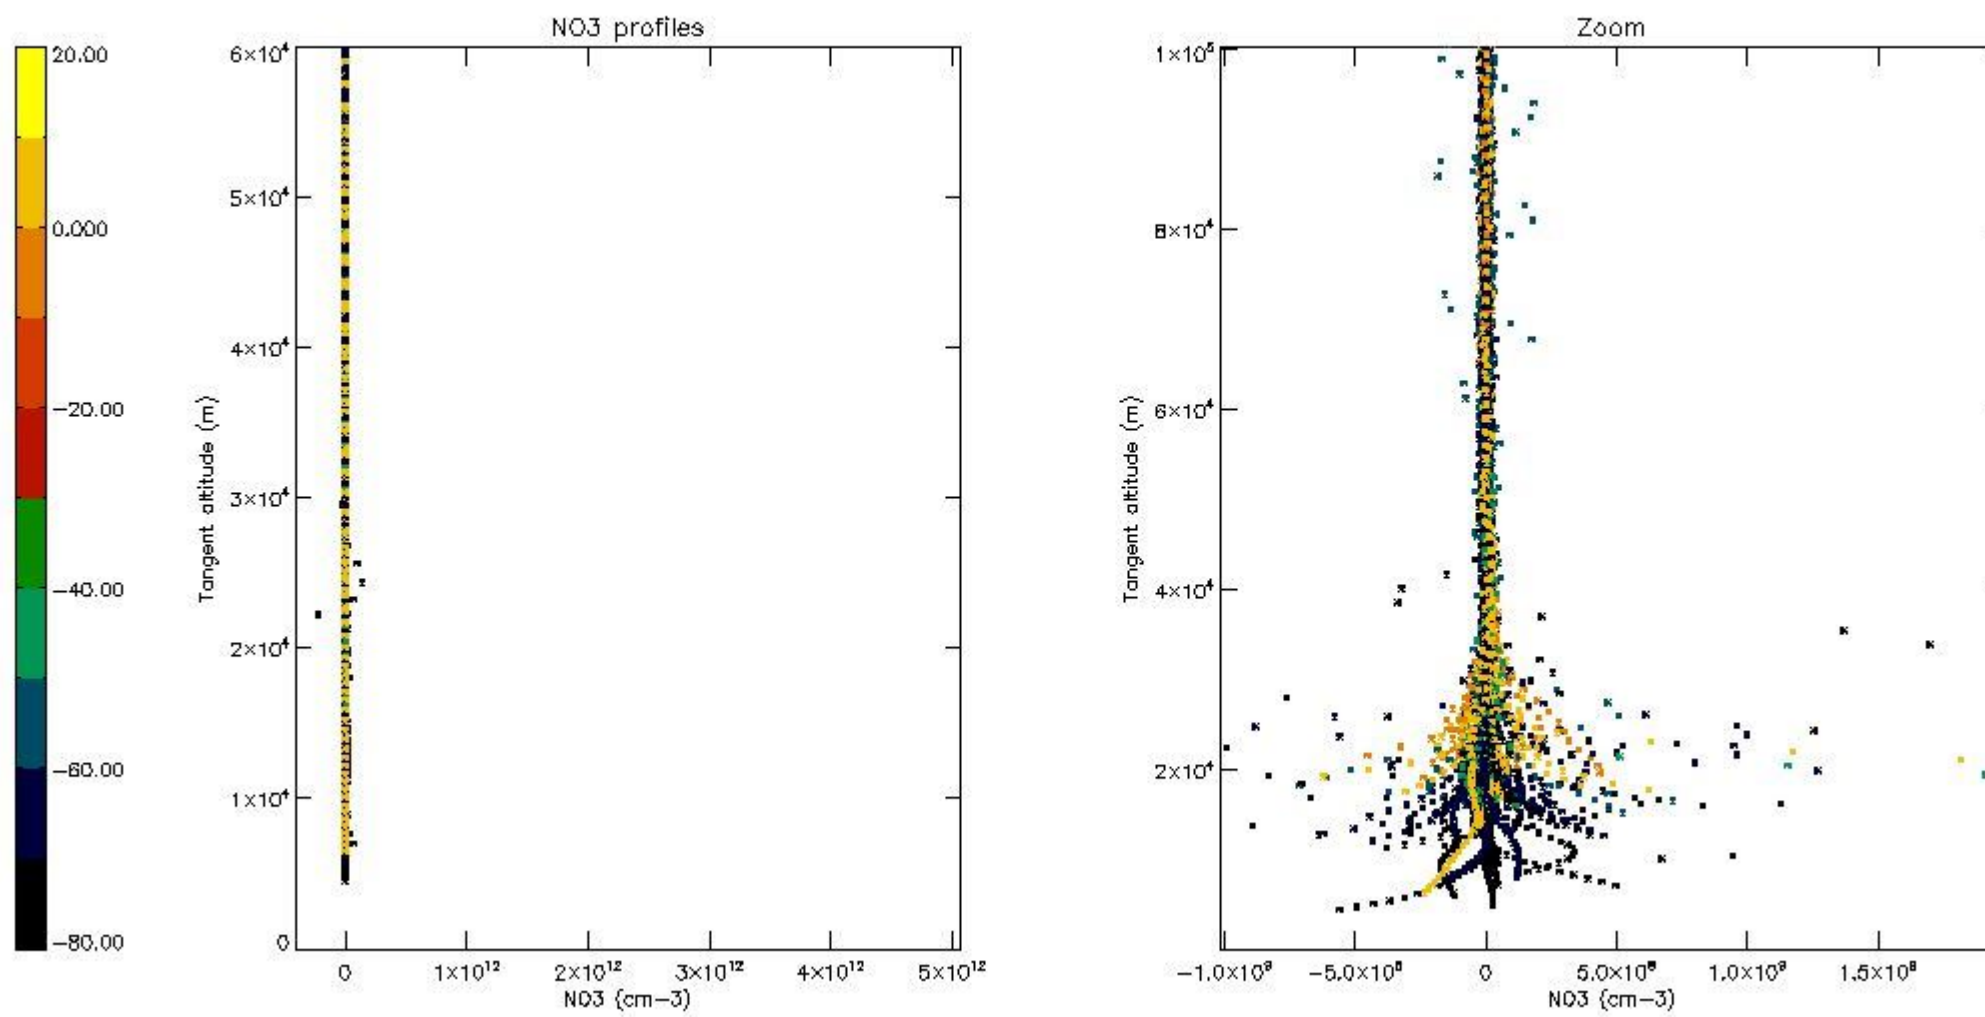

5.4 Plot ozone profiles where STD < 10% (dark without errors)

The colorbar represents the latitude.

5.5 Plot ozone profiles where STD < 5% (dark without errors)

The colorbar represents the latitude.

5.6 Plot NO₂ profiles for all STD (dark without errors)

The colorbar represents the latitude.

5.7 Plot NO3 profiles for all STD (dark without errors)

The colorbar represents the latitude.

5.8 Plot H2O profiles for all STD (only for occultations of stars 1,2,3,4,13,14,16,26,63 dark without errors)