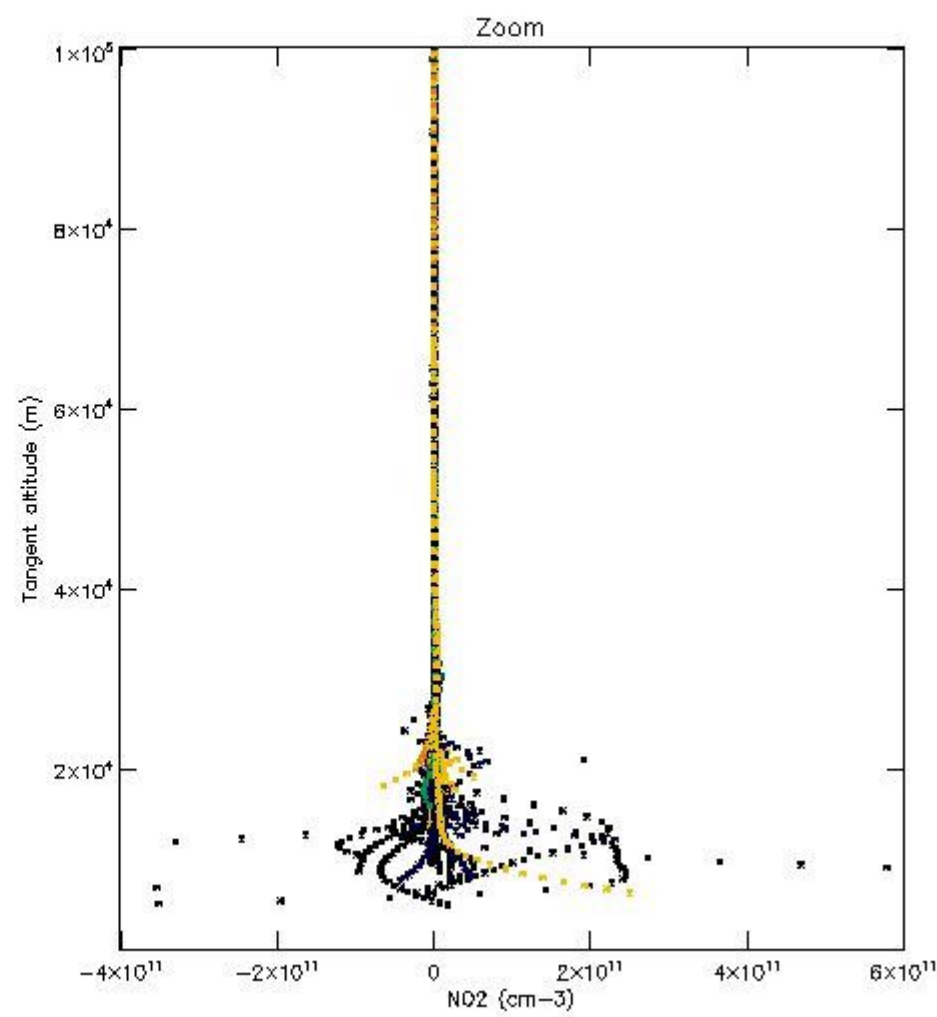

STD < 10	18
STD < 5	12

5.2 Plot ozone profiles for all STD (dark without errors)

The colorbar represents the latitude.

5.3 Plot ozone profiles where STD < 20% (dark without errors)

The colorbar represents the latitude.

5.4 Plot ozone profiles where STD < 10% (dark without errors)

The colorbar represents the latitude.

5.5 Plot ozone profiles where STD < 5% (dark without errors)

The colorbar represents the latitude.

5.6 Plot NO₂ profiles for all STD (dark without errors)

The colorbar represents the latitude.

5.7 Plot NO3 profiles for all STD (dark without errors)

The colorbar represents the latitude.

5.8 Plot H2O profiles for all STD (only for occultations of stars 1,2,3,4,13,14,16,26,63 dark without errors)