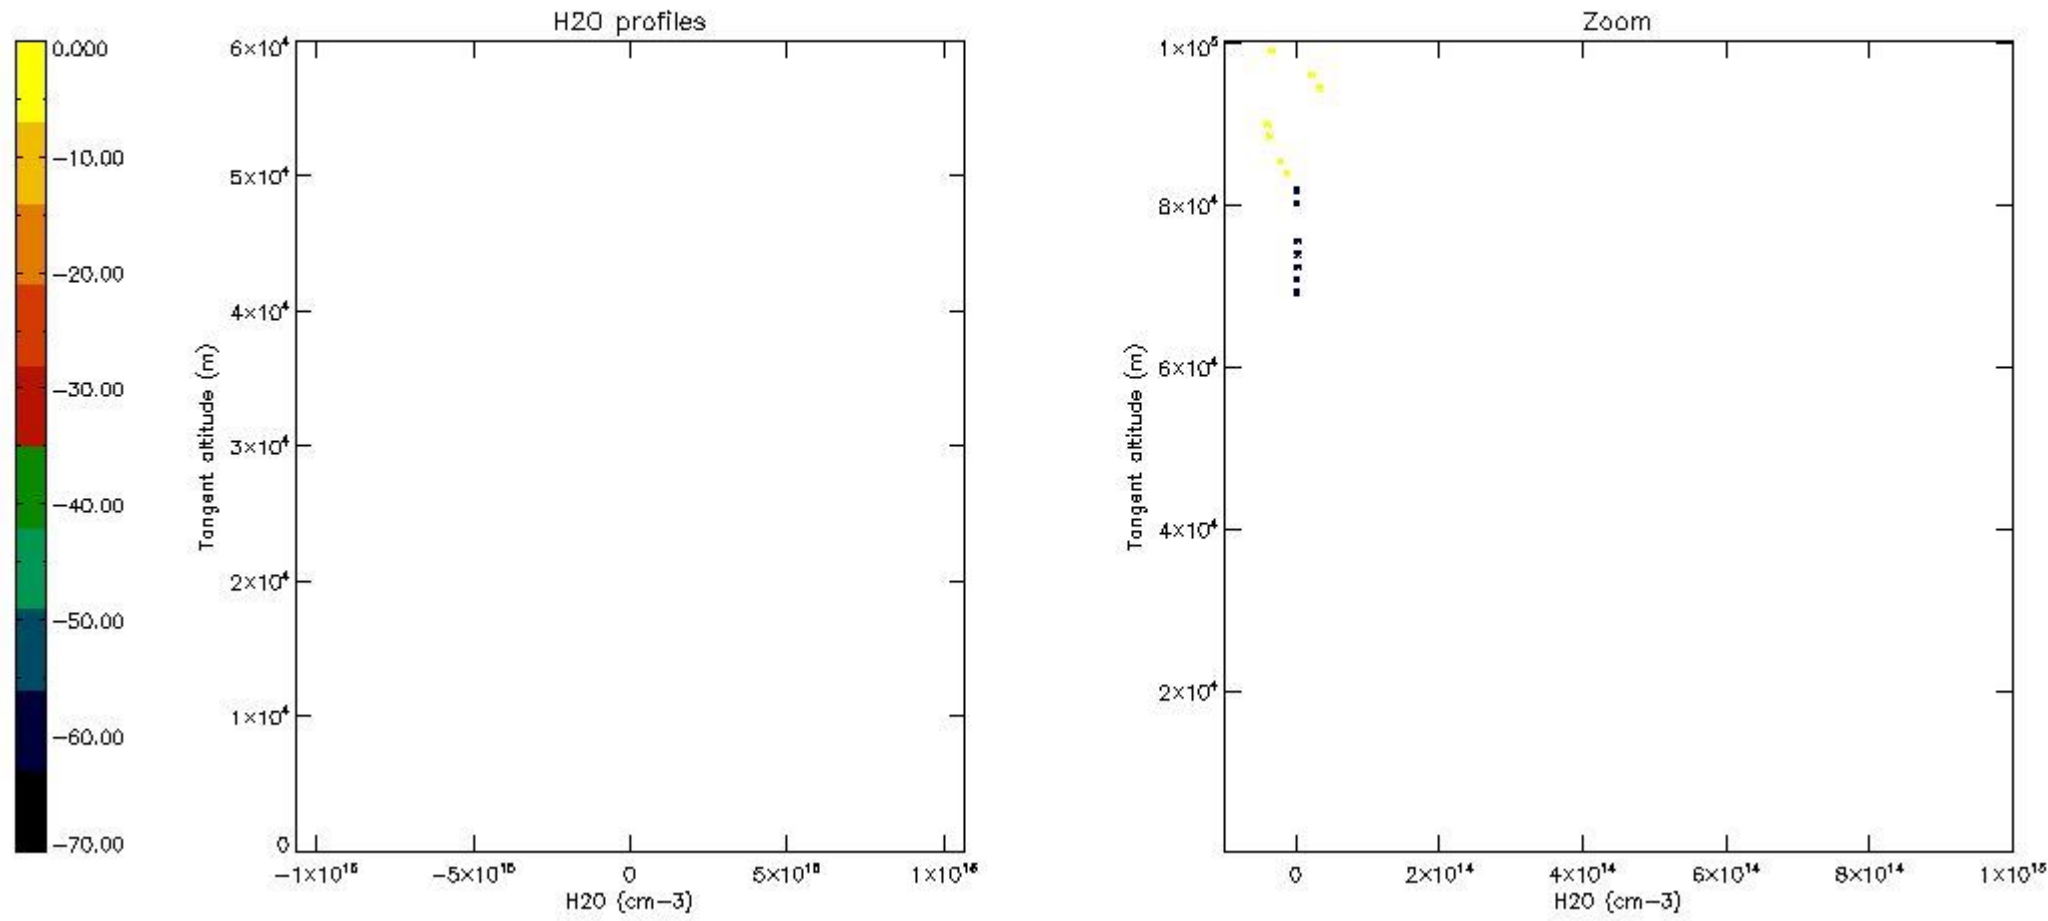

6. Auxiliary Data Files used for the production reported in section 2

The number reported in the third column indicates since which file (see list in section 2) the corresponding auxiliary file has been used. The fourth column is the date of those product files.

Type	Auxiliary Filename	Used since product	Used since product date
INST_PHYS_CHARACTERISTICS	GOM_INS_AXVIEC20091111_143220_20030716_120000_20500101_000000	1	04-AUG-2007 00:01:14
LEVEL-2_PROC_CONFIG	GOM_PR2_AXVIEC20091111_152718_20020301_000000_20500101_000000	1	04-AUG-2007 00:01:14
CROSS_SECTIONS_FILE	GOM_CRS_AXVIEC20091111_154832_20020301_000000_20500101_000000	1	04-AUG-2007 00:01:14