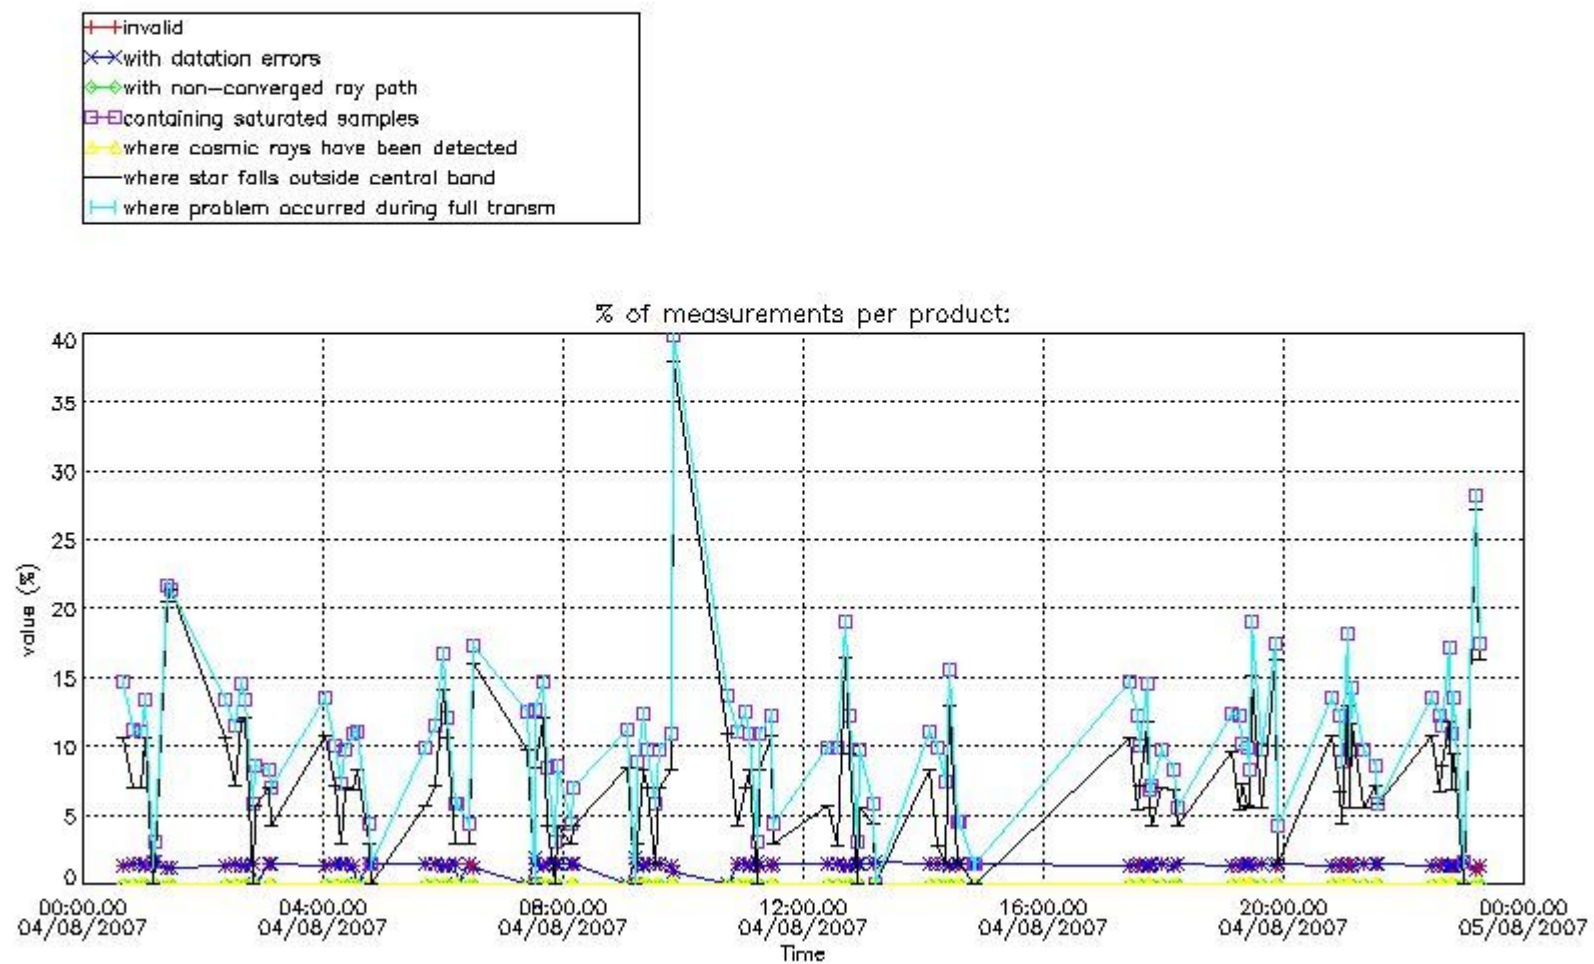

4.2 Plot quality information per product coming from level 1b processing (world map)

4.2.1 Plot level 1 quality information per product (world map): ENVISAT ASCENDING passes