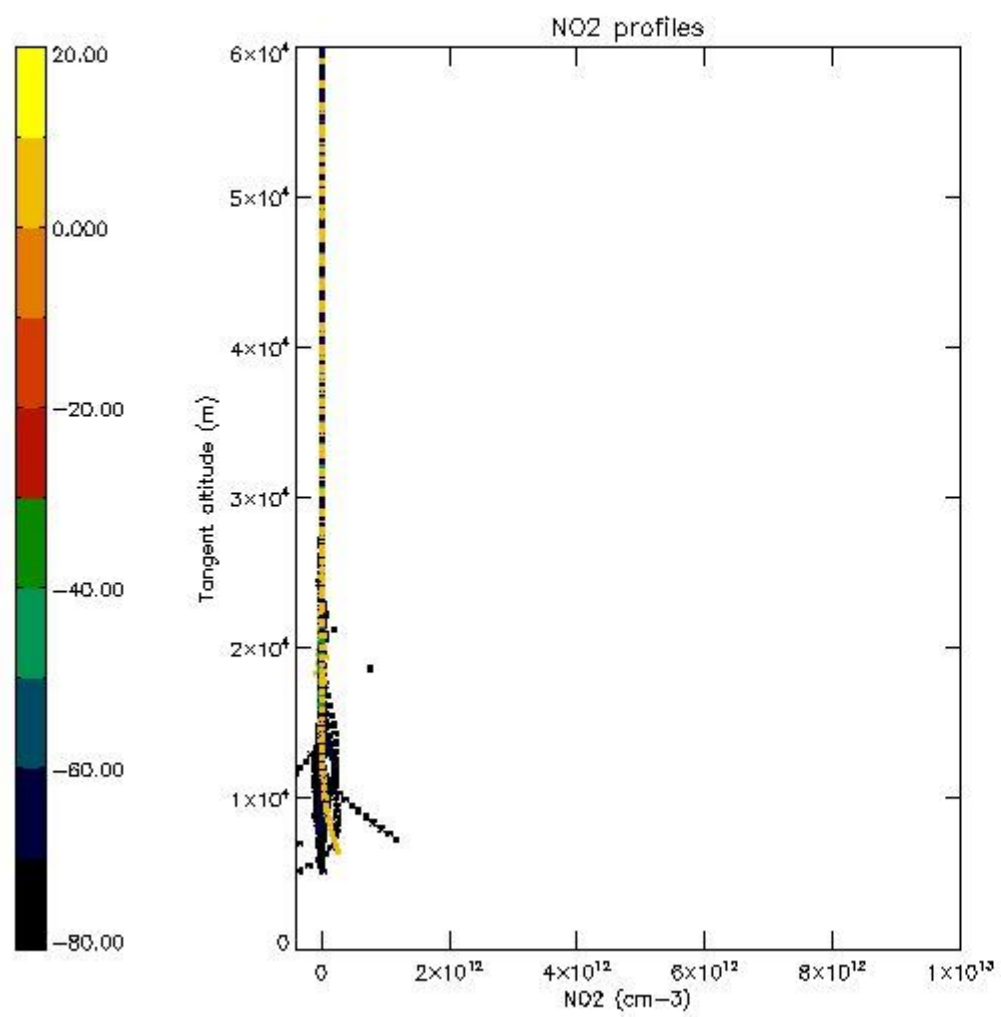

5.4 Plot ozone profiles where STD < 10% (dark without errors)

The colorbar represents the latitude.

5.5 Plot ozone profiles where STD < 5% (dark without errors)

The colorbar represents the latitude.

5.6 Plot NO₂ profiles for all STD (dark without errors)

The colorbar represents the latitude.

5.7 Plot NO3 profiles for all STD (dark without errors)

The colorbar represents the latitude.

5.8 Plot H2O profiles for all STD (only for occultations of stars 1,2,3,4,13,14,16,26,63 dark without errors)