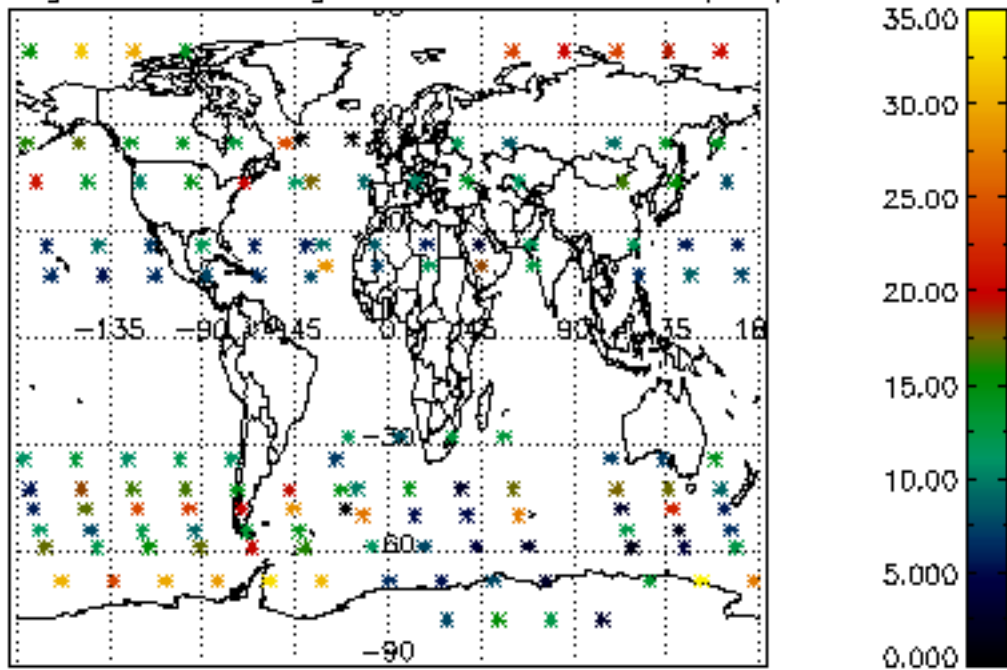

Percentage of cosmic ray hits per profile

Percentage of star falling outside central band per profile