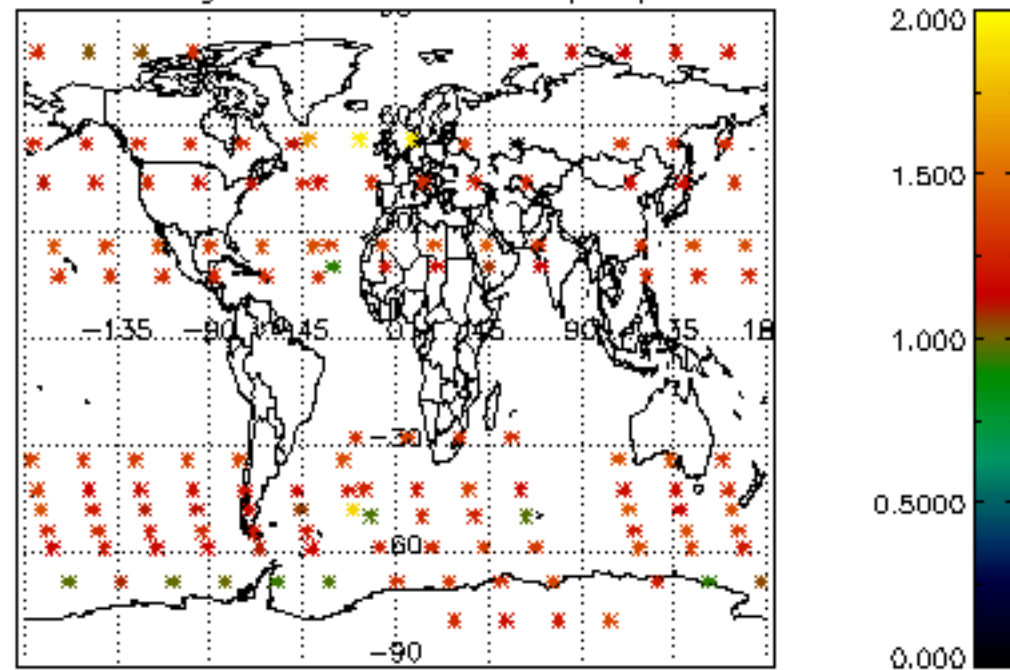

Percentage of flagged data per NO3 profile

Percentage of cosmic ray hits per profile

Percentage of datation errors per profile

Percentage of star falling outside central band per profile

Percentage of saturation errors per profile