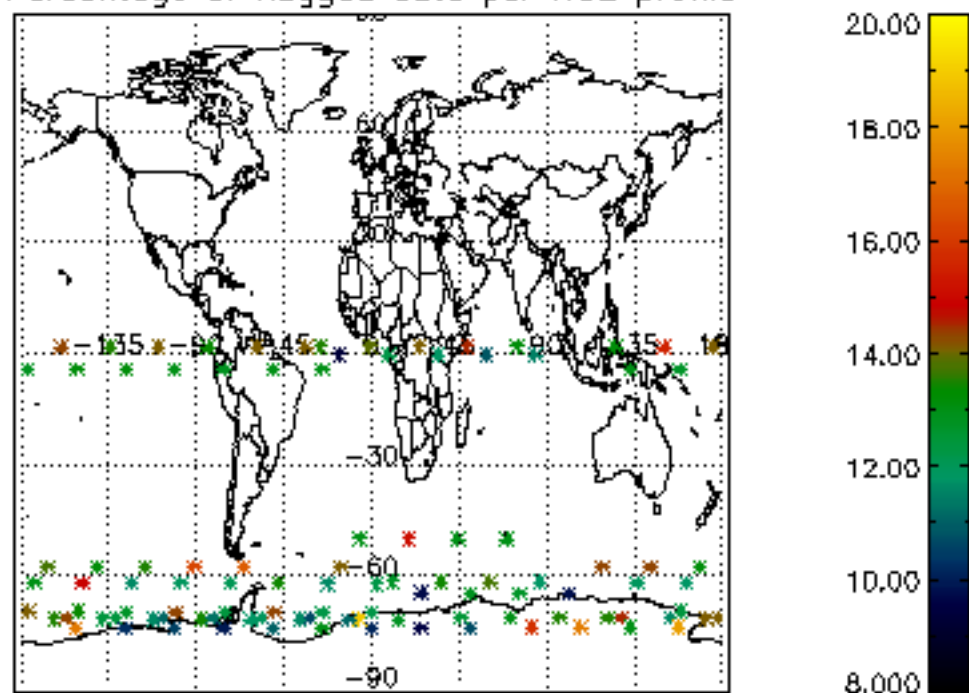

Percentage of flagged data per NO2 profile