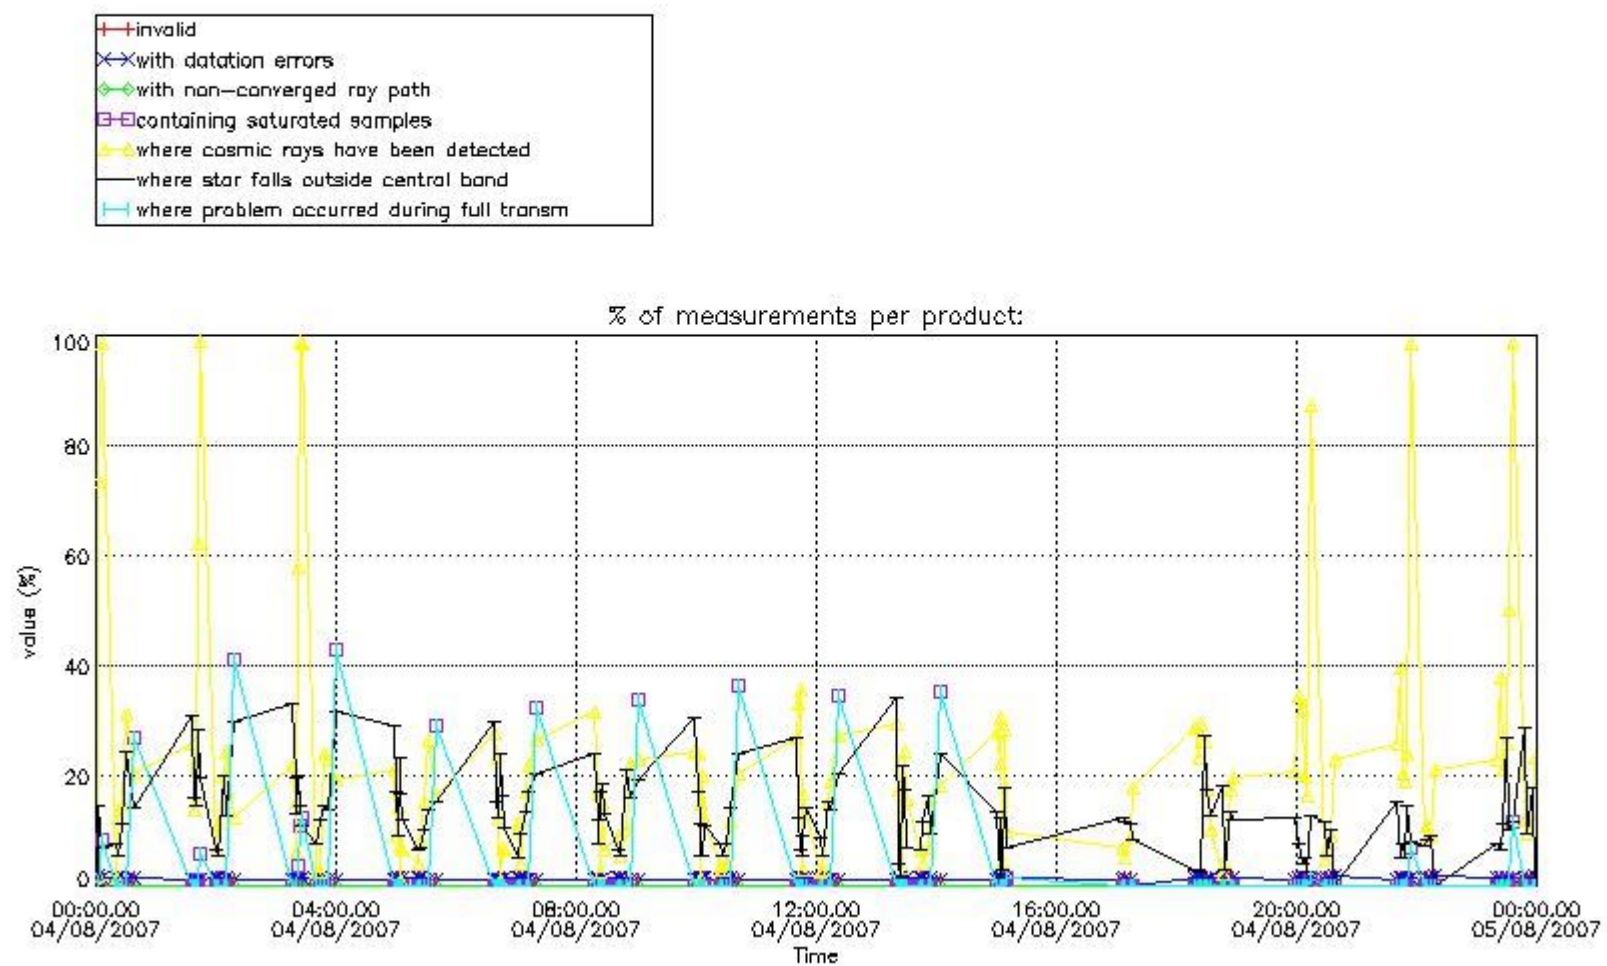

4.1.2 Plot level 1 quality information per product (time dependant): ENVI SAT DESCENDING passes