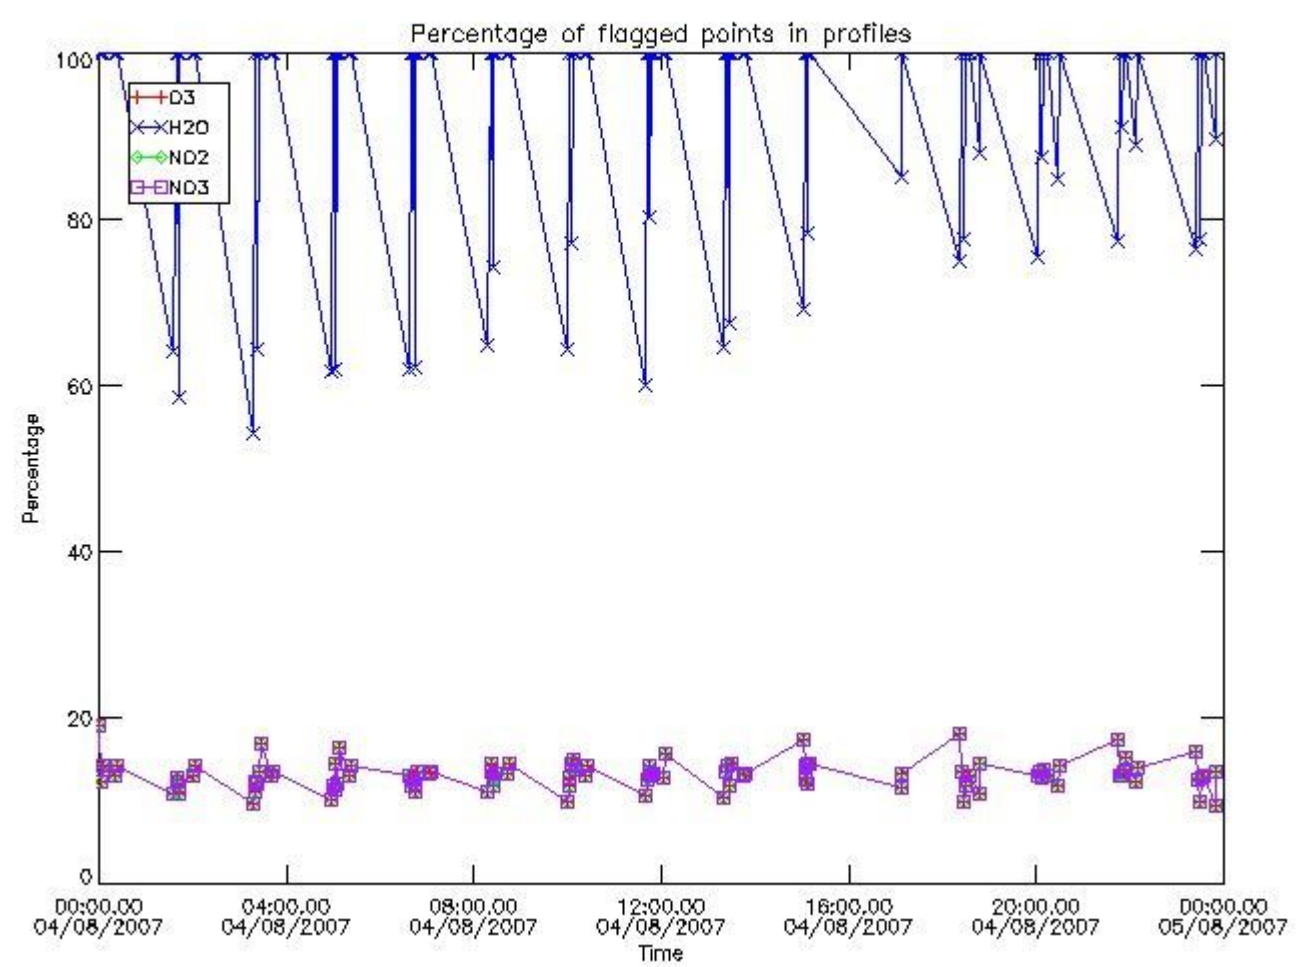

3. Quality information per product

In this section it is plotted some information contained in the Quality Summary data set of the level 2 products. Only products in dark limb conditions and without errors (error flag in the MPH set to "0") are used.

3.1 Plot quality information per product (time dependant)

3.2 Plot quality information per product (world map)