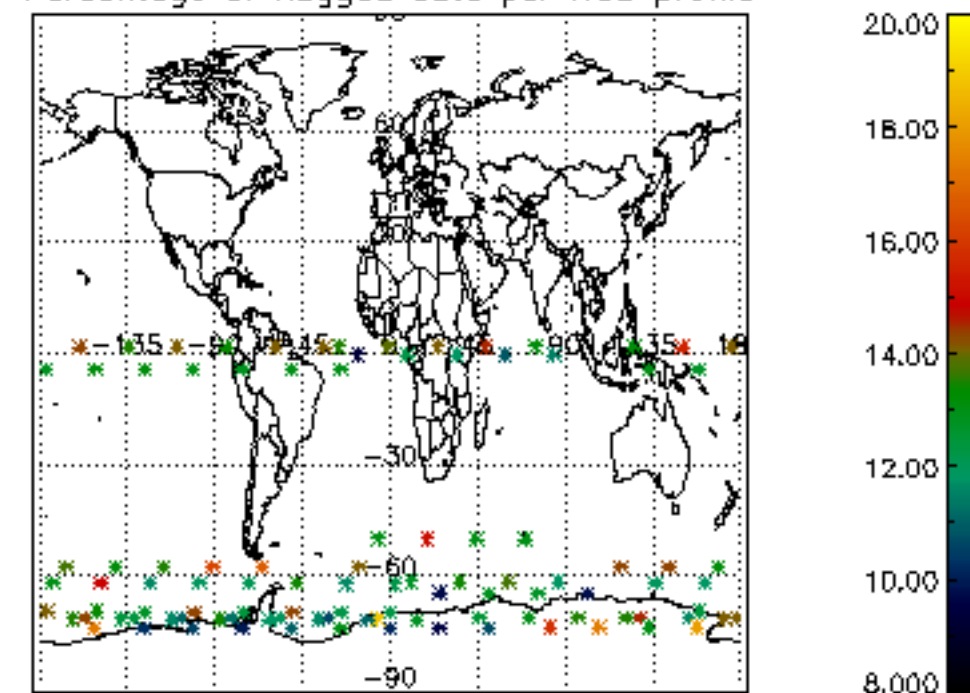

Percentage of flagged data per NO3 profile