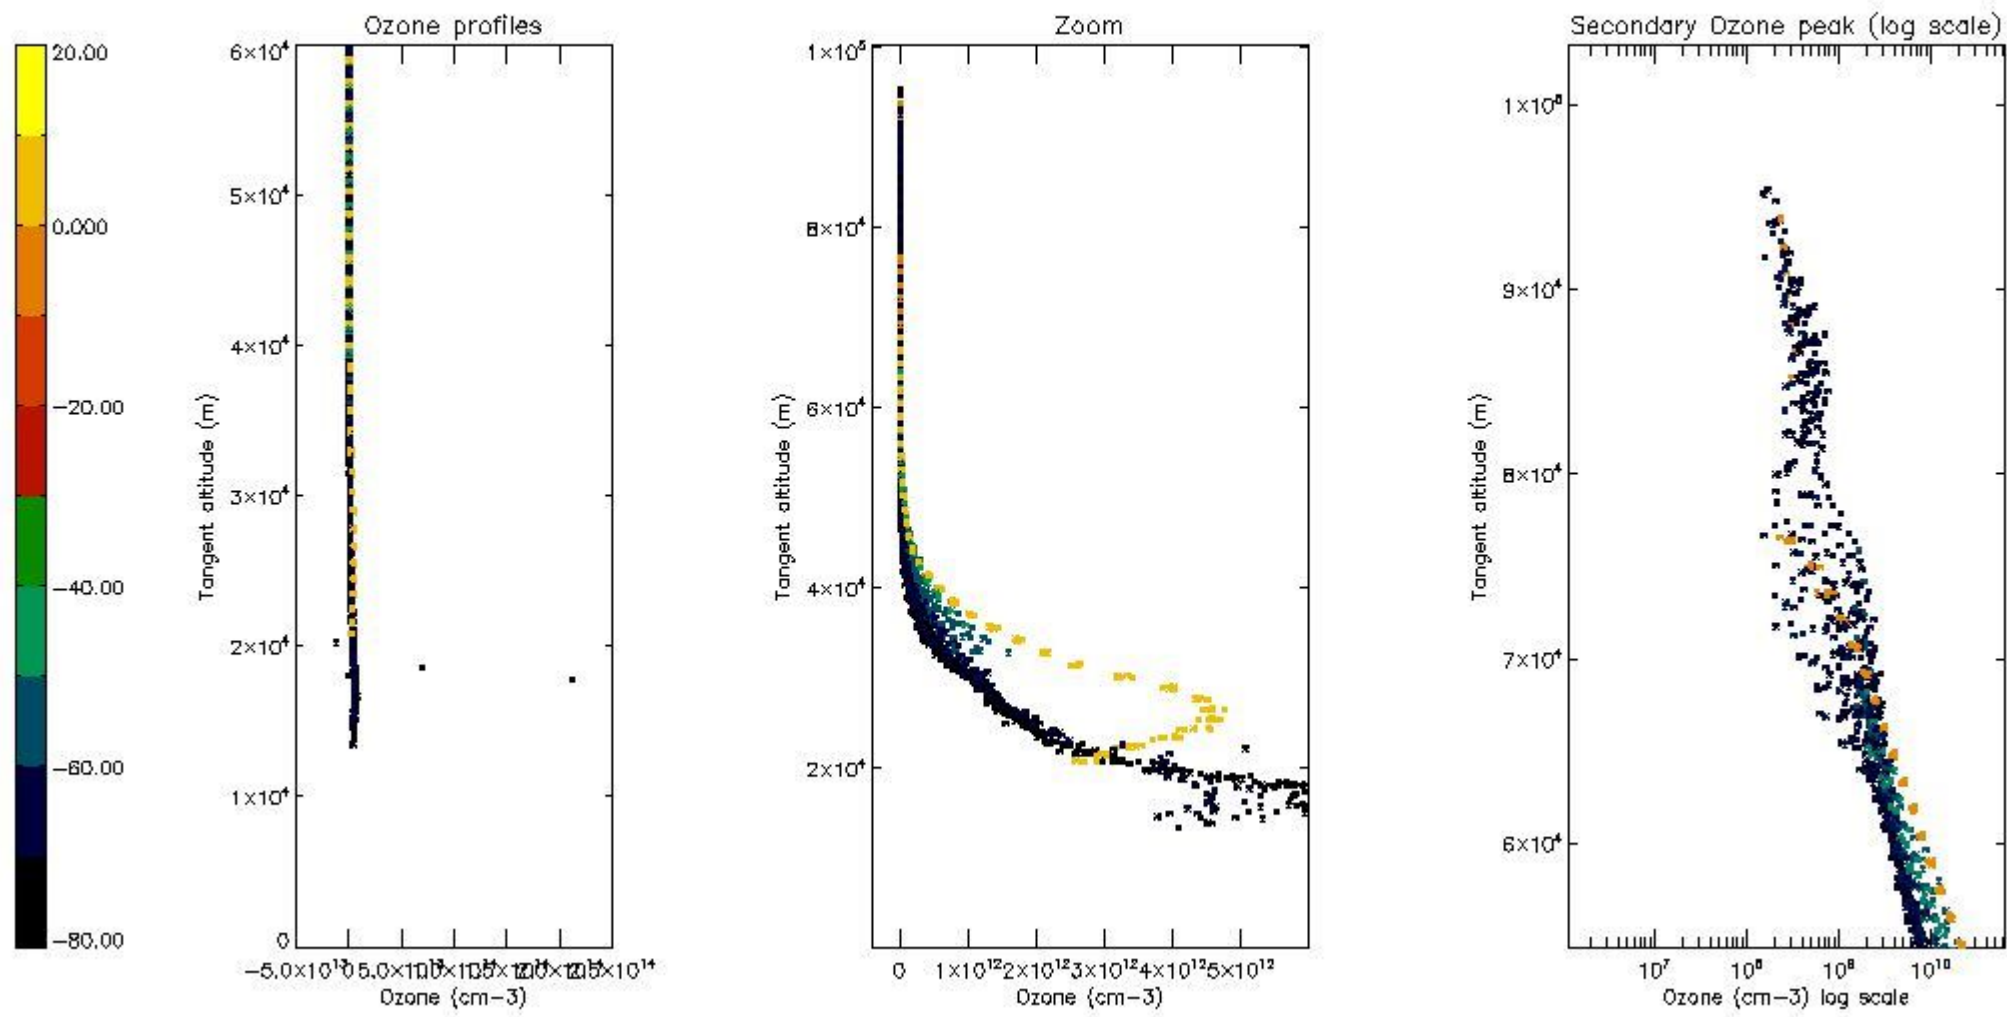

STD < 10	18
STD < 5	12

5.2 Plot ozone profiles for all STD (dark without errors)

The colorbar represents the latitude.

5.3 Plot ozone profiles where STD < 20% (dark without errors)

The colorbar represents the latitude.

5.4 Plot ozone profiles where STD < 10% (dark without errors)

The colorbar represents the latitude.

5.5 Plot ozone profiles where STD < 5% (dark without errors)

The colorbar represents the latitude.

5.6 Plot NO₂ profiles for all STD (dark without errors)

The colorbar represents the latitude.

5.7 Plot NO3 profiles for all STD (dark without errors)

The colorbar represents the latitude.

5.8 Plot H2O profiles for all STD (only for occultations of stars 1,2,3,4,13,14,16,26,63 dark without errors)