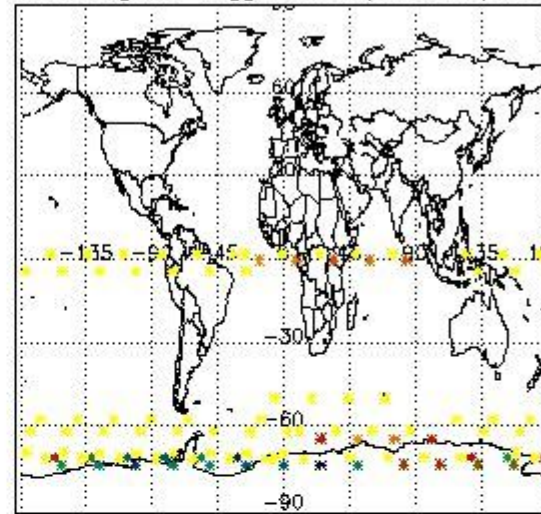

3.1 Plot quality information per product (time dependant)

3.2 Plot quality information per product (world map)

Percentage of flagged data per O3 profile

Percentage of flagged data per H2O profile

Percentage of flagged data per NO2 profile