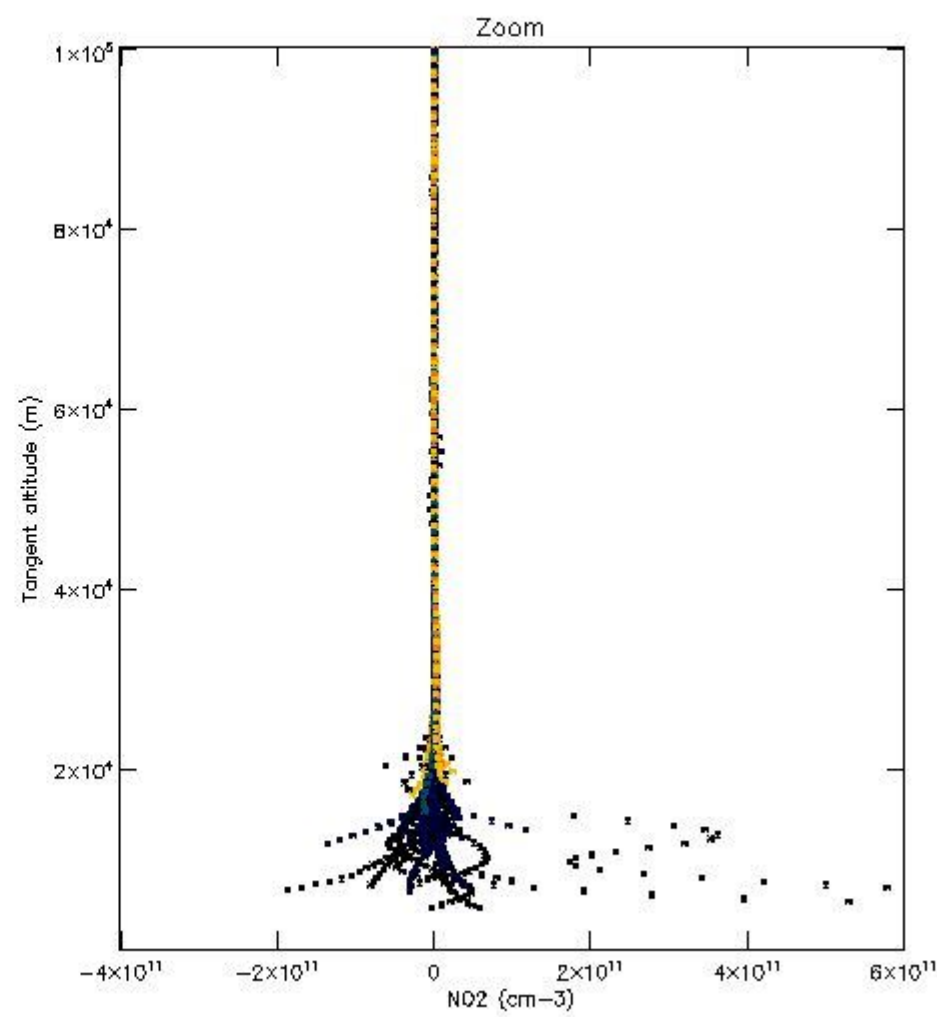

*5.4 Plot ozone profiles where STD < 10% (dark without errors)*

The colorbar represents the latitude.

*5.5 Plot ozone profiles where STD < 5% (dark without errors)*

The colorbar represents the latitude.

*5.6 Plot NO<sub>2</sub> profiles for all STD (dark without errors)*

The colorbar represents the latitude.

*5.7 Plot NO3 profiles for all STD (dark without errors)*

The colorbar represents the latitude.

5.8 Plot H<sub>2</sub>O profiles for all STD (only for occultations of stars 1,2,3,4,13,14,16,26,63 dark without errors)