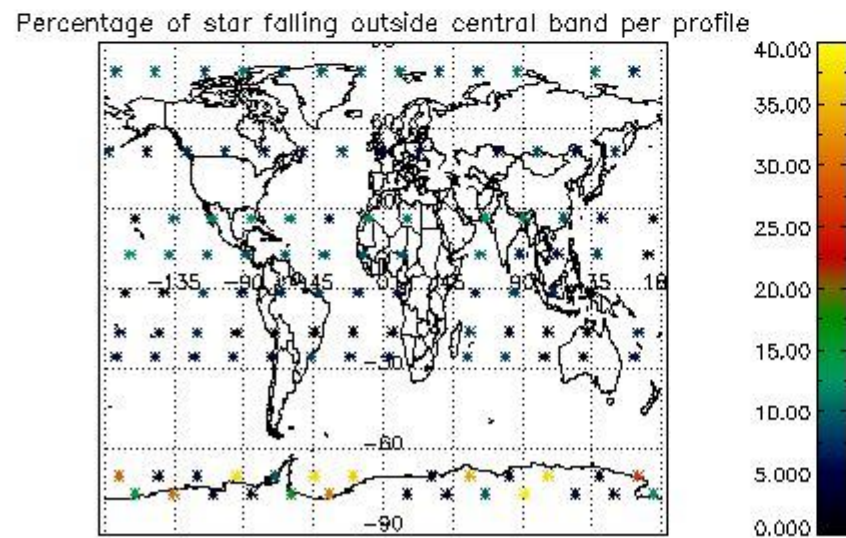

5. Trace gas profiles

5.1 Ozone statistics based on quality of products

The final quality of the products can be "measured" using the STD (Standard Deviation) attached to every point profile. This information is written to the parameter GOM_NL__2P/NL_LOCAL_SPECIES_DENSITY/o3_std of the level 2 products. The table below shows the statistics for given STD ranges.

The statistics are given with respect to the overall valid production:

- Products without fatal errors: GOM_NL__2P/MPH/PRODUCT_ERR=0
- Valid point profile: GOM_NL__2P/NL_LOCAL_SPECIES_DENSITY/pcd(0)=0

The 'Criteria' is applied to valid points of dark limb products:

- Products in dark limb illumination condition: GOM_NL__2P/NL_SUMMARY_QUALITY/obs_ill_cond=0
- Products without fatal errors: GOM_NL__2P/MPH/PRODUCT_ERR=0
- Valid point profile: GOM_NL__2P/NL_LOCAL_SPECIES_DENSITY/pcd(0)=0

So, the table below shows the percentage of dark limb and valid observations for each criteria with respect to the overall valid daily observations.

Criteria	% of total production
All STD	40
STD < 20	20