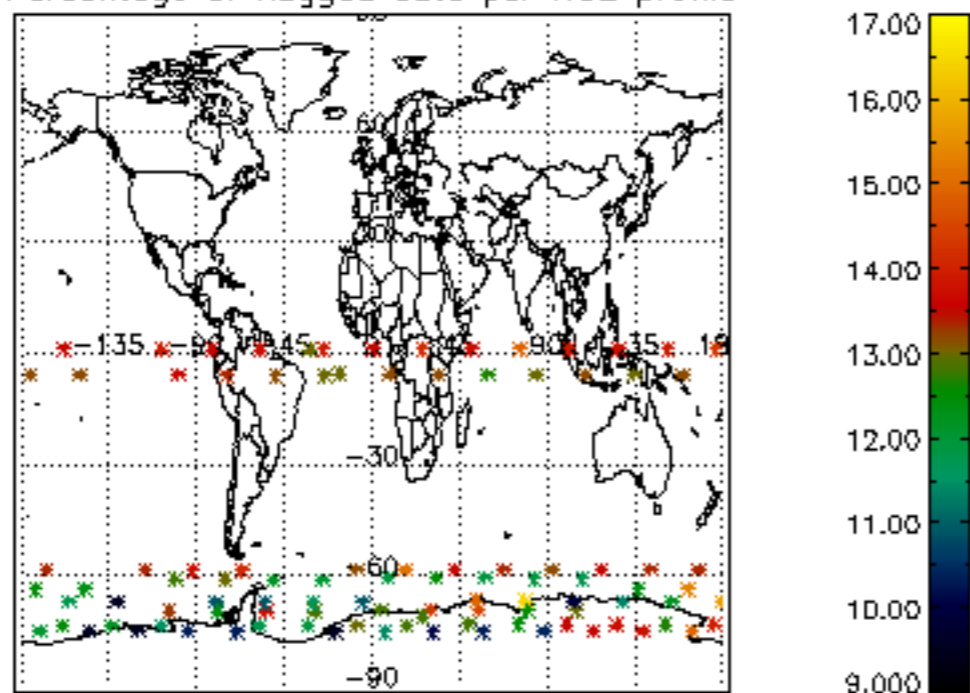

Percentage of flagged data per NO2 profile