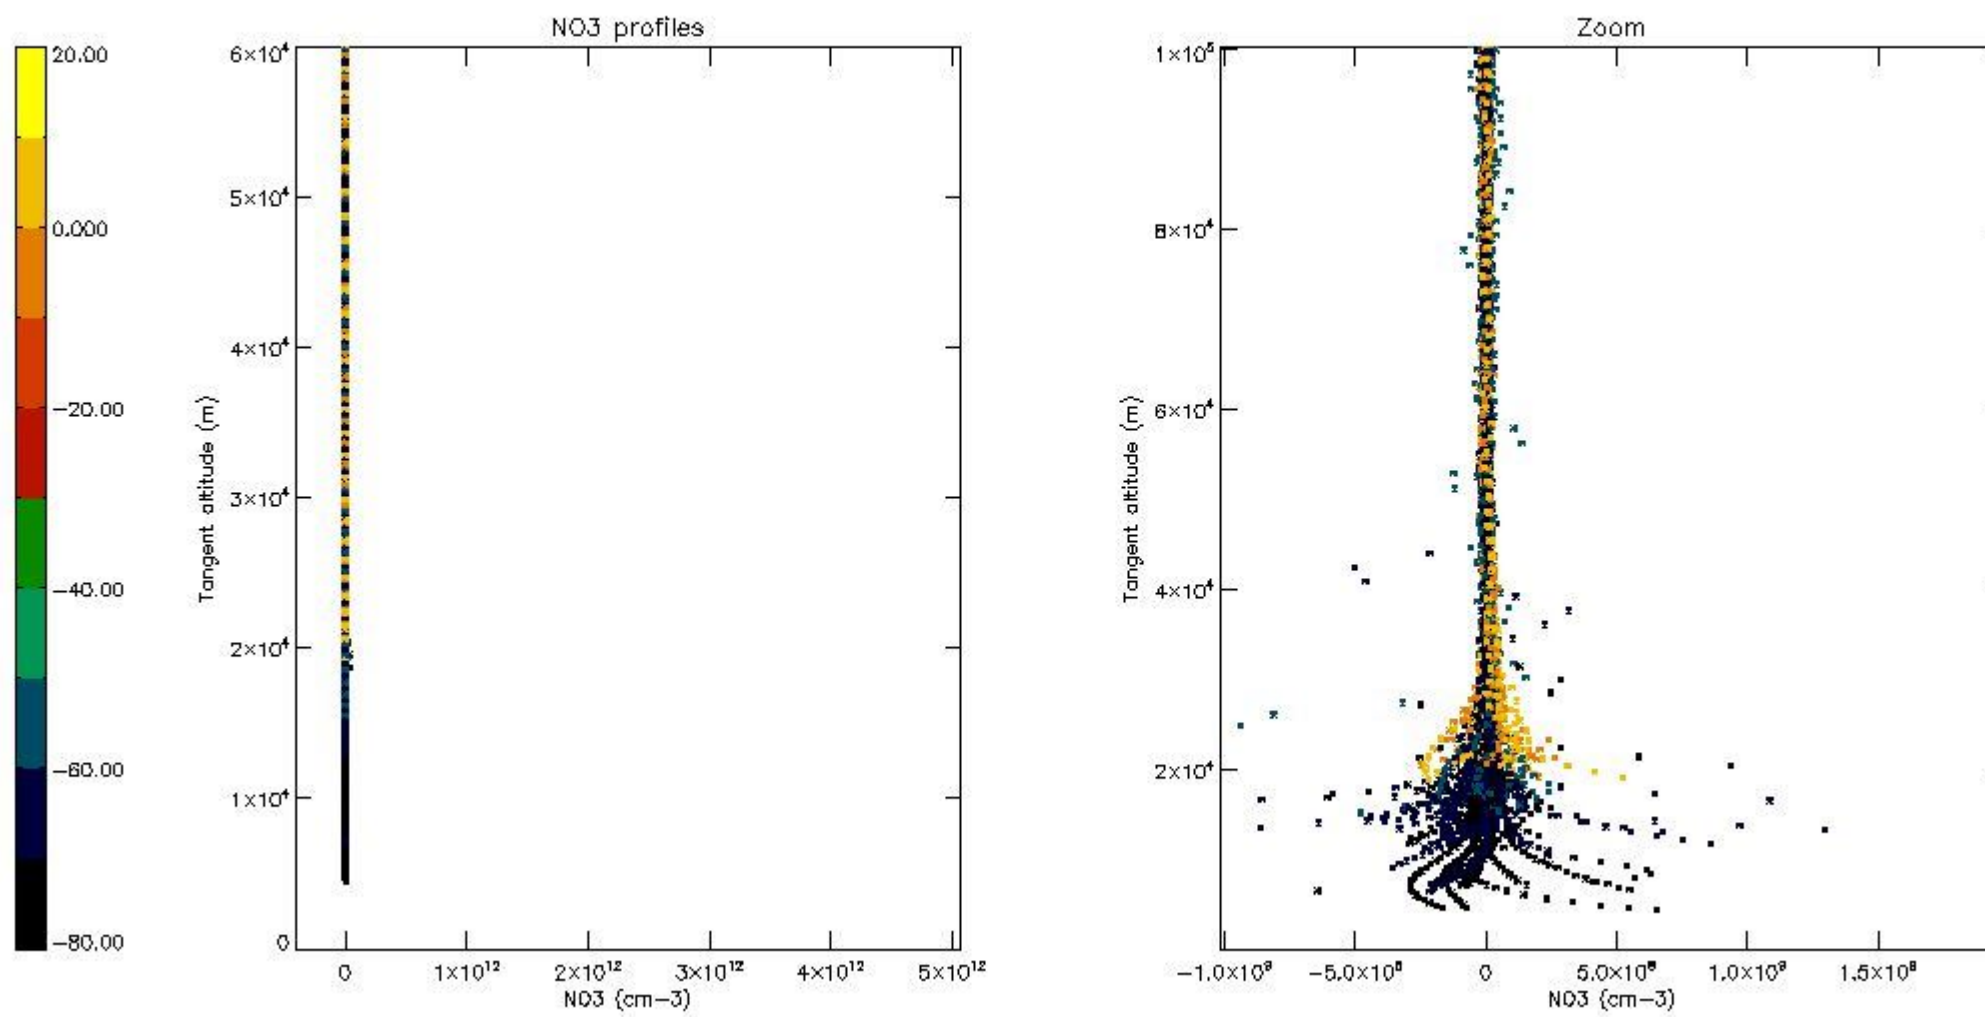

*5.4 Plot ozone profiles where STD < 10% (dark without errors)*

The colorbar represents the latitude.

*5.5 Plot ozone profiles where STD < 5% (dark without errors)*

The colorbar represents the latitude.

*5.6 Plot NO<sub>2</sub> profiles for all STD (dark without errors)*

The colorbar represents the latitude.

*5.7 Plot NO3 profiles for all STD (dark without errors)*

The colorbar represents the latitude.

5.8 Plot H<sub>2</sub>O profiles for all STD (only for occultations of stars 1,2,3,4,13,14,16,26,63 dark without errors)