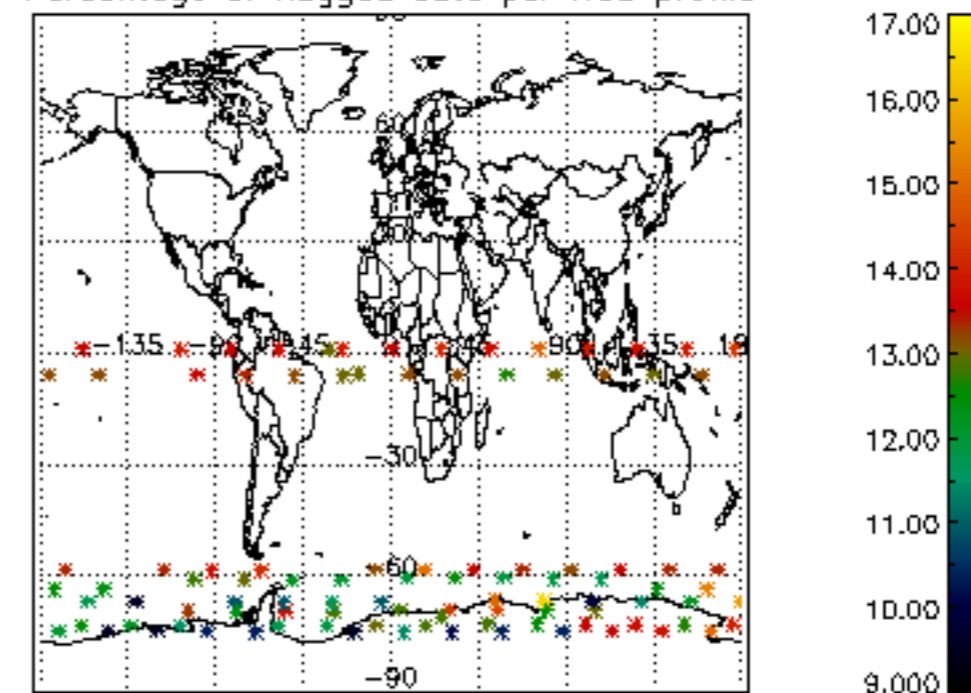

Percentage of flagged data per NO3 profile