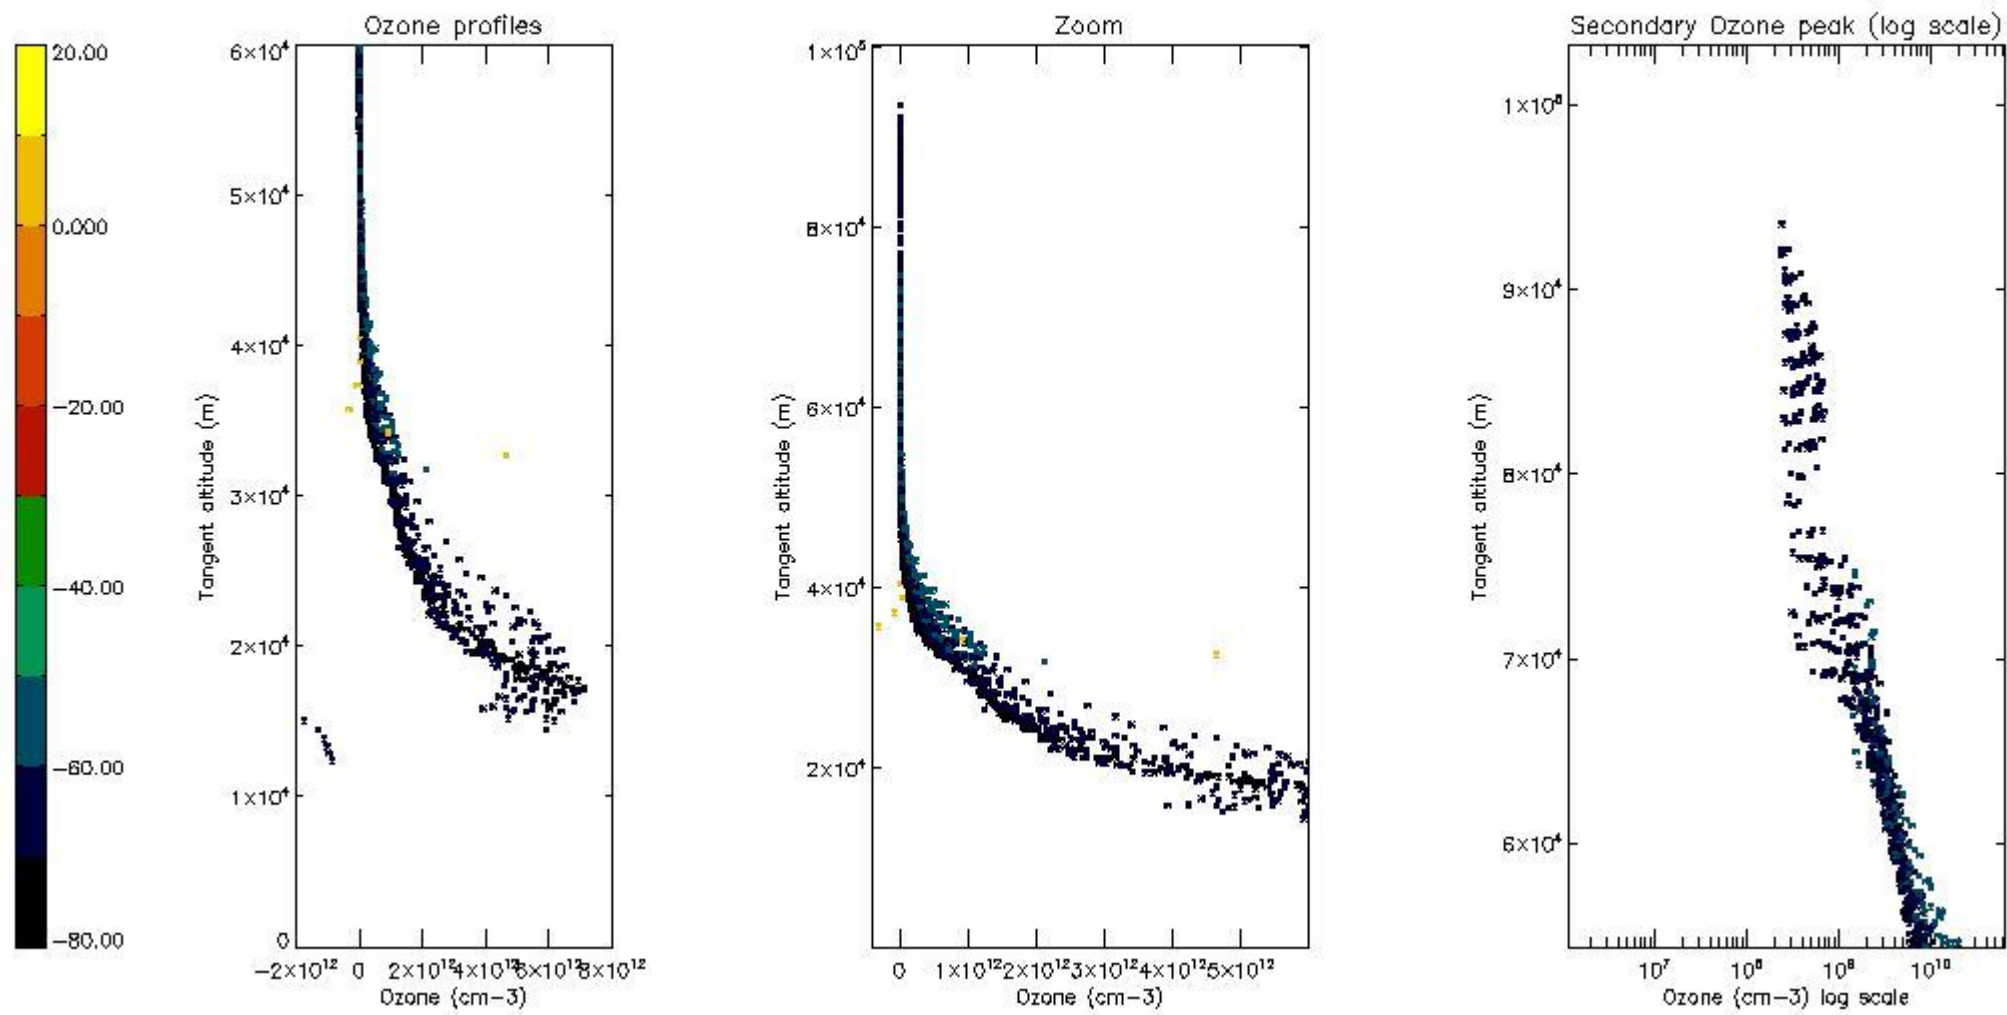

*5.4 Plot ozone profiles where STD < 10% (dark without errors)*

The colorbar represents the latitude.

*5.5 Plot ozone profiles where STD < 5% (dark without errors)*

The colorbar represents the latitude.

*5.6 Plot NO<sub>2</sub> profiles for all STD (dark without errors)*

The colorbar represents the latitude.

*5.7 Plot NO3 profiles for all STD (dark without errors)*

The colorbar represents the latitude.

5.8 Plot H<sub>2</sub>O profiles for all STD (only for occultations of stars 1,2,3,4,13,14,16,26,63 dark without errors)