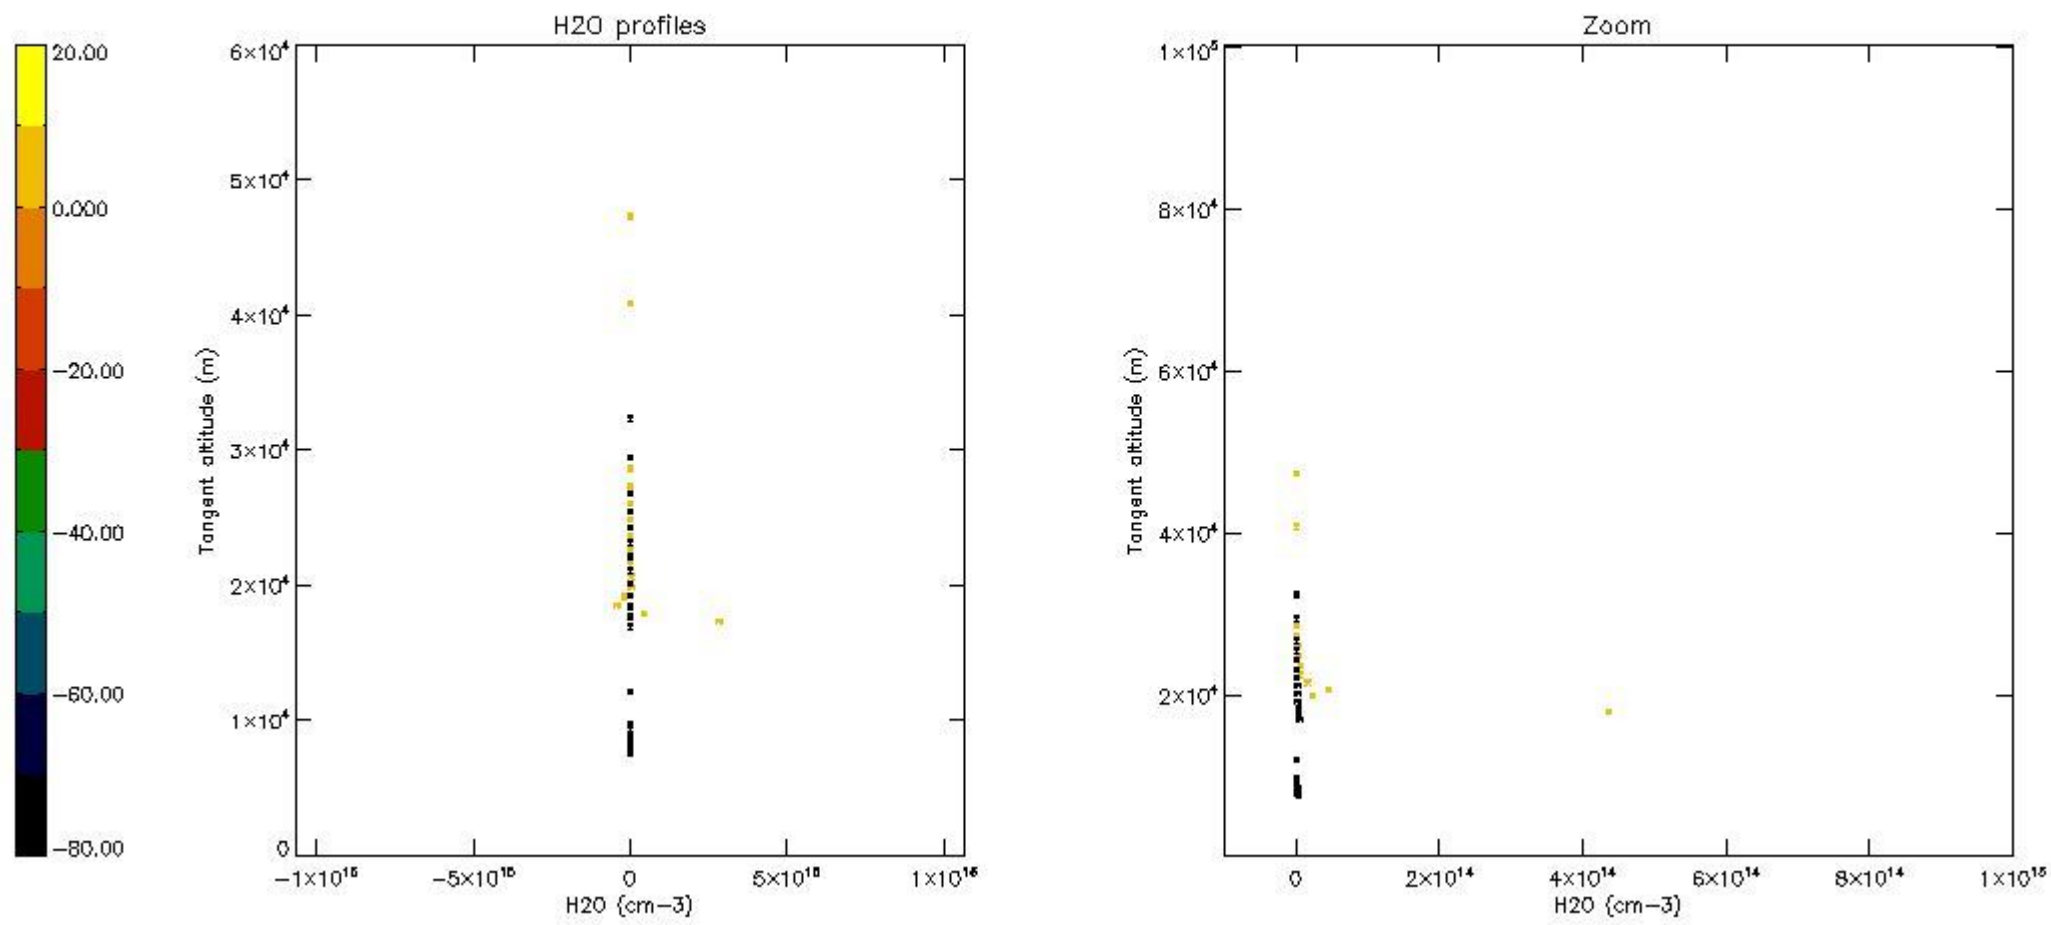

The colorbar represents the latitude.

*5.7 Plot NO3 profiles for all STD (dark without errors)*

The colorbar represents the latitude.

5.8 Plot H<sub>2</sub>O profiles for all STD (only for occultations of stars 1,2,3,4,13,14,16,26,63 dark without errors)

The colorbar represents the latitude.