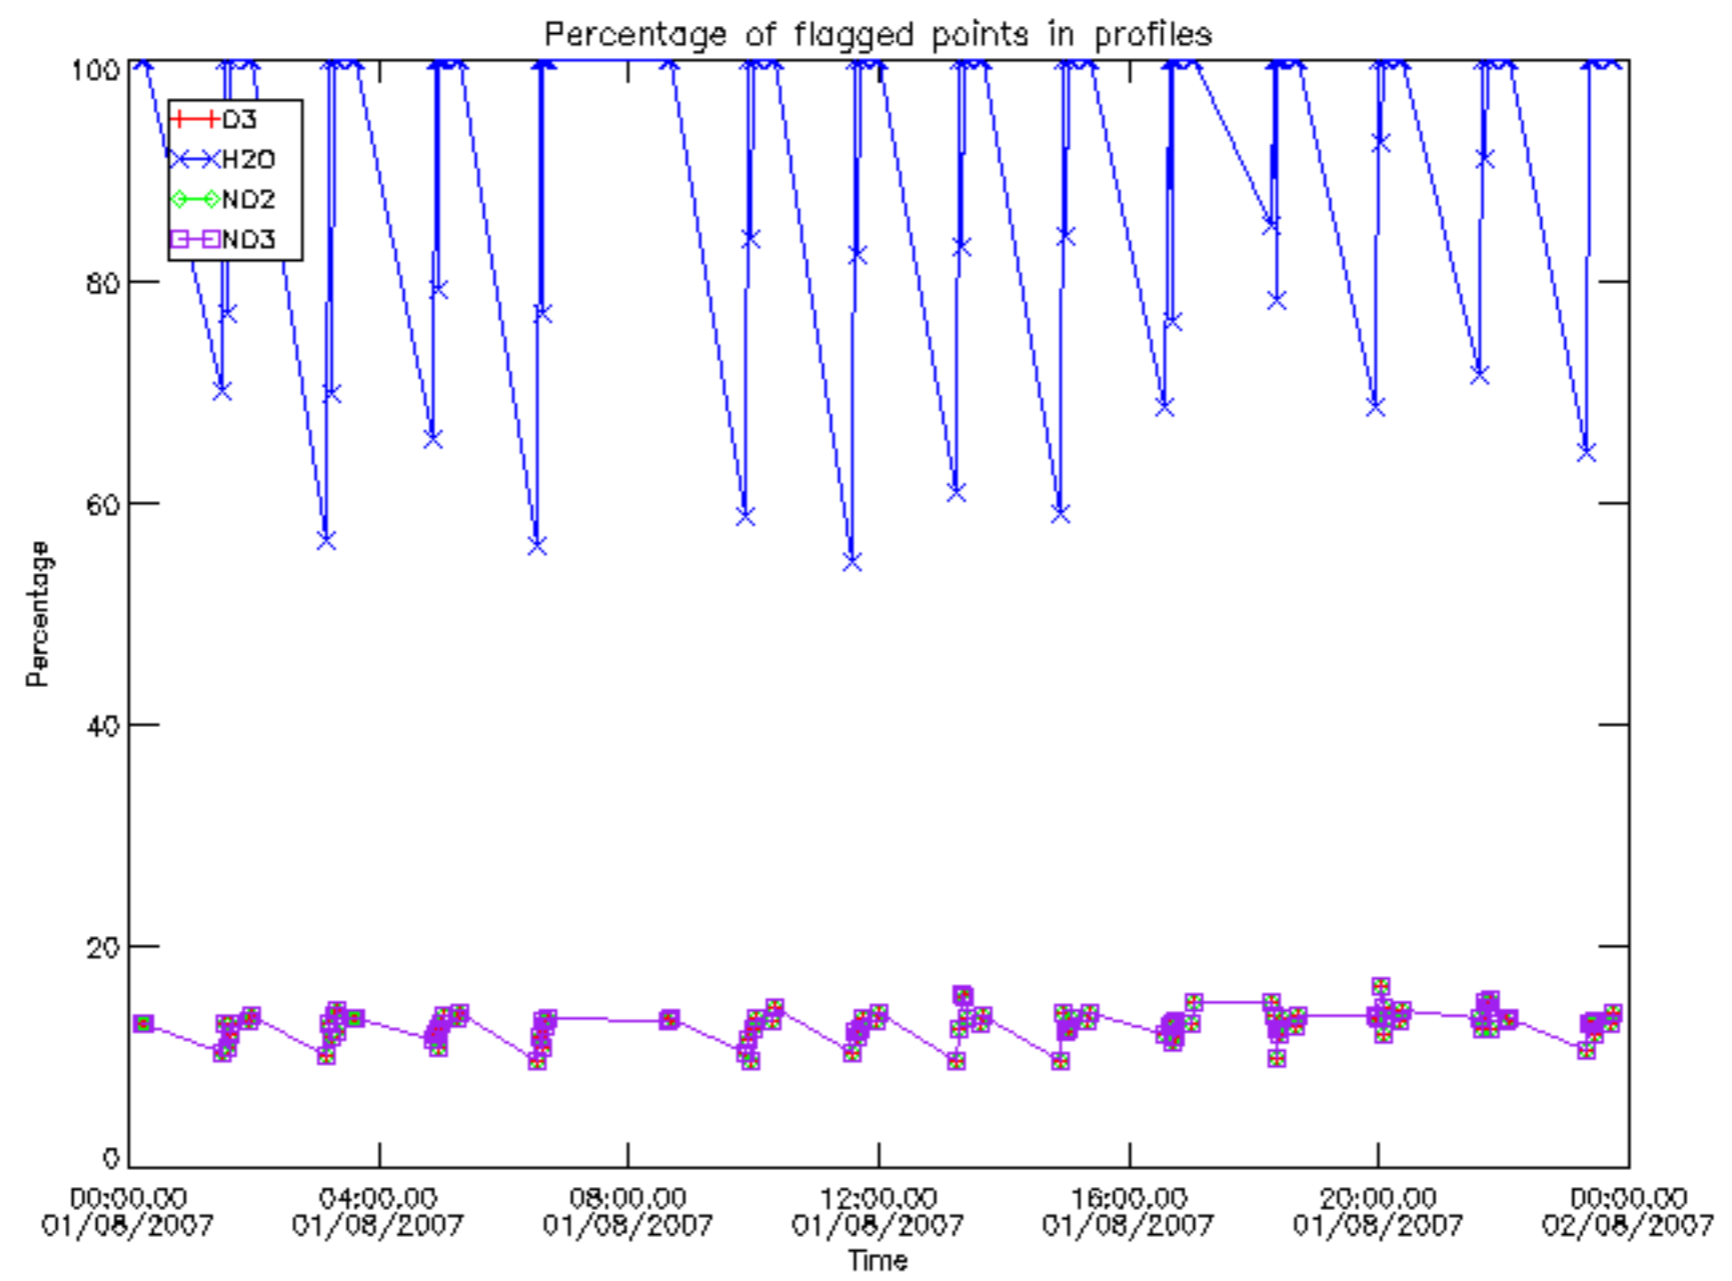

Percentage of flagged data per D3 profile

Percentage of flagged data per H2O profile