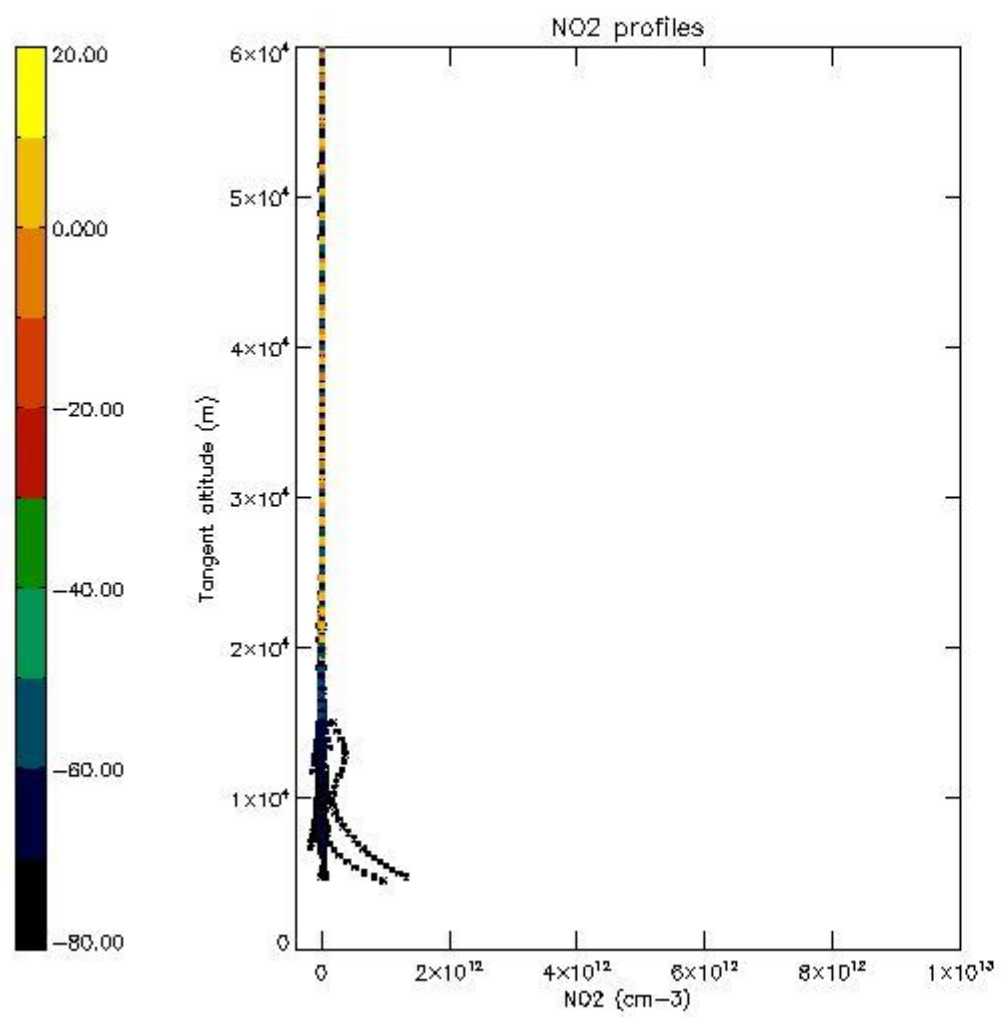

*5.4 Plot ozone profiles where STD < 10% (dark without errors)*

The colorbar represents the latitude.

*5.5 Plot ozone profiles where STD < 5% (dark without errors)*

The colorbar represents the latitude.

*5.6 Plot NO<sub>2</sub> profiles for all STD (dark without errors)*

The colorbar represents the latitude.

*5.7 Plot NO3 profiles for all STD (dark without errors)*

The colorbar represents the latitude.

5.8 Plot H<sub>2</sub>O profiles for all STD (only for occultations of stars 1,2,3,4,13,14,16,26,63 dark without errors)