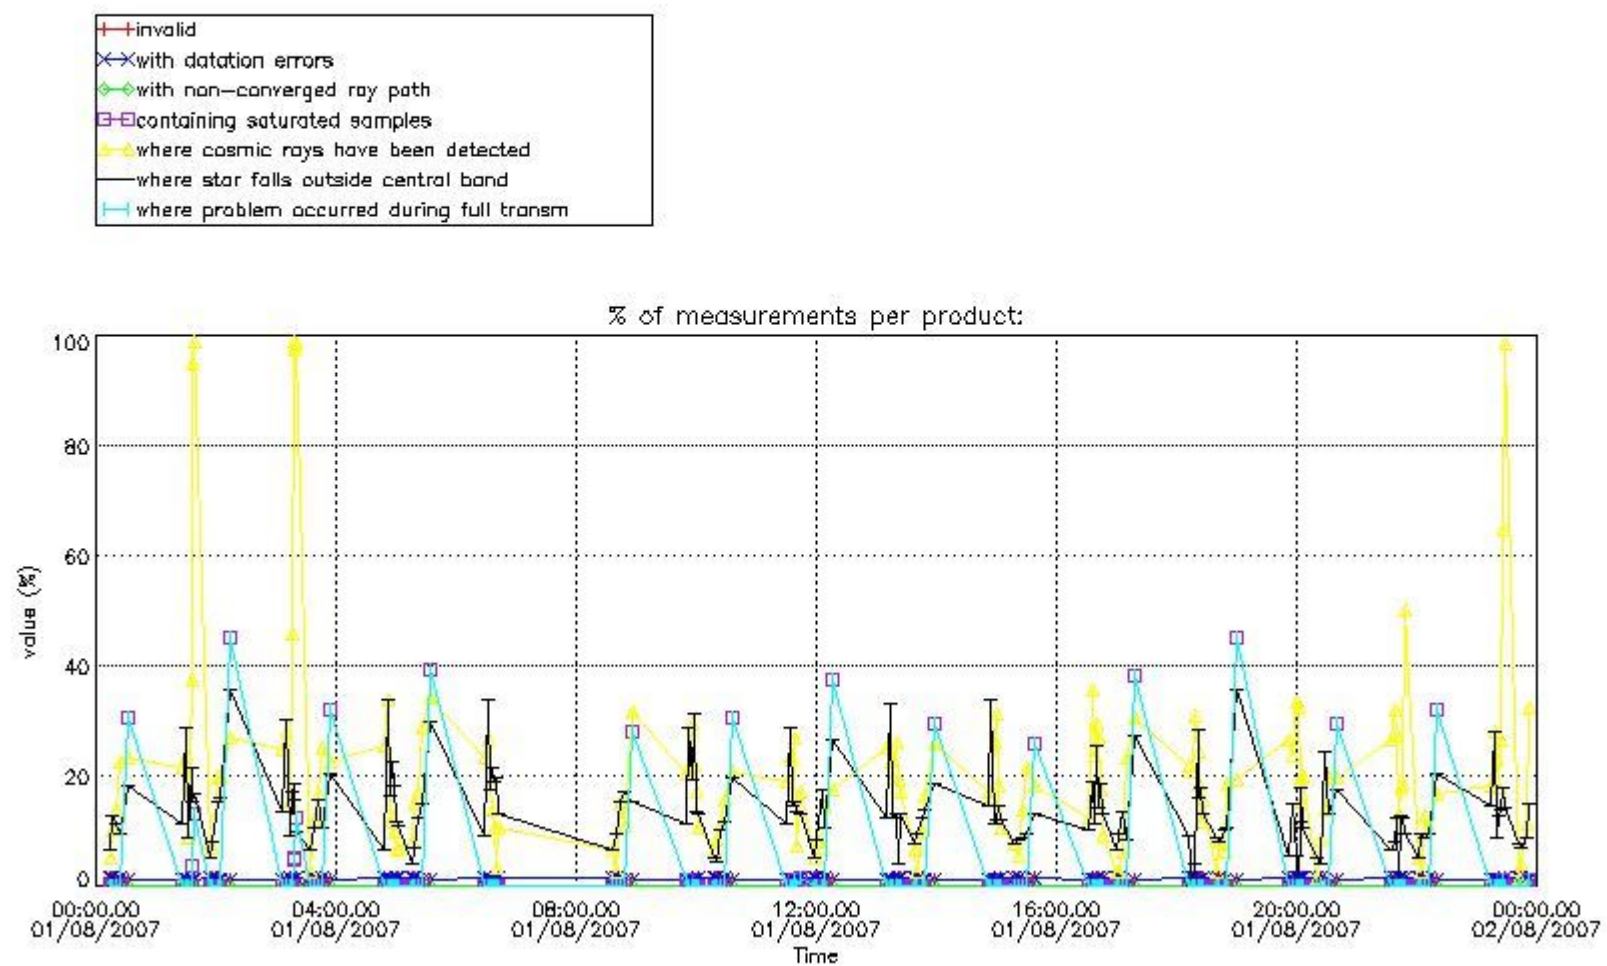

4.1.2 Plot level 1 quality information per product (time dependant): ENVI SAT DESCENDING passes