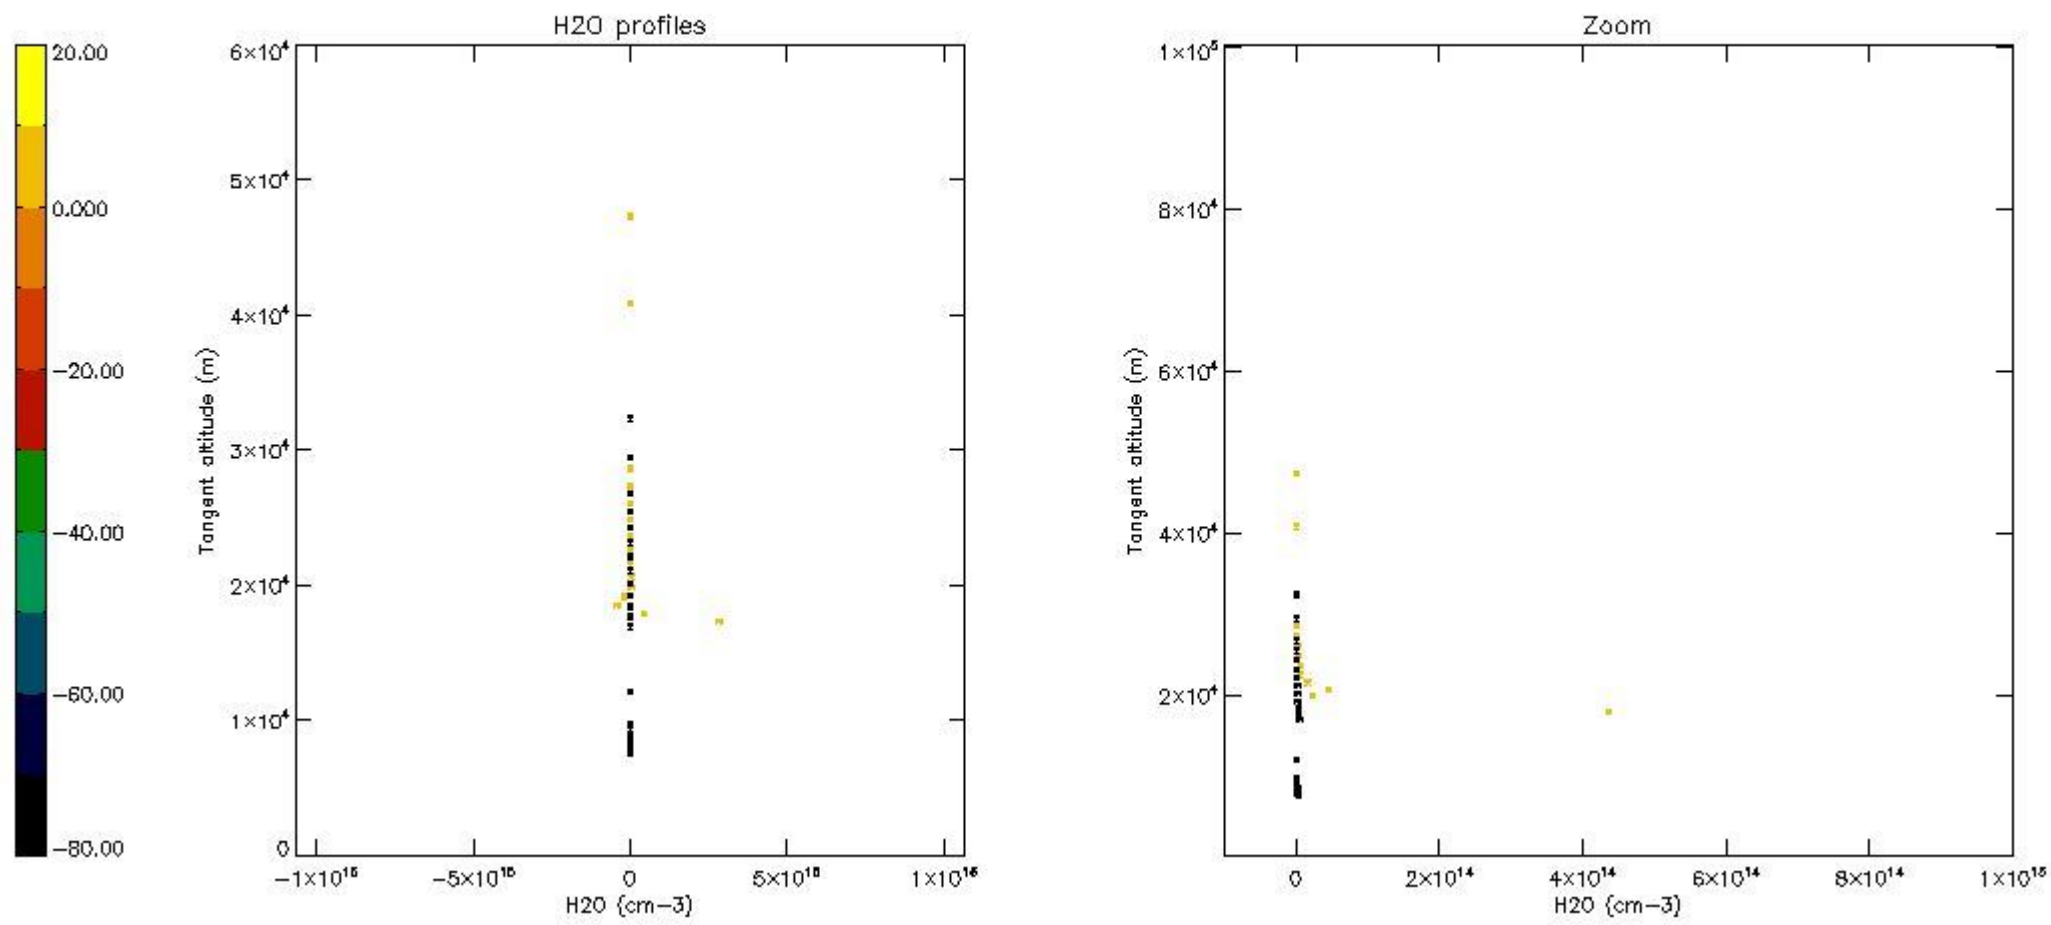

6. Auxiliary Data Files used for the production reported in section 2

The number reported in the third column indicates since which file (see list in section 2) the corresponding auxiliary file has been used. The fourth column is the date of those product files.

Type	Auxiliary Filename	Used since product	Used since product date
INST_PHYS_CHARACTERISTICS	GOM_INS_AXVIEC20091111_143220_20030716_120000_20500101_000000	1	01-AUG-2007 00:13:24
LEVEL-2_PROC_CONFIG	GOM_PR2_AXVIEC20091111_152718_20020301_000000_20500101_000000	1	01-AUG-2007 00:13:24
CROSS_SECTIONS_FILE	GOM_CRS_AXVIEC20091111_154832_20020301_000000_20500101_000000	1	01-AUG-2007 00:13:24