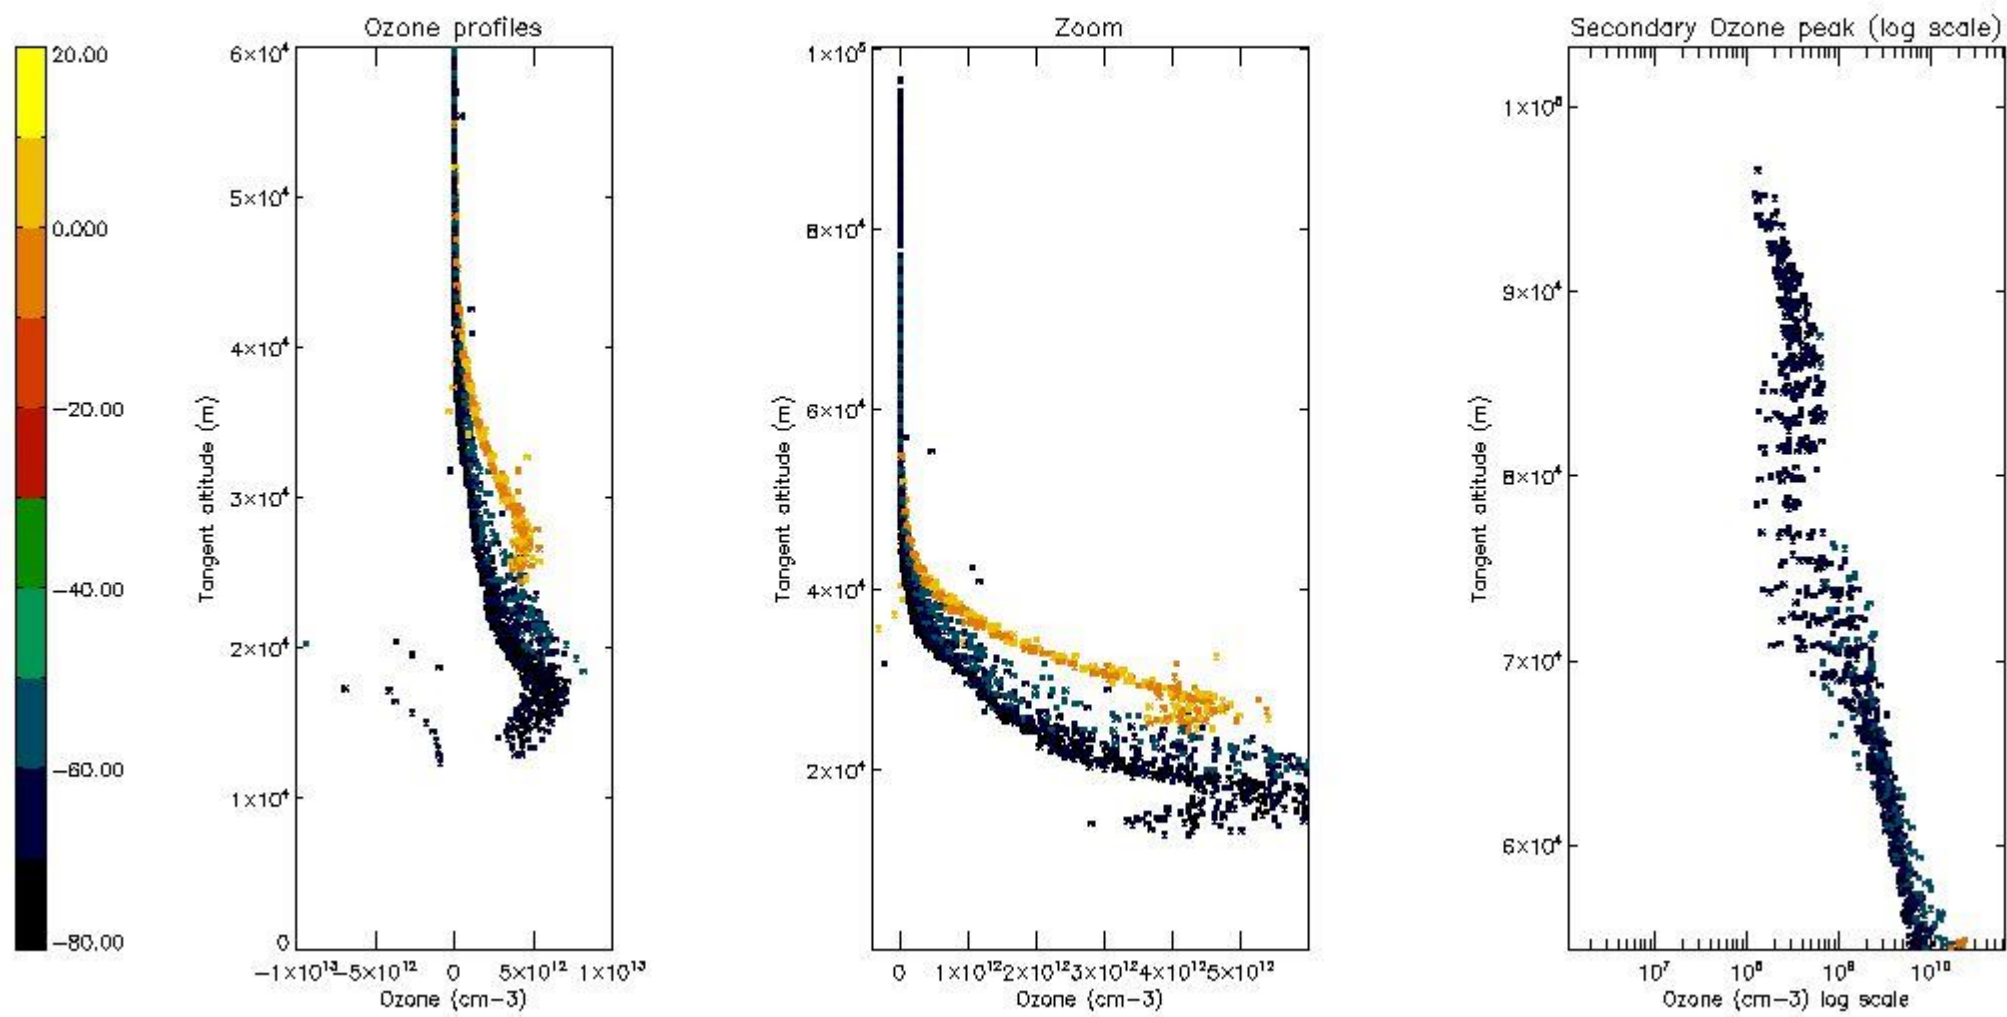

5.5 Plot ozone profiles where STD < 5% (dark without errors)

The colorbar represents the latitude.