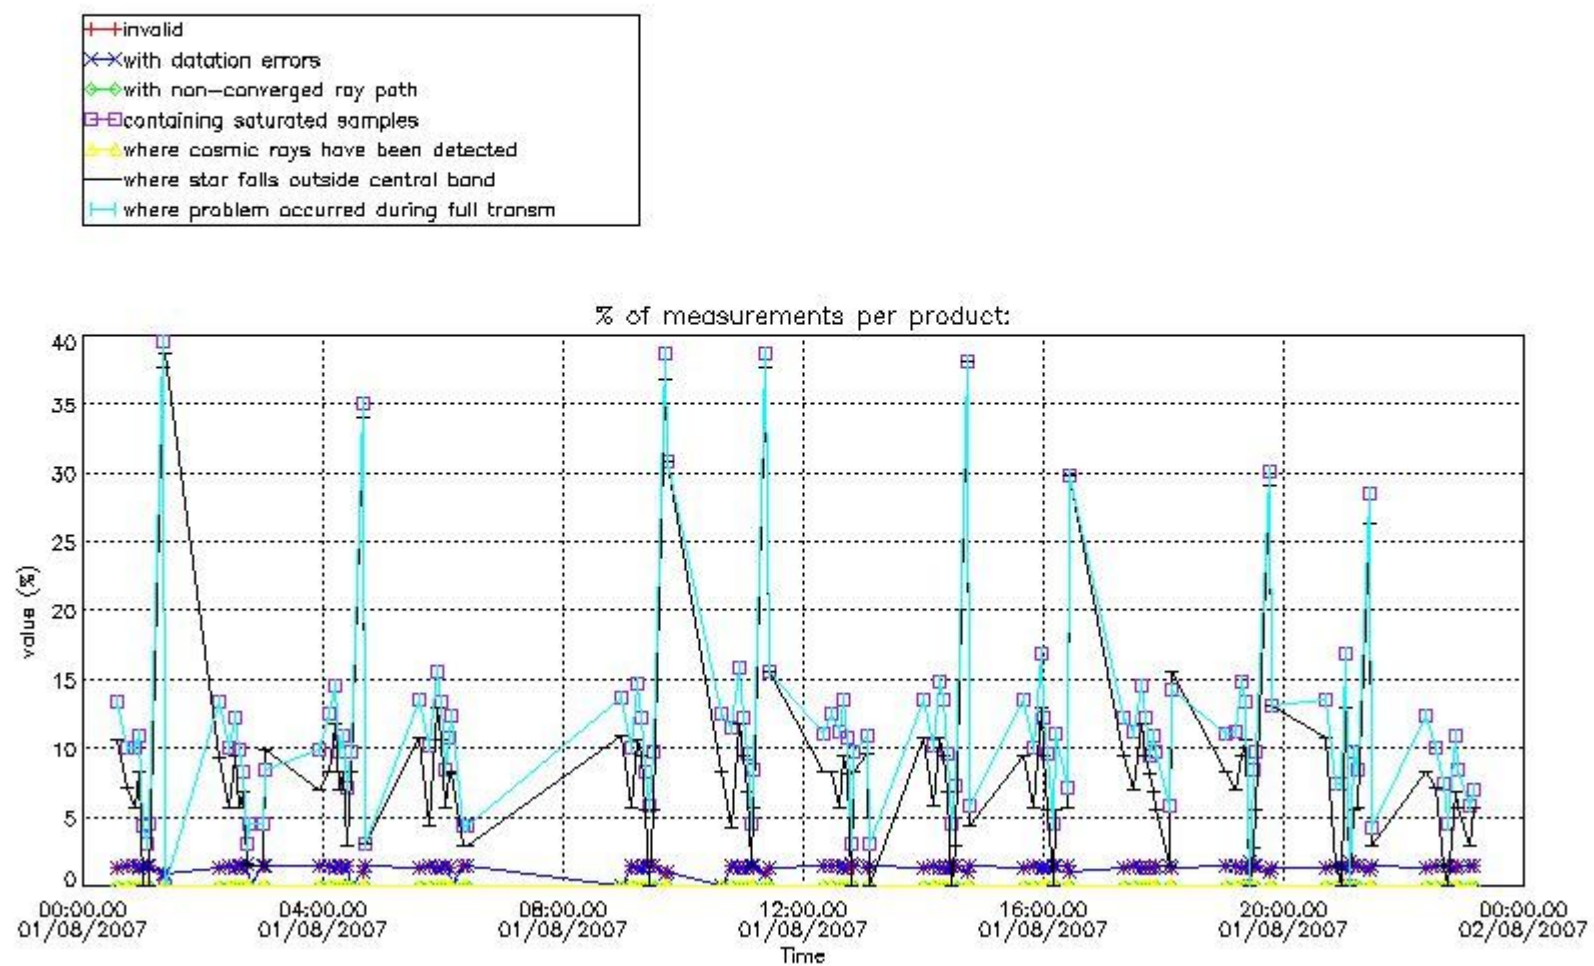

4.2 Plot quality information per product coming from level 1b processing (world map)

4.2.1 Plot level 1 quality information per product (world map): ENVISAT ASCENDING passes