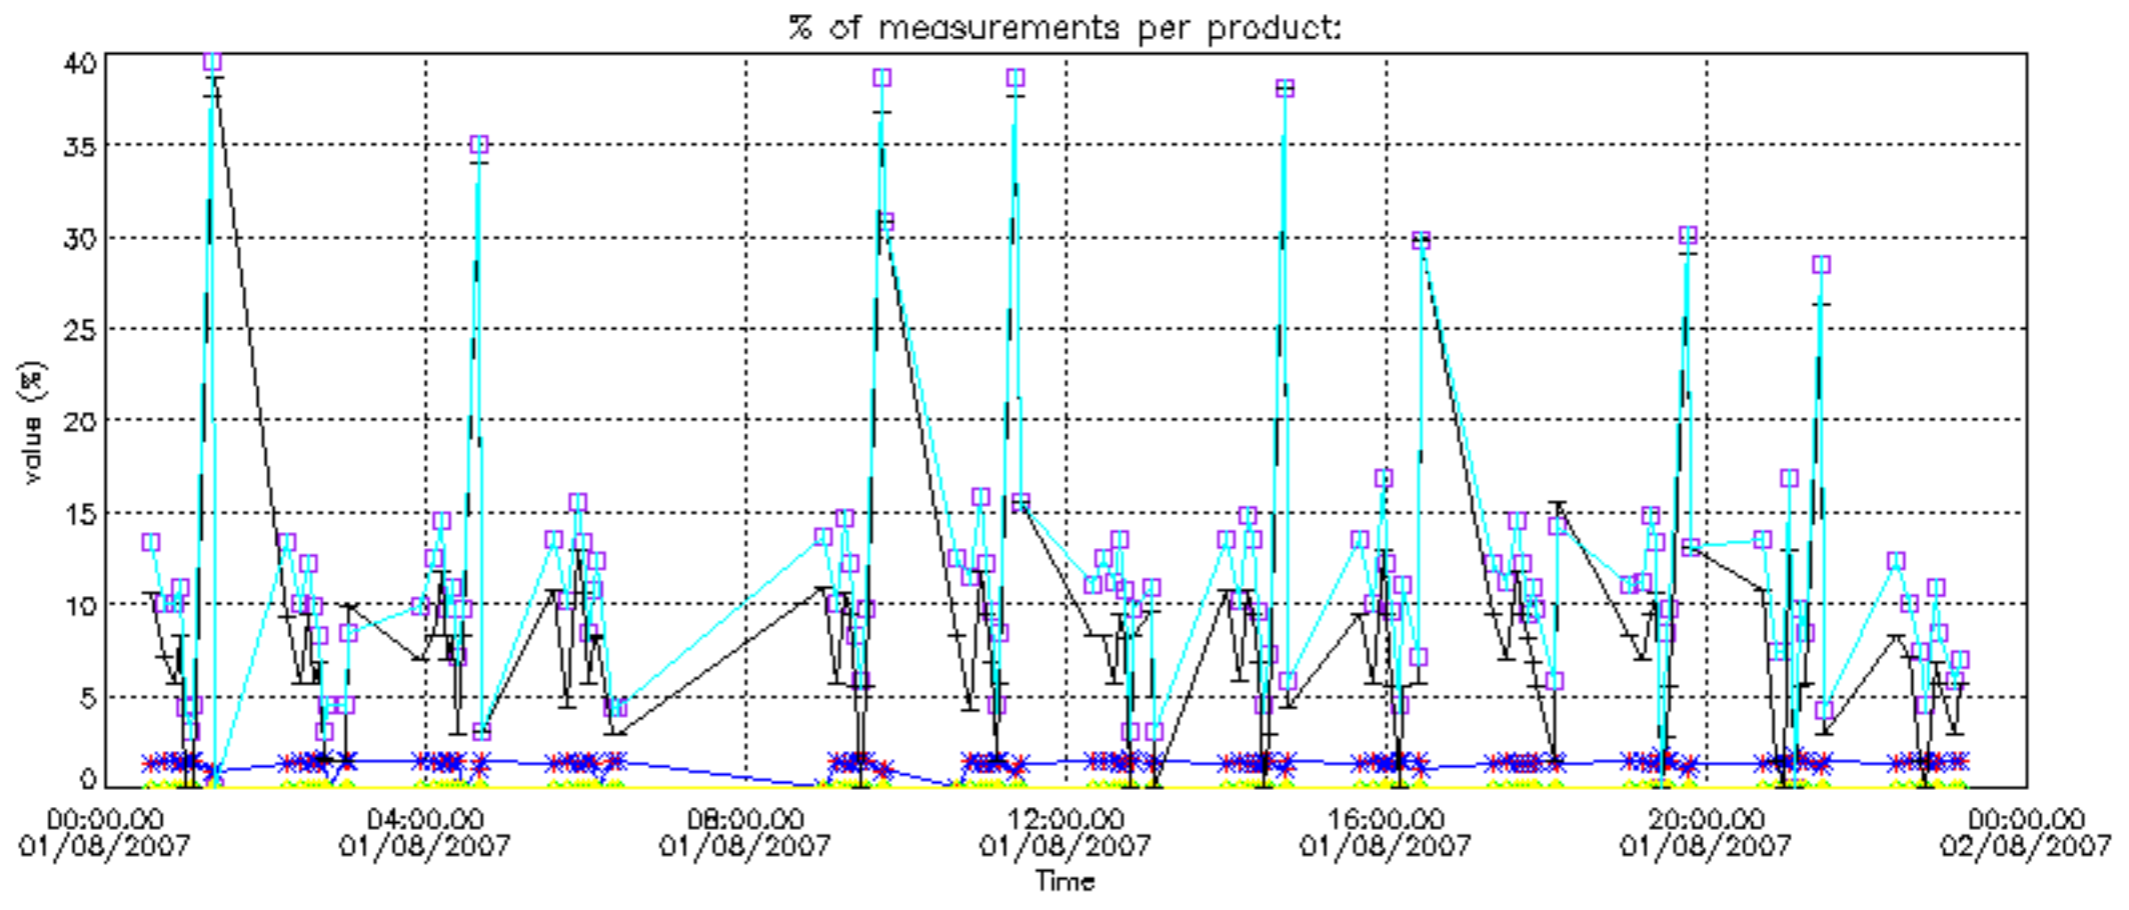

Percentage of cosmic ray hits per profile

Percentage of datation errors per profile