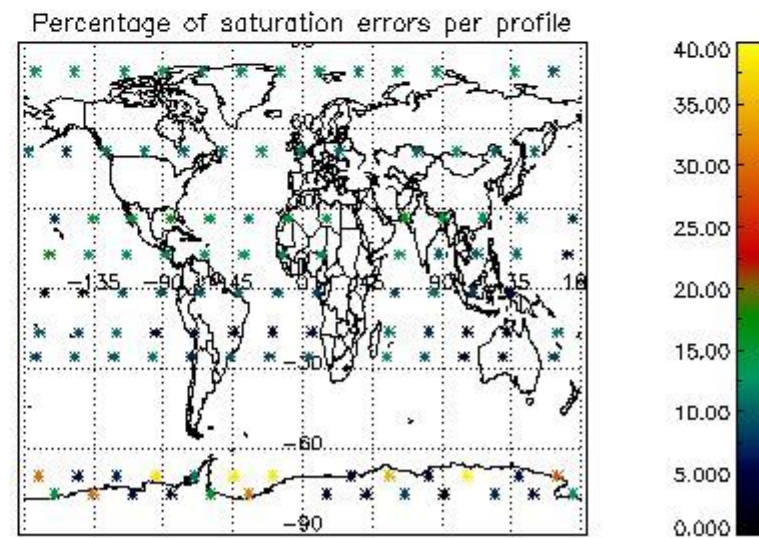

5. Trace gas profiles

5.1 Ozone statistics based on quality of products

The final quality of the products can be "measured" using the STD (Standard Deviation) attached to every point profile. This information is written to the parameter GOM_NL__2P/NL_LOCAL_SPECIES_DENSITY/o3_std of the level 2 products. The table below shows the statistics for given STD ranges.

The statistics are given with respect to the overall valid production:

- Products without fatal errors: GOM_NL__2P/MPH/PRODUCT_ERR=0
- Valid point profile: GOM_NL__2P/NL_LOCAL_SPECIES_DENSITY/pcd(0)=0

The 'Criteria' is applied to valid points of dark limb products:

- Products in dark limb illumination condition: GOM_NL__2P/NL_SUMMARY_QUALITY/obs_ill_cond=0
- Products without fatal errors: GOM_NL__2P/MPH/PRODUCT_ERR=0
- Valid point profile: GOM_NL__2P/NL_LOCAL_SPECIES_DENSITY/pcd(0)=0

So, the table below shows the percentage of dark limb and valid observations for each criteria with respect to the overall valid daily observations.

Criteria	% of total production
All STD	40
STD < 20	20