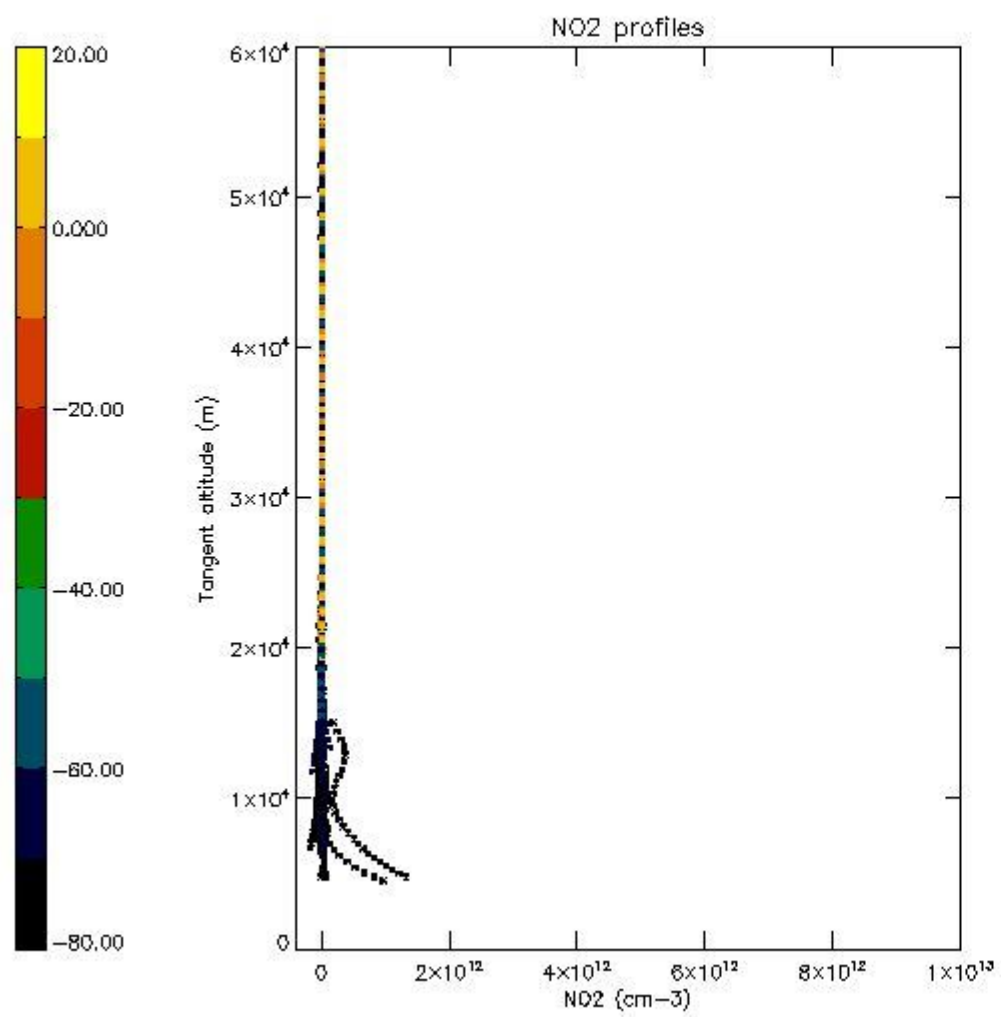

5.7 Plot NO3 profiles for all STD (dark without errors)

The colorbar represents the latitude.