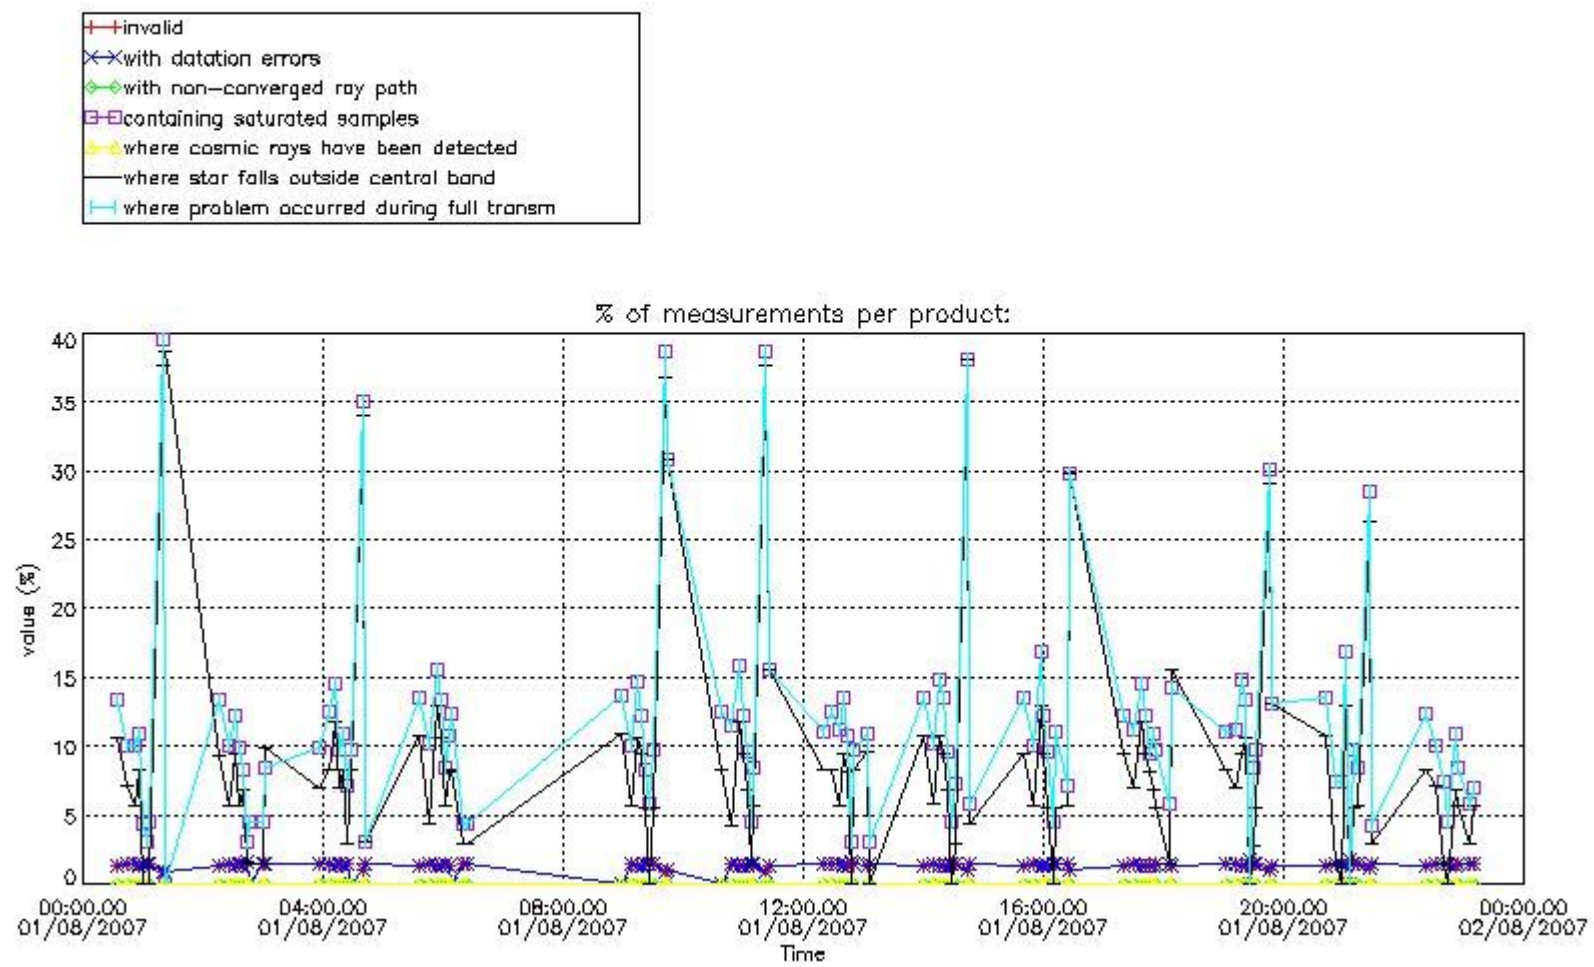

4.2 Plot quality information per product coming from level 1b processing (world map)

4.2.1 Plot level 1 quality information per product (world map): ENVISAT ASCENDING passes