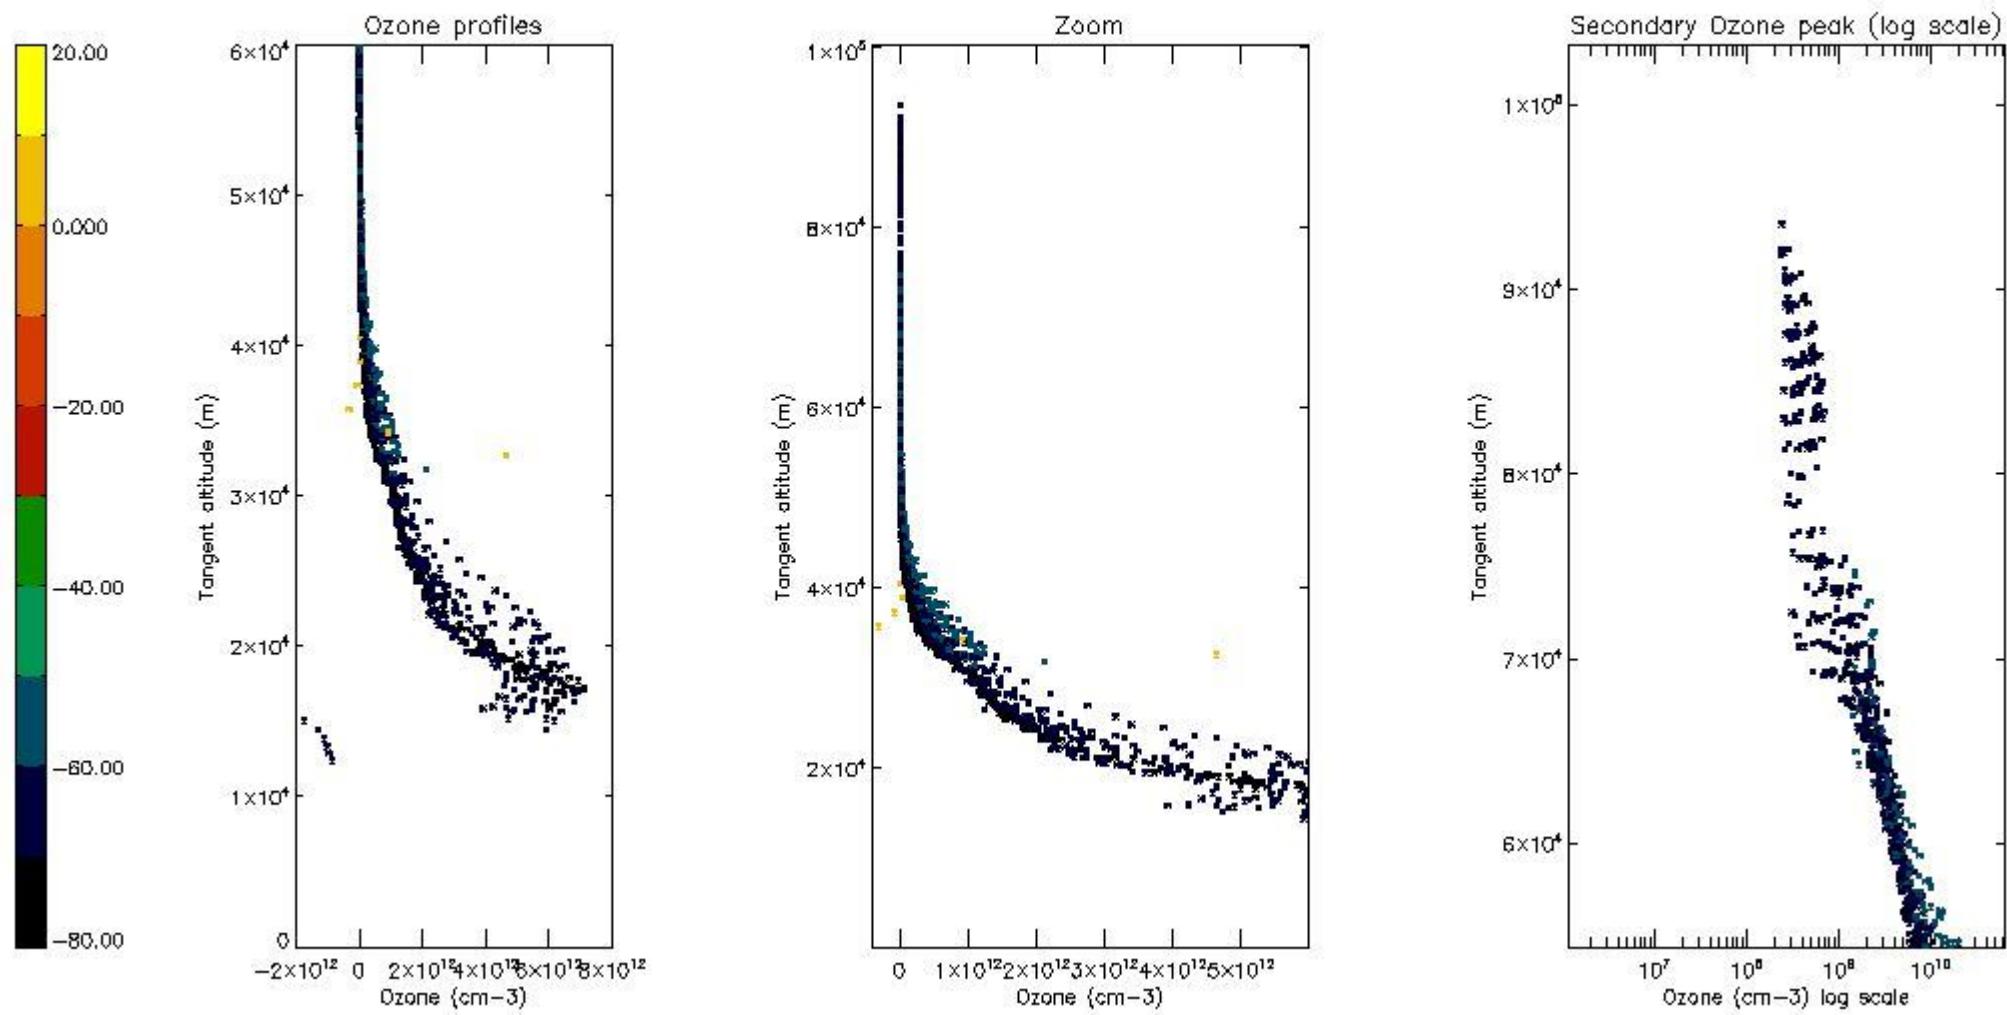

*5.4 Plot ozone profiles where STD < 10% (dark without errors)*

The colorbar represents the latitude.

*5.5 Plot ozone profiles where STD < 5% (dark without errors)*

The colorbar represents the latitude.

*5.6 Plot NO<sub>2</sub> profiles for all STD (dark without errors)*