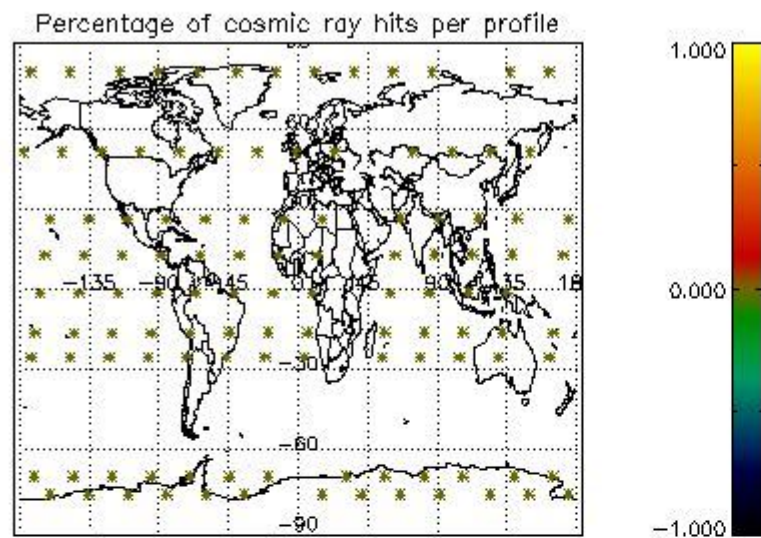

4.2.2 Plot level 1 quality information per product (world map): ENVISAT DESCENDING passes

5. Trace gas profiles

5.1 Ozone statistics based on quality of products

The final quality of the products can be "measured" using the STD (Standard Deviation) attached to every point profile. This information is written to the parameter GOM_NL__2P/NL_LOCAL_SPECIES_DENSITY/o3_std of the level 2 products. The table below shows the statistics for given STD ranges.

The statistics are given with respect to the overall valid production:

- Products without fatal errors: GOM_NL__2P/MPH/PRODUCT_ERR=0
- Valid point profile: GOM_NL__2P/NL_LOCAL_SPECIES_DENSITY/pcd(0)=0

The 'Criteria' is applied to valid points of dark limb products:

- Products in dark limb illumination condition: GOM_NL__2P/NL_SUMMARY_QUALITY/obs_ill_cond=0
- Products without fatal errors: GOM_NL__2P/MPH/PRODUCT_ERR=0
- Valid point profile: GOM_NL__2P/NL_LOCAL_SPECIES_DENSITY/pcd(0)=0

So, the table below shows the percentage of dark limb and valid observations for each criteria with respect to the overall valid daily observations.

Criteria	% of total production
All STD	40
STD < 20	20