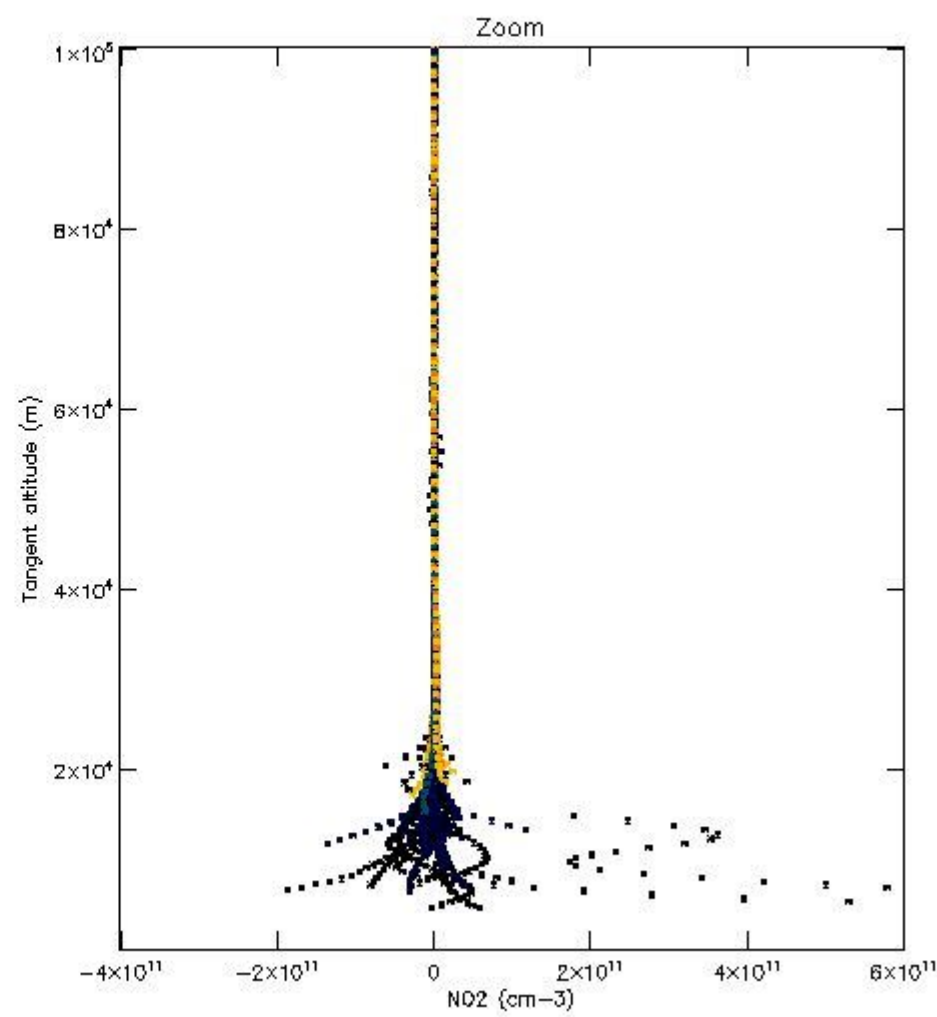

5.7 Plot NO3 profiles for all STD (dark without errors)

The colorbar represents the latitude.