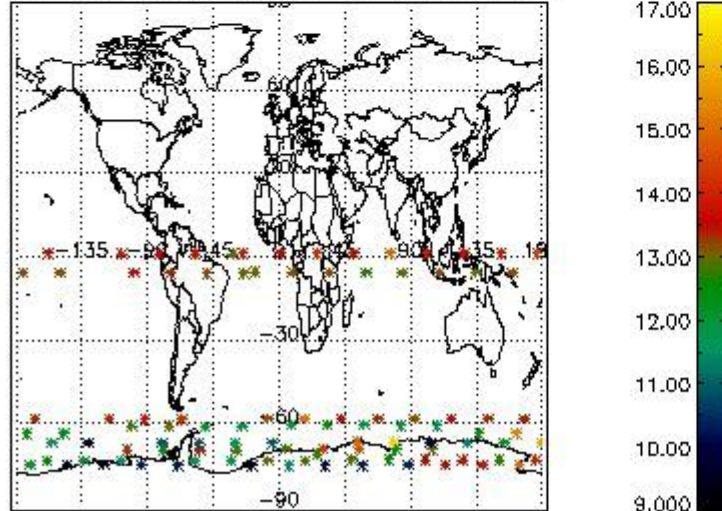

3.1 Plot quality information per product (time dependant)

3.2 Plot quality information per product (world map)

Percentage of flagged data per O3 profile

Percentage of flagged data per H2O profile

Percentage of flagged data per NO2 profile