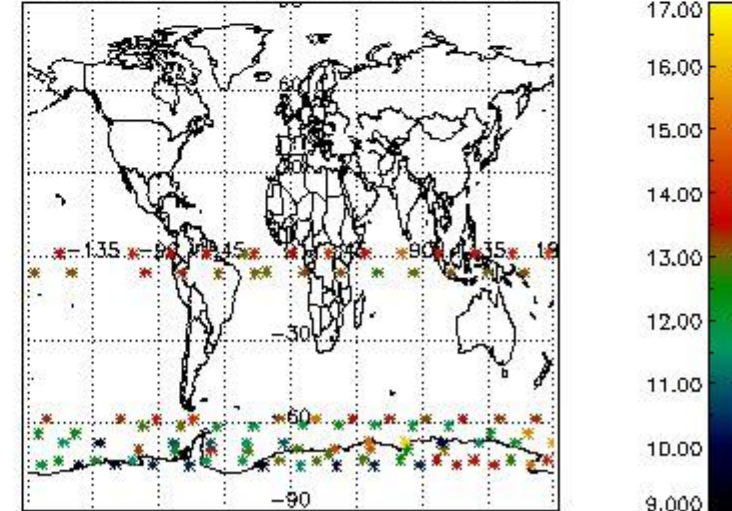

Percentage of flagged data per NO3 profile

4. Level 1 quality information per product

In this section it is plotted some information contained in the Quality Summary data set of the level 2 products that comes from the level 1b processing. Products without errors (error flag in the MPH set to "0") are used.

4.1 Plot quality information per product (time dependant) coming from level 1b processing

4.1.1 Plot level 1 quality information per product (time dependant): ENVISAT ASCENDING passes