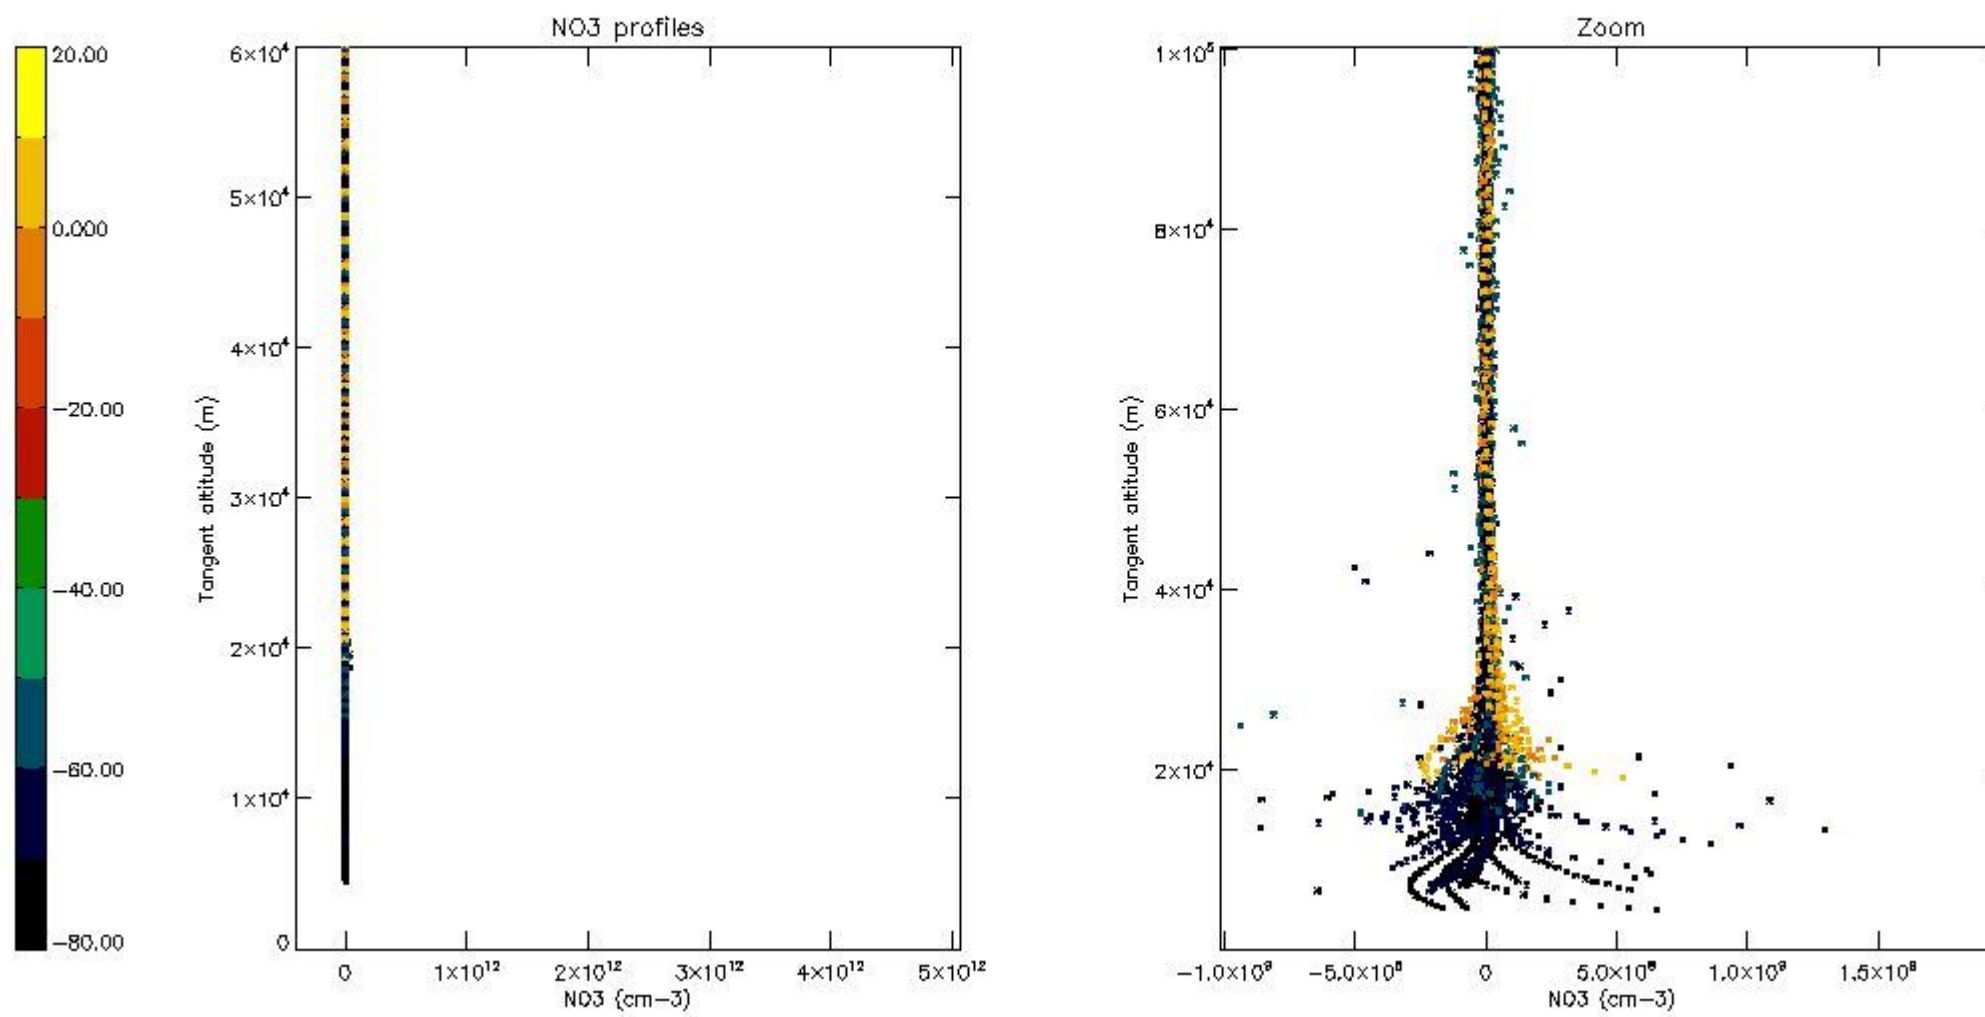

5.8 Plot H2O profiles for all STD (only for occultations of stars 1,2,3,4,13,14,16,26,63 dark without errors)

The colorbar represents the latitude.