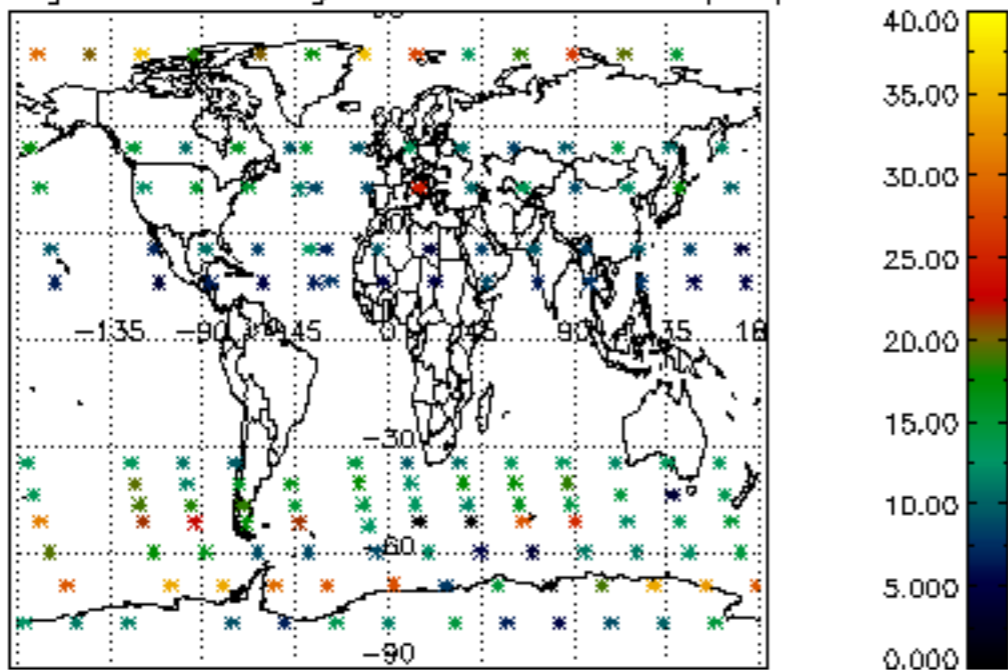

Percentage of cosmic ray hits per profile

Percentage of star falling outside central band per profile