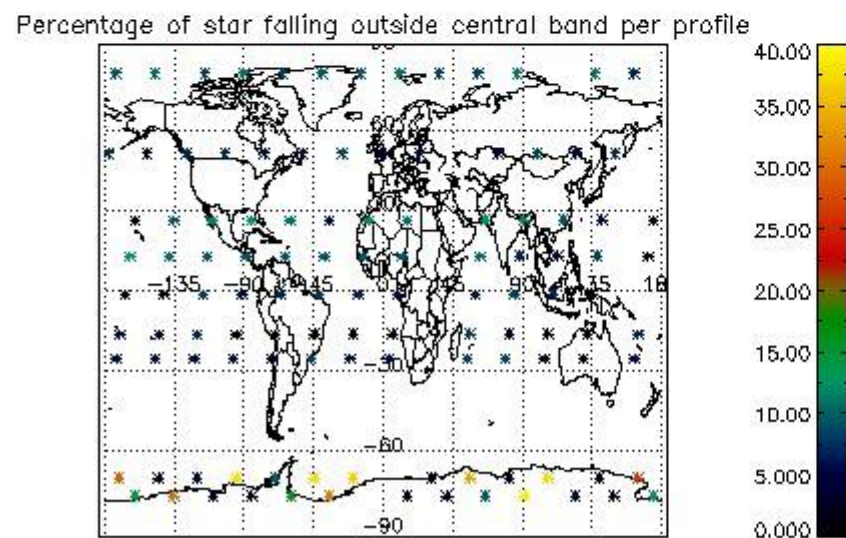

5. Trace gas profiles

5.1 Ozone statistics based on quality of products

The final quality of the products can be "measured" using the STD (Standard Deviation) attached to every point profile. This information is written to the parameter GOM_NL__2P/NL_LOCAL_SPECIES_DENSITY/o3_std of the level 2 products. The table below shows the statistics for given STD ranges.

The statistics are given with respect to the overall valid production:

- Products without fatal errors: GOM_NL__2P/MPH/PRODUCT_ERR=0
- Valid point profile: GOM_NL__2P/NL_LOCAL_SPECIES_DENSITY/pcd(0)=0

The 'Criteria' is applied to valid points of dark limb products:

- Products in dark limb illumination condition: GOM_NL__2P/NL_SUMMARY_QUALITY/obs_ill_cond=0
- Products without fatal errors: GOM_NL__2P/MPH/PRODUCT_ERR=0
- Valid point profile: GOM_NL__2P/NL_LOCAL_SPECIES_DENSITY/pcd(0)=0

So, the table below shows the percentage of dark limb and valid observations for each criteria with respect to the overall valid daily observations.

Criteria	% of total production
All STD	40
STD < 20	20