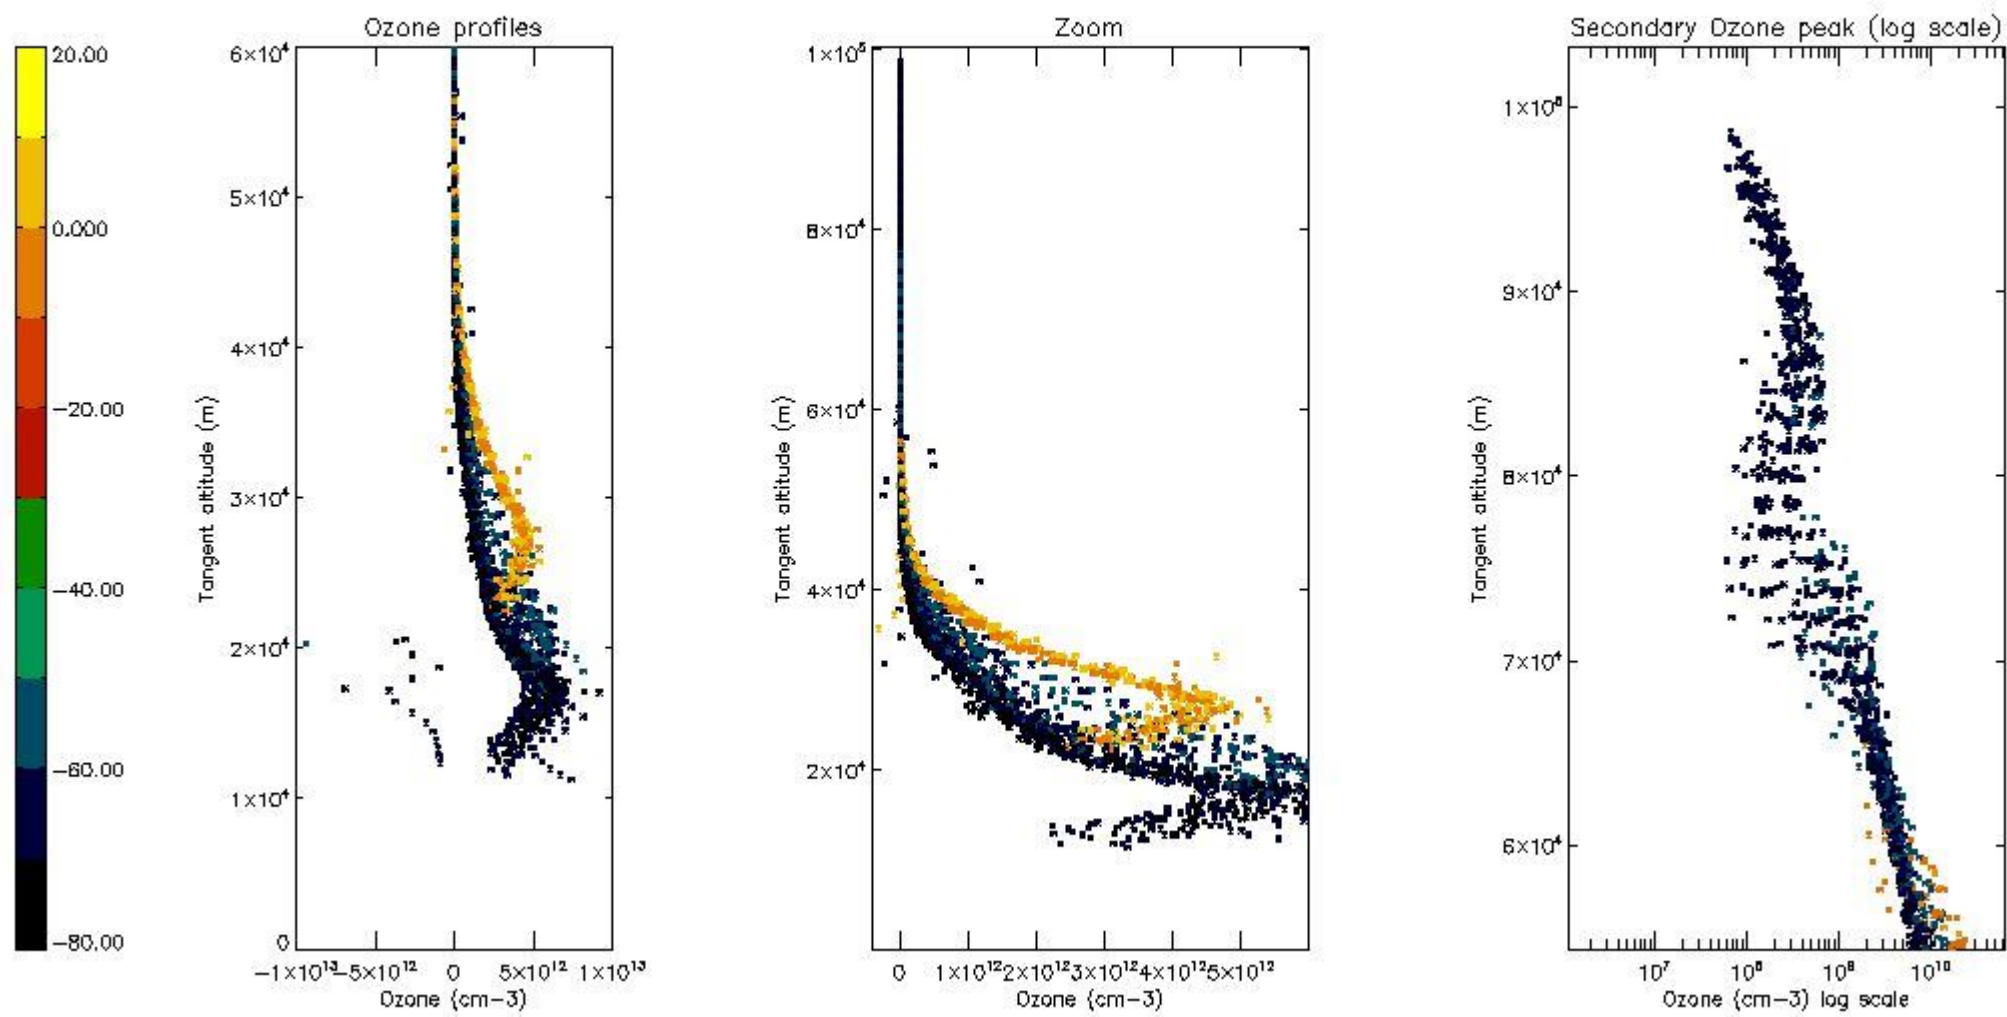

STD < 10	15
STD < 5	10

5.2 Plot ozone profiles for all STD (dark without errors)

The colorbar represents the latitude.

5.3 Plot ozone profiles where STD < 20% (dark without errors)

The colorbar represents the latitude.