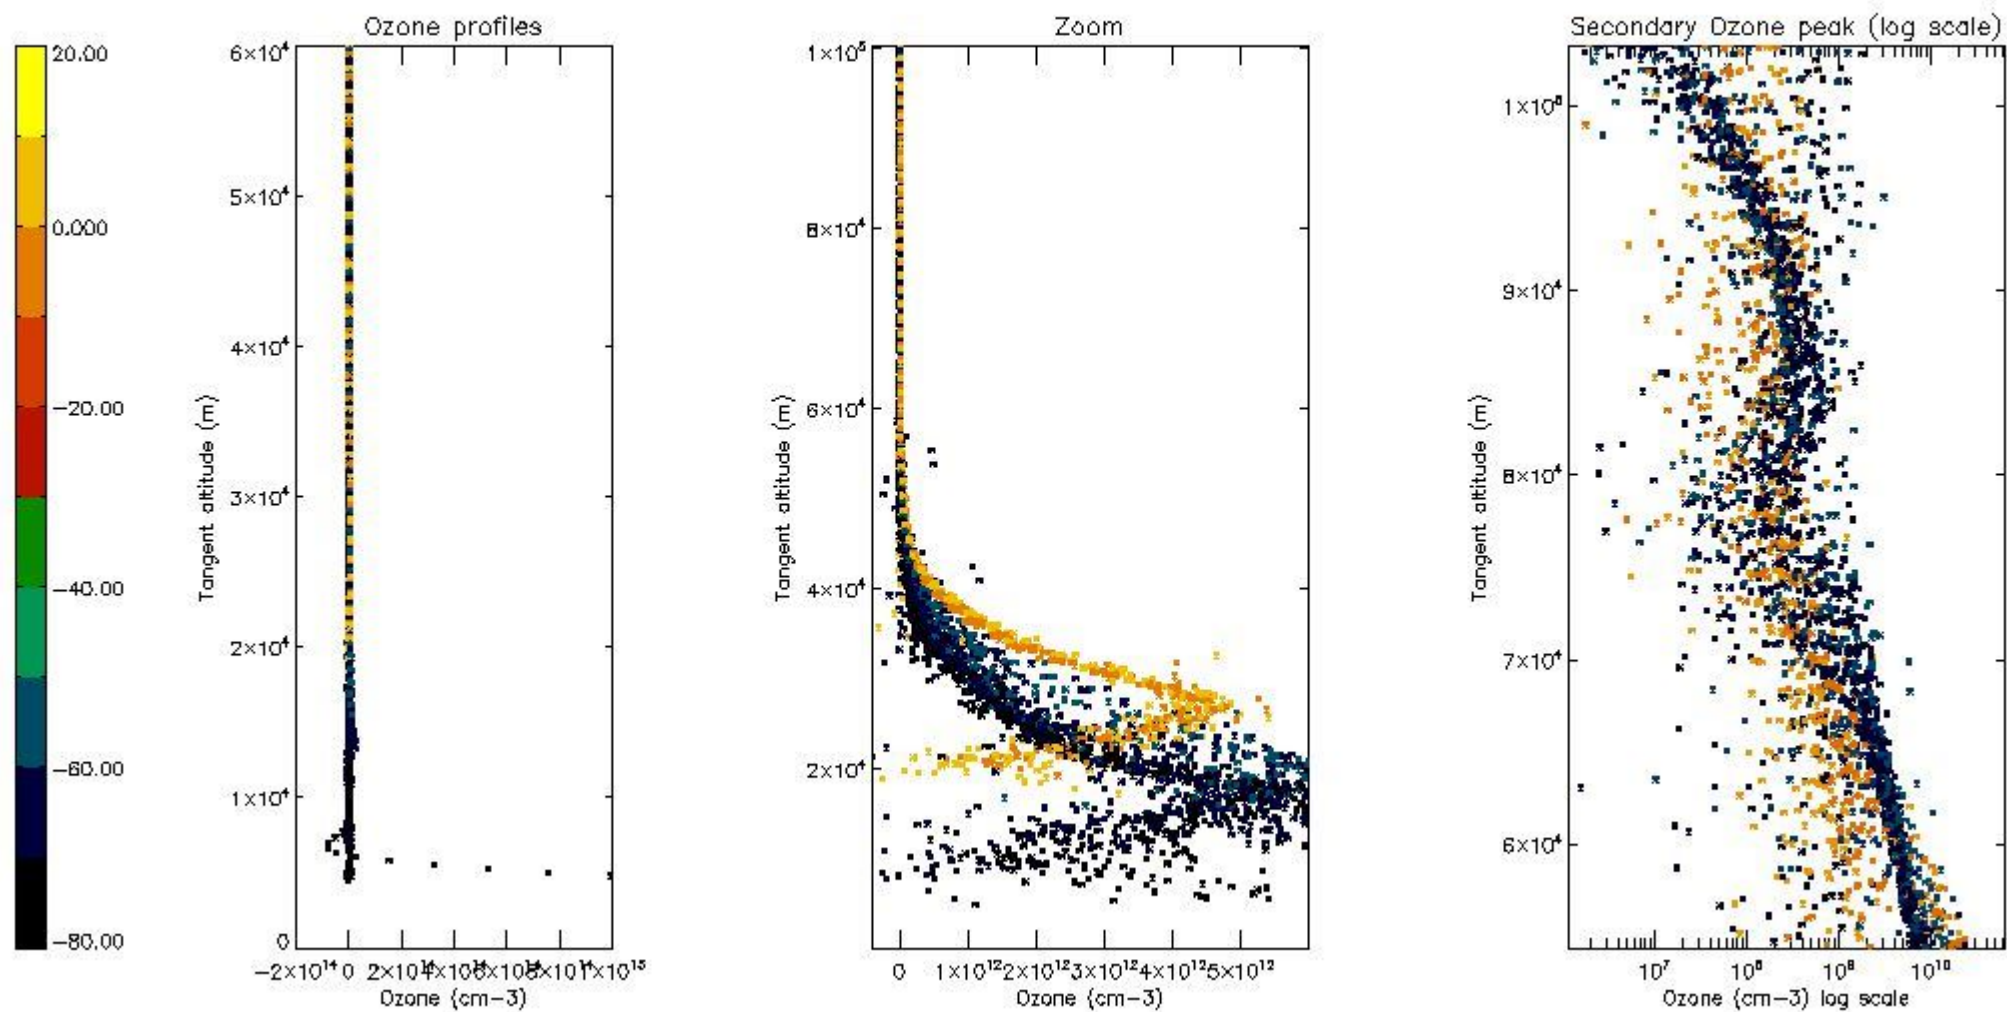

STD < 10	15
STD < 5	10

5.2 Plot ozone profiles for all STD (dark without errors)

The colorbar represents the latitude.

5.3 Plot ozone profiles where STD < 20% (dark without errors)

The colorbar represents the latitude.