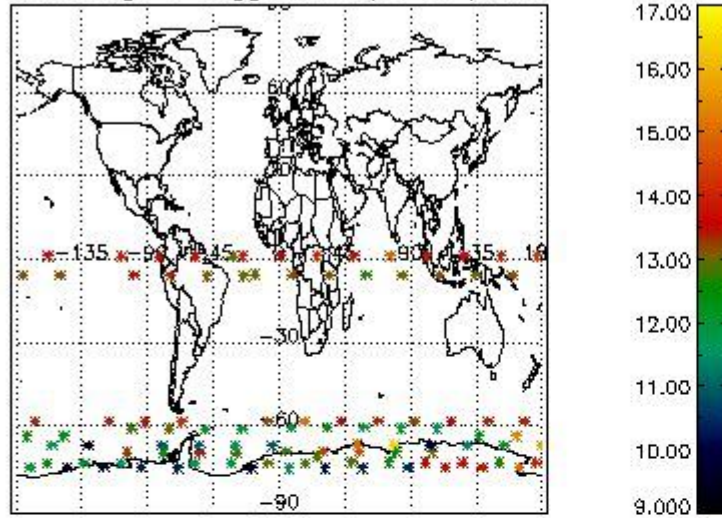

Percentage of flagged data per O3 profile