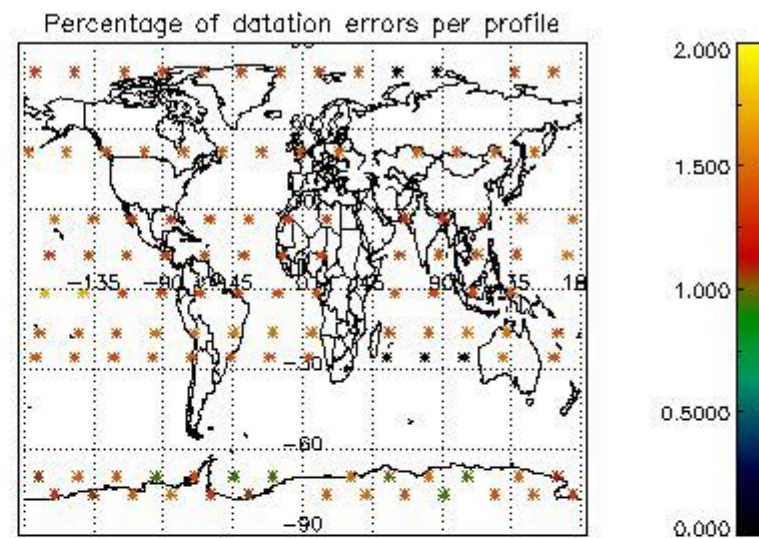

5. Trace gas profiles

5.1 Ozone statistics based on quality of products

The final quality of the products can be "measured" using the STD (Standard Deviation) attached to every point profile. This information is written to the parameter GOM_NL__2P/NL_LOCAL_SPECIES_DENSITY/o3_std of the level 2 products. The table below shows the statistics for given STD ranges.

The statistics are given with respect to the overall valid production:

- Products without fatal errors: GOM_NL__2P/MPH/PRODUCT_ERR=0
- Valid point profile: GOM_NL__2P/NL_LOCAL_SPECIES_DENSITY/pcd(0)=0

The 'Criteria' is applied to valid points of dark limb products:

- Products in dark limb illumination condition: GOM_NL__2P/NL_SUMMARY_QUALITY/obs_ill_cond=0
- Products without fatal errors: GOM_NL__2P/MPH/PRODUCT_ERR=0
- Valid point profile: GOM_NL__2P/NL_LOCAL_SPECIES_DENSITY/pcd(0)=0

So, the table below shows the percentage of dark limb and valid observations for each criteria with respect to the overall valid daily observations.

Criteria	% of total production
All STD	40
STD < 20	20