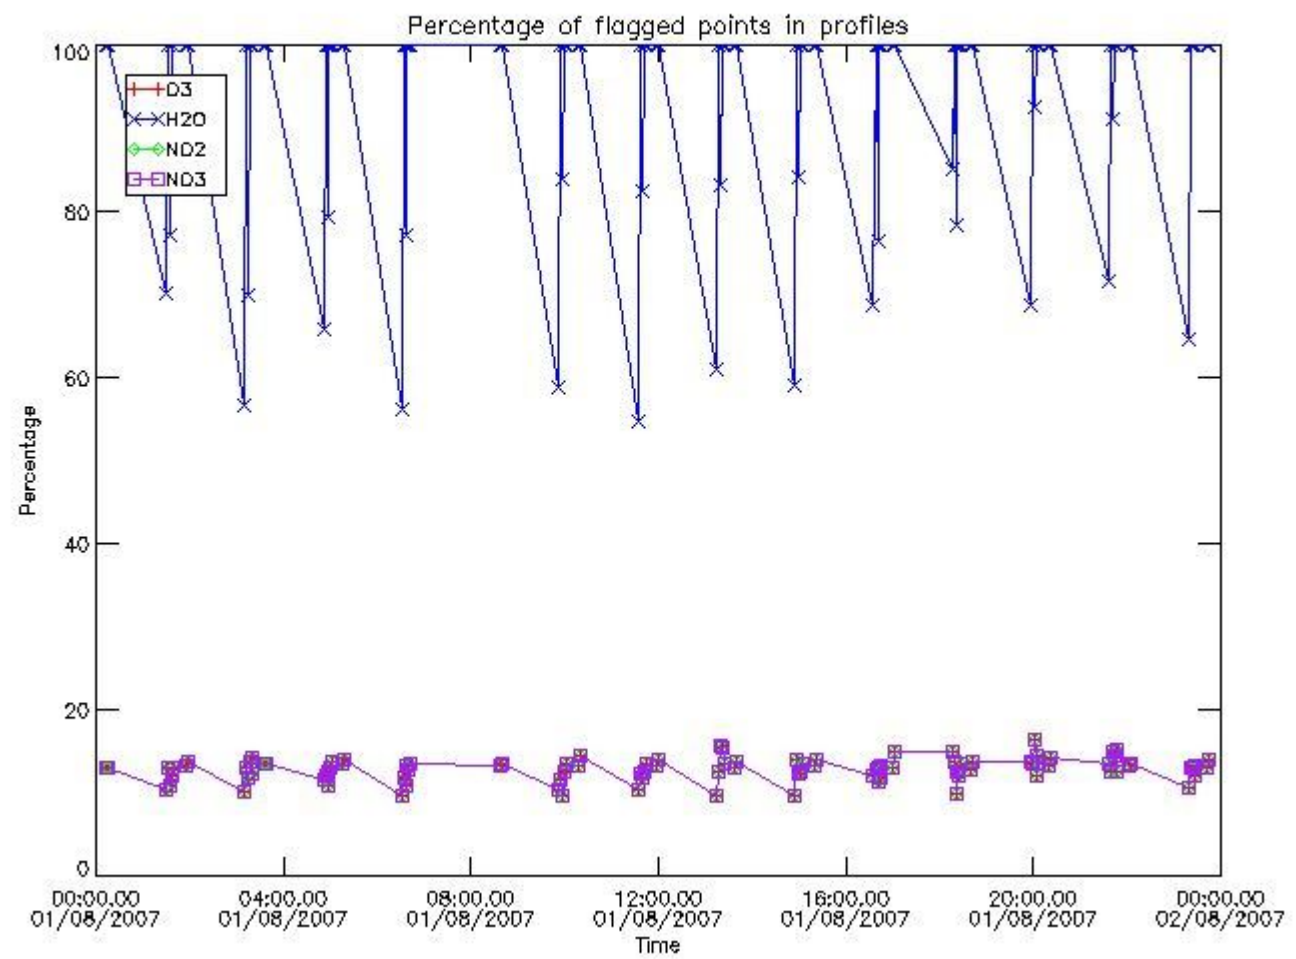

3. Quality information per product

In this section it is plotted some information contained in the Quality Summary data set of the level 2 products. Only products in dark limb conditions and without errors (error flag in the MPH set to "0") are used.

3.1 Plot quality information per product (time dependant)

3.2 Plot quality information per product (world map)