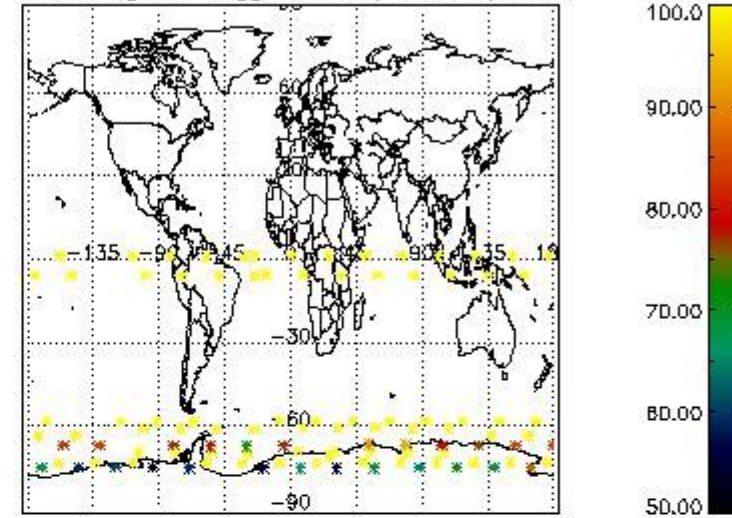

3.1 Plot quality information per product (time dependant)

3.2 Plot quality information per product (world map)

Percentage of flagged data per O3 profile

Percentage of flagged data per H2O profile

Percentage of flagged data per NO2 profile