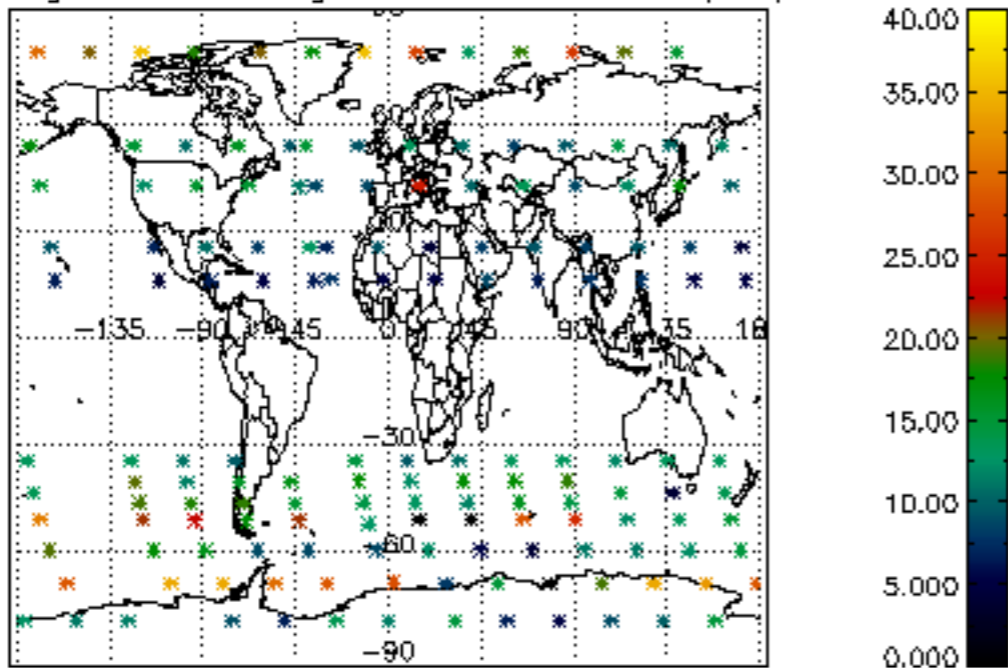

Percentage of cosmic ray hits per profile

Percentage of star falling outside central band per profile