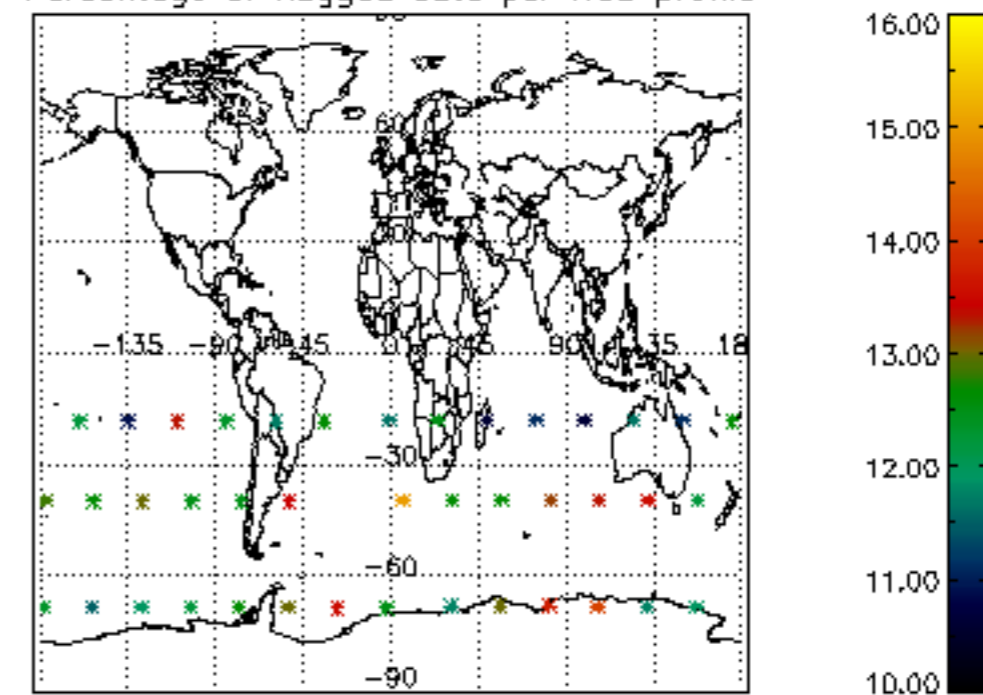

Percentage of flagged data per NO3 profile