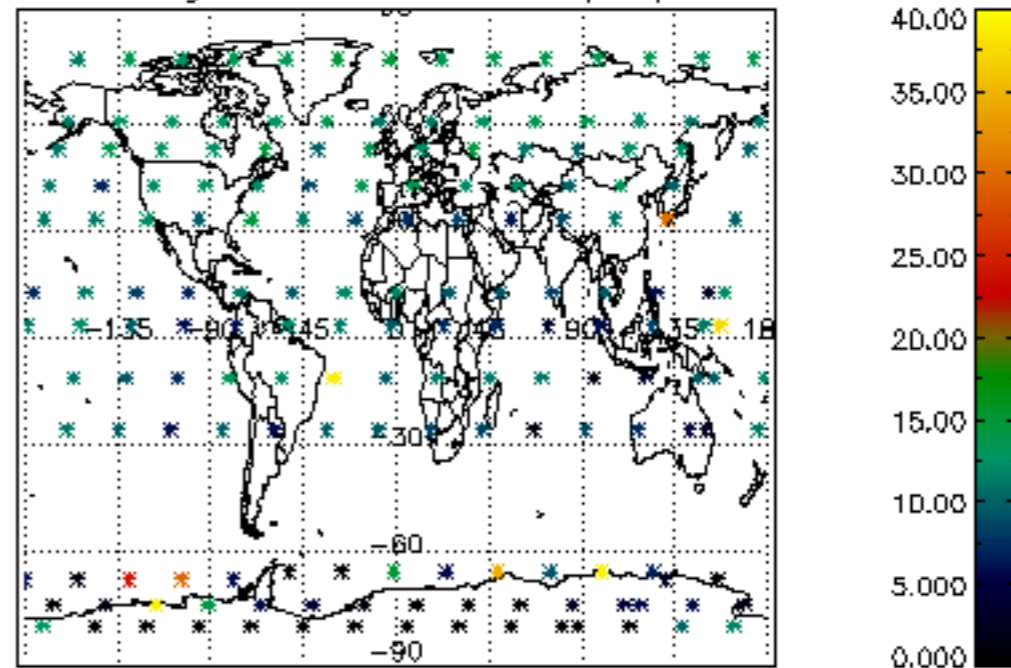

Percentage of saturation errors per profile