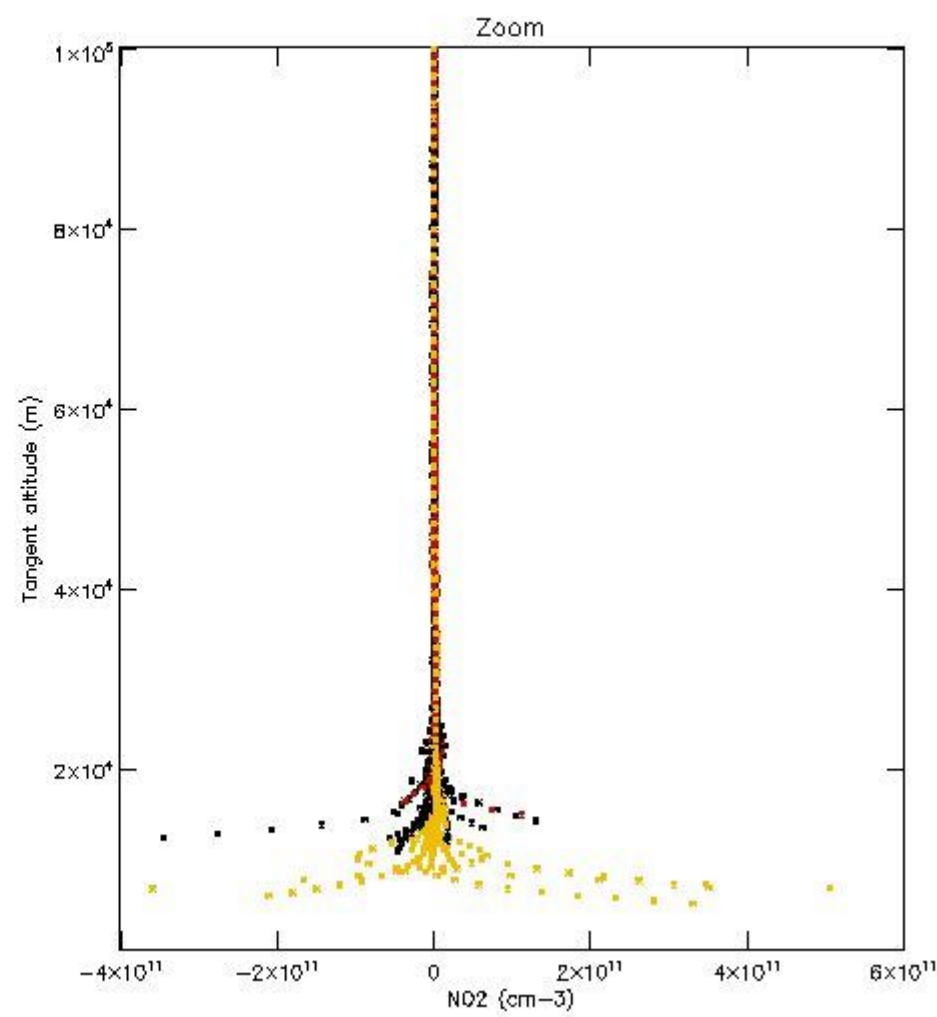

5.7 Plot NO3 profiles for all STD (dark without errors)

The colorbar represents the latitude.