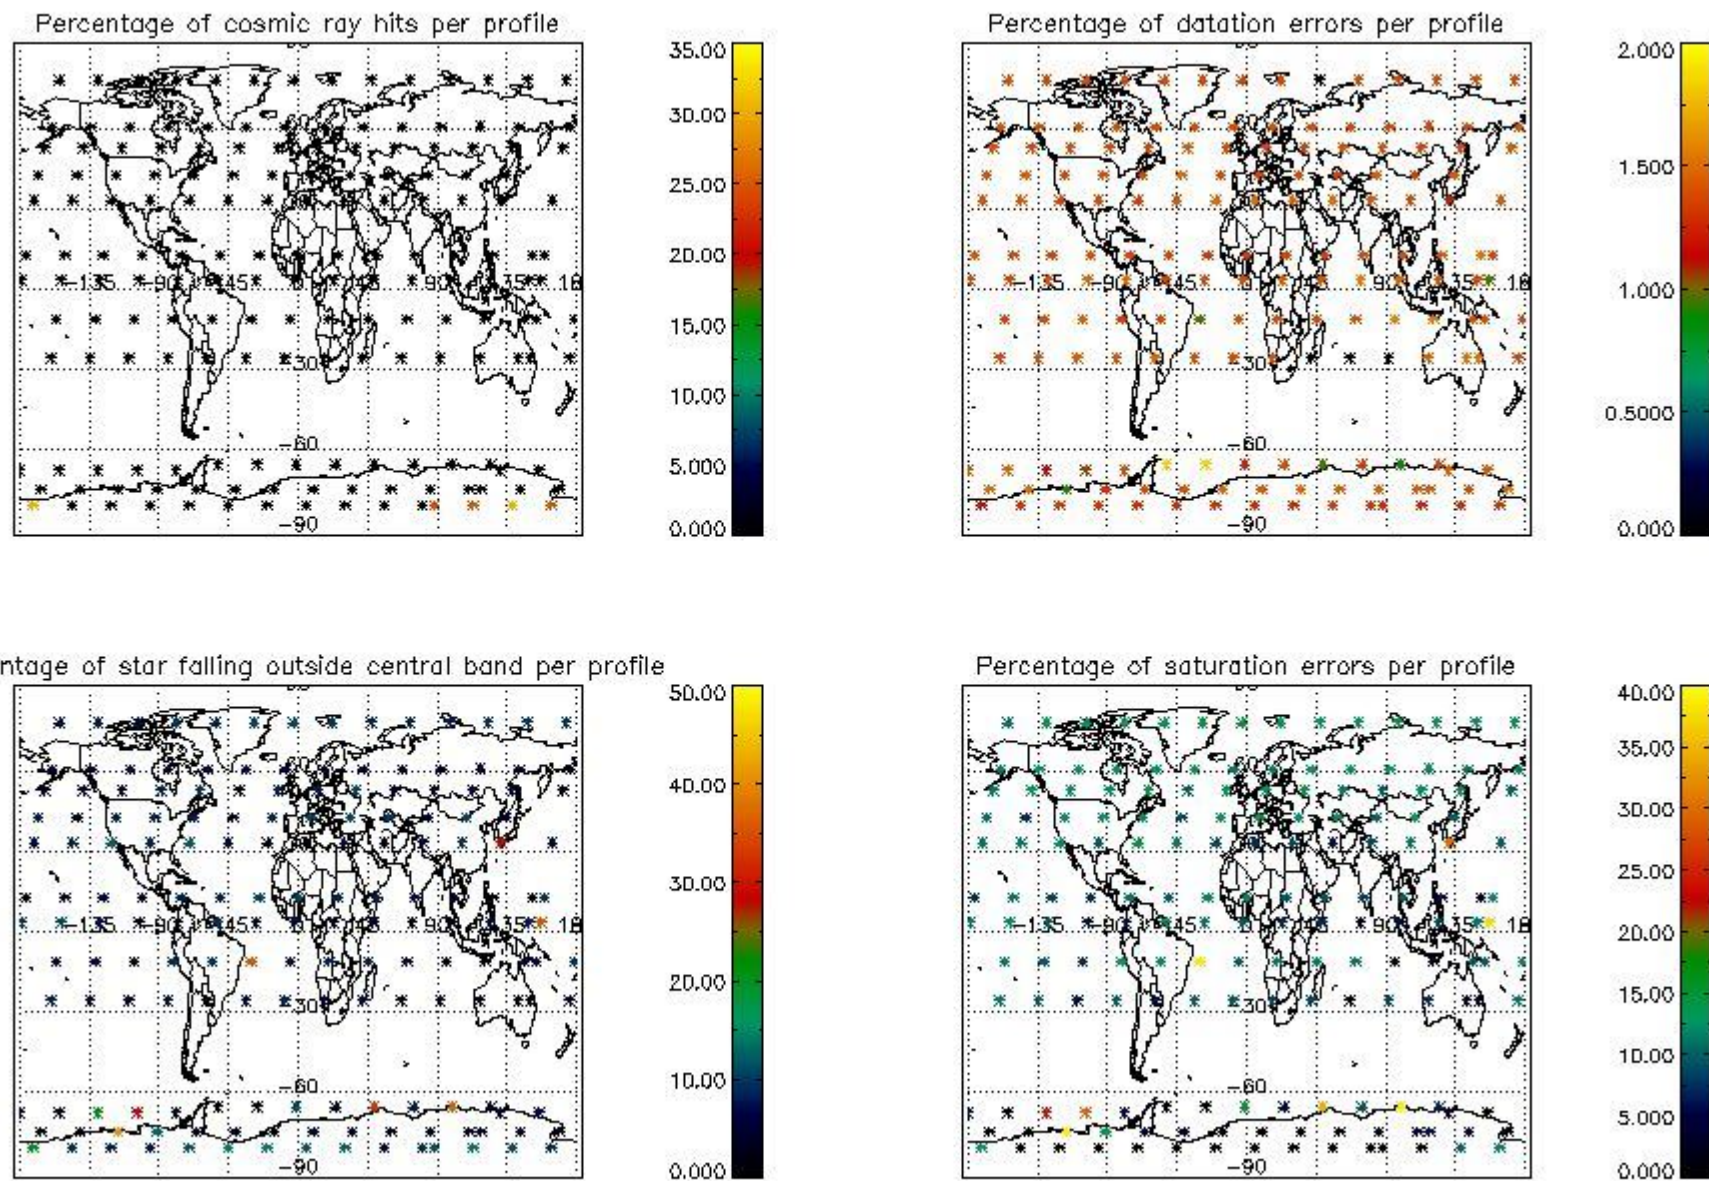

4.2.2 Plot level 1 quality information per product (world map): ENVISAT DESCENDING passes

5. Trace gas profiles

5.1 Ozone statistics based on quality of products

The final quality of the products can be "measured" using the STD (Standard Deviation) attached to every point profile. This information is written to the parameter GOM_NL__2P/NL_LOCAL_SPECIES_DENSITY/o3_std of the level 2 products. The table below shows the statistics for given STD ranges.

The statistics are given with respect to the overall valid production:

- Products without fatal errors: GOM_NL__2P/MPH/PRODUCT_ERR=0
- Valid point profile: GOM_NL__2P/NL_LOCAL_SPECIES_DENSITY/pcd(0)=0

The 'Criteria' is applied to valid points of dark limb products:

- Products in dark limb illumination condition: GOM_NL__2P/NL_SUMMARY_QUALITY/obs_ill_cond=0
- Products without fatal errors: GOM_NL__2P/MPH/PRODUCT_ERR=0
- Valid point profile: GOM_NL__2P/NL_LOCAL_SPECIES_DENSITY/pcd(0)=0

So, the table below shows the percentage of dark limb and valid observations for each criteria with respect to the overall valid daily observations.

Criteria	% of total production
All STD	16
STD < 20	7