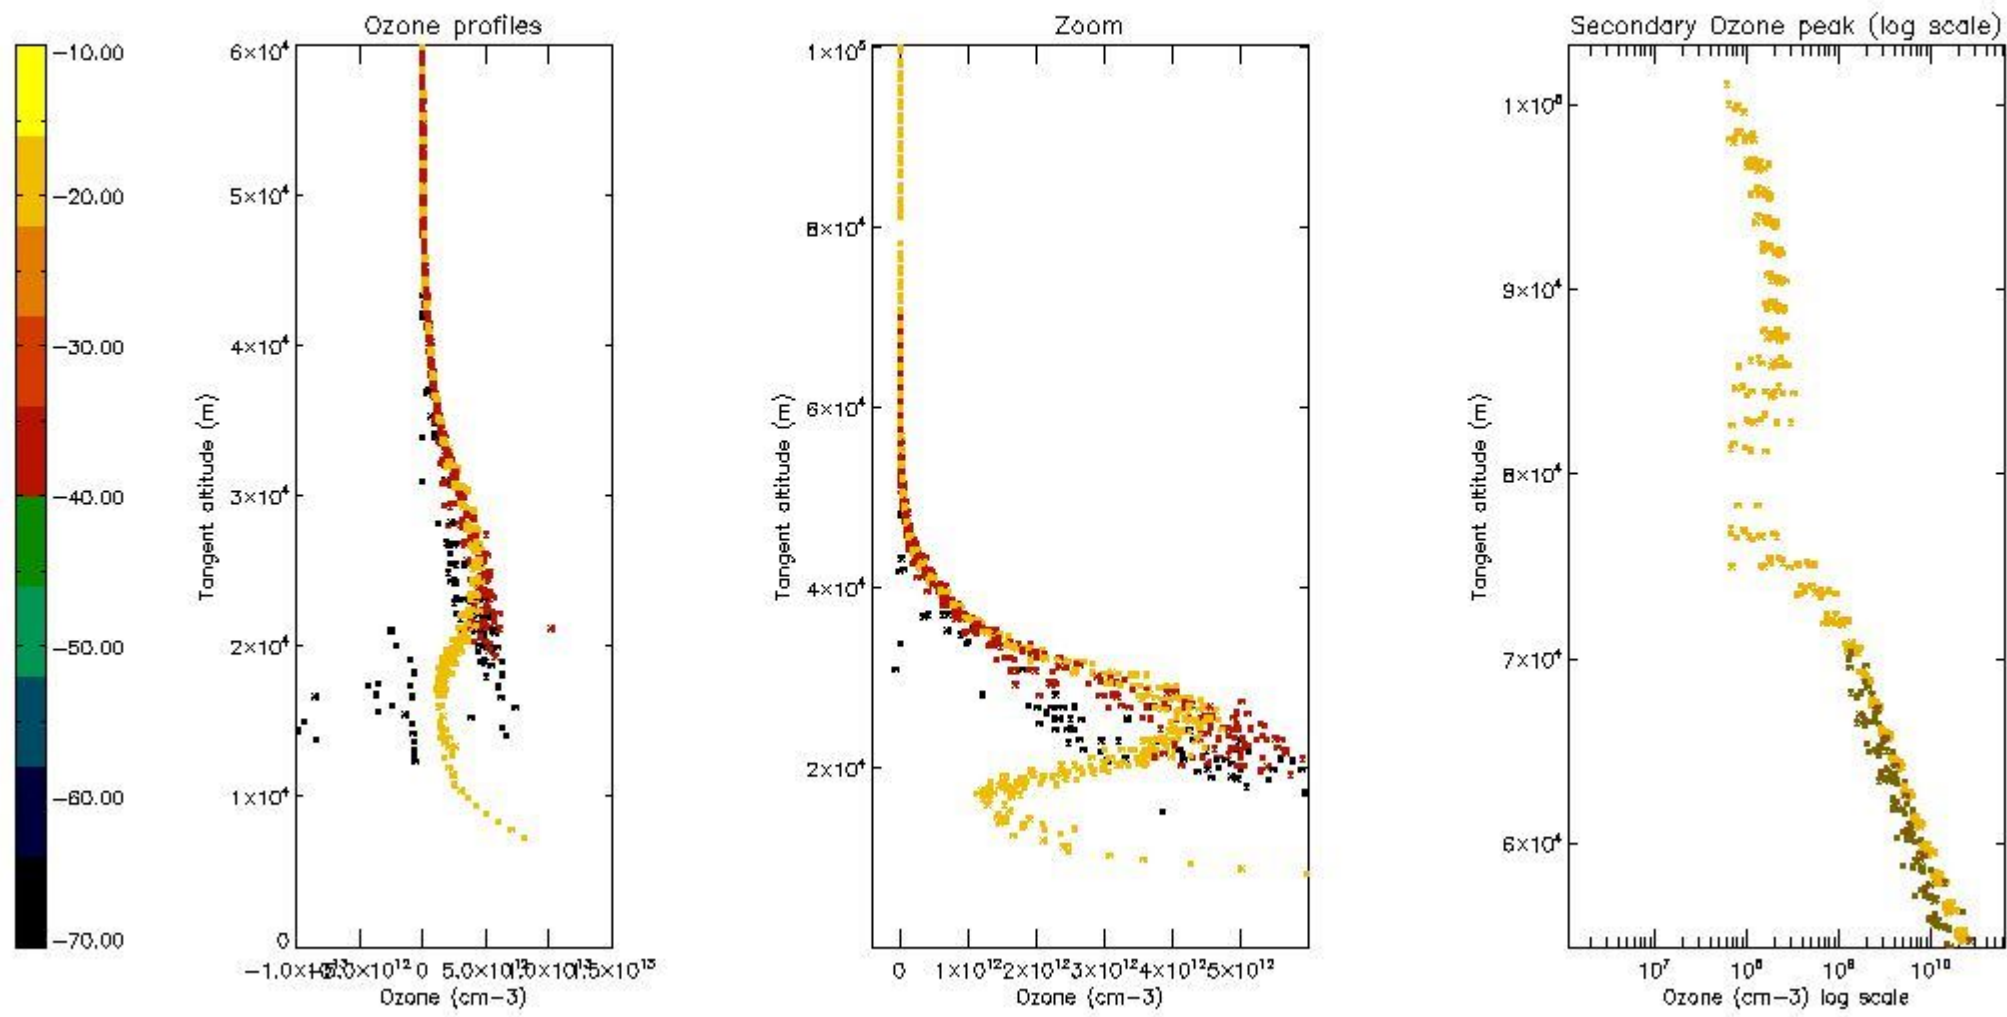

So, the table below shows the percentage of dark limb and valid observations for each criteria with respect to the overall valid daily observations.

Criteria	% of total production
All STD	16
STD < 20	7

STD < 10	4
STD < 5	3

5.2 Plot ozone profiles for all STD (dark without errors)

The colorbar represents the latitude.

5.3 Plot ozone profiles where STD < 20% (dark without errors)

The colorbar represents the latitude.

5.4 Plot ozone profiles where STD < 10% (dark without errors)

The colorbar represents the latitude.

5.5 Plot ozone profiles where STD < 5% (dark without errors)

The colorbar represents the latitude.

5.6 Plot NO₂ profiles for all STD (dark without errors)