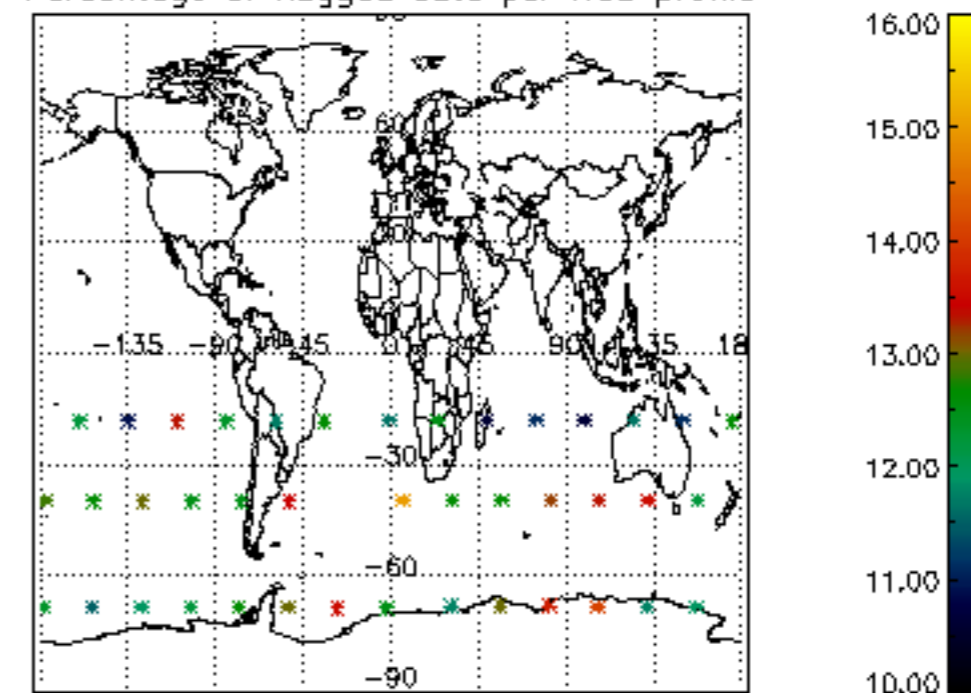

Percentage of flagged data per NO3 profile