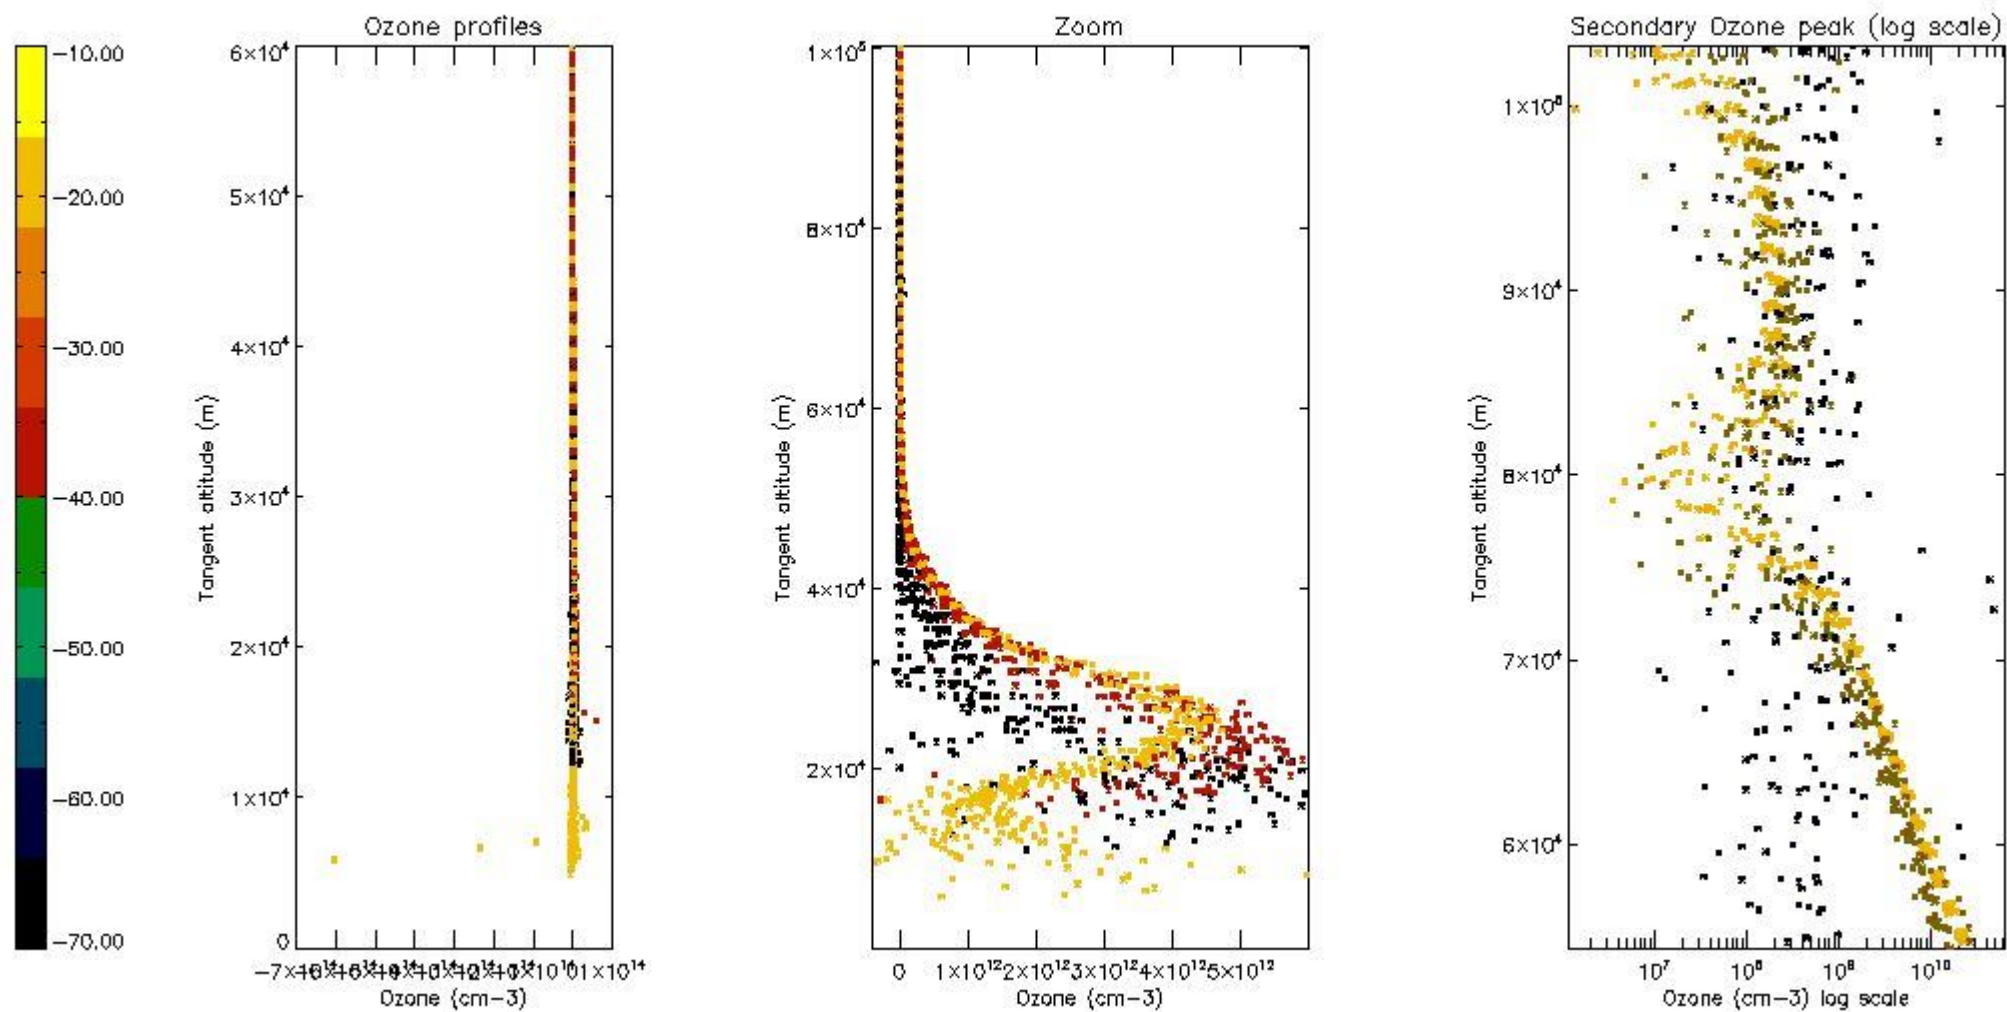

STD < 10	4
STD < 5	3

5.2 Plot ozone profiles for all STD (dark without errors)

The colorbar represents the latitude.

5.3 Plot ozone profiles where STD < 20% (dark without errors)

The colorbar represents the latitude.