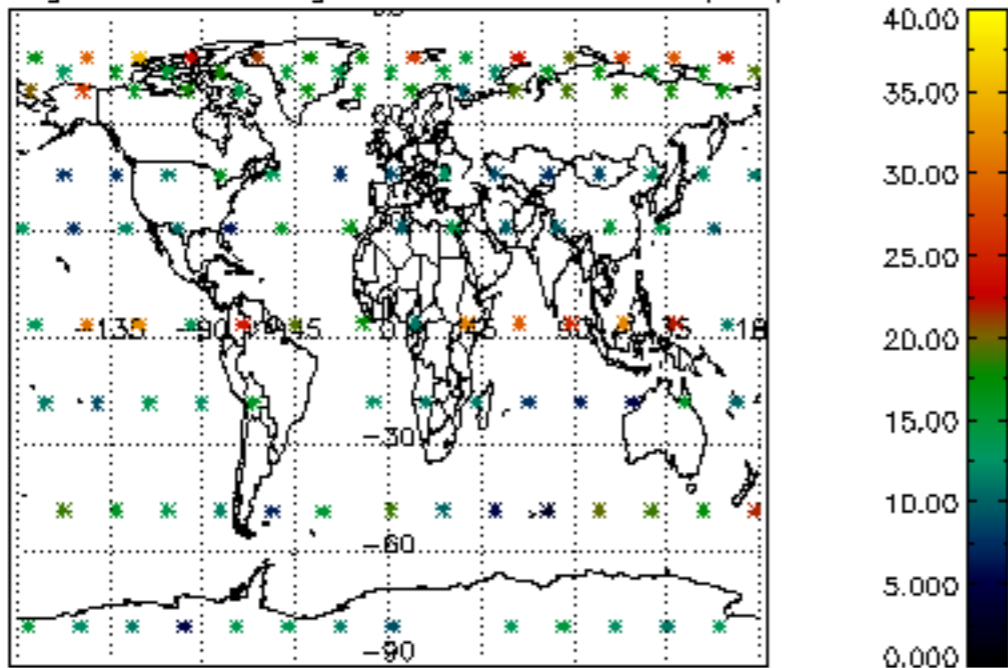

Percentage of cosmic ray hits per profile

Percentage of star falling outside central band per profile