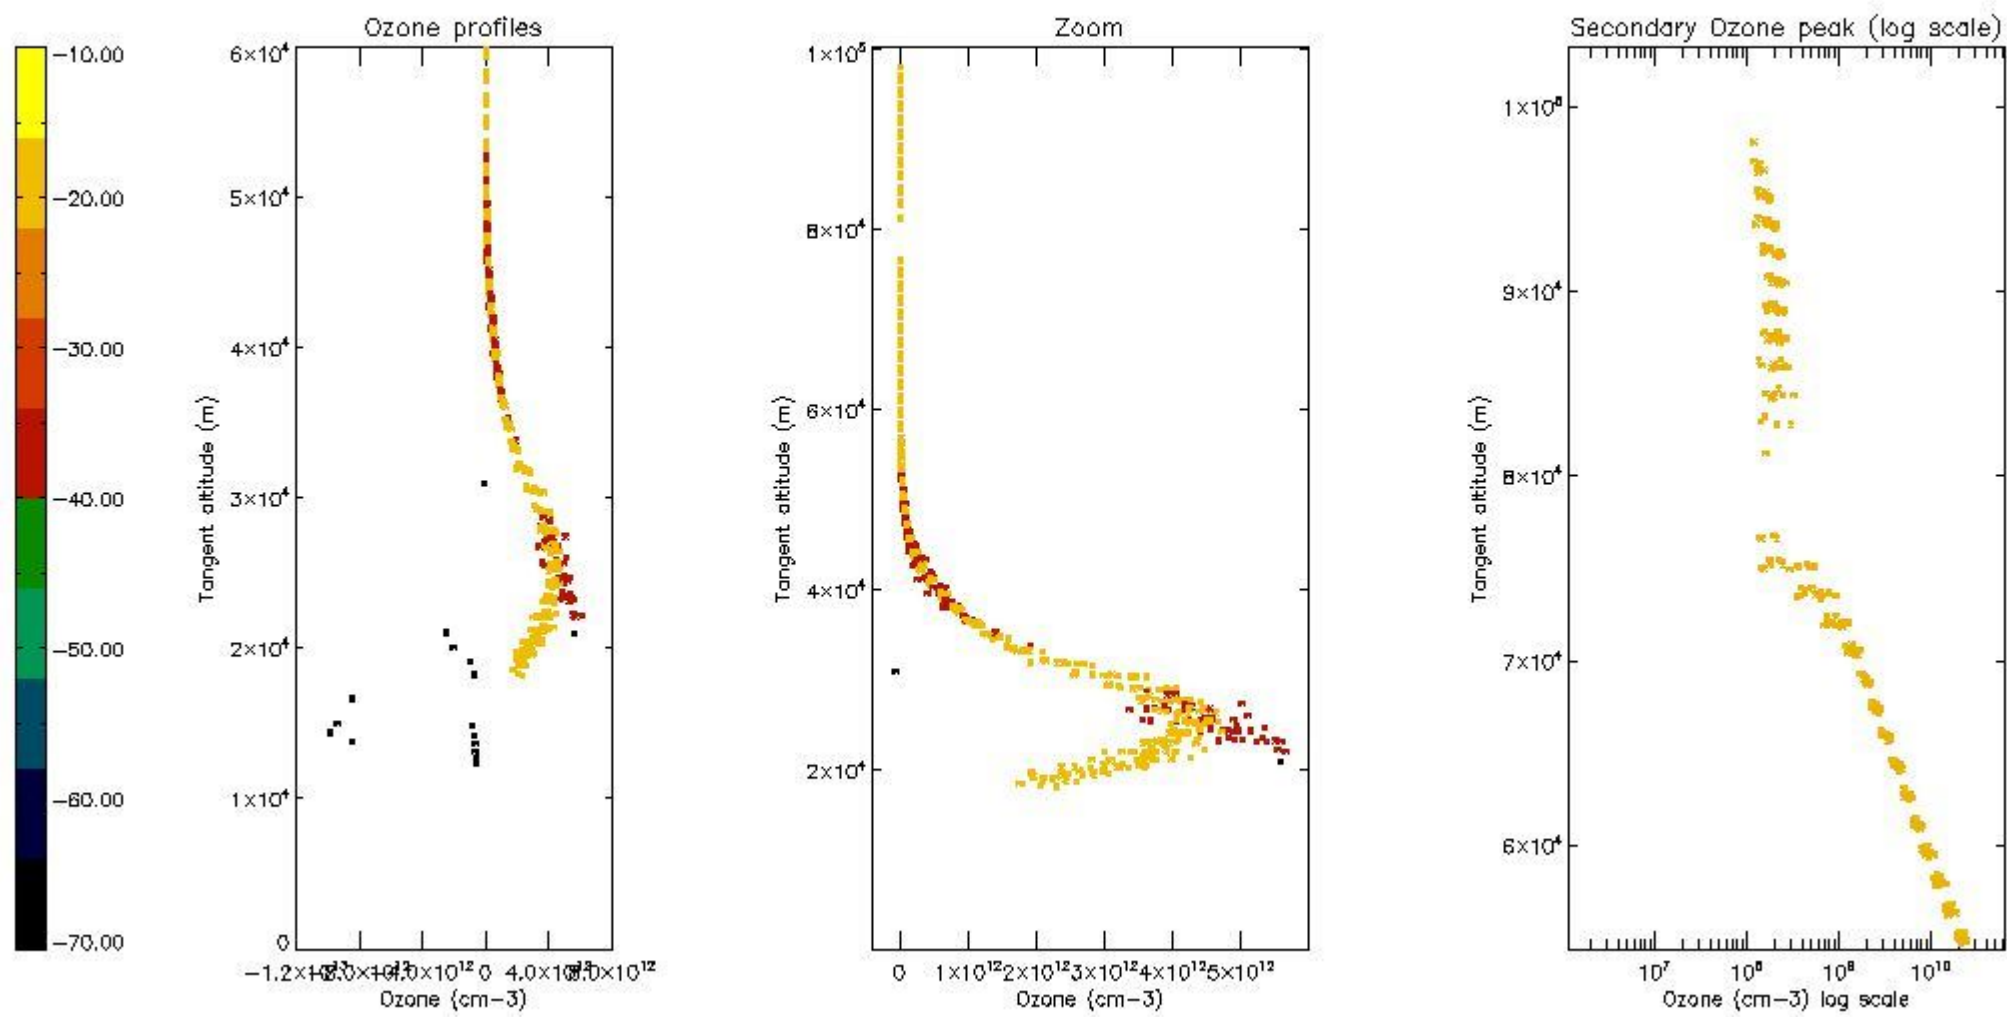

5.5 Plot ozone profiles where STD < 5% (dark without errors)

The colorbar represents the latitude.