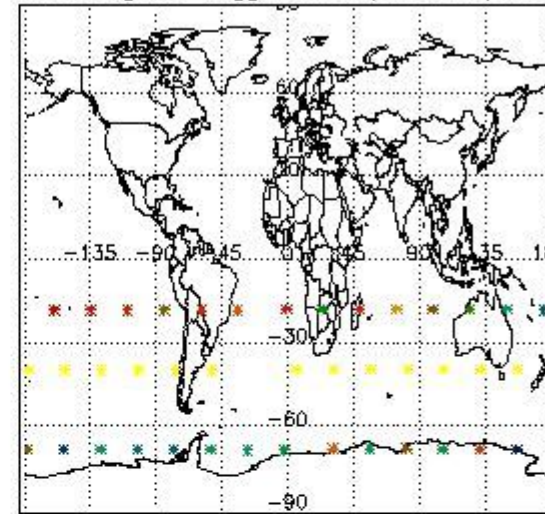

3.1 Plot quality information per product (time dependant)

3.2 Plot quality information per product (world map)

Percentage of flagged data per O3 profile

Percentage of flagged data per H2O profile

Percentage of flagged data per NO2 profile

Percentage of flagged data per NO3 profile

4. Level 1 quality information per product

In this section it is plotted some information contained in the Quality Summary data set of the level 2 products that comes from the level 1b processing. Products without errors (error flag in the MPH set to "0") are used.