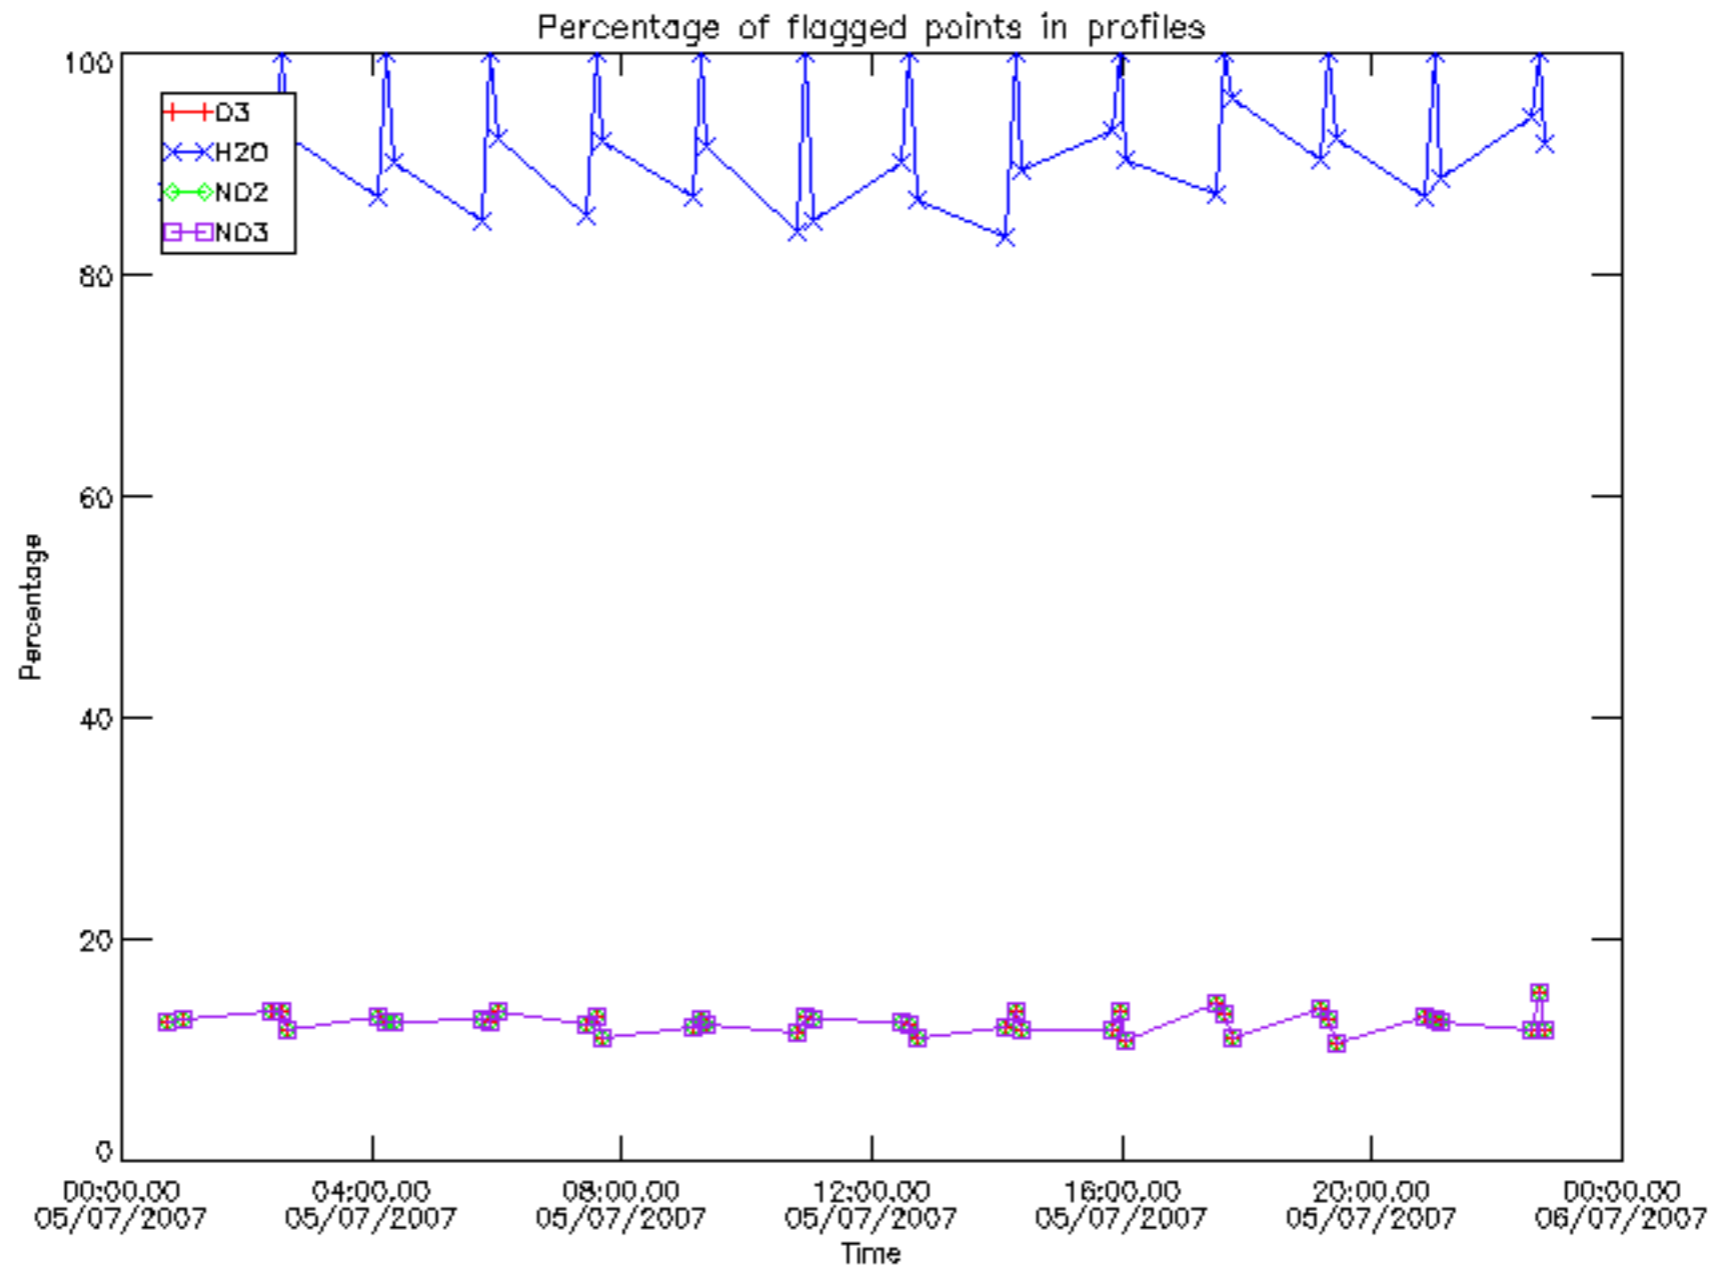

Percentage of flagged data per D3 profile

Percentage of flagged data per H2O profile