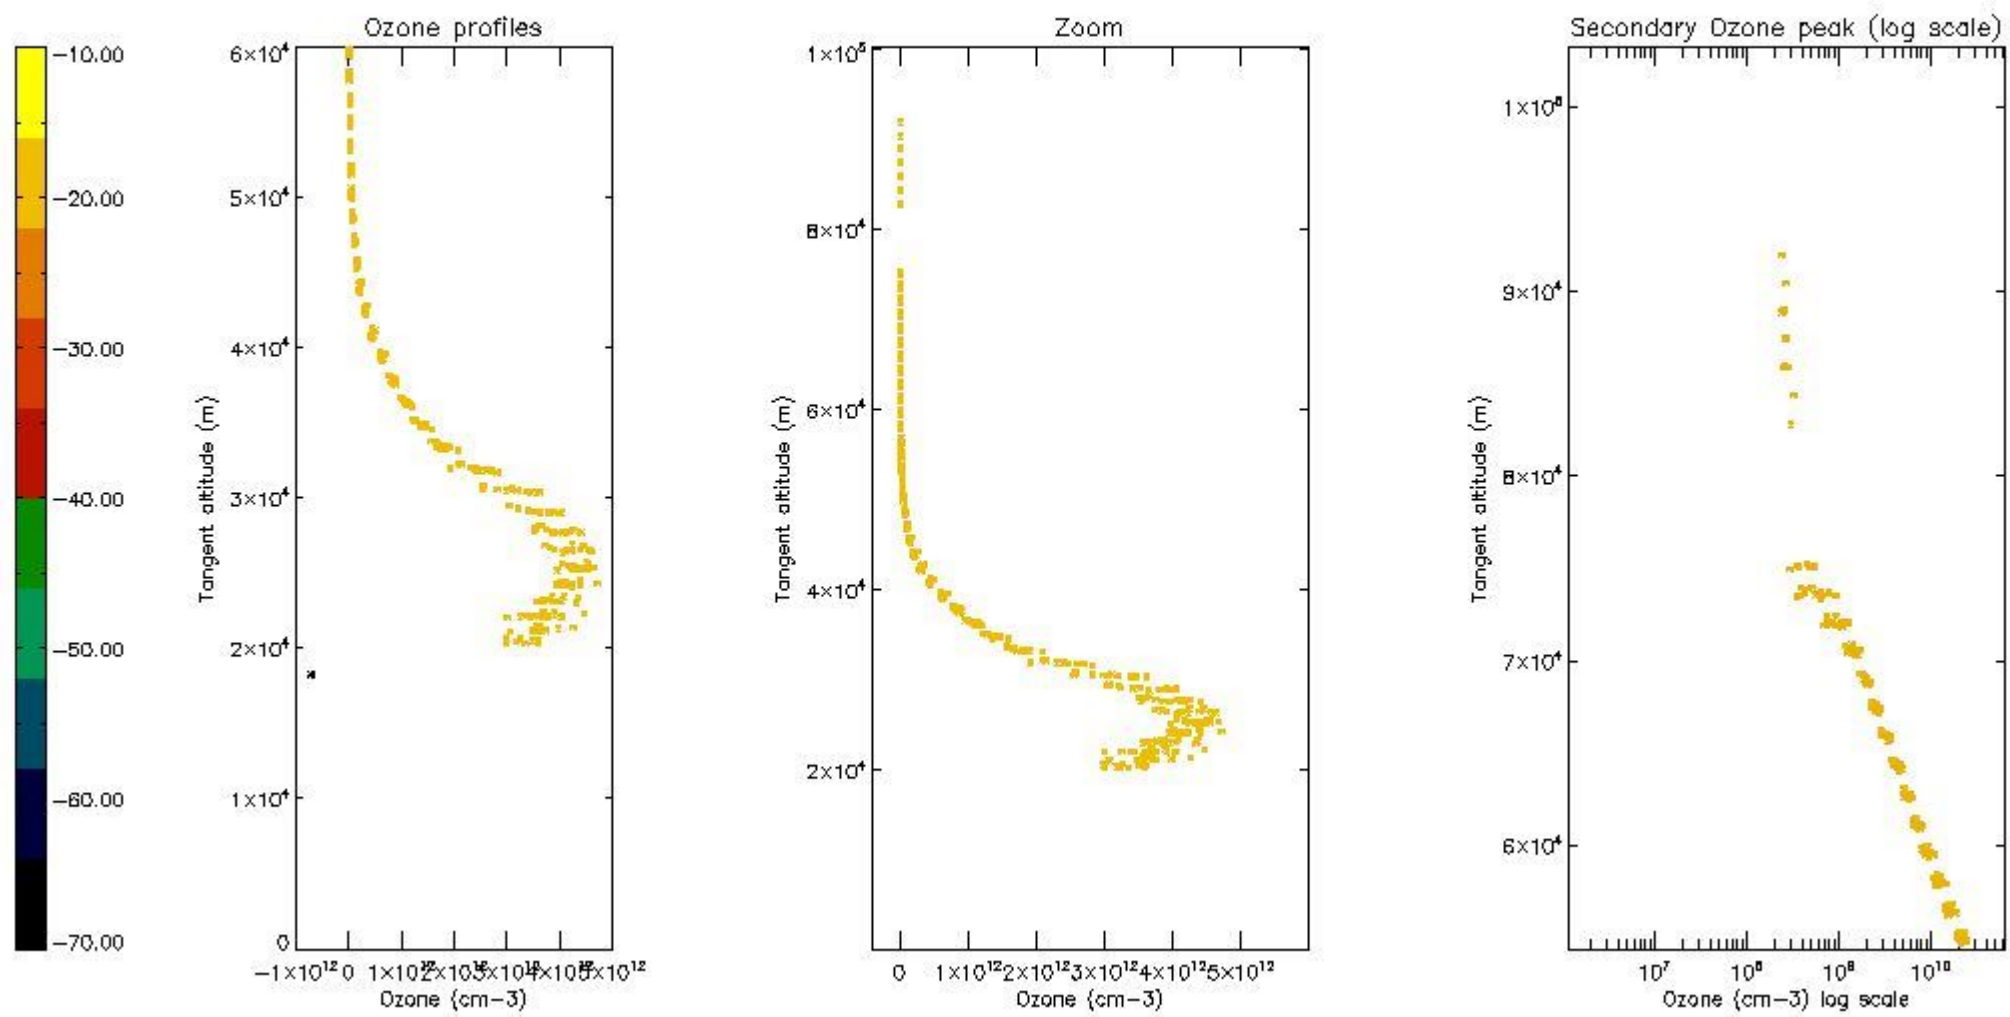

5.6 Plot NO₂ profiles for all STD (dark without errors)

The colorbar represents the latitude.