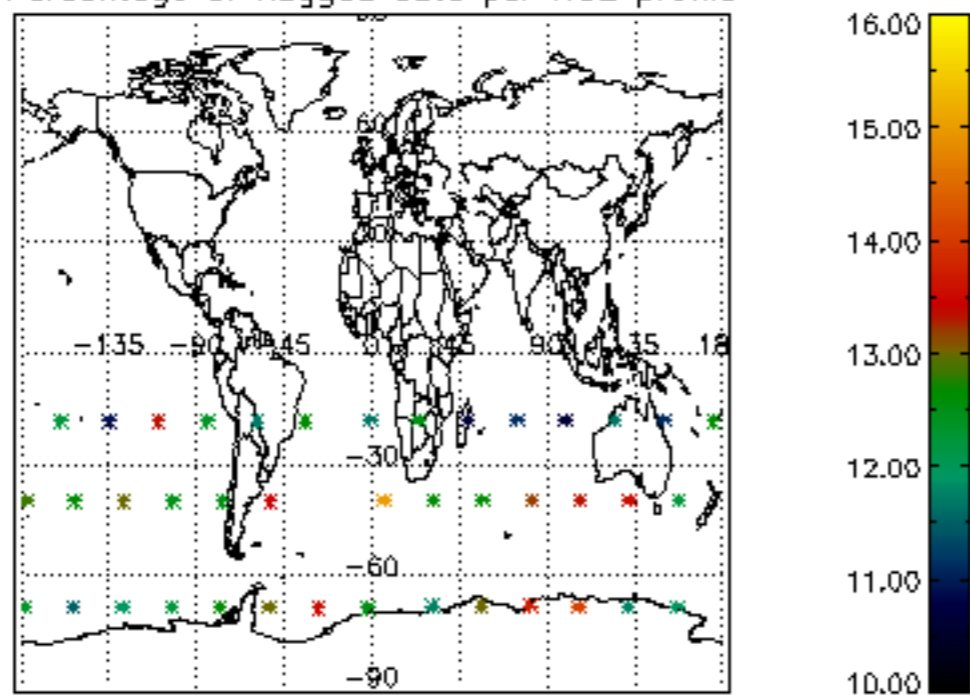

Percentage of flagged data per NO2 profile