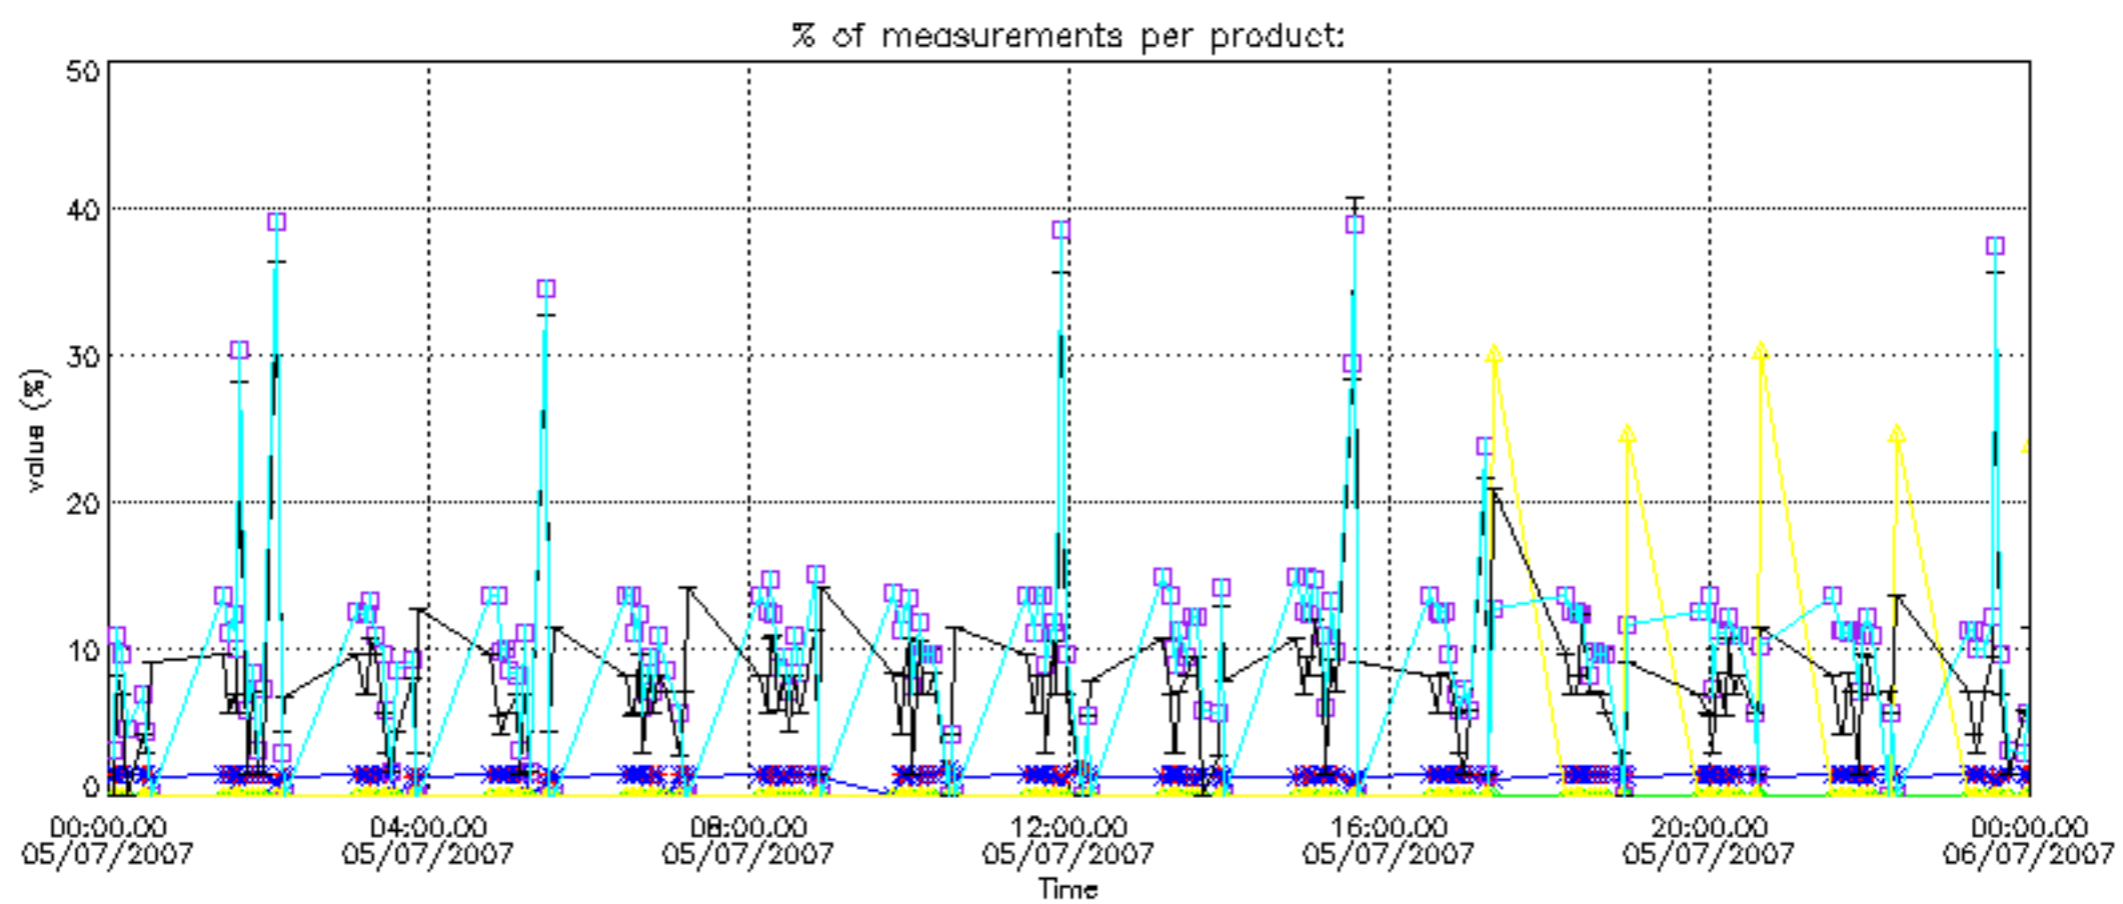

Percentage of cosmic ray hits per profile

Percentage of datation errors per profile