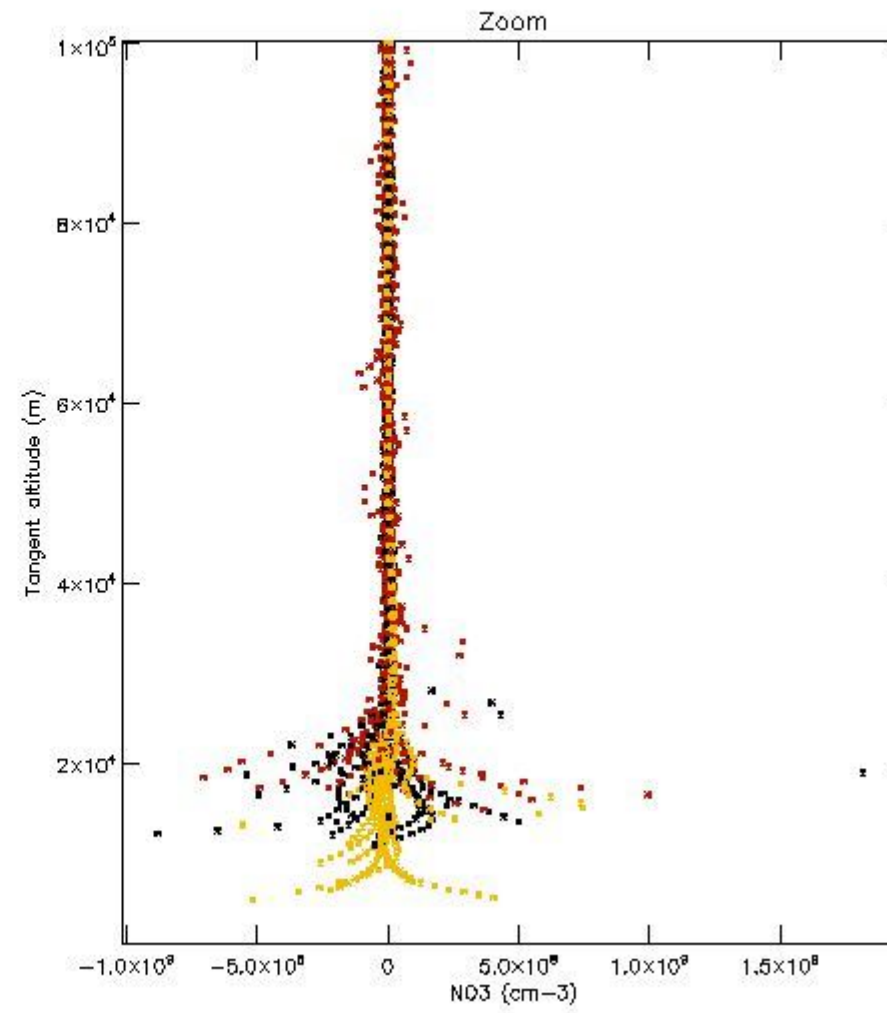

6. Auxiliary Data Files used for the production reported in section 2

The number reported in the third column indicates since which file (see list in section 2) the corresponding auxiliary file has been used. The fourth column is the date of those product files.

Type	Auxiliary Filename	Used since product	Used since product date
INST_PHYS_CHARACTERISTICS	GOM_INS_AXVIEC20091111_143220_20030716_120000_20500101_000000	1	05-JUL-2007 00:03:56
LEVEL-2_PROC_CONFIG	GOM_PR2_AXVIEC20091111_152718_20020301_000000_20500101_000000	1	05-JUL-2007 00:03:56
CROSS_SECTIONS_FILE	GOM_CRS_AXVIEC20091111_154832_20020301_000000_20500101_000000	1	05-JUL-2007 00:03:56