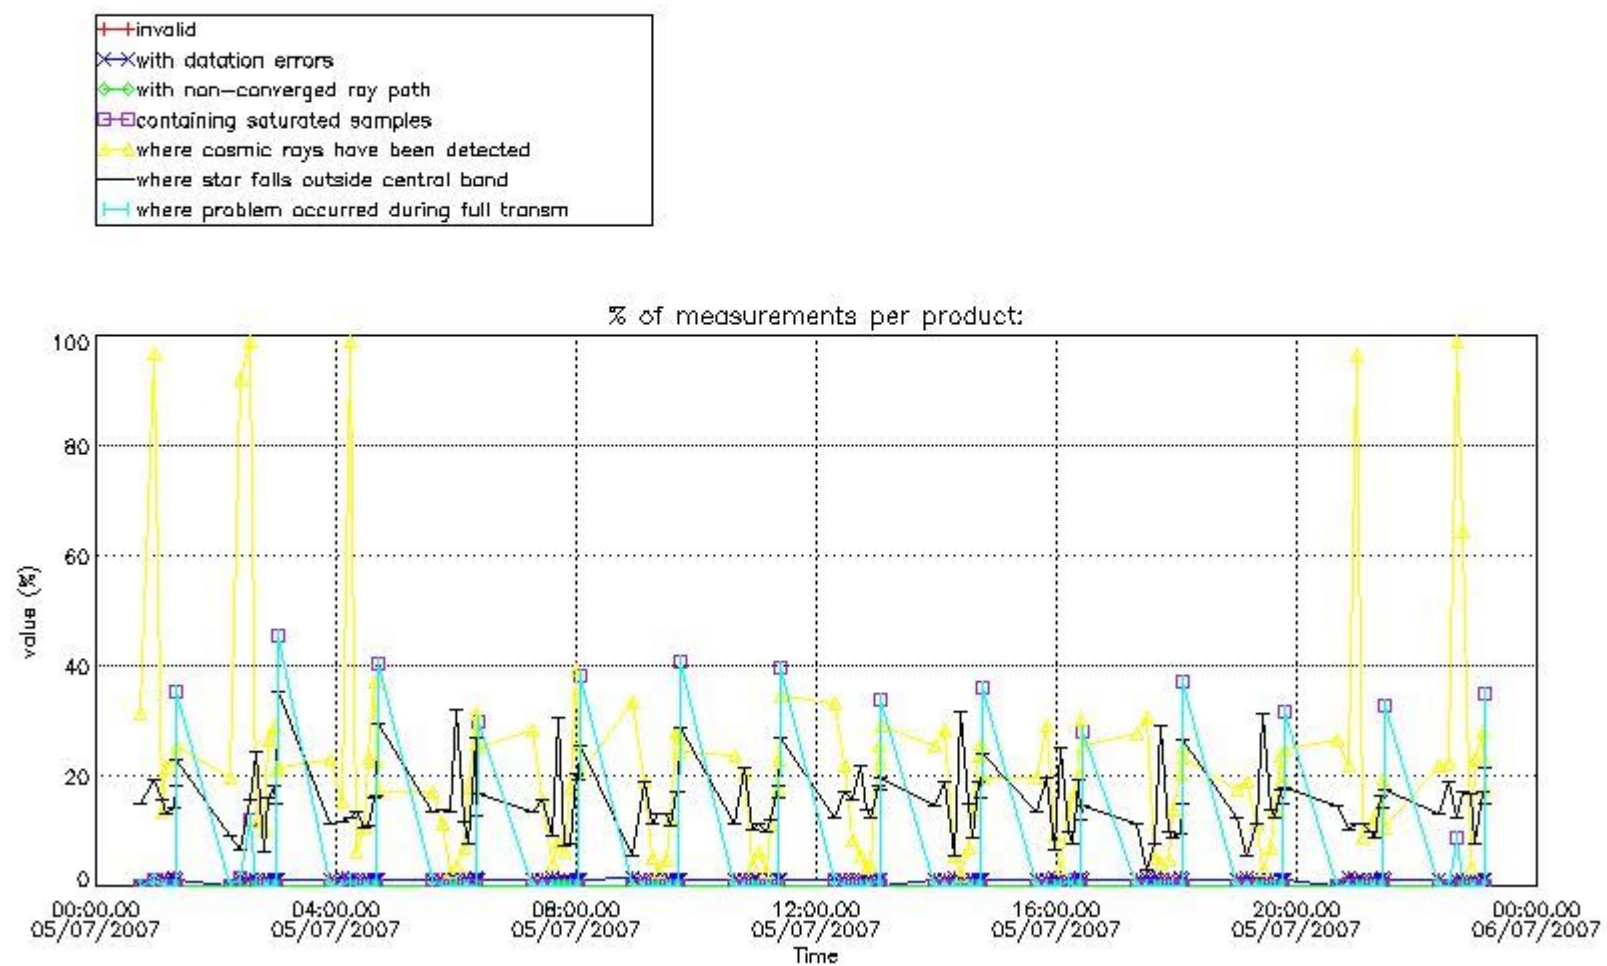

3.1 Plot quality information per product (time dependant)

3.2 Plot quality information per product (world map)

Percentage of flagged data per O3 profile

Percentage of flagged data per H2O profile

Percentage of flagged data per NO2 profile

Percentage of flagged data per NO3 profile

4. Level 1 quality information per product

In this section it is plotted some information contained in the Quality Summary data set of the level 2 products that comes from the level 1b processing. Products without errors (error flag in the MPH set to "0") are used.

4.1 Plot quality information per product (time dependant) coming from level 1b processing

4.1.1 Plot level 1 quality information per product (time dependant): ENVISAT ASCENDING passes

4.1.2 Plot level 1 quality information per product (time dependant): ENVISAT DESCENDING passes