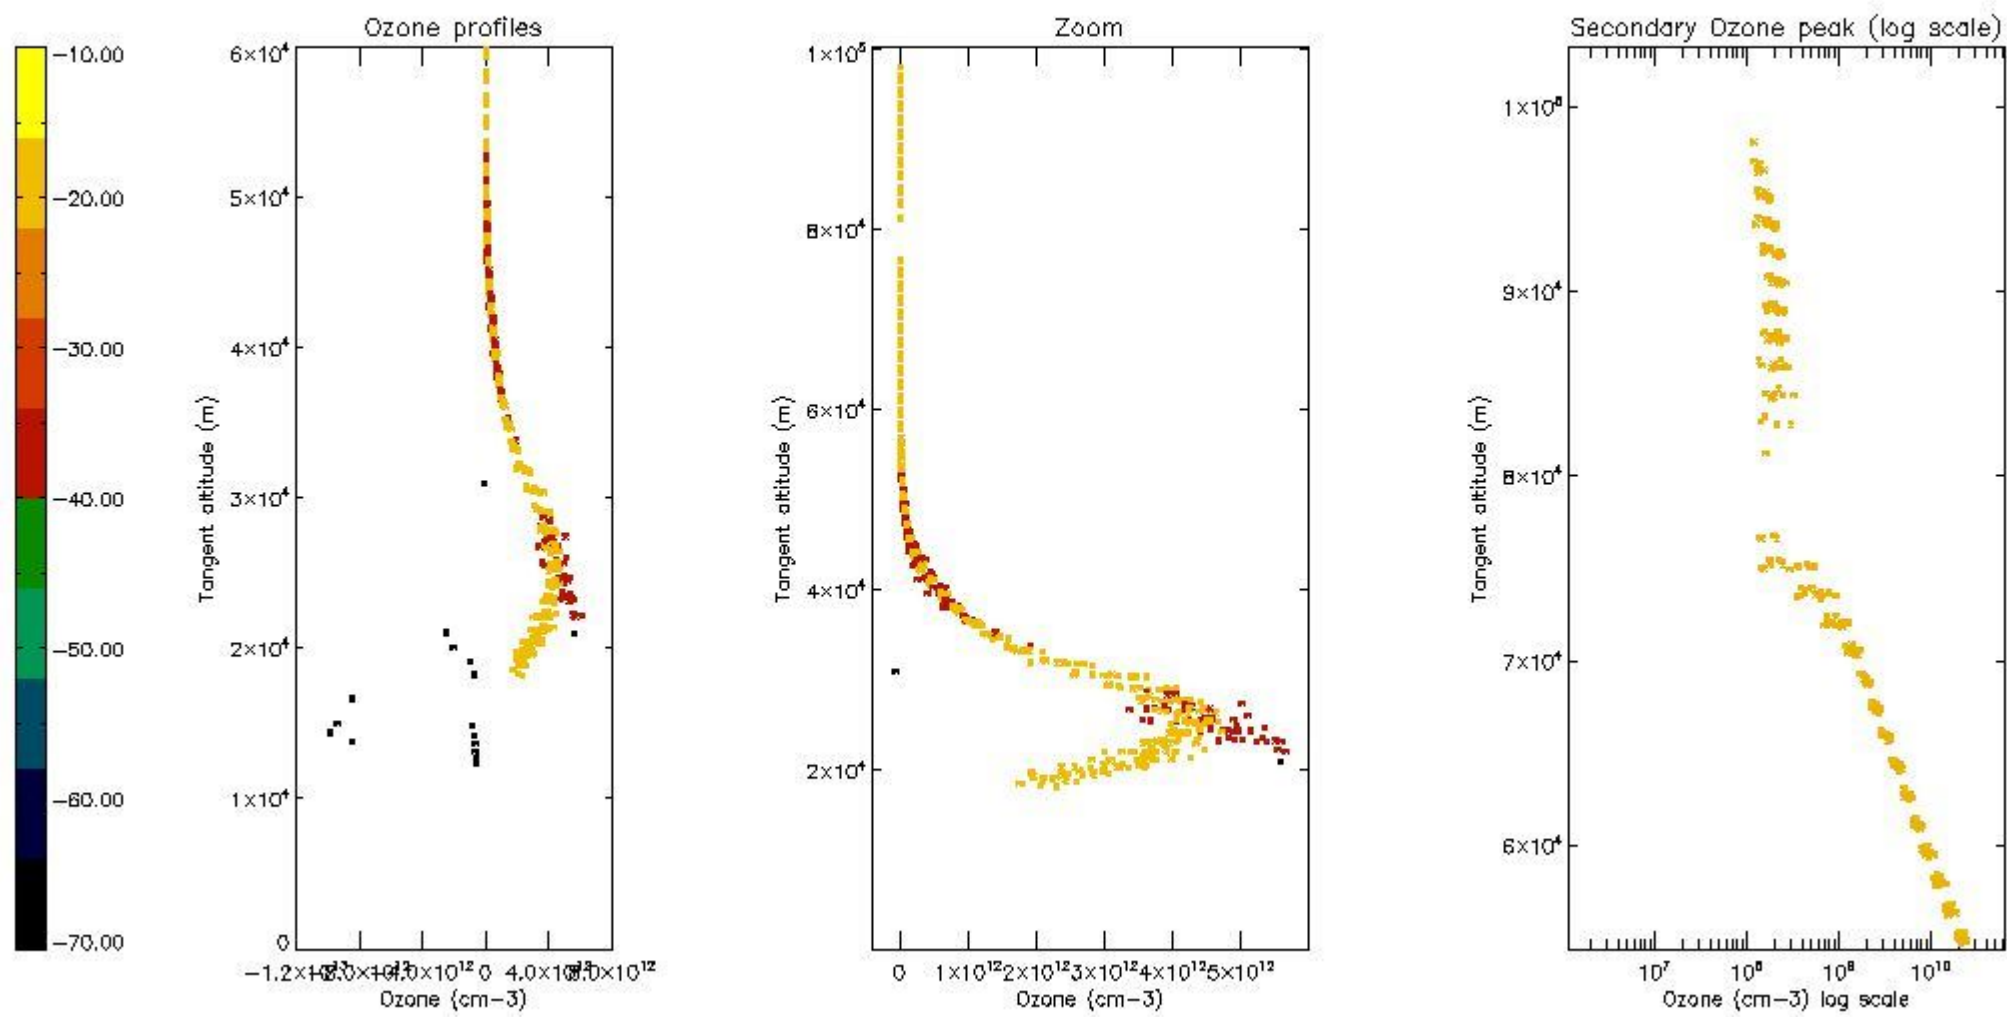

STD < 10	4
STD < 5	3

5.2 Plot ozone profiles for all STD (dark without errors)

The colorbar represents the latitude.

5.3 Plot ozone profiles where STD < 20% (dark without errors)

The colorbar represents the latitude.

5.4 Plot ozone profiles where STD < 10% (dark without errors)

The colorbar represents the latitude.

5.5 Plot ozone profiles where STD < 5% (dark without errors)

The colorbar represents the latitude.

5.6 Plot NO₂ profiles for all STD (dark without errors)