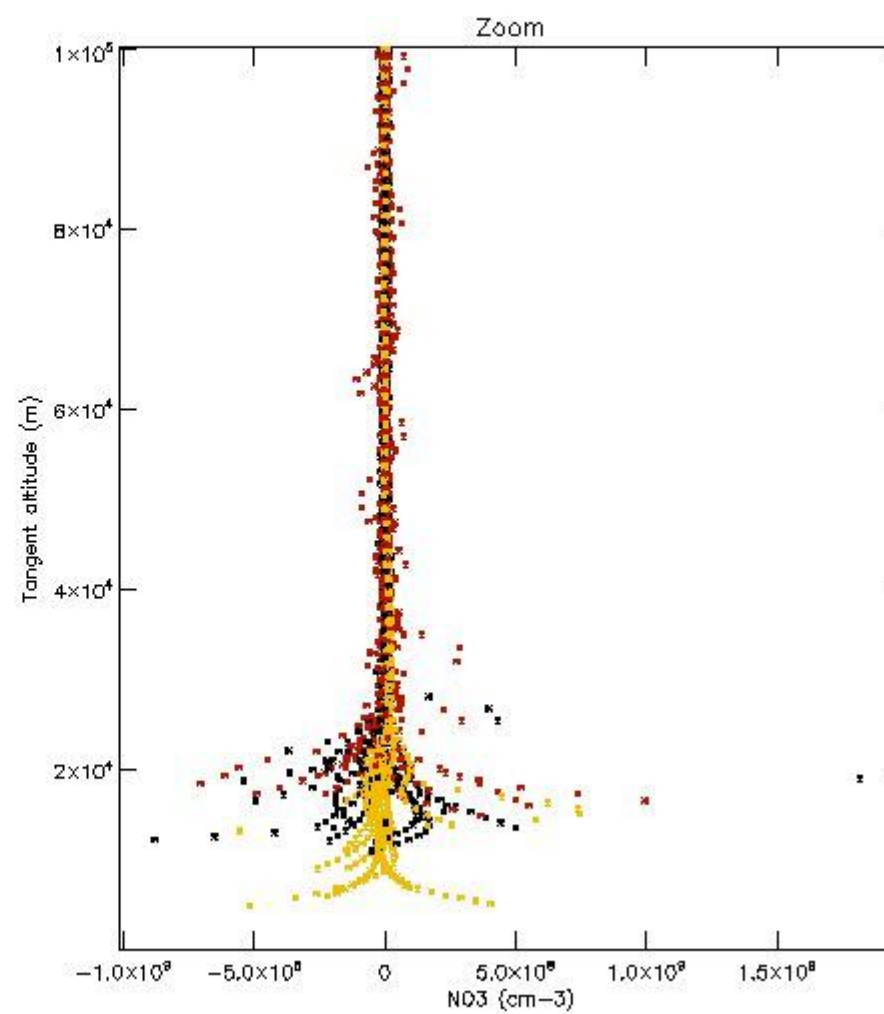

6. Auxiliary Data Files used for the production reported in section 2

The number reported in the third column indicates since which file (see list in section 2) the corresponding auxiliary file has been used. The fourth column is the date of those product files.

Type	Auxiliary Filename	Used since product	Used since product date
INST_PHYS_CHARACTERISTICS	GOM_INS_AXVIEC20091111_143220_20030716_120000_20500101_000000	1	05-JUL-2007 00:03:56
LEVEL-2_PROC_CONFIG	GOM_PR2_AXVIEC20091111_152718_20020301_000000_20500101_000000	1	05-JUL-2007 00:03:56
CROSS_SECTIONS_FILE	GOM_CRS_AXVIEC20091111_154832_20020301_000000_20500101_000000	1	05-JUL-2007 00:03:56