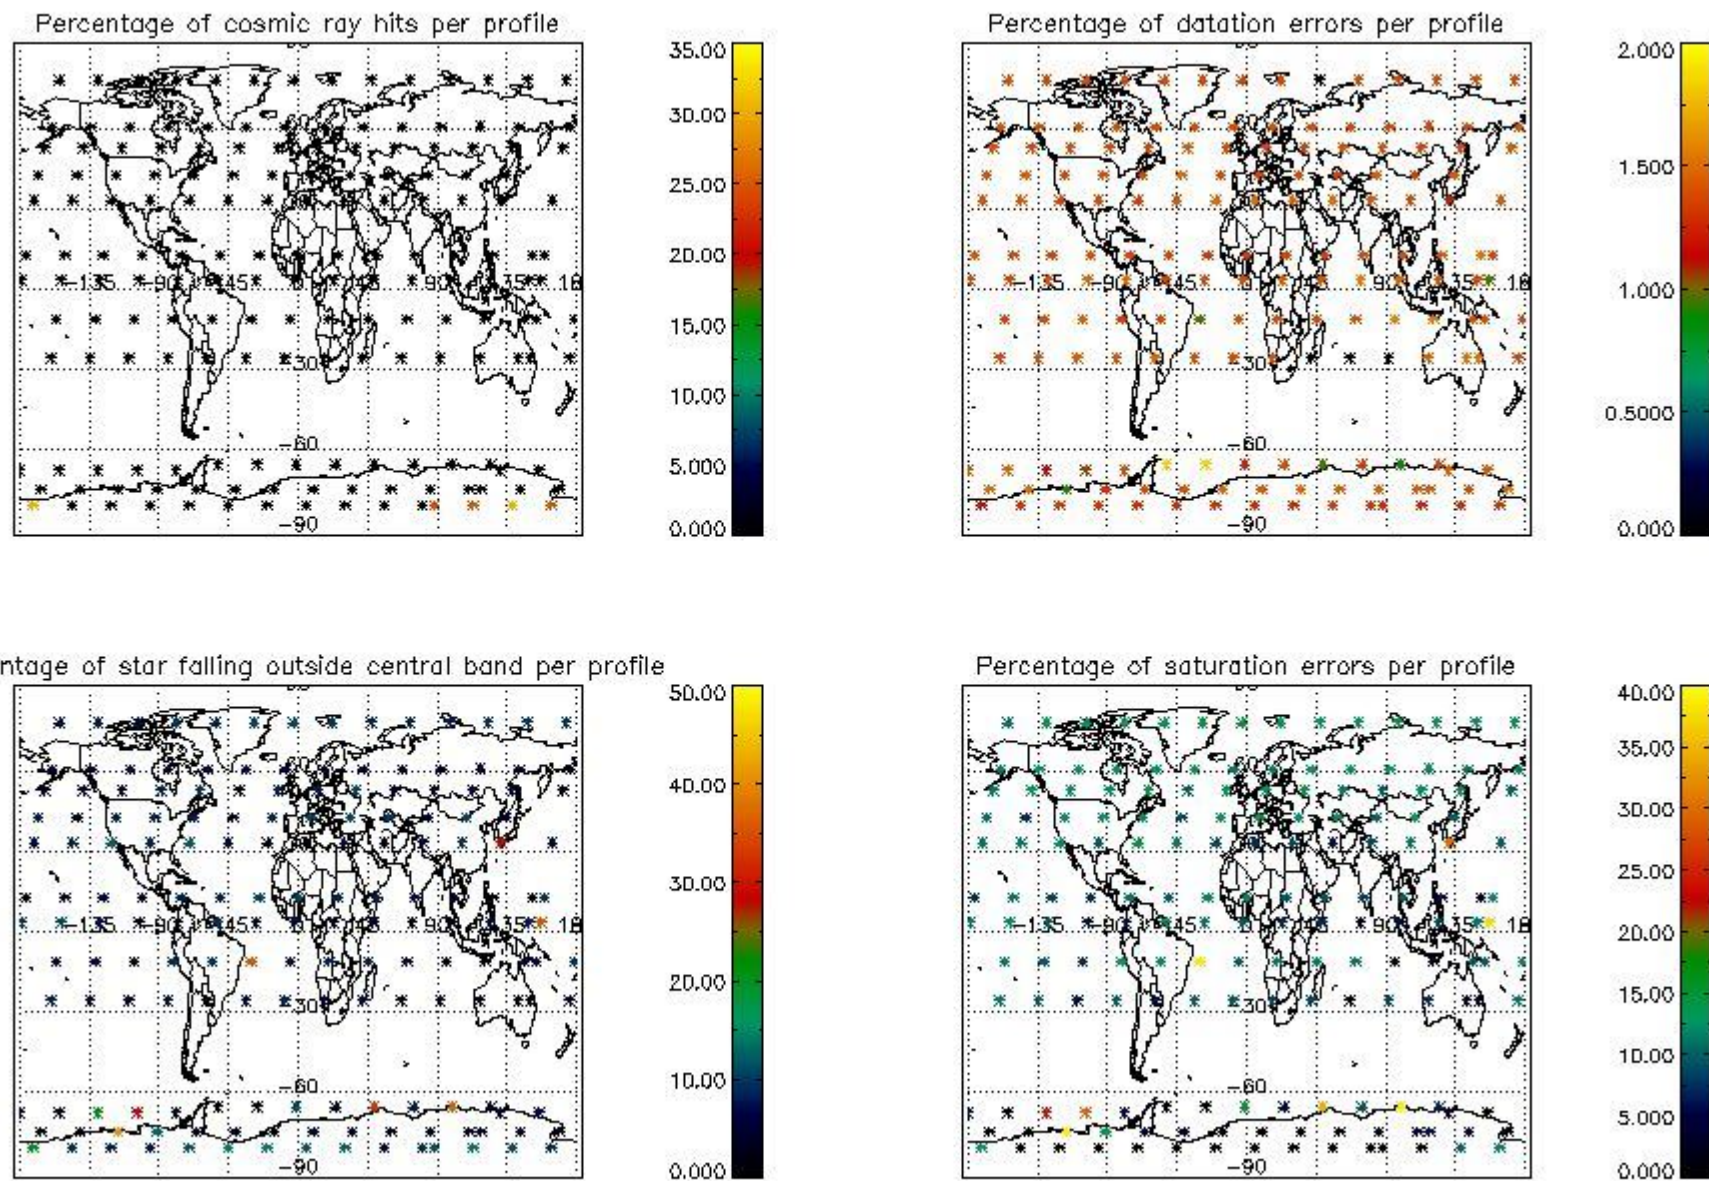

Percentage of flagged data per NO3 profile

4. Level 1 quality information per product

In this section it is plotted some information contained in the Quality Summary data set of the level 2 products that comes from the level 1b processing. Products without errors (error flag in the MPH set to "0") are used.

4.1 Plot quality information per product (time dependant) coming from level 1b processing

4.1.1 Plot level 1 quality information per product (time dependant): ENVISAT ASCENDING passes

4.1.2 Plot level 1 quality information per product (time dependant): ENVISAT DESCENDING passes

4.2 Plot quality information per product coming from level 1b processing (world map)

4.2.1 Plot level 1 quality information per product (world map): ENVISAT ASCENDING passes

4.2.2 Plot level 1 quality information per product (world map): ENVISAT DESCENDING passes