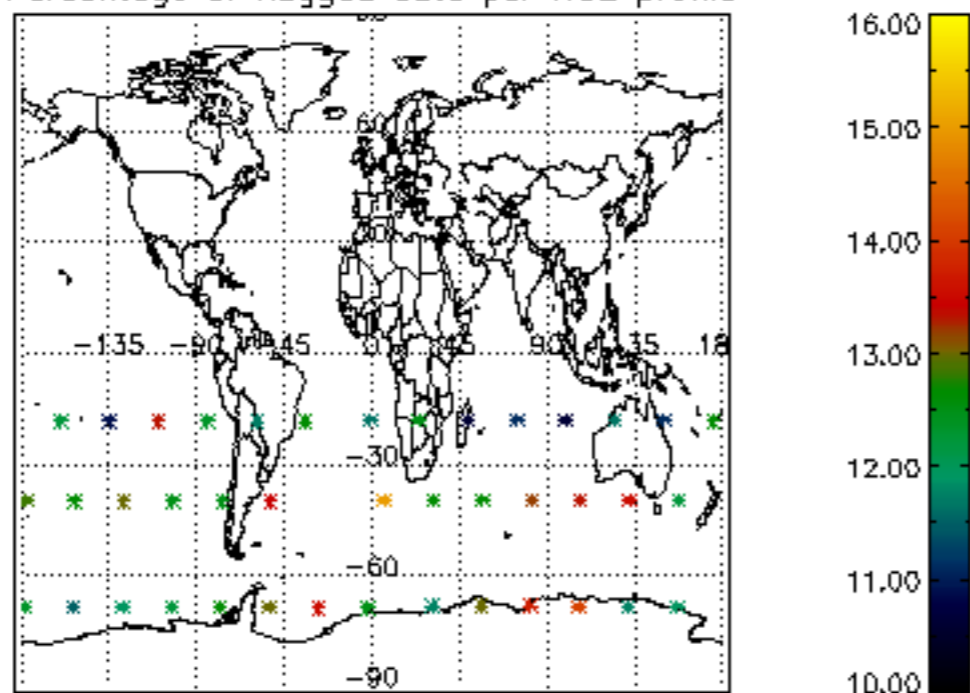

Percentage of flagged data per NO2 profile