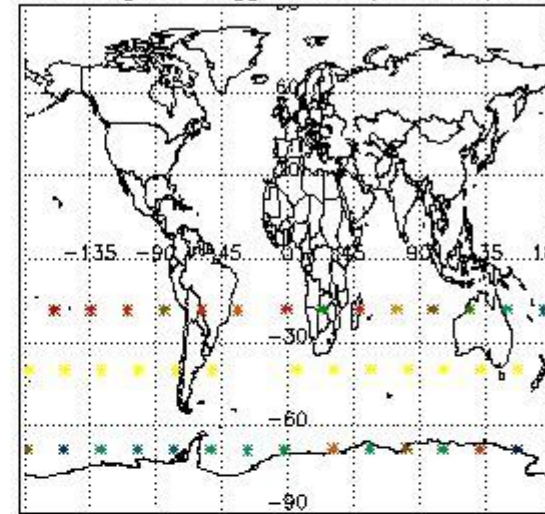

3.1 Plot quality information per product (time dependant)

3.2 Plot quality information per product (world map)

Percentage of flagged data per O3 profile

Percentage of flagged data per H2O profile

Percentage of flagged data per NO2 profile