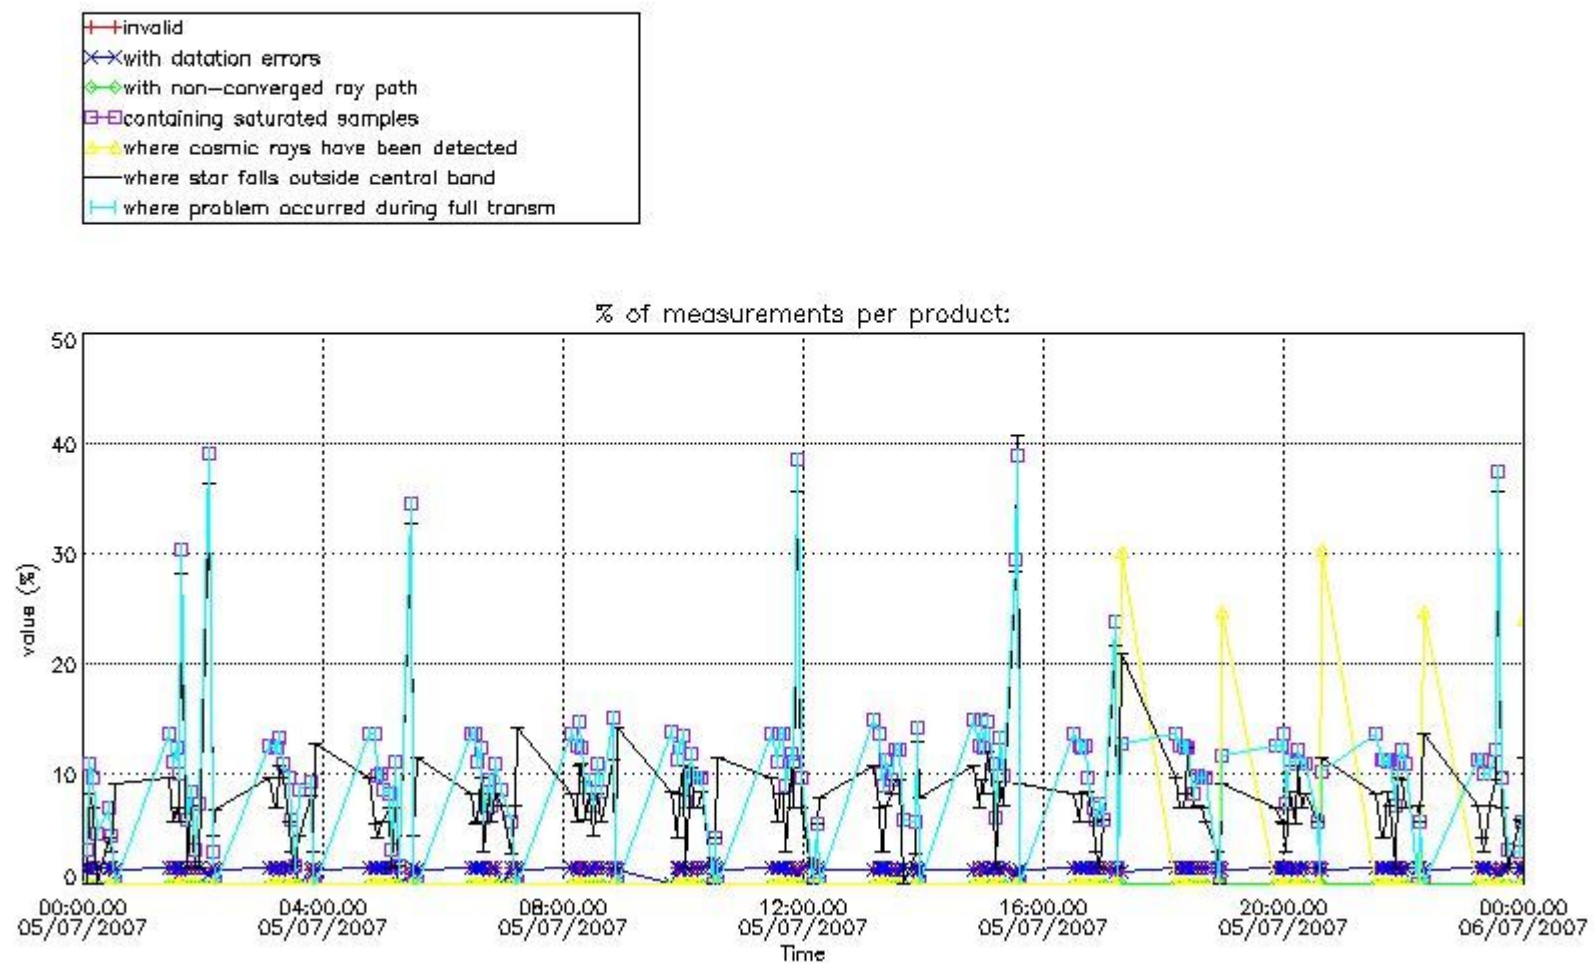

4.2 Plot quality information per product coming from level 1b processing (world map)

4.2.1 Plot level 1 quality information per product (world map): ENVISAT ASCENDING passes