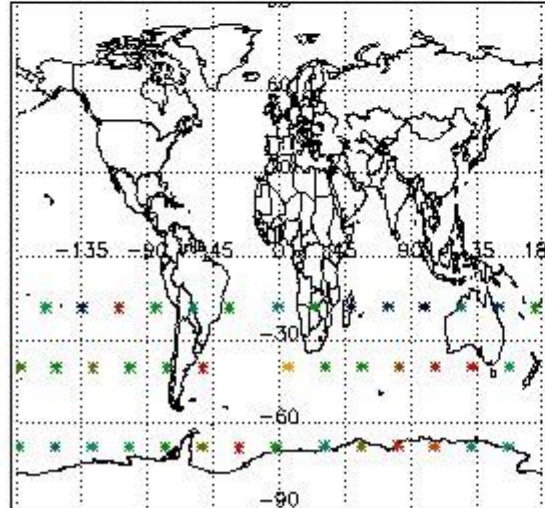

3.1 Plot quality information per product (time dependant)

3.2 Plot quality information per product (world map)

Percentage of flagged data per O3 profile

Percentage of flagged data per H2O profile

Percentage of flagged data per NO2 profile