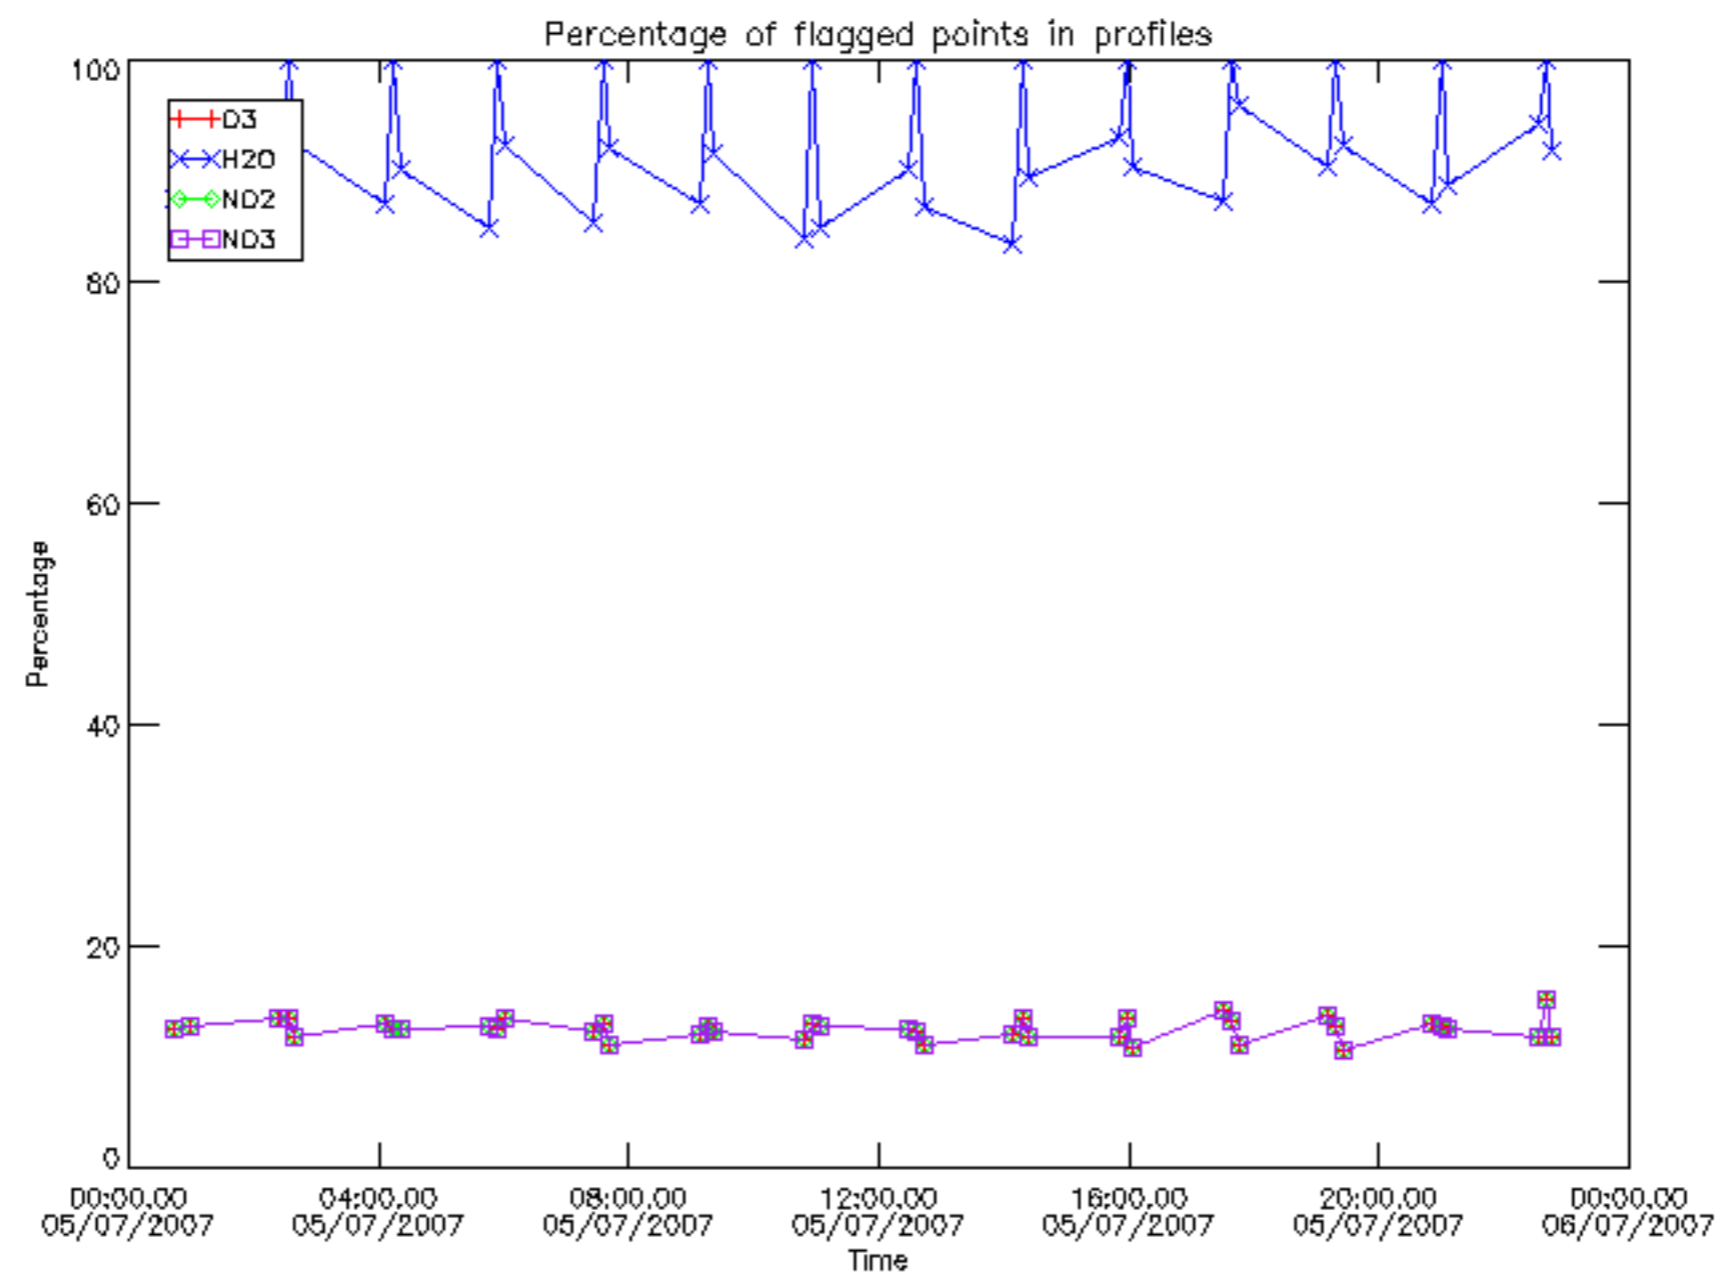

Percentage of flagged data per D3 profile

Percentage of flagged data per H2O profile