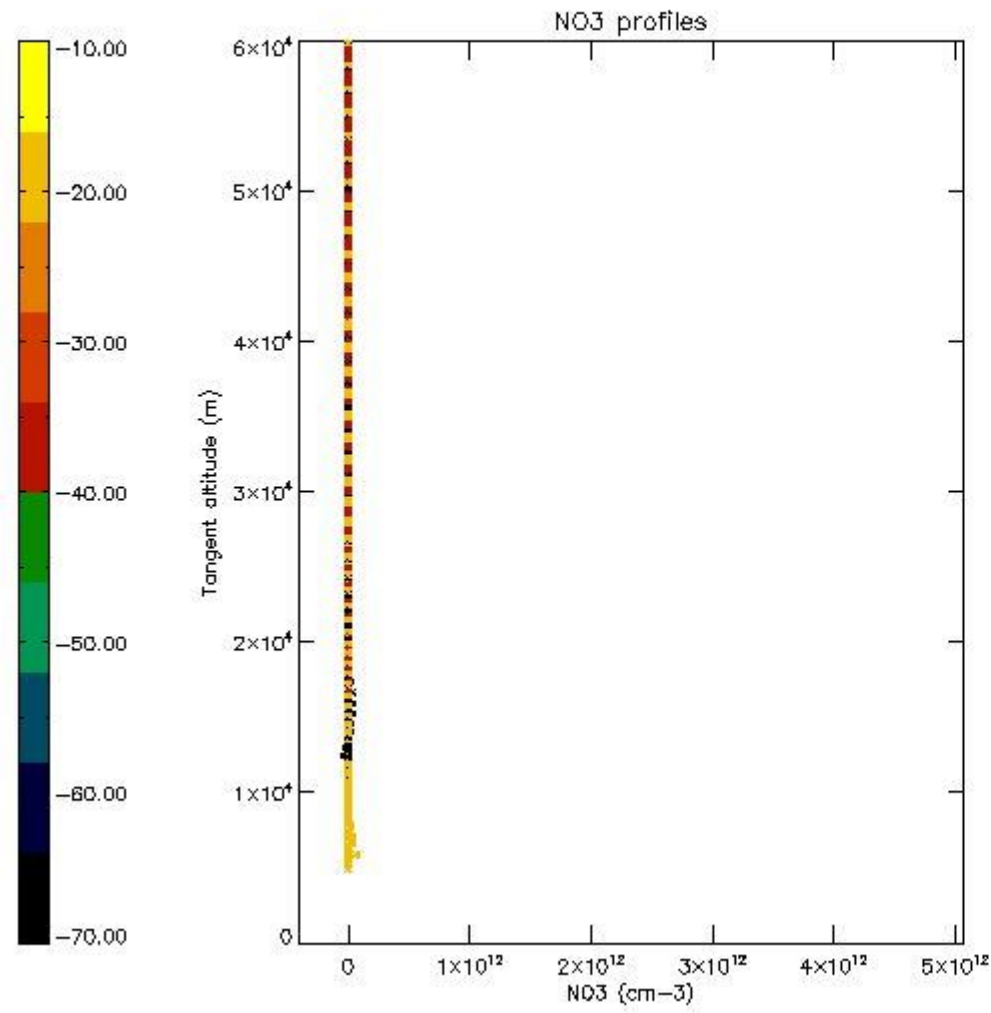

6. Auxiliary Data Files used for the production reported in section 2

The number reported in the third column indicates since which file (see list in section 2) the corresponding auxiliary file has been used. The fourth column is the date of those product files.

Type	Auxiliary Filename	Used since product	Used since product date
INST_PHYS_CHARACTERISTICS	GOM_INS_AXVIEC20091111_143220_20030716_120000_20500101_000000	1	05-JUL-2007 00:03:56
LEVEL-2_PROC_CONFIG	GOM_PR2_AXVIEC20091111_152718_20020301_000000_20500101_000000	1	05-JUL-2007 00:03:56
CROSS_SECTIONS_FILE	GOM_CRS_AXVIEC20091111_154832_20020301_000000_20500101_000000	1	05-JUL-2007 00:03:56