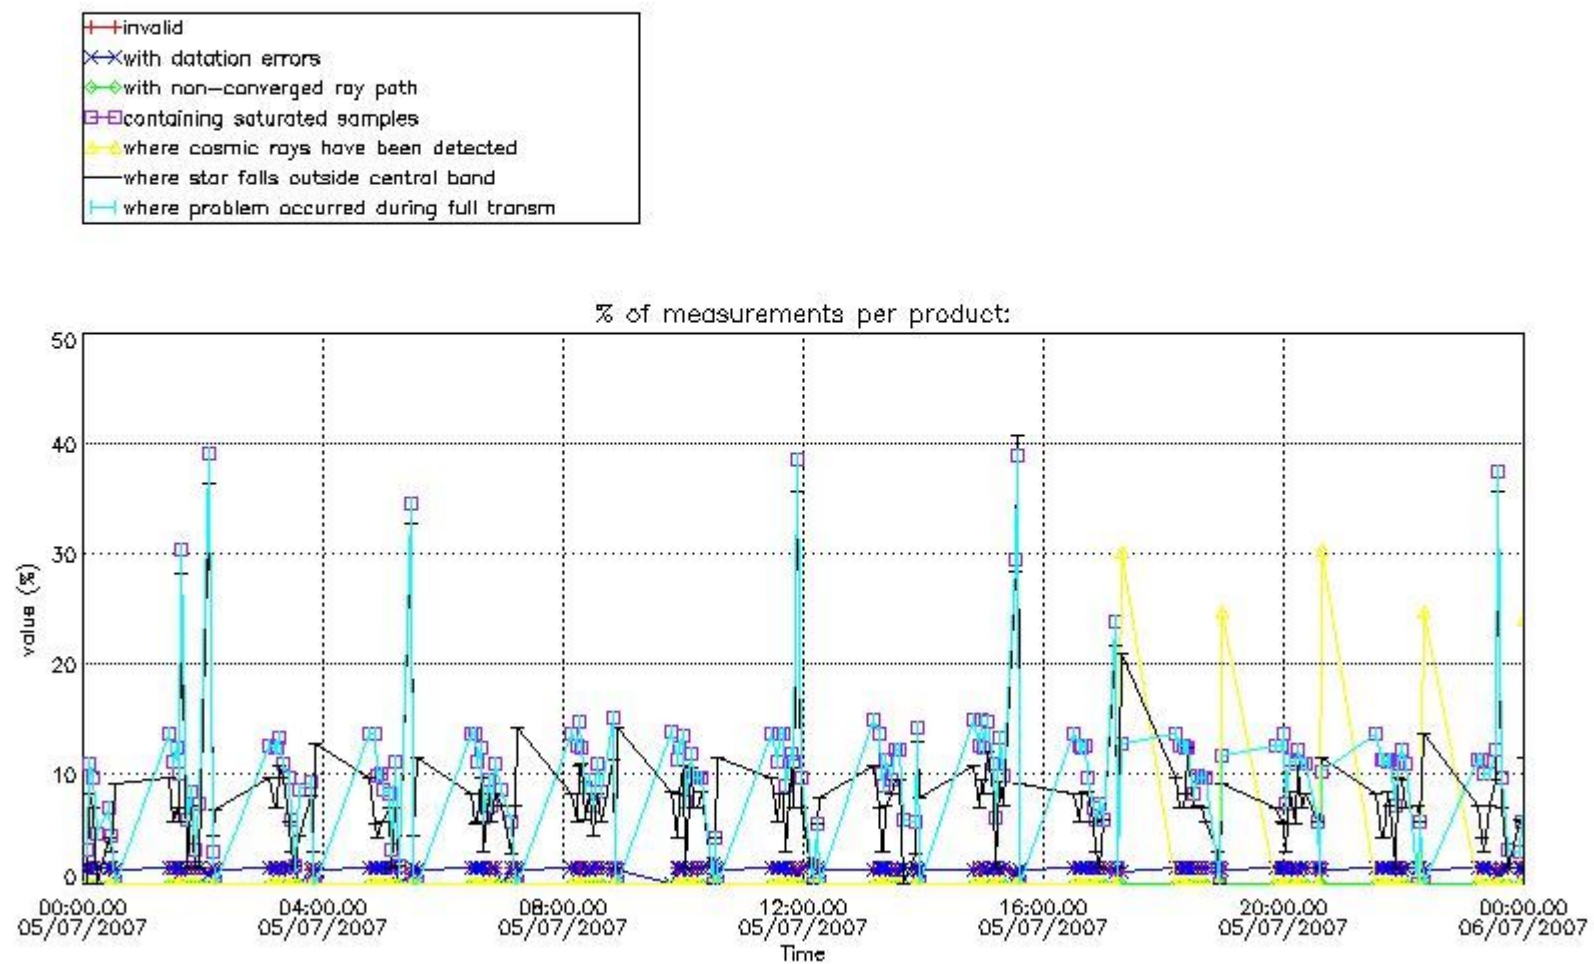

3.1 Plot quality information per product (time dependant)

3.2 Plot quality information per product (world map)

Percentage of flagged data per O3 profile

Percentage of flagged data per H2O profile

Percentage of flagged data per NO2 profile

Percentage of flagged data per NO3 profile

4. Level 1 quality information per product

In this section it is plotted some information contained in the Quality Summary data set of the level 2 products that comes from the level 1b processing. Products without errors (error flag in the MPH set to "0") are used.

4.1 Plot quality information per product (time dependant) coming from level 1b processing

4.1.1 Plot level 1 quality information per product (time dependant): ENVISAT ASCENDING passes

4.1.2 Plot level 1 quality information per product (time dependant): ENVISAT DESCENDING passes

5. Trace gas profiles

5.1 Ozone statistics based on quality of products

The final quality of the products can be "measured" using the STD (Standard Deviation) attached to every point profile. This information is written to the parameter GOM_NL__2P/NL_LOCAL_SPECIES_DENSITY/o3_std of the level 2 products. The table below shows the statistics for given STD ranges.