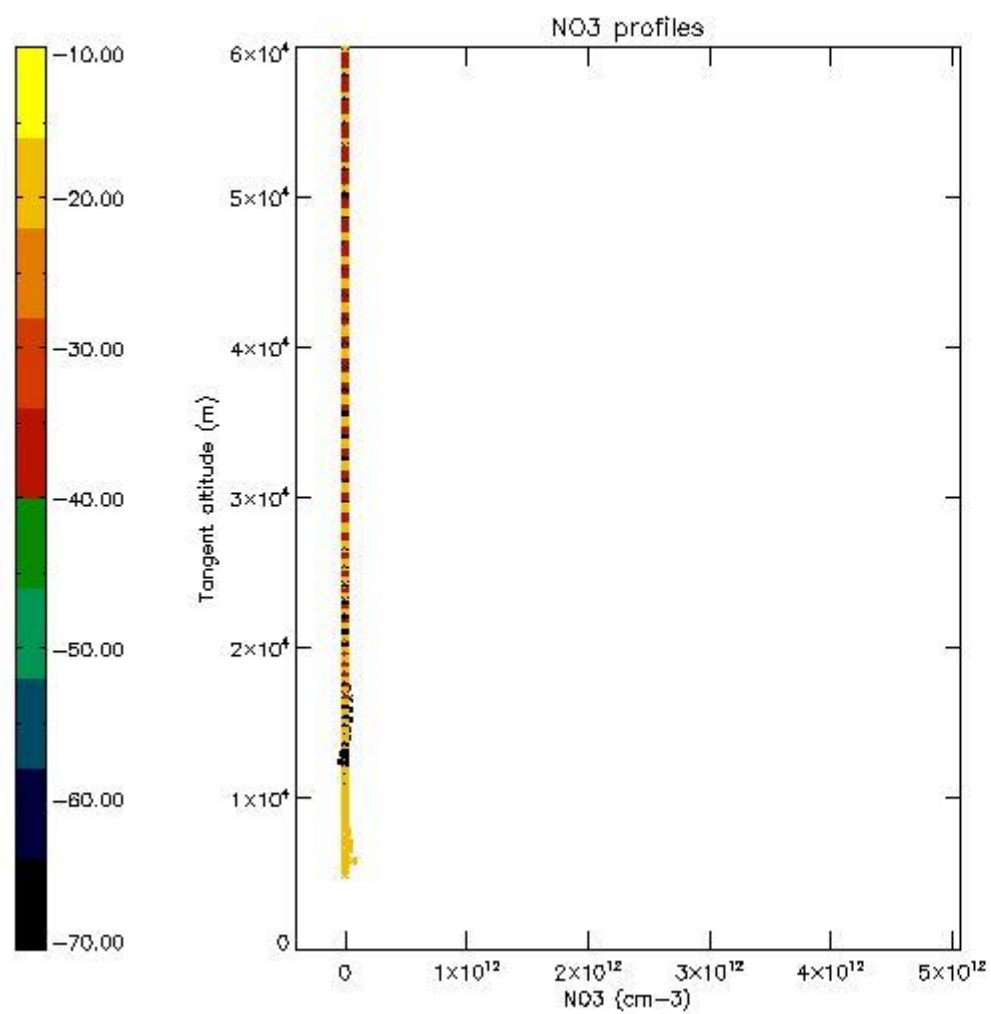

6. Auxiliary Data Files used for the production reported in section 2

The number reported in the third column indicates since which file (see list in section 2) the corresponding auxiliary file has been used. The fourth column is the date of those product files.

Type	Auxiliary Filename	Used since product	Used since product date
INST_PHYS_CHARACTERISTICS	GOM_INS_AXVIEC20091111_143220_20030716_120000_20500101_000000	1	05-JUL-2007 00:03:56
LEVEL-2_PROC_CONFIG	GOM_PR2_AXVIEC20091111_152718_20020301_000000_20500101_000000	1	05-JUL-2007 00:03:56
CROSS_SECTIONS_FILE	GOM_CRS_AXVIEC20091111_154832_20020301_000000_20500101_000000	1	05-JUL-2007 00:03:56