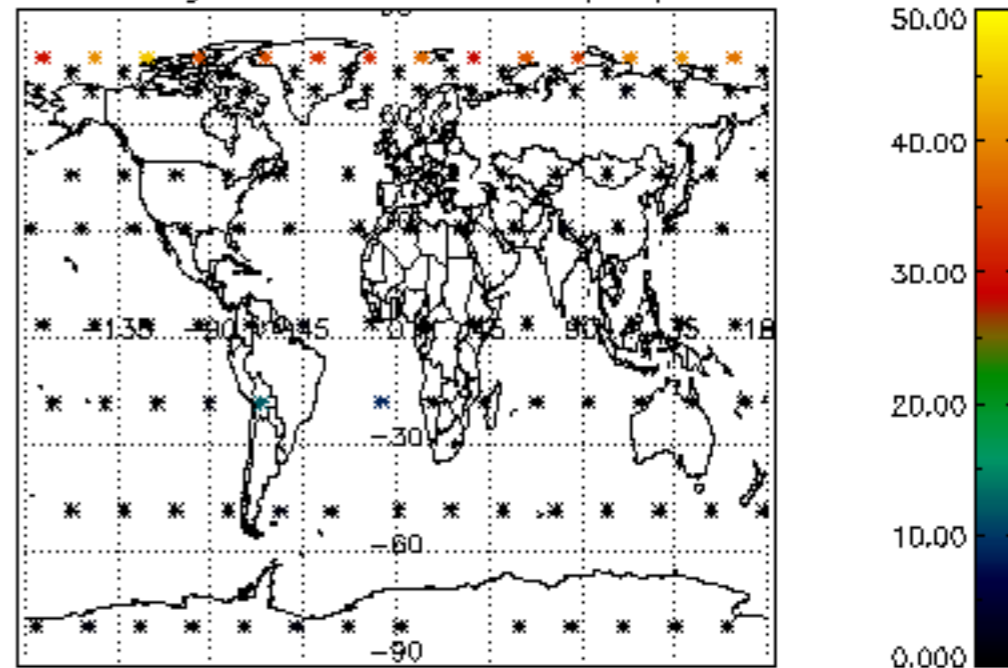

Percentage of datation errors per profile

Percentage of saturation errors per profile