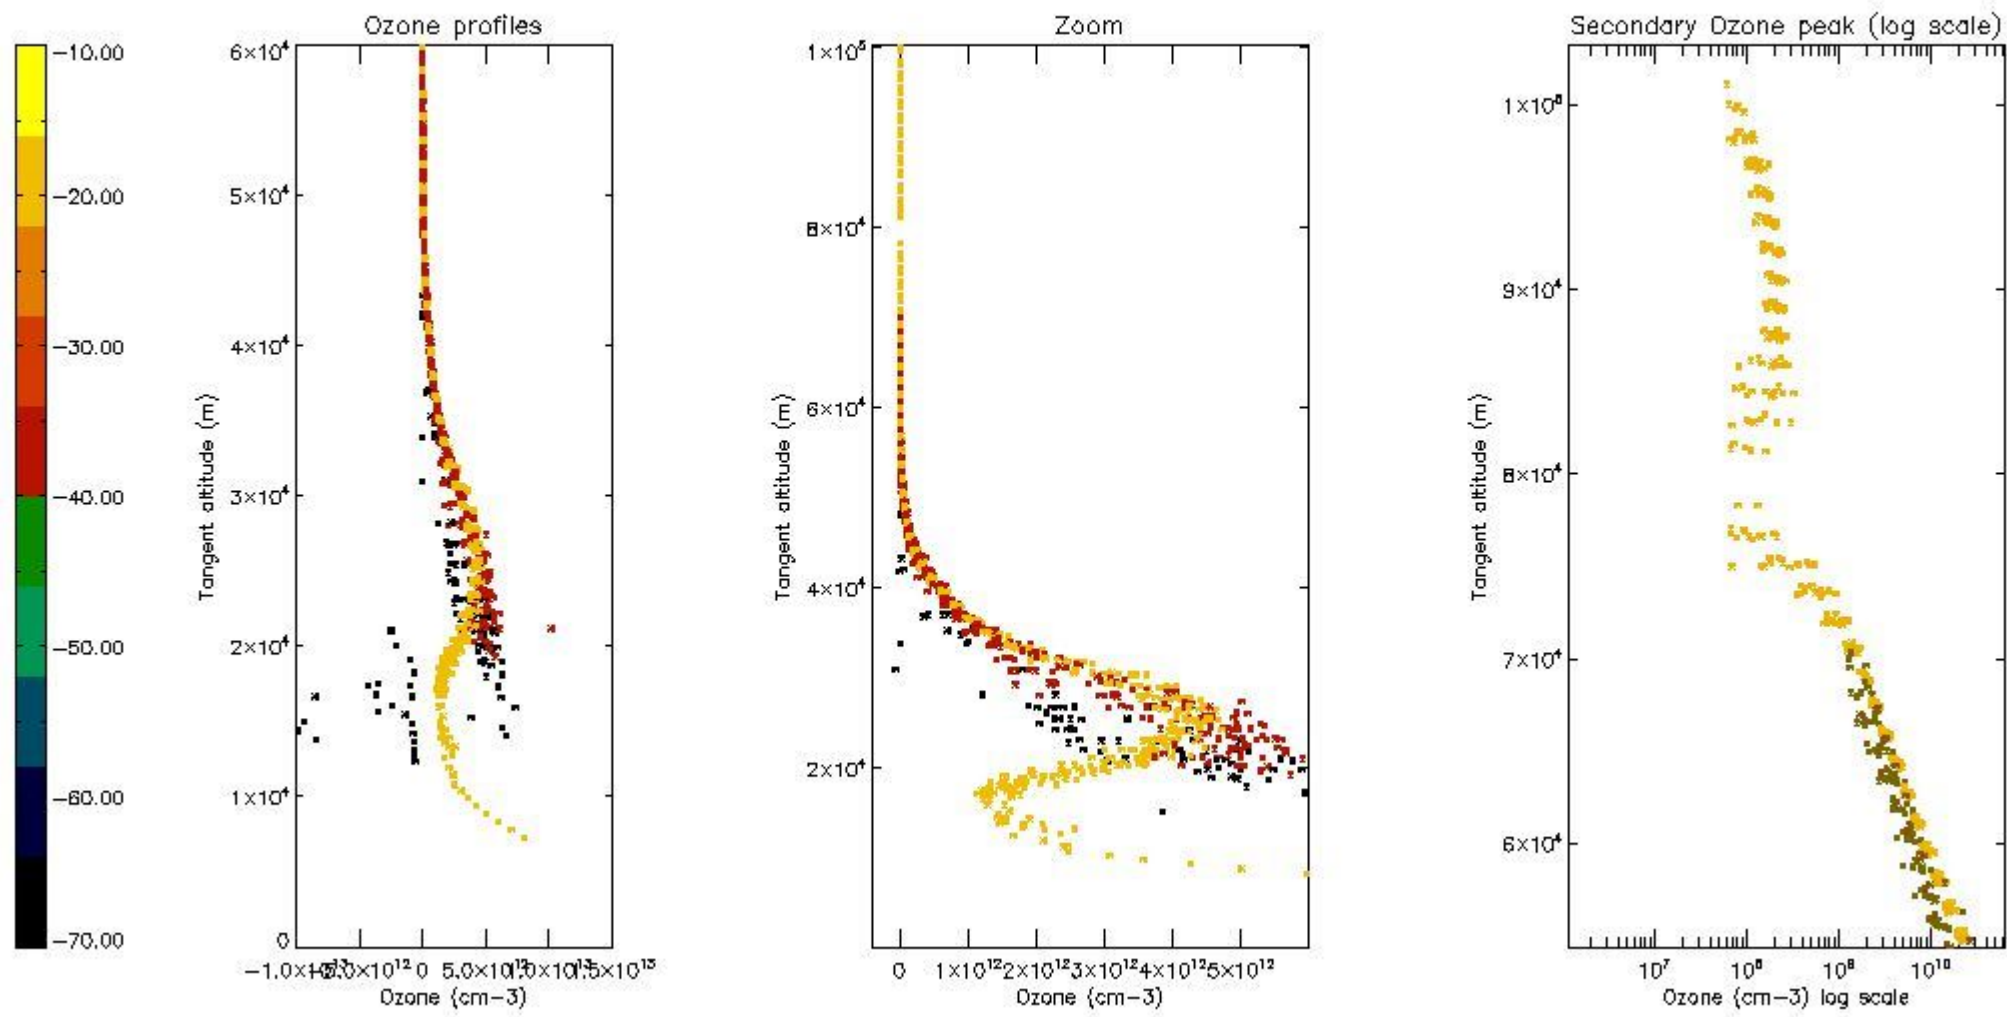

STD < 10	4
STD < 5	3

5.2 Plot ozone profiles for all STD (dark without errors)

The colorbar represents the latitude.

5.3 Plot ozone profiles where STD < 20% (dark without errors)

The colorbar represents the latitude.