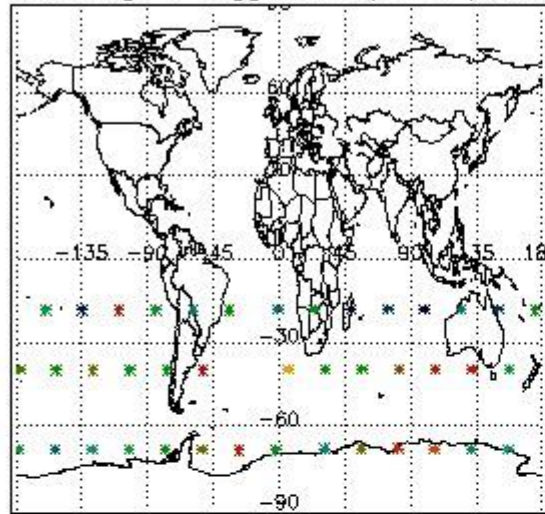

3.1 Plot quality information per product (time dependant)

3.2 Plot quality information per product (world map)

Percentage of flagged data per O3 profile

Percentage of flagged data per H2O profile

Percentage of flagged data per NO2 profile