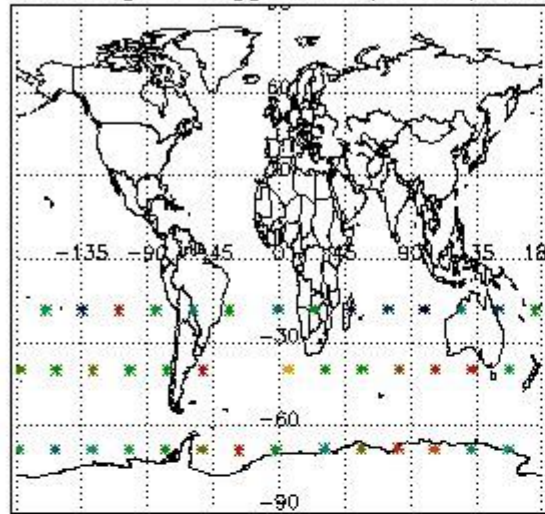

3. Quality information per product

In this section it is plotted some information contained in the Quality Summary data set of the level 2 products. Only products in dark limb conditions and without errors (error flag in the MPH set to "0") are used.

3.1 Plot quality information per product (time dependant)

3.2 Plot quality information per product (world map)

Percentage of flagged data per O3 profile

Percentage of flagged data per H2O profile

Percentage of flagged data per NO2 profile