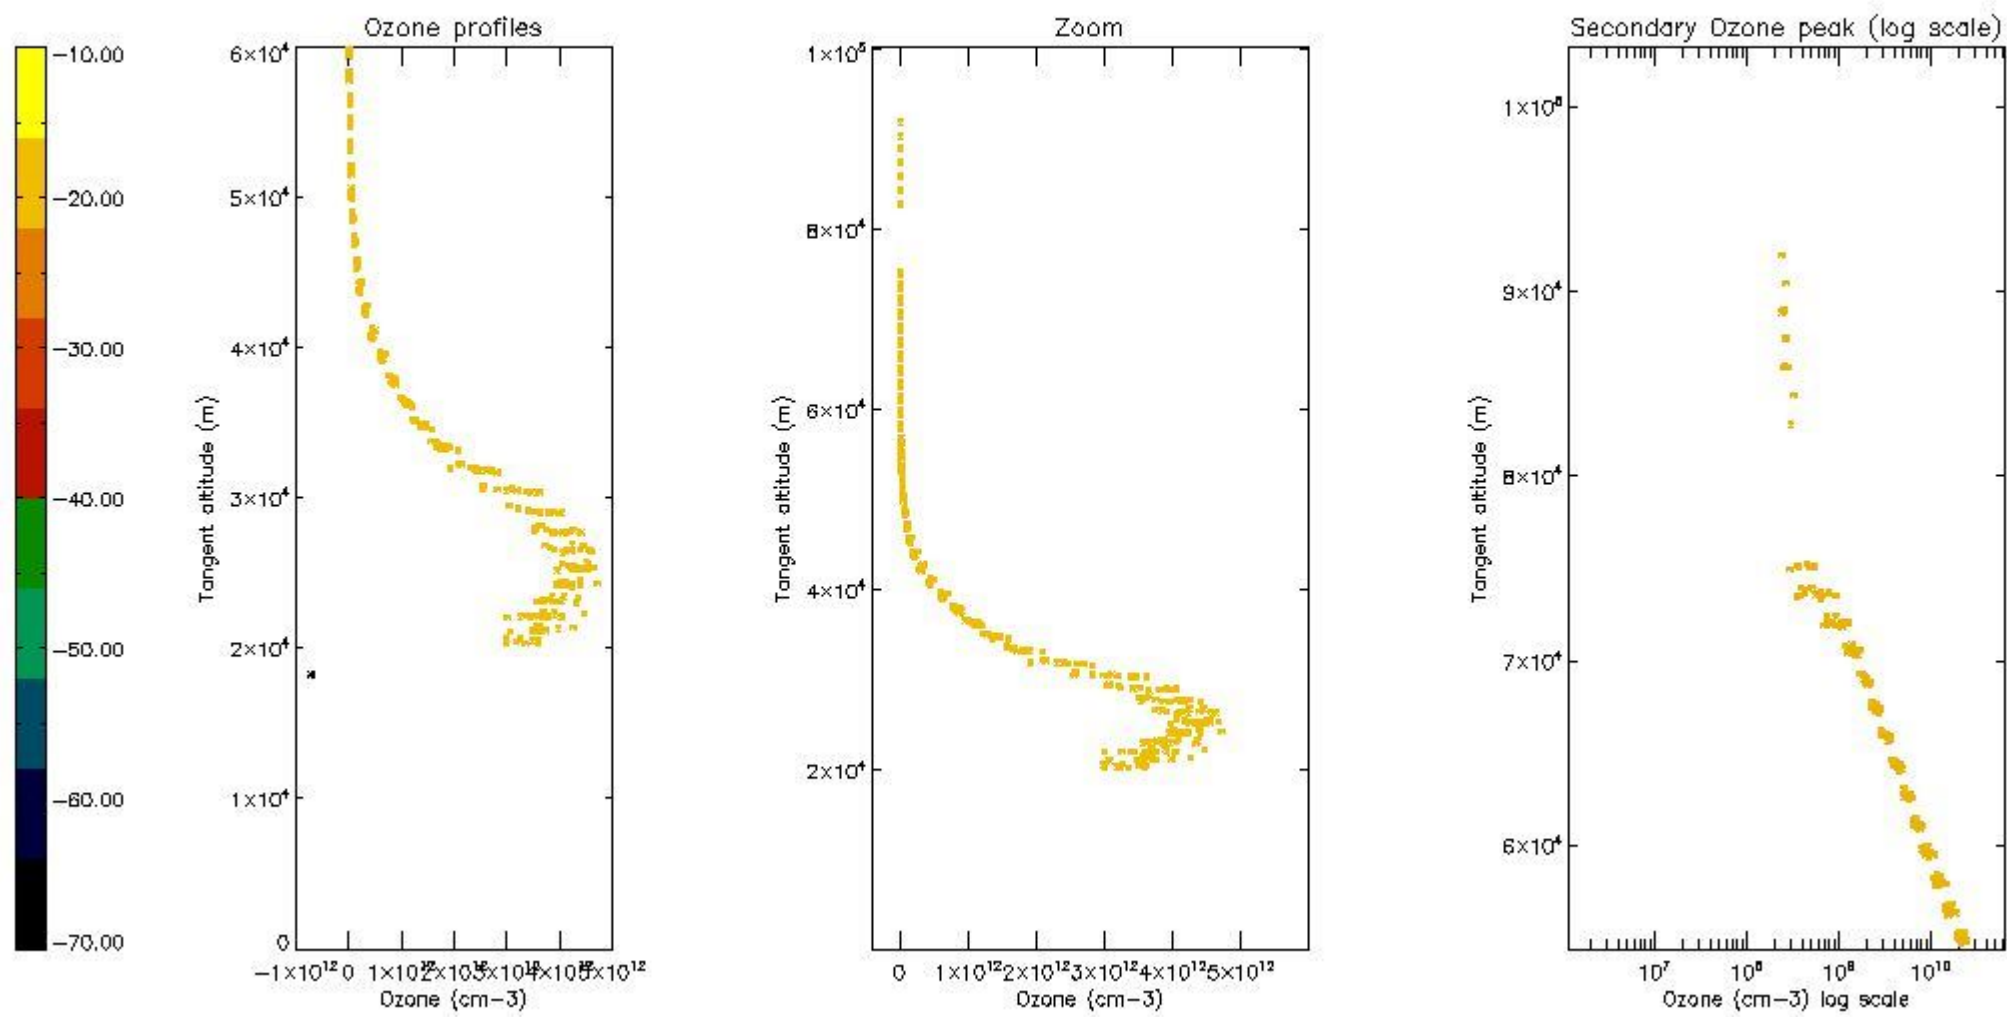

STD < 10	4
STD < 5	3

5.2 Plot ozone profiles for all STD (dark without errors)

The colorbar represents the latitude.

5.3 Plot ozone profiles where STD < 20% (dark without errors)

The colorbar represents the latitude.

5.4 Plot ozone profiles where STD < 10% (dark without errors)

The colorbar represents the latitude.

5.5 Plot ozone profiles where STD < 5% (dark without errors)

The colorbar represents the latitude.

5.6 Plot NO₂ profiles for all STD (dark without errors)