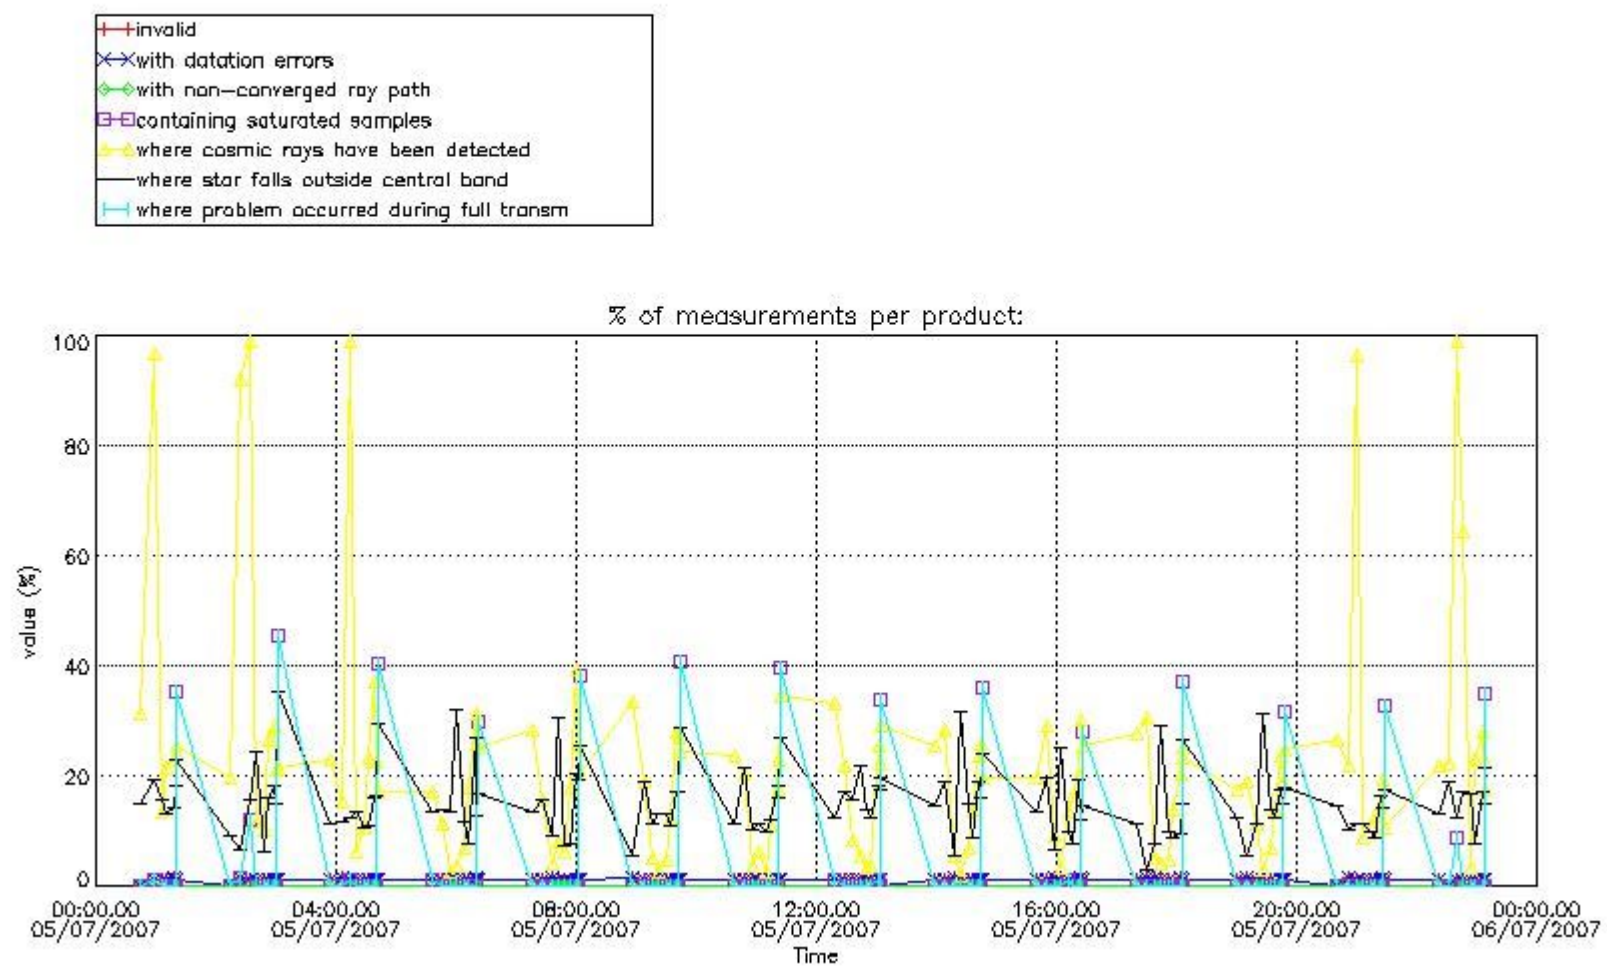

4.1.2 Plot level 1 quality information per product (time dependant): ENVI SAT DESCENDING passes