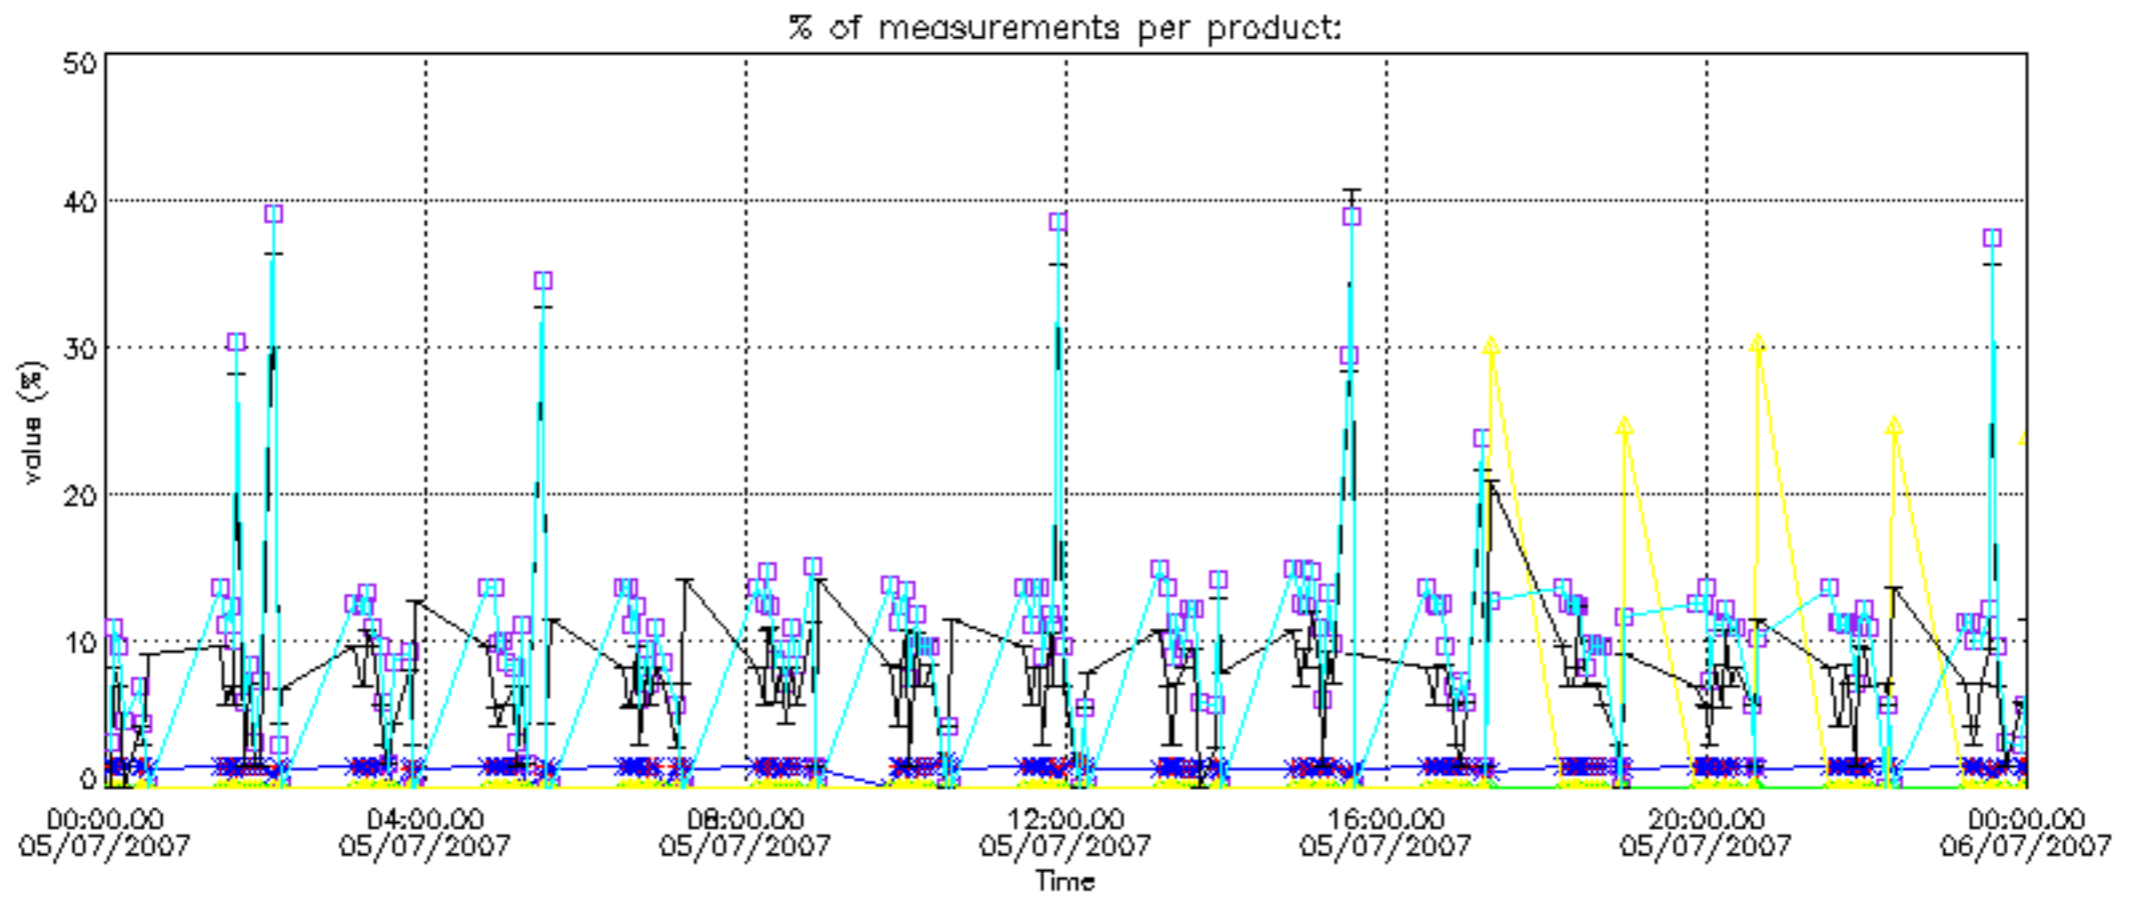

Percentage of cosmic ray hits per profile

Percentage of datation errors per profile