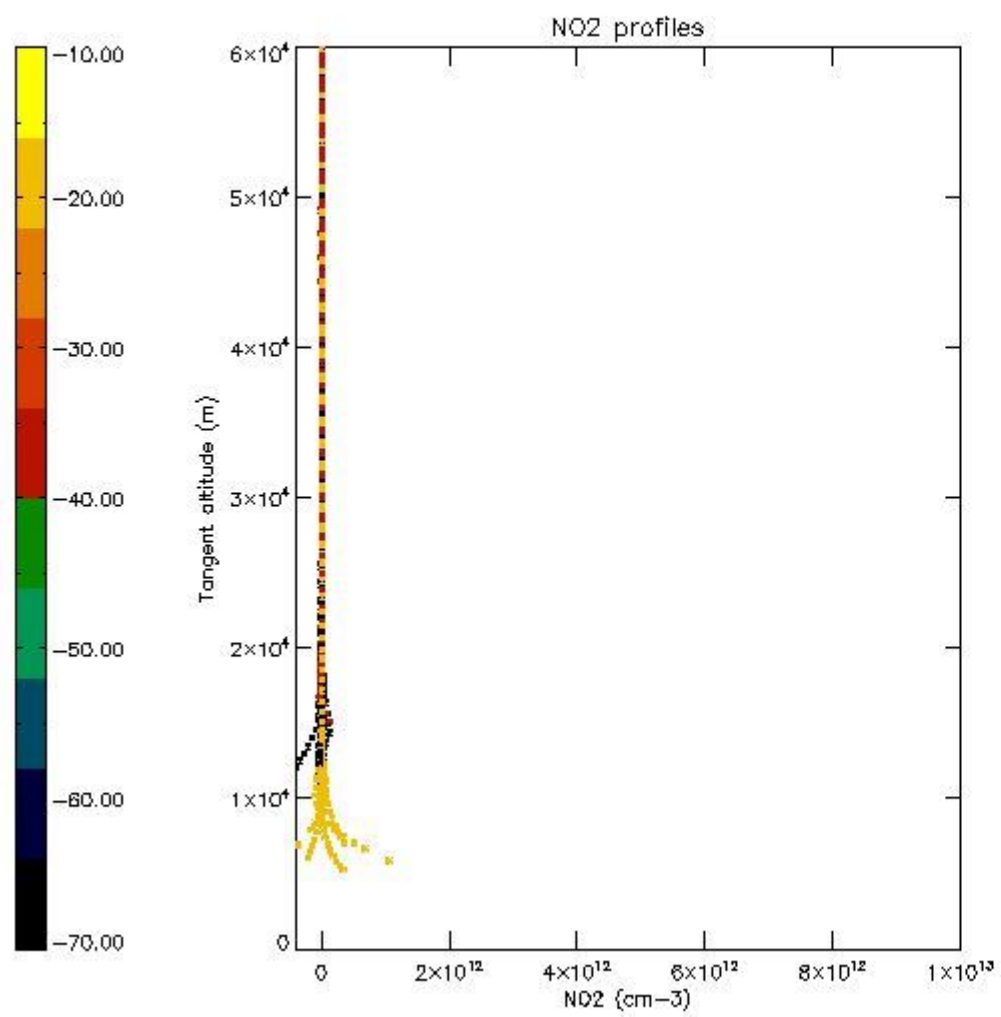

5.7 Plot NO3 profiles for all STD (dark without errors)

The colorbar represents the latitude.