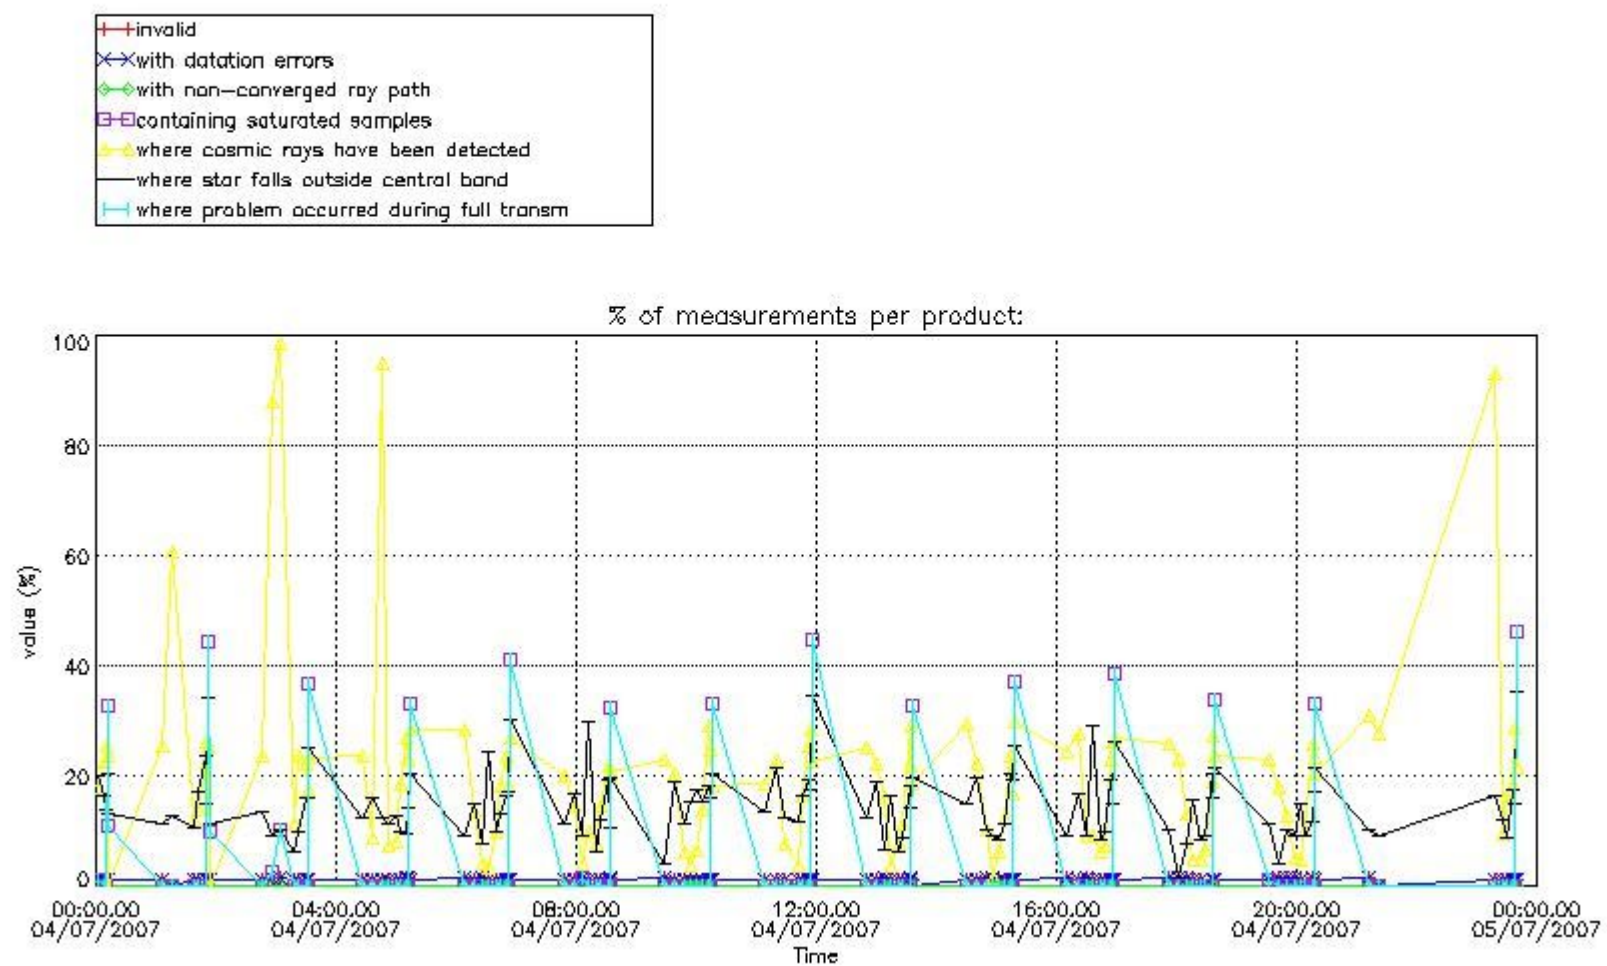

Percentage of flagged data per NO3 profile

4. Level 1 quality information per product

In this section it is plotted some information contained in the Quality Summary data set of the level 2 products that comes from the level 1b processing. Products without errors (error flag in the MPH set to "0") are used.

4.1 Plot quality information per product (time dependant) coming from level 1b processing

4.1.1 Plot level 1 quality information per product (time dependant): ENVISAT ASCENDING passes

4.1.2 Plot level 1 quality information per product (time dependant): ENVI SAT DESCENDING passes