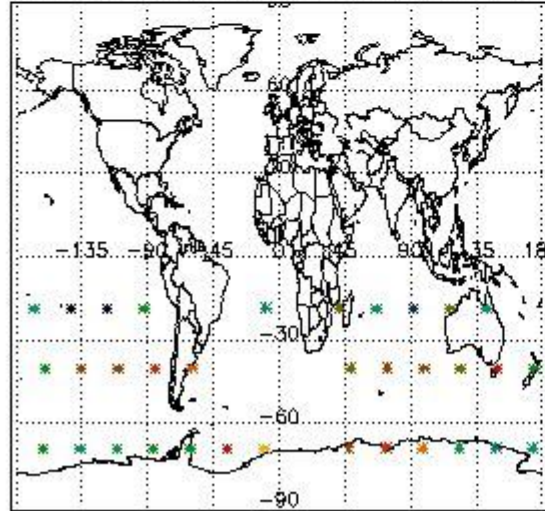

3.1 Plot quality information per product (time dependant)

3.2 Plot quality information per product (world map)

Percentage of flagged data per O3 profile

Percentage of flagged data per H2O profile

Percentage of flagged data per NO2 profile