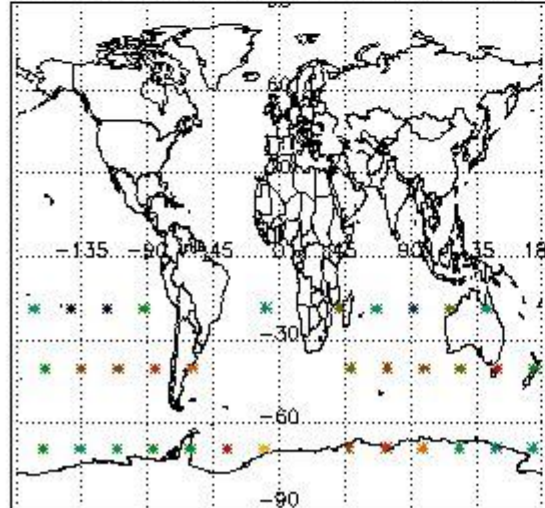

3.1 Plot quality information per product (time dependant)

3.2 Plot quality information per product (world map)

Percentage of flagged data per O3 profile

Percentage of flagged data per H2O profile

Percentage of flagged data per NO2 profile

Percentage of flagged data per NO3 profile

4. Level 1 quality information per product

In this section it is plotted some information contained in the Quality Summary data set of the level 2 products that comes from the level 1b processing. Products without errors (error flag in the MPH set to "0") are used.