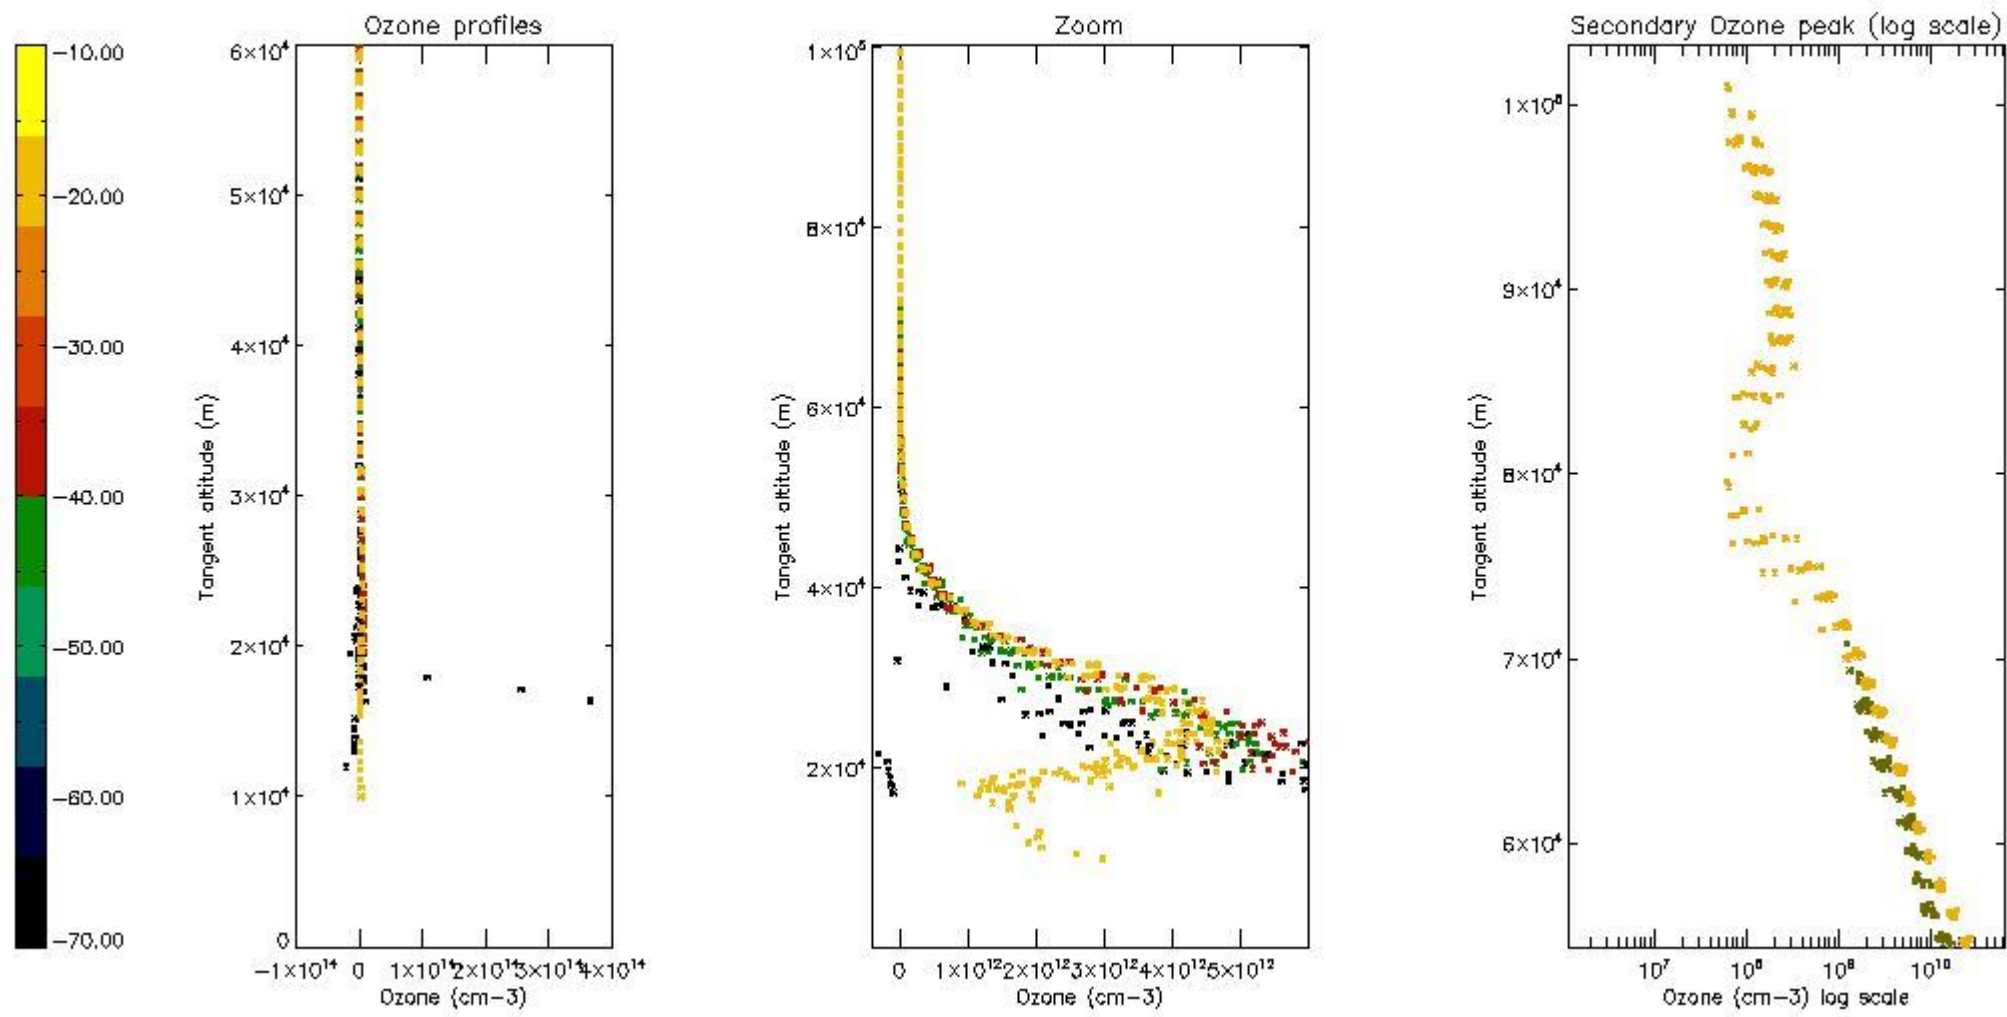

So, the table below shows the percentage of dark limb and valid observations for each criteria with respect to the overall valid daily observations.

Criteria	% of total production
All STD	14
STD < 20	6

STD < 10	4
STD < 5	2

5.2 Plot ozone profiles for all STD (dark without errors)

The colorbar represents the latitude.

5.3 Plot ozone profiles where STD < 20% (dark without errors)

The colorbar represents the latitude.

5.4 Plot ozone profiles where $STD < 10\%$ (dark without errors)

The colorbar represents the latitude.

5.5 Plot ozone profiles where STD < 5% (dark without errors)

The colorbar represents the latitude.

5.6 Plot NO₂ profiles for all STD (dark without errors)