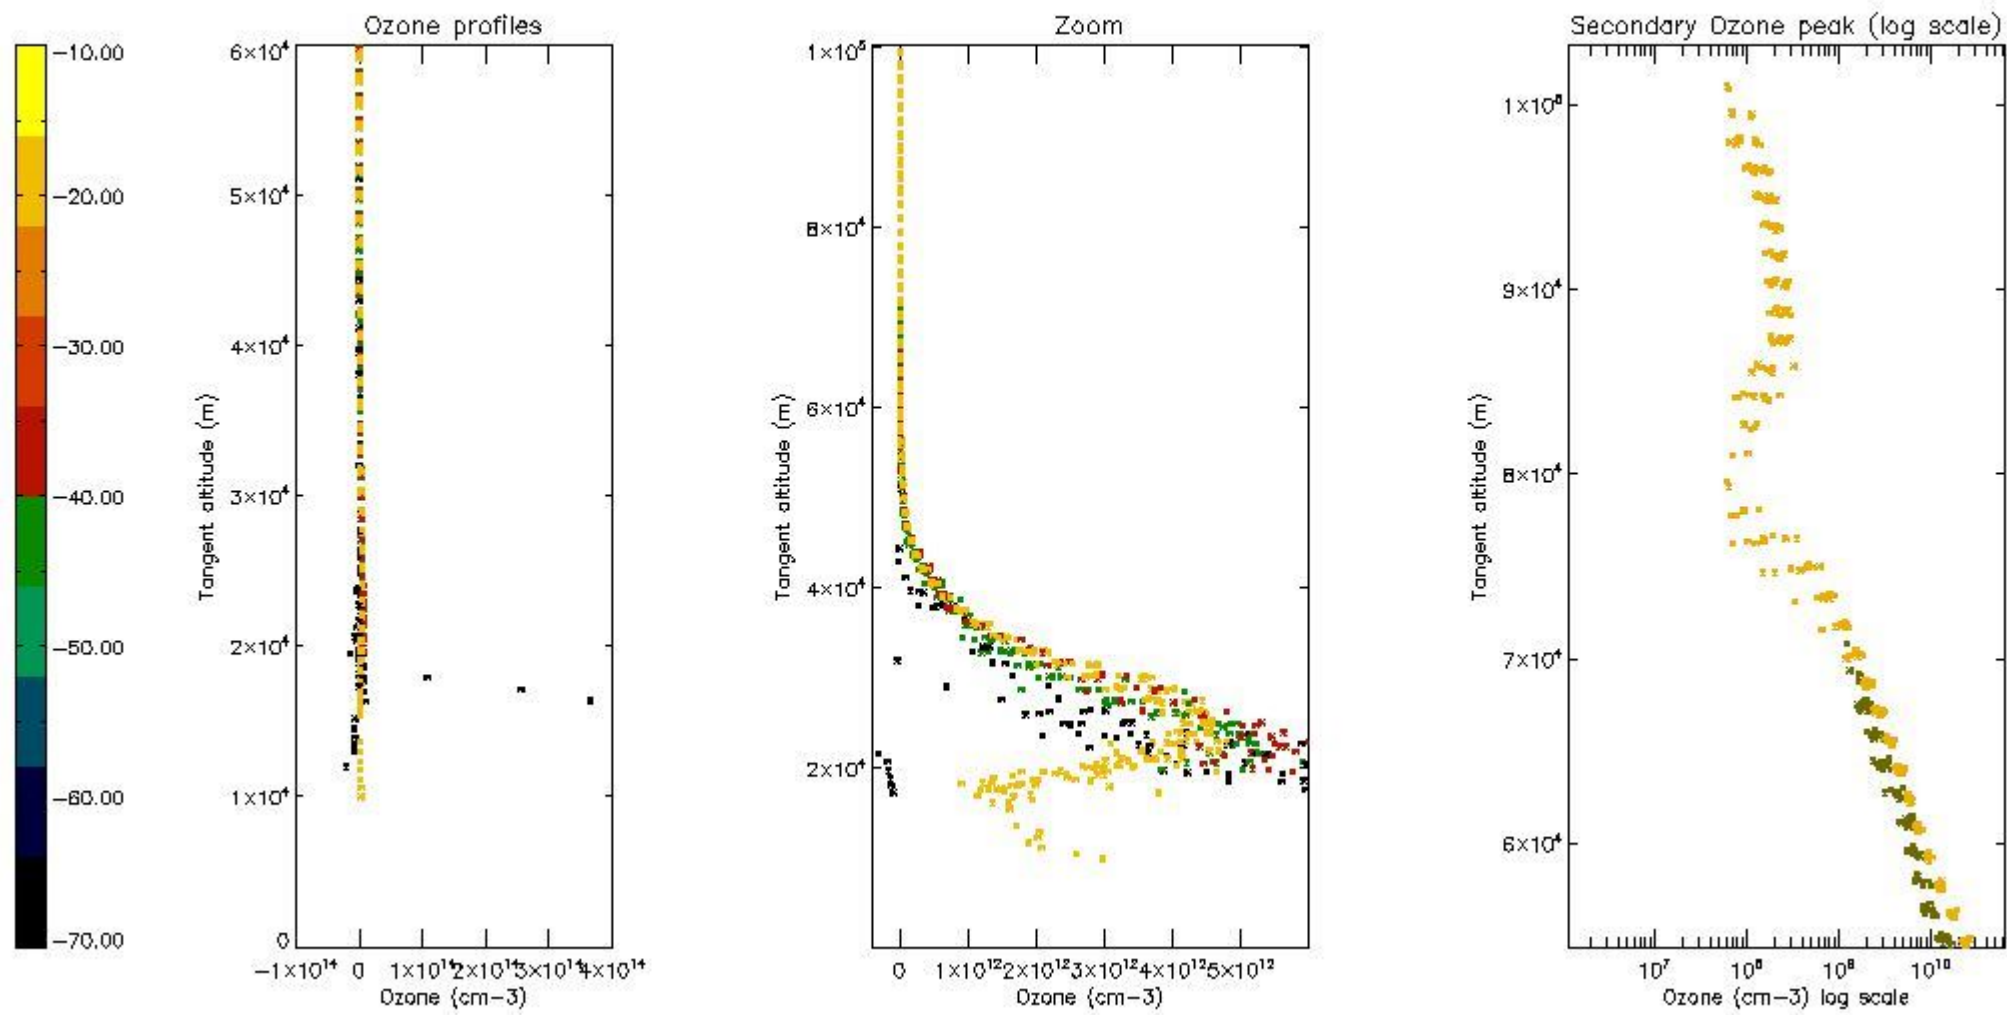

STD < 10	4
STD < 5	2

5.2 Plot ozone profiles for all STD (dark without errors)

The colorbar represents the latitude.

5.3 Plot ozone profiles where STD < 20% (dark without errors)

The colorbar represents the latitude.