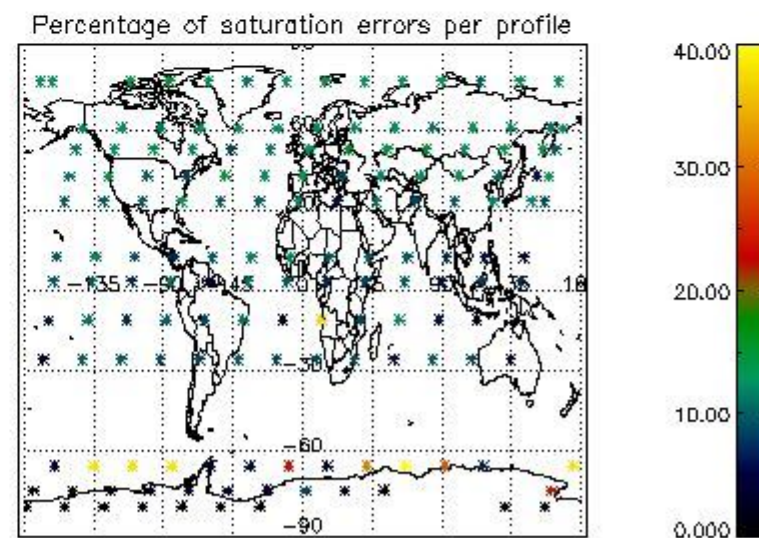

4.2 Plot quality information per product coming from level 1b processing (world map)

4.2.1 Plot level 1 quality information per product (world map): ENVISAT ASCENDING passes

Percentage of cosmic ray hits per profile

Percentage of datation errors per profile

Percentage of star falling outside central band per profile

Percentage of saturation errors per profile

4.2.2 Plot level 1 quality information per product (world map): ENVISAT DESCENDING passes

5. Trace gas profiles

5.1 Ozone statistics based on quality of products

The final quality of the products can be "measured" using the STD (Standard Deviation) attached to every point profile. This information is written to the parameter GOM_NL__2P/NL_LOCAL_SPECIES_DENSITY/o3_std of the level 2 products. The table below shows the statistics for given STD ranges.