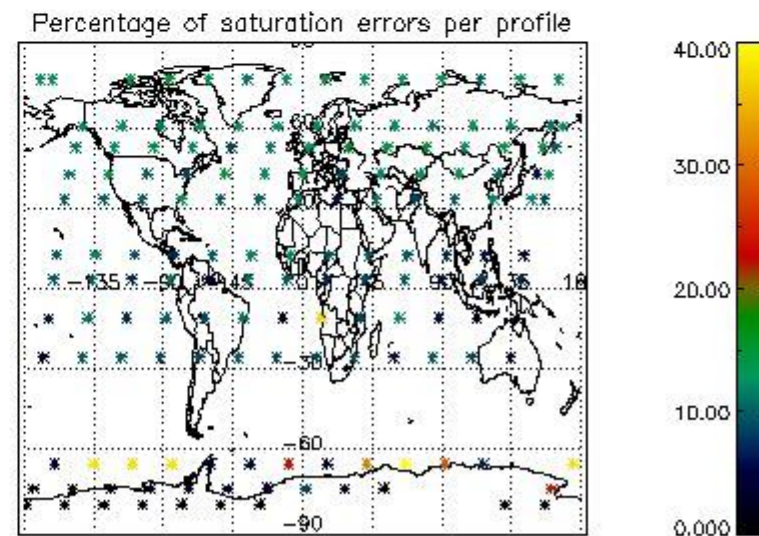

Percentage of datation errors per profile

Percentage of star falling outside central band per profile

Percentage of saturation errors per profile

4.2.2 Plot level 1 quality information per product (world map): ENVISAT DESCENDING passes