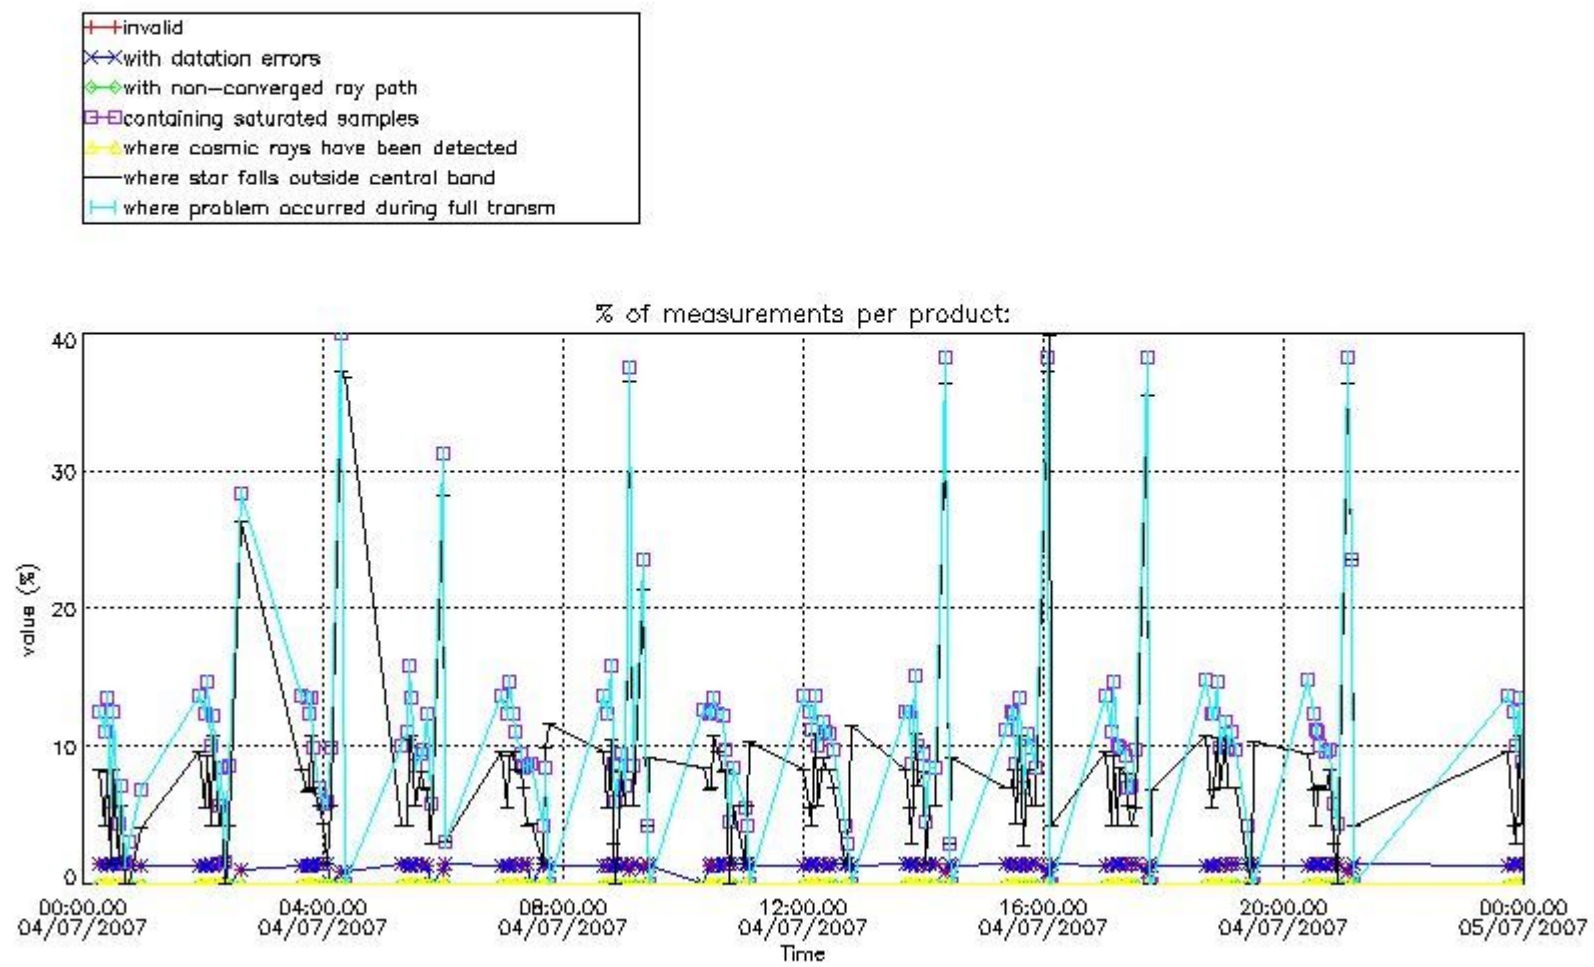

4.2 Plot quality information per product coming from level 1b processing (world map)

4.2.1 Plot level 1 quality information per product (world map): ENVISAT ASCENDING passes