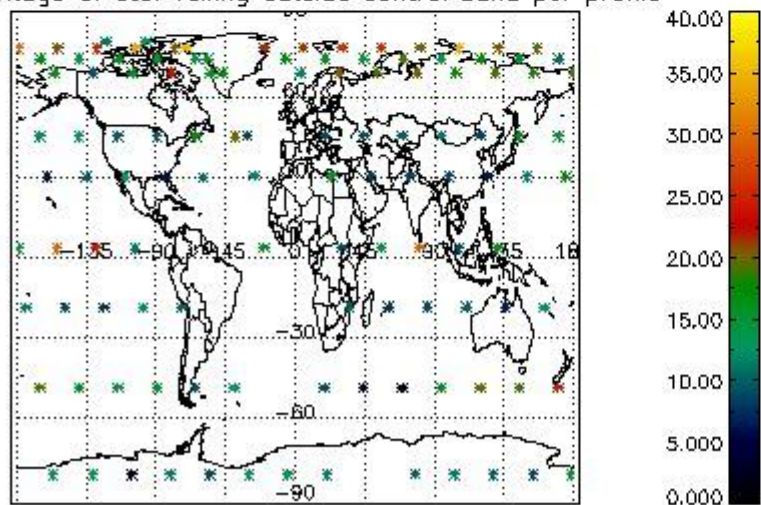

Percentage of star falling outside central band per profile