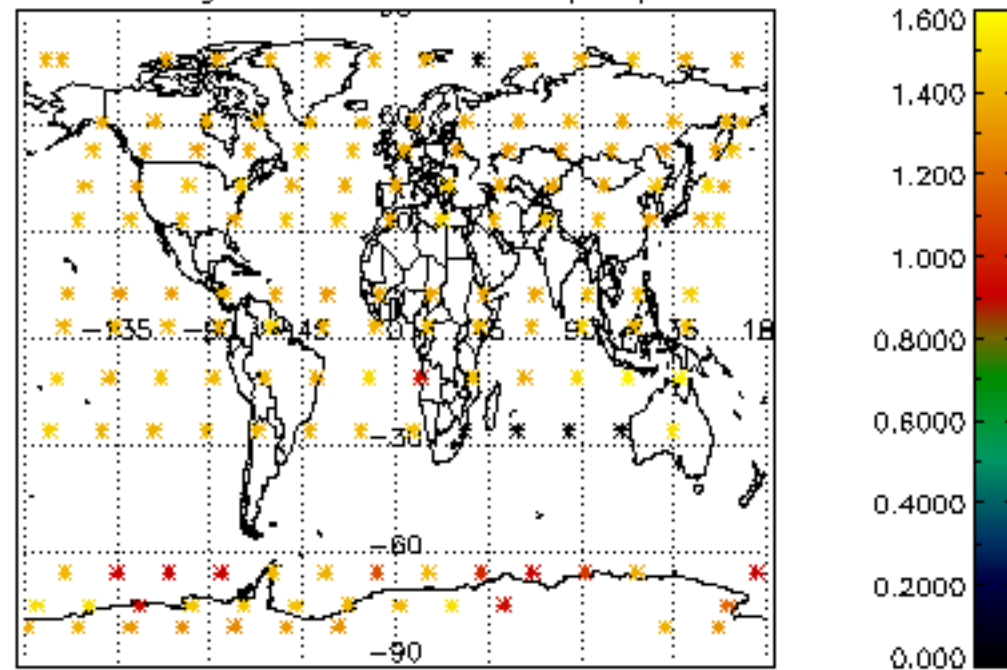

Percentage of datation errors per profile

Percentage of star falling outside central band per profile

Percentage of saturation errors per profile

Percentage of cosmic ray hits per profile

Percentage of datation errors per profile