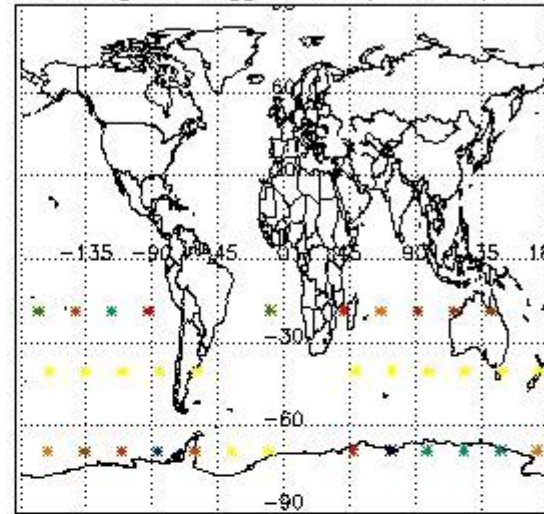

3.1 Plot quality information per product (time dependant)

3.2 Plot quality information per product (world map)

Percentage of flagged data per O3 profile

Percentage of flagged data per H2O profile

Percentage of flagged data per NO2 profile