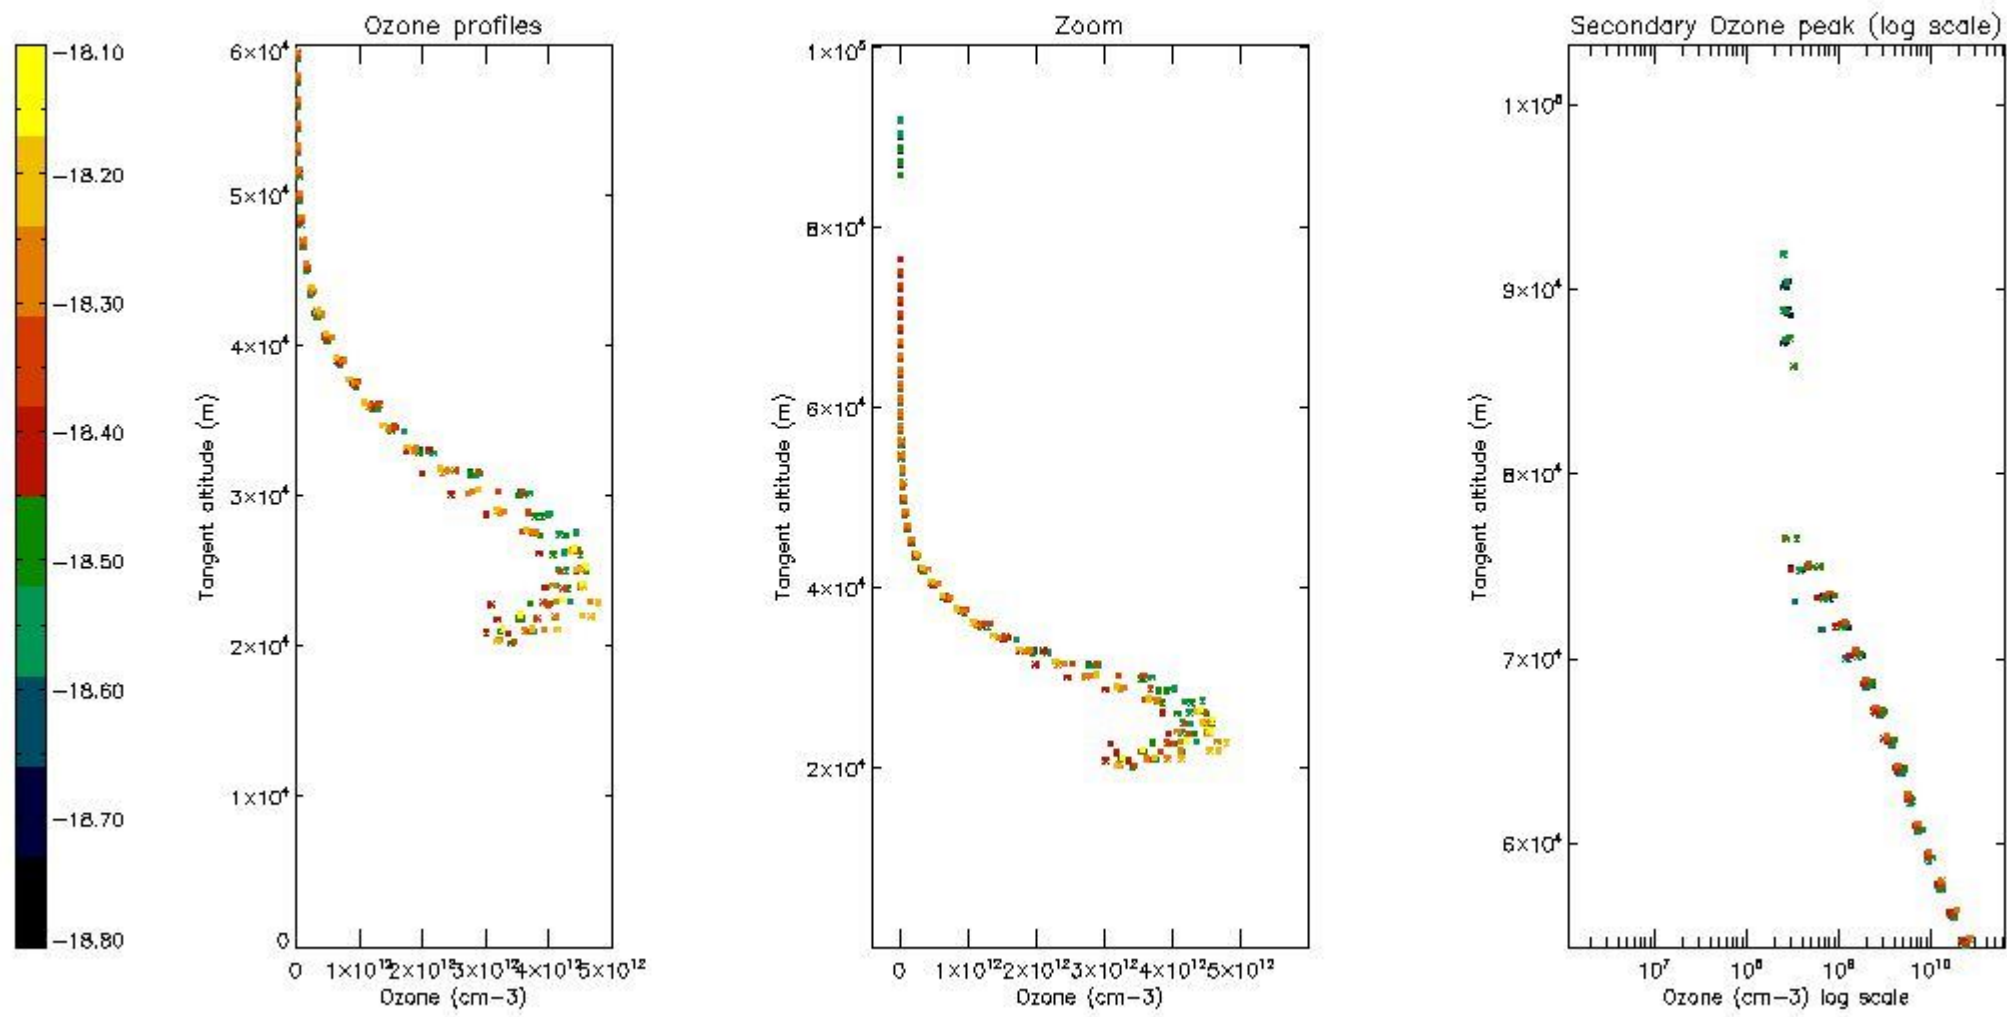

5.6 Plot NO₂ profiles for all STD (dark without errors)

The colorbar represents the latitude.