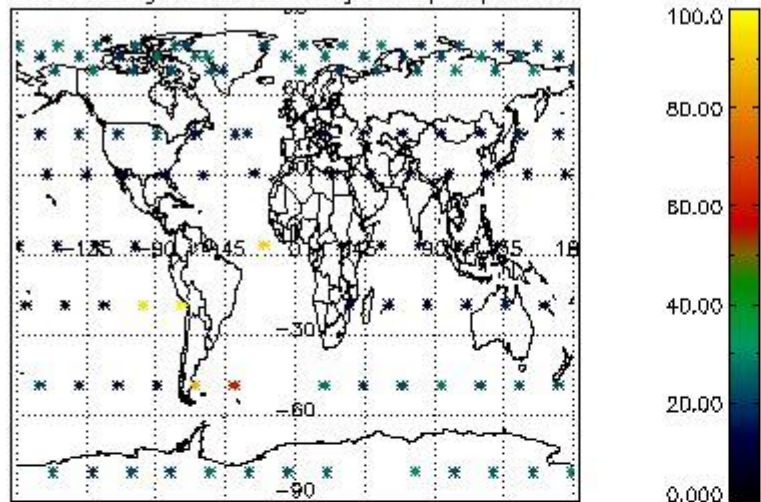

Percentage of cosmic ray hits per profile