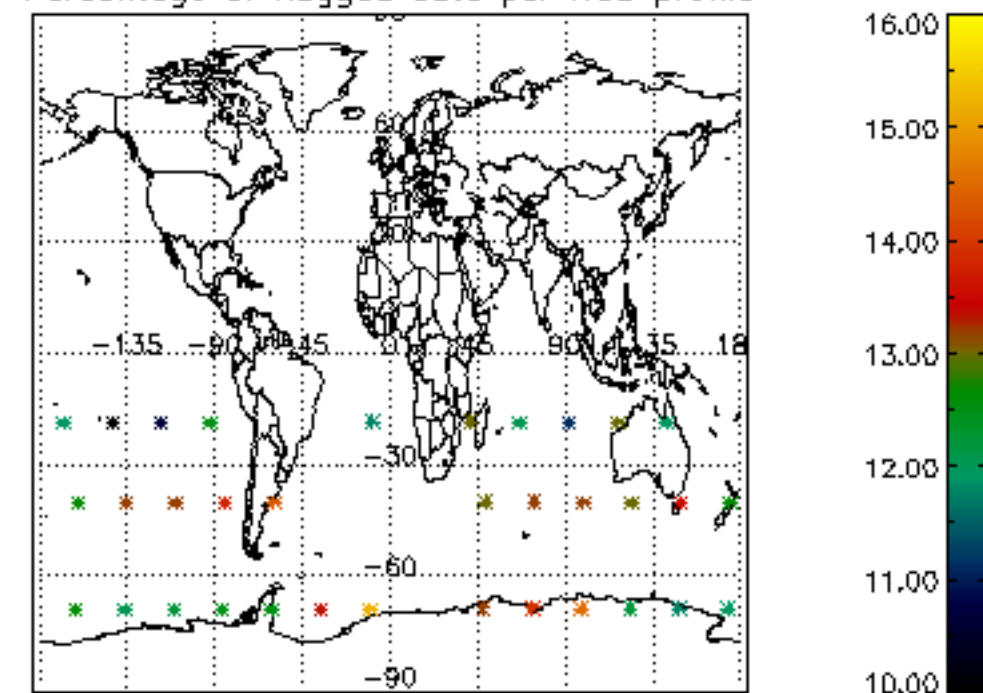

Percentage of flagged data per NO3 profile