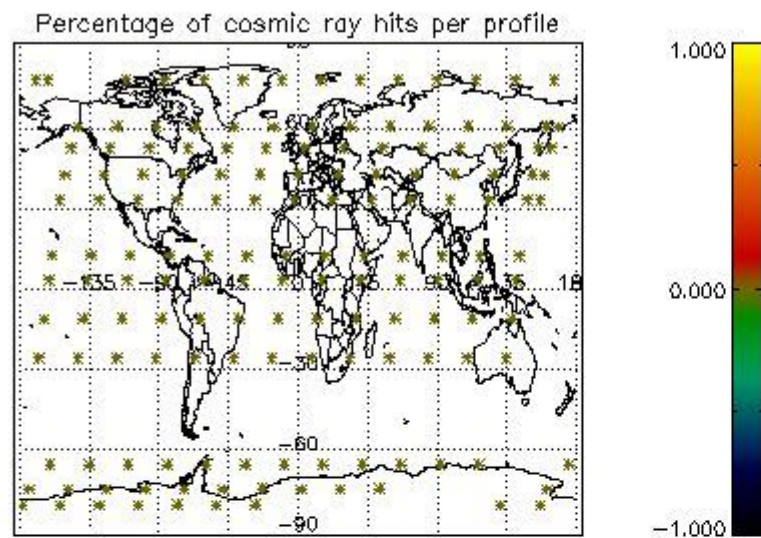

Percentage of datation errors per profile

Percentage of star falling outside central band per profile

Percentage of saturation errors per profile

4.2.2 Plot level 1 quality information per product (world map): ENVISAT DESCENDING passes