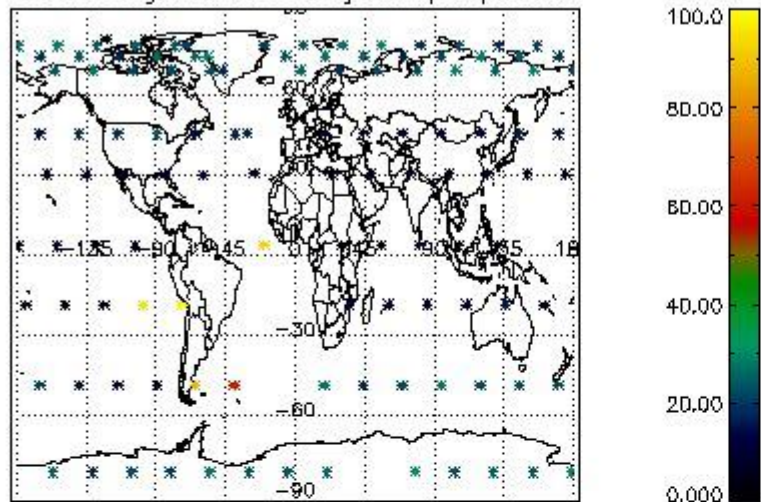

4.1 Plot quality information per product (time dependant) coming from level 1b processing

4.1.1 Plot level 1 quality information per product (time dependant): ENVISAT ASCENDING passes

4.1.2 Plot level 1 quality information per product (time dependant): ENVI SAT DESCENDING passes

4.2 Plot quality information per product coming from level 1b processing (world map)

4.2.1 Plot level 1 quality information per product (world map): ENVISAT ASCENDING passes

Percentage of cosmic ray hits per profile