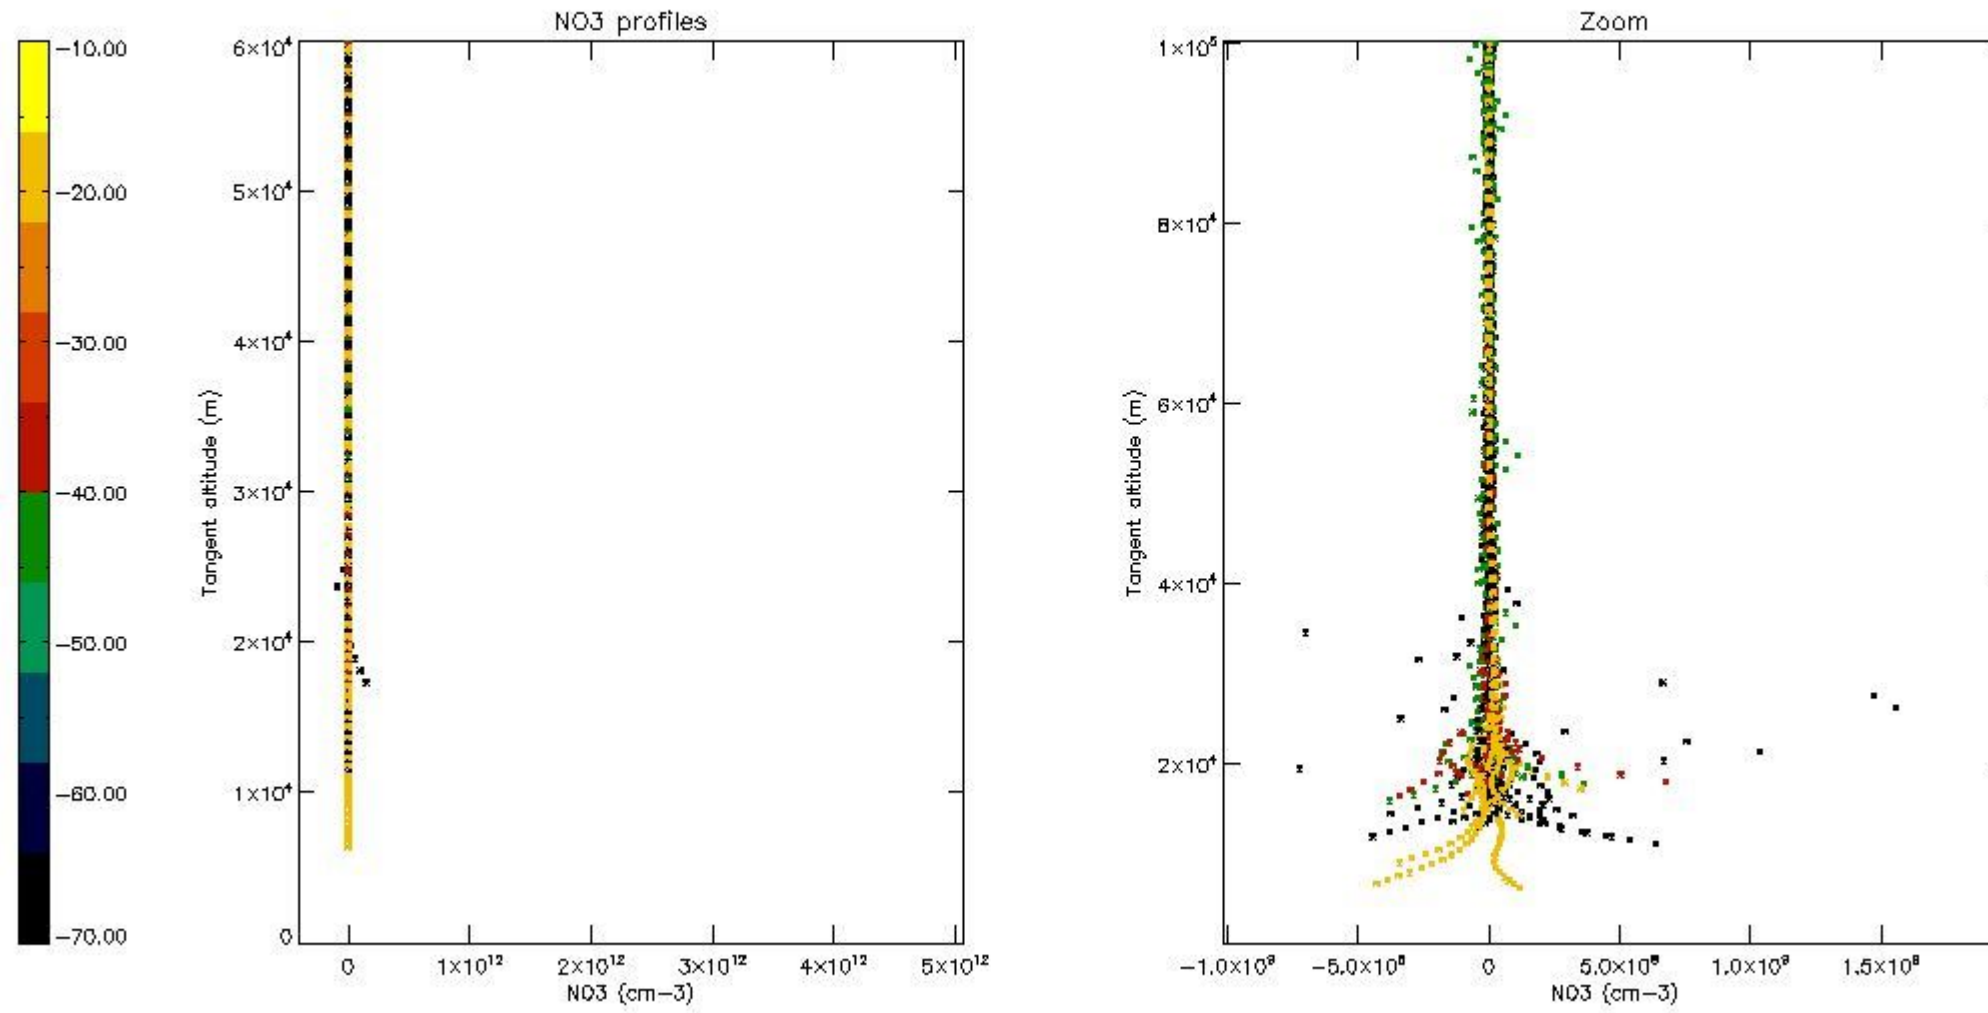

6. Auxiliary Data Files used for the production reported in section 2

The number reported in the third column indicates since which file (see list in section 2) the corresponding auxiliary file has been used. The fourth column is the date of those product files.

Type	Auxiliary Filename	Used since product	Used since product date
INST_PHYS_CHARACTERISTICS	GOM_INS_AXVIEC20091111_143220_20030716_120000_20500101_000000	1	04-JUL-2007 00:01:33
LEVEL-2_PROC_CONFIG	GOM_PR2_AXVIEC20091111_152718_20020301_000000_20500101_000000	1	04-JUL-2007 00:01:33
CROSS_SECTIONS_FILE	GOM_CRS_AXVIEC20091111_154832_20020301_000000_20500101_000000	1	04-JUL-2007 00:01:33