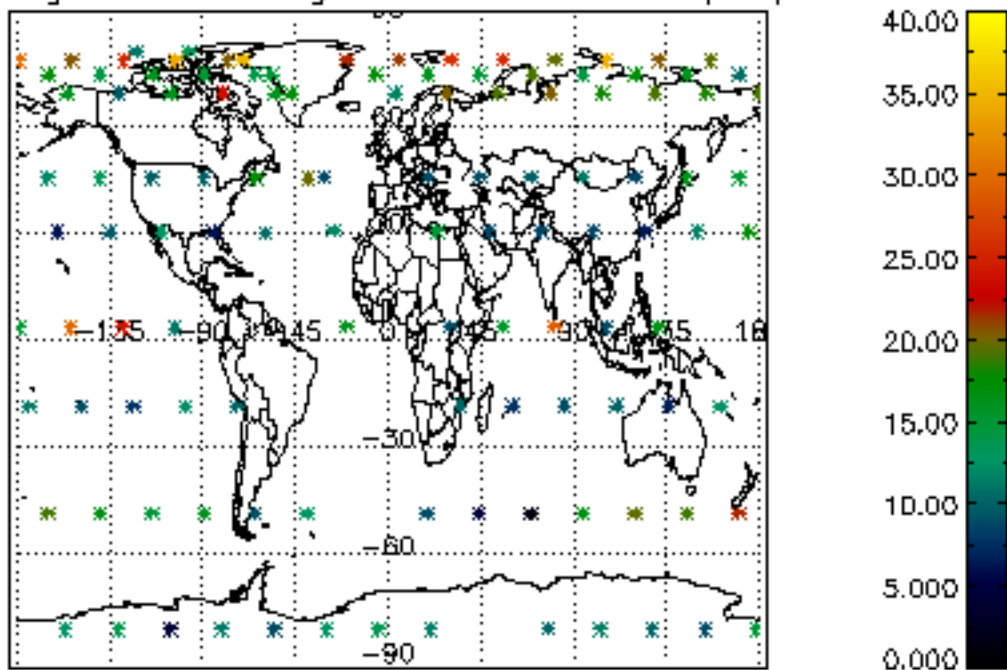

Percentage of cosmic ray hits per profile

Percentage of star falling outside central band per profile