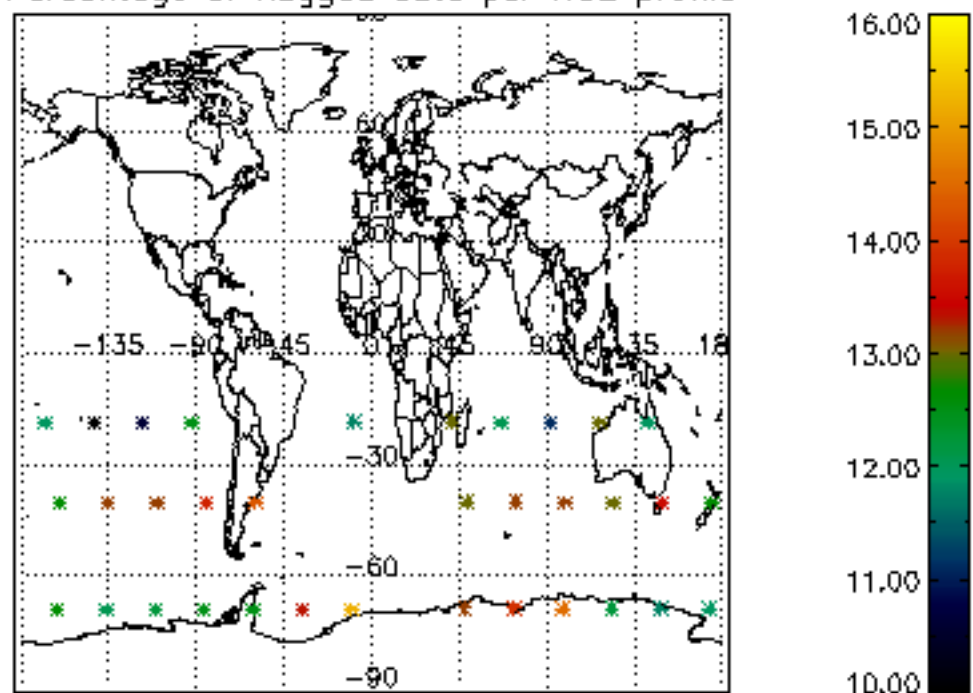

Percentage of flagged data per NO2 profile