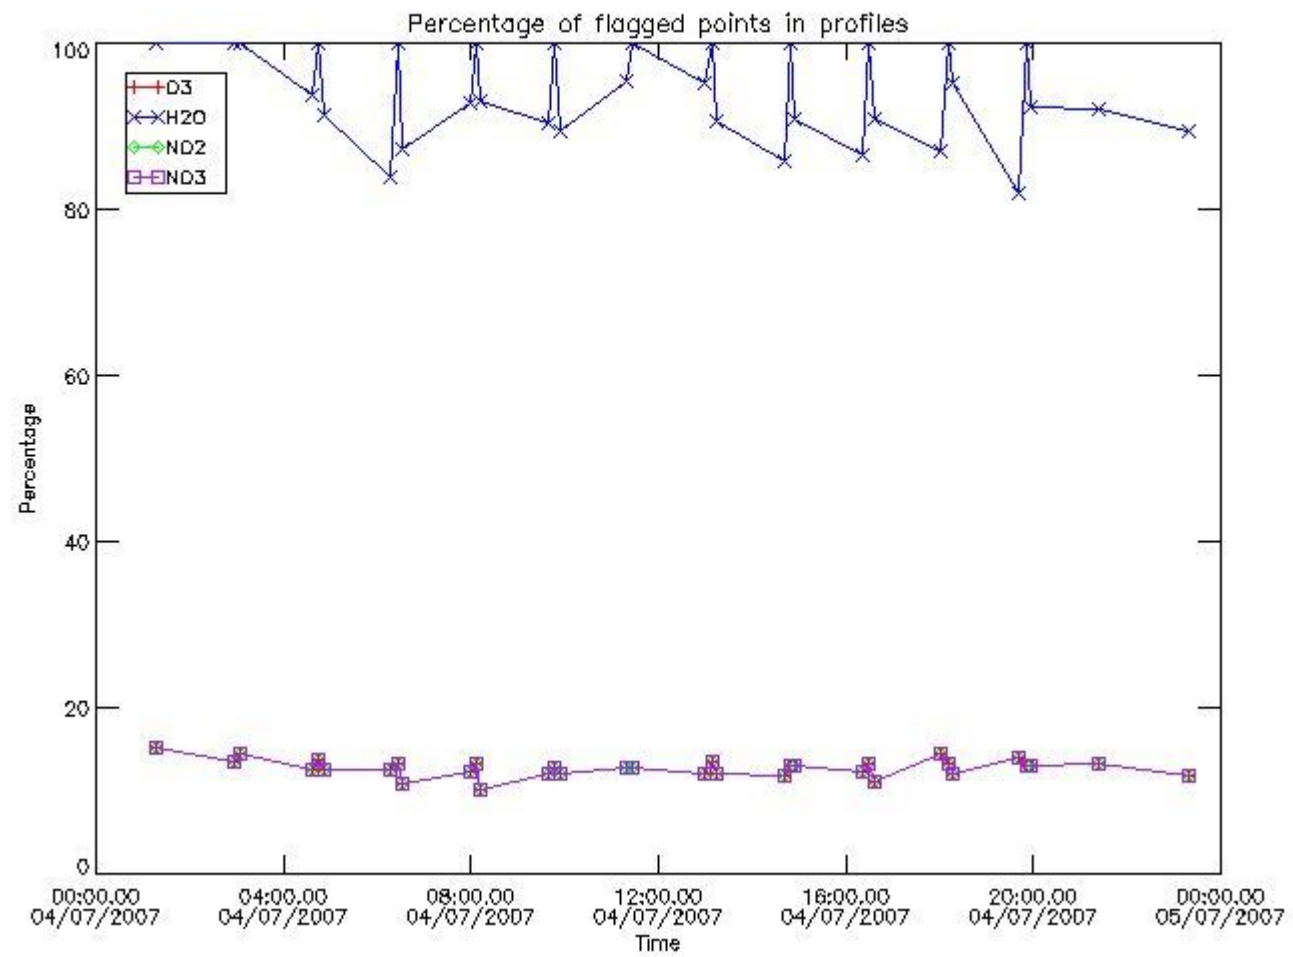

In this section it is plotted some information contained in the Quality Summary data set of the level 2 products. Only products in dark limb conditions and without errors (error flag in the MPH set to "0") are used.

3.1 Plot quality information per product (time dependant)

3.2 Plot quality information per product (world map)