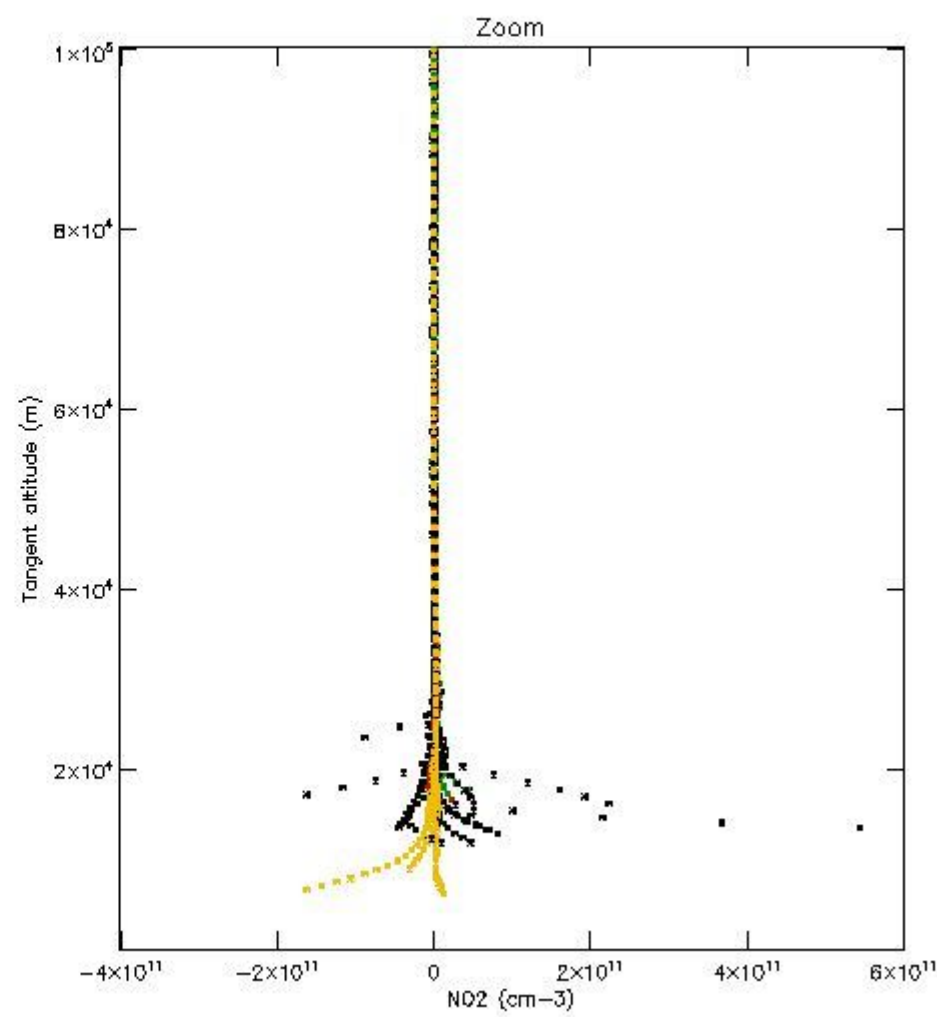

5.7 Plot NO3 profiles for all STD (dark without errors)

The colorbar represents the latitude.