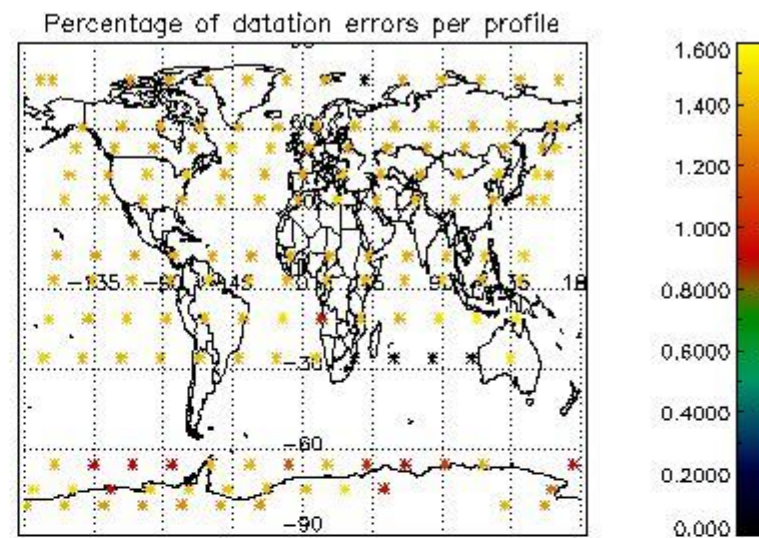

Percentage of datation errors per profile

Percentage of star falling outside central band per profile

Percentage of saturation errors per profile

4.2.2 Plot level 1 quality information per product (world map): ENVISAT DESCENDING passes