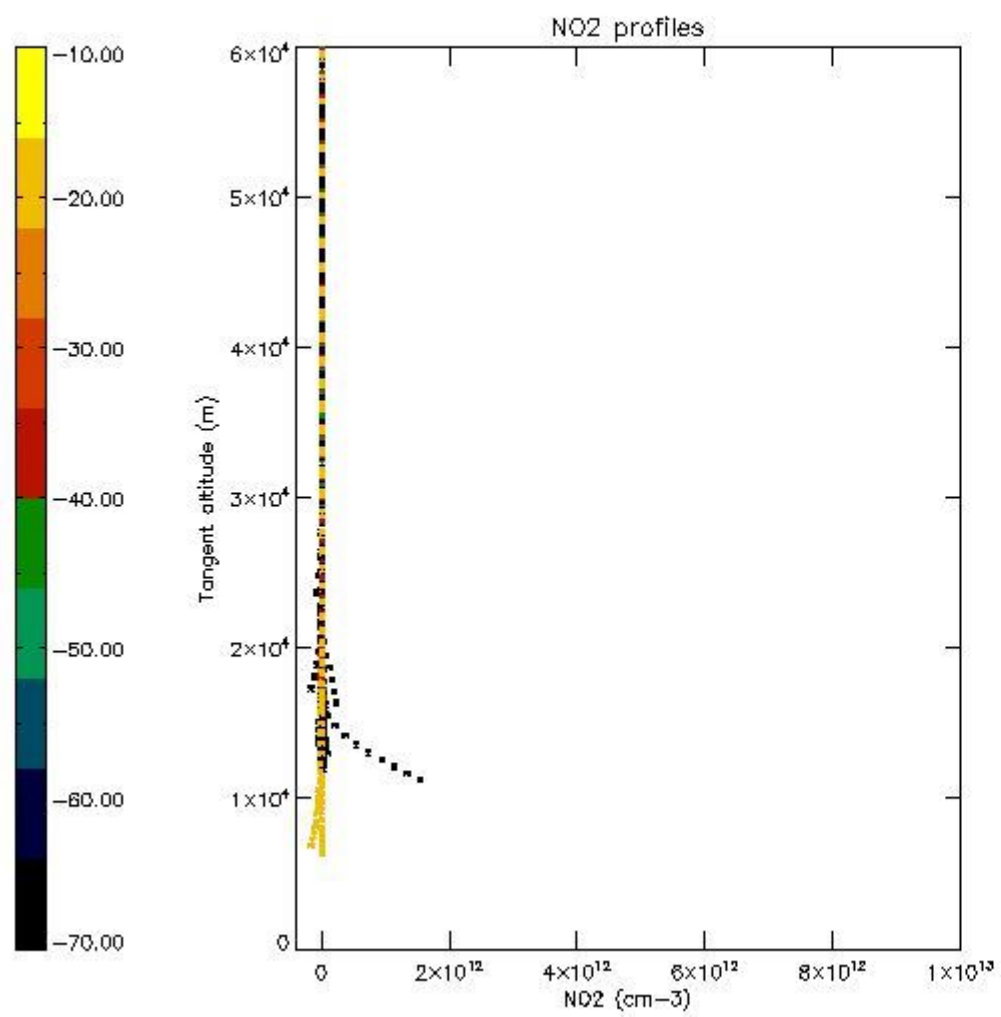

5.7 Plot NO3 profiles for all STD (dark without errors)

The colorbar represents the latitude.