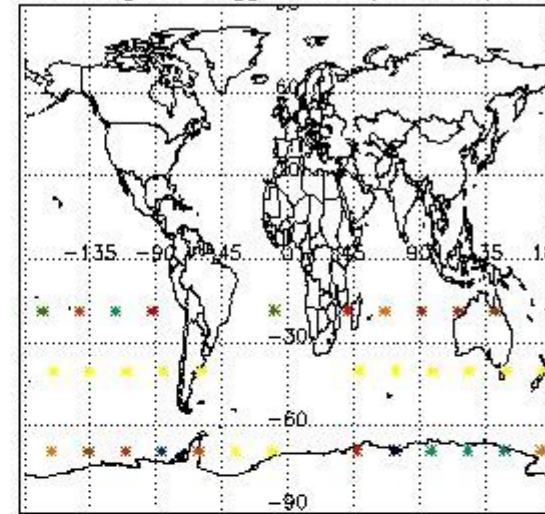

3.1 Plot quality information per product (time dependant)

3.2 Plot quality information per product (world map)

Percentage of flagged data per O3 profile

Percentage of flagged data per H2O profile

Percentage of flagged data per NO2 profile

Percentage of flagged data per NO3 profile

4. Level 1 quality information per product

In this section it is plotted some information contained in the Quality Summary data set of the level 2 products that comes from the level 1b processing. Products without errors (error flag in the MPH set to "0") are used.