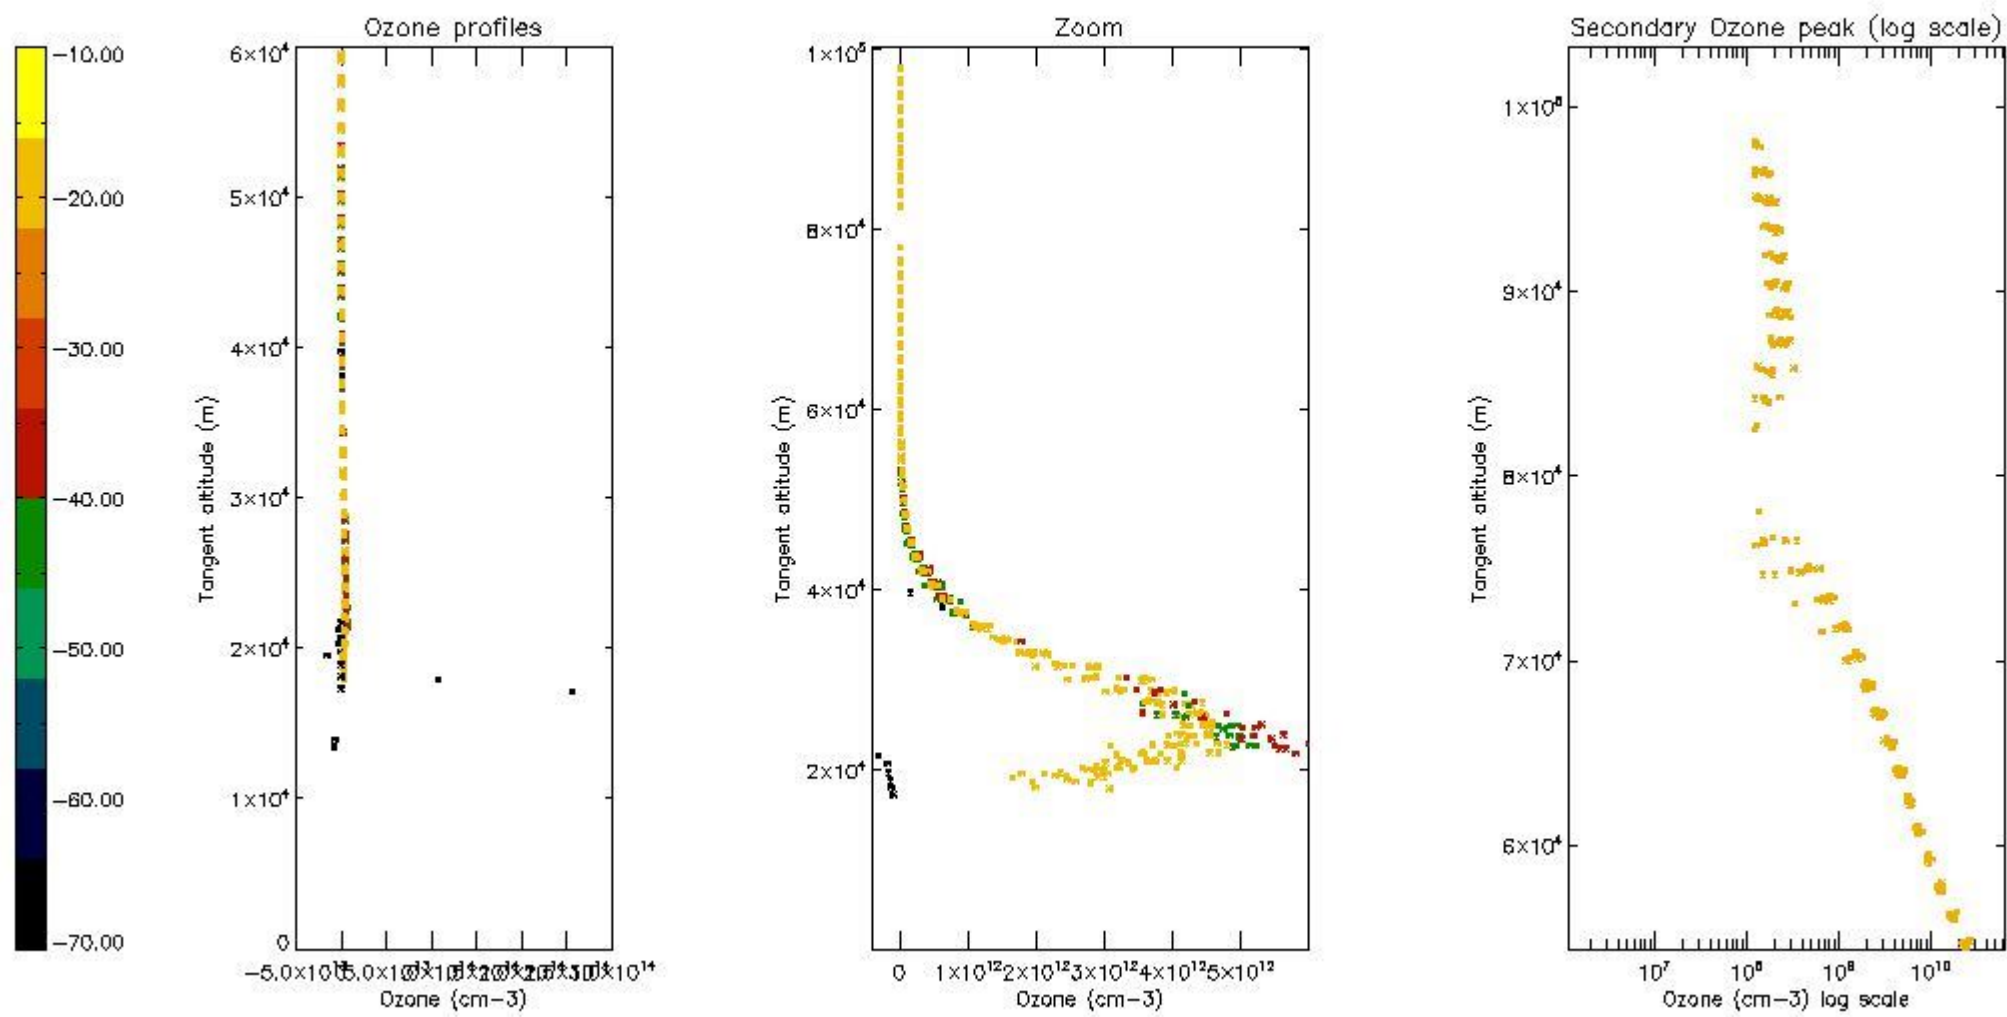

5.5 Plot ozone profiles where $STD < 5\%$ (dark without errors)

The colorbar represents the latitude.