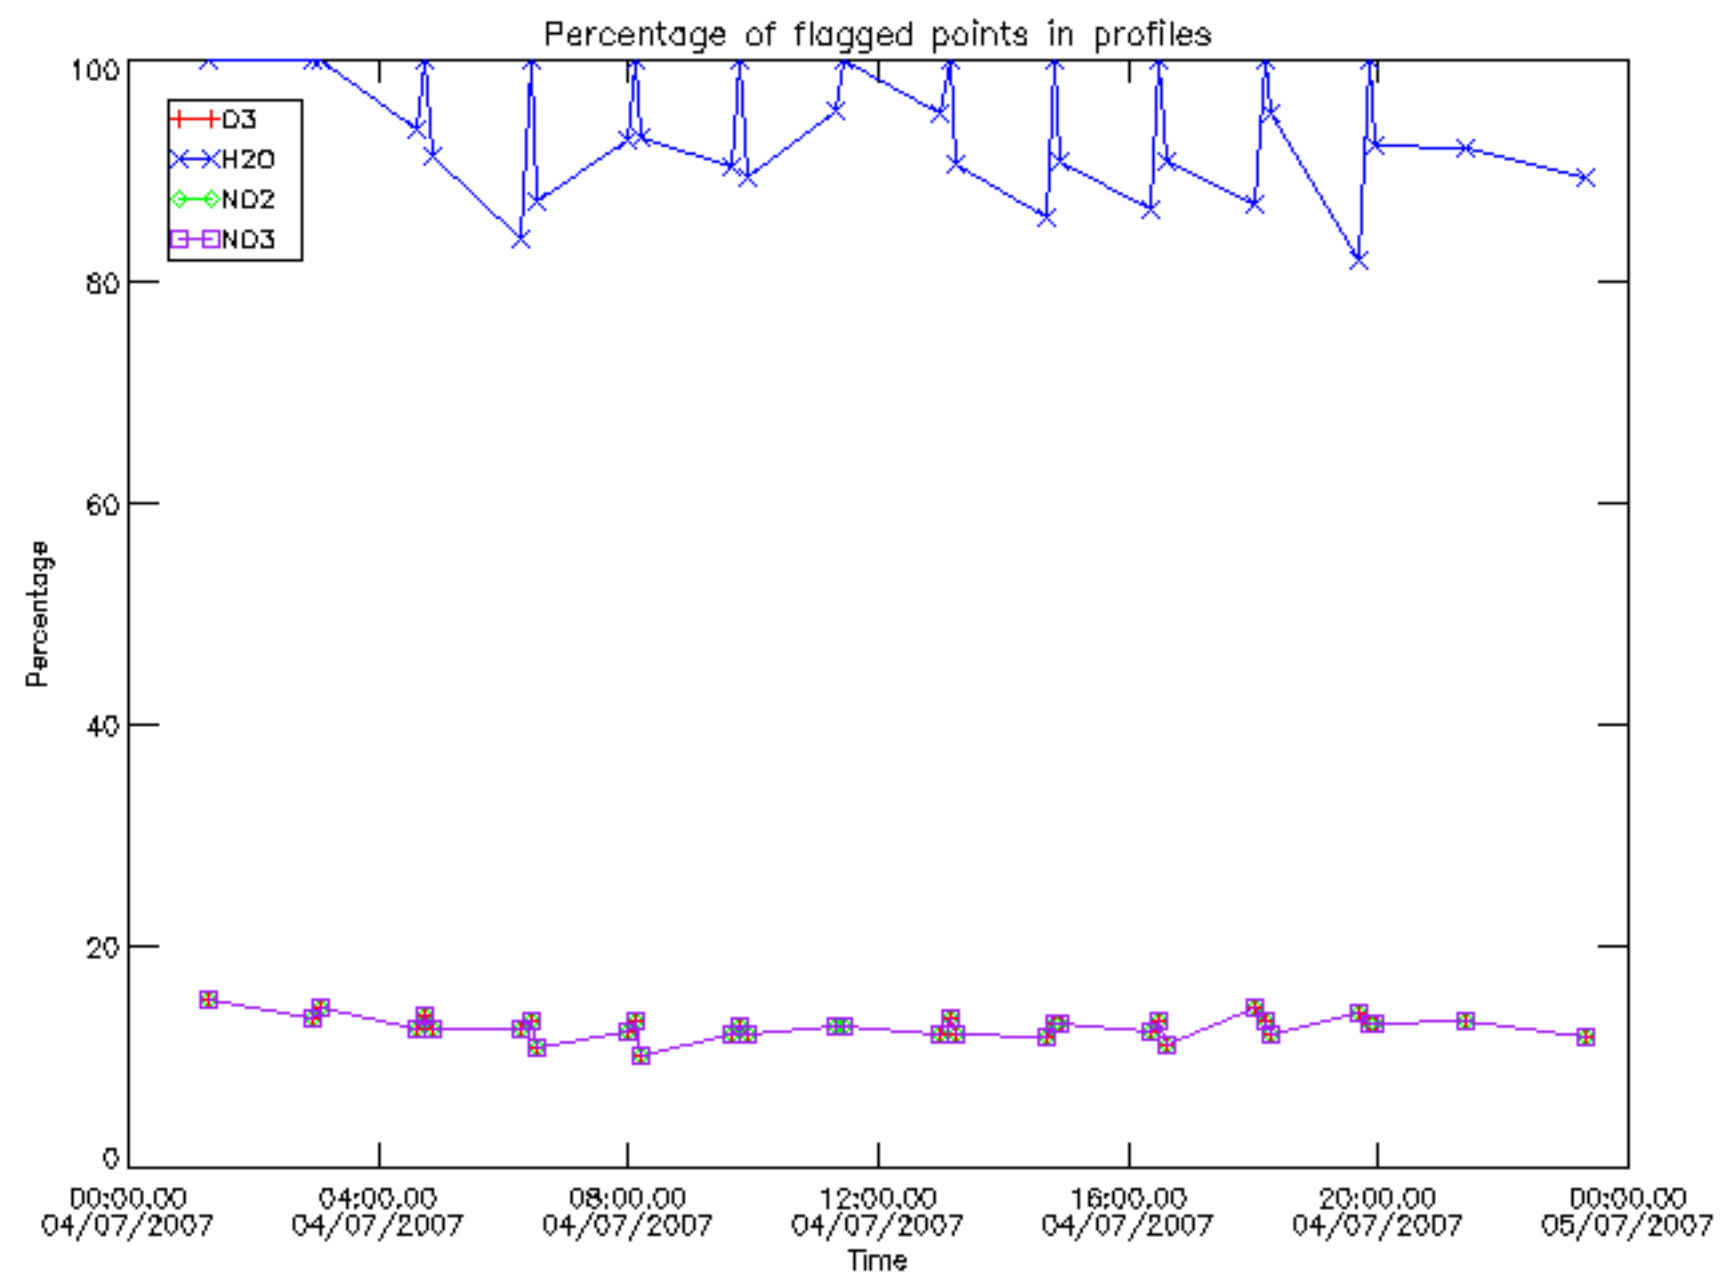

Percentage of flagged data per D3 profile

Percentage of flagged data per H2O profile