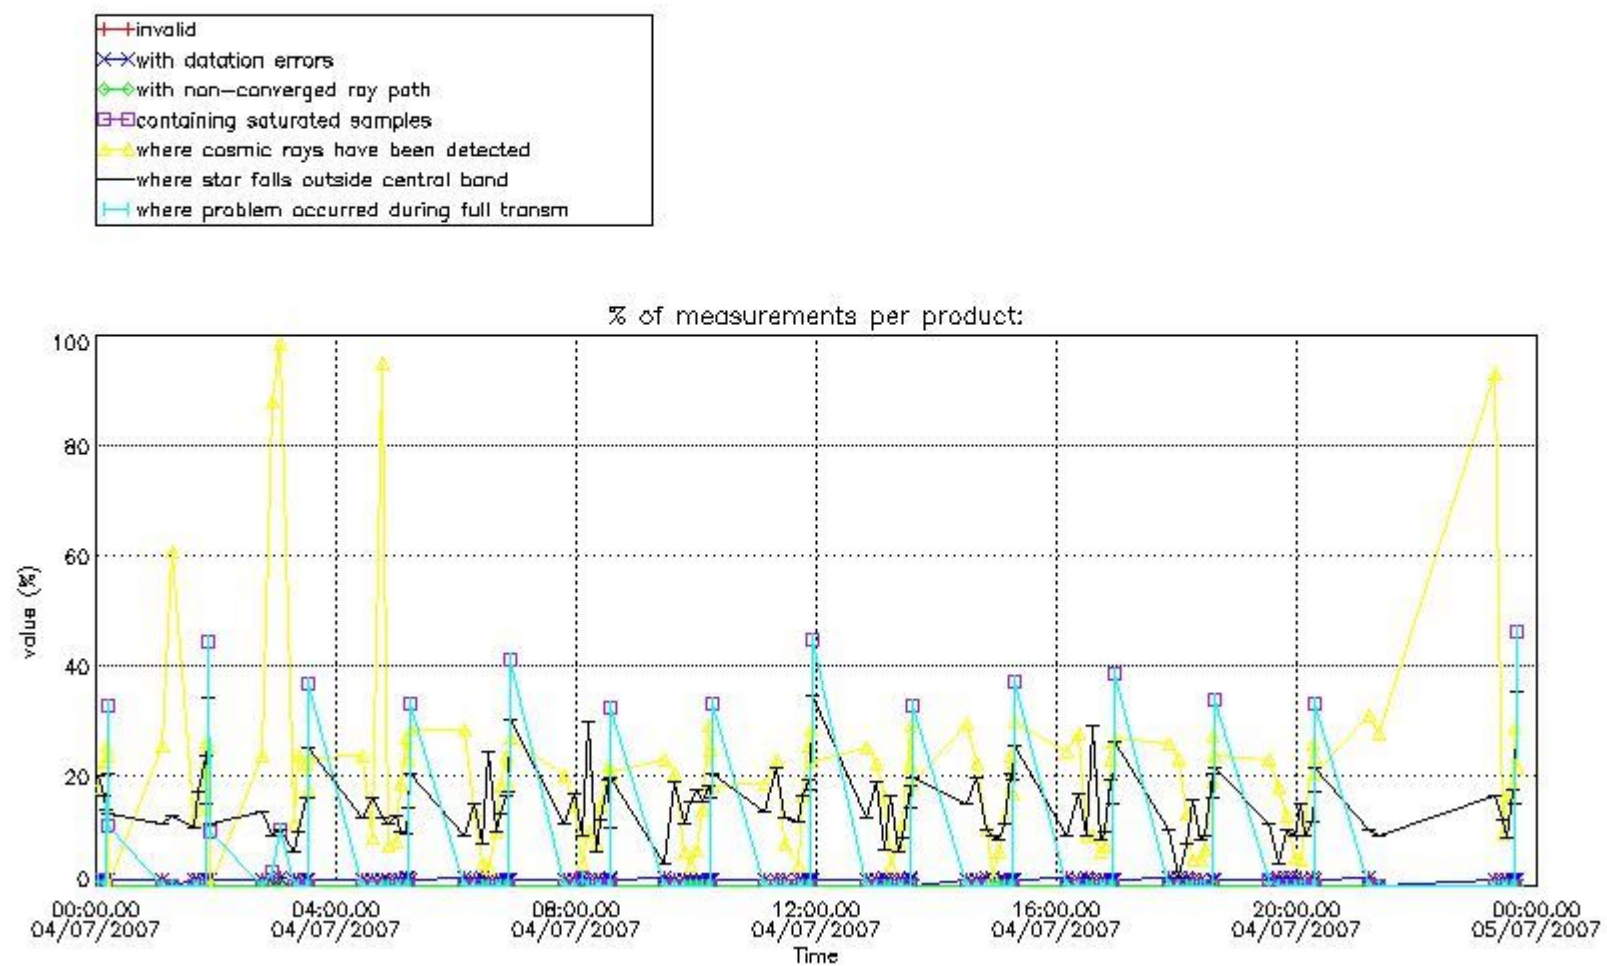

4.1.2 Plot level 1 quality information per product (time dependant): ENVI SAT DESCENDING passes