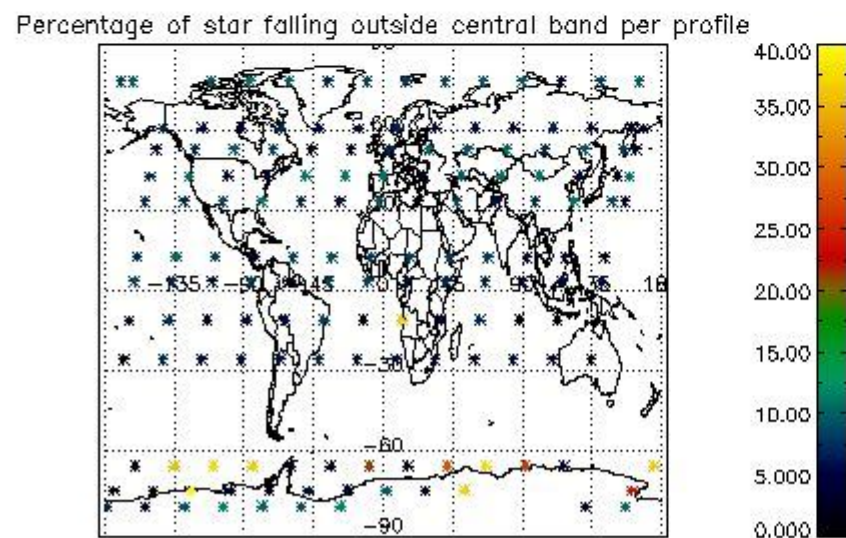

Percentage of datation errors per profile

Percentage of star falling outside central band per profile

Percentage of saturation errors per profile

4.2.2 Plot level 1 quality information per product (world map): ENVISAT DESCENDING passes