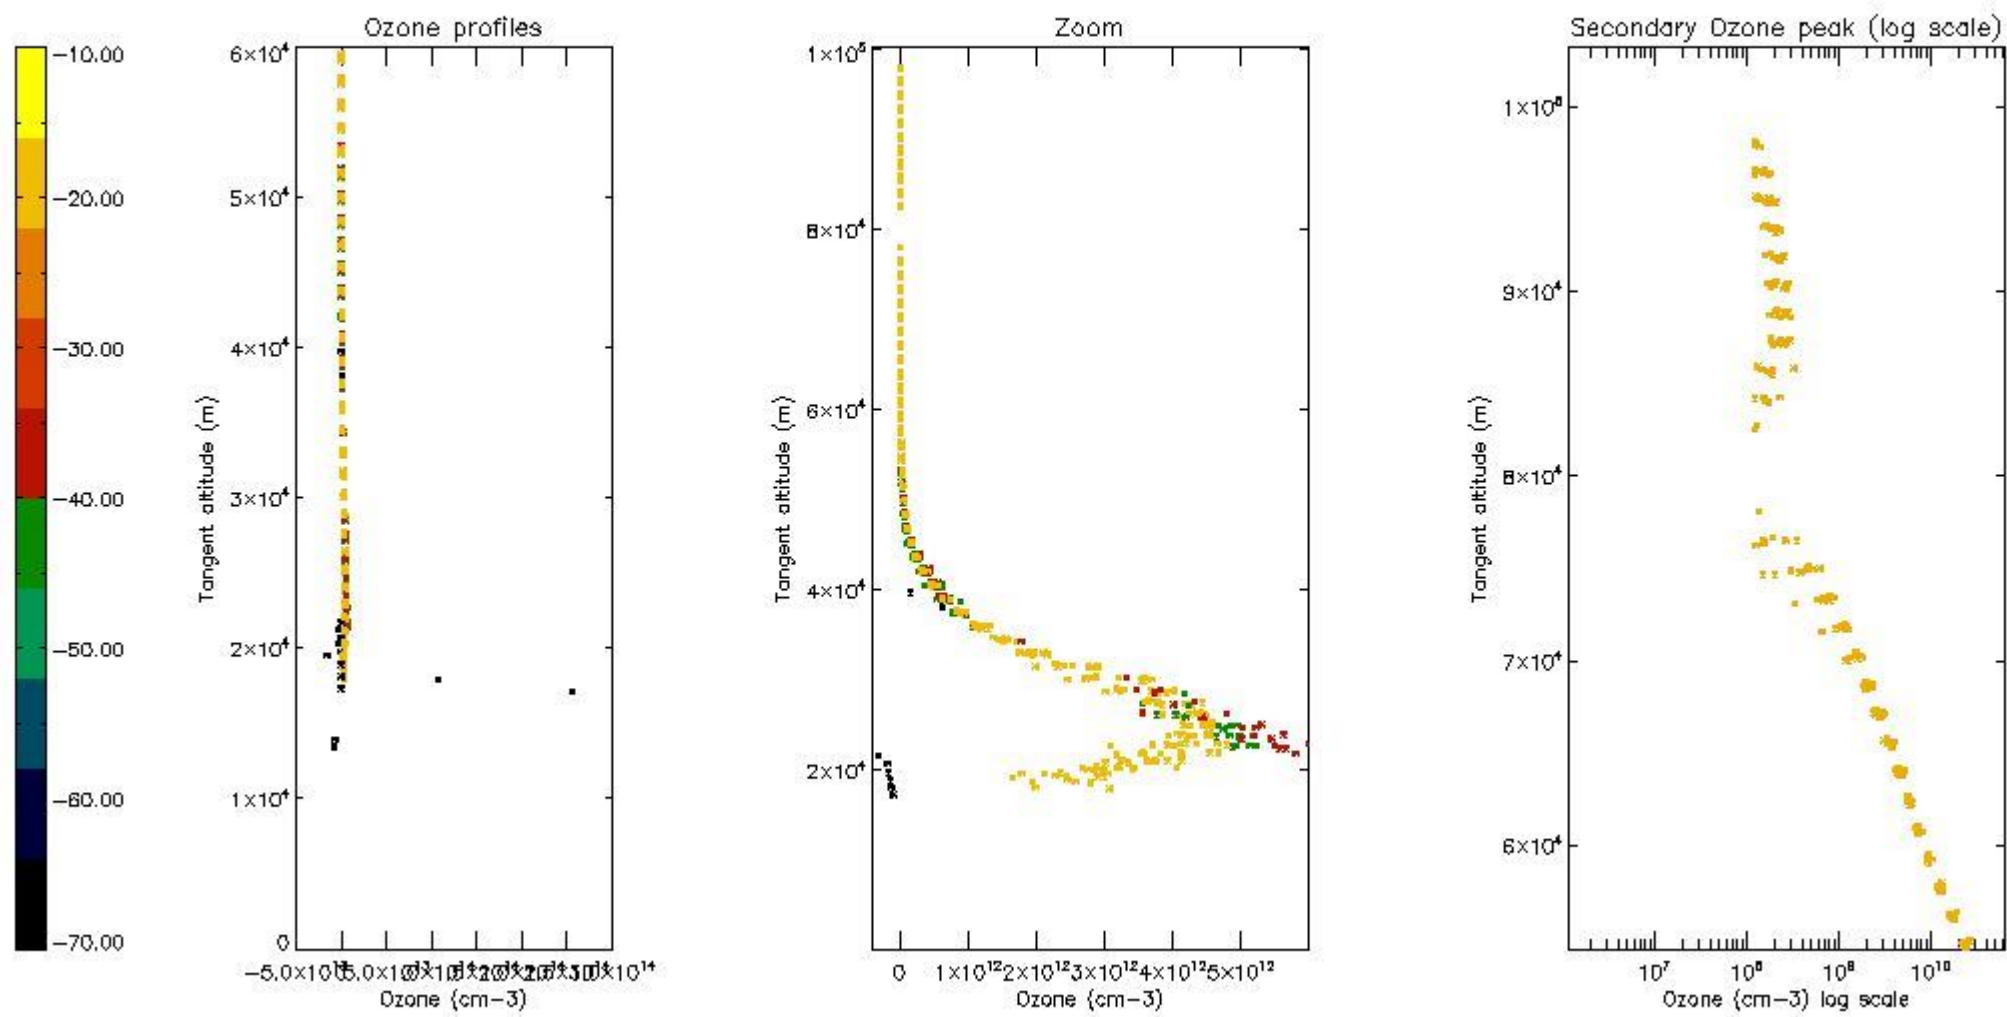

So, the table below shows the percentage of dark limb and valid observations for each criteria with respect to the overall valid daily observations.

Criteria	% of total production
All STD	14
STD < 20	6

STD < 10	4
STD < 5	2

5.2 Plot ozone profiles for all STD (dark without errors)

The colorbar represents the latitude.

5.3 Plot ozone profiles where STD < 20% (dark without errors)

The colorbar represents the latitude.

5.4 Plot ozone profiles where $STD < 10\%$ (dark without errors)

The colorbar represents the latitude.

5.5 Plot ozone profiles where STD < 5% (dark without errors)

The colorbar represents the latitude.

5.6 Plot NO₂ profiles for all STD (dark without errors)