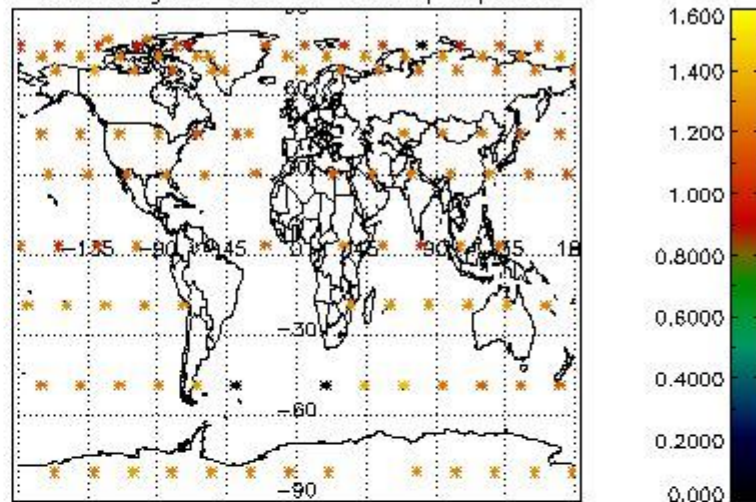

Percentage of datation errors per profile