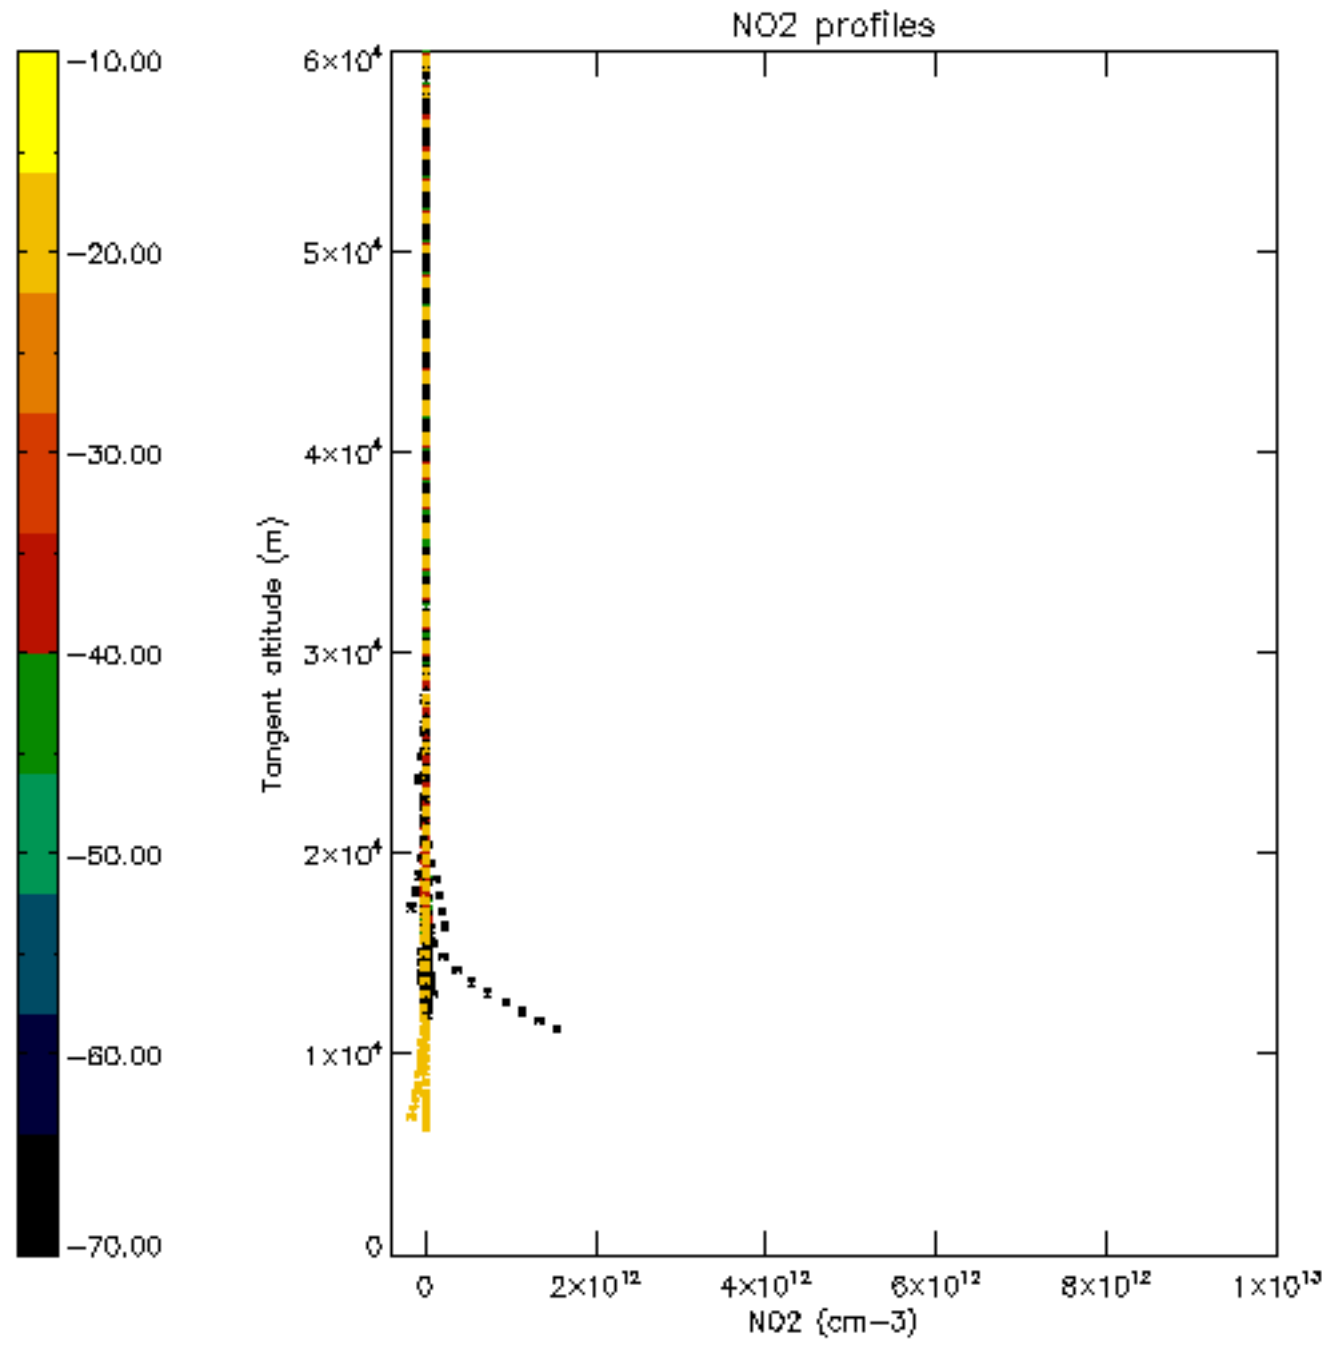

Percentage of star falling outside central band per profile

Percentage of saturation errors per profile

Percentage of flagged data per D3 profile

Percentage of flagged data per H2O profile

Percentage of flagged data per NO2 profile