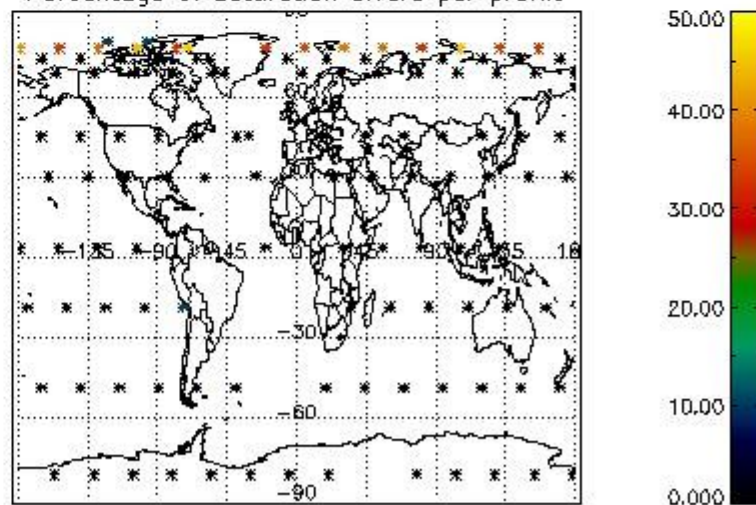

Percentage of saturation errors per profile