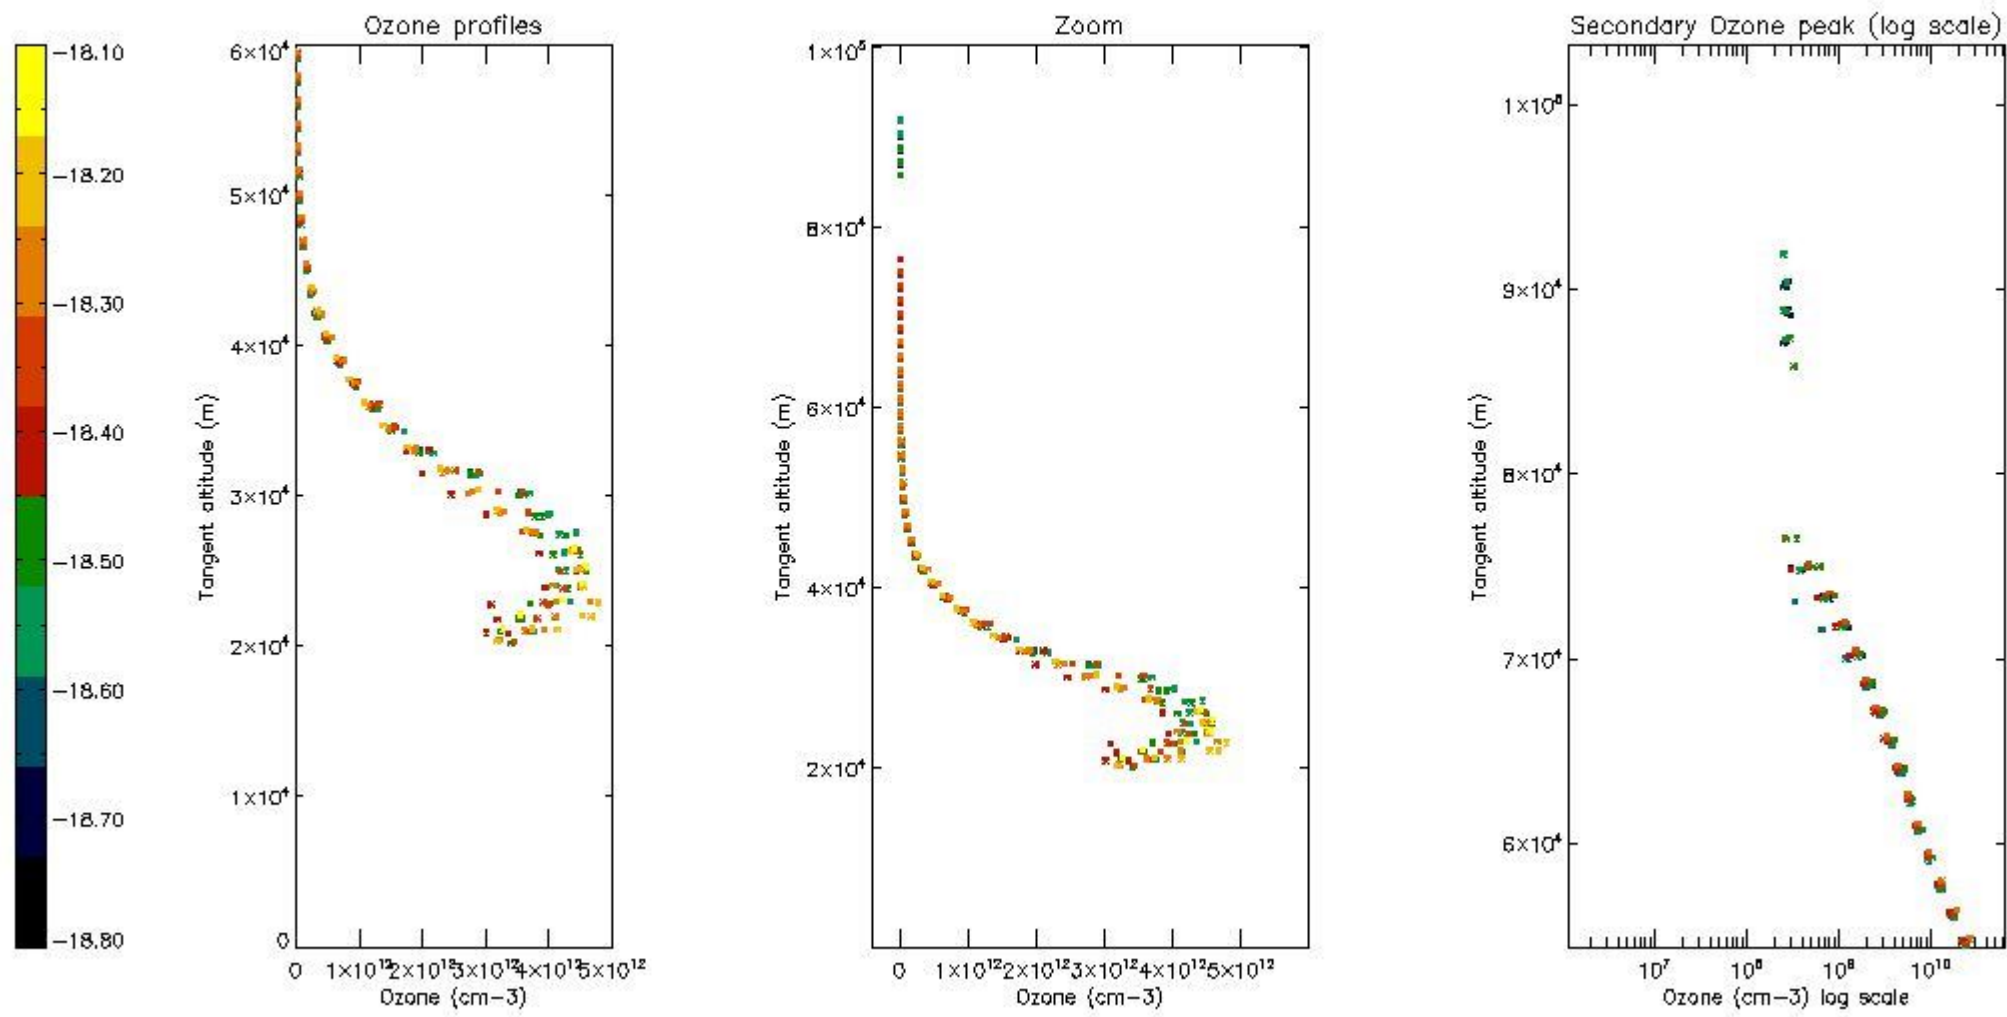

So, the table below shows the percentage of dark limb and valid observations for each criteria with respect to the overall valid daily observations.

Criteria	% of total production
All STD	14
STD < 20	6

STD < 10	4
STD < 5	2

5.2 Plot ozone profiles for all STD (dark without errors)

The colorbar represents the latitude.

5.3 Plot ozone profiles where STD < 20% (dark without errors)

The colorbar represents the latitude.

5.4 Plot ozone profiles where $STD < 10\%$ (dark without errors)

The colorbar represents the latitude.

5.5 Plot ozone profiles where STD < 5% (dark without errors)

The colorbar represents the latitude.

5.6 Plot NO₂ profiles for all STD (dark without errors)