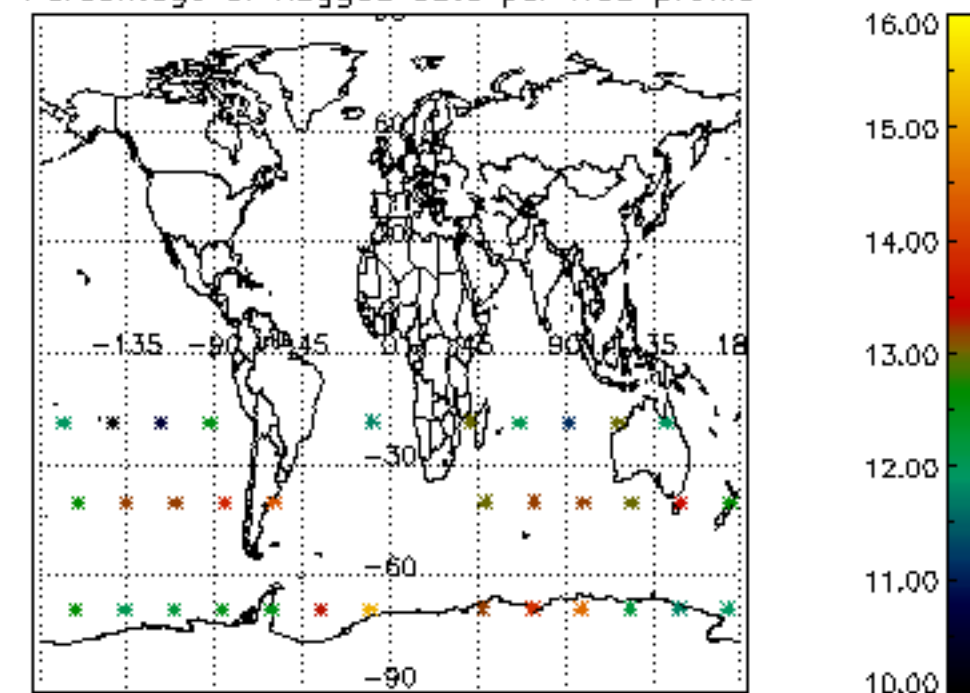

Percentage of flagged data per NO3 profile