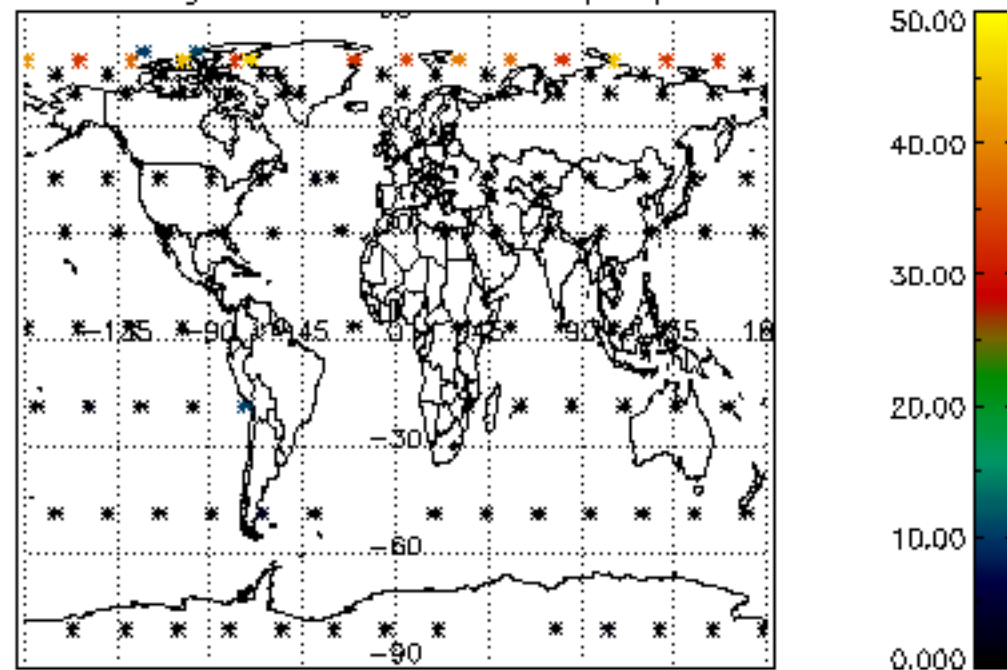

Percentage of datation errors per profile

Percentage of saturation errors per profile