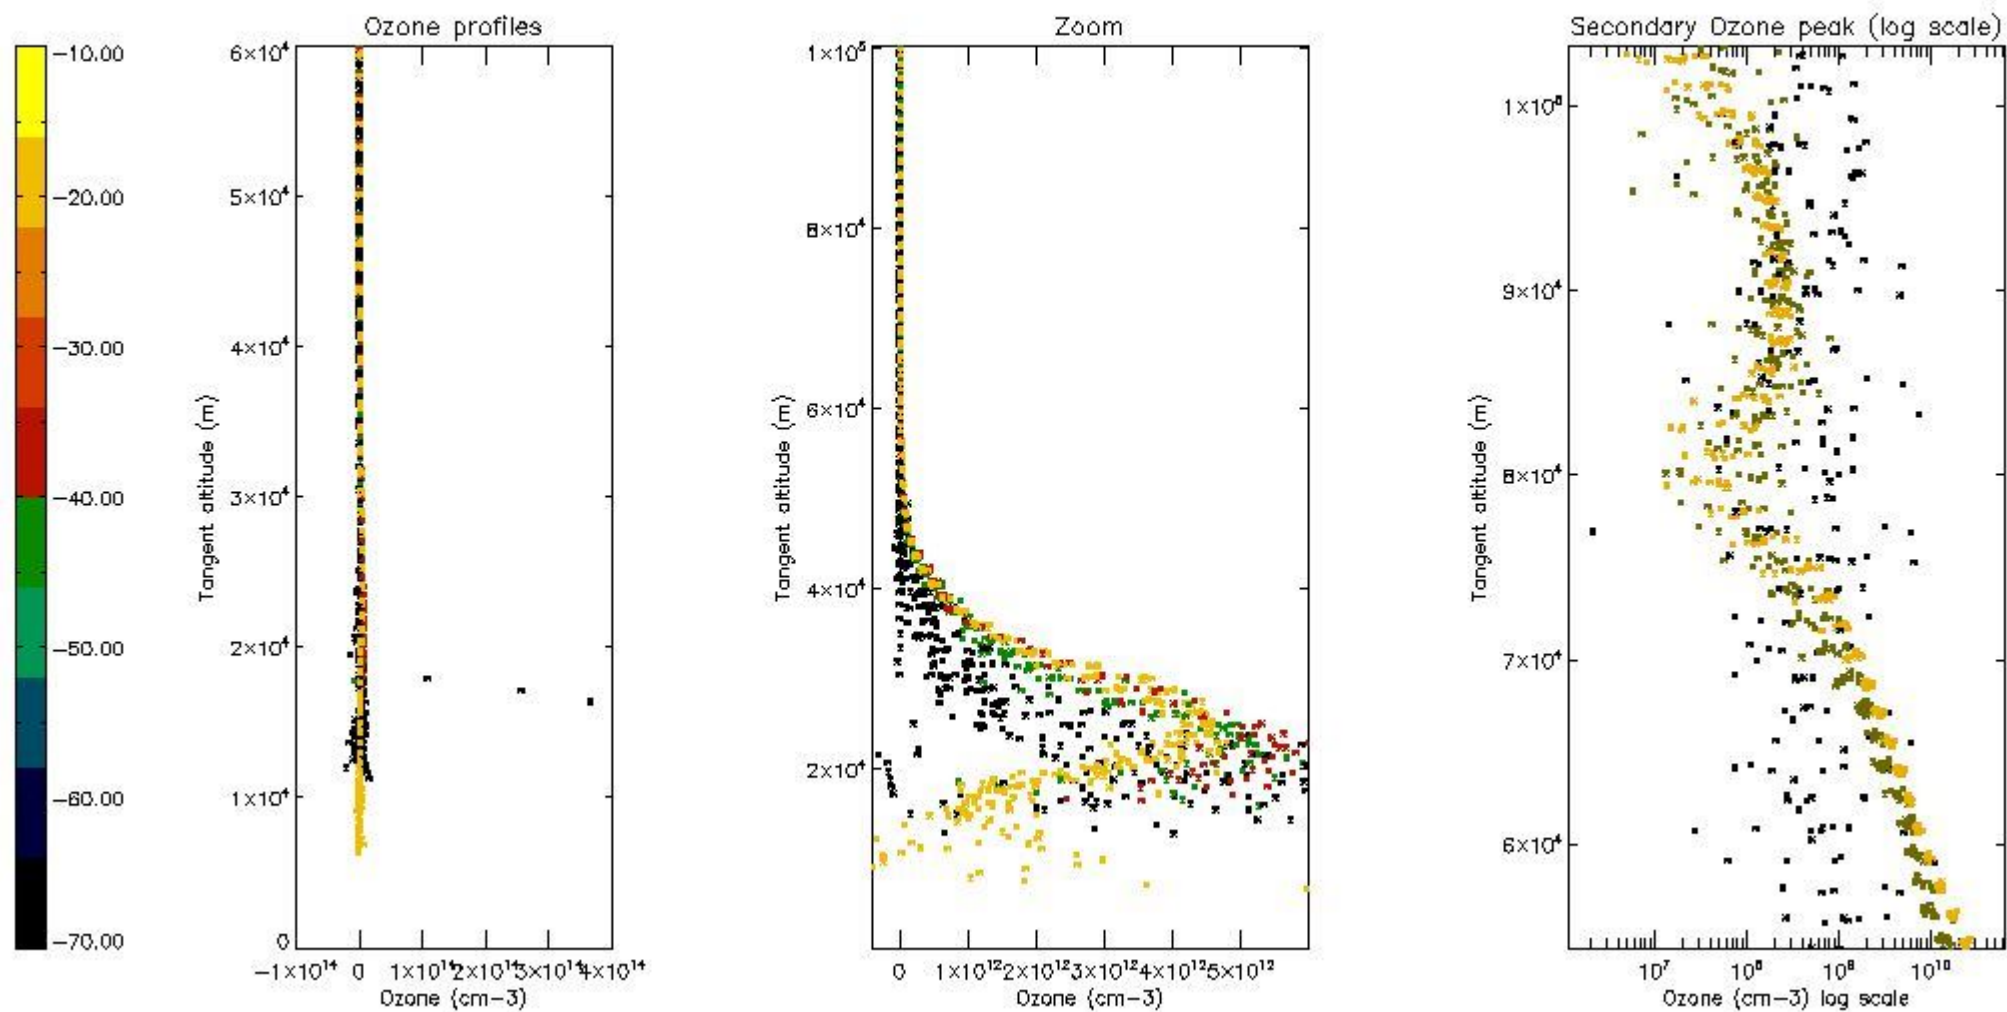

STD < 10	4
STD < 5	2

5.2 Plot ozone profiles for all STD (dark without errors)

The colorbar represents the latitude.

5.3 Plot ozone profiles where STD < 20% (dark without errors)

The colorbar represents the latitude.