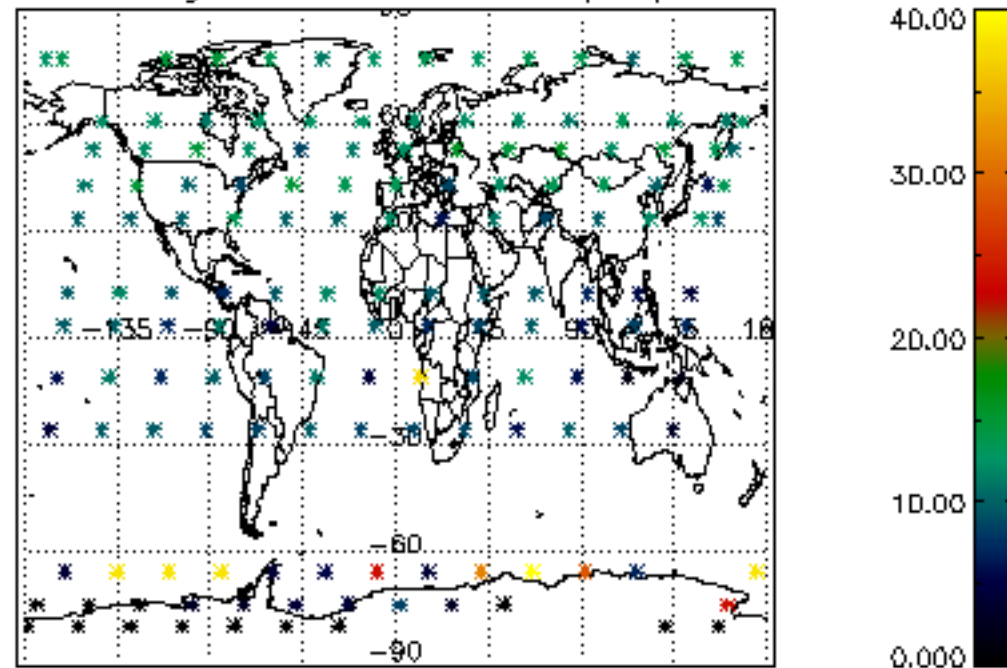

Percentage of saturation errors per profile