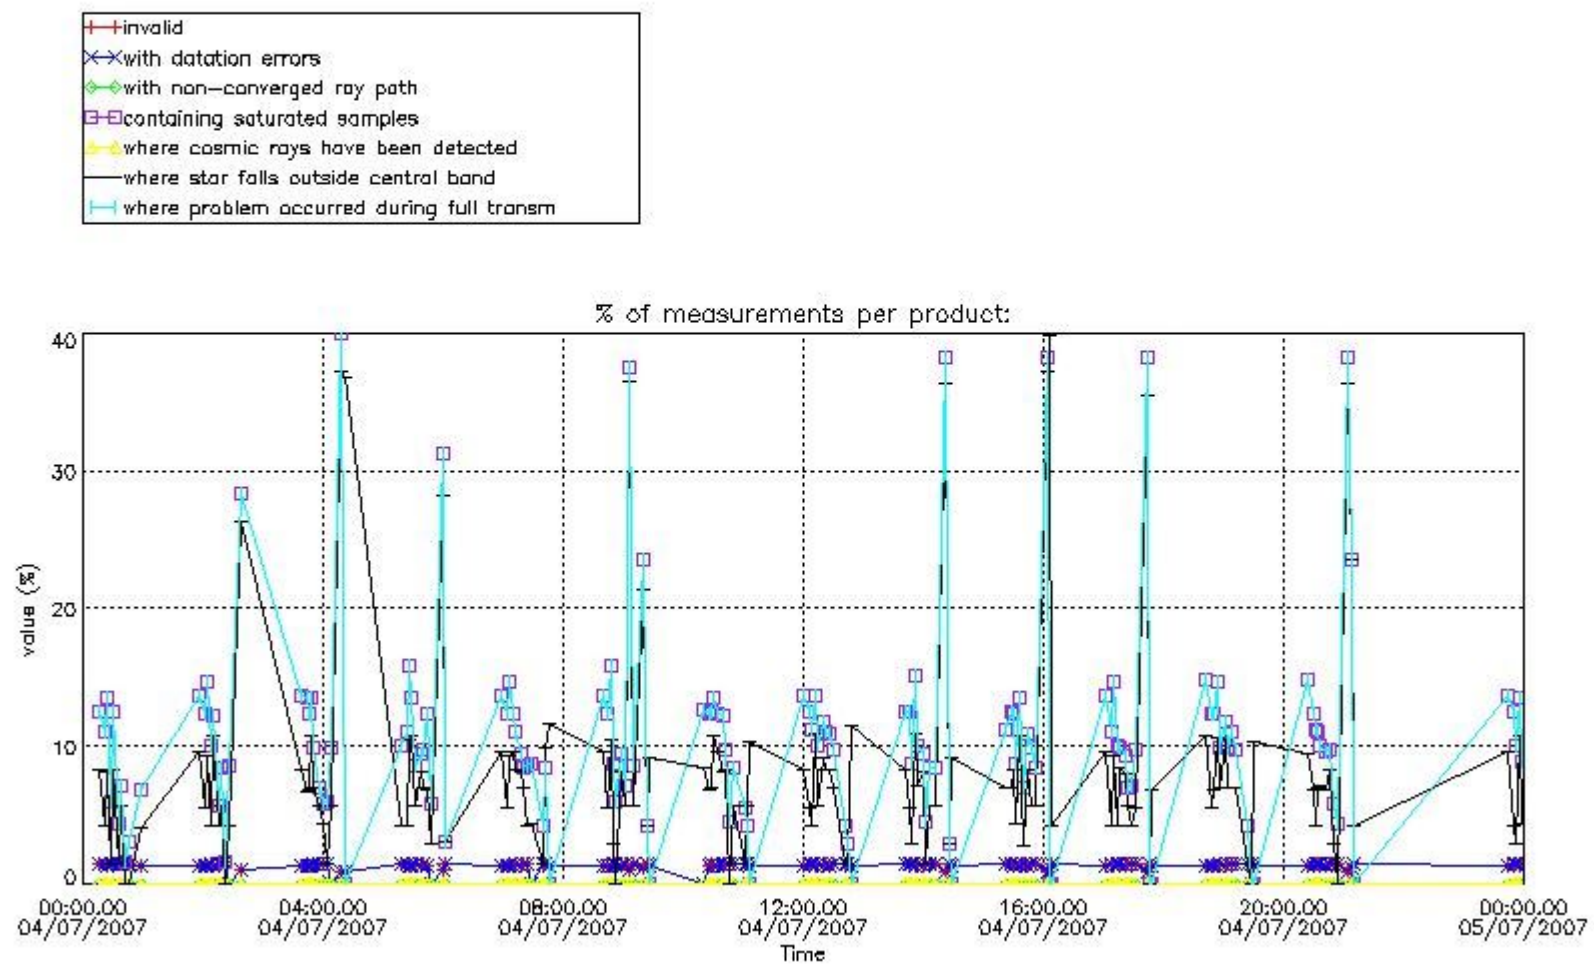

3.1 Plot quality information per product (time dependant)

3.2 Plot quality information per product (world map)

Percentage of flagged data per O3 profile

Percentage of flagged data per H2O profile

Percentage of flagged data per NO2 profile

Percentage of flagged data per NO3 profile

4. Level 1 quality information per product

In this section it is plotted some information contained in the Quality Summary data set of the level 2 products that comes from the level 1b processing. Products without errors (error flag in the MPH set to "0") are used.

4.1 Plot quality information per product (time dependant) coming from level 1b processing

4.1.1 Plot level 1 quality information per product (time dependant): ENVISAT ASCENDING passes

4.1.2 Plot level 1 quality information per product (time dependant): ENVI SAT DESCENDING passes