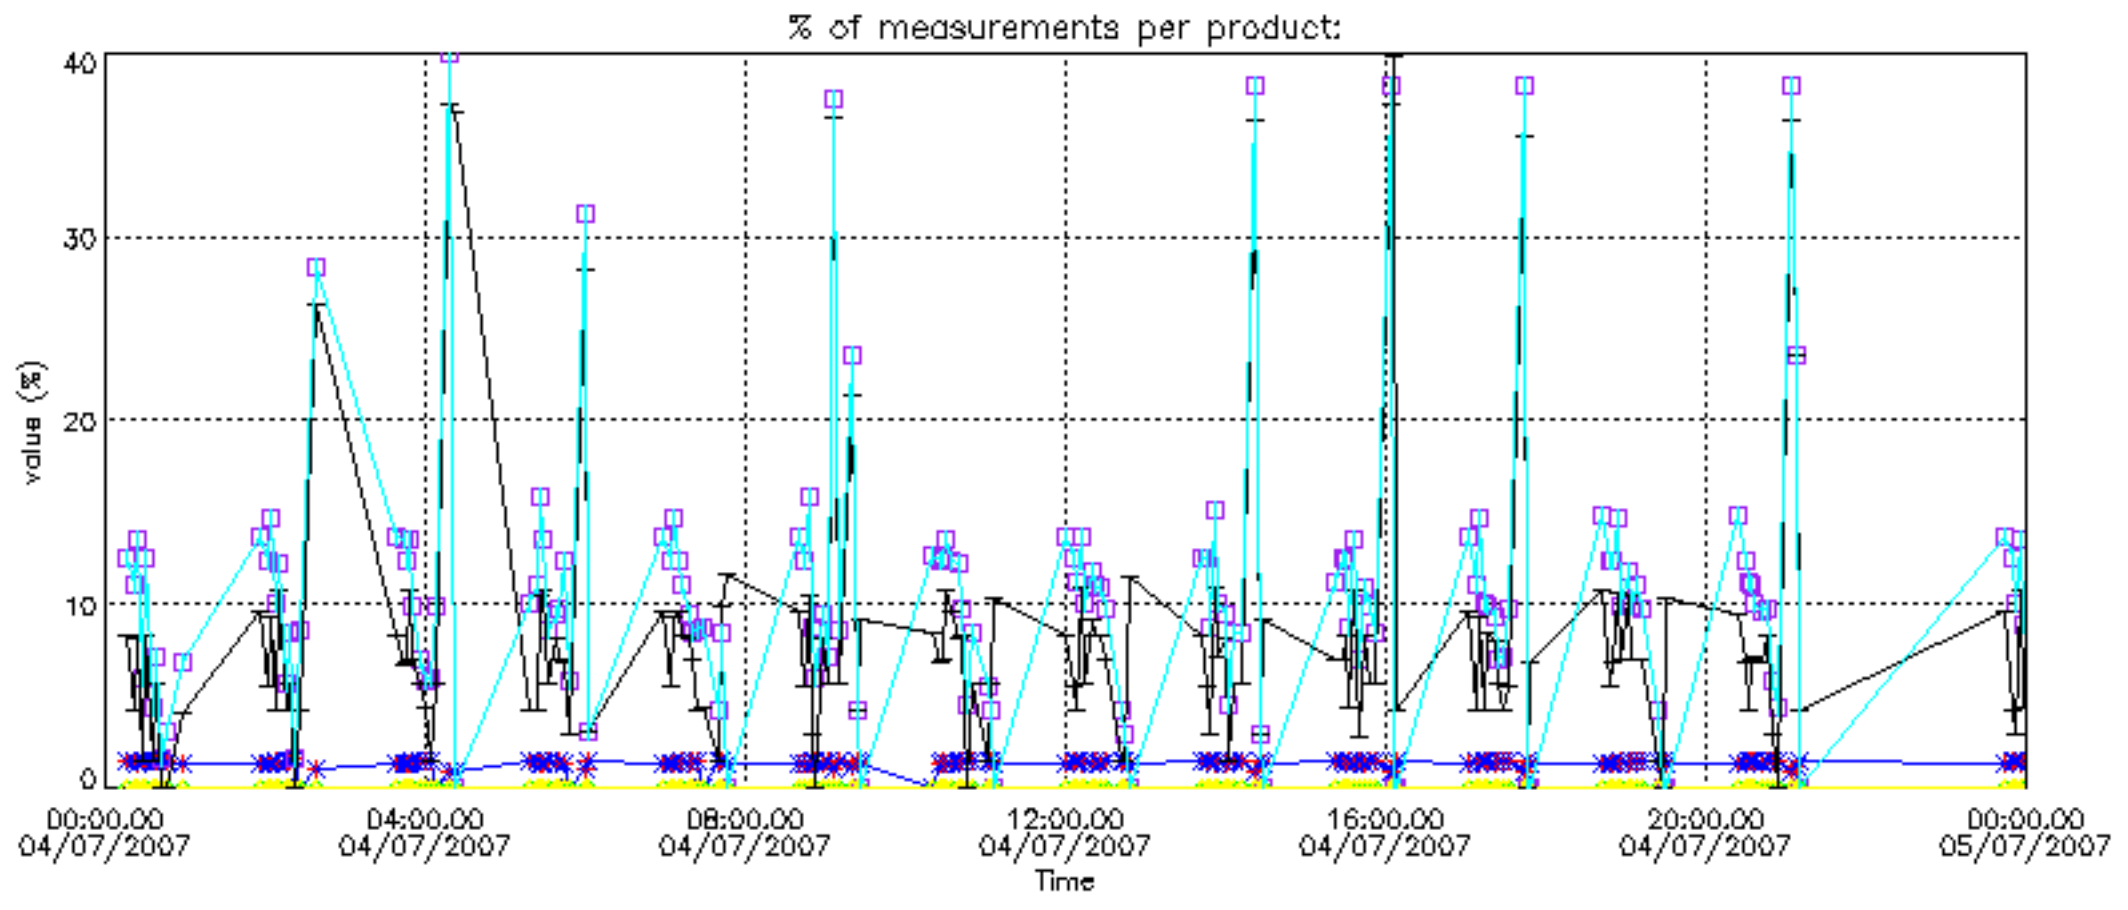

Percentage of cosmic ray hits per profile

Percentage of datation errors per profile