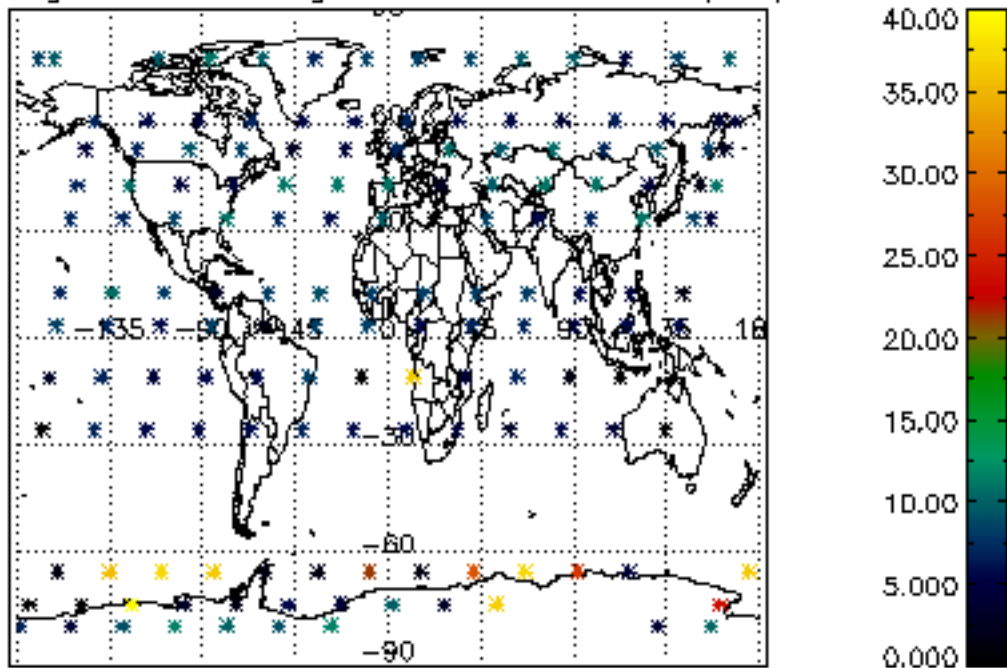

Percentage of star falling outside central band per profile