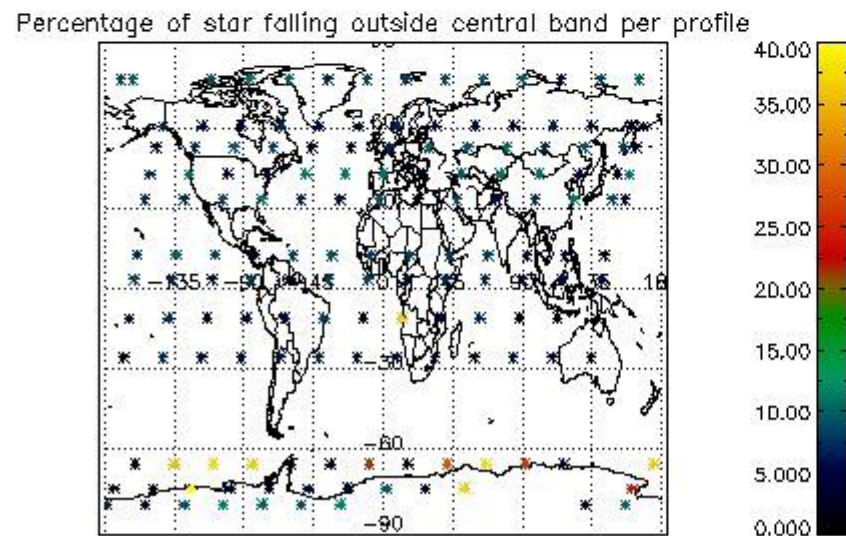

Percentage of datation errors per profile

Percentage of star falling outside central band per profile

Percentage of saturation errors per profile

4.2.2 Plot level 1 quality information per product (world map): ENVISAT DESCENDING passes