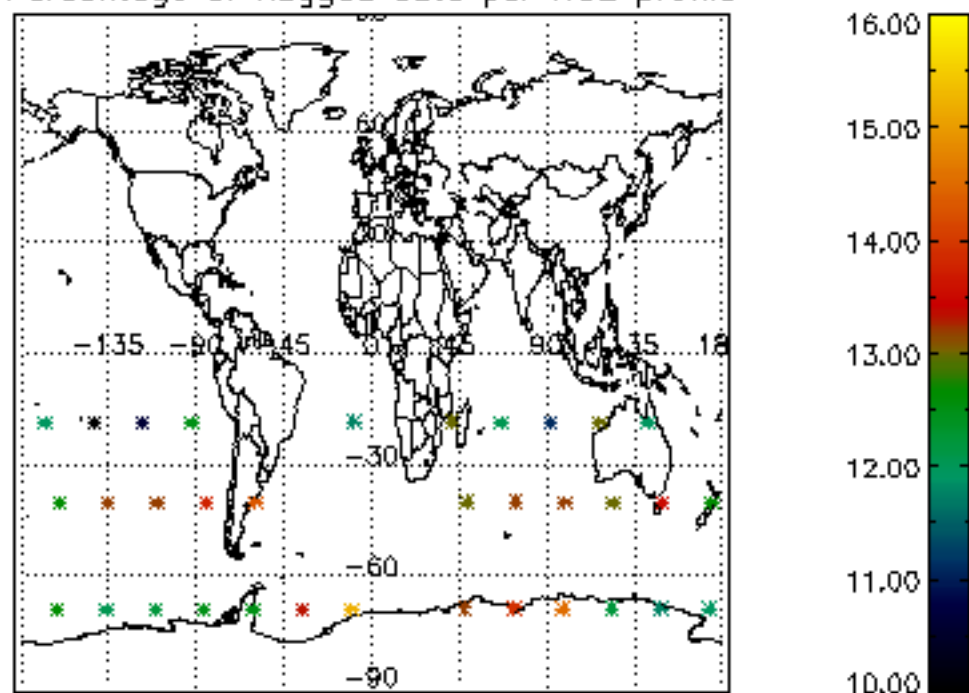

Percentage of flagged data per NO2 profile