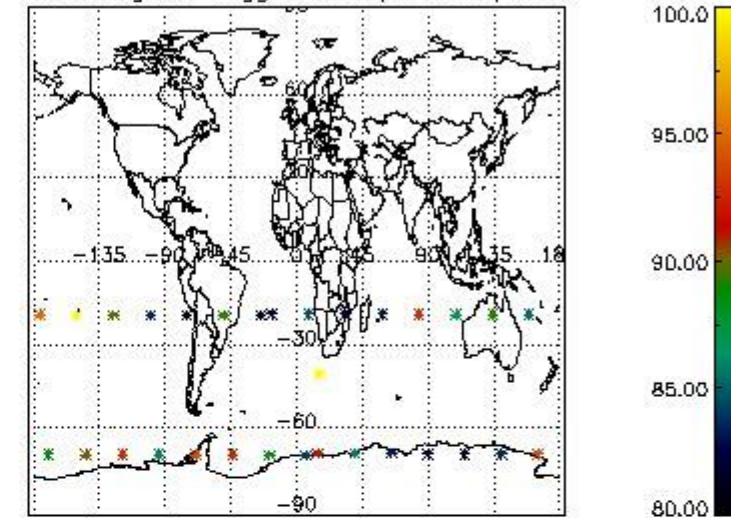

3.1 Plot quality information per product (time dependant)

3.2 Plot quality information per product (world map)

Percentage of flagged data per O3 profile

Percentage of flagged data per H2O profile

Percentage of flagged data per NO2 profile