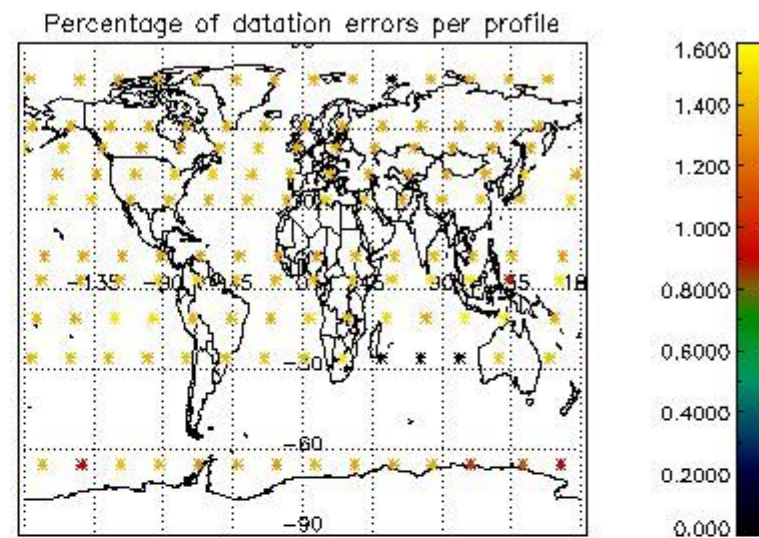

Percentage of datation errors per profile

Percentage of star falling outside central band per profile

Percentage of saturation errors per profile

4.2.2 Plot level 1 quality information per product (world map): ENVISAT DESCENDING passes