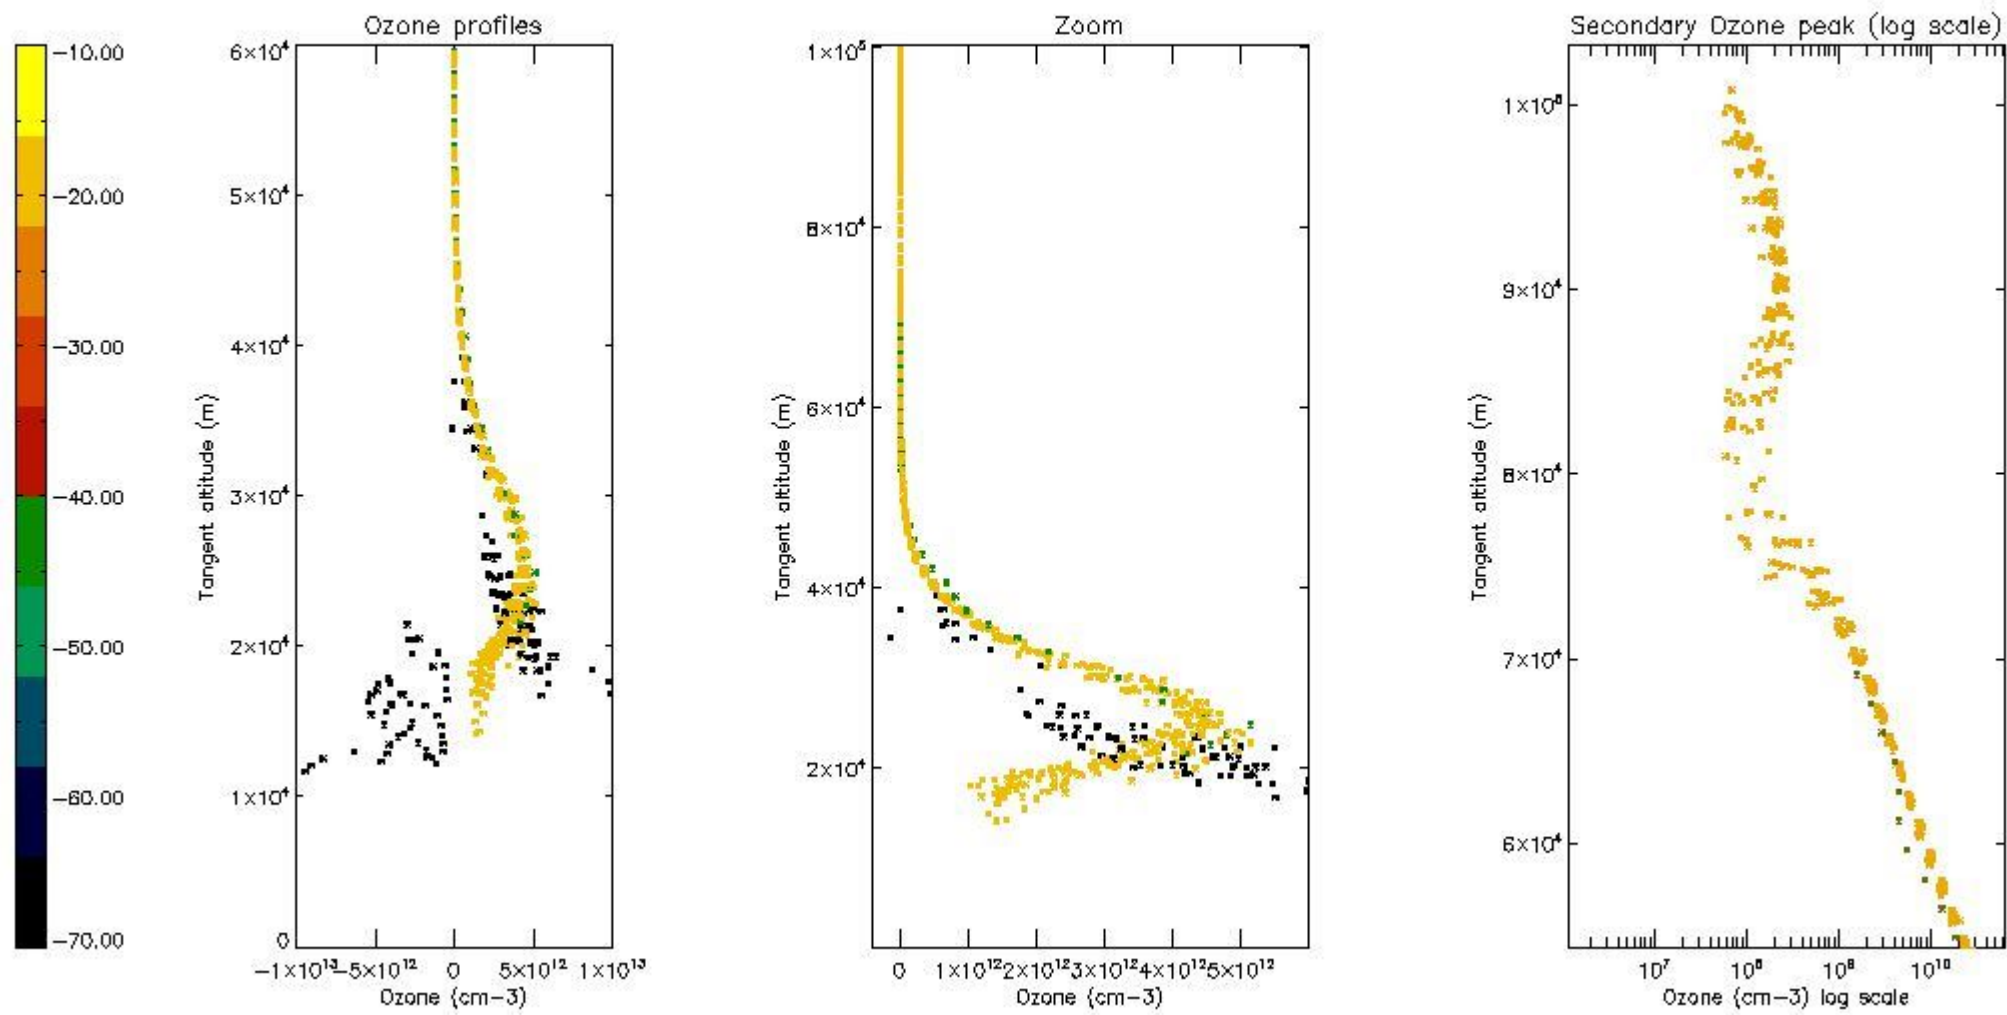

So, the table below shows the percentage of dark limb and valid observations for each criteria with respect to the overall valid daily observations.

Criteria	% of total production
All STD	13
STD < 20	6

STD < 10	5
STD < 5	3

5.2 Plot ozone profiles for all STD (dark without errors)

The colorbar represents the latitude.

5.3 Plot ozone profiles where STD < 20% (dark without errors)

The colorbar represents the latitude.

5.4 Plot ozone profiles where STD < 10% (dark without errors)

The colorbar represents the latitude.

5.5 Plot ozone profiles where $STD < 5\%$ (dark without errors)

The colorbar represents the latitude.

5.6 Plot NO₂ profiles for all STD (dark without errors)