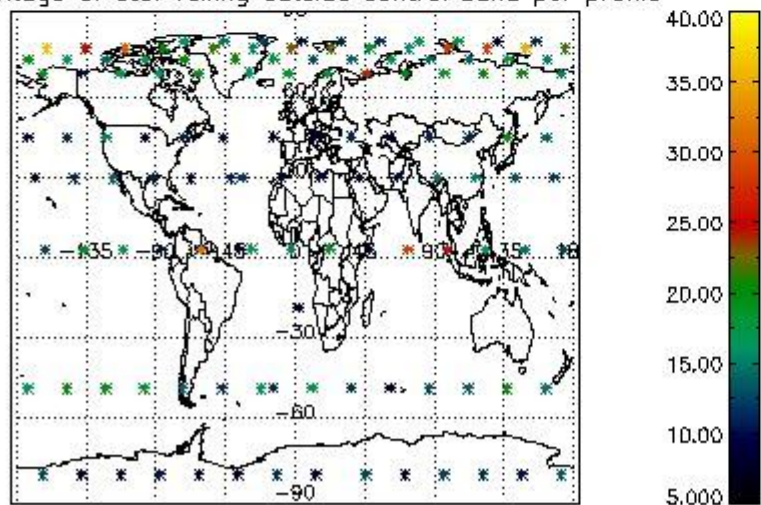

Percentage of star falling outside central band per profile