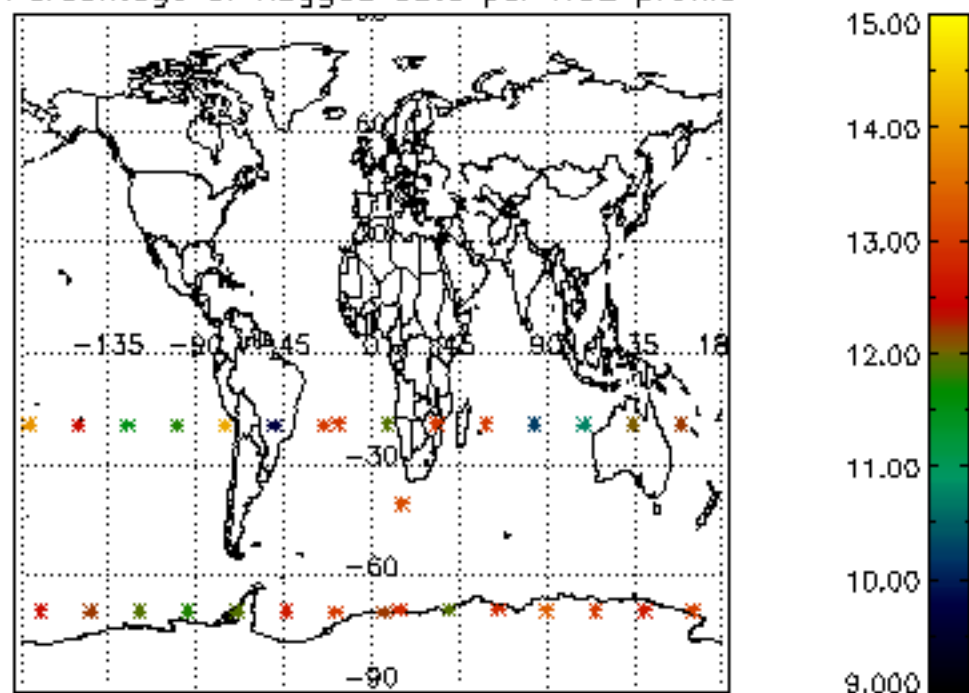

Percentage of flagged data per NO2 profile