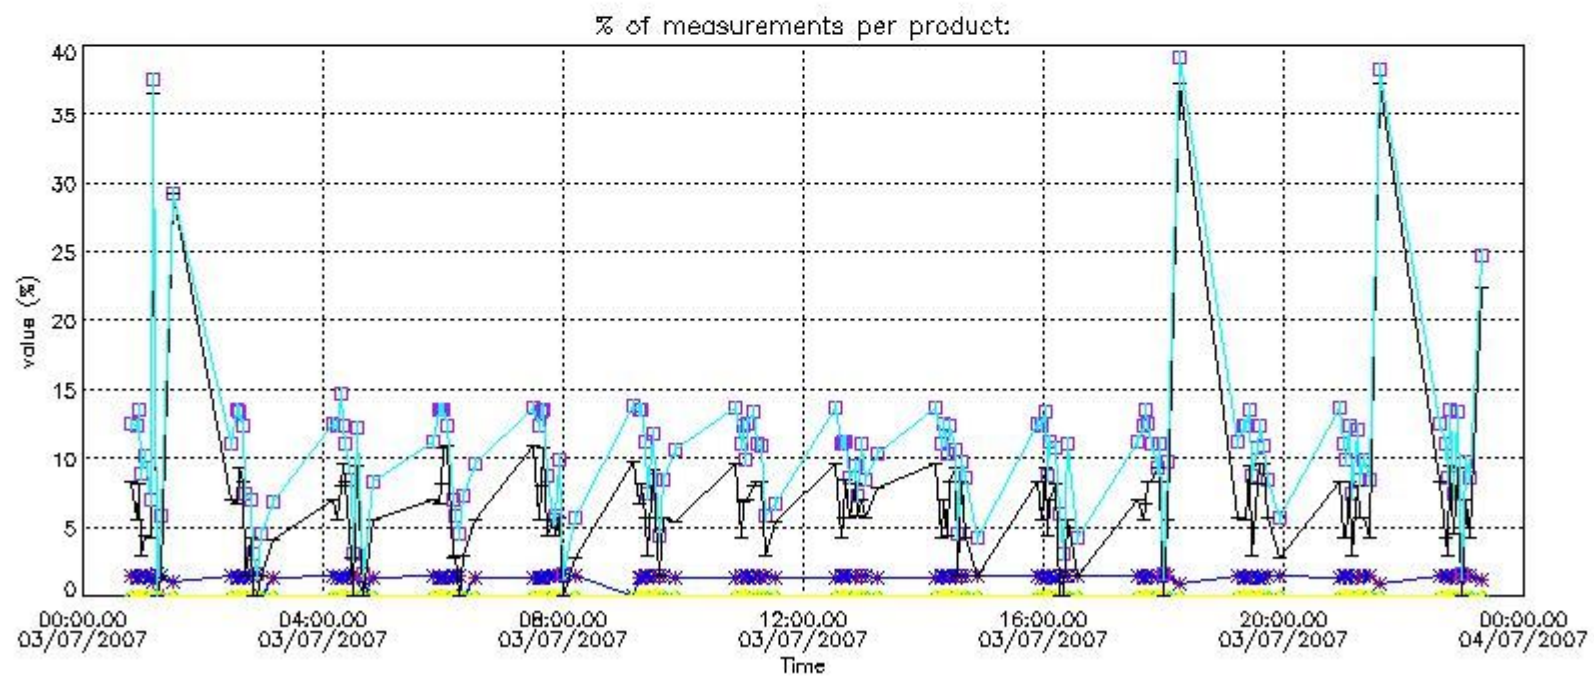

Percentage of flagged data per NO3 profile

4. Level 1 quality information per product

In this section it is plotted some information contained in the Quality Summary data set of the level 2 products that comes from the level 1b processing. Products without errors (error flag in the MPH set to "0") are used.

4.1 Plot quality information per product (time dependant) coming from level 1b processing

4.1.1 Plot level 1 quality information per product (time dependant): ENVISAT ASCENDING passes

4.1.2 Plot level 1 quality information per product (time dependant): ENVISAT DESCENDING passes