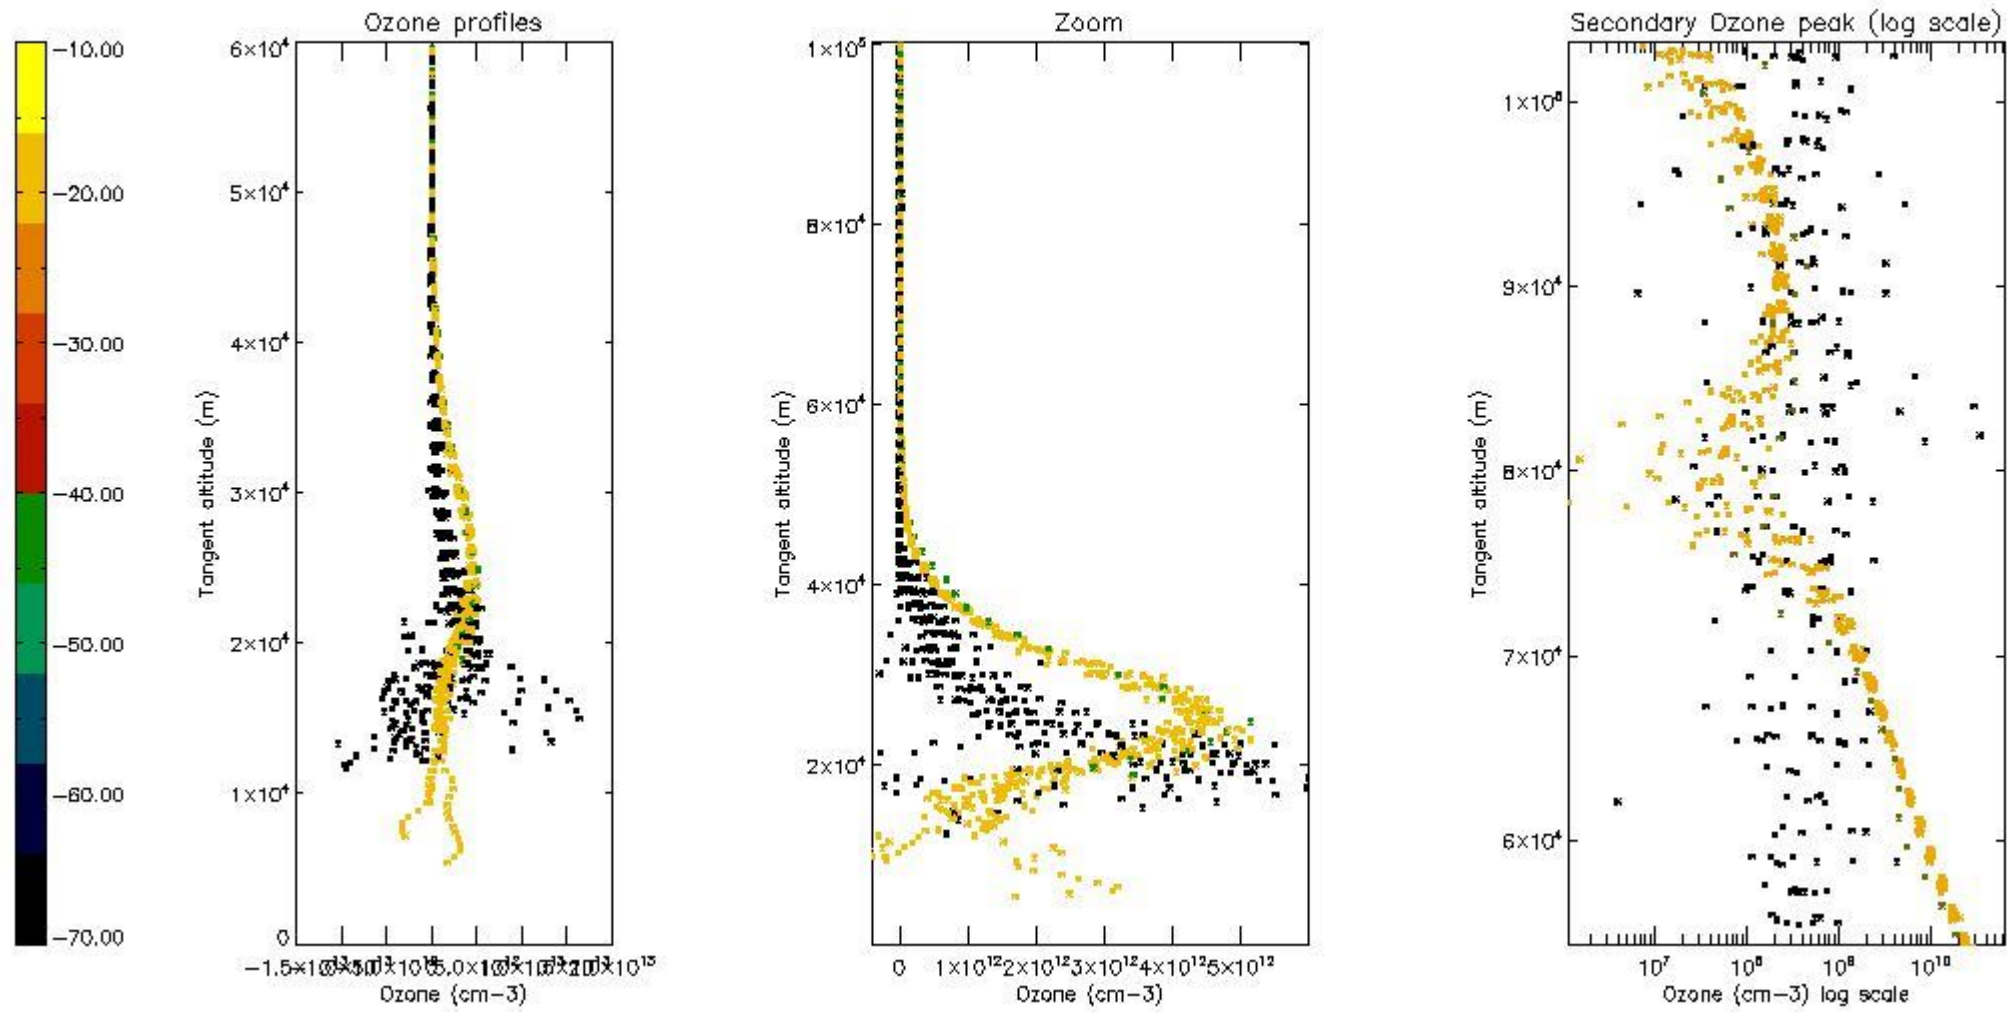

STD < 10	5
STD < 5	3

5.2 Plot ozone profiles for all STD (dark without errors)

The colorbar represents the latitude.

5.3 Plot ozone profiles where STD < 20% (dark without errors)

The colorbar represents the latitude.