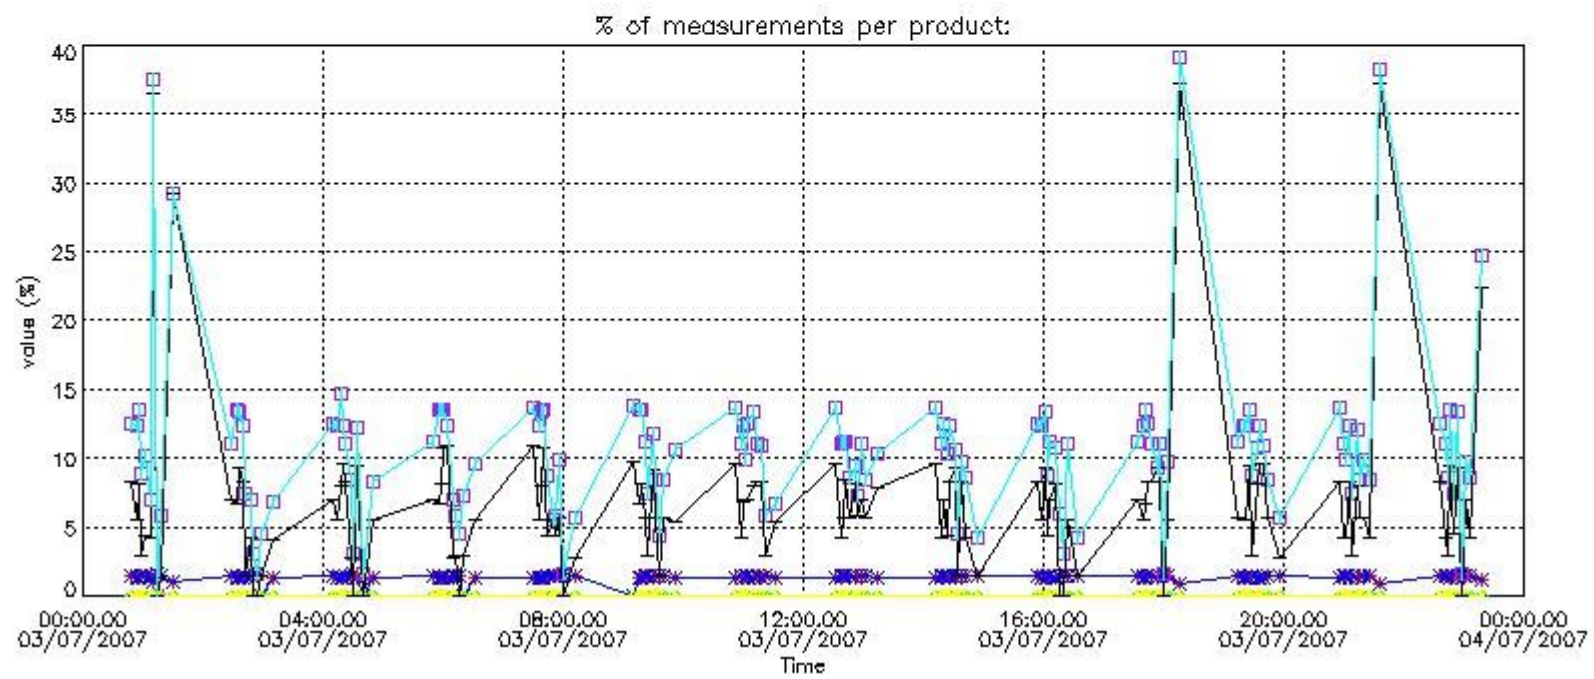

4.2 Plot quality information per product coming from level 1b processing (world map)

4.2.1 Plot level 1 quality information per product (world map): ENVISAT ASCENDING passes