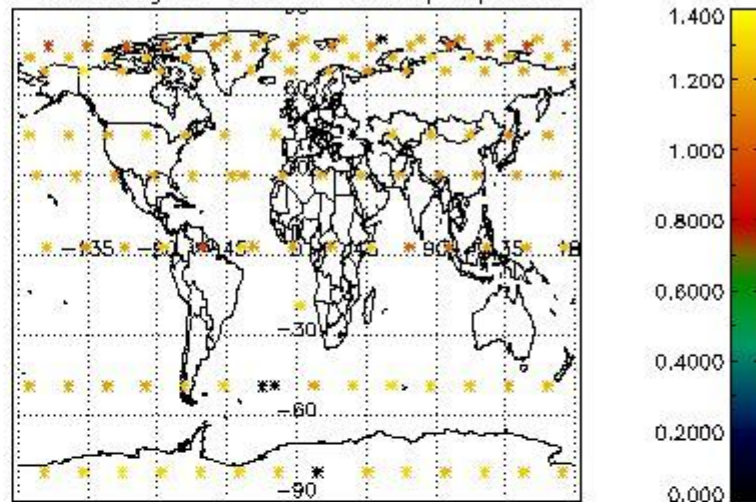

Percentage of datation errors per profile