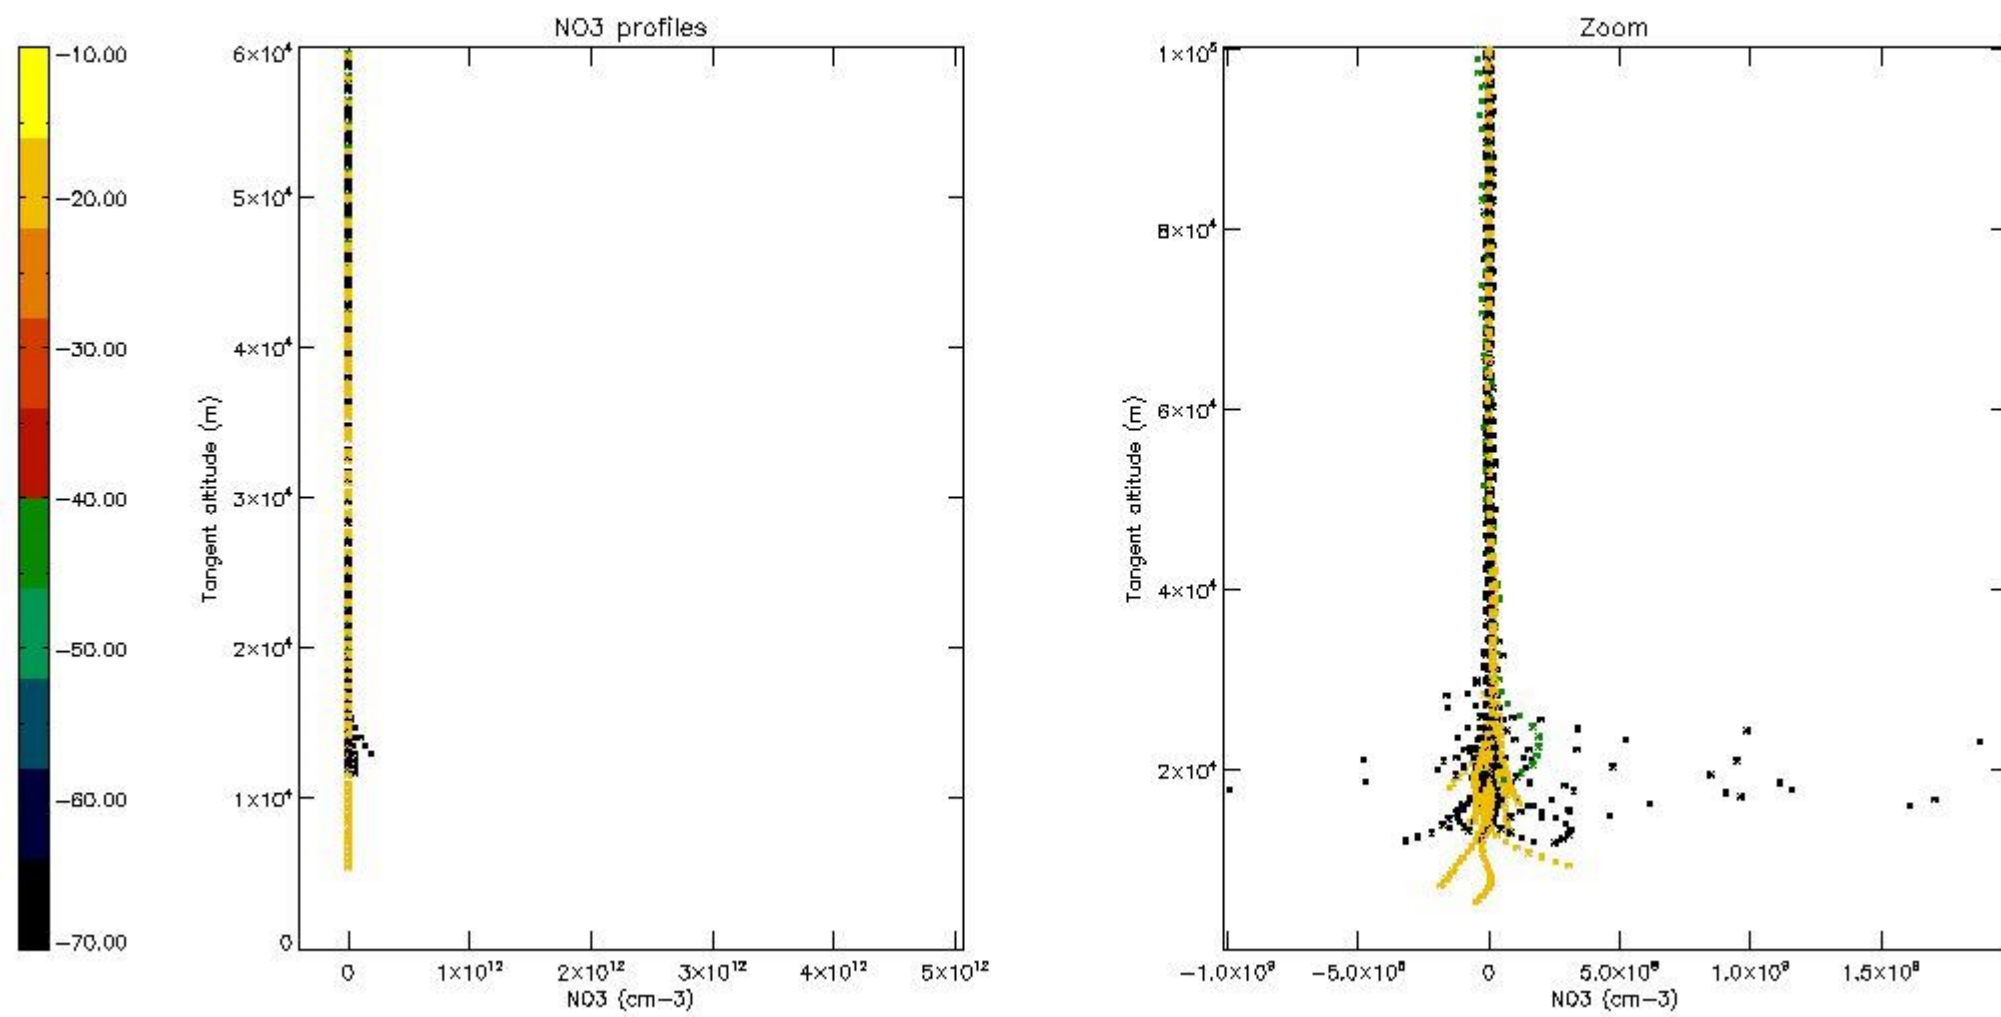

6. Auxiliary Data Files used for the production reported in section 2

The number reported in the third column indicates since which file (see list in section 2) the corresponding auxiliary file has been used. The fourth column is the date of those product files.

Type	Auxiliary Filename	Used since product	Used since product date
INST_PHYS_CHARACTERISTICS	GOM_INS_AXVIEC20091111_143220_20030716_120000_20500101_000000	1	03-JUL-2007 00:06:39
LEVEL-2_PROC_CONFIG	GOM_PR2_AXVIEC20091111_152718_20020301_000000_20500101_000000	1	03-JUL-2007 00:06:39
CROSS_SECTIONS_FILE	GOM_CRS_AXVIEC20091111_154832_20020301_000000_20500101_000000	1	03-JUL-2007 00:06:39