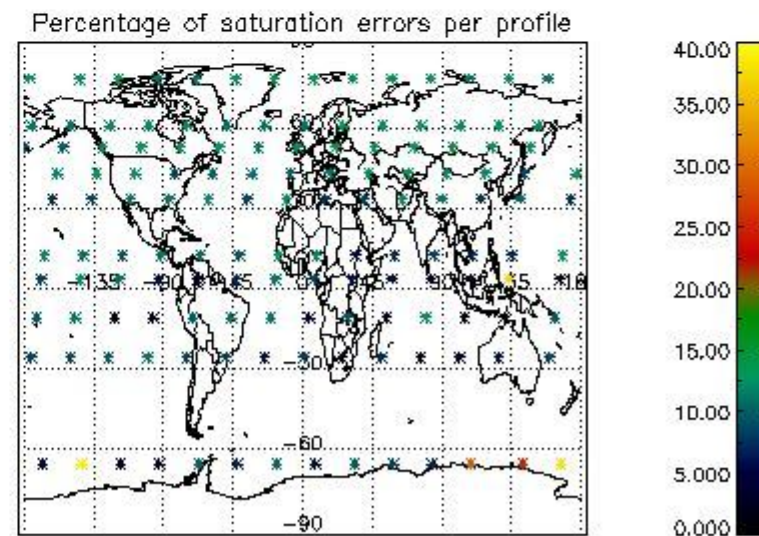

Percentage of datation errors per profile

Percentage of star falling outside central band per profile

Percentage of saturation errors per profile

4.2.2 Plot level 1 quality information per product (world map): ENVISAT DESCENDING passes