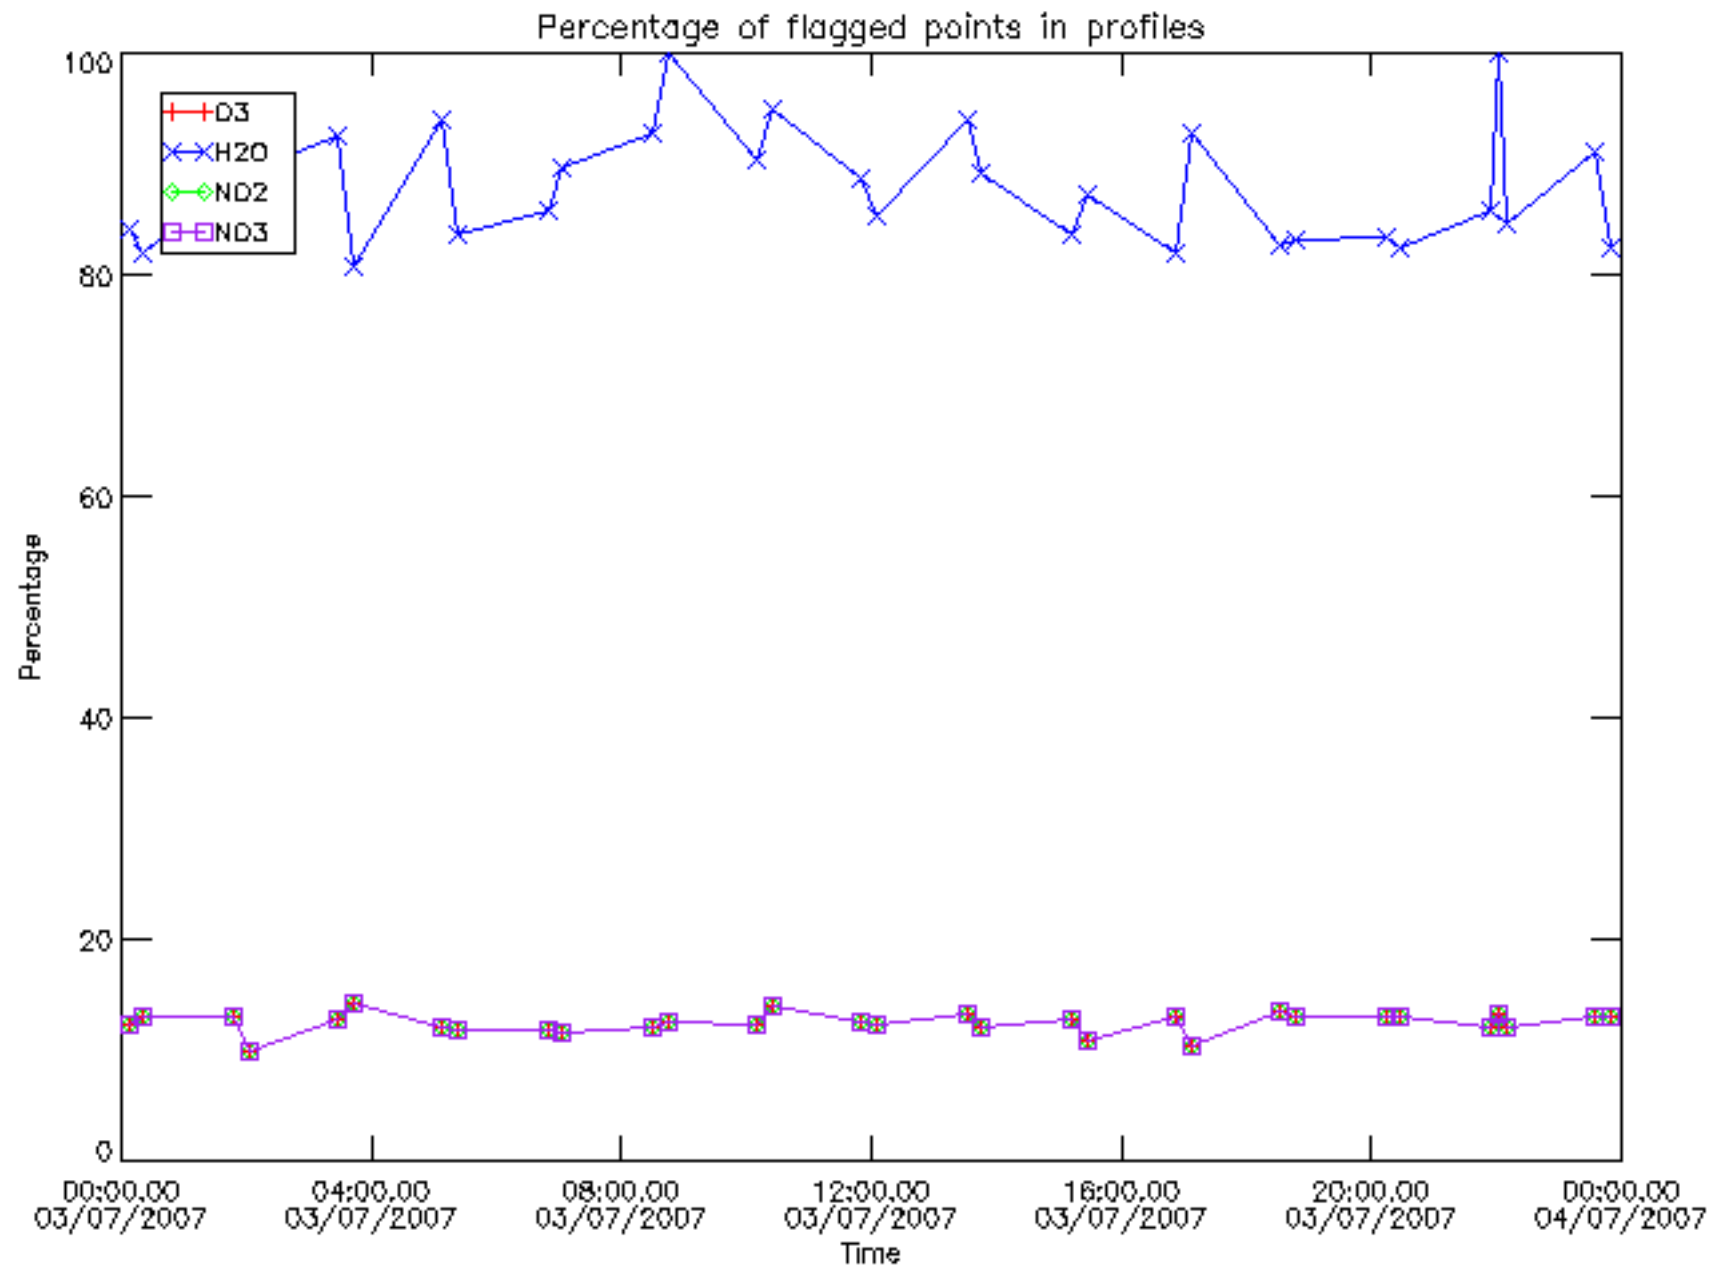

Percentage of flagged data per D3 profile

Percentage of flagged data per H2O profile