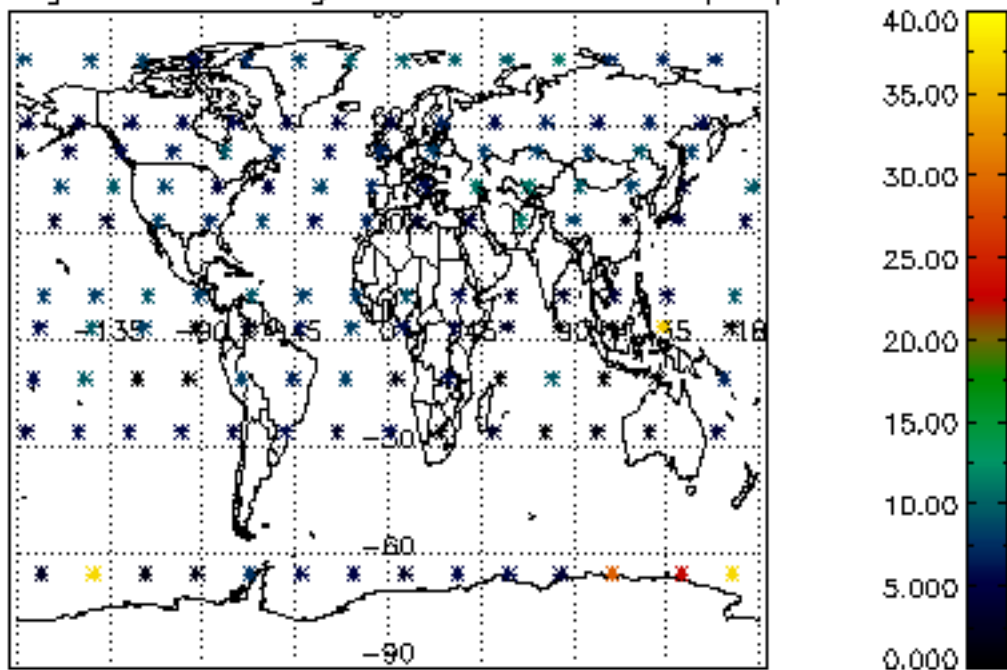

Percentage of star falling outside central band per profile