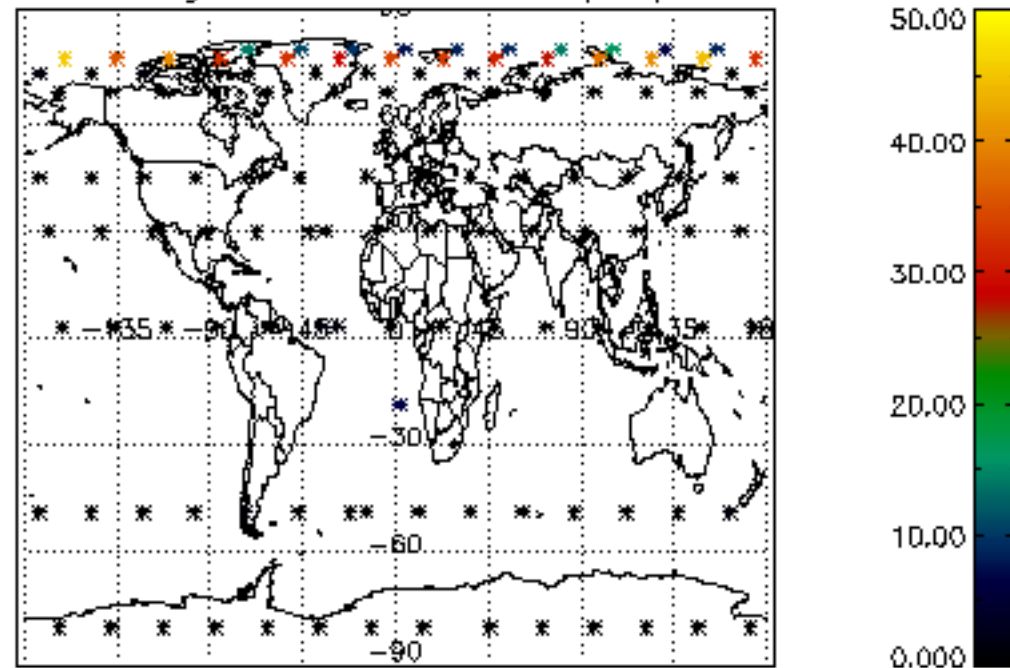

Percentage of datation errors per profile

Percentage of saturation errors per profile