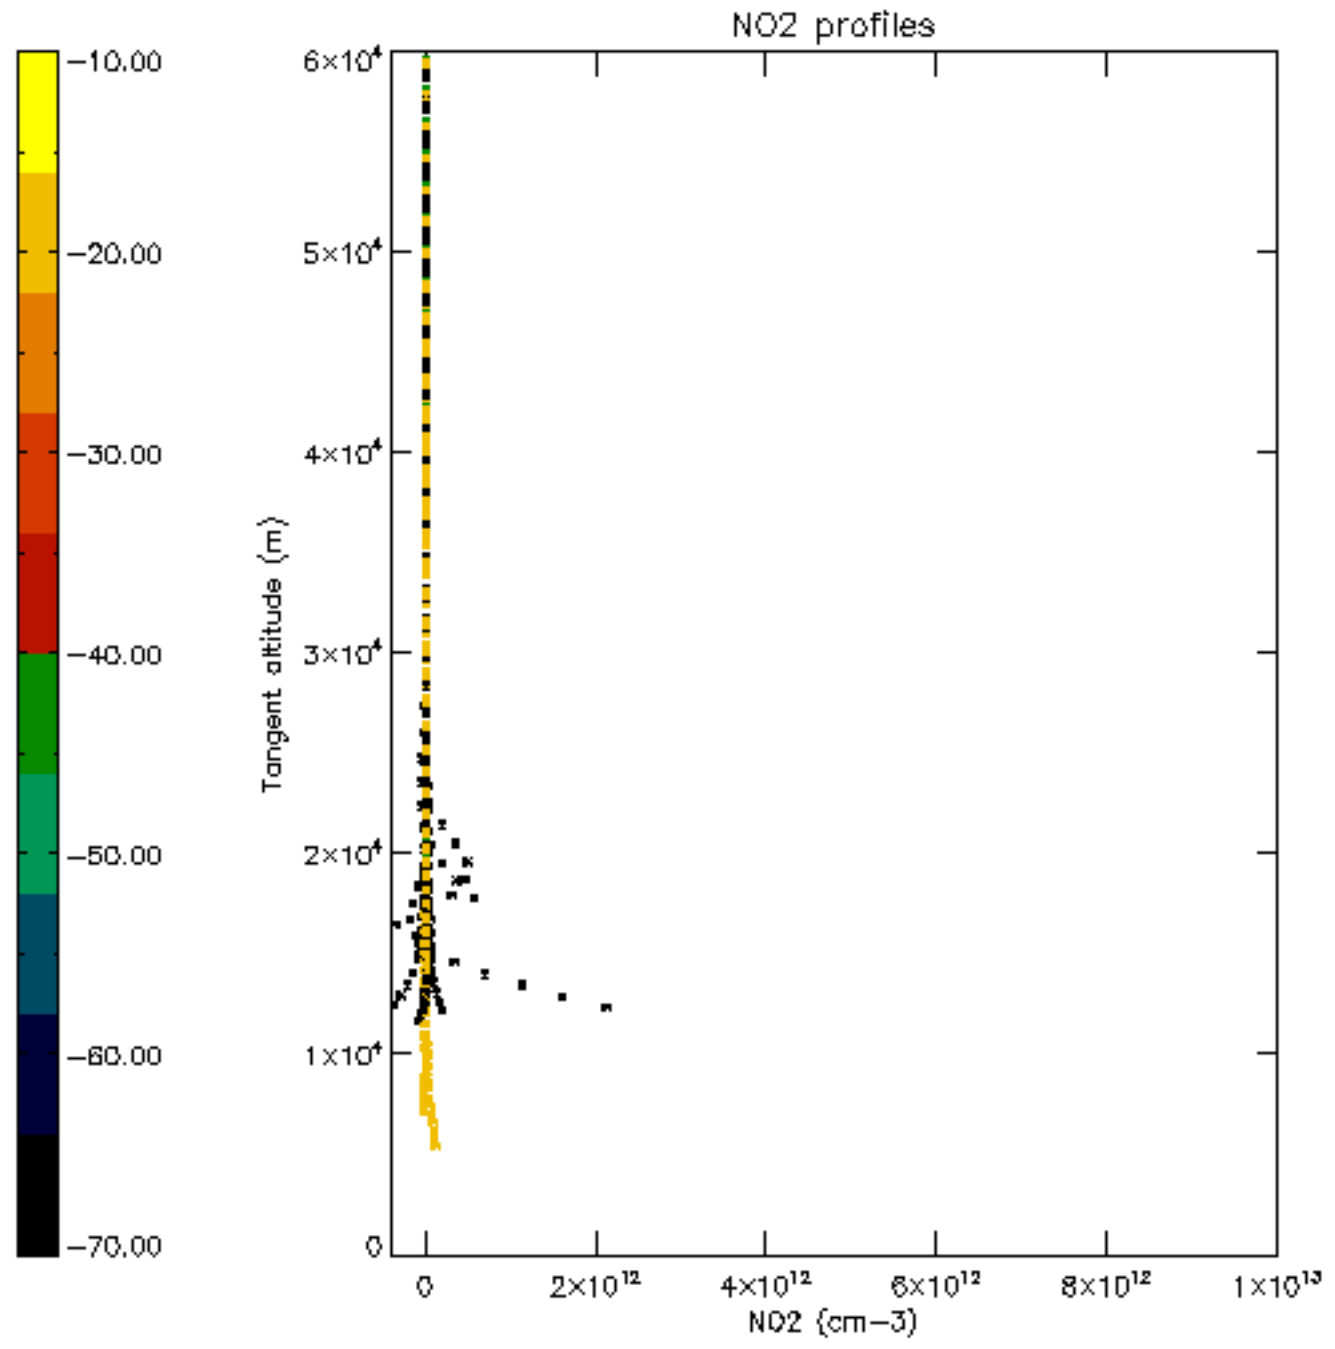

Percentage of star falling outside central band per profile

Percentage of saturation errors per profile

Percentage of flagged data per D3 profile

Percentage of flagged data per H2O profile

Percentage of flagged data per NO2 profile