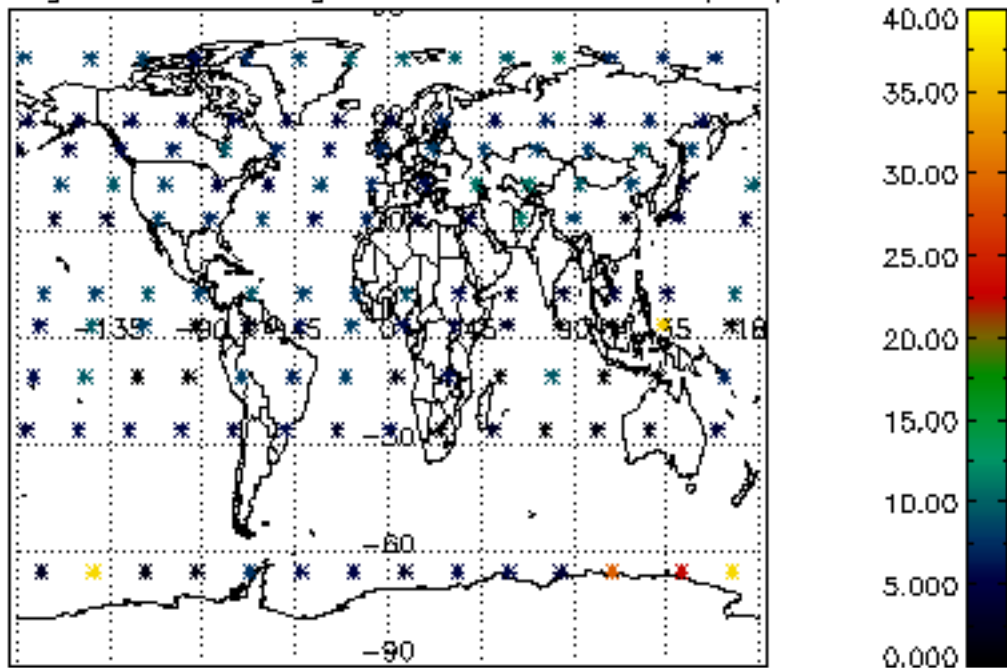

Percentage of star falling outside central band per profile