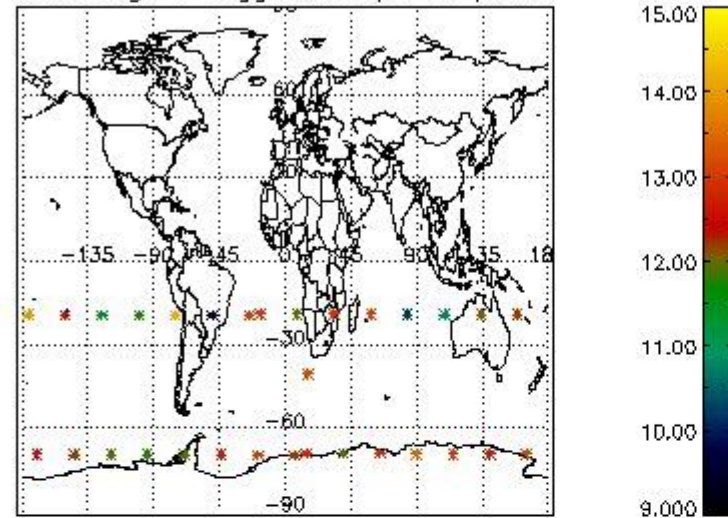

Percentage of flagged data per O3 profile