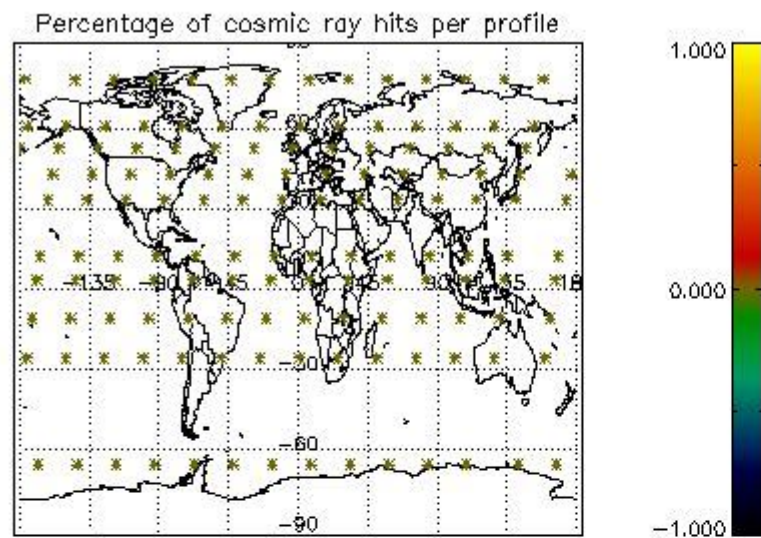

Percentage of datation errors per profile

Percentage of star falling outside central band per profile

Percentage of saturation errors per profile

4.2.2 Plot level 1 quality information per product (world map): ENVISAT DESCENDING passes