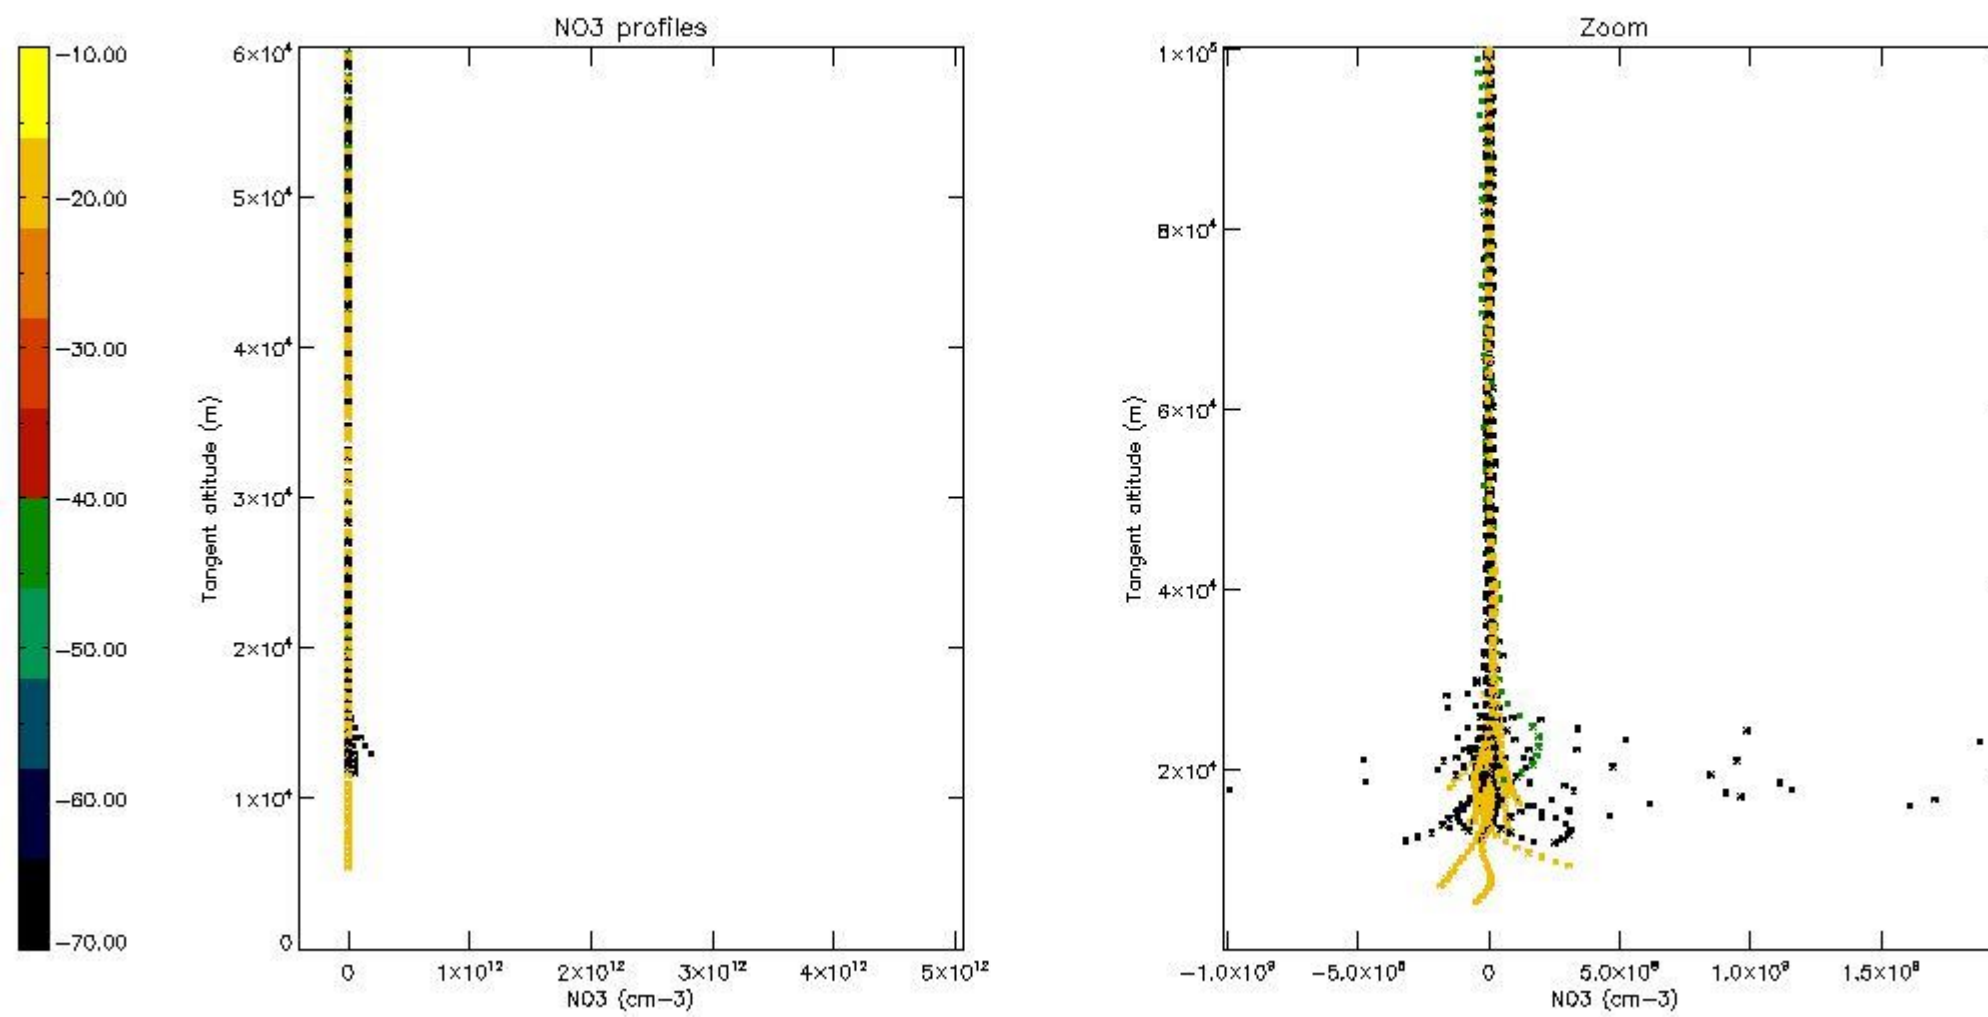

6. Auxiliary Data Files used for the production reported in section 2

The number reported in the third column indicates since which file (see list in section 2) the corresponding auxiliary file has been used. The fourth column is the date of those product files.

Type	Auxiliary Filename	Used since product	Used since product date
INST_PHYS_CHARACTERISTICS	GOM_INS_AXVIEC20091111_143220_20030716_120000_20500101_000000	1	03-JUL-2007 00:06:39
LEVEL-2_PROC_CONFIG	GOM_PR2_AXVIEC20091111_152718_20020301_000000_20500101_000000	1	03-JUL-2007 00:06:39
CROSS_SECTIONS_FILE	GOM_CRS_AXVIEC20091111_154832_20020301_000000_20500101_000000	1	03-JUL-2007 00:06:39