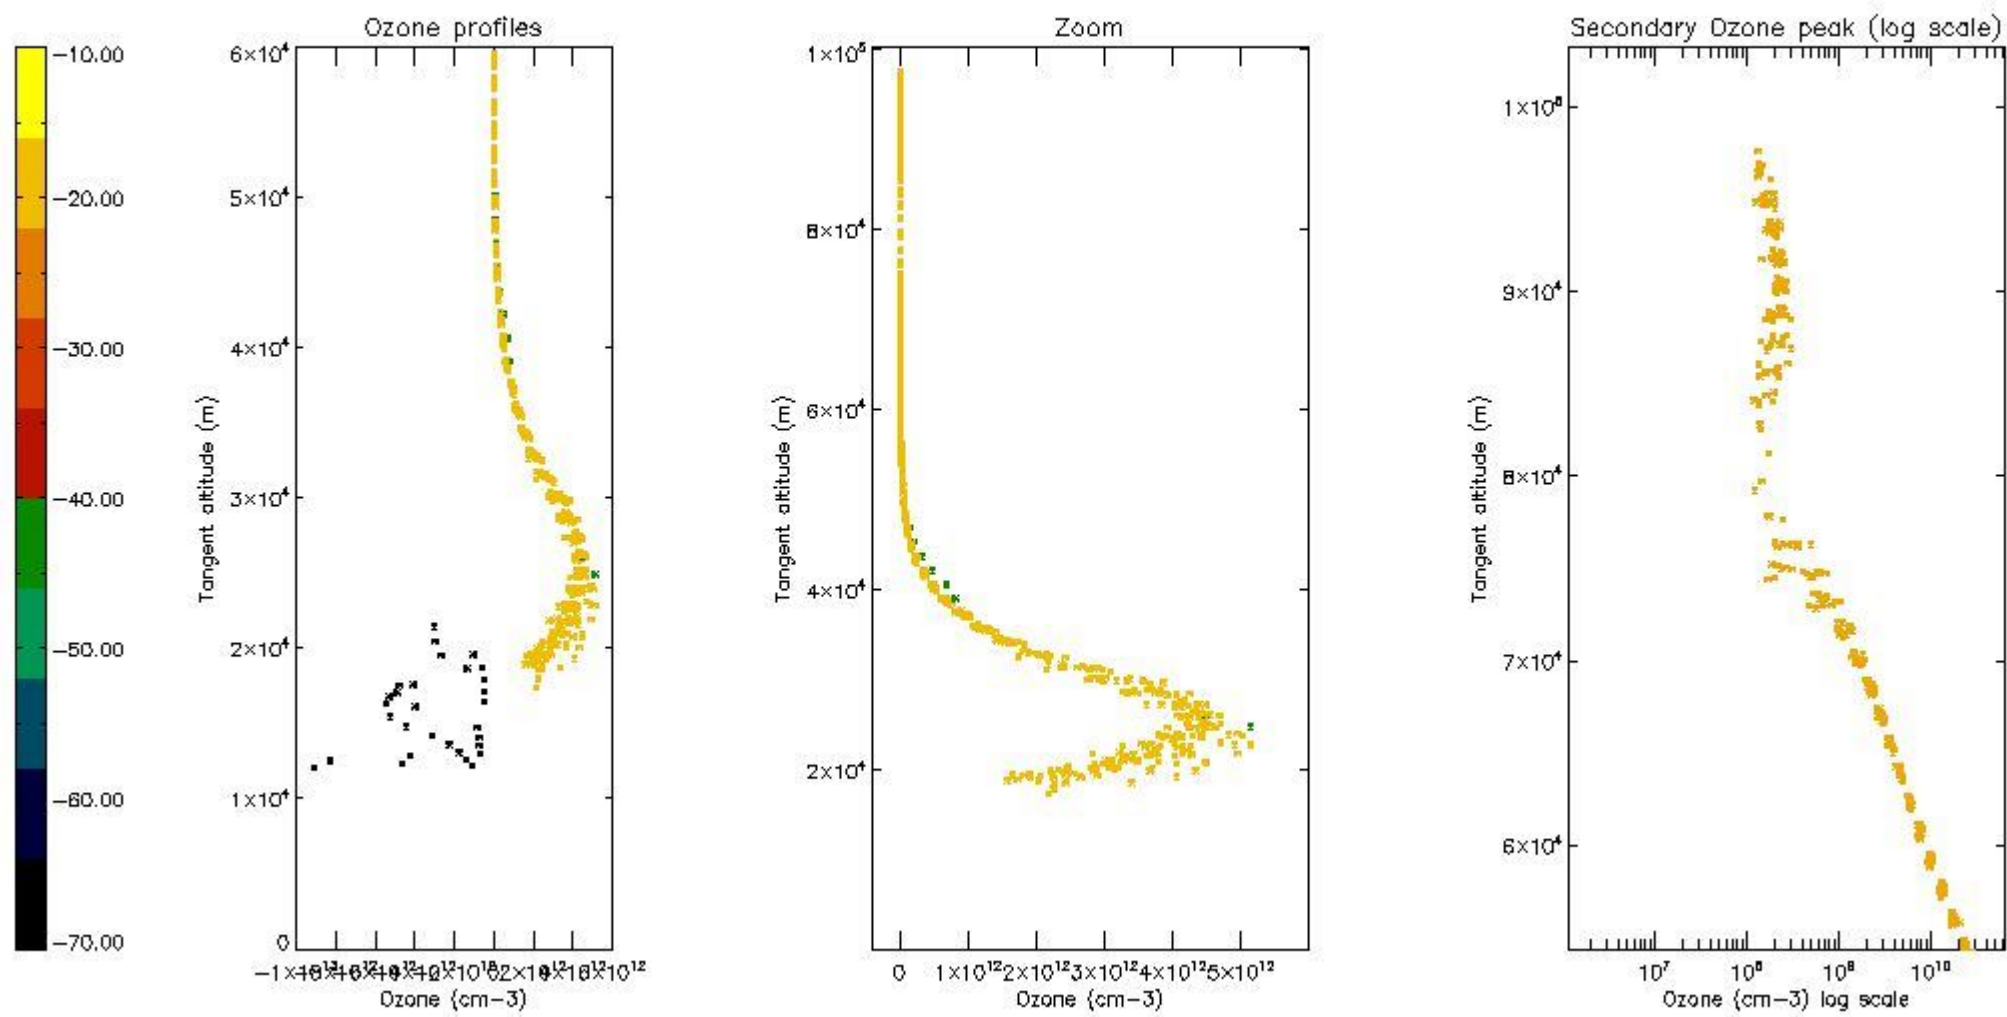

STD < 10	5
STD < 5	3

5.2 Plot ozone profiles for all STD (dark without errors)

The colorbar represents the latitude.

5.3 Plot ozone profiles where STD < 20% (dark without errors)

The colorbar represents the latitude.

5.4 Plot ozone profiles where STD < 10% (dark without errors)

The colorbar represents the latitude.

5.5 Plot ozone profiles where $STD < 5\%$ (dark without errors)

The colorbar represents the latitude.

5.6 Plot NO₂ profiles for all STD (dark without errors)