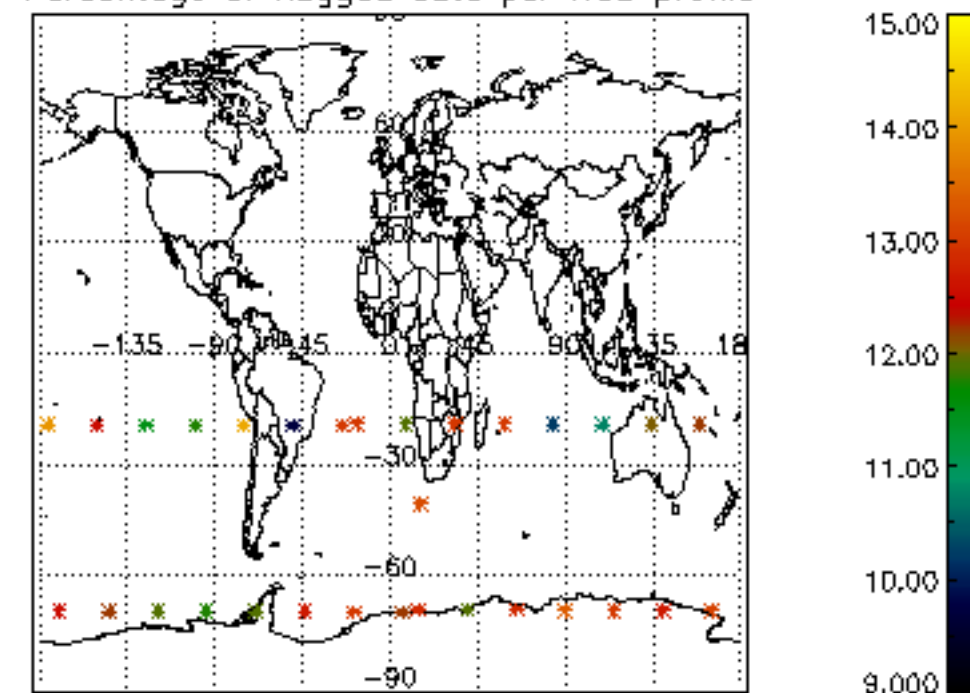

Percentage of flagged data per NO3 profile