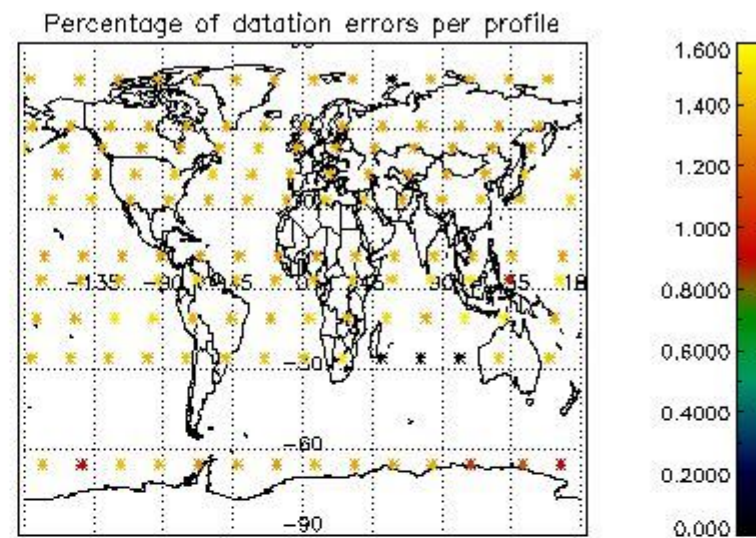

Percentage of datation errors per profile

Percentage of star falling outside central band per profile

Percentage of saturation errors per profile

4.2.2 Plot level 1 quality information per product (world map): ENVISAT DESCENDING passes