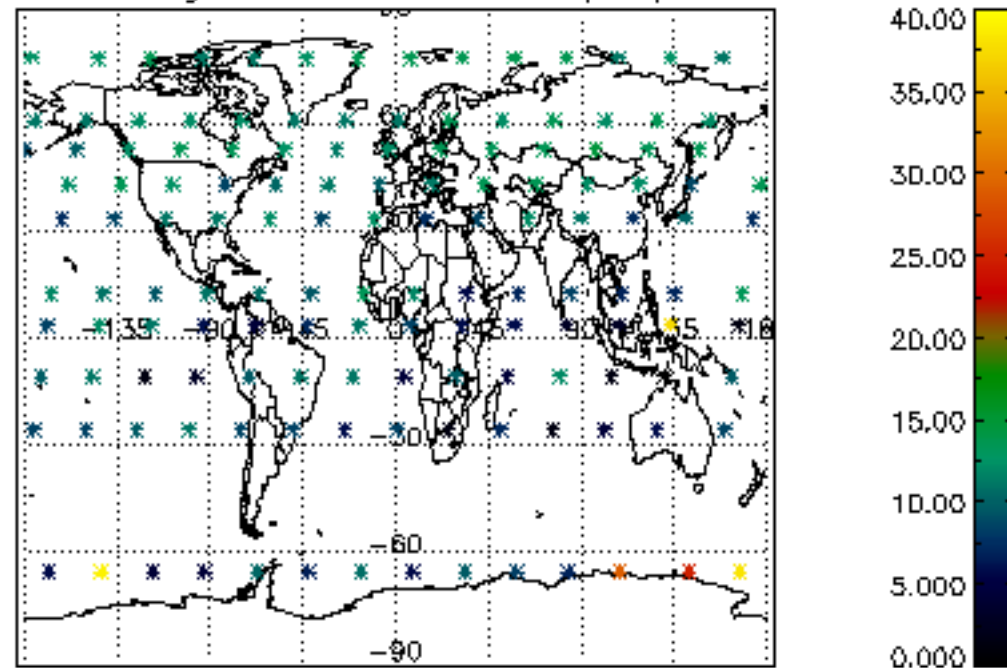

Percentage of saturation errors per profile