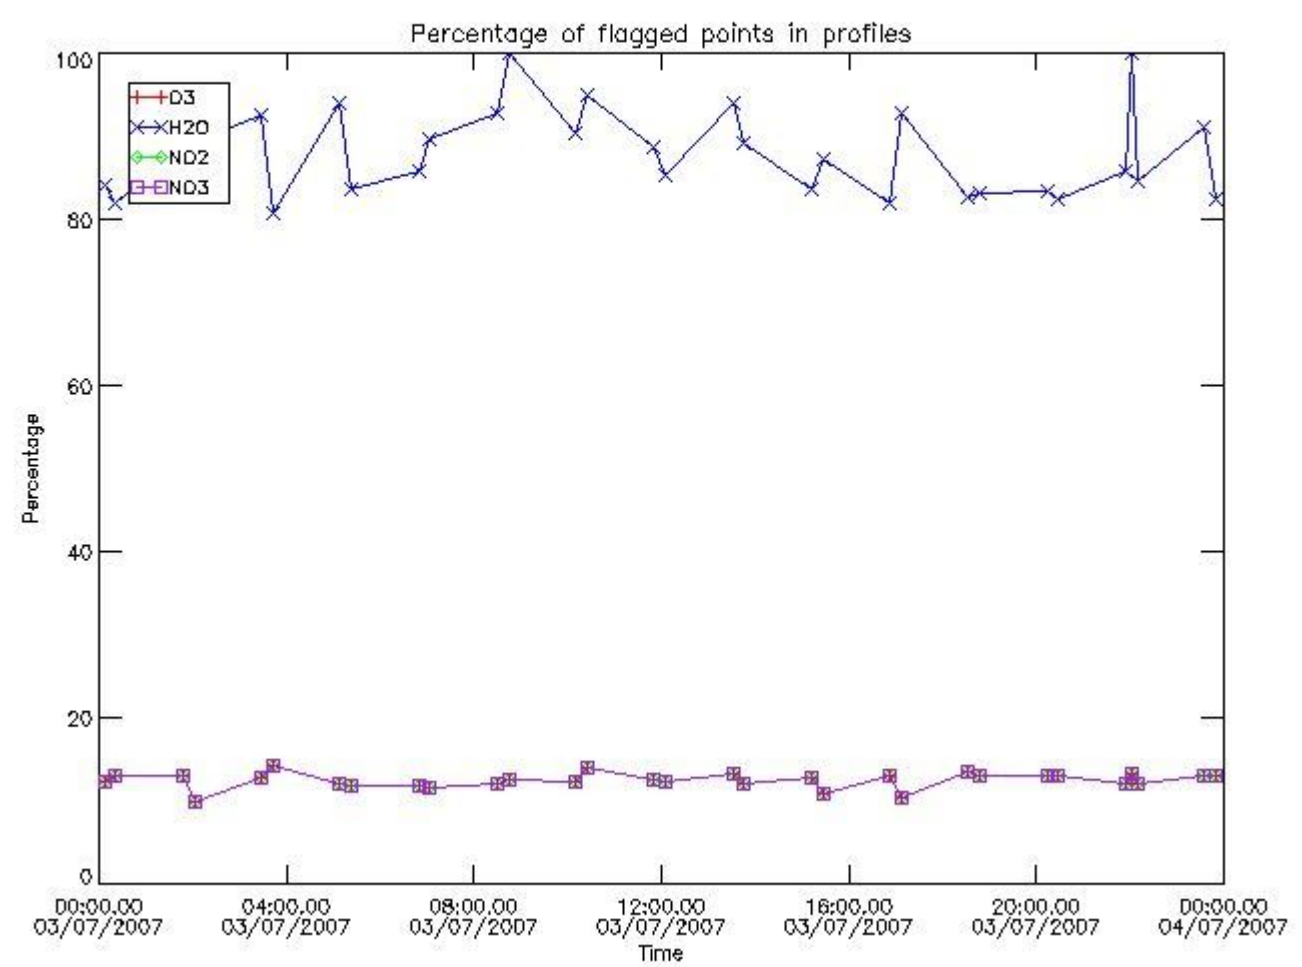

3. Quality information per product

In this section it is plotted some information contained in the Quality Summary data set of the level 2 products. Only products in dark limb conditions and without errors (error flag in the MPH set to "0") are used.

3.1 Plot quality information per product (time dependant)

3.2 Plot quality information per product (world map)