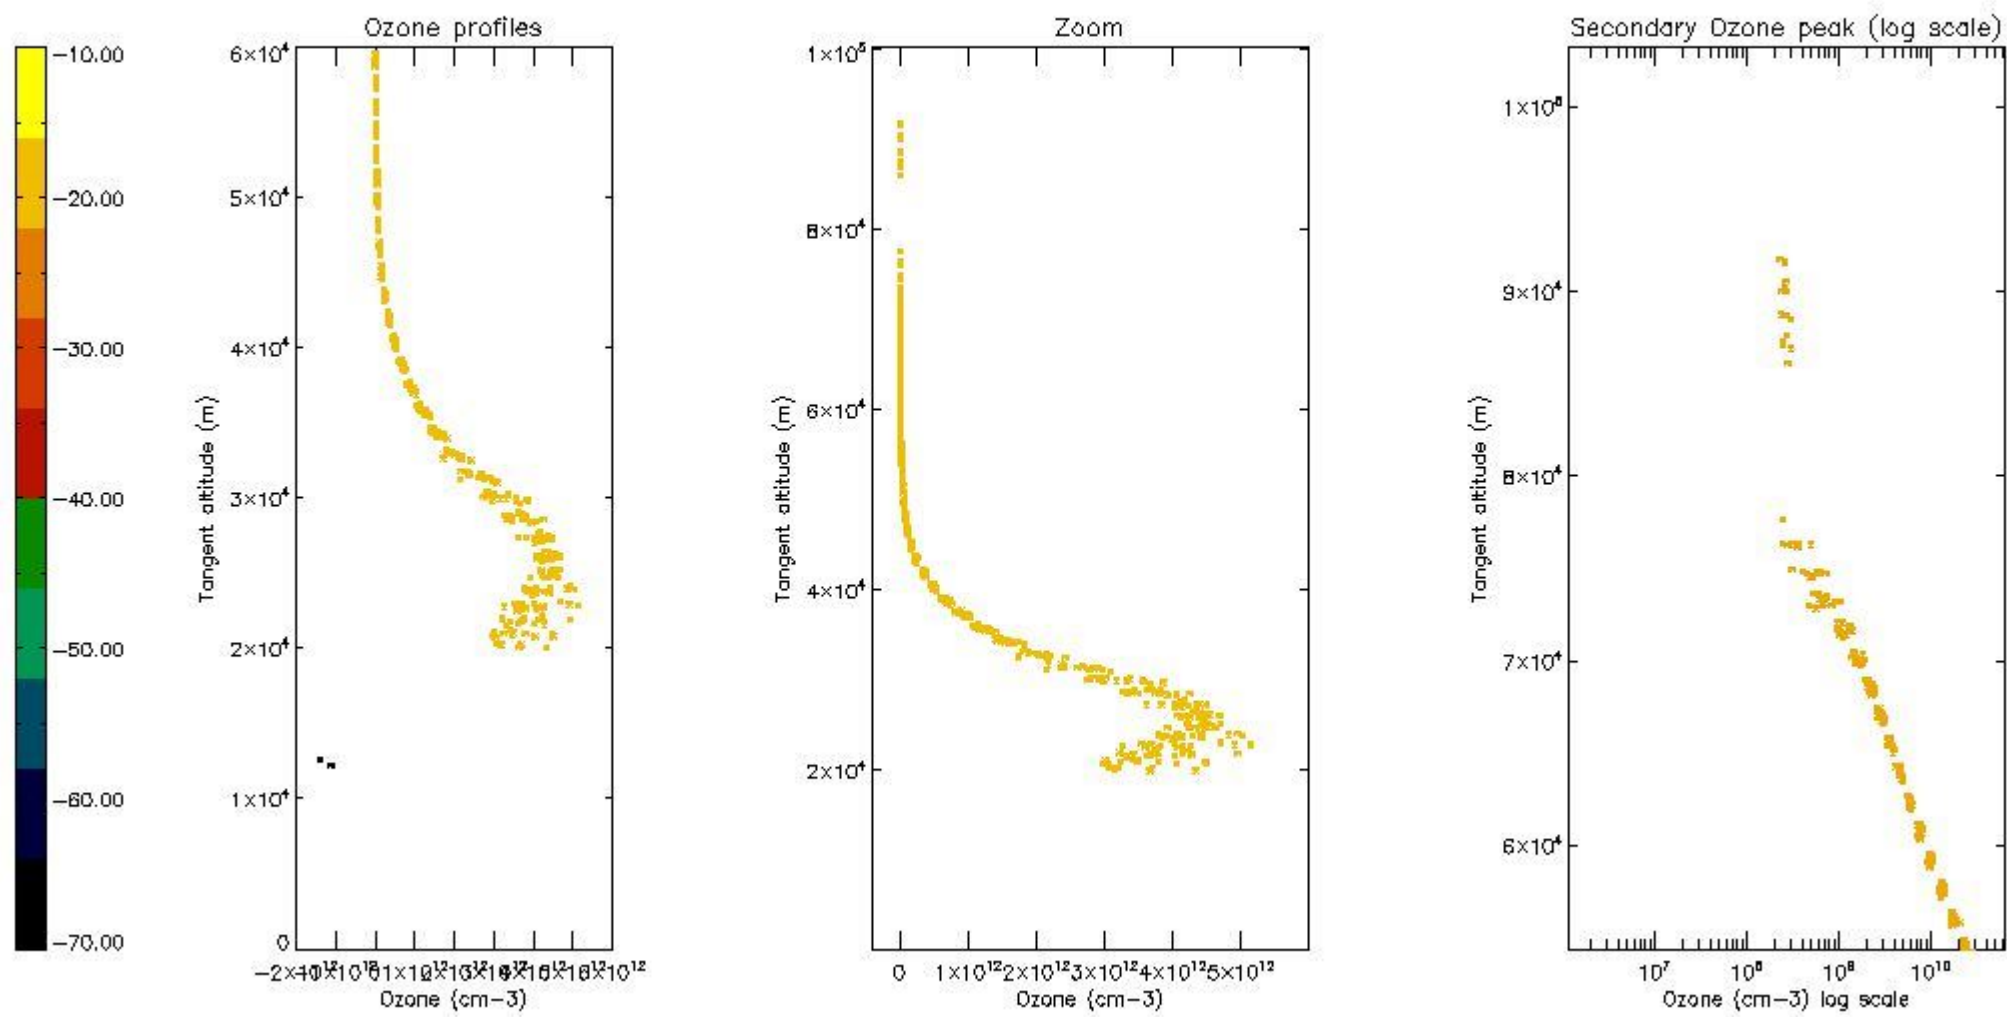

5.6 Plot NO₂ profiles for all STD (dark without errors)

The colorbar represents the latitude.