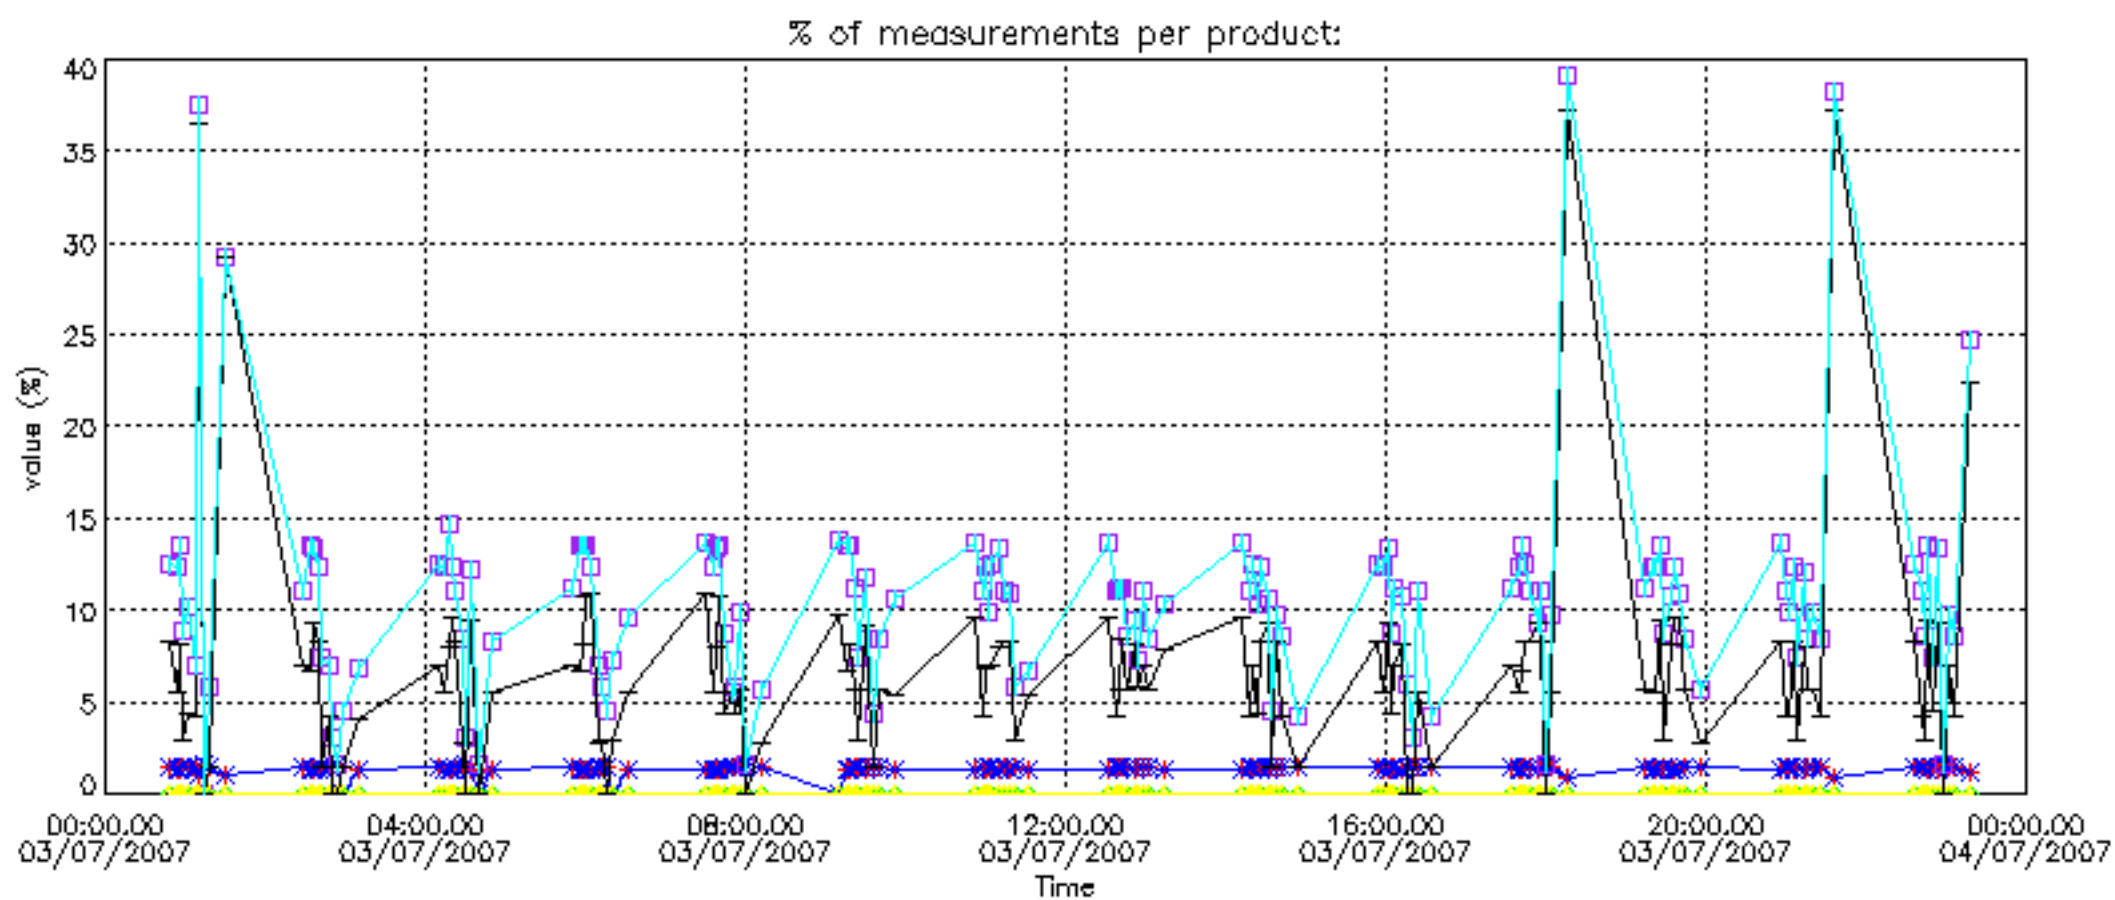

Percentage of cosmic ray hits per profile

Percentage of datation errors per profile