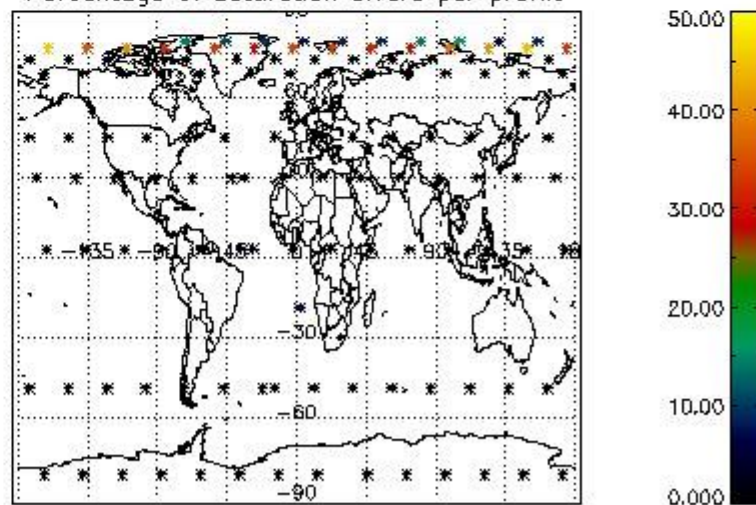

Percentage of saturation errors per profile