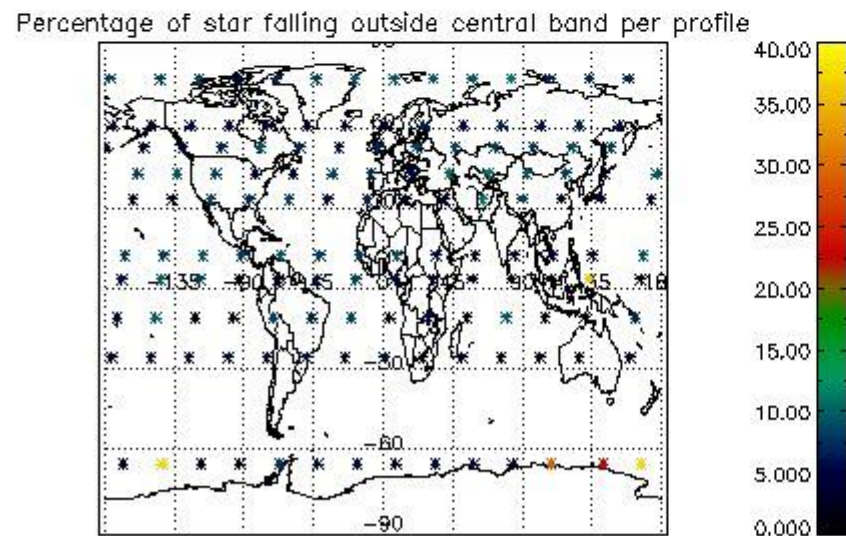

Percentage of datation errors per profile

Percentage of star falling outside central band per profile

Percentage of saturation errors per profile

4.2.2 Plot level 1 quality information per product (world map): ENVISAT DESCENDING passes