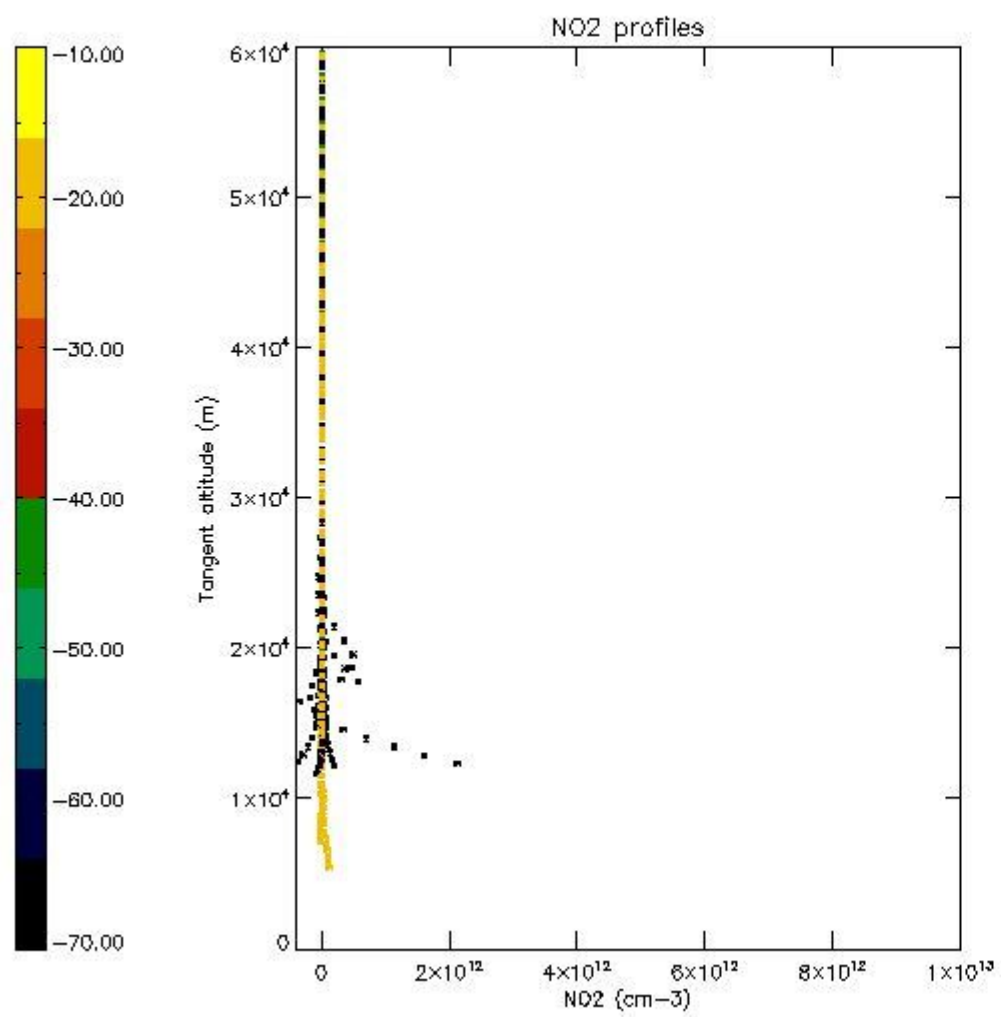

5.7 Plot NO3 profiles for all STD (dark without errors)

The colorbar represents the latitude.