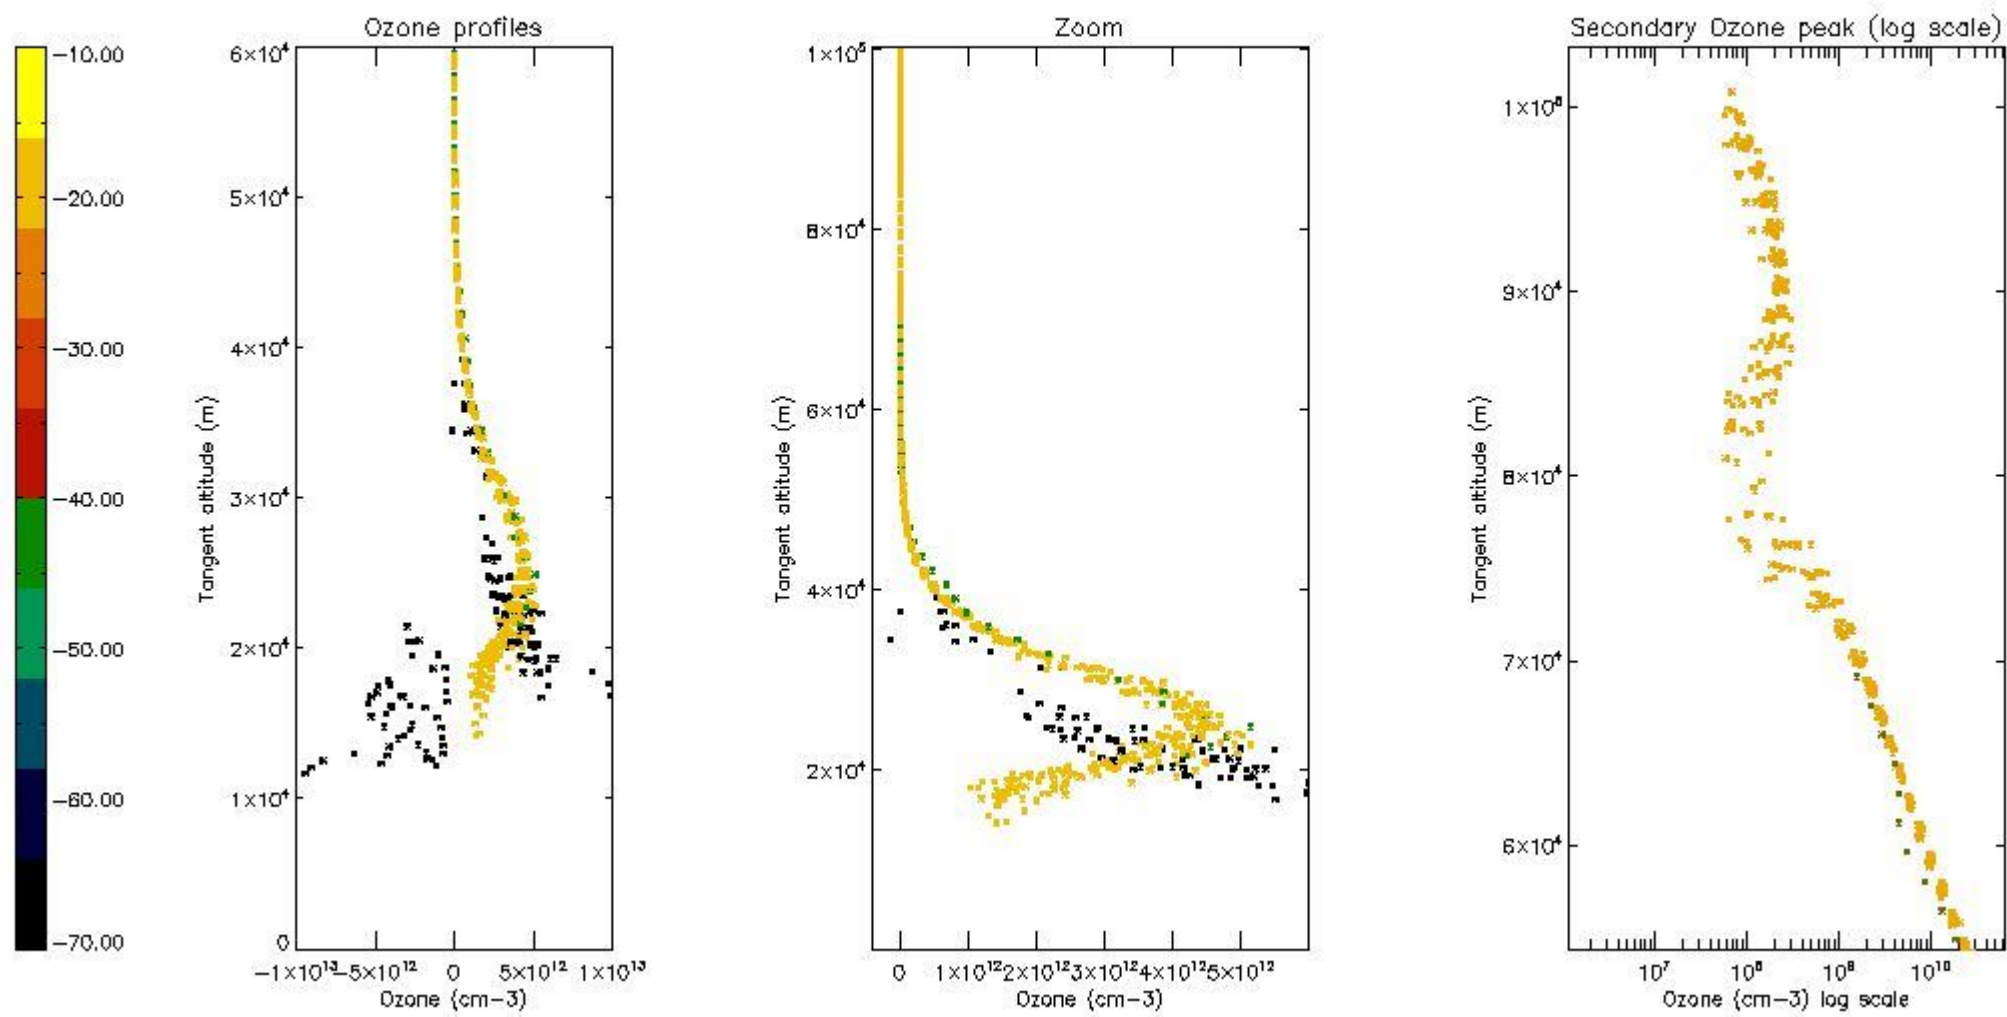

STD < 10	5
STD < 5	3

5.2 Plot ozone profiles for all STD (dark without errors)

The colorbar represents the latitude.

5.3 Plot ozone profiles where STD < 20% (dark without errors)

The colorbar represents the latitude.