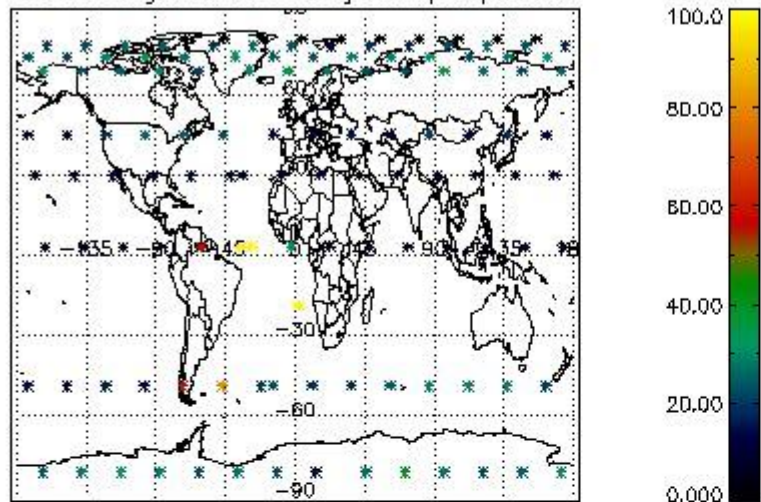

Percentage of cosmic ray hits per profile