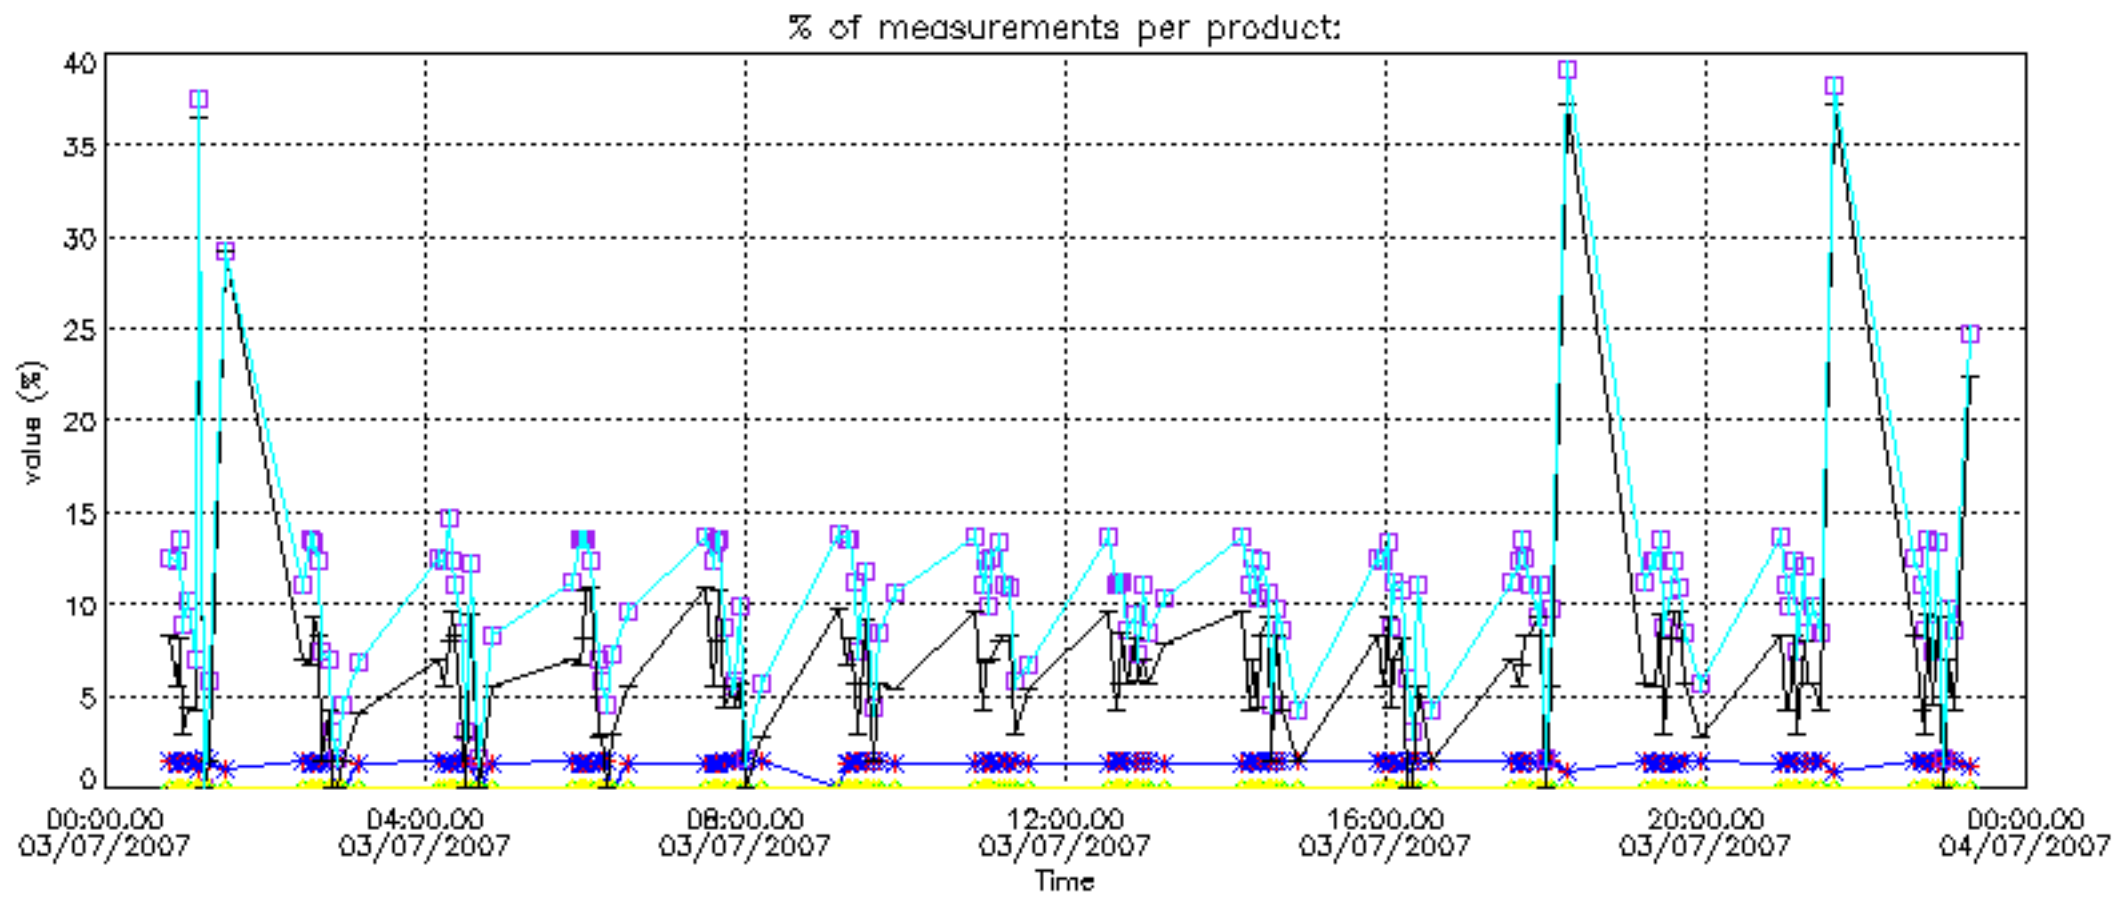

Percentage of cosmic ray hits per profile

Percentage of datation errors per profile