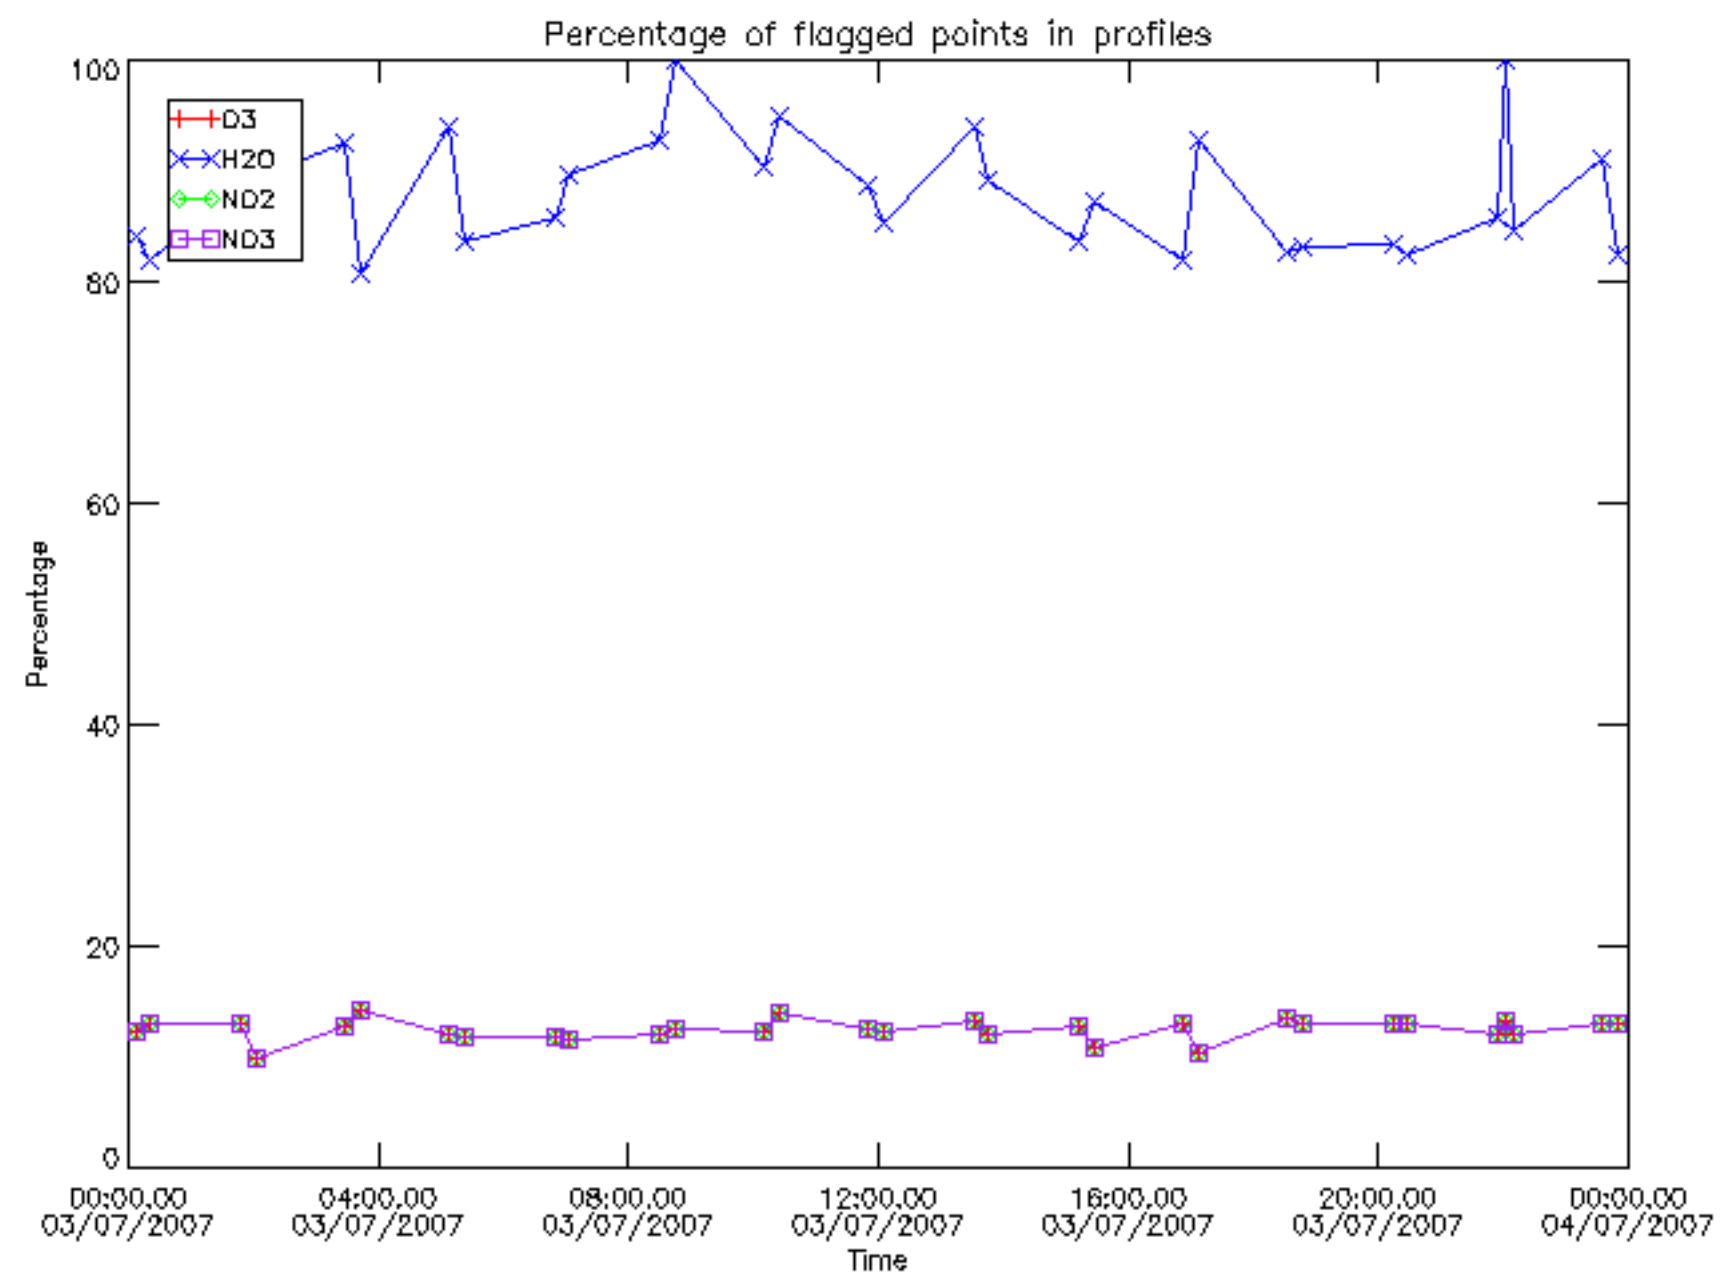

Percentage of flagged data per D3 profile

Percentage of flagged data per H2O profile