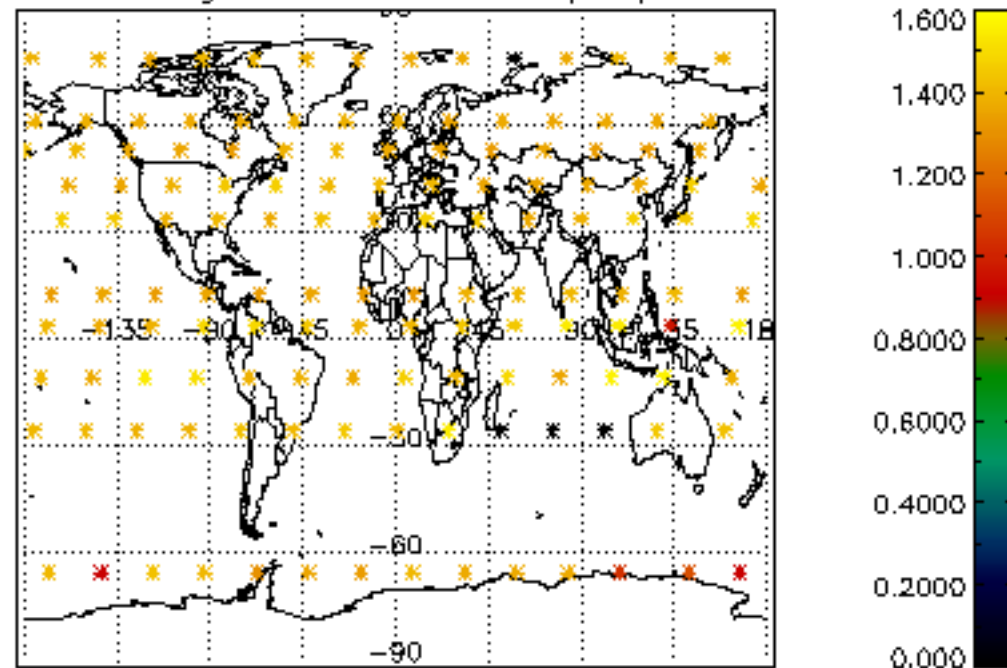

Percentage of datation errors per profile

Percentage of star falling outside central band per profile

Percentage of saturation errors per profile

Percentage of cosmic ray hits per profile

Percentage of datation errors per profile