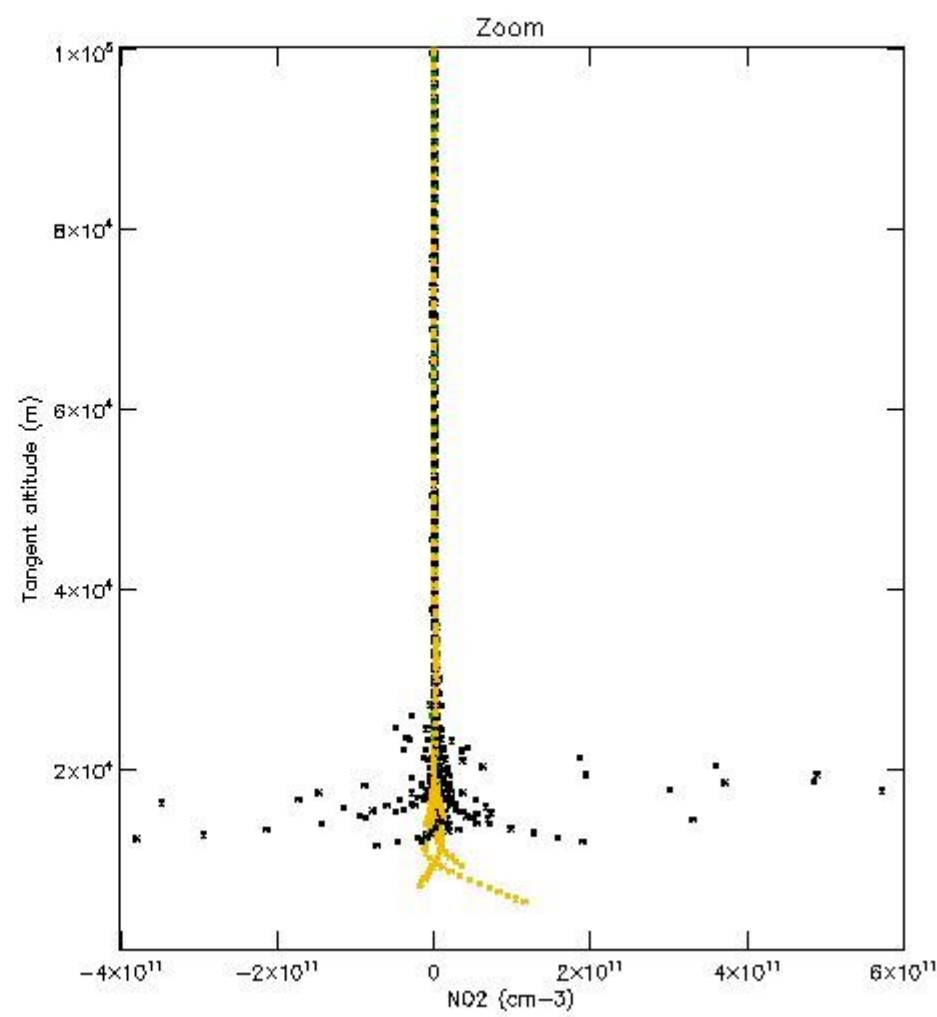

5.7 Plot NO3 profiles for all STD (dark without errors)

The colorbar represents the latitude.