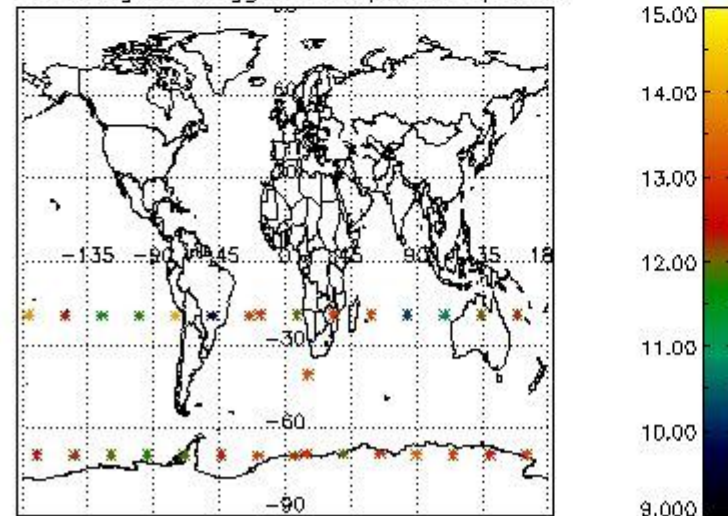

3.1 Plot quality information per product (time dependant)

3.2 Plot quality information per product (world map)

Percentage of flagged data per O3 profile

Percentage of flagged data per H2O profile

Percentage of flagged data per NO2 profile