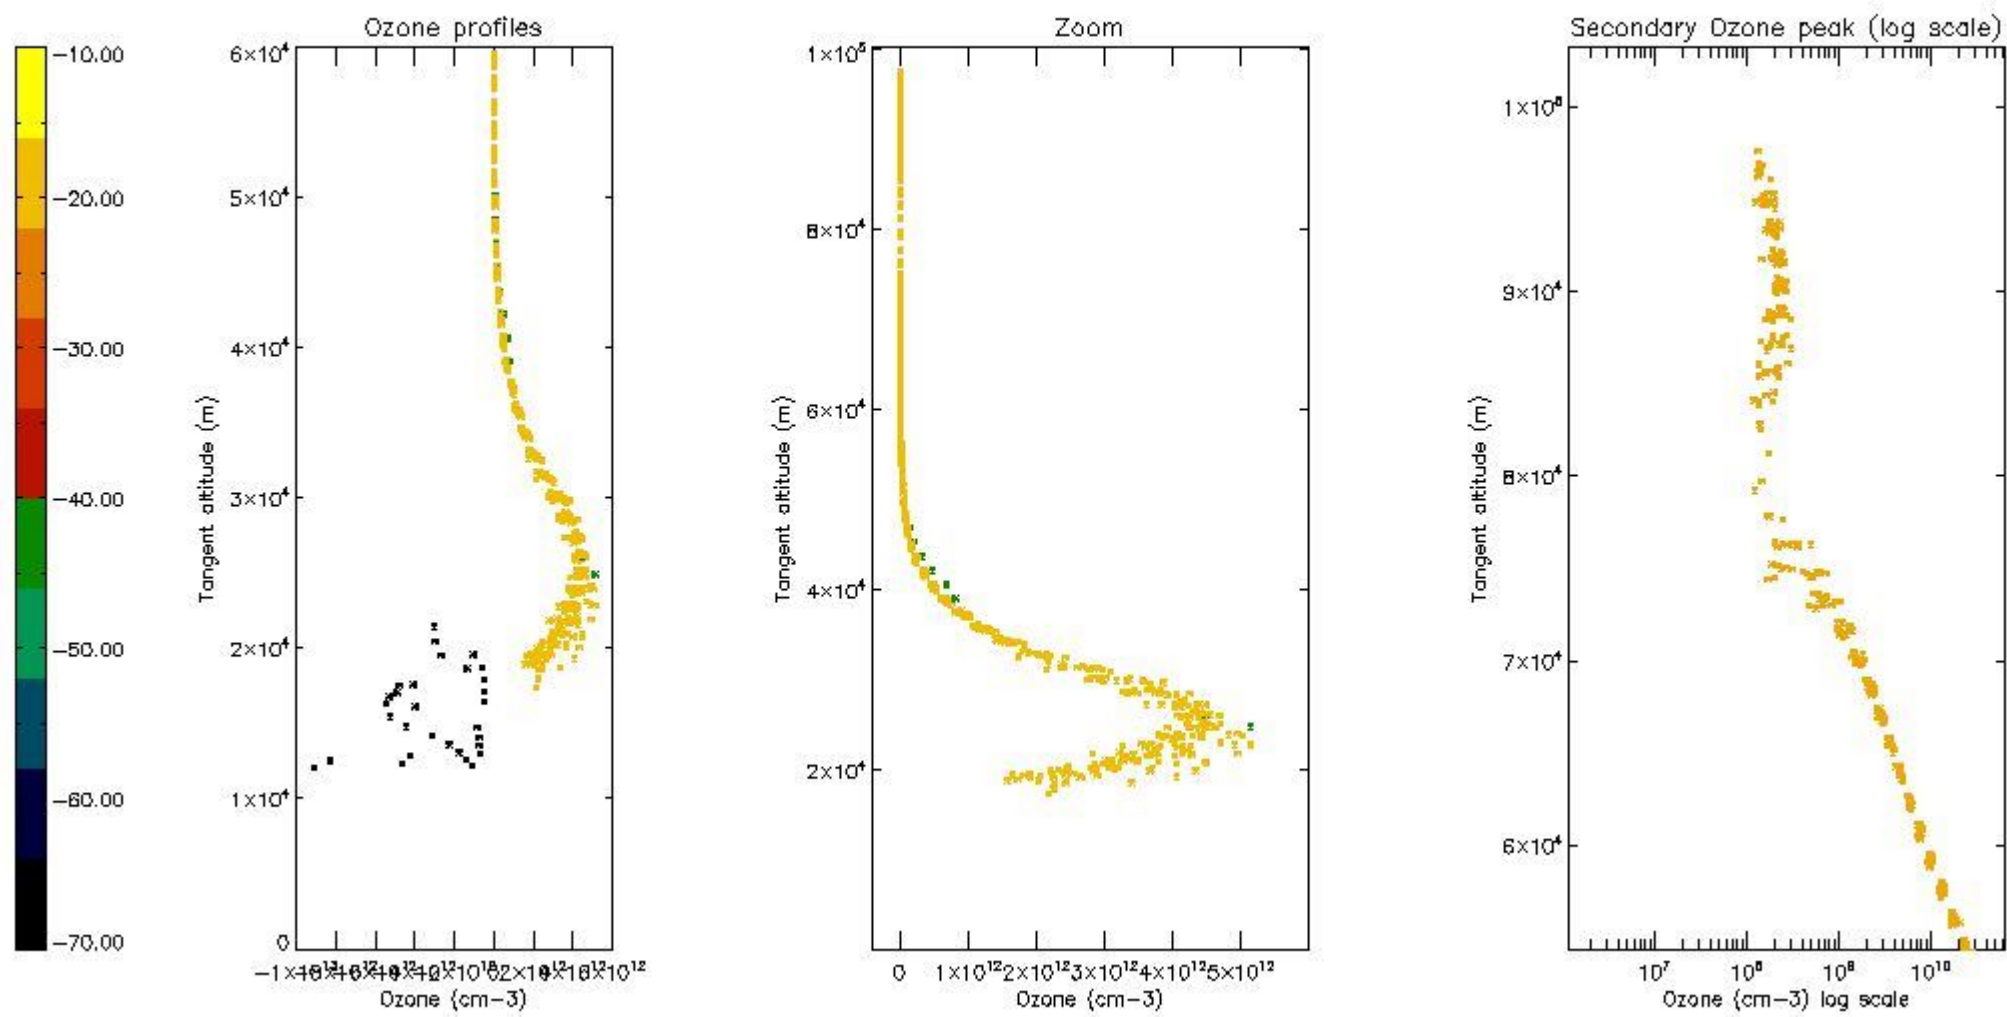

5.5 Plot ozone profiles where STD < 5% (dark without errors)

The colorbar represents the latitude.