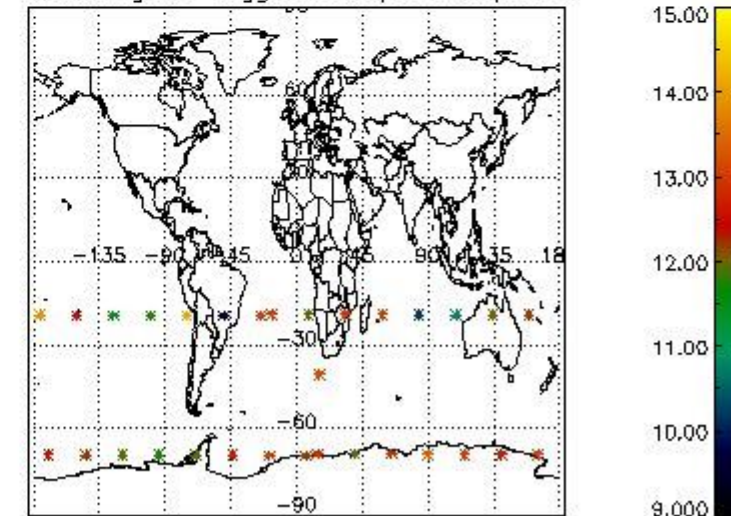

Percentage of flagged data per NO3 profile

4. Level 1 quality information per product

In this section it is plotted some information contained in the Quality Summary data set of the level 2 products that comes from the level 1b processing. Products without errors (error flag in the MPH set to "0") are used.

4.1 Plot quality information per product (time dependant) coming from level 1b processing

4.1.1 Plot level 1 quality information per product (time dependant): ENVISAT ASCENDING passes