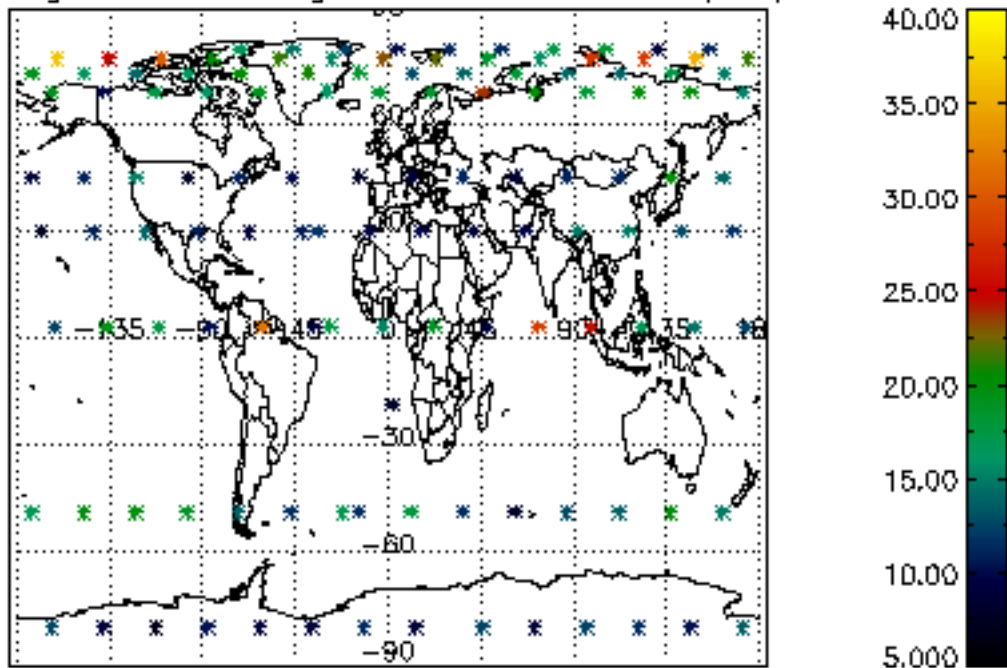

Percentage of cosmic ray hits per profile

Percentage of star falling outside central band per profile