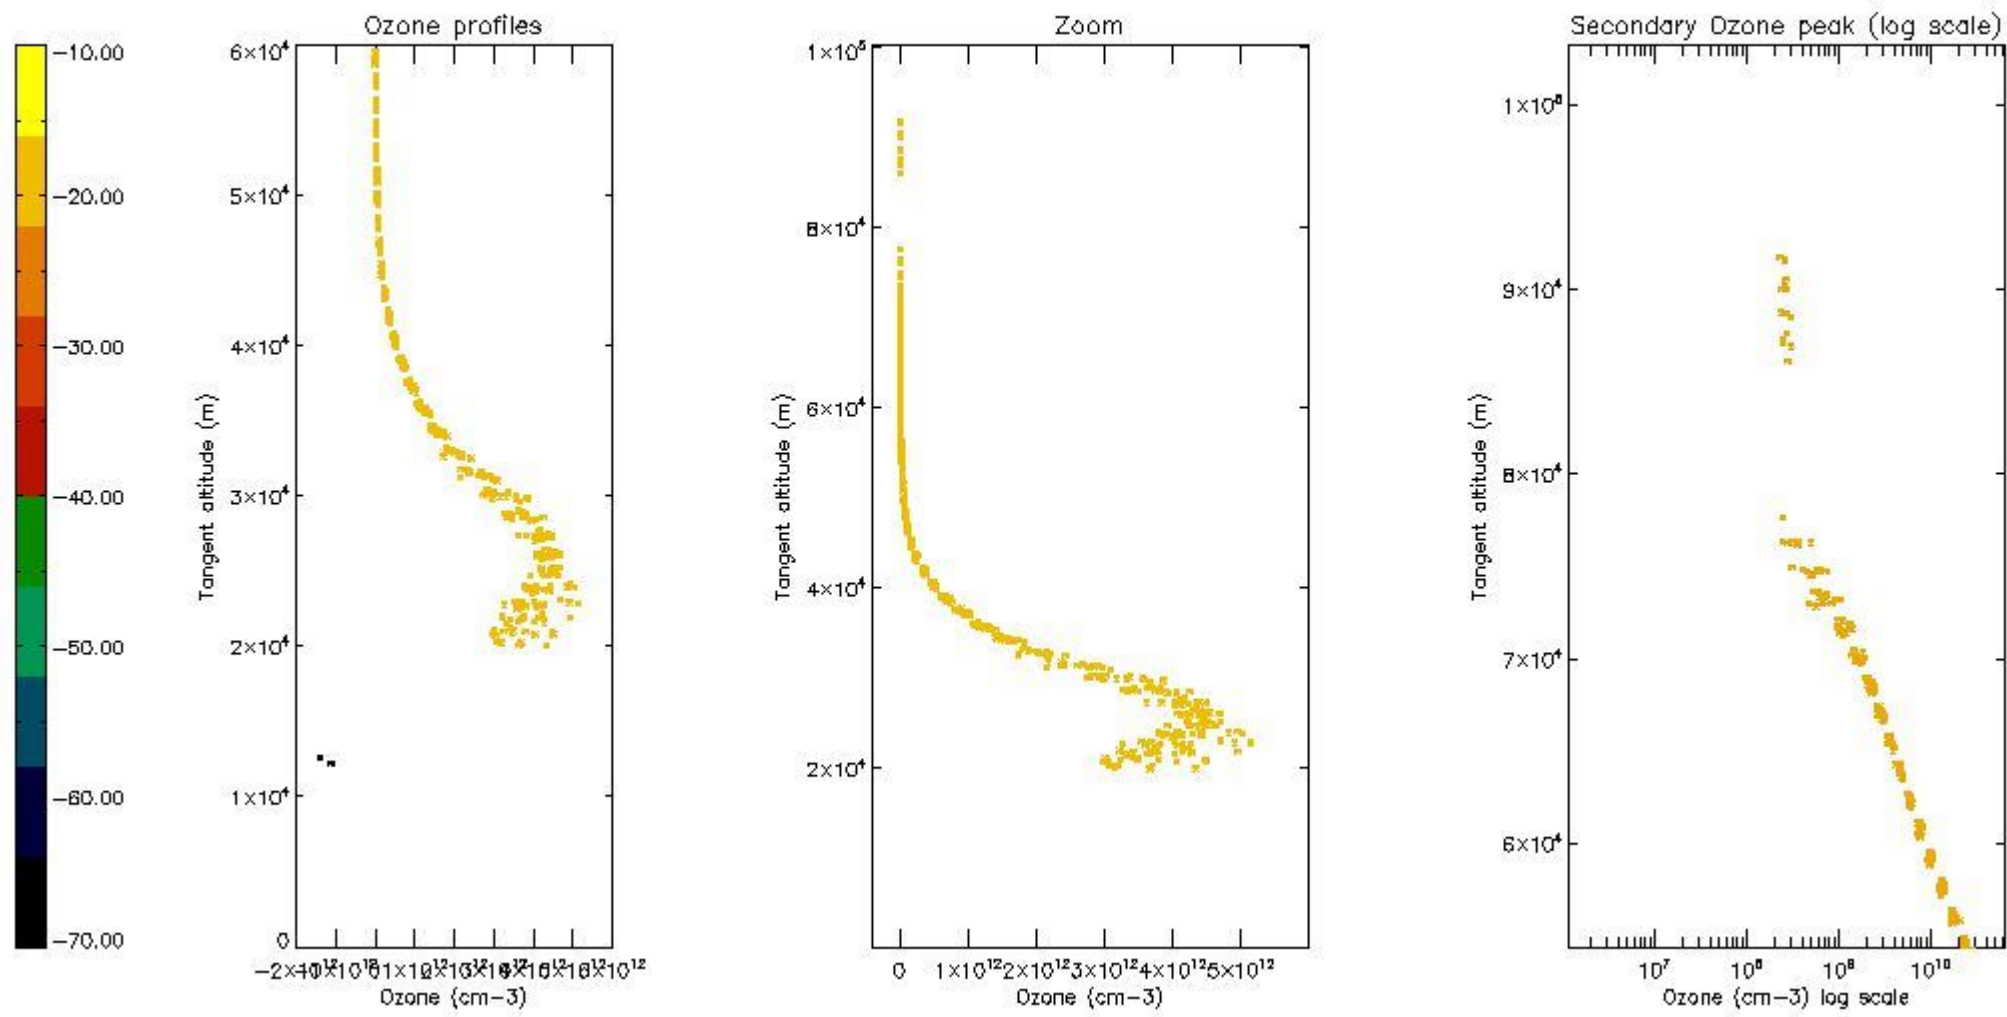

So, the table below shows the percentage of dark limb and valid observations for each criteria with respect to the overall valid daily observations.

Criteria	% of total production
All STD	13
STD < 20	6

STD < 10	5
STD < 5	3

5.2 Plot ozone profiles for all STD (dark without errors)

The colorbar represents the latitude.

5.3 Plot ozone profiles where STD < 20% (dark without errors)

The colorbar represents the latitude.

5.4 Plot ozone profiles where STD < 10% (dark without errors)

The colorbar represents the latitude.

5.5 Plot ozone profiles where $STD < 5\%$ (dark without errors)

The colorbar represents the latitude.

5.6 Plot NO₂ profiles for all STD (dark without errors)