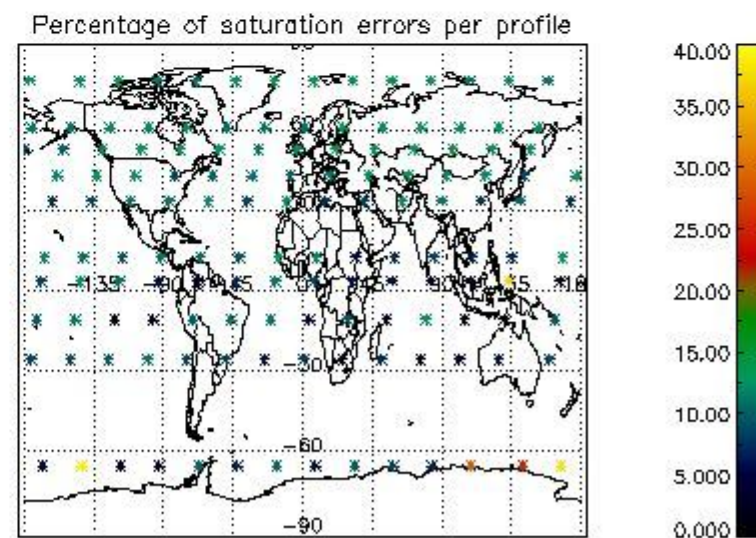

Percentage of datation errors per profile

Percentage of star falling outside central band per profile

Percentage of saturation errors per profile

4.2.2 Plot level 1 quality information per product (world map): ENVISAT DESCENDING passes