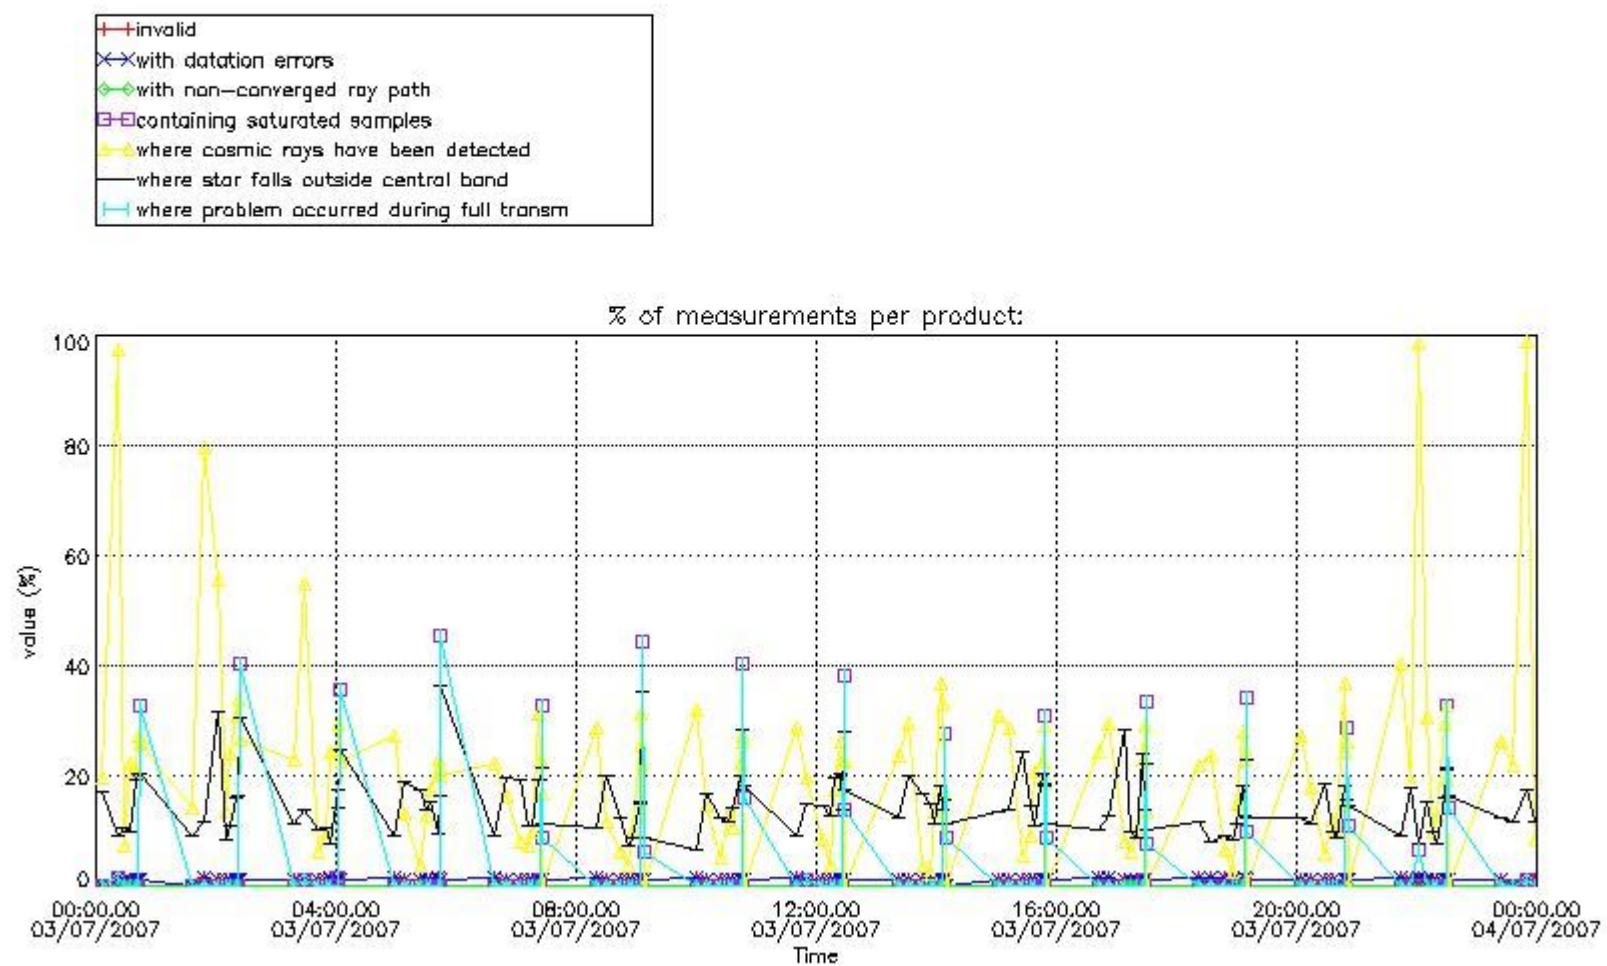

Percentage of flagged data per NO3 profile

4. Level 1 quality information per product

In this section it is plotted some information contained in the Quality Summary data set of the level 2 products that comes from the level 1b processing. Products without errors (error flag in the MPH set to "0") are used.

4.1 Plot quality information per product (time dependant) coming from level 1b processing

4.1.1 Plot level 1 quality information per product (time dependant): ENVISAT ASCENDING passes

4.1.2 Plot level 1 quality information per product (time dependant): ENVISAT DESCENDING passes