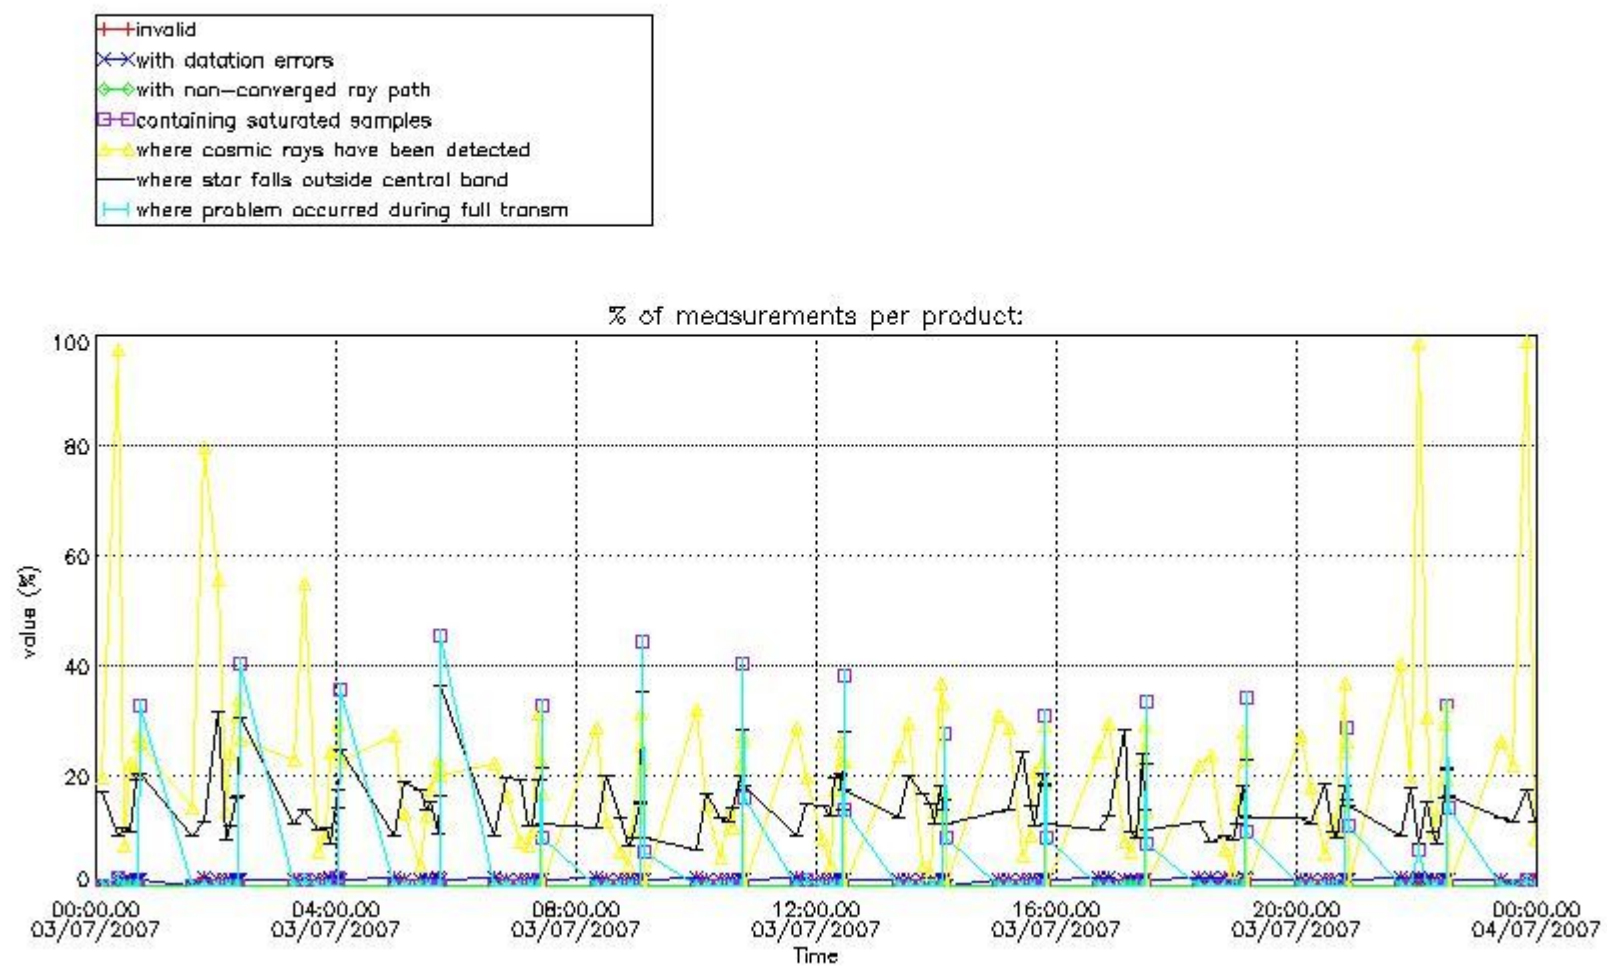

4.1.2 Plot level 1 quality information per product (time dependant): ENVI SAT DESCENDING passes