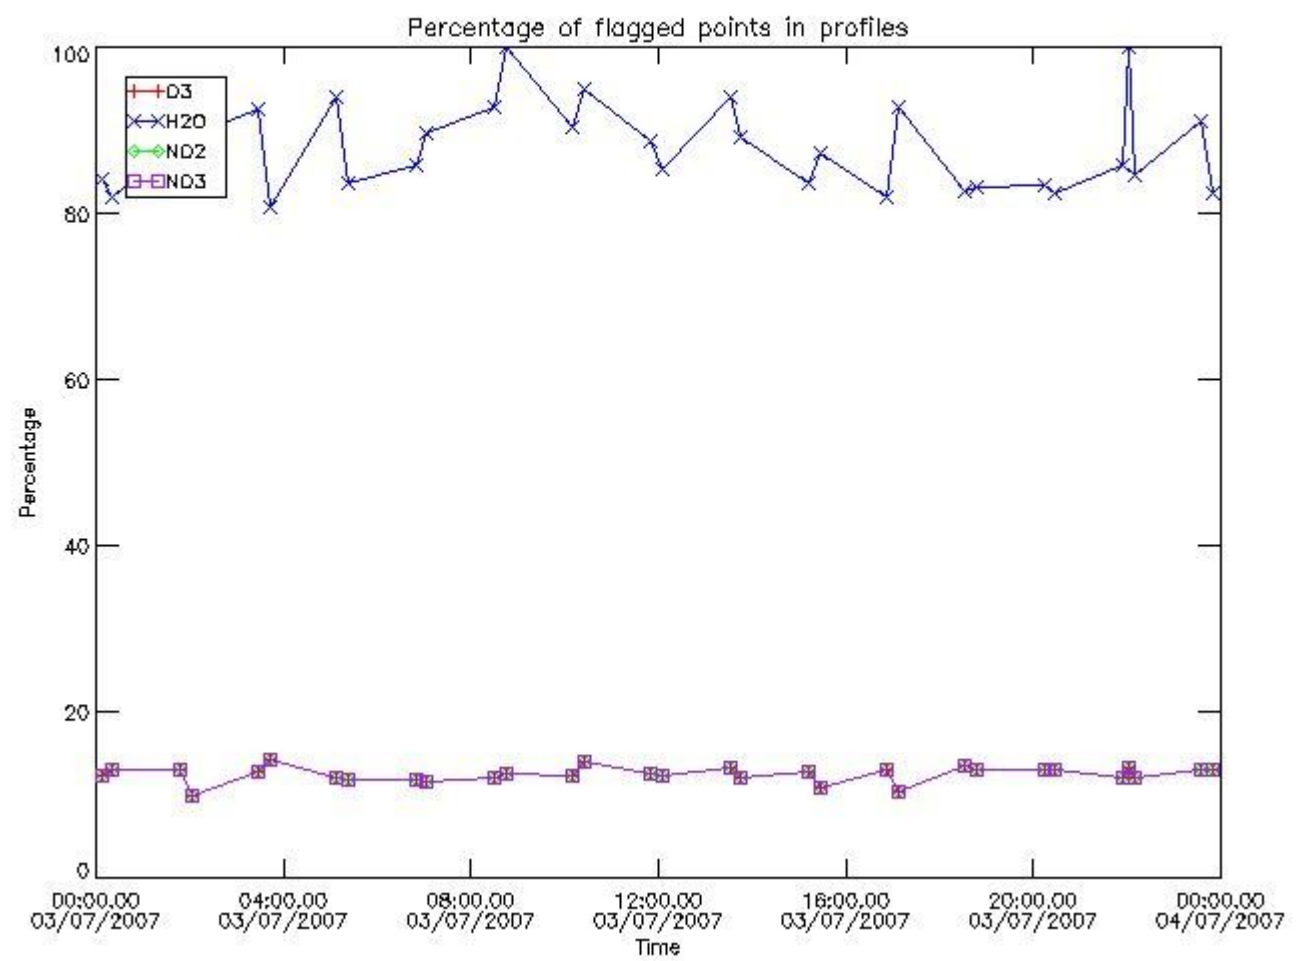

3. Quality information per product

In this section it is plotted some information contained in the Quality Summary data set of the level 2 products. Only products in dark limb conditions and without errors (error flag in the MPH set to "0") are used.

3.1 Plot quality information per product (time dependant)

3.2 Plot quality information per product (world map)