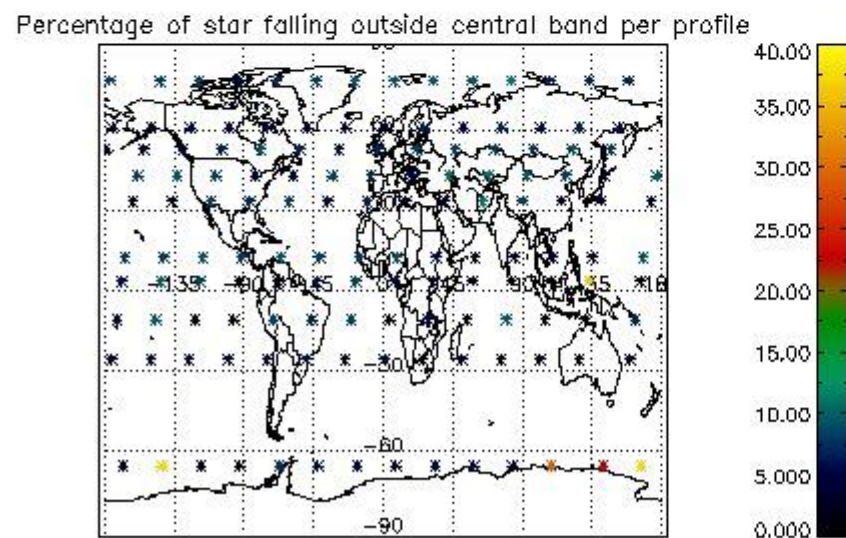

Percentage of datation errors per profile

Percentage of star falling outside central band per profile

Percentage of saturation errors per profile

4.2.2 Plot level 1 quality information per product (world map): ENVISAT DESCENDING passes