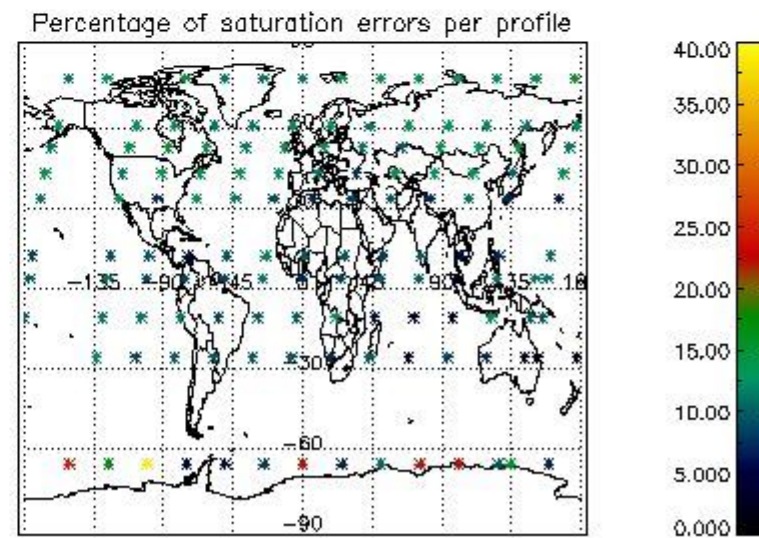

Percentage of flagged data per NO3 profile

4. Level 1 quality information per product

In this section it is plotted some information contained in the Quality Summary data set of the level 2 products that comes from the level 1b processing. Products without errors (error flag in the MPH set to "0") are used.

4.1 Plot quality information per product (time dependant) coming from level 1b processing

4.1.1 Plot level 1 quality information per product (time dependant): ENVISAT ASCENDING passes

4.1.2 Plot level 1 quality information per product (time dependant): ENVISAT DESCENDING passes

4.2 Plot quality information per product coming from level 1b processing (world map)

4.2.1 Plot level 1 quality information per product (world map): ENVISAT ASCENDING passes

4.2.2 Plot level 1 quality information per product (world map): ENVISAT DESCENDING passes