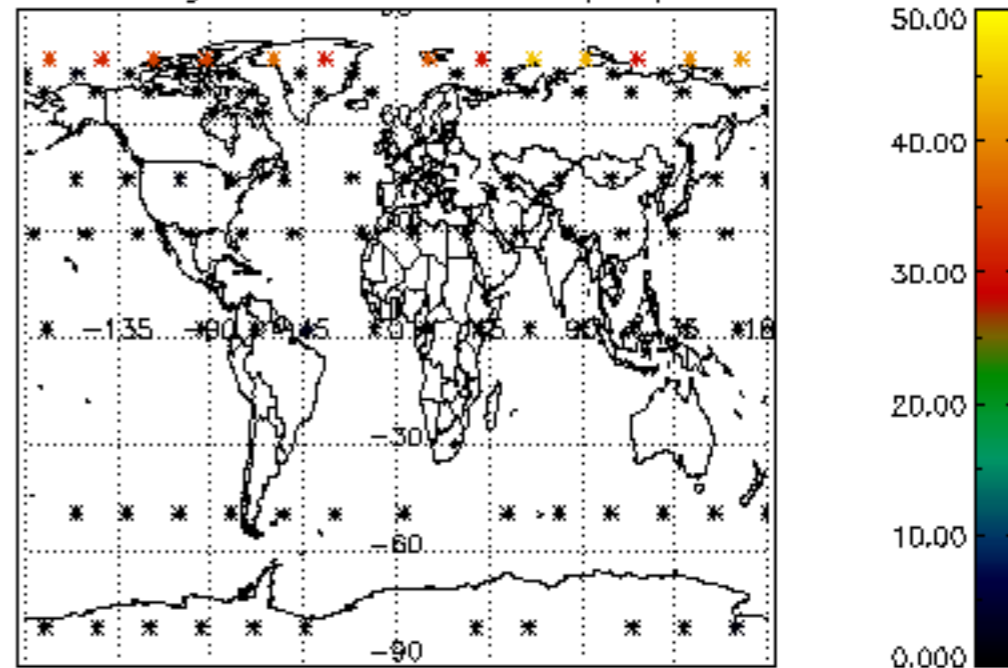

Percentage of flagged data per NO3 profile

Percentage of cosmic ray hits per profile

Percentage of datation errors per profile

Percentage of star falling outside central band per profile

Percentage of saturation errors per profile