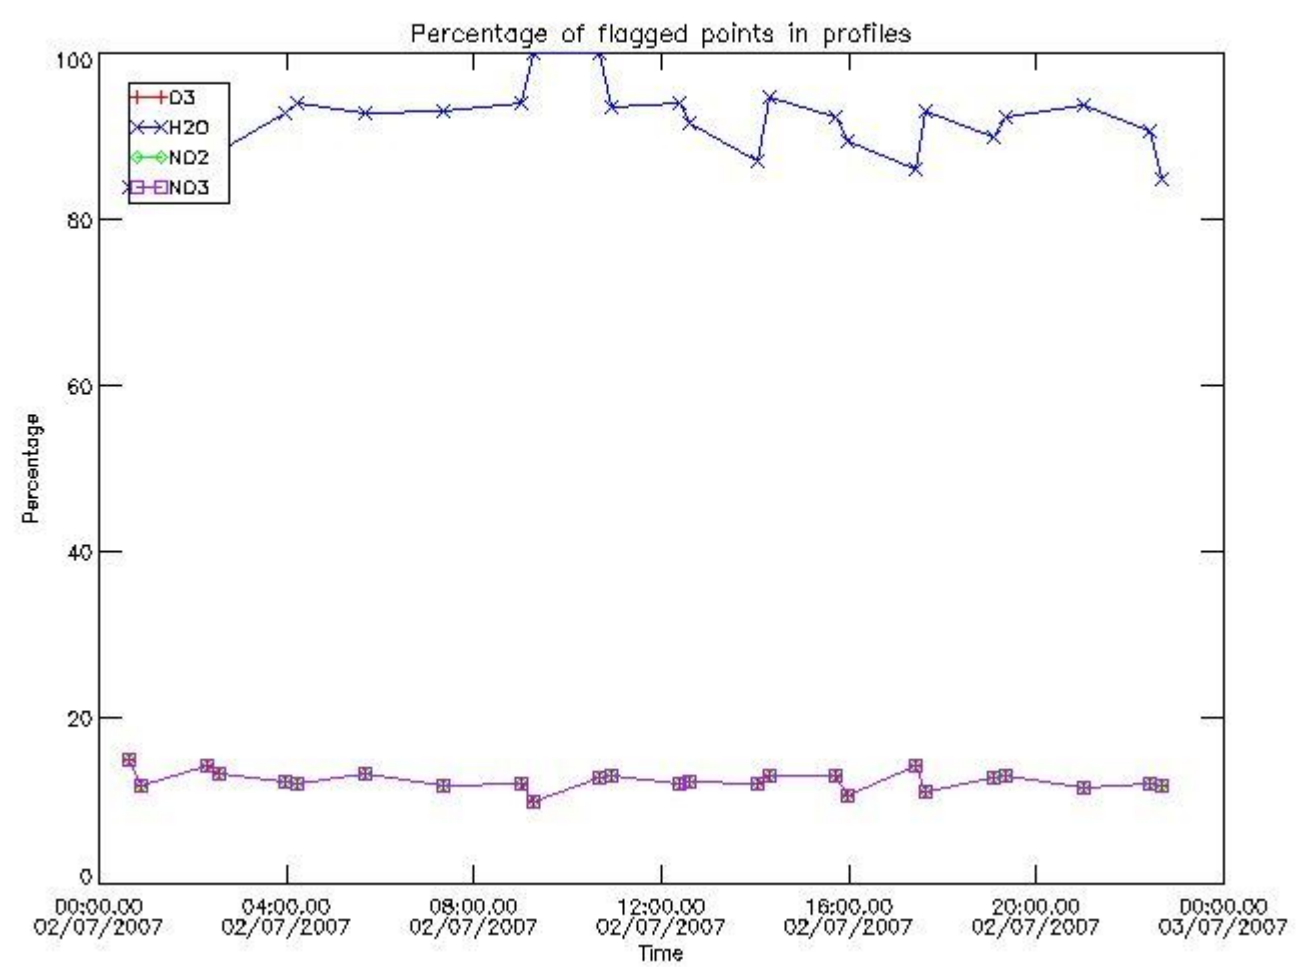

220	GOM_NL__2PRFIN20070702_221538_000000412059_00301_27910_6037.N1	02-JUL-2007 22:15:38	Twilight	40.500	146	25Eta Tau	2.8730	15200.	81	27910	No
221	GOM_NL__2PRFIN20070702_222602_000000422059_00301_27910_6038.N1	02-JUL-2007 22:26:02	Dark	42.000	165	34Gam Eri	2.9500	3200.0	84	27910	No
222	GOM_NL__2PRFIN20070702_224038_000000432059_00302_27911_6036.N1	02-JUL-2007 22:40:38	Dark	43.000	9	Alp Eri	0.45300	24000.	86	27911	No
223	GOM_NL__2PRFIN20070702_224808_000000432059_00302_27911_6037.N1	02-JUL-2007 22:48:08	Straylight	42.500	148	Alp Tuc	2.8780	4100.0	85	27911	No
224	GOM_NL__2PRFIN20070702_225227_000000402059_00302_27911_6038.N1	02-JUL-2007 22:52:27	Straylight	39.500	45	Alp Pav	1.9400	26000.	79	27911	No
225	GOM_NL__2PRFIN20070702_225927_000000402059_00302_27911_6039.N1	02-JUL-2007 22:59:27	Tw_i_and_stray	39.500	40	The Sco	1.8590	7100.0	79	27911	No
226	GOM_NL__2PRFIN20070702_230107_000000402059_00302_27911_6040.N1	02-JUL-2007 23:01:07	Tw_i_and_stray	40.000	25	35Lam Sco	1.6200	28000.	80	27911	No
227	GOM_NL__2PRFIN20070702_230232_000000492059_00302_27911_6041.N1	02-JUL-2007 23:02:32	Bright	49.000	116	19Del Sgr	2.7000	4100.0	98	27911	No
228	GOM_NL__2PRFIN20070702_230718_000000362059_00302_27911_6042.N1	02-JUL-2007 23:07:18	Bright	35.500	86	35Eta Oph	2.4300	10200.	71	27911	No
229	GOM_NL__2PRFIN20070702_231253_000000372059_00302_27911_6043.N1	02-JUL-2007 23:12:53	Bright	36.500	126	60Bet Oph	2.7700	4250.0	73	27911	No
230	GOM_NL__2PRFIN20070702_231513_000000362059_00302_27911_6044.N1	02-JUL-2007 23:15:13	Bright	36.000	59	55Alp Oph	2.0800	8900.0	72	27911	No
231	GOM_NL__2PRFIN20070702_231758_000000372059_00302_27911_6045.N1	02-JUL-2007 23:17:58	Bright	36.500	127	27Bet Her	2.7810	4700.0	73	27911	No
232	GOM_NL__2PRFIN20070702_232041_000000332059_00302_27911_6046.N1	02-JUL-2007 23:20:41	Bright	33.000	133	40Zet Her	2.8070	6000.0	66	27911	No
233	GOM_NL__2PRFIN20070702_232637_000000382059_00302_27911_6047.N1	02-JUL-2007 23:26:37	Bright	37.500	130	23Bet Dra	2.7990	5800.0	75	27911	No
234	GOM_NL__2PRFIN20070702_232905_000000372059_00302_27911_6048.N1	02-JUL-2007 23:29:05	Bright	36.500	119	14Eta Dra	2.7270	4700.0	73	27911	No
235	GOM_NL__2PRFIN20070702_233306_000000362059_00302_27911_6049.N1	02-JUL-2007 23:33:06	Bright	36.000	60	7Bet UMi	2.0810	3950.0	72	27911	No
236	GOM_NL__2PRFIN20070702_233717_000000332059_00302_27911_6050.N1	02-JUL-2007 23:37:17	Bright	32.500	49	1Alp UMi	1.9900	6300.0	65	27911	No
237	GOM_NL__2PRFIN20070702_234842_000000402059_00302_27911_6051.N1	02-JUL-2007 23:48:42	Bright	40.000	35	33Alp Per	1.7950	6250.0	80	27911	No
238	GOM_NL__2PRFIN20070702_235615_000000382059_00302_27911_6052.N1	02-JUL-2007 23:56:15	Twilight	38.000	146	25Eta Tau	2.8730	15200.	76	27911	No

3. Quality information per product

In this section it is plotted some information contained in the Quality Summary data set of the level 2 products. Only products in dark limb conditions and without errors (error flag in the MPH set to "0") are used.

3.1 Plot quality information per product (time dependant)

3.2 Plot quality information per product (world map)