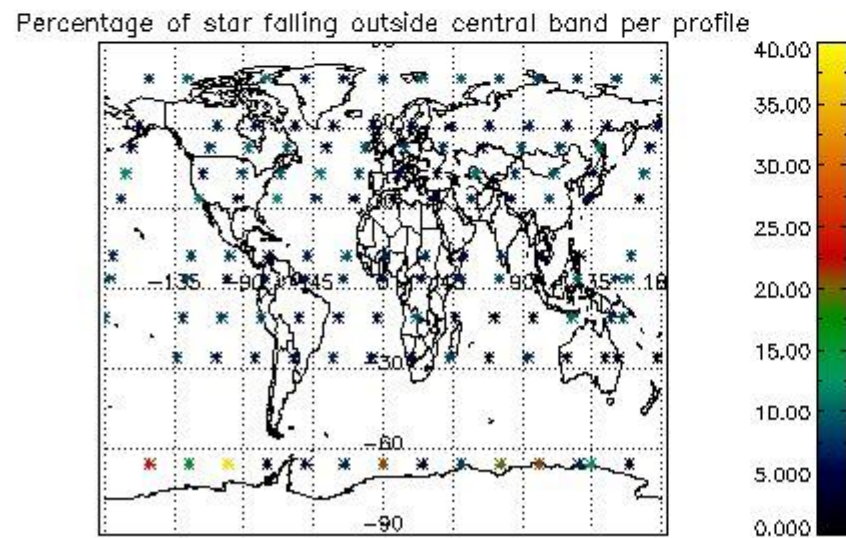

Percentage of datation errors per profile

Percentage of star falling outside central band per profile

Percentage of saturation errors per profile

4.2.2 Plot level 1 quality information per product (world map): ENVISAT DESCENDING passes