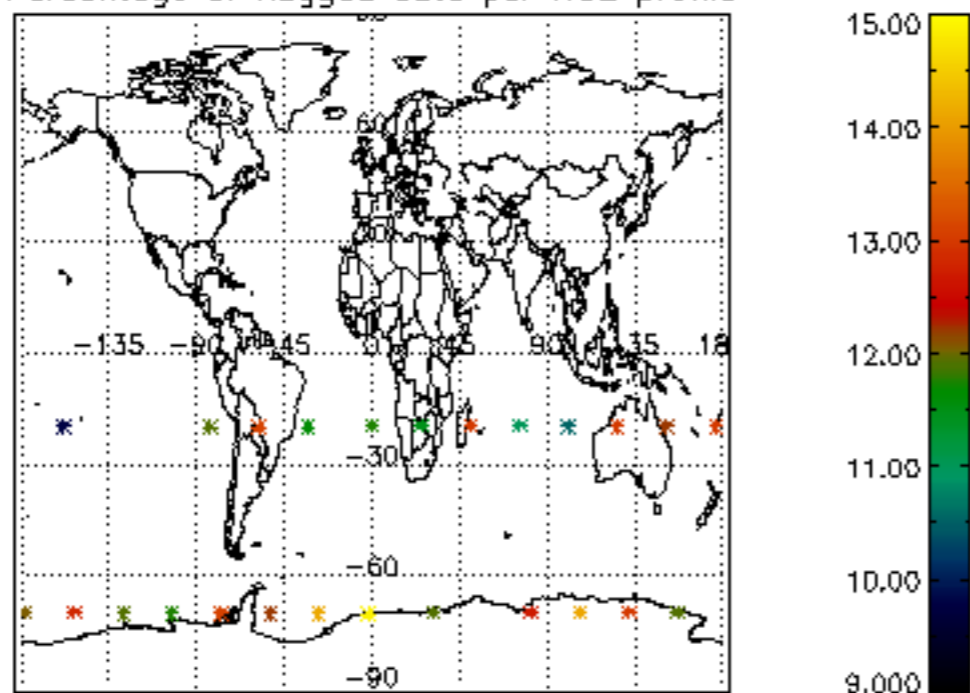

Percentage of flagged data per NO2 profile