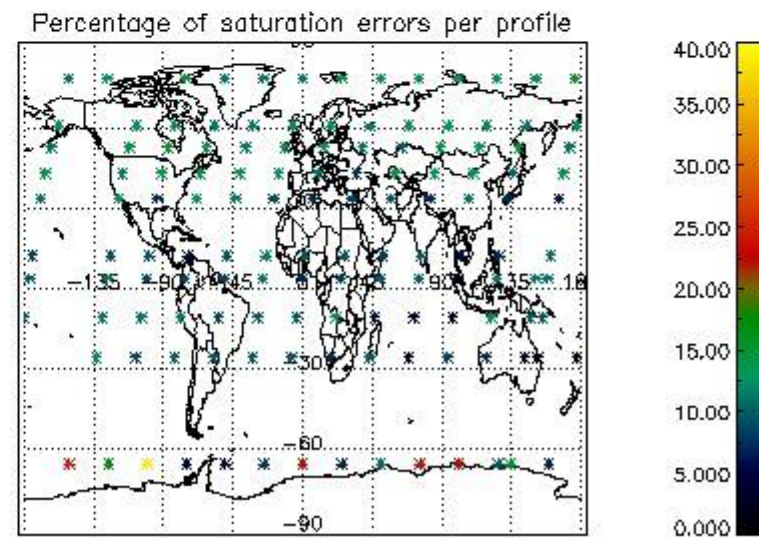

Percentage of datation errors per profile

Percentage of star falling outside central band per profile

Percentage of saturation errors per profile

4.2.2 Plot level 1 quality information per product (world map): ENVISAT DESCENDING passes