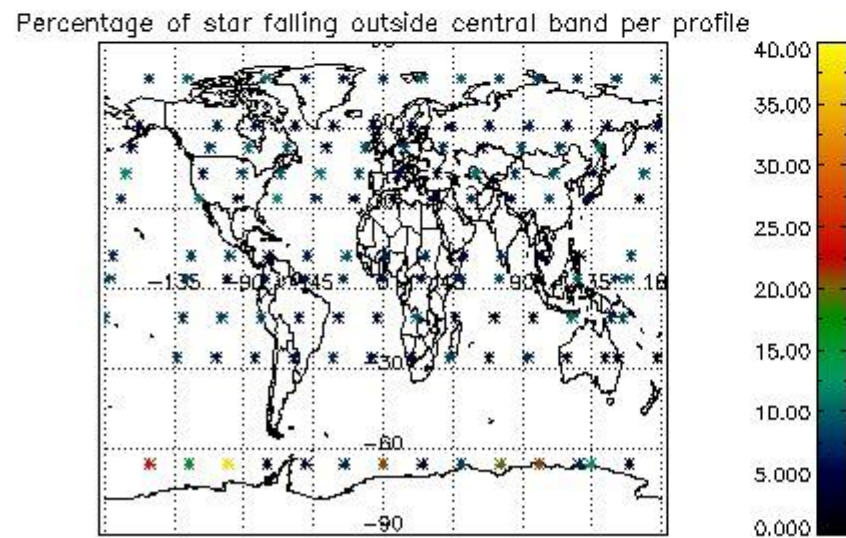

5. Trace gas profiles

5.1 Ozone statistics based on quality of products

The final quality of the products can be "measured" using the STD (Standard Deviation) attached to every point profile. This information is written to the parameter GOM_NL__2P/NL_LOCAL_SPECIES_DENSITY/o3_std of the level 2 products. The table below shows the statistics for given STD ranges.

The statistics are given with respect to the overall valid production:

- Products without fatal errors: GOM_NL__2P/MPH/PRODUCT_ERR=0
- Valid point profile: GOM_NL__2P/NL_LOCAL_SPECIES_DENSITY/pcd(0)=0

The 'Criteria' is applied to valid points of dark limb products:

- Products in dark limb illumination condition: GOM_NL__2P/NL_SUMMARY_QUALITY/obs_ill_cond=0
- Products without fatal errors: GOM_NL__2P/MPH/PRODUCT_ERR=0
- Valid point profile: GOM_NL__2P/NL_LOCAL_SPECIES_DENSITY/pcd(0)=0

So, the table below shows the percentage of dark limb and valid observations for each criteria with respect to the overall valid daily observations.

Criteria	% of total production
All STD	12
STD < 20	5