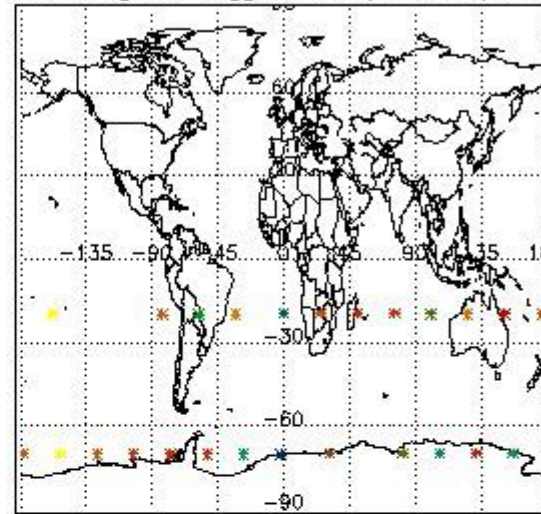

3.1 Plot quality information per product (time dependant)

3.2 Plot quality information per product (world map)

Percentage of flagged data per O3 profile

Percentage of flagged data per H2O profile

Percentage of flagged data per NO2 profile

Percentage of flagged data per NO3 profile

4. Level 1 quality information per product

In this section it is plotted some information contained in the Quality Summary data set of the level 2 products that comes from the level 1b processing. Products without errors (error flag in the MPH set to "0") are used.