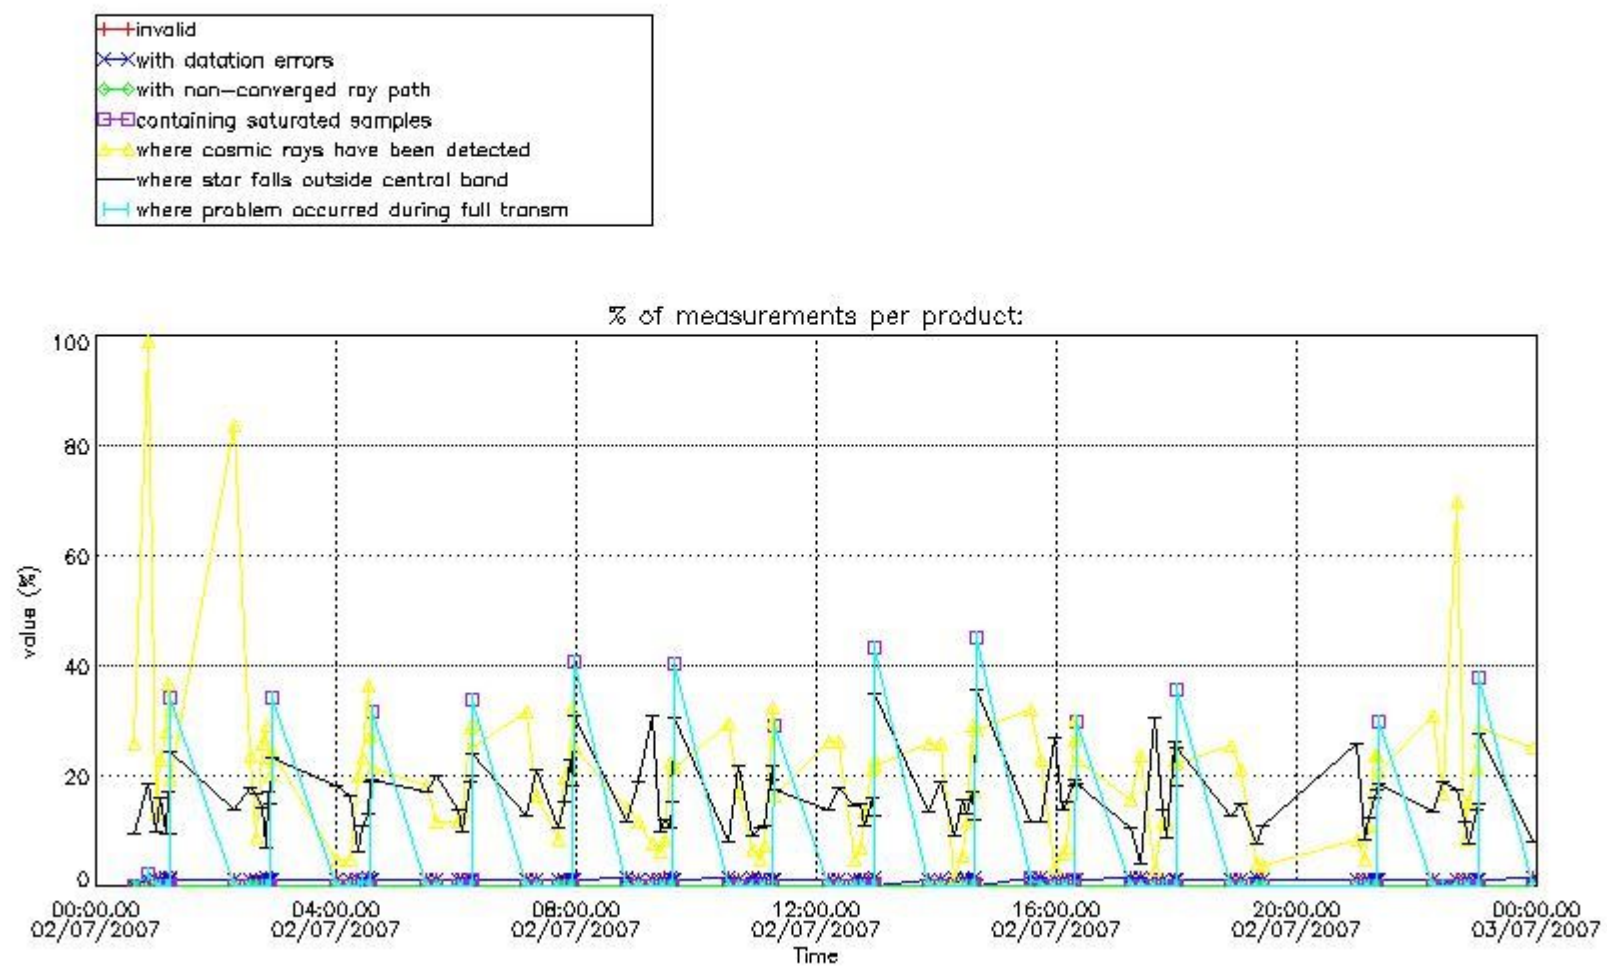

4.1.2 Plot level 1 quality information per product (time dependant): ENVISAT DESCENDING passes