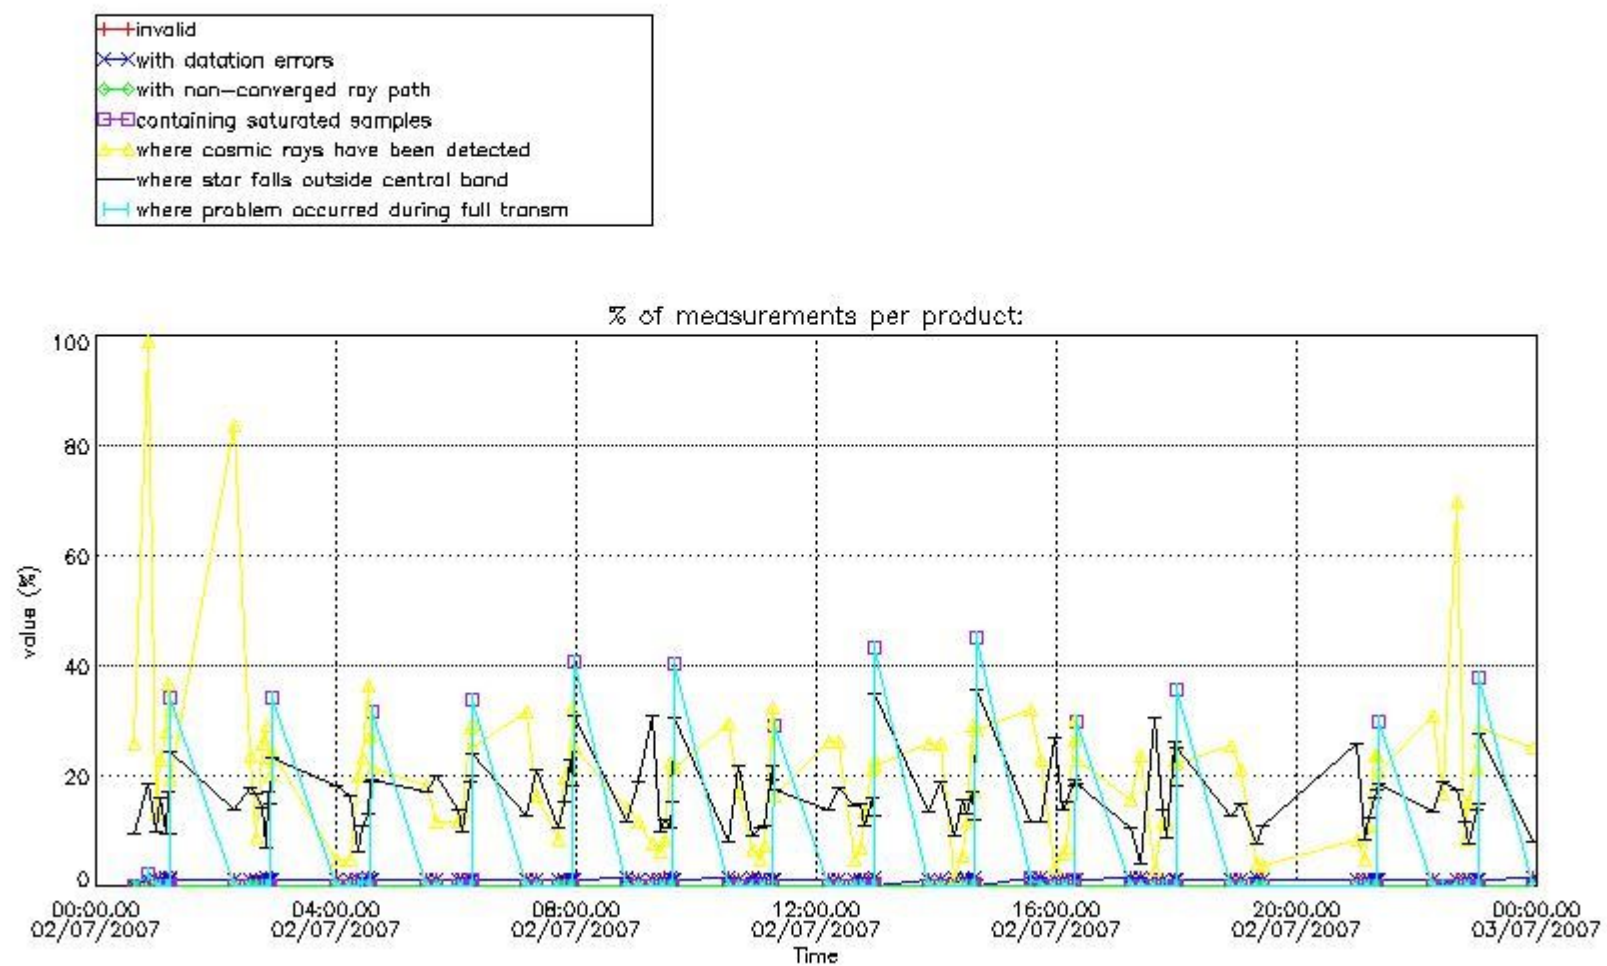

3.1 Plot quality information per product (time dependant)

3.2 Plot quality information per product (world map)

Percentage of flagged data per O3 profile

Percentage of flagged data per H2O profile

Percentage of flagged data per NO2 profile

Percentage of flagged data per NO3 profile

4. Level 1 quality information per product

In this section it is plotted some information contained in the Quality Summary data set of the level 2 products that comes from the level 1b processing. Products without errors (error flag in the MPH set to "0") are used.

4.1 Plot quality information per product (time dependant) coming from level 1b processing

4.1.1 Plot level 1 quality information per product (time dependant): ENVISAT ASCENDING passes

4.1.2 Plot level 1 quality information per product (time dependant): ENVISAT DESCENDING passes