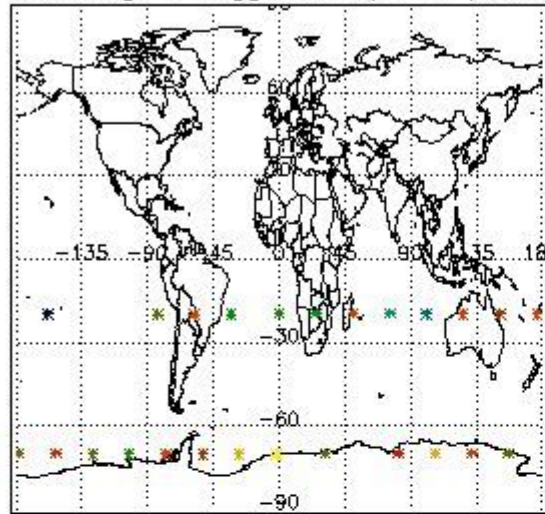

3. Quality information per product

In this section it is plotted some information contained in the Quality Summary data set of the level 2 products. Only products in dark limb conditions and without errors (error flag in the MPH set to "0") are used.

3.1 Plot quality information per product (time dependant)

3.2 Plot quality information per product (world map)

Percentage of flagged data per O3 profile

Percentage of flagged data per H2O profile

Percentage of flagged data per NO2 profile