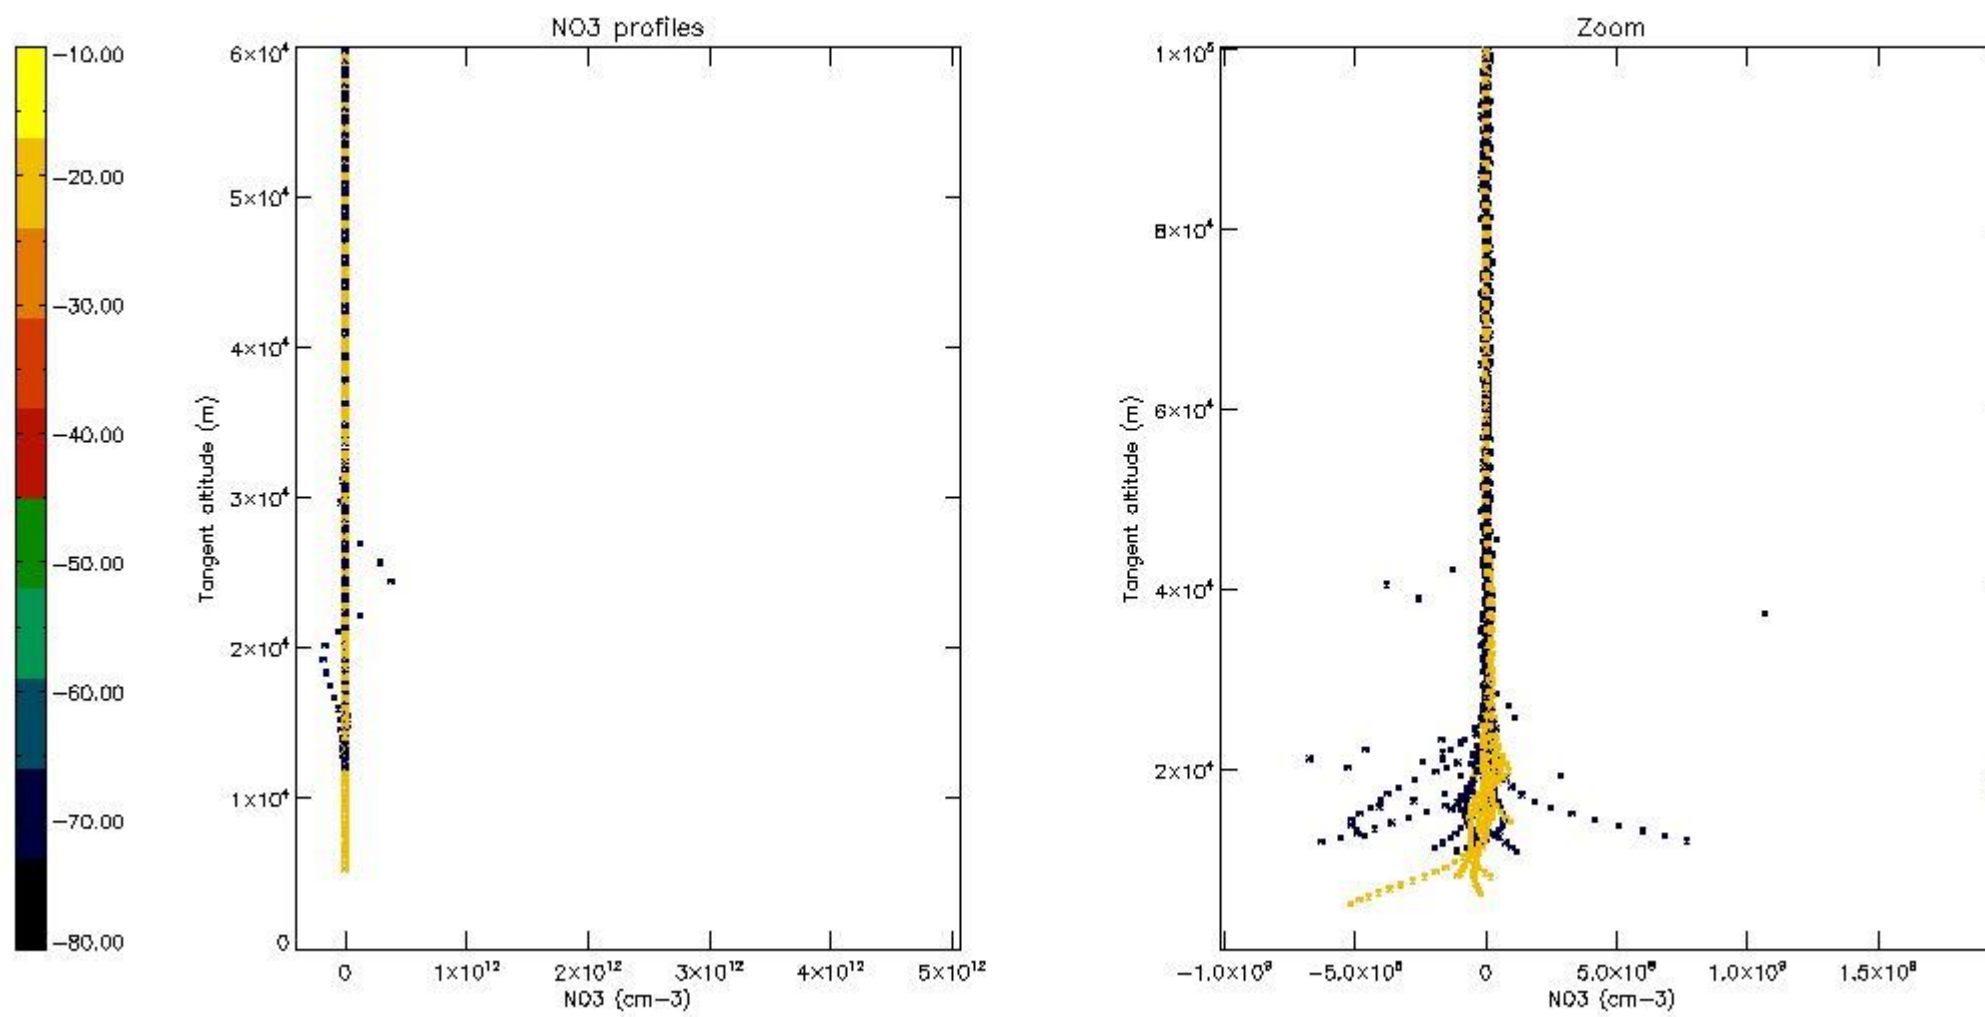

6. Auxiliary Data Files used for the production reported in section 2

The number reported in the third column indicates since which file (see list in section 2) the corresponding auxiliary file has been used. The fourth column is the date of those product files.

Type	Auxiliary Filename	Used since product	Used since product date
INST_PHYS_CHARACTERISTICS	GOM_INS_AXVIEC20091111_143220_20030716_120000_20500101_000000	1	02-JUL-2007 00:00:41
LEVEL-2_PROC_CONFIG	GOM_PR2_AXVIEC20091111_152718_20020301_000000_20500101_000000	1	02-JUL-2007 00:00:41
CROSS_SECTIONS_FILE	GOM_CRS_AXVIEC20091111_154832_20020301_000000_20500101_000000	1	02-JUL-2007 00:00:41