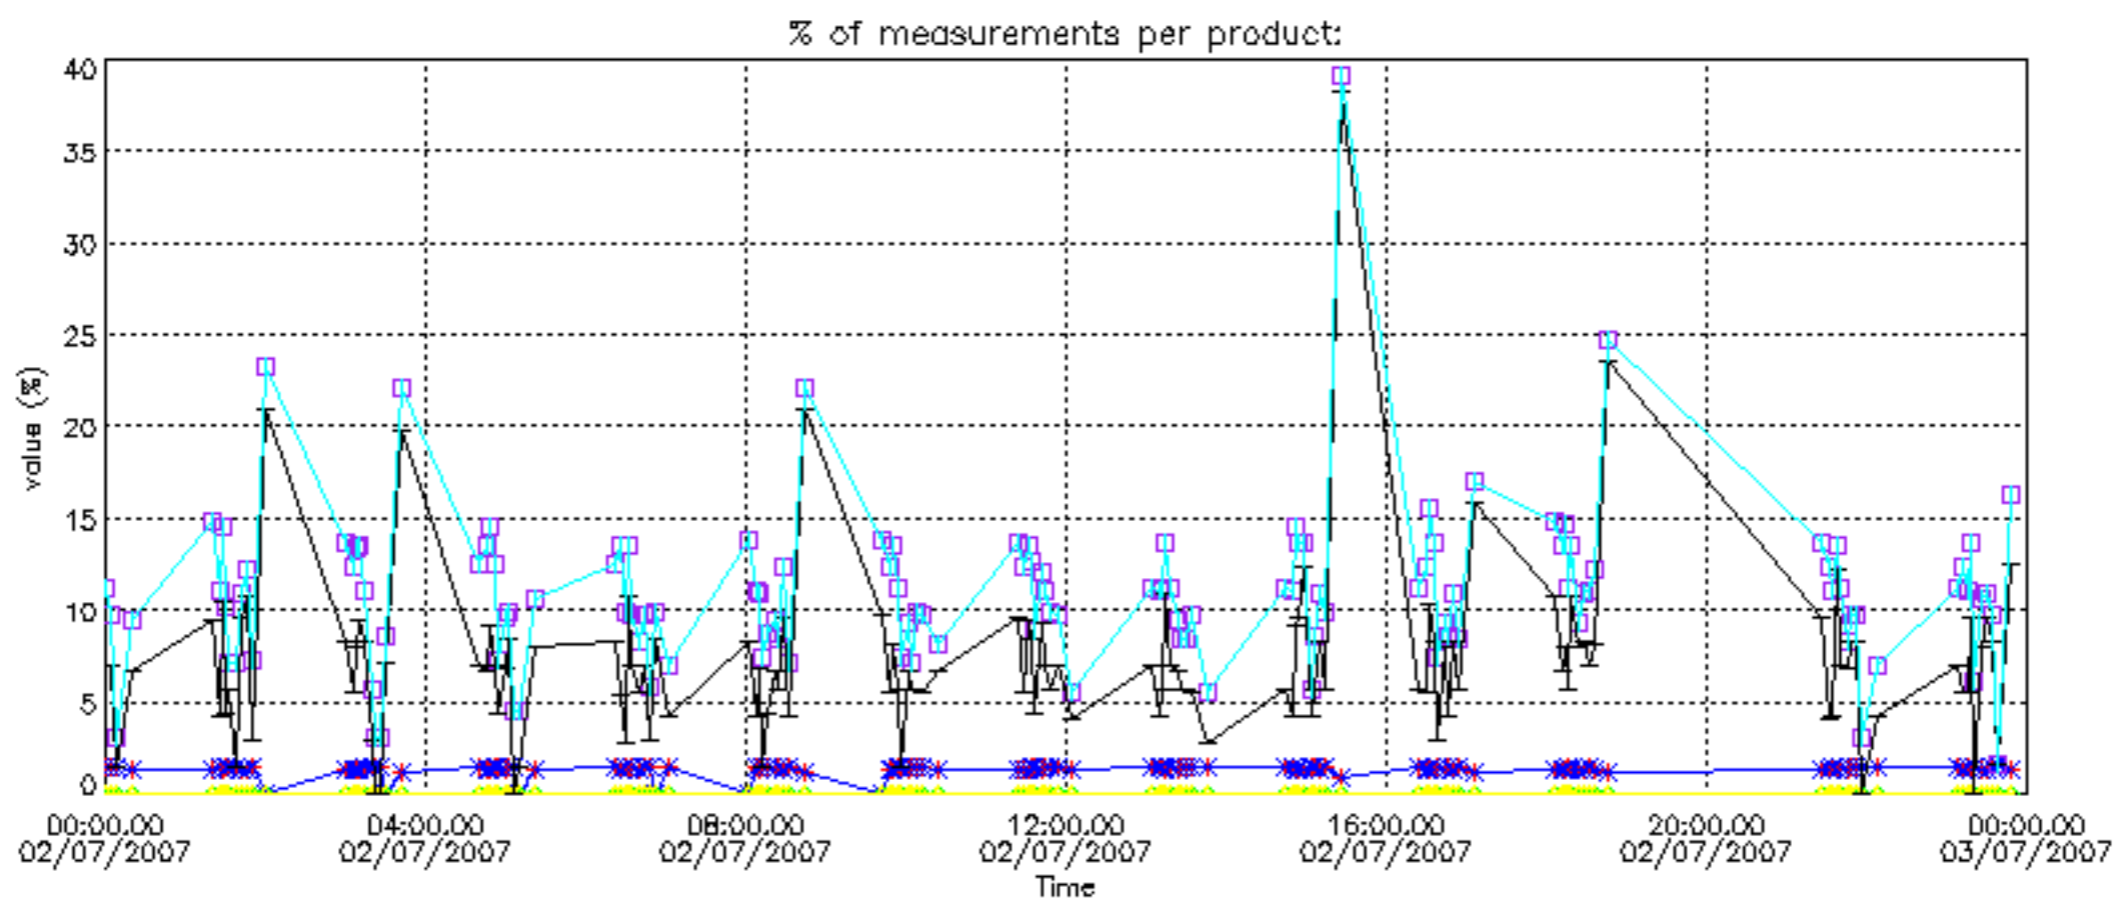

Percentage of cosmic ray hits per profile

Percentage of datation errors per profile