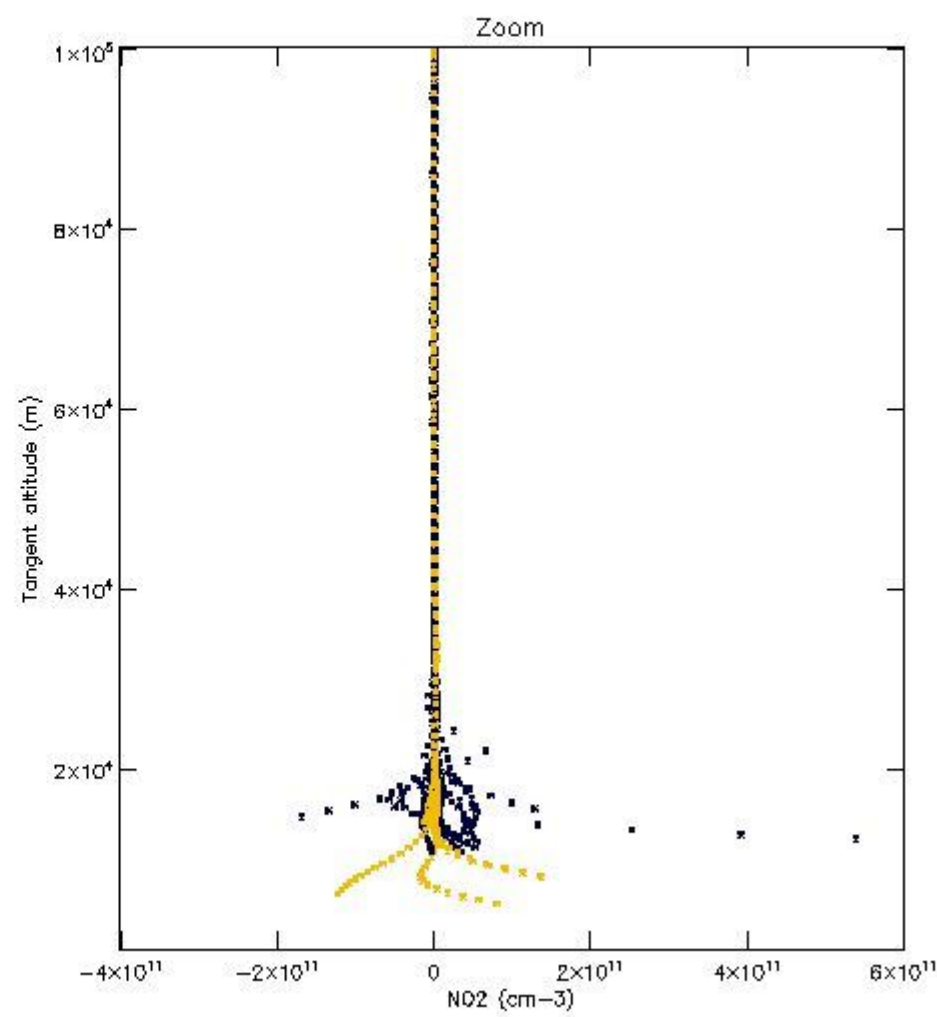

5.7 Plot NO3 profiles for all STD (dark without errors)

The colorbar represents the latitude.