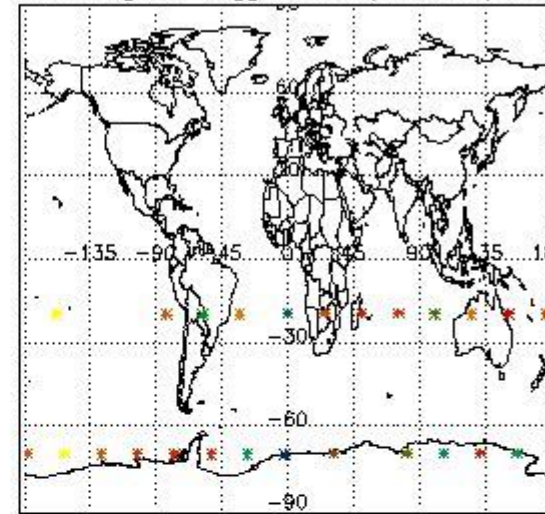

3.1 Plot quality information per product (time dependant)

3.2 Plot quality information per product (world map)

Percentage of flagged data per O3 profile

Percentage of flagged data per H2O profile

Percentage of flagged data per NO2 profile