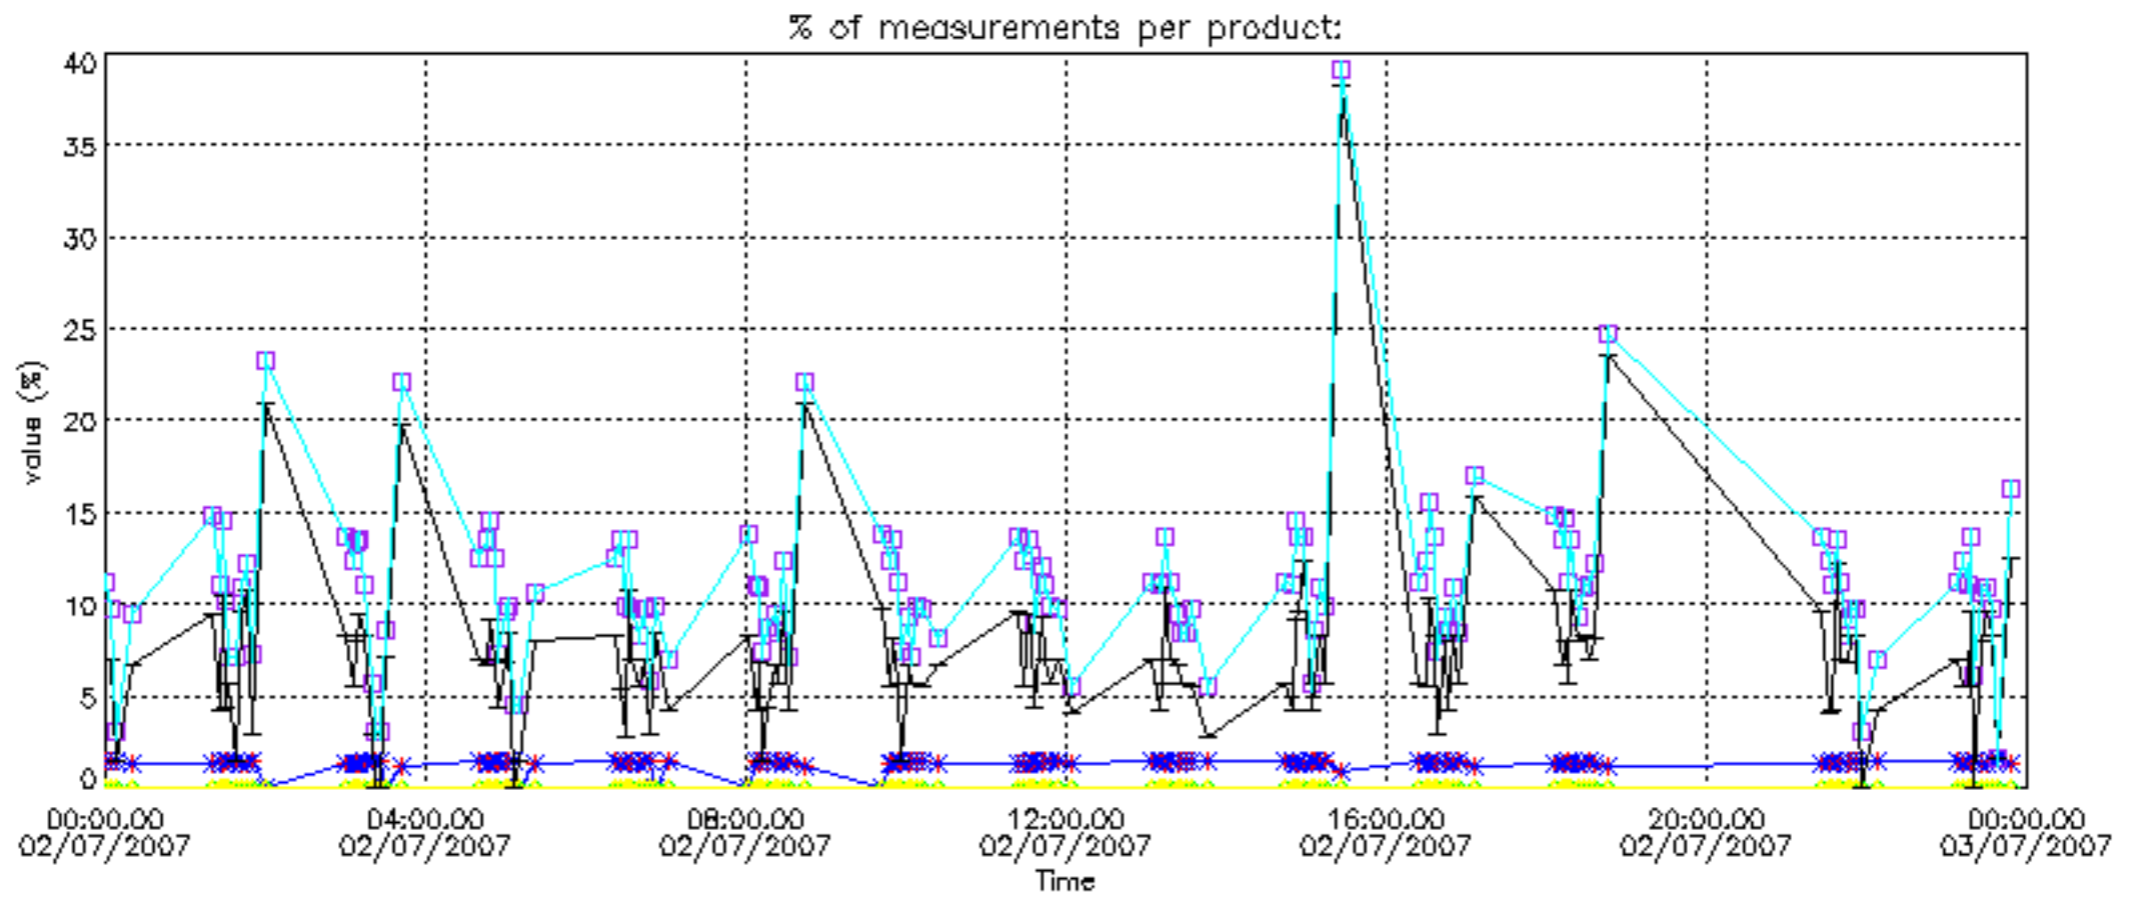

Percentage of cosmic ray hits per profile

Percentage of datation errors per profile