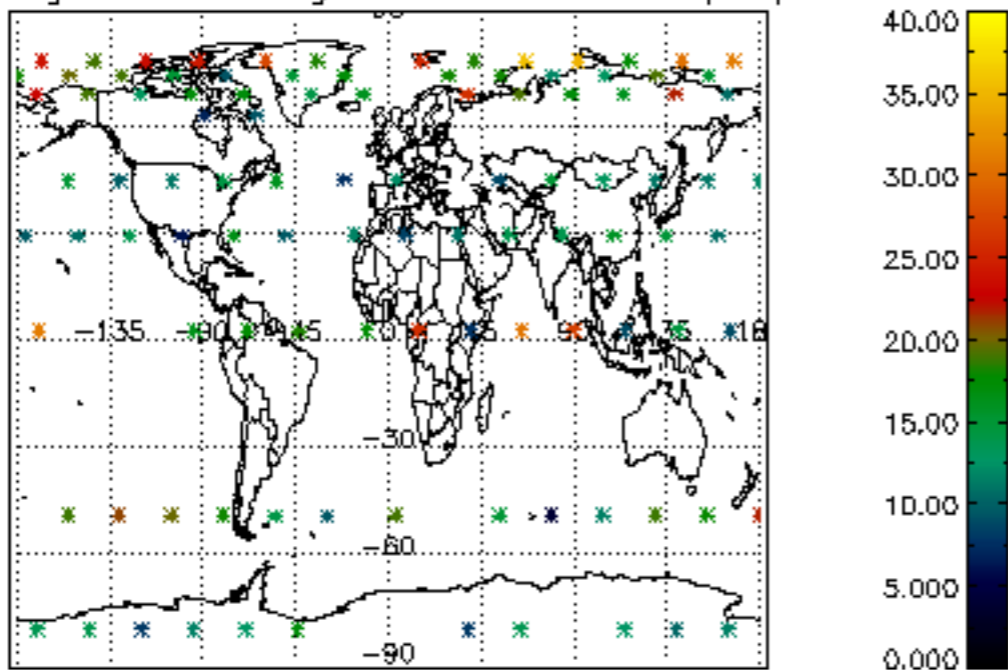

Percentage of cosmic ray hits per profile

Percentage of star falling outside central band per profile