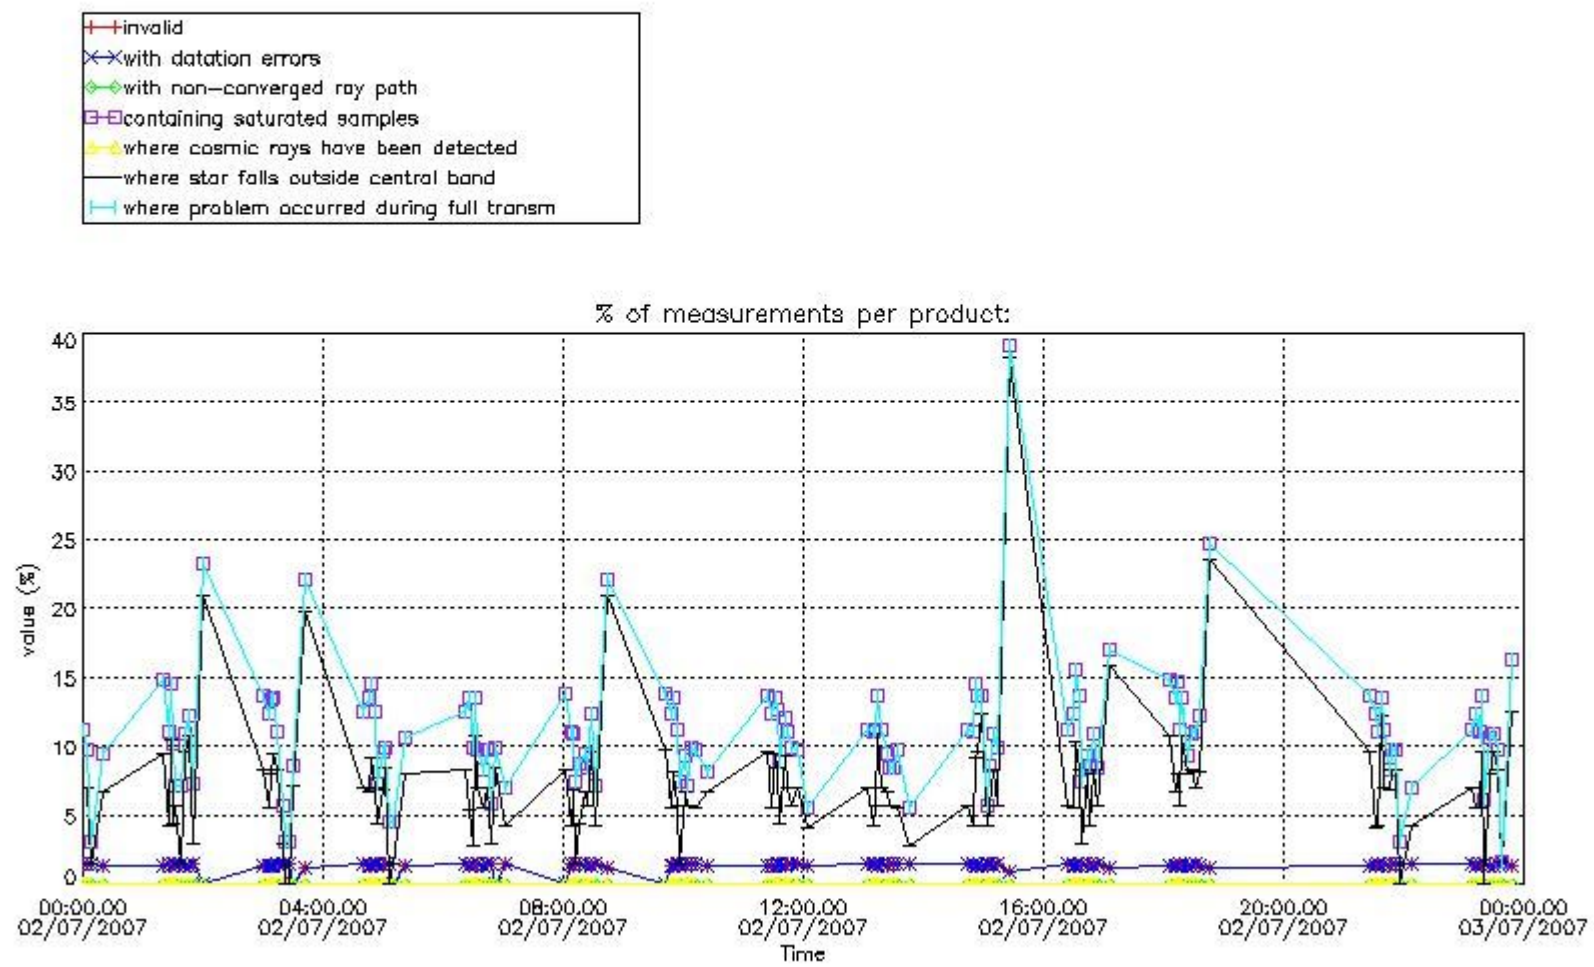

4.2 Plot quality information per product coming from level 1b processing (world map)

4.2.1 Plot level 1 quality information per product (world map): ENVISAT ASCENDING passes