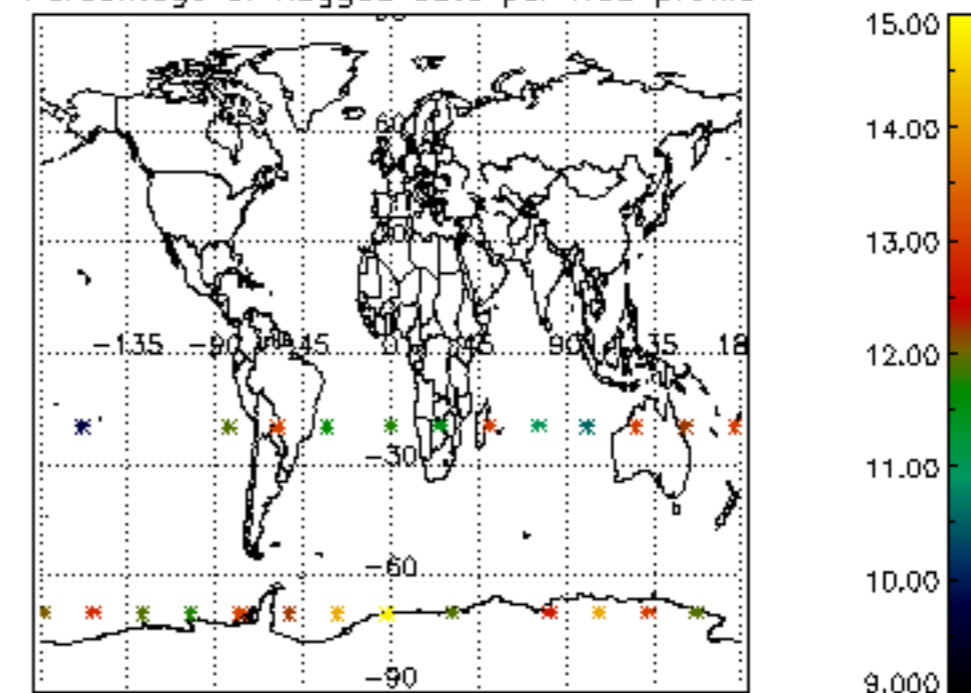

Percentage of flagged data per NO3 profile