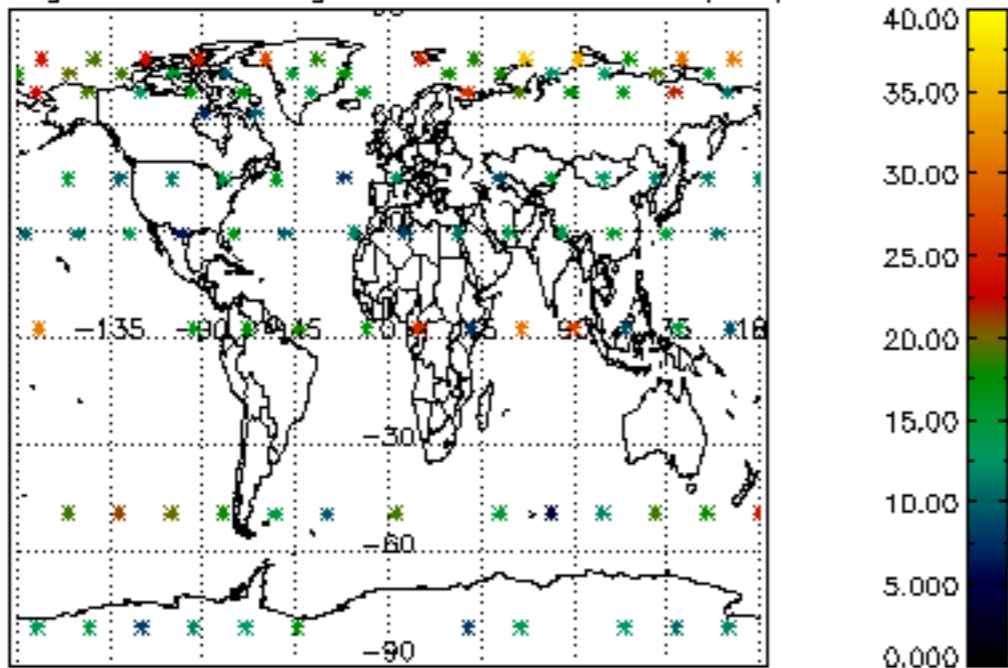

Percentage of cosmic ray hits per profile

Percentage of star falling outside central band per profile