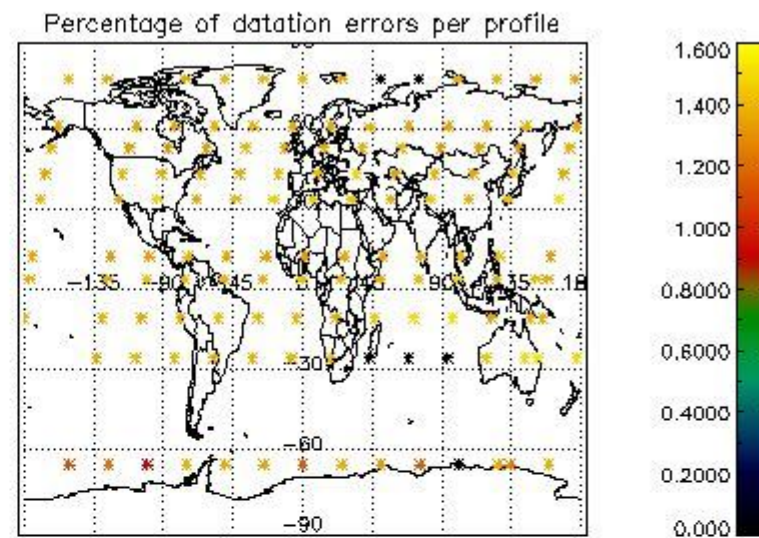

Percentage of datation errors per profile

Percentage of star falling outside central band per profile

Percentage of saturation errors per profile

4.2.2 Plot level 1 quality information per product (world map): ENVISAT DESCENDING passes