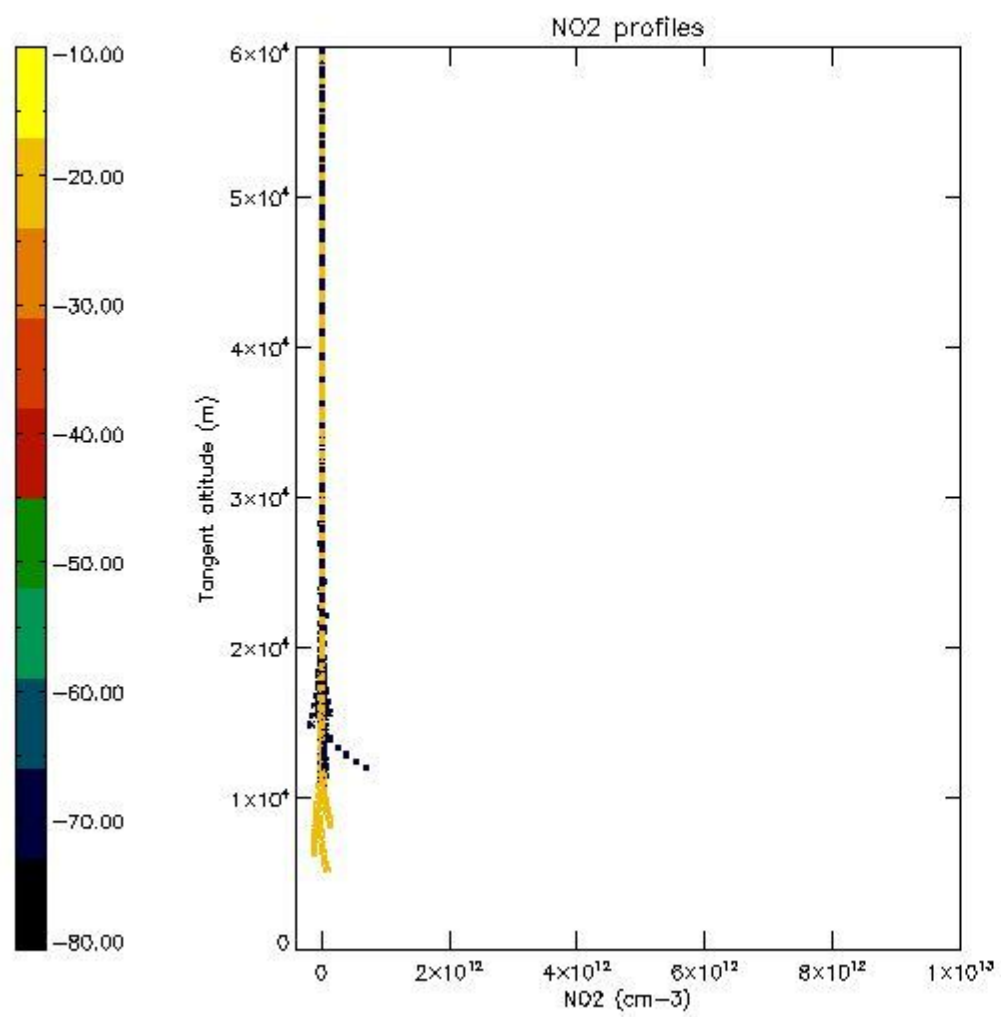

5.7 Plot NO3 profiles for all STD (dark without errors)

The colorbar represents the latitude.