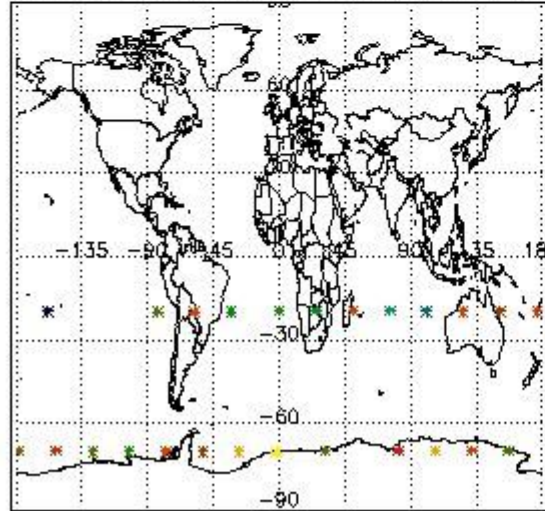

3.1 Plot quality information per product (time dependant)

3.2 Plot quality information per product (world map)

Percentage of flagged data per O3 profile

Percentage of flagged data per H2O profile

Percentage of flagged data per NO2 profile