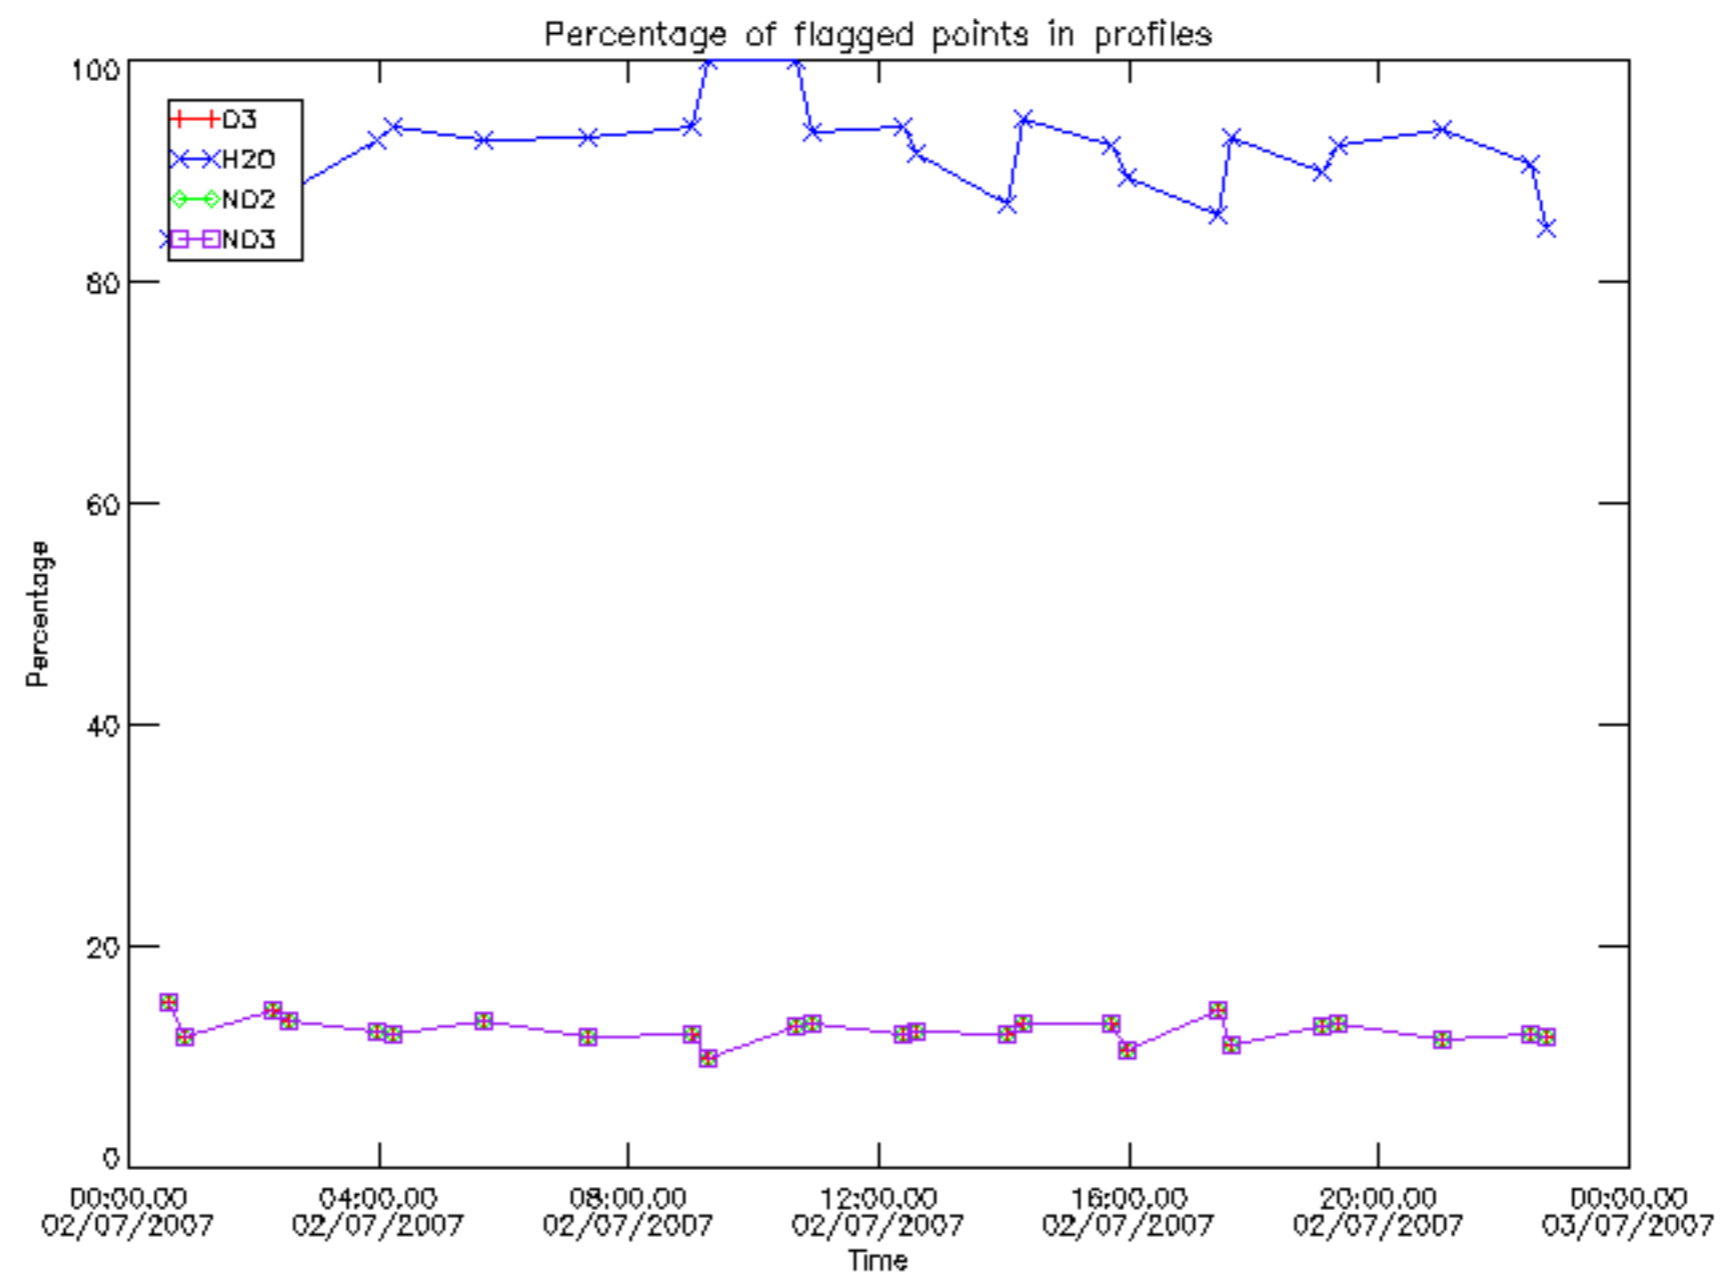

Percentage of flagged data per D3 profile

Percentage of flagged data per H2O profile