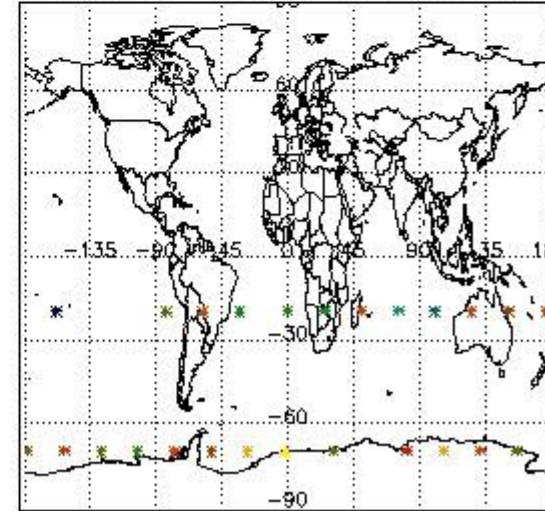

Percentage of flagged data per NO3 profile

4. Level 1 quality information per product

In this section it is plotted some information contained in the Quality Summary data set of the level 2 products that comes from the level 1b processing. Products without errors (error flag in the MPH set to "0") are used.

4.1 Plot quality information per product (time dependant) coming from level 1b processing

4.1.1 Plot level 1 quality information per product (time dependant): ENVISAT ASCENDING passes