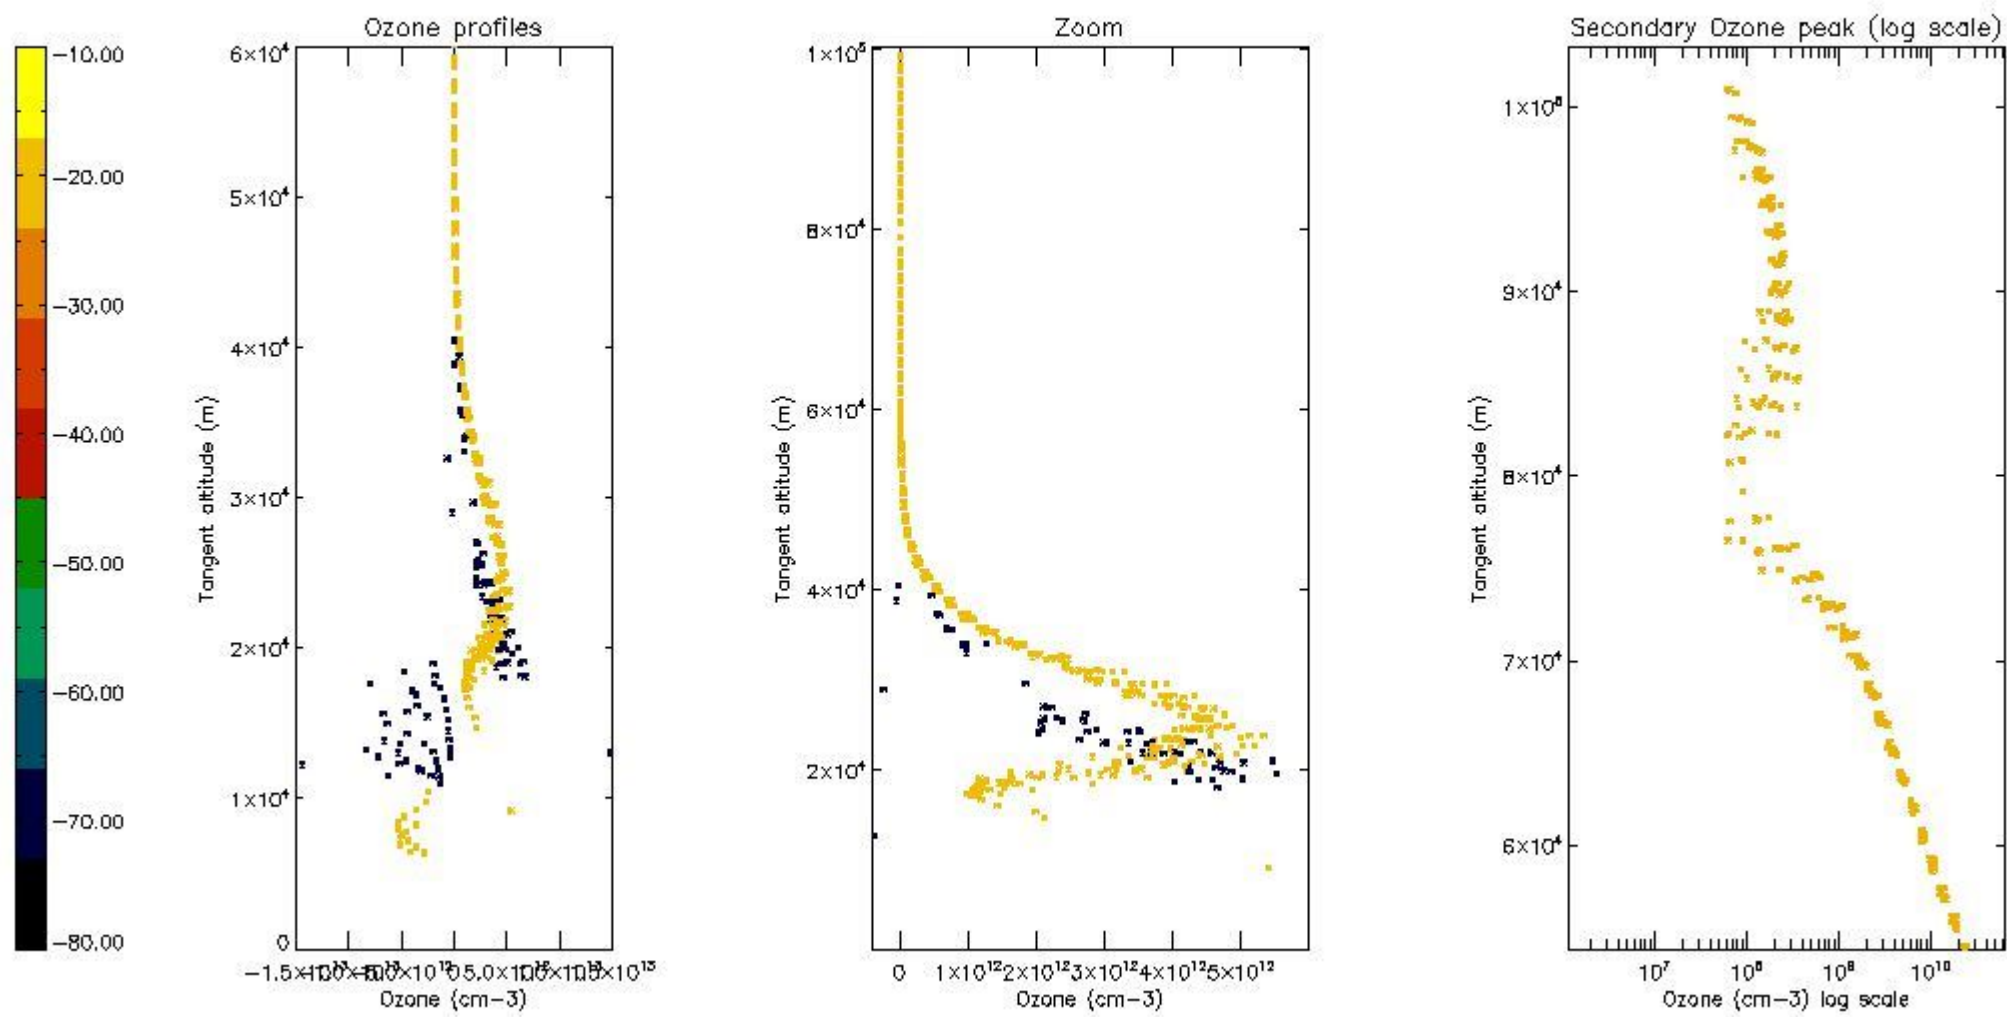

So, the table below shows the percentage of dark limb and valid observations for each criteria with respect to the overall valid daily observations.

| Criteria | % of total production |
|----------|-----------------------|
| All STD | 12 |
| STD < 20 | 5 |

| | |
|----------|---|
| STD < 10 | 4 |
| STD < 5 | 3 |

5.2 Plot ozone profiles for all STD (dark without errors)

The colorbar represents the latitude.

5.3 Plot ozone profiles where STD < 20% (dark without errors)

The colorbar represents the latitude.

5.4 Plot ozone profiles where $STD < 10\%$ (dark without errors)

The colorbar represents the latitude.

5.5 Plot ozone profiles where STD < 5% (dark without errors)

The colorbar represents the latitude.