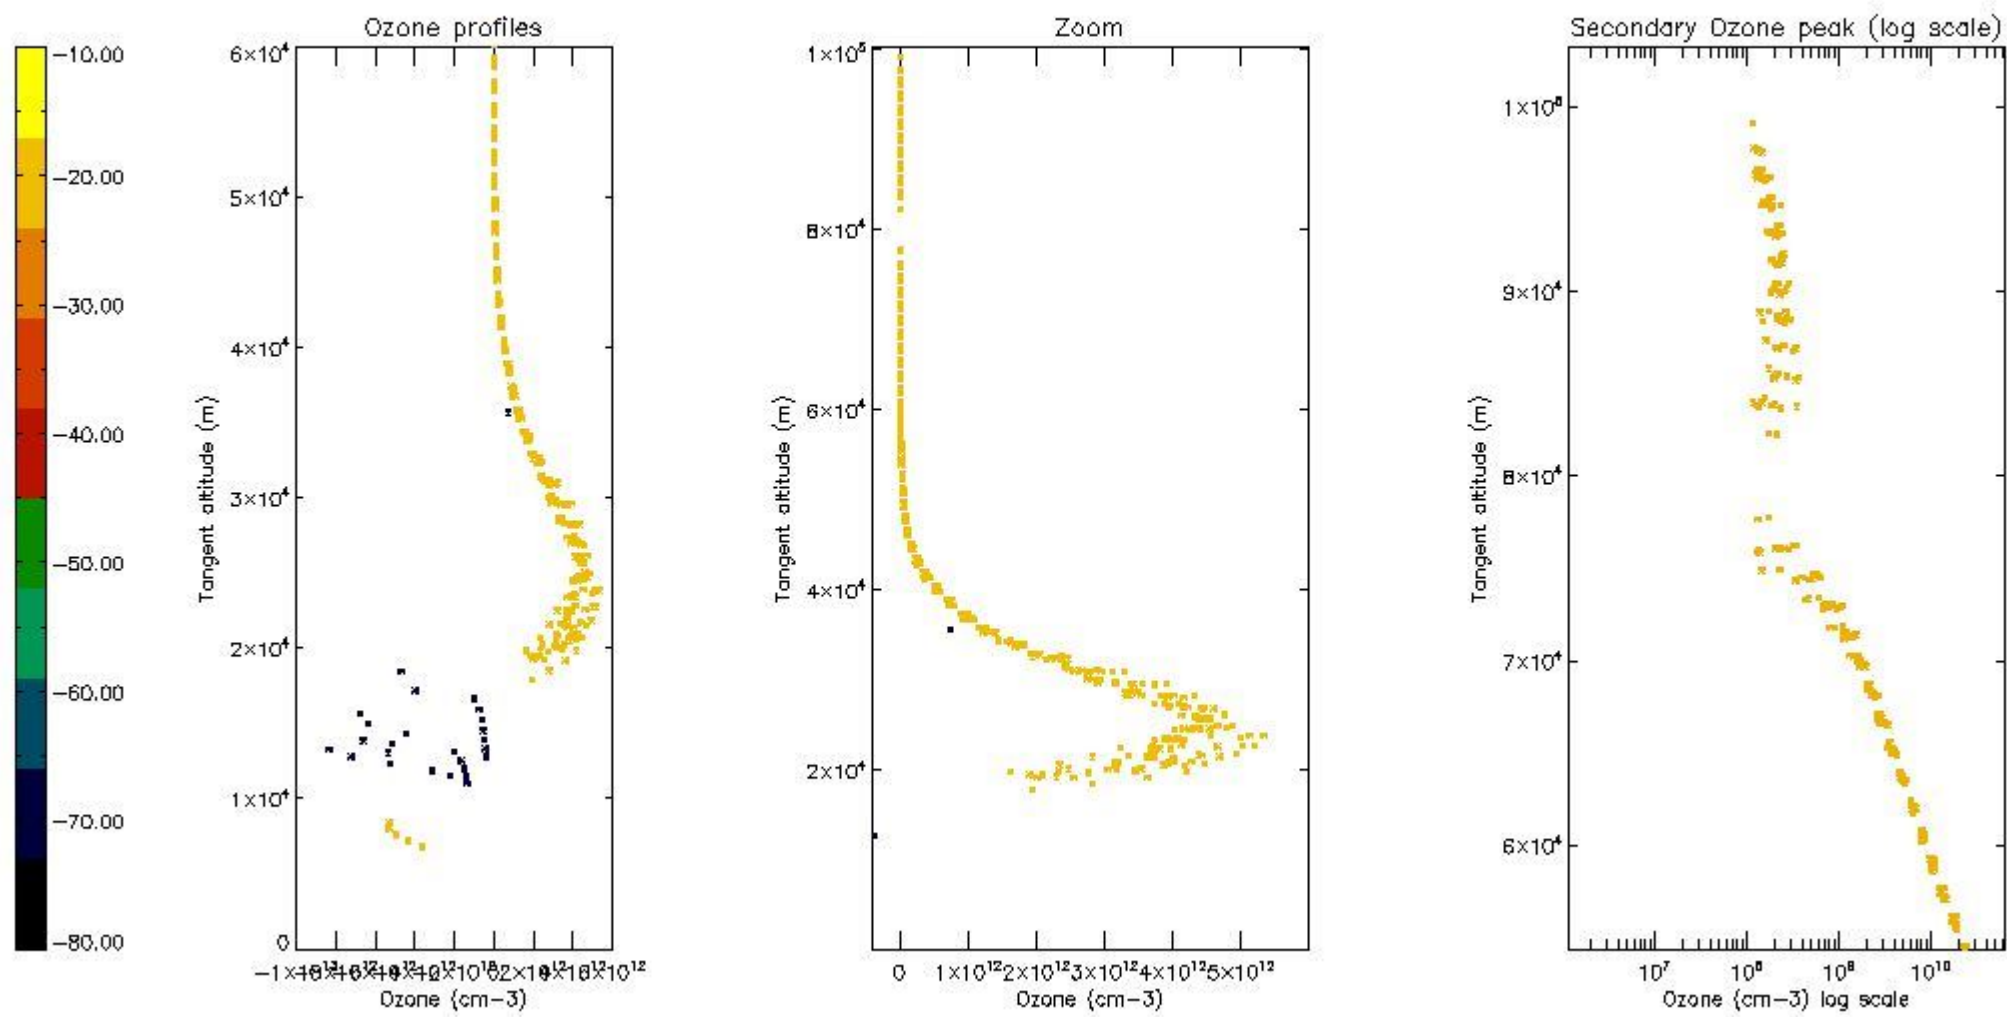

5.5 Plot ozone profiles where STD < 5% (dark without errors)

The colorbar represents the latitude.