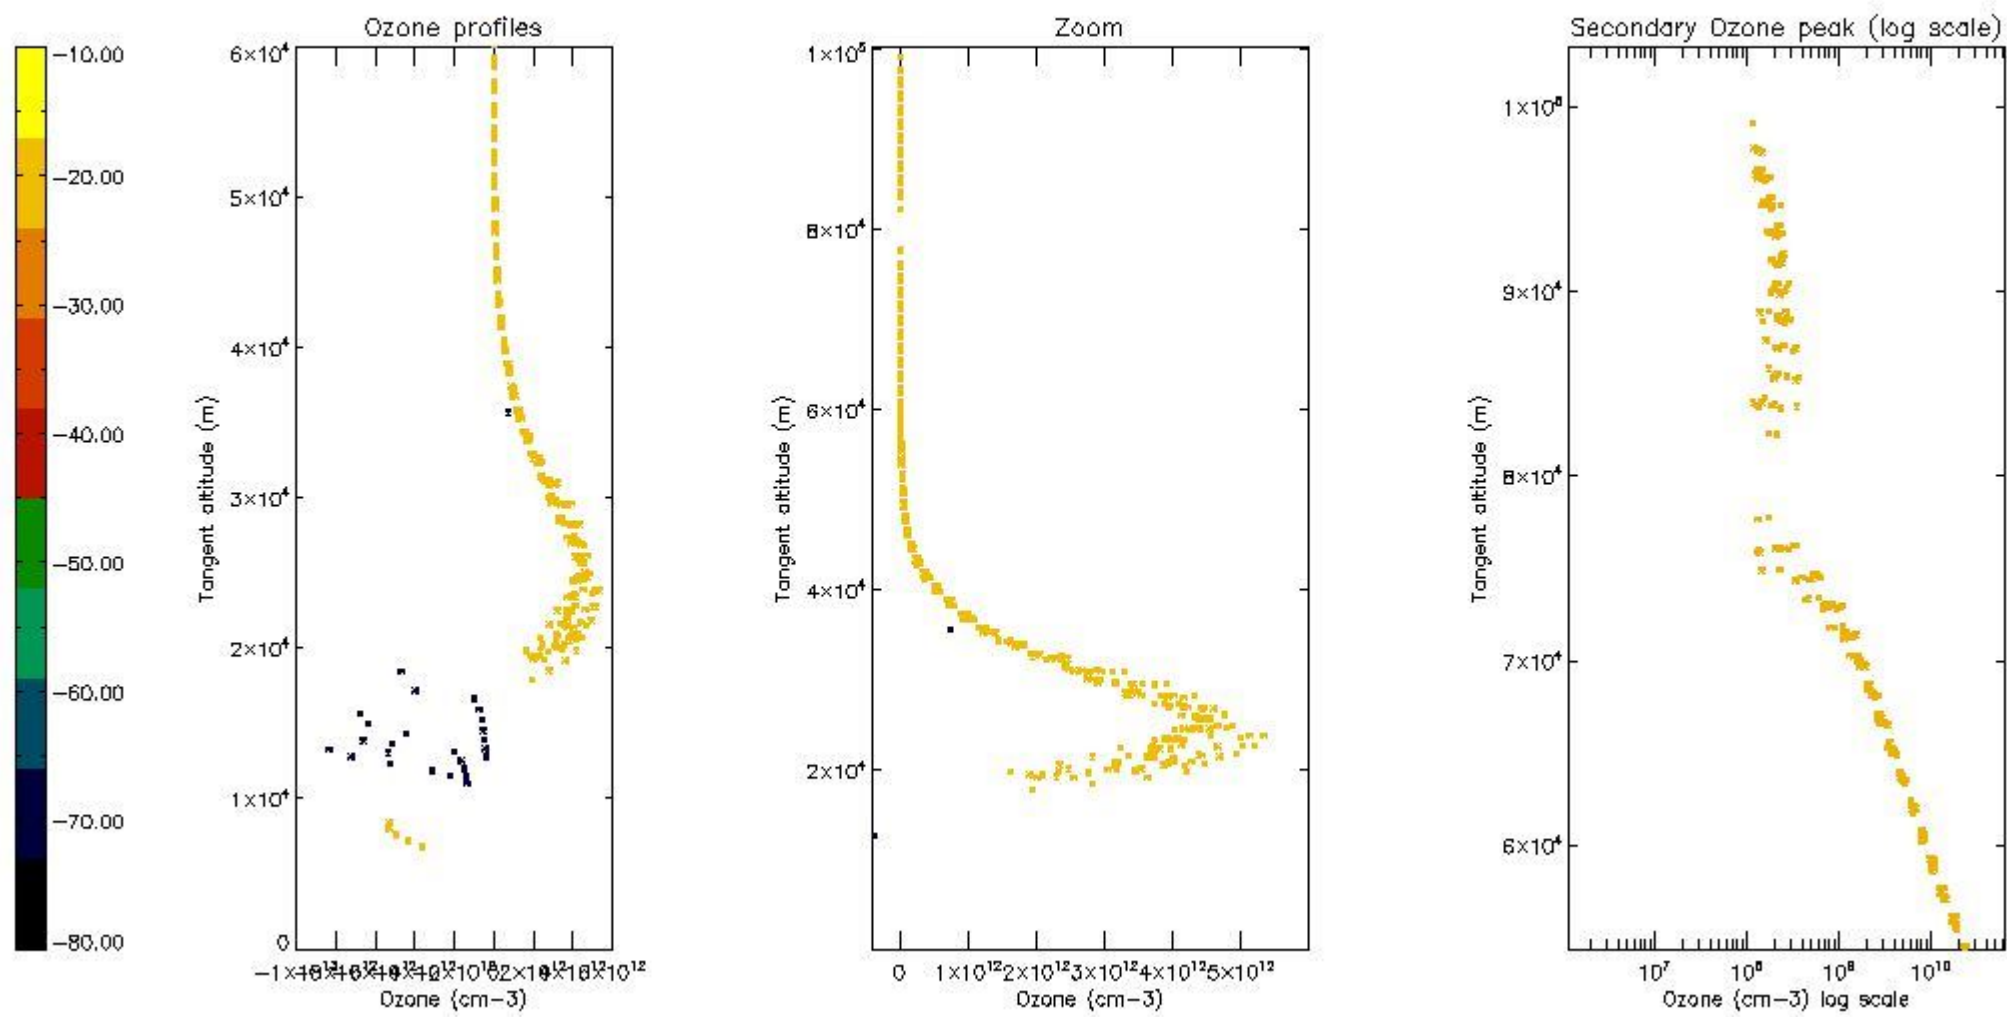

So, the table below shows the percentage of dark limb and valid observations for each criteria with respect to the overall valid daily observations.

| Criteria | % of total production |
|----------|-----------------------|
| All STD | 12 |
| STD < 20 | 5 |

| | |
|----------|---|
| STD < 10 | 4 |
| STD < 5 | 3 |

5.2 Plot ozone profiles for all STD (dark without errors)

The colorbar represents the latitude.

5.3 Plot ozone profiles where STD < 20% (dark without errors)

The colorbar represents the latitude.

5.4 Plot ozone profiles where $STD < 10\%$ (dark without errors)

The colorbar represents the latitude.

5.5 Plot ozone profiles where STD < 5% (dark without errors)

The colorbar represents the latitude.