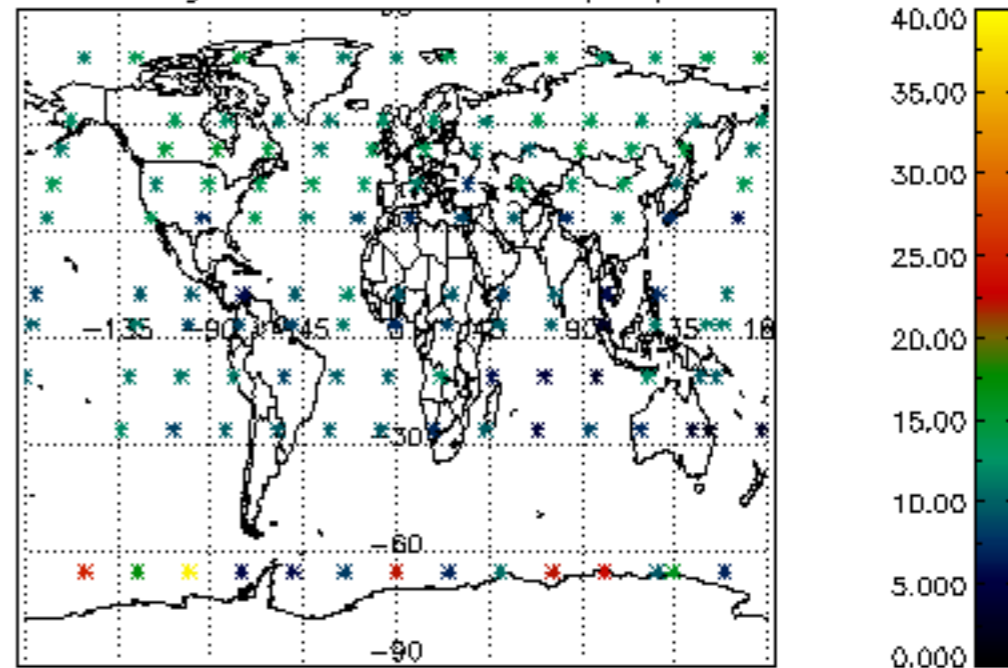

Percentage of saturation errors per profile