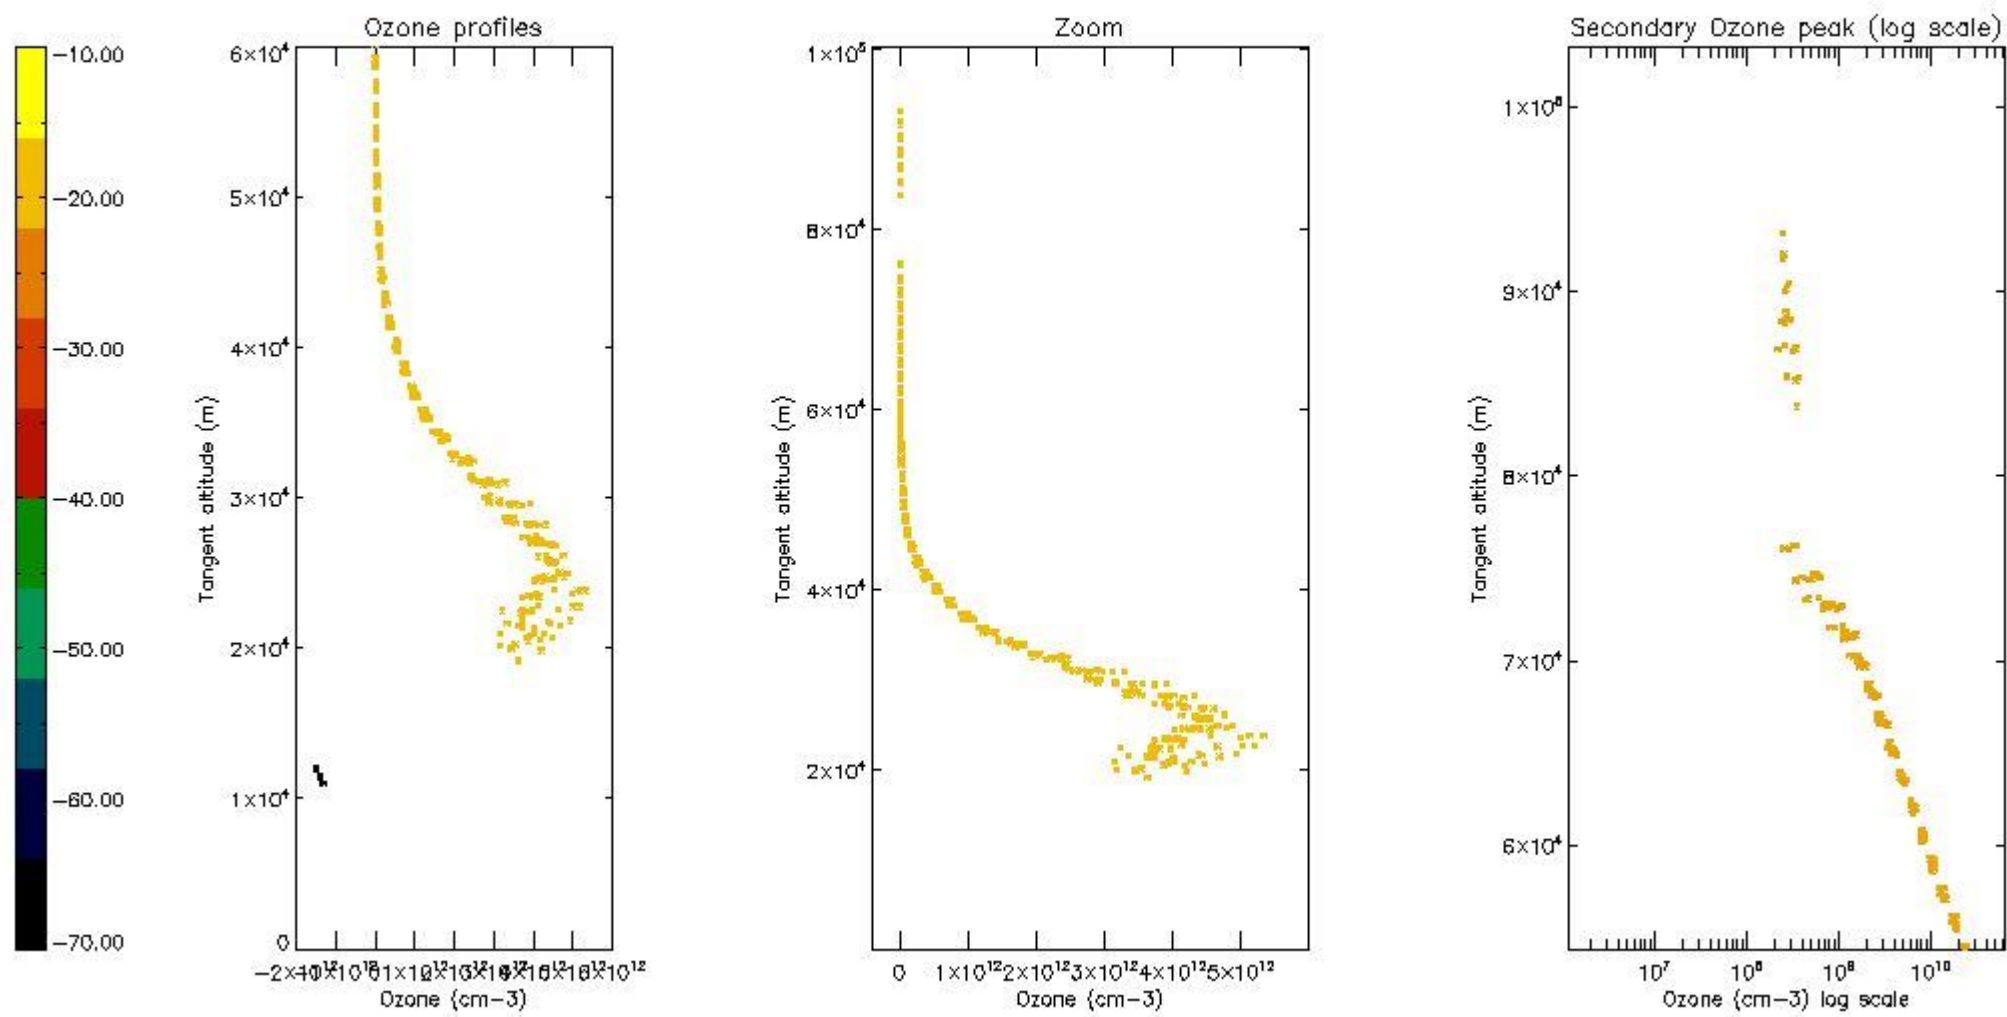

The colorbar represents the latitude.

5.4 Plot ozone profiles where $STD < 10\%$ (dark without errors)

The colorbar represents the latitude.

5.5 Plot ozone profiles where STD < 5% (dark without errors)

The colorbar represents the latitude.