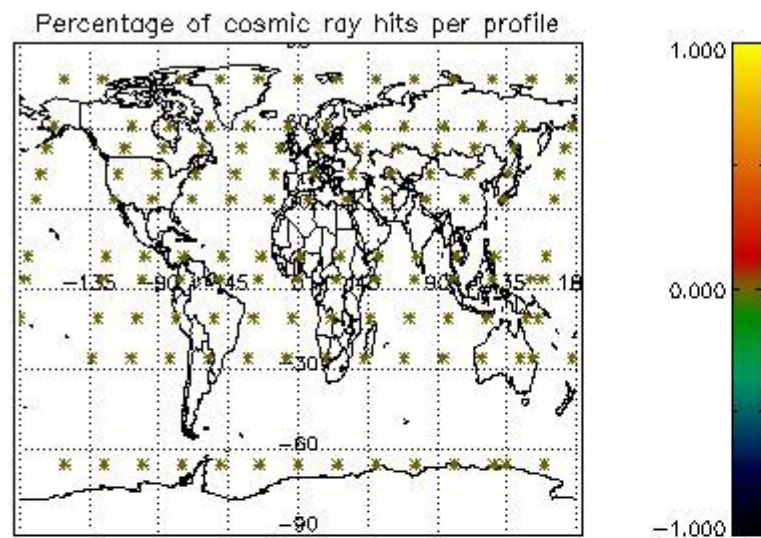

Percentage of datation errors per profile

Percentage of star falling outside central band per profile

Percentage of saturation errors per profile

4.2.2 Plot level 1 quality information per product (world map): ENVISAT DESCENDING passes