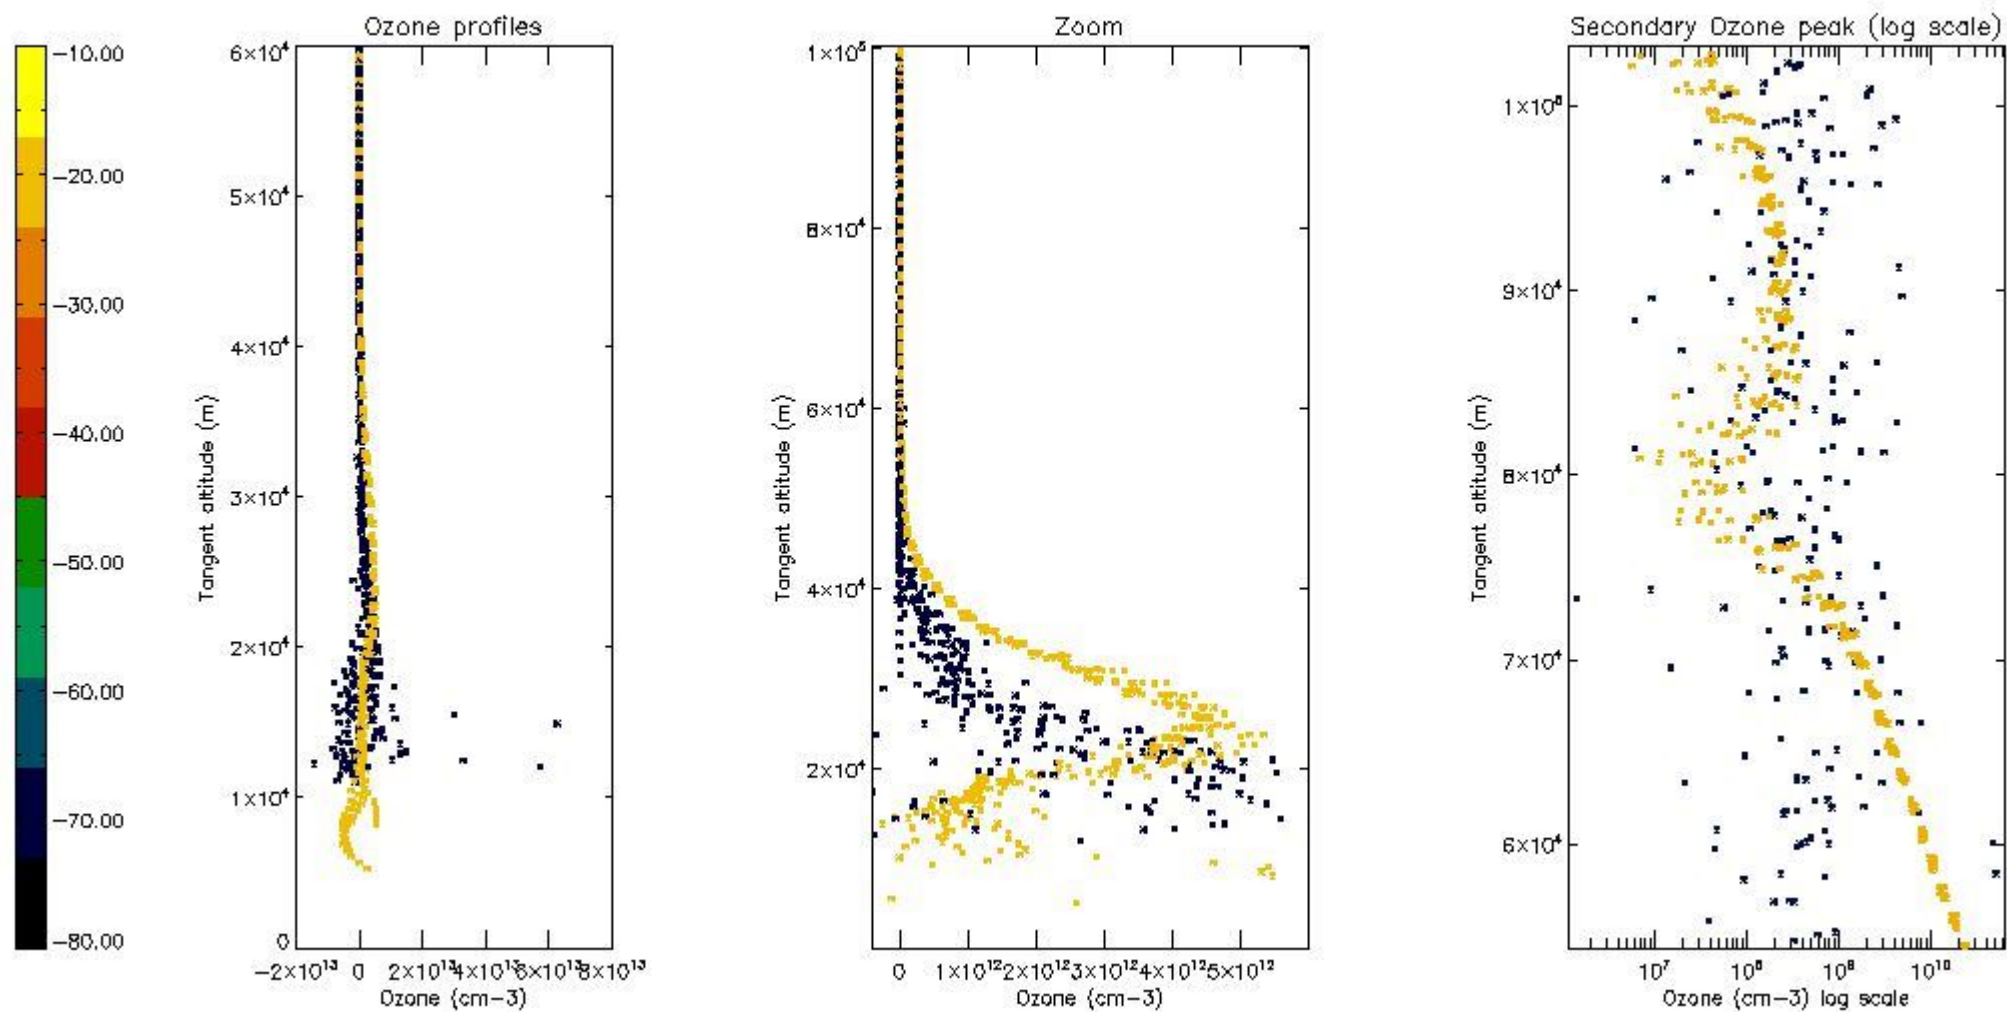

STD < 10	4
STD < 5	3

5.2 Plot ozone profiles for all STD (dark without errors)

The colorbar represents the latitude.

5.3 Plot ozone profiles where STD < 20% (dark without errors)

The colorbar represents the latitude.