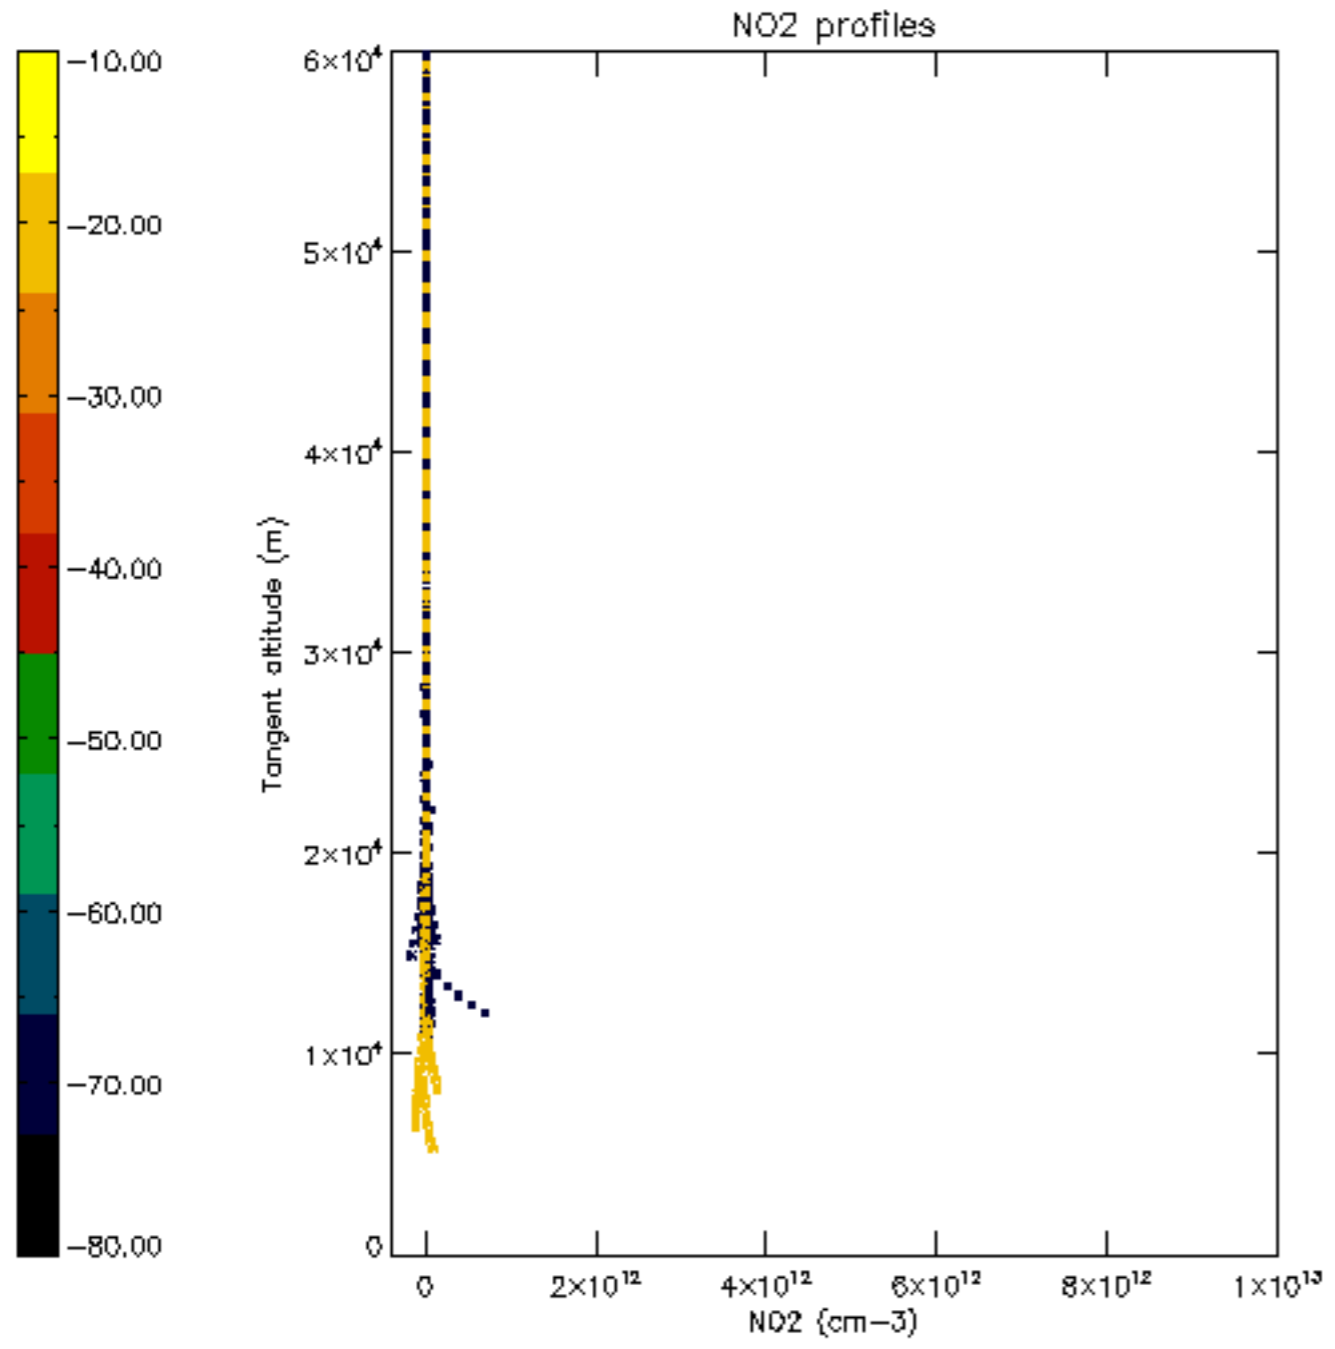

Percentage of star falling outside central band per profile

Percentage of saturation errors per profile

Percentage of flagged data per D3 profile

Percentage of flagged data per H2O profile

Percentage of flagged data per NO2 profile