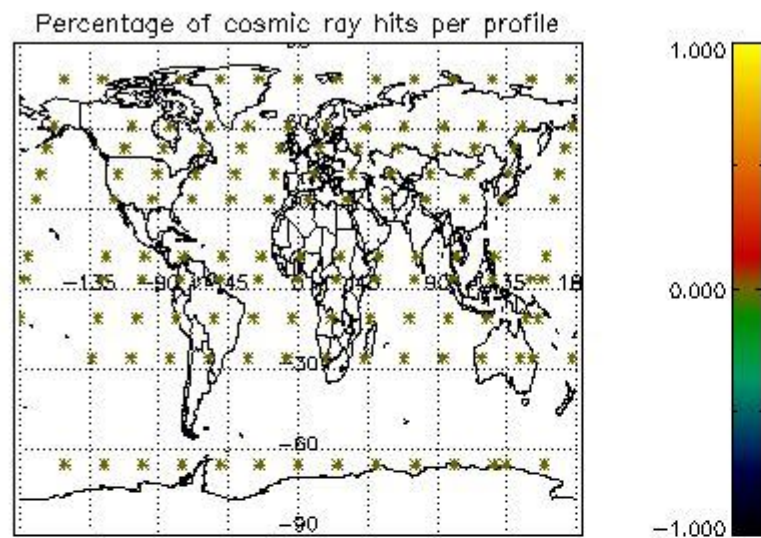

4.2.2 Plot level 1 quality information per product (world map): ENVISAT DESCENDING passes

5. Trace gas profiles

5.1 Ozone statistics based on quality of products

The final quality of the products can be "measured" using the STD (Standard Deviation) attached to every point profile. This information is written to the parameter GOM_NL__2P/NL_LOCAL_SPECIES_DENSITY/o3_std of the level 2 products. The table below shows the statistics for given STD ranges.

The statistics are given with respect to the overall valid production:

- Products without fatal errors: GOM_NL__2P/MPH/PRODUCT_ERR=0
- Valid point profile: GOM_NL__2P/NL_LOCAL_SPECIES_DENSITY/pcd(0)=0

The 'Criteria' is applied to valid points of dark limb products:

- Products in dark limb illumination condition: GOM_NL__2P/NL_SUMMARY_QUALITY/obs_ill_cond=0
- Products without fatal errors: GOM_NL__2P/MPH/PRODUCT_ERR=0
- Valid point profile: GOM_NL__2P/NL_LOCAL_SPECIES_DENSITY/pcd(0)=0

So, the table below shows the percentage of dark limb and valid observations for each criteria with respect to the overall valid daily observations.

Criteria	% of total production
All STD	12
STD < 20	5