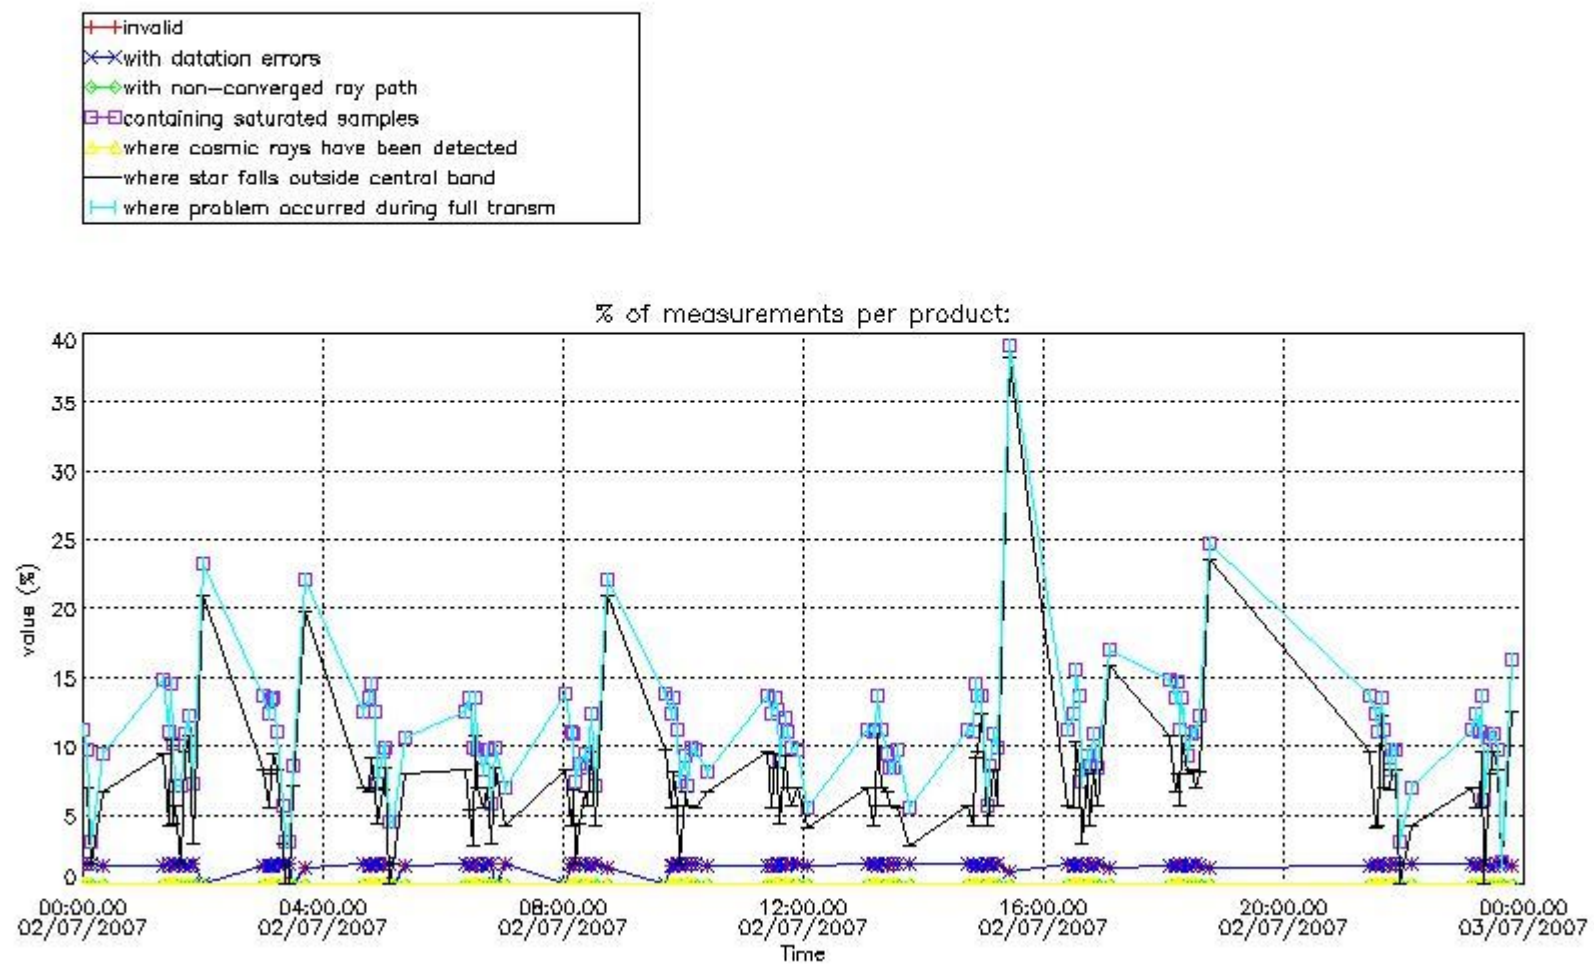

3.1 Plot quality information per product (time dependant)

3.2 Plot quality information per product (world map)

Percentage of flagged data per O3 profile

Percentage of flagged data per H2O profile

Percentage of flagged data per NO2 profile

Percentage of flagged data per NO3 profile

4. Level 1 quality information per product

In this section it is plotted some information contained in the Quality Summary data set of the level 2 products that comes from the level 1b processing. Products without errors (error flag in the MPH set to "0") are used.

4.1 Plot quality information per product (time dependant) coming from level 1b processing

4.1.1 Plot level 1 quality information per product (time dependant): ENVISAT ASCENDING passes

4.1.2 Plot level 1 quality information per product (time dependant): ENVISAT DESCENDING passes

5. Trace gas profiles

5.1 Ozone statistics based on quality of products

The final quality of the products can be "measured" using the STD (Standard Deviation) attached to every point profile. This information is written to the parameter GOM_NL__2P/NL_LOCAL_SPECIES_DENSITY/o3_std of the level 2 products. The table below shows the statistics for given STD ranges.