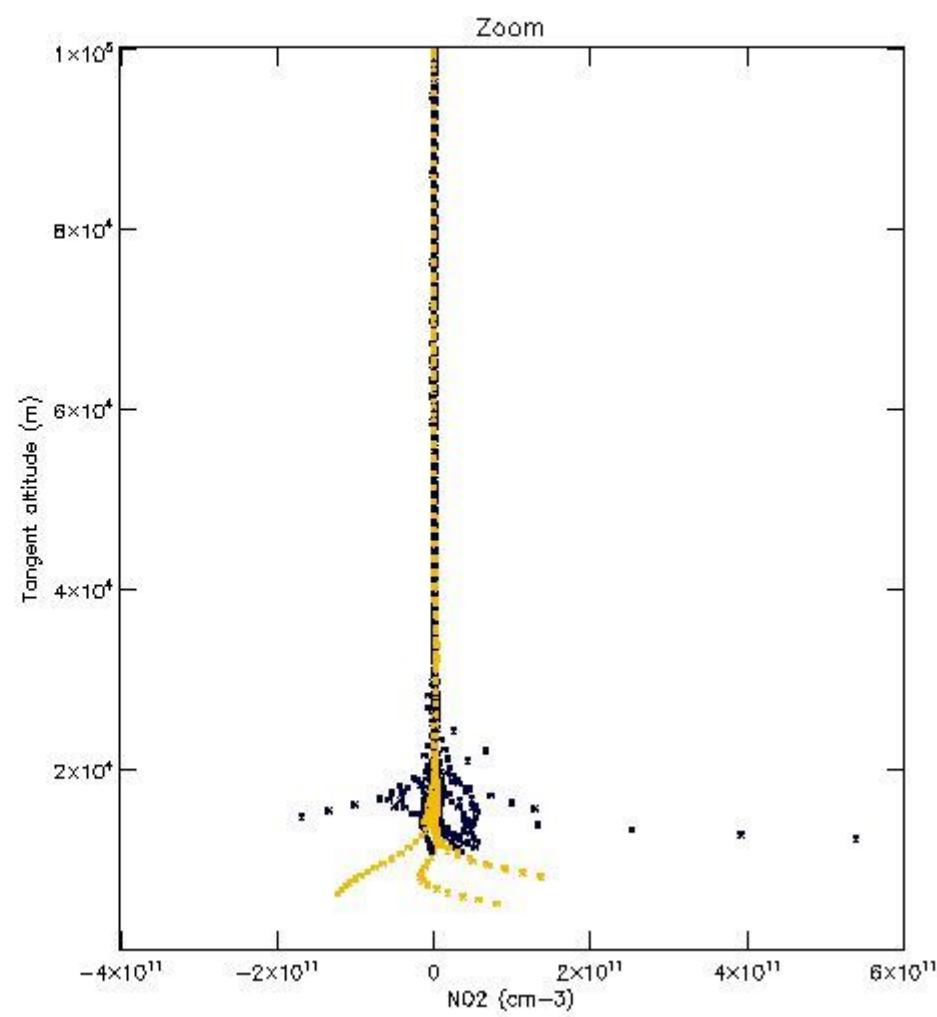

So, the table below shows the percentage of dark limb and valid observations for each criteria with respect to the overall valid daily observations.

| Criteria | % of total production |
|----------|-----------------------|
| All STD | 12 |
| STD < 20 | 5 |

| | |
|----------|---|
| STD < 10 | 4 |
| STD < 5 | 3 |

5.2 Plot ozone profiles for all STD (dark without errors)

The colorbar represents the latitude.

5.3 Plot ozone profiles where STD < 20% (dark without errors)

The colorbar represents the latitude.

5.4 Plot ozone profiles where $STD < 10\%$ (dark without errors)

The colorbar represents the latitude.

5.5 Plot ozone profiles where STD < 5% (dark without errors)

The colorbar represents the latitude.

5.6 Plot NO₂ profiles for all STD (dark without errors)

The colorbar represents the latitude.

5.7 Plot NO3 profiles for all STD (dark without errors)

The colorbar represents the latitude.

6. Auxiliary Data Files used for the production reported in section 2