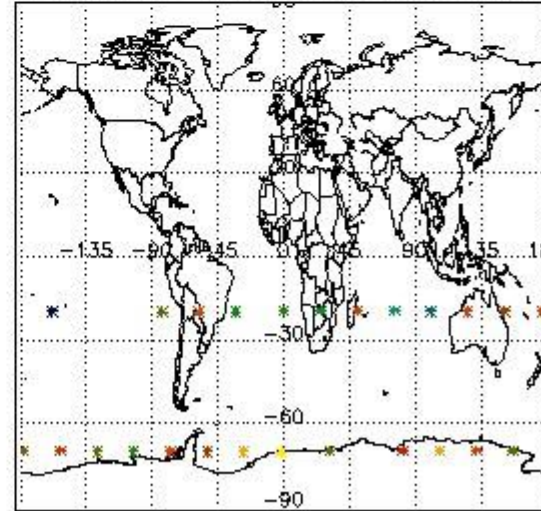

3.1 Plot quality information per product (time dependant)

3.2 Plot quality information per product (world map)

Percentage of flagged data per O3 profile

Percentage of flagged data per H2O profile

Percentage of flagged data per NO2 profile

Percentage of flagged data per NO3 profile

4. Level 1 quality information per product

In this section it is plotted some information contained in the Quality Summary data set of the level 2 products that comes from the level 1b processing. Products without errors (error flag in the MPH set to "0") are used.