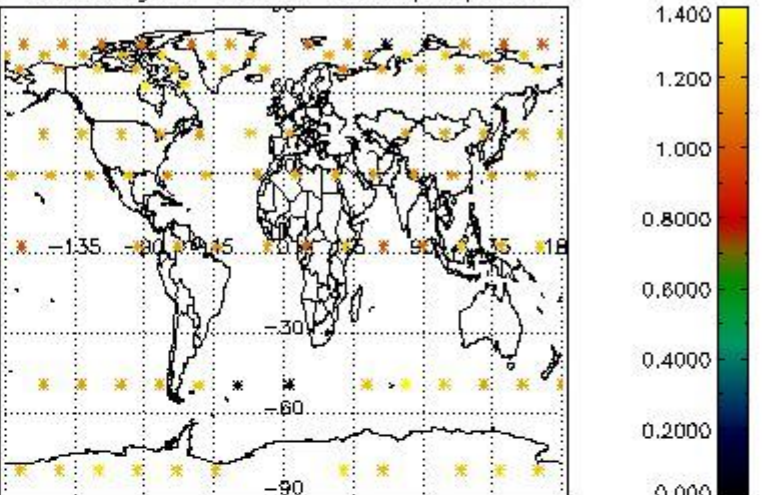

Percentage of datation errors per profile