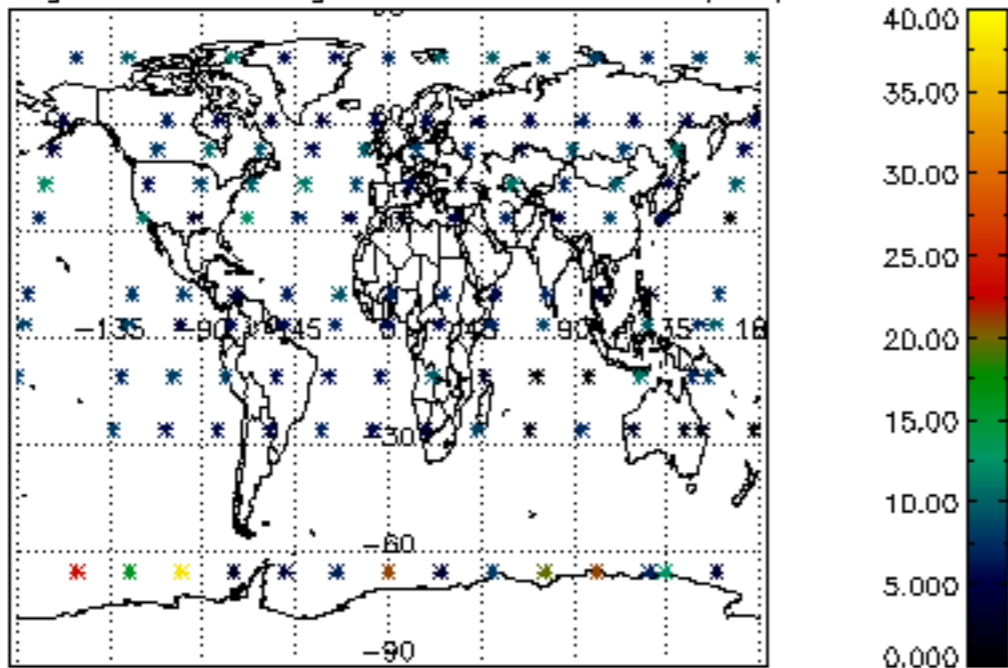

Percentage of star falling outside central band per profile