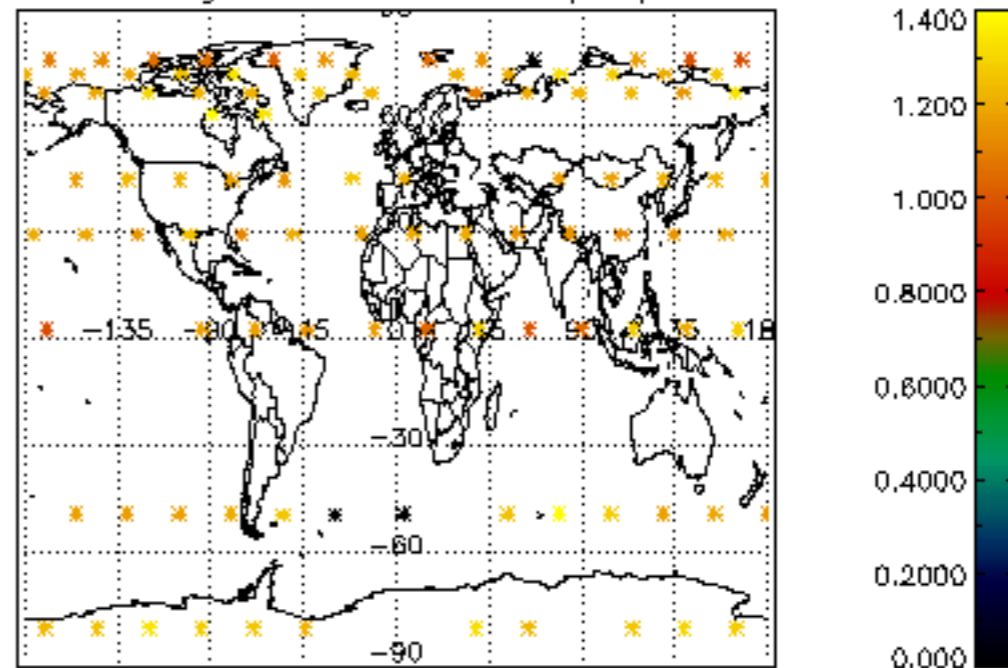

Percentage of flagged data per NO3 profile

Percentage of cosmic ray hits per profile

Percentage of datation errors per profile

Percentage of star falling outside central band per profile

Percentage of saturation errors per profile