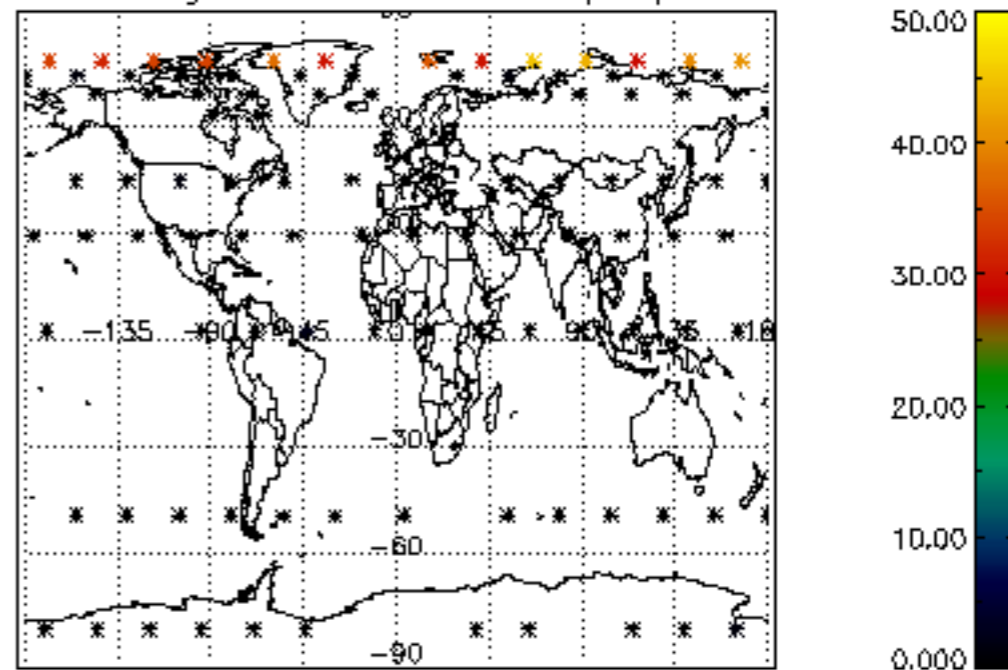

Percentage of datation errors per profile

Percentage of saturation errors per profile