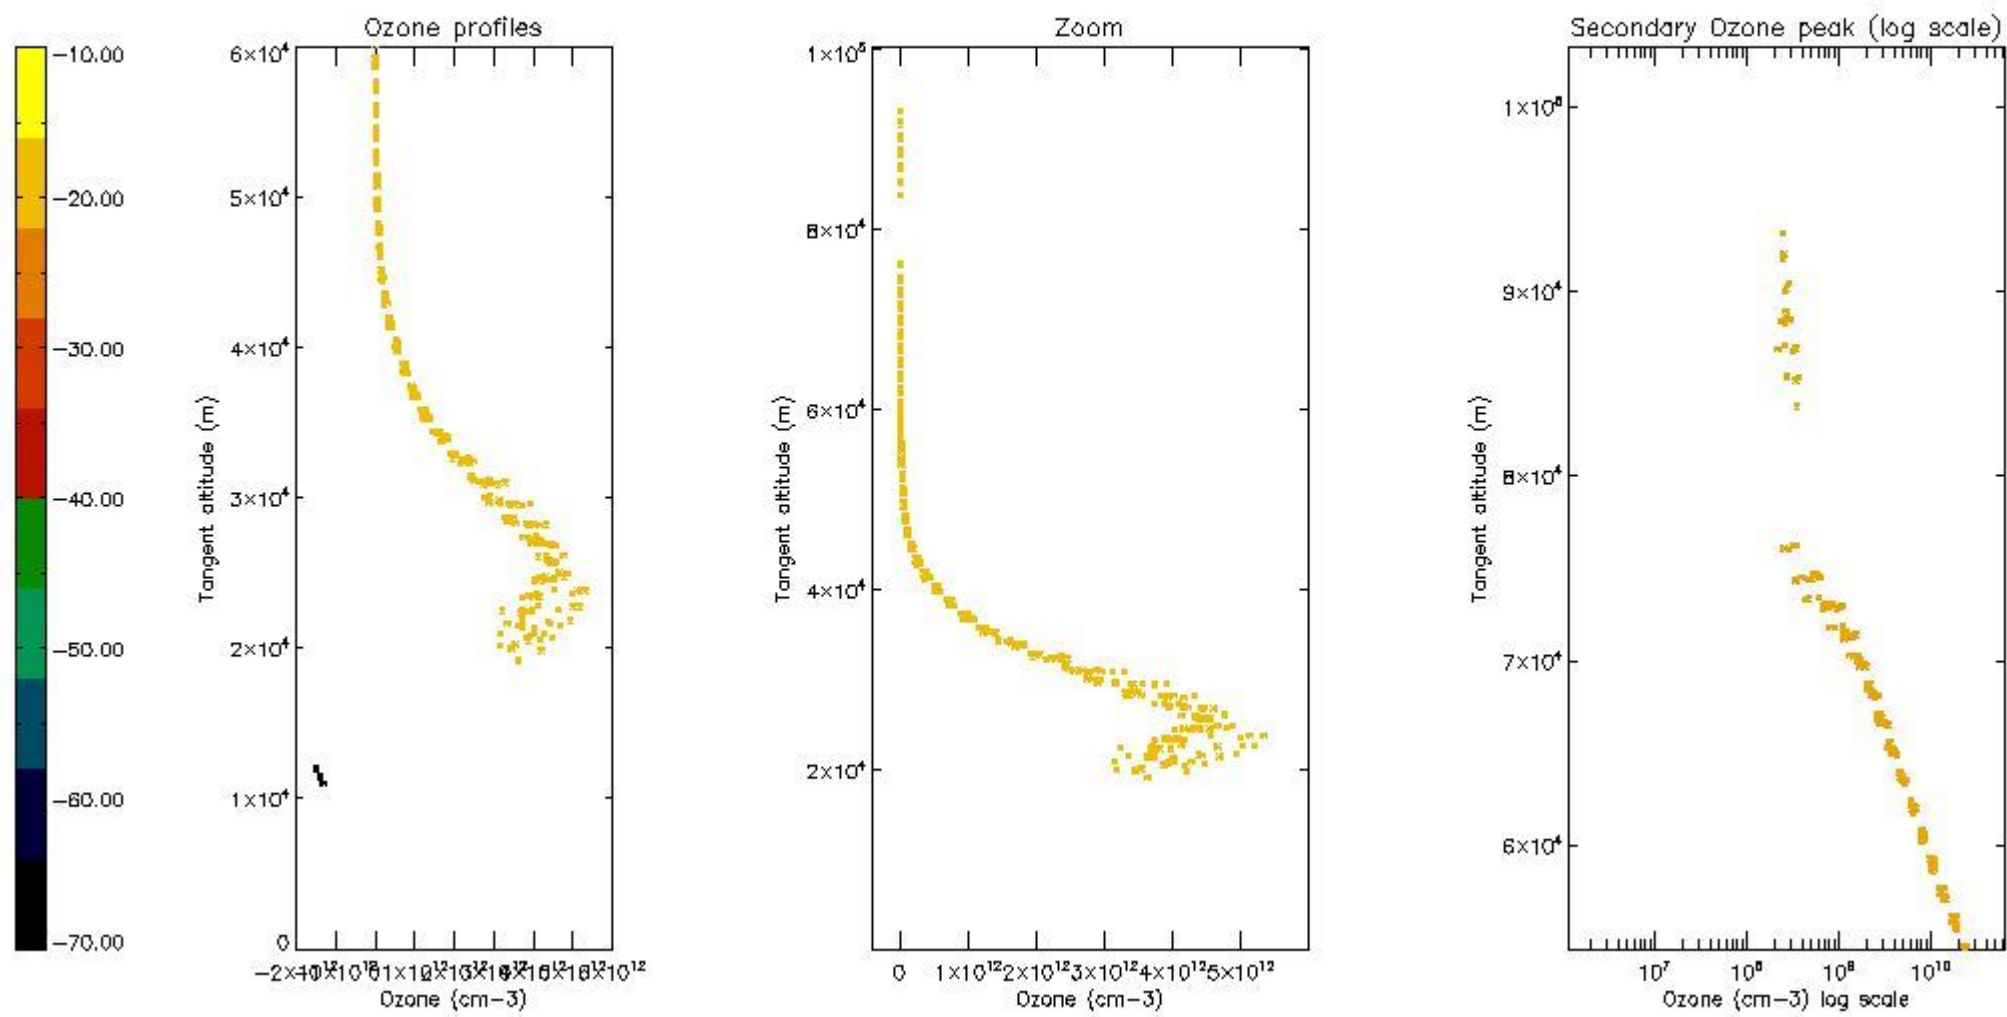

| | |
|----------|---|
| STD < 10 | 4 |
| STD < 5 | 3 |

5.2 Plot ozone profiles for all STD (dark without errors)

The colorbar represents the latitude.

5.3 Plot ozone profiles where STD < 20% (dark without errors)

The colorbar represents the latitude.

5.4 Plot ozone profiles where $STD < 10\%$ (dark without errors)

The colorbar represents the latitude.

5.5 Plot ozone profiles where STD < 5% (dark without errors)

The colorbar represents the latitude.

5.6 Plot NO₂ profiles for all STD (dark without errors)

The colorbar represents the latitude.

5.7 Plot NO3 profiles for all STD (dark without errors)

The colorbar represents the latitude.

6. Auxiliary Data Files used for the production reported in section 2