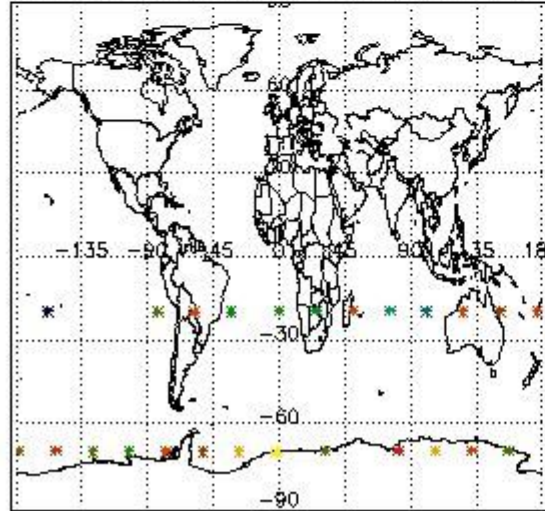

3.1 Plot quality information per product (time dependant)

3.2 Plot quality information per product (world map)

Percentage of flagged data per O3 profile

Percentage of flagged data per H2O profile

Percentage of flagged data per NO2 profile

Percentage of flagged data per NO3 profile

4. Level 1 quality information per product

In this section it is plotted some information contained in the Quality Summary data set of the level 2 products that comes from the level 1b processing. Products without errors (error flag in the MPH set to "0") are used.