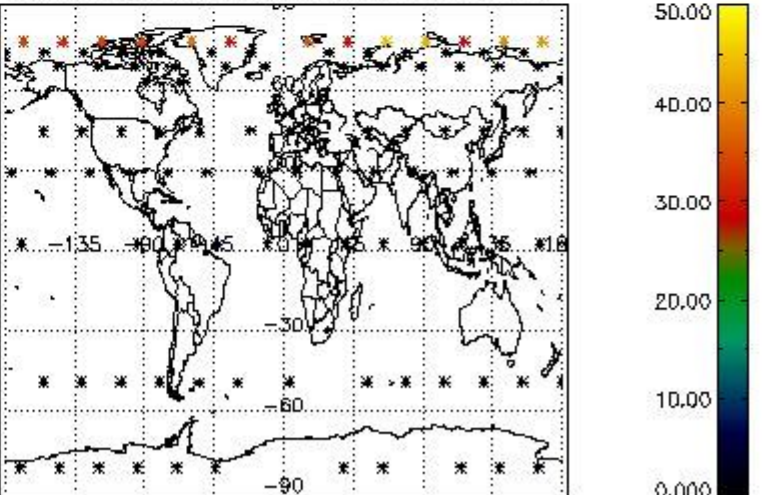

Percentage of saturation errors per profile