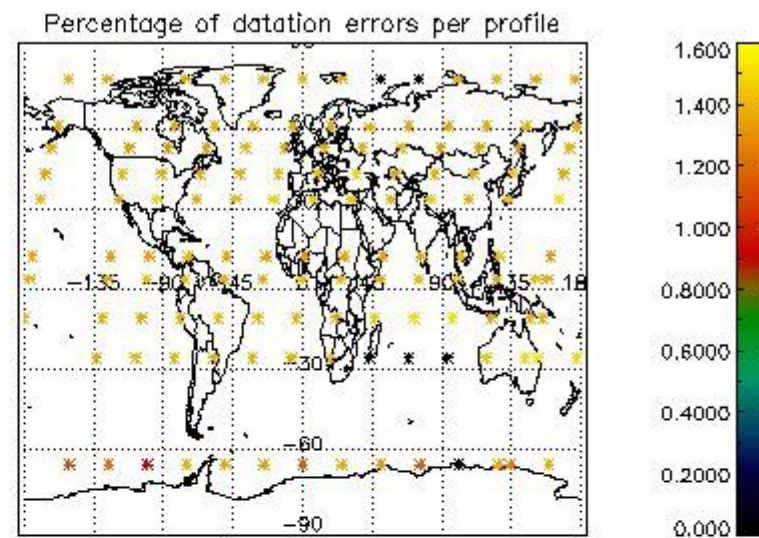

5. Trace gas profiles

5.1 Ozone statistics based on quality of products

The final quality of the products can be "measured" using the STD (Standard Deviation) attached to every point profile. This information is written to the parameter GOM_NL__2P/NL_LOCAL_SPECIES_DENSITY/o3_std of the level 2 products. The table below shows the statistics for given STD ranges.

The statistics are given with respect to the overall valid production:

- Products without fatal errors: GOM_NL__2P/MPH/PRODUCT_ERR=0
- Valid point profile: GOM_NL__2P/NL_LOCAL_SPECIES_DENSITY/pcd(0)=0

The 'Criteria' is applied to valid points of dark limb products:

- Products in dark limb illumination condition: GOM_NL__2P/NL_SUMMARY_QUALITY/obs_ill_cond=0
- Products without fatal errors: GOM_NL__2P/MPH/PRODUCT_ERR=0
- Valid point profile: GOM_NL__2P/NL_LOCAL_SPECIES_DENSITY/pcd(0)=0

So, the table below shows the percentage of dark limb and valid observations for each criteria with respect to the overall valid daily observations.

Criteria	% of total production
All STD	12
STD < 20	5