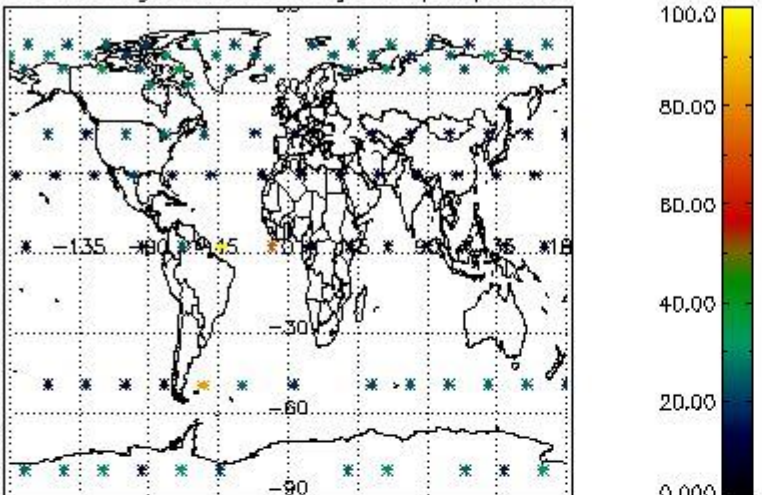

Percentage of cosmic ray hits per profile