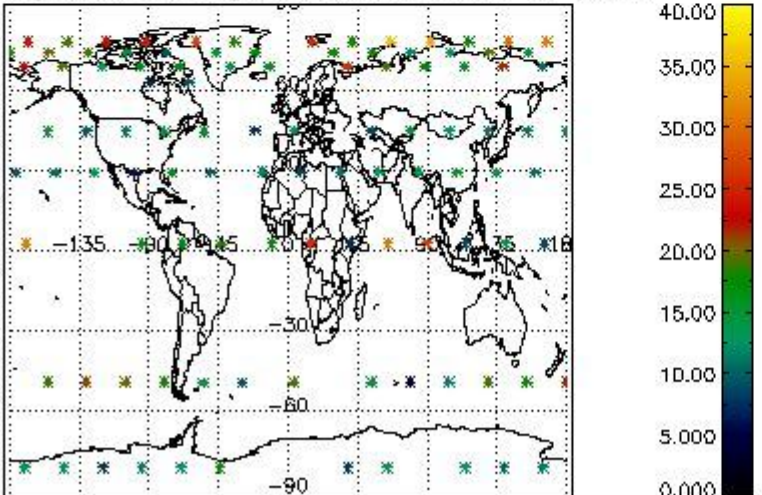

Percentage of star falling outside central band per profile