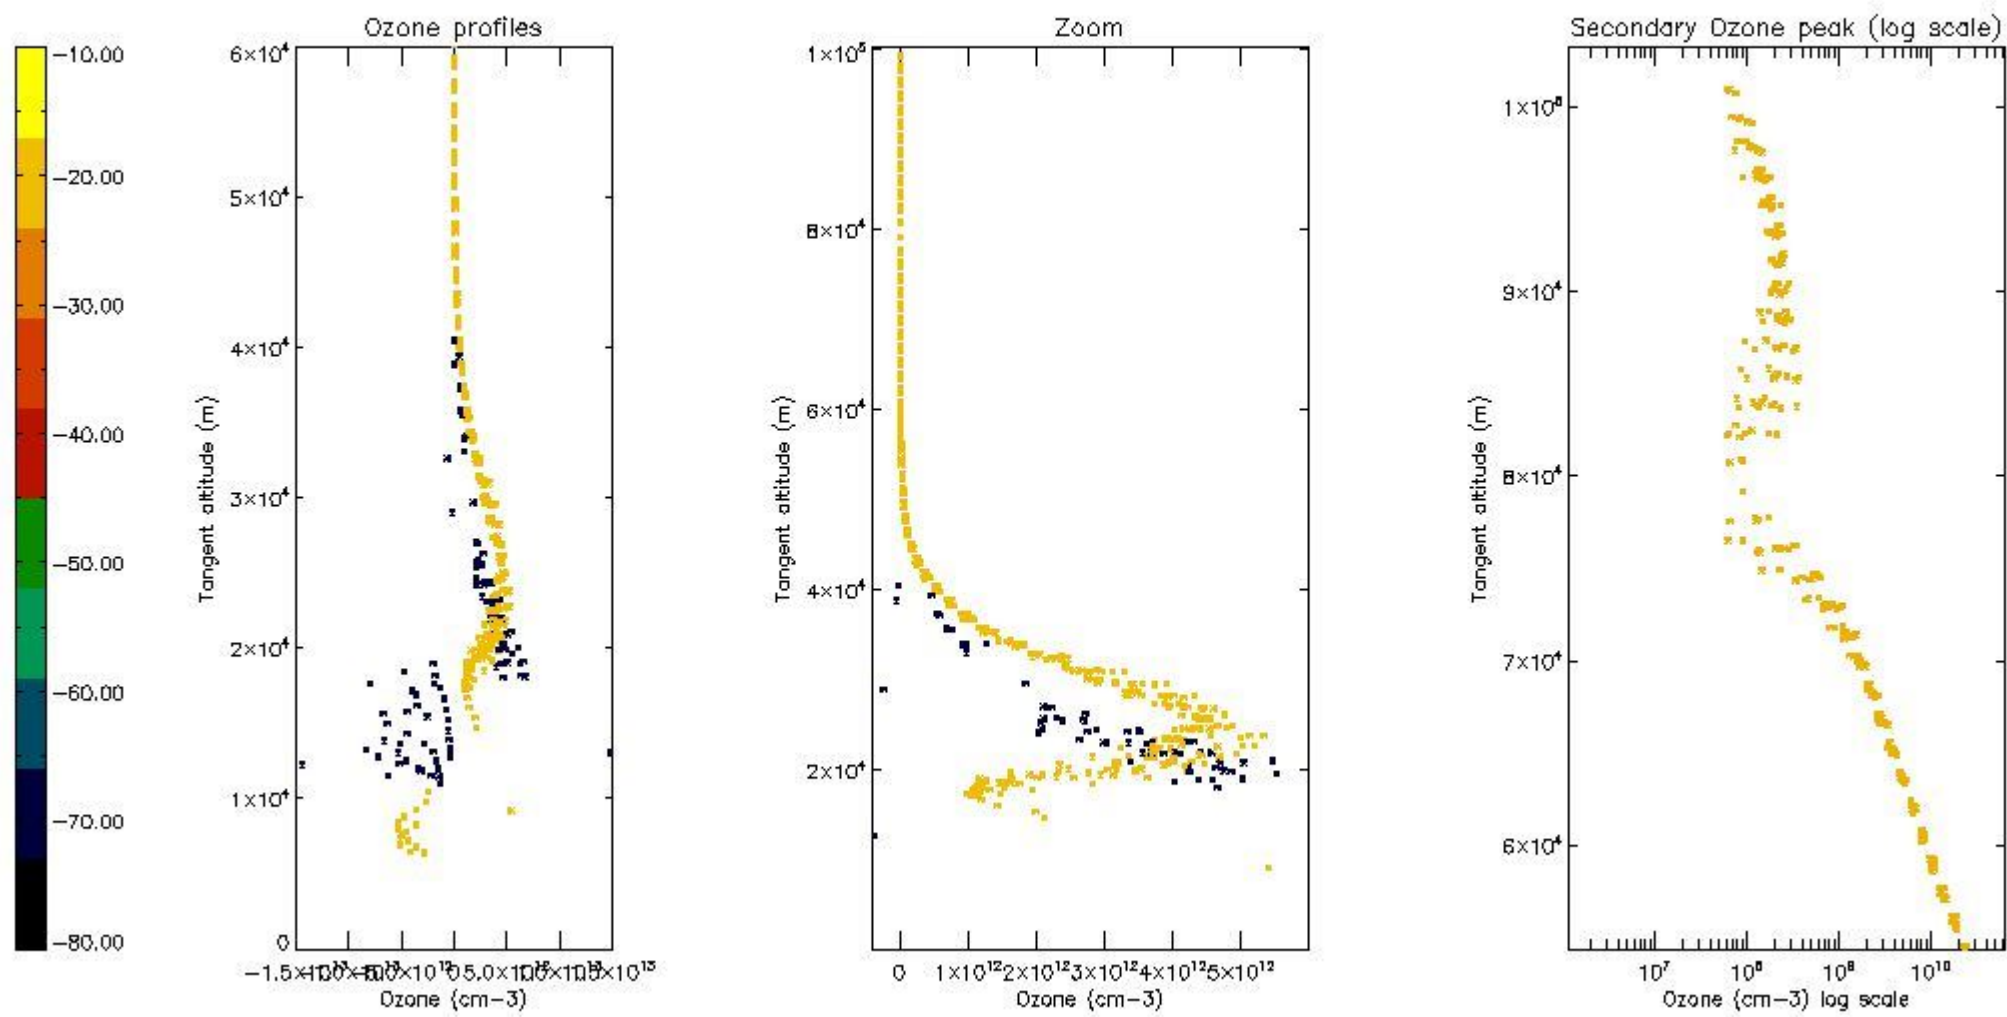

5.4 Plot ozone profiles where $STD < 10\%$ (dark without errors)

The colorbar represents the latitude.