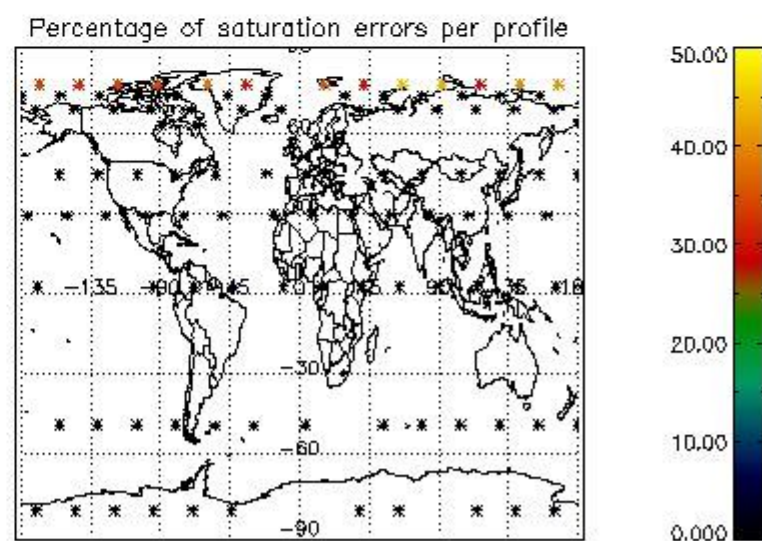

Percentage of flagged data per NO3 profile

4. Level 1 quality information per product

In this section it is plotted some information contained in the Quality Summary data set of the level 2 products that comes from the level 1b processing. Products without errors (error flag in the MPH set to "0") are used.

4.1 Plot quality information per product (time dependant) coming from level 1b processing

4.1.1 Plot level 1 quality information per product (time dependant): ENVISAT ASCENDING passes

4.1.2 Plot level 1 quality information per product (time dependant): ENVISAT DESCENDING passes

4.2 Plot quality information per product coming from level 1b processing (world map)

4.2.1 Plot level 1 quality information per product (world map): ENVISAT ASCENDING passes

4.2.2 Plot level 1 quality information per product (world map): ENVISAT DESCENDING passes