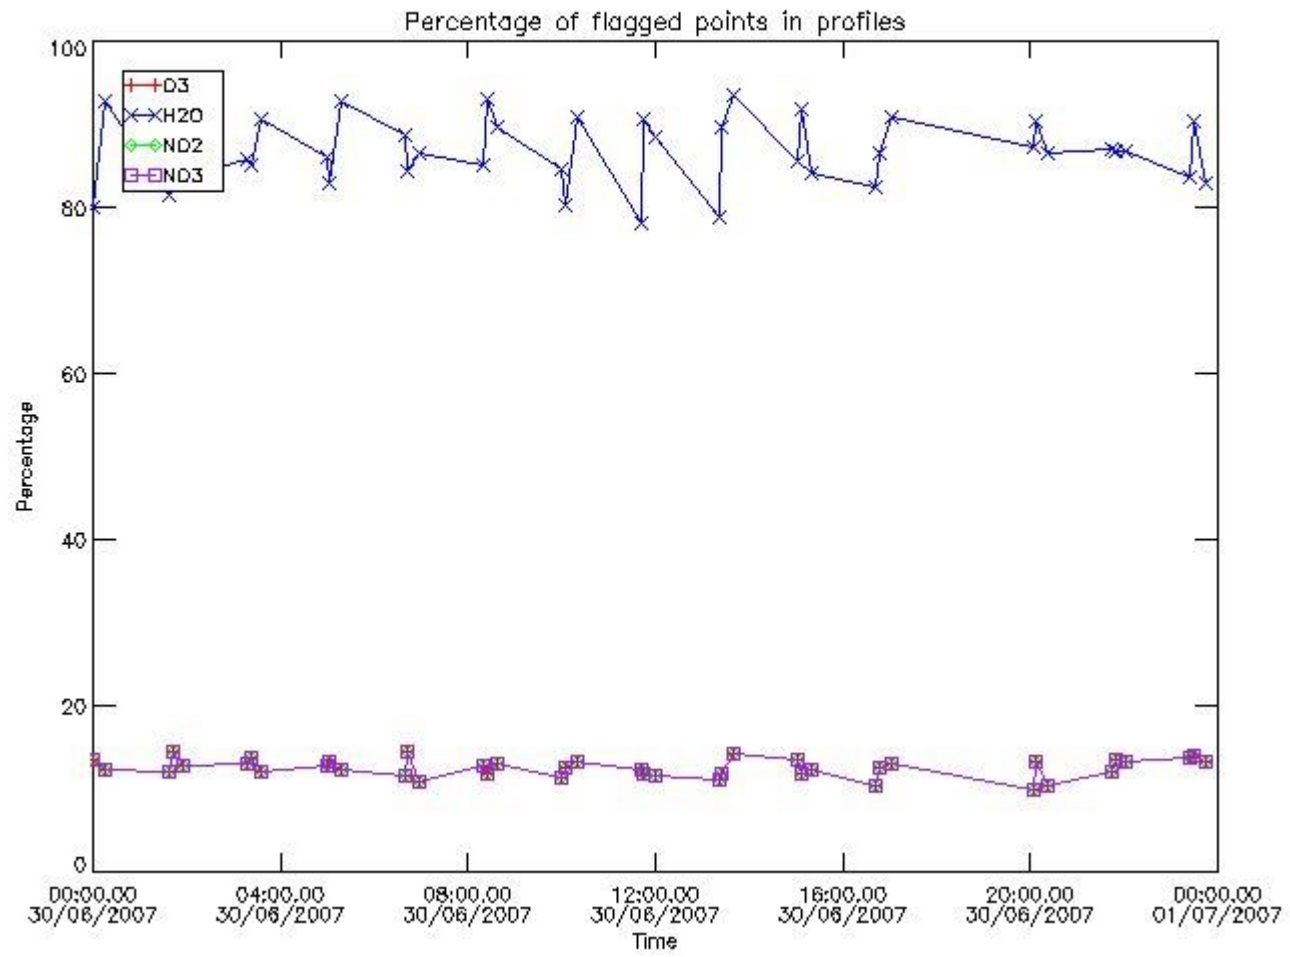

3. Quality information per product

In this section it is plotted some information contained in the Quality Summary data set of the level 2 products. Only products in dark limb conditions and without errors (error flag in the MPH set to "0") are used.

3.1 Plot quality information per product (time dependant)

3.2 Plot quality information per product (world map)