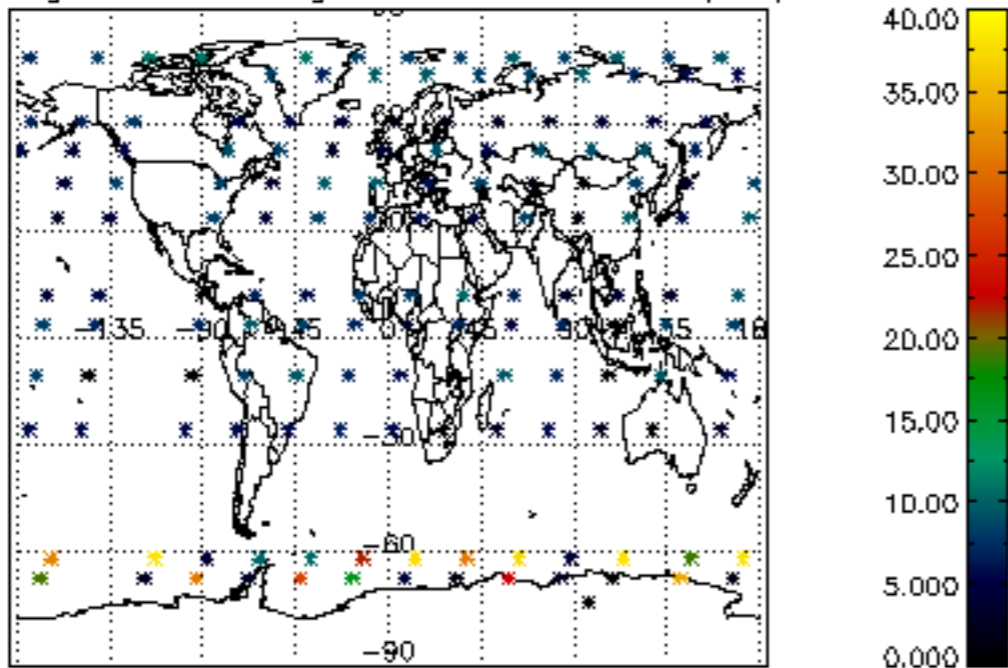

Percentage of star falling outside central band per profile