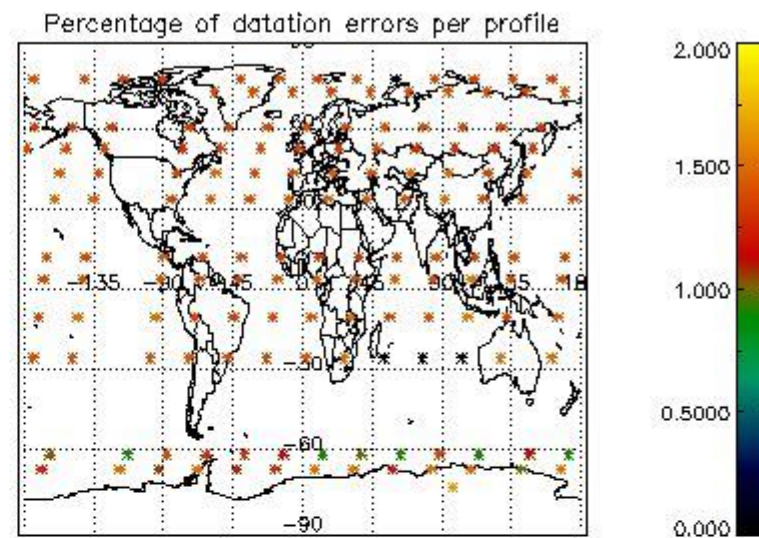

5. Trace gas profiles

5.1 Ozone statistics based on quality of products

The final quality of the products can be "measured" using the STD (Standard Deviation) attached to every point profile. This information is written to the parameter GOM_NL__2P/NL_LOCAL_SPECIES_DENSITY/o3_std of the level 2 products. The table below shows the statistics for given STD ranges.

The statistics are given with respect to the overall valid production:

- Products without fatal errors: GOM_NL__2P/MPH/PRODUCT_ERR=0
- Valid point profile: GOM_NL__2P/NL_LOCAL_SPECIES_DENSITY/pcd(0)=0

The 'Criteria' is applied to valid points of dark limb products:

- Products in dark limb illumination condition: GOM_NL__2P/NL_SUMMARY_QUALITY/obs_ill_cond=0
- Products without fatal errors: GOM_NL__2P/MPH/PRODUCT_ERR=0
- Valid point profile: GOM_NL__2P/NL_LOCAL_SPECIES_DENSITY/pcd(0)=0

So, the table below shows the percentage of dark limb and valid observations for each criteria with respect to the overall valid daily observations.

Criteria	% of total production
All STD	17
STD < 20	6