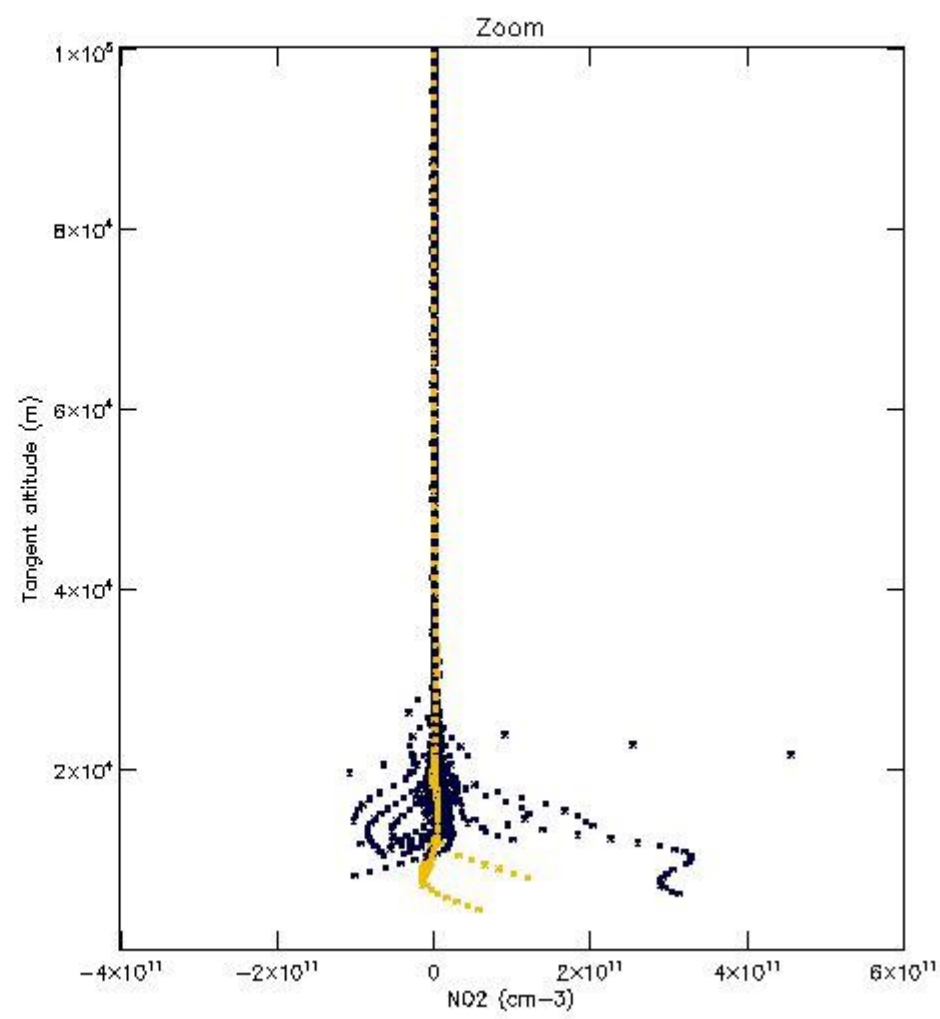

5.7 Plot NO3 profiles for all STD (dark without errors)

The colorbar represents the latitude.