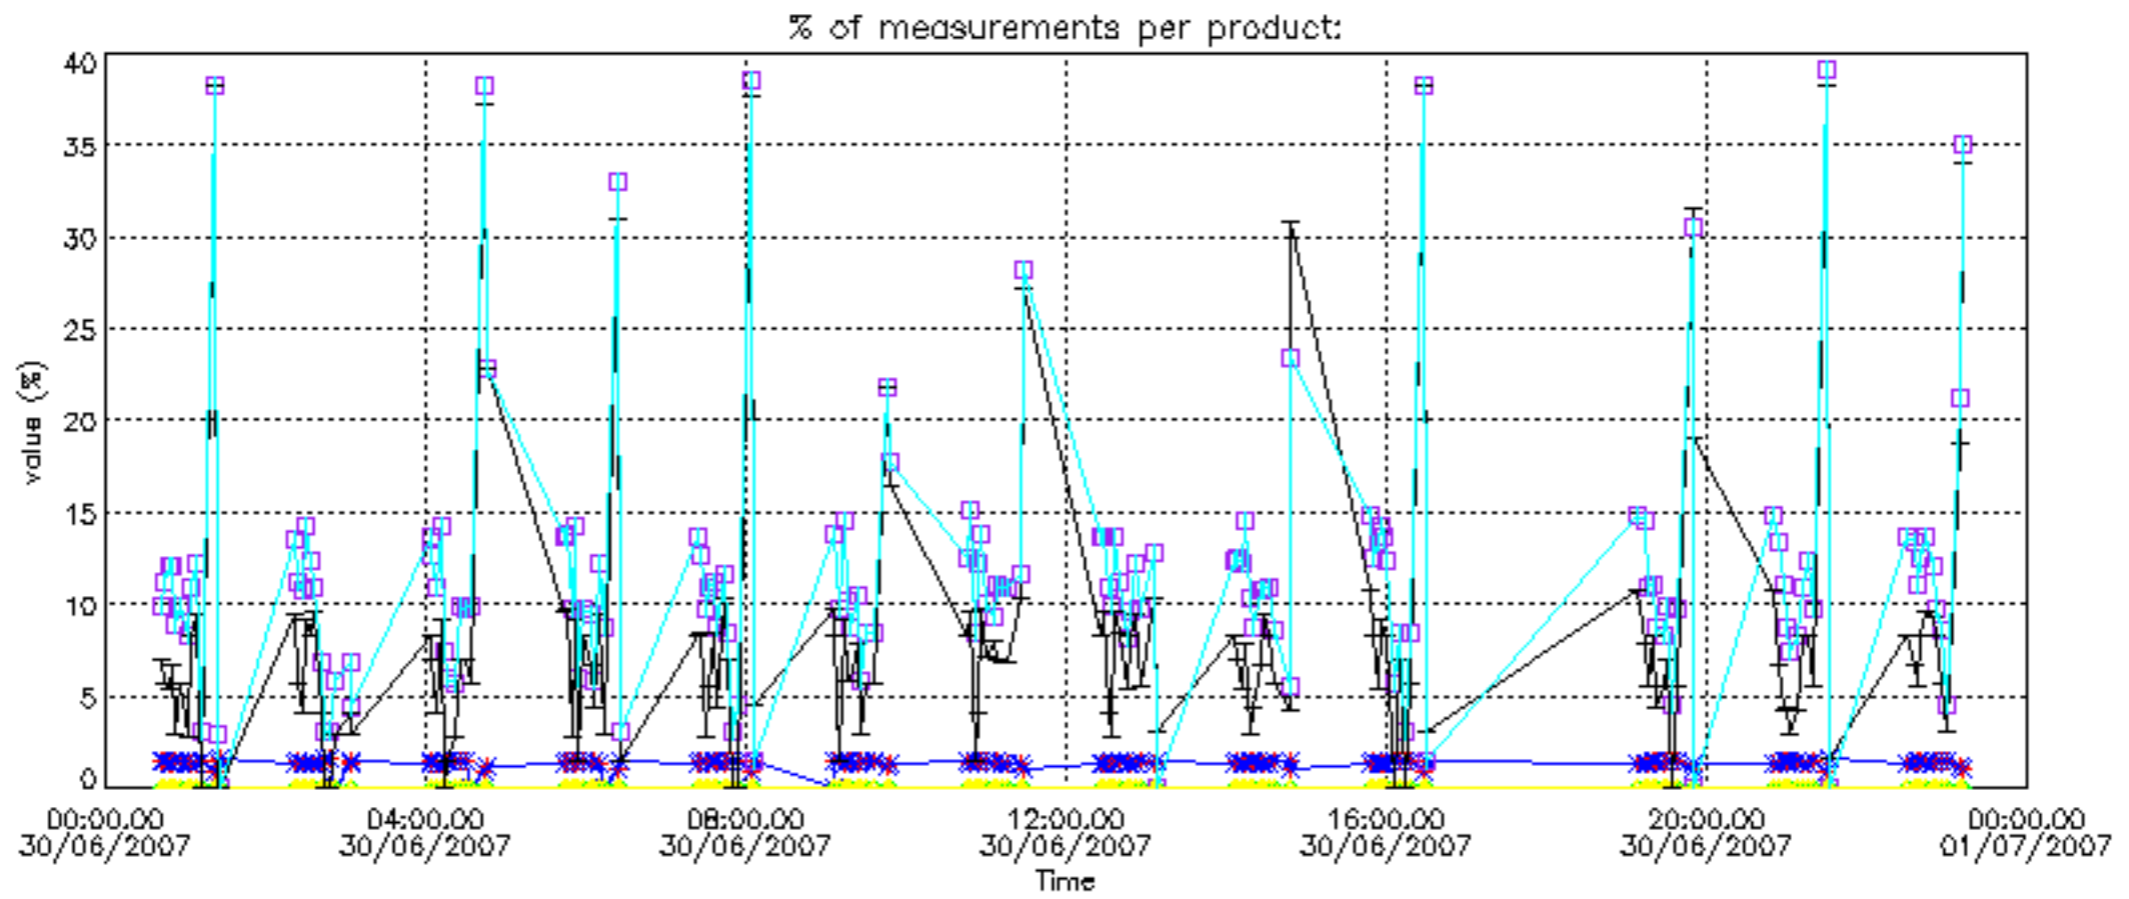

Percentage of cosmic ray hits per profile

Percentage of datation errors per profile