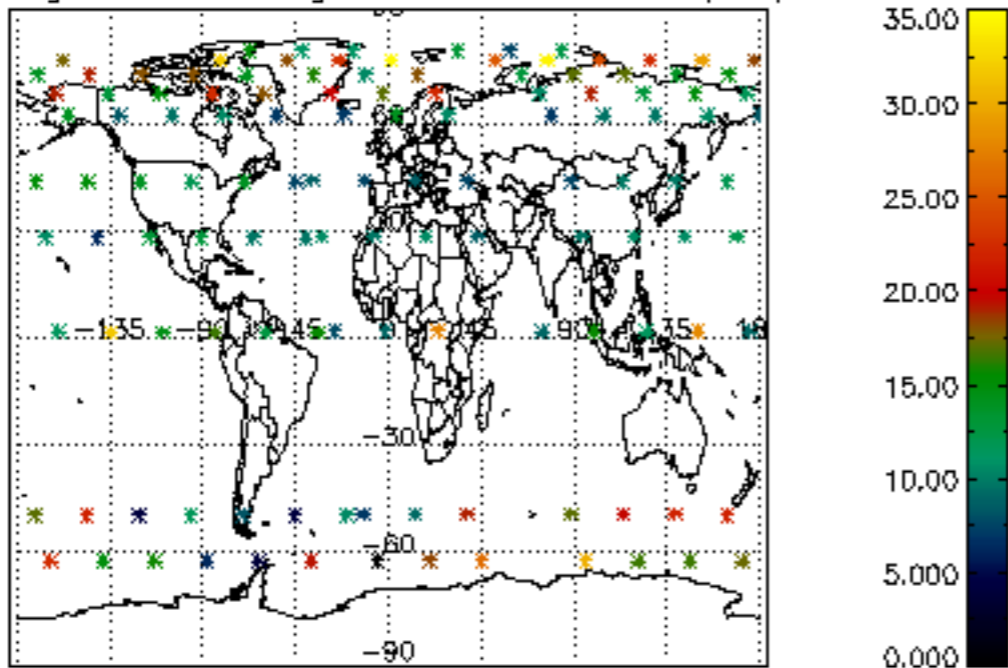

Percentage of cosmic ray hits per profile

Percentage of star falling outside central band per profile