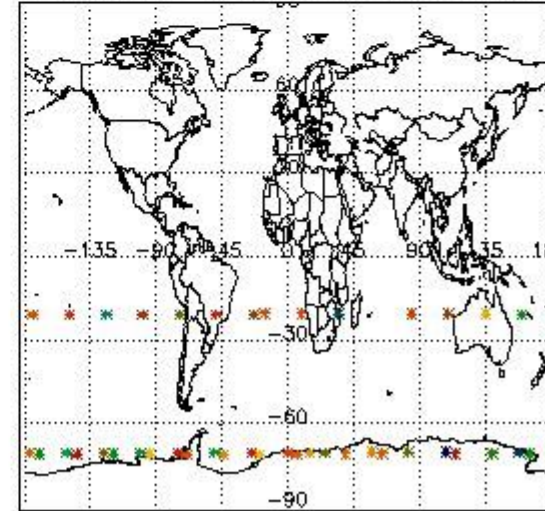

Percentage of flagged data per NO3 profile

4. Level 1 quality information per product

In this section it is plotted some information contained in the Quality Summary data set of the level 2 products that comes from the level 1b processing. Products without errors (error flag in the MPH set to "0") are used.

4.1 Plot quality information per product (time dependant) coming from level 1b processing

4.1.1 Plot level 1 quality information per product (time dependant): ENVISAT ASCENDING passes