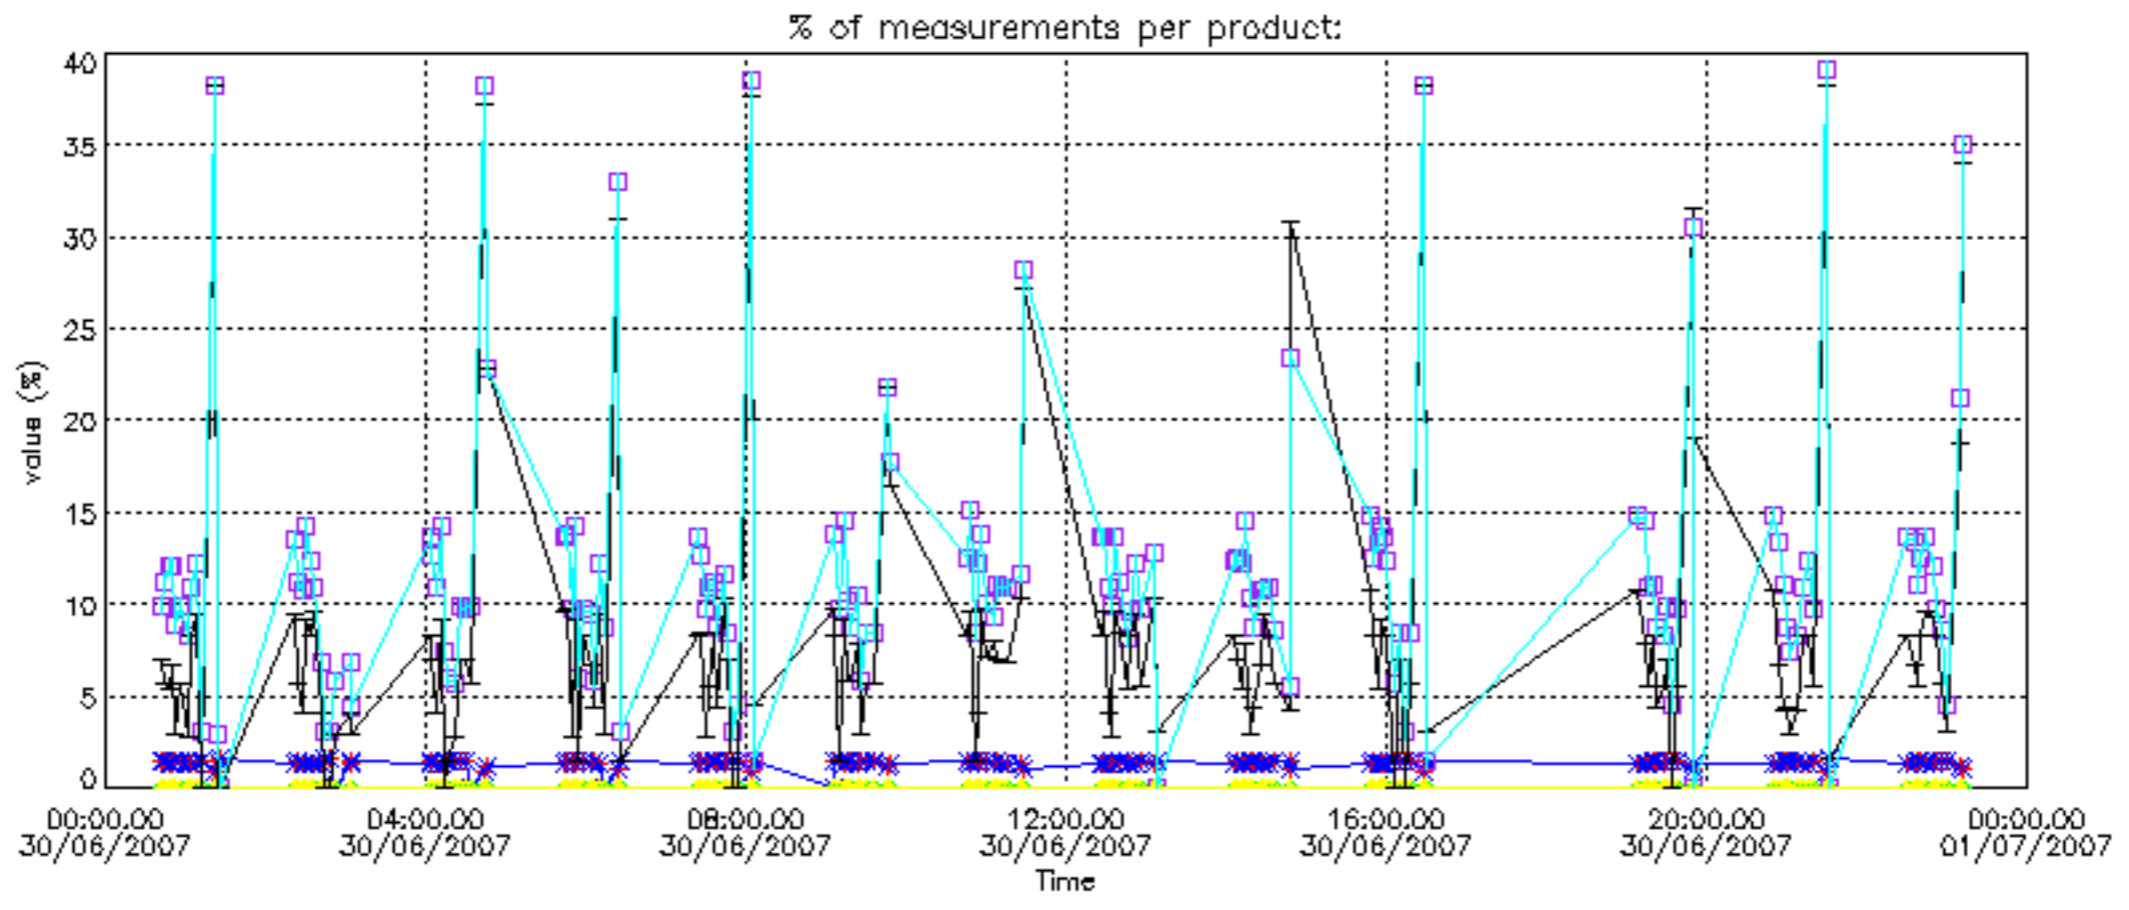

Percentage of cosmic ray hits per profile

Percentage of datation errors per profile