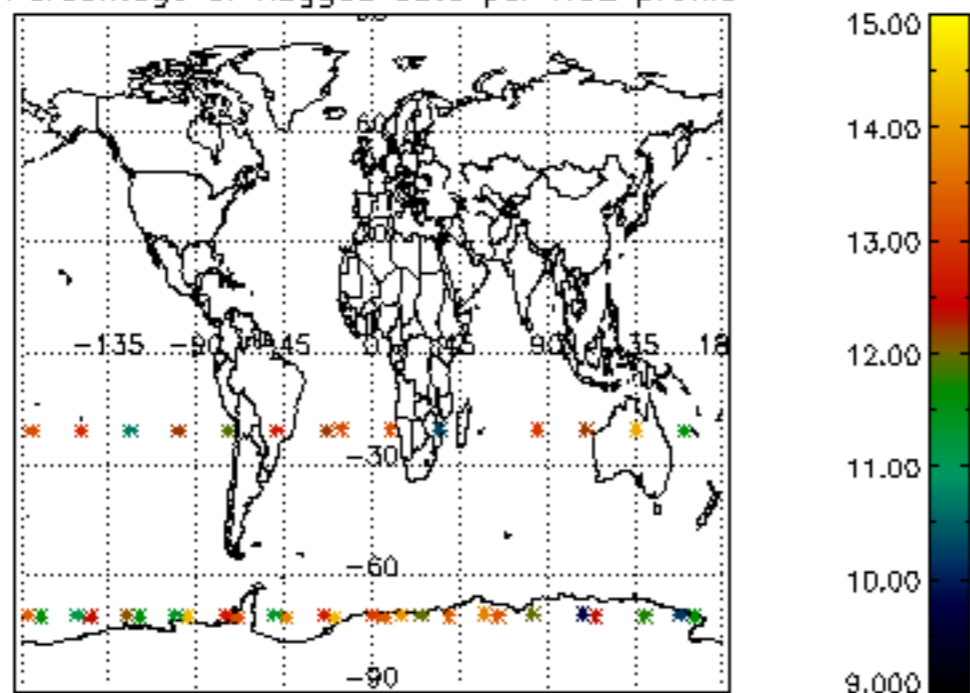

Percentage of flagged data per NO2 profile