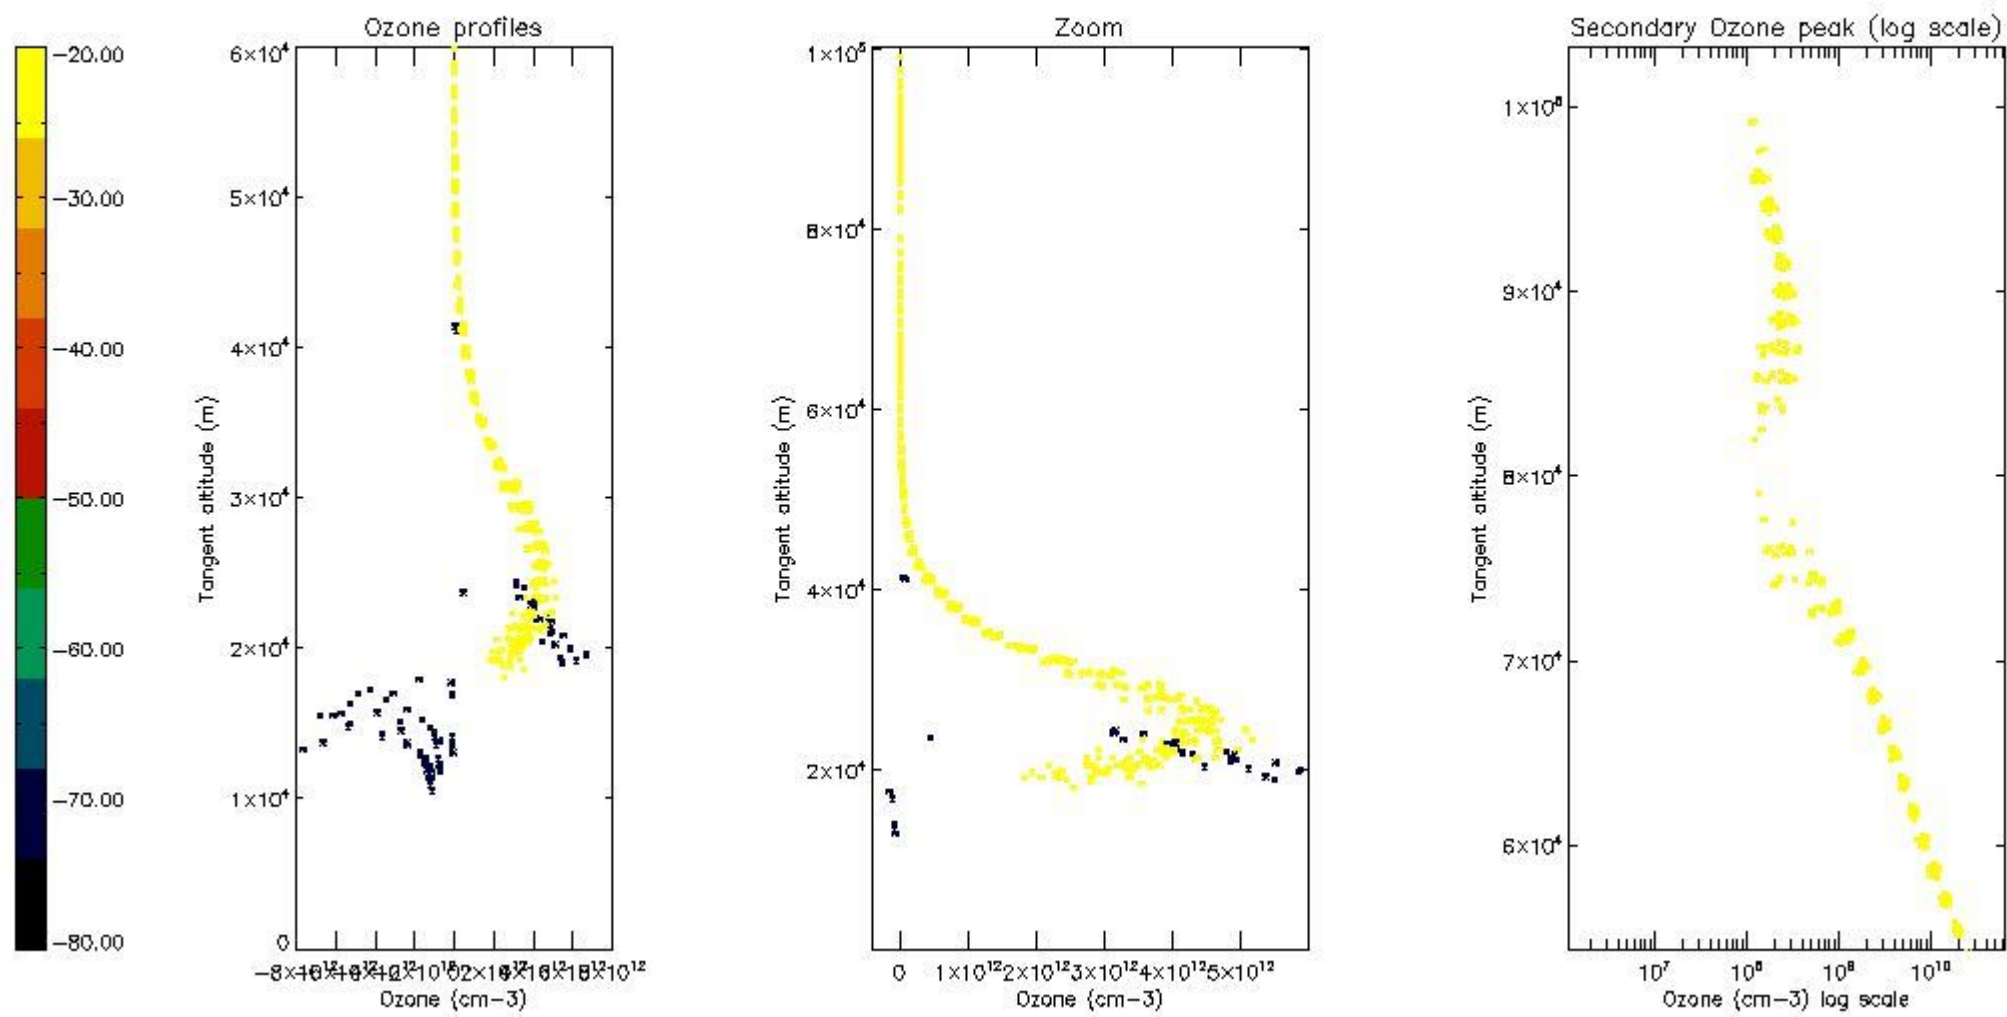

STD < 10	4
STD < 5	3

5.2 Plot ozone profiles for all STD (dark without errors)

The colorbar represents the latitude.

5.3 Plot ozone profiles where STD < 20% (dark without errors)

The colorbar represents the latitude.

5.4 Plot ozone profiles where  $STD < 10\%$  (dark without errors)

The colorbar represents the latitude.

*5.5 Plot ozone profiles where STD < 5% (dark without errors)*

The colorbar represents the latitude.