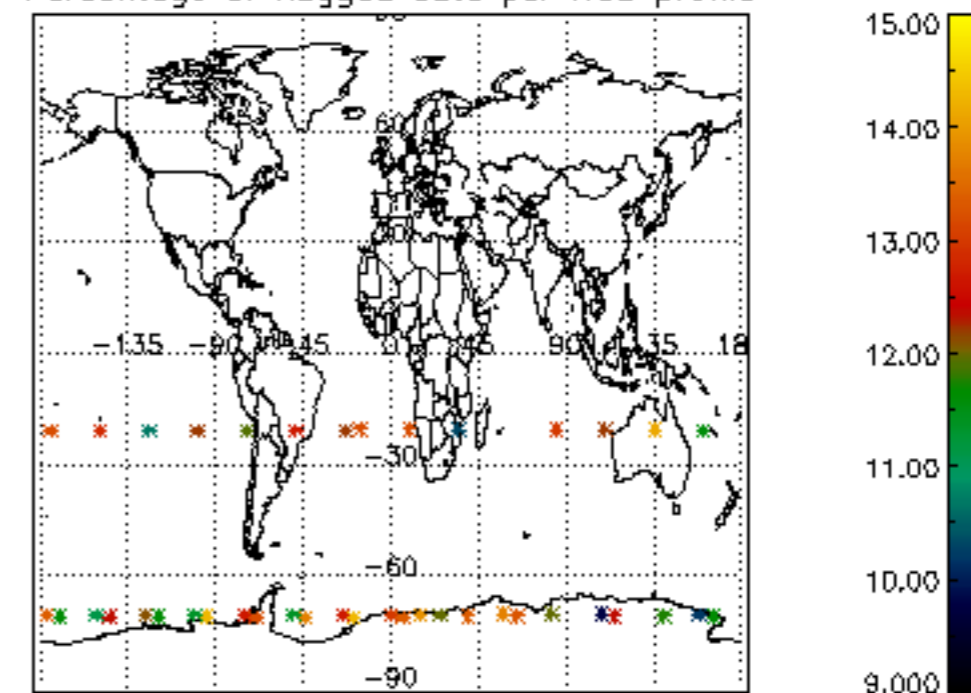

Percentage of flagged data per NO3 profile