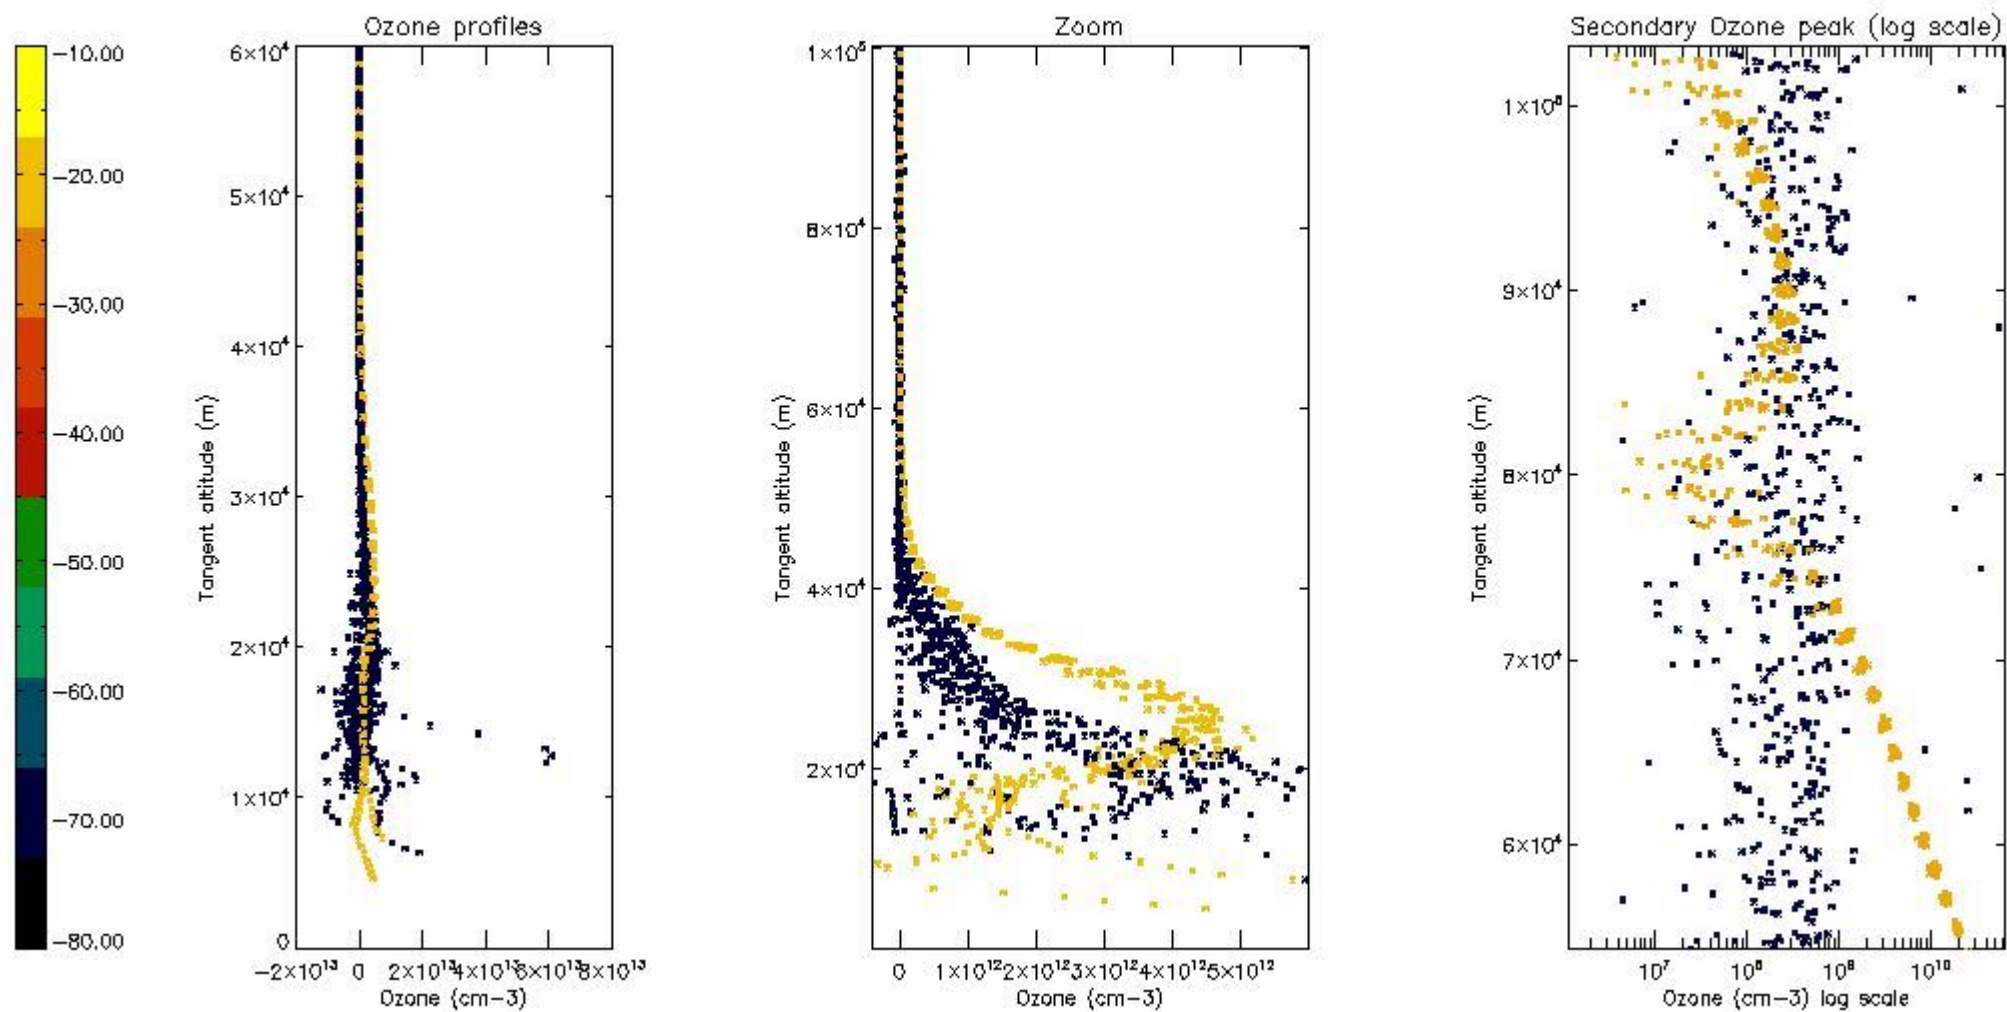

STD < 10	4
STD < 5	3

5.2 Plot ozone profiles for all STD (dark without errors)

The colorbar represents the latitude.

5.3 Plot ozone profiles where STD < 20% (dark without errors)

The colorbar represents the latitude.