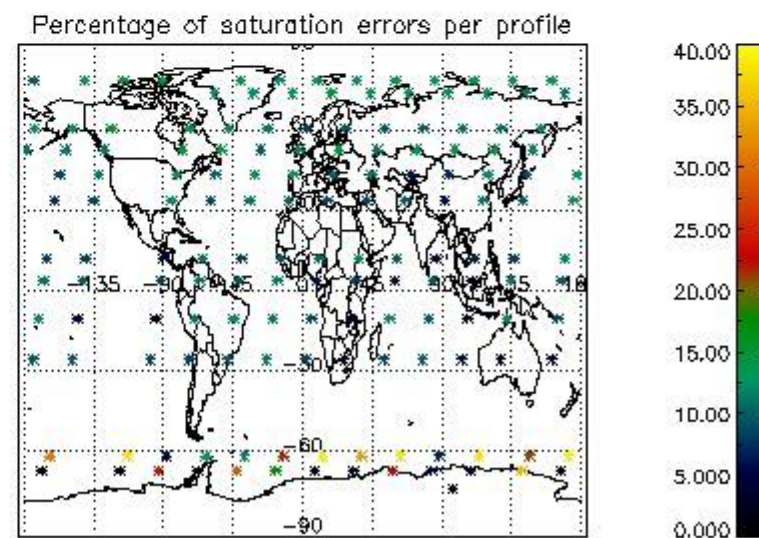

5. Trace gas profiles

5.1 Ozone statistics based on quality of products

The final quality of the products can be "measured" using the STD (Standard Deviation) attached to every point profile. This information is written to the parameter GOM_NL__2P/NL_LOCAL_SPECIES_DENSITY/o3_std of the level 2 products. The table below shows the statistics for given STD ranges.

The statistics are given with respect to the overall valid production:

- Products without fatal errors: GOM_NL__2P/MPH/PRODUCT_ERR=0
- Valid point profile: GOM_NL__2P/NL_LOCAL_SPECIES_DENSITY/pcd(0)=0

The 'Criteria' is applied to valid points of dark limb products:

- Products in dark limb illumination condition: GOM_NL__2P/NL_SUMMARY_QUALITY/obs_ill_cond=0
- Products without fatal errors: GOM_NL__2P/MPH/PRODUCT_ERR=0
- Valid point profile: GOM_NL__2P/NL_LOCAL_SPECIES_DENSITY/pcd(0)=0

So, the table below shows the percentage of dark limb and valid observations for each criteria with respect to the overall valid daily observations.

Criteria	% of total production
All STD	17
STD < 20	6