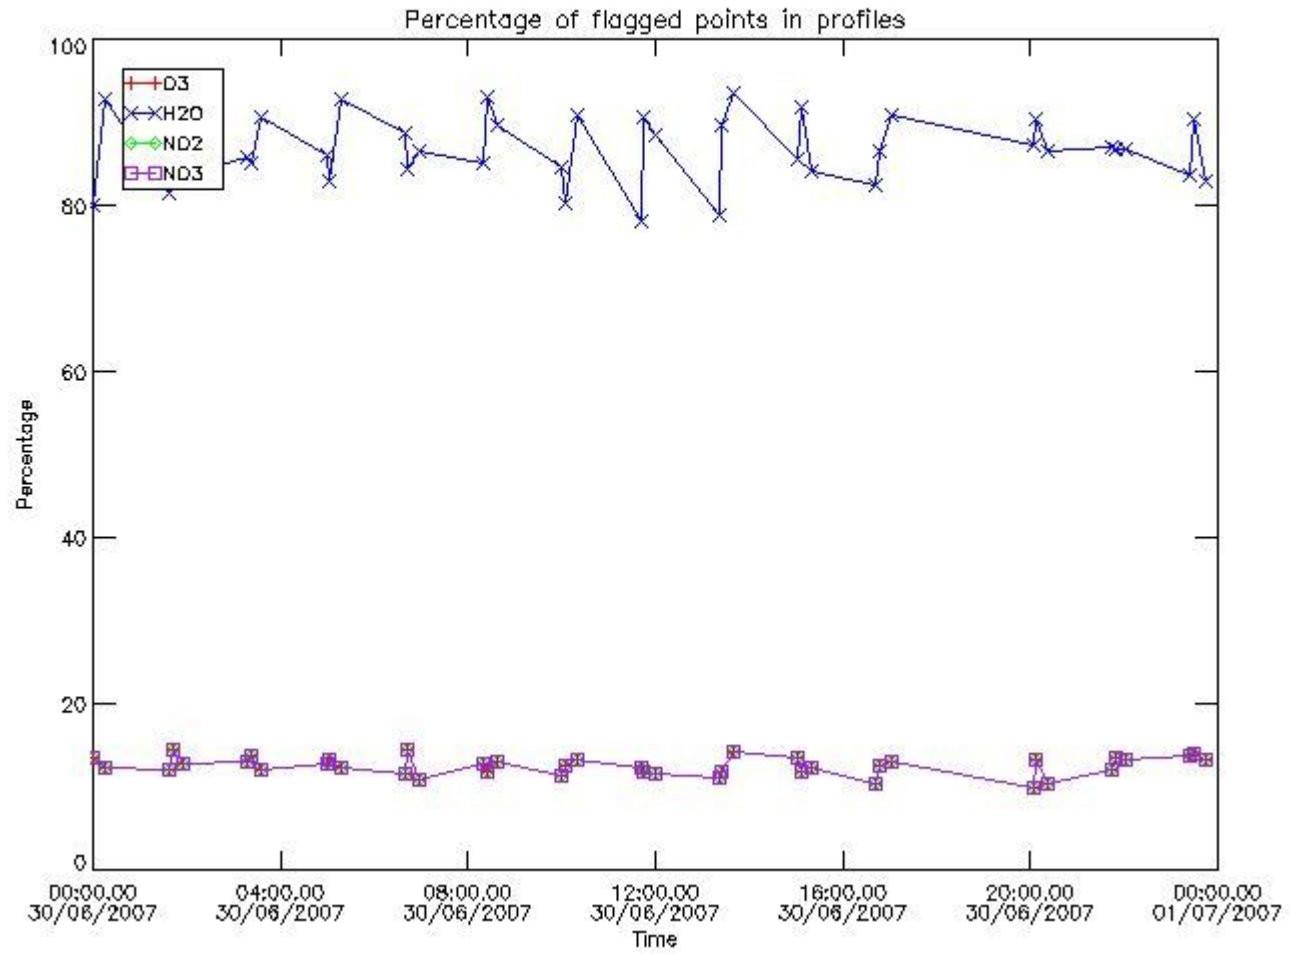

3. Quality information per product

In this section it is plotted some information contained in the Quality Summary data set of the level 2 products. Only products in dark limb conditions and without errors (error flag in the MPH set to "0") are used.

3.1 Plot quality information per product (time dependant)

3.2 Plot quality information per product (world map)