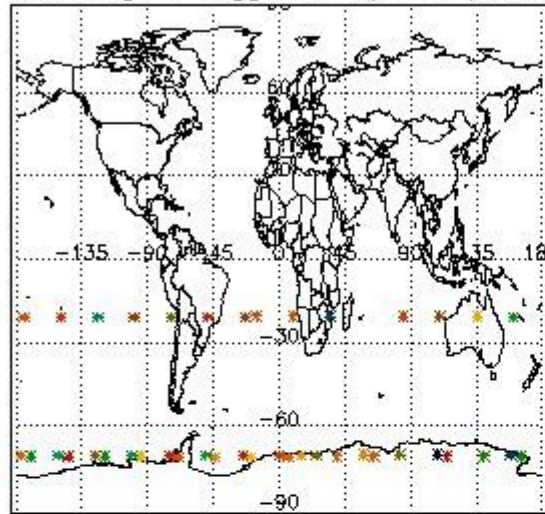

Percentage of flagged data per O3 profile