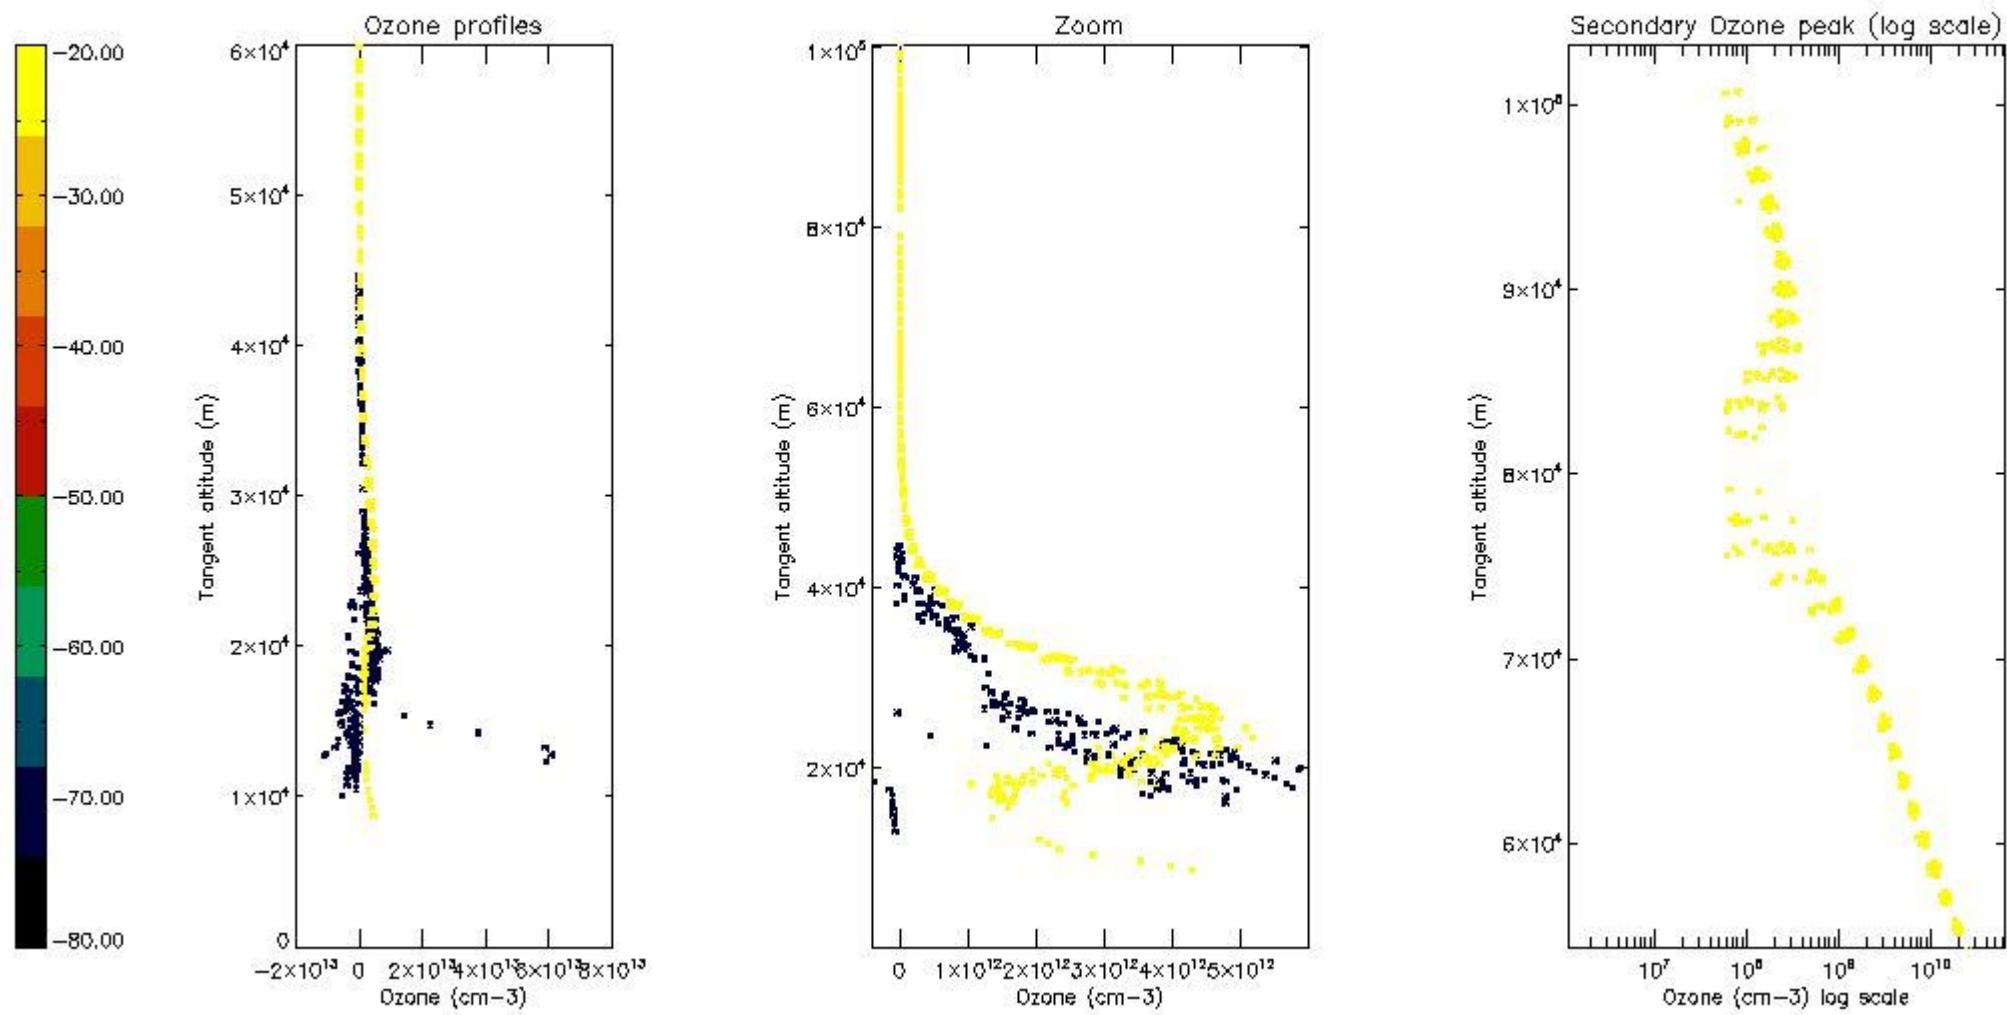

STD < 10	4
STD < 5	3

5.2 Plot ozone profiles for all STD (dark without errors)

The colorbar represents the latitude.

5.3 Plot ozone profiles where STD < 20% (dark without errors)

The colorbar represents the latitude.