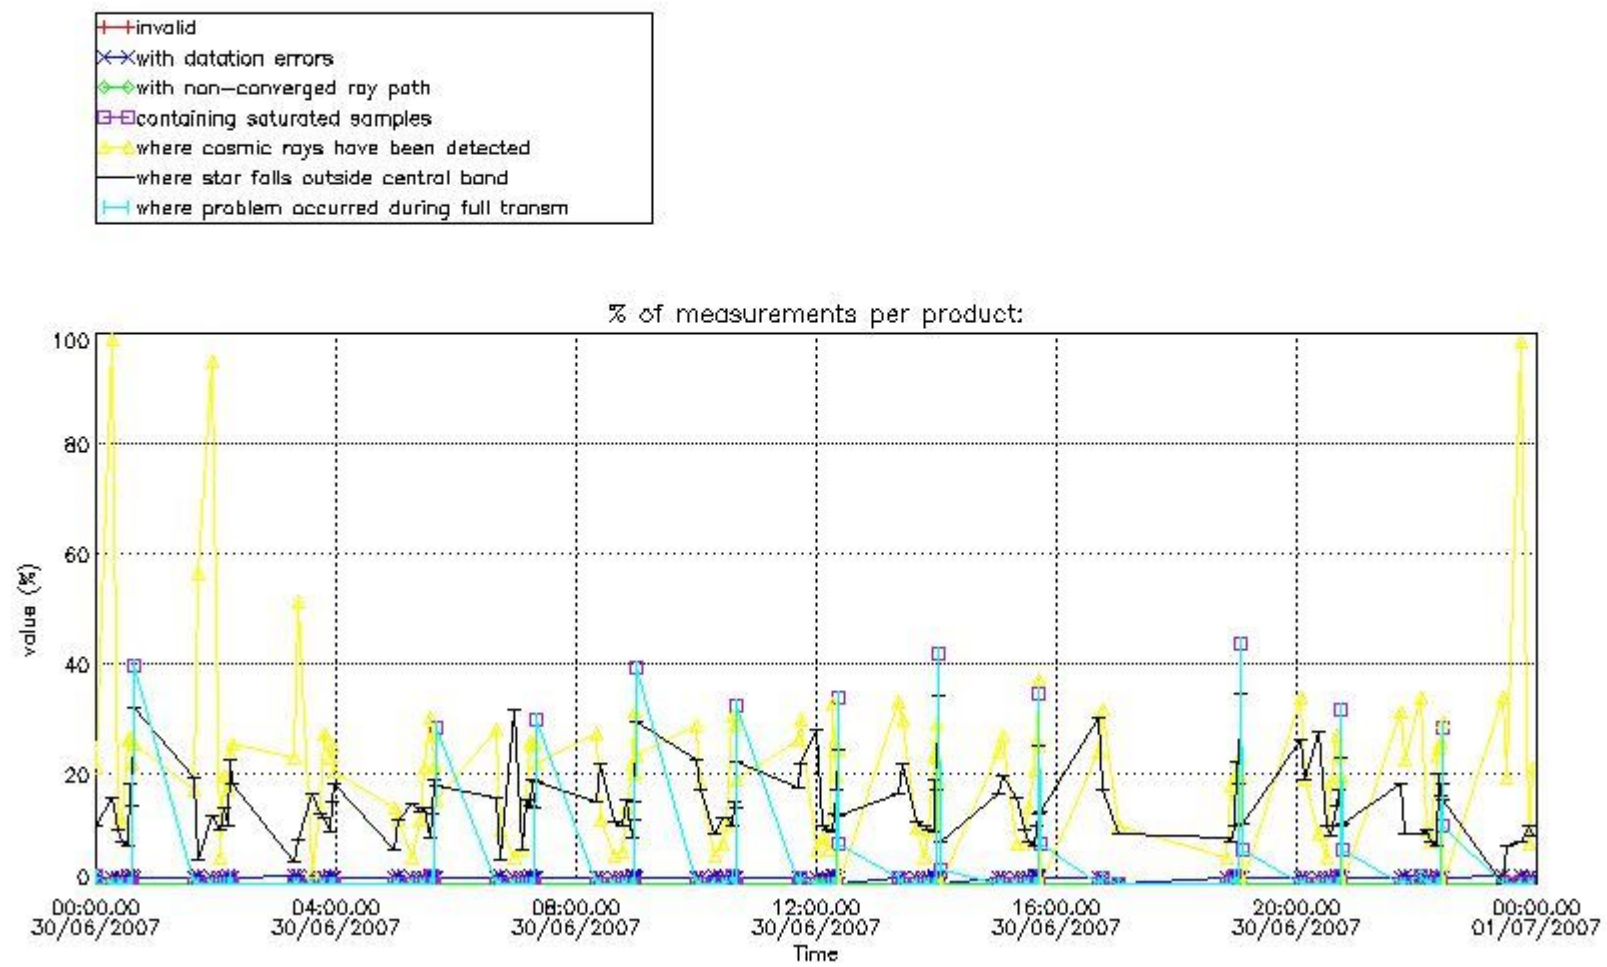

4.1.2 Plot level 1 quality information per product (time dependant): ENVISAT DESCENDING passes