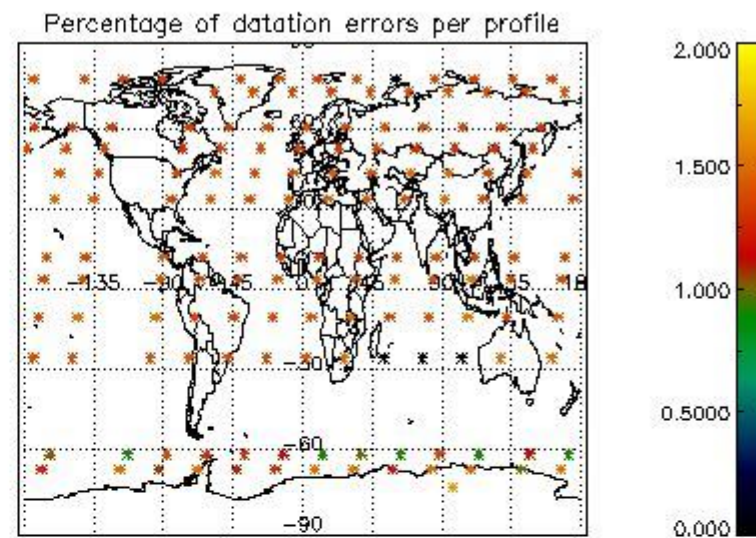

5. Trace gas profiles

5.1 Ozone statistics based on quality of products

The final quality of the products can be "measured" using the STD (Standard Deviation) attached to every point profile. This information is written to the parameter GOM_NL__2P/NL_LOCAL_SPECIES_DENSITY/o3_std of the level 2 products. The table below shows the statistics for given STD ranges.

The statistics are given with respect to the overall valid production:

- Products without fatal errors: GOM_NL__2P/MPH/PRODUCT_ERR=0
- Valid point profile: GOM_NL__2P/NL_LOCAL_SPECIES_DENSITY/pcd(0)=0

The 'Criteria' is applied to valid points of dark limb products:

- Products in dark limb illumination condition: GOM_NL__2P/NL_SUMMARY_QUALITY/obs_ill_cond=0
- Products without fatal errors: GOM_NL__2P/MPH/PRODUCT_ERR=0
- Valid point profile: GOM_NL__2P/NL_LOCAL_SPECIES_DENSITY/pcd(0)=0

So, the table below shows the percentage of dark limb and valid observations for each criteria with respect to the overall valid daily observations.

Criteria	% of total production
All STD	17
STD < 20	6