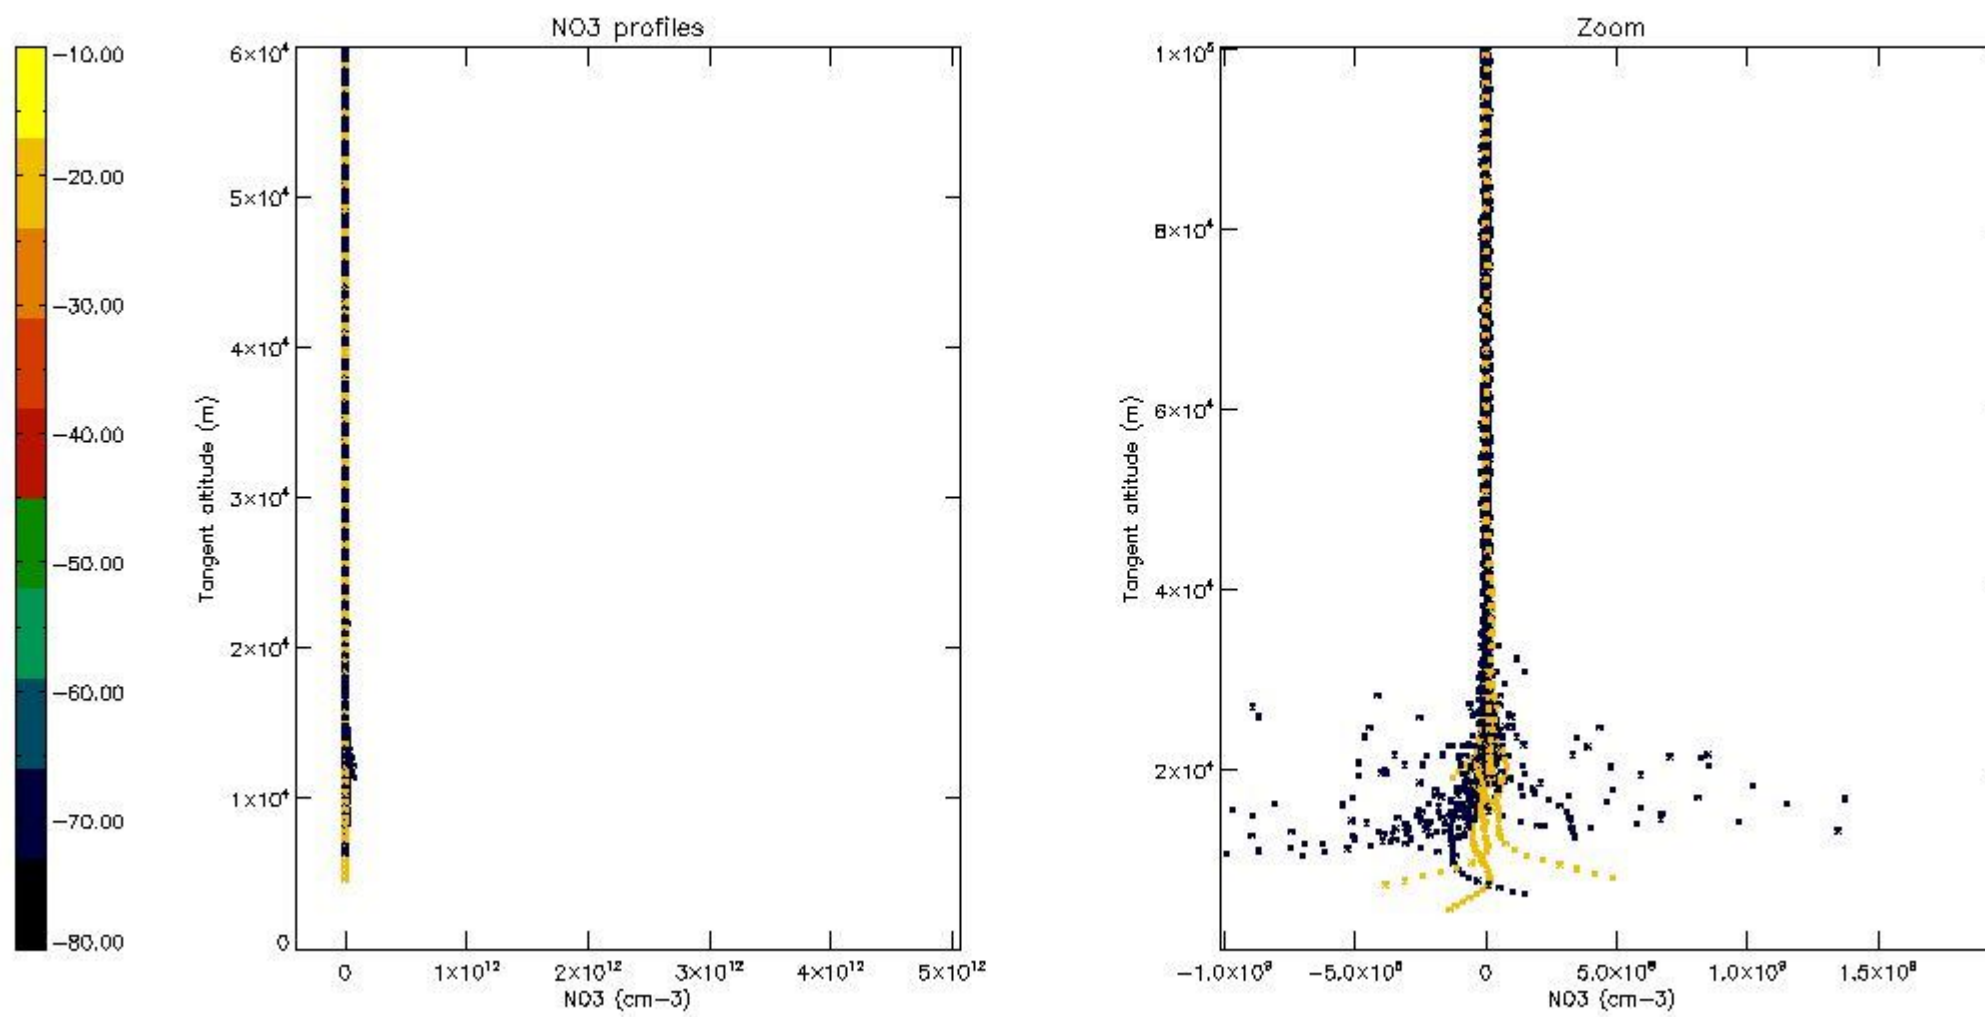

*5.6 Plot NO<sub>2</sub> profiles for all STD (dark without errors)*

The colorbar represents the latitude.

*5.7 Plot NO3 profiles for all STD (dark without errors)*

The colorbar represents the latitude.