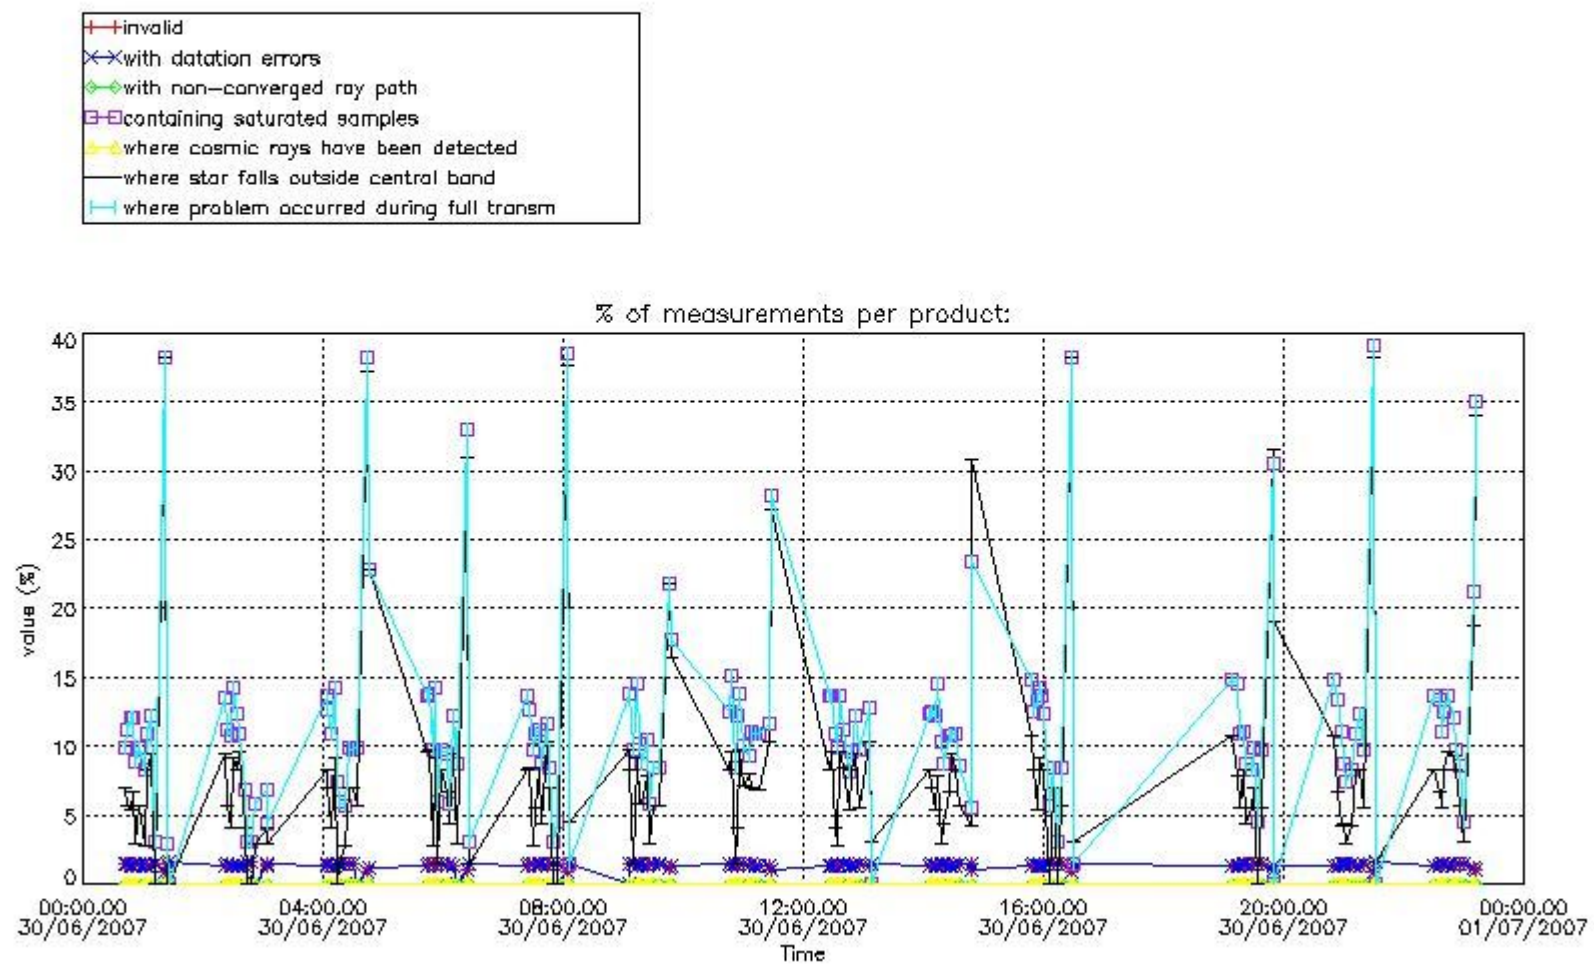

4.2 Plot quality information per product coming from level 1b processing (world map)

4.2.1 Plot level 1 quality information per product (world map): ENVISAT ASCENDING passes