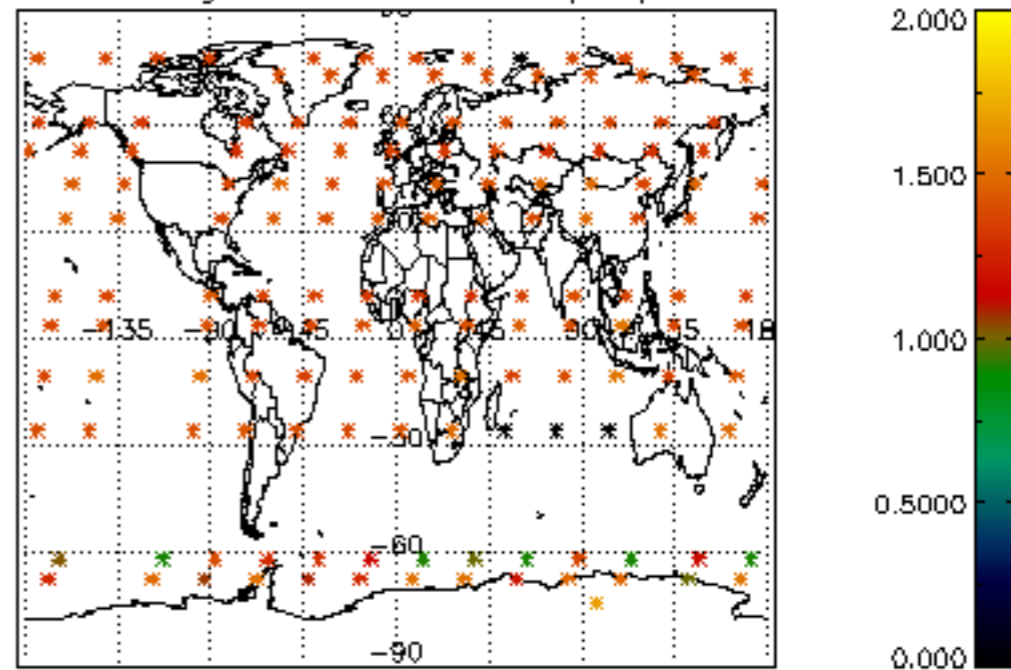

Percentage of datation errors per profile

Percentage of star falling outside central band per profile

Percentage of saturation errors per profile

Percentage of cosmic ray hits per profile

Percentage of datation errors per profile