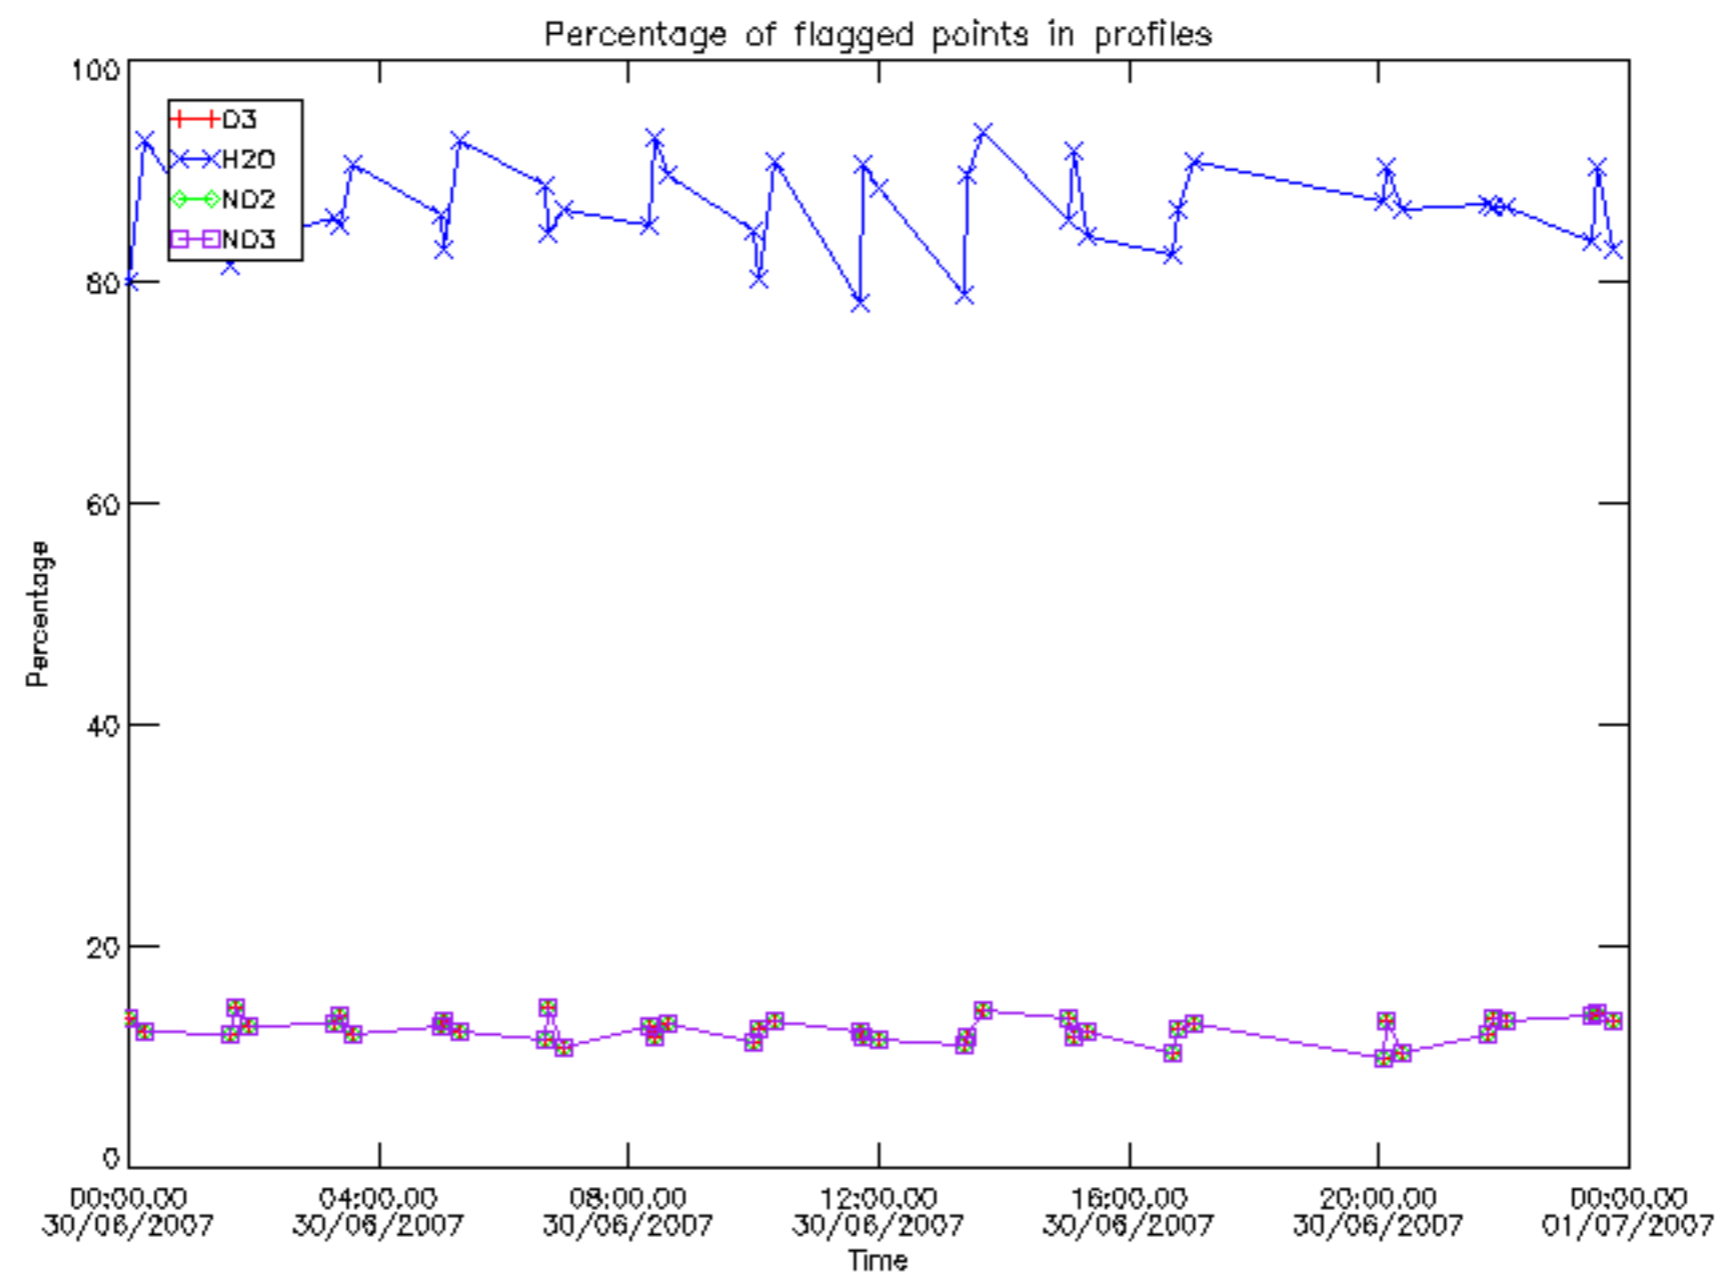

Percentage of flagged data per D3 profile

Percentage of flagged data per H2O profile