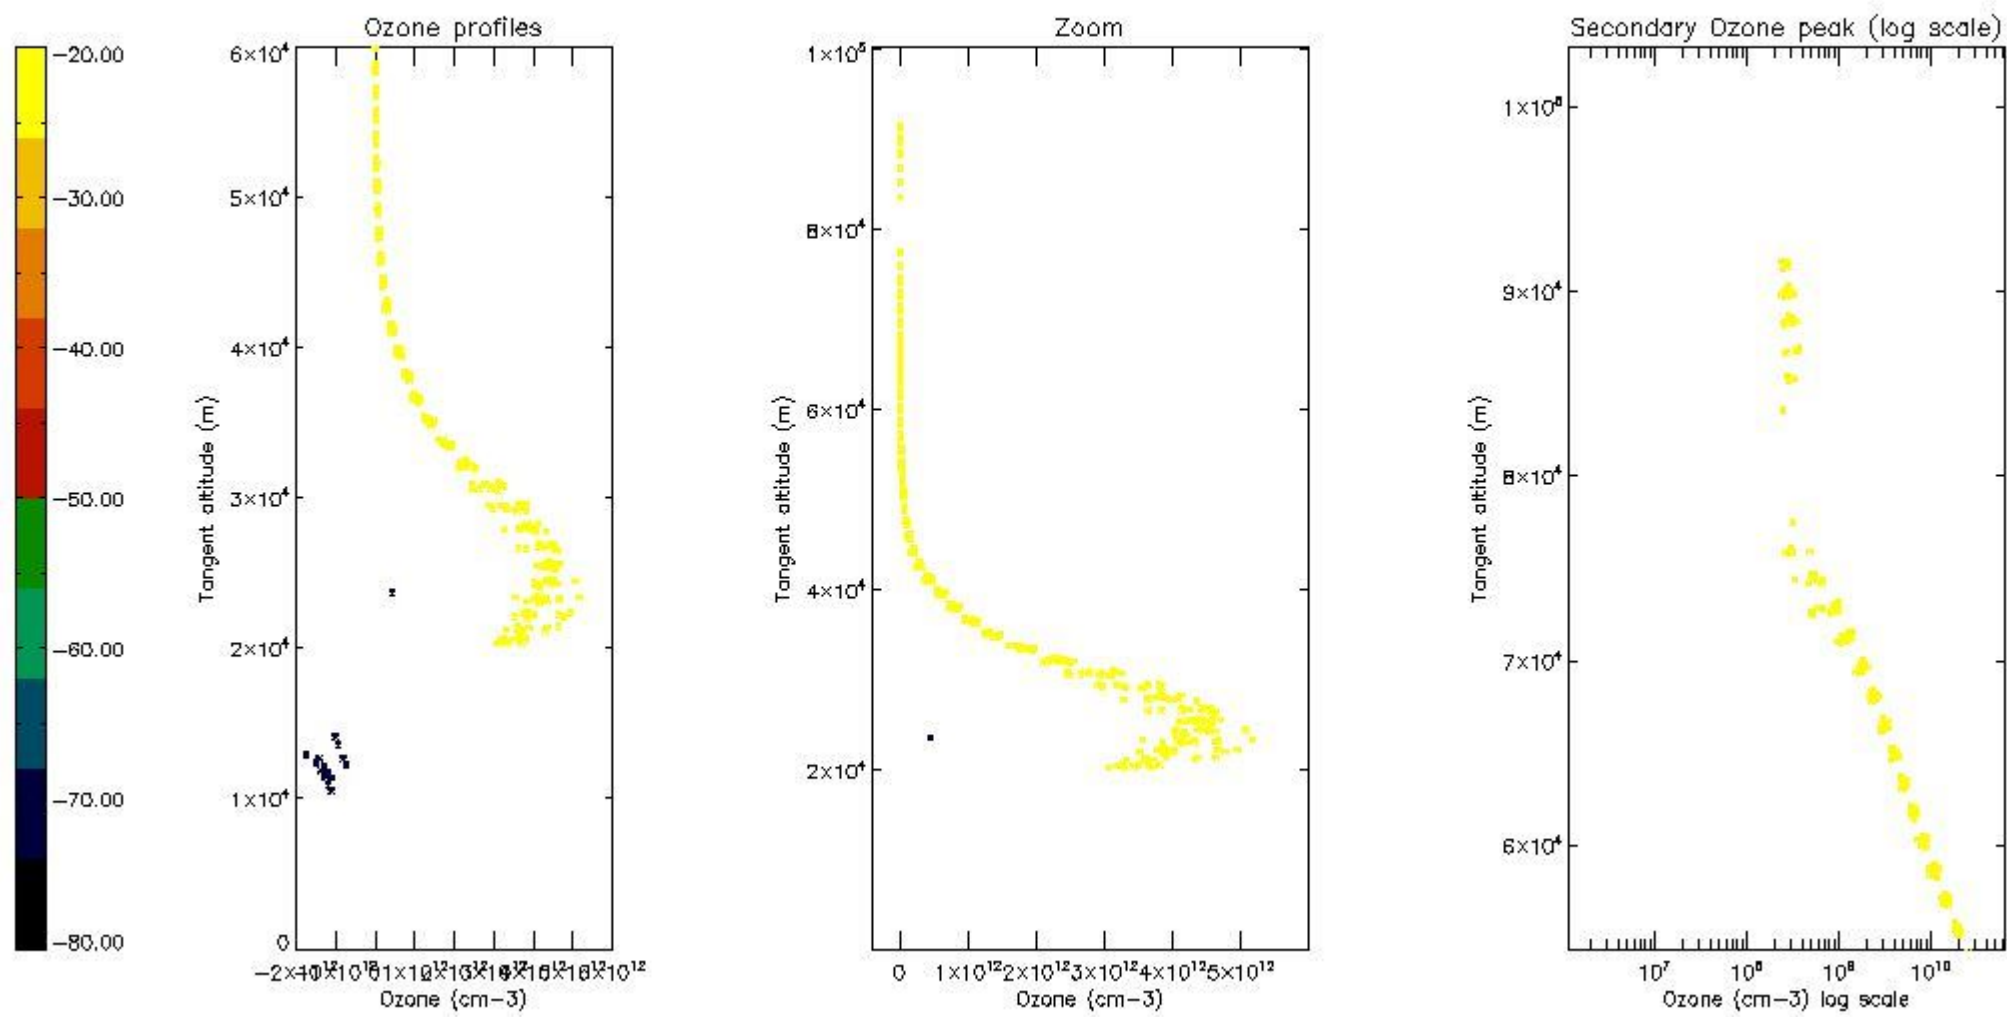

5.4 Plot ozone profiles where  $STD < 10\%$  (dark without errors)

The colorbar represents the latitude.

*5.5 Plot ozone profiles where STD < 5% (dark without errors)*

The colorbar represents the latitude.