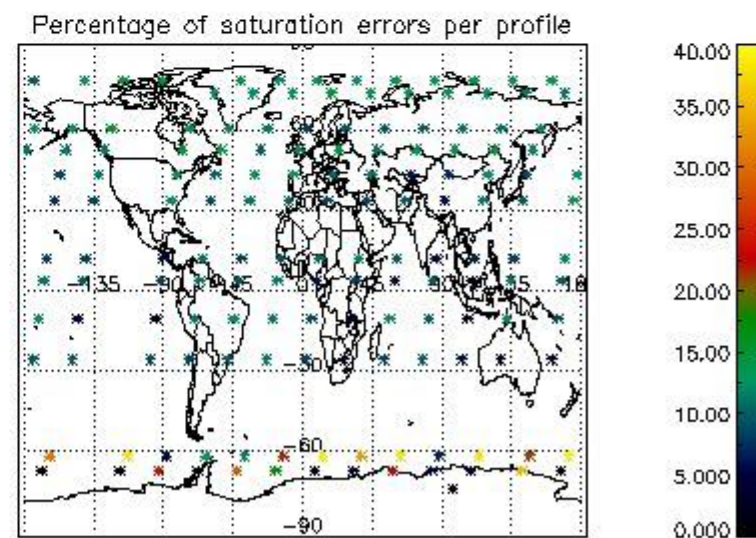

5. Trace gas profiles

5.1 Ozone statistics based on quality of products

The final quality of the products can be "measured" using the STD (Standard Deviation) attached to every point profile. This information is written to the parameter GOM_NL__2P/NL_LOCAL_SPECIES_DENSITY/o3_std of the level 2 products. The table below shows the statistics for given STD ranges.

The statistics are given with respect to the overall valid production:

- Products without fatal errors: GOM_NL__2P/MPH/PRODUCT_ERR=0
- Valid point profile: GOM_NL__2P/NL_LOCAL_SPECIES_DENSITY/pcd(0)=0

The 'Criteria' is applied to valid points of dark limb products:

- Products in dark limb illumination condition: GOM_NL__2P/NL_SUMMARY_QUALITY/obs_ill_cond=0
- Products without fatal errors: GOM_NL__2P/MPH/PRODUCT_ERR=0
- Valid point profile: GOM_NL__2P/NL_LOCAL_SPECIES_DENSITY/pcd(0)=0

So, the table below shows the percentage of dark limb and valid observations for each criteria with respect to the overall valid daily observations.

Criteria	% of total production
All STD	17
STD < 20	6