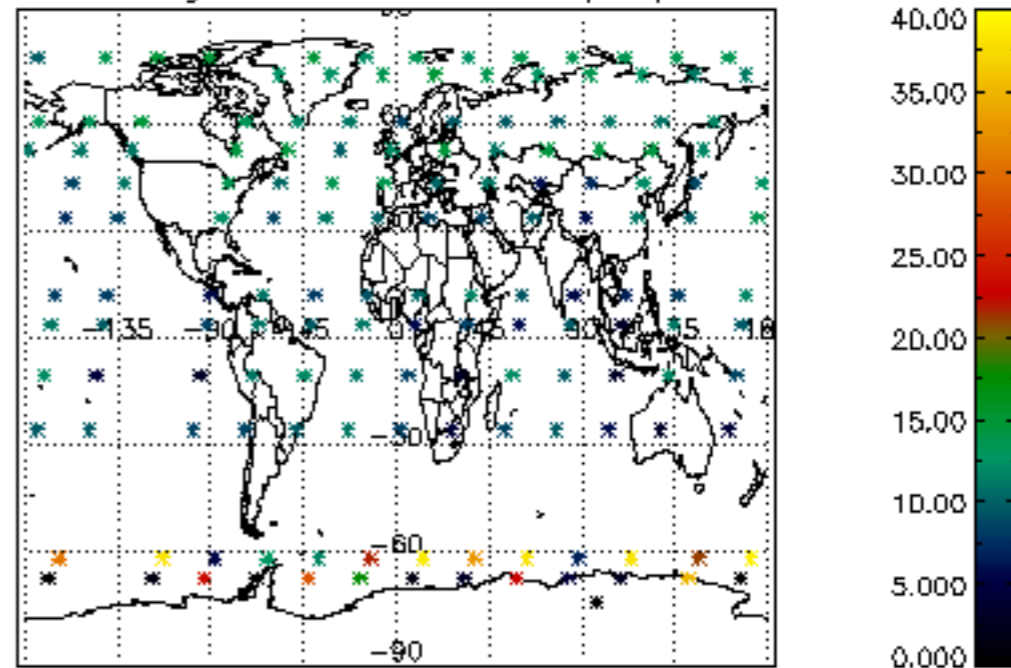

Percentage of saturation errors per profile