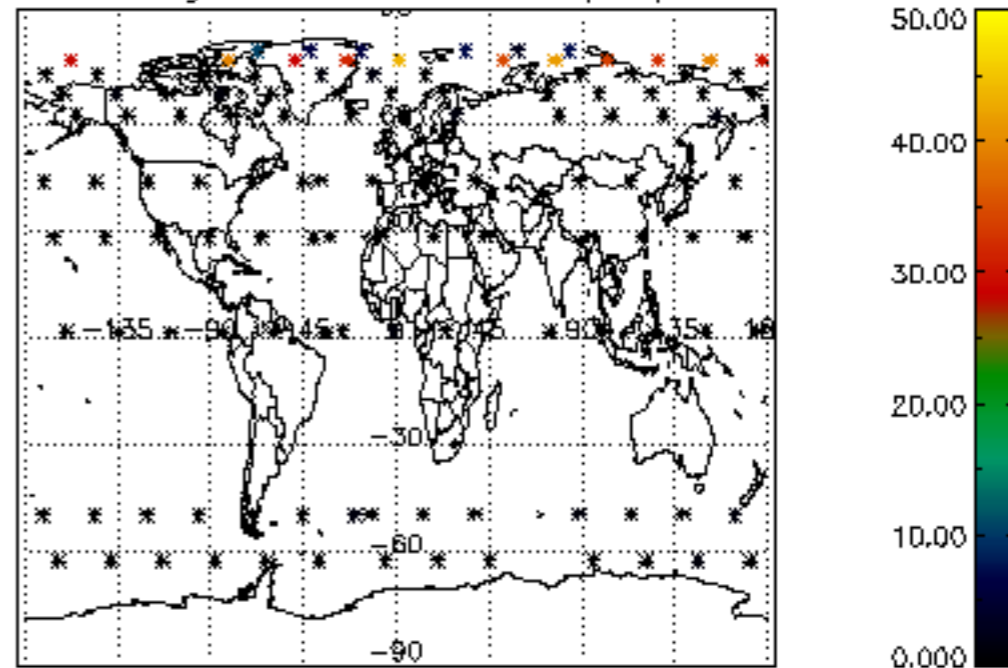

Percentage of datation errors per profile

Percentage of saturation errors per profile