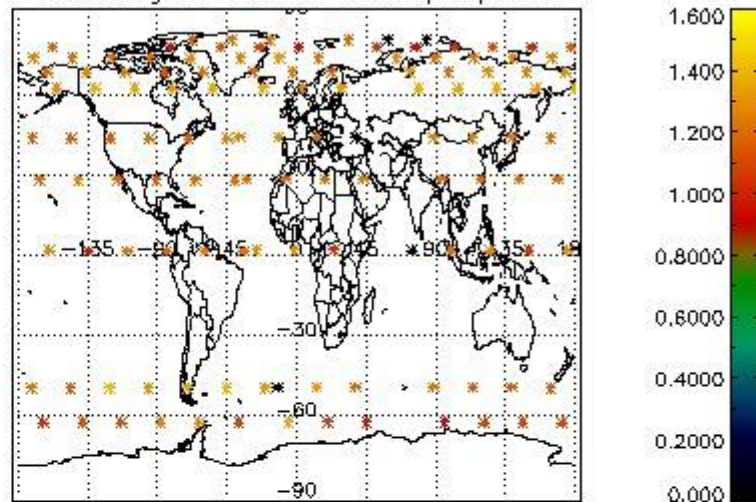

Percentage of datation errors per profile