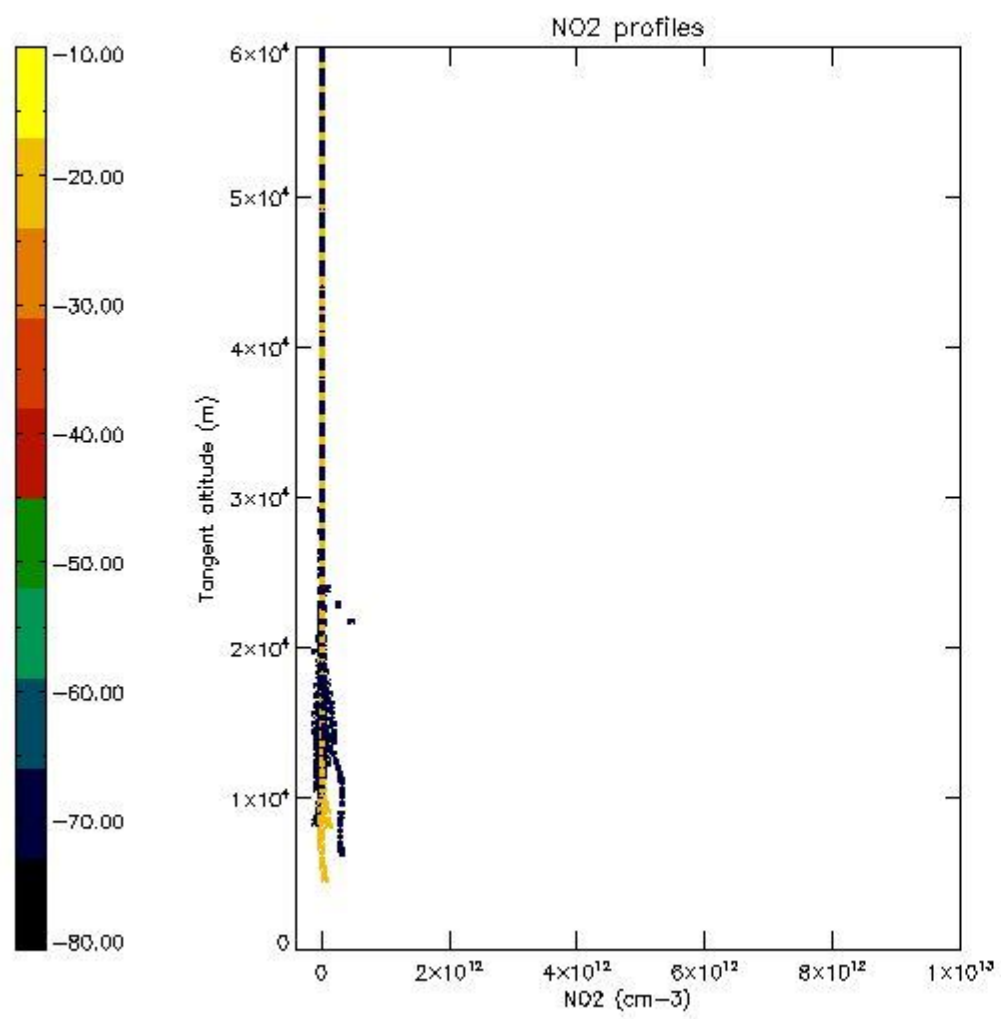

5.7 Plot NO3 profiles for all STD (dark without errors)

The colorbar represents the latitude.