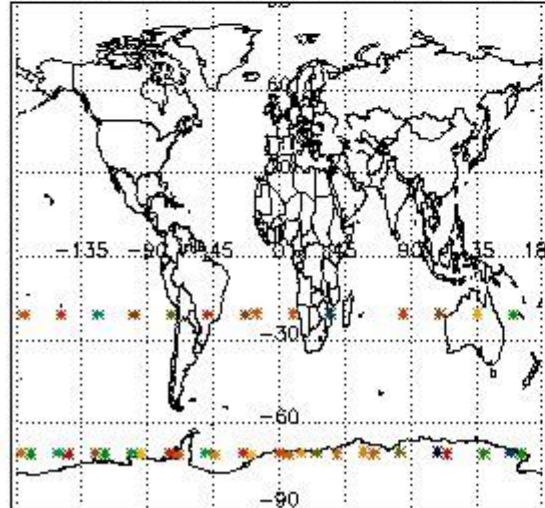

#### 3.2 Plot quality information per product (world map)

Percentage of flagged data per O3 profile

Percentage of flagged data per H2O profile

Percentage of flagged data per NO2 profile

Percentage of flagged data per NO3 profile