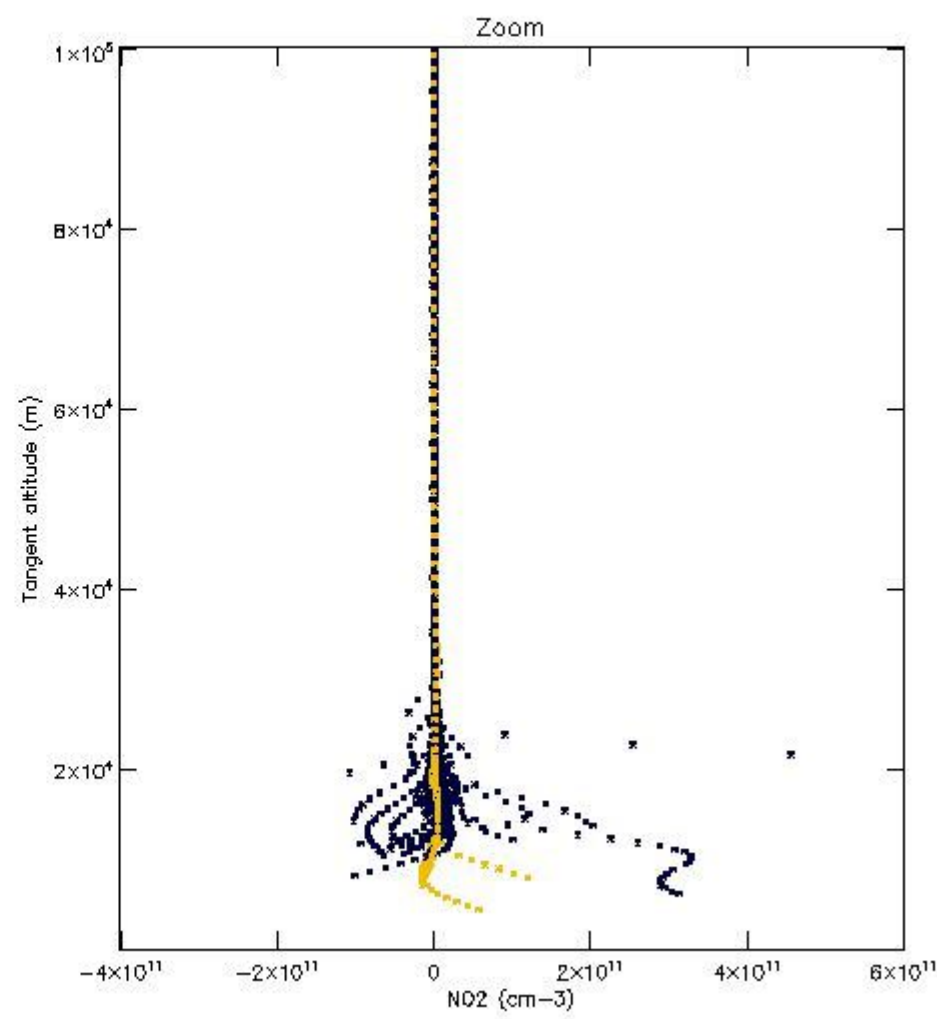

5.4 Plot ozone profiles where  $STD < 10\%$  (dark without errors)

The colorbar represents the latitude.

*5.5 Plot ozone profiles where STD < 5% (dark without errors)*

The colorbar represents the latitude.

*5.6 Plot NO<sub>2</sub> profiles for all STD (dark without errors)*

The colorbar represents the latitude.

*5.7 Plot NO3 profiles for all STD (dark without errors)*

The colorbar represents the latitude.