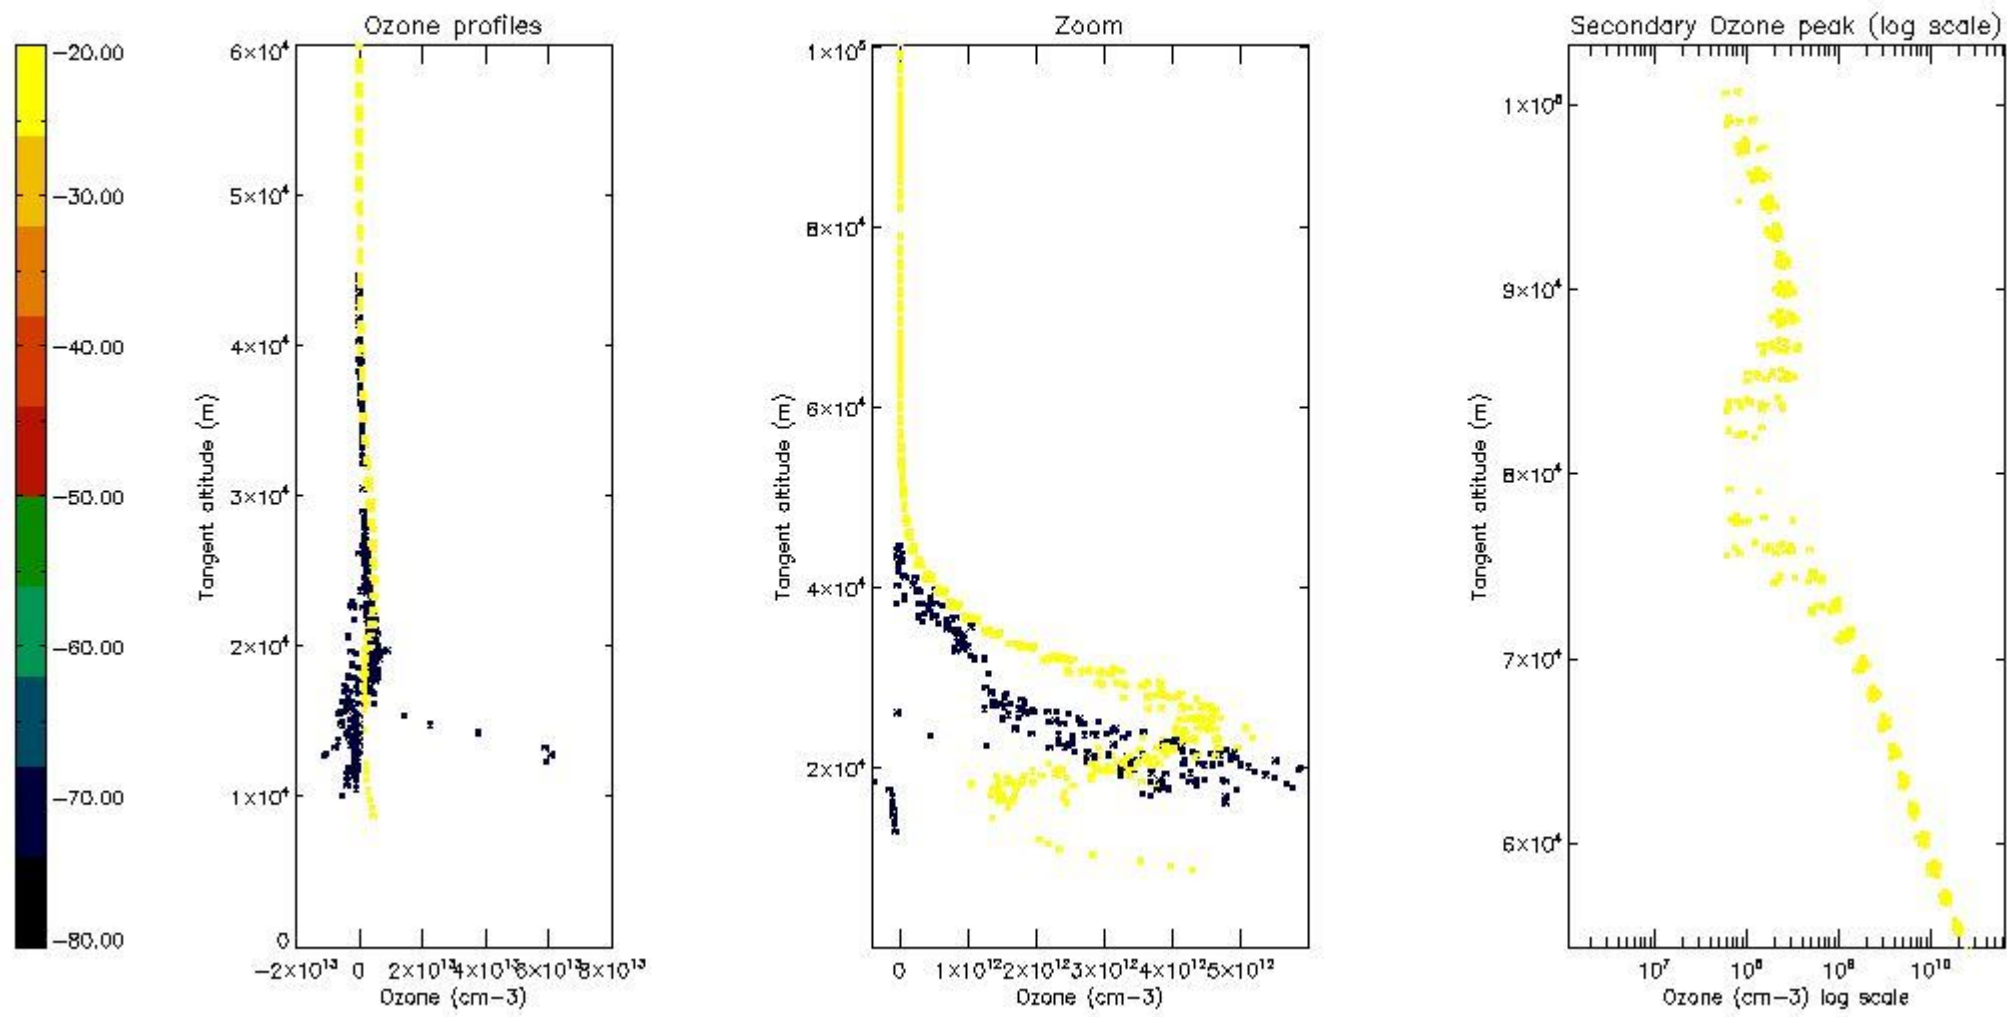

STD < 10	4
STD < 5	3

5.2 Plot ozone profiles for all STD (dark without errors)

The colorbar represents the latitude.

5.3 Plot ozone profiles where STD < 20% (dark without errors)

The colorbar represents the latitude.