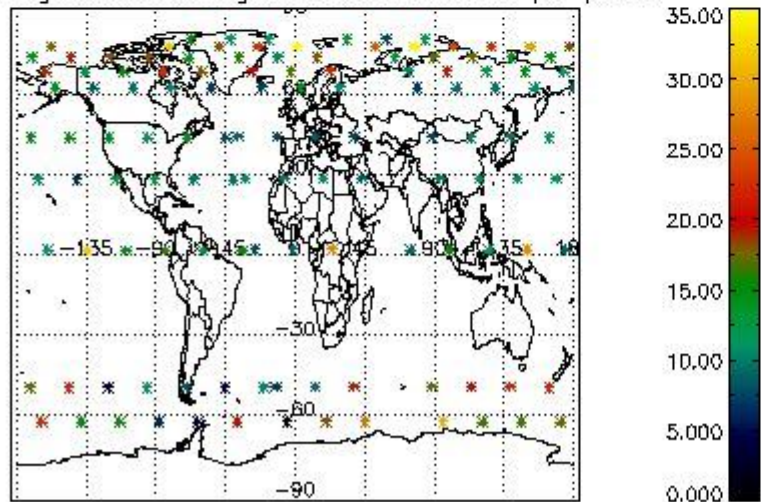

4.2.1 Plot level 1 quality information per product (world map): ENVISAT ASCENDING passes

Percentage of cosmic ray hits per profile

Percentage of datation errors per profile

Percentage of star falling outside central band per profile