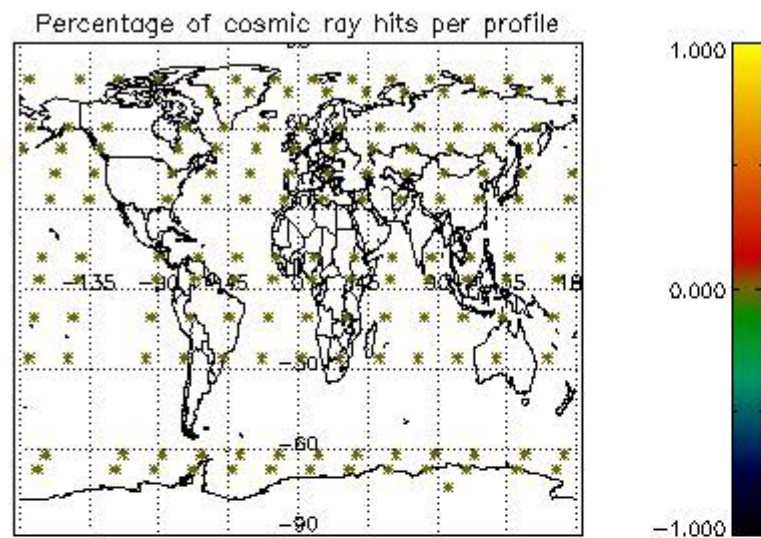

4.2.2 Plot level 1 quality information per product (world map): ENVISAT DESCENDING passes

5. Trace gas profiles

5.1 Ozone statistics based on quality of products

The final quality of the products can be "measured" using the STD (Standard Deviation) attached to every point profile. This information is written to the parameter GOM_NL__2P/NL_LOCAL_SPECIES_DENSITY/o3_std of the level 2 products. The table below shows the statistics for given STD ranges.

The statistics are given with respect to the overall valid production:

- Products without fatal errors: GOM_NL__2P/MPH/PRODUCT_ERR=0
- Valid point profile: GOM_NL__2P/NL_LOCAL_SPECIES_DENSITY/pcd(0)=0

The 'Criteria' is applied to valid points of dark limb products:

- Products in dark limb illumination condition: GOM_NL__2P/NL_SUMMARY_QUALITY/obs_ill_cond=0
- Products without fatal errors: GOM_NL__2P/MPH/PRODUCT_ERR=0
- Valid point profile: GOM_NL__2P/NL_LOCAL_SPECIES_DENSITY/pcd(0)=0

So, the table below shows the percentage of dark limb and valid observations for each criteria with respect to the overall valid daily observations.

Criteria	% of total production
All STD	17
STD < 20	6