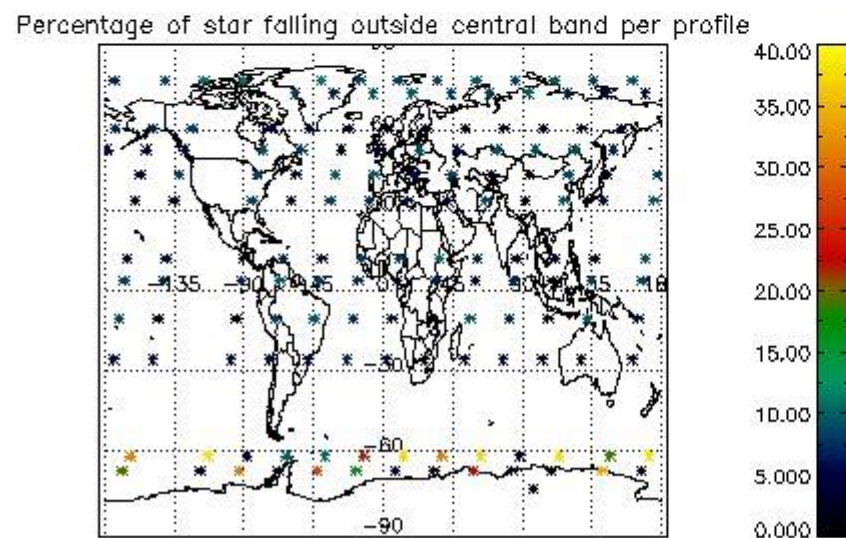

5. Trace gas profiles

5.1 Ozone statistics based on quality of products

The final quality of the products can be "measured" using the STD (Standard Deviation) attached to every point profile. This information is written to the parameter GOM_NL__2P/NL_LOCAL_SPECIES_DENSITY/o3_std of the level 2 products. The table below shows the statistics for given STD ranges.

The statistics are given with respect to the overall valid production:

- Products without fatal errors: GOM_NL__2P/MPH/PRODUCT_ERR=0
- Valid point profile: GOM_NL__2P/NL_LOCAL_SPECIES_DENSITY/pcd(0)=0

The 'Criteria' is applied to valid points of dark limb products:

- Products in dark limb illumination condition: GOM_NL__2P/NL_SUMMARY_QUALITY/obs_ill_cond=0
- Products without fatal errors: GOM_NL__2P/MPH/PRODUCT_ERR=0
- Valid point profile: GOM_NL__2P/NL_LOCAL_SPECIES_DENSITY/pcd(0)=0

So, the table below shows the percentage of dark limb and valid observations for each criteria with respect to the overall valid daily observations.

Criteria	% of total production
All STD	17
STD < 20	6