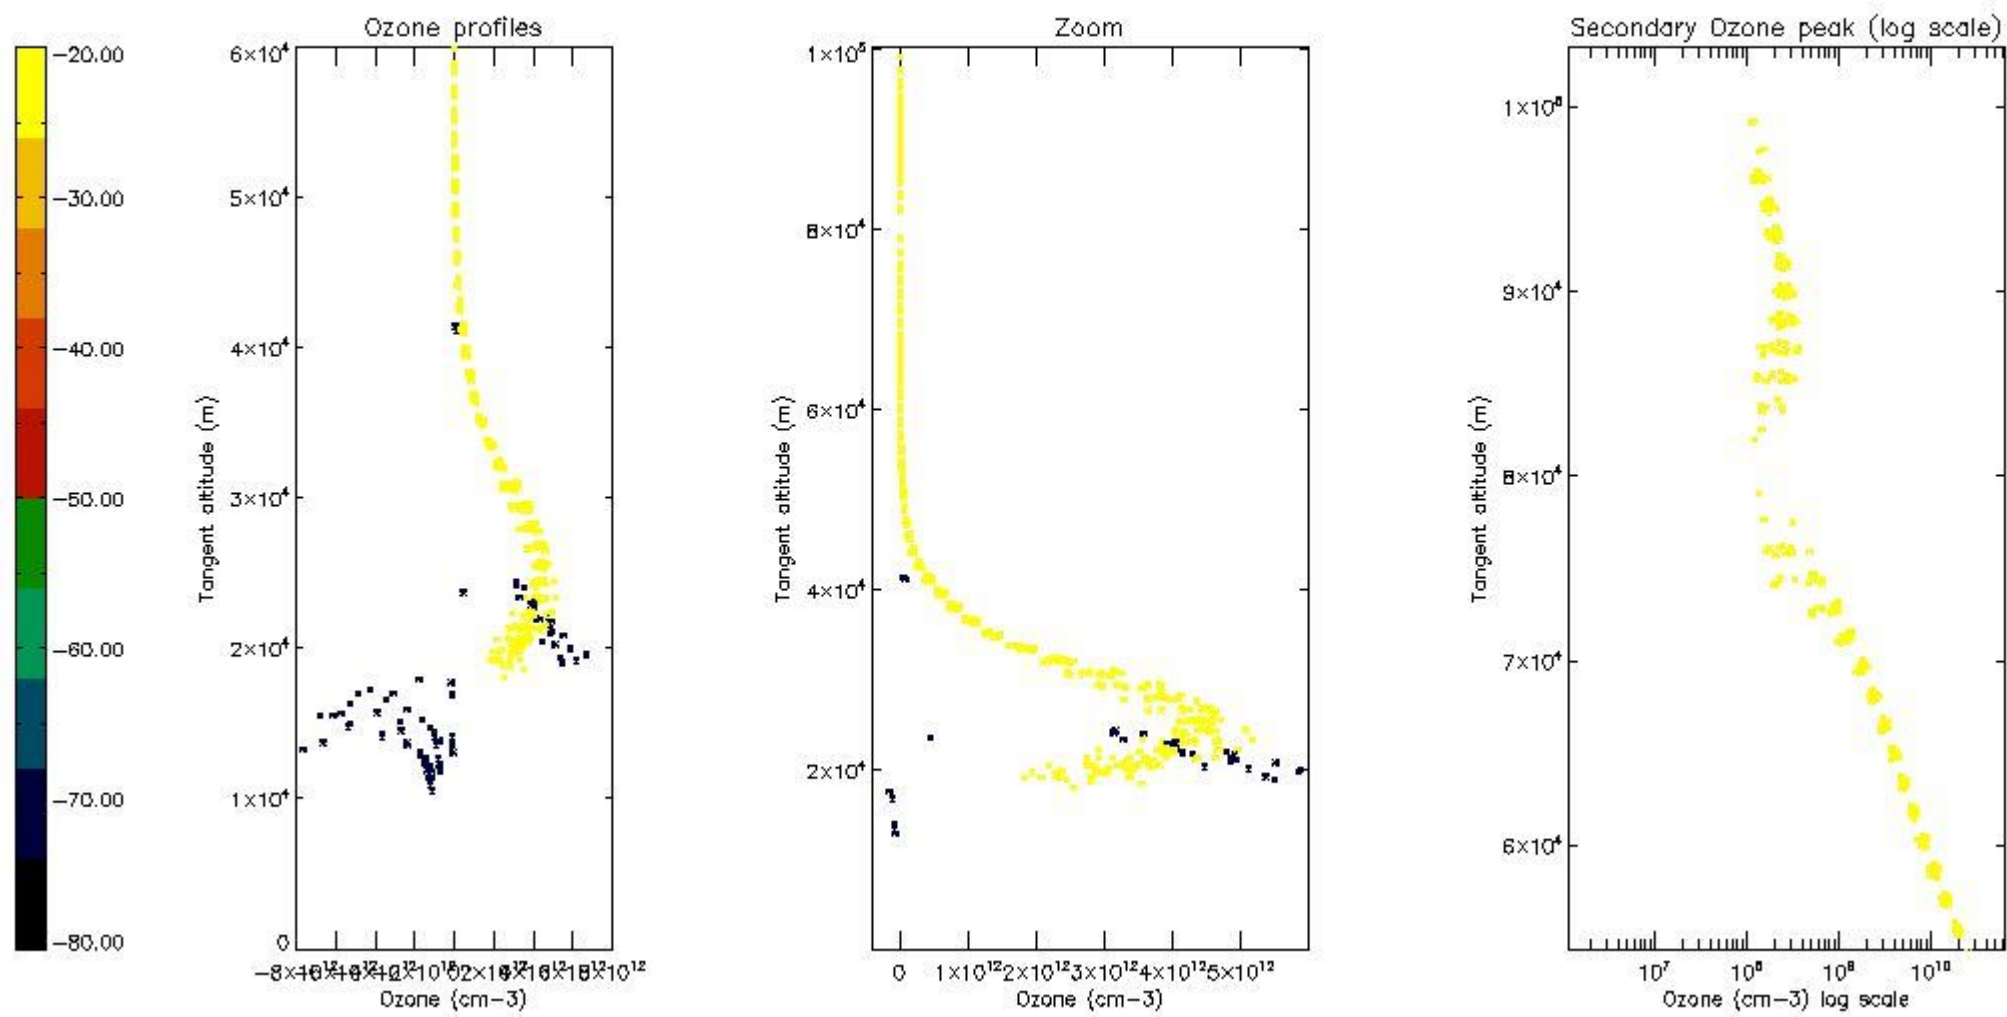

5.5 Plot ozone profiles where STD < 5% (dark without errors)

The colorbar represents the latitude.