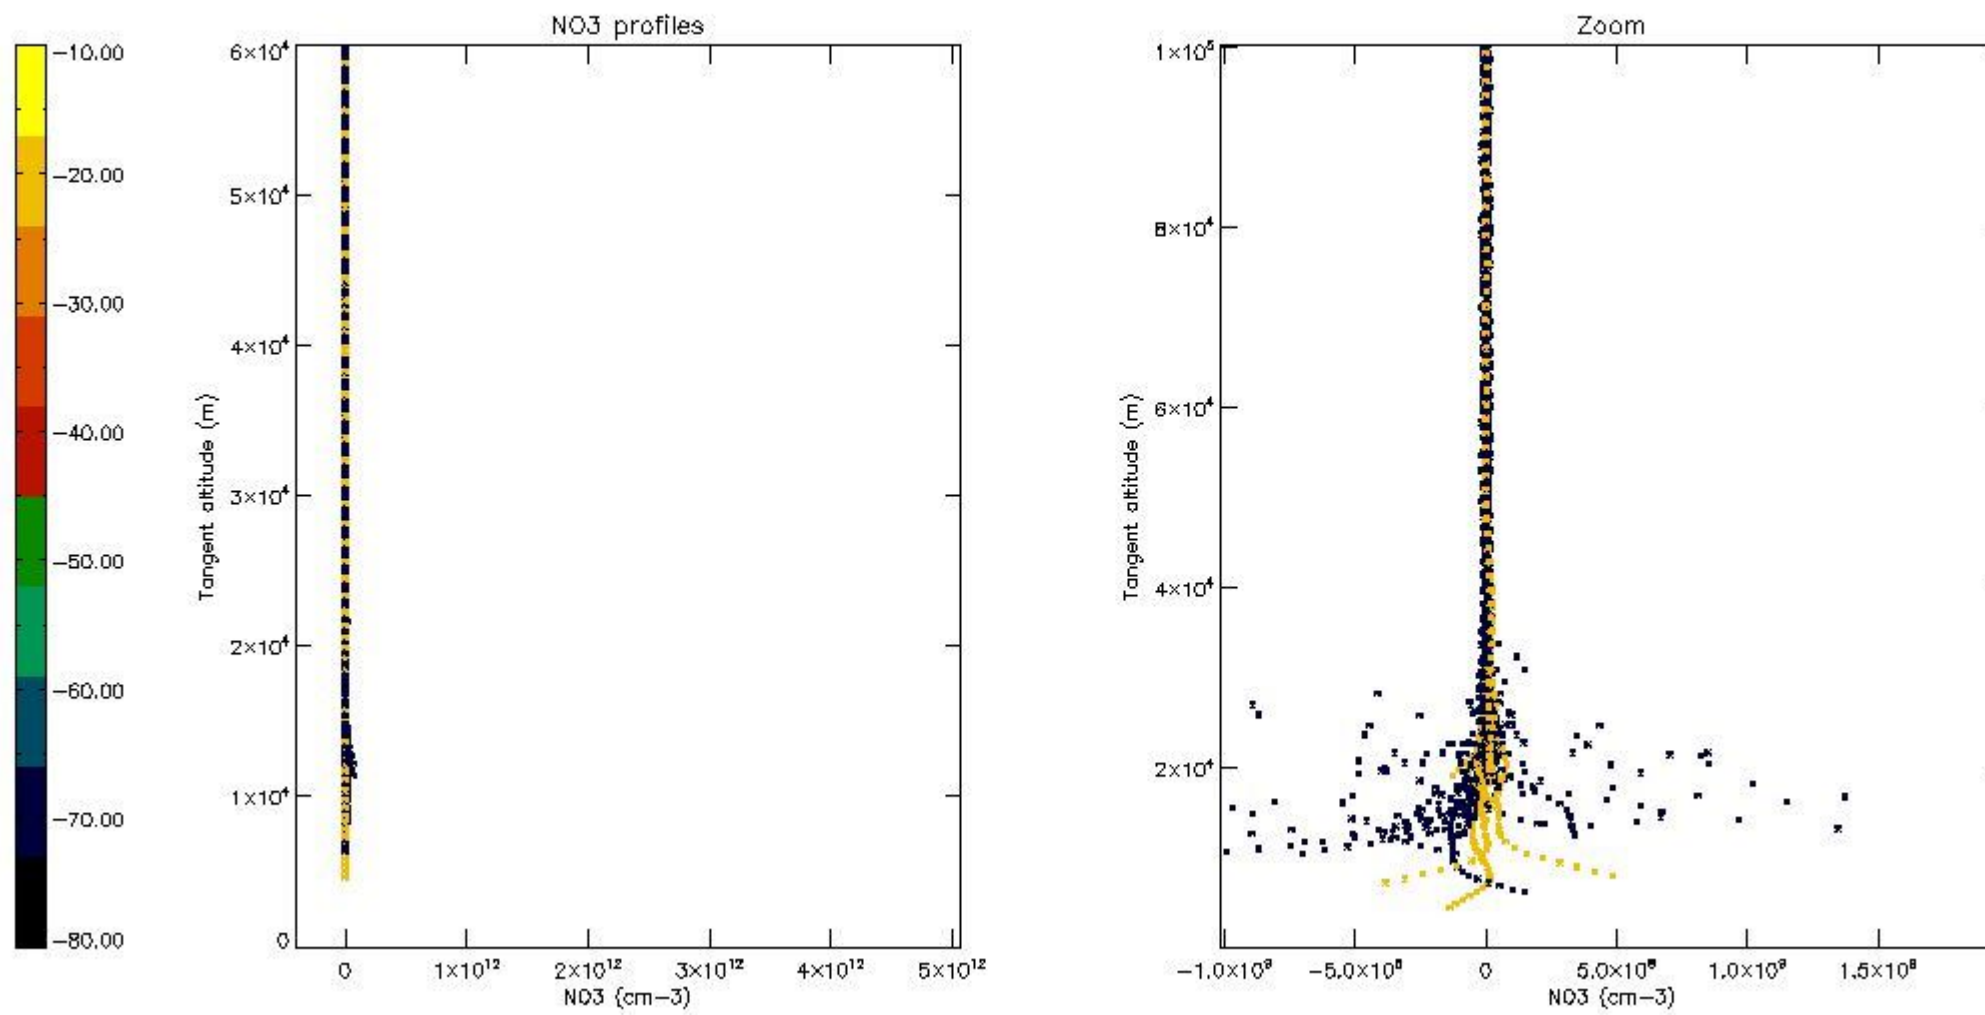

5.6 Plot NO<sub>2</sub> profiles for all STD (dark without errors)

The colorbar represents the latitude.

*5.7 Plot NO3 profiles for all STD (dark without errors)*

The colorbar represents the latitude.