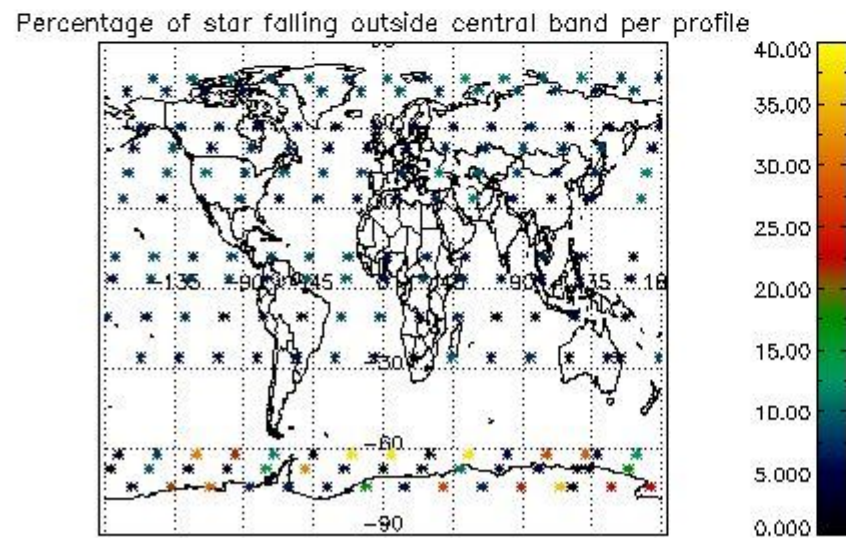

Percentage of datation errors per profile

Percentage of star falling outside central band per profile

Percentage of saturation errors per profile

4.2.2 Plot level 1 quality information per product (world map): ENVISAT DESCENDING passes