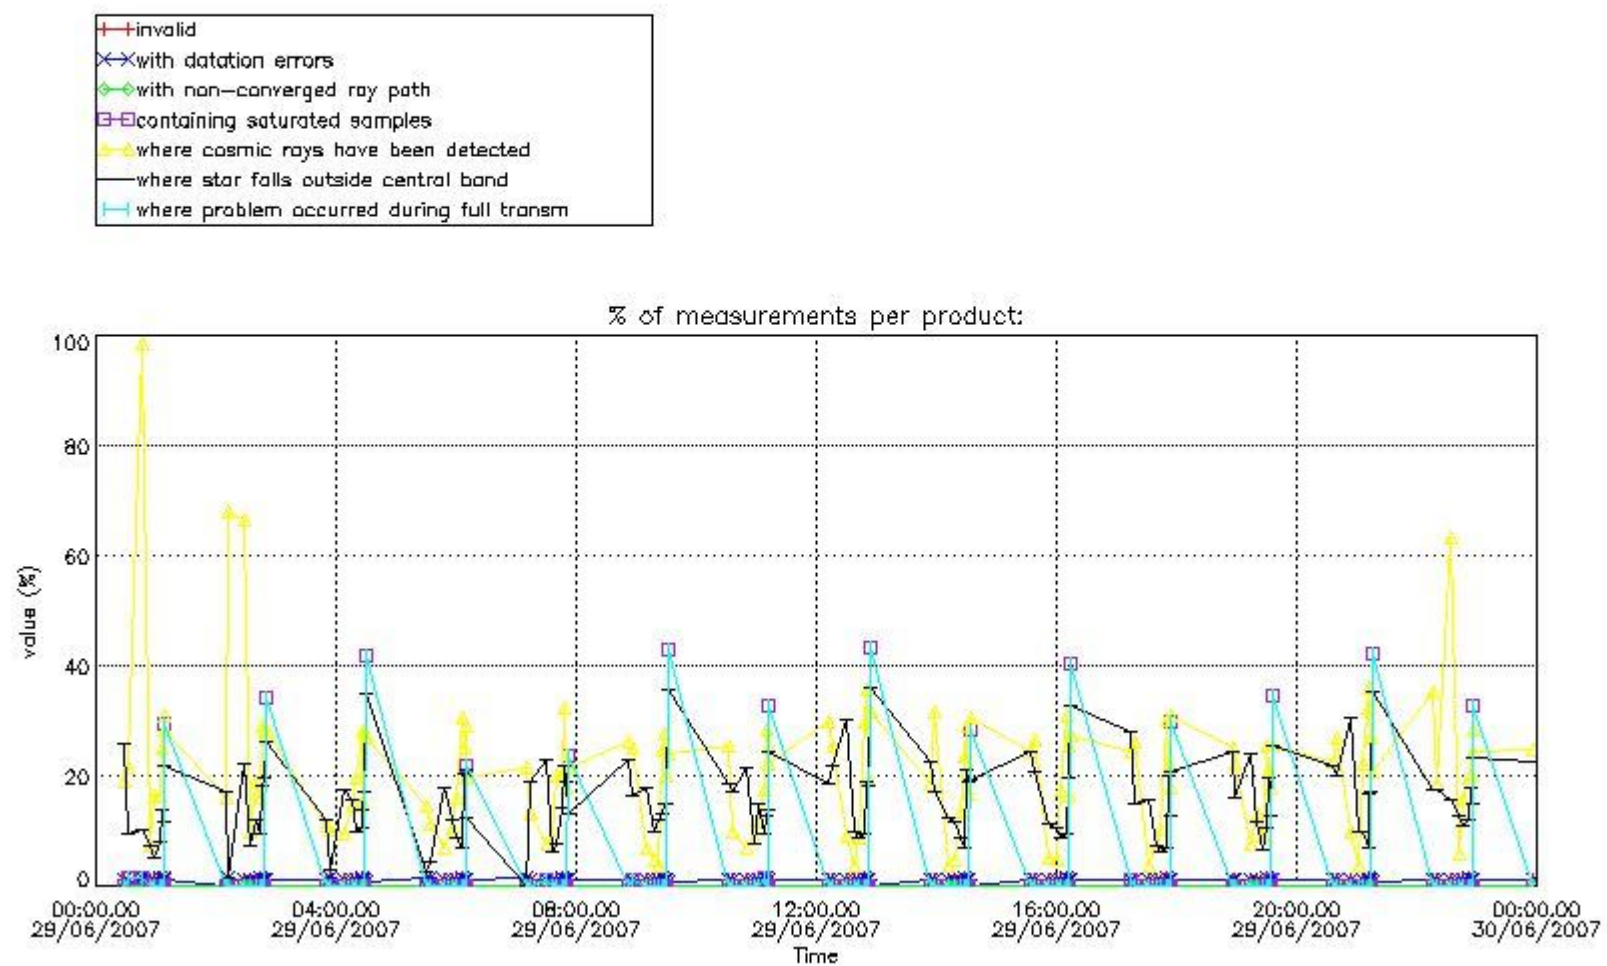

4.1.2 Plot level 1 quality information per product (time dependant): ENVISAT DESCENDING passes