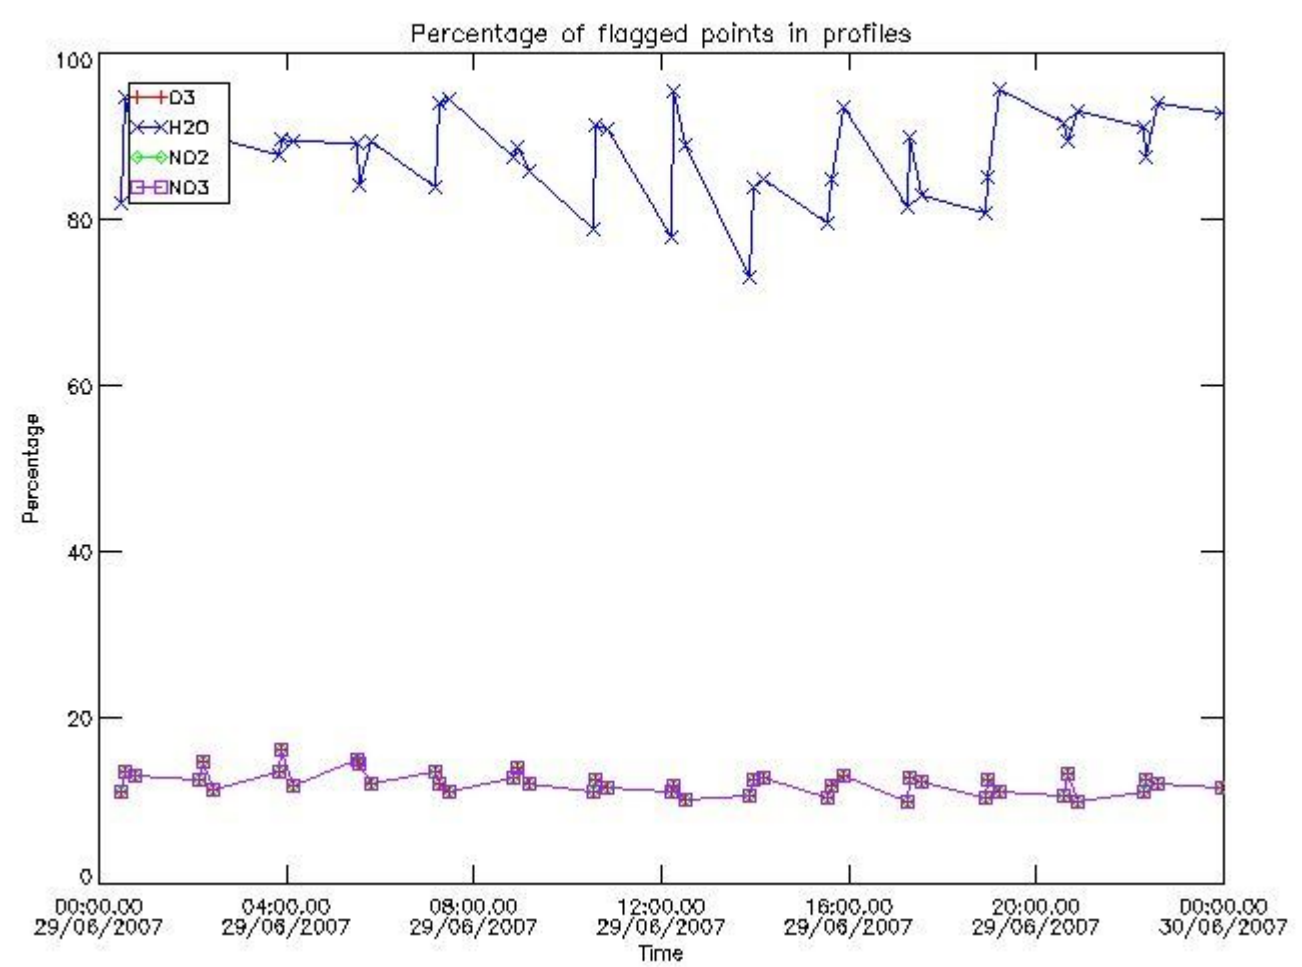

3. Quality information per product

In this section it is plotted some information contained in the Quality Summary data set of the level 2 products. Only products in dark limb conditions and without errors (error flag in the MPH set to "0") are used.

3.1 Plot quality information per product (time dependant)

3.2 Plot quality information per product (world map)