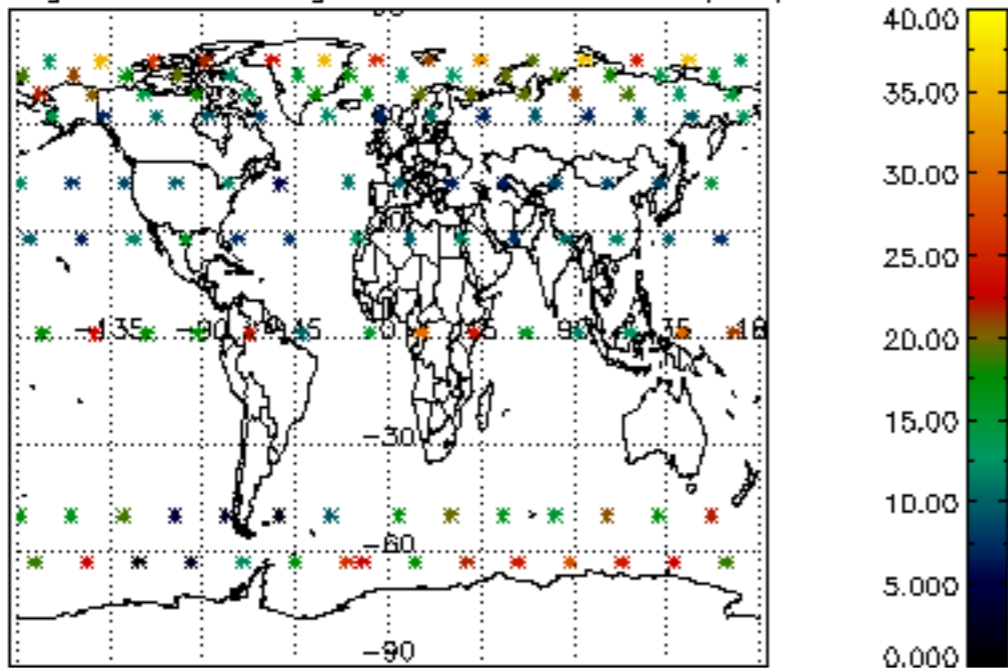

Percentage of cosmic ray hits per profile

Percentage of star falling outside central band per profile