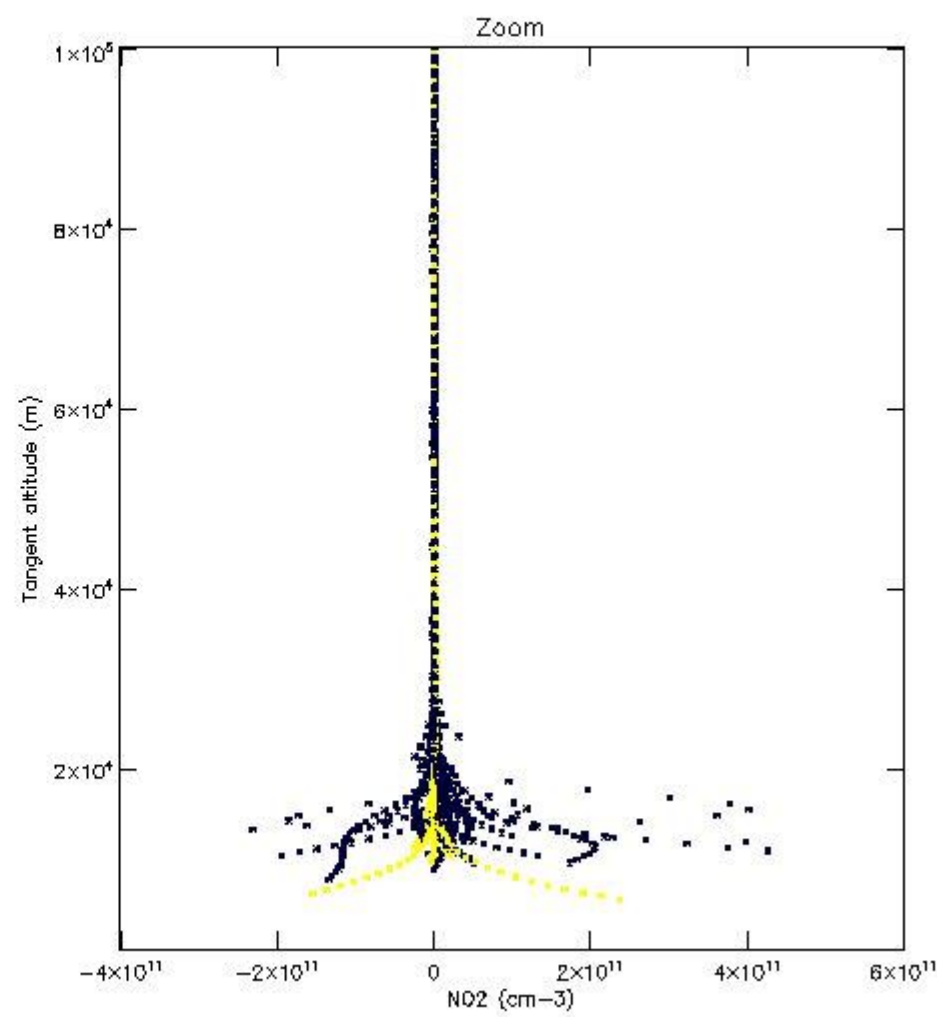

5.7 Plot NO3 profiles for all STD (dark without errors)

The colorbar represents the latitude.