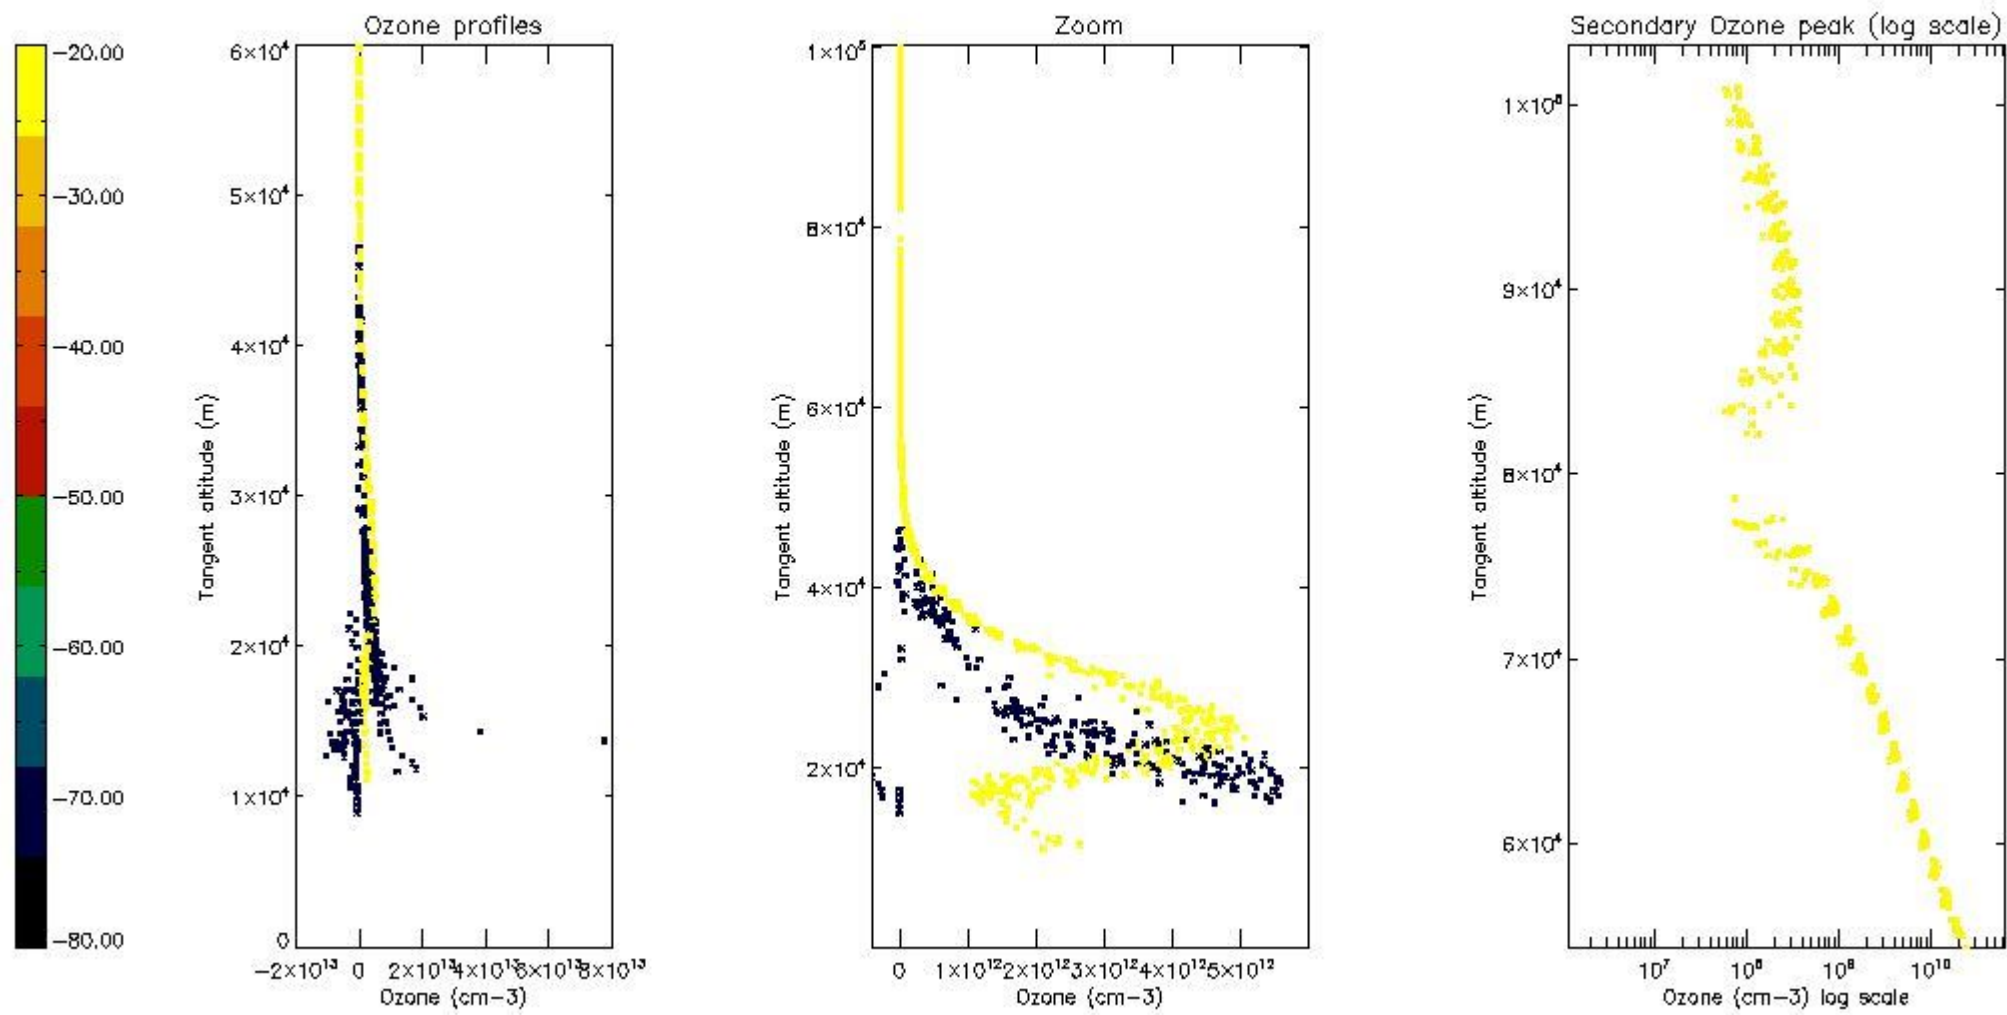

So, the table below shows the percentage of dark limb and valid observations for each criteria with respect to the overall valid daily observations.

Criteria	% of total production
All STD	16
STD < 20	6

STD < 10	4
STD < 5	3

5.2 Plot ozone profiles for all STD (dark without errors)

The colorbar represents the latitude.

5.3 Plot ozone profiles where STD < 20% (dark without errors)

The colorbar represents the latitude.

5.4 Plot ozone profiles where $STD < 10\%$ (dark without errors)

The colorbar represents the latitude.

5.5 Plot ozone profiles where STD < 5% (dark without errors)

The colorbar represents the latitude.

5.6 Plot NO₂ profiles for all STD (dark without errors)