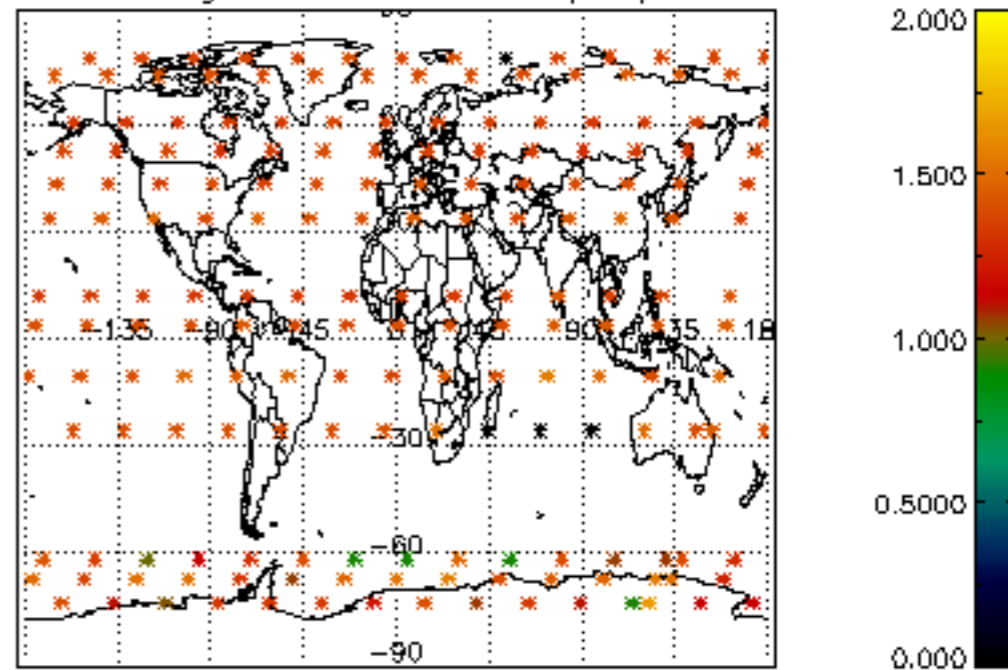

Percentage of datation errors per profile

Percentage of star falling outside central band per profile

Percentage of saturation errors per profile

Percentage of cosmic ray hits per profile

Percentage of datation errors per profile