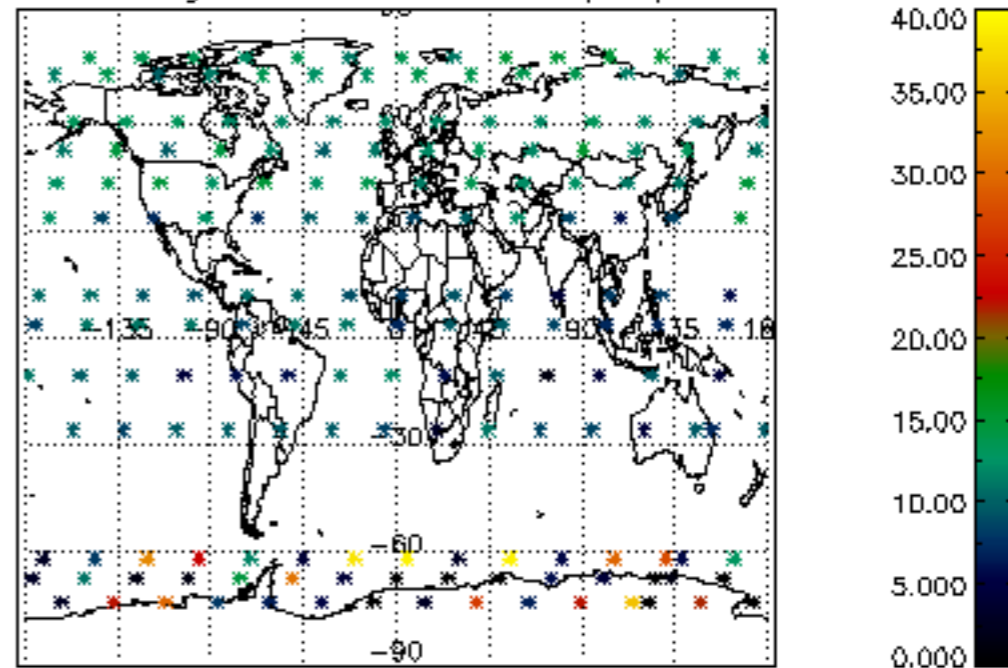

Percentage of saturation errors per profile