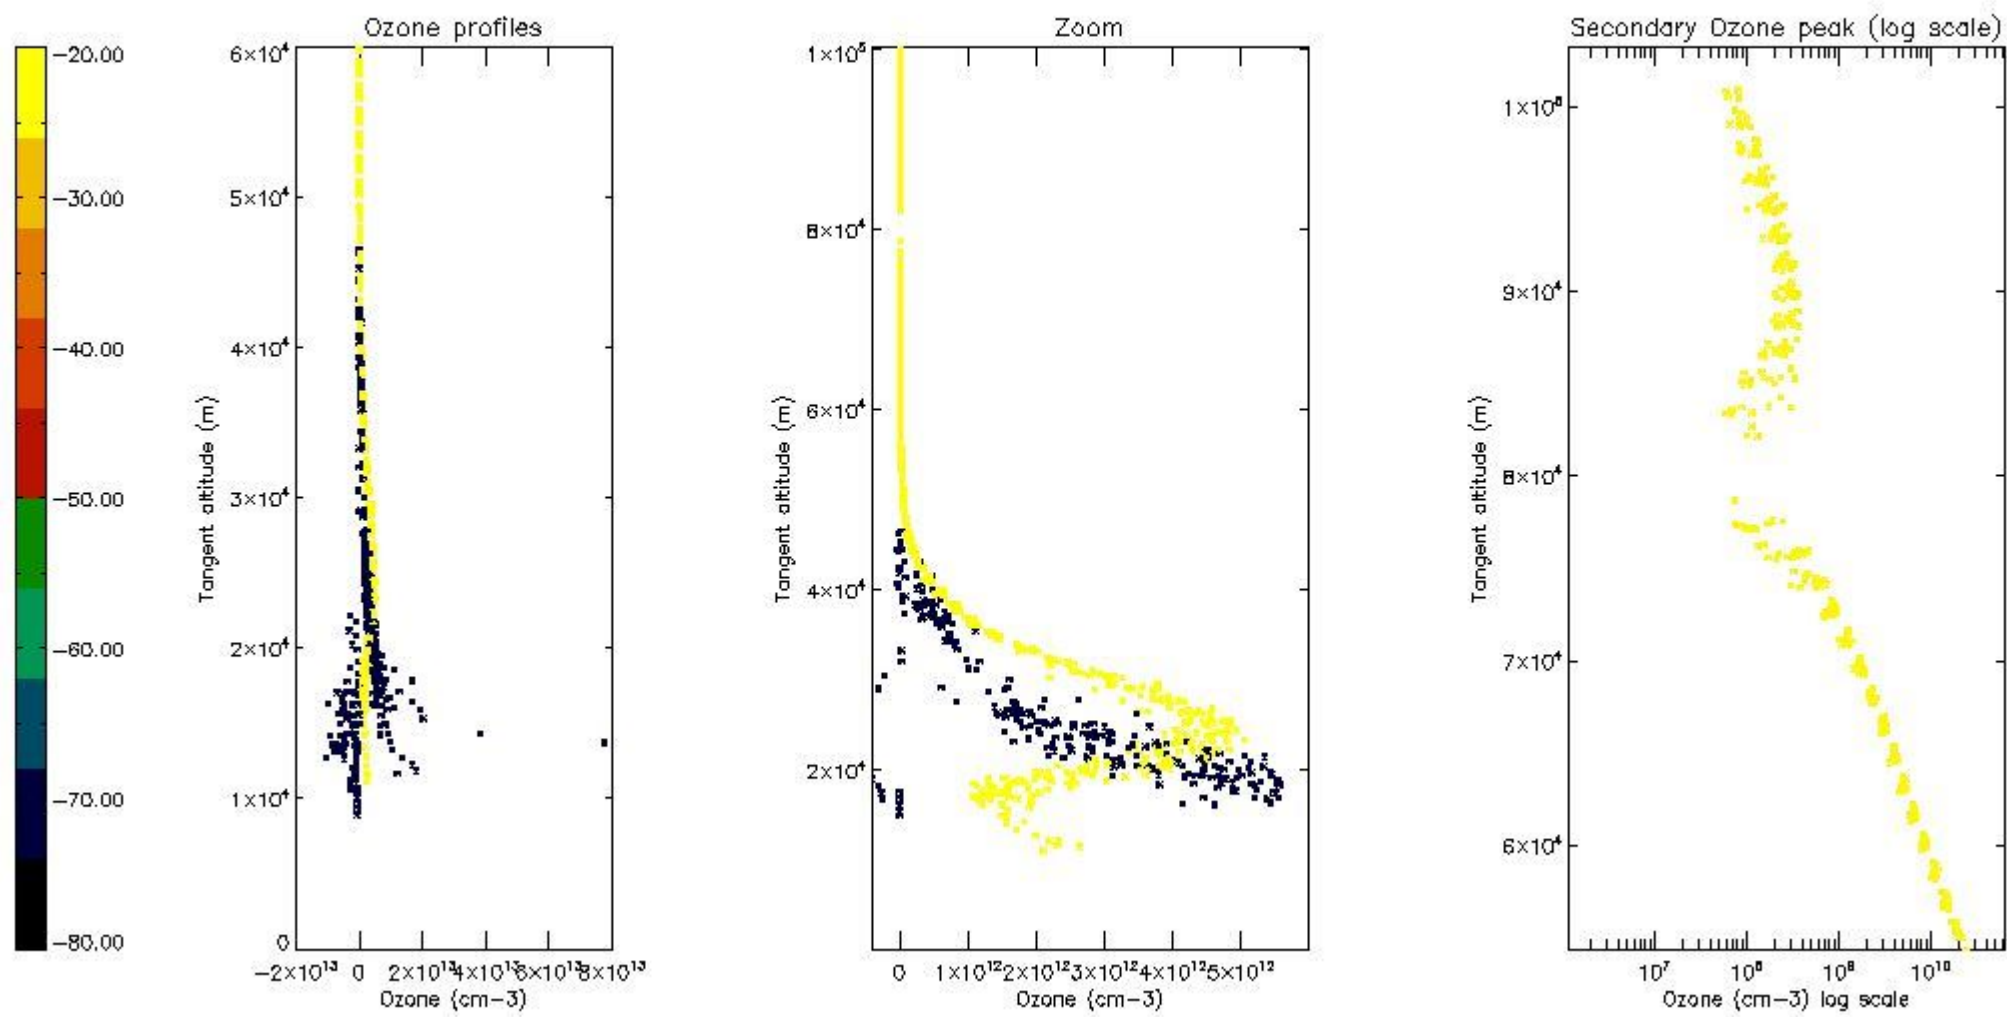

STD < 10	4
STD < 5	3

5.2 Plot ozone profiles for all STD (dark without errors)

The colorbar represents the latitude.

5.3 Plot ozone profiles where STD < 20% (dark without errors)

The colorbar represents the latitude.