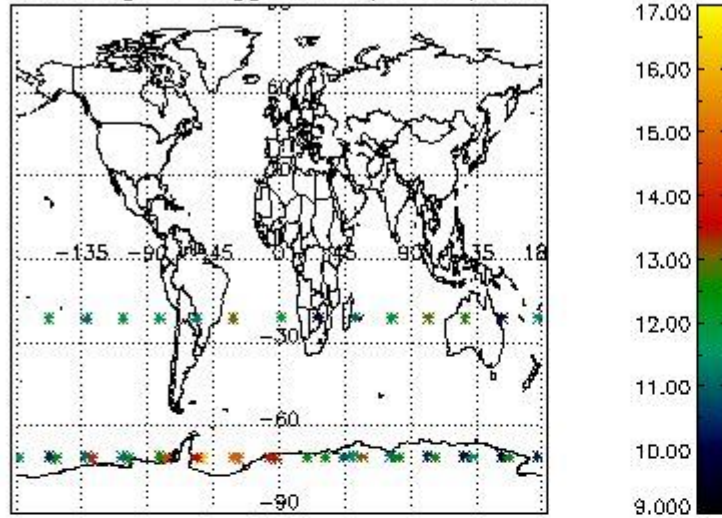

Percentage of flagged data per O3 profile