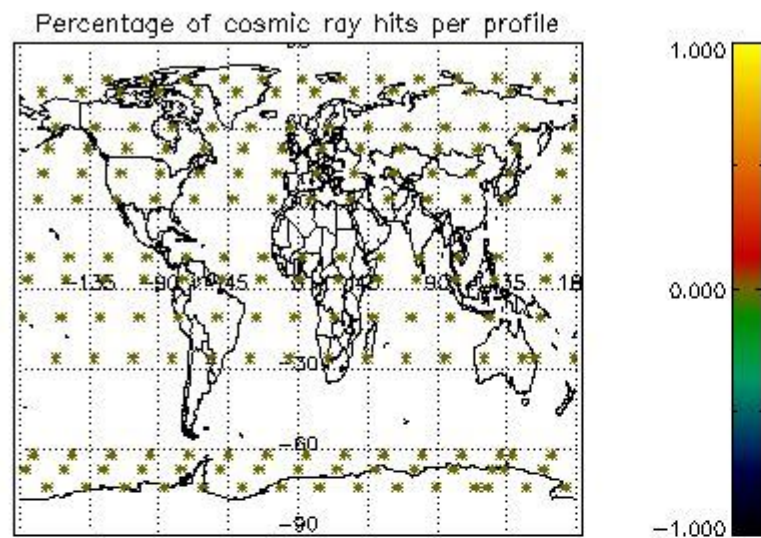

4.2.2 Plot level 1 quality information per product (world map): ENVISAT DESCENDING passes

5. Trace gas profiles

5.1 Ozone statistics based on quality of products

The final quality of the products can be "measured" using the STD (Standard Deviation) attached to every point profile. This information is written to the parameter GOM_NL__2P/NL_LOCAL_SPECIES_DENSITY/o3_std of the level 2 products. The table below shows the statistics for given STD ranges.

The statistics are given with respect to the overall valid production:

- Products without fatal errors: GOM_NL__2P/MPH/PRODUCT_ERR=0
- Valid point profile: GOM_NL__2P/NL_LOCAL_SPECIES_DENSITY/pcd(0)=0

The 'Criteria' is applied to valid points of dark limb products:

- Products in dark limb illumination condition: GOM_NL__2P/NL_SUMMARY_QUALITY/obs_ill_cond=0
- Products without fatal errors: GOM_NL__2P/MPH/PRODUCT_ERR=0
- Valid point profile: GOM_NL__2P/NL_LOCAL_SPECIES_DENSITY/pcd(0)=0

So, the table below shows the percentage of dark limb and valid observations for each criteria with respect to the overall valid daily observations.

Criteria	% of total production
All STD	16
STD < 20	6