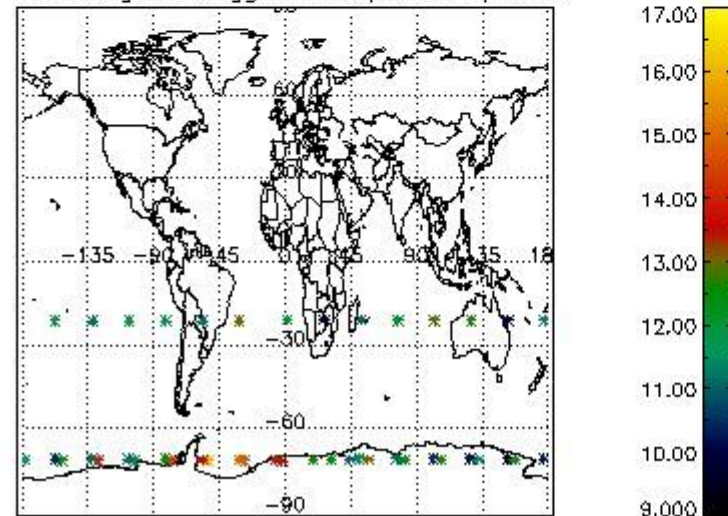

3.1 Plot quality information per product (time dependant)

3.2 Plot quality information per product (world map)

Percentage of flagged data per O3 profile

Percentage of flagged data per H2O profile

Percentage of flagged data per NO2 profile