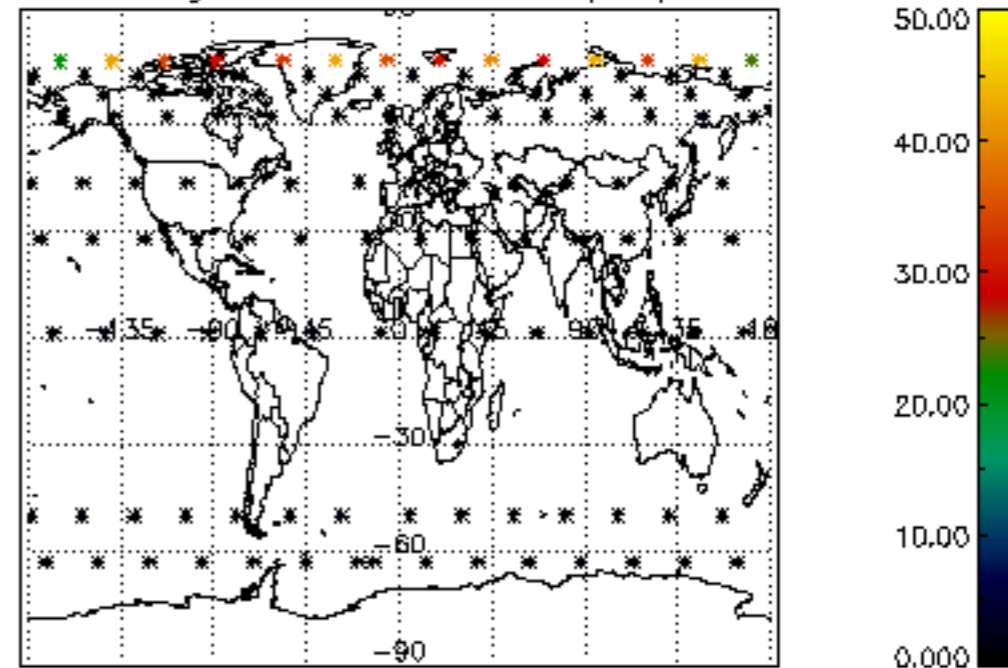

Percentage of flagged data per NO3 profile

Percentage of cosmic ray hits per profile

Percentage of datation errors per profile

Percentage of star falling outside central band per profile

Percentage of saturation errors per profile