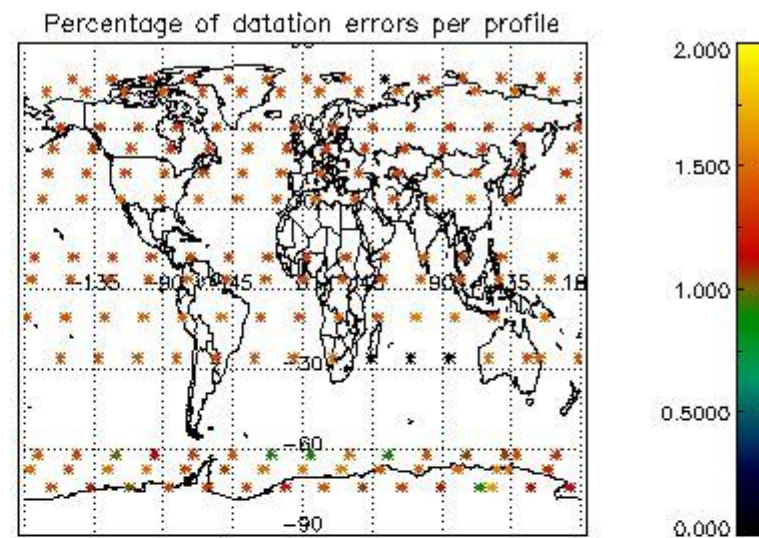

Percentage of datation errors per profile

Percentage of star falling outside central band per profile

Percentage of saturation errors per profile

4.2.2 Plot level 1 quality information per product (world map): ENVISAT DESCENDING passes