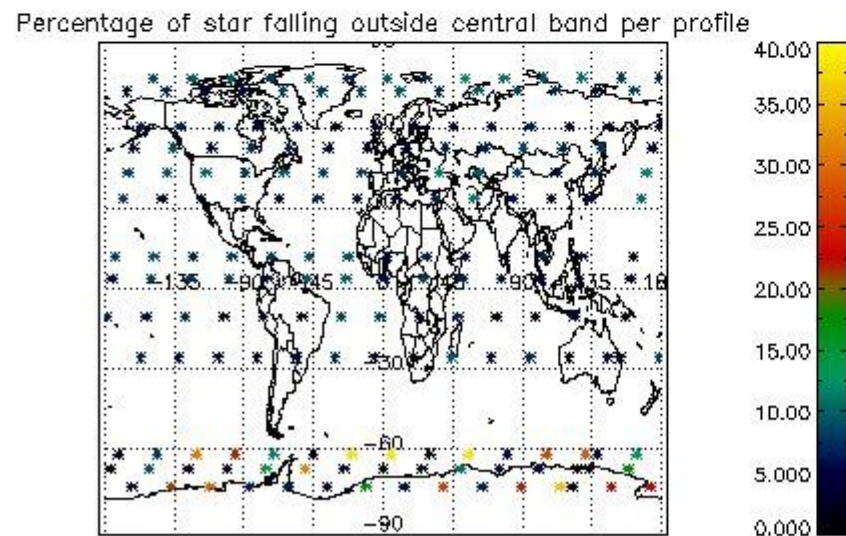

5. Trace gas profiles

5.1 Ozone statistics based on quality of products

The final quality of the products can be "measured" using the STD (Standard Deviation) attached to every point profile. This information is written to the parameter GOM_NL__2P/NL_LOCAL_SPECIES_DENSITY/o3_std of the level 2 products. The table below shows the statistics for given STD ranges.

The statistics are given with respect to the overall valid production:

- Products without fatal errors: GOM_NL__2P/MPH/PRODUCT_ERR=0
- Valid point profile: GOM_NL__2P/NL_LOCAL_SPECIES_DENSITY/pcd(0)=0

The 'Criteria' is applied to valid points of dark limb products:

- Products in dark limb illumination condition: GOM_NL__2P/NL_SUMMARY_QUALITY/obs_ill_cond=0
- Products without fatal errors: GOM_NL__2P/MPH/PRODUCT_ERR=0
- Valid point profile: GOM_NL__2P/NL_LOCAL_SPECIES_DENSITY/pcd(0)=0

So, the table below shows the percentage of dark limb and valid observations for each criteria with respect to the overall valid daily observations.

Criteria	% of total production
All STD	16
STD < 20	6