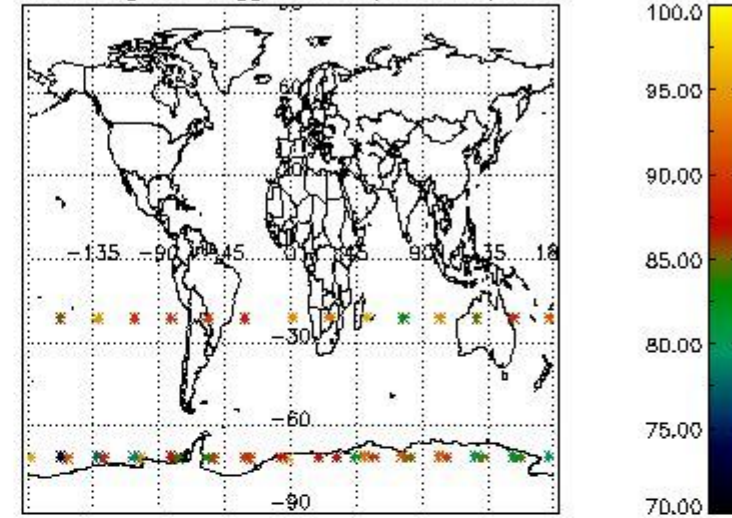

3.1 Plot quality information per product (time dependant)

3.2 Plot quality information per product (world map)

Percentage of flagged data per O3 profile

Percentage of flagged data per H2O profile

Percentage of flagged data per NO2 profile