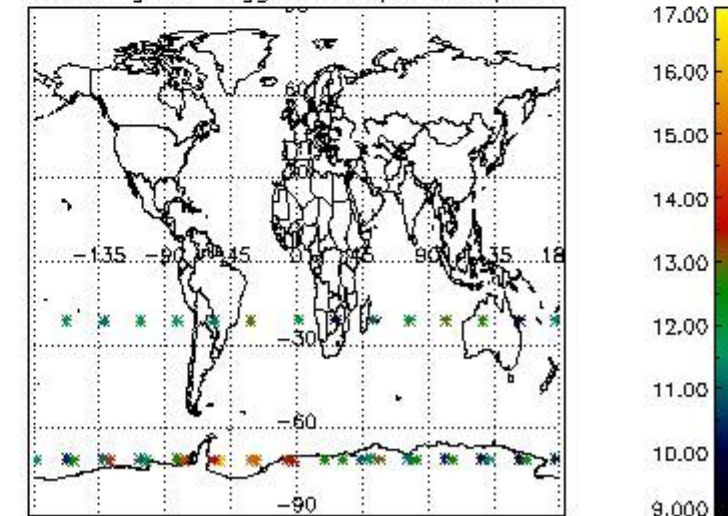

Percentage of flagged data per NO3 profile

4. Level 1 quality information per product

In this section it is plotted some information contained in the Quality Summary data set of the level 2 products that comes from the level 1b processing. Products without errors (error flag in the MPH set to "0") are used.

4.1 Plot quality information per product (time dependant) coming from level 1b processing

4.1.1 Plot level 1 quality information per product (time dependant): ENVISAT ASCENDING passes