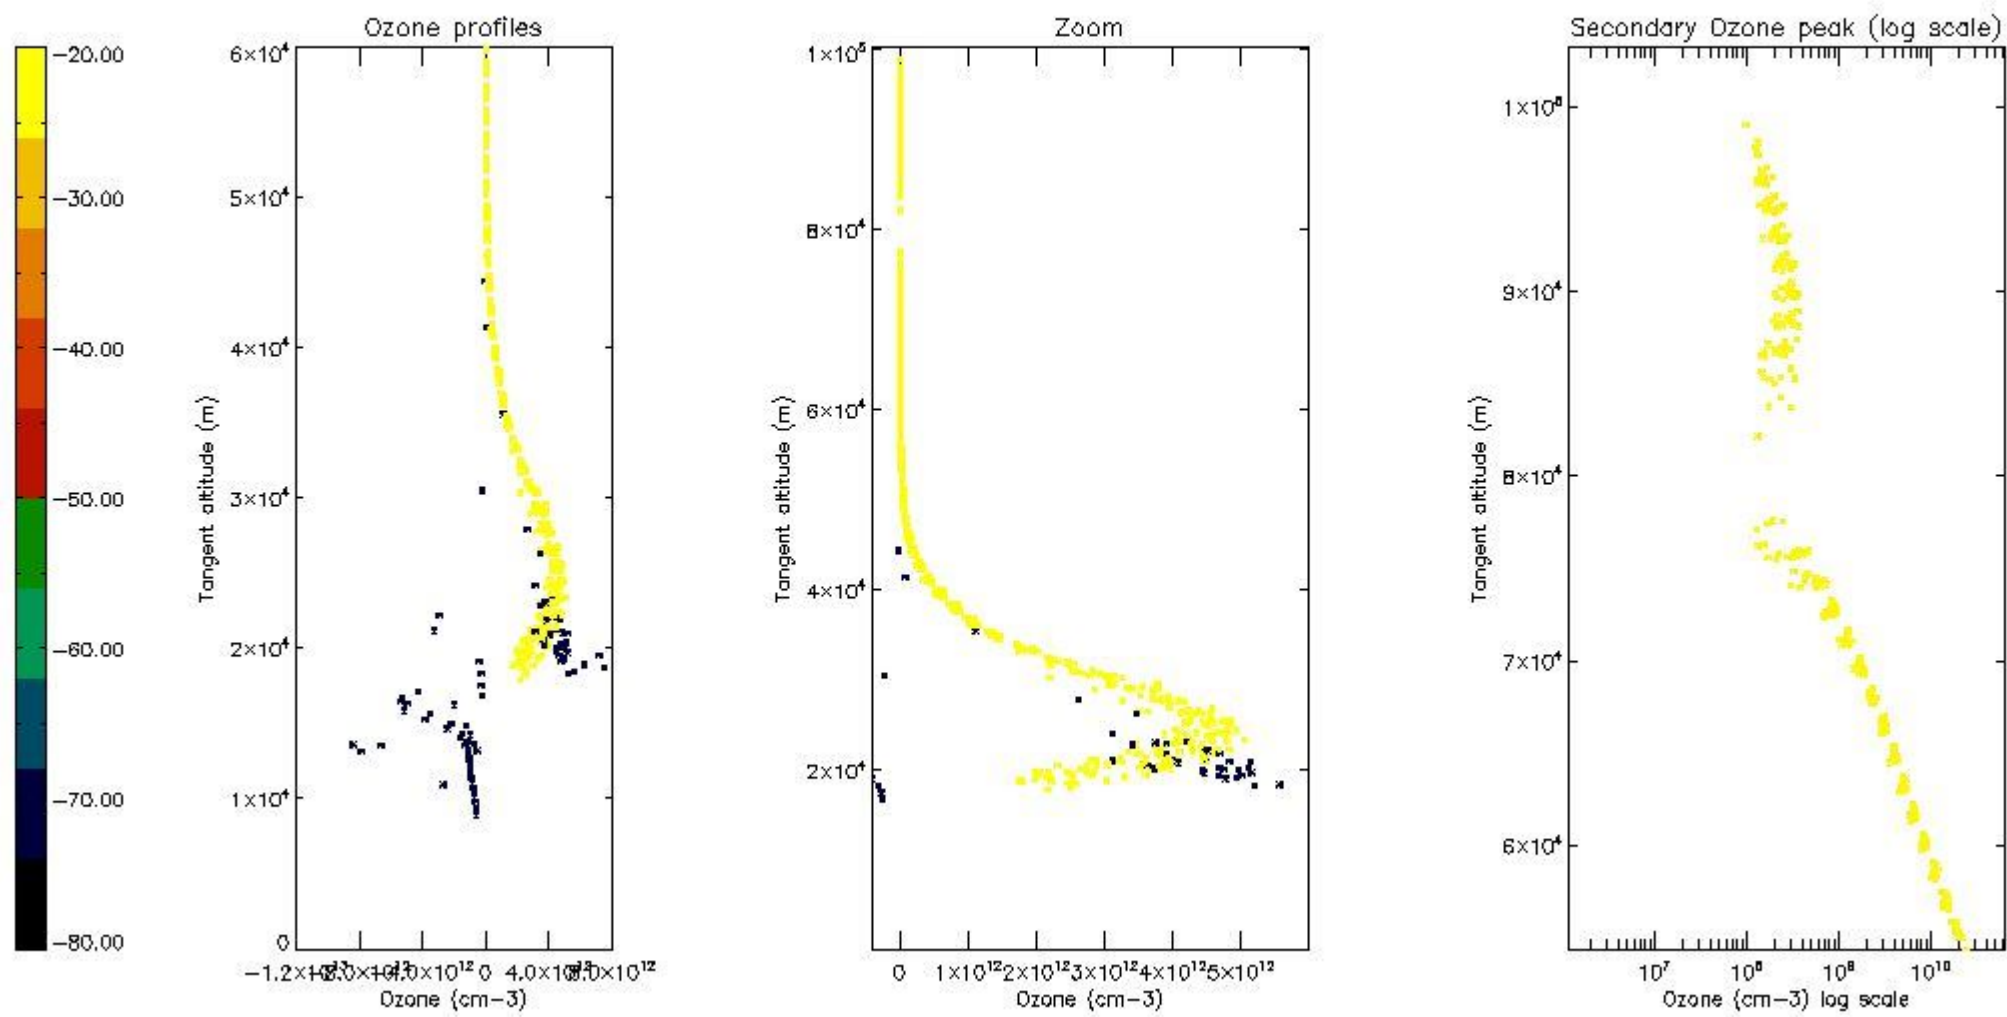

5.5 Plot ozone profiles where STD < 5% (dark without errors)

The colorbar represents the latitude.