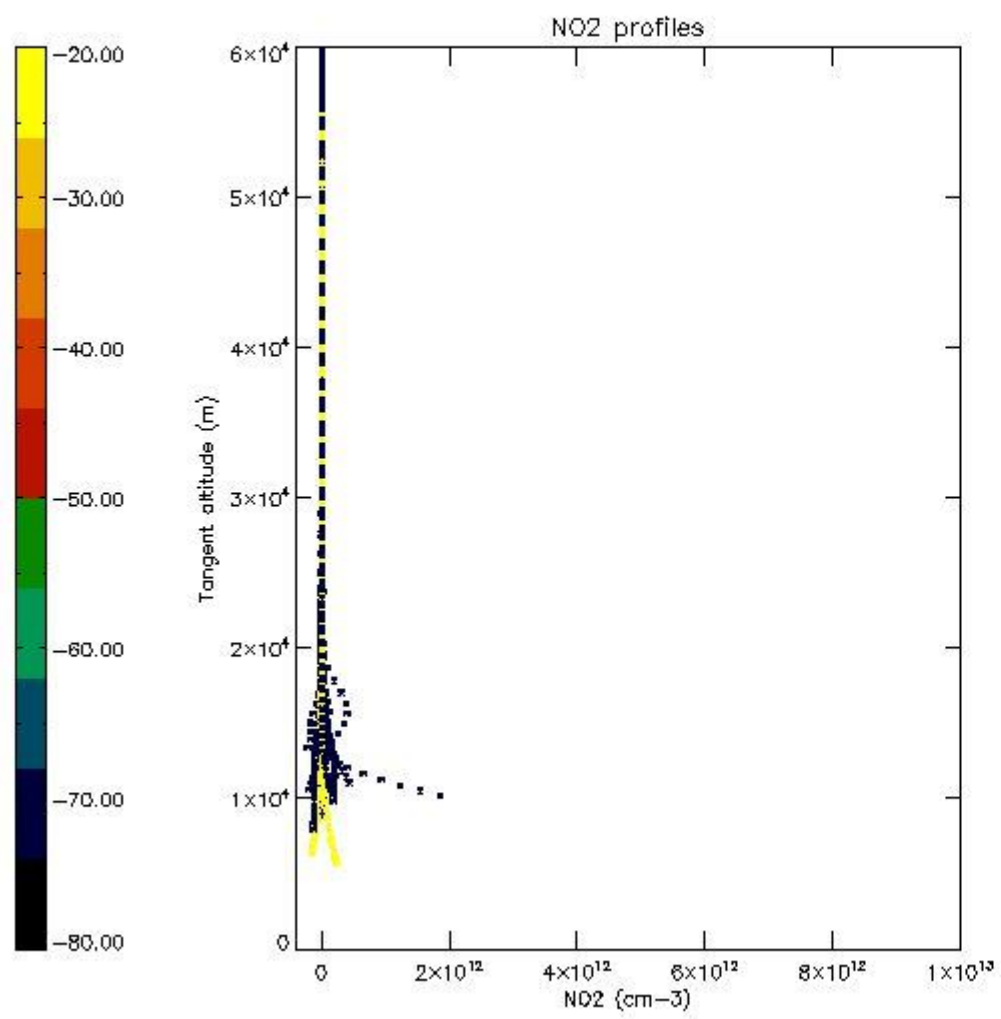

5.7 Plot NO3 profiles for all STD (dark without errors)

The colorbar represents the latitude.