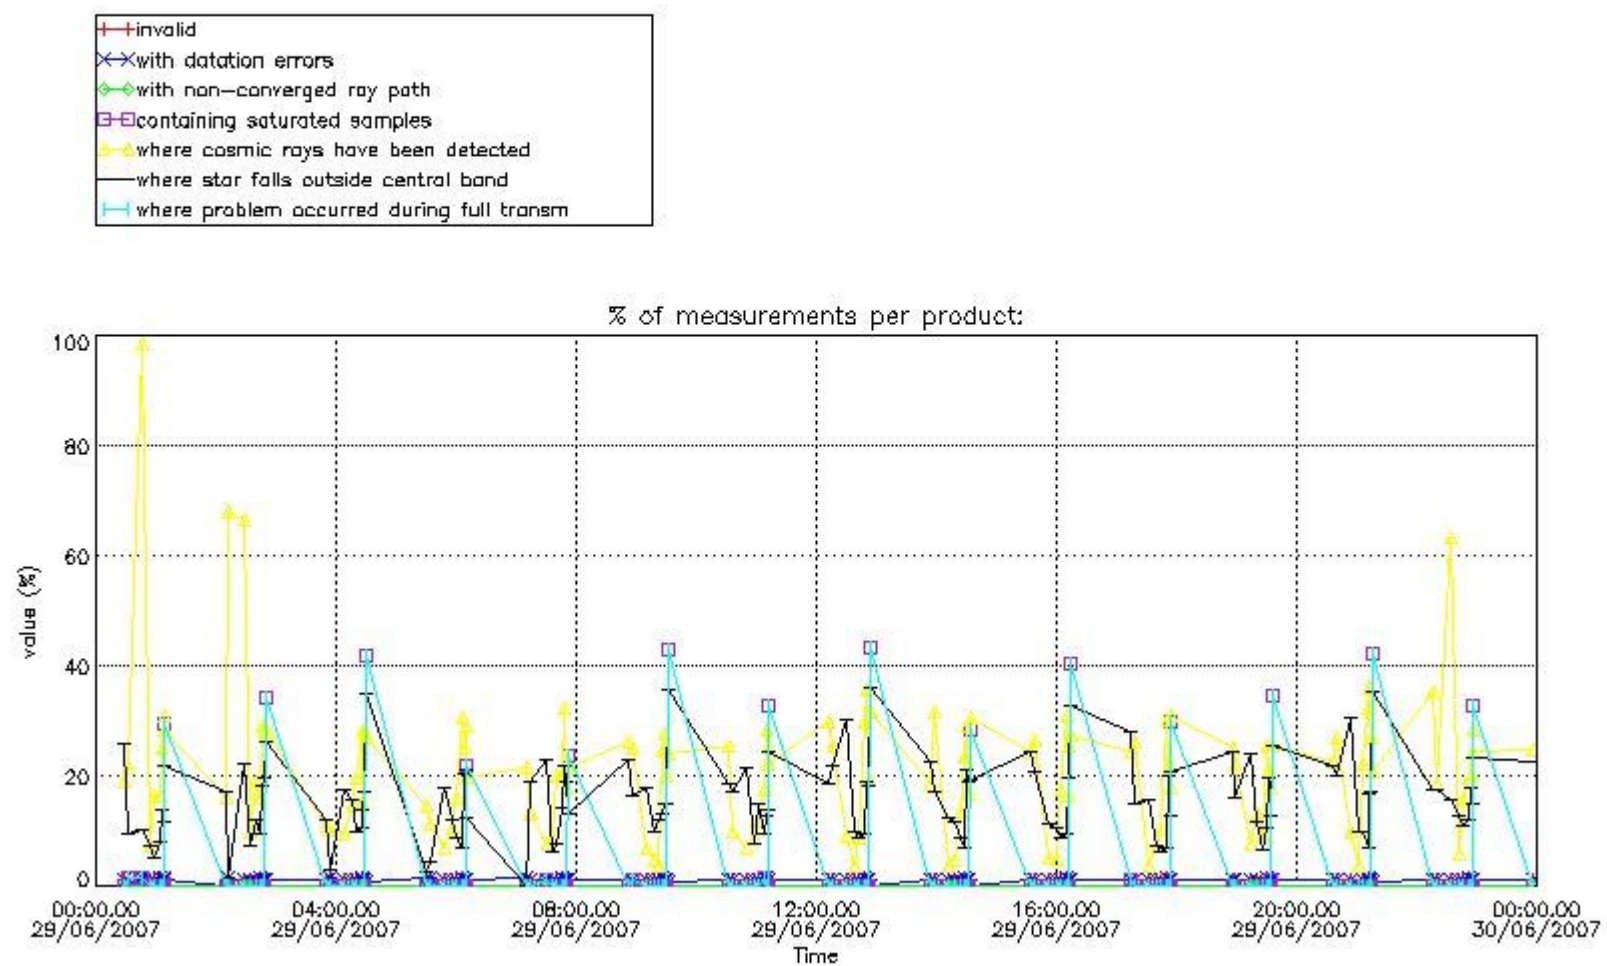

3.1 Plot quality information per product (time dependant)

3.2 Plot quality information per product (world map)

Percentage of flagged data per O3 profile

Percentage of flagged data per H2O profile

Percentage of flagged data per NO2 profile

Percentage of flagged data per NO3 profile

4. Level 1 quality information per product

In this section it is plotted some information contained in the Quality Summary data set of the level 2 products that comes from the level 1b processing. Products without errors (error flag in the MPH set to "0") are used.

4.1 Plot quality information per product (time dependant) coming from level 1b processing

4.1.1 Plot level 1 quality information per product (time dependant): ENVISAT ASCENDING passes

4.1.2 Plot level 1 quality information per product (time dependant): ENVISAT DESCENDING passes