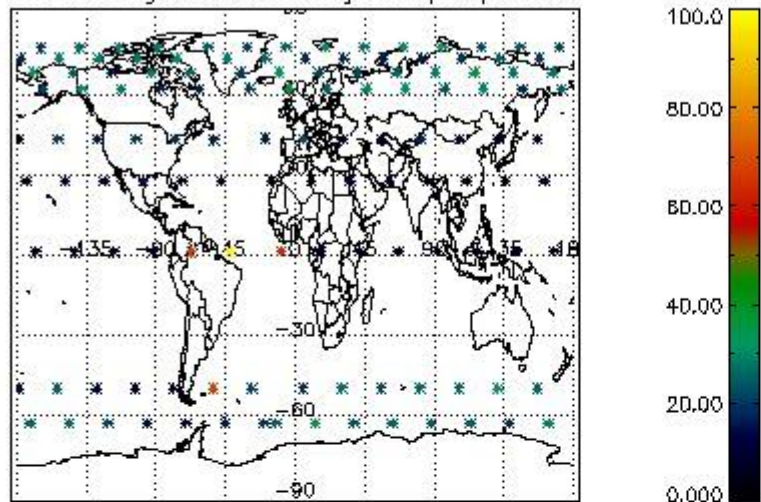

Percentage of cosmic ray hits per profile