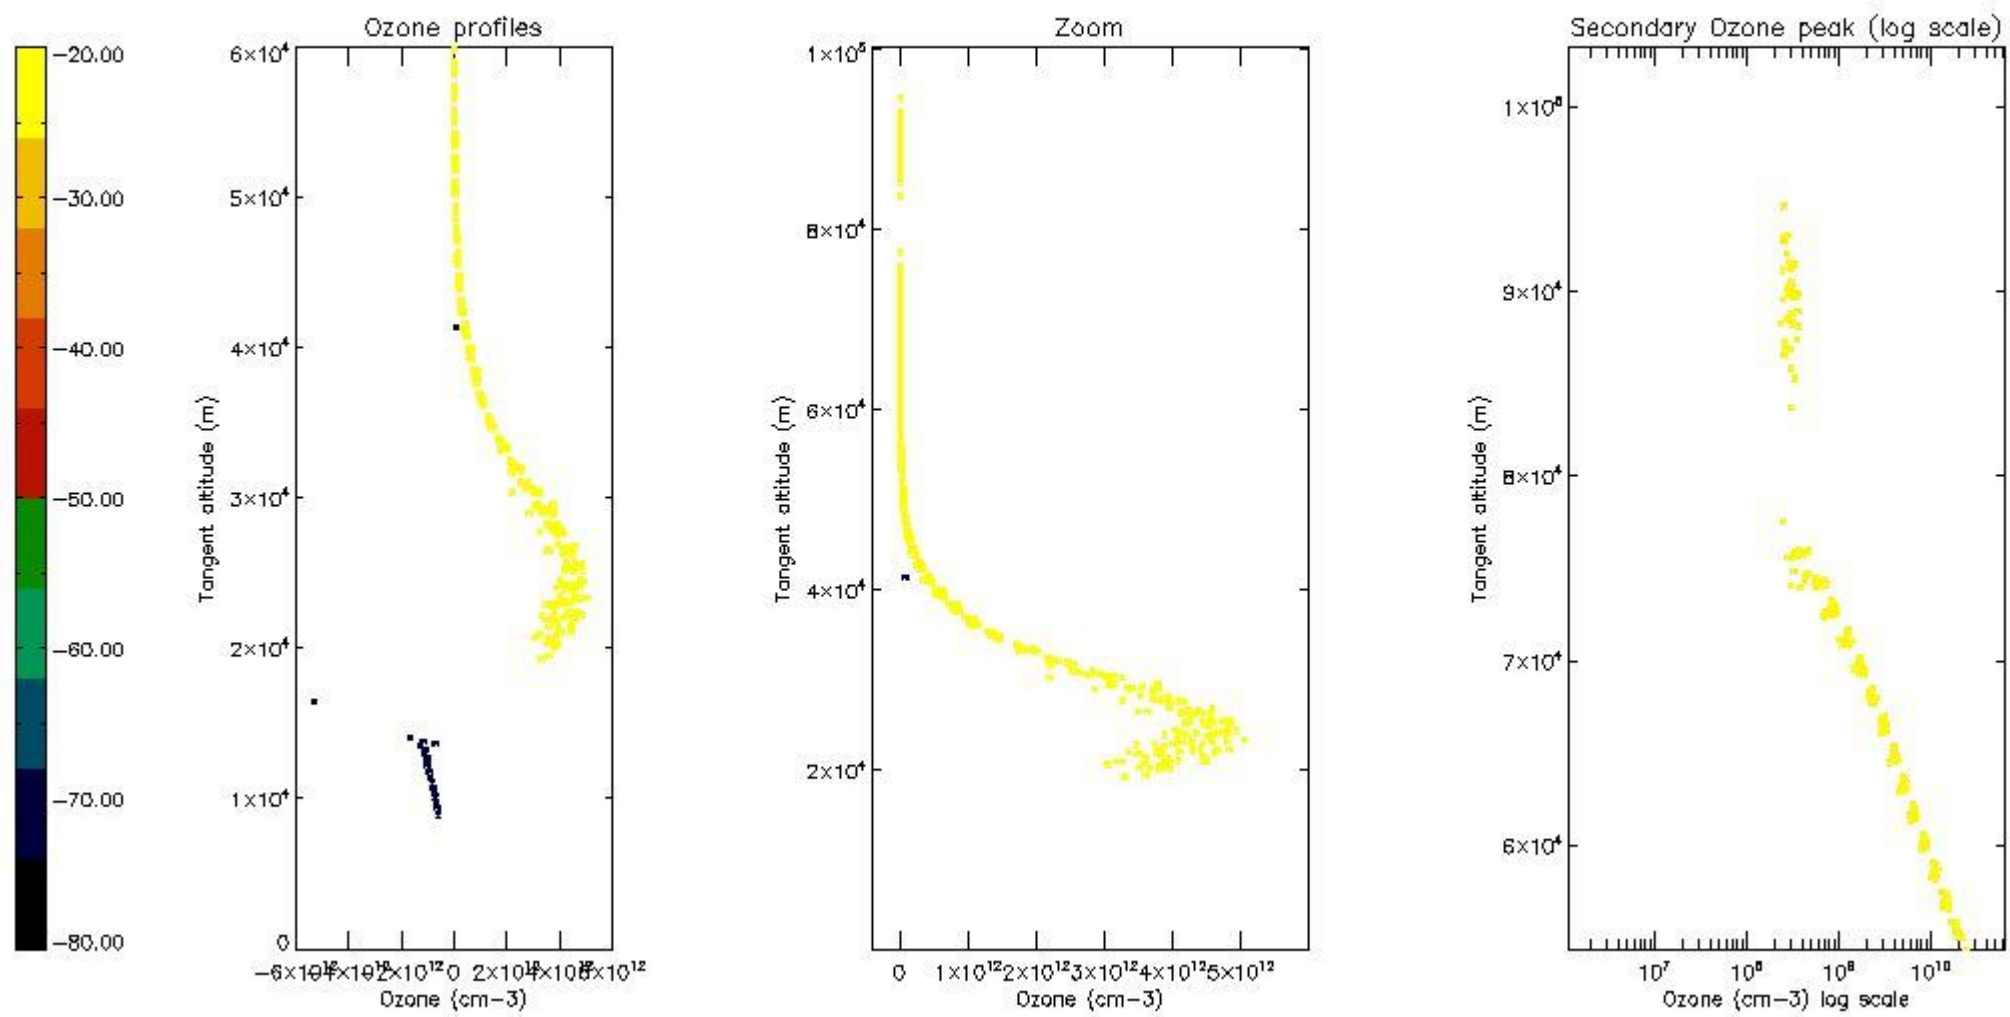

5.6 Plot NO₂ profiles for all STD (dark without errors)

The colorbar represents the latitude.