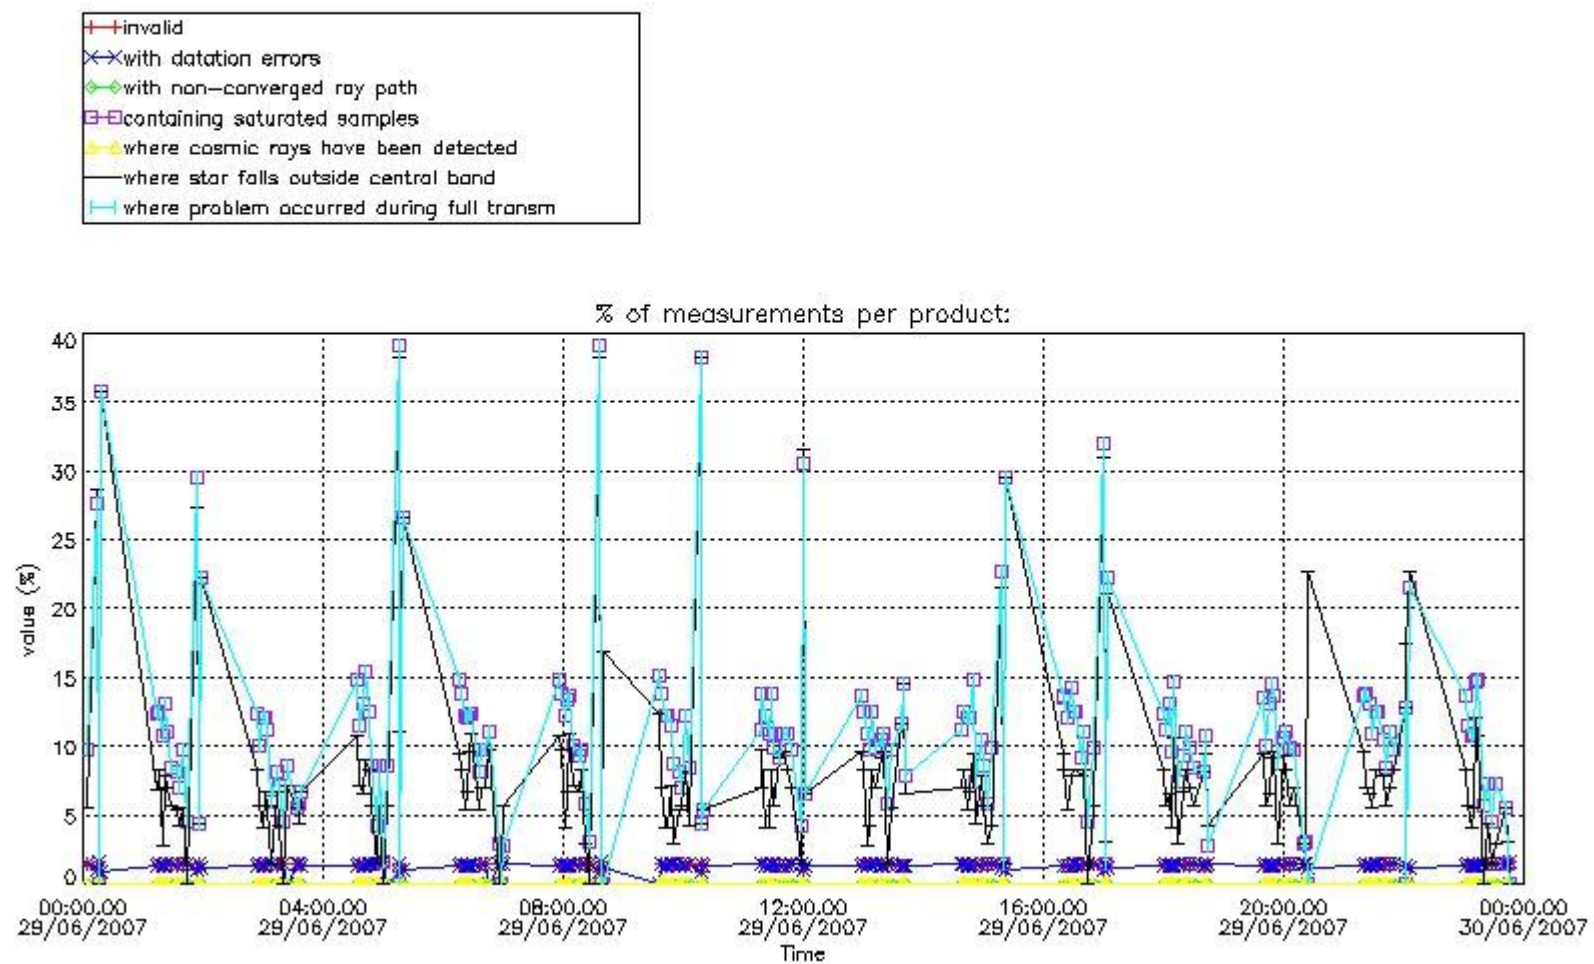

4.2 Plot quality information per product coming from level 1b processing (world map)

4.2.1 Plot level 1 quality information per product (world map): ENVISAT ASCENDING passes