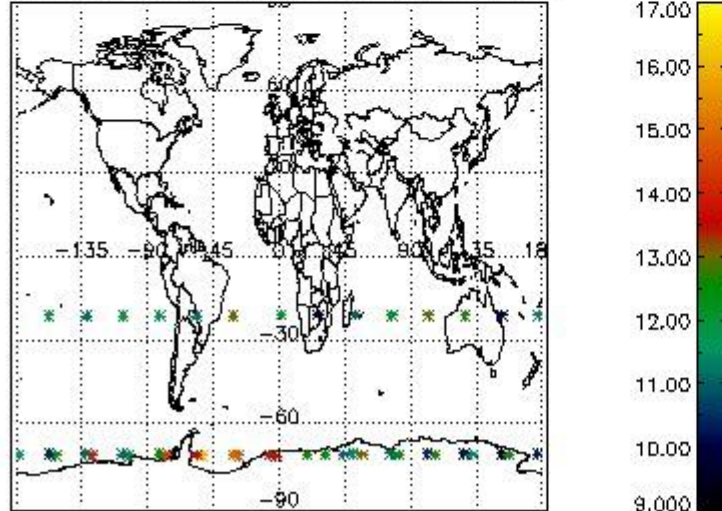

3.1 Plot quality information per product (time dependant)

3.2 Plot quality information per product (world map)

Percentage of flagged data per O3 profile

Percentage of flagged data per H2O profile

Percentage of flagged data per NO2 profile