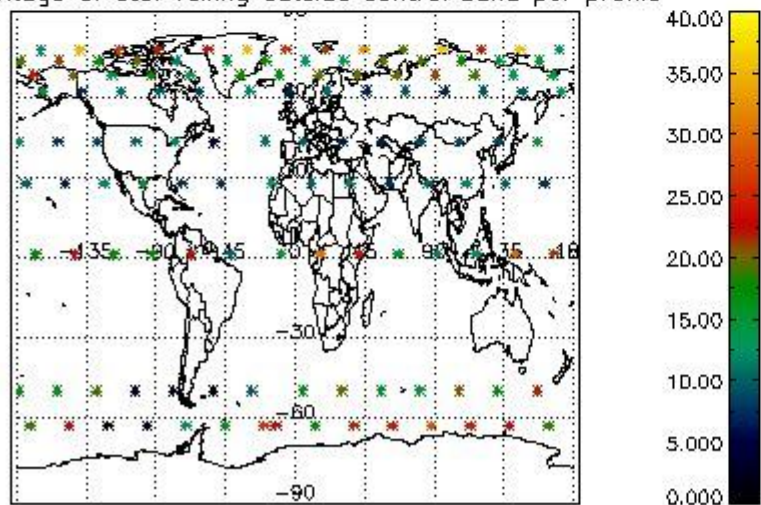

Percentage of star falling outside central band per profile