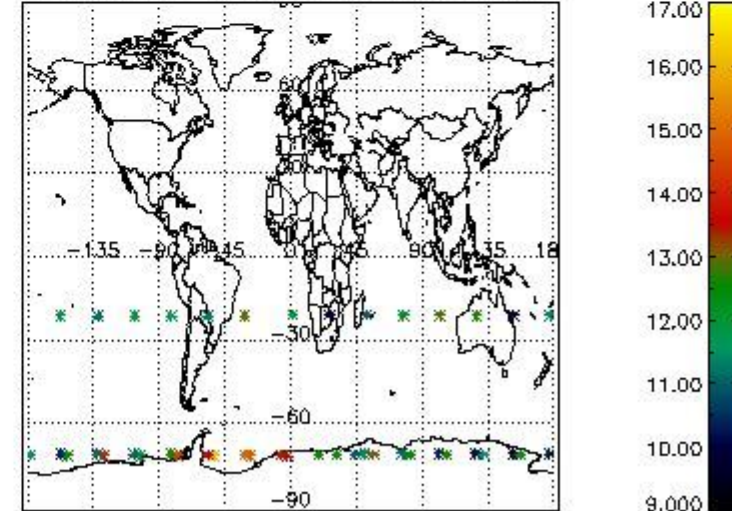

Percentage of flagged data per NO3 profile

4. Level 1 quality information per product

In this section it is plotted some information contained in the Quality Summary data set of the level 2 products that comes from the level 1b processing. Products without errors (error flag in the MPH set to "0") are used.

4.1 Plot quality information per product (time dependant) coming from level 1b processing

4.1.1 Plot level 1 quality information per product (time dependant): ENVISAT ASCENDING passes