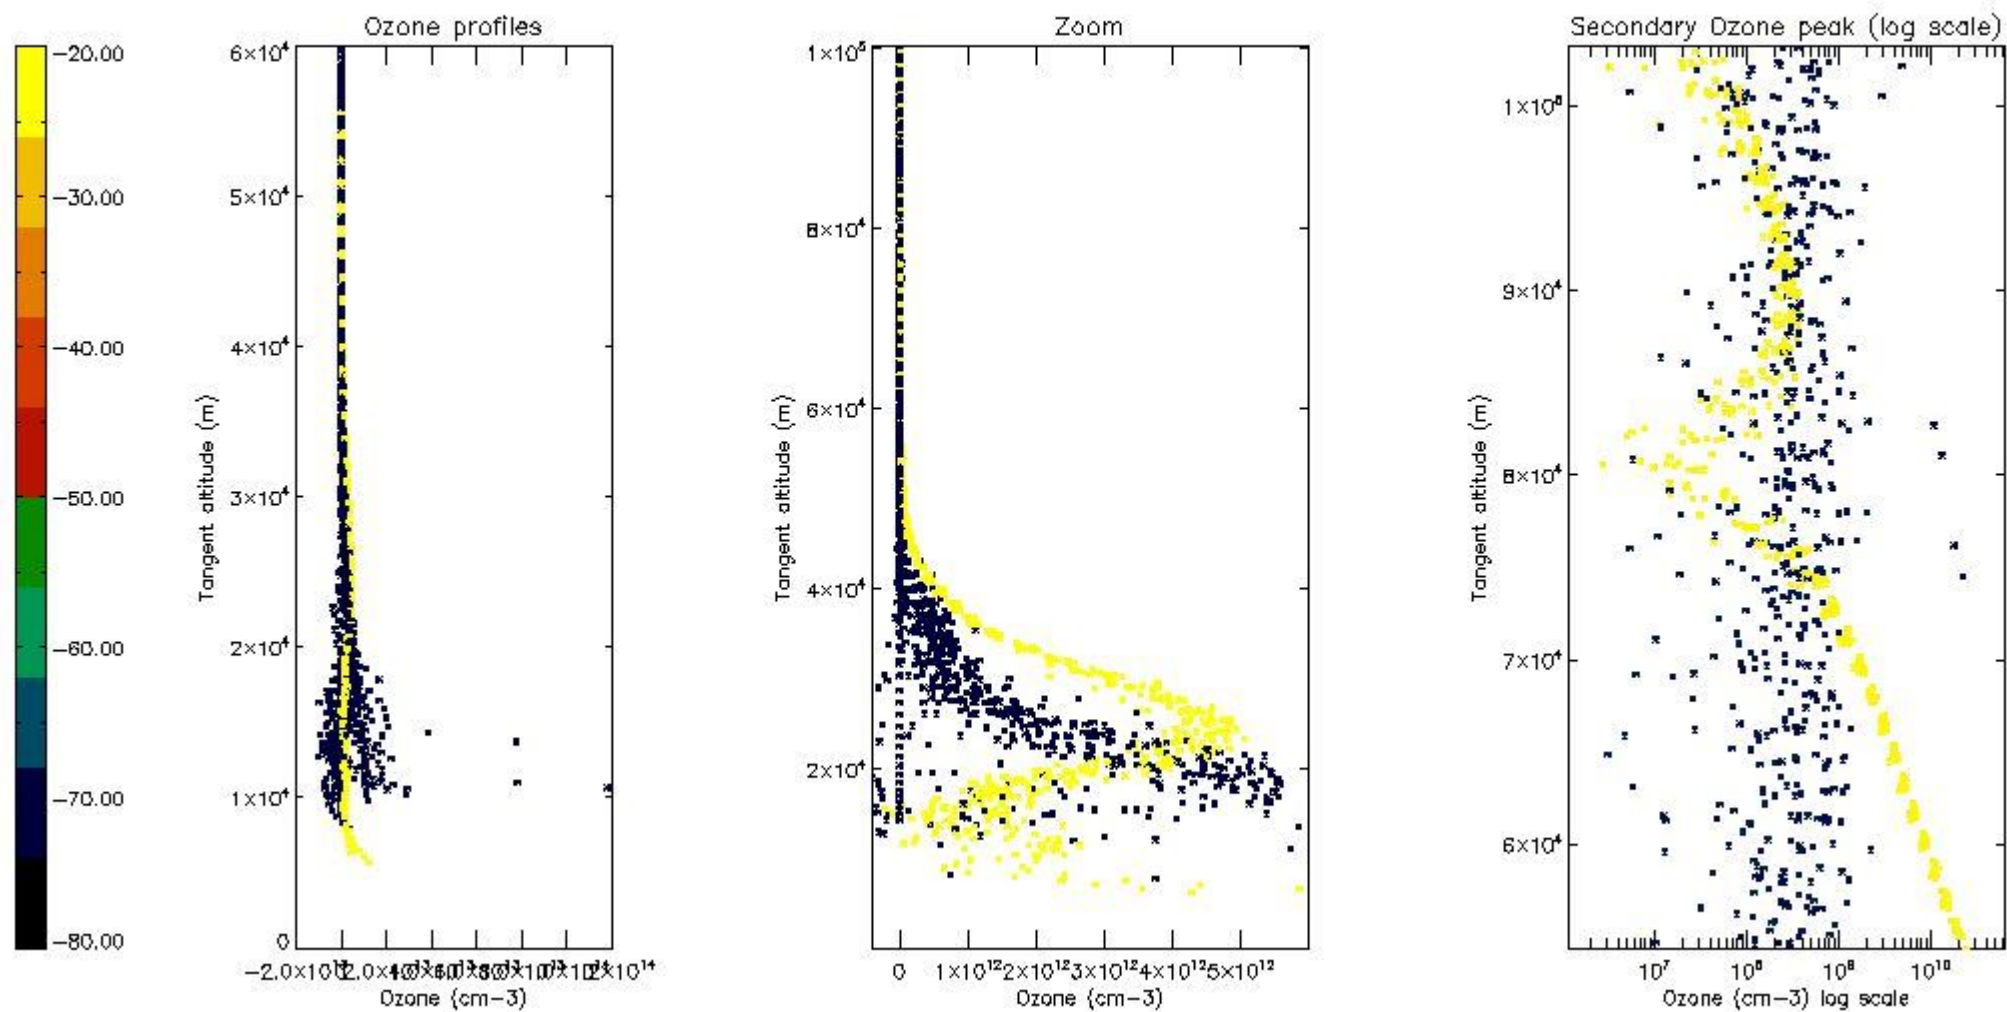

STD < 10	4
STD < 5	3

5.2 Plot ozone profiles for all STD (dark without errors)

The colorbar represents the latitude.

5.3 Plot ozone profiles where STD < 20% (dark without errors)

The colorbar represents the latitude.