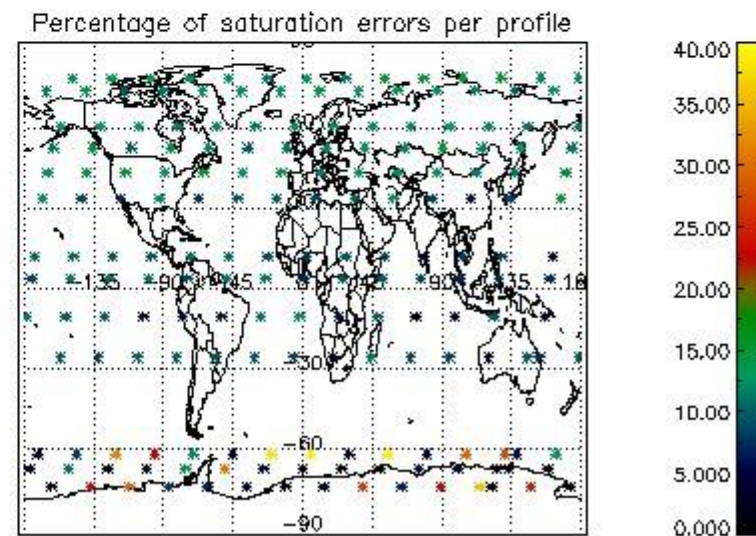

Percentage of flagged data per NO3 profile

4. Level 1 quality information per product

In this section it is plotted some information contained in the Quality Summary data set of the level 2 products that comes from the level 1b processing. Products without errors (error flag in the MPH set to "0") are used.

4.1 Plot quality information per product (time dependant) coming from level 1b processing

4.1.1 Plot level 1 quality information per product (time dependant): ENVISAT ASCENDING passes

4.1.2 Plot level 1 quality information per product (time dependant): ENVISAT DESCENDING passes

4.2 Plot quality information per product coming from level 1b processing (world map)

4.2.1 Plot level 1 quality information per product (world map): ENVISAT ASCENDING passes

4.2.2 Plot level 1 quality information per product (world map): ENVISAT DESCENDING passes