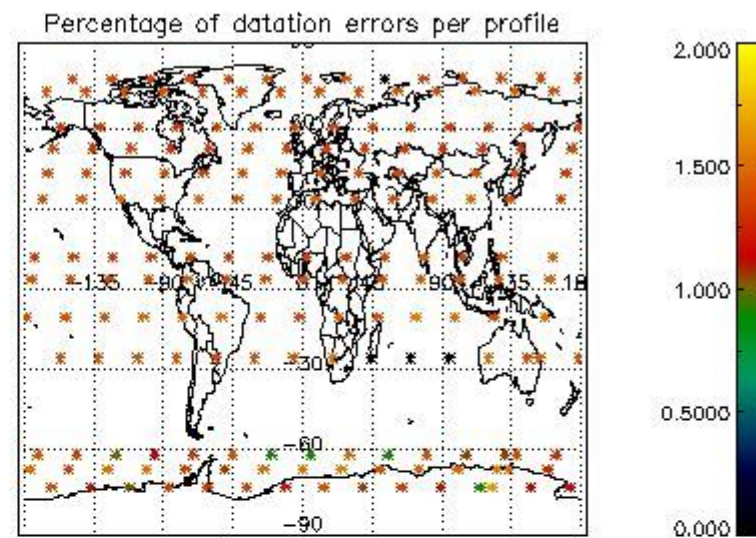

5. Trace gas profiles

5.1 Ozone statistics based on quality of products

The final quality of the products can be "measured" using the STD (Standard Deviation) attached to every point profile. This information is written to the parameter GOM_NL__2P/NL_LOCAL_SPECIES_DENSITY/o3_std of the level 2 products. The table below shows the statistics for given STD ranges.

The statistics are given with respect to the overall valid production:

- Products without fatal errors: GOM_NL__2P/MPH/PRODUCT_ERR=0
- Valid point profile: GOM_NL__2P/NL_LOCAL_SPECIES_DENSITY/pcd(0)=0

The 'Criteria' is applied to valid points of dark limb products:

- Products in dark limb illumination condition: GOM_NL__2P/NL_SUMMARY_QUALITY/obs_ill_cond=0
- Products without fatal errors: GOM_NL__2P/MPH/PRODUCT_ERR=0
- Valid point profile: GOM_NL__2P/NL_LOCAL_SPECIES_DENSITY/pcd(0)=0

So, the table below shows the percentage of dark limb and valid observations for each criteria with respect to the overall valid daily observations.

Criteria	% of total production
All STD	16
STD < 20	6