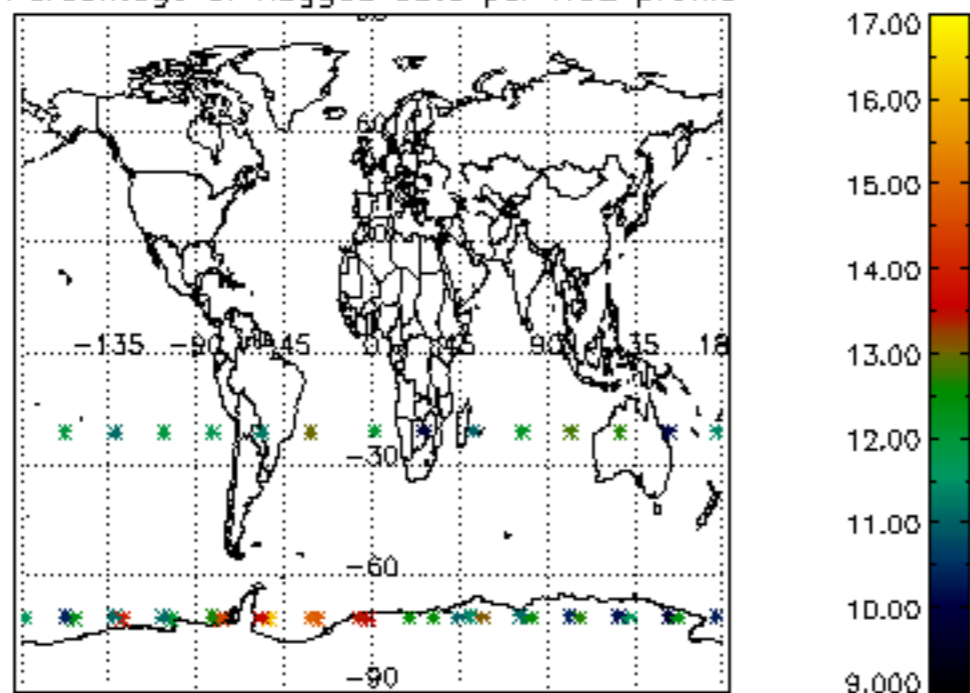

Percentage of flagged data per NO2 profile