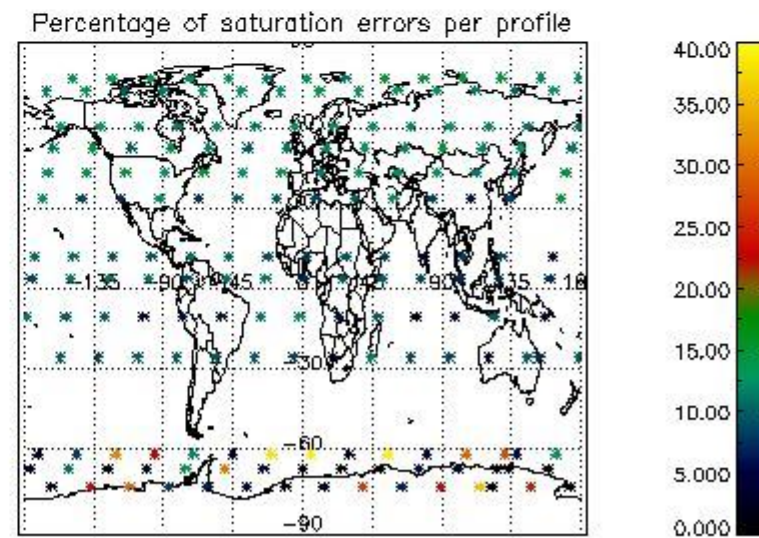

Percentage of datation errors per profile

Percentage of star falling outside central band per profile

Percentage of saturation errors per profile

4.2.2 Plot level 1 quality information per product (world map): ENVISAT DESCENDING passes