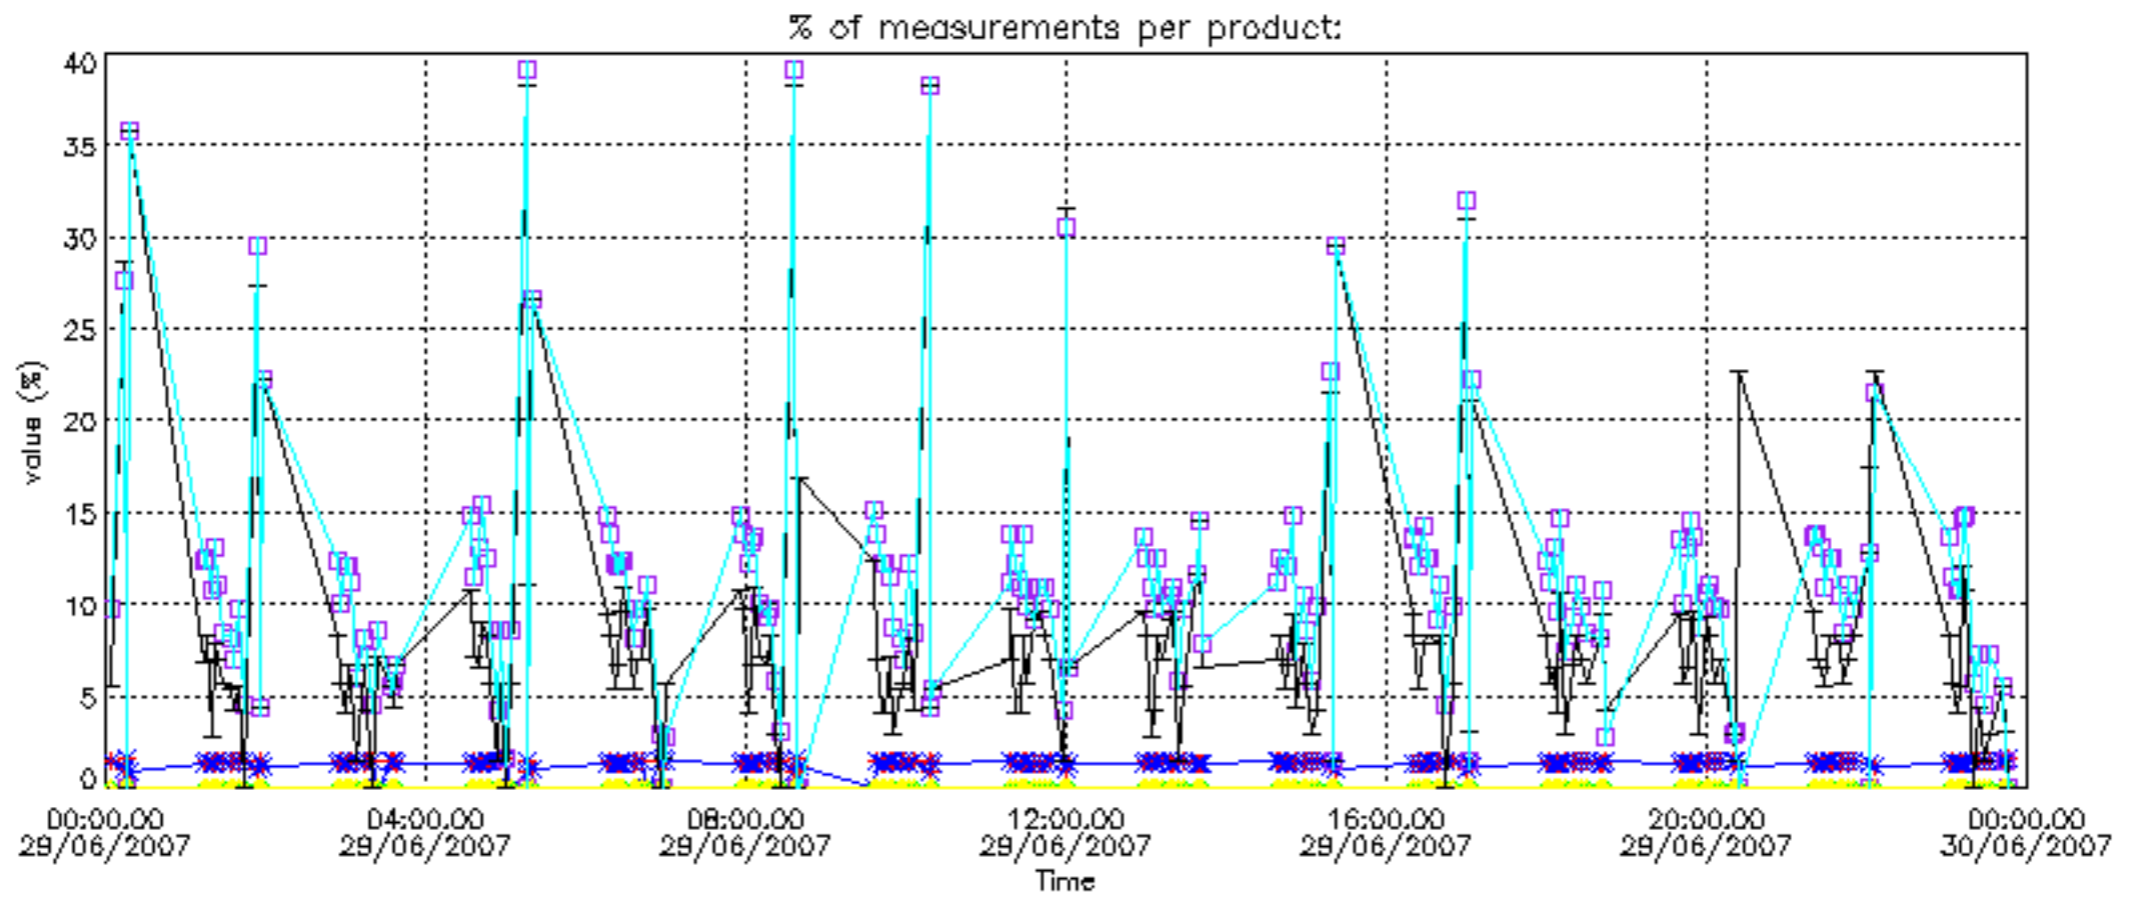

Percentage of cosmic ray hits per profile

Percentage of datation errors per profile