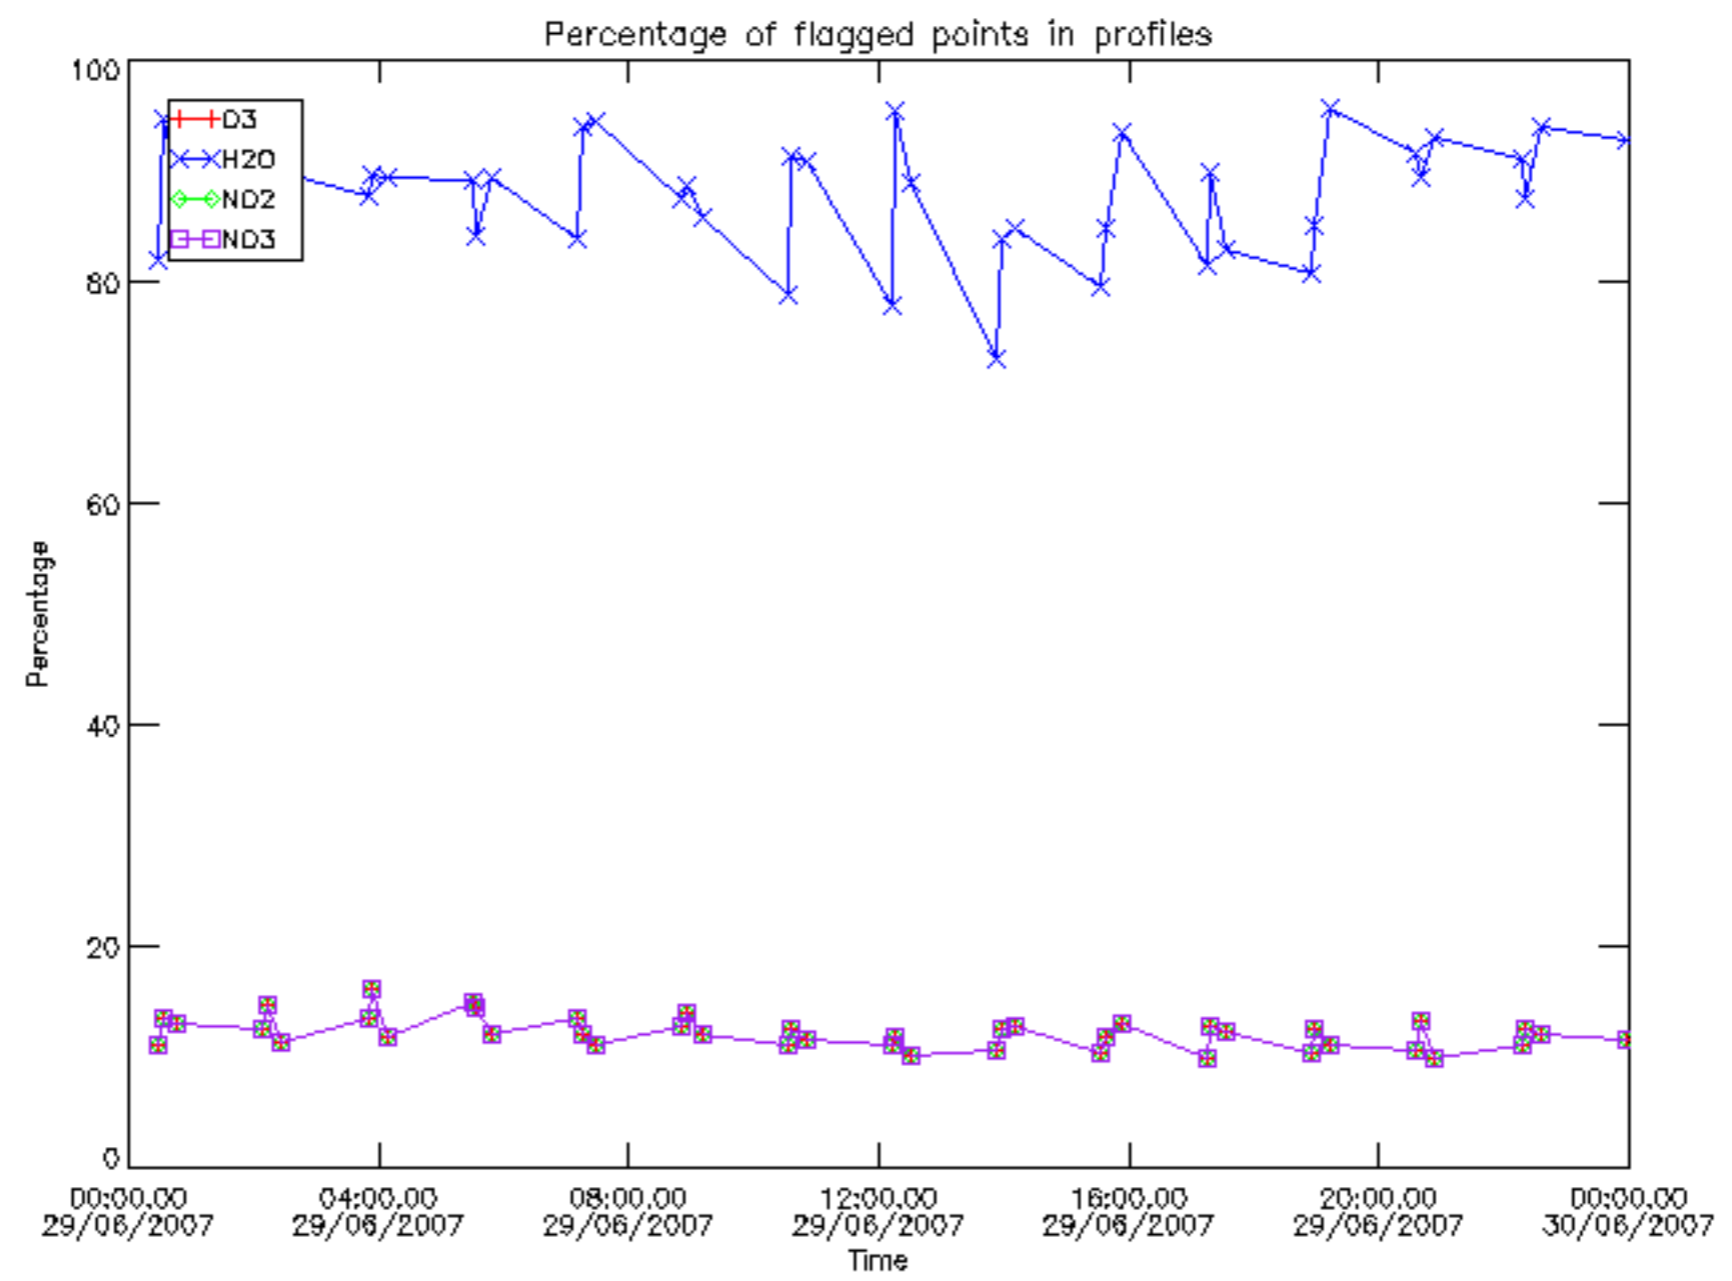

Percentage of flagged data per D3 profile

Percentage of flagged data per H2O profile