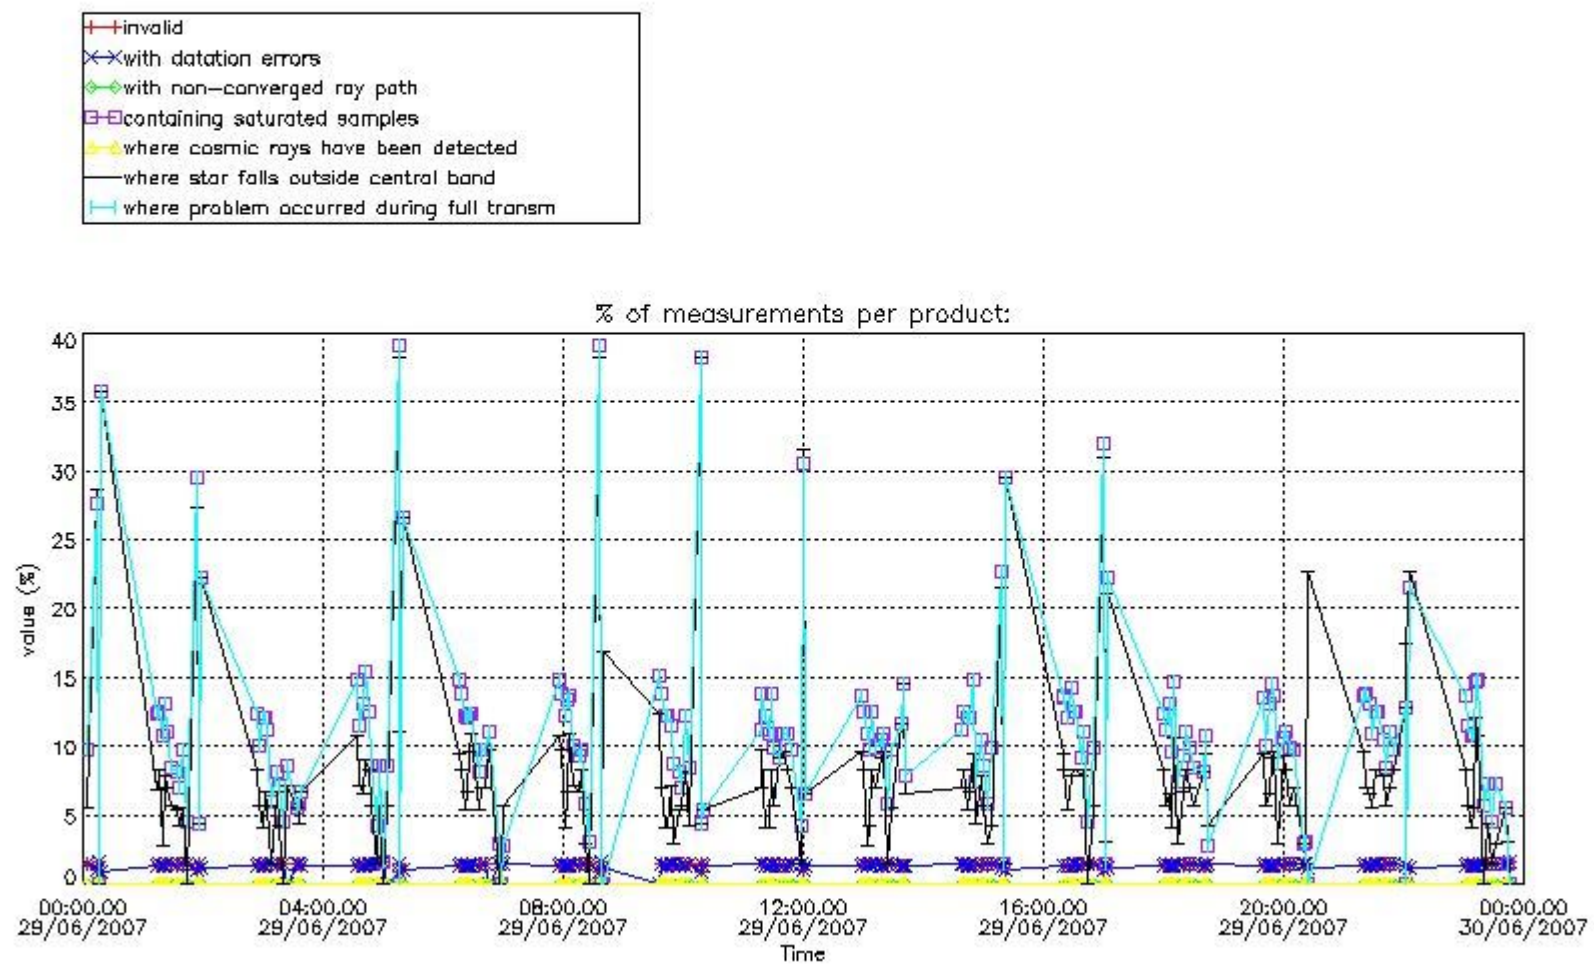

3.1 Plot quality information per product (time dependant)

3.2 Plot quality information per product (world map)

Percentage of flagged data per O3 profile

Percentage of flagged data per H2O profile

Percentage of flagged data per NO2 profile

Percentage of flagged data per NO3 profile

4. Level 1 quality information per product

In this section it is plotted some information contained in the Quality Summary data set of the level 2 products that comes from the level 1b processing. Products without errors (error flag in the MPH set to "0") are used.

4.1 Plot quality information per product (time dependant) coming from level 1b processing

4.1.1 Plot level 1 quality information per product (time dependant): ENVISAT ASCENDING passes

4.1.2 Plot level 1 quality information per product (time dependant): ENVISAT DESCENDING passes