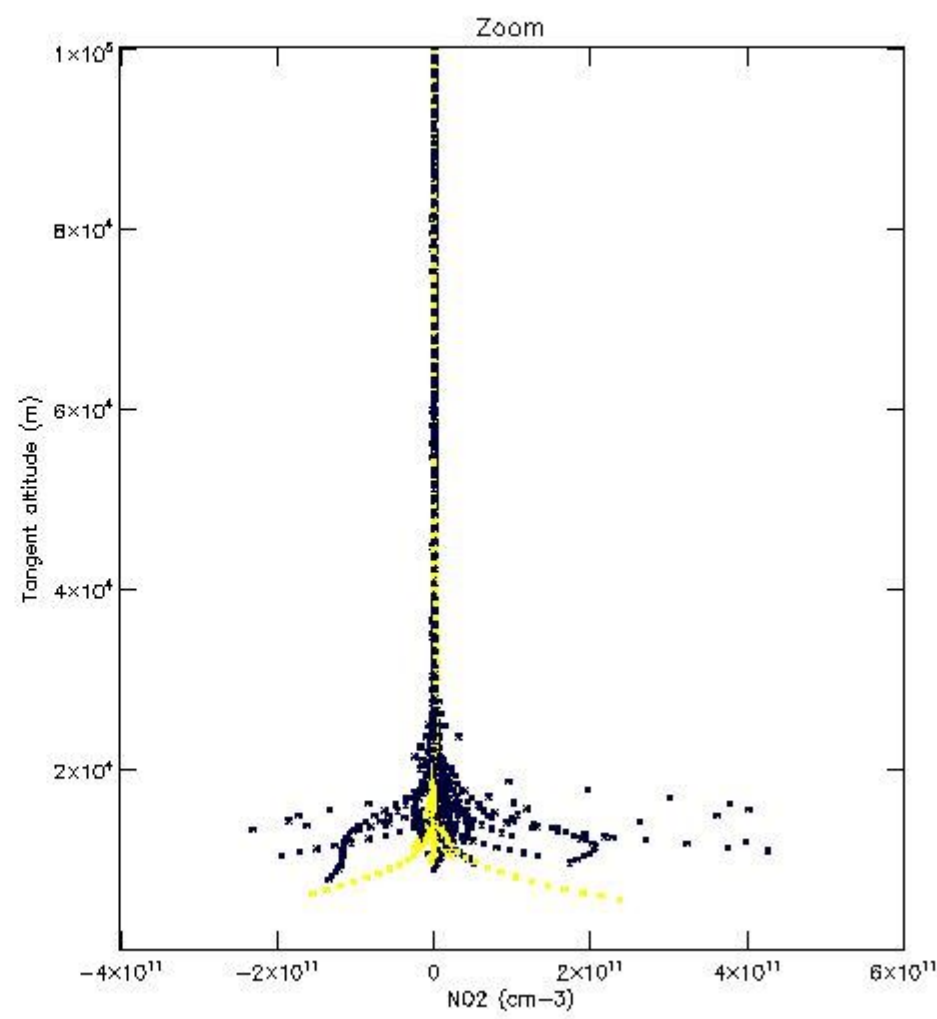

5.7 Plot NO3 profiles for all STD (dark without errors)

The colorbar represents the latitude.