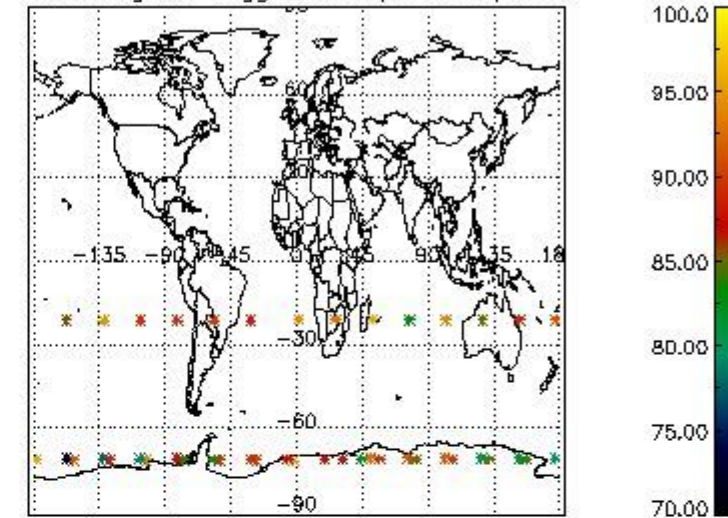

3.1 Plot quality information per product (time dependant)

3.2 Plot quality information per product (world map)

Percentage of flagged data per O3 profile

Percentage of flagged data per H2O profile

Percentage of flagged data per NO2 profile