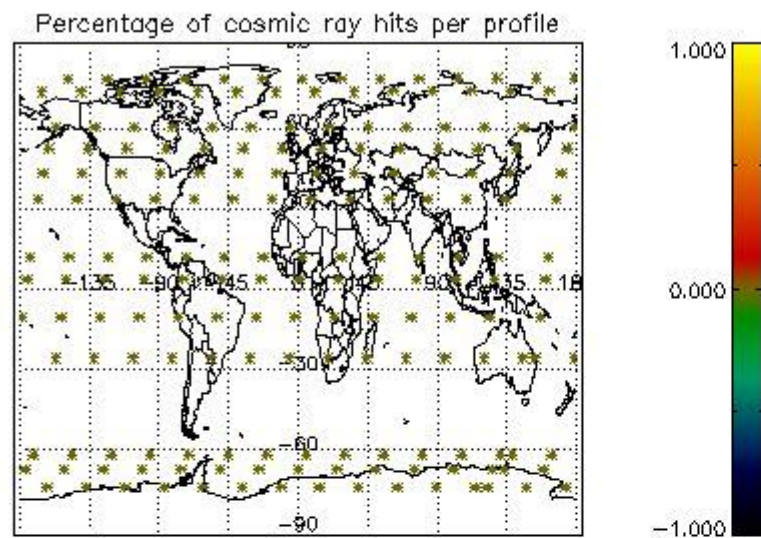

Percentage of datation errors per profile

Percentage of star falling outside central band per profile

Percentage of saturation errors per profile

4.2.2 Plot level 1 quality information per product (world map): ENVISAT DESCENDING passes