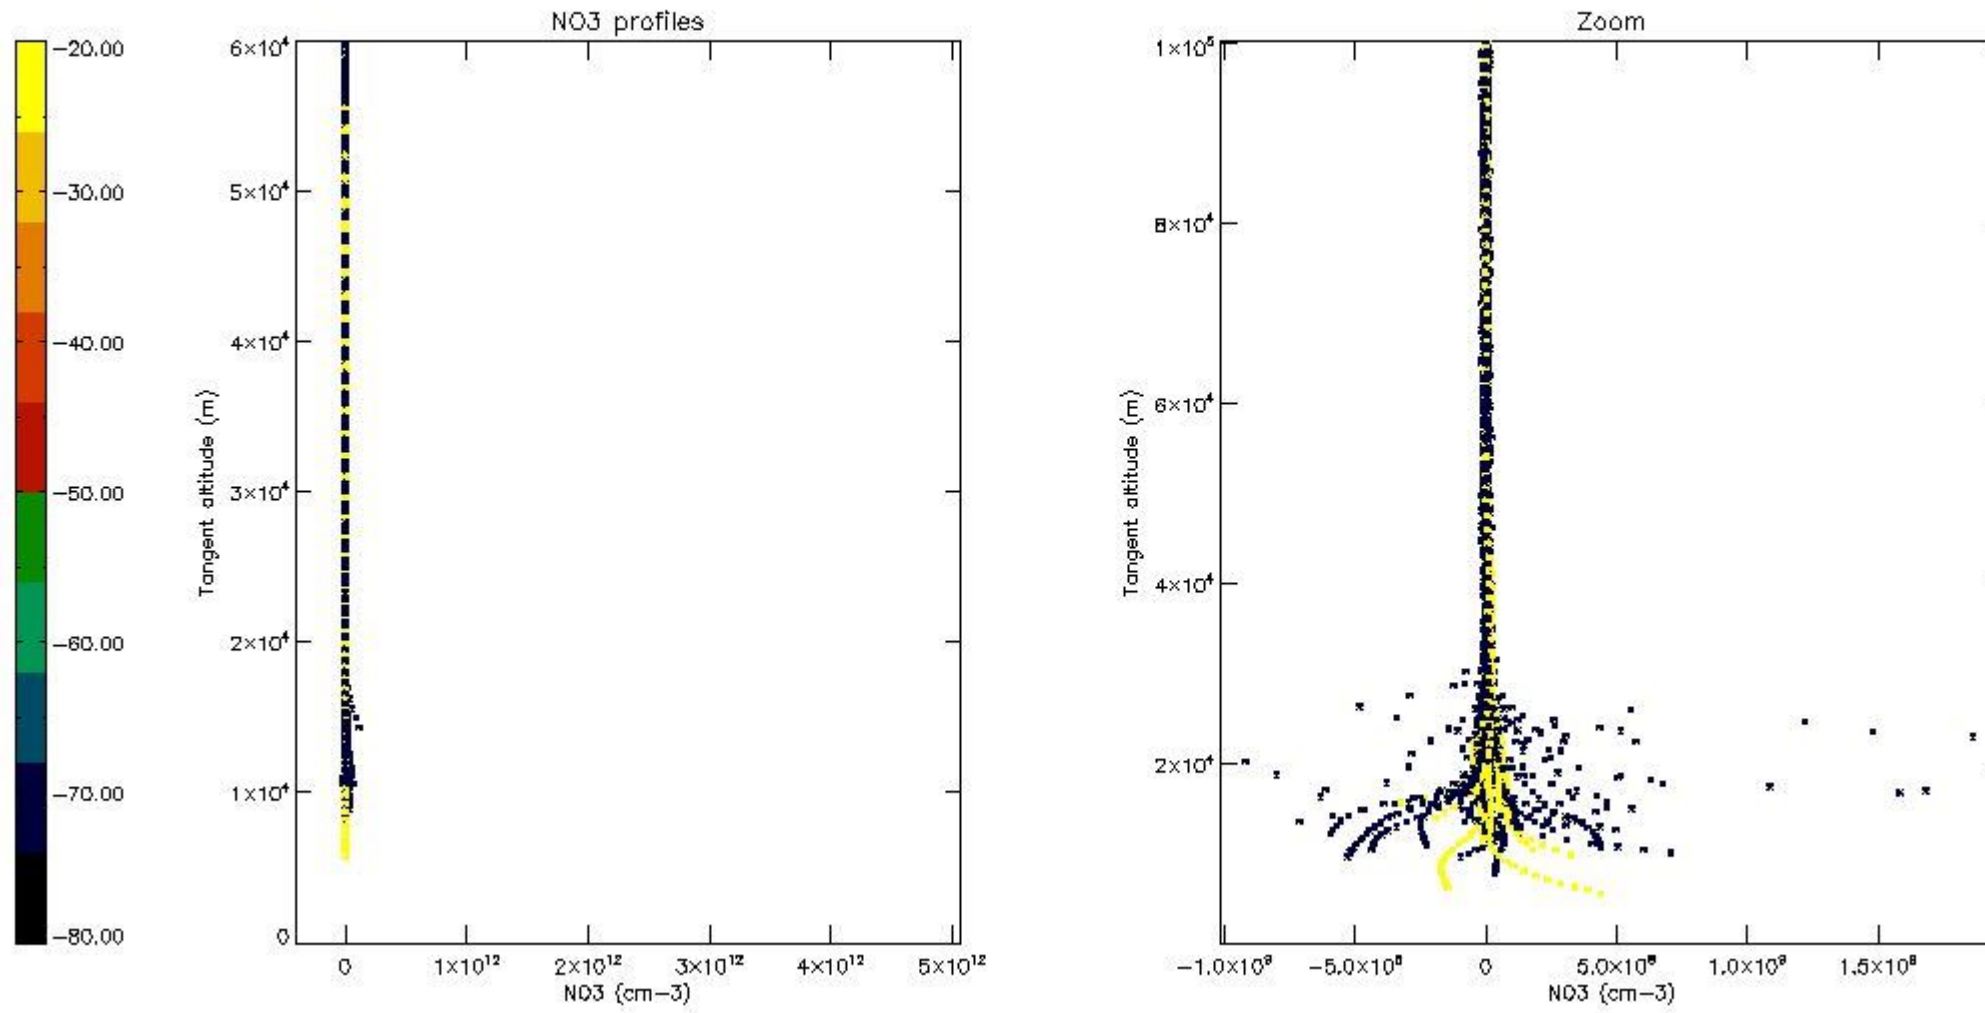

6. Auxiliary Data Files used for the production reported in section 2

The number reported in the third column indicates since which file (see list in section 2) the corresponding auxiliary file has been used. The fourth column is the date of those product files.

Type	Auxiliary Filename	Used since product	Used since product date
INST_PHYS_CHARACTERISTICS	GOM_INS_AXVIEC20091111_143220_20030716_120000_20500101_000000	1	29-JUN-2007 00:03:09
LEVEL-2_PROC_CONFIG	GOM_PR2_AXVIEC20091111_152718_20020301_000000_20500101_000000	1	29-JUN-2007 00:03:09
CROSS_SECTIONS_FILE	GOM_CRS_AXVIEC20091111_154832_20020301_000000_20500101_000000	1	29-JUN-2007 00:03:09