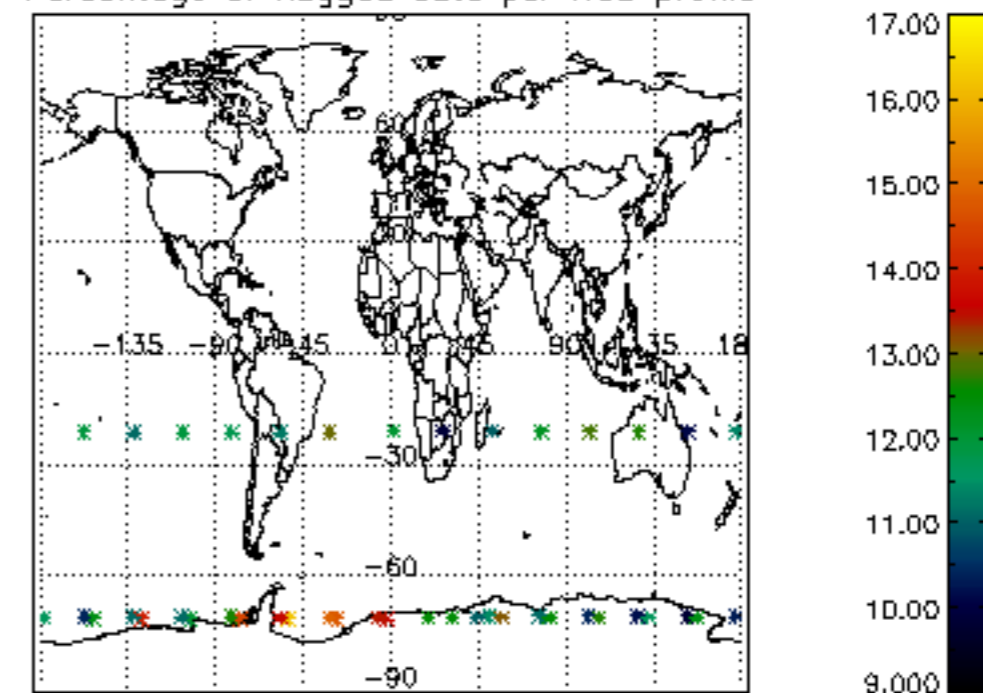

Percentage of flagged data per NO3 profile