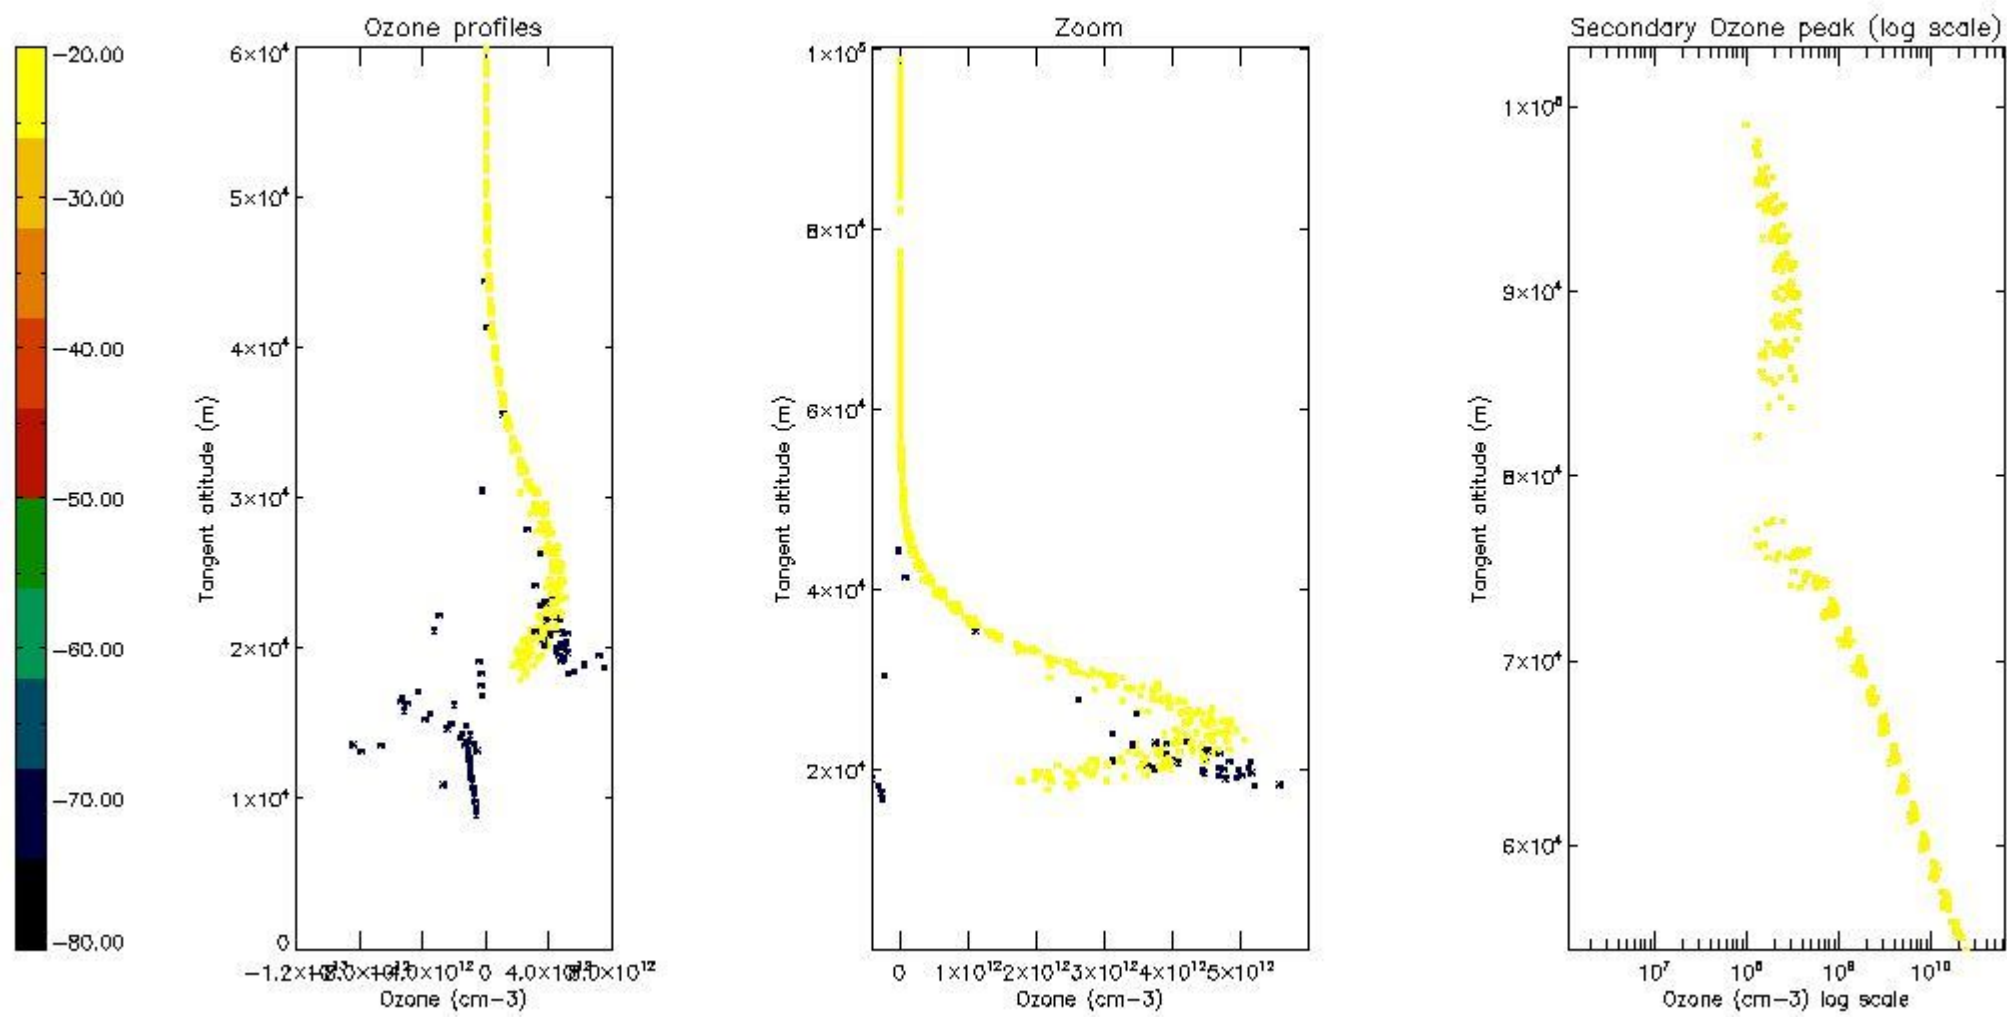

STD < 10	4
STD < 5	3

5.2 Plot ozone profiles for all STD (dark without errors)

The colorbar represents the latitude.

5.3 Plot ozone profiles where STD < 20% (dark without errors)

The colorbar represents the latitude.

5.4 Plot ozone profiles where $STD < 10\%$ (dark without errors)

The colorbar represents the latitude.

5.5 Plot ozone profiles where STD < 5% (dark without errors)

The colorbar represents the latitude.

5.6 Plot NO₂ profiles for all STD (dark without errors)