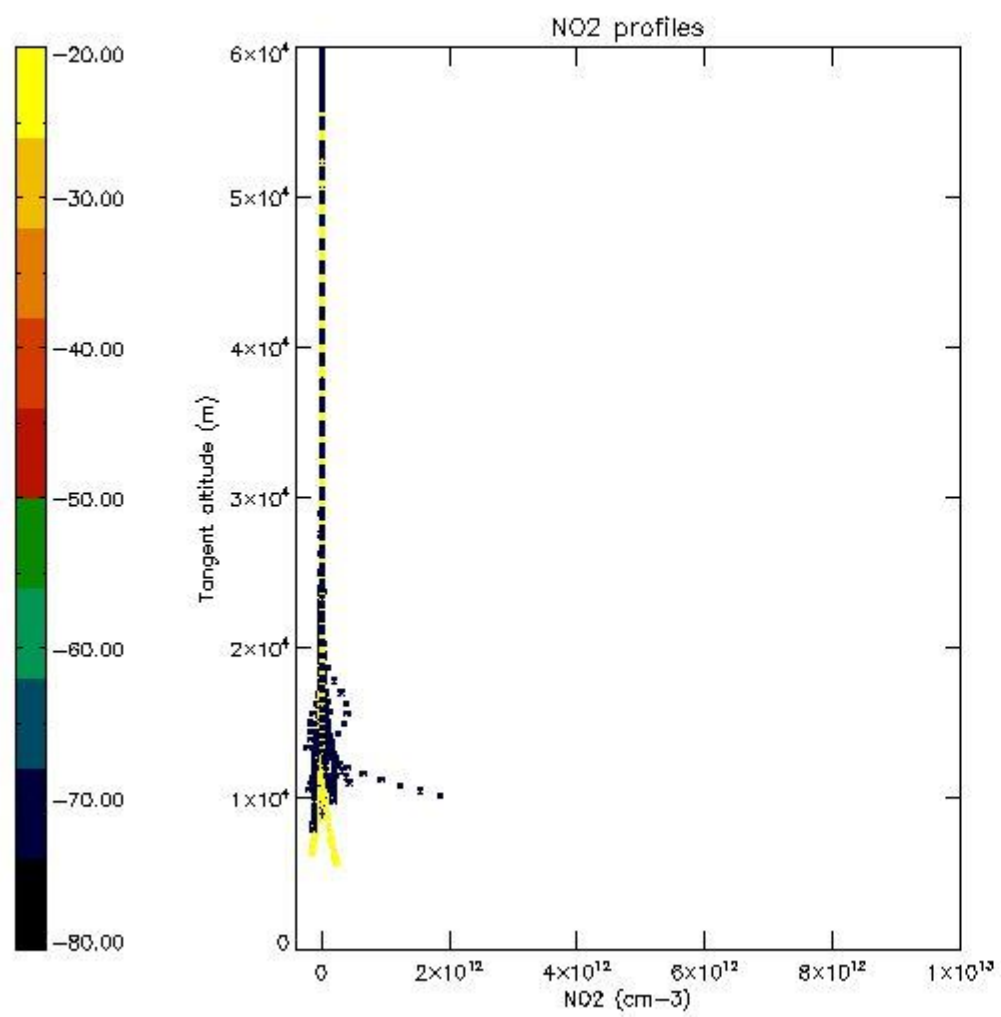

5.7 Plot NO3 profiles for all STD (dark without errors)

The colorbar represents the latitude.