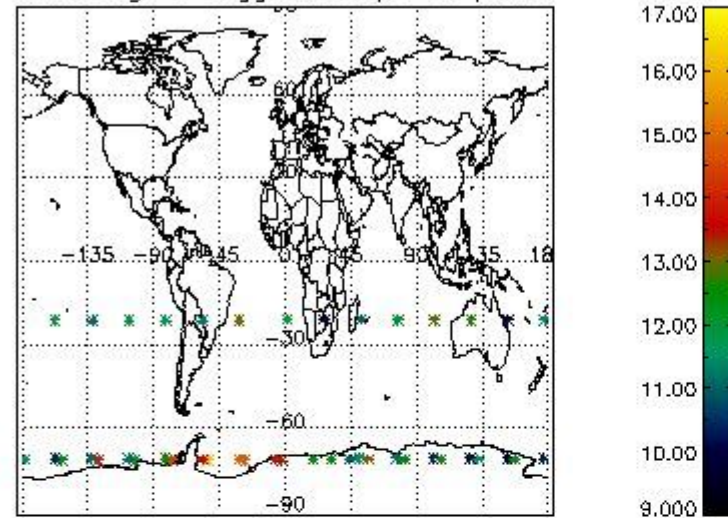

Percentage of flagged data per O3 profile