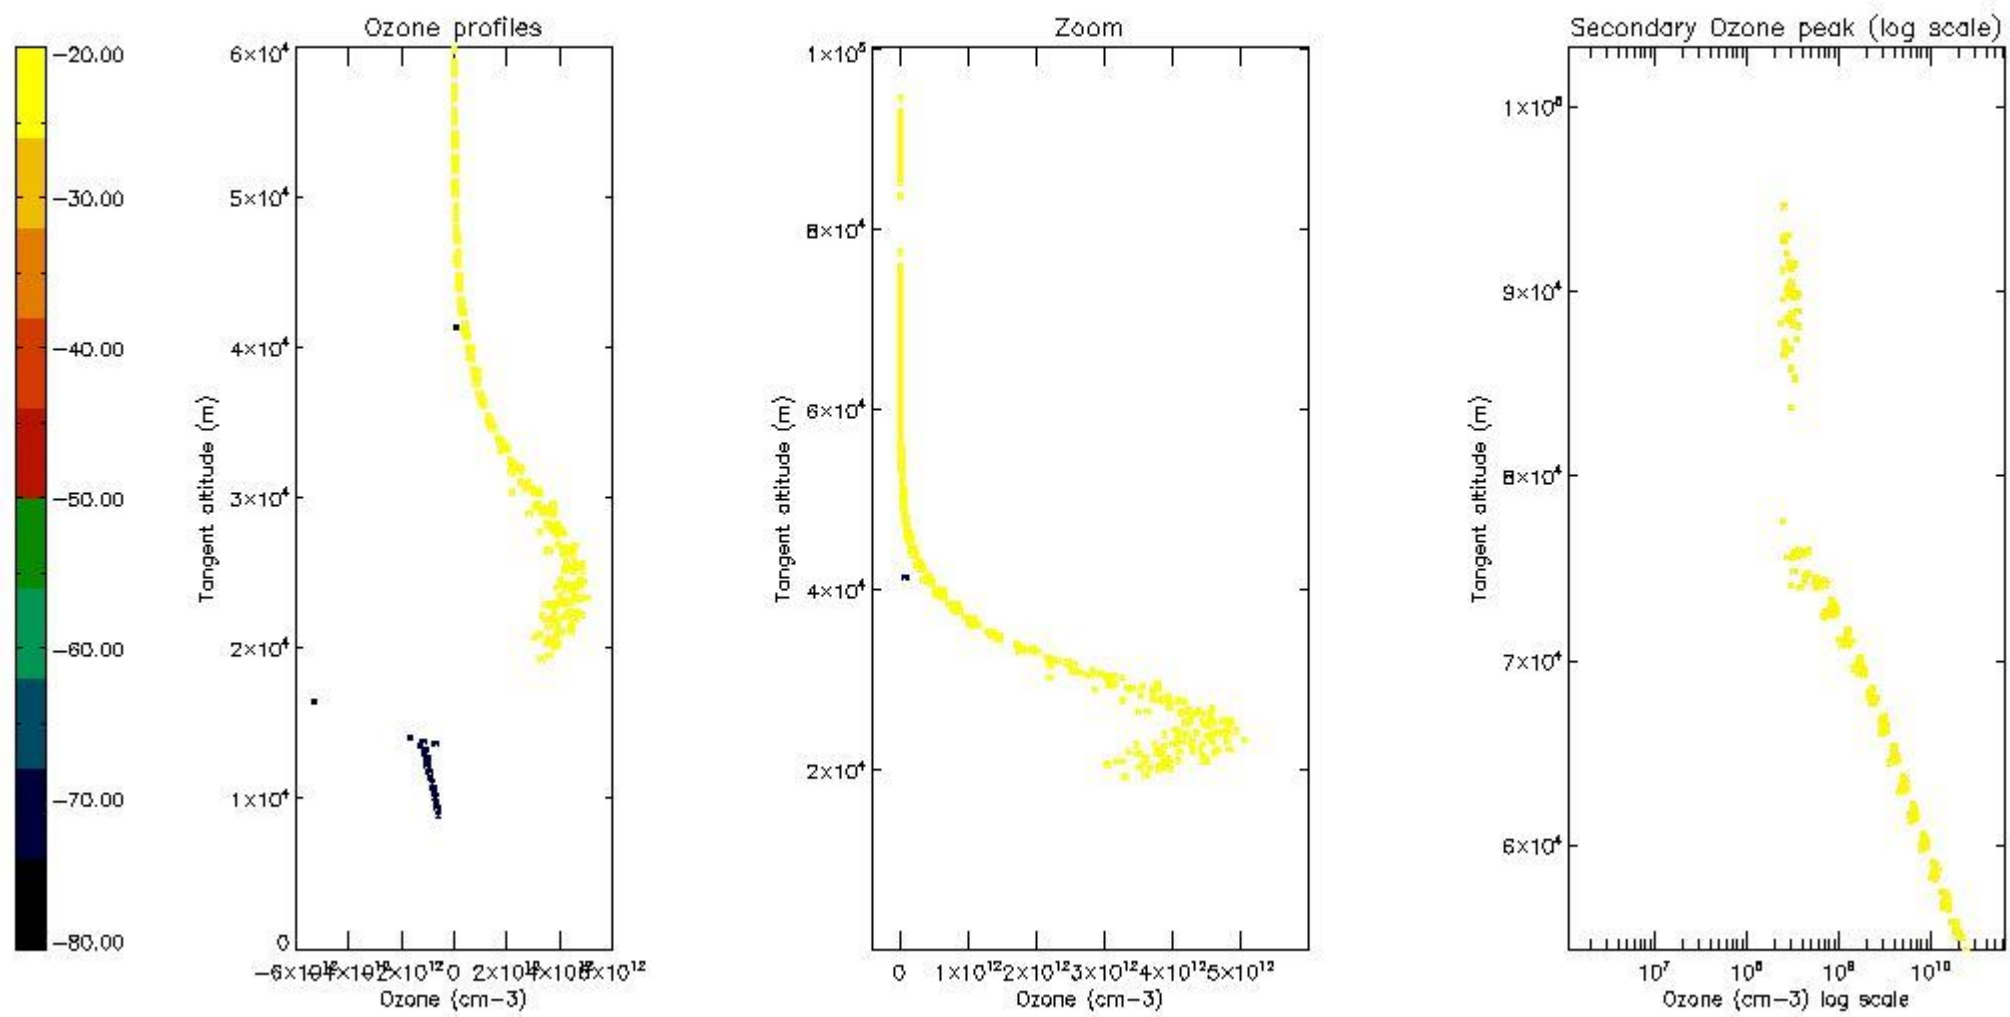

STD < 10	4
STD < 5	3

5.2 Plot ozone profiles for all STD (dark without errors)

The colorbar represents the latitude.

5.3 Plot ozone profiles where STD < 20% (dark without errors)

The colorbar represents the latitude.

5.4 Plot ozone profiles where $STD < 10\%$ (dark without errors)

The colorbar represents the latitude.

5.5 Plot ozone profiles where STD < 5% (dark without errors)

The colorbar represents the latitude.

5.6 Plot NO₂ profiles for all STD (dark without errors)