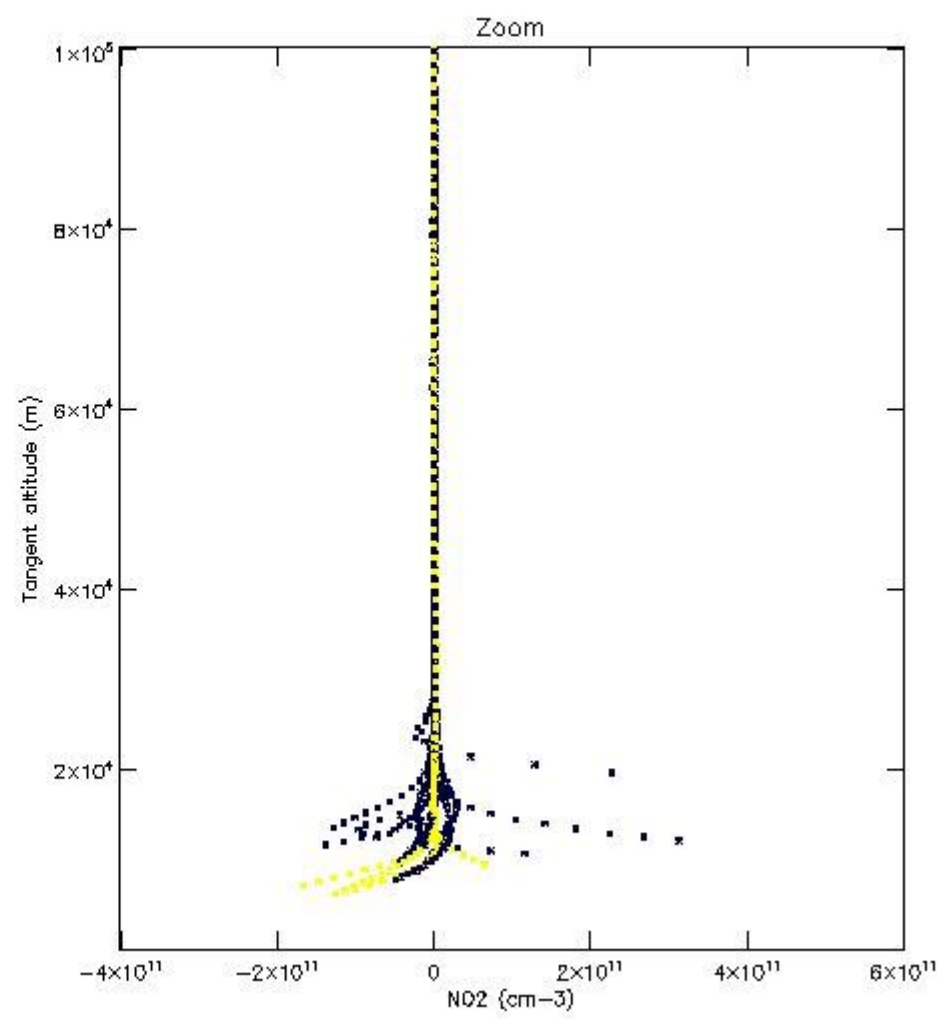

5.7 Plot NO3 profiles for all STD (dark without errors)

The colorbar represents the latitude.