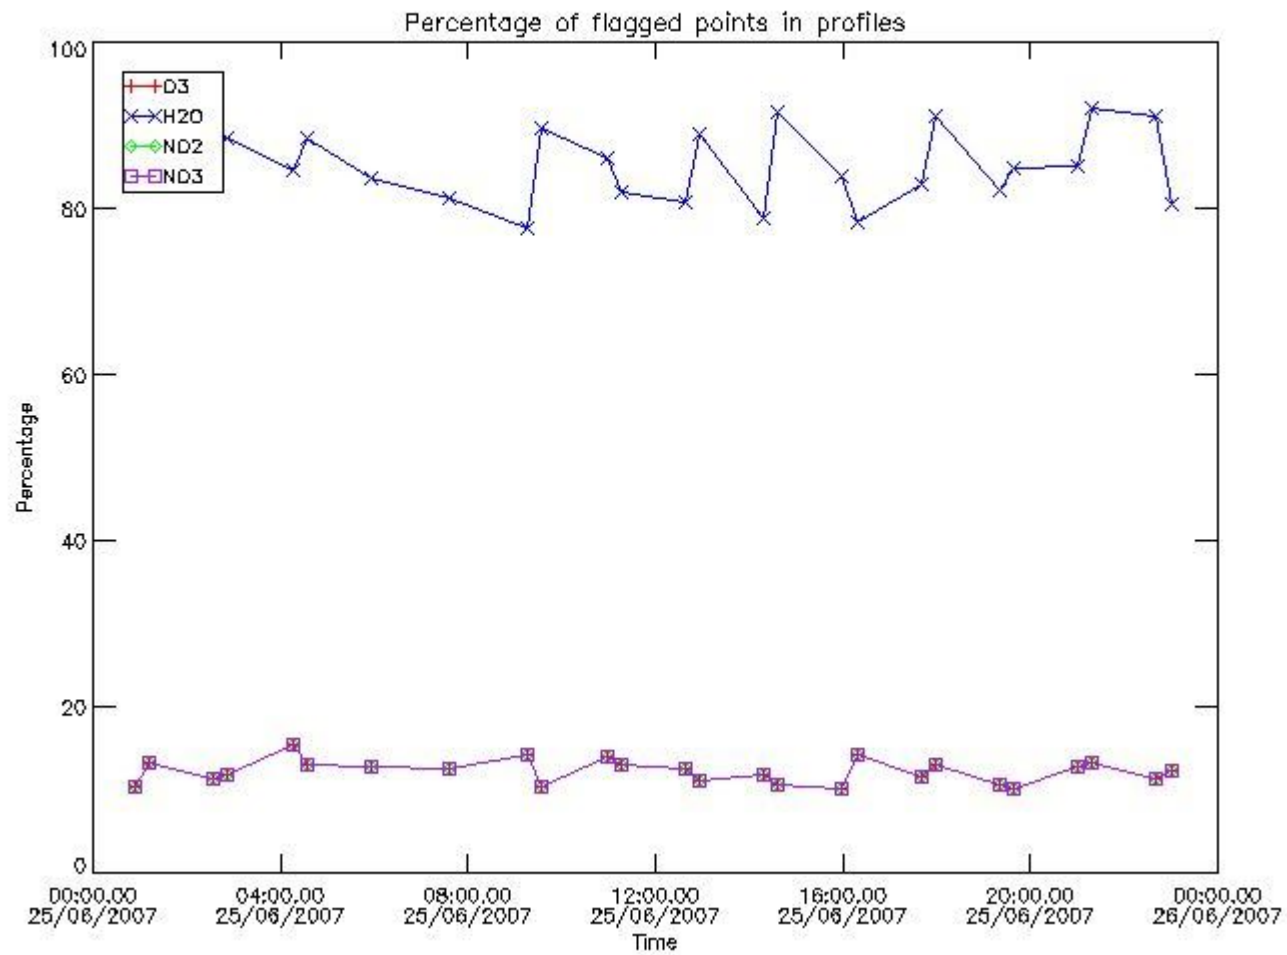

3. Quality information per product

In this section it is plotted some information contained in the Quality Summary data set of the level 2 products. Only products in dark limb conditions and without errors (error flag in the MPH set to "0") are used.

3.1 Plot quality information per product (time dependant)

3.2 Plot quality information per product (world map)