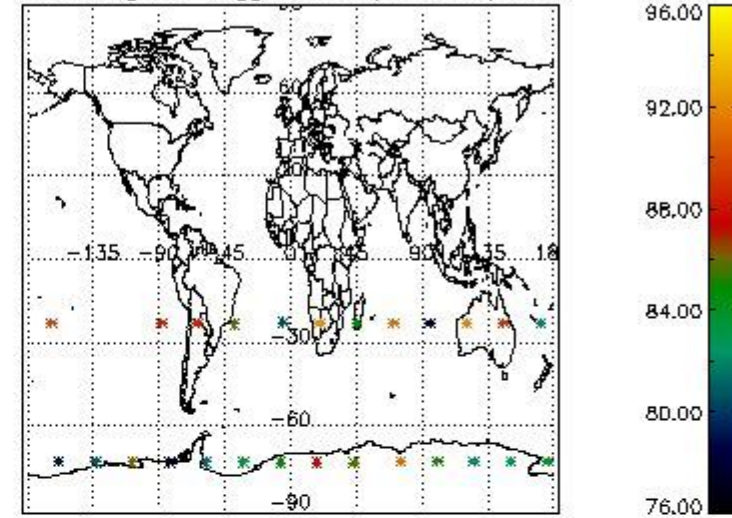

Percentage of flagged data per H2O profile