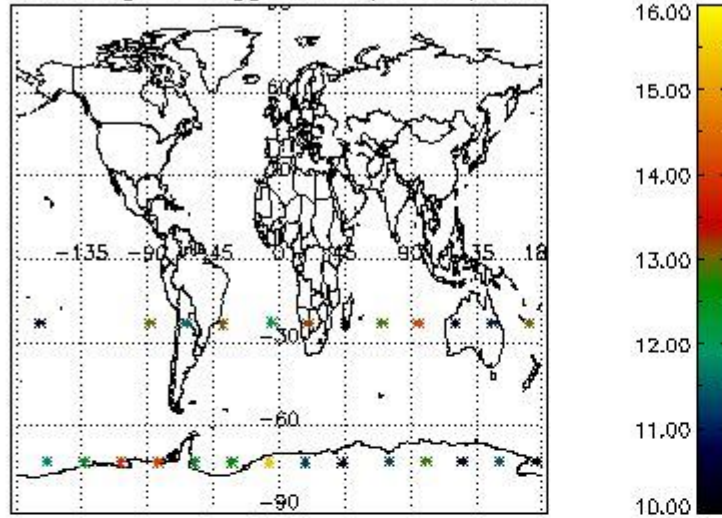

Percentage of flagged data per O3 profile