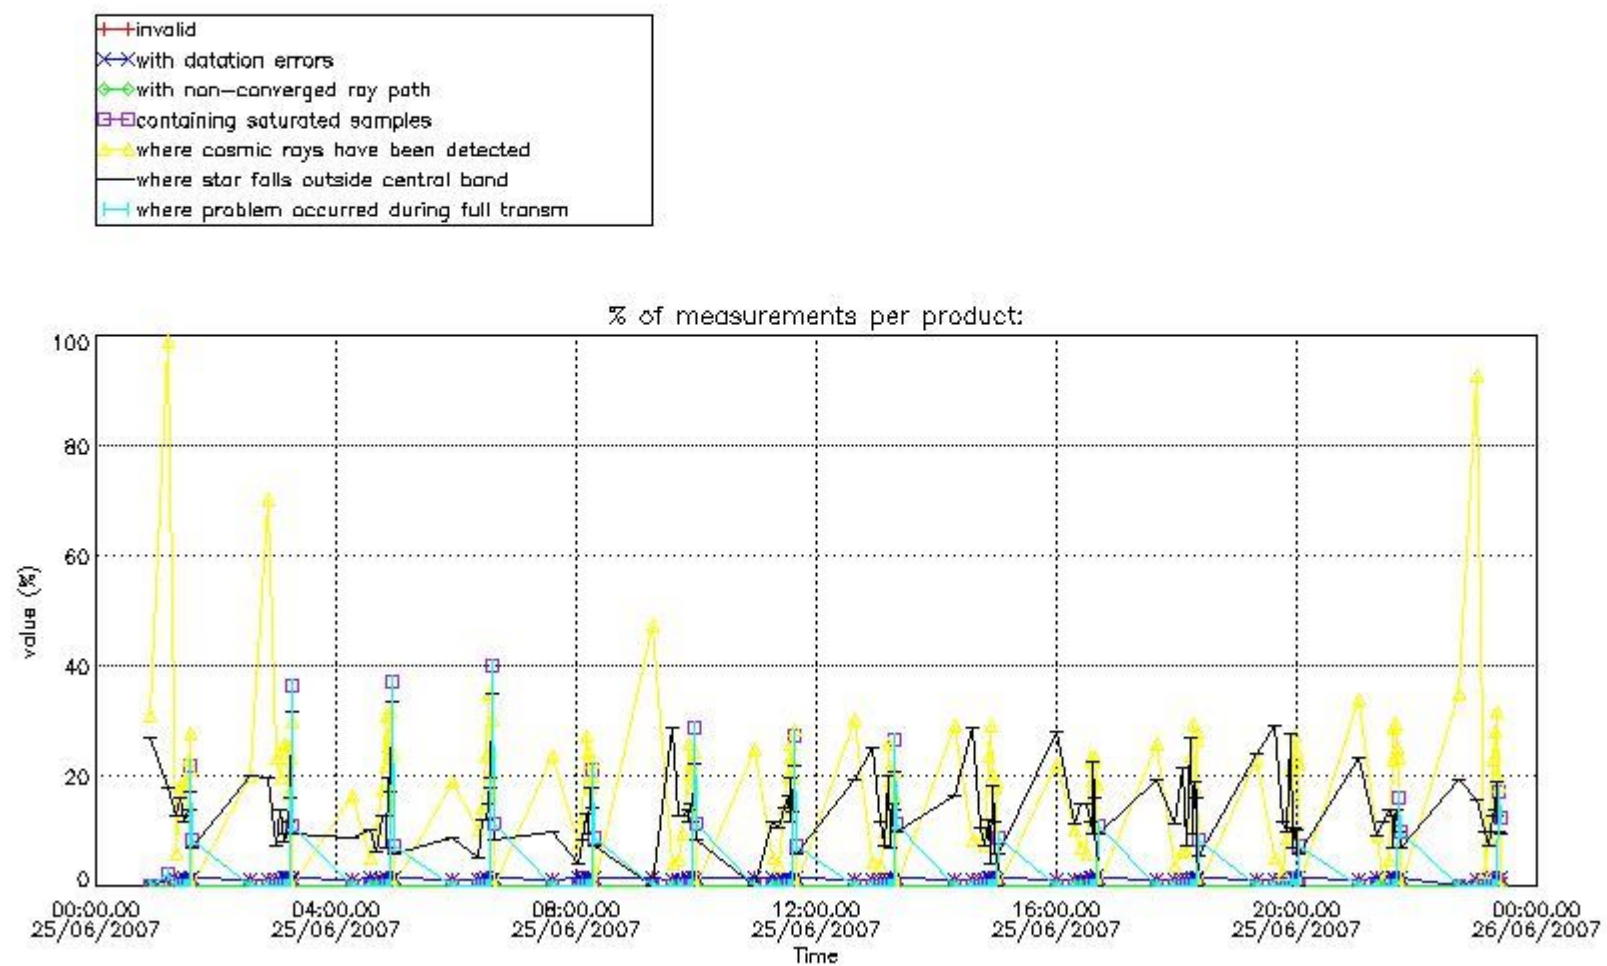

4.1.2 Plot level 1 quality information per product (time dependant): ENVISAT DESCENDING passes