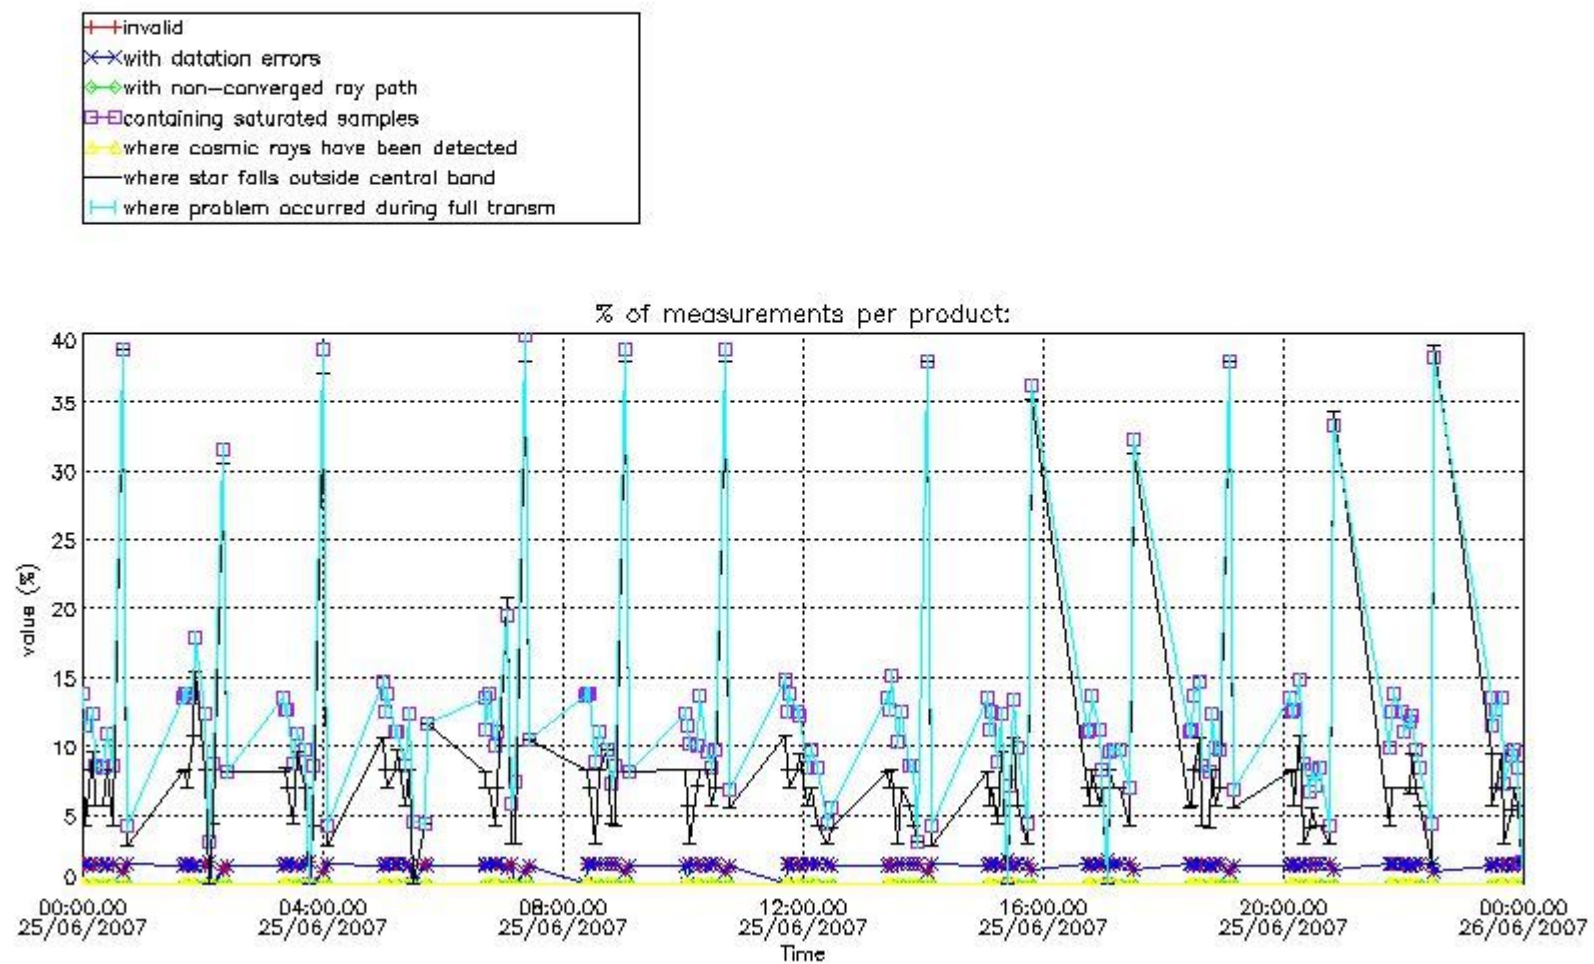

4.2 Plot quality information per product coming from level 1b processing (world map)

4.2.1 Plot level 1 quality information per product (world map): ENVISAT ASCENDING passes