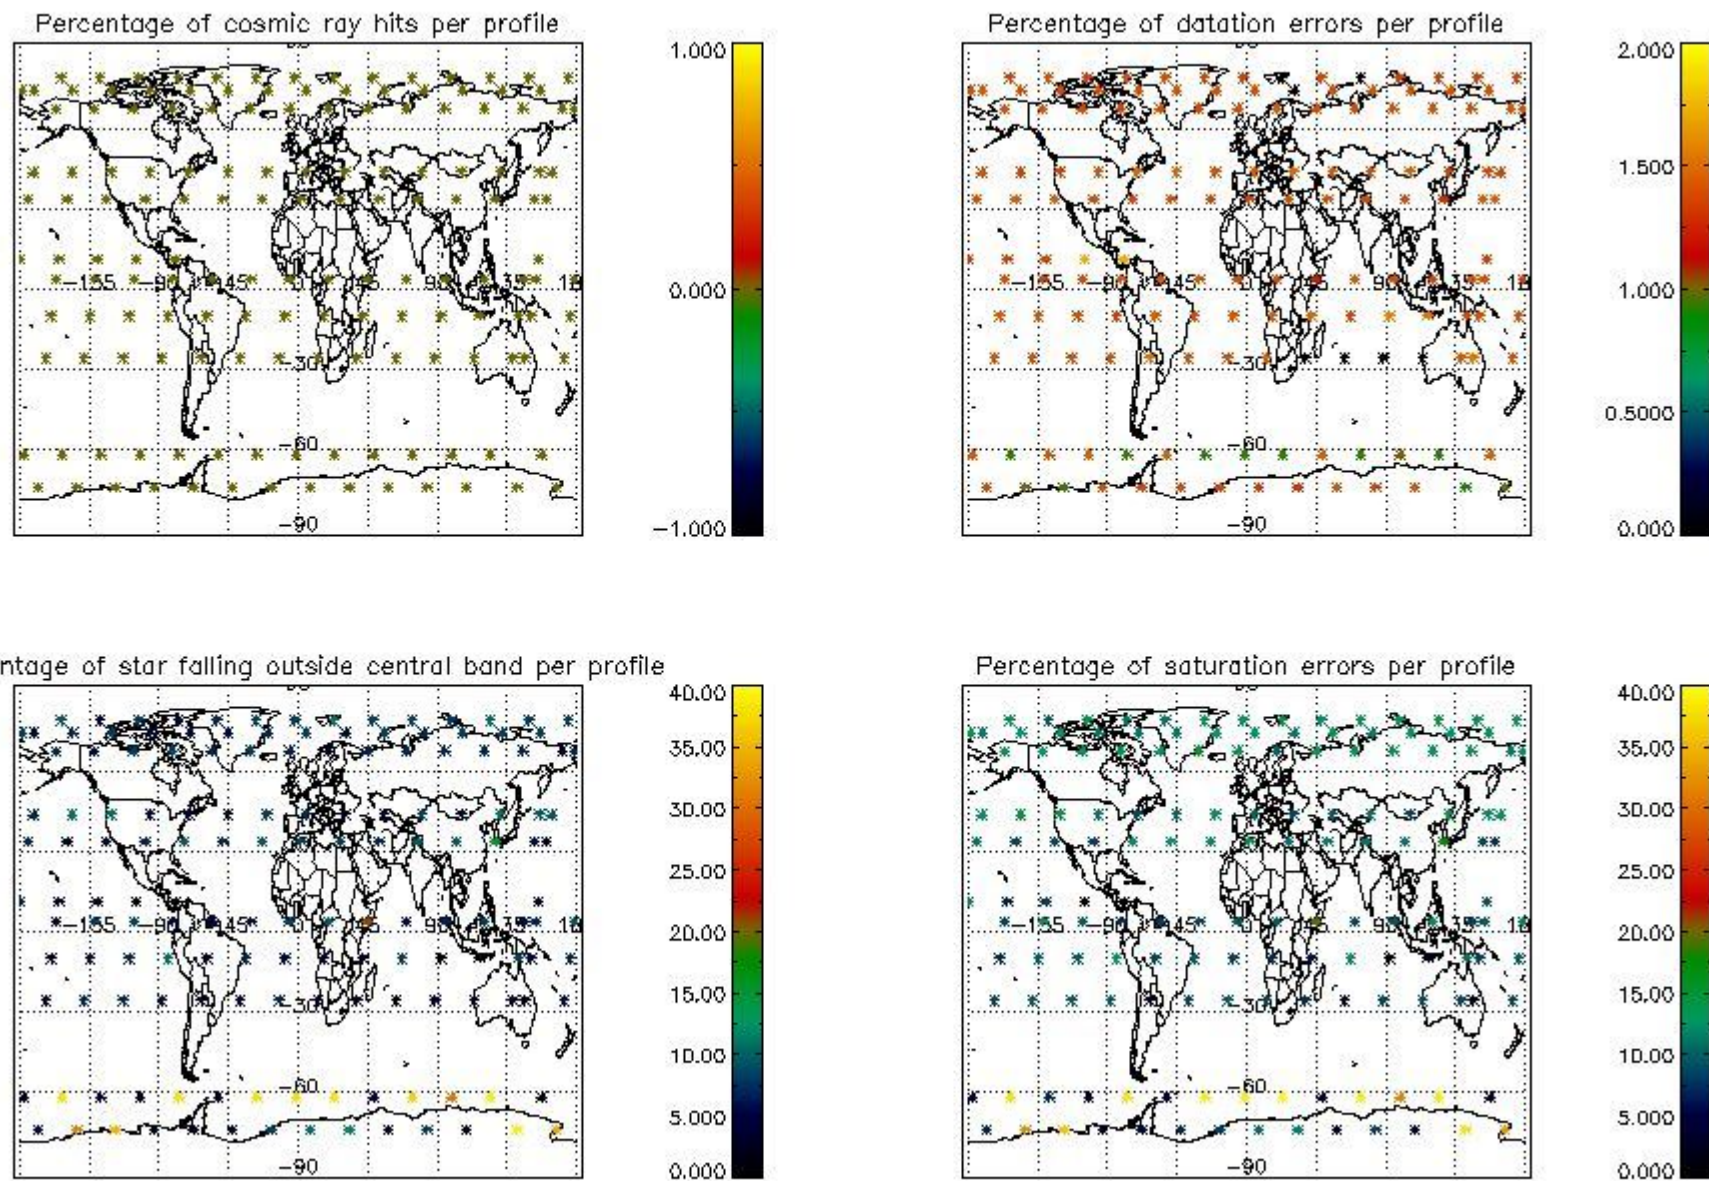

4.2.2 Plot level 1 quality information per product (world map): ENVISAT DESCENDING passes

5. Trace gas profiles

5.1 Ozone statistics based on quality of products

The final quality of the products can be "measured" using the STD (Standard Deviation) attached to every point profile. This information is written to the parameter GOM_NL__2P/NL_LOCAL_SPECIES_DENSITY/o3_std of the level 2 products. The table below shows the statistics for given STD ranges.

The statistics are given with respect to the overall valid production:

- Products without fatal errors: GOM_NL__2P/MPH/PRODUCT_ERR=0
- Valid point profile: GOM_NL__2P/NL_LOCAL_SPECIES_DENSITY/pcd(0)=0

The 'Criteria' is applied to valid points of dark limb products:

- Products in dark limb illumination condition: GOM_NL__2P/NL_SUMMARY_QUALITY/obs_ill_cond=0
- Products without fatal errors: GOM_NL__2P/MPH/PRODUCT_ERR=0
- Valid point profile: GOM_NL__2P/NL_LOCAL_SPECIES_DENSITY/pcd(0)=0

So, the table below shows the percentage of dark limb and valid observations for each criteria with respect to the overall valid daily observations.

Criteria	% of total production
All STD	10
STD < 20	4