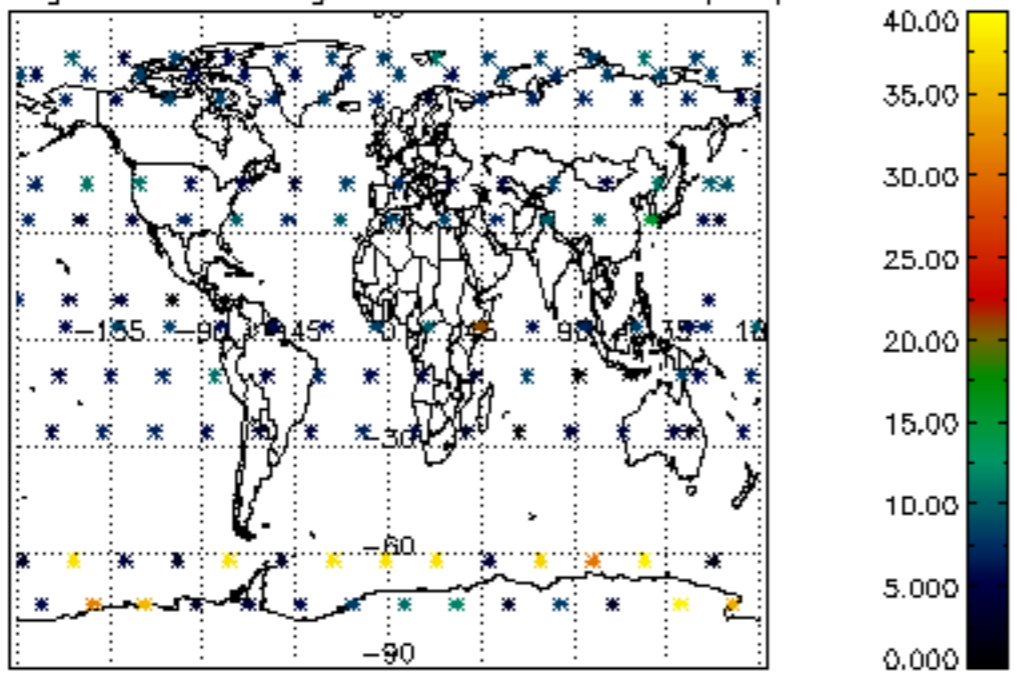

Percentage of star falling outside central band per profile