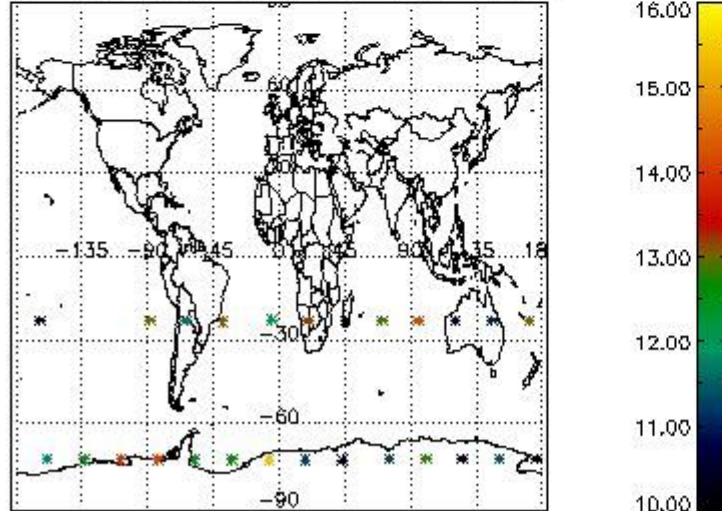

Percentage of flagged data per NO2 profile