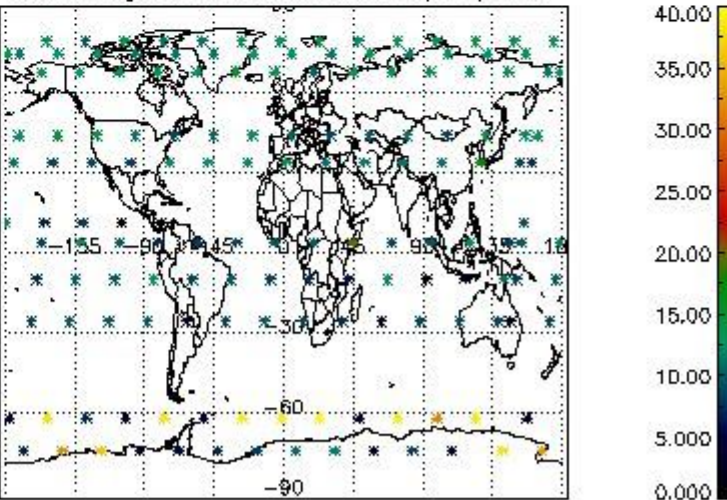

Percentage of saturation errors per profile

5. Trace gas profiles

5.1 Ozone statistics based on quality of products

The final quality of the products can be "measured" using the STD (Standard Deviation) attached to every point profile. This information is written to the parameter GOM_NL__2P/NL_LOCAL_SPECIES_DENSITY/o3_std of the level 2 products. The table below shows the statistics for given STD ranges.

The statistics are given with respect to the overall valid production:

- Products without fatal errors: GOM_NL__2P/MPH/PRODUCT_ERR=0
- Valid point profile: GOM_NL__2P/NL_LOCAL_SPECIES_DENSITY/pcd(0)=0

The 'Criteria' is applied to valid points of dark limb products:

- Products in dark limb illumination condition: GOM_NL__2P/NL_SUMMARY_QUALITY/obs_ill_cond=0
- Products without fatal errors: GOM_NL__2P/MPH/PRODUCT_ERR=0
- Valid point profile: GOM_NL__2P/NL_LOCAL_SPECIES_DENSITY/pcd(0)=0

So, the table below shows the percentage of dark limb and valid observations for each criteria with respect to the overall valid daily observations.

Criteria	% of total production
All STD	10
STD < 20	4