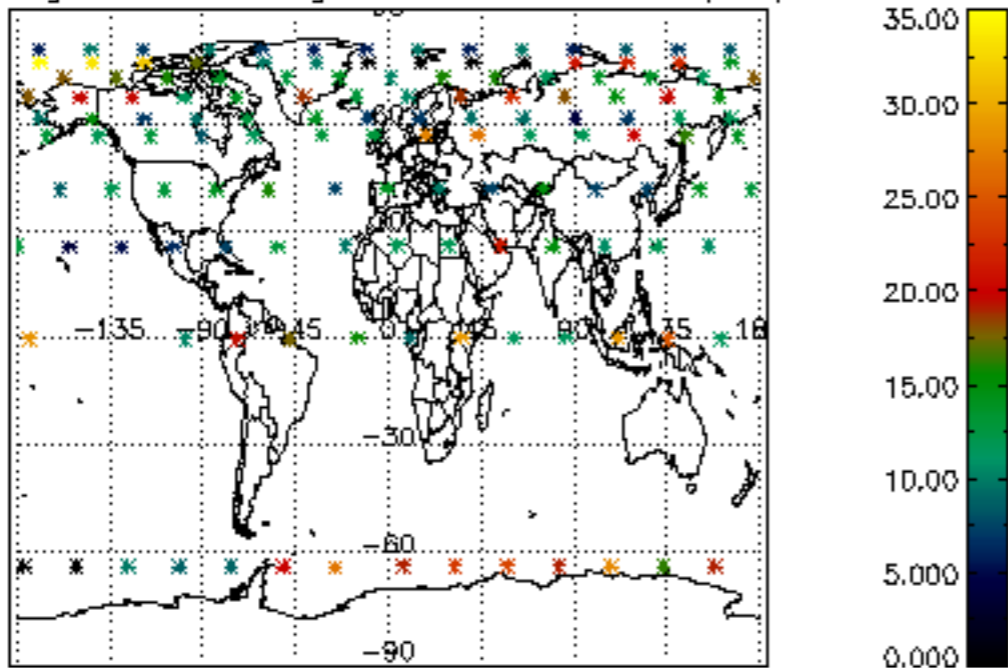

Percentage of cosmic ray hits per profile

Percentage of star falling outside central band per profile