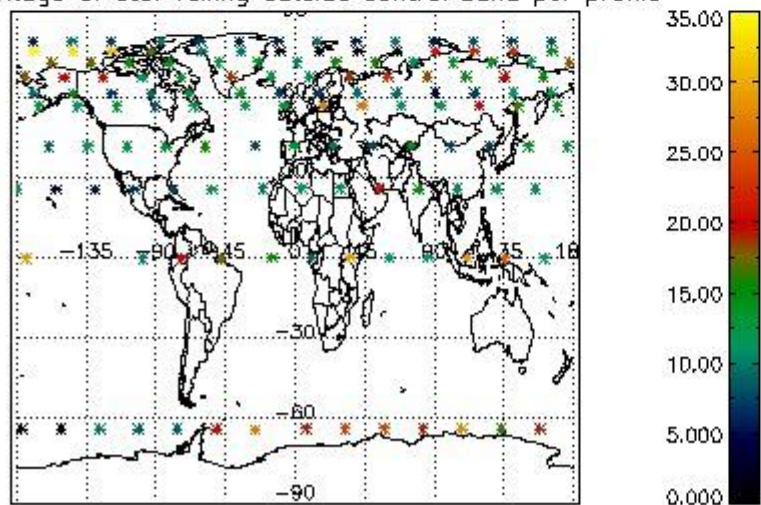

4.2.1 Plot level 1 quality information per product (world map): ENVISAT ASCENDING passes

Percentage of cosmic ray hits per profile

Percentage of datation errors per profile

Percentage of star falling outside central band per profile