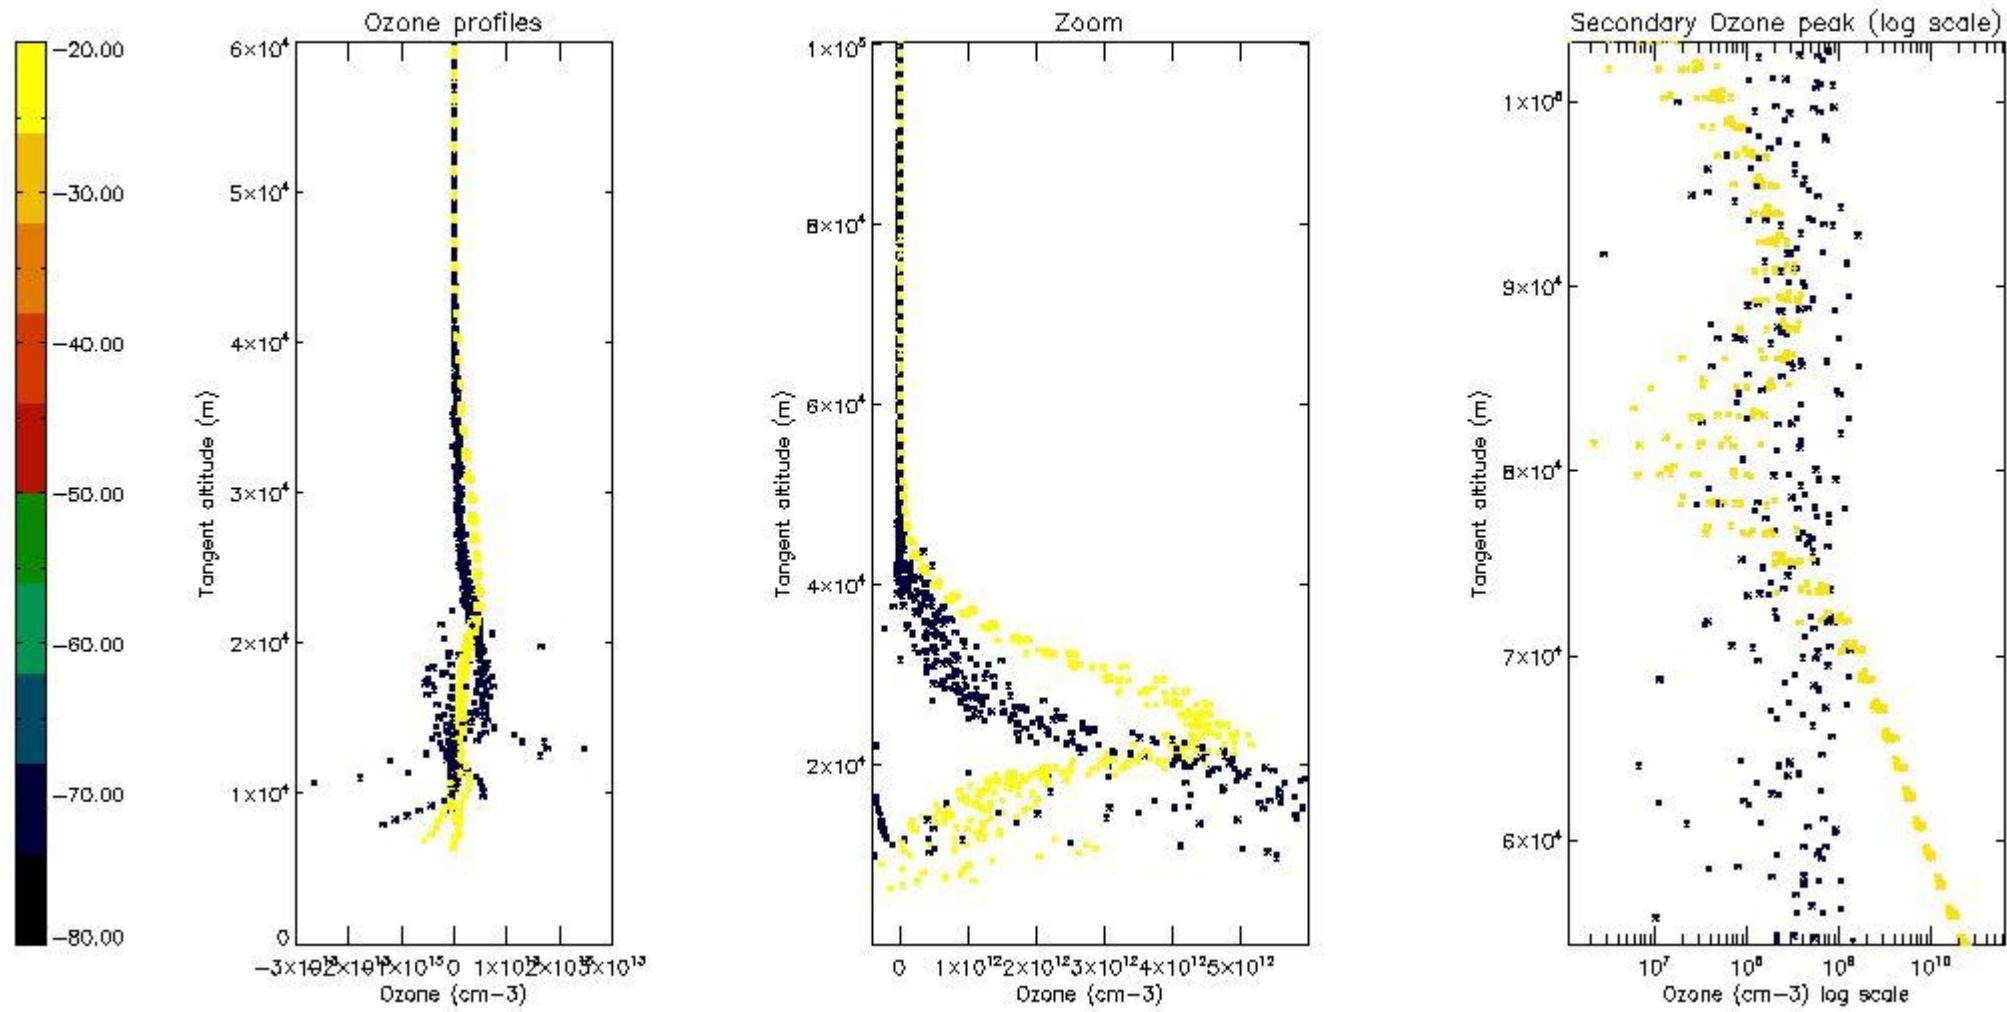

STD < 10	3
STD < 5	3

5.2 Plot ozone profiles for all STD (dark without errors)

The colorbar represents the latitude.

5.3 Plot ozone profiles where STD < 20% (dark without errors)

The colorbar represents the latitude.