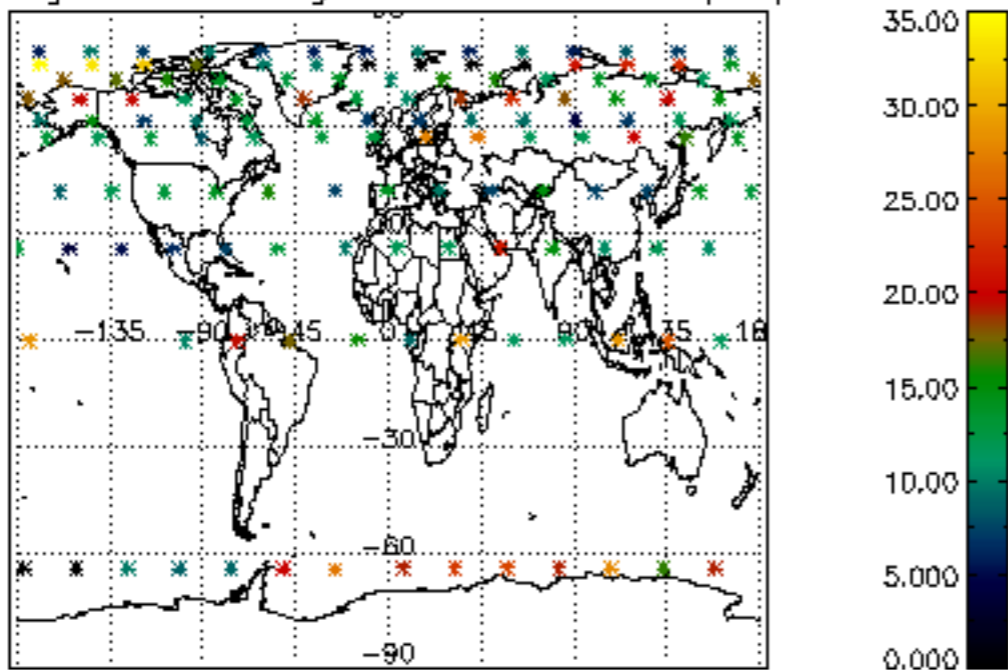

Percentage of cosmic ray hits per profile

Percentage of star falling outside central band per profile