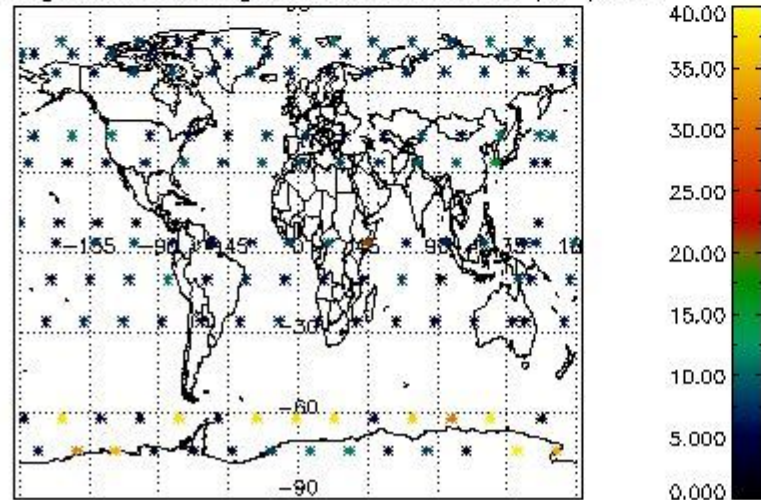

Percentage of star falling outside central band per profile