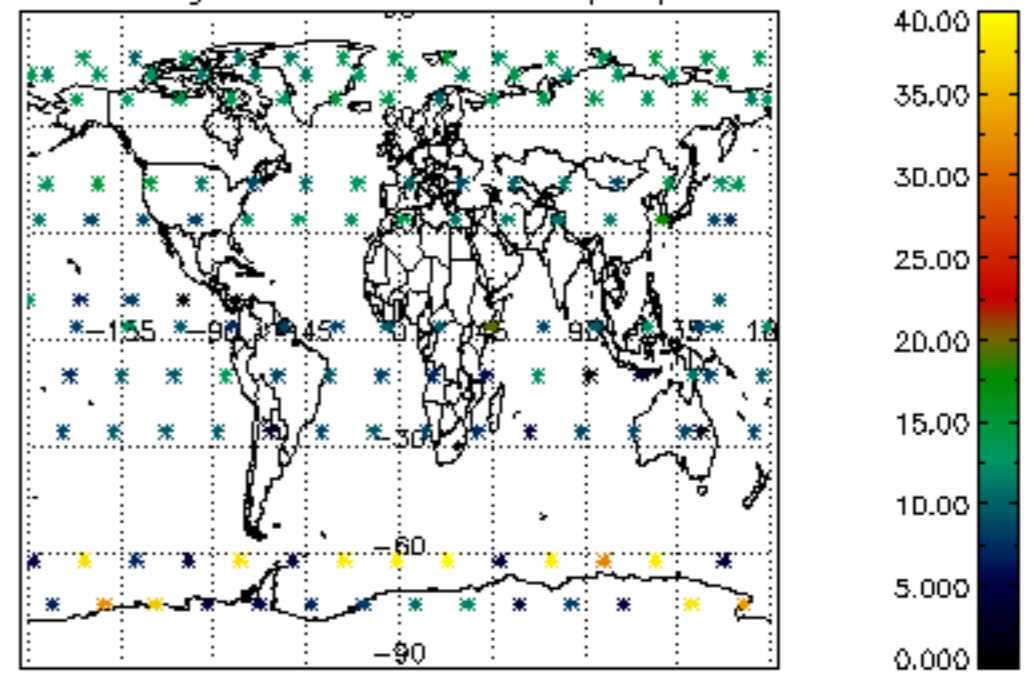

Percentage of saturation errors per profile