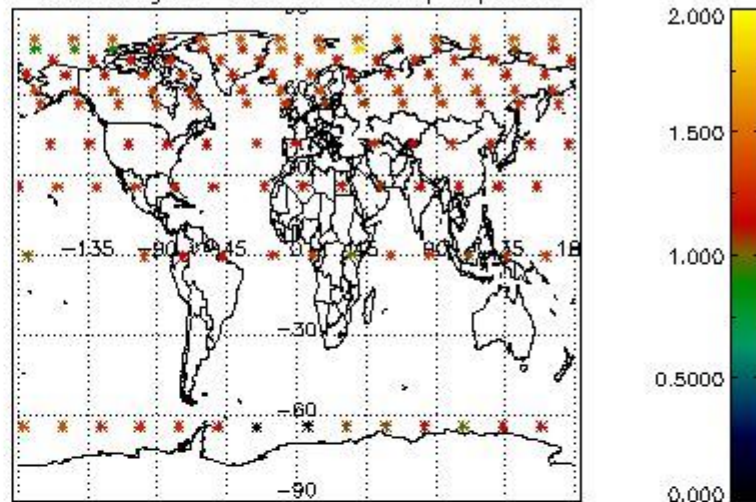

Percentage of datation errors per profile