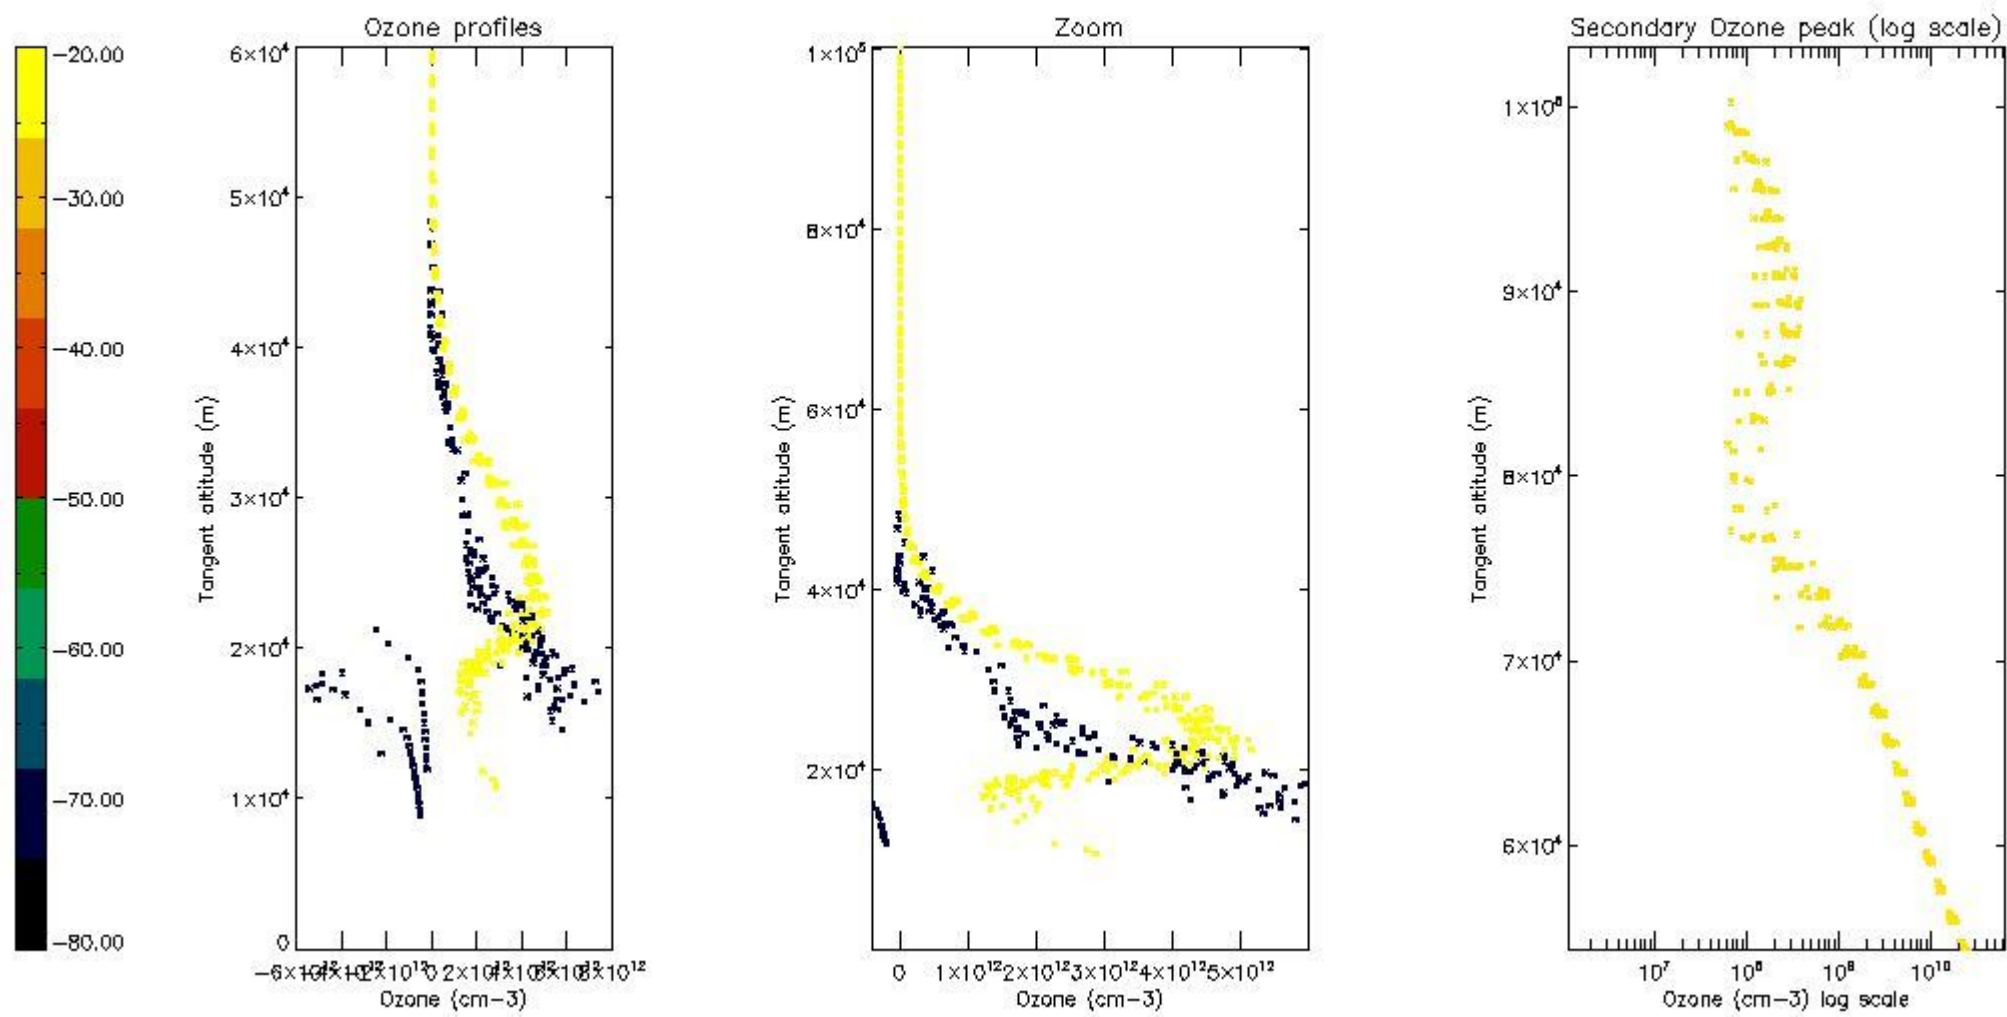

STD < 10	3
STD < 5	3

5.2 Plot ozone profiles for all STD (dark without errors)

The colorbar represents the latitude.

5.3 Plot ozone profiles where STD < 20% (dark without errors)

The colorbar represents the latitude.

5.4 Plot ozone profiles where  $STD < 10\%$  (dark without errors)

The colorbar represents the latitude.

*5.5 Plot ozone profiles where STD < 5% (dark without errors)*

The colorbar represents the latitude.