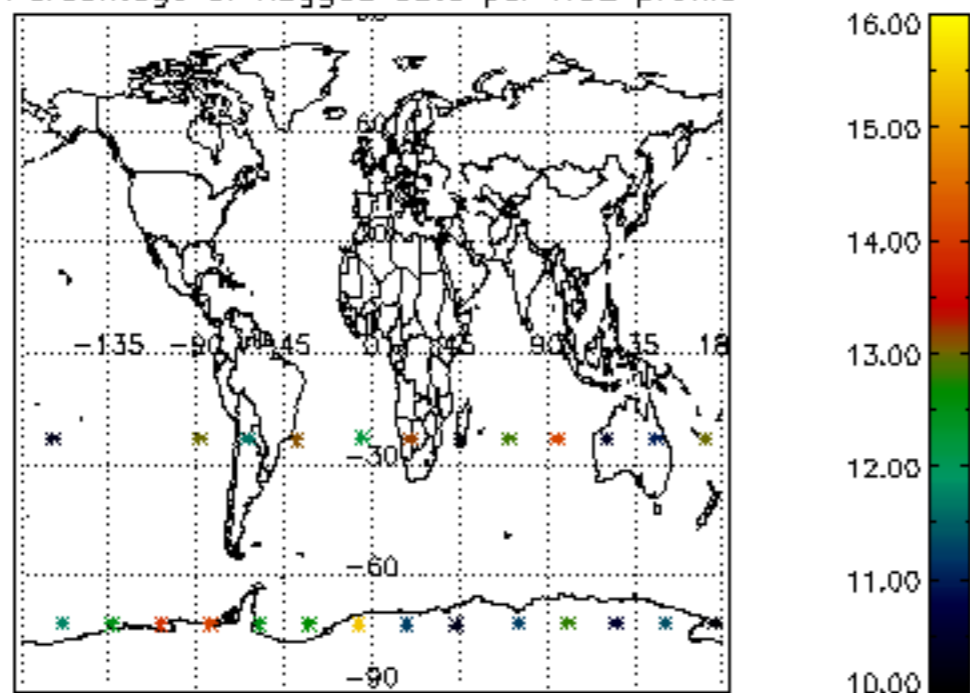

Percentage of flagged data per NO2 profile