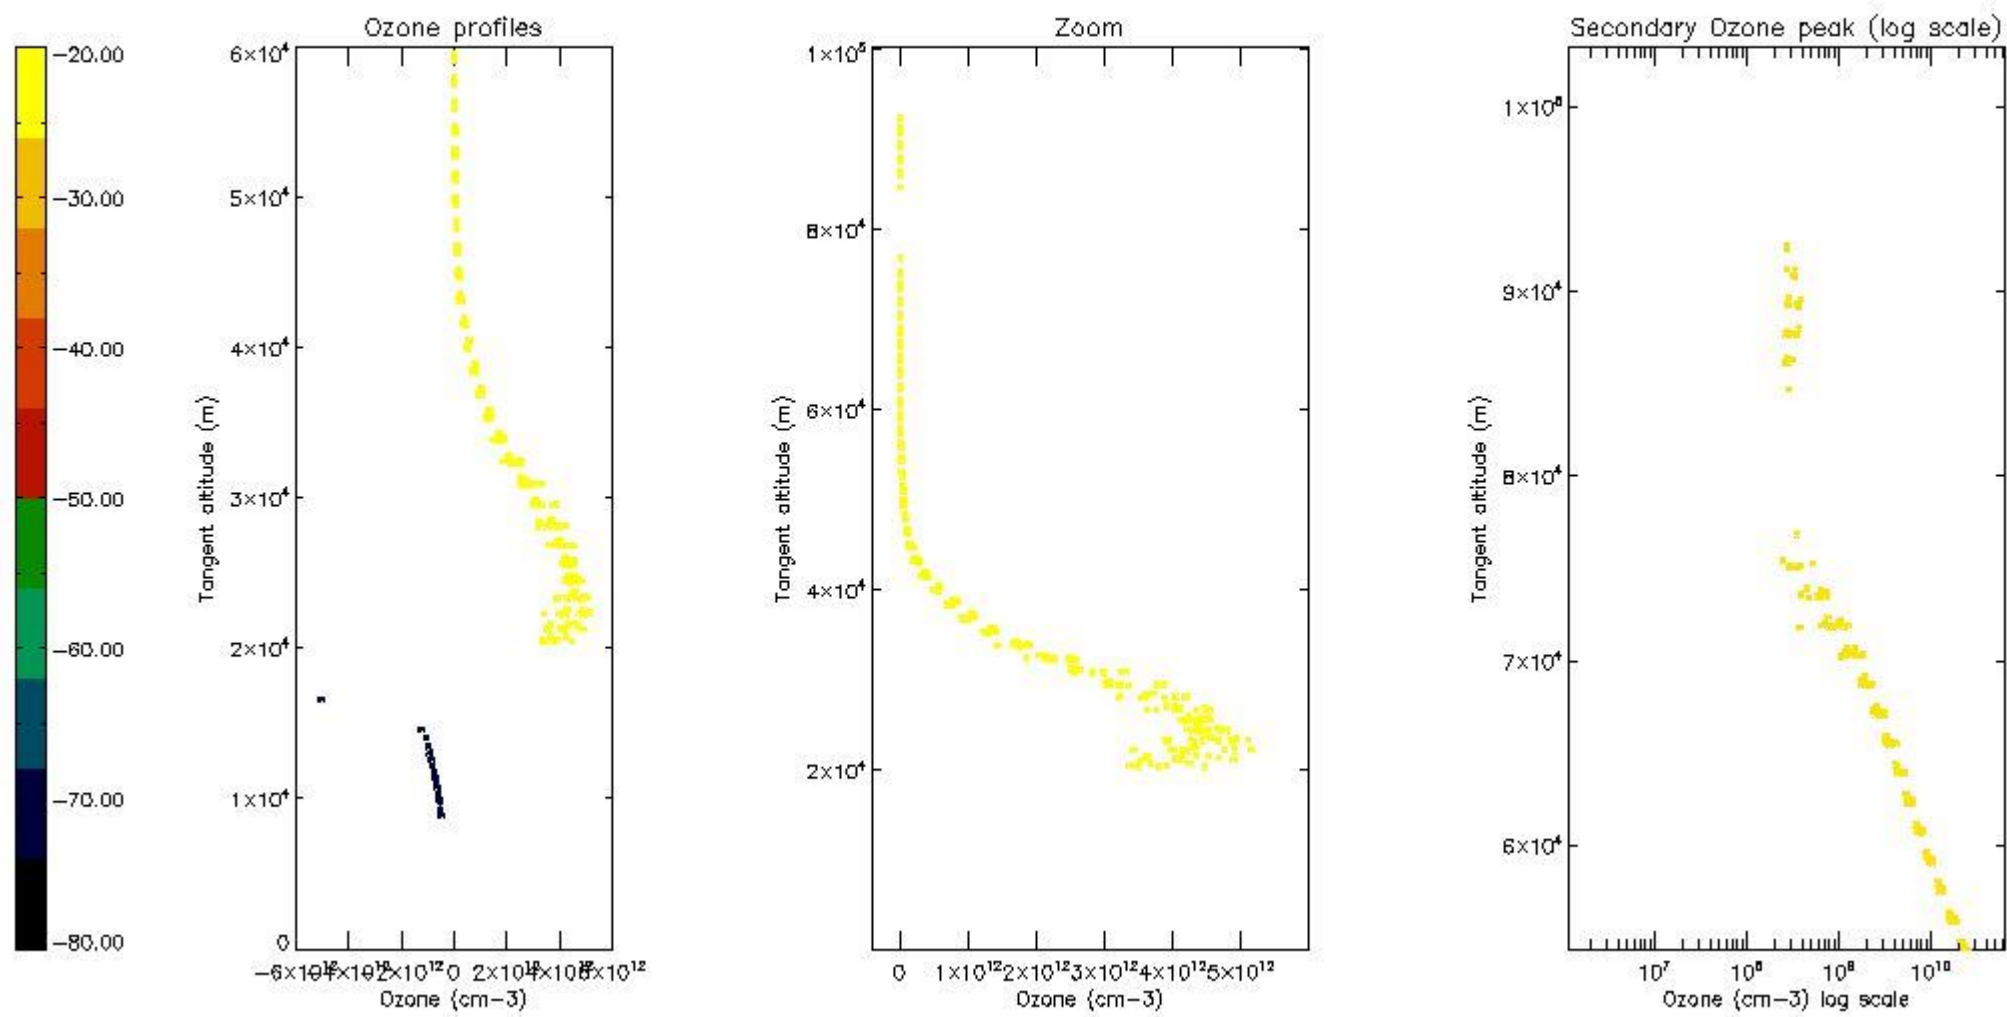

*5.4 Plot ozone profiles where STD < 10% (dark without errors)*

The colorbar represents the latitude.

*5.5 Plot ozone profiles where  $STD < 5\%$  (dark without errors)*

The colorbar represents the latitude.