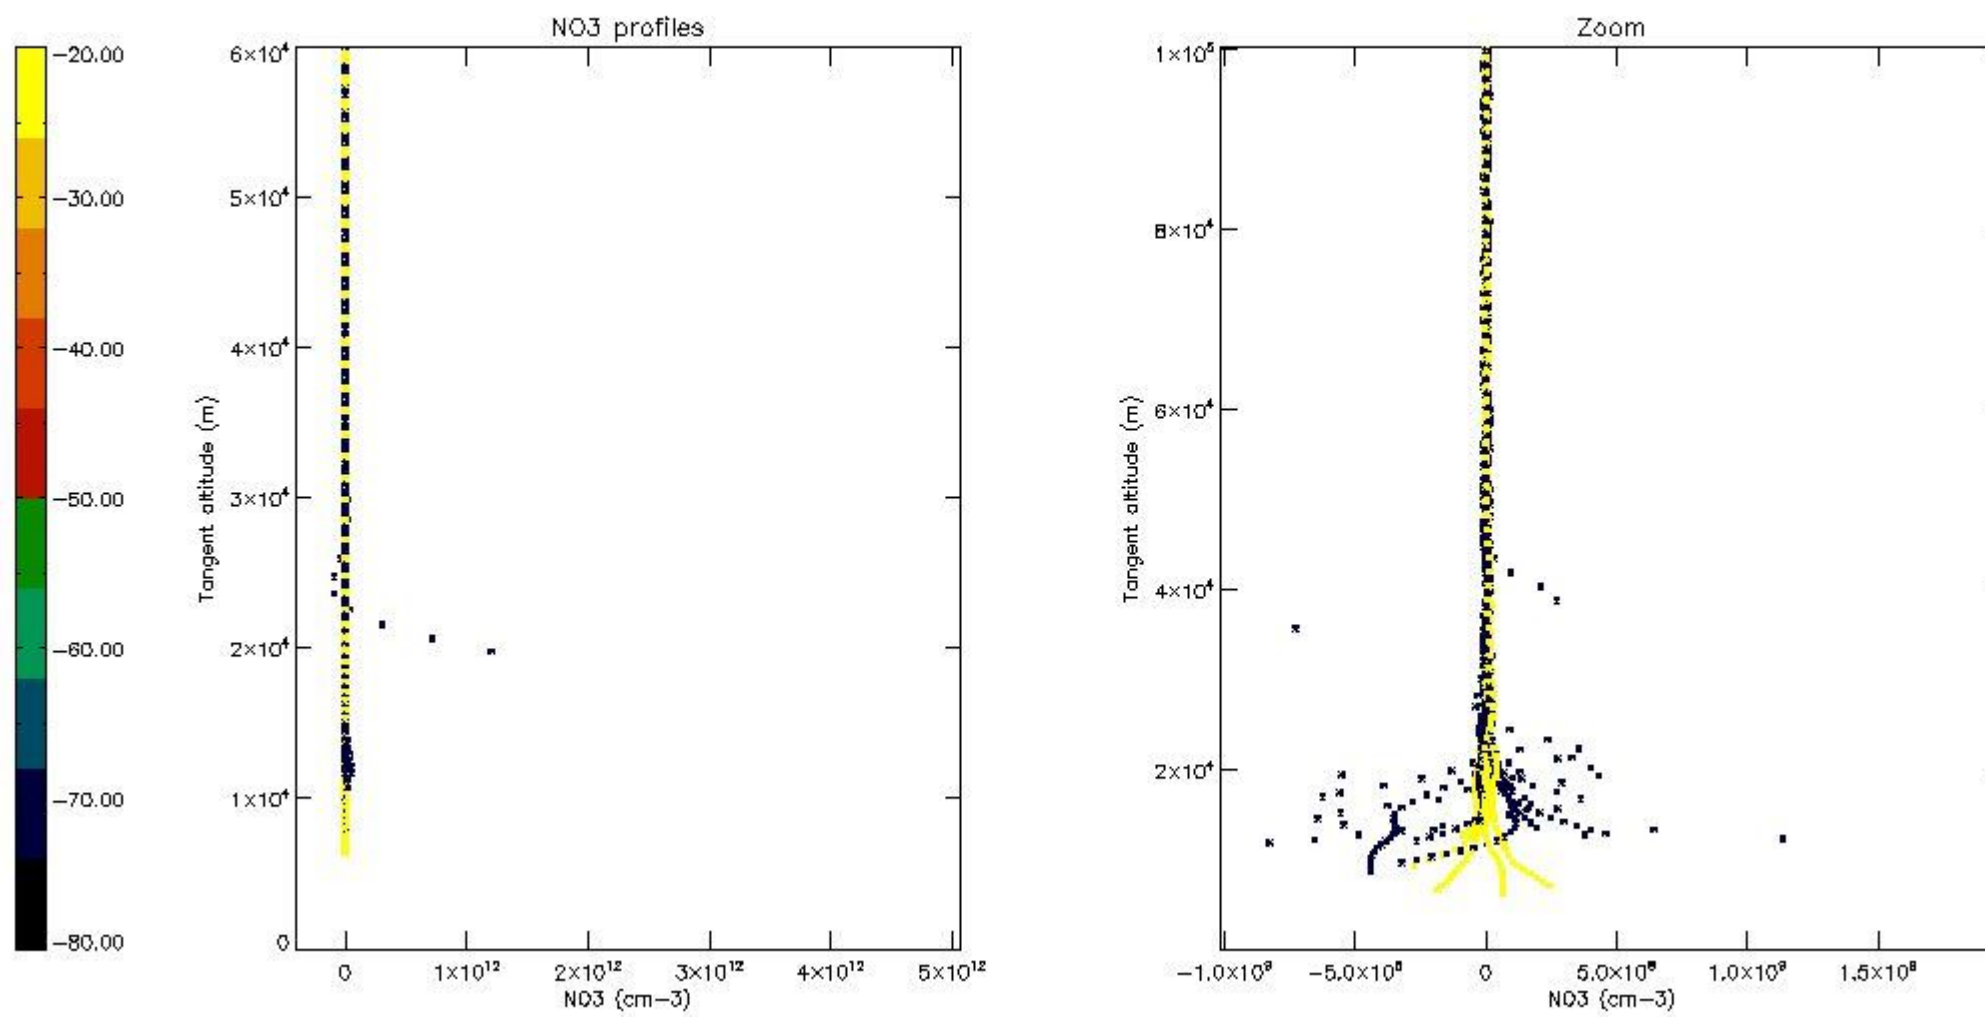

6. Auxiliary Data Files used for the production reported in section 2

The number reported in the third column indicates since which file (see list in section 2) the corresponding auxiliary file has been used. The fourth column is the date of those product files.

Type	Auxiliary Filename	Used since product	Used since product date
INST_PHYS_CHARACTERISTICS	GOM_INS_AXVIEC20091111_143220_20030716_120000_20500101_000000	1	25-JUN-2007 00:00:29
LEVEL-2_PROC_CONFIG	GOM_PR2_AXVIEC20091111_152718_20020301_000000_20500101_000000	1	25-JUN-2007 00:00:29
CROSS_SECTIONS_FILE	GOM_CRS_AXVIEC20091111_154832_20020301_000000_20500101_000000	1	25-JUN-2007 00:00:29