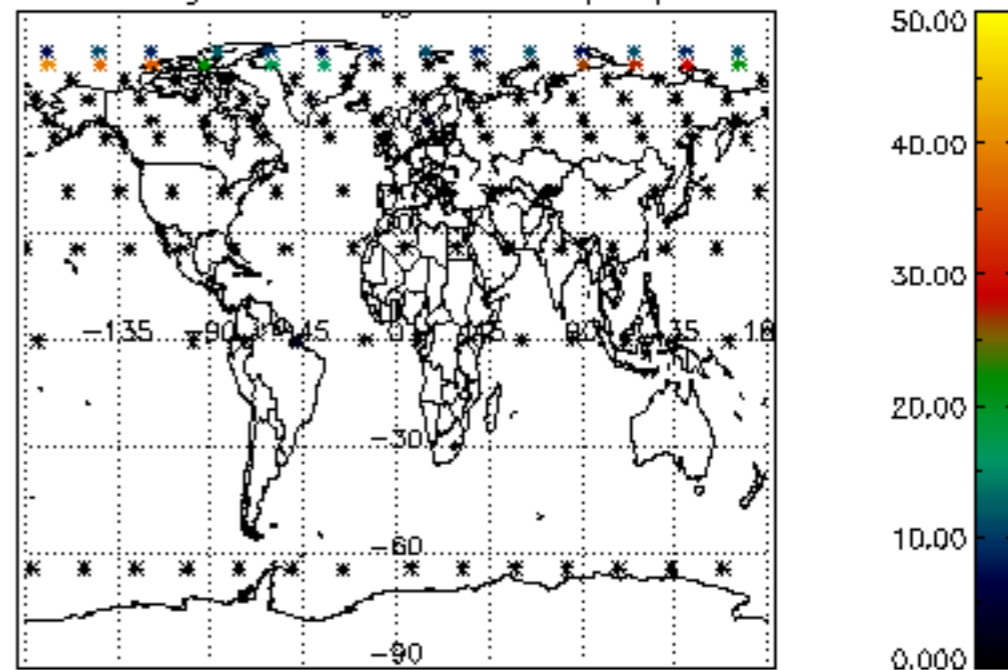

Percentage of datation errors per profile

Percentage of saturation errors per profile