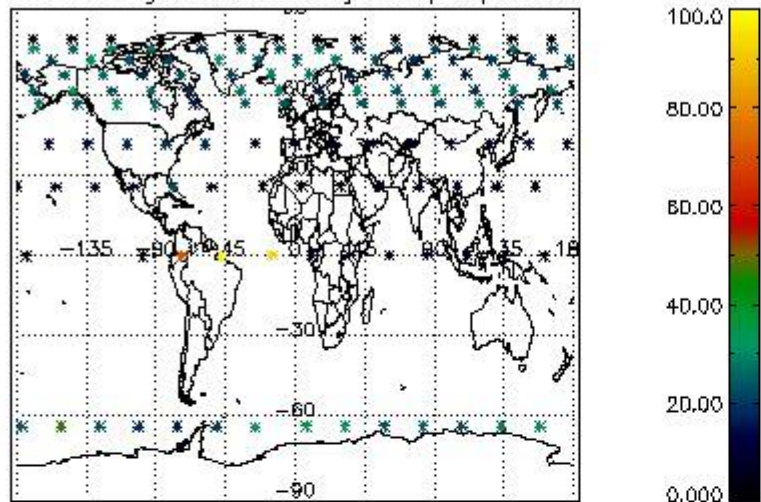

Percentage of cosmic ray hits per profile