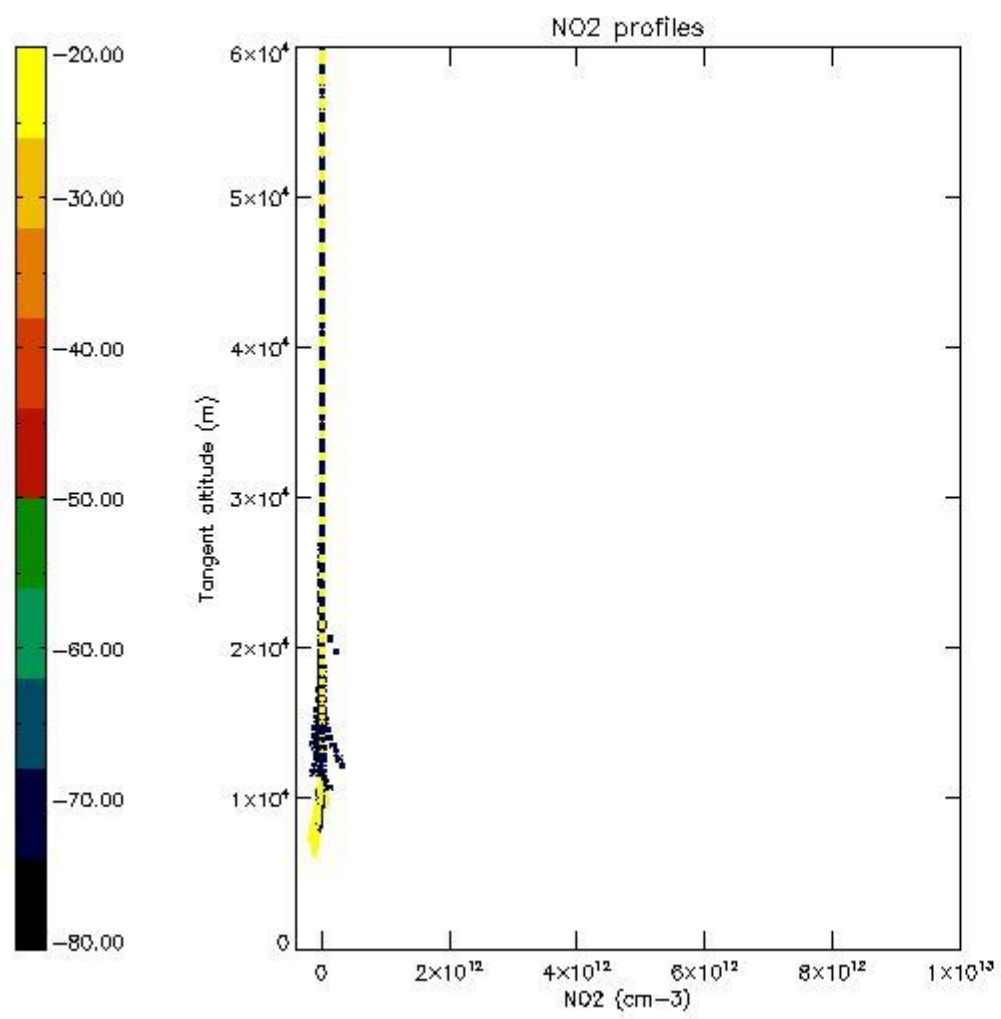

5.7 Plot NO3 profiles for all STD (dark without errors)

The colorbar represents the latitude.