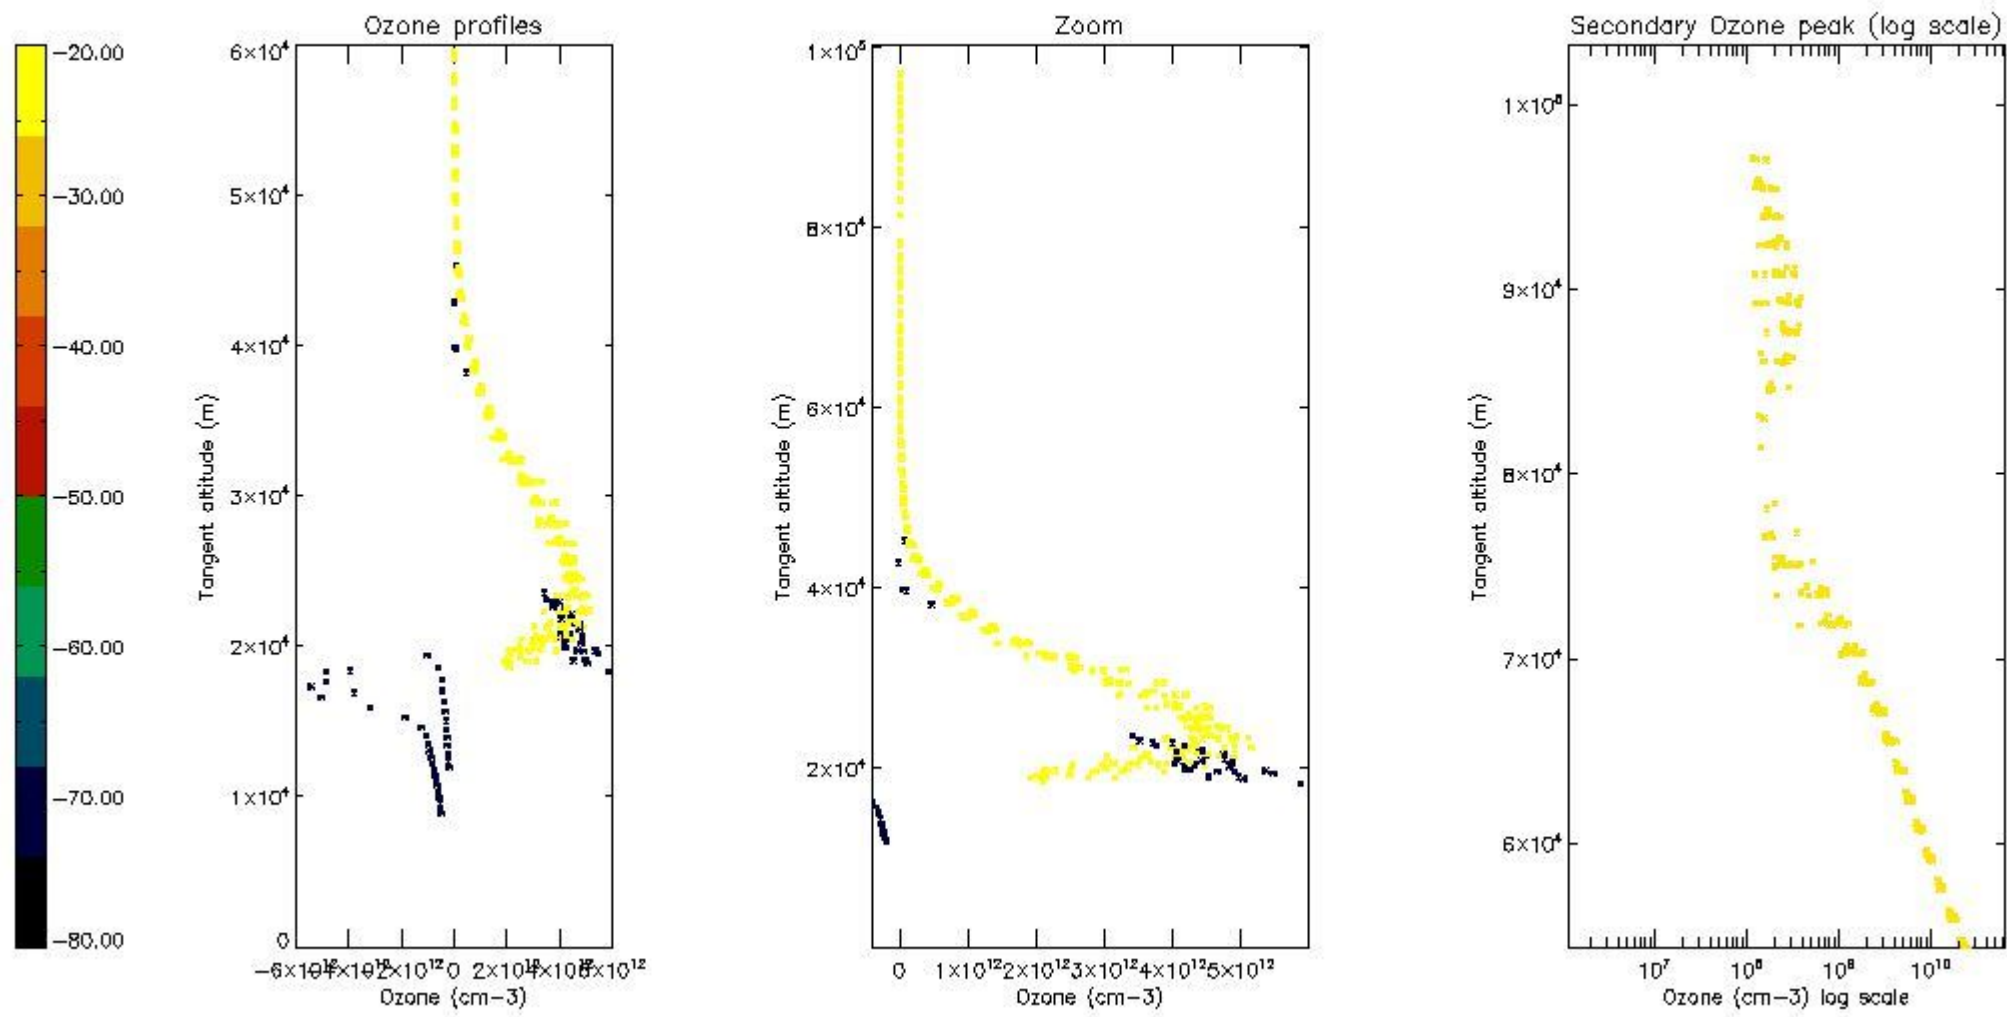

5.5 Plot ozone profiles where $STD < 5\%$ (dark without errors)

The colorbar represents the latitude.