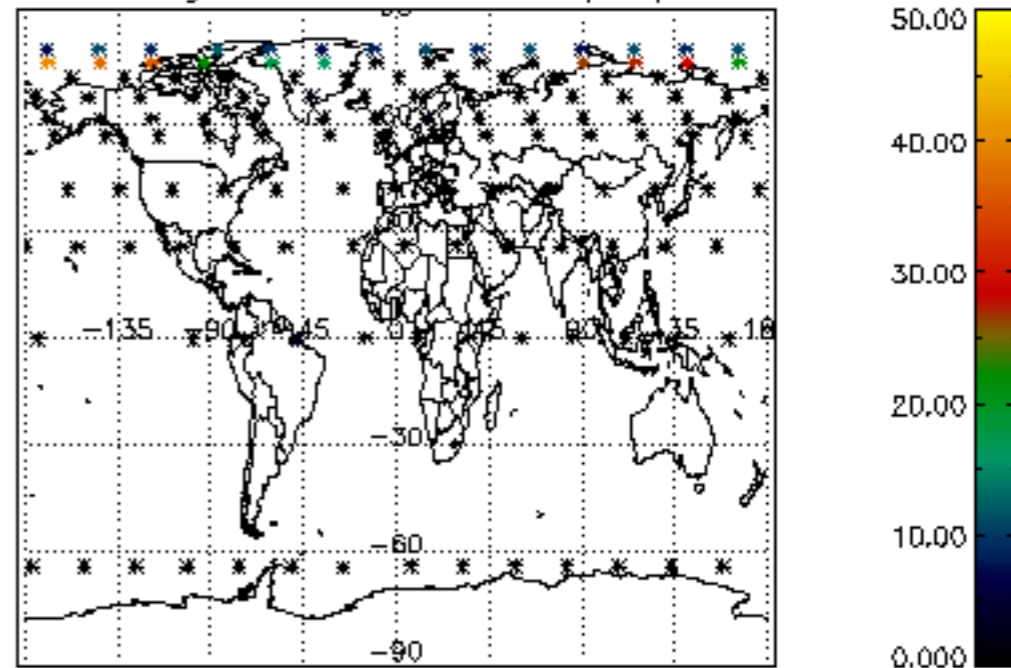

Percentage of datation errors per profile

Percentage of saturation errors per profile