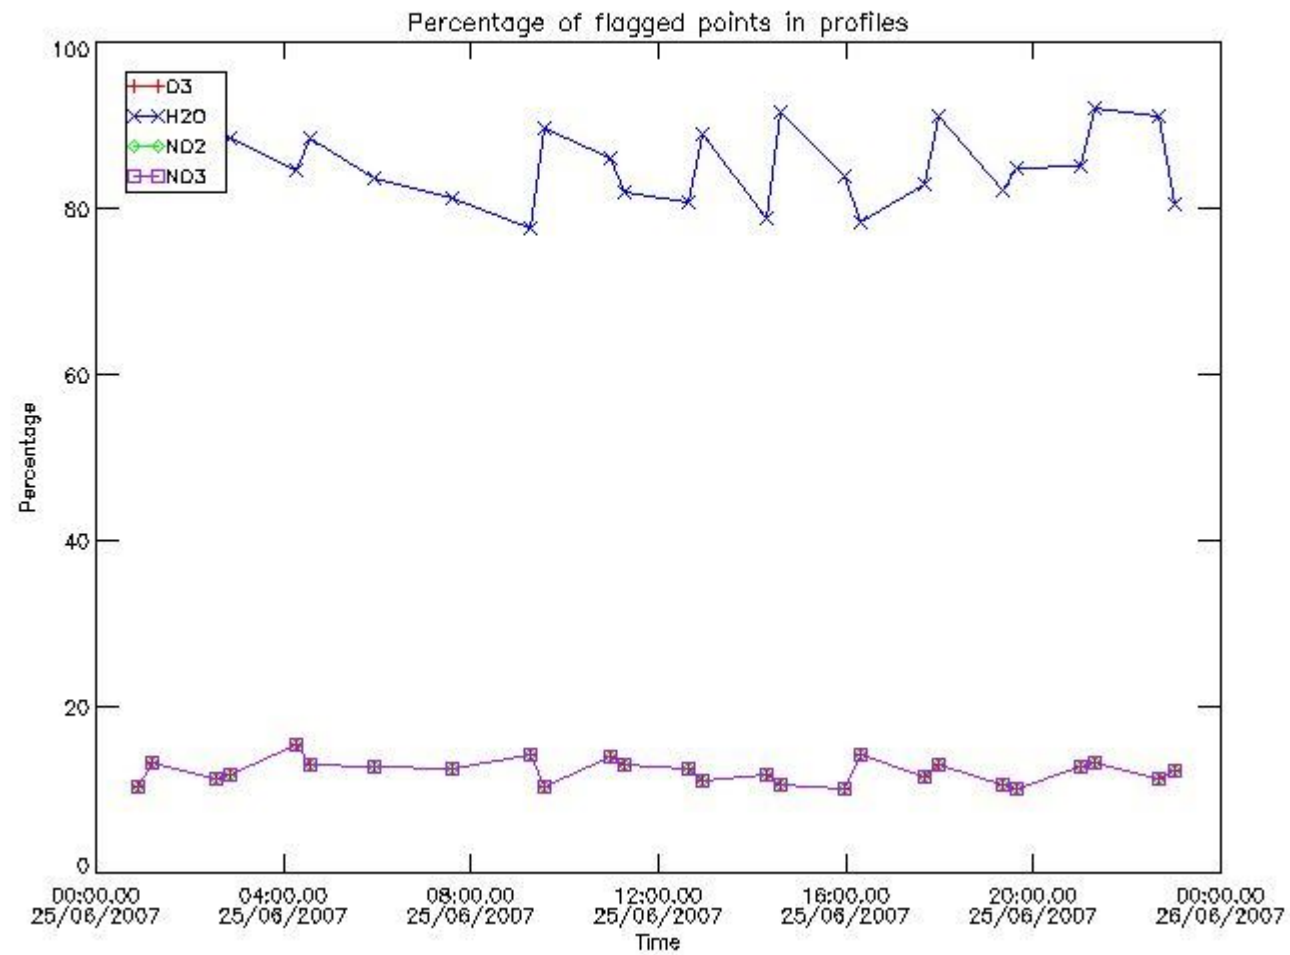

3. Quality information per product

In this section it is plotted some information contained in the Quality Summary data set of the level 2 products. Only products in dark limb conditions and without errors (error flag in the MPH set to "0") are used.

3.1 Plot quality information per product (time dependant)

3.2 Plot quality information per product (world map)