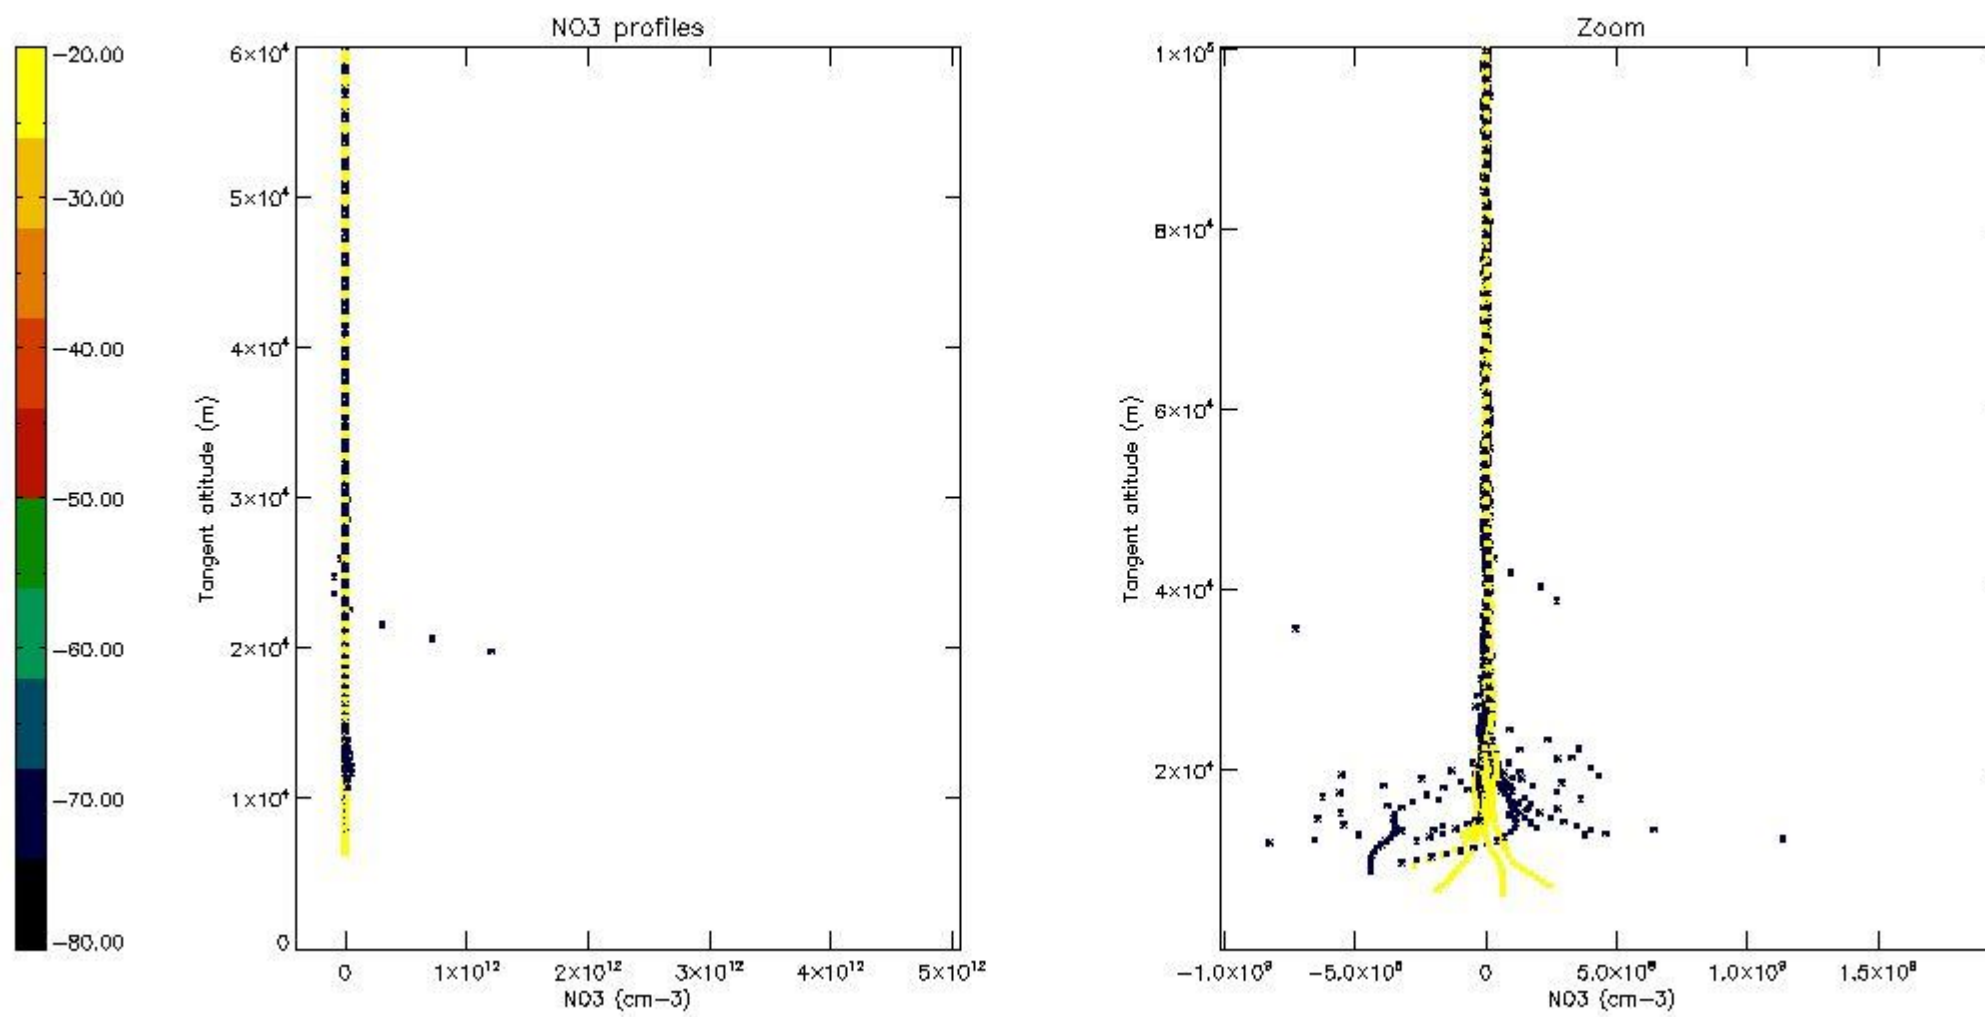

*5.6 Plot NO<sub>2</sub> profiles for all STD (dark without errors)*

The colorbar represents the latitude.

*5.7 Plot NO3 profiles for all STD (dark without errors)*

The colorbar represents the latitude.