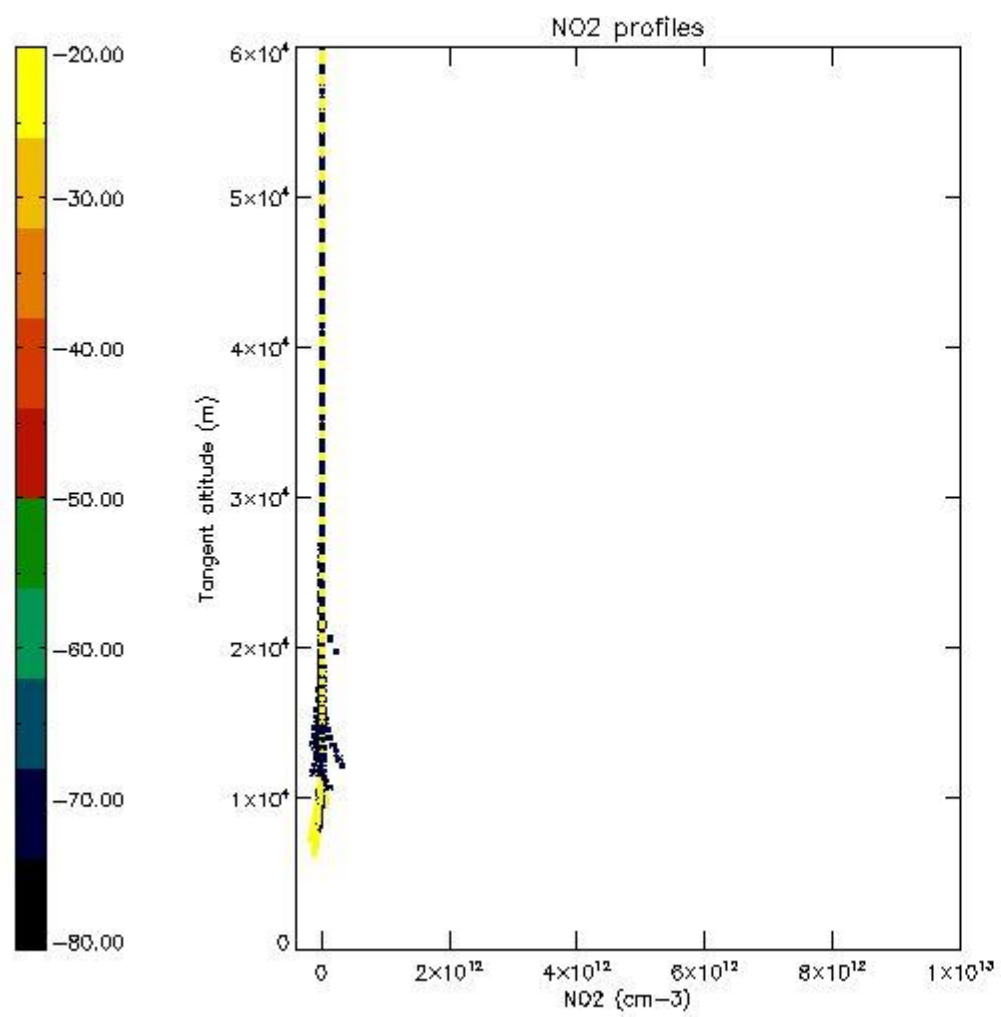

5.7 Plot NO3 profiles for all STD (dark without errors)

The colorbar represents the latitude.