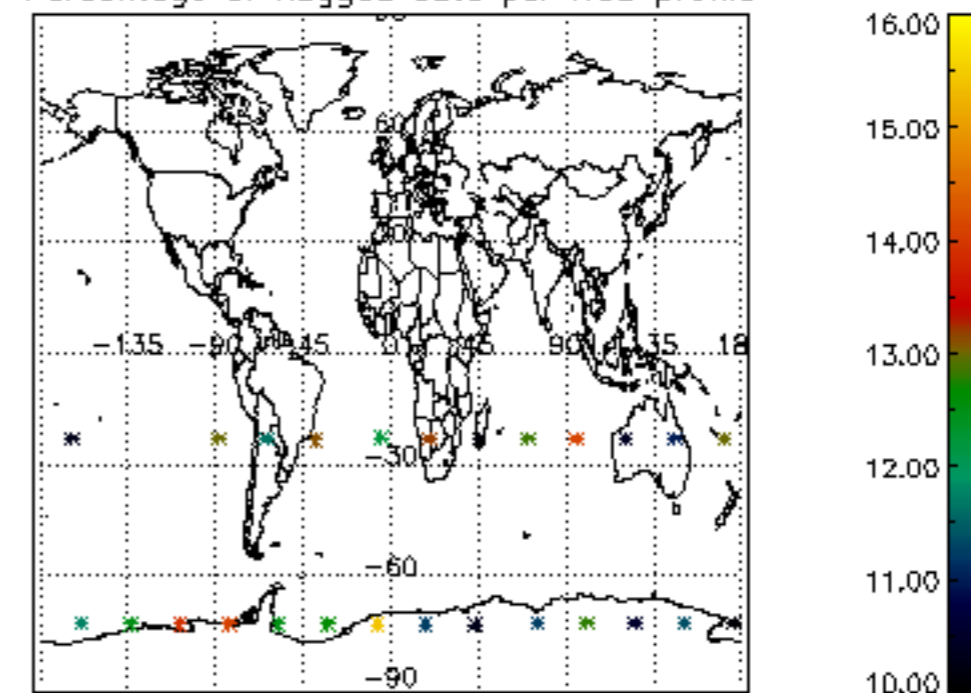

Percentage of flagged data per NO3 profile