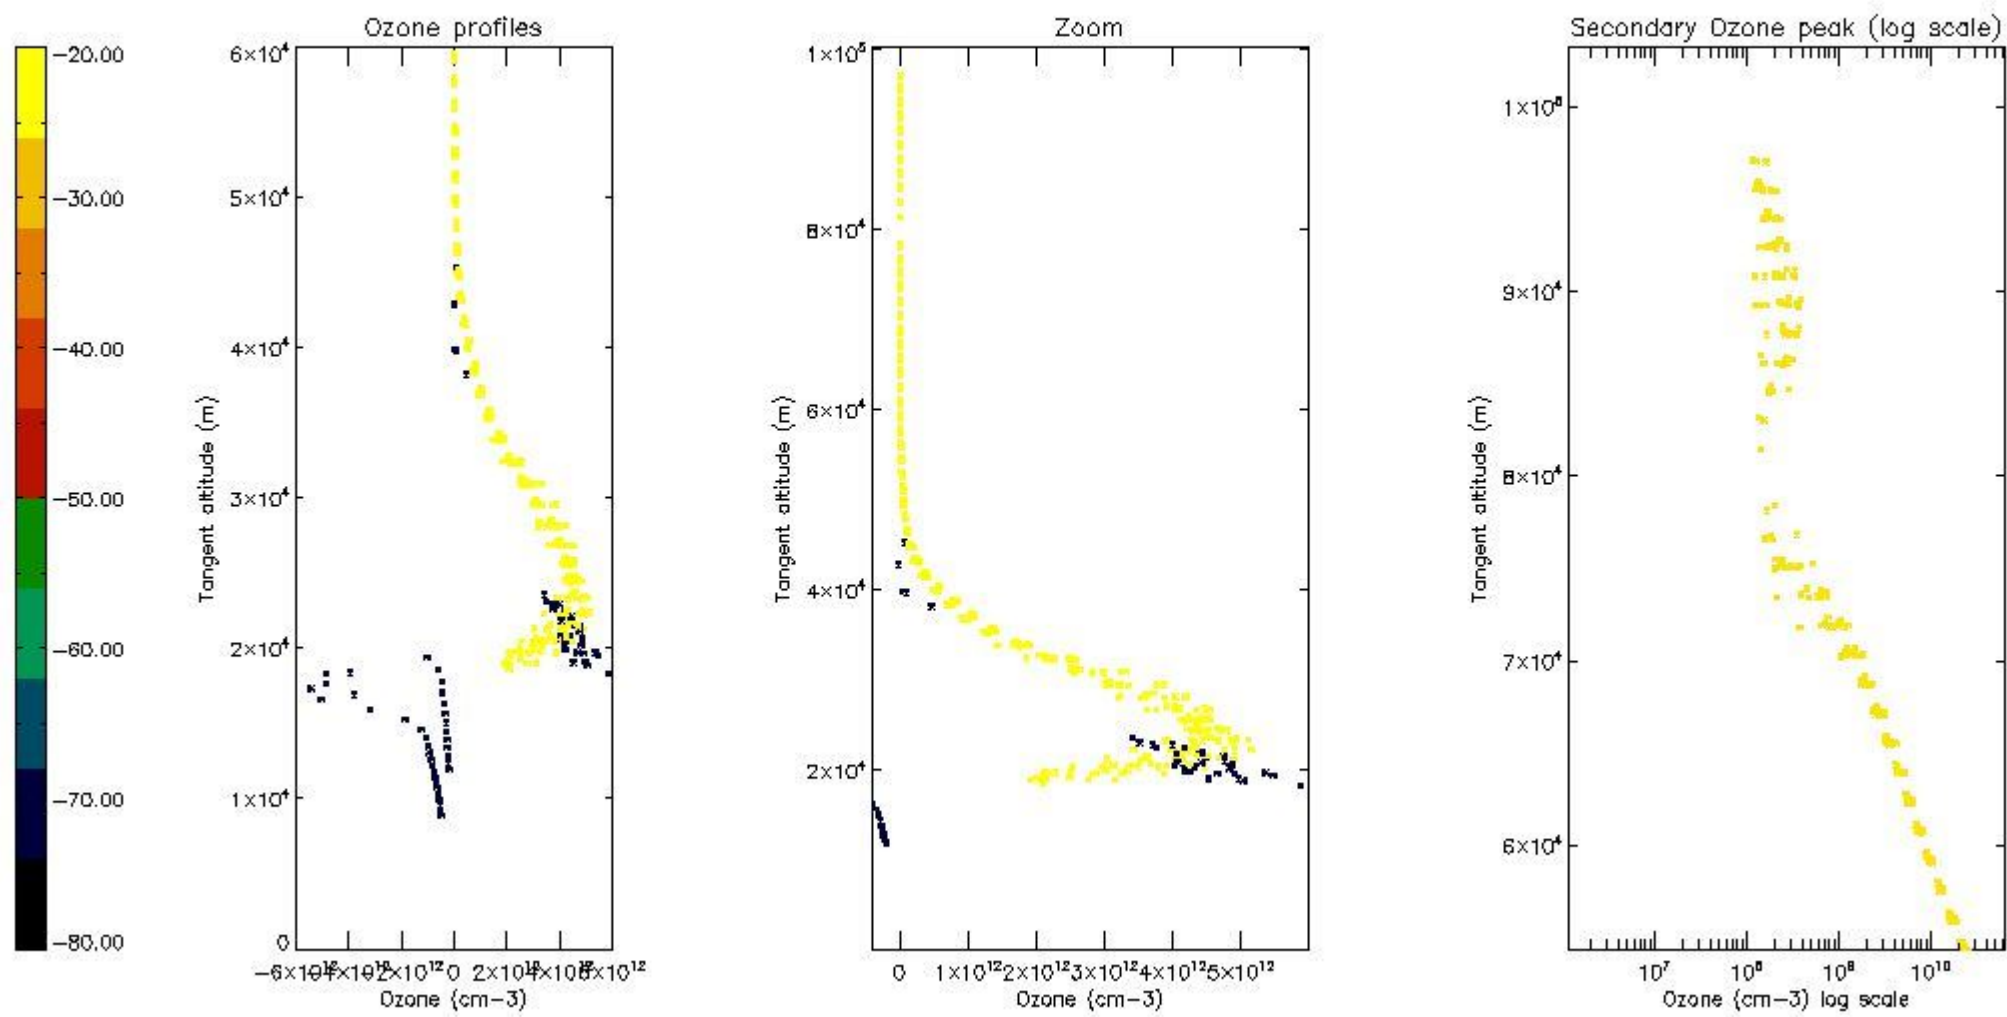

5.5 Plot ozone profiles where STD < 5% (dark without errors)

The colorbar represents the latitude.