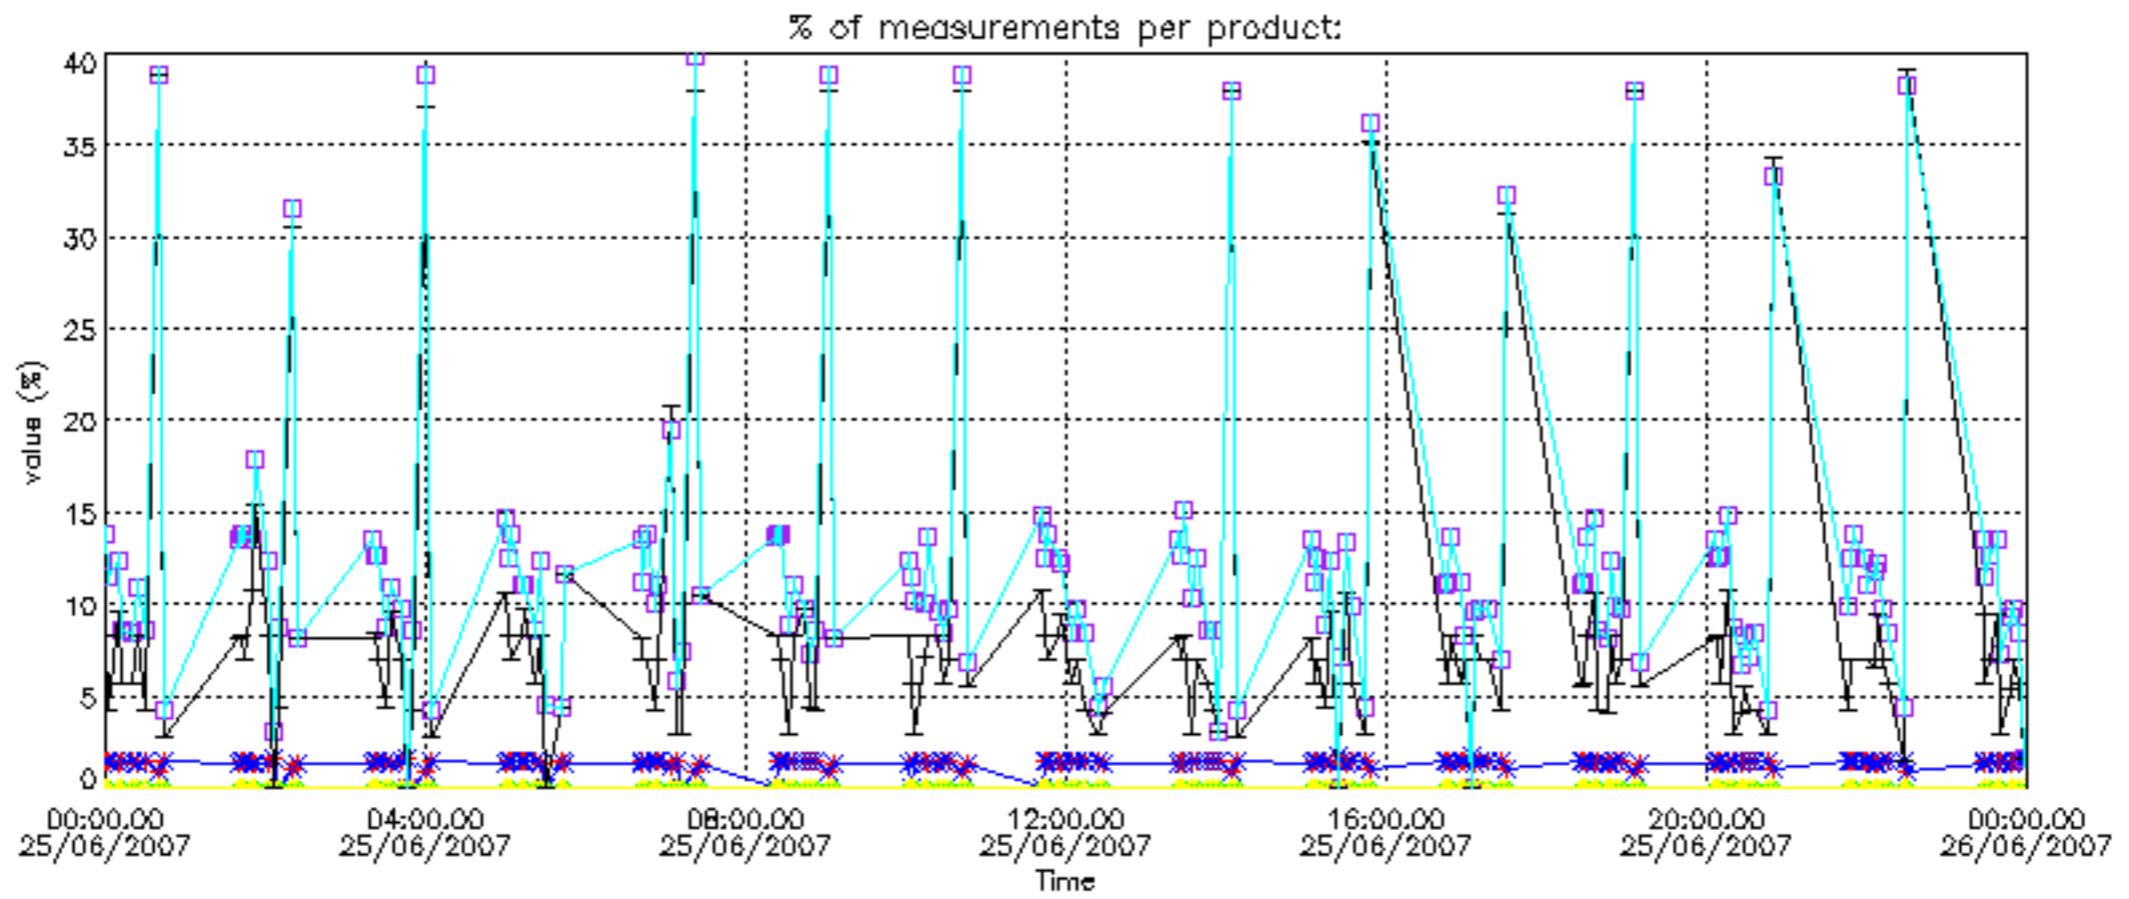

Percentage of cosmic ray hits per profile

Percentage of datation errors per profile