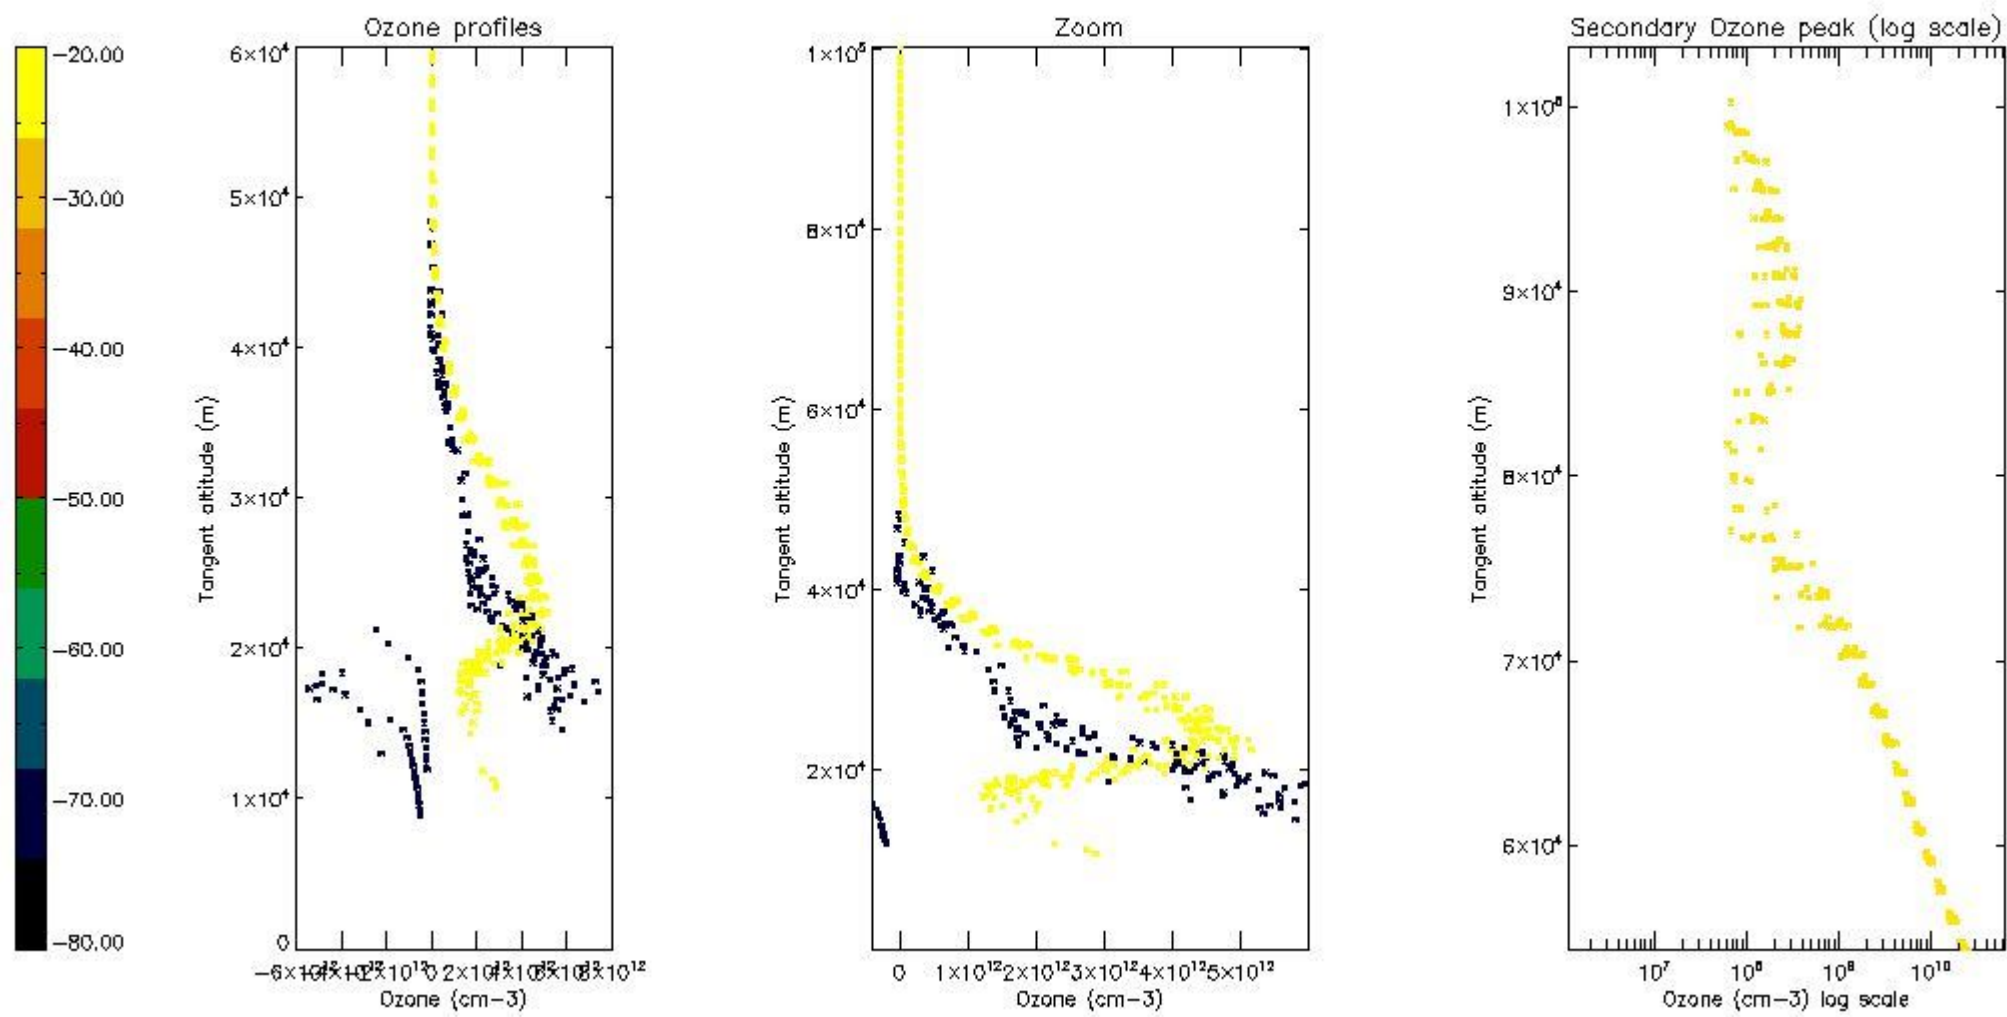

STD < 10	3
STD < 5	3

5.2 Plot ozone profiles for all STD (dark without errors)

The colorbar represents the latitude.

5.3 Plot ozone profiles where STD < 20% (dark without errors)

The colorbar represents the latitude.