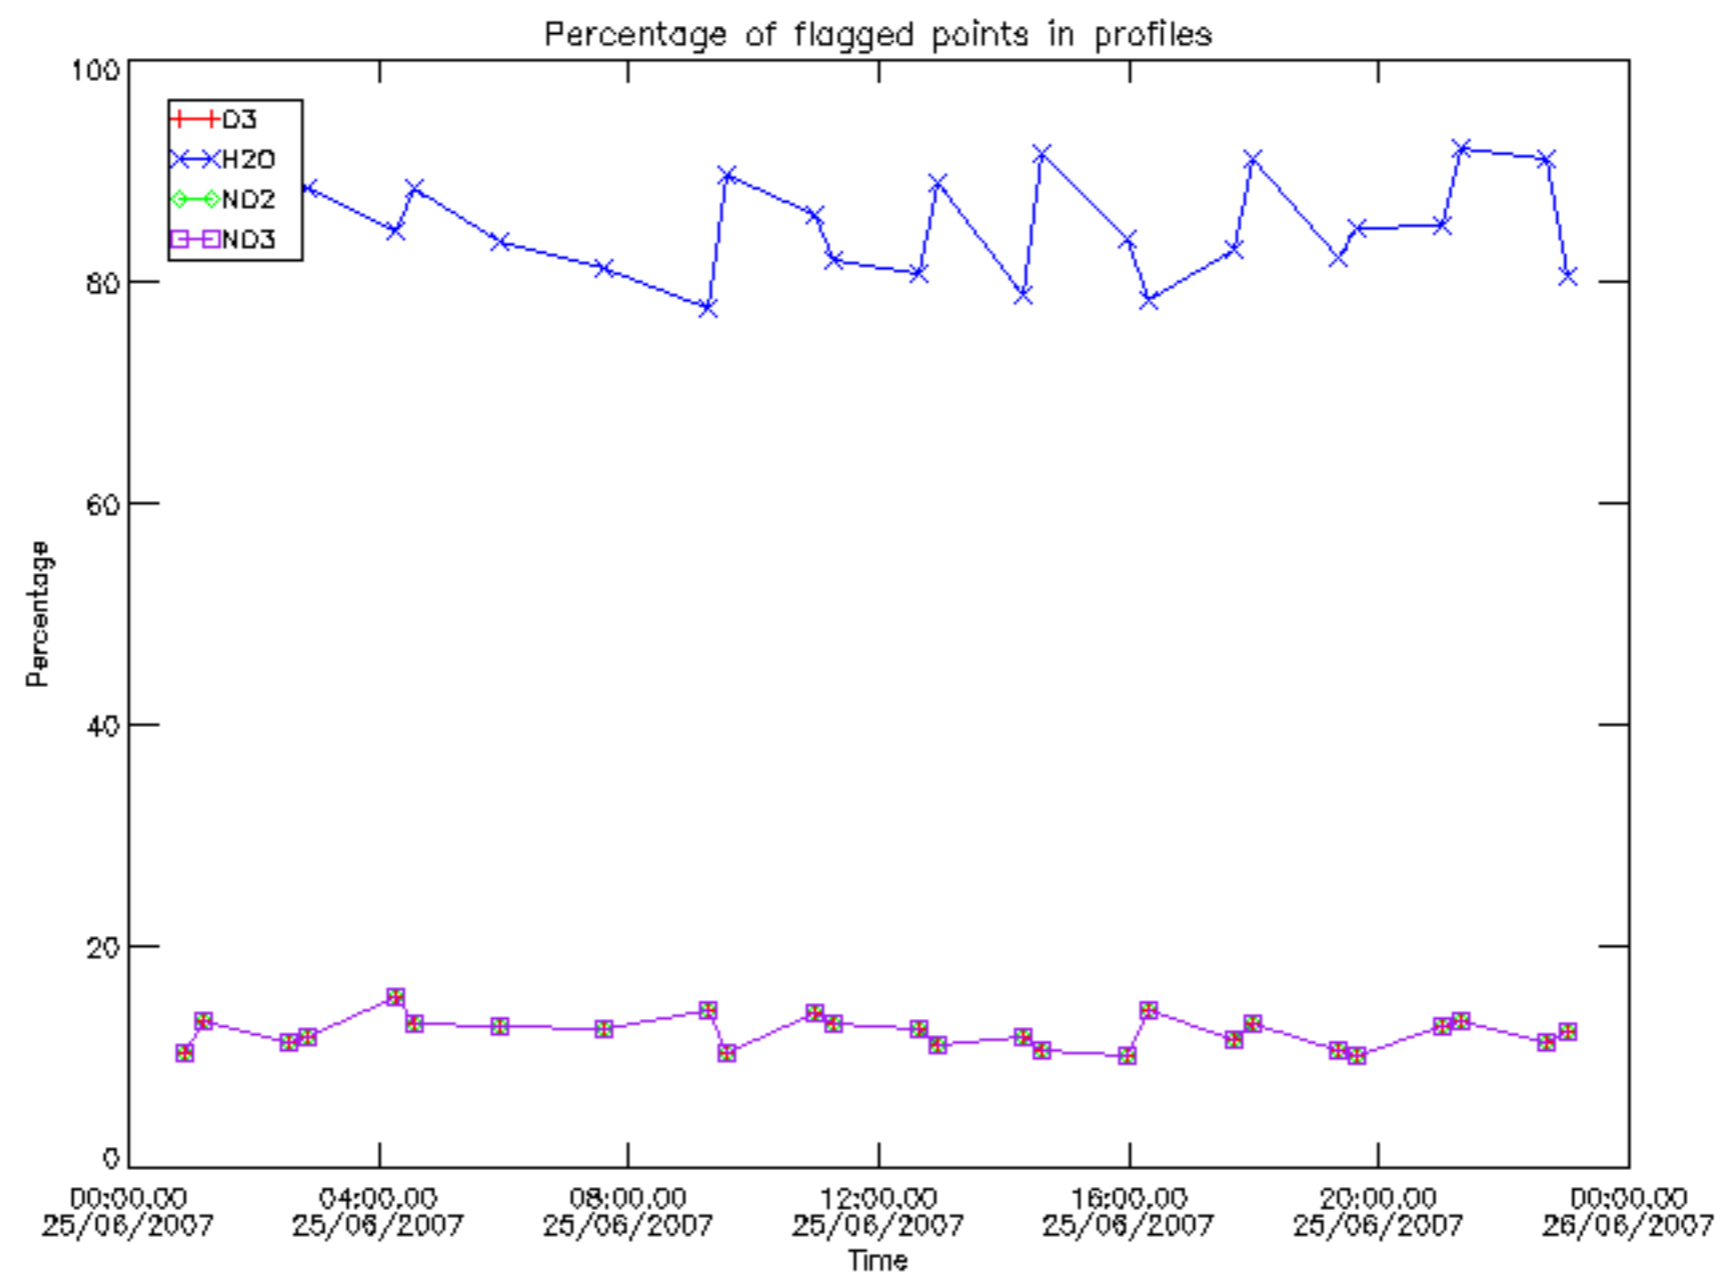

Percentage of flagged data per D3 profile

Percentage of flagged data per H2O profile