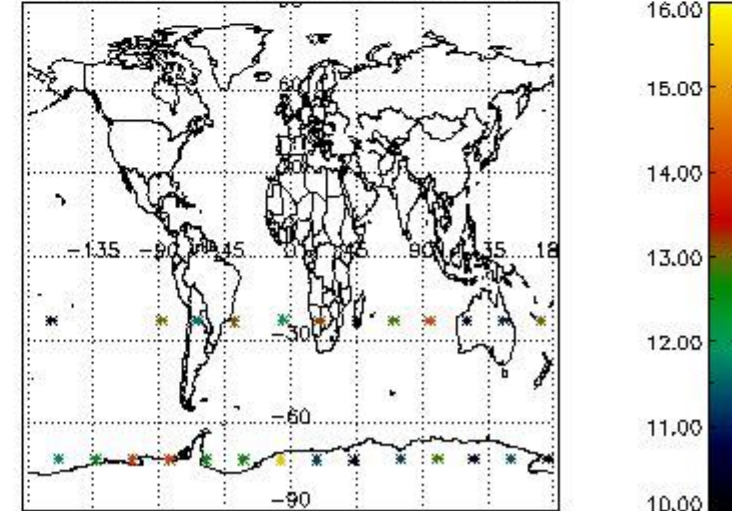

Percentage of flagged data per NO3 profile

4. Level 1 quality information per product

In this section it is plotted some information contained in the Quality Summary data set of the level 2 products that comes from the level 1b processing. Products without errors (error flag in the MPH set to "0") are used.

4.1 Plot quality information per product (time dependant) coming from level 1b processing

4.1.1 Plot level 1 quality information per product (time dependant): ENVISAT ASCENDING passes