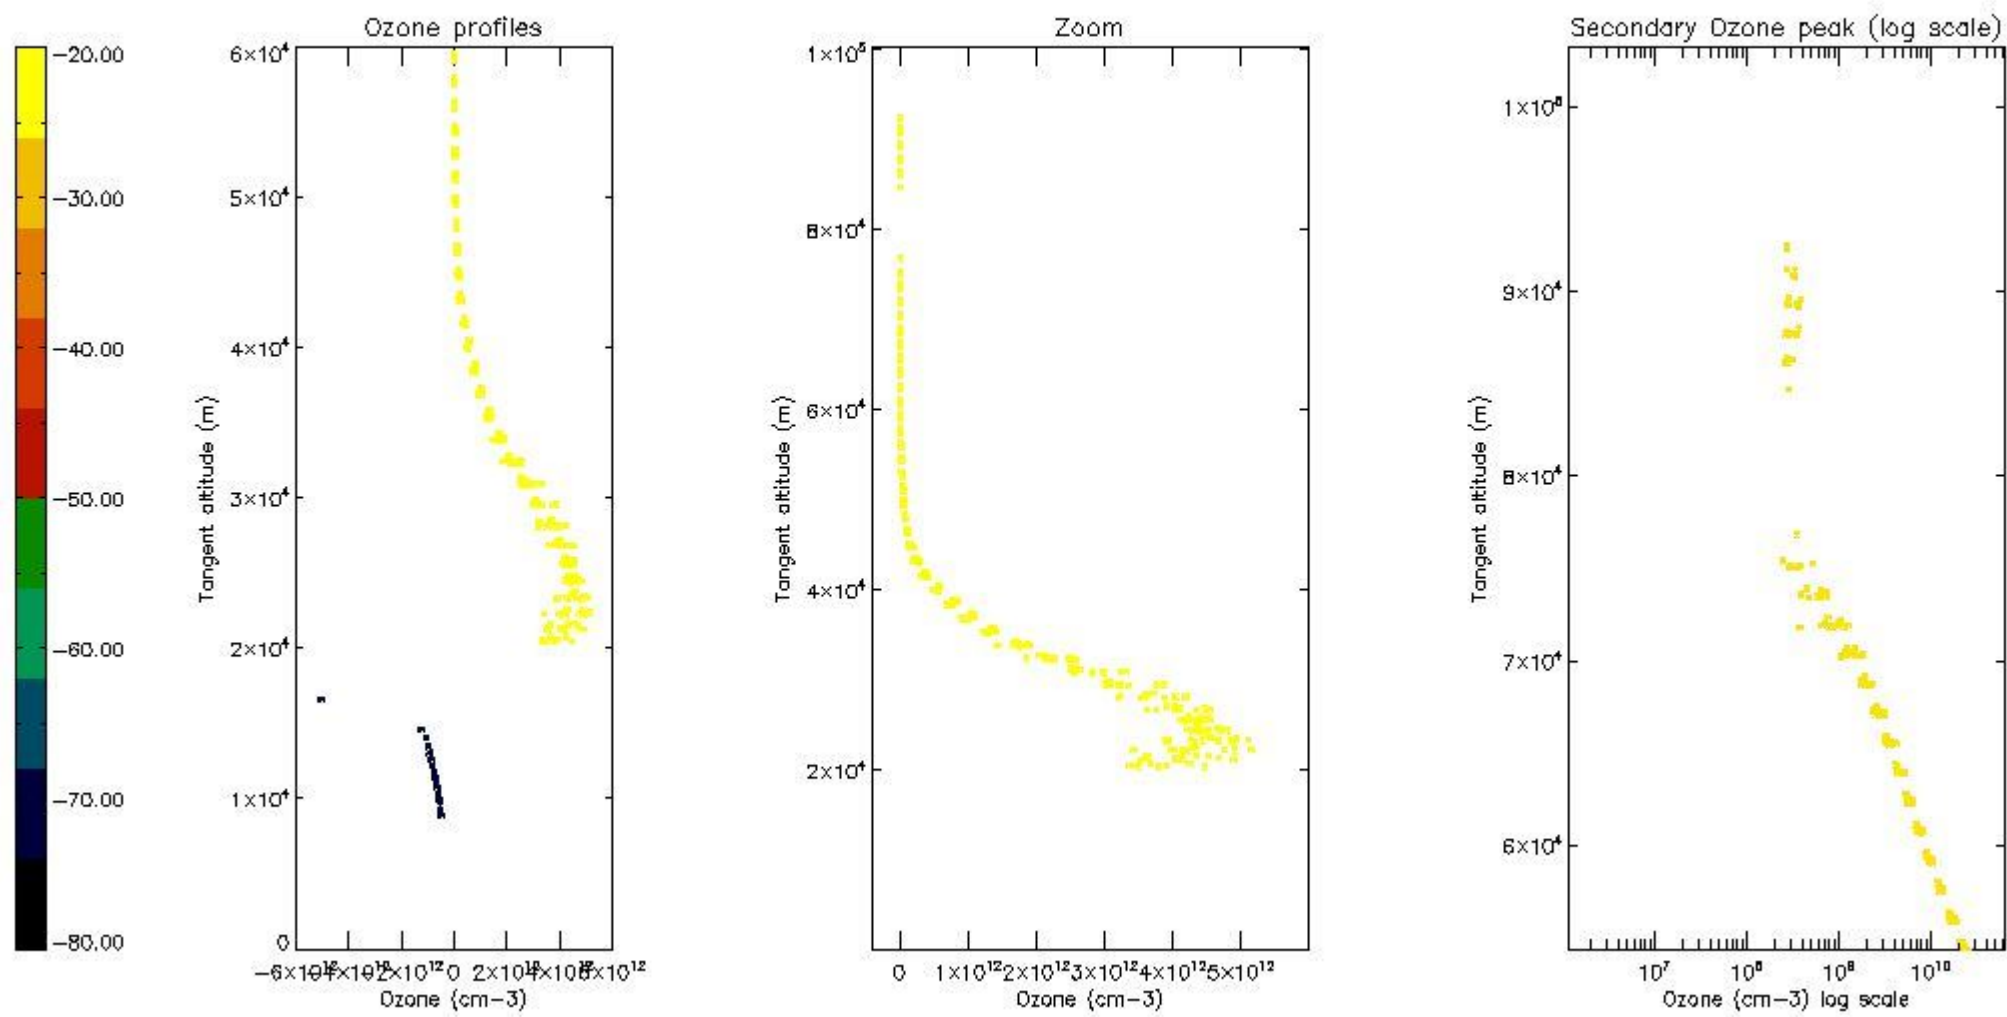

5.6 Plot NO₂ profiles for all STD (dark without errors)

The colorbar represents the latitude.