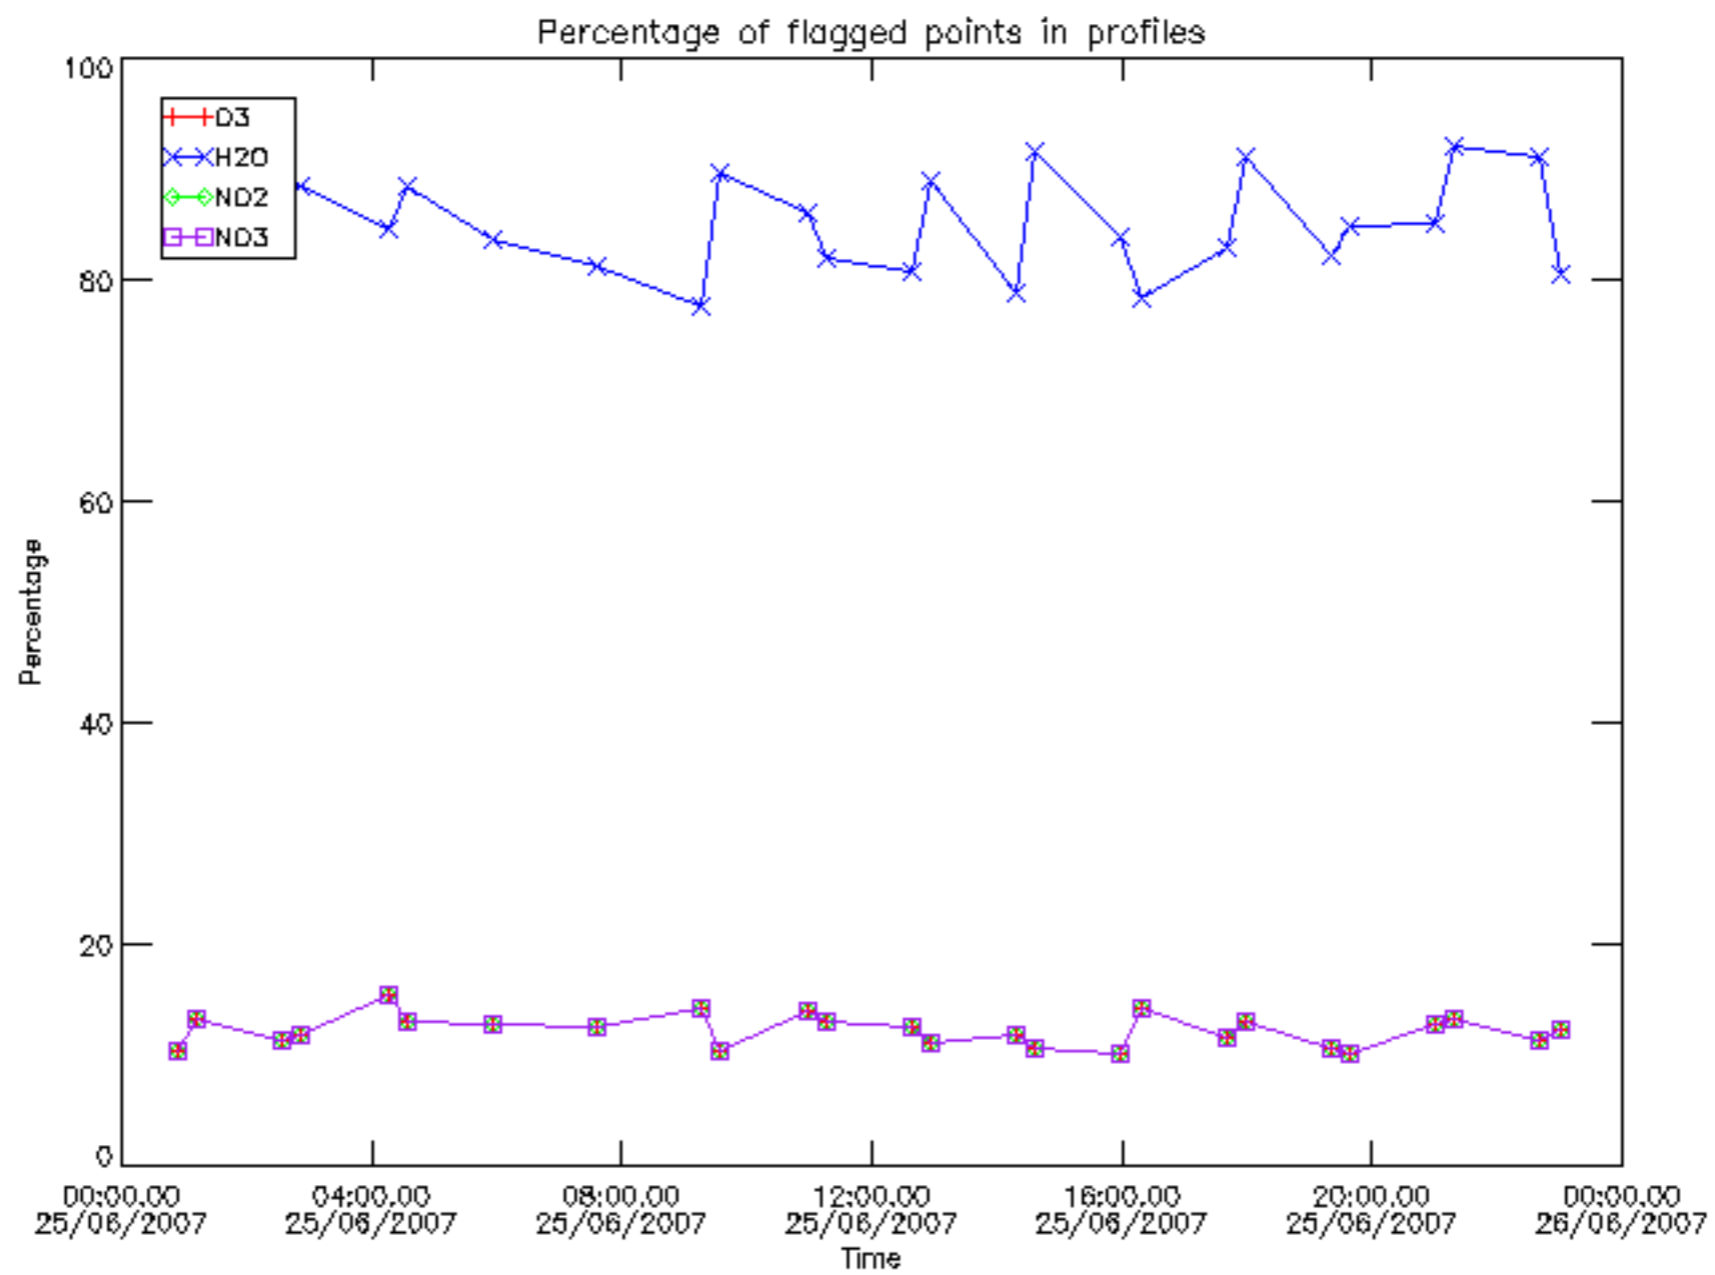

Percentage of flagged data per D3 profile

Percentage of flagged data per H2O profile