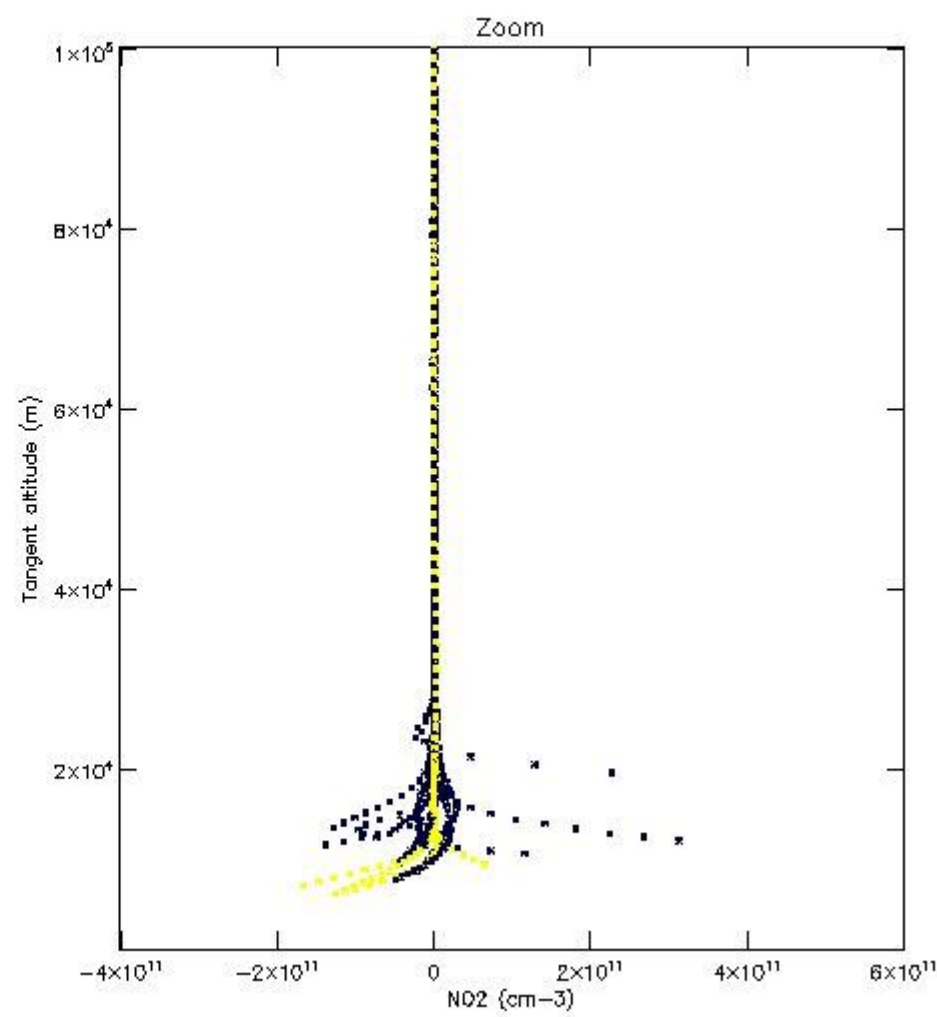

5.7 Plot NO3 profiles for all STD (dark without errors)

The colorbar represents the latitude.