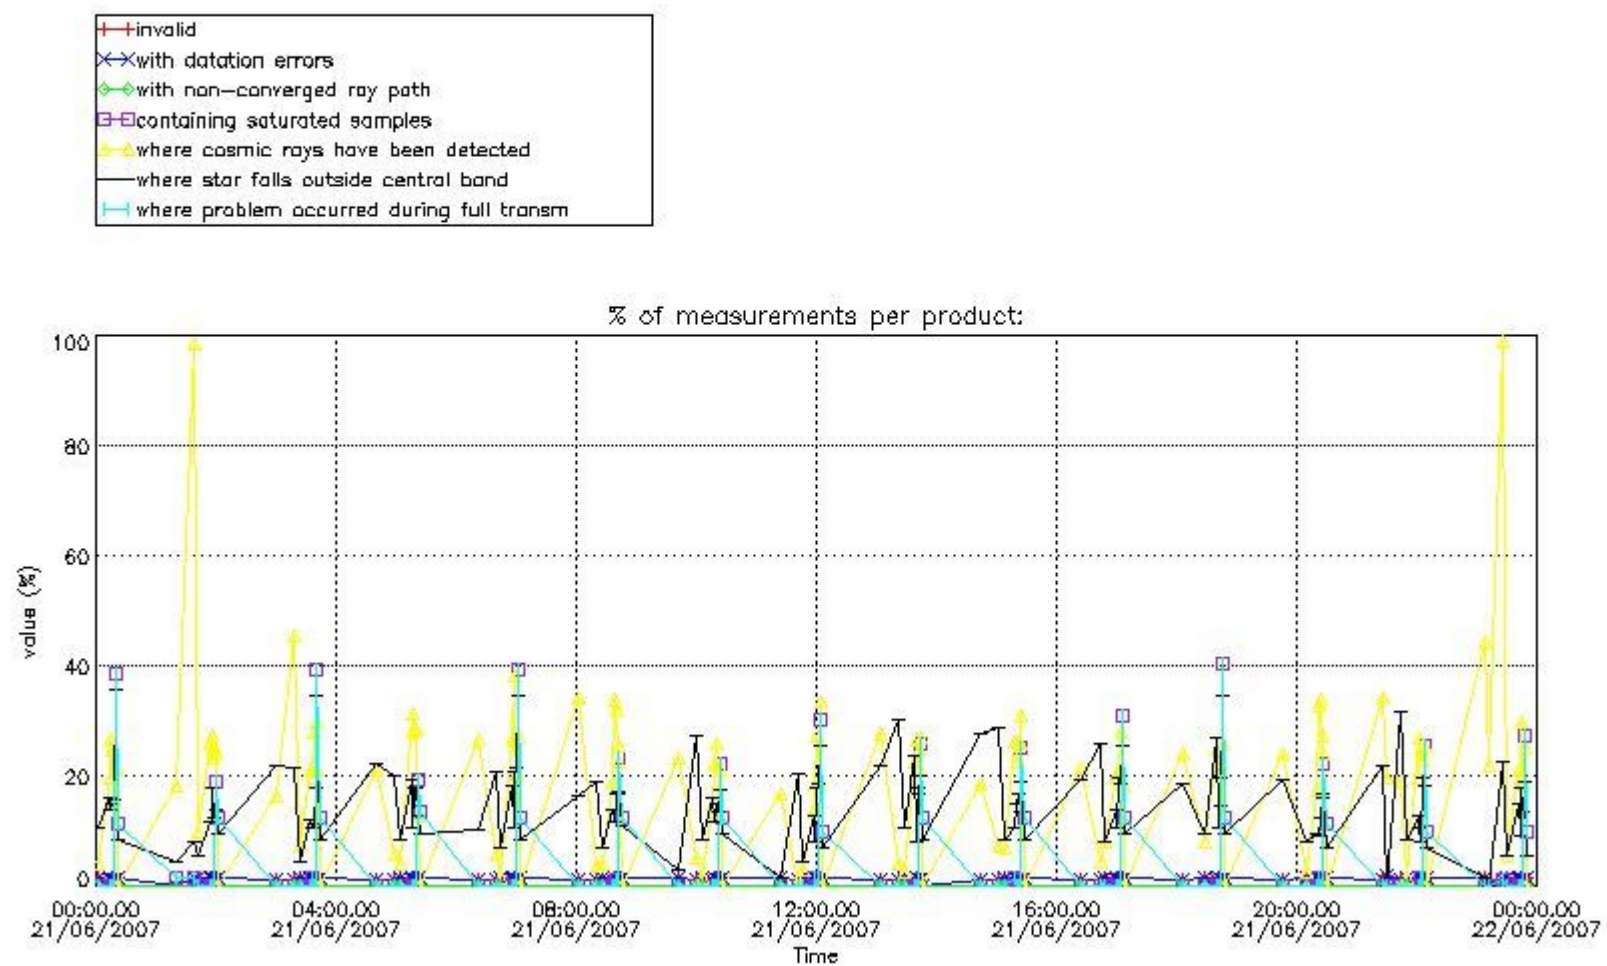

3.1 Plot quality information per product (time dependant)

3.2 Plot quality information per product (world map)

Percentage of flagged data per O3 profile

Percentage of flagged data per H2O profile

Percentage of flagged data per NO2 profile

Percentage of flagged data per NO3 profile

4. Level 1 quality information per product

In this section it is plotted some information contained in the Quality Summary data set of the level 2 products that comes from the level 1b processing. Products without errors (error flag in the MPH set to "0") are used.

4.1 Plot quality information per product (time dependant) coming from level 1b processing

4.1.1 Plot level 1 quality information per product (time dependant): ENVISAT ASCENDING passes

4.1.2 Plot level 1 quality information per product (time dependant): ENVISAT DESCENDING passes