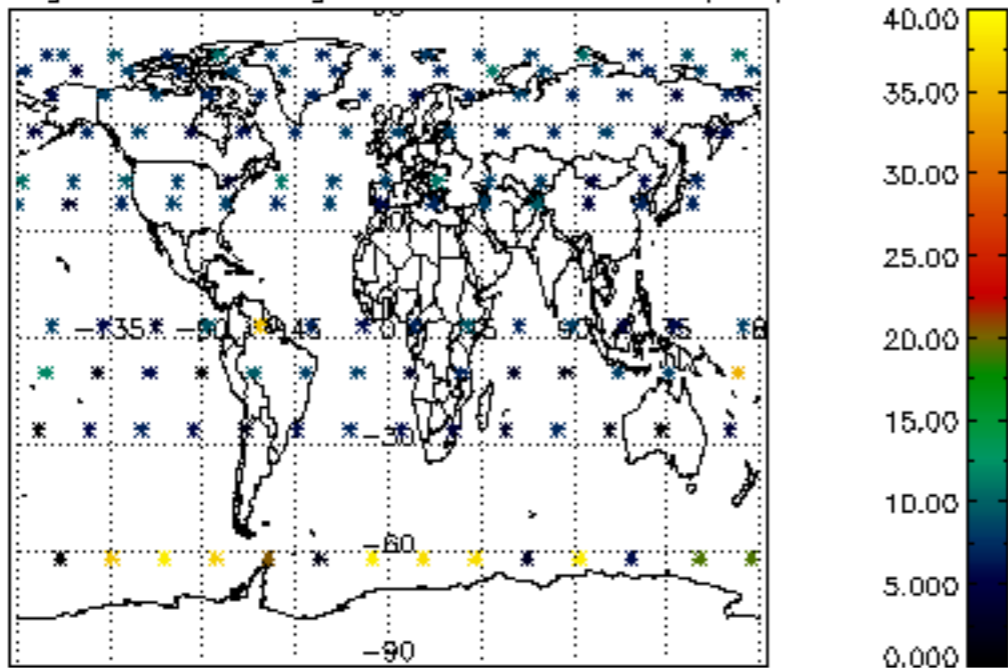

Percentage of star falling outside central band per profile