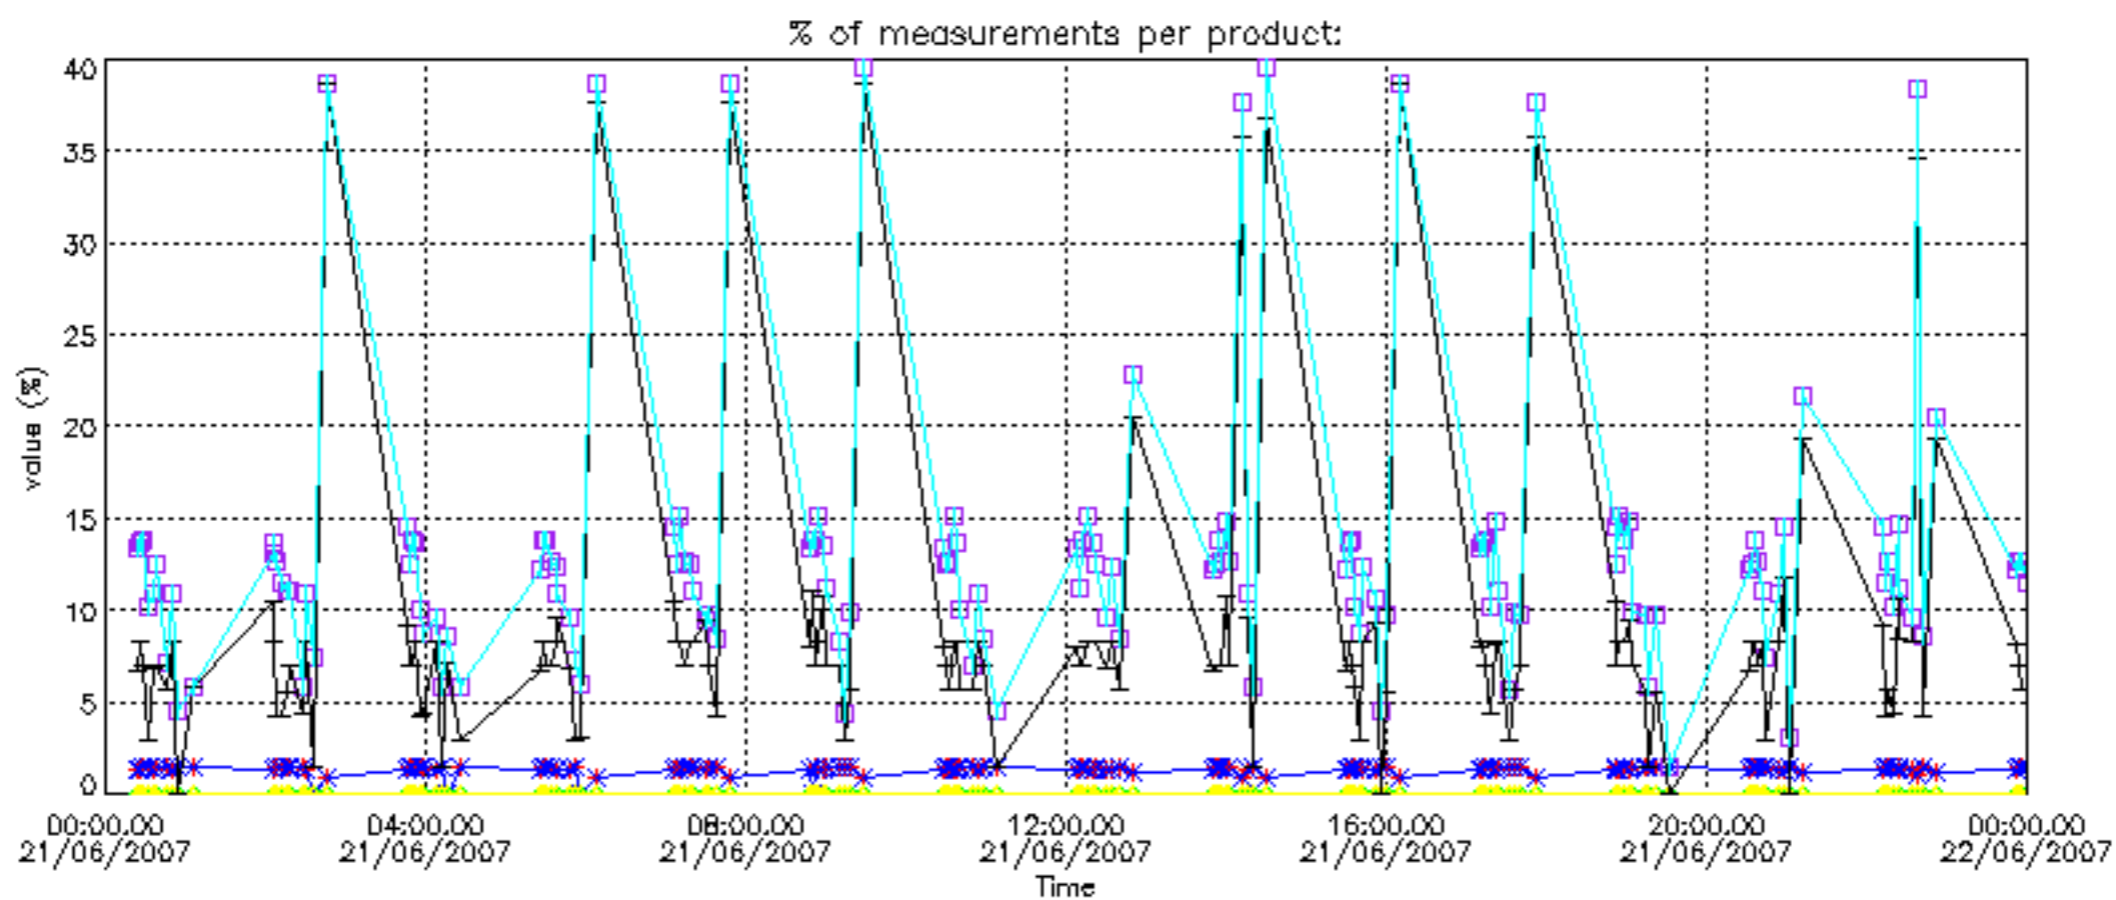

Percentage of cosmic ray hits per profile

Percentage of datation errors per profile