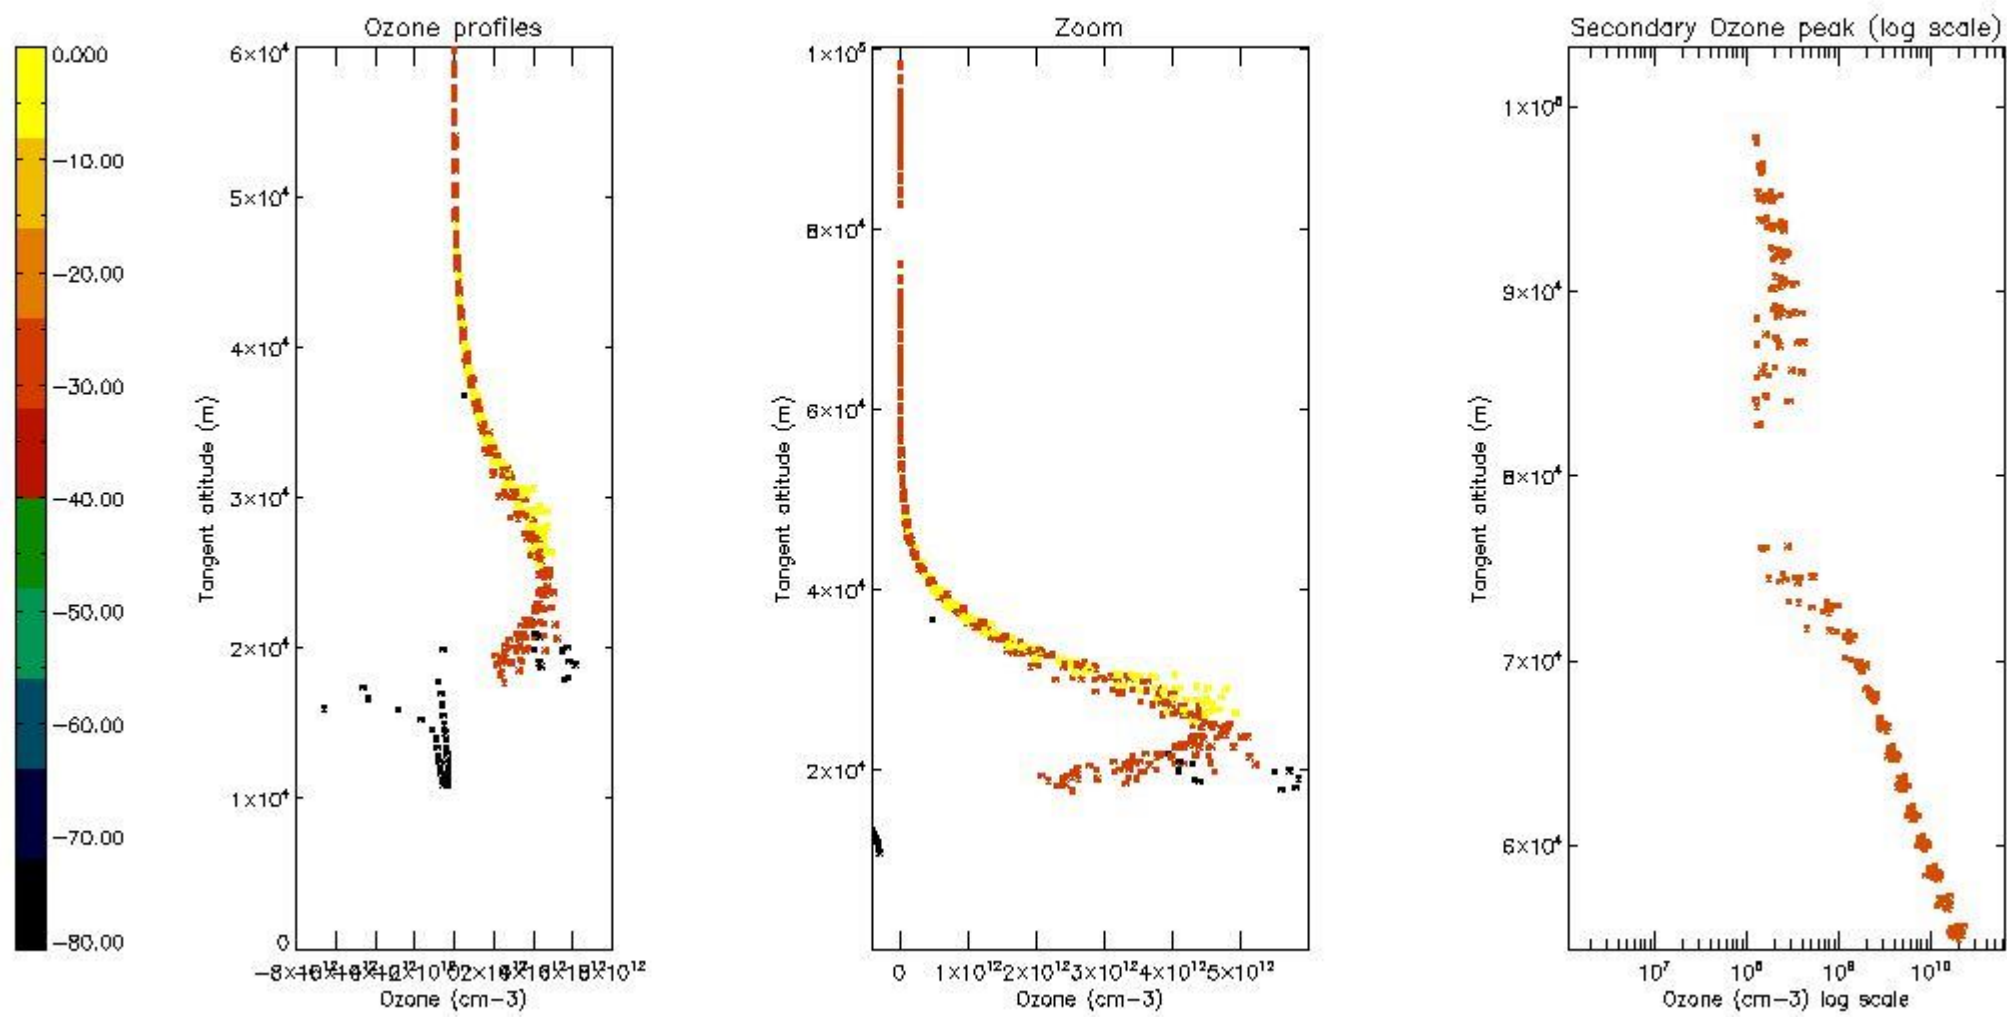

5.5 Plot ozone profiles where STD < 5% (dark without errors)

The colorbar represents the latitude.