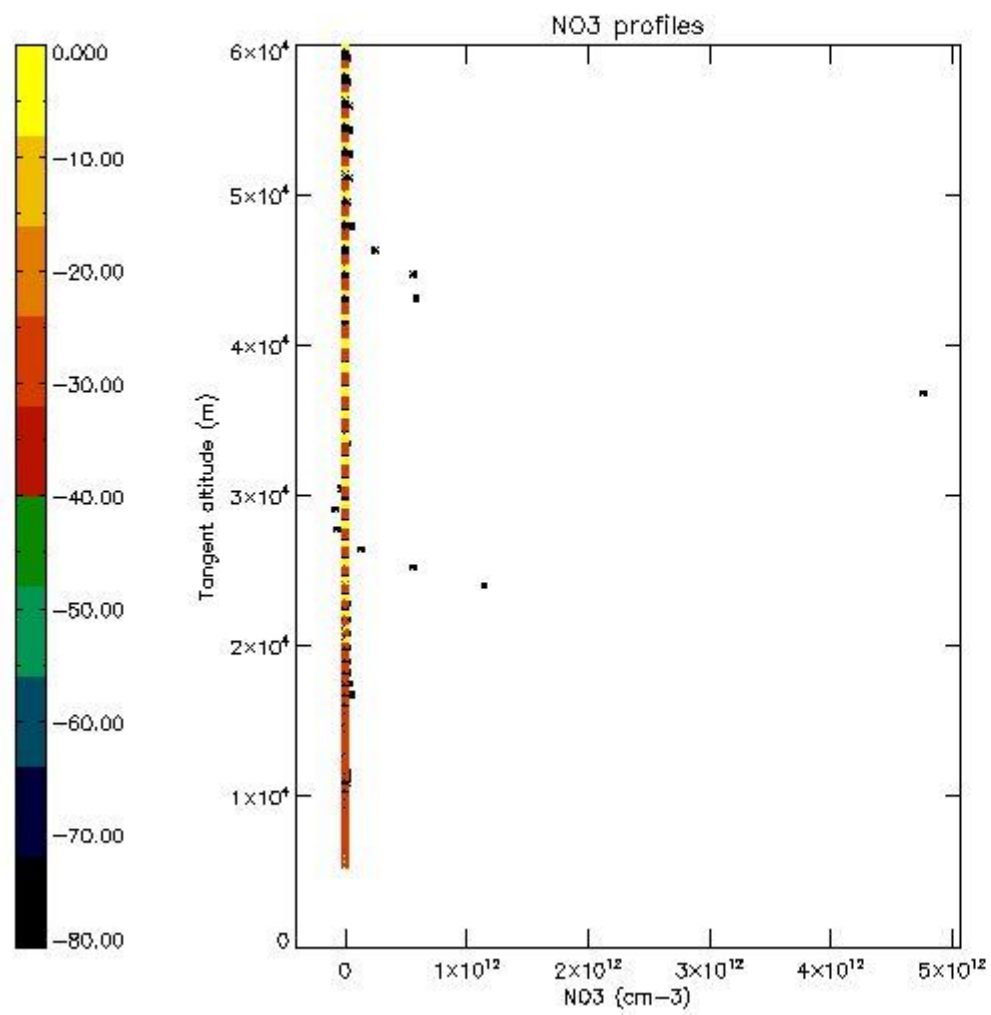

6. Auxiliary Data Files used for the production reported in section 2

The number reported in the third column indicates since which file (see list in section 2) the corresponding auxiliary file has been used. The fourth column is the date of those product files.

Type	Auxiliary Filename	Used since product	Used since product date
INST_PHYS_CHARACTERISTICS	GOM_INS_AXVIEC20091111_143220_20030716_120000_20500101_000000	1	21-JUN-2007 00:02:11
LEVEL-2_PROC_CONFIG	GOM_PR2_AXVIEC20091111_152718_20020301_000000_20500101_000000	1	21-JUN-2007 00:02:11
CROSS_SECTIONS_FILE	GOM_CRS_AXVIEC20091111_154832_20020301_000000_20500101_000000	1	21-JUN-2007 00:02:11