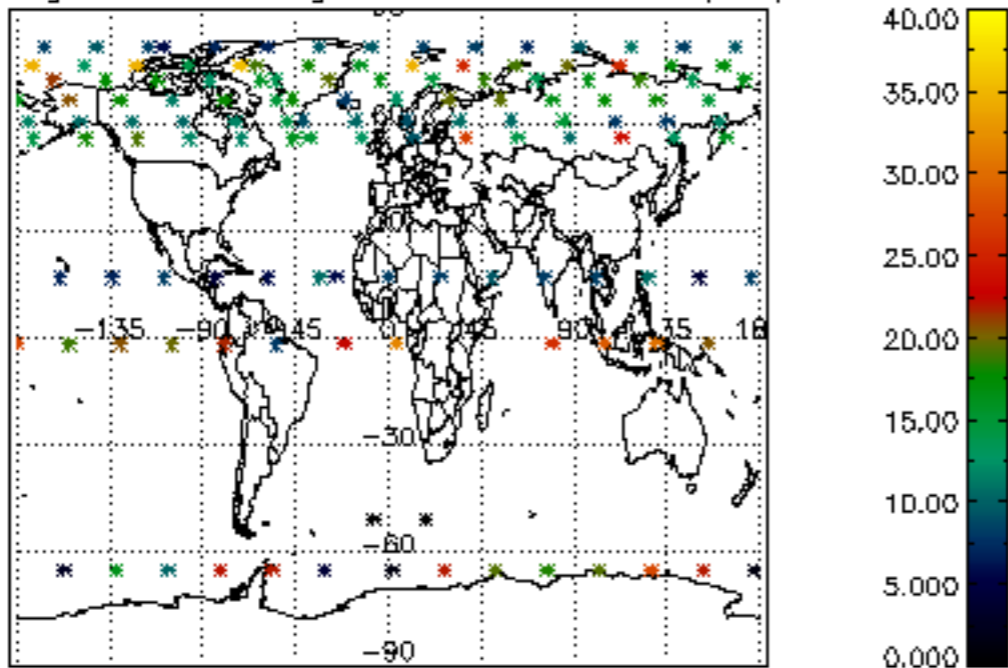

Percentage of cosmic ray hits per profile

Percentage of star falling outside central band per profile