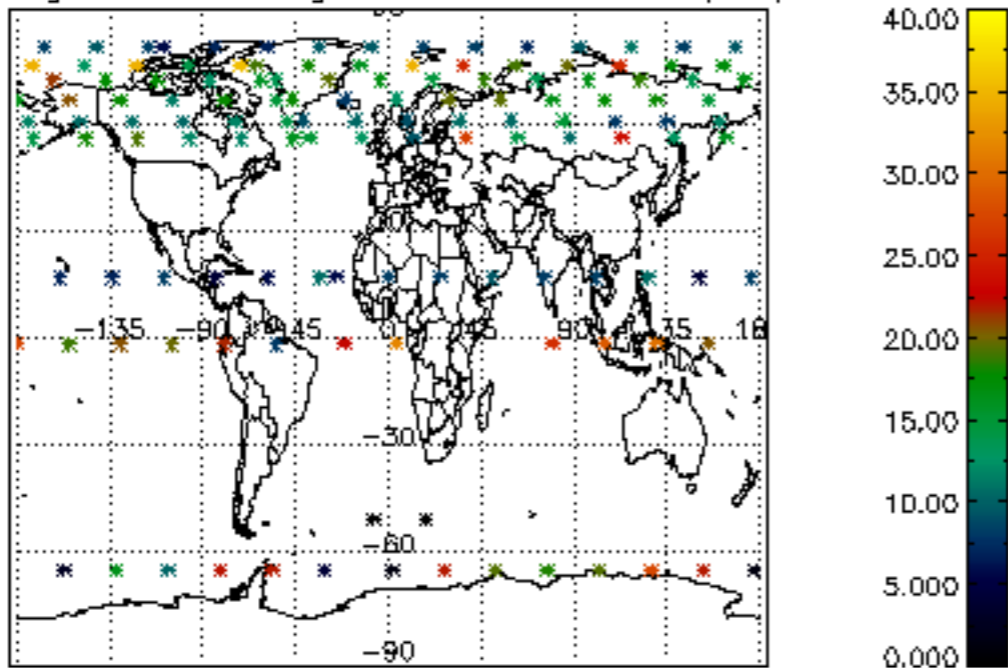

Percentage of flagged data per NO3 profile

Percentage of cosmic ray hits per profile

Percentage of datation errors per profile

Percentage of star falling outside central band per profile

Percentage of saturation errors per profile