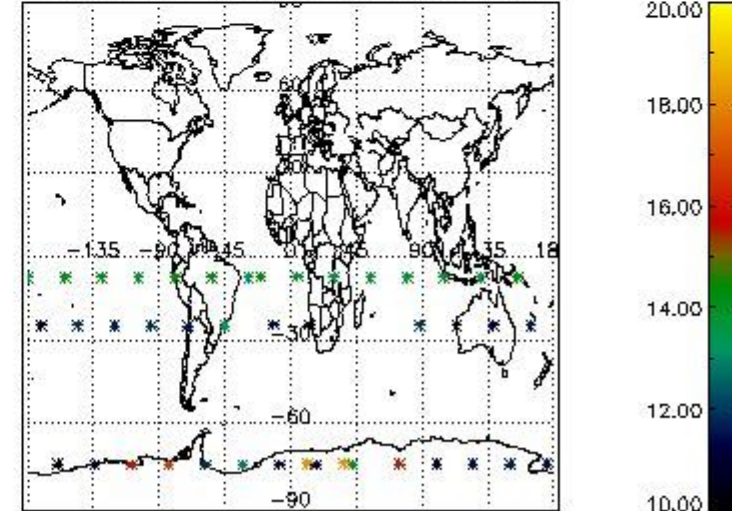

Percentage of flagged data per NO3 profile

4. Level 1 quality information per product

In this section it is plotted some information contained in the Quality Summary data set of the level 2 products that comes from the level 1b processing. Products without errors (error flag in the MPH set to "0") are used.

4.1 Plot quality information per product (time dependant) coming from level 1b processing

4.1.1 Plot level 1 quality information per product (time dependant): ENVISAT ASCENDING passes