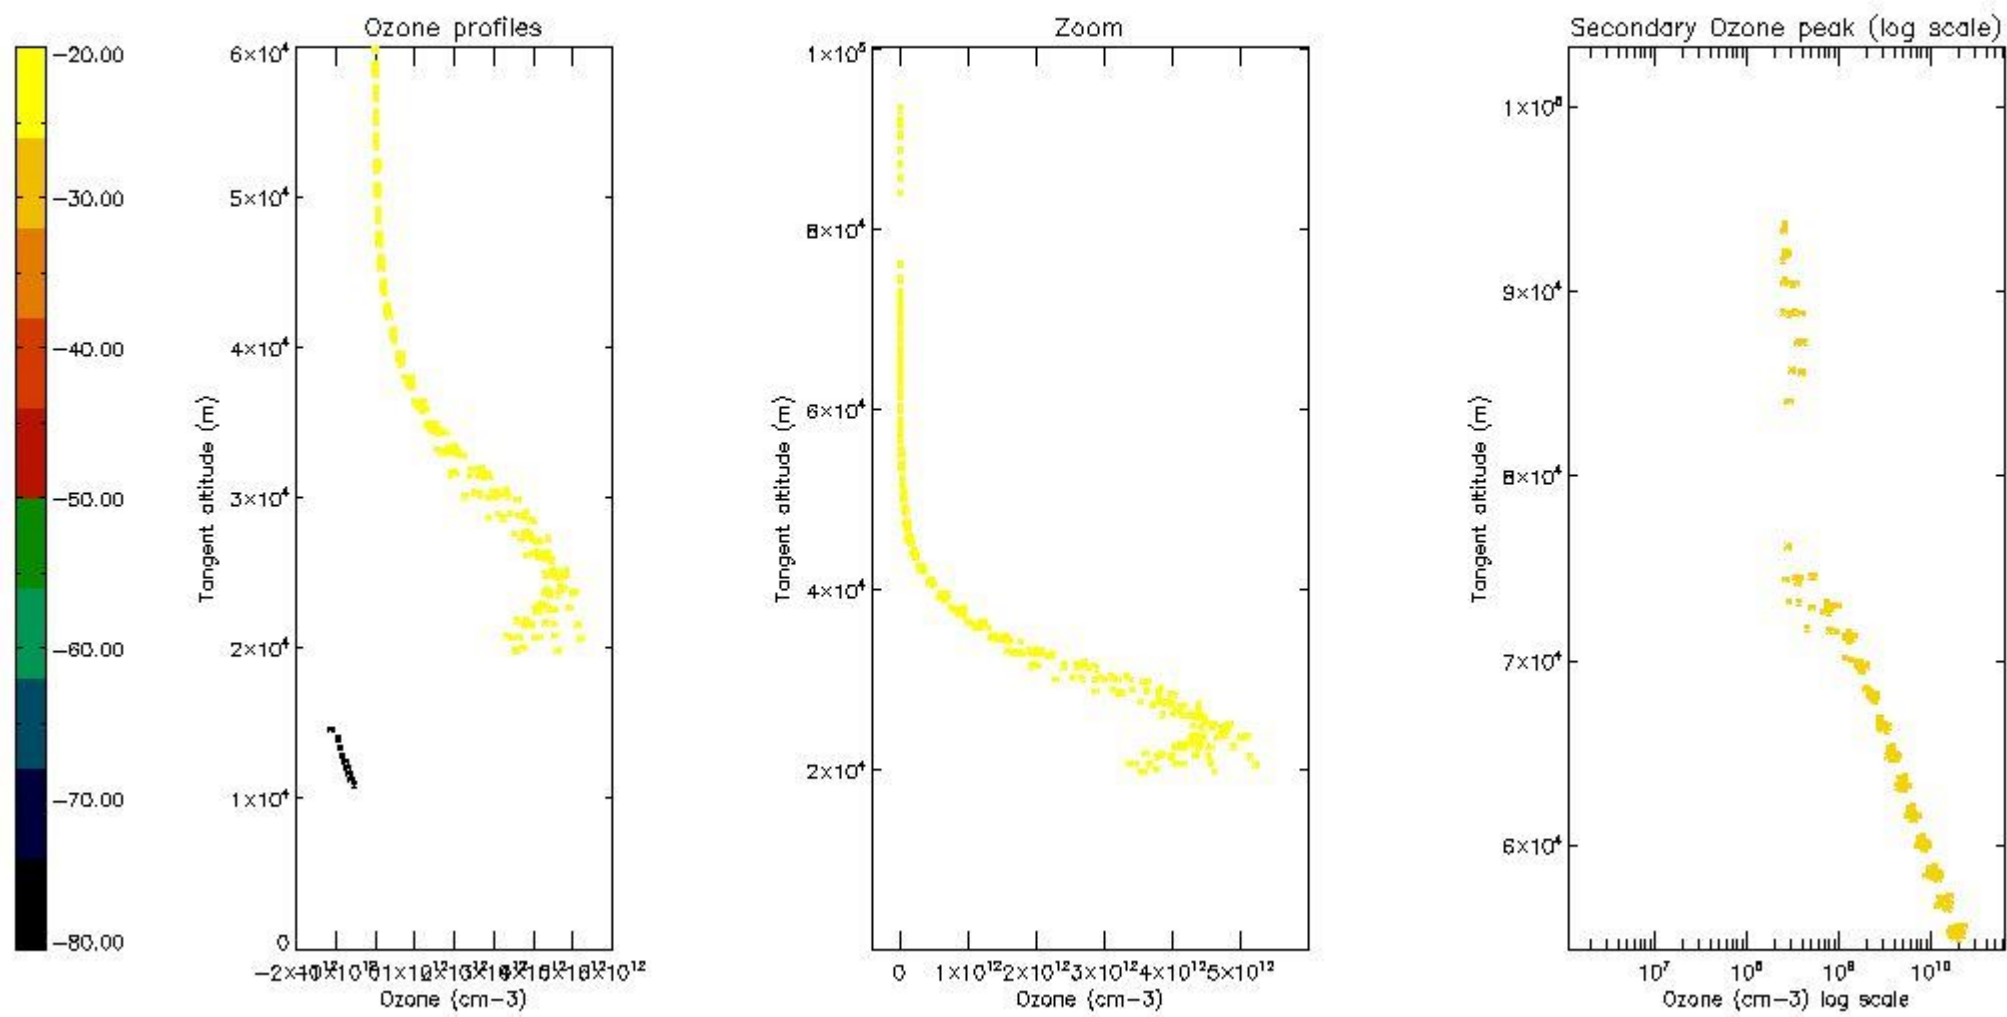

5.6 Plot NO₂ profiles for all STD (dark without errors)

The colorbar represents the latitude.