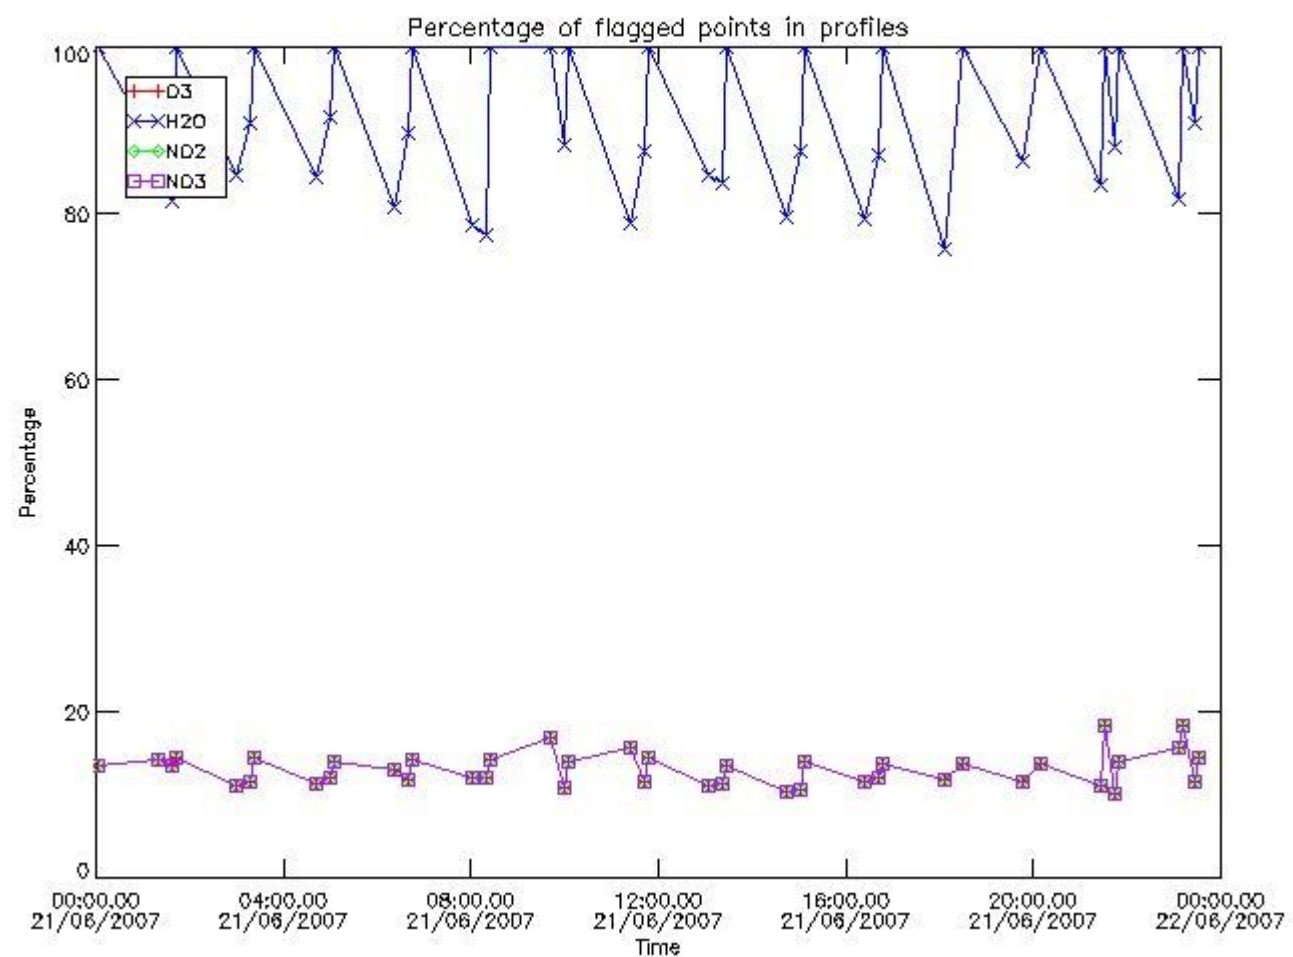

3. Quality information per product

In this section it is plotted some information contained in the Quality Summary data set of the level 2 products. Only products in dark limb conditions and without errors (error flag in the MPH set to "0") are used.

3.1 Plot quality information per product (time dependant)

3.2 Plot quality information per product (world map)