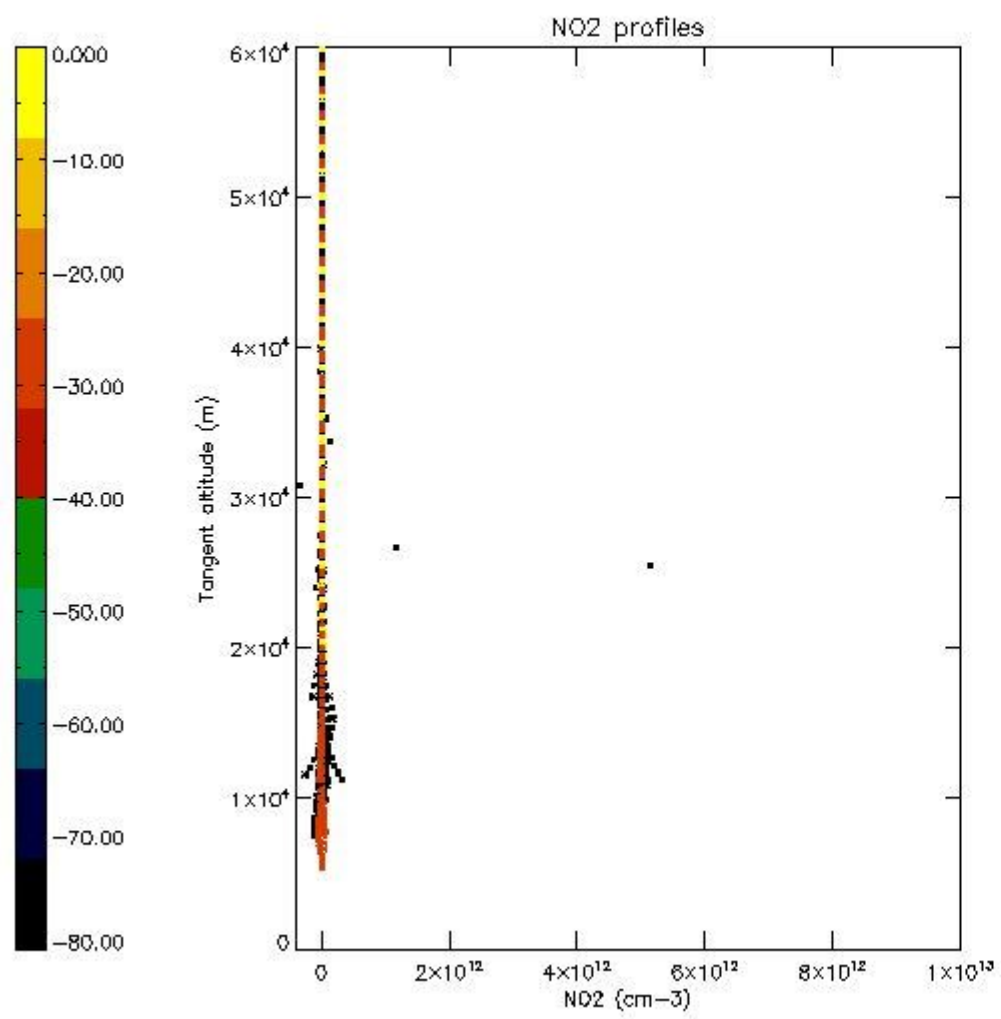

5.7 Plot NO3 profiles for all STD (dark without errors)

The colorbar represents the latitude.