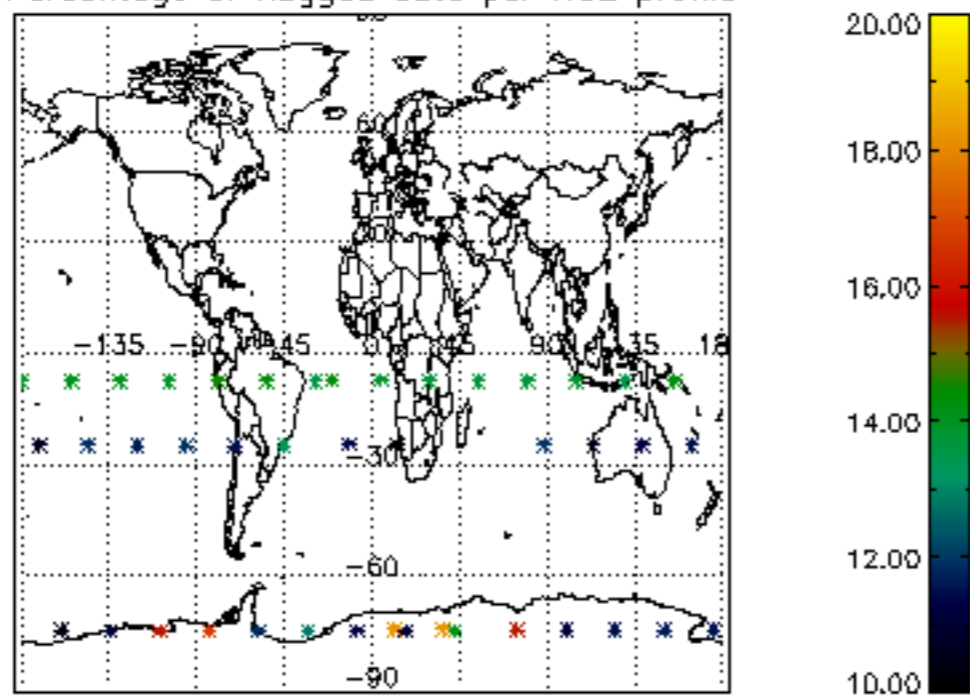

Percentage of flagged data per NO2 profile