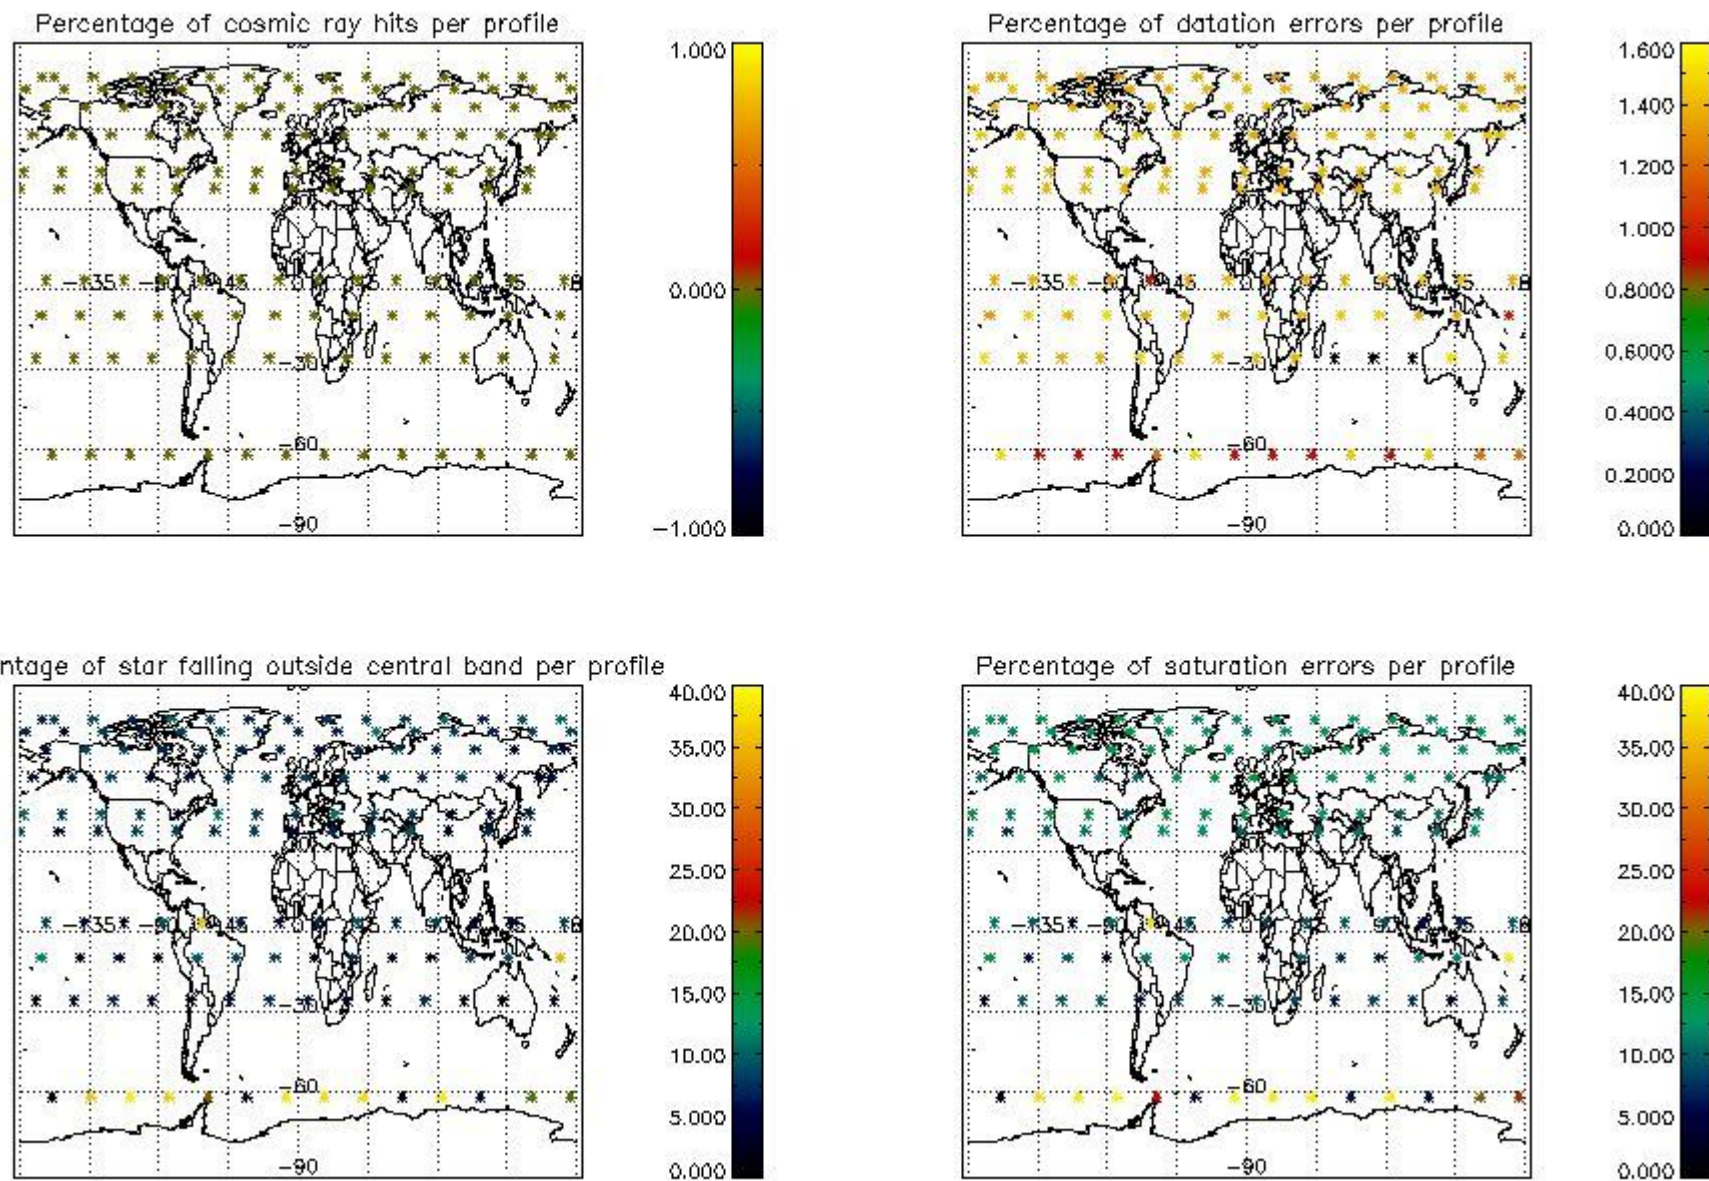

4.2.2 Plot level 1 quality information per product (world map): ENVISAT DESCENDING passes

5. Trace gas profiles

5.1 Ozone statistics based on quality of products

The final quality of the products can be "measured" using the STD (Standard Deviation) attached to every point profile. This information is written to the parameter GOM_NL__2P/NL_LOCAL_SPECIES_DENSITY/o3_std of the level 2 products. The table below shows the statistics for given STD ranges.

The statistics are given with respect to the overall valid production:

- Products without fatal errors: GOM_NL__2P/MPH/PRODUCT_ERR=0
- Valid point profile: GOM_NL__2P/NL_LOCAL_SPECIES_DENSITY/pcd(0)=0

The 'Criteria' is applied to valid points of dark limb products:

- Products in dark limb illumination condition: GOM_NL__2P/NL_SUMMARY_QUALITY/obs_ill_cond=0
- Products without fatal errors: GOM_NL__2P/MPH/PRODUCT_ERR=0
- Valid point profile: GOM_NL__2P/NL_LOCAL_SPECIES_DENSITY/pcd(0)=0

So, the table below shows the percentage of dark limb and valid observations for each criteria with respect to the overall valid daily observations.

Criteria	% of total production
All STD	17
STD < 20	6