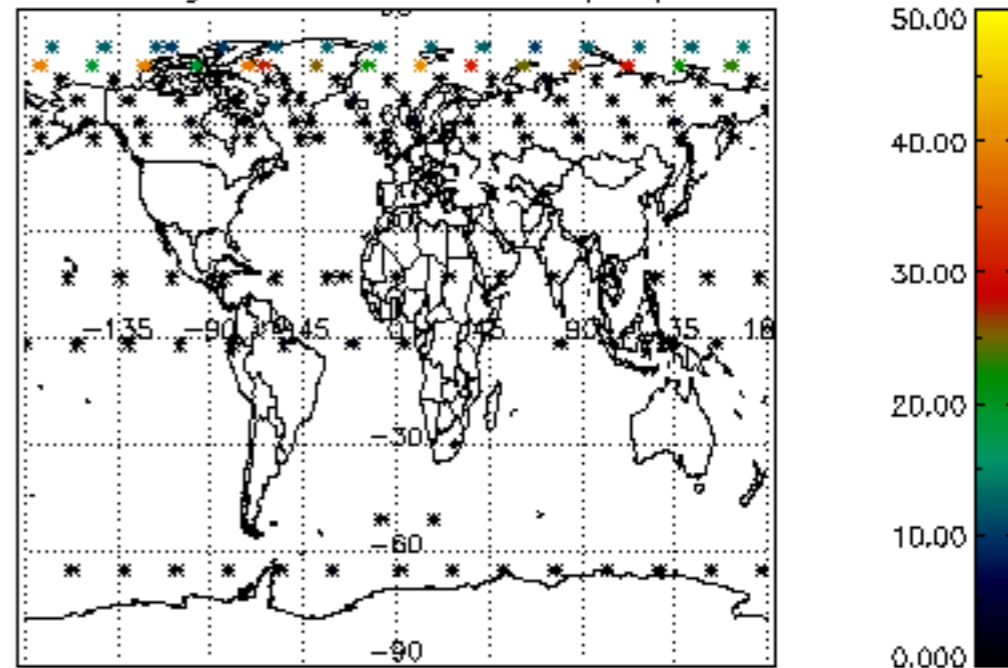

Percentage of flagged data per NO3 profile

Percentage of cosmic ray hits per profile

Percentage of datation errors per profile

Percentage of star falling outside central band per profile

Percentage of saturation errors per profile