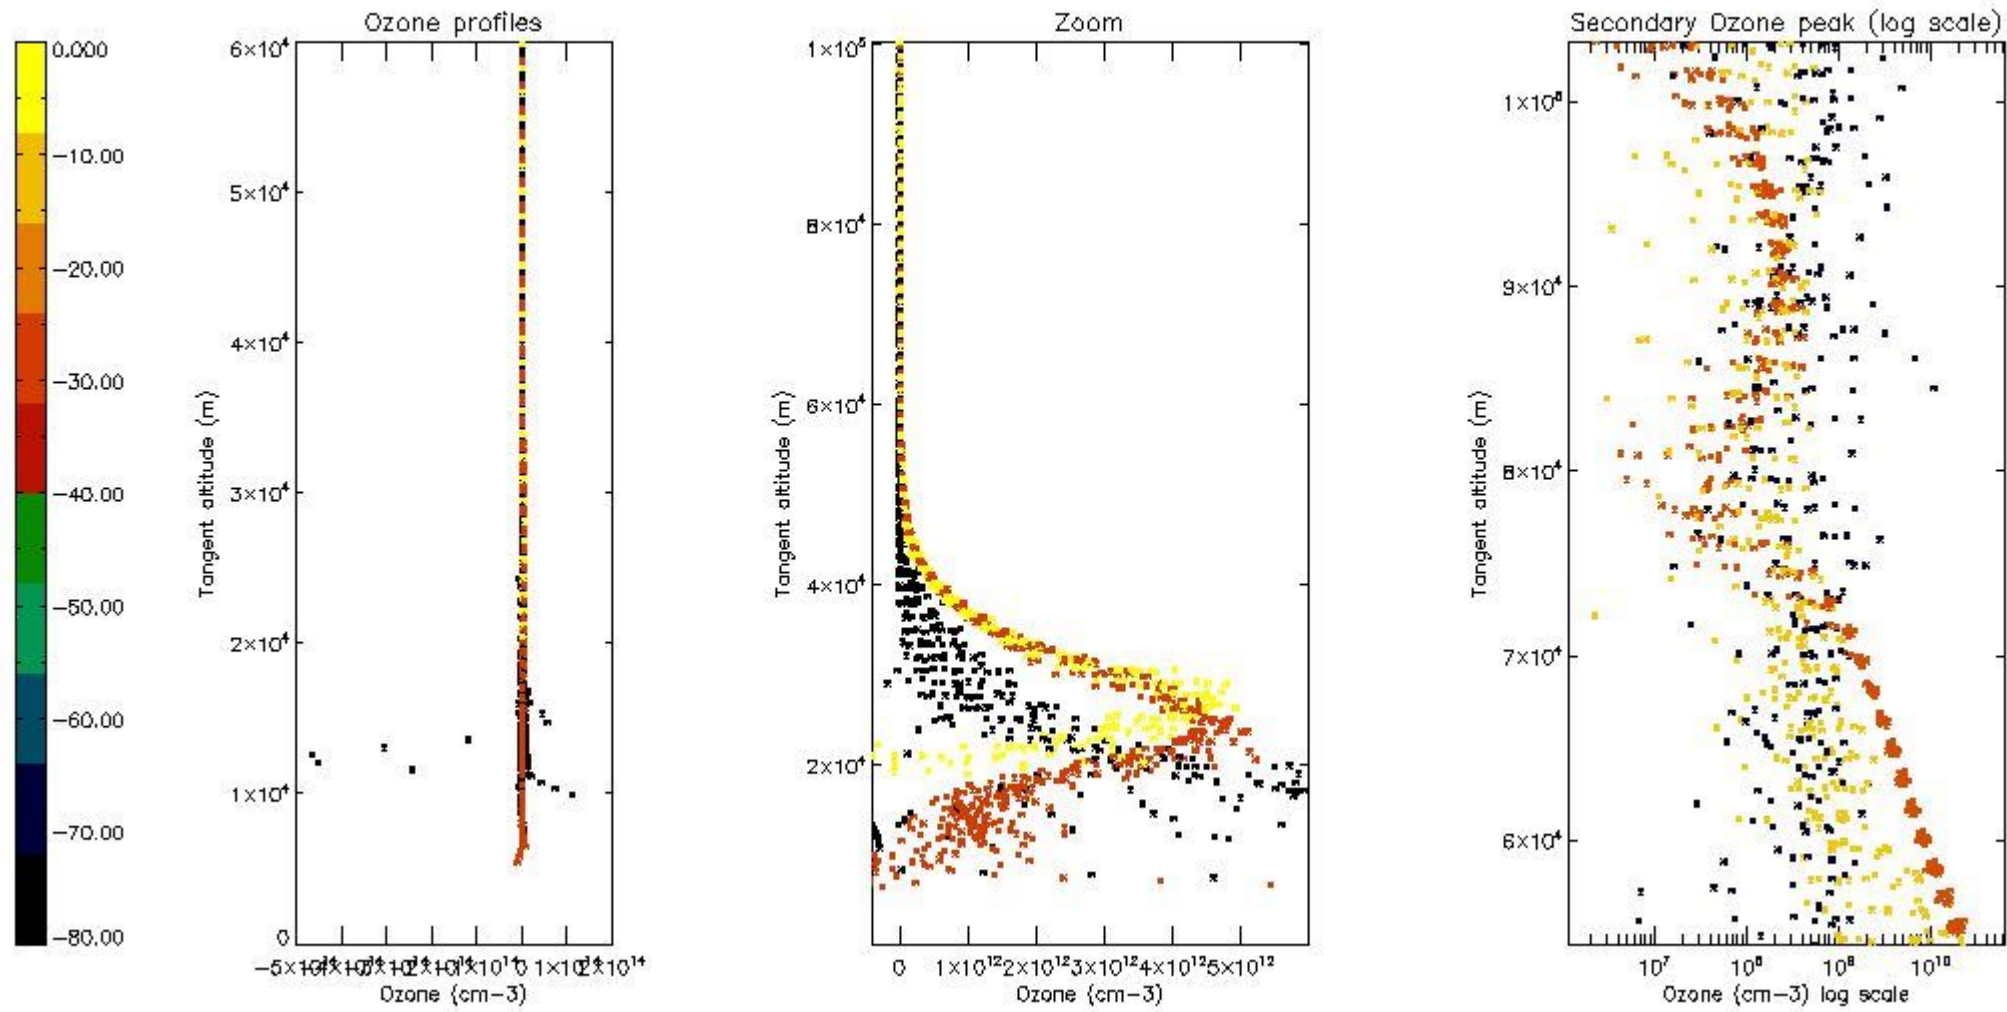

STD < 10	4
STD < 5	3

5.2 Plot ozone profiles for all STD (dark without errors)

The colorbar represents the latitude.

5.3 Plot ozone profiles where STD < 20% (dark without errors)

The colorbar represents the latitude.