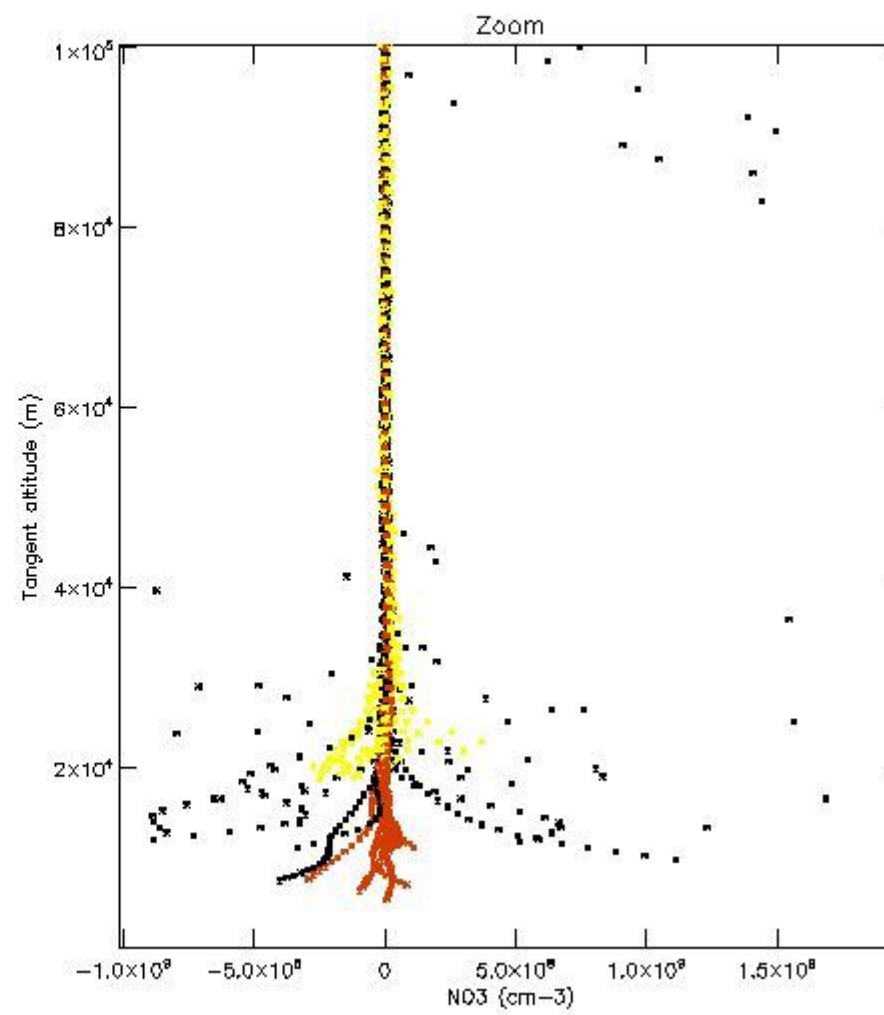

6. Auxiliary Data Files used for the production reported in section 2

The number reported in the third column indicates since which file (see list in section 2) the corresponding auxiliary file has been used. The fourth column is the date of those product files.

Type	Auxiliary Filename	Used since product	Used since product date
INST_PHYS_CHARACTERISTICS	GOM_INS_AXVIEC20091111_143220_20030716_120000_20500101_000000	1	21-JUN-2007 00:02:11
LEVEL-2_PROC_CONFIG	GOM_PR2_AXVIEC20091111_152718_20020301_000000_20500101_000000	1	21-JUN-2007 00:02:11
CROSS_SECTIONS_FILE	GOM_CRS_AXVIEC20091111_154832_20020301_000000_20500101_000000	1	21-JUN-2007 00:02:11