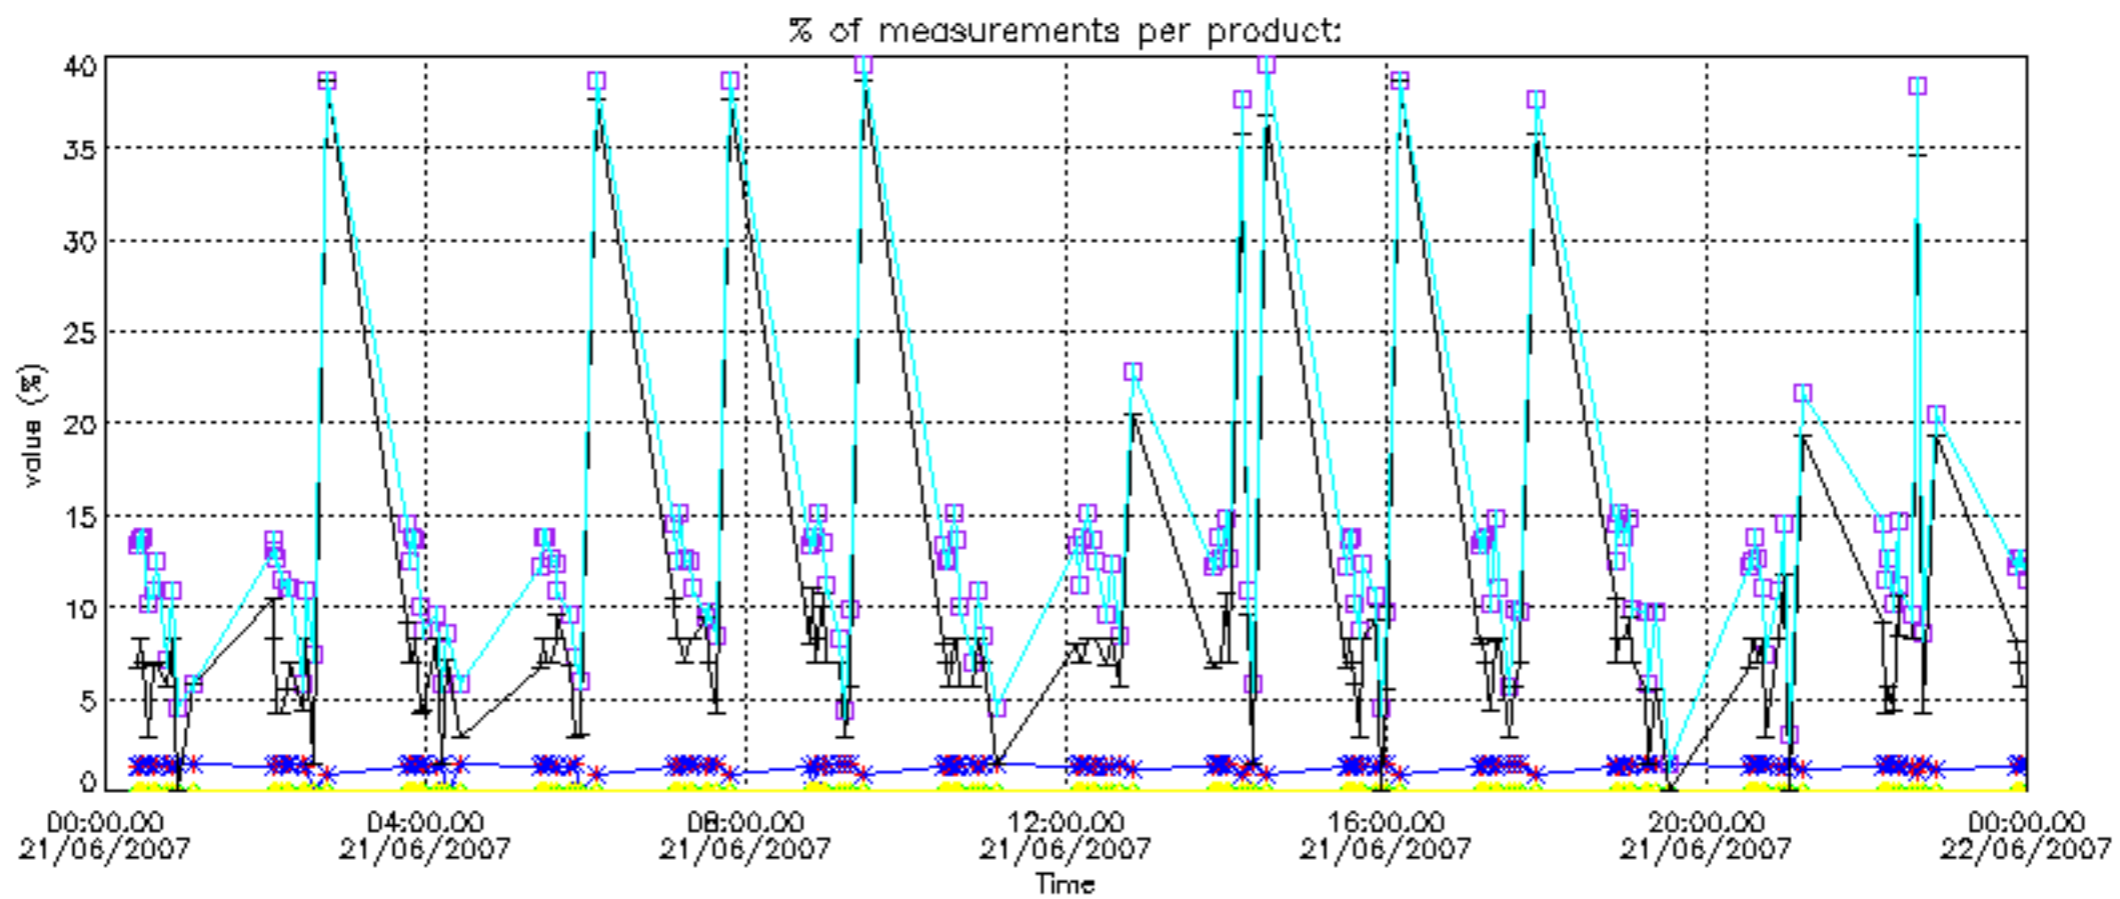

Percentage of cosmic ray hits per profile

Percentage of datation errors per profile