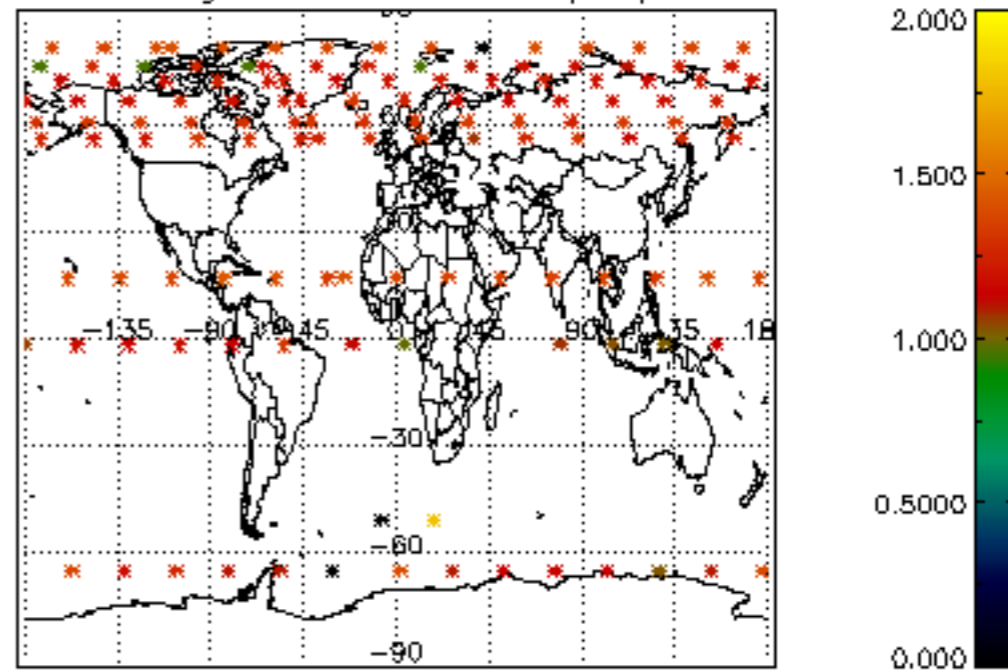

Percentage of flagged data per NO3 profile

Percentage of cosmic ray hits per profile

Percentage of datation errors per profile

Percentage of star falling outside central band per profile

Percentage of saturation errors per profile