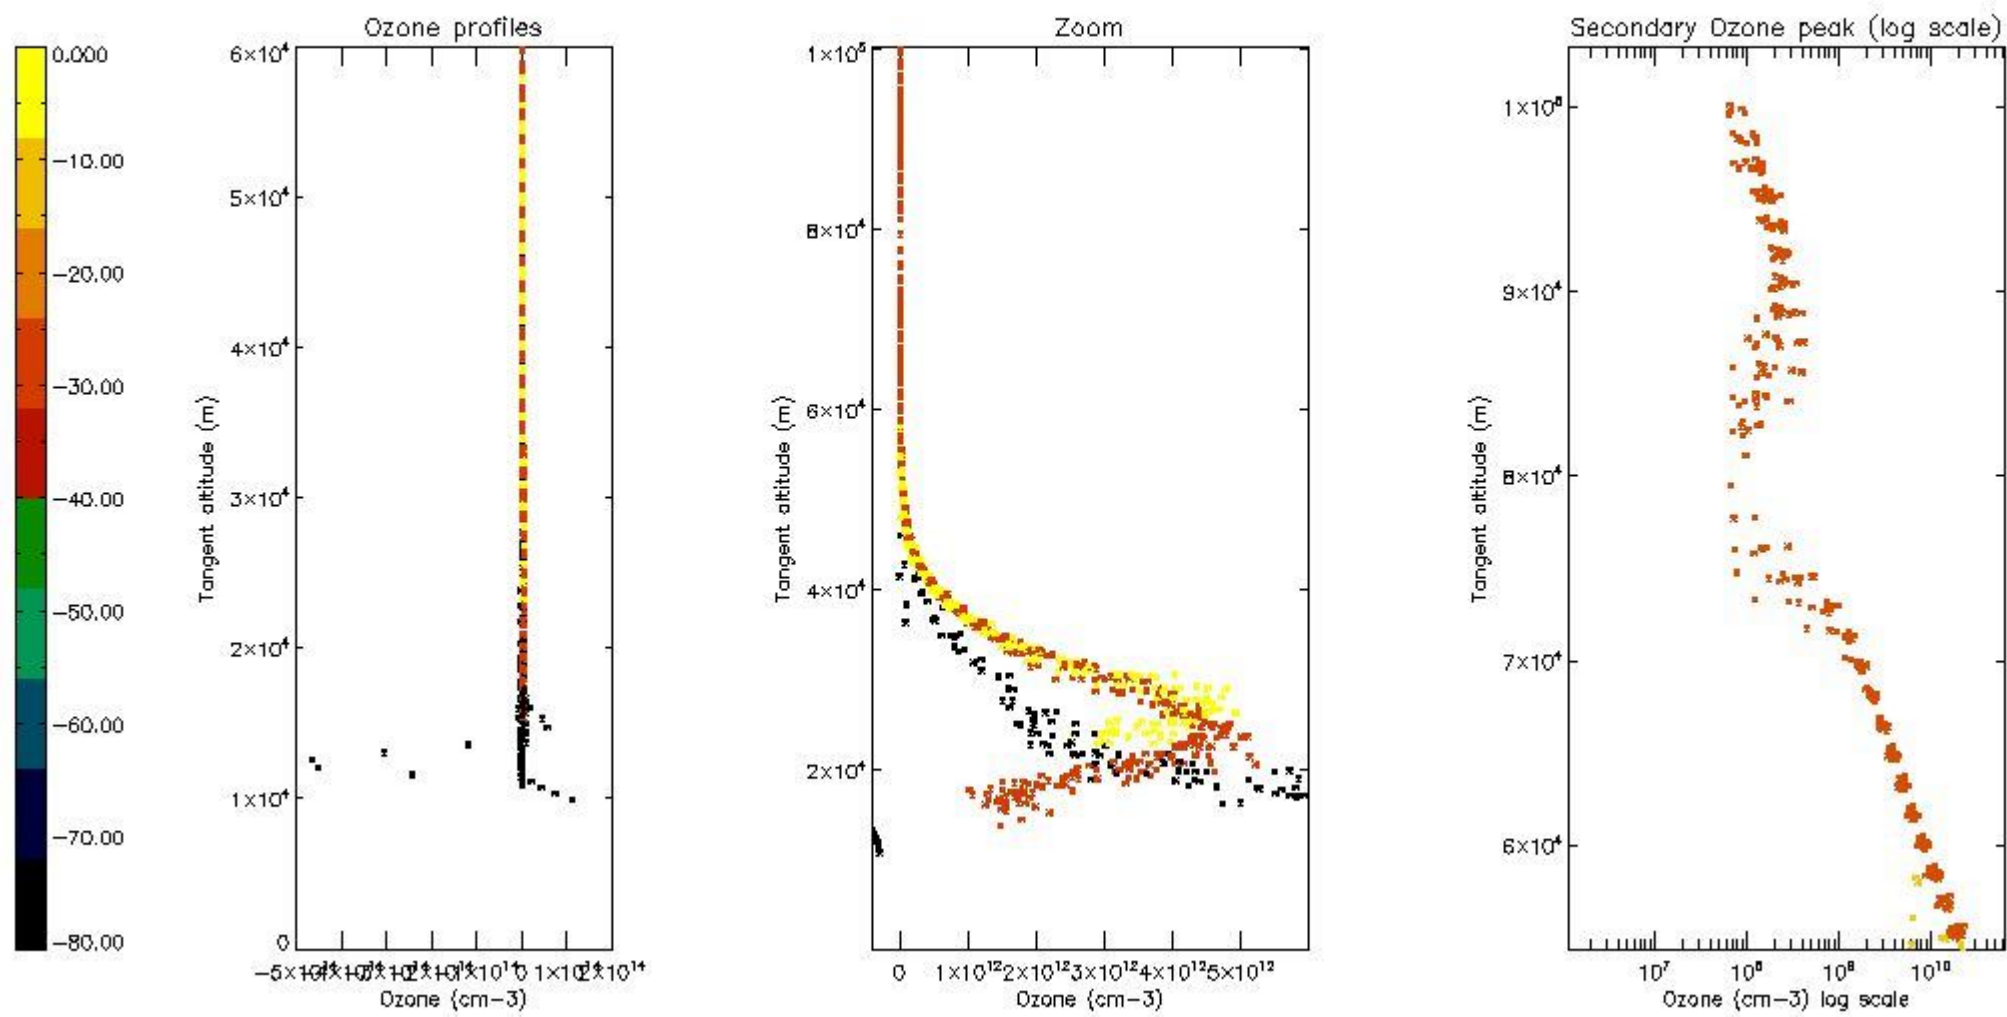

STD < 10	4
STD < 5	3

5.2 Plot ozone profiles for all STD (dark without errors)

The colorbar represents the latitude.

5.3 Plot ozone profiles where STD < 20% (dark without errors)

The colorbar represents the latitude.