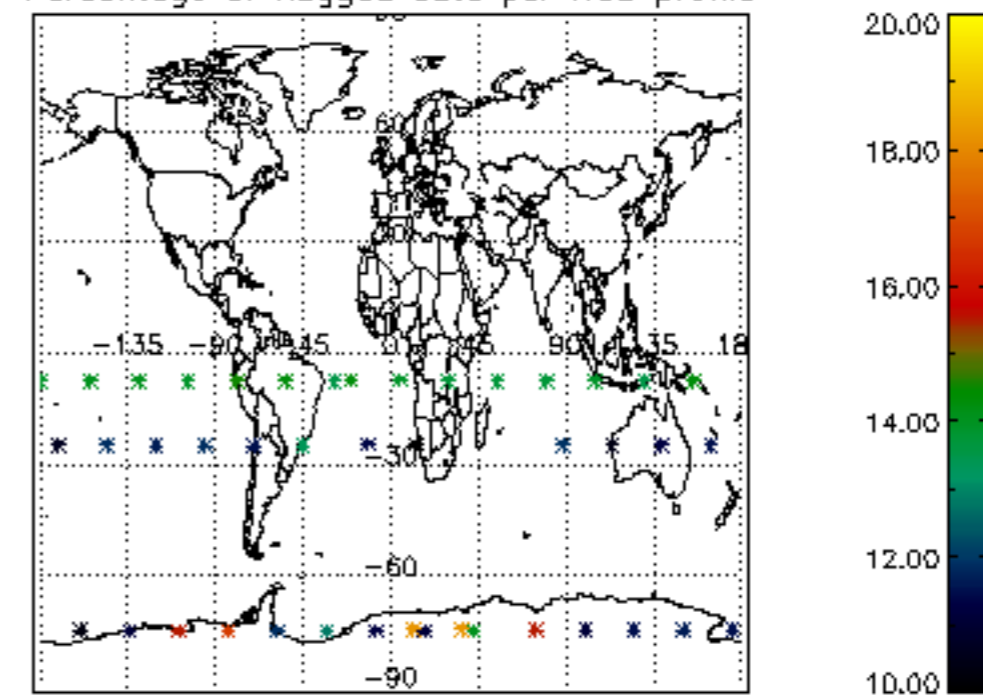

Percentage of flagged data per NO3 profile