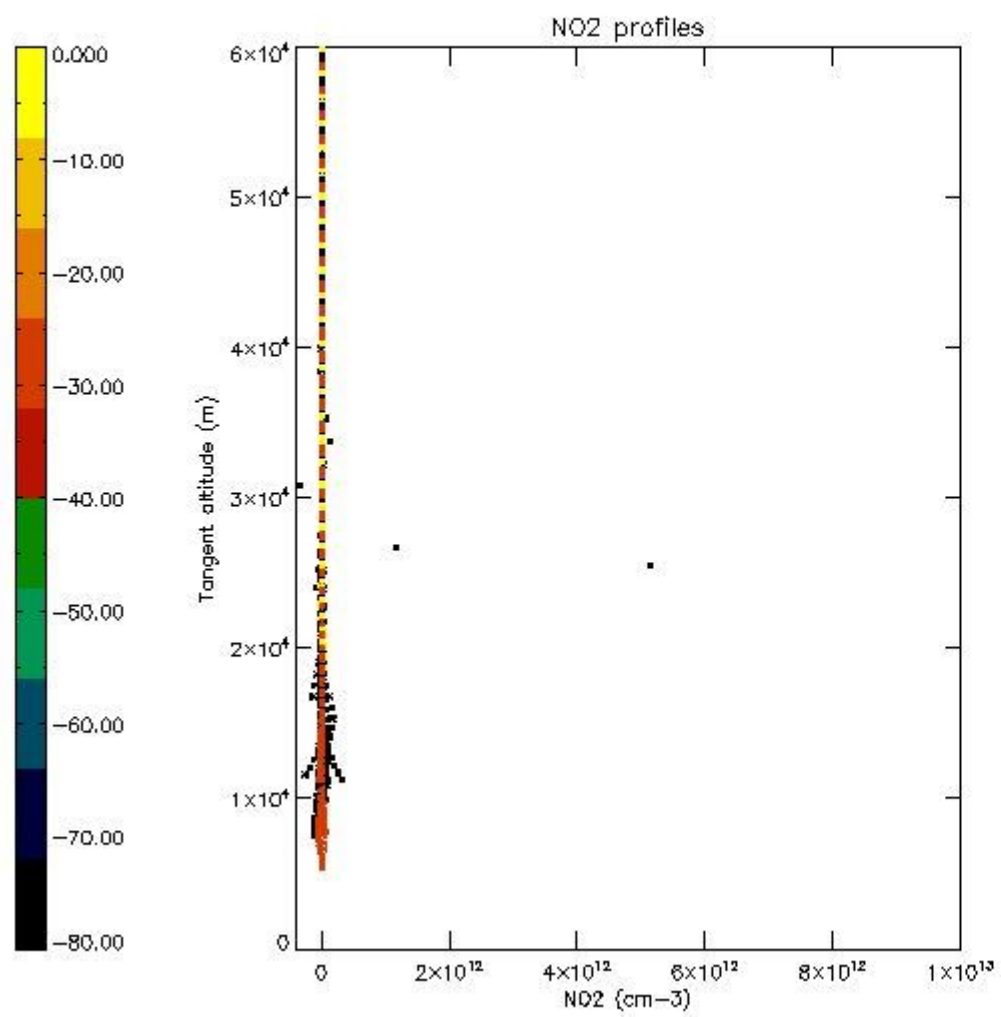

5.7 Plot NO3 profiles for all STD (dark without errors)

The colorbar represents the latitude.