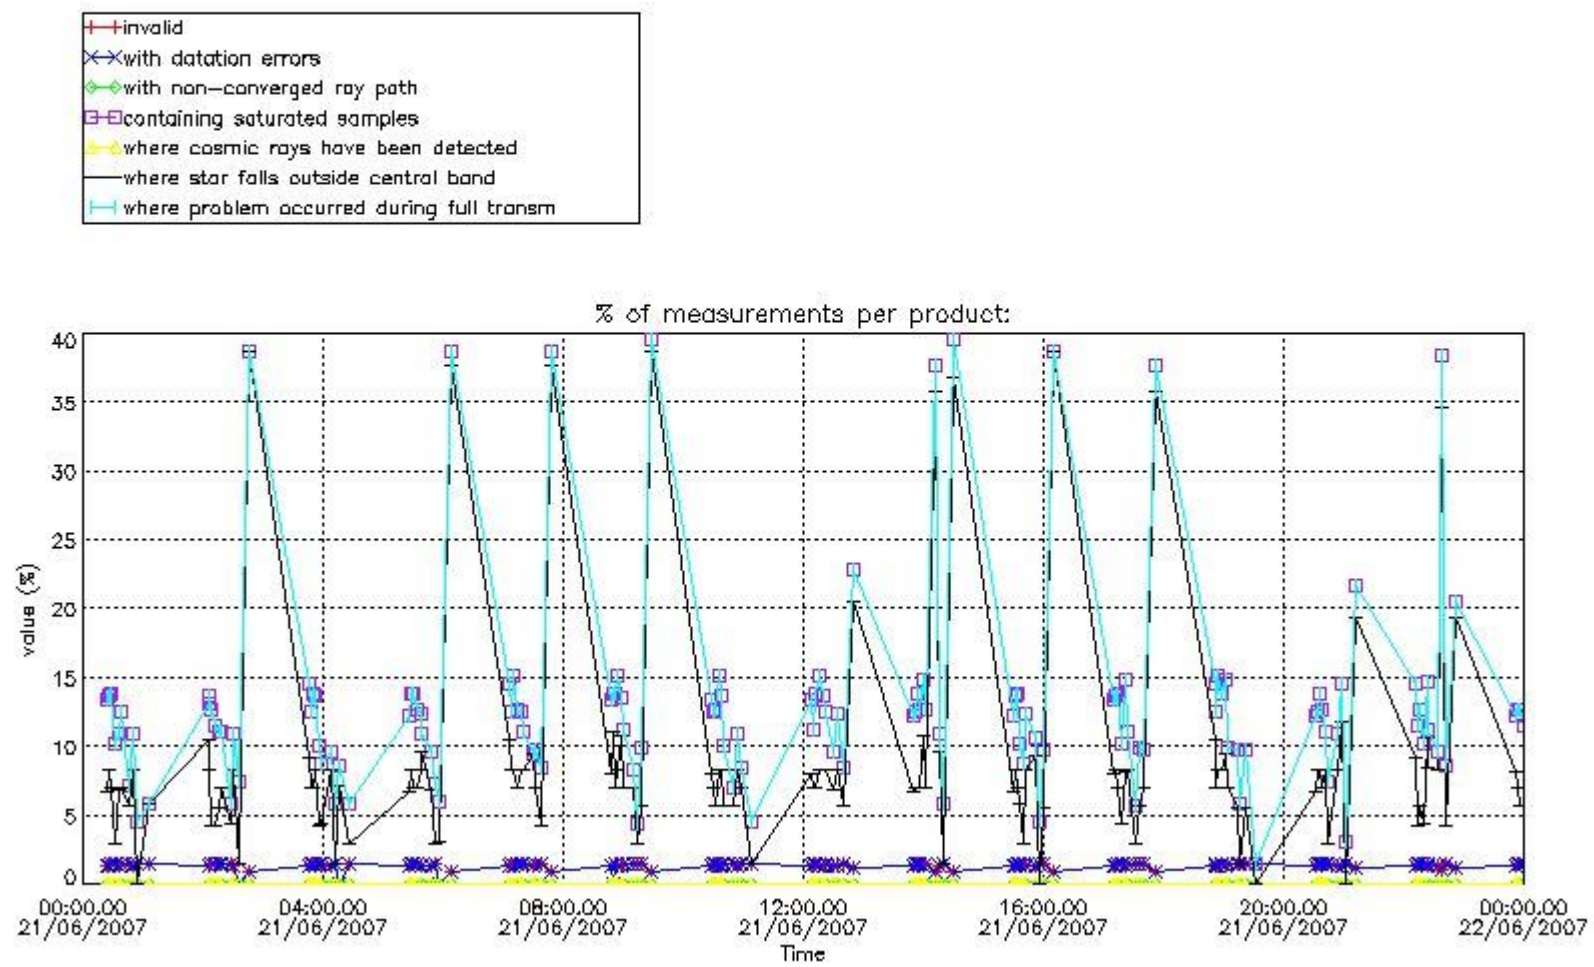

4.2 Plot quality information per product coming from level 1b processing (world map)

4.2.1 Plot level 1 quality information per product (world map): ENVISAT ASCENDING passes