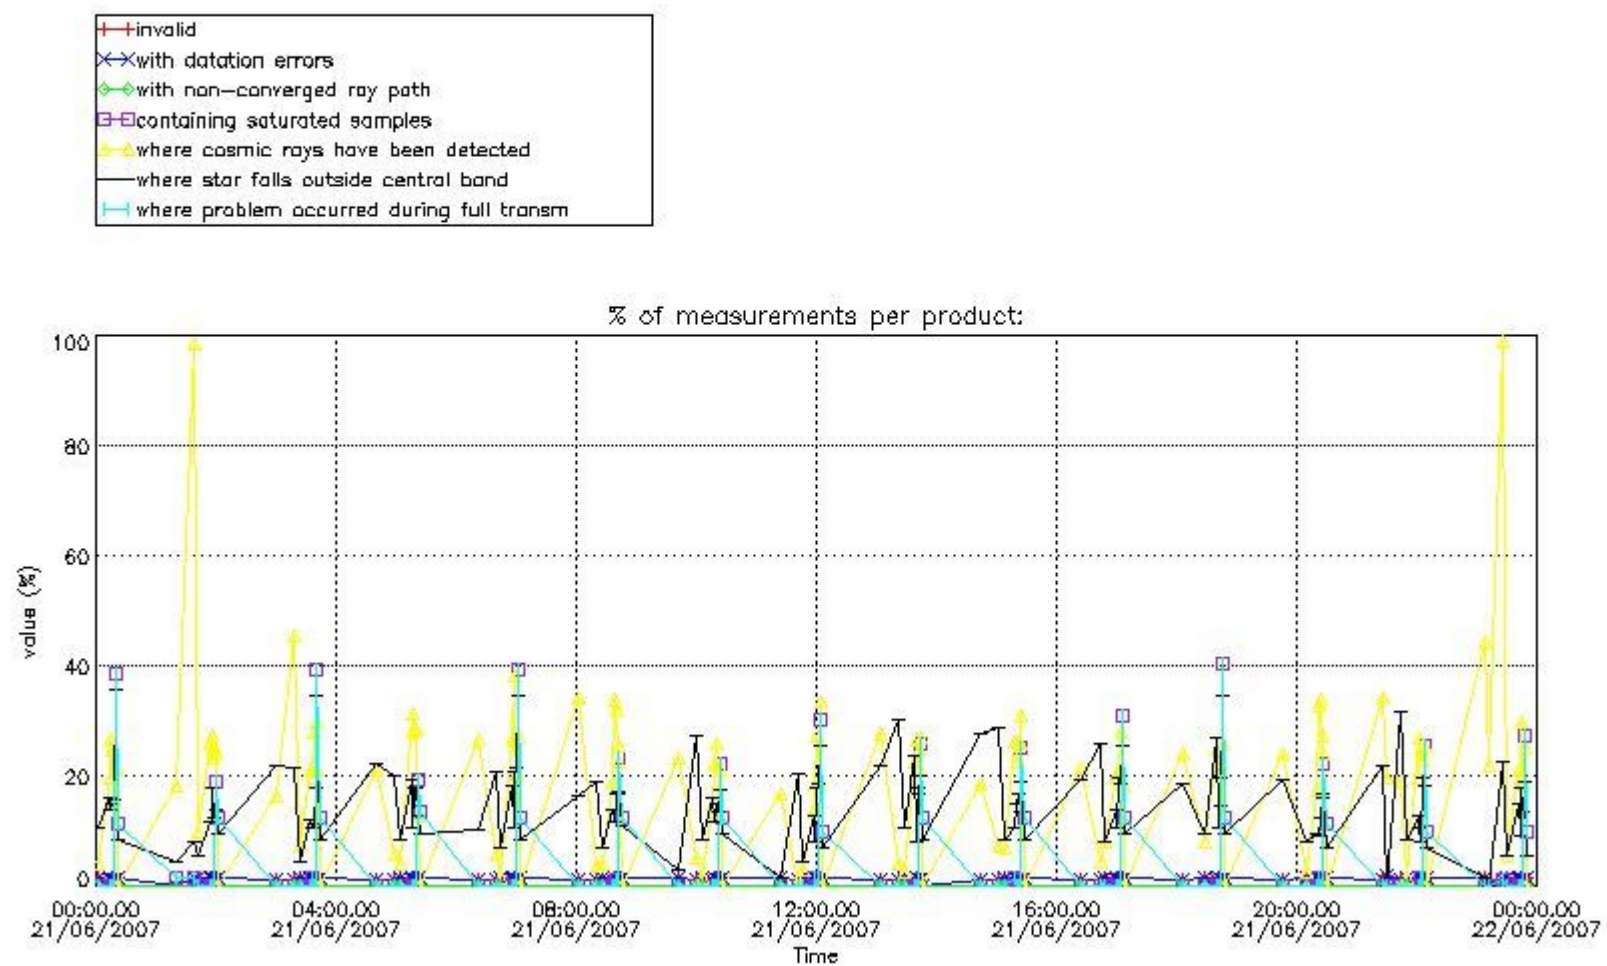

4.1.2 Plot level 1 quality information per product (time dependant): ENVI SAT DESCENDING passes