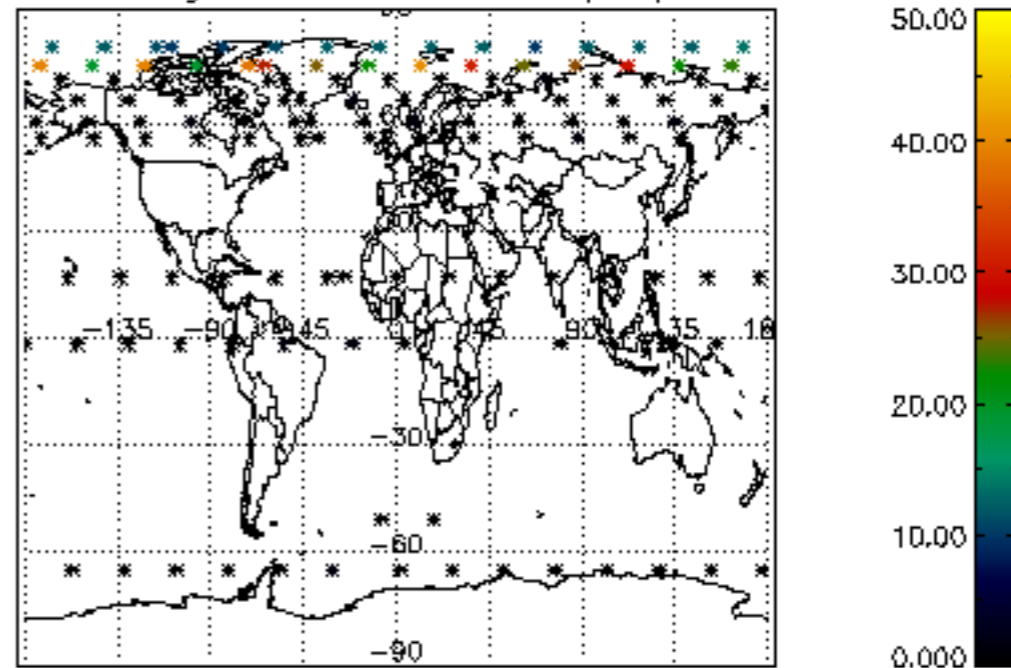

Percentage of datation errors per profile

Percentage of saturation errors per profile