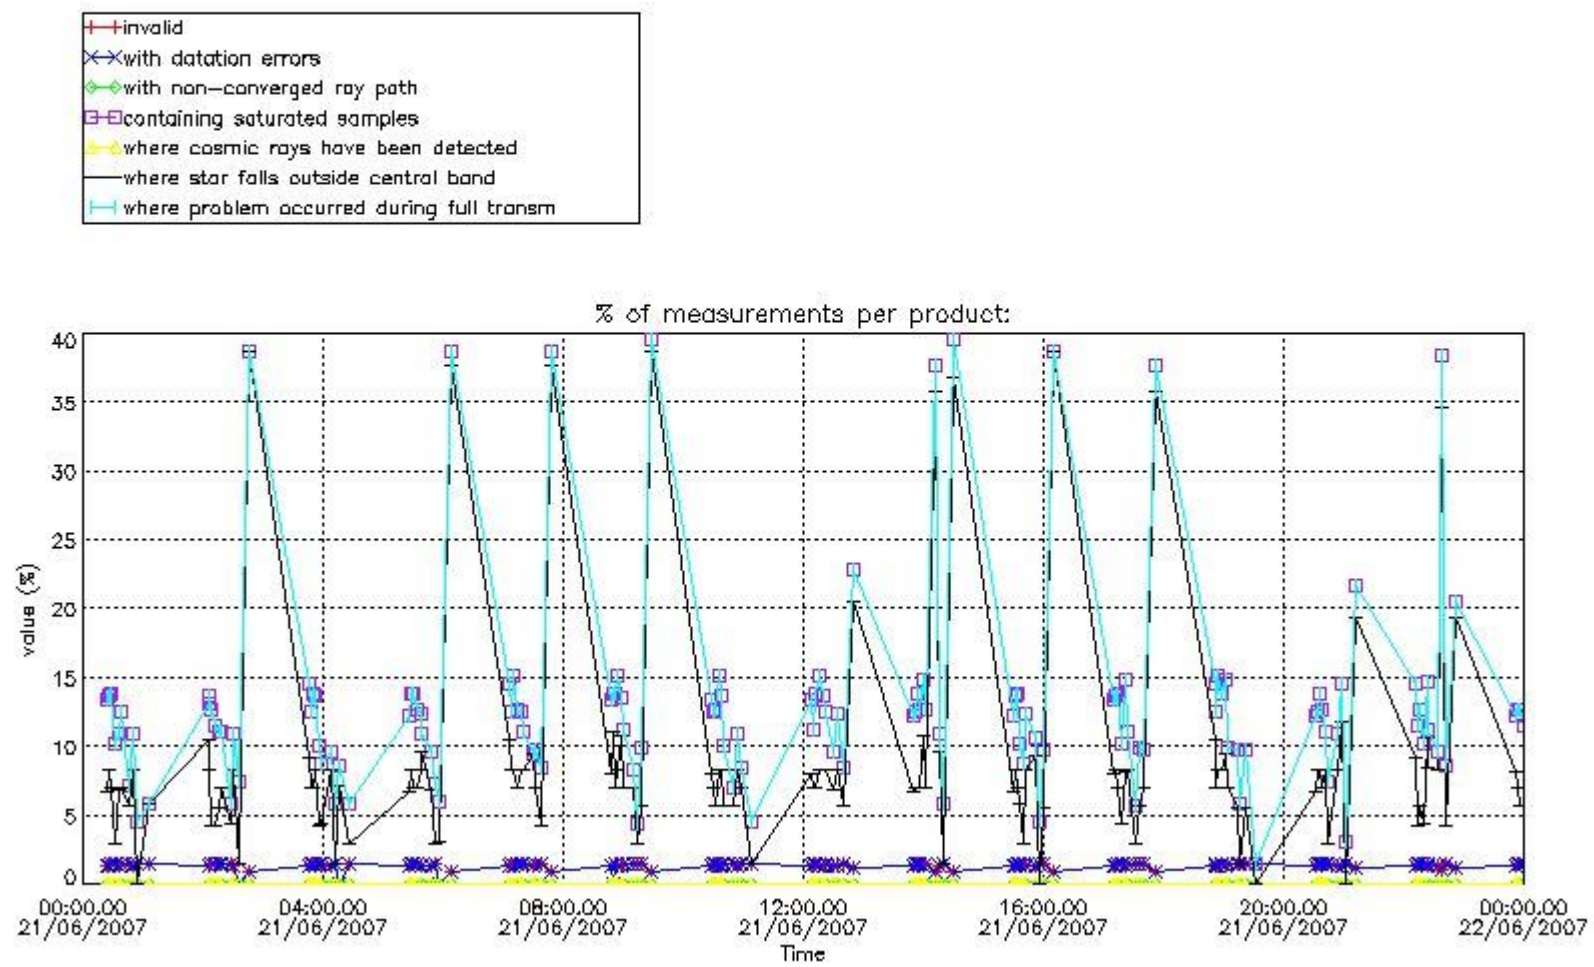

3.1 Plot quality information per product (time dependant)

3.2 Plot quality information per product (world map)

Percentage of flagged data per O3 profile

Percentage of flagged data per H2O profile

Percentage of flagged data per NO2 profile

Percentage of flagged data per NO3 profile

4. Level 1 quality information per product

In this section it is plotted some information contained in the Quality Summary data set of the level 2 products that comes from the level 1b processing. Products without errors (error flag in the MPH set to "0") are used.

4.1 Plot quality information per product (time dependant) coming from level 1b processing

4.1.1 Plot level 1 quality information per product (time dependant): ENVISAT ASCENDING passes

4.1.2 Plot level 1 quality information per product (time dependant): ENVISAT DESCENDING passes