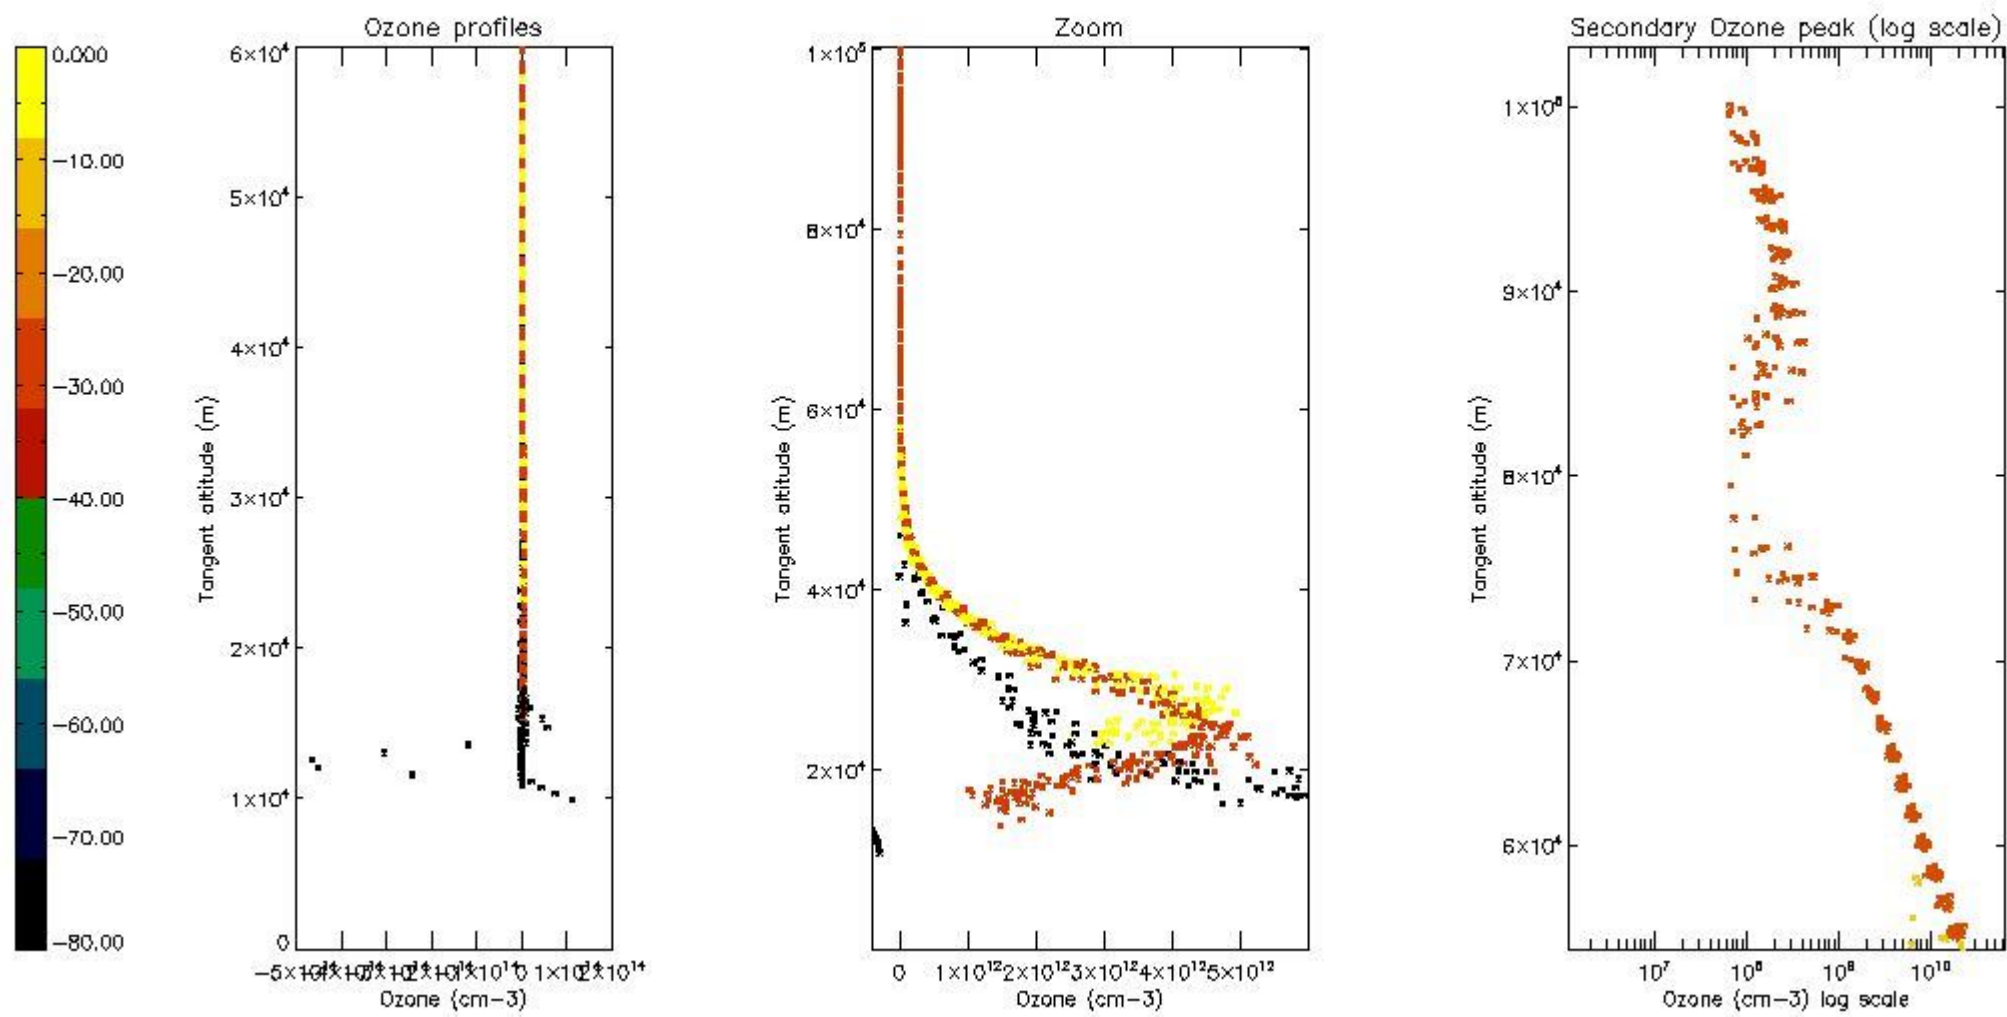

STD < 10	4
STD < 5	3

5.2 Plot ozone profiles for all STD (dark without errors)

The colorbar represents the latitude.

5.3 Plot ozone profiles where STD < 20% (dark without errors)

The colorbar represents the latitude.

5.4 Plot ozone profiles where $STD < 10\%$ (dark without errors)

The colorbar represents the latitude.

5.5 Plot ozone profiles where STD < 5% (dark without errors)

The colorbar represents the latitude.

5.6 Plot NO₂ profiles for all STD (dark without errors)