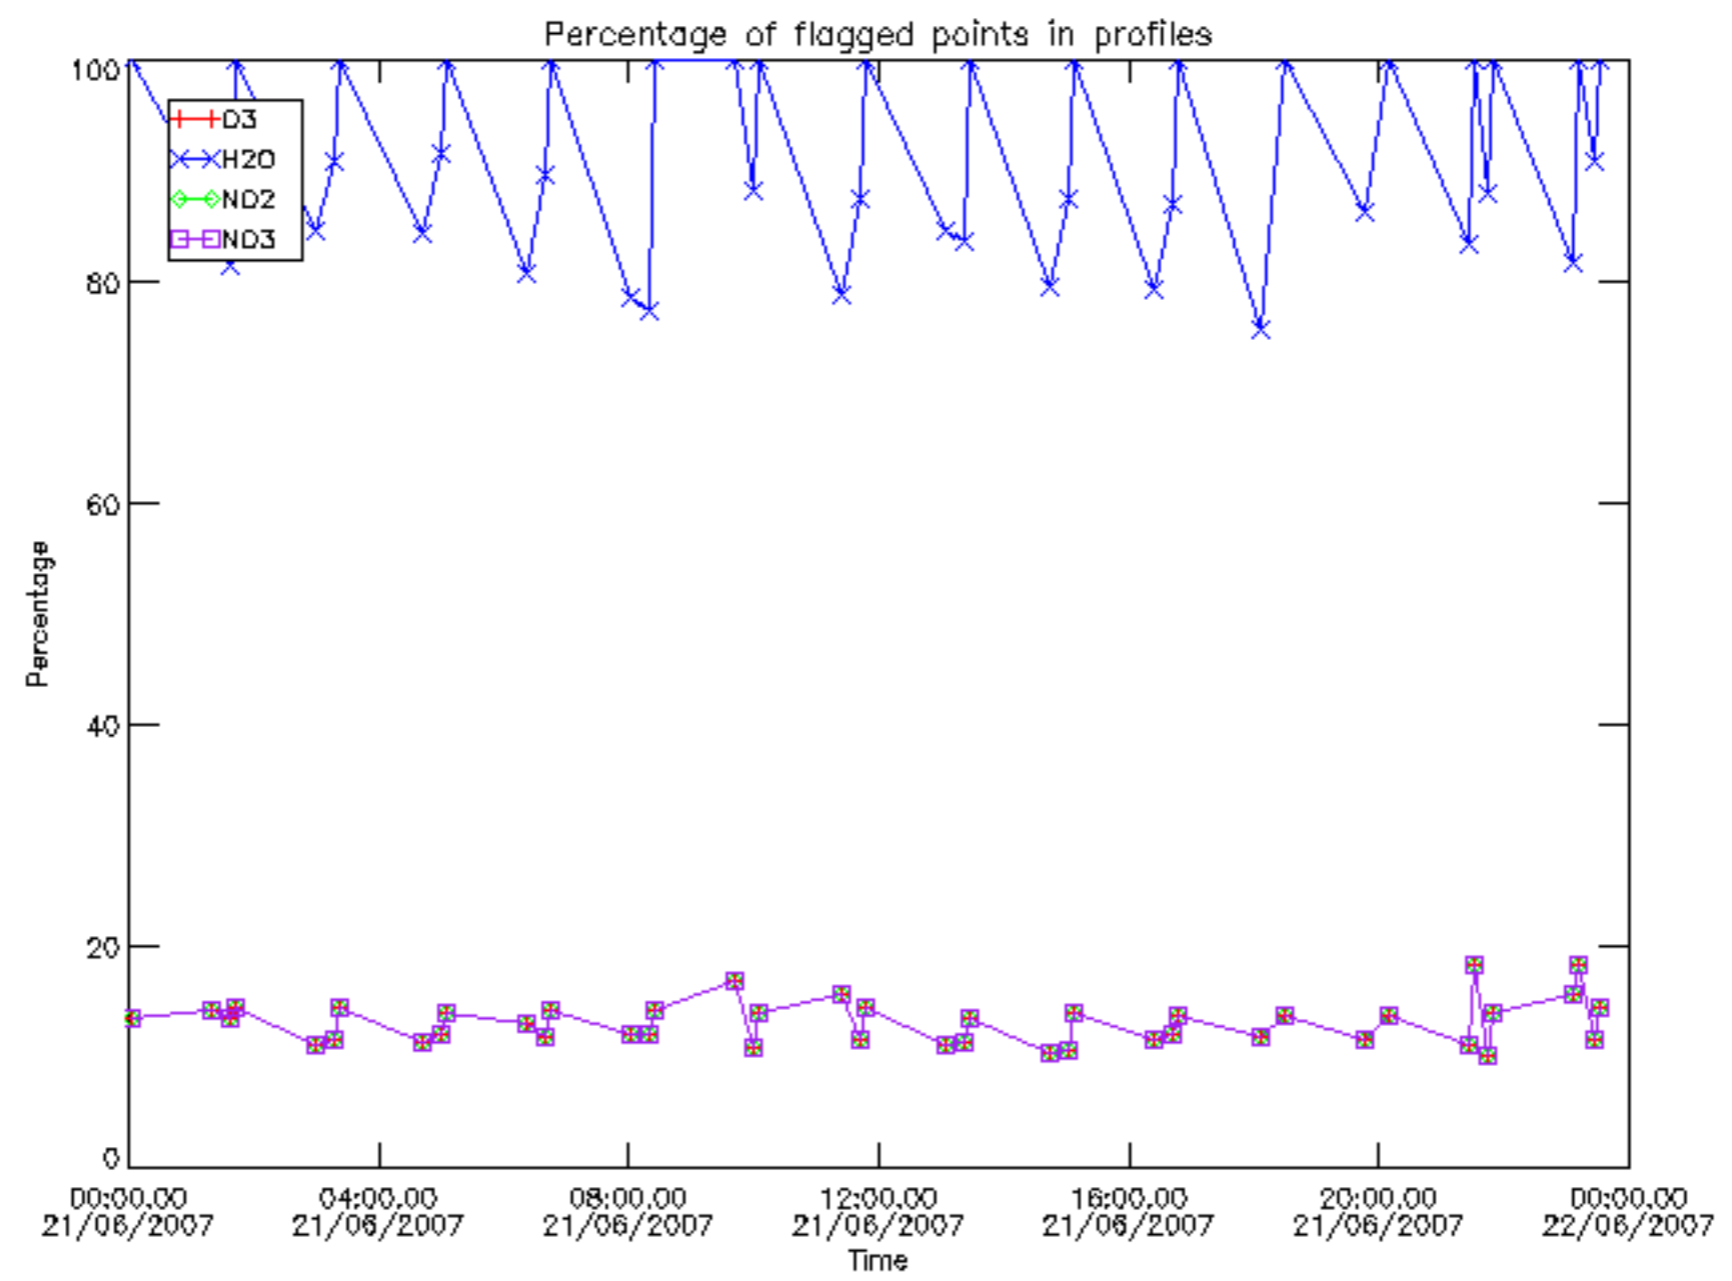

Percentage of flagged data per D3 profile

Percentage of flagged data per H2O profile