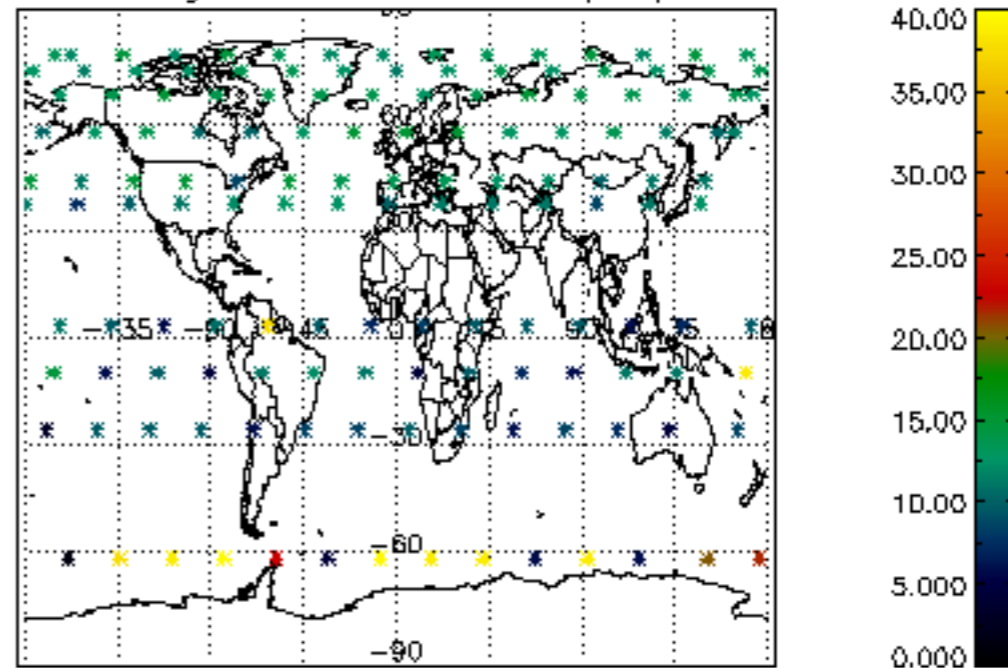

Percentage of saturation errors per profile