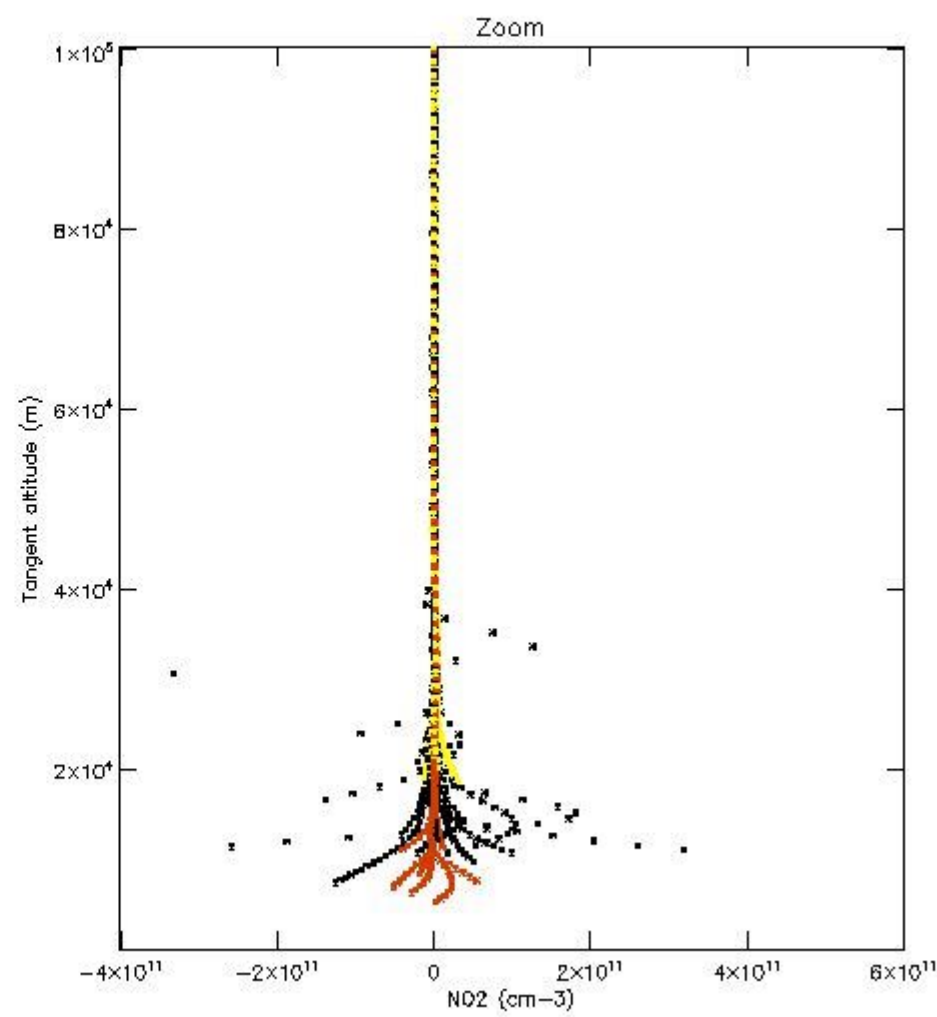

5.7 Plot NO3 profiles for all STD (dark without errors)

The colorbar represents the latitude.