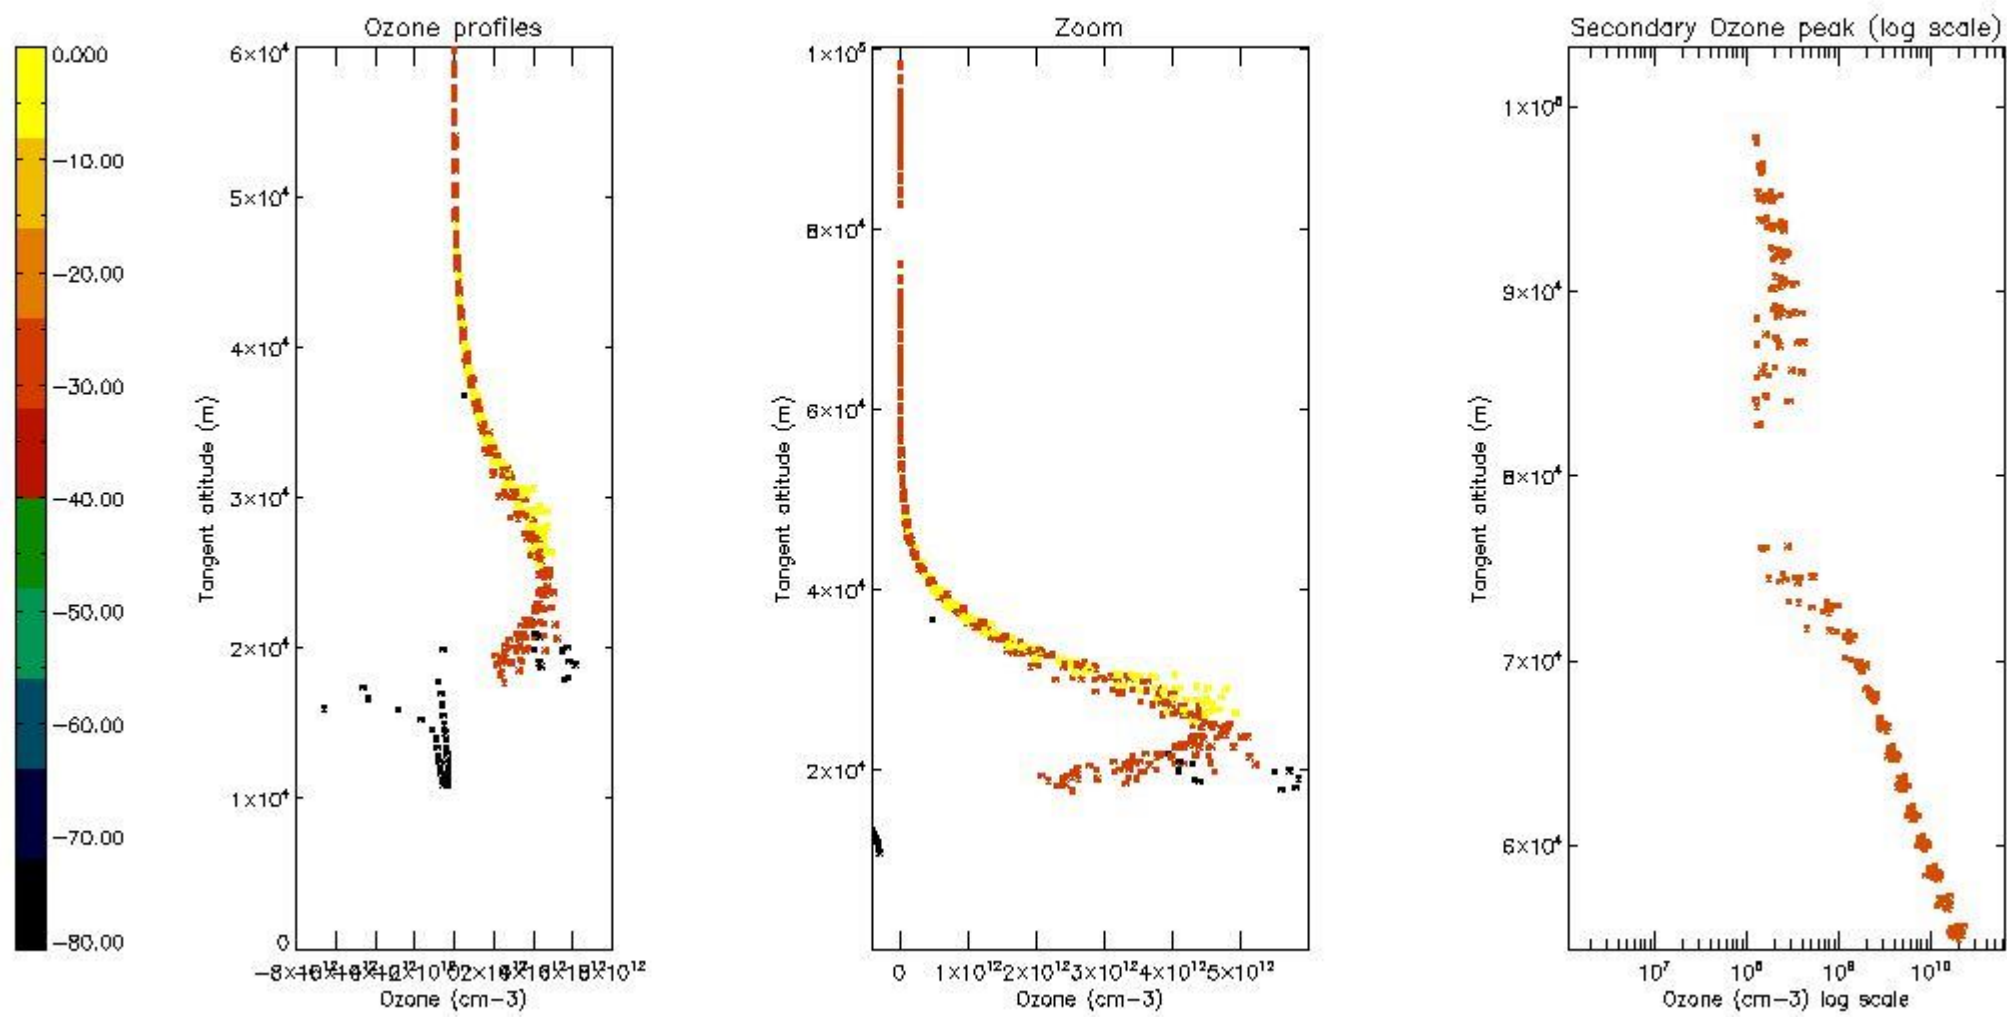

So, the table below shows the percentage of dark limb and valid observations for each criteria with respect to the overall valid daily observations.

Criteria	% of total production
All STD	17
STD < 20	6

STD < 10	4
STD < 5	3

5.2 Plot ozone profiles for all STD (dark without errors)

The colorbar represents the latitude.

5.3 Plot ozone profiles where STD < 20% (dark without errors)

The colorbar represents the latitude.

5.4 Plot ozone profiles where $STD < 10\%$ (dark without errors)

The colorbar represents the latitude.

5.5 Plot ozone profiles where STD < 5% (dark without errors)

The colorbar represents the latitude.

5.6 Plot NO₂ profiles for all STD (dark without errors)