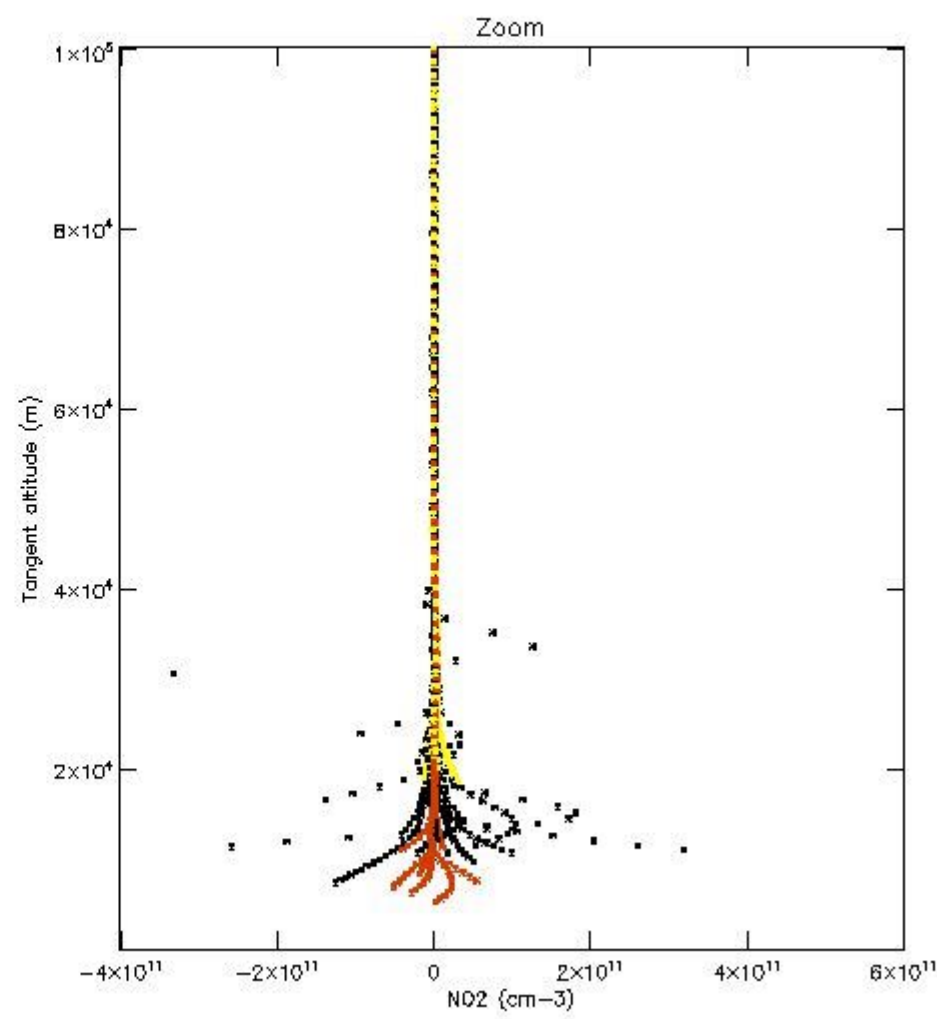

5.7 Plot NO3 profiles for all STD (dark without errors)

The colorbar represents the latitude.