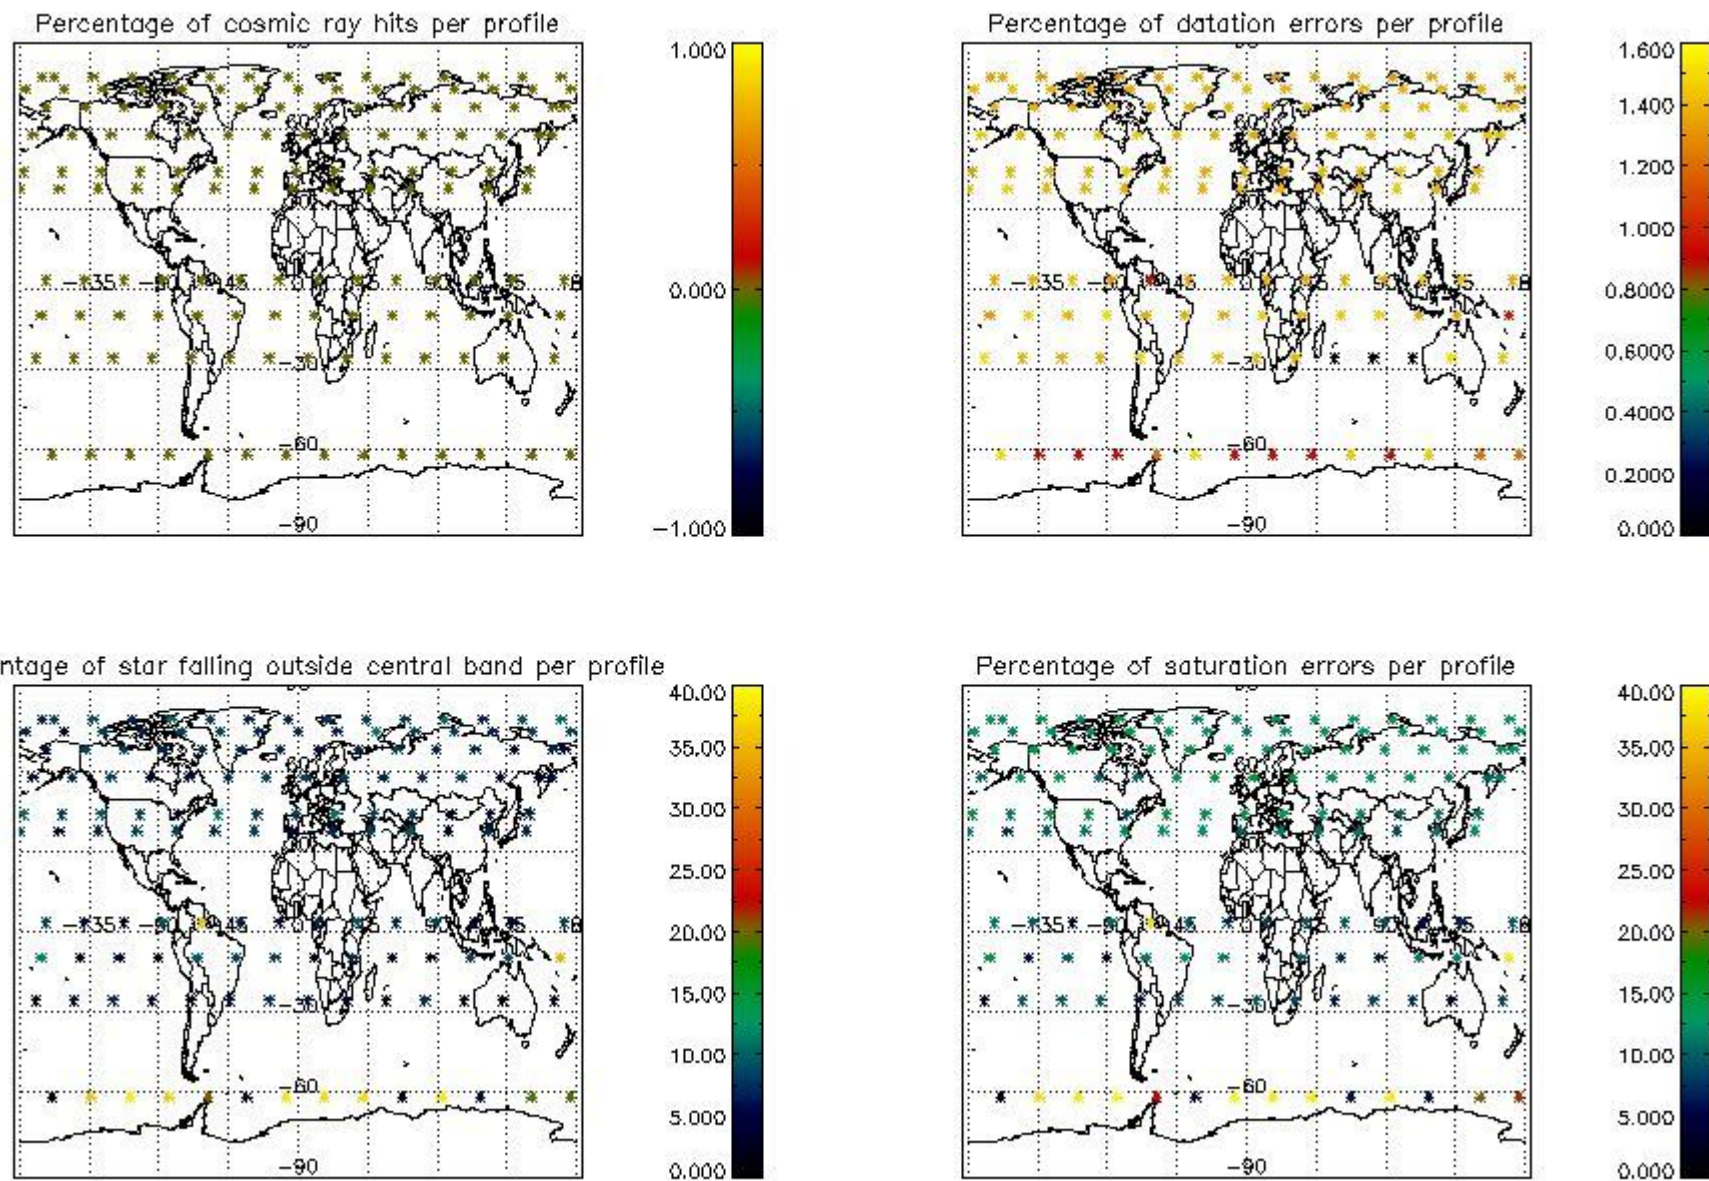

Percentage of flagged data per NO3 profile

4. Level 1 quality information per product

In this section it is plotted some information contained in the Quality Summary data set of the level 2 products that comes from the level 1b processing. Products without errors (error flag in the MPH set to "0") are used.

4.1 Plot quality information per product (time dependant) coming from level 1b processing

4.1.1 Plot level 1 quality information per product (time dependant): ENVISAT ASCENDING passes

4.1.2 Plot level 1 quality information per product (time dependant): ENVISAT DESCENDING passes

4.2 Plot quality information per product coming from level 1b processing (world map)

4.2.1 Plot level 1 quality information per product (world map): ENVISAT ASCENDING passes

4.2.2 Plot level 1 quality information per product (world map): ENVISAT DESCENDING passes