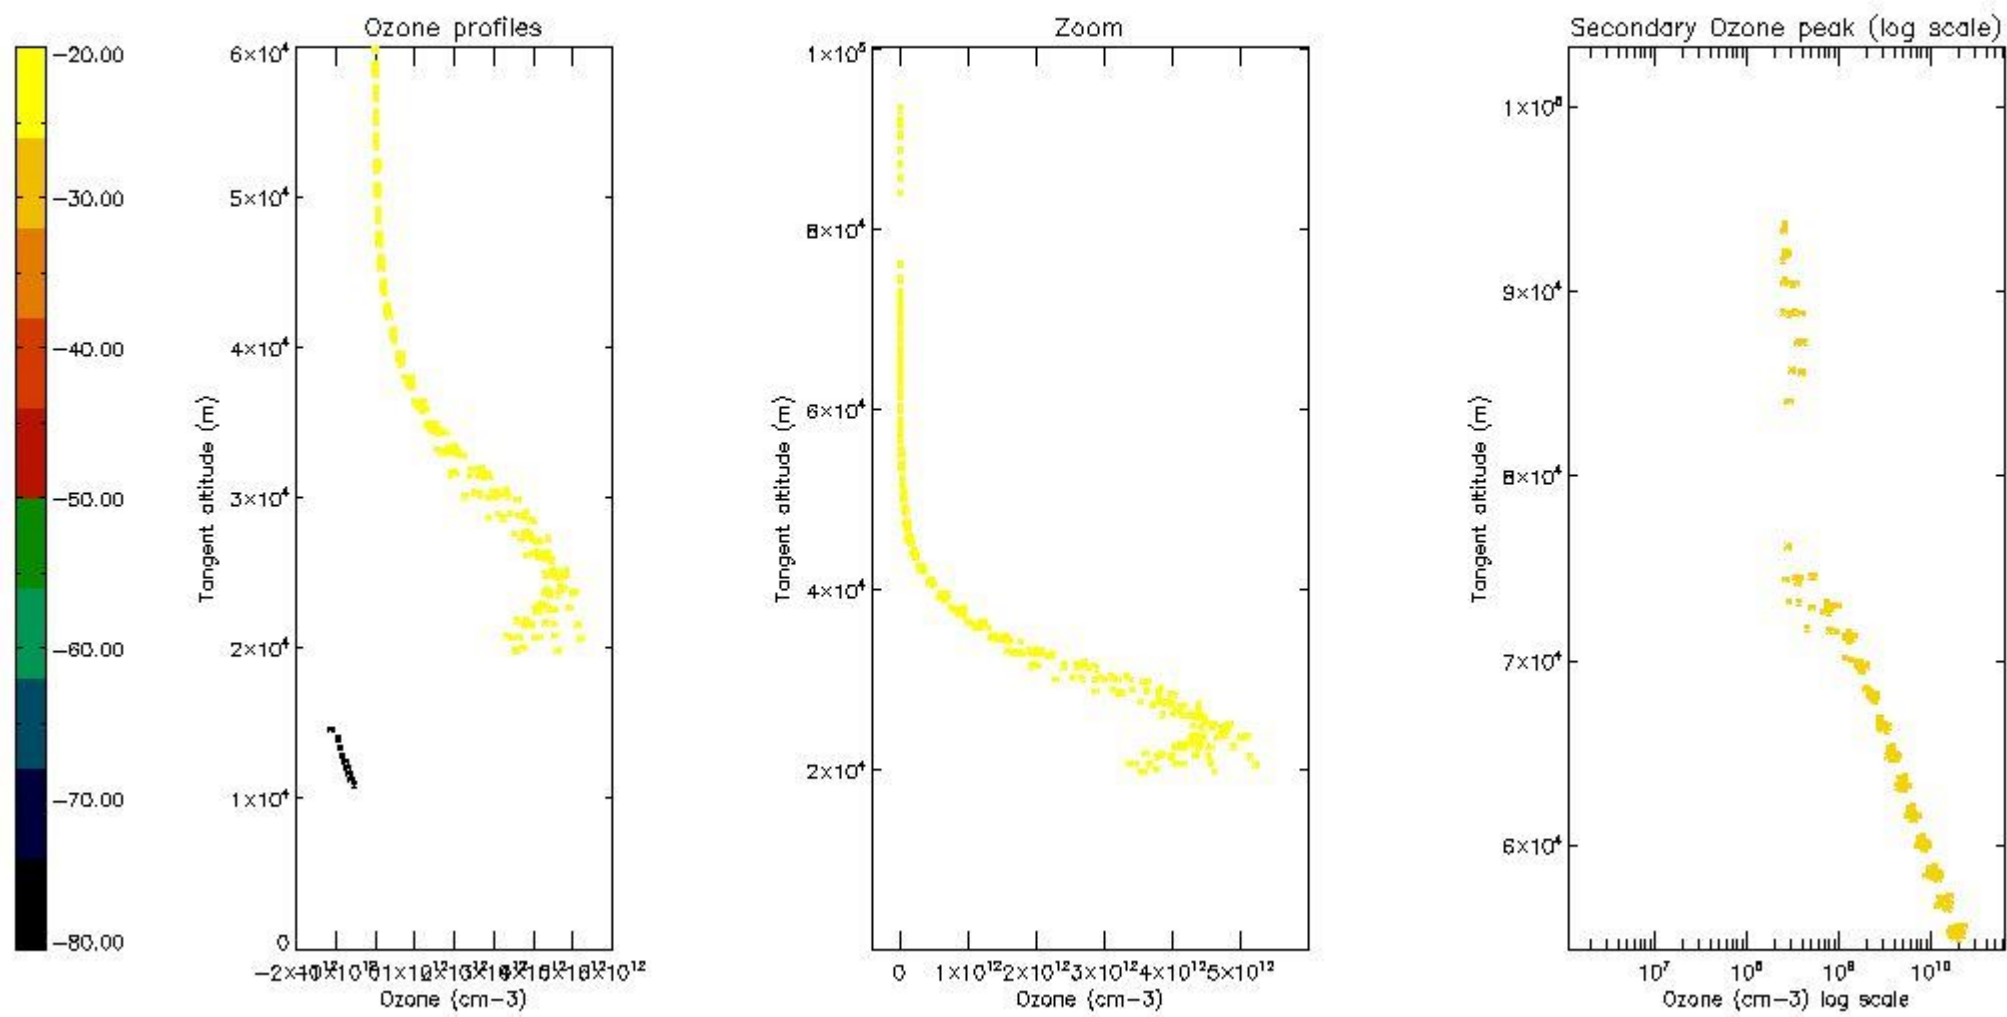

So, the table below shows the percentage of dark limb and valid observations for each criteria with respect to the overall valid daily observations.

Criteria	% of total production
All STD	17
STD < 20	6

STD < 10	4
STD < 5	3

5.2 Plot ozone profiles for all STD (dark without errors)

The colorbar represents the latitude.

5.3 Plot ozone profiles where STD < 20% (dark without errors)

The colorbar represents the latitude.

5.4 Plot ozone profiles where $STD < 10\%$ (dark without errors)

The colorbar represents the latitude.

5.5 Plot ozone profiles where STD < 5% (dark without errors)

The colorbar represents the latitude.

5.6 Plot NO₂ profiles for all STD (dark without errors)