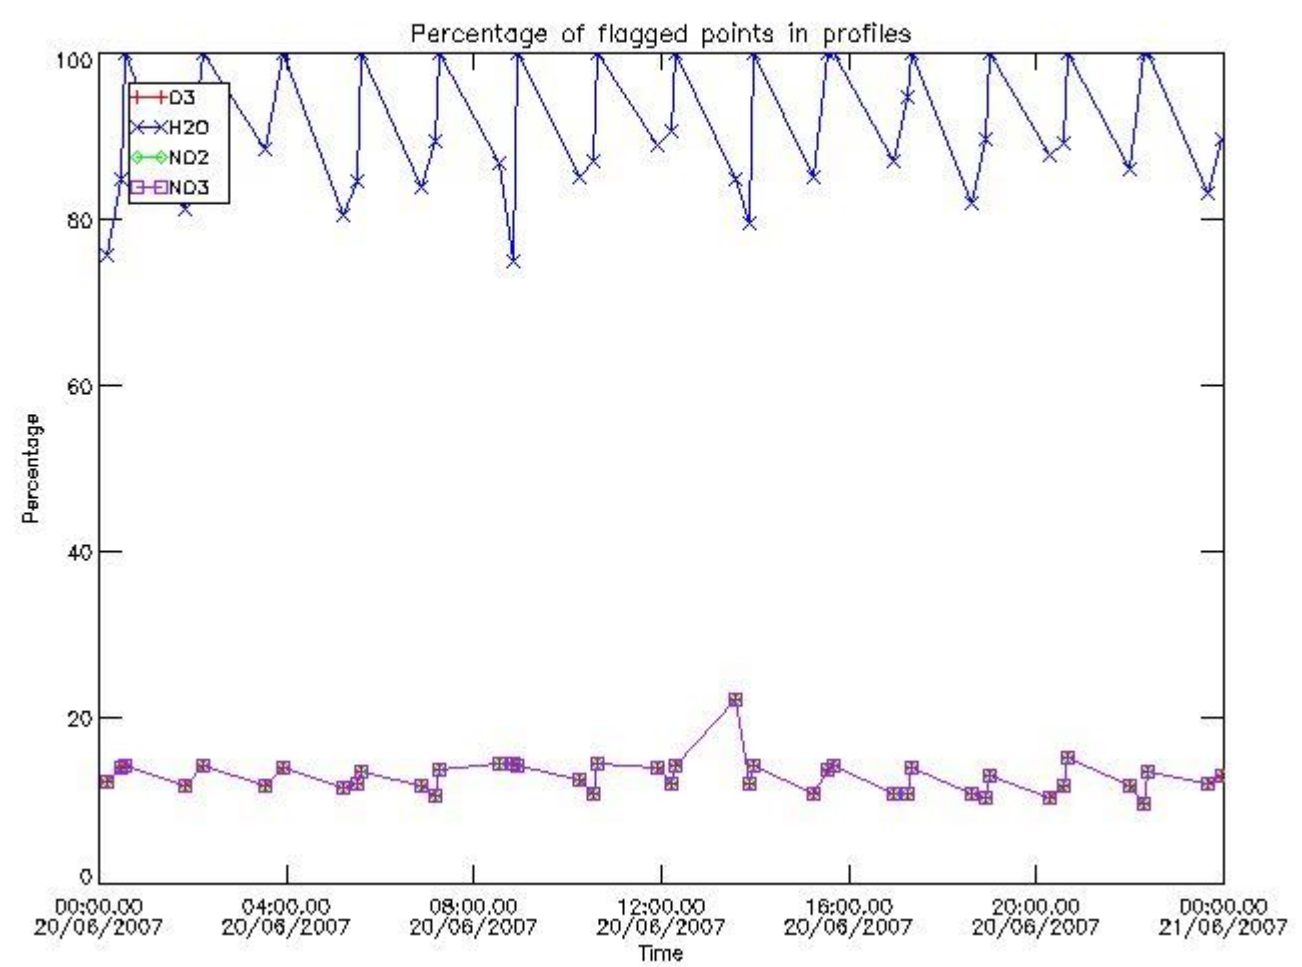

3. Quality information per product

In this section it is plotted some information contained in the Quality Summary data set of the level 2 products. Only products in dark limb conditions and without errors (error flag in the MPH set to "0") are used.

3.1 Plot quality information per product (time dependant)

3.2 Plot quality information per product (world map)