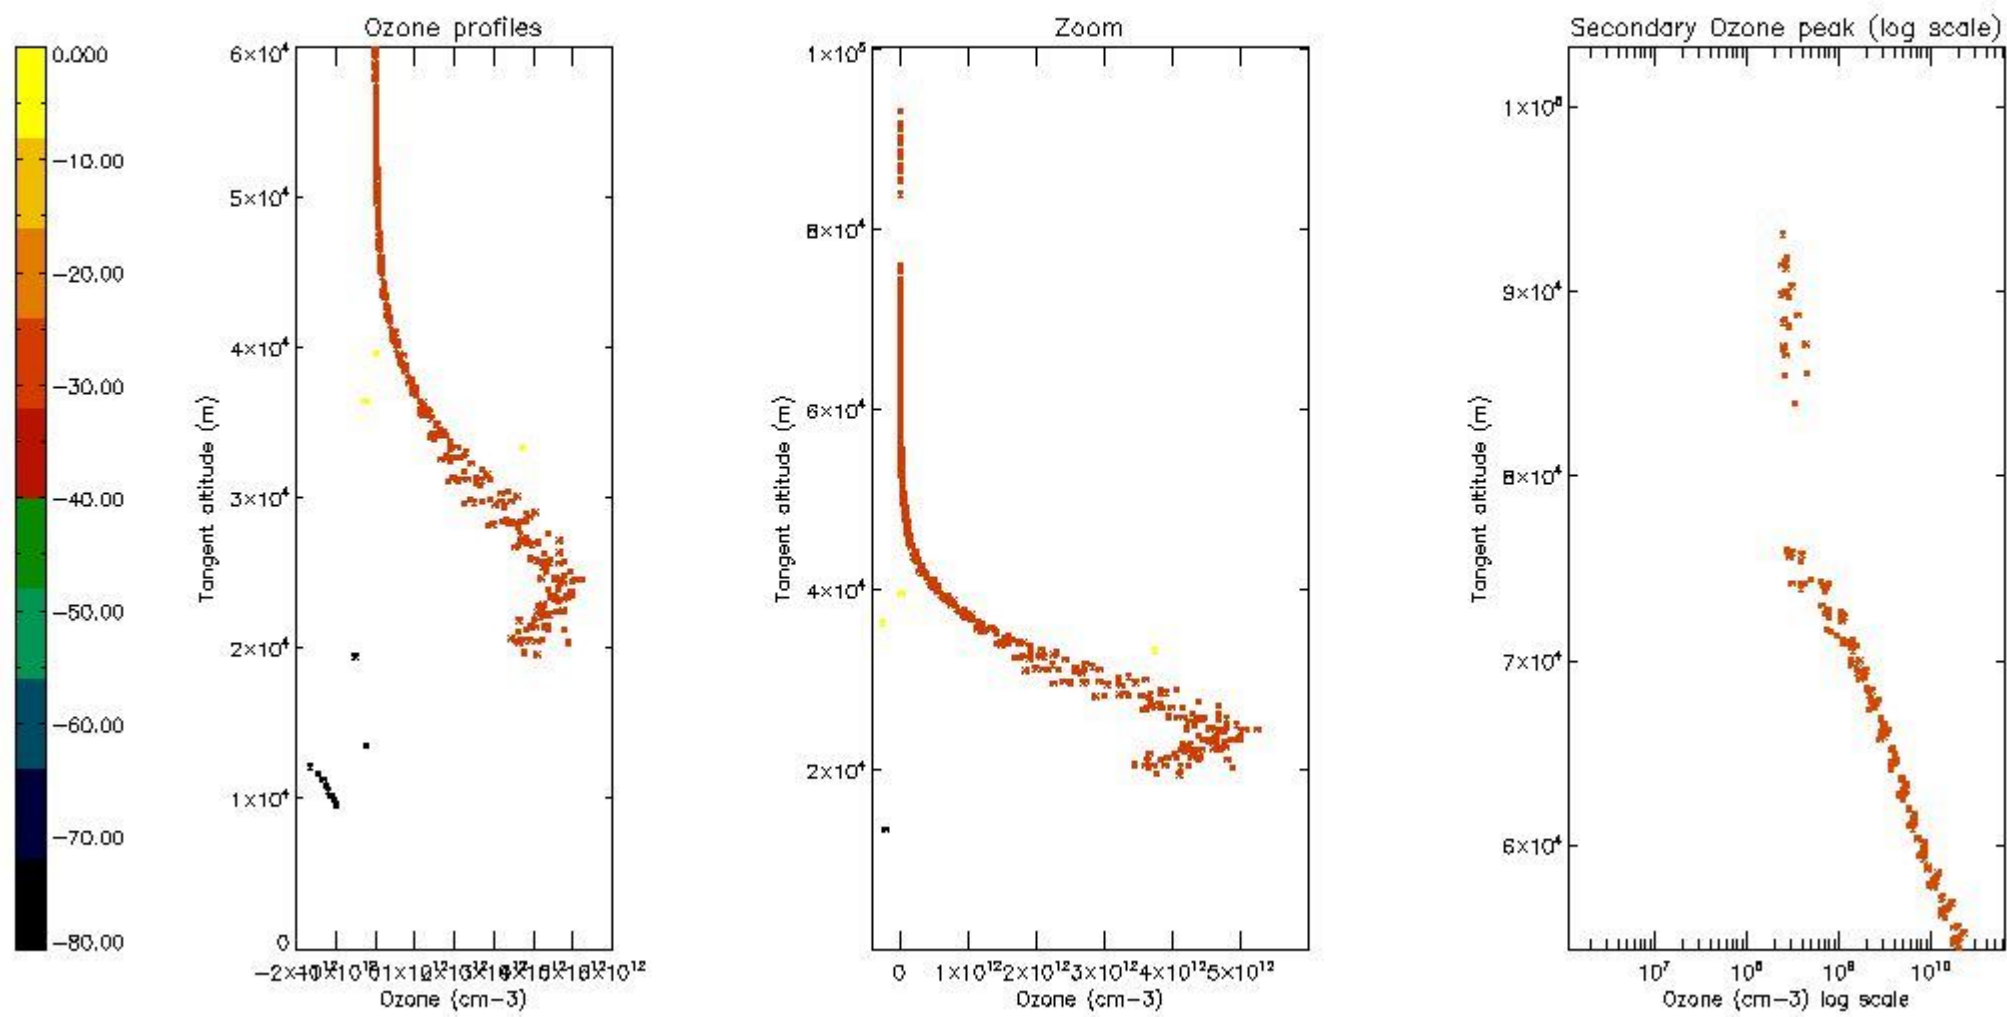

5.6 Plot NO₂ profiles for all STD (dark without errors)

The colorbar represents the latitude.