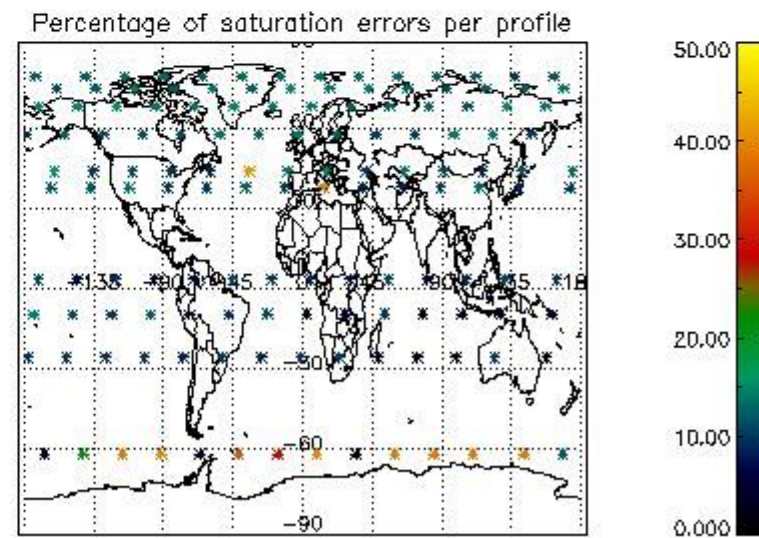

5. Trace gas profiles

5.1 Ozone statistics based on quality of products

The final quality of the products can be "measured" using the STD (Standard Deviation) attached to every point profile. This information is written to the parameter GOM_NL__2P/NL_LOCAL_SPECIES_DENSITY/o3_std of the level 2 products. The table below shows the statistics for given STD ranges.

The statistics are given with respect to the overall valid production:

- Products without fatal errors: GOM_NL__2P/MPH/PRODUCT_ERR=0
- Valid point profile: GOM_NL__2P/NL_LOCAL_SPECIES_DENSITY/pcd(0)=0

The 'Criteria' is applied to valid points of dark limb products:

- Products in dark limb illumination condition: GOM_NL__2P/NL_SUMMARY_QUALITY/obs_ill_cond=0
- Products without fatal errors: GOM_NL__2P/MPH/PRODUCT_ERR=0
- Valid point profile: GOM_NL__2P/NL_LOCAL_SPECIES_DENSITY/pcd(0)=0

So, the table below shows the percentage of dark limb and valid observations for each criteria with respect to the overall valid daily observations.

Criteria	% of total production
All STD	17
STD < 20	7