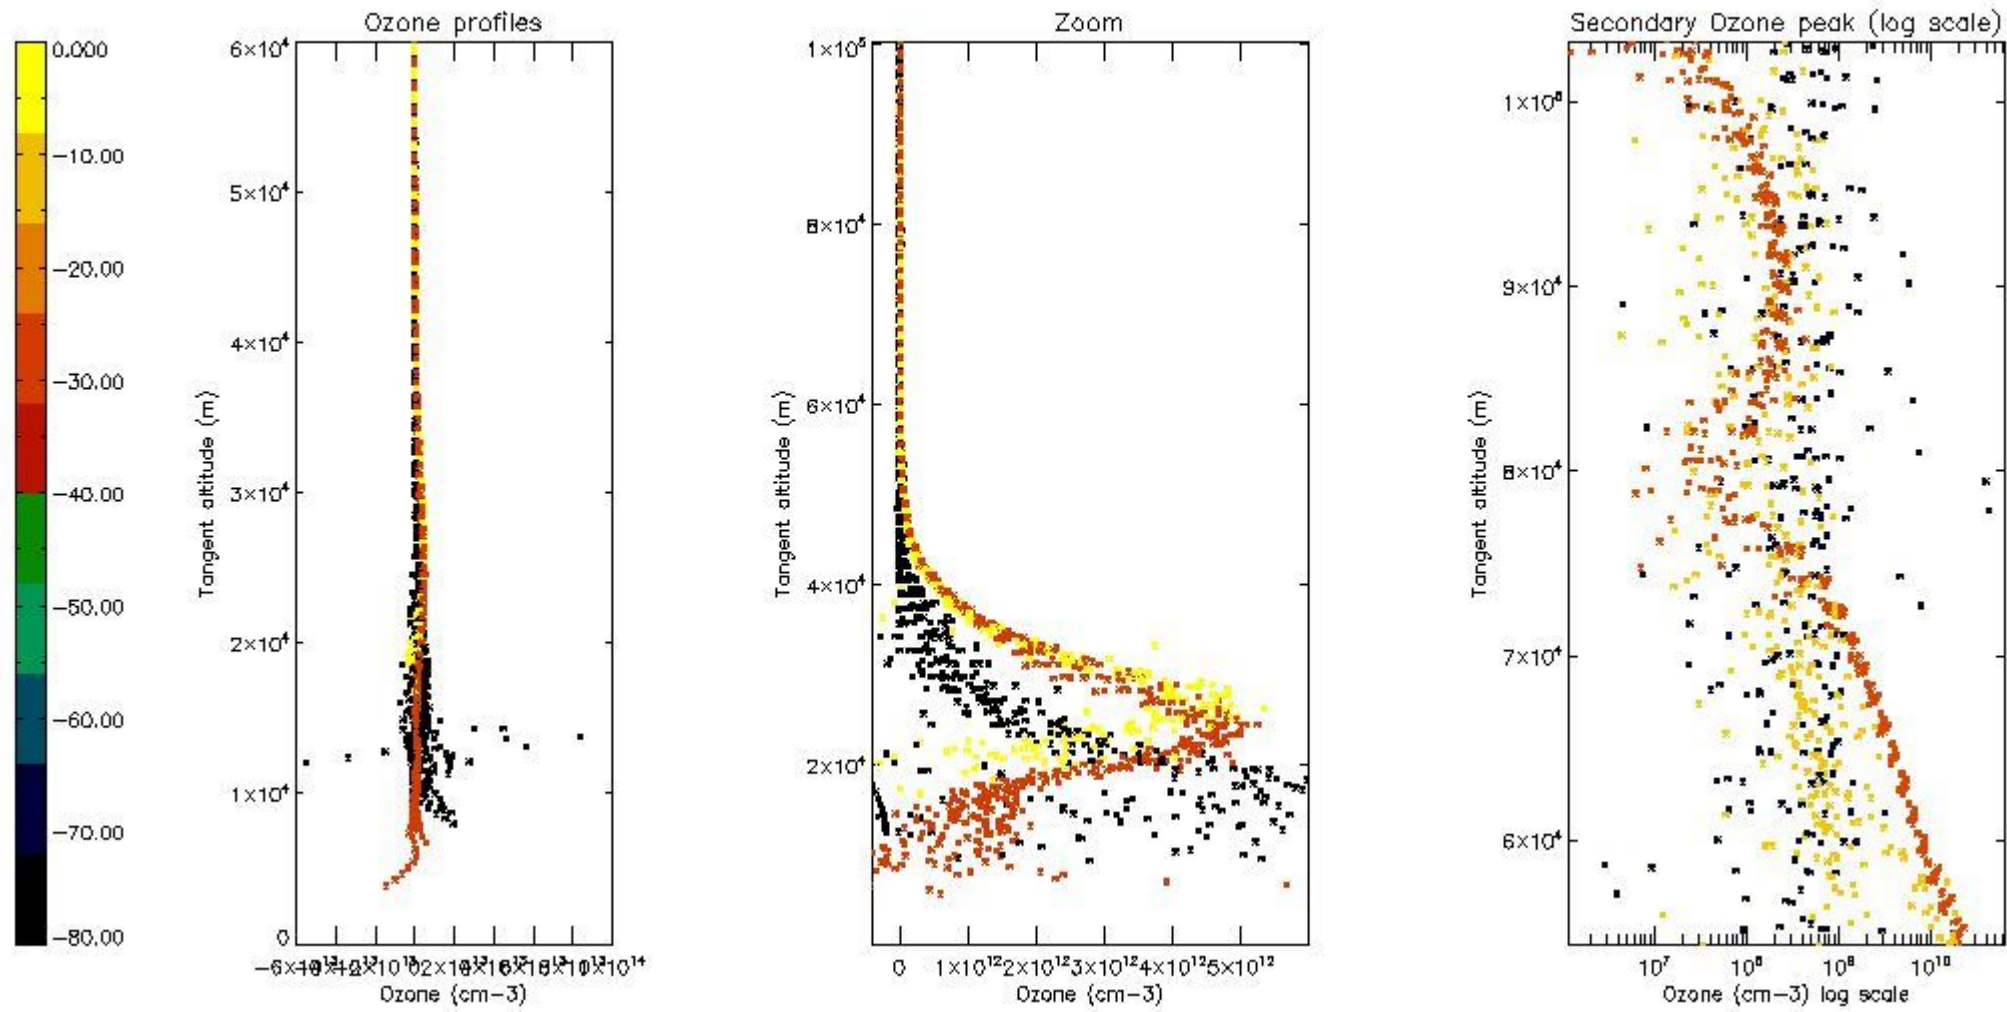

STD < 10	5
STD < 5	3

5.2 Plot ozone profiles for all STD (dark without errors)

The colorbar represents the latitude.

5.3 Plot ozone profiles where STD < 20% (dark without errors)

The colorbar represents the latitude.