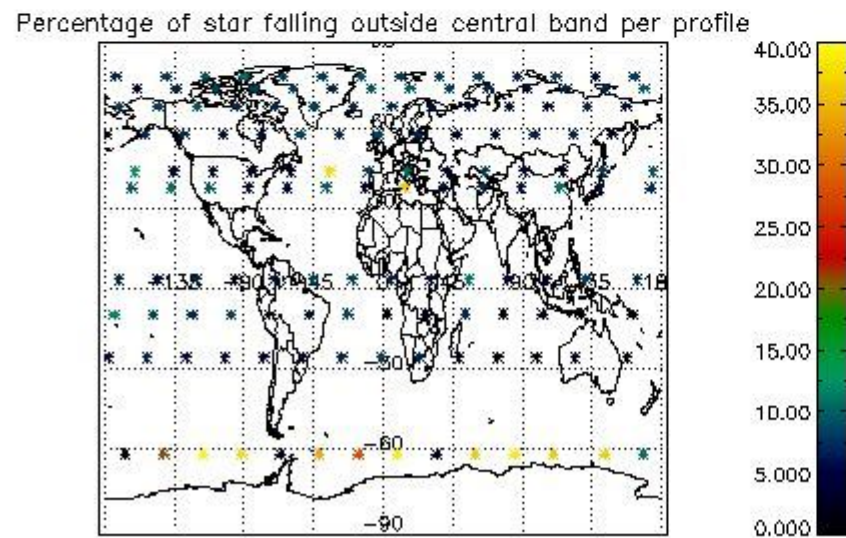

5. Trace gas profiles

5.1 Ozone statistics based on quality of products

The final quality of the products can be "measured" using the STD (Standard Deviation) attached to every point profile. This information is written to the parameter GOM_NL__2P/NL_LOCAL_SPECIES_DENSITY/o3_std of the level 2 products. The table below shows the statistics for given STD ranges.

The statistics are given with respect to the overall valid production:

- Products without fatal errors: GOM_NL__2P/MPH/PRODUCT_ERR=0
- Valid point profile: GOM_NL__2P/NL_LOCAL_SPECIES_DENSITY/pcd(0)=0

The 'Criteria' is applied to valid points of dark limb products:

- Products in dark limb illumination condition: GOM_NL__2P/NL_SUMMARY_QUALITY/obs_ill_cond=0
- Products without fatal errors: GOM_NL__2P/MPH/PRODUCT_ERR=0
- Valid point profile: GOM_NL__2P/NL_LOCAL_SPECIES_DENSITY/pcd(0)=0

So, the table below shows the percentage of dark limb and valid observations for each criteria with respect to the overall valid daily observations.

Criteria	% of total production
All STD	17
STD < 20	7