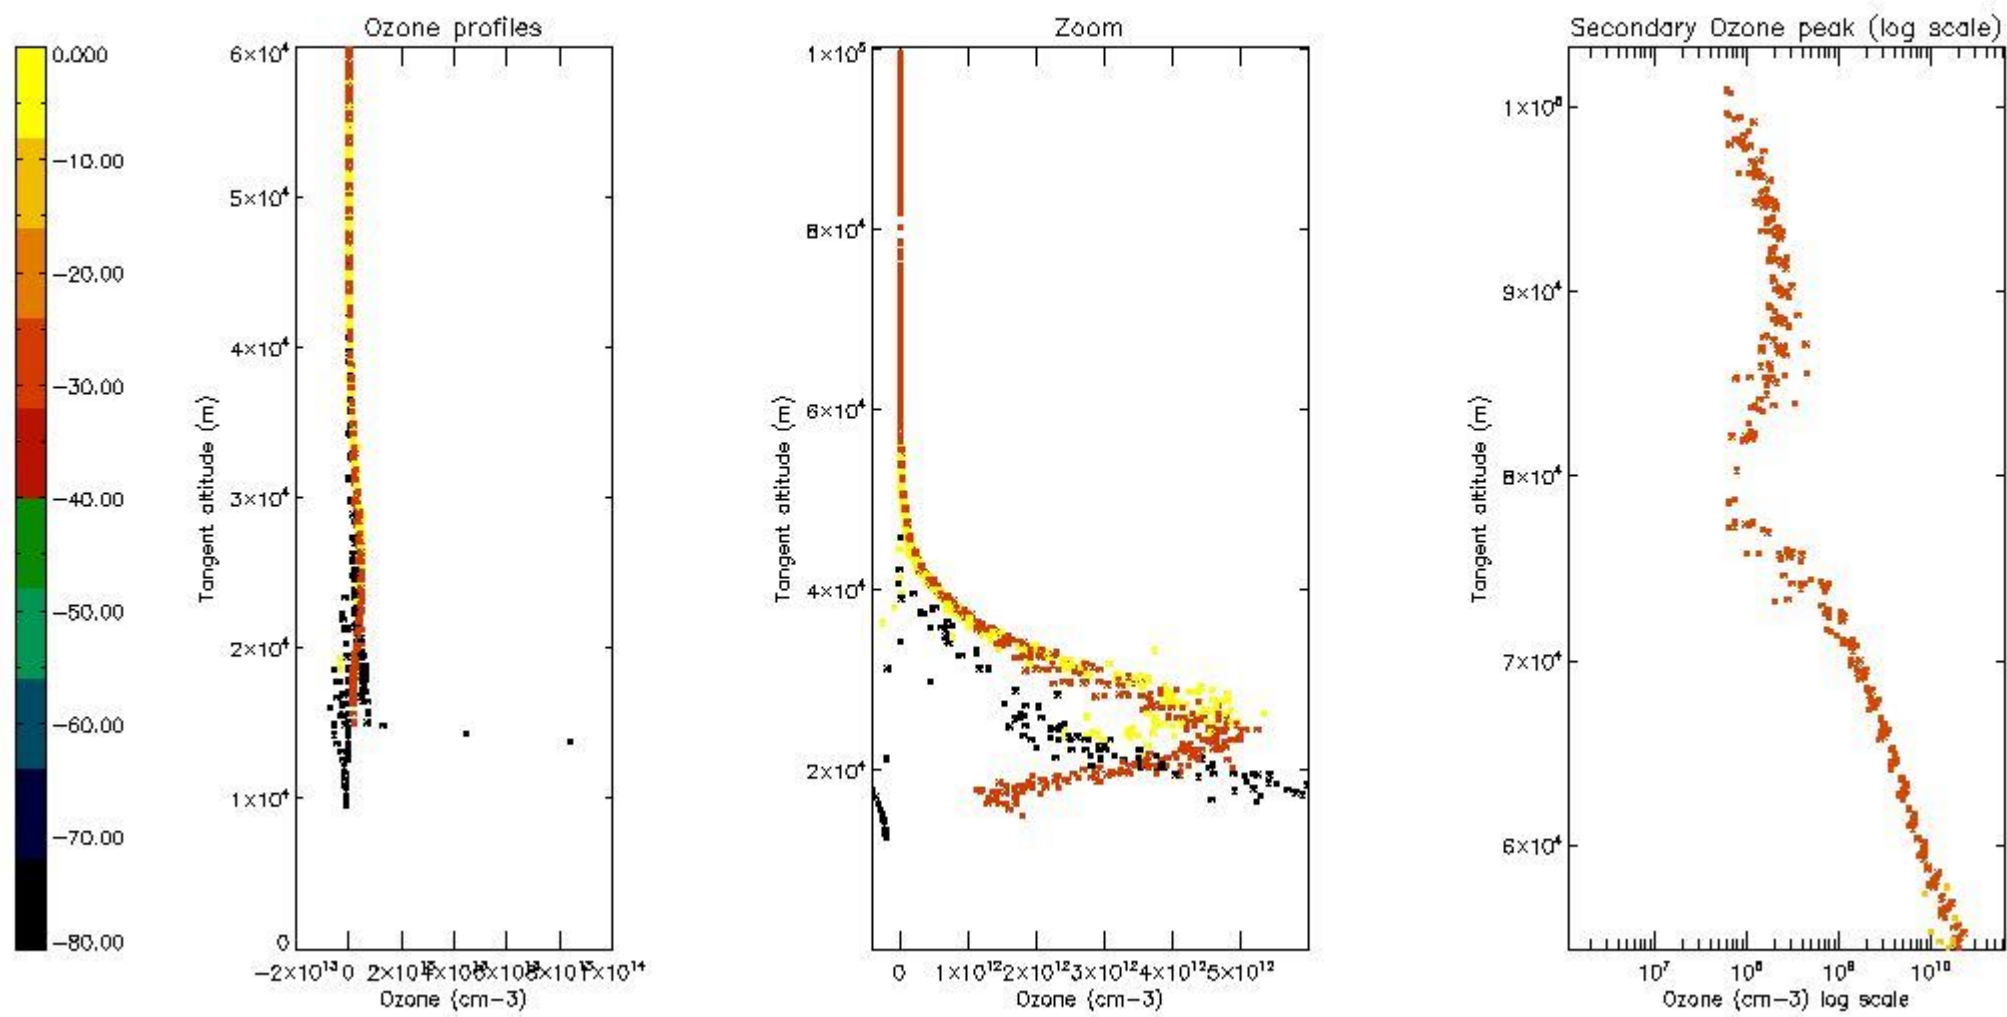

STD < 10	5
STD < 5	3

5.2 Plot ozone profiles for all STD (dark without errors)

The colorbar represents the latitude.

5.3 Plot ozone profiles where STD < 20% (dark without errors)

The colorbar represents the latitude.

5.4 Plot ozone profiles where $STD < 10\%$ (dark without errors)

The colorbar represents the latitude.

5.5 Plot ozone profiles where $STD < 5\%$ (dark without errors)

The colorbar represents the latitude.