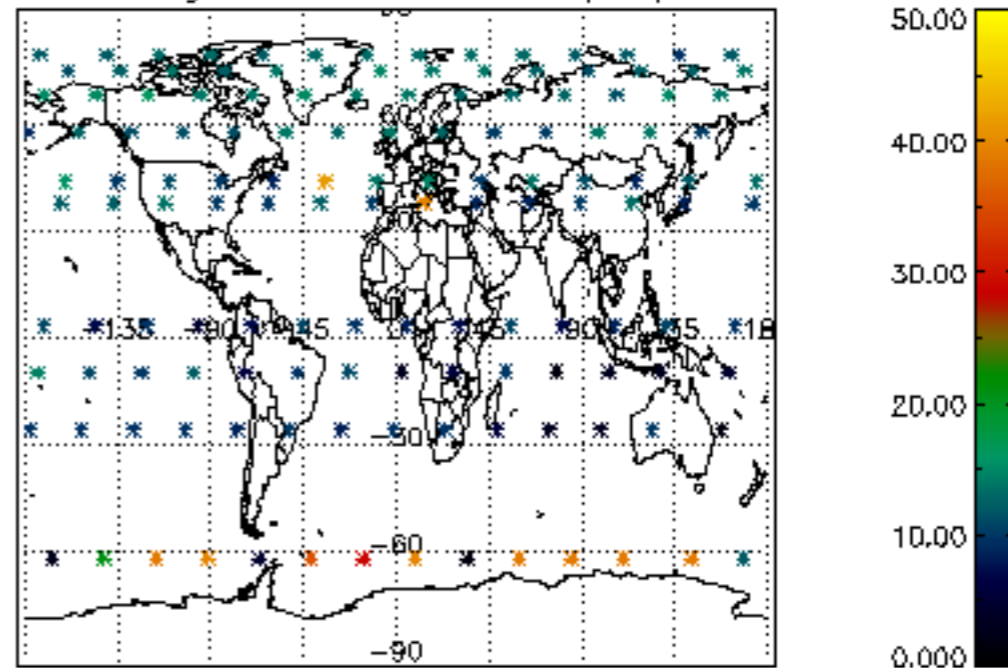

Percentage of saturation errors per profile