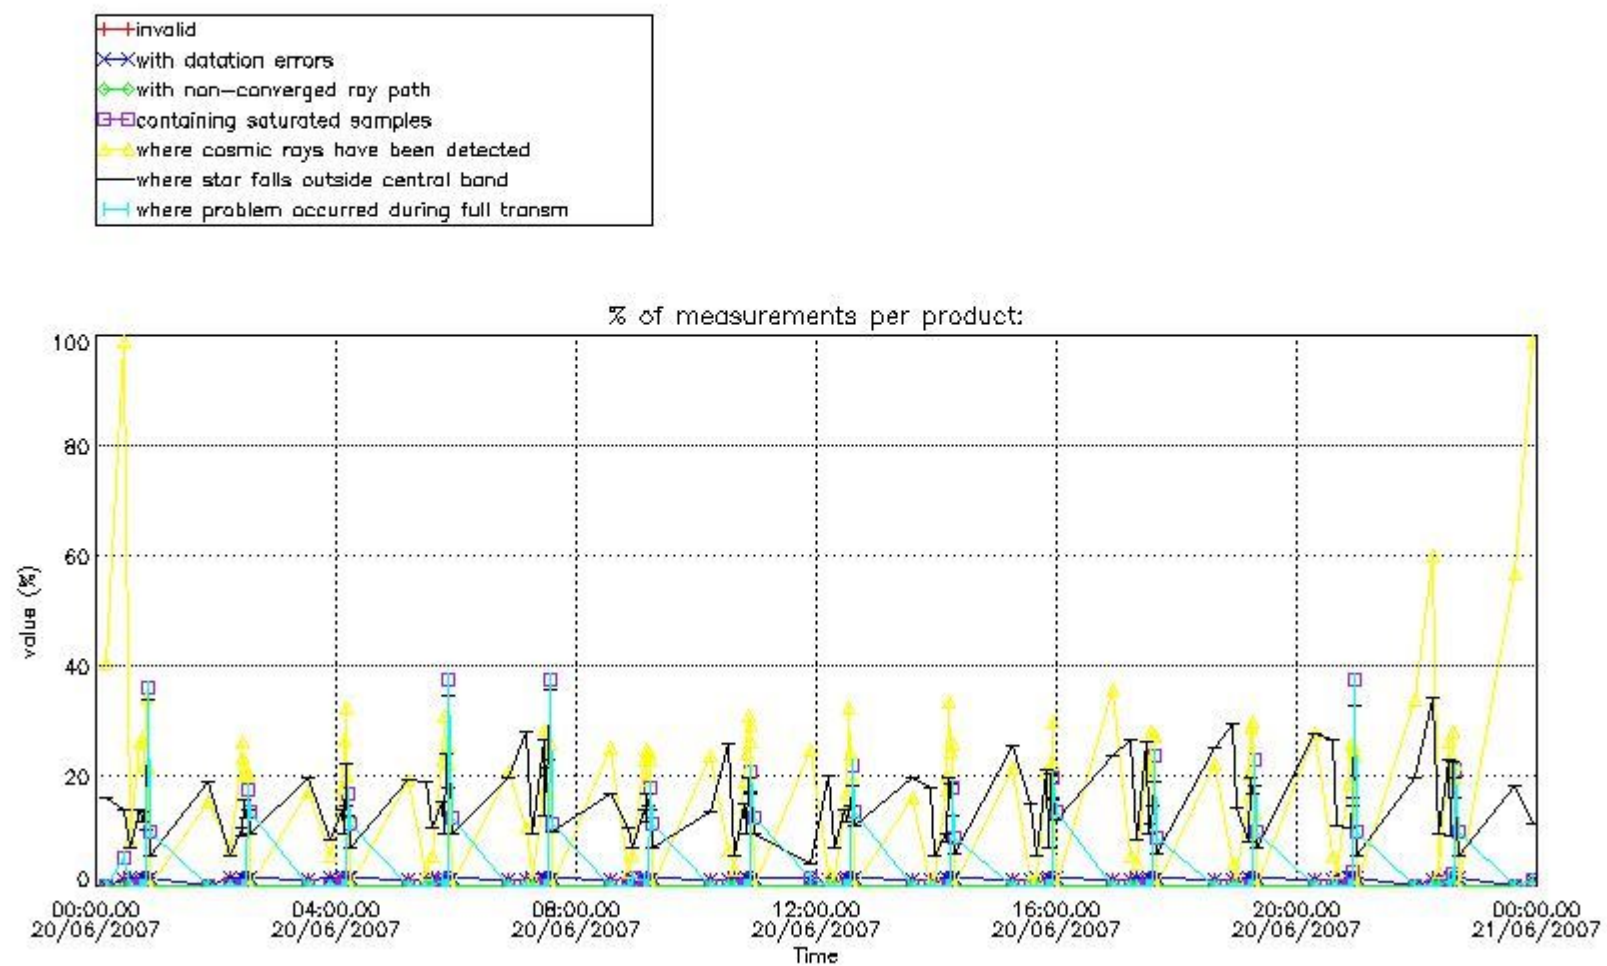

3.1 Plot quality information per product (time dependant)

3.2 Plot quality information per product (world map)

Percentage of flagged data per O3 profile

Percentage of flagged data per H2O profile

Percentage of flagged data per NO2 profile

Percentage of flagged data per NO3 profile

4. Level 1 quality information per product

In this section it is plotted some information contained in the Quality Summary data set of the level 2 products that comes from the level 1b processing. Products without errors (error flag in the MPH set to "0") are used.

4.1 Plot quality information per product (time dependant) coming from level 1b processing

4.1.1 Plot level 1 quality information per product (time dependant): ENVISAT ASCENDING passes

4.1.2 Plot level 1 quality information per product (time dependant): ENVISAT DESCENDING passes