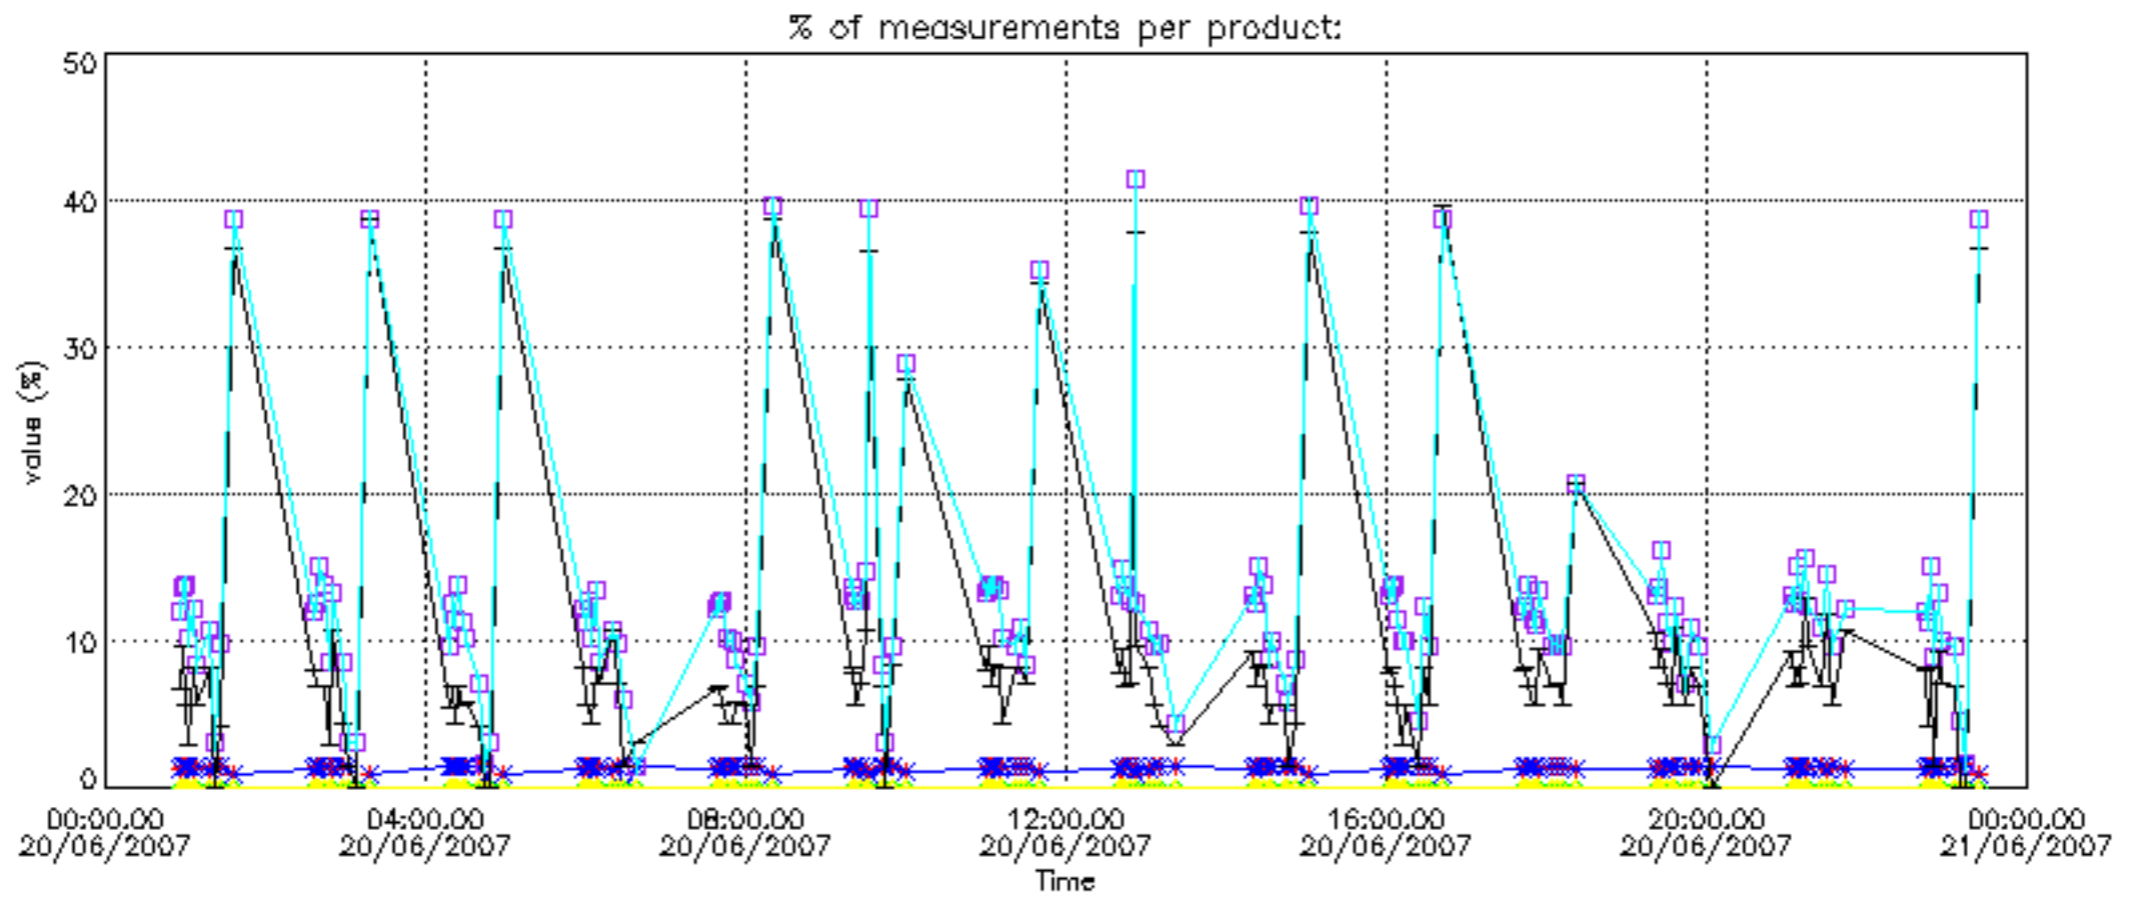

Percentage of cosmic ray hits per profile

Percentage of datation errors per profile