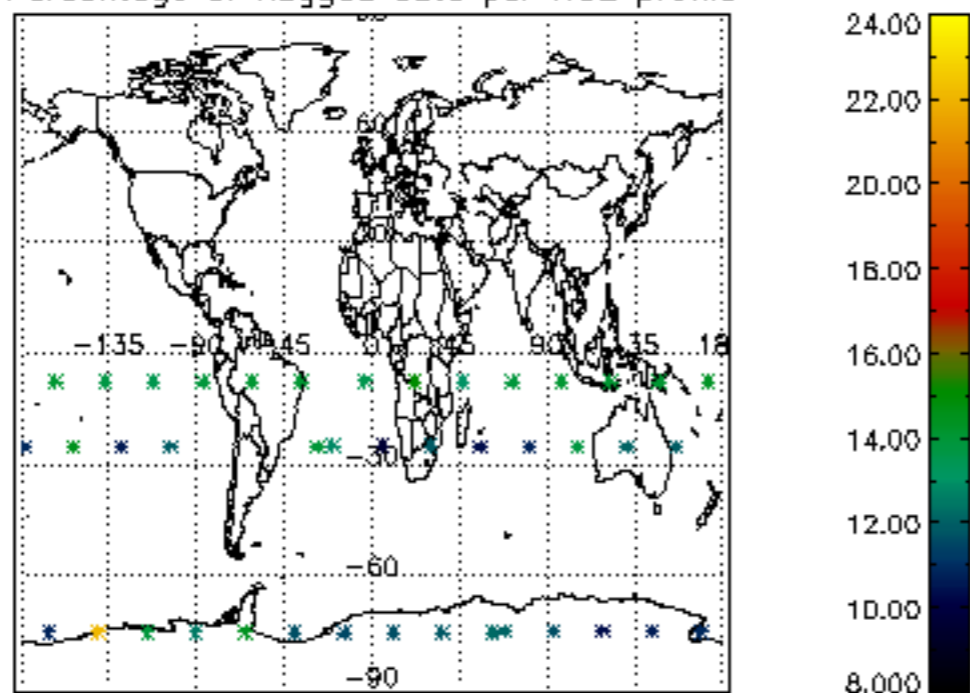

Percentage of flagged data per NO2 profile