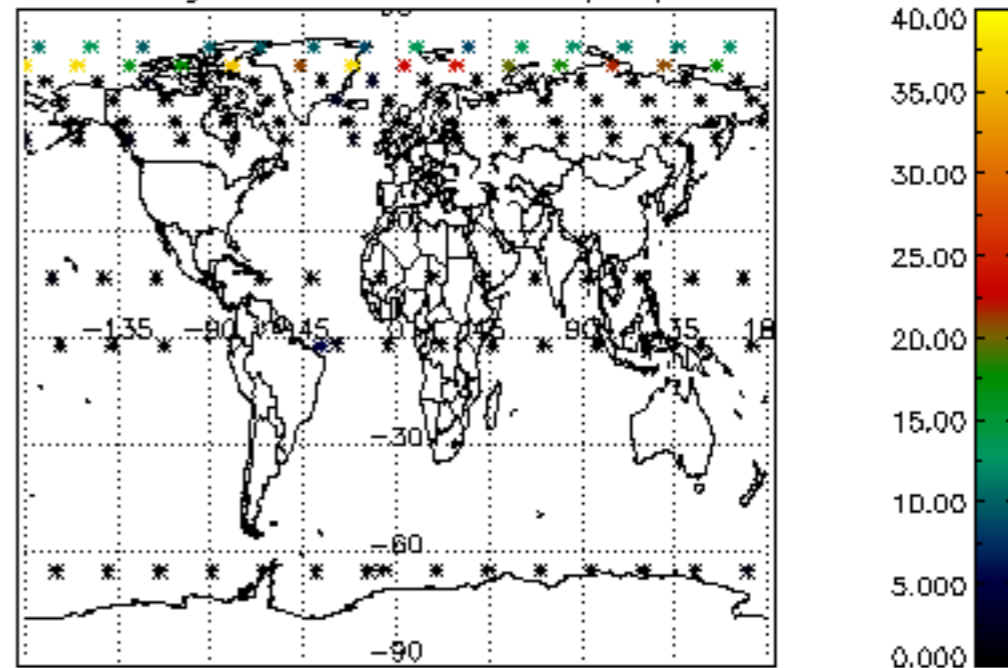

Percentage of datation errors per profile

Percentage of saturation errors per profile