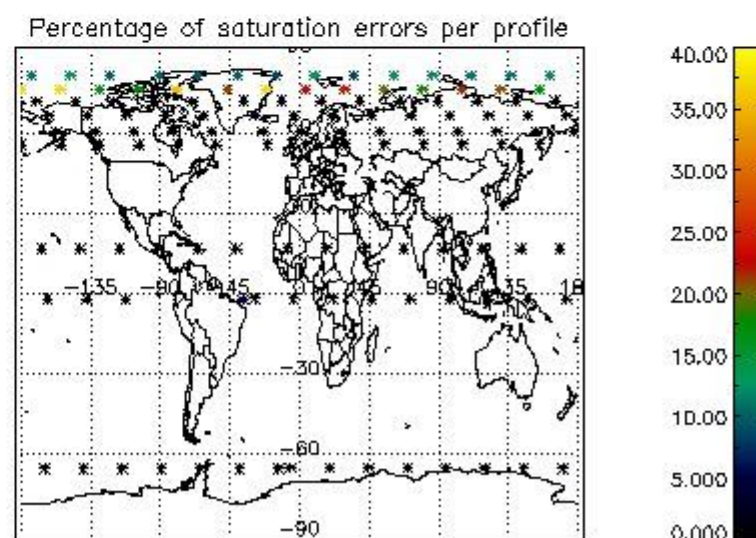

Percentage of flagged data per NO3 profile

4. Level 1 quality information per product

In this section it is plotted some information contained in the Quality Summary data set of the level 2 products that comes from the level 1b processing. Products without errors (error flag in the MPH set to "0") are used.

4.1 Plot quality information per product (time dependant) coming from level 1b processing

4.1.1 Plot level 1 quality information per product (time dependant): ENVISAT ASCENDING passes

4.1.2 Plot level 1 quality information per product (time dependant): ENVISAT DESCENDING passes

4.2 Plot quality information per product coming from level 1b processing (world map)
 4.2.1 Plot level 1 quality information per product (world map): ENVISAT ASCENDING passes

4.2.2 Plot level 1 quality information per product (world map): ENVISAT DESCENDING passes