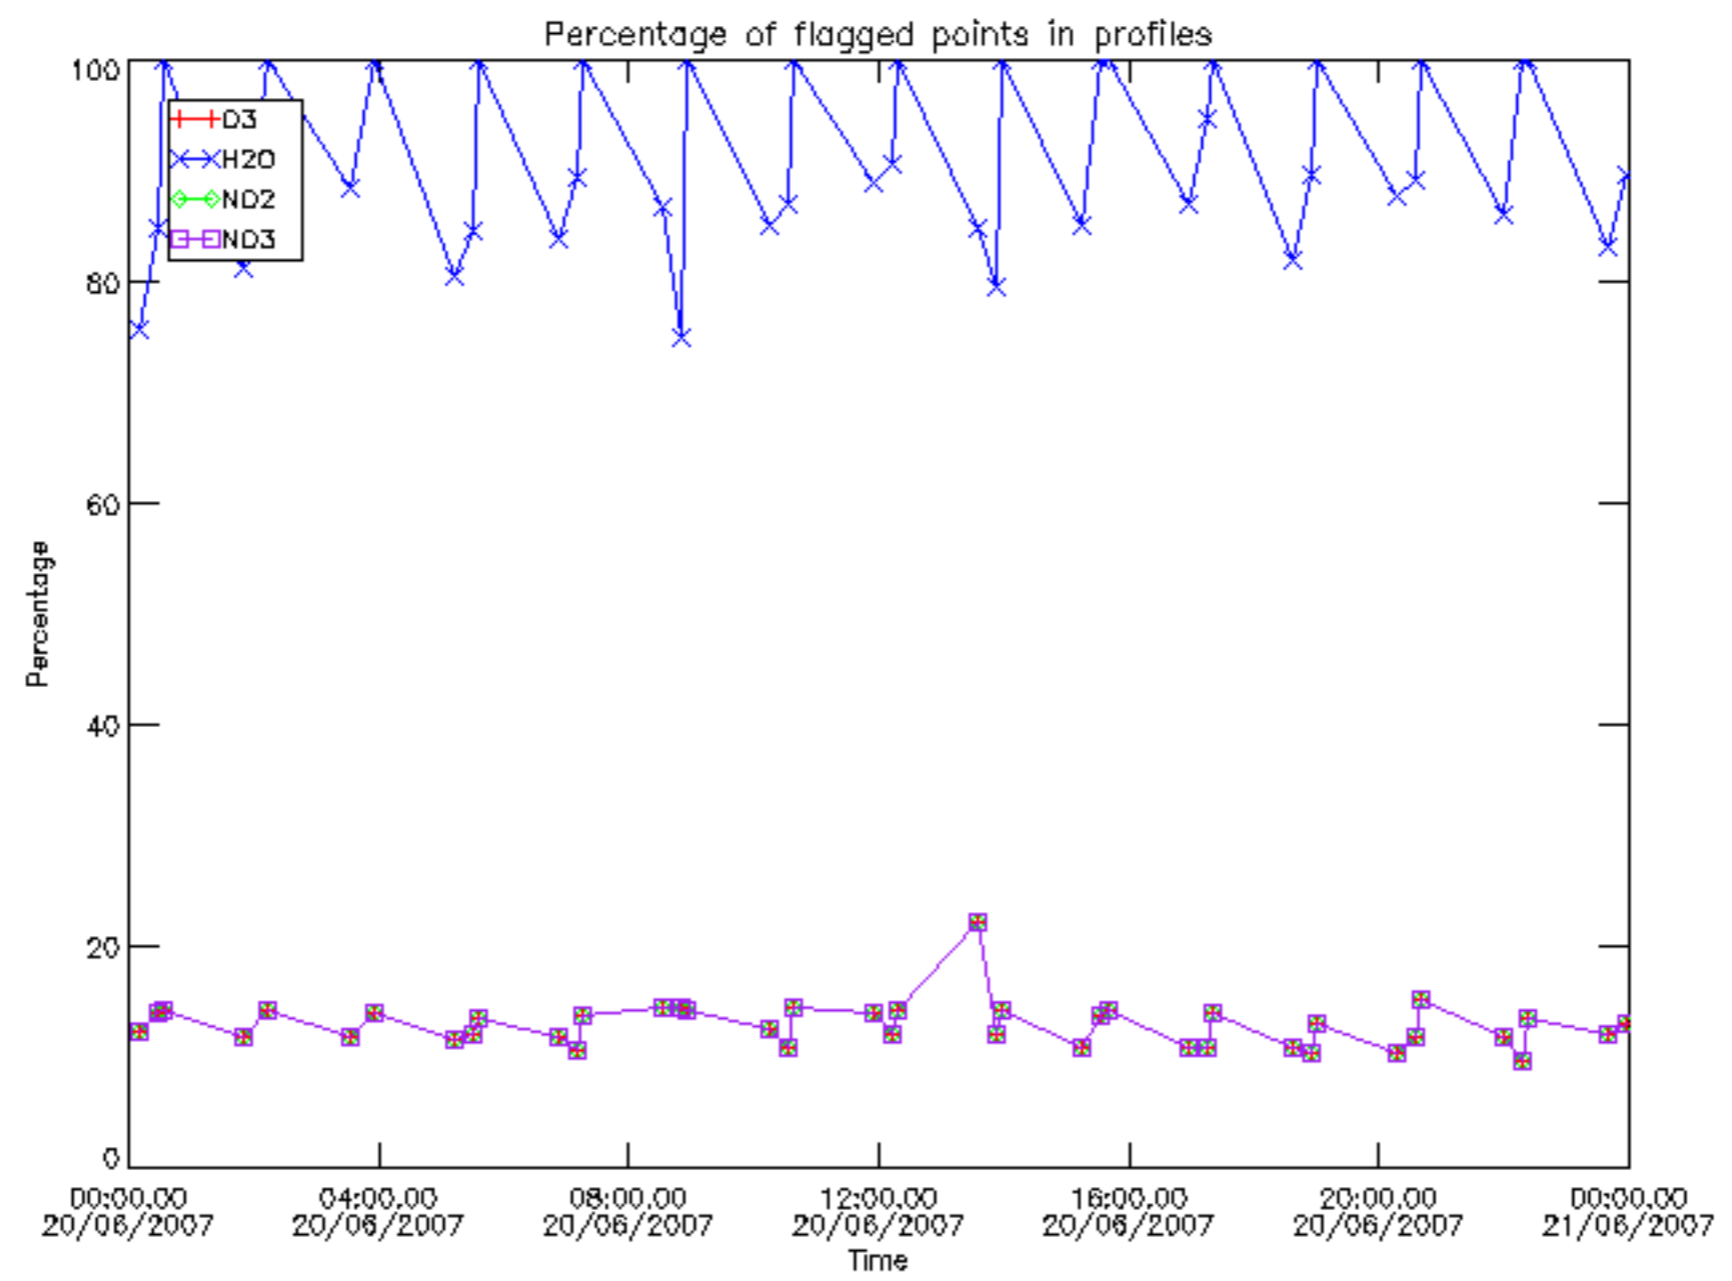

Percentage of flagged data per D3 profile

Percentage of flagged data per H2O profile