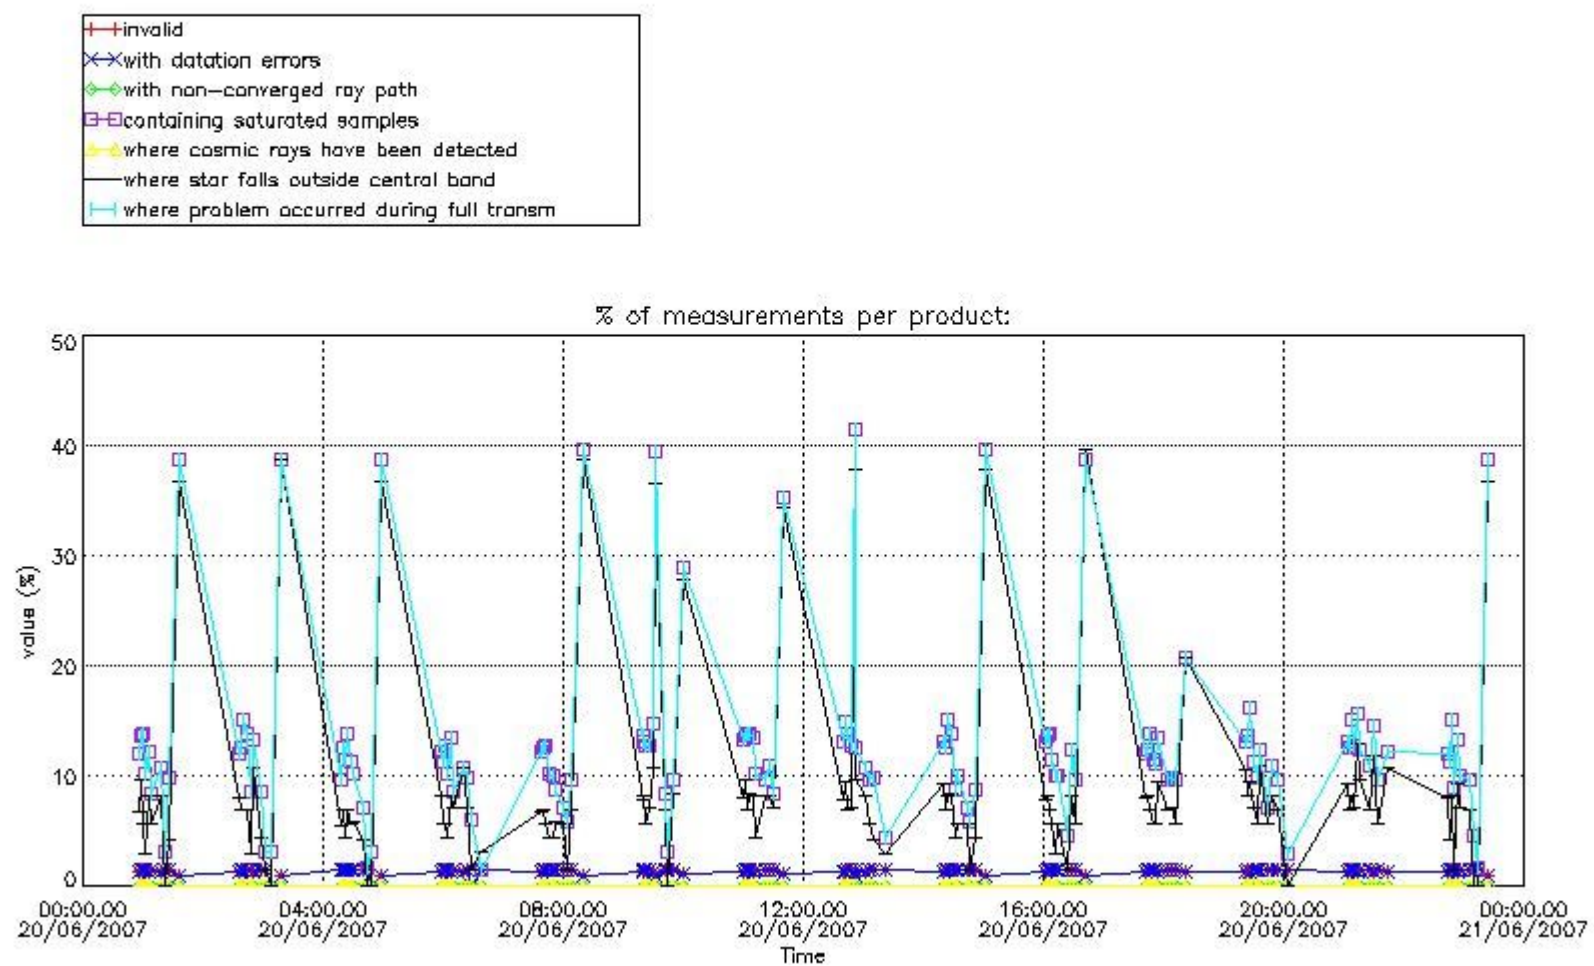

3.1 Plot quality information per product (time dependant)

3.2 Plot quality information per product (world map)

Percentage of flagged data per O3 profile

Percentage of flagged data per H2O profile

Percentage of flagged data per NO2 profile

Percentage of flagged data per NO3 profile

4. Level 1 quality information per product

In this section it is plotted some information contained in the Quality Summary data set of the level 2 products that comes from the level 1b processing. Products without errors (error flag in the MPH set to "0") are used.

4.1 Plot quality information per product (time dependant) coming from level 1b processing

4.1.1 Plot level 1 quality information per product (time dependant): ENVISAT ASCENDING passes

4.1.2 Plot level 1 quality information per product (time dependant): ENVISAT DESCENDING passes