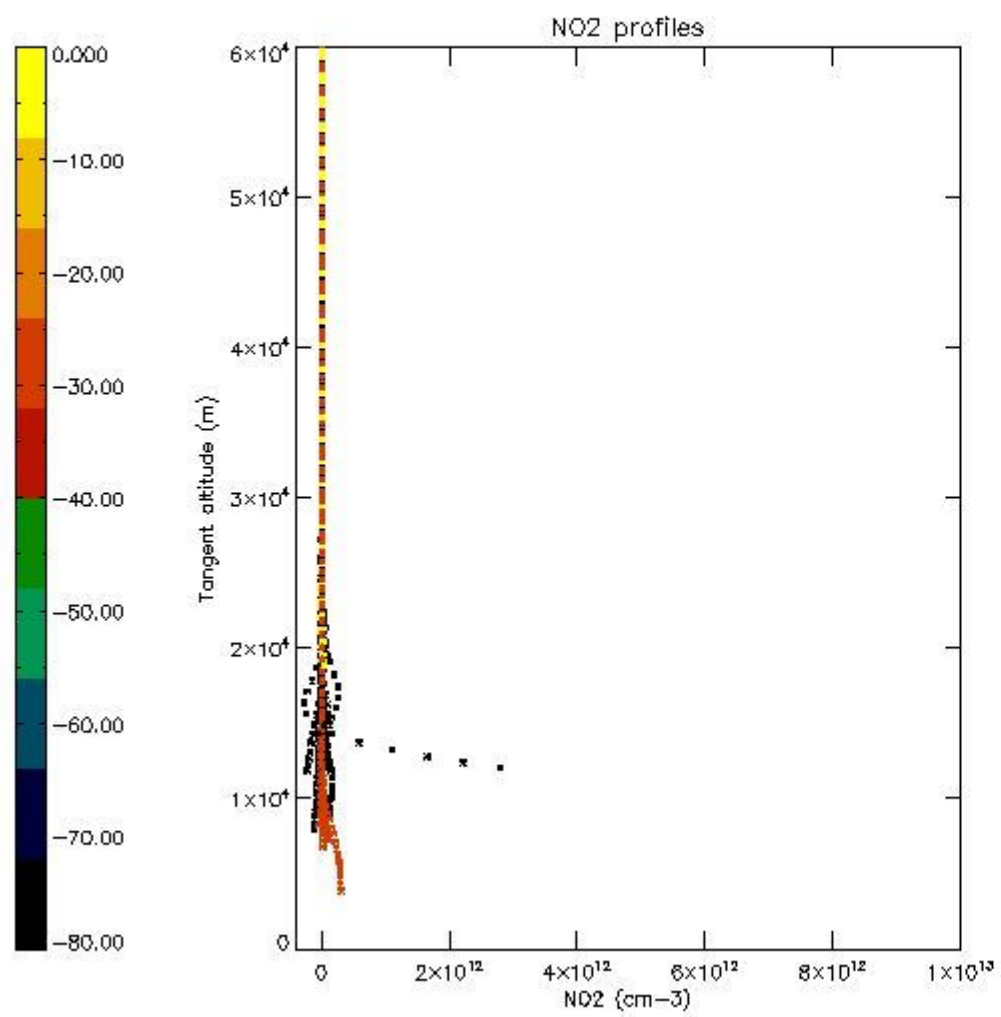

5.7 Plot NO3 profiles for all STD (dark without errors)

The colorbar represents the latitude.