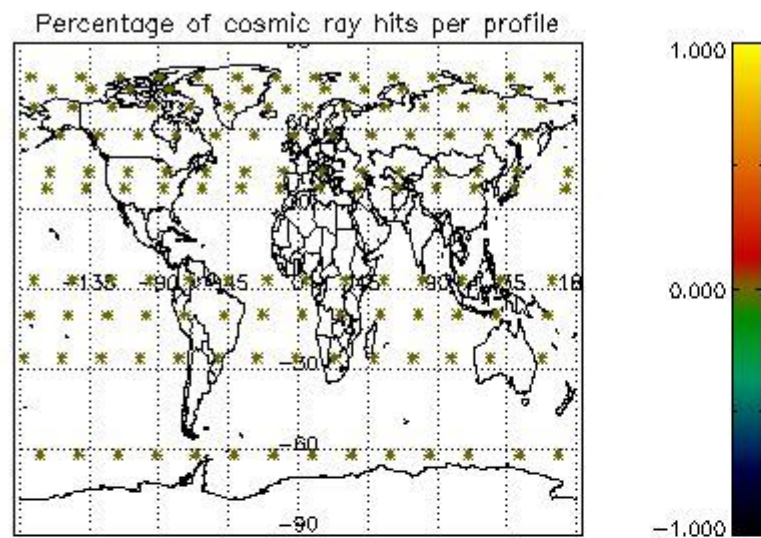

4.2.2 Plot level 1 quality information per product (world map): ENVISAT DESCENDING passes

5. Trace gas profiles

5.1 Ozone statistics based on quality of products

The final quality of the products can be "measured" using the STD (Standard Deviation) attached to every point profile. This information is written to the parameter GOM_NL__2P/NL_LOCAL_SPECIES_DENSITY/o3_std of the level 2 products. The table below shows the statistics for given STD ranges.

The statistics are given with respect to the overall valid production:

- Products without fatal errors: GOM_NL__2P/MPH/PRODUCT_ERR=0
- Valid point profile: GOM_NL__2P/NL_LOCAL_SPECIES_DENSITY/pcd(0)=0

The 'Criteria' is applied to valid points of dark limb products:

- Products in dark limb illumination condition: GOM_NL__2P/NL_SUMMARY_QUALITY/obs_ill_cond=0
- Products without fatal errors: GOM_NL__2P/MPH/PRODUCT_ERR=0
- Valid point profile: GOM_NL__2P/NL_LOCAL_SPECIES_DENSITY/pcd(0)=0

So, the table below shows the percentage of dark limb and valid observations for each criteria with respect to the overall valid daily observations.

Criteria	% of total production
All STD	17
STD < 20	7