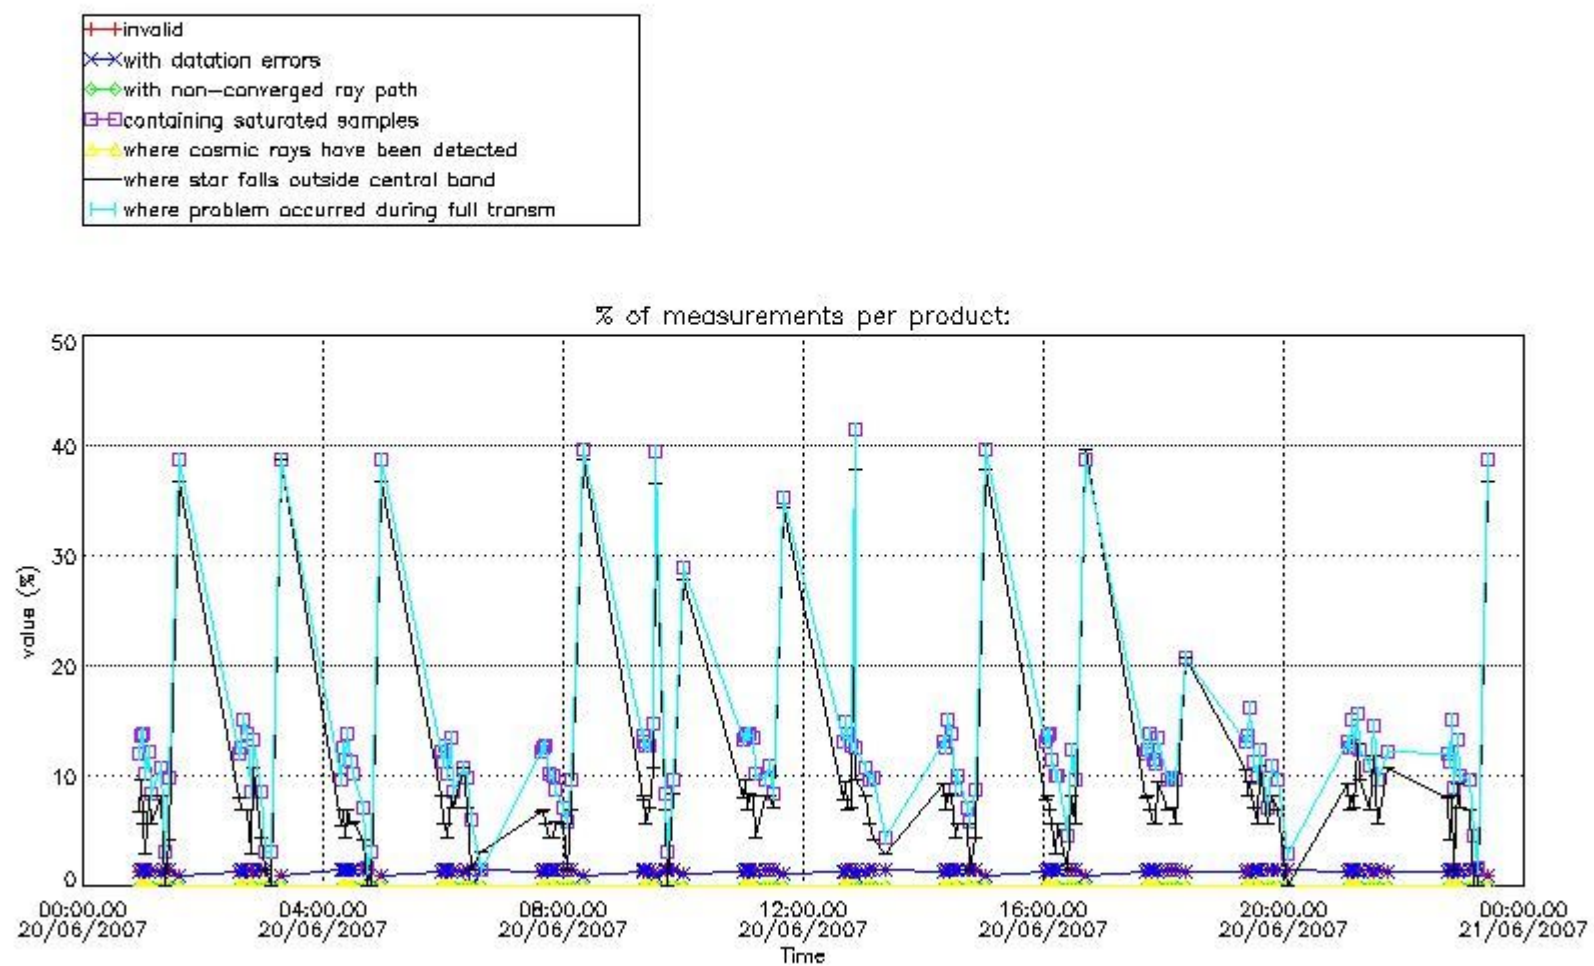

4.2 Plot quality information per product coming from level 1b processing (world map)

4.2.1 Plot level 1 quality information per product (world map): ENVISAT ASCENDING passes