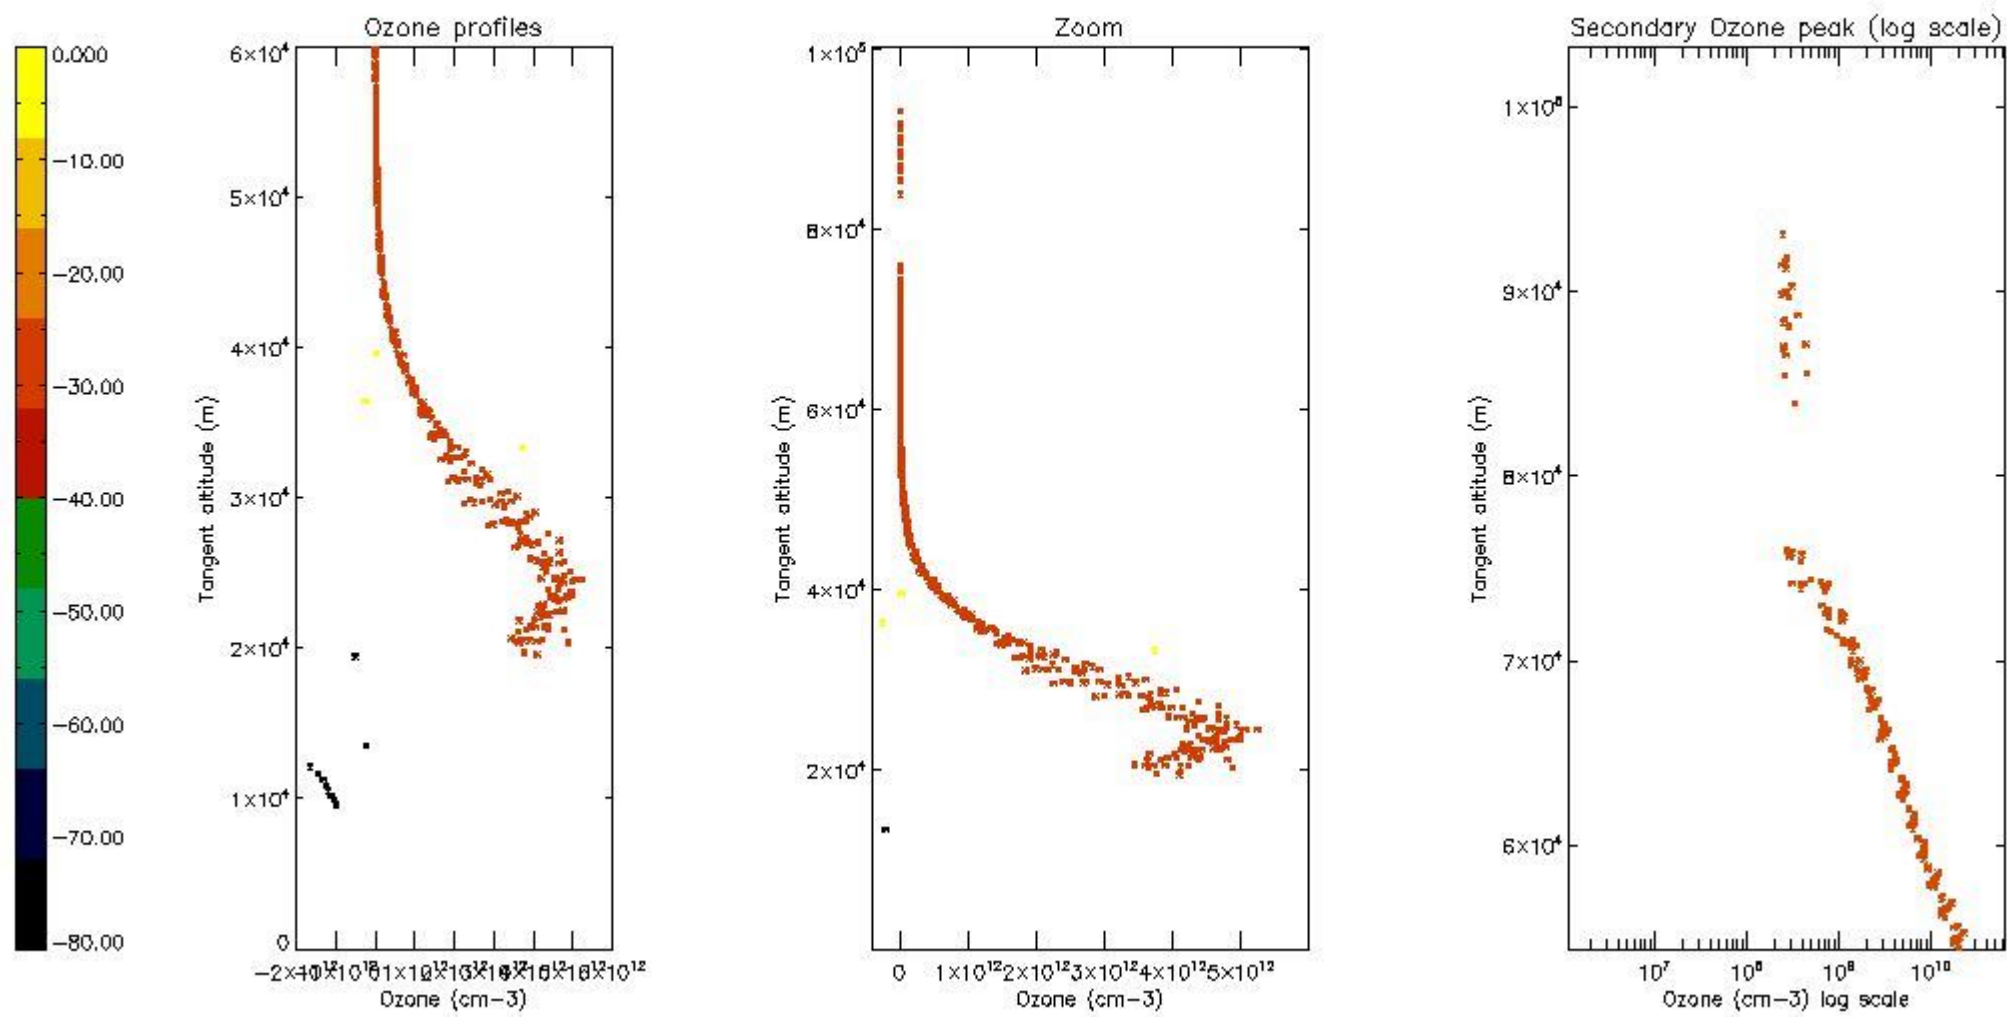

STD < 10	5
STD < 5	3

5.2 Plot ozone profiles for all STD (dark without errors)

The colorbar represents the latitude.

5.3 Plot ozone profiles where STD < 20% (dark without errors)

The colorbar represents the latitude.

5.4 Plot ozone profiles where $STD < 10\%$ (dark without errors)

The colorbar represents the latitude.

5.5 Plot ozone profiles where $STD < 5\%$ (dark without errors)

The colorbar represents the latitude.