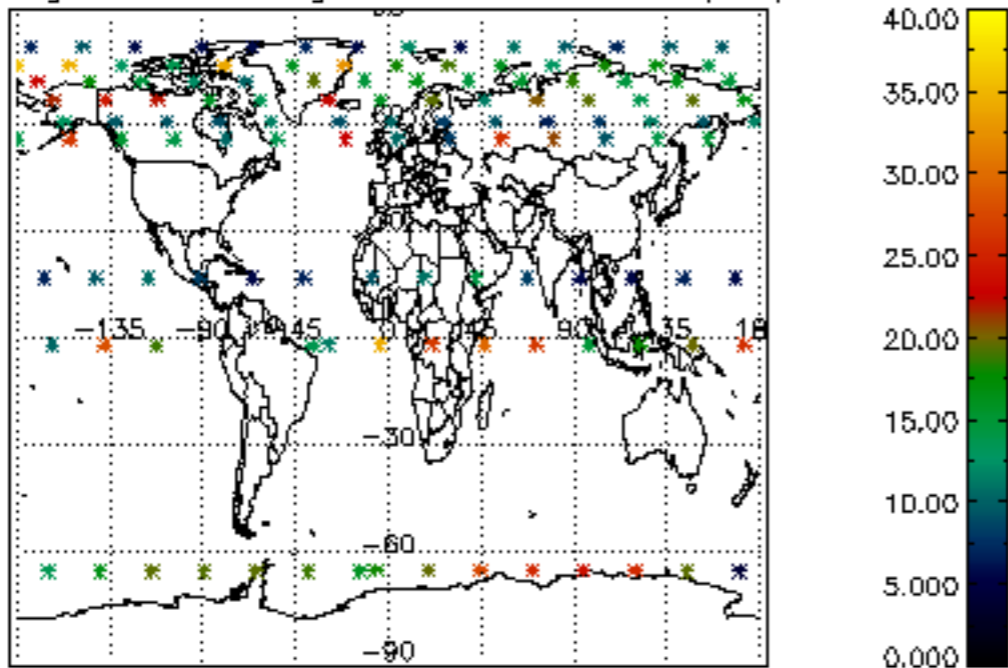

Percentage of cosmic ray hits per profile

Percentage of star falling outside central band per profile