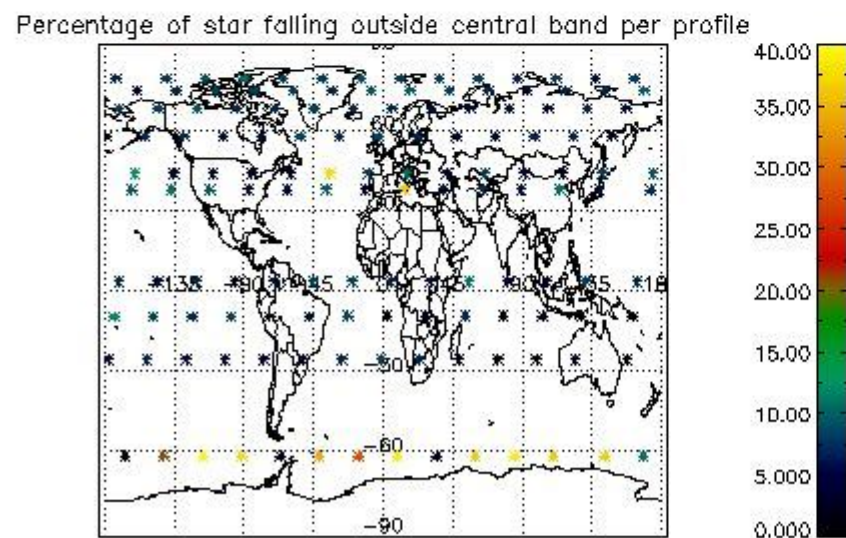

5. Trace gas profiles

5.1 Ozone statistics based on quality of products

The final quality of the products can be "measured" using the STD (Standard Deviation) attached to every point profile. This information is written to the parameter GOM_NL__2P/NL_LOCAL_SPECIES_DENSITY/o3_std of the level 2 products. The table below shows the statistics for given STD ranges.

The statistics are given with respect to the overall valid production:

- Products without fatal errors: GOM_NL__2P/MPH/PRODUCT_ERR=0
- Valid point profile: GOM_NL__2P/NL_LOCAL_SPECIES_DENSITY/pcd(0)=0

The 'Criteria' is applied to valid points of dark limb products:

- Products in dark limb illumination condition: GOM_NL__2P/NL_SUMMARY_QUALITY/obs_ill_cond=0
- Products without fatal errors: GOM_NL__2P/MPH/PRODUCT_ERR=0
- Valid point profile: GOM_NL__2P/NL_LOCAL_SPECIES_DENSITY/pcd(0)=0

So, the table below shows the percentage of dark limb and valid observations for each criteria with respect to the overall valid daily observations.

Criteria	% of total production
All STD	17
STD < 20	7