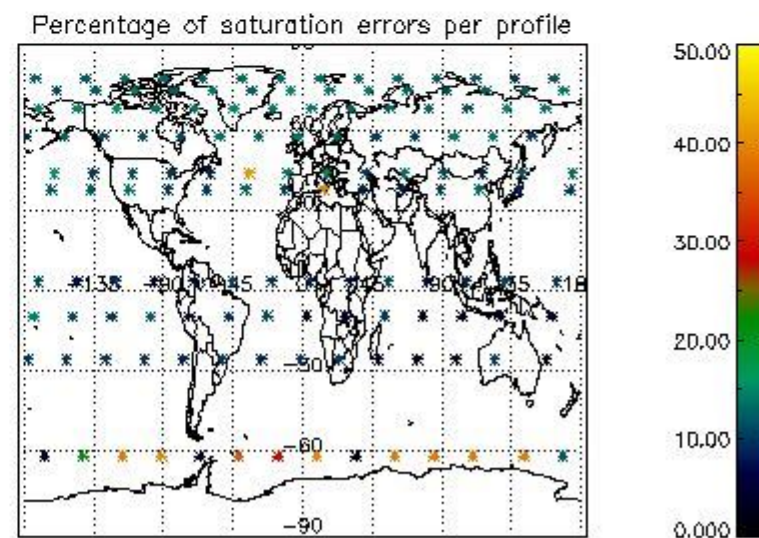

5. Trace gas profiles

5.1 Ozone statistics based on quality of products

The final quality of the products can be "measured" using the STD (Standard Deviation) attached to every point profile. This information is written to the parameter GOM_NL__2P/NL_LOCAL_SPECIES_DENSITY/o3_std of the level 2 products. The table below shows the statistics for given STD ranges.

The statistics are given with respect to the overall valid production:

- Products without fatal errors: GOM_NL__2P/MPH/PRODUCT_ERR=0
- Valid point profile: GOM_NL__2P/NL_LOCAL_SPECIES_DENSITY/pcd(0)=0

The 'Criteria' is applied to valid points of dark limb products:

- Products in dark limb illumination condition: GOM_NL__2P/NL_SUMMARY_QUALITY/obs_ill_cond=0
- Products without fatal errors: GOM_NL__2P/MPH/PRODUCT_ERR=0
- Valid point profile: GOM_NL__2P/NL_LOCAL_SPECIES_DENSITY/pcd(0)=0

So, the table below shows the percentage of dark limb and valid observations for each criteria with respect to the overall valid daily observations.

Criteria	% of total production
All STD	17
STD < 20	7