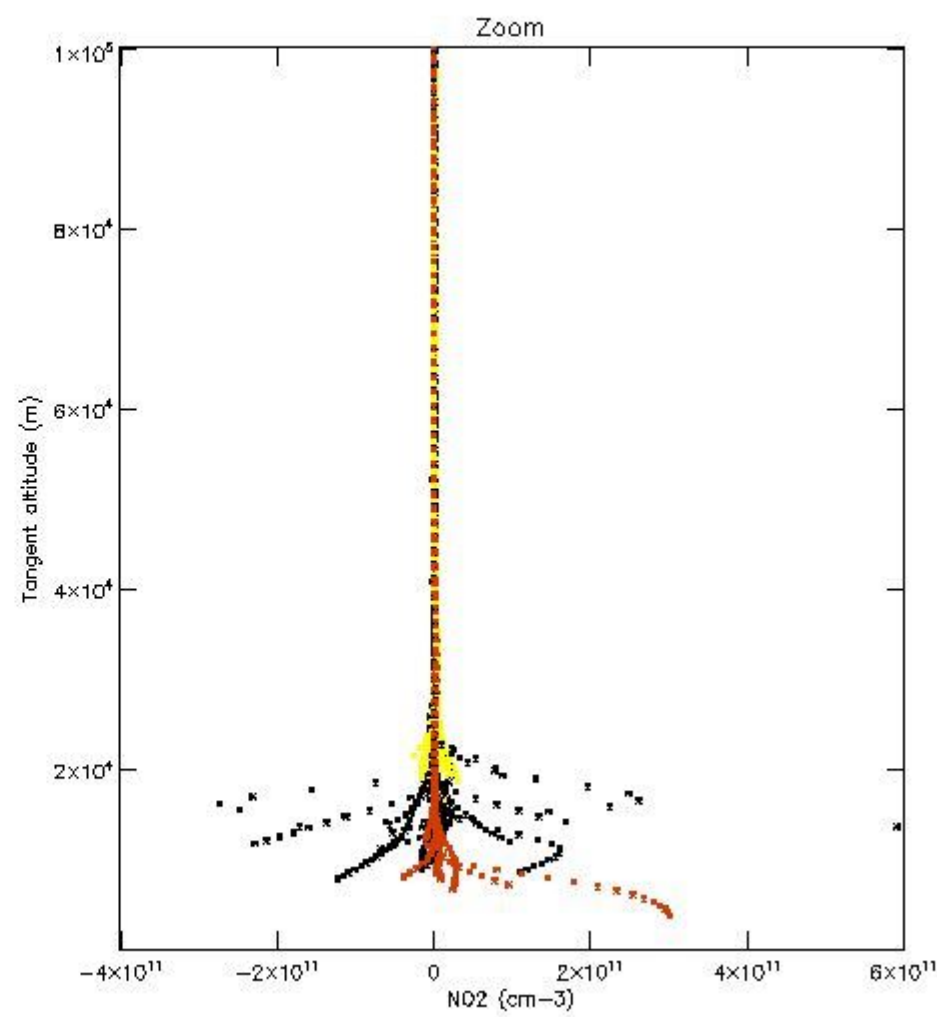

5.7 Plot NO3 profiles for all STD (dark without errors)

The colorbar represents the latitude.