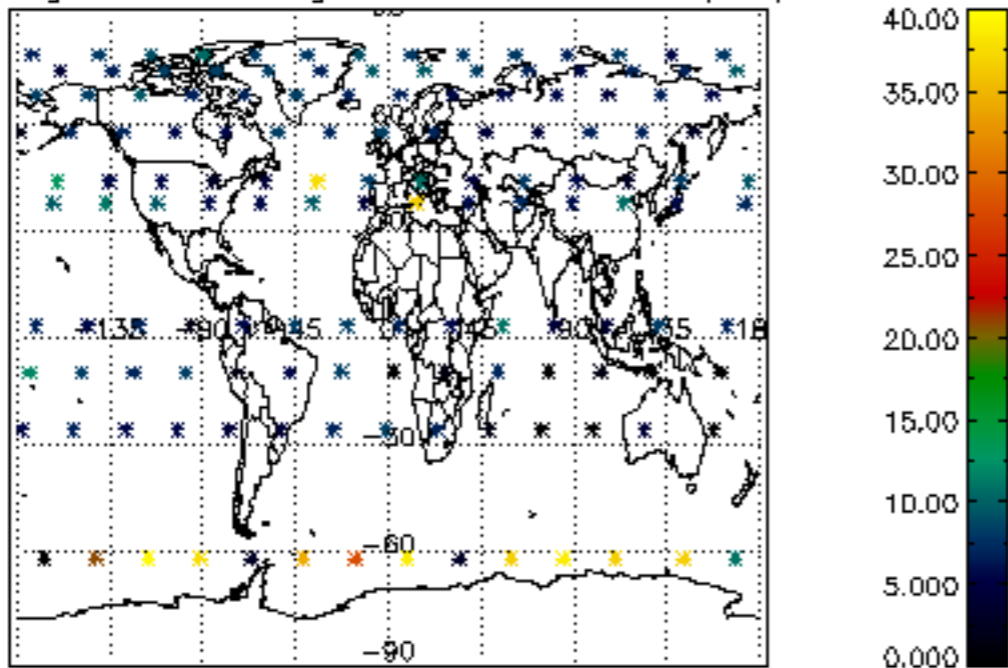

Percentage of star falling outside central band per profile