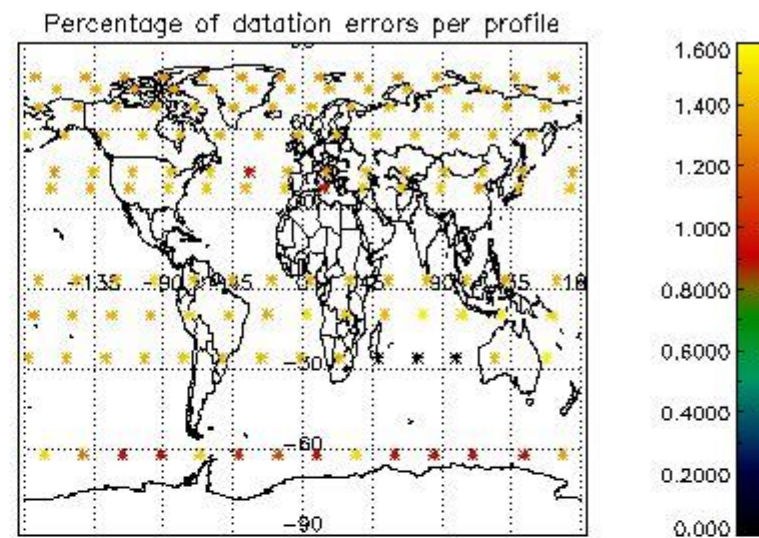

5. Trace gas profiles

5.1 Ozone statistics based on quality of products

The final quality of the products can be "measured" using the STD (Standard Deviation) attached to every point profile. This information is written to the parameter GOM_NL__2P/NL_LOCAL_SPECIES_DENSITY/o3_std of the level 2 products. The table below shows the statistics for given STD ranges.

The statistics are given with respect to the overall valid production:

- Products without fatal errors: GOM_NL__2P/MPH/PRODUCT_ERR=0
- Valid point profile: GOM_NL__2P/NL_LOCAL_SPECIES_DENSITY/pcd(0)=0

The 'Criteria' is applied to valid points of dark limb products:

- Products in dark limb illumination condition: GOM_NL__2P/NL_SUMMARY_QUALITY/obs_ill_cond=0
- Products without fatal errors: GOM_NL__2P/MPH/PRODUCT_ERR=0
- Valid point profile: GOM_NL__2P/NL_LOCAL_SPECIES_DENSITY/pcd(0)=0

So, the table below shows the percentage of dark limb and valid observations for each criteria with respect to the overall valid daily observations.

Criteria	% of total production
All STD	17
STD < 20	7