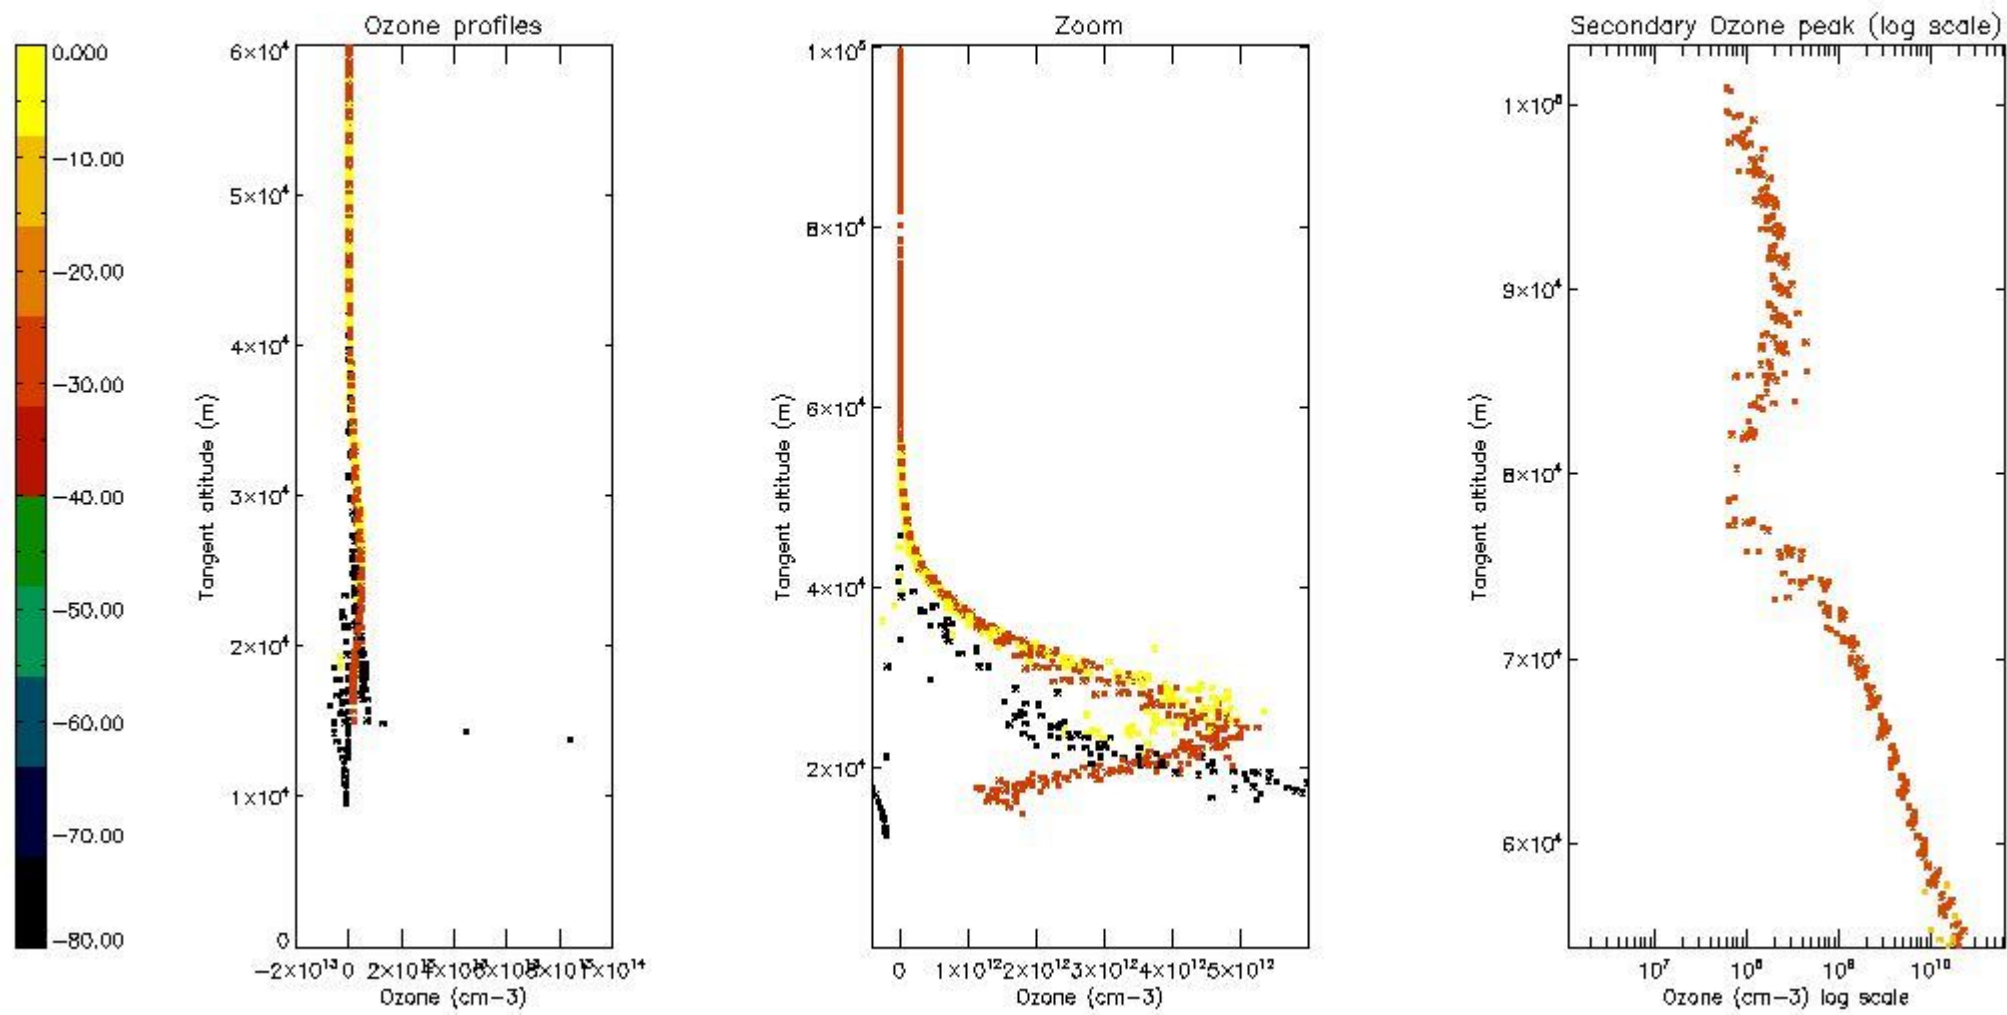

STD < 10	5
STD < 5	3

5.2 Plot ozone profiles for all STD (dark without errors)

The colorbar represents the latitude.

5.3 Plot ozone profiles where STD < 20% (dark without errors)

The colorbar represents the latitude.