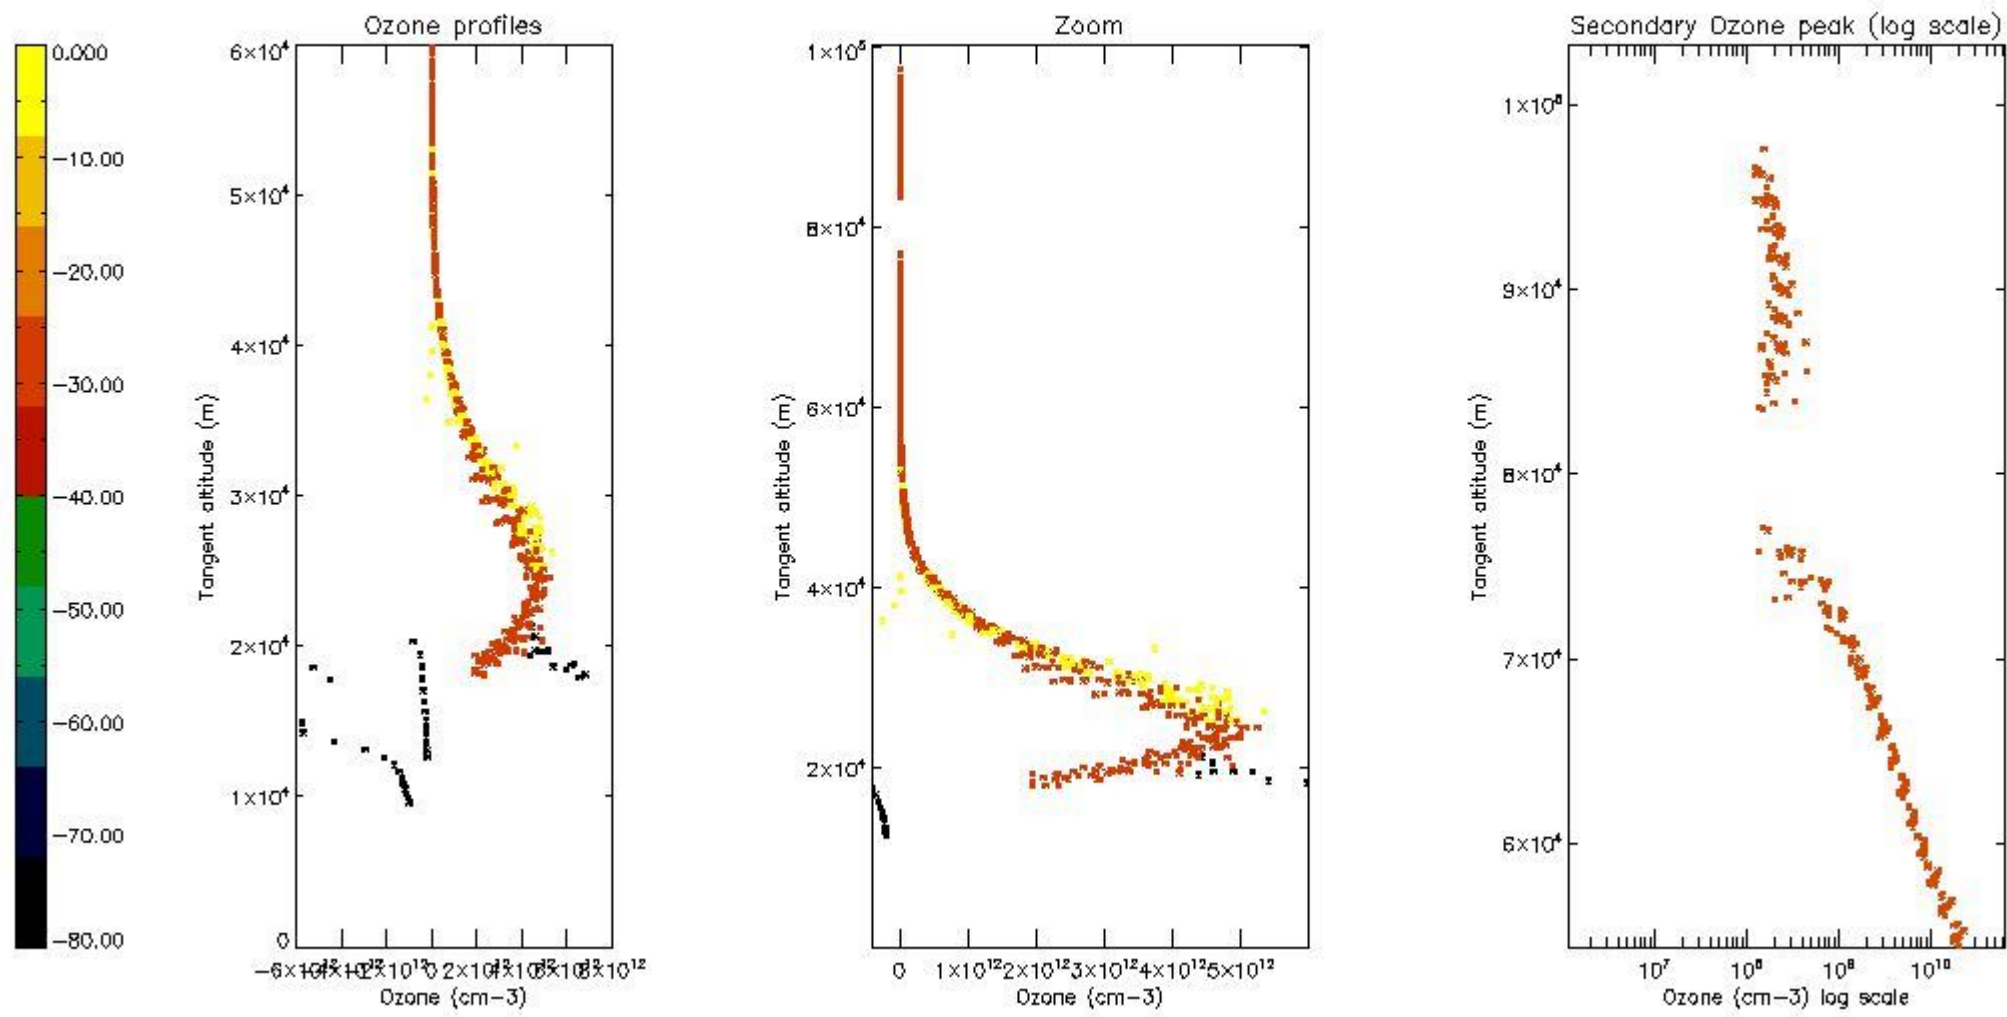

STD < 10	5
STD < 5	3

5.2 Plot ozone profiles for all STD (dark without errors)

The colorbar represents the latitude.

5.3 Plot ozone profiles where STD < 20% (dark without errors)

The colorbar represents the latitude.

5.4 Plot ozone profiles where $STD < 10\%$ (dark without errors)

The colorbar represents the latitude.

5.5 Plot ozone profiles where $STD < 5\%$ (dark without errors)

The colorbar represents the latitude.