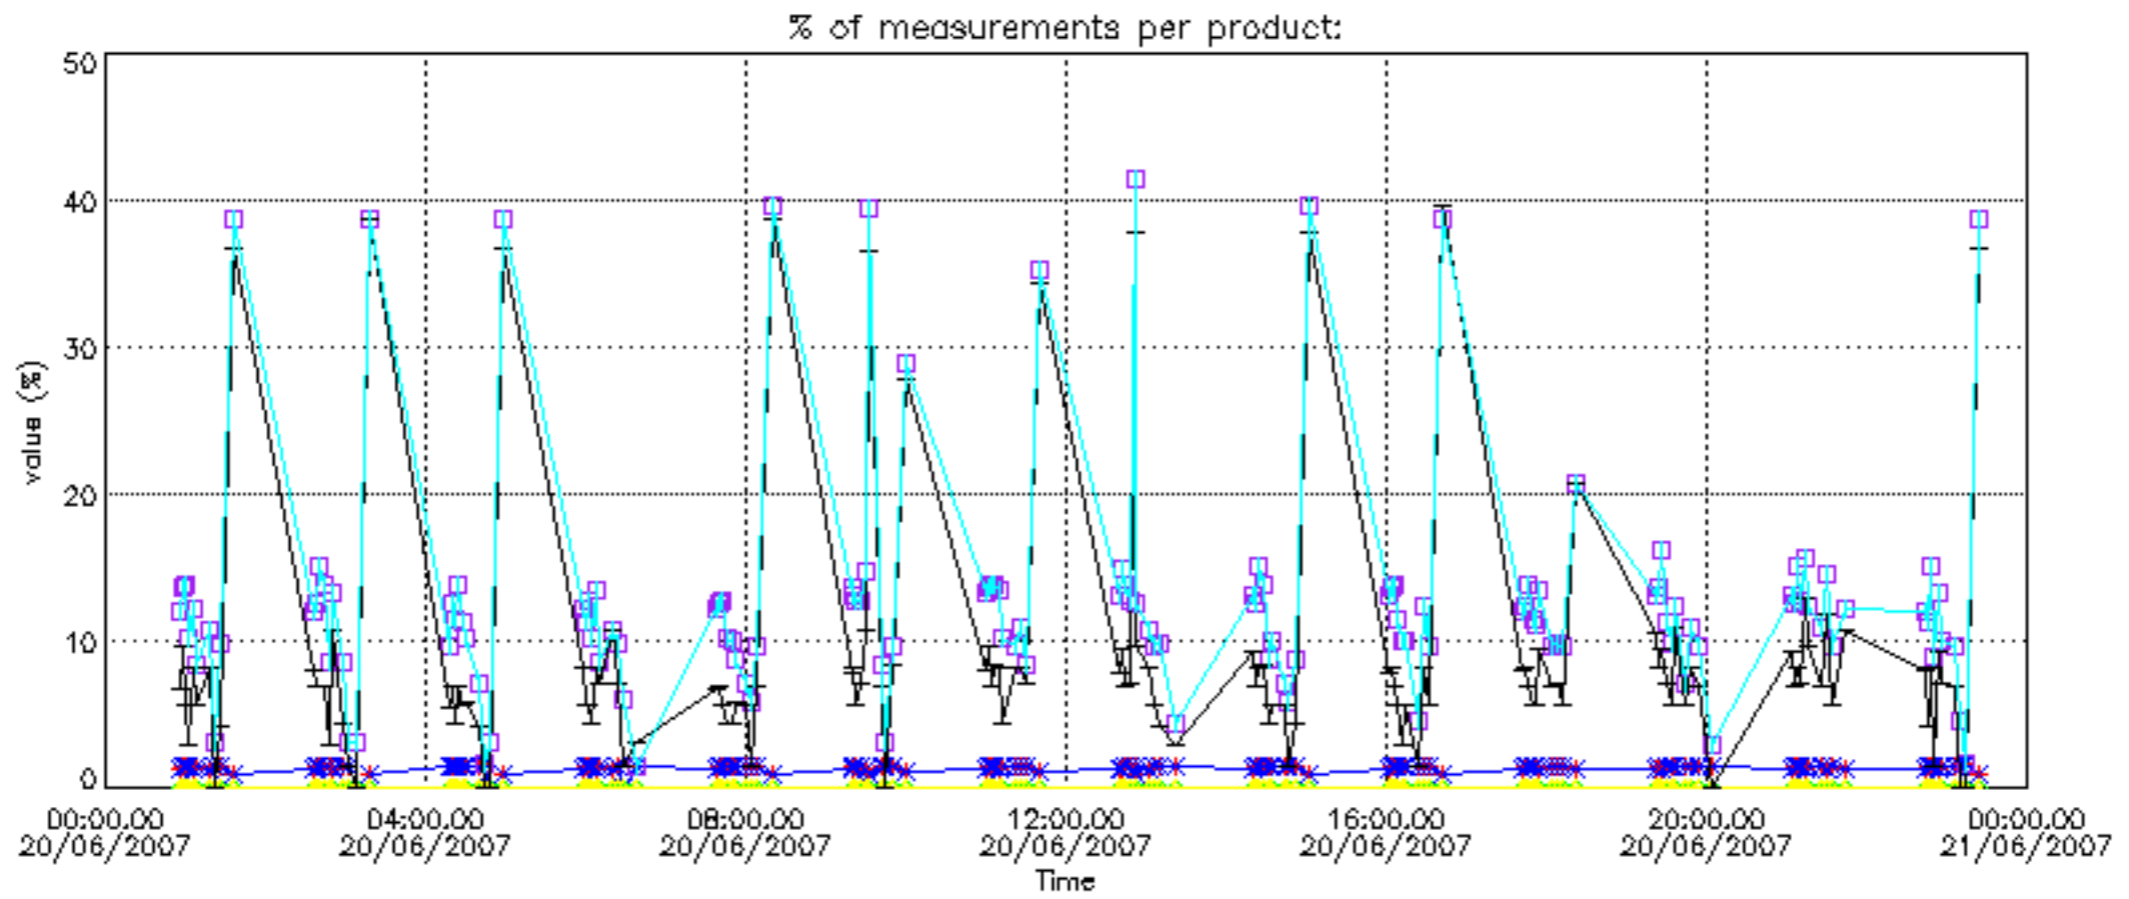

Percentage of cosmic ray hits per profile

Percentage of datation errors per profile