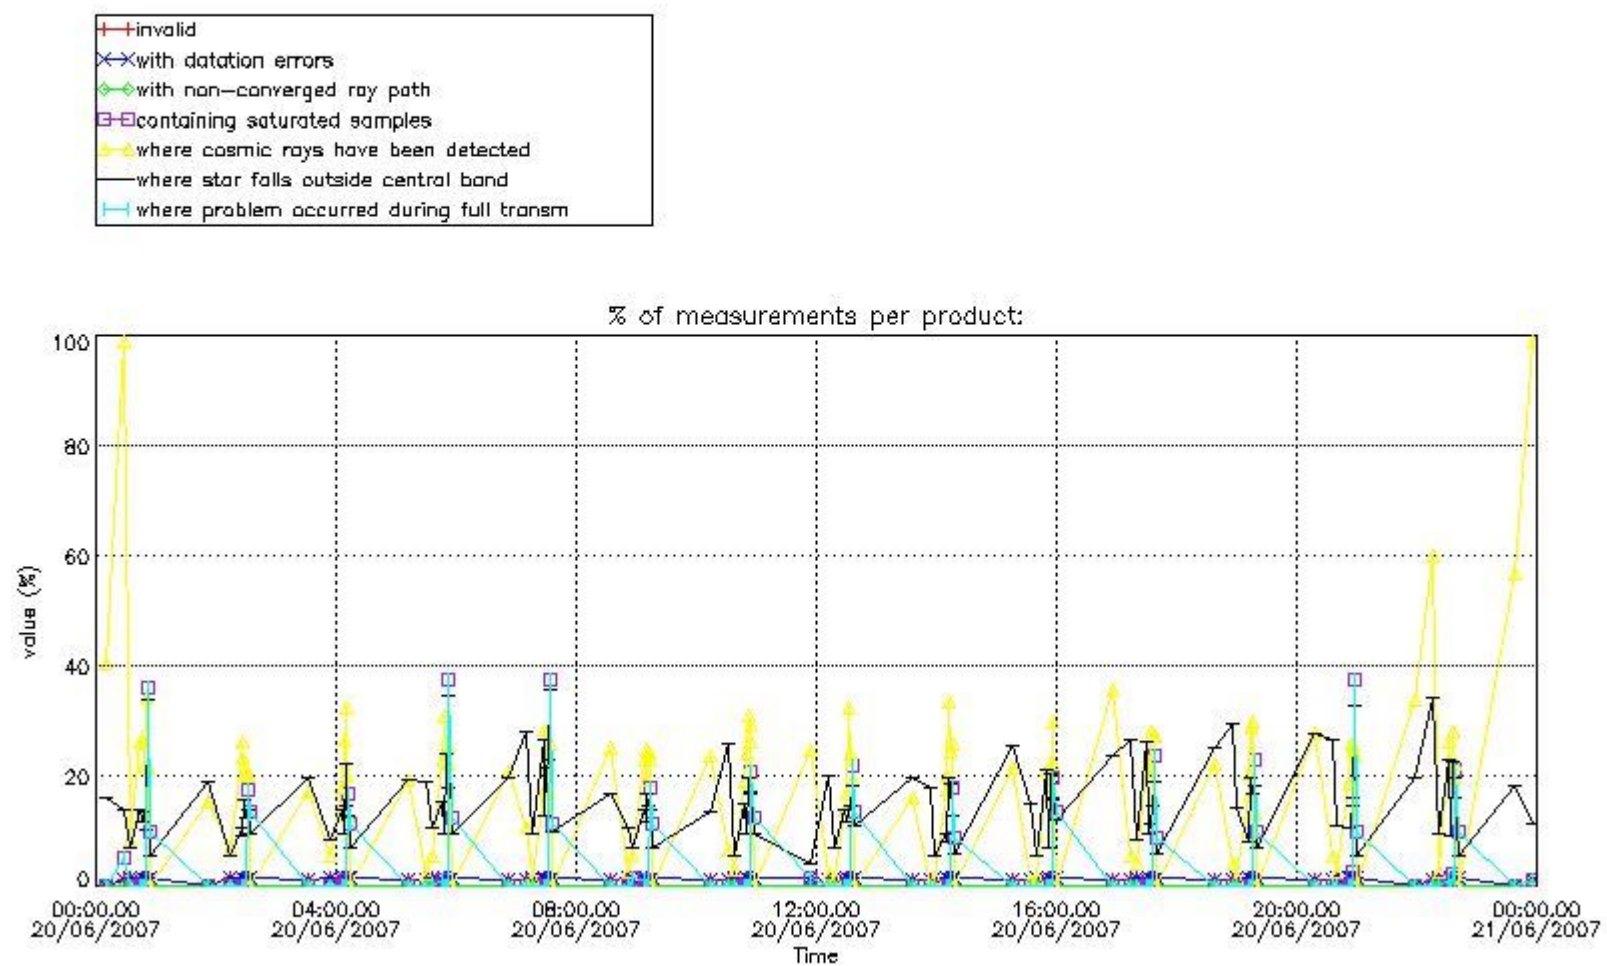

4.1.2 Plot level 1 quality information per product (time dependant): ENVISAT DESCENDING passes