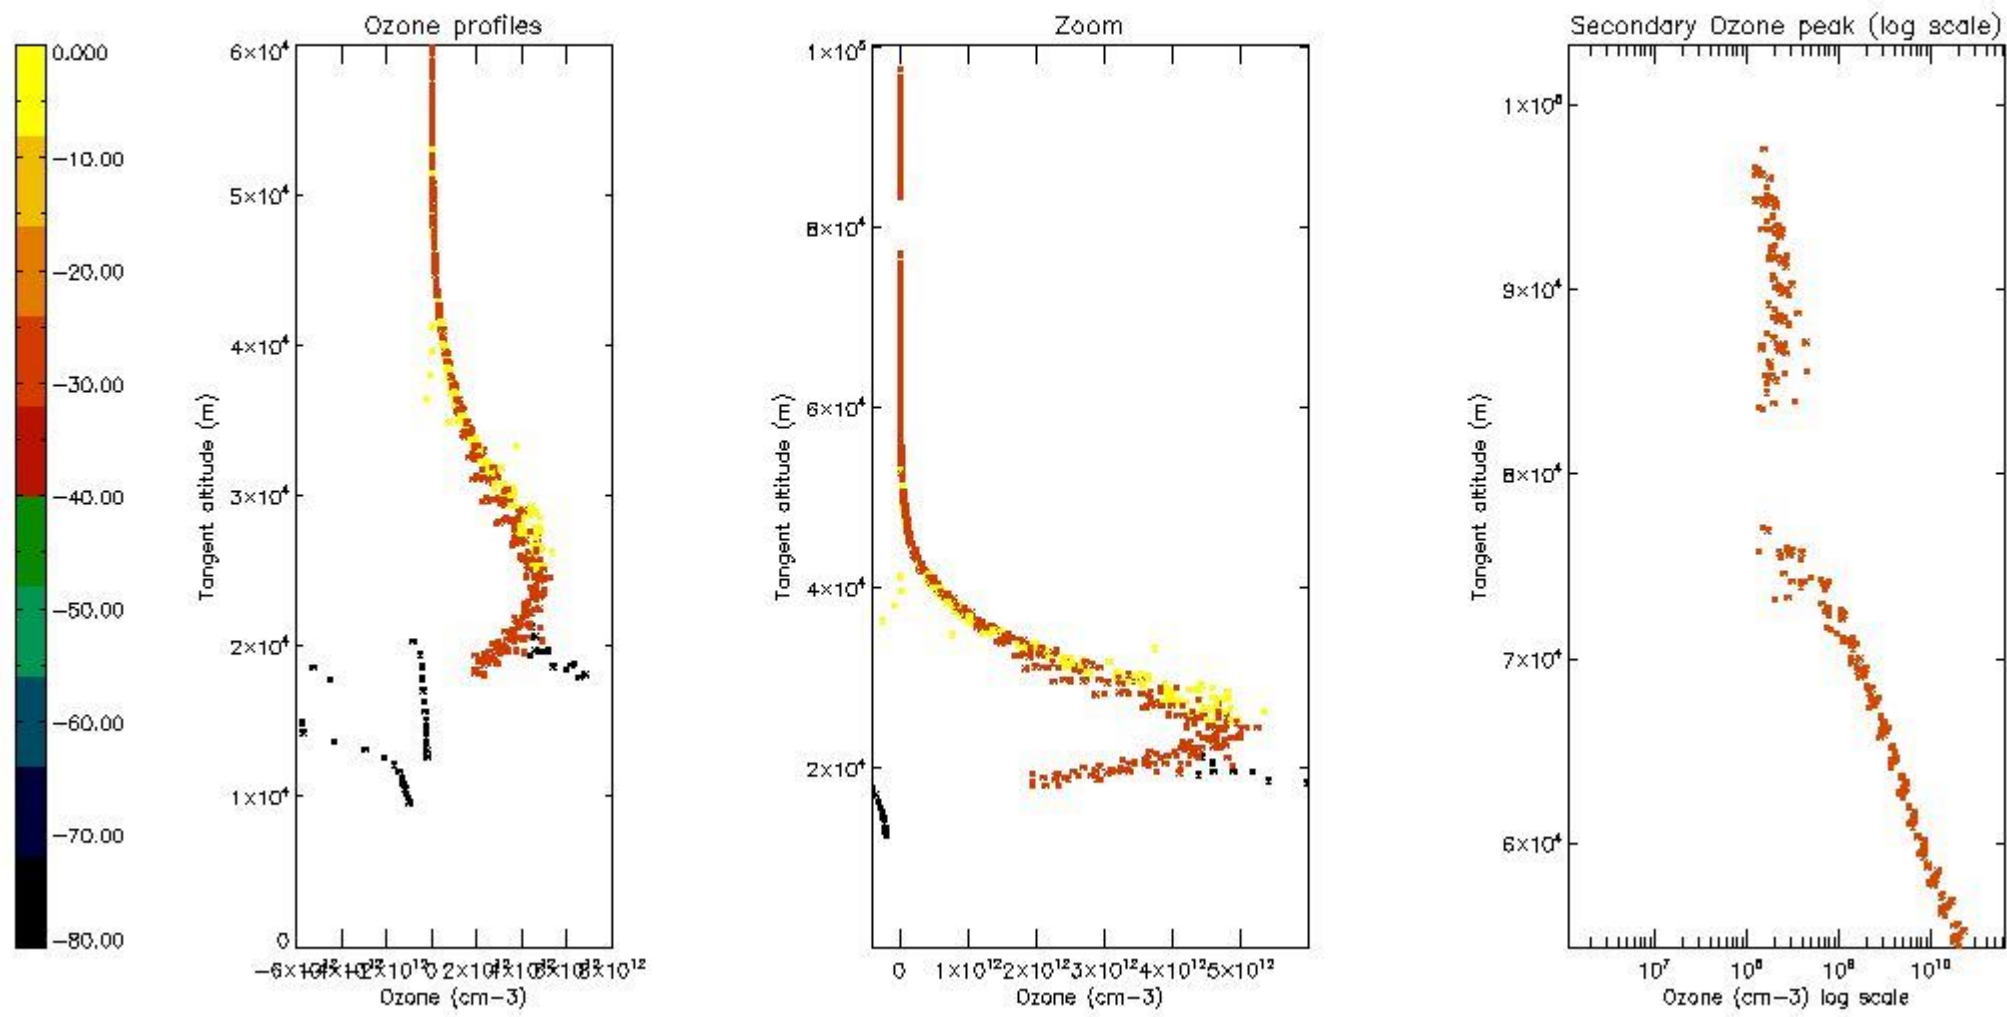

5.5 Plot ozone profiles where $STD < 5\%$ (dark without errors)

The colorbar represents the latitude.