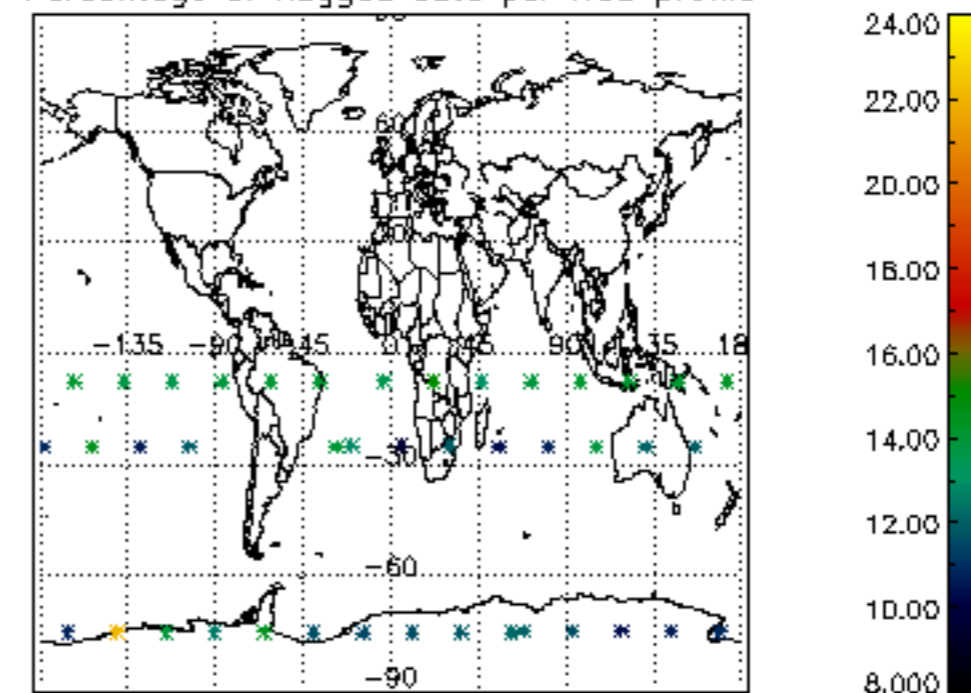

Percentage of flagged data per NO3 profile