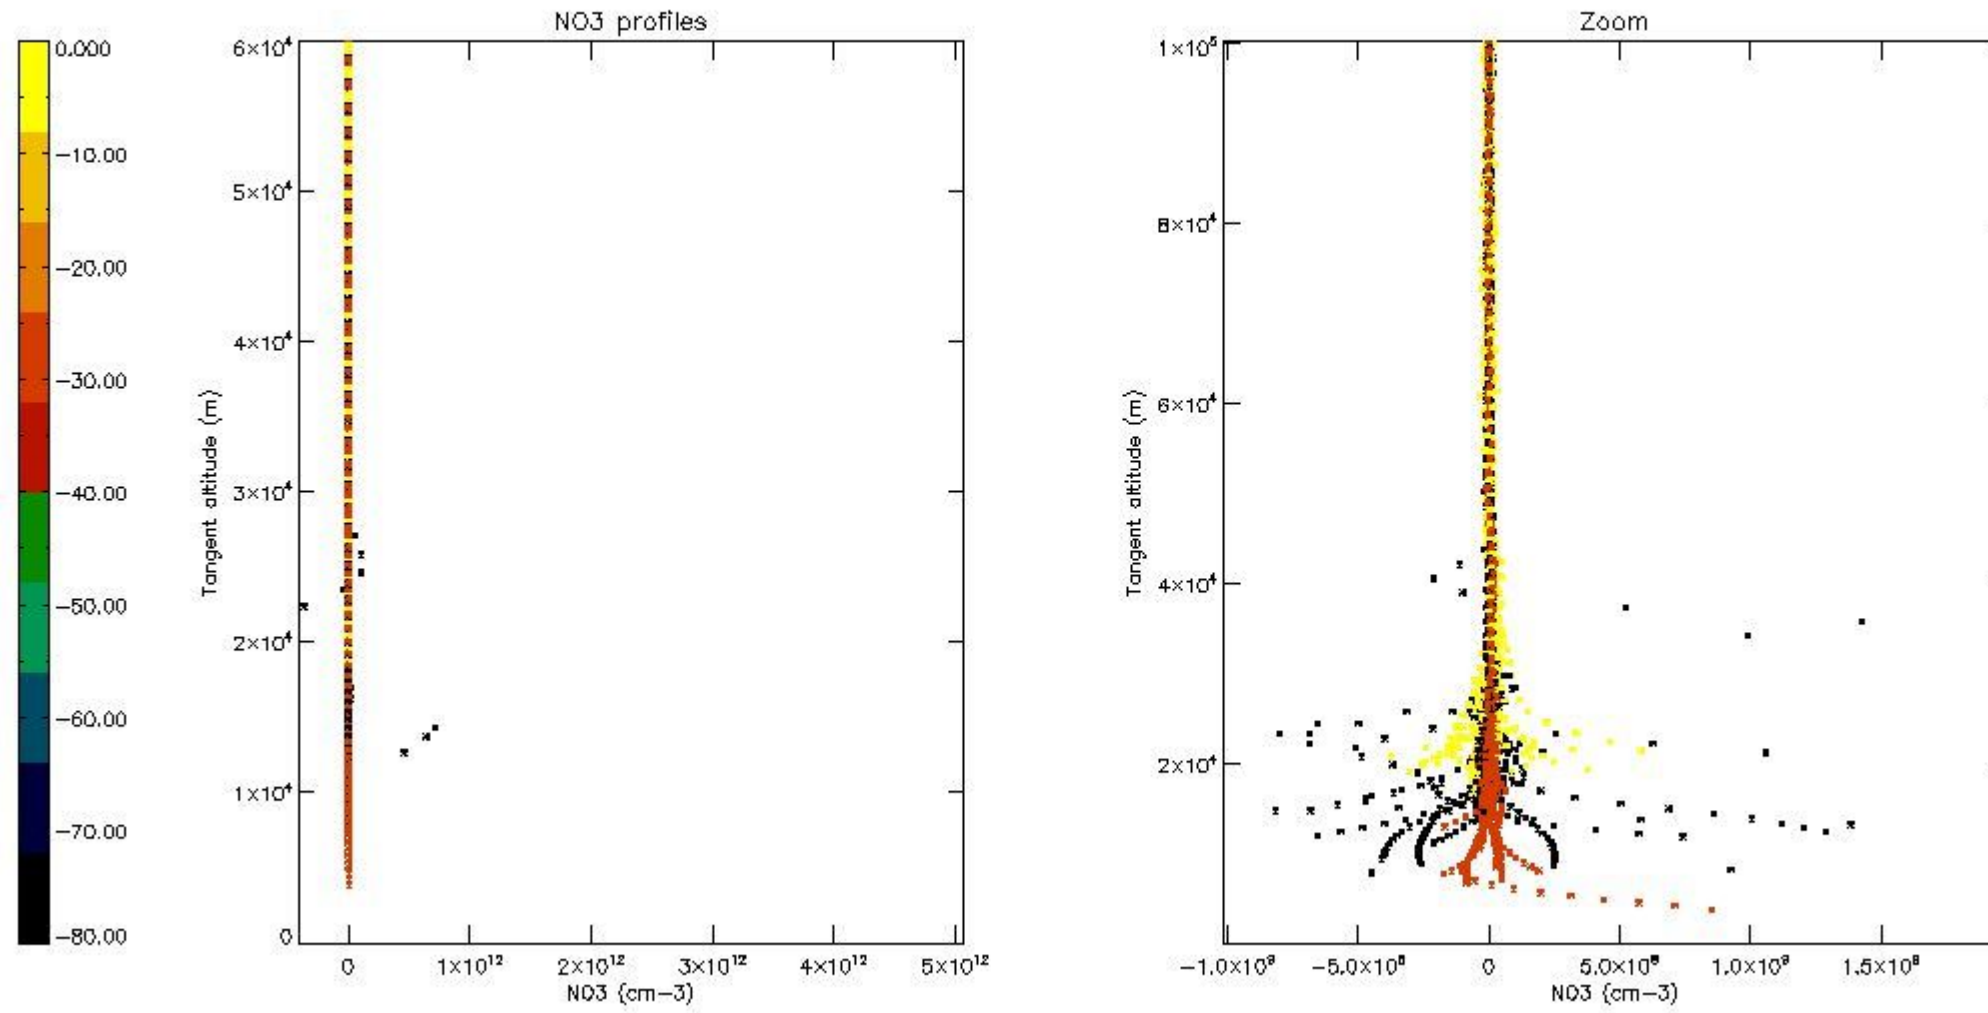

6. Auxiliary Data Files used for the production reported in section 2

The number reported in the third column indicates since which file (see list in section 2) the corresponding auxiliary file has been used. The fourth column is the date of those product files.

Type	Auxiliary Filename	Used since product	Used since product date
INST_PHYS_CHARACTERISTICS	GOM_INS_AXVIEC20091111_143220_20030716_120000_20500101_000000	1	20-JUN-2007 00:10:29
LEVEL-2_PROC_CONFIG	GOM_PR2_AXVIEC20091111_152718_20020301_000000_20500101_000000	1	20-JUN-2007 00:10:29
CROSS_SECTIONS_FILE	GOM_CRS_AXVIEC20091111_154832_20020301_000000_20500101_000000	1	20-JUN-2007 00:10:29