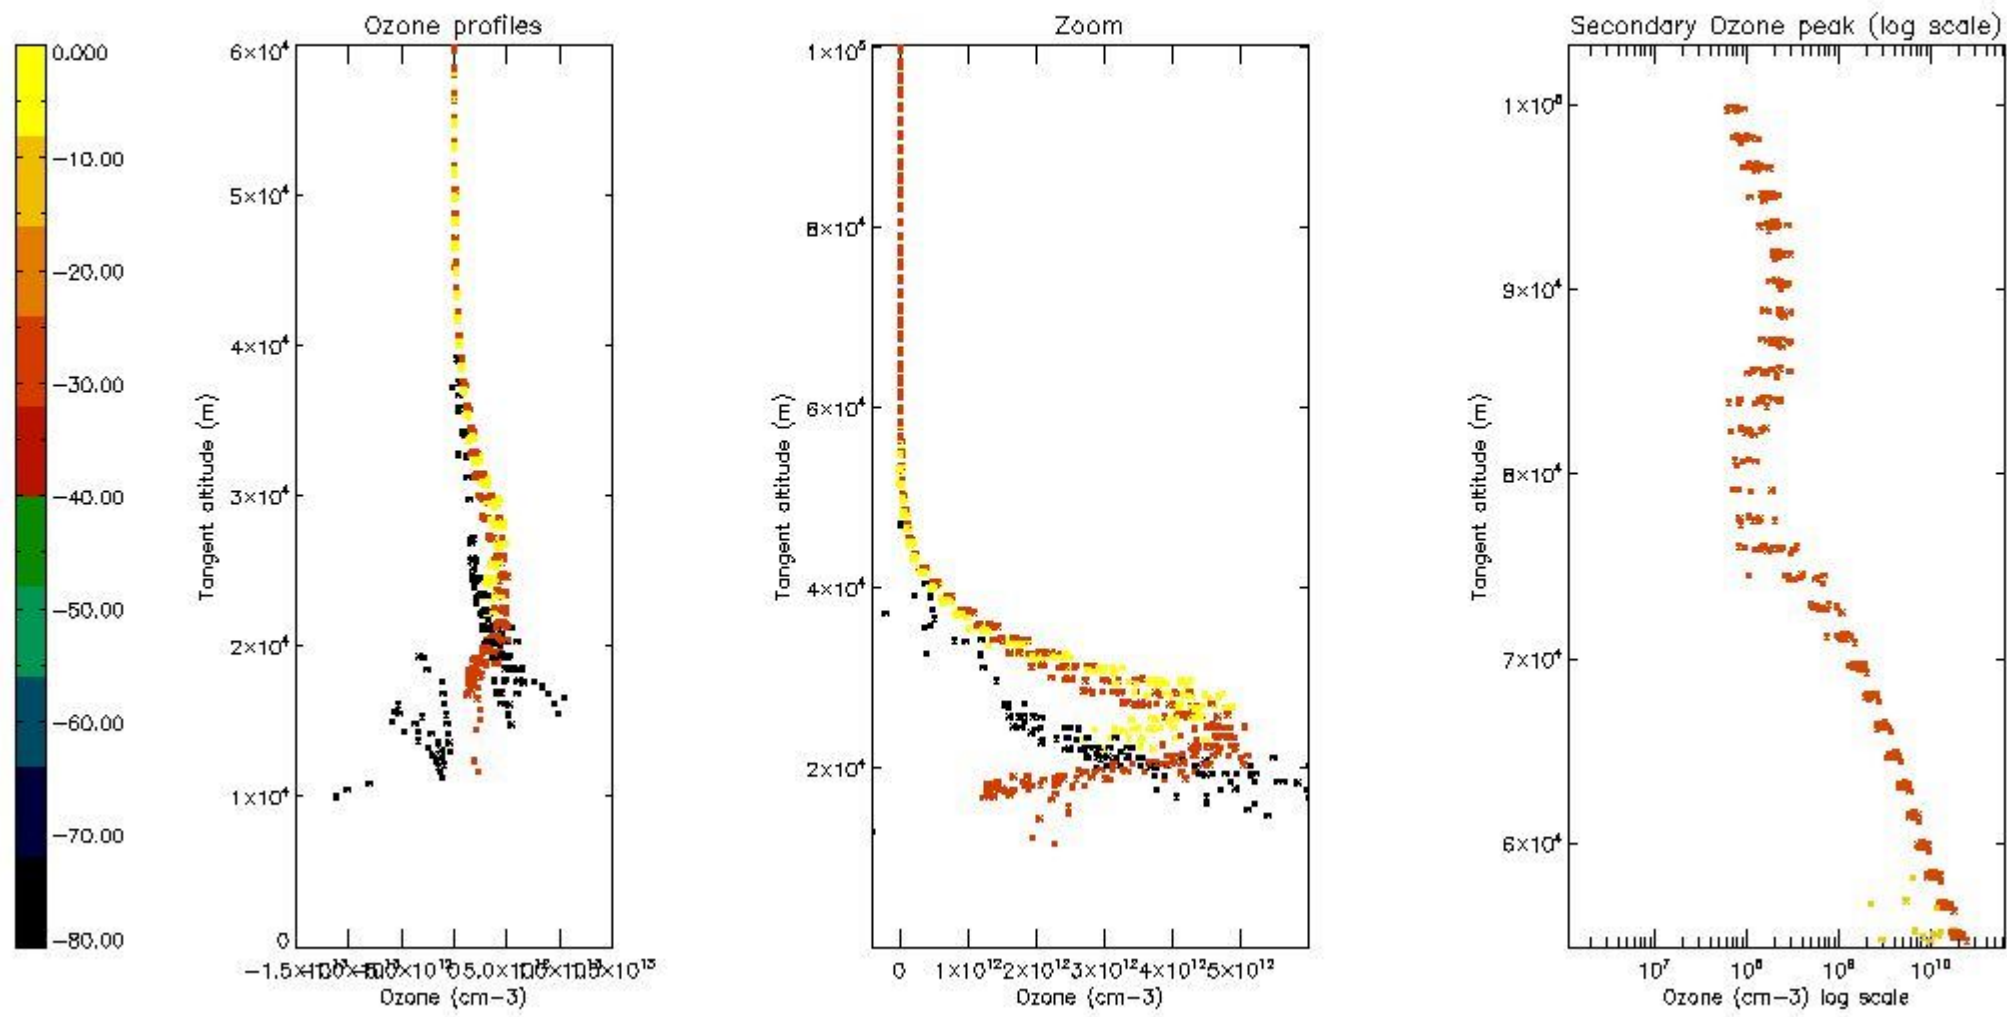

STD < 10	5
STD < 5	3

5.2 Plot ozone profiles for all STD (dark without errors)

The colorbar represents the latitude.

5.3 Plot ozone profiles where STD < 20% (dark without errors)

The colorbar represents the latitude.

5.4 Plot ozone profiles where STD < 10% (dark without errors)

The colorbar represents the latitude.

5.5 Plot ozone profiles where STD < 5% (dark without errors)

The colorbar represents the latitude.

5.6 Plot NO₂ profiles for all STD (dark without errors)