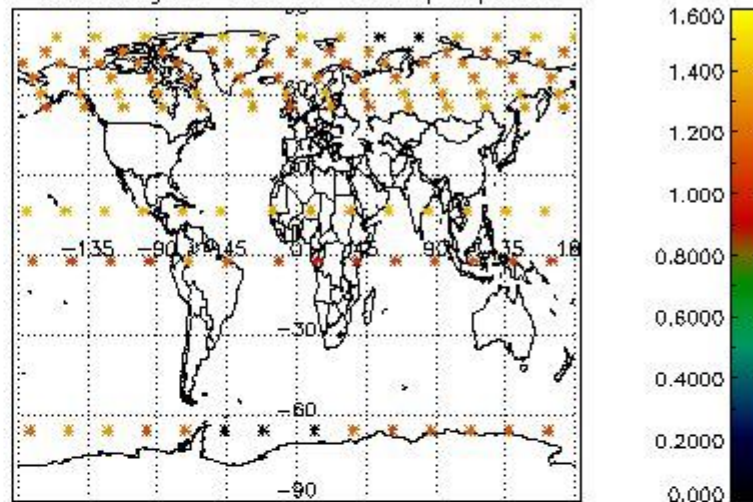

Percentage of datation errors per profile