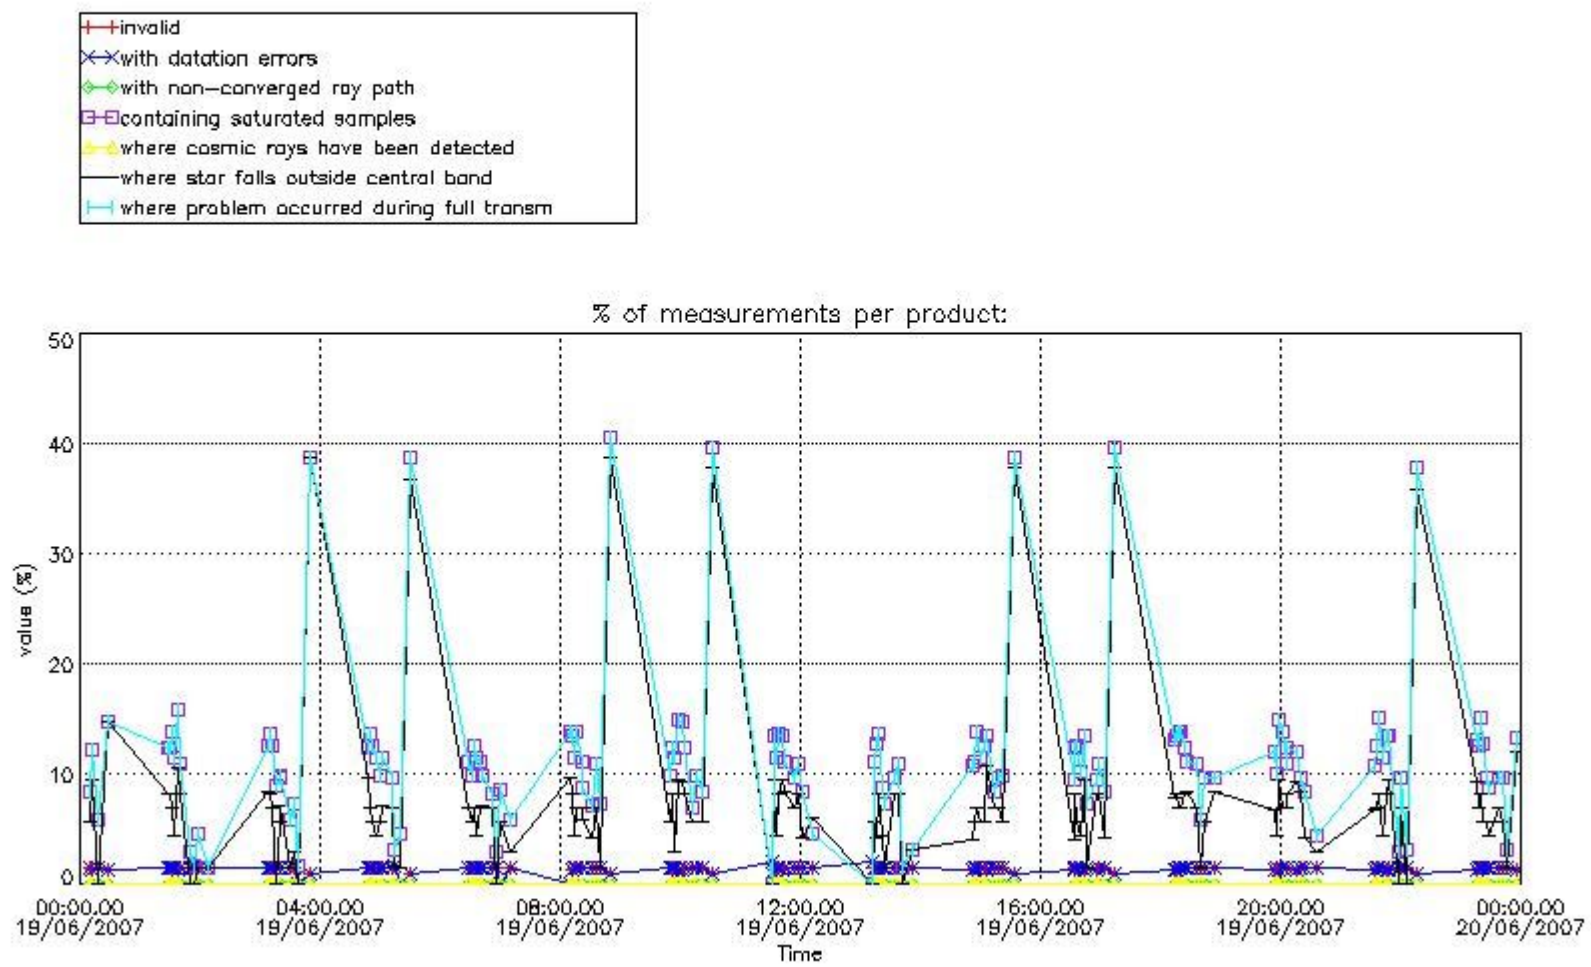

3.1 Plot quality information per product (time dependant)

3.2 Plot quality information per product (world map)

Percentage of flagged data per O3 profile

Percentage of flagged data per H2O profile

Percentage of flagged data per NO2 profile

Percentage of flagged data per NO3 profile

4. Level 1 quality information per product

In this section it is plotted some information contained in the Quality Summary data set of the level 2 products that comes from the level 1b processing. Products without errors (error flag in the MPH set to "0") are used.

4.1 Plot quality information per product (time dependant) coming from level 1b processing

4.1.1 Plot level 1 quality information per product (time dependant): ENVISAT ASCENDING passes

4.1.2 Plot level 1 quality information per product (time dependant): ENVI SAT DESCENDING passes