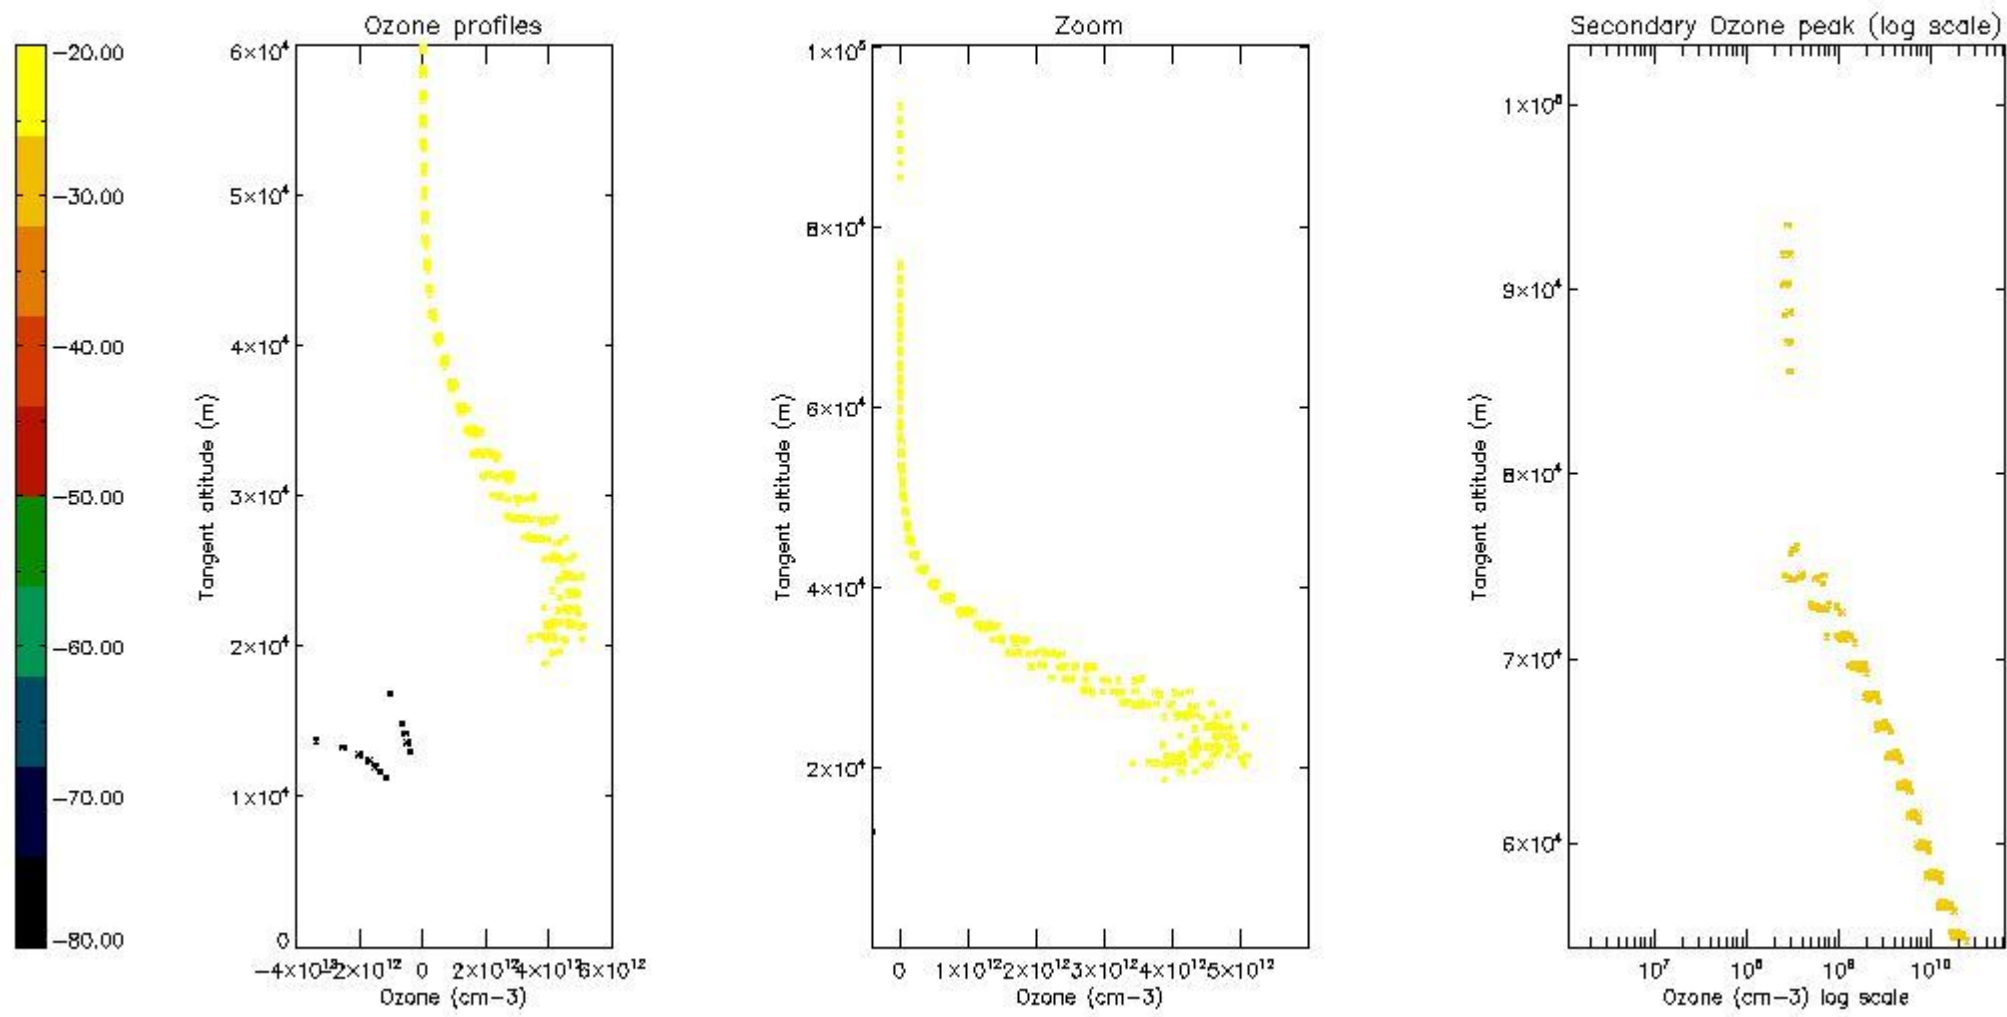

STD < 10	5
STD < 5	3

5.2 Plot ozone profiles for all STD (dark without errors)

The colorbar represents the latitude.

5.3 Plot ozone profiles where STD < 20% (dark without errors)

The colorbar represents the latitude.

5.4 Plot ozone profiles where STD < 10% (dark without errors)

The colorbar represents the latitude.

5.5 Plot ozone profiles where STD < 5% (dark without errors)

The colorbar represents the latitude.

5.6 Plot NO₂ profiles for all STD (dark without errors)