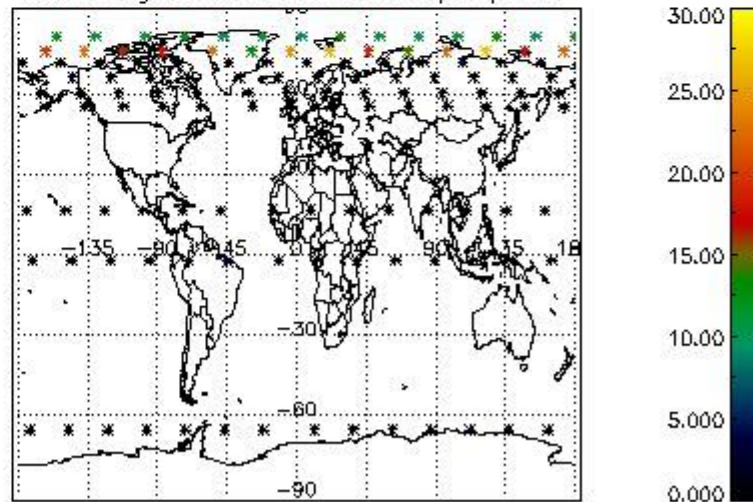

Percentage of saturation errors per profile