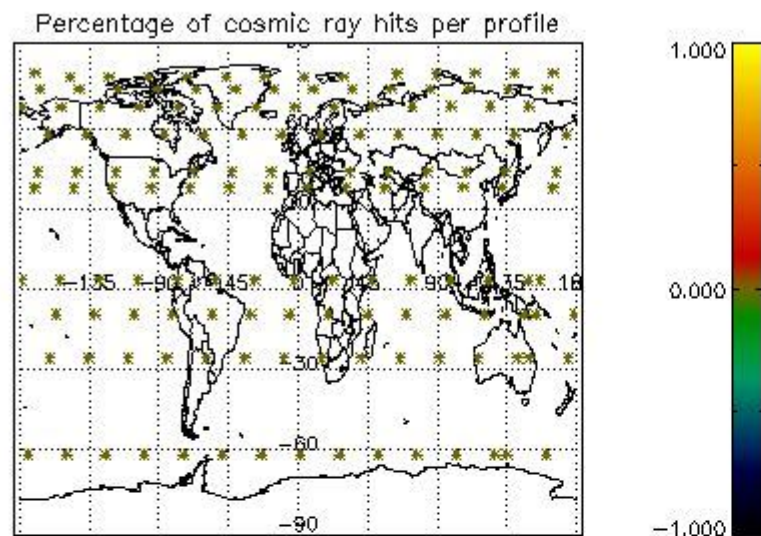

Percentage of datation errors per profile

Percentage of star falling outside central band per profile

Percentage of saturation errors per profile

4.2.2 Plot level 1 quality information per product (world map): ENVISAT DESCENDING passes