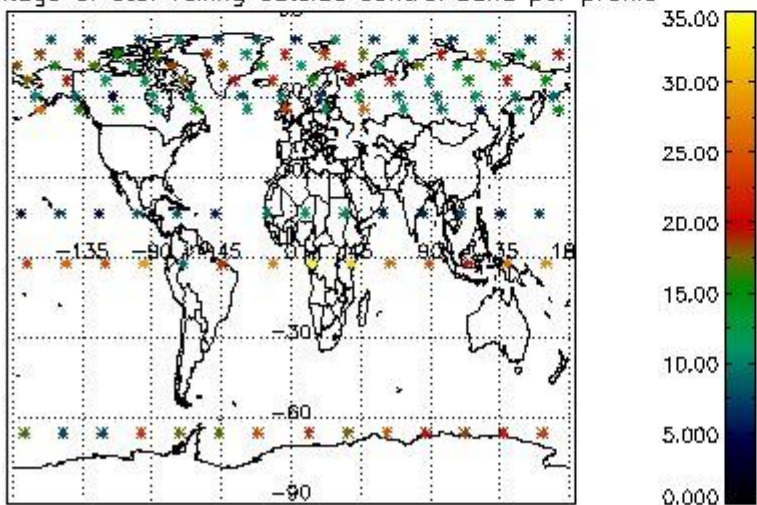

Percentage of star falling outside central band per profile