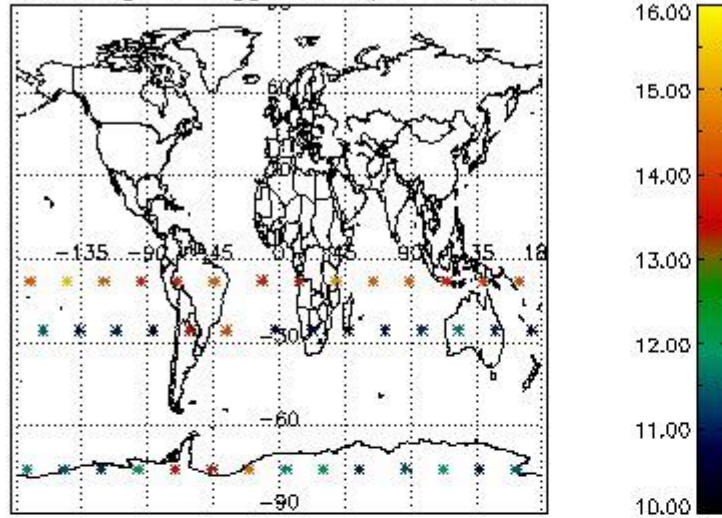

3. Quality information per product

In this section it is plotted some information contained in the Quality Summary data set of the level 2 products. Only products in dark limb conditions and without errors (error flag in the MPH set to "0") are used.

3.1 Plot quality information per product (time dependant)

3.2 Plot quality information per product (world map)

Percentage of flagged data per O3 profile

Percentage of flagged data per H2O profile

Percentage of flagged data per NO2 profile