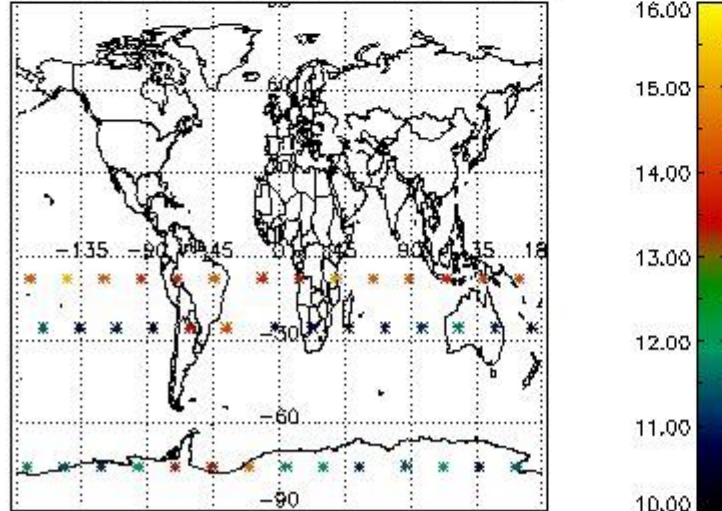

3.1 Plot quality information per product (time dependant)

3.2 Plot quality information per product (world map)

Percentage of flagged data per O3 profile

Percentage of flagged data per H2O profile

Percentage of flagged data per NO2 profile