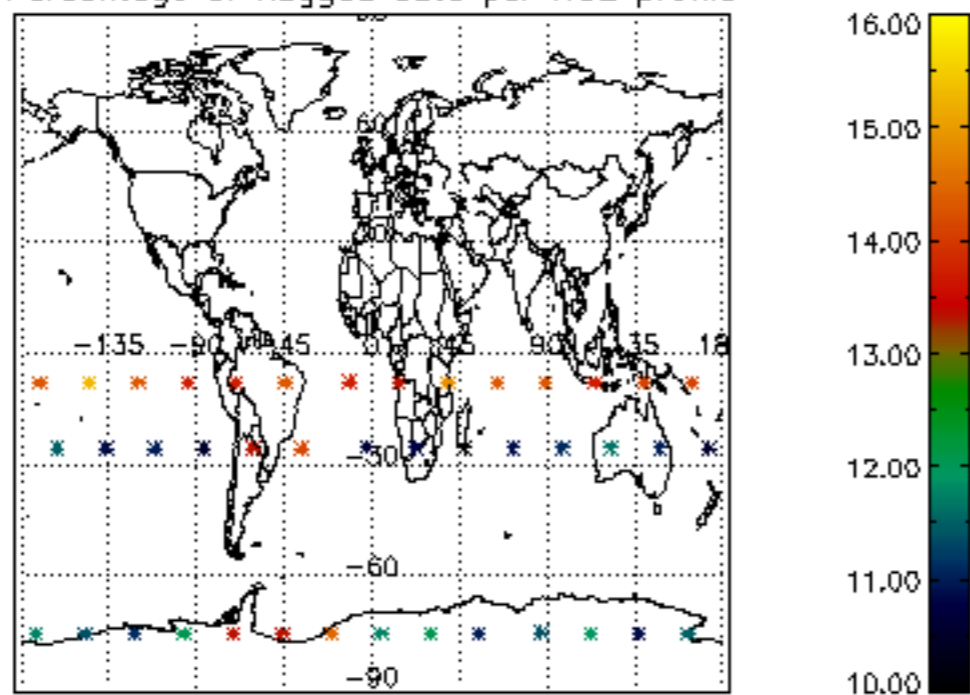

Percentage of flagged data per NO2 profile