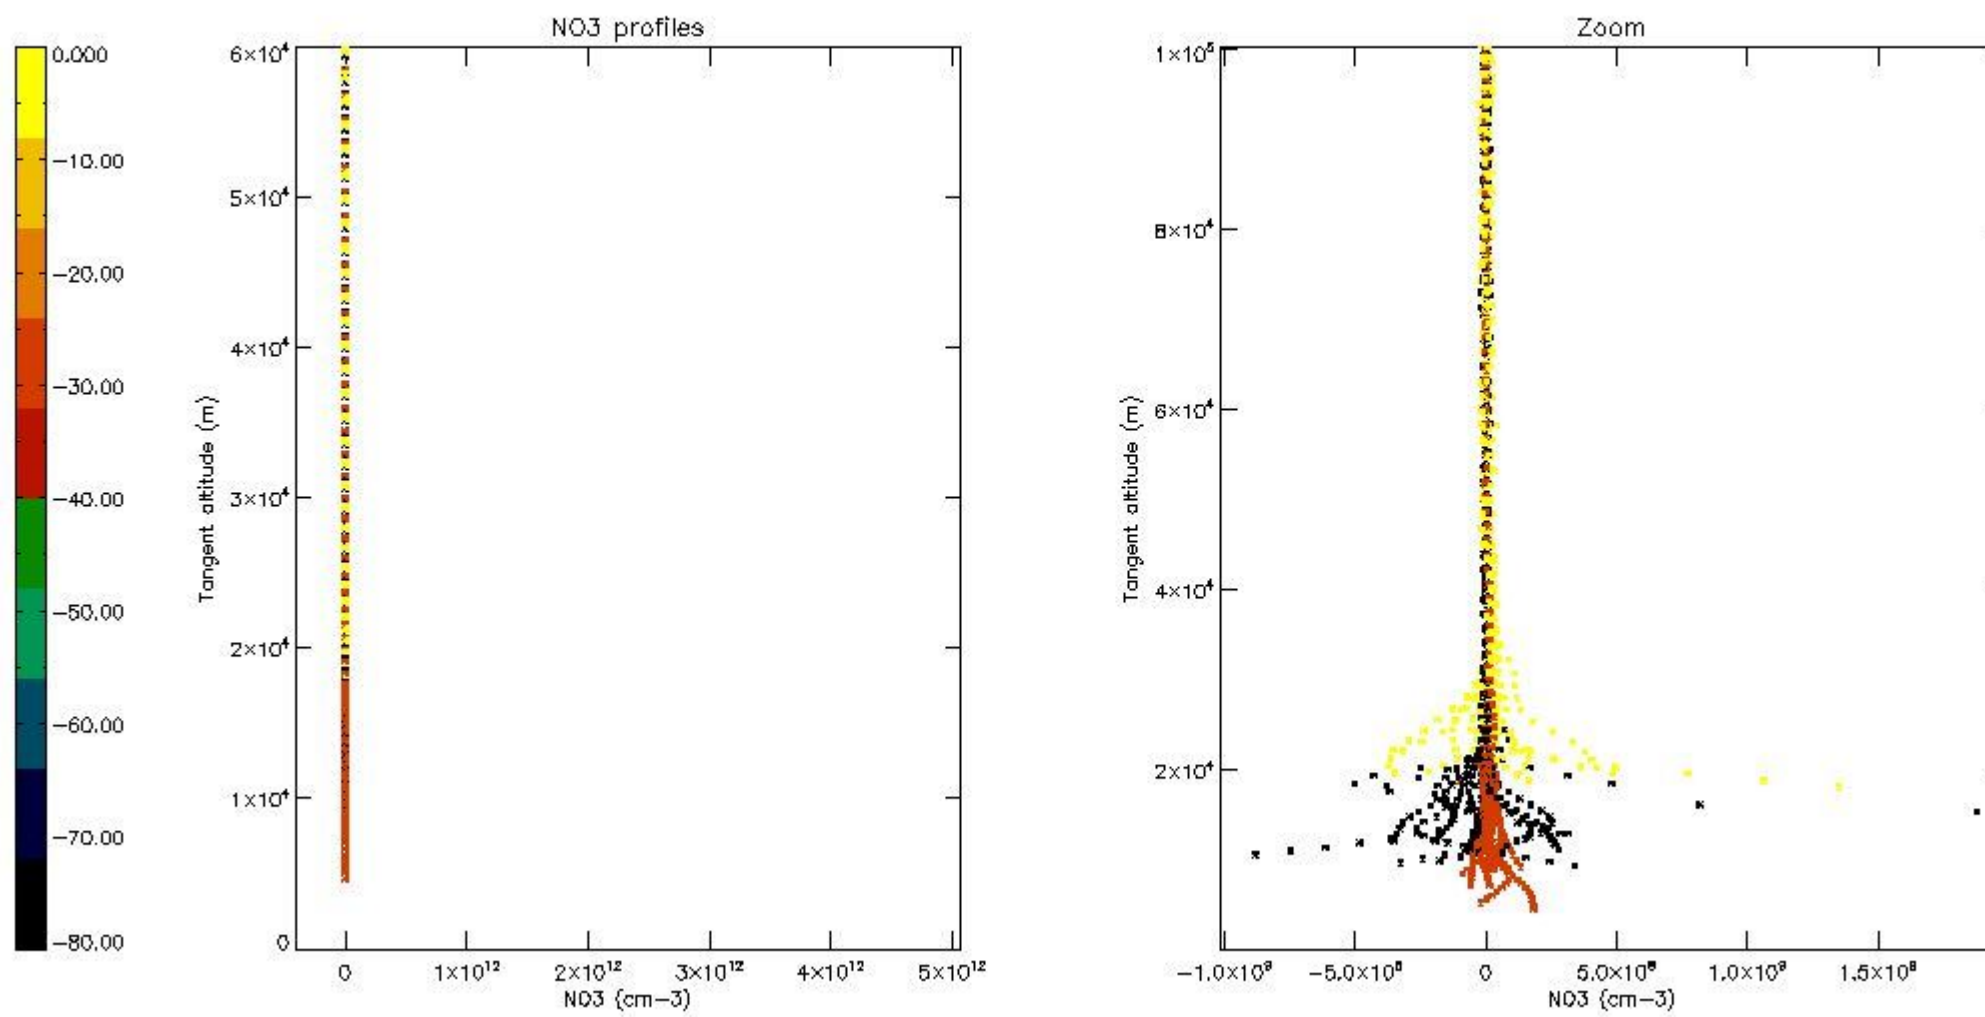

6. Auxiliary Data Files used for the production reported in section 2

The number reported in the third column indicates since which file (see list in section 2) the corresponding auxiliary file has been used. The fourth column is the date of those product files.

Type	Auxiliary Filename	Used since product	Used since product date
INST_PHYS_CHARACTERISTICS	GOM_INS_AXVIEC20091111_143220_20030716_120000_20500101_000000	1	19-JUN-2007 00:09:22
LEVEL-2_PROC_CONFIG	GOM_PR2_AXVIEC20091111_152718_20020301_000000_20500101_000000	1	19-JUN-2007 00:09:22
CROSS_SECTIONS_FILE	GOM_CRS_AXVIEC20091111_154832_20020301_000000_20500101_000000	1	19-JUN-2007 00:09:22