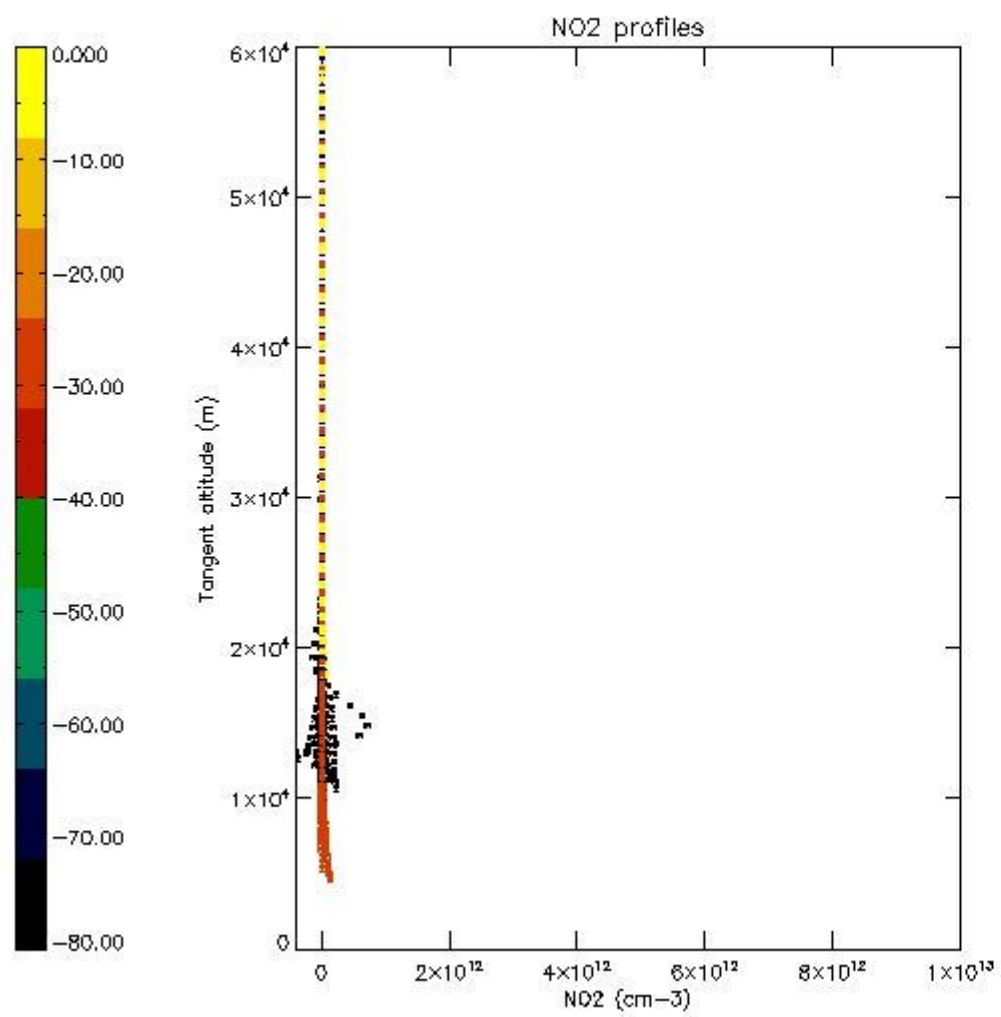

5.7 Plot NO3 profiles for all STD (dark without errors)

The colorbar represents the latitude.