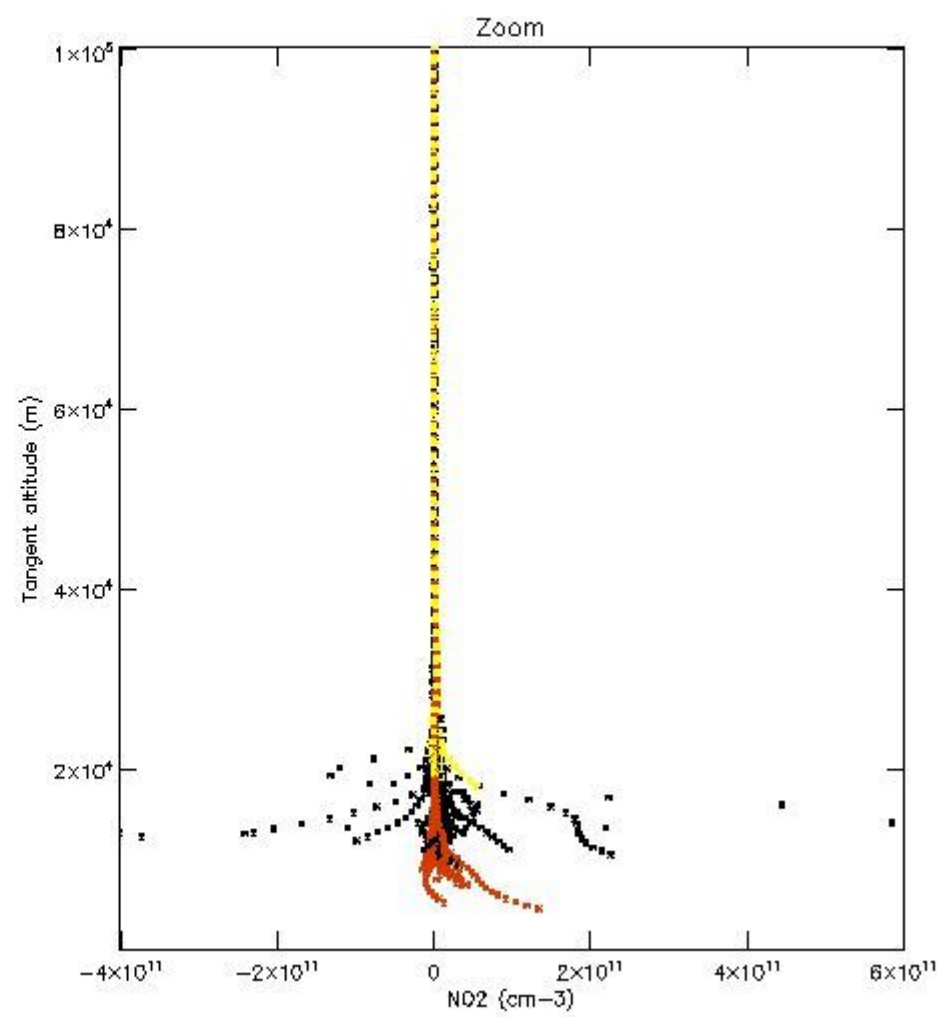

5.7 Plot NO3 profiles for all STD (dark without errors)

The colorbar represents the latitude.