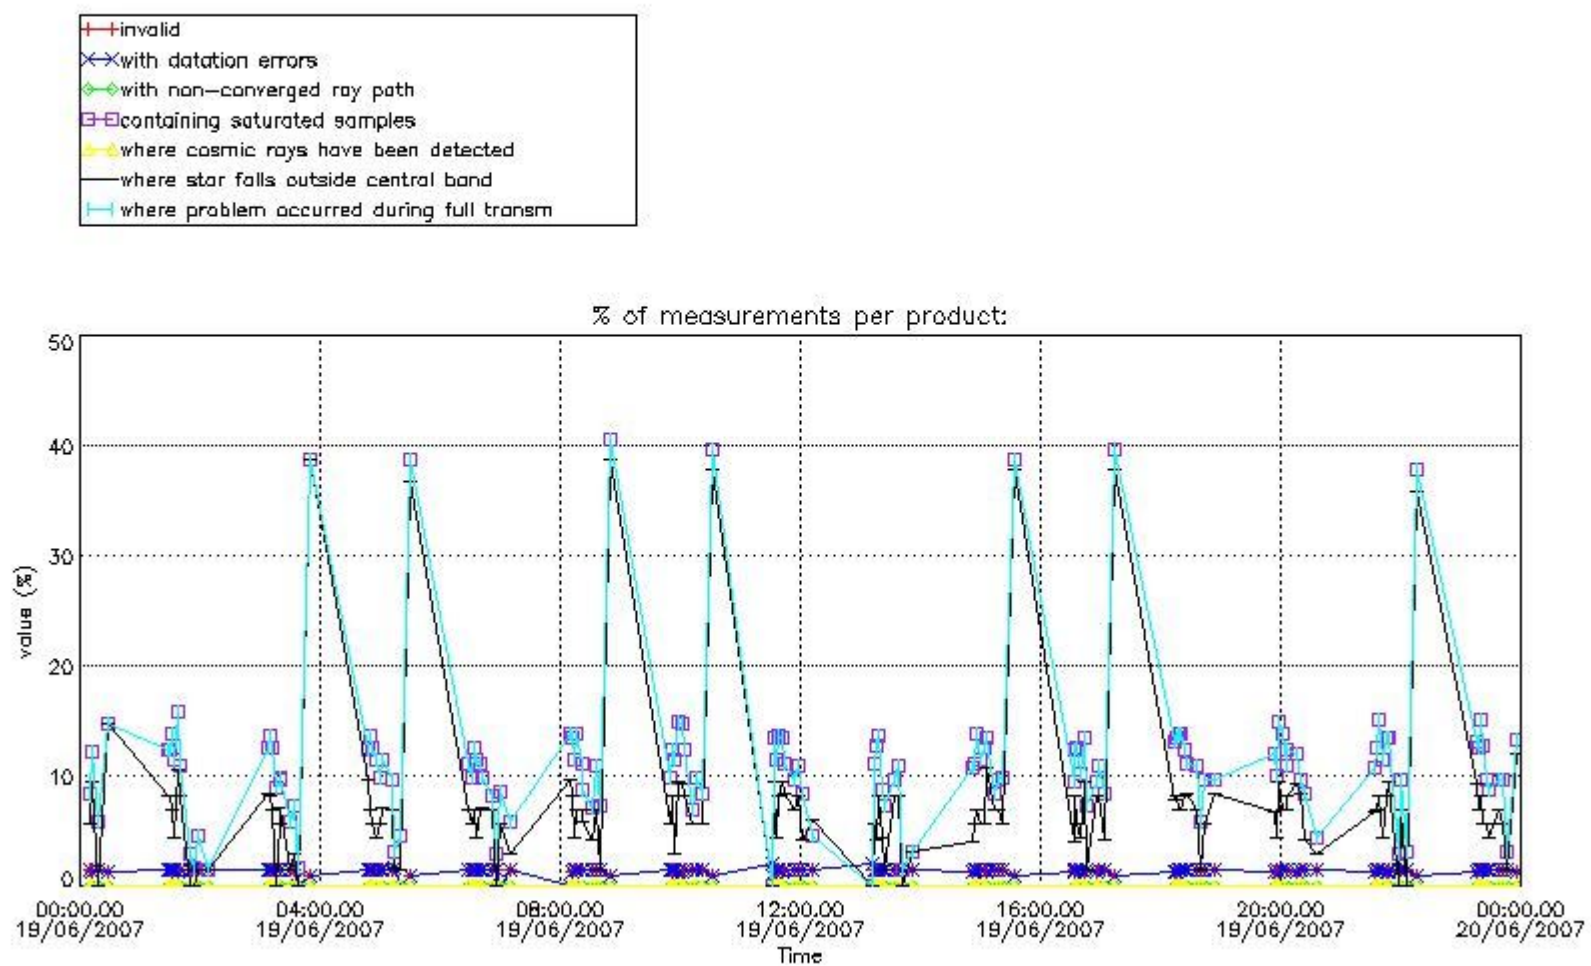

4.2 Plot quality information per product coming from level 1b processing (world map)

4.2.1 Plot level 1 quality information per product (world map): ENVISAT ASCENDING passes