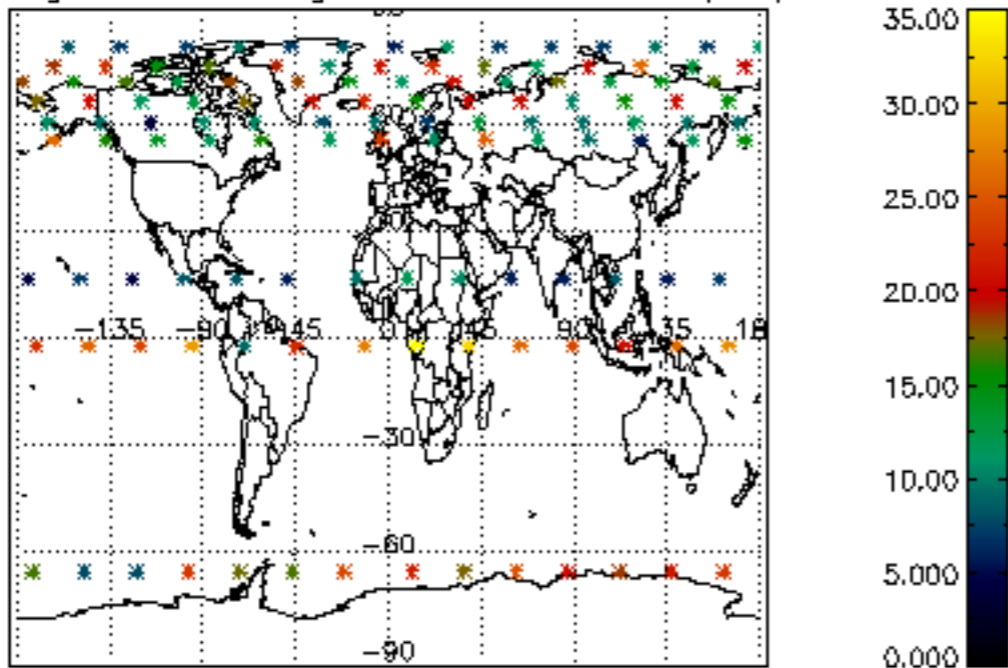

Percentage of cosmic ray hits per profile

Percentage of star falling outside central band per profile