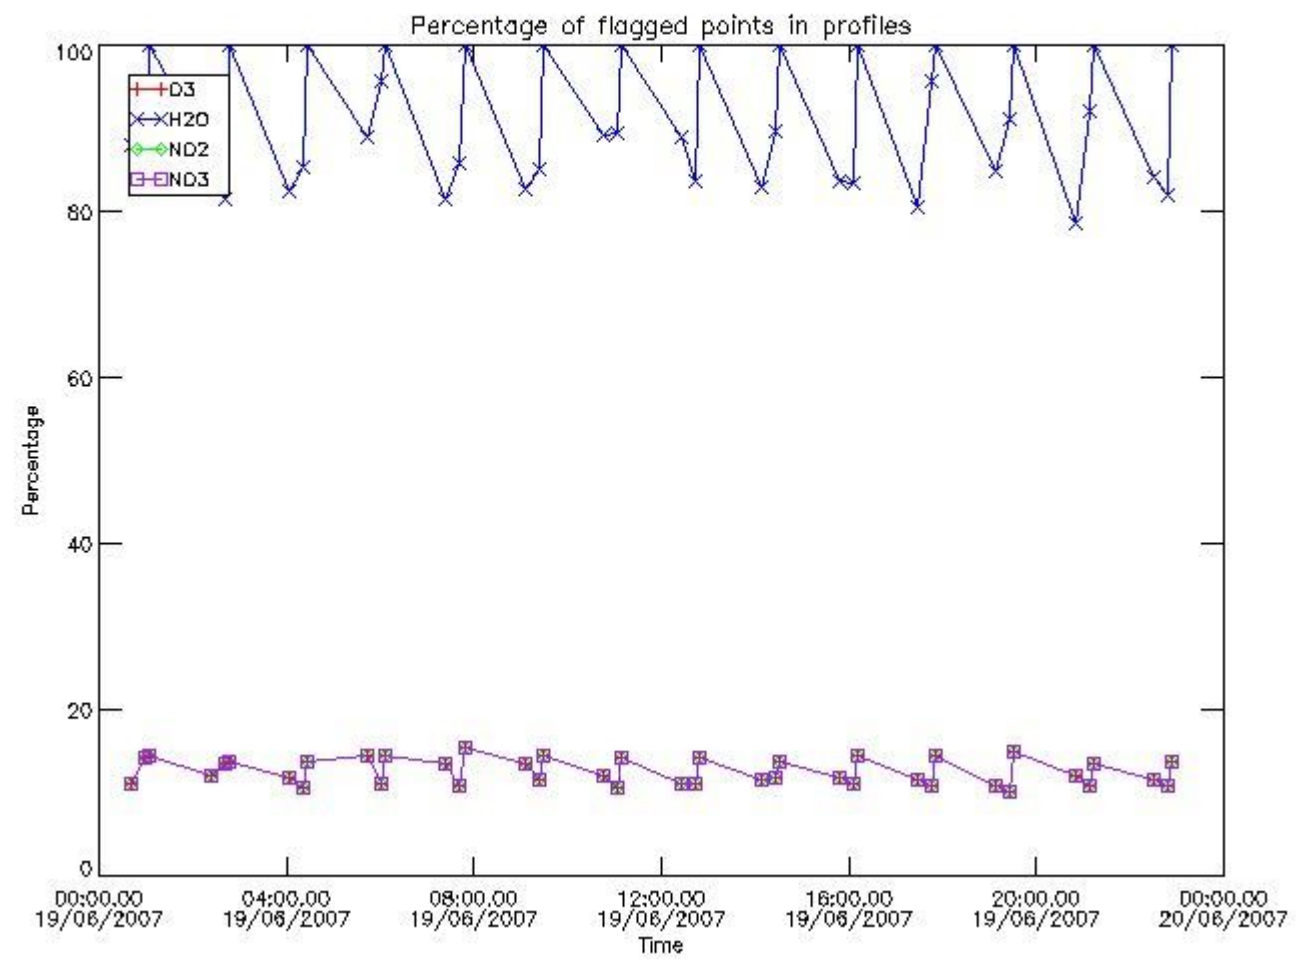

3. Quality information per product

In this section it is plotted some information contained in the Quality Summary data set of the level 2 products. Only products in dark limb conditions and without errors (error flag in the MPH set to "0") are used.

3.1 Plot quality information per product (time dependant)

3.2 Plot quality information per product (world map)