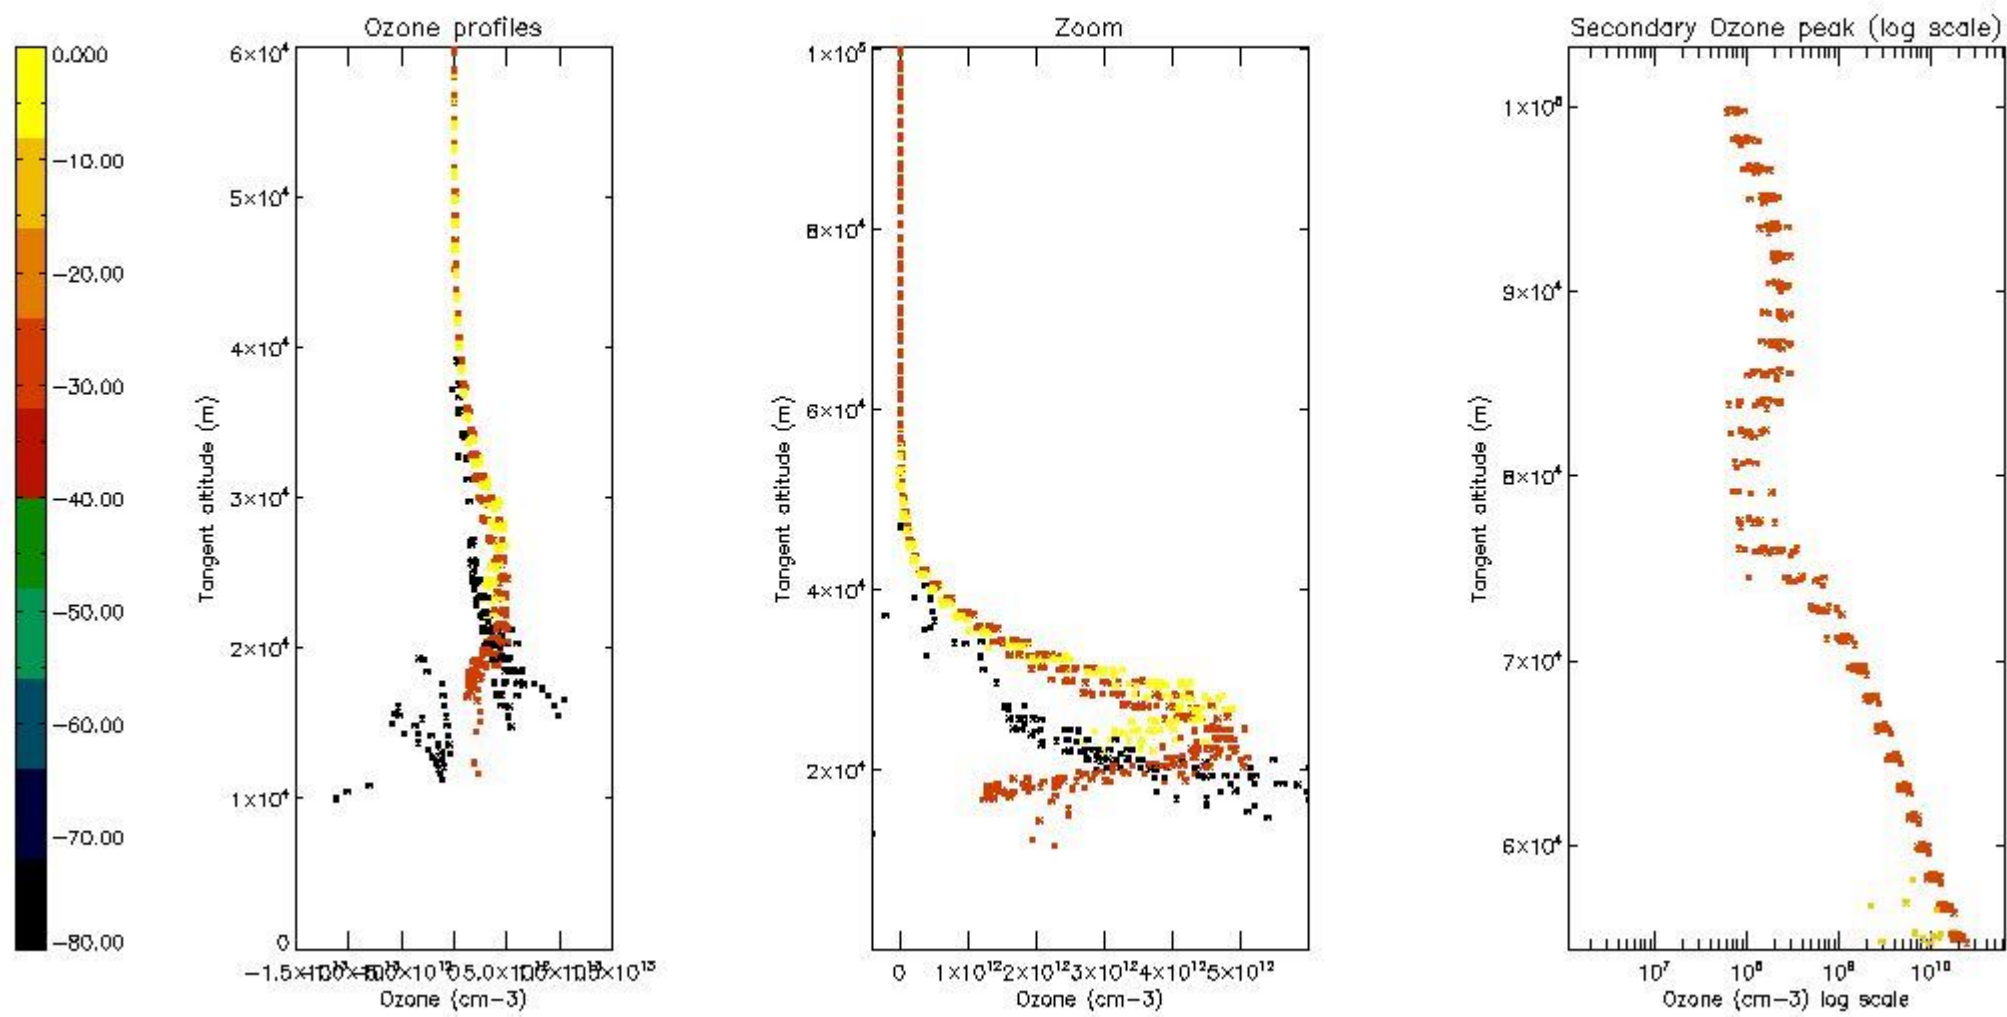

STD < 10	5
STD < 5	3

5.2 Plot ozone profiles for all STD (dark without errors)

The colorbar represents the latitude.

5.3 Plot ozone profiles where STD < 20% (dark without errors)

The colorbar represents the latitude.