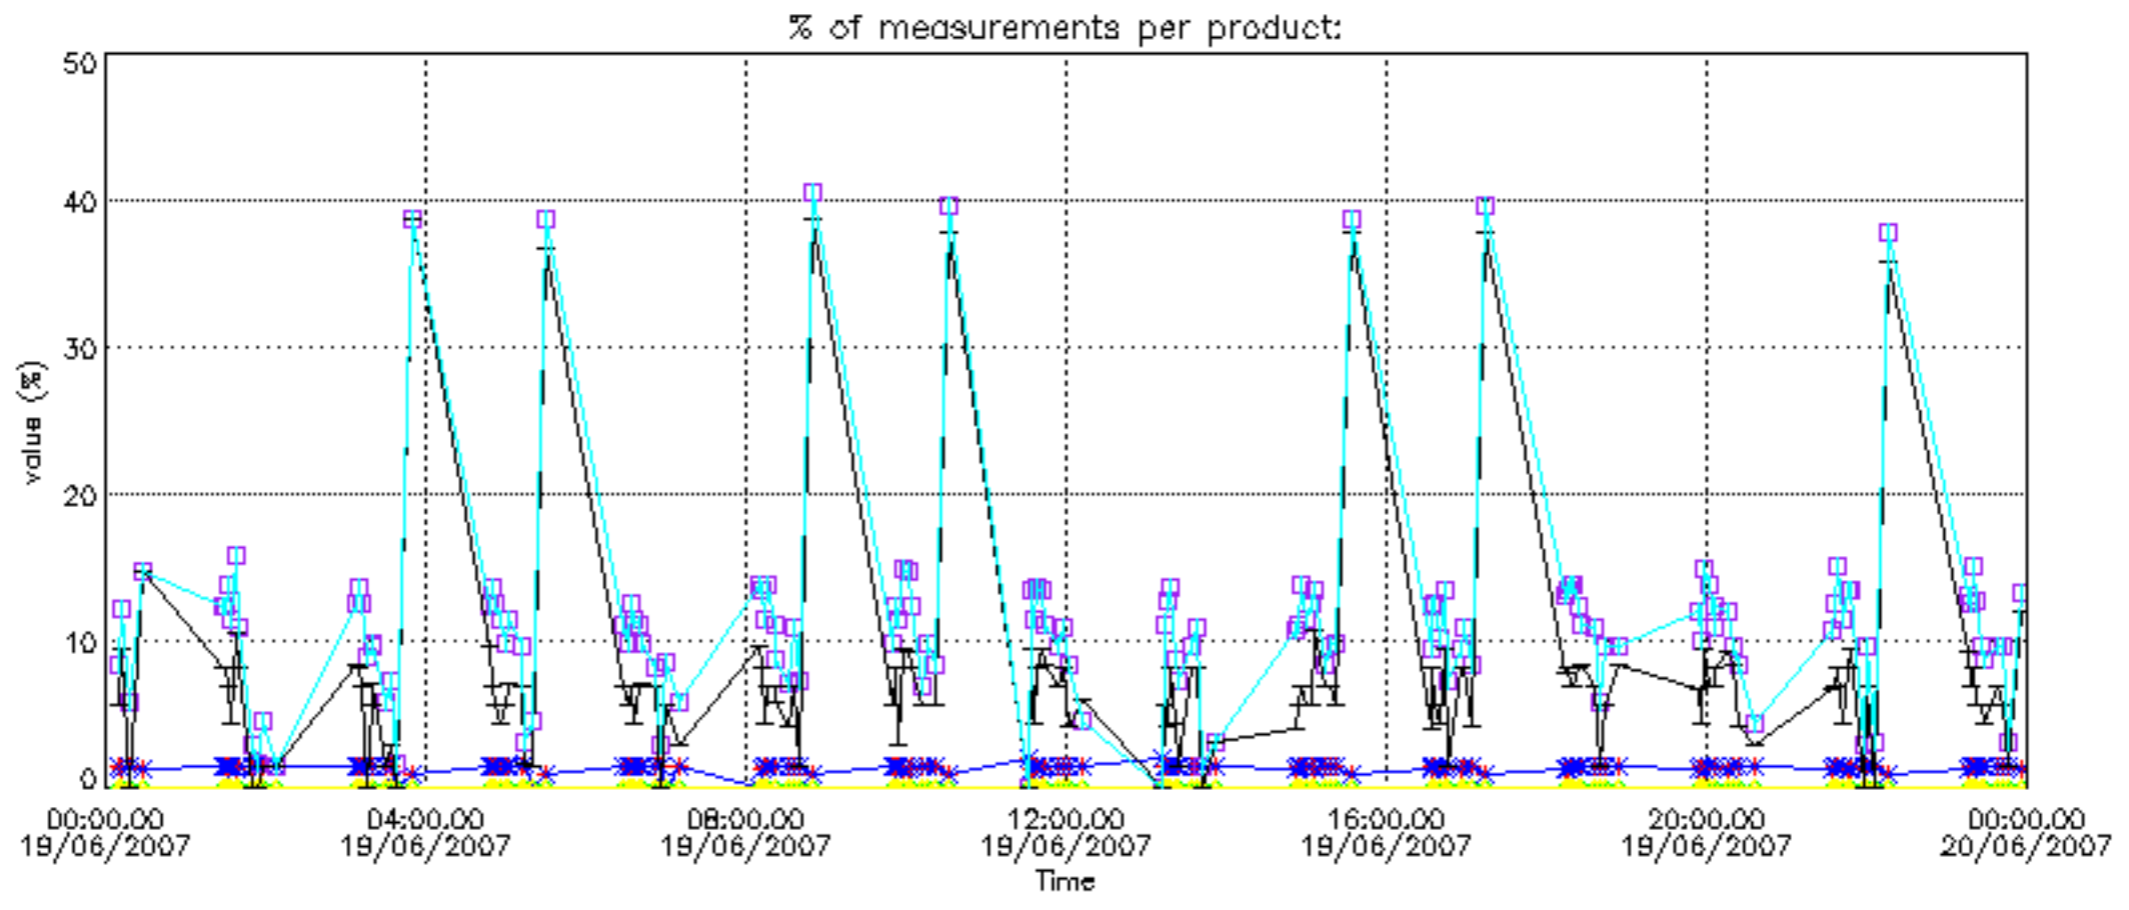

Percentage of cosmic ray hits per profile

Percentage of datation errors per profile