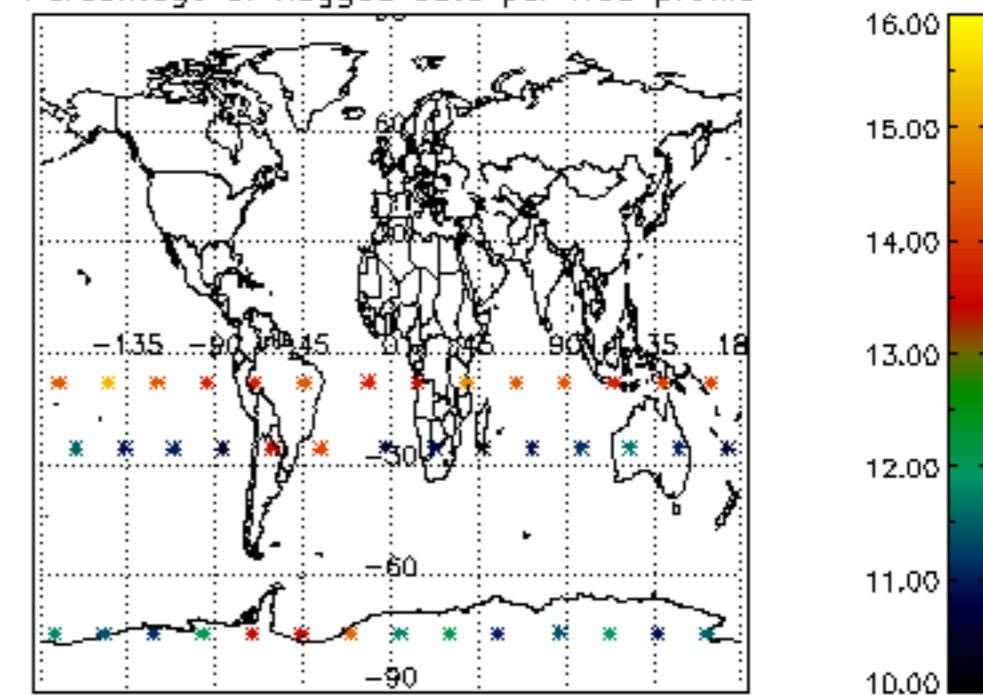

Percentage of flagged data per NO3 profile