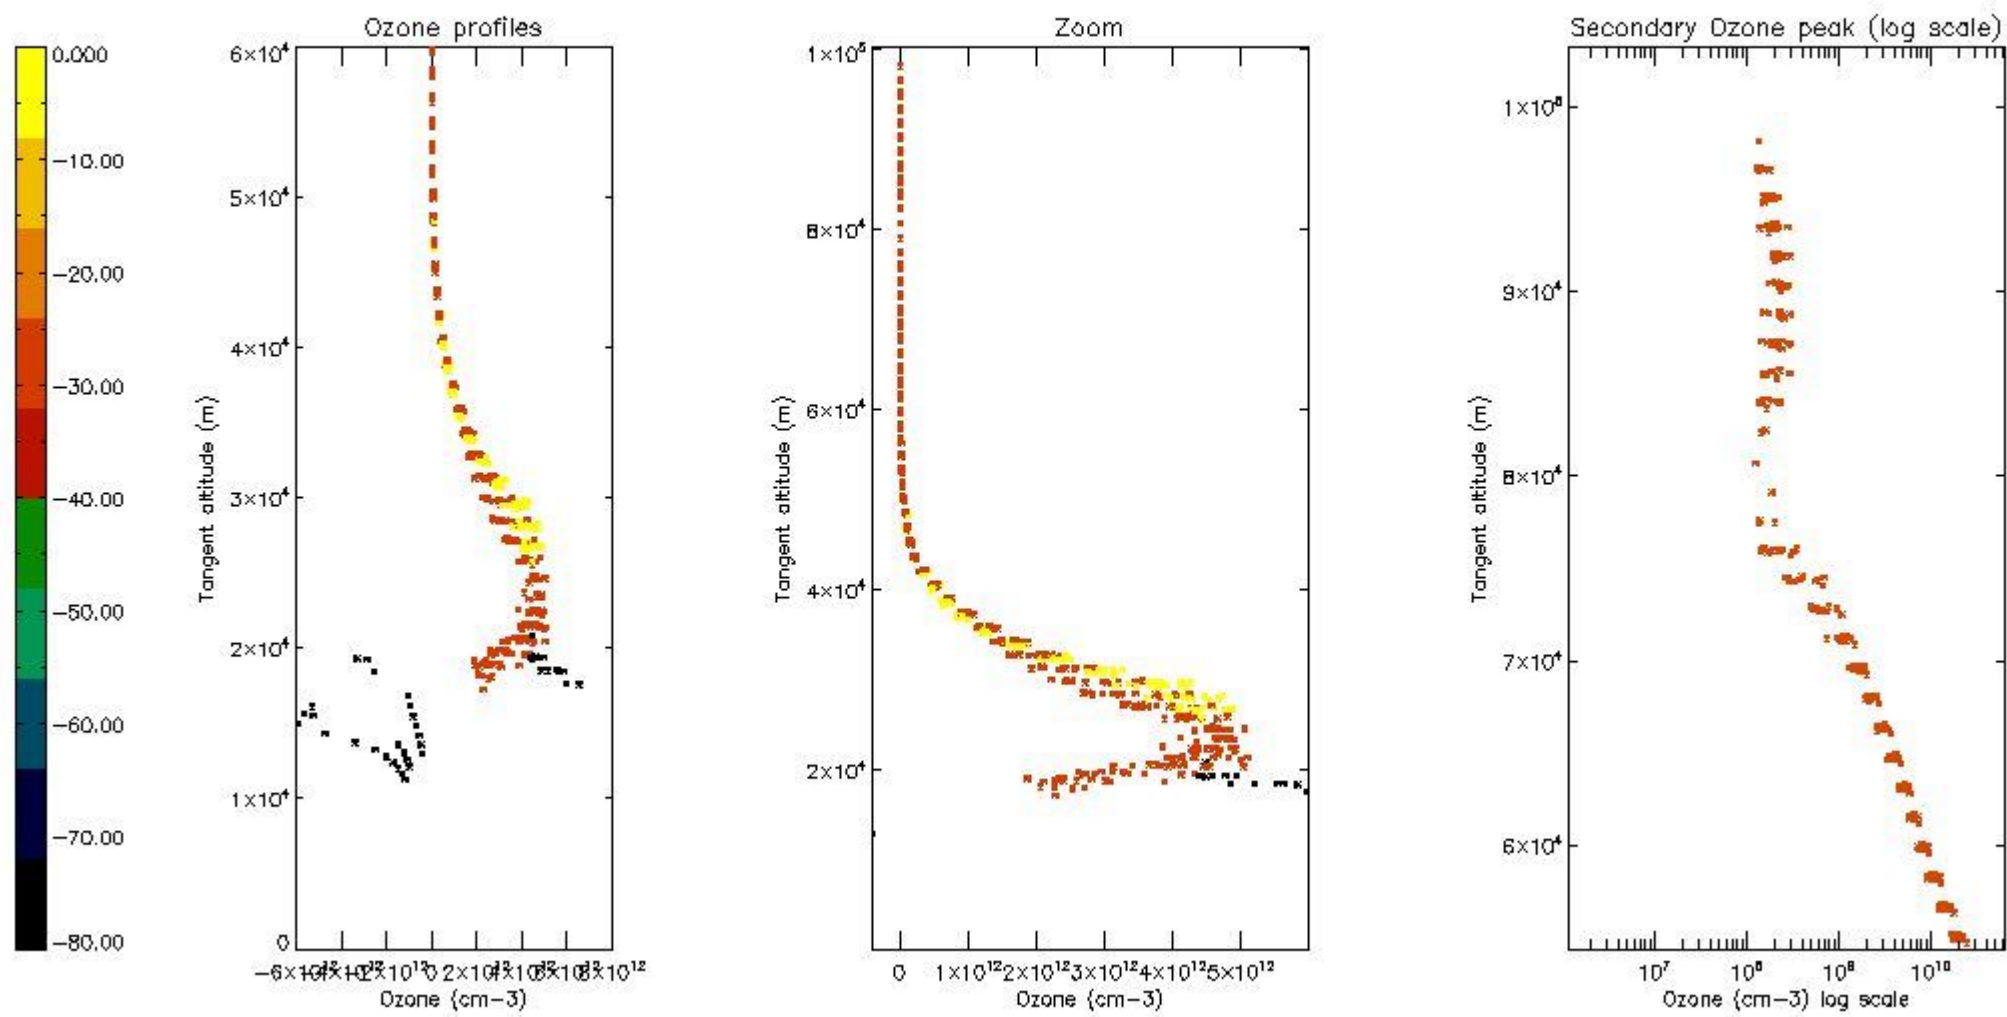

STD < 10	5
STD < 5	3

5.2 Plot ozone profiles for all STD (dark without errors)

The colorbar represents the latitude.

5.3 Plot ozone profiles where STD < 20% (dark without errors)

The colorbar represents the latitude.

5.4 Plot ozone profiles where STD < 10% (dark without errors)

The colorbar represents the latitude.

5.5 Plot ozone profiles where STD < 5% (dark without errors)

The colorbar represents the latitude.

5.6 Plot NO₂ profiles for all STD (dark without errors)