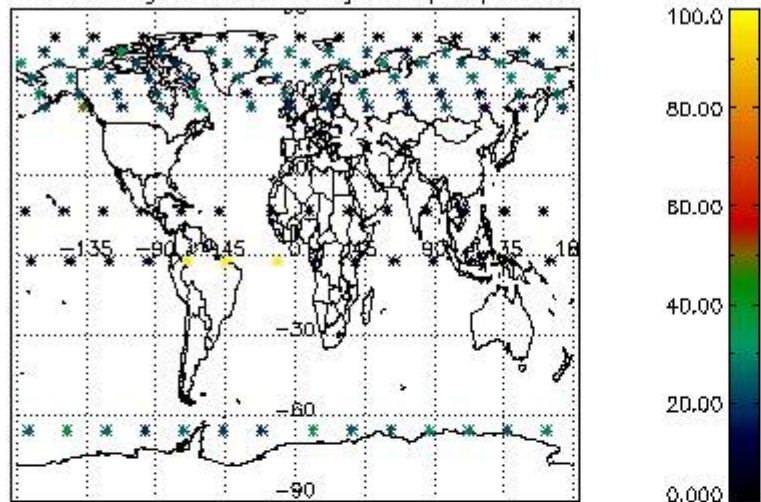

Percentage of cosmic ray hits per profile