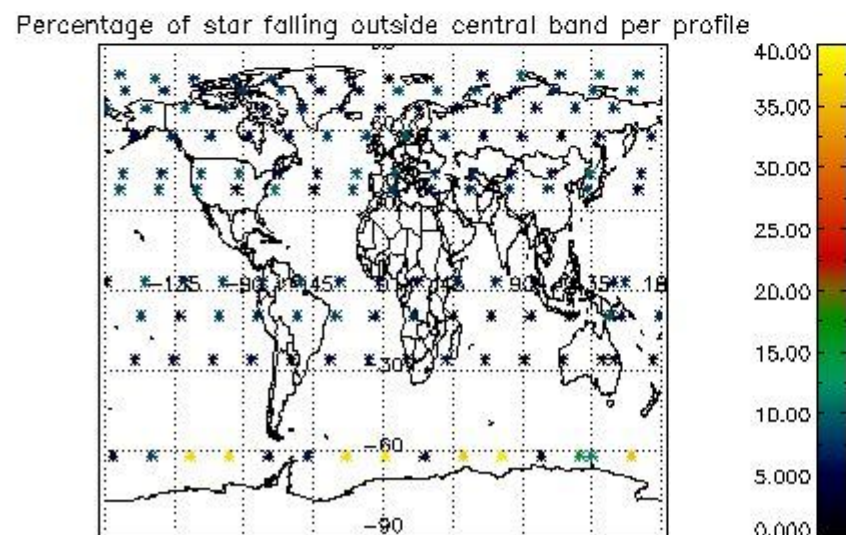

Percentage of datation errors per profile

Percentage of star falling outside central band per profile

Percentage of saturation errors per profile

4.2.2 Plot level 1 quality information per product (world map): ENVISAT DESCENDING passes