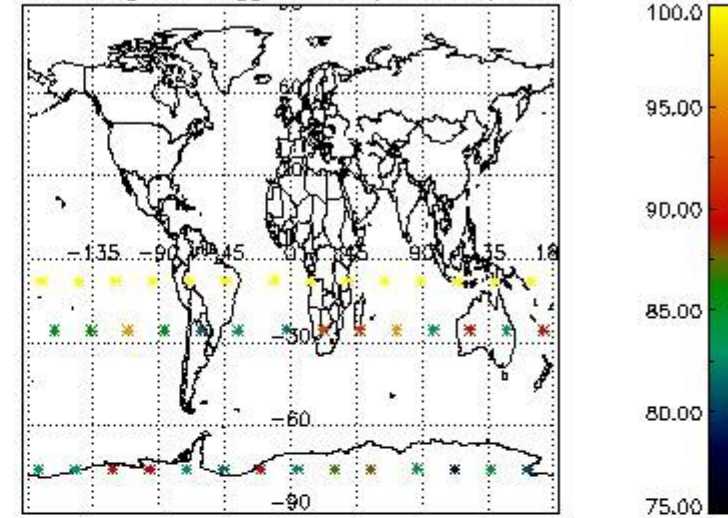

3.1 Plot quality information per product (time dependant)

3.2 Plot quality information per product (world map)

Percentage of flagged data per O3 profile

Percentage of flagged data per H2O profile

Percentage of flagged data per NO2 profile