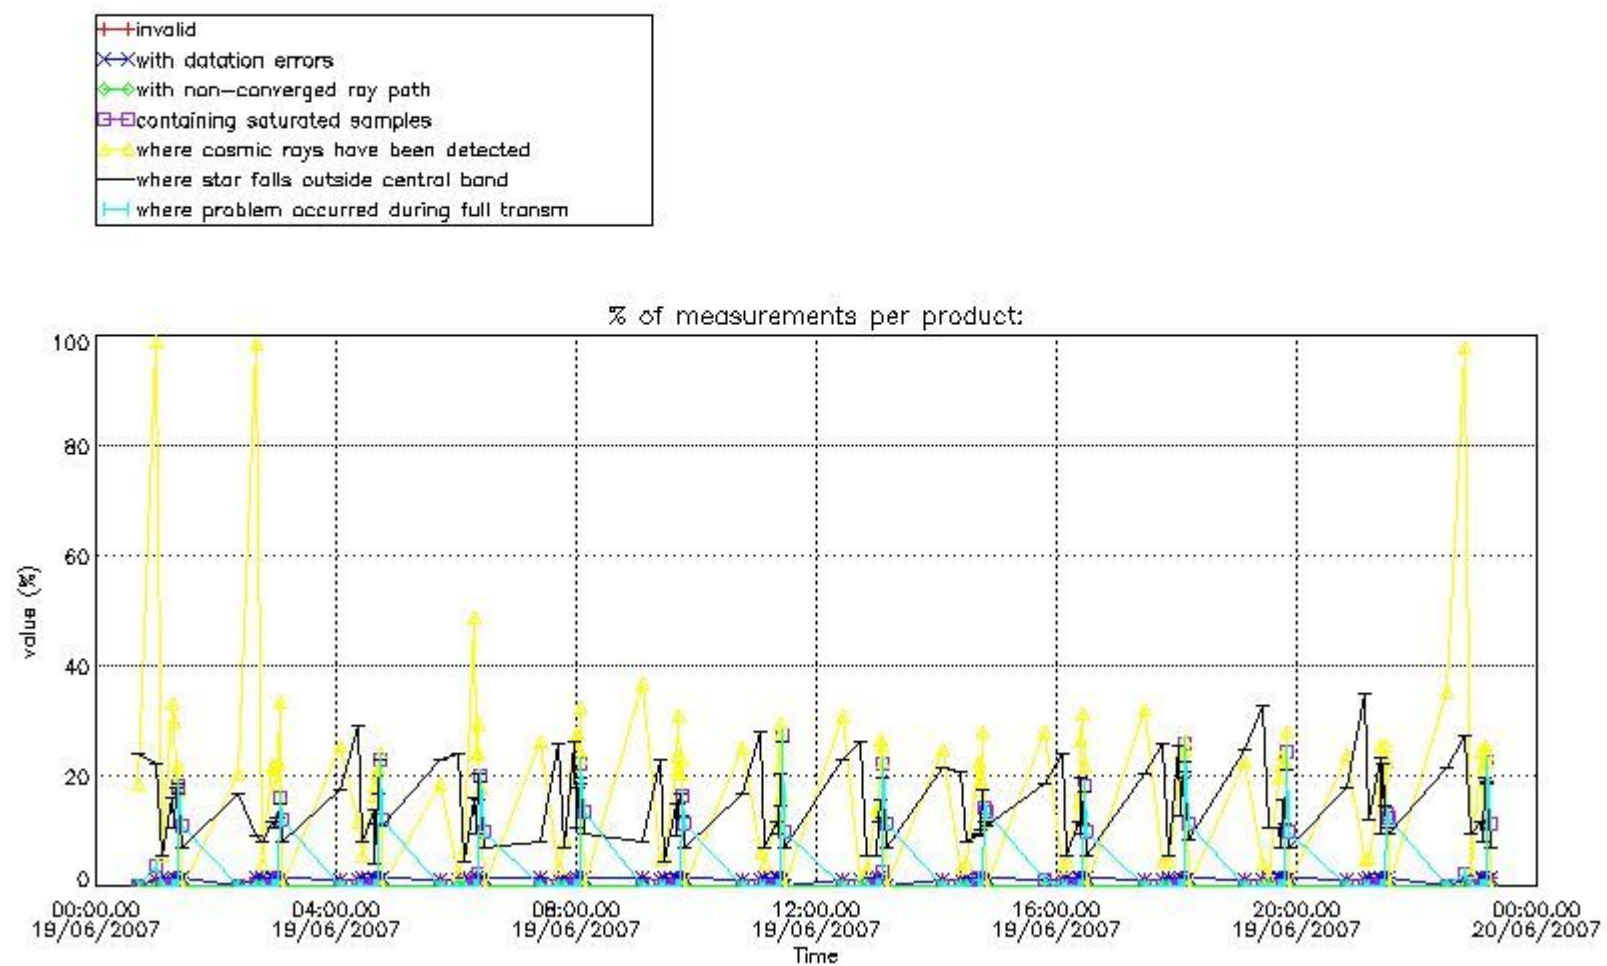

4.1.2 Plot level 1 quality information per product (time dependant): ENVI SAT DESCENDING passes