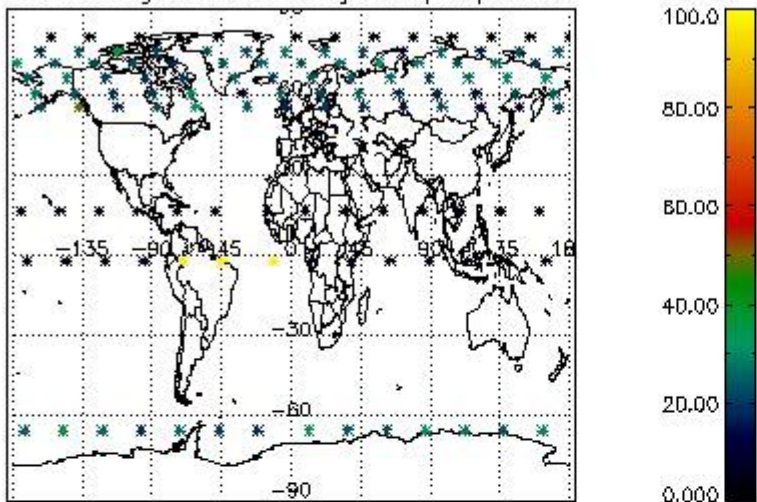

Percentage of cosmic ray hits per profile