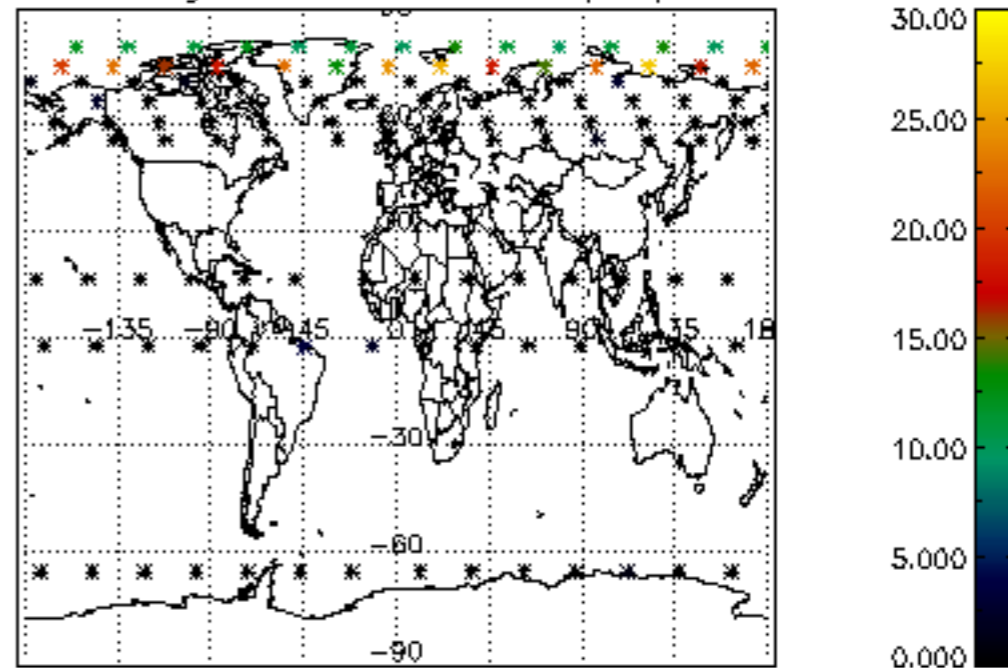

Percentage of datation errors per profile

Percentage of saturation errors per profile