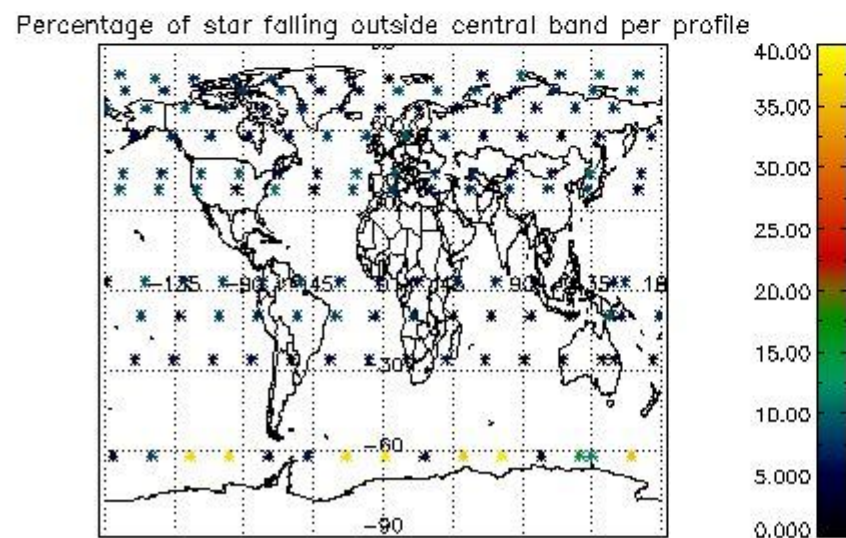

Percentage of datation errors per profile

Percentage of star falling outside central band per profile

Percentage of saturation errors per profile

4.2.2 Plot level 1 quality information per product (world map): ENVISAT DESCENDING passes