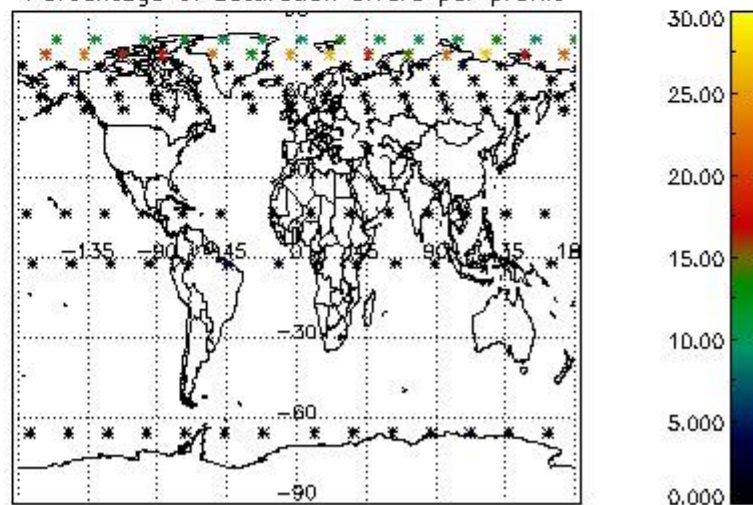

Percentage of saturation errors per profile