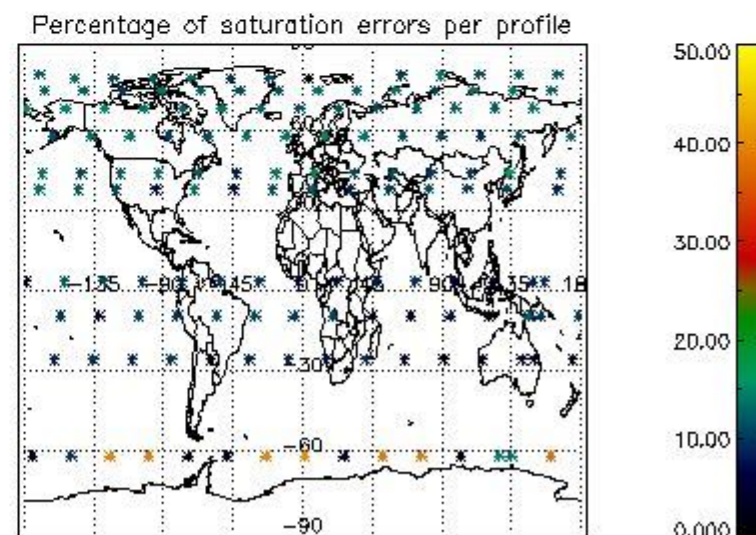

Percentage of datation errors per profile

Percentage of star falling outside central band per profile

Percentage of saturation errors per profile

4.2.2 Plot level 1 quality information per product (world map): ENVISAT DESCENDING passes