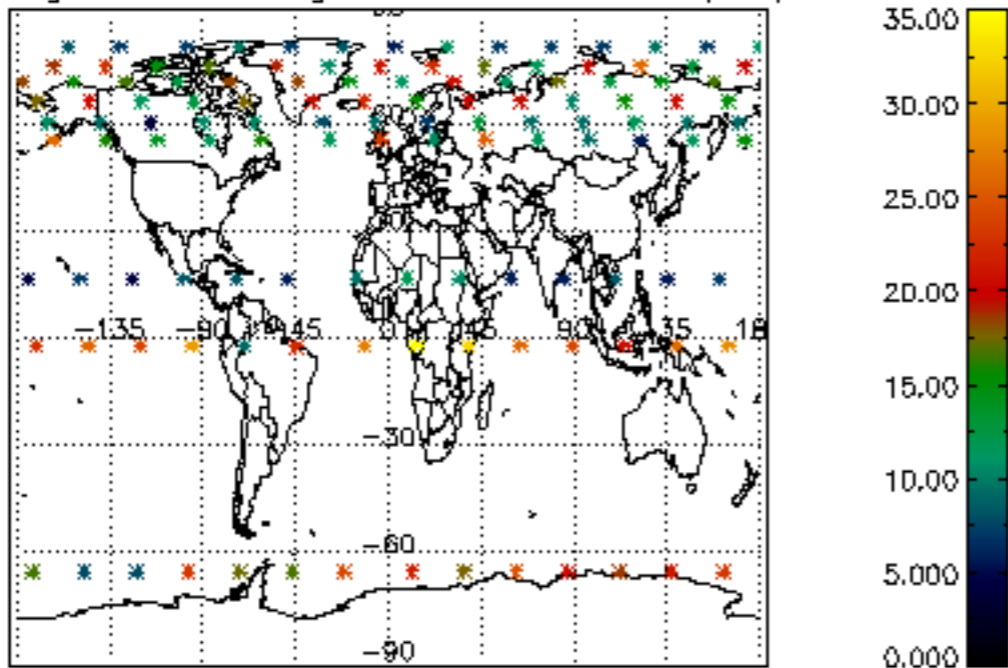

Percentage of flagged data per NO3 profile

Percentage of cosmic ray hits per profile

Percentage of datation errors per profile

Percentage of star falling outside central band per profile

Percentage of saturation errors per profile