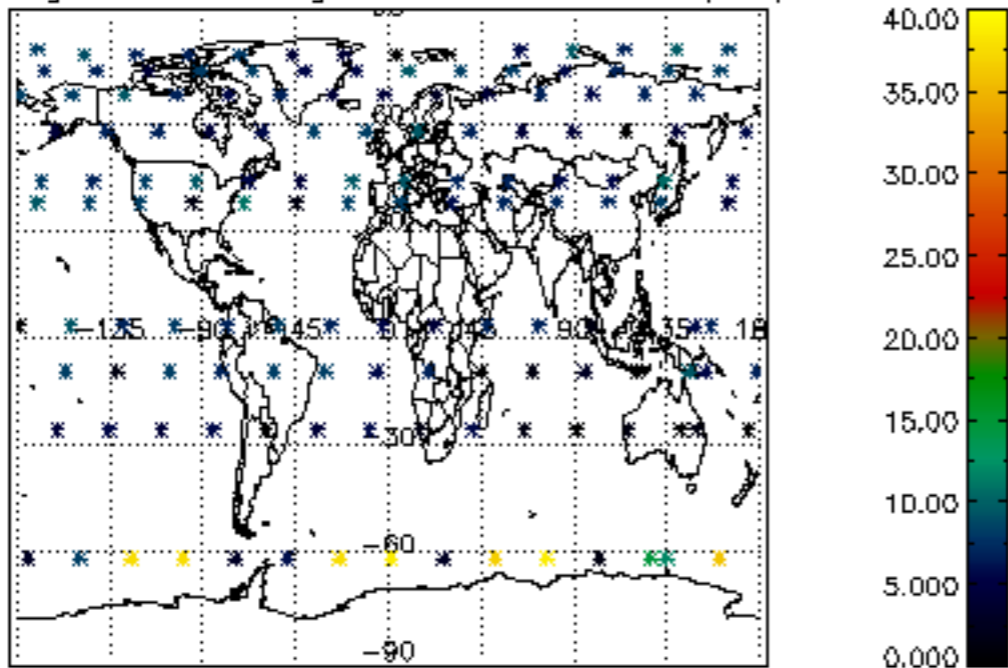

Percentage of star falling outside central band per profile