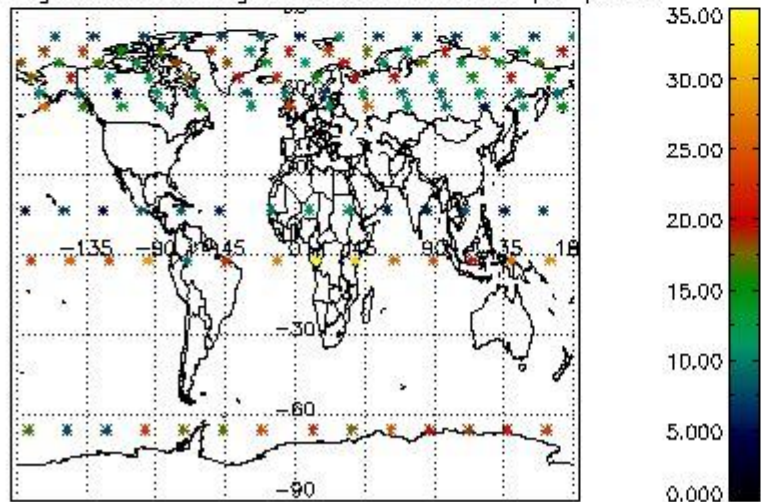

Percentage of star falling outside central band per profile