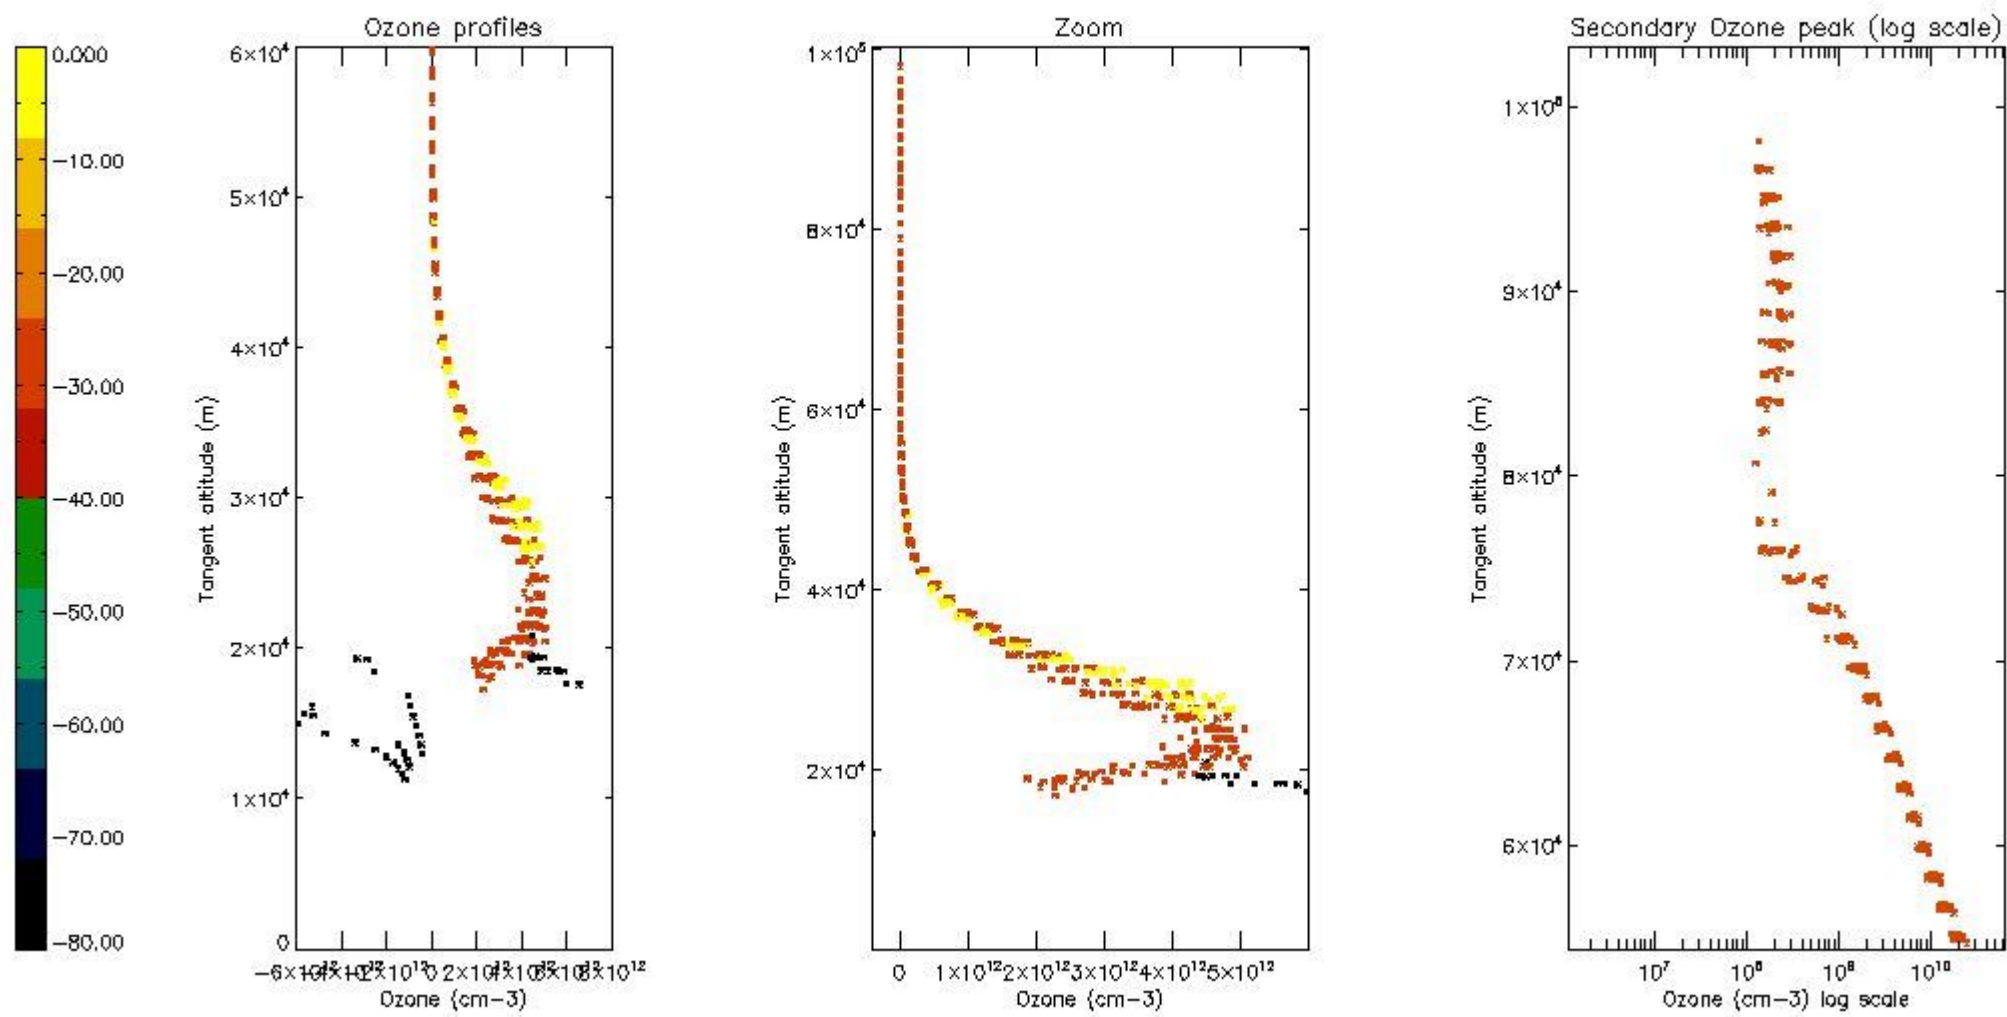

5.5 Plot ozone profiles where STD < 5% (dark without errors)

The colorbar represents the latitude.