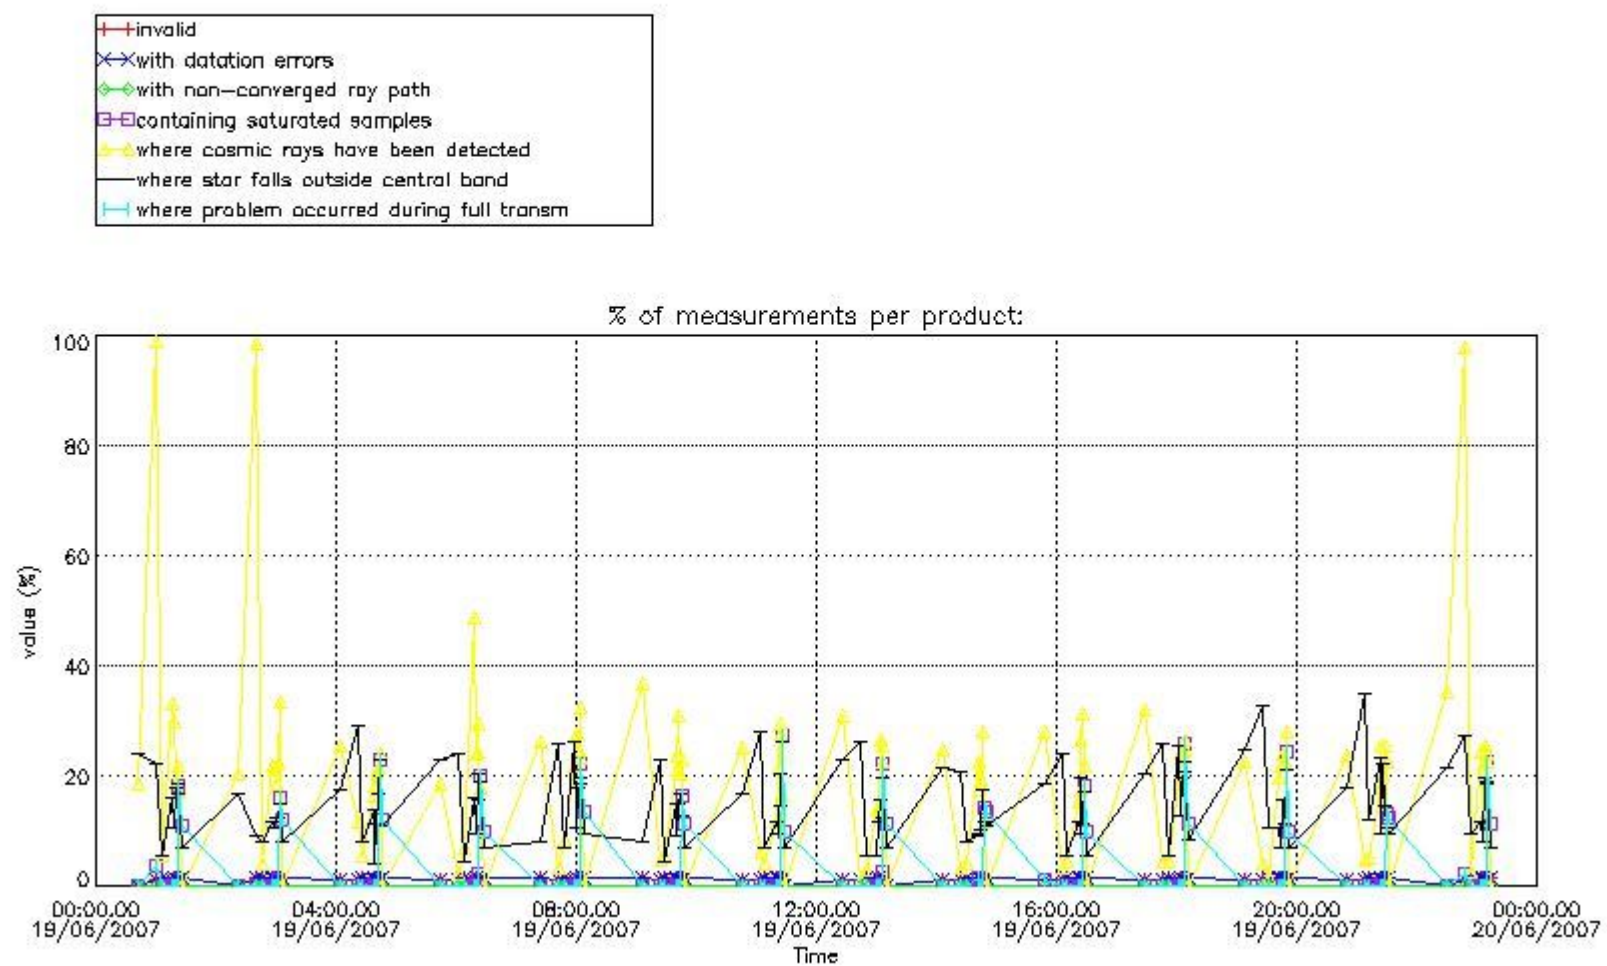

Percentage of flagged data per NO3 profile

4. Level 1 quality information per product

In this section it is plotted some information contained in the Quality Summary data set of the level 2 products that comes from the level 1b processing. Products without errors (error flag in the MPH set to "0") are used.

4.1 Plot quality information per product (time dependant) coming from level 1b processing

4.1.1 Plot level 1 quality information per product (time dependant): ENVISAT ASCENDING passes

4.1.2 Plot level 1 quality information per product (time dependant): ENVI SAT DESCENDING passes