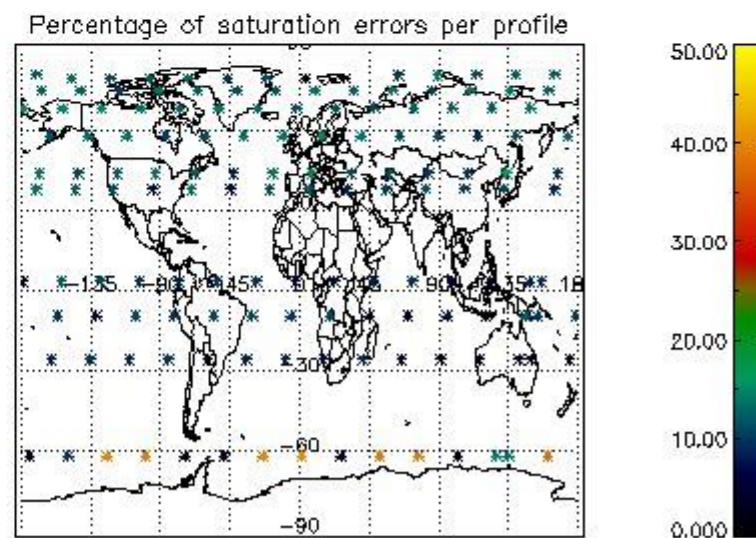

Percentage of datation errors per profile

Percentage of star falling outside central band per profile

Percentage of saturation errors per profile

4.2.2 Plot level 1 quality information per product (world map): ENVISAT DESCENDING passes