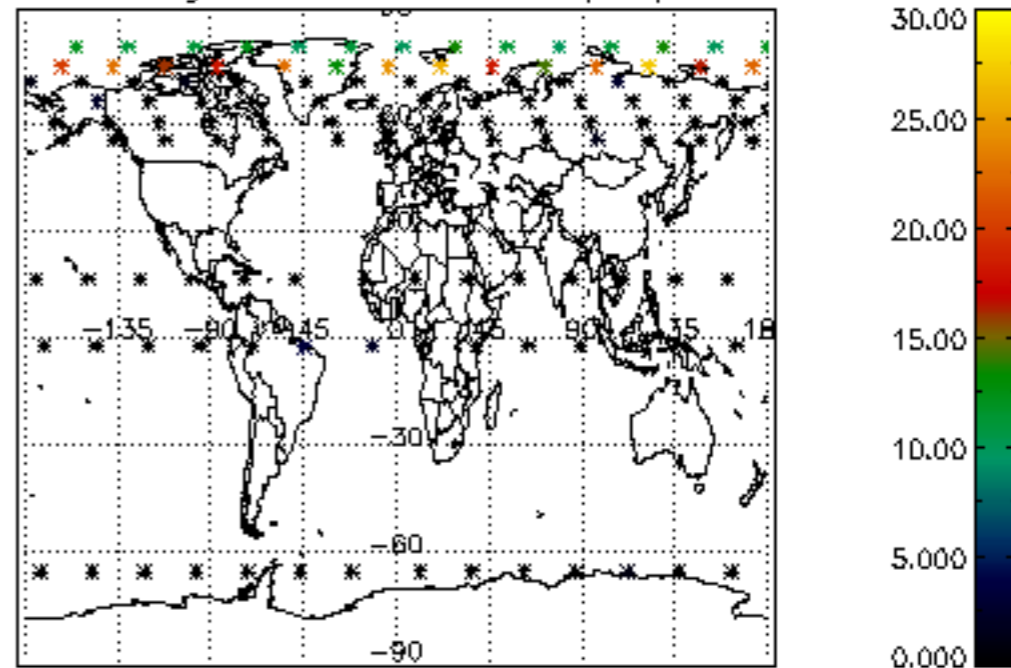

Percentage of flagged data per NO3 profile

Percentage of cosmic ray hits per profile

Percentage of datation errors per profile

Percentage of star falling outside central band per profile

Percentage of saturation errors per profile