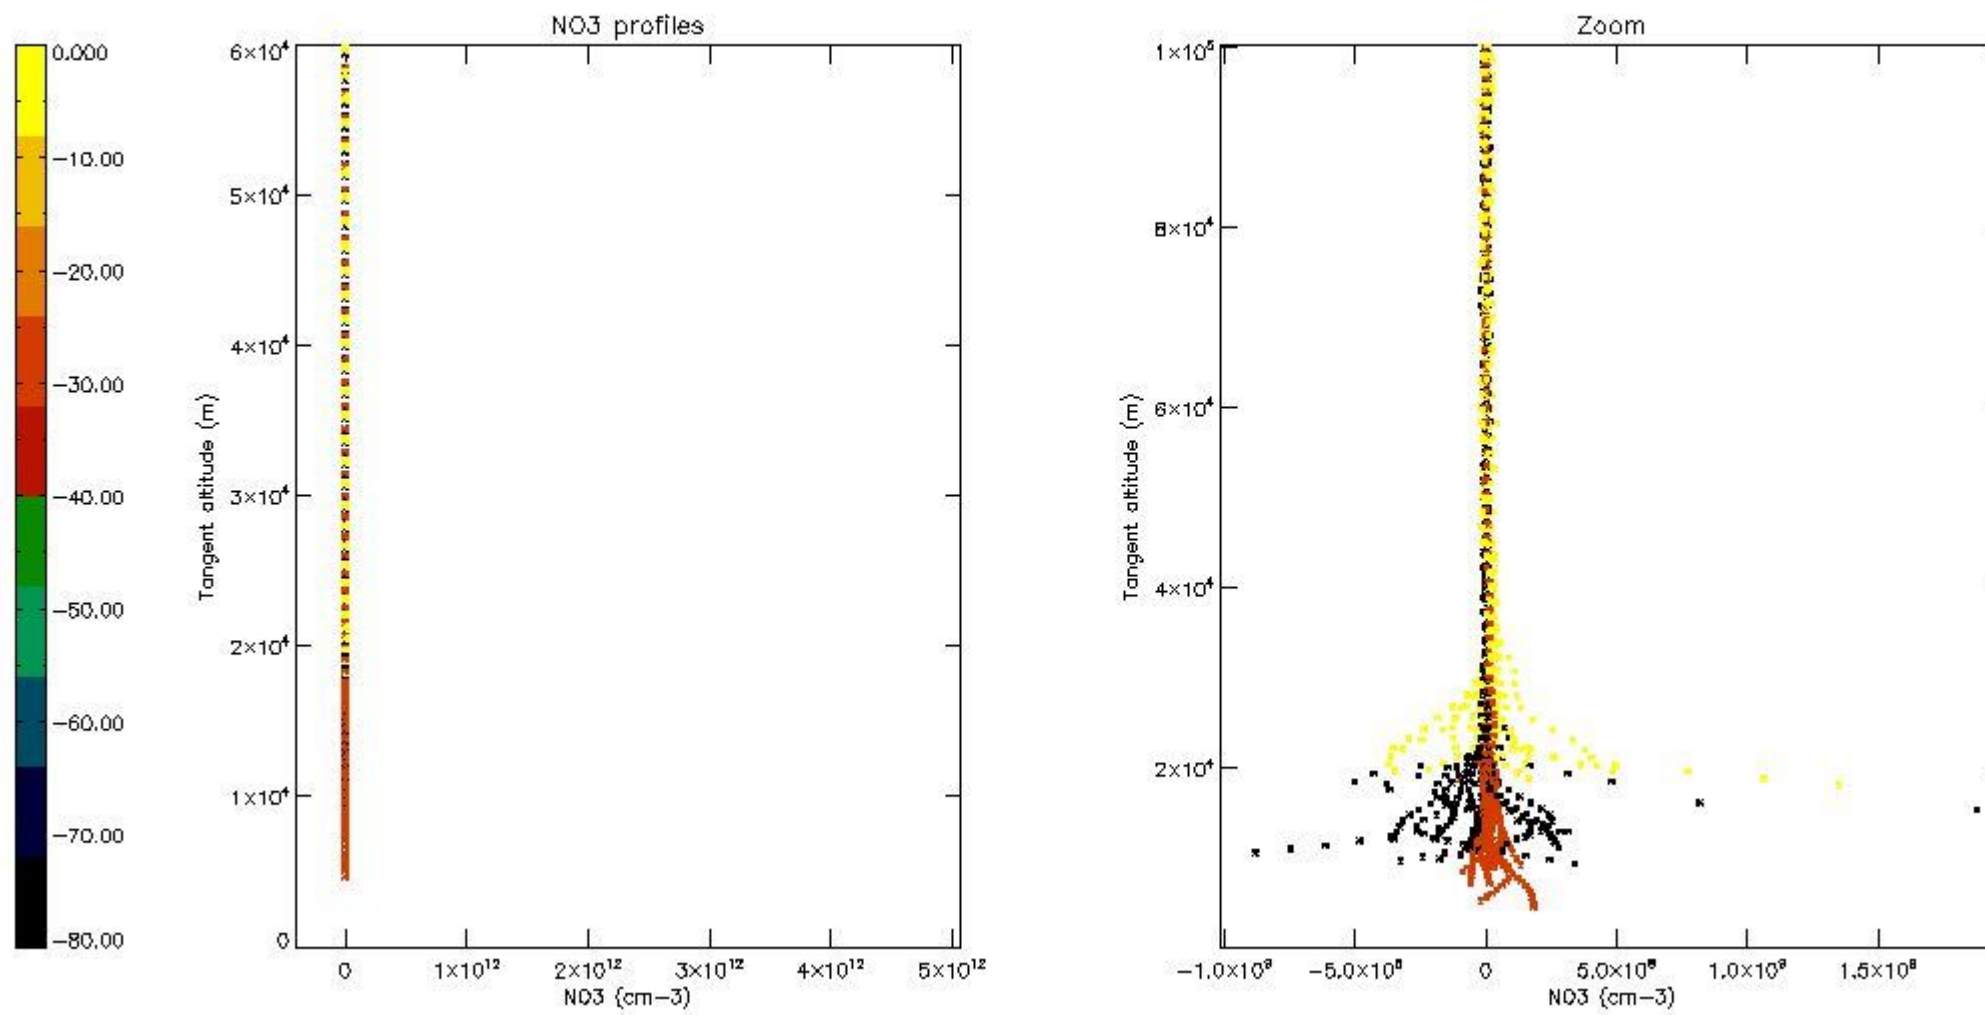

6. Auxiliary Data Files used for the production reported in section 2

The number reported in the third column indicates since which file (see list in section 2) the corresponding auxiliary file has been used. The fourth column is the date of those product files.

Type	Auxiliary Filename	Used since product	Used since product date
INST_PHYS_CHARACTERISTICS	GOM_INS_AXVIEC20091111_143220_20030716_120000_20500101_000000	1	19-JUN-2007 00:09:22
LEVEL-2_PROC_CONFIG	GOM_PR2_AXVIEC20091111_152718_20020301_000000_20500101_000000	1	19-JUN-2007 00:09:22
CROSS_SECTIONS_FILE	GOM_CRS_AXVIEC20091111_154832_20020301_000000_20500101_000000	1	19-JUN-2007 00:09:22