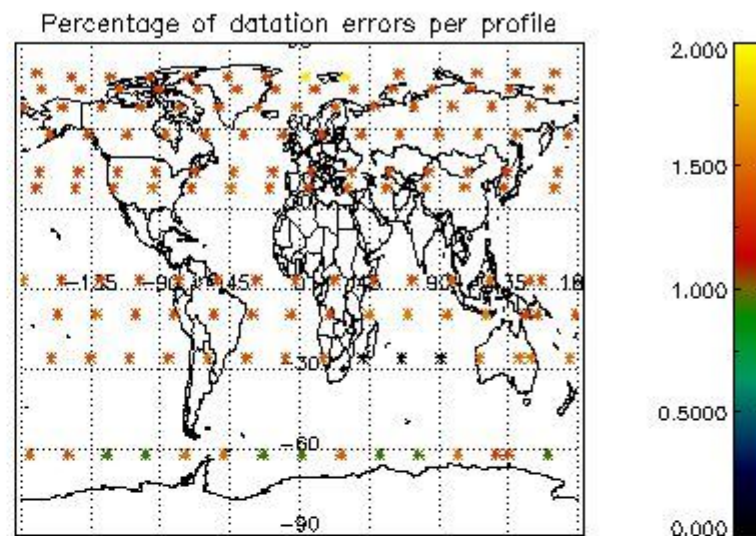

Percentage of datation errors per profile

Percentage of star falling outside central band per profile

Percentage of saturation errors per profile

4.2.2 Plot level 1 quality information per product (world map): ENVISAT DESCENDING passes