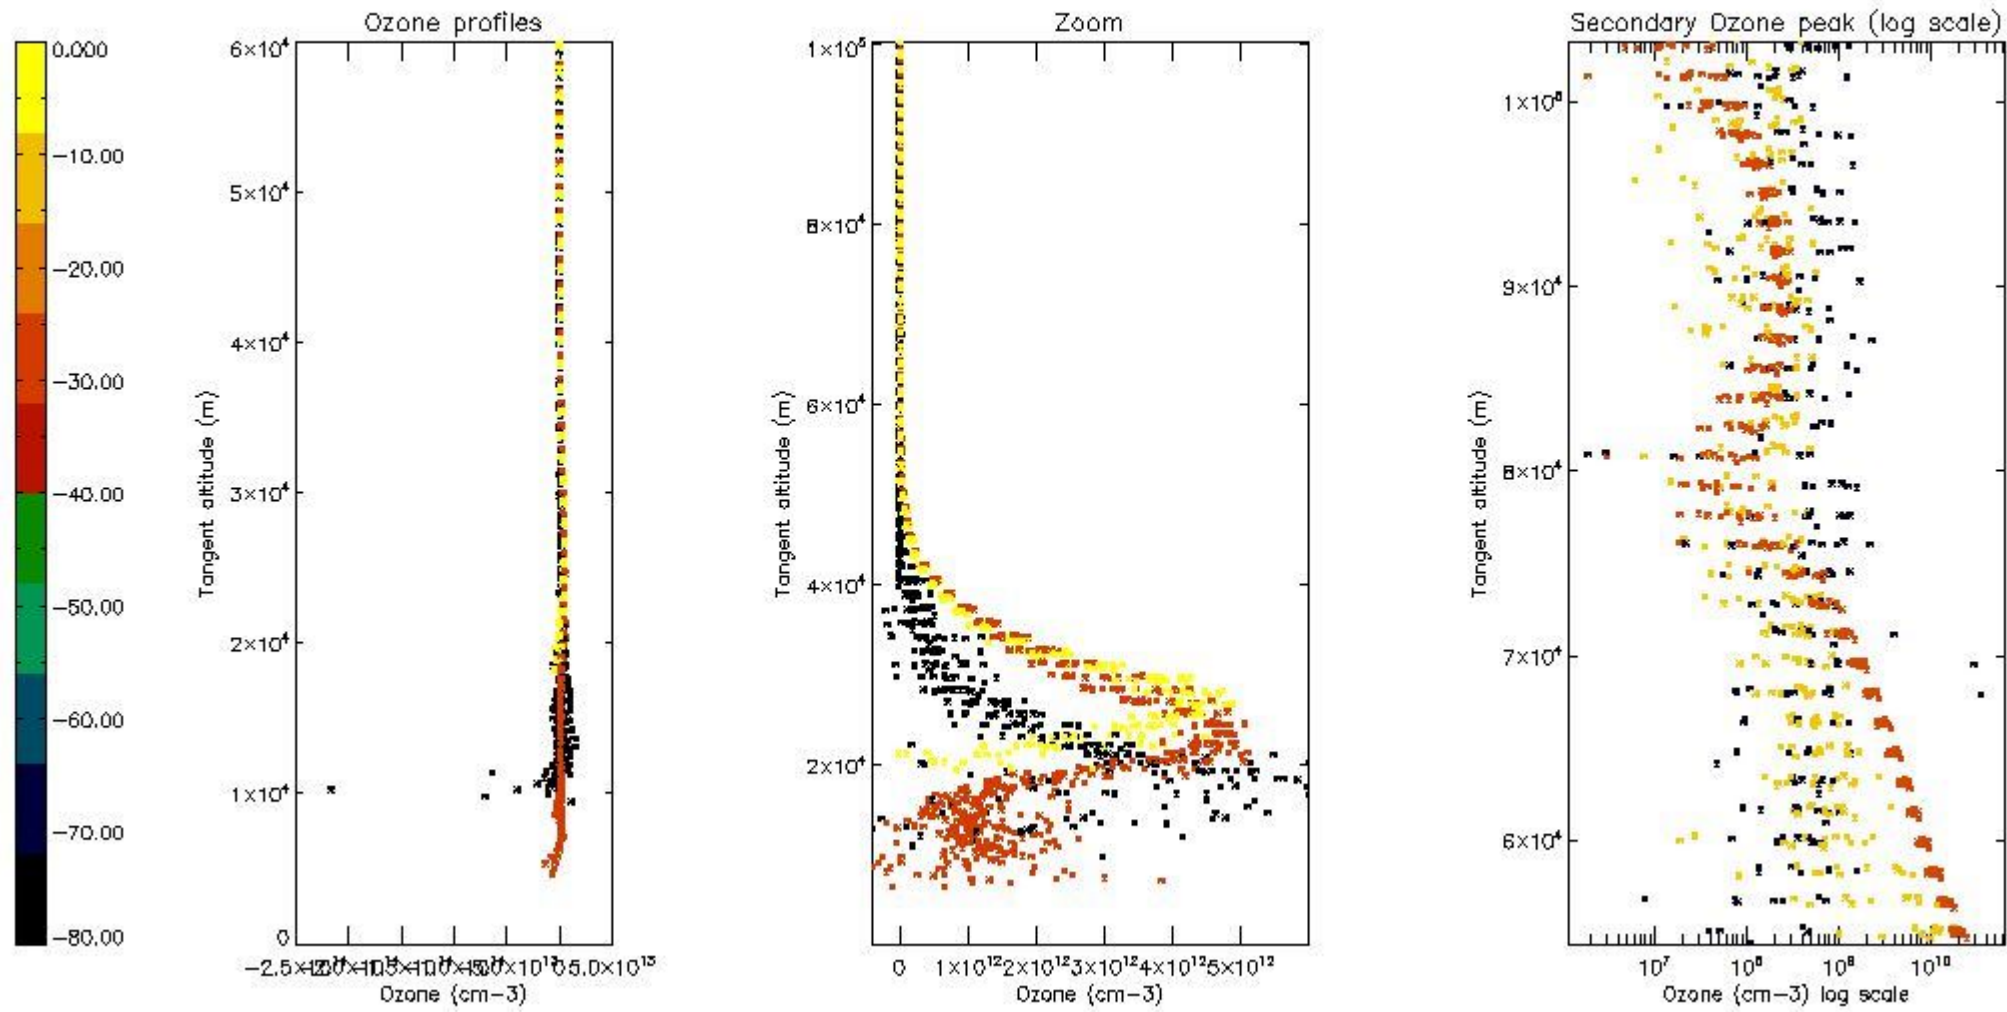

STD < 10	5
STD < 5	3

5.2 Plot ozone profiles for all STD (dark without errors)

The colorbar represents the latitude.

5.3 Plot ozone profiles where STD < 20% (dark without errors)

The colorbar represents the latitude.