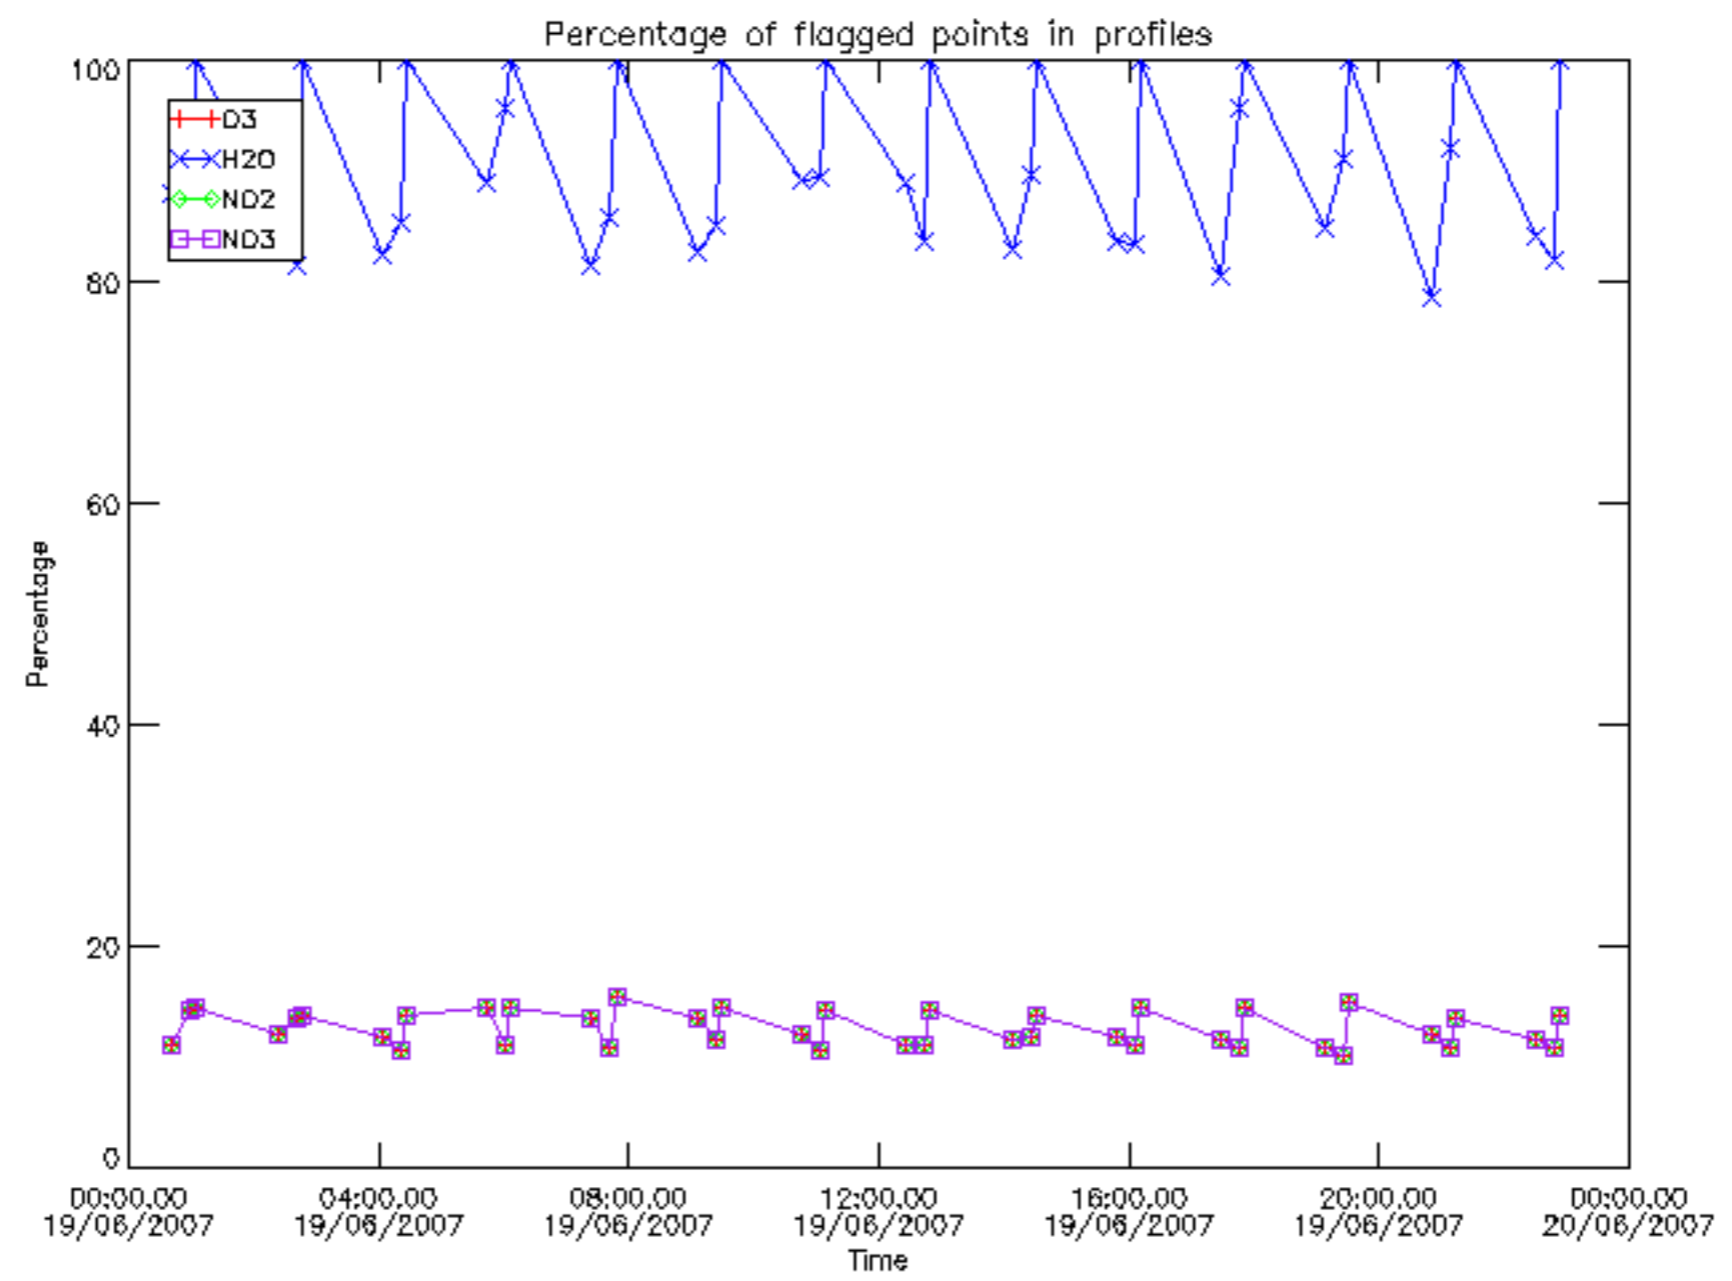

Percentage of flagged data per D3 profile

Percentage of flagged data per H2O profile