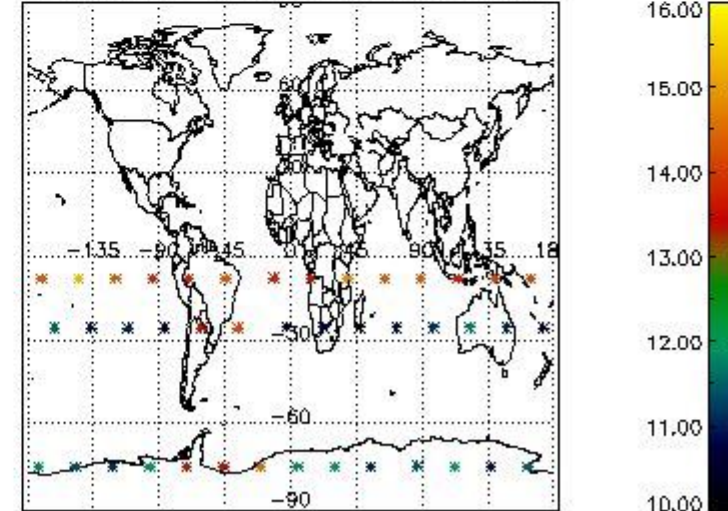

Percentage of flagged data per NO3 profile

4. Level 1 quality information per product

In this section it is plotted some information contained in the Quality Summary data set of the level 2 products that comes from the level 1b processing. Products without errors (error flag in the MPH set to "0") are used.

4.1 Plot quality information per product (time dependant) coming from level 1b processing

4.1.1 Plot level 1 quality information per product (time dependant): ENVISAT ASCENDING passes