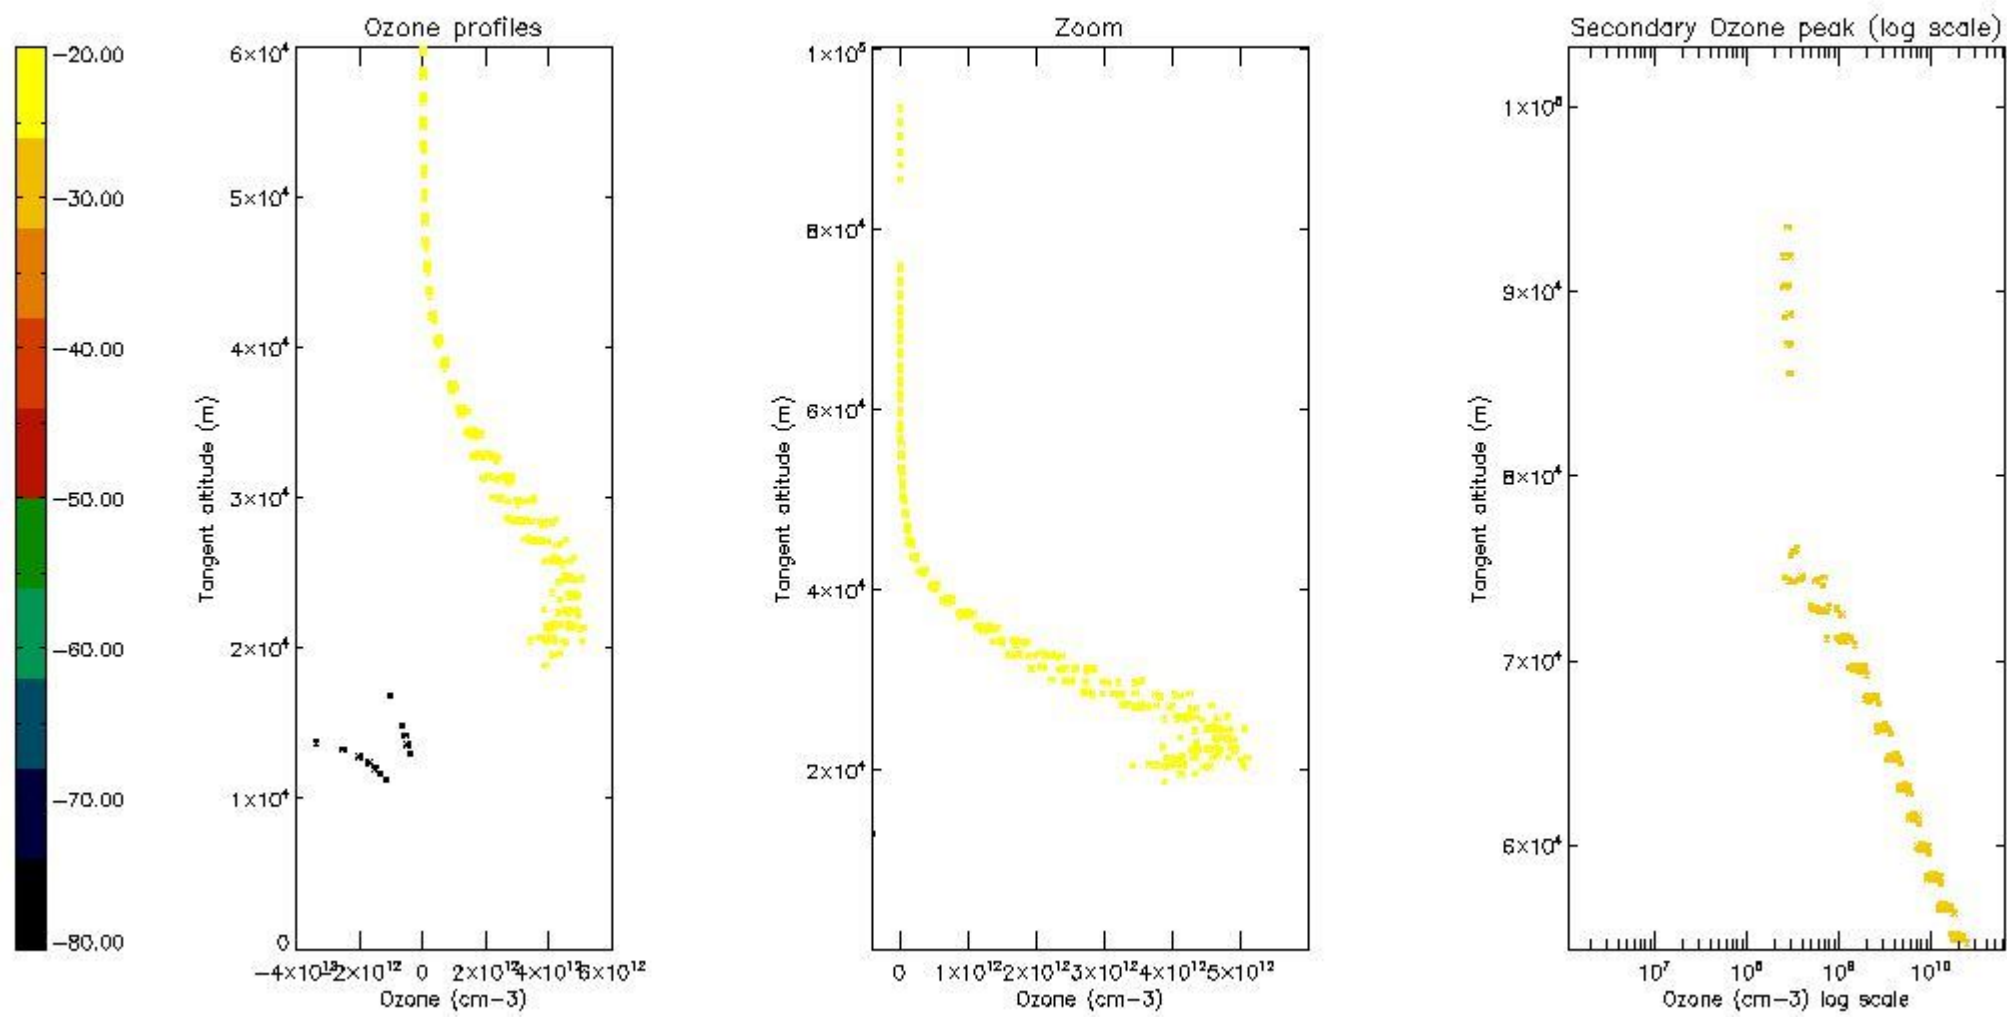

5.6 Plot NO₂ profiles for all STD (dark without errors)

The colorbar represents the latitude.