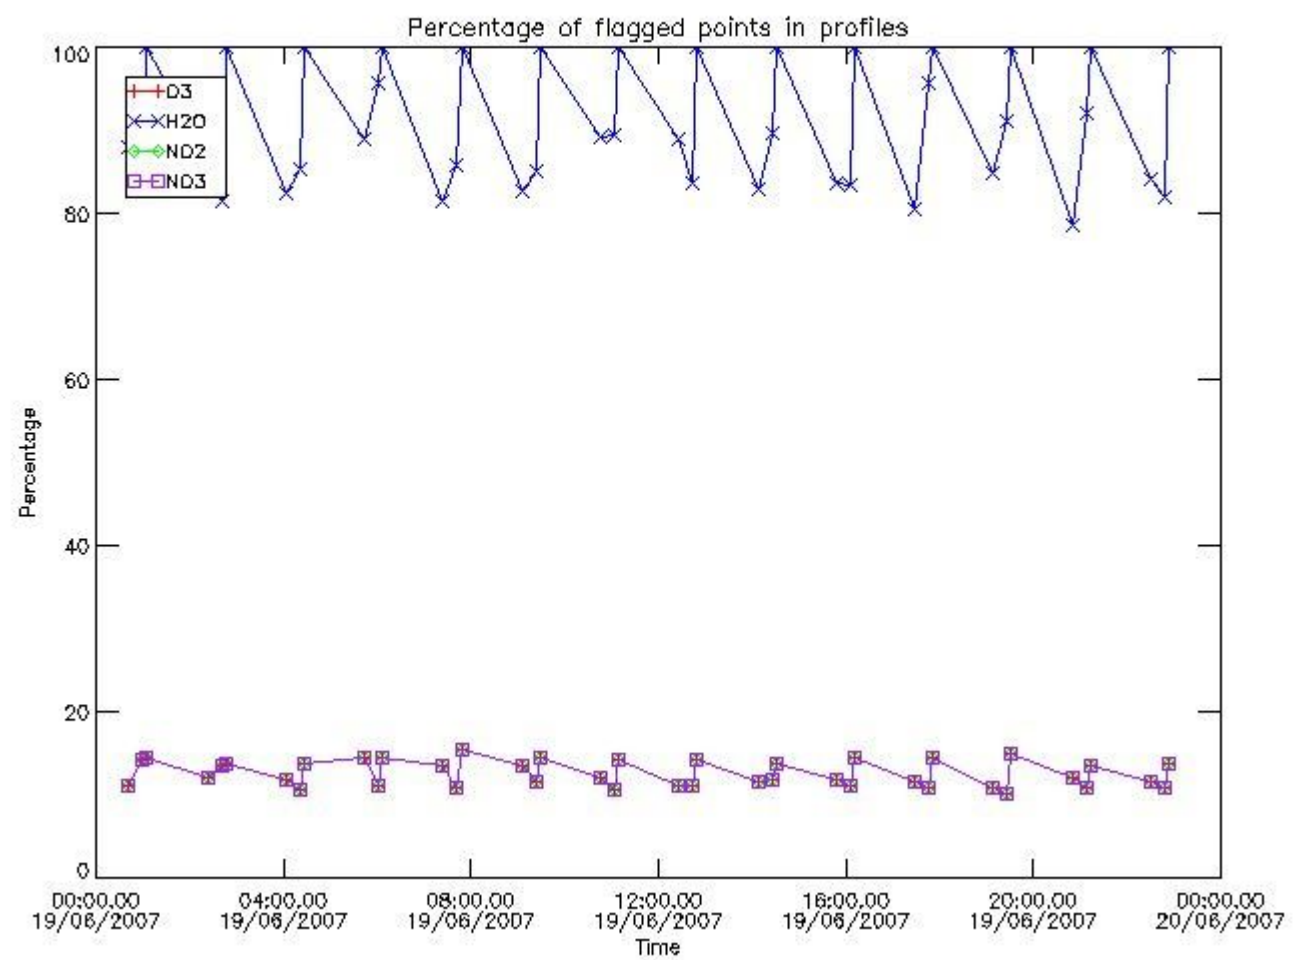

3. Quality information per product

In this section it is plotted some information contained in the Quality Summary data set of the level 2 products. Only products in dark limb conditions and without errors (error flag in the MPH set to "0") are used.

3.1 Plot quality information per product (time dependant)

3.2 Plot quality information per product (world map)