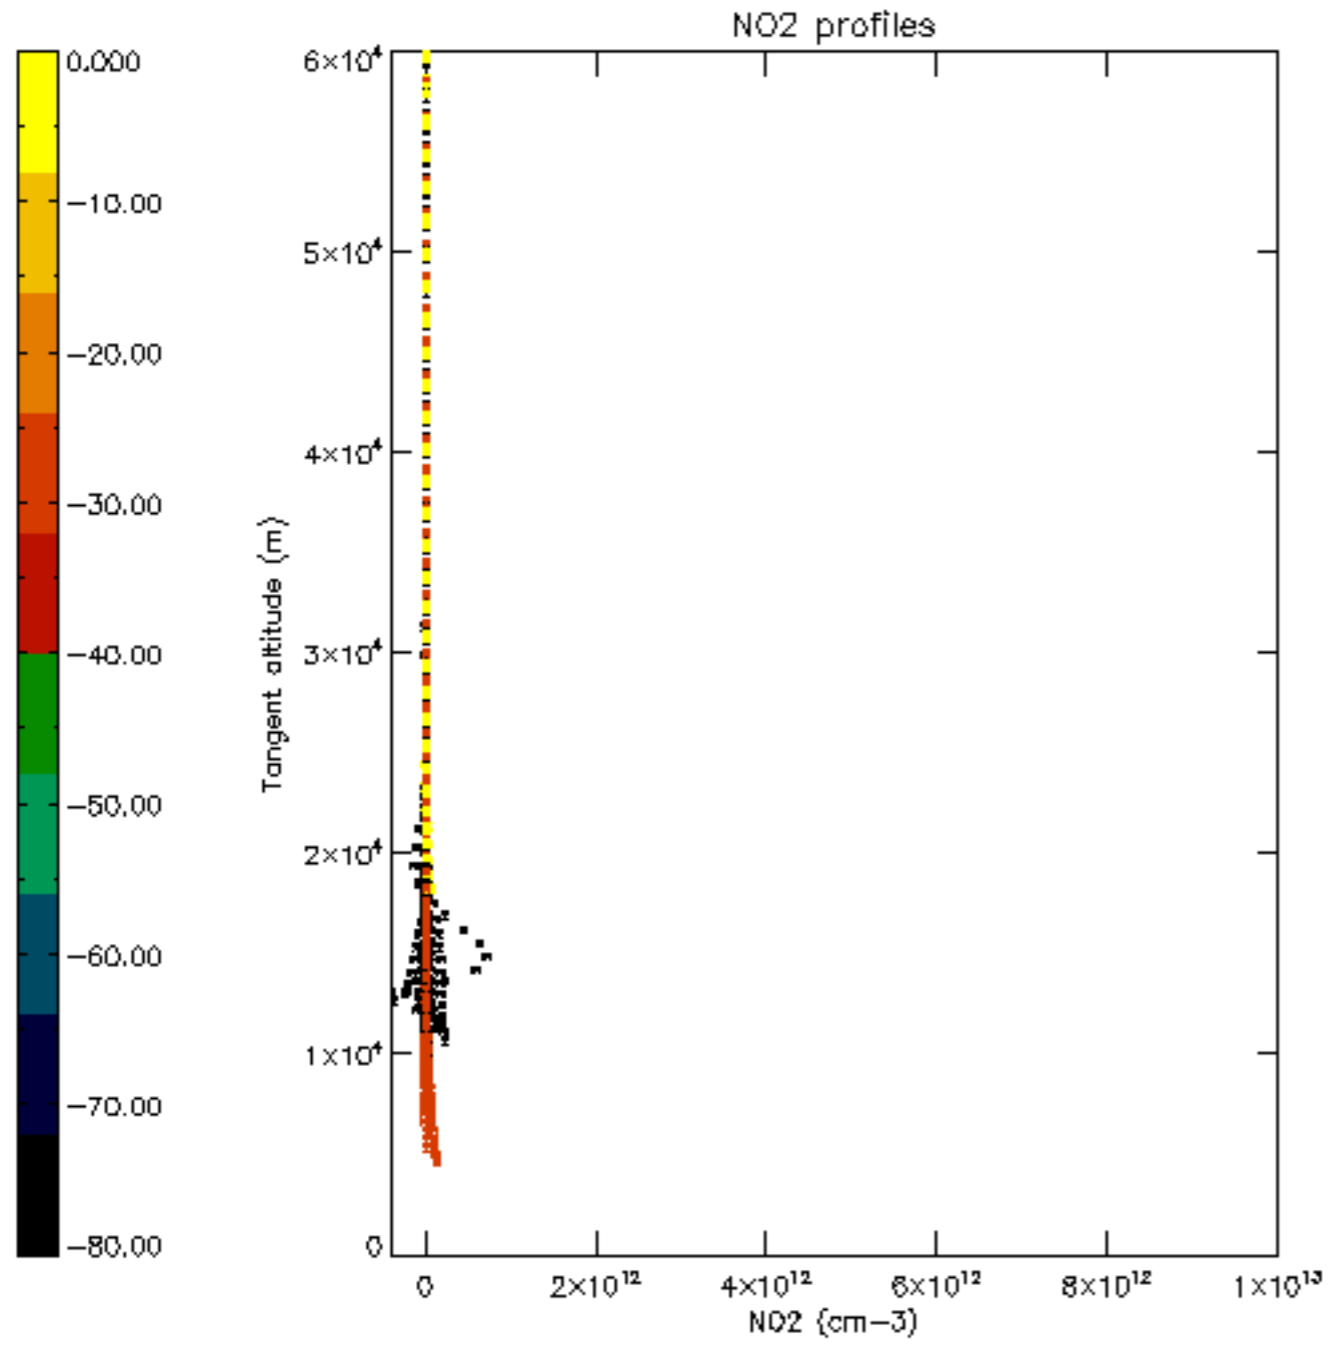

Percentage of star falling outside central band per profile

Percentage of saturation errors per profile

Percentage of flagged data per D3 profile

Percentage of flagged data per H2O profile

Percentage of flagged data per NO2 profile