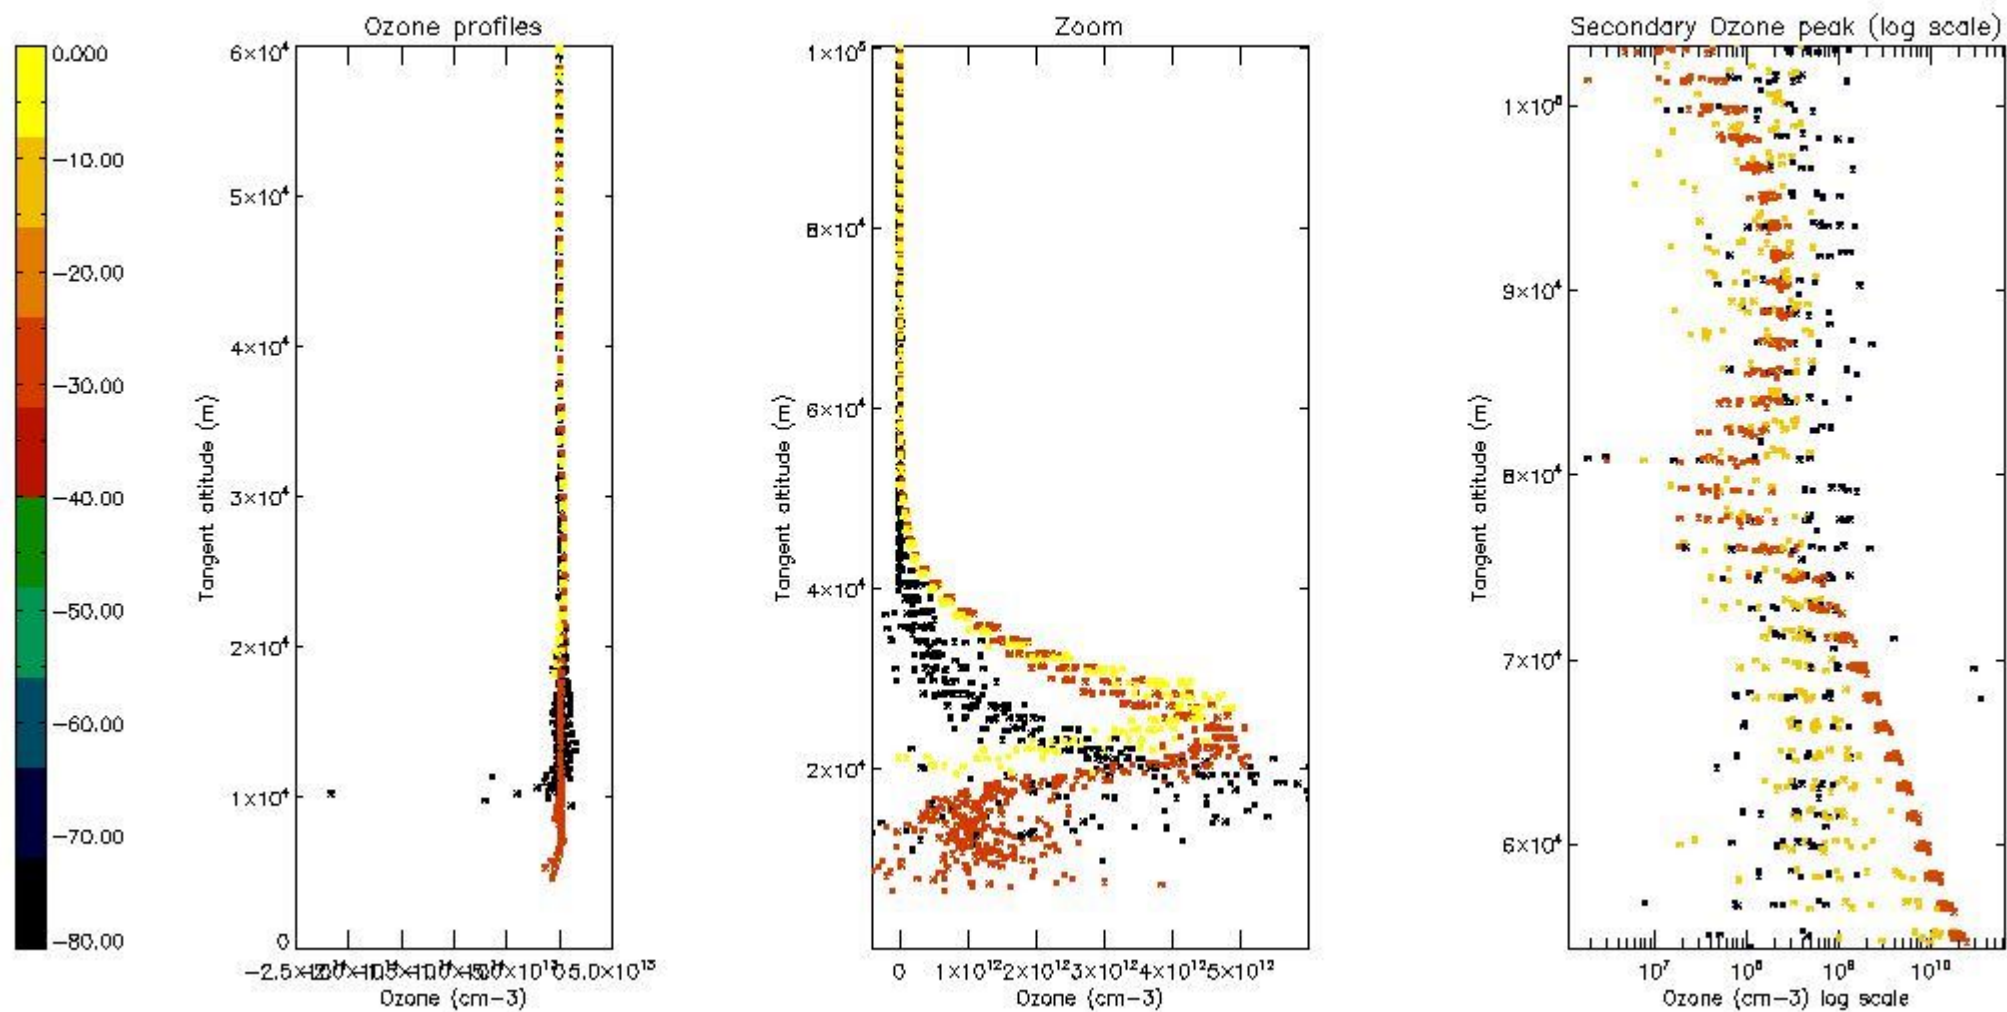

STD < 10	5
STD < 5	3

5.2 Plot ozone profiles for all STD (dark without errors)

The colorbar represents the latitude.

5.3 Plot ozone profiles where STD < 20% (dark without errors)

The colorbar represents the latitude.