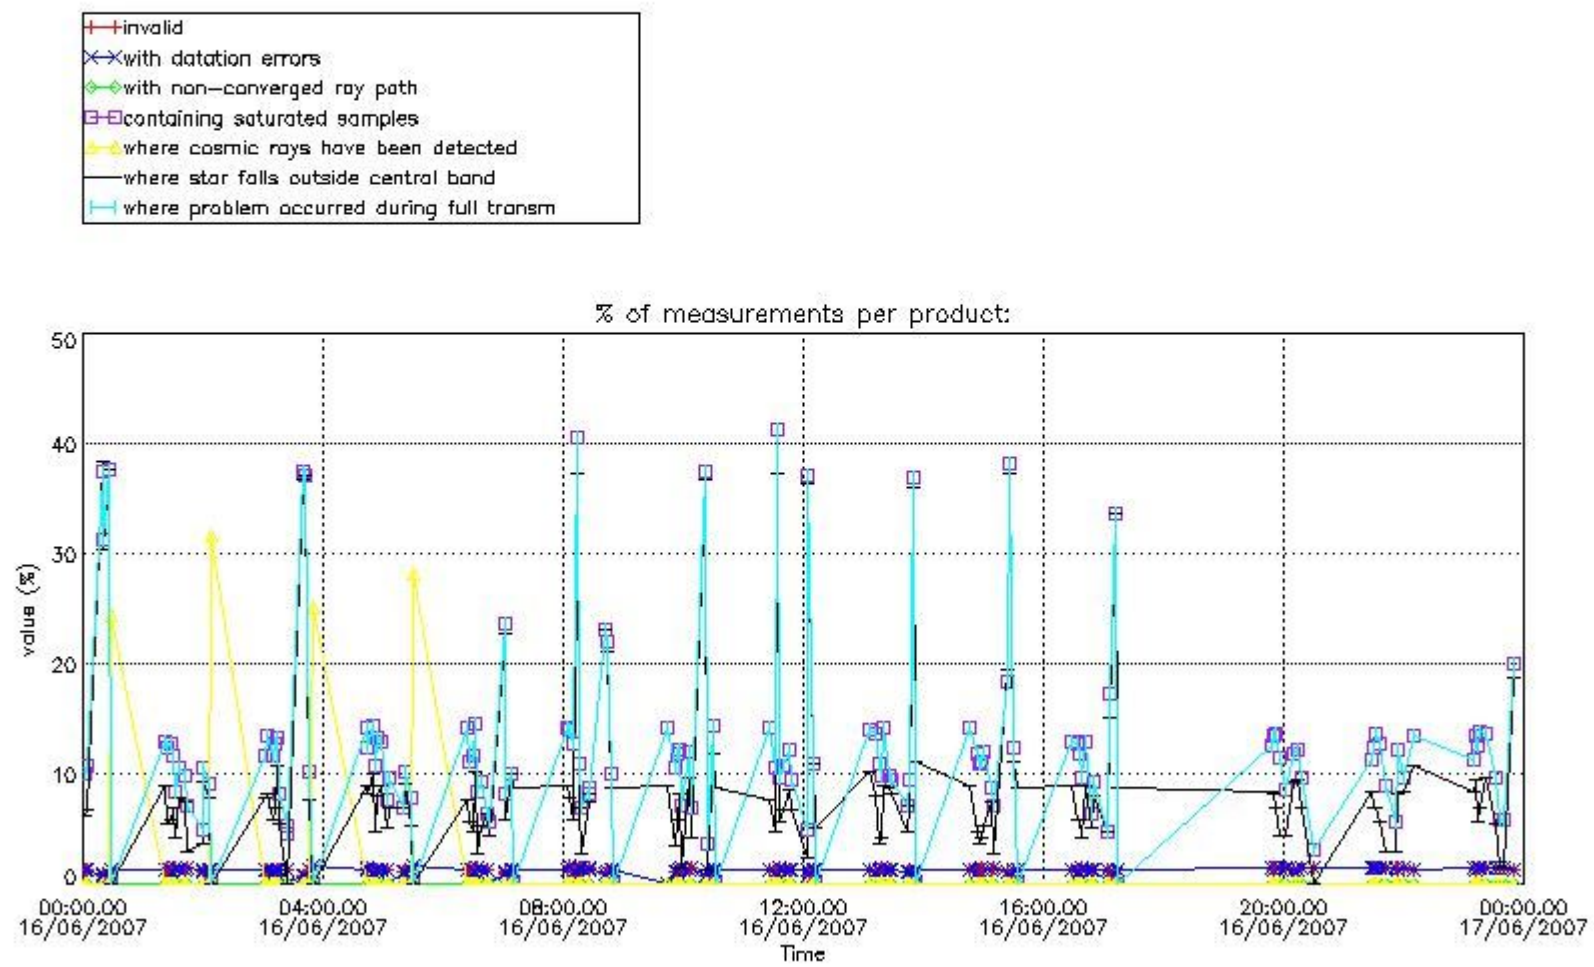

4.2 Plot quality information per product coming from level 1b processing (world map)

4.2.1 Plot level 1 quality information per product (world map): ENVISAT ASCENDING passes