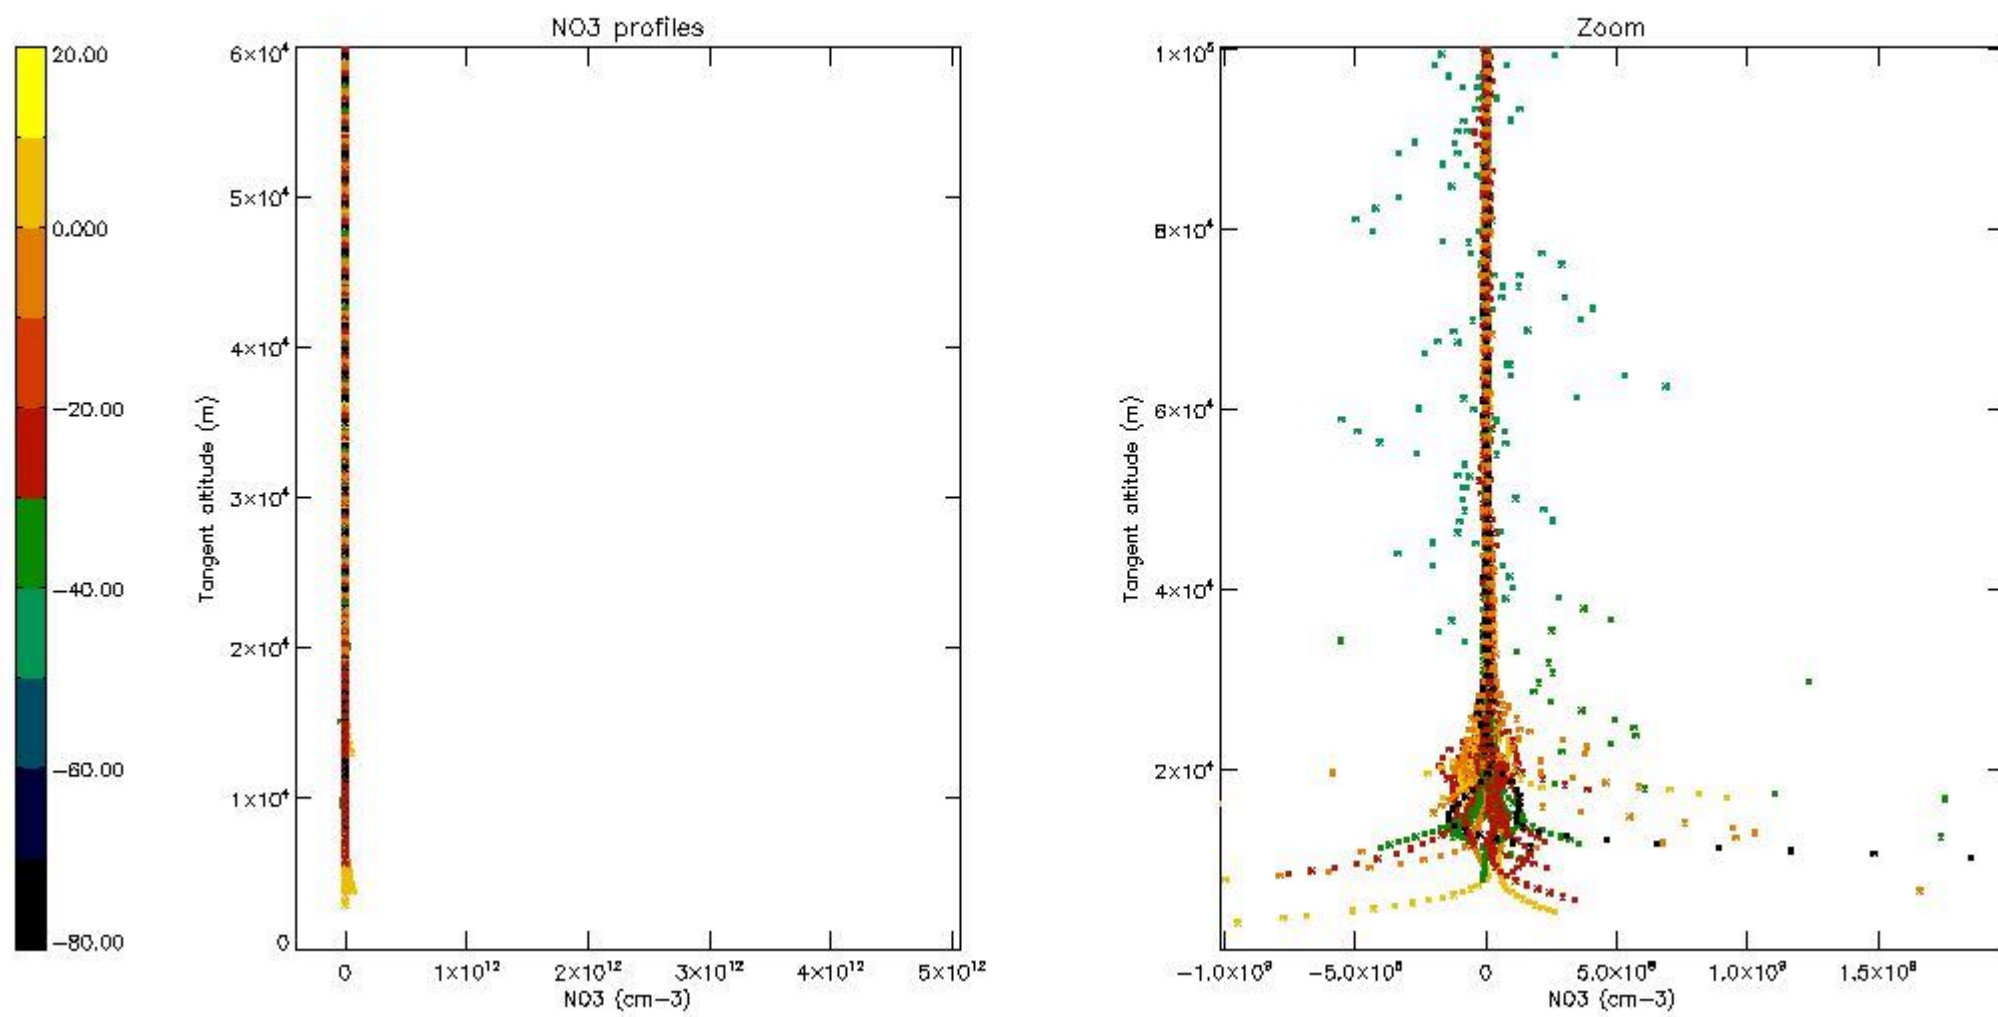

The colorbar represents the latitude.

*5.6 Plot NO<sub>2</sub> profiles for all STD (dark without errors)*

The colorbar represents the latitude.

*5.7 Plot NO3 profiles for all STD (dark without errors)*

The colorbar represents the latitude.