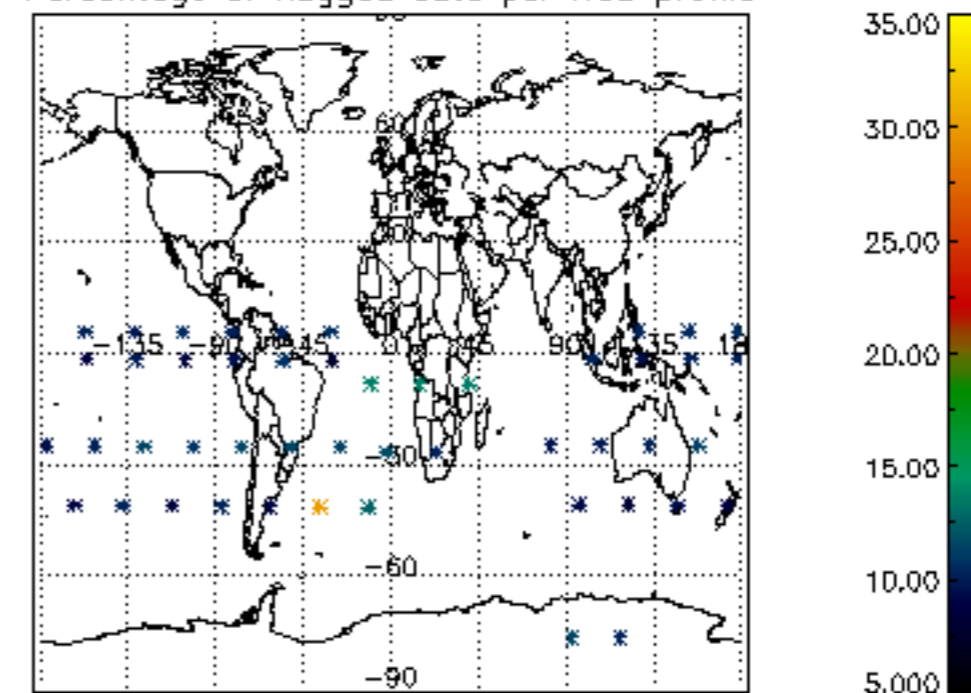

Percentage of flagged data per NO3 profile