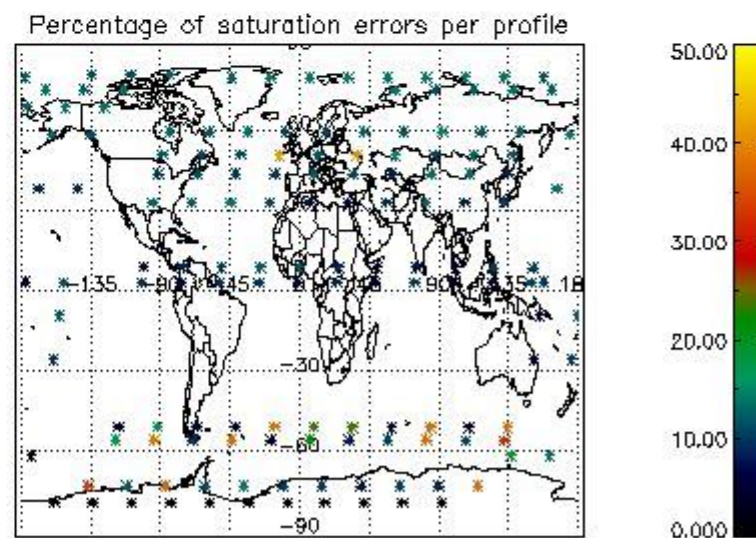

5. Trace gas profiles

5.1 Ozone statistics based on quality of products

The final quality of the products can be "measured" using the STD (Standard Deviation) attached to every point profile. This information is written to the parameter GOM_NL__2P/NL_LOCAL_SPECIES_DENSITY/o3_std of the level 2 products. The table below shows the statistics for given STD ranges.

The statistics are given with respect to the overall valid production:

- Products without fatal errors: GOM_NL__2P/MPH/PRODUCT_ERR=0
- Valid point profile: GOM_NL__2P/NL_LOCAL_SPECIES_DENSITY/pcd(0)=0

The 'Criteria' is applied to valid points of dark limb products:

- Products in dark limb illumination condition: GOM_NL__2P/NL_SUMMARY_QUALITY/obs_ill_cond=0
- Products without fatal errors: GOM_NL__2P/MPH/PRODUCT_ERR=0
- Valid point profile: GOM_NL__2P/NL_LOCAL_SPECIES_DENSITY/pcd(0)=0

So, the table below shows the percentage of dark limb and valid observations for each criteria with respect to the overall valid daily observations.

Criteria	% of total production
All STD	23
STD < 20	8