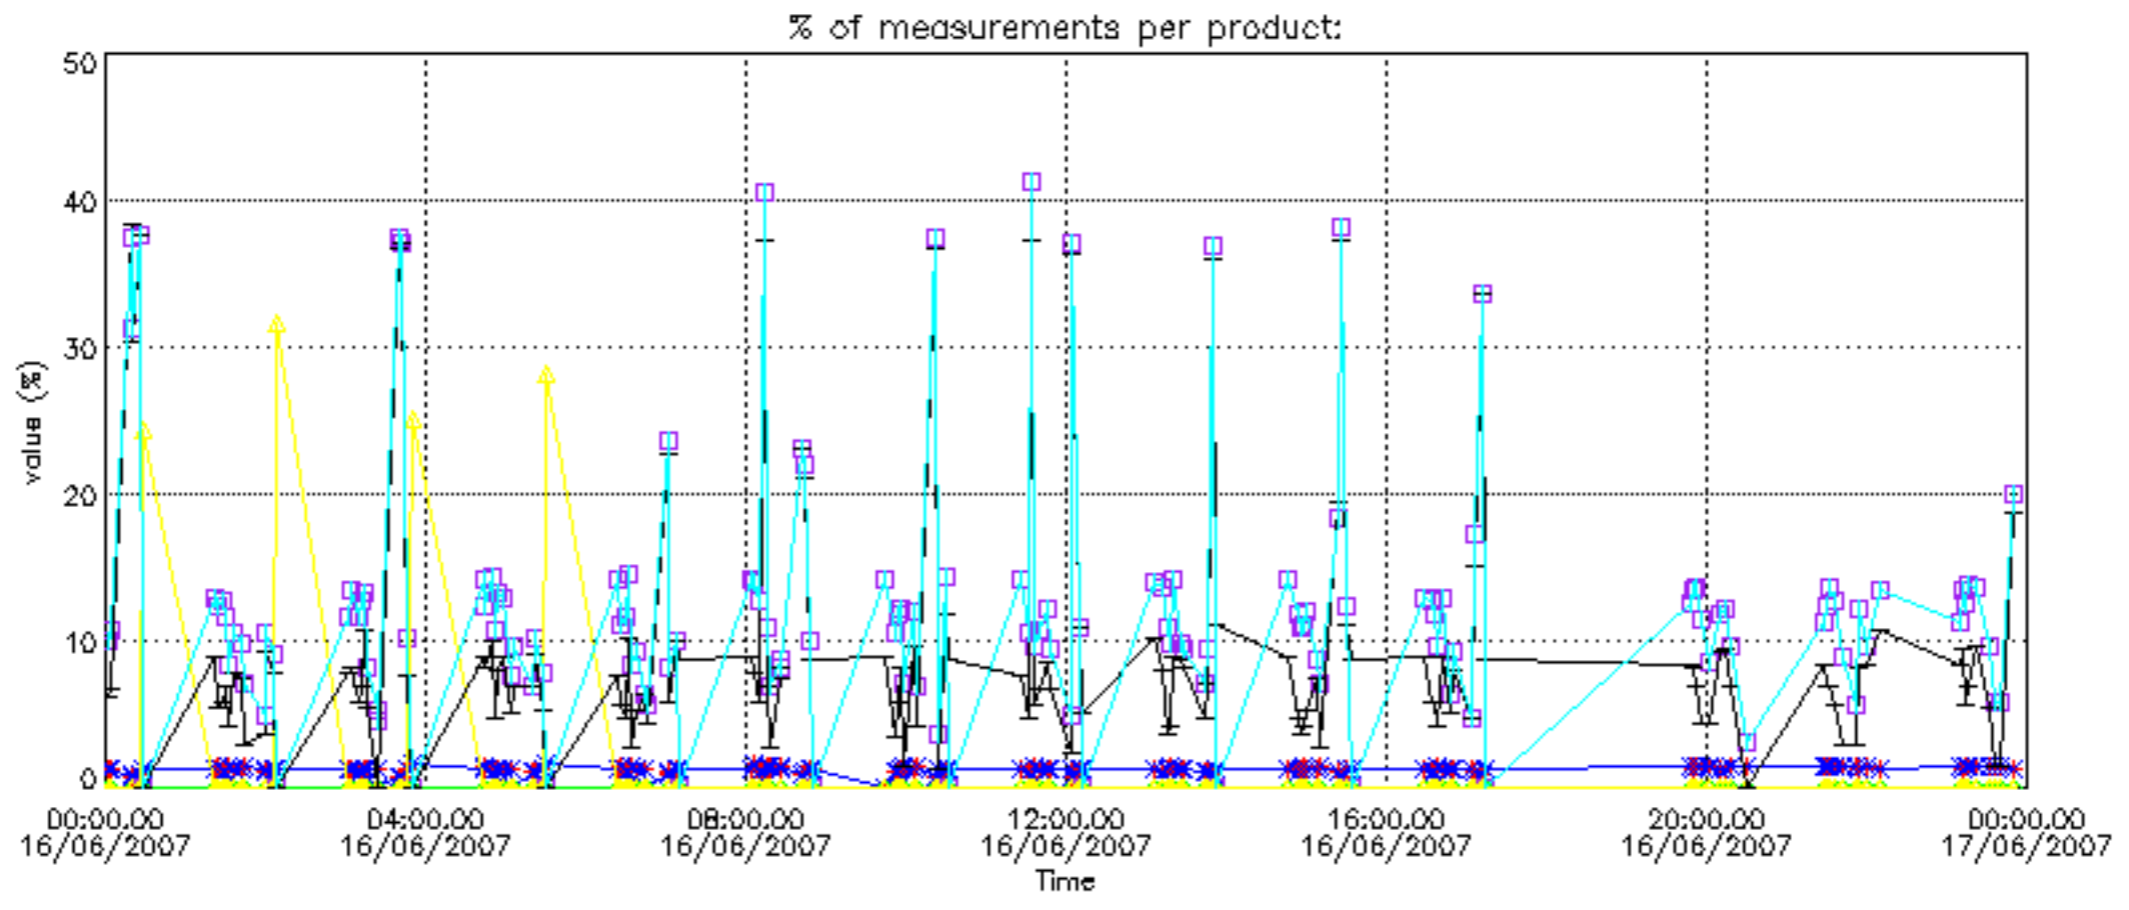

Percentage of cosmic ray hits per profile

Percentage of datation errors per profile