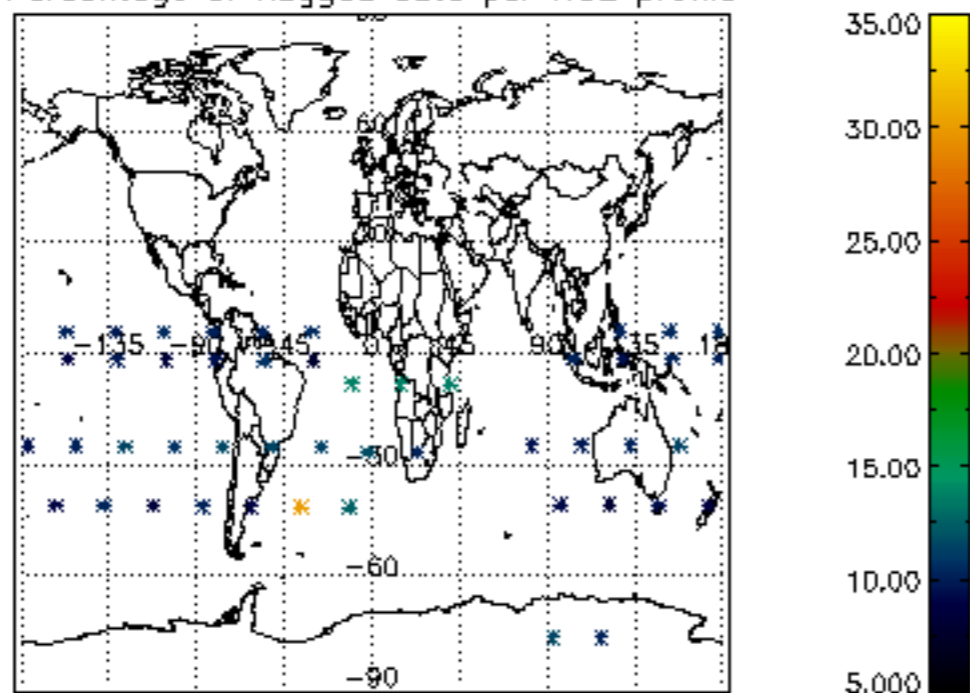

Percentage of flagged data per NO2 profile