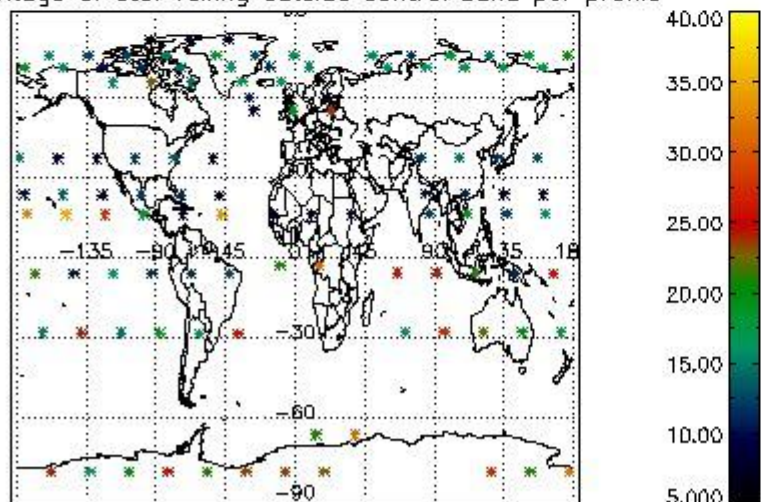

*4.2.1 Plot level 1 quality information per product (world map): ENVISAT ASCENDING passes*

Percentage of cosmic ray hits per profile

Percentage of datation errors per profile

Percentage of star falling outside central band per profile