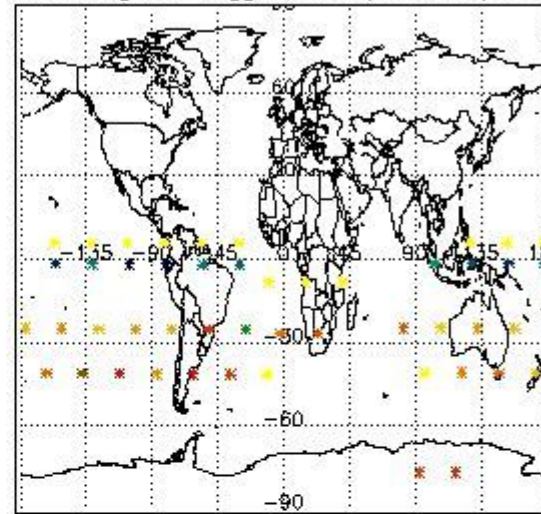

#### 3.1 Plot quality information per product (time dependant)

3.2 Plot quality information per product (world map)

Percentage of flagged data per O3 profile

Percentage of flagged data per H2O profile

Percentage of flagged data per NO2 profile