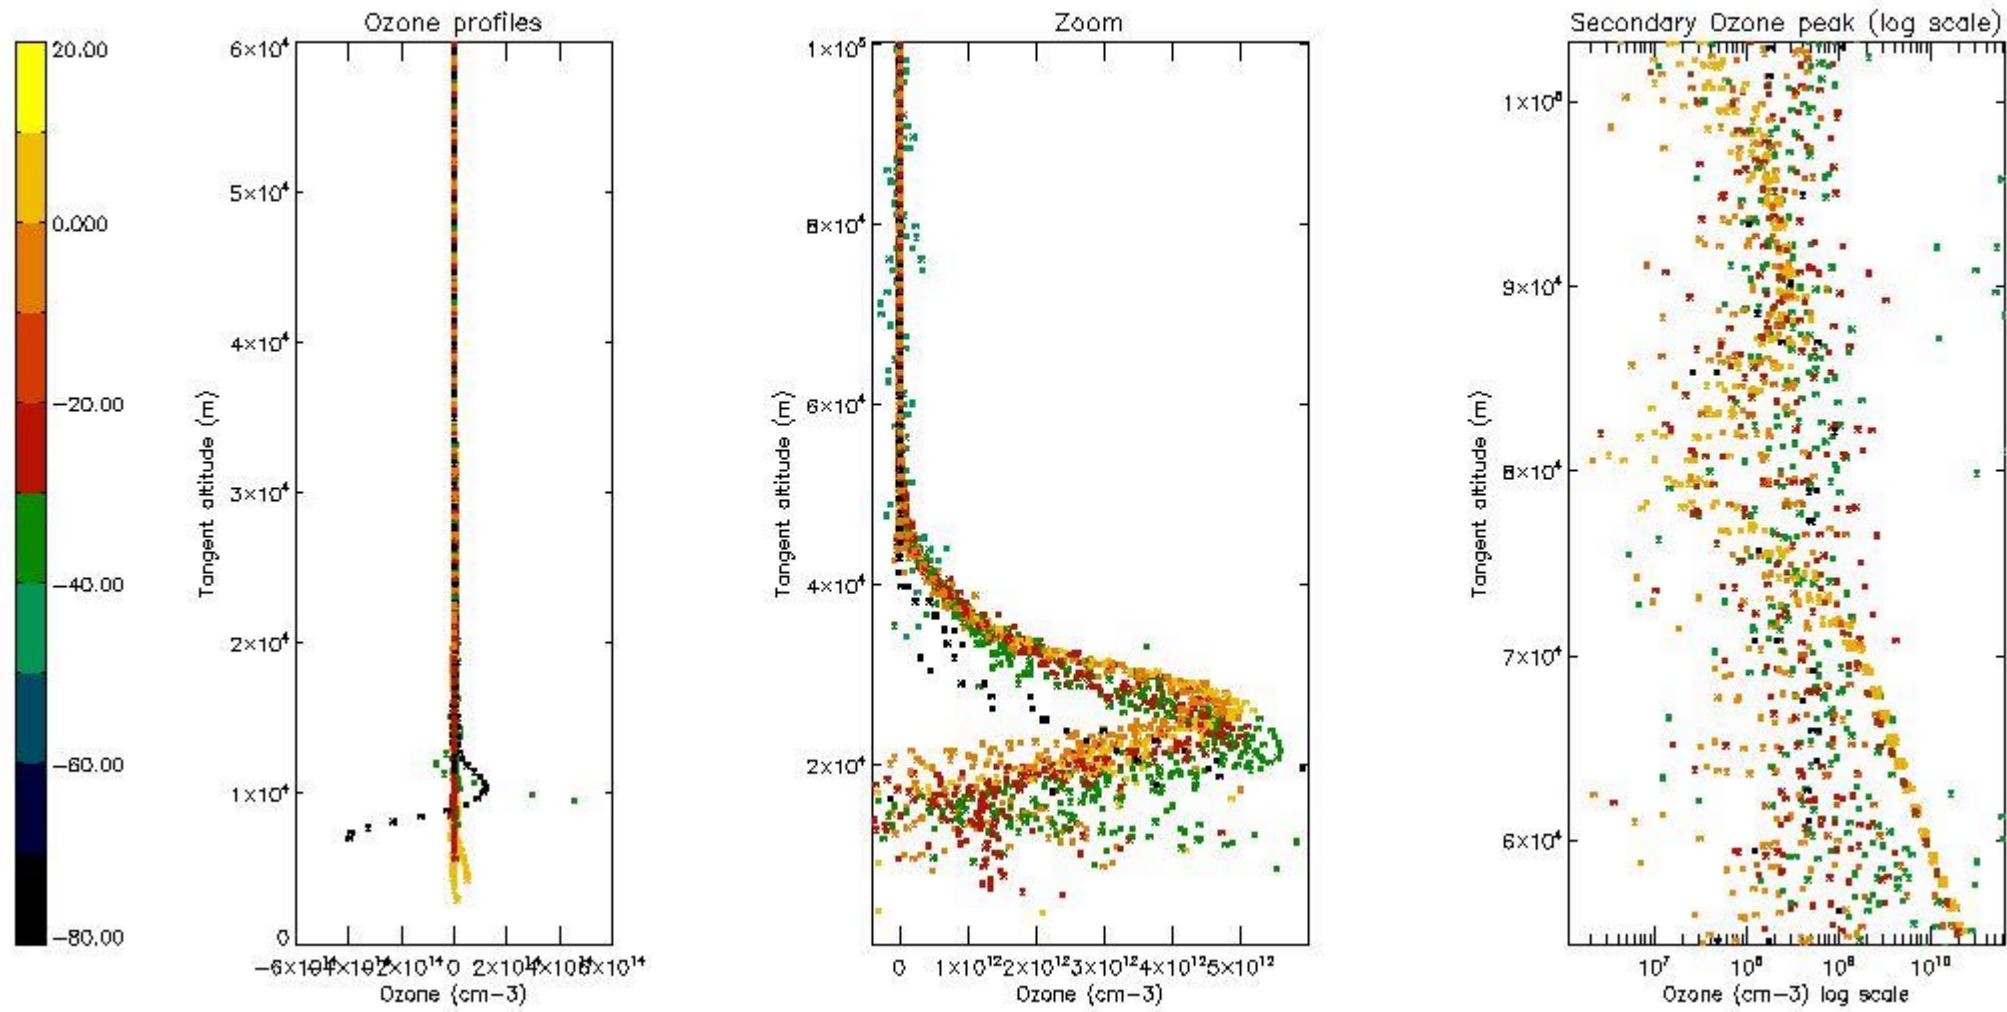

STD < 10	5
STD < 5	3

5.2 Plot ozone profiles for all STD (dark without errors)

The colorbar represents the latitude.

5.3 Plot ozone profiles where STD < 20% (dark without errors)

The colorbar represents the latitude.