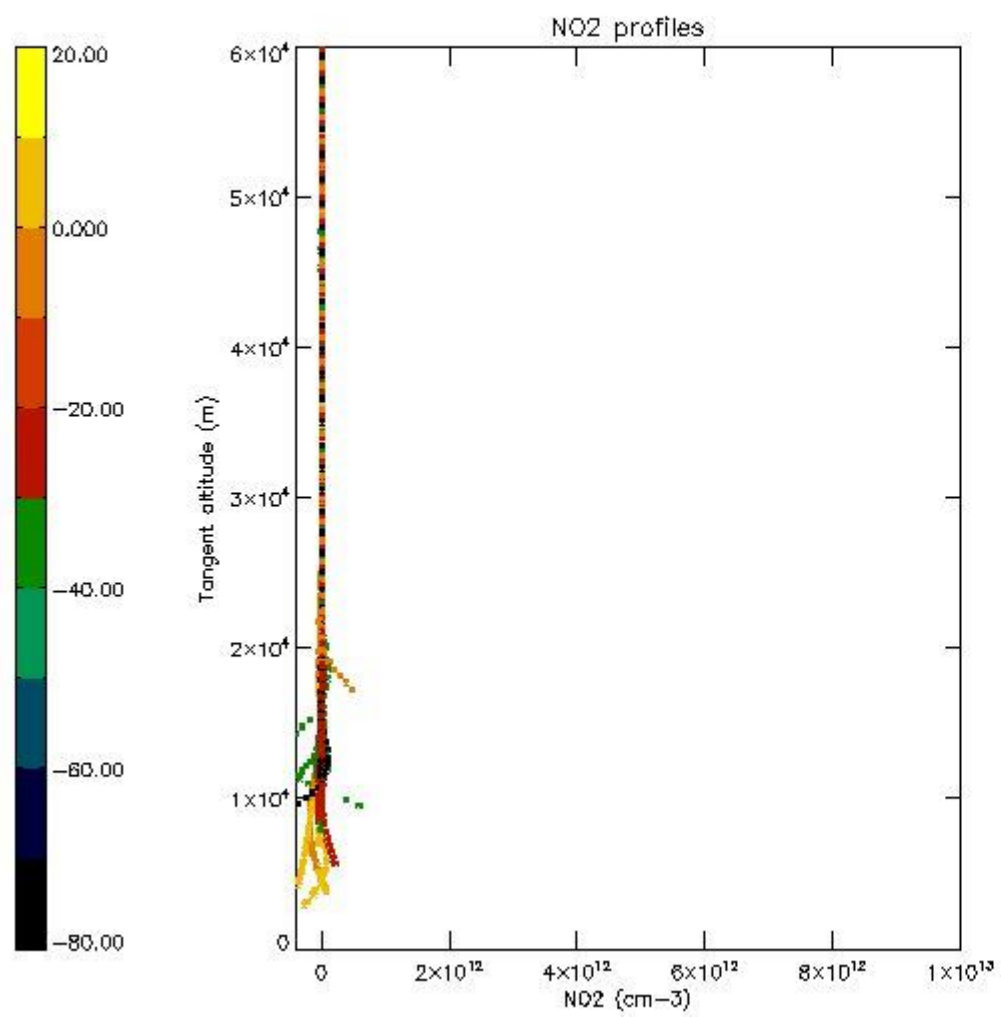

The colorbar represents the latitude.

*5.4 Plot ozone profiles where  $STD < 10\%$  (dark without errors)*

The colorbar represents the latitude.

*5.5 Plot ozone profiles where STD < 5% (dark without errors)*

The colorbar represents the latitude.

*5.6 Plot NO<sub>2</sub> profiles for all STD (dark without errors)*

The colorbar represents the latitude.

*5.7 Plot NO3 profiles for all STD (dark without errors)*

The colorbar represents the latitude.