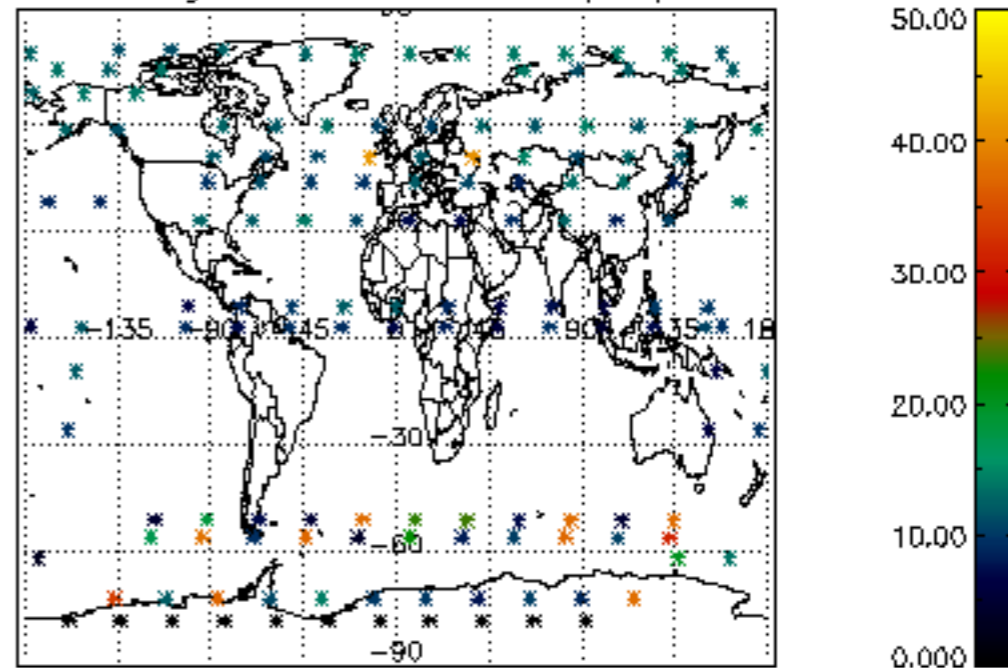

Percentage of saturation errors per profile