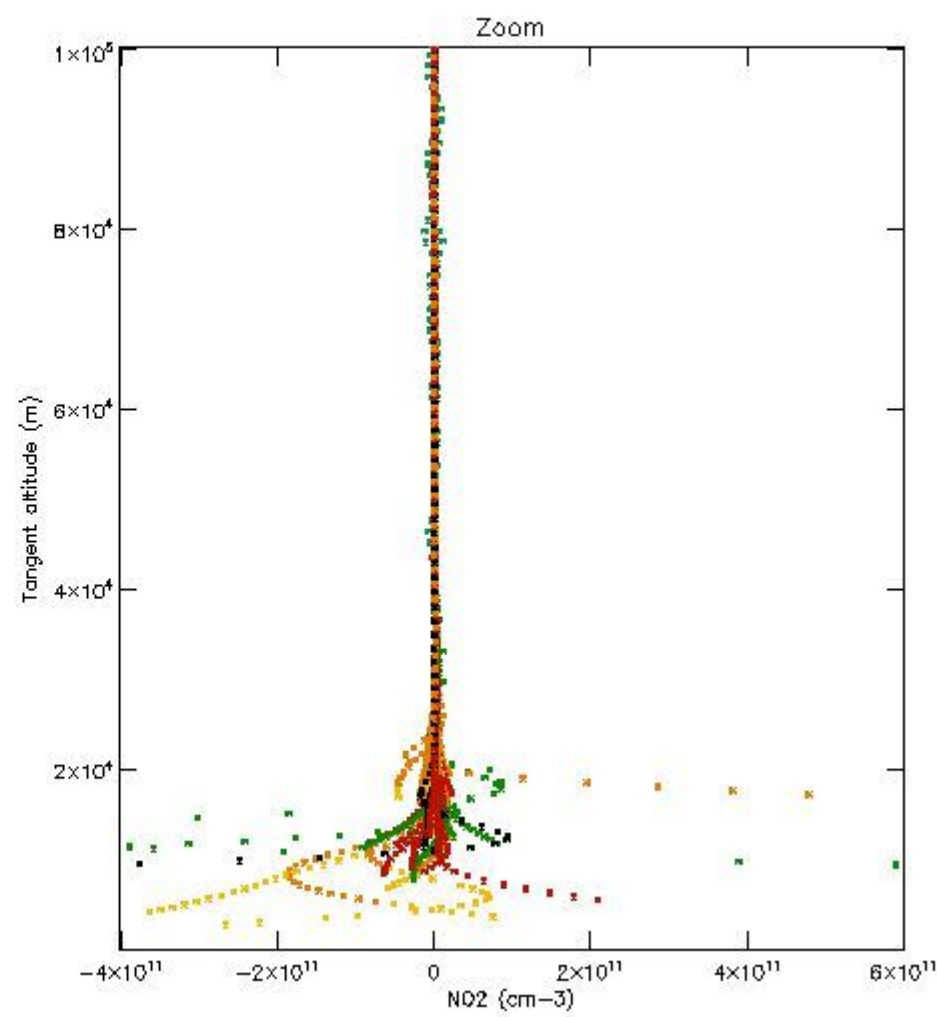

5.7 Plot NO3 profiles for all STD (dark without errors)

The colorbar represents the latitude.