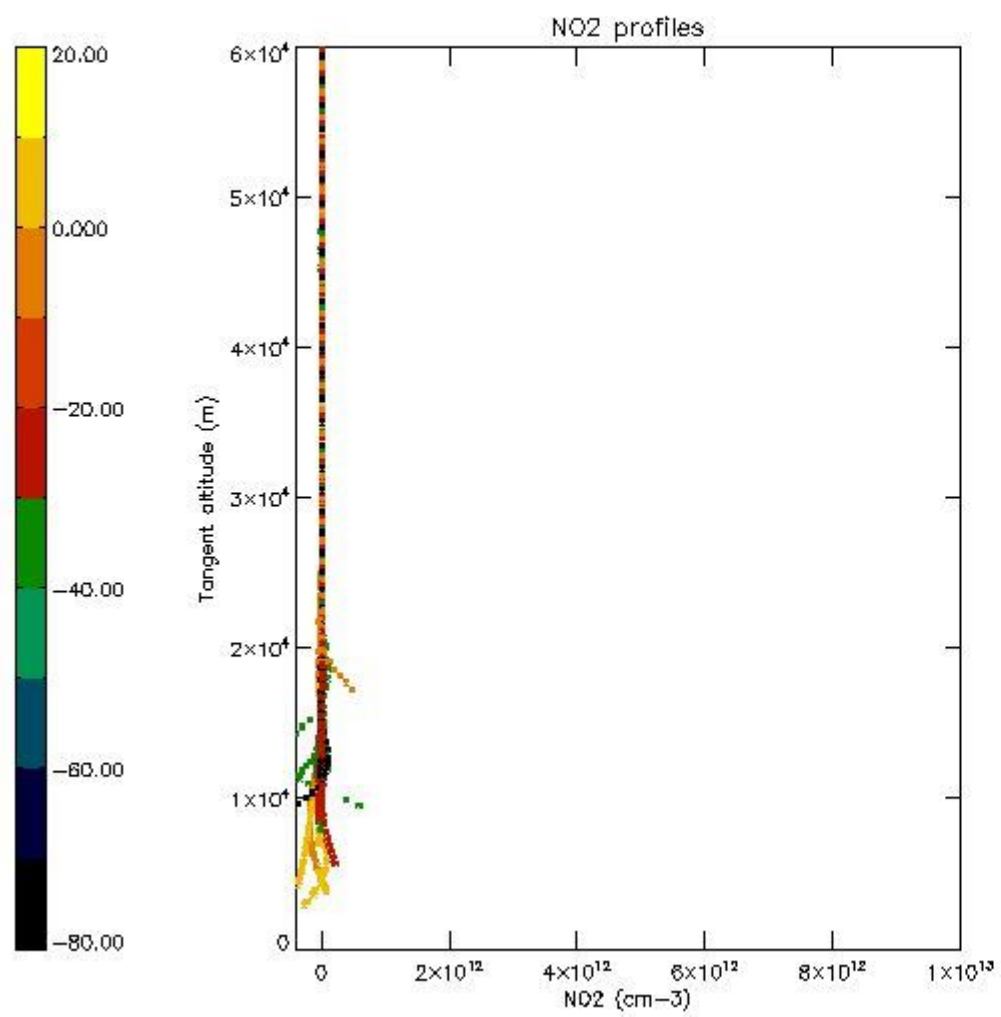

5.7 Plot NO3 profiles for all STD (dark without errors)

The colorbar represents the latitude.