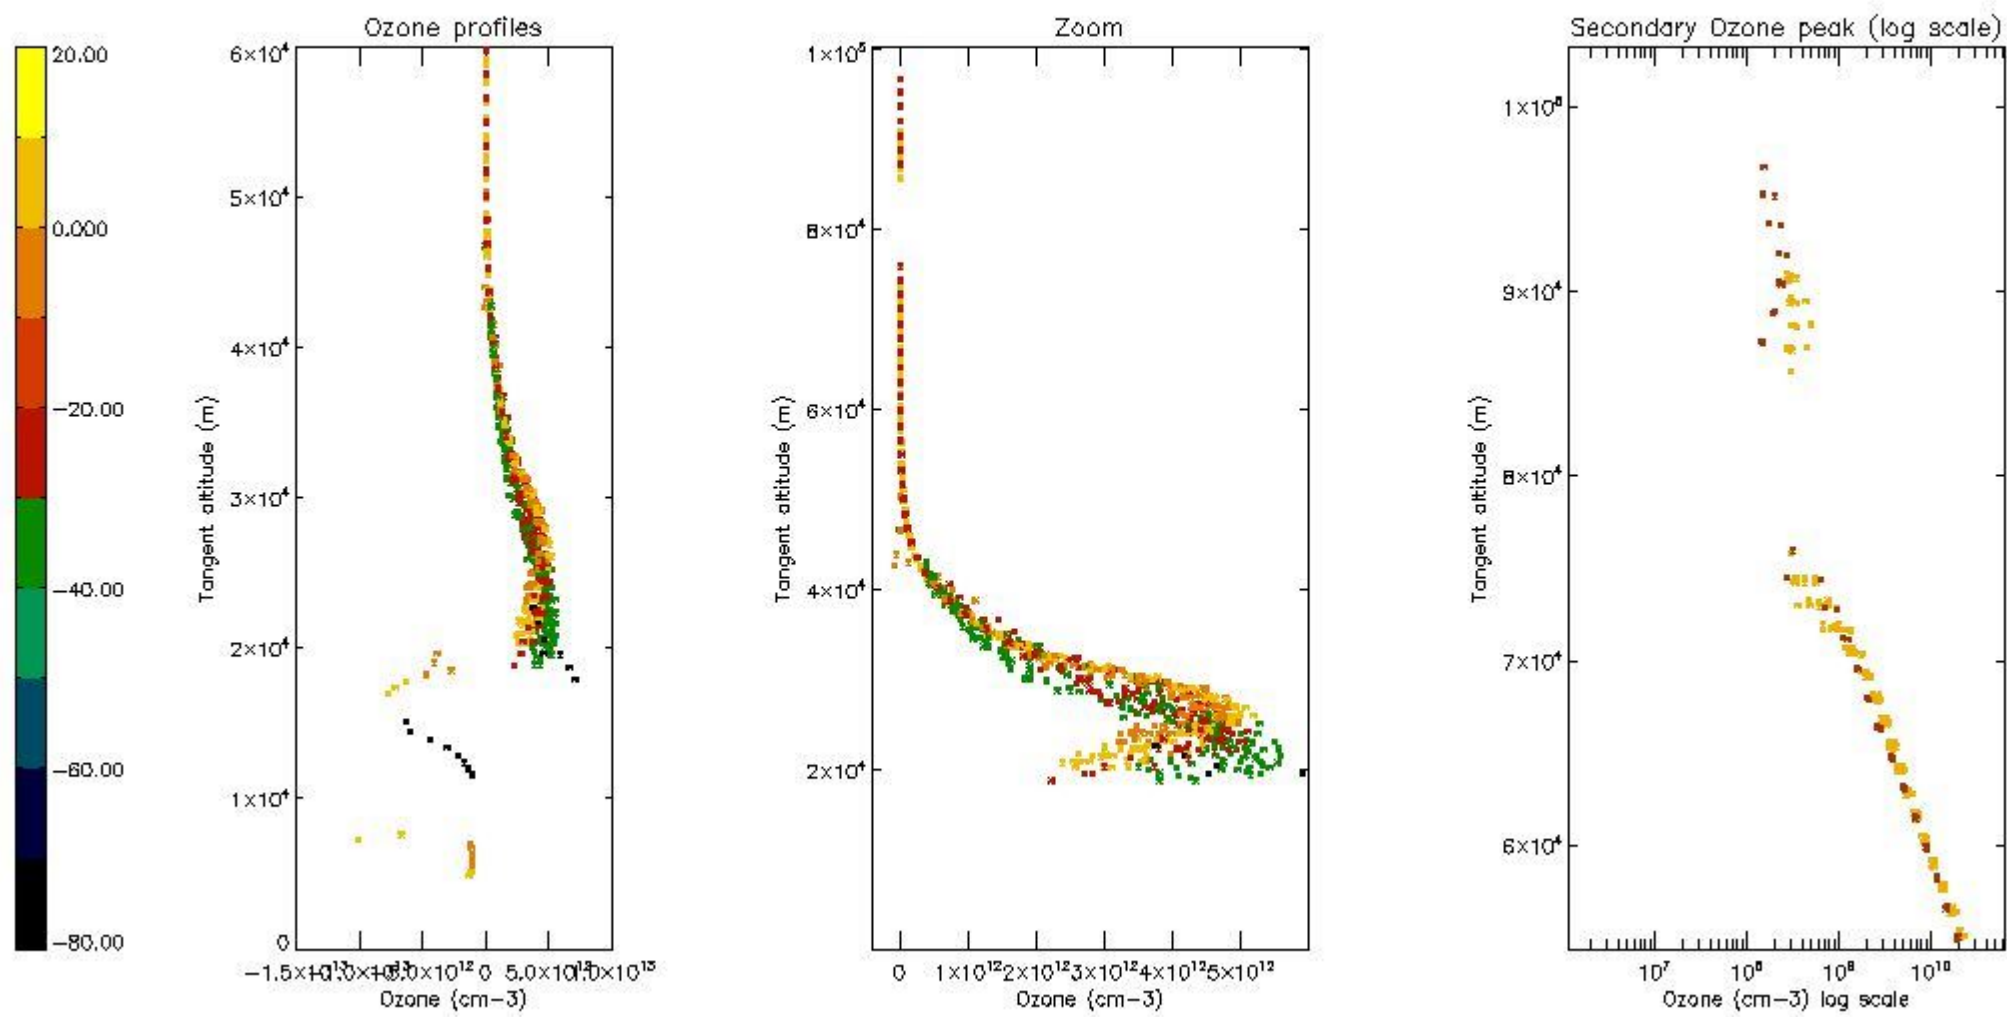

|          |   |
|----------|---|
| STD < 10 | 5 |
| STD < 5  | 3 |

5.2 Plot ozone profiles for all STD (dark without errors)

The colorbar represents the latitude.

5.3 Plot ozone profiles where STD < 20% (dark without errors)

The colorbar represents the latitude.

*5.4 Plot ozone profiles where  $STD < 10\%$  (dark without errors)*

The colorbar represents the latitude.

*5.5 Plot ozone profiles where STD < 5% (dark without errors)*