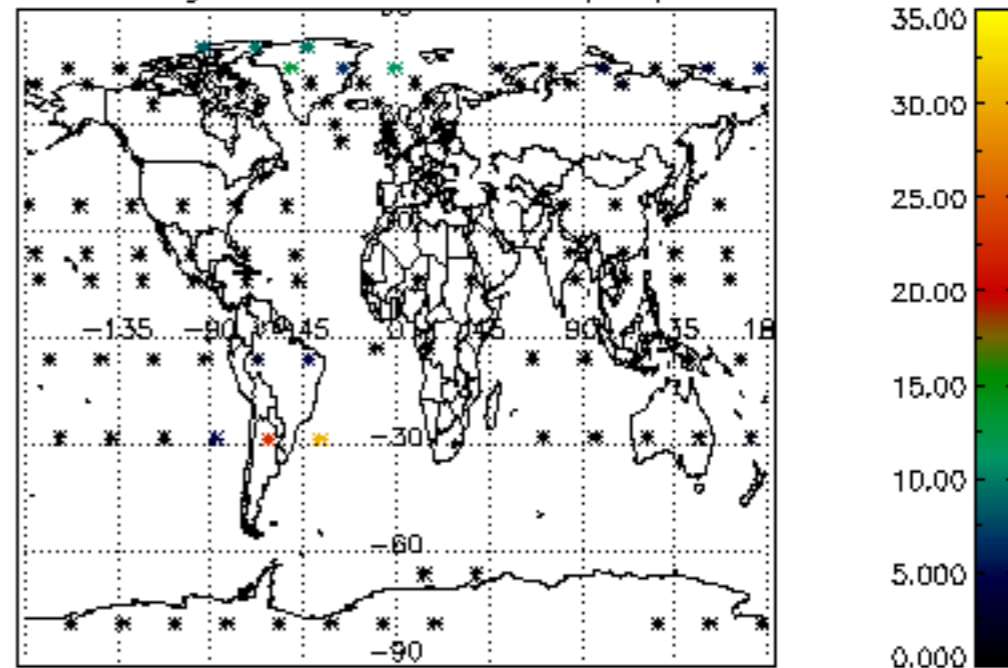

Percentage of datation errors per profile

Percentage of saturation errors per profile