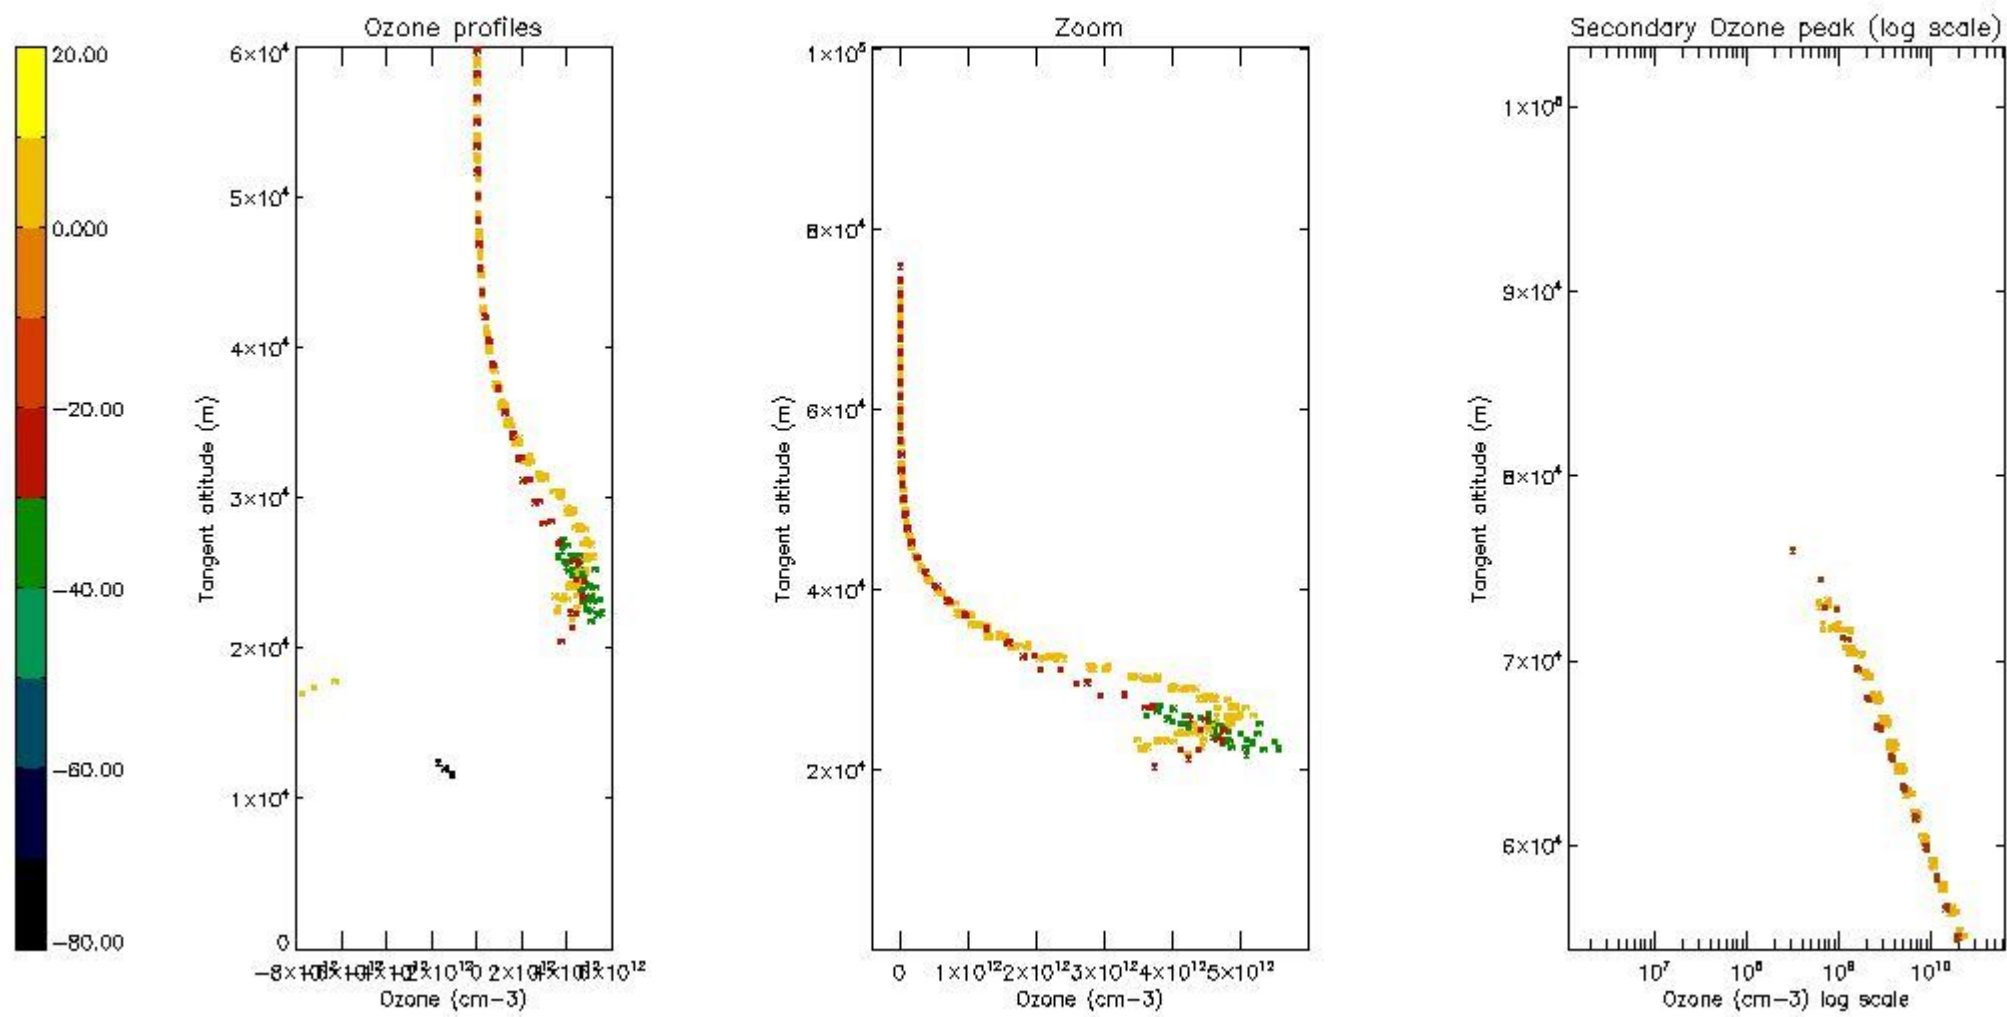

The colorbar represents the latitude.

*5.4 Plot ozone profiles where  $STD < 10\%$  (dark without errors)*

The colorbar represents the latitude.

*5.5 Plot ozone profiles where STD < 5% (dark without errors)*

The colorbar represents the latitude.

*5.6 Plot NO<sub>2</sub> profiles for all STD (dark without errors)*

The colorbar represents the latitude.

*5.7 Plot NO3 profiles for all STD (dark without errors)*

The colorbar represents the latitude.