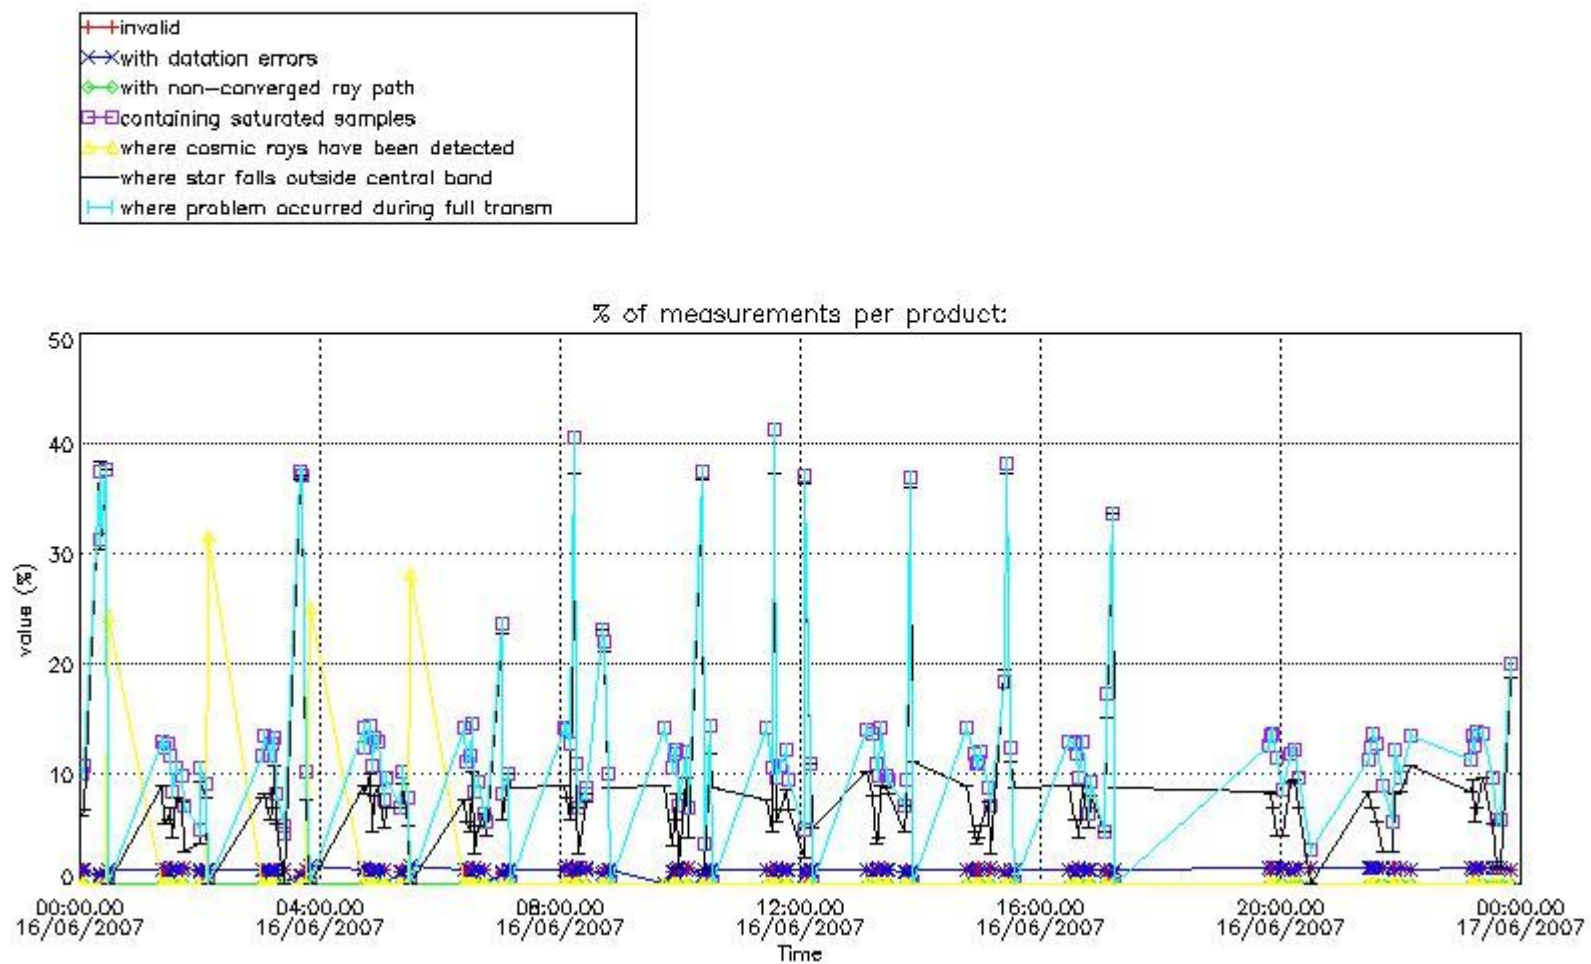

4.2 Plot quality information per product coming from level 1b processing (world map)

4.2.1 Plot level 1 quality information per product (world map): ENVISAT ASCENDING passes