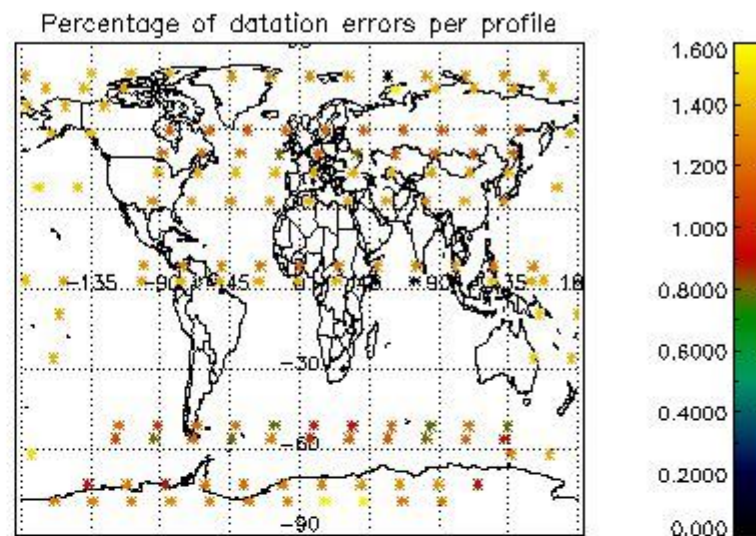

5. Trace gas profiles

5.1 Ozone statistics based on quality of products

The final quality of the products can be "measured" using the STD (Standard Deviation) attached to every point profile. This information is written to the parameter GOM_NL__2P/NL_LOCAL_SPECIES_DENSITY/o3_std of the level 2 products. The table below shows the statistics for given STD ranges.

The statistics are given with respect to the overall valid production:

- Products without fatal errors: GOM_NL__2P/MPH/PRODUCT_ERR=0
- Valid point profile: GOM_NL__2P/NL_LOCAL_SPECIES_DENSITY/pcd(0)=0

The 'Criteria' is applied to valid points of dark limb products:

- Products in dark limb illumination condition: GOM_NL__2P/NL_SUMMARY_QUALITY/obs_ill_cond=0
- Products without fatal errors: GOM_NL__2P/MPH/PRODUCT_ERR=0
- Valid point profile: GOM_NL__2P/NL_LOCAL_SPECIES_DENSITY/pcd(0)=0

So, the table below shows the percentage of dark limb and valid observations for each criteria with respect to the overall valid daily observations.

Criteria	% of total production
All STD	23
STD < 20	8