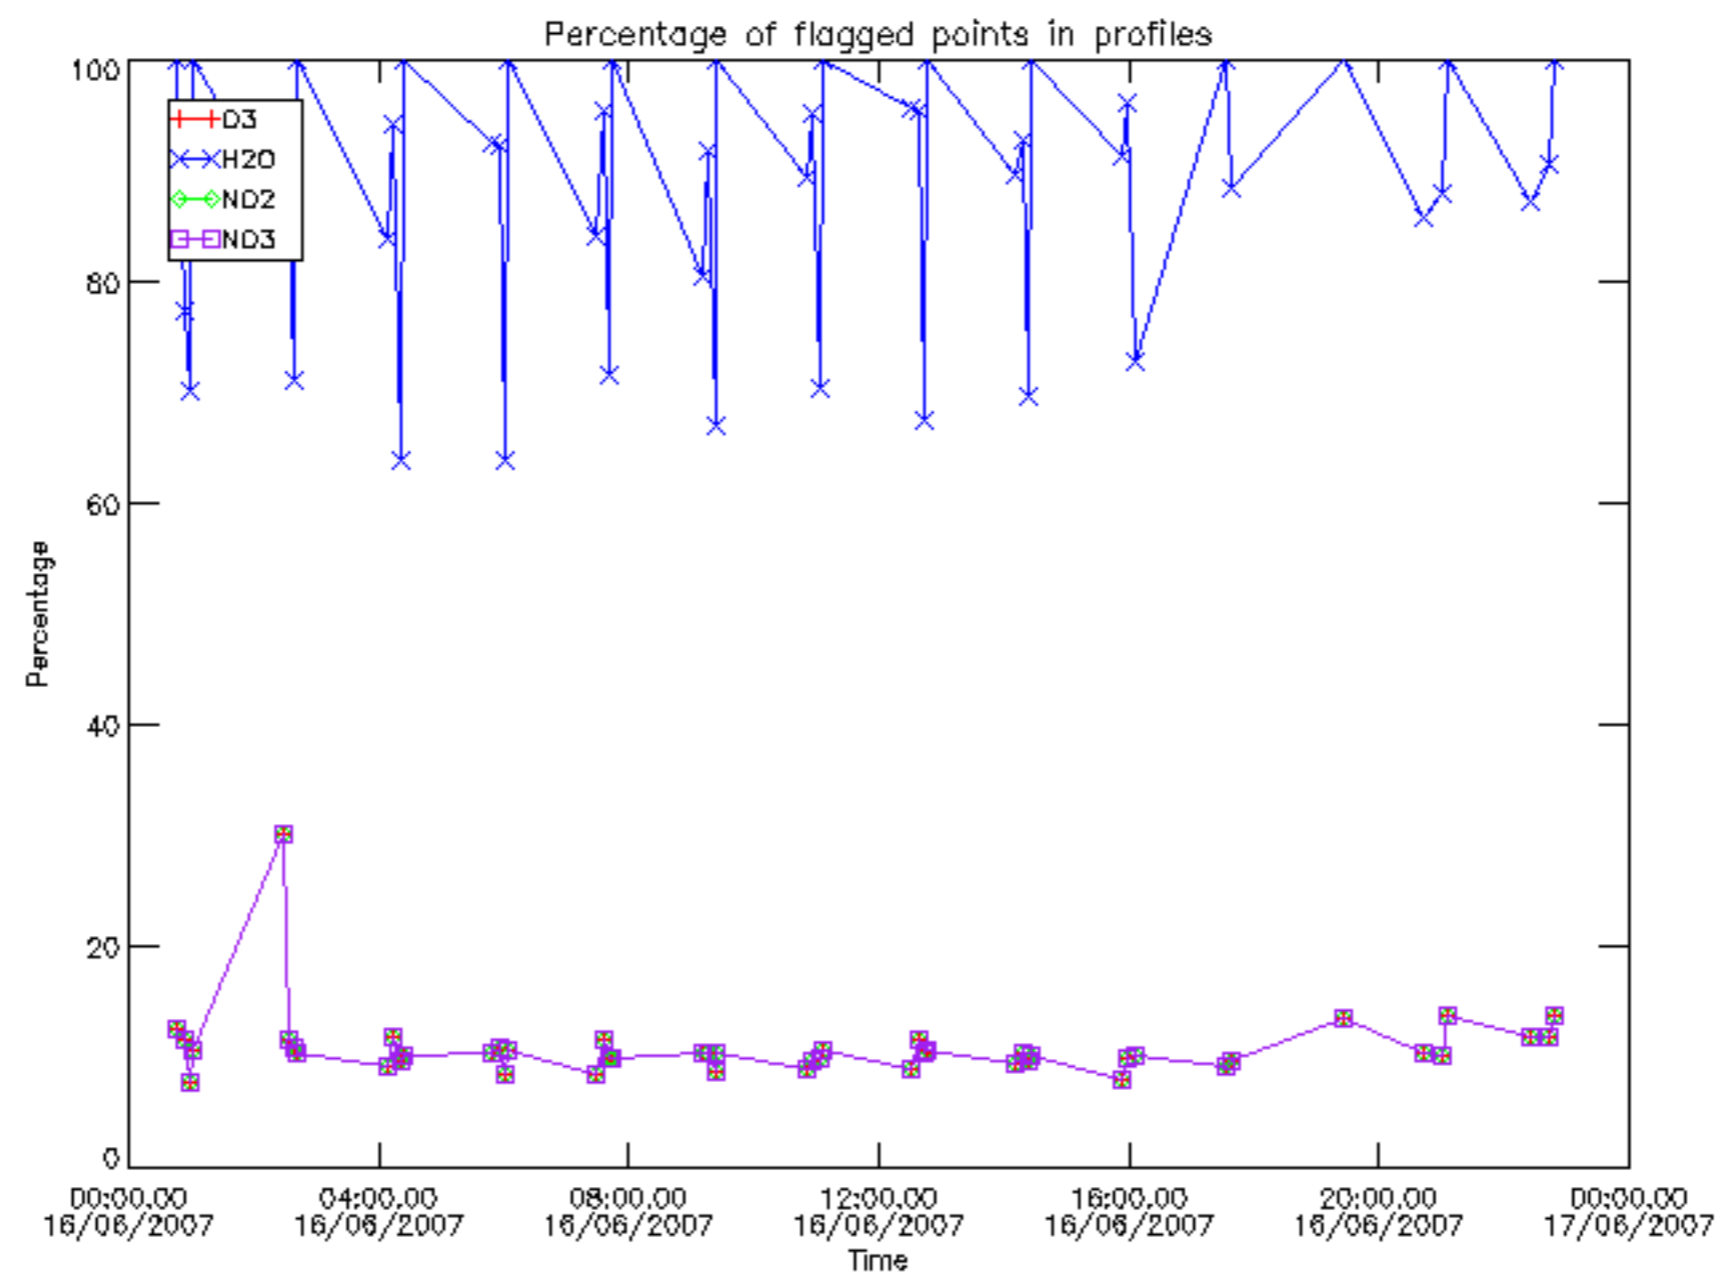

Percentage of flagged data per D3 profile

Percentage of flagged data per H2O profile