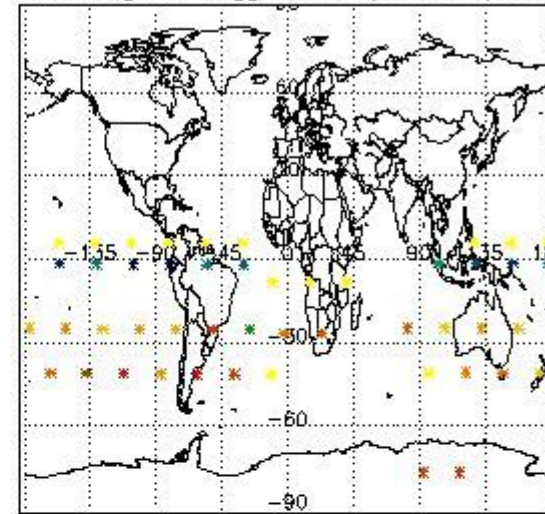

#### 3.1 Plot quality information per product (time dependant)

3.2 Plot quality information per product (world map)

Percentage of flagged data per O3 profile

Percentage of flagged data per H2O profile

Percentage of flagged data per NO2 profile