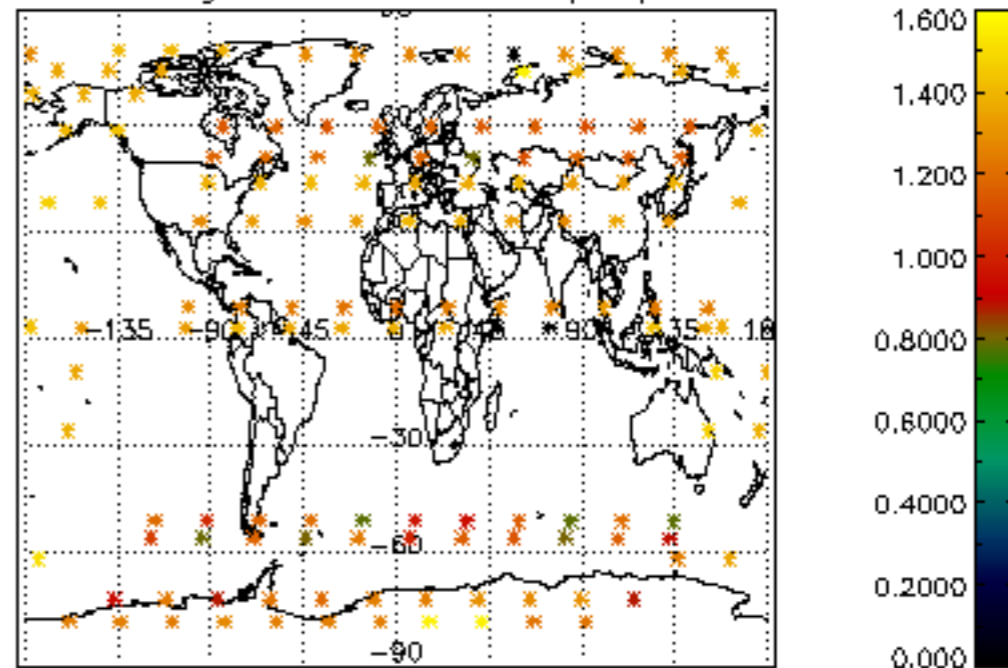

Percentage of datation errors per profile

Percentage of star falling outside central band per profile

Percentage of saturation errors per profile

Percentage of cosmic ray hits per profile

Percentage of datation errors per profile