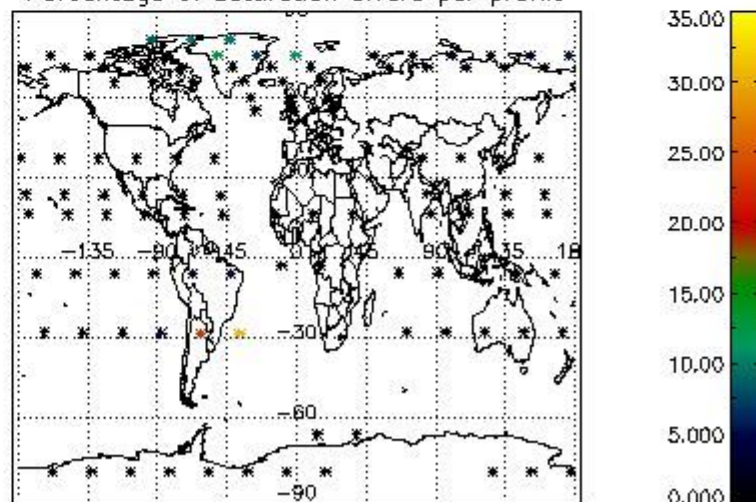

Percentage of saturation errors per profile