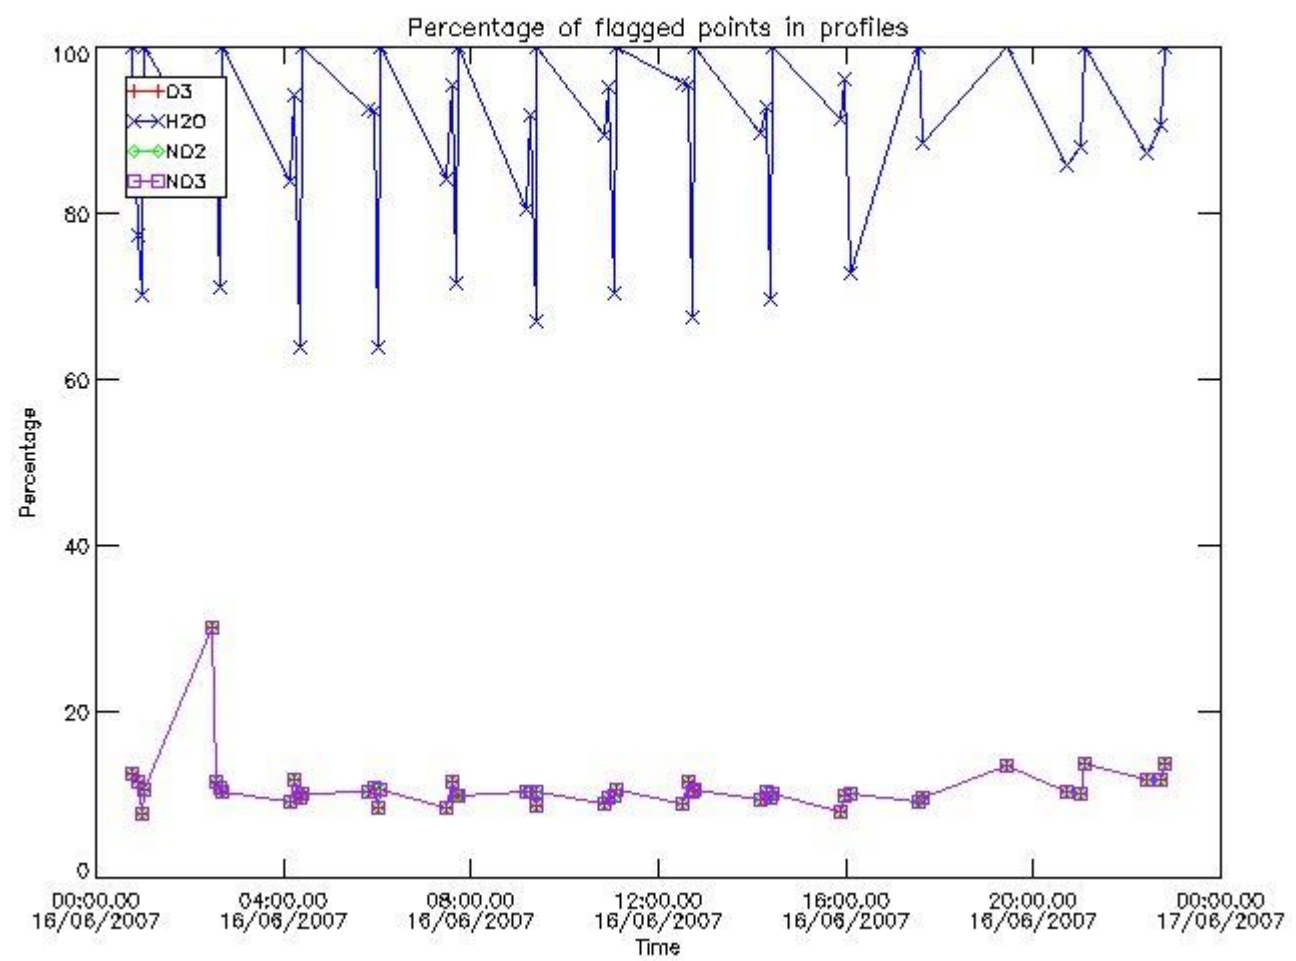

3. Quality information per product

In this section it is plotted some information contained in the Quality Summary data set of the level 2 products. Only products in dark limb conditions and without errors (error flag in the MPH set to "0") are used.

3.1 Plot quality information per product (time dependant)

3.2 Plot quality information per product (world map)