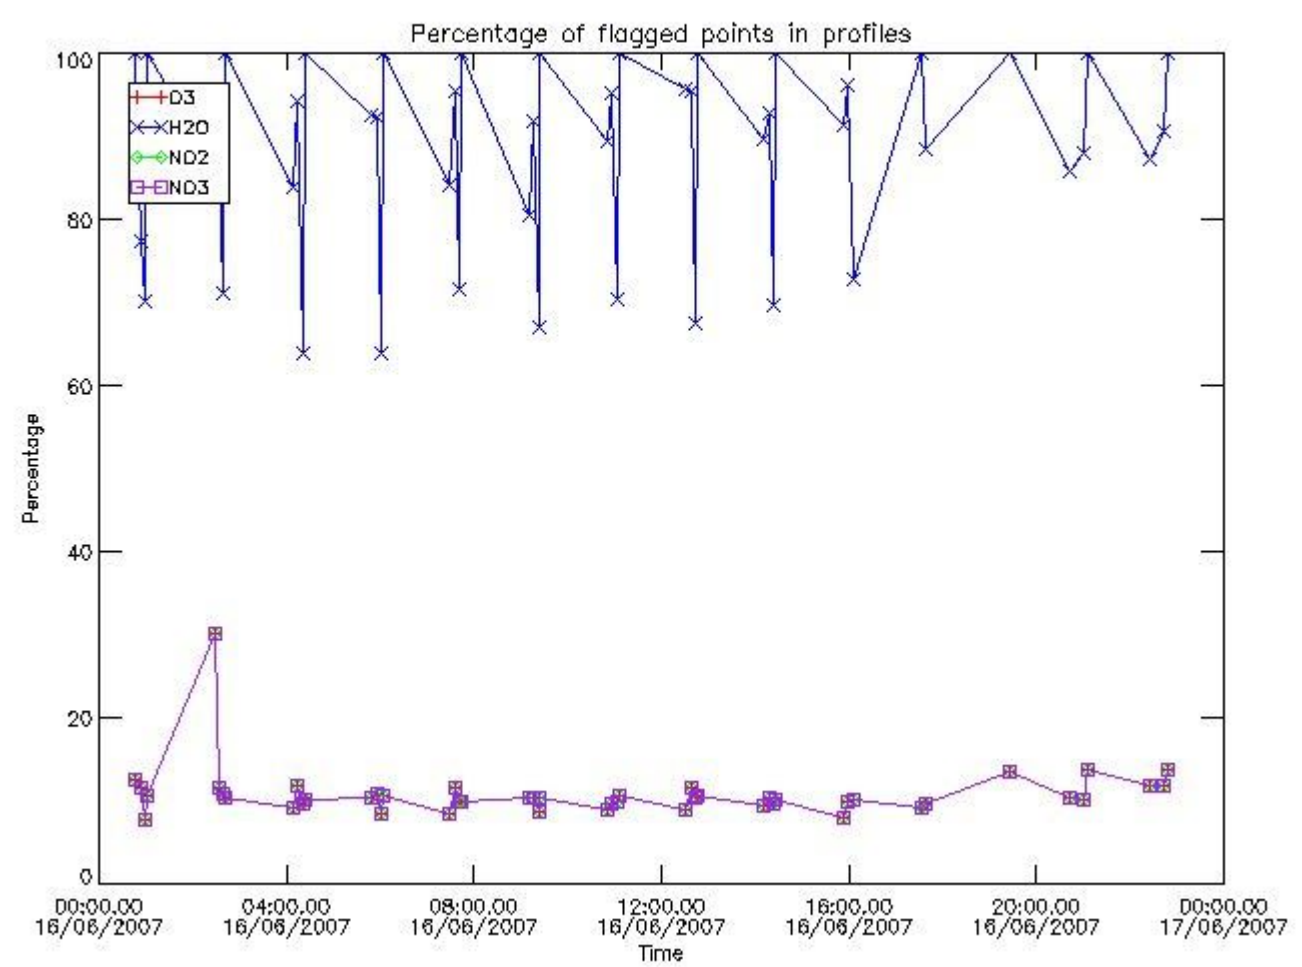

3. Quality information per product

In this section it is plotted some information contained in the Quality Summary data set of the level 2 products. Only products in dark limb conditions and without errors (error flag in the MPH set to "0") are used.

3.1 Plot quality information per product (time dependant)

Percentage of flagged data per O3 profile

Percentage of flagged data per H2O profile