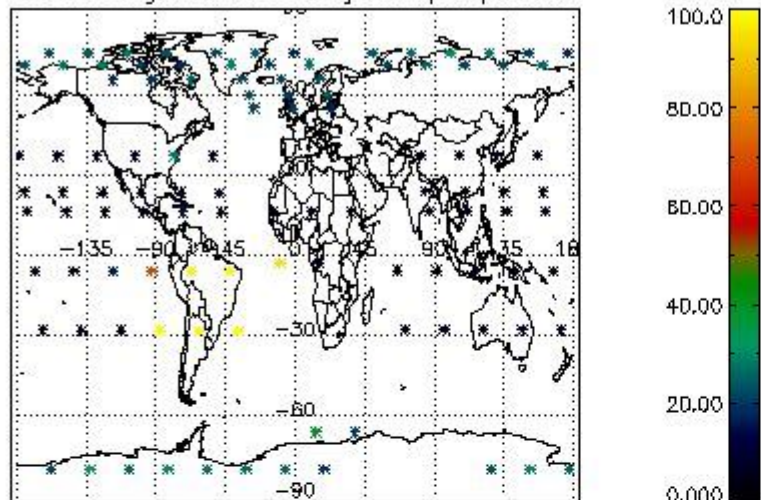

Percentage of cosmic ray hits per profile