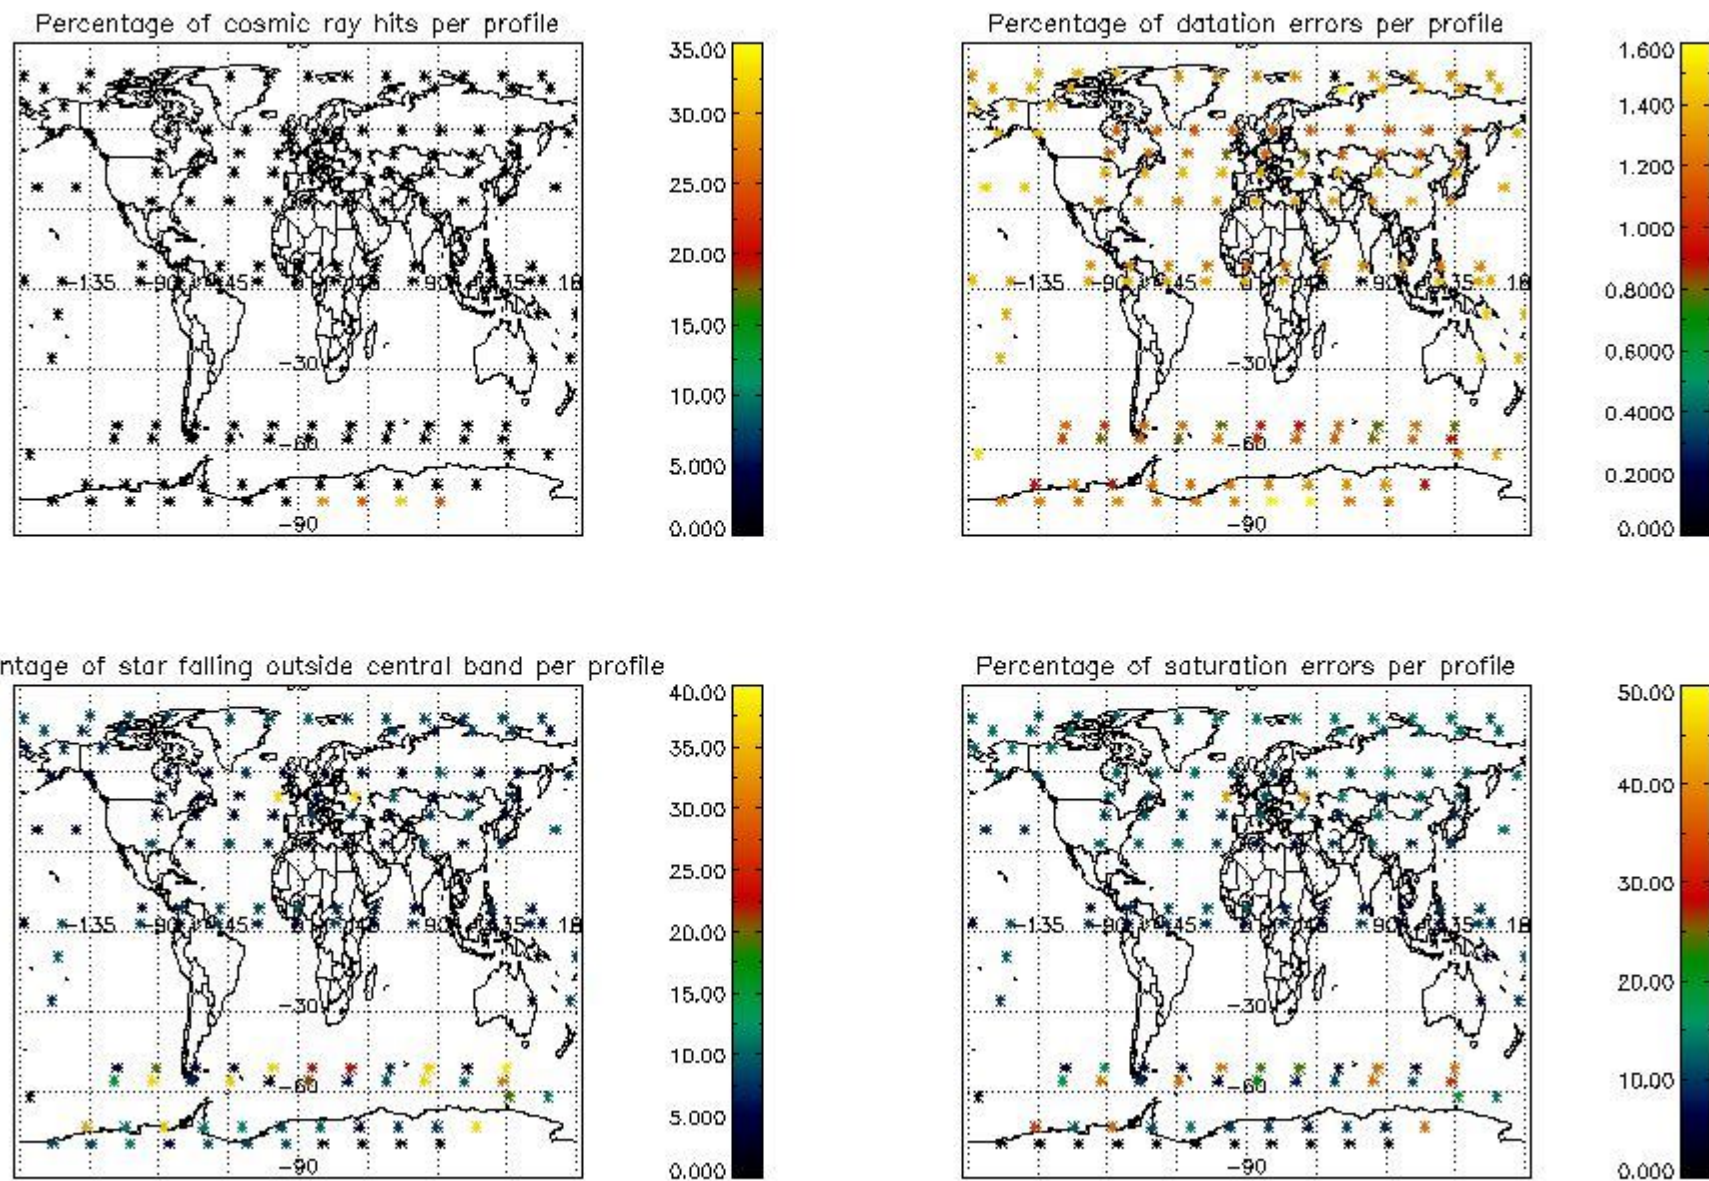

4.2.2 Plot level 1 quality information per product (world map): ENVISAT DESCENDING passes

5. Trace gas profiles

5.1 Ozone statistics based on quality of products

The final quality of the products can be "measured" using the STD (Standard Deviation) attached to every point profile. This information is written to the parameter GOM_NL__2P/NL_LOCAL_SPECIES_DENSITY/o3_std of the level 2 products. The table below shows the statistics for given STD ranges.

The statistics are given with respect to the overall valid production:

- Products without fatal errors: GOM_NL__2P/MPH/PRODUCT_ERR=0
- Valid point profile: GOM_NL__2P/NL_LOCAL_SPECIES_DENSITY/pcd(0)=0

The 'Criteria' is applied to valid points of dark limb products:

- Products in dark limb illumination condition: GOM_NL__2P/NL_SUMMARY_QUALITY/obs_ill_cond=0
- Products without fatal errors: GOM_NL__2P/MPH/PRODUCT_ERR=0
- Valid point profile: GOM_NL__2P/NL_LOCAL_SPECIES_DENSITY/pcd(0)=0

So, the table below shows the percentage of dark limb and valid observations for each criteria with respect to the overall valid daily observations.

Criteria	% of total production
All STD	23
STD < 20	8