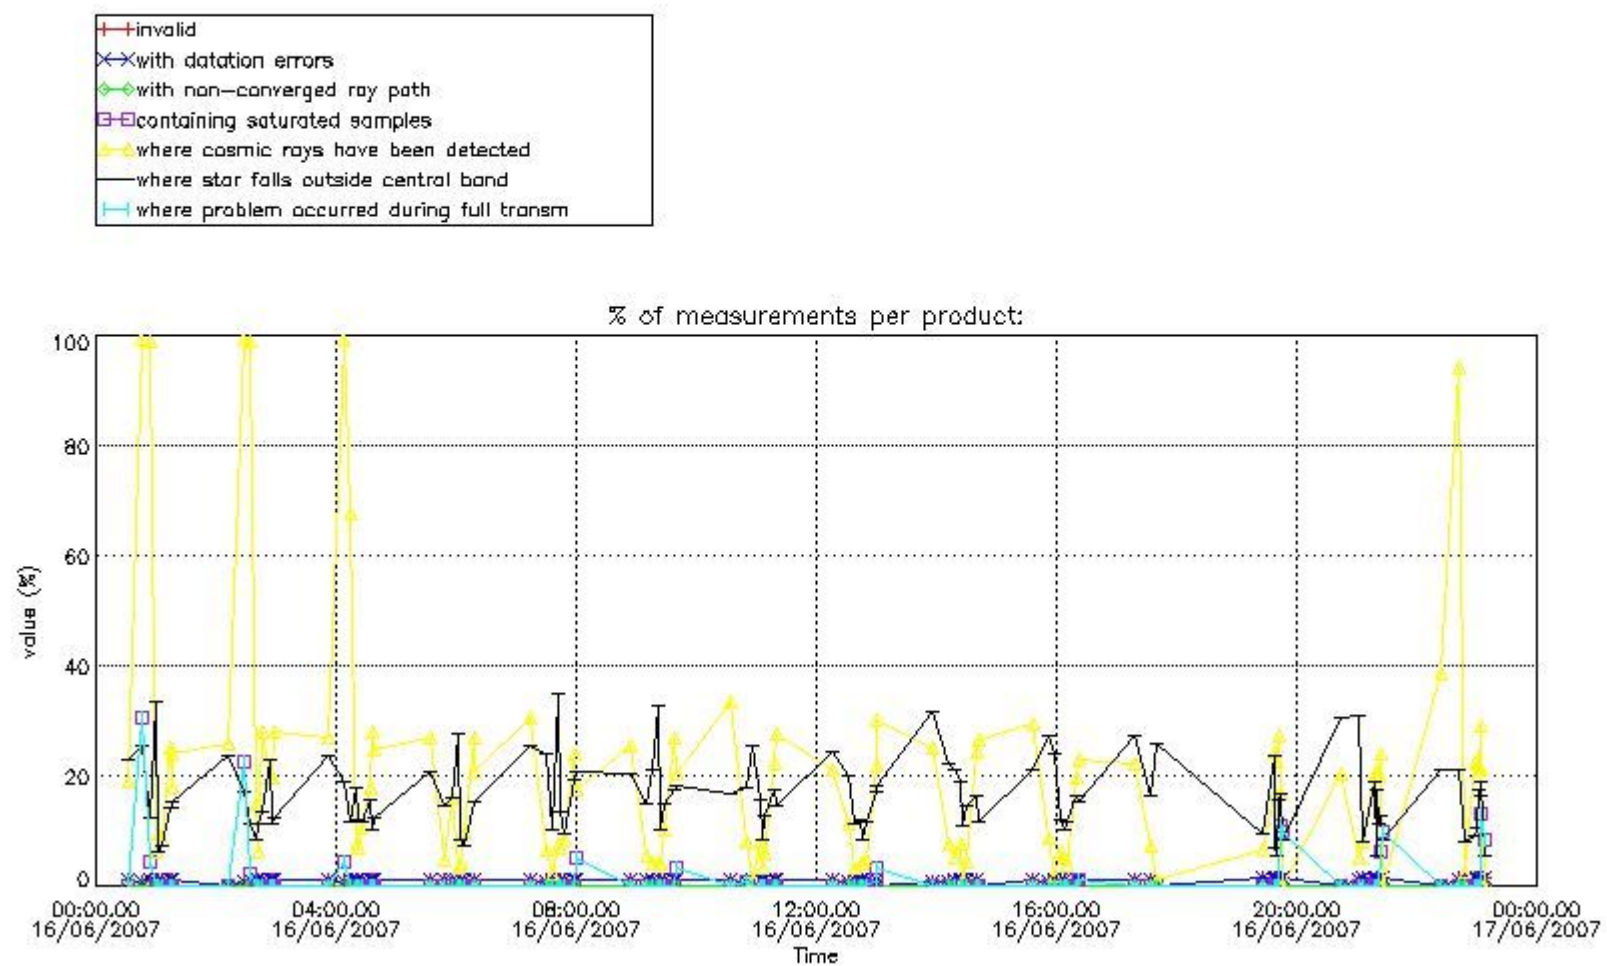

4.1.2 Plot level 1 quality information per product (time dependant): ENVI SAT DESCENDING passes