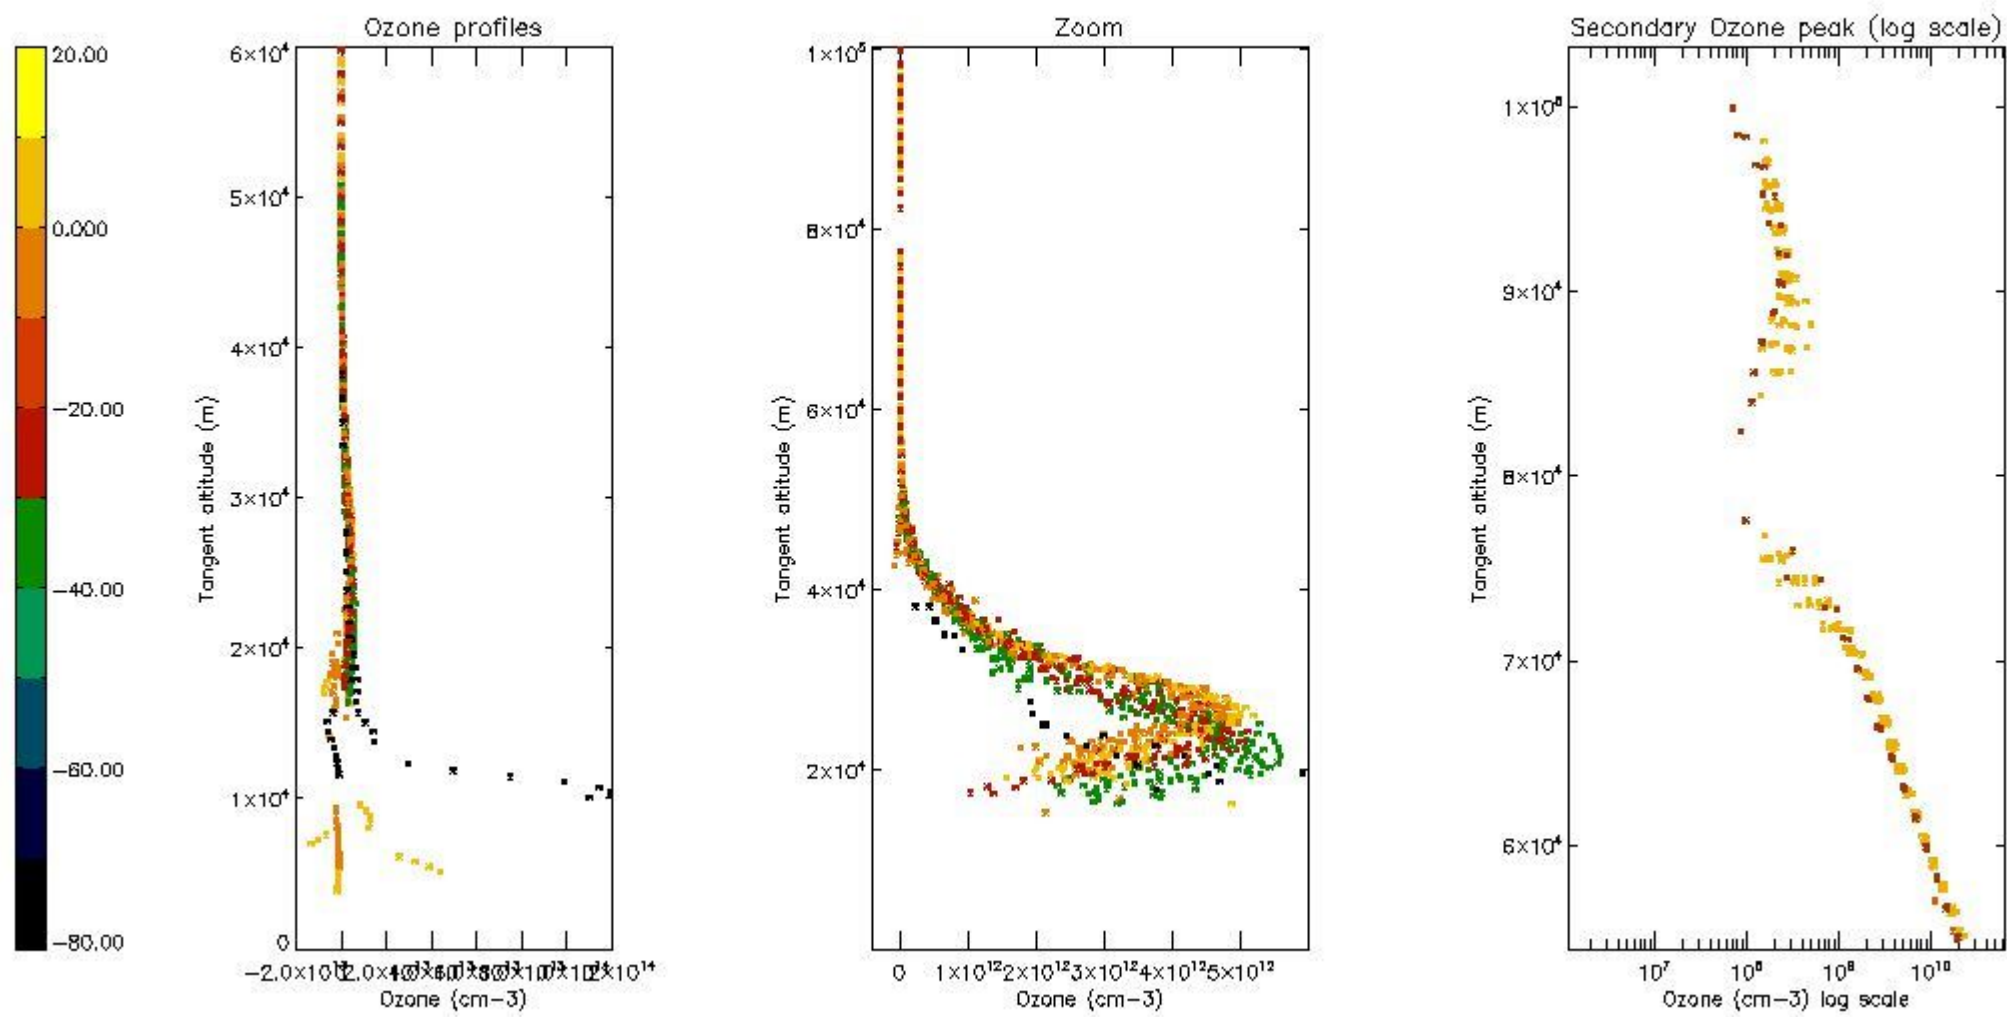

5.4 Plot ozone profiles where $STD < 10\%$ (dark without errors)

The colorbar represents the latitude.