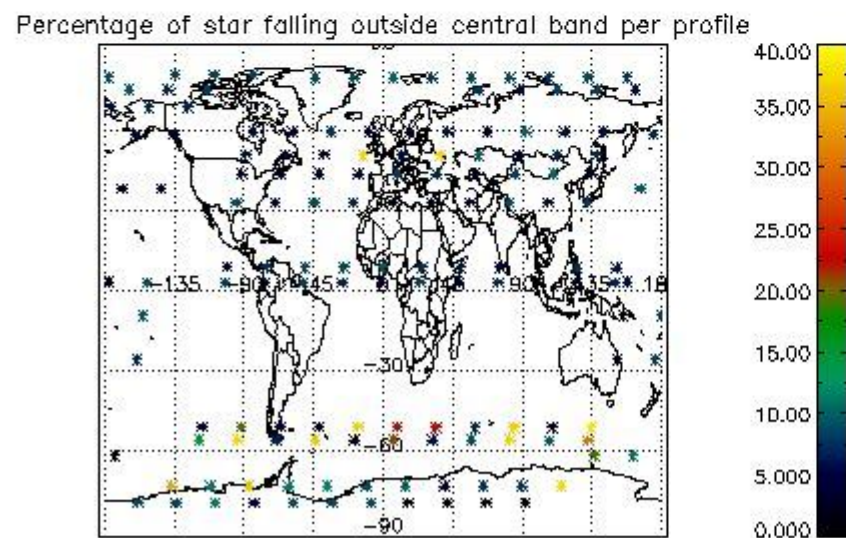

5. Trace gas profiles

5.1 Ozone statistics based on quality of products

The final quality of the products can be "measured" using the STD (Standard Deviation) attached to every point profile. This information is written to the parameter GOM_NL__2P/NL_LOCAL_SPECIES_DENSITY/o3_std of the level 2 products. The table below shows the statistics for given STD ranges.

The statistics are given with respect to the overall valid production:

- Products without fatal errors: GOM_NL__2P/MPH/PRODUCT_ERR=0
- Valid point profile: GOM_NL__2P/NL_LOCAL_SPECIES_DENSITY/pcd(0)=0

The 'Criteria' is applied to valid points of dark limb products:

- Products in dark limb illumination condition: GOM_NL__2P/NL_SUMMARY_QUALITY/obs_ill_cond=0
- Products without fatal errors: GOM_NL__2P/MPH/PRODUCT_ERR=0
- Valid point profile: GOM_NL__2P/NL_LOCAL_SPECIES_DENSITY/pcd(0)=0

So, the table below shows the percentage of dark limb and valid observations for each criteria with respect to the overall valid daily observations.

Criteria	% of total production
All STD	23
STD < 20	8