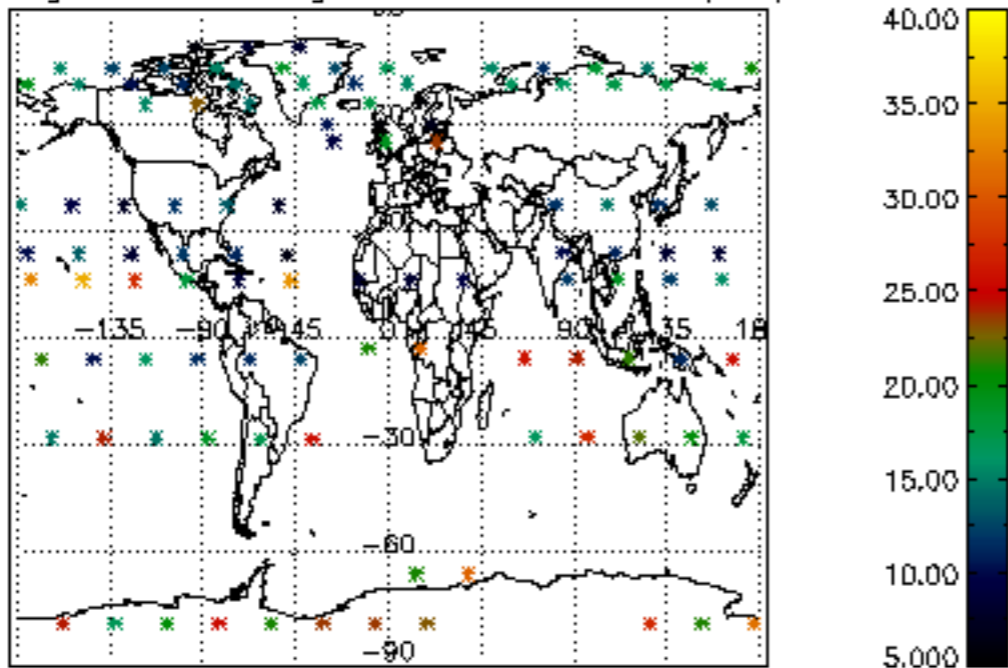

Percentage of cosmic ray hits per profile

Percentage of star falling outside central band per profile