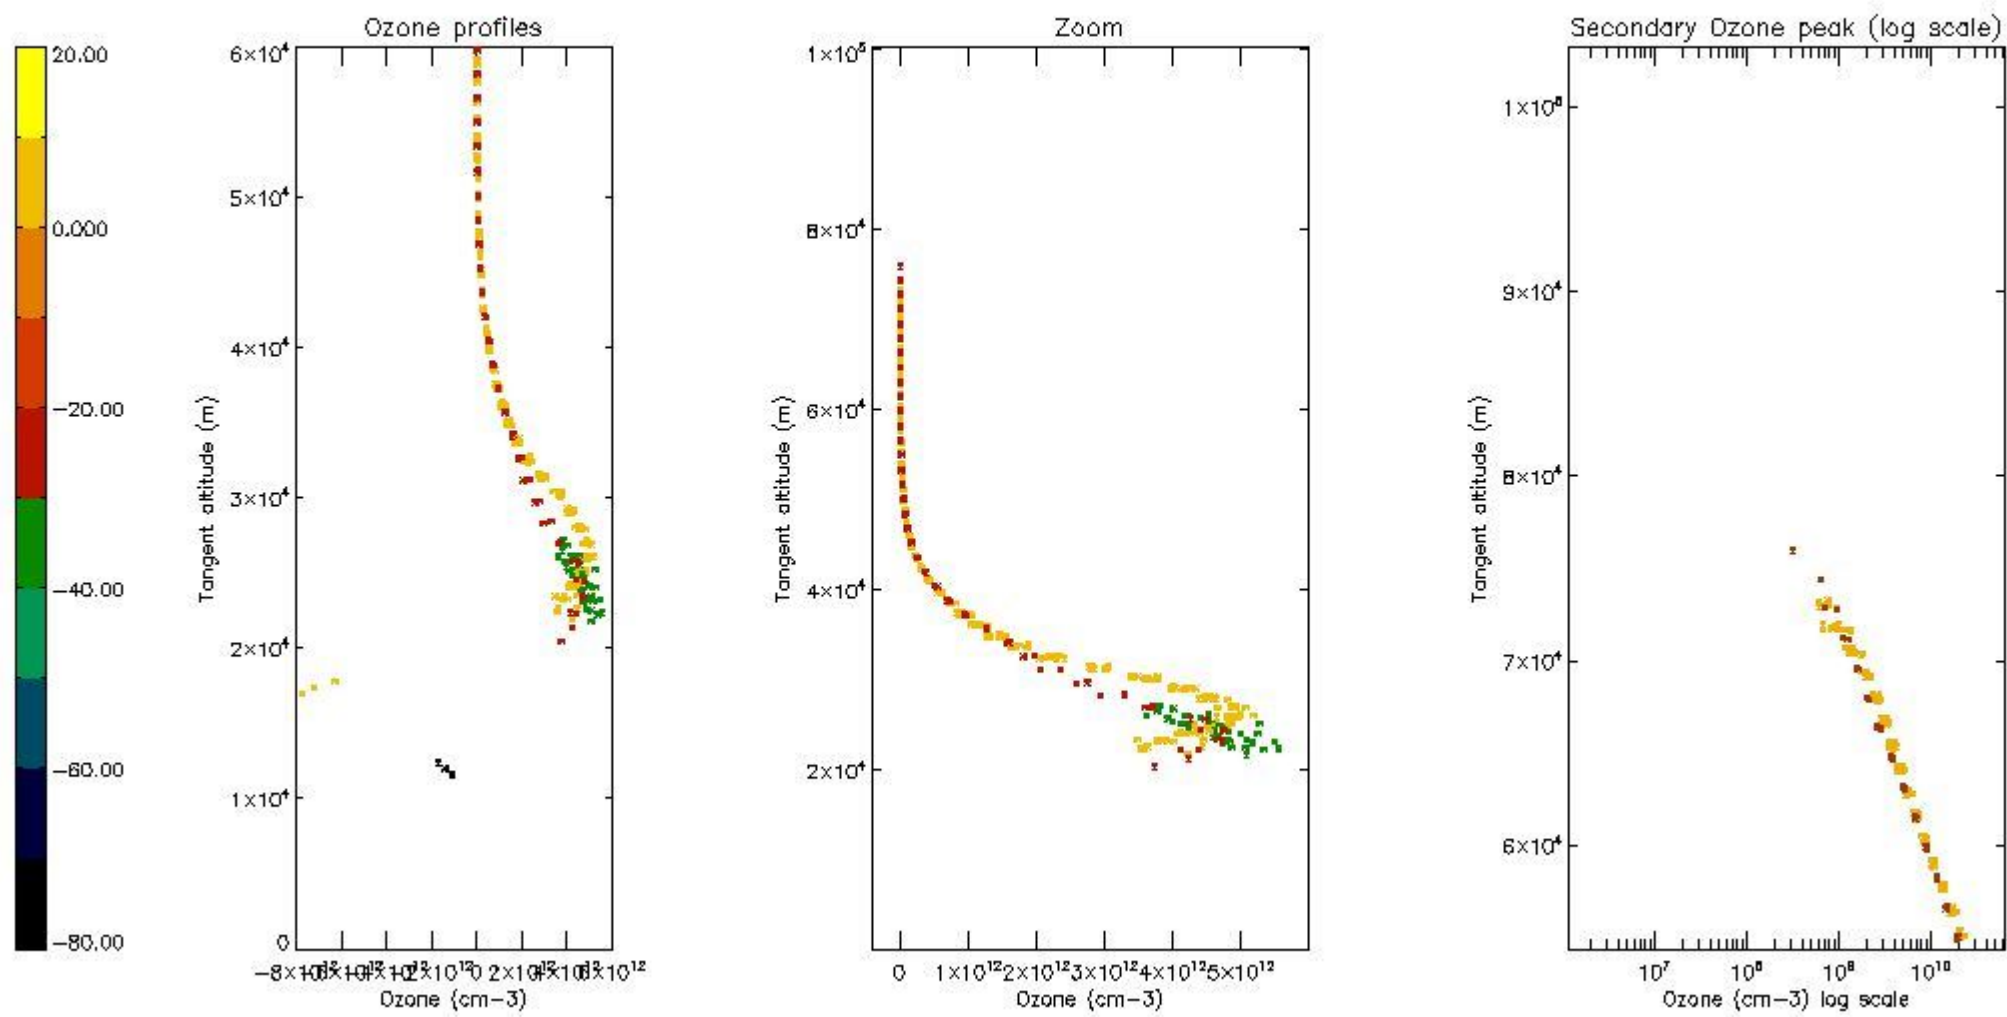

5.6 Plot NO₂ profiles for all STD (dark without errors)

The colorbar represents the latitude.