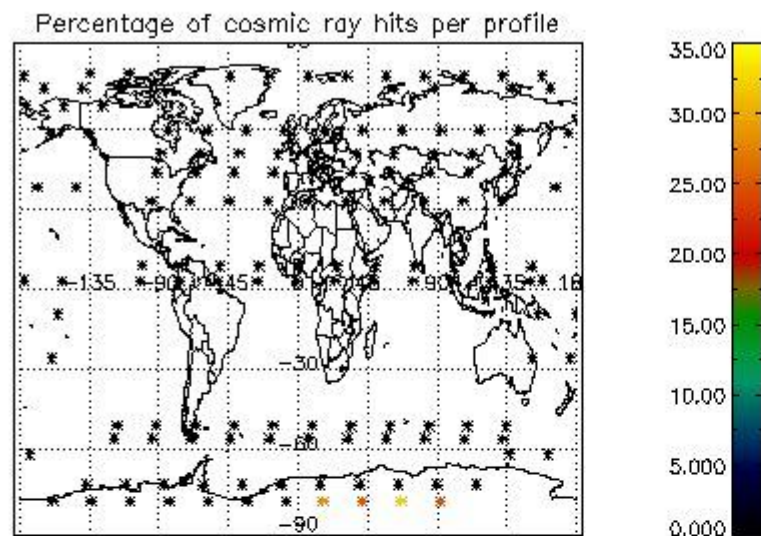

4.2.2 Plot level 1 quality information per product (world map): ENVISAT DESCENDING passes

5. Trace gas profiles

5.1 Ozone statistics based on quality of products

The final quality of the products can be "measured" using the STD (Standard Deviation) attached to every point profile. This information is written to the parameter GOM_NL__2P/NL_LOCAL_SPECIES_DENSITY/o3_std of the level 2 products. The table below shows the statistics for given STD ranges.

The statistics are given with respect to the overall valid production:

- Products without fatal errors: GOM_NL__2P/MPH/PRODUCT_ERR=0
- Valid point profile: GOM_NL__2P/NL_LOCAL_SPECIES_DENSITY/pcd(0)=0

The 'Criteria' is applied to valid points of dark limb products:

- Products in dark limb illumination condition: GOM_NL__2P/NL_SUMMARY_QUALITY/obs_ill_cond=0
- Products without fatal errors: GOM_NL__2P/MPH/PRODUCT_ERR=0
- Valid point profile: GOM_NL__2P/NL_LOCAL_SPECIES_DENSITY/pcd(0)=0

So, the table below shows the percentage of dark limb and valid observations for each criteria with respect to the overall valid daily observations.

Criteria	% of total production
All STD	23
STD < 20	8