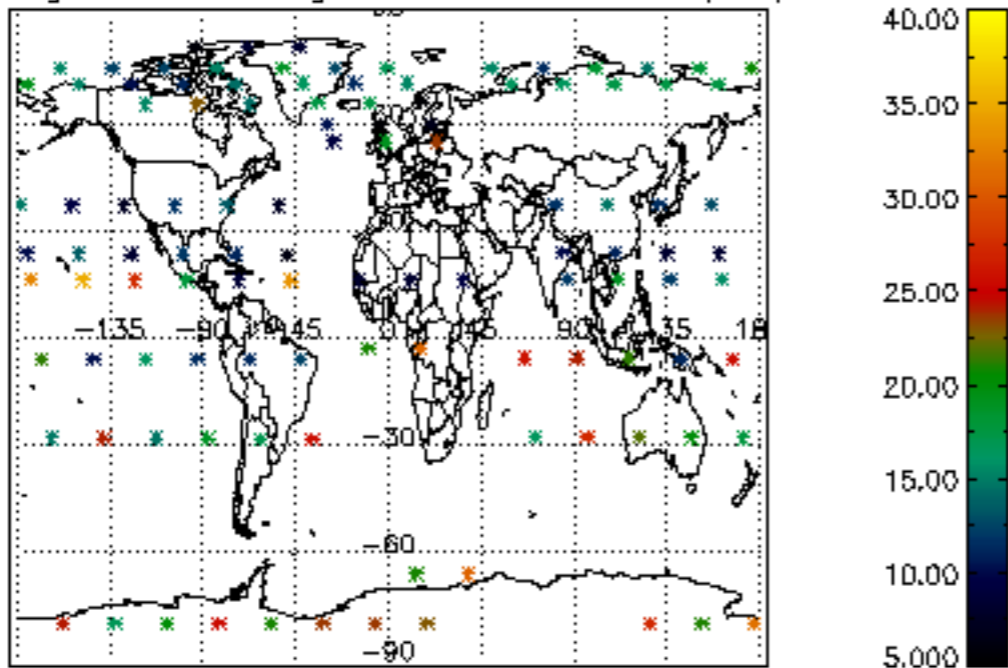

Percentage of flagged data per NO3 profile

Percentage of cosmic ray hits per profile

Percentage of datation errors per profile

Percentage of star falling outside central band per profile

Percentage of saturation errors per profile