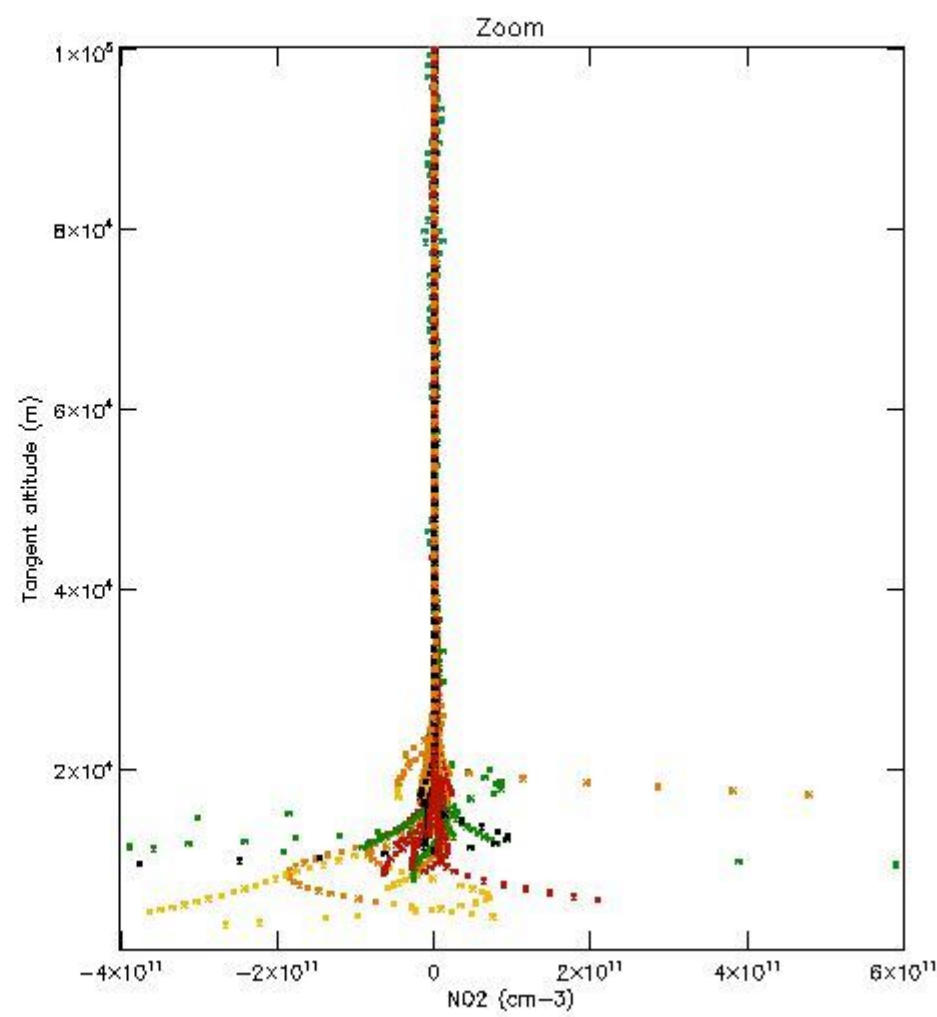

The colorbar represents the latitude.

*5.4 Plot ozone profiles where  $STD < 10\%$  (dark without errors)*

The colorbar represents the latitude.

*5.5 Plot ozone profiles where STD < 5% (dark without errors)*

The colorbar represents the latitude.

*5.6 Plot NO<sub>2</sub> profiles for all STD (dark without errors)*

The colorbar represents the latitude.

*5.7 Plot NO3 profiles for all STD (dark without errors)*

The colorbar represents the latitude.