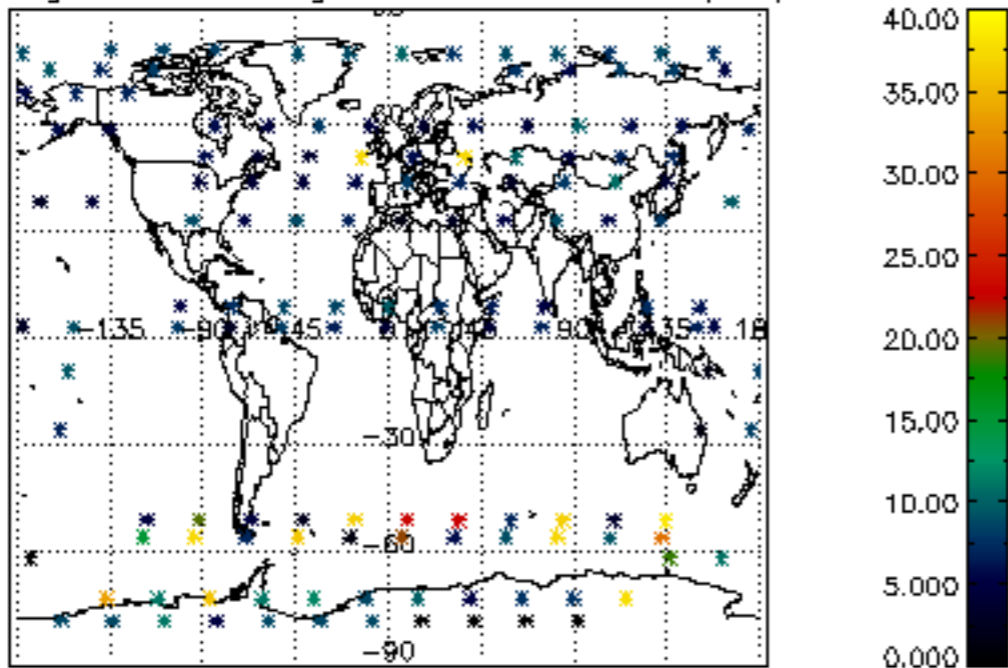

Percentage of star falling outside central band per profile