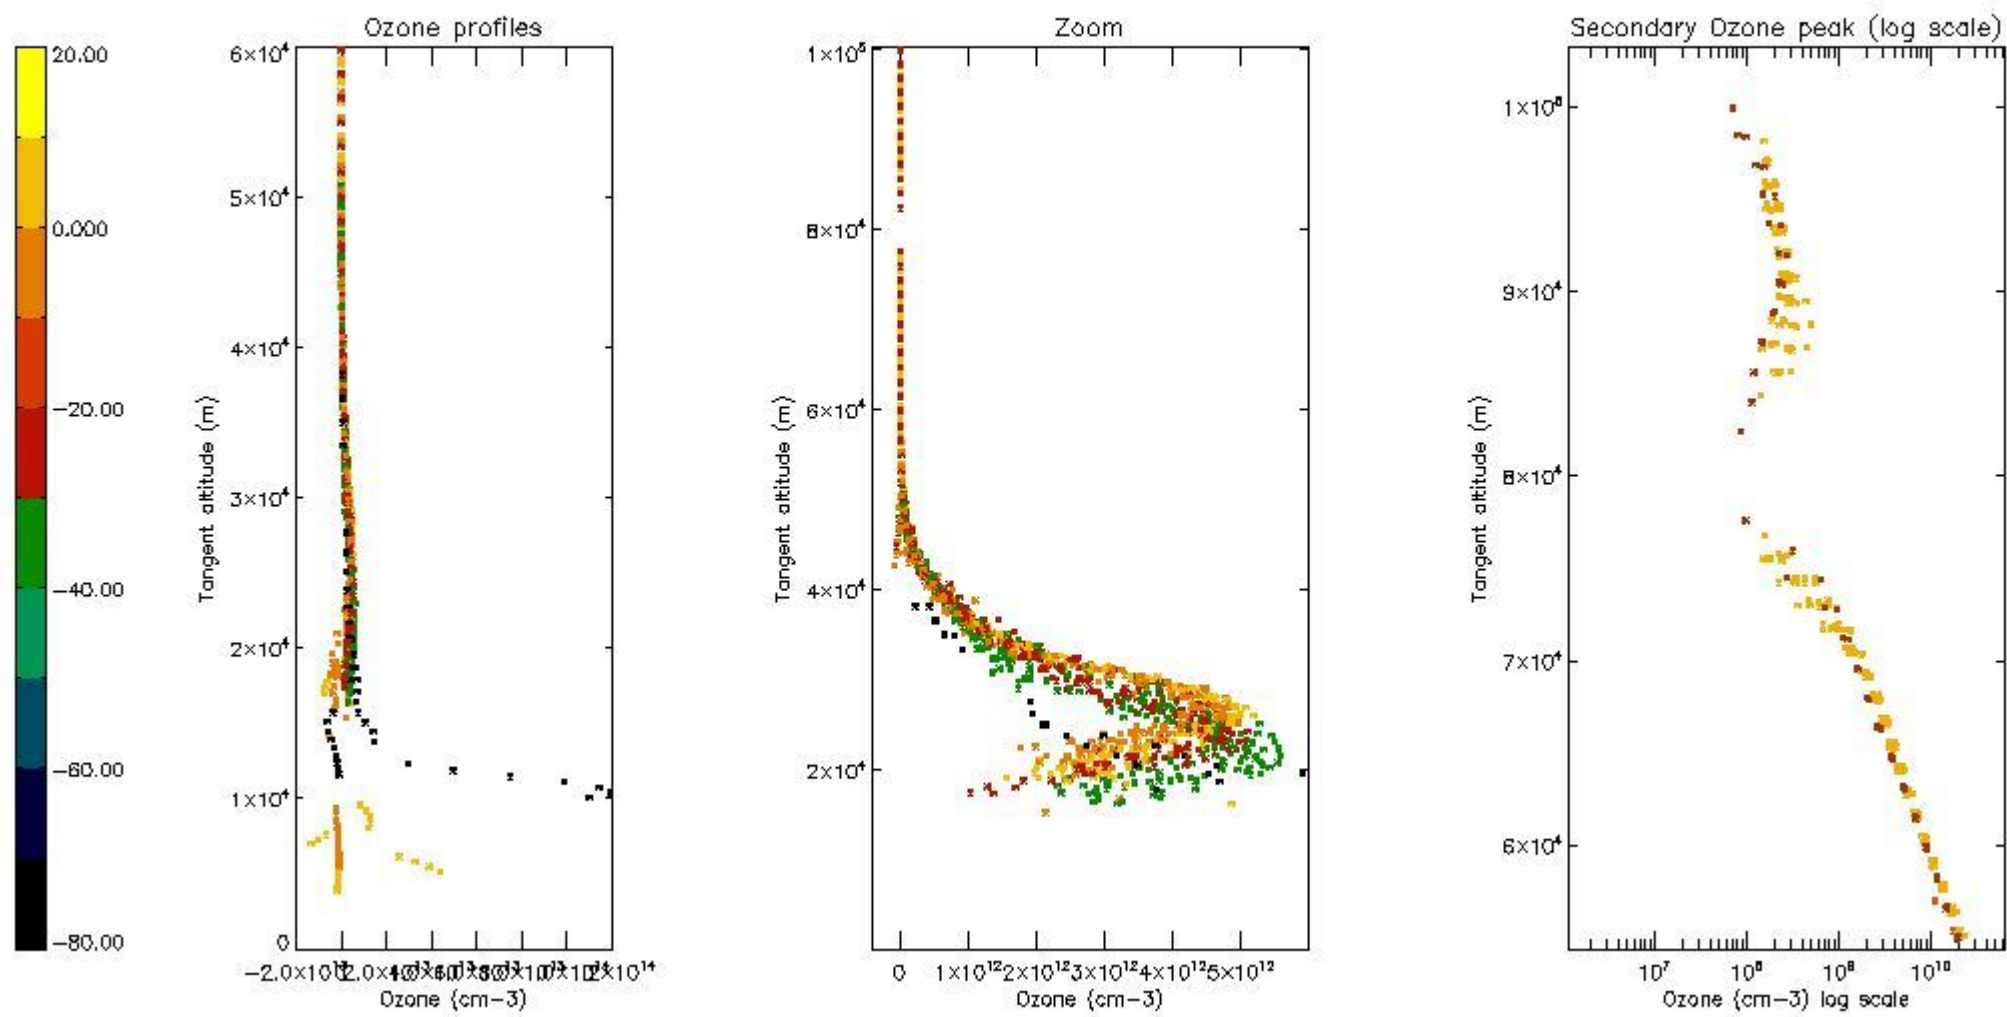

So, the table below shows the percentage of dark limb and valid observations for each criteria with respect to the overall valid daily observations.

| Criteria | % of total production |
|----------|-----------------------|
| All STD  | 23                    |
| STD < 20 | 8                     |

|          |   |
|----------|---|
| STD < 10 | 5 |
| STD < 5  | 3 |

5.2 Plot ozone profiles for all STD (dark without errors)

The colorbar represents the latitude.

5.3 Plot ozone profiles where STD < 20% (dark without errors)

The colorbar represents the latitude.

*5.4 Plot ozone profiles where  $STD < 10\%$  (dark without errors)*

The colorbar represents the latitude.

*5.5 Plot ozone profiles where STD < 5% (dark without errors)*