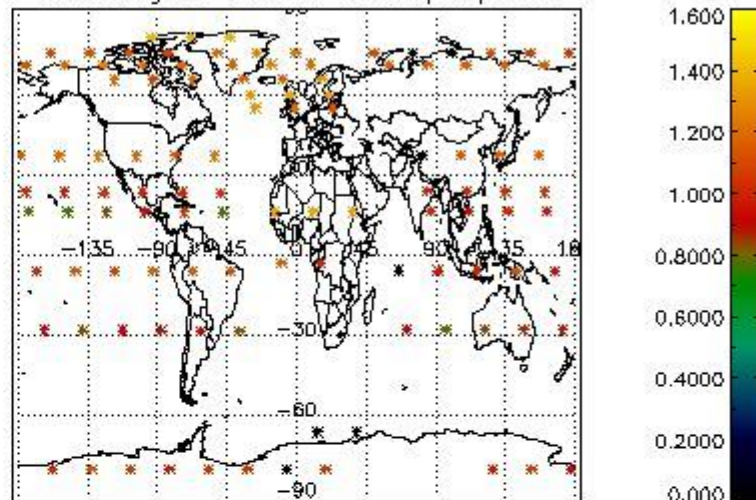

Percentage of datation errors per profile