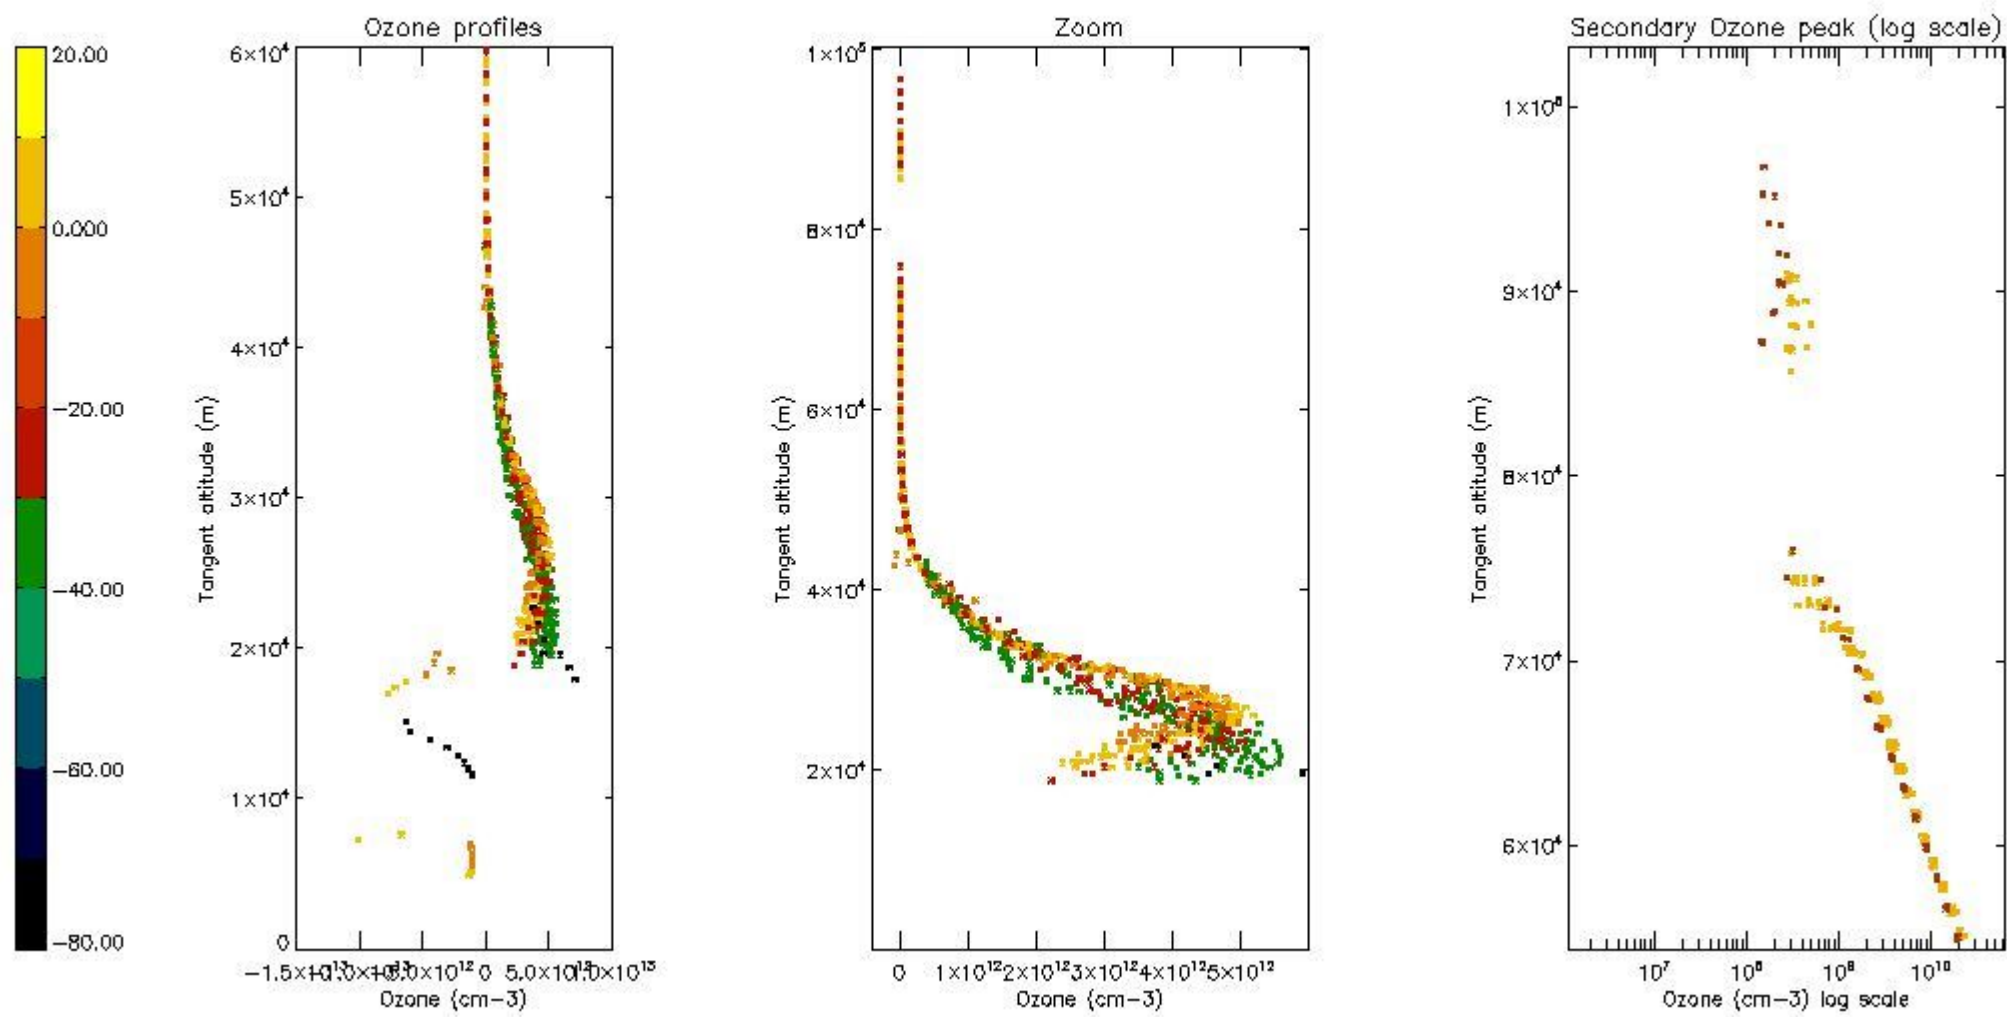

5.5 Plot ozone profiles where STD < 5% (dark without errors)

The colorbar represents the latitude.