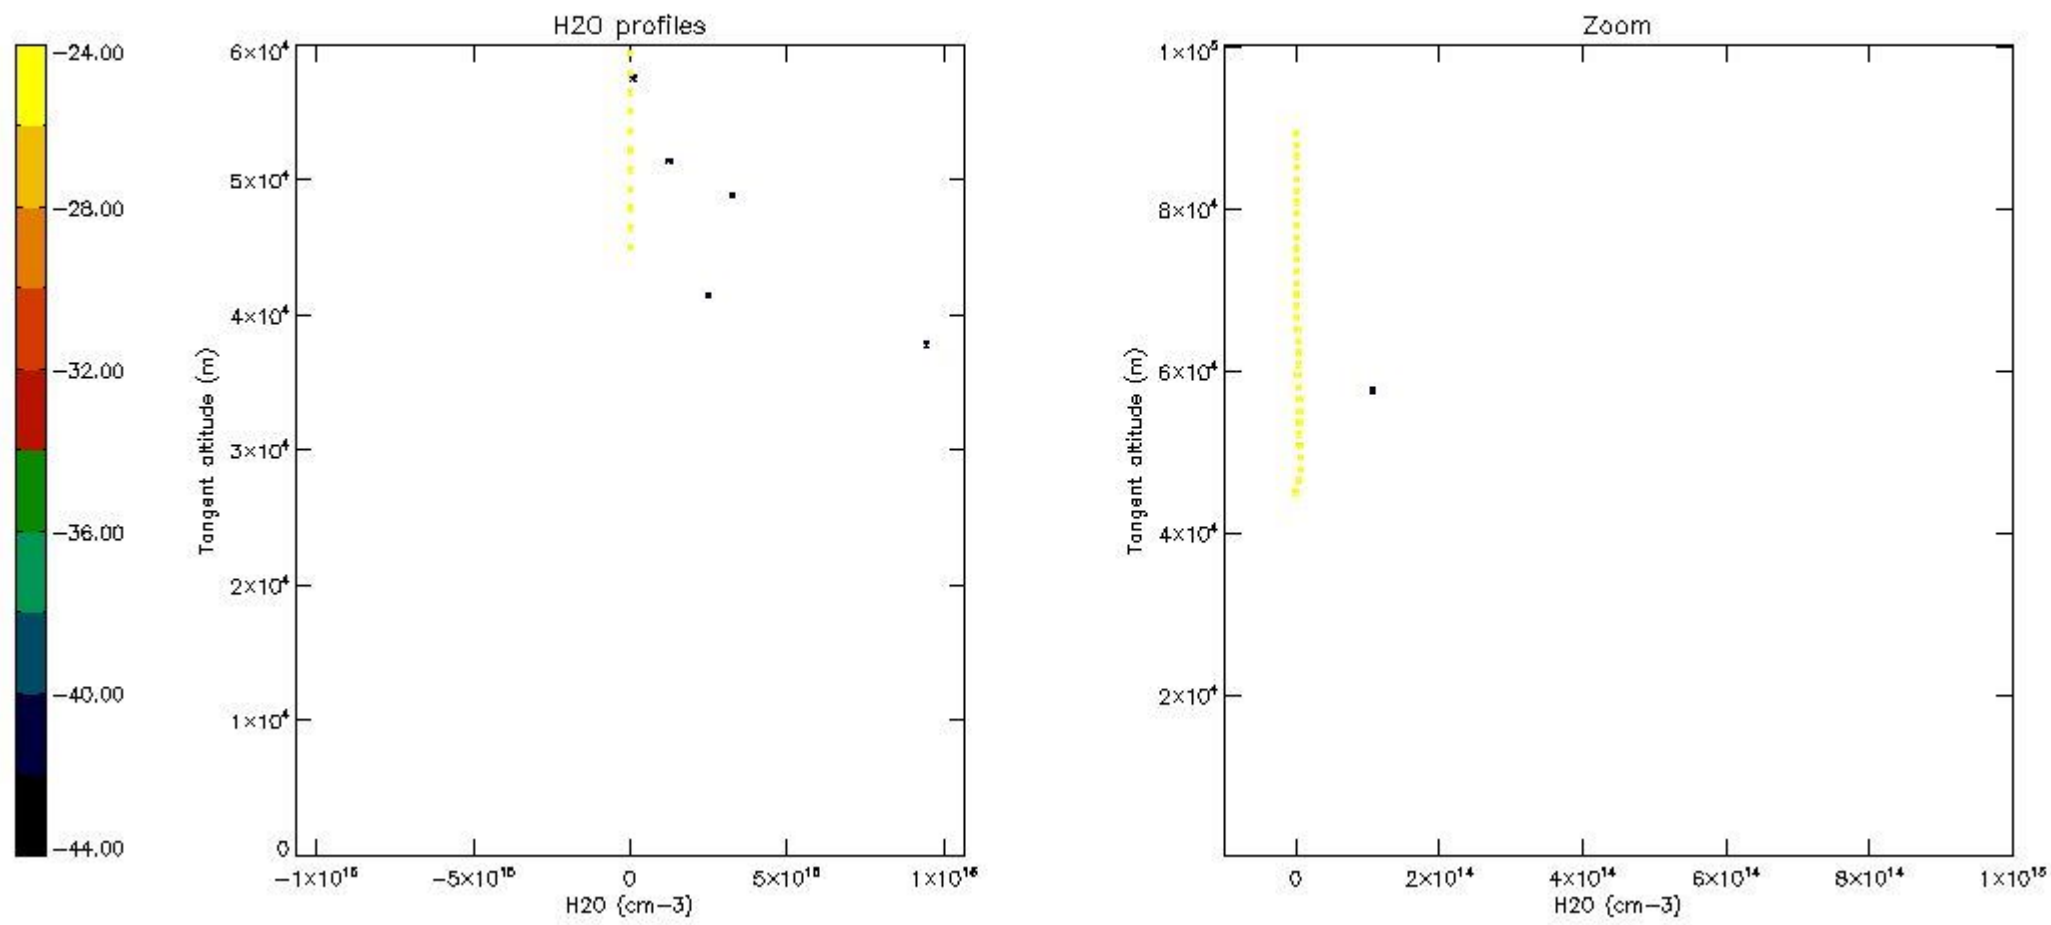

6. Auxiliary Data Files used for the production reported in section 2

The number reported in the third column indicates since which file (see list in section 2) the corresponding auxiliary file has been used. The fourth column is the date of those product files.

Type	Auxiliary Filename	Used since product	Used since product date
INST_PHYS_CHARACTERISTICS	GOM_INS_AXVIEC20091111_143220_20030716_120000_20500101_000000	1	16-JUN-2007 00:02:10
LEVEL-2_PROC_CONFIG	GOM_PR2_AXVIEC20091111_152718_20020301_000000_20500101_000000	1	16-JUN-2007 00:02:10
CROSS_SECTIONS_FILE	GOM_CRS_AXVIEC20091111_154832_20020301_000000_20500101_000000	1	16-JUN-2007 00:02:10