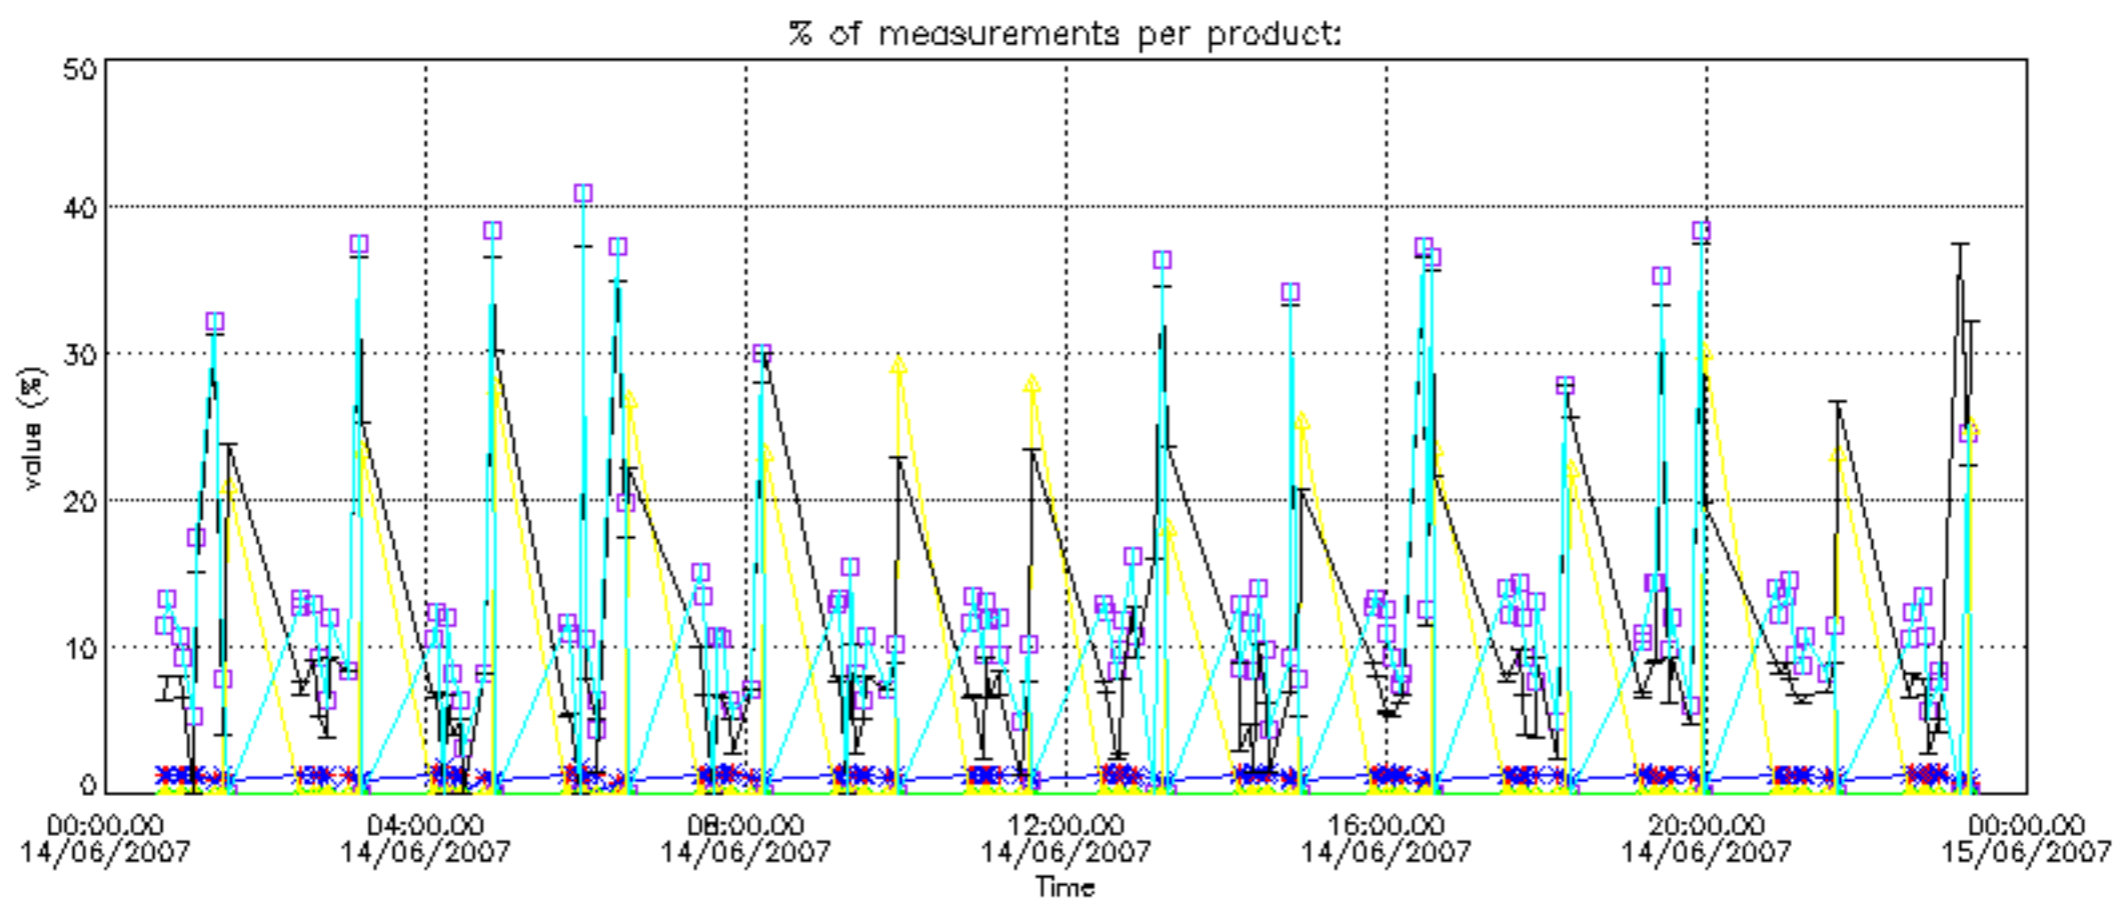

Percentage of cosmic ray hits per profile

Percentage of datation errors per profile