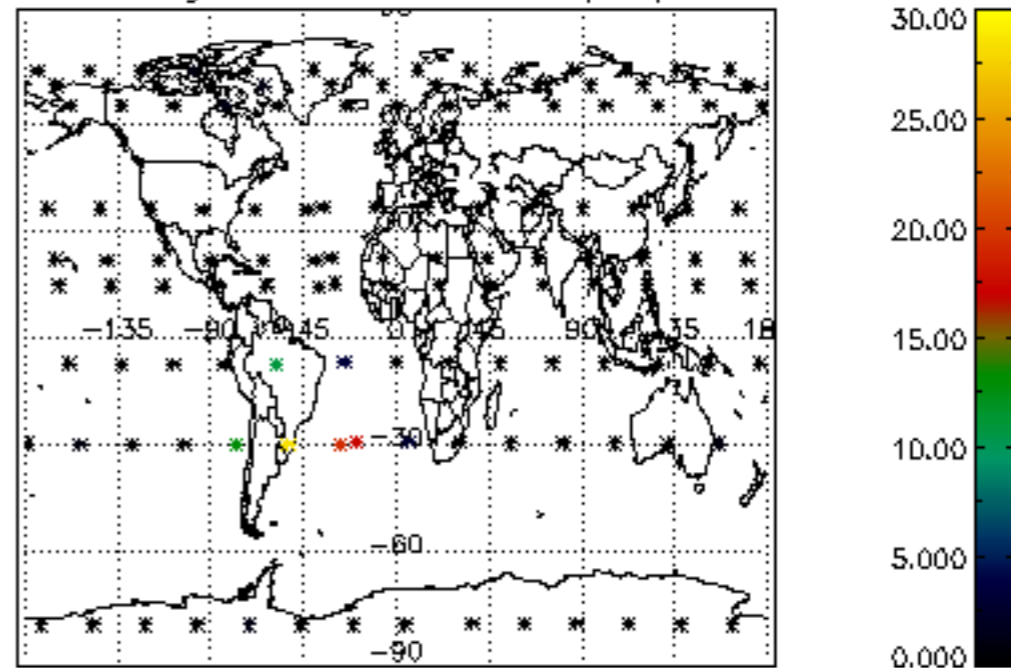

Percentage of datation errors per profile

Percentage of saturation errors per profile