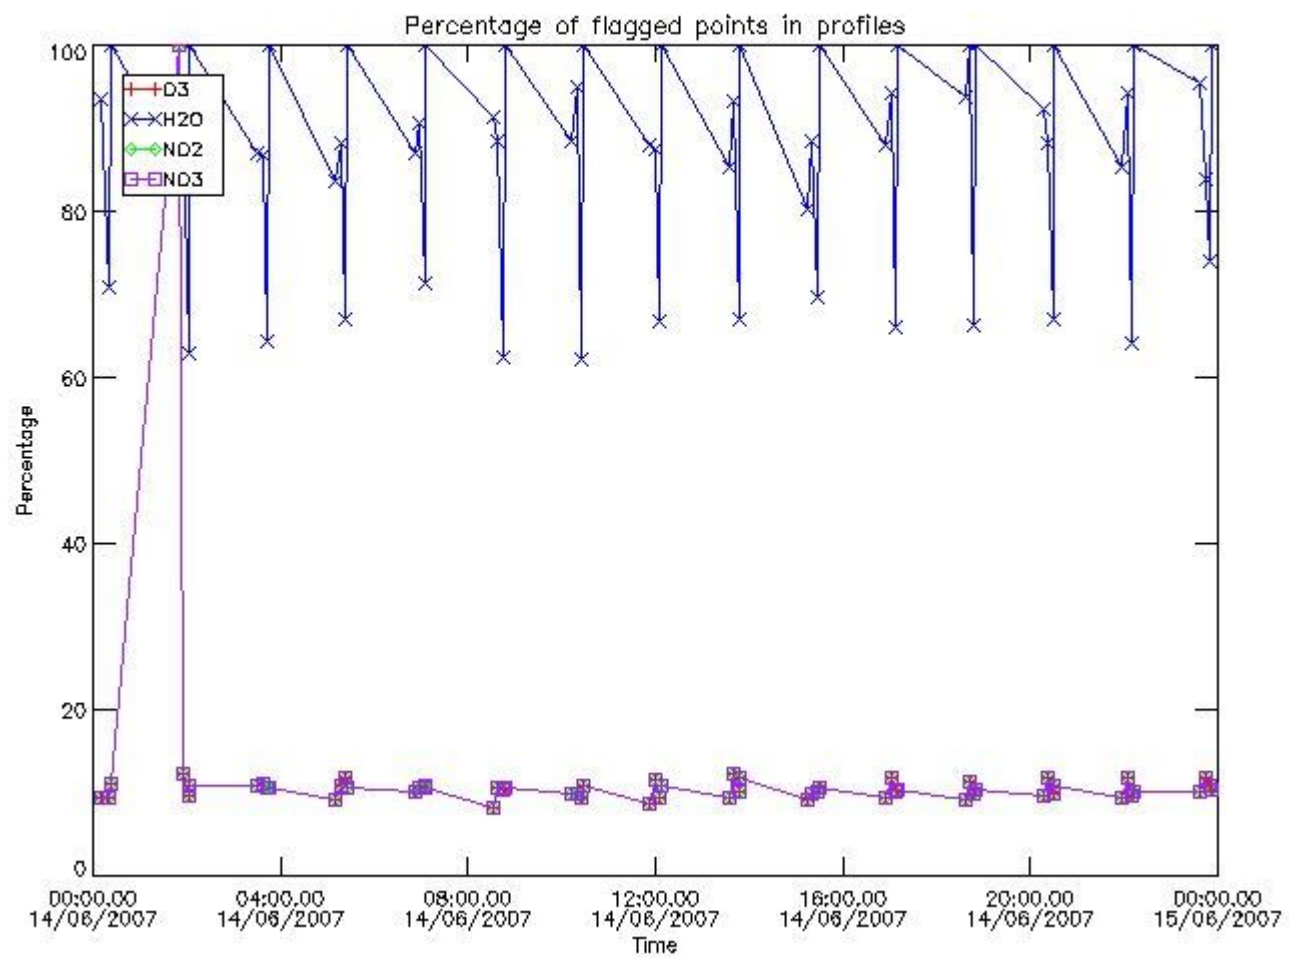

3. Quality information per product

In this section it is plotted some information contained in the Quality Summary data set of the level 2 products. Only products in dark limb conditions and without errors (error flag in the MPH set to "0") are used.

3.1 Plot quality information per product (time dependant)

3.2 Plot quality information per product (world map)