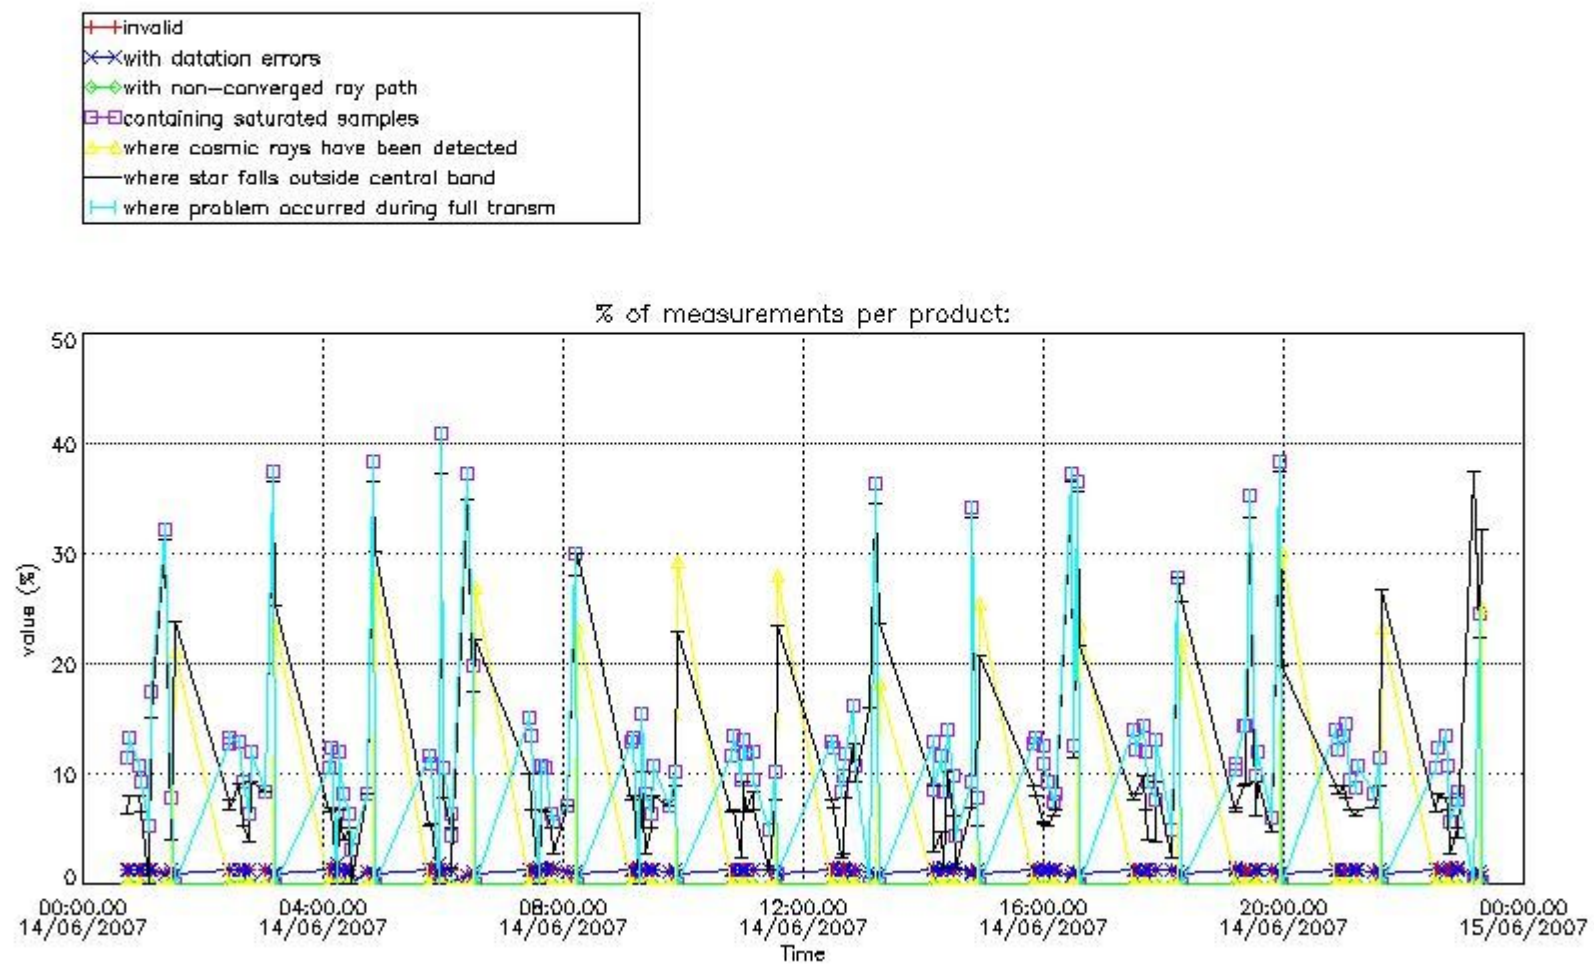

3.1 Plot quality information per product (time dependant)

3.2 Plot quality information per product (world map)

Percentage of flagged data per O3 profile

Percentage of flagged data per H2O profile

Percentage of flagged data per NO2 profile

Percentage of flagged data per NO3 profile

4. Level 1 quality information per product

In this section it is plotted some information contained in the Quality Summary data set of the level 2 products that comes from the level 1b processing. Products without errors (error flag in the MPH set to "0") are used.

4.1 Plot quality information per product (time dependant) coming from level 1b processing

4.1.1 Plot level 1 quality information per product (time dependant): ENVISAT ASCENDING passes

4.1.2 Plot level 1 quality information per product (time dependant): ENVI SAT DESCENDING passes