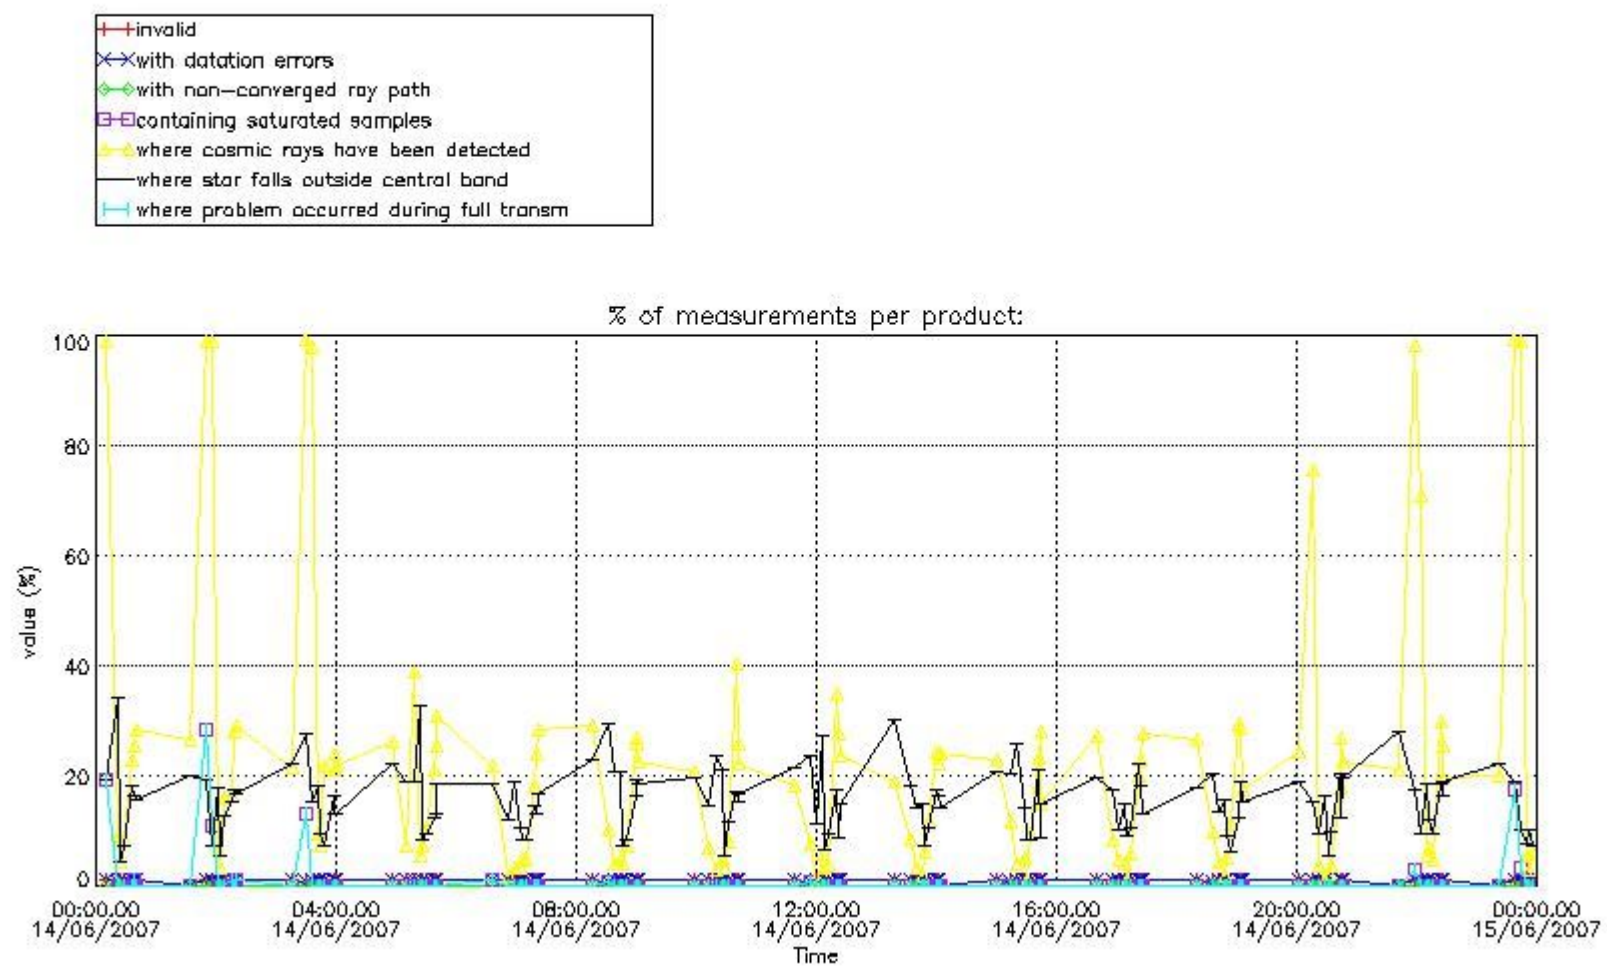

Percentage of flagged data per NO3 profile

4. Level 1 quality information per product

In this section it is plotted some information contained in the Quality Summary data set of the level 2 products that comes from the level 1b processing. Products without errors (error flag in the MPH set to "0") are used.

4.1 Plot quality information per product (time dependant) coming from level 1b processing

4.1.1 Plot level 1 quality information per product (time dependant): ENVISAT ASCENDING passes

4.1.2 Plot level 1 quality information per product (time dependant): ENVI SAT DESCENDING passes