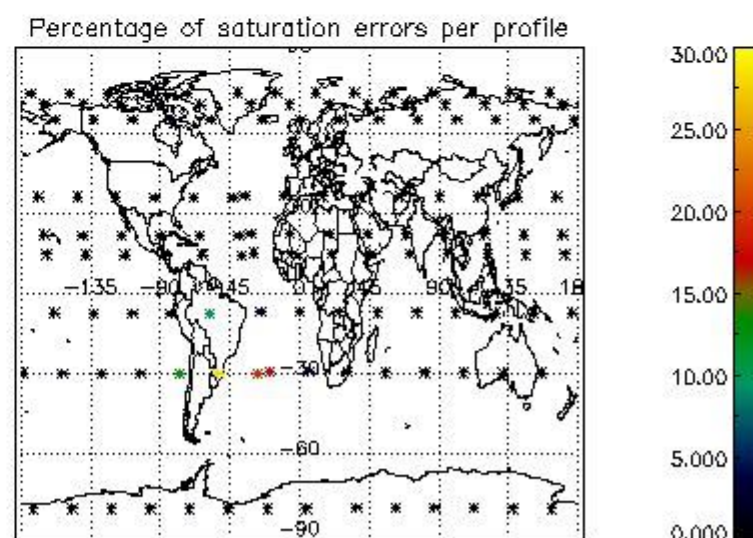

Percentage of flagged data per NO3 profile

4. Level 1 quality information per product

In this section it is plotted some information contained in the Quality Summary data set of the level 2 products that comes from the level 1b processing. Products without errors (error flag in the MPH set to "0") are used.

4.1 Plot quality information per product (time dependant) coming from level 1b processing

4.1.1 Plot level 1 quality information per product (time dependant): ENVISAT ASCENDING passes

4.1.2 Plot level 1 quality information per product (time dependant): ENVI SAT DESCENDING passes

4.2 Plot quality information per product coming from level 1b processing (world map)

4.2.1 Plot level 1 quality information per product (world map): ENVISAT ASCENDING passes

4.2.2 Plot level 1 quality information per product (world map): ENVISAT DESCENDING passes