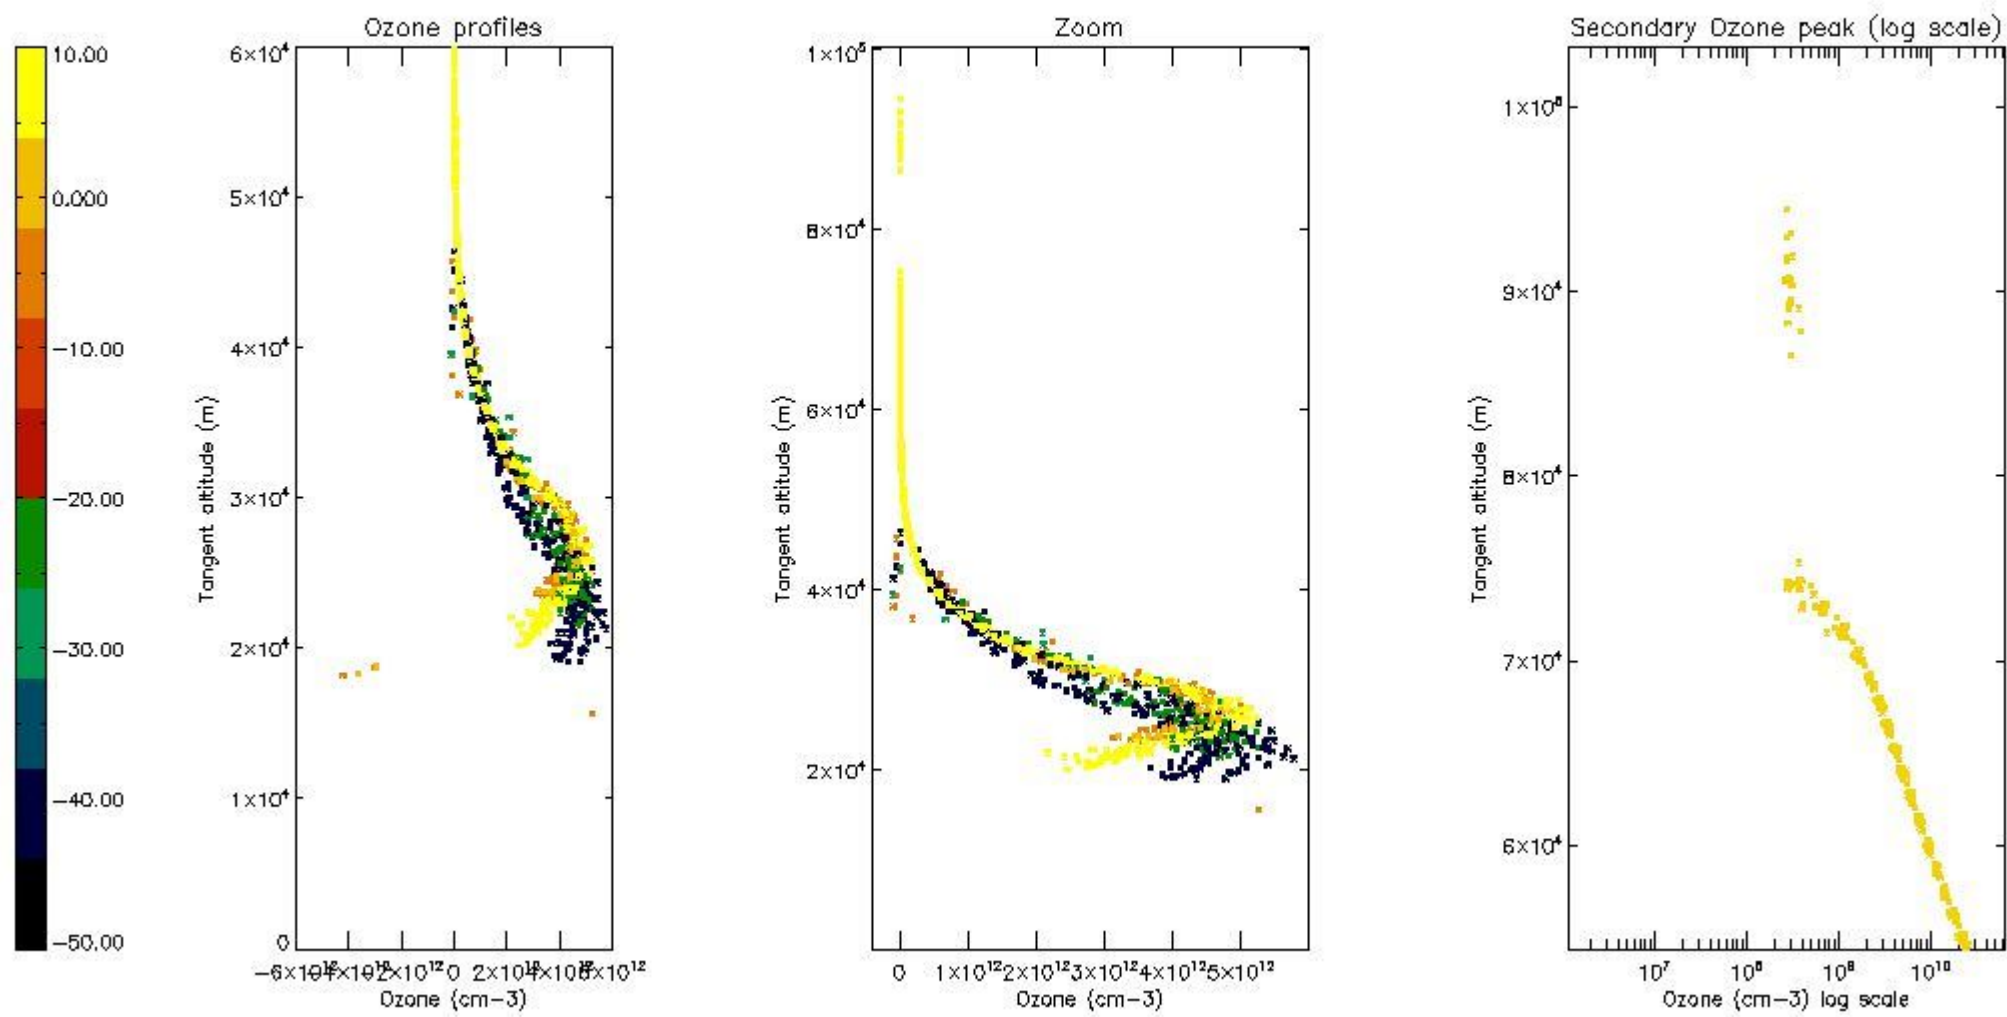

5.5 Plot ozone profiles where $STD < 5\%$ (dark without errors)

The colorbar represents the latitude.