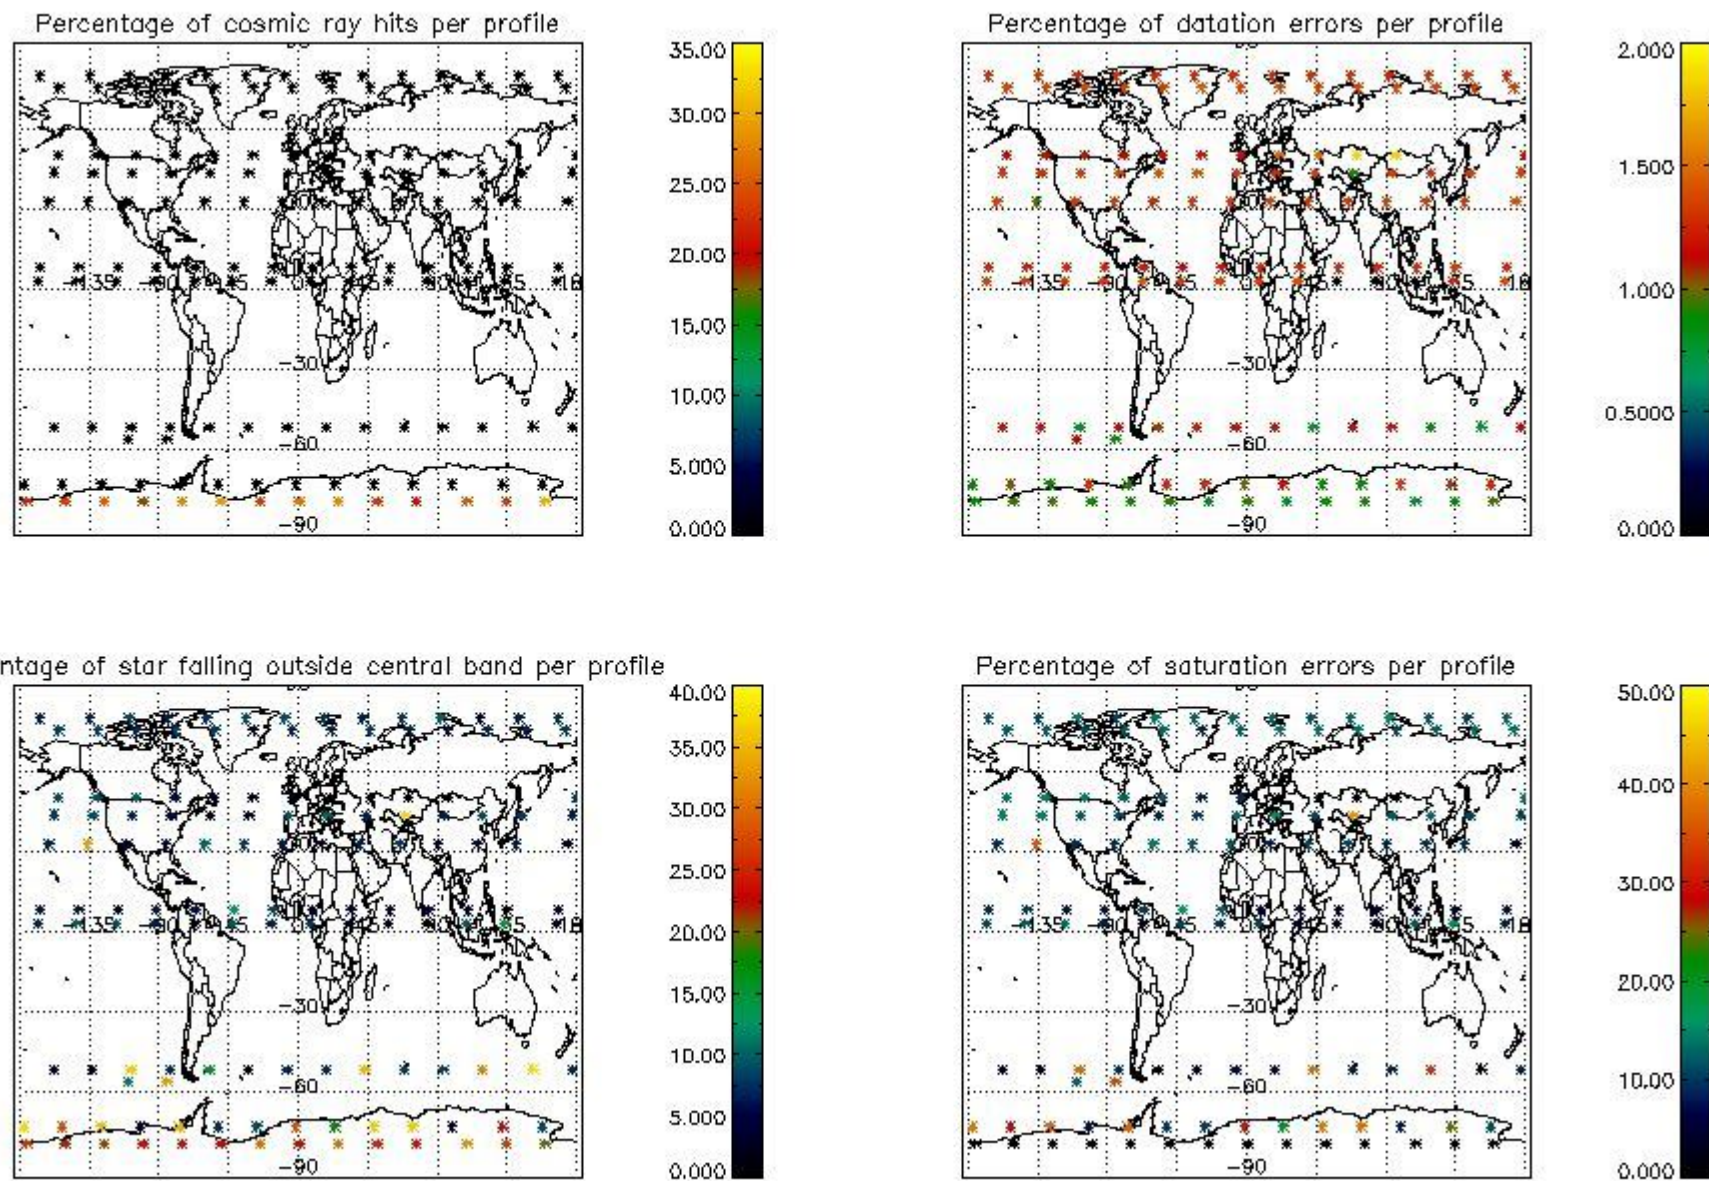

4.2.2 Plot level 1 quality information per product (world map): ENVISAT DESCENDING passes

5. Trace gas profiles

5.1 Ozone statistics based on quality of products

The final quality of the products can be "measured" using the STD (Standard Deviation) attached to every point profile. This information is written to the parameter GOM_NL__2P/NL_LOCAL_SPECIES_DENSITY/o3_std of the level 2 products. The table below shows the statistics for given STD ranges.

The statistics are given with respect to the overall valid production:

- Products without fatal errors: GOM_NL__2P/MPH/PRODUCT_ERR=0
- Valid point profile: GOM_NL__2P/NL_LOCAL_SPECIES_DENSITY/pcd(0)=0

The 'Criteria' is applied to valid points of dark limb products:

- Products in dark limb illumination condition: GOM_NL__2P/NL_SUMMARY_QUALITY/obs_ill_cond=0
- Products without fatal errors: GOM_NL__2P/MPH/PRODUCT_ERR=0
- Valid point profile: GOM_NL__2P/NL_LOCAL_SPECIES_DENSITY/pcd(0)=0

So, the table below shows the percentage of dark limb and valid observations for each criteria with respect to the overall valid daily observations.

Criteria	% of total production
All STD	25
STD < 20	9