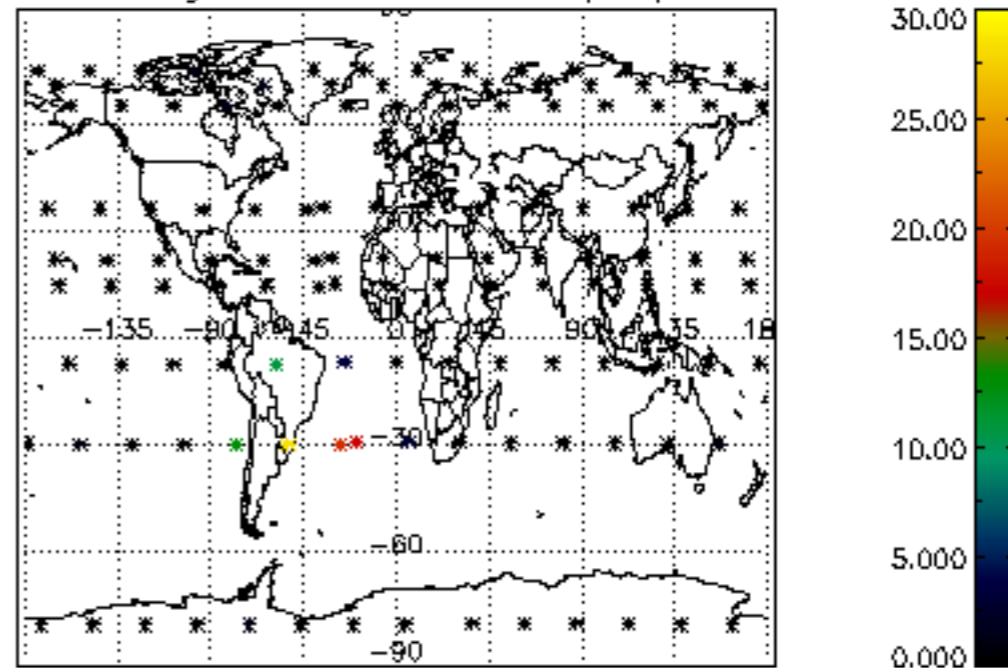

Percentage of datation errors per profile

Percentage of saturation errors per profile