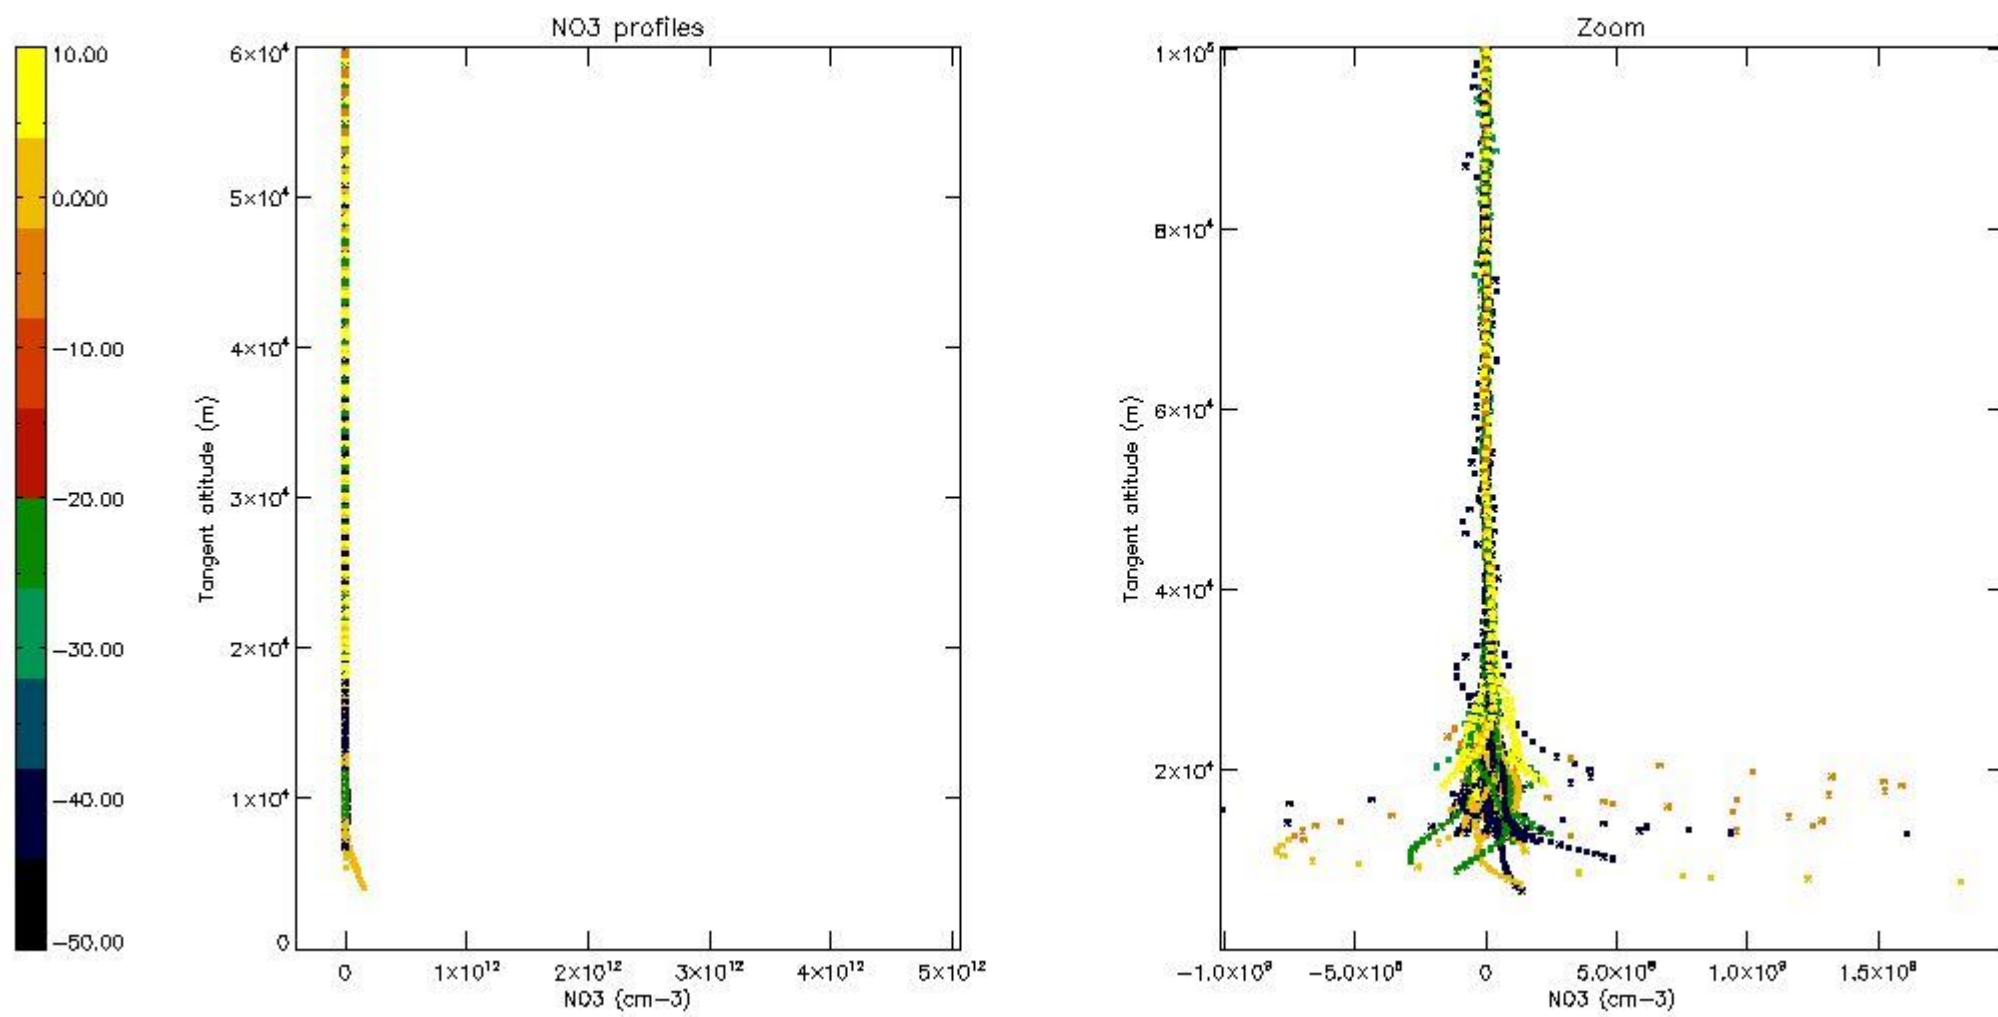

5.4 Plot ozone profiles where STD < 10% (dark without errors)

The colorbar represents the latitude.

5.5 Plot ozone profiles where STD < 5% (dark without errors)

The colorbar represents the latitude.

5.6 Plot NO₂ profiles for all STD (dark without errors)

The colorbar represents the latitude.

5.7 Plot NO3 profiles for all STD (dark without errors)

The colorbar represents the latitude.

5.8 Plot H2O profiles for all STD (only for occultations of stars 1,2,3,4,13,14,16,26,63 dark without errors)