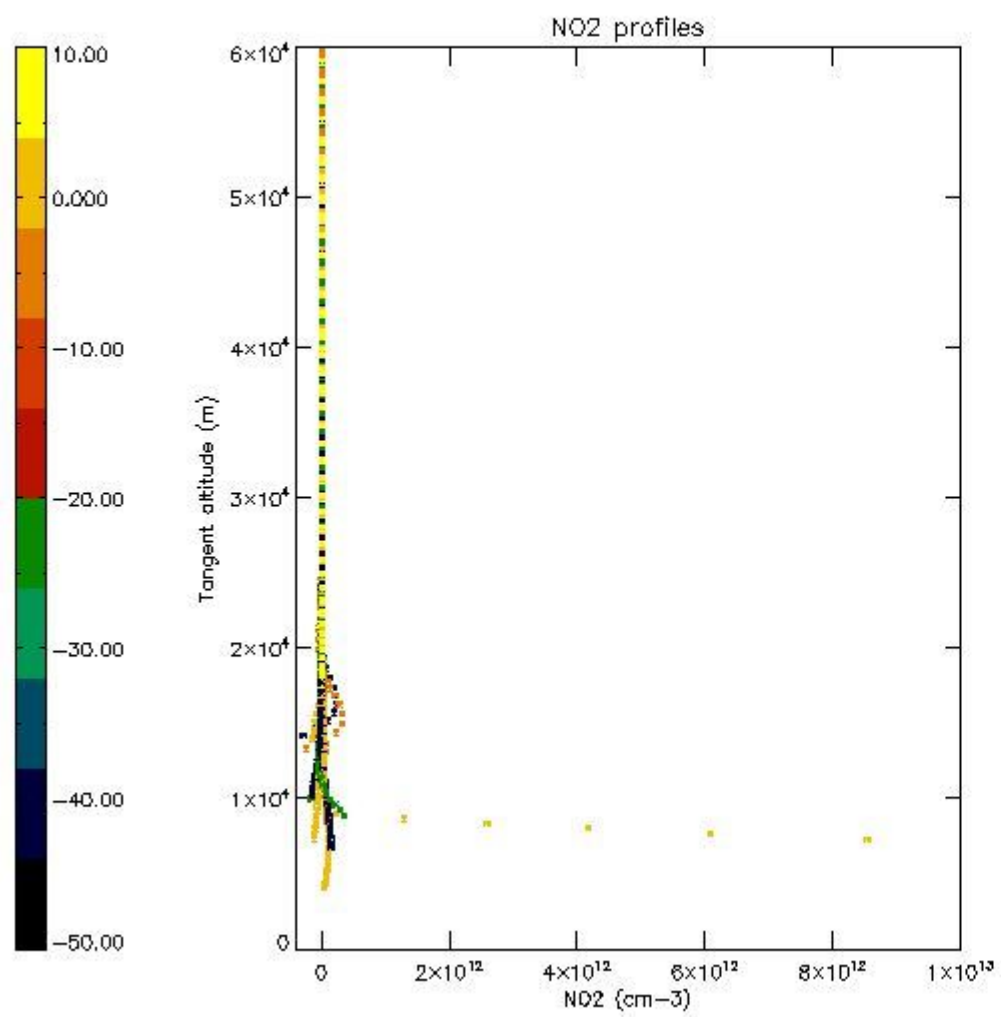

STD < 10	6
STD < 5	3

5.2 Plot ozone profiles for all STD (dark without errors)

The colorbar represents the latitude.

5.3 Plot ozone profiles where STD < 20% (dark without errors)

The colorbar represents the latitude.

5.4 Plot ozone profiles where STD < 10% (dark without errors)

The colorbar represents the latitude.

5.5 Plot ozone profiles where STD < 5% (dark without errors)

The colorbar represents the latitude.

5.6 Plot NO₂ profiles for all STD (dark without errors)

The colorbar represents the latitude.

5.7 Plot NO3 profiles for all STD (dark without errors)

The colorbar represents the latitude.

5.8 Plot H2O profiles for all STD (only for occultations of stars 1,2,3,4,13,14,16,26,63 dark without errors)