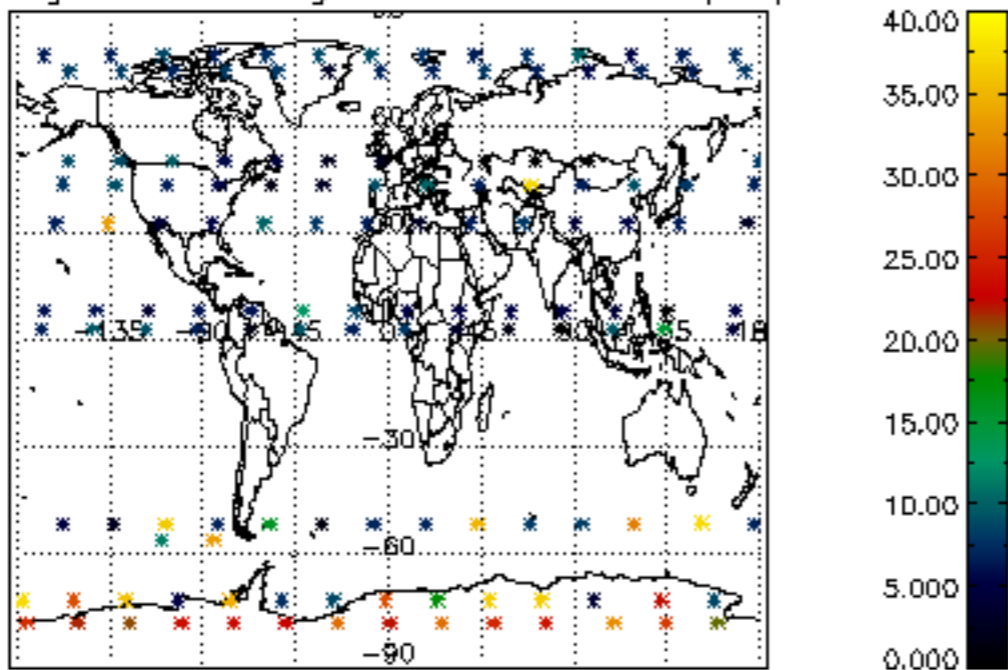

Percentage of star falling outside central band per profile