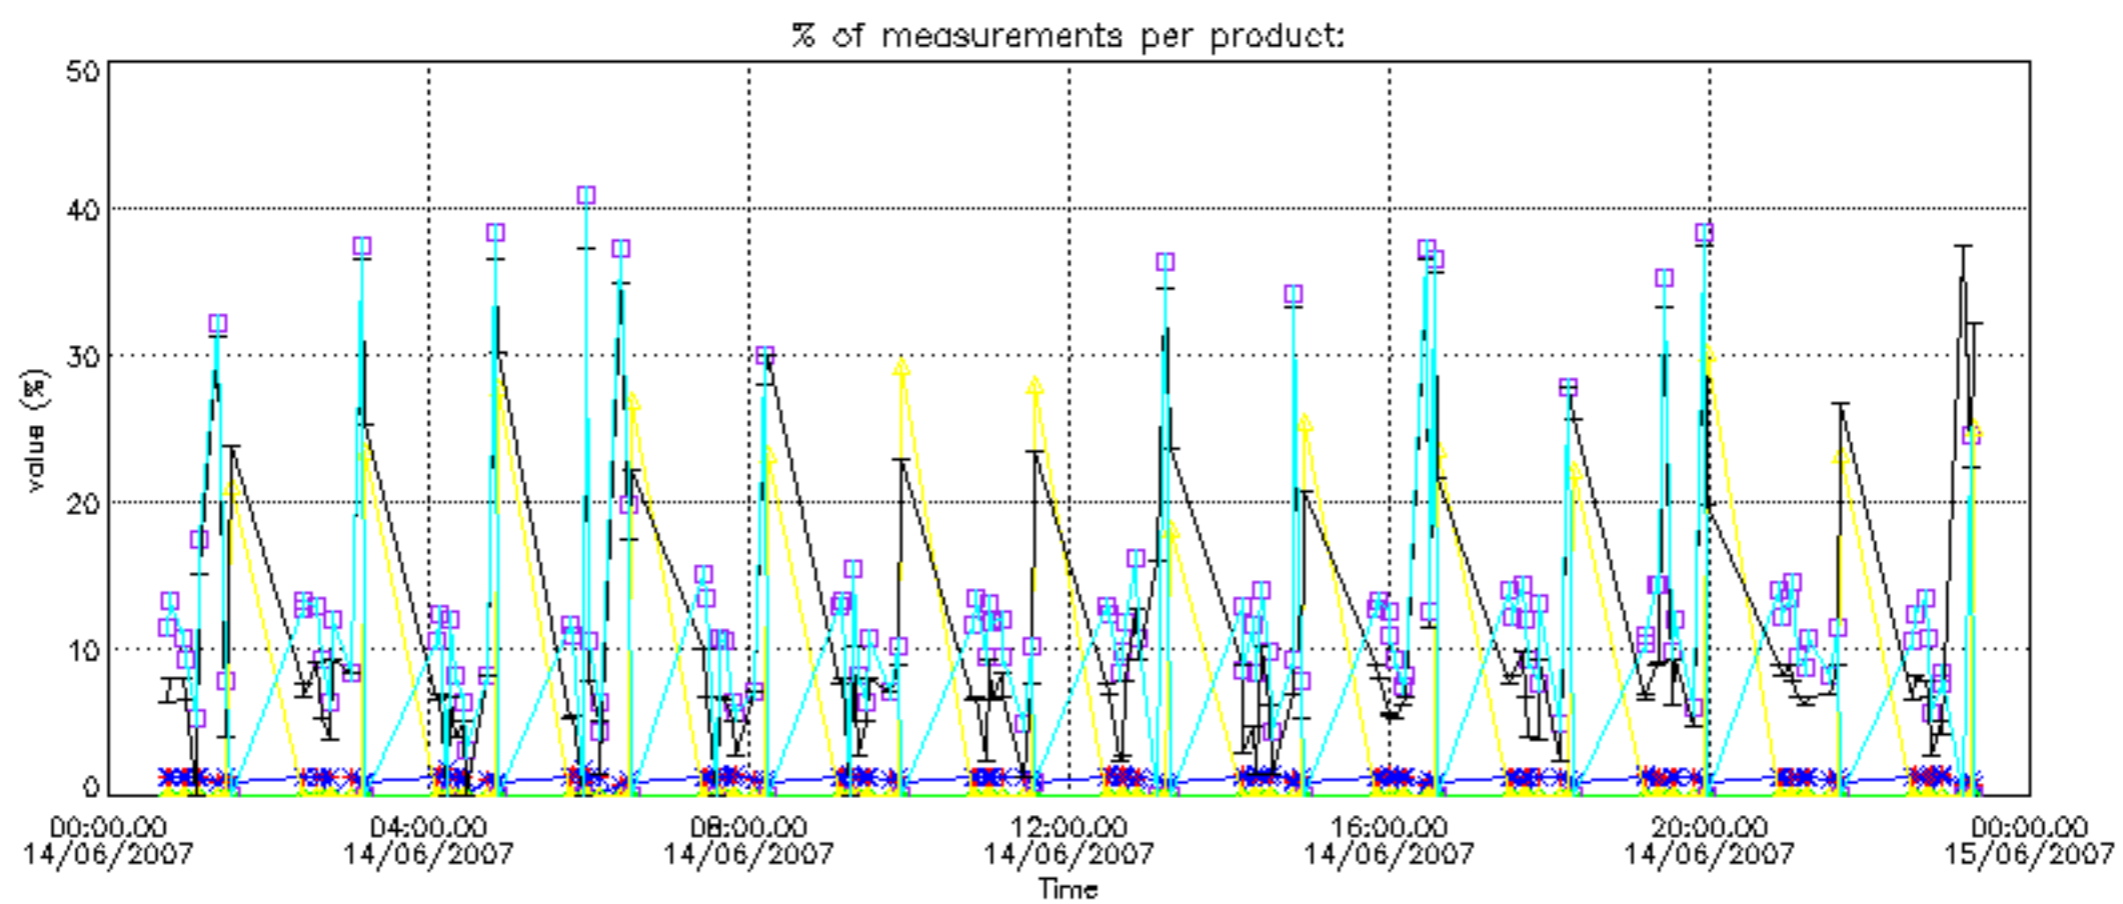

Percentage of cosmic ray hits per profile

Percentage of datation errors per profile