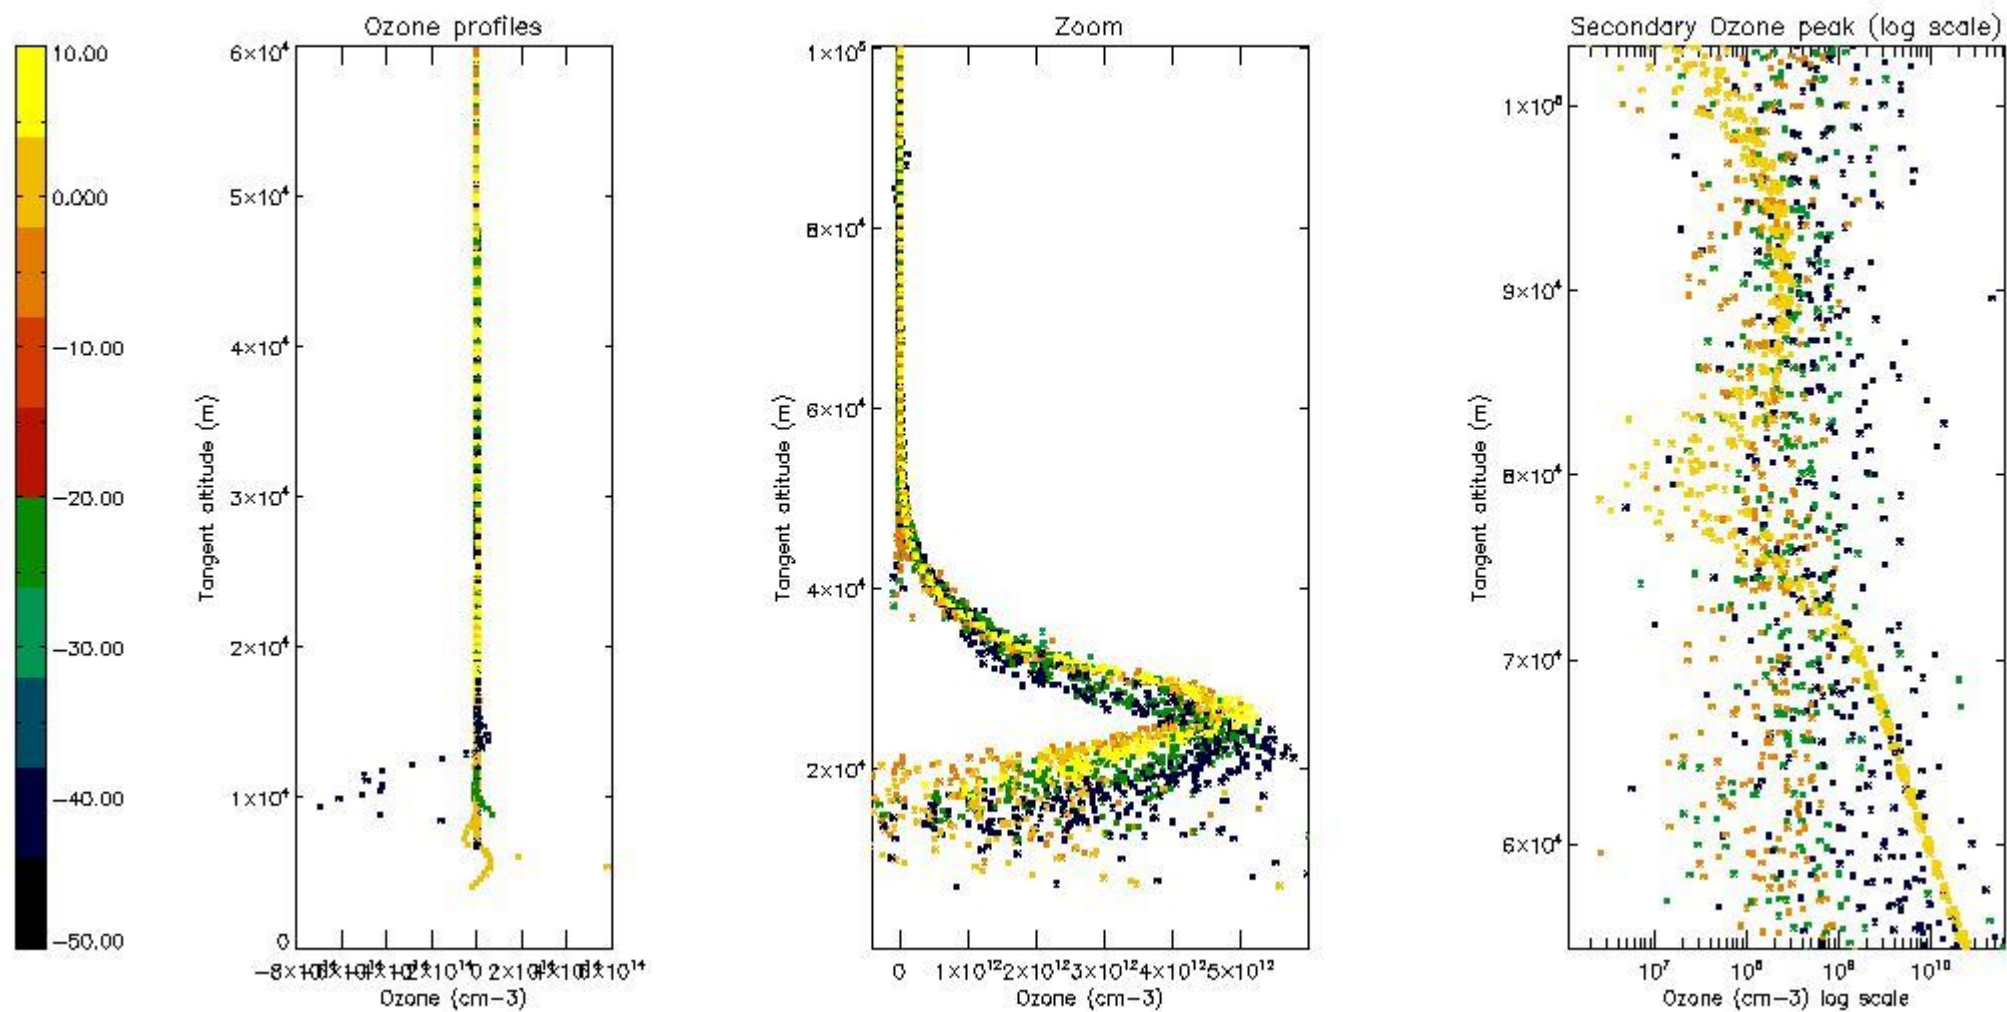

STD < 10	6
STD < 5	3

5.2 Plot ozone profiles for all STD (dark without errors)

The colorbar represents the latitude.

5.3 Plot ozone profiles where STD < 20% (dark without errors)

The colorbar represents the latitude.