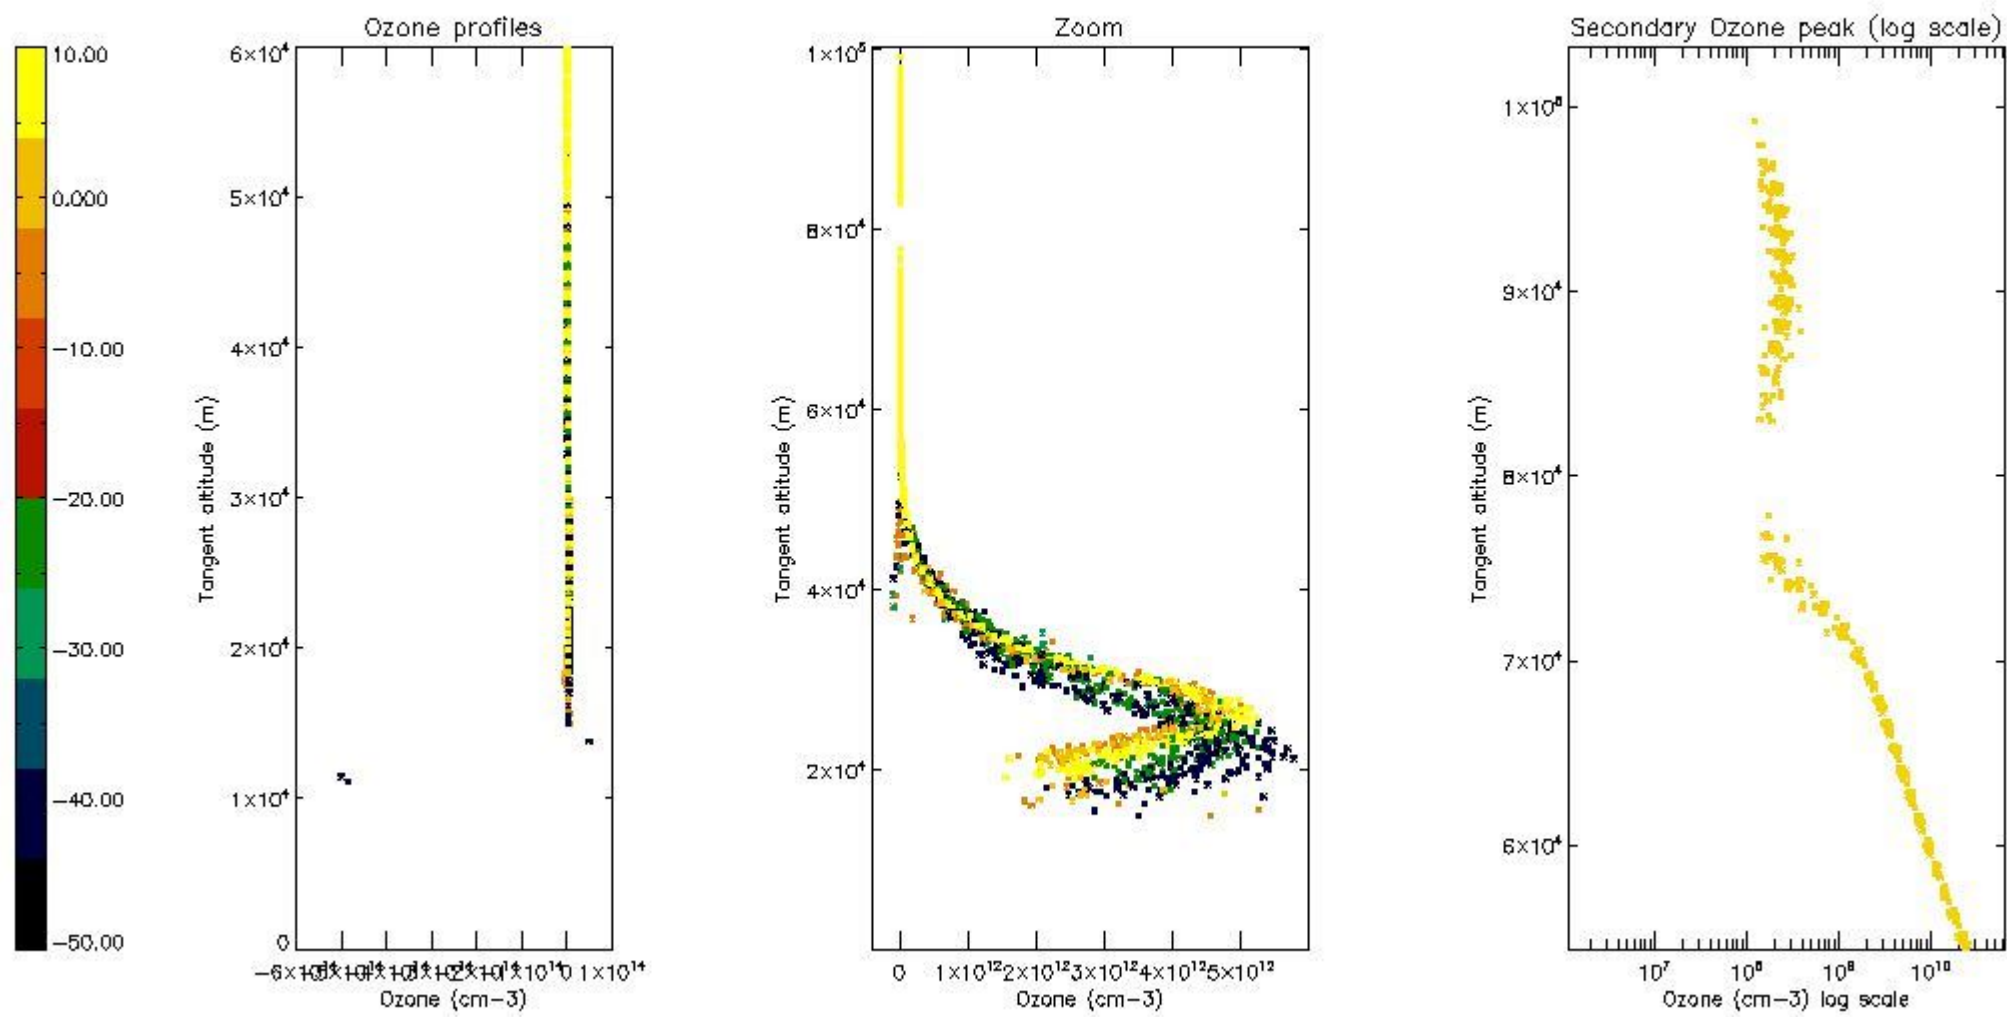

STD < 10	6
STD < 5	3

5.2 Plot ozone profiles for all STD (dark without errors)

The colorbar represents the latitude.

5.3 Plot ozone profiles where STD < 20% (dark without errors)

The colorbar represents the latitude.