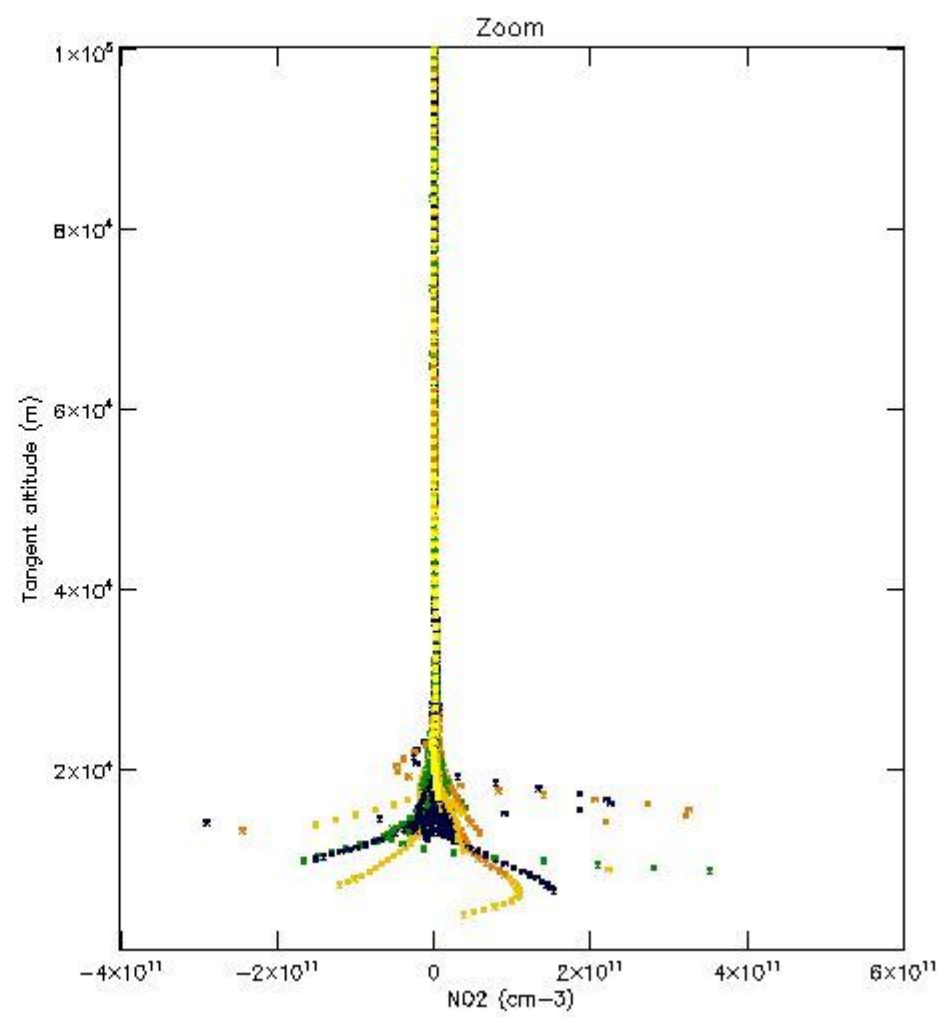

5.7 Plot NO3 profiles for all STD (dark without errors)

The colorbar represents the latitude.