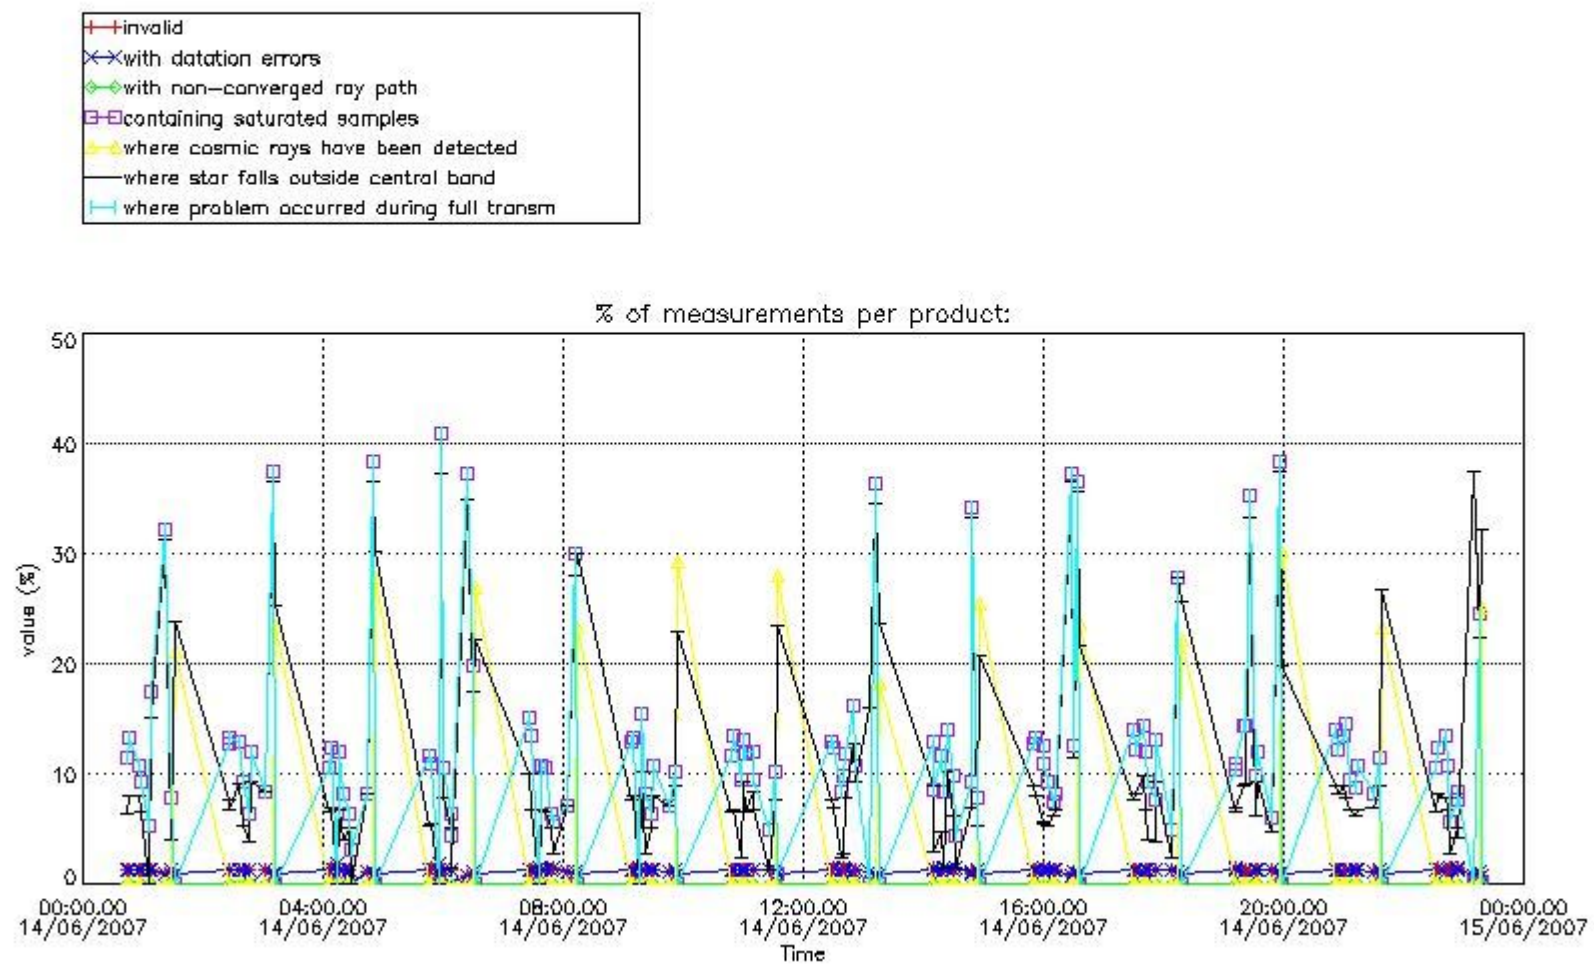

4.2 Plot quality information per product coming from level 1b processing (world map)

4.2.1 Plot level 1 quality information per product (world map): ENVISAT ASCENDING passes