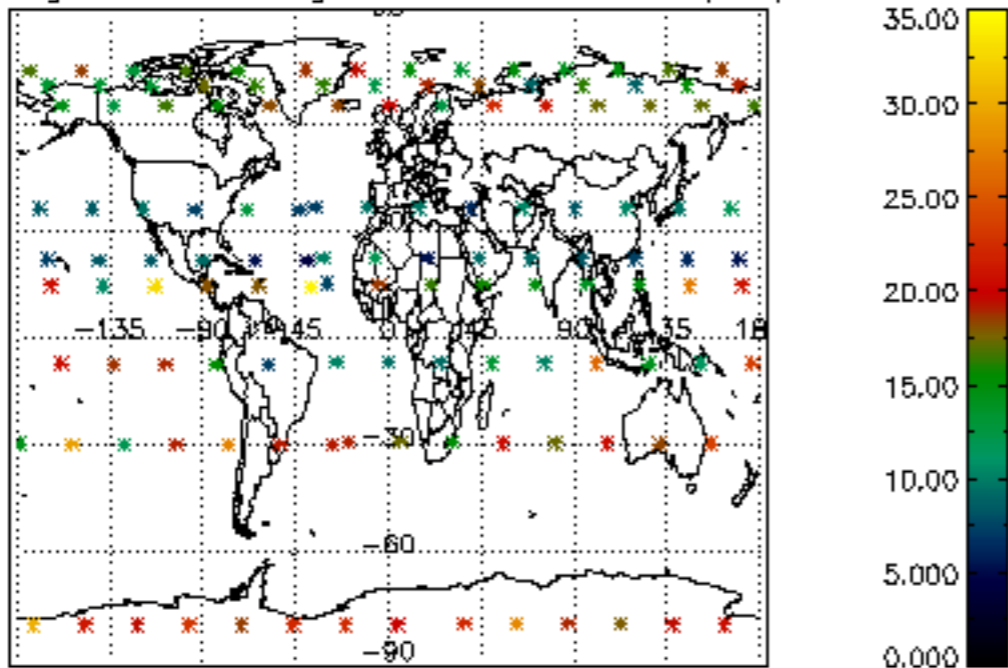

Percentage of cosmic ray hits per profile

Percentage of star falling outside central band per profile