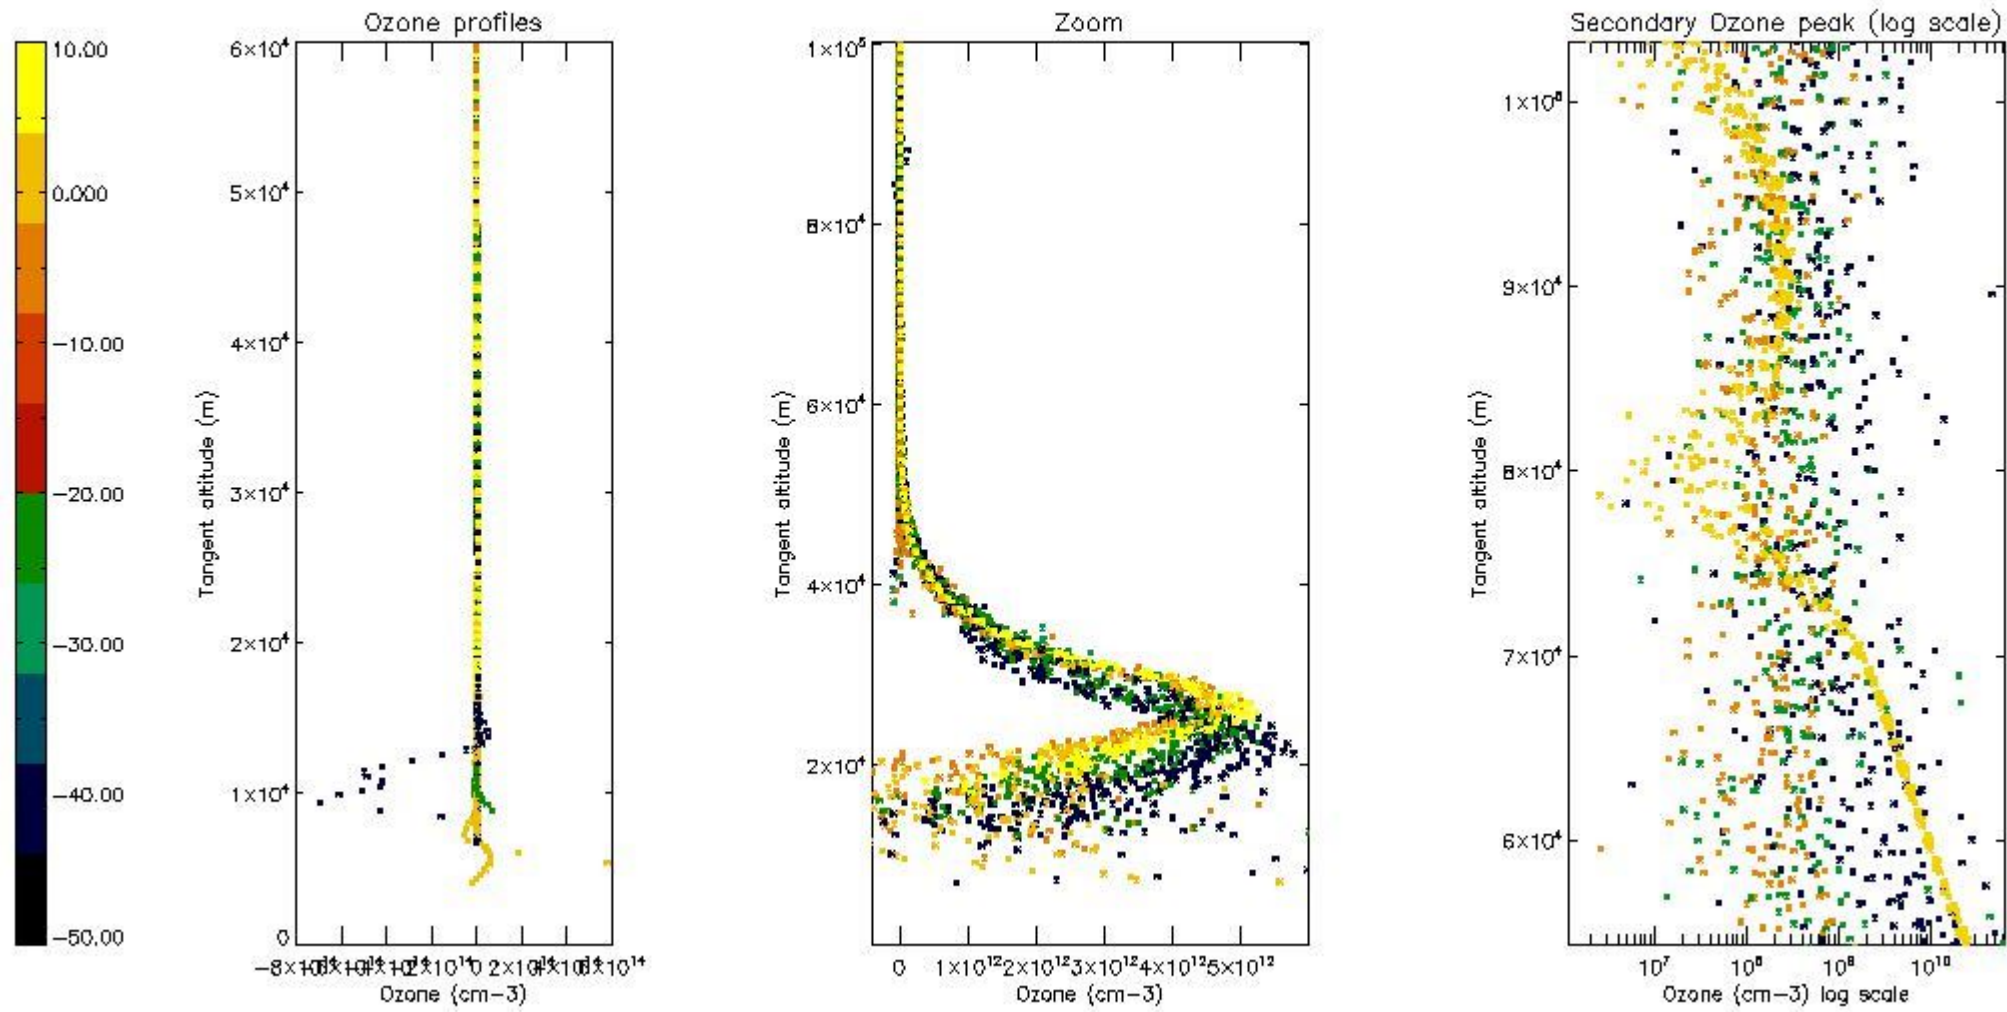

STD < 10	6
STD < 5	3

5.2 Plot ozone profiles for all STD (dark without errors)

The colorbar represents the latitude.

5.3 Plot ozone profiles where STD < 20% (dark without errors)

The colorbar represents the latitude.