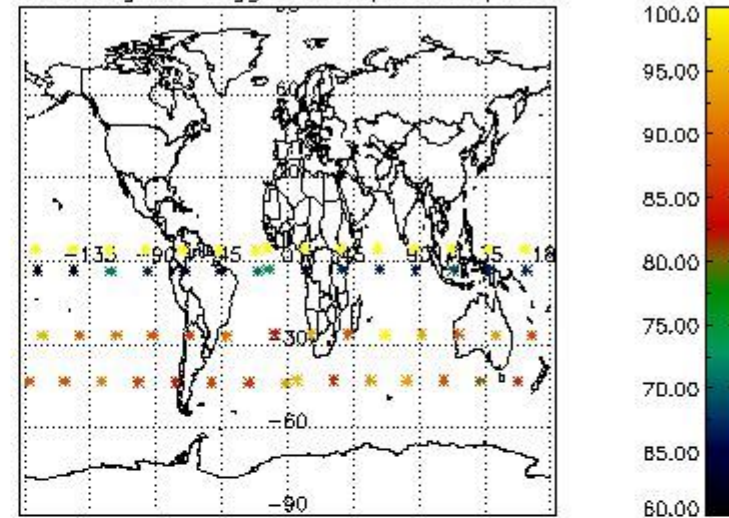

3.1 Plot quality information per product (time dependant)

3.2 Plot quality information per product (world map)

Percentage of flagged data per O3 profile

Percentage of flagged data per H2O profile

Percentage of flagged data per NO2 profile