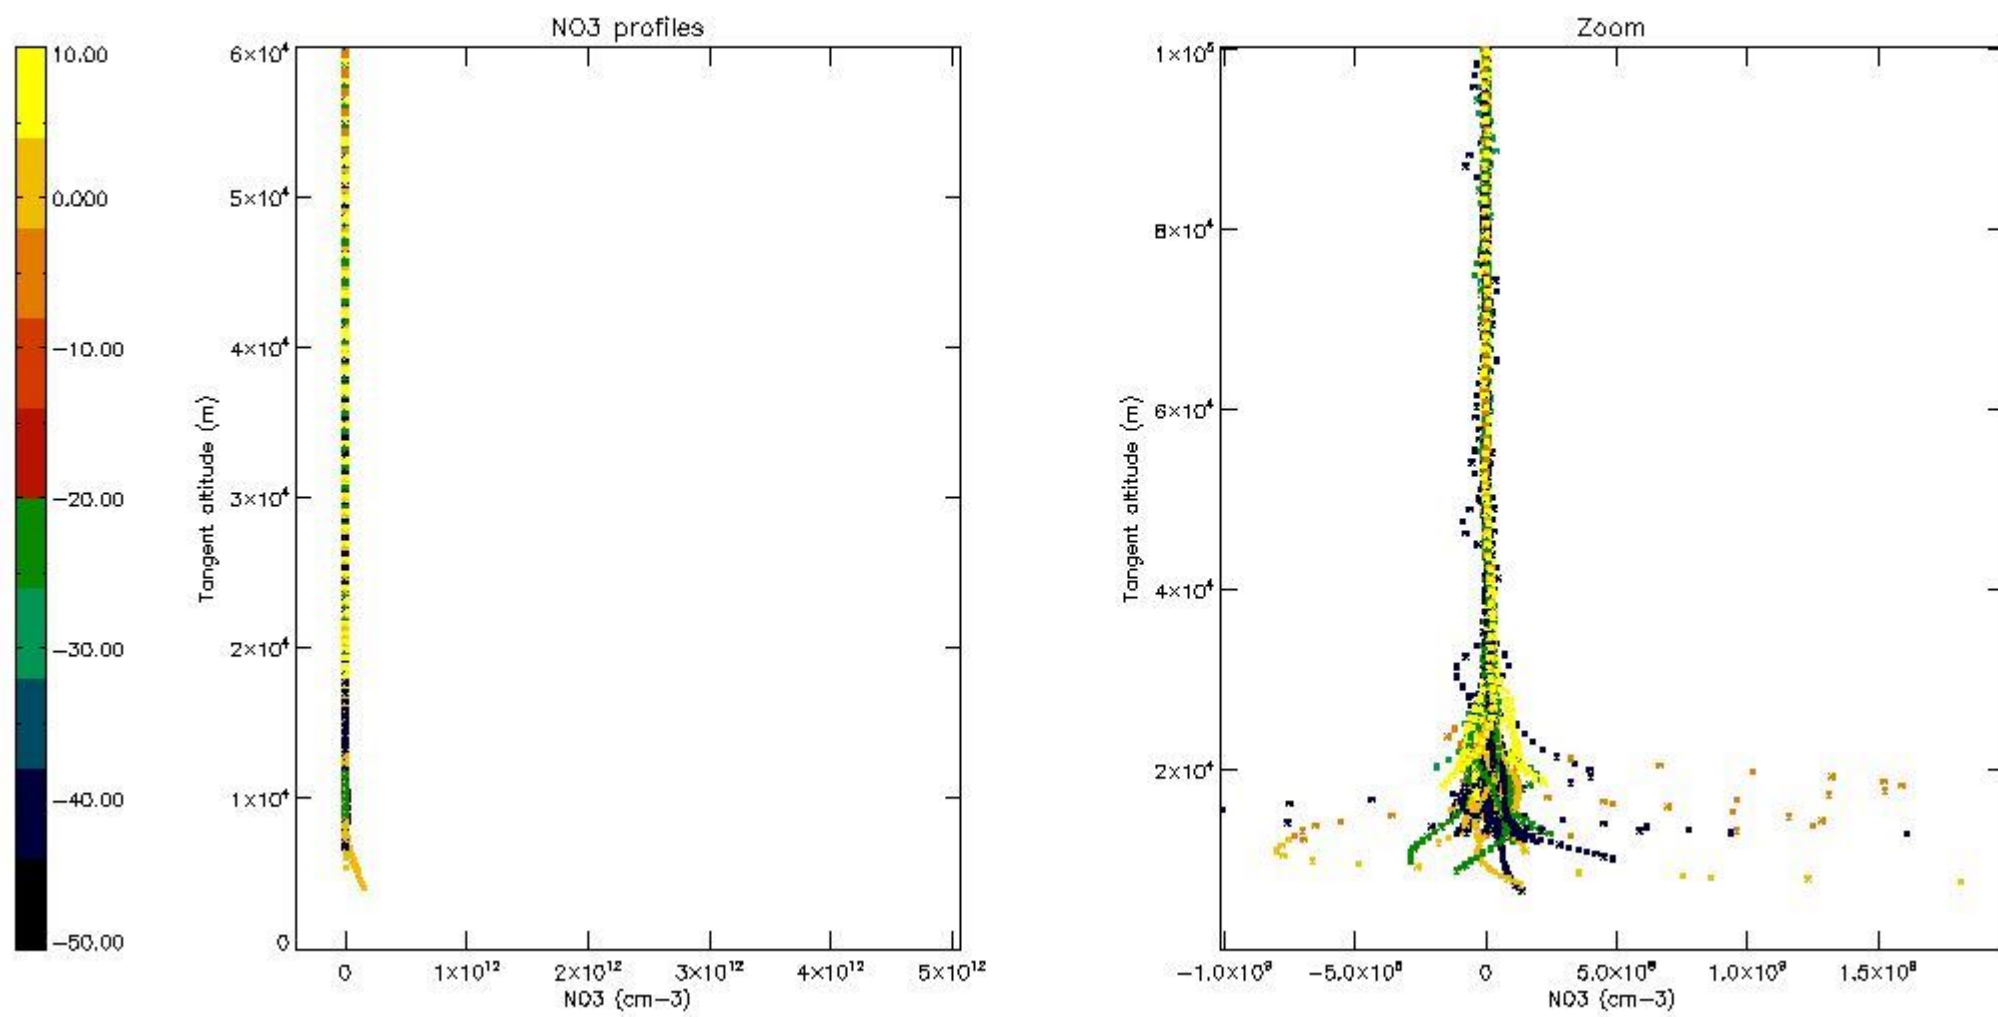

5.8 Plot H₂O profiles for all STD (only for occultations of stars 1,2,3,4,13,14,16,26,63 dark without errors)

The colorbar represents the latitude.