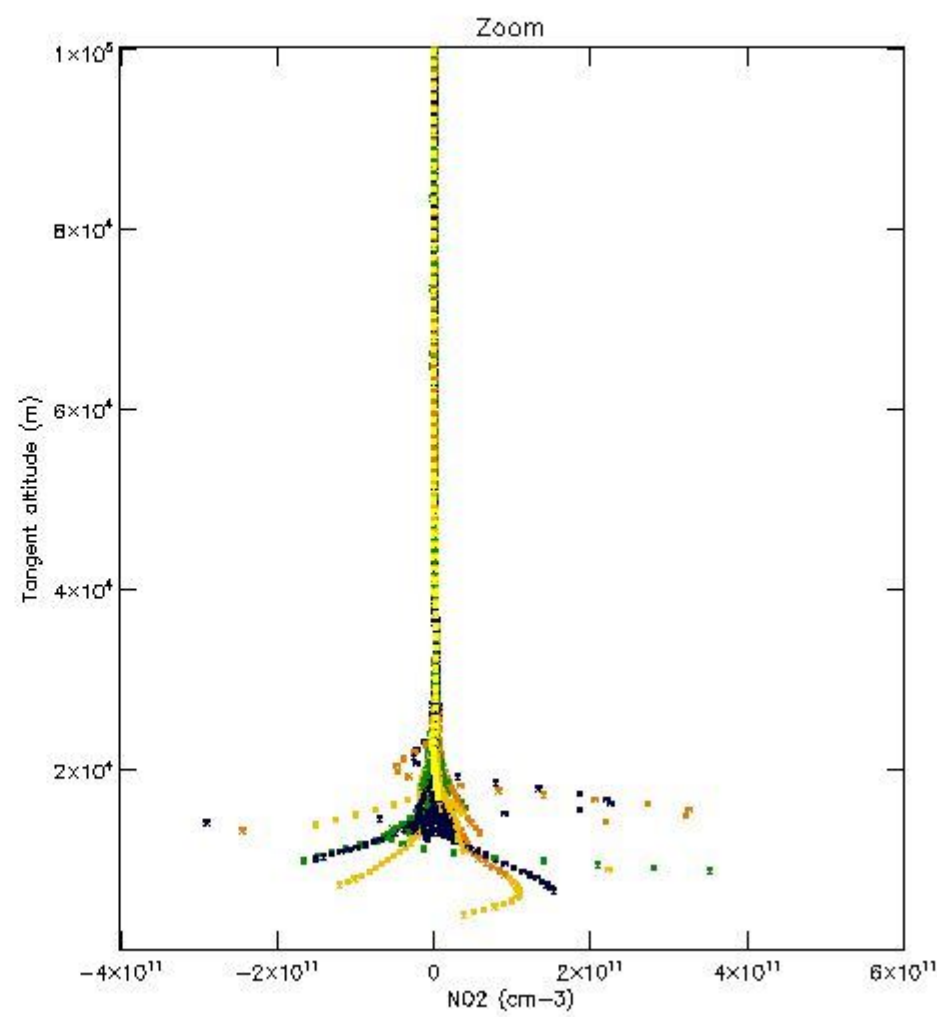

STD < 10	6
STD < 5	3

5.2 Plot ozone profiles for all STD (dark without errors)

The colorbar represents the latitude.

5.3 Plot ozone profiles where STD < 20% (dark without errors)

The colorbar represents the latitude.

5.4 Plot ozone profiles where STD < 10% (dark without errors)

The colorbar represents the latitude.

5.5 Plot ozone profiles where STD < 5% (dark without errors)

The colorbar represents the latitude.

5.6 Plot NO₂ profiles for all STD (dark without errors)

The colorbar represents the latitude.

5.7 Plot NO3 profiles for all STD (dark without errors)

The colorbar represents the latitude.

5.8 Plot H2O profiles for all STD (only for occultations of stars 1,2,3,4,13,14,16,26,63 dark without errors)