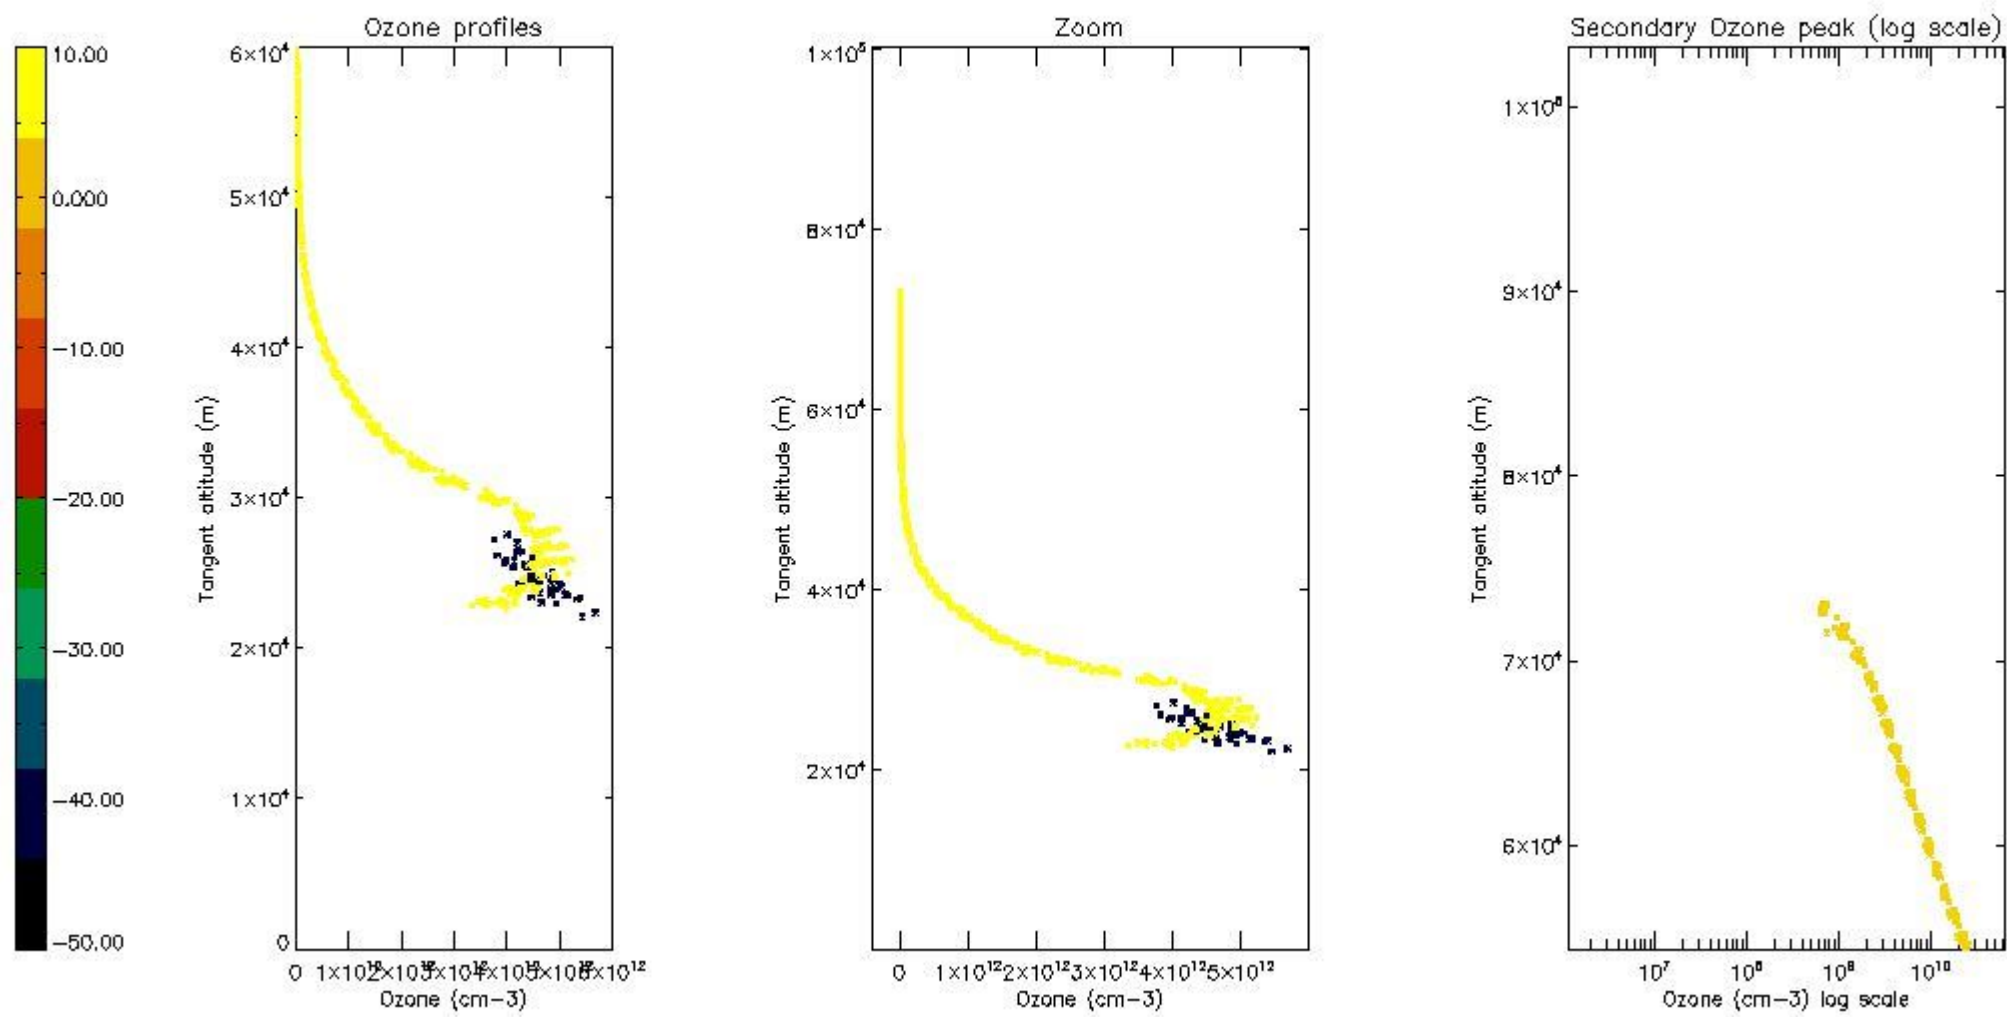

5.6 Plot NO₂ profiles for all STD (dark without errors)

The colorbar represents the latitude.