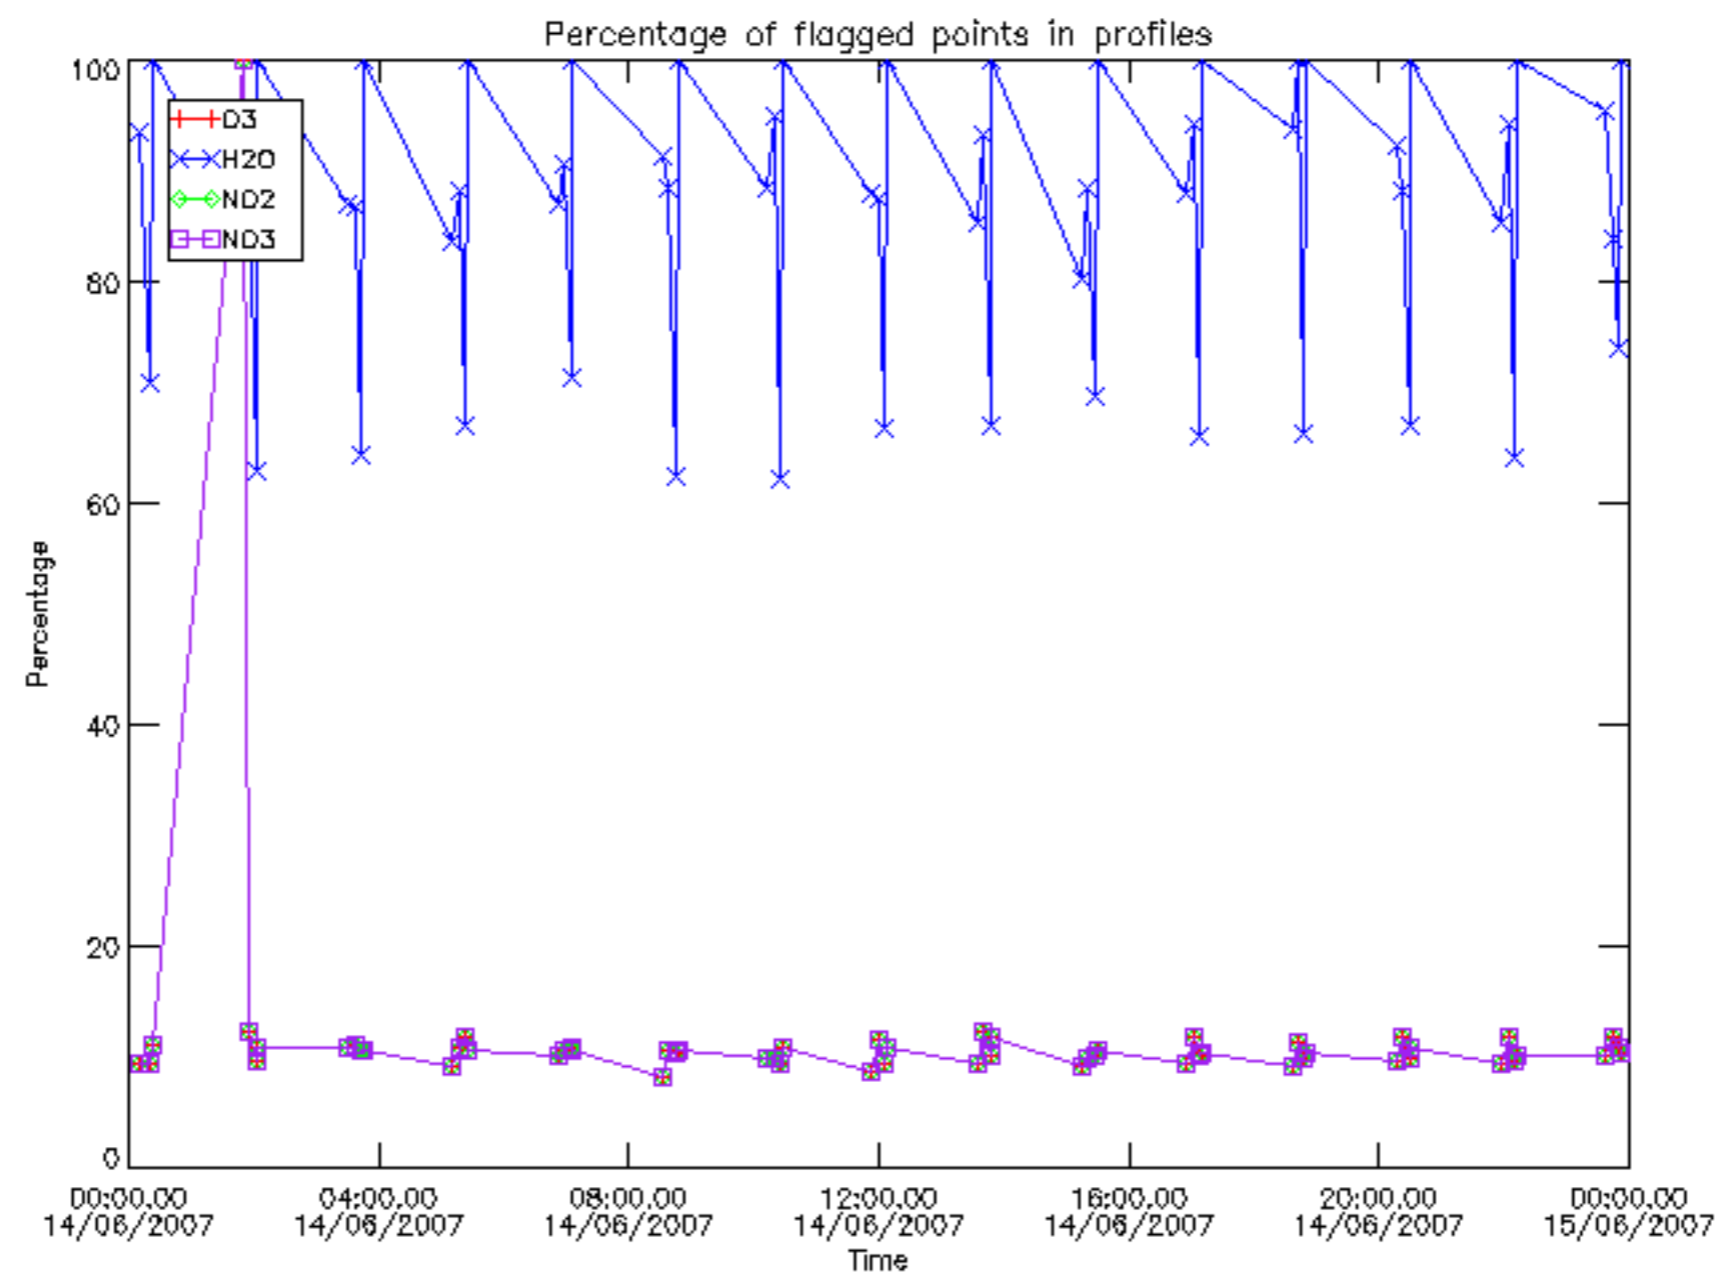

Percentage of flagged data per D3 profile

Percentage of flagged data per H2O profile