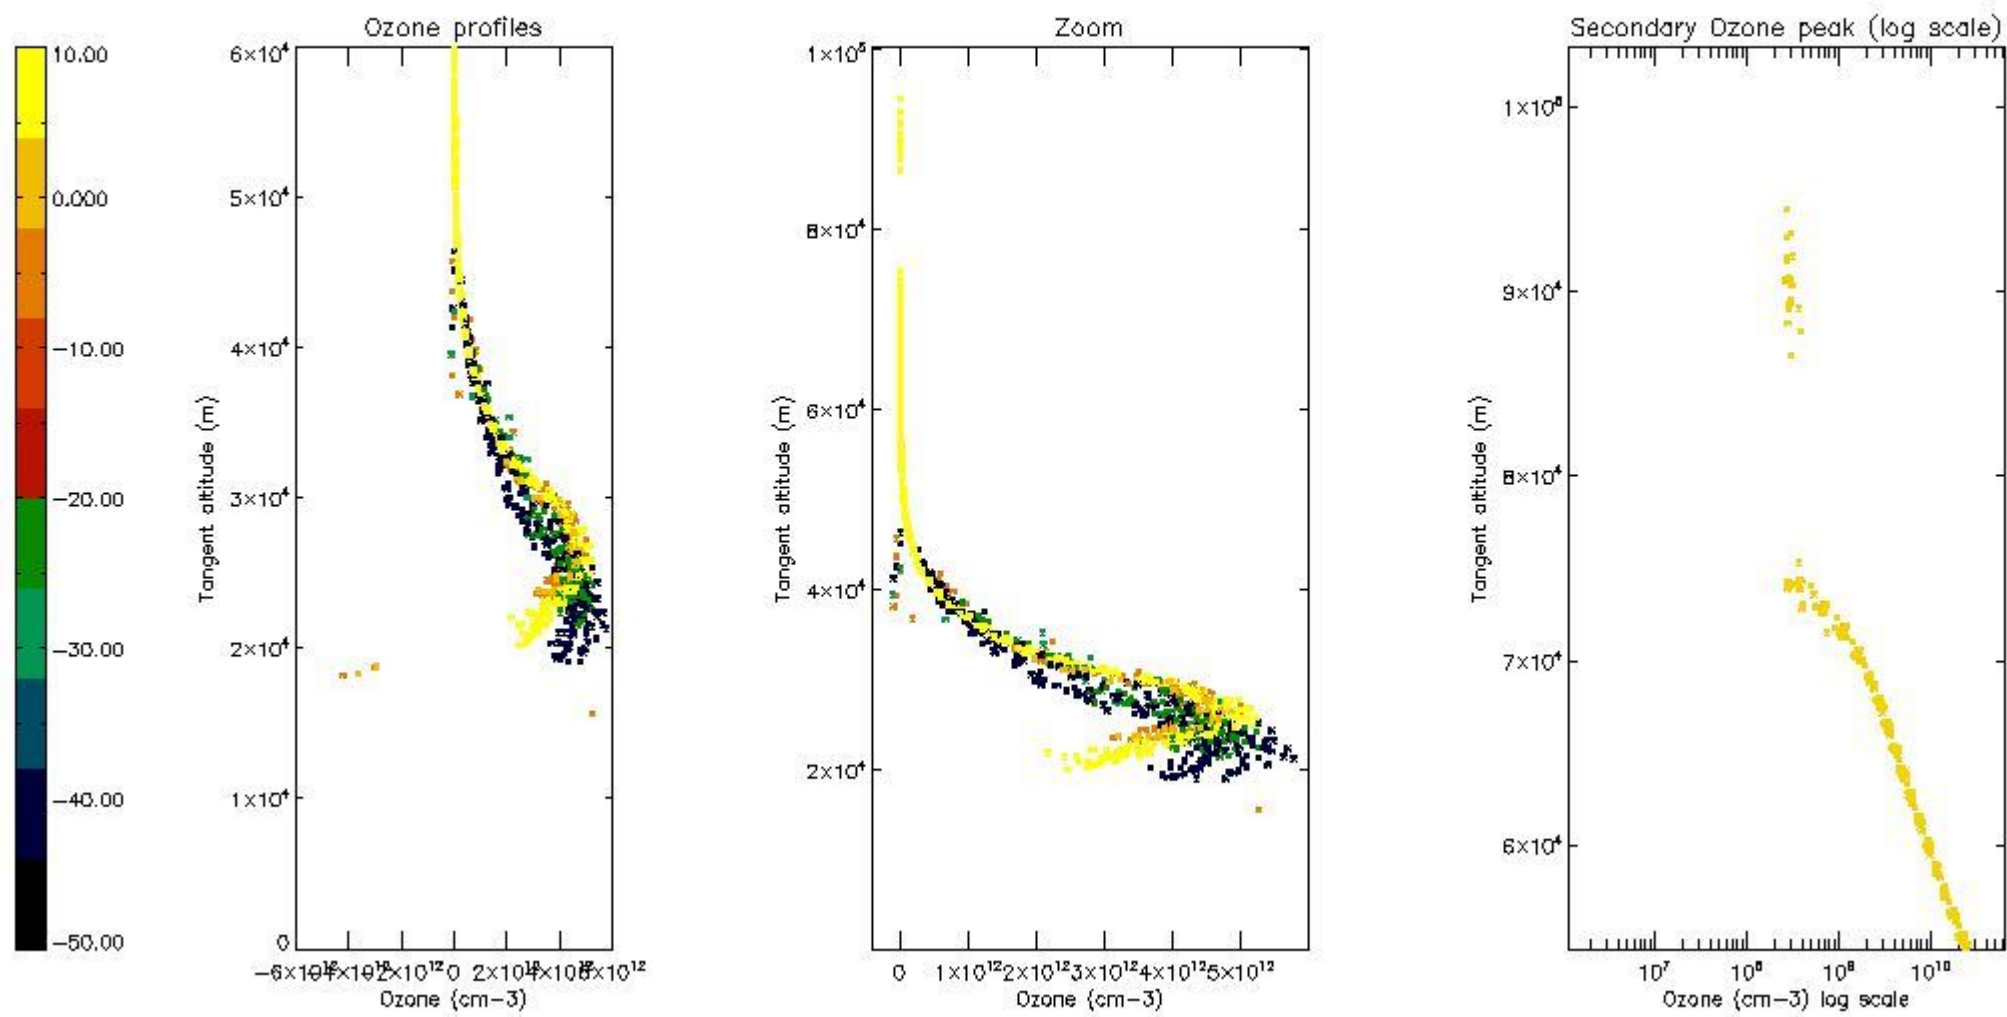

STD < 10	6
STD < 5	3

5.2 Plot ozone profiles for all STD (dark without errors)

The colorbar represents the latitude.

5.3 Plot ozone profiles where STD < 20% (dark without errors)

The colorbar represents the latitude.

5.4 Plot ozone profiles where STD < 10% (dark without errors)

The colorbar represents the latitude.

5.5 Plot ozone profiles where STD < 5% (dark without errors)

The colorbar represents the latitude.

5.6 Plot NO₂ profiles for all STD (dark without errors)