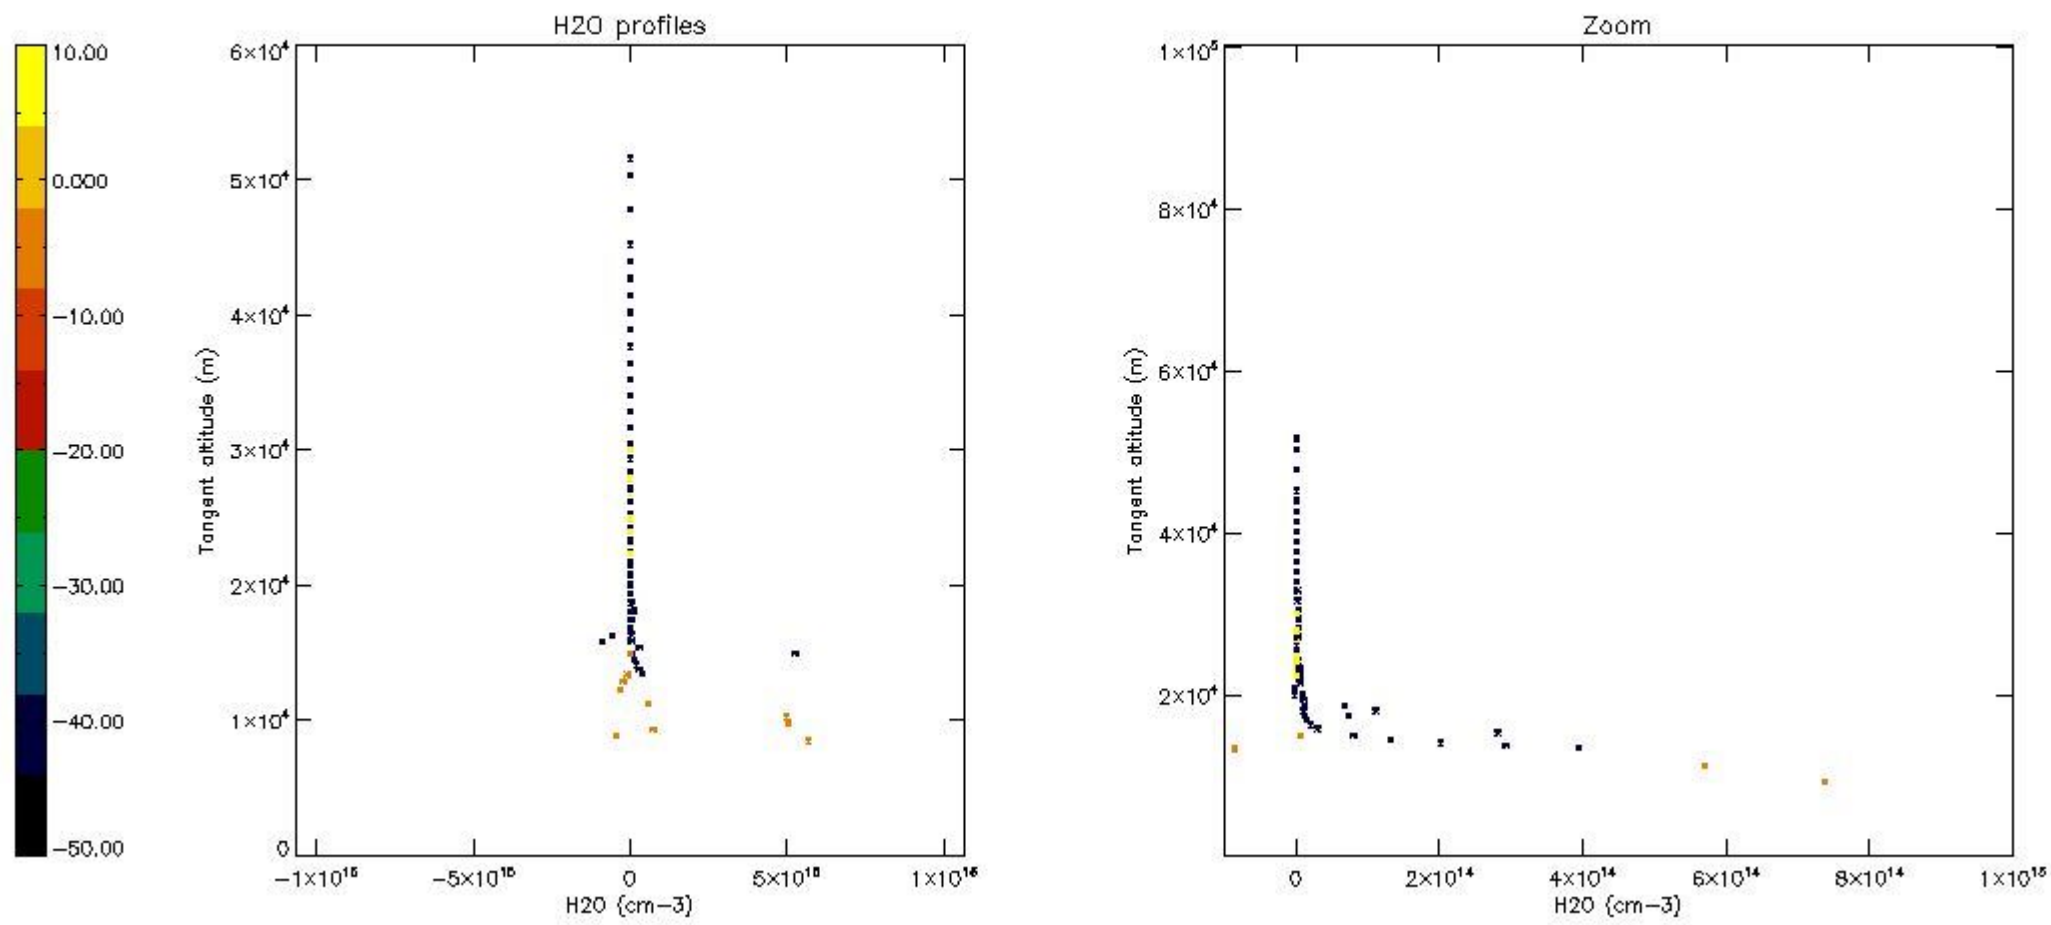

6. Auxiliary Data Files used for the production reported in section 2

The number reported in the third column indicates since which file (see list in section 2) the corresponding auxiliary file has been used. The fourth column is the date of those product files.

Type	Auxiliary Filename	Used since product	Used since product date
INST_PHYS_CHARACTERISTICS	GOM_INS_AXVIEC20091111_143220_20030716_120000_20500101_000000	1	14-JUN-2007 00:09:08
LEVEL-2_PROC_CONFIG	GOM_PR2_AXVIEC20091111_152718_20020301_000000_20500101_000000	1	14-JUN-2007 00:09:08
CROSS_SECTIONS_FILE	GOM_CRS_AXVIEC20091111_154832_20020301_000000_20500101_000000	1	14-JUN-2007 00:09:08