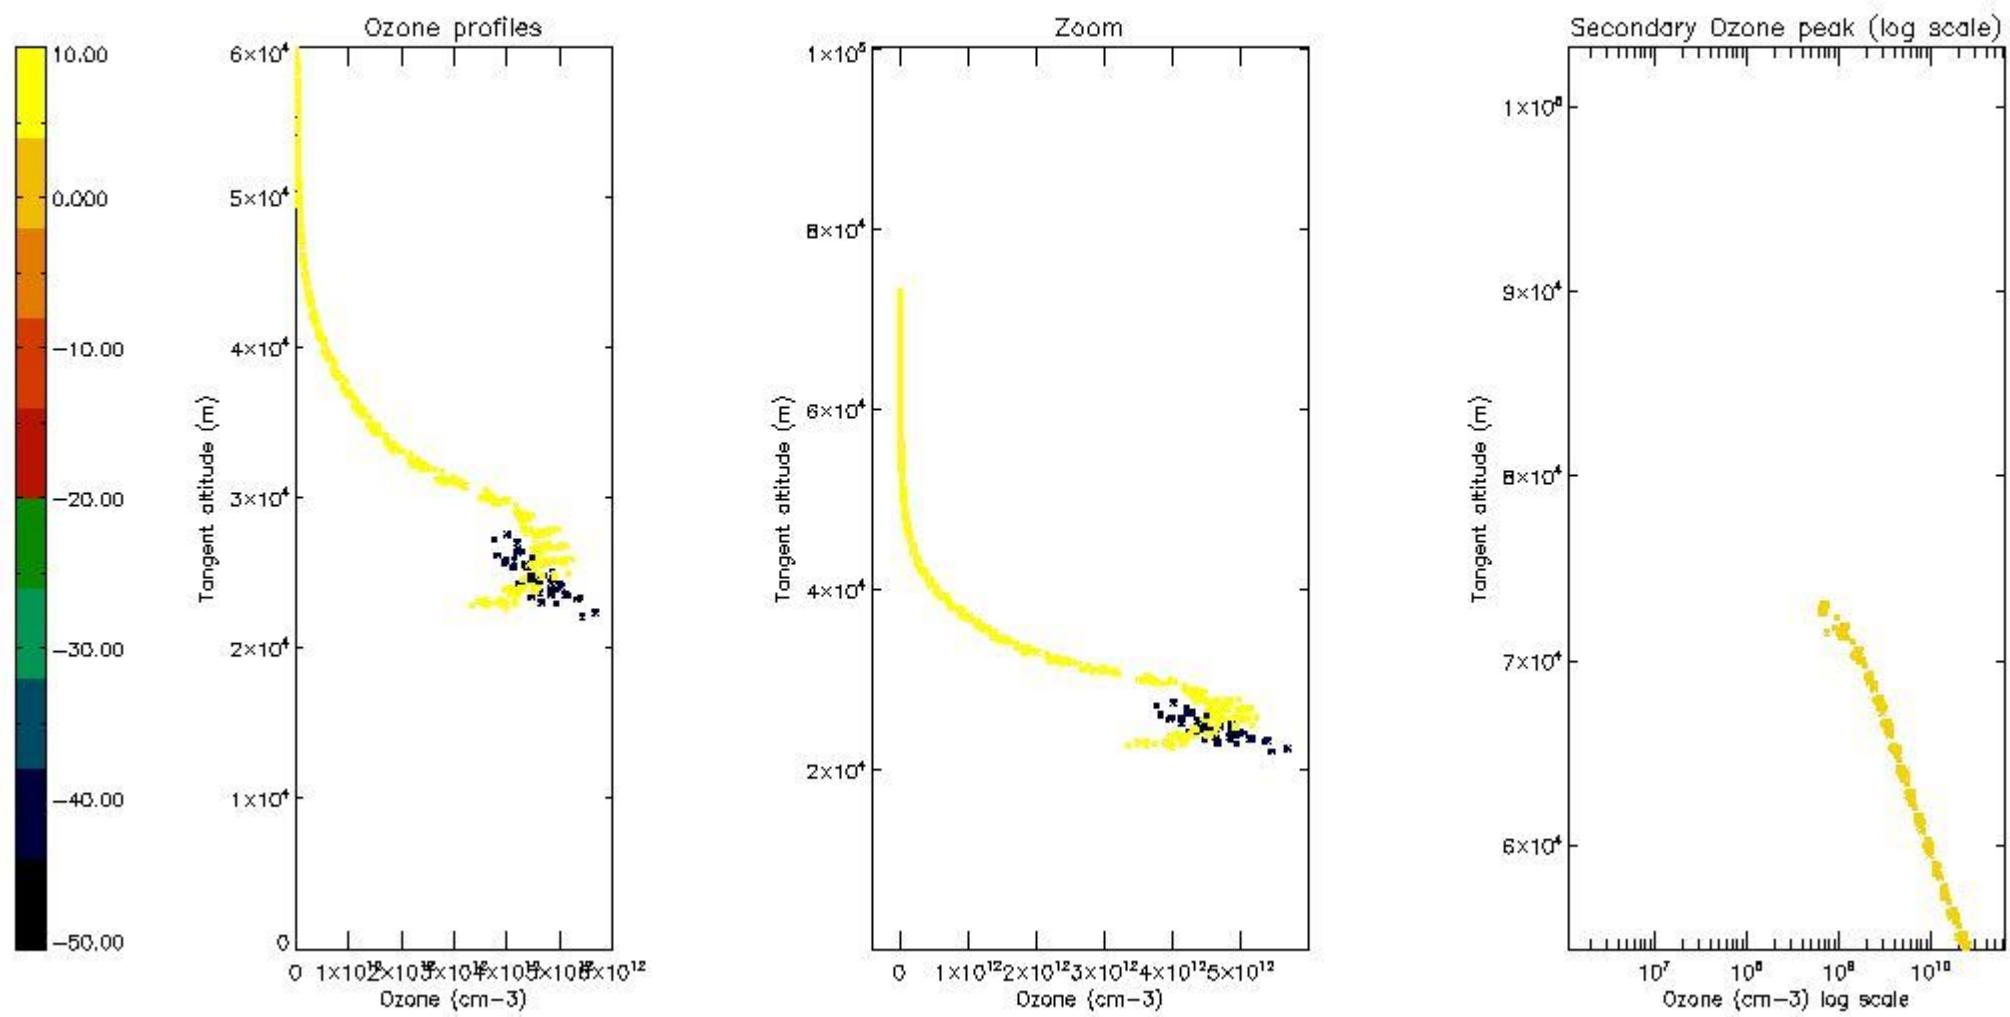

STD < 10	6
STD < 5	3

5.2 Plot ozone profiles for all STD (dark without errors)

The colorbar represents the latitude.

5.3 Plot ozone profiles where STD < 20% (dark without errors)

The colorbar represents the latitude.

5.4 Plot ozone profiles where STD < 10% (dark without errors)

The colorbar represents the latitude.

5.5 Plot ozone profiles where STD < 5% (dark without errors)

The colorbar represents the latitude.

5.6 Plot NO₂ profiles for all STD (dark without errors)