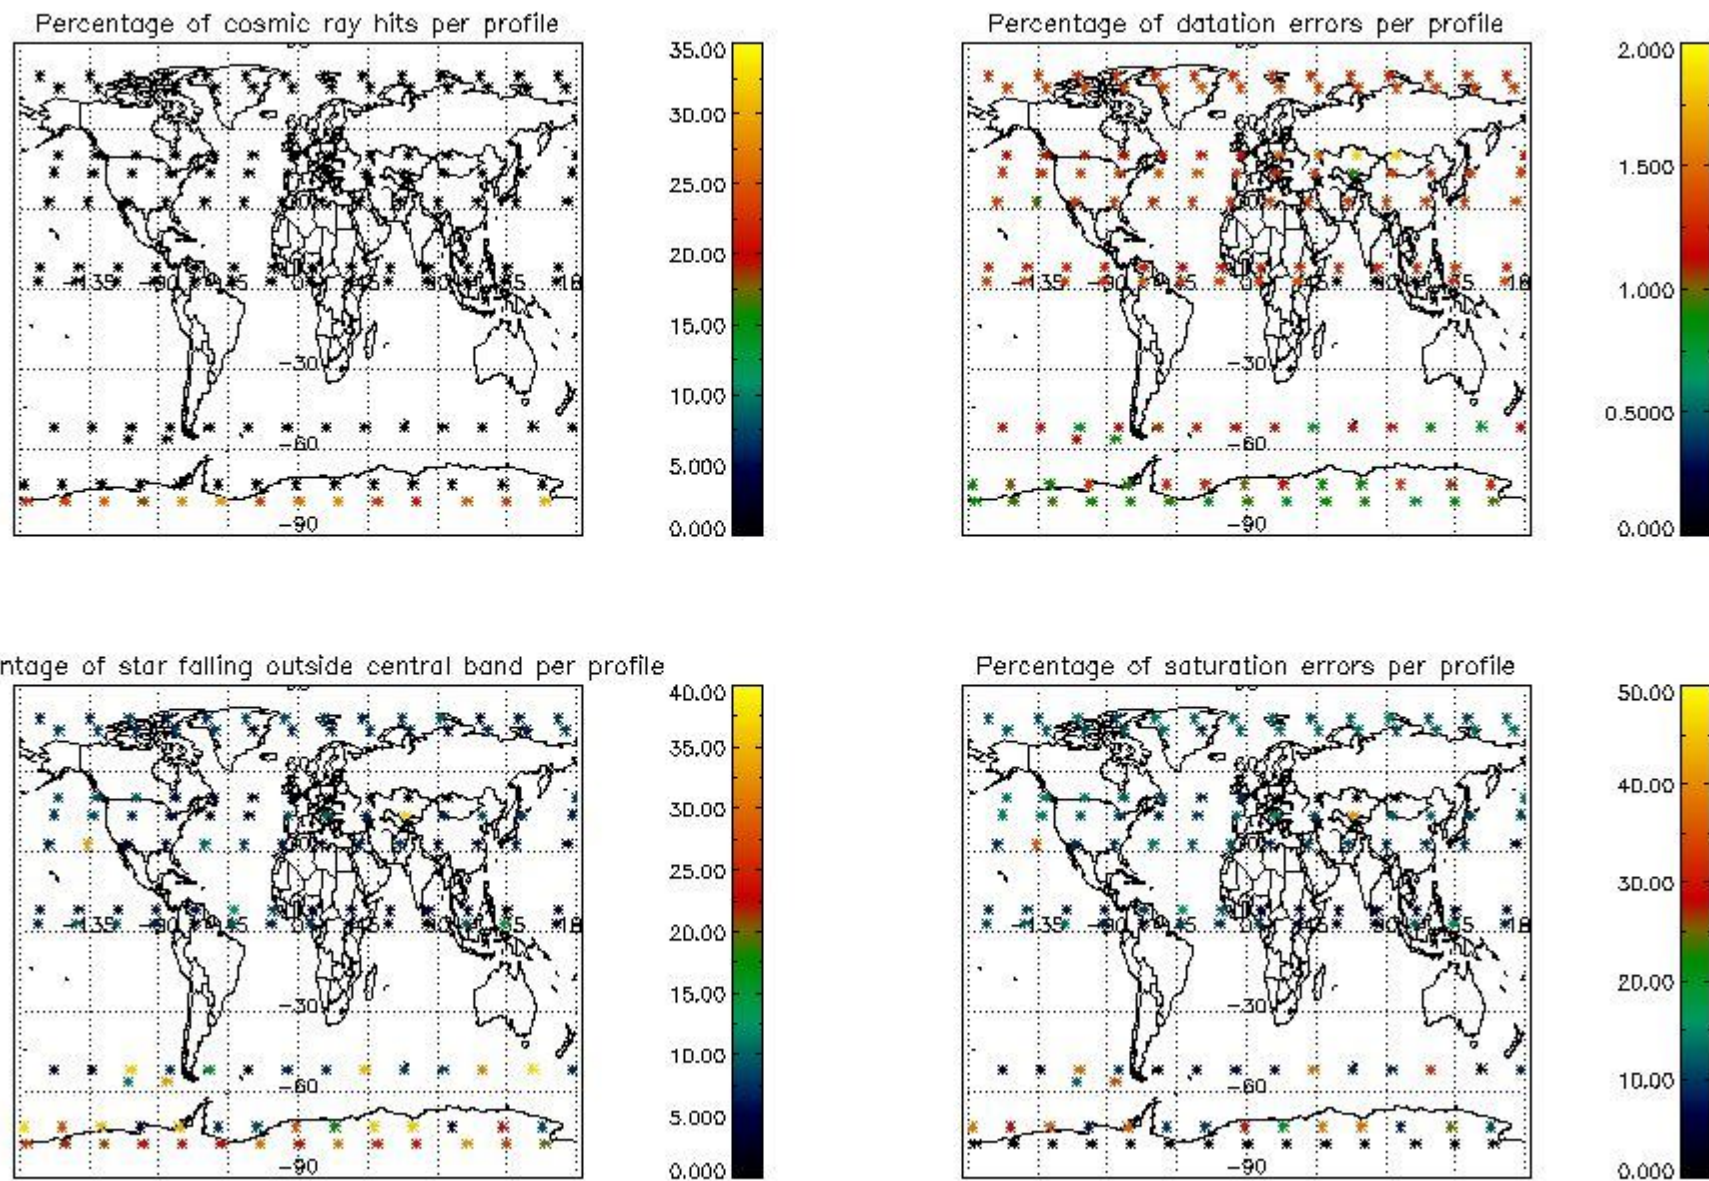

4.1 Plot quality information per product (time dependant) coming from level 1b processing

4.1.1 Plot level 1 quality information per product (time dependant): ENVISAT ASCENDING passes

4.1.2 Plot level 1 quality information per product (time dependant): ENVI SAT DESCENDING passes

4.2 Plot quality information per product coming from level 1b processing (world map)

4.2.1 Plot level 1 quality information per product (world map): ENVISAT ASCENDING passes

4.2.2 Plot level 1 quality information per product (world map): ENVISAT DESCENDING passes