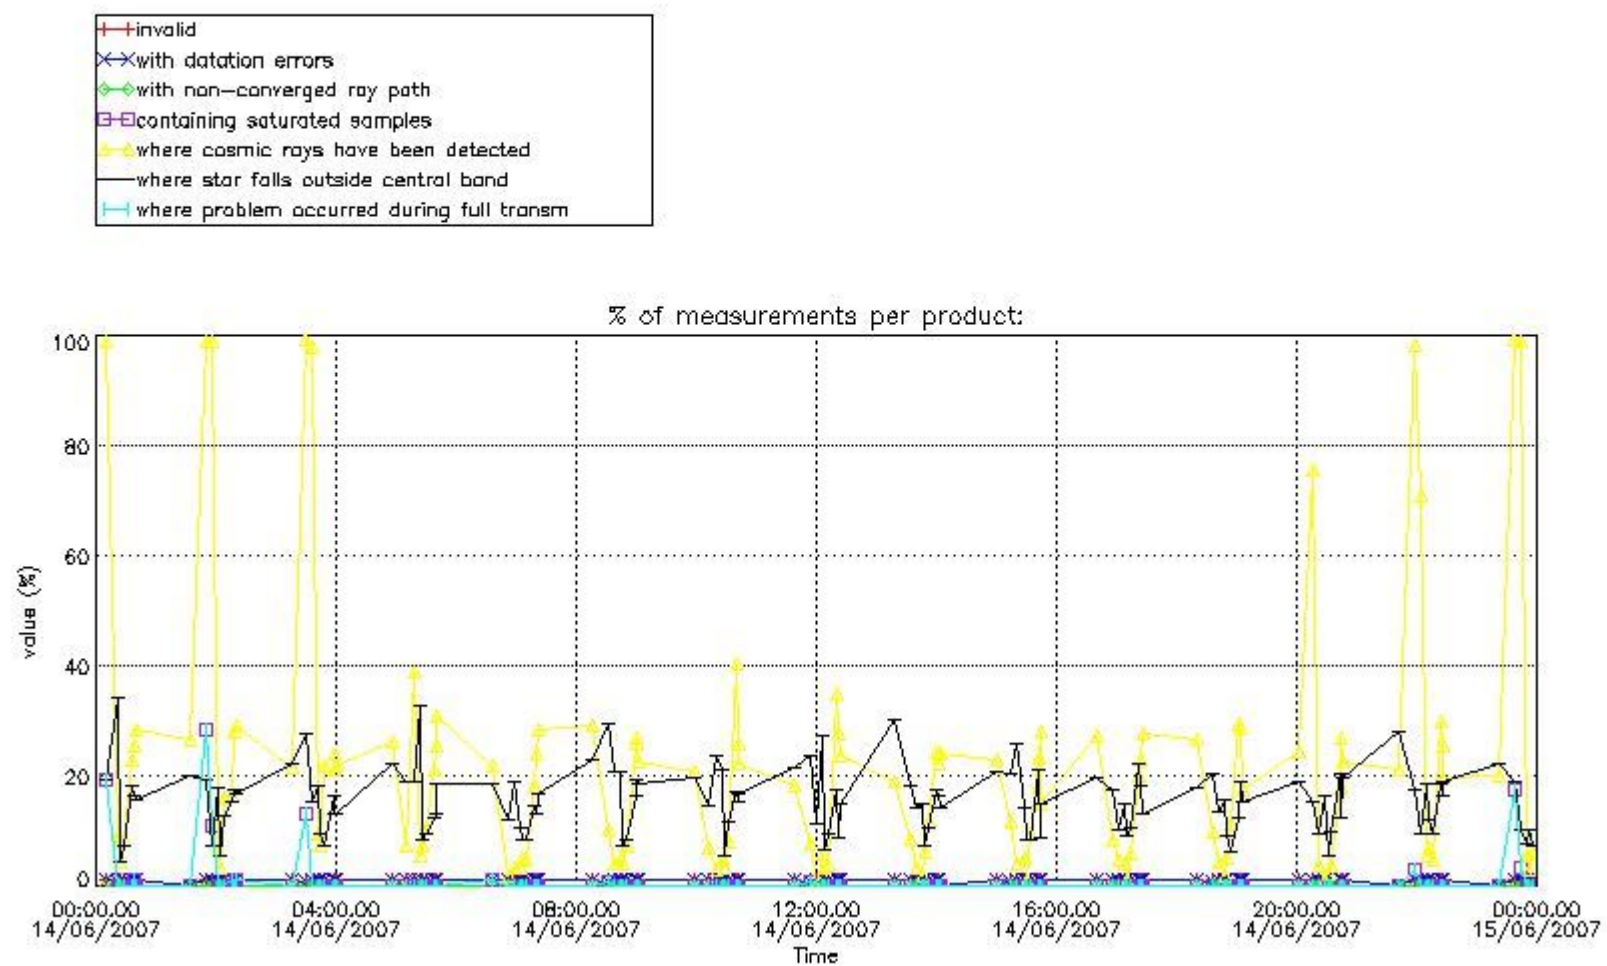

4.1.2 Plot level 1 quality information per product (time dependant): ENVI SAT DESCENDING passes