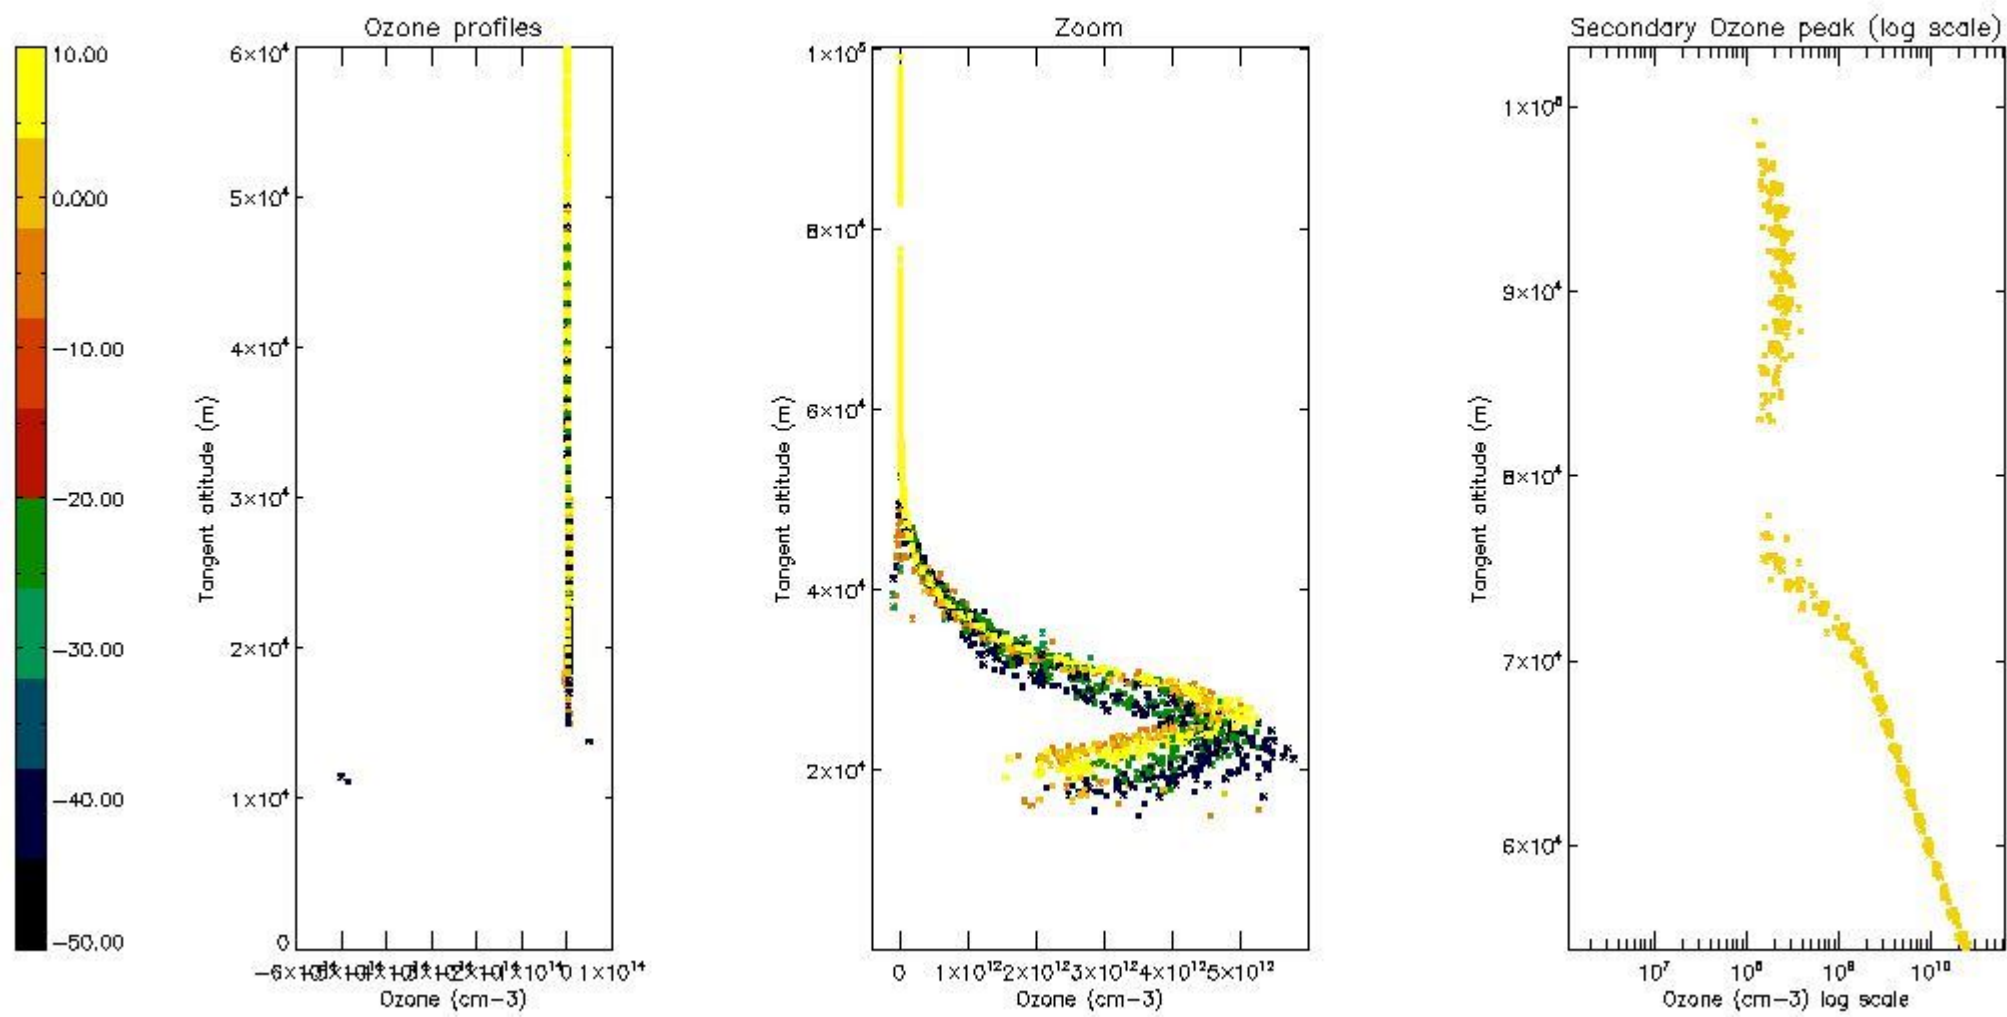

STD < 10	6
STD < 5	3

5.2 Plot ozone profiles for all STD (dark without errors)

The colorbar represents the latitude.

5.3 Plot ozone profiles where STD < 20% (dark without errors)

The colorbar represents the latitude.

5.4 Plot ozone profiles where STD < 10% (dark without errors)

The colorbar represents the latitude.

5.5 Plot ozone profiles where STD < 5% (dark without errors)

The colorbar represents the latitude.

5.6 Plot NO₂ profiles for all STD (dark without errors)

The colorbar represents the latitude.

5.7 Plot NO3 profiles for all STD (dark without errors)

The colorbar represents the latitude.

5.8 Plot H2O profiles for all STD (only for occultations of stars 1,2,3,4,13,14,16,26,63 dark without errors)