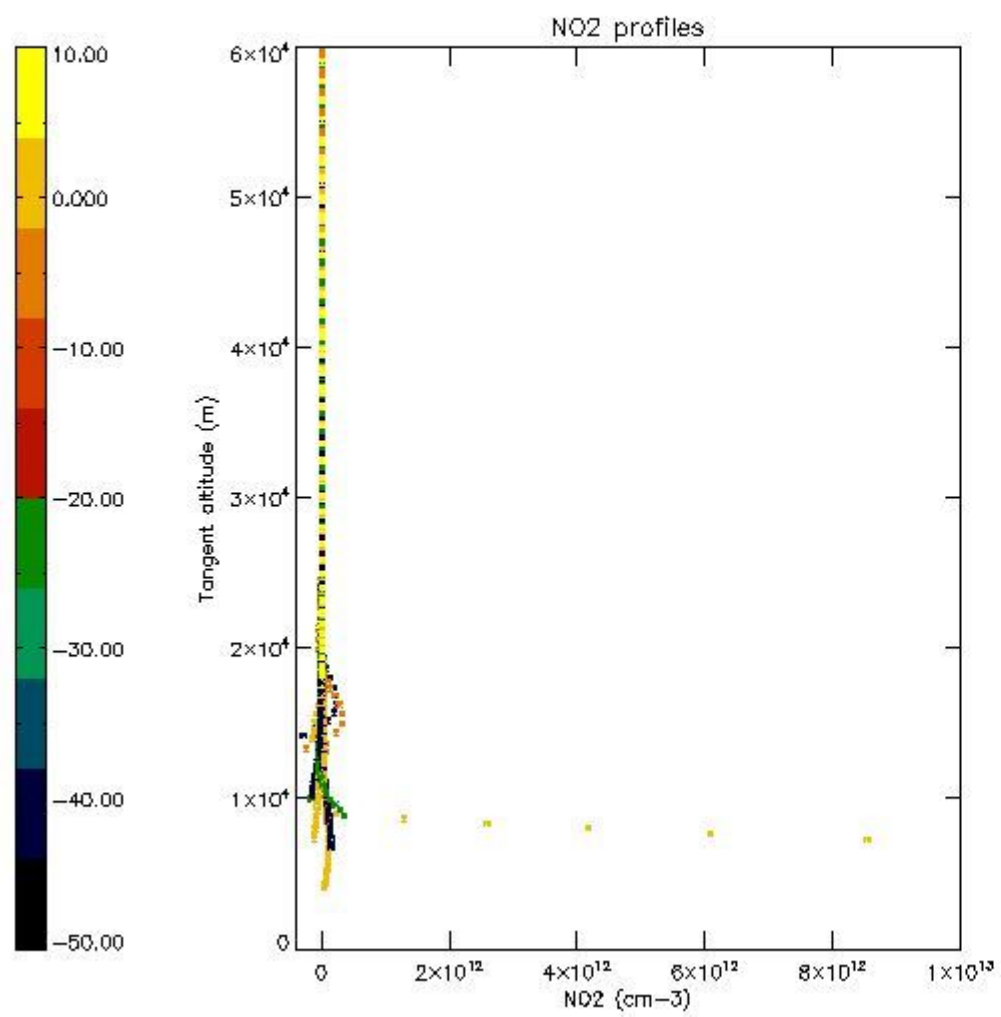

5.7 Plot NO3 profiles for all STD (dark without errors)

The colorbar represents the latitude.