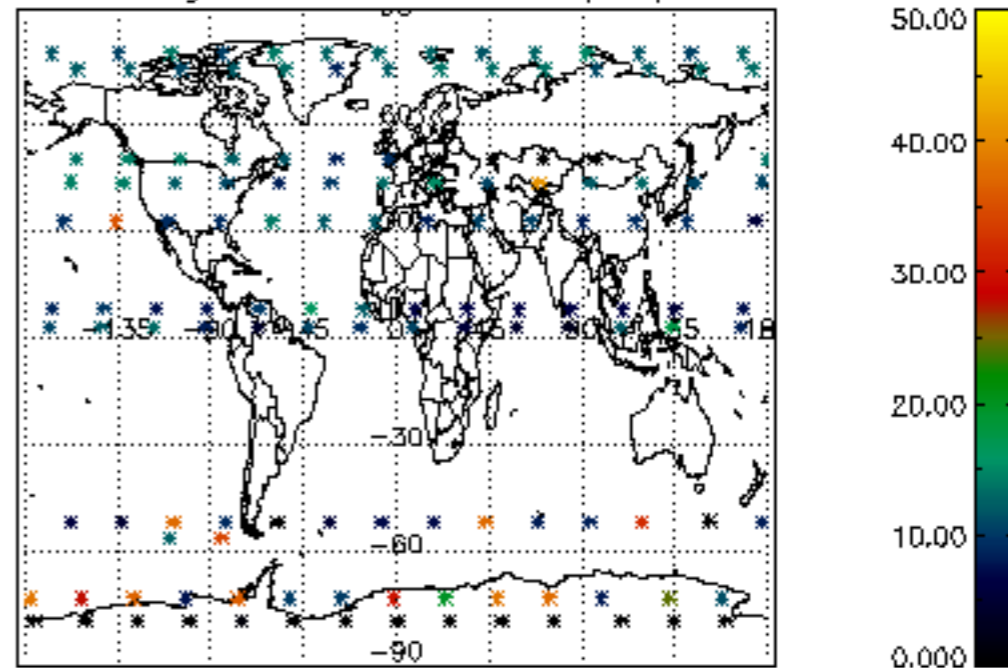

Percentage of saturation errors per profile