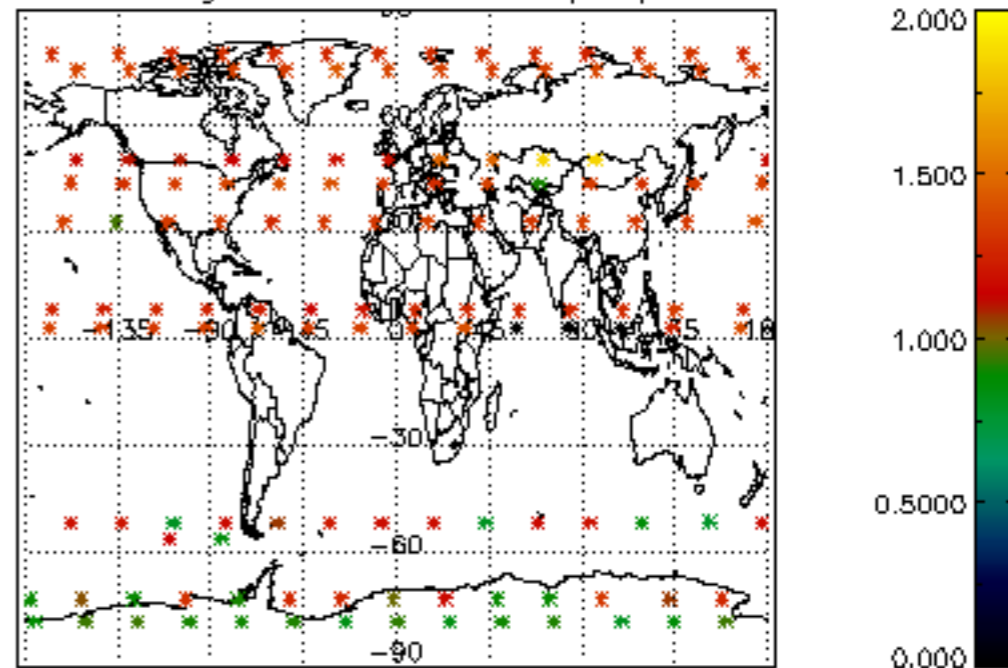

Percentage of datation errors per profile

Percentage of star falling outside central band per profile

Percentage of saturation errors per profile

Percentage of cosmic ray hits per profile

Percentage of datation errors per profile