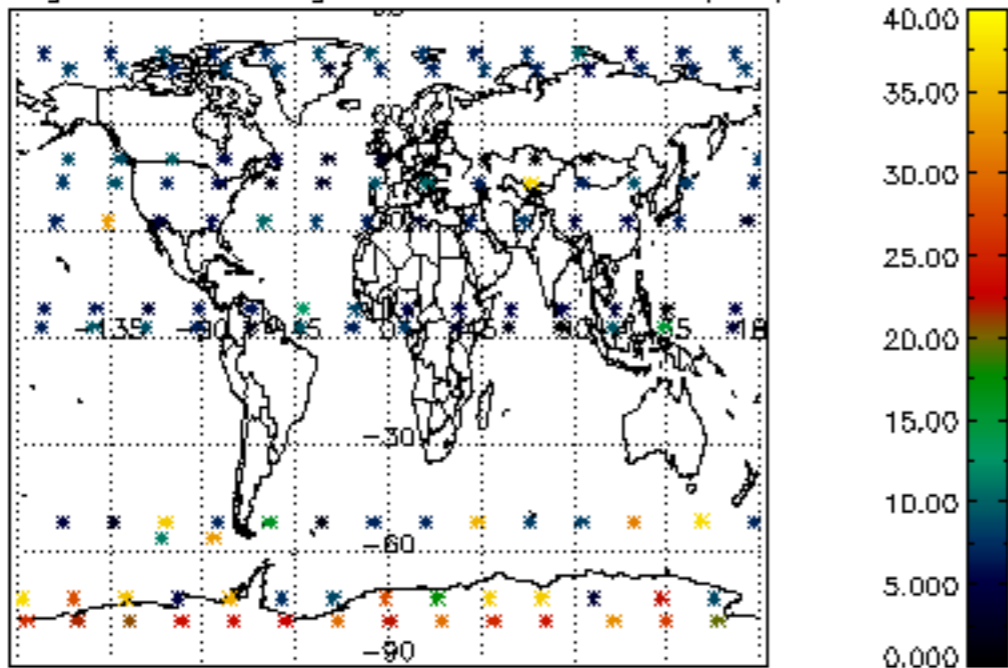

Percentage of star falling outside central band per profile