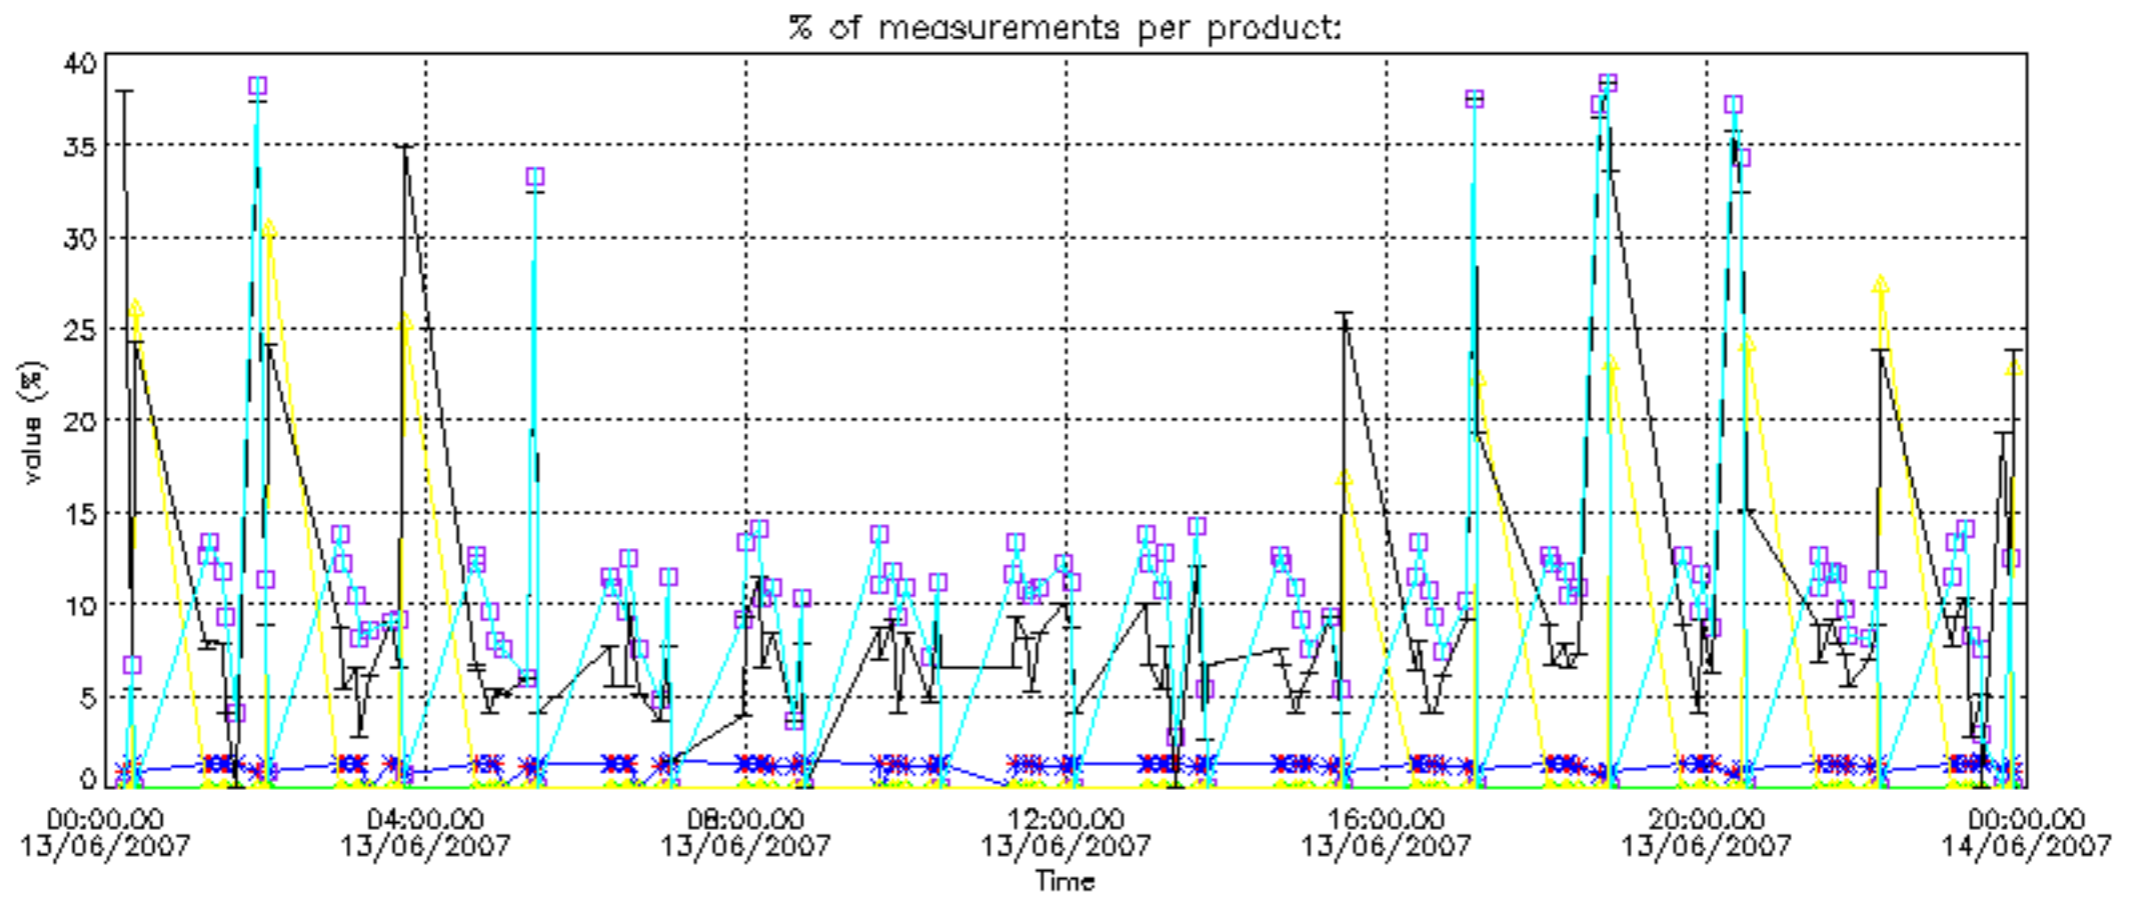

Percentage of cosmic ray hits per profile

Percentage of datation errors per profile