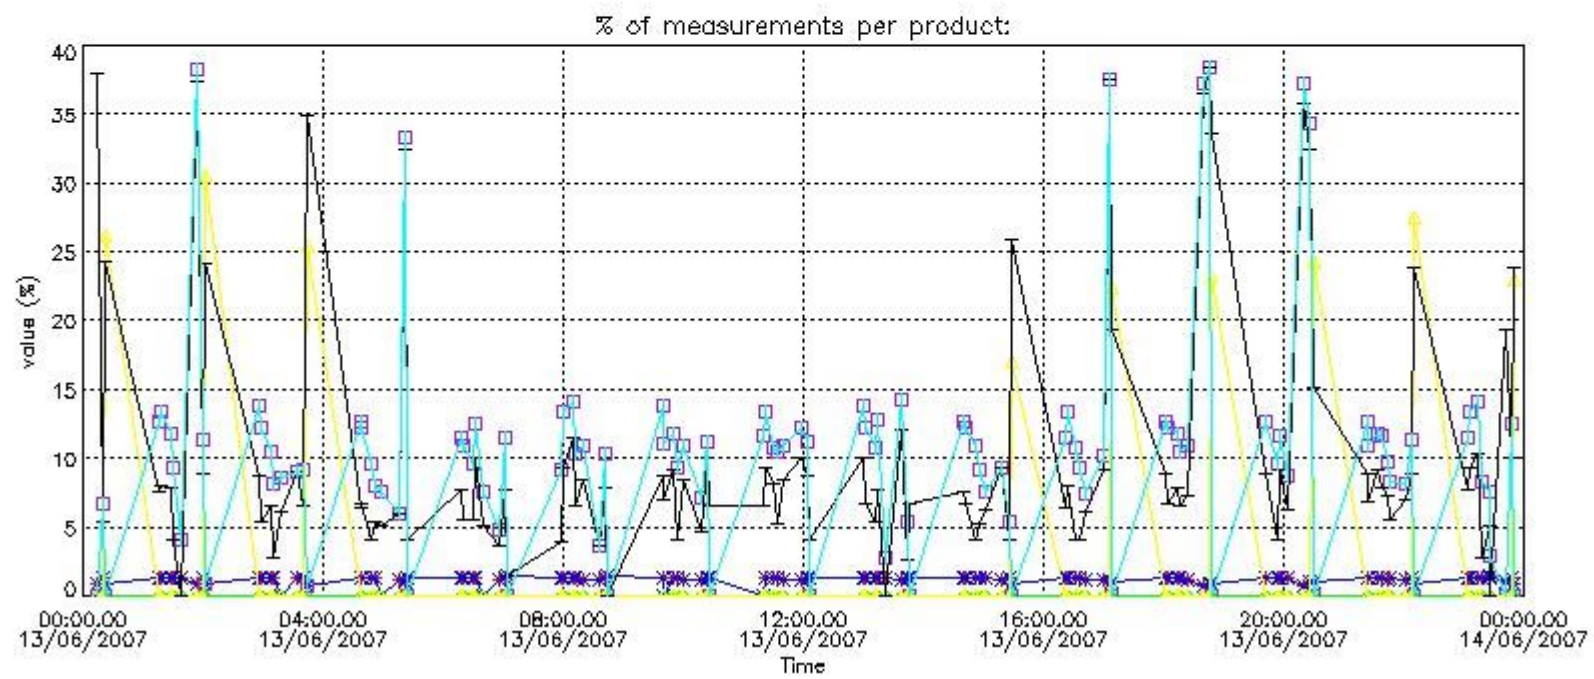

4.2 Plot quality information per product coming from level 1b processing (world map)

4.2.1 Plot level 1 quality information per product (world map): ENVISAT ASCENDING passes