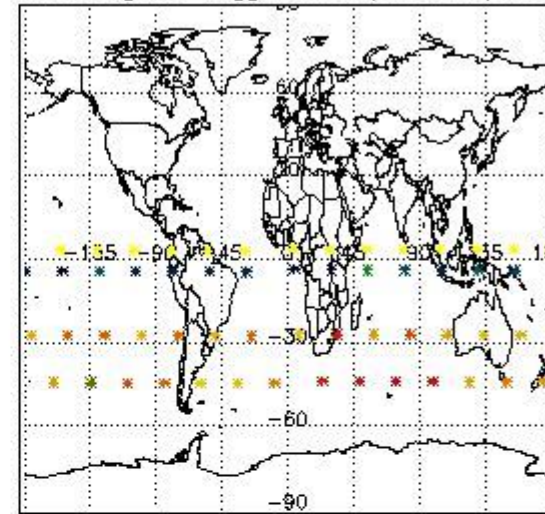

3.1 Plot quality information per product (time dependant)

3.2 Plot quality information per product (world map)

Percentage of flagged data per O3 profile

Percentage of flagged data per H2O profile

Percentage of flagged data per NO2 profile

Percentage of flagged data per NO3 profile

4. Level 1 quality information per product

In this section it is plotted some information contained in the Quality Summary data set of the level 2 products that comes from the level 1b processing. Products without errors (error flag in the MPH set to "0") are used.