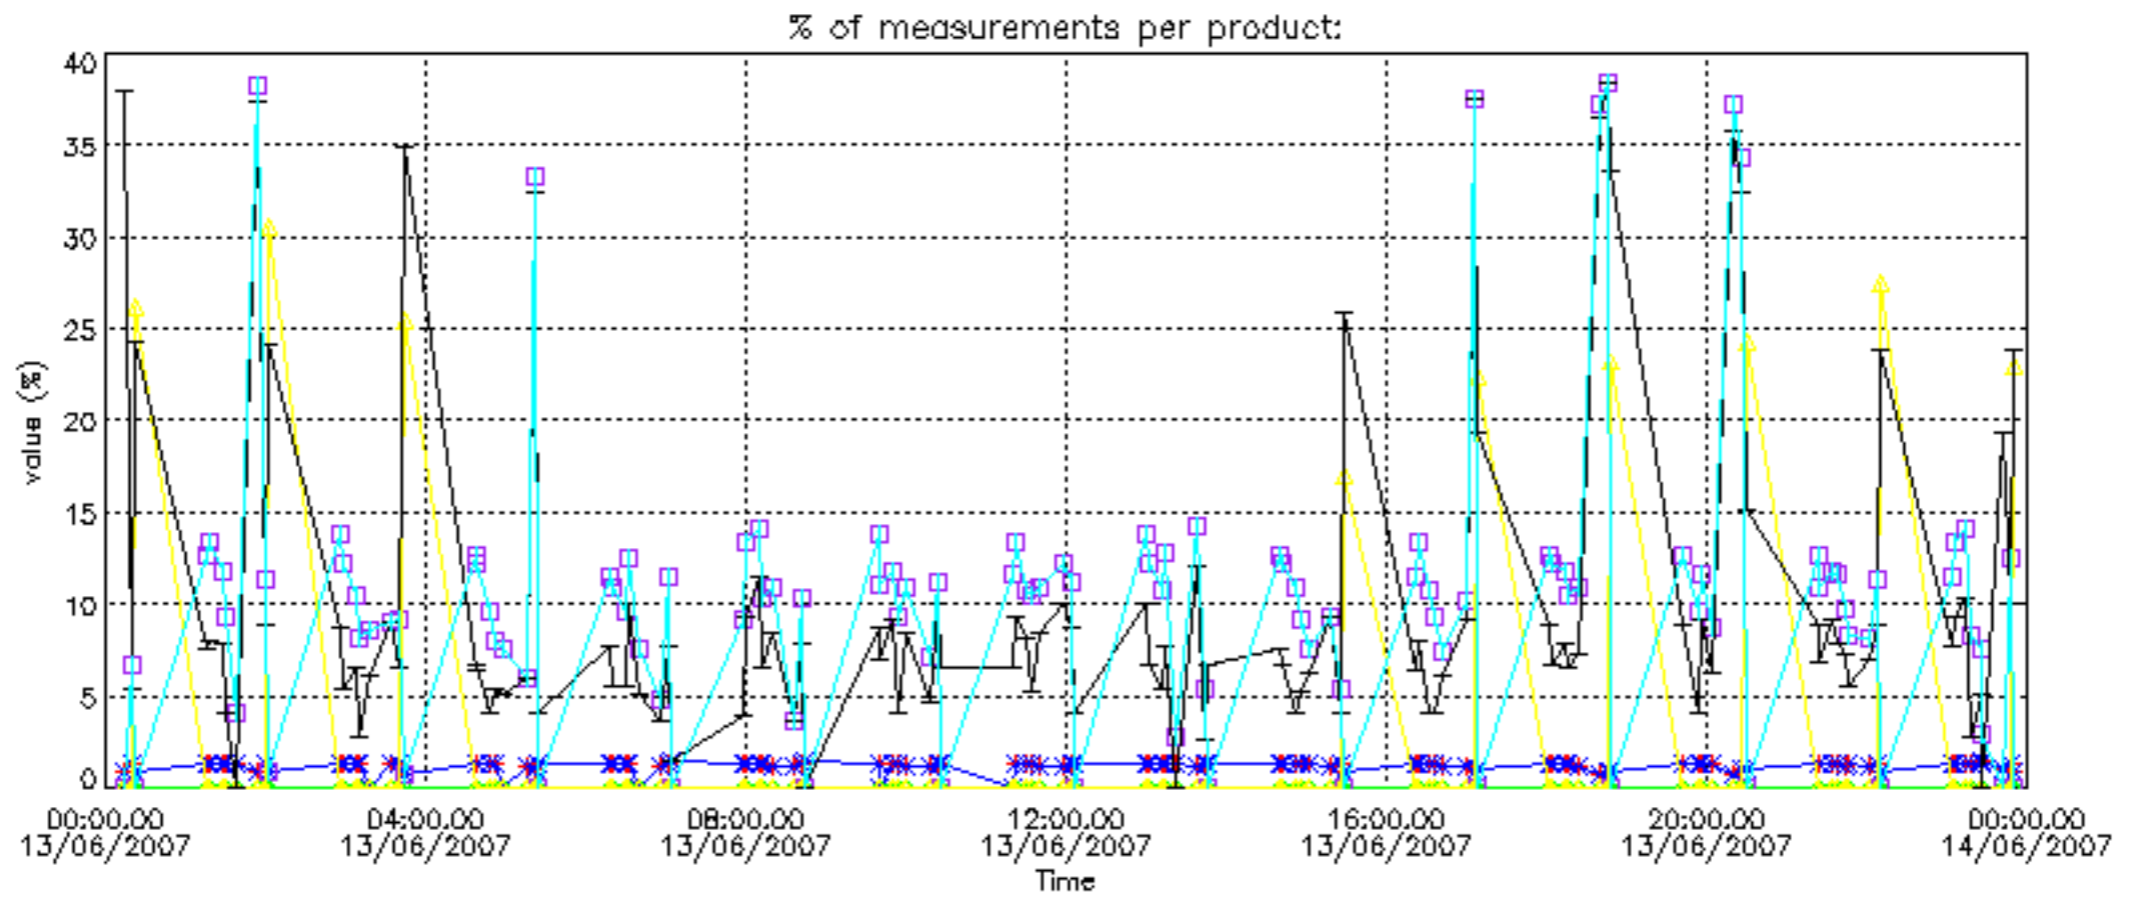

Percentage of cosmic ray hits per profile

Percentage of datation errors per profile