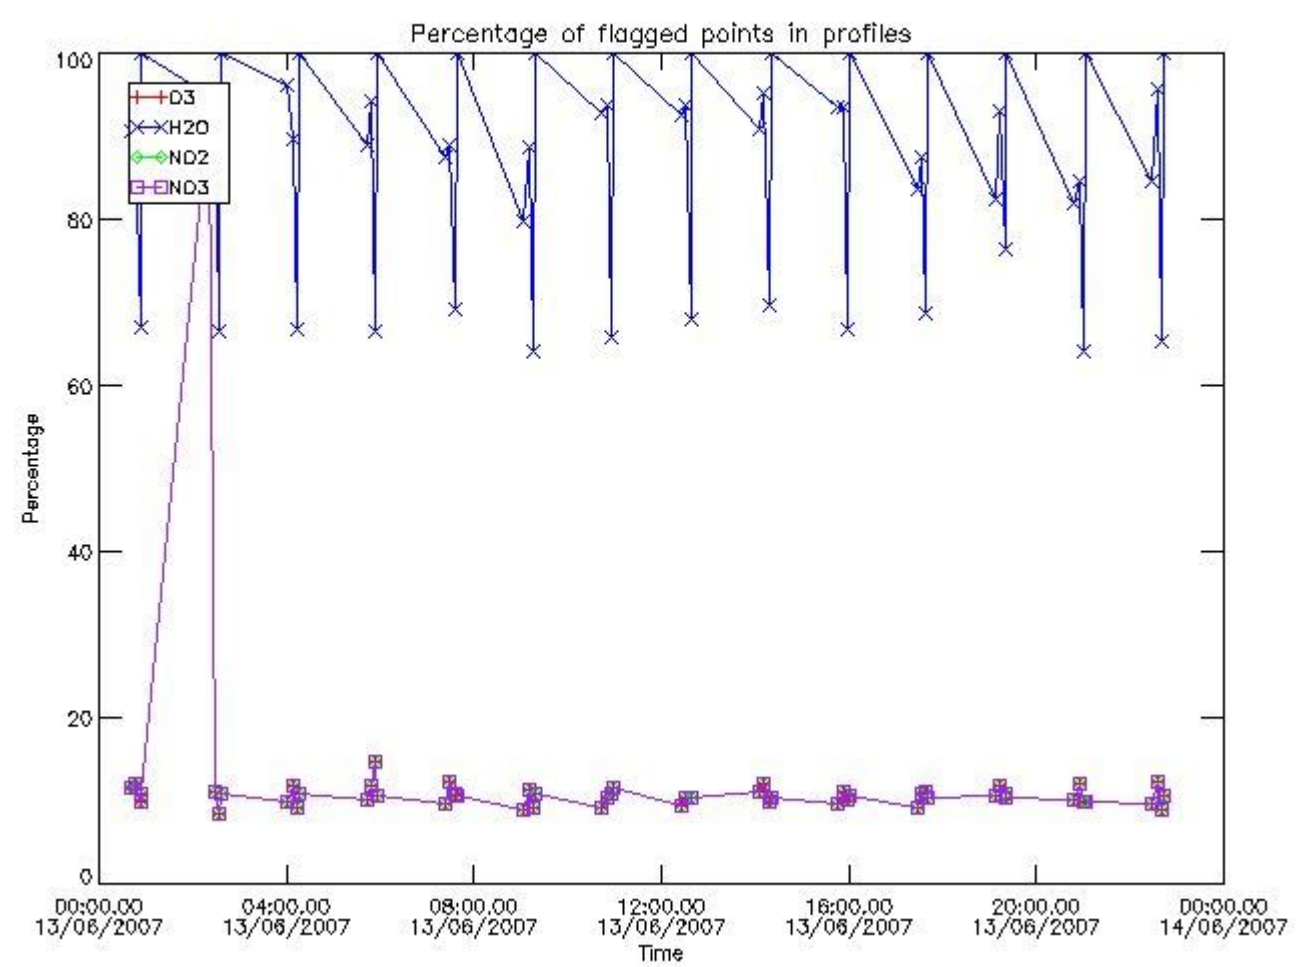

3. Quality information per product

In this section it is plotted some information contained in the Quality Summary data set of the level 2 products. Only products in dark limb conditions and without errors (error flag in the MPH set to "0") are used.

3.1 Plot quality information per product (time dependant)

Percentage of flagged data per O3 profile

Percentage of flagged data per H2O profile