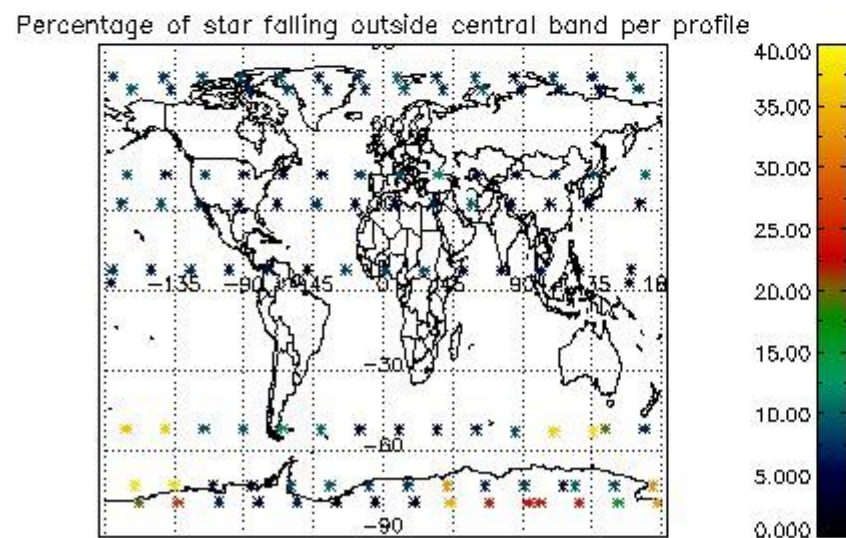

Percentage of datation errors per profile

Percentage of star falling outside central band per profile

Percentage of saturation errors per profile

4.2.2 Plot level 1 quality information per product (world map): ENVISAT DESCENDING passes