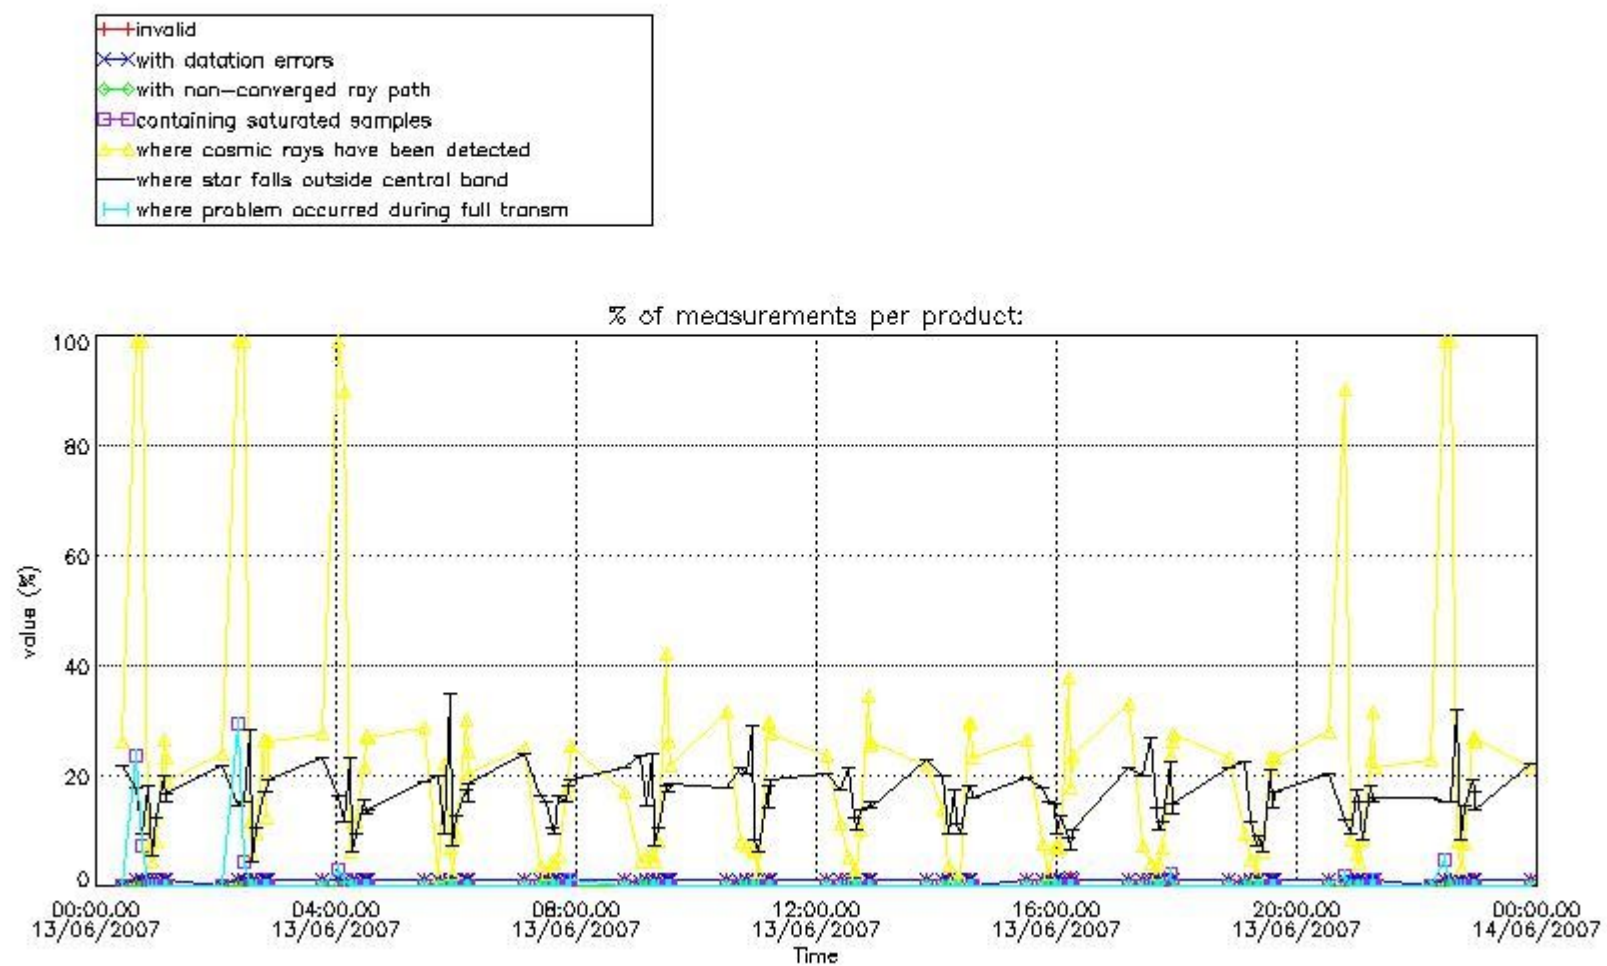

4.1.2 Plot level 1 quality information per product (time dependant): ENVI SAT DESCENDING passes