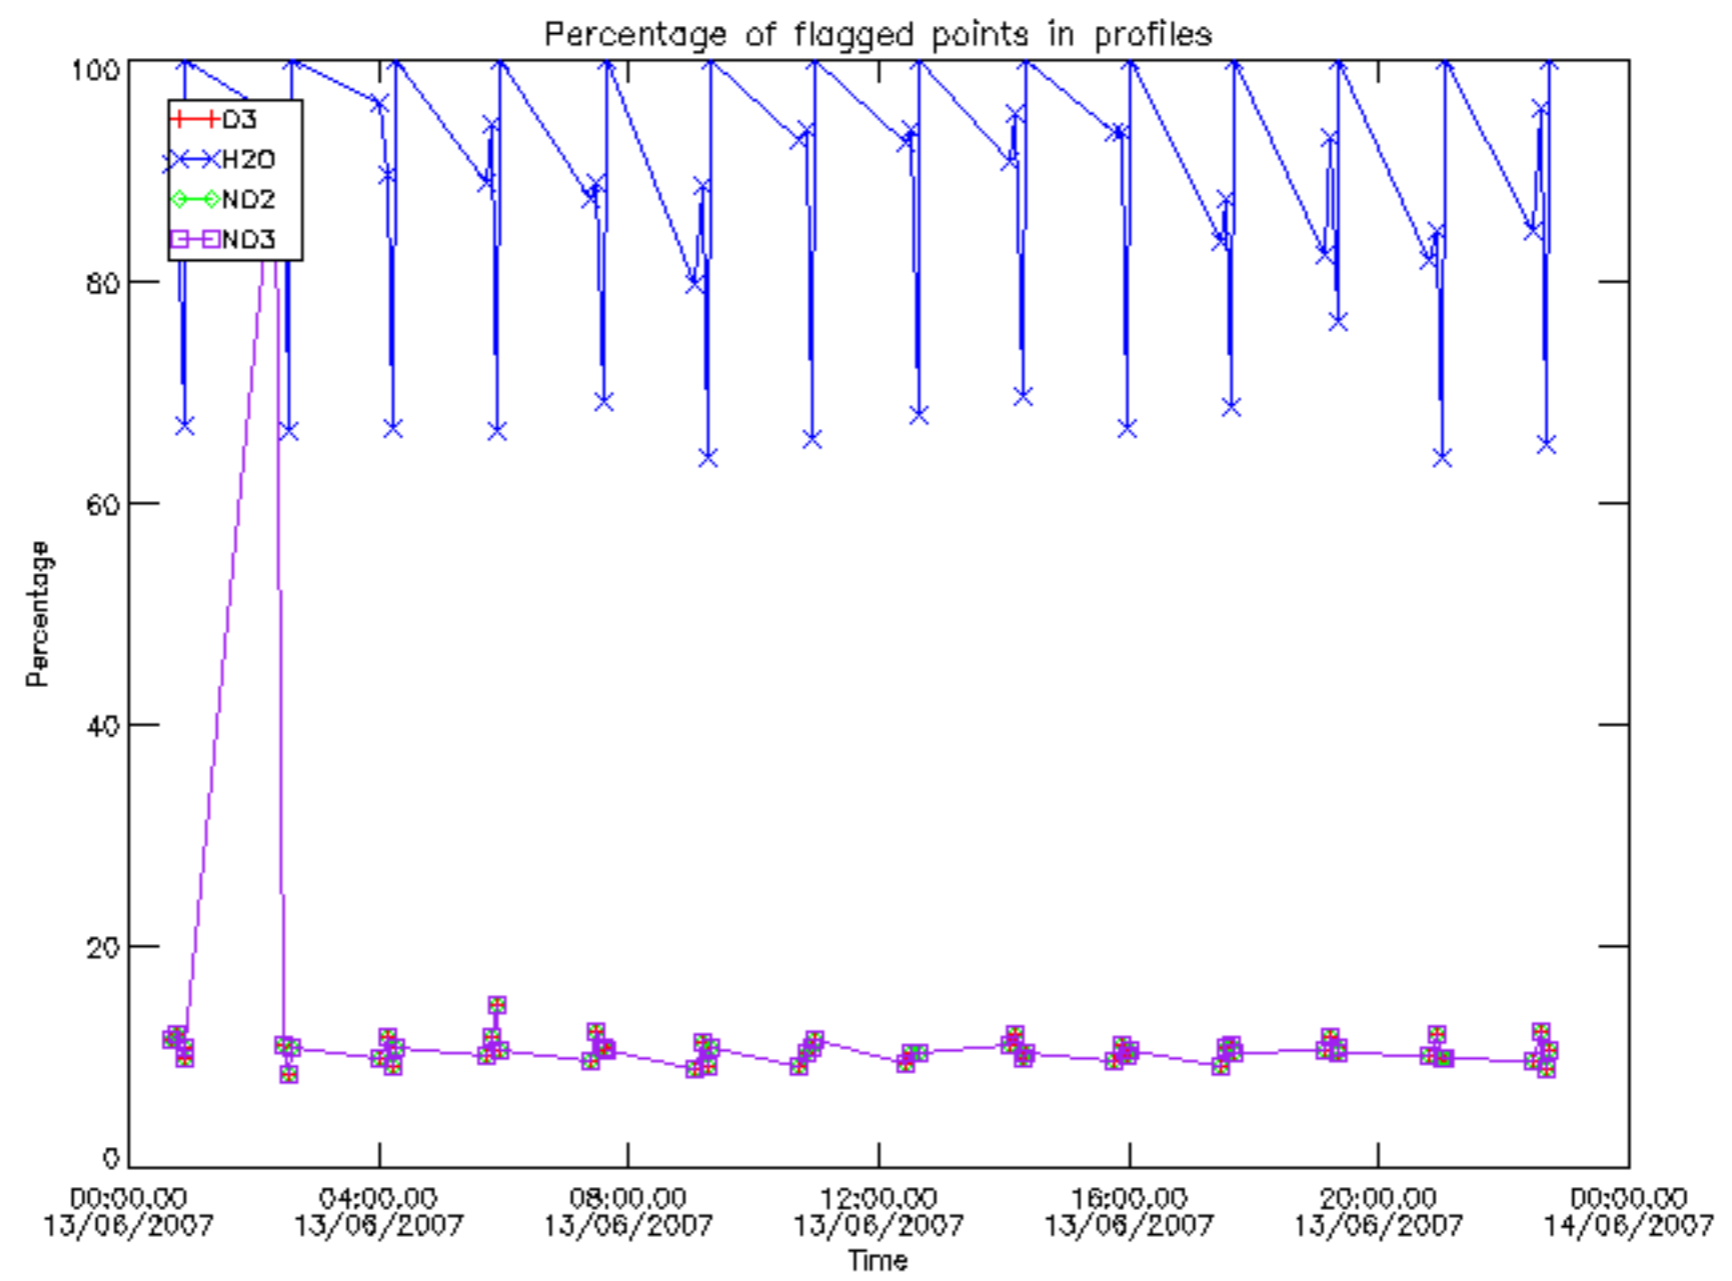

Percentage of flagged data per D3 profile

Percentage of flagged data per H2O profile