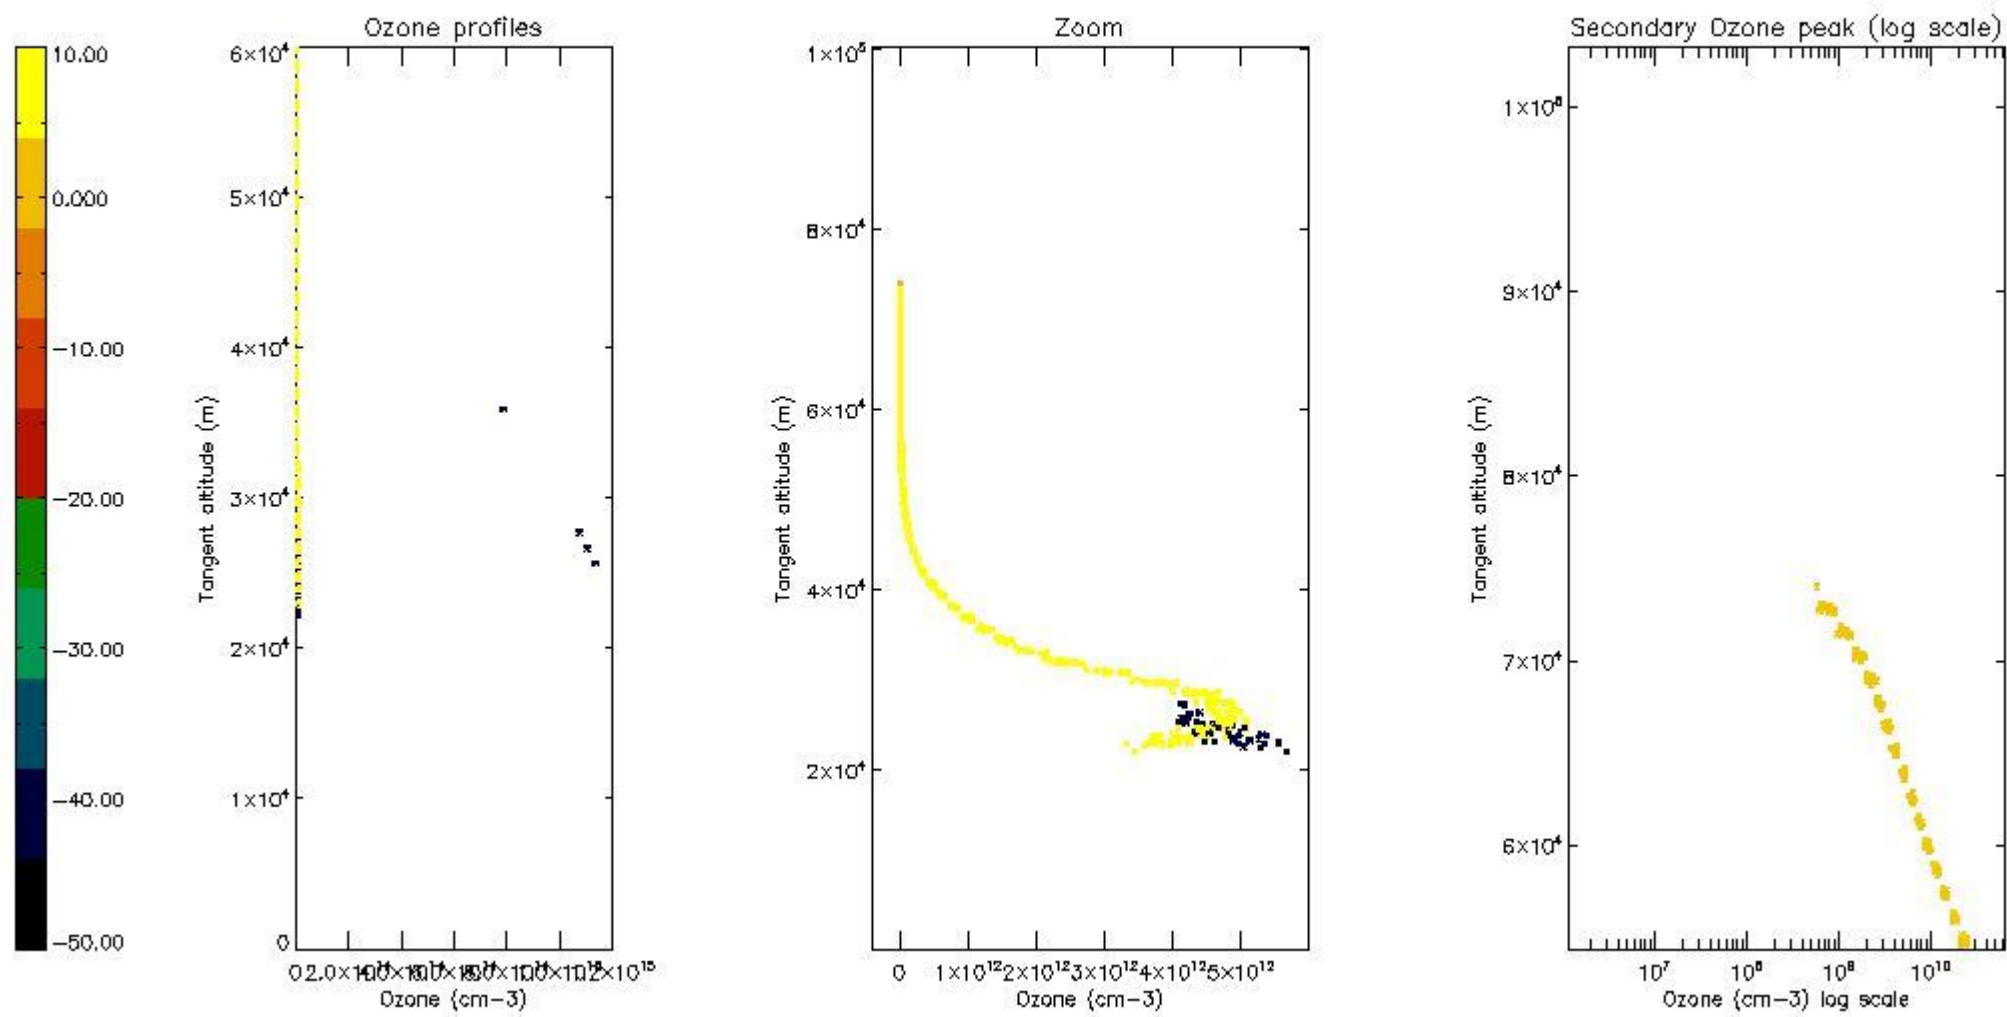

The colorbar represents the latitude.

5.4 Plot ozone profiles where STD < 10% (dark without errors)

The colorbar represents the latitude.

5.5 Plot ozone profiles where STD < 5% (dark without errors)

The colorbar represents the latitude.