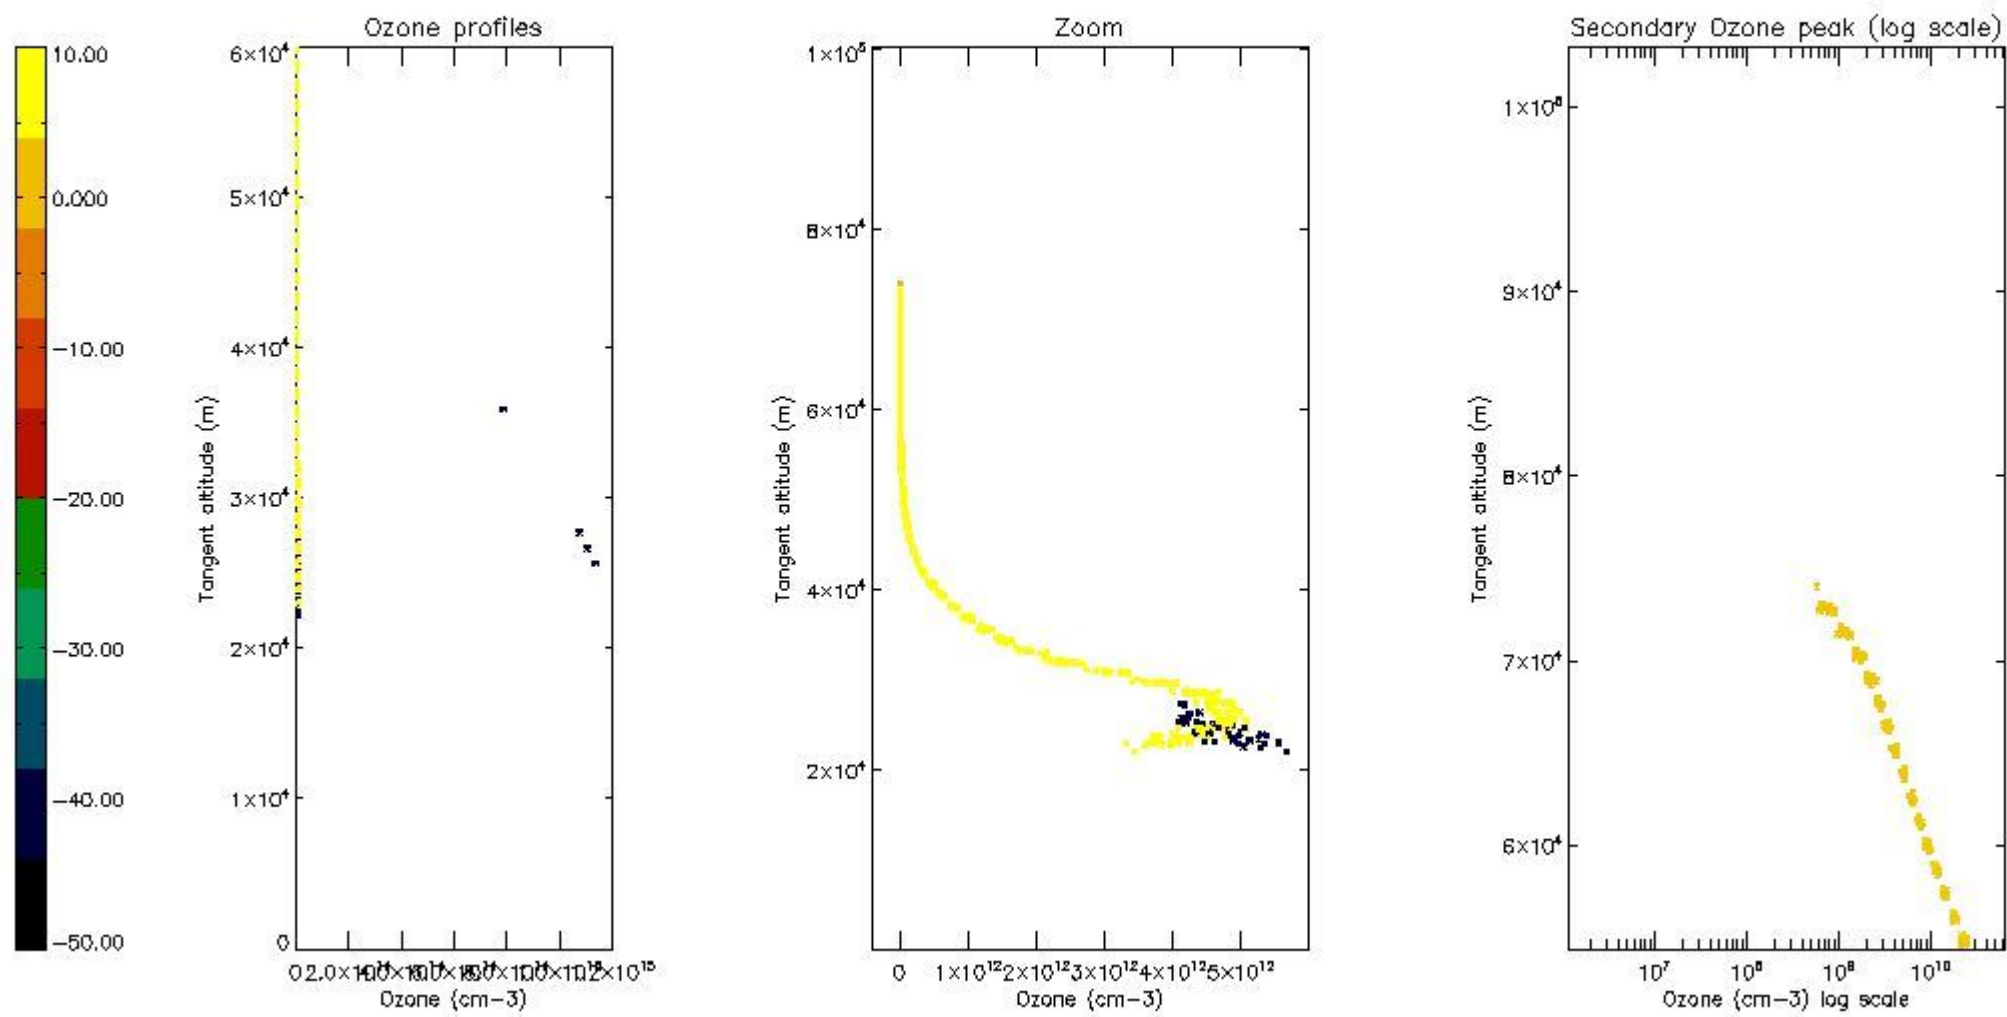

The colorbar represents the latitude.

5.4 Plot ozone profiles where STD < 10% (dark without errors)

The colorbar represents the latitude.

5.5 Plot ozone profiles where STD < 5% (dark without errors)

The colorbar represents the latitude.

5.6 Plot NO₂ profiles for all STD (dark without errors)

The colorbar represents the latitude.

5.7 Plot NO3 profiles for all STD (dark without errors)

The colorbar represents the latitude.

5.8 Plot H2O profiles for all STD (only for occultations of stars 1,2,3,4,13,14,16,26,63 dark without errors)