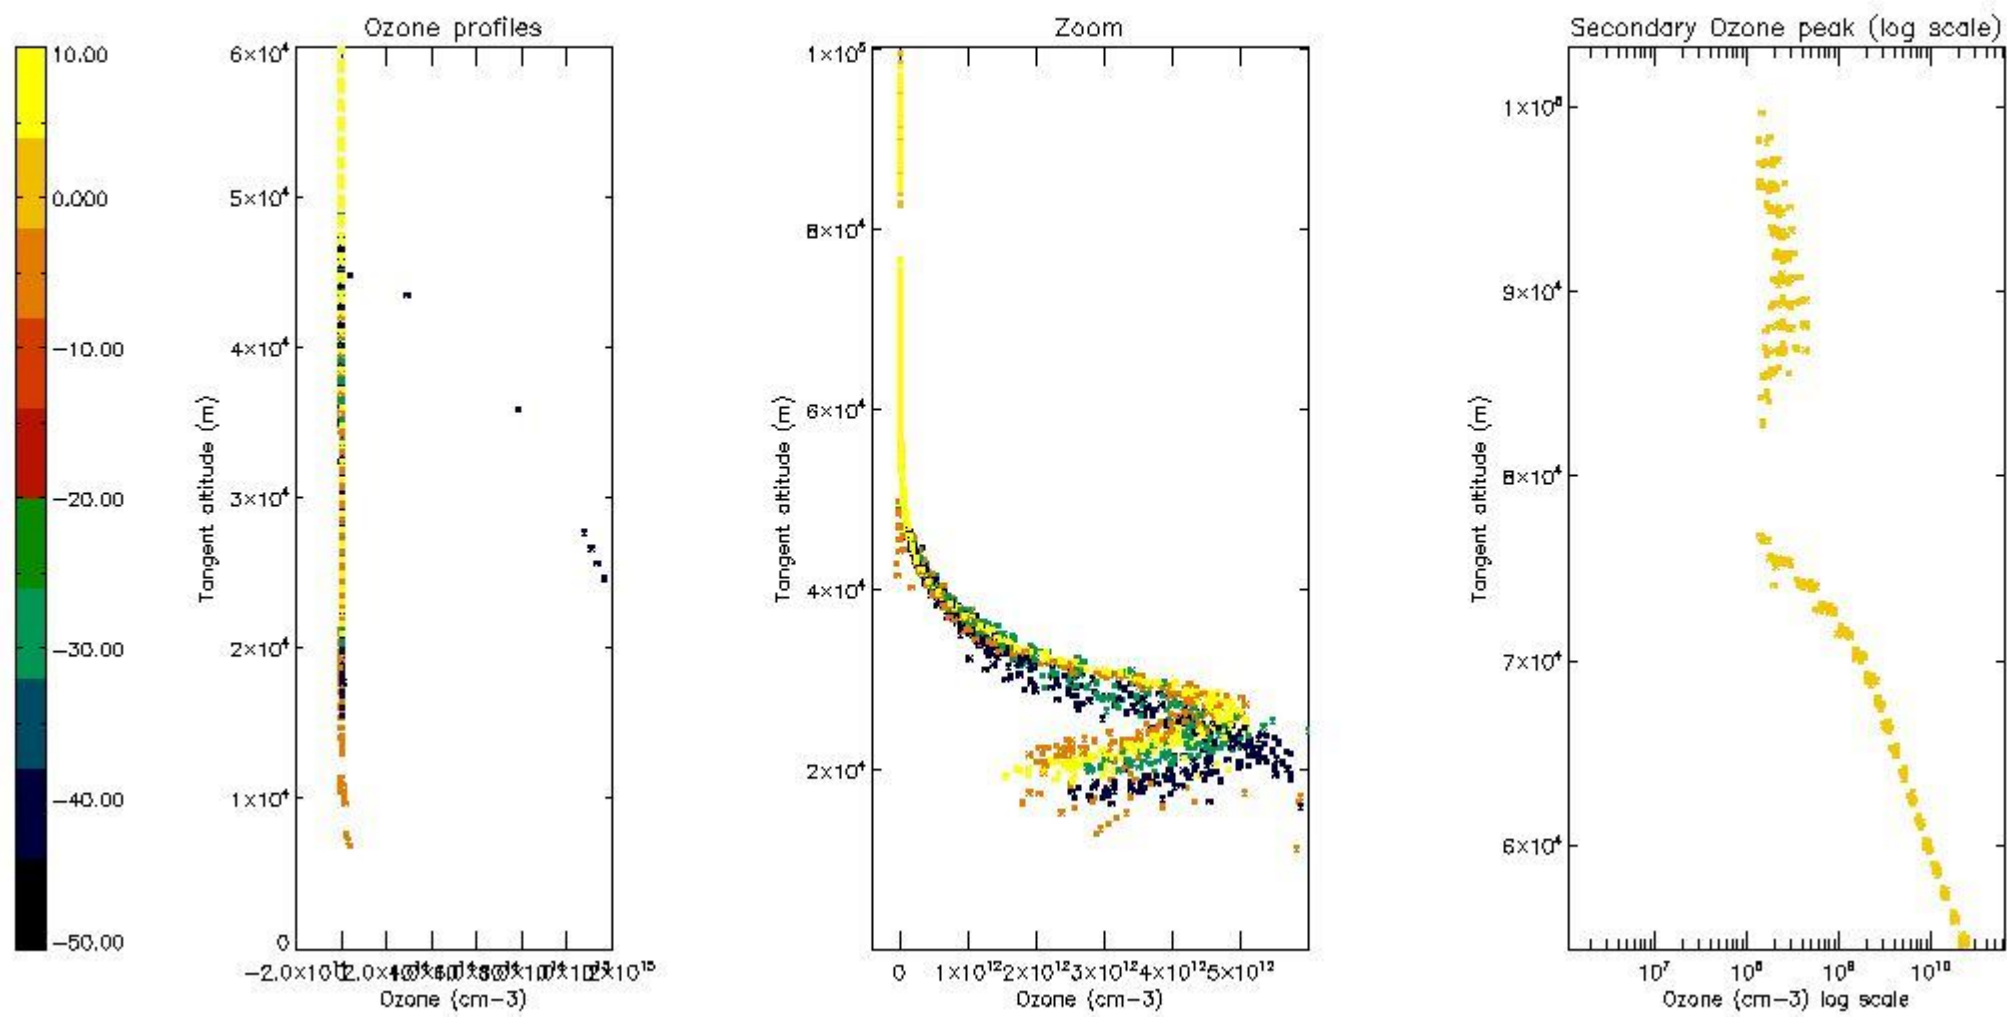

So, the table below shows the percentage of dark limb and valid observations for each criteria with respect to the overall valid daily observations.

| Criteria | % of total production |
|----------|-----------------------|
| All STD | 27 |
| STD < 20 | 10 |

| | |
|----------|---|
| STD < 10 | 6 |
| STD < 5 | 3 |

5.2 Plot ozone profiles for all STD (dark without errors)

The colorbar represents the latitude.

5.3 Plot ozone profiles where STD < 20% (dark without errors)

The colorbar represents the latitude.

5.4 Plot ozone profiles where STD < 10% (dark without errors)

The colorbar represents the latitude.

5.5 Plot ozone profiles where STD < 5% (dark without errors)

The colorbar represents the latitude.