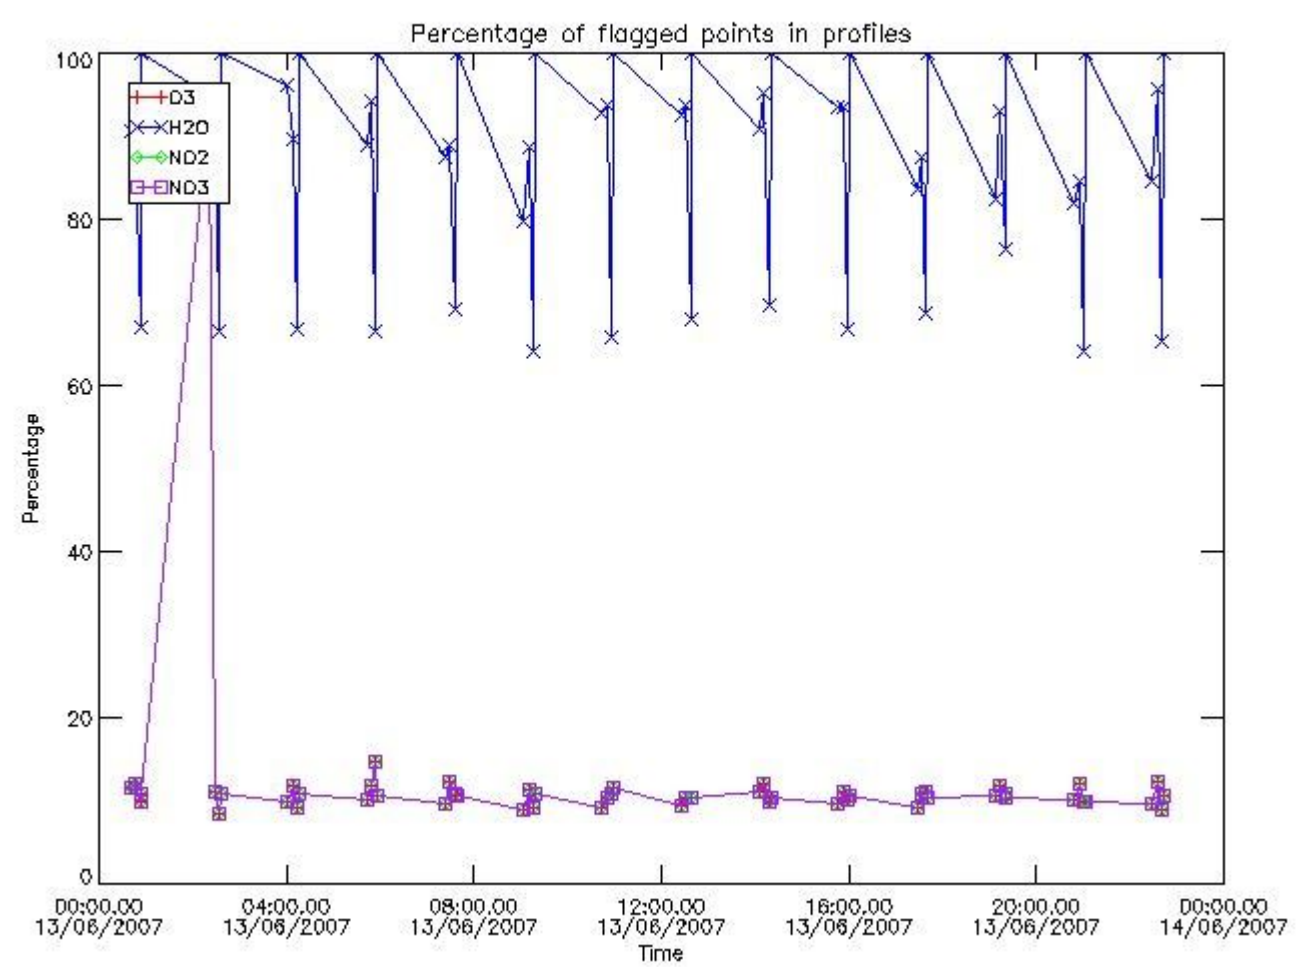

3. Quality information per product

In this section it is plotted some information contained in the Quality Summary data set of the level 2 products. Only products in dark limb conditions and without errors (error flag in the MPH set to "0") are used.

3.1 Plot quality information per product (time dependant)

3.2 Plot quality information per product (world map)