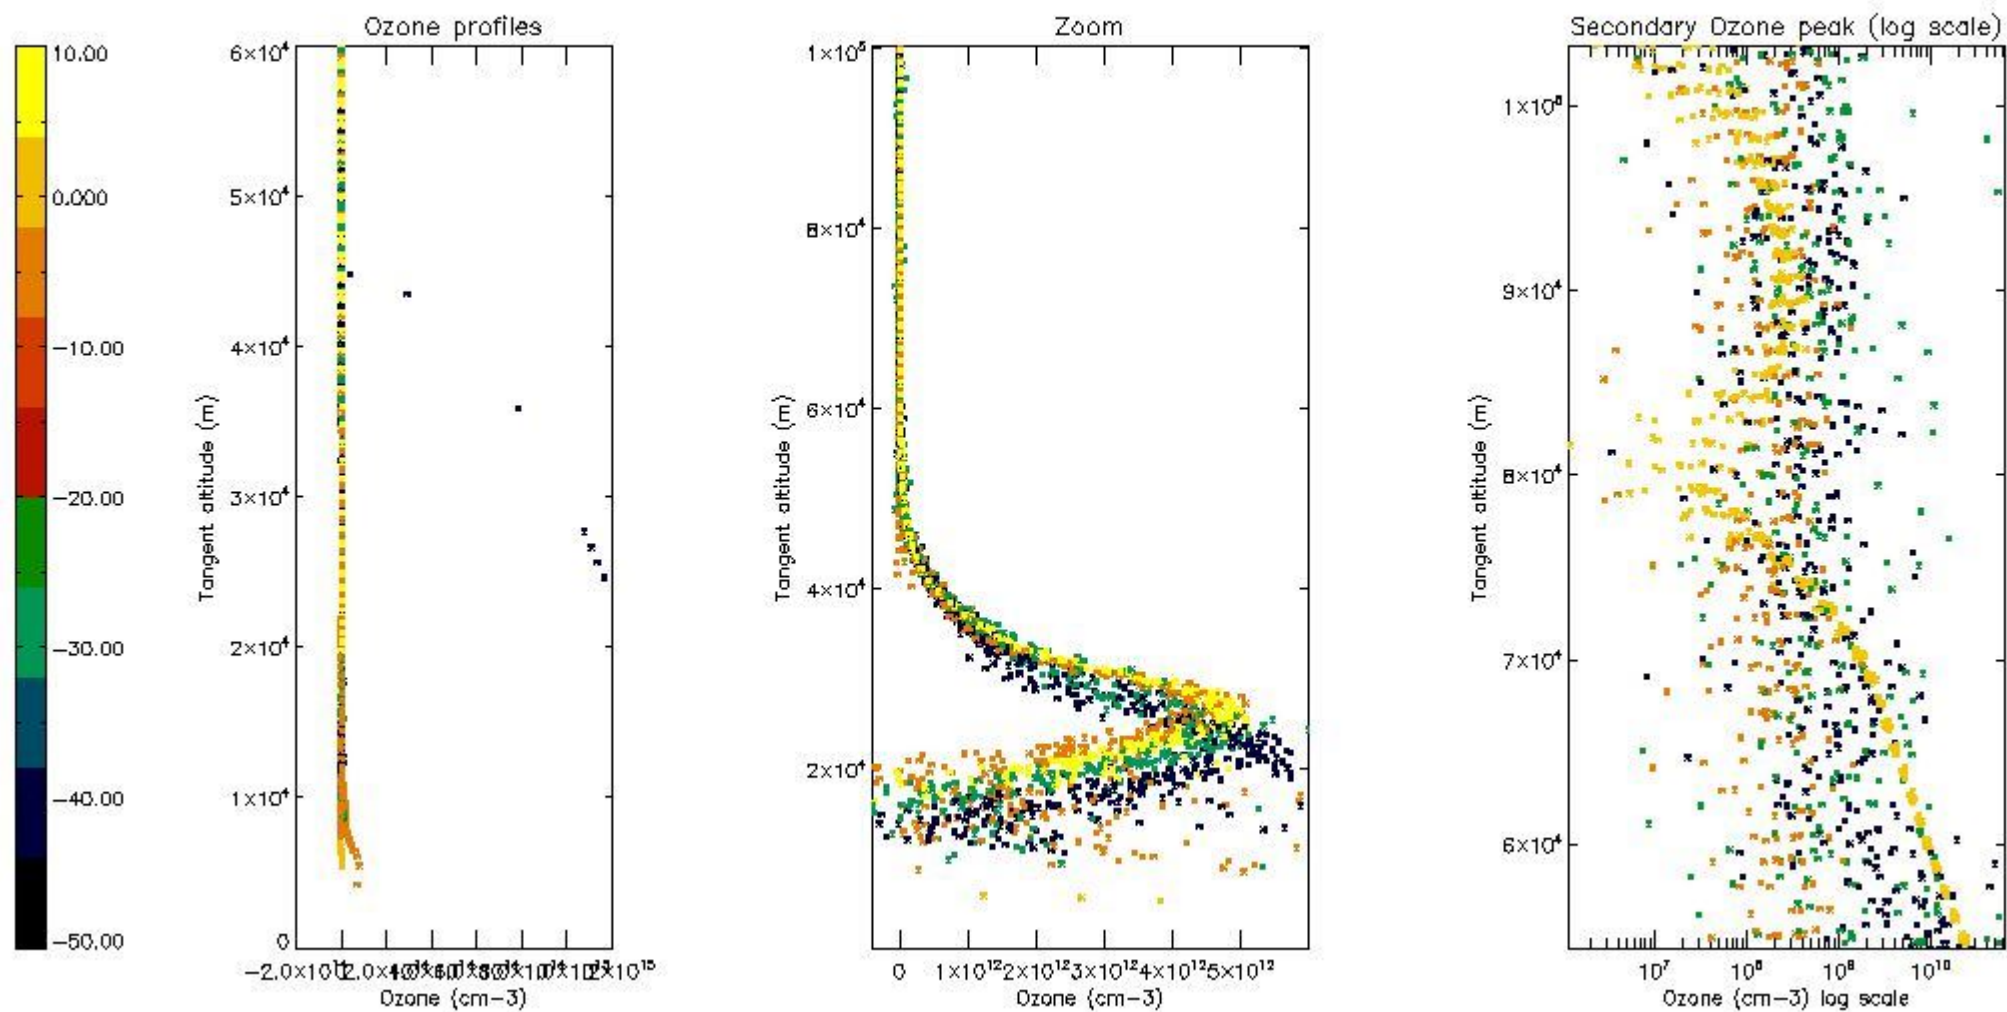

STD < 10	6
STD < 5	3

5.2 Plot ozone profiles for all STD (dark without errors)

The colorbar represents the latitude.

5.3 Plot ozone profiles where STD < 20% (dark without errors)

The colorbar represents the latitude.