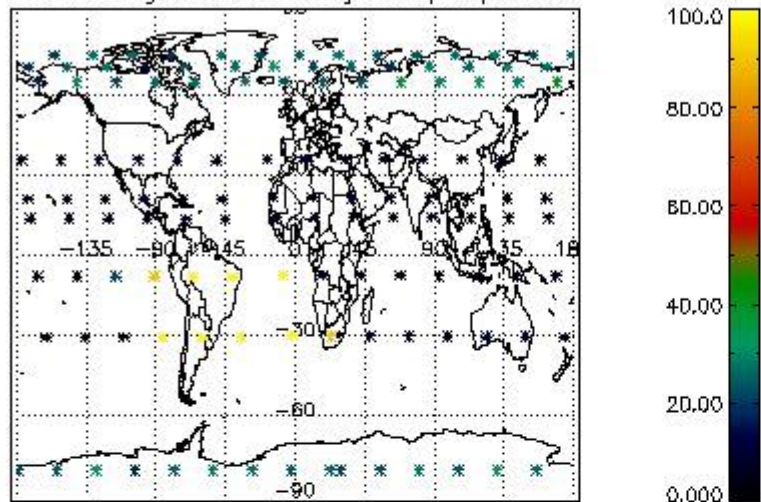

Percentage of cosmic ray hits per profile