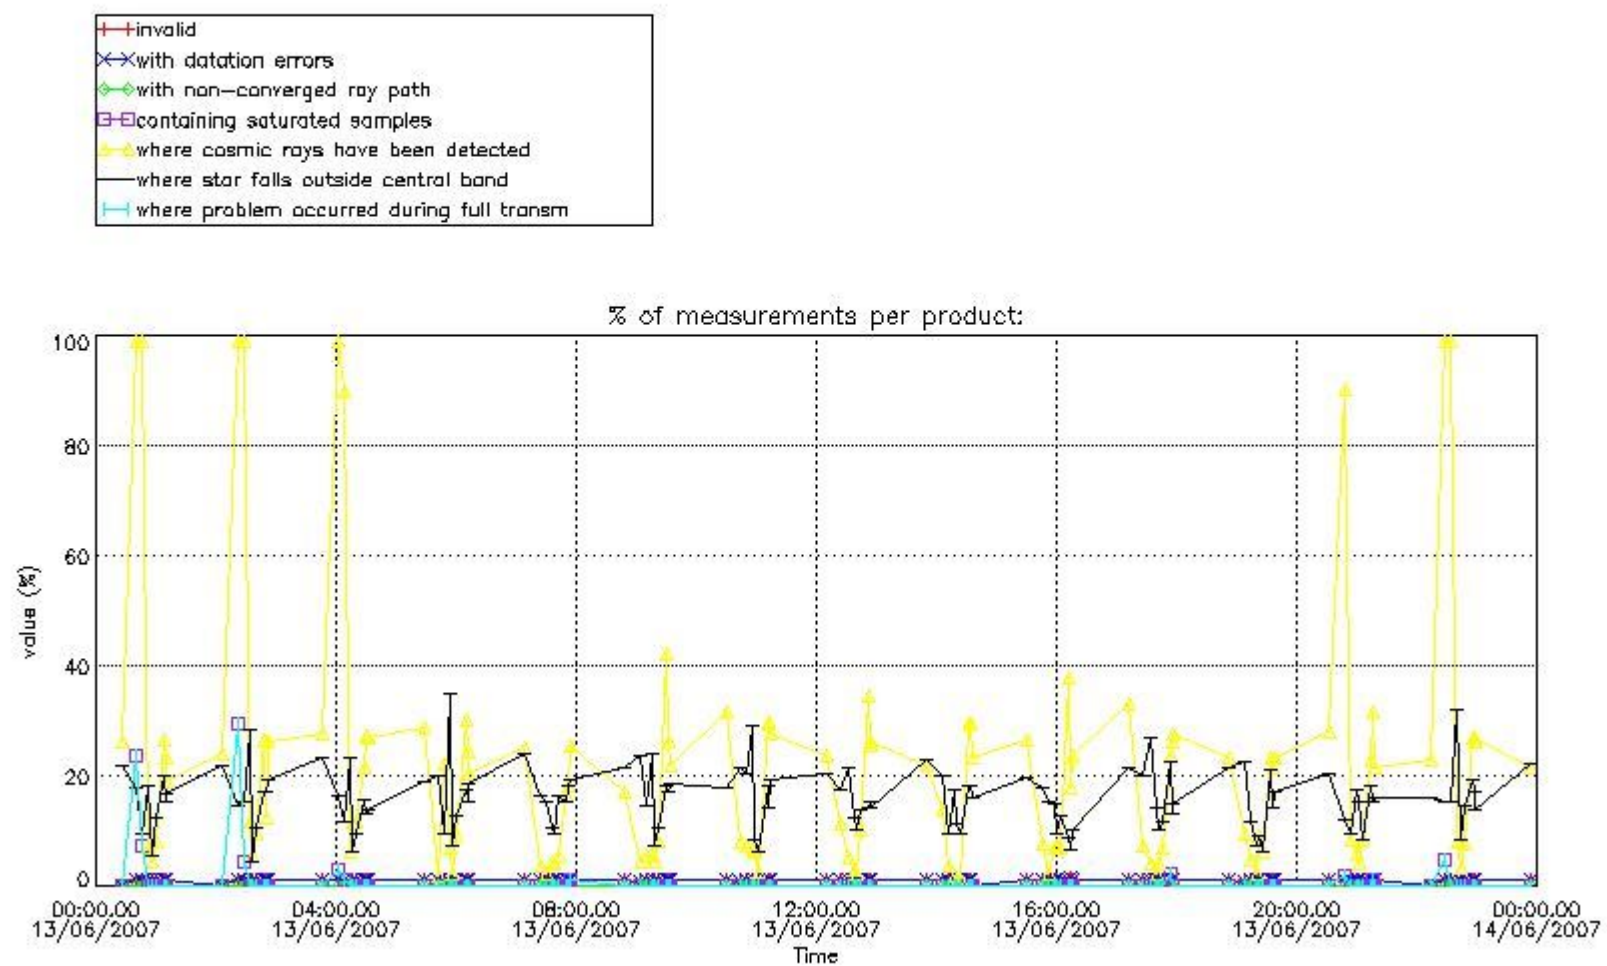

Percentage of flagged data per NO3 profile

4. Level 1 quality information per product

In this section it is plotted some information contained in the Quality Summary data set of the level 2 products that comes from the level 1b processing. Products without errors (error flag in the MPH set to "0") are used.

4.1 Plot quality information per product (time dependant) coming from level 1b processing

4.1.1 Plot level 1 quality information per product (time dependant): ENVISAT ASCENDING passes

4.1.2 Plot level 1 quality information per product (time dependant): ENVI SAT DESCENDING passes