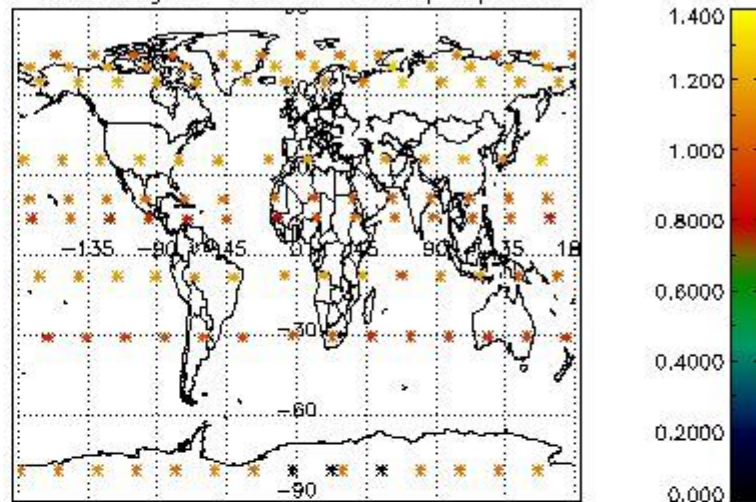

Percentage of datation errors per profile