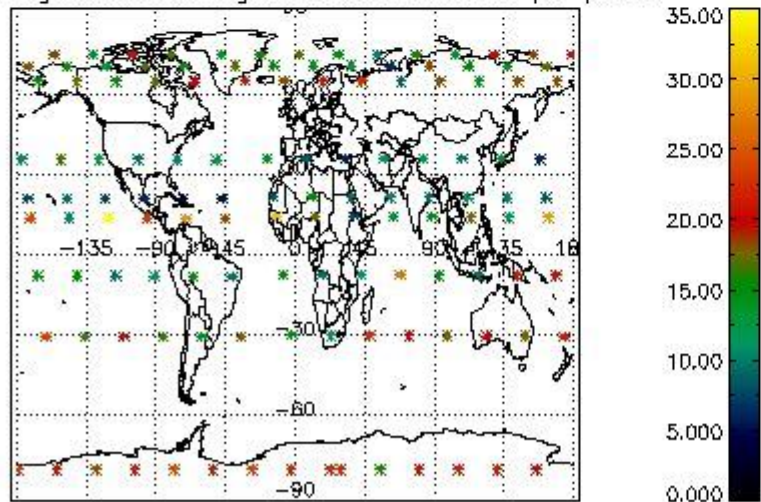

Percentage of star falling outside central band per profile