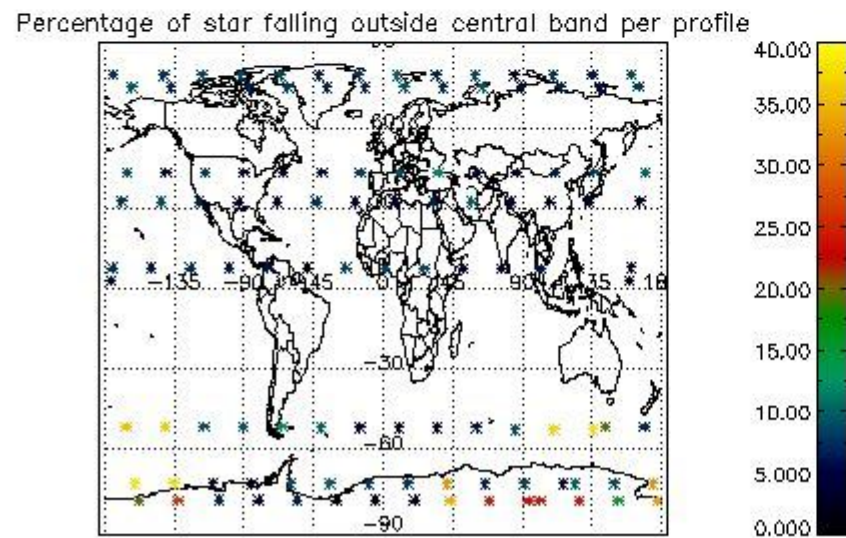

Percentage of datation errors per profile

Percentage of star falling outside central band per profile

Percentage of saturation errors per profile

4.2.2 Plot level 1 quality information per product (world map): ENVISAT DESCENDING passes