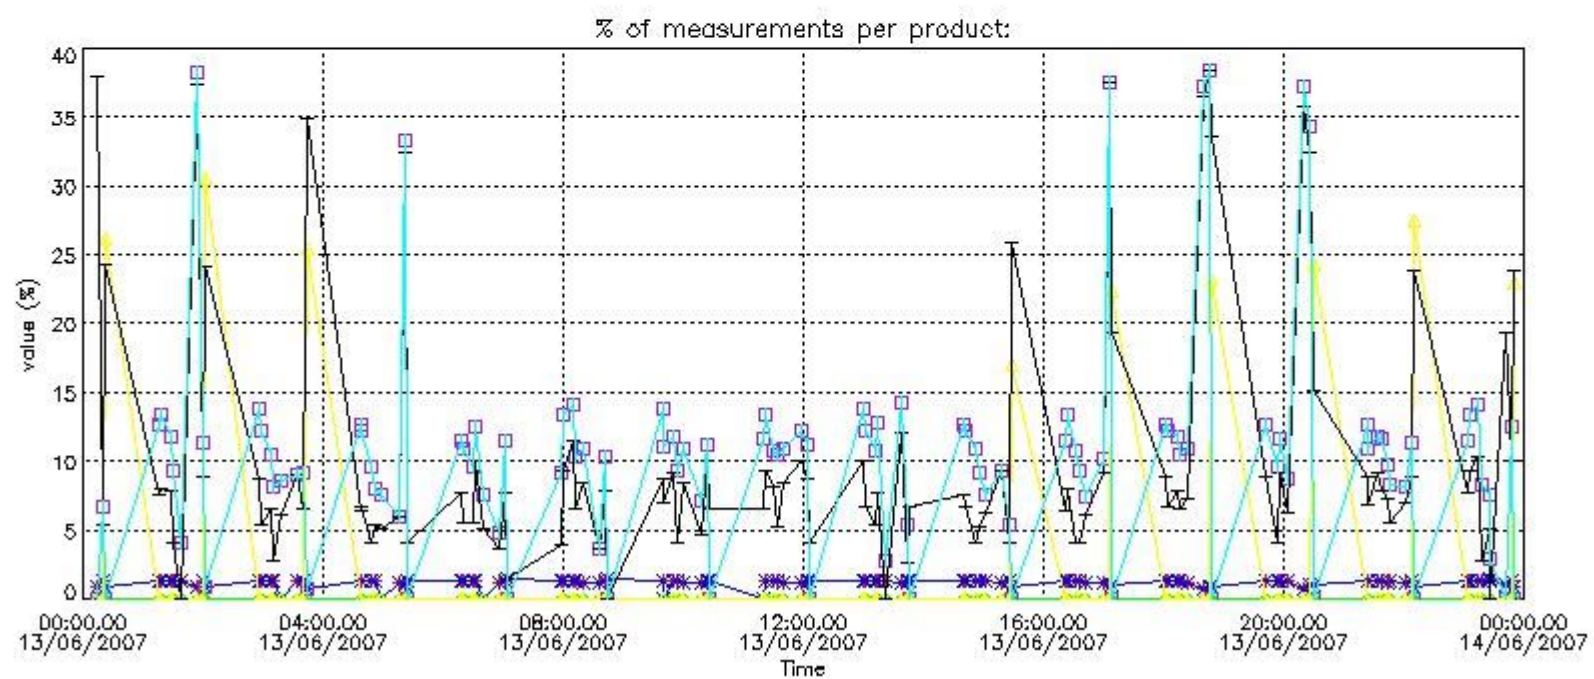

3. Quality information per product

In this section it is plotted some information contained in the Quality Summary data set of the level 2 products. Only products in dark limb conditions and without errors (error flag in the MPH set to "0") are used.

Percentage of flagged data per NO3 profile

4. Level 1 quality information per product

In this section it is plotted some information contained in the Quality Summary data set of the level 2 products that comes from the level 1b processing. Products without errors (error flag in the MPH set to "0") are used.

4.1 Plot quality information per product (time dependant) coming from level 1b processing

4.1.1 Plot level 1 quality information per product (time dependant): ENVISAT ASCENDING passes

4.1.2 Plot level 1 quality information per product (time dependant): ENVI SAT DESCENDING passes