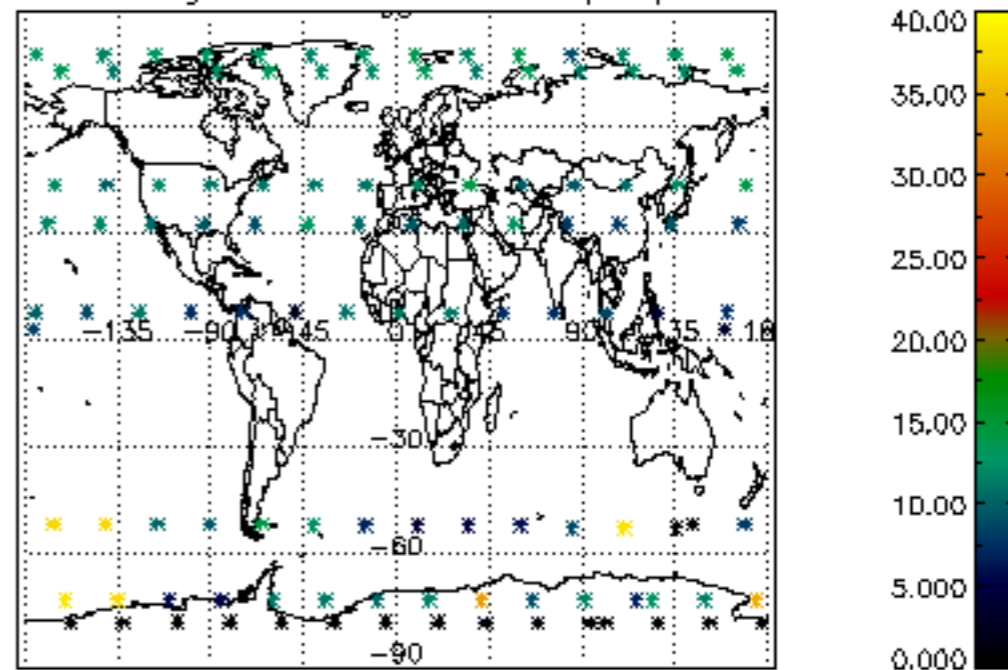

Percentage of saturation errors per profile