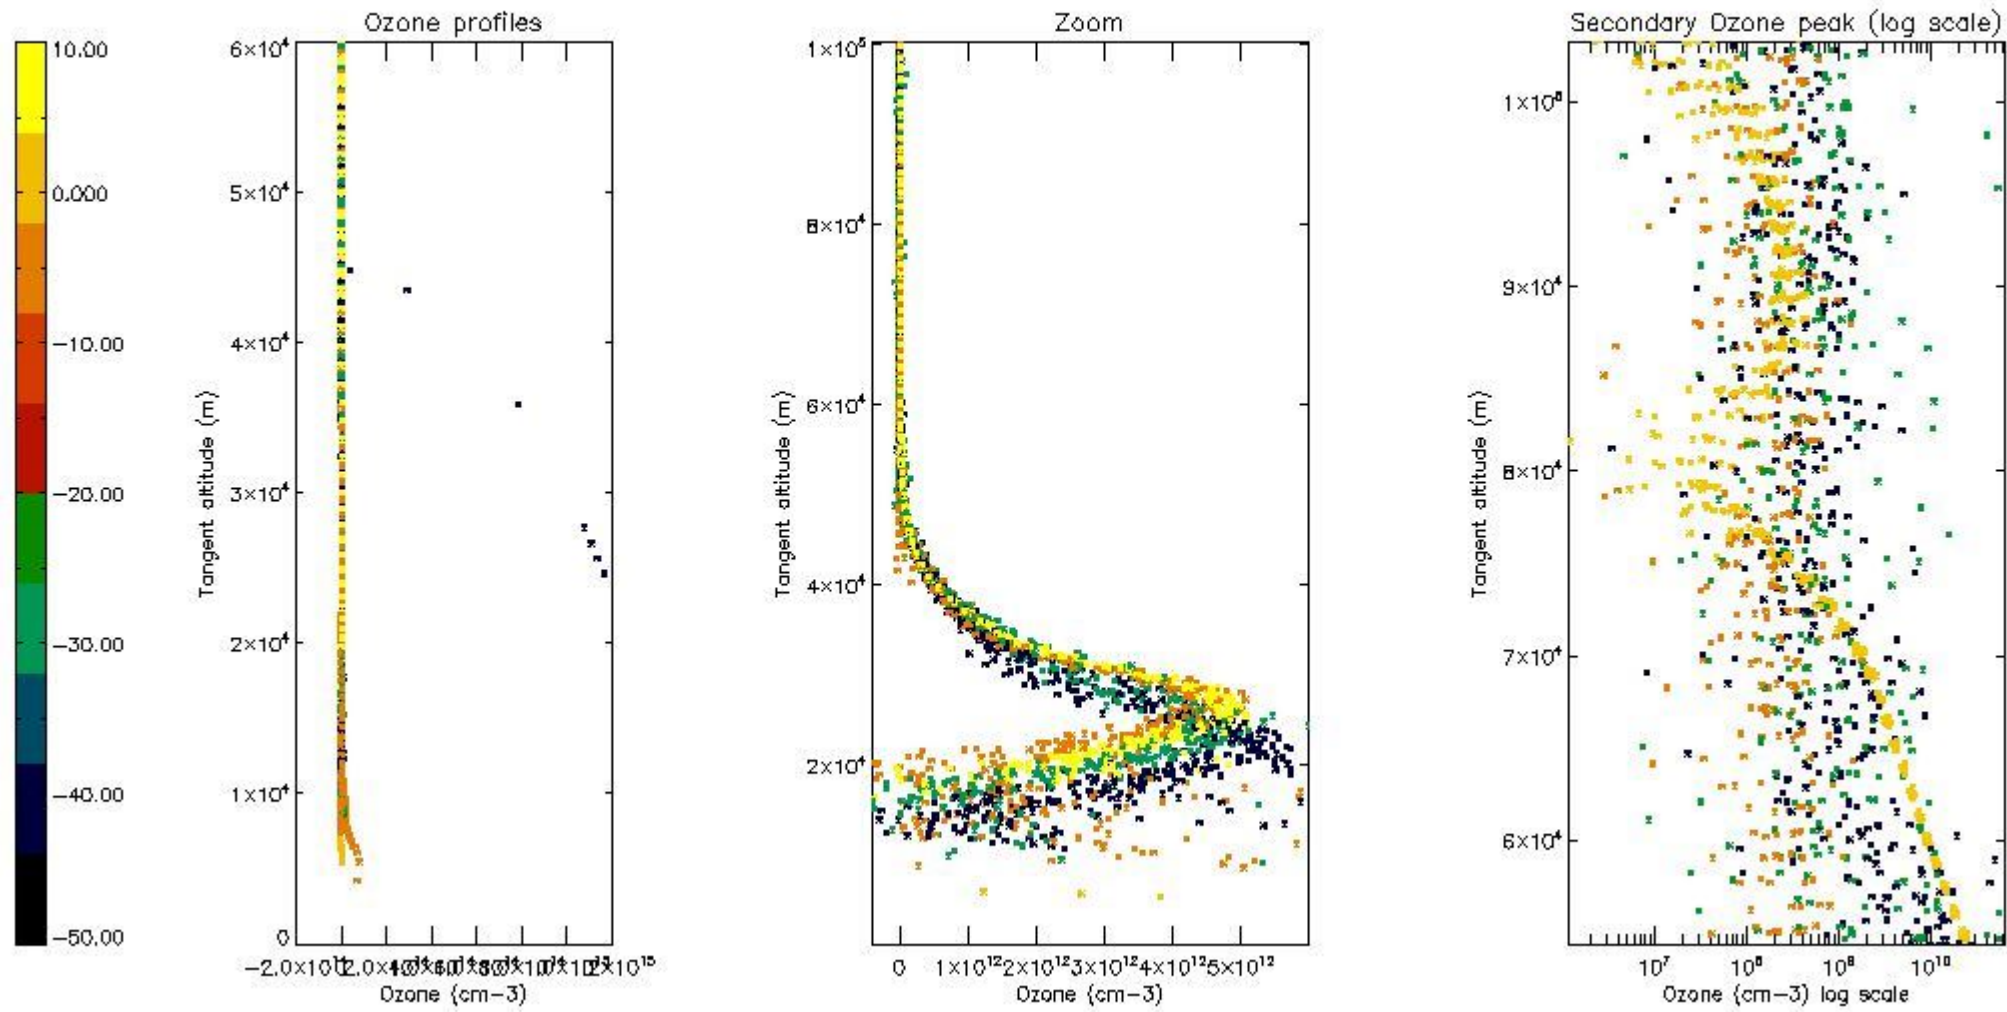

STD < 10	6
STD < 5	3

5.2 Plot ozone profiles for all STD (dark without errors)

The colorbar represents the latitude.

5.3 Plot ozone profiles where STD < 20% (dark without errors)

The colorbar represents the latitude.