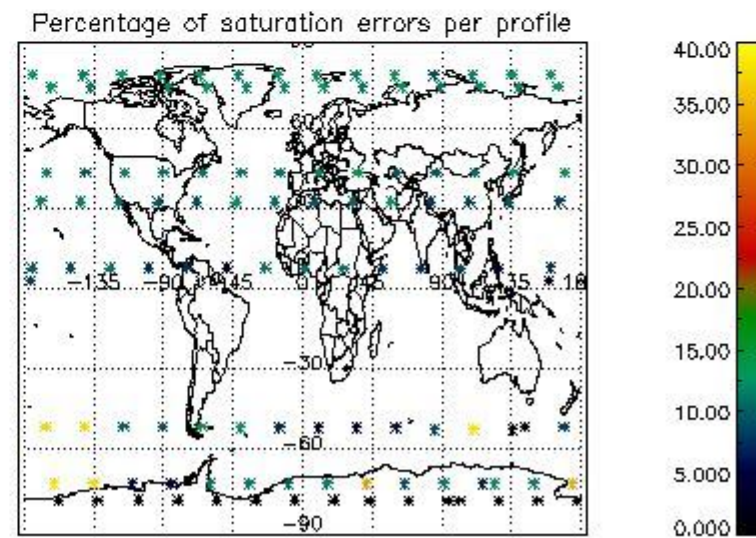

Percentage of datation errors per profile

Percentage of star falling outside central band per profile

Percentage of saturation errors per profile

4.2.2 Plot level 1 quality information per product (world map): ENVISAT DESCENDING passes