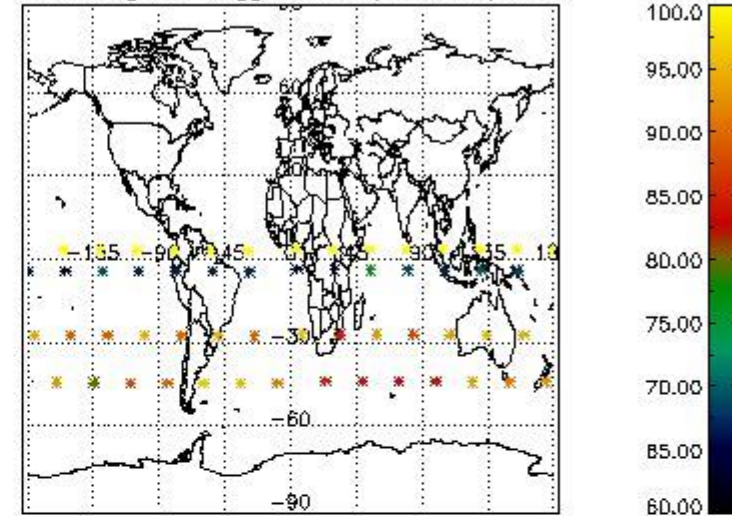

3.1 Plot quality information per product (time dependant)

3.2 Plot quality information per product (world map)

Percentage of flagged data per O3 profile

Percentage of flagged data per H2O profile

Percentage of flagged data per NO2 profile