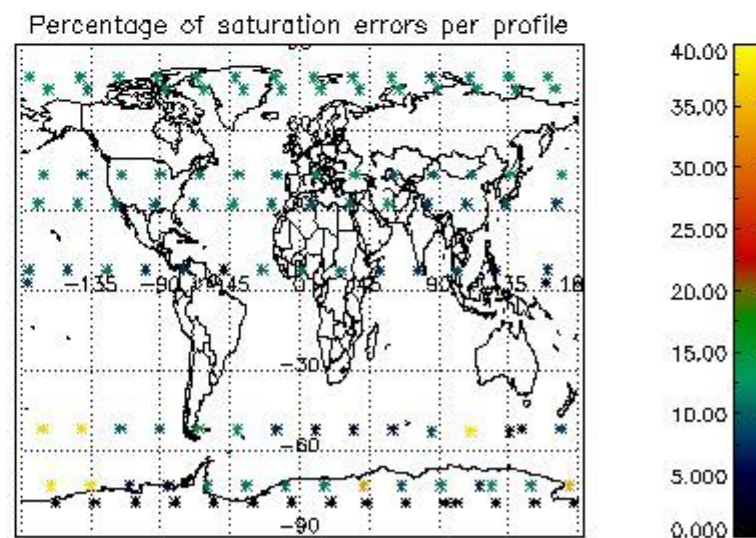

4.2 Plot quality information per product coming from level 1b processing (world map)

4.2.1 Plot level 1 quality information per product (world map): ENVISAT ASCENDING passes

Percentage of cosmic ray hits per profile

Percentage of datation errors per profile

Percentage of star falling outside central band per profile

Percentage of saturation errors per profile

4.2.2 Plot level 1 quality information per product (world map): ENVISAT DESCENDING passes

5. Trace gas profiles

5.1 Ozone statistics based on quality of products

The final quality of the products can be "measured" using the STD (Standard Deviation) attached to every point profile. This information is written to the parameter GOM_NL__2P/NL_LOCAL_SPECIES_DENSITY/o3_std of the level 2 products. The table below shows the statistics for given STD ranges.