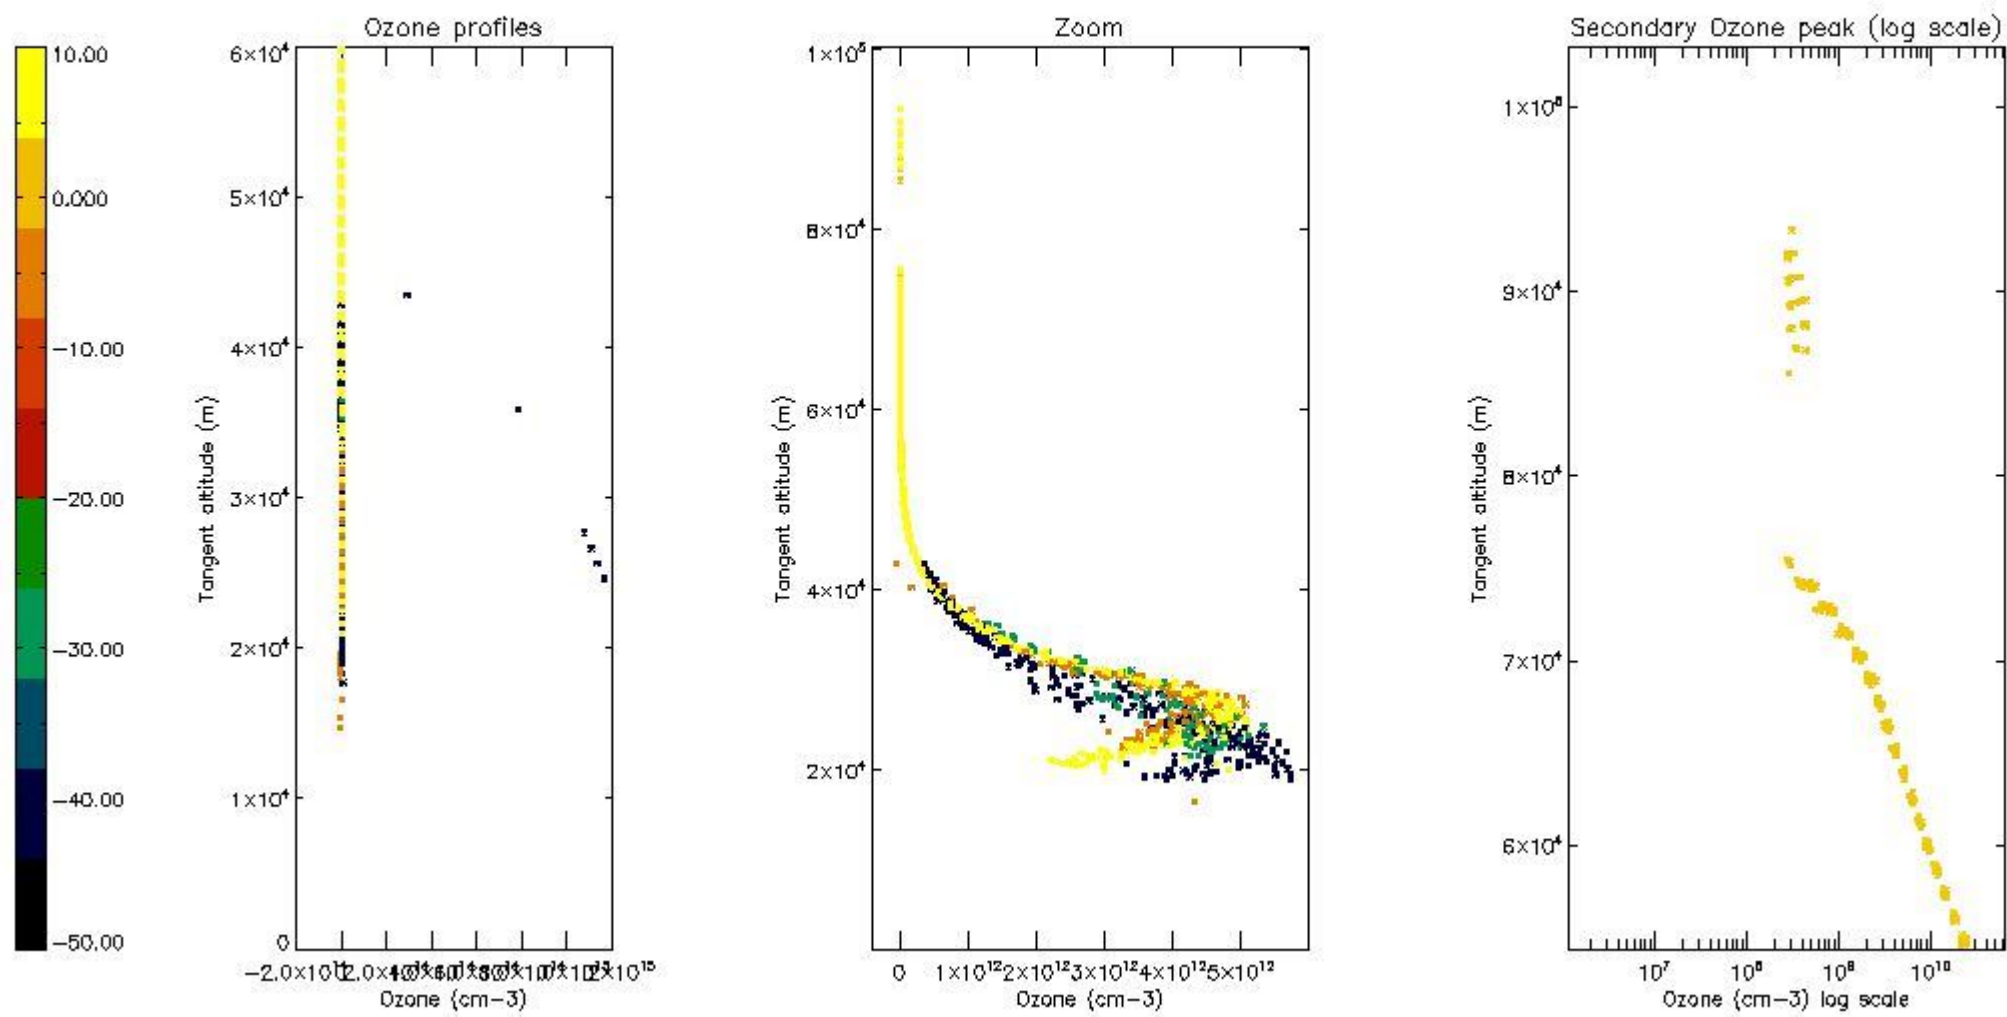

So, the table below shows the percentage of dark limb and valid observations for each criteria with respect to the overall valid daily observations.

| Criteria | % of total production |
|----------|-----------------------|
| All STD | 27 |
| STD < 20 | 10 |

| | |
|----------|---|
| STD < 10 | 6 |
| STD < 5 | 3 |

5.2 Plot ozone profiles for all STD (dark without errors)

The colorbar represents the latitude.

5.3 Plot ozone profiles where STD < 20% (dark without errors)

The colorbar represents the latitude.

5.4 Plot ozone profiles where STD < 10% (dark without errors)

The colorbar represents the latitude.

5.5 Plot ozone profiles where STD < 5% (dark without errors)

The colorbar represents the latitude.