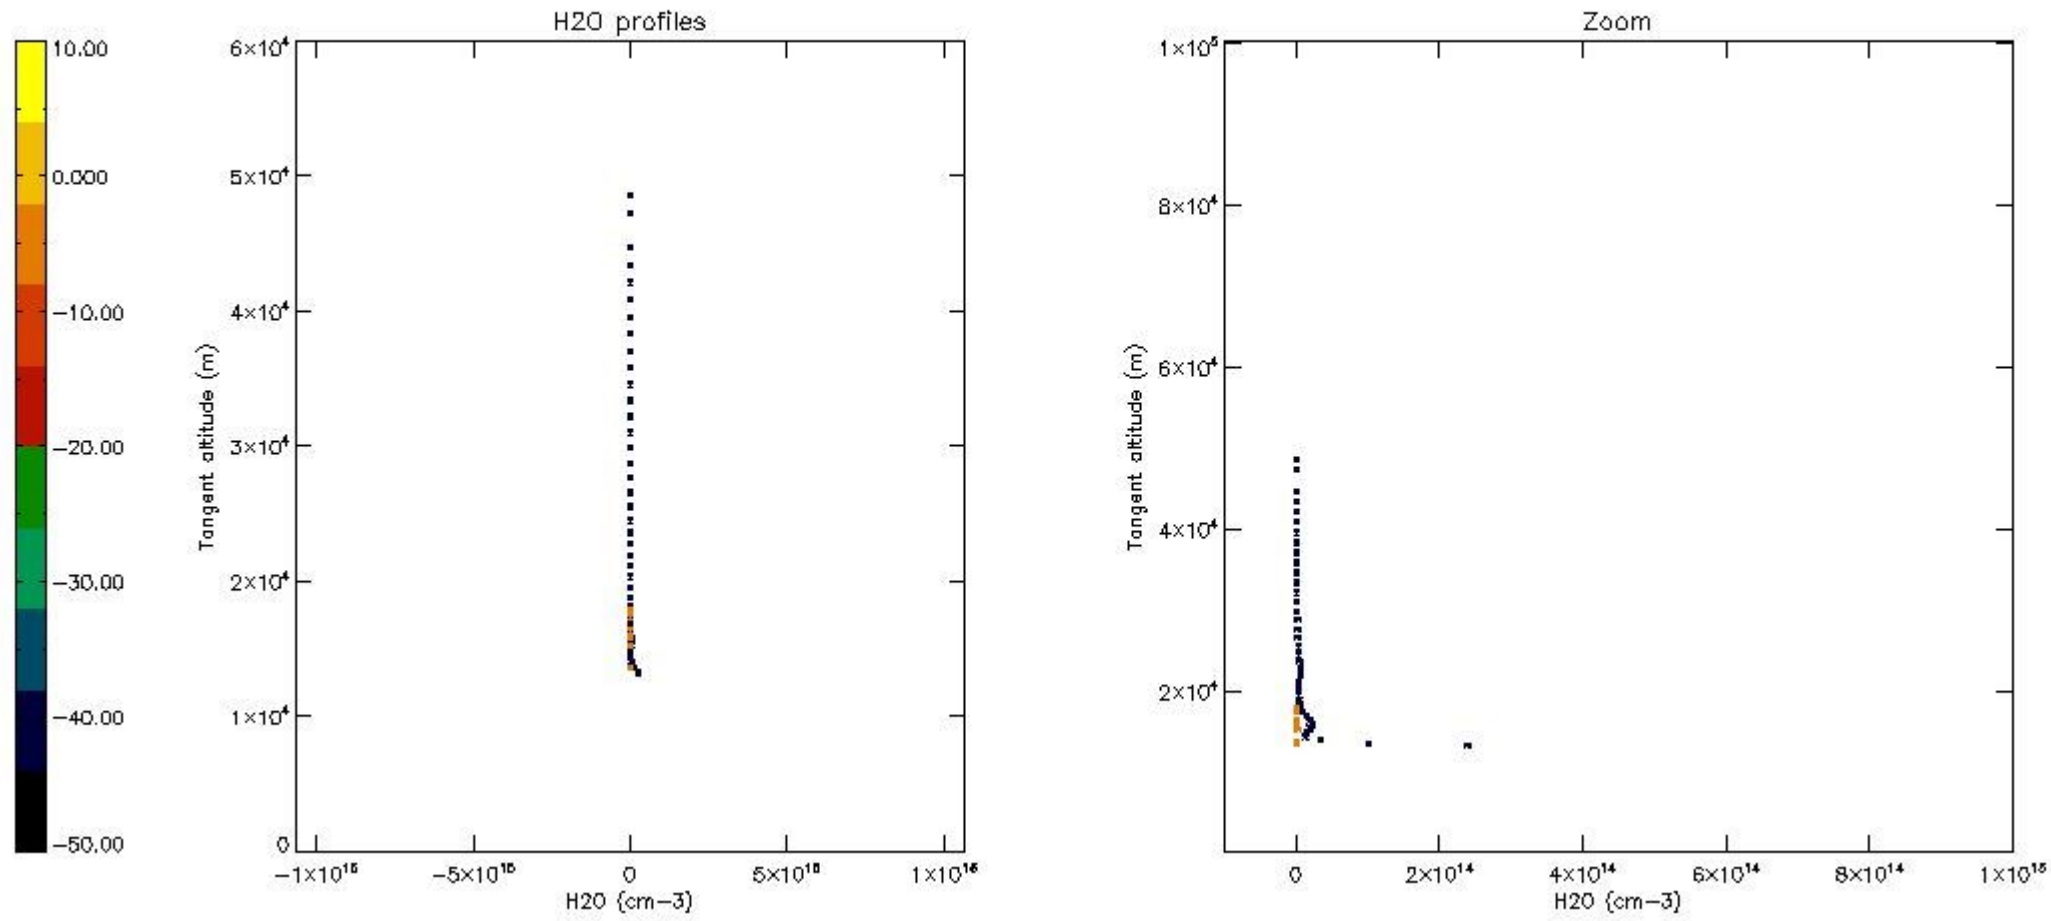

6. Auxiliary Data Files used for the production reported in section 2

The number reported in the third column indicates since which file (see list in section 2) the corresponding auxiliary file has been used. The fourth column is the date of those product files.

Type	Auxiliary Filename	Used since product	Used since product date
INST_PHYS_CHARACTERISTICS	GOM_INS_AXVIEC20091111_143220_20030716_120000_20500101_000000	1	13-JUN-2007 00:13:41
LEVEL-2_PROC_CONFIG	GOM_PR2_AXVIEC20091111_152718_20020301_000000_20500101_000000	1	13-JUN-2007 00:13:41
CROSS_SECTIONS_FILE	GOM_CRS_AXVIEC20091111_154832_20020301_000000_20500101_000000	1	13-JUN-2007 00:13:41