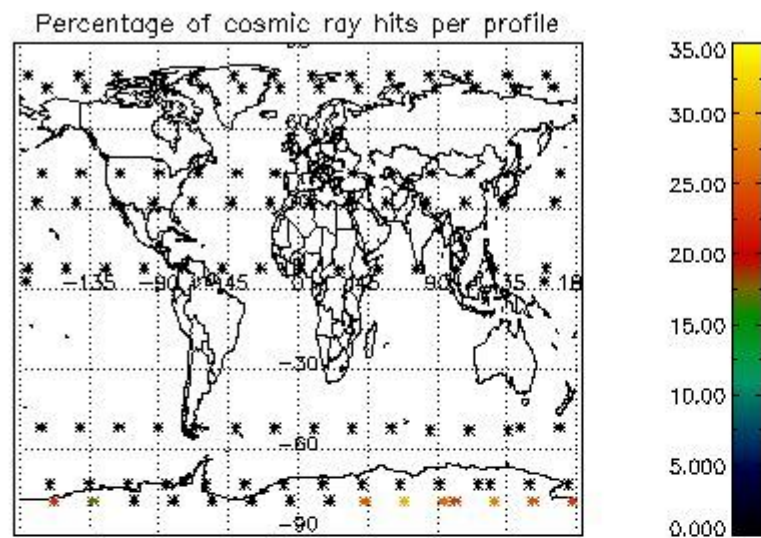

Percentage of datation errors per profile

Percentage of star falling outside central band per profile

Percentage of saturation errors per profile

4.2.2 Plot level 1 quality information per product (world map): ENVISAT DESCENDING passes