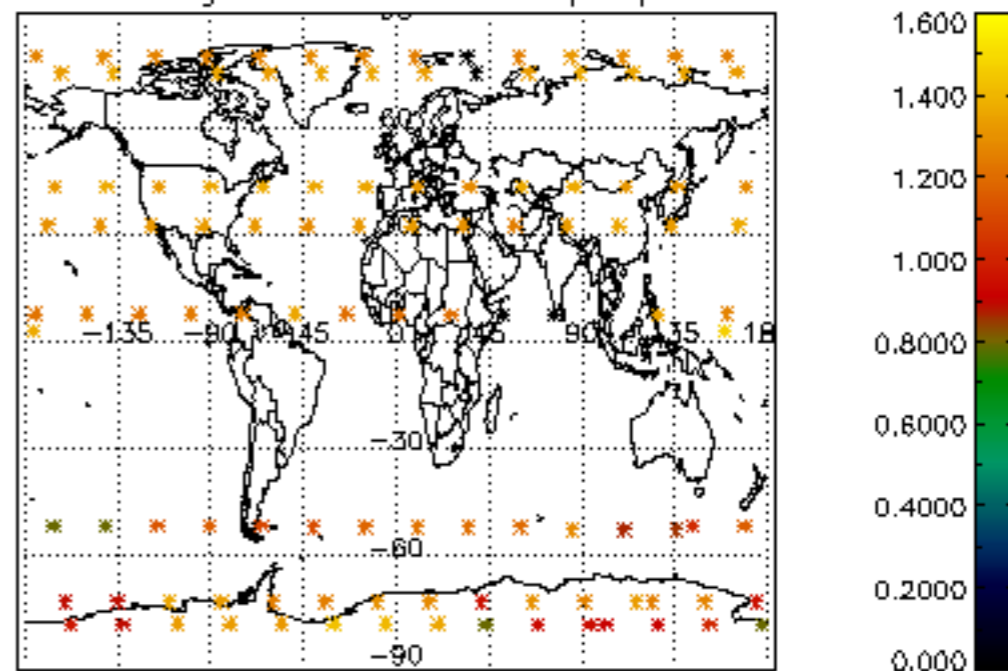

Percentage of datation errors per profile

Percentage of star falling outside central band per profile

Percentage of saturation errors per profile

Percentage of cosmic ray hits per profile

Percentage of datation errors per profile