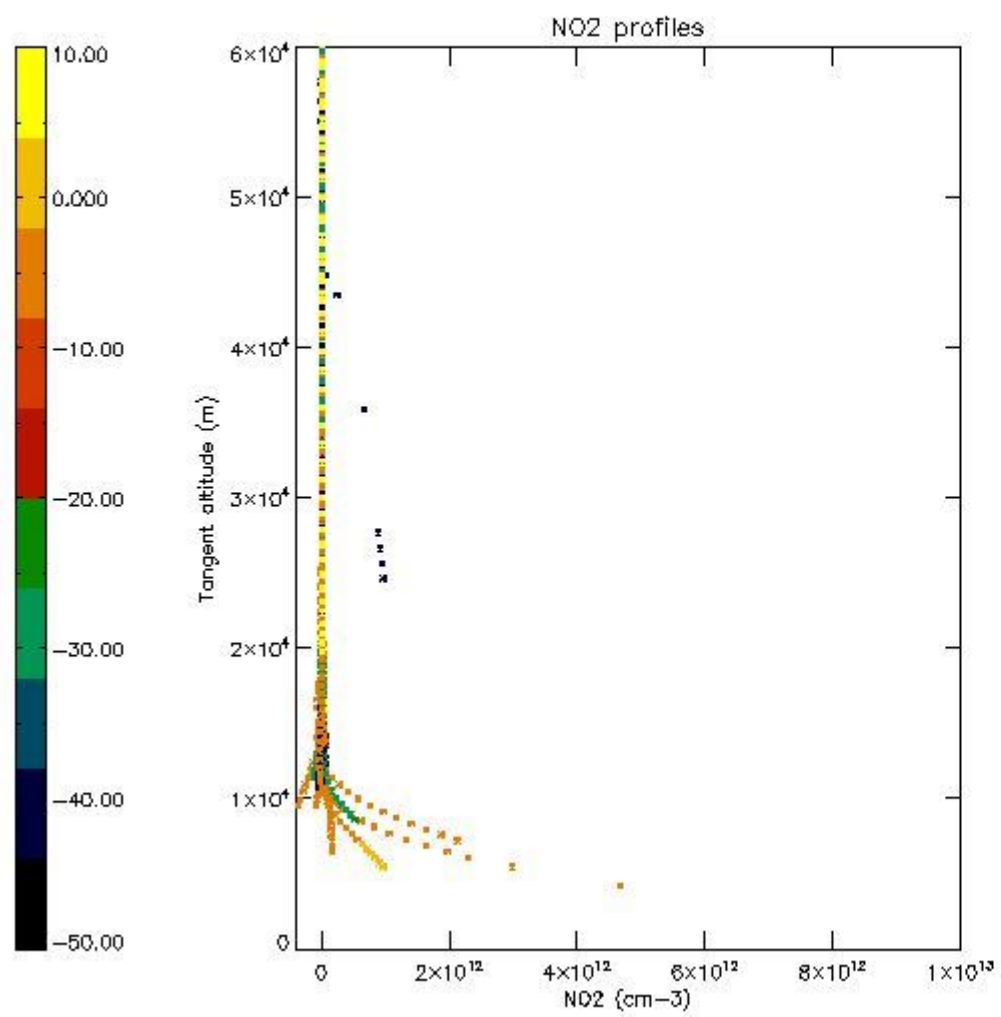

So, the table below shows the percentage of dark limb and valid observations for each criteria with respect to the overall valid daily observations.

| Criteria | % of total production |
|----------|-----------------------|
| All STD | 27 |
| STD < 20 | 10 |

| | |
|----------|---|
| STD < 10 | 6 |
| STD < 5 | 3 |

5.2 Plot ozone profiles for all STD (dark without errors)

The colorbar represents the latitude.

5.3 Plot ozone profiles where STD < 20% (dark without errors)

The colorbar represents the latitude.

5.4 Plot ozone profiles where STD < 10% (dark without errors)

The colorbar represents the latitude.

5.5 Plot ozone profiles where STD < 5% (dark without errors)

The colorbar represents the latitude.

5.6 Plot NO₂ profiles for all STD (dark without errors)

The colorbar represents the latitude.

5.7 Plot NO3 profiles for all STD (dark without errors)

The colorbar represents the latitude.

5.8 Plot H2O profiles for all STD (only for occultations of stars 1,2,3,4,13,14,16,26,63 dark without errors)