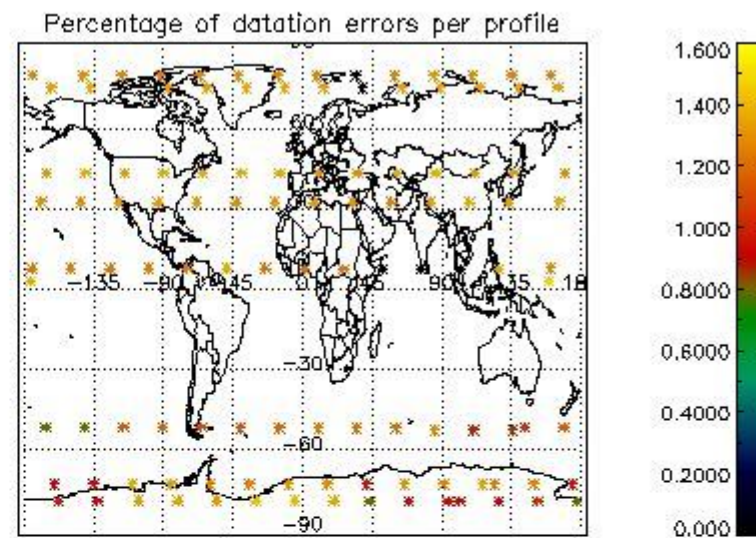

Percentage of datation errors per profile

Percentage of star falling outside central band per profile

Percentage of saturation errors per profile

4.2.2 Plot level 1 quality information per product (world map): ENVISAT DESCENDING passes