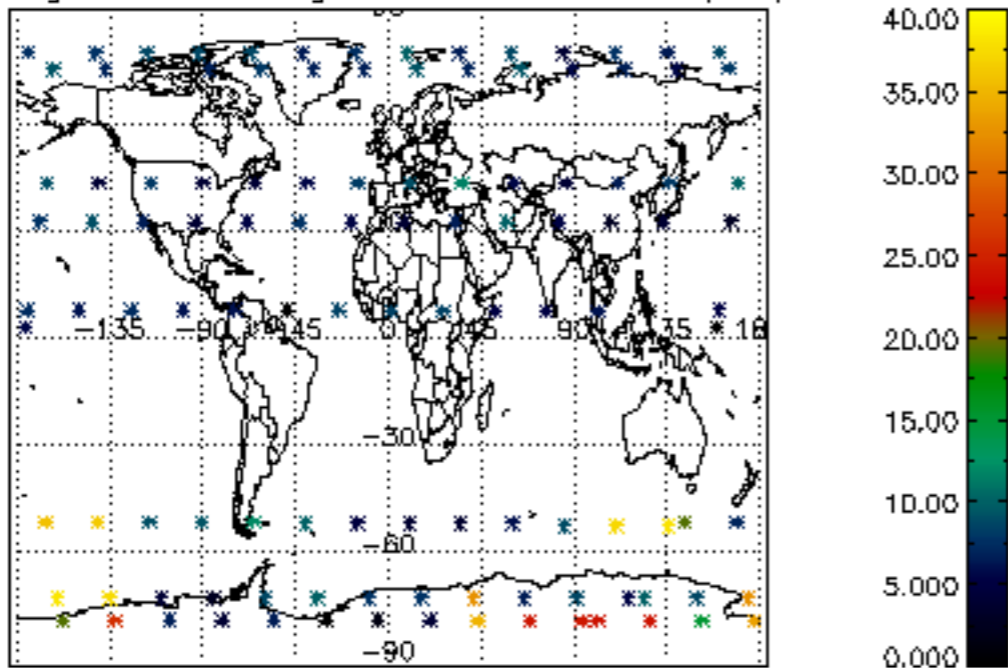

Percentage of star falling outside central band per profile