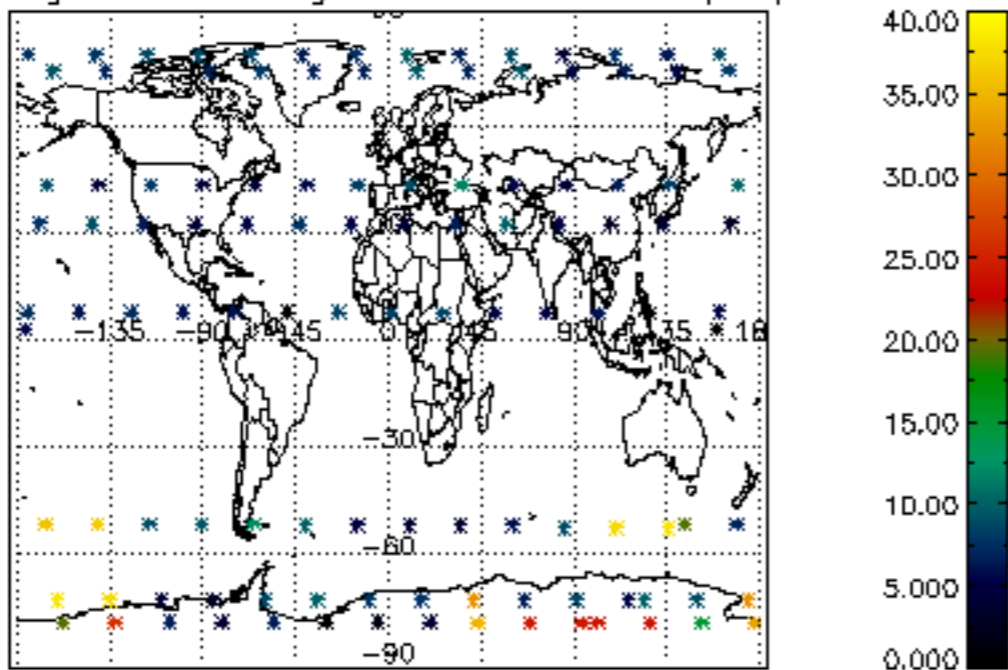

Percentage of star falling outside central band per profile