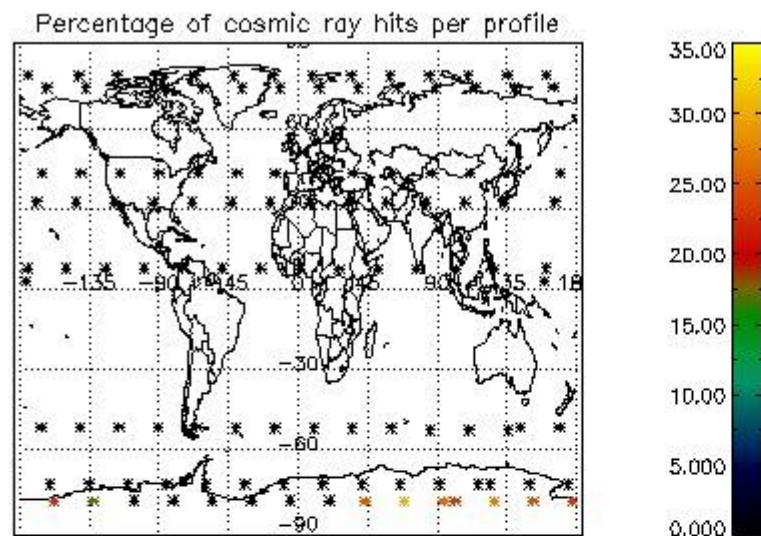

Percentage of datation errors per profile

Percentage of star falling outside central band per profile

Percentage of saturation errors per profile

4.2.2 Plot level 1 quality information per product (world map): ENVISAT DESCENDING passes