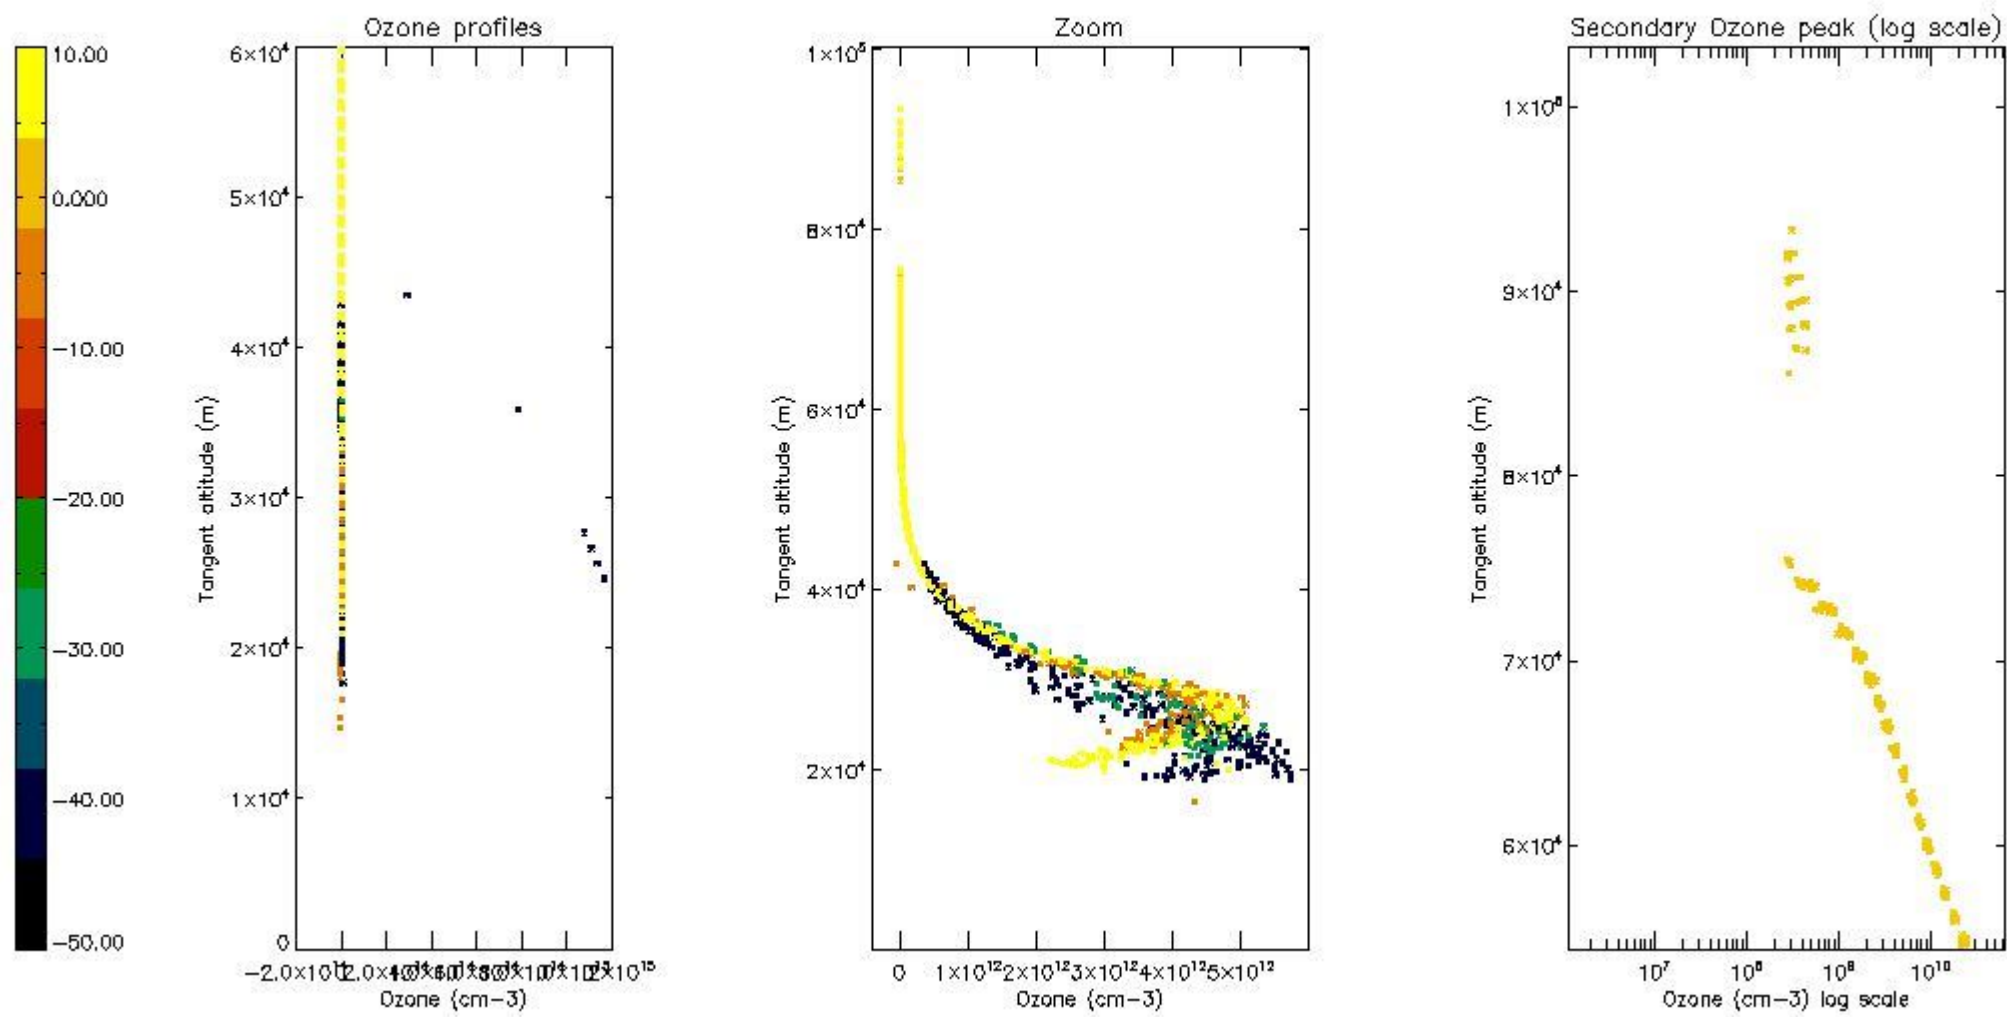

5.5 Plot ozone profiles where STD < 5% (dark without errors)

The colorbar represents the latitude.