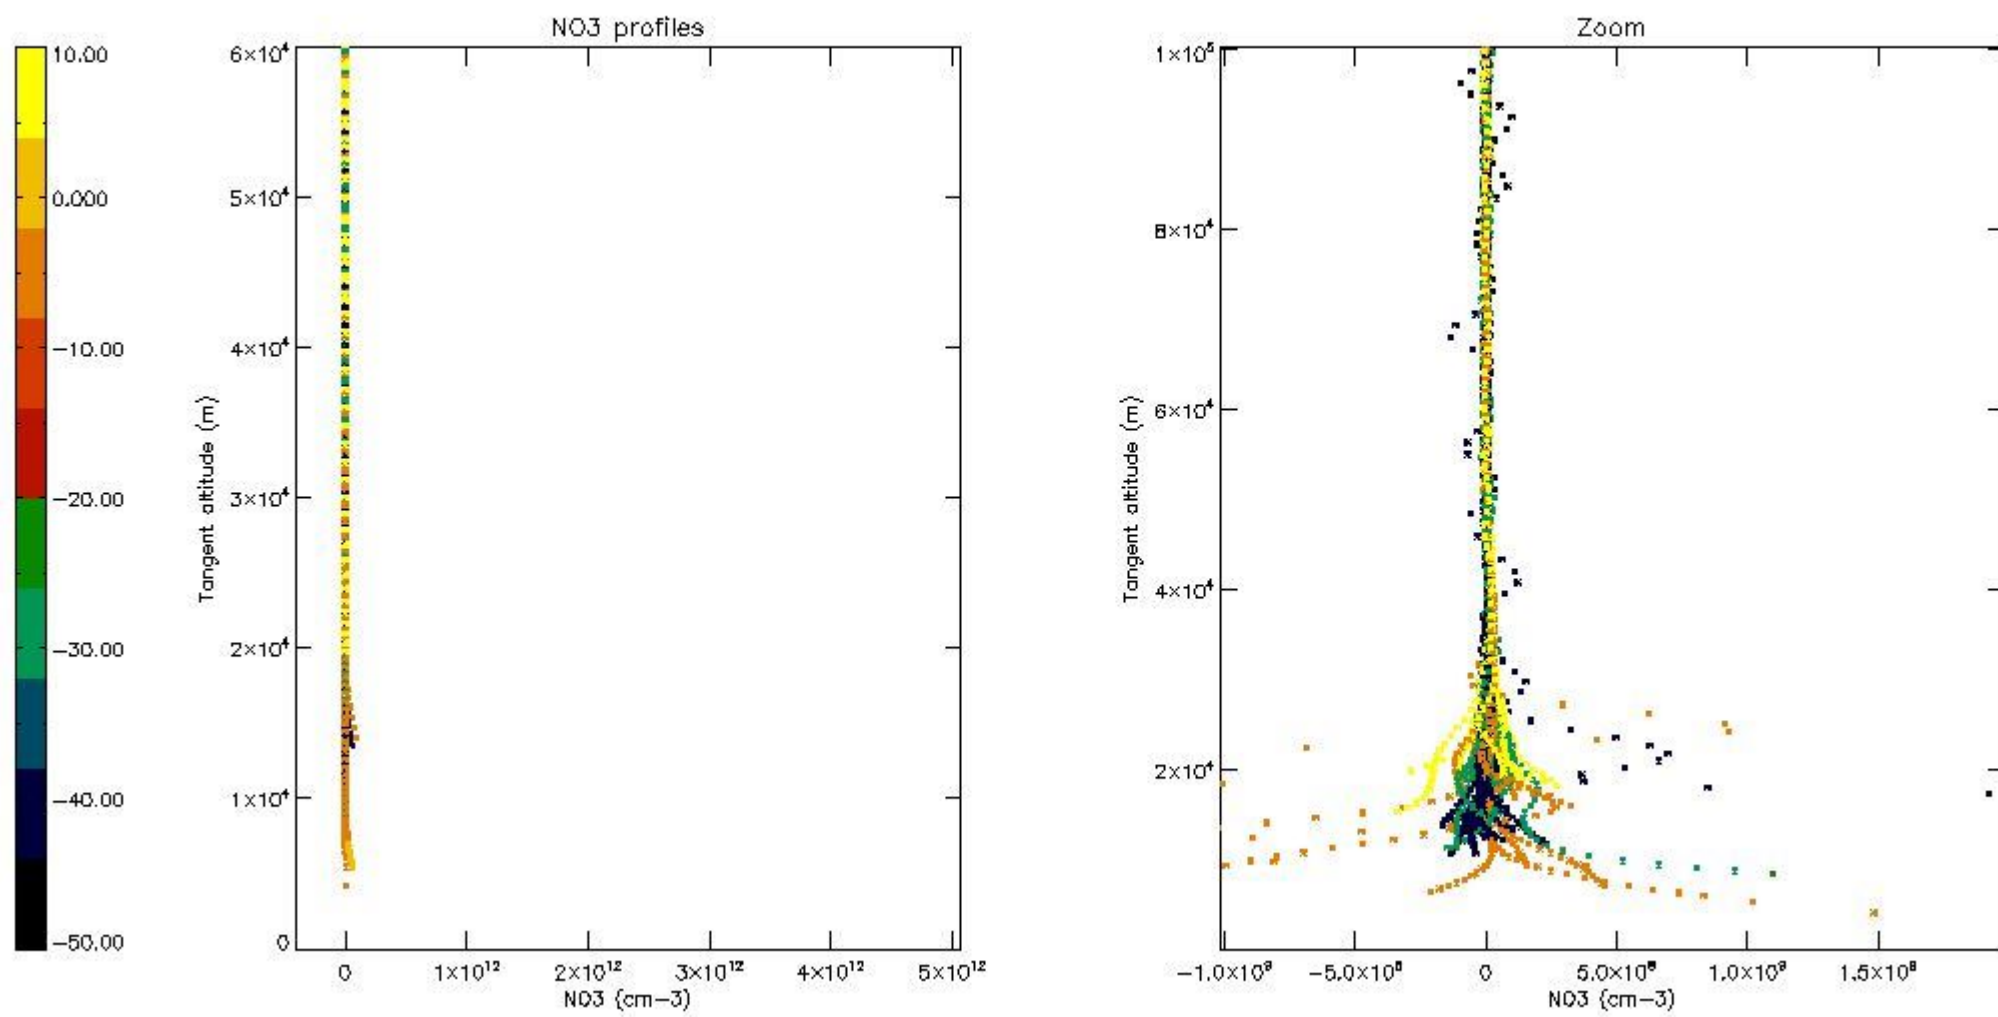

5.8 Plot H₂O profiles for all STD (only for occultations of stars 1,2,3,4,13,14,16,26,63 dark without errors)

The colorbar represents the latitude.