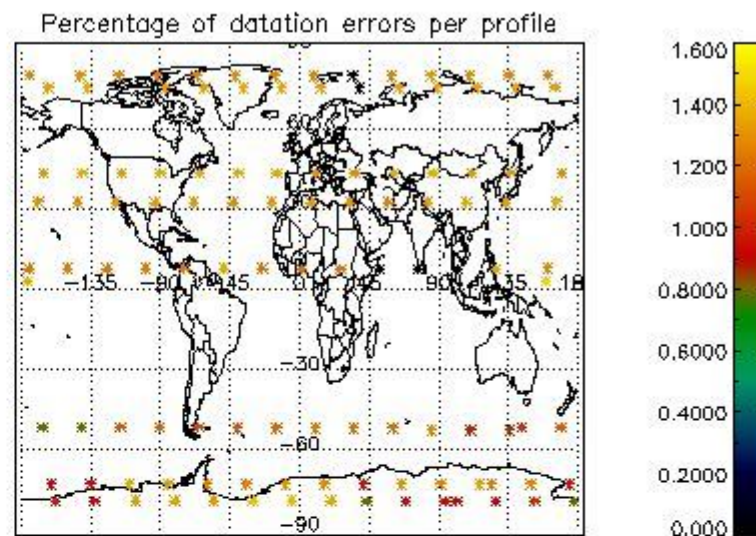

Percentage of datation errors per profile

Percentage of star falling outside central band per profile

Percentage of saturation errors per profile

4.2.2 Plot level 1 quality information per product (world map): ENVISAT DESCENDING passes