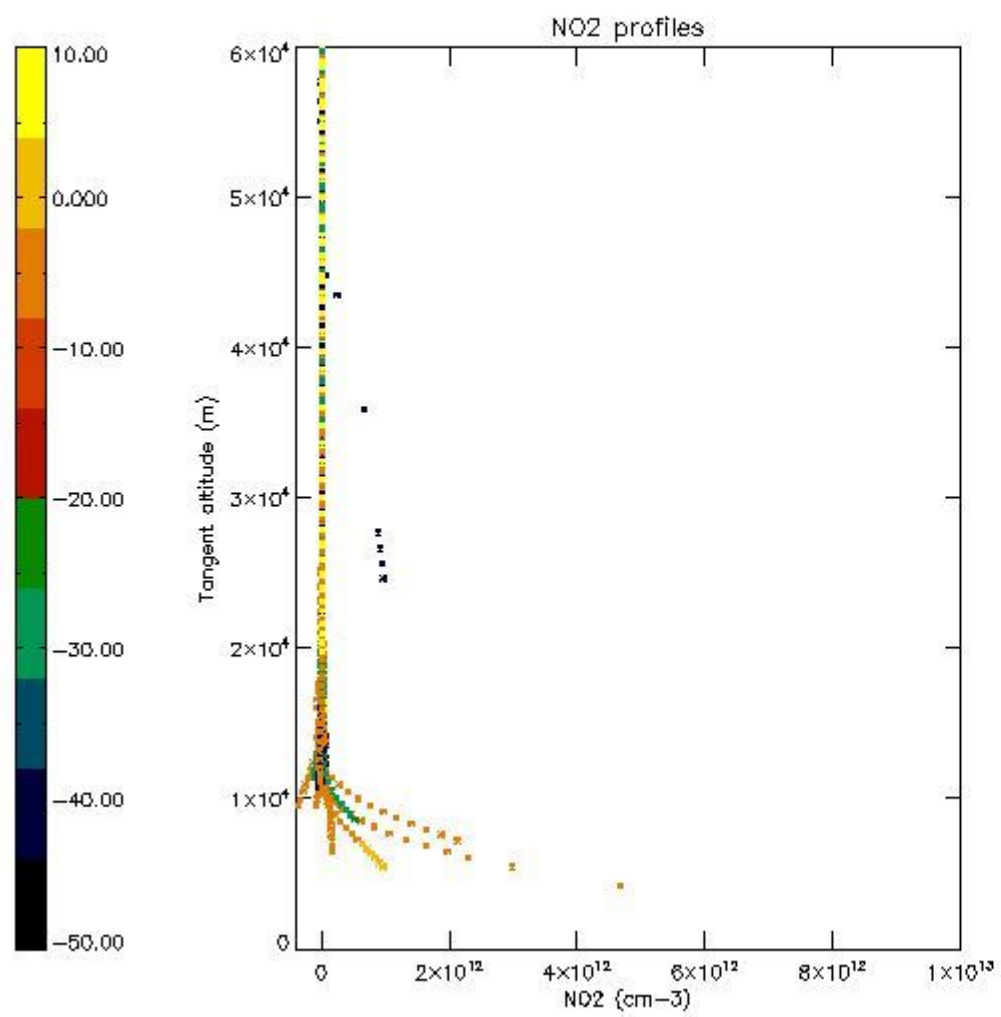

5.7 Plot NO3 profiles for all STD (dark without errors)

The colorbar represents the latitude.