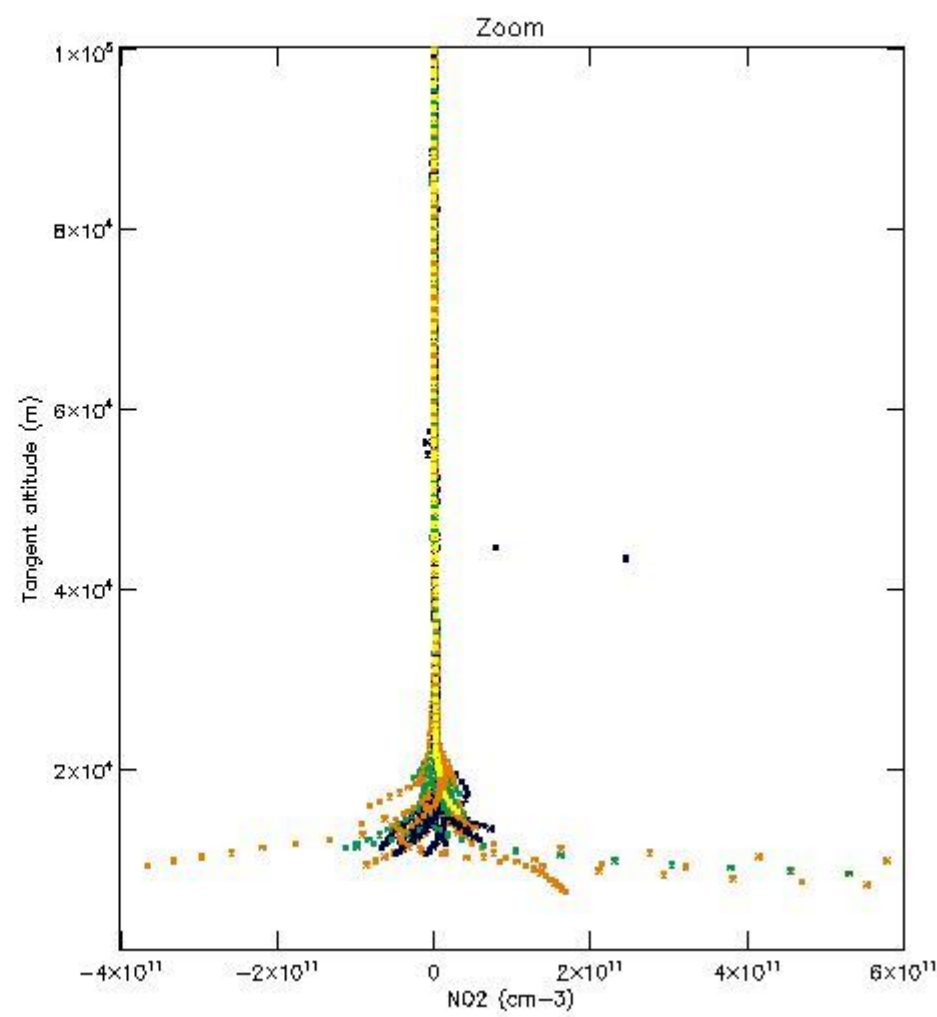

5.7 Plot NO3 profiles for all STD (dark without errors)

The colorbar represents the latitude.