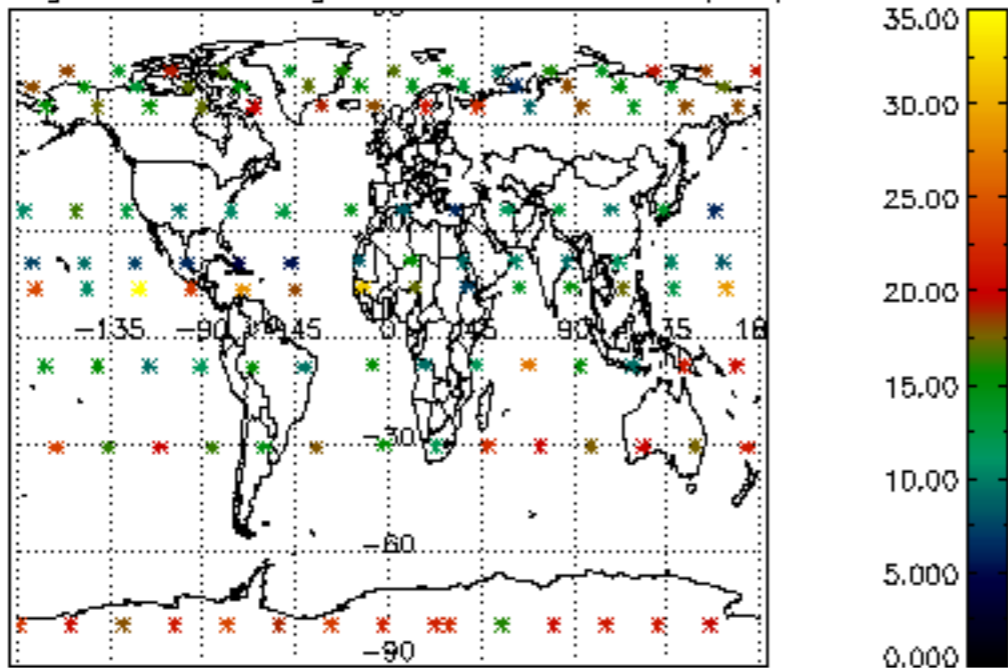

Percentage of cosmic ray hits per profile

Percentage of star falling outside central band per profile