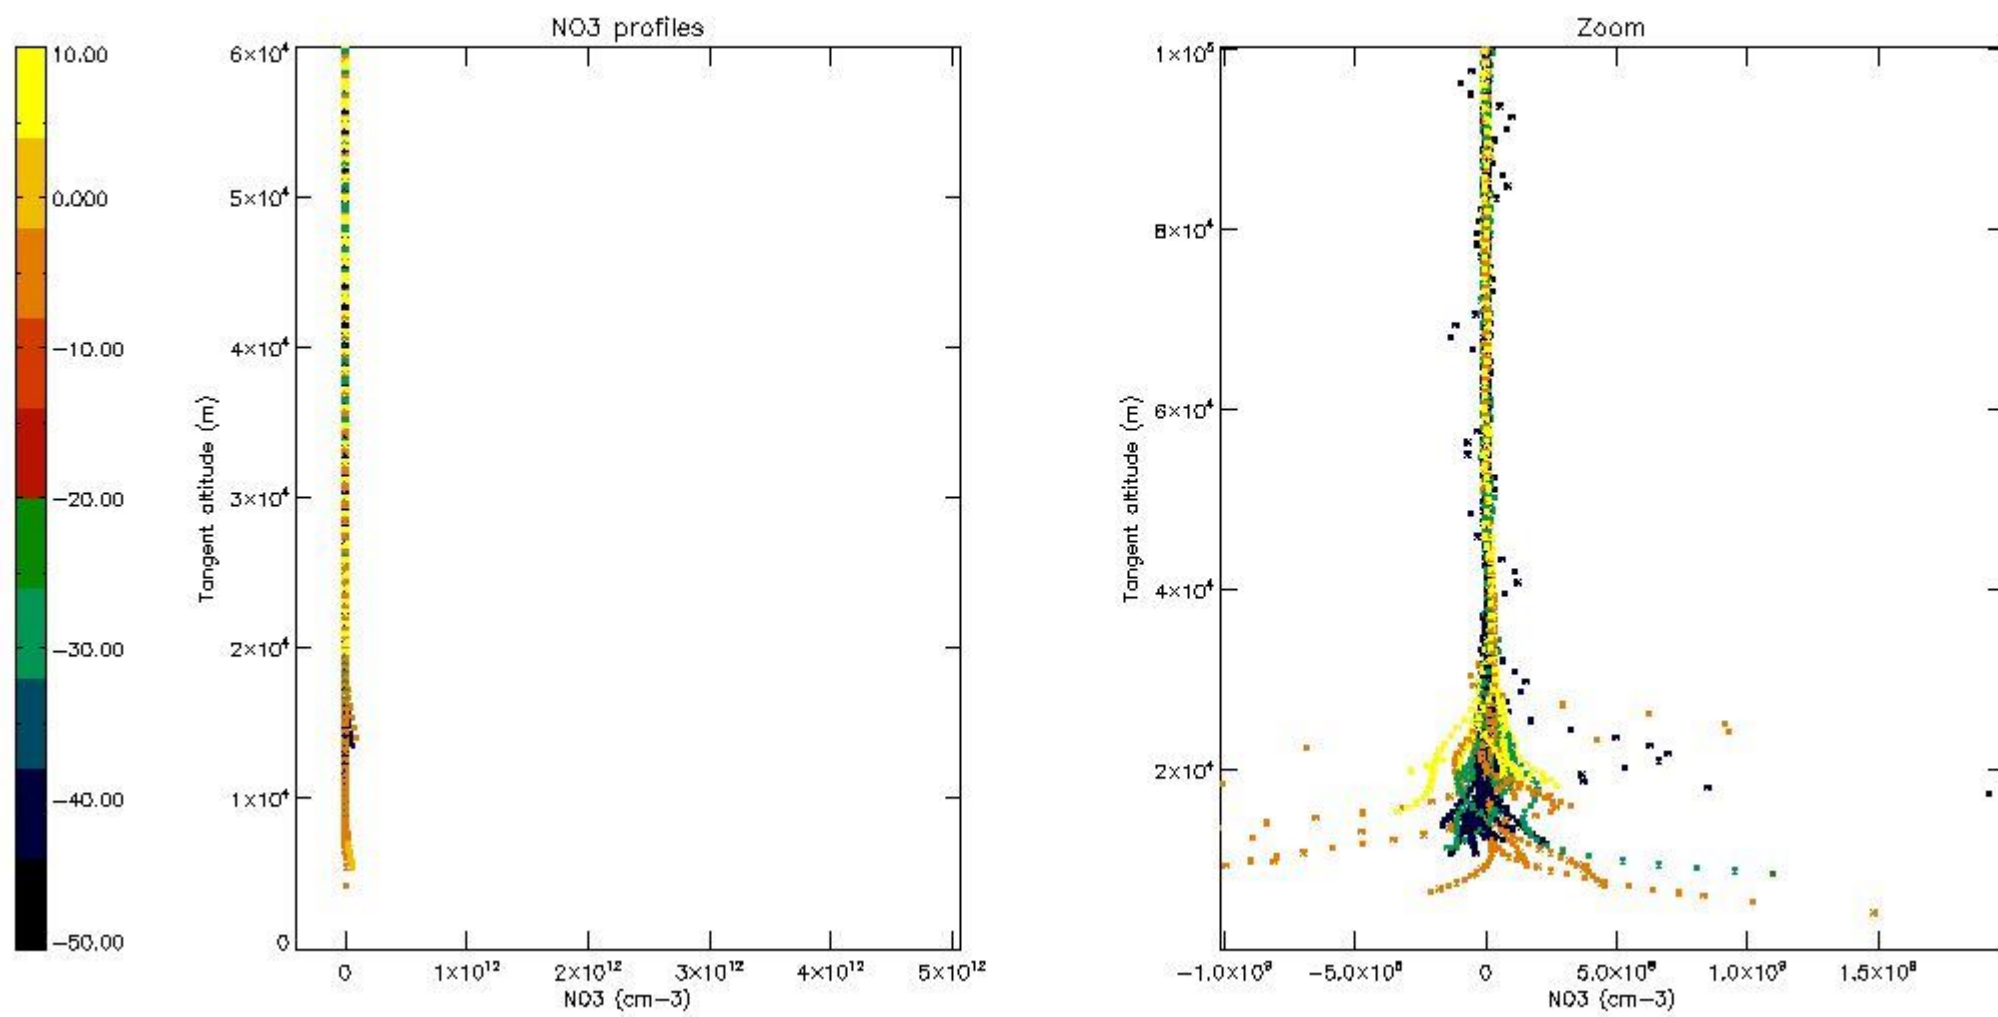

The colorbar represents the latitude.

5.4 Plot ozone profiles where STD < 10% (dark without errors)

The colorbar represents the latitude.

5.5 Plot ozone profiles where STD < 5% (dark without errors)

The colorbar represents the latitude.

5.6 Plot NO₂ profiles for all STD (dark without errors)

The colorbar represents the latitude.

5.7 Plot NO3 profiles for all STD (dark without errors)

The colorbar represents the latitude.

5.8 Plot H2O profiles for all STD (only for occultations of stars 1,2,3,4,13,14,16,26,63 dark without errors)