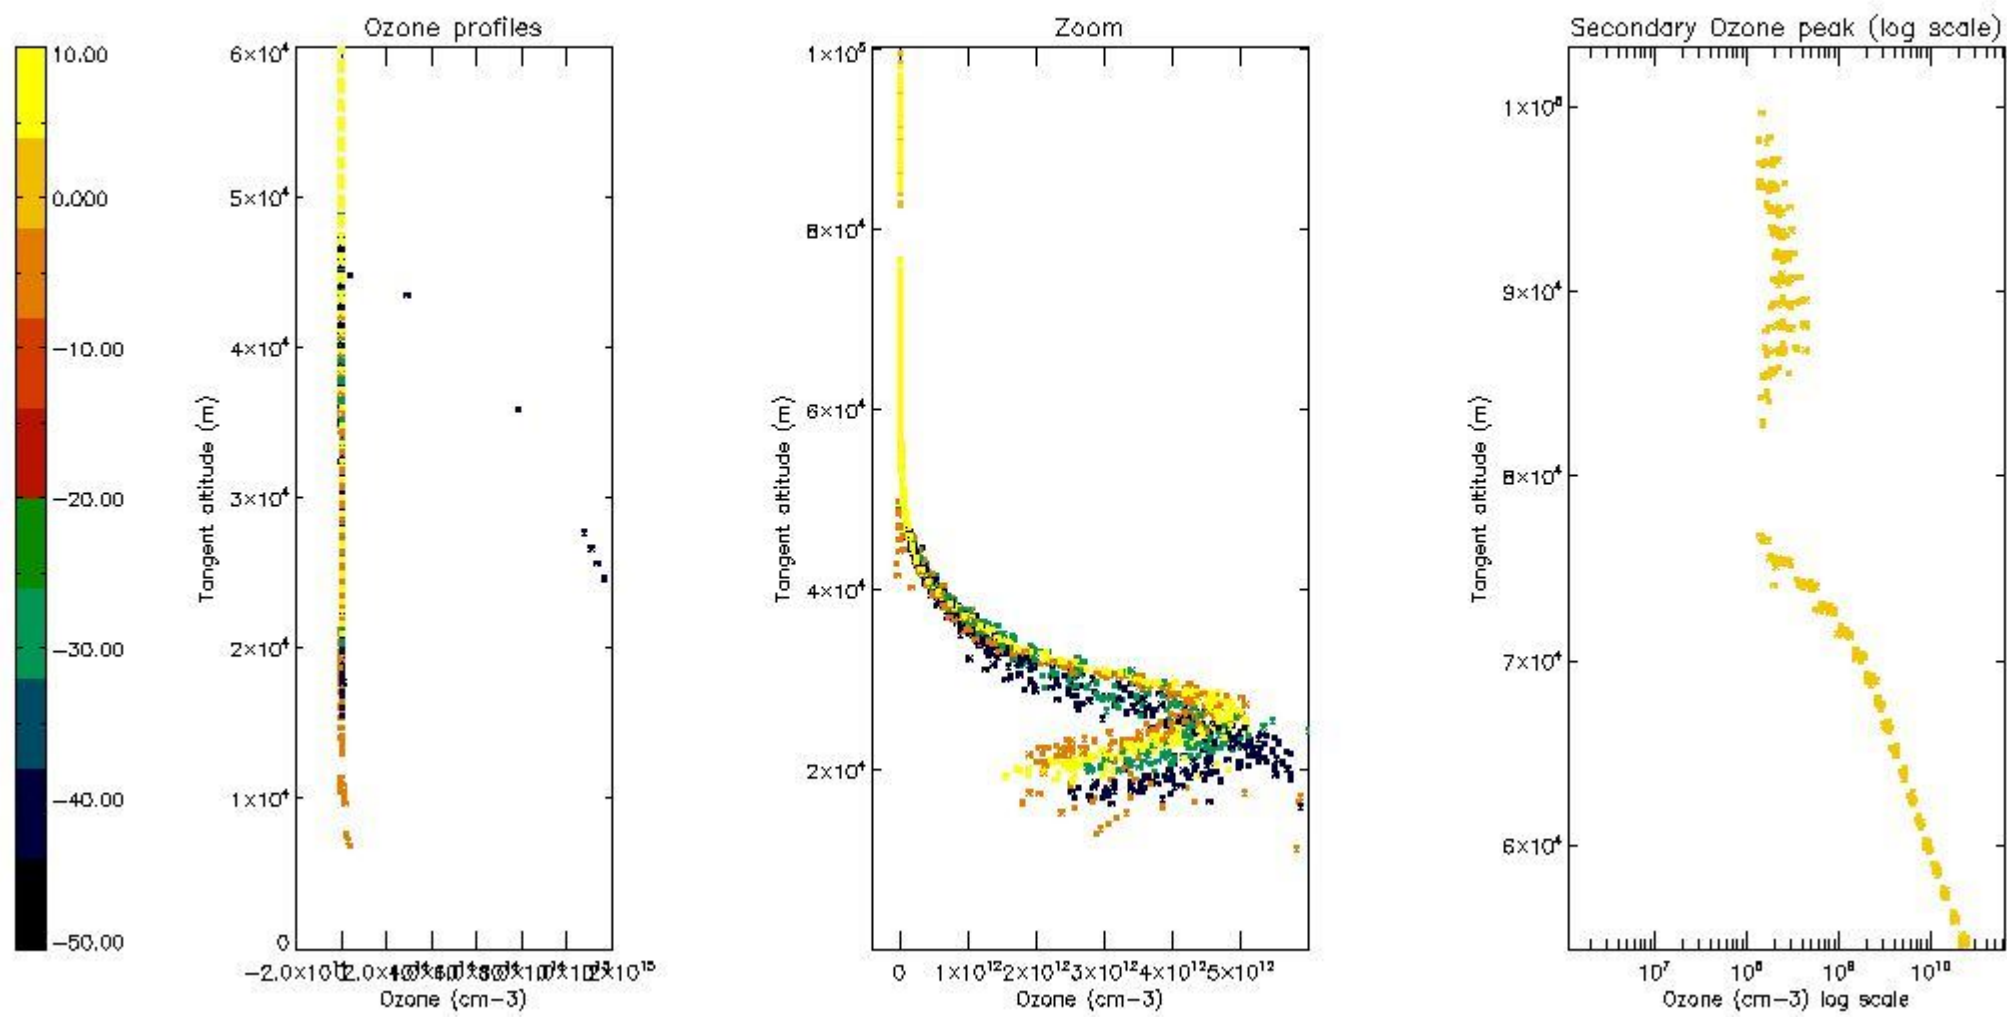

5.4 Plot ozone profiles where STD < 10% (dark without errors)

The colorbar represents the latitude.