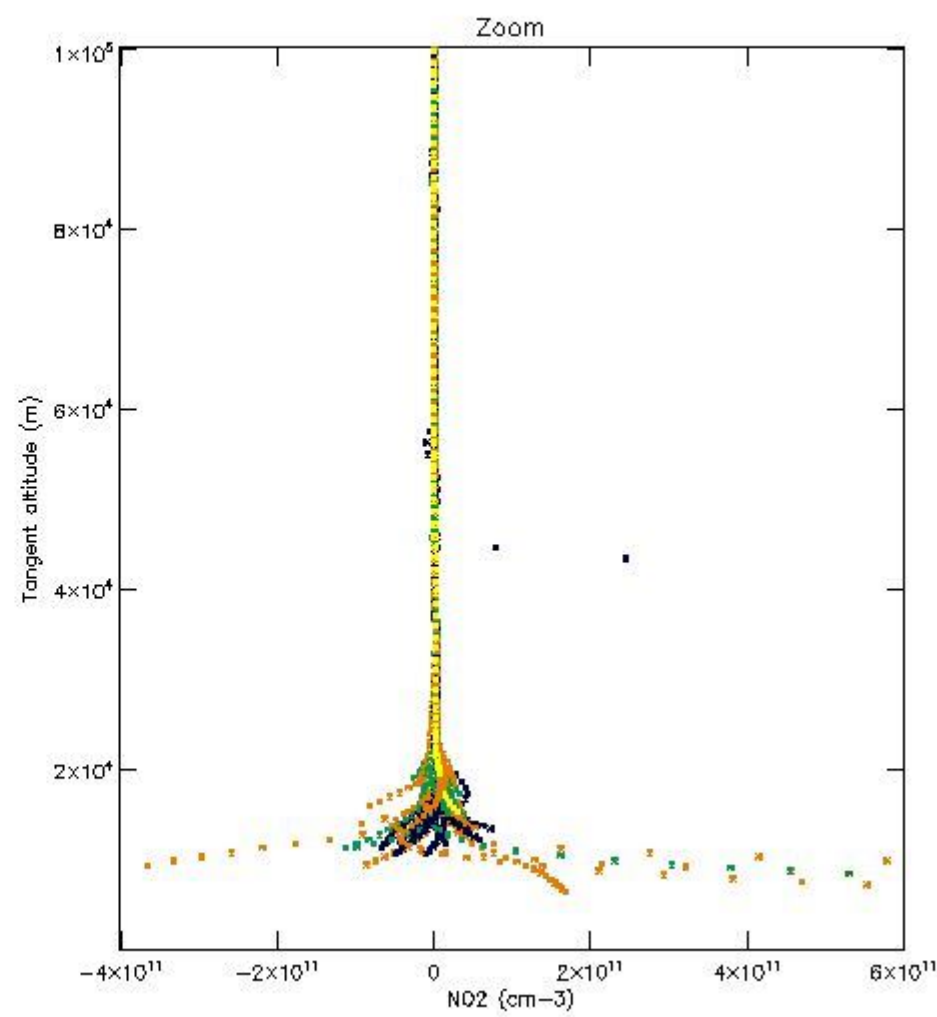

The colorbar represents the latitude.

5.4 Plot ozone profiles where STD < 10% (dark without errors)

The colorbar represents the latitude.

5.5 Plot ozone profiles where STD < 5% (dark without errors)

The colorbar represents the latitude.

5.6 Plot NO₂ profiles for all STD (dark without errors)

The colorbar represents the latitude.

5.7 Plot NO3 profiles for all STD (dark without errors)

The colorbar represents the latitude.

5.8 Plot H2O profiles for all STD (only for occultations of stars 1,2,3,4,13,14,16,26,63 dark without errors)