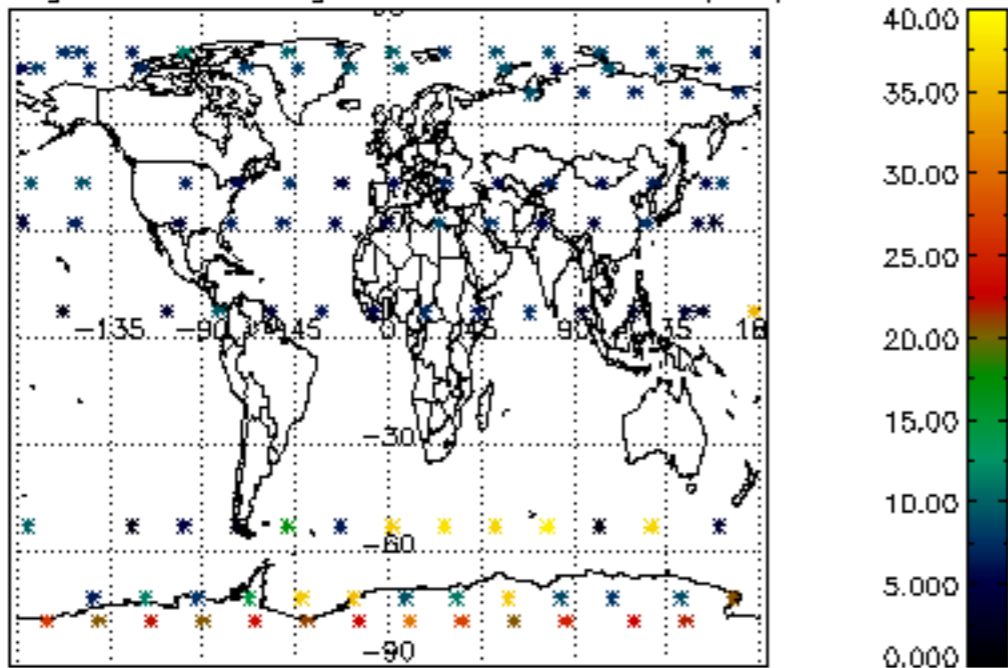

Percentage of star falling outside central band per profile