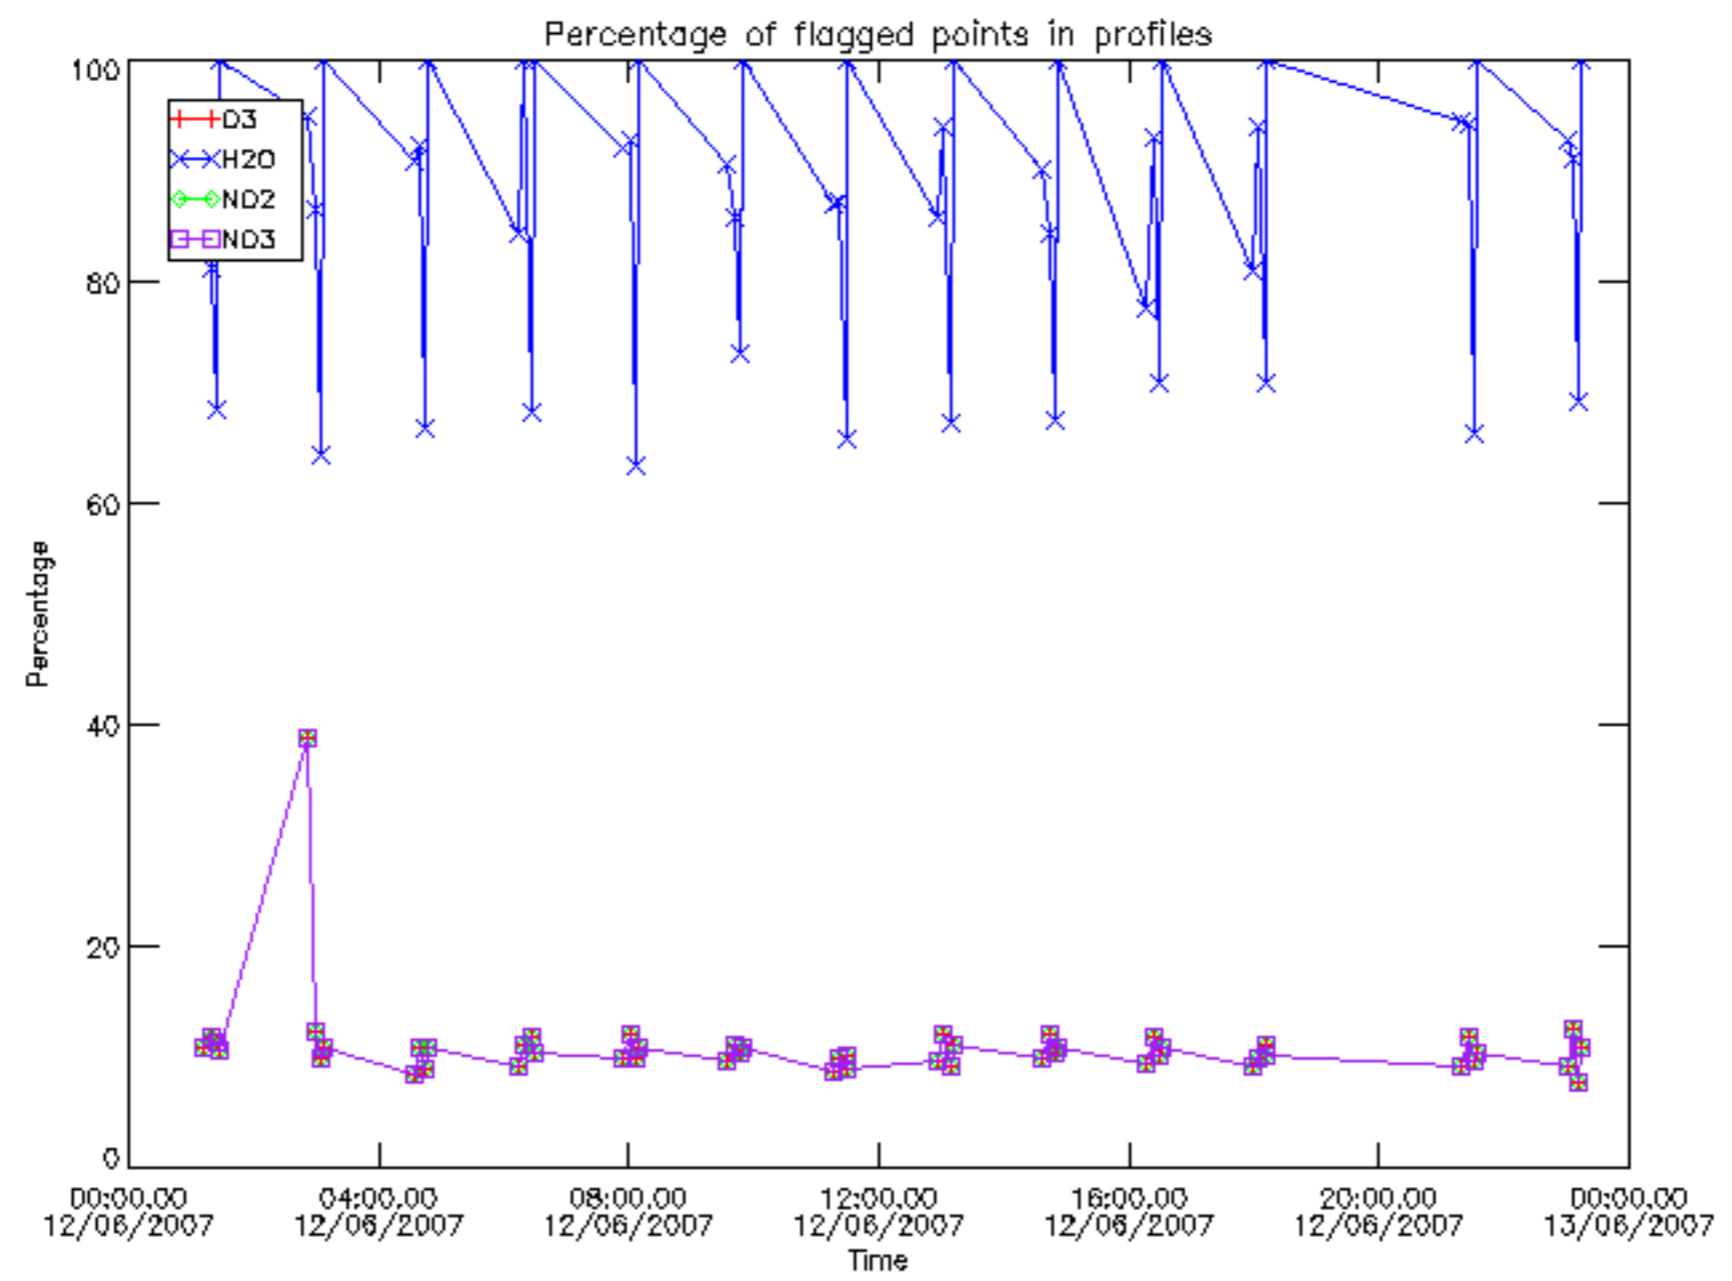

Percentage of flagged data per D3 profile

Percentage of flagged data per H2O profile