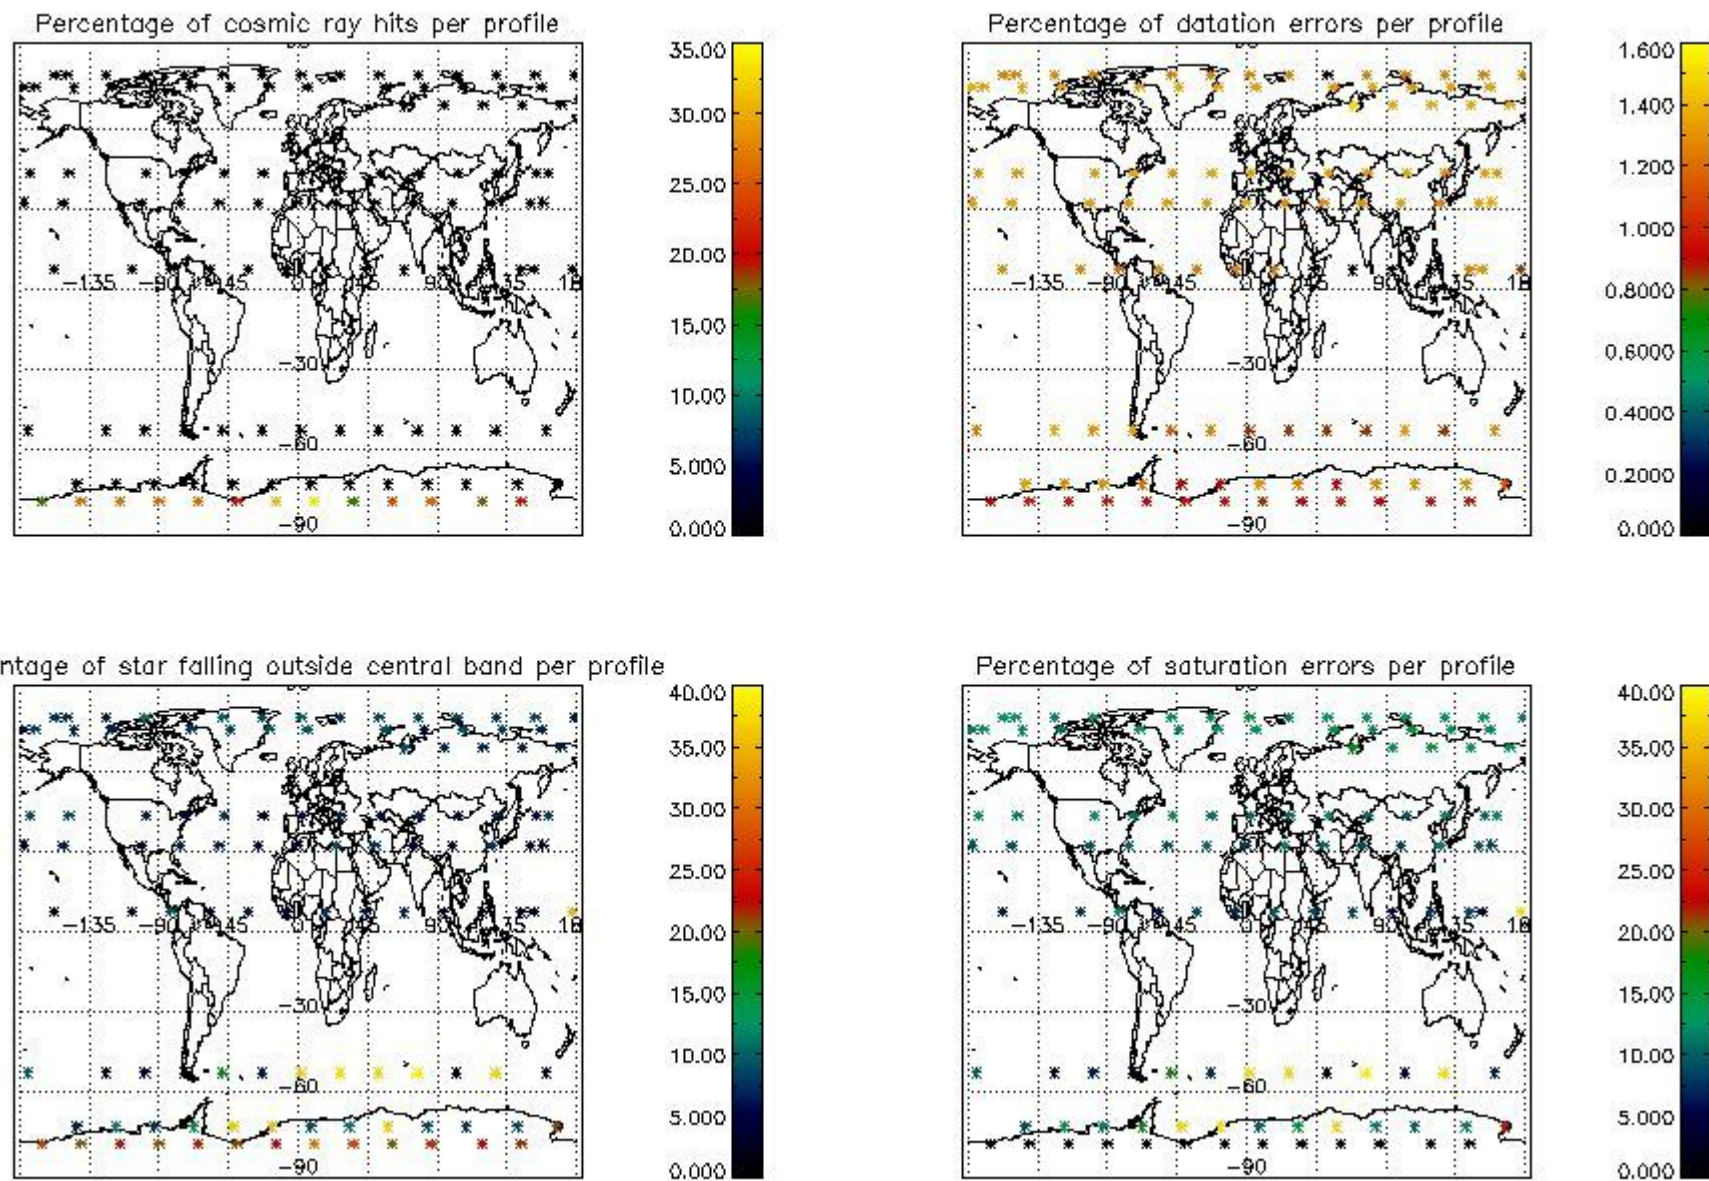

3.1 Plot quality information per product (time dependant)

3.2 Plot quality information per product (world map)

4. Level 1 quality information per product

In this section it is plotted some information contained in the Quality Summary data set of the level 2 products that comes from the level 1b processing. Products without errors (error flag in the MPH set to "0") are used.

Percentage of datation errors per profile

Percentage of star falling outside central band per profile

Percentage of saturation errors per profile

4.2.2 Plot level 1 quality information per product (world map): ENVISAT DESCENDING passes