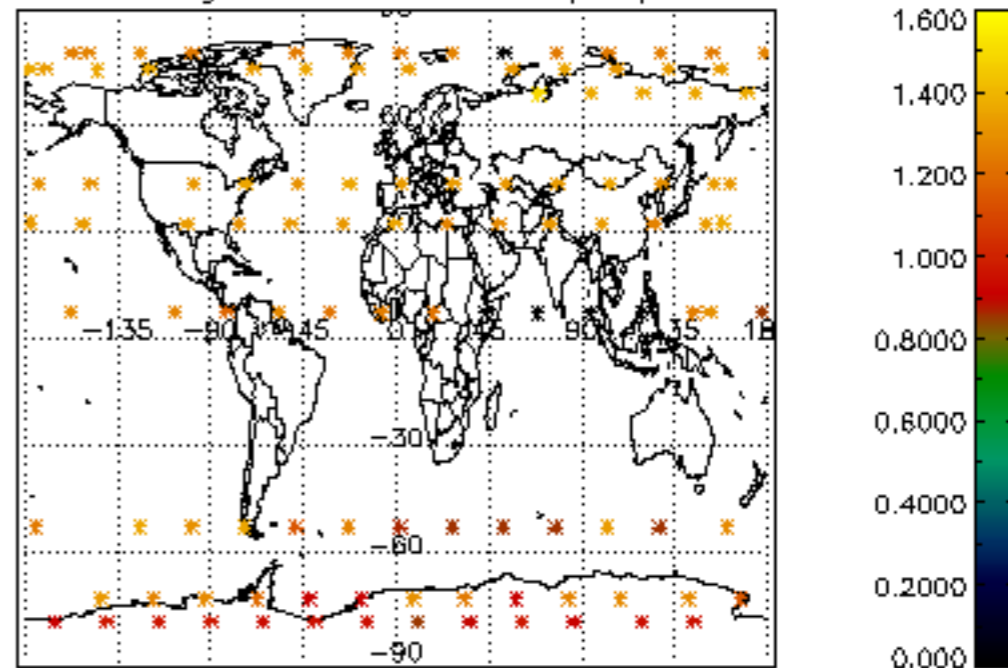

Percentage of datation errors per profile

Percentage of star falling outside central band per profile

Percentage of saturation errors per profile

Percentage of cosmic ray hits per profile

Percentage of datation errors per profile