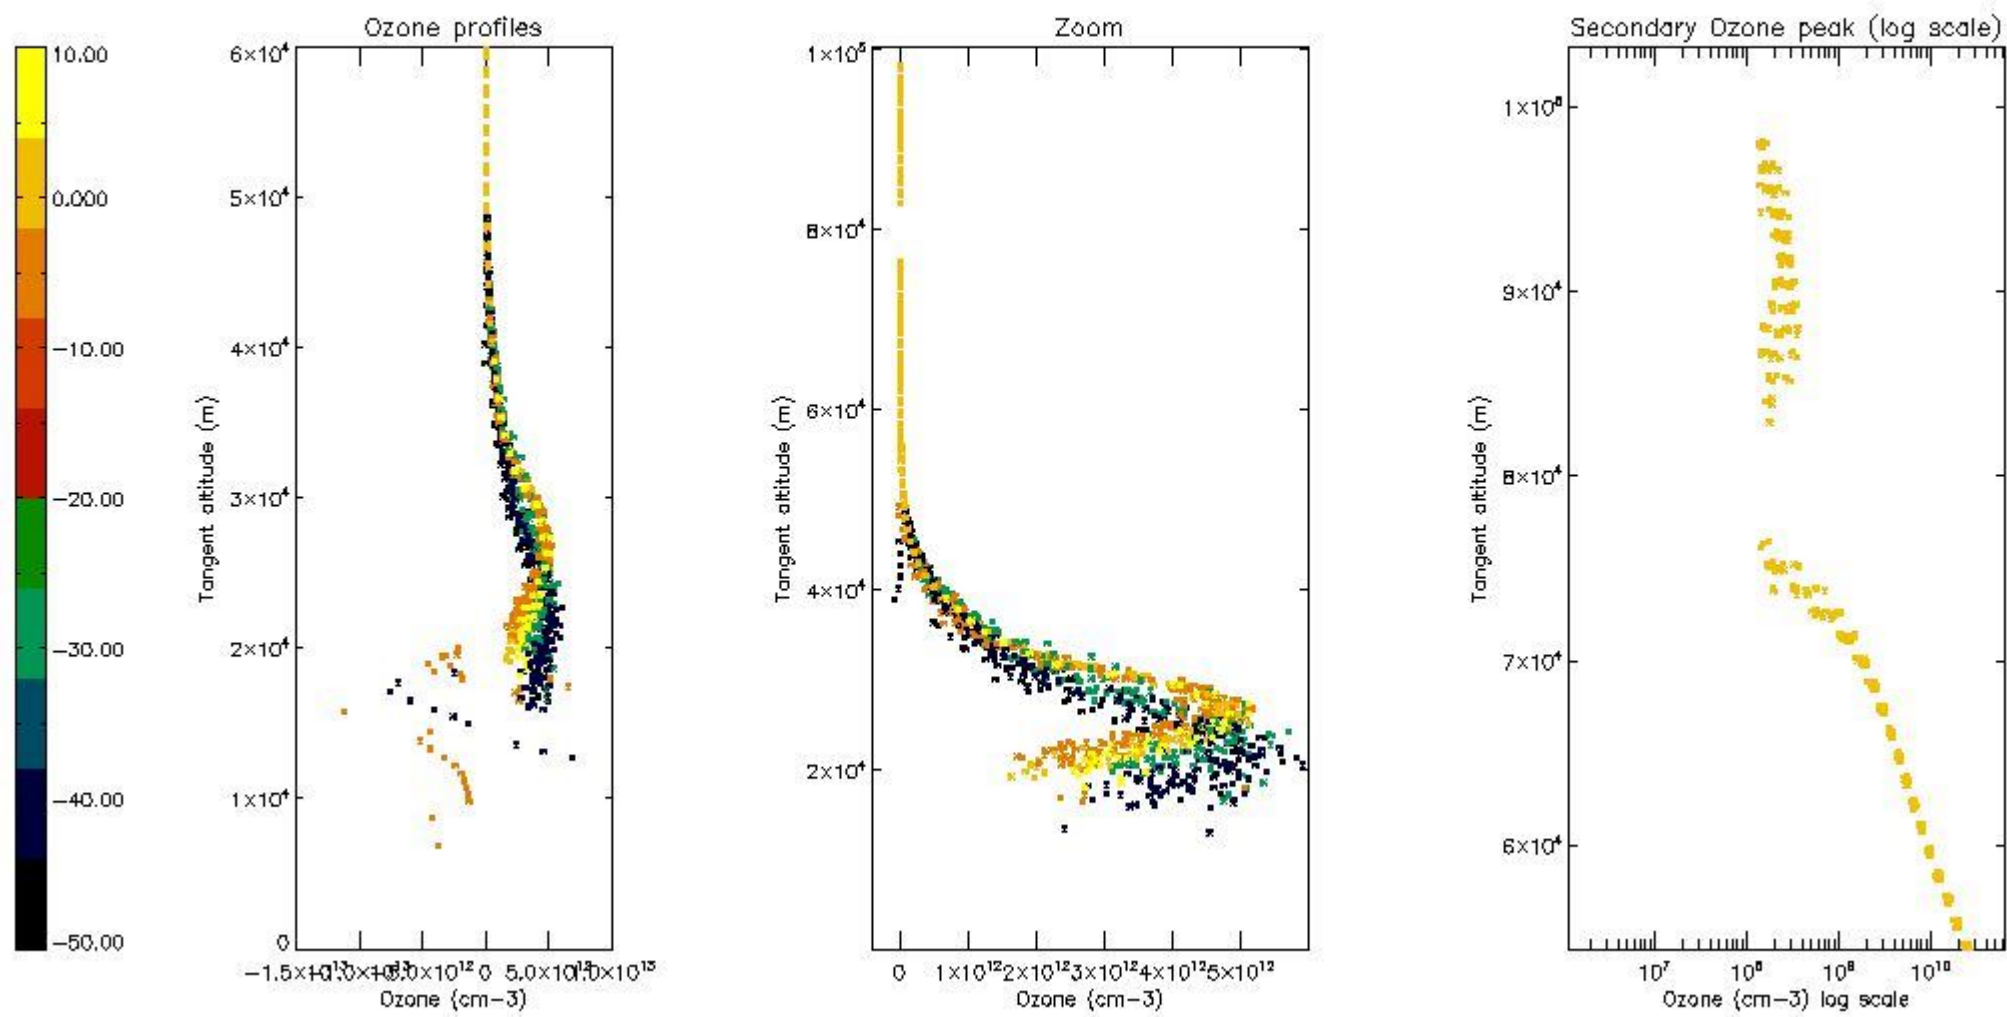

STD < 10	6
STD < 5	3

5.2 Plot ozone profiles for all STD (dark without errors)

The colorbar represents the latitude.

5.3 Plot ozone profiles where STD < 20% (dark without errors)

The colorbar represents the latitude.