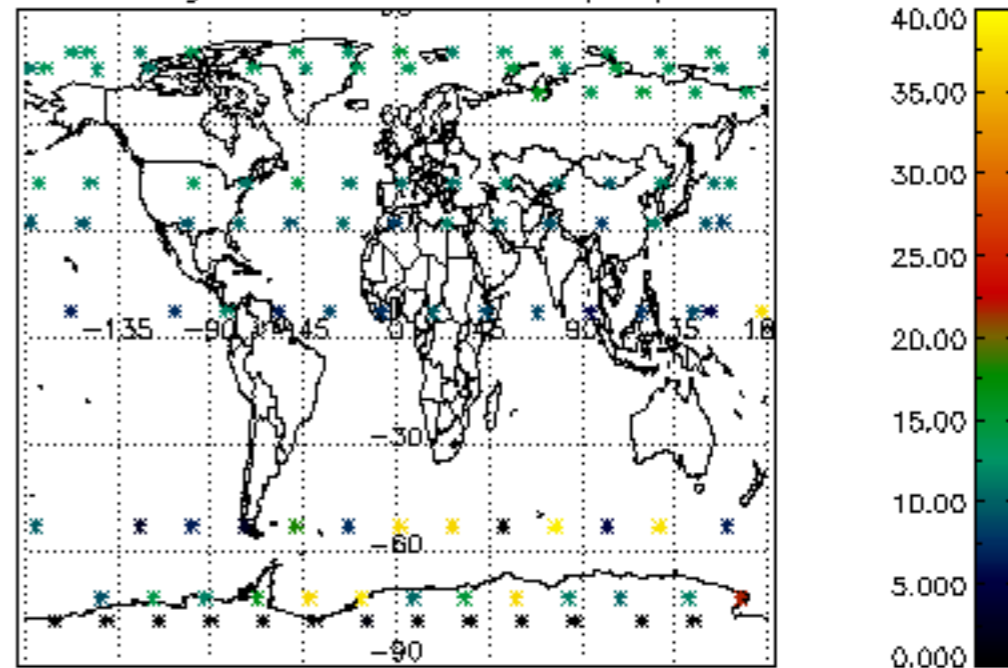

Percentage of saturation errors per profile