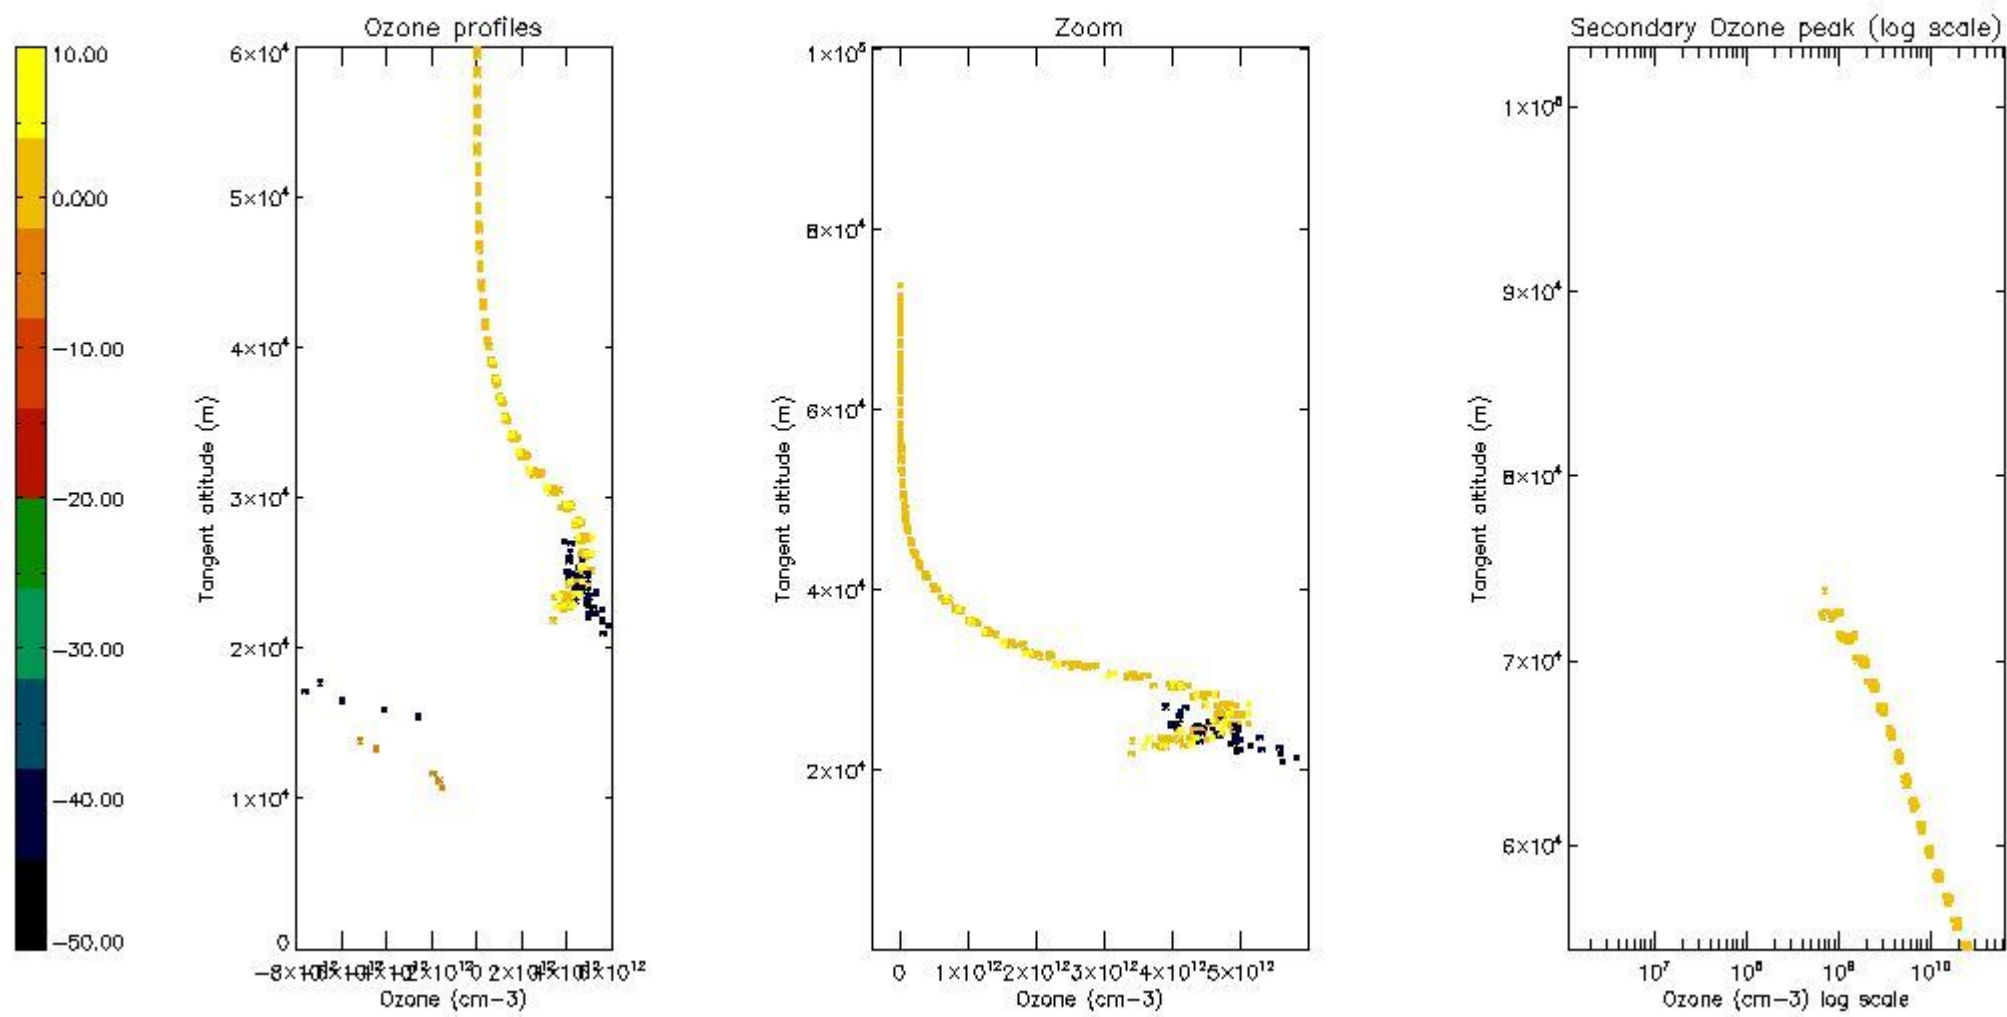

3.1 Plot quality information per product (time dependant)

3.2 Plot quality information per product (world map)

4. Level 1 quality information per product

In this section it is plotted some information contained in the Quality Summary data set of the level 2 products that comes from the level 1b processing. Products without errors (error flag in the MPH set to "0") are used.

STD < 10	6
STD < 5	3

5.2 Plot ozone profiles for all STD (dark without errors)

The colorbar represents the latitude.

5.3 Plot ozone profiles where STD < 20% (dark without errors)

The colorbar represents the latitude.

5.4 Plot ozone profiles where $STD < 10\%$ (dark without errors)

The colorbar represents the latitude.

5.5 Plot ozone profiles where STD < 5% (dark without errors)

The colorbar represents the latitude.

5.6 Plot NO₂ profiles for all STD (dark without errors)