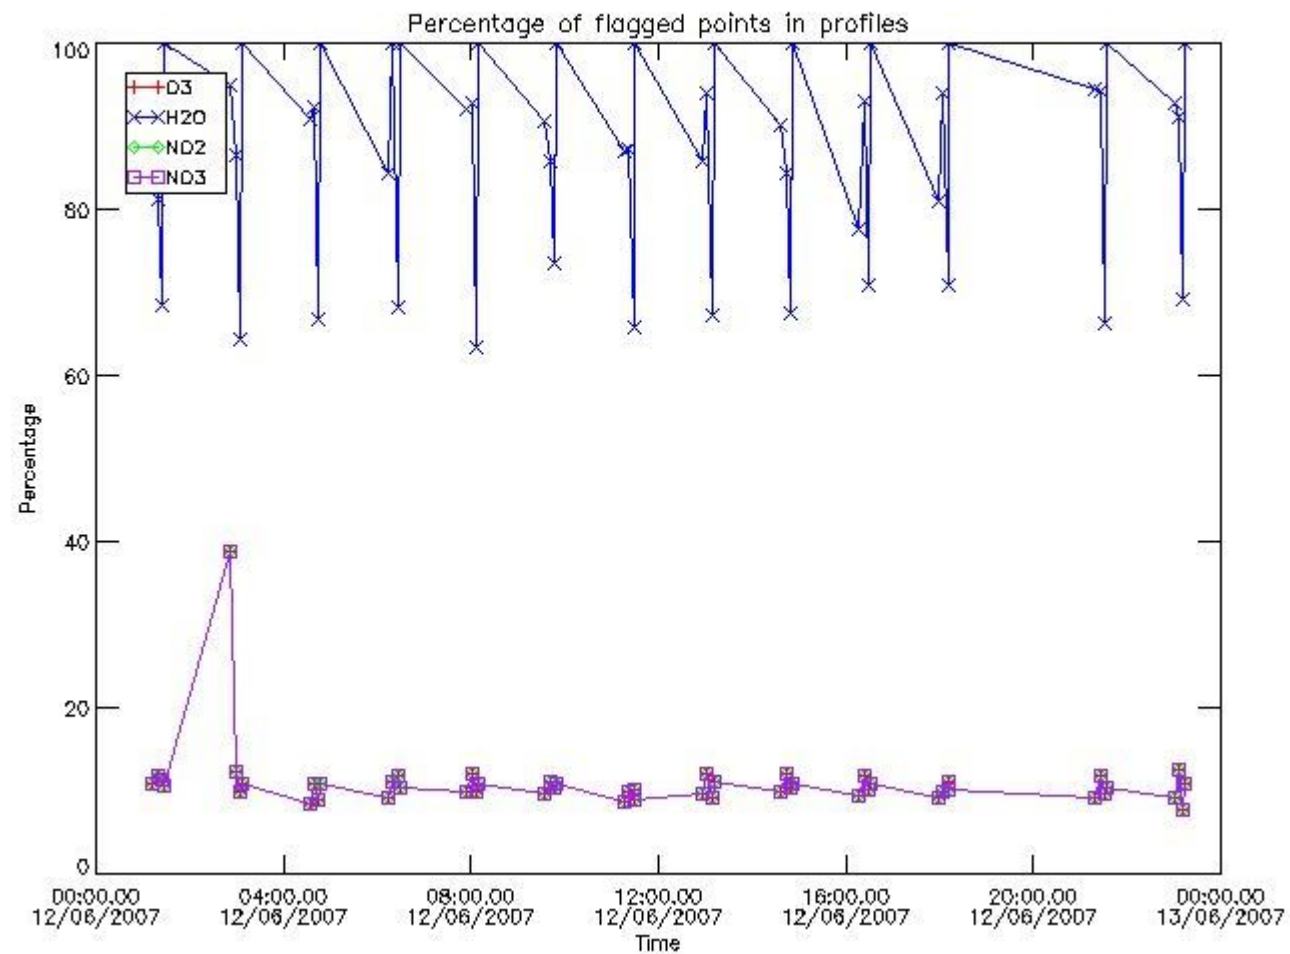

3. Quality information per product

In this section it is plotted some information contained in the Quality Summary data set of the level 2 products. Only products in dark limb conditions and without errors (error flag in the MPH set to "0") are used.

3.1 Plot quality information per product (time dependant)