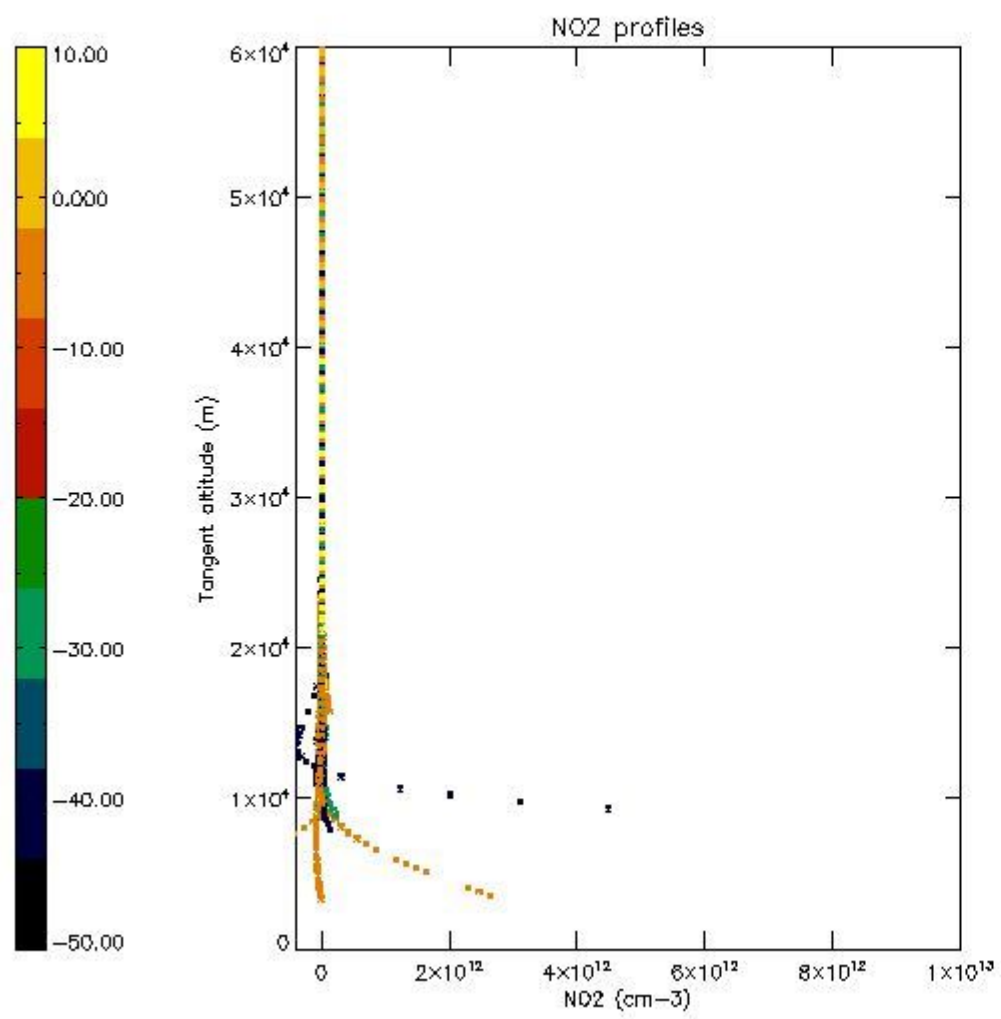

STD < 10	6
STD < 5	3

5.2 Plot ozone profiles for all STD (dark without errors)

The colorbar represents the latitude.

5.3 Plot ozone profiles where STD < 20% (dark without errors)

The colorbar represents the latitude.

5.4 Plot ozone profiles where $STD < 10\%$ (dark without errors)

The colorbar represents the latitude.

5.5 Plot ozone profiles where STD < 5% (dark without errors)

The colorbar represents the latitude.

5.6 Plot NO₂ profiles for all STD (dark without errors)

The colorbar represents the latitude.

5.7 Plot NO3 profiles for all STD (dark without errors)

The colorbar represents the latitude.

5.8 Plot H₂O profiles for all STD (only for occultations of stars 1,2,3,4,13,14,16,26,63 dark without errors)