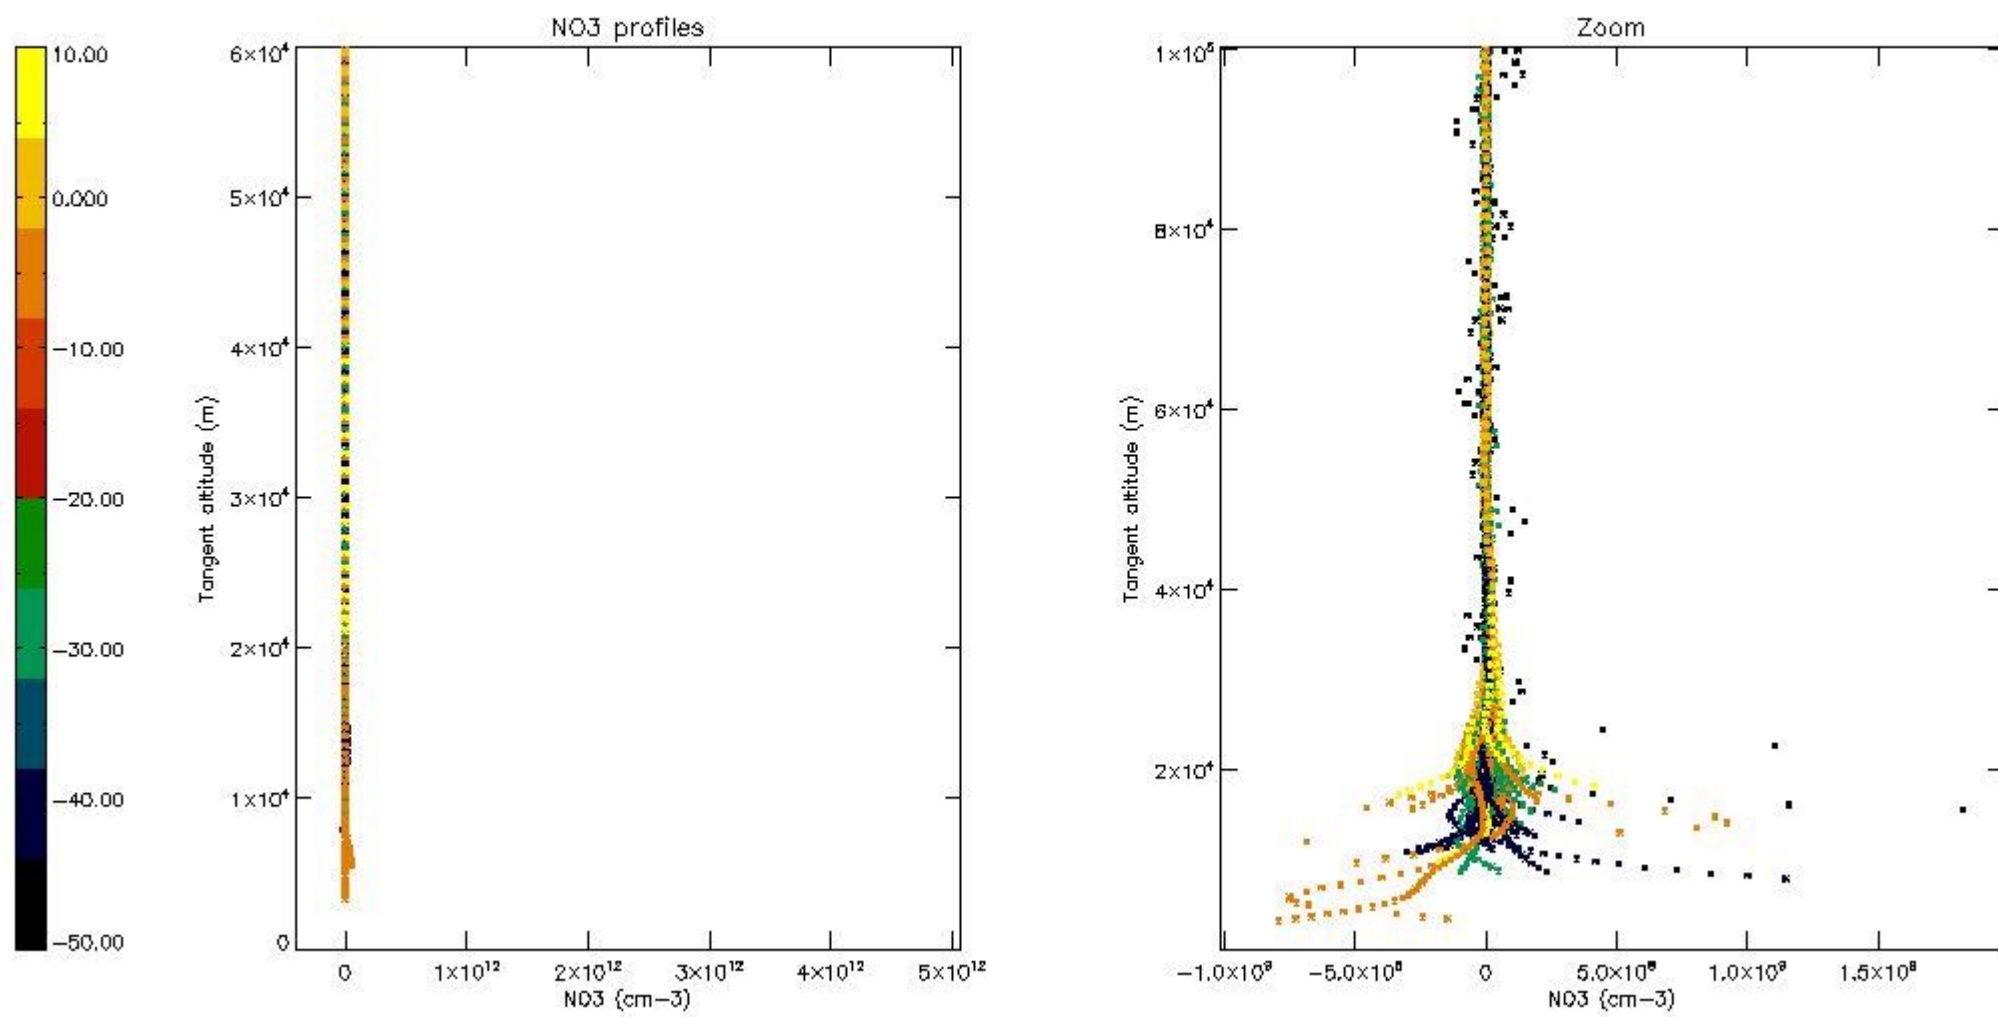

5.4 Plot ozone profiles where $STD < 10\%$ (dark without errors)

The colorbar represents the latitude.

5.5 Plot ozone profiles where STD < 5% (dark without errors)

The colorbar represents the latitude.

5.6 Plot NO₂ profiles for all STD (dark without errors)

The colorbar represents the latitude.

5.7 Plot NO3 profiles for all STD (dark without errors)

The colorbar represents the latitude.

5.8 Plot H₂O profiles for all STD (only for occultations of stars 1,2,3,4,13,14,16,26,63 dark without errors)