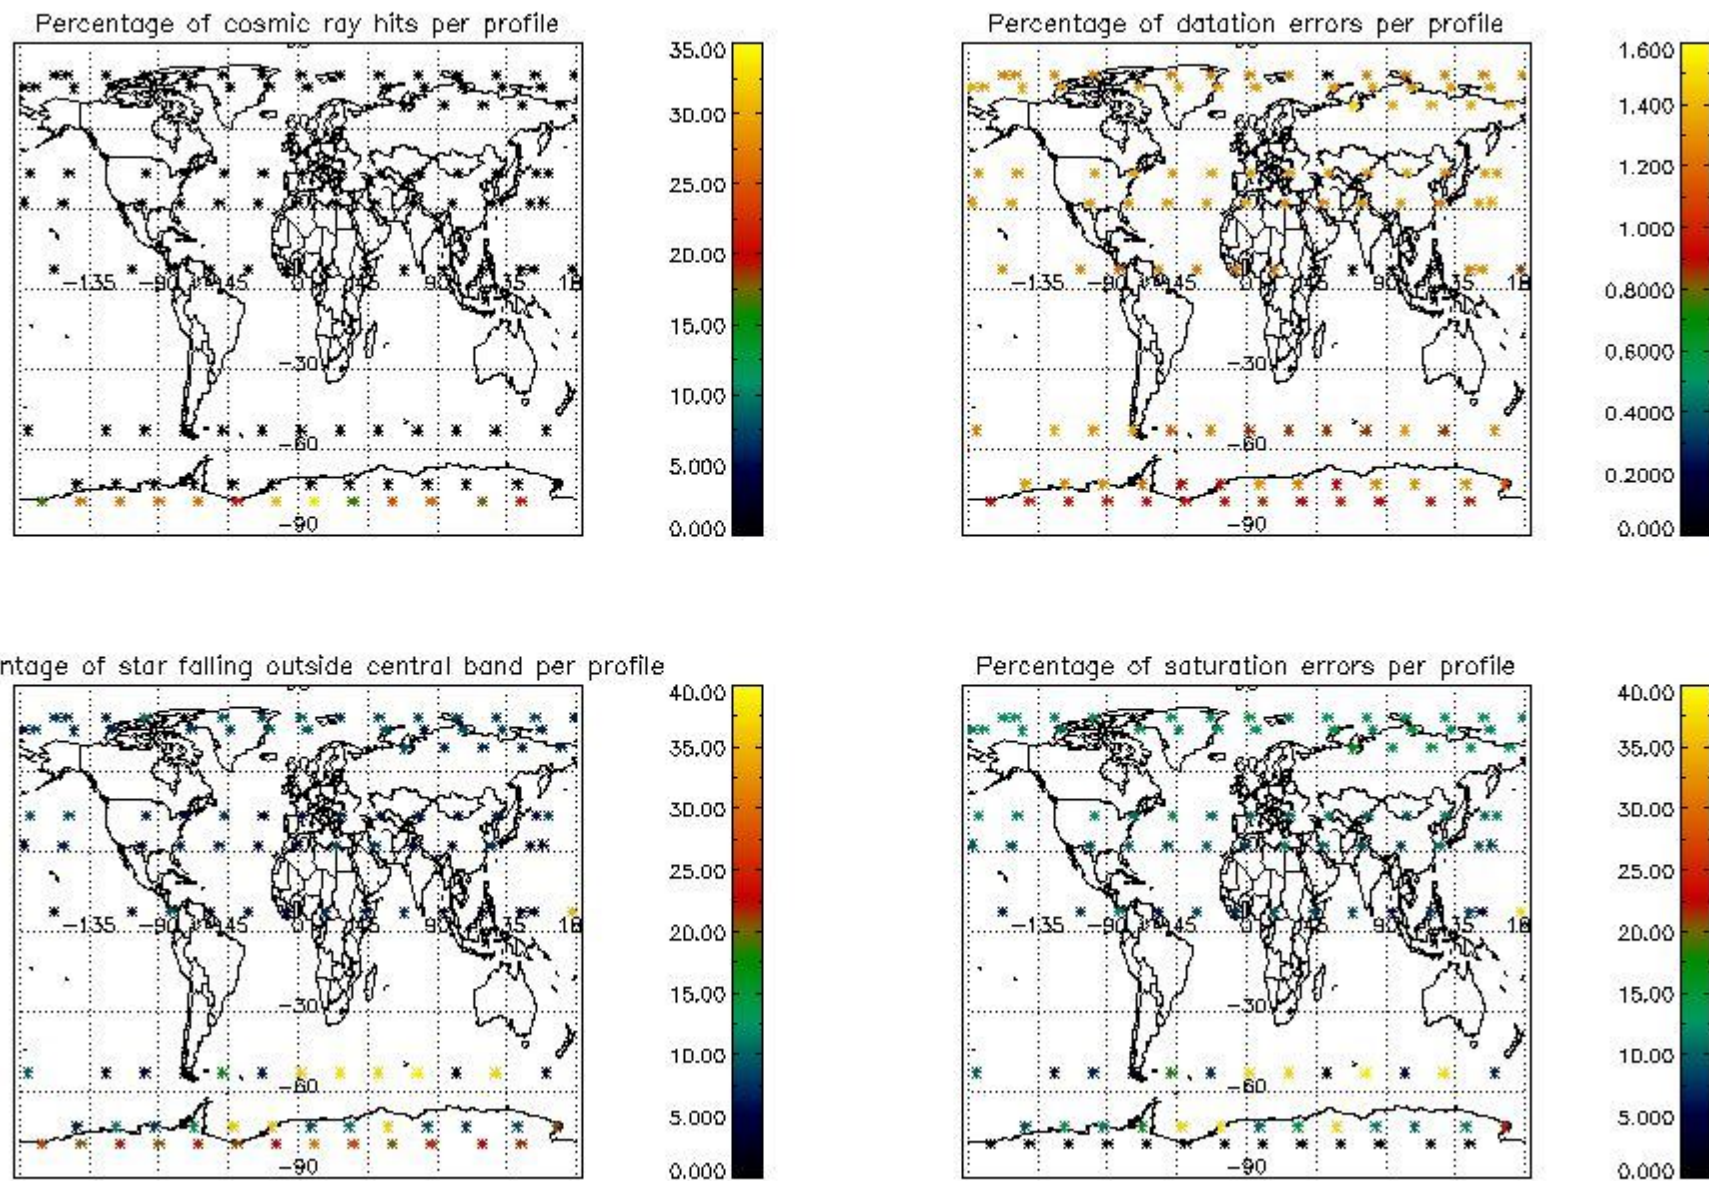

4.2.2 Plot level 1 quality information per product (world map): ENVISAT DESCENDING passes

5. Trace gas profiles

5.1 Ozone statistics based on quality of products

The final quality of the products can be "measured" using the STD (Standard Deviation) attached to every point profile. This information is written to the parameter GOM_NL__2P/NL_LOCAL_SPECIES_DENSITY/o3_std of the level 2 products. The table below shows the statistics for given STD ranges.

The statistics are given with respect to the overall valid production:

- Products without fatal errors: GOM_NL__2P/MPH/PRODUCT_ERR=0
- Valid point profile: GOM_NL__2P/NL_LOCAL_SPECIES_DENSITY/pcd(0)=0

The 'Criteria' is applied to valid points of dark limb products:

- Products in dark limb illumination condition: GOM_NL__2P/NL_SUMMARY_QUALITY/obs_ill_cond=0
- Products without fatal errors: GOM_NL__2P/MPH/PRODUCT_ERR=0
- Valid point profile: GOM_NL__2P/NL_LOCAL_SPECIES_DENSITY/pcd(0)=0

So, the table below shows the percentage of dark limb and valid observations for each criteria with respect to the overall valid daily observations.

Criteria	% of total production
All STD	26
STD < 20	9