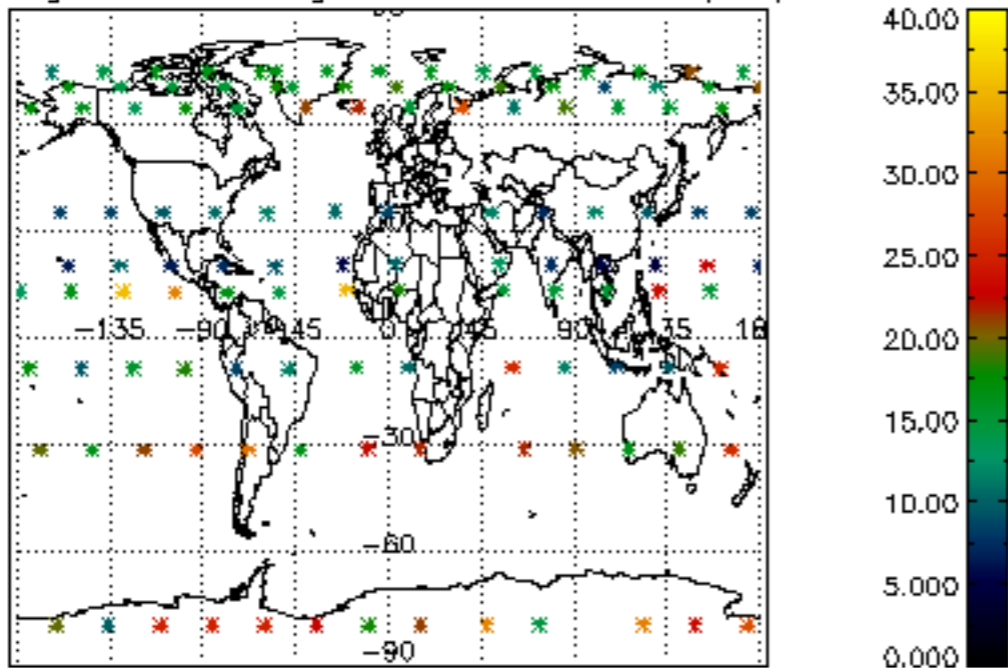

Percentage of cosmic ray hits per profile

Percentage of star falling outside central band per profile