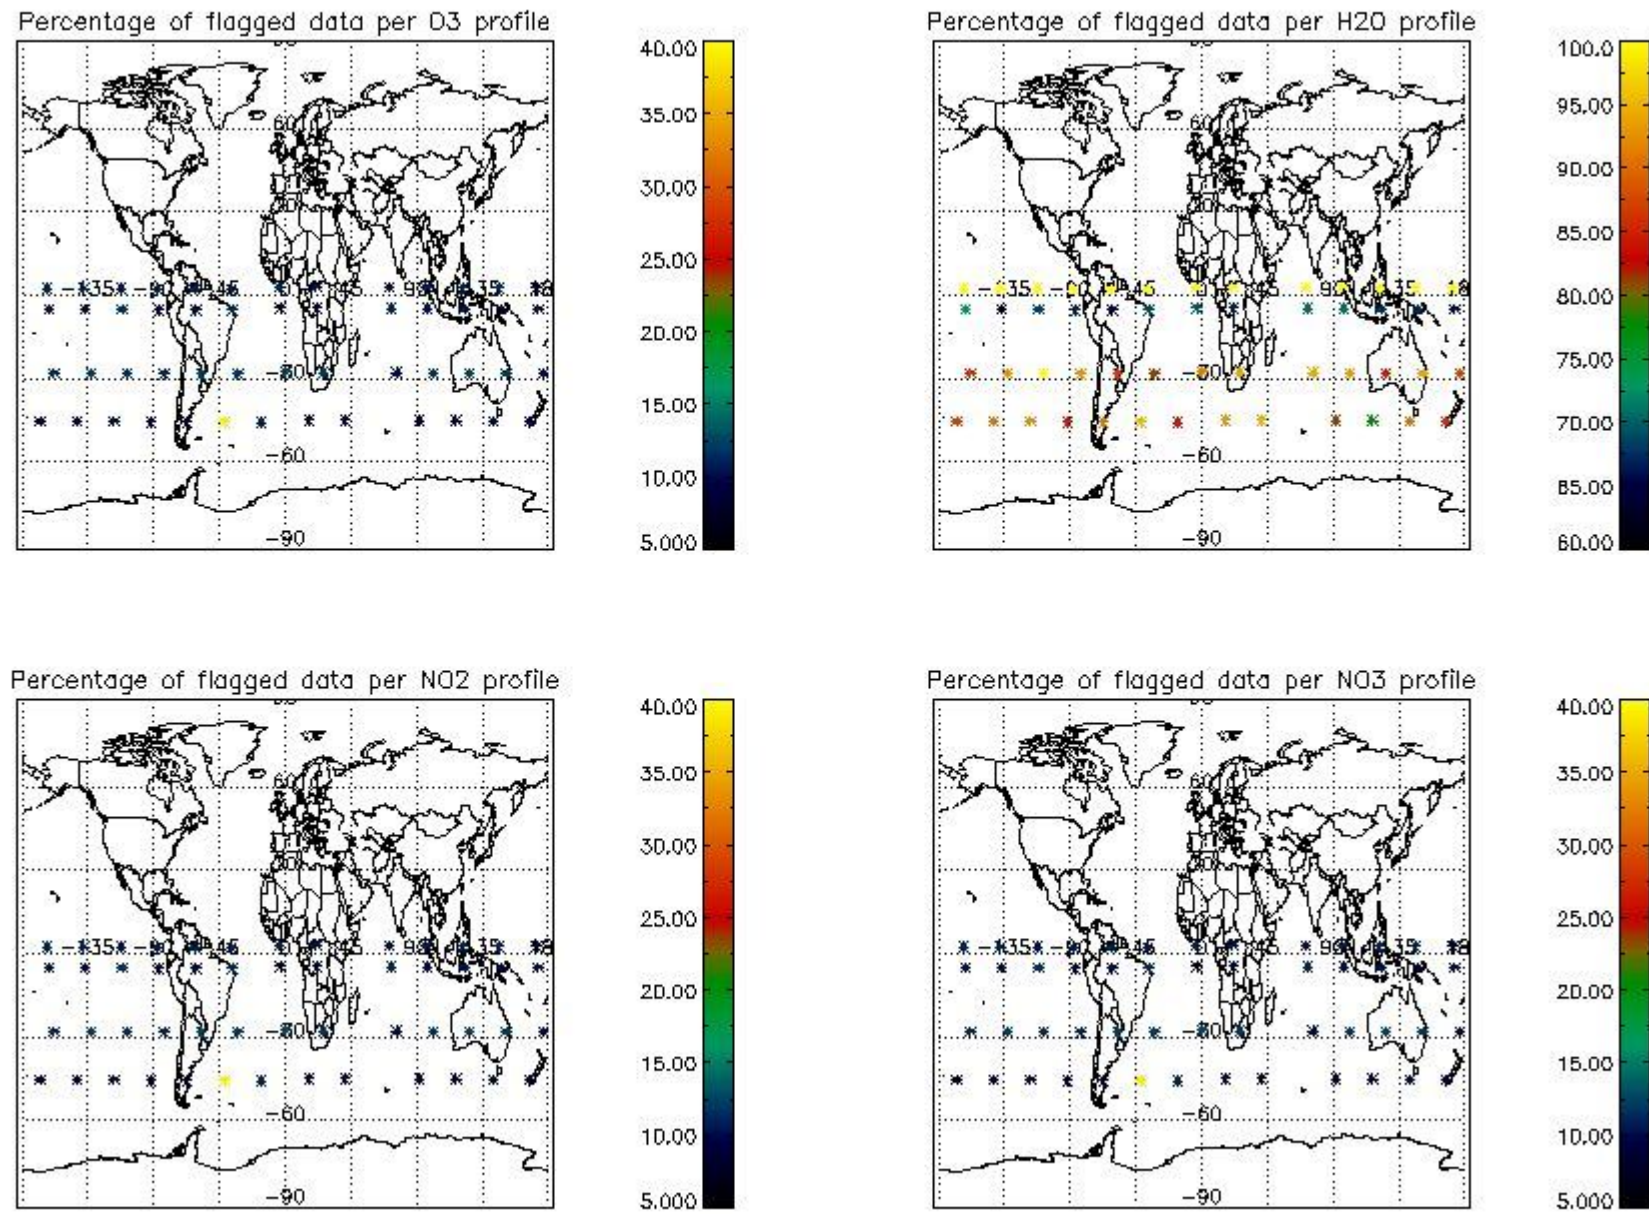

3.1 Plot quality information per product (time dependant)

3.2 Plot quality information per product (world map)

4. Level 1 quality information per product

In this section it is plotted some information contained in the Quality Summary data set of the level 2 products that comes from the level 1b processing. Products without errors (error flag in the MPH set to "0") are used.