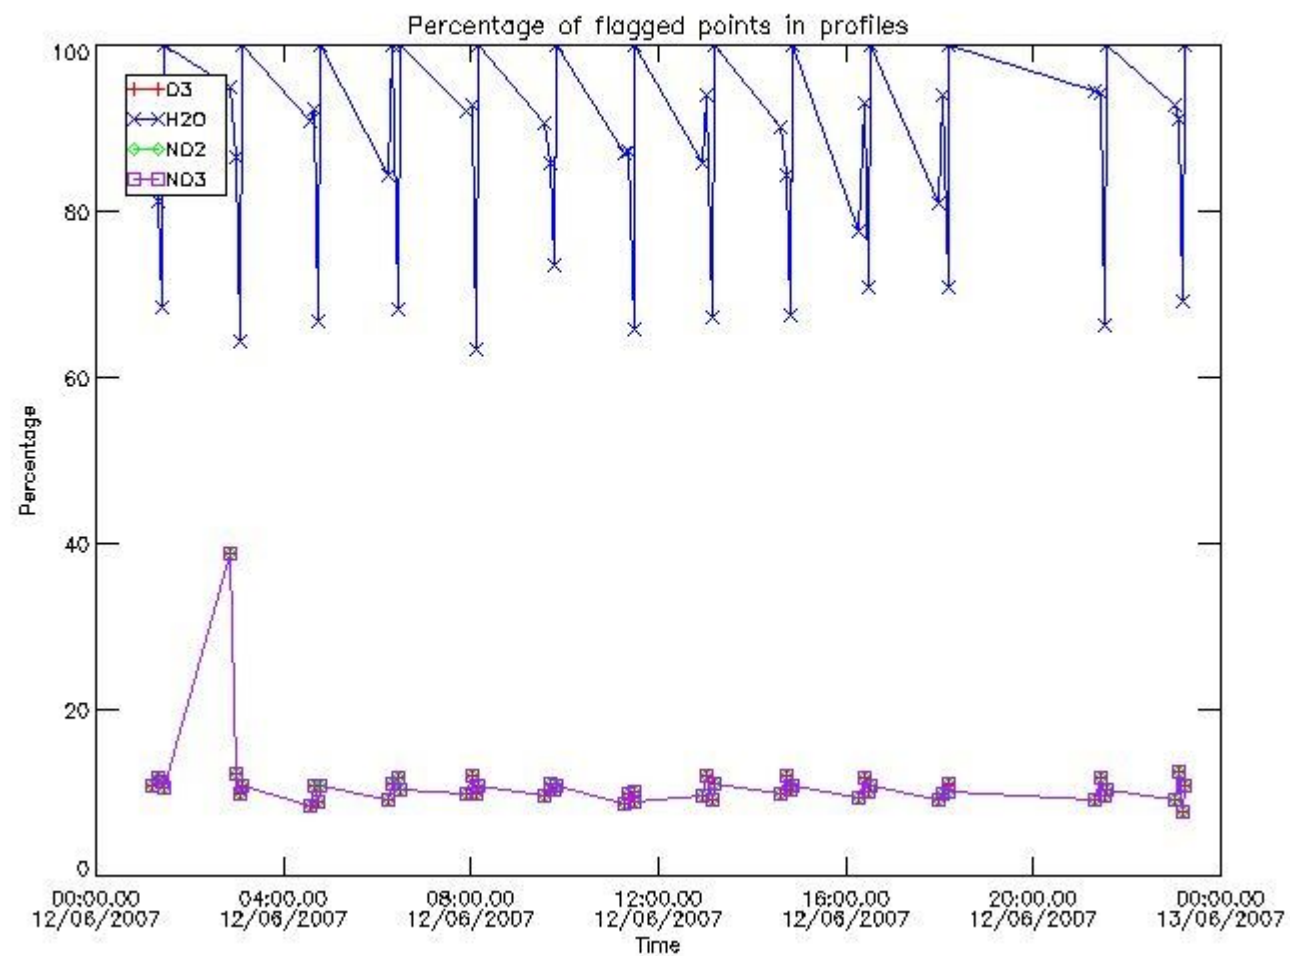

3. Quality information per product

In this section it is plotted some information contained in the Quality Summary data set of the level 2 products. Only products in dark limb conditions and without errors (error flag in the MPH set to "0") are used.

3.1 Plot quality information per product (time dependant)