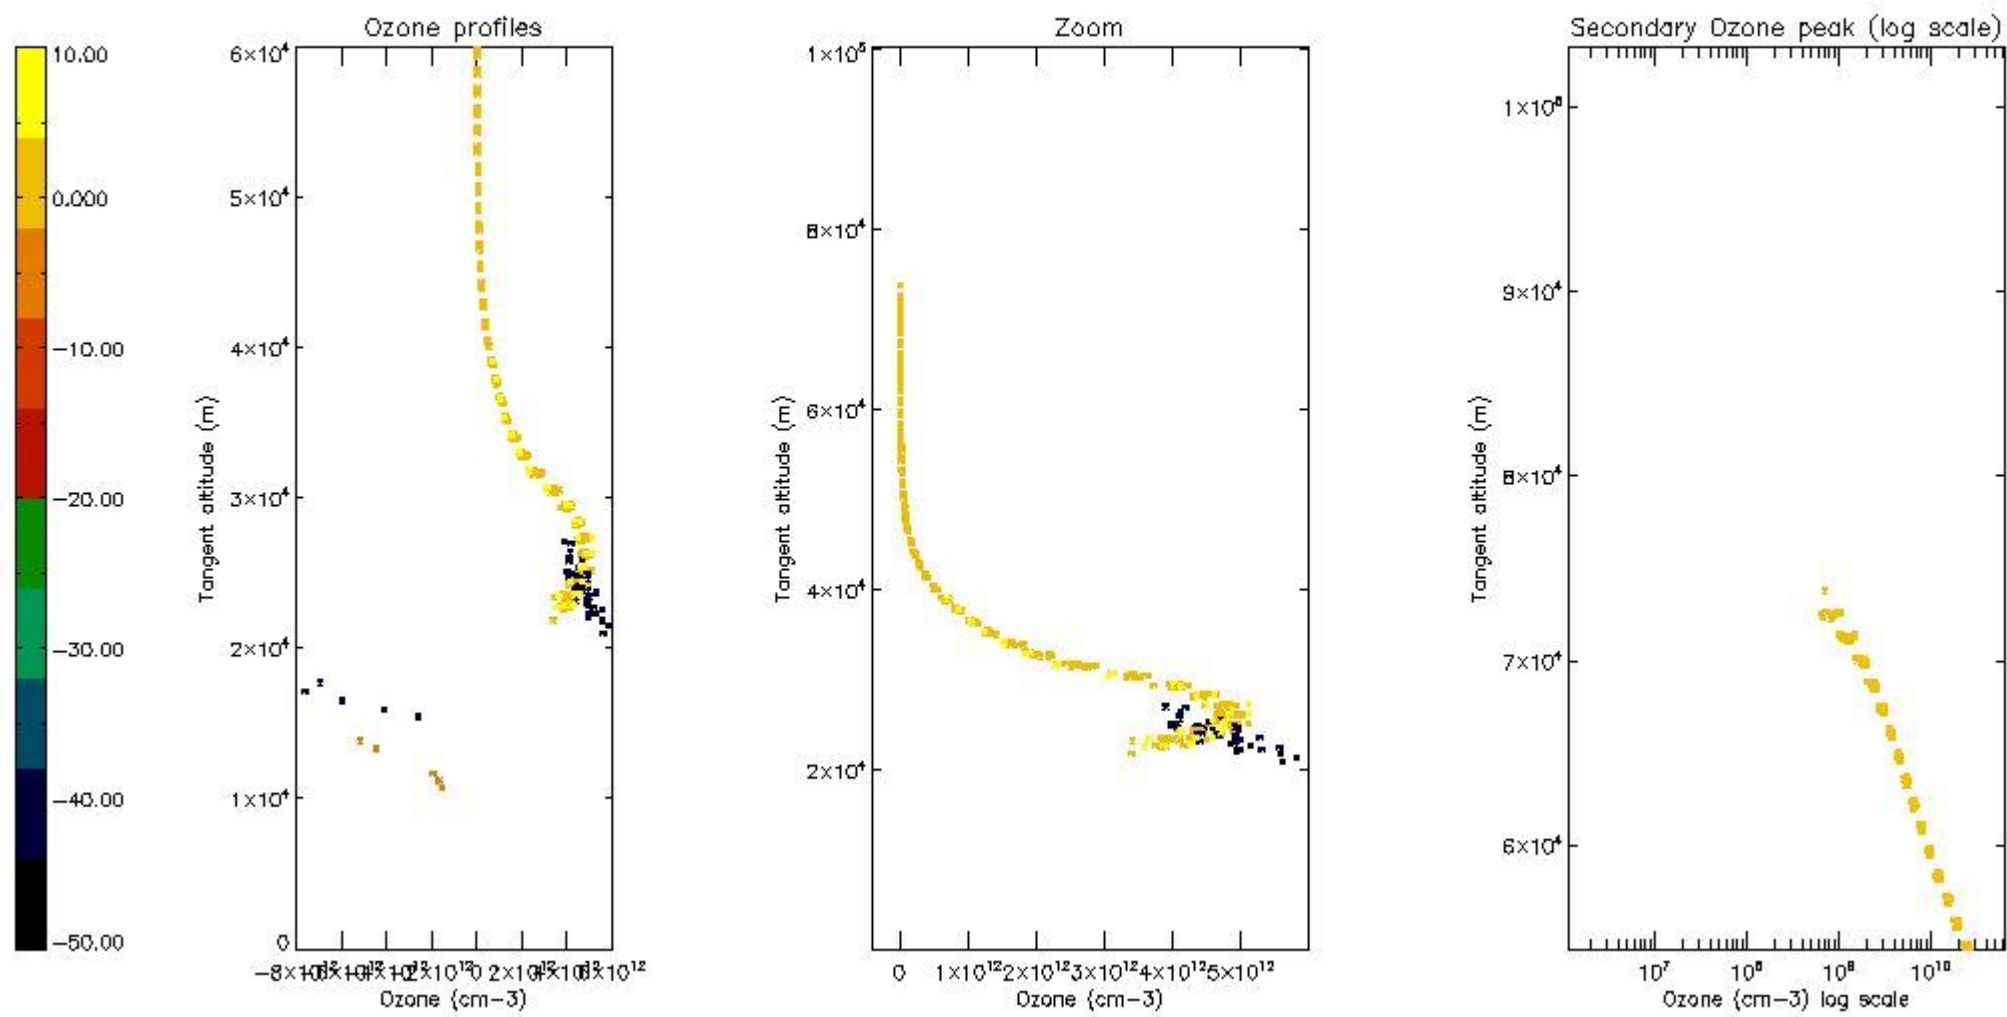

5.6 Plot NO₂ profiles for all STD (dark without errors)

The colorbar represents the latitude.