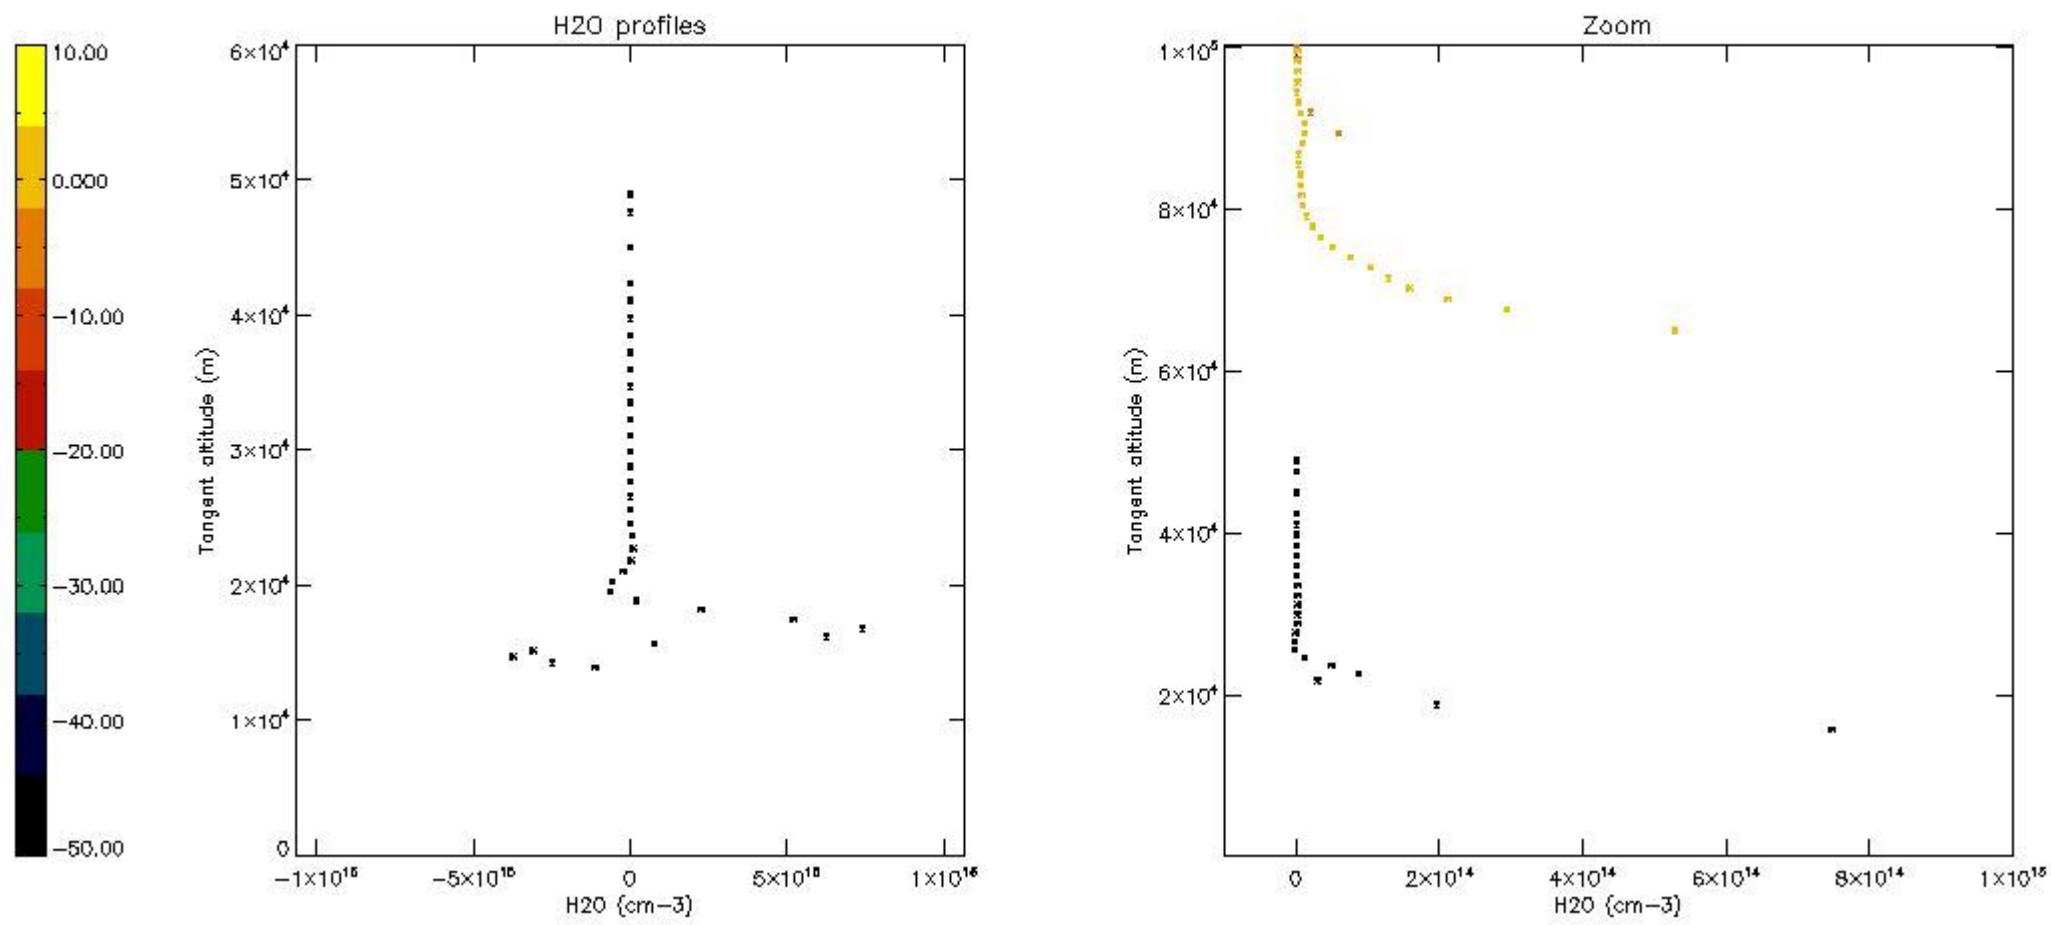

6. Auxiliary Data Files used for the production reported in section 2

The number reported in the third column indicates since which file (see list in section 2) the corresponding auxiliary file has been used. The fourth column is the date of those product files.

Type	Auxiliary Filename	Used since product	Used since product date
INST_PHYS_CHARACTERISTICS	GOM_INS_AXVIEC20091111_143220_20030716_120000_20500101_000000	1	12-JUN-2007 00:00:12
LEVEL-2_PROC_CONFIG	GOM_PR2_AXVIEC20091111_152718_20020301_000000_20500101_000000	1	12-JUN-2007 00:00:12
CROSS_SECTIONS_FILE	GOM_CRS_AXVIEC20091111_154832_20020301_000000_20500101_000000	1	12-JUN-2007 00:00:12