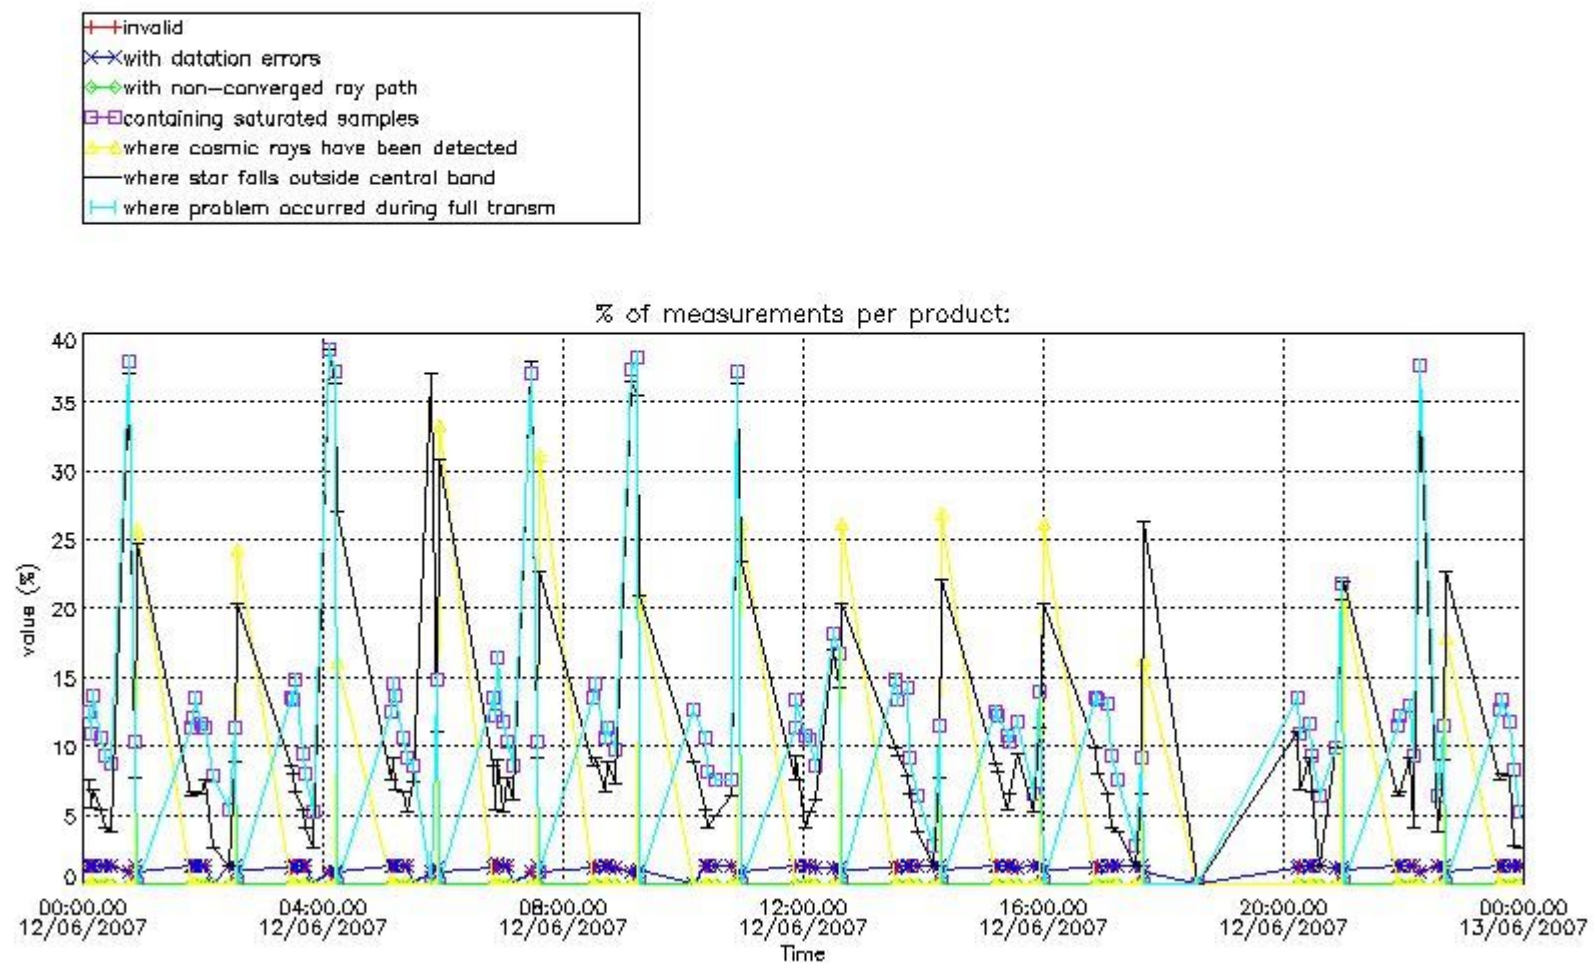

[6. Auxiliary Data Files used for the production reported in section 2](#)

This report presents the daily analysis on parameters extracted from GOMOS level 2 data (GOM_NL__2P). It is intended to monitor some important parameters that will impact the quality of these products. A list of level 2 products (and content) that have arrived during the reporting day to the PCF is also given.

3. Quality information per product

In this section it is plotted some information contained in the Quality Summary data set of the level 2 products. Only products in dark limb conditions and without errors (error flag in the MPH set to "0") are used.

3.1 Plot quality information per product (time dependant)

3.2 Plot quality information per product (world map)

4. Level 1 quality information per product

In this section it is plotted some information contained in the Quality Summary data set of the level 2 products that comes from the level 1b processing. Products without errors (error flag in the MPH set to "0") are used.

4.1 Plot quality information per product (time dependant) coming from level 1b processing

4.1.1 Plot level 1 quality information per product (time dependant): ENVISAT ASCENDING passes

4.1.2 Plot level 1 quality information per product (time dependant): ENVI SAT DESCENDING passes