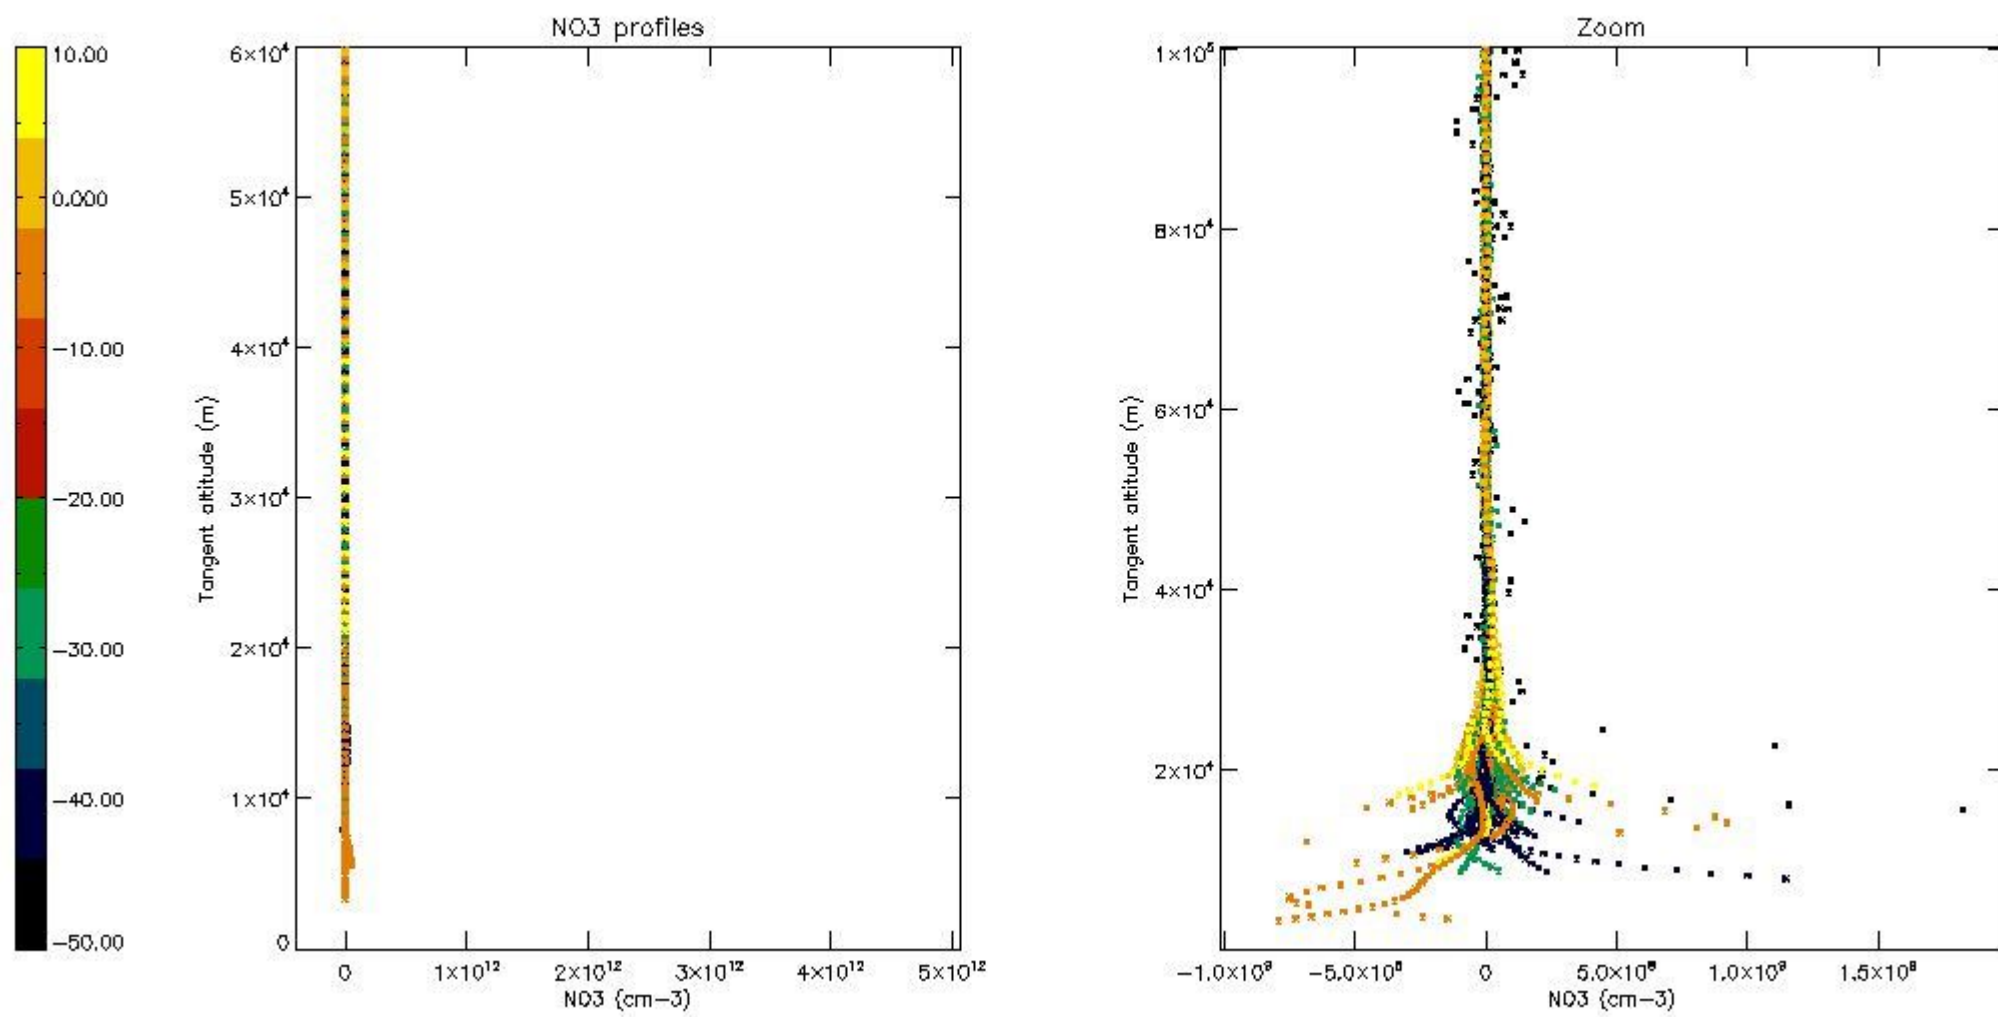

5.8 Plot H₂O profiles for all STD (only for occultations of stars 1,2,3,4,13,14,16,26,63 dark without errors)

The colorbar represents the latitude.