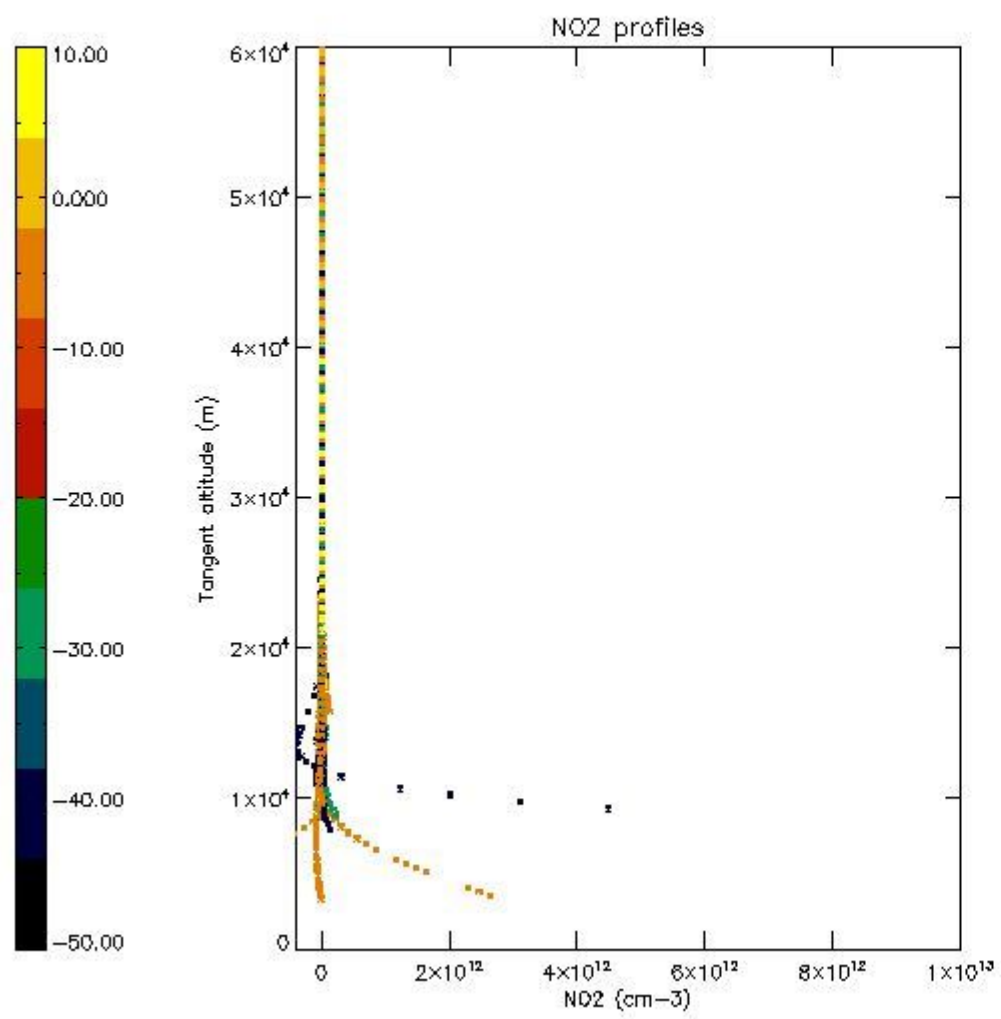

5.4 Plot ozone profiles where STD < 10% (dark without errors)

The colorbar represents the latitude.

5.5 Plot ozone profiles where STD < 5% (dark without errors)

The colorbar represents the latitude.

5.6 Plot NO₂ profiles for all STD (dark without errors)

The colorbar represents the latitude.

5.7 Plot NO3 profiles for all STD (dark without errors)

The colorbar represents the latitude.

5.8 Plot H₂O profiles for all STD (only for occultations of stars 1,2,3,4,13,14,16,26,63 dark without errors)