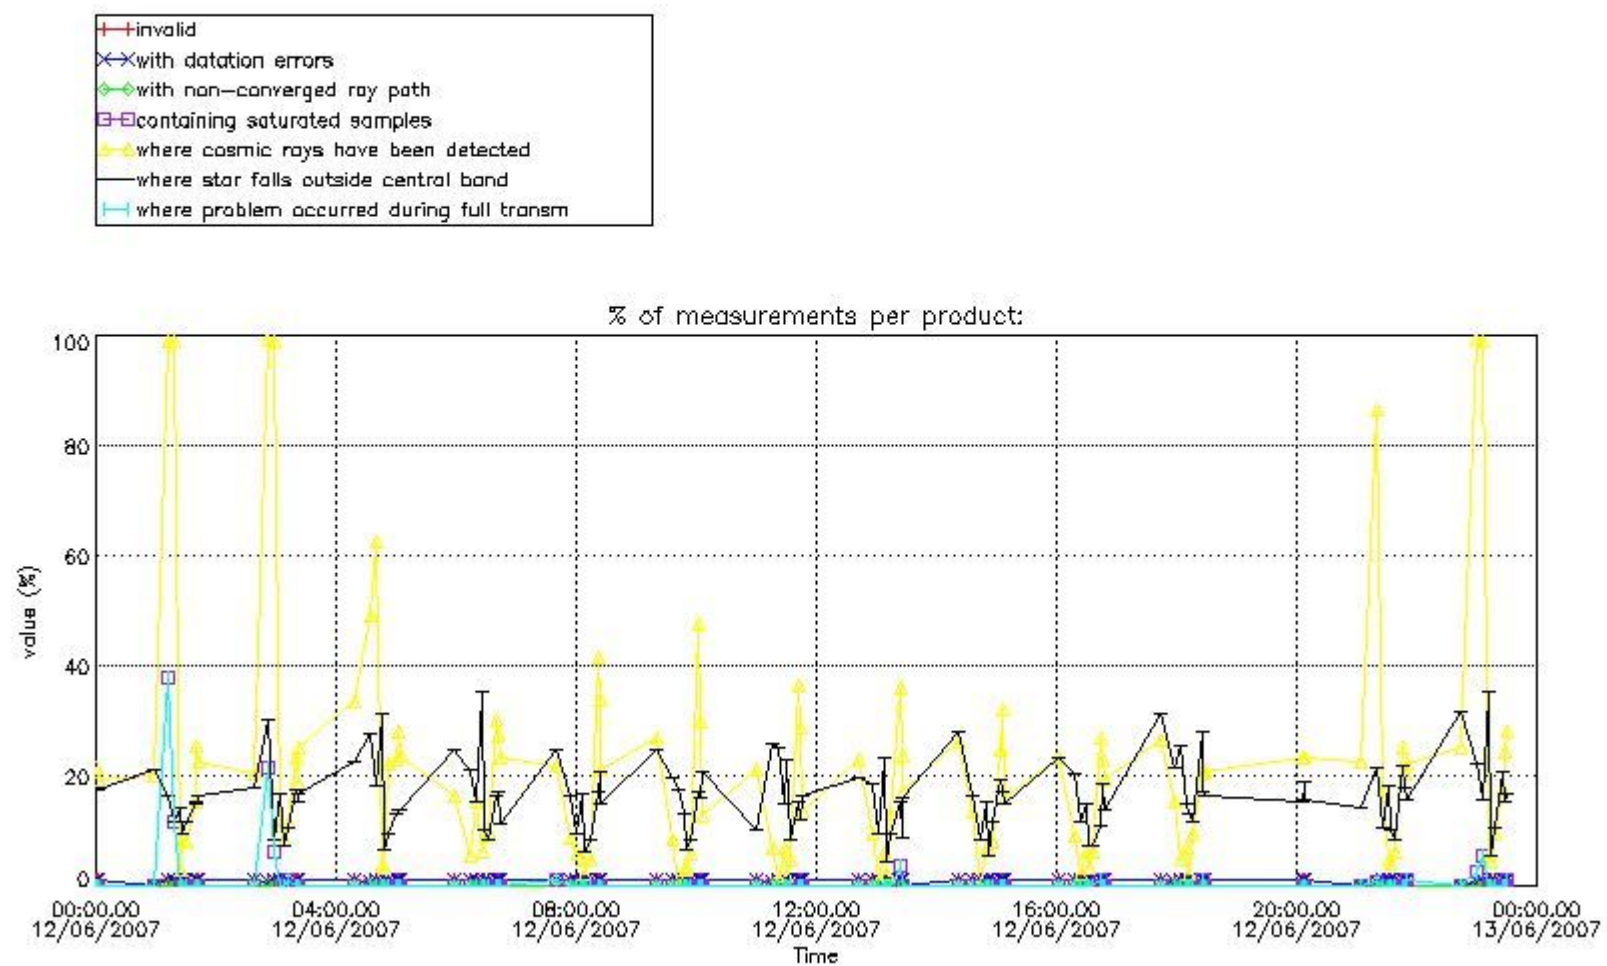

3.1 Plot quality information per product (time dependant)

3.2 Plot quality information per product (world map)

4. Level 1 quality information per product

In this section it is plotted some information contained in the Quality Summary data set of the level 2 products that comes from the level 1b processing. Products without errors (error flag in the MPH set to "0") are used.

4.1 Plot quality information per product (time dependant) coming from level 1b processing

4.1.1 Plot level 1 quality information per product (time dependant): ENVISAT ASCENDING passes

4.1.2 Plot level 1 quality information per product (time dependant): ENVI SAT DESCENDING passes