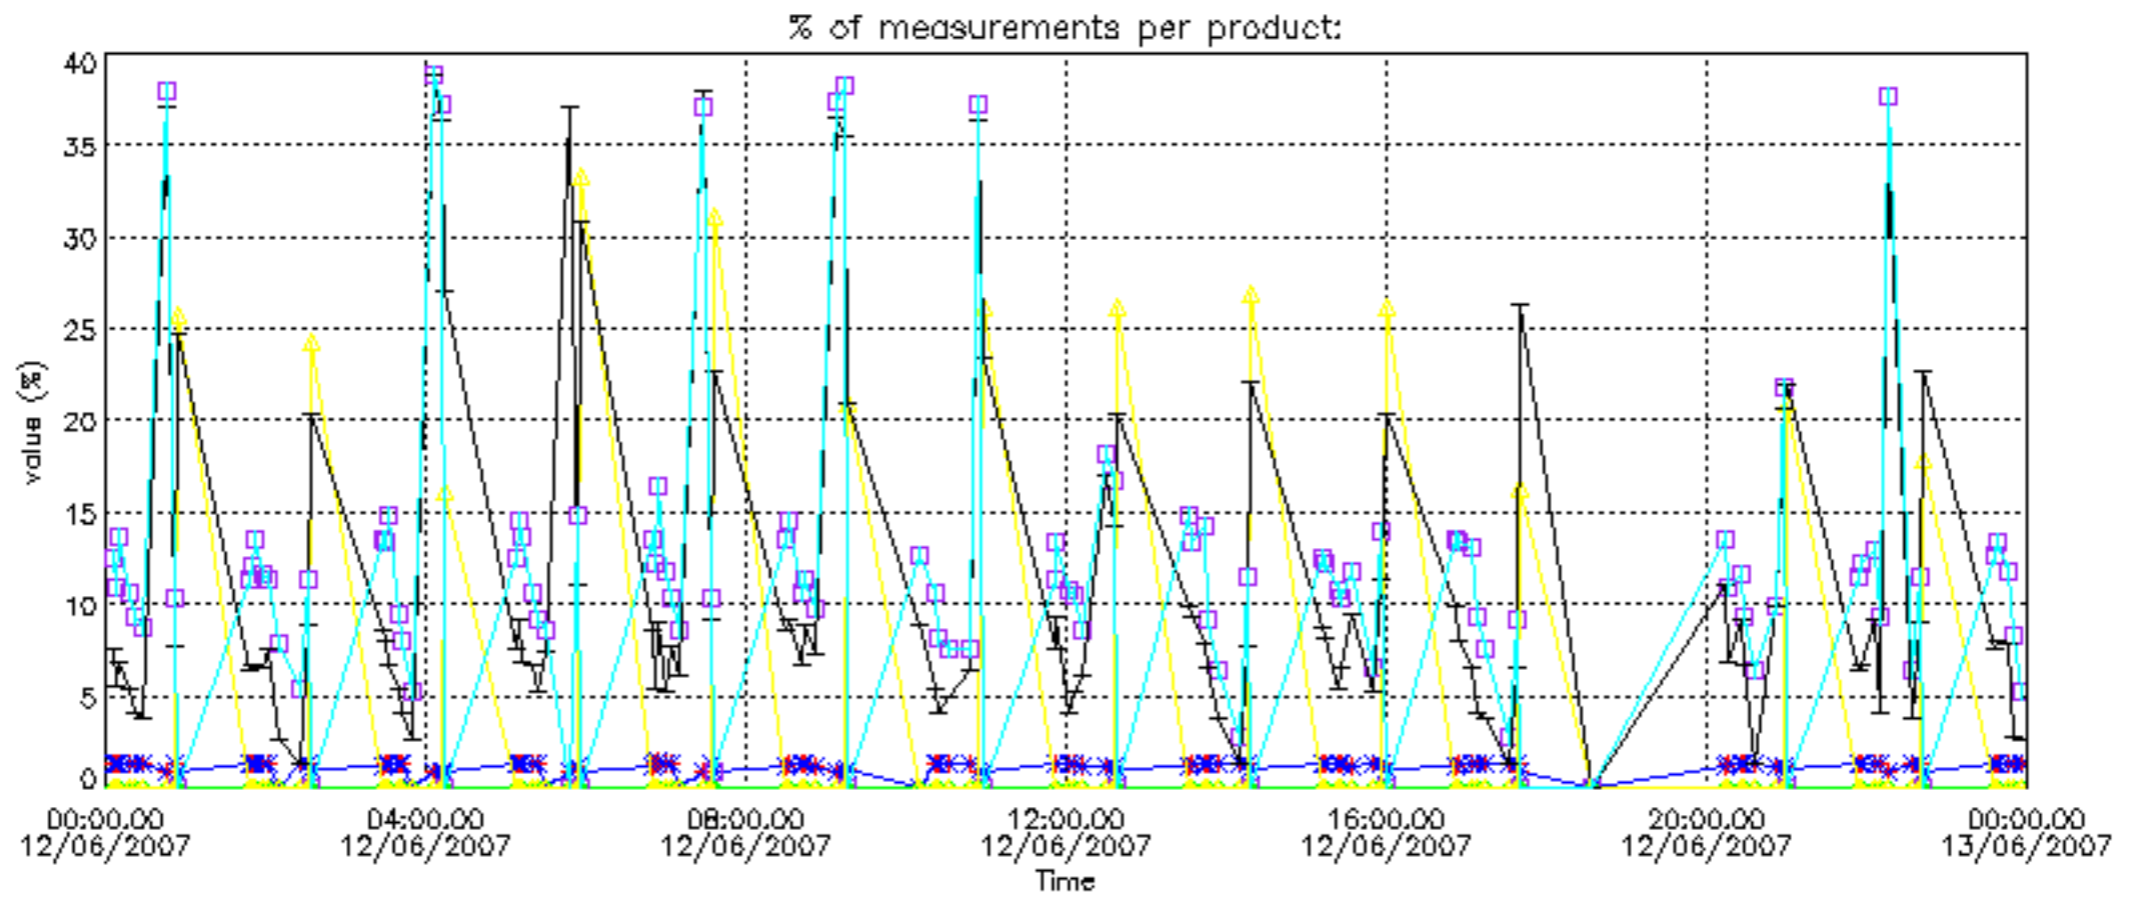

Percentage of cosmic ray hits per profile

Percentage of datation errors per profile