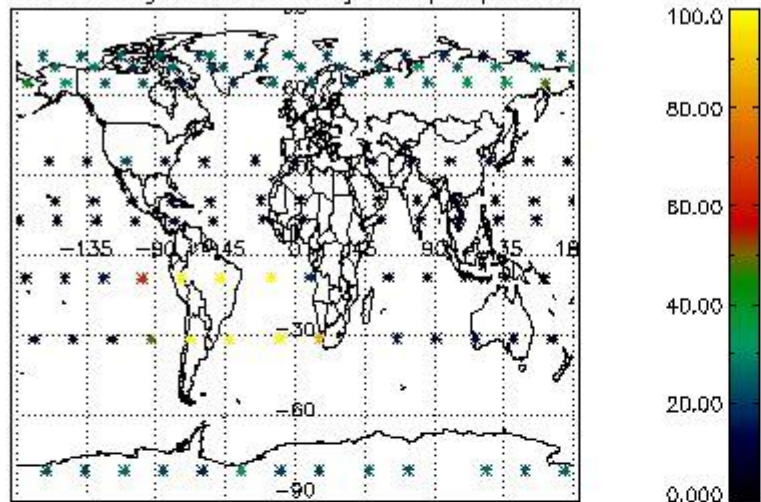

3.1 Plot quality information per product (time dependant)

3.2 Plot quality information per product (world map)

4. Level 1 quality information per product

In this section it is plotted some information contained in the Quality Summary data set of the level 2 products that comes from the level 1b processing. Products without errors (error flag in the MPH set to "0") are used.

4.1 Plot quality information per product (time dependant) coming from level 1b processing

4.1.1 Plot level 1 quality information per product (time dependant): ENVISAT ASCENDING passes

4.1.2 Plot level 1 quality information per product (time dependant): ENVI SAT DESCENDING passes

4.2 Plot quality information per product coming from level 1b processing (world map)

4.2.1 Plot level 1 quality information per product (world map): ENVISAT ASCENDING passes

Percentage of cosmic ray hits per profile