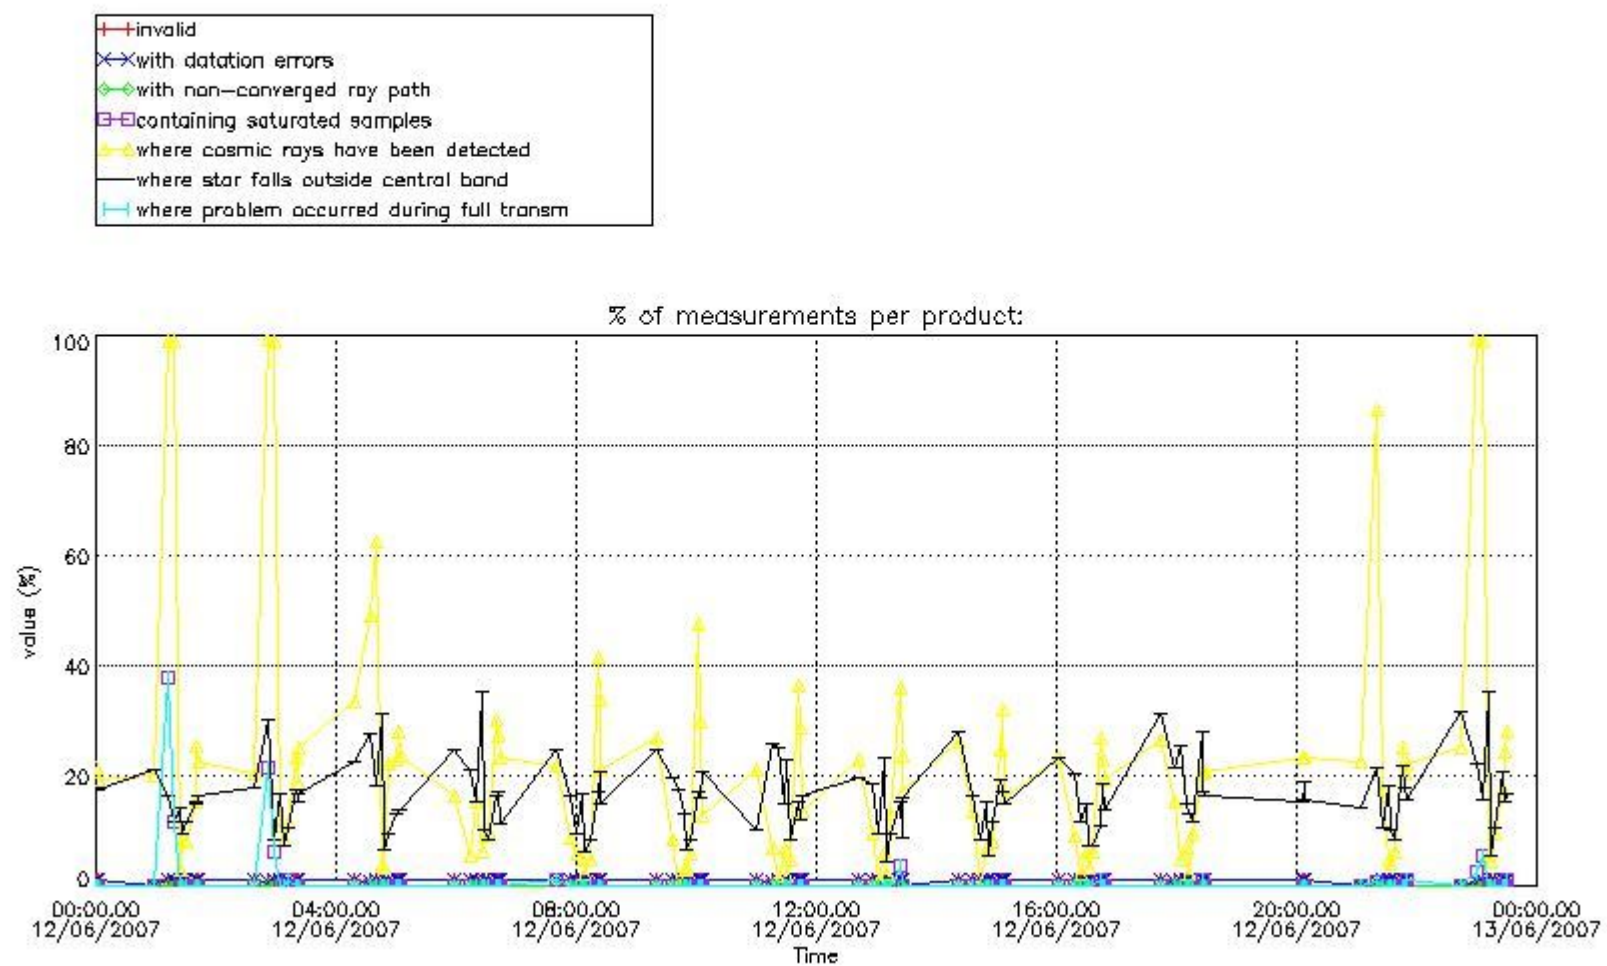

4.1.2 Plot level 1 quality information per product (time dependant): ENVI SAT DESCENDING passes