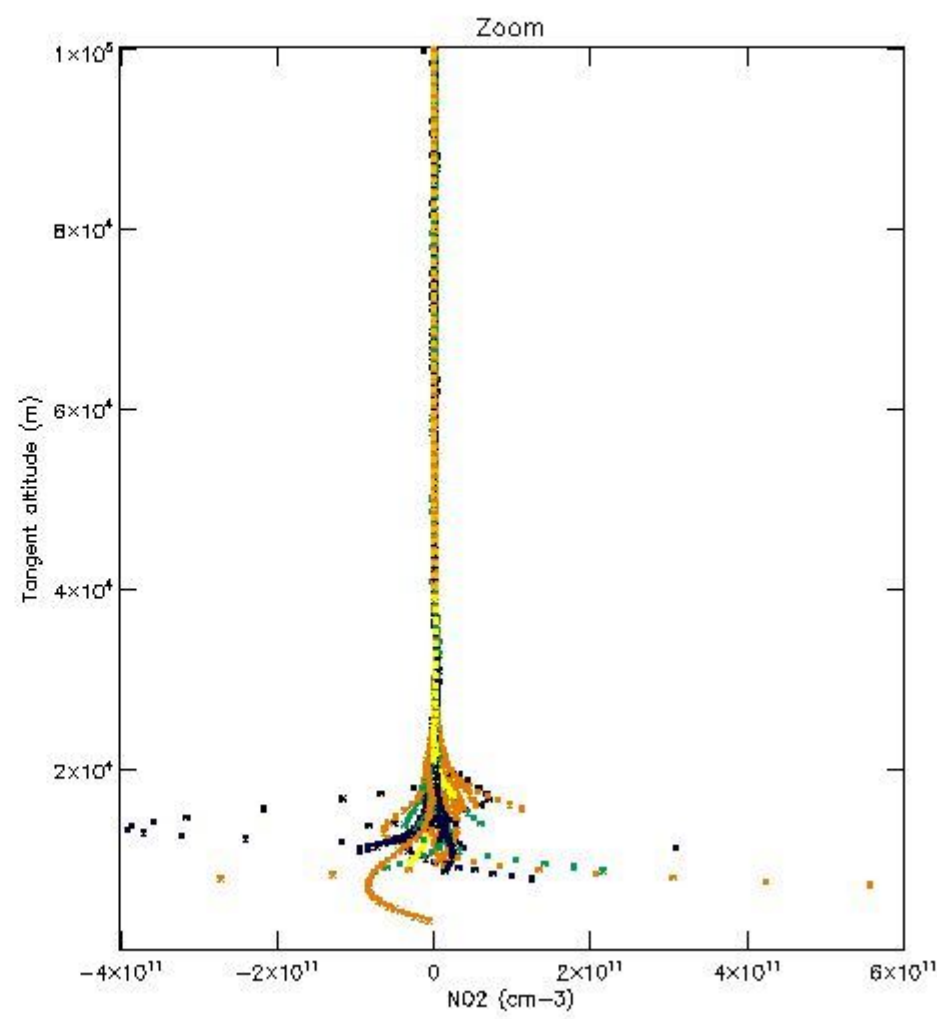

3.1 Plot quality information per product (time dependant)

3.2 Plot quality information per product (world map)

4. Level 1 quality information per product

In this section it is plotted some information contained in the Quality Summary data set of the level 2 products that comes from the level 1b processing. Products without errors (error flag in the MPH set to "0") are used.

STD < 10	6
STD < 5	3

5.2 Plot ozone profiles for all STD (dark without errors)

The colorbar represents the latitude.

5.3 Plot ozone profiles where STD < 20% (dark without errors)

The colorbar represents the latitude.

5.4 Plot ozone profiles where $STD < 10\%$ (dark without errors)

The colorbar represents the latitude.

5.5 Plot ozone profiles where STD < 5% (dark without errors)

The colorbar represents the latitude.

5.6 Plot NO₂ profiles for all STD (dark without errors)

The colorbar represents the latitude.

5.7 Plot NO3 profiles for all STD (dark without errors)

The colorbar represents the latitude.

5.8 Plot H₂O profiles for all STD (only for occultations of stars 1,2,3,4,13,14,16,26,63 dark without errors)