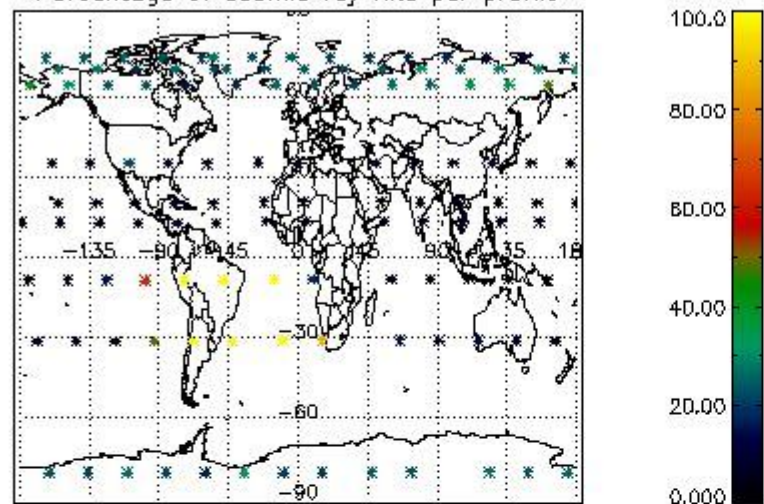

Percentage of cosmic ray hits per profile