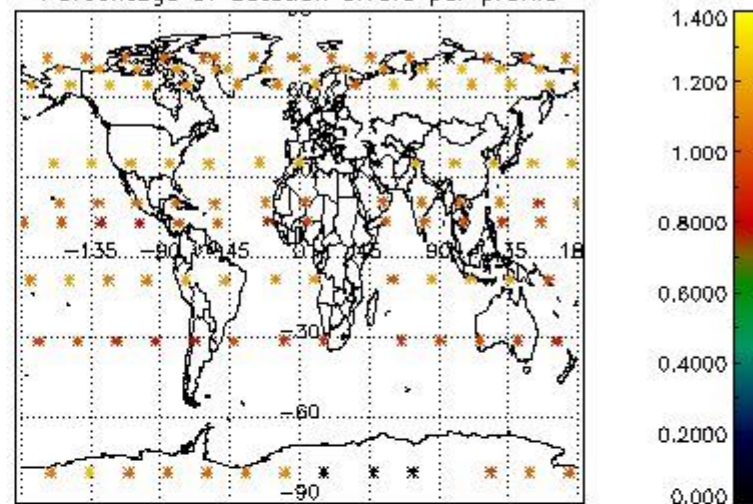

Percentage of datation errors per profile