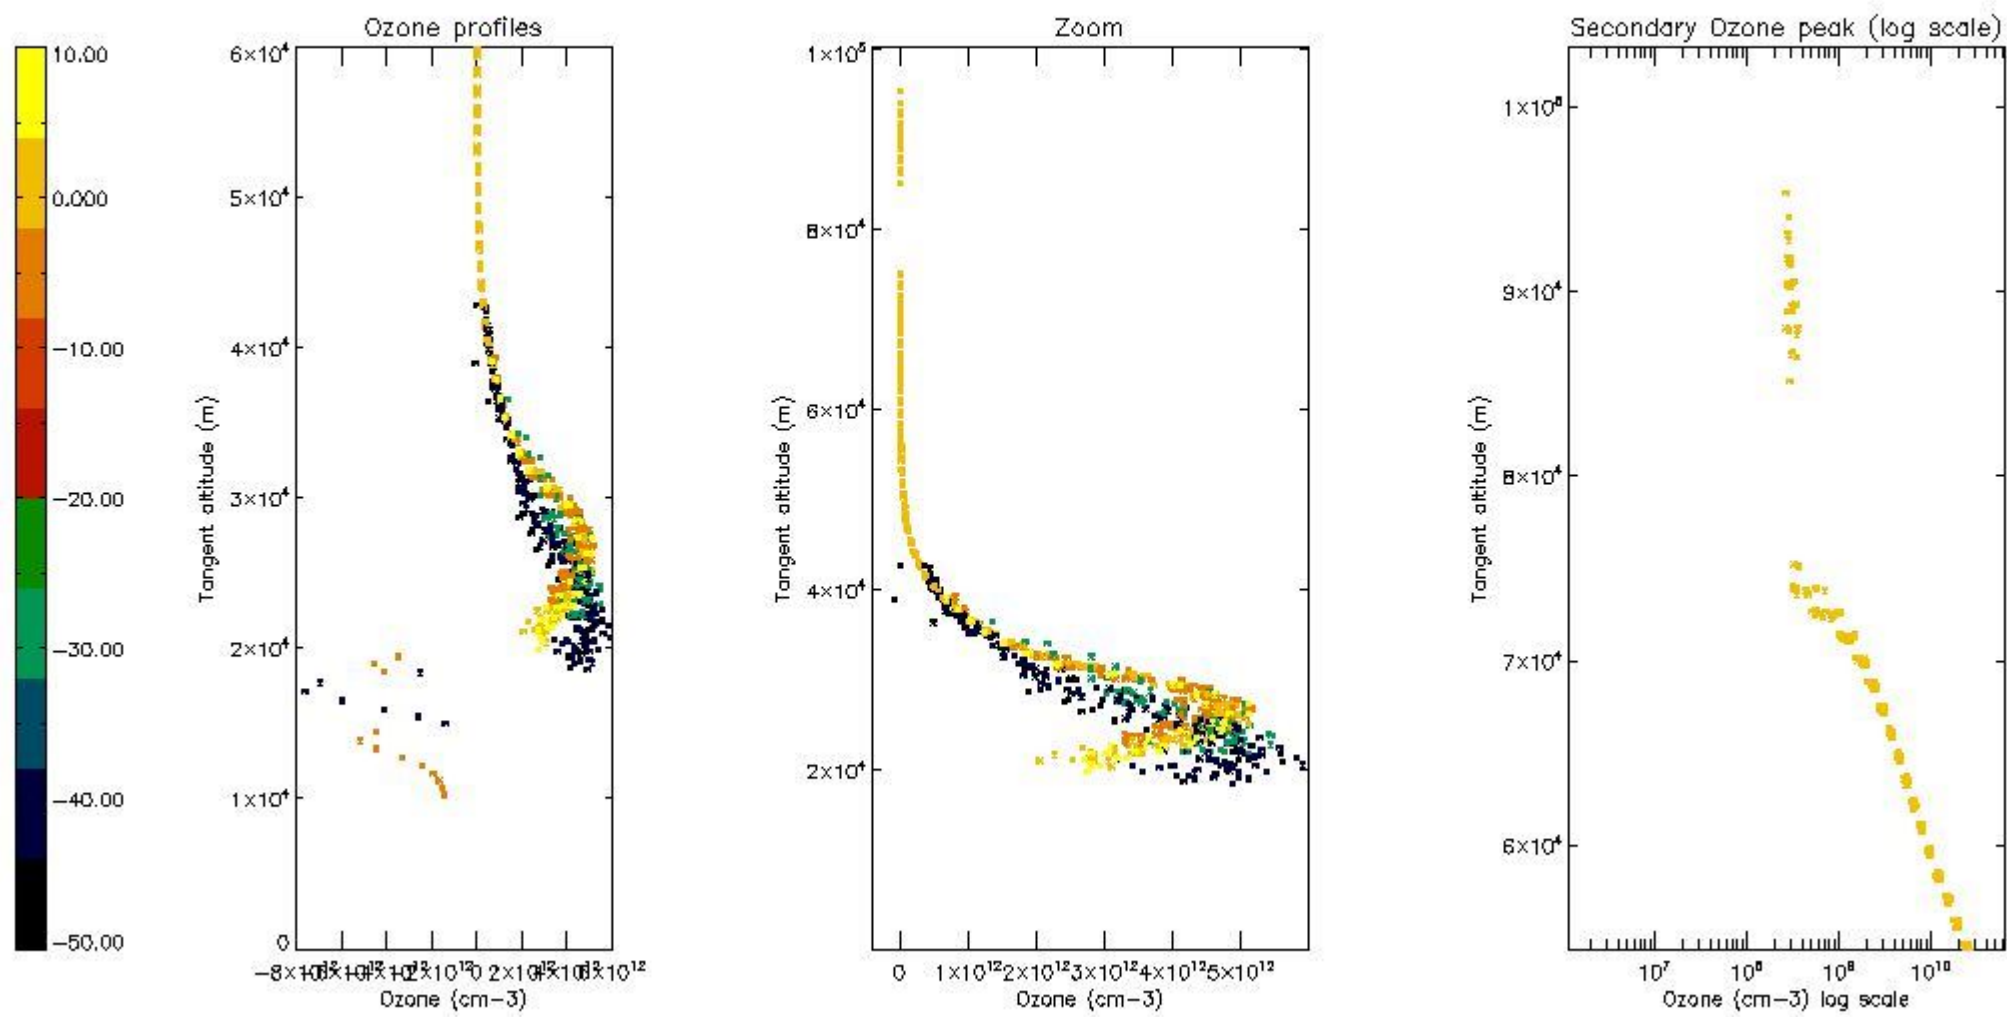

3.1 Plot quality information per product (time dependant)

3.2 Plot quality information per product (world map)

4. Level 1 quality information per product

In this section it is plotted some information contained in the Quality Summary data set of the level 2 products that comes from the level 1b processing. Products without errors (error flag in the MPH set to "0") are used.

STD < 10	6
STD < 5	3

5.2 Plot ozone profiles for all STD (dark without errors)

The colorbar represents the latitude.

5.3 Plot ozone profiles where STD < 20% (dark without errors)

The colorbar represents the latitude.

5.4 Plot ozone profiles where $STD < 10\%$ (dark without errors)

The colorbar represents the latitude.

5.5 Plot ozone profiles where STD < 5% (dark without errors)

The colorbar represents the latitude.

5.6 Plot NO₂ profiles for all STD (dark without errors)

The colorbar represents the latitude.

5.7 Plot NO3 profiles for all STD (dark without errors)

The colorbar represents the latitude.

5.8 Plot H₂O profiles for all STD (only for occultations of stars 1,2,3,4,13,14,16,26,63 dark without errors)