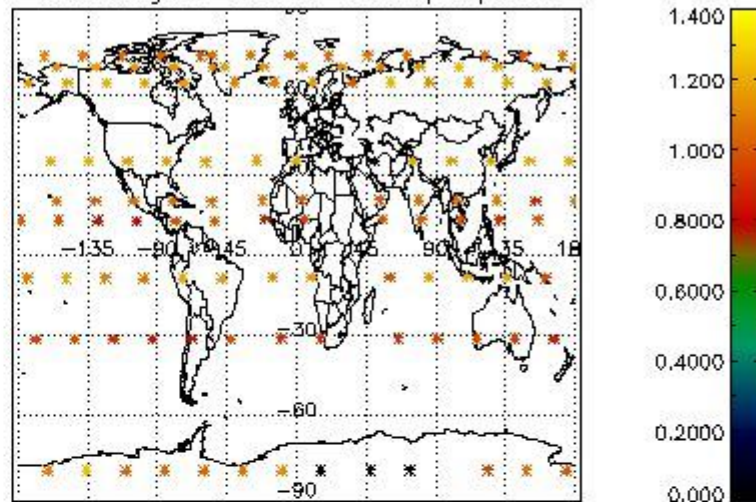

Percentage of datation errors per profile