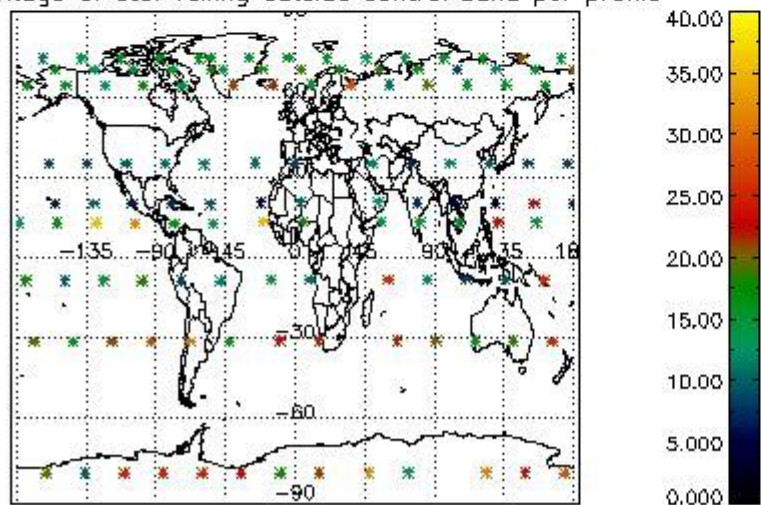

Percentage of star falling outside central band per profile