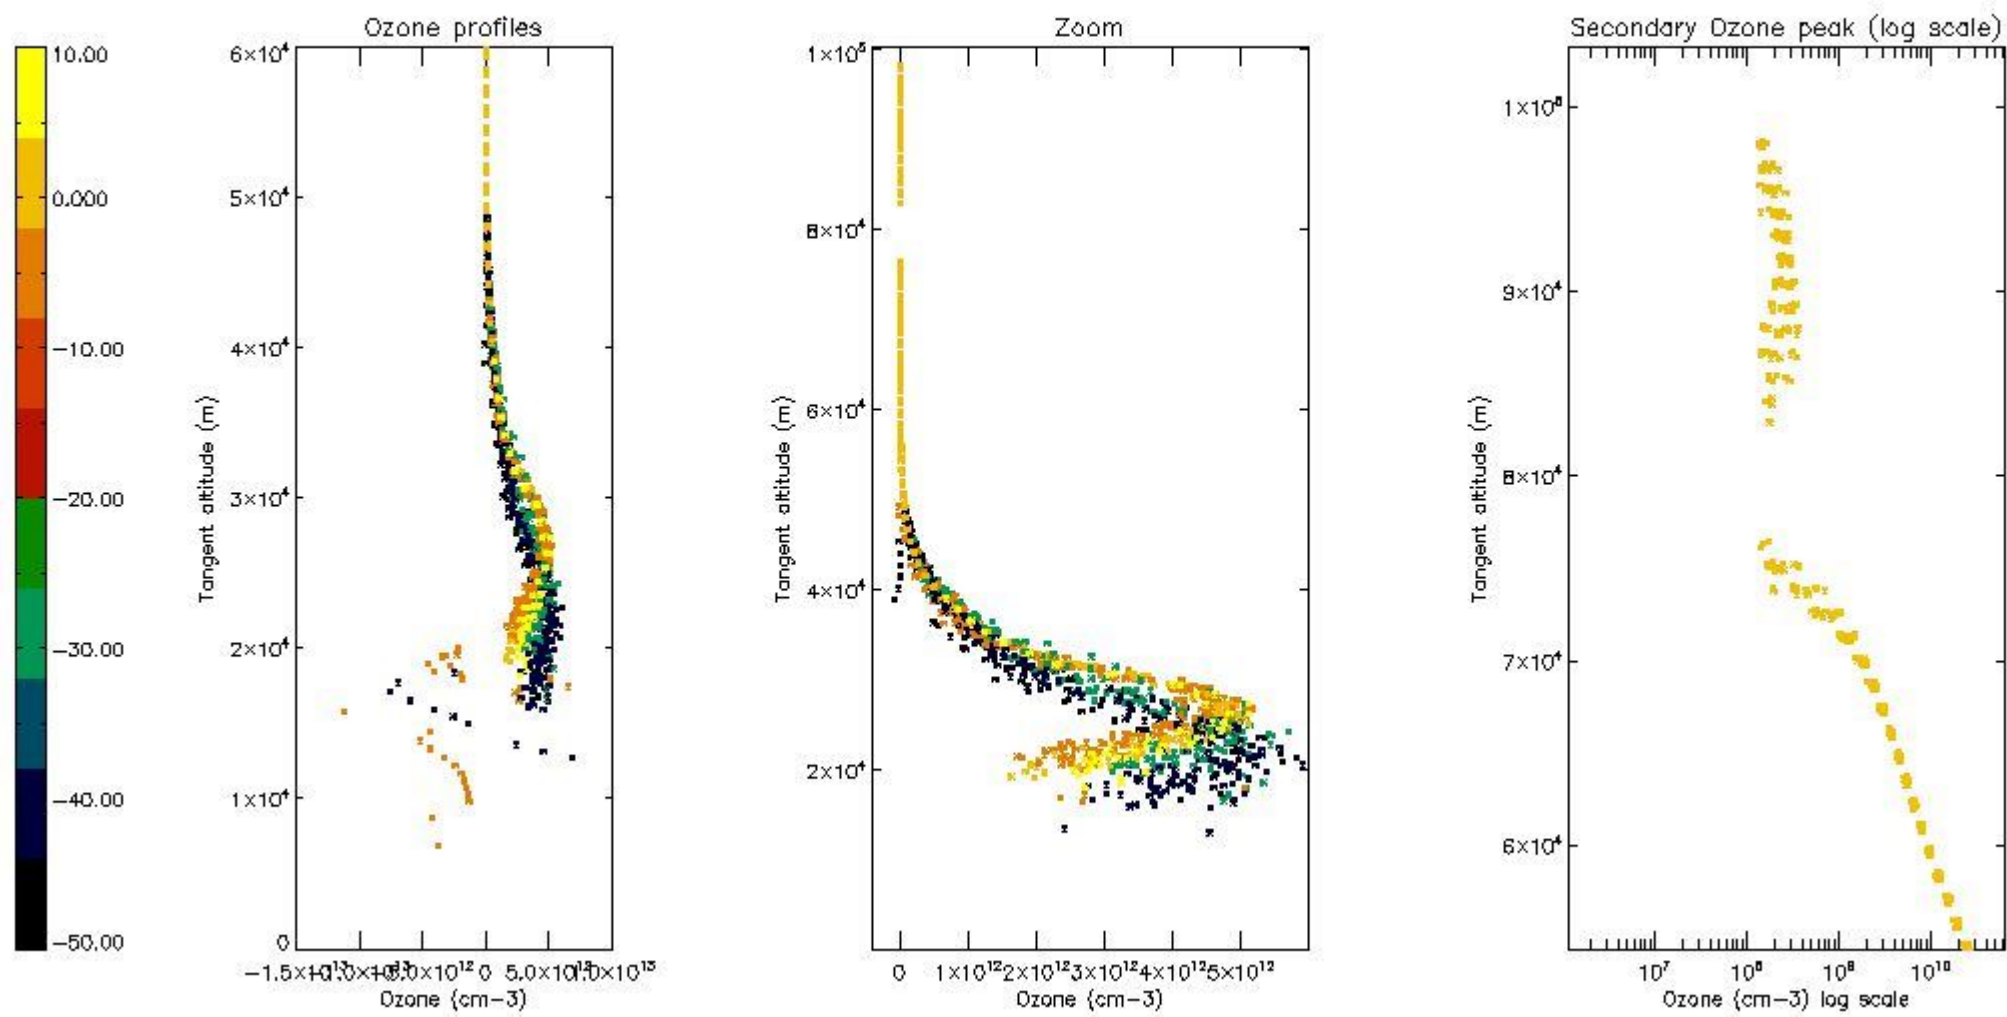

3.1 Plot quality information per product (time dependant)

3.2 Plot quality information per product (world map)

4. Level 1 quality information per product

In this section it is plotted some information contained in the Quality Summary data set of the level 2 products that comes from the level 1b processing. Products without errors (error flag in the MPH set to "0") are used.

STD < 10	6
STD < 5	3

5.2 Plot ozone profiles for all STD (dark without errors)

The colorbar represents the latitude.

5.3 Plot ozone profiles where STD < 20% (dark without errors)

The colorbar represents the latitude.

5.4 Plot ozone profiles where $STD < 10\%$ (dark without errors)

The colorbar represents the latitude.

5.5 Plot ozone profiles where STD < 5% (dark without errors)

The colorbar represents the latitude.

5.6 Plot NO₂ profiles for all STD (dark without errors)

The colorbar represents the latitude.

5.7 Plot NO3 profiles for all STD (dark without errors)

The colorbar represents the latitude.

5.8 Plot H₂O profiles for all STD (only for occultations of stars 1,2,3,4,13,14,16,26,63 dark without errors)