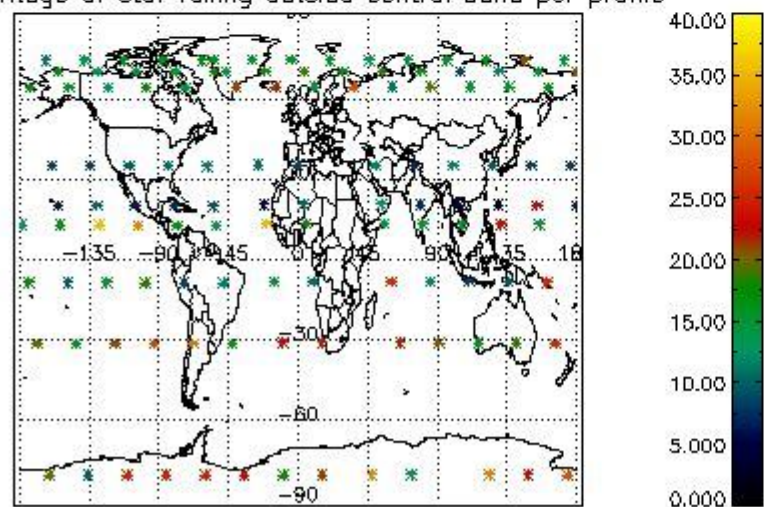

Percentage of star falling outside central band per profile