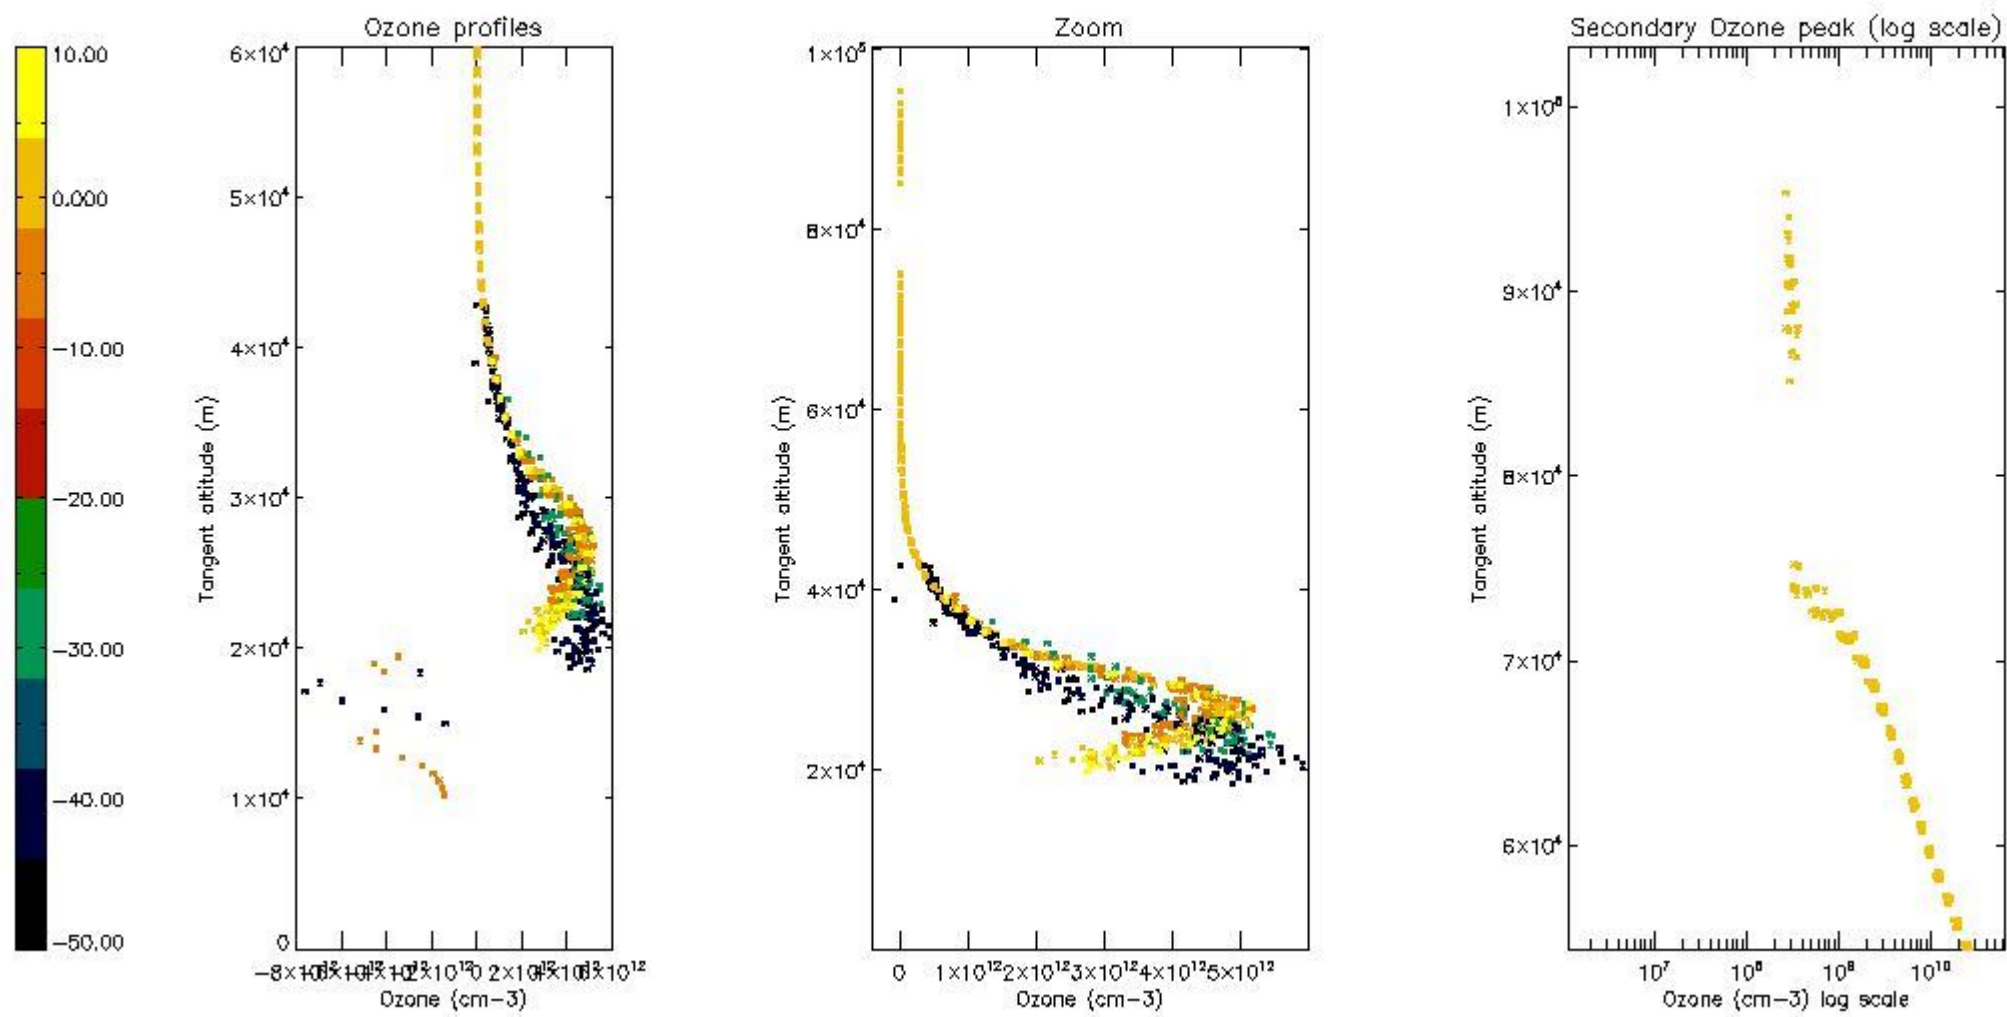

5.5 Plot ozone profiles where STD < 5% (dark without errors)

The colorbar represents the latitude.