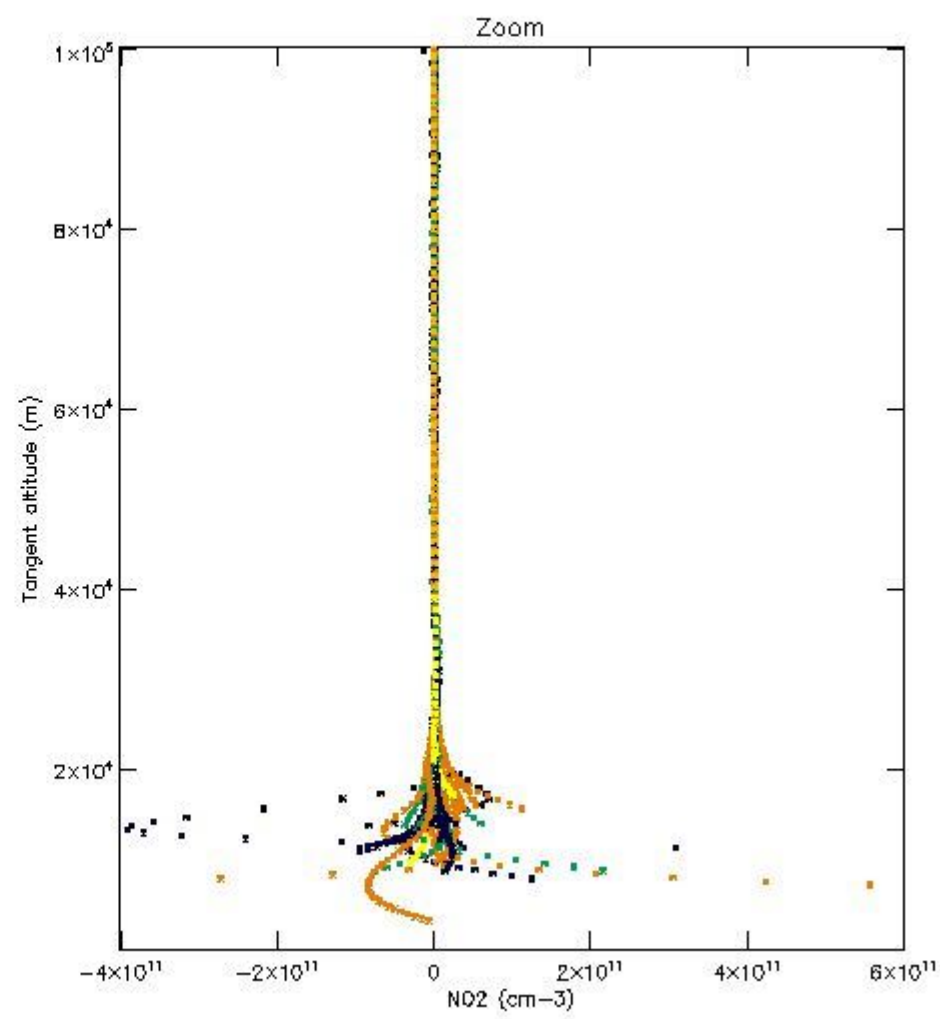

5.4 Plot ozone profiles where STD < 10% (dark without errors)

The colorbar represents the latitude.

5.5 Plot ozone profiles where STD < 5% (dark without errors)

The colorbar represents the latitude.

5.6 Plot NO₂ profiles for all STD (dark without errors)

The colorbar represents the latitude.

5.7 Plot NO3 profiles for all STD (dark without errors)

The colorbar represents the latitude.

5.8 Plot H₂O profiles for all STD (only for occultations of stars 1,2,3,4,13,14,16,26,63 dark without errors)