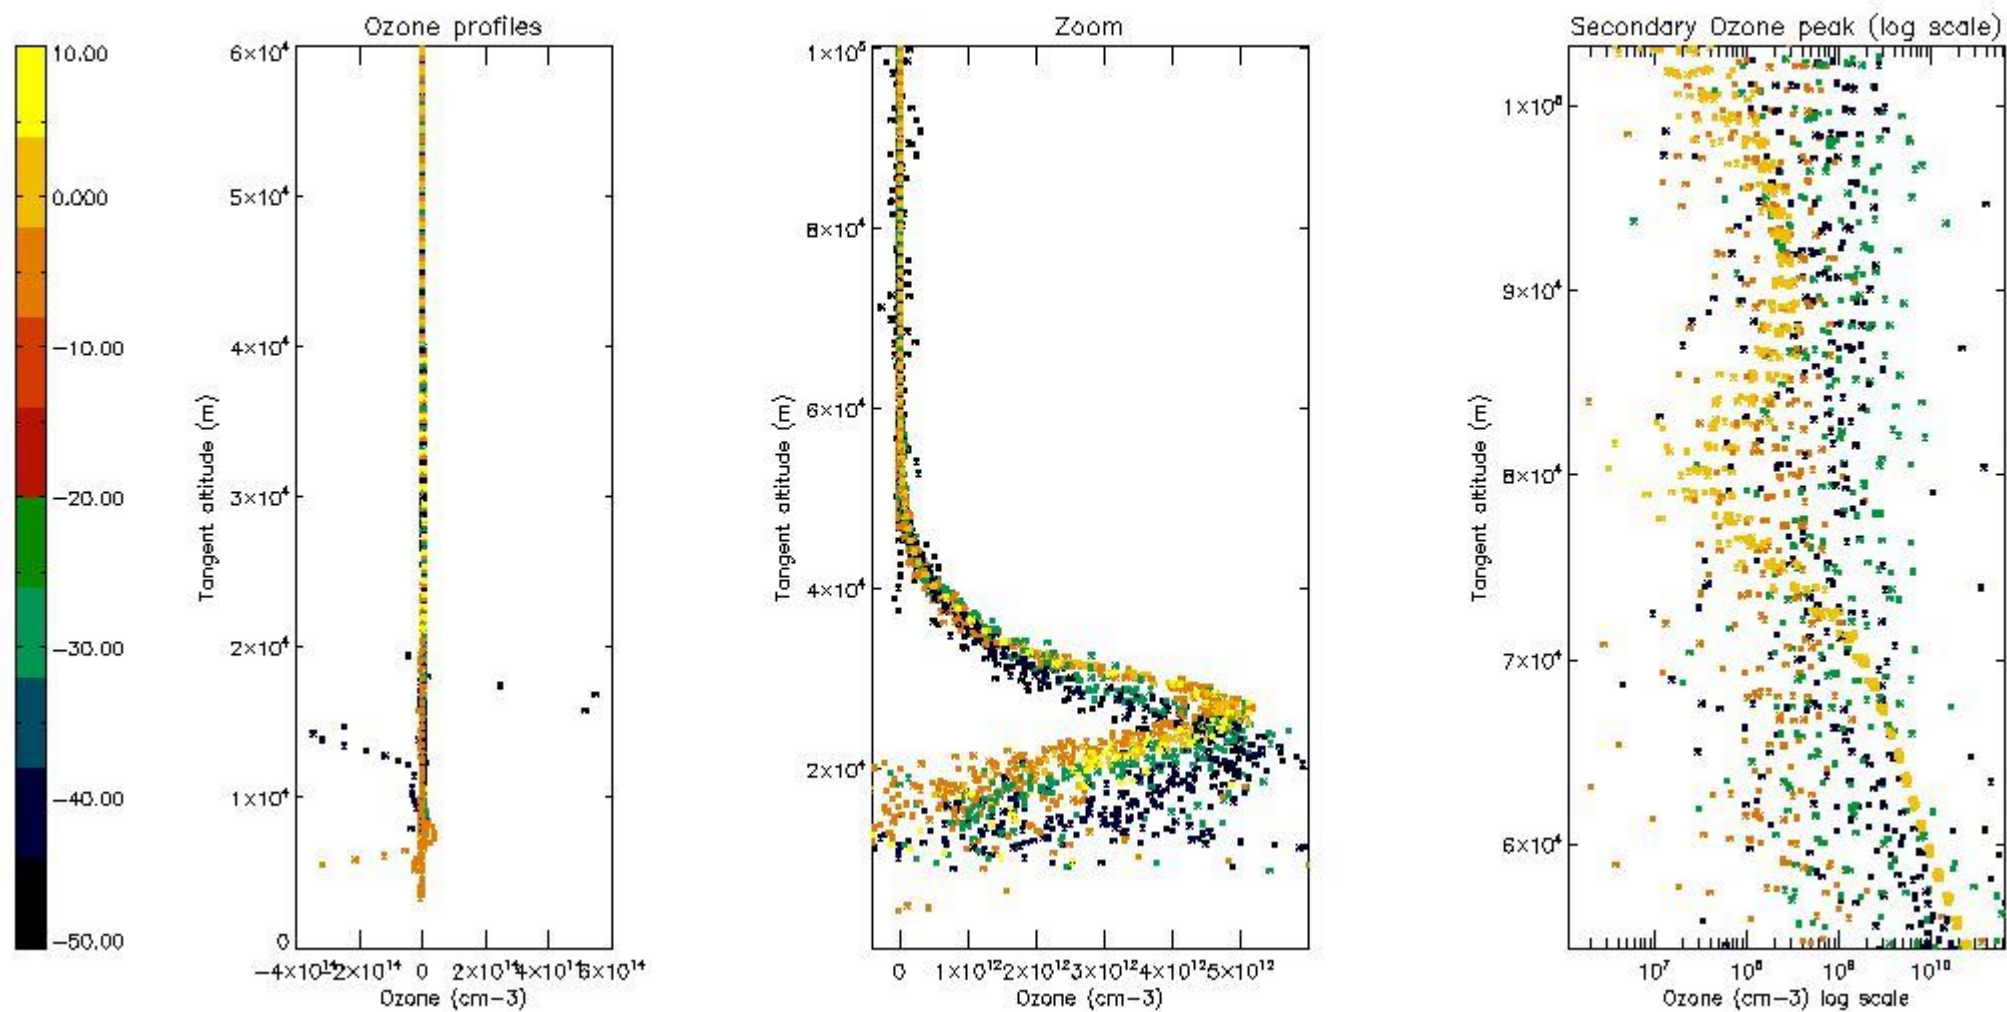

STD < 10	6
STD < 5	3

5.2 Plot ozone profiles for all STD (dark without errors)

The colorbar represents the latitude.

5.3 Plot ozone profiles where STD < 20% (dark without errors)

The colorbar represents the latitude.