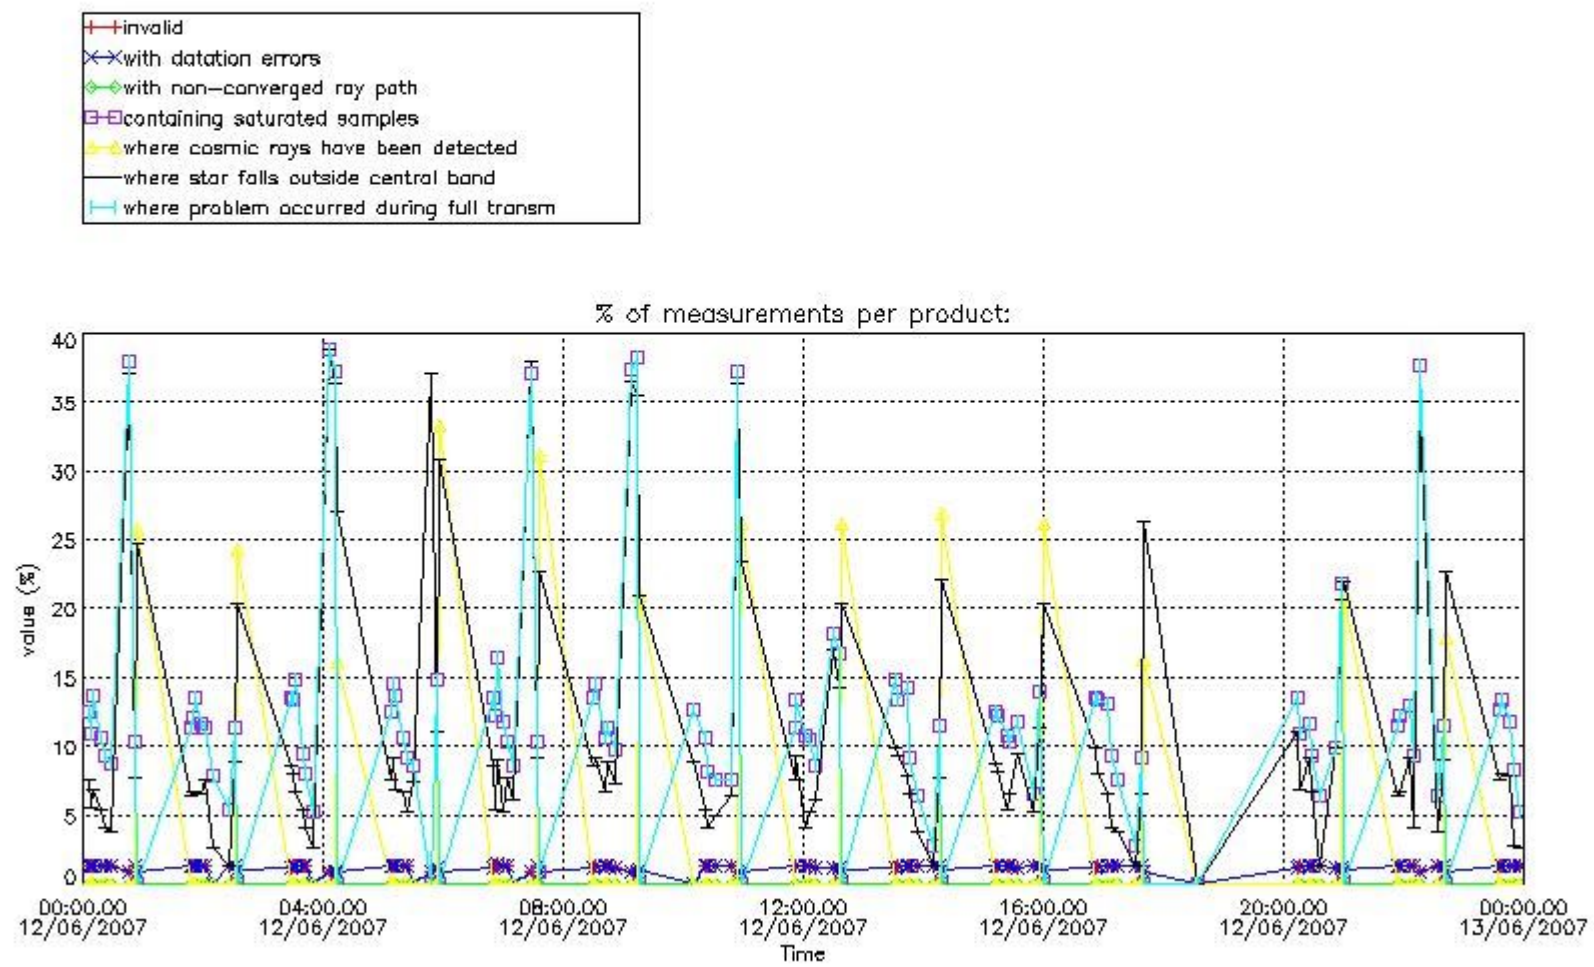

4.2 Plot quality information per product coming from level 1b processing (world map)

4.2.1 Plot level 1 quality information per product (world map): ENVISAT ASCENDING passes