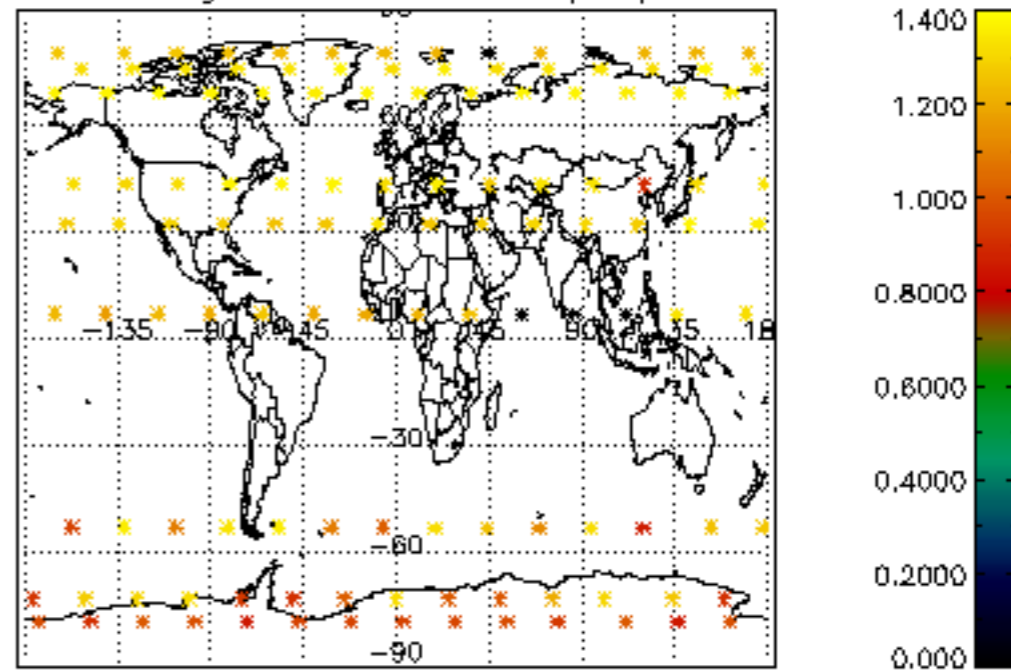

Percentage of datation errors per profile

Percentage of star falling outside central band per profile

Percentage of saturation errors per profile

Percentage of cosmic ray hits per profile

Percentage of datation errors per profile