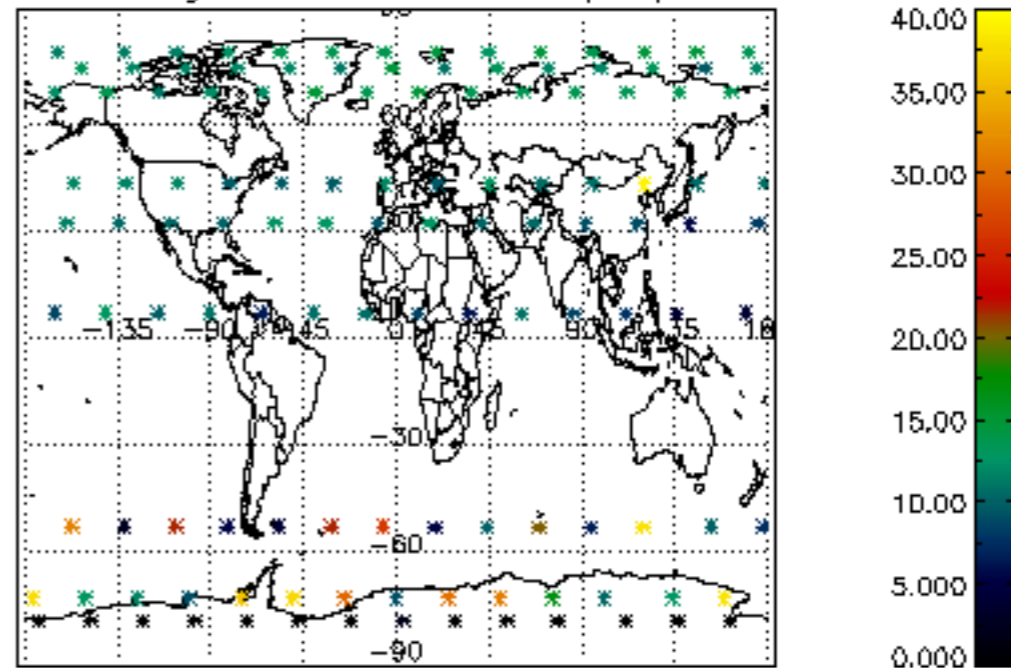

Percentage of saturation errors per profile