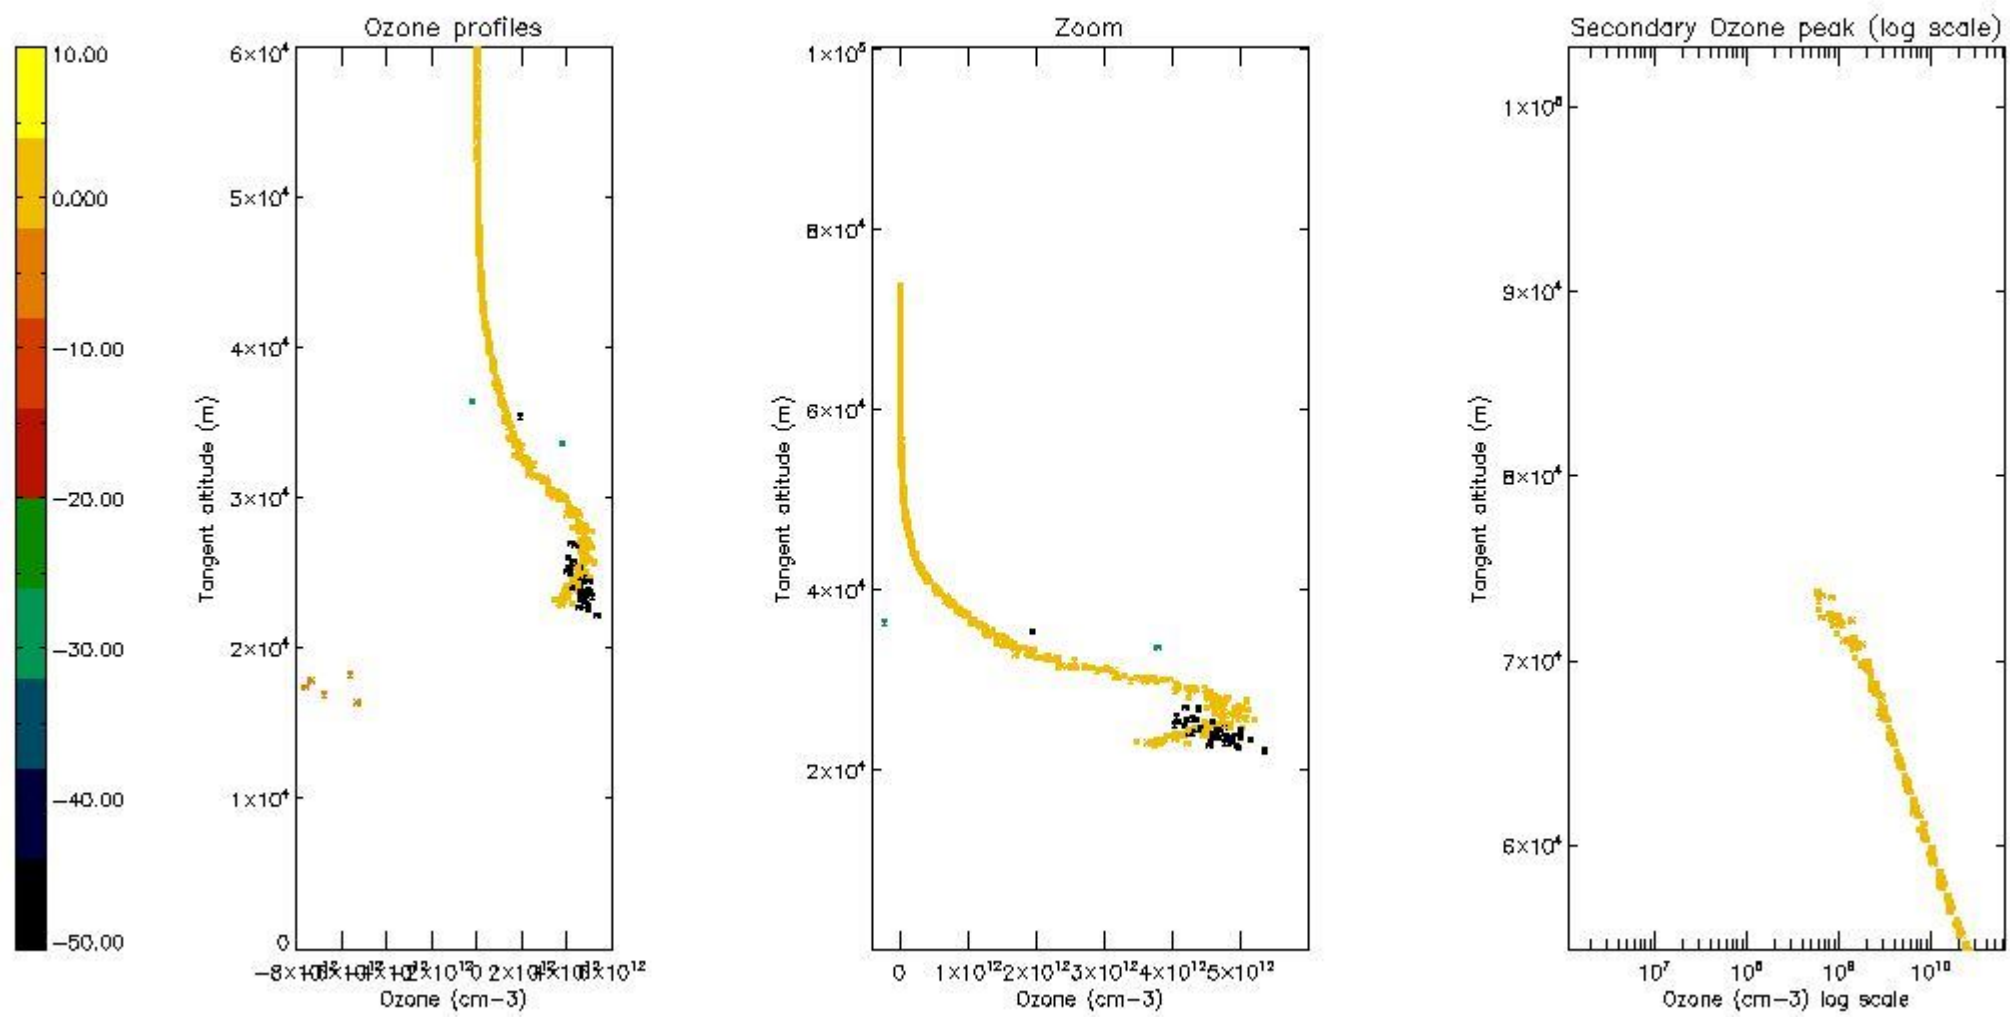

5.6 Plot NO₂ profiles for all STD (dark without errors)

The colorbar represents the latitude.