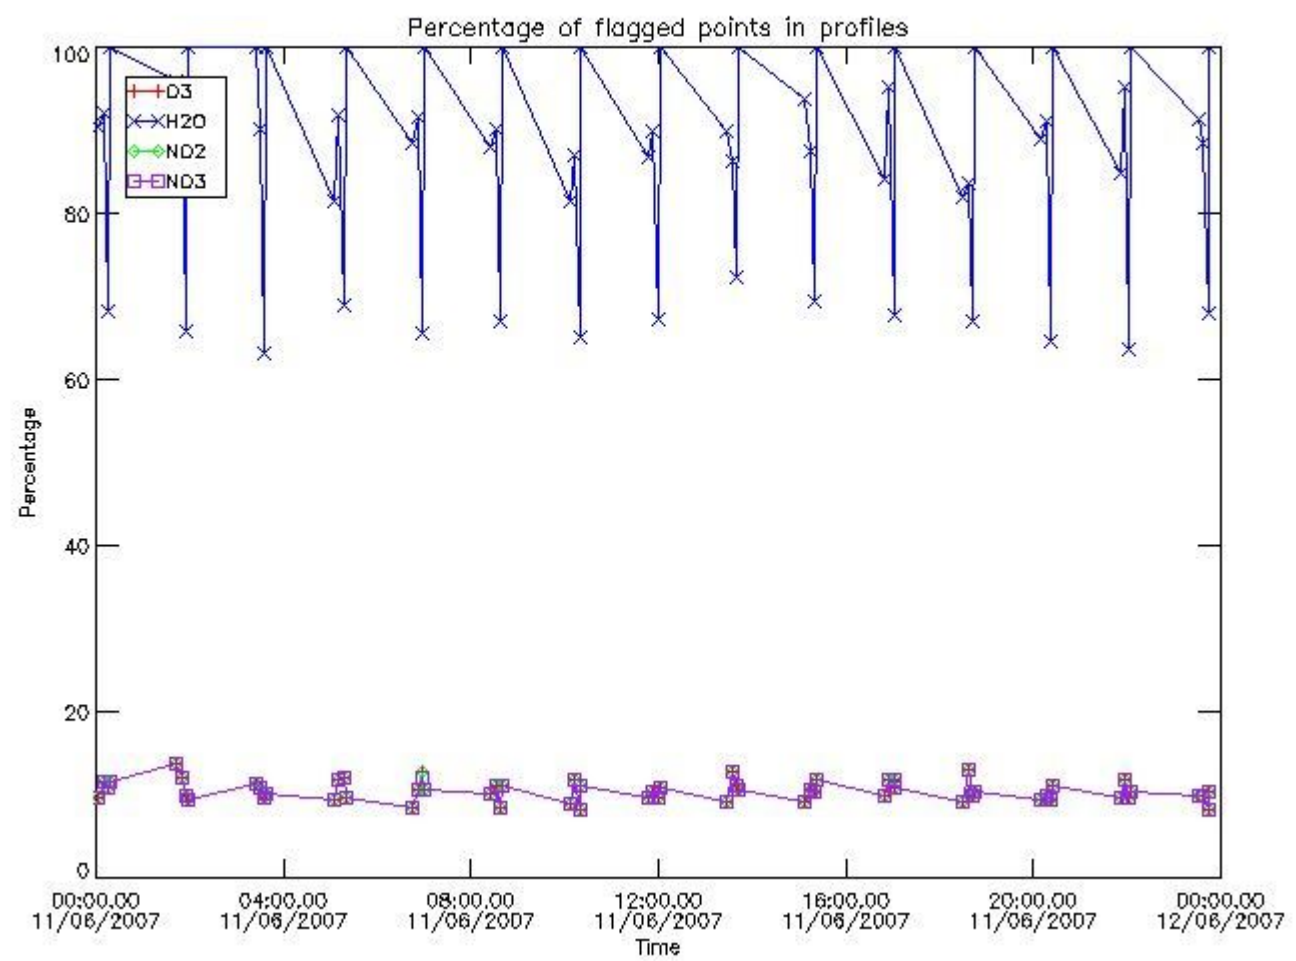

3. Quality information per product

In this section it is plotted some information contained in the Quality Summary data set of the level 2 products. Only products in dark limb conditions and without errors (error flag in the MPH set to "0") are used.

3.1 Plot quality information per product (time dependant)

3.2 Plot quality information per product (world map)