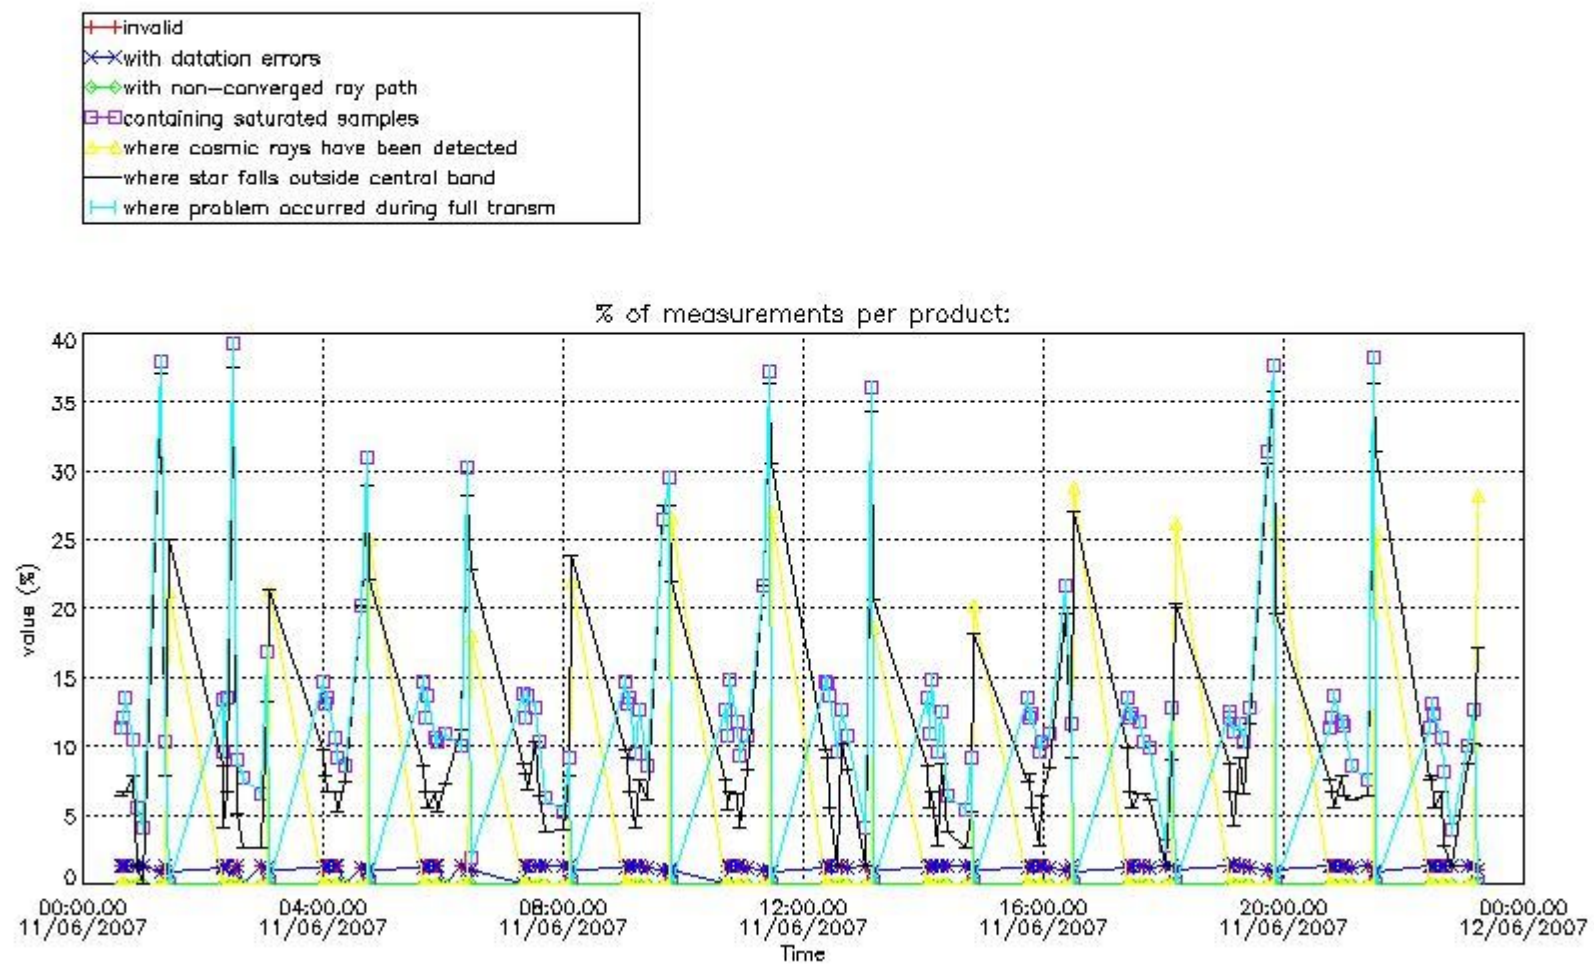

4.2 Plot quality information per product coming from level 1b processing (world map)

4.2.1 Plot level 1 quality information per product (world map): ENVISAT ASCENDING passes