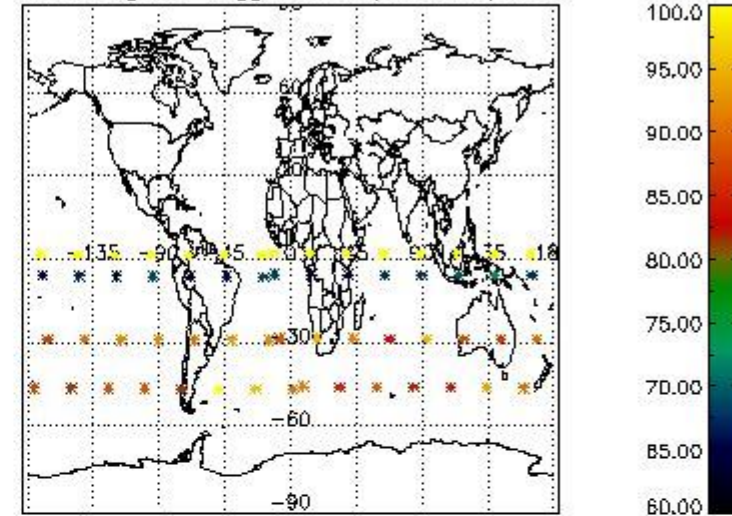

3.1 Plot quality information per product (time dependant)

3.2 Plot quality information per product (world map)

Percentage of flagged data per O3 profile

Percentage of flagged data per H2O profile

Percentage of flagged data per NO2 profile