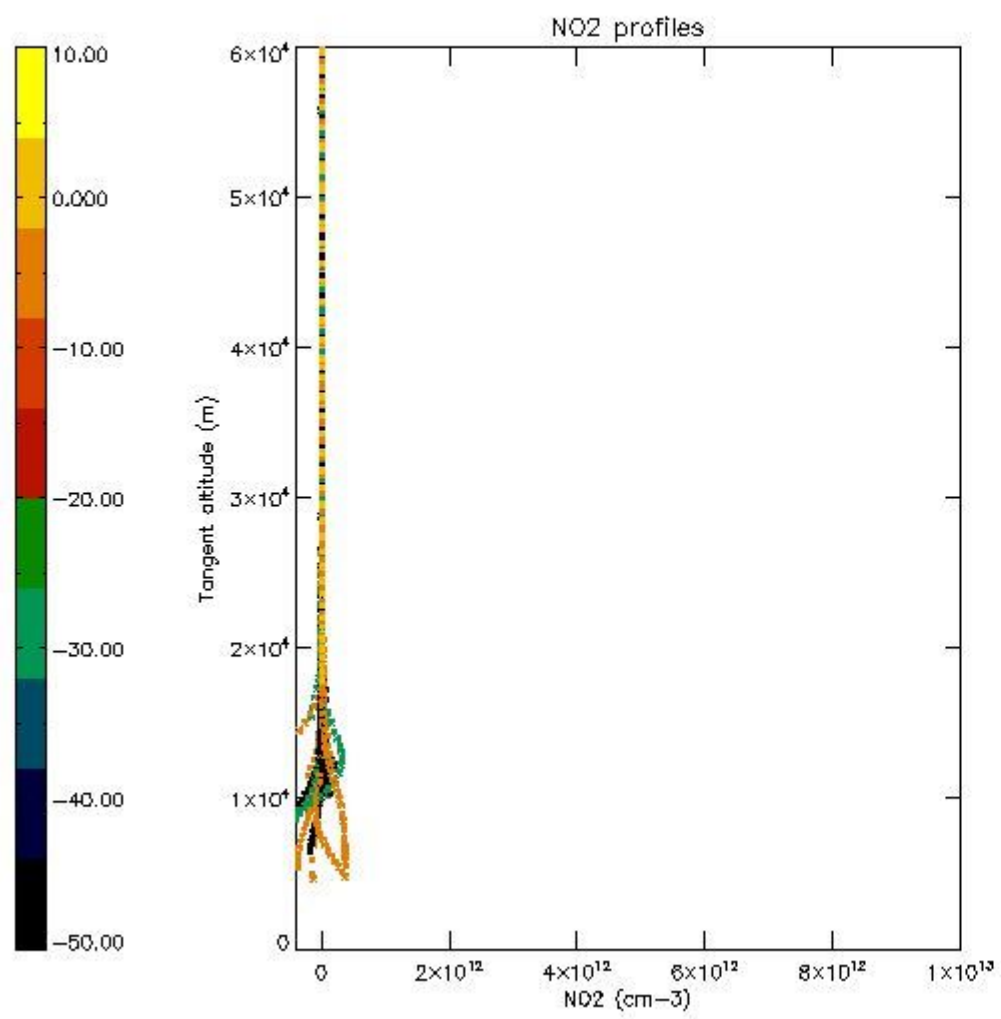

5.4 Plot ozone profiles where STD < 10% (dark without errors)

The colorbar represents the latitude.

5.5 Plot ozone profiles where $STD < 5\%$ (dark without errors)

The colorbar represents the latitude.

5.6 Plot NO₂ profiles for all STD (dark without errors)

The colorbar represents the latitude.

5.7 Plot NO3 profiles for all STD (dark without errors)

The colorbar represents the latitude.

5.8 Plot H₂O profiles for all STD (only for occultations of stars 1,2,3,4,13,14,16,26,63 dark without errors)