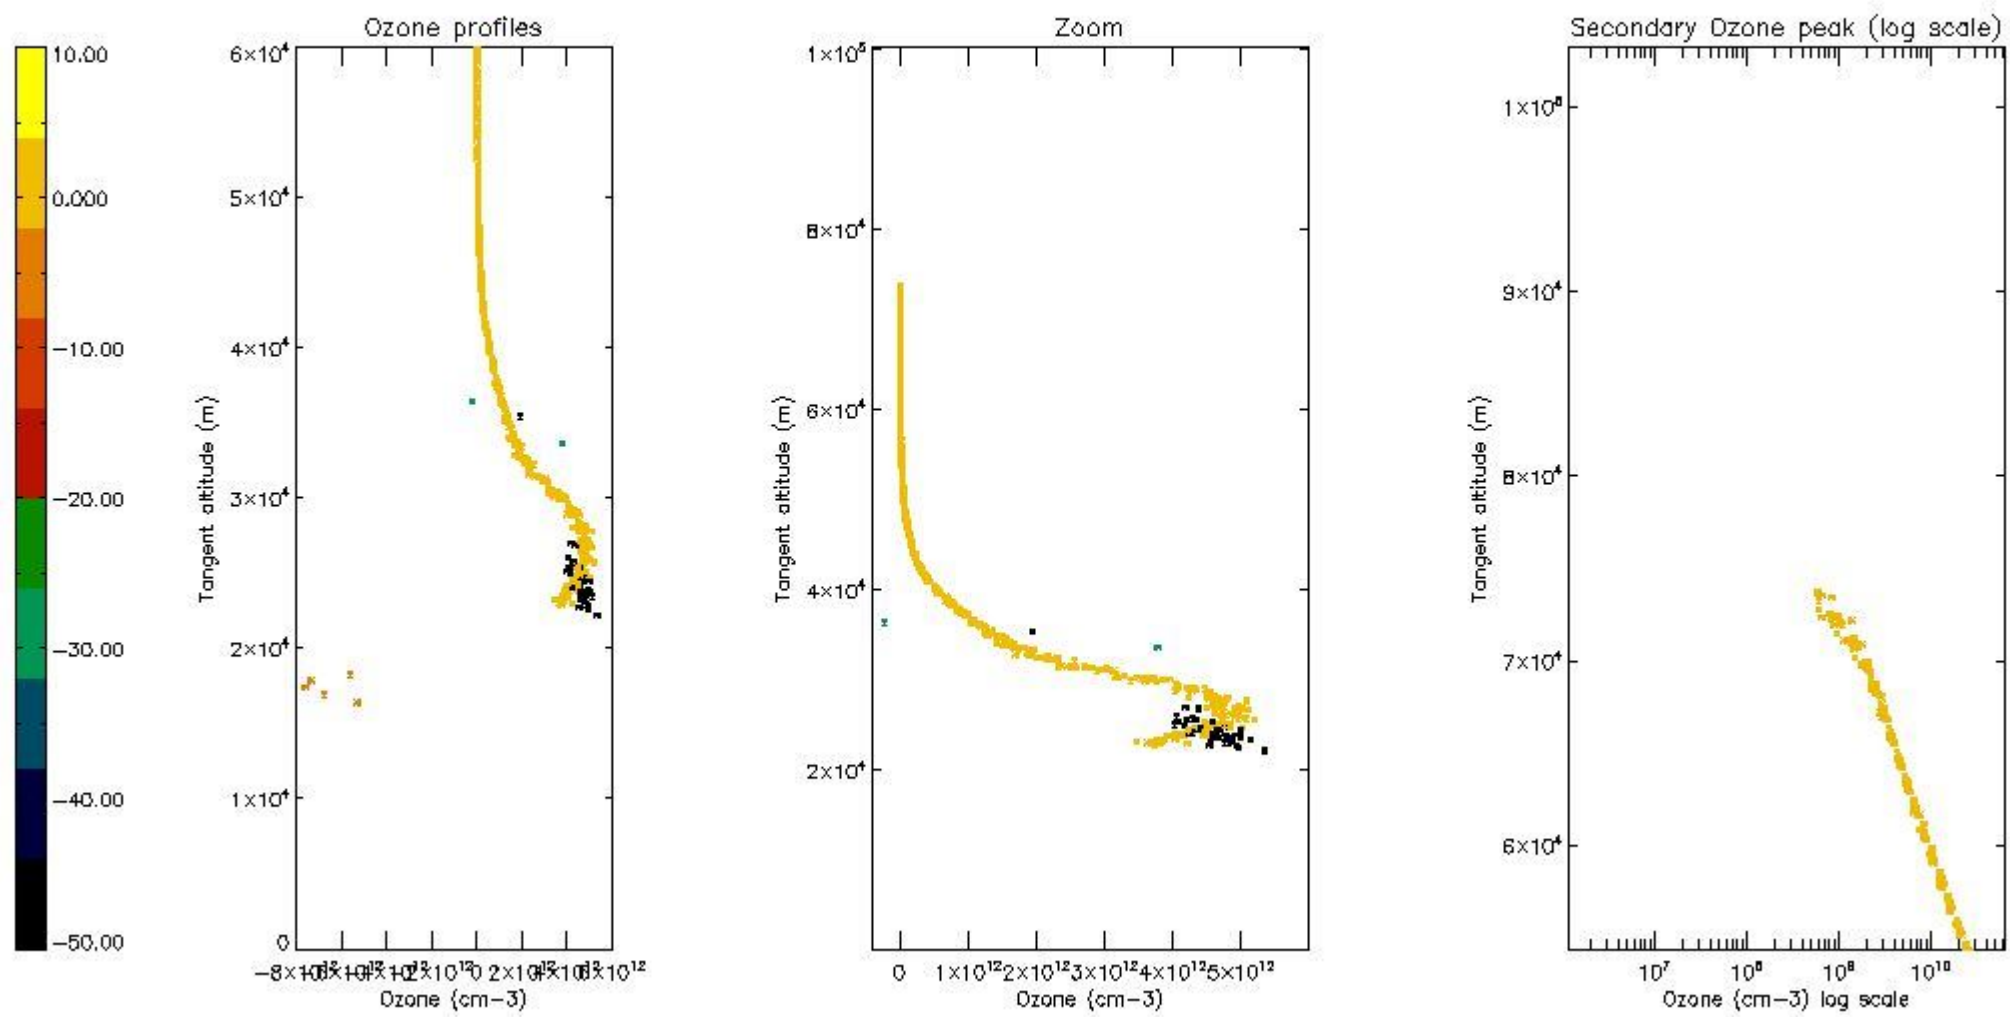

STD < 10	6
STD < 5	3

5.2 Plot ozone profiles for all STD (dark without errors)

The colorbar represents the latitude.

5.3 Plot ozone profiles where STD < 20% (dark without errors)

The colorbar represents the latitude.

5.4 Plot ozone profiles where STD < 10% (dark without errors)

The colorbar represents the latitude.

5.5 Plot ozone profiles where $STD < 5\%$ (dark without errors)

The colorbar represents the latitude.

5.6 Plot NO₂ profiles for all STD (dark without errors)