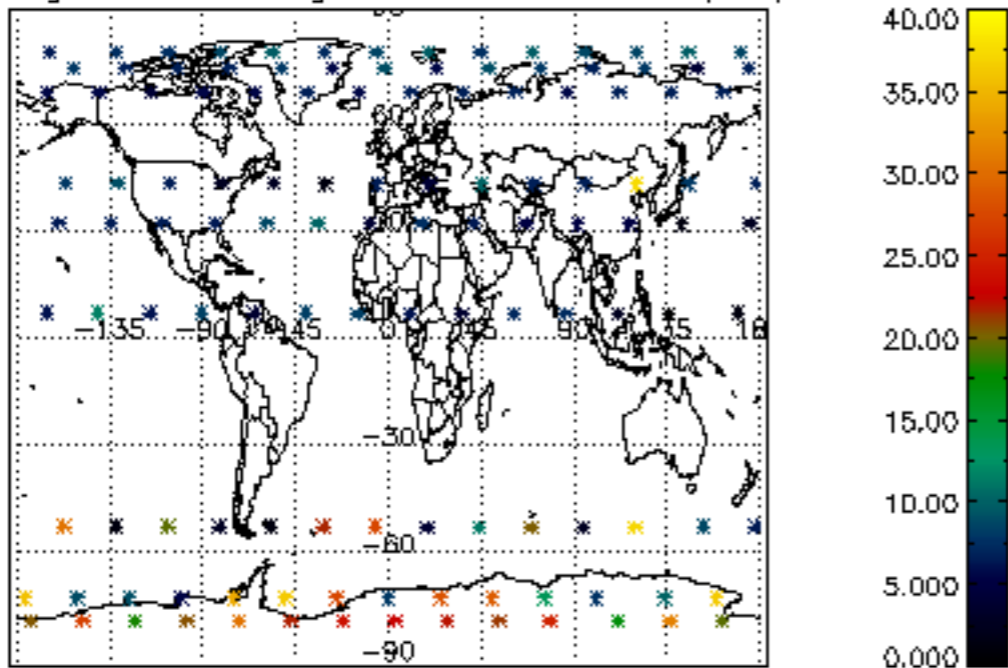

Percentage of star falling outside central band per profile