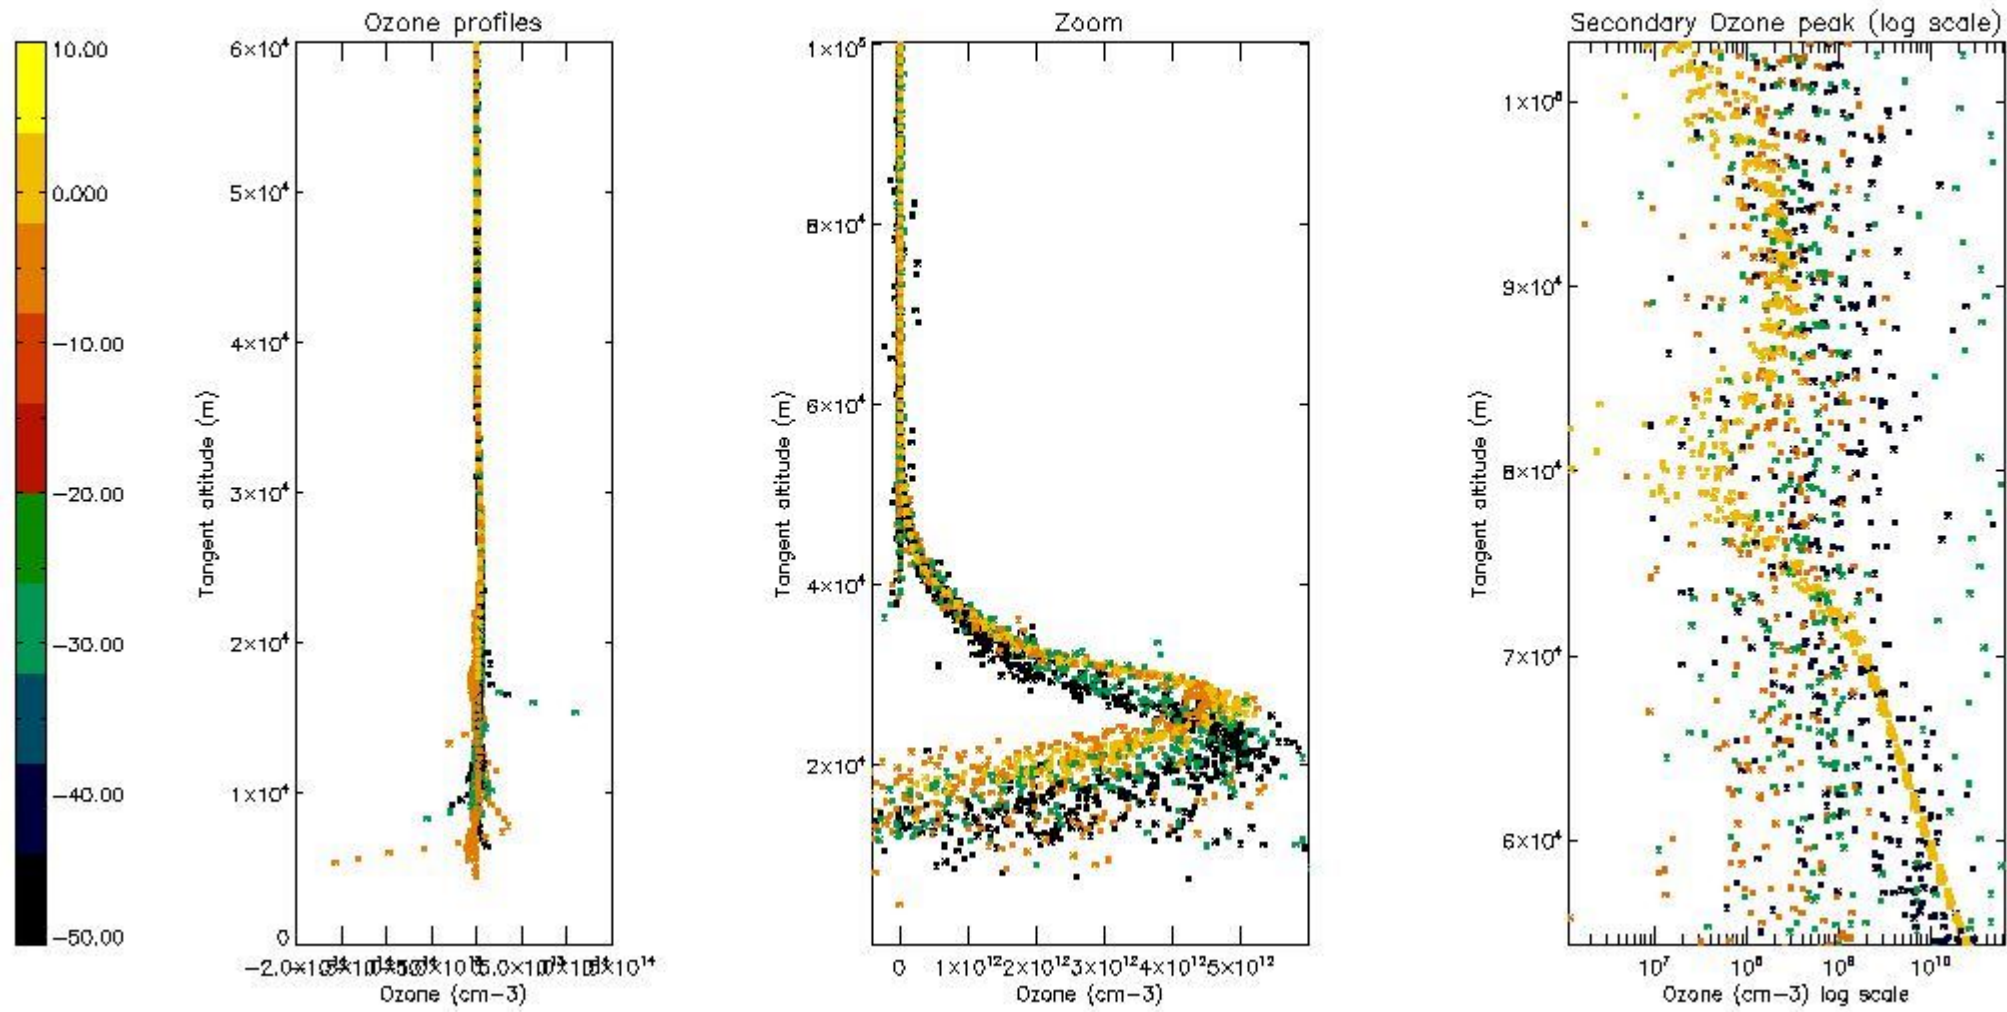

STD < 10	6
STD < 5	3

5.2 Plot ozone profiles for all STD (dark without errors)

The colorbar represents the latitude.

5.3 Plot ozone profiles where STD < 20% (dark without errors)

The colorbar represents the latitude.