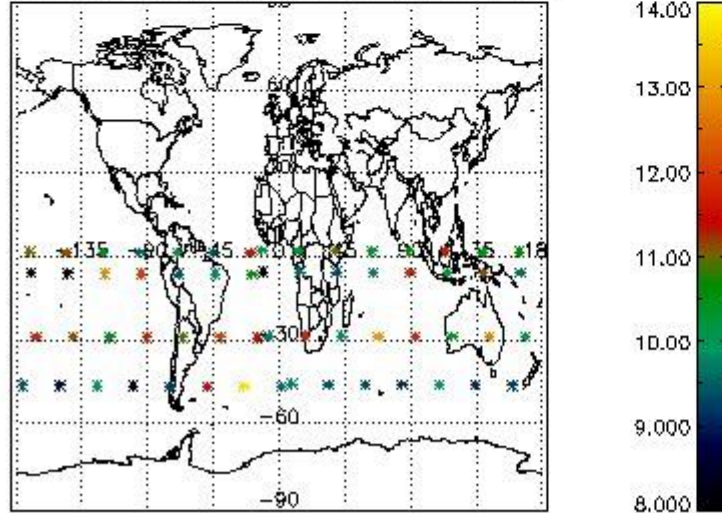

3.1 Plot quality information per product (time dependant)

3.2 Plot quality information per product (world map)

Percentage of flagged data per O3 profile

Percentage of flagged data per H2O profile

Percentage of flagged data per NO2 profile