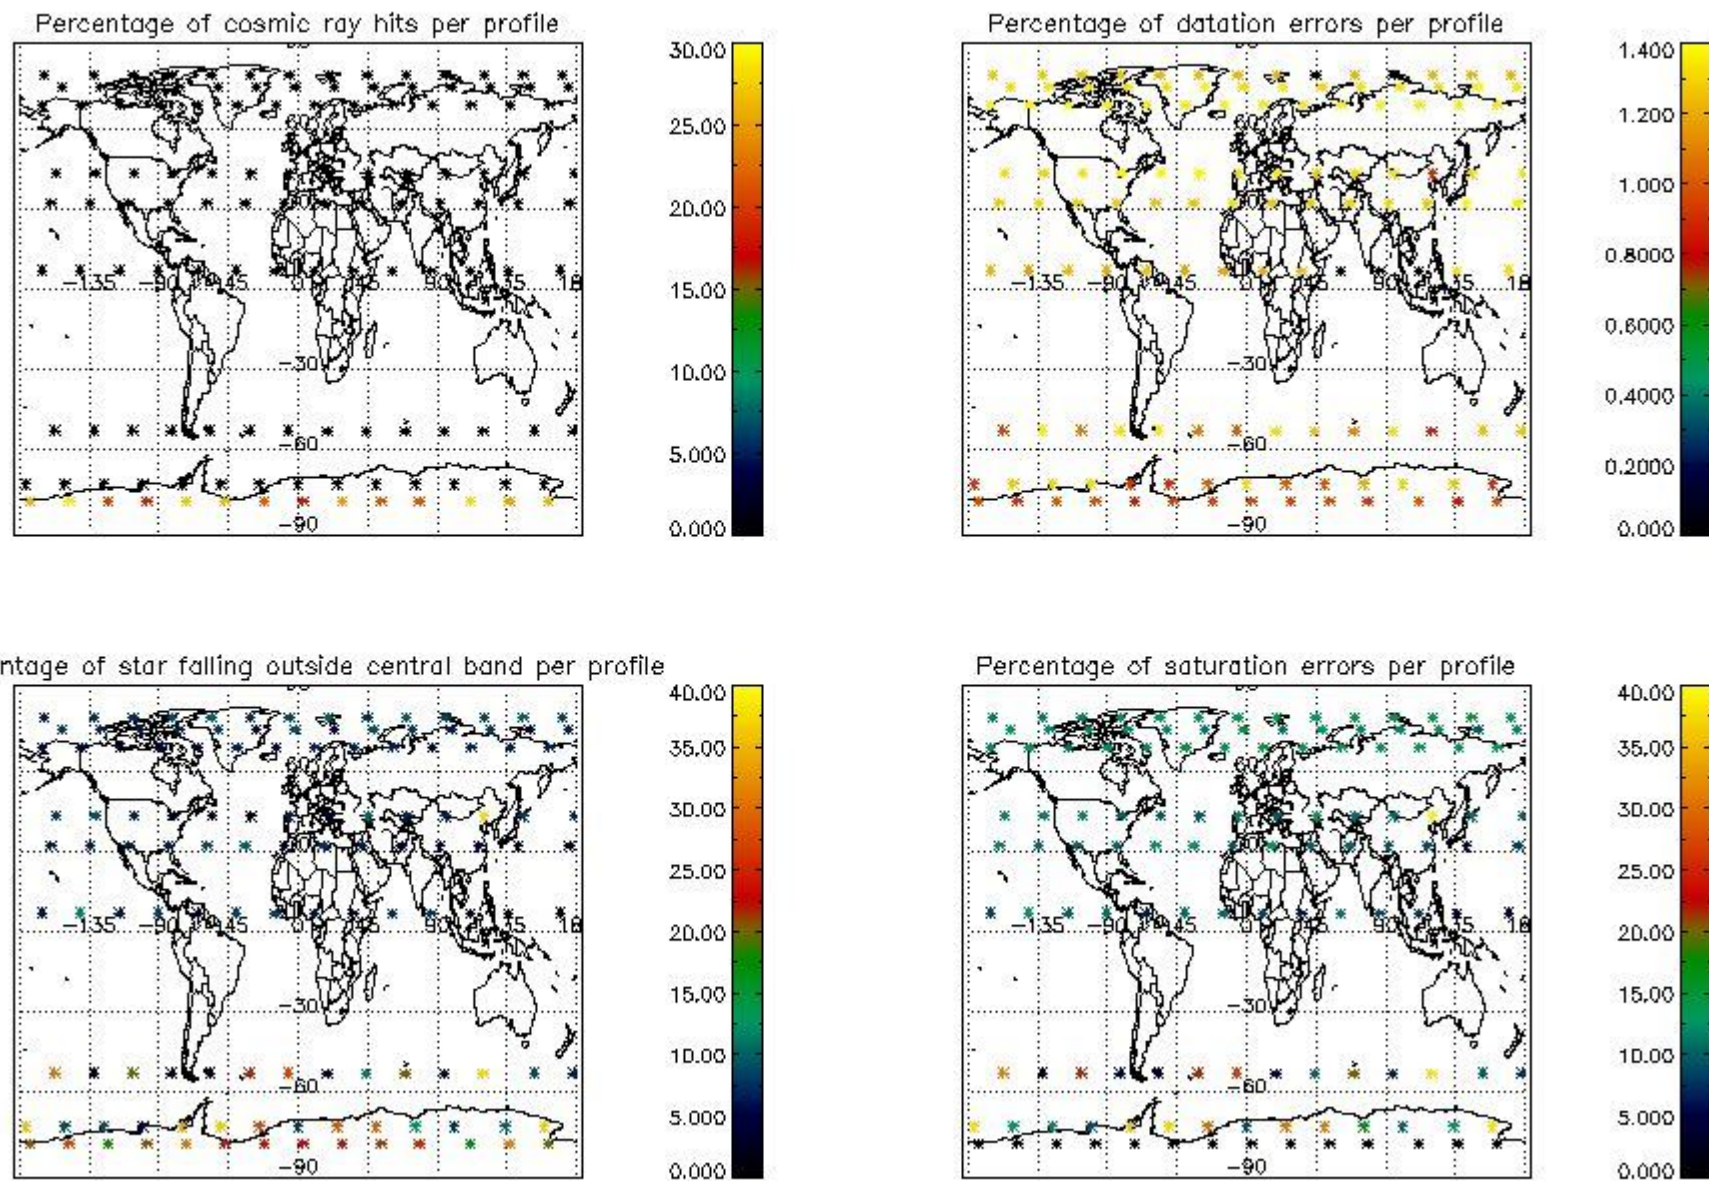

4.2.2 Plot level 1 quality information per product (world map): ENVISAT DESCENDING passes

5. Trace gas profiles

5.1 Ozone statistics based on quality of products

The final quality of the products can be "measured" using the STD (Standard Deviation) attached to every point profile. This information is written to the parameter GOM_NL__2P/NL_LOCAL_SPECIES_DENSITY/o3_std of the level 2 products. The table below shows the statistics for given STD ranges.

The statistics are given with respect to the overall valid production:

- Products without fatal errors: GOM_NL__2P/MPH/PRODUCT_ERR=0
- Valid point profile: GOM_NL__2P/NL_LOCAL_SPECIES_DENSITY/pcd(0)=0

The 'Criteria' is applied to valid points of dark limb products:

- Products in dark limb illumination condition: GOM_NL__2P/NL_SUMMARY_QUALITY/obs_ill_cond=0
- Products without fatal errors: GOM_NL__2P/MPH/PRODUCT_ERR=0
- Valid point profile: GOM_NL__2P/NL_LOCAL_SPECIES_DENSITY/pcd(0)=0

So, the table below shows the percentage of dark limb and valid observations for each criteria with respect to the overall valid daily observations.

Criteria	% of total production
All STD	27
STD < 20	10