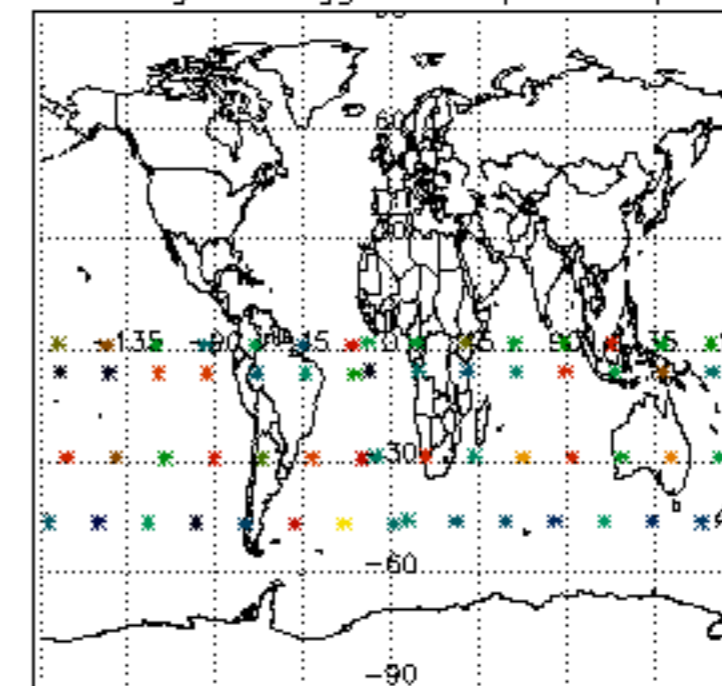

Percentage of flagged data per NO3 profile