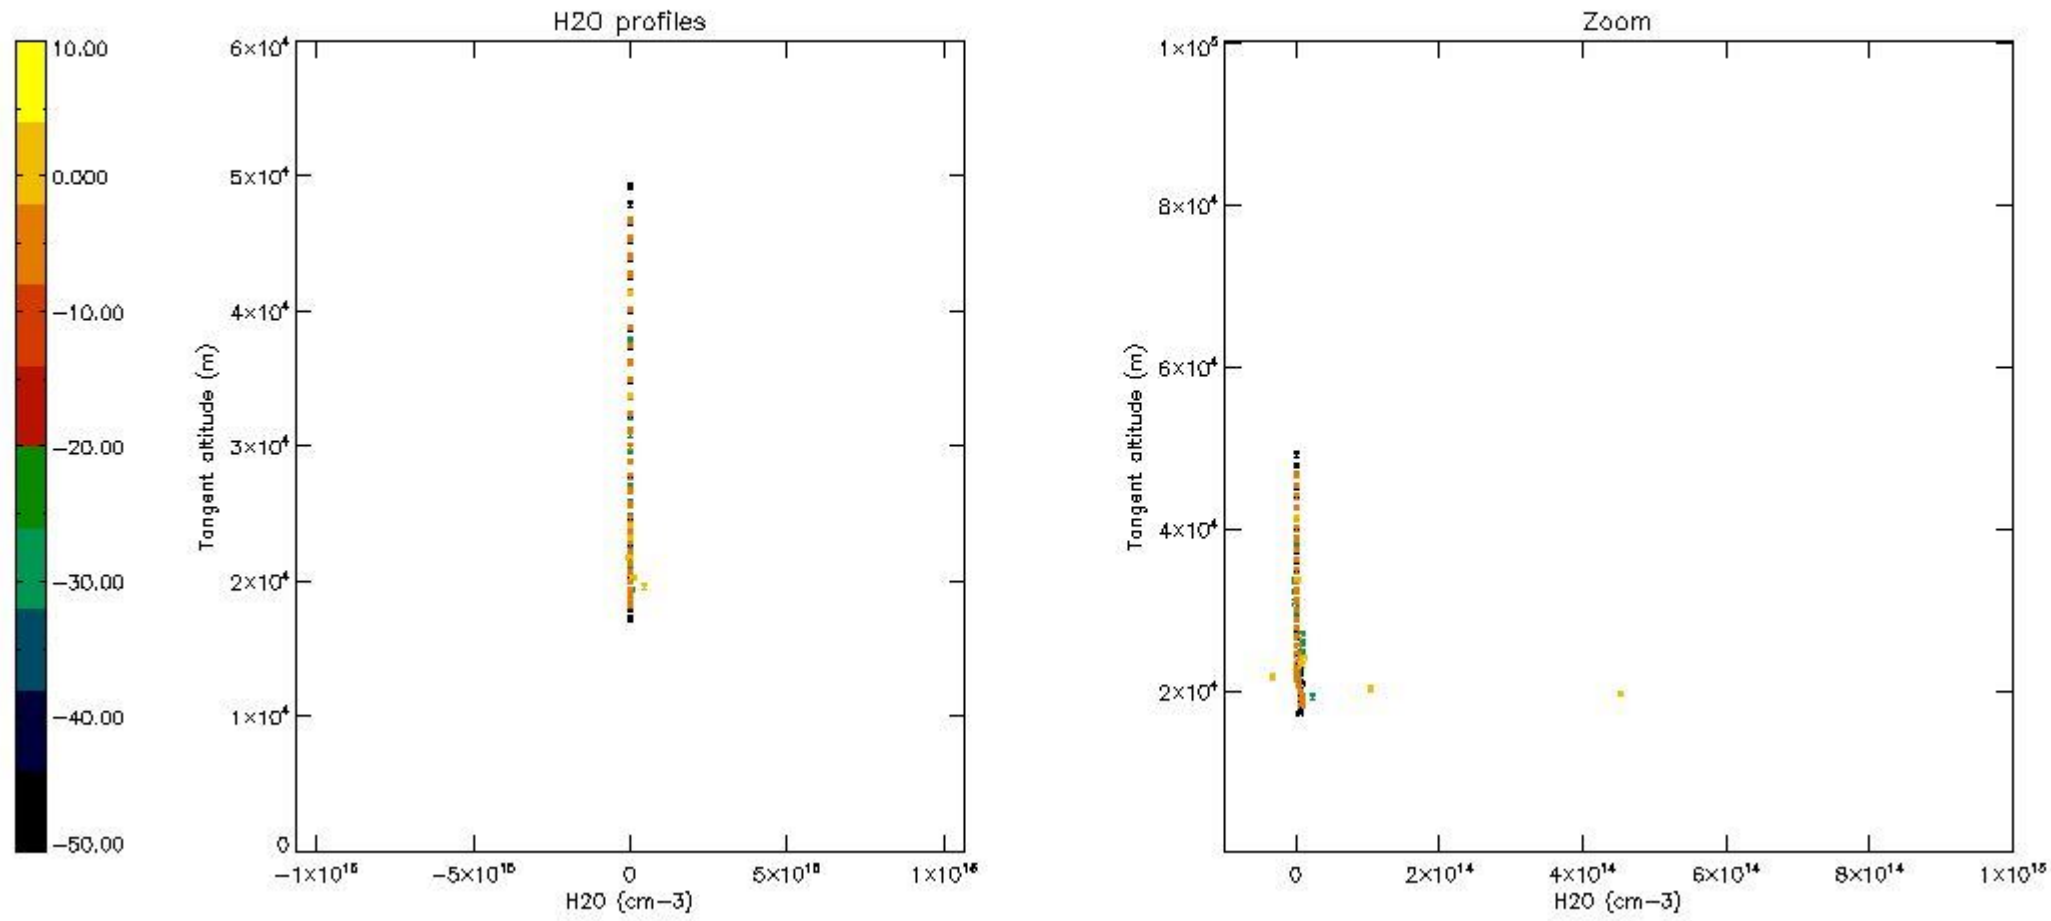

6. Auxiliary Data Files used for the production reported in section 2

The number reported in the third column indicates since which file (see list in section 2) the corresponding auxiliary file has been used. The fourth column is the date of those product files.

Type	Auxiliary Filename	Used since product	Used since product date
INST_PHYS_CHARACTERISTICS	GOM_INS_AXVIEC20091111_143220_20030716_120000_20500101_000000	1	11-JUN-2007 00:02:44
LEVEL-2_PROC_CONFIG	GOM_PR2_AXVIEC20091111_152718_20020301_000000_20500101_000000	1	11-JUN-2007 00:02:44
CROSS_SECTIONS_FILE	GOM_CRS_AXVIEC20091111_154832_20020301_000000_20500101_000000	1	11-JUN-2007 00:02:44