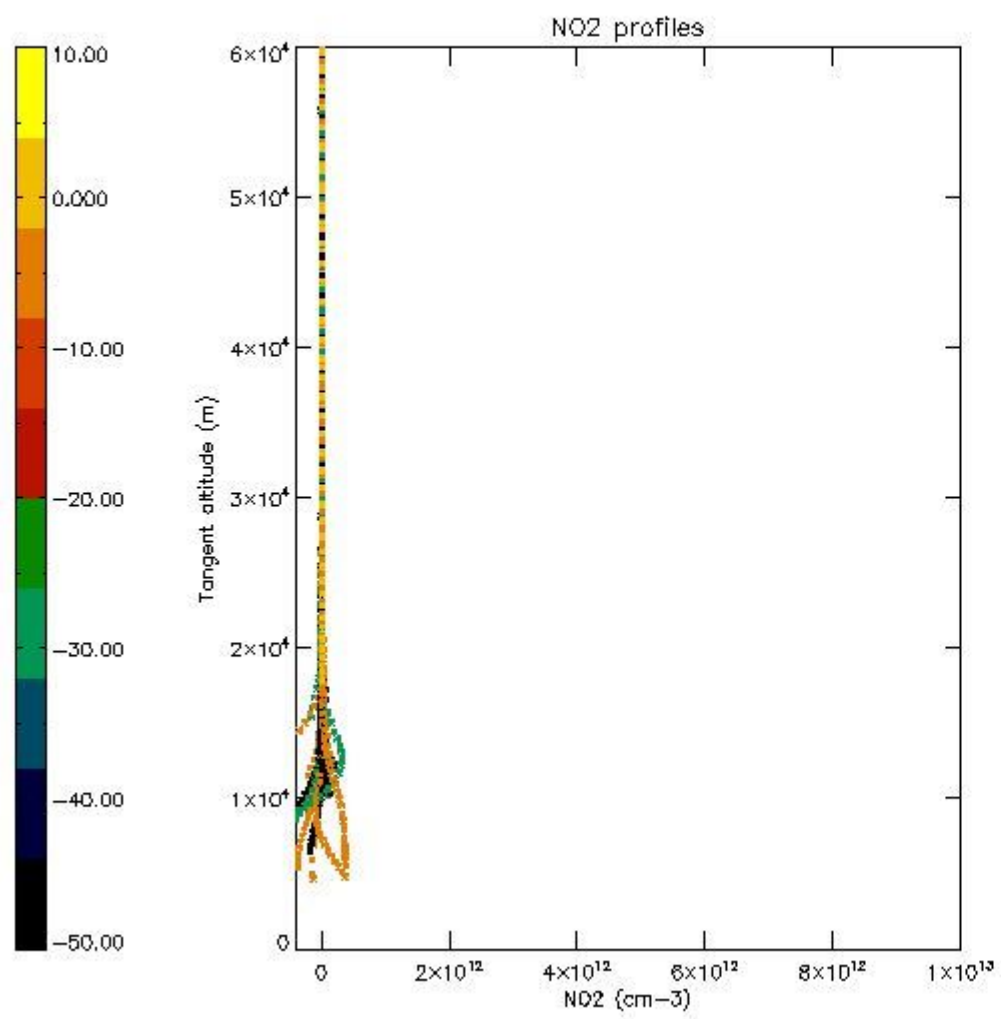

STD < 10	6
STD < 5	3

5.2 Plot ozone profiles for all STD (dark without errors)

The colorbar represents the latitude.

5.3 Plot ozone profiles where STD < 20% (dark without errors)

The colorbar represents the latitude.

5.4 Plot ozone profiles where STD < 10% (dark without errors)

The colorbar represents the latitude.

5.5 Plot ozone profiles where $STD < 5\%$ (dark without errors)

The colorbar represents the latitude.

5.6 Plot NO₂ profiles for all STD (dark without errors)

The colorbar represents the latitude.

5.7 Plot NO3 profiles for all STD (dark without errors)

The colorbar represents the latitude.

5.8 Plot H₂O profiles for all STD (only for occultations of stars 1,2,3,4,13,14,16,26,63 dark without errors)