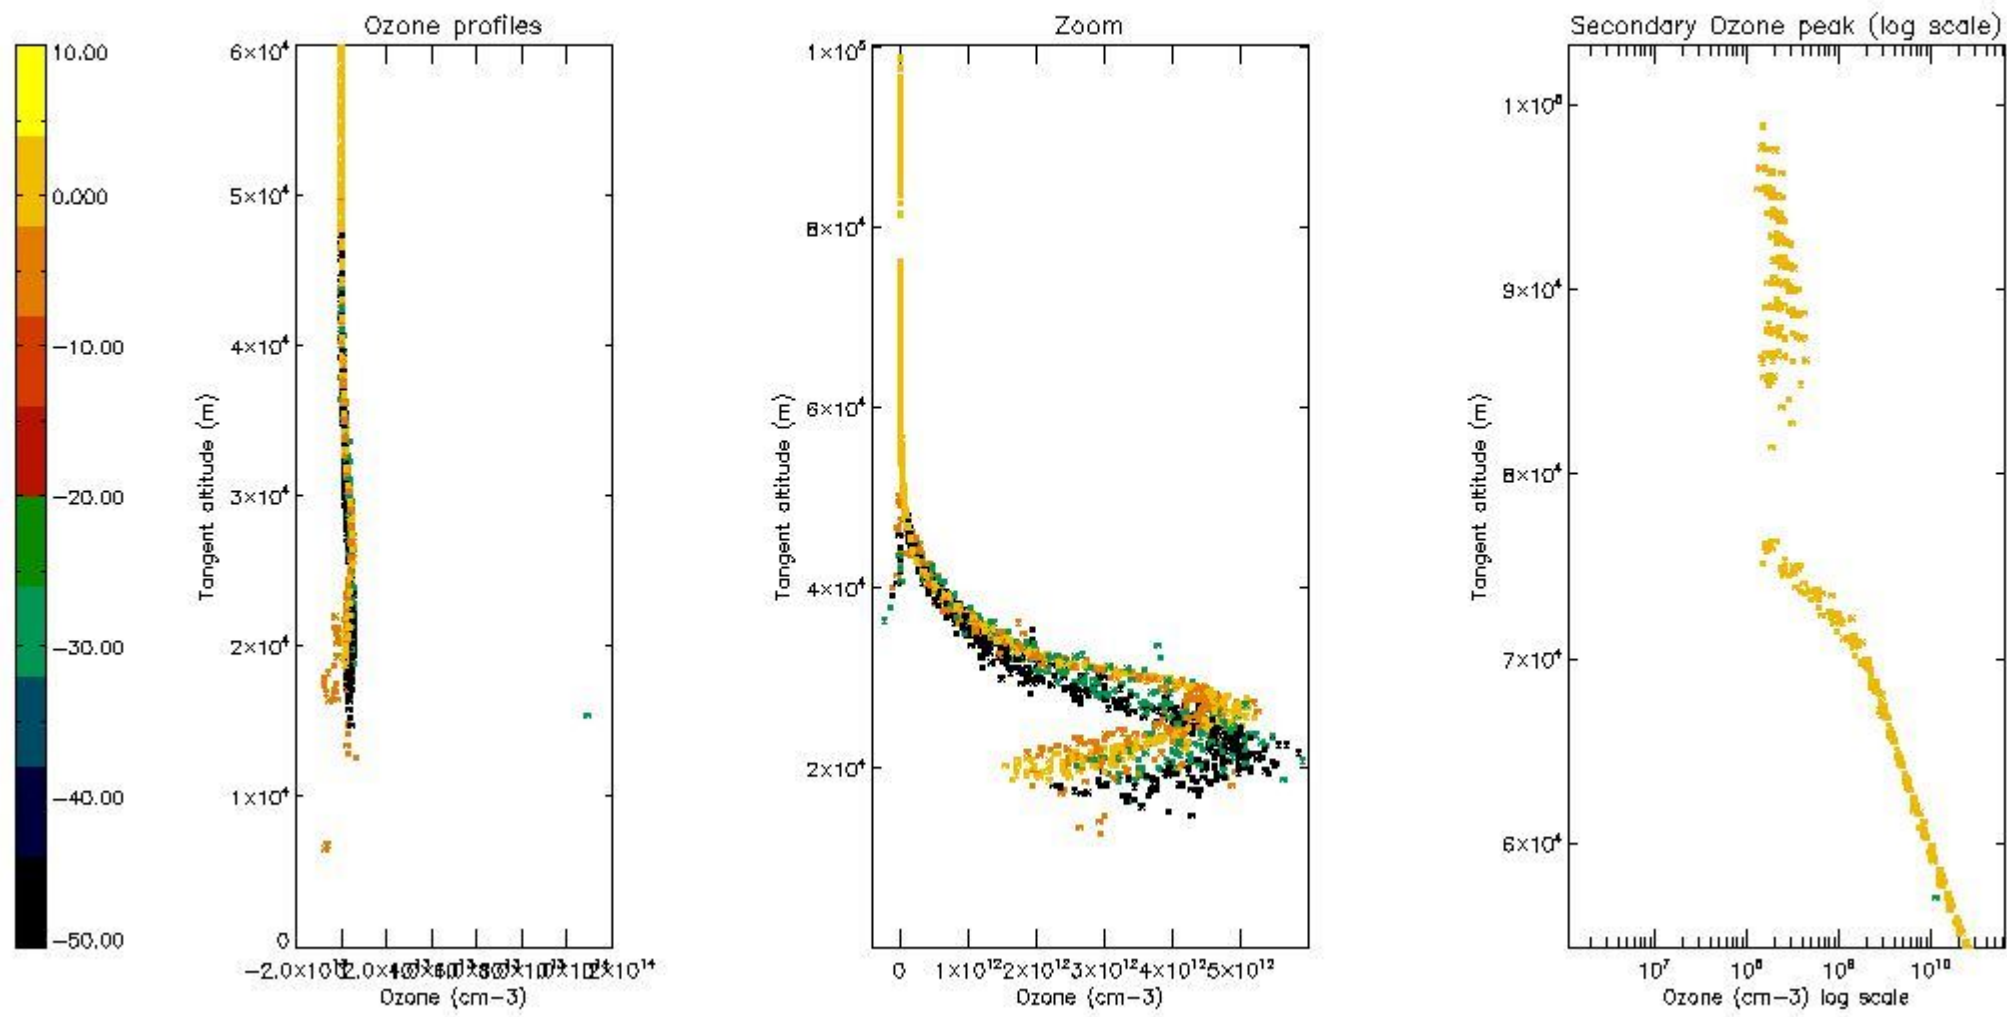

STD < 10	6
STD < 5	3

5.2 Plot ozone profiles for all STD (dark without errors)

The colorbar represents the latitude.

5.3 Plot ozone profiles where STD < 20% (dark without errors)

The colorbar represents the latitude.