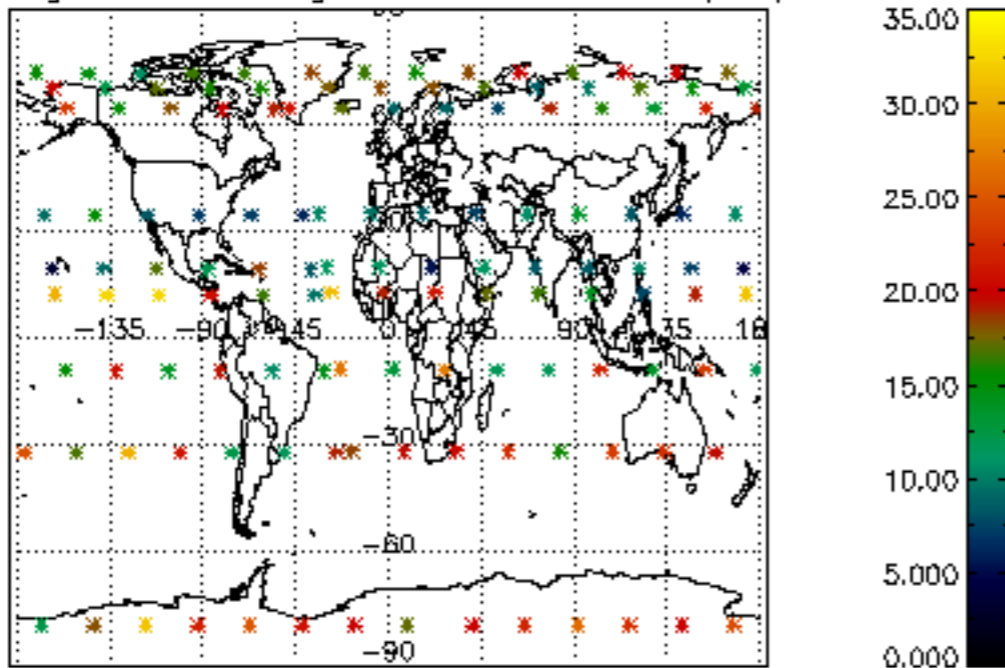

Percentage of cosmic ray hits per profile

Percentage of star falling outside central band per profile