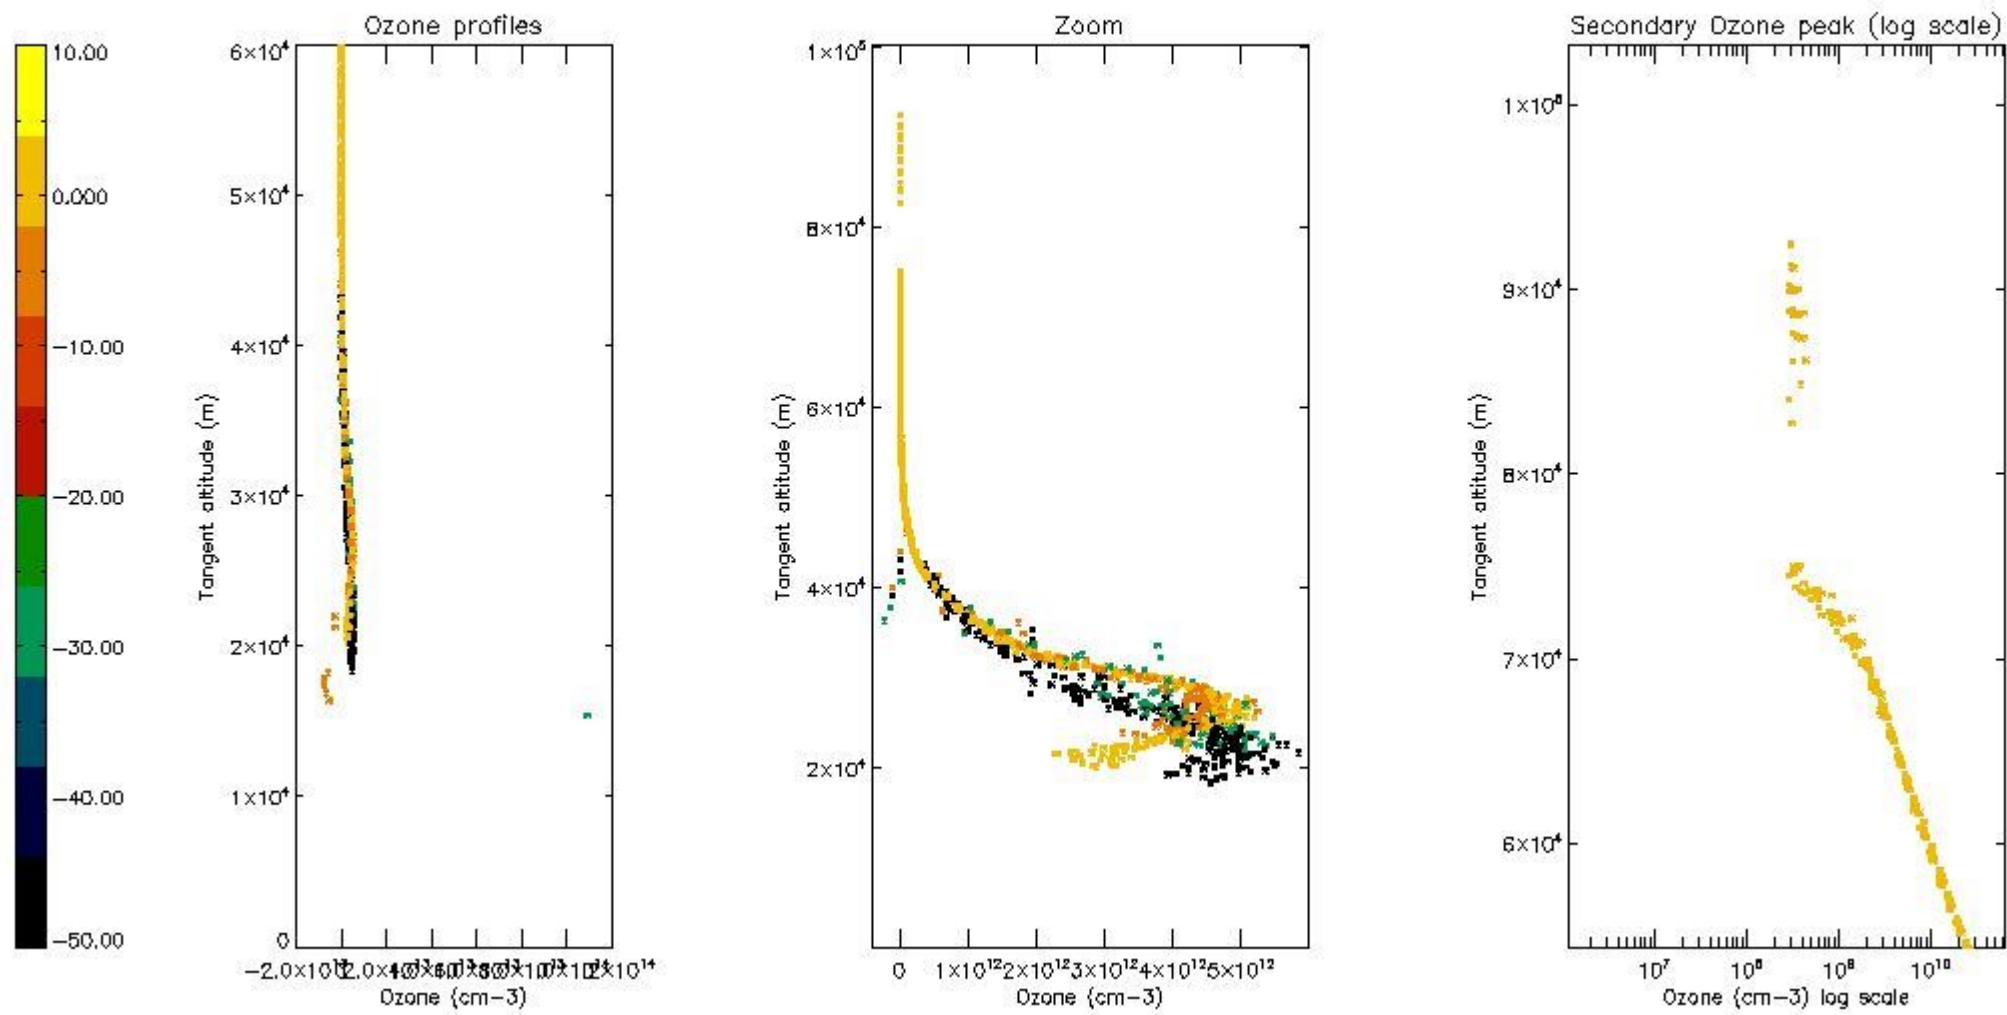

So, the table below shows the percentage of dark limb and valid observations for each criteria with respect to the overall valid daily observations.

Criteria	% of total production
All STD	27
STD < 20	10

STD < 10	6
STD < 5	3

5.2 Plot ozone profiles for all STD (dark without errors)

The colorbar represents the latitude.

5.3 Plot ozone profiles where STD < 20% (dark without errors)

The colorbar represents the latitude.

5.4 Plot ozone profiles where STD < 10% (dark without errors)

The colorbar represents the latitude.

5.5 Plot ozone profiles where $STD < 5\%$ (dark without errors)

The colorbar represents the latitude.

5.6 Plot NO₂ profiles for all STD (dark without errors)