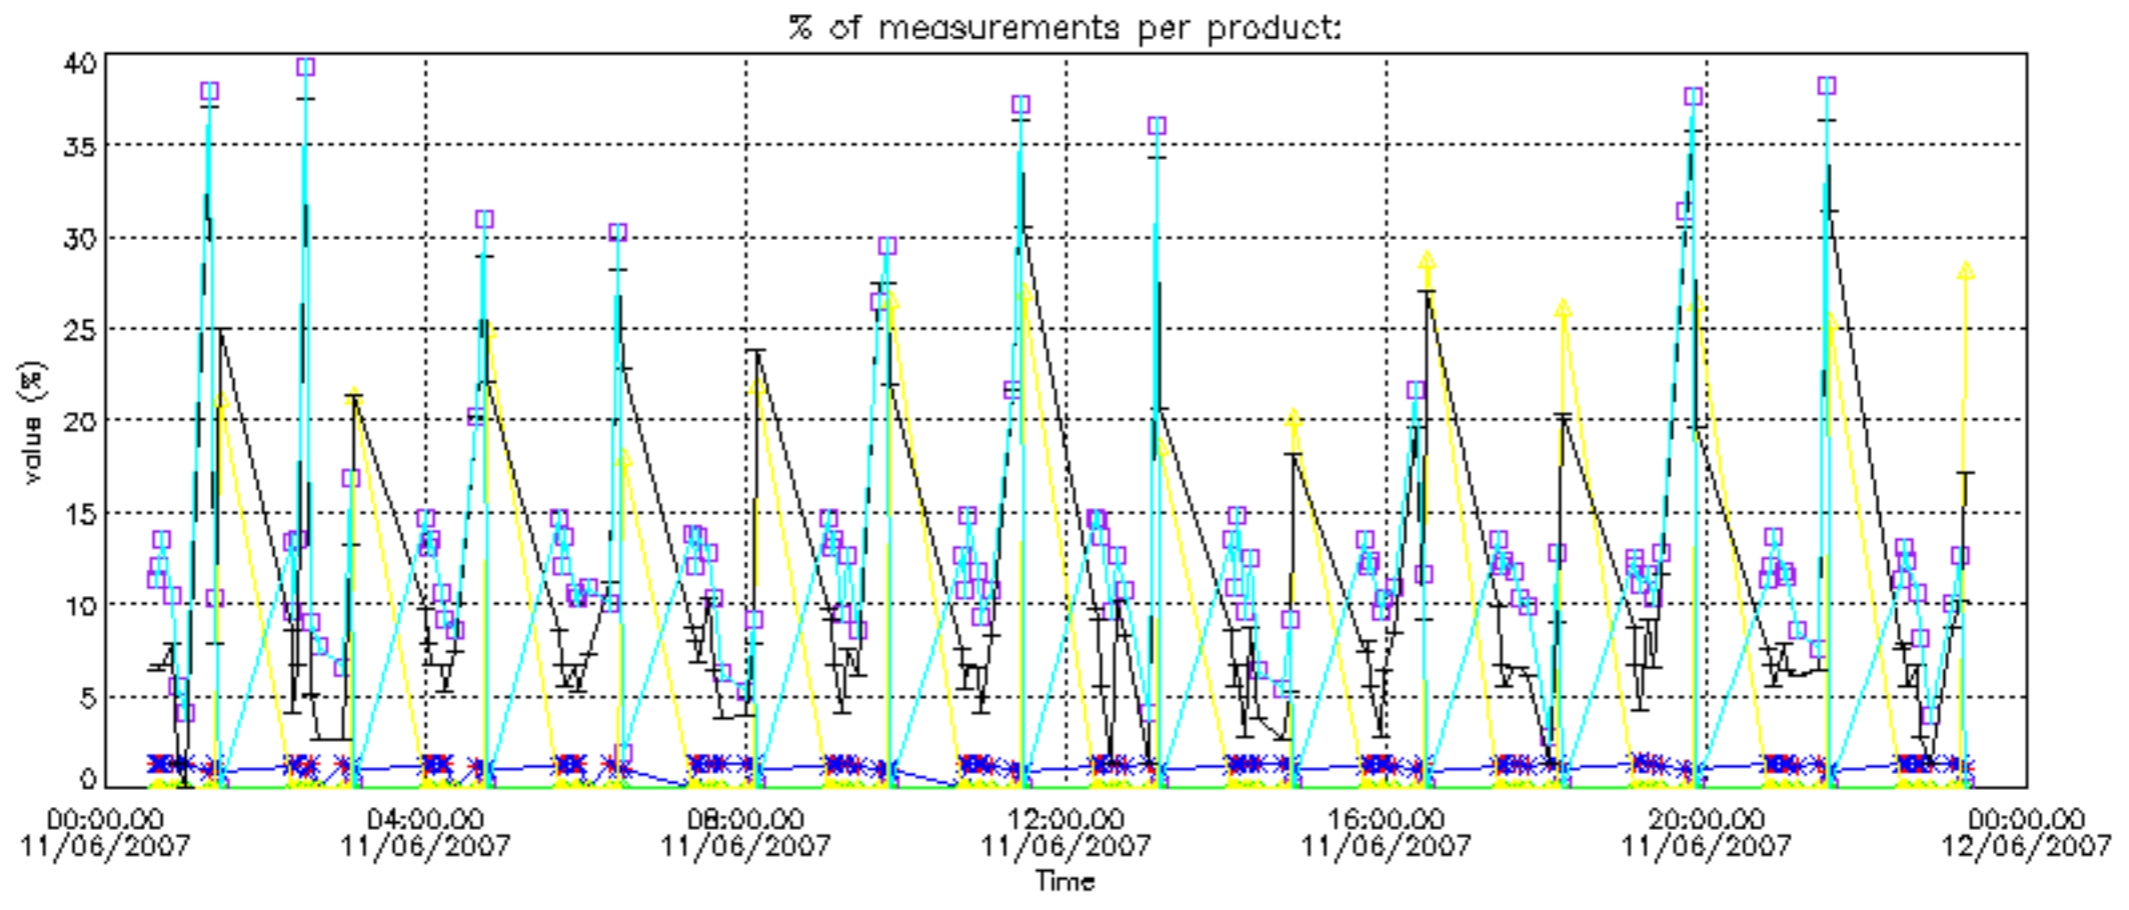

Percentage of cosmic ray hits per profile

Percentage of datation errors per profile