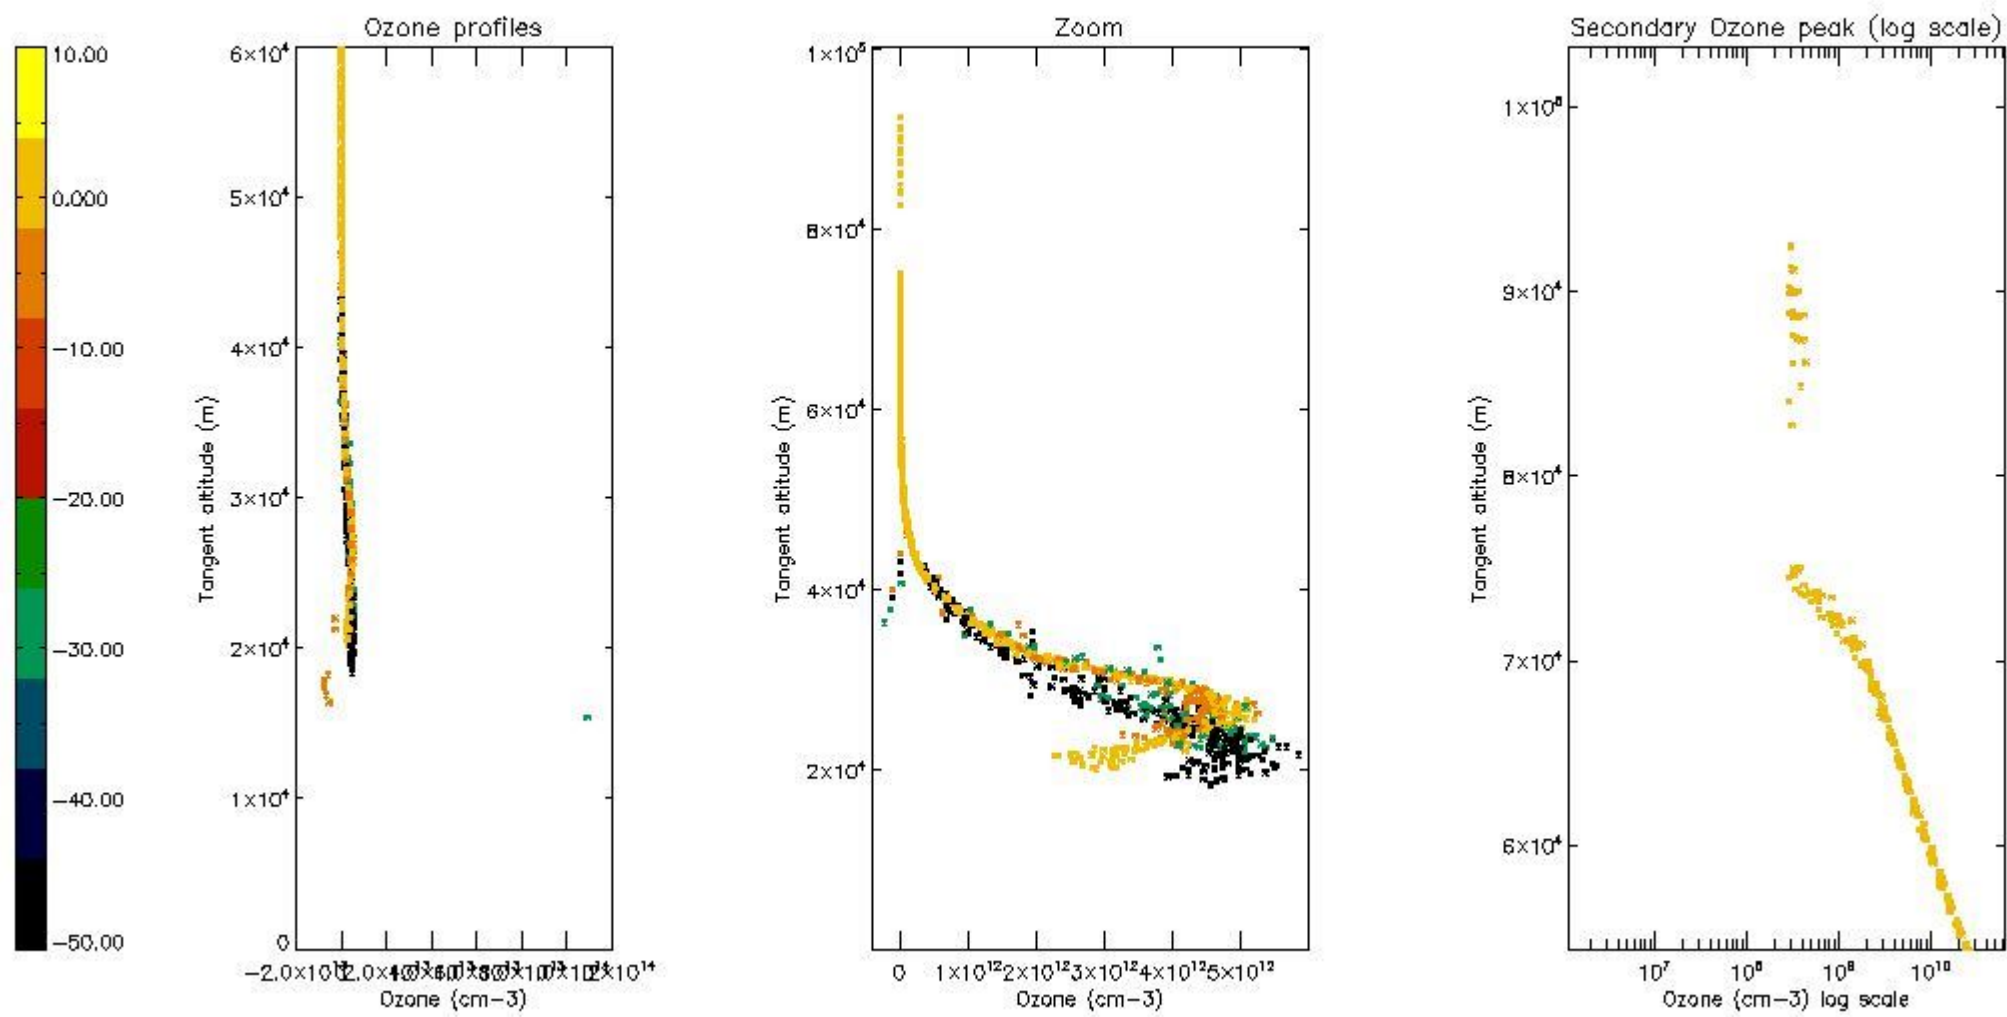

5.5 Plot ozone profiles where $STD < 5\%$ (dark without errors)

The colorbar represents the latitude.