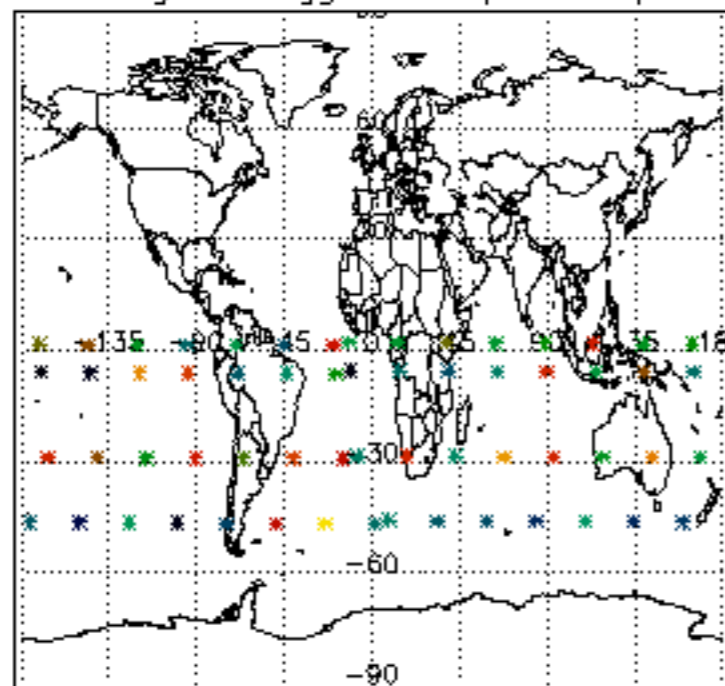

Percentage of flagged data per NO2 profile