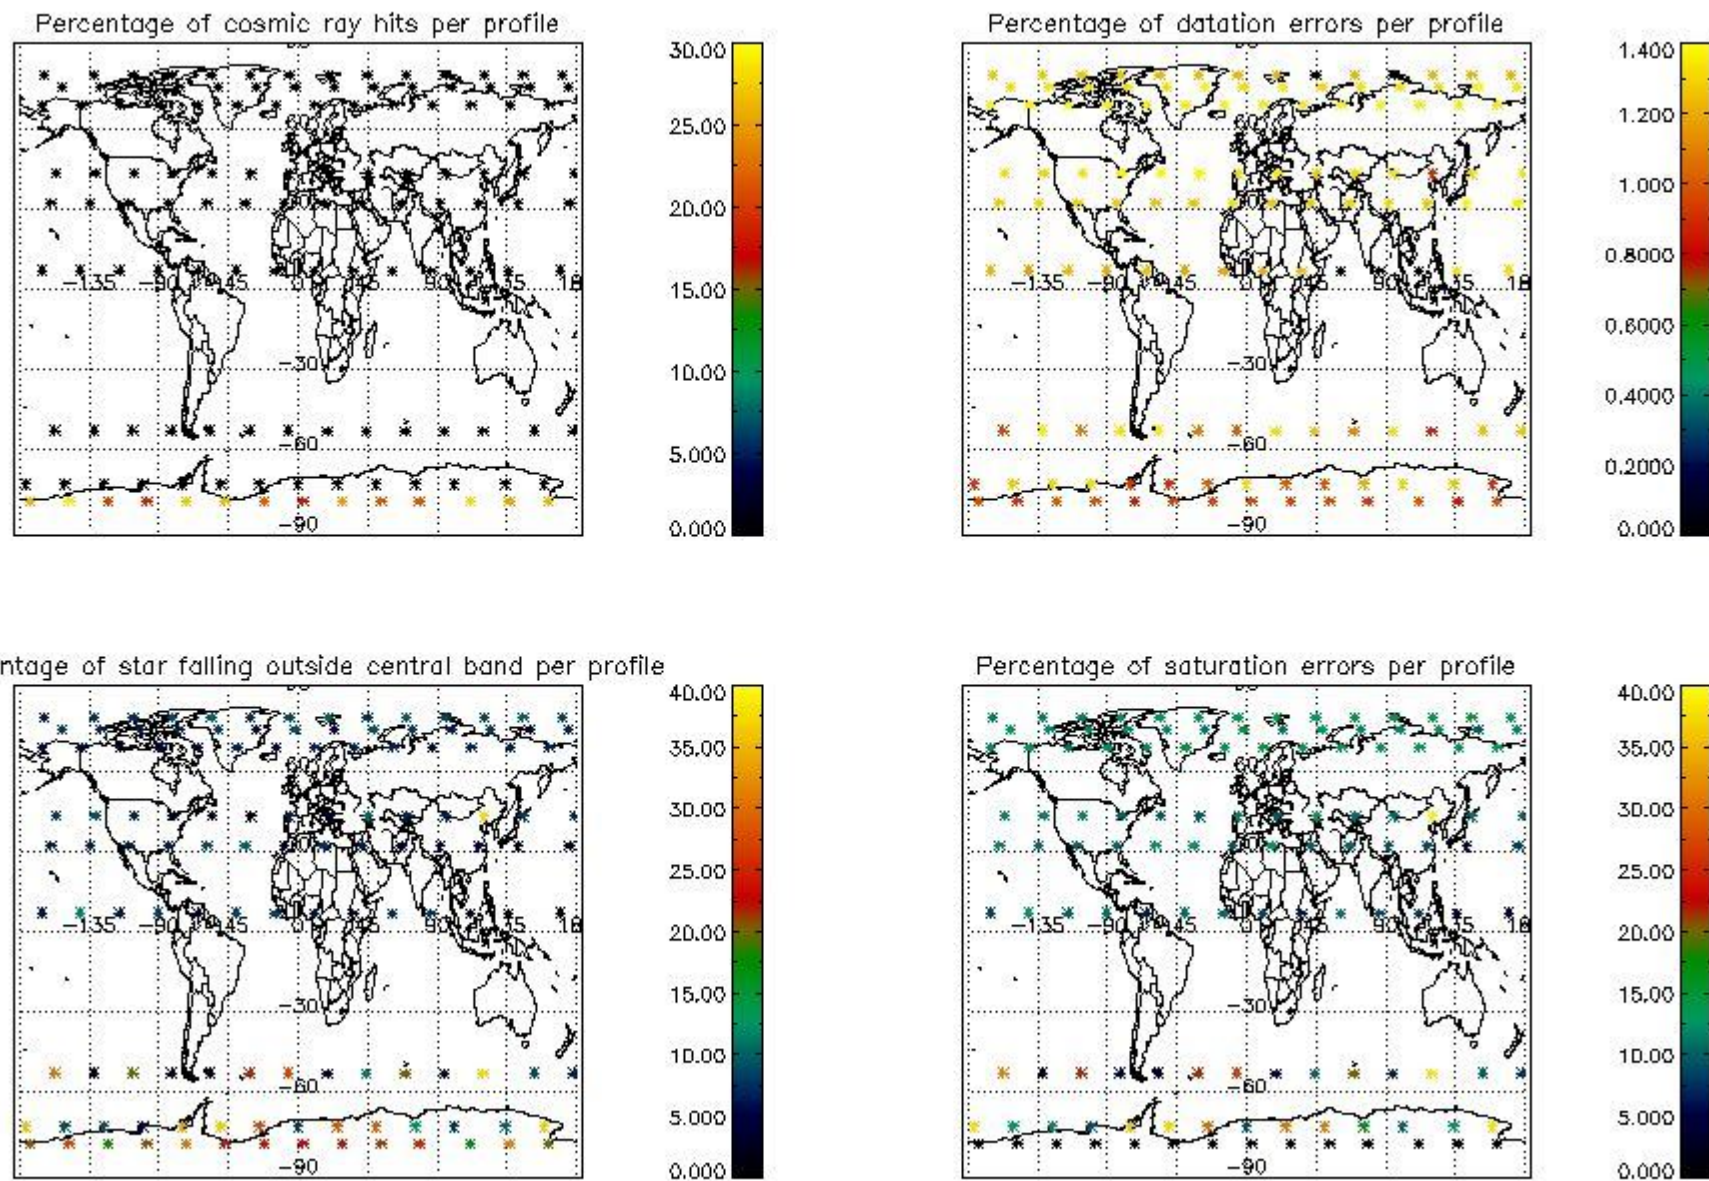

Percentage of flagged data per NO3 profile

4. Level 1 quality information per product

In this section it is plotted some information contained in the Quality Summary data set of the level 2 products that comes from the level 1b processing. Products without errors (error flag in the MPH set to "0") are used.

4.1 Plot quality information per product (time dependant) coming from level 1b processing

4.1.1 Plot level 1 quality information per product (time dependant): ENVISAT ASCENDING passes

4.1.2 Plot level 1 quality information per product (time dependant): ENVI SAT DESCENDING passes

4.2 Plot quality information per product coming from level 1b processing (world map)

4.2.1 Plot level 1 quality information per product (world map): ENVISAT ASCENDING passes

4.2.2 Plot level 1 quality information per product (world map): ENVISAT DESCENDING passes