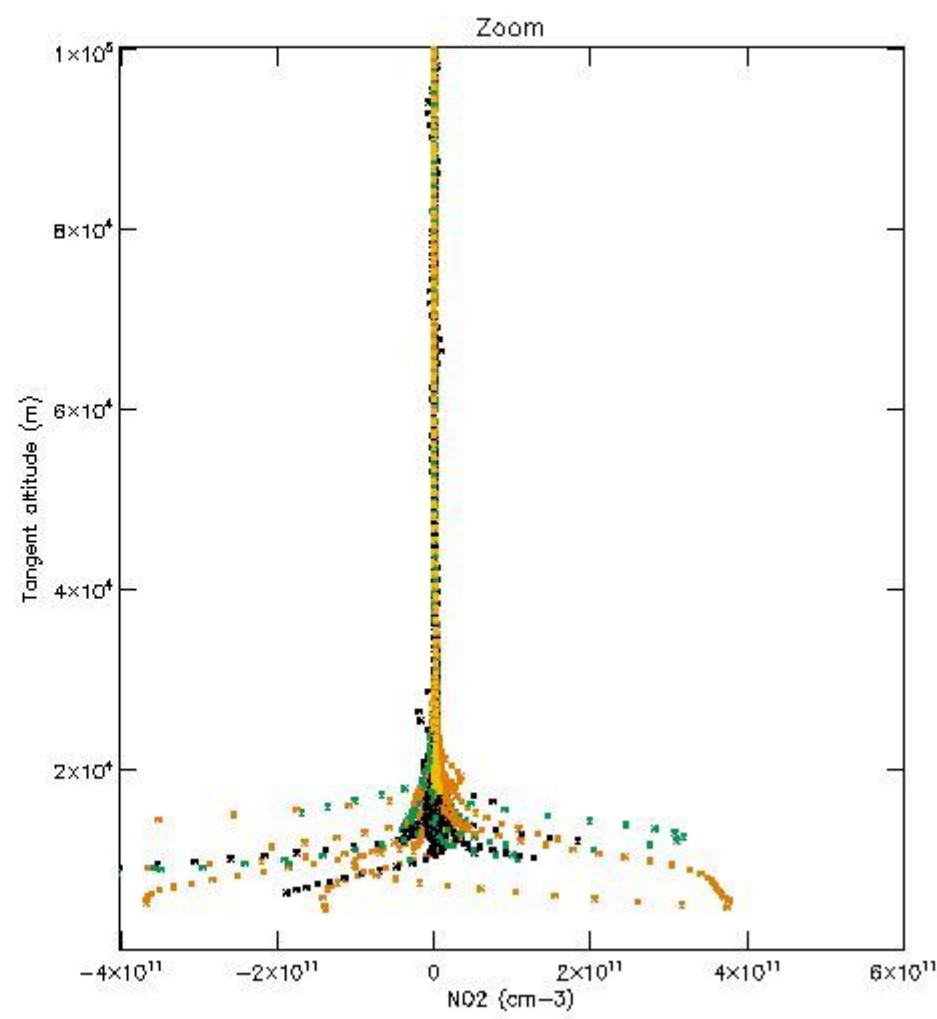

5.4 Plot ozone profiles where STD < 10% (dark without errors)

The colorbar represents the latitude.

5.5 Plot ozone profiles where $STD < 5\%$ (dark without errors)

The colorbar represents the latitude.

5.6 Plot NO₂ profiles for all STD (dark without errors)

The colorbar represents the latitude.

5.7 Plot NO3 profiles for all STD (dark without errors)

The colorbar represents the latitude.

5.8 Plot H₂O profiles for all STD (only for occultations of stars 1,2,3,4,13,14,16,26,63 dark without errors)