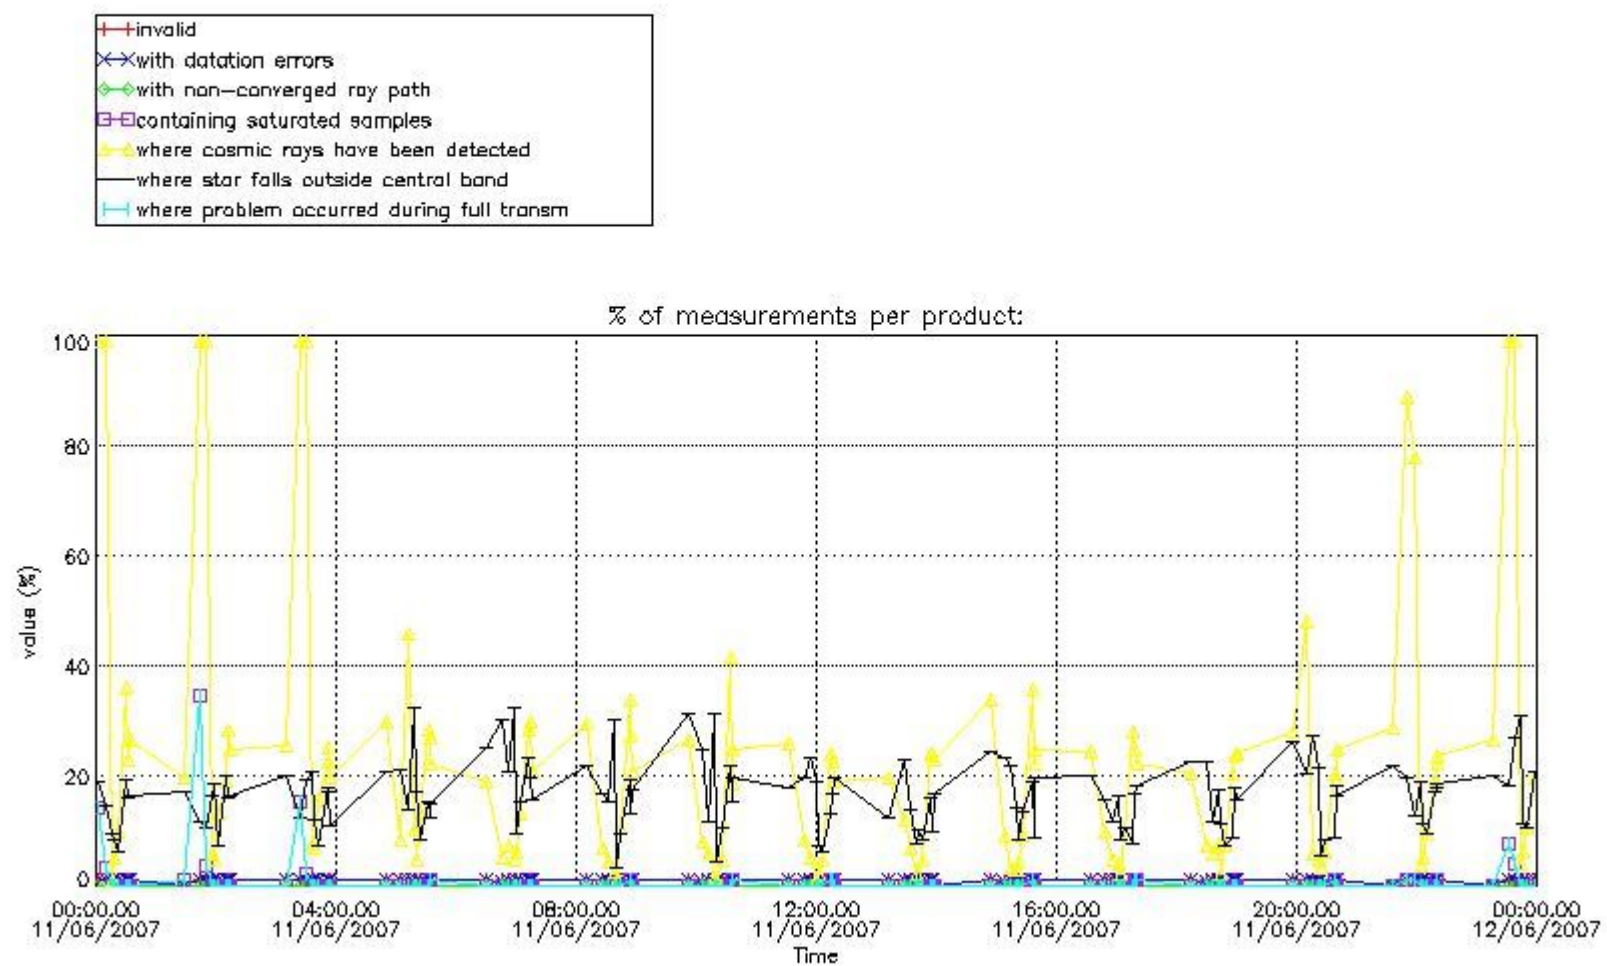

4.1.2 Plot level 1 quality information per product (time dependant): ENVI SAT DESCENDING passes