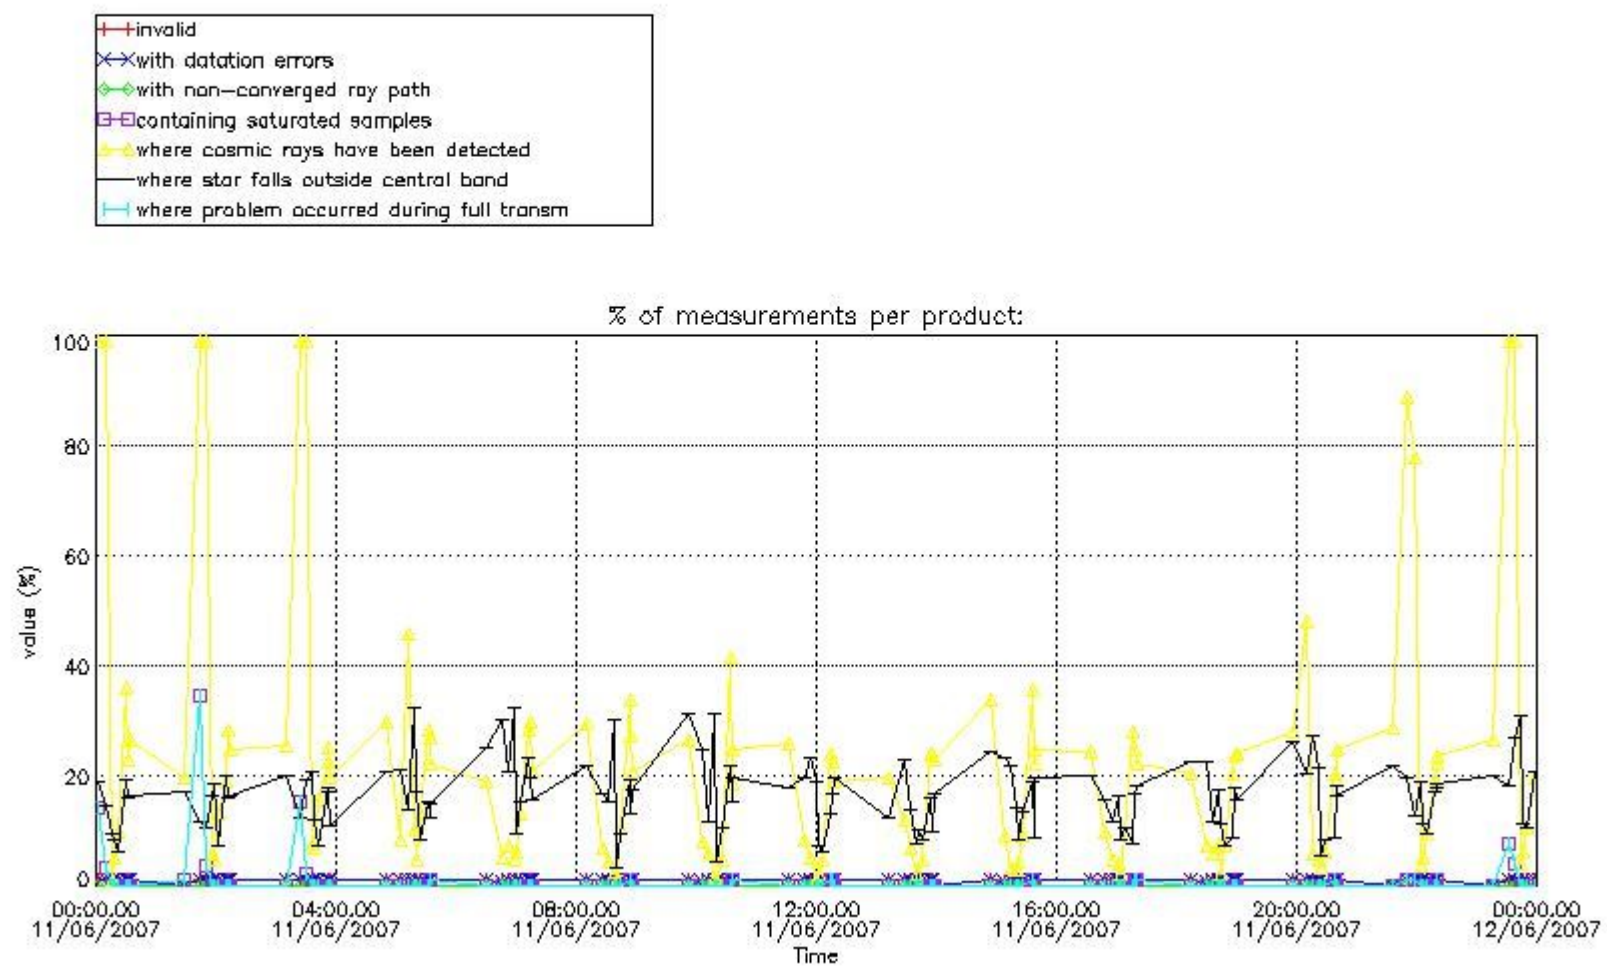

Percentage of flagged data per NO3 profile

4. Level 1 quality information per product

In this section it is plotted some information contained in the Quality Summary data set of the level 2 products that comes from the level 1b processing. Products without errors (error flag in the MPH set to "0") are used.

4.1 Plot quality information per product (time dependant) coming from level 1b processing

4.1.1 Plot level 1 quality information per product (time dependant): ENVISAT ASCENDING passes

4.1.2 Plot level 1 quality information per product (time dependant): ENVI SAT DESCENDING passes