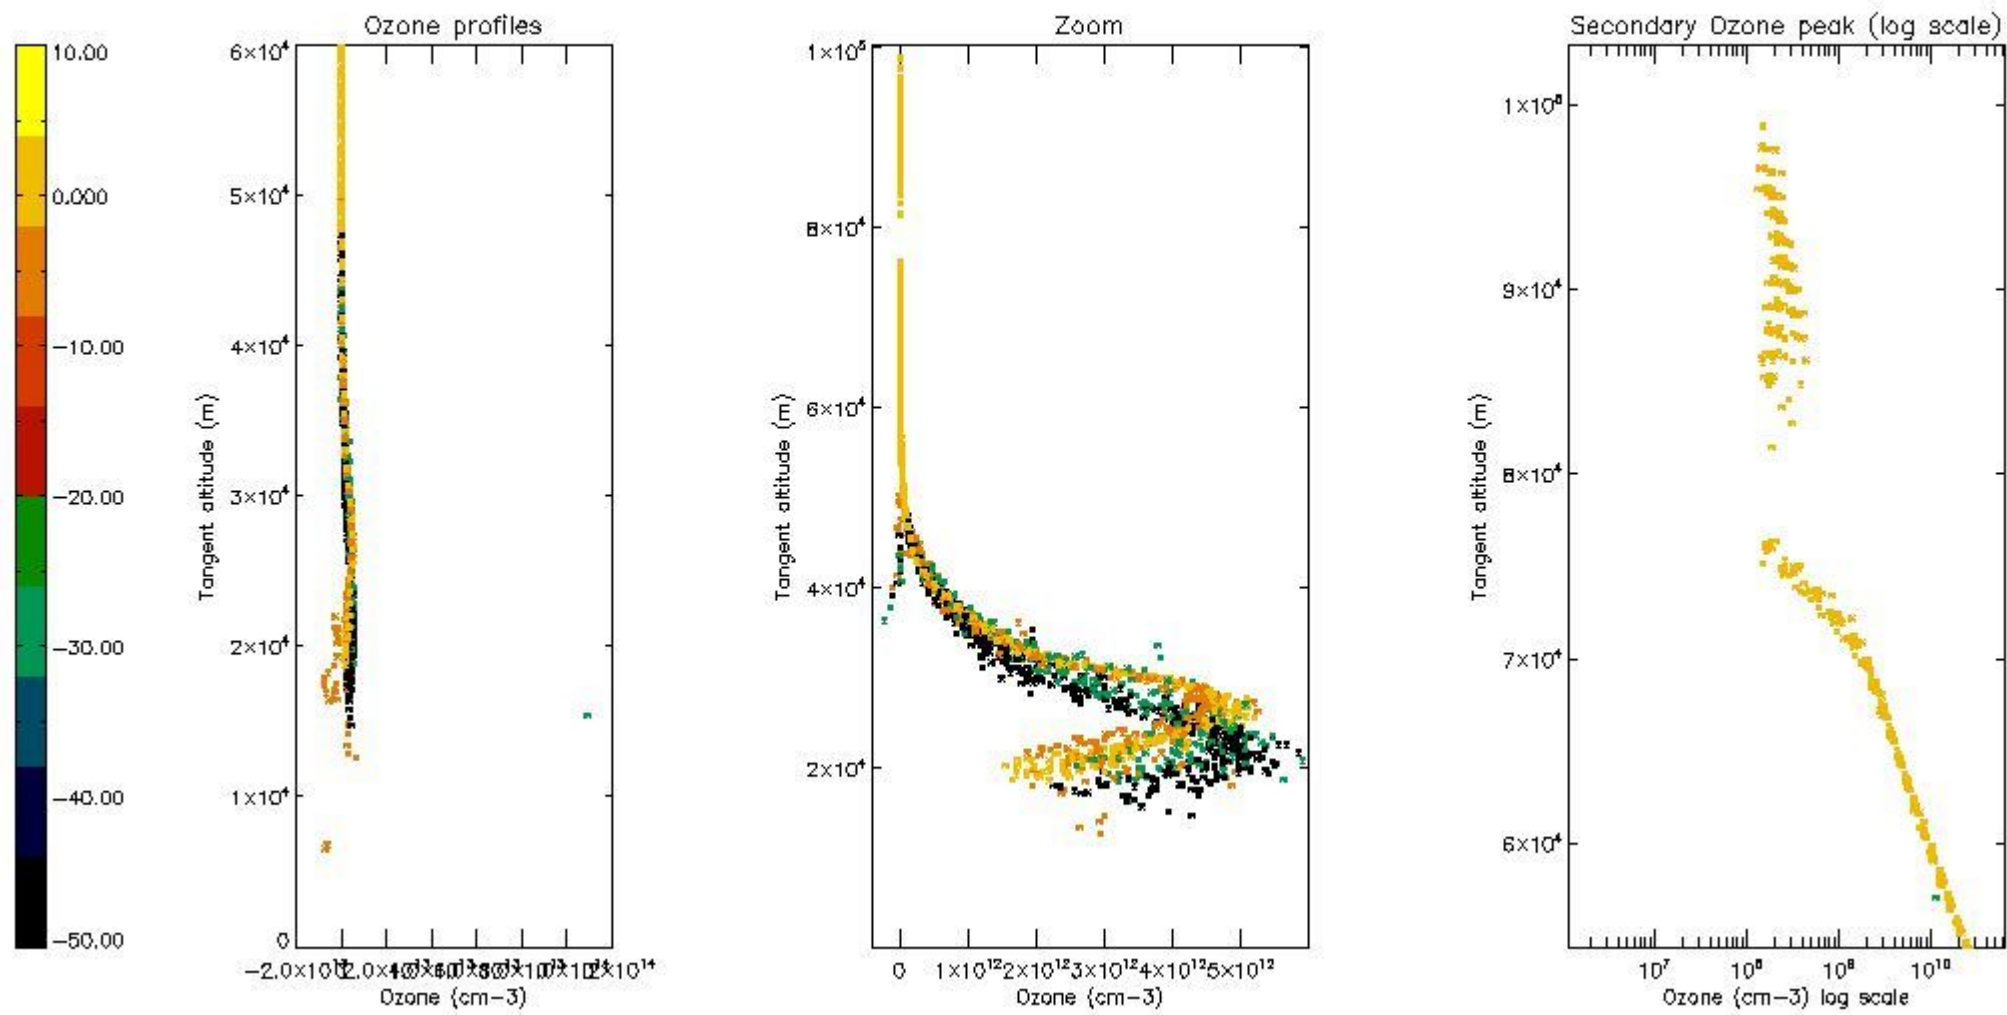

STD < 10	6
STD < 5	3

5.2 Plot ozone profiles for all STD (dark without errors)

The colorbar represents the latitude.

5.3 Plot ozone profiles where STD < 20% (dark without errors)

The colorbar represents the latitude.

5.4 Plot ozone profiles where STD < 10% (dark without errors)

The colorbar represents the latitude.

5.5 Plot ozone profiles where $STD < 5\%$ (dark without errors)

The colorbar represents the latitude.

5.6 Plot NO₂ profiles for all STD (dark without errors)