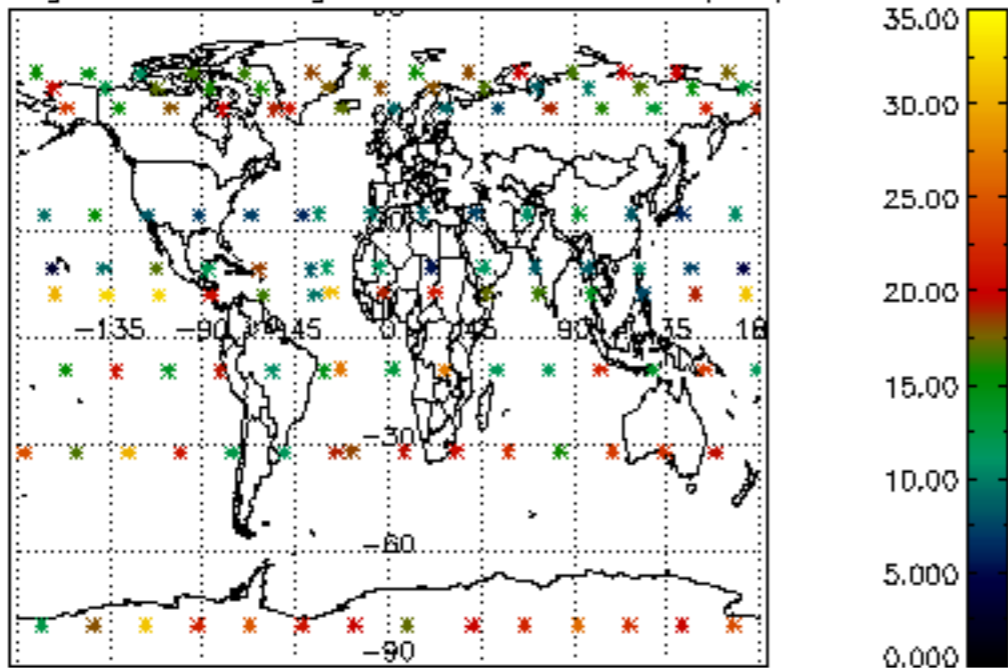

Percentage of cosmic ray hits per profile

Percentage of star falling outside central band per profile