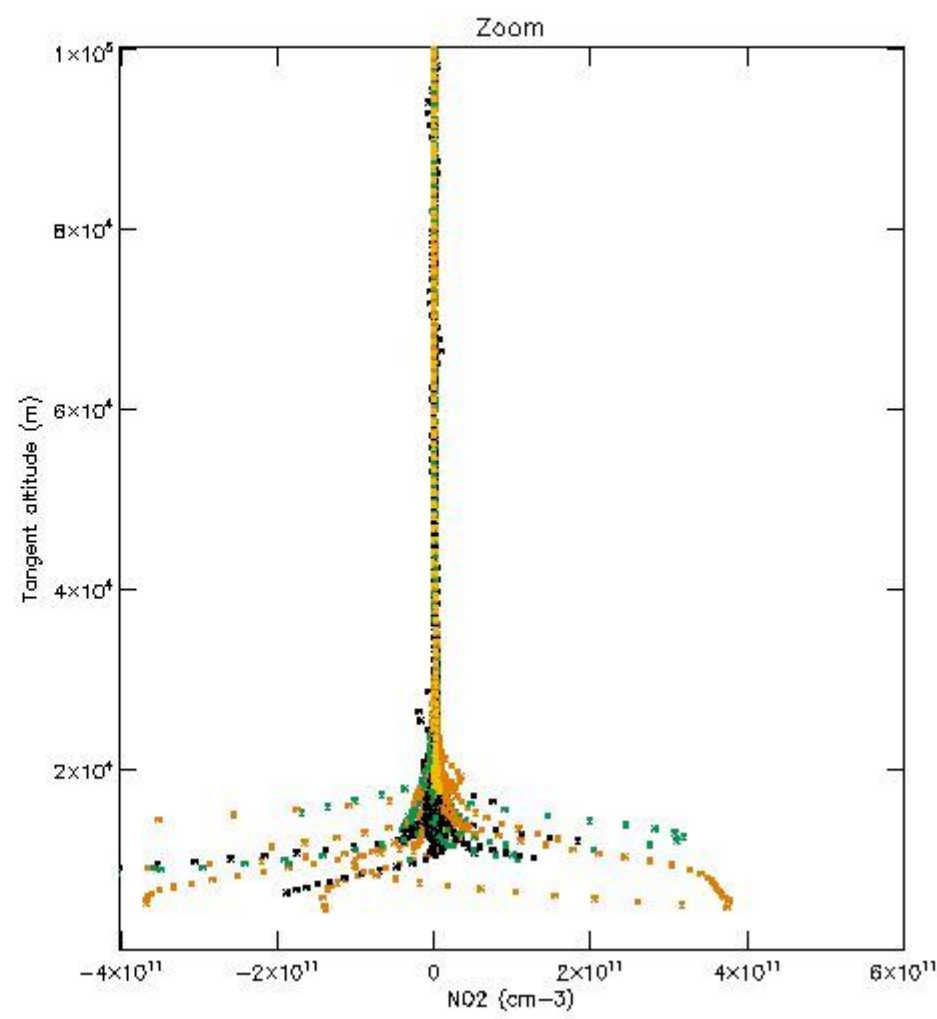

STD < 10	6
STD < 5	3

5.2 Plot ozone profiles for all STD (dark without errors)

The colorbar represents the latitude.

5.3 Plot ozone profiles where STD < 20% (dark without errors)

The colorbar represents the latitude.

5.4 Plot ozone profiles where STD < 10% (dark without errors)

The colorbar represents the latitude.

5.5 Plot ozone profiles where $STD < 5\%$ (dark without errors)

The colorbar represents the latitude.

5.6 Plot NO₂ profiles for all STD (dark without errors)

The colorbar represents the latitude.

5.7 Plot NO3 profiles for all STD (dark without errors)

The colorbar represents the latitude.

5.8 Plot H₂O profiles for all STD (only for occultations of stars 1,2,3,4,13,14,16,26,63 dark without errors)