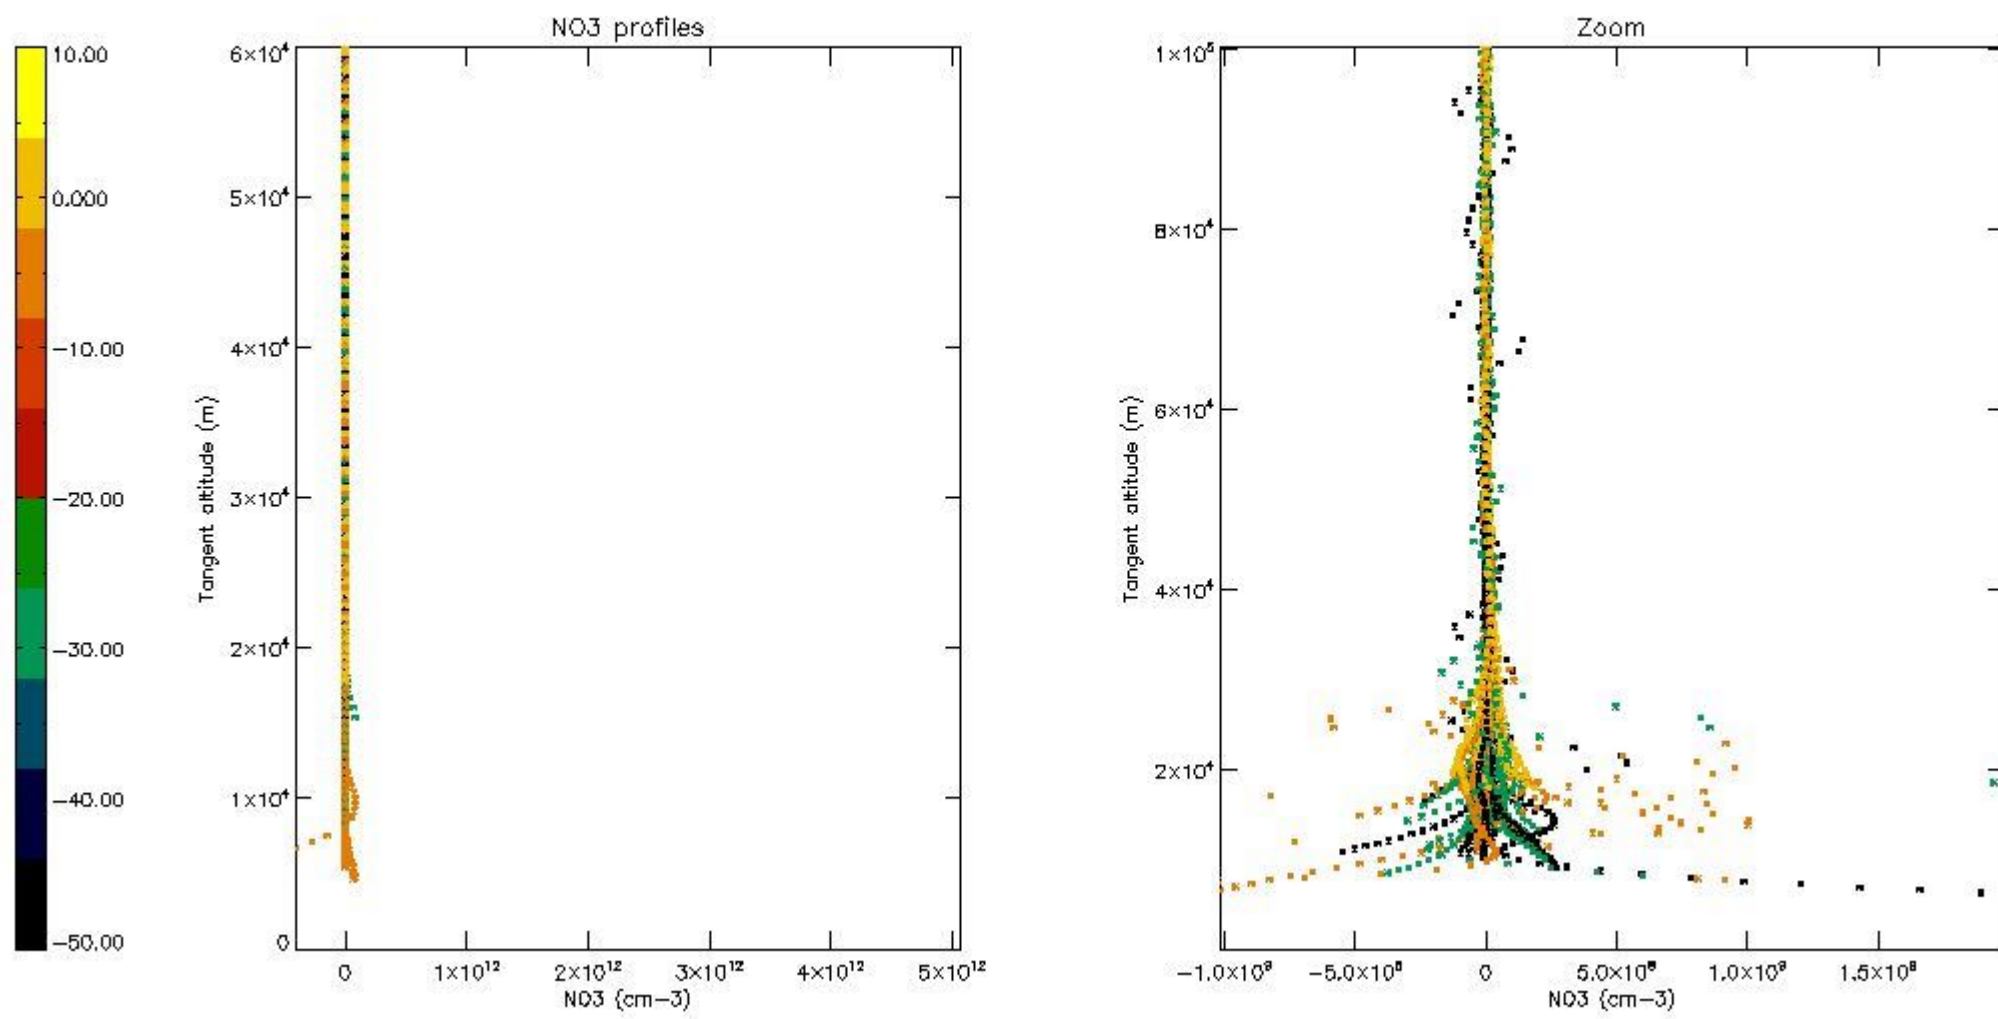

5.8 Plot H₂O profiles for all STD (only for occultations of stars 1,2,3,4,13,14,16,26,63 dark without errors)

The colorbar represents the latitude.