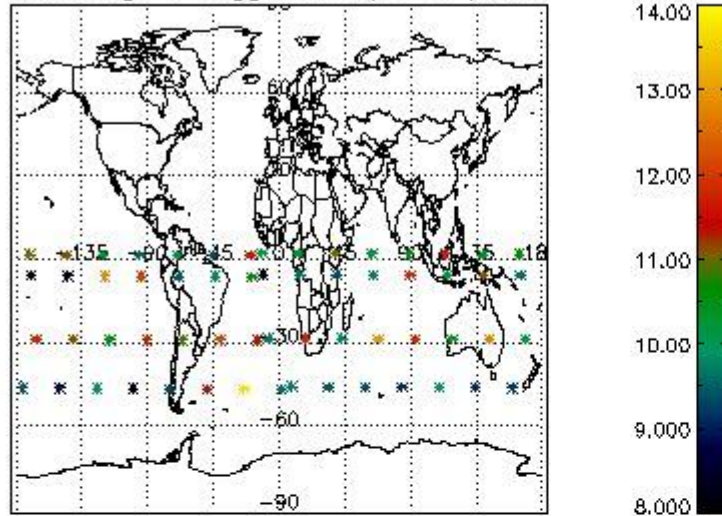

Percentage of flagged data per O3 profile