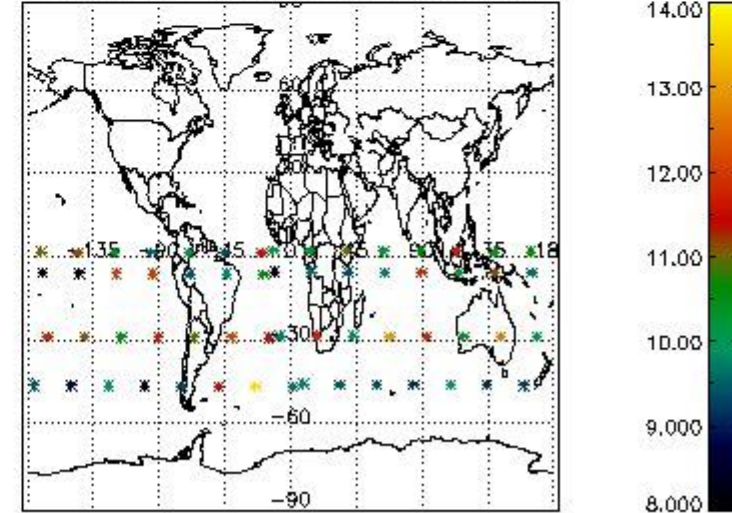

Percentage of flagged data per NO3 profile

4. Level 1 quality information per product

In this section it is plotted some information contained in the Quality Summary data set of the level 2 products that comes from the level 1b processing. Products without errors (error flag in the MPH set to "0") are used.

4.1 Plot quality information per product (time dependant) coming from level 1b processing

4.1.1 Plot level 1 quality information per product (time dependant): ENVISAT ASCENDING passes