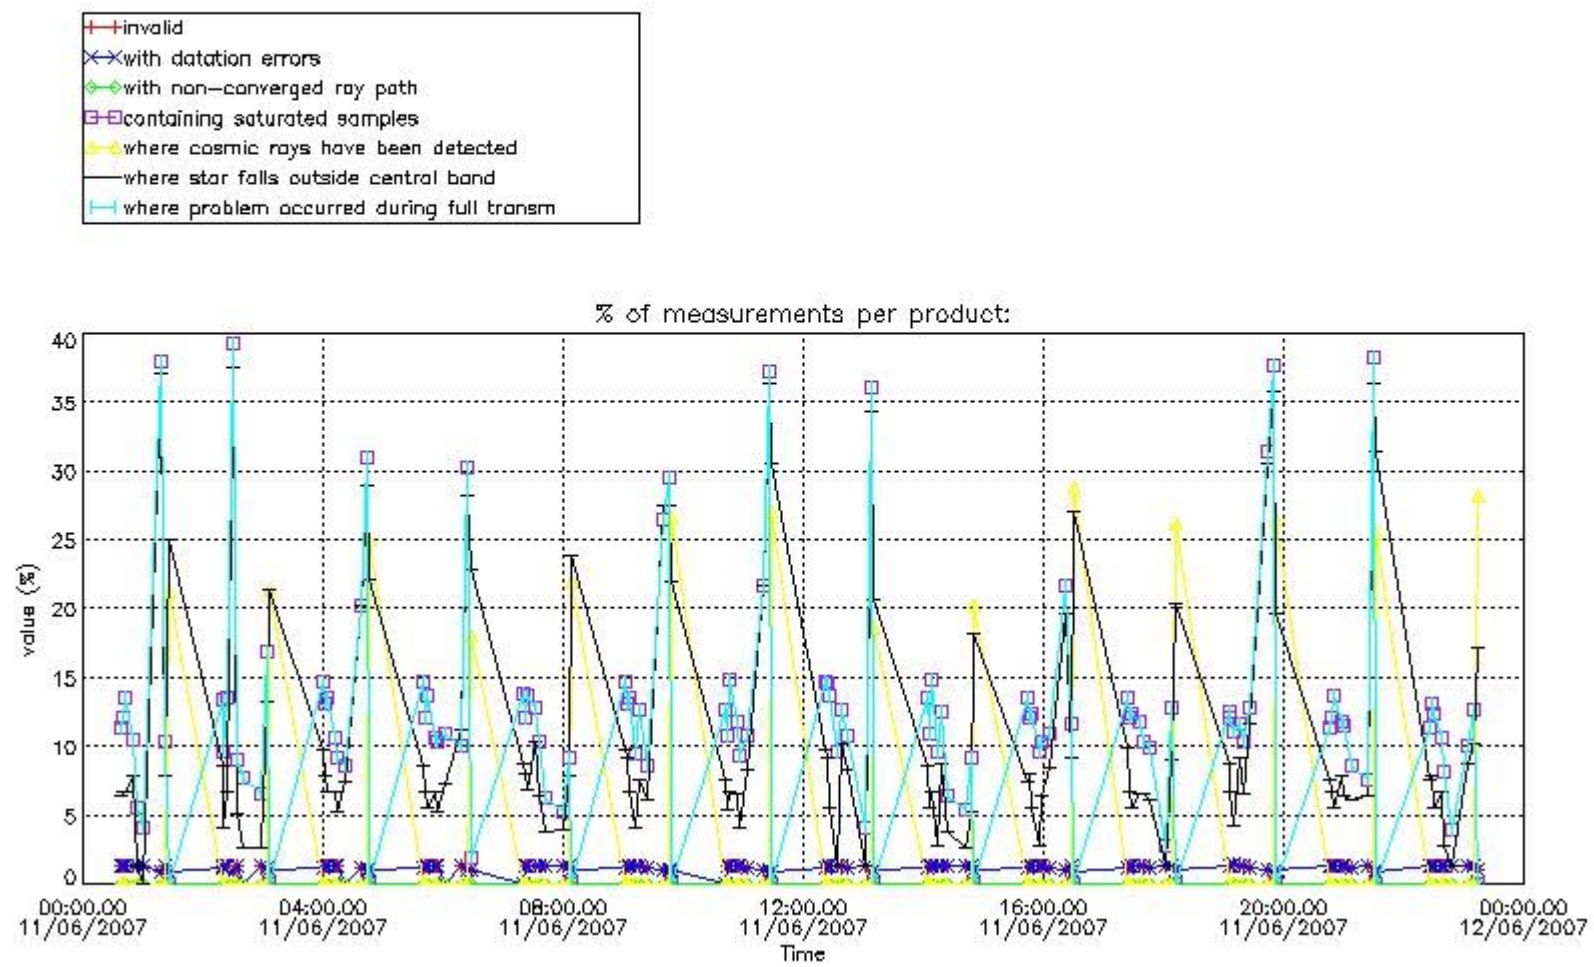

3.1 Plot quality information per product (time dependant)

3.2 Plot quality information per product (world map)

Percentage of flagged data per O3 profile

Percentage of flagged data per H2O profile

Percentage of flagged data per NO2 profile

Percentage of flagged data per NO3 profile

4. Level 1 quality information per product

In this section it is plotted some information contained in the Quality Summary data set of the level 2 products that comes from the level 1b processing. Products without errors (error flag in the MPH set to "0") are used.

4.1 Plot quality information per product (time dependant) coming from level 1b processing

4.1.1 Plot level 1 quality information per product (time dependant): ENVISAT ASCENDING passes

4.1.2 Plot level 1 quality information per product (time dependant): ENVI SAT DESCENDING passes

5. Trace gas profiles

5.1 Ozone statistics based on quality of products

The final quality of the products can be "measured" using the STD (Standard Deviation) attached to every point profile. This information is written to the parameter GOM_NL__2P/NL_LOCAL_SPECIES_DENSITY/o3_std of the level 2 products. The table below shows the statistics for given STD ranges.