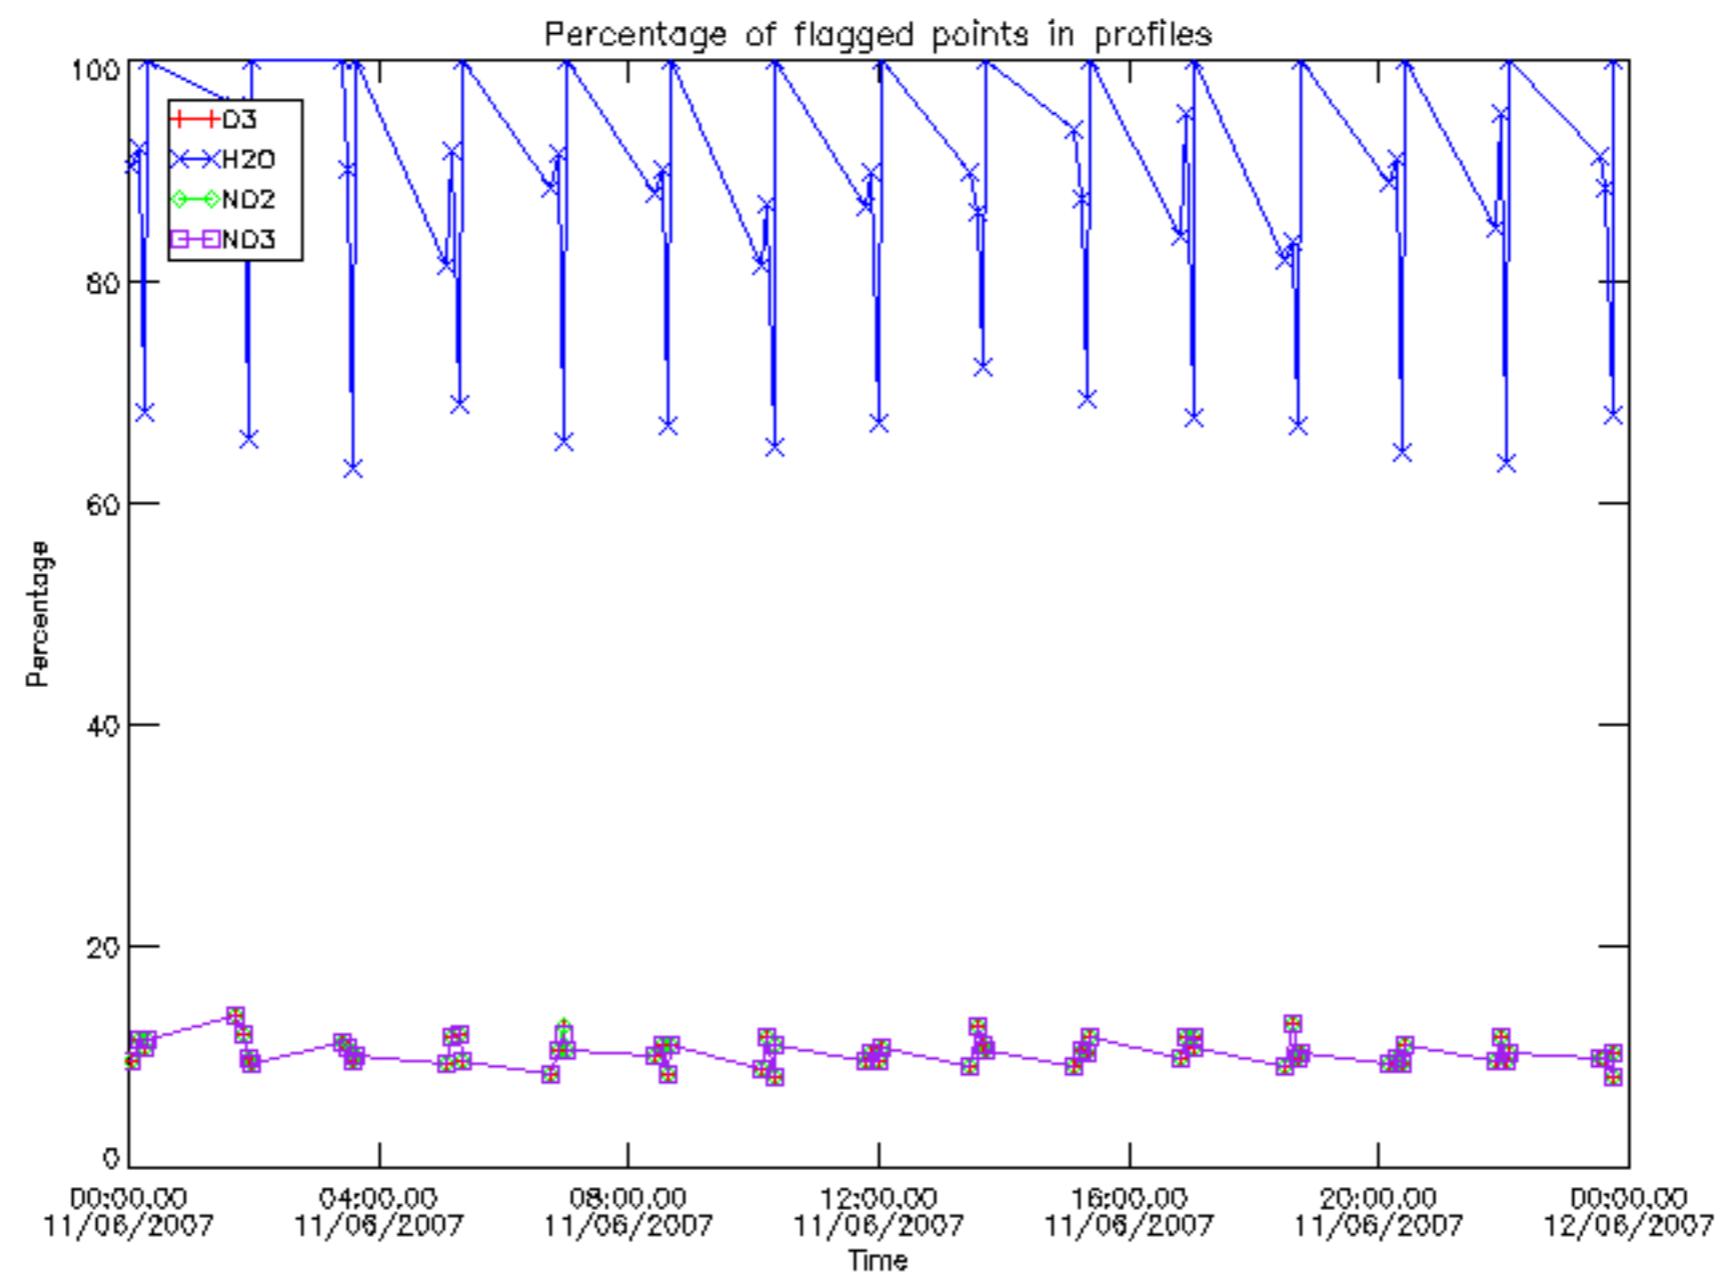

Percentage of flagged data per D3 profile

Percentage of flagged data per H2O profile