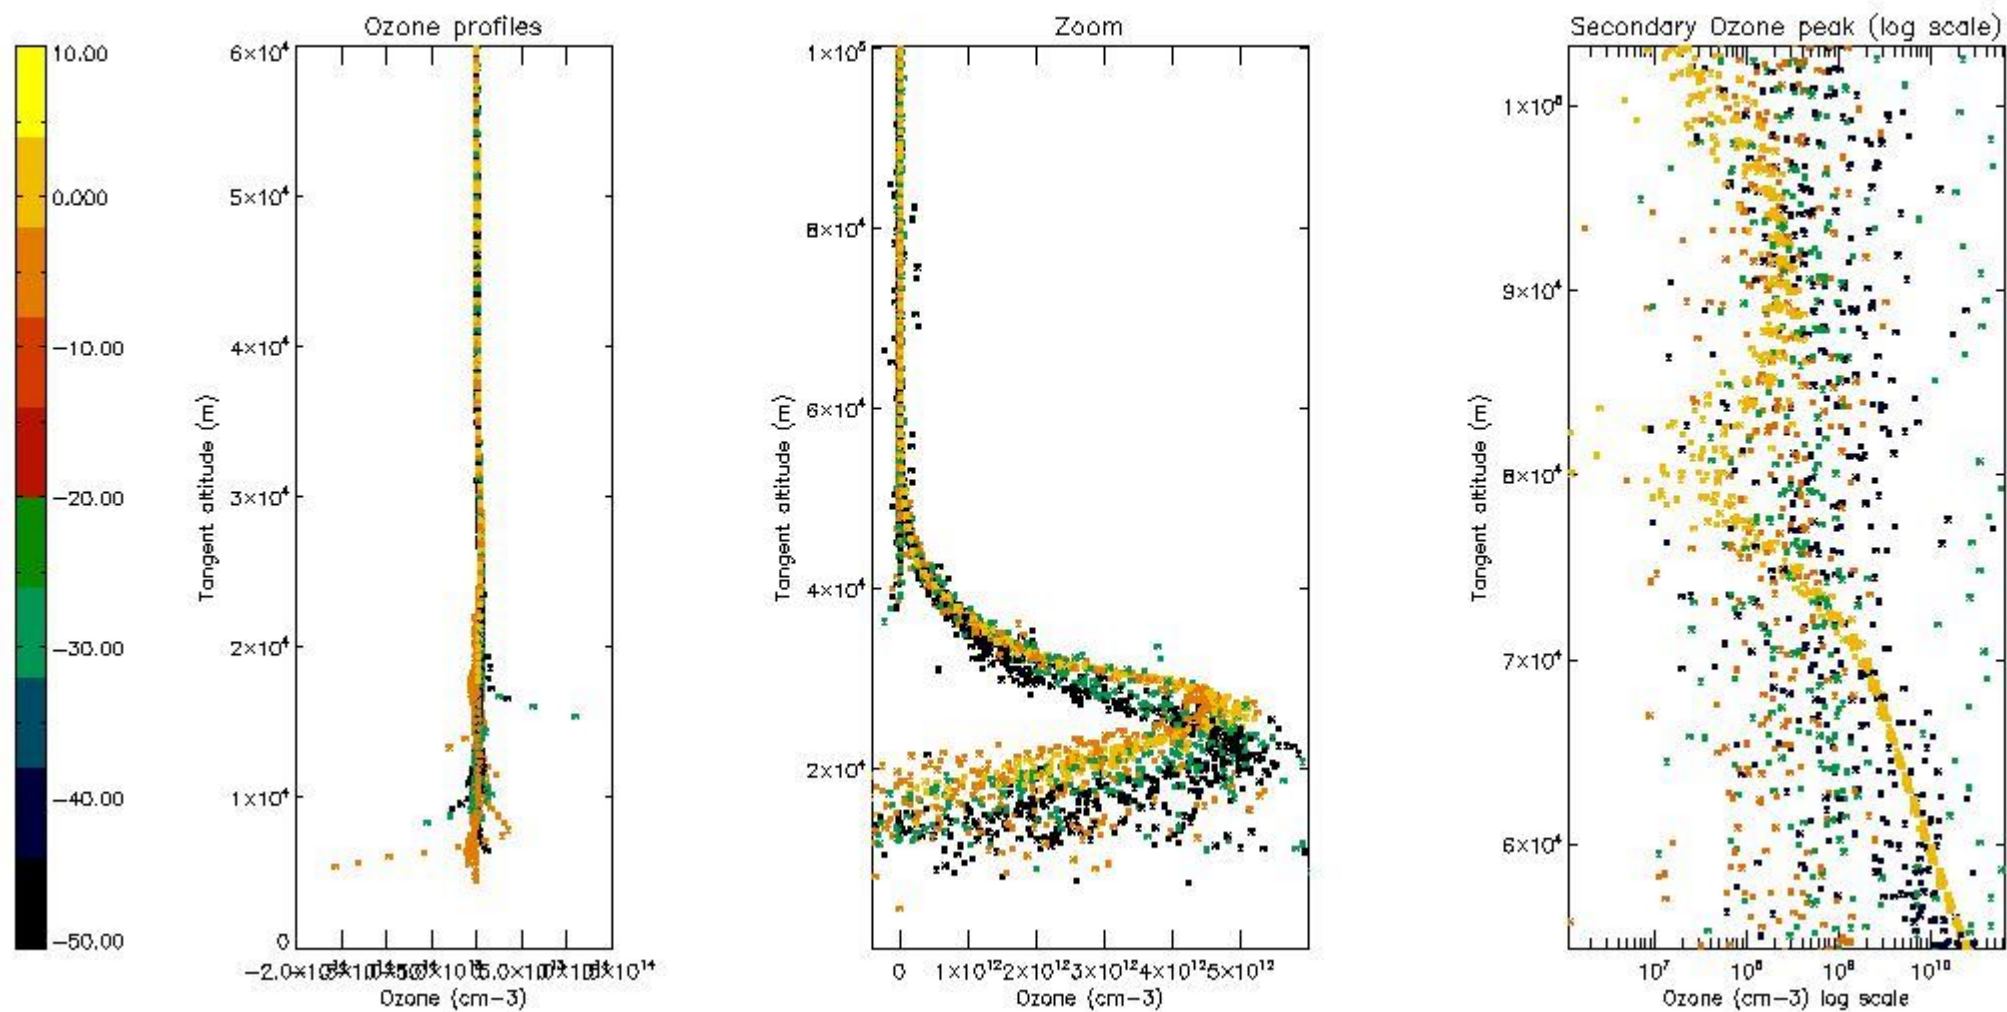

STD < 10	6
STD < 5	3

5.2 Plot ozone profiles for all STD (dark without errors)

The colorbar represents the latitude.

5.3 Plot ozone profiles where STD < 20% (dark without errors)

The colorbar represents the latitude.