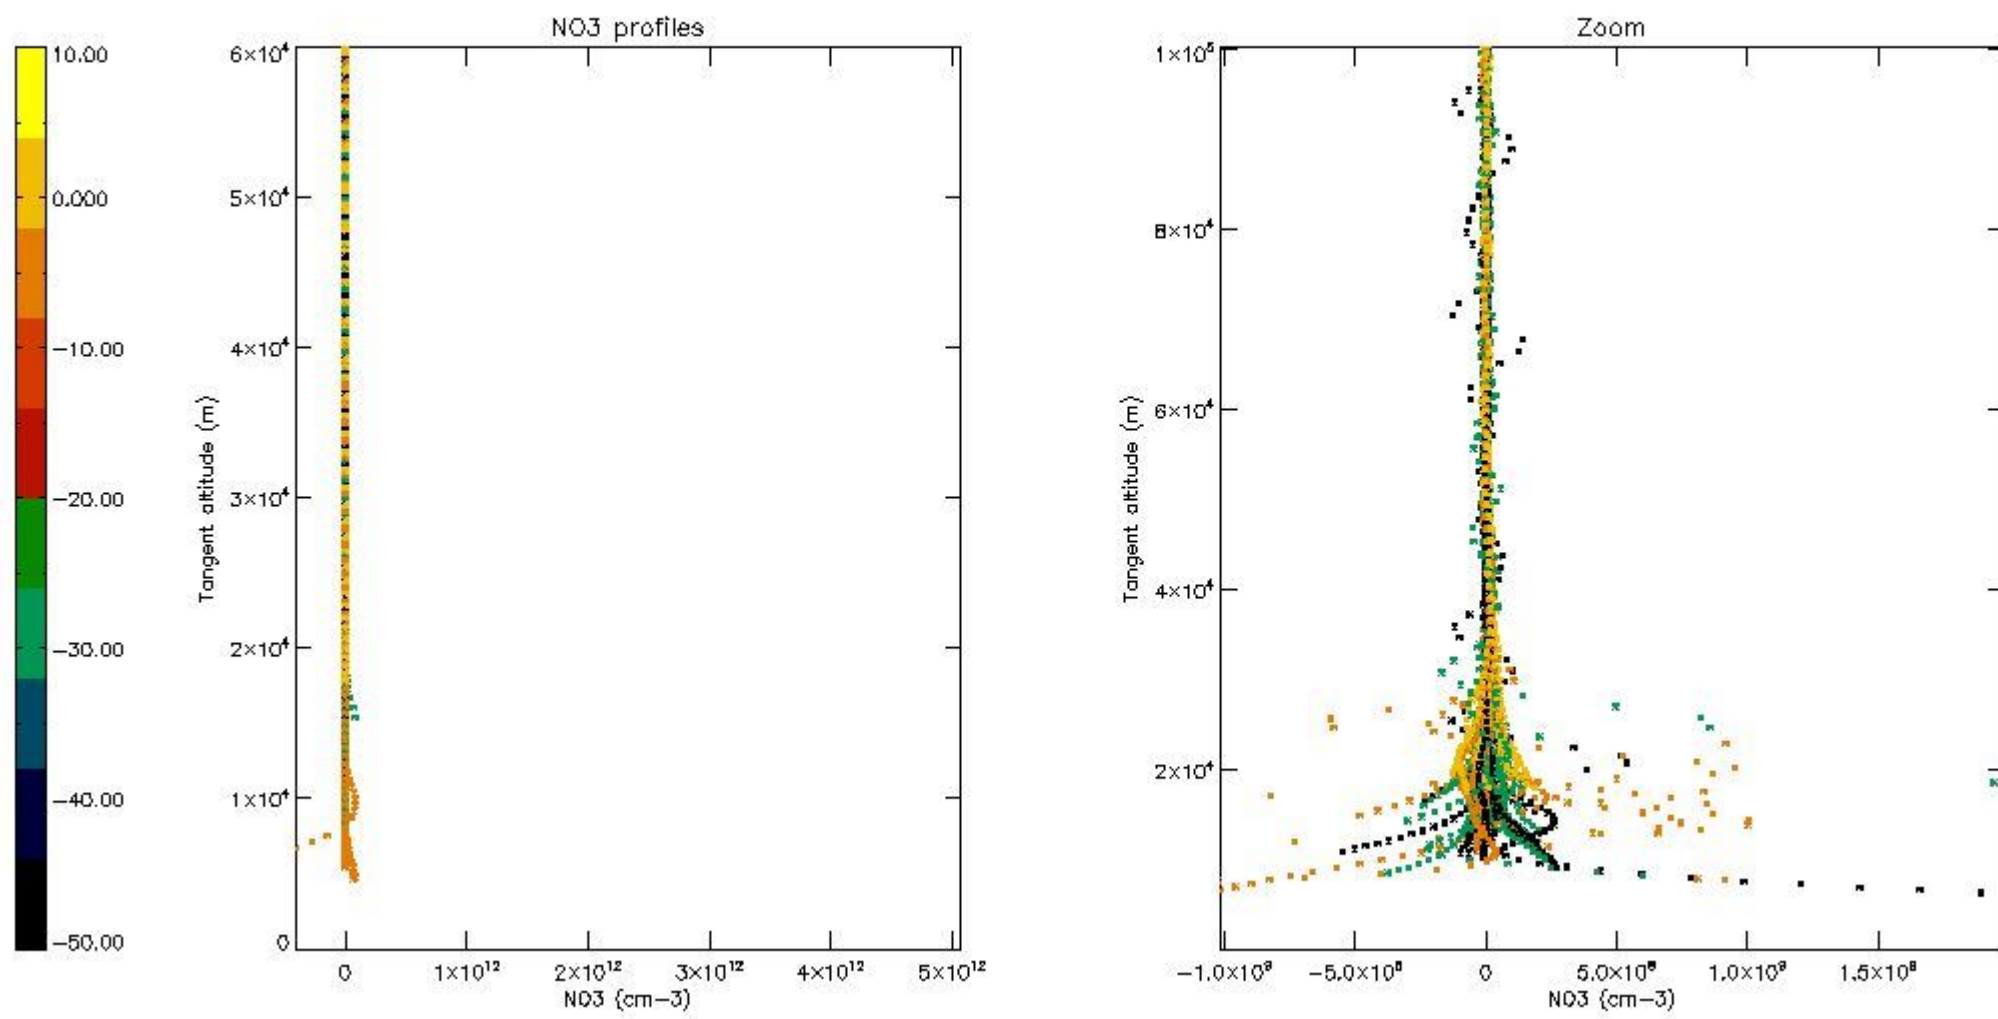

5.4 Plot ozone profiles where STD < 10% (dark without errors)

The colorbar represents the latitude.

5.5 Plot ozone profiles where $STD < 5\%$ (dark without errors)

The colorbar represents the latitude.

5.6 Plot NO₂ profiles for all STD (dark without errors)

The colorbar represents the latitude.

5.7 Plot NO3 profiles for all STD (dark without errors)

The colorbar represents the latitude.

5.8 Plot H₂O profiles for all STD (only for occultations of stars 1,2,3,4,13,14,16,26,63 dark without errors)