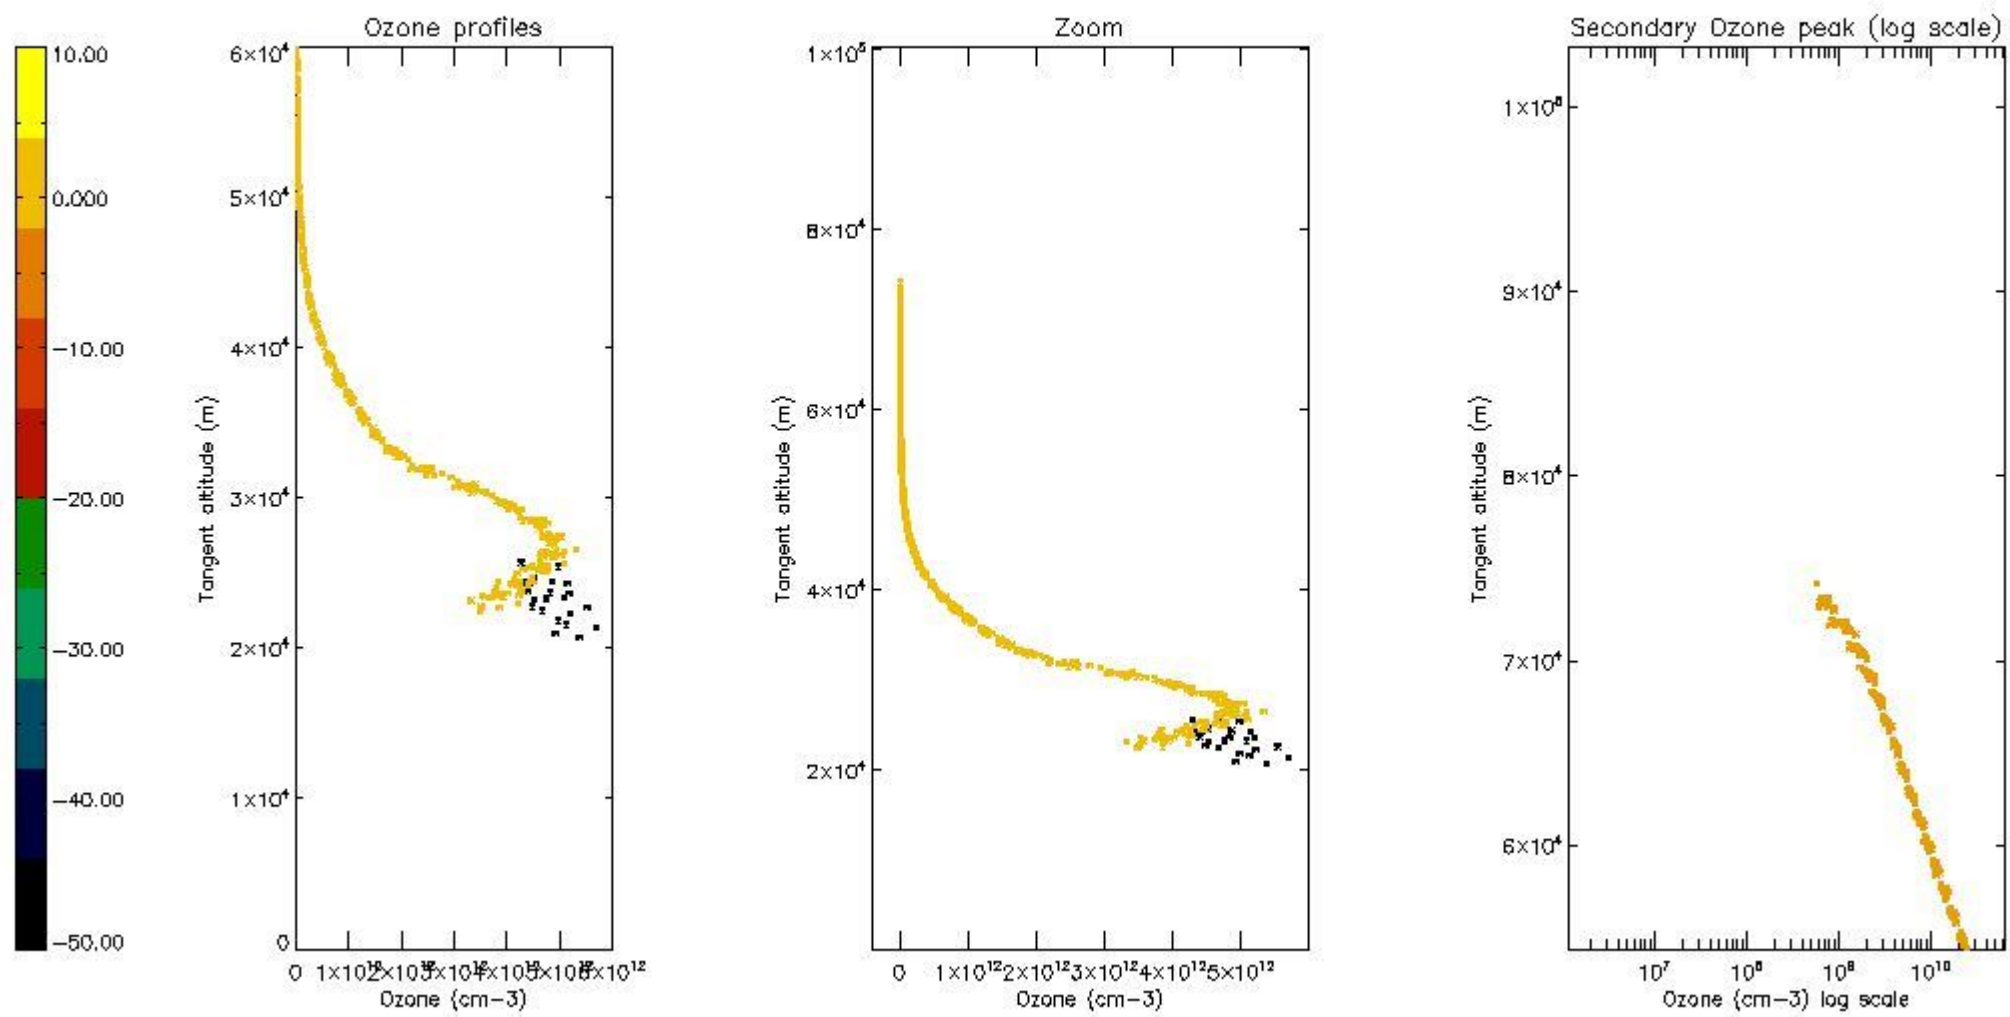

5.6 Plot NO₂ profiles for all STD (dark without errors)

The colorbar represents the latitude.