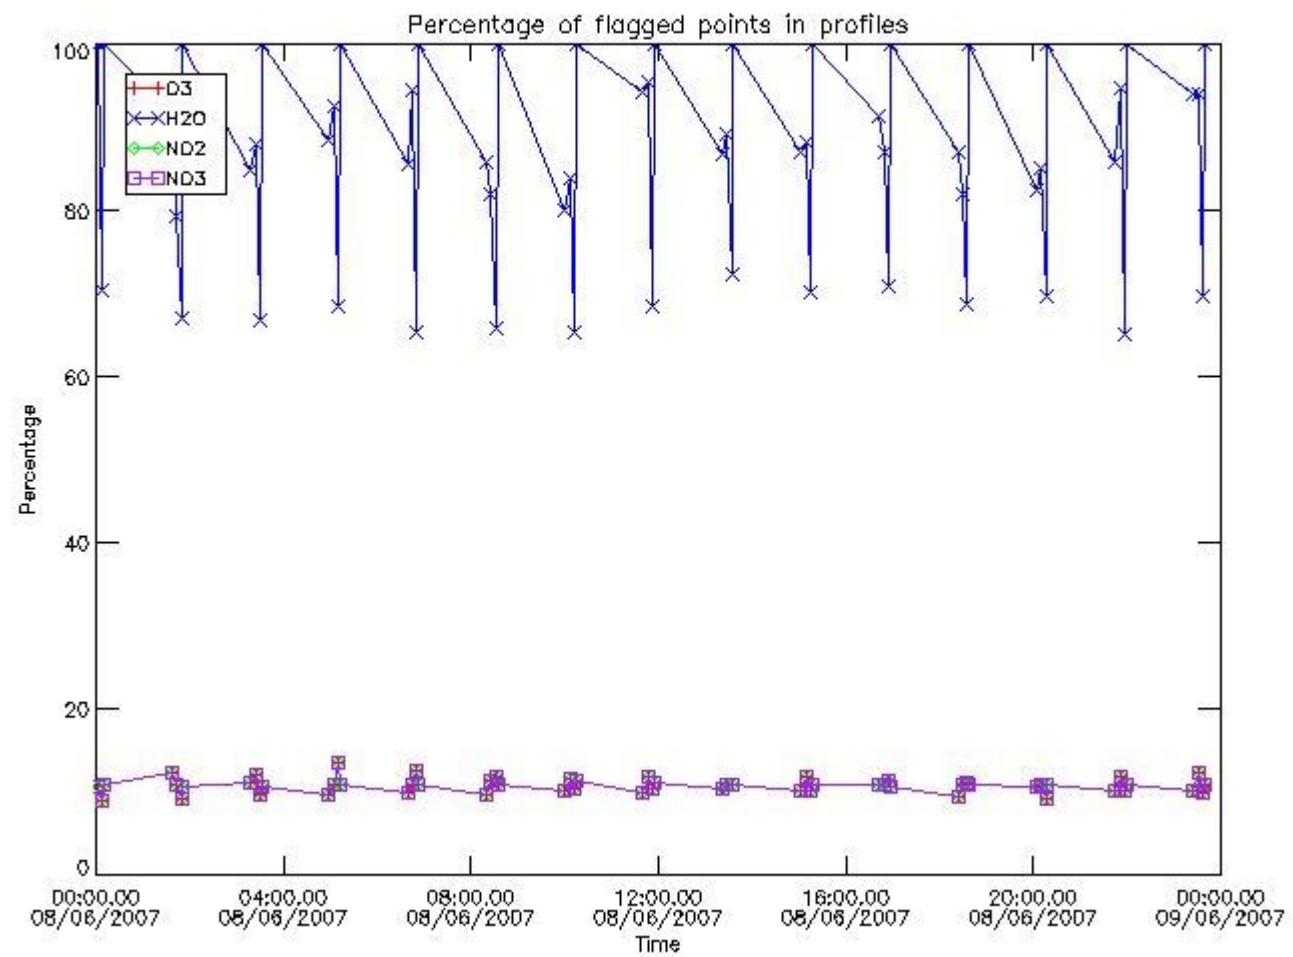

338	GOM_NL__2PRFIN20070608_235413_000000442058_00460_27568_8128.N1	08-JUN-2007 23:54:13	Twilight_stray	43.500	25	35Lam Sco	1.6200	28000.	87	27568	No
339	GOM_NL__2PRFIN20070608_235548_000000462058_00460_27568_8129.N1	08-JUN-2007 23:55:48	Twilight_stray	46.000	75	26Eps Sco	2.2910	4250.0	92	27568	No
340	GOM_NL__2PRFIN20070608_235840_000000392058_00460_27568_8130.N1	08-JUN-2007 23:58:40	Bright	38.500	156	20Sig Sco	2.9030	28000.	77	27568	No

3. Quality information per product

In this section it is plotted some information contained in the Quality Summary data set of the level 2 products. Only products in dark limb conditions and without errors (error flag in the MPH set to "0") are used.

3.1 Plot quality information per product (time dependant)

3.2 Plot quality information per product (world map)