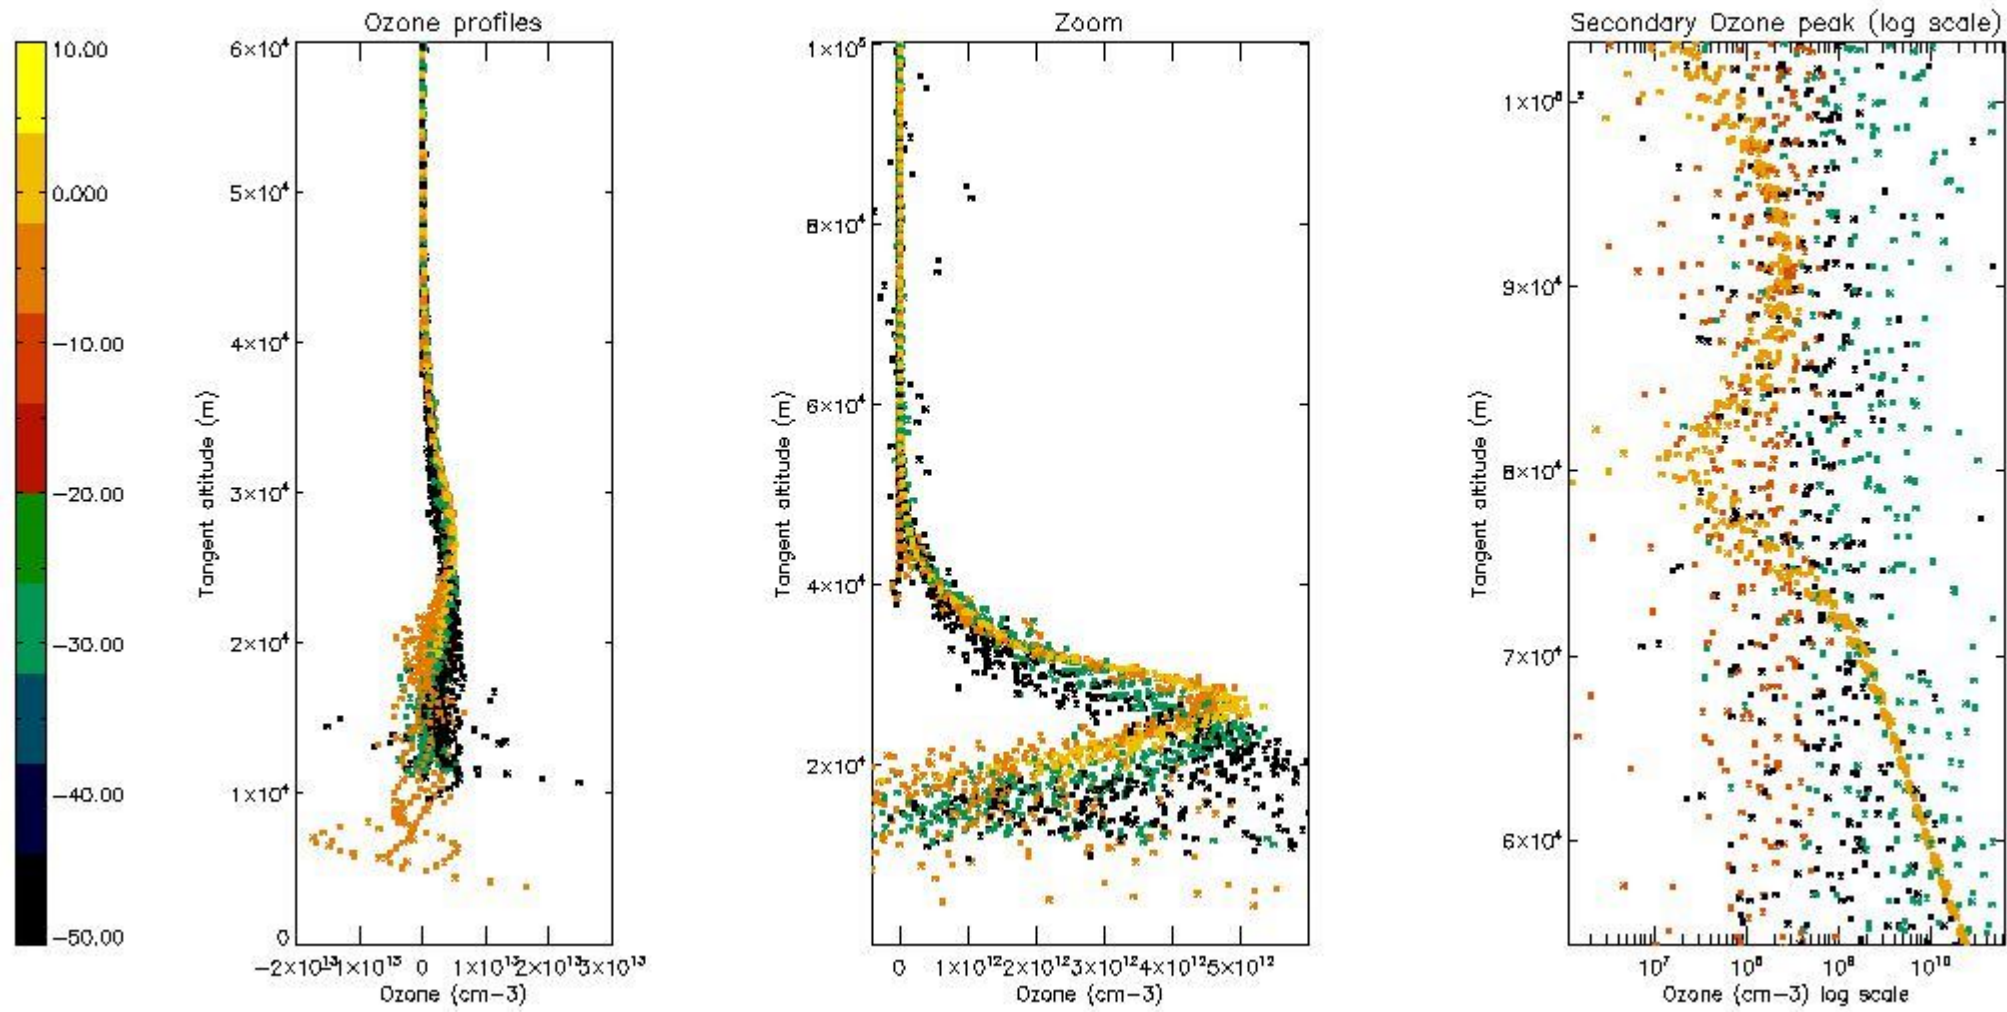

STD < 10	5
STD < 5	3

5.2 Plot ozone profiles for all STD (dark without errors)

The colorbar represents the latitude.

5.3 Plot ozone profiles where STD < 20% (dark without errors)

The colorbar represents the latitude.