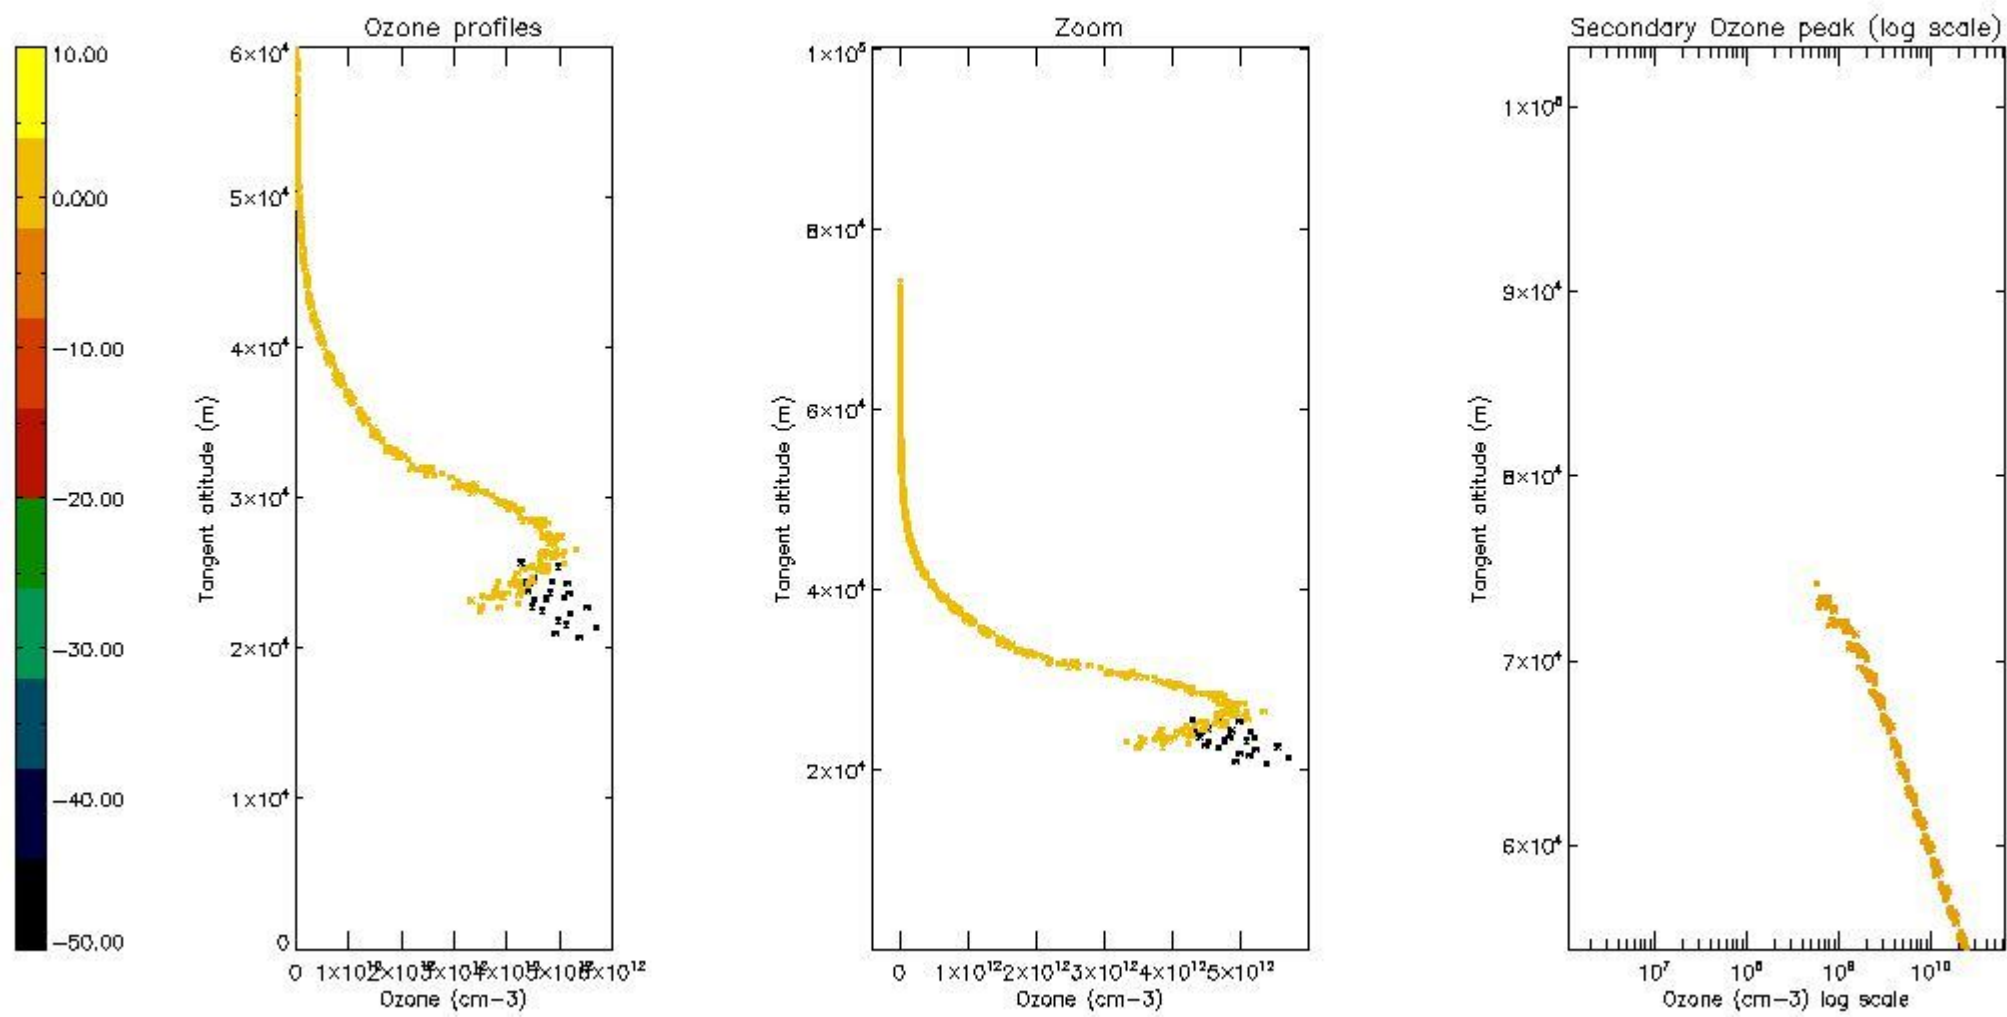

STD < 10	5
STD < 5	3

5.2 Plot ozone profiles for all STD (dark without errors)

The colorbar represents the latitude.

5.3 Plot ozone profiles where STD < 20% (dark without errors)

The colorbar represents the latitude.

5.4 Plot ozone profiles where STD < 10% (dark without errors)

The colorbar represents the latitude.

5.5 Plot ozone profiles where STD < 5% (dark without errors)

The colorbar represents the latitude.

5.6 Plot NO₂ profiles for all STD (dark without errors)