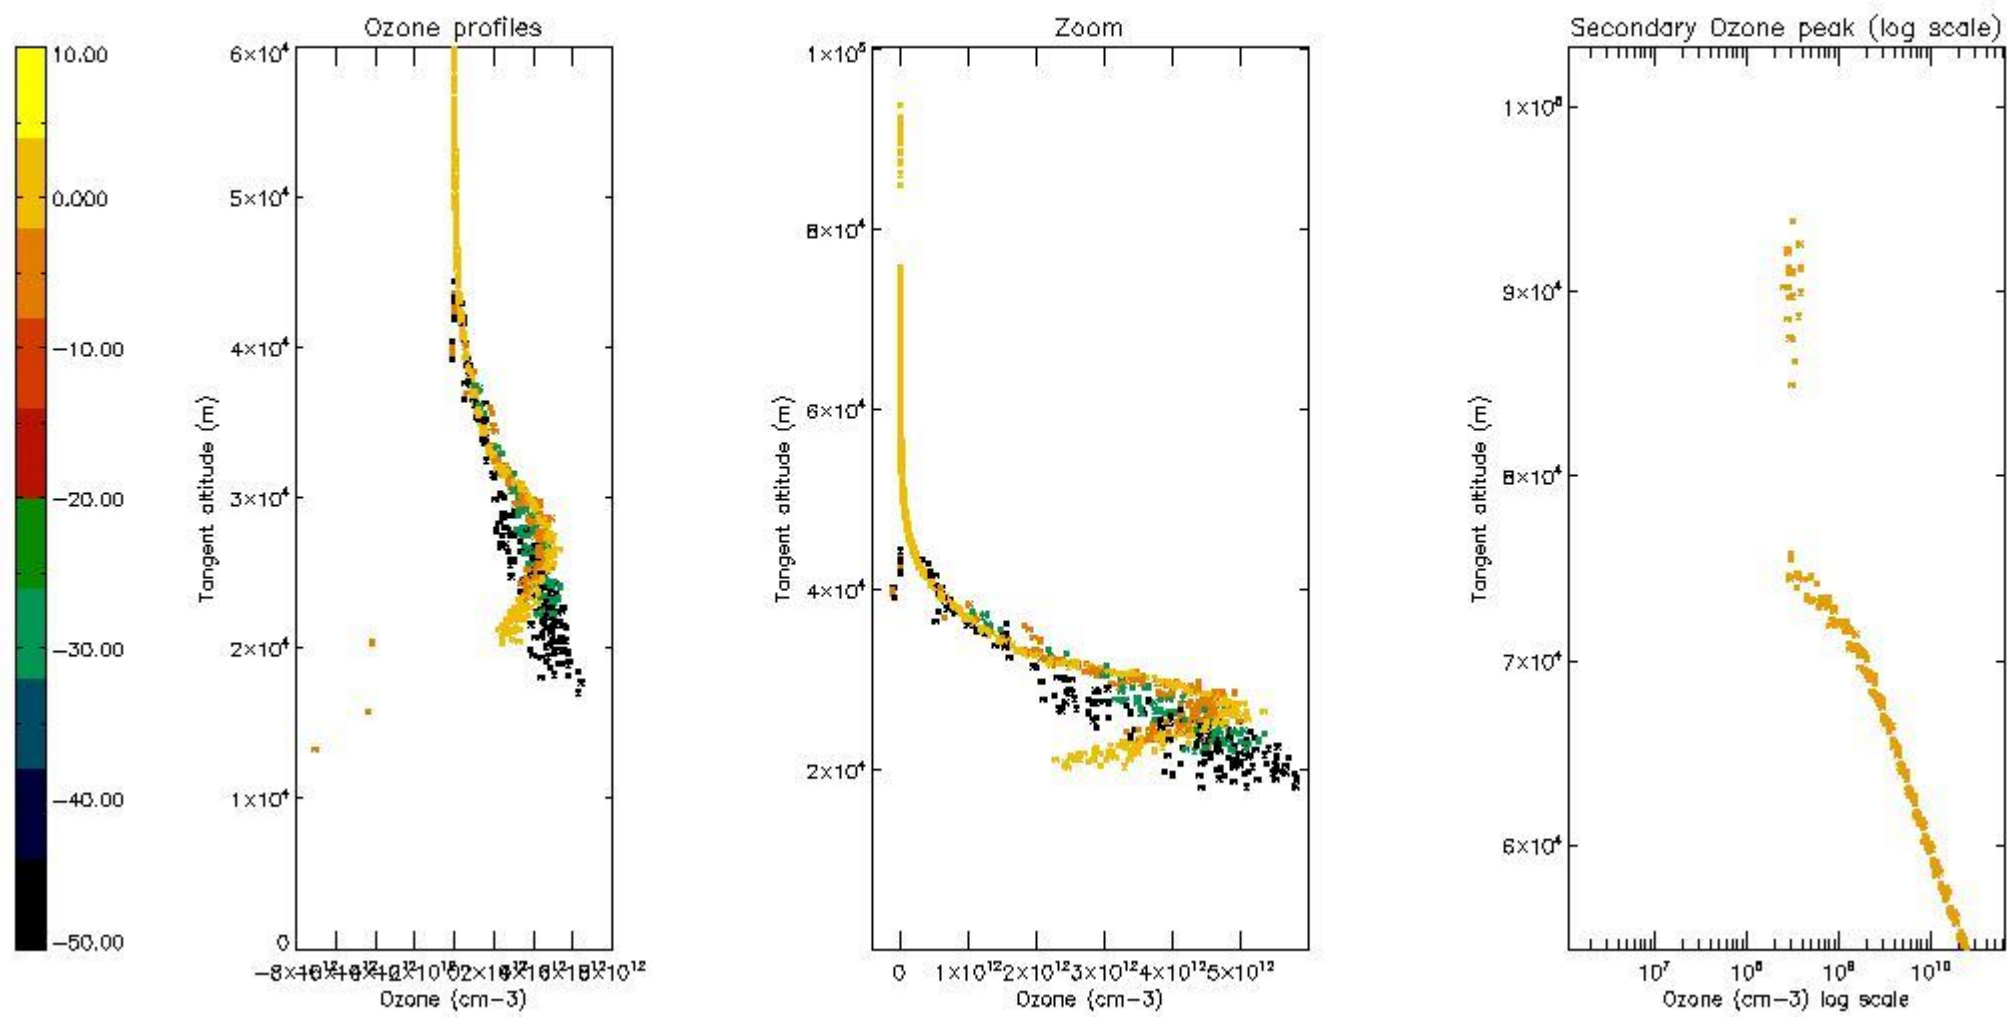

So, the table below shows the percentage of dark limb and valid observations for each criteria with respect to the overall valid daily observations.

Criteria	% of total production
All STD	21
STD < 20	7

STD < 10	5
STD < 5	3

5.2 Plot ozone profiles for all STD (dark without errors)

The colorbar represents the latitude.

5.3 Plot ozone profiles where STD < 20% (dark without errors)

The colorbar represents the latitude.

5.4 Plot ozone profiles where STD < 10% (dark without errors)

The colorbar represents the latitude.

5.5 Plot ozone profiles where STD < 5% (dark without errors)

The colorbar represents the latitude.

5.6 Plot NO₂ profiles for all STD (dark without errors)