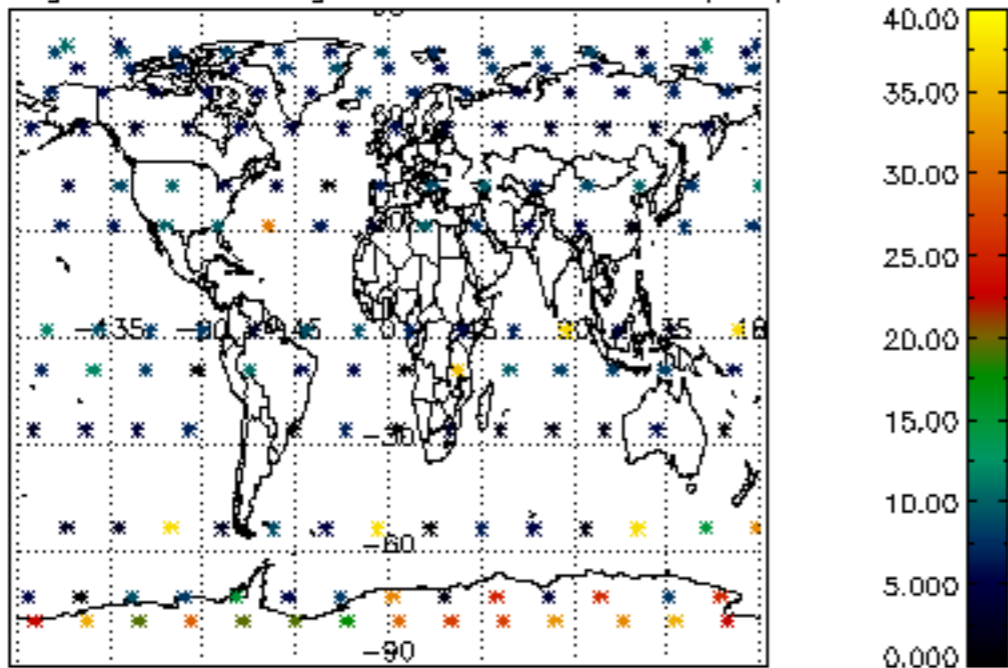

Percentage of star falling outside central band per profile