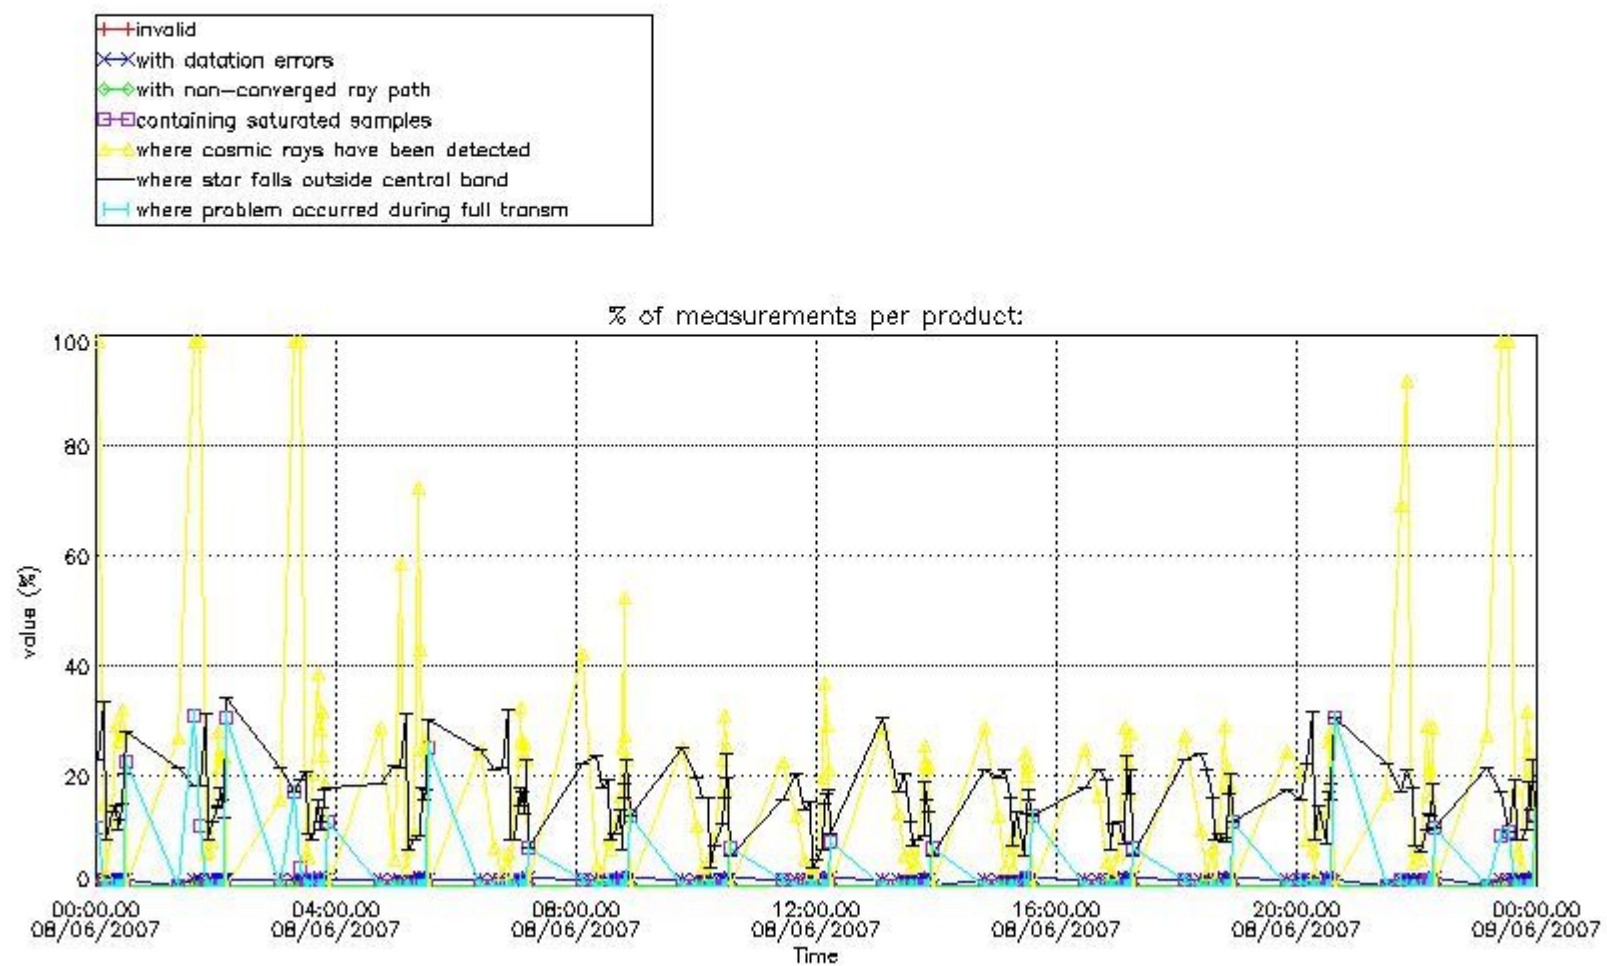

3.1 Plot quality information per product (time dependant)

3.2 Plot quality information per product (world map)

Percentage of flagged data per O3 profile

Percentage of flagged data per H2O profile

Percentage of flagged data per NO2 profile

Percentage of flagged data per NO3 profile

4. Level 1 quality information per product

In this section it is plotted some information contained in the Quality Summary data set of the level 2 products that comes from the level 1b processing. Products without errors (error flag in the MPH set to "0") are used.

4.1 Plot quality information per product (time dependant) coming from level 1b processing

4.1.1 Plot level 1 quality information per product (time dependant): ENVISAT ASCENDING passes

4.1.2 Plot level 1 quality information per product (time dependant): ENVI SAT DESCENDING passes