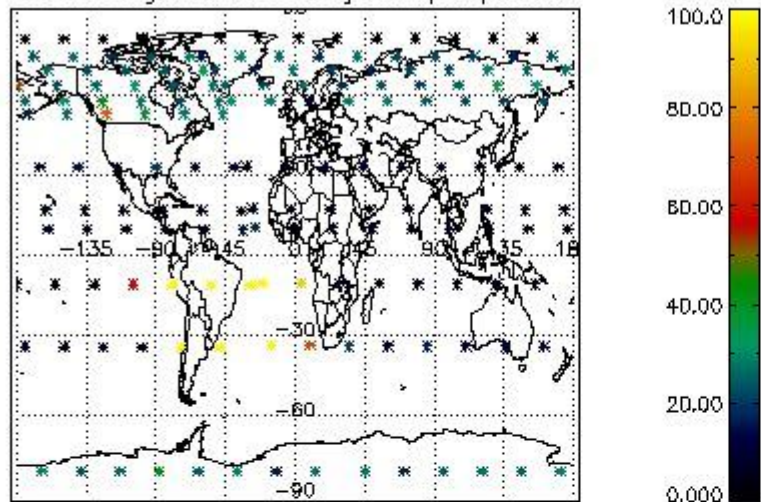

4.1 Plot quality information per product (time dependant) coming from level 1b processing

4.1.1 Plot level 1 quality information per product (time dependant): ENVISAT ASCENDING passes

4.1.2 Plot level 1 quality information per product (time dependant): ENVI SAT DESCENDING passes

4.2 Plot quality information per product coming from level 1b processing (world map)

4.2.1 Plot level 1 quality information per product (world map): ENVISAT ASCENDING passes

Percentage of cosmic ray hits per profile