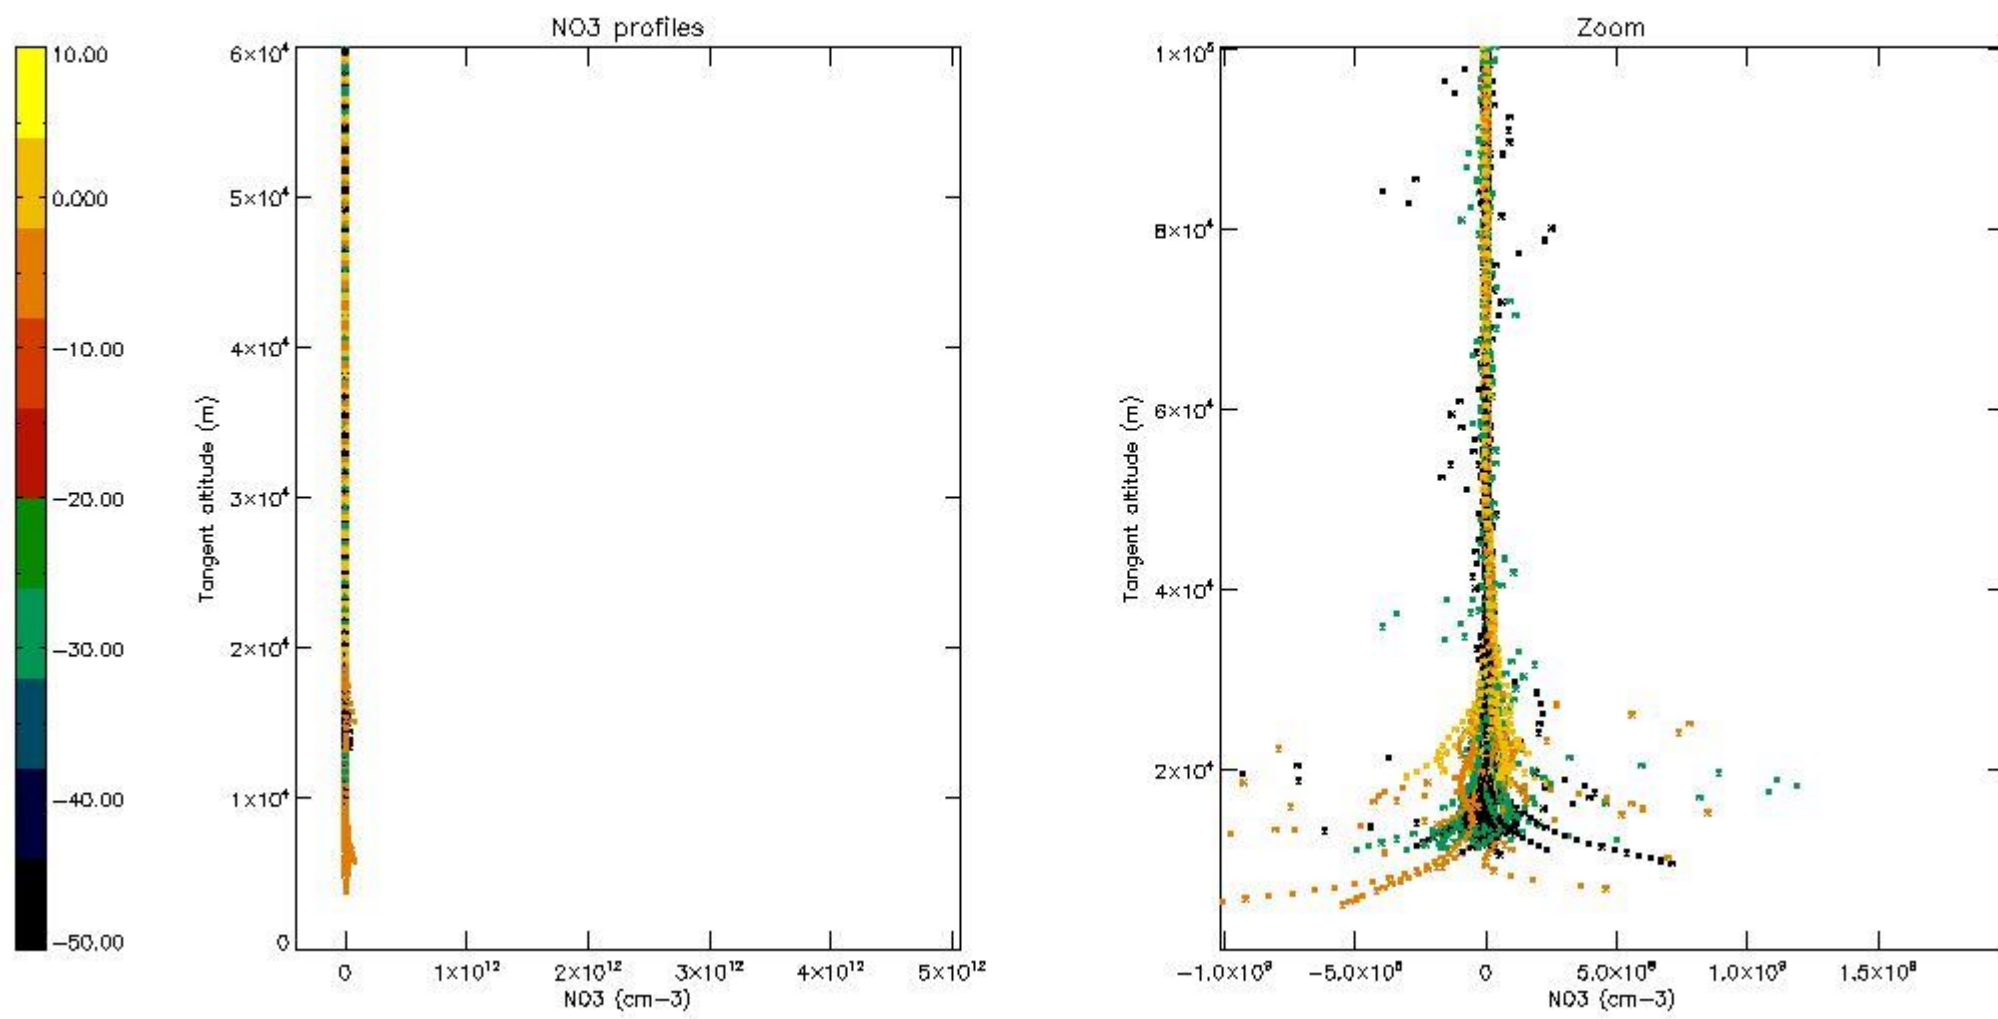

5.4 Plot ozone profiles where STD < 10% (dark without errors)

The colorbar represents the latitude.

5.5 Plot ozone profiles where STD < 5% (dark without errors)

The colorbar represents the latitude.

5.6 Plot NO₂ profiles for all STD (dark without errors)

The colorbar represents the latitude.

5.7 Plot NO3 profiles for all STD (dark without errors)

The colorbar represents the latitude.

5.8 Plot H₂O profiles for all STD (only for occultations of stars 1,2,3,4,13,14,16,26,63 dark without errors)