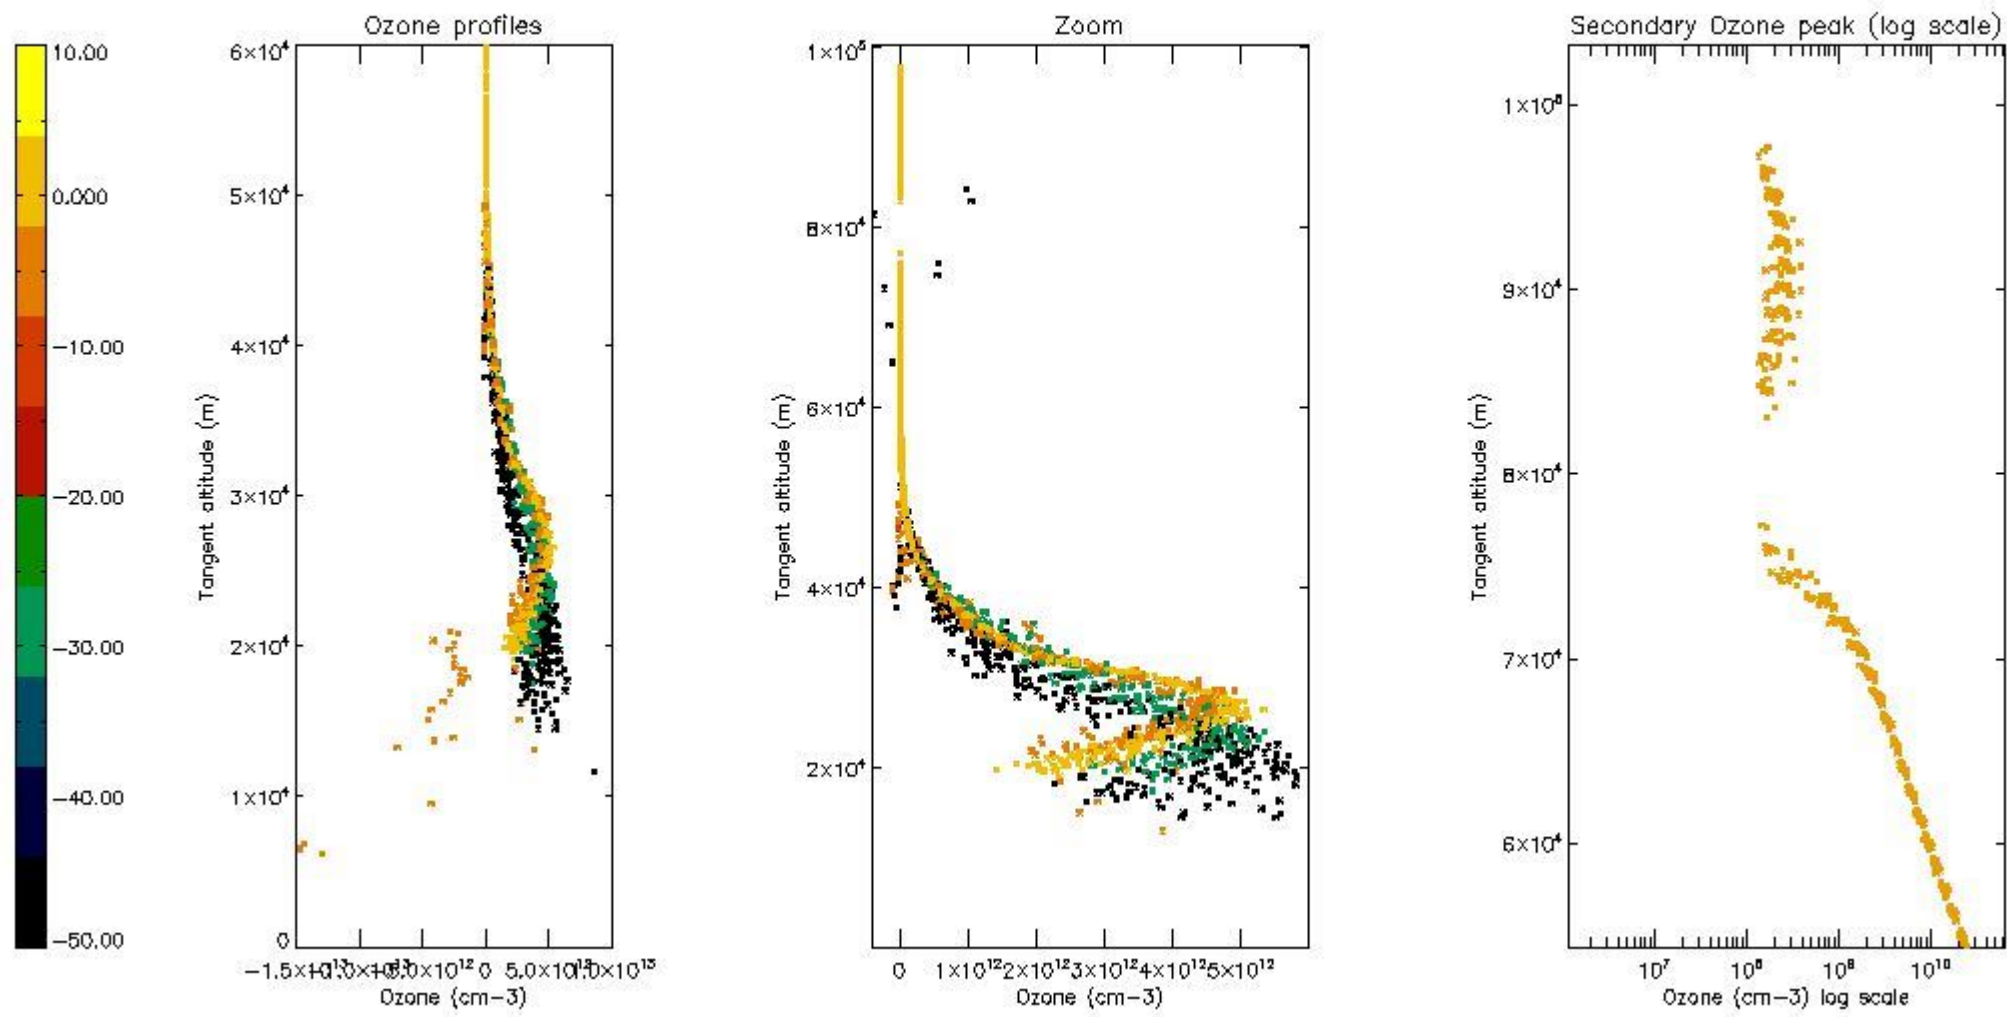

So, the table below shows the percentage of dark limb and valid observations for each criteria with respect to the overall valid daily observations.

Criteria	% of total production
All STD	21
STD < 20	7

STD < 10	5
STD < 5	3

5.2 Plot ozone profiles for all STD (dark without errors)

The colorbar represents the latitude.

5.3 Plot ozone profiles where STD < 20% (dark without errors)

The colorbar represents the latitude.

5.4 Plot ozone profiles where STD < 10% (dark without errors)

The colorbar represents the latitude.

5.5 Plot ozone profiles where STD < 5% (dark without errors)

The colorbar represents the latitude.

5.6 Plot NO₂ profiles for all STD (dark without errors)