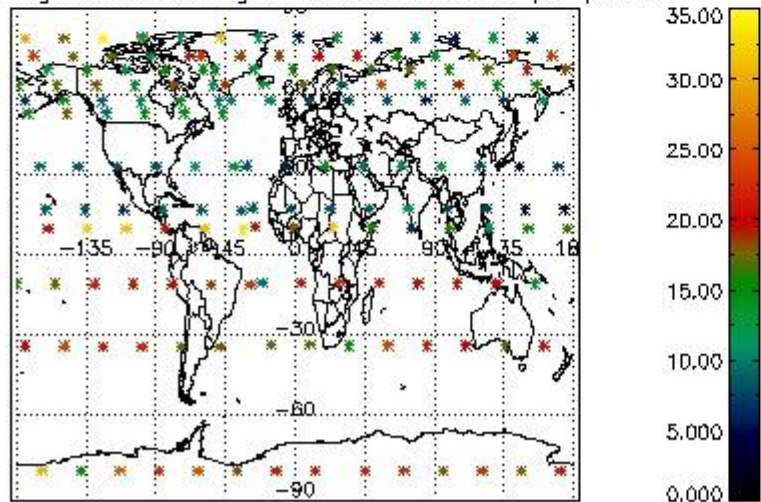

Percentage of star falling outside central band per profile