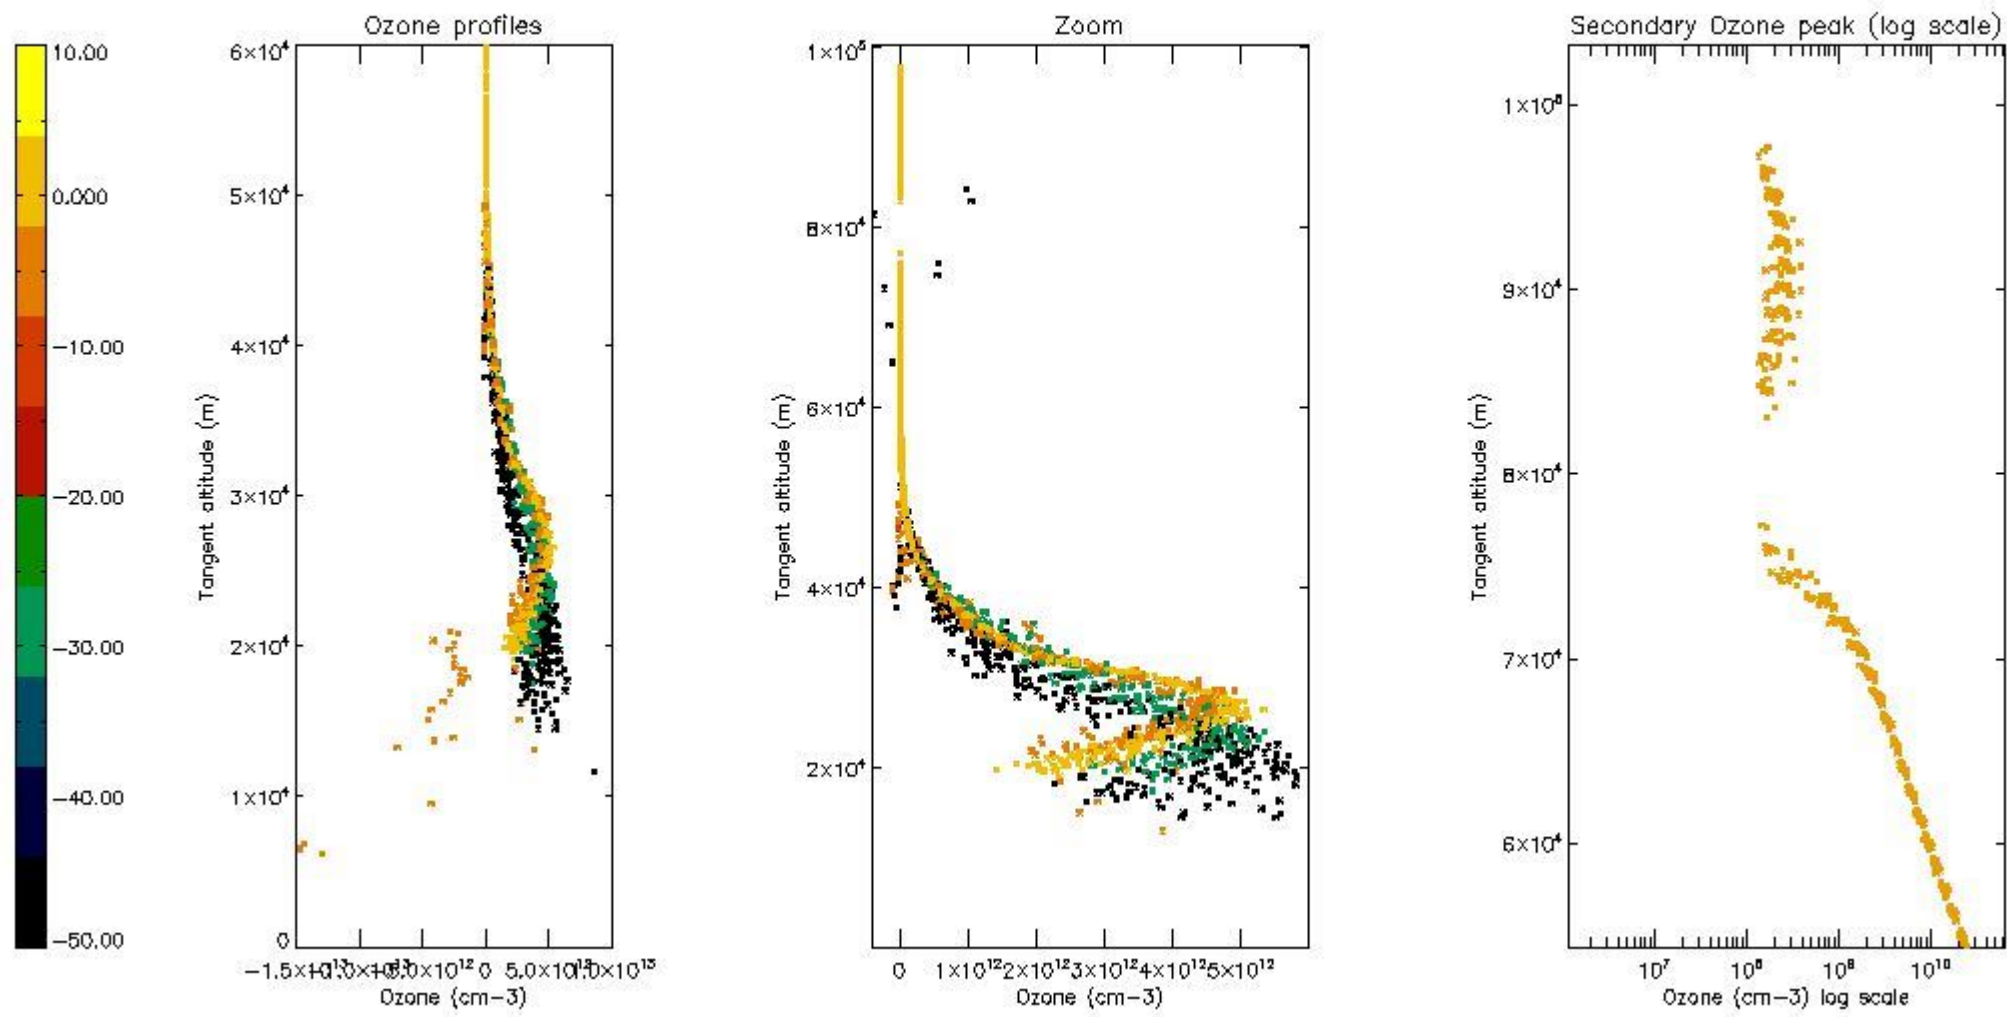

STD < 10	5
STD < 5	3

5.2 Plot ozone profiles for all STD (dark without errors)

The colorbar represents the latitude.

5.3 Plot ozone profiles where STD < 20% (dark without errors)

The colorbar represents the latitude.