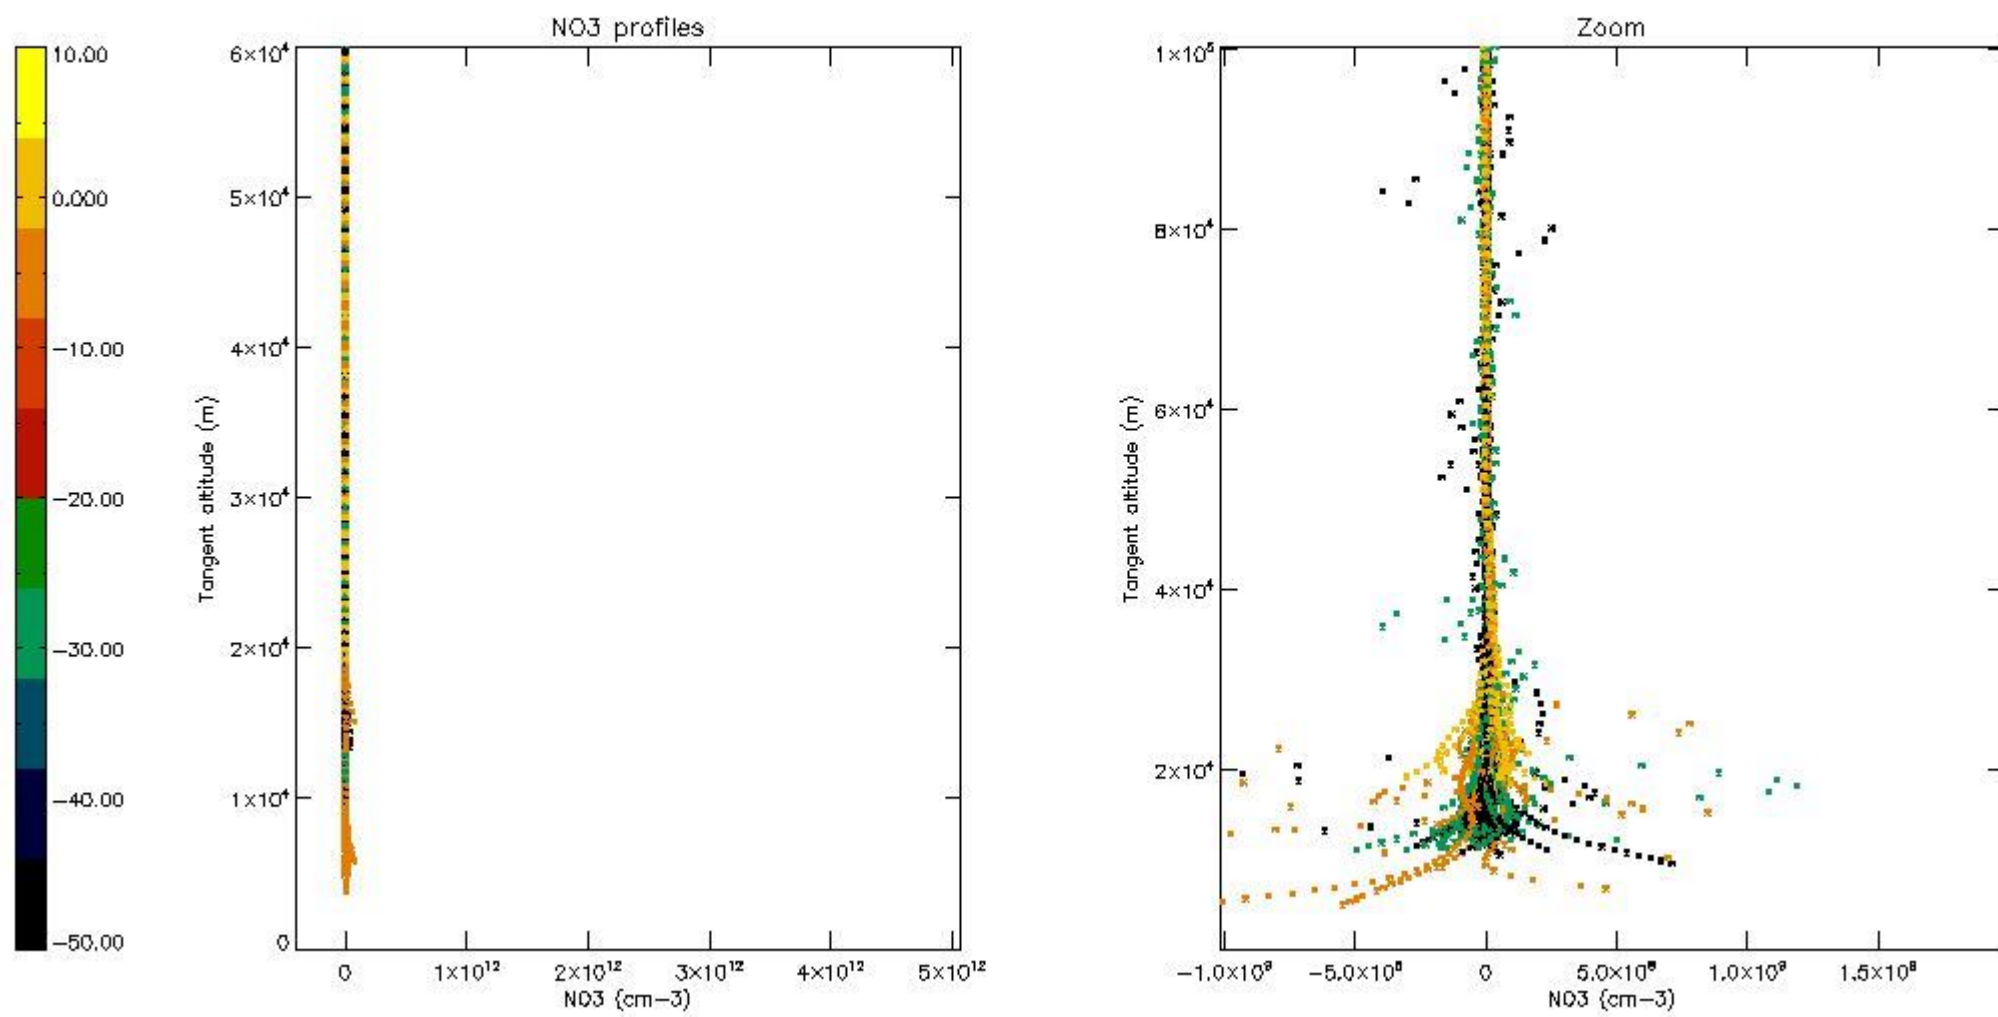

5.8 Plot H₂O profiles for all STD (only for occultations of stars 1,2,3,4,13,14,16,26,63 dark without errors)

The colorbar represents the latitude.