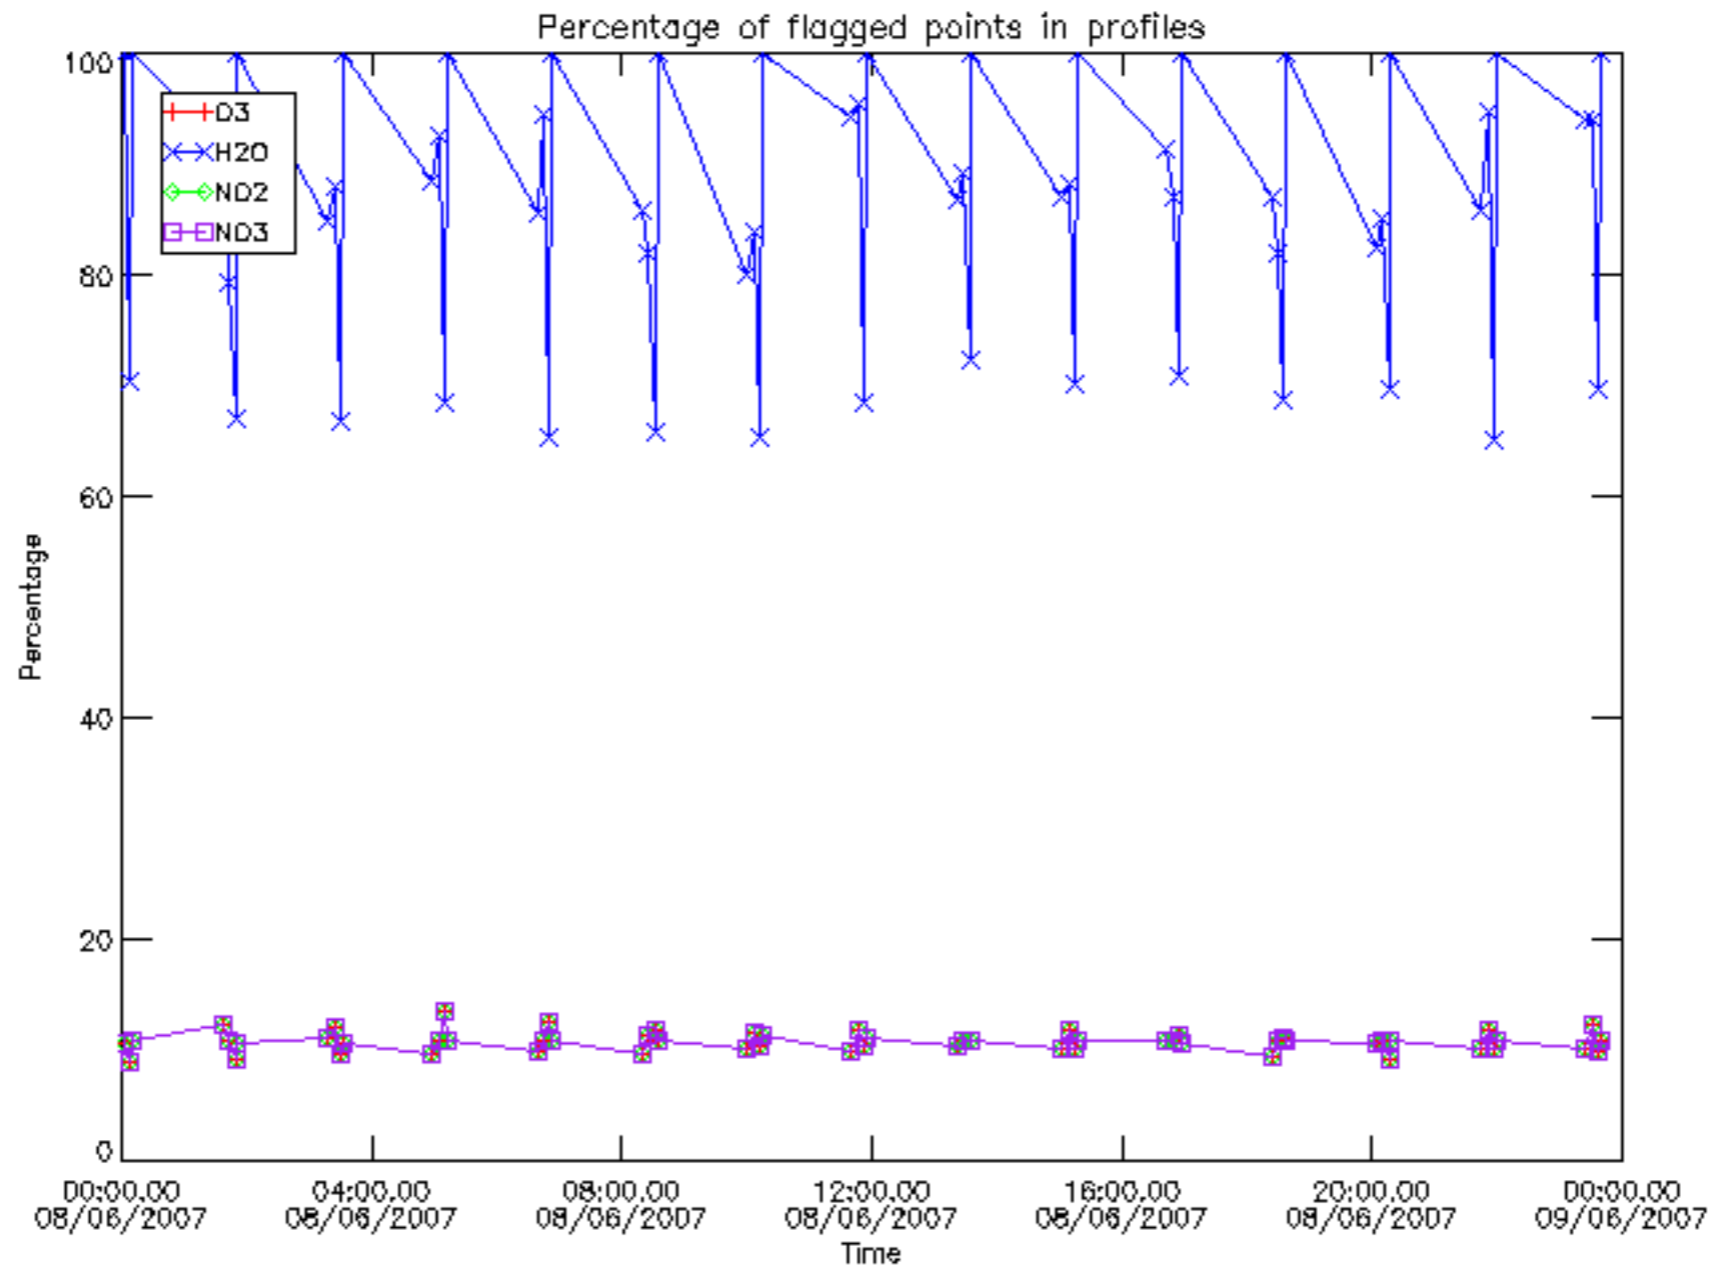

Percentage of flagged data per D3 profile

Percentage of flagged data per H2O profile