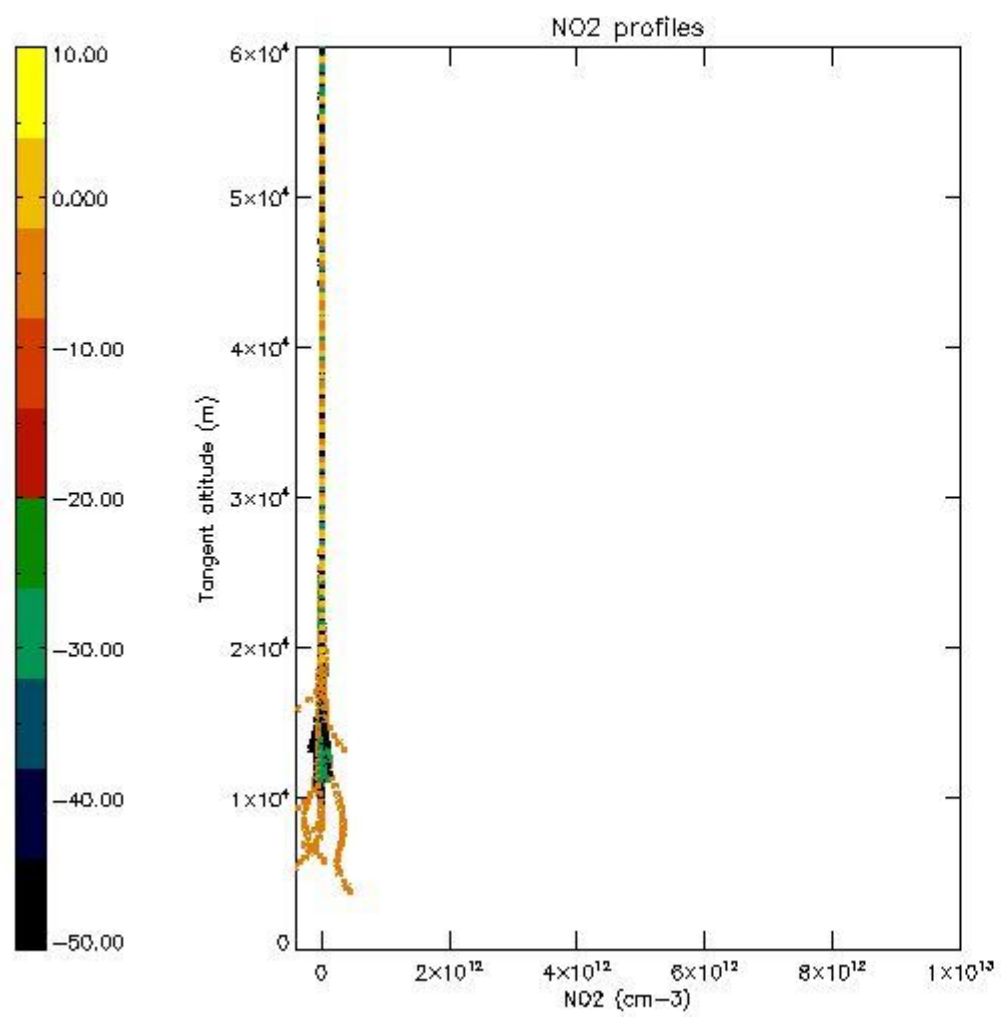

5.4 Plot ozone profiles where STD < 10% (dark without errors)

The colorbar represents the latitude.

5.5 Plot ozone profiles where STD < 5% (dark without errors)

The colorbar represents the latitude.

5.6 Plot NO₂ profiles for all STD (dark without errors)

The colorbar represents the latitude.

5.7 Plot NO3 profiles for all STD (dark without errors)

The colorbar represents the latitude.

5.8 Plot H₂O profiles for all STD (only for occultations of stars 1,2,3,4,13,14,16,26,63 dark without errors)