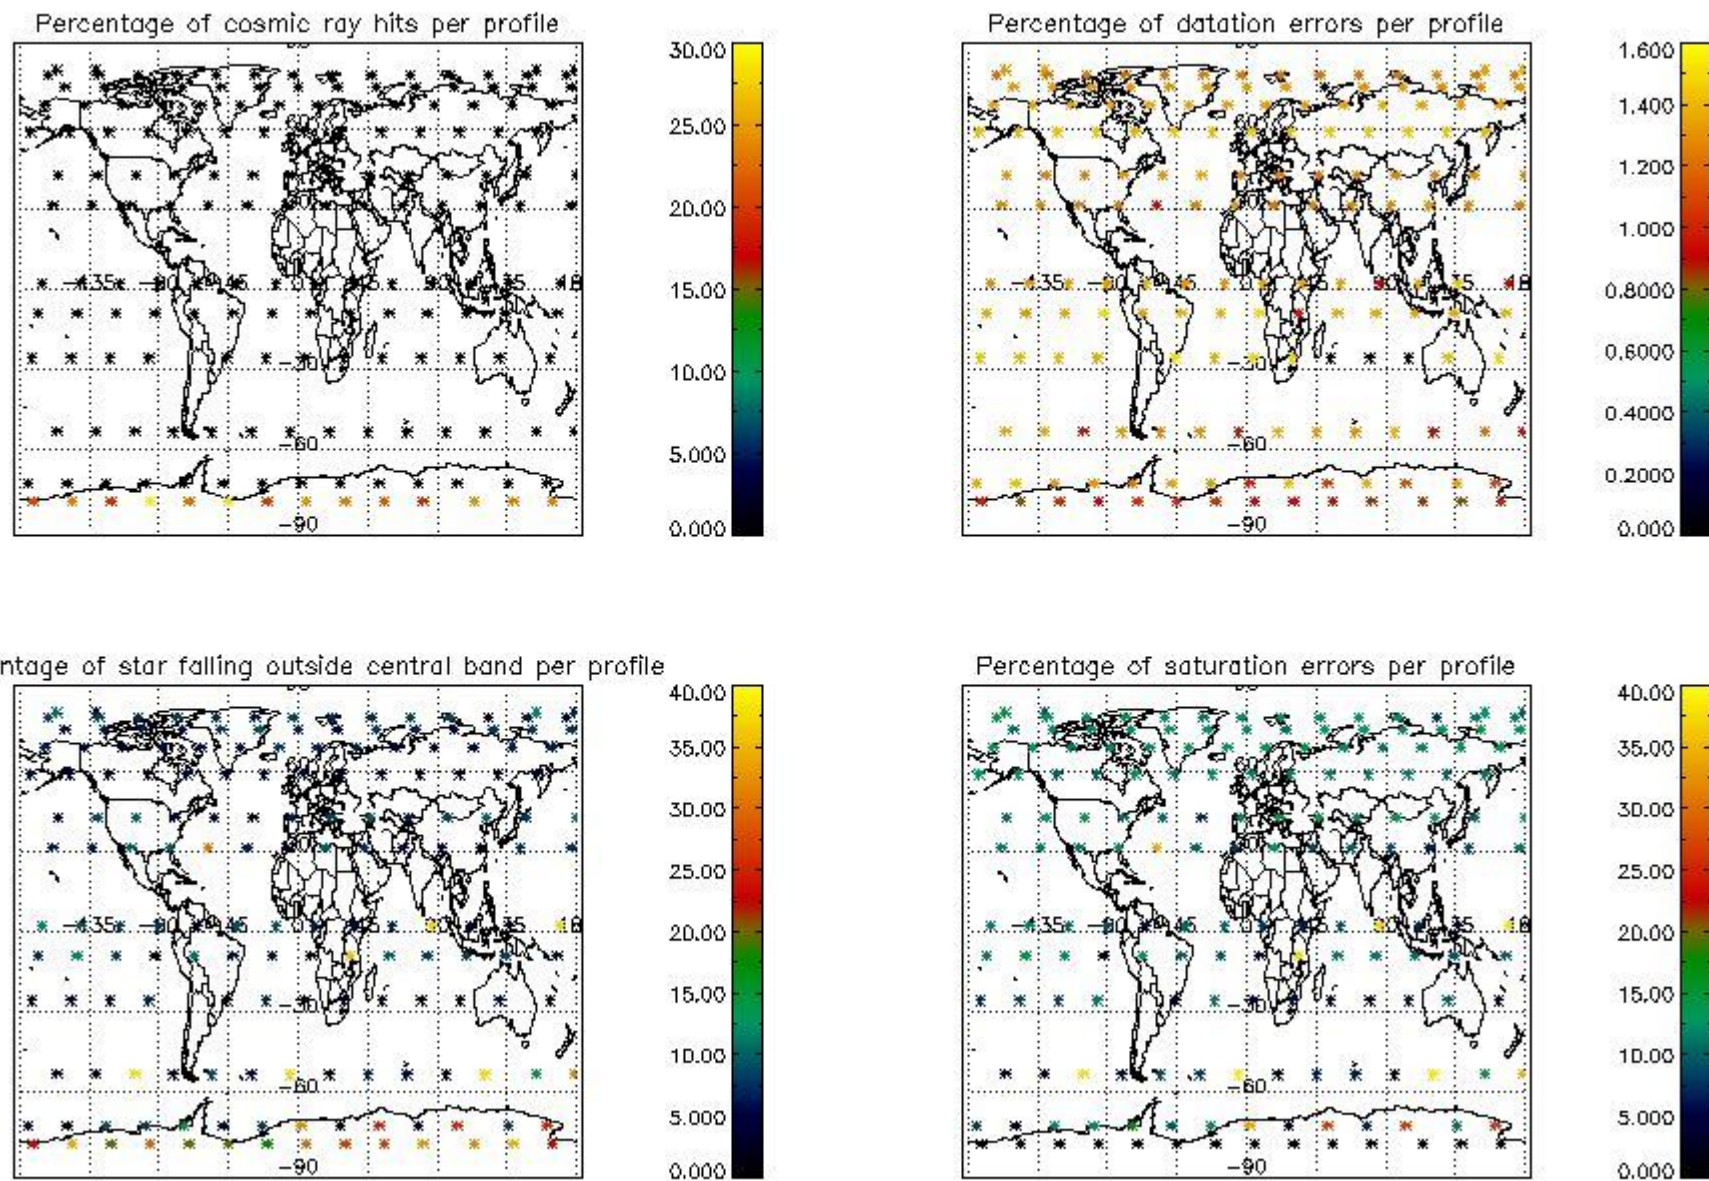

Percentage of datation errors per profile

Percentage of star falling outside central band per profile

Percentage of saturation errors per profile

4.2.2 Plot level 1 quality information per product (world map): ENVISAT DESCENDING passes