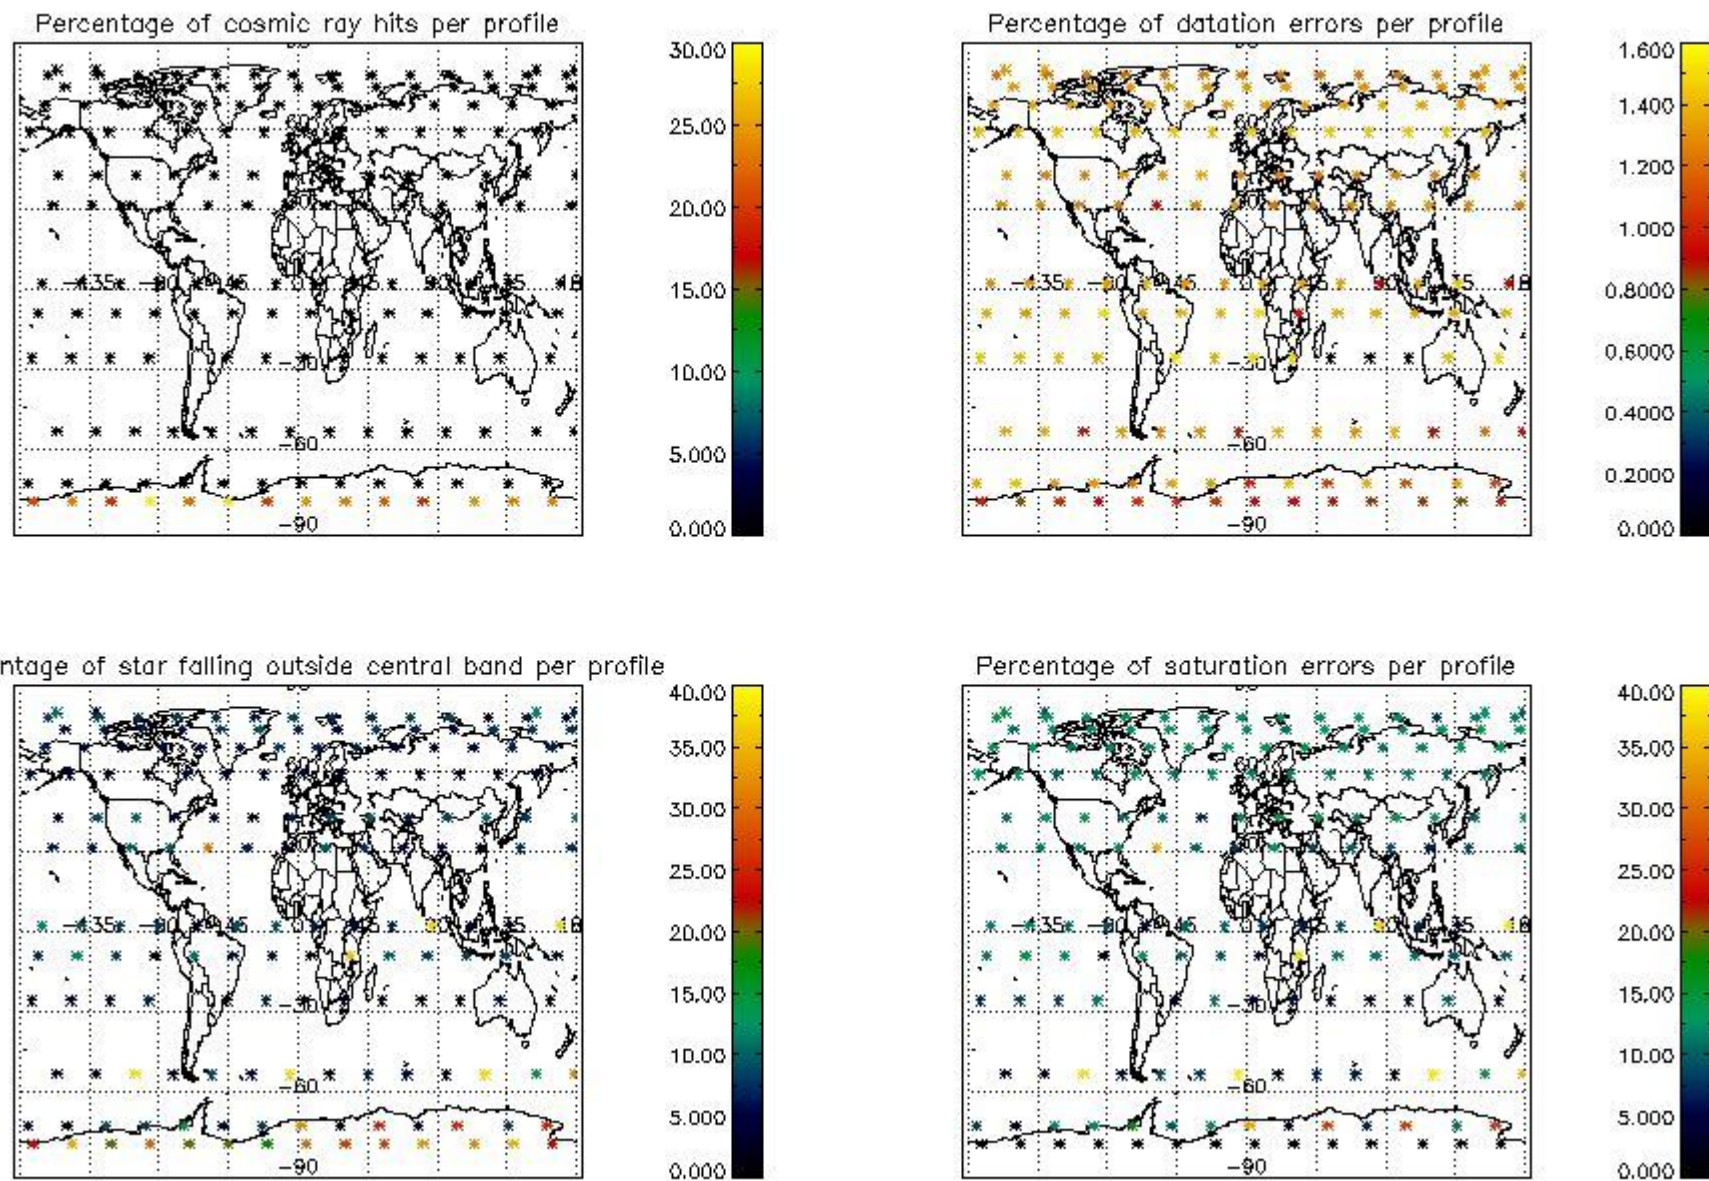

4.2.2 Plot level 1 quality information per product (world map): ENVISAT DESCENDING passes

5. Trace gas profiles

5.1 Ozone statistics based on quality of products

The final quality of the products can be "measured" using the STD (Standard Deviation) attached to every point profile. This information is written to the parameter GOM_NL__2P/NL_LOCAL_SPECIES_DENSITY/o3_std of the level 2 products. The table below shows the statistics for given STD ranges.

The statistics are given with respect to the overall valid production:

- Products without fatal errors: GOM_NL__2P/MPH/PRODUCT_ERR=0
- Valid point profile: GOM_NL__2P/NL_LOCAL_SPECIES_DENSITY/pcd(0)=0

The 'Criteria' is applied to valid points of dark limb products:

- Products in dark limb illumination condition: GOM_NL__2P/NL_SUMMARY_QUALITY/obs_ill_cond=0
- Products without fatal errors: GOM_NL__2P/MPH/PRODUCT_ERR=0
- Valid point profile: GOM_NL__2P/NL_LOCAL_SPECIES_DENSITY/pcd(0)=0

So, the table below shows the percentage of dark limb and valid observations for each criteria with respect to the overall valid daily observations.

Criteria	% of total production
All STD	21
STD < 20	7