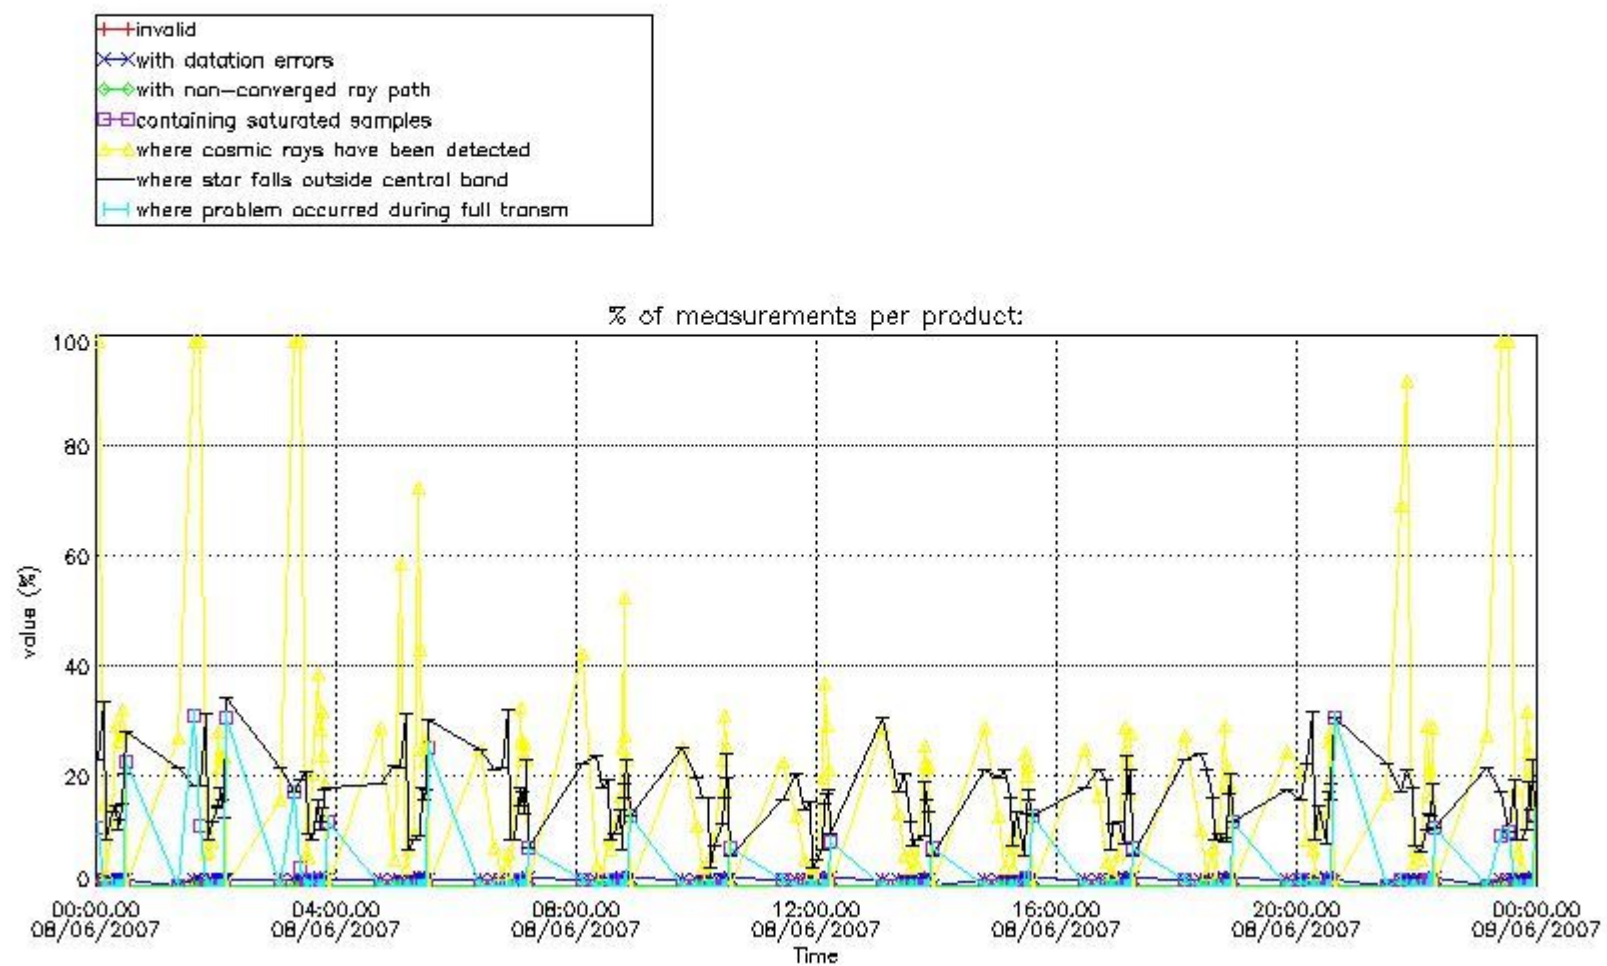

4.1.2 Plot level 1 quality information per product (time dependant): ENVI SAT DESCENDING passes