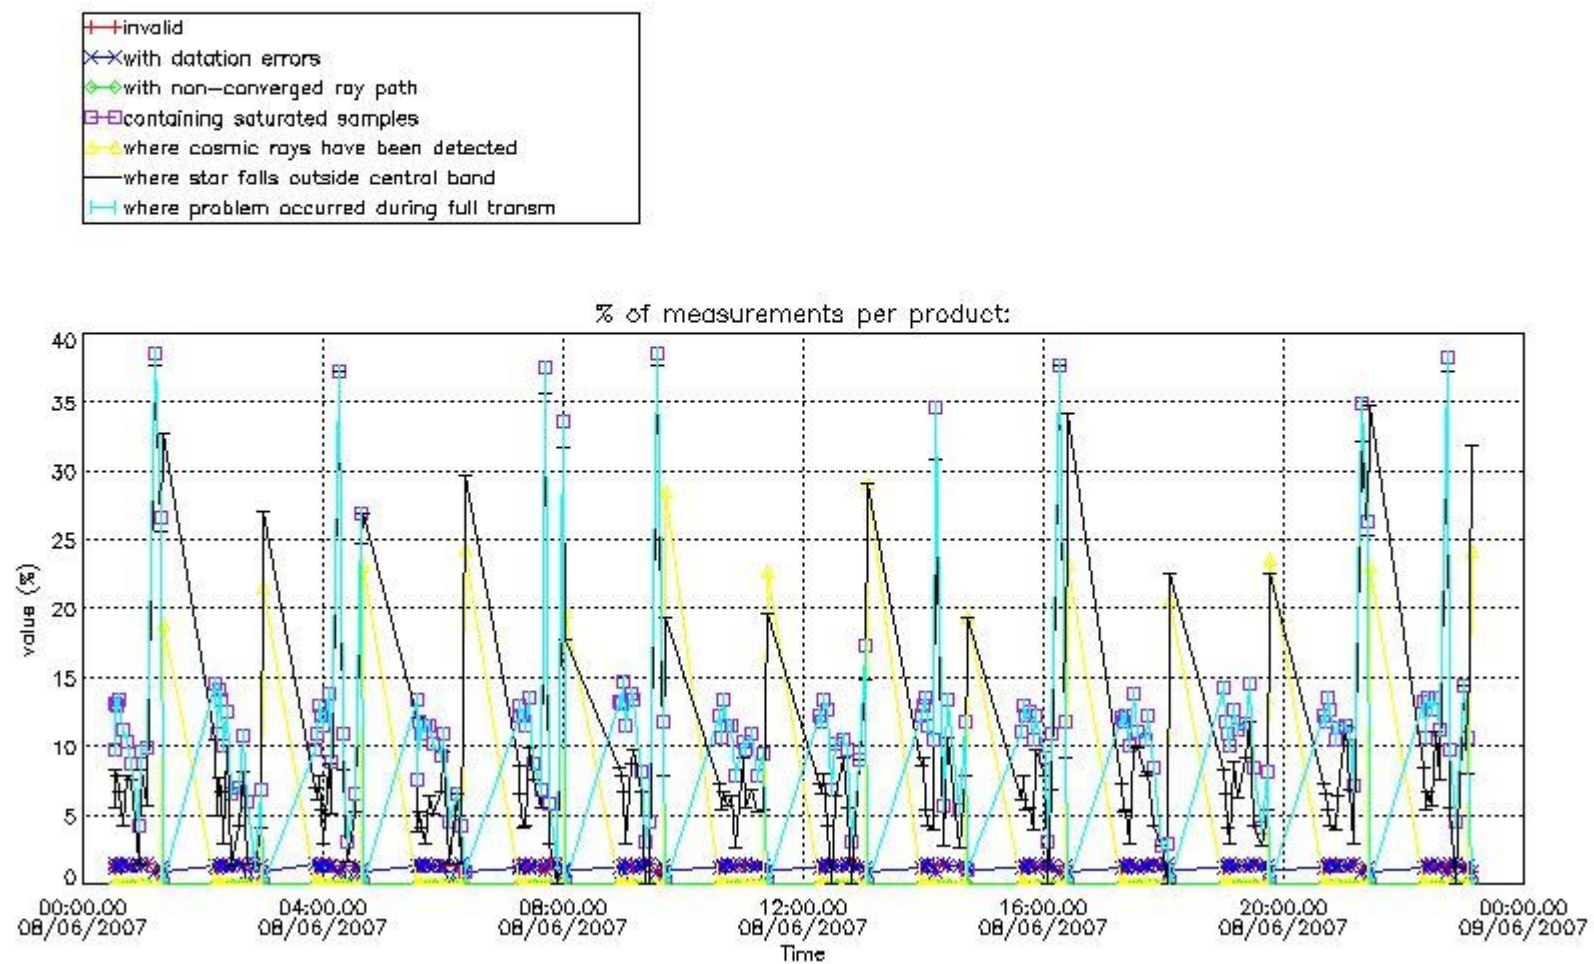

[6. Auxiliary Data Files used for the production reported in section 2](#)

This report presents the daily analysis on parameters extracted from GOMOS level 2 data (GOM_NL__2P). It is intended to monitor some important parameters that will impact the quality of these products. A list of level 2 products (and content) that have arrived during the reporting day to the PCF is also given.

3.1 Plot quality information per product (time dependant)

3.2 Plot quality information per product (world map)

Percentage of flagged data per O3 profile

Percentage of flagged data per H2O profile

Percentage of flagged data per NO2 profile

Percentage of flagged data per NO3 profile

4. Level 1 quality information per product

In this section it is plotted some information contained in the Quality Summary data set of the level 2 products that comes from the level 1b processing. Products without errors (error flag in the MPH set to "0") are used.

4.1 Plot quality information per product (time dependant) coming from level 1b processing

4.1.1 Plot level 1 quality information per product (time dependant): ENVISAT ASCENDING passes

4.1.2 Plot level 1 quality information per product (time dependant): ENVI SAT DESCENDING passes