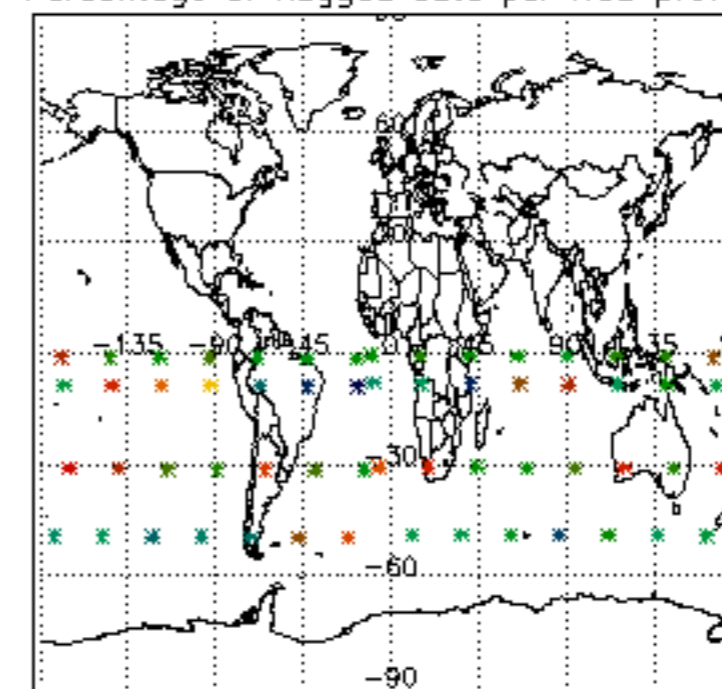

Percentage of flagged data per NO3 profile