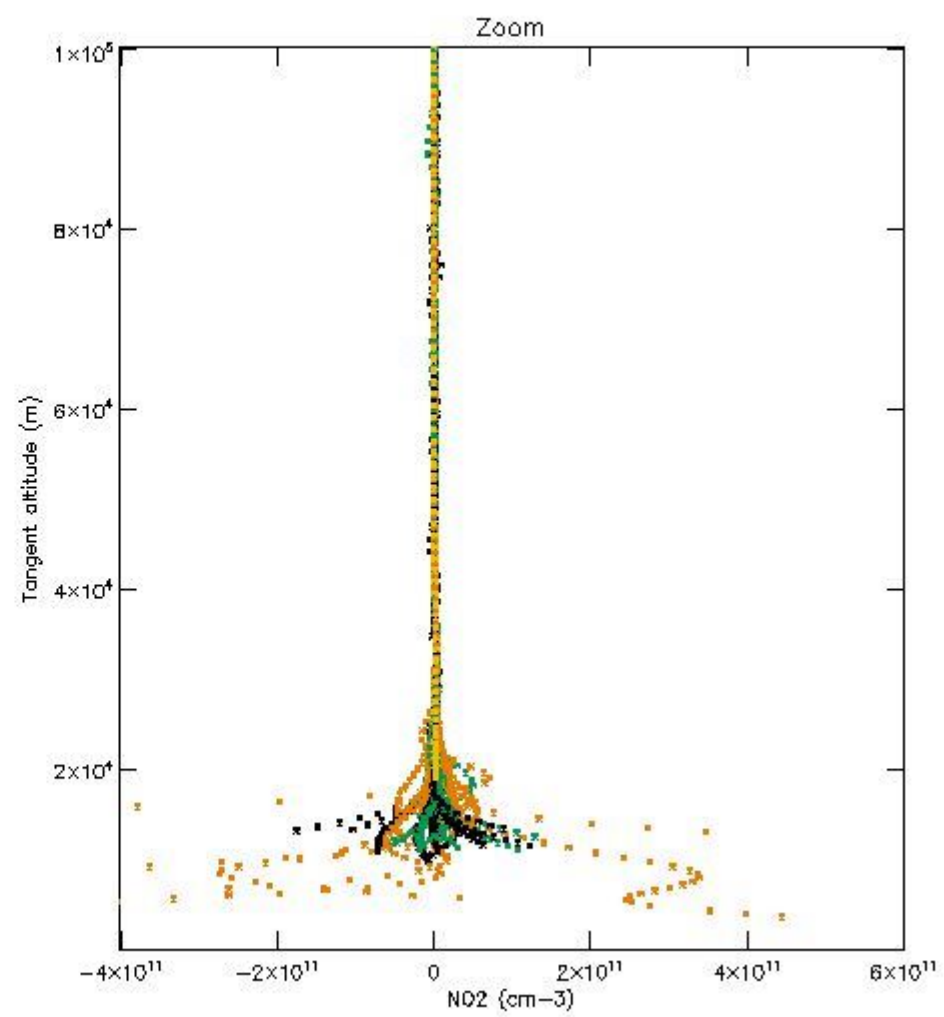

STD < 10	5
STD < 5	3

5.2 Plot ozone profiles for all STD (dark without errors)

The colorbar represents the latitude.

5.3 Plot ozone profiles where STD < 20% (dark without errors)

The colorbar represents the latitude.

5.4 Plot ozone profiles where STD < 10% (dark without errors)

The colorbar represents the latitude.

5.5 Plot ozone profiles where STD < 5% (dark without errors)

The colorbar represents the latitude.

5.6 Plot NO₂ profiles for all STD (dark without errors)

The colorbar represents the latitude.

5.7 Plot NO3 profiles for all STD (dark without errors)

The colorbar represents the latitude.

5.8 Plot H₂O profiles for all STD (only for occultations of stars 1,2,3,4,13,14,16,26,63 dark without errors)