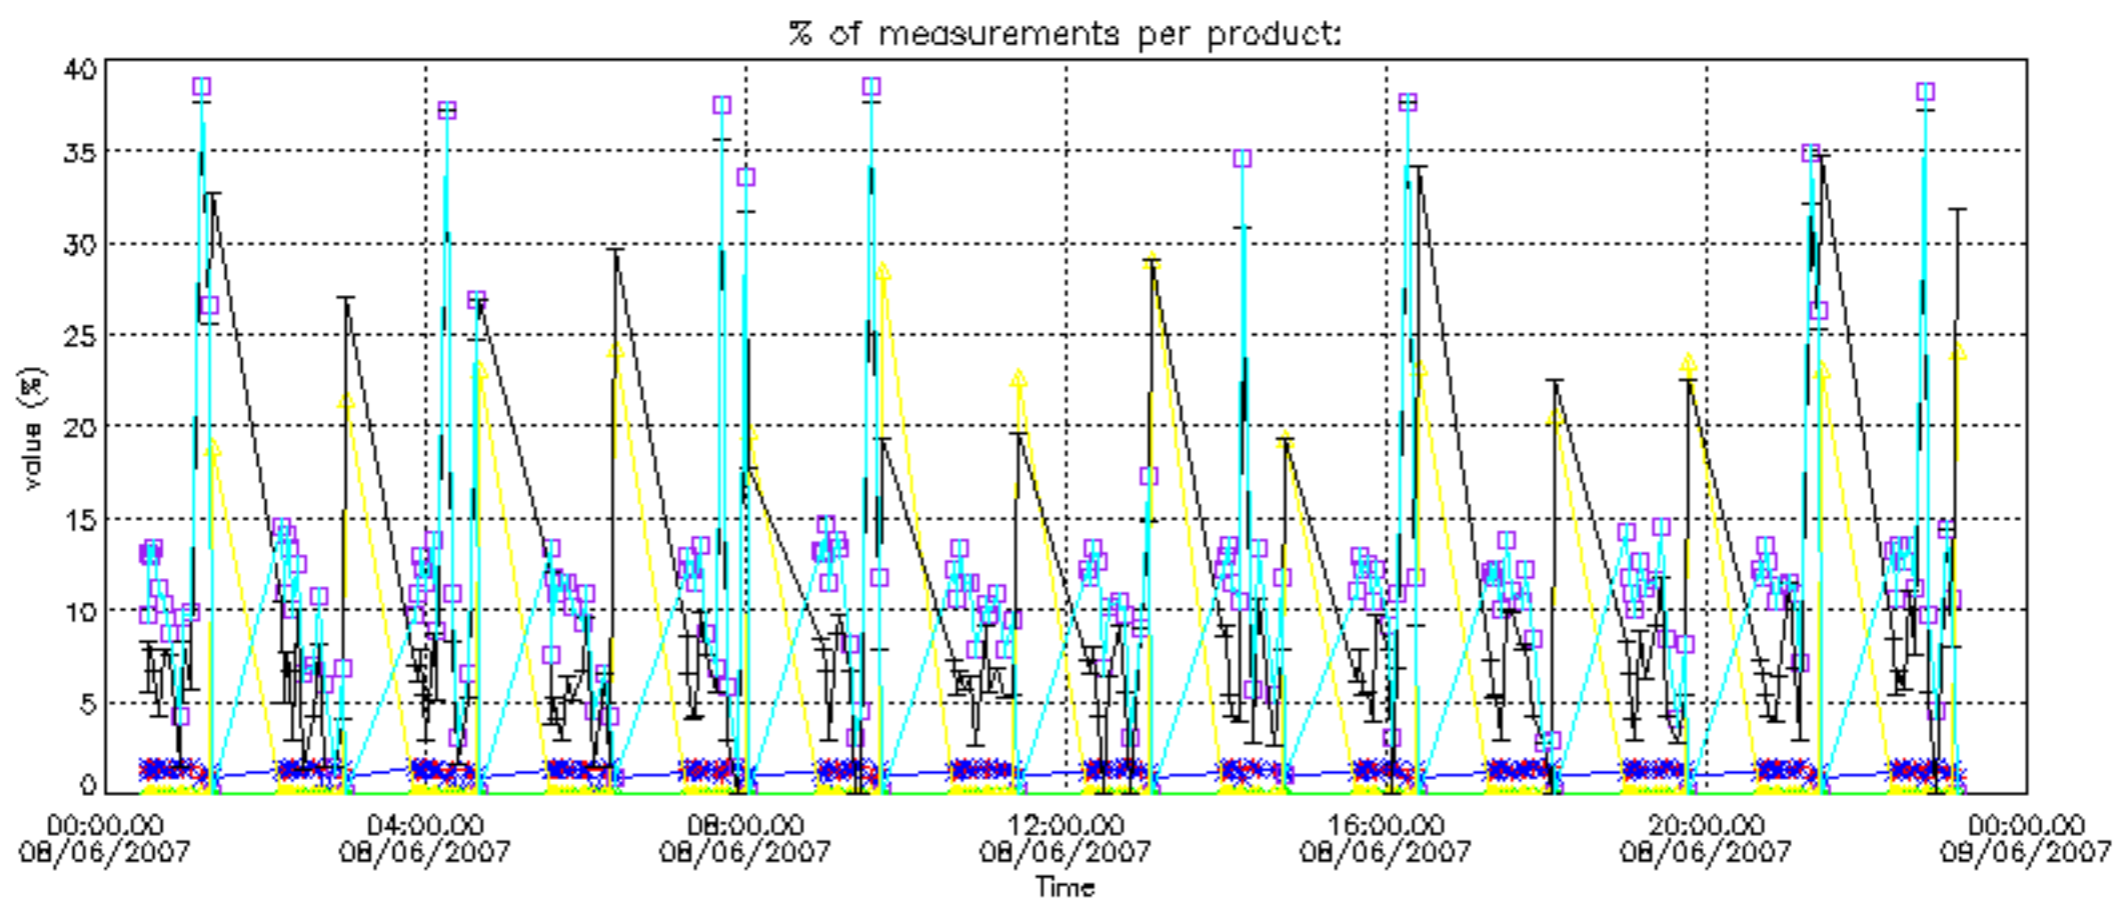

Percentage of cosmic ray hits per profile

Percentage of datation errors per profile