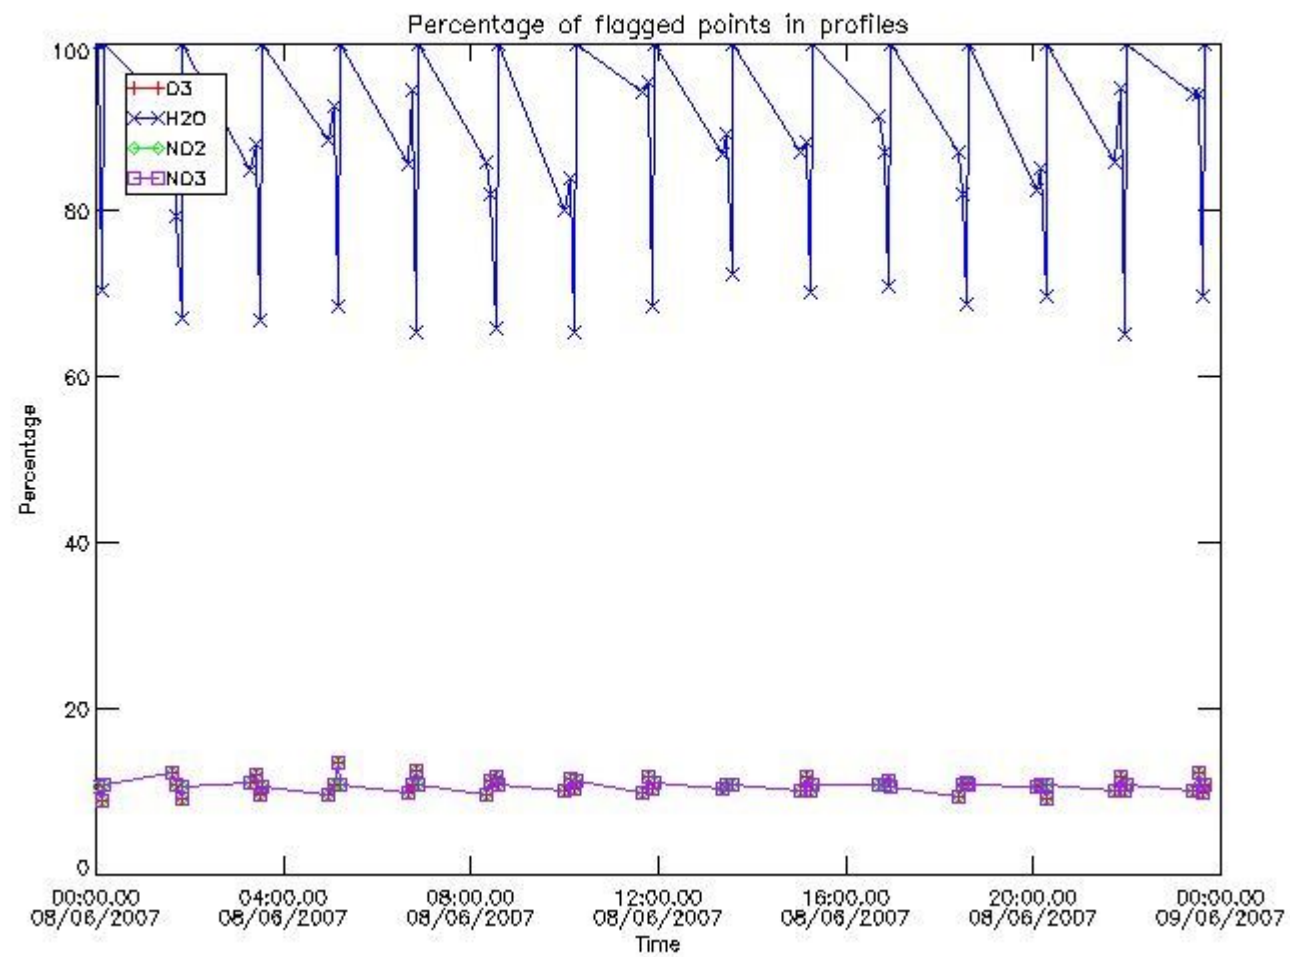

338	GOM_NL__2PRFIN20070608_235413_000000442058_00460_27568_8128.N1	08-JUN-2007 23:54:13	Twilight_stray	43.500	25	35Lam Sco	1.6200	28000.	87	27568	No
339	GOM_NL__2PRFIN20070608_235548_000000462058_00460_27568_8129.N1	08-JUN-2007 23:55:48	Twilight_stray	46.000	75	26Eps Sco	2.2910	4250.0	92	27568	No
340	GOM_NL__2PRFIN20070608_235840_000000392058_00460_27568_8130.N1	08-JUN-2007 23:58:40	Bright	38.500	156	20Sig Sco	2.9030	28000.	77	27568	No

3. Quality information per product

In this section it is plotted some information contained in the Quality Summary data set of the level 2 products. Only products in dark limb conditions and without errors (error flag in the MPH set to "0") are used.

3.1 Plot quality information per product (time dependant)

3.2 Plot quality information per product (world map)