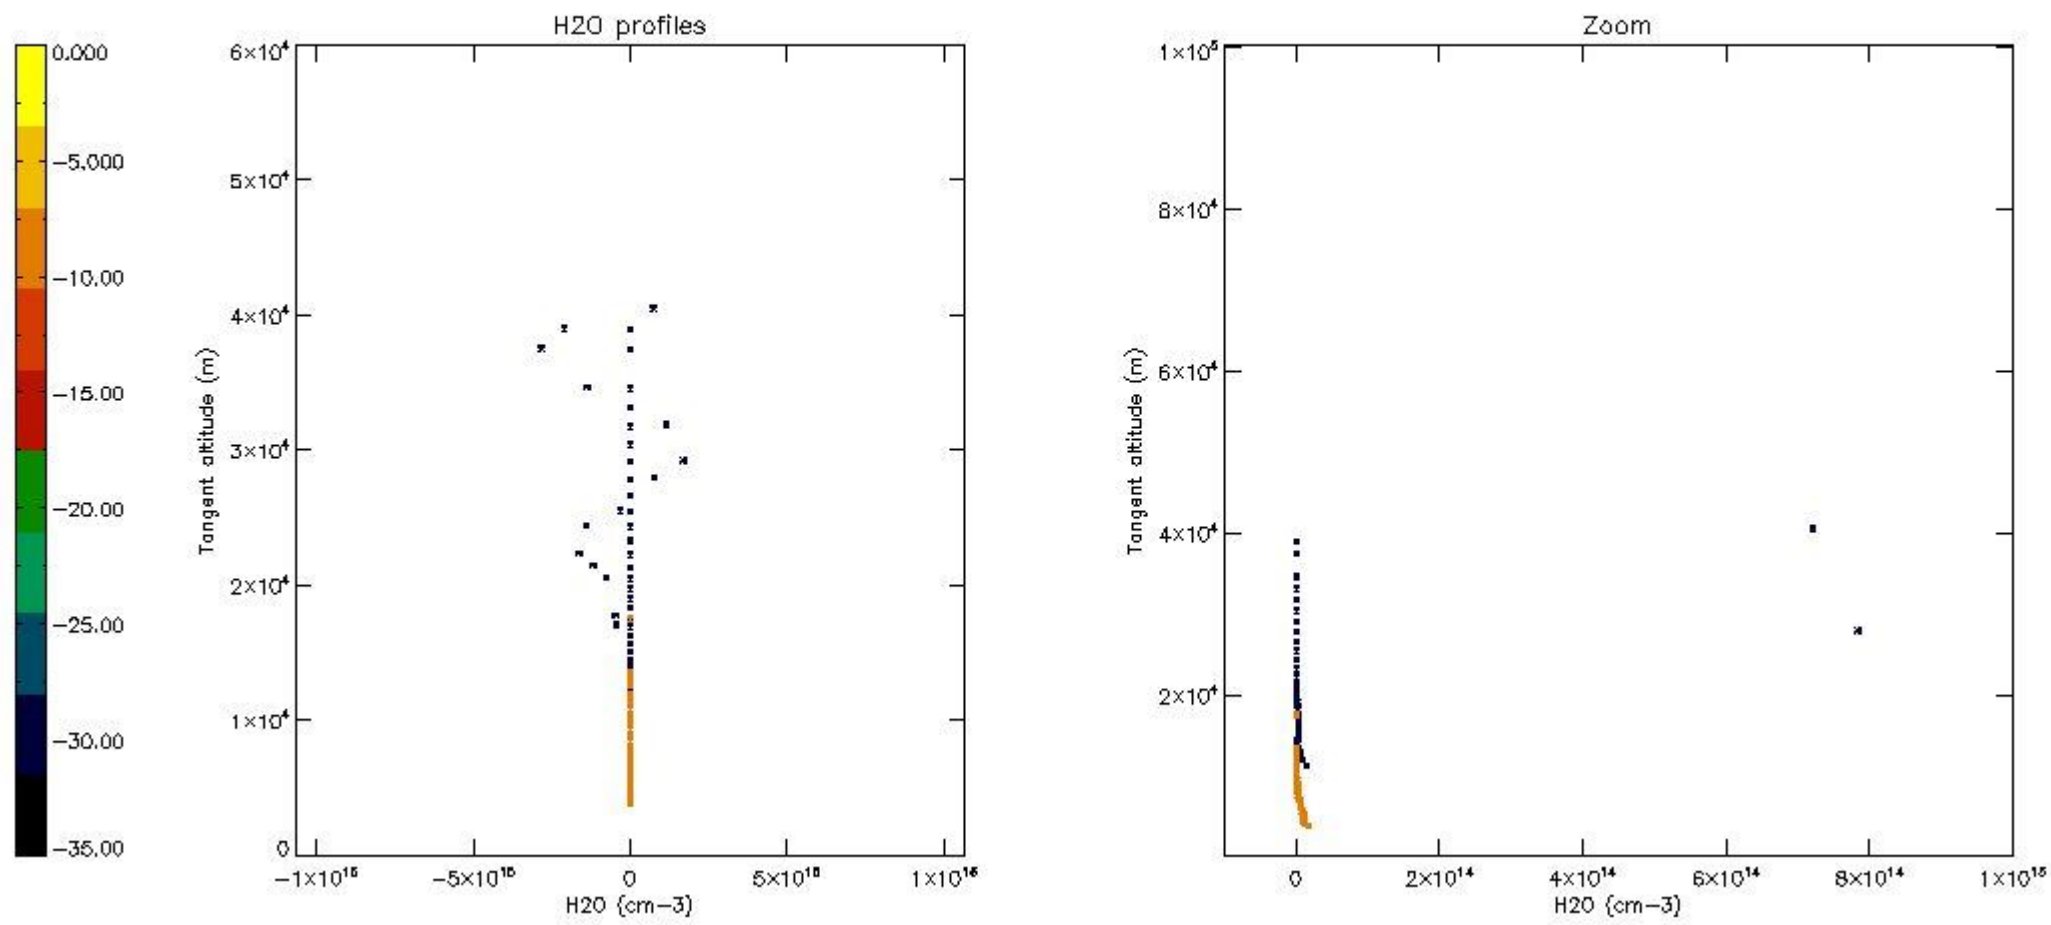

6. Auxiliary Data Files used for the production reported in section 2

The number reported in the third column indicates since which file (see list in section 2) the corresponding auxiliary file has been used. The fourth column is the date of those product files.

Type	Auxiliary Filename	Used since product	Used since product date
INST_PHYS_CHARACTERISTICS	GOM_INS_AXVIEC20091111_143220_20030716_120000_20500101_000000	1	08-JUN-2007 00:02:58
LEVEL-2_PROC_CONFIG	GOM_PR2_AXVIEC20091111_152718_20020301_000000_20500101_000000	1	08-JUN-2007 00:02:58
CROSS_SECTIONS_FILE	GOM_CRS_AXVIEC20091111_154832_20020301_000000_20500101_000000	1	08-JUN-2007 00:02:58