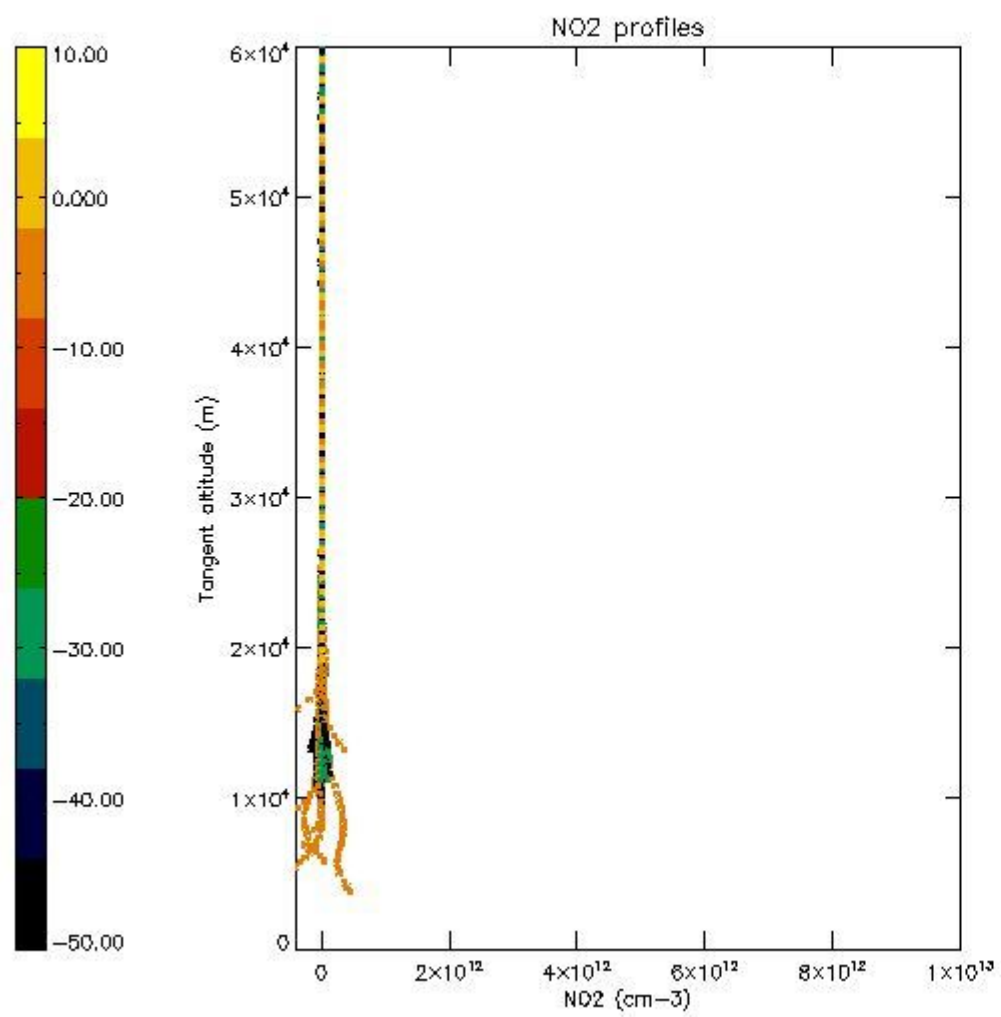

5.7 Plot NO3 profiles for all STD (dark without errors)

The colorbar represents the latitude.