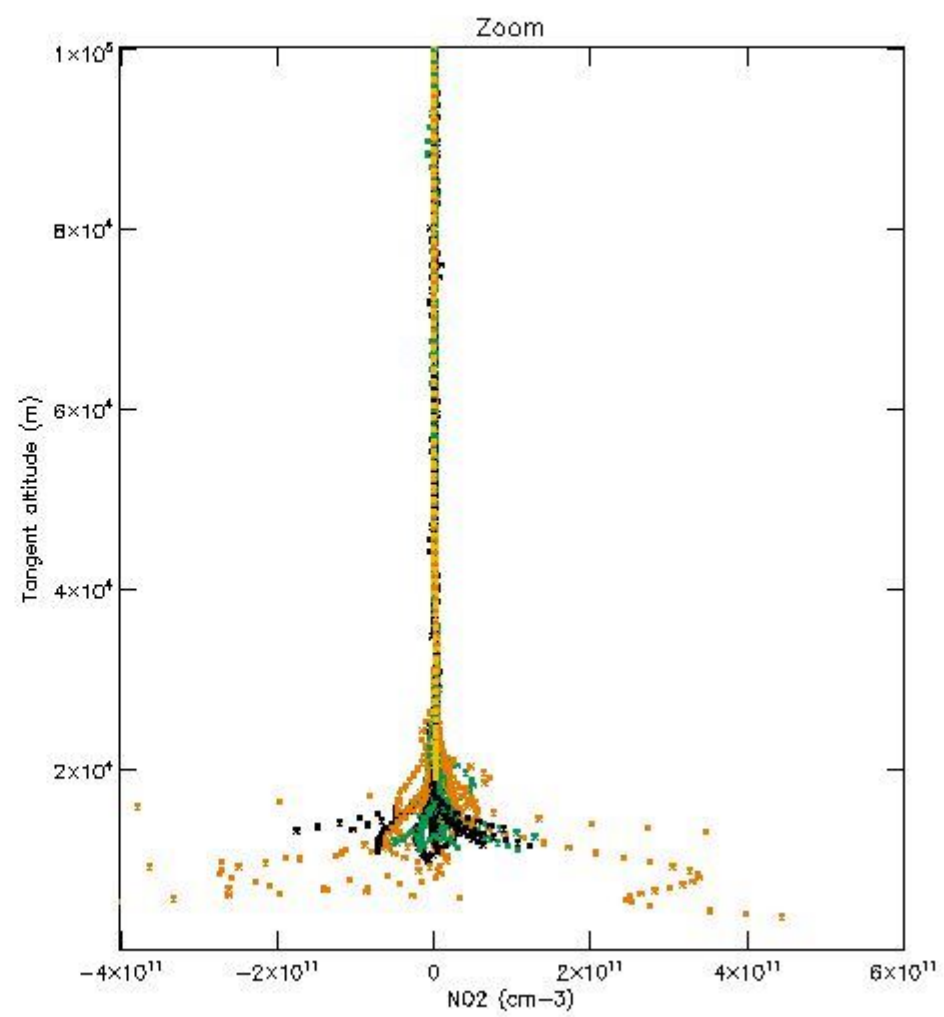

5.4 Plot ozone profiles where STD < 10% (dark without errors)

The colorbar represents the latitude.

5.5 Plot ozone profiles where STD < 5% (dark without errors)

The colorbar represents the latitude.

5.6 Plot NO₂ profiles for all STD (dark without errors)

The colorbar represents the latitude.

5.7 Plot NO3 profiles for all STD (dark without errors)

The colorbar represents the latitude.

5.8 Plot H₂O profiles for all STD (only for occultations of stars 1,2,3,4,13,14,16,26,63 dark without errors)