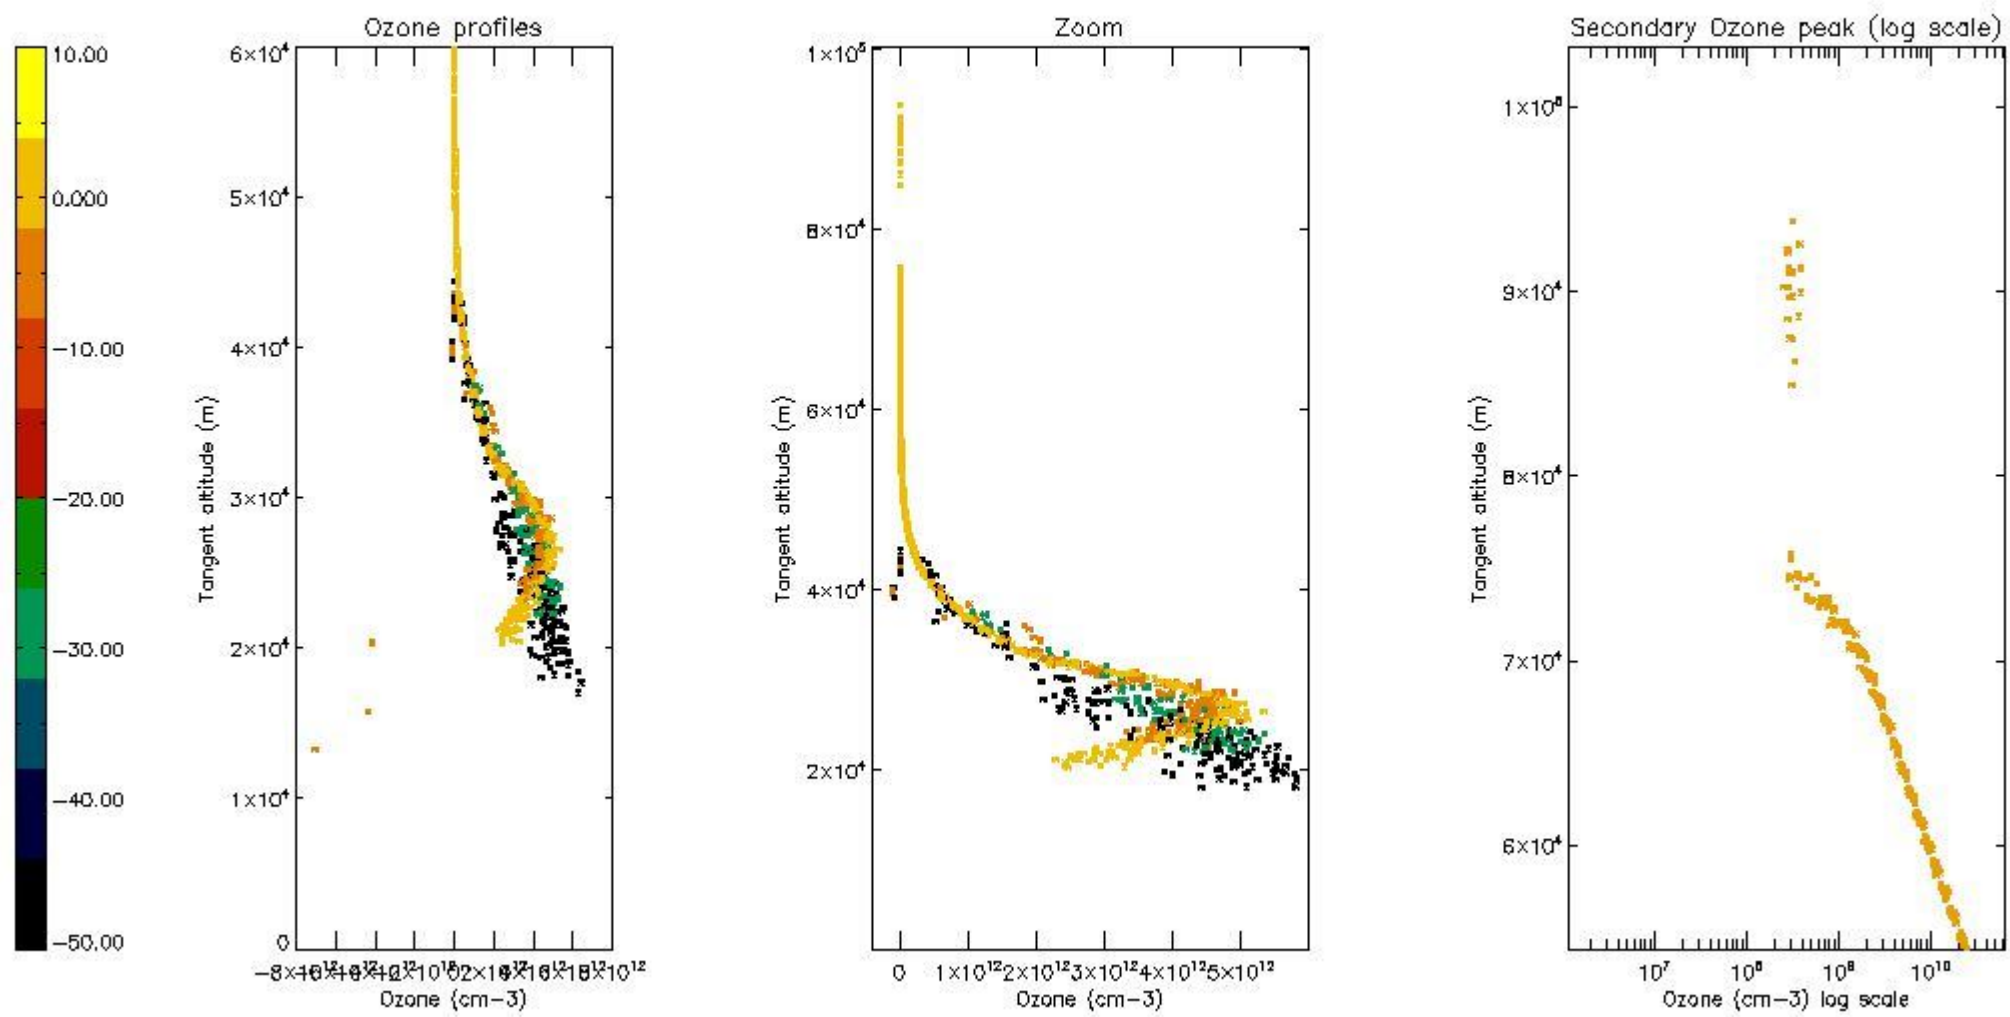

5.5 Plot ozone profiles where STD < 5% (dark without errors)

The colorbar represents the latitude.