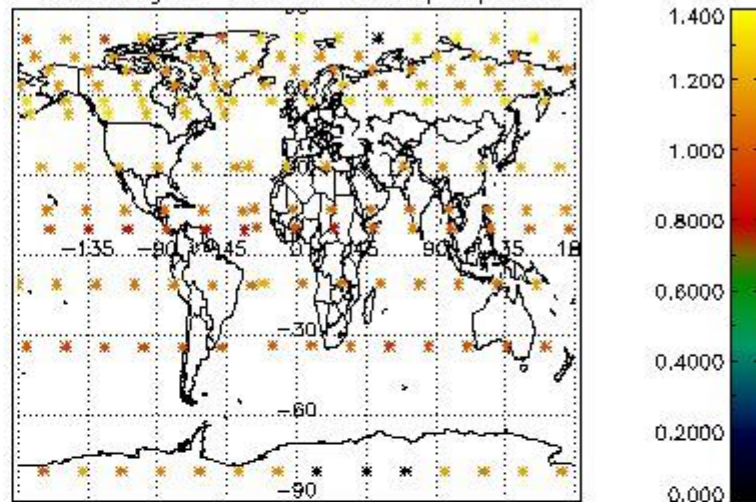

Percentage of datation errors per profile