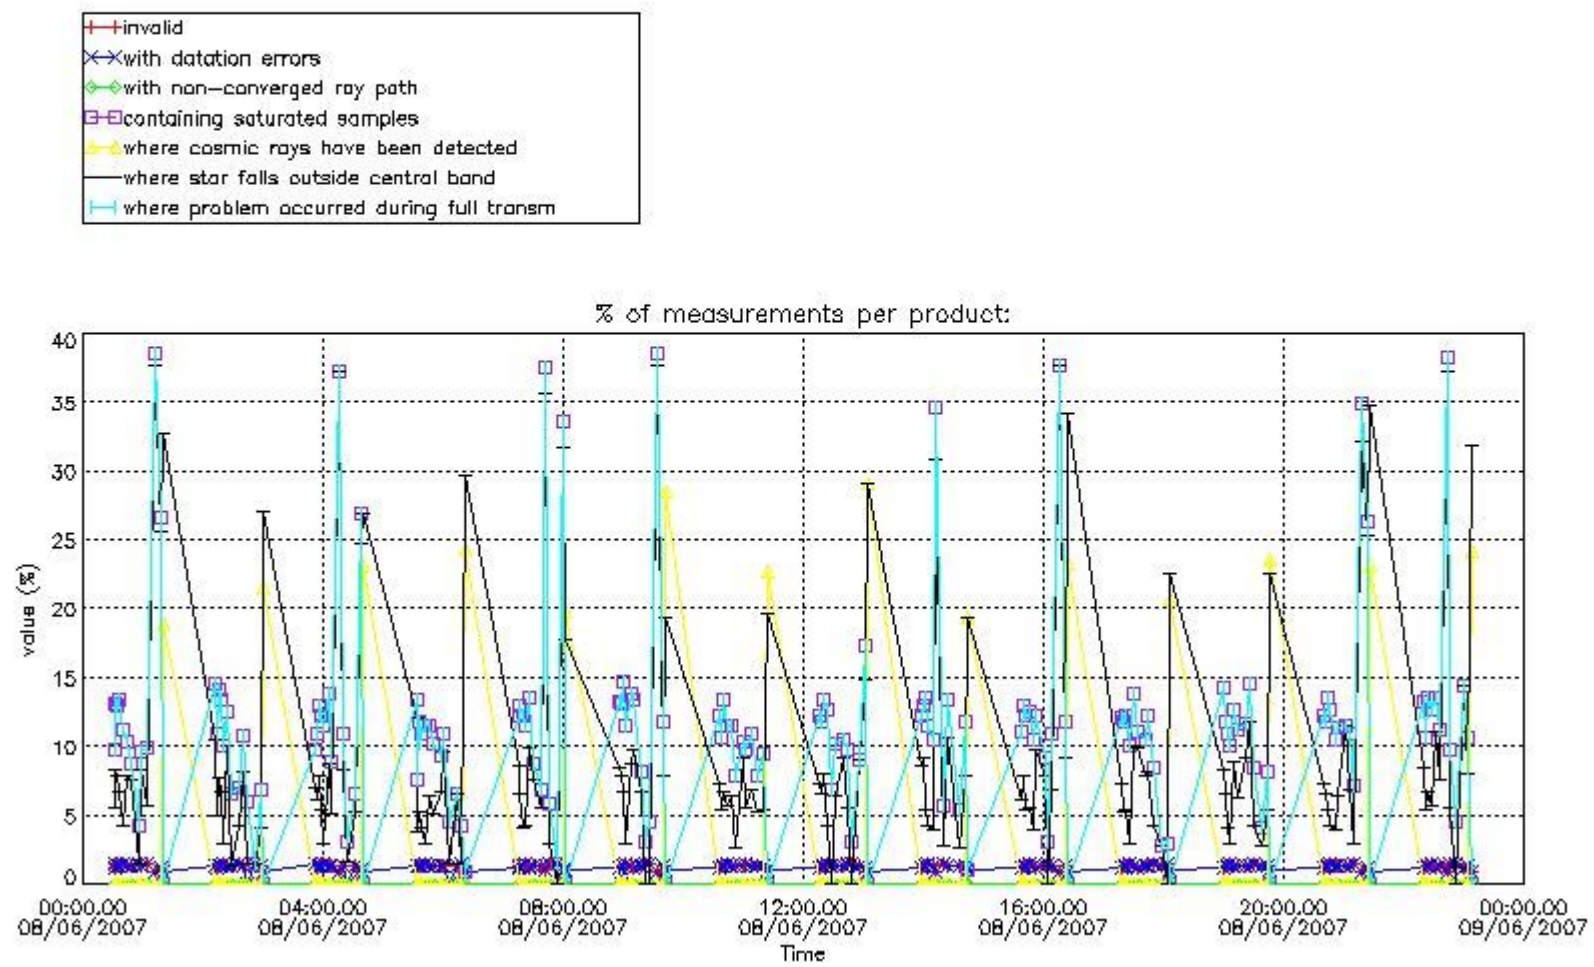

4.2 Plot quality information per product coming from level 1b processing (world map)

4.2.1 Plot level 1 quality information per product (world map): ENVISAT ASCENDING passes