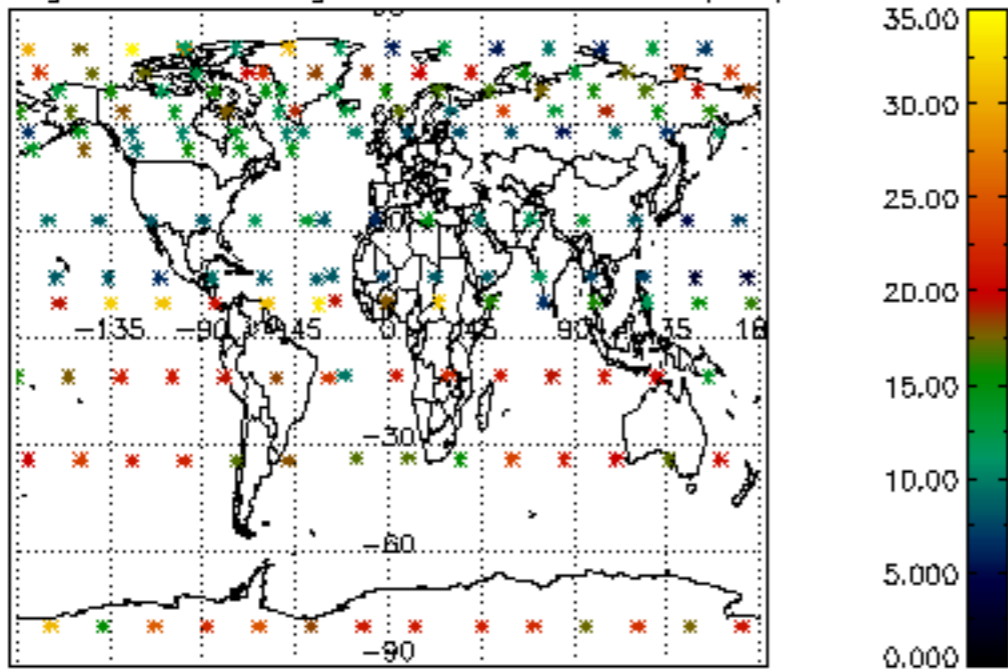

Percentage of cosmic ray hits per profile

Percentage of star falling outside central band per profile