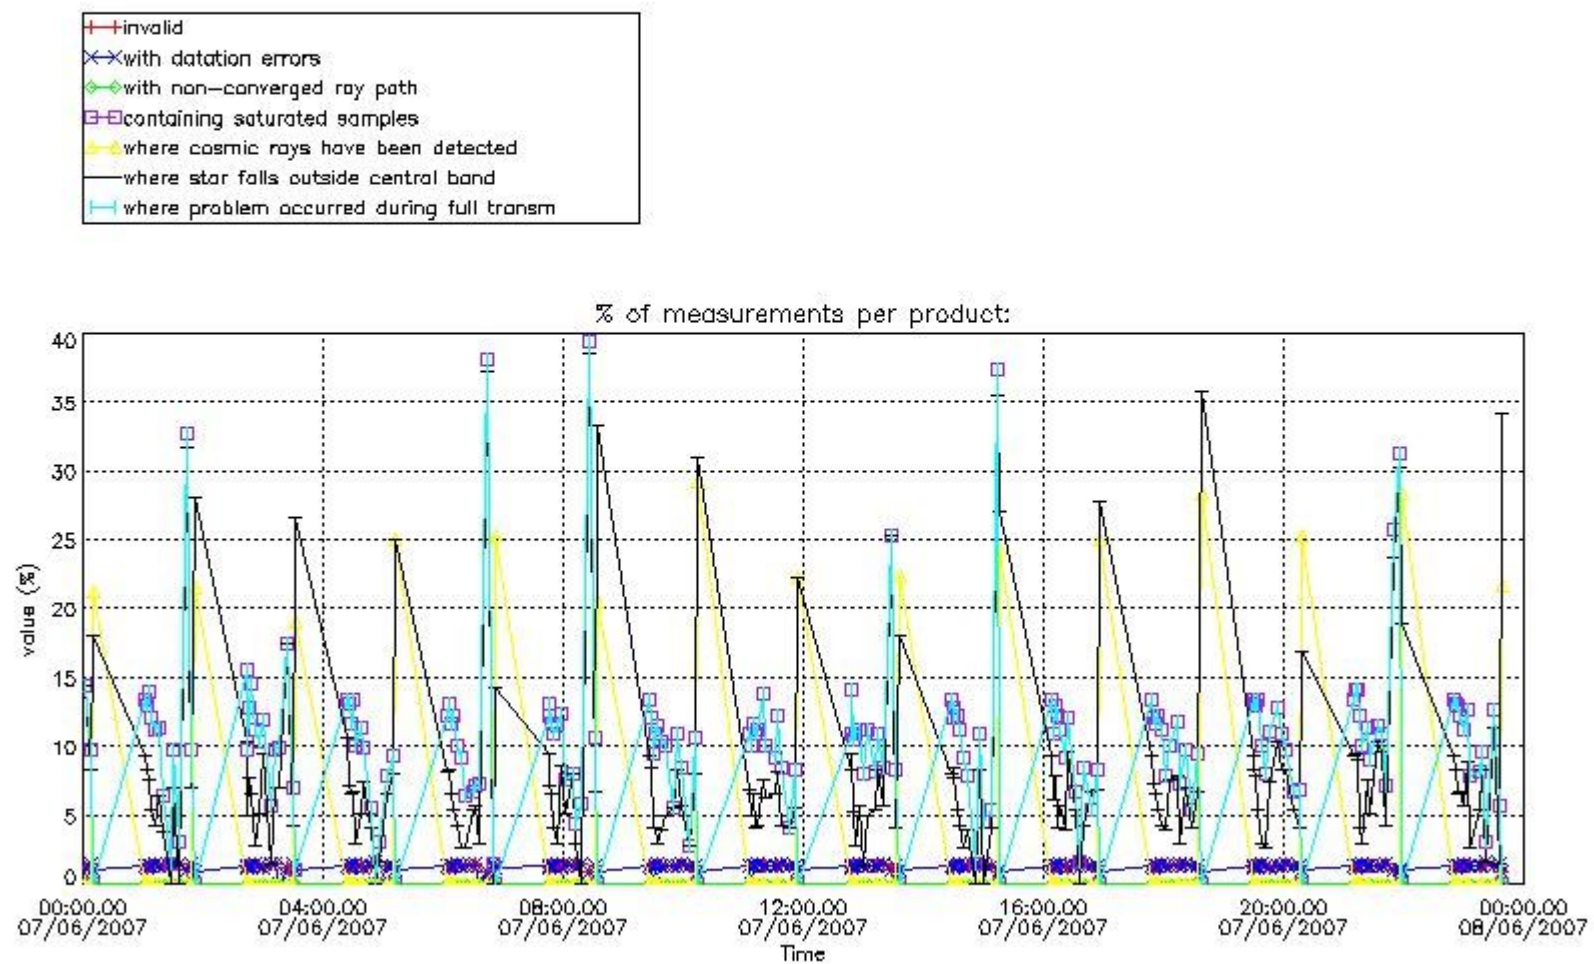

3. Quality information per product

In this section it is plotted some information contained in the Quality Summary data set of the level 2 products. Only products in dark limb conditions and without errors (error flag in the MPH set to "0") are used.

3.1 Plot quality information per product (time dependant)

3.2 Plot quality information per product (world map)

4. Level 1 quality information per product

In this section it is plotted some information contained in the Quality Summary data set of the level 2 products that comes from the level 1b processing. Products without errors (error flag in the MPH set to "0") are used.

4.1 Plot quality information per product (time dependant) coming from level 1b processing

4.1.1 Plot level 1 quality information per product (time dependant): ENVISAT ASCENDING passes

4.1.2 Plot level 1 quality information per product (time dependant): ENVI SAT DESCENDING passes

5. Trace gas profiles

5.1 Ozone statistics based on quality of products

The final quality of the products can be "measured" using the STD (Standard Deviation) attached to every point profile. This information is written to the parameter GOM_NL__2P/NL_LOCAL_SPECIES_DENSITY/o3_std of the level 2 products. The table below shows the statistics for given STD ranges.