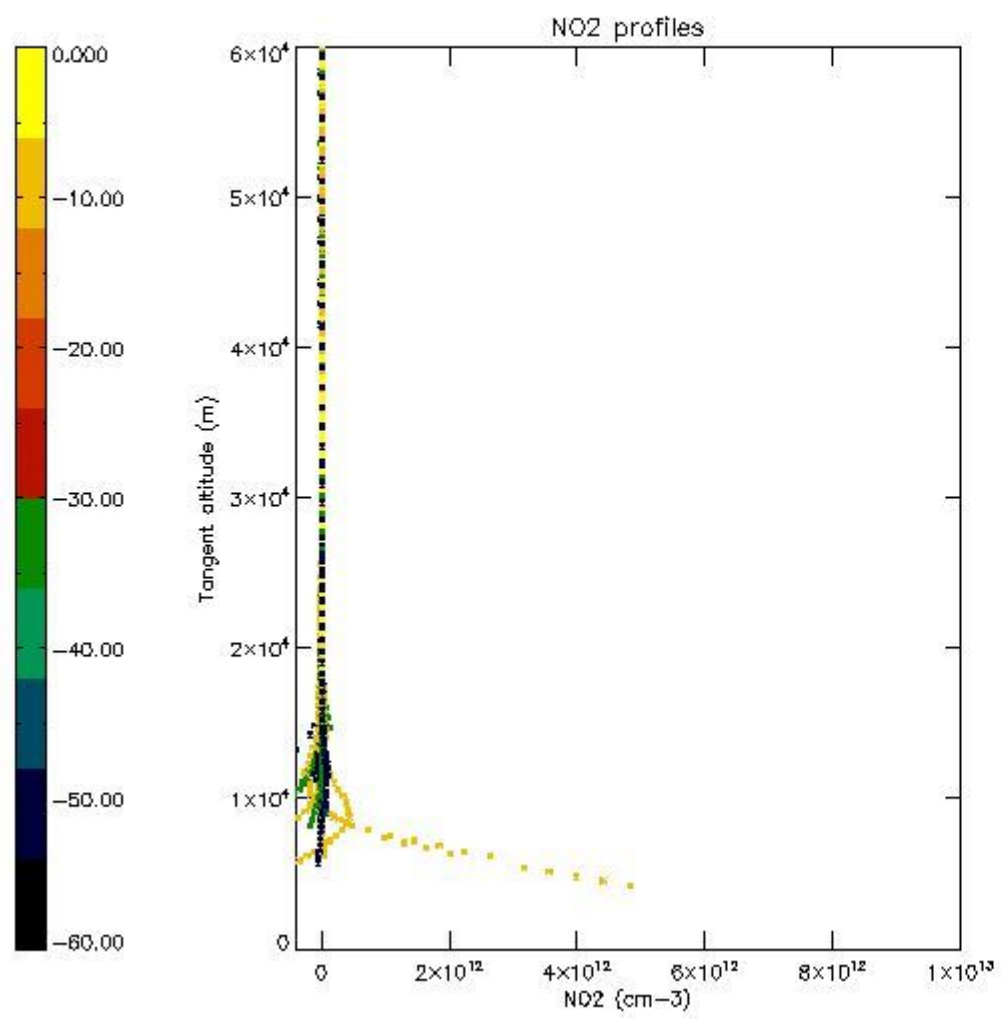

STD < 10	4
STD < 5	2

5.2 Plot ozone profiles for all STD (dark without errors)

The colorbar represents the latitude.

5.3 Plot ozone profiles where STD < 20% (dark without errors)

The colorbar represents the latitude.

5.4 Plot ozone profiles where STD < 10% (dark without errors)

The colorbar represents the latitude.

5.5 Plot ozone profiles where STD < 5% (dark without errors)

The colorbar represents the latitude.

5.6 Plot NO₂ profiles for all STD (dark without errors)

The colorbar represents the latitude.

5.7 Plot NO3 profiles for all STD (dark without errors)

The colorbar represents the latitude.

5.8 Plot H₂O profiles for all STD (only for occultations of stars 1,2,3,4,13,14,16,26,63 dark without errors)