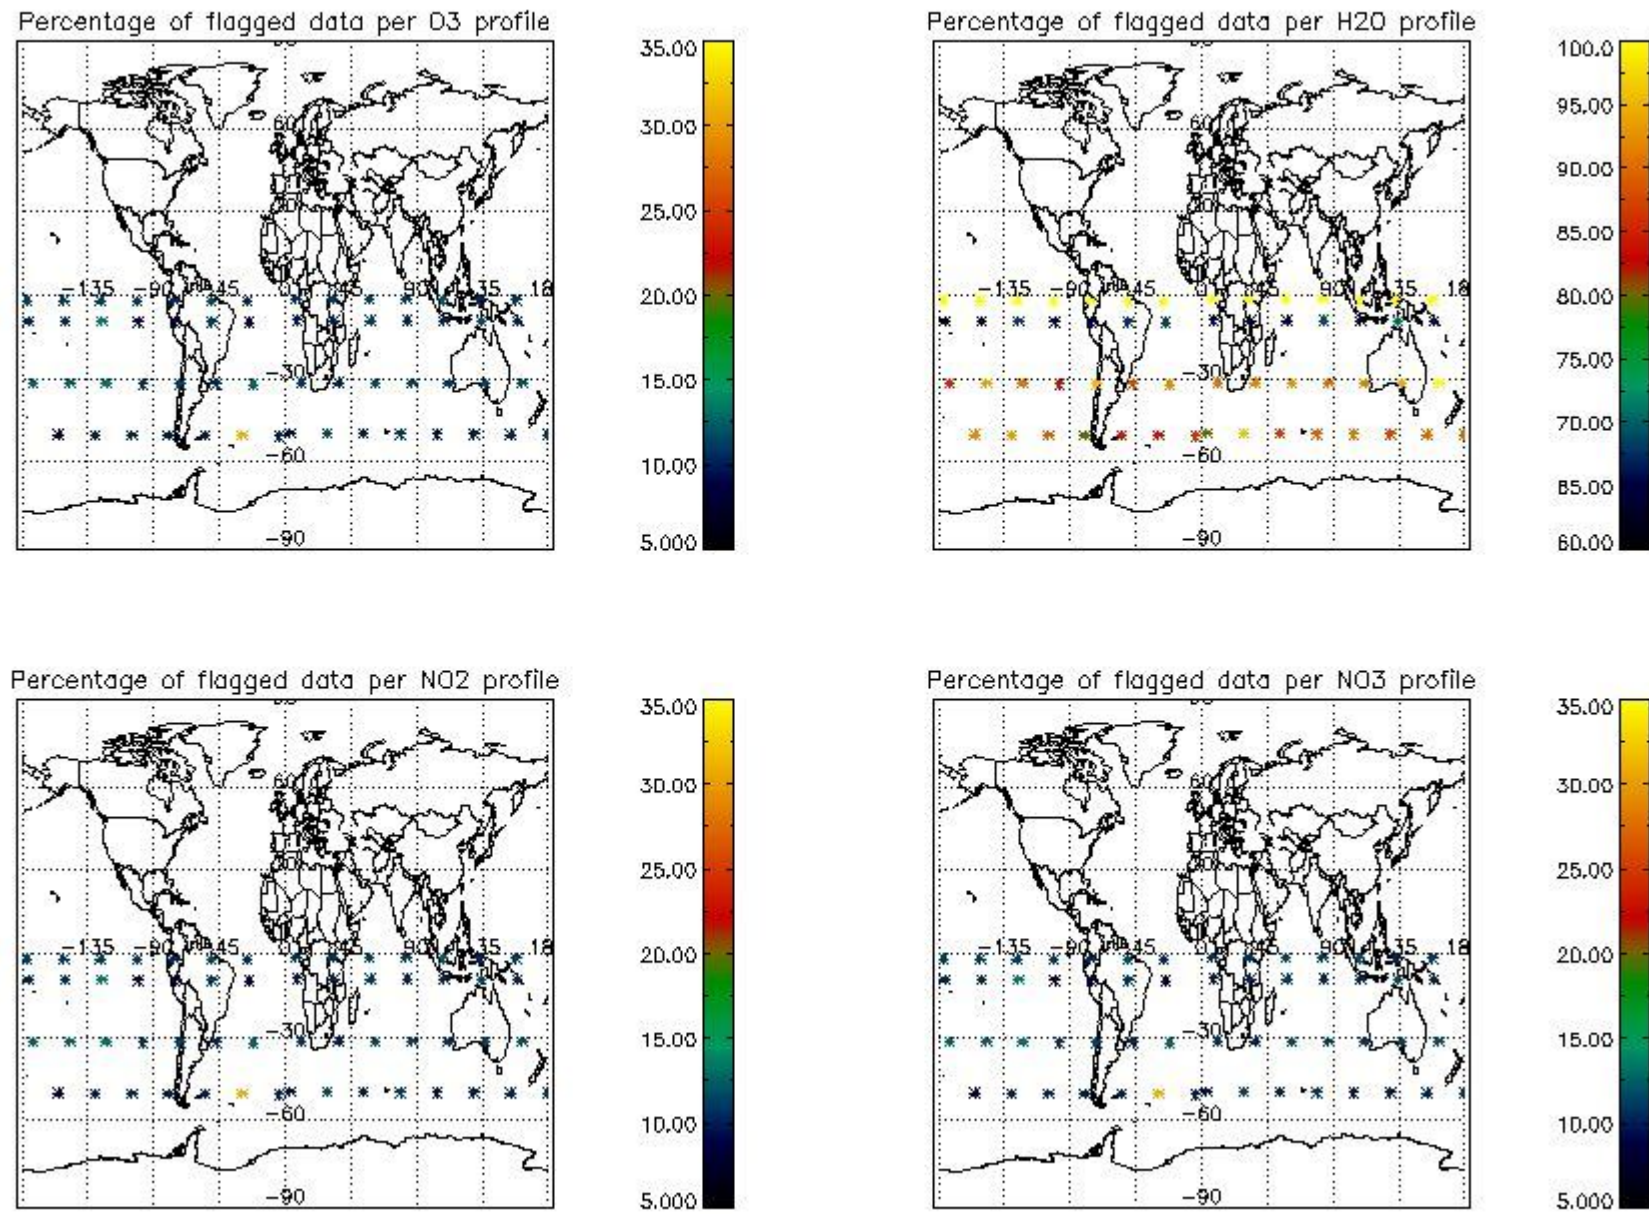

3.2 Plot quality information per product (world map)

4. Level 1 quality information per product

In this section it is plotted some information contained in the Quality Summary data set of the level 2 products that comes from the level 1b processing. Products without errors (error flag in the MPH set to "0") are used.

4.1 Plot quality information per product (time dependant) coming from level 1b processing

4.1.1 Plot level 1 quality information per product (time dependant): ENVISAT ASCENDING passes