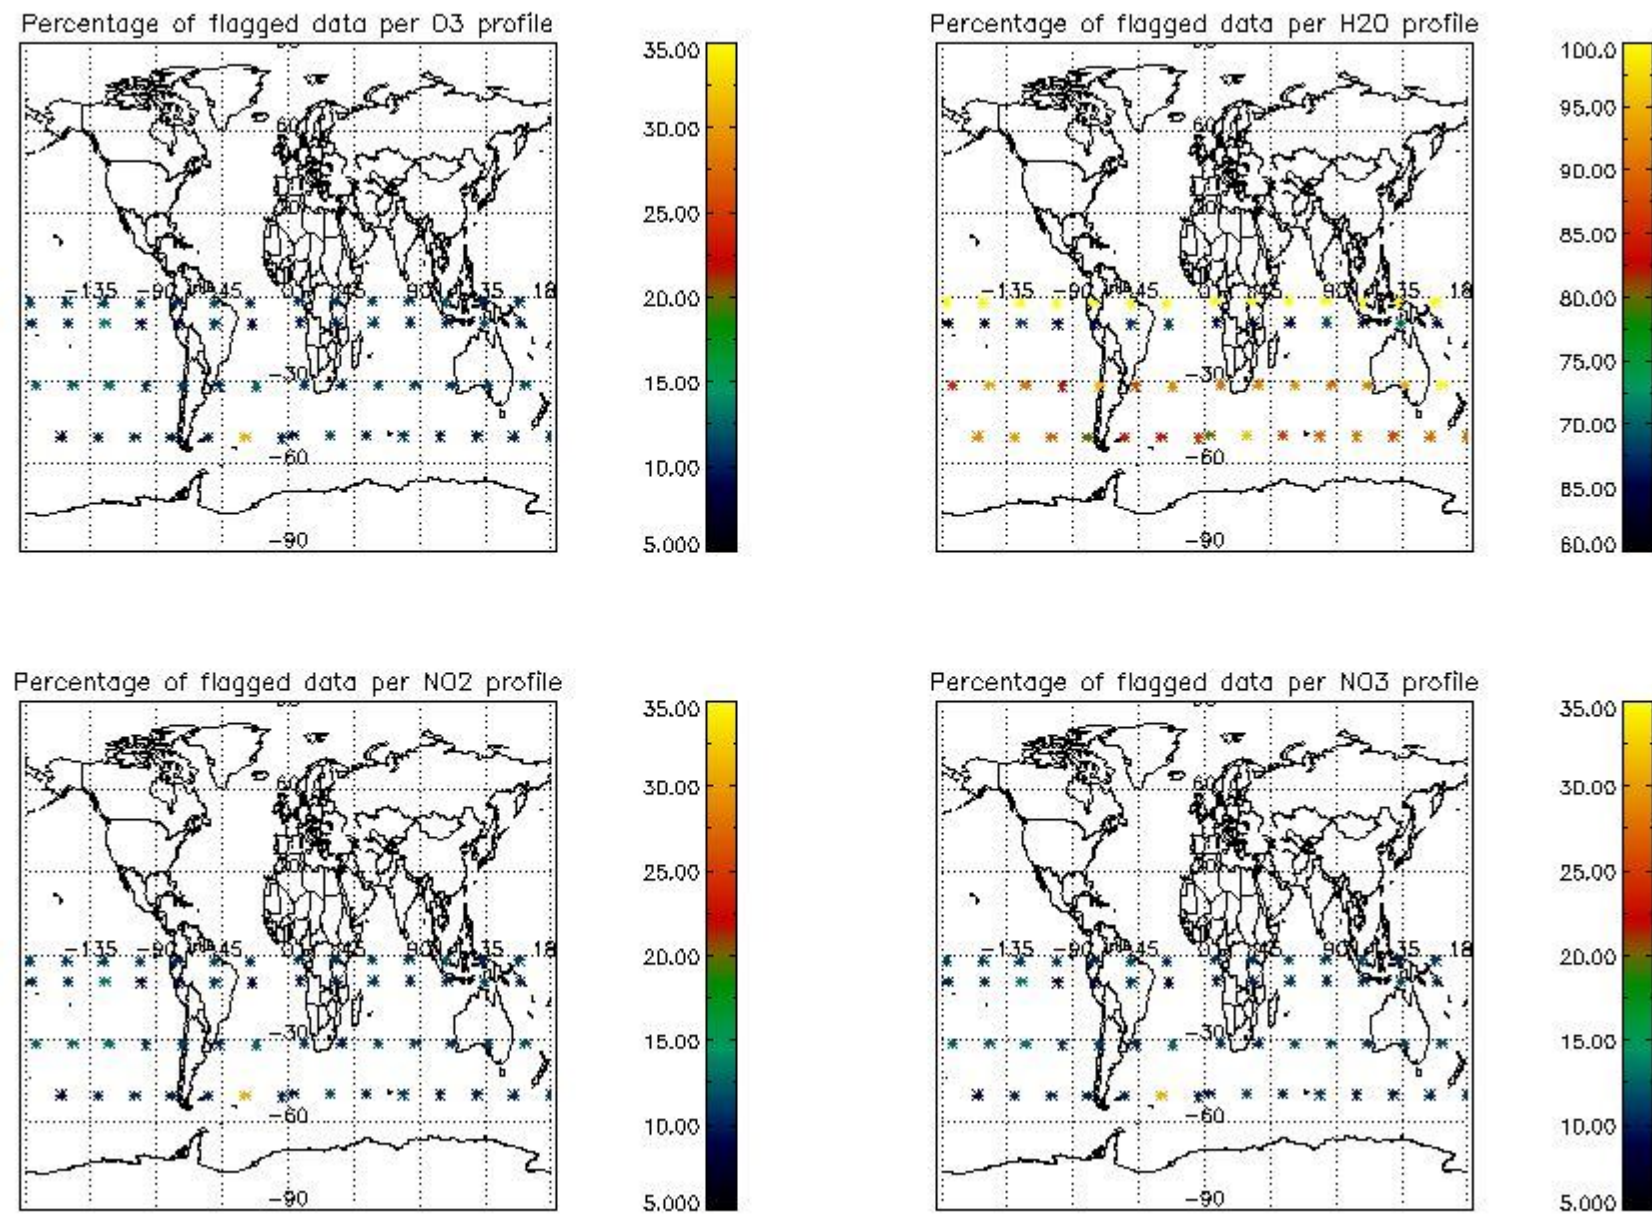

3.1 Plot quality information per product (time dependant)

3.2 Plot quality information per product (world map)

4. Level 1 quality information per product

In this section it is plotted some information contained in the Quality Summary data set of the level 2 products that comes from the level 1b processing. Products without errors (error flag in the MPH set to "0") are used.