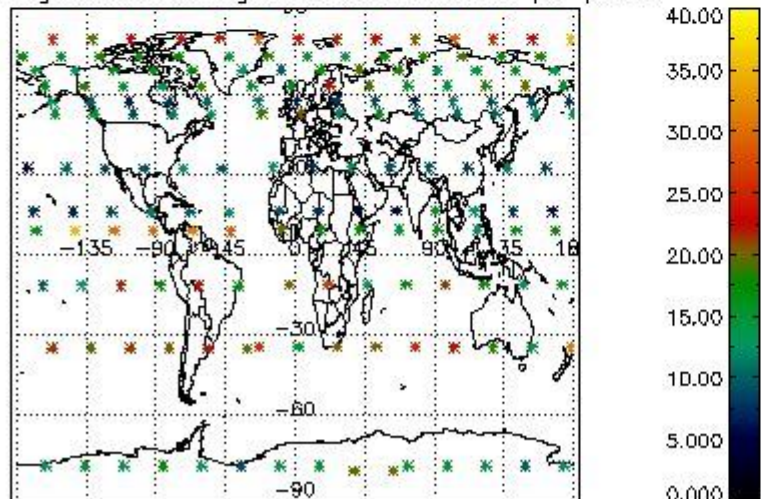

Percentage of star falling outside central band per profile