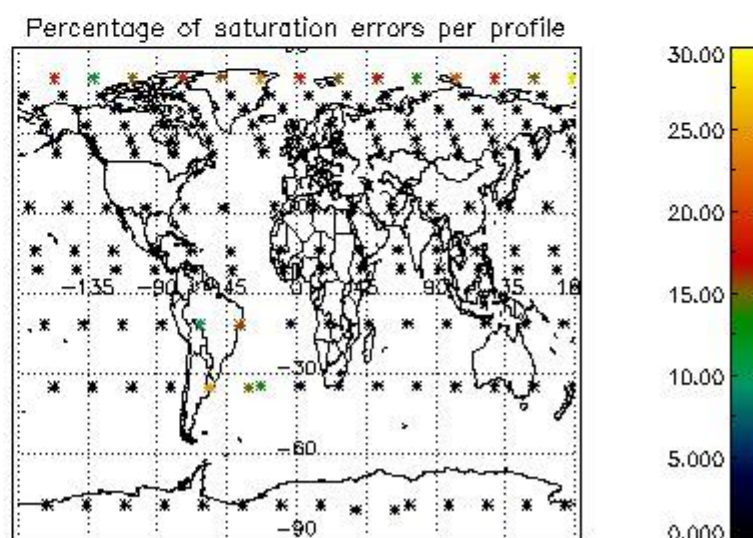

3.1 Plot quality information per product (time dependant)

3.2 Plot quality information per product (world map)

4. Level 1 quality information per product

In this section it is plotted some information contained in the Quality Summary data set of the level 2 products that comes from the level 1b processing. Products without errors (error flag in the MPH set to "0") are used.

4.1 Plot quality information per product (time dependant) coming from level 1b processing

4.1.1 Plot level 1 quality information per product (time dependant): ENVISAT ASCENDING passes

4.1.2 Plot level 1 quality information per product (time dependant): ENVI SAT DESCENDING passes

4.2 Plot quality information per product coming from level 1b processing (world map)

4.2.1 Plot level 1 quality information per product (world map): ENVISAT ASCENDING passes

4.2.2 Plot level 1 quality information per product (world map): ENVISAT DESCENDING passes