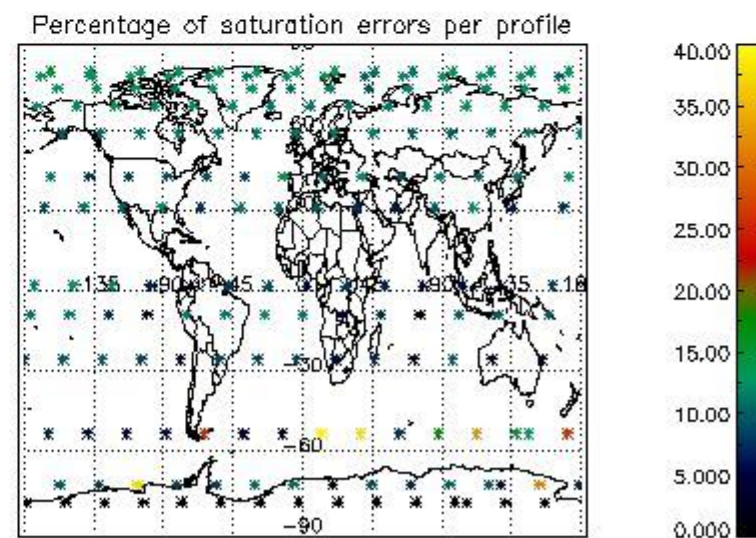

3.1 Plot quality information per product (time dependant)

3.2 Plot quality information per product (world map)

4. Level 1 quality information per product

In this section it is plotted some information contained in the Quality Summary data set of the level 2 products that comes from the level 1b processing. Products without errors (error flag in the MPH set to "0") are used.

4.1 Plot quality information per product (time dependant) coming from level 1b processing

4.1.1 Plot level 1 quality information per product (time dependant): ENVISAT ASCENDING passes

4.1.2 Plot level 1 quality information per product (time dependant): ENVI SAT DESCENDING passes

4.2 Plot quality information per product coming from level 1b processing (world map)

4.2.1 Plot level 1 quality information per product (world map): ENVISAT ASCENDING passes

4.2.2 Plot level 1 quality information per product (world map): ENVISAT DESCENDING passes