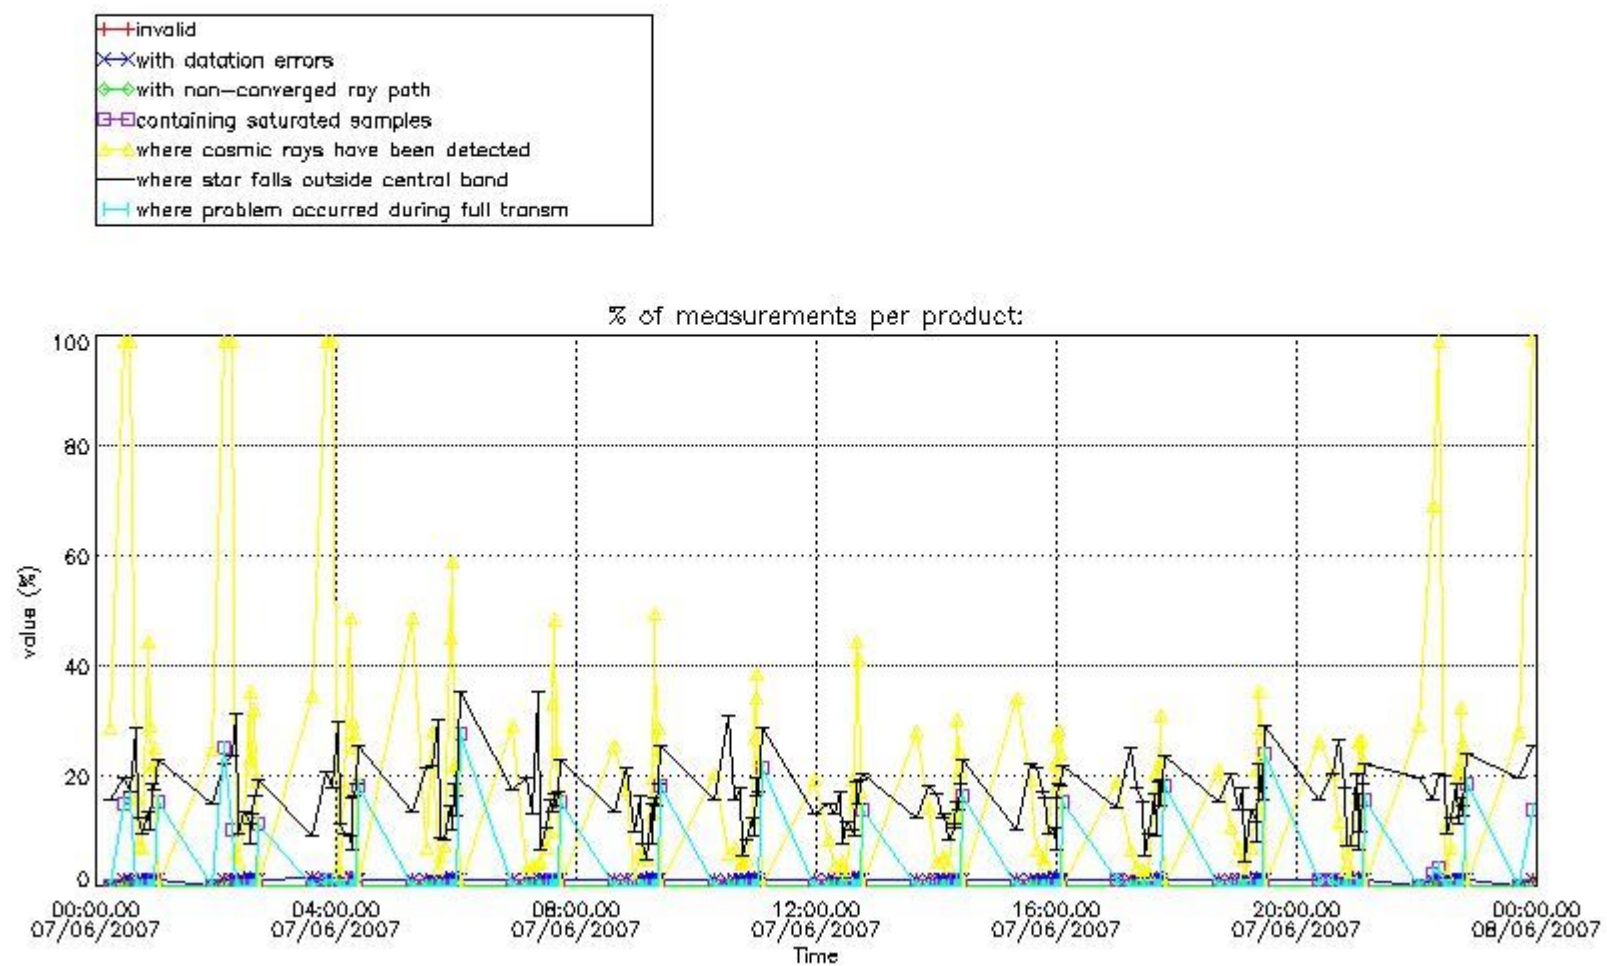

3. Quality information per product

In this section it is plotted some information contained in the Quality Summary data set of the level 2 products. Only products in dark limb conditions and without errors (error flag in the MPH set to "0") are used.

3.1 Plot quality information per product (time dependant)

3.2 Plot quality information per product (world map)

4. Level 1 quality information per product

In this section it is plotted some information contained in the Quality Summary data set of the level 2 products that comes from the level 1b processing. Products without errors (error flag in the MPH set to "0") are used.

4.1 Plot quality information per product (time dependant) coming from level 1b processing

4.1.1 Plot level 1 quality information per product (time dependant): ENVISAT ASCENDING passes

4.1.2 Plot level 1 quality information per product (time dependant): ENVI SAT DESCENDING passes