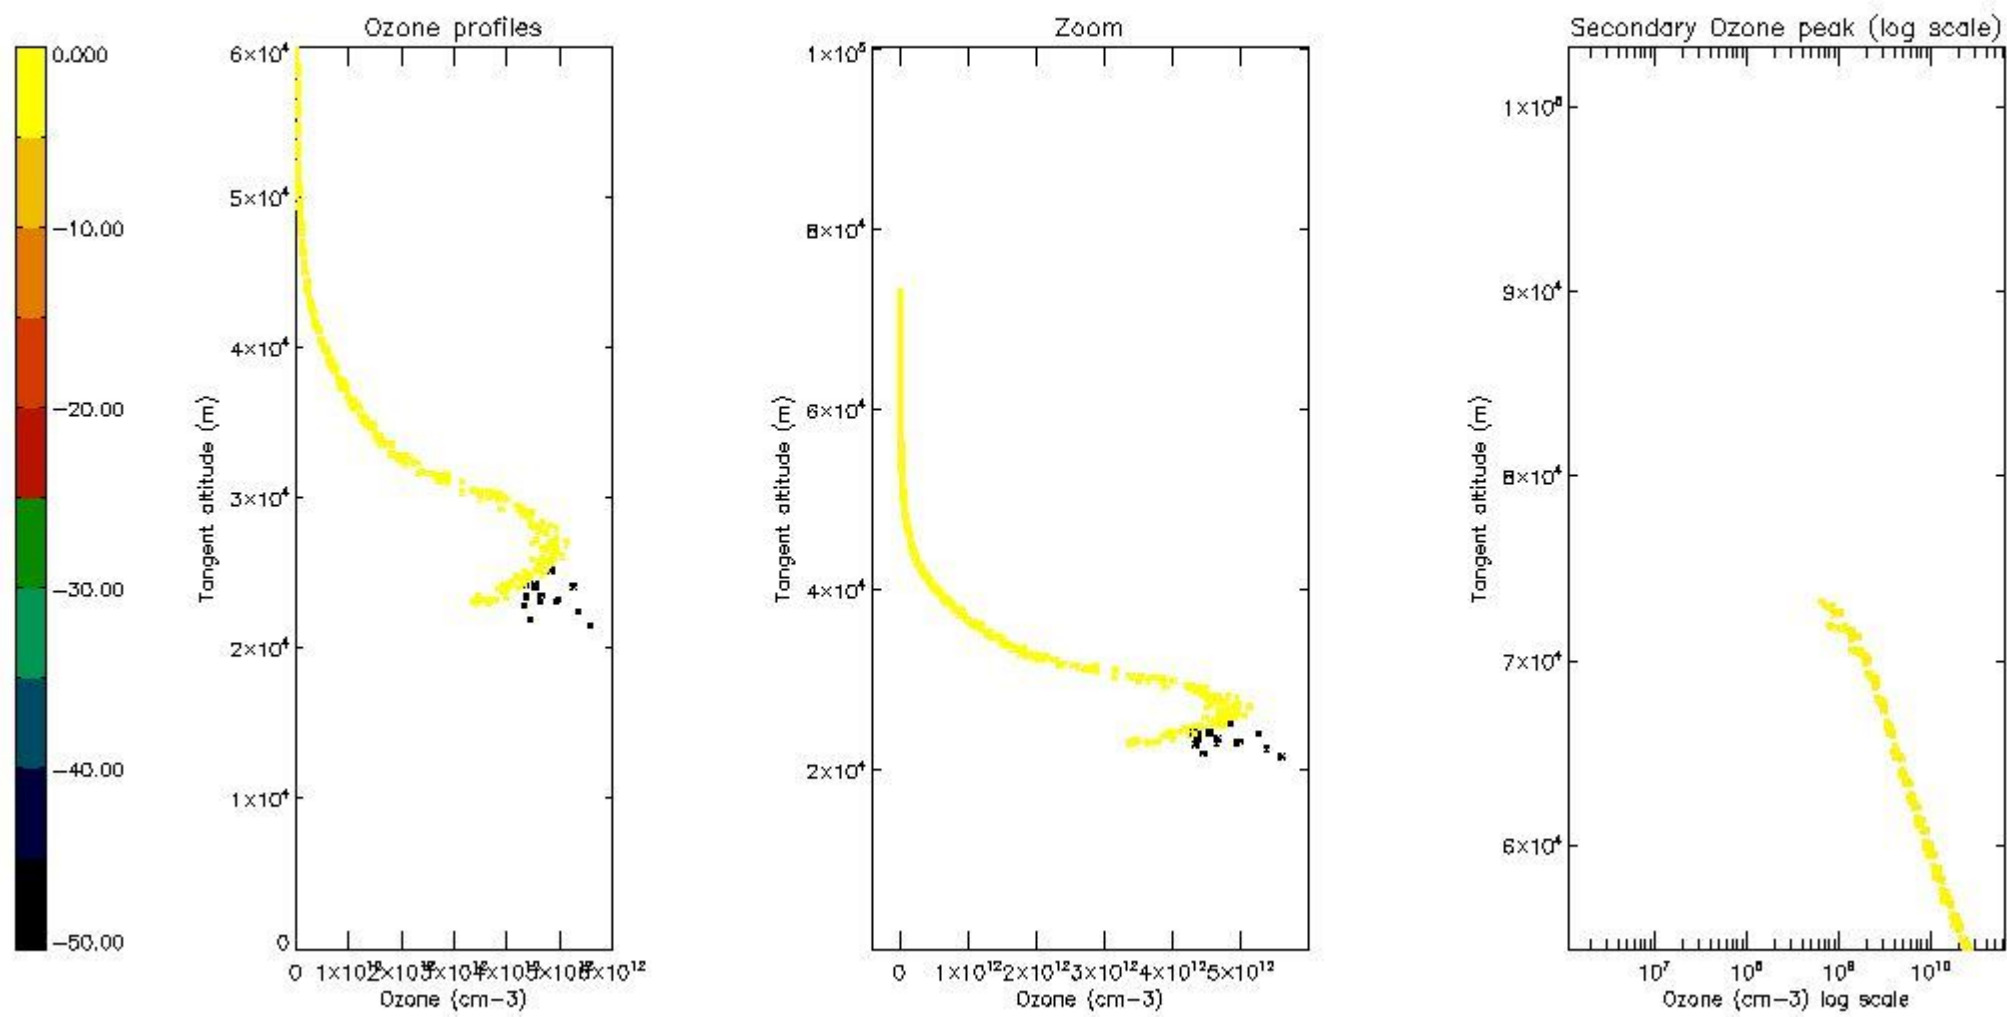

STD < 10	4
STD < 5	2

5.2 Plot ozone profiles for all STD (dark without errors)

The colorbar represents the latitude.

5.3 Plot ozone profiles where STD < 20% (dark without errors)

The colorbar represents the latitude.

5.4 Plot ozone profiles where STD < 10% (dark without errors)

The colorbar represents the latitude.

5.5 Plot ozone profiles where STD < 5% (dark without errors)

The colorbar represents the latitude.

5.6 Plot NO₂ profiles for all STD (dark without errors)