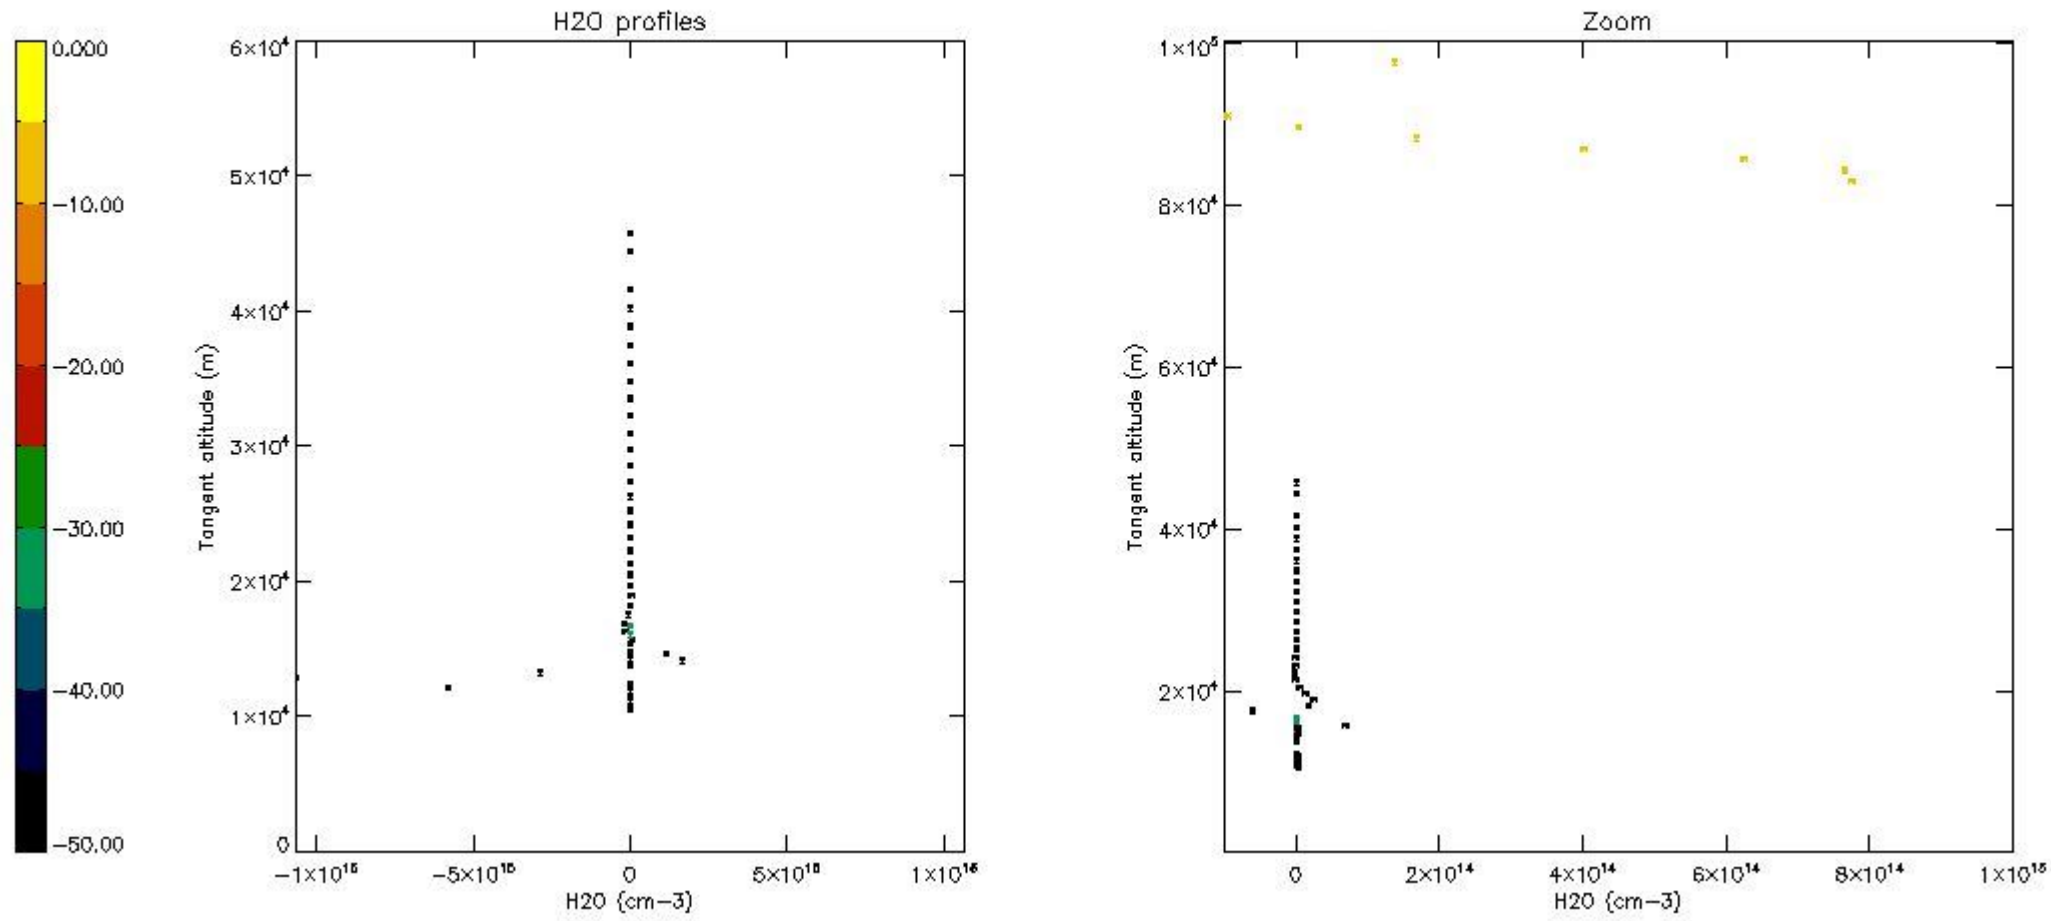

6. Auxiliary Data Files used for the production reported in section 2

The number reported in the third column indicates since which file (see list in section 2) the corresponding auxiliary file has been used. The fourth column is the date of those product files.

Type	Auxiliary Filename	Used since product	Used since product date
INST_PHYS_CHARACTERISTICS	GOM_INS_AXVIEC20091111_143220_20030716_120000_20500101_000000	1	07-JUN-2007 00:02:25
LEVEL-2_PROC_CONFIG	GOM_PR2_AXVIEC20091111_152718_20020301_000000_20500101_000000	1	07-JUN-2007 00:02:25
CROSS_SECTIONS_FILE	GOM_CRS_AXVIEC20091111_154832_20020301_000000_20500101_000000	1	07-JUN-2007 00:02:25