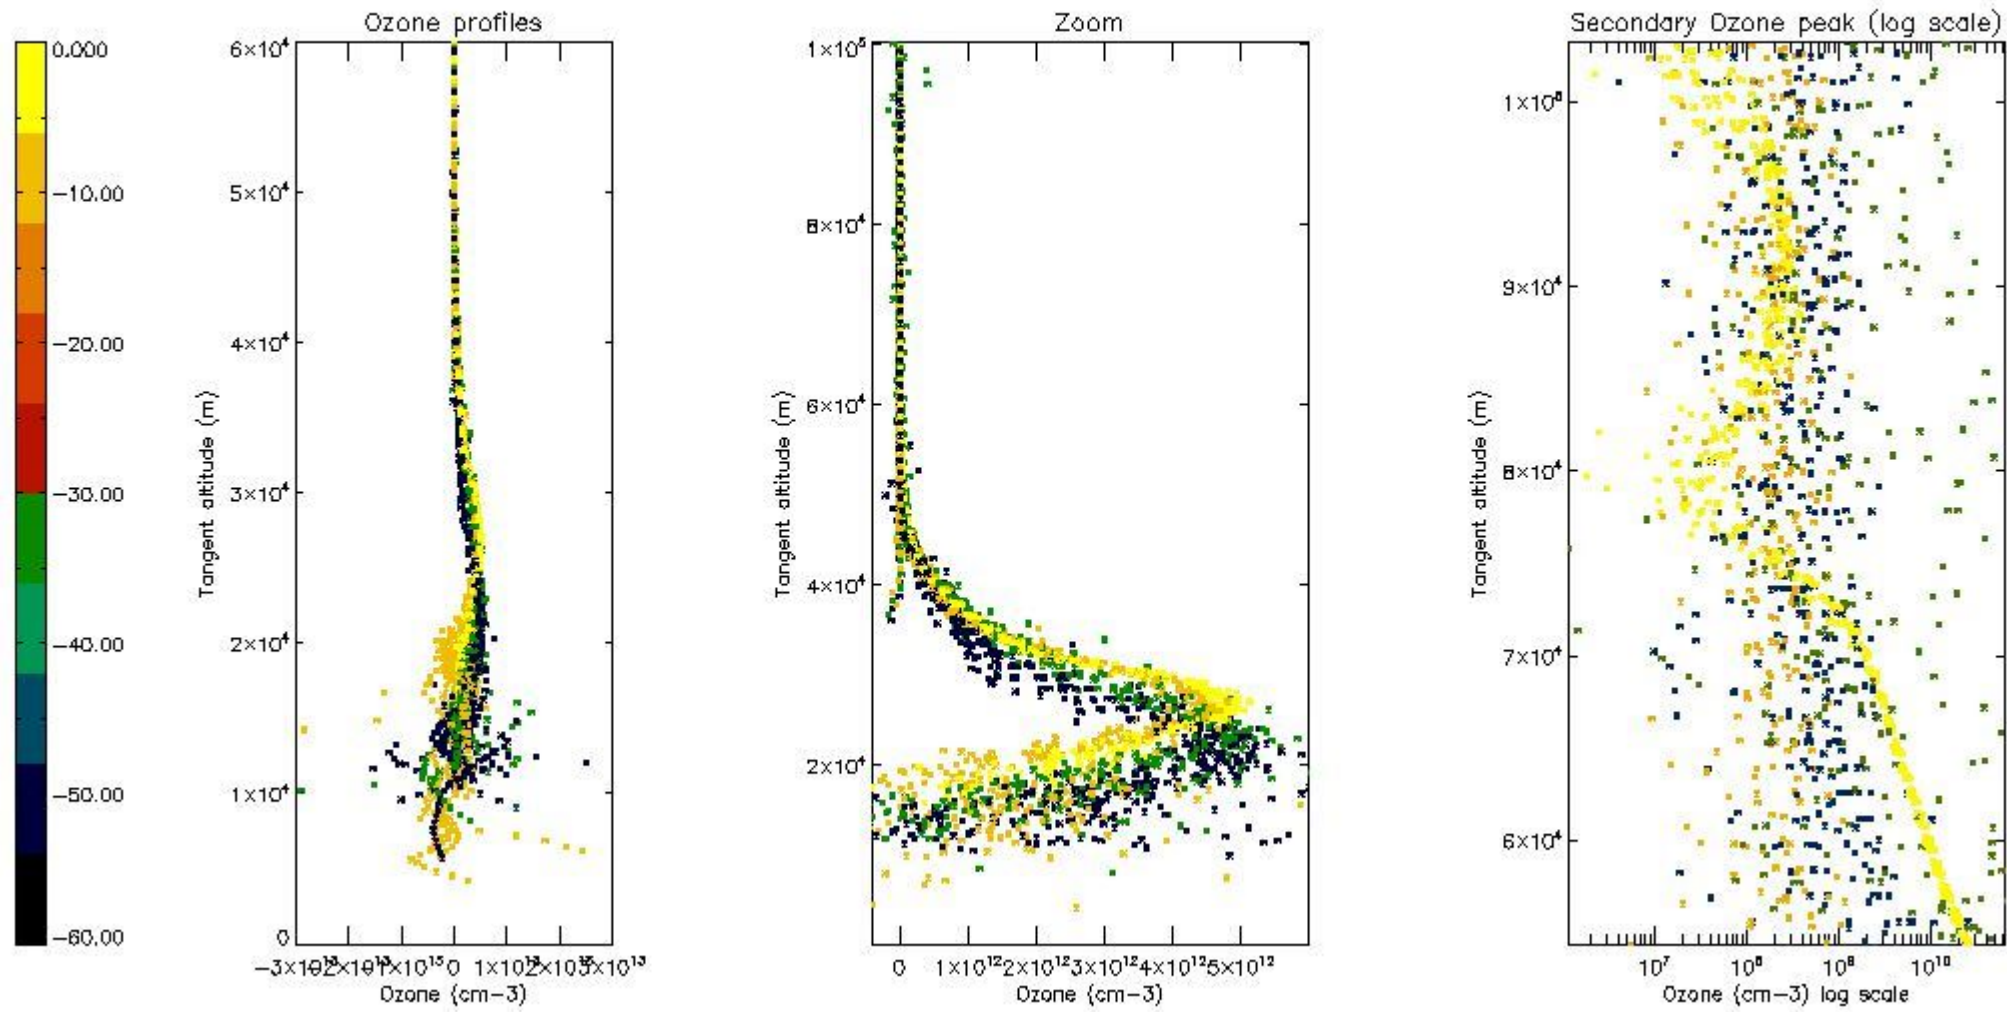

STD < 10	4
STD < 5	2

5.2 Plot ozone profiles for all STD (dark without errors)

The colorbar represents the latitude.

5.3 Plot ozone profiles where STD < 20% (dark without errors)

The colorbar represents the latitude.