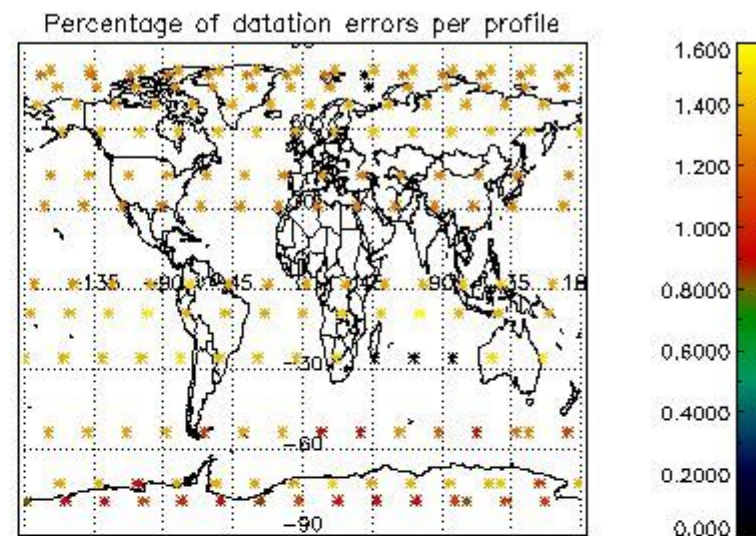

5. Trace gas profiles

5.1 Ozone statistics based on quality of products

The final quality of the products can be "measured" using the STD (Standard Deviation) attached to every point profile. This information is written to the parameter GOM_NL__2P/NL_LOCAL_SPECIES_DENSITY/o3_std of the level 2 products. The table below shows the statistics for given STD ranges.

The statistics are given with respect to the overall valid production:

- Products without fatal errors: GOM_NL__2P/MPH/PRODUCT_ERR=0
- Valid point profile: GOM_NL__2P/NL_LOCAL_SPECIES_DENSITY/pcd(0)=0

The 'Criteria' is applied to valid points of dark limb products:

- Products in dark limb illumination condition: GOM_NL__2P/NL_SUMMARY_QUALITY/obs_ill_cond=0
- Products without fatal errors: GOM_NL__2P/MPH/PRODUCT_ERR=0
- Valid point profile: GOM_NL__2P/NL_LOCAL_SPECIES_DENSITY/pcd(0)=0

So, the table below shows the percentage of dark limb and valid observations for each criteria with respect to the overall valid daily observations.

Criteria	% of total production
All STD	20
STD < 20	7