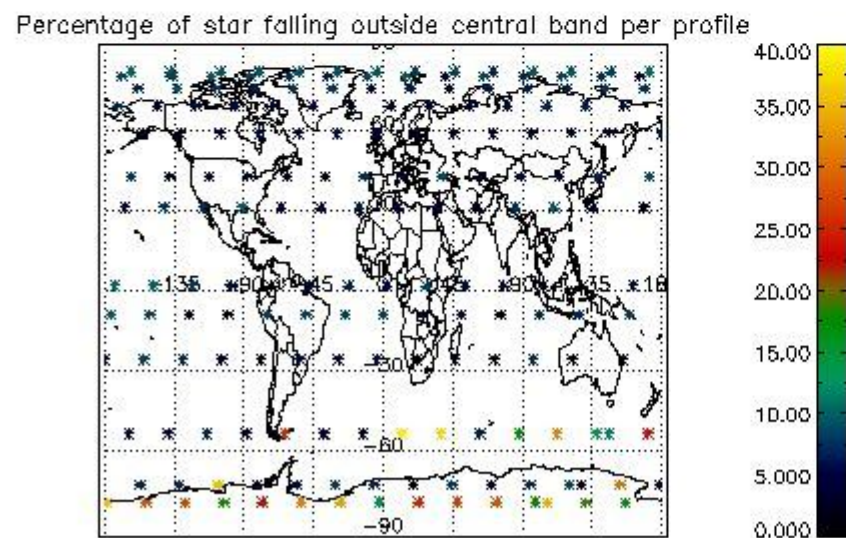

Percentage of datation errors per profile

Percentage of star falling outside central band per profile

Percentage of saturation errors per profile

4.2.2 Plot level 1 quality information per product (world map): ENVISAT DESCENDING passes