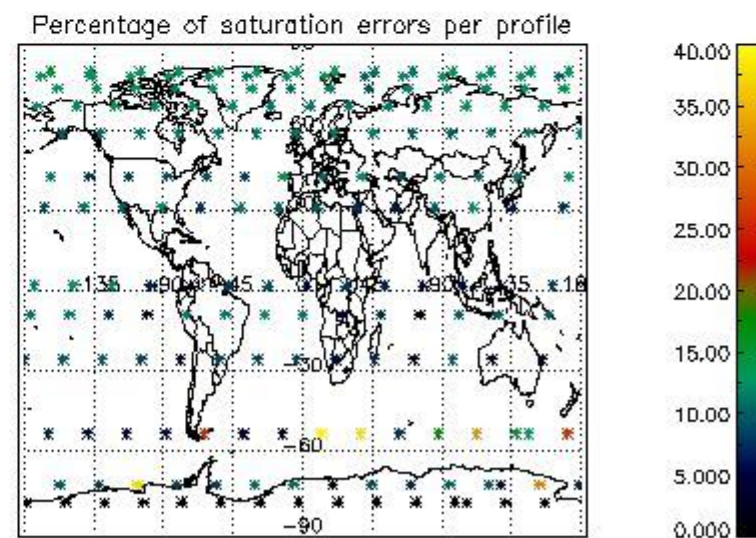

Percentage of datation errors per profile

Percentage of star falling outside central band per profile

Percentage of saturation errors per profile

4.2.2 Plot level 1 quality information per product (world map): ENVISAT DESCENDING passes