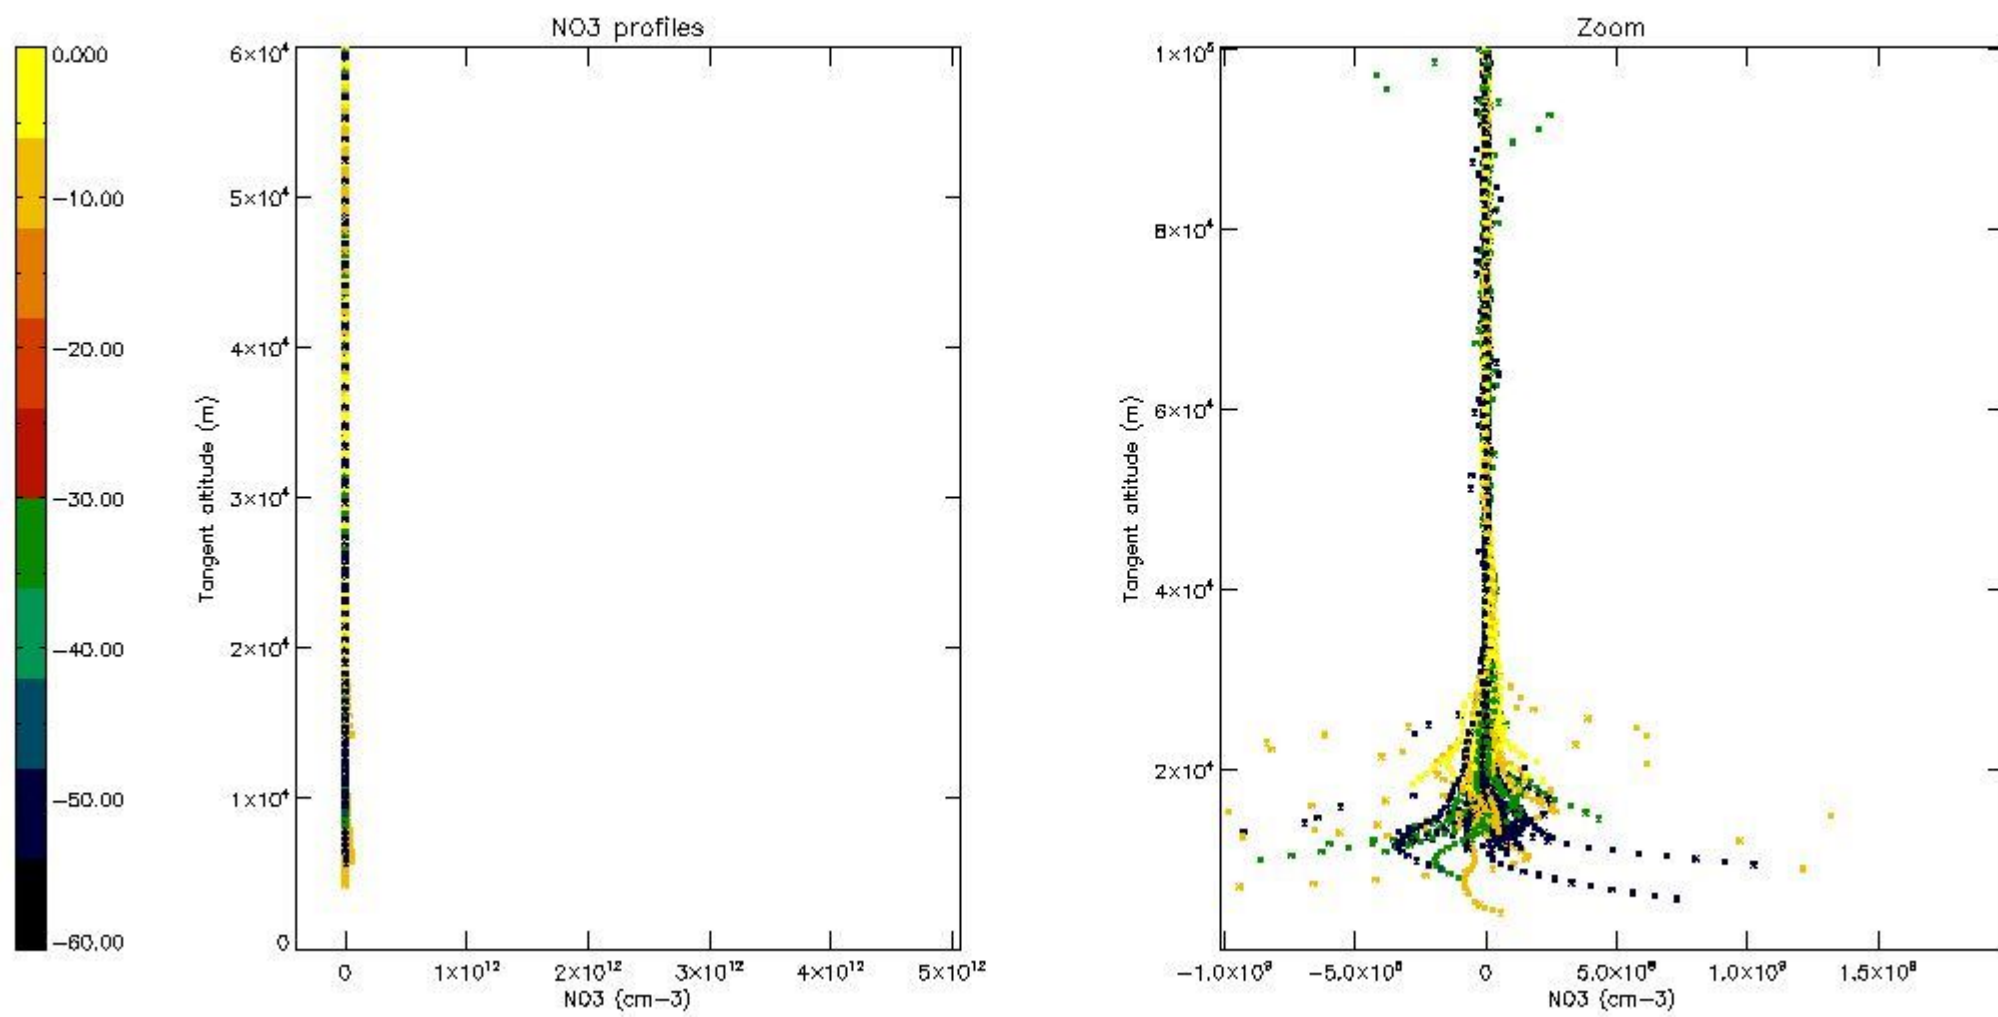

5.8 Plot H₂O profiles for all STD (only for occultations of stars 1,2,3,4,13,14,16,26,63 dark without errors)

The colorbar represents the latitude.