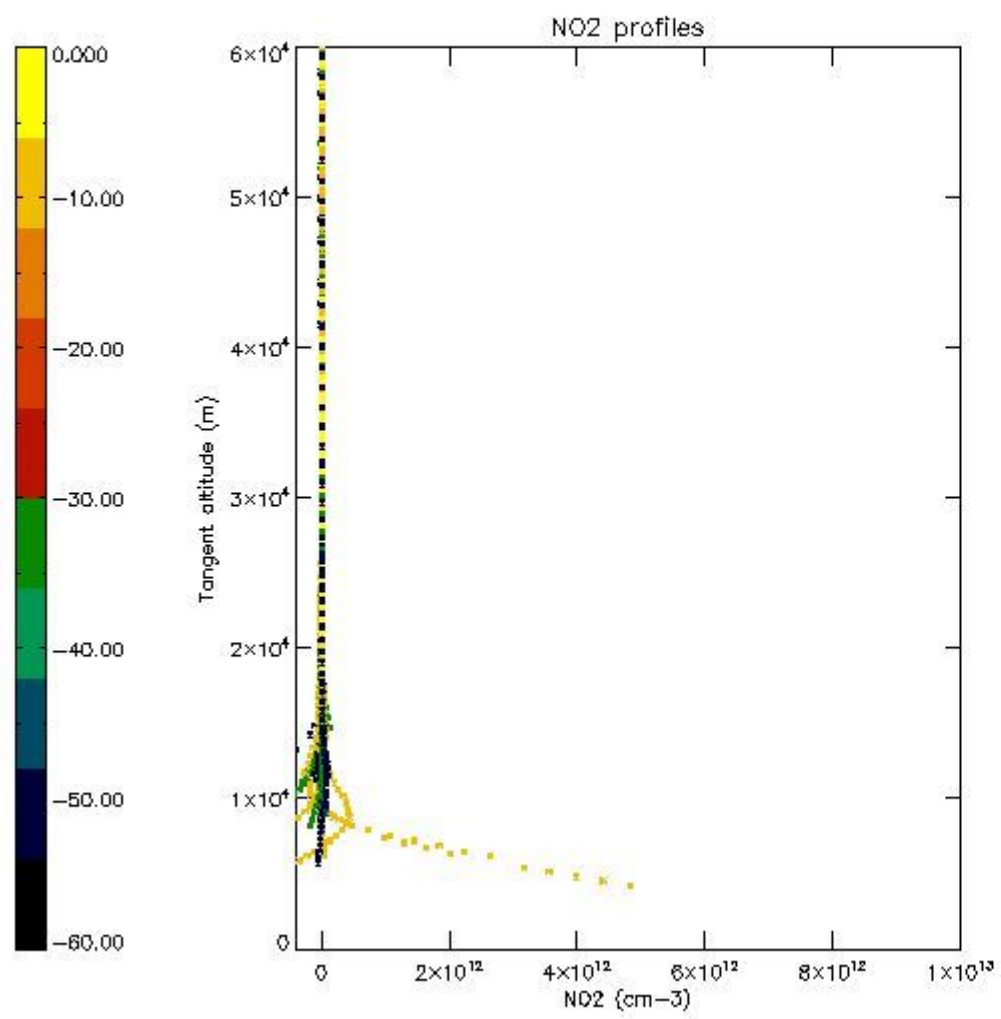

5.7 Plot NO3 profiles for all STD (dark without errors)

The colorbar represents the latitude.