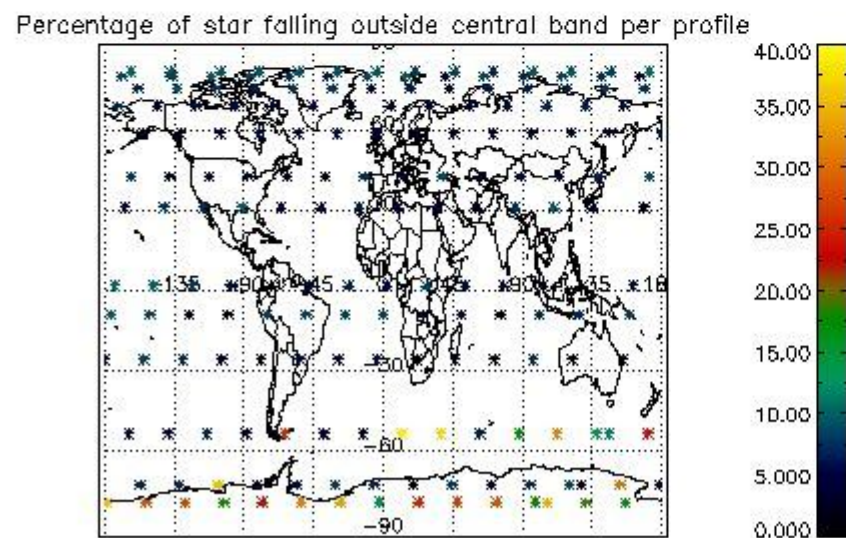

5. Trace gas profiles

5.1 Ozone statistics based on quality of products

The final quality of the products can be "measured" using the STD (Standard Deviation) attached to every point profile. This information is written to the parameter GOM_NL__2P/NL_LOCAL_SPECIES_DENSITY/o3_std of the level 2 products. The table below shows the statistics for given STD ranges.

The statistics are given with respect to the overall valid production:

- Products without fatal errors: GOM_NL__2P/MPH/PRODUCT_ERR=0
- Valid point profile: GOM_NL__2P/NL_LOCAL_SPECIES_DENSITY/pcd(0)=0

The 'Criteria' is applied to valid points of dark limb products:

- Products in dark limb illumination condition: GOM_NL__2P/NL_SUMMARY_QUALITY/obs_ill_cond=0
- Products without fatal errors: GOM_NL__2P/MPH/PRODUCT_ERR=0
- Valid point profile: GOM_NL__2P/NL_LOCAL_SPECIES_DENSITY/pcd(0)=0

So, the table below shows the percentage of dark limb and valid observations for each criteria with respect to the overall valid daily observations.

Criteria	% of total production
All STD	20
STD < 20	7