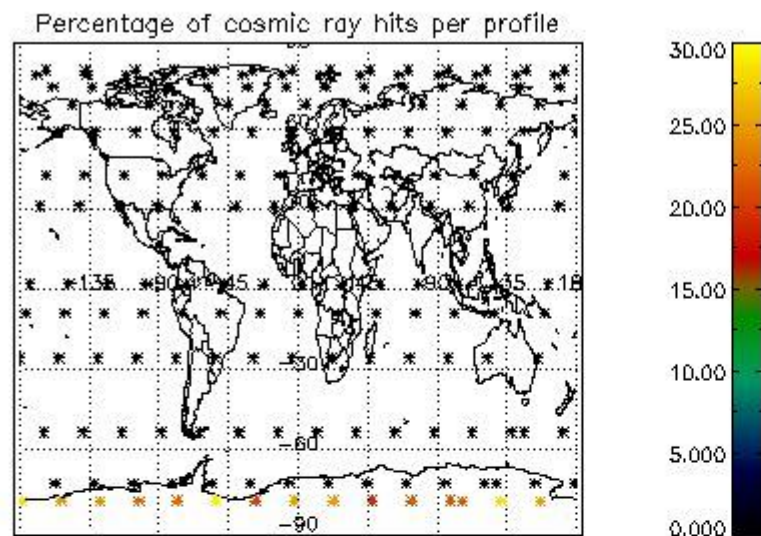

4.2.2 Plot level 1 quality information per product (world map): ENVISAT DESCENDING passes

5. Trace gas profiles

5.1 Ozone statistics based on quality of products

The final quality of the products can be "measured" using the STD (Standard Deviation) attached to every point profile. This information is written to the parameter GOM_NL__2P/NL_LOCAL_SPECIES_DENSITY/o3_std of the level 2 products. The table below shows the statistics for given STD ranges.

The statistics are given with respect to the overall valid production:

- Products without fatal errors: GOM_NL__2P/MPH/PRODUCT_ERR=0
- Valid point profile: GOM_NL__2P/NL_LOCAL_SPECIES_DENSITY/pcd(0)=0

The 'Criteria' is applied to valid points of dark limb products:

- Products in dark limb illumination condition: GOM_NL__2P/NL_SUMMARY_QUALITY/obs_ill_cond=0
- Products without fatal errors: GOM_NL__2P/MPH/PRODUCT_ERR=0
- Valid point profile: GOM_NL__2P/NL_LOCAL_SPECIES_DENSITY/pcd(0)=0

So, the table below shows the percentage of dark limb and valid observations for each criteria with respect to the overall valid daily observations.

Criteria	% of total production
All STD	20
STD < 20	7