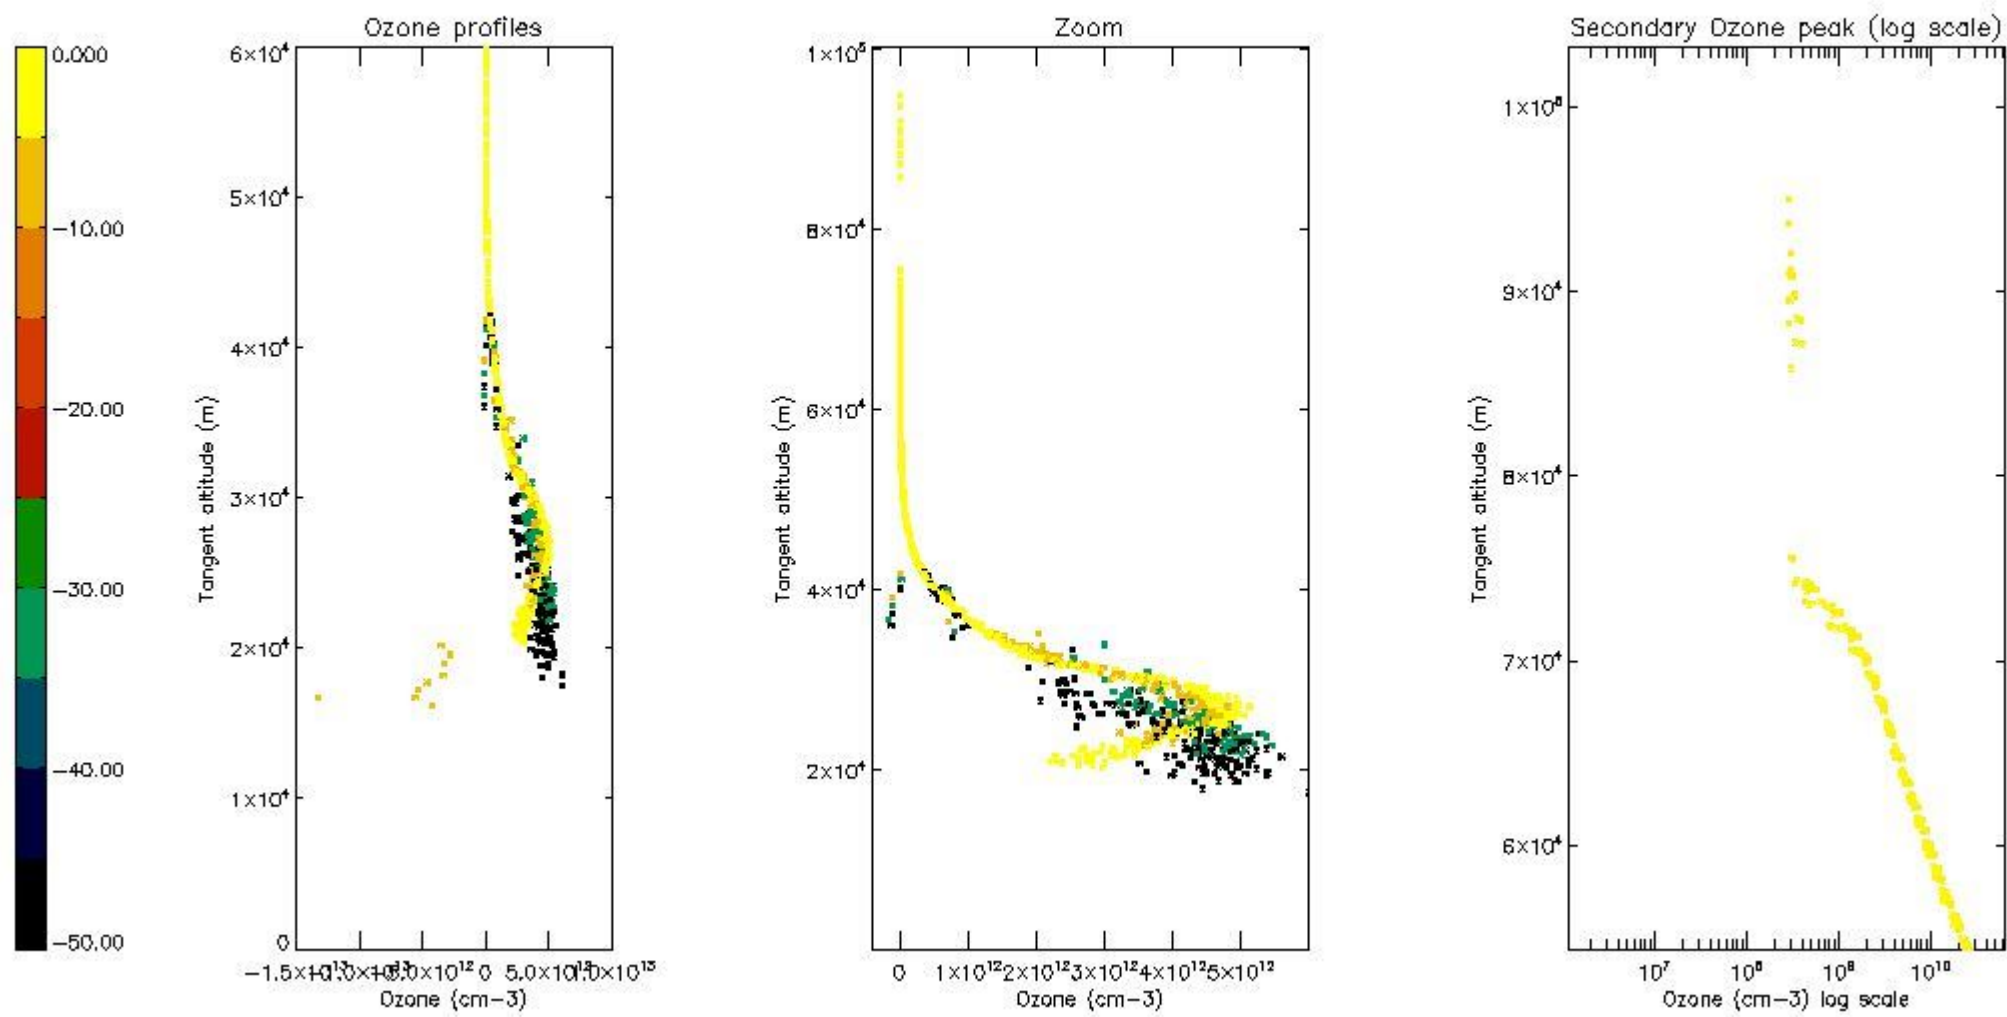

STD < 10	4
STD < 5	2

5.2 Plot ozone profiles for all STD (dark without errors)

The colorbar represents the latitude.

5.3 Plot ozone profiles where STD < 20% (dark without errors)

The colorbar represents the latitude.

5.4 Plot ozone profiles where STD < 10% (dark without errors)

The colorbar represents the latitude.

5.5 Plot ozone profiles where STD < 5% (dark without errors)

The colorbar represents the latitude.

5.6 Plot NO₂ profiles for all STD (dark without errors)

The colorbar represents the latitude.

5.7 Plot NO3 profiles for all STD (dark without errors)

The colorbar represents the latitude.

5.8 Plot H₂O profiles for all STD (only for occultations of stars 1,2,3,4,13,14,16,26,63 dark without errors)