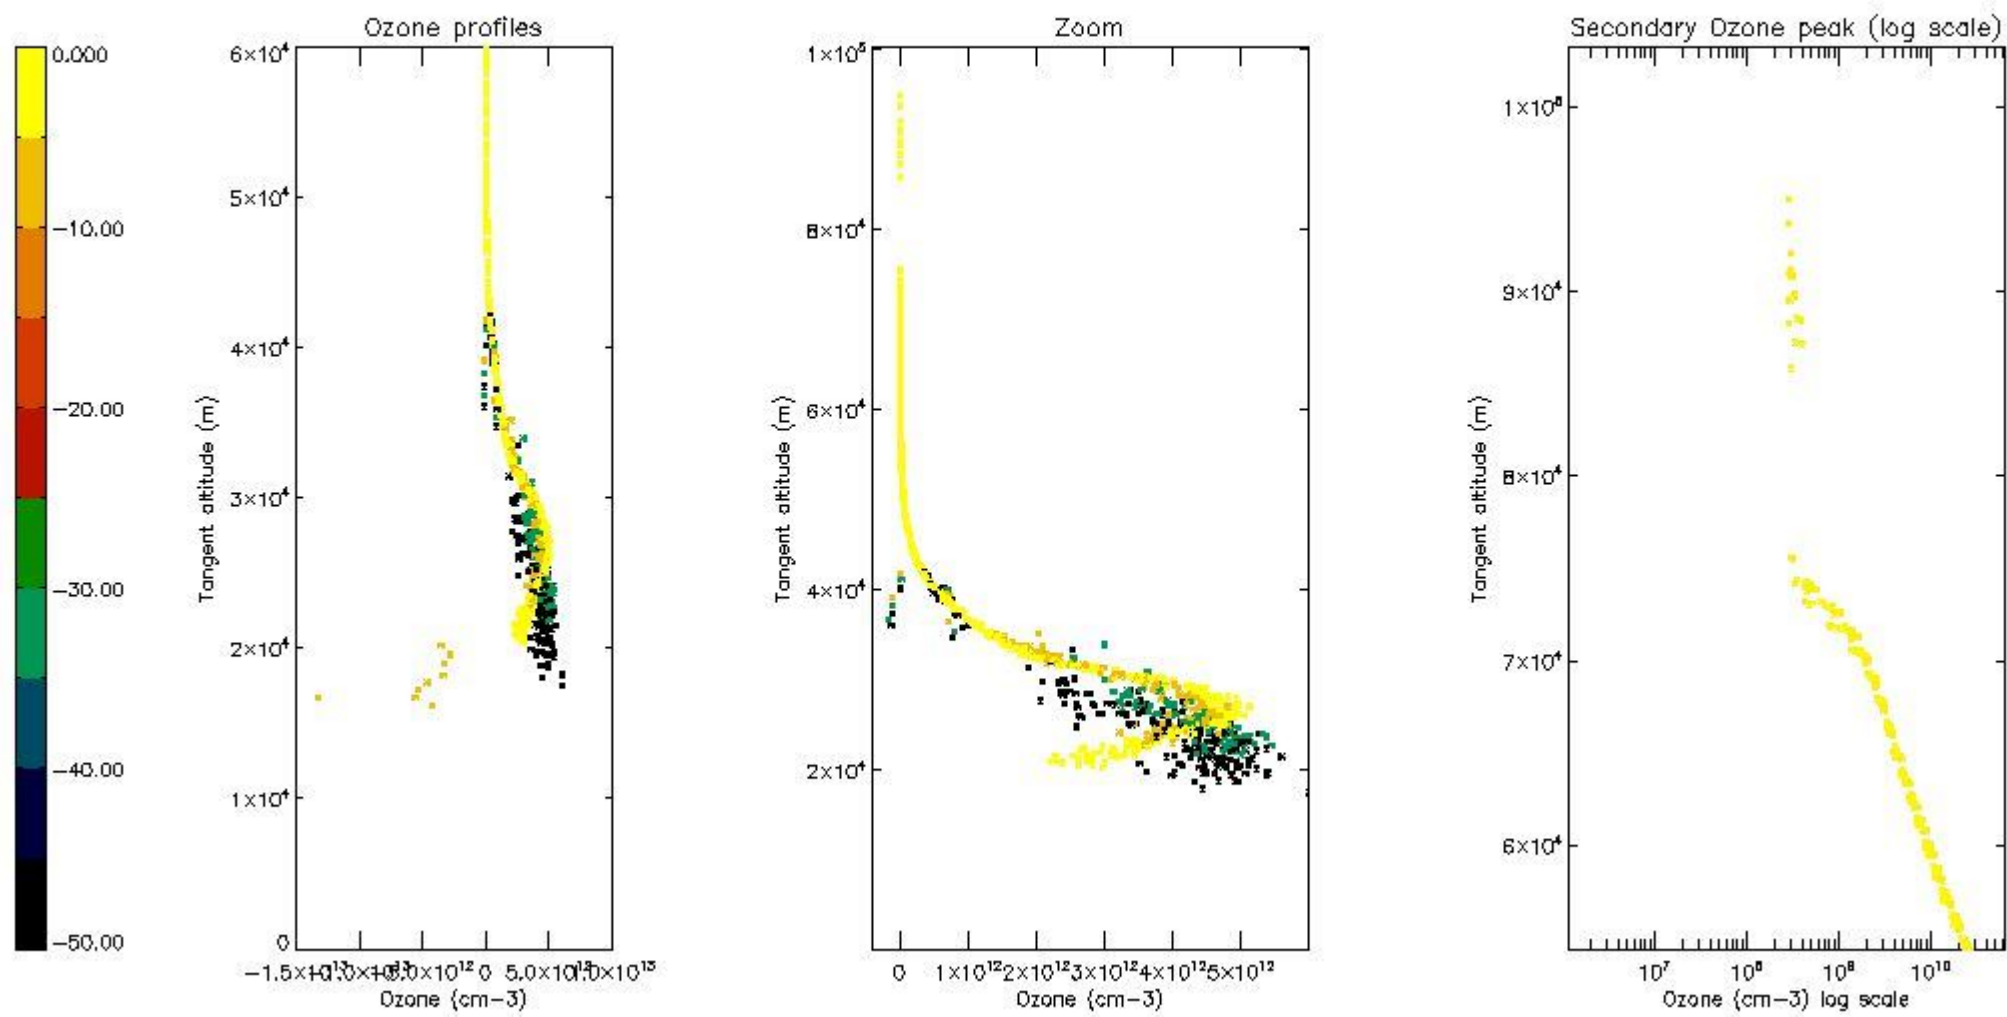

5.5 Plot ozone profiles where STD < 5% (dark without errors)

The colorbar represents the latitude.