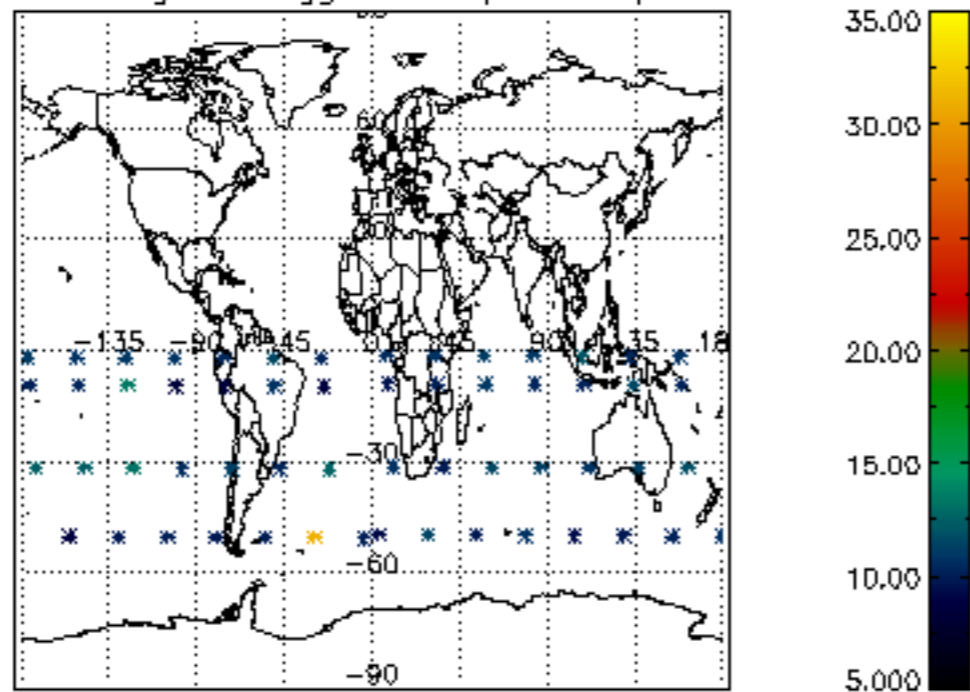

Percentage of flagged data per NO2 profile