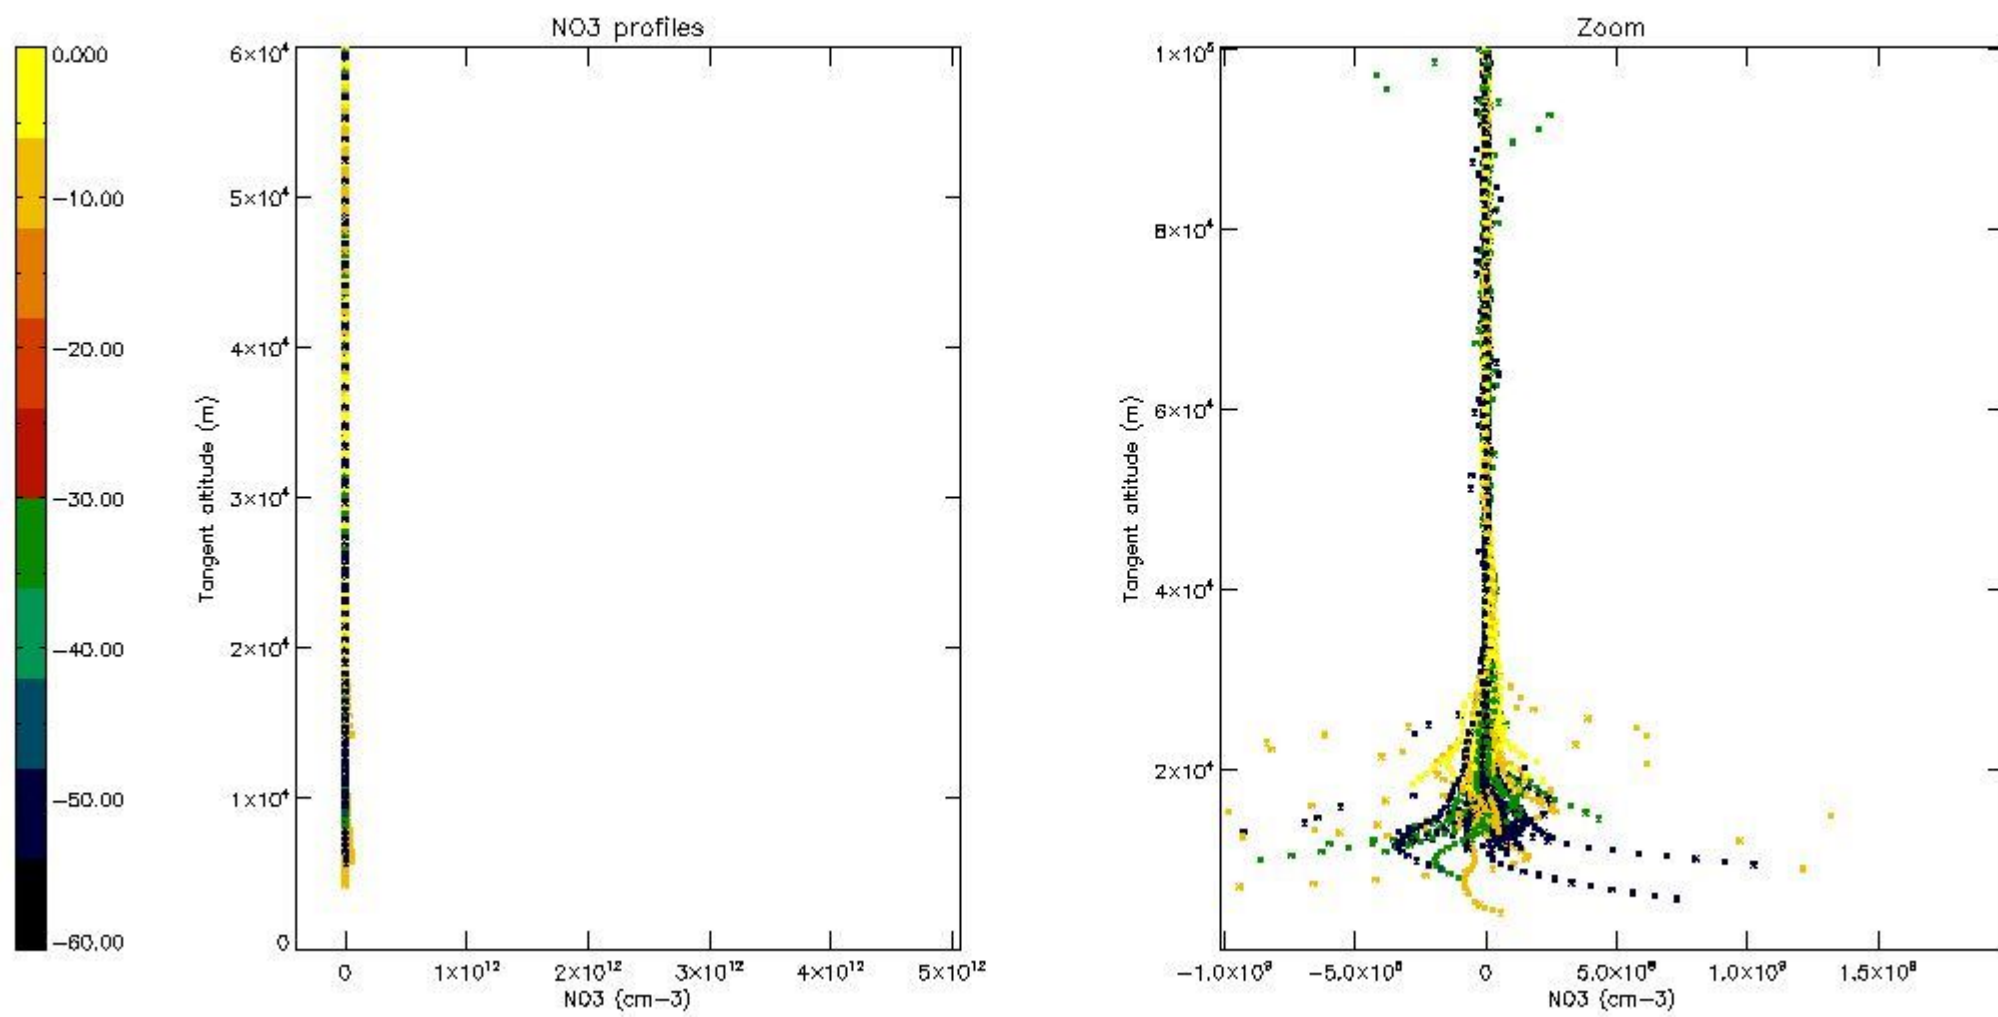

5.4 Plot ozone profiles where STD < 10% (dark without errors)

The colorbar represents the latitude.

5.5 Plot ozone profiles where STD < 5% (dark without errors)

The colorbar represents the latitude.

5.6 Plot NO₂ profiles for all STD (dark without errors)

The colorbar represents the latitude.

5.7 Plot NO3 profiles for all STD (dark without errors)

The colorbar represents the latitude.

5.8 Plot H₂O profiles for all STD (only for occultations of stars 1,2,3,4,13,14,16,26,63 dark without errors)