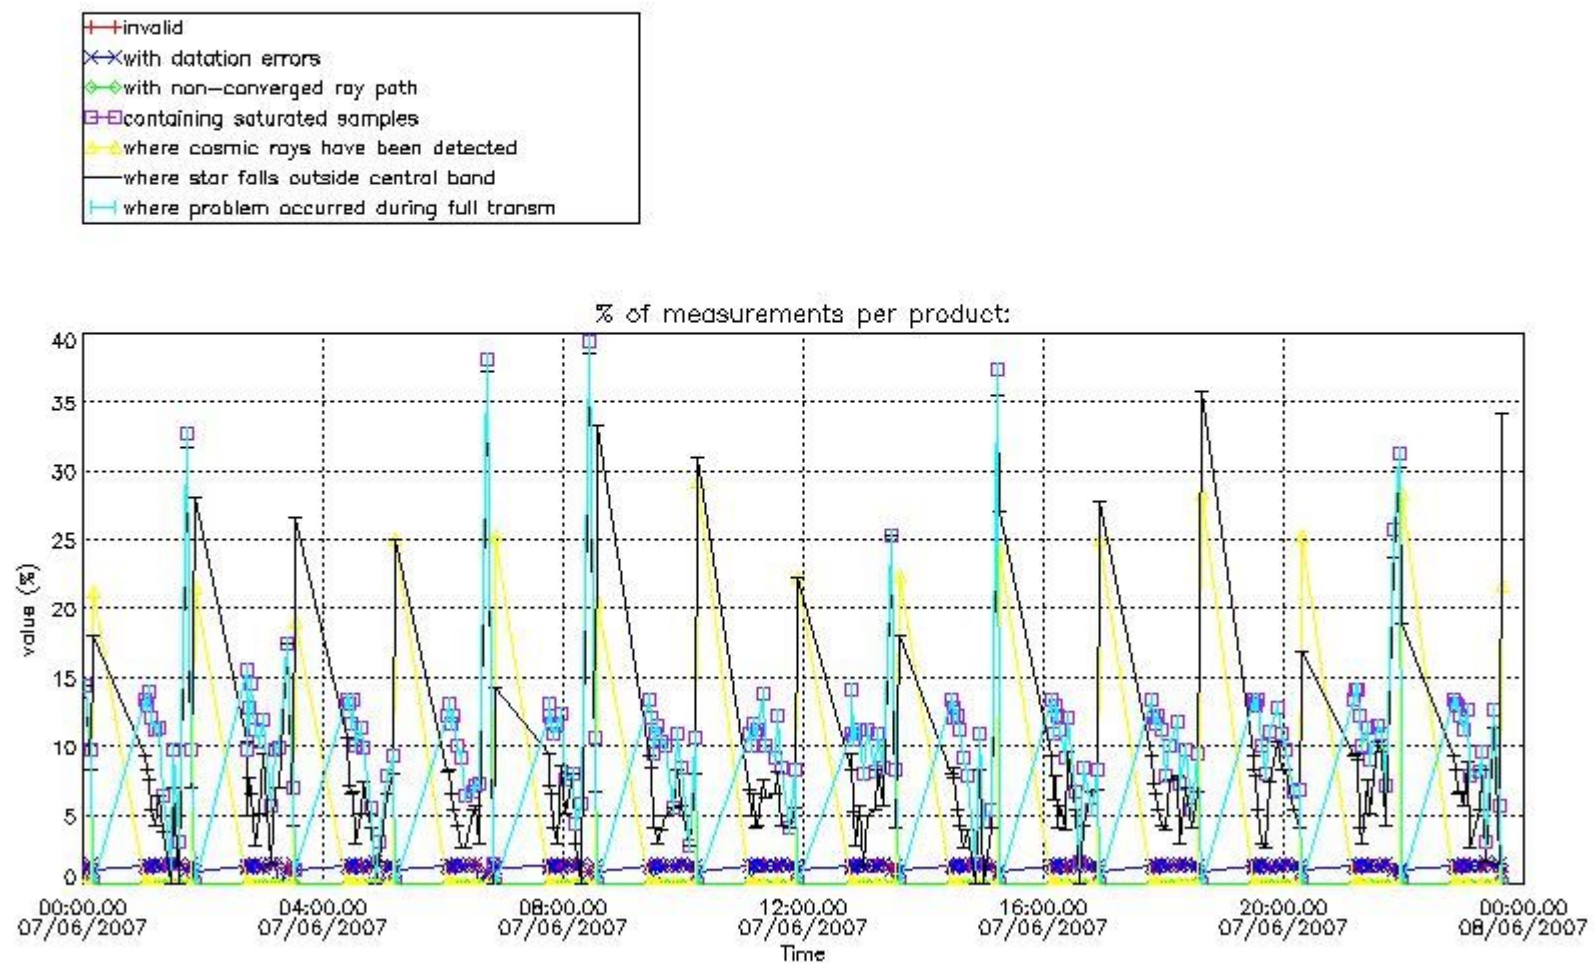

4.2 Plot quality information per product coming from level 1b processing (world map)

4.2.1 Plot level 1 quality information per product (world map): ENVISAT ASCENDING passes