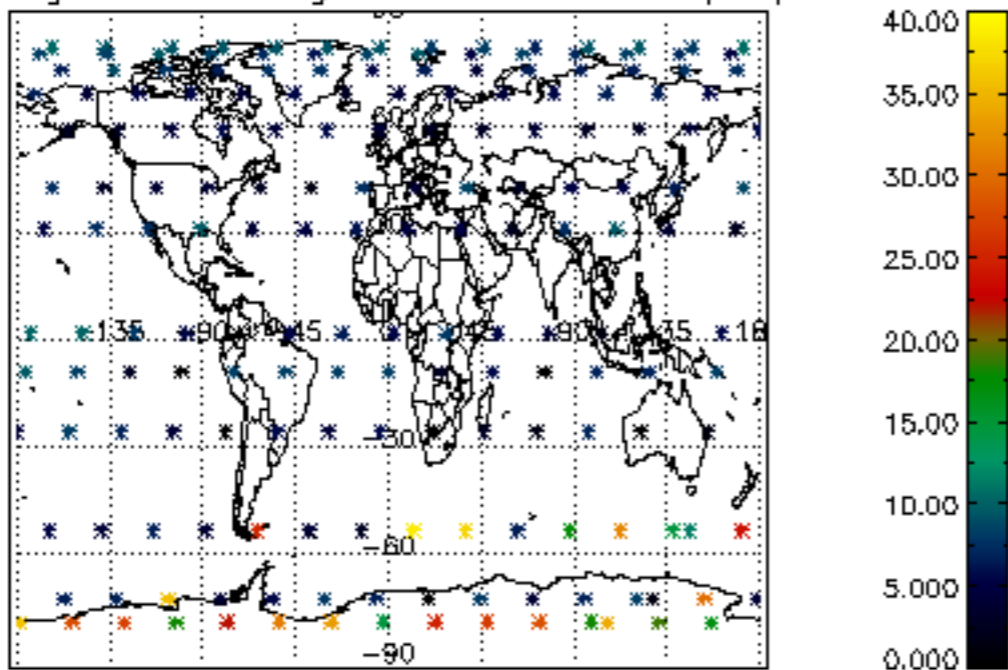

Percentage of star falling outside central band per profile