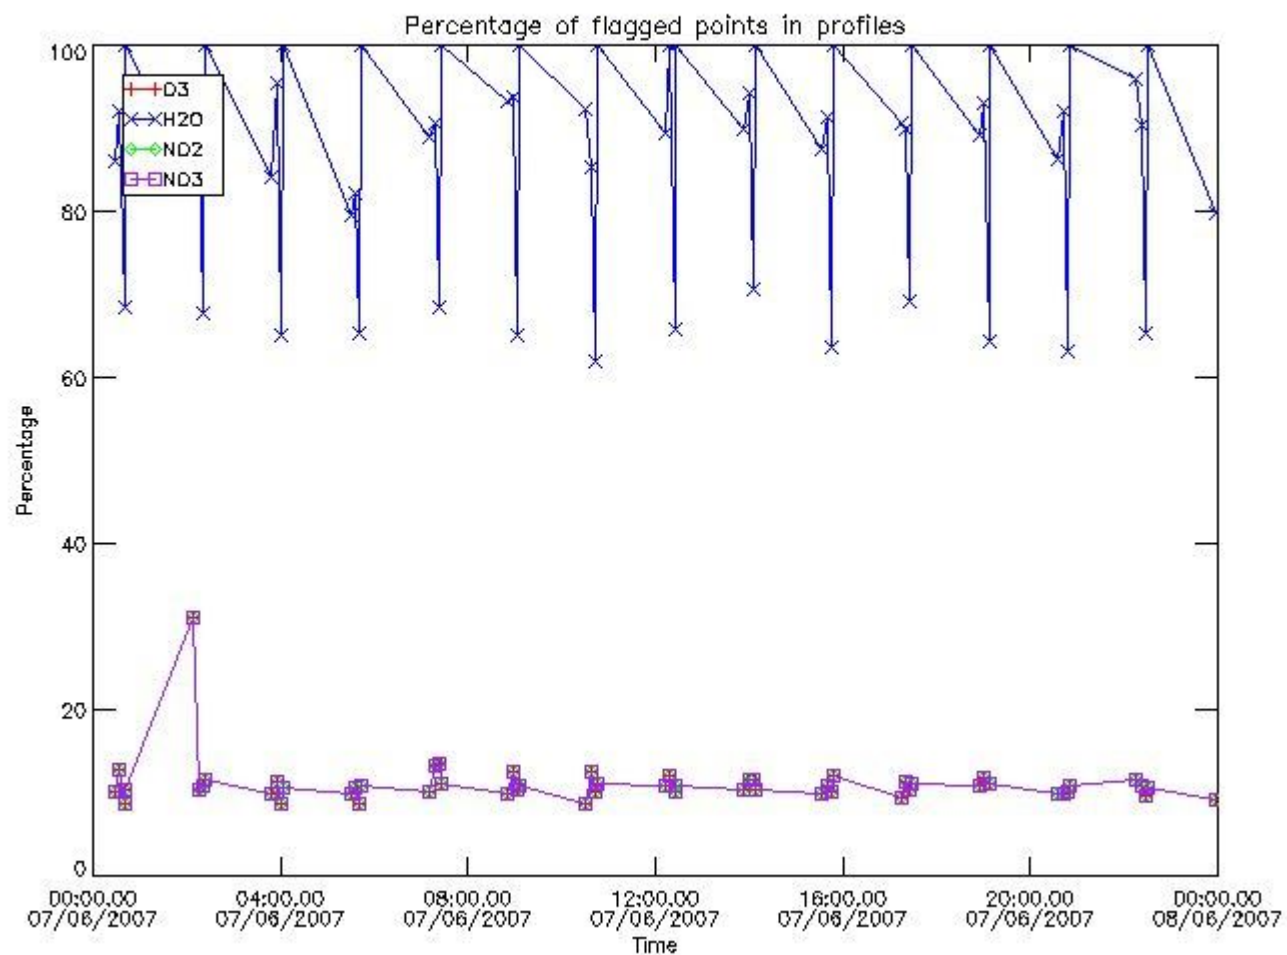

3. Quality information per product

In this section it is plotted some information contained in the Quality Summary data set of the level 2 products. Only products in dark limb conditions and without errors (error flag in the MPH set to "0") are used.

3.1 Plot quality information per product (time dependant)