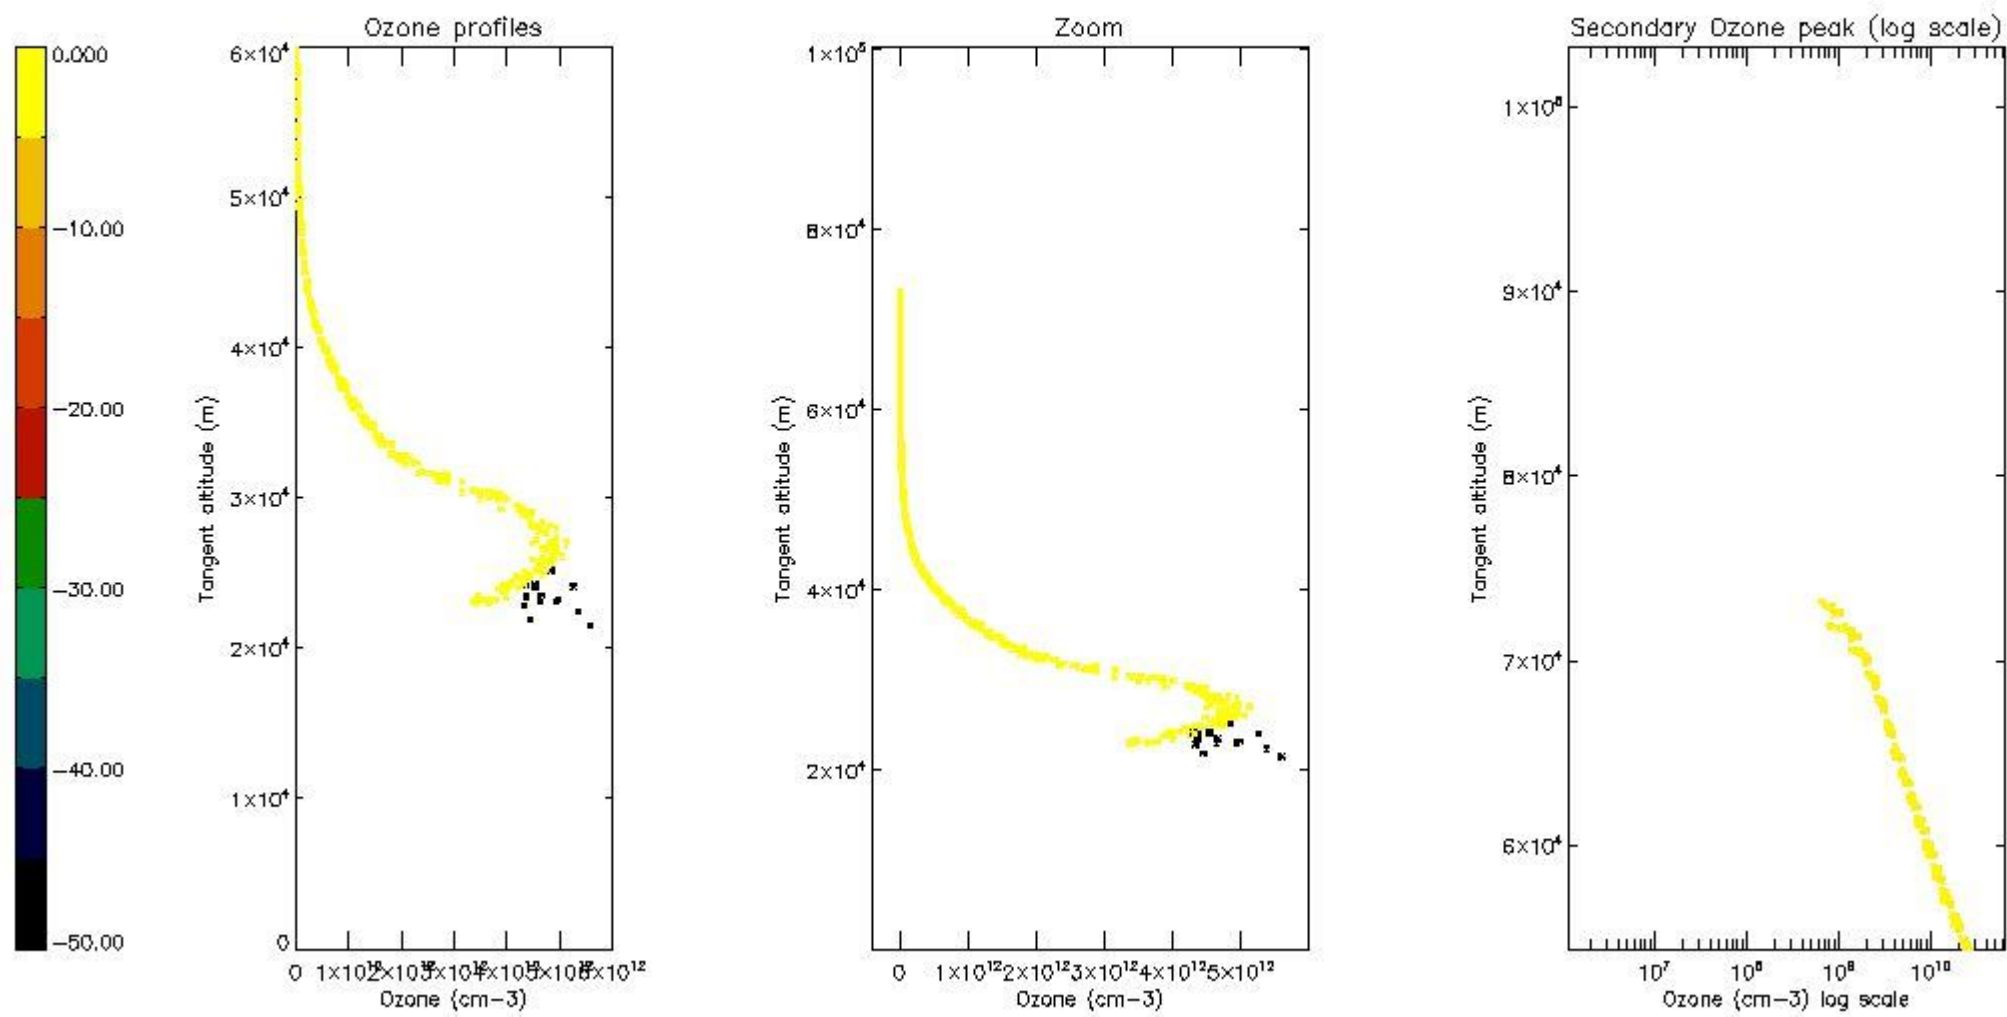

5.6 Plot NO₂ profiles for all STD (dark without errors)

The colorbar represents the latitude.