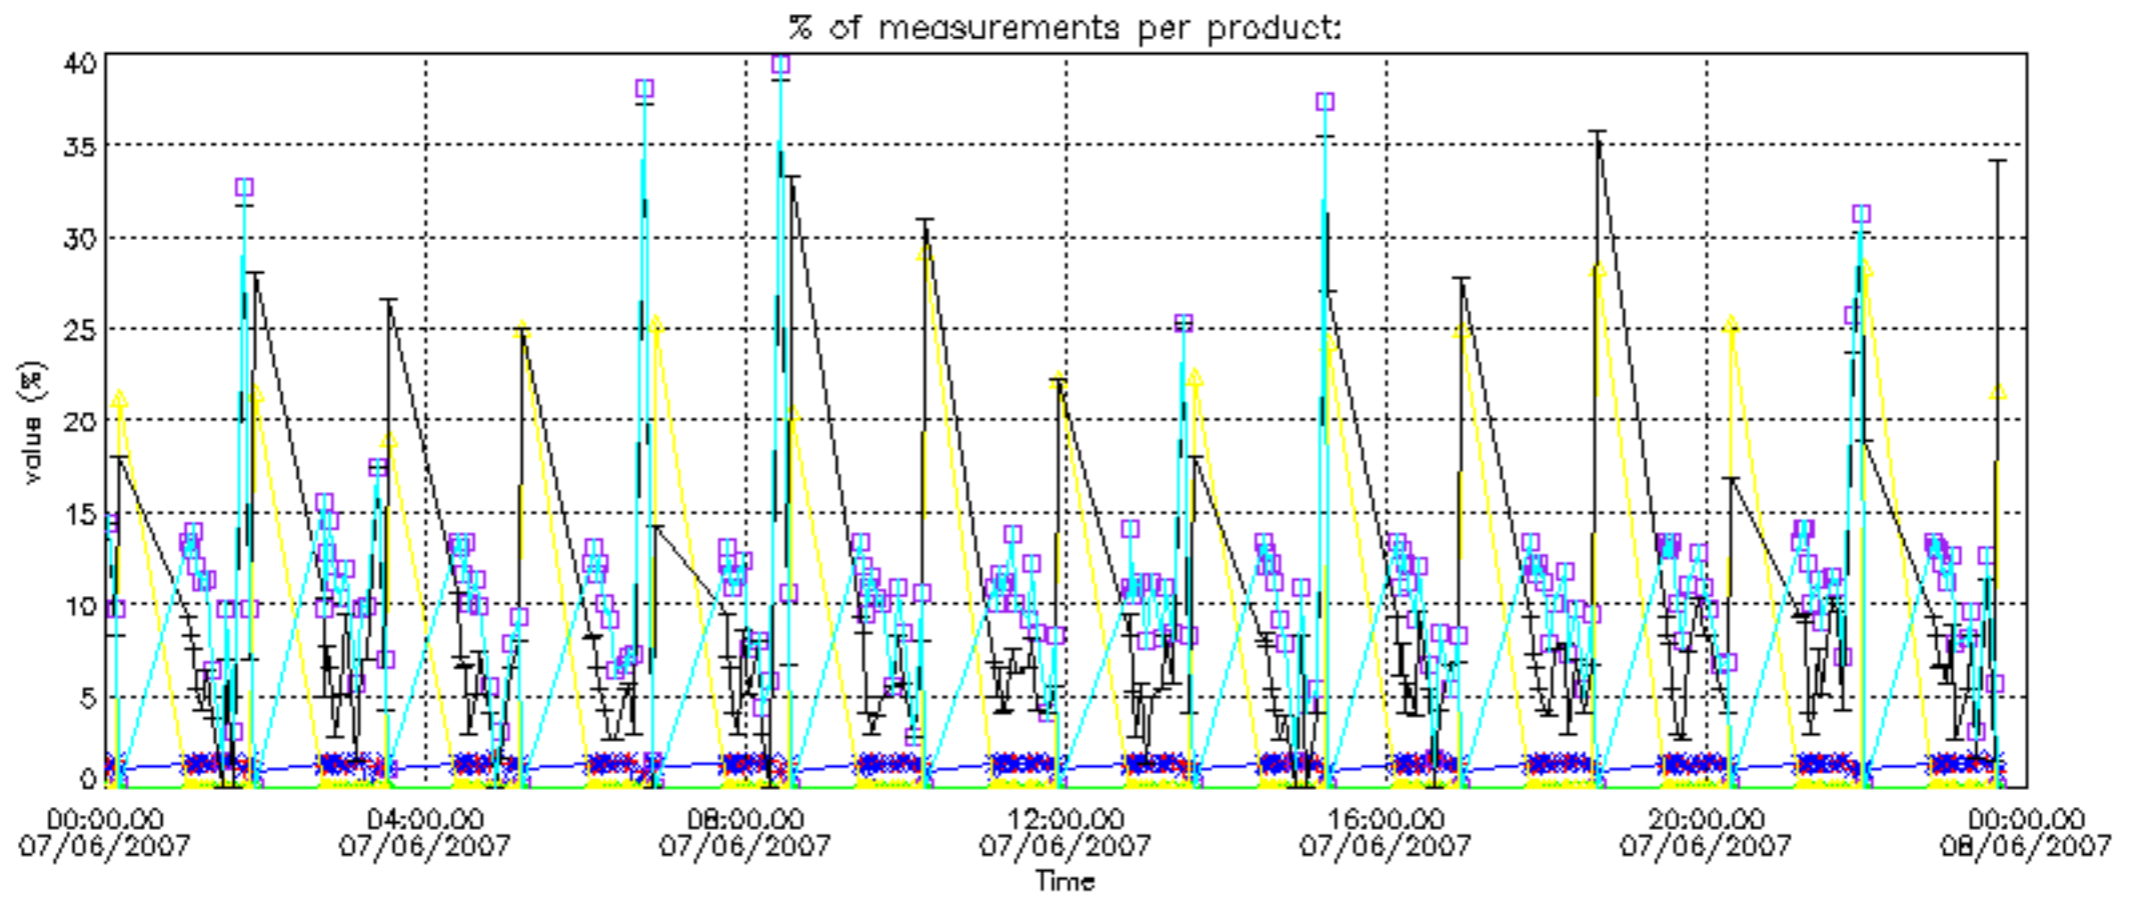

Percentage of cosmic ray hits per profile

Percentage of datation errors per profile