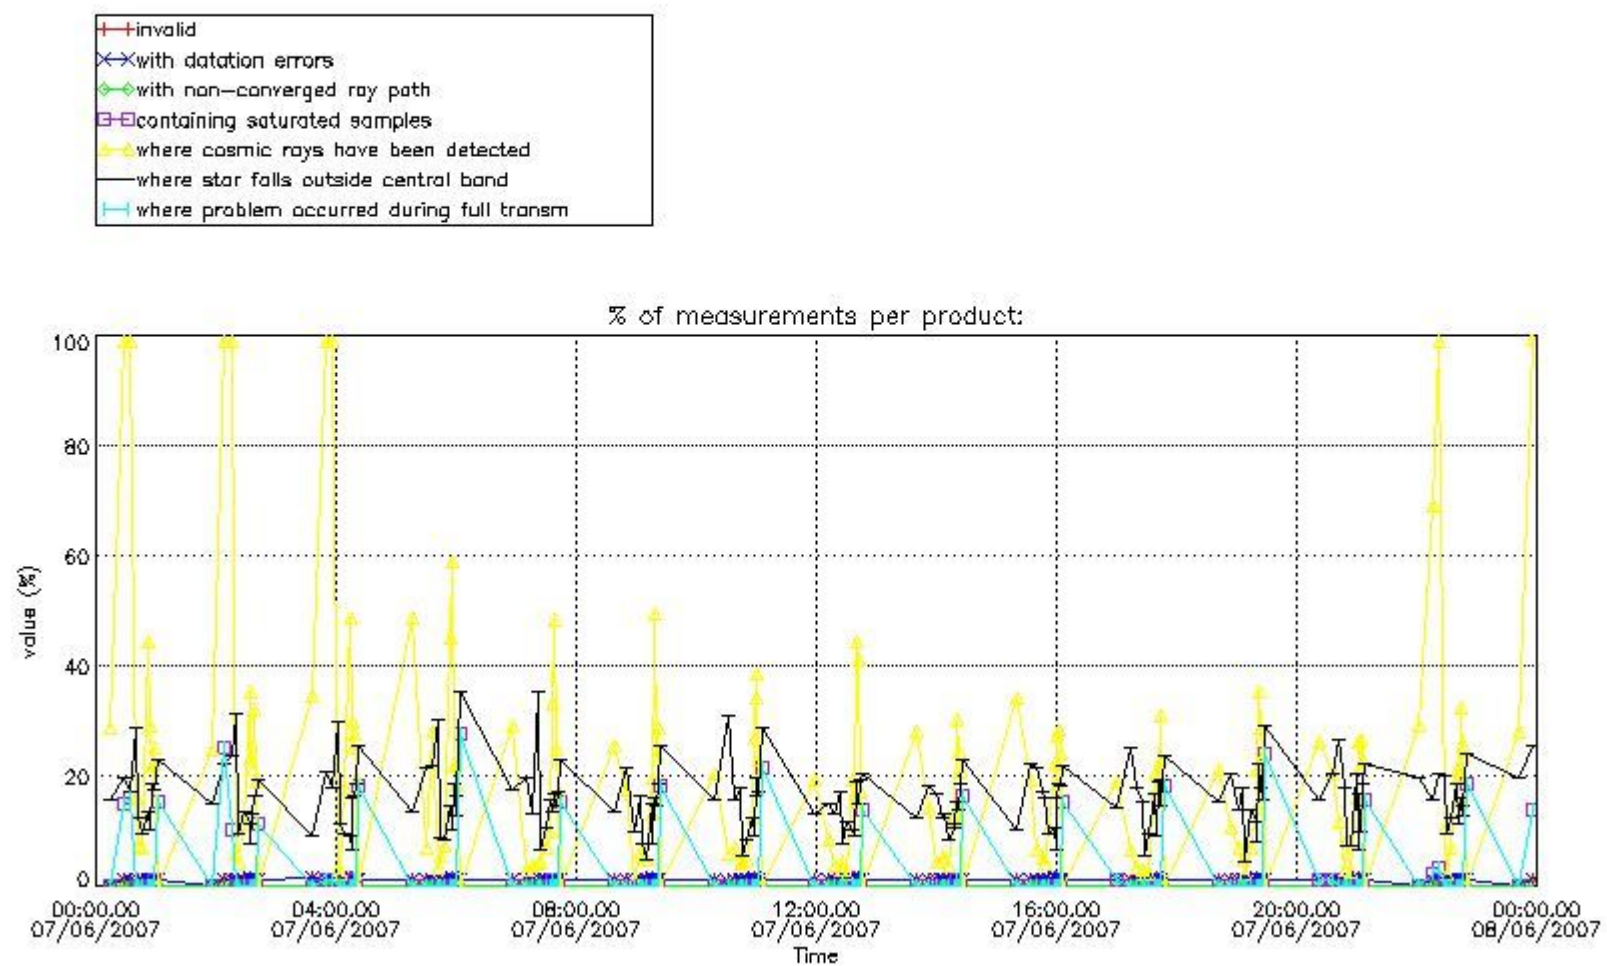

4.1.2 Plot level 1 quality information per product (time dependant): ENVI SAT DESCENDING passes