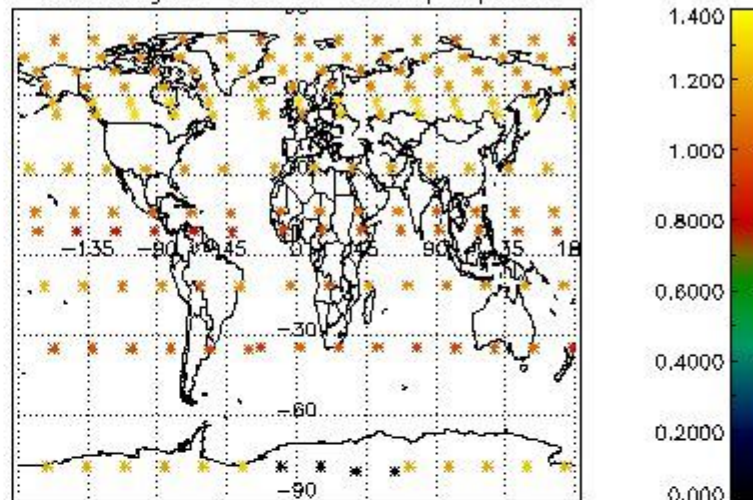

Percentage of datation errors per profile