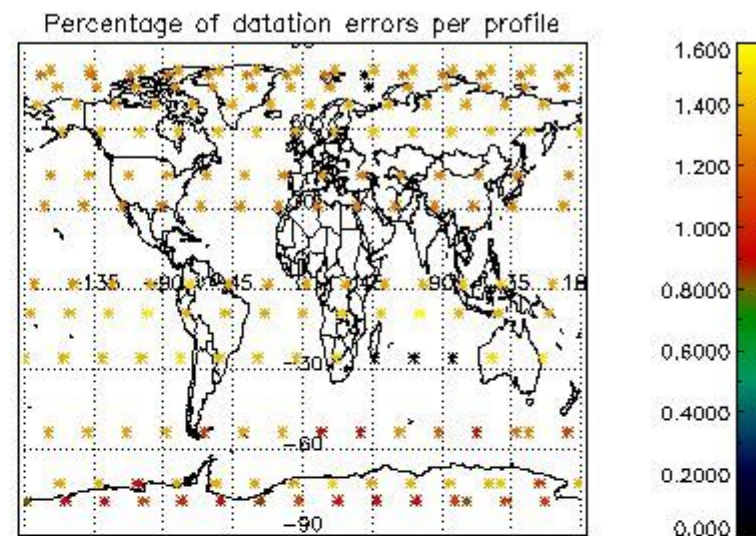

Percentage of datation errors per profile

Percentage of star falling outside central band per profile

Percentage of saturation errors per profile

4.2.2 Plot level 1 quality information per product (world map): ENVISAT DESCENDING passes