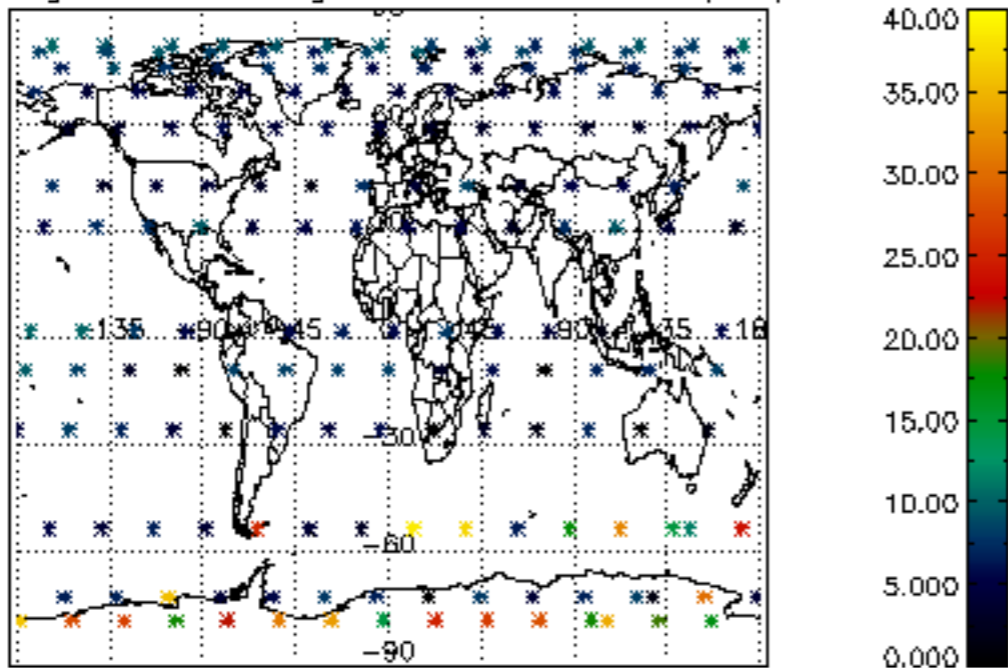

Percentage of star falling outside central band per profile