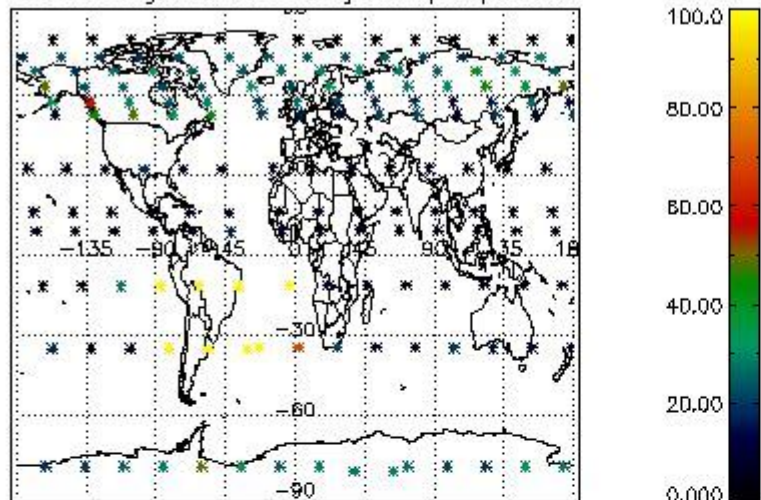

Percentage of cosmic ray hits per profile