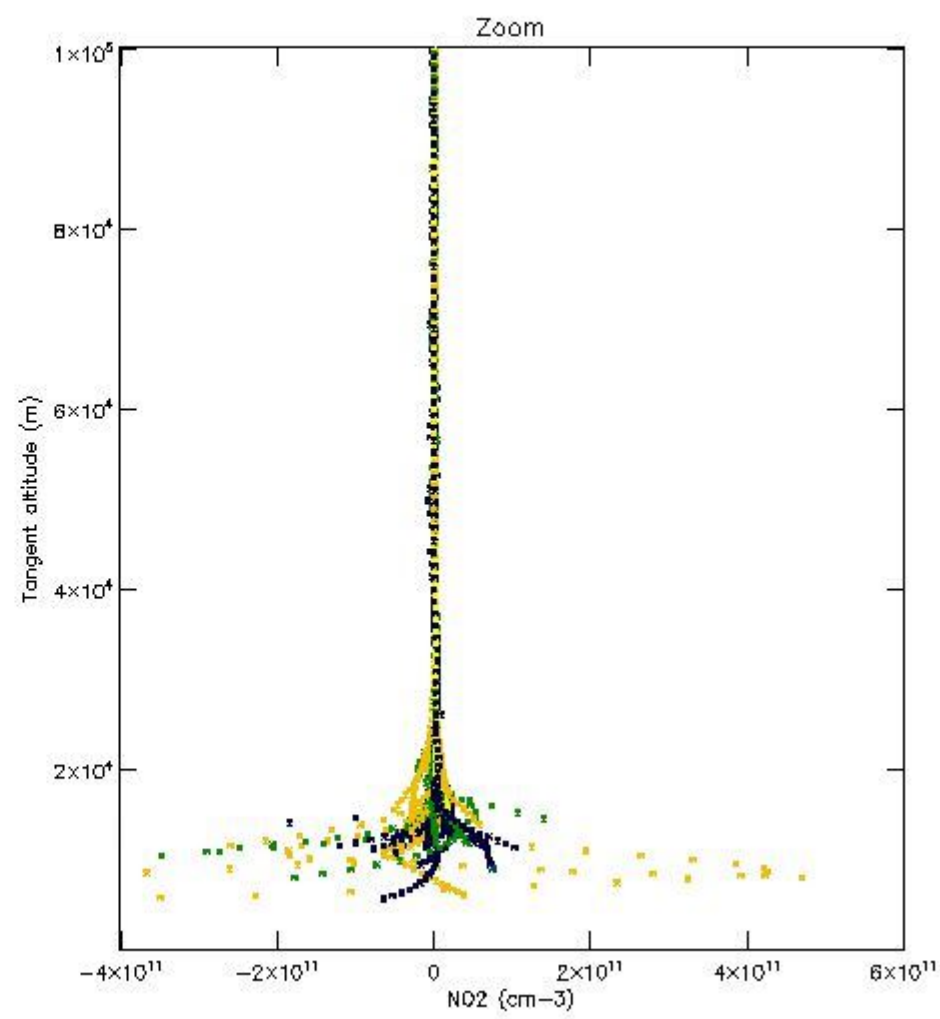

3.1 Plot quality information per product (time dependant)

3.2 Plot quality information per product (world map)

4. Level 1 quality information per product

In this section it is plotted some information contained in the Quality Summary data set of the level 2 products that comes from the level 1b processing. Products without errors (error flag in the MPH set to "0") are used.

STD < 10	4
STD < 5	2

5.2 Plot ozone profiles for all STD (dark without errors)

The colorbar represents the latitude.

5.3 Plot ozone profiles where STD < 20% (dark without errors)

The colorbar represents the latitude.

5.4 Plot ozone profiles where STD < 10% (dark without errors)

The colorbar represents the latitude.

5.5 Plot ozone profiles where STD < 5% (dark without errors)

The colorbar represents the latitude.

5.6 Plot NO₂ profiles for all STD (dark without errors)

The colorbar represents the latitude.

5.7 Plot NO3 profiles for all STD (dark without errors)

The colorbar represents the latitude.

5.8 Plot H₂O profiles for all STD (only for occultations of stars 1,2,3,4,13,14,16,26,63 dark without errors)