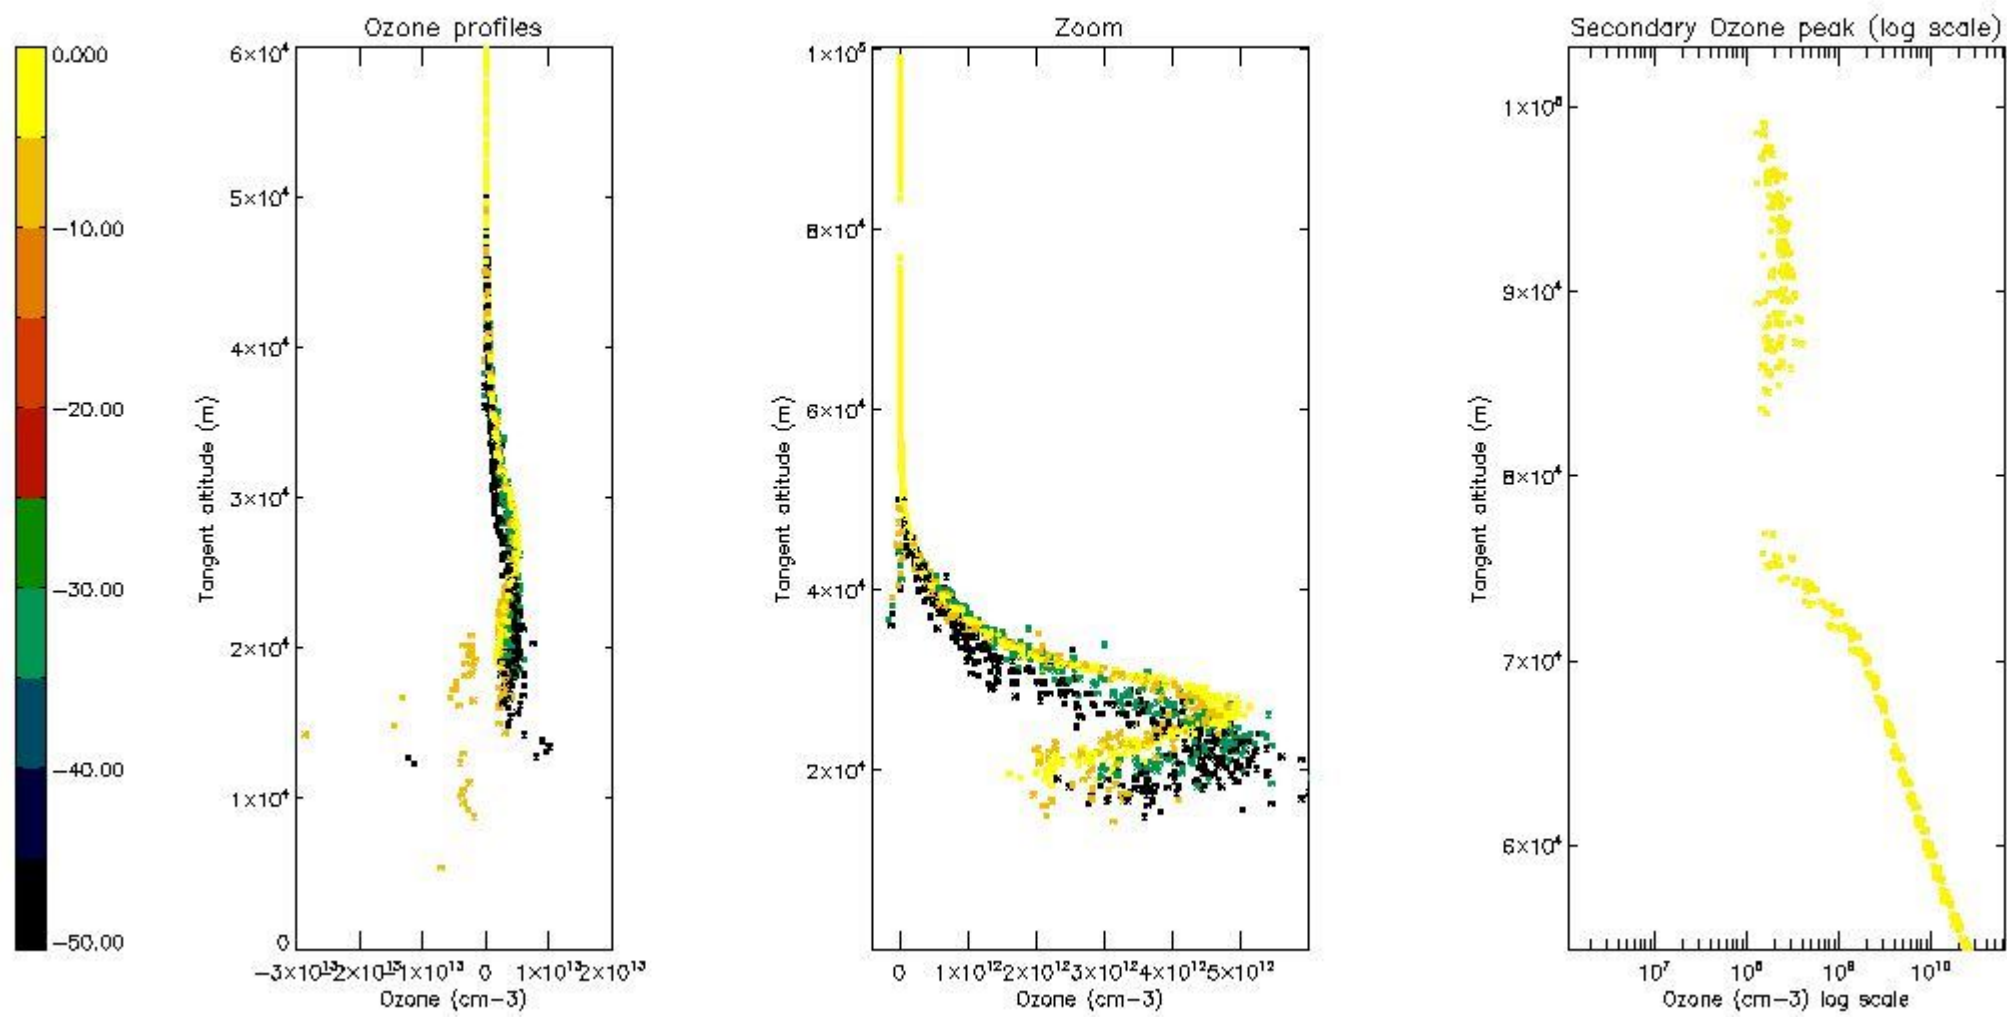

STD < 10	4
STD < 5	2

5.2 Plot ozone profiles for all STD (dark without errors)

The colorbar represents the latitude.

5.3 Plot ozone profiles where STD < 20% (dark without errors)

The colorbar represents the latitude.