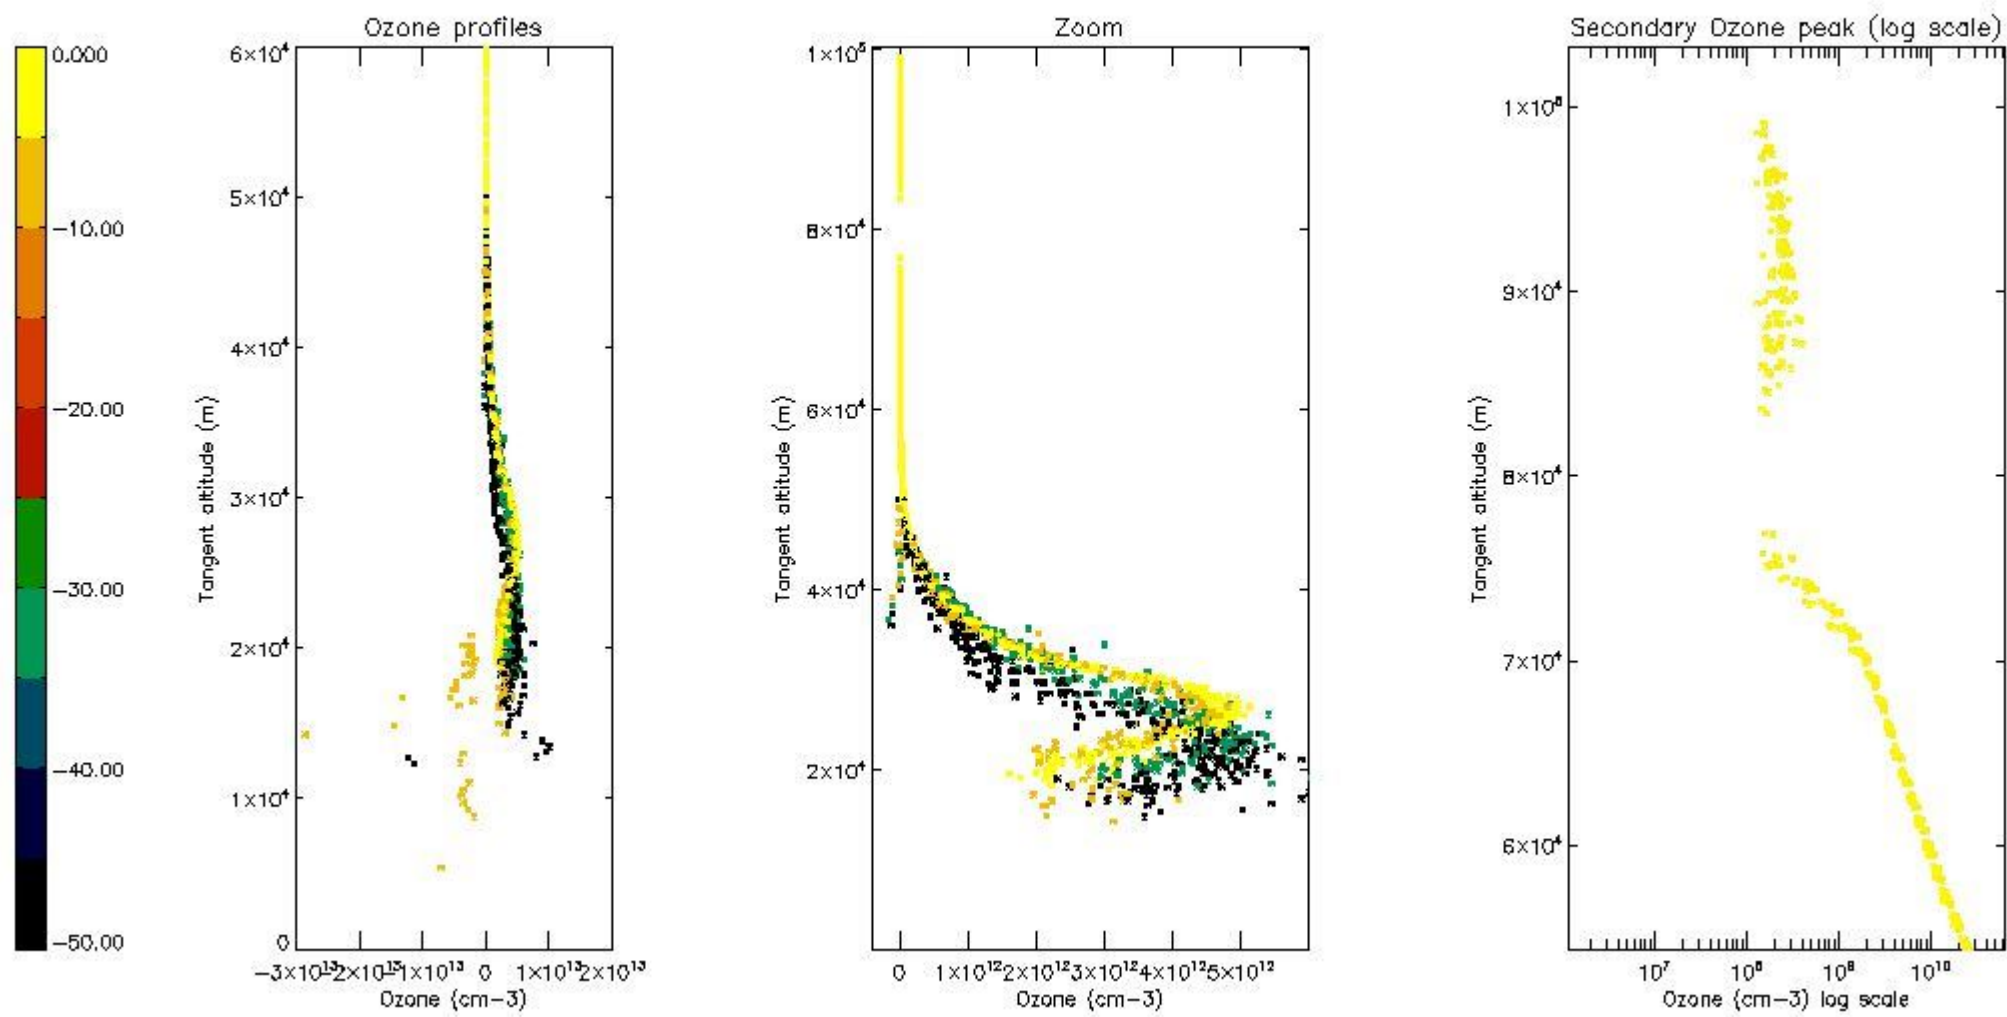

STD < 10	4
STD < 5	2

5.2 Plot ozone profiles for all STD (dark without errors)

The colorbar represents the latitude.

5.3 Plot ozone profiles where STD < 20% (dark without errors)

The colorbar represents the latitude.

5.4 Plot ozone profiles where STD < 10% (dark without errors)

The colorbar represents the latitude.

5.5 Plot ozone profiles where STD < 5% (dark without errors)

The colorbar represents the latitude.

5.6 Plot NO₂ profiles for all STD (dark without errors)

The colorbar represents the latitude.

5.7 Plot NO3 profiles for all STD (dark without errors)

The colorbar represents the latitude.

5.8 Plot H₂O profiles for all STD (only for occultations of stars 1,2,3,4,13,14,16,26,63 dark without errors)