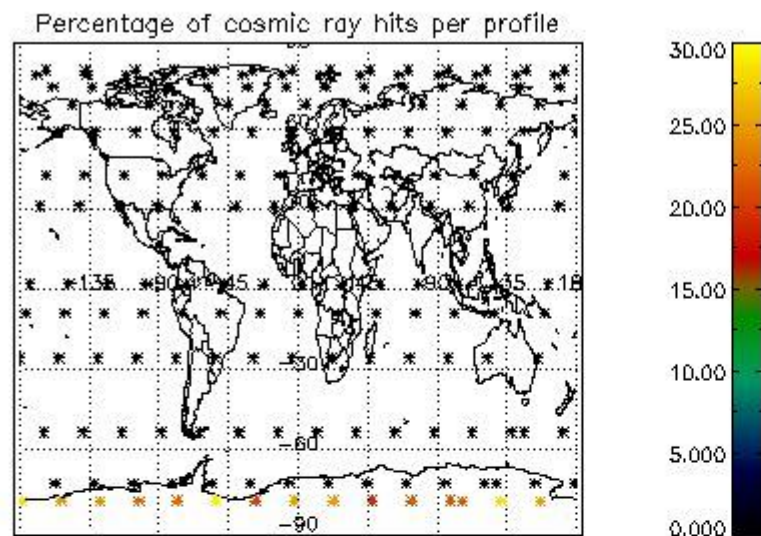

Percentage of datation errors per profile

Percentage of star falling outside central band per profile

Percentage of saturation errors per profile

4.2.2 Plot level 1 quality information per product (world map): ENVISAT DESCENDING passes