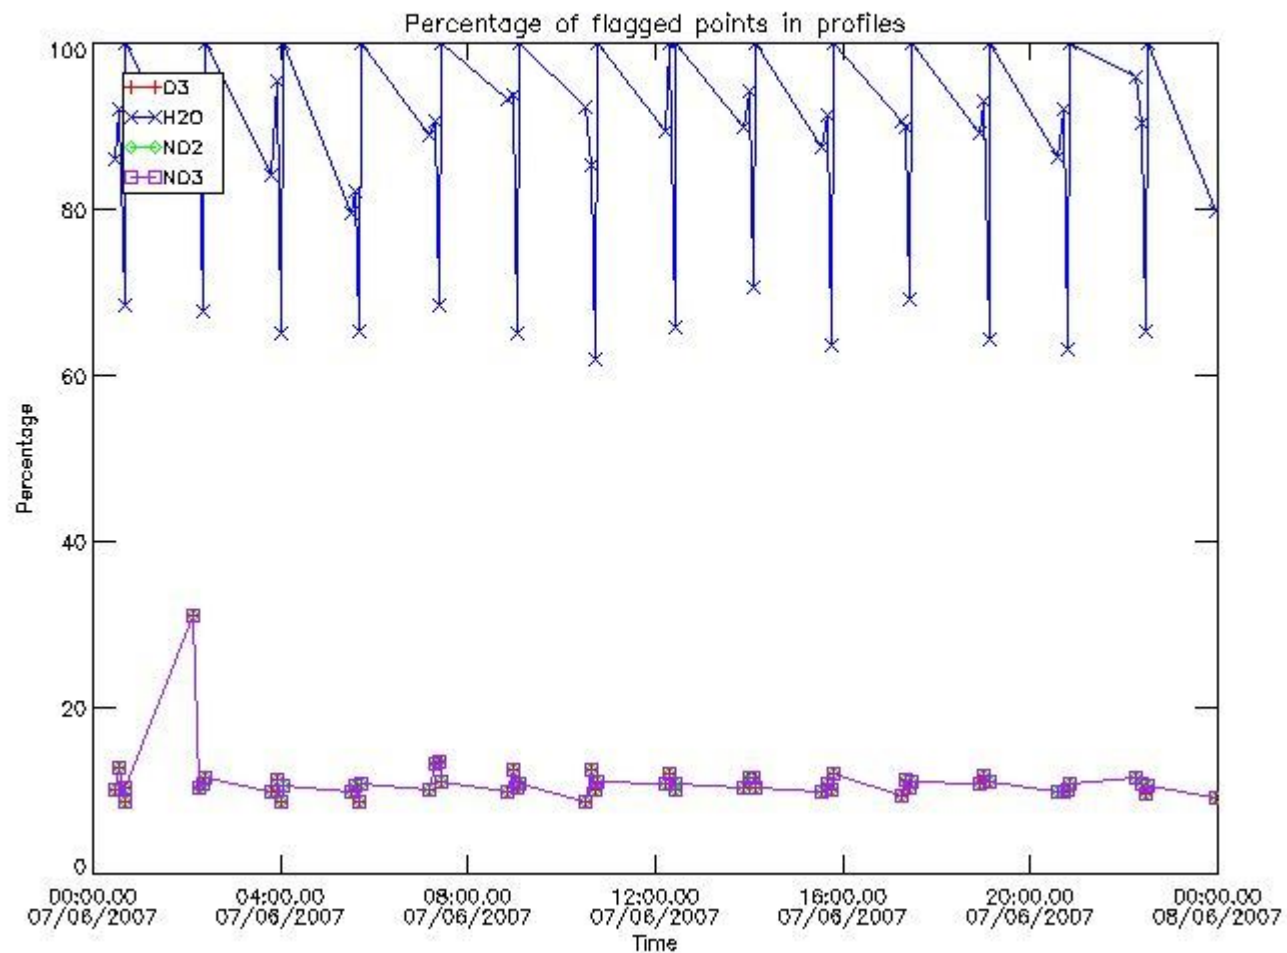

3. Quality information per product

In this section it is plotted some information contained in the Quality Summary data set of the level 2 products. Only products in dark limb conditions and without errors (error flag in the MPH set to "0") are used.

3.1 Plot quality information per product (time dependant)