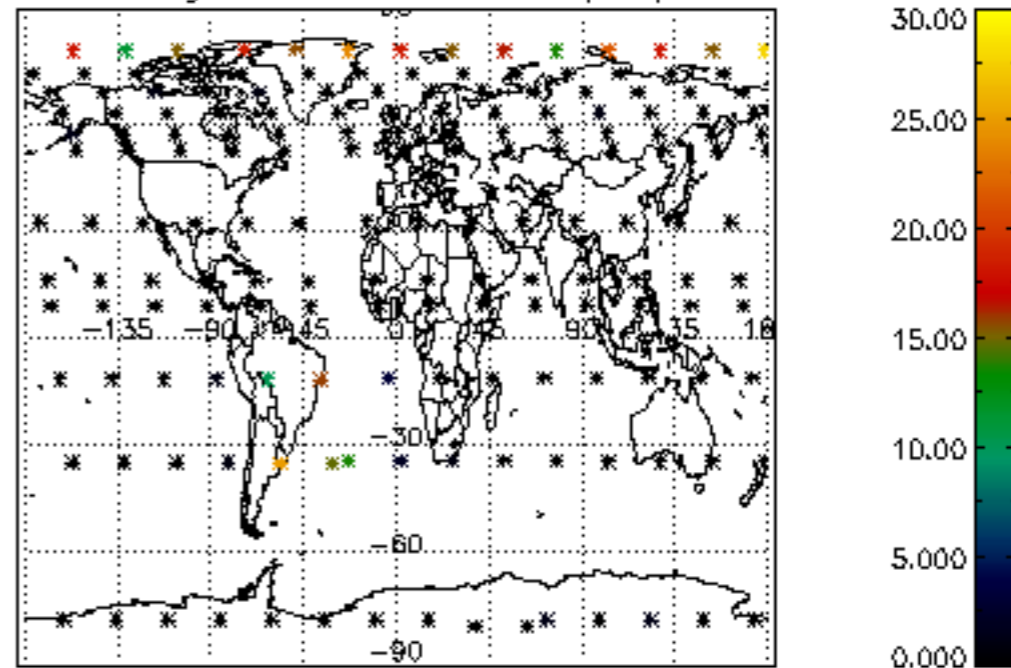

Percentage of datation errors per profile

Percentage of saturation errors per profile