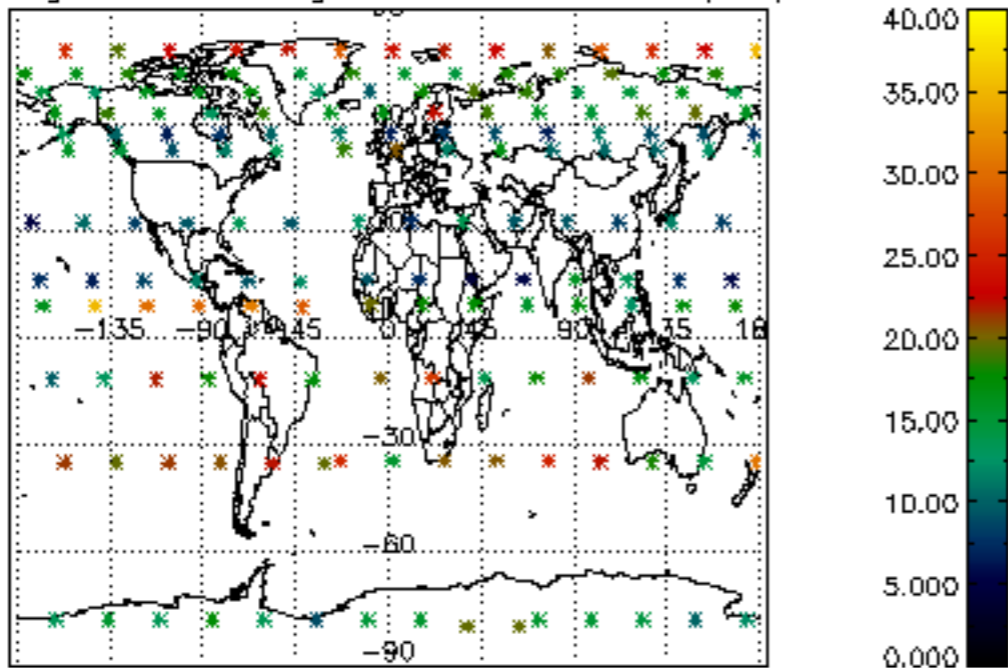

Percentage of cosmic ray hits per profile

Percentage of star falling outside central band per profile