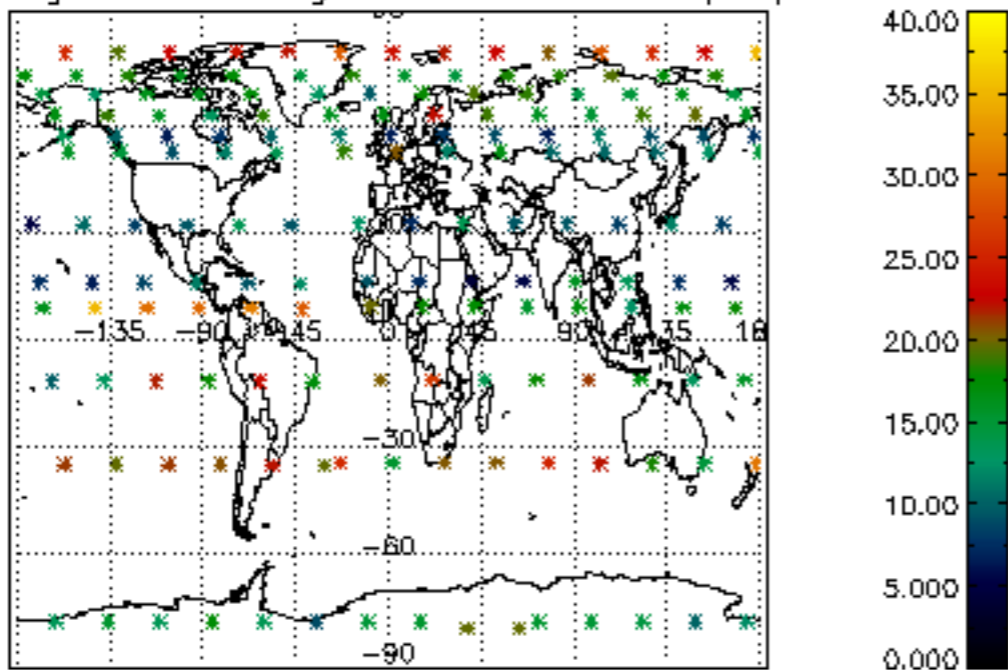

Percentage of cosmic ray hits per profile

Percentage of star falling outside central band per profile