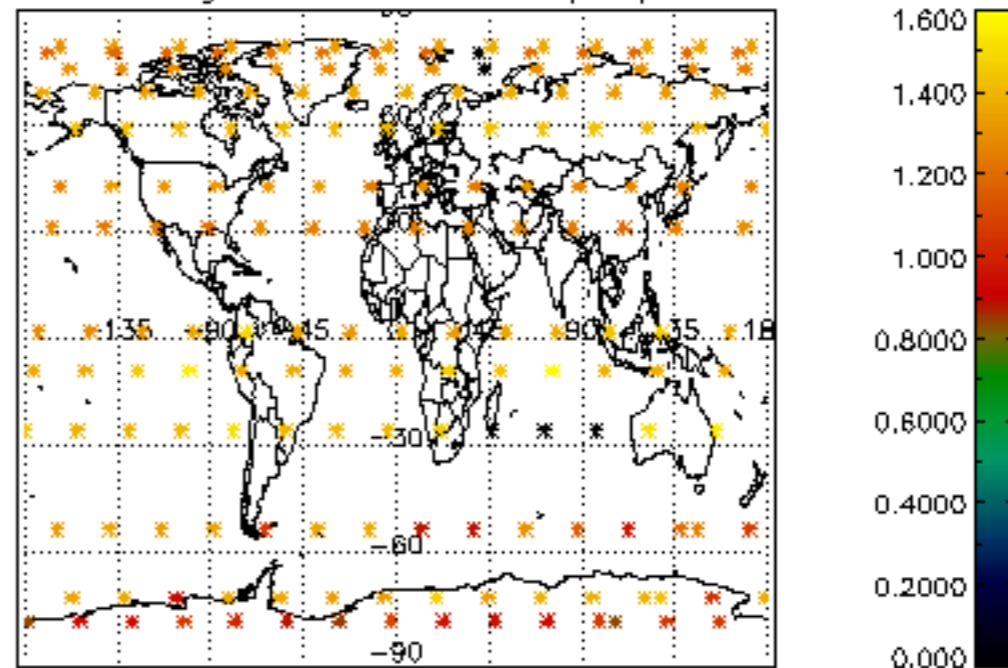

Percentage of datation errors per profile

Percentage of star falling outside central band per profile

Percentage of saturation errors per profile

Percentage of cosmic ray hits per profile

Percentage of datation errors per profile