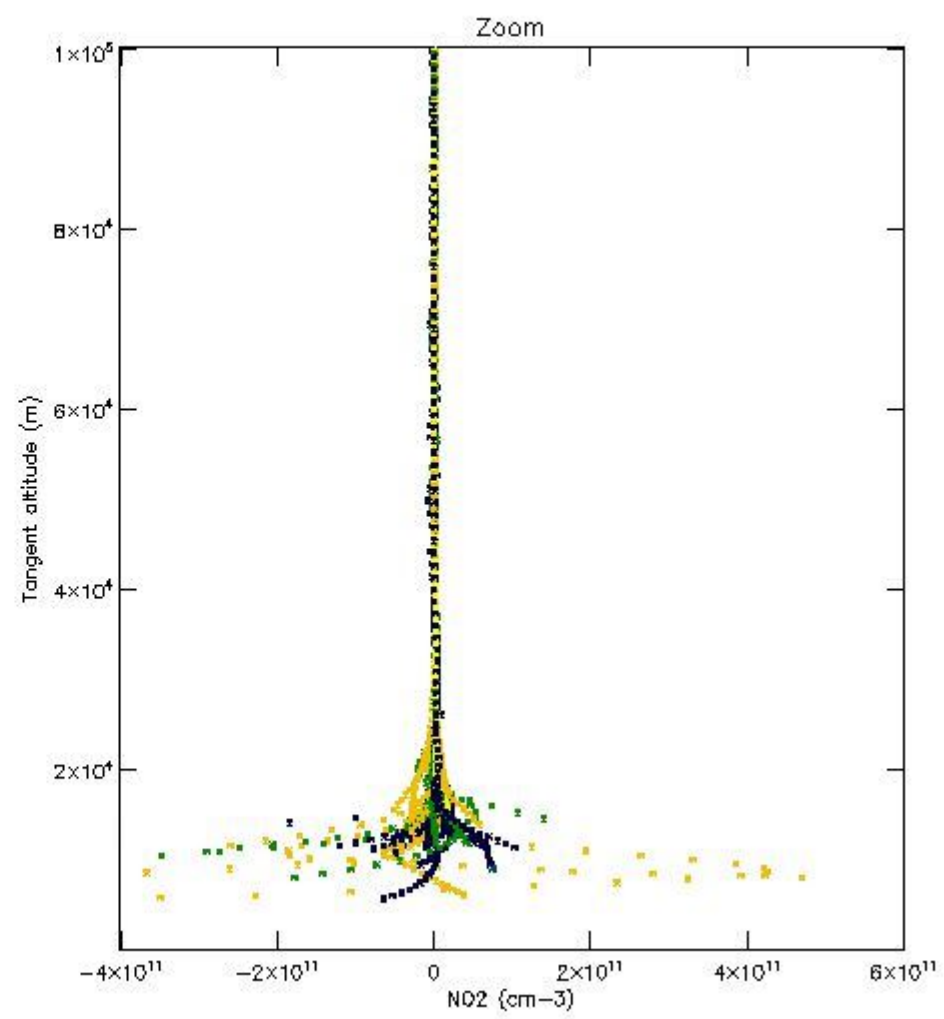

5.4 Plot ozone profiles where STD < 10% (dark without errors)

The colorbar represents the latitude.

5.5 Plot ozone profiles where STD < 5% (dark without errors)

The colorbar represents the latitude.

5.6 Plot NO₂ profiles for all STD (dark without errors)

The colorbar represents the latitude.

5.7 Plot NO3 profiles for all STD (dark without errors)

The colorbar represents the latitude.

5.8 Plot H₂O profiles for all STD (only for occultations of stars 1,2,3,4,13,14,16,26,63 dark without errors)