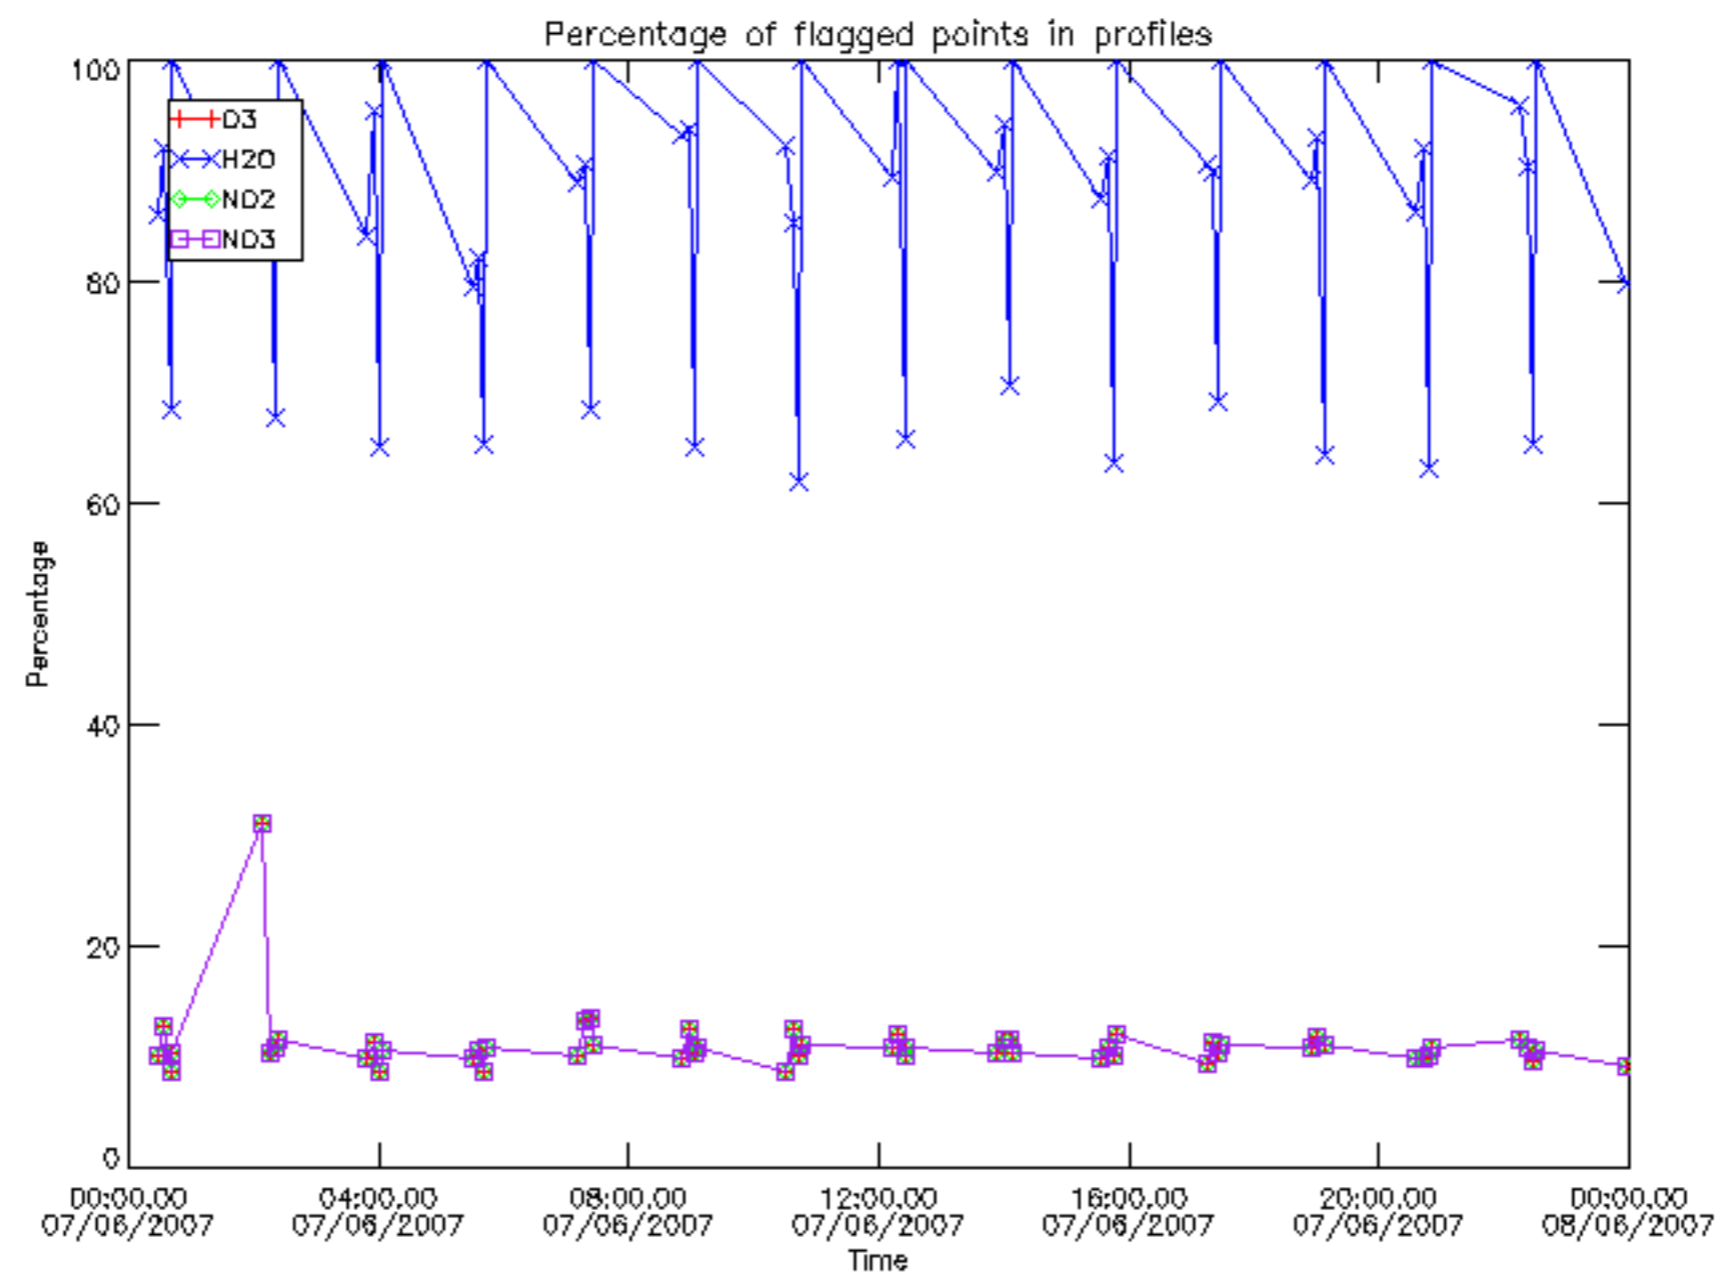

Percentage of flagged data per D3 profile

Percentage of flagged data per H2O profile