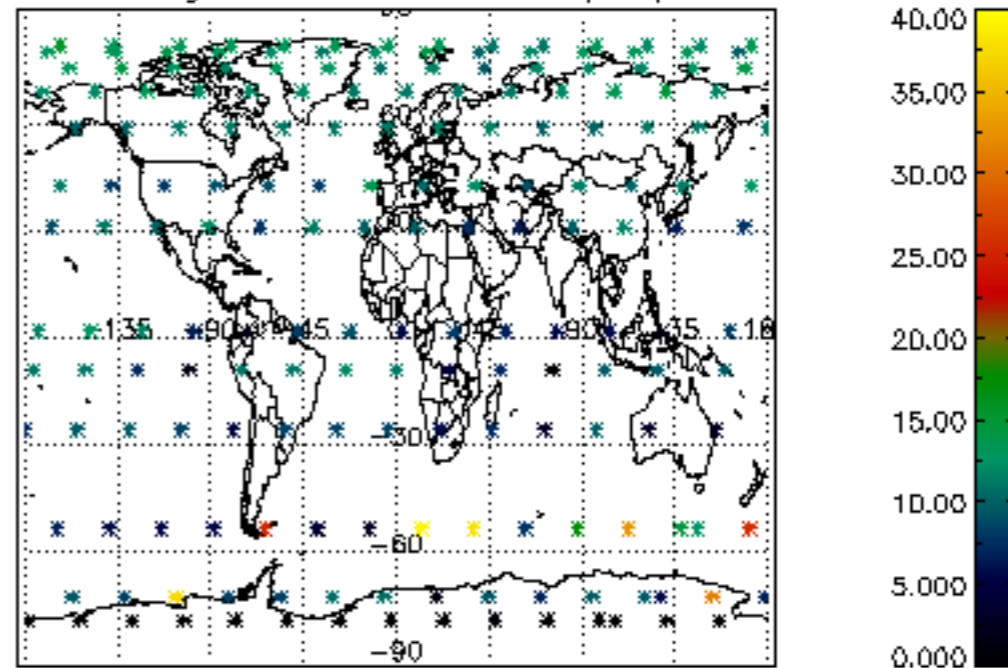

Percentage of saturation errors per profile