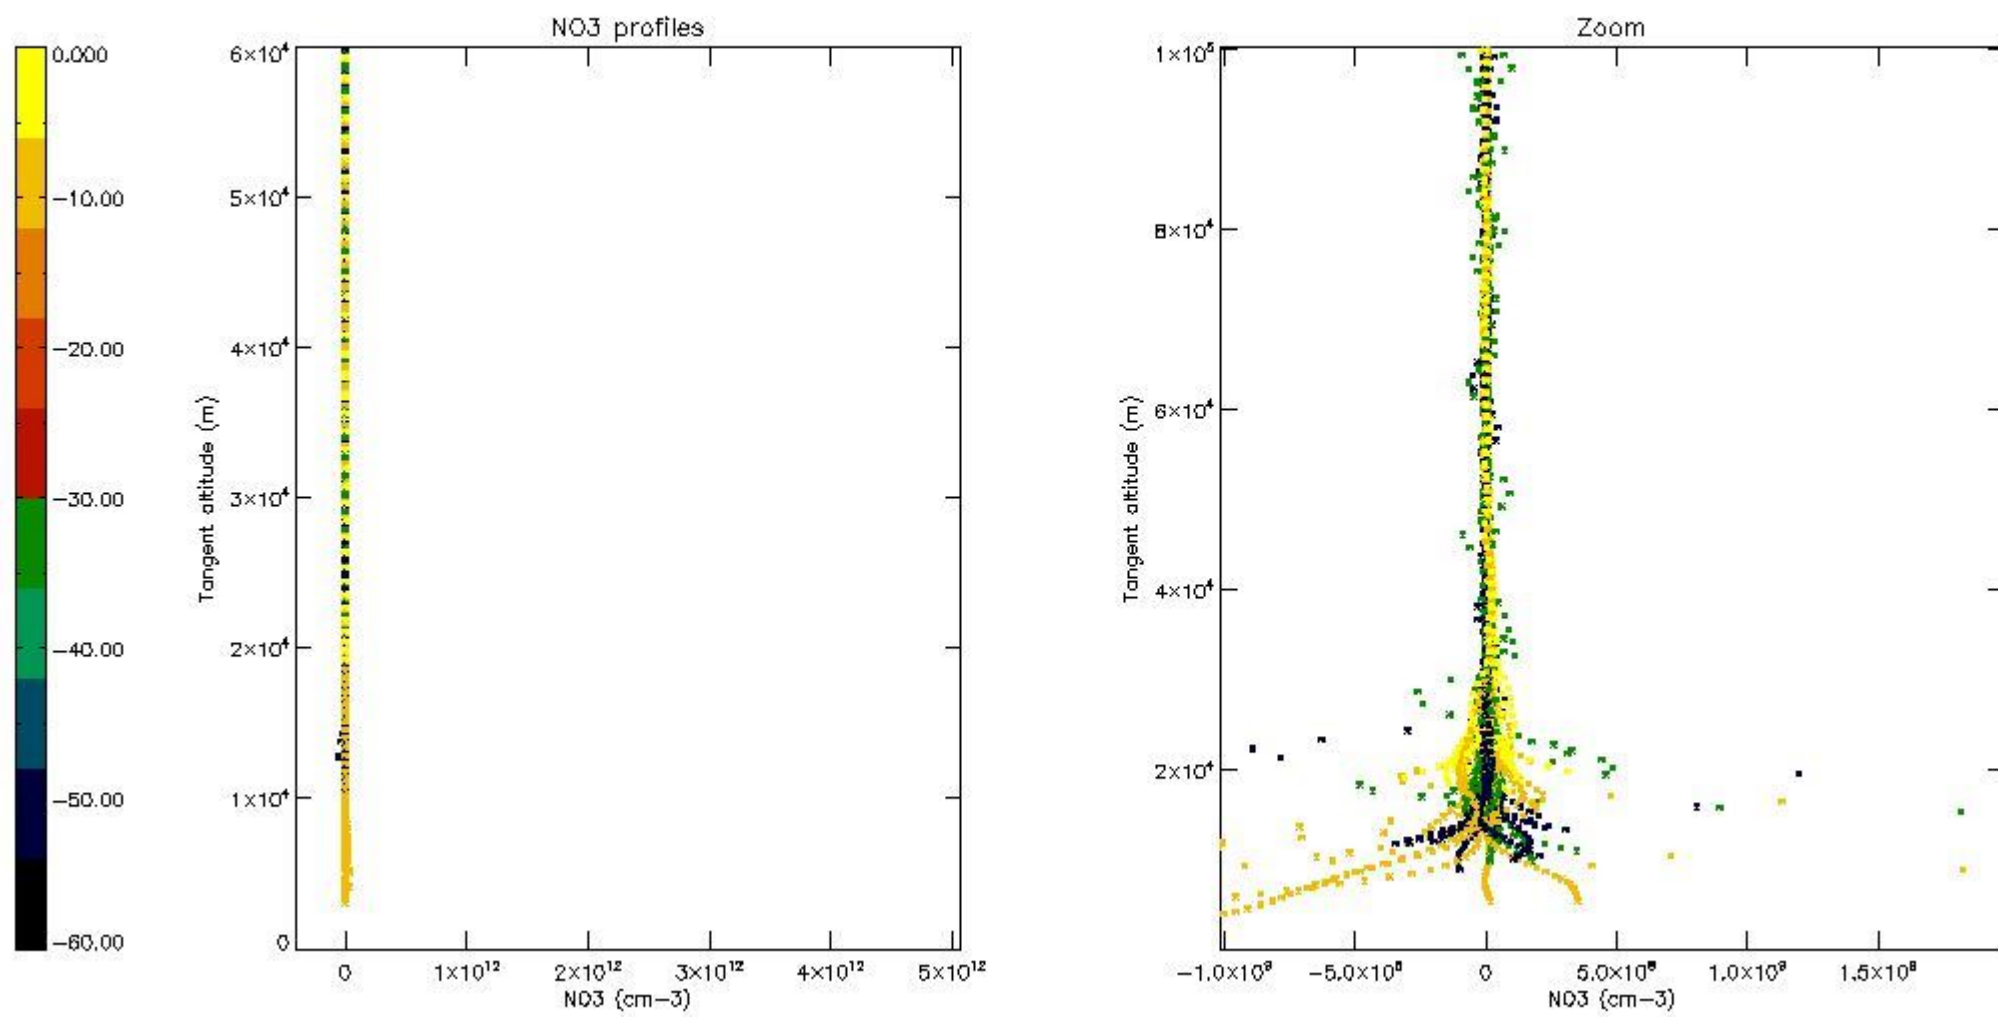

The colorbar represents the latitude.

5.7 Plot NO3 profiles for all STD (dark without errors)

The colorbar represents the latitude.

5.8 Plot H₂O profiles for all STD (only for occultations of stars 1,2,3,4,13,14,16,26,63 dark without errors)