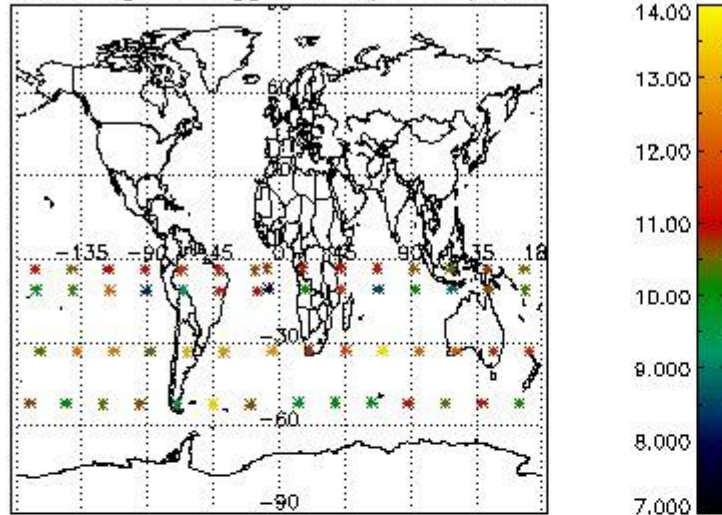

3.2 Plot quality information per product (world map)

Percentage of flagged data per O3 profile