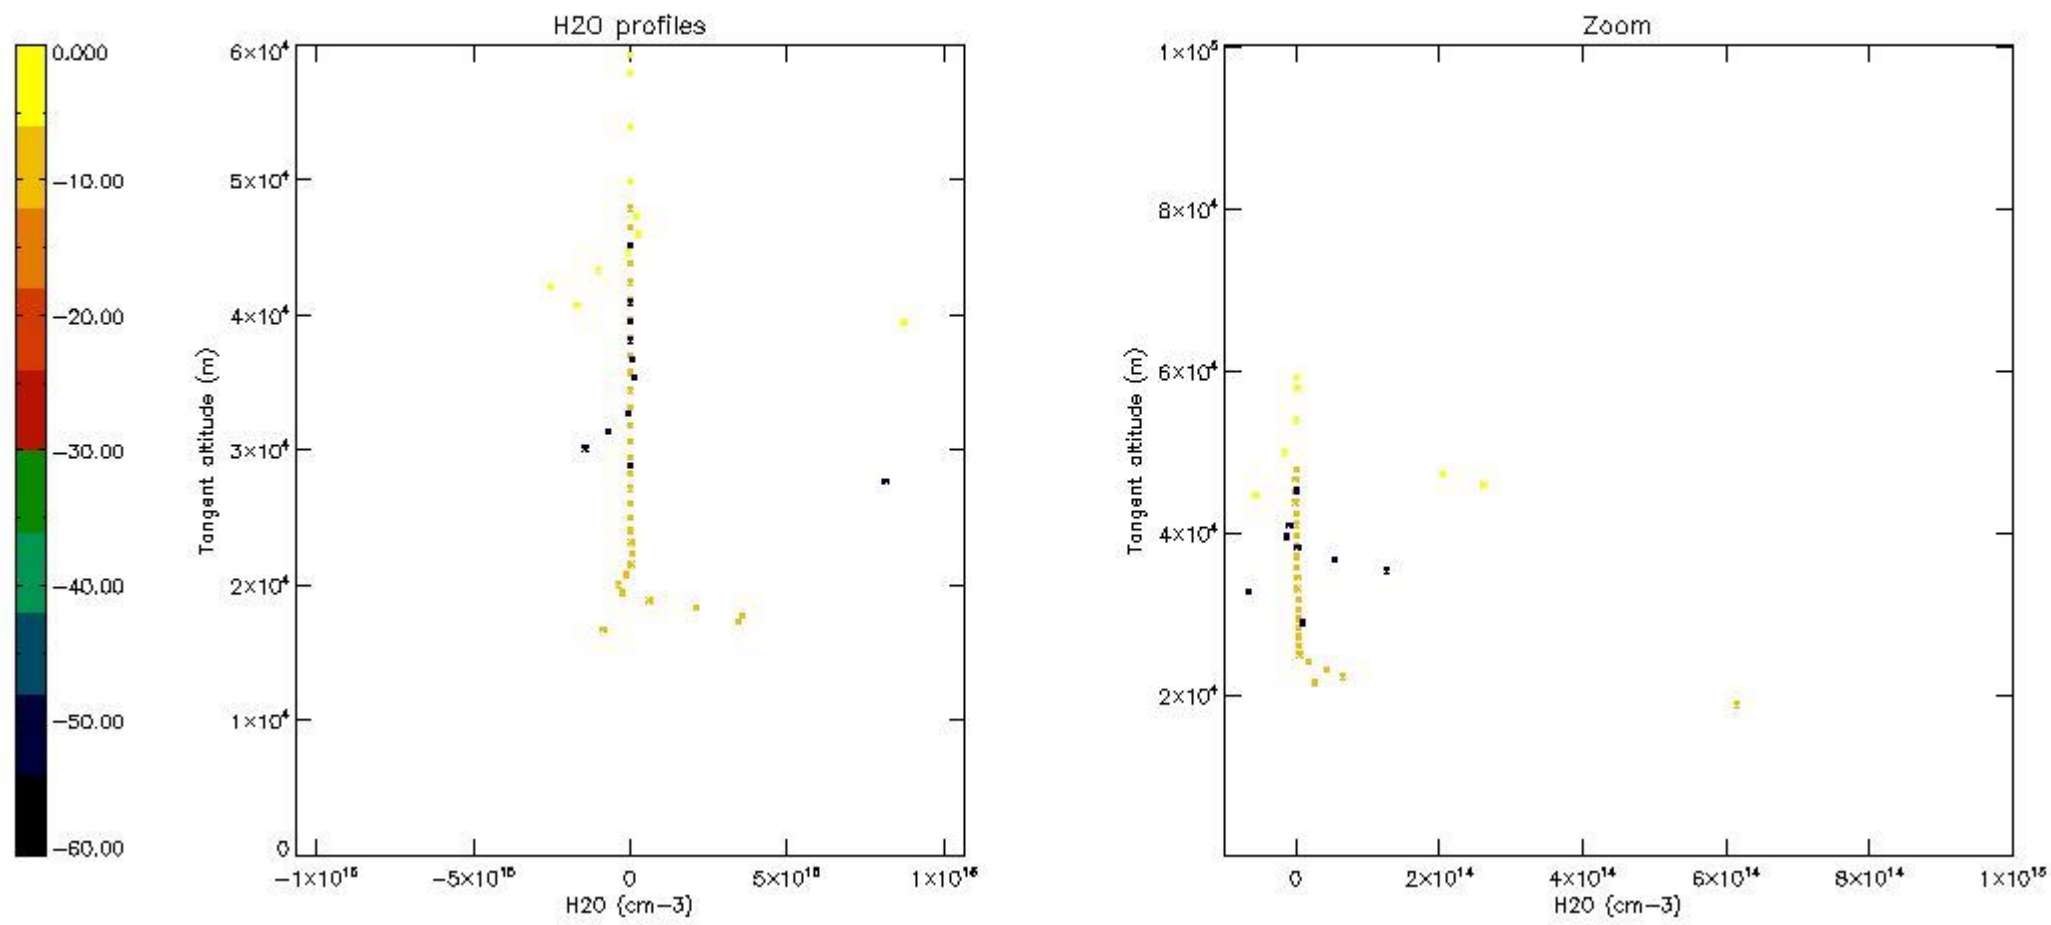

6. Auxiliary Data Files used for the production reported in section 2

The number reported in the third column indicates since which file (see list in section 2) the corresponding auxiliary file has been used. The fourth column is the date of those product files.

Type	Auxiliary Filename	Used since product	Used since product date
INST_PHYS_CHARACTERISTICS	GOM_INS_AXVIEC20091111_143220_20030716_120000_20500101_000000	1	05-JUN-2007 00:02:21
LEVEL-2_PROC_CONFIG	GOM_PR2_AXVIEC20091111_152718_20020301_000000_20500101_000000	1	05-JUN-2007 00:02:21
CROSS_SECTIONS_FILE	GOM_CRS_AXVIEC20091111_154832_20020301_000000_20500101_000000	1	05-JUN-2007 00:02:21