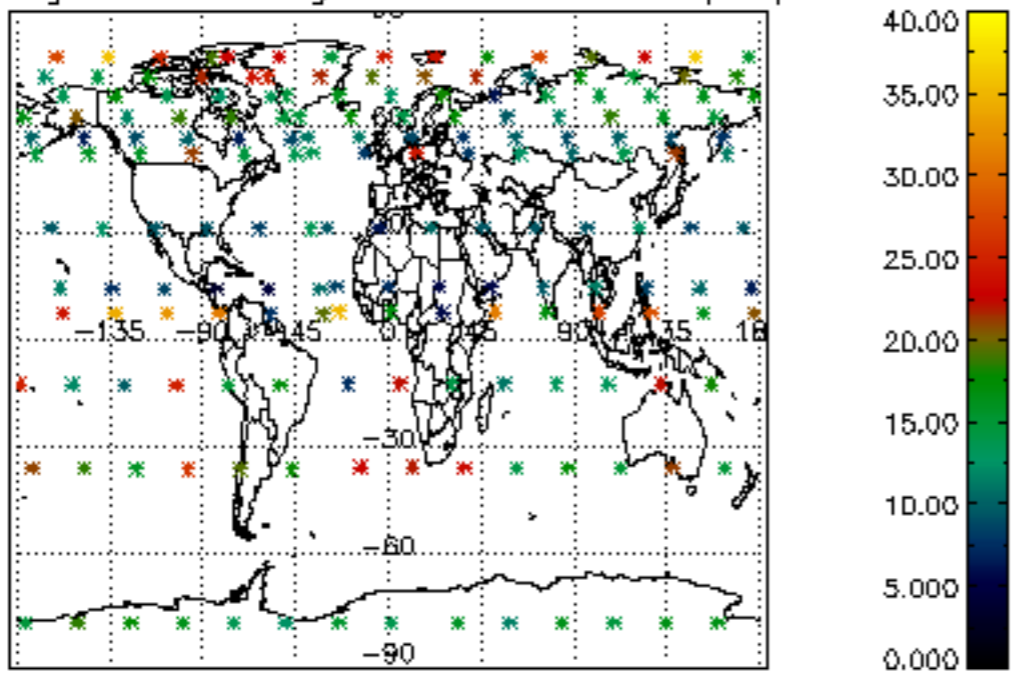

Percentage of cosmic ray hits per profile

Percentage of star falling outside central band per profile