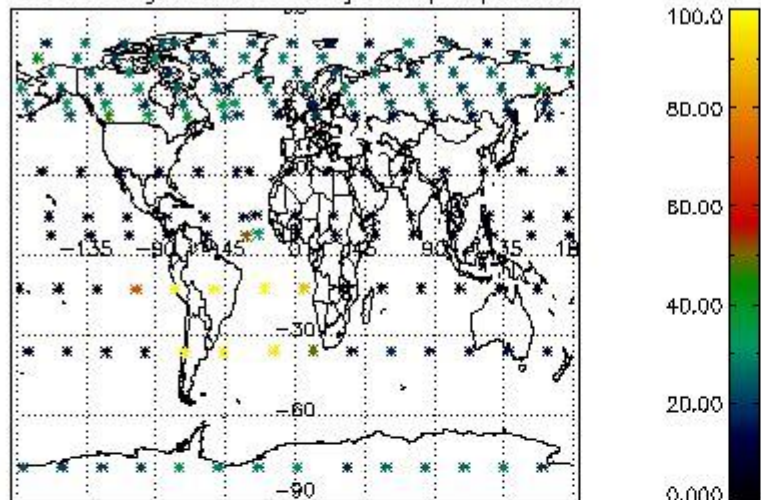

Percentage of cosmic ray hits per profile