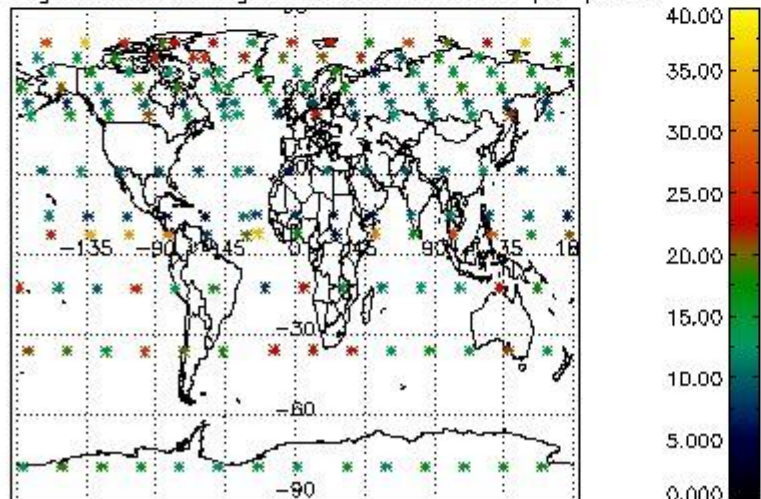

Percentage of star falling outside central band per profile