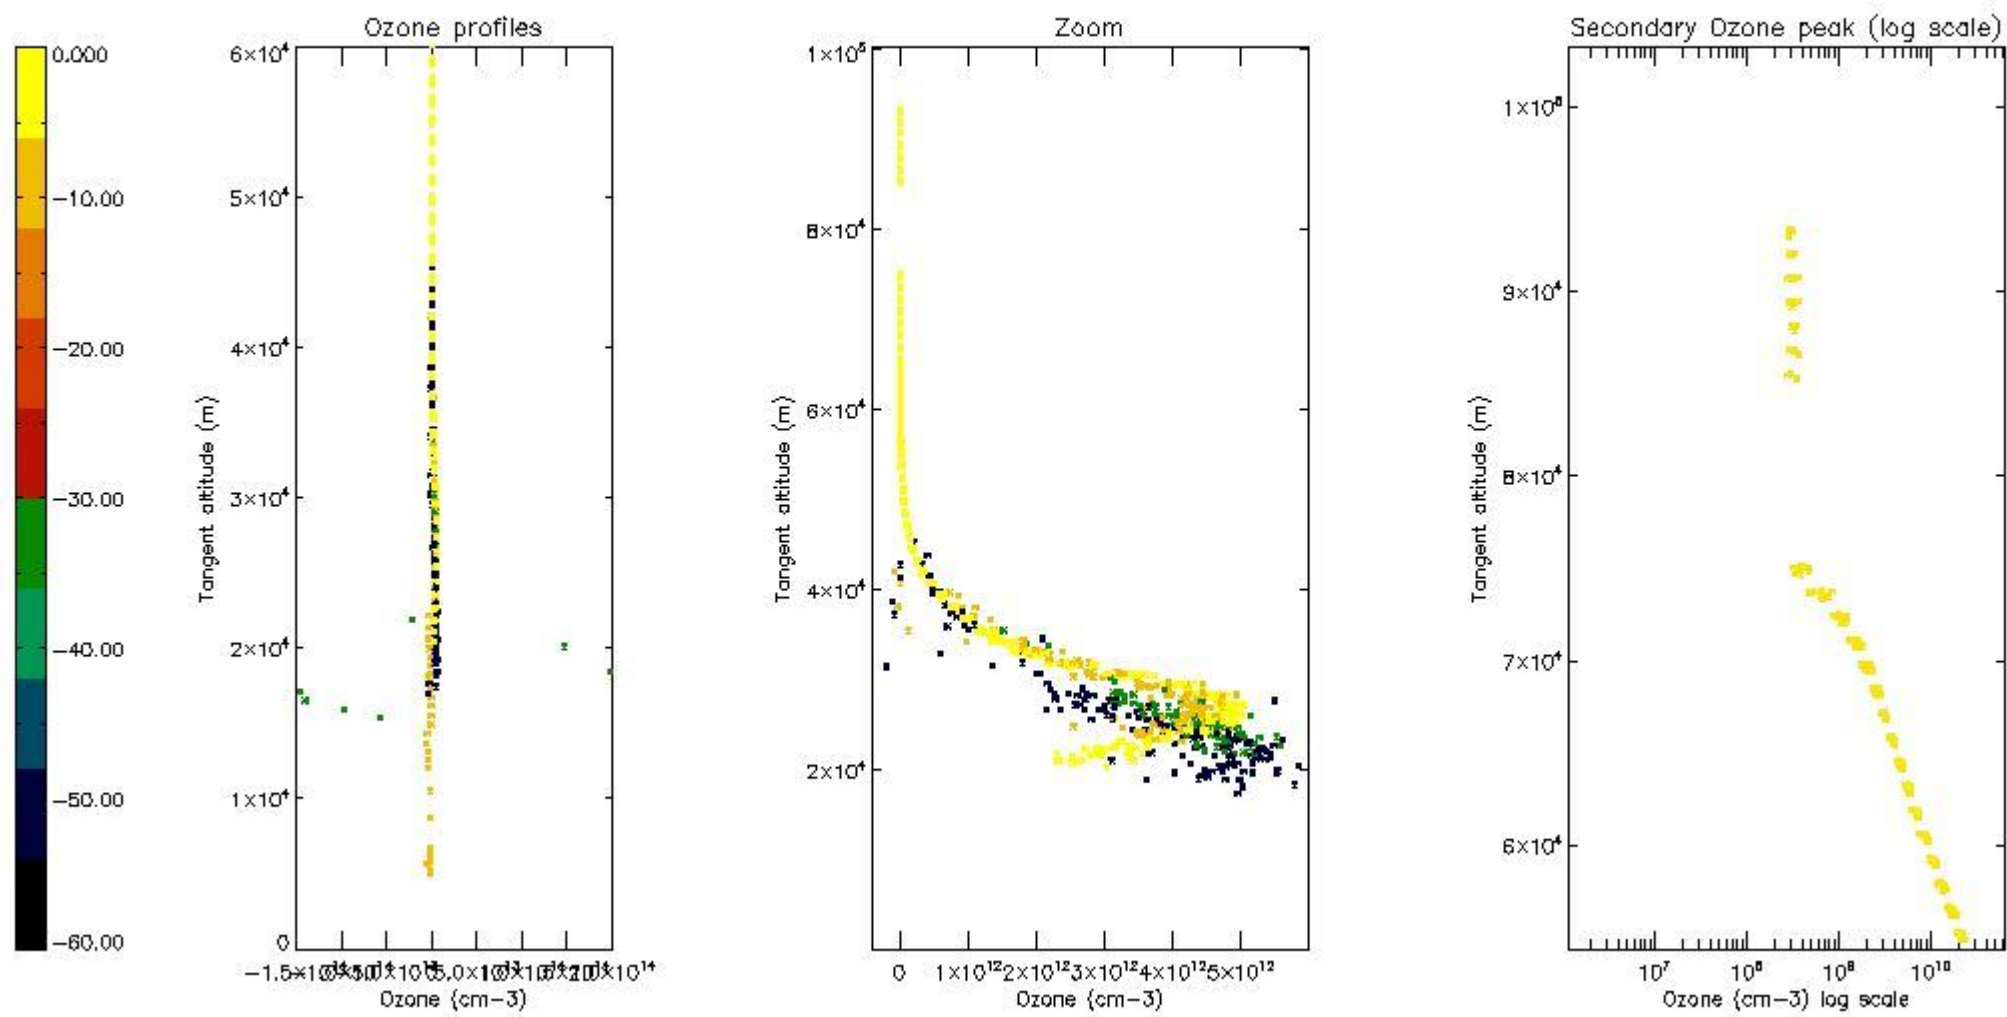

So, the table below shows the percentage of dark limb and valid observations for each criteria with respect to the overall valid daily observations.

Criteria	% of total production
All STD	20
STD < 20	7

STD < 10	4
STD < 5	3

5.2 Plot ozone profiles for all STD (dark without errors)

The colorbar represents the latitude.

5.3 Plot ozone profiles where STD < 20% (dark without errors)

The colorbar represents the latitude.

5.4 Plot ozone profiles where $STD < 10\%$ (dark without errors)

The colorbar represents the latitude.

5.5 Plot ozone profiles where STD < 5% (dark without errors)

The colorbar represents the latitude.

5.6 Plot NO₂ profiles for all STD (dark without errors)

The colorbar represents the latitude.

5.7 Plot NO3 profiles for all STD (dark without errors)

The colorbar represents the latitude.

5.8 Plot H2O profiles for all STD (only for occultations of stars 1,2,3,4,13,14,16,26,63 dark without errors)