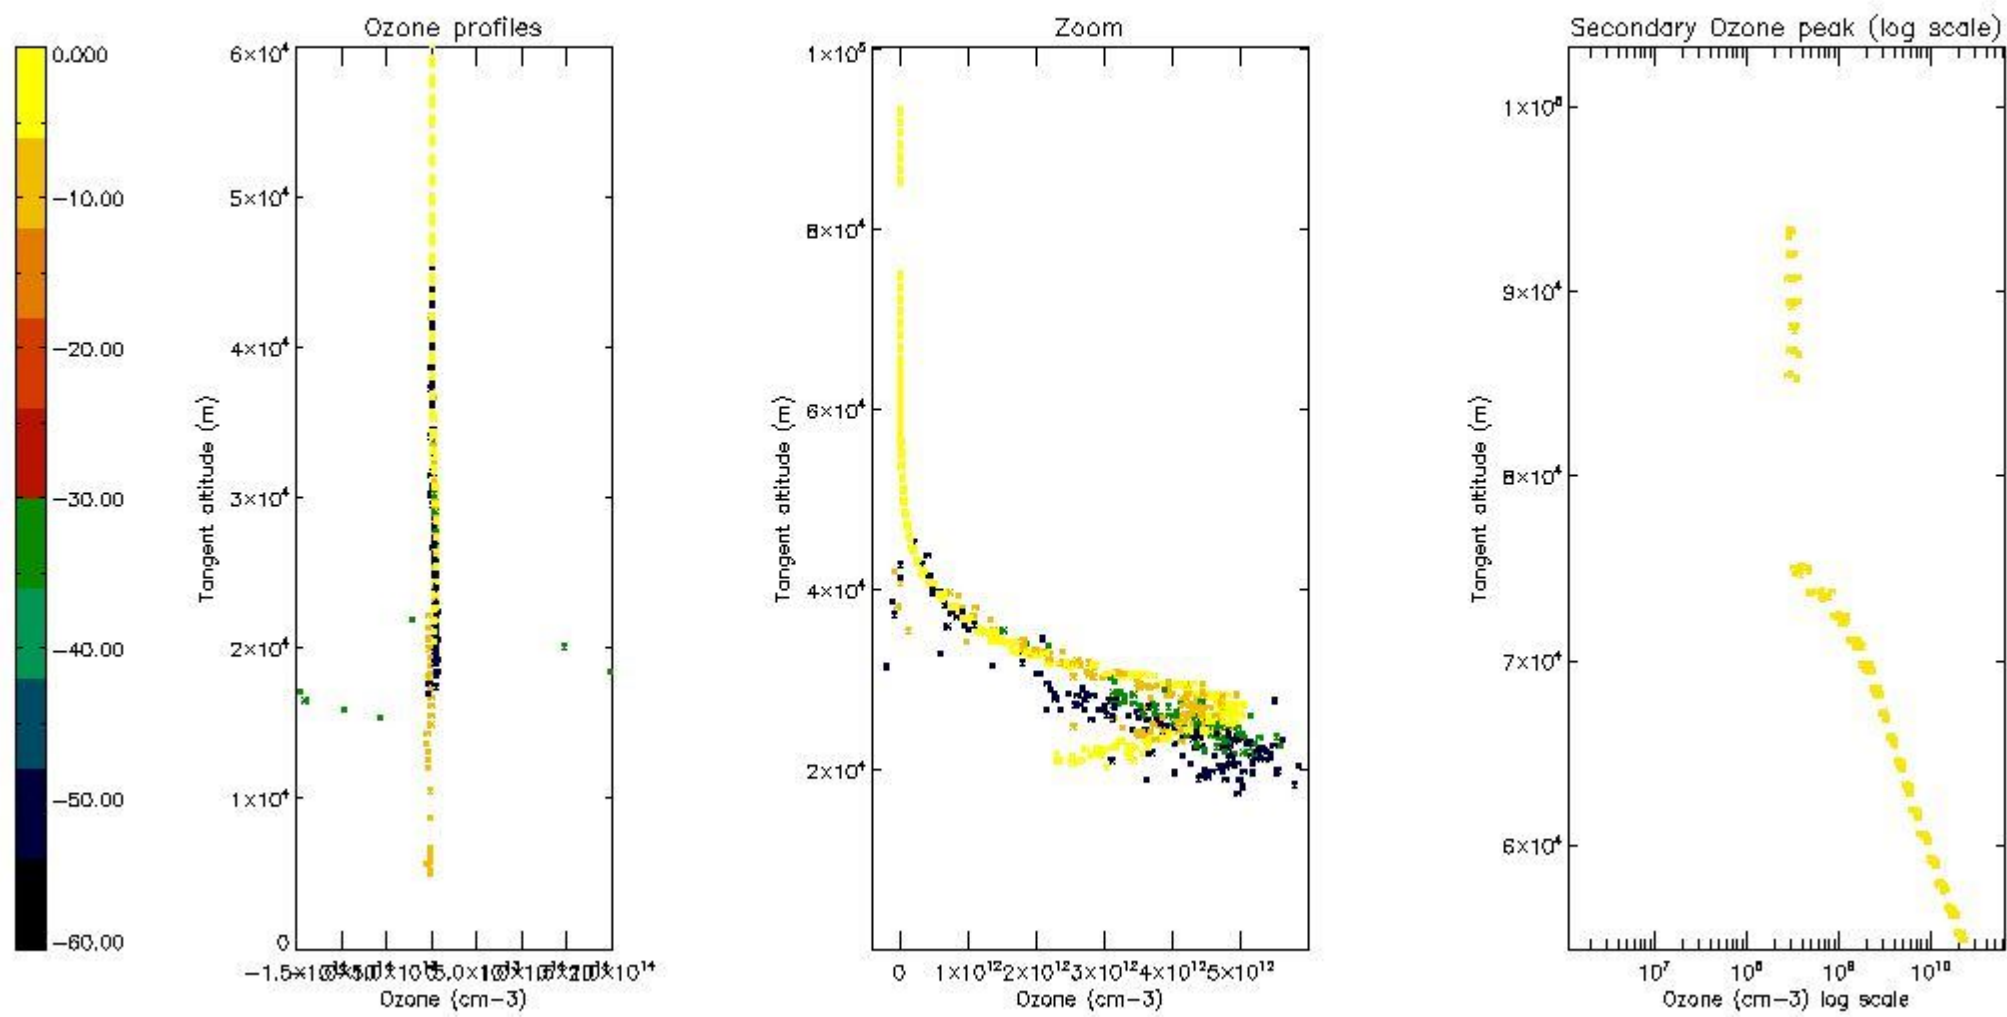

5.5 Plot ozone profiles where STD < 5% (dark without errors)

The colorbar represents the latitude.