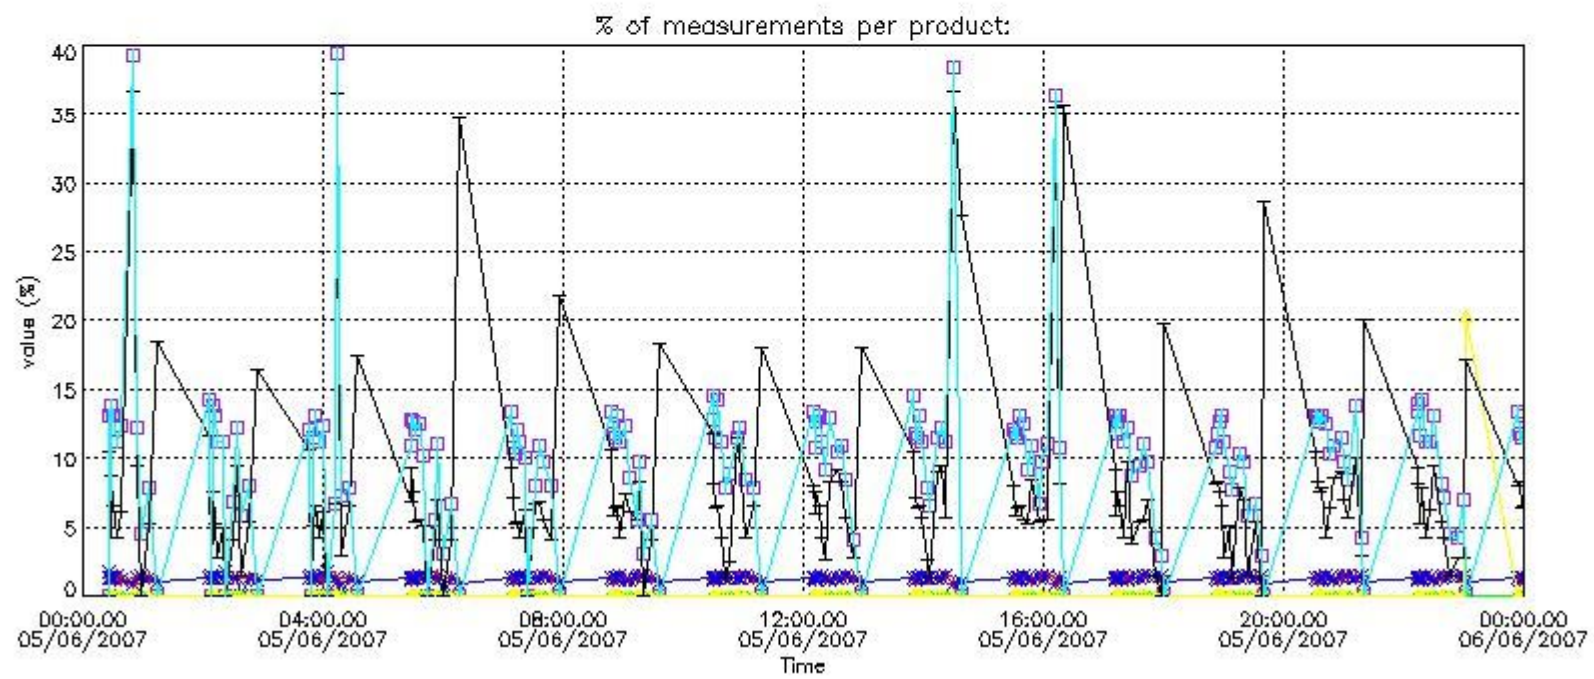

4.2 Plot quality information per product coming from level 1b processing (world map)

4.2.1 Plot level 1 quality information per product (world map): ENVISAT ASCENDING passes