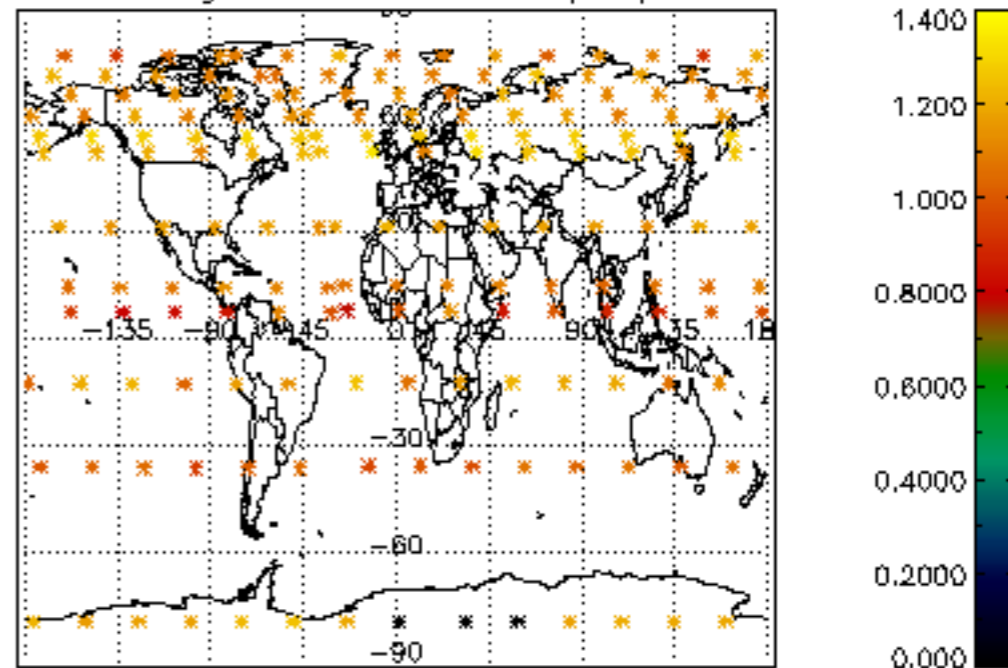

Percentage of flagged data per NO3 profile

Percentage of cosmic ray hits per profile

Percentage of datation errors per profile

Percentage of star falling outside central band per profile

Percentage of saturation errors per profile