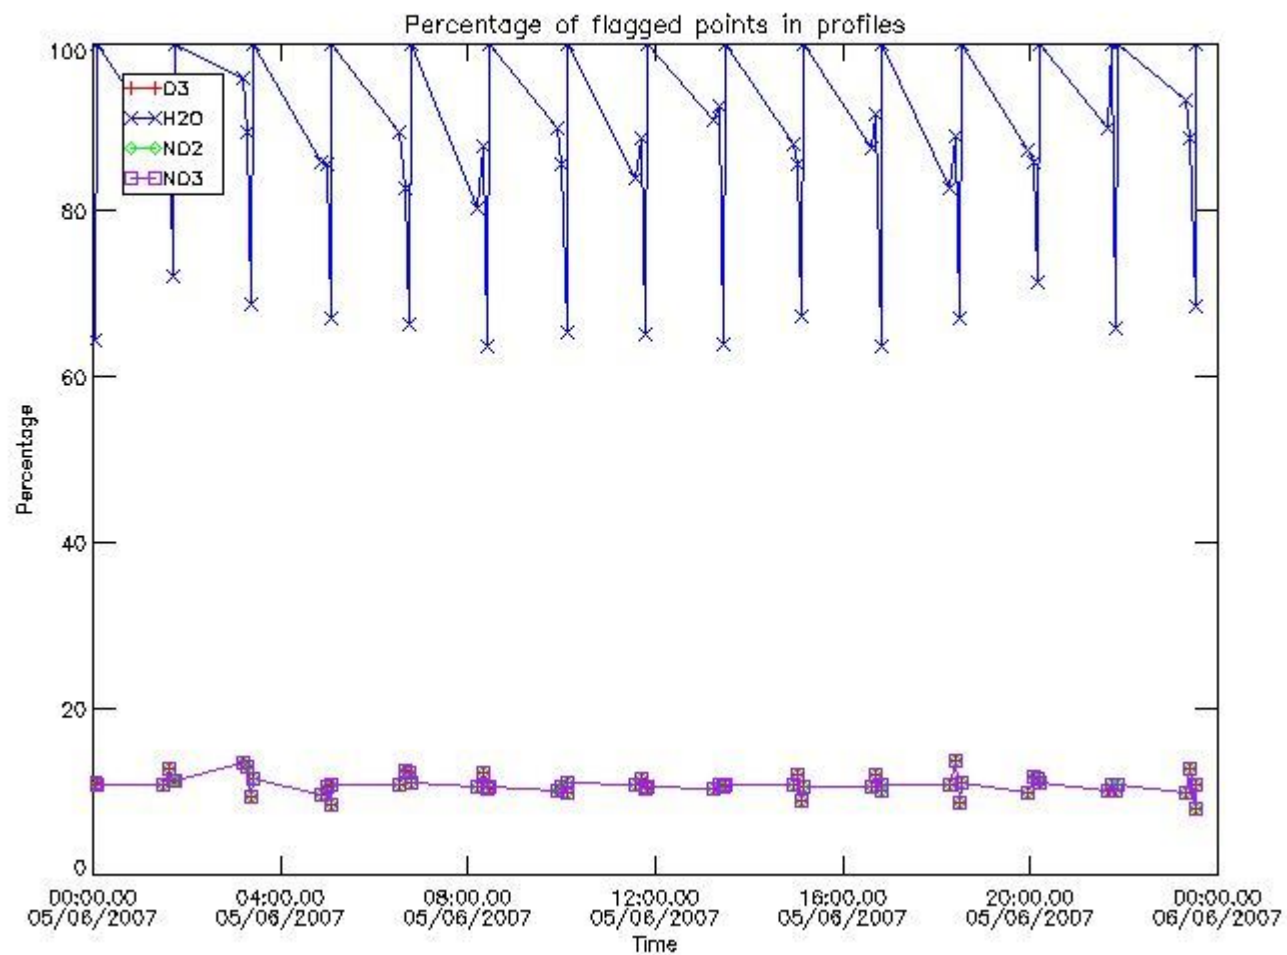

3. Quality information per product

In this section it is plotted some information contained in the Quality Summary data set of the level 2 products. Only products in dark limb conditions and without errors (error flag in the MPH set to "0") are used.

3.1 Plot quality information per product (time dependant)