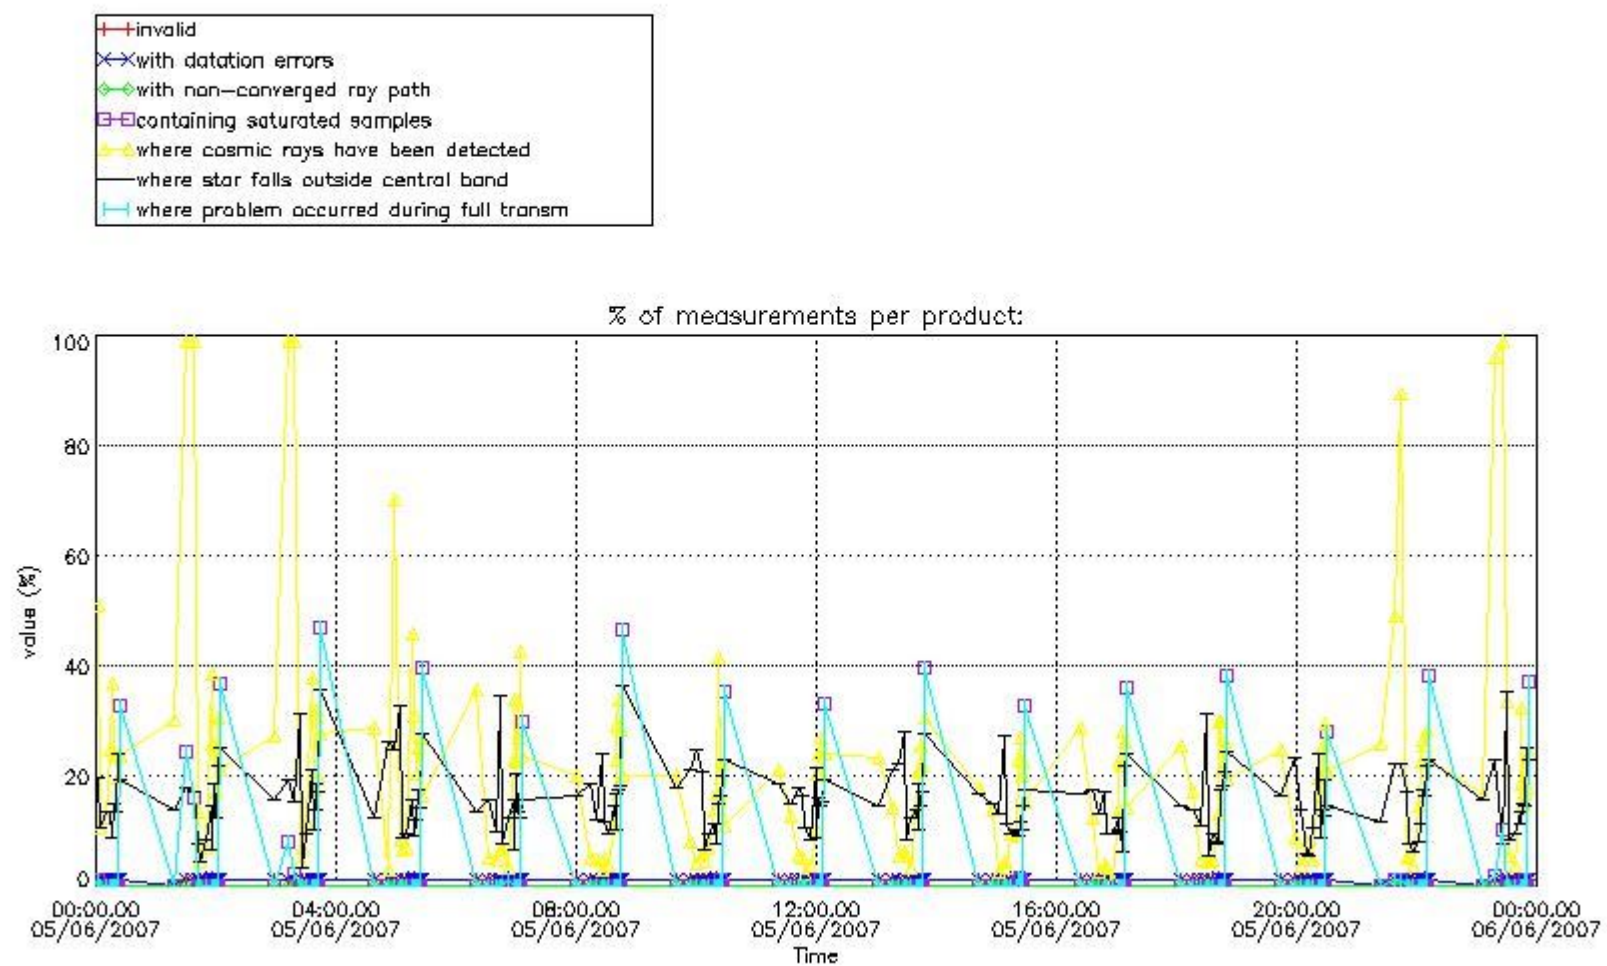

3.1 Plot quality information per product (time dependant)

3.2 Plot quality information per product (world map)

Percentage of flagged data per O3 profile

Percentage of flagged data per H2O profile

Percentage of flagged data per NO2 profile

Percentage of flagged data per NO3 profile

4. Level 1 quality information per product

In this section it is plotted some information contained in the Quality Summary data set of the level 2 products that comes from the level 1b processing. Products without errors (error flag in the MPH set to "0") are used.

4.1 Plot quality information per product (time dependant) coming from level 1b processing

4.1.1 Plot level 1 quality information per product (time dependant): ENVISAT ASCENDING passes

4.1.2 Plot level 1 quality information per product (time dependant): ENVI SAT DESCENDING passes