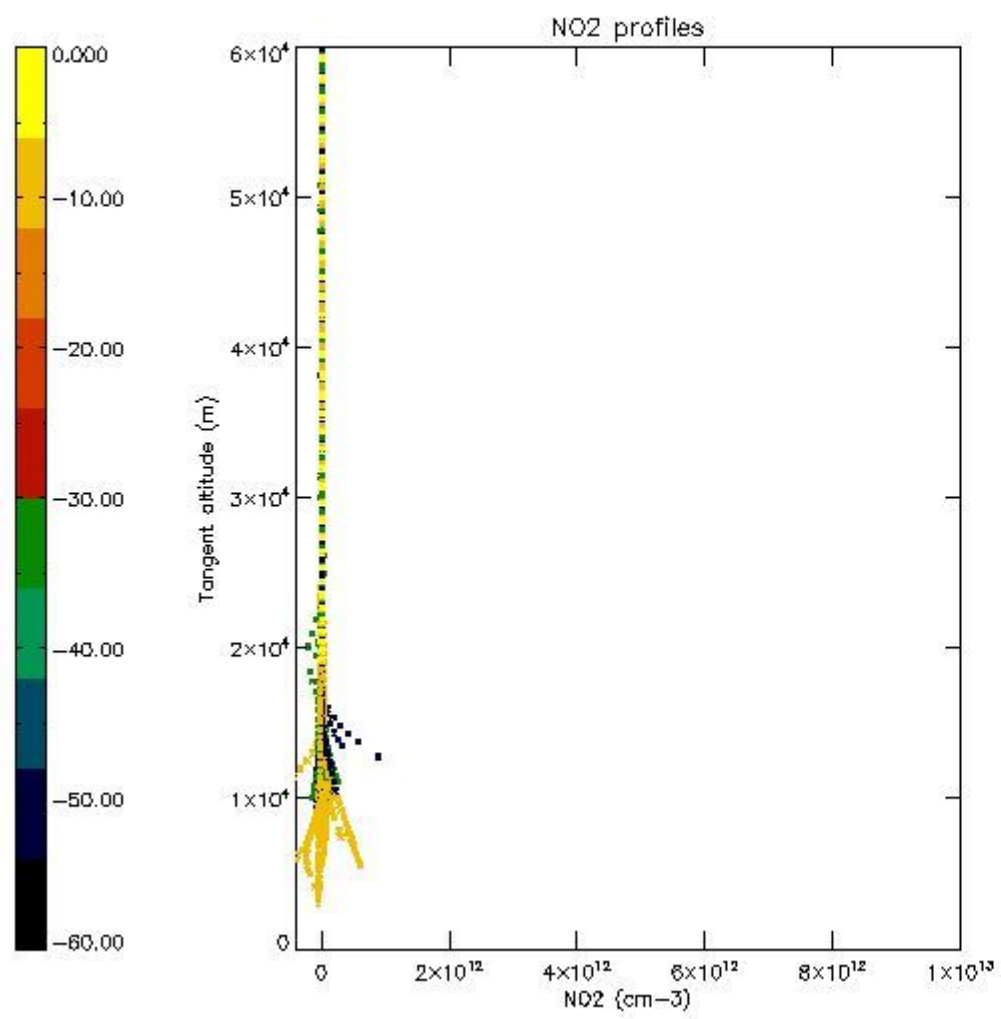

5.4 Plot ozone profiles where $STD < 10\%$ (dark without errors)

The colorbar represents the latitude.

5.5 Plot ozone profiles where STD < 5% (dark without errors)

The colorbar represents the latitude.

5.6 Plot NO₂ profiles for all STD (dark without errors)

The colorbar represents the latitude.

5.7 Plot NO3 profiles for all STD (dark without errors)

The colorbar represents the latitude.

5.8 Plot H₂O profiles for all STD (only for occultations of stars 1,2,3,4,13,14,16,26,63 dark without errors)