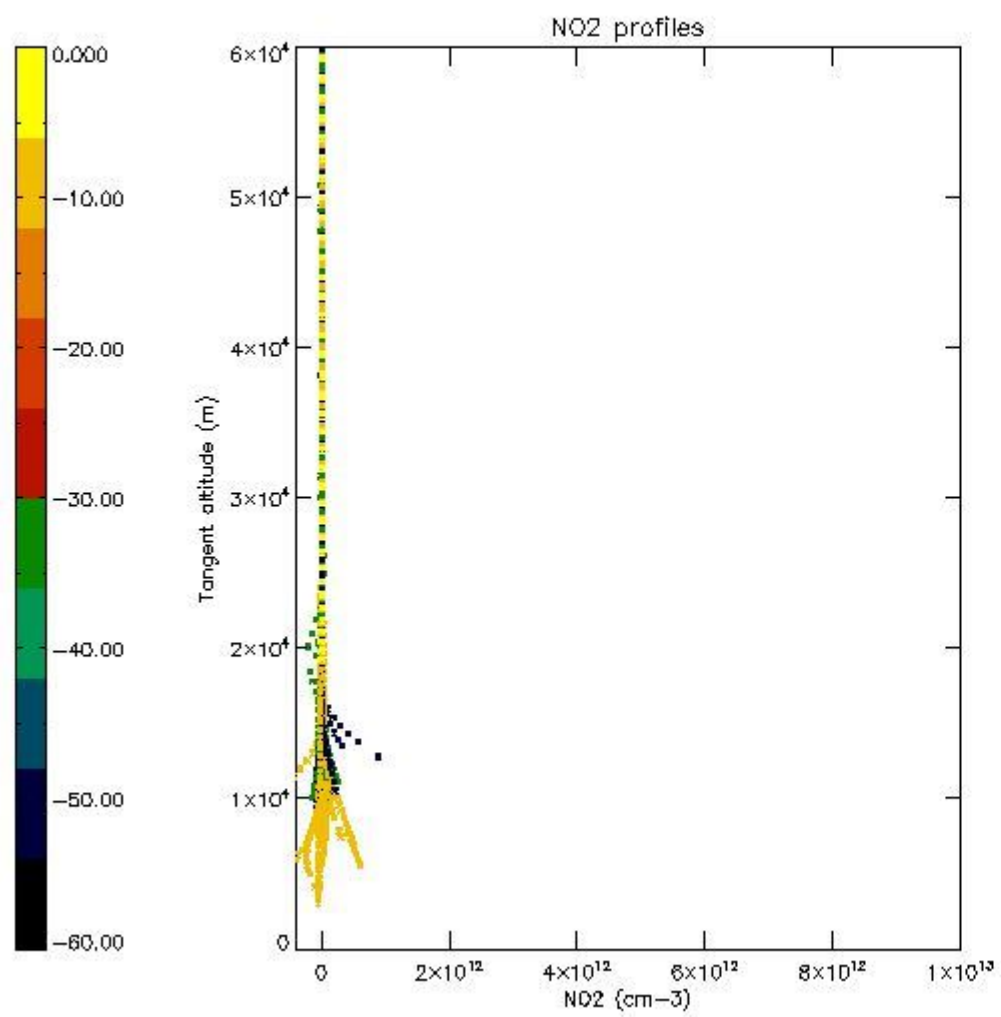

STD < 10	4
STD < 5	3

5.2 Plot ozone profiles for all STD (dark without errors)

The colorbar represents the latitude.

5.3 Plot ozone profiles where STD < 20% (dark without errors)

The colorbar represents the latitude.

5.4 Plot ozone profiles where $STD < 10\%$ (dark without errors)

The colorbar represents the latitude.

5.5 Plot ozone profiles where STD < 5% (dark without errors)

The colorbar represents the latitude.

5.6 Plot NO₂ profiles for all STD (dark without errors)

The colorbar represents the latitude.

5.7 Plot NO3 profiles for all STD (dark without errors)

The colorbar represents the latitude.

5.8 Plot H2O profiles for all STD (only for occultations of stars 1,2,3,4,13,14,16,26,63 dark without errors)