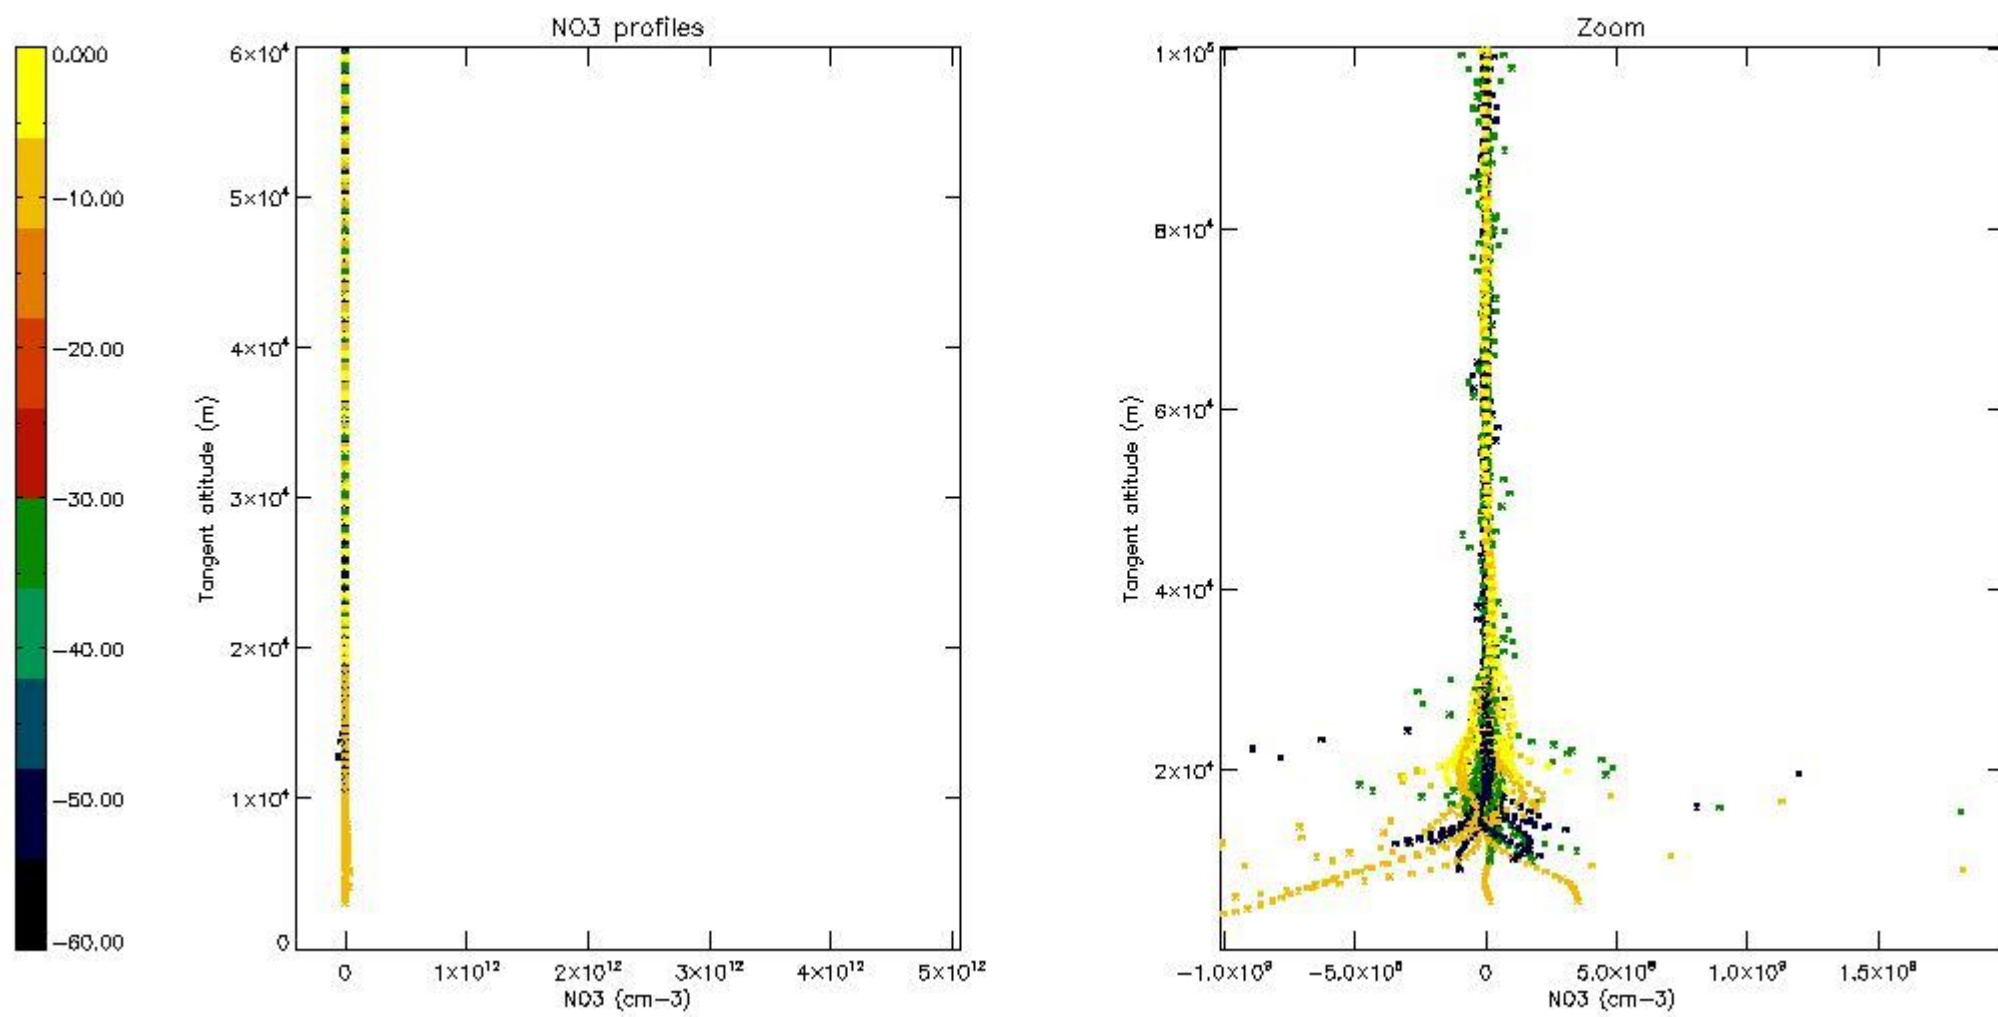

5.4 Plot ozone profiles where $STD < 10\%$ (dark without errors)

The colorbar represents the latitude.

5.5 Plot ozone profiles where STD < 5% (dark without errors)

The colorbar represents the latitude.

5.6 Plot NO₂ profiles for all STD (dark without errors)

The colorbar represents the latitude.

5.7 Plot NO3 profiles for all STD (dark without errors)

The colorbar represents the latitude.

5.8 Plot H2O profiles for all STD (only for occultations of stars 1,2,3,4,13,14,16,26,63 dark without errors)