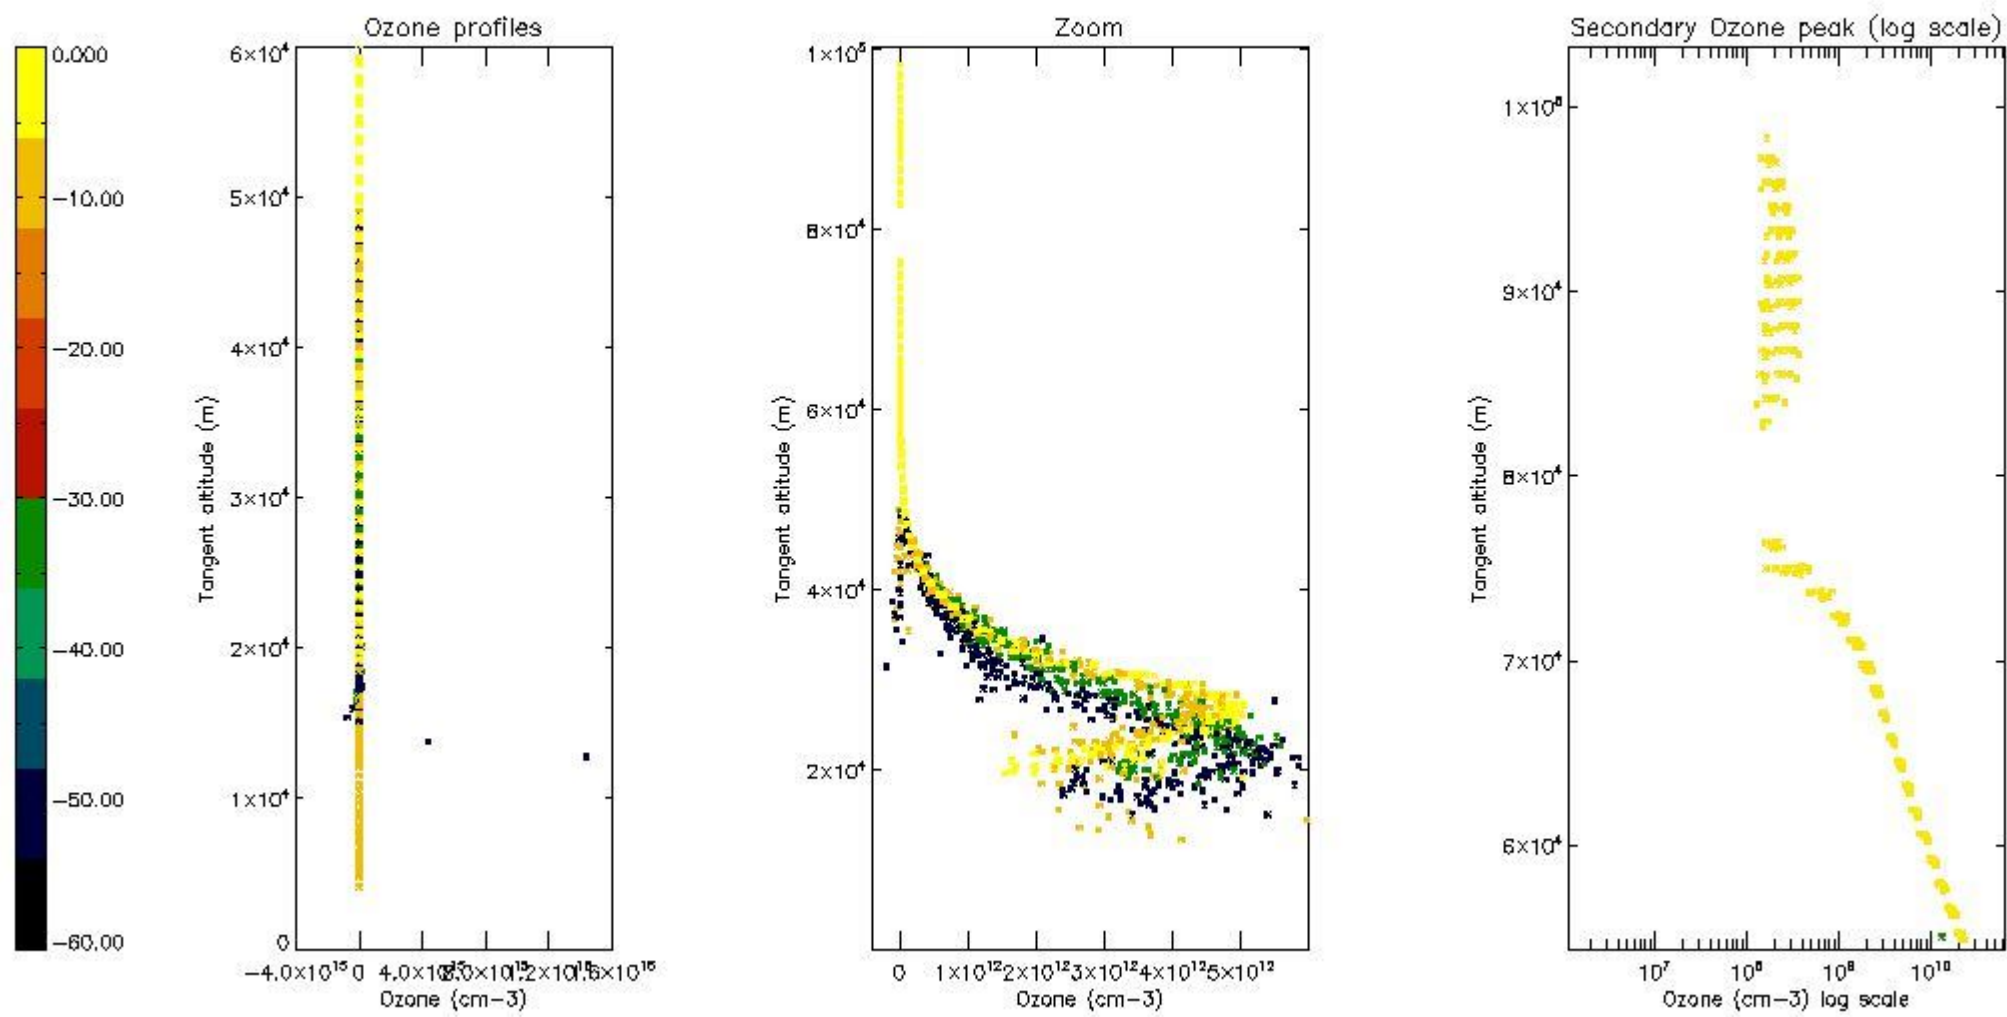

So, the table below shows the percentage of dark limb and valid observations for each criteria with respect to the overall valid daily observations.

Criteria	% of total production
All STD	20
STD < 20	7

STD < 10	4
STD < 5	3

5.2 Plot ozone profiles for all STD (dark without errors)

The colorbar represents the latitude.

5.3 Plot ozone profiles where STD < 20% (dark without errors)

The colorbar represents the latitude.

5.4 Plot ozone profiles where $STD < 10\%$ (dark without errors)

The colorbar represents the latitude.

5.5 Plot ozone profiles where STD < 5% (dark without errors)

The colorbar represents the latitude.

5.6 Plot NO₂ profiles for all STD (dark without errors)

The colorbar represents the latitude.

5.7 Plot NO3 profiles for all STD (dark without errors)

The colorbar represents the latitude.

5.8 Plot H2O profiles for all STD (only for occultations of stars 1,2,3,4,13,14,16,26,63 dark without errors)