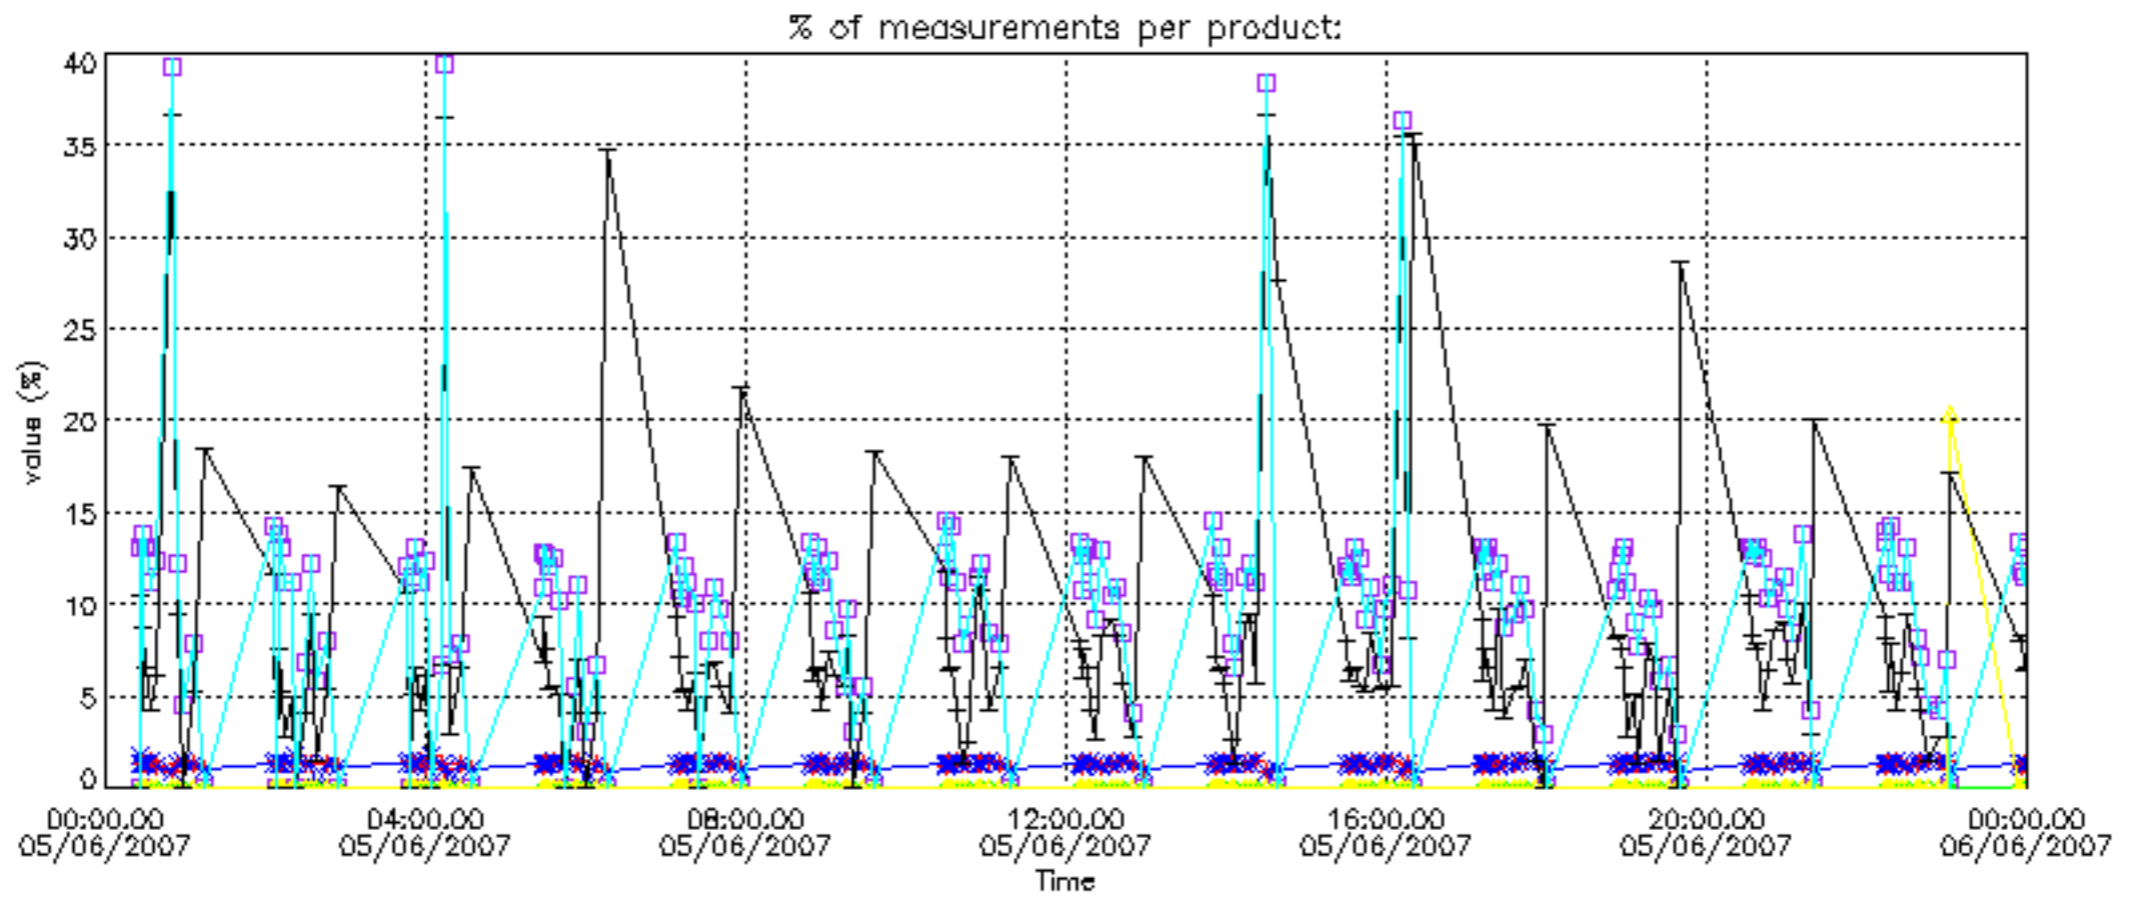

Percentage of cosmic ray hits per profile

Percentage of datation errors per profile