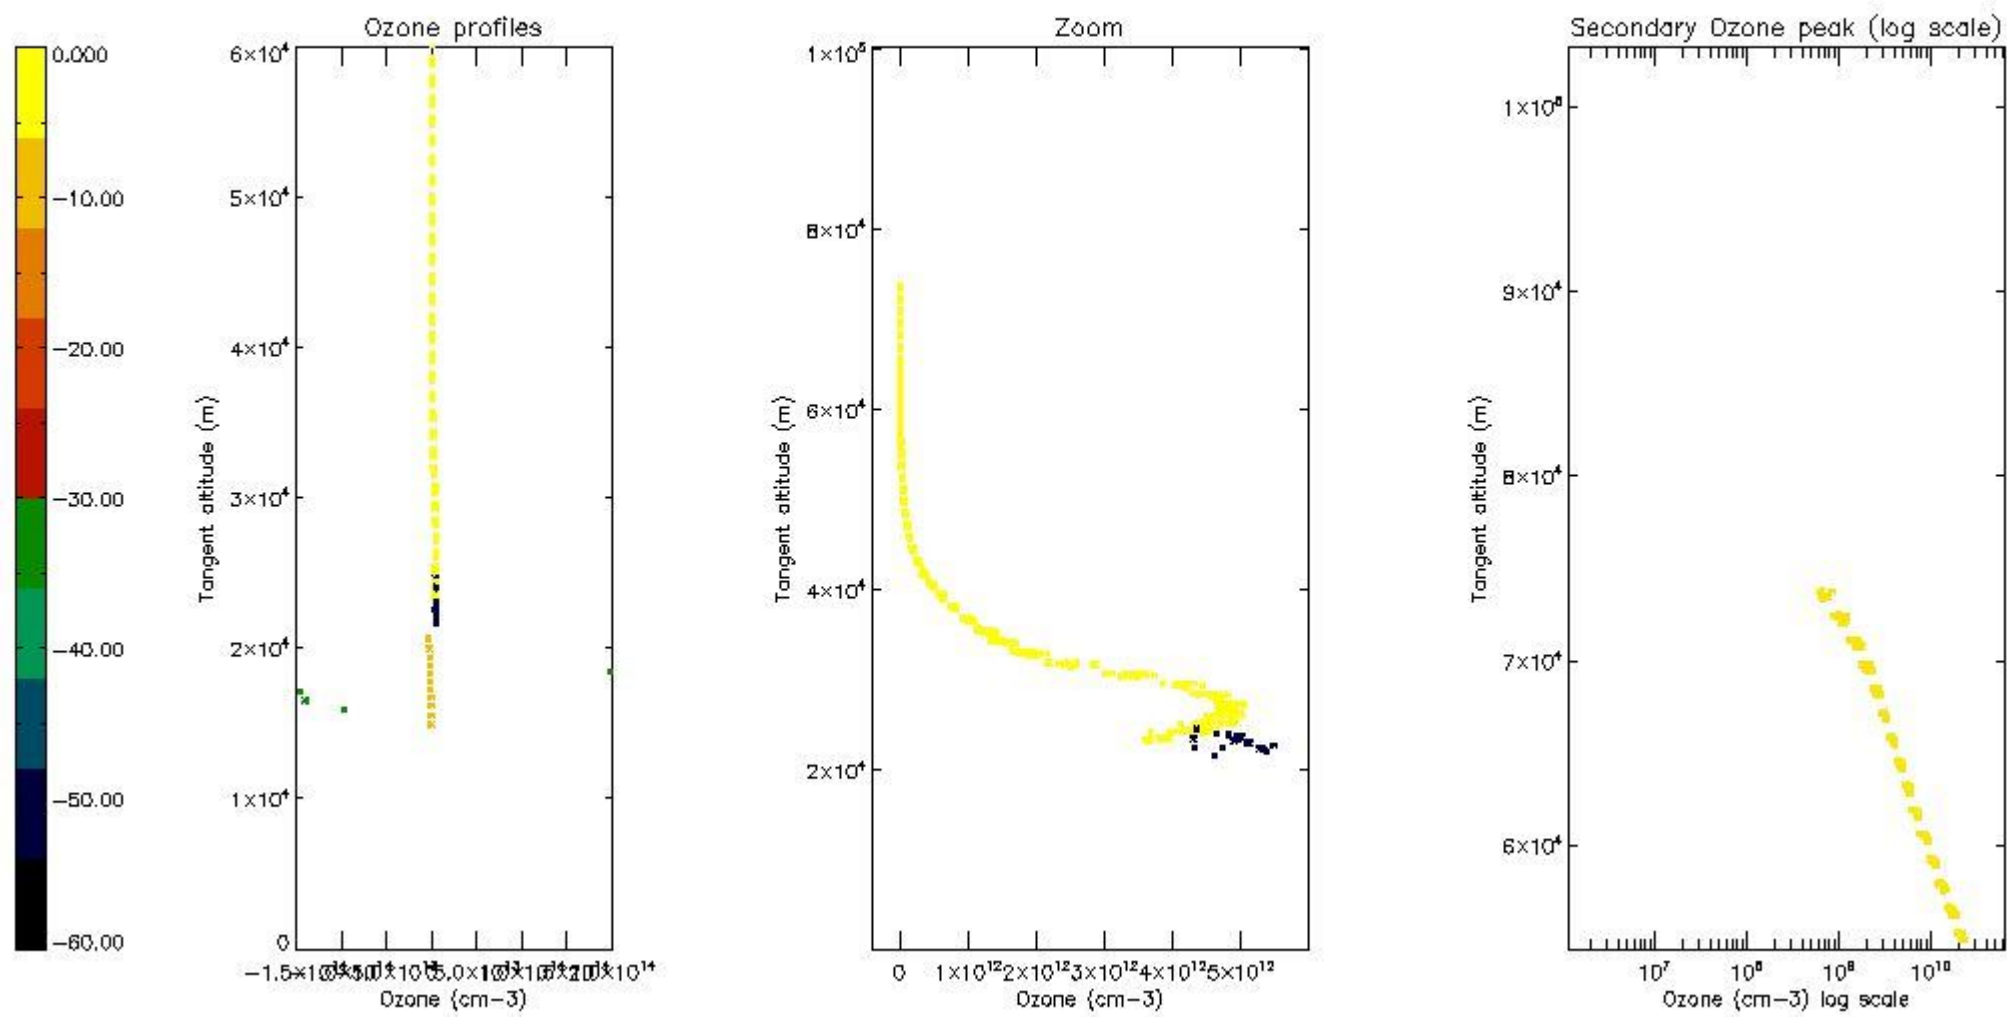

5.6 Plot NO₂ profiles for all STD (dark without errors)

The colorbar represents the latitude.