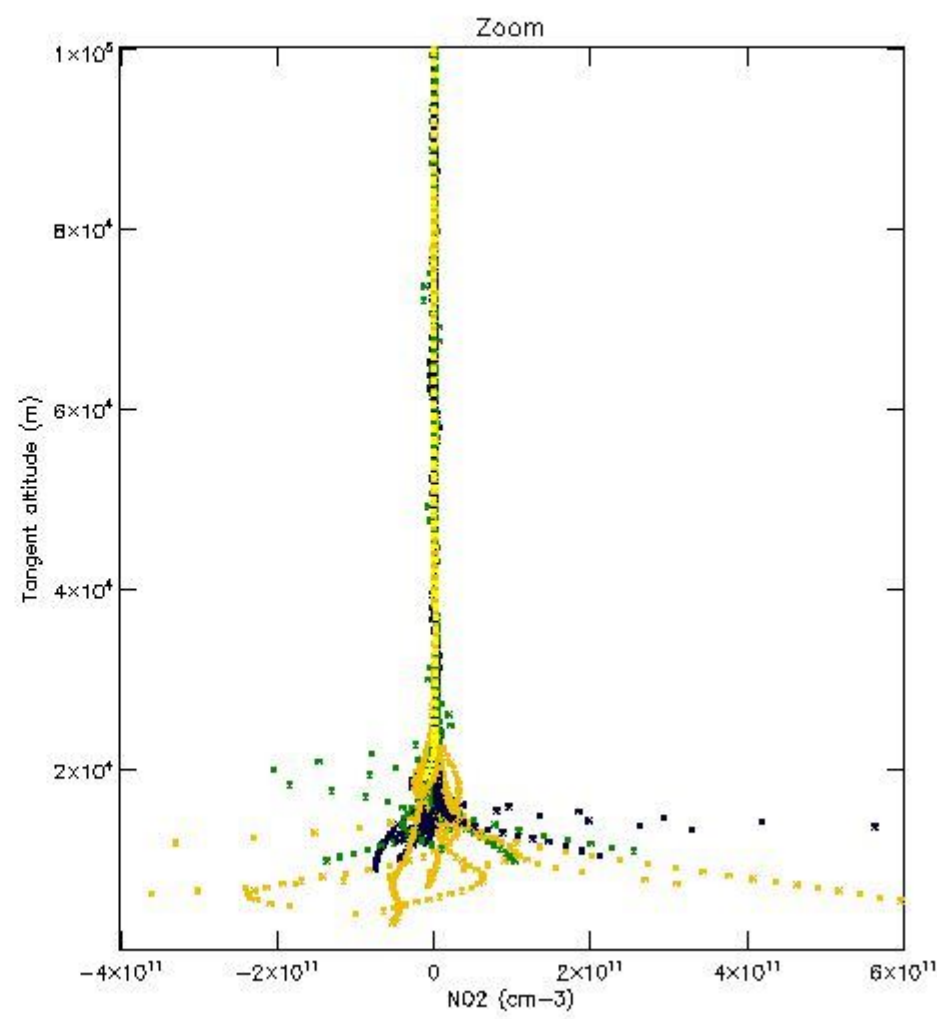

5.4 Plot ozone profiles where $STD < 10\%$ (dark without errors)

The colorbar represents the latitude.

5.5 Plot ozone profiles where STD < 5% (dark without errors)

The colorbar represents the latitude.

5.6 Plot NO₂ profiles for all STD (dark without errors)

The colorbar represents the latitude.

5.7 Plot NO3 profiles for all STD (dark without errors)

The colorbar represents the latitude.

5.8 Plot H₂O profiles for all STD (only for occultations of stars 1,2,3,4,13,14,16,26,63 dark without errors)