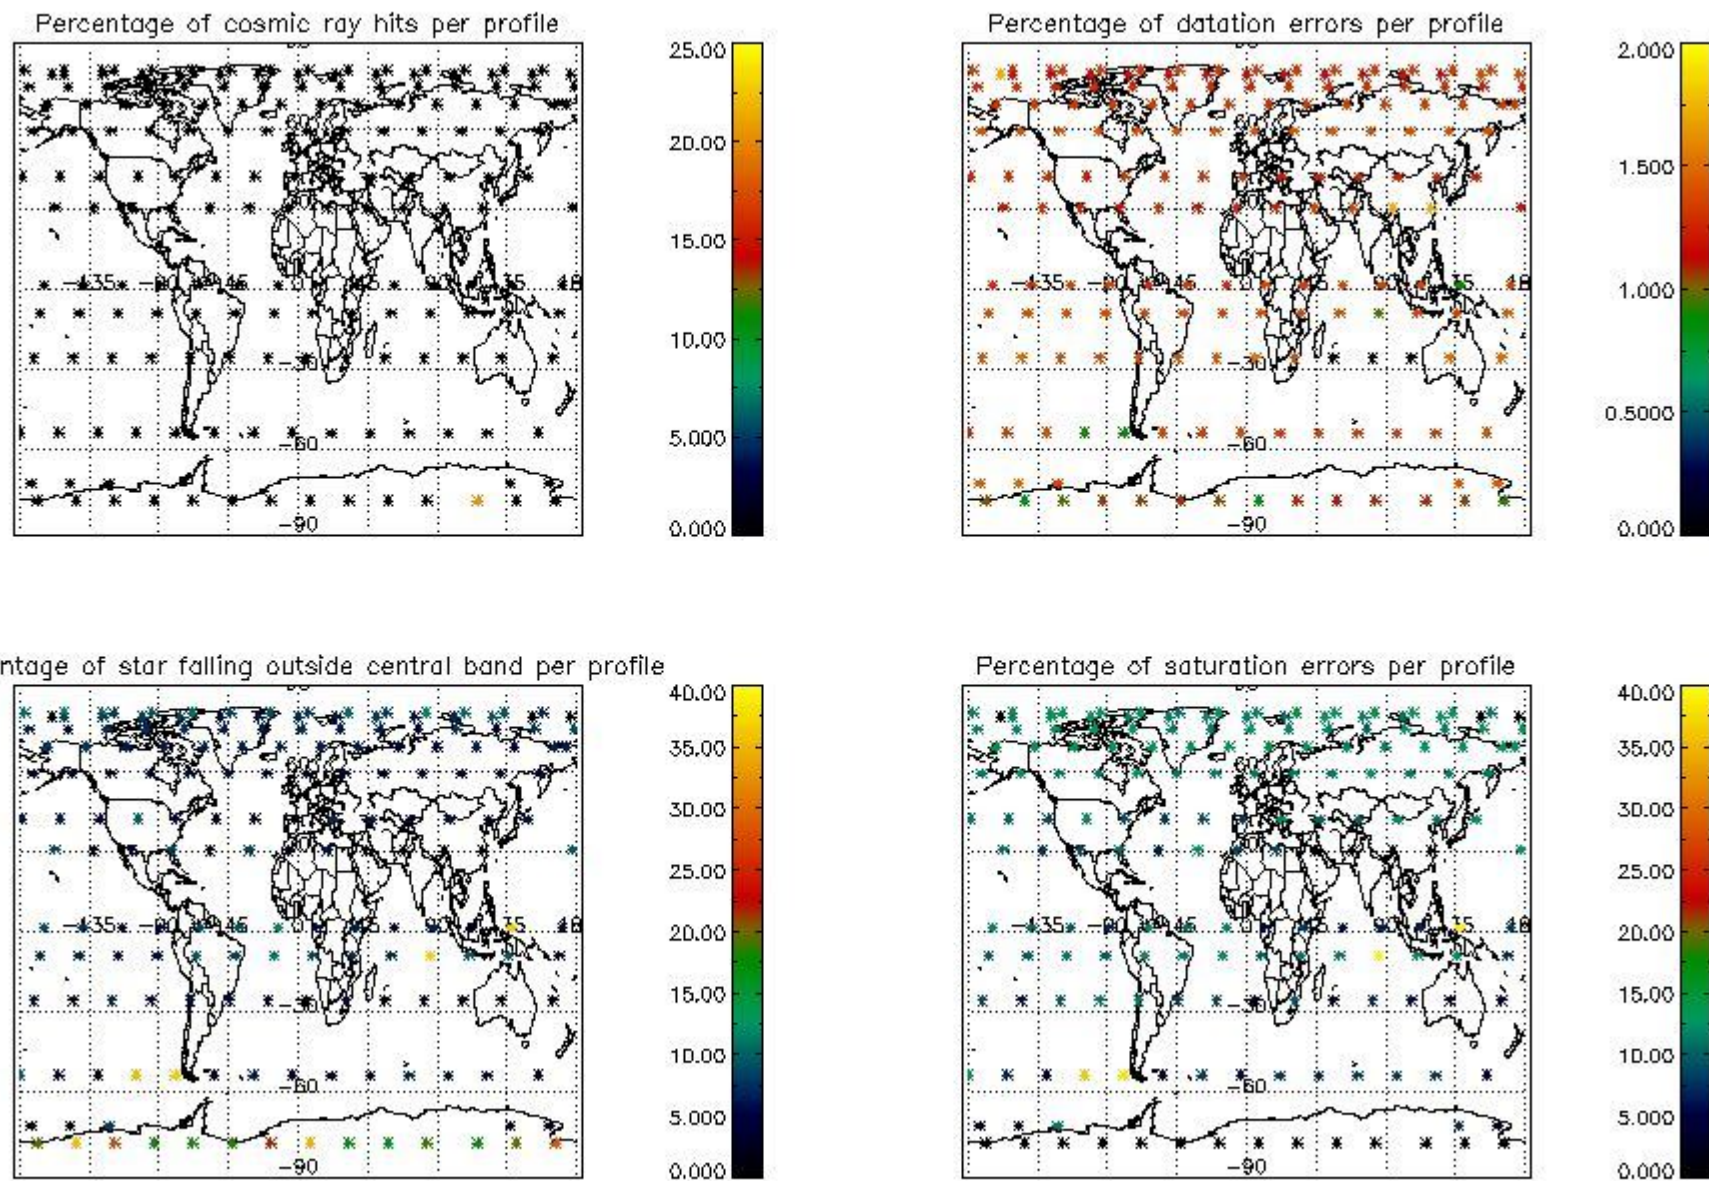

Percentage of datation errors per profile

Percentage of star falling outside central band per profile

Percentage of saturation errors per profile

4.2.2 Plot level 1 quality information per product (world map): ENVISAT DESCENDING passes