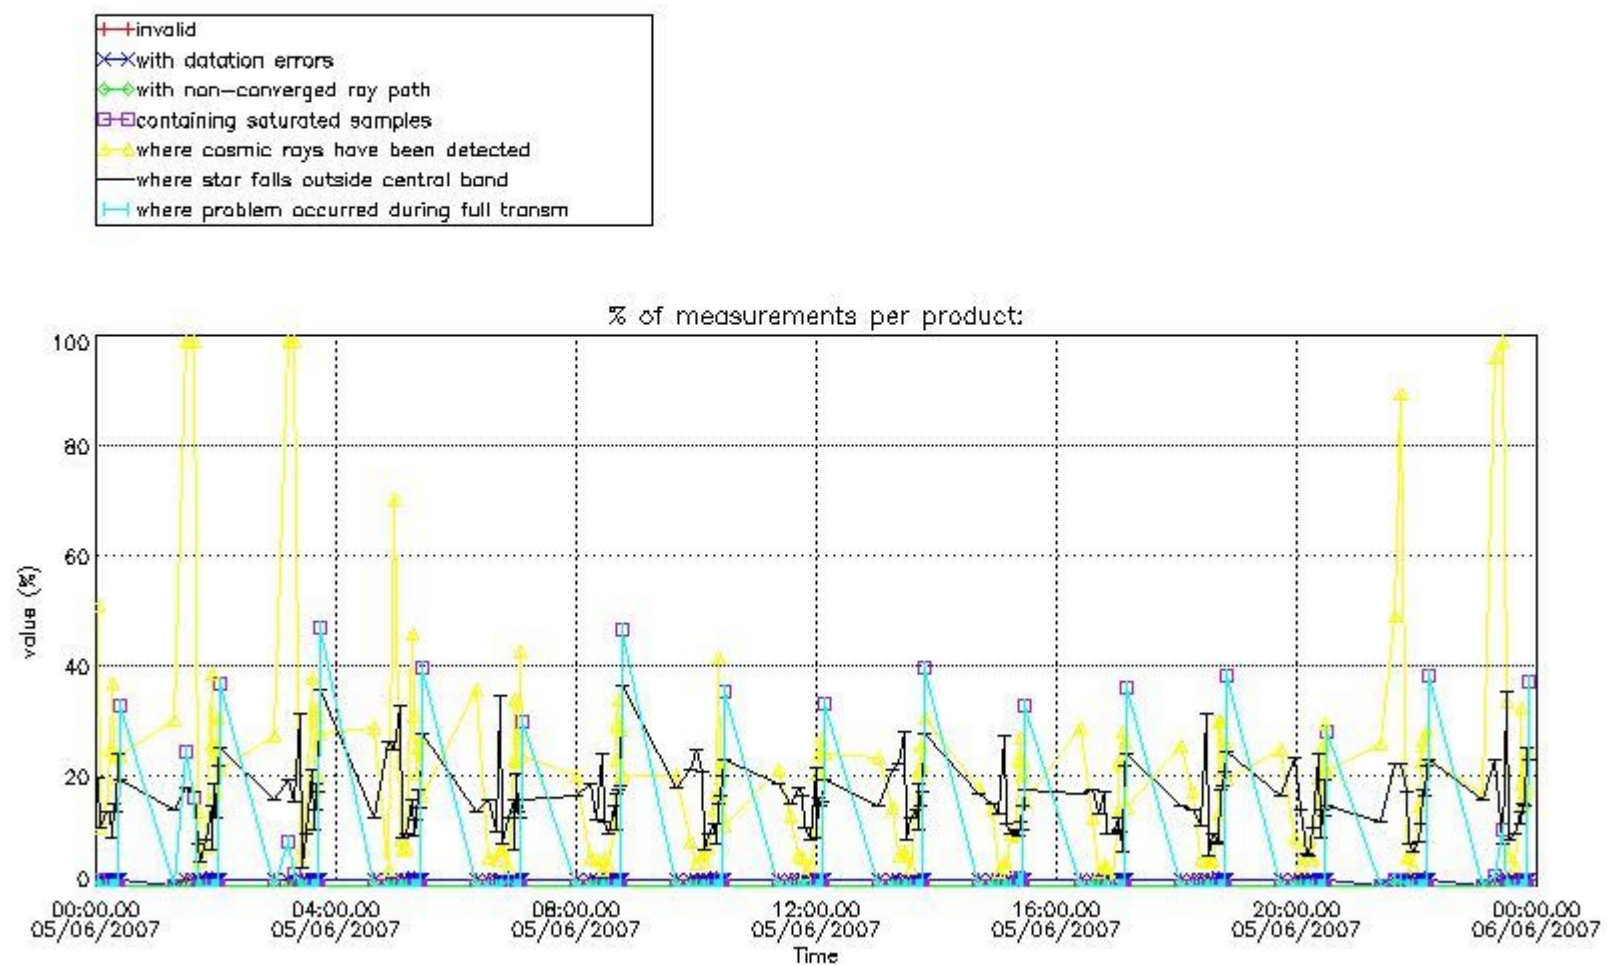

4.1.2 Plot level 1 quality information per product (time dependant): ENVI SAT DESCENDING passes