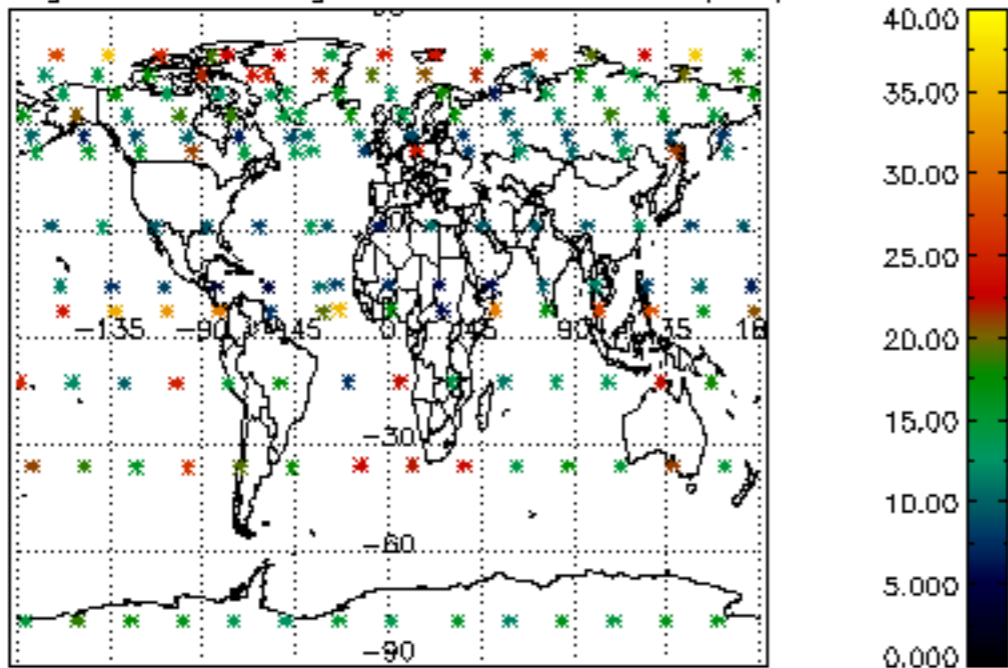

Percentage of cosmic ray hits per profile

Percentage of star falling outside central band per profile