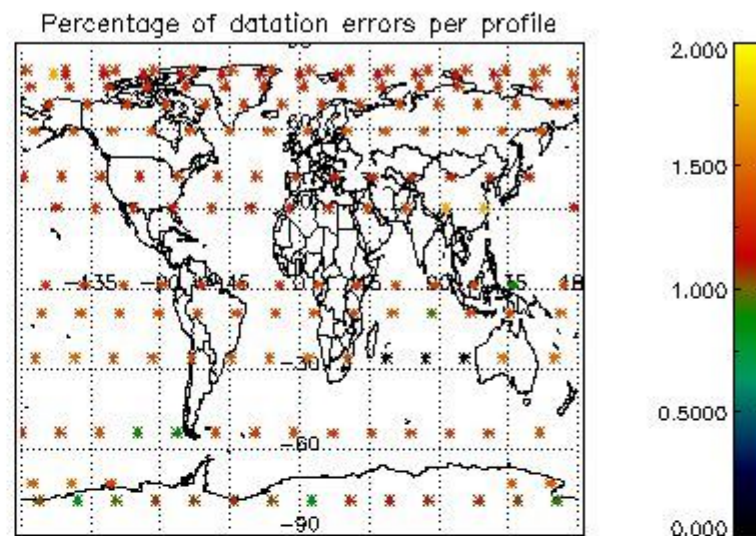

Percentage of datation errors per profile

Percentage of star falling outside central band per profile

Percentage of saturation errors per profile

4.2.2 Plot level 1 quality information per product (world map): ENVISAT DESCENDING passes