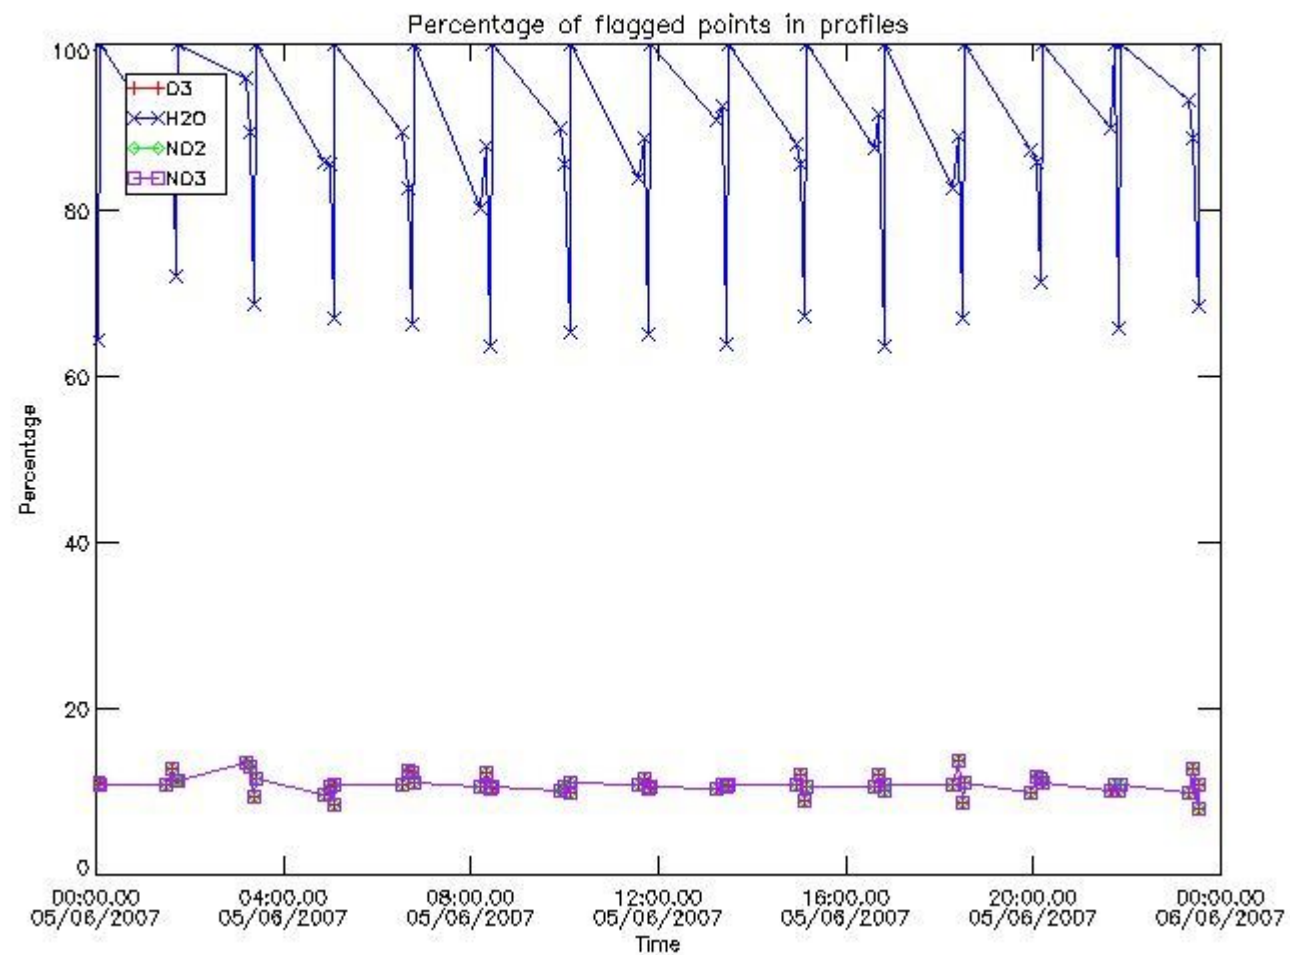

3. Quality information per product

In this section it is plotted some information contained in the Quality Summary data set of the level 2 products. Only products in dark limb conditions and without errors (error flag in the MPH set to "0") are used.

3.1 Plot quality information per product (time dependant)