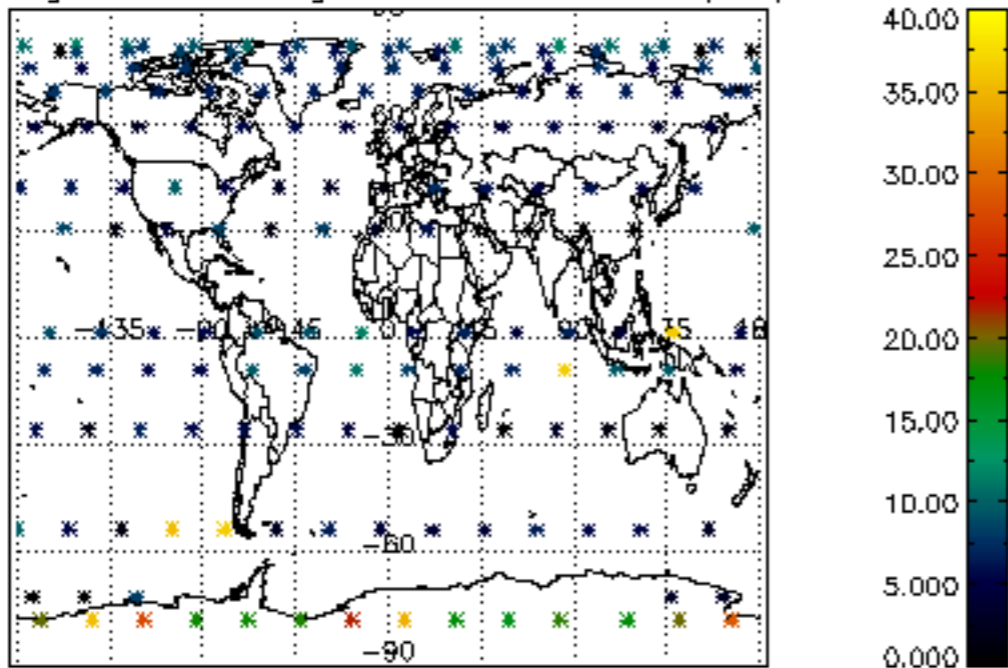

Percentage of star falling outside central band per profile