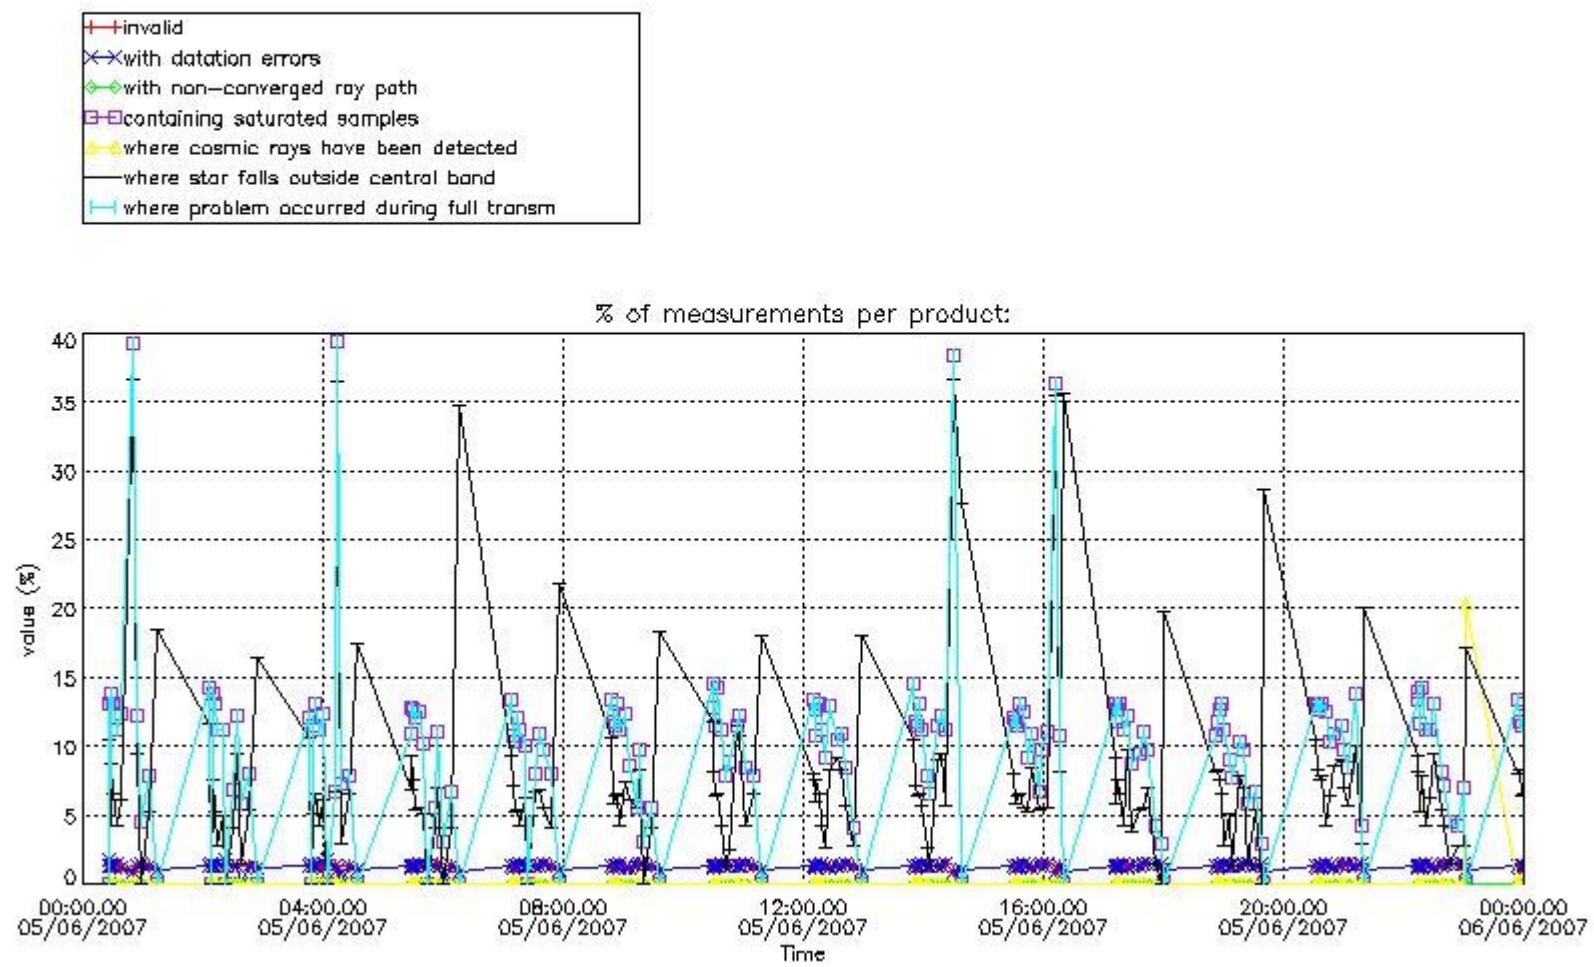

[6. Auxiliary Data Files used for the production reported in section 2](#)

This report presents the daily analysis on parameters extracted from GOMOS level 2 data (GOM_NL__2P). It is intended to monitor some important parameters that will impact the quality of these products. A list of level 2 products (and content) that have arrived during the reporting day to the PCF is also given.

3.1 Plot quality information per product (time dependant)

3.2 Plot quality information per product (world map)

Percentage of flagged data per O3 profile

Percentage of flagged data per H2O profile

Percentage of flagged data per NO2 profile

Percentage of flagged data per NO3 profile

4. Level 1 quality information per product

In this section it is plotted some information contained in the Quality Summary data set of the level 2 products that comes from the level 1b processing. Products without errors (error flag in the MPH set to "0") are used.

4.1 Plot quality information per product (time dependant) coming from level 1b processing

4.1.1 Plot level 1 quality information per product (time dependant): ENVISAT ASCENDING passes

4.1.2 Plot level 1 quality information per product (time dependant): ENVI SAT DESCENDING passes