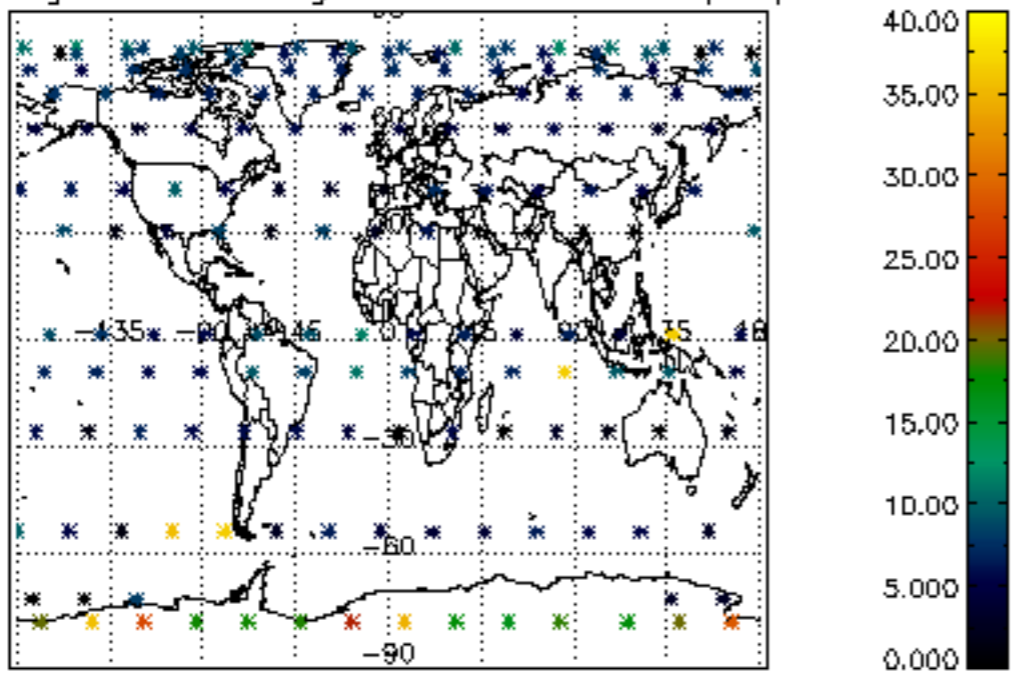

Percentage of star falling outside central band per profile