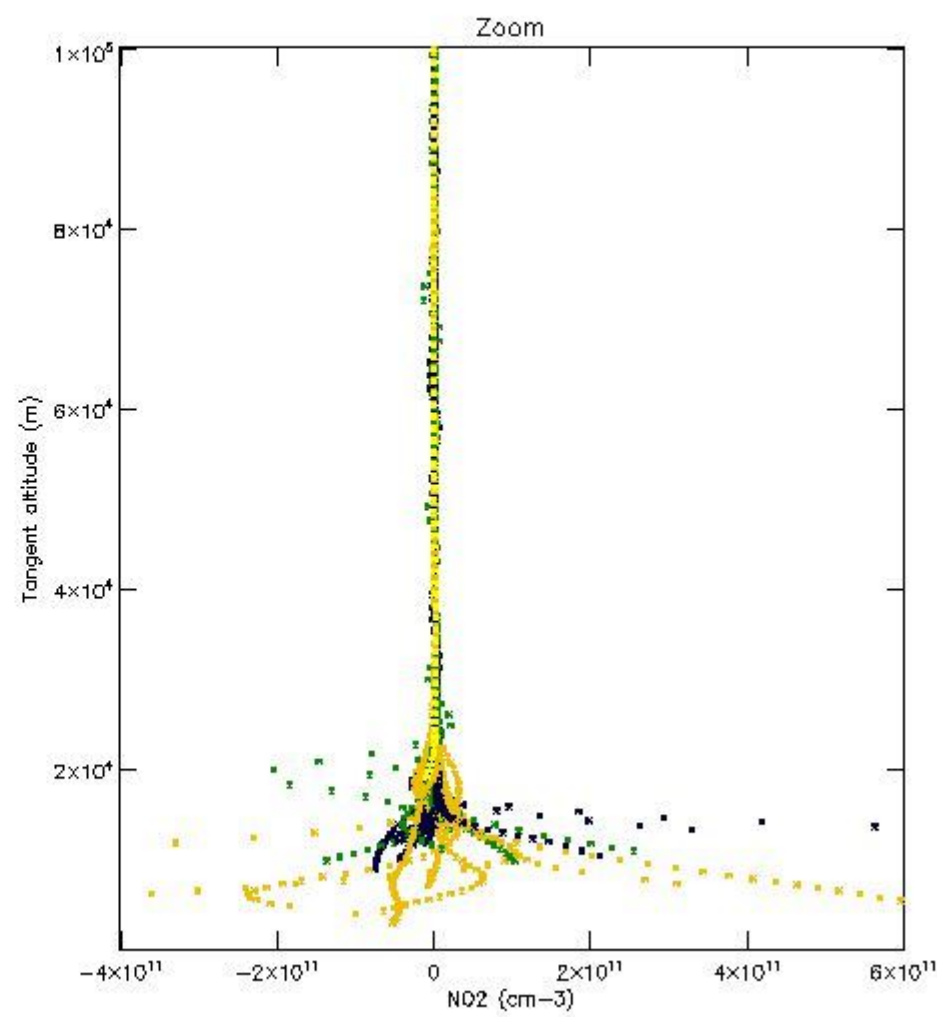

STD < 10	4
STD < 5	3

5.2 Plot ozone profiles for all STD (dark without errors)

The colorbar represents the latitude.

5.3 Plot ozone profiles where STD < 20% (dark without errors)

The colorbar represents the latitude.

5.4 Plot ozone profiles where $STD < 10\%$ (dark without errors)

The colorbar represents the latitude.

5.5 Plot ozone profiles where STD < 5% (dark without errors)

The colorbar represents the latitude.

5.6 Plot NO₂ profiles for all STD (dark without errors)

The colorbar represents the latitude.

5.7 Plot NO3 profiles for all STD (dark without errors)

The colorbar represents the latitude.

5.8 Plot H2O profiles for all STD (only for occultations of stars 1,2,3,4,13,14,16,26,63 dark without errors)