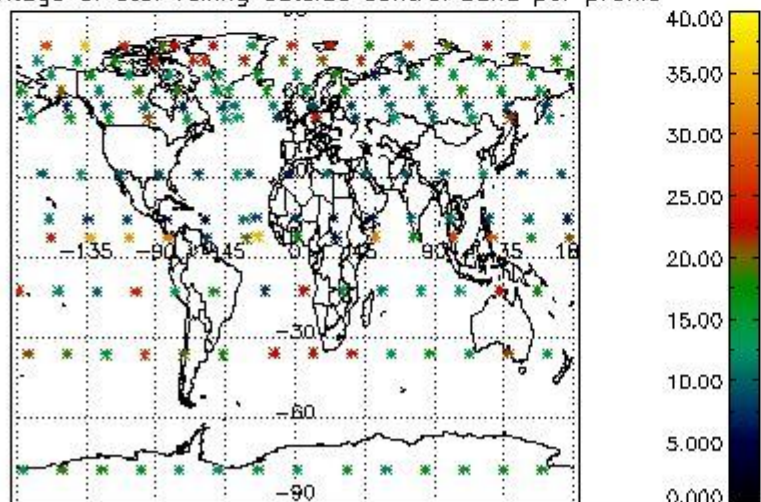

Percentage of star falling outside central band per profile