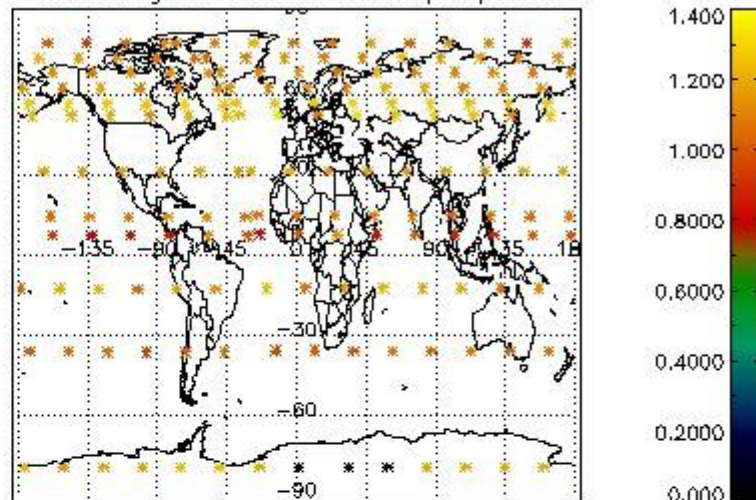

Percentage of datation errors per profile