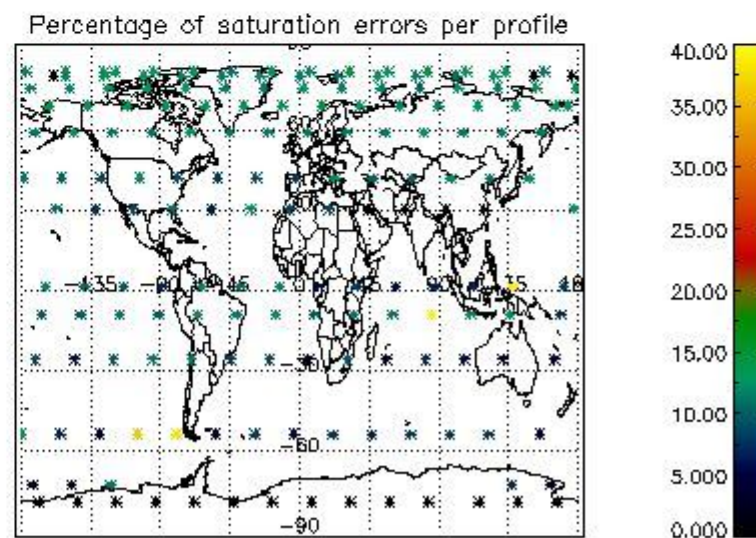

Percentage of datation errors per profile

Percentage of star falling outside central band per profile

Percentage of saturation errors per profile

4.2.2 Plot level 1 quality information per product (world map): ENVISAT DESCENDING passes