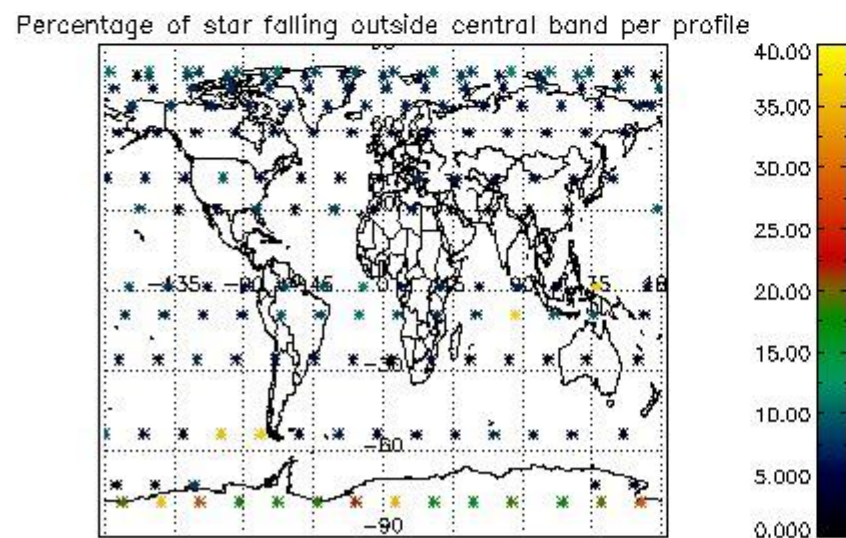

Percentage of datation errors per profile

Percentage of star falling outside central band per profile

Percentage of saturation errors per profile

4.2.2 Plot level 1 quality information per product (world map): ENVISAT DESCENDING passes