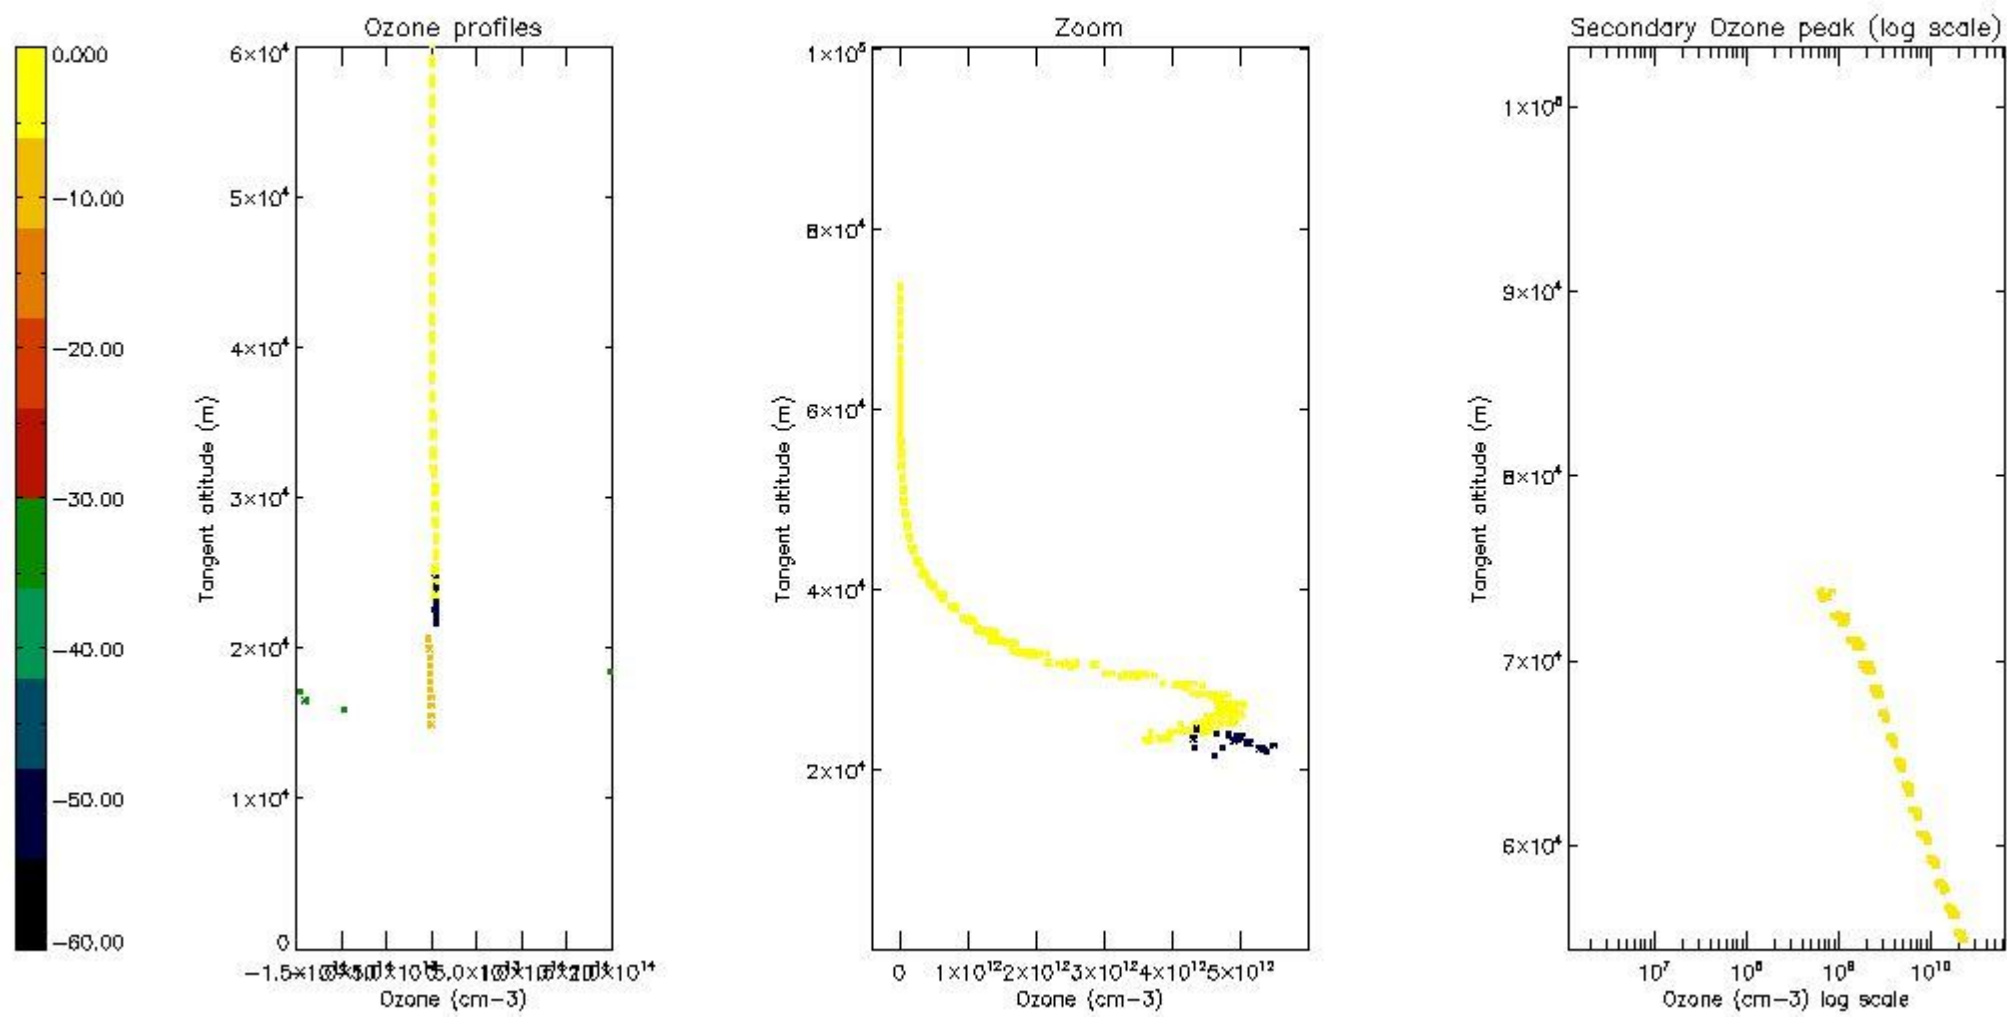

STD < 10	4
STD < 5	3

5.2 Plot ozone profiles for all STD (dark without errors)

The colorbar represents the latitude.

5.3 Plot ozone profiles where STD < 20% (dark without errors)

The colorbar represents the latitude.

5.4 Plot ozone profiles where $STD < 10\%$ (dark without errors)

The colorbar represents the latitude.

5.5 Plot ozone profiles where STD < 5% (dark without errors)

The colorbar represents the latitude.

5.6 Plot NO₂ profiles for all STD (dark without errors)