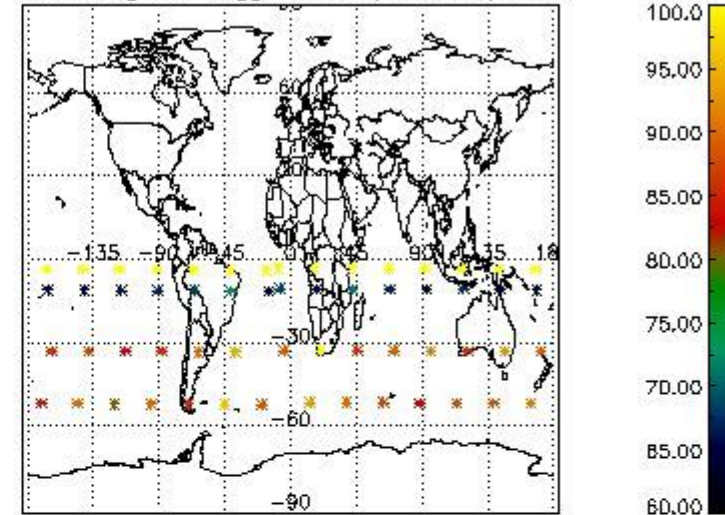

3.1 Plot quality information per product (time dependant)

3.2 Plot quality information per product (world map)

Percentage of flagged data per O3 profile

Percentage of flagged data per H2O profile

Percentage of flagged data per NO2 profile