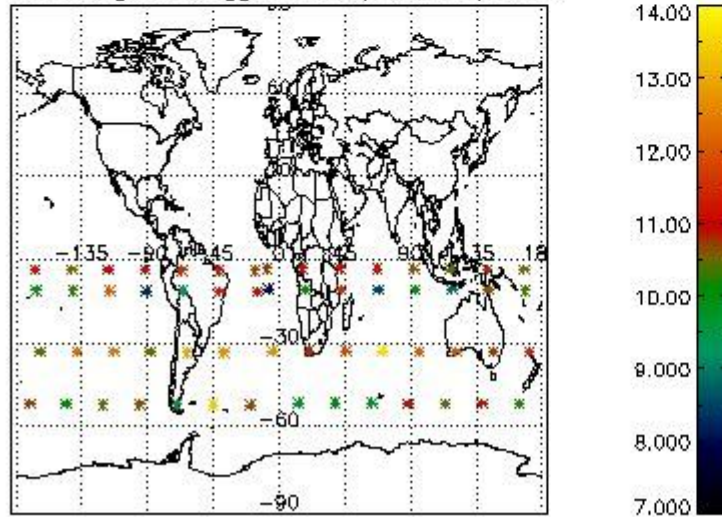

3.1 Plot quality information per product (time dependant)

3.2 Plot quality information per product (world map)

Percentage of flagged data per O3 profile

Percentage of flagged data per H2O profile

Percentage of flagged data per NO2 profile