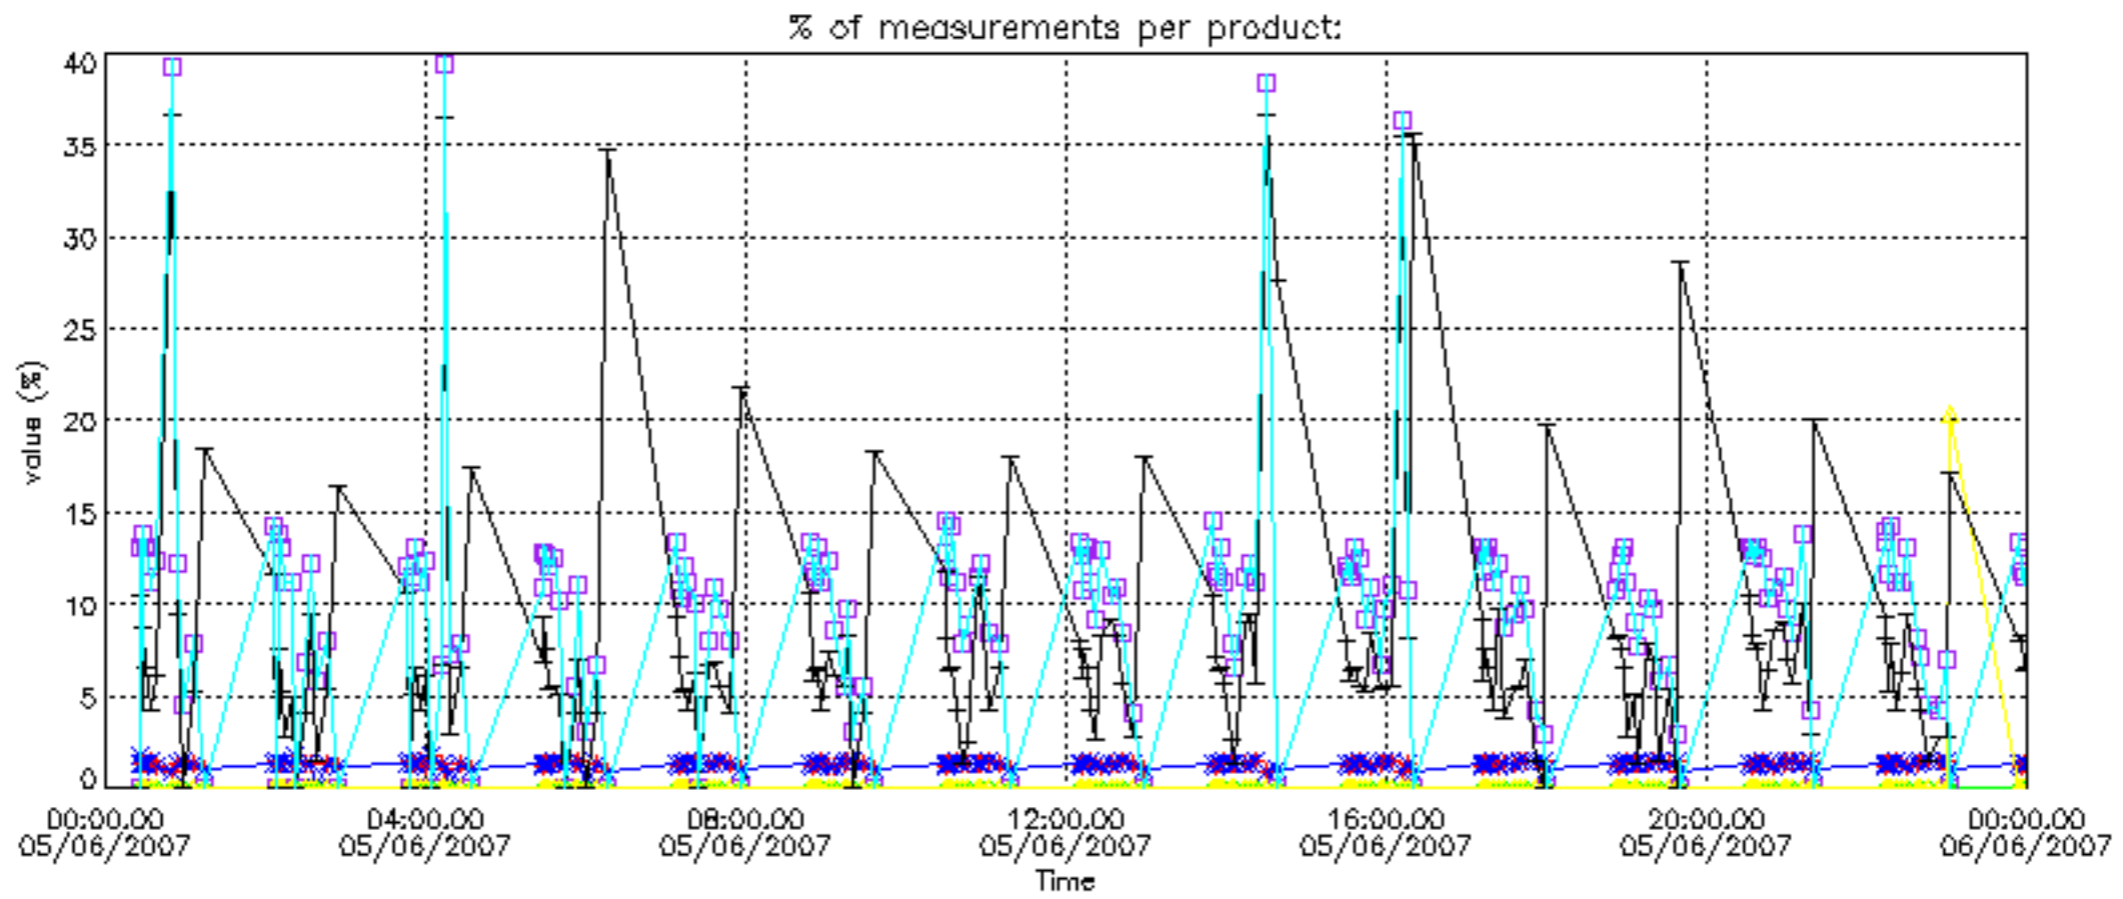

Percentage of cosmic ray hits per profile

Percentage of datation errors per profile