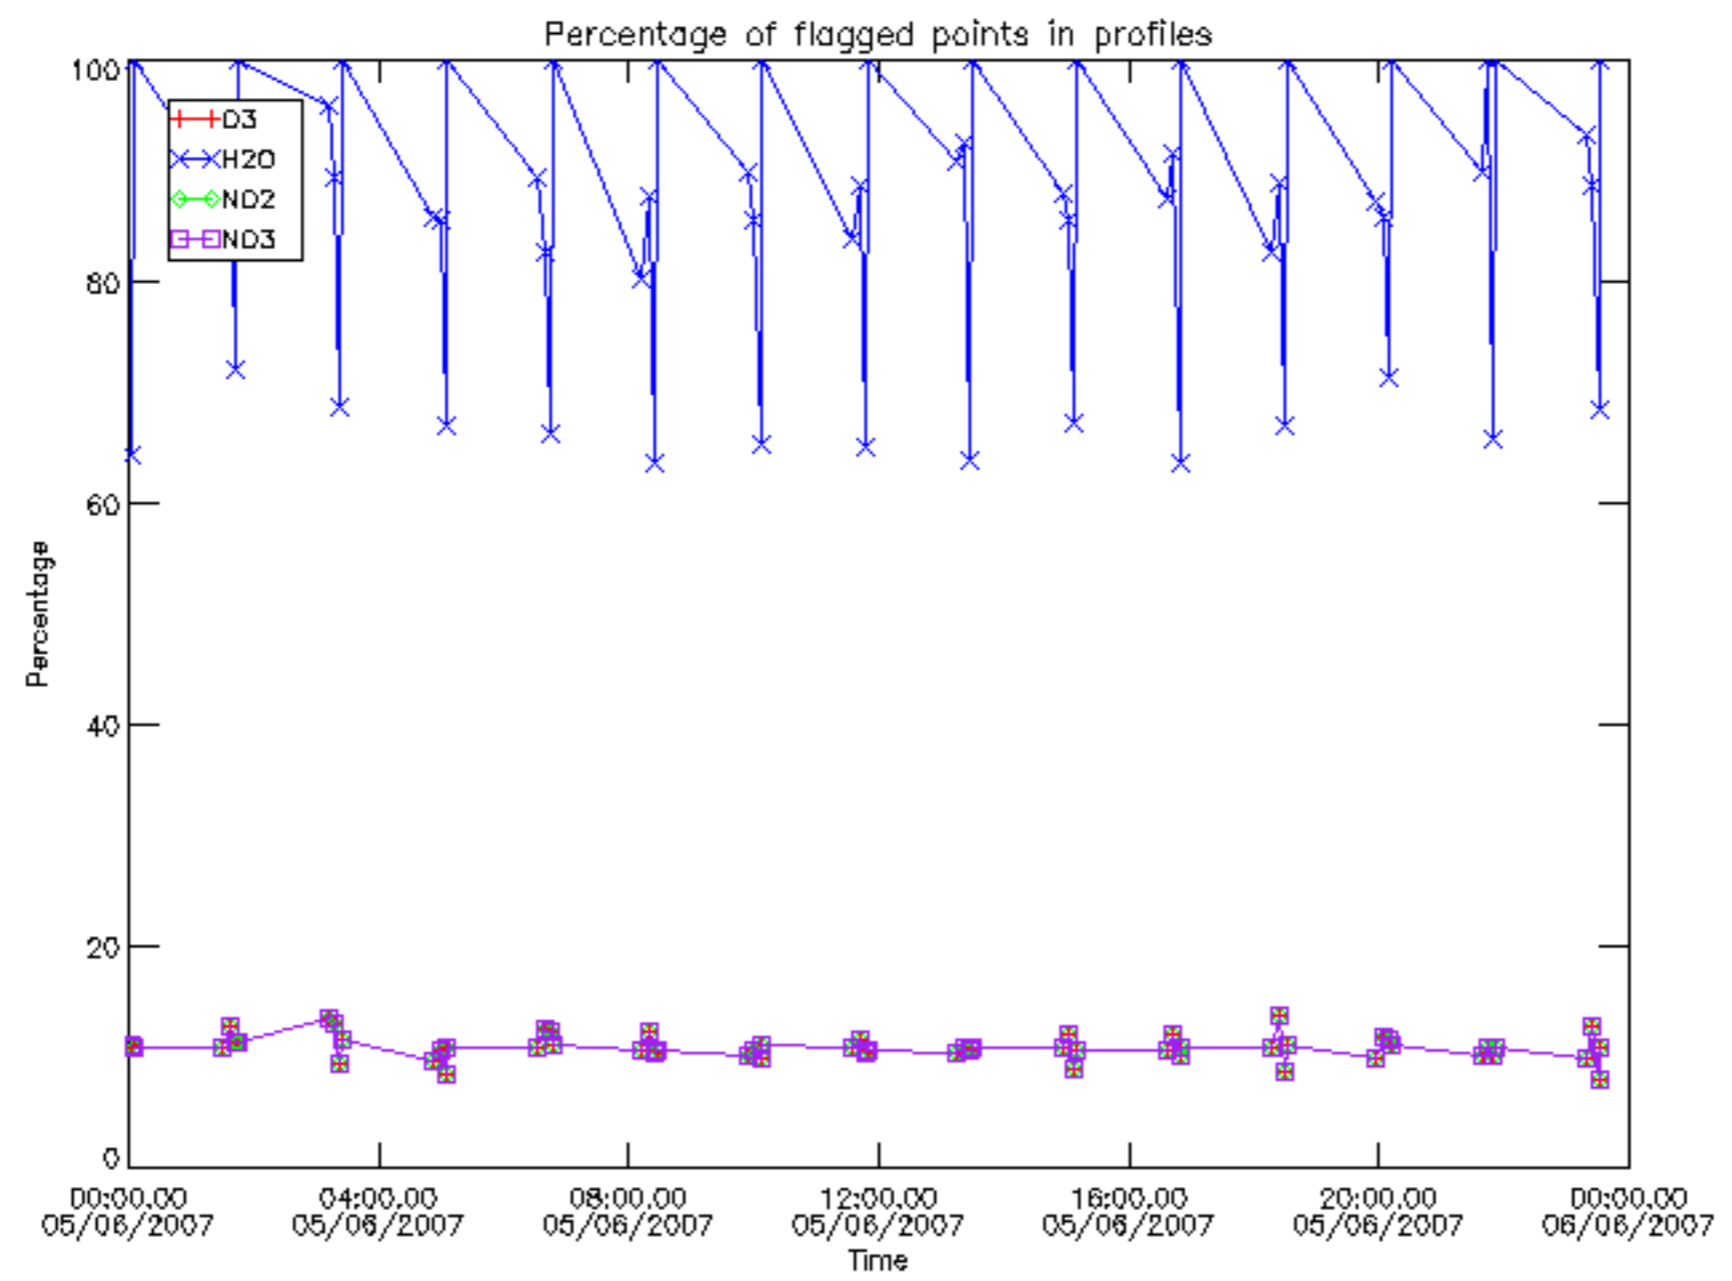

Percentage of flagged data per D3 profile

Percentage of flagged data per H2O profile