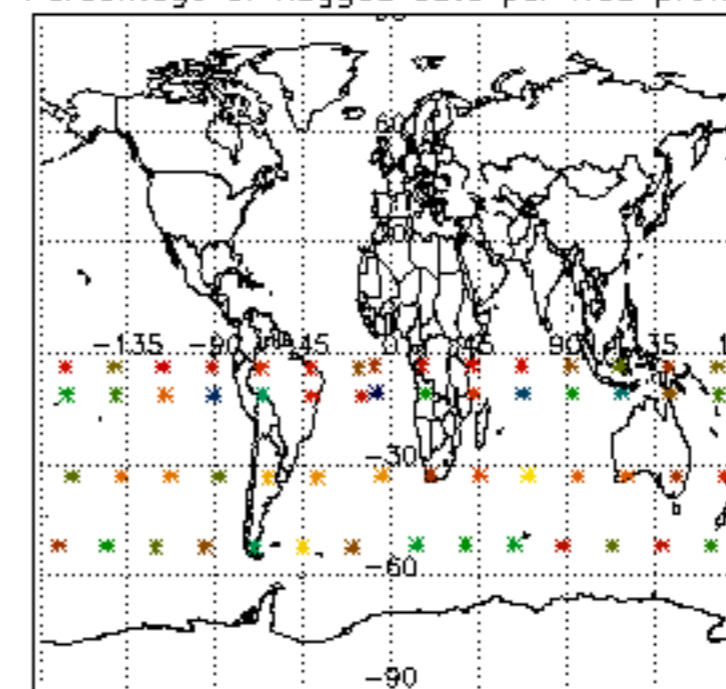

Percentage of flagged data per NO3 profile