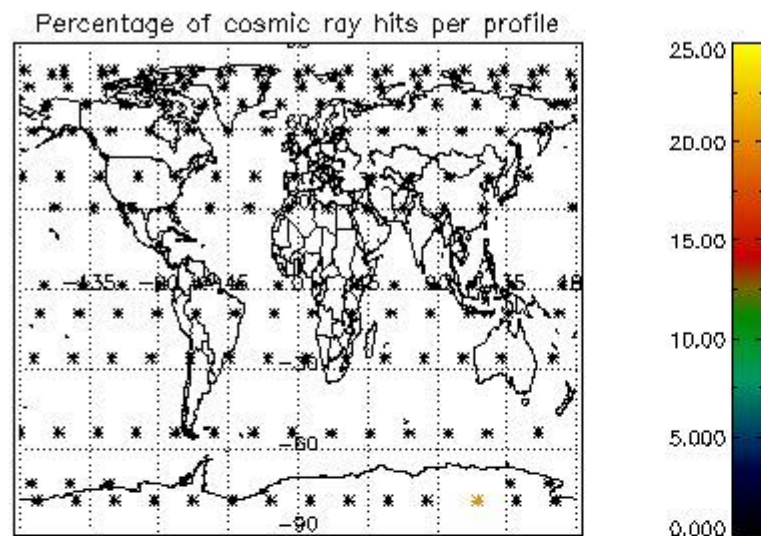

Percentage of datation errors per profile

Percentage of star falling outside central band per profile

Percentage of saturation errors per profile

4.2.2 Plot level 1 quality information per product (world map): ENVISAT DESCENDING passes