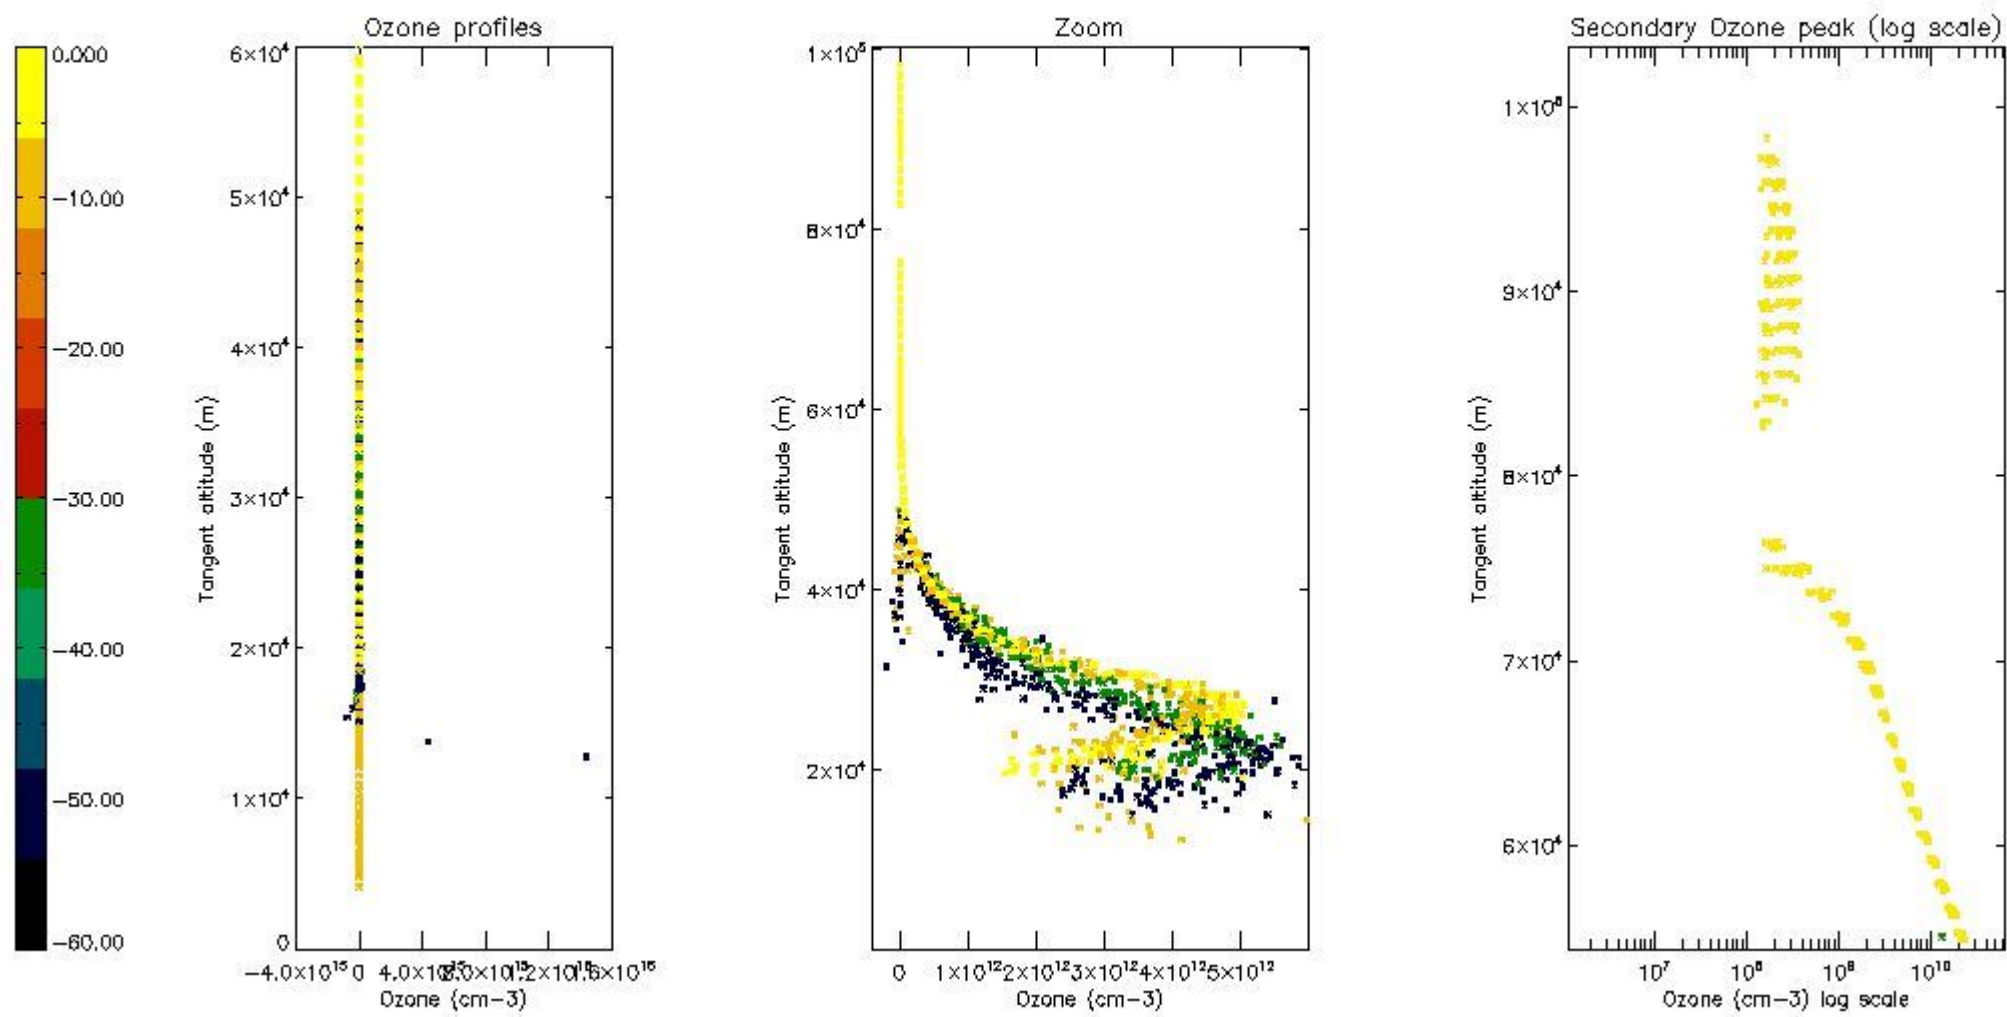

STD < 10	4
STD < 5	3

5.2 Plot ozone profiles for all STD (dark without errors)

The colorbar represents the latitude.

5.3 Plot ozone profiles where STD < 20% (dark without errors)

The colorbar represents the latitude.