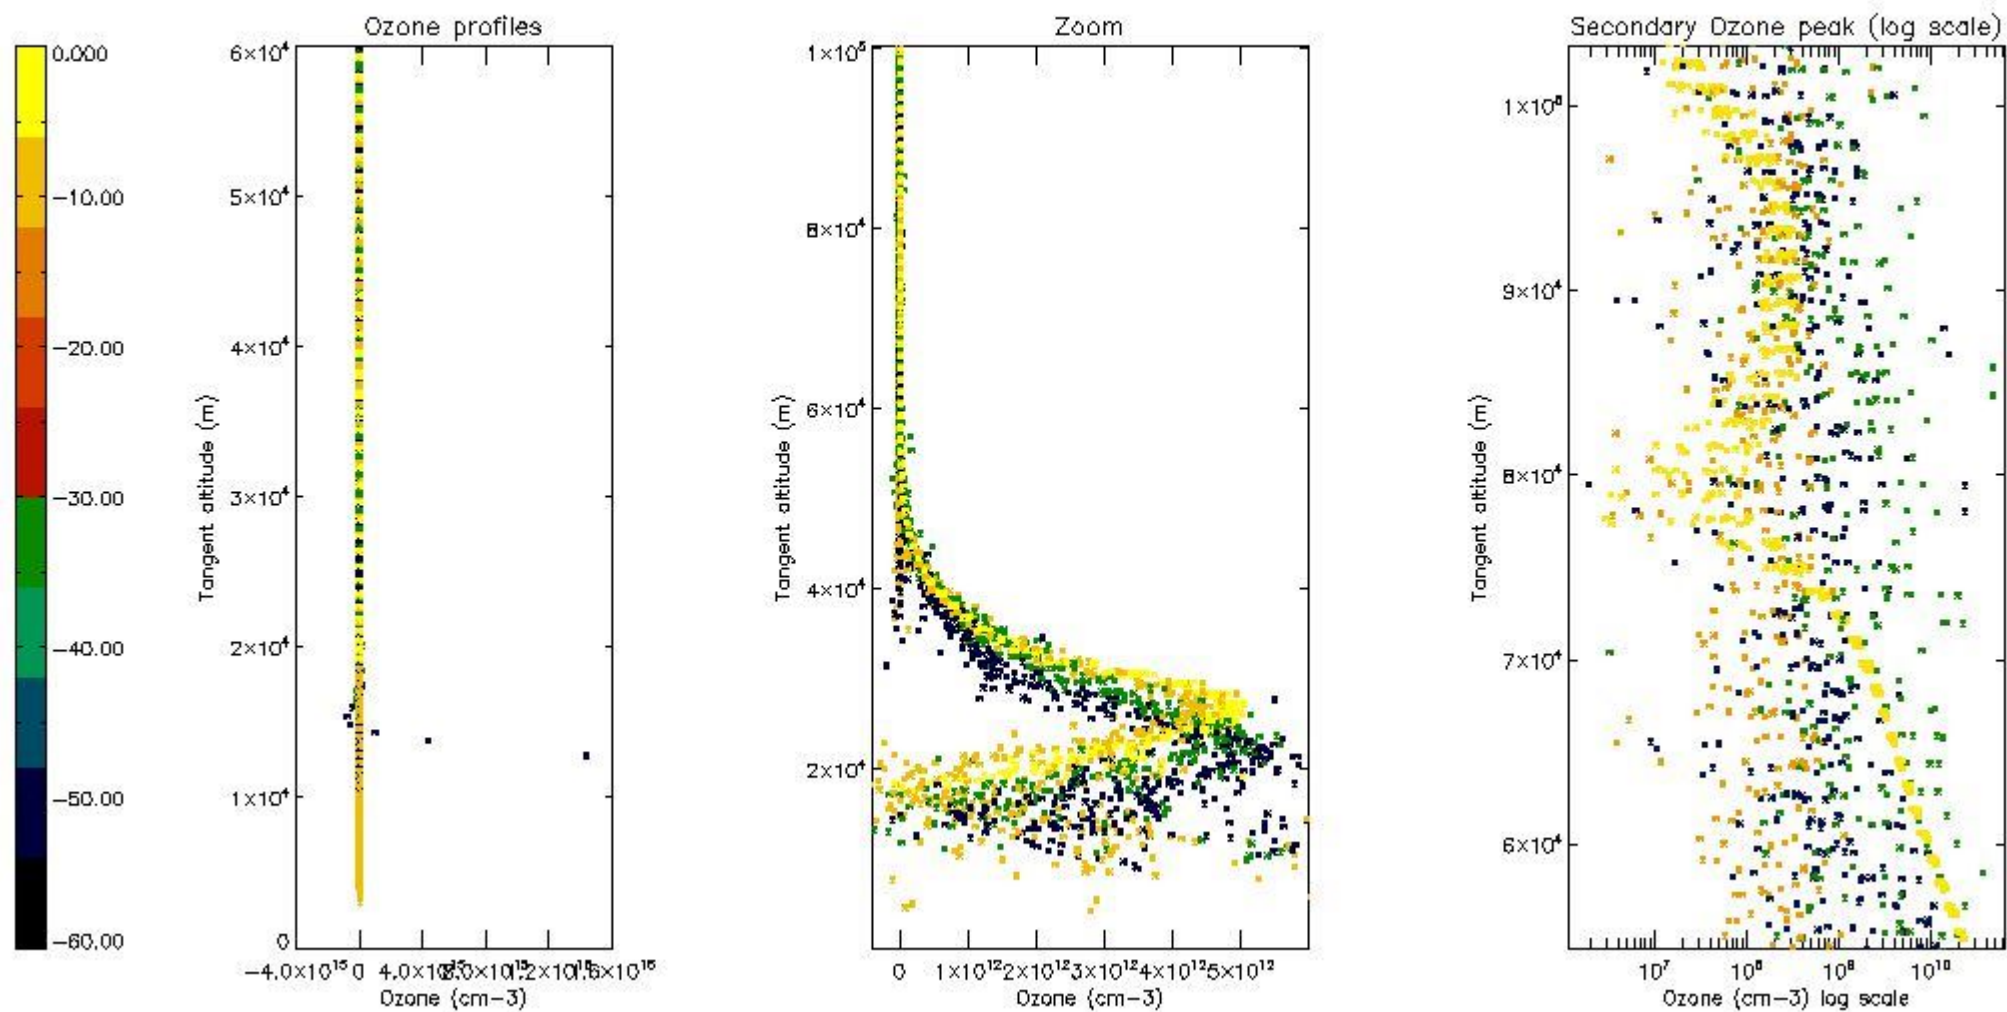

STD < 10	4
STD < 5	3

5.2 Plot ozone profiles for all STD (dark without errors)

The colorbar represents the latitude.

5.3 Plot ozone profiles where STD < 20% (dark without errors)

The colorbar represents the latitude.