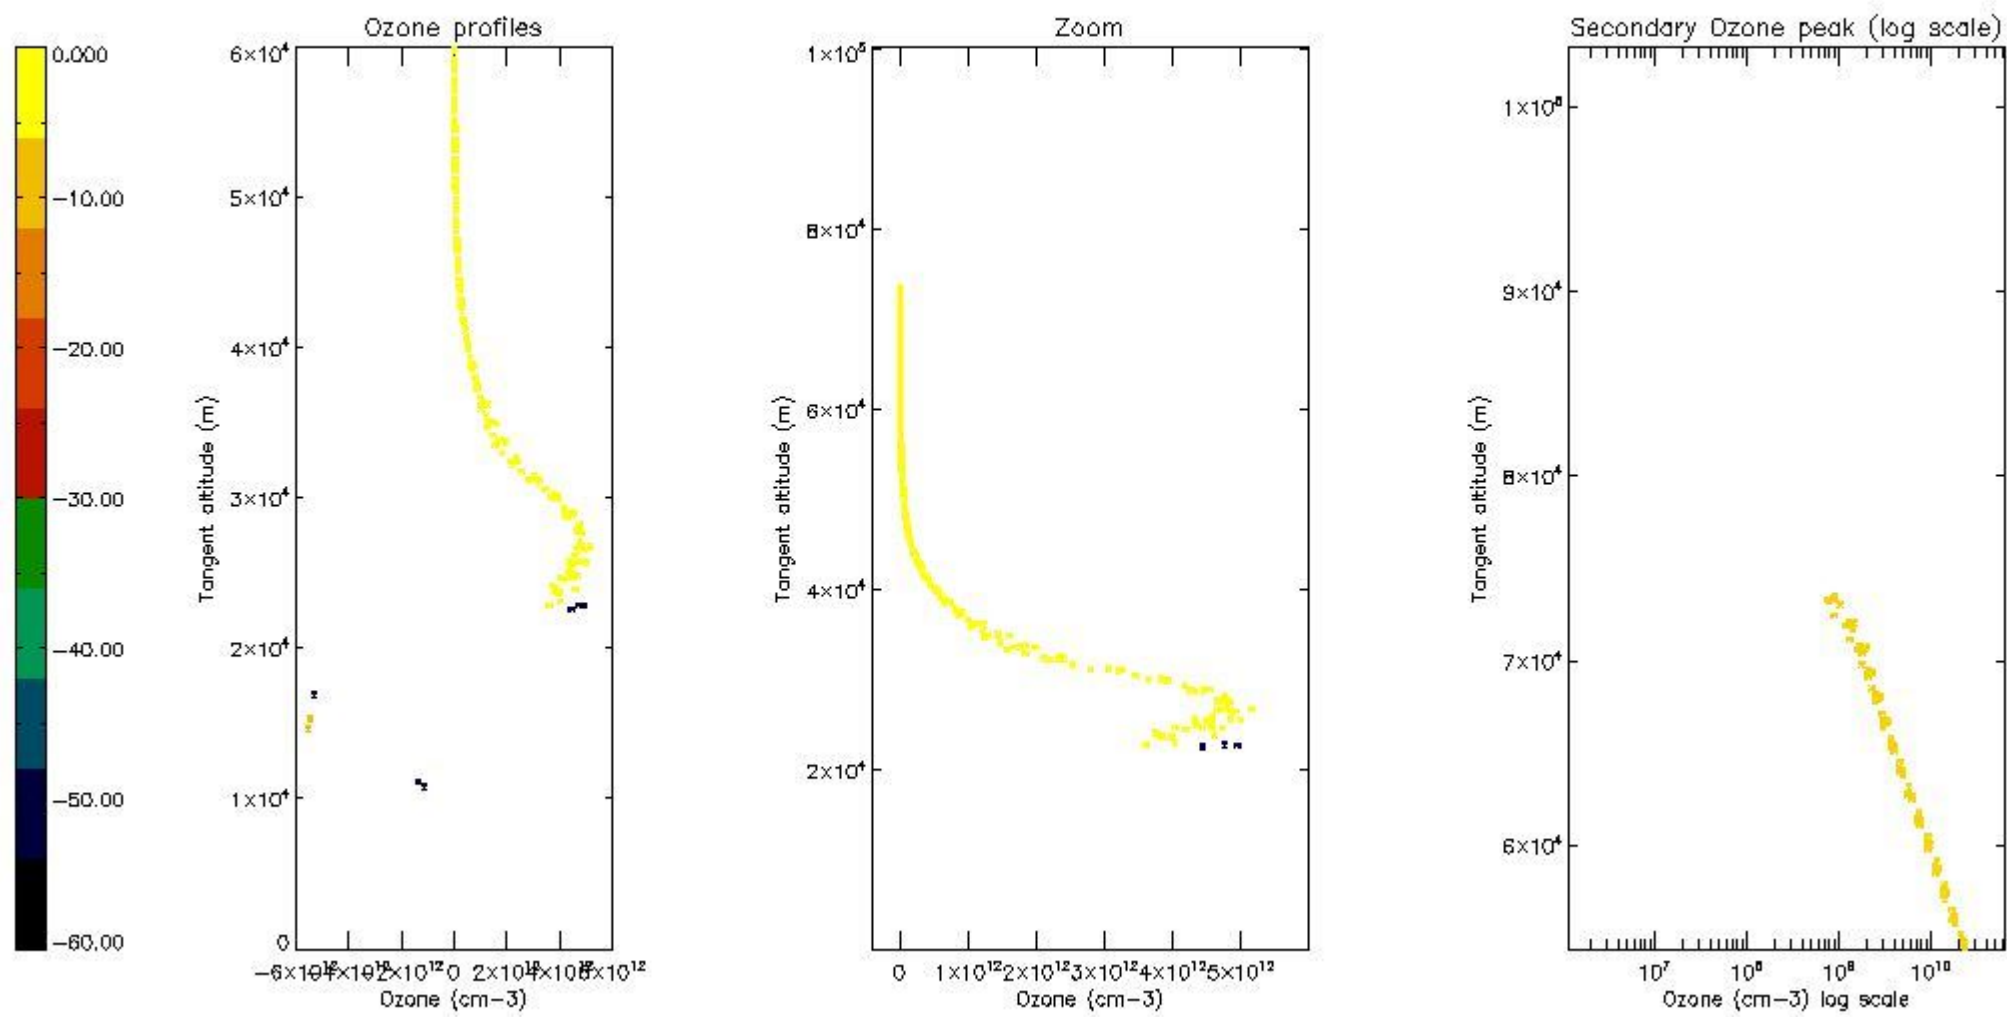

5.6 Plot NO₂ profiles for all STD (dark without errors)

The colorbar represents the latitude.