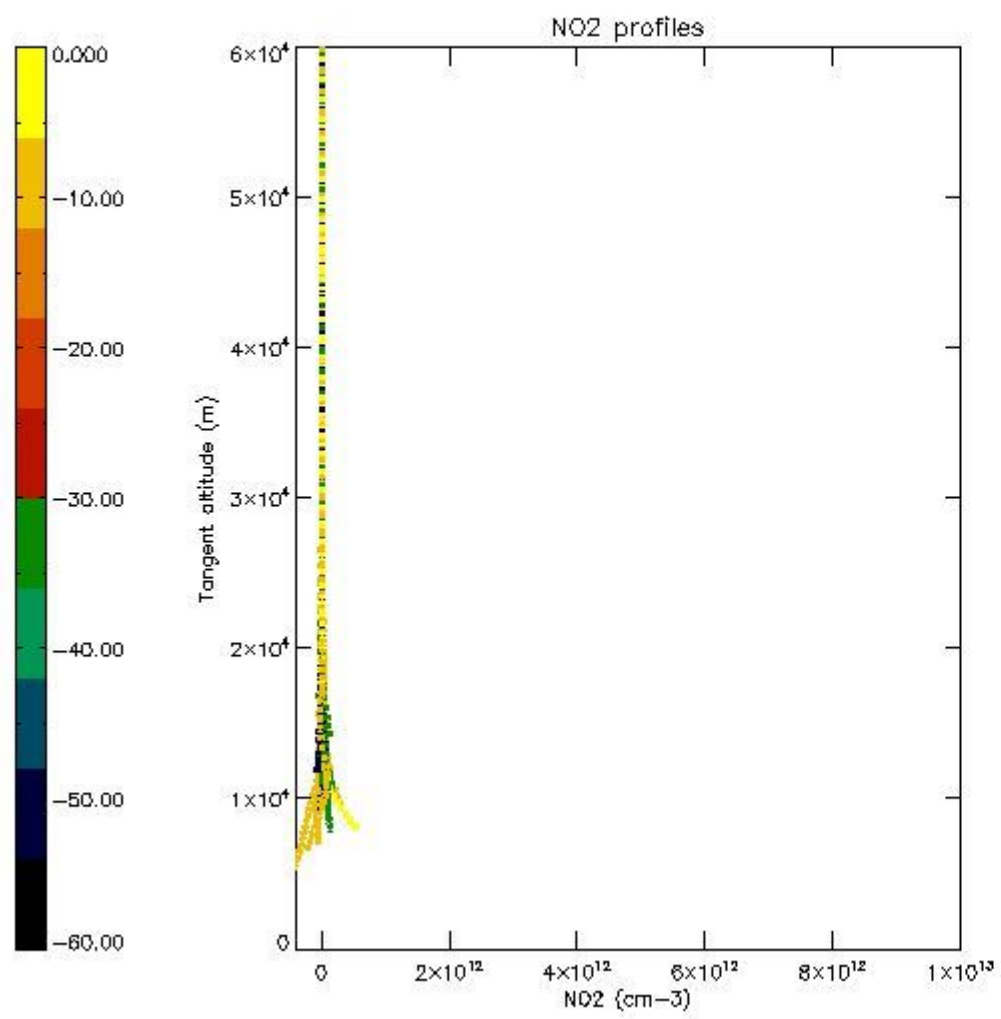

STD < 10	3
STD < 5	2

5.2 Plot ozone profiles for all STD (dark without errors)

The colorbar represents the latitude.

5.3 Plot ozone profiles where STD < 20% (dark without errors)

The colorbar represents the latitude.

5.4 Plot ozone profiles where $STD < 10\%$ (dark without errors)

The colorbar represents the latitude.

5.5 Plot ozone profiles where $STD < 5\%$ (dark without errors)

The colorbar represents the latitude.

5.6 Plot NO₂ profiles for all STD (dark without errors)

The colorbar represents the latitude.

5.7 Plot NO3 profiles for all STD (dark without errors)

The colorbar represents the latitude.

5.8 Plot H2O profiles for all STD (only for occultations of stars 1,2,3,4,13,14,16,26,63 dark without errors)