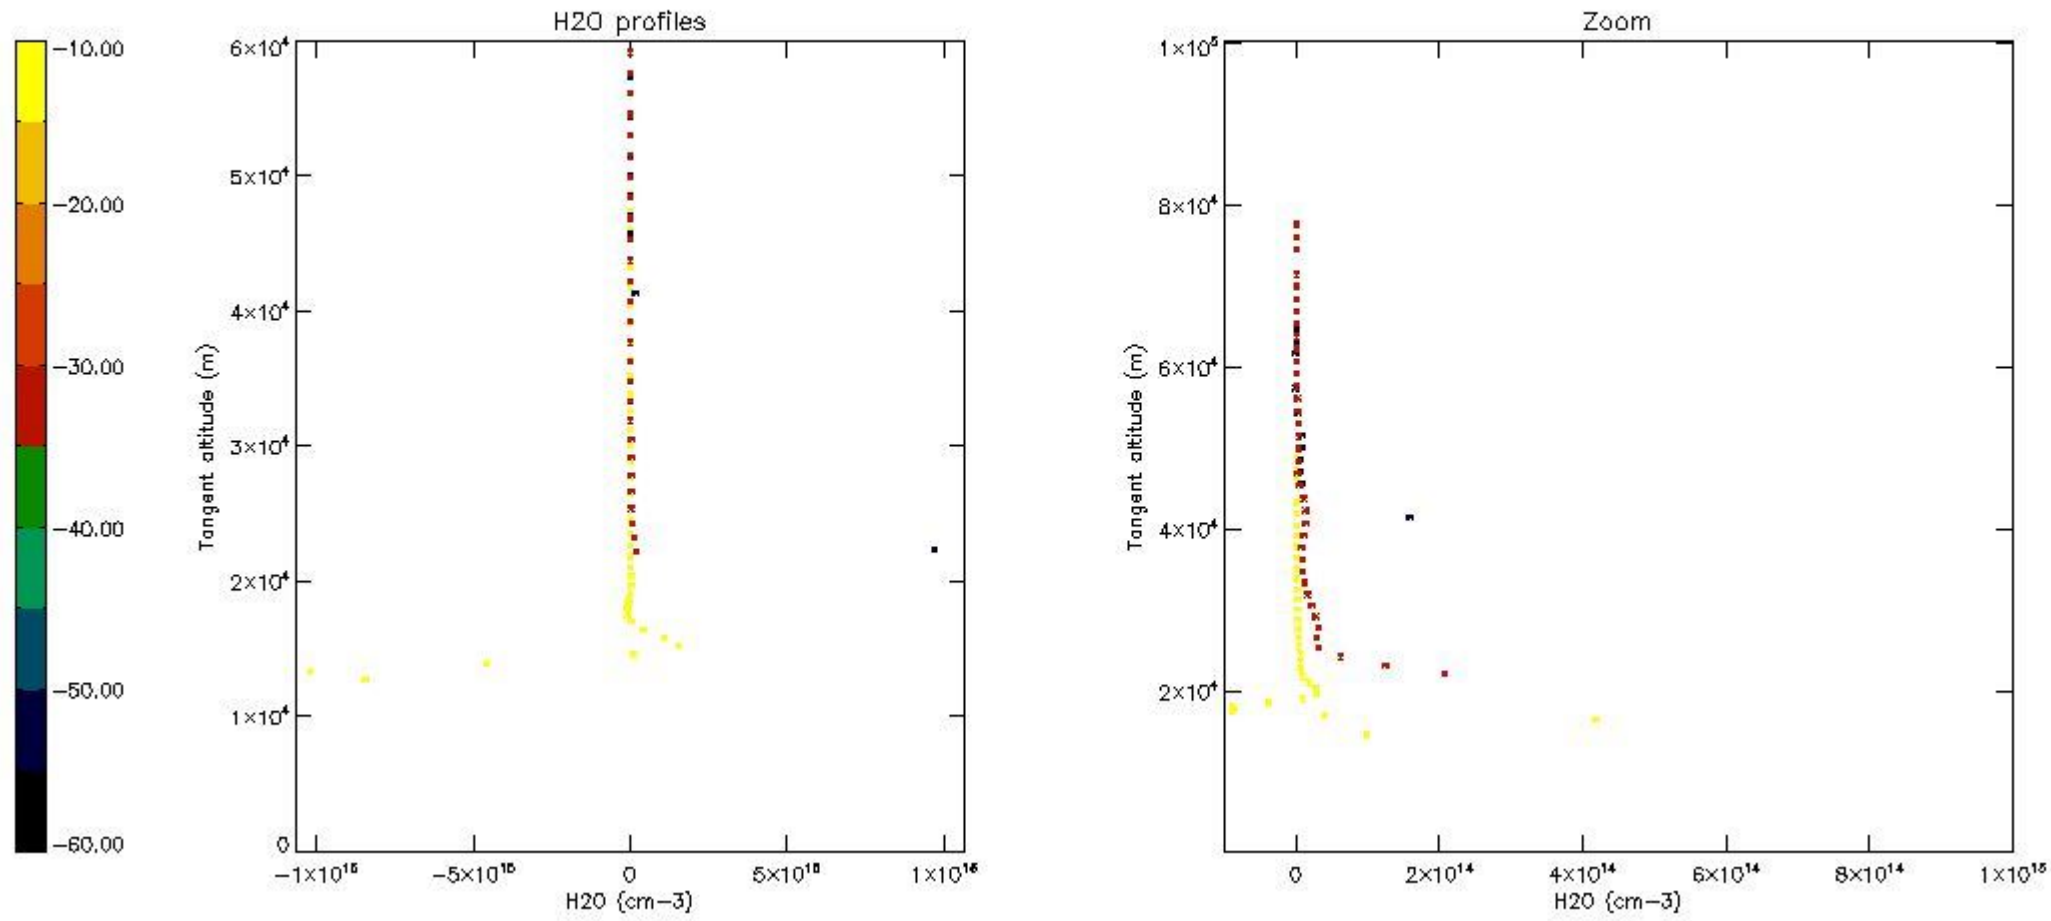

6. Auxiliary Data Files used for the production reported in section 2

The number reported in the third column indicates since which file (see list in section 2) the corresponding auxiliary file has been used. The fourth column is the date of those product files.

Type	Auxiliary Filename	Used since product	Used since product date
INST_PHYS_CHARACTERISTICS	GOM_INS_AXVIEC20091111_143220_20030716_120000_20500101_000000	1	03-JUN-2007 09:27:16
LEVEL-2_PROC_CONFIG	GOM_PR2_AXVIEC20091111_152718_20020301_000000_20500101_000000	1	03-JUN-2007 09:27:16
CROSS_SECTIONS_FILE	GOM_CRS_AXVIEC20091111_154832_20020301_000000_20500101_000000	1	03-JUN-2007 09:27:16