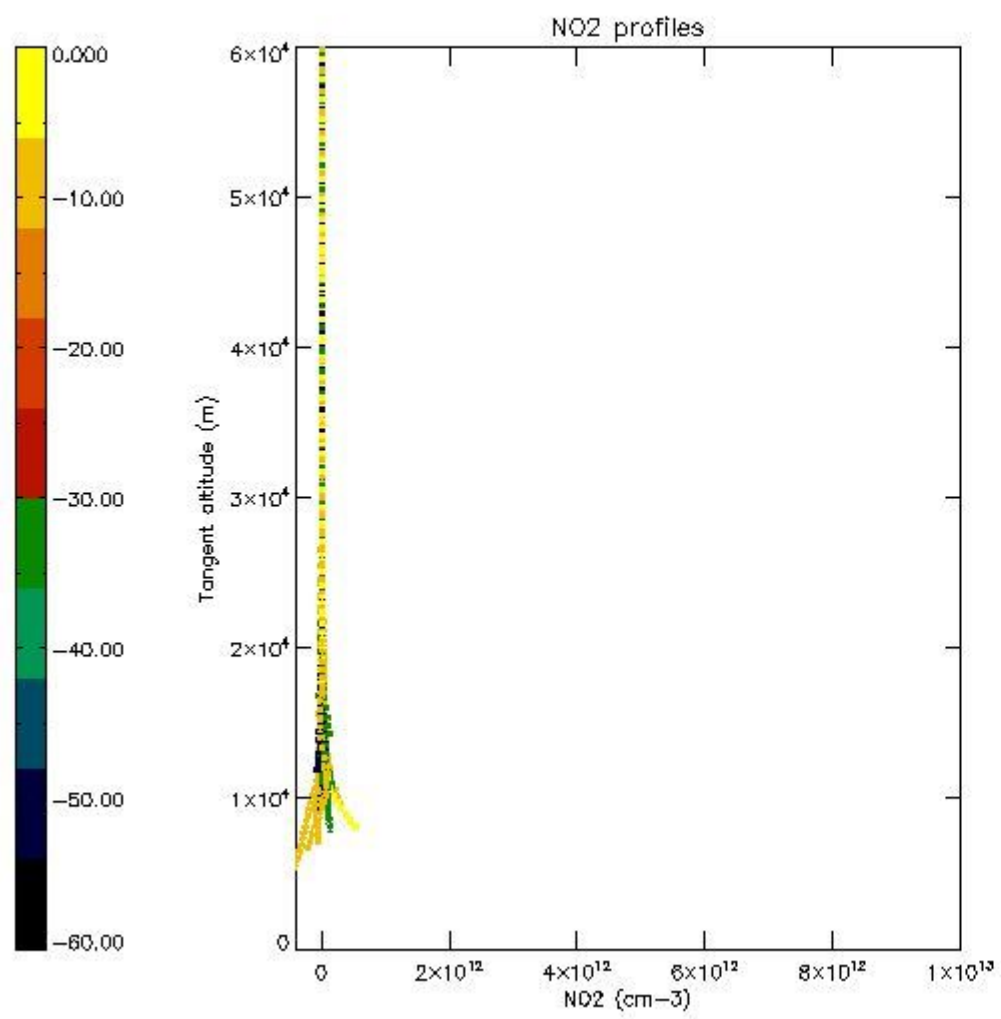

5.7 Plot NO3 profiles for all STD (dark without errors)

The colorbar represents the latitude.