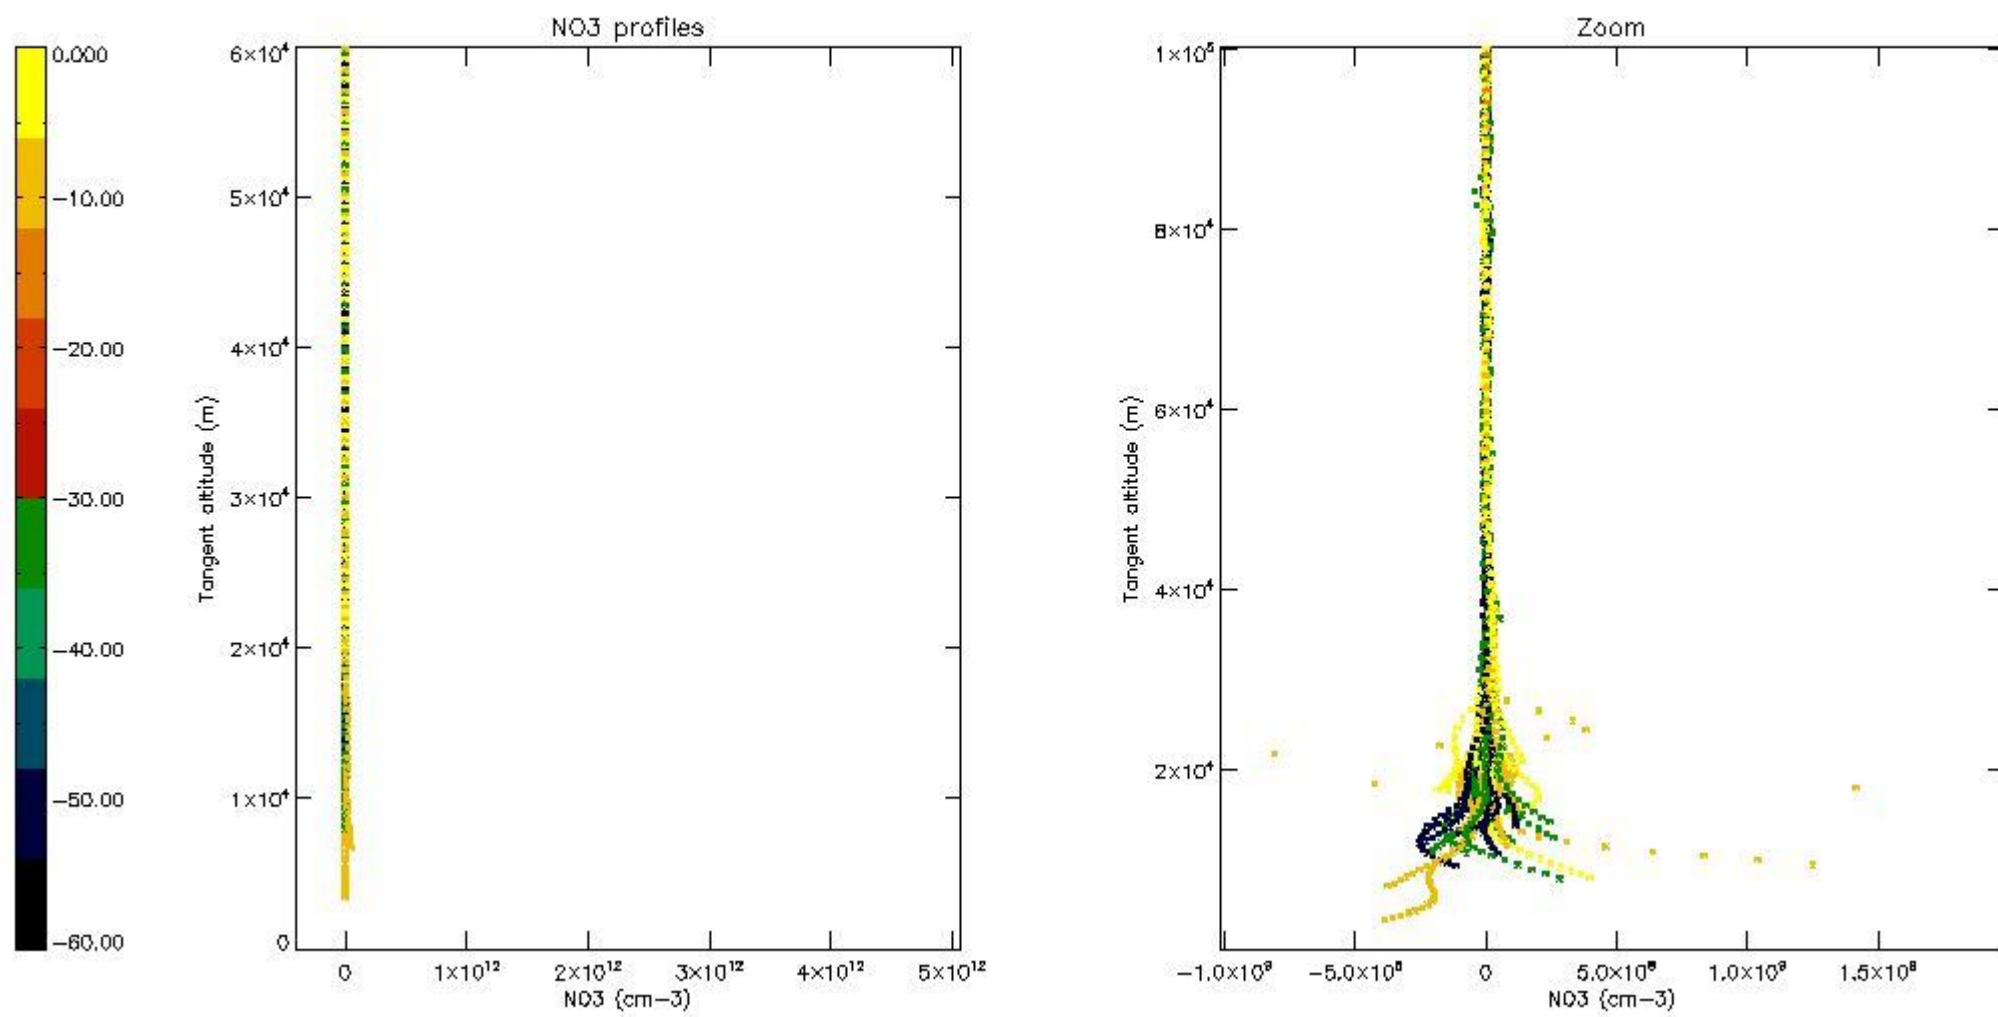

5.8 Plot H2O profiles for all STD (only for occultations of stars 1,2,3,4,13,14,16,26,63 dark without errors)

The colorbar represents the latitude.