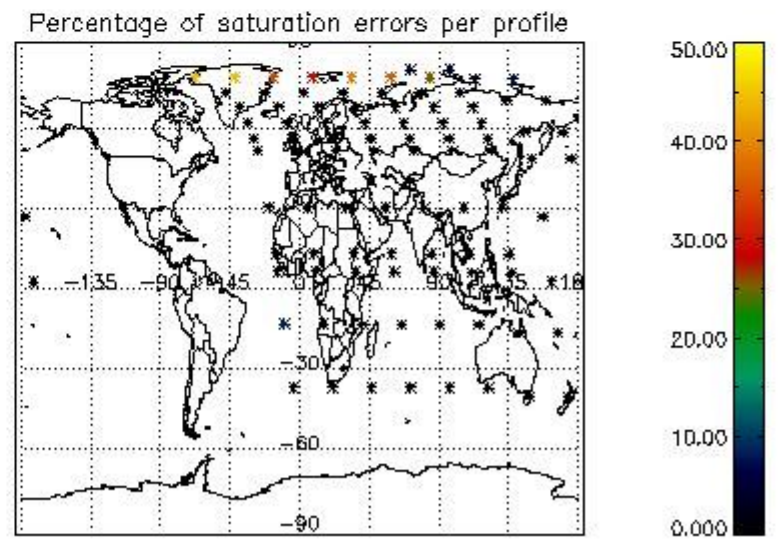

Percentage of datation errors per profile