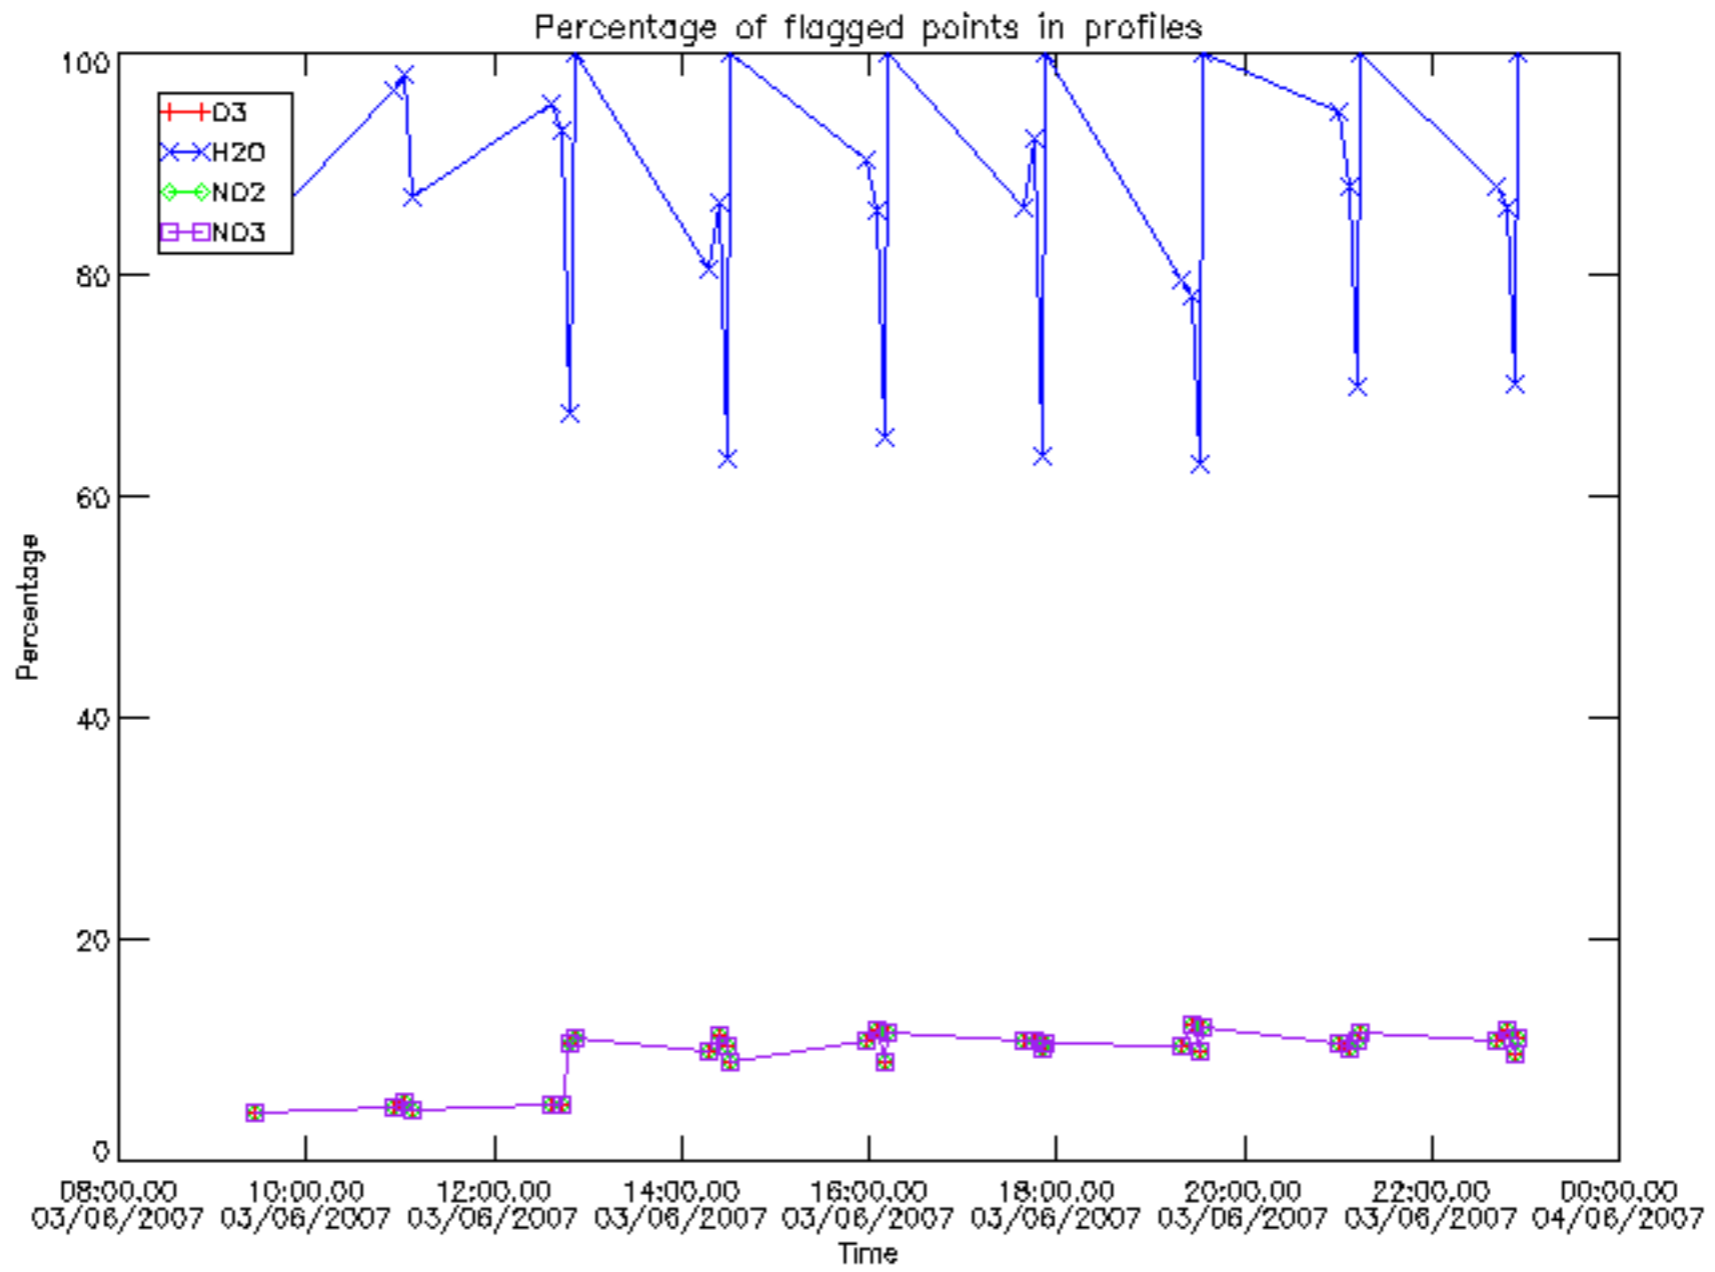

Percentage of flagged data per D3 profile

Percentage of flagged data per H2O profile