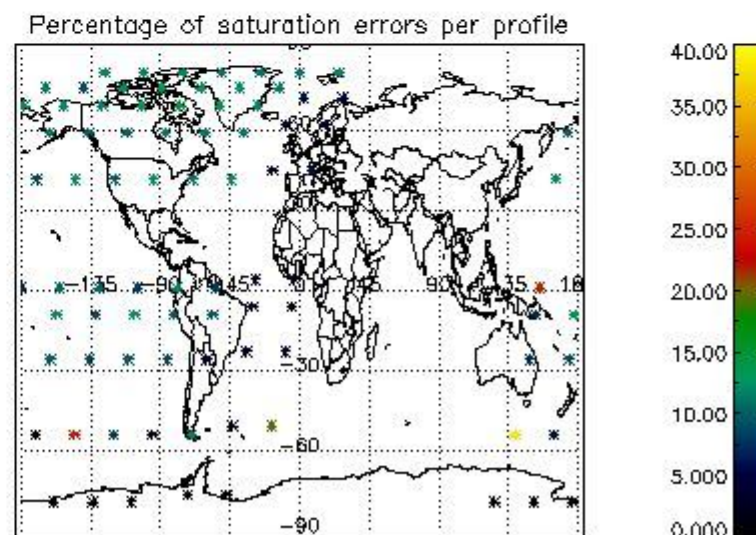

Percentage of datation errors per profile

Percentage of star falling outside central band per profile

Percentage of saturation errors per profile

4.2.2 Plot level 1 quality information per product (world map): ENVISAT DESCENDING passes