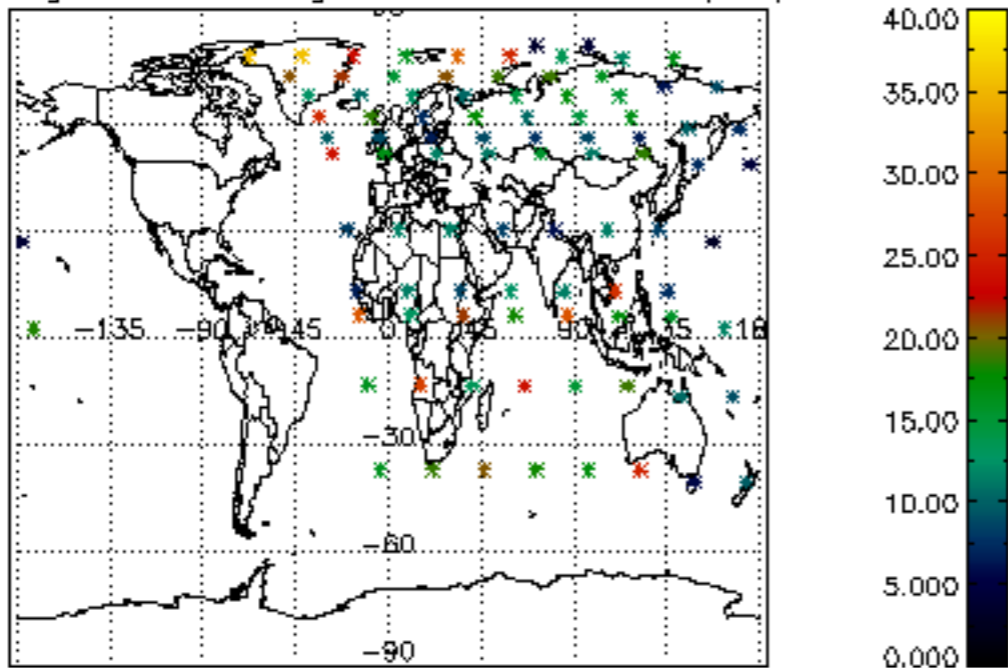

Percentage of cosmic ray hits per profile

Percentage of star falling outside central band per profile