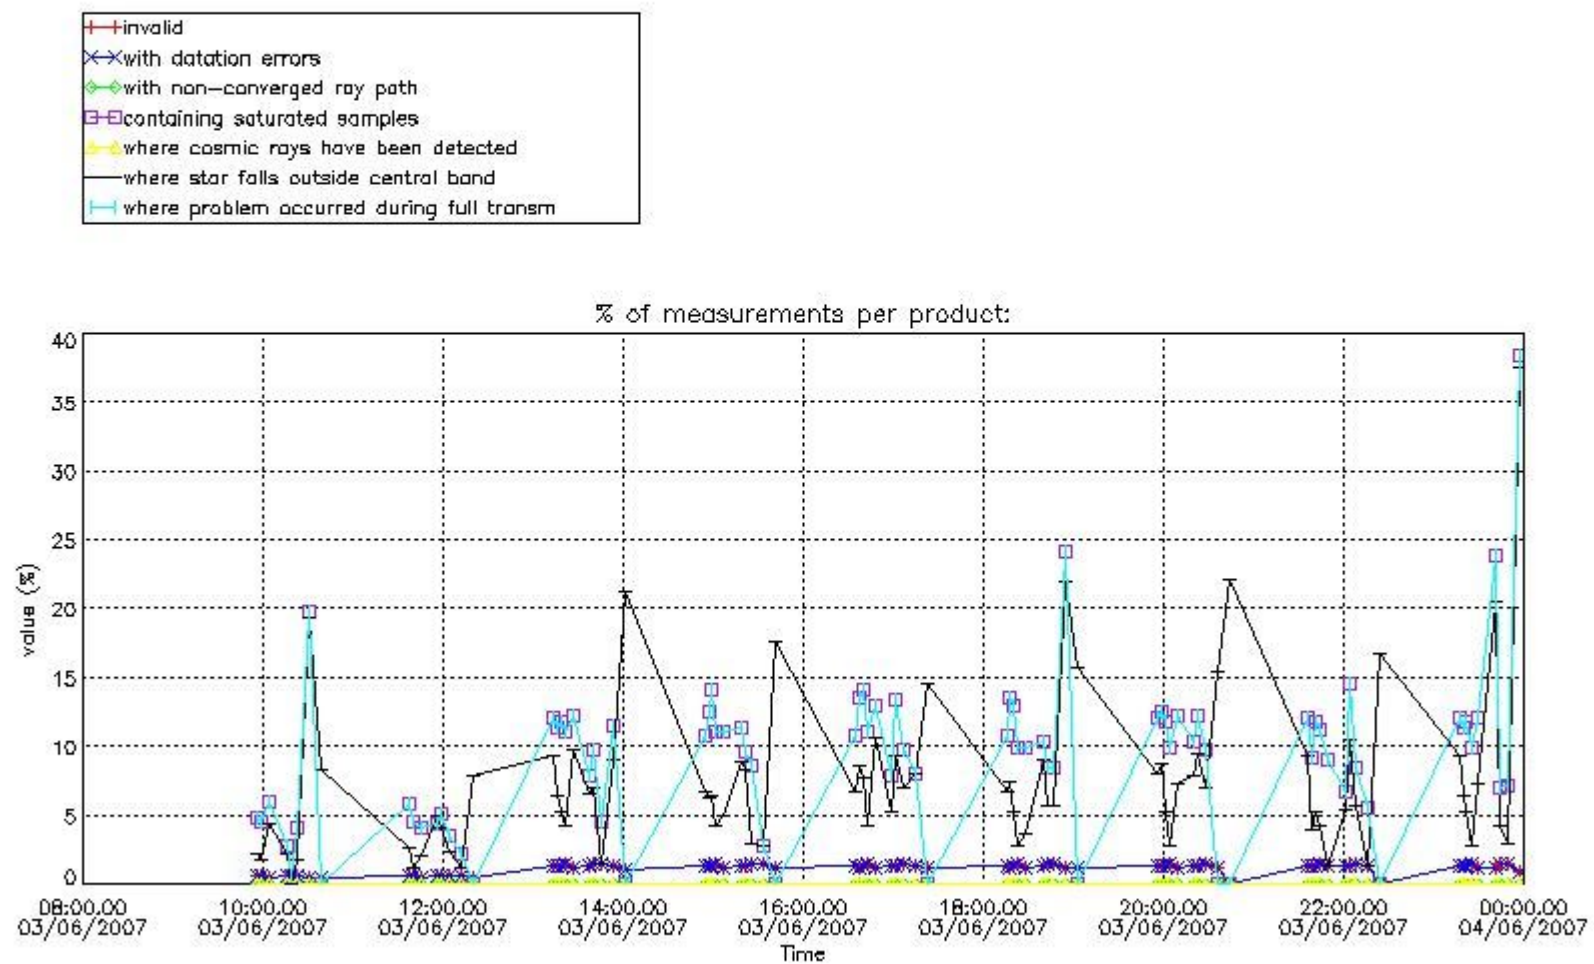

[6. Auxiliary Data Files used for the production reported in section 2](#)

This report presents the daily analysis on parameters extracted from GOMOS level 2 data (GOM_NL__2P). It is intended to monitor some important parameters that will impact the quality of these products. A list of level 2 products (and content) that have arrived during the reporting day to the PCF is also given.

3. Quality information per product

In this section it is plotted some information contained in the Quality Summary data set of the level 2 products. Only products in dark limb conditions and without errors (error flag in the MPH set to "0") are used.

3.1 Plot quality information per product (time dependant)

3.2 Plot quality information per product (world map)

4. Level 1 quality information per product

In this section it is plotted some information contained in the Quality Summary data set of the level 2 products that comes from the level 1b processing. Products without errors (error flag in the MPH set to "0") are used.

4.1 Plot quality information per product (time dependant) coming from level 1b processing

4.1.1 Plot level 1 quality information per product (time dependant): ENVISAT ASCENDING passes

4.1.2 Plot level 1 quality information per product (time dependant): ENVI SAT DESCENDING passes