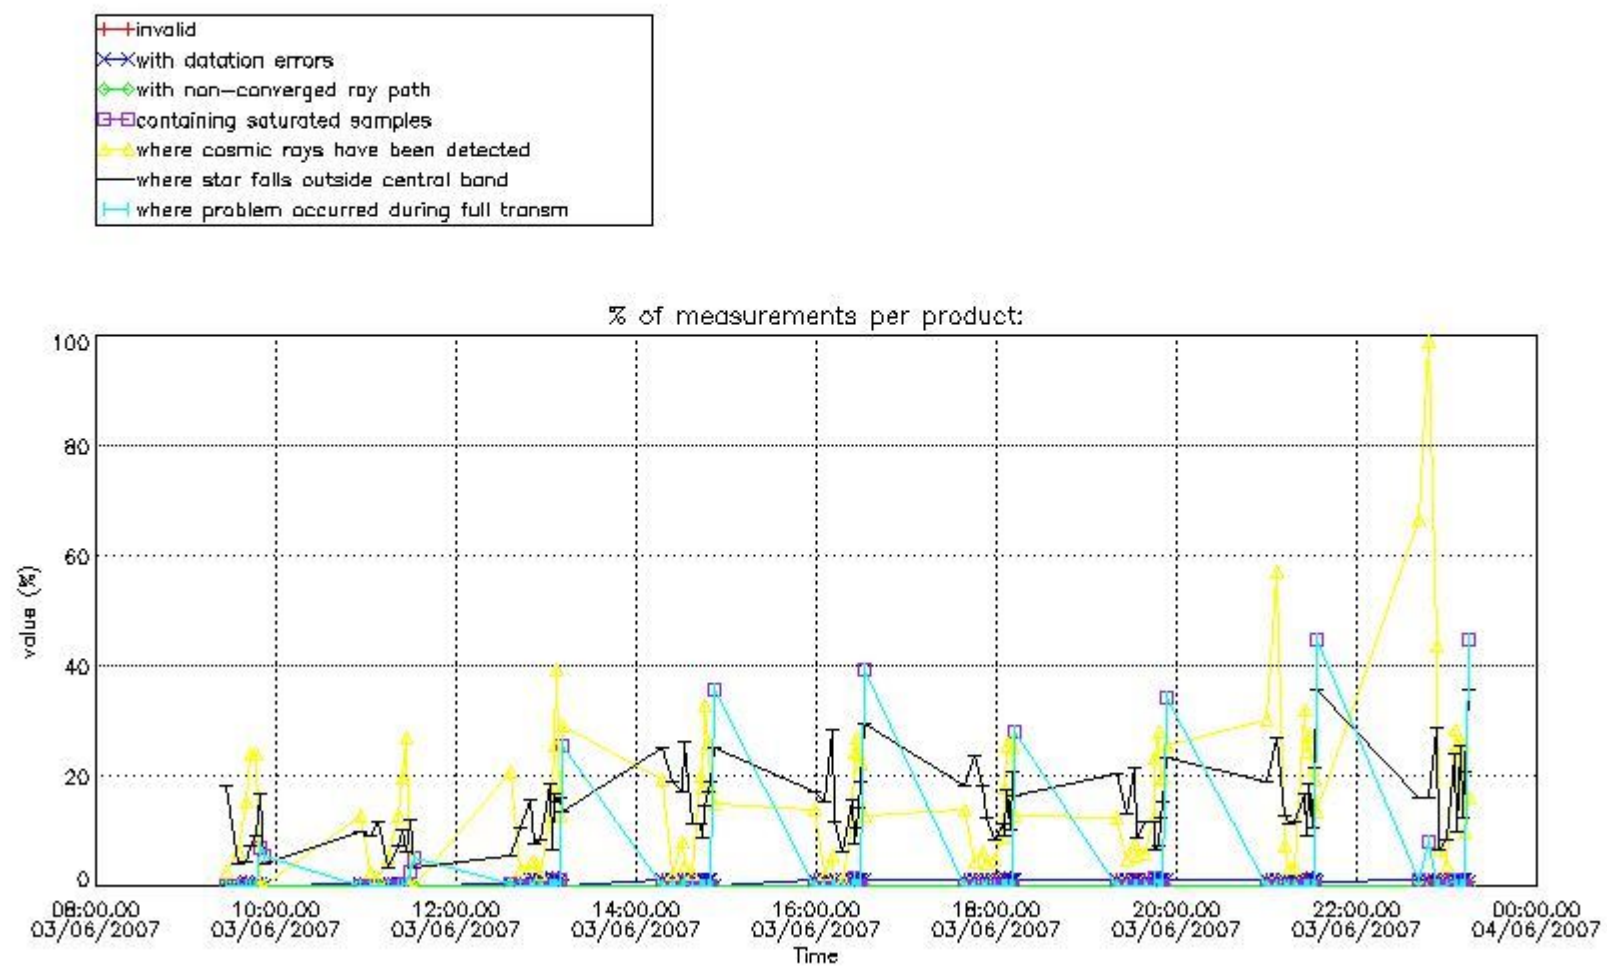

4.1.2 Plot level 1 quality information per product (time dependant): ENVI SAT DESCENDING passes