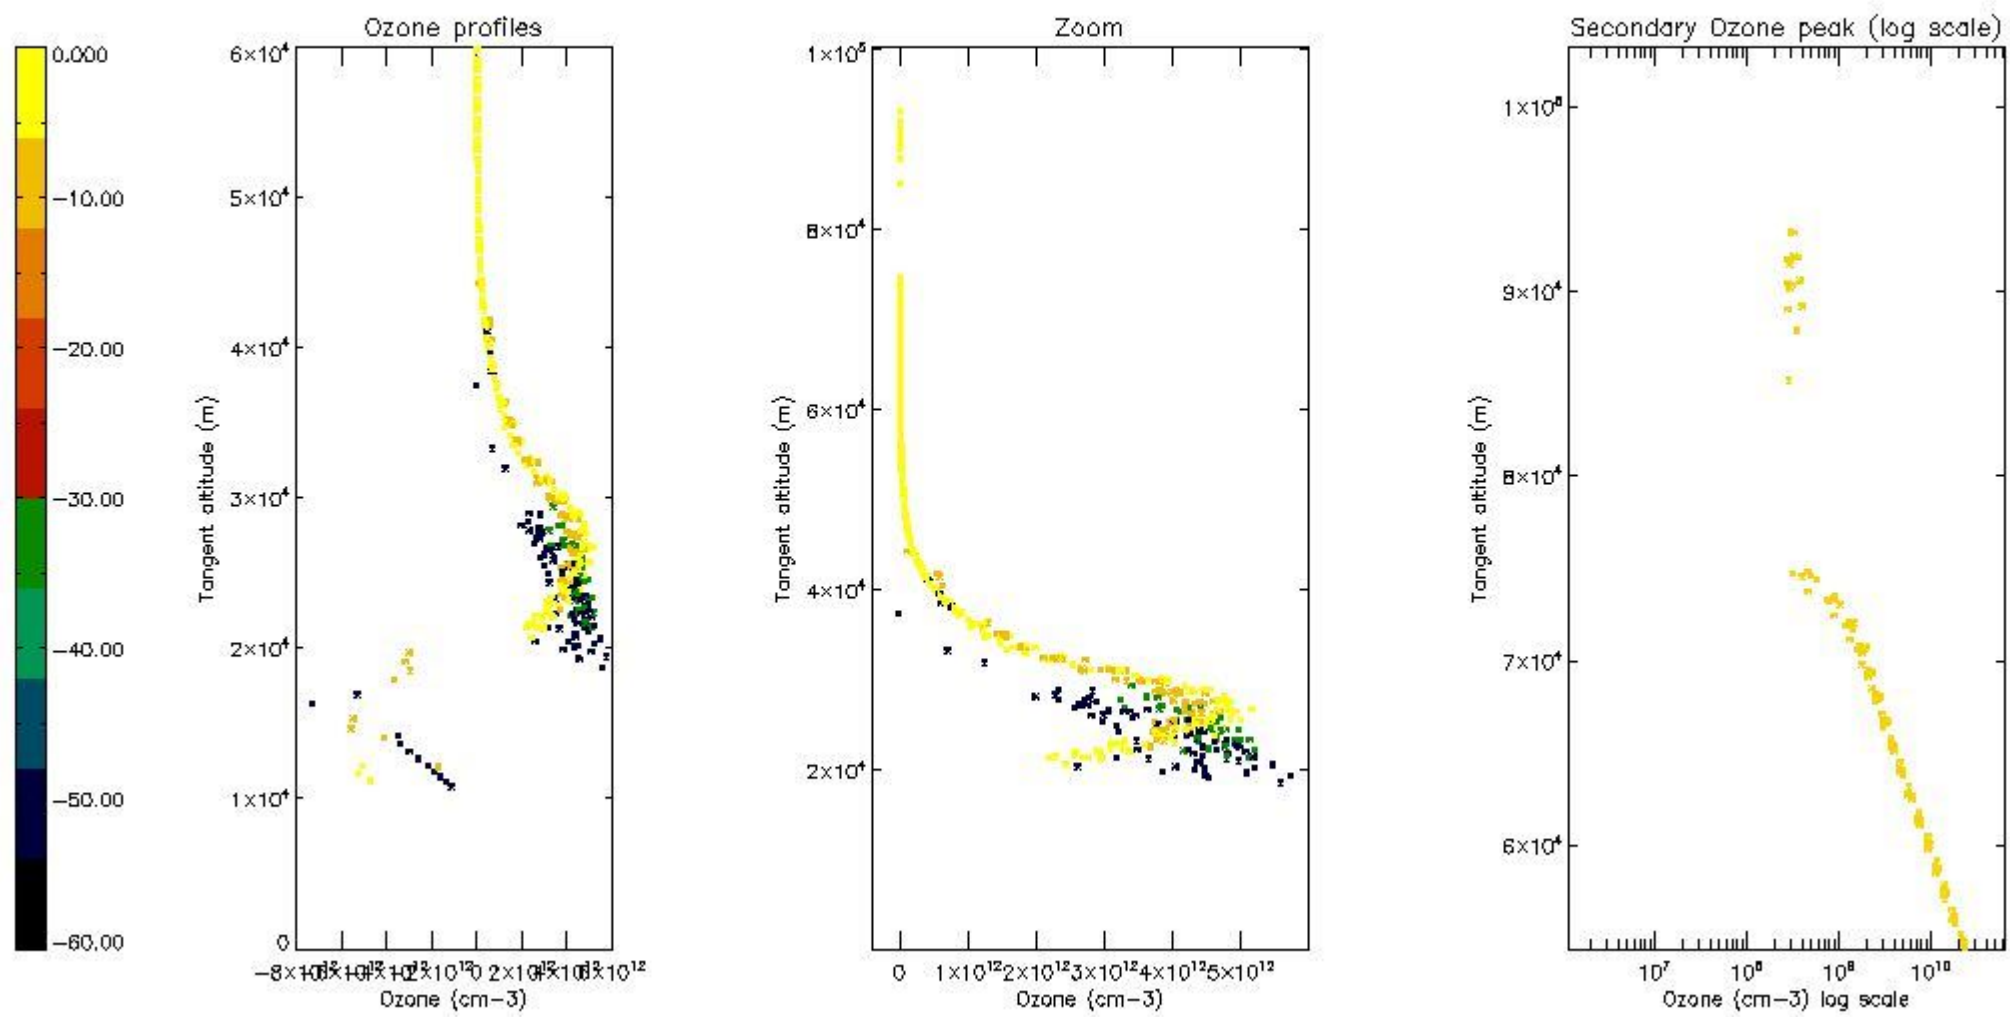

5.5 Plot ozone profiles where $STD < 5\%$ (dark without errors)

The colorbar represents the latitude.