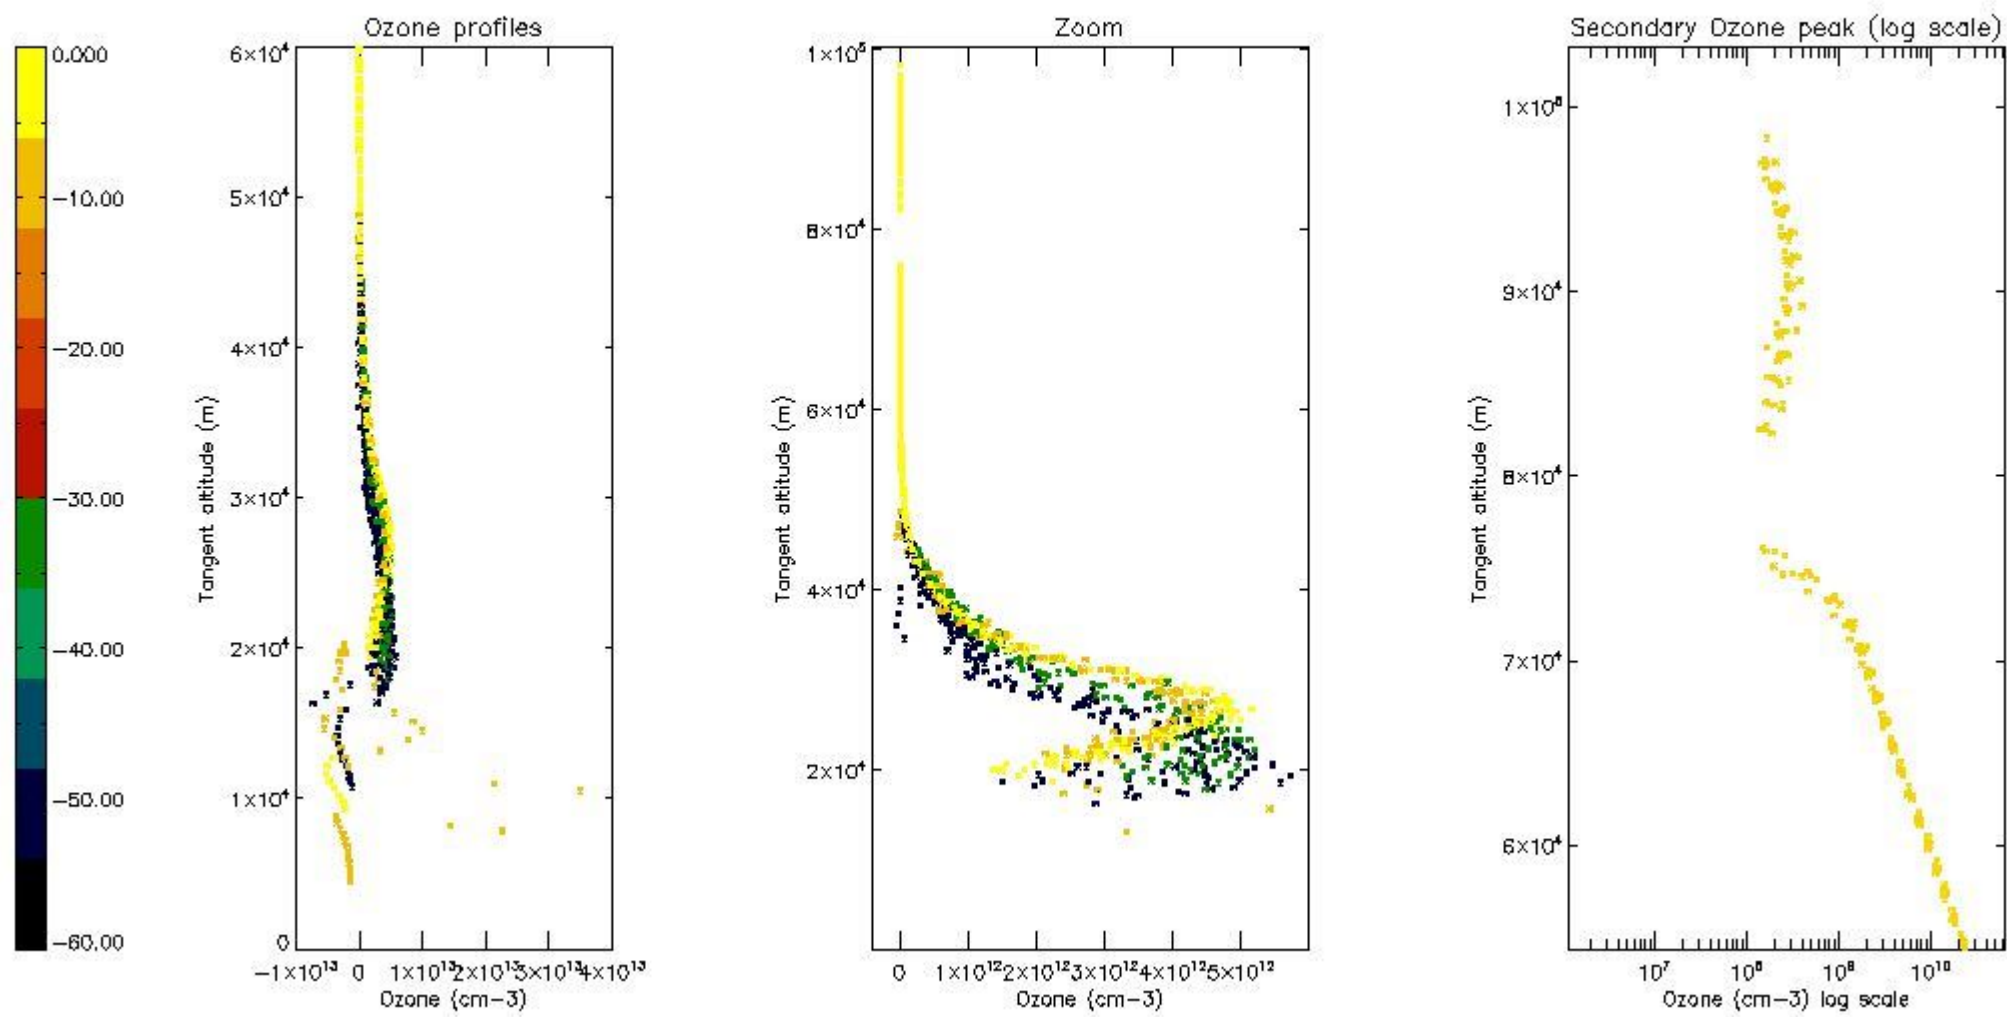

STD < 10	3
STD < 5	2

5.2 Plot ozone profiles for all STD (dark without errors)

The colorbar represents the latitude.

5.3 Plot ozone profiles where STD < 20% (dark without errors)

The colorbar represents the latitude.