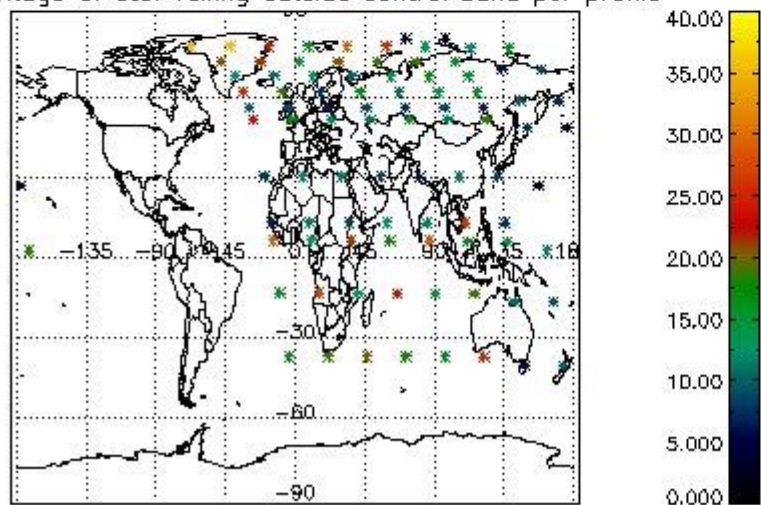

Percentage of star falling outside central band per profile