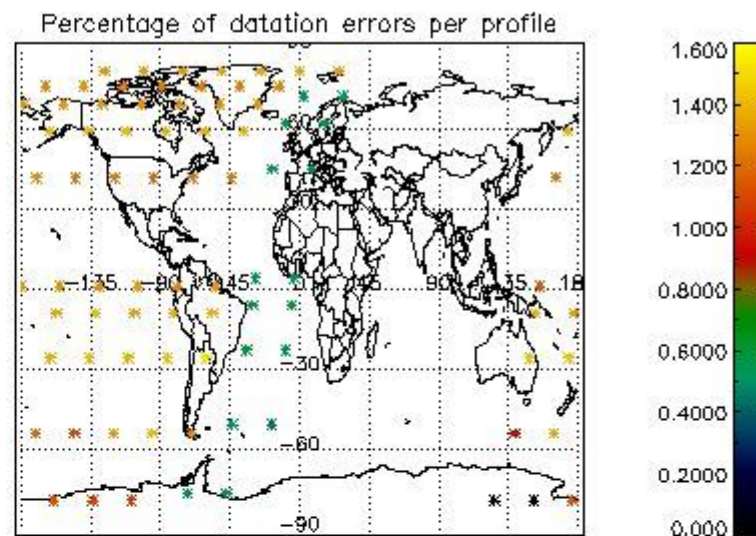

Percentage of datation errors per profile

Percentage of star falling outside central band per profile

Percentage of saturation errors per profile

4.2.2 Plot level 1 quality information per product (world map): ENVISAT DESCENDING passes