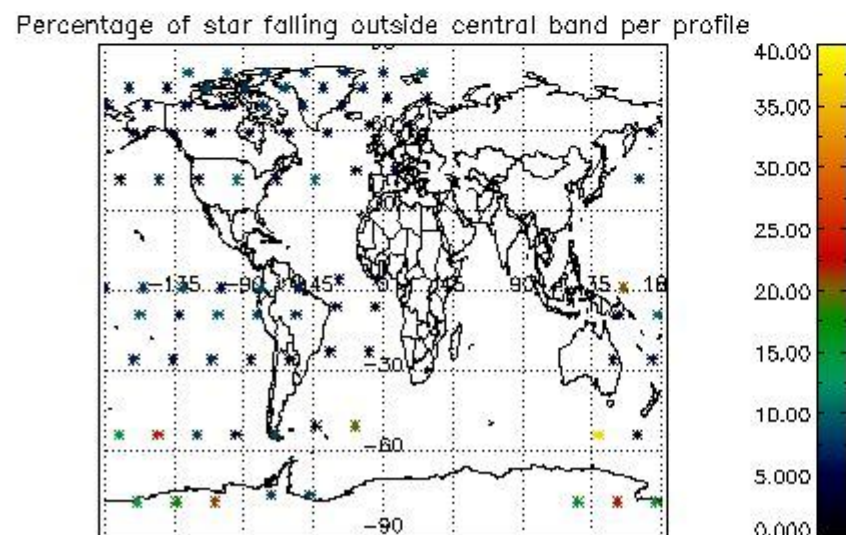

Percentage of datation errors per profile

Percentage of star falling outside central band per profile

Percentage of saturation errors per profile

4.2.2 Plot level 1 quality information per product (world map): ENVISAT DESCENDING passes