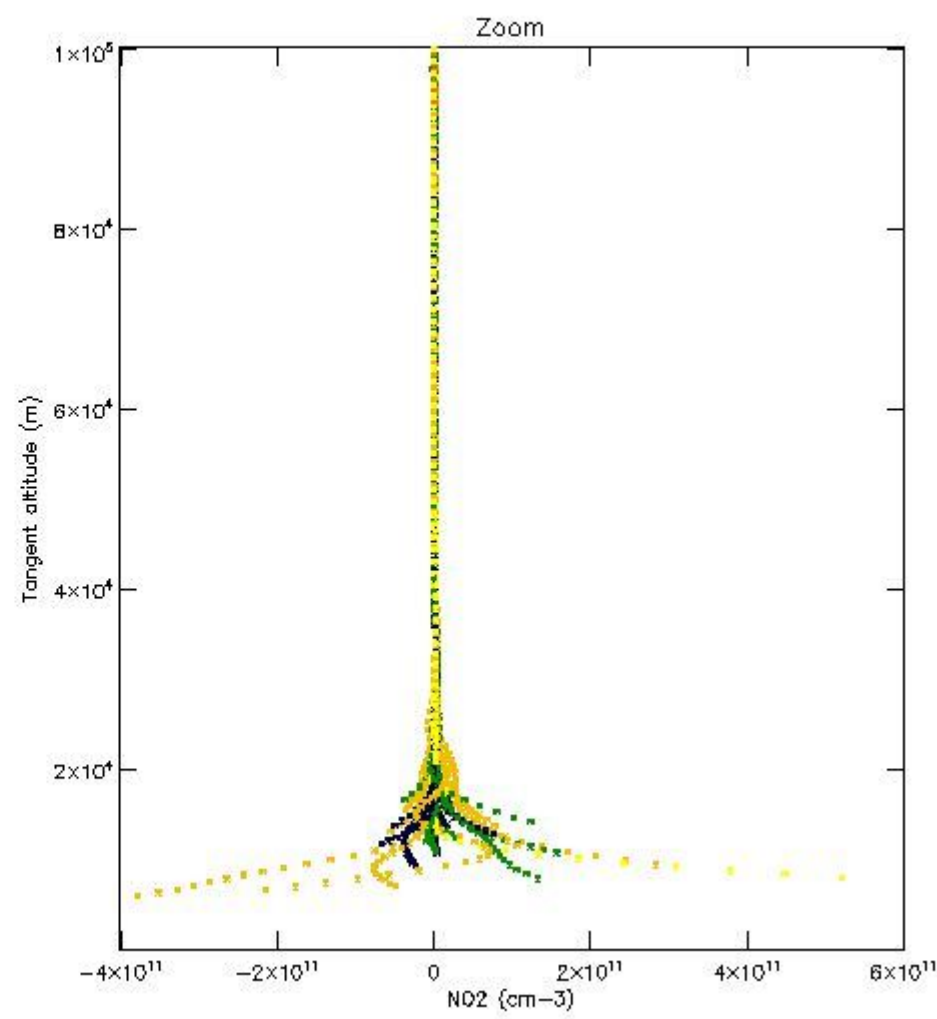

5.4 Plot ozone profiles where $STD < 10\%$ (dark without errors)

The colorbar represents the latitude.

5.5 Plot ozone profiles where $STD < 5\%$ (dark without errors)

The colorbar represents the latitude.

5.6 Plot NO₂ profiles for all STD (dark without errors)

The colorbar represents the latitude.

5.7 Plot NO3 profiles for all STD (dark without errors)

The colorbar represents the latitude.

5.8 Plot H2O profiles for all STD (only for occultations of stars 1,2,3,4,13,14,16,26,63 dark without errors)