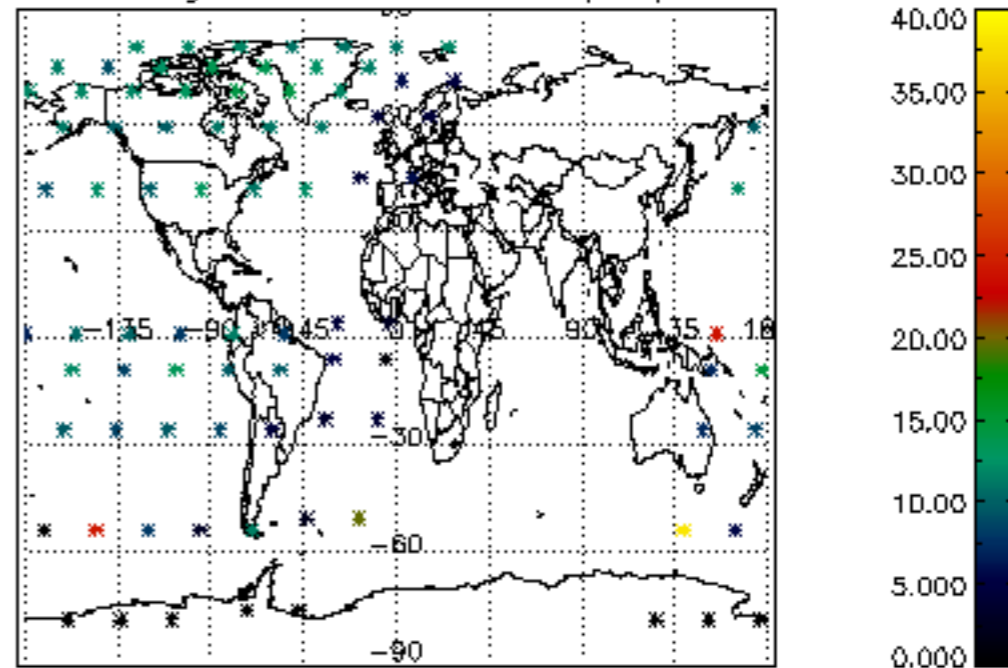

Percentage of saturation errors per profile