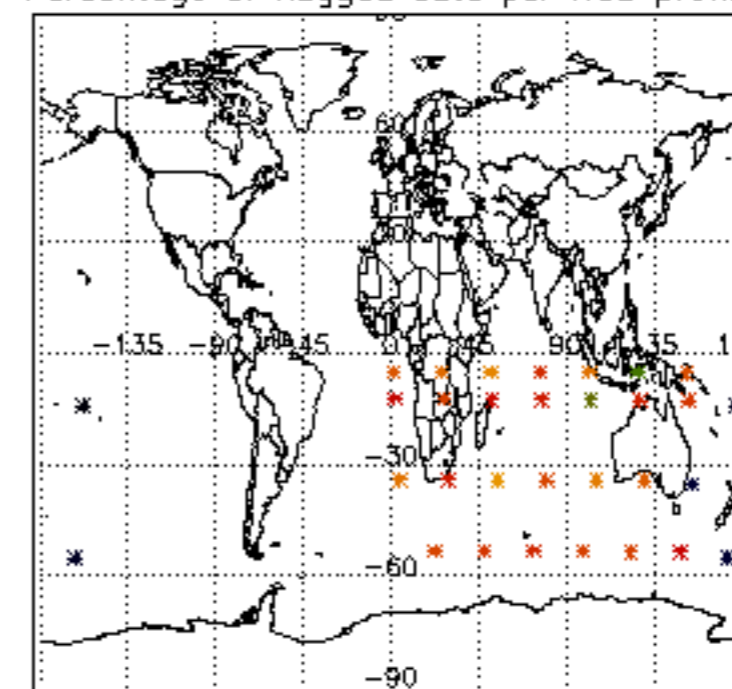

Percentage of flagged data per NO3 profile