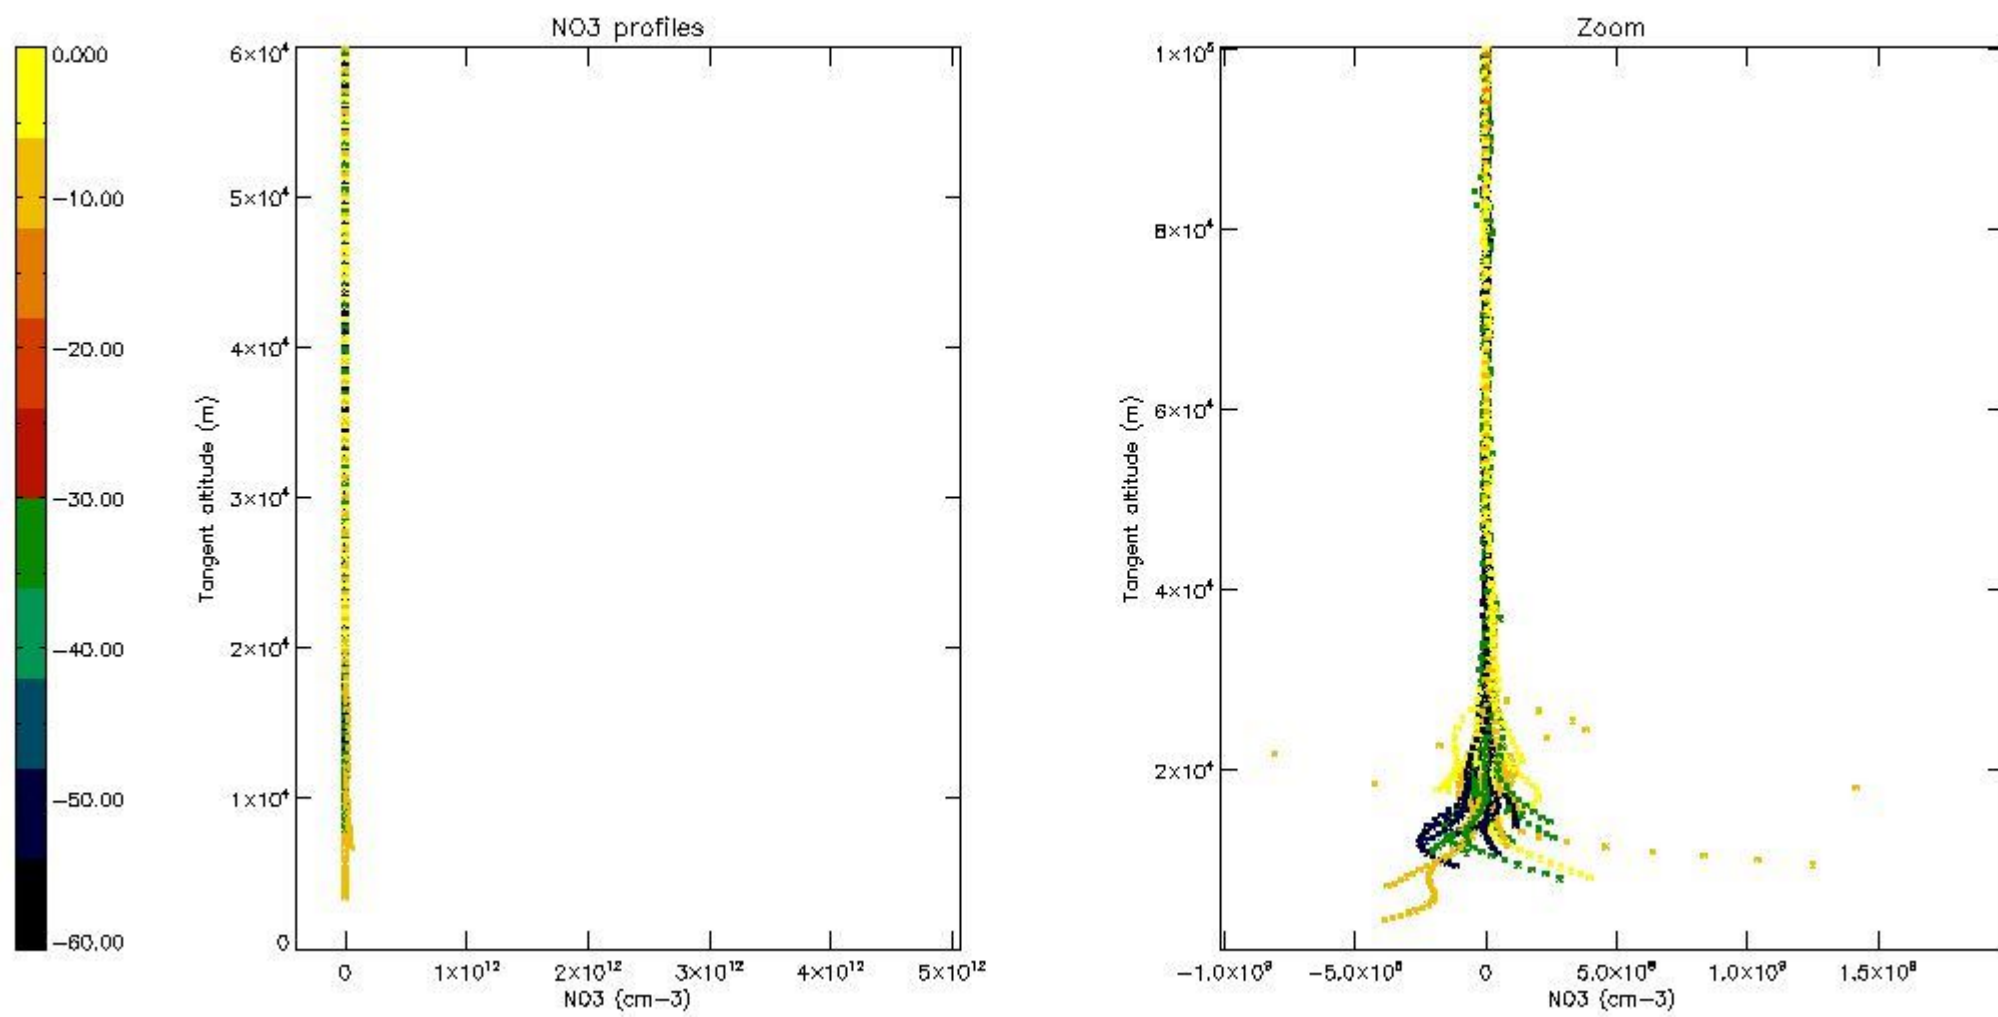

5.4 Plot ozone profiles where $STD < 10\%$ (dark without errors)

The colorbar represents the latitude.

5.5 Plot ozone profiles where $STD < 5\%$ (dark without errors)

The colorbar represents the latitude.

5.6 Plot NO₂ profiles for all STD (dark without errors)

The colorbar represents the latitude.

5.7 Plot NO3 profiles for all STD (dark without errors)

The colorbar represents the latitude.

5.8 Plot H2O profiles for all STD (only for occultations of stars 1,2,3,4,13,14,16,26,63 dark without errors)