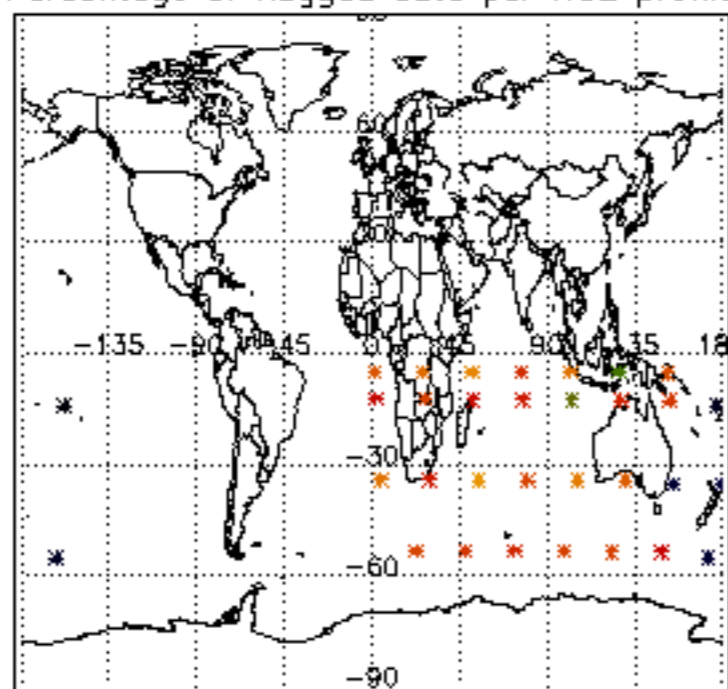

Percentage of flagged data per NO2 profile