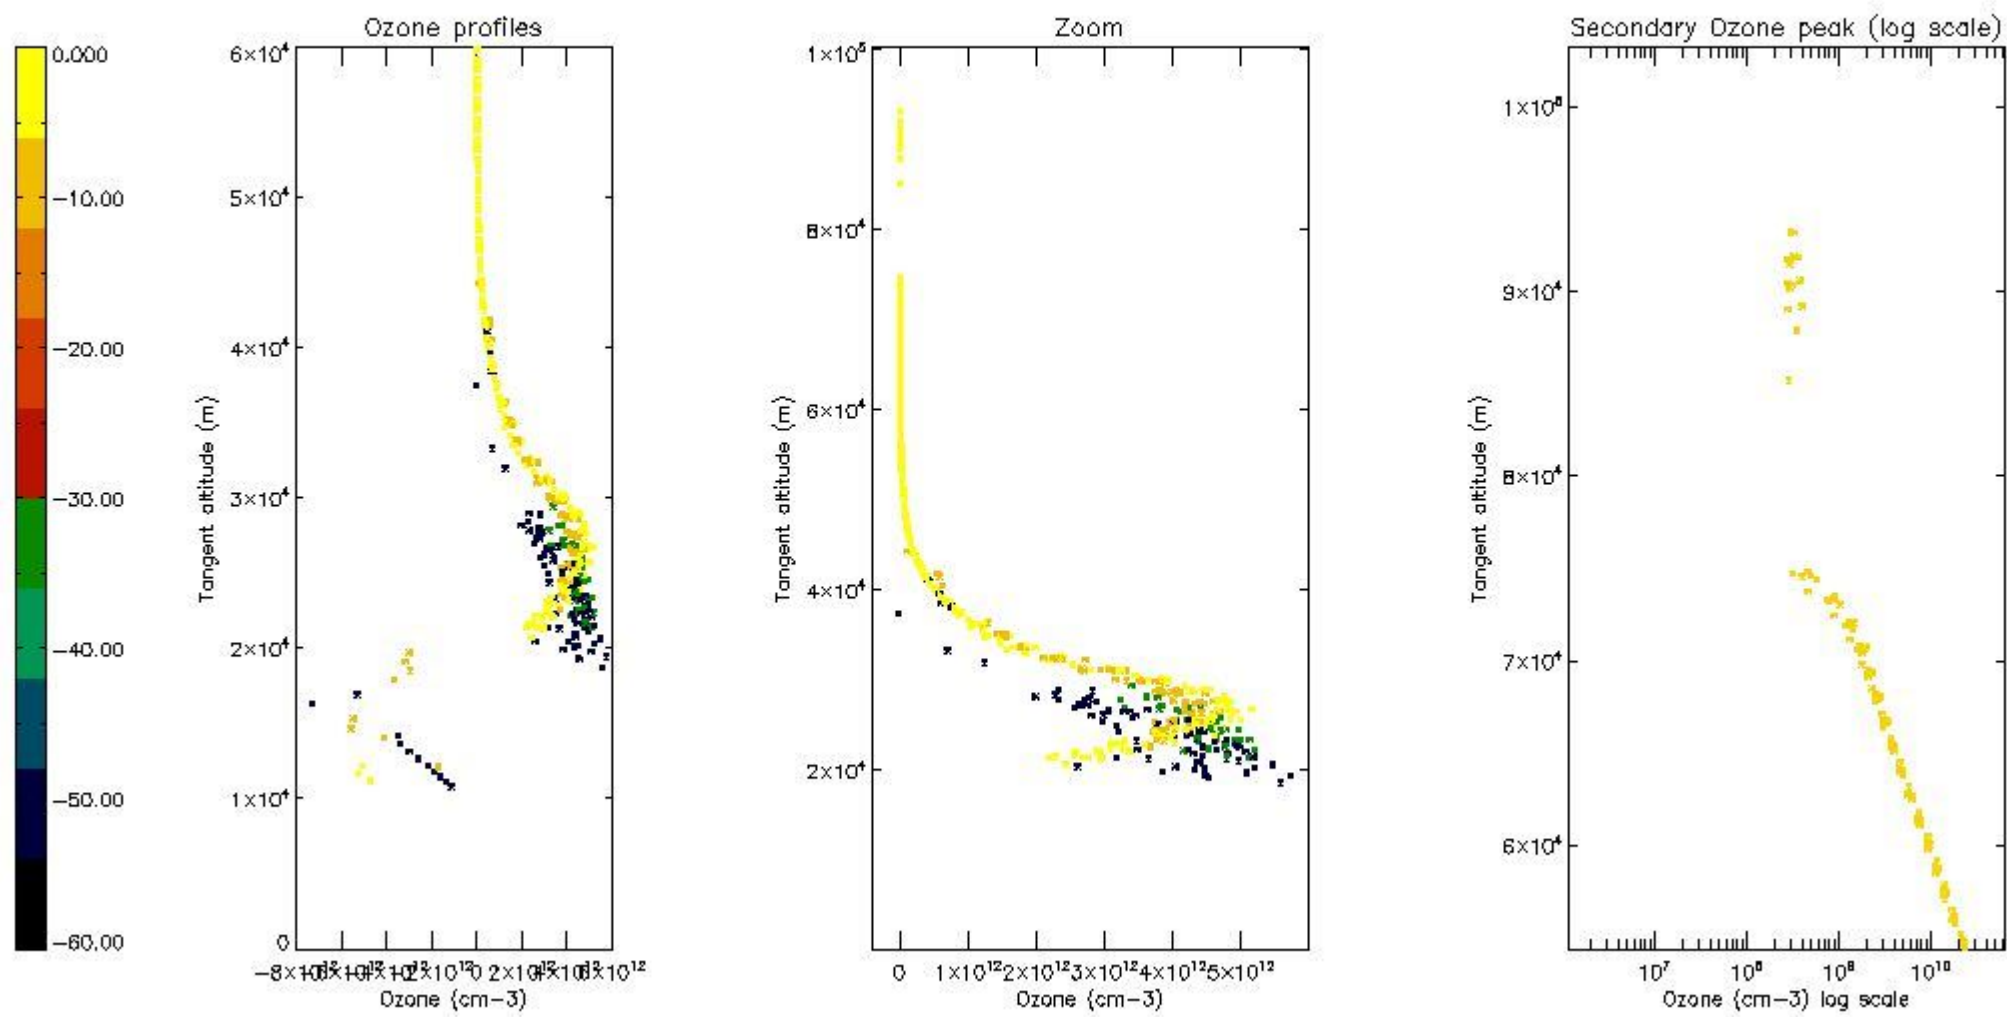

3.1 Plot quality information per product (time dependant)

3.2 Plot quality information per product (world map)

4. Level 1 quality information per product

In this section it is plotted some information contained in the Quality Summary data set of the level 2 products that comes from the level 1b processing. Products without errors (error flag in the MPH set to "0") are used.

So, the table below shows the percentage of dark limb and valid observations for each criteria with respect to the overall valid daily observations.

Criteria	% of total production
All STD	21
STD < 20	6

STD < 10	3
STD < 5	2

5.2 Plot ozone profiles for all STD (dark without errors)

The colorbar represents the latitude.

5.3 Plot ozone profiles where STD < 20% (dark without errors)

The colorbar represents the latitude.

5.4 Plot ozone profiles where $STD < 10\%$ (dark without errors)

The colorbar represents the latitude.

5.5 Plot ozone profiles where $STD < 5\%$ (dark without errors)

The colorbar represents the latitude.