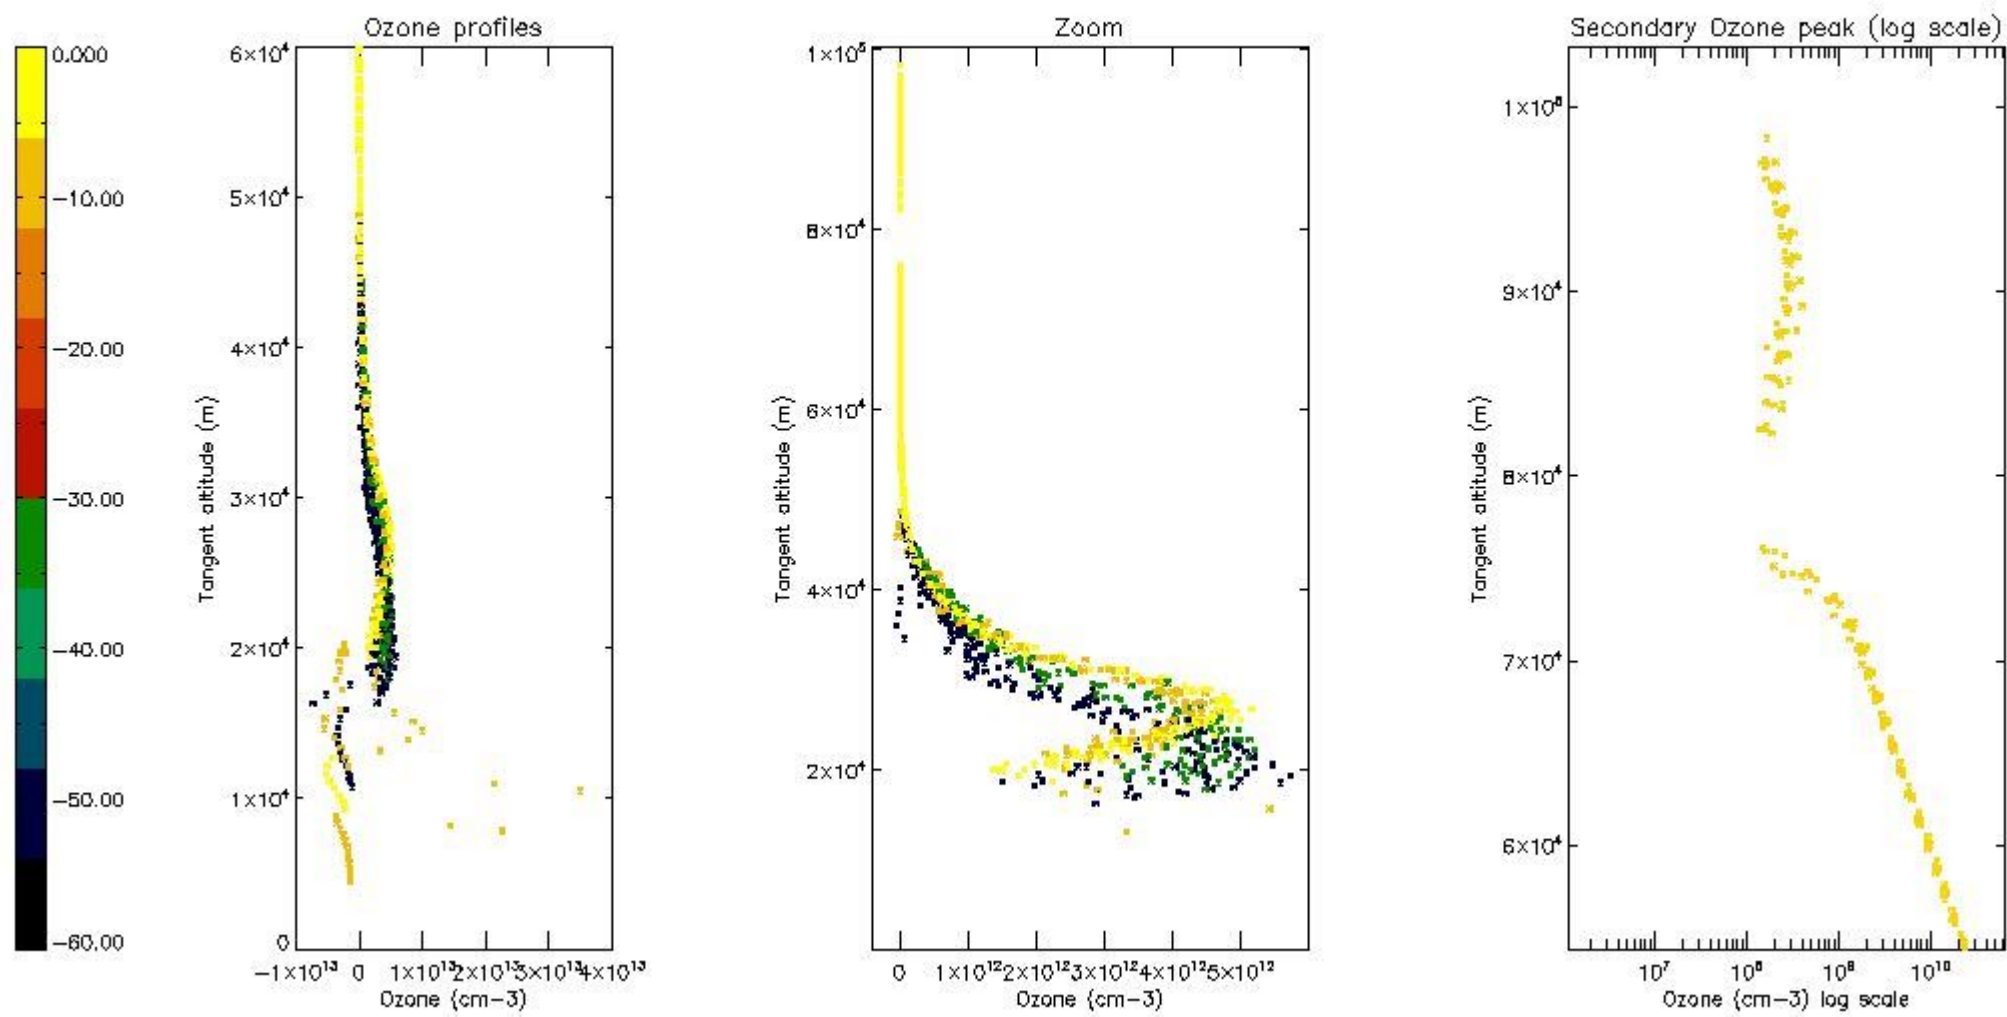

STD < 10	3
STD < 5	2

5.2 Plot ozone profiles for all STD (dark without errors)

The colorbar represents the latitude.

5.3 Plot ozone profiles where STD < 20% (dark without errors)

The colorbar represents the latitude.

5.4 Plot ozone profiles where $STD < 10\%$ (dark without errors)

The colorbar represents the latitude.

5.5 Plot ozone profiles where $STD < 5\%$ (dark without errors)

The colorbar represents the latitude.