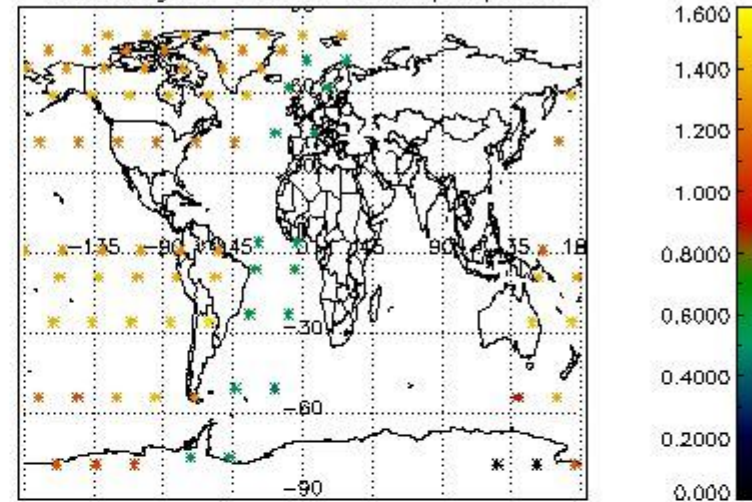

5. Trace gas profiles

5.1 Ozone statistics based on quality of products

The final quality of the products can be "measured" using the STD (Standard Deviation) attached to every point profile. This information is written to the parameter GOM_NL__2P/NL_LOCAL_SPECIES_DENSITY/o3_std of the level 2 products. The table below shows the statistics for given STD ranges.

The statistics are given with respect to the overall valid production:

- Products without fatal errors: GOM_NL__2P/MPH/PRODUCT_ERR=0
- Valid point profile: GOM_NL__2P/NL_LOCAL_SPECIES_DENSITY/pcd(0)=0

The 'Criteria' is applied to valid points of dark limb products:

- Products in dark limb illumination condition: GOM_NL__2P/NL_SUMMARY_QUALITY/obs_ill_cond=0
- Products without fatal errors: GOM_NL__2P/MPH/PRODUCT_ERR=0
- Valid point profile: GOM_NL__2P/NL_LOCAL_SPECIES_DENSITY/pcd(0)=0

So, the table below shows the percentage of dark limb and valid observations for each criteria with respect to the overall valid daily observations.

Criteria	% of total production
All STD	21
STD < 20	6