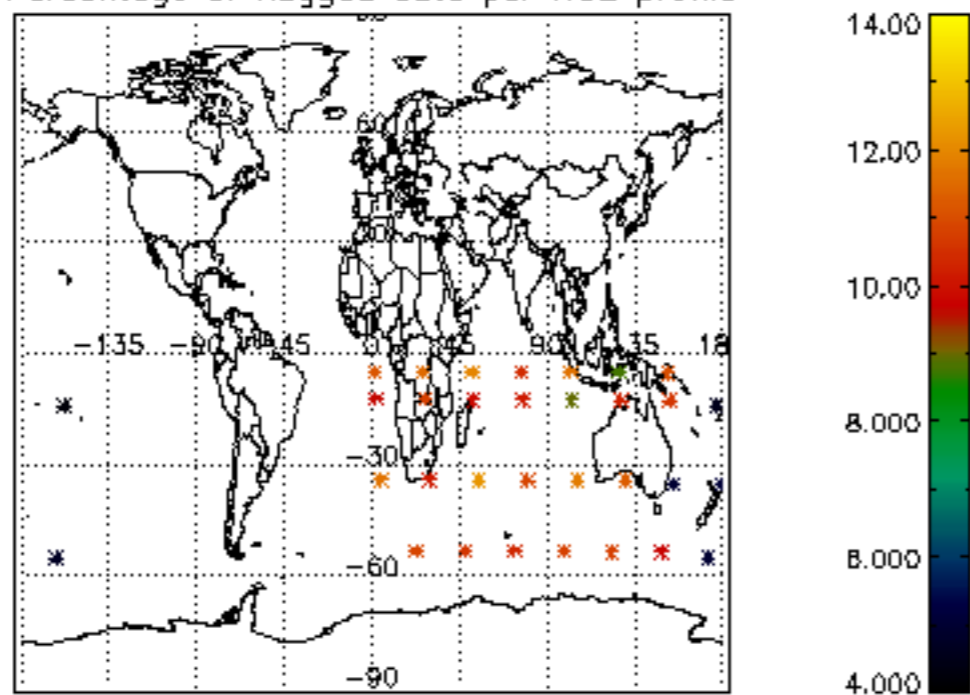

Percentage of flagged data per NO2 profile