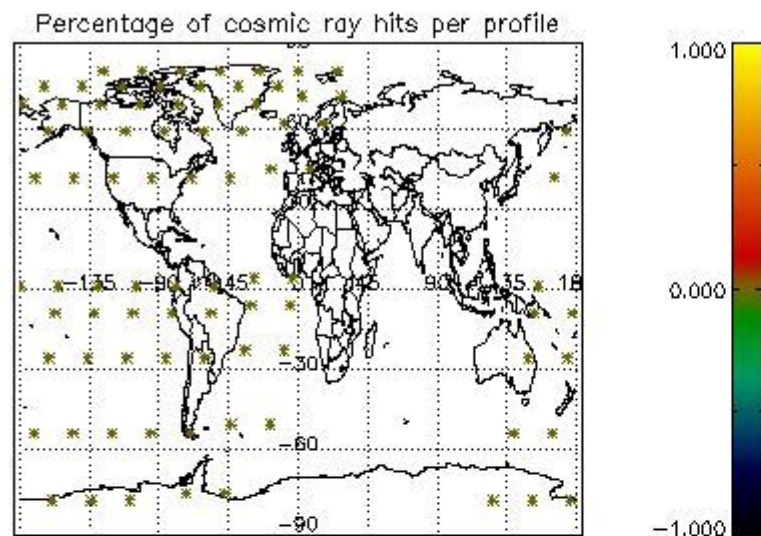

Percentage of datation errors per profile

Percentage of star falling outside central band per profile

Percentage of saturation errors per profile

4.2.2 Plot level 1 quality information per product (world map): ENVISAT DESCENDING passes