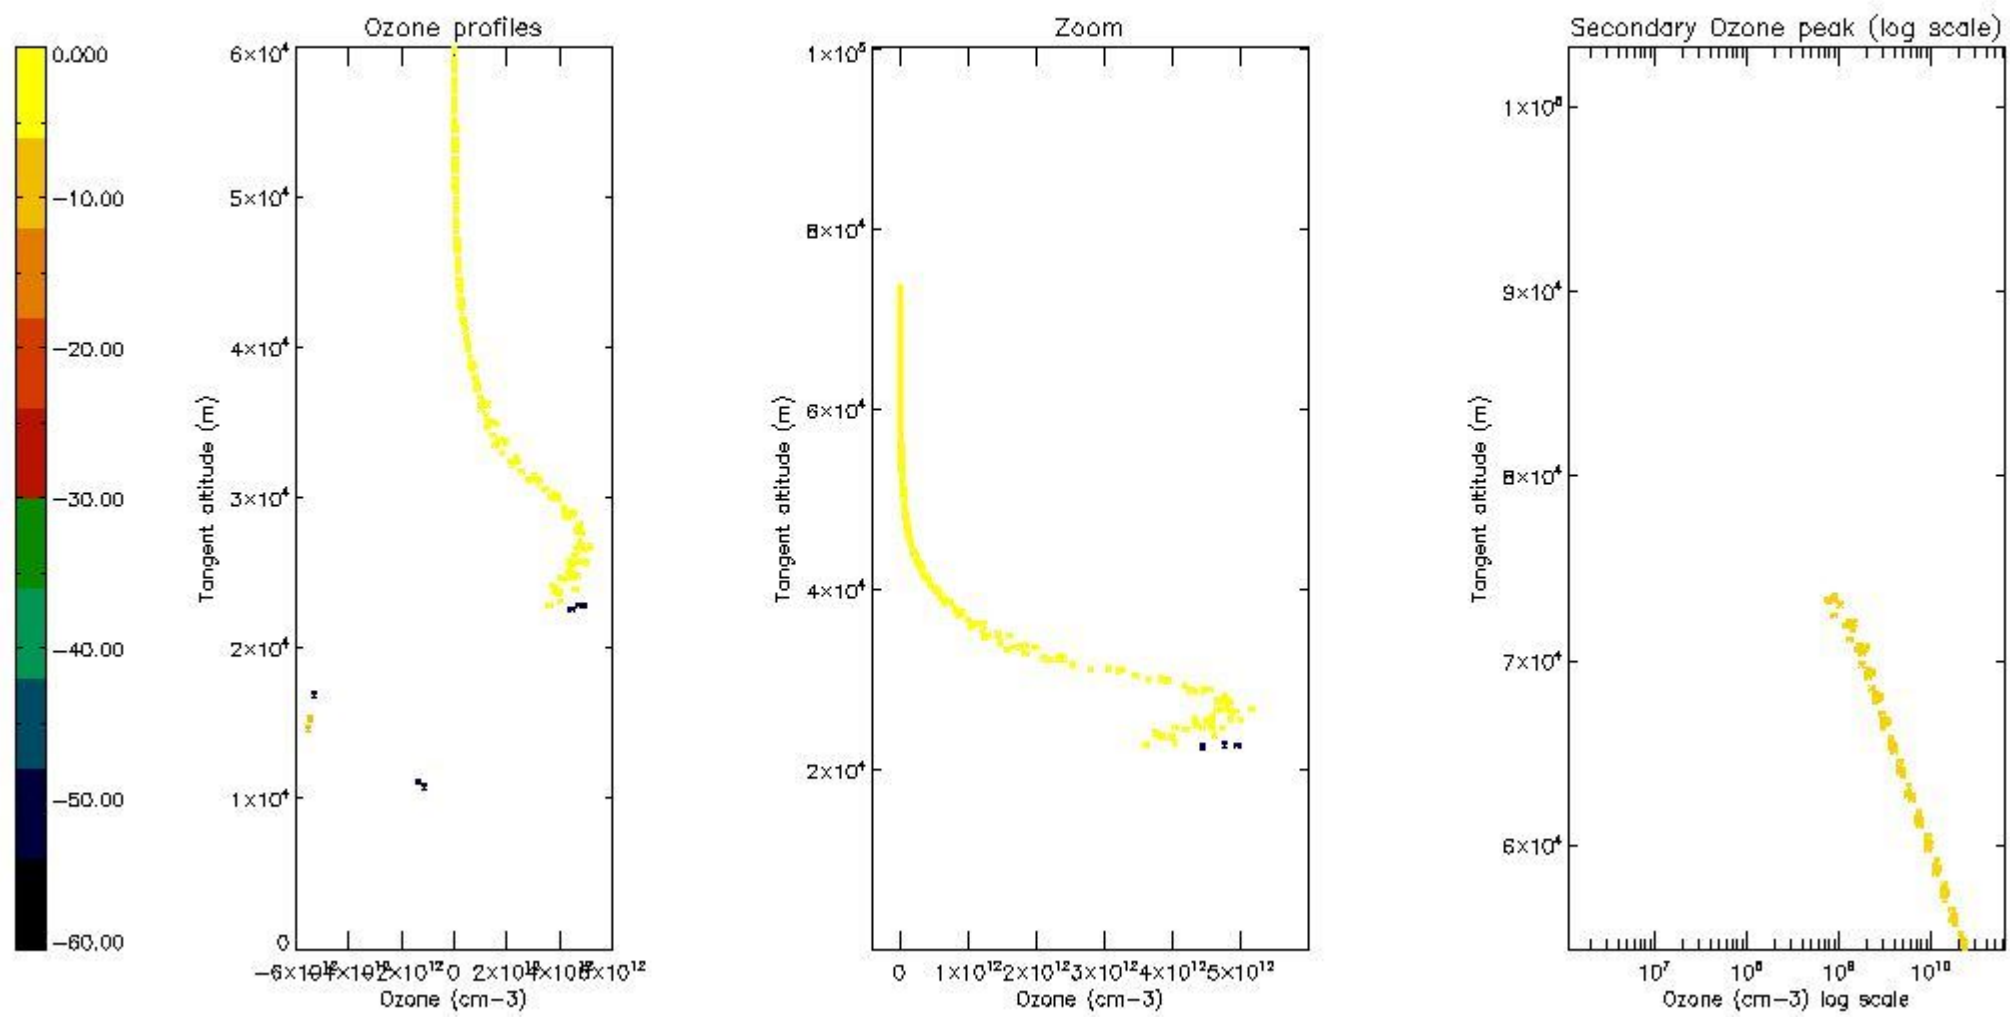

3.1 Plot quality information per product (time dependant)

3.2 Plot quality information per product (world map)

4. Level 1 quality information per product

In this section it is plotted some information contained in the Quality Summary data set of the level 2 products that comes from the level 1b processing. Products without errors (error flag in the MPH set to "0") are used.

STD < 10	3
STD < 5	2

5.2 Plot ozone profiles for all STD (dark without errors)

The colorbar represents the latitude.

5.3 Plot ozone profiles where STD < 20% (dark without errors)

The colorbar represents the latitude.

5.4 Plot ozone profiles where $STD < 10\%$ (dark without errors)

The colorbar represents the latitude.

5.5 Plot ozone profiles where $STD < 5\%$ (dark without errors)

The colorbar represents the latitude.