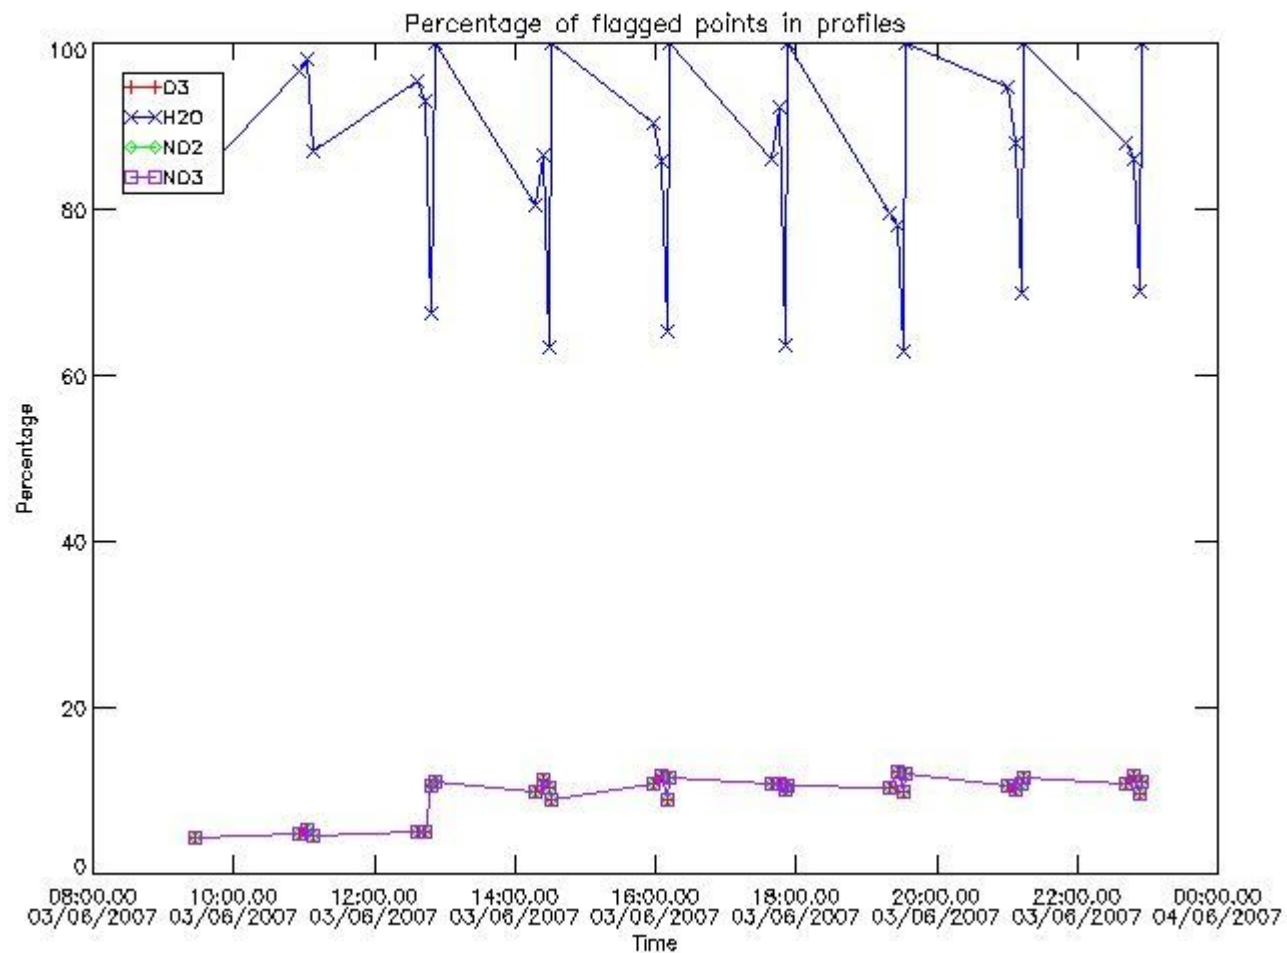

3. Quality information per product

In this section it is plotted some information contained in the Quality Summary data set of the level 2 products. Only products in dark limb conditions and without errors (error flag in the MPH set to "0") are used.

3.1 Plot quality information per product (time dependant)