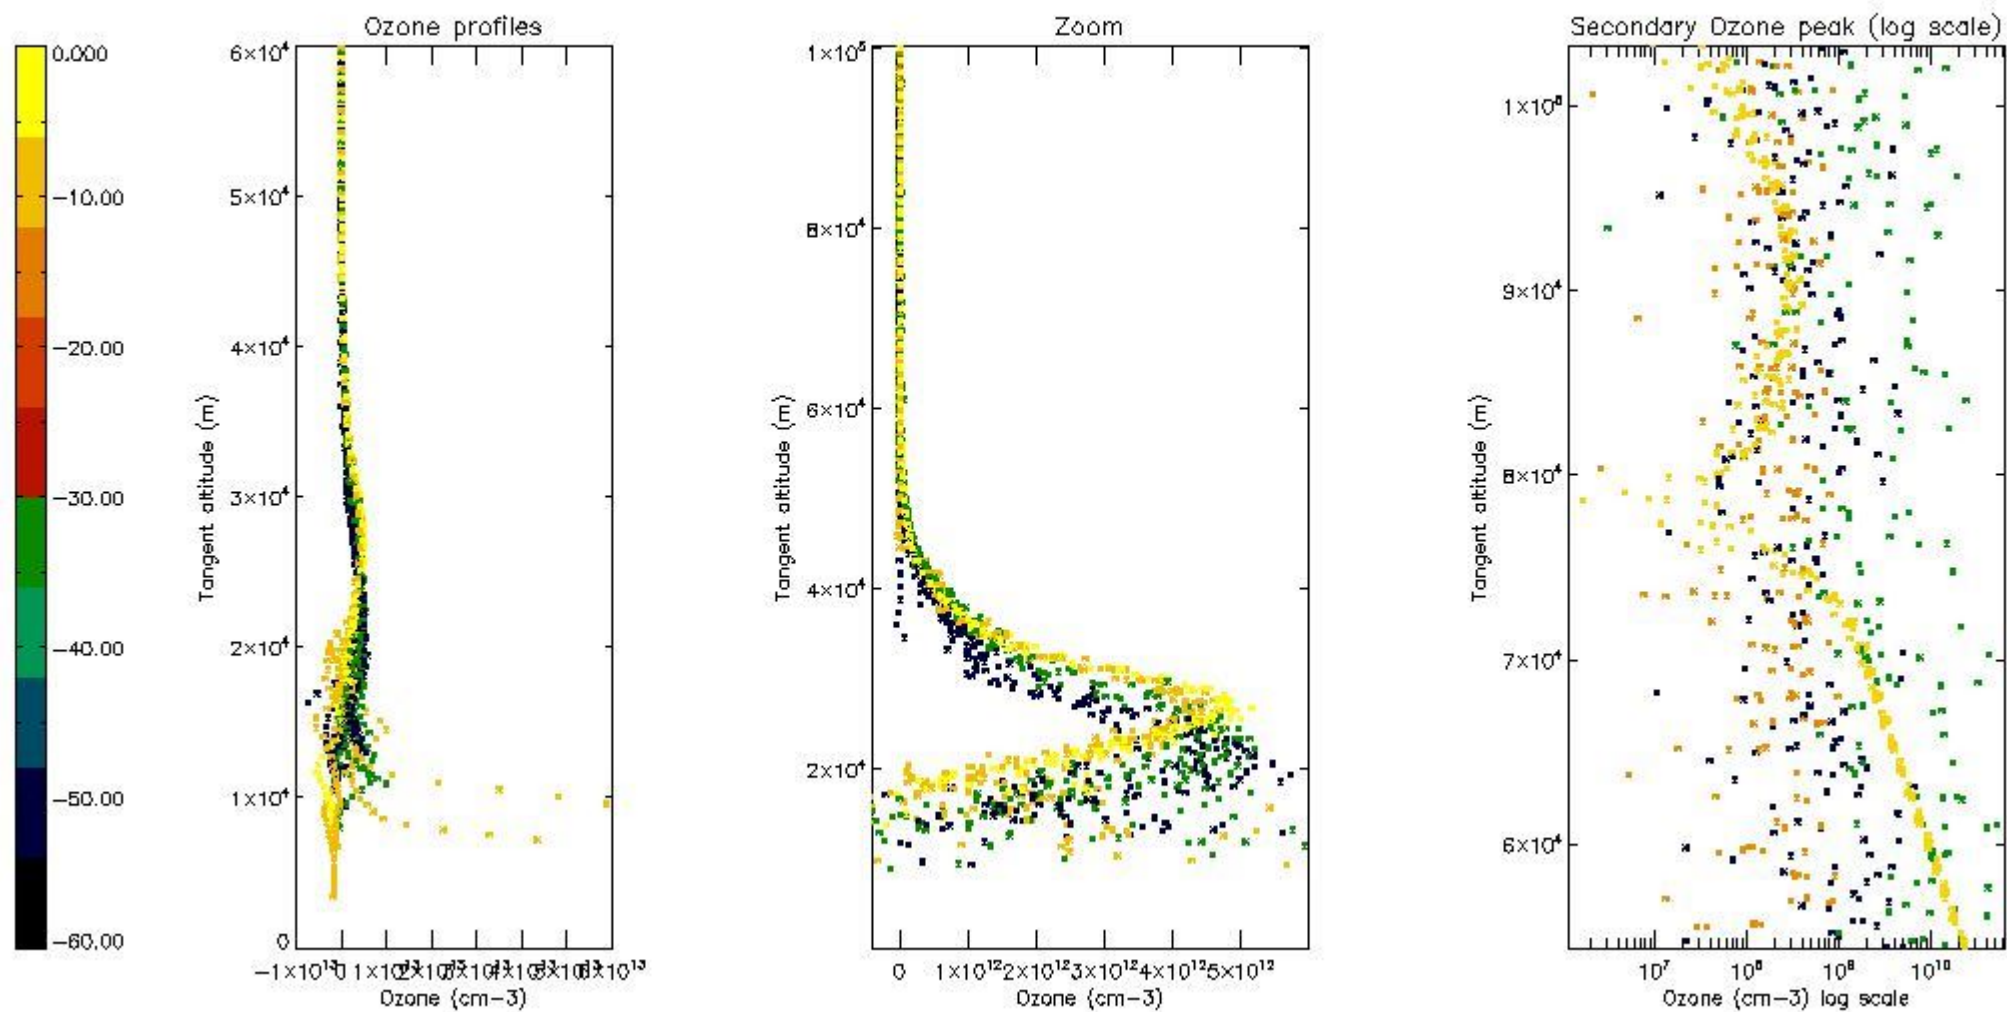

STD < 10	3
STD < 5	2

5.2 Plot ozone profiles for all STD (dark without errors)

The colorbar represents the latitude.

5.3 Plot ozone profiles where STD < 20% (dark without errors)

The colorbar represents the latitude.