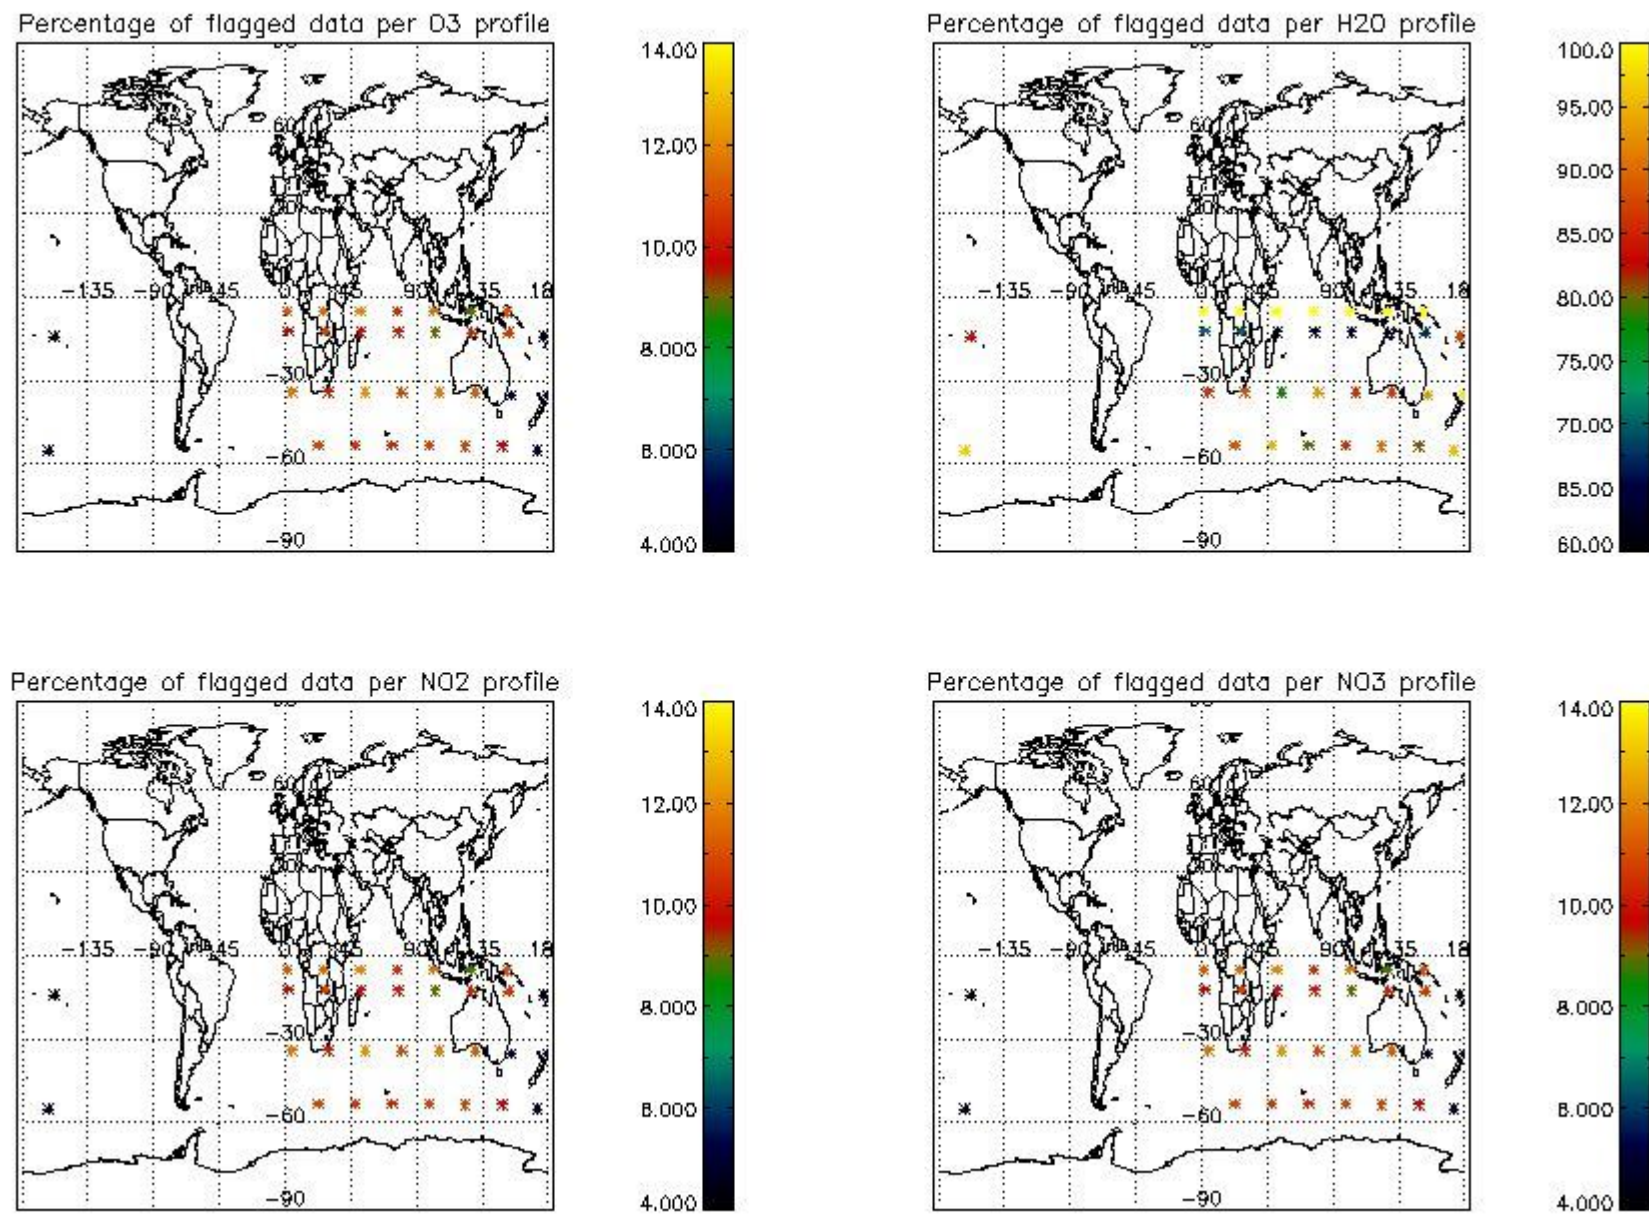

3.1 Plot quality information per product (time dependant)

3.2 Plot quality information per product (world map)

4. Level 1 quality information per product

In this section it is plotted some information contained in the Quality Summary data set of the level 2 products that comes from the level 1b processing. Products without errors (error flag in the MPH set to "0") are used.