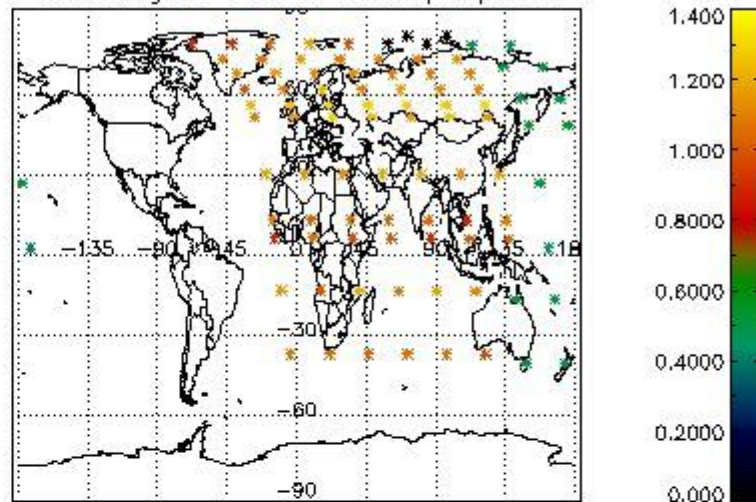

Percentage of datation errors per profile