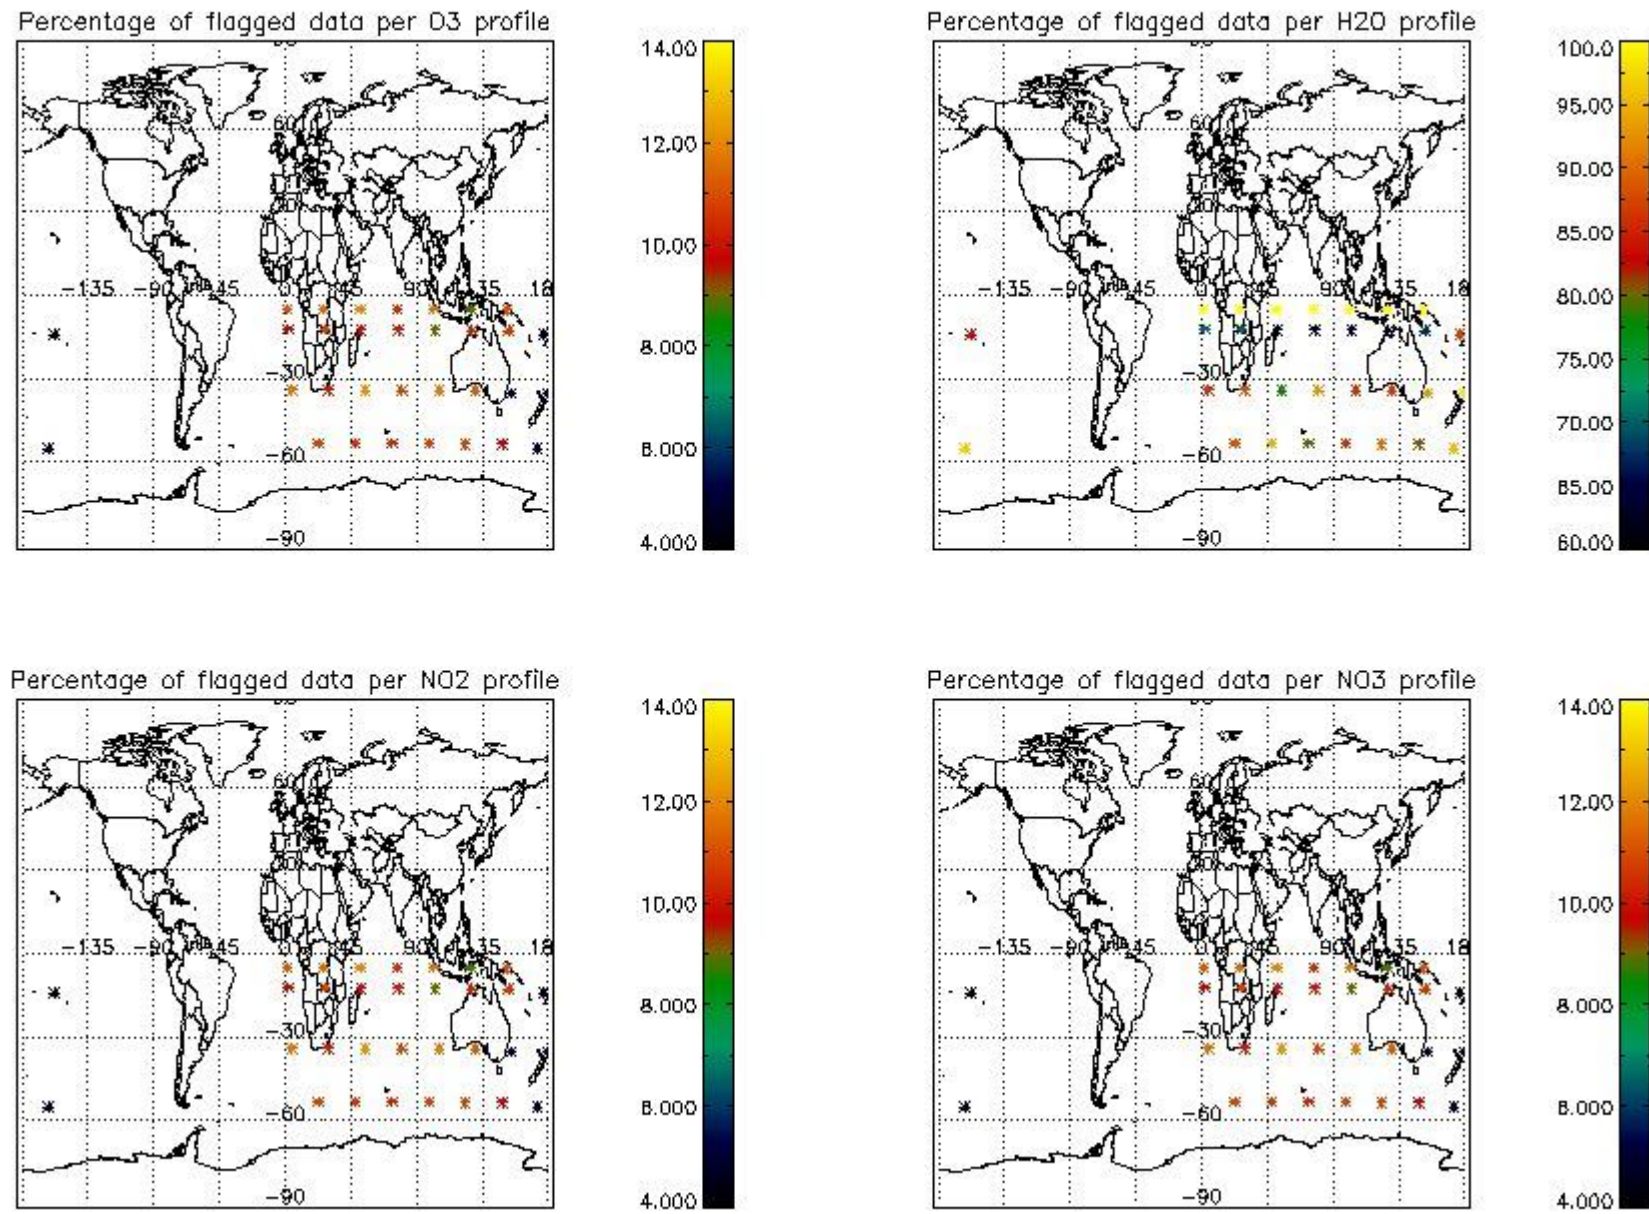

3.2 Plot quality information per product (world map)

4. Level 1 quality information per product

In this section it is plotted some information contained in the Quality Summary data set of the level 2 products that comes from the level 1b processing. Products without errors (error flag in the MPH set to "0") are used.

4.1 Plot quality information per product (time dependant) coming from level 1b processing

4.1.1 Plot level 1 quality information per product (time dependant): ENVISAT ASCENDING passes