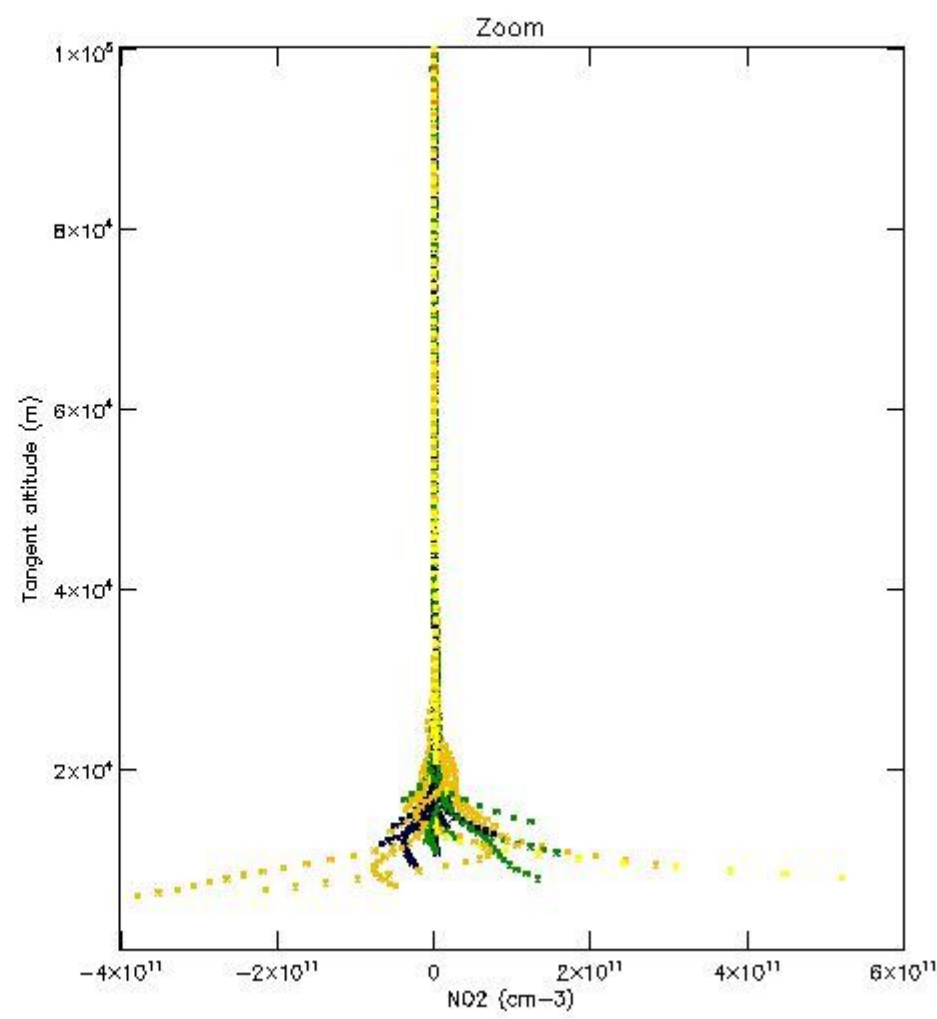

3.1 Plot quality information per product (time dependant)

3.2 Plot quality information per product (world map)

4. Level 1 quality information per product

In this section it is plotted some information contained in the Quality Summary data set of the level 2 products that comes from the level 1b processing. Products without errors (error flag in the MPH set to "0") are used.

STD < 10	3
STD < 5	2

5.2 Plot ozone profiles for all STD (dark without errors)

The colorbar represents the latitude.

5.3 Plot ozone profiles where STD < 20% (dark without errors)

The colorbar represents the latitude.

5.4 Plot ozone profiles where $STD < 10\%$ (dark without errors)

The colorbar represents the latitude.

5.5 Plot ozone profiles where $STD < 5\%$ (dark without errors)

The colorbar represents the latitude.

5.6 Plot NO₂ profiles for all STD (dark without errors)

The colorbar represents the latitude.

5.7 Plot NO3 profiles for all STD (dark without errors)

The colorbar represents the latitude.

5.8 Plot H2O profiles for all STD (only for occultations of stars 1,2,3,4,13,14,16,26,63 dark without errors)