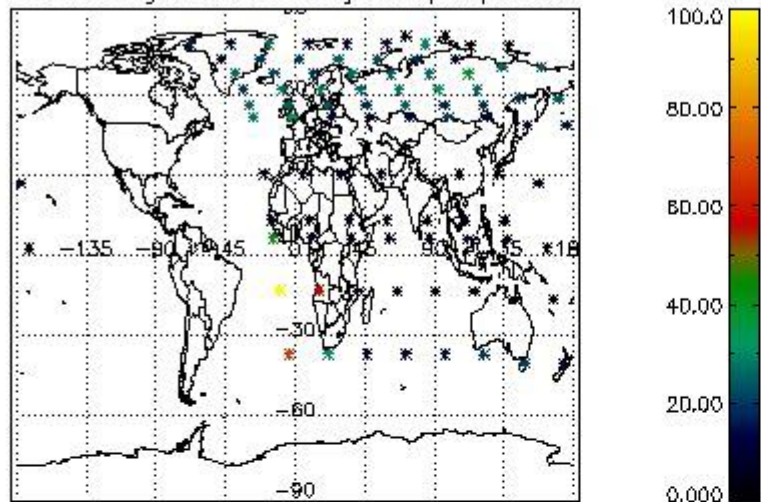

Percentage of cosmic ray hits per profile