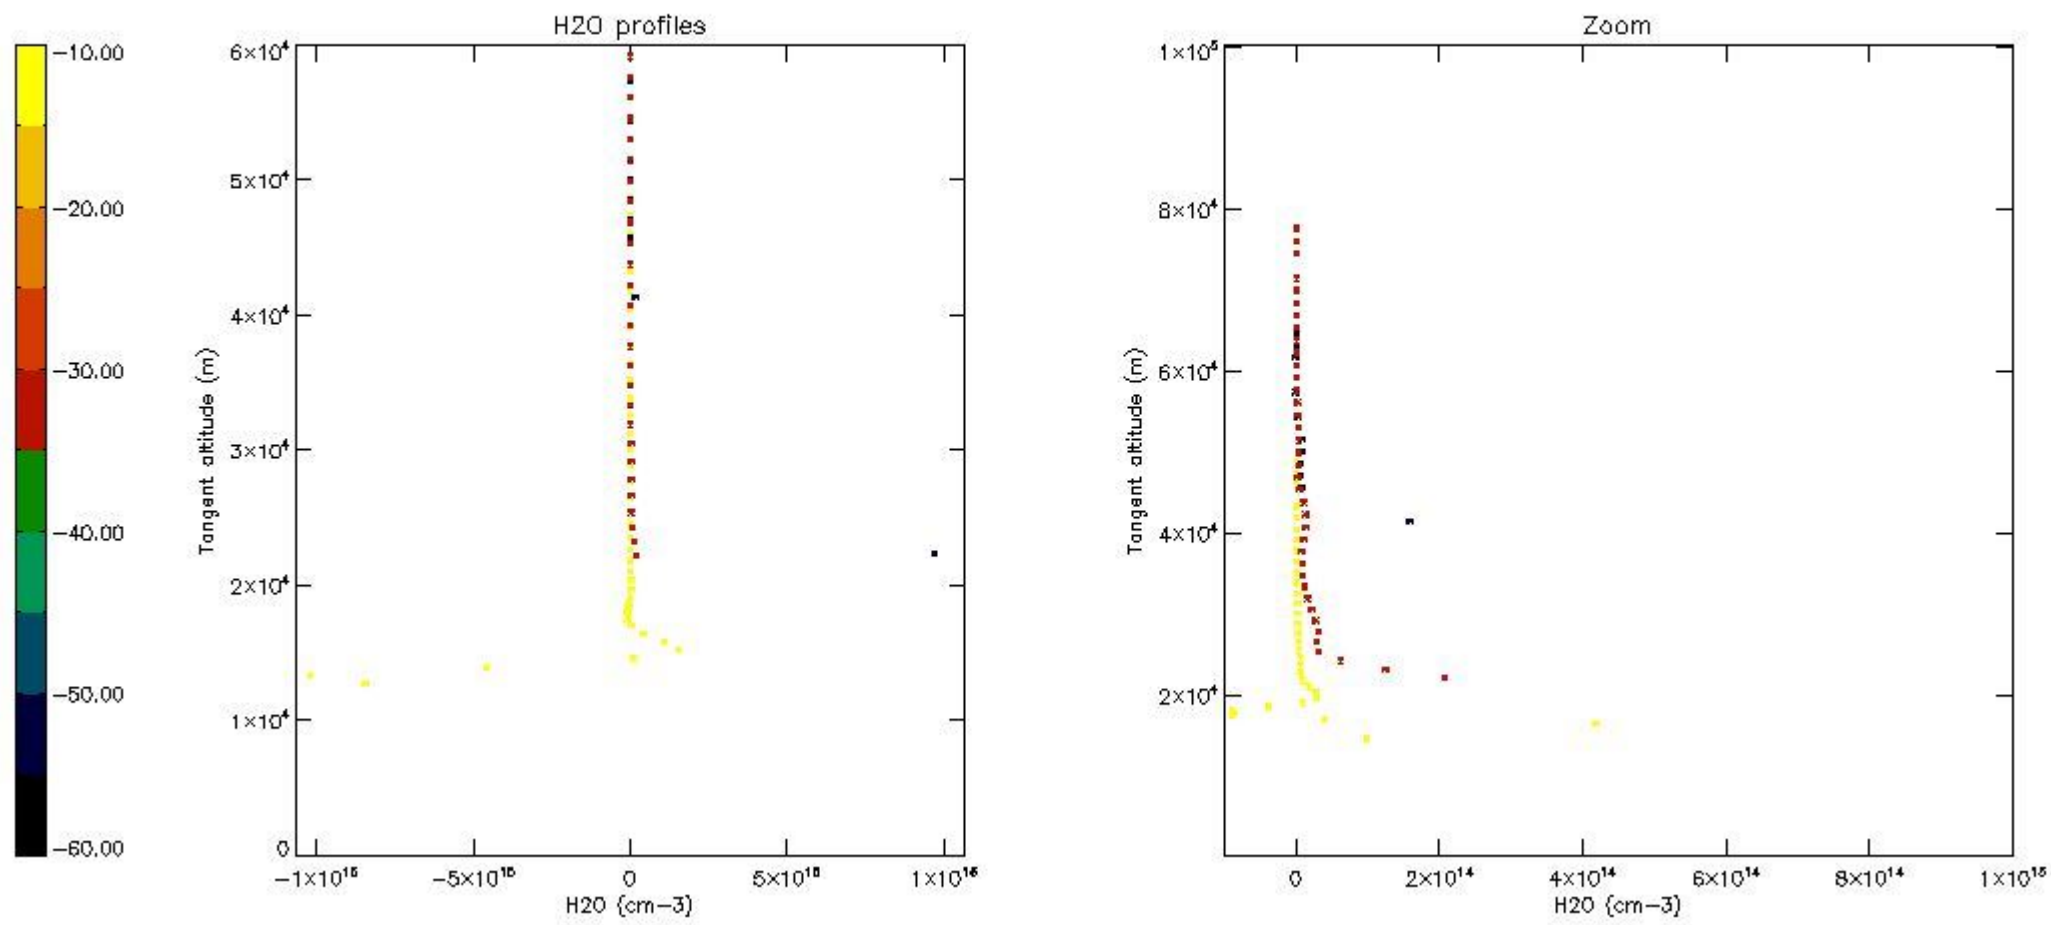

6. Auxiliary Data Files used for the production reported in section 2

The number reported in the third column indicates since which file (see list in section 2) the corresponding auxiliary file has been used. The fourth column is the date of those product files.

Type	Auxiliary Filename	Used since product	Used since product date
INST_PHYS_CHARACTERISTICS	GOM_INS_AXVIEC20091111_143220_20030716_120000_20500101_000000	1	03-JUN-2007 09:27:16
LEVEL-2_PROC_CONFIG	GOM_PR2_AXVIEC20091111_152718_20020301_000000_20500101_000000	1	03-JUN-2007 09:27:16
CROSS_SECTIONS_FILE	GOM_CRS_AXVIEC20091111_154832_20020301_000000_20500101_000000	1	03-JUN-2007 09:27:16