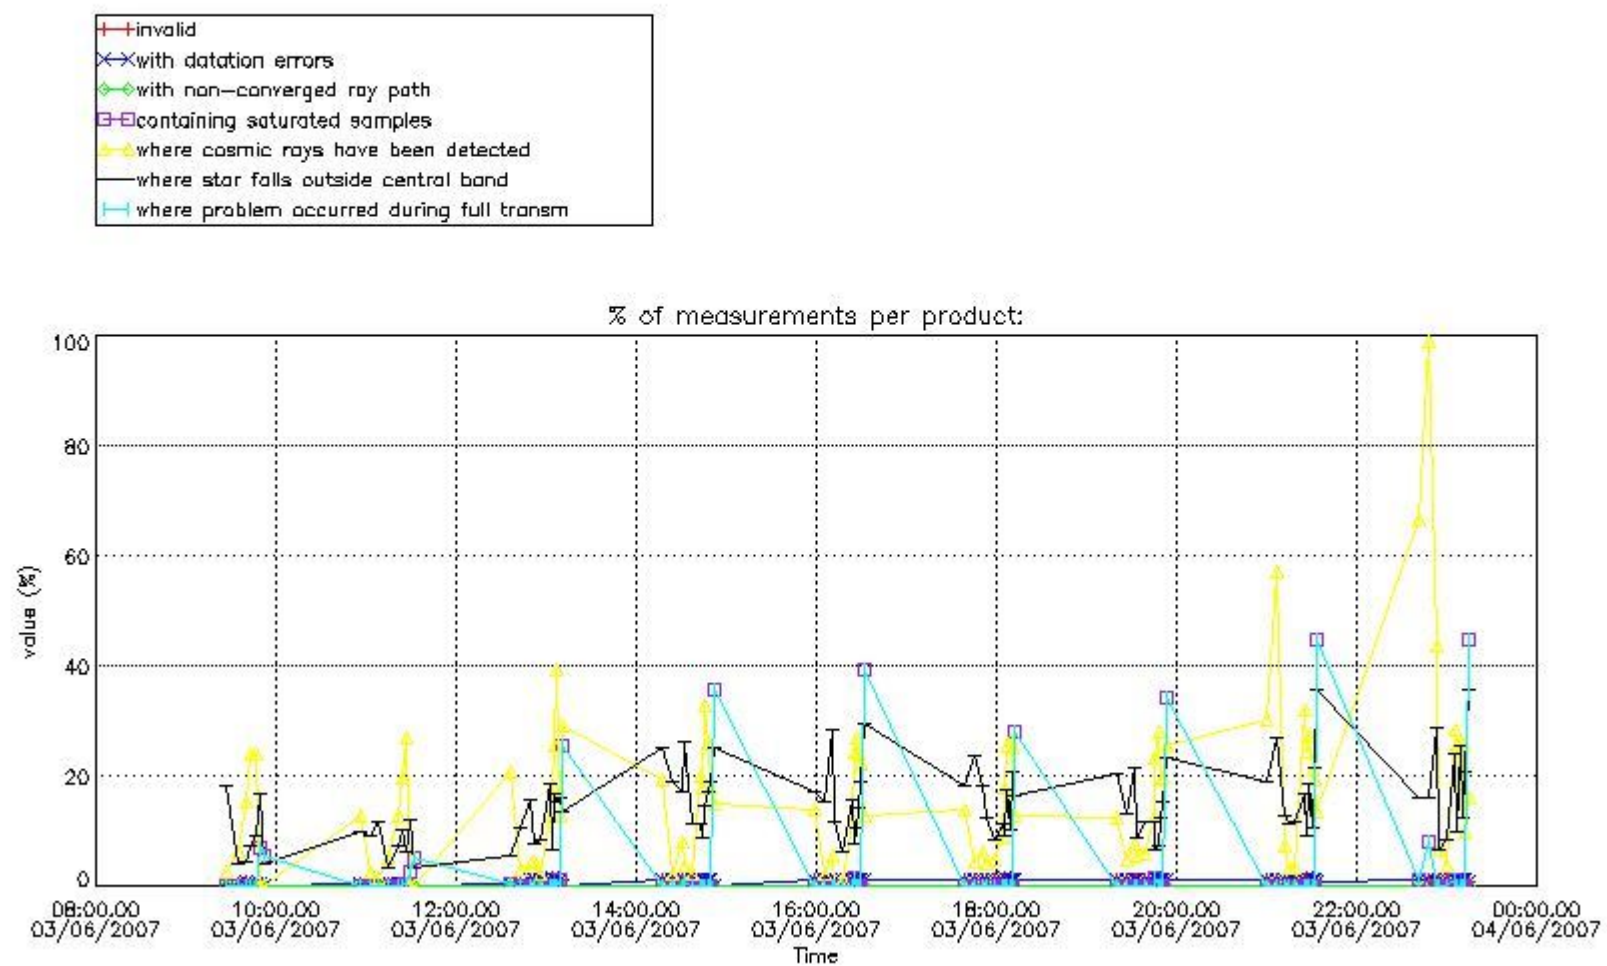

3. Quality information per product

In this section it is plotted some information contained in the Quality Summary data set of the level 2 products. Only products in dark limb conditions and without errors (error flag in the MPH set to "0") are used.

3.1 Plot quality information per product (time dependant)

3.2 Plot quality information per product (world map)

4. Level 1 quality information per product

In this section it is plotted some information contained in the Quality Summary data set of the level 2 products that comes from the level 1b processing. Products without errors (error flag in the MPH set to "0") are used.

4.1 Plot quality information per product (time dependant) coming from level 1b processing

4.1.1 Plot level 1 quality information per product (time dependant): ENVISAT ASCENDING passes

4.1.2 Plot level 1 quality information per product (time dependant): ENVI SAT DESCENDING passes