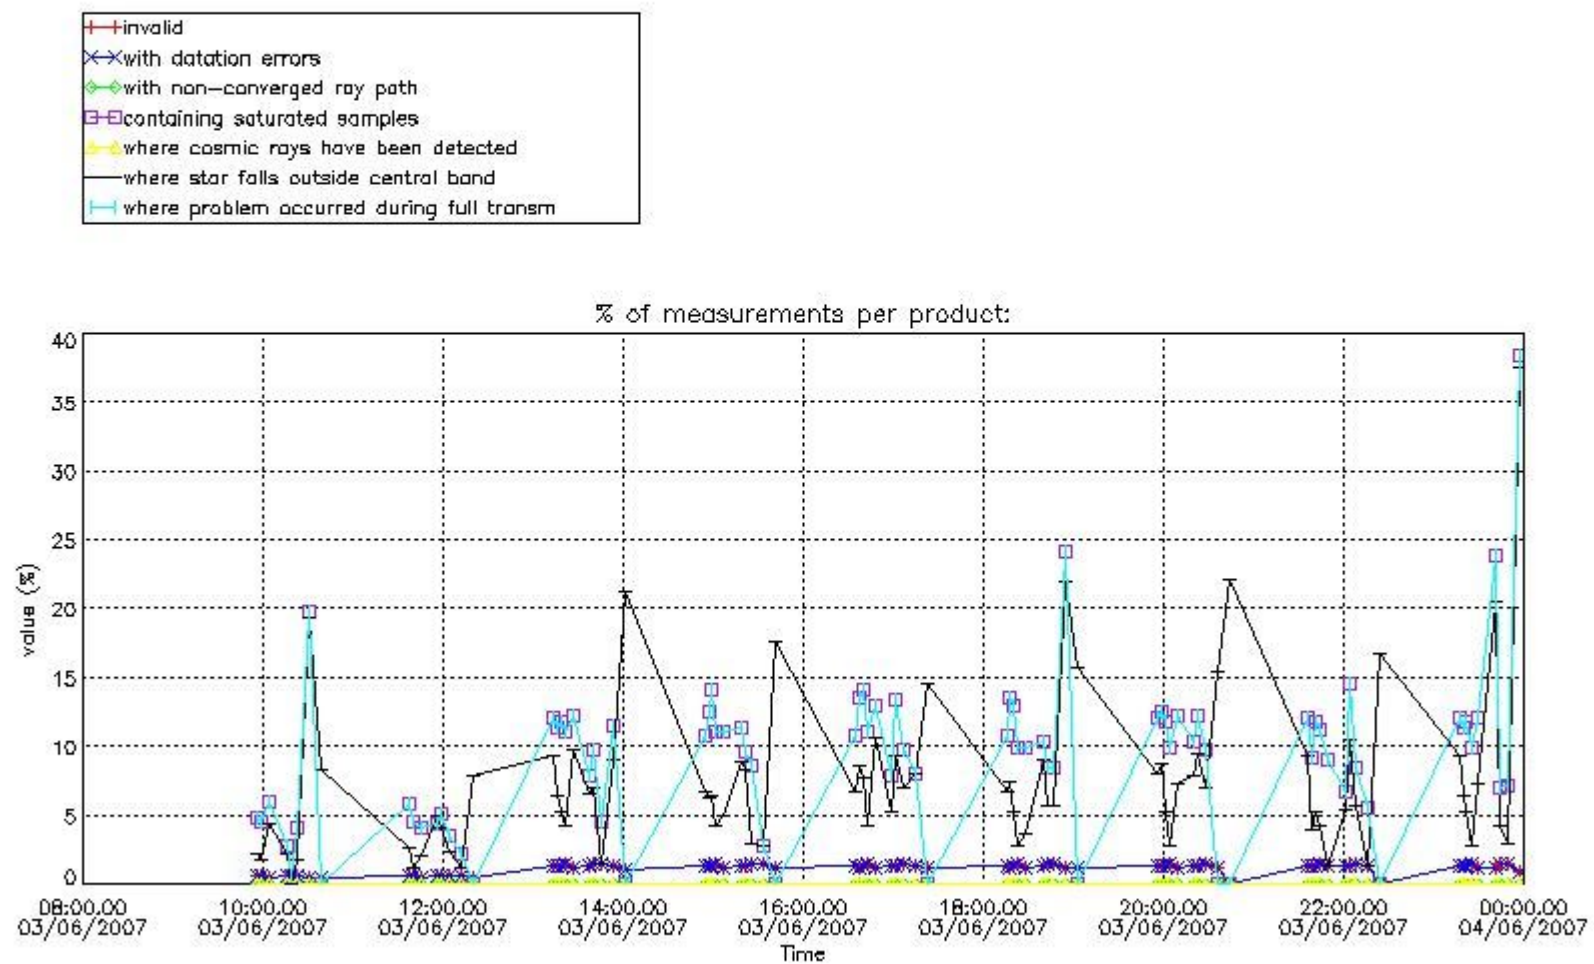

4.2 Plot quality information per product coming from level 1b processing (world map)
4.2.1 Plot level 1 quality information per product (world map): ENVISAT ASCENDING passes