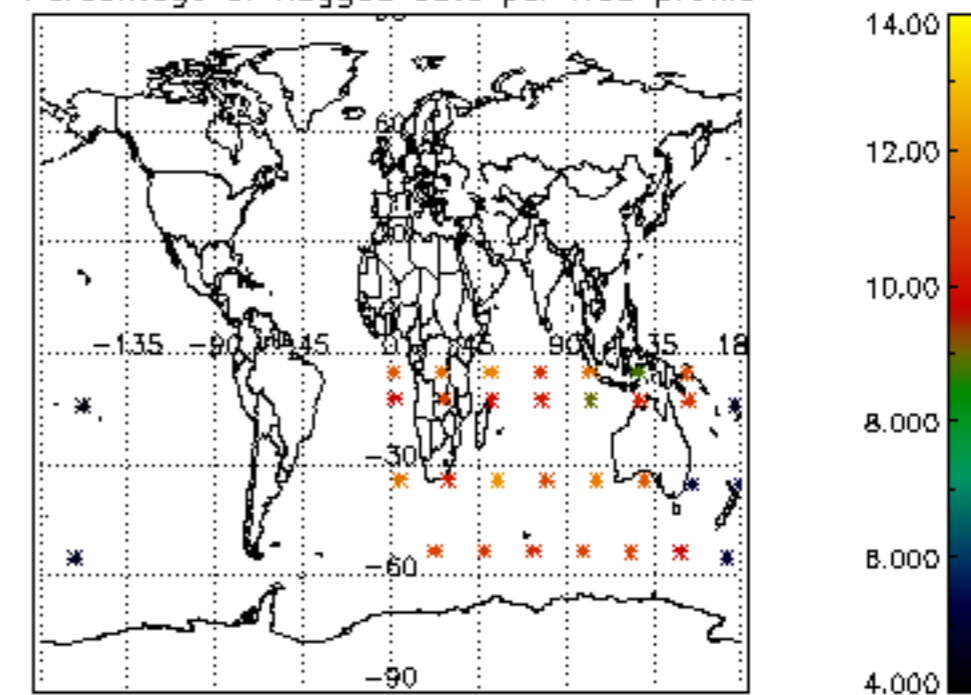

Percentage of flagged data per NO3 profile