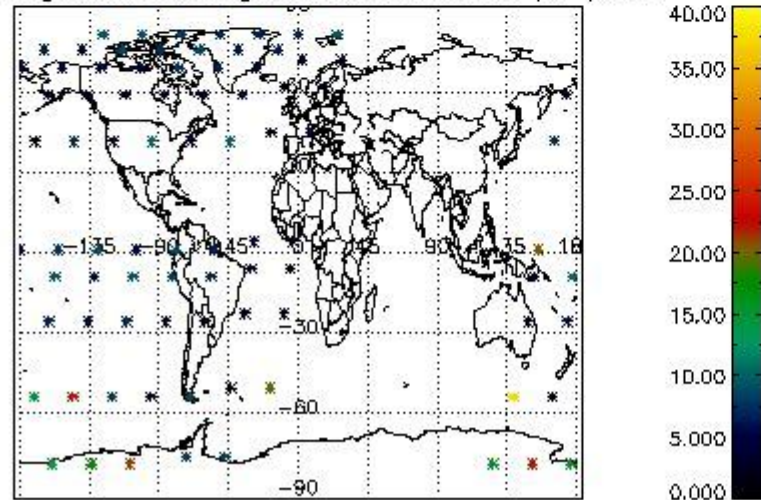

Percentage of star falling outside central band per profile