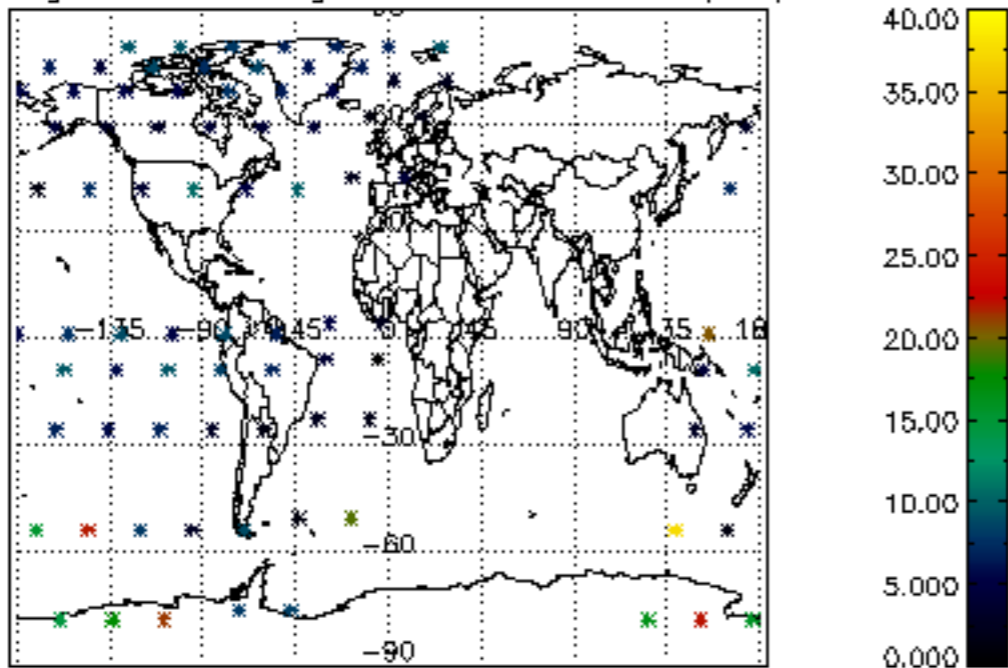

Percentage of star falling outside central band per profile