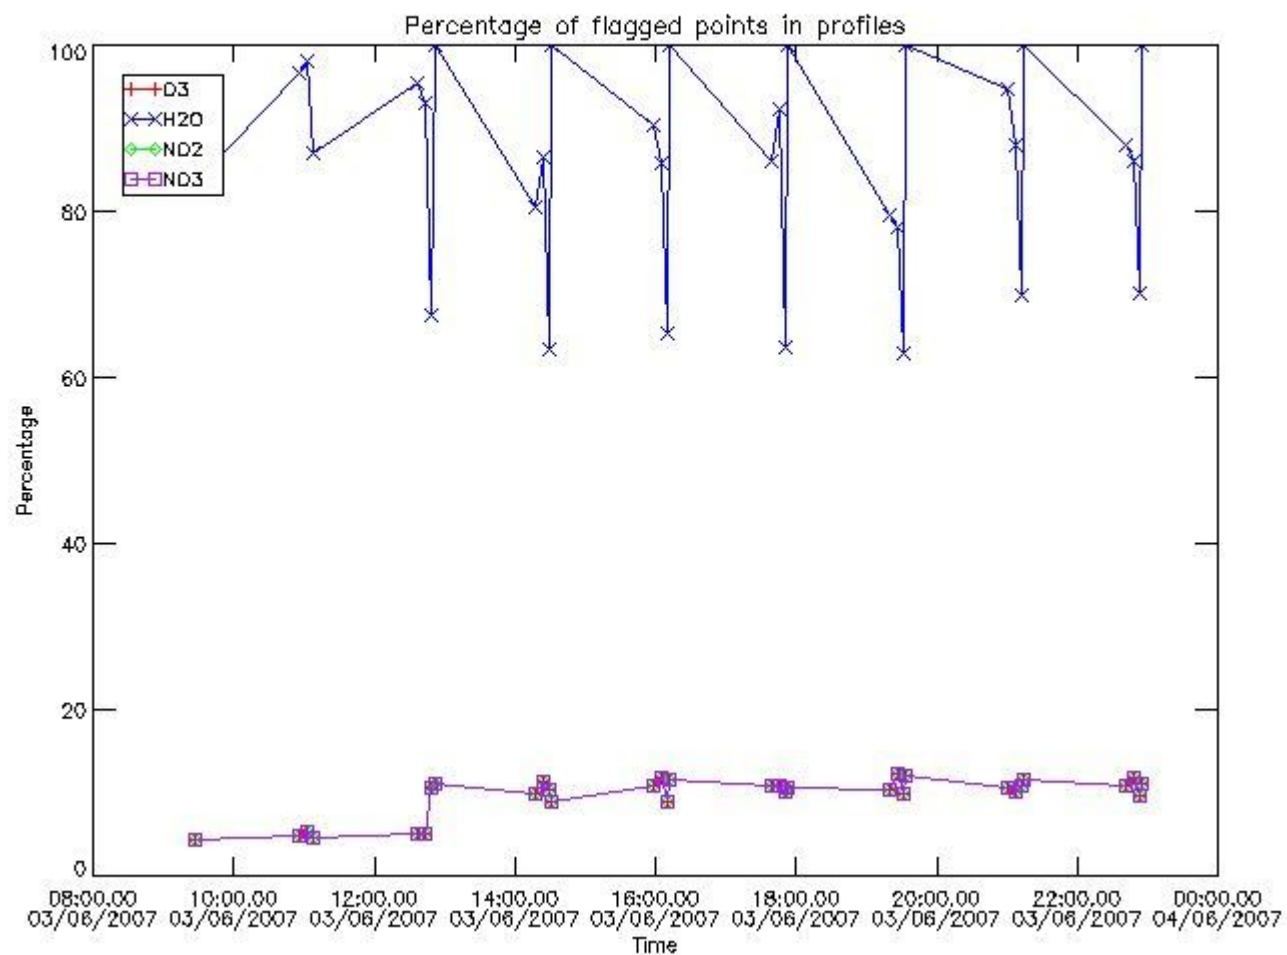

3. Quality information per product

In this section it is plotted some information contained in the Quality Summary data set of the level 2 products. Only products in dark limb conditions and without errors (error flag in the MPH set to "0") are used.

3.1 Plot quality information per product (time dependant)