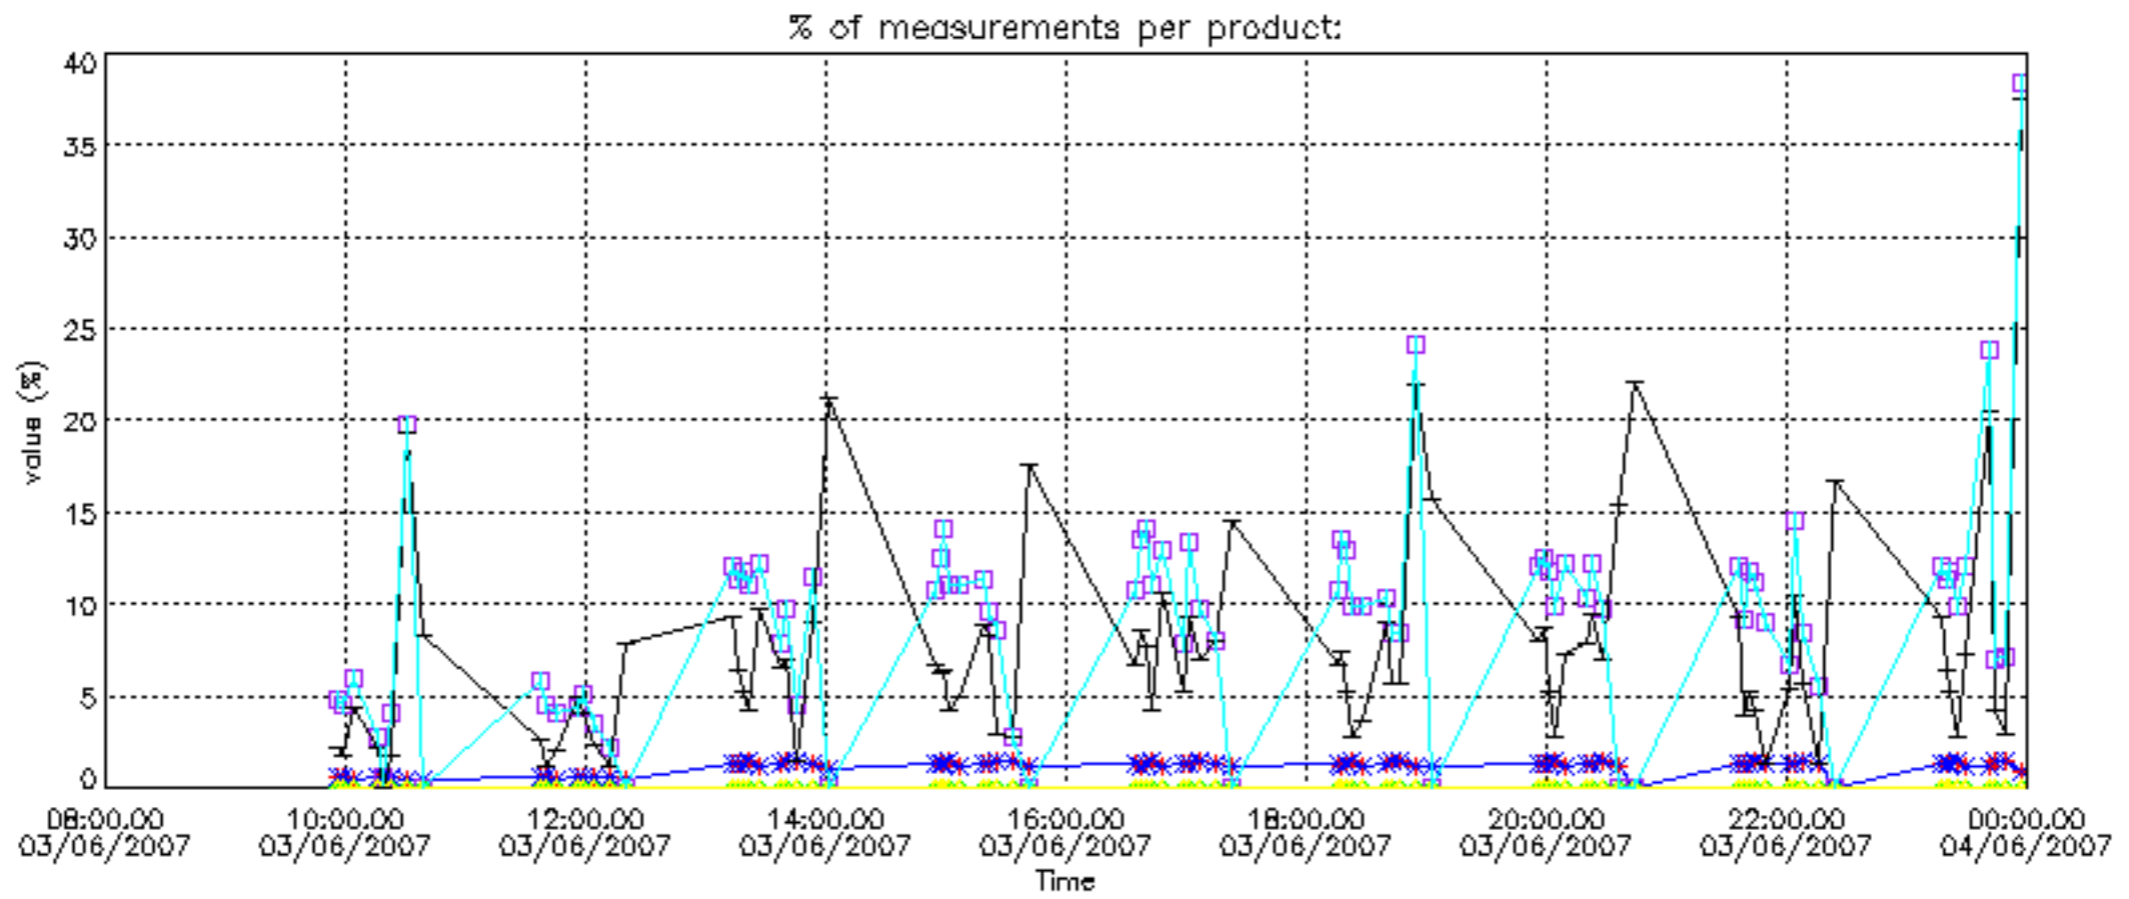

Percentage of cosmic ray hits per profile

Percentage of datation errors per profile