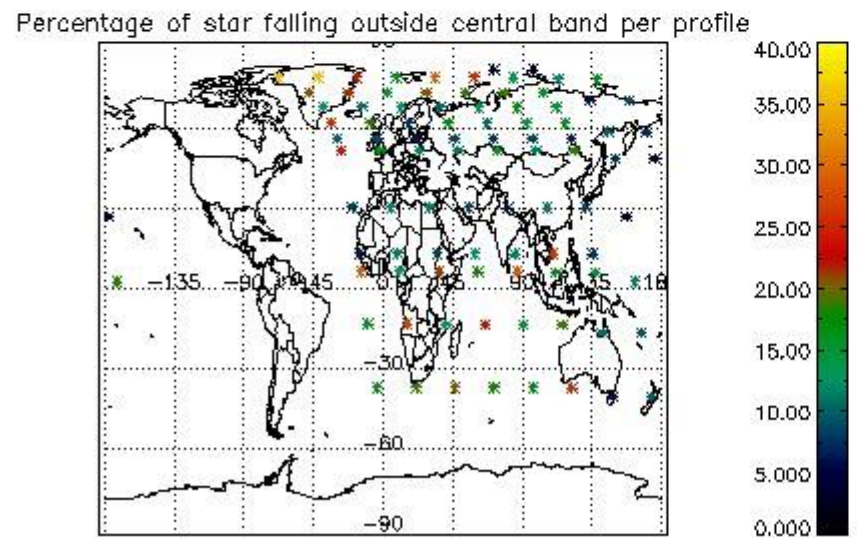

Percentage of cosmic ray hits per profile