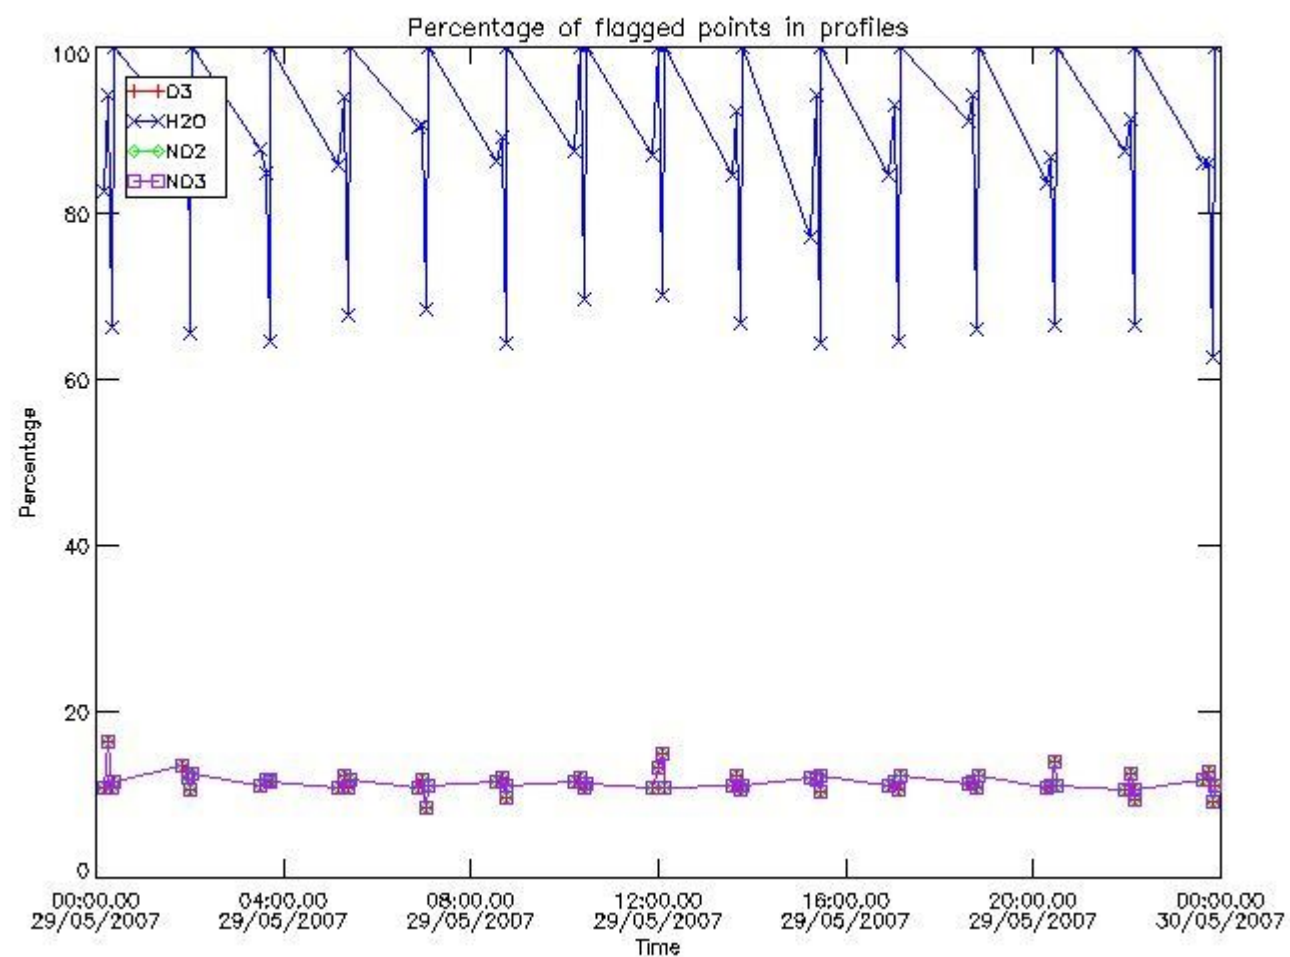

3. Quality information per product

In this section it is plotted some information contained in the Quality Summary data set of the level 2 products. Only products in dark limb conditions and without errors (error flag in the MPH set to "0") are used.

3.1 Plot quality information per product (time dependant)