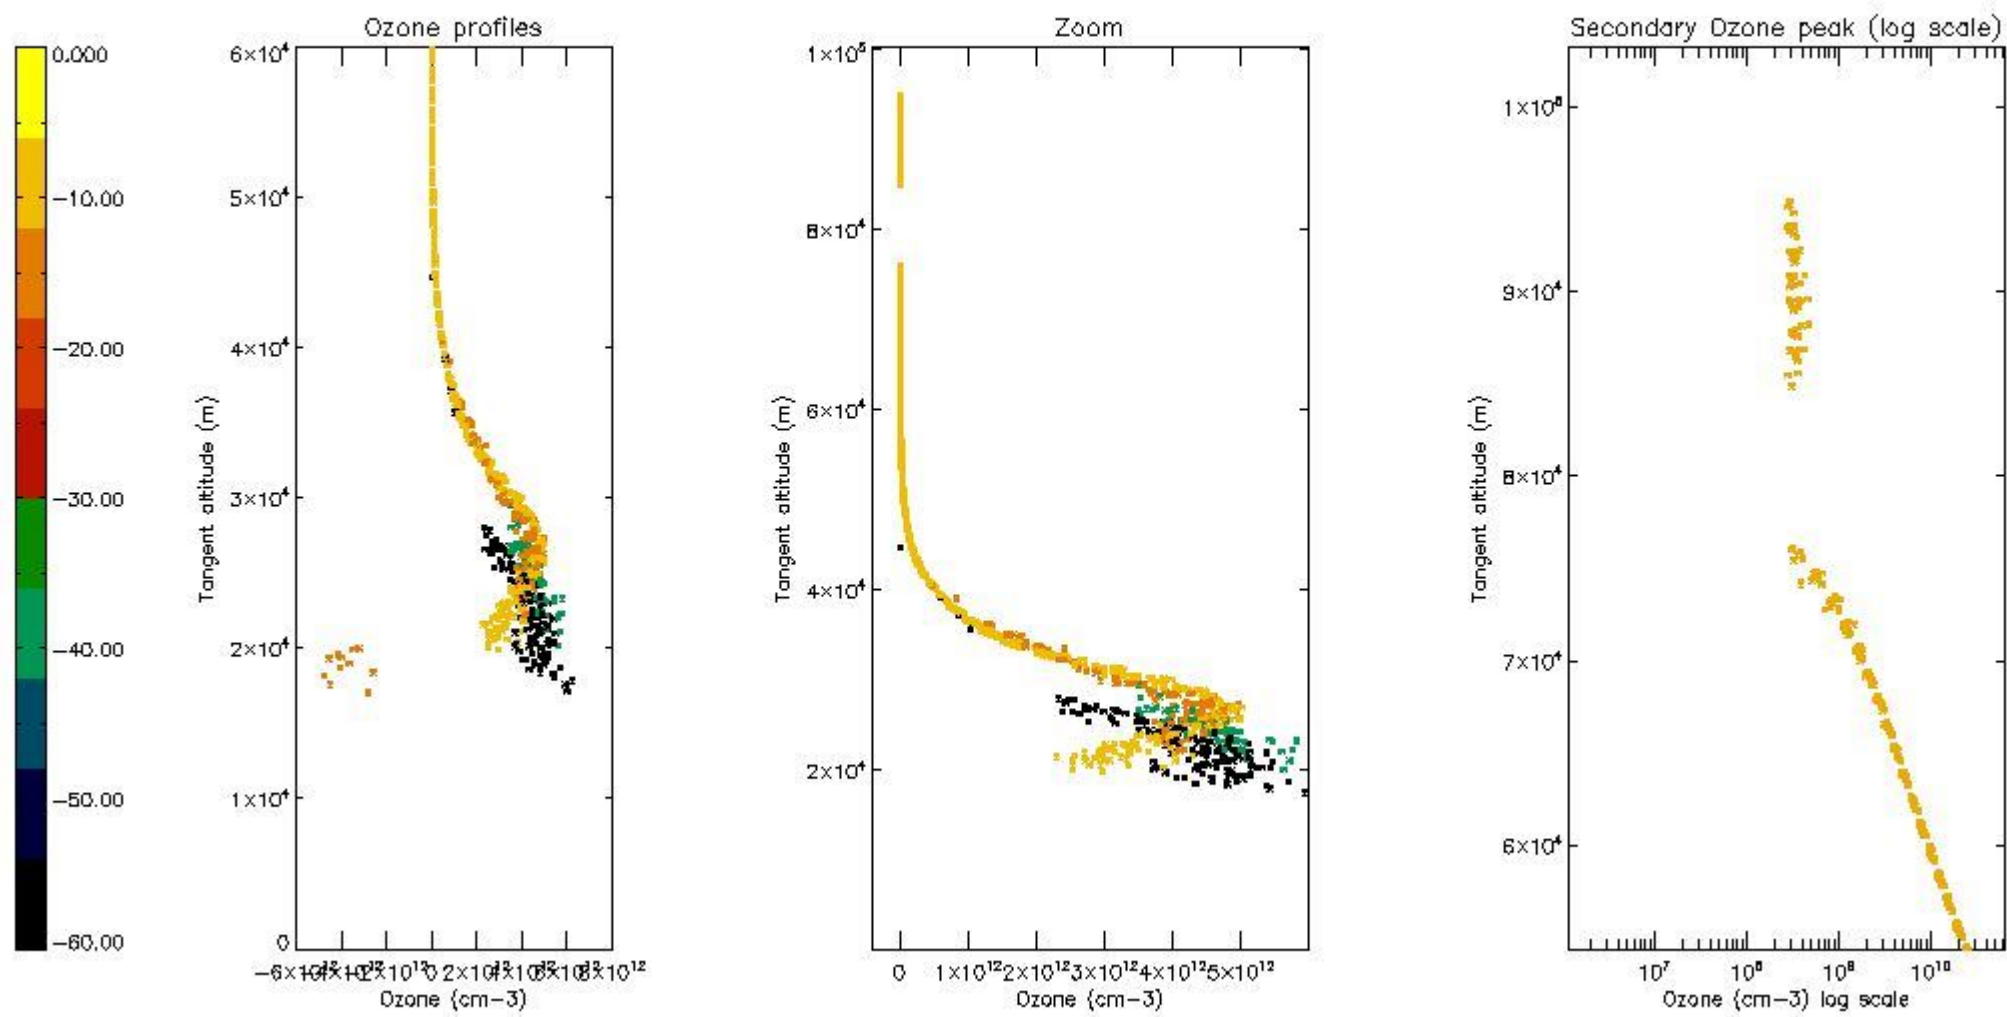

3.1 Plot quality information per product (time dependant)

3.2 Plot quality information per product (world map)

4. Level 1 quality information per product

In this section it is plotted some information contained in the Quality Summary data set of the level 2 products that comes from the level 1b processing. Products without errors (error flag in the MPH set to "0") are used.

STD < 10	5
STD < 5	3

5.2 Plot ozone profiles for all STD (dark without errors)

The colorbar represents the latitude.

5.3 Plot ozone profiles where STD < 20% (dark without errors)

The colorbar represents the latitude.

5.4 Plot ozone profiles where STD < 10% (dark without errors)

The colorbar represents the latitude.

5.5 Plot ozone profiles where STD < 5% (dark without errors)

The colorbar represents the latitude.

5.6 Plot NO₂ profiles for all STD (dark without errors)

The colorbar represents the latitude.

5.7 Plot NO3 profiles for all STD (dark without errors)

The colorbar represents the latitude.

5.8 Plot H₂O profiles for all STD (only for occultations of stars 1,2,3,4,13,14,16,26,63 dark without errors)