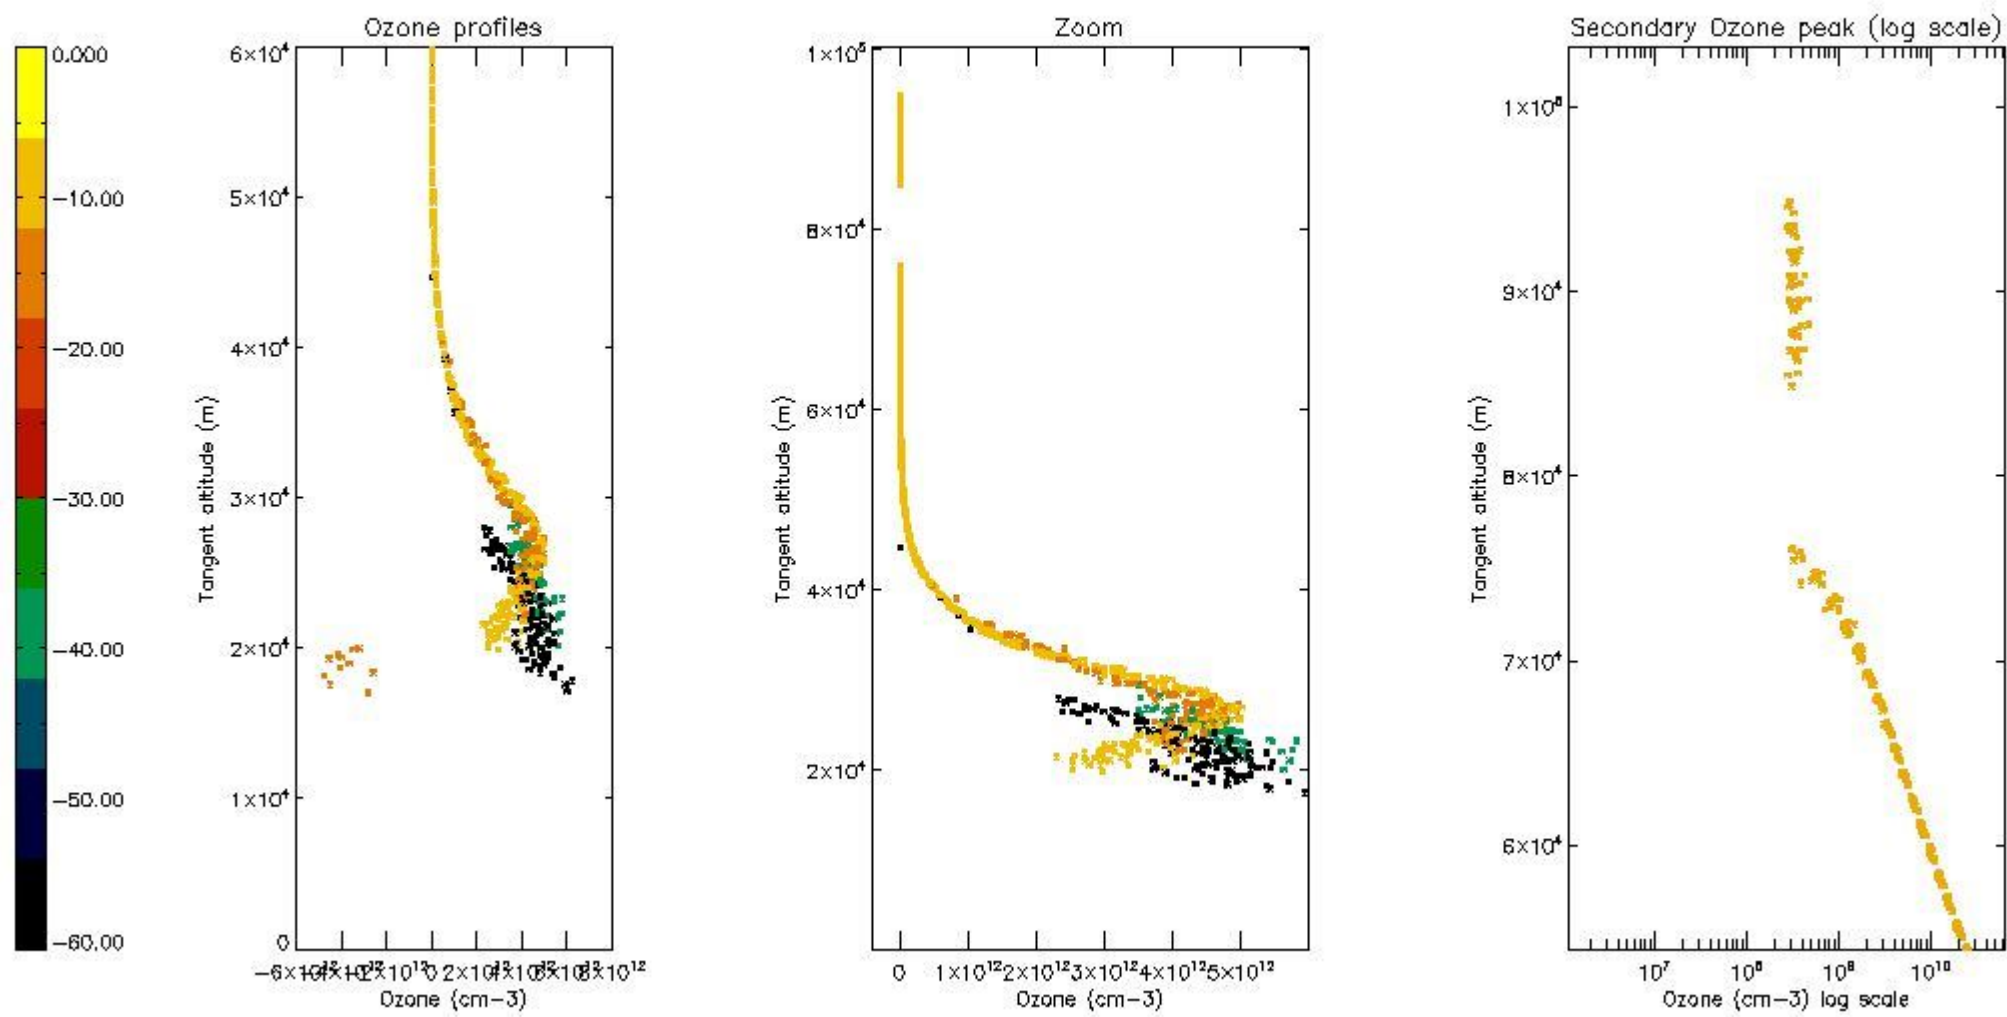

5.5 Plot ozone profiles where $STD < 5\%$ (dark without errors)

The colorbar represents the latitude.