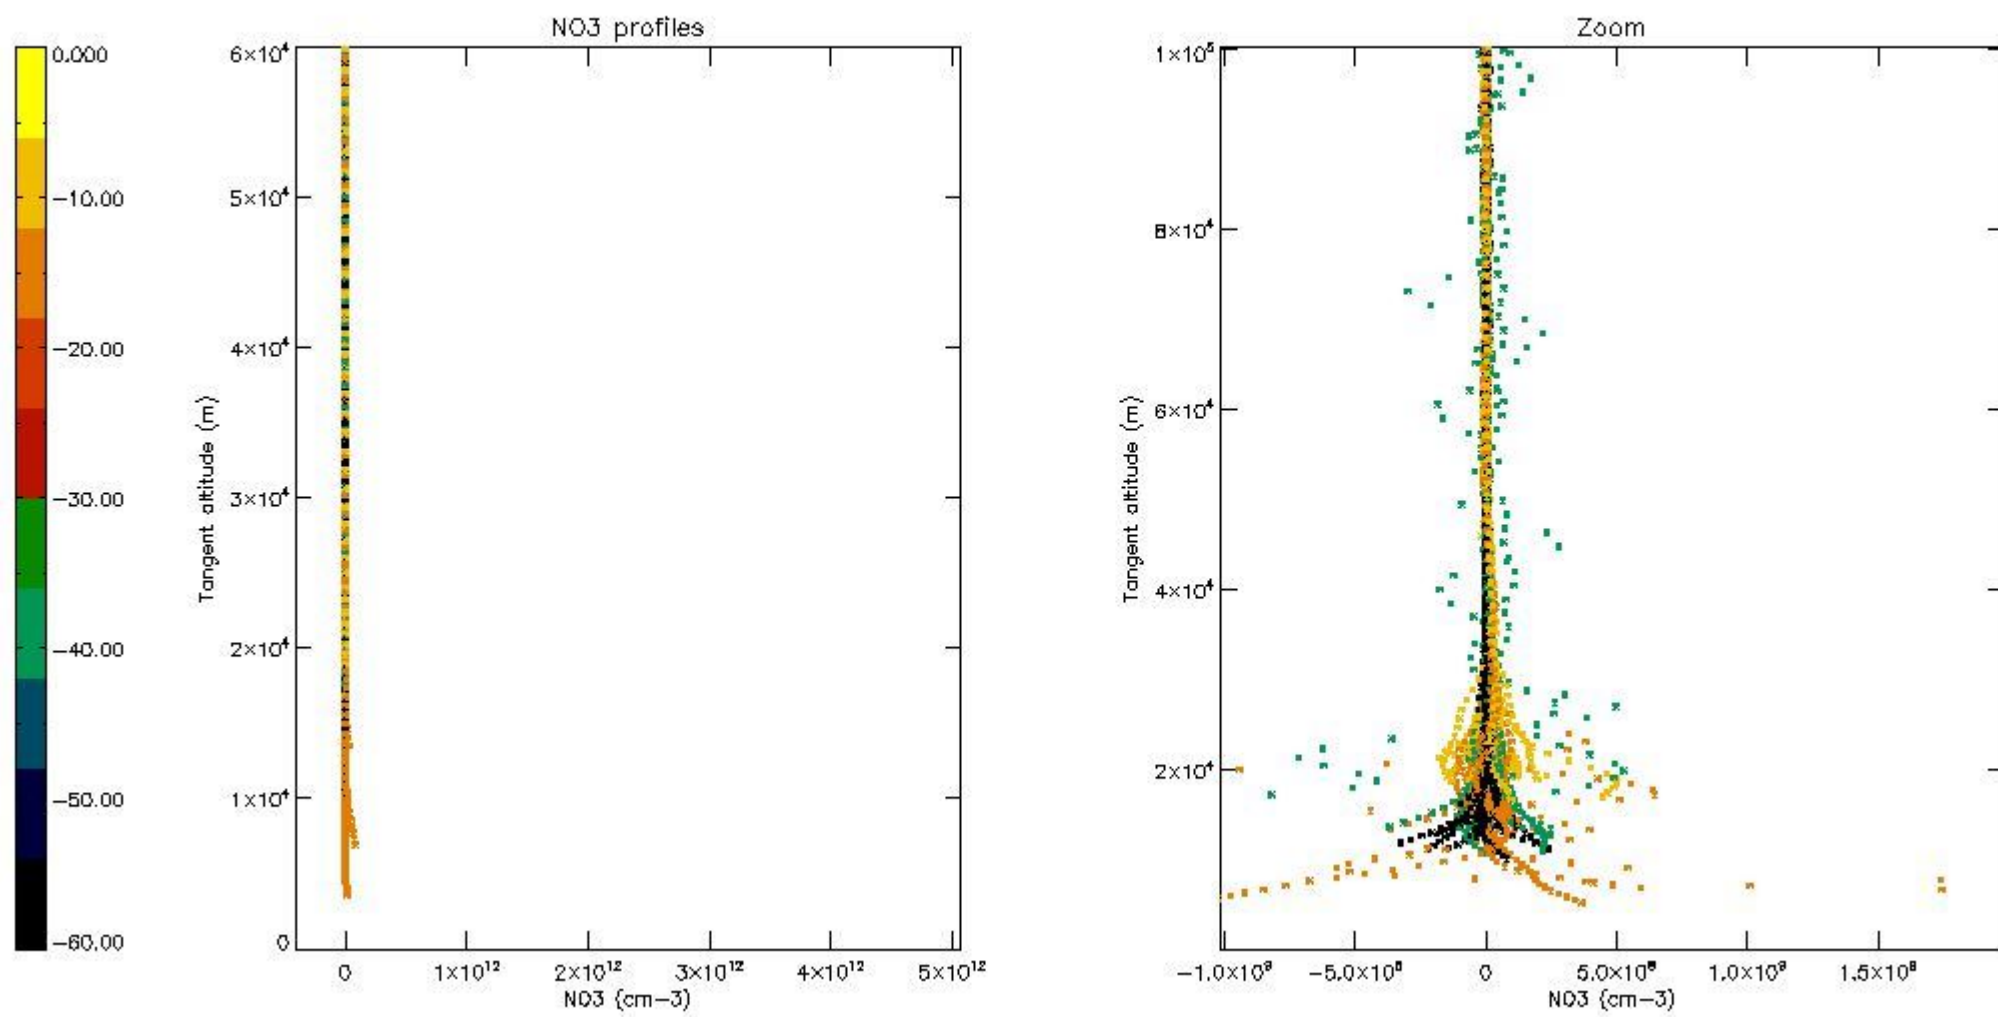

5.4 Plot ozone profiles where STD < 10% (dark without errors)

The colorbar represents the latitude.

5.5 Plot ozone profiles where STD < 5% (dark without errors)

The colorbar represents the latitude.

5.6 Plot NO₂ profiles for all STD (dark without errors)

The colorbar represents the latitude.

5.7 Plot NO3 profiles for all STD (dark without errors)

The colorbar represents the latitude.

5.8 Plot H₂O profiles for all STD (only for occultations of stars 1,2,3,4,13,14,16,26,63 dark without errors)