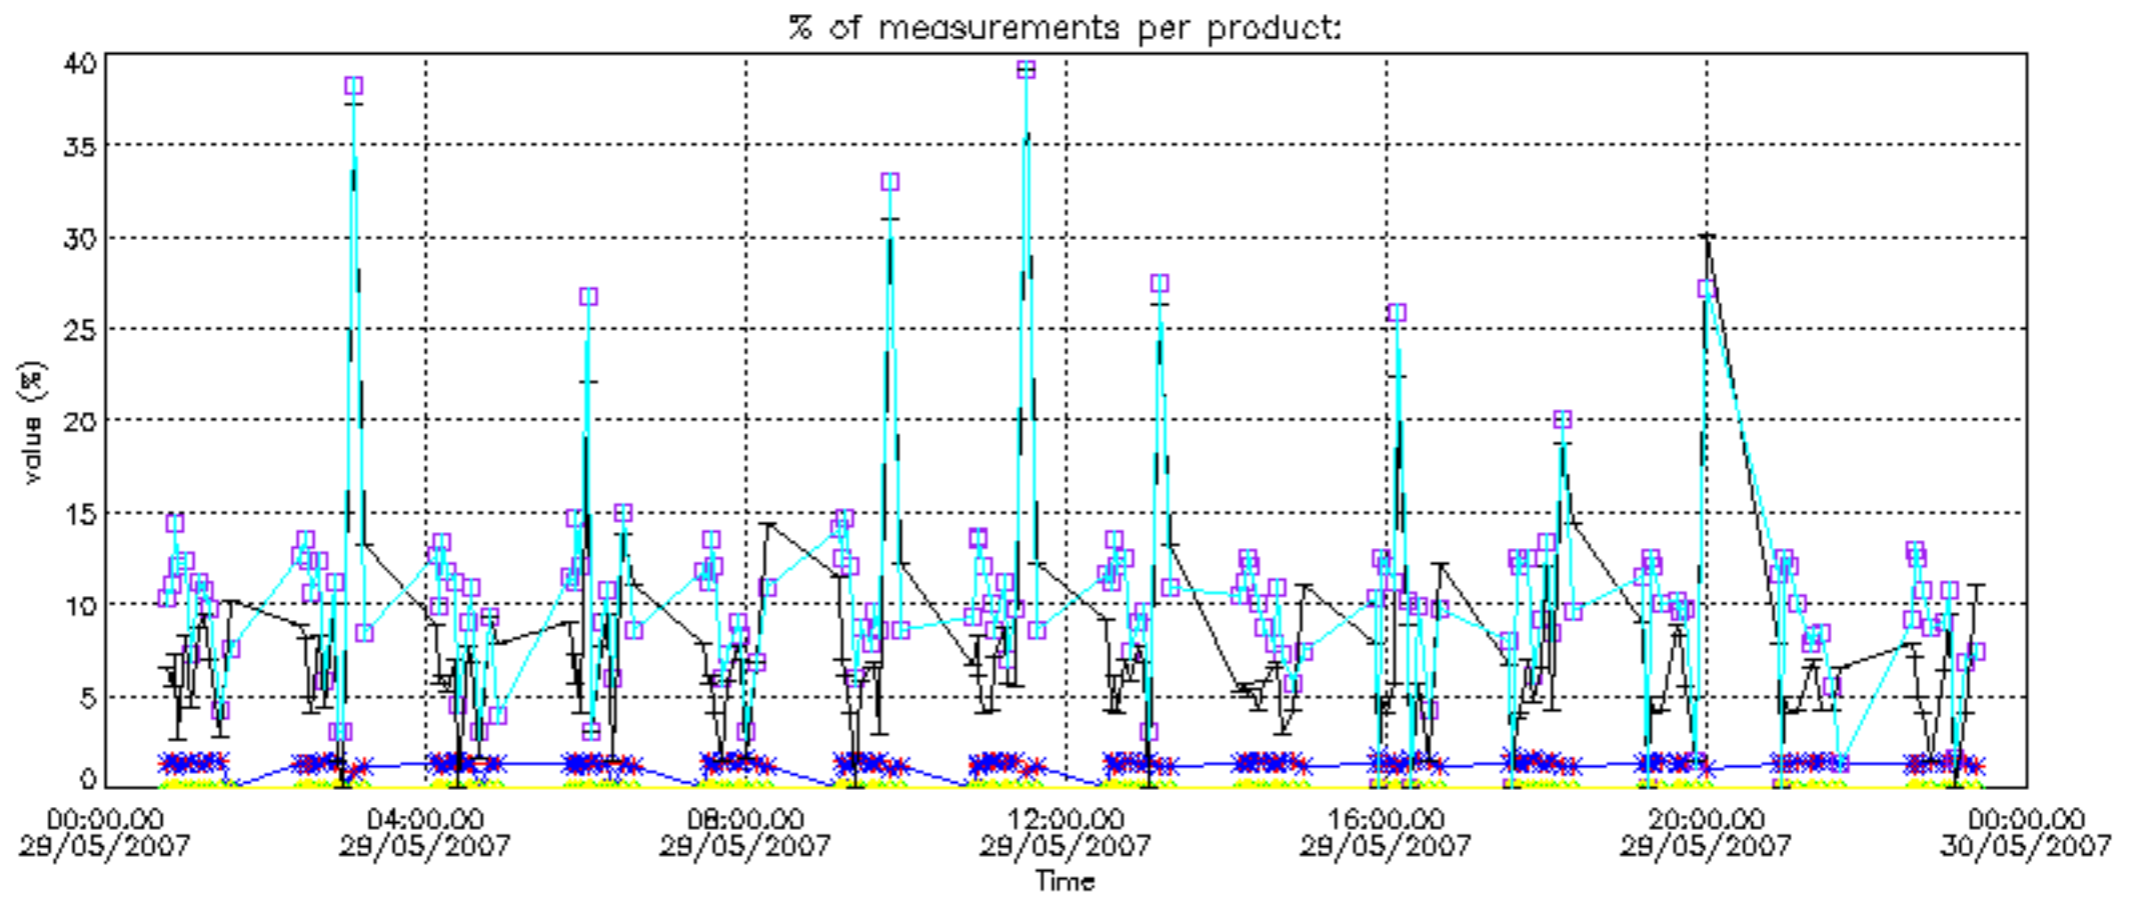

Percentage of cosmic ray hits per profile

Percentage of datation errors per profile