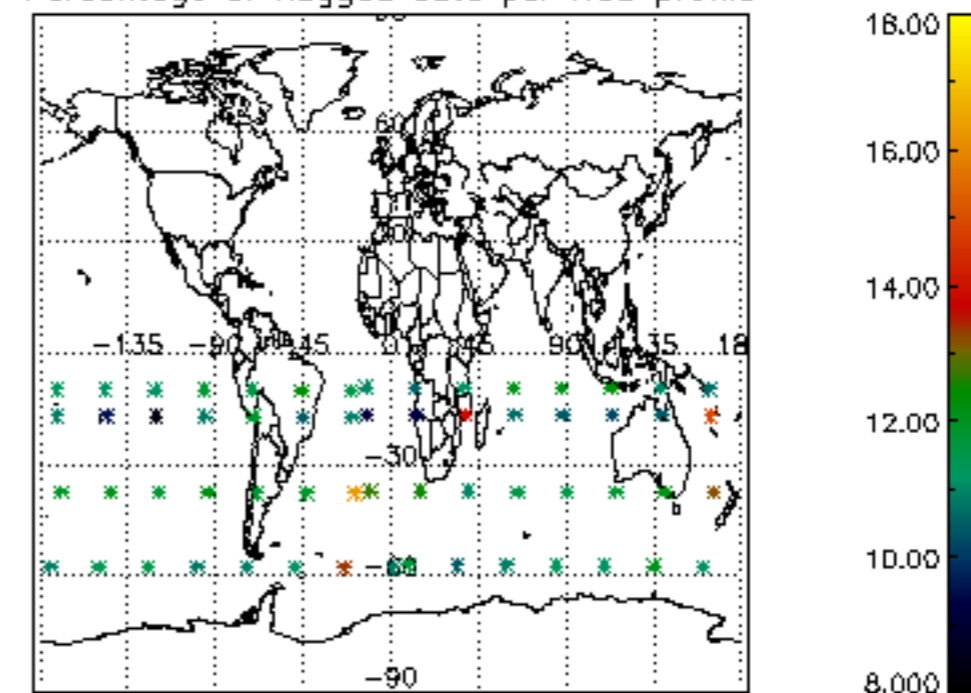

Percentage of flagged data per NO3 profile