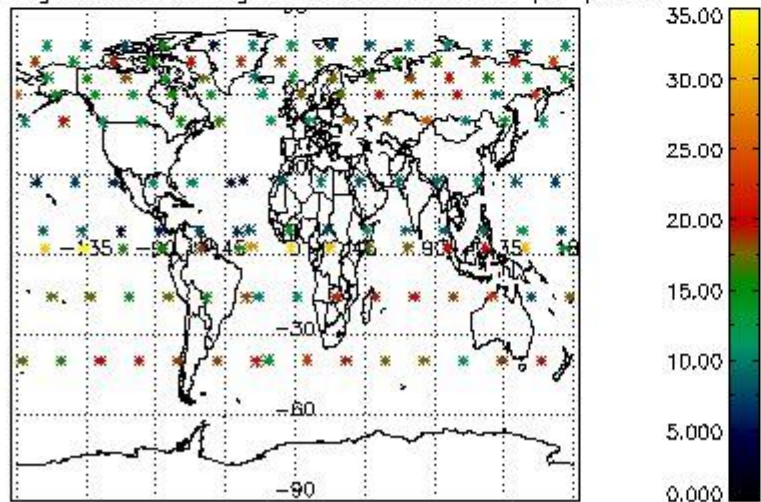

Percentage of star falling outside central band per profile