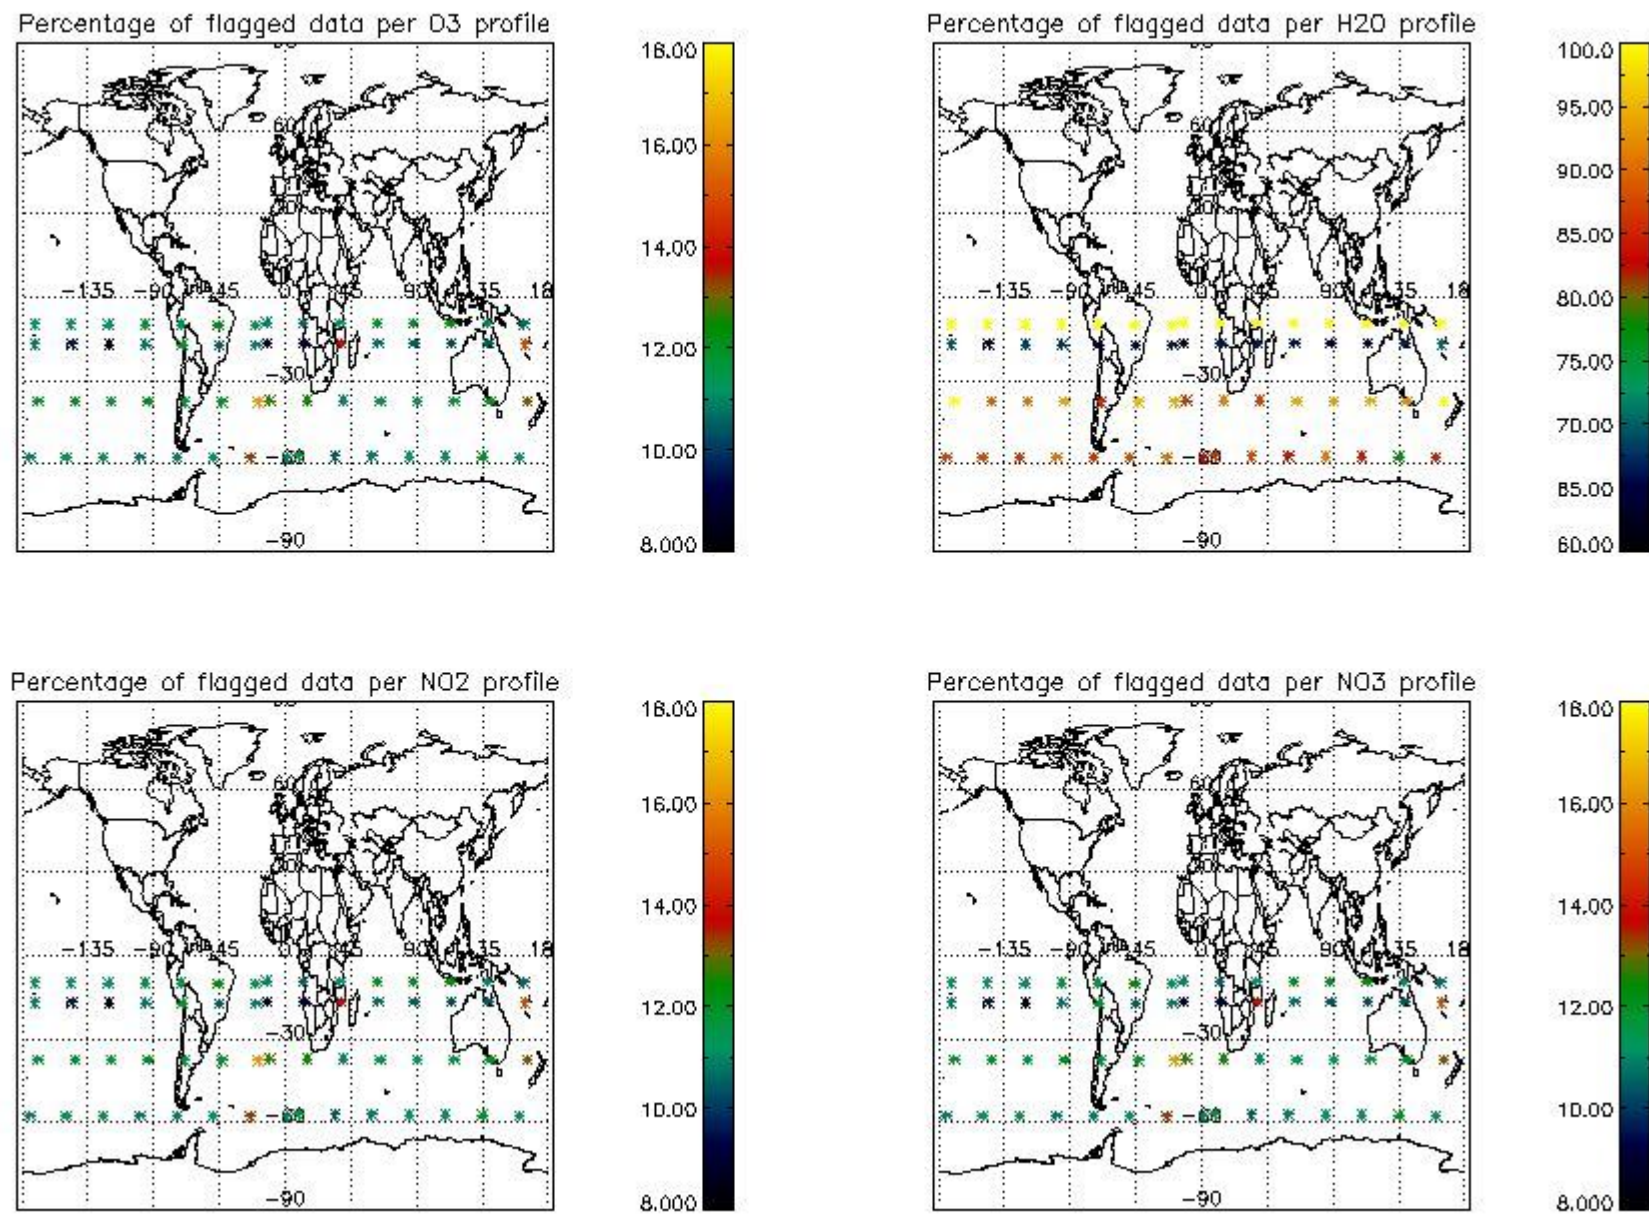

3.2 Plot quality information per product (world map)

4. Level 1 quality information per product

In this section it is plotted some information contained in the Quality Summary data set of the level 2 products that comes from the level 1b processing. Products without errors (error flag in the MPH set to "0") are used.

4.1 Plot quality information per product (time dependant) coming from level 1b processing

4.1.1 Plot level 1 quality information per product (time dependant): ENVISAT ASCENDING passes