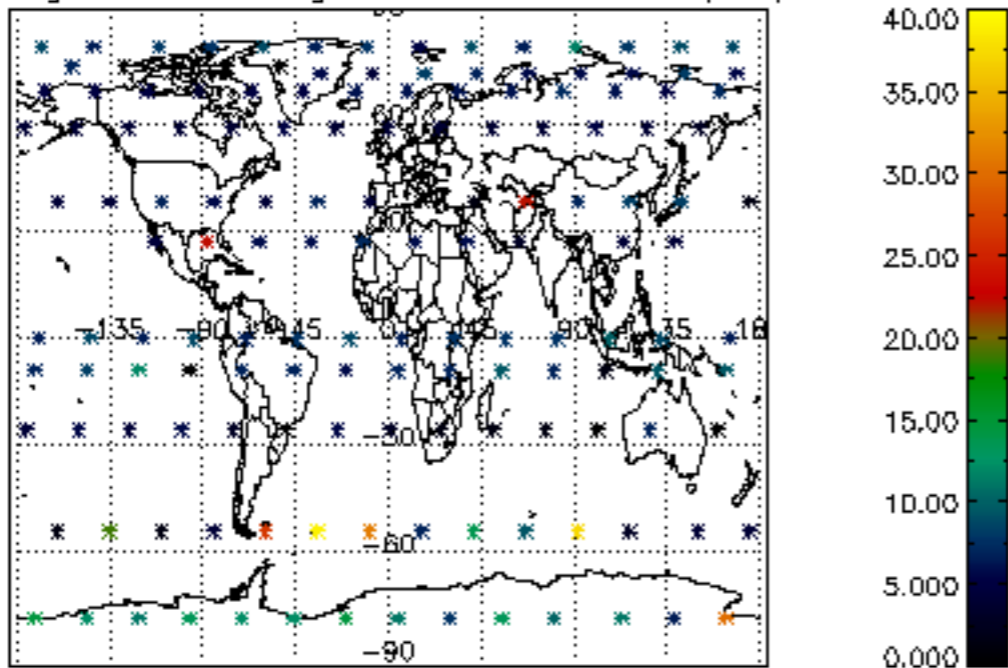

Percentage of star falling outside central band per profile