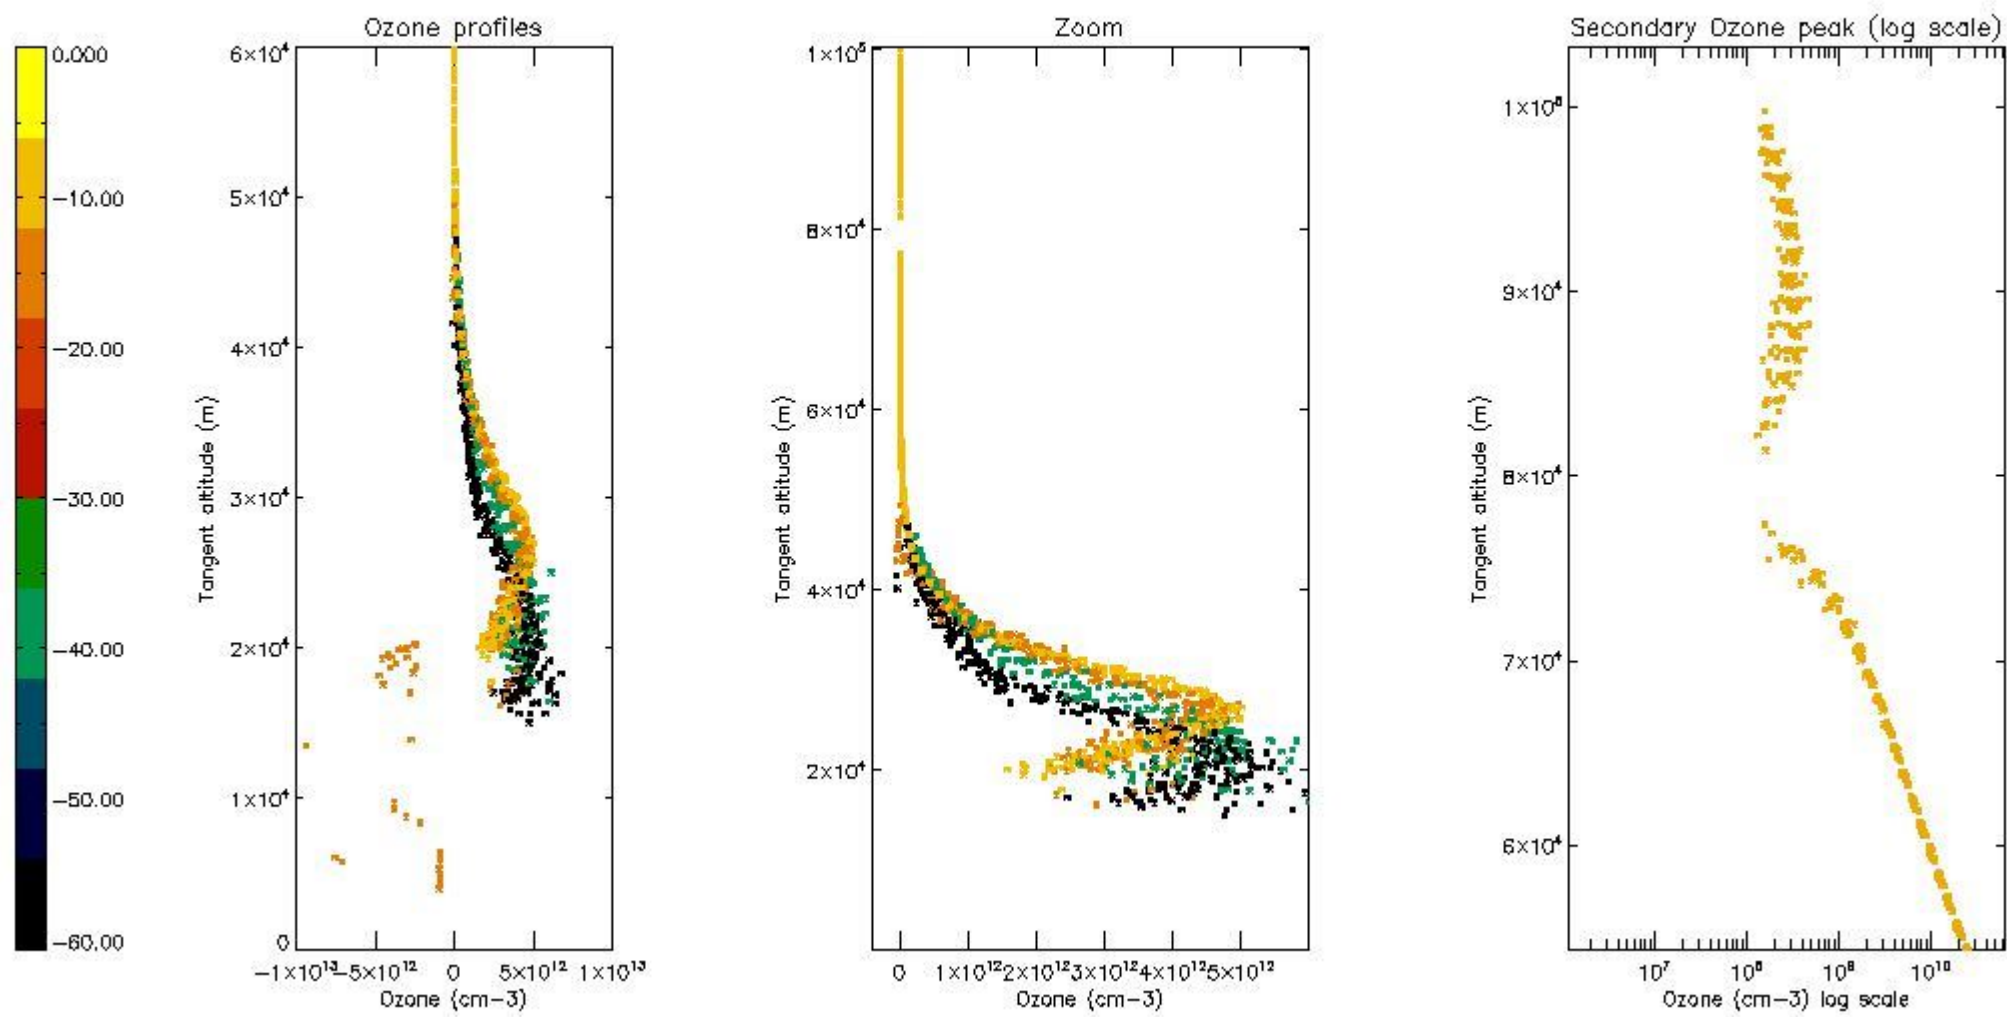

STD < 10	5
STD < 5	3

5.2 Plot ozone profiles for all STD (dark without errors)

The colorbar represents the latitude.

5.3 Plot ozone profiles where STD < 20% (dark without errors)

The colorbar represents the latitude.