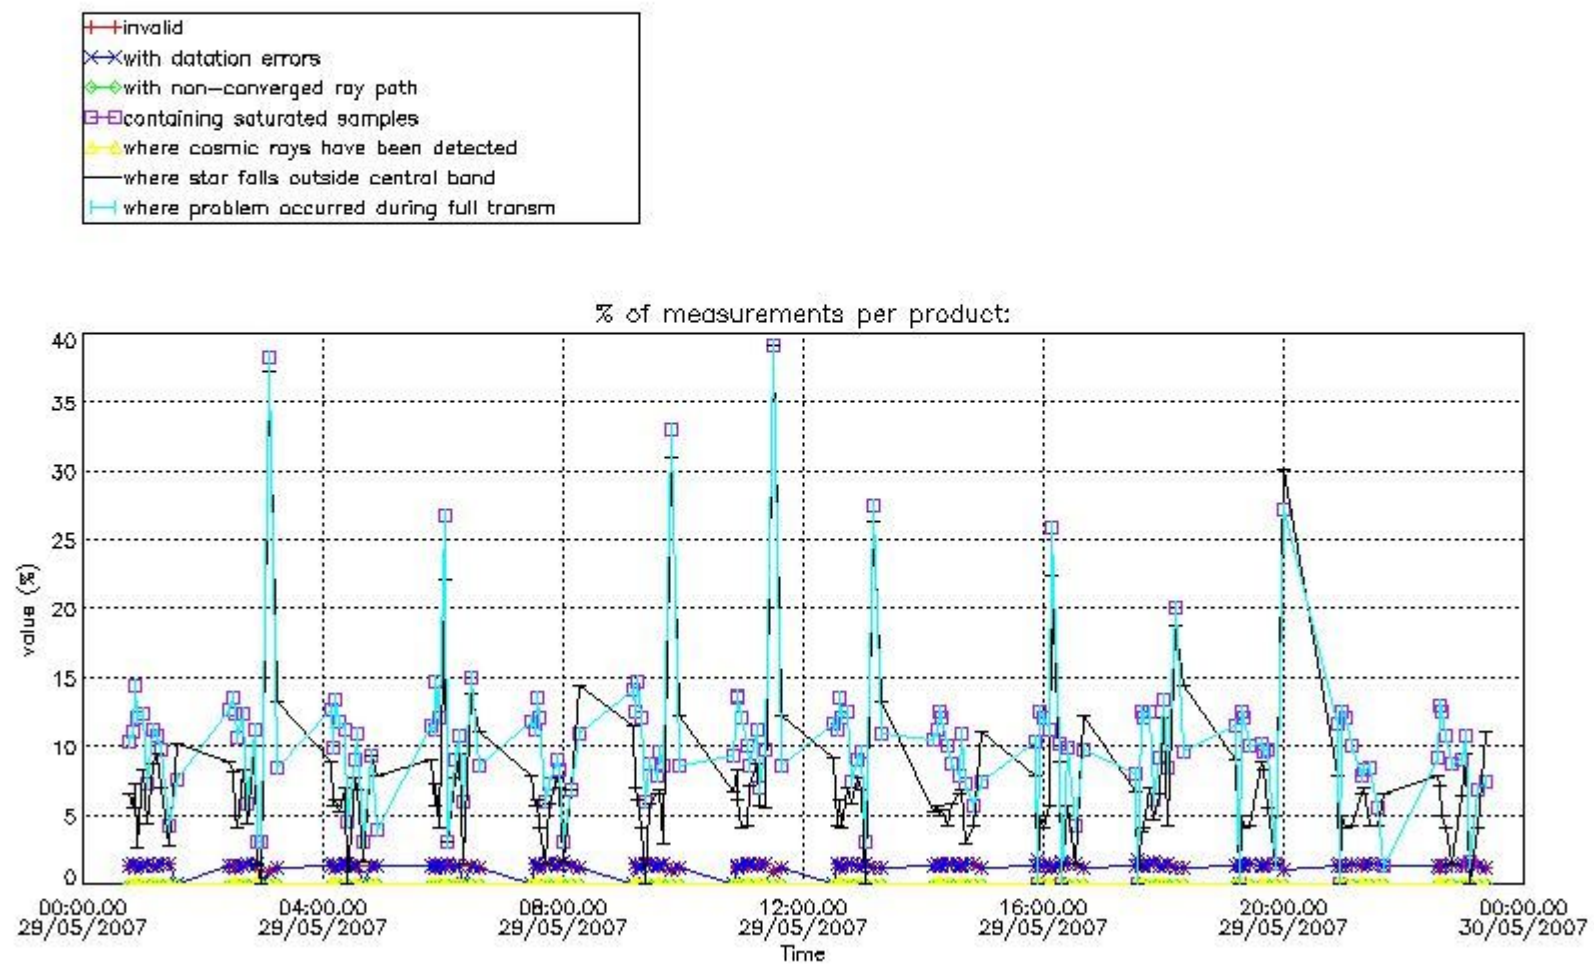

3. Quality information per product

In this section it is plotted some information contained in the Quality Summary data set of the level 2 products. Only products in dark limb conditions and without errors (error flag in the MPH set to "0") are used.

3.1 Plot quality information per product (time dependant)

3.2 Plot quality information per product (world map)

4. Level 1 quality information per product

In this section it is plotted some information contained in the Quality Summary data set of the level 2 products that comes from the level 1b processing. Products without errors (error flag in the MPH set to "0") are used.

4.1 Plot quality information per product (time dependant) coming from level 1b processing

4.1.1 Plot level 1 quality information per product (time dependant): ENVISAT ASCENDING passes

4.1.2 Plot level 1 quality information per product (time dependant): ENVI SAT DESCENDING passes