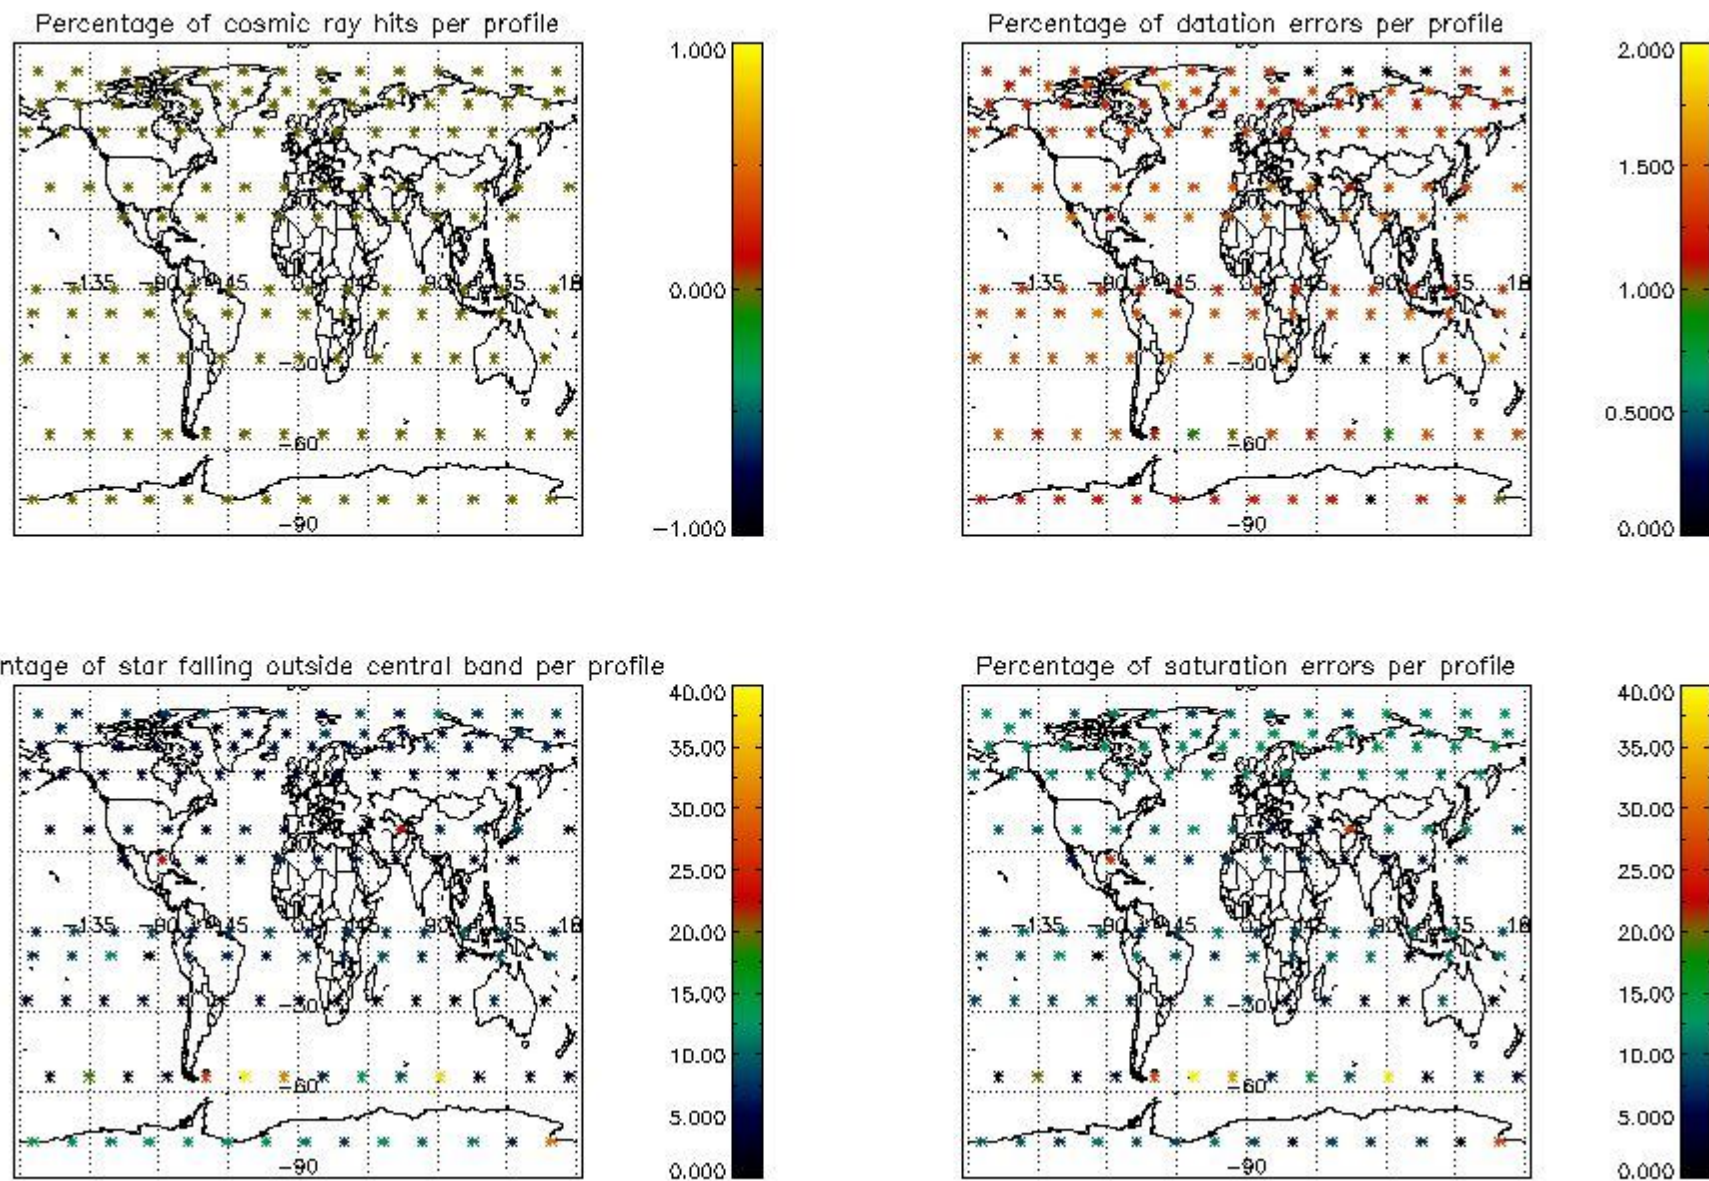

Percentage of datation errors per profile

Percentage of star falling outside central band per profile

Percentage of saturation errors per profile

4.2.2 Plot level 1 quality information per product (world map): ENVISAT DESCENDING passes