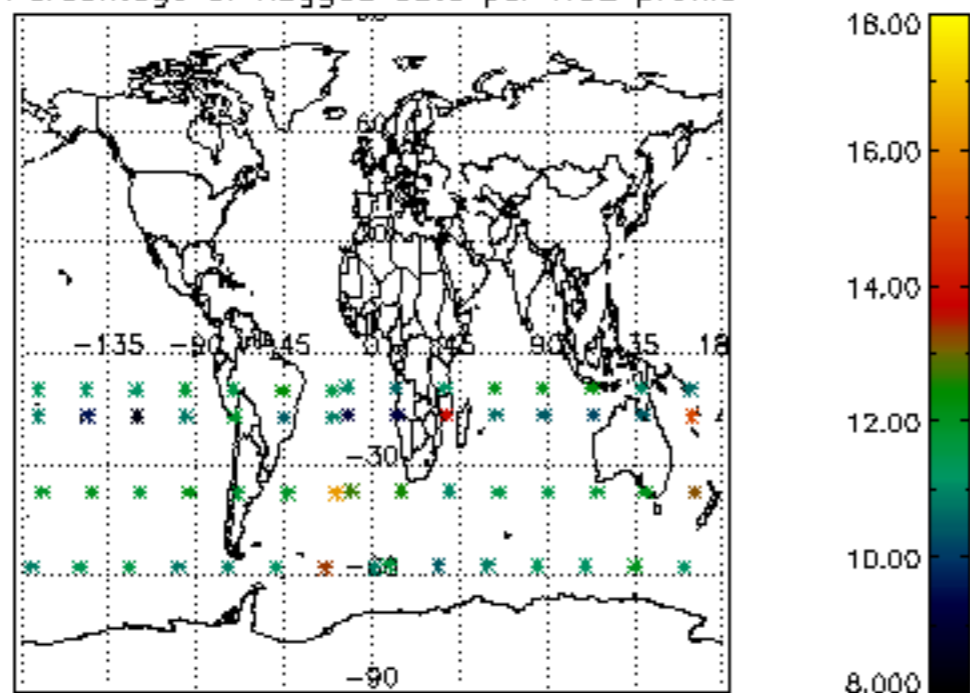

Percentage of flagged data per NO2 profile