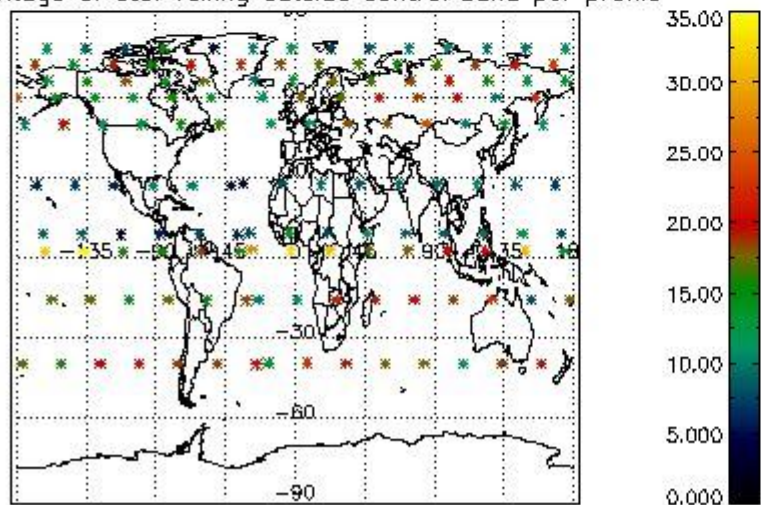

Percentage of star falling outside central band per profile