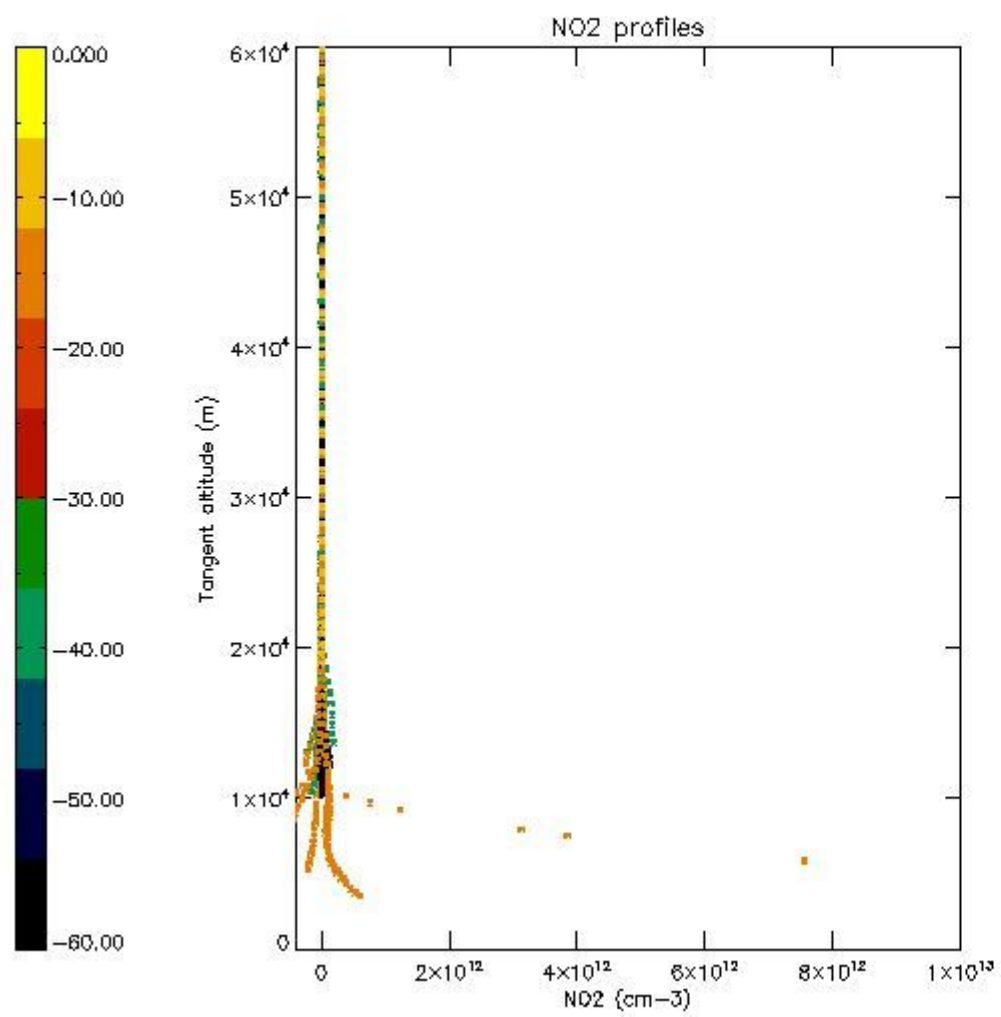

STD < 10	5
STD < 5	3

5.2 Plot ozone profiles for all STD (dark without errors)

The colorbar represents the latitude.

5.3 Plot ozone profiles where STD < 20% (dark without errors)

The colorbar represents the latitude.

5.4 Plot ozone profiles where STD < 10% (dark without errors)

The colorbar represents the latitude.

5.5 Plot ozone profiles where STD < 5% (dark without errors)

The colorbar represents the latitude.

5.6 Plot NO₂ profiles for all STD (dark without errors)

The colorbar represents the latitude.

5.7 Plot NO3 profiles for all STD (dark without errors)

The colorbar represents the latitude.

5.8 Plot H₂O profiles for all STD (only for occultations of stars 1,2,3,4,13,14,16,26,63 dark without errors)