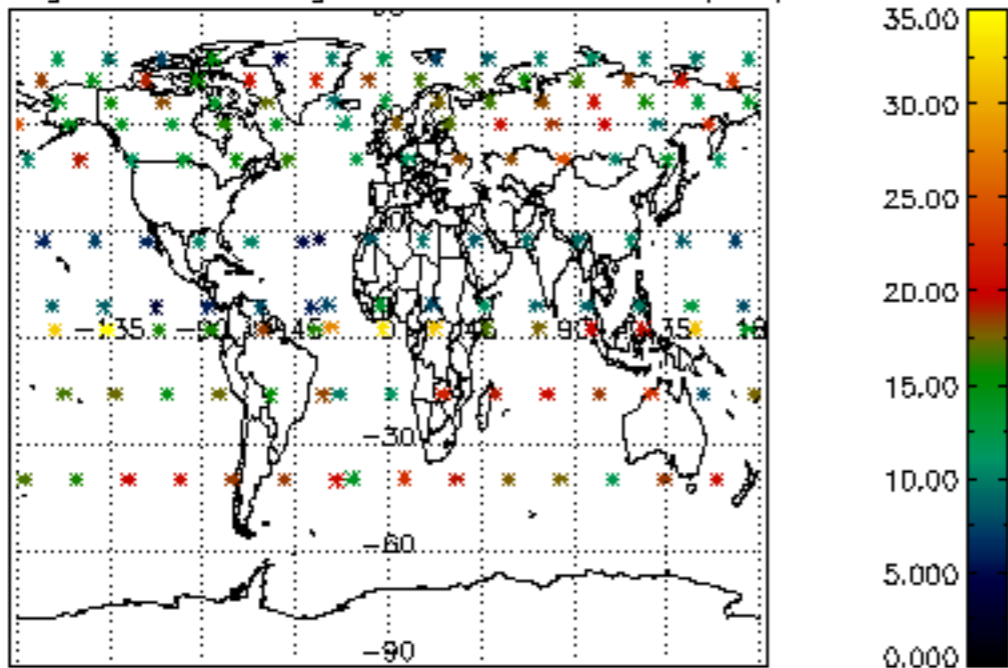

Percentage of cosmic ray hits per profile

Percentage of star falling outside central band per profile