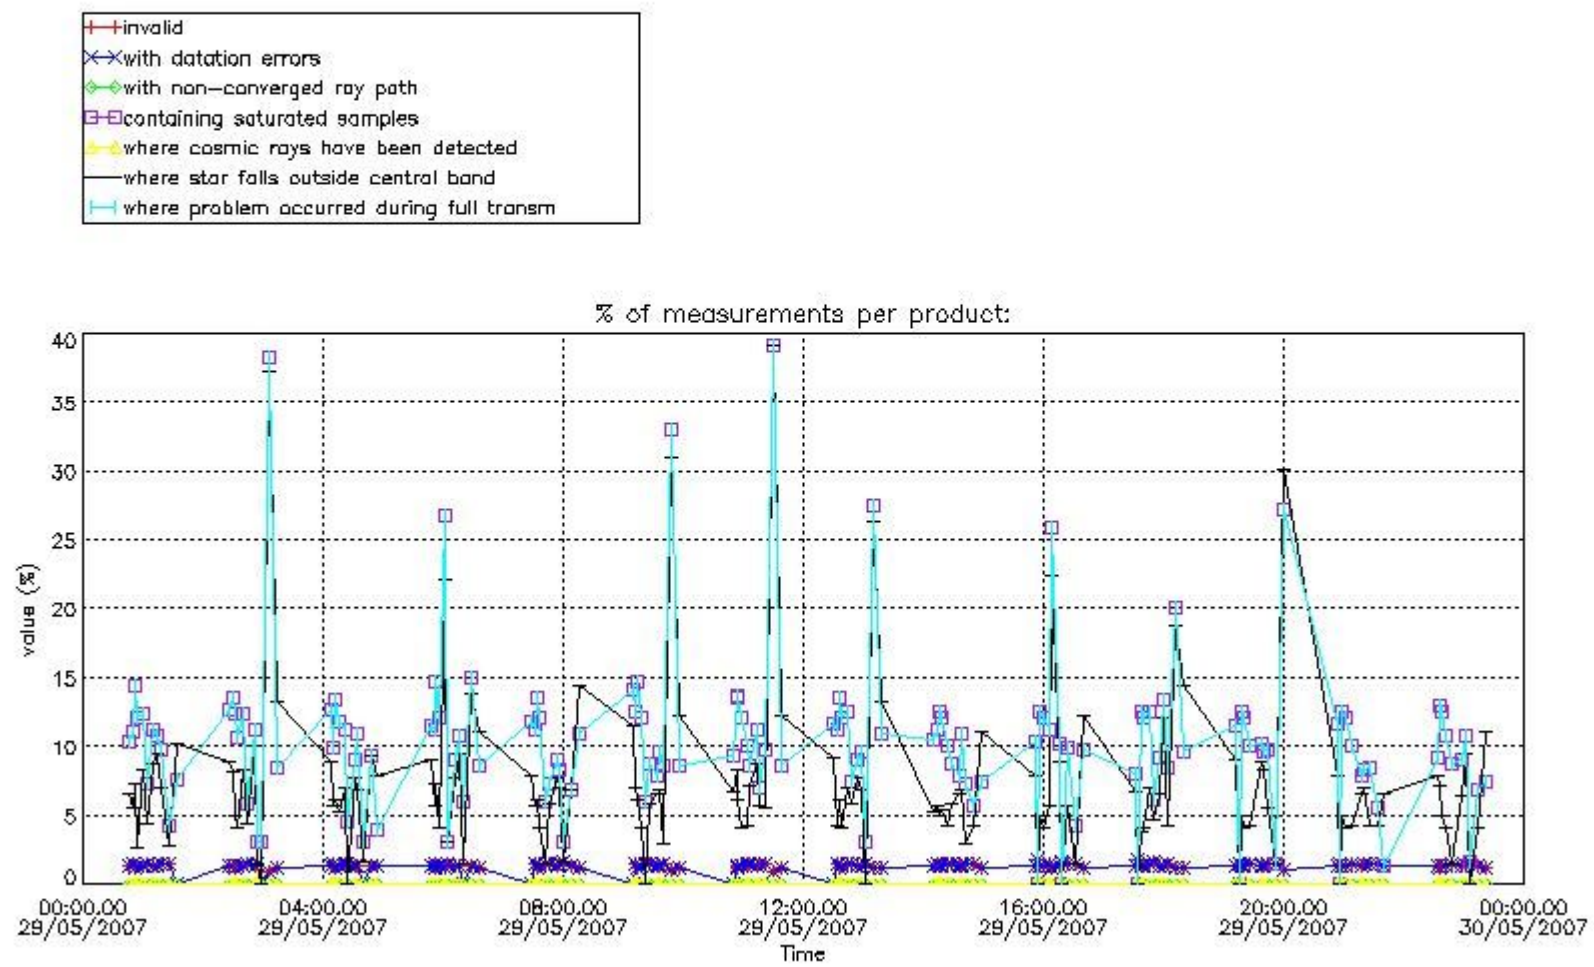

4.2 Plot quality information per product coming from level 1b processing (world map)

4.2.1 Plot level 1 quality information per product (world map): ENVISAT ASCENDING passes