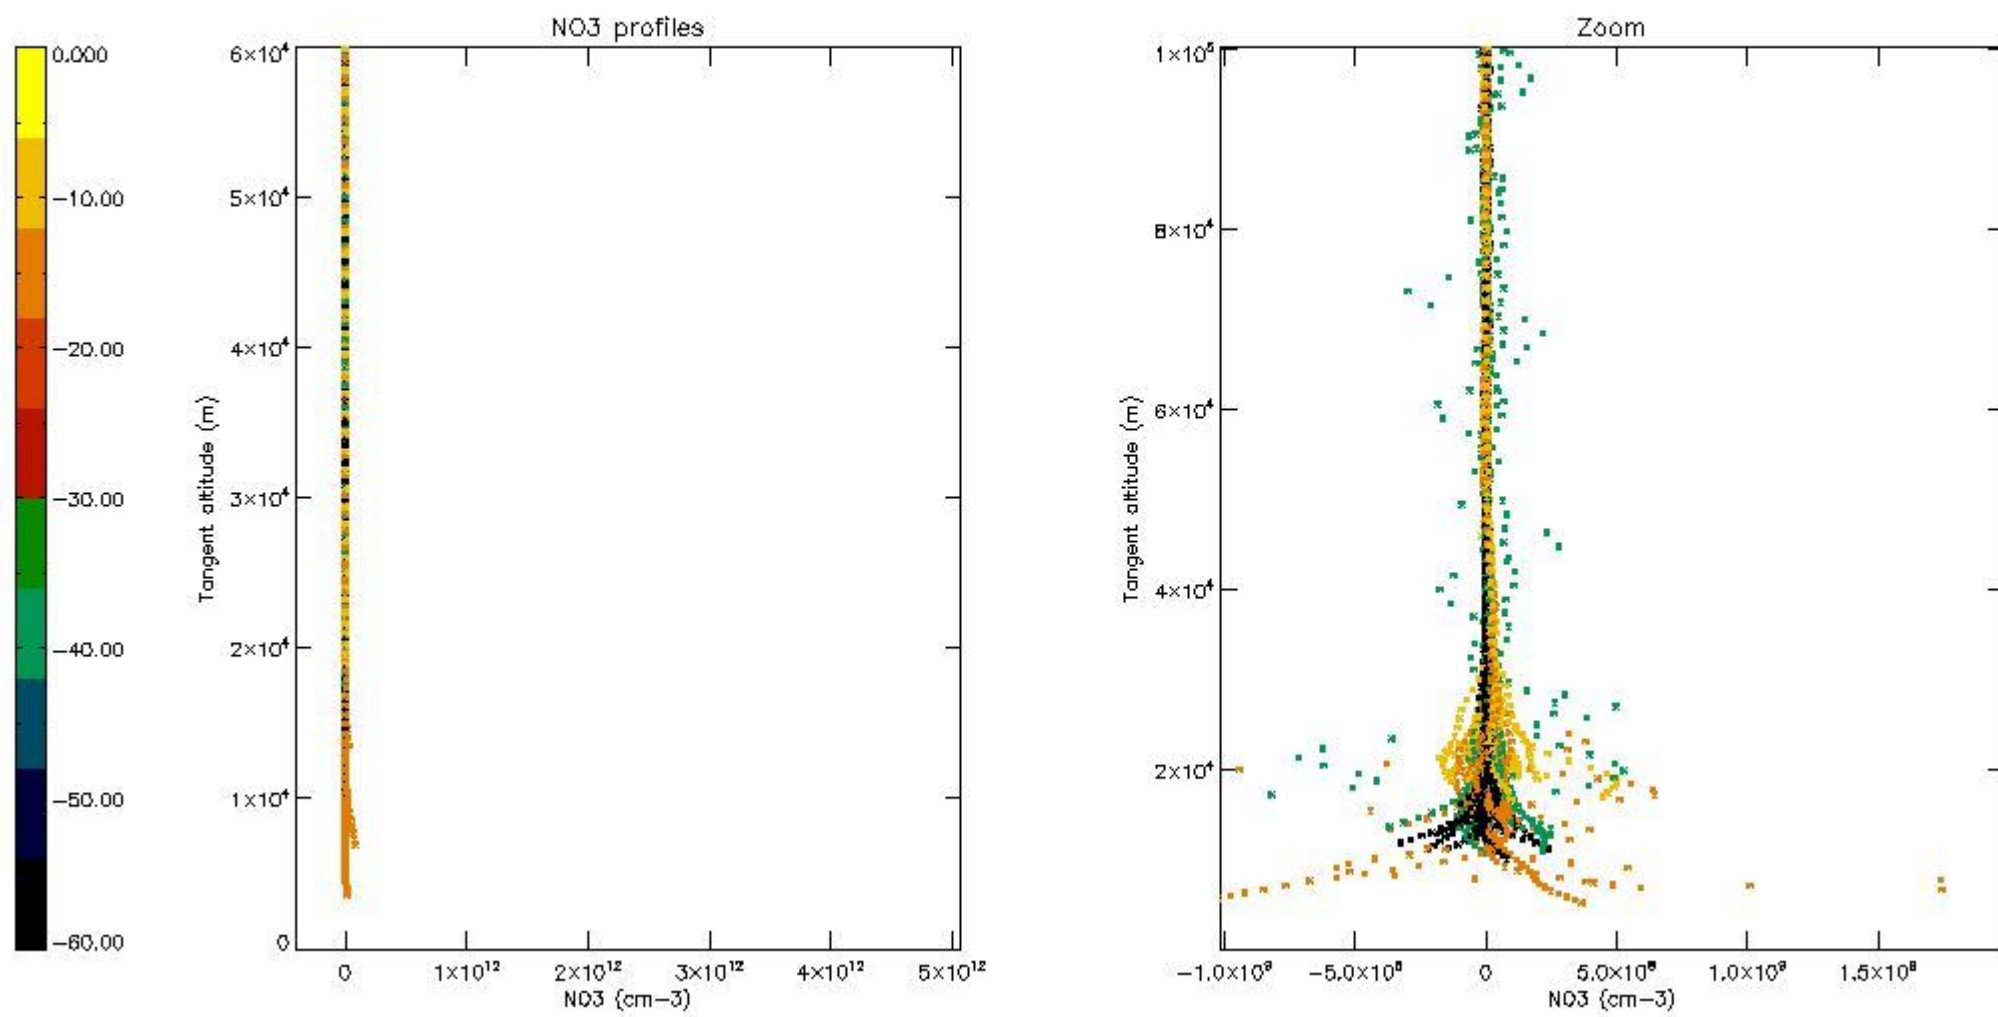

5.8 Plot H₂O profiles for all STD (only for occultations of stars 1,2,3,4,13,14,16,26,63 dark without errors)

The colorbar represents the latitude.