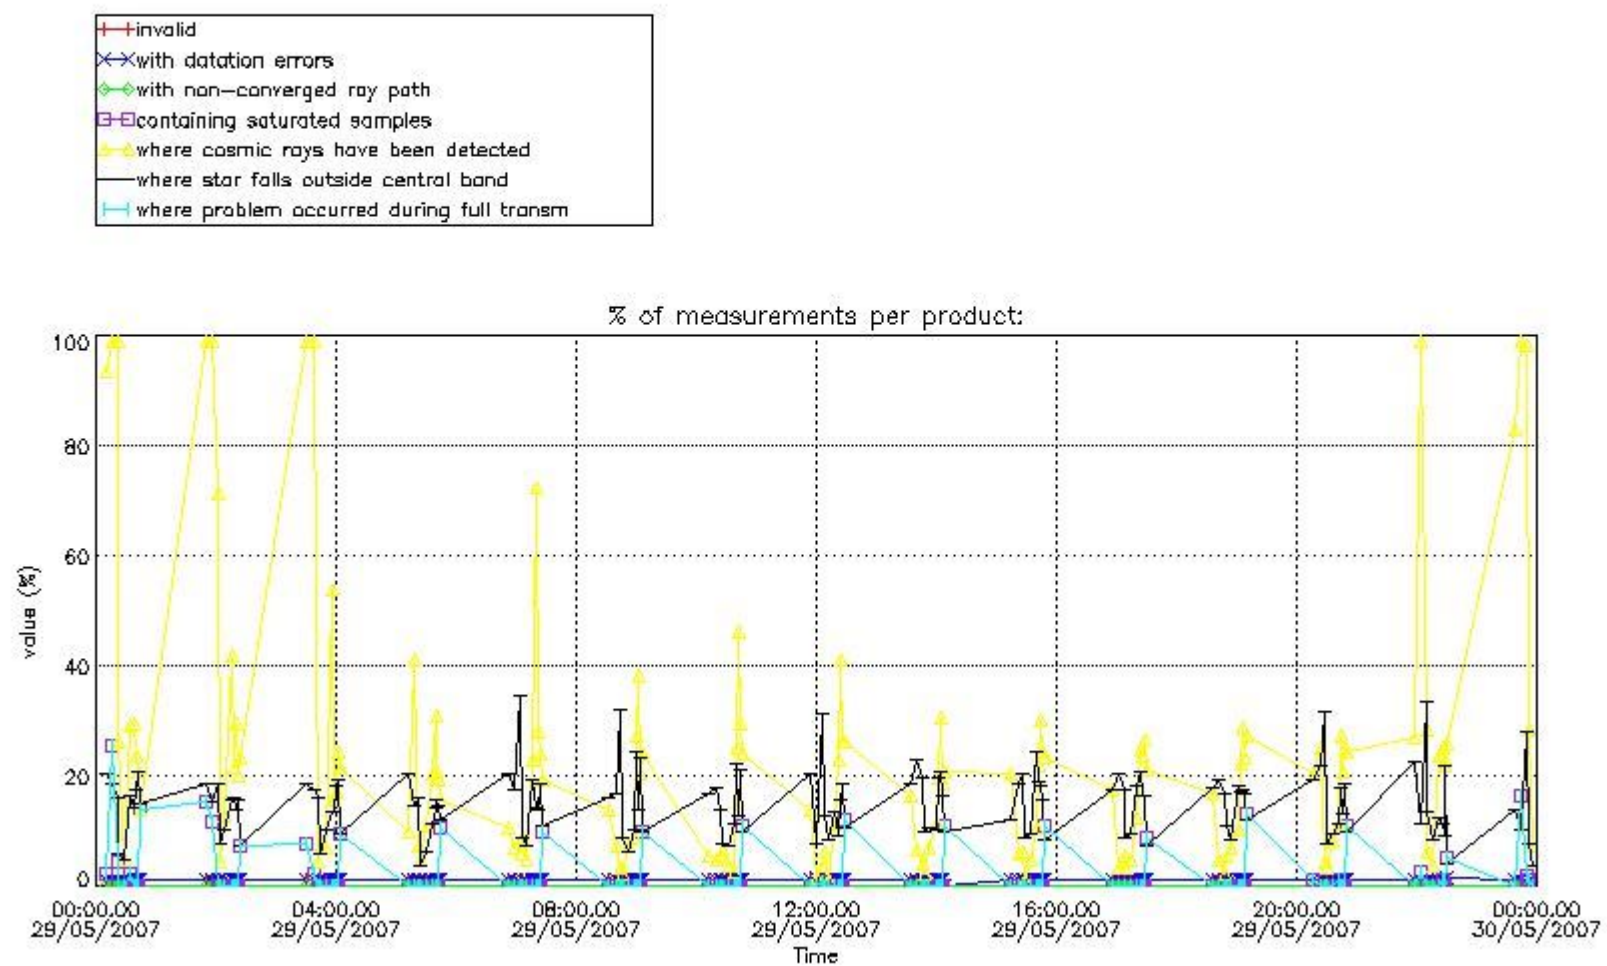

4.1.2 Plot level 1 quality information per product (time dependant): ENVI SAT DESCENDING passes