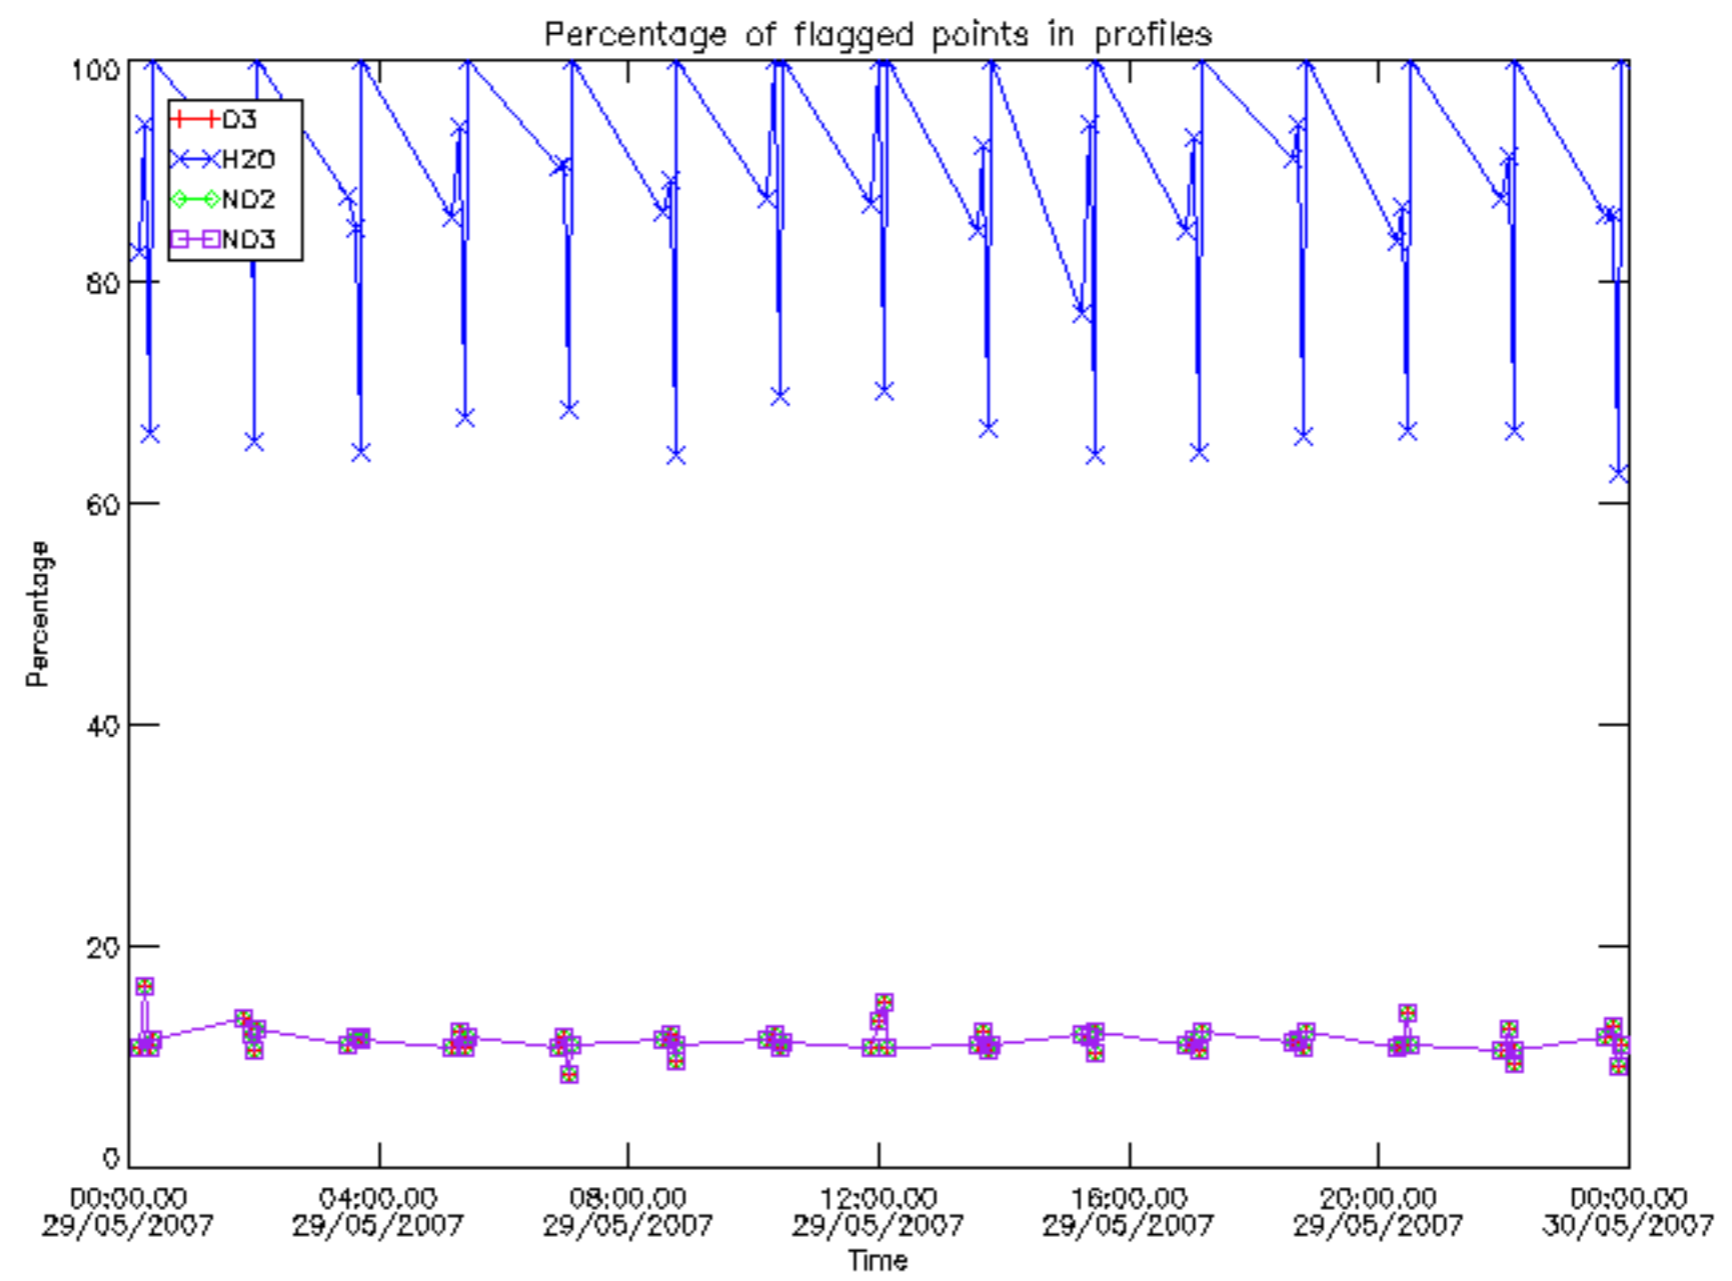

Percentage of flagged data per D3 profile

Percentage of flagged data per H2O profile