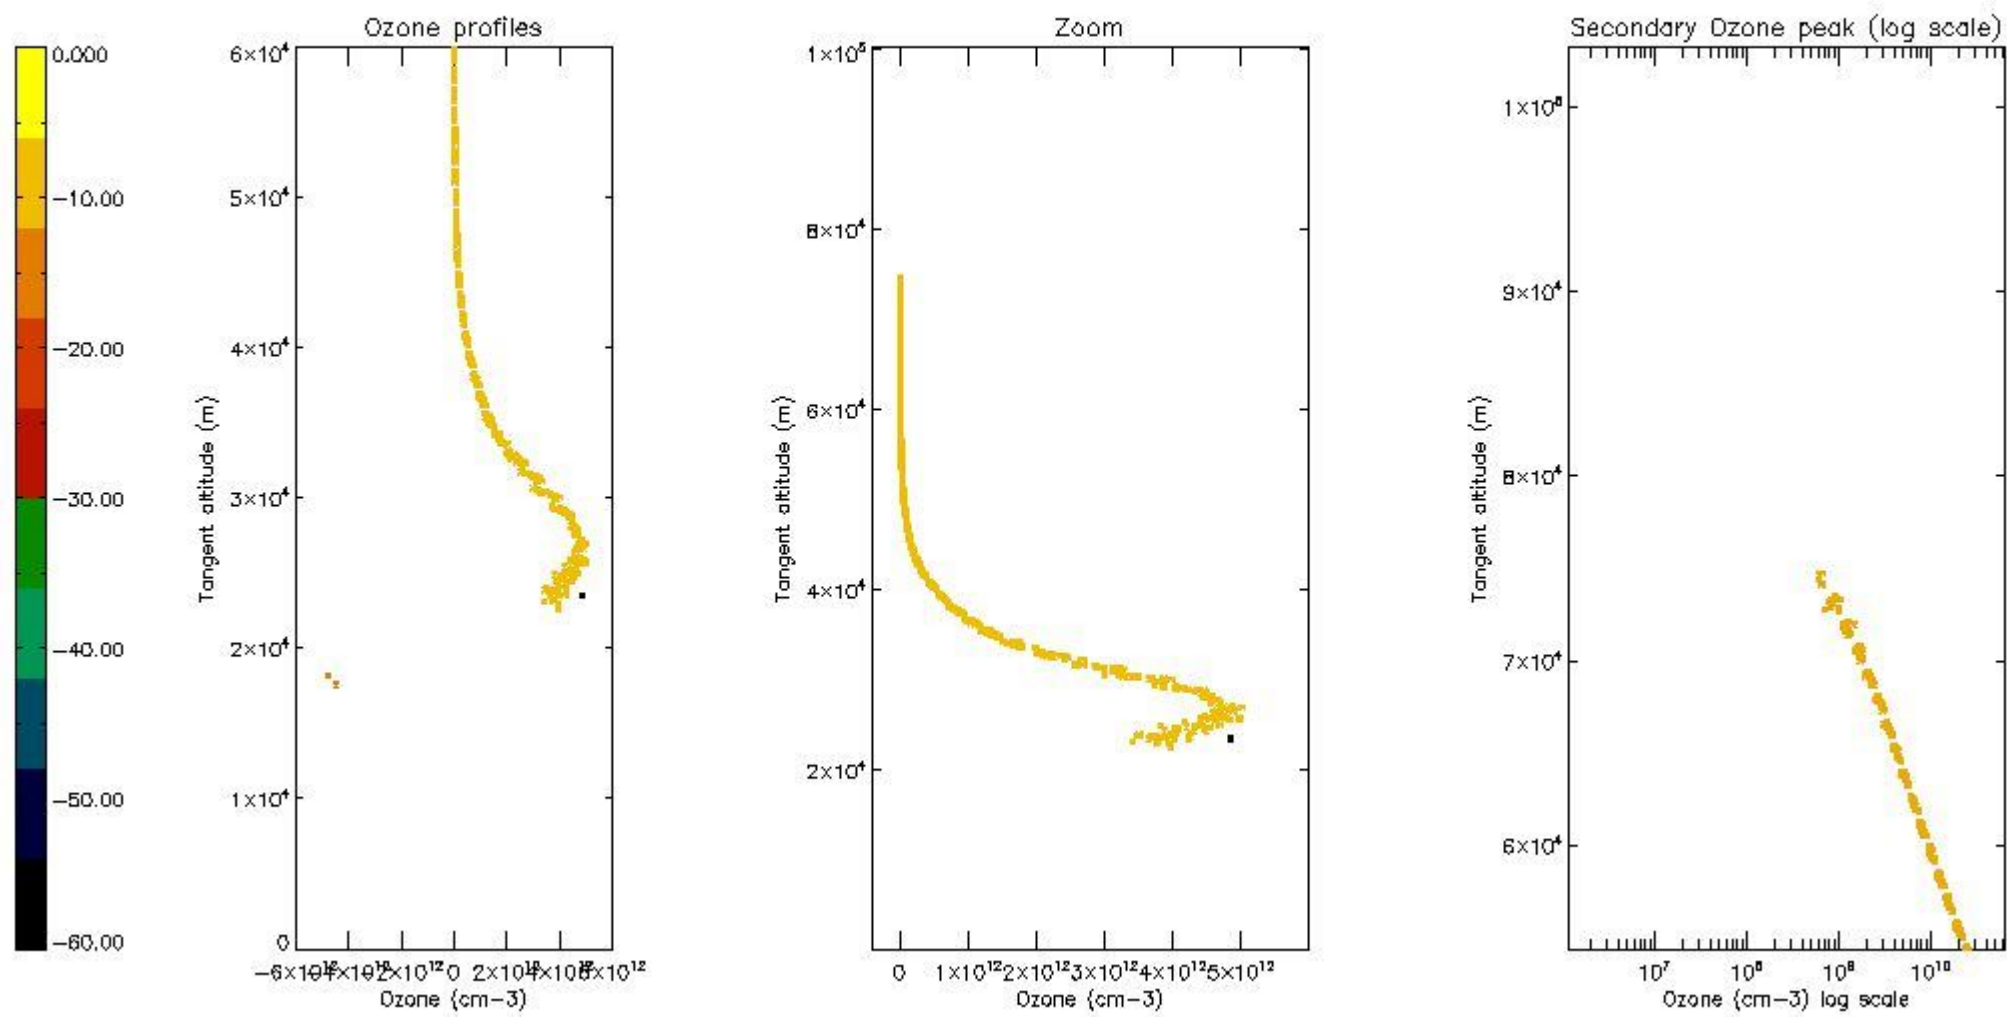

STD < 10	5
STD < 5	3

5.2 Plot ozone profiles for all STD (dark without errors)

The colorbar represents the latitude.

5.3 Plot ozone profiles where STD < 20% (dark without errors)

The colorbar represents the latitude.

5.4 Plot ozone profiles where STD < 10% (dark without errors)

The colorbar represents the latitude.

5.5 Plot ozone profiles where STD < 5% (dark without errors)

The colorbar represents the latitude.

5.6 Plot NO₂ profiles for all STD (dark without errors)