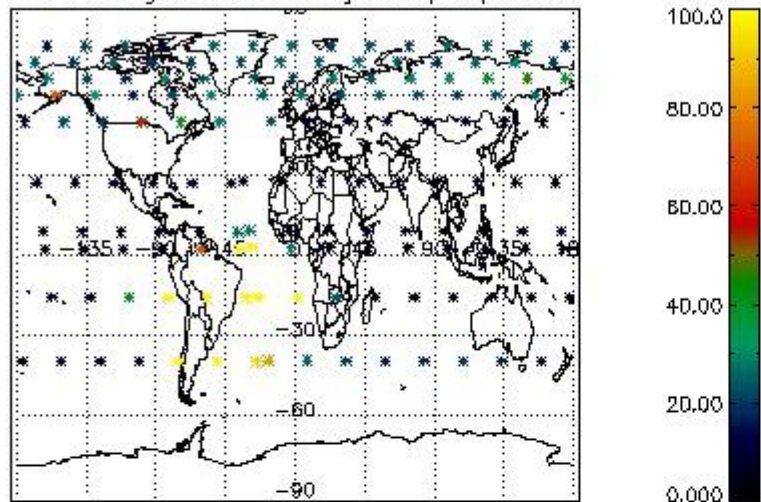

Percentage of cosmic ray hits per profile