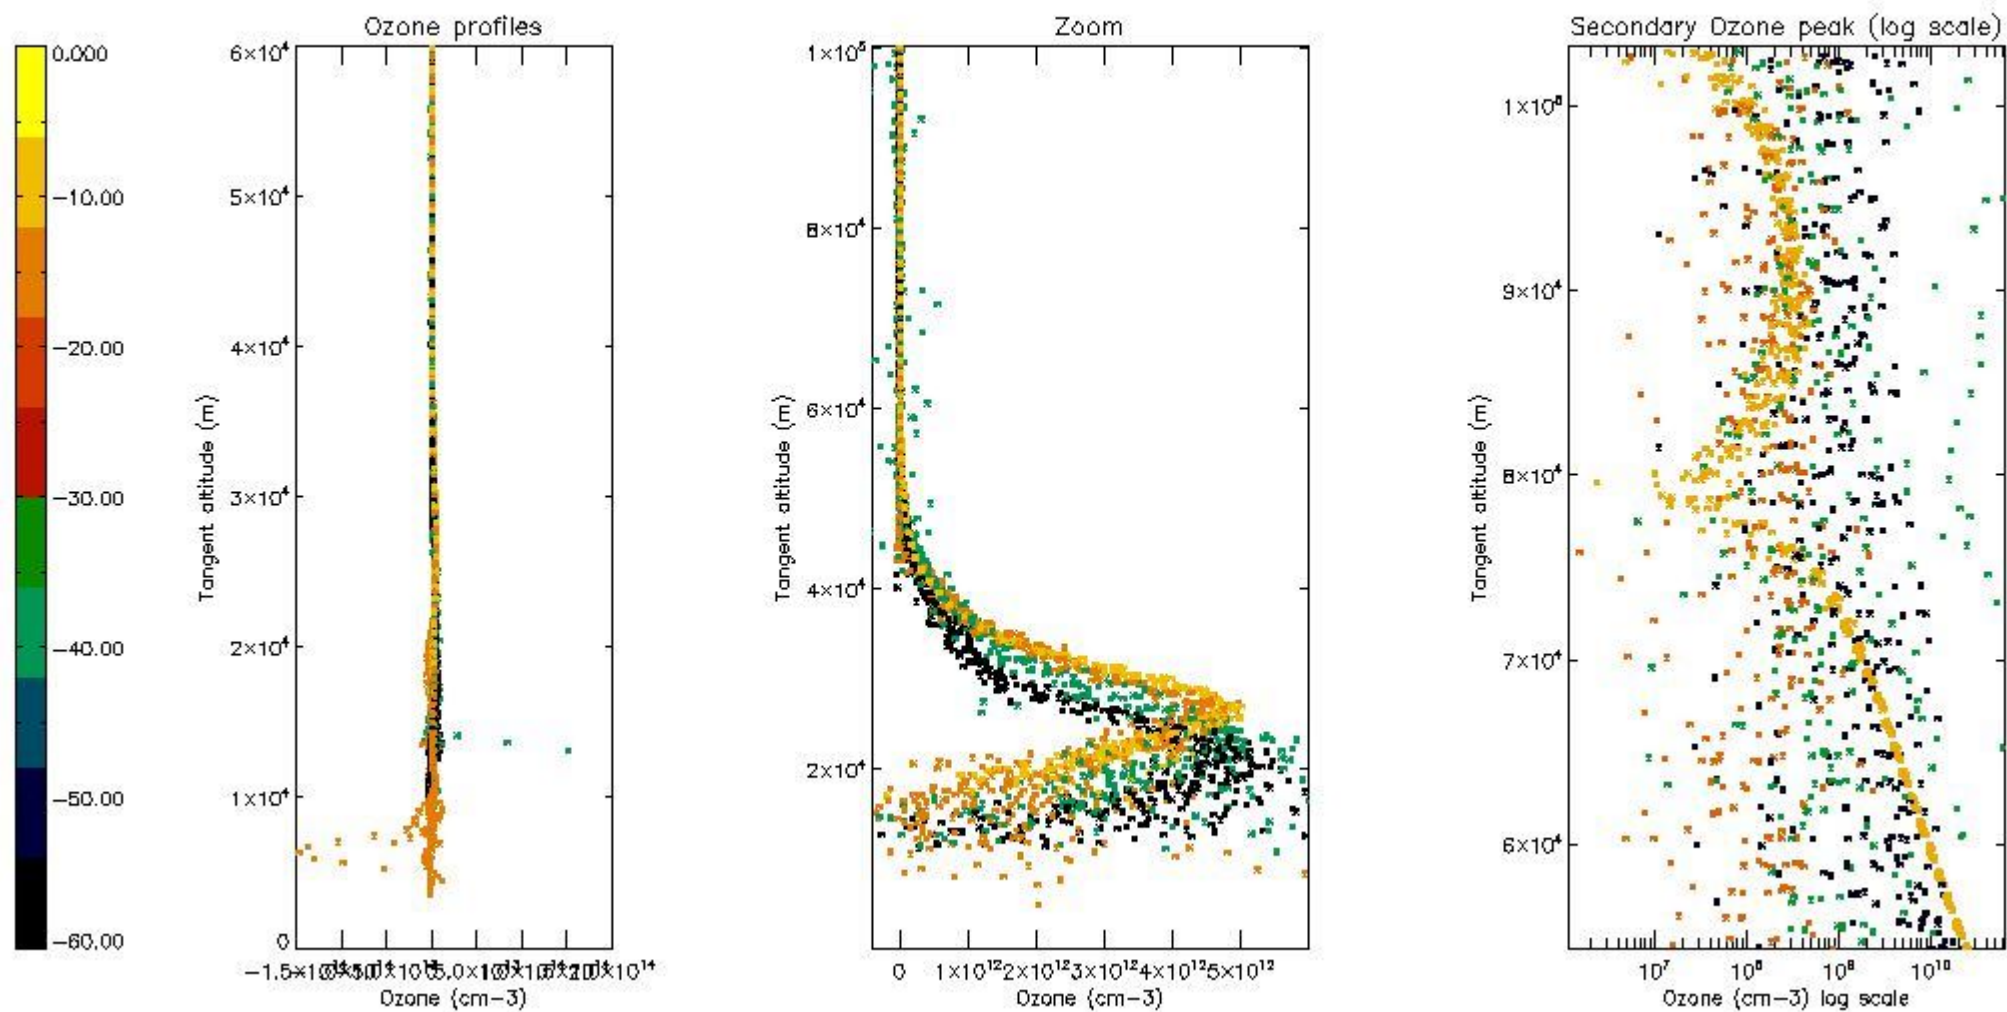

STD < 10	5
STD < 5	3

5.2 Plot ozone profiles for all STD (dark without errors)

The colorbar represents the latitude.

5.3 Plot ozone profiles where STD < 20% (dark without errors)

The colorbar represents the latitude.