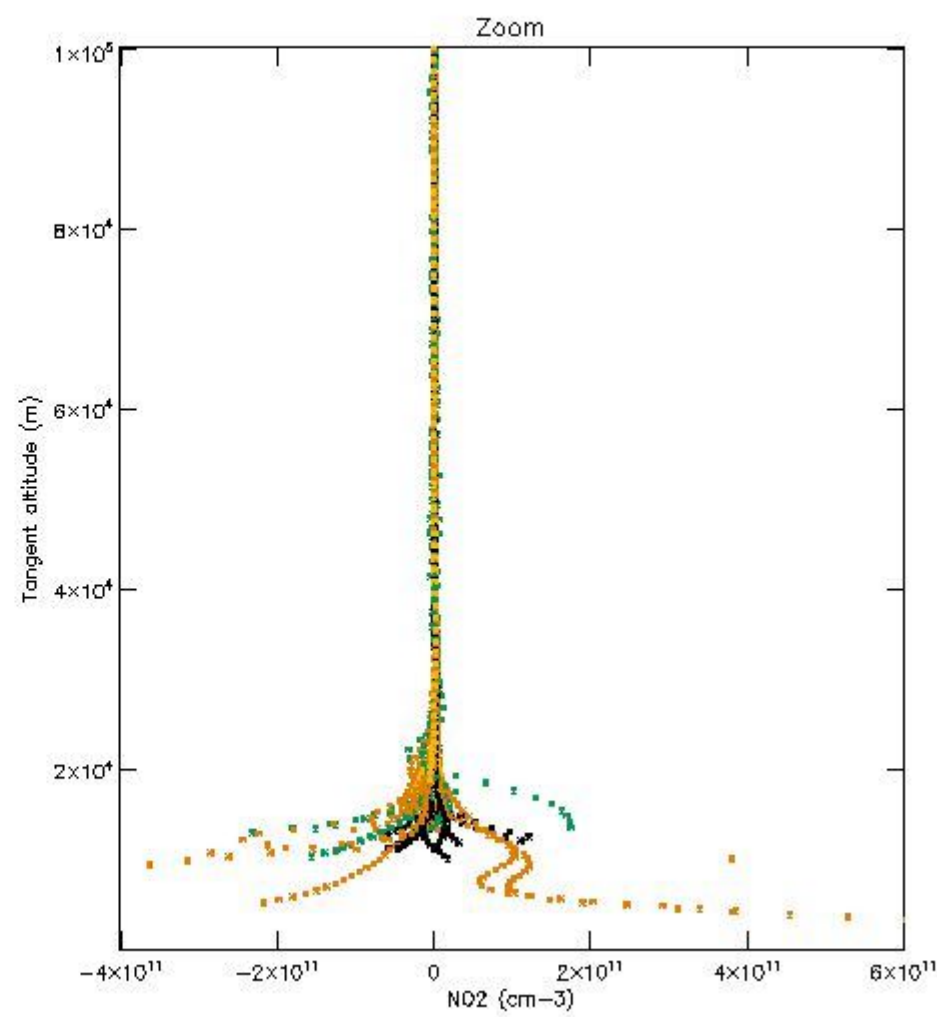

5.4 Plot ozone profiles where STD < 10% (dark without errors)

The colorbar represents the latitude.

5.5 Plot ozone profiles where STD < 5% (dark without errors)

The colorbar represents the latitude.

5.6 Plot NO₂ profiles for all STD (dark without errors)

The colorbar represents the latitude.

5.7 Plot NO3 profiles for all STD (dark without errors)

The colorbar represents the latitude.

5.8 Plot H₂O profiles for all STD (only for occultations of stars 1,2,3,4,13,14,16,26,63 dark without errors)