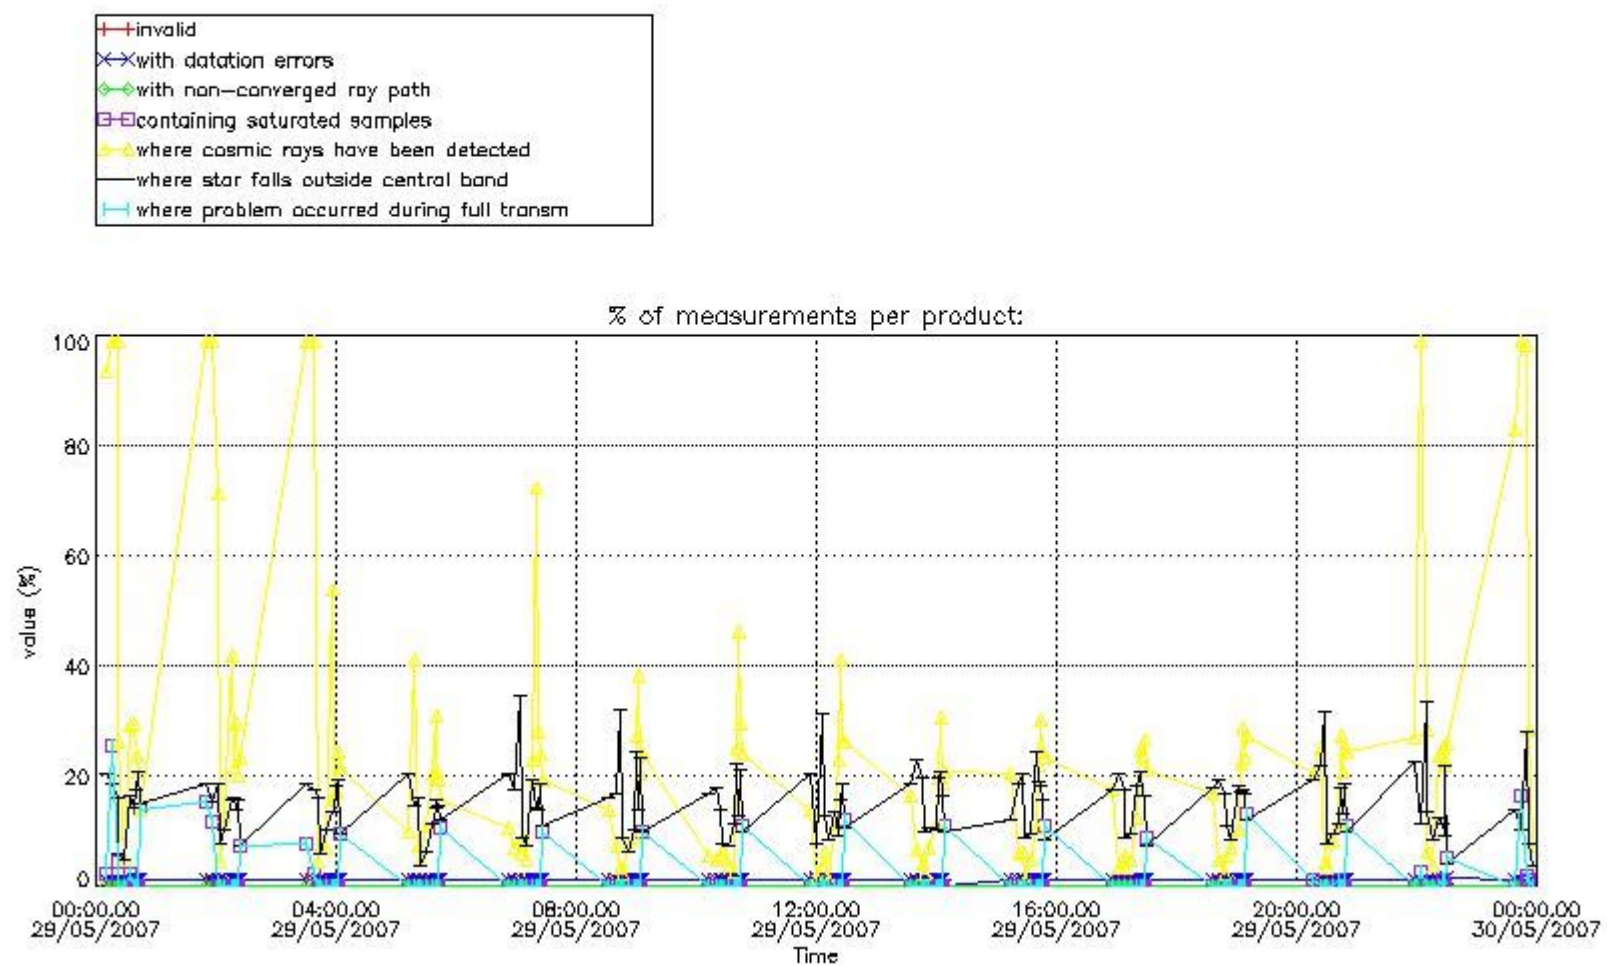

3. Quality information per product

In this section it is plotted some information contained in the Quality Summary data set of the level 2 products. Only products in dark limb conditions and without errors (error flag in the MPH set to "0") are used.

3.1 Plot quality information per product (time dependant)

3.2 Plot quality information per product (world map)

4. Level 1 quality information per product

In this section it is plotted some information contained in the Quality Summary data set of the level 2 products that comes from the level 1b processing. Products without errors (error flag in the MPH set to "0") are used.

4.1 Plot quality information per product (time dependant) coming from level 1b processing

4.1.1 Plot level 1 quality information per product (time dependant): ENVISAT ASCENDING passes

4.1.2 Plot level 1 quality information per product (time dependant): ENVI SAT DESCENDING passes