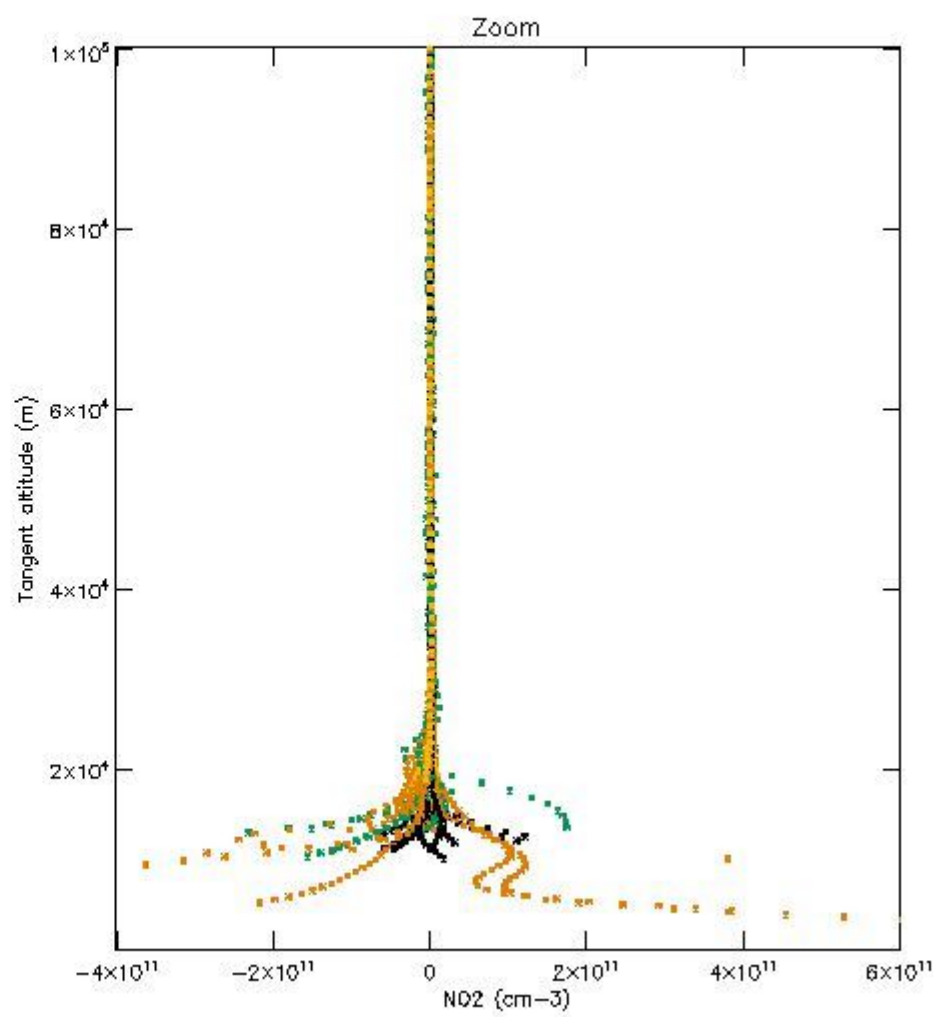

5.7 Plot NO3 profiles for all STD (dark without errors)

The colorbar represents the latitude.