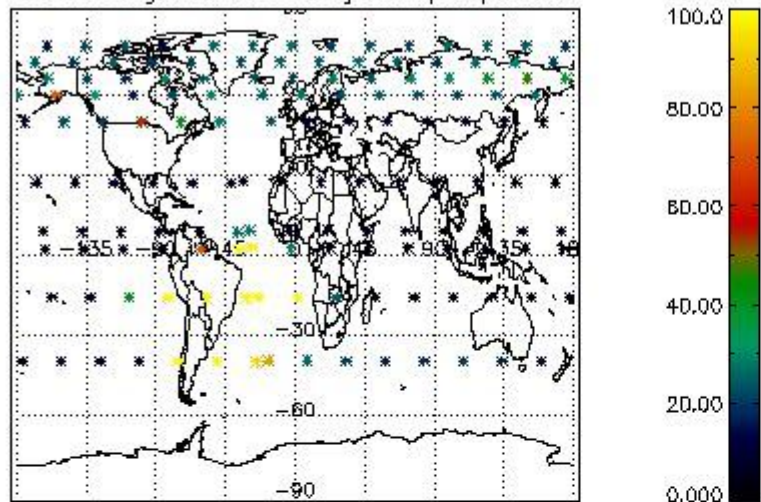

3.1 Plot quality information per product (time dependant)

3.2 Plot quality information per product (world map)

4. Level 1 quality information per product

In this section it is plotted some information contained in the Quality Summary data set of the level 2 products that comes from the level 1b processing. Products without errors (error flag in the MPH set to "0") are used.

4.1 Plot quality information per product (time dependant) coming from level 1b processing

4.1.1 Plot level 1 quality information per product (time dependant): ENVISAT ASCENDING passes

4.1.2 Plot level 1 quality information per product (time dependant): ENVI SAT DESCENDING passes

4.2 Plot quality information per product coming from level 1b processing (world map)

4.2.1 Plot level 1 quality information per product (world map): ENVISAT ASCENDING passes

Percentage of cosmic ray hits per profile