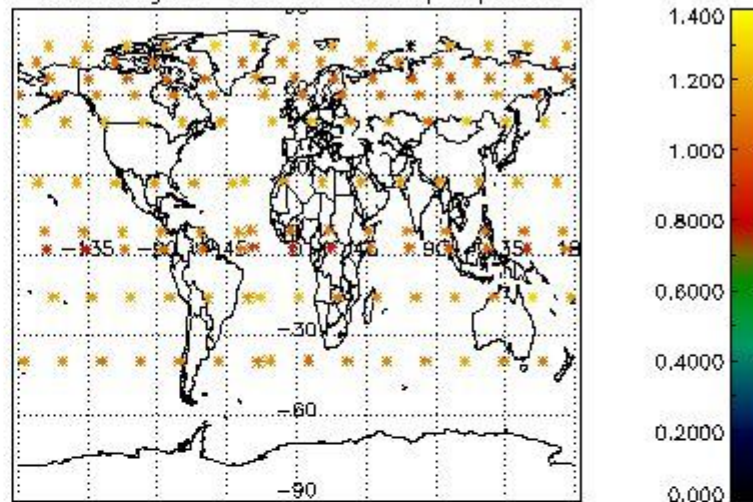

Percentage of datation errors per profile