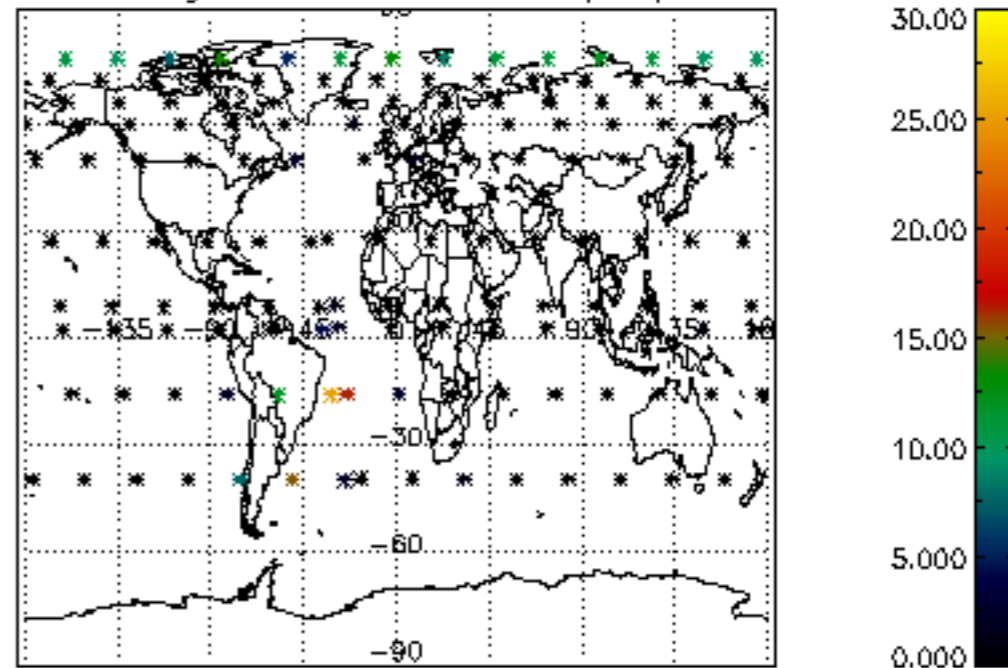

Percentage of datation errors per profile

Percentage of saturation errors per profile