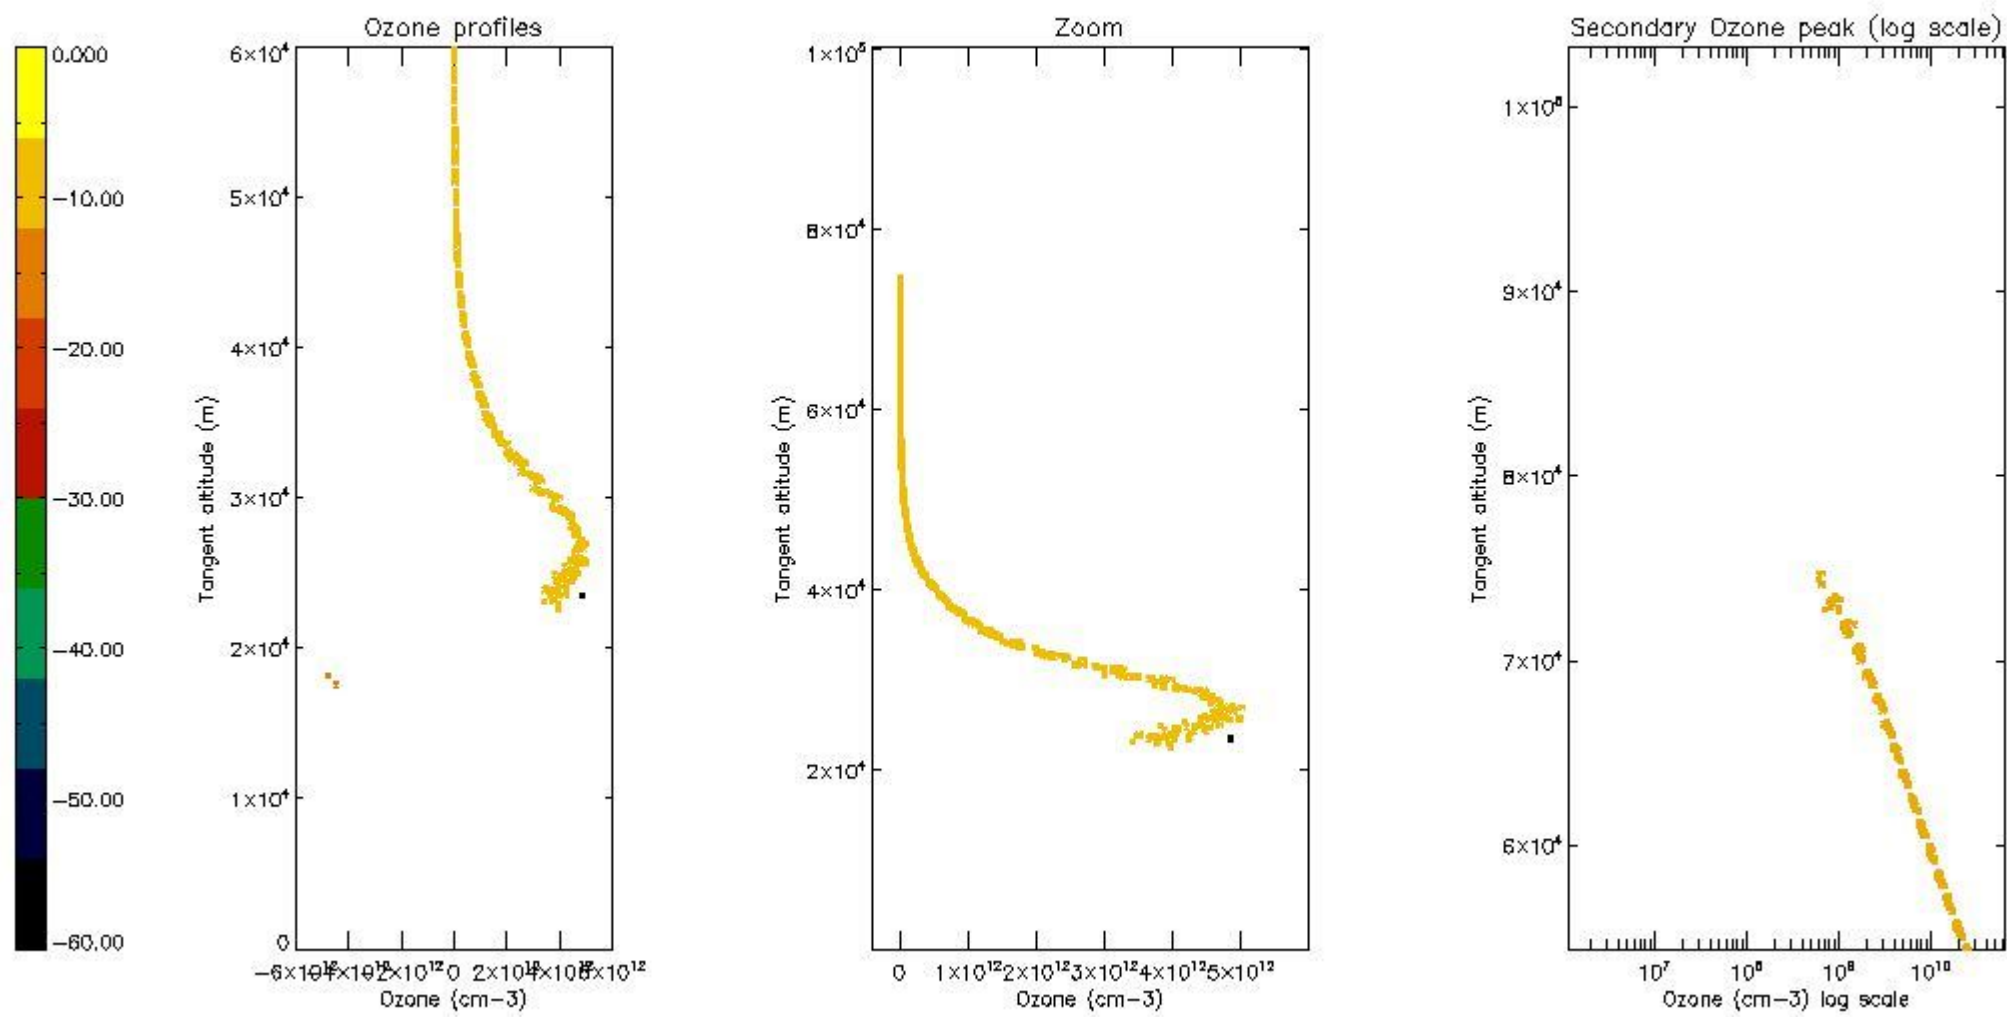

5.6 Plot NO₂ profiles for all STD (dark without errors)

The colorbar represents the latitude.