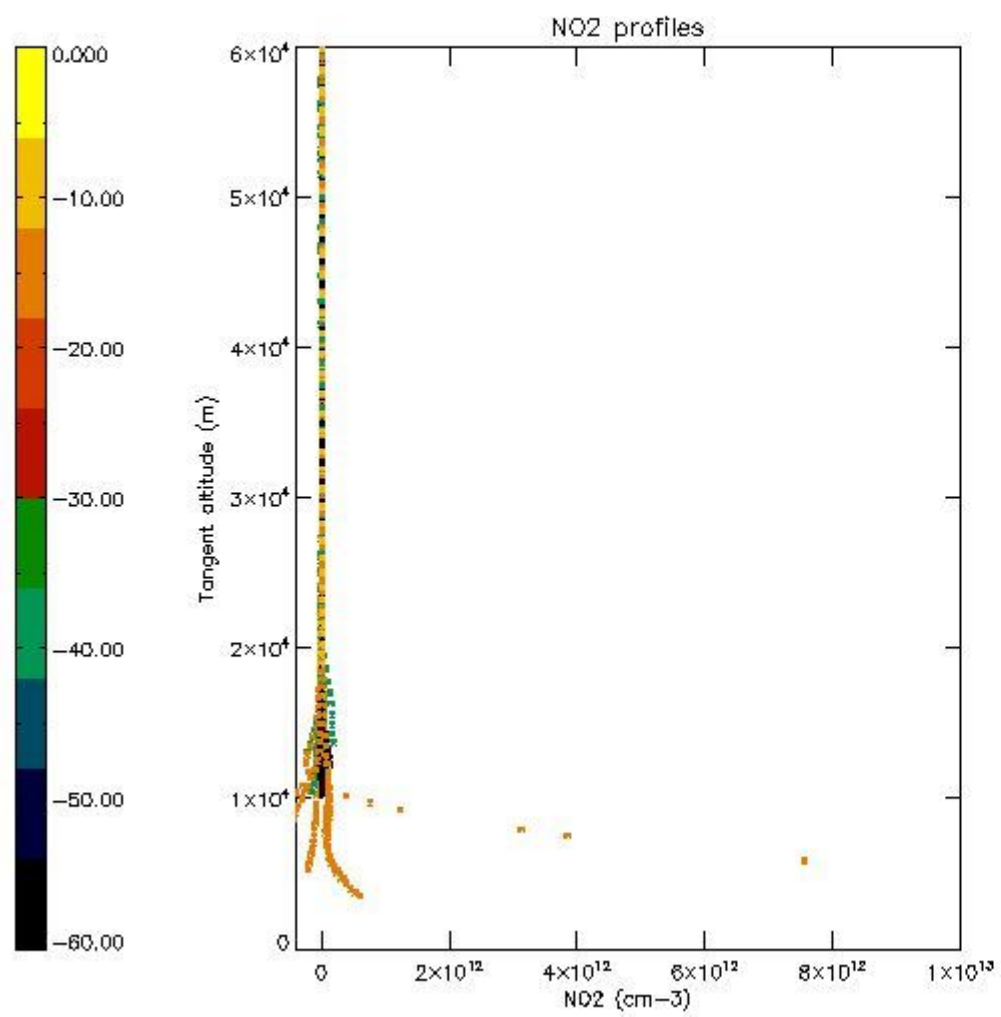

5.4 Plot ozone profiles where $STD < 10\%$ (dark without errors)

The colorbar represents the latitude.

5.5 Plot ozone profiles where $STD < 5\%$ (dark without errors)

The colorbar represents the latitude.

5.6 Plot NO₂ profiles for all STD (dark without errors)

The colorbar represents the latitude.

5.7 Plot NO3 profiles for all STD (dark without errors)

The colorbar represents the latitude.

5.8 Plot H₂O profiles for all STD (only for occultations of stars 1,2,3,4,13,14,16,26,63 dark without errors)