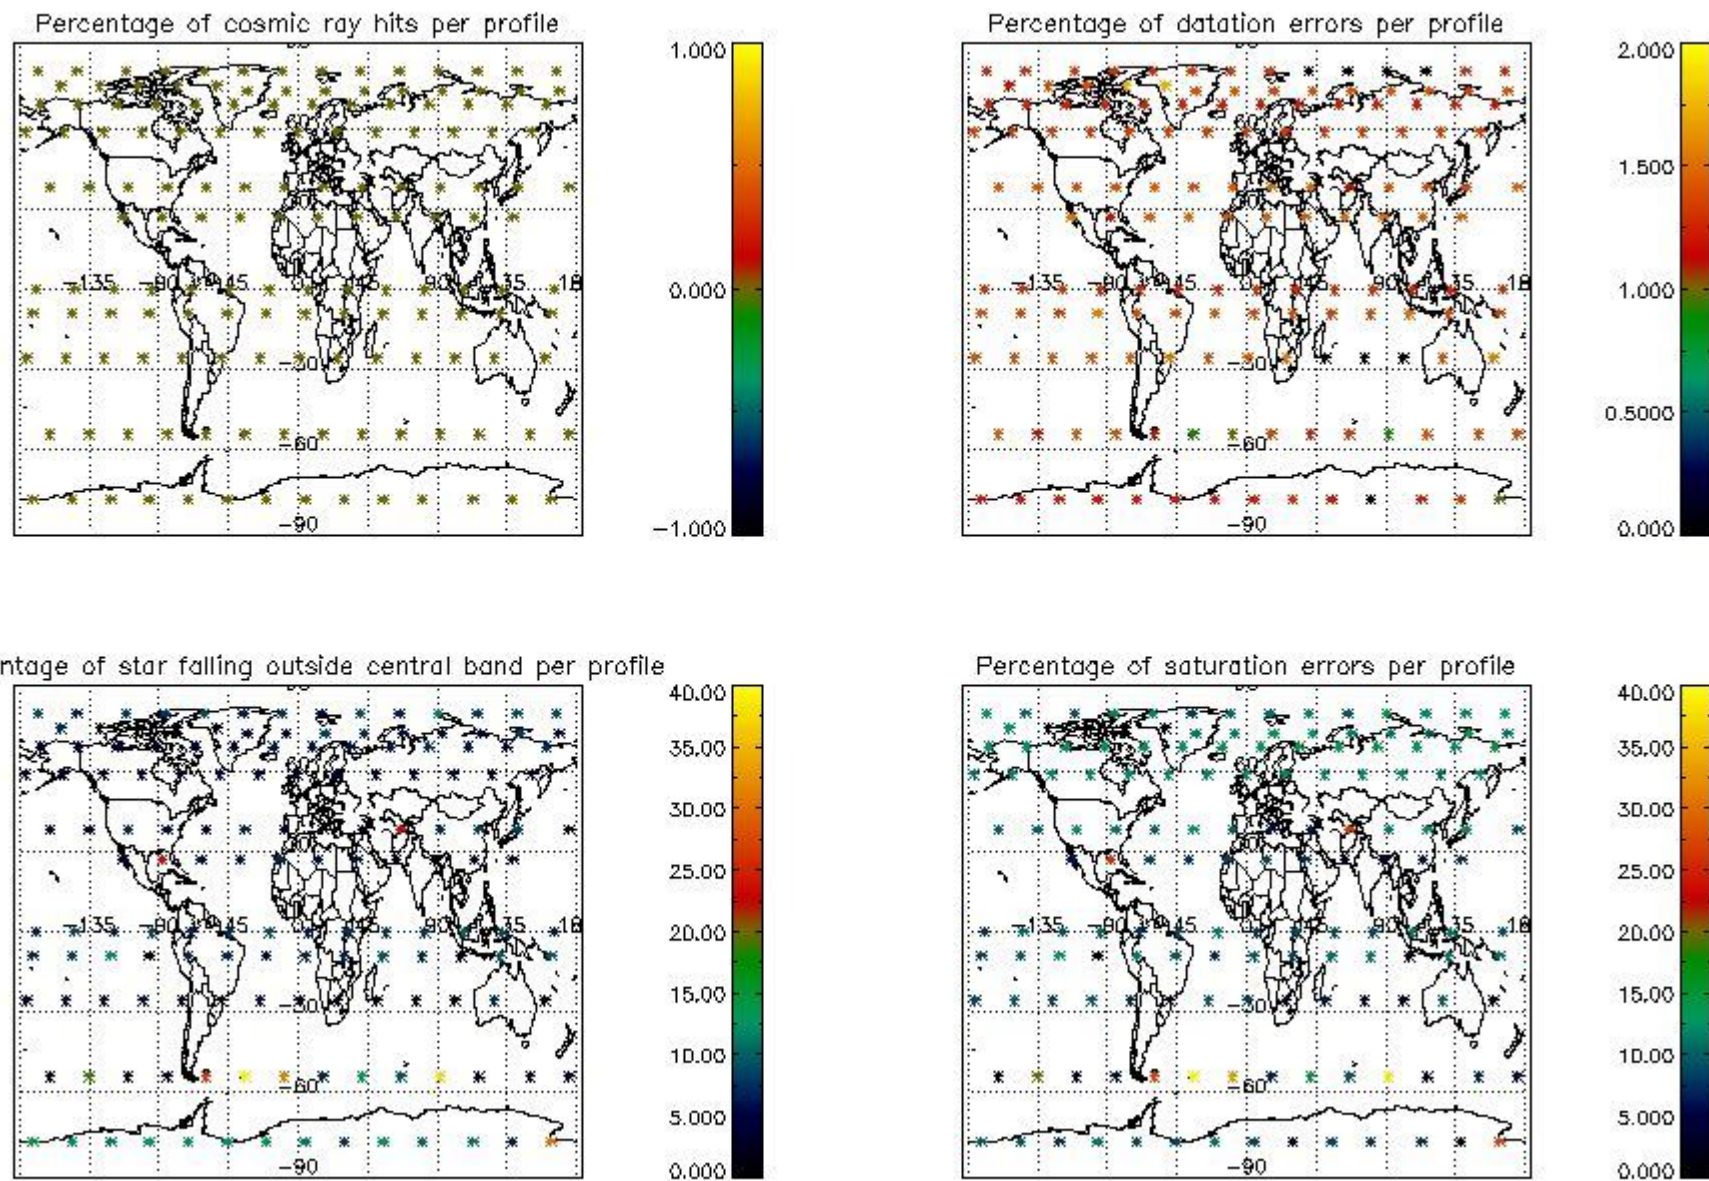

3.1 Plot quality information per product (time dependant)

3.2 Plot quality information per product (world map)

4. Level 1 quality information per product

In this section it is plotted some information contained in the Quality Summary data set of the level 2 products that comes from the level 1b processing. Products without errors (error flag in the MPH set to "0") are used.

Percentage of datation errors per profile

Percentage of star falling outside central band per profile

Percentage of saturation errors per profile

4.2.2 Plot level 1 quality information per product (world map): ENVISAT DESCENDING passes