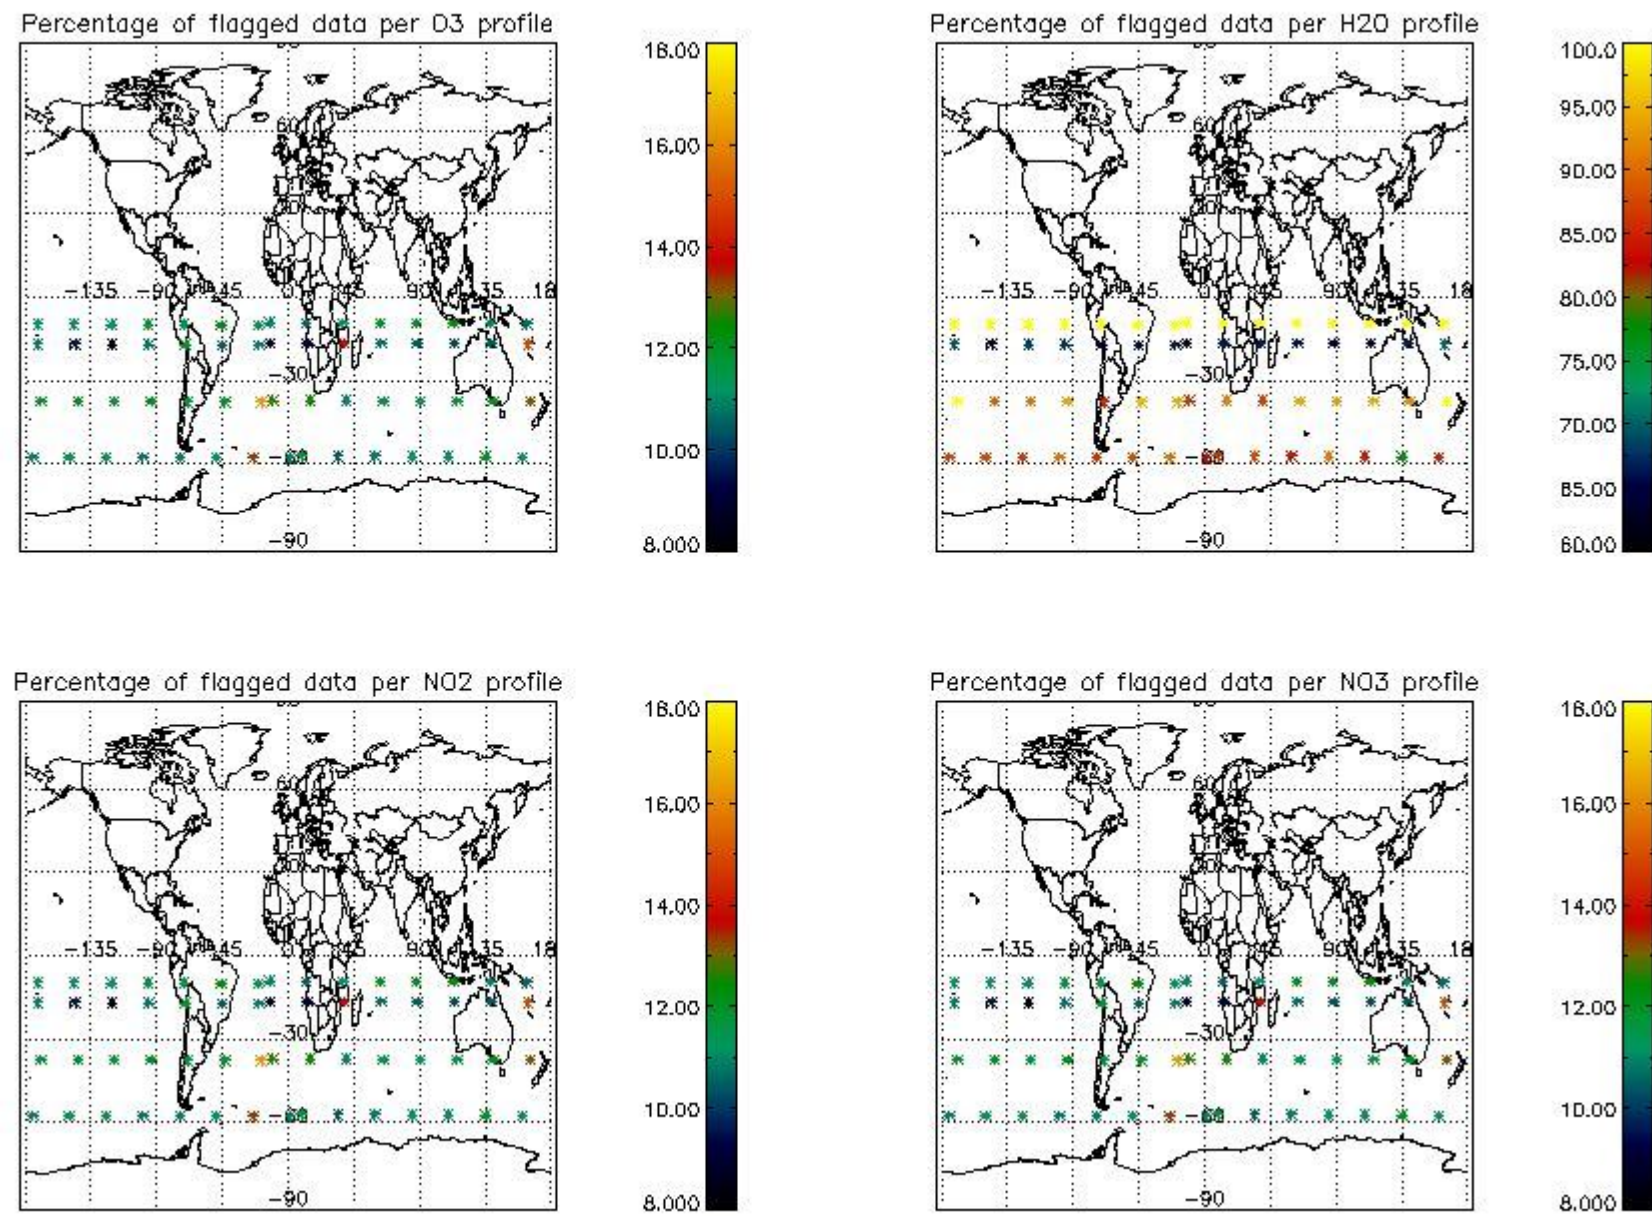

3.1 Plot quality information per product (time dependant)

3.2 Plot quality information per product (world map)

4. Level 1 quality information per product

In this section it is plotted some information contained in the Quality Summary data set of the level 2 products that comes from the level 1b processing. Products without errors (error flag in the MPH set to "0") are used.