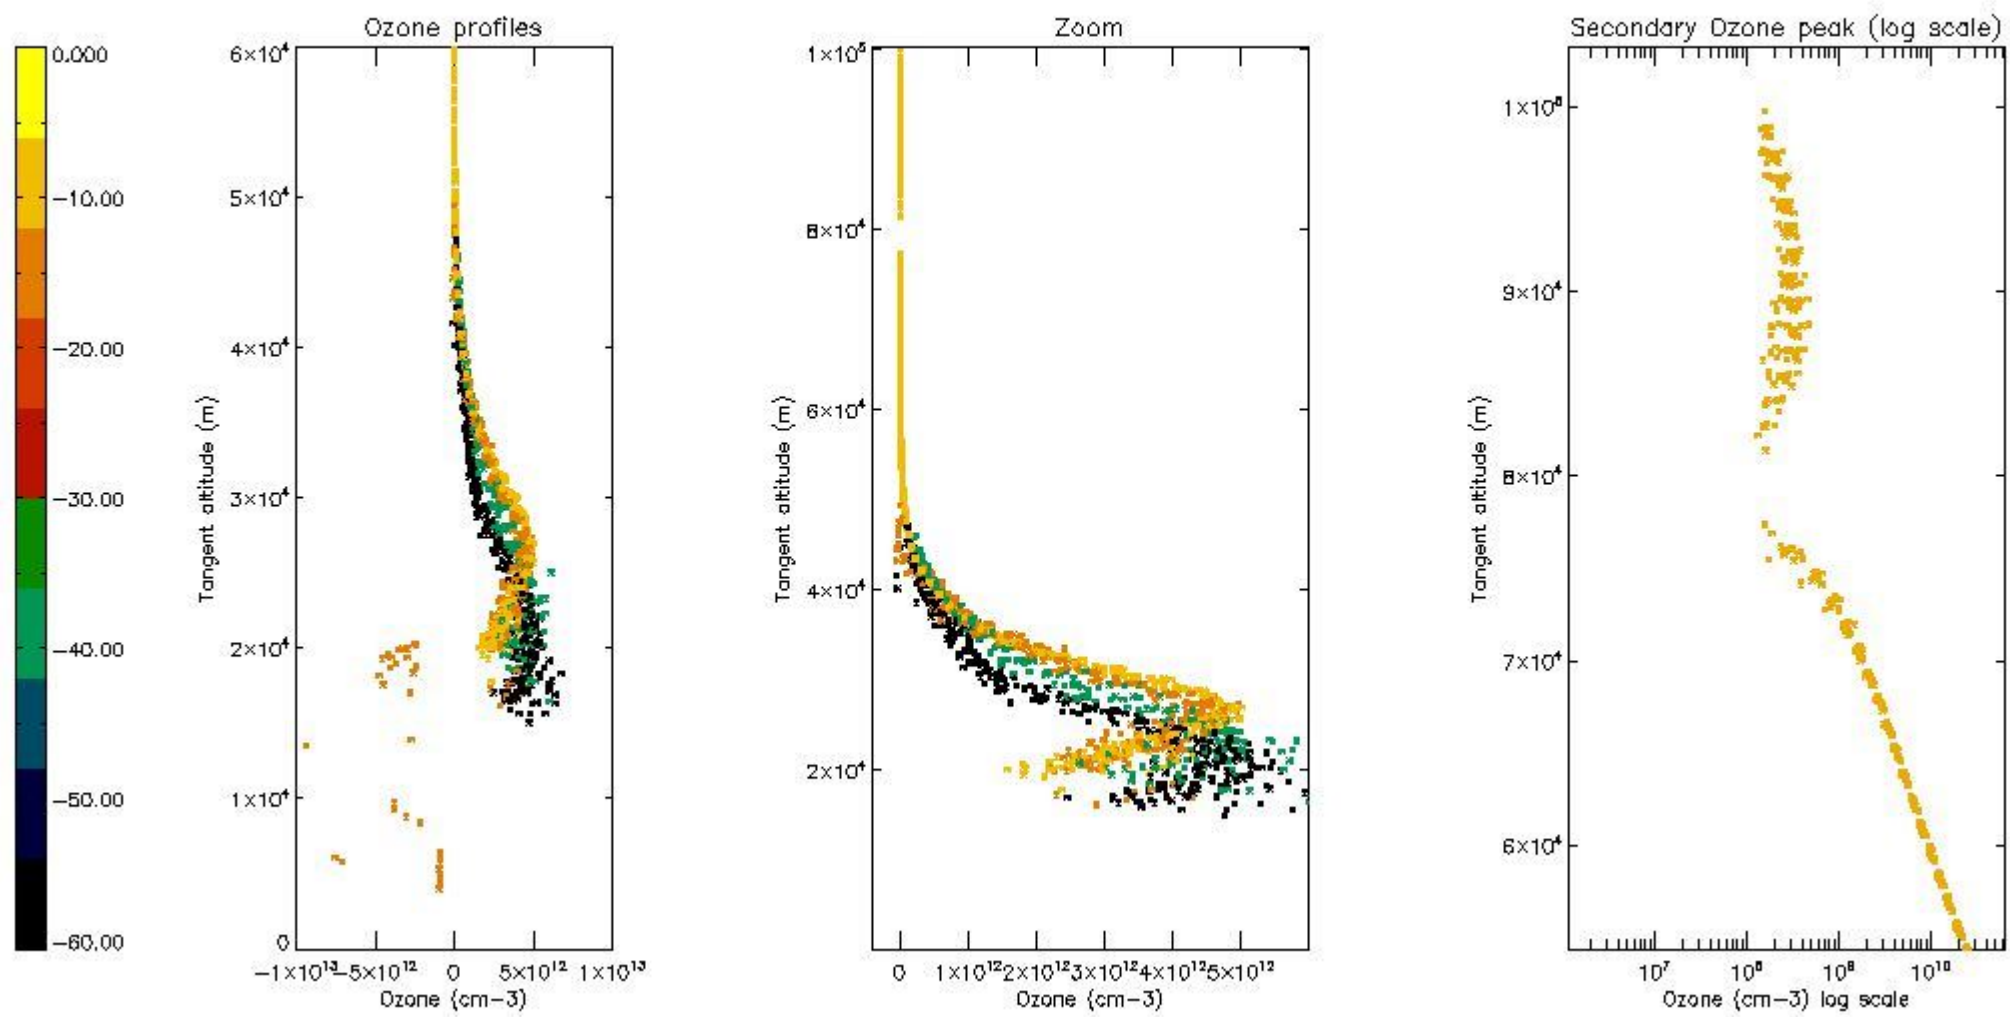

STD < 10	5
STD < 5	3

5.2 Plot ozone profiles for all STD (dark without errors)

The colorbar represents the latitude.

5.3 Plot ozone profiles where STD < 20% (dark without errors)

The colorbar represents the latitude.

5.4 Plot ozone profiles where STD < 10% (dark without errors)

The colorbar represents the latitude.

5.5 Plot ozone profiles where STD < 5% (dark without errors)

The colorbar represents the latitude.

5.6 Plot NO₂ profiles for all STD (dark without errors)

The colorbar represents the latitude.

5.7 Plot NO3 profiles for all STD (dark without errors)

The colorbar represents the latitude.

5.8 Plot H₂O profiles for all STD (only for occultations of stars 1,2,3,4,13,14,16,26,63 dark without errors)