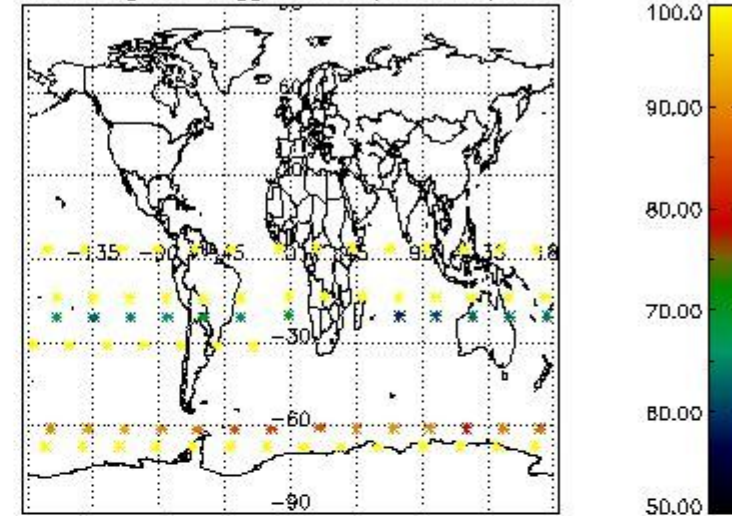

3.1 Plot quality information per product (time dependant)

3.2 Plot quality information per product (world map)

Percentage of flagged data per O3 profile

Percentage of flagged data per H2O profile

Percentage of flagged data per NO2 profile

Percentage of flagged data per NO3 profile

4. Level 1 quality information per product

In this section it is plotted some information contained in the Quality Summary data set of the level 2 products that comes from the level 1b processing. Products without errors (error flag in the MPH set to "0") are used.