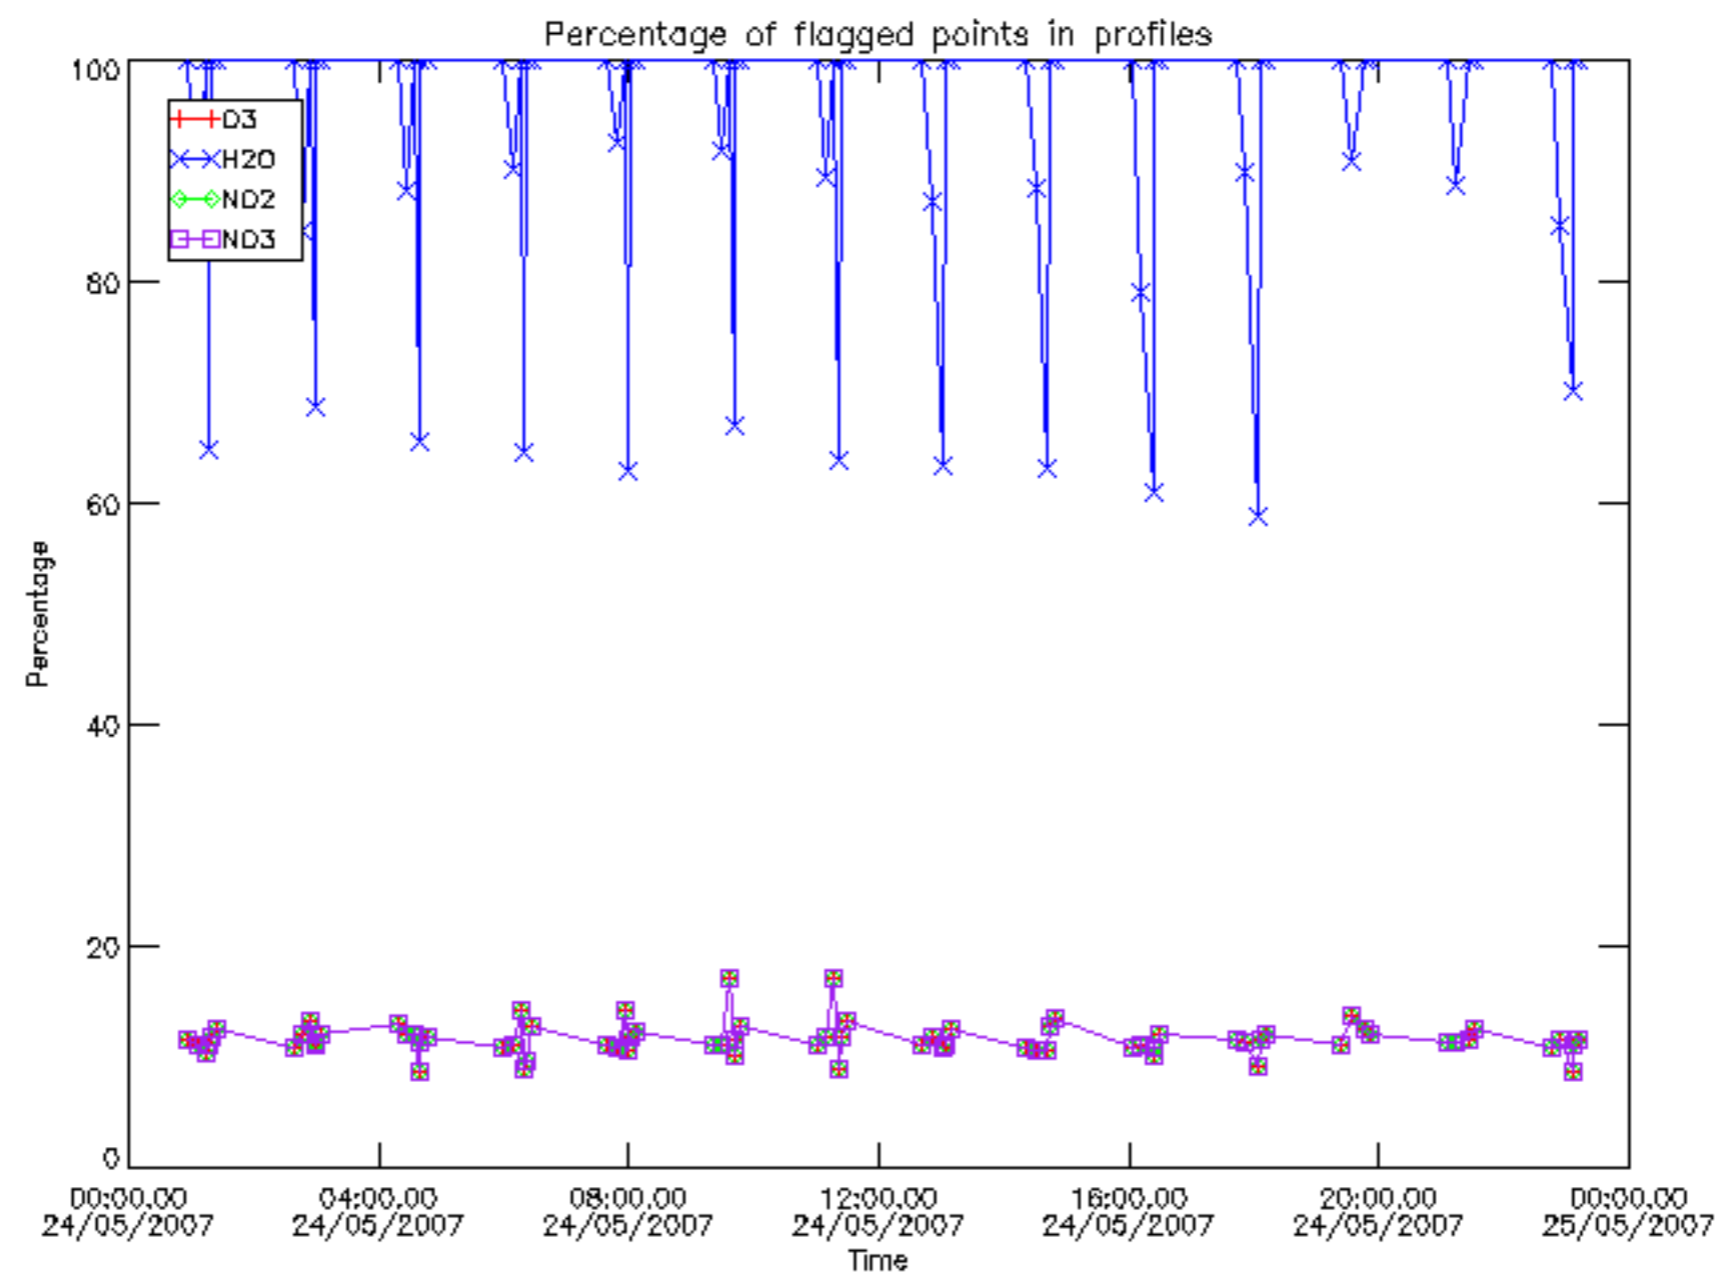

Percentage of flagged data per D3 profile

Percentage of flagged data per H2O profile