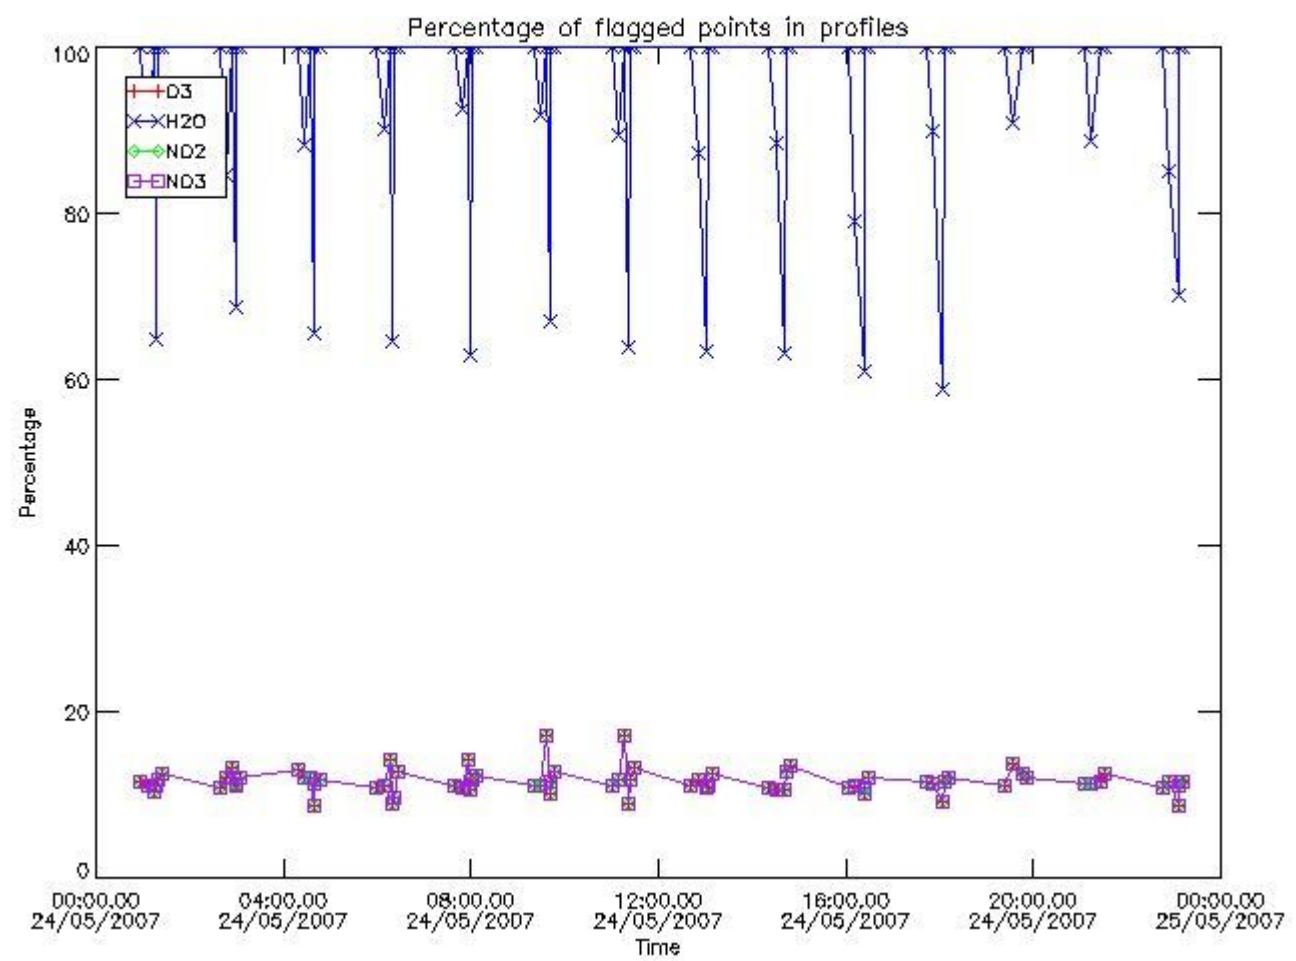

3. Quality information per product

In this section it is plotted some information contained in the Quality Summary data set of the level 2 products. Only products in dark limb conditions and without errors (error flag in the MPH set to "0") are used.

3.1 Plot quality information per product (time dependant)

3.2 Plot quality information per product (world map)