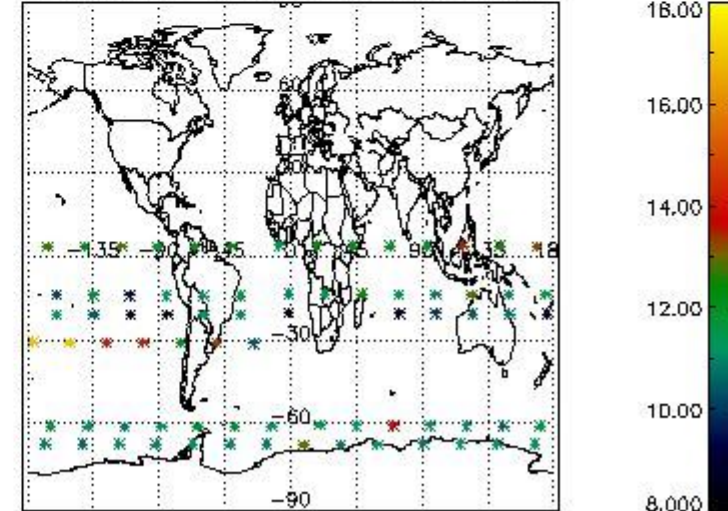

Percentage of flagged data per NO3 profile

4. Level 1 quality information per product

In this section it is plotted some information contained in the Quality Summary data set of the level 2 products that comes from the level 1b processing. Products without errors (error flag in the MPH set to "0") are used.

4.1 Plot quality information per product (time dependant) coming from level 1b processing

4.1.1 Plot level 1 quality information per product (time dependant): ENVISAT ASCENDING passes