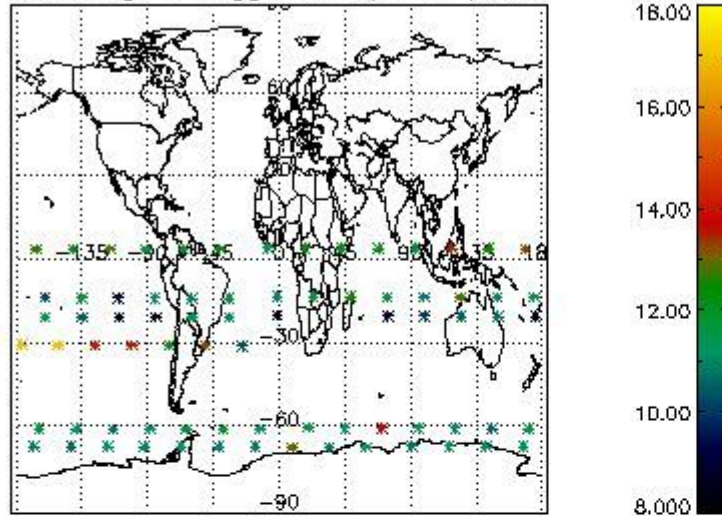

Percentage of flagged data per O3 profile