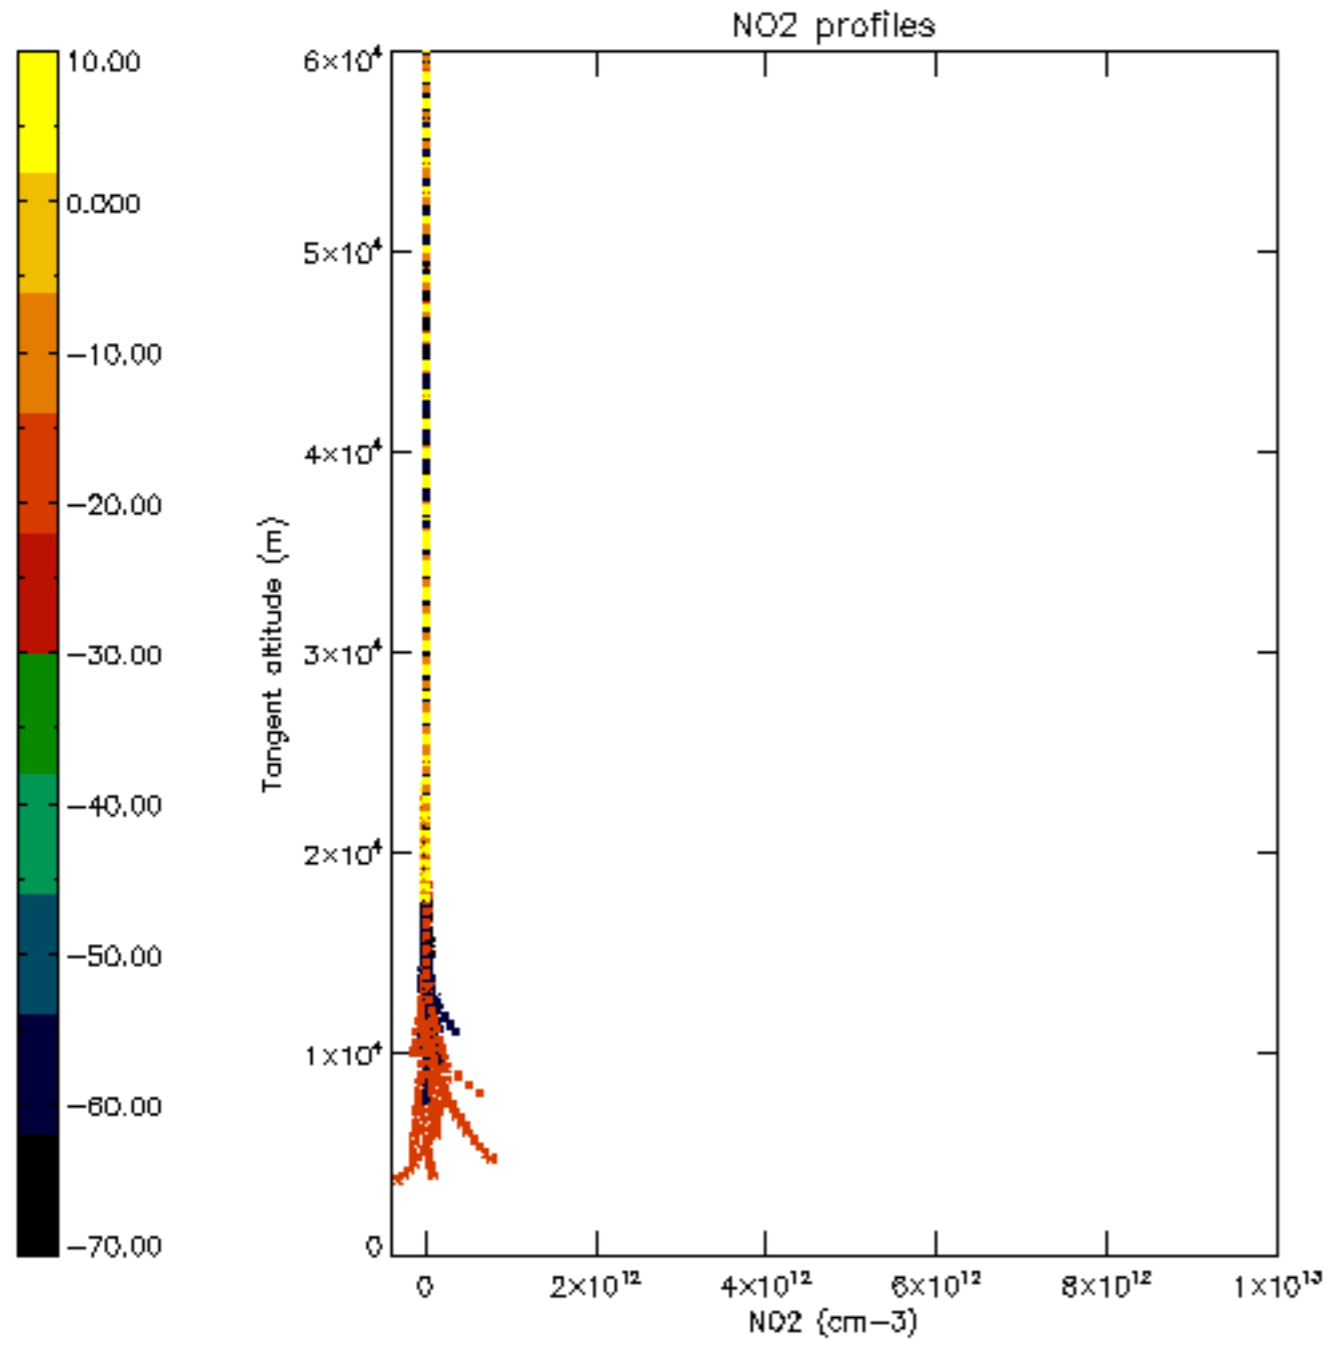

Percentage of star falling outside central band per profile

Percentage of saturation errors per profile

Percentage of flagged data per D3 profile

Percentage of flagged data per H2O profile

Percentage of flagged data per NO2 profile