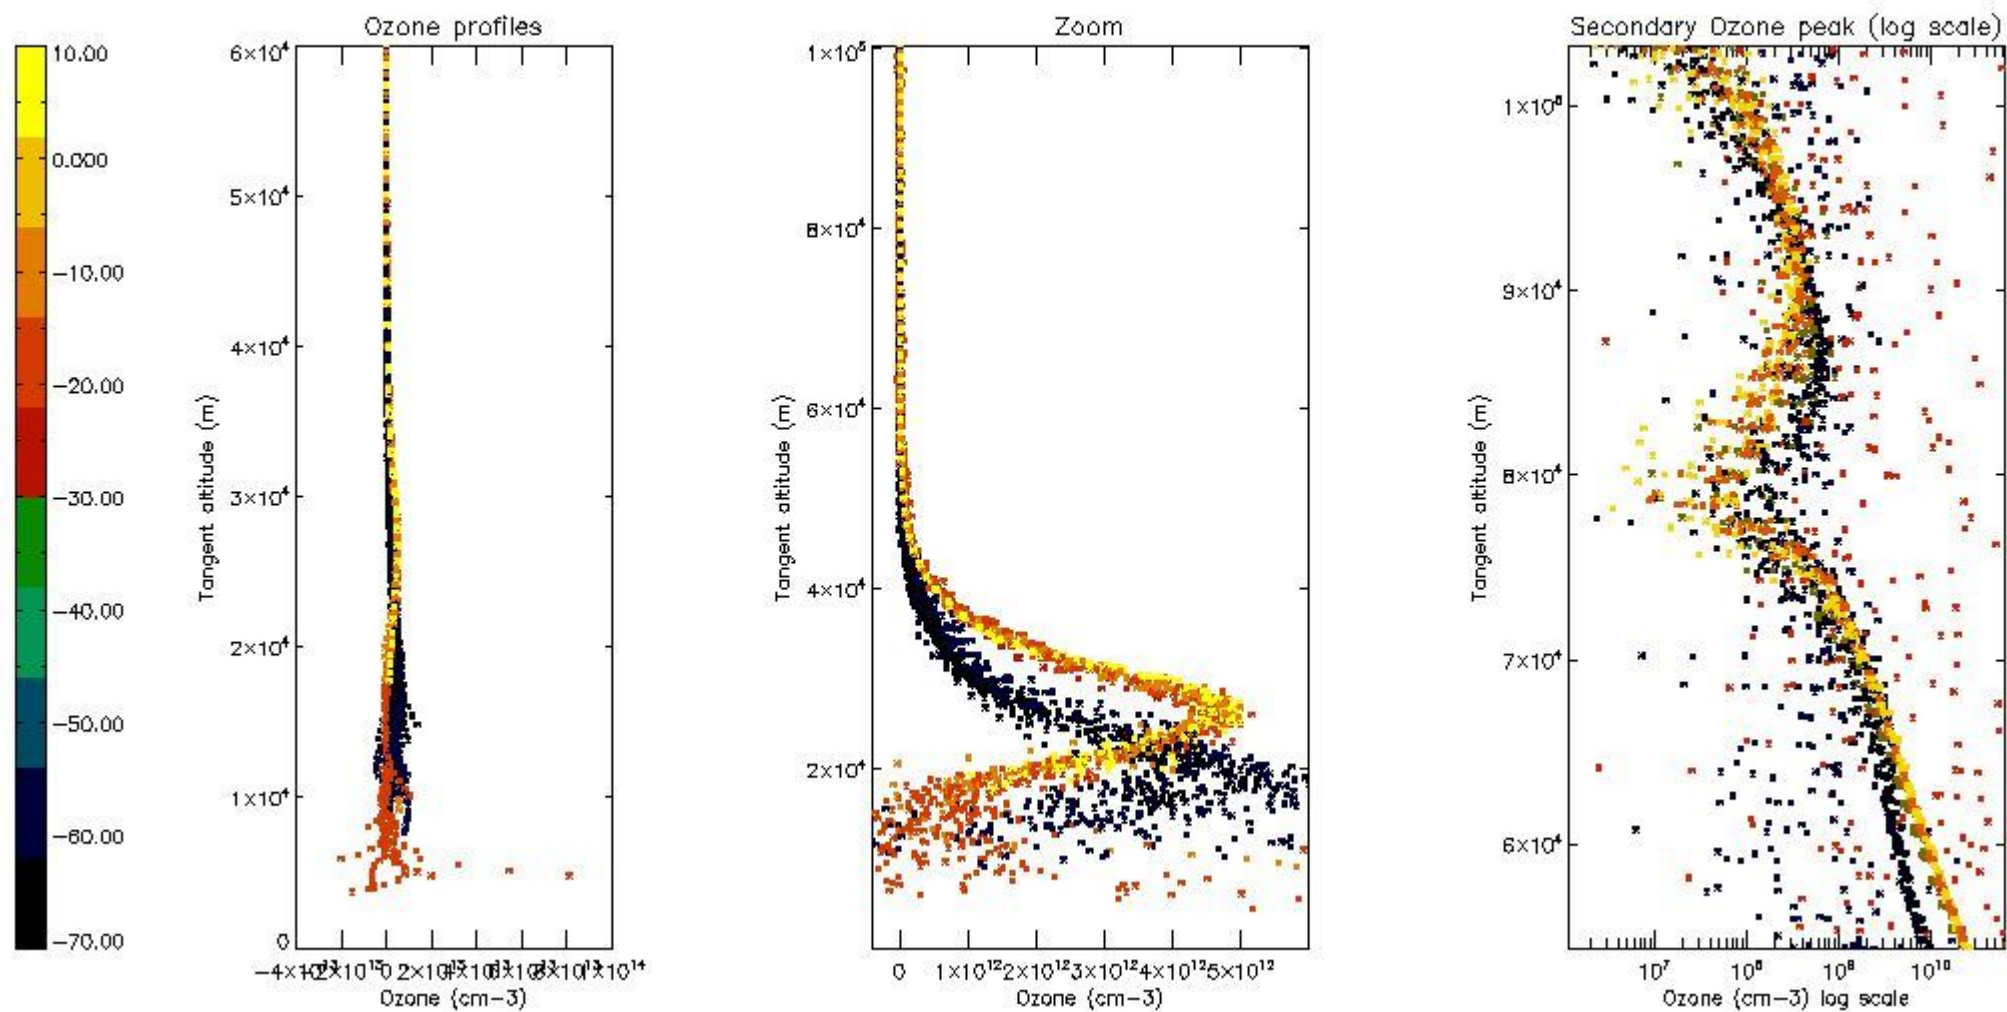

STD < 10	10
STD < 5	7

5.2 Plot ozone profiles for all STD (dark without errors)

The colorbar represents the latitude.

5.3 Plot ozone profiles where STD < 20% (dark without errors)

The colorbar represents the latitude.