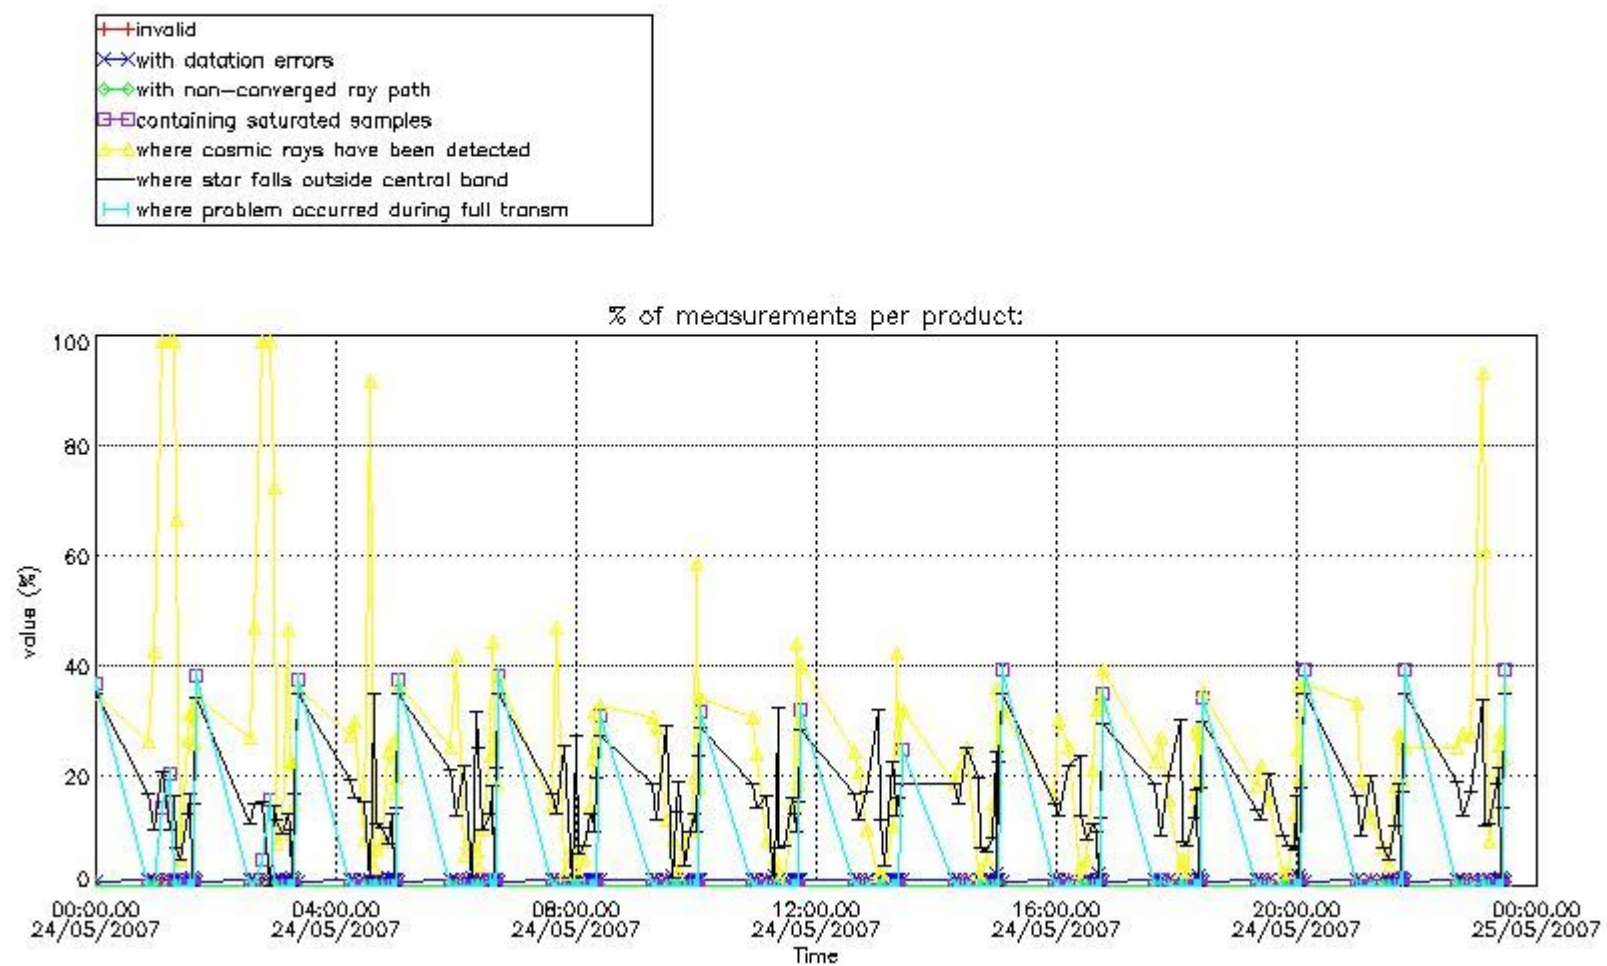

3.1 Plot quality information per product (time dependant)

3.2 Plot quality information per product (world map)

Percentage of flagged data per O3 profile

Percentage of flagged data per H2O profile

Percentage of flagged data per NO2 profile

Percentage of flagged data per NO3 profile

4. Level 1 quality information per product

In this section it is plotted some information contained in the Quality Summary data set of the level 2 products that comes from the level 1b processing. Products without errors (error flag in the MPH set to "0") are used.

4.1 Plot quality information per product (time dependant) coming from level 1b processing

4.1.1 Plot level 1 quality information per product (time dependant): ENVISAT ASCENDING passes

4.1.2 Plot level 1 quality information per product (time dependant): ENVI SAT DESCENDING passes

5. Trace gas profiles

5.1 Ozone statistics based on quality of products

The final quality of the products can be "measured" using the STD (Standard Deviation) attached to every point profile. This information is written to the parameter GOM_NL__2P/NL_LOCAL_SPECIES_DENSITY/o3_std of the level 2 products. The table below shows the statistics for given STD ranges.