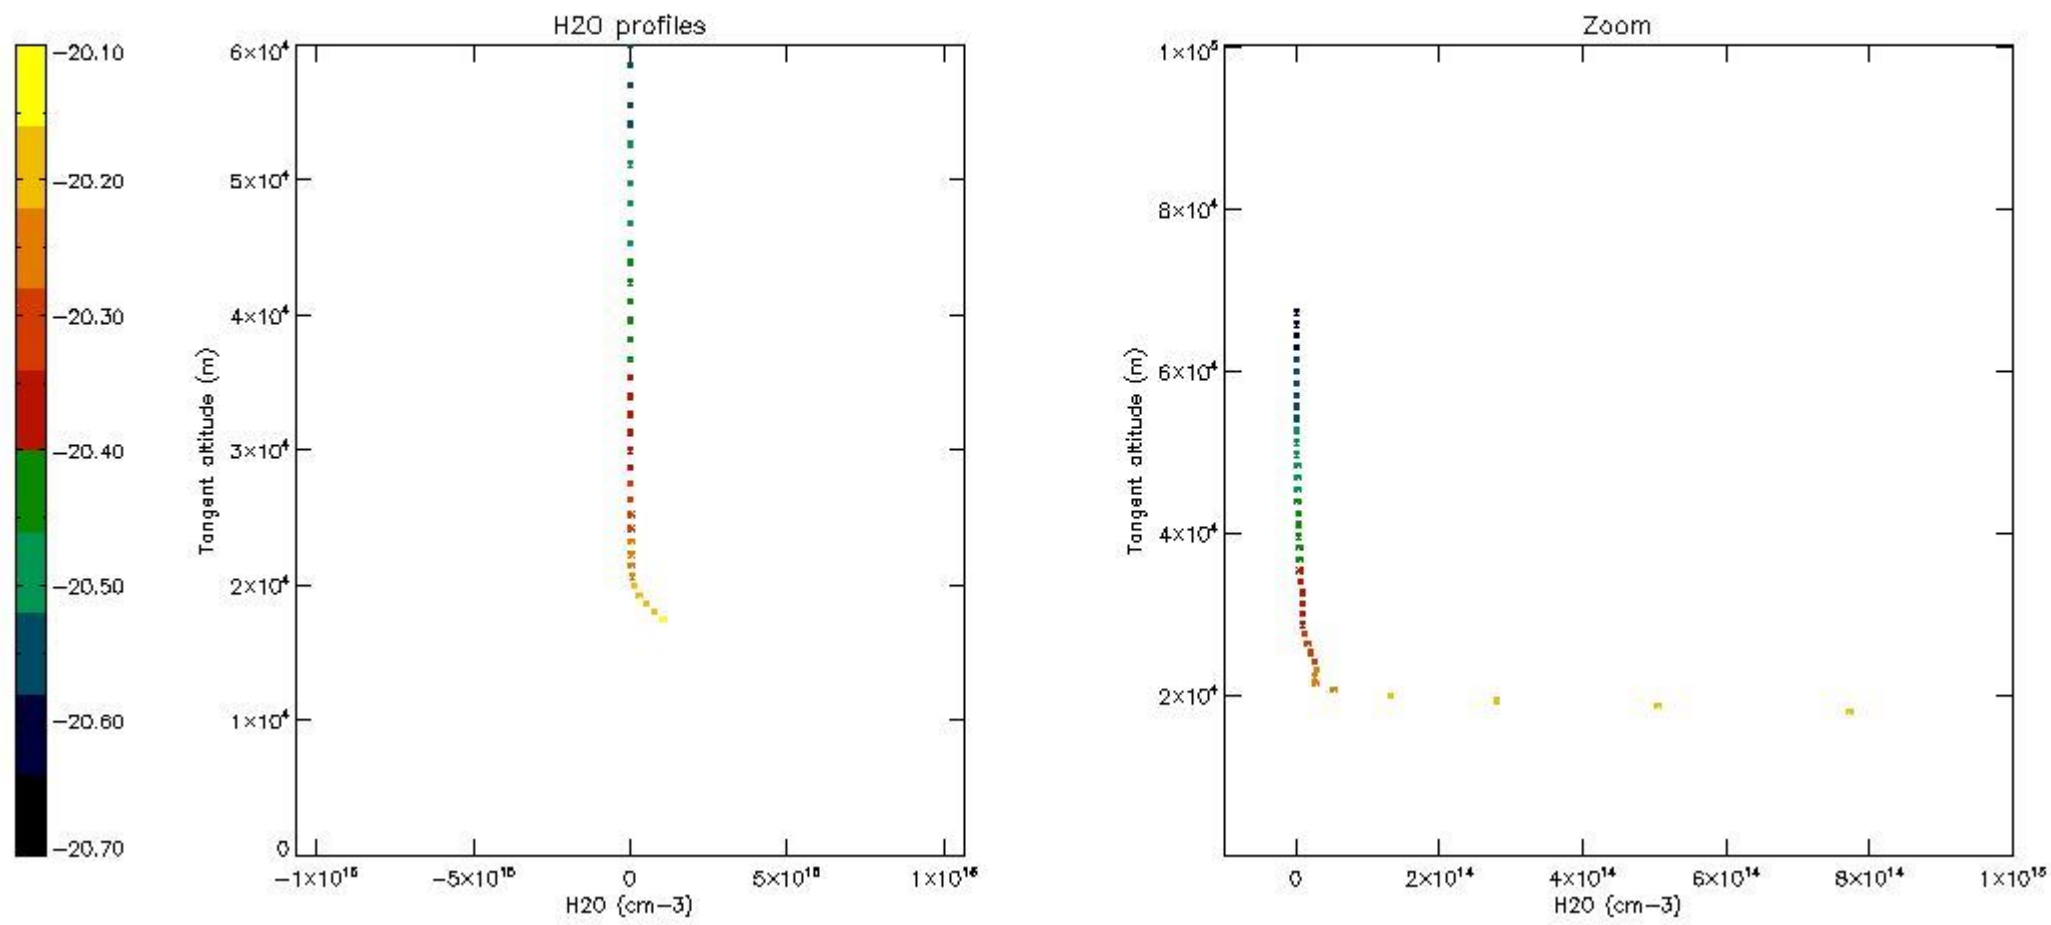

6. Auxiliary Data Files used for the production reported in section 2

The number reported in the third column indicates since which file (see list in section 2) the corresponding auxiliary file has been used. The fourth column is the date of those product files.

Type	Auxiliary Filename	Used since product	Used since product date
INST_PHYS_CHARACTERISTICS	GOM_INS_AXVIEC20091111_143220_20030716_120000_20500101_000000	1	24-MAY-2007 00:00:20
LEVEL-2_PROC_CONFIG	GOM_PR2_AXVIEC20091111_152718_20020301_000000_20500101_000000	1	24-MAY-2007 00:00:20
CROSS_SECTIONS_FILE	GOM_CRS_AXVIEC20091111_154832_20020301_000000_20500101_000000	1	24-MAY-2007 00:00:20