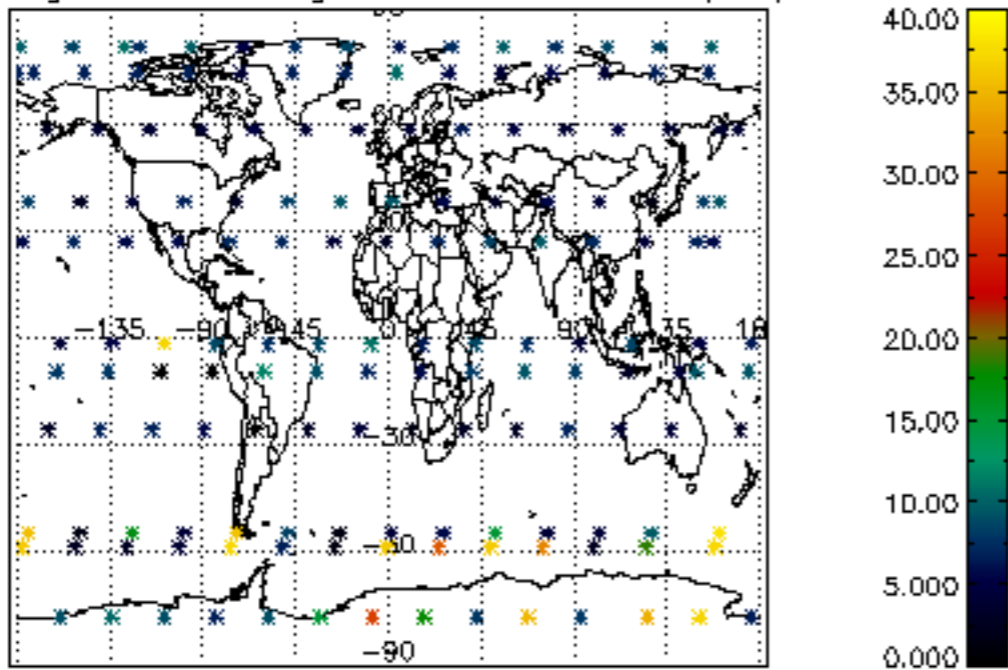

Percentage of star falling outside central band per profile