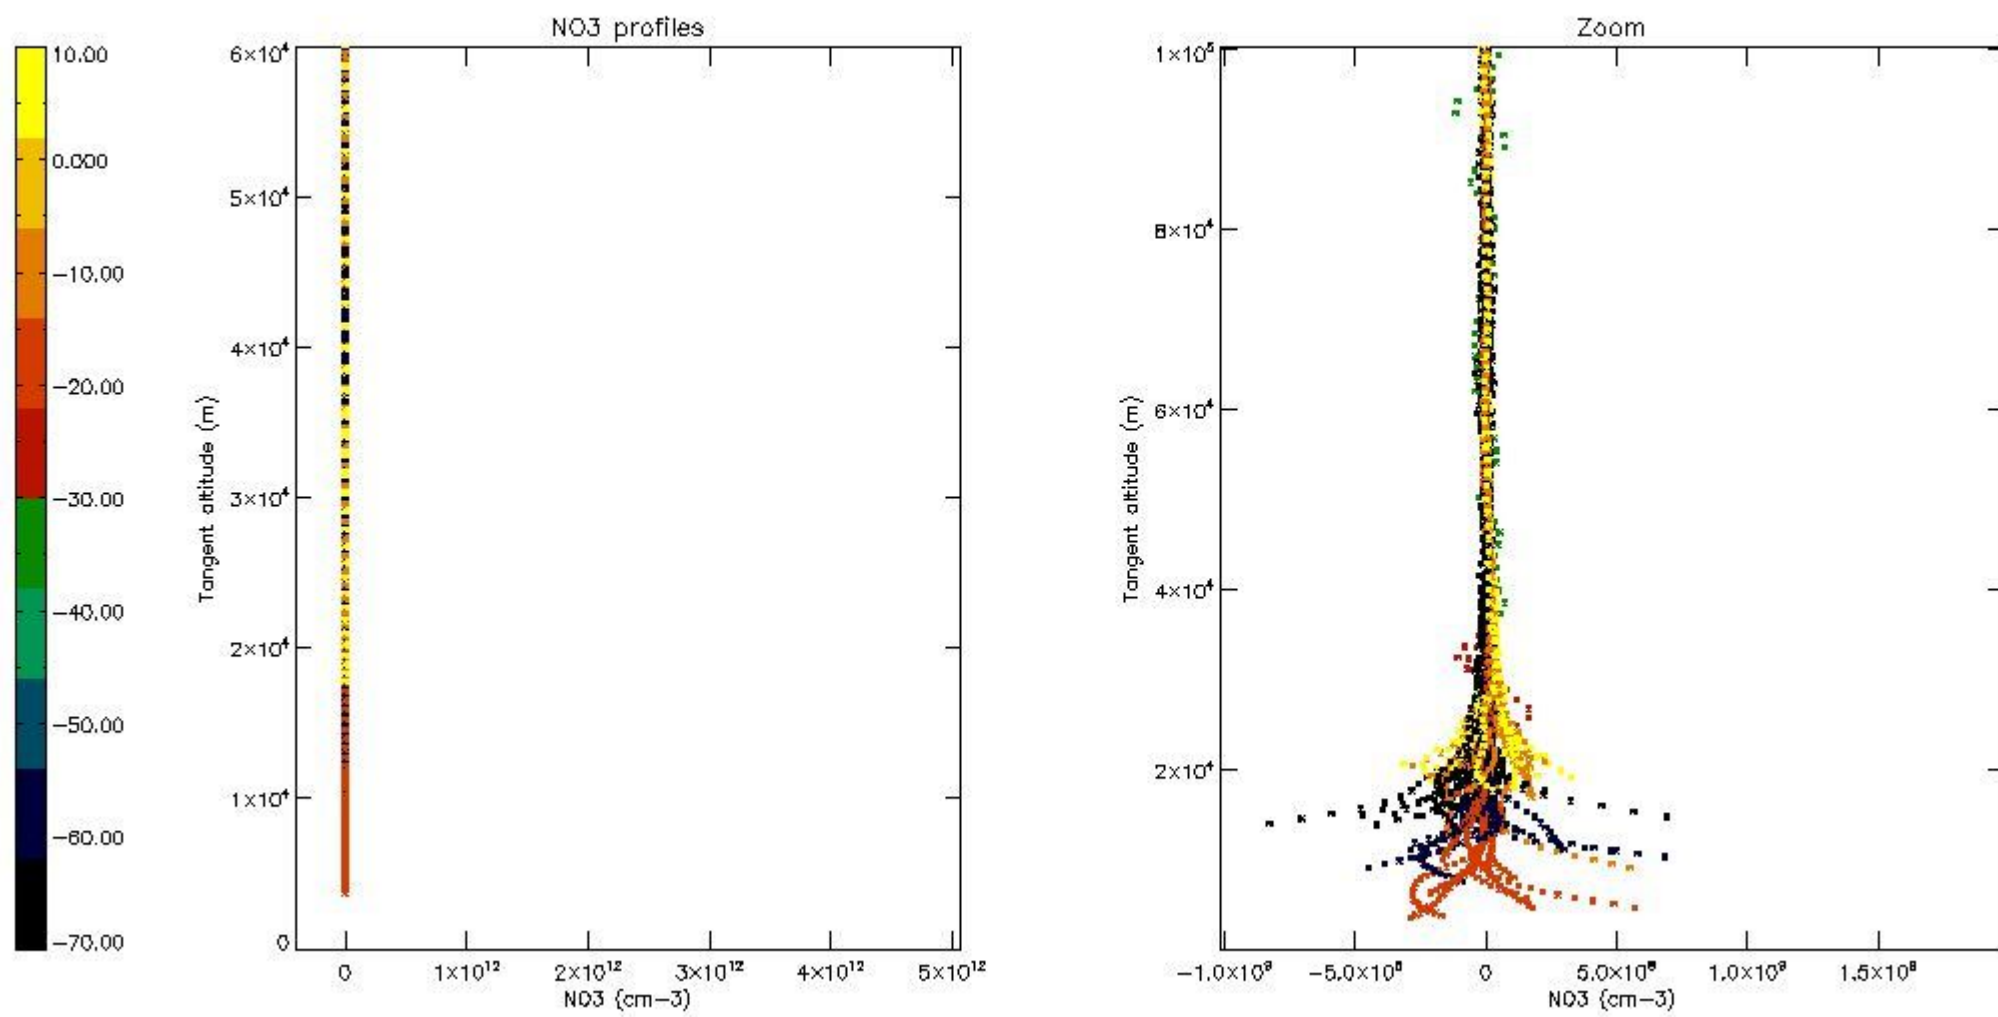

5.4 Plot ozone profiles where STD < 10% (dark without errors)

The colorbar represents the latitude.

5.5 Plot ozone profiles where STD < 5% (dark without errors)

The colorbar represents the latitude.

5.6 Plot NO₂ profiles for all STD (dark without errors)

The colorbar represents the latitude.

5.7 Plot NO3 profiles for all STD (dark without errors)

The colorbar represents the latitude.

5.8 Plot H2O profiles for all STD (only for occultations of stars 1,2,3,4,13,14,16,26,63 dark without errors)