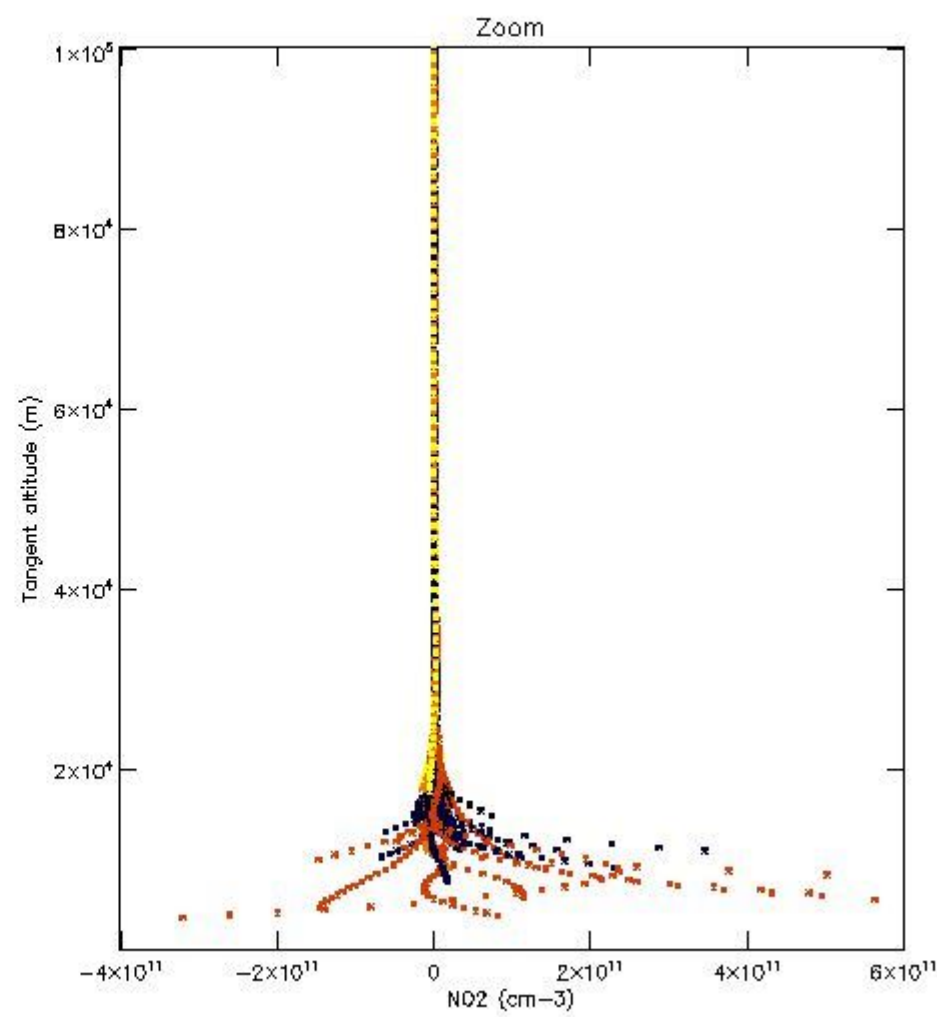

STD < 10	10
STD < 5	7

5.2 Plot ozone profiles for all STD (dark without errors)

The colorbar represents the latitude.

5.3 Plot ozone profiles where STD < 20% (dark without errors)

The colorbar represents the latitude.

5.4 Plot ozone profiles where STD < 10% (dark without errors)

The colorbar represents the latitude.

5.5 Plot ozone profiles where STD < 5% (dark without errors)

The colorbar represents the latitude.

5.6 Plot NO₂ profiles for all STD (dark without errors)

The colorbar represents the latitude.

5.7 Plot NO3 profiles for all STD (dark without errors)

The colorbar represents the latitude.

5.8 Plot H2O profiles for all STD (only for occultations of stars 1,2,3,4,13,14,16,26,63 dark without errors)