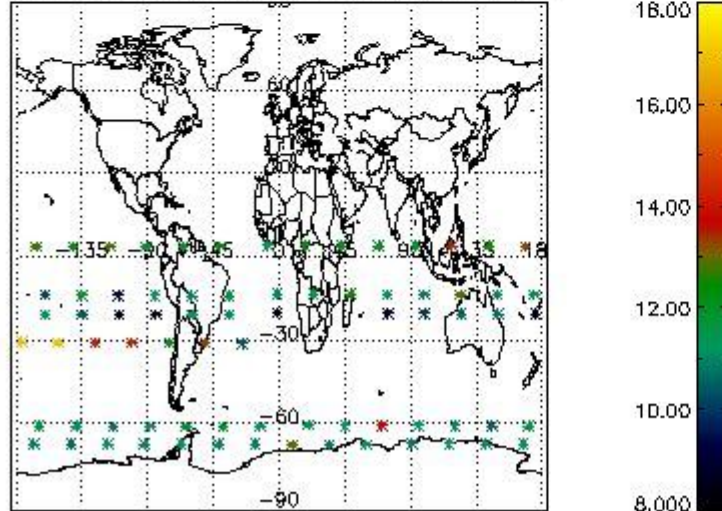

3.1 Plot quality information per product (time dependant)

3.2 Plot quality information per product (world map)

Percentage of flagged data per O3 profile

Percentage of flagged data per H2O profile

Percentage of flagged data per NO2 profile

Percentage of flagged data per NO3 profile

4. Level 1 quality information per product

In this section it is plotted some information contained in the Quality Summary data set of the level 2 products that comes from the level 1b processing. Products without errors (error flag in the MPH set to "0") are used.