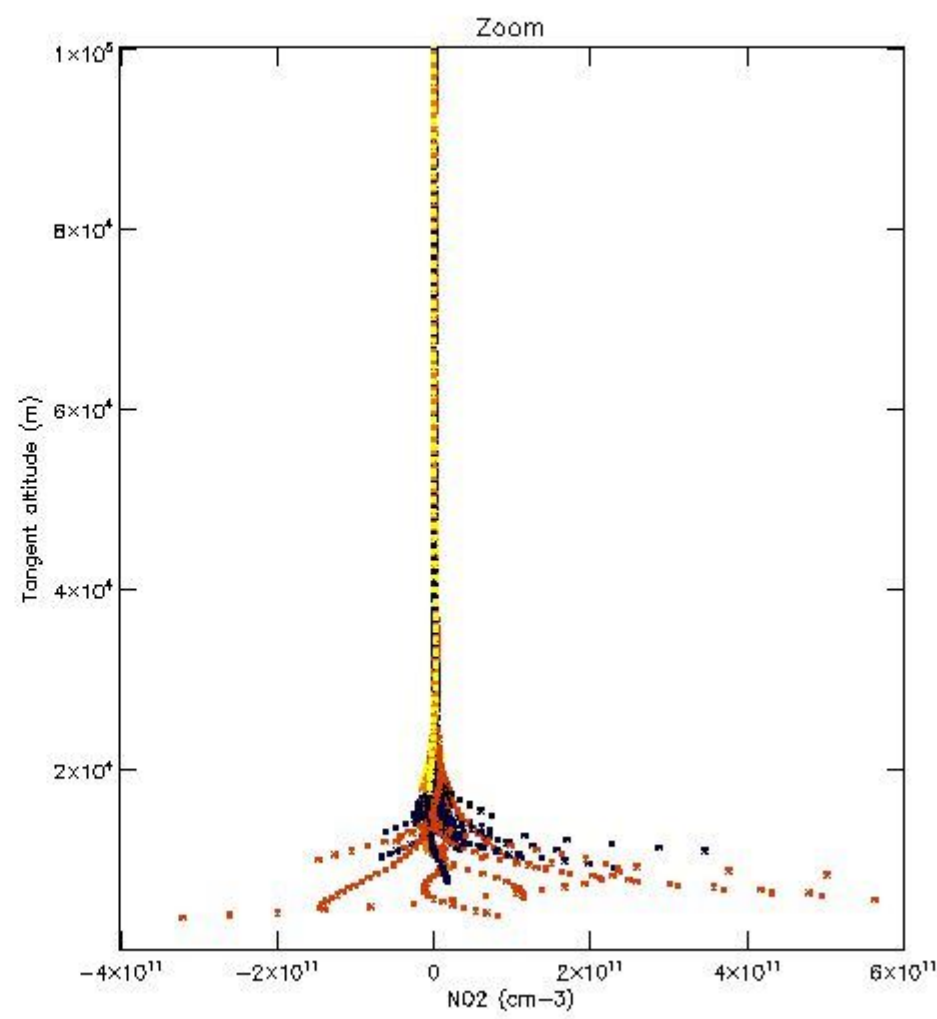

5.4 Plot ozone profiles where STD < 10% (dark without errors)

The colorbar represents the latitude.

5.5 Plot ozone profiles where STD < 5% (dark without errors)

The colorbar represents the latitude.

5.6 Plot NO₂ profiles for all STD (dark without errors)

The colorbar represents the latitude.

5.7 Plot NO3 profiles for all STD (dark without errors)

The colorbar represents the latitude.

5.8 Plot H2O profiles for all STD (only for occultations of stars 1,2,3,4,13,14,16,26,63 dark without errors)