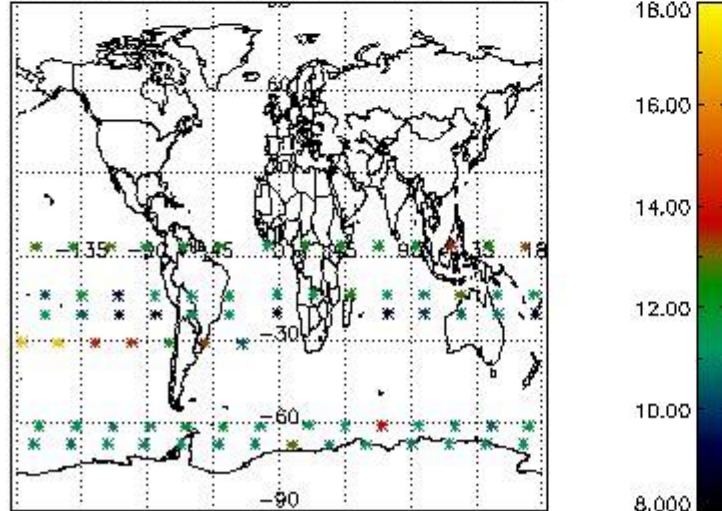

3.1 Plot quality information per product (time dependant)

3.2 Plot quality information per product (world map)

Percentage of flagged data per O3 profile

Percentage of flagged data per H2O profile

Percentage of flagged data per NO2 profile