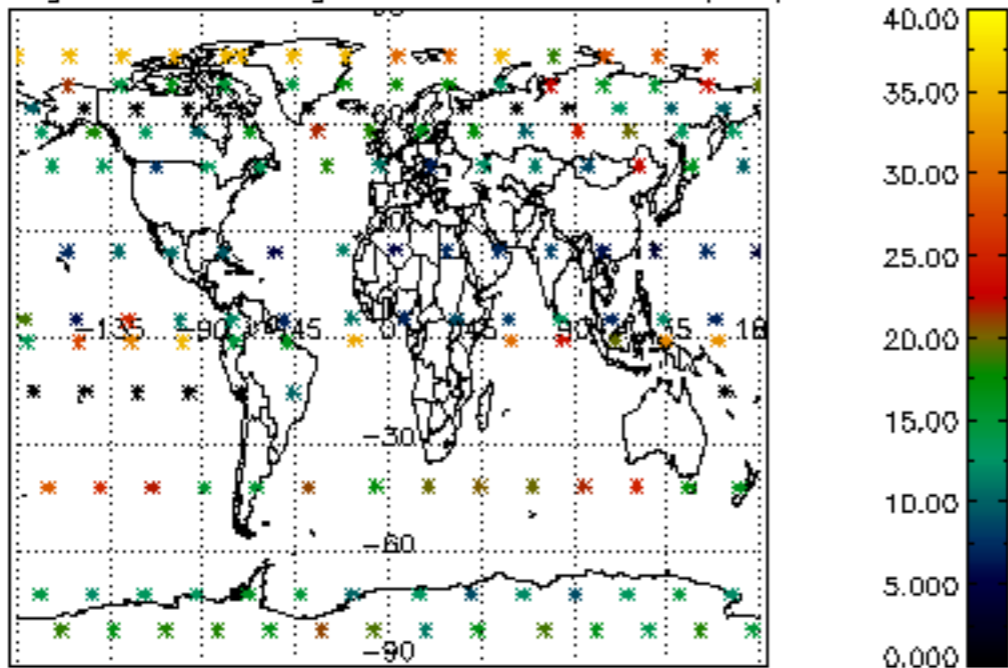

Percentage of cosmic ray hits per profile

Percentage of star falling outside central band per profile