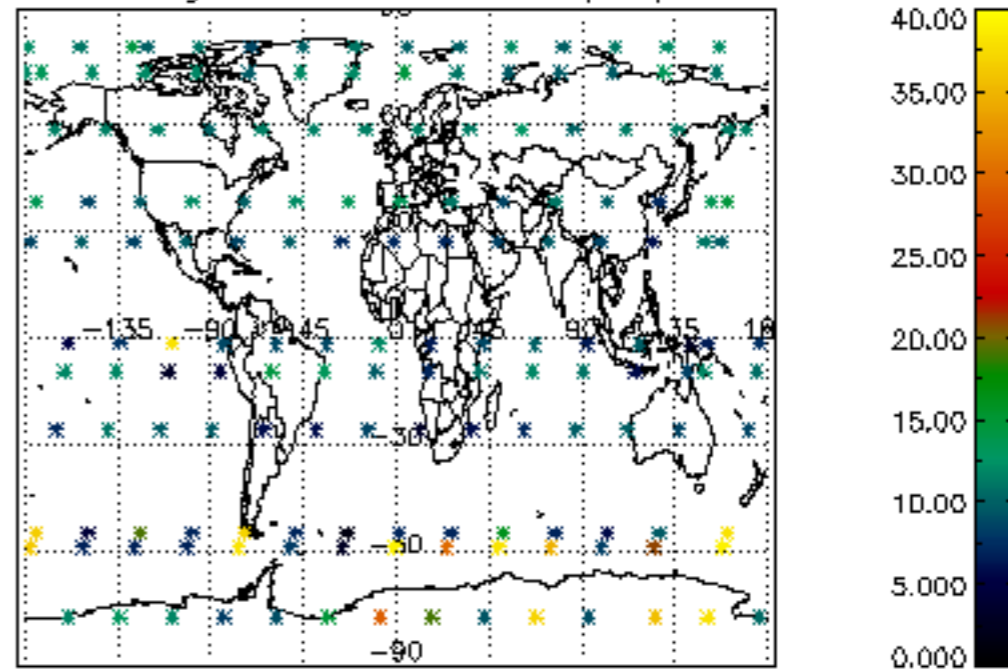

Percentage of saturation errors per profile