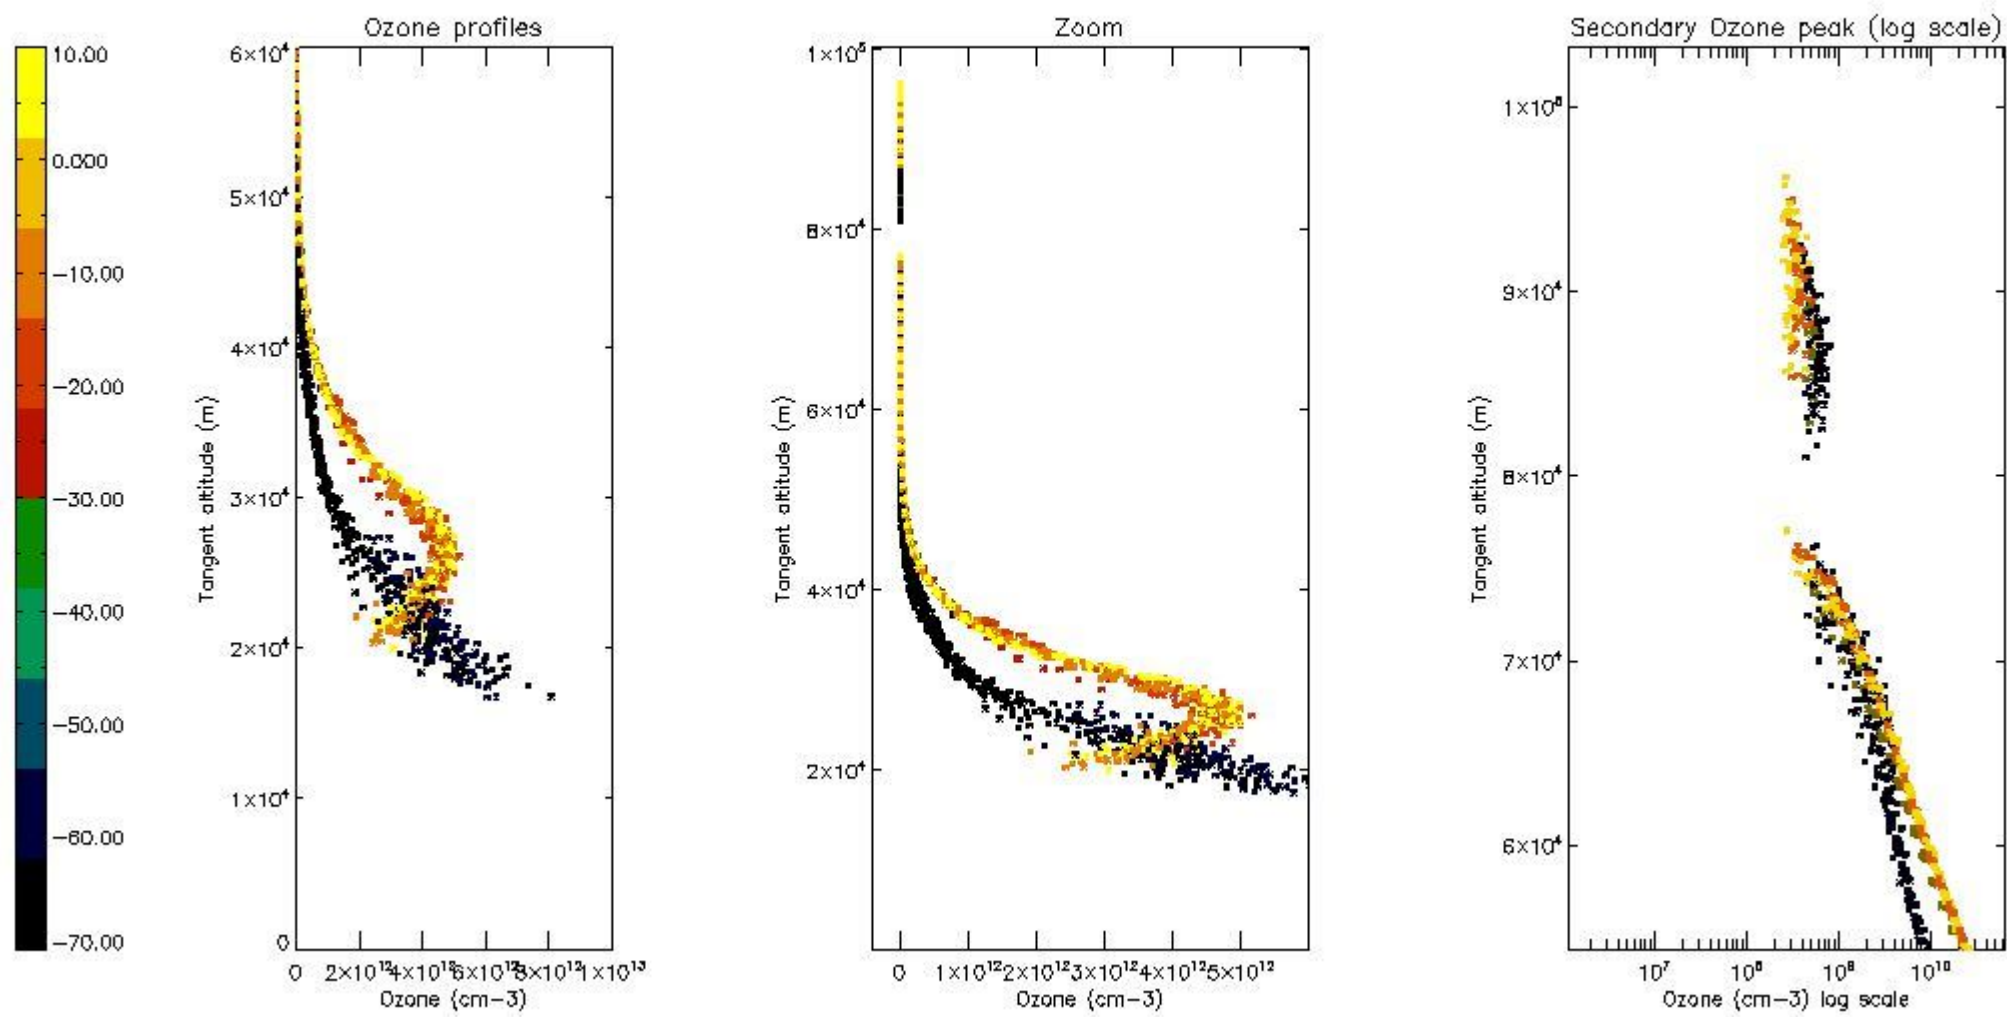

5.5 Plot ozone profiles where STD < 5% (dark without errors)

The colorbar represents the latitude.