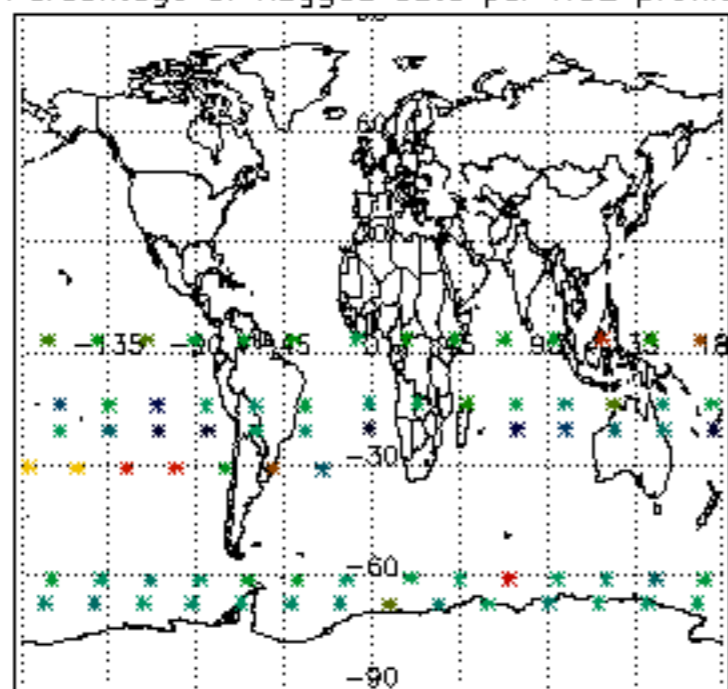

Percentage of flagged data per NO2 profile