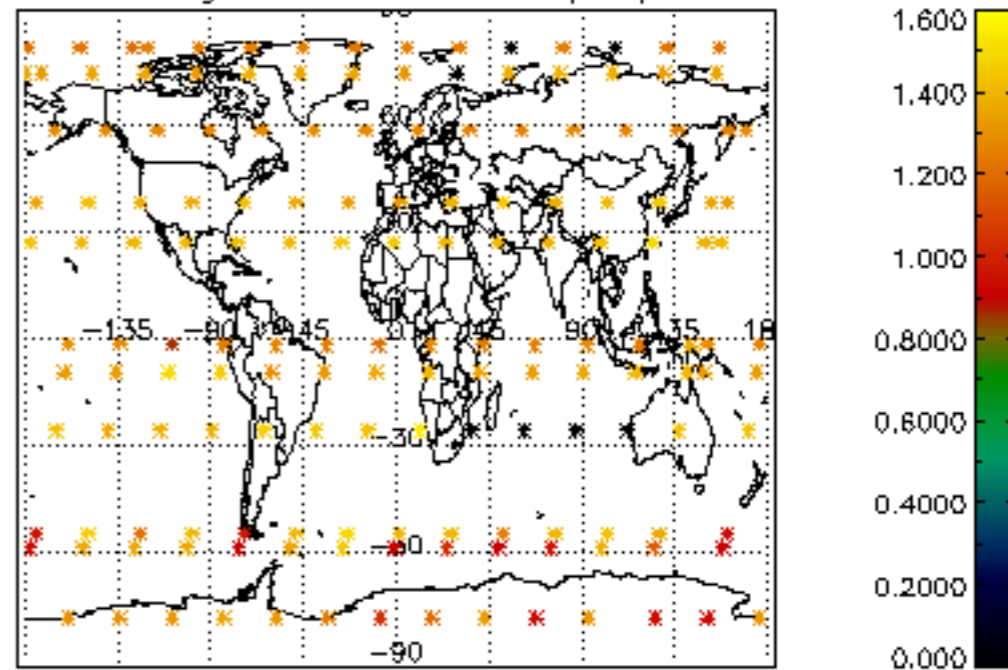

Percentage of datation errors per profile

Percentage of star falling outside central band per profile

Percentage of saturation errors per profile

Percentage of cosmic ray hits per profile

Percentage of datation errors per profile