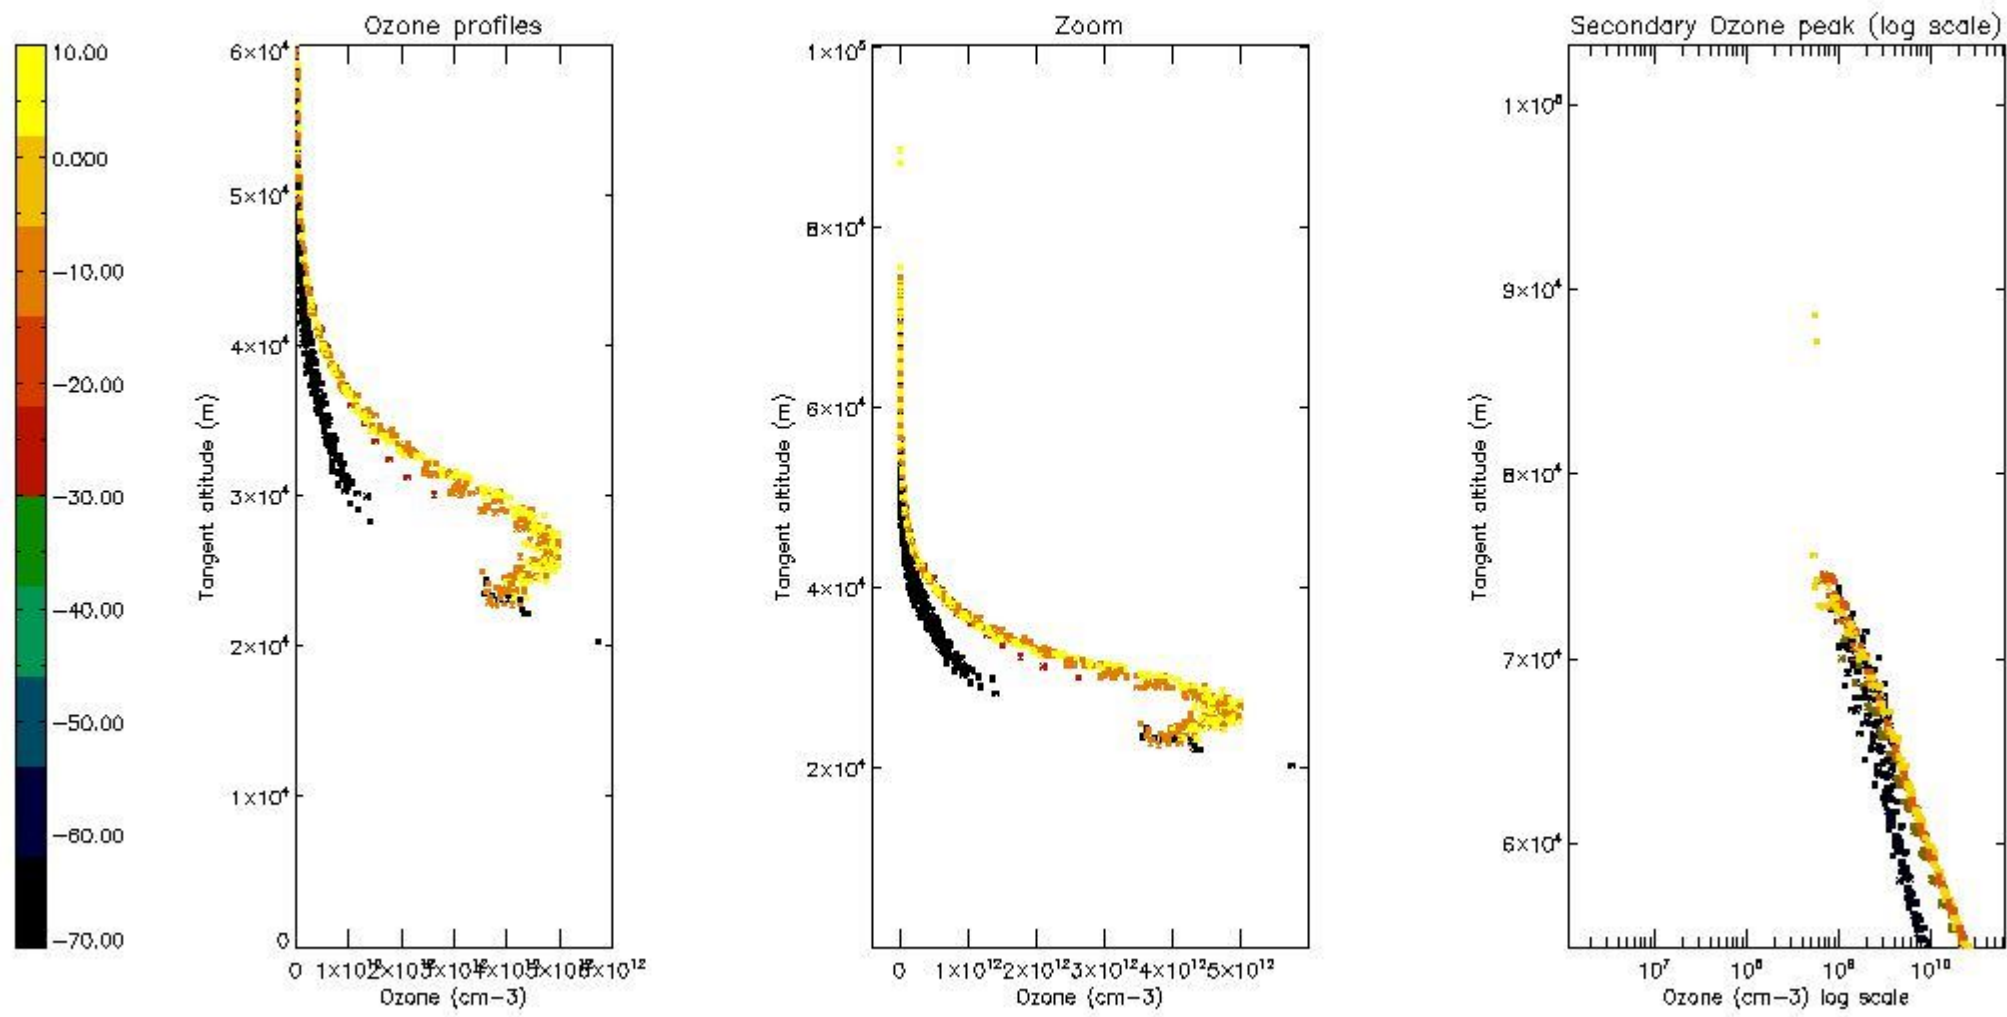

5.6 Plot NO₂ profiles for all STD (dark without errors)

The colorbar represents the latitude.