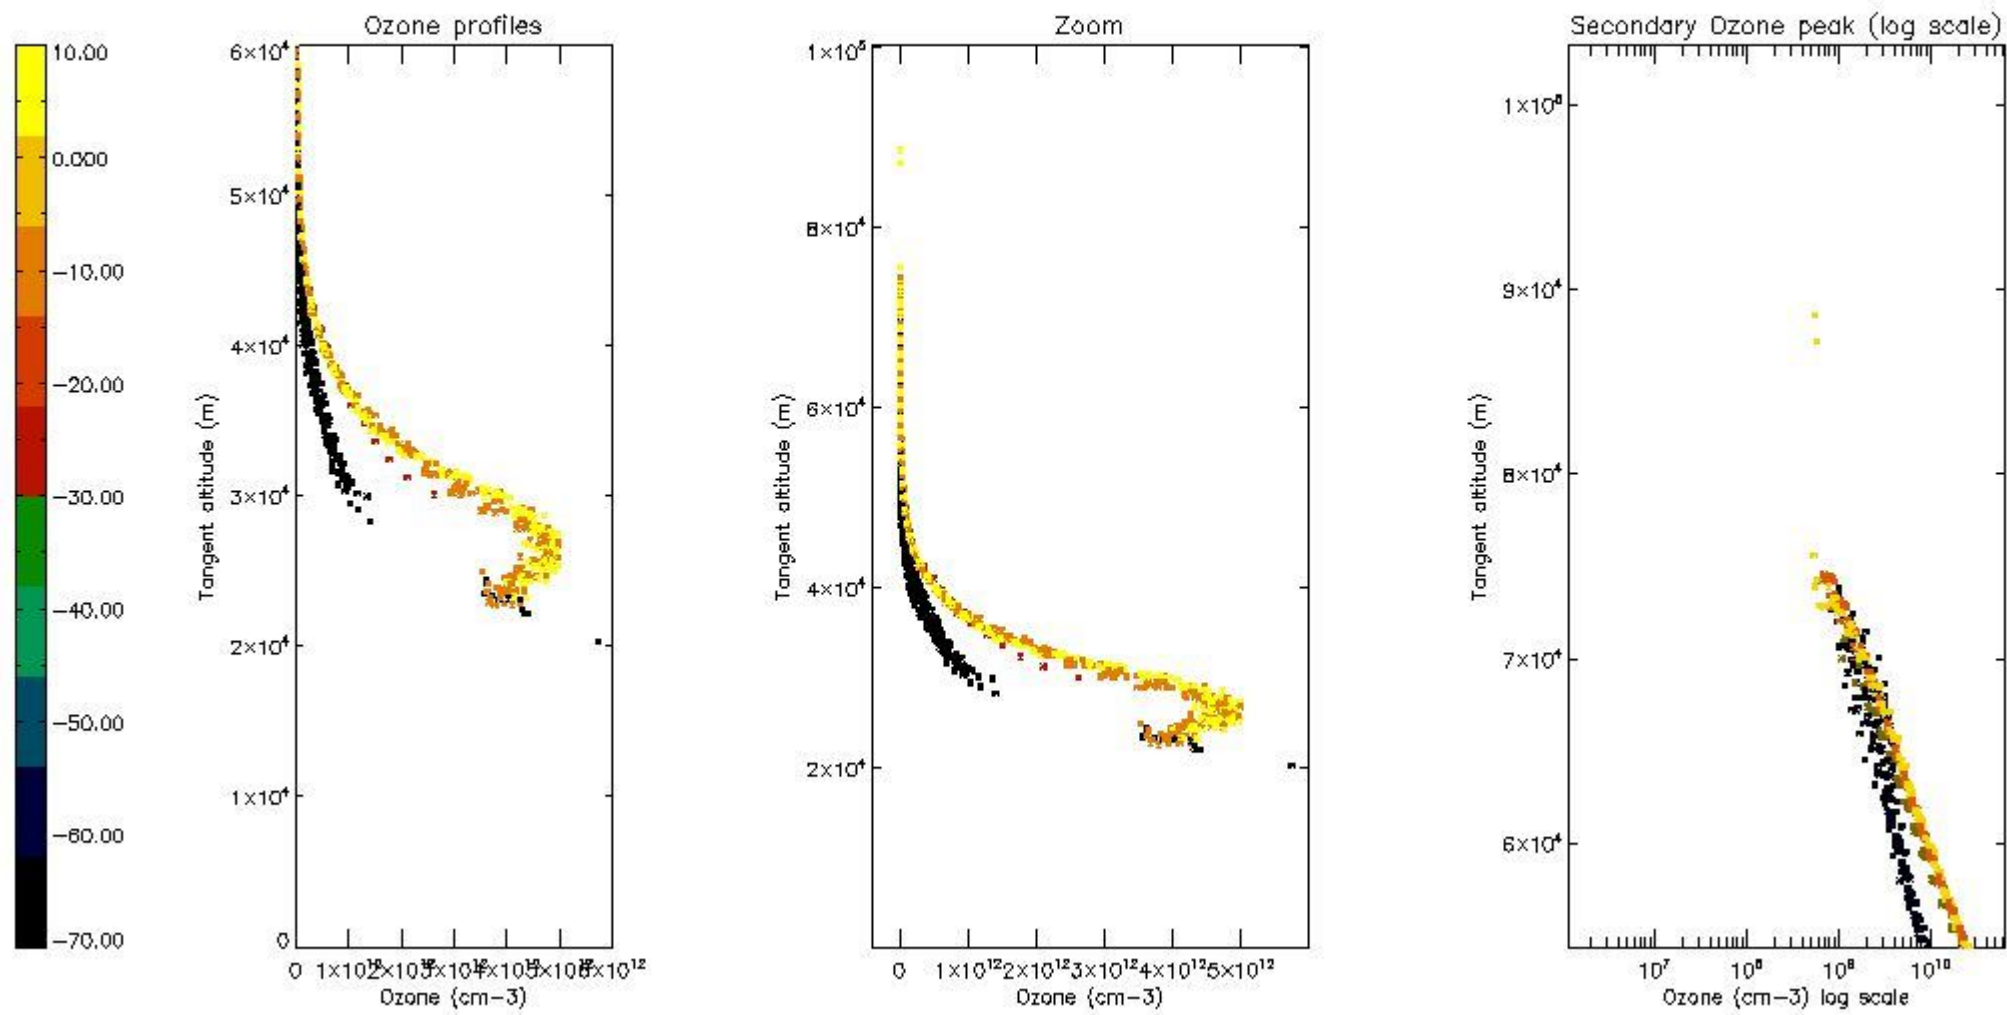

So, the table below shows the percentage of dark limb and valid observations for each criteria with respect to the overall valid daily observations.

Criteria	% of total production
All STD	26
STD < 20	13

STD < 10	10
STD < 5	7

5.2 Plot ozone profiles for all STD (dark without errors)

The colorbar represents the latitude.

5.3 Plot ozone profiles where STD < 20% (dark without errors)

The colorbar represents the latitude.

5.4 Plot ozone profiles where STD < 10% (dark without errors)

The colorbar represents the latitude.

5.5 Plot ozone profiles where STD < 5% (dark without errors)

The colorbar represents the latitude.

5.6 Plot NO₂ profiles for all STD (dark without errors)

The colorbar represents the latitude.

5.7 Plot NO3 profiles for all STD (dark without errors)

The colorbar represents the latitude.

5.8 Plot H2O profiles for all STD (only for occultations of stars 1,2,3,4,13,14,16,26,63 dark without errors)