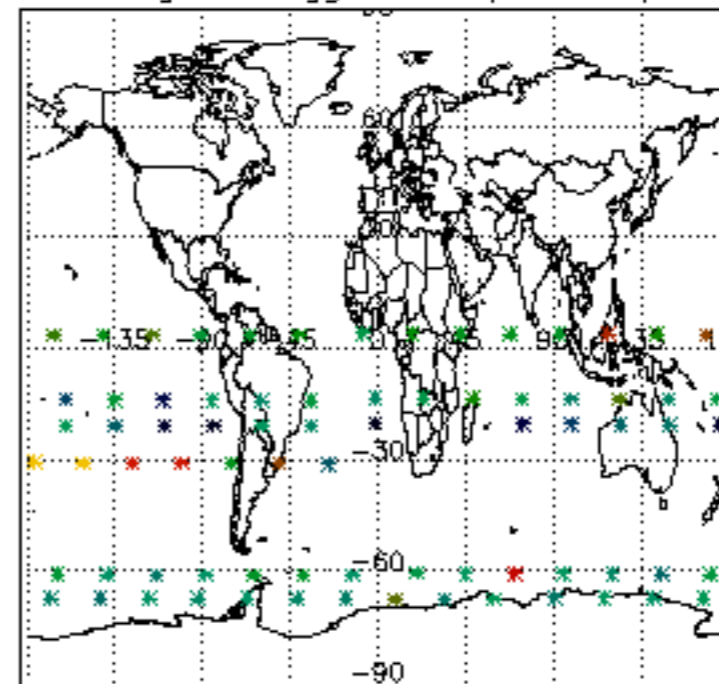

Percentage of flagged data per NO3 profile