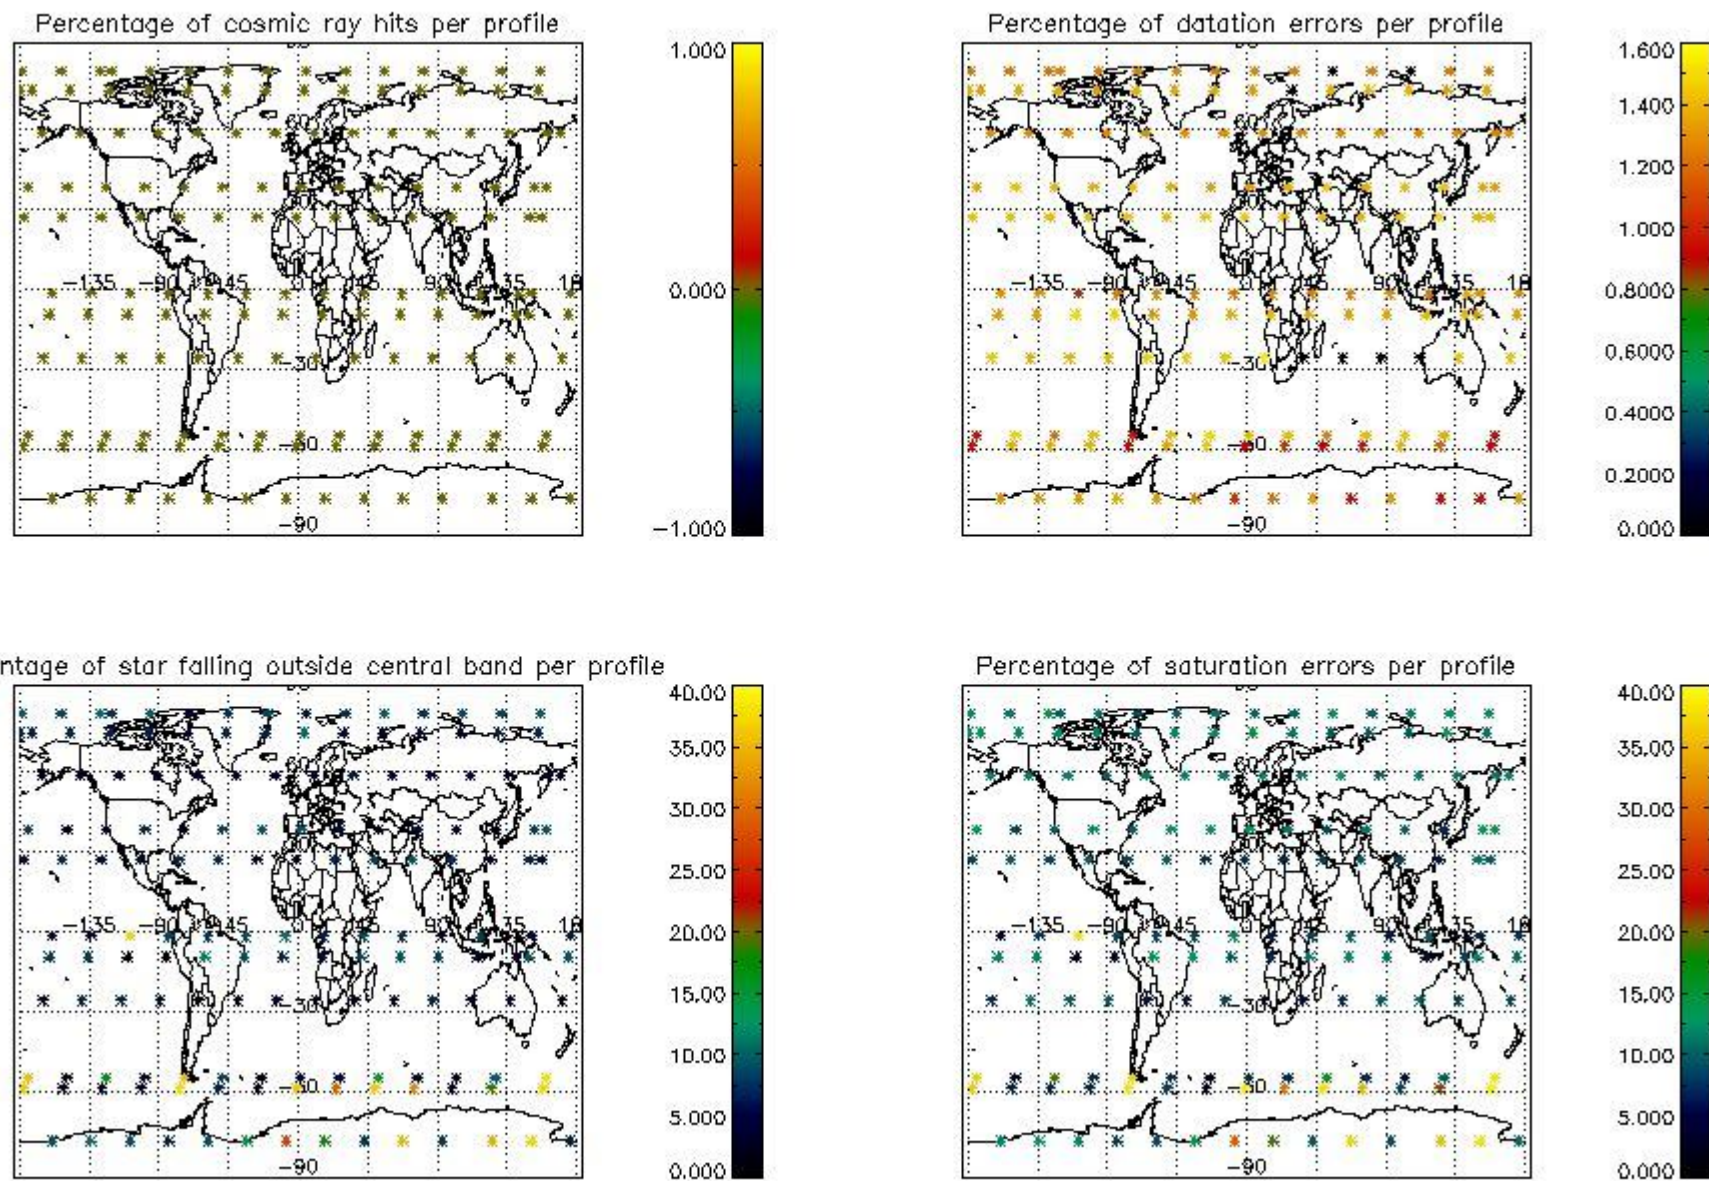

Percentage of flagged data per NO3 profile

4. Level 1 quality information per product

In this section it is plotted some information contained in the Quality Summary data set of the level 2 products that comes from the level 1b processing. Products without errors (error flag in the MPH set to "0") are used.

4.1 Plot quality information per product (time dependant) coming from level 1b processing

4.1.1 Plot level 1 quality information per product (time dependant): ENVISAT ASCENDING passes

4.1.2 Plot level 1 quality information per product (time dependant): ENVI SAT DESCENDING passes

4.2 Plot quality information per product coming from level 1b processing (world map)

4.2.1 Plot level 1 quality information per product (world map): ENVISAT ASCENDING passes

4.2.2 Plot level 1 quality information per product (world map): ENVISAT DESCENDING passes