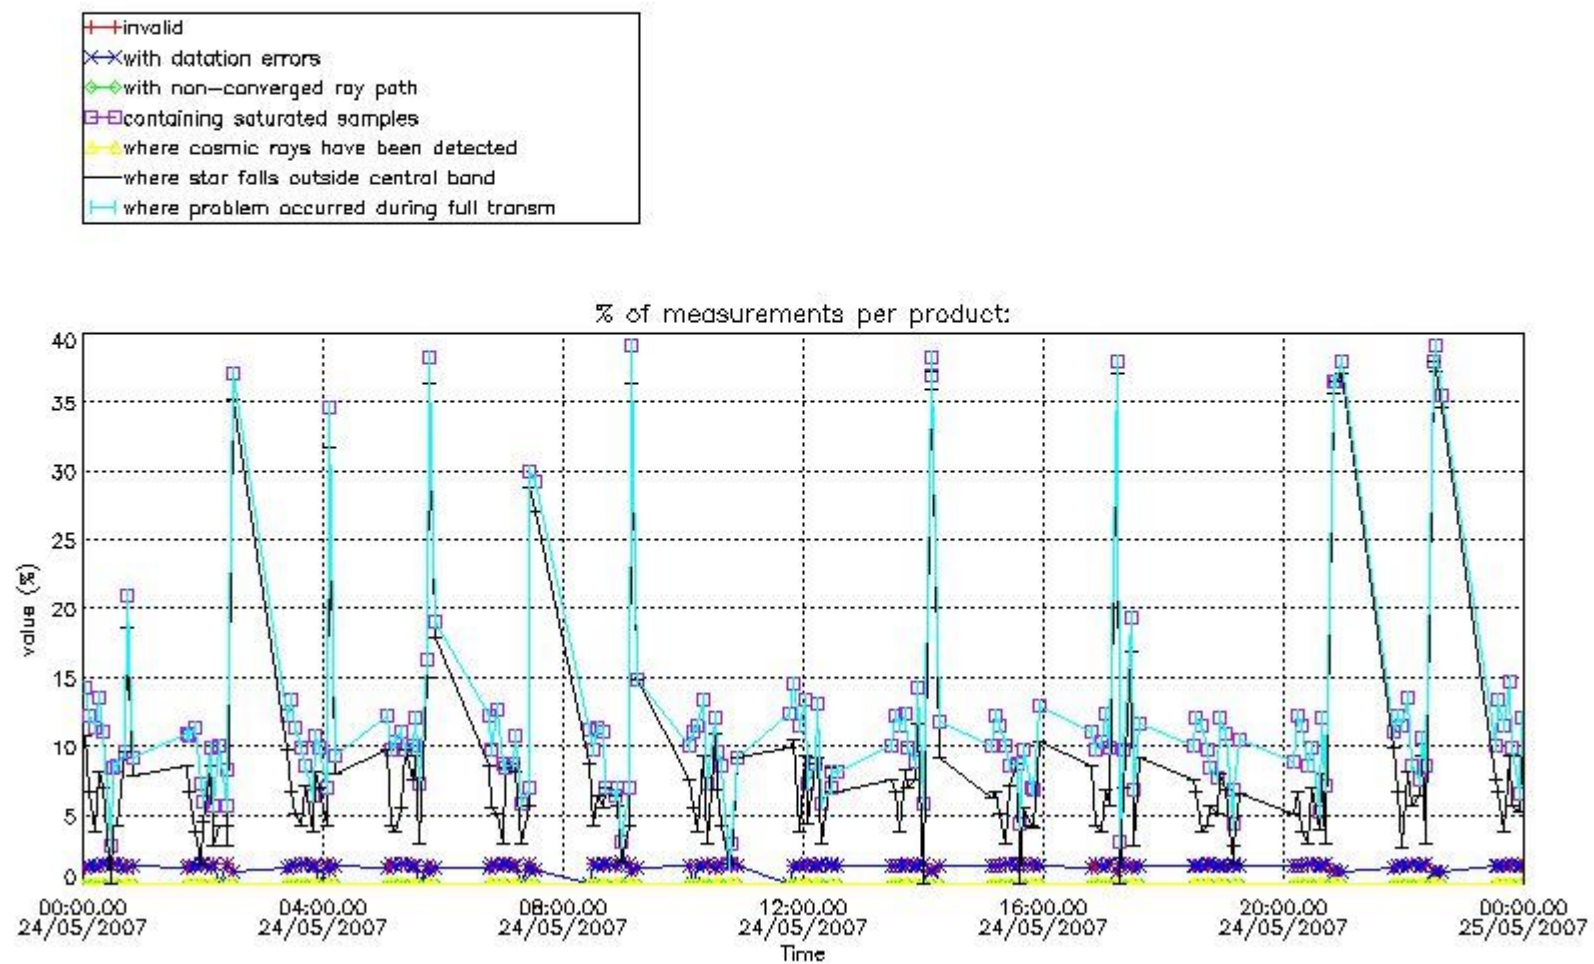

4.2 Plot quality information per product coming from level 1b processing (world map)

4.2.1 Plot level 1 quality information per product (world map): ENVISAT ASCENDING passes