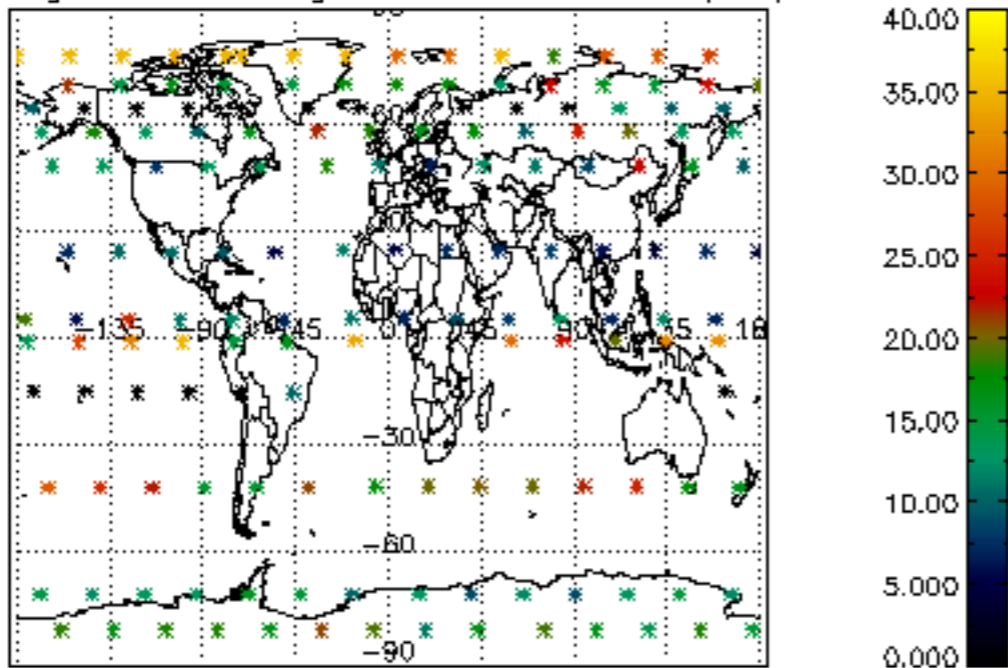

Percentage of flagged data per NO3 profile

Percentage of cosmic ray hits per profile

Percentage of datation errors per profile

Percentage of star falling outside central band per profile

Percentage of saturation errors per profile