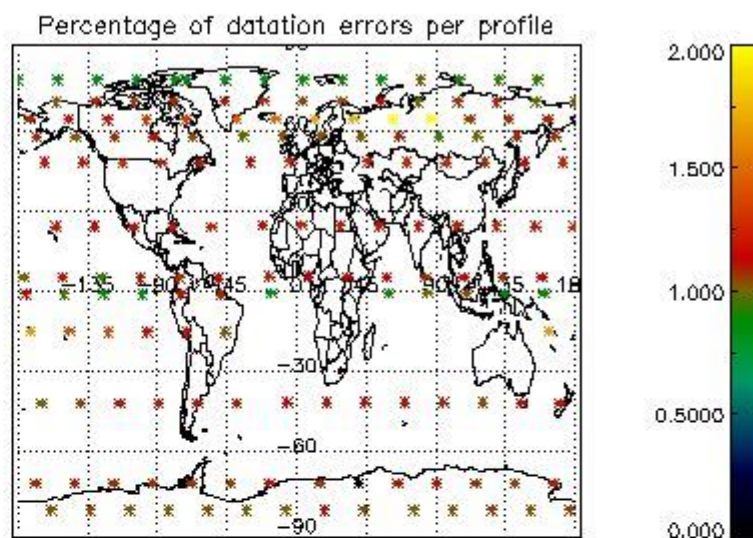

Percentage of flagged data per NO3 profile

4. Level 1 quality information per product

In this section it is plotted some information contained in the Quality Summary data set of the level 2 products that comes from the level 1b processing. Products without errors (error flag in the MPH set to "0") are used.

4.1 Plot quality information per product (time dependant) coming from level 1b processing

4.1.1 Plot level 1 quality information per product (time dependant): ENVISAT ASCENDING passes

4.1.2 Plot level 1 quality information per product (time dependant): ENVI SAT DESCENDING passes

4.2 Plot quality information per product coming from level 1b processing (world map)

4.2.1 Plot level 1 quality information per product (world map): ENVISAT ASCENDING passes

4.2.2 Plot level 1 quality information per product (world map): ENVISAT DESCENDING passes