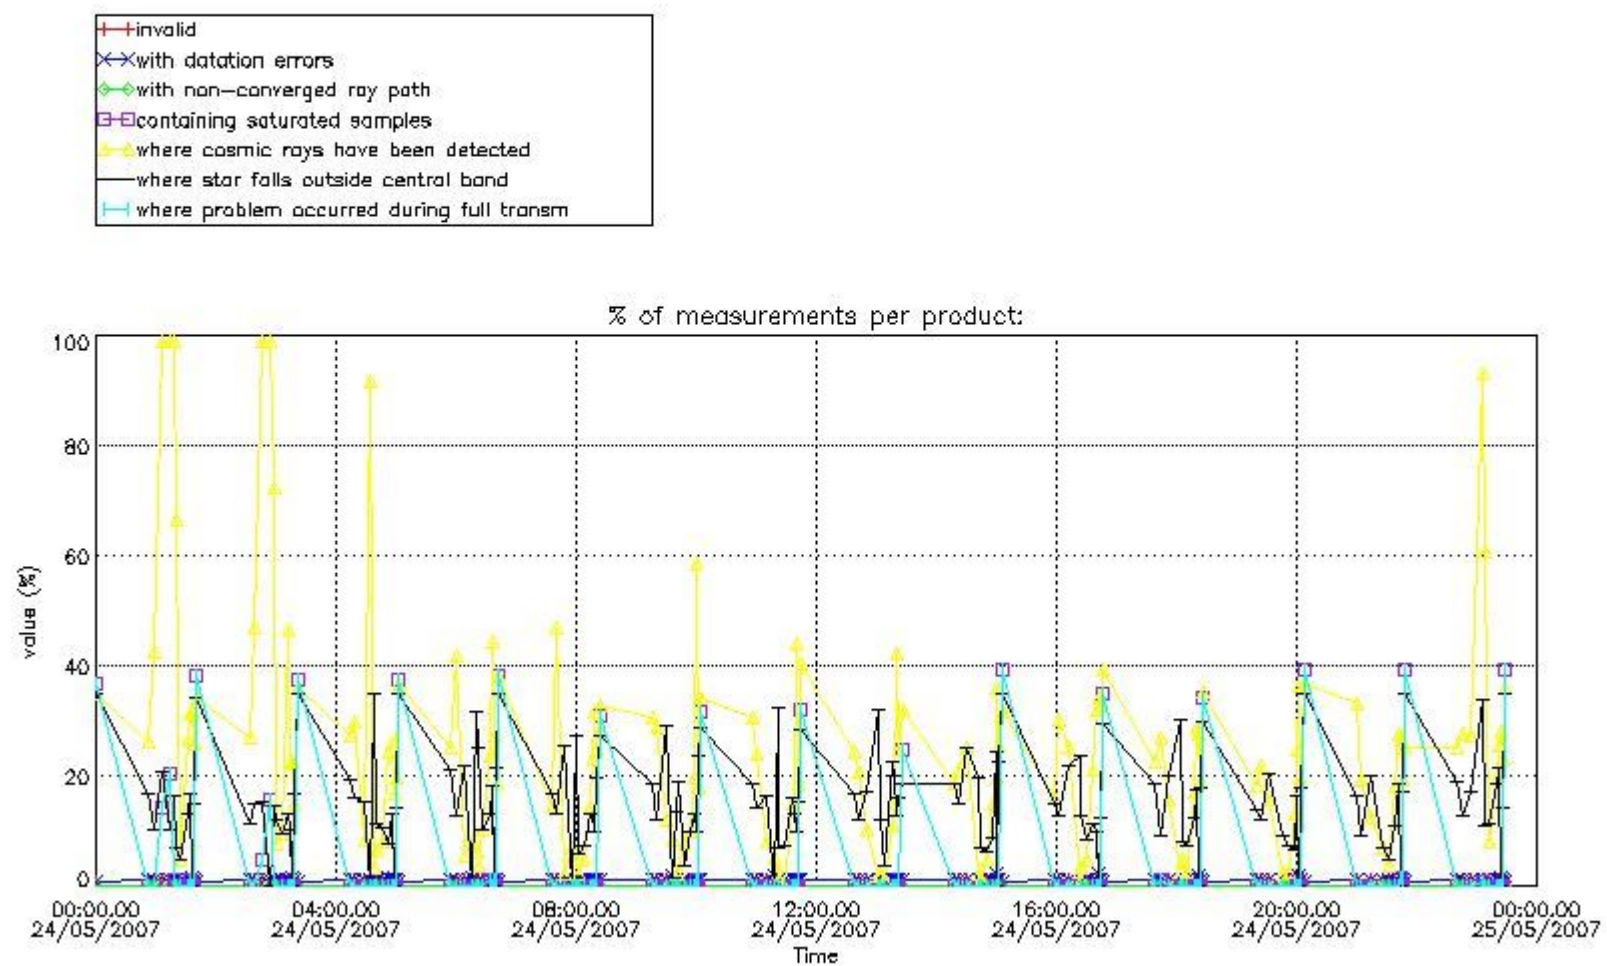

4.1.2 Plot level 1 quality information per product (time dependant): ENVI SAT DESCENDING passes