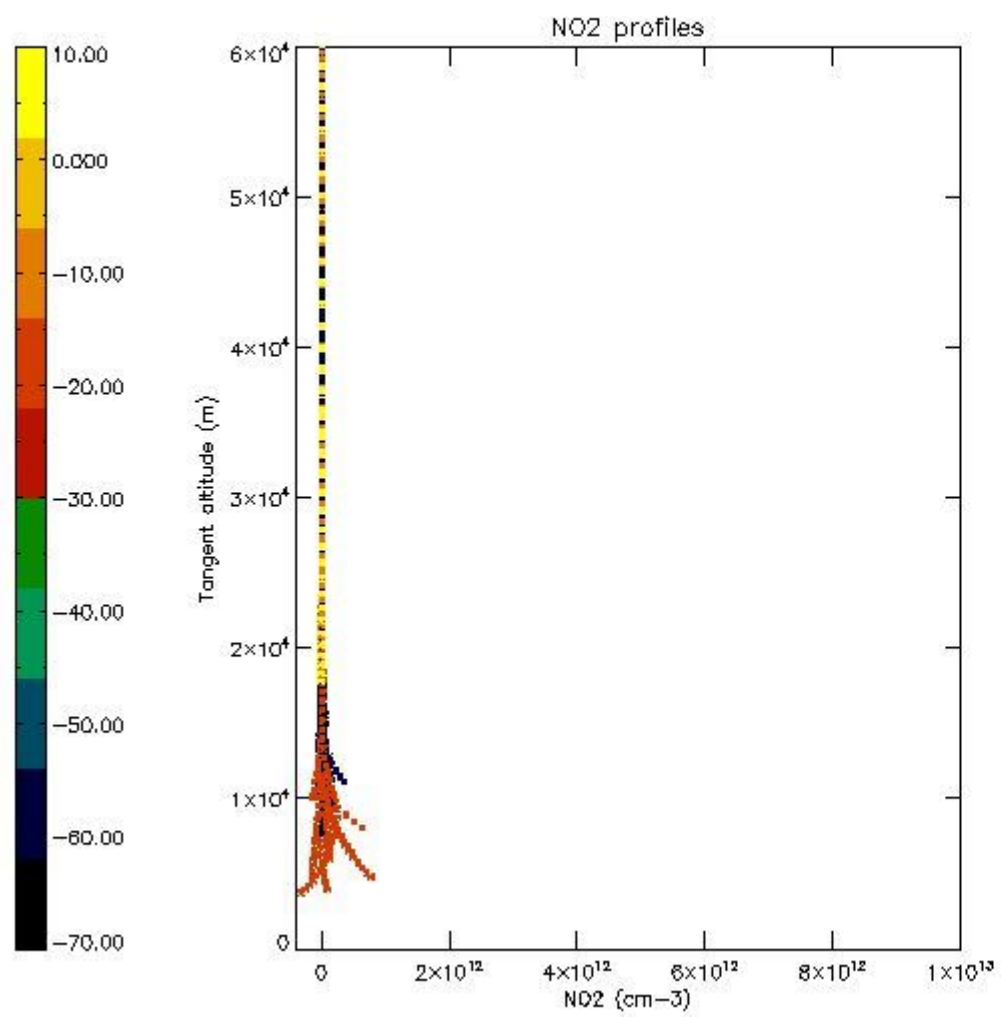

STD < 10	10
STD < 5	7

5.2 Plot ozone profiles for all STD (dark without errors)

The colorbar represents the latitude.

5.3 Plot ozone profiles where STD < 20% (dark without errors)

The colorbar represents the latitude.

5.4 Plot ozone profiles where STD < 10% (dark without errors)

The colorbar represents the latitude.

5.5 Plot ozone profiles where STD < 5% (dark without errors)

The colorbar represents the latitude.

5.6 Plot NO₂ profiles for all STD (dark without errors)

The colorbar represents the latitude.

5.7 Plot NO3 profiles for all STD (dark without errors)

The colorbar represents the latitude.

5.8 Plot H2O profiles for all STD (only for occultations of stars 1,2,3,4,13,14,16,26,63 dark without errors)