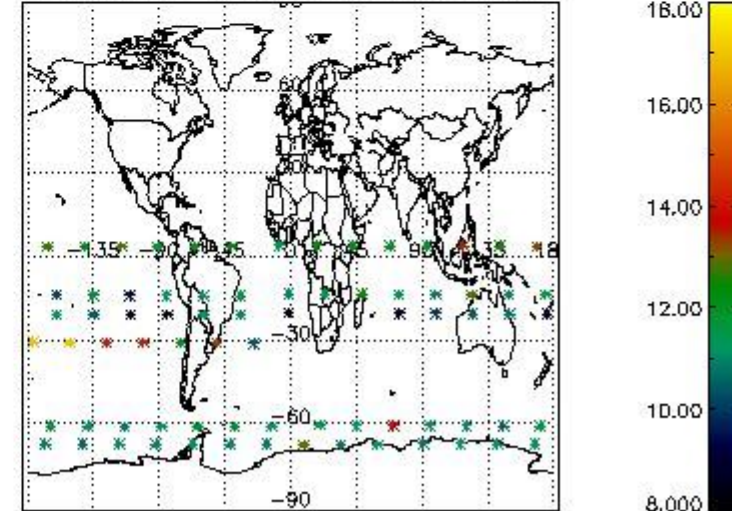

3.1 Plot quality information per product (time dependant)

3.2 Plot quality information per product (world map)

Percentage of flagged data per O3 profile

Percentage of flagged data per H2O profile

Percentage of flagged data per NO2 profile

Percentage of flagged data per NO3 profile

4. Level 1 quality information per product

In this section it is plotted some information contained in the Quality Summary data set of the level 2 products that comes from the level 1b processing. Products without errors (error flag in the MPH set to "0") are used.