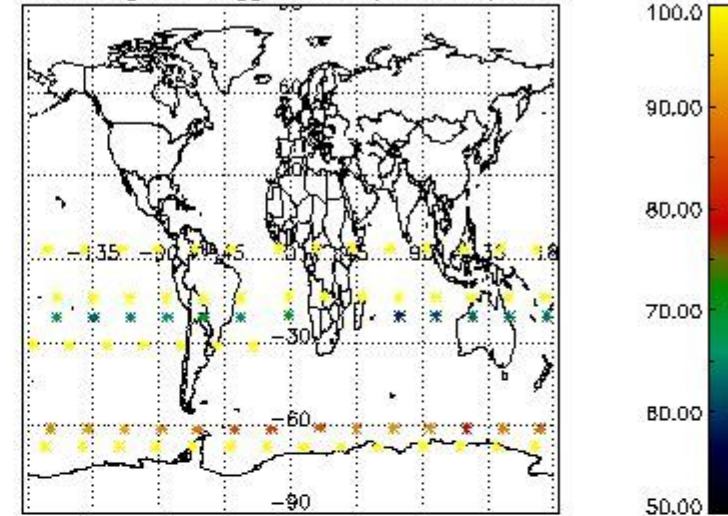

3.1 Plot quality information per product (time dependant)

3.2 Plot quality information per product (world map)

Percentage of flagged data per O3 profile

Percentage of flagged data per H2O profile

Percentage of flagged data per NO2 profile