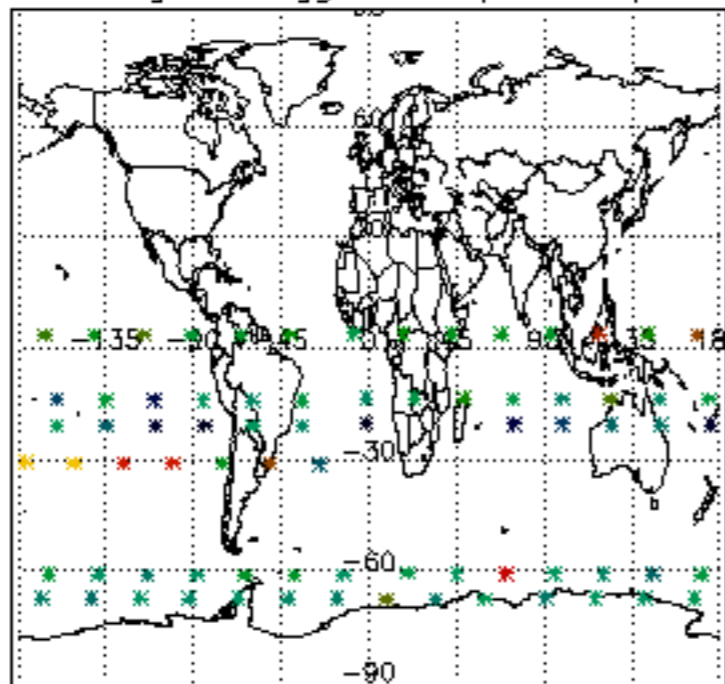

Percentage of flagged data per NO2 profile