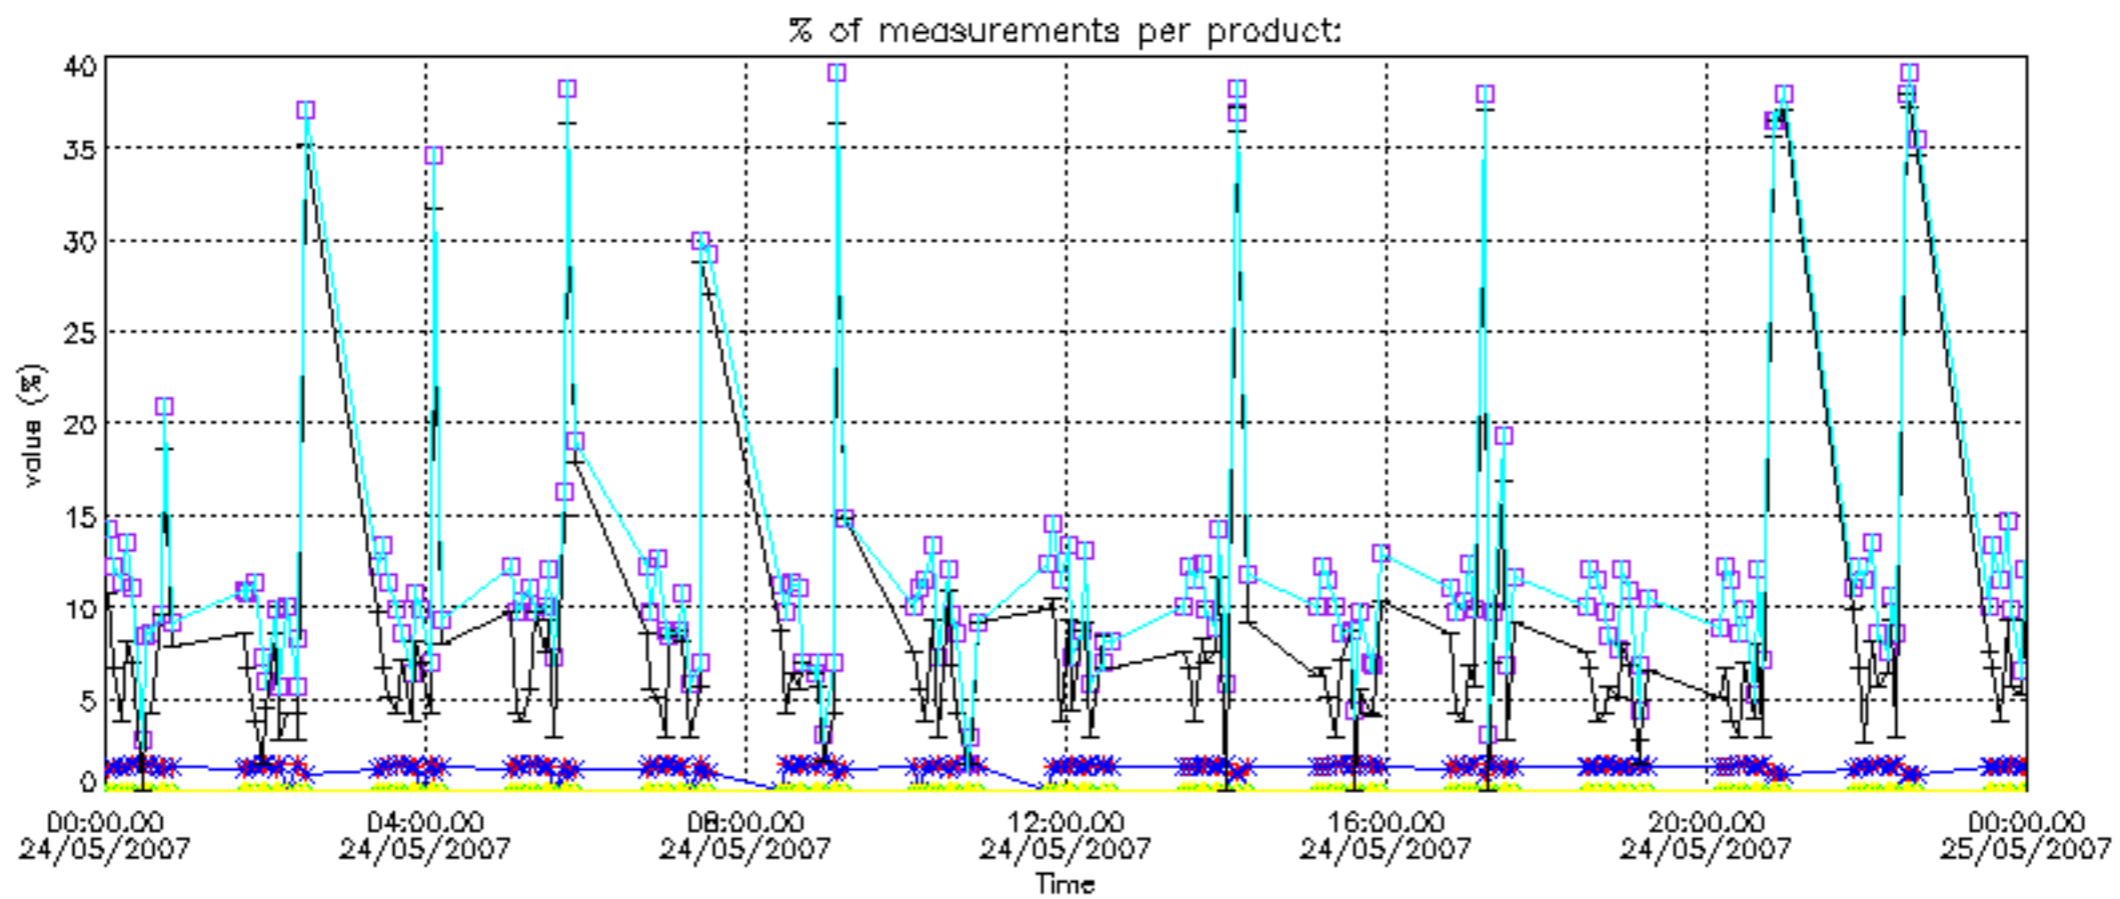

Percentage of cosmic ray hits per profile

Percentage of datation errors per profile