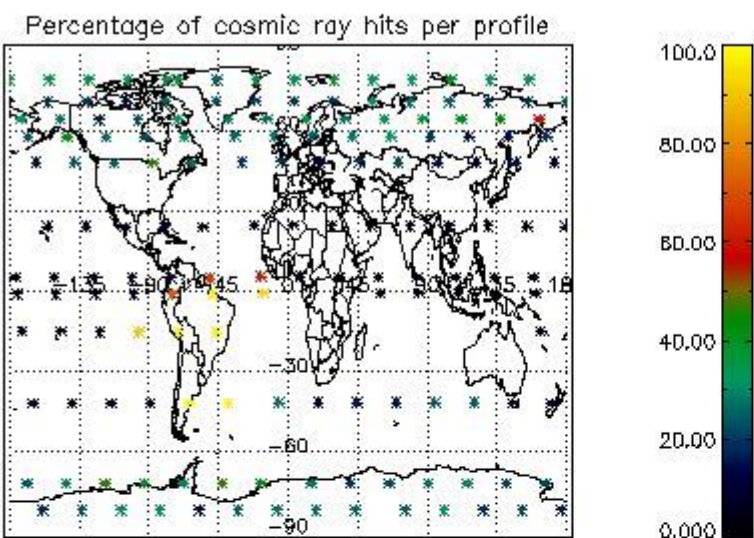

4.1 Plot quality information per product (time dependant) coming from level 1b processing

4.1.1 Plot level 1 quality information per product (time dependant): ENVISAT ASCENDING passes

4.1.2 Plot level 1 quality information per product (time dependant): ENVI SAT DESCENDING passes

4.2 Plot quality information per product coming from level 1b processing (world map)

4.2.1 Plot level 1 quality information per product (world map): ENVISAT ASCENDING passes

4.2.2 Plot level 1 quality information per product (world map): ENVISAT DESCENDING passes