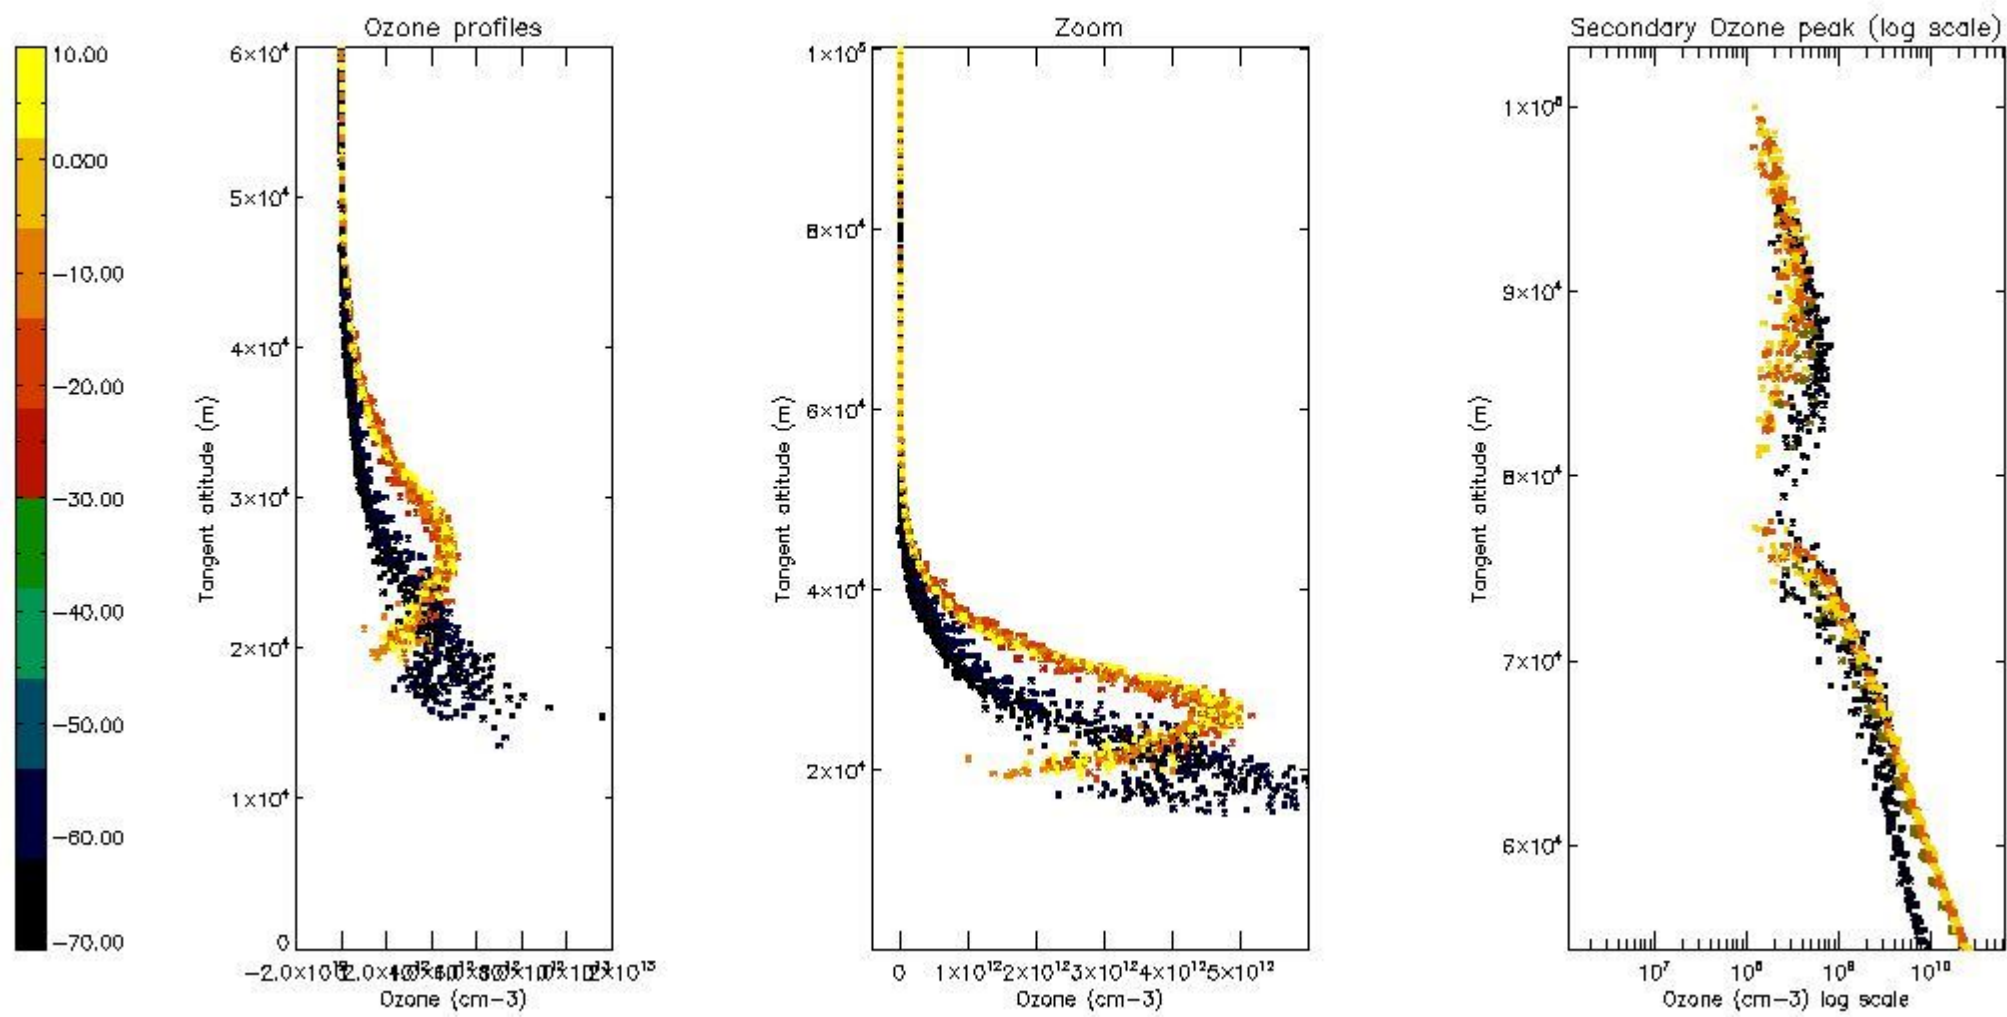

STD < 10	10
STD < 5	7

5.2 Plot ozone profiles for all STD (dark without errors)

The colorbar represents the latitude.

5.3 Plot ozone profiles where STD < 20% (dark without errors)

The colorbar represents the latitude.