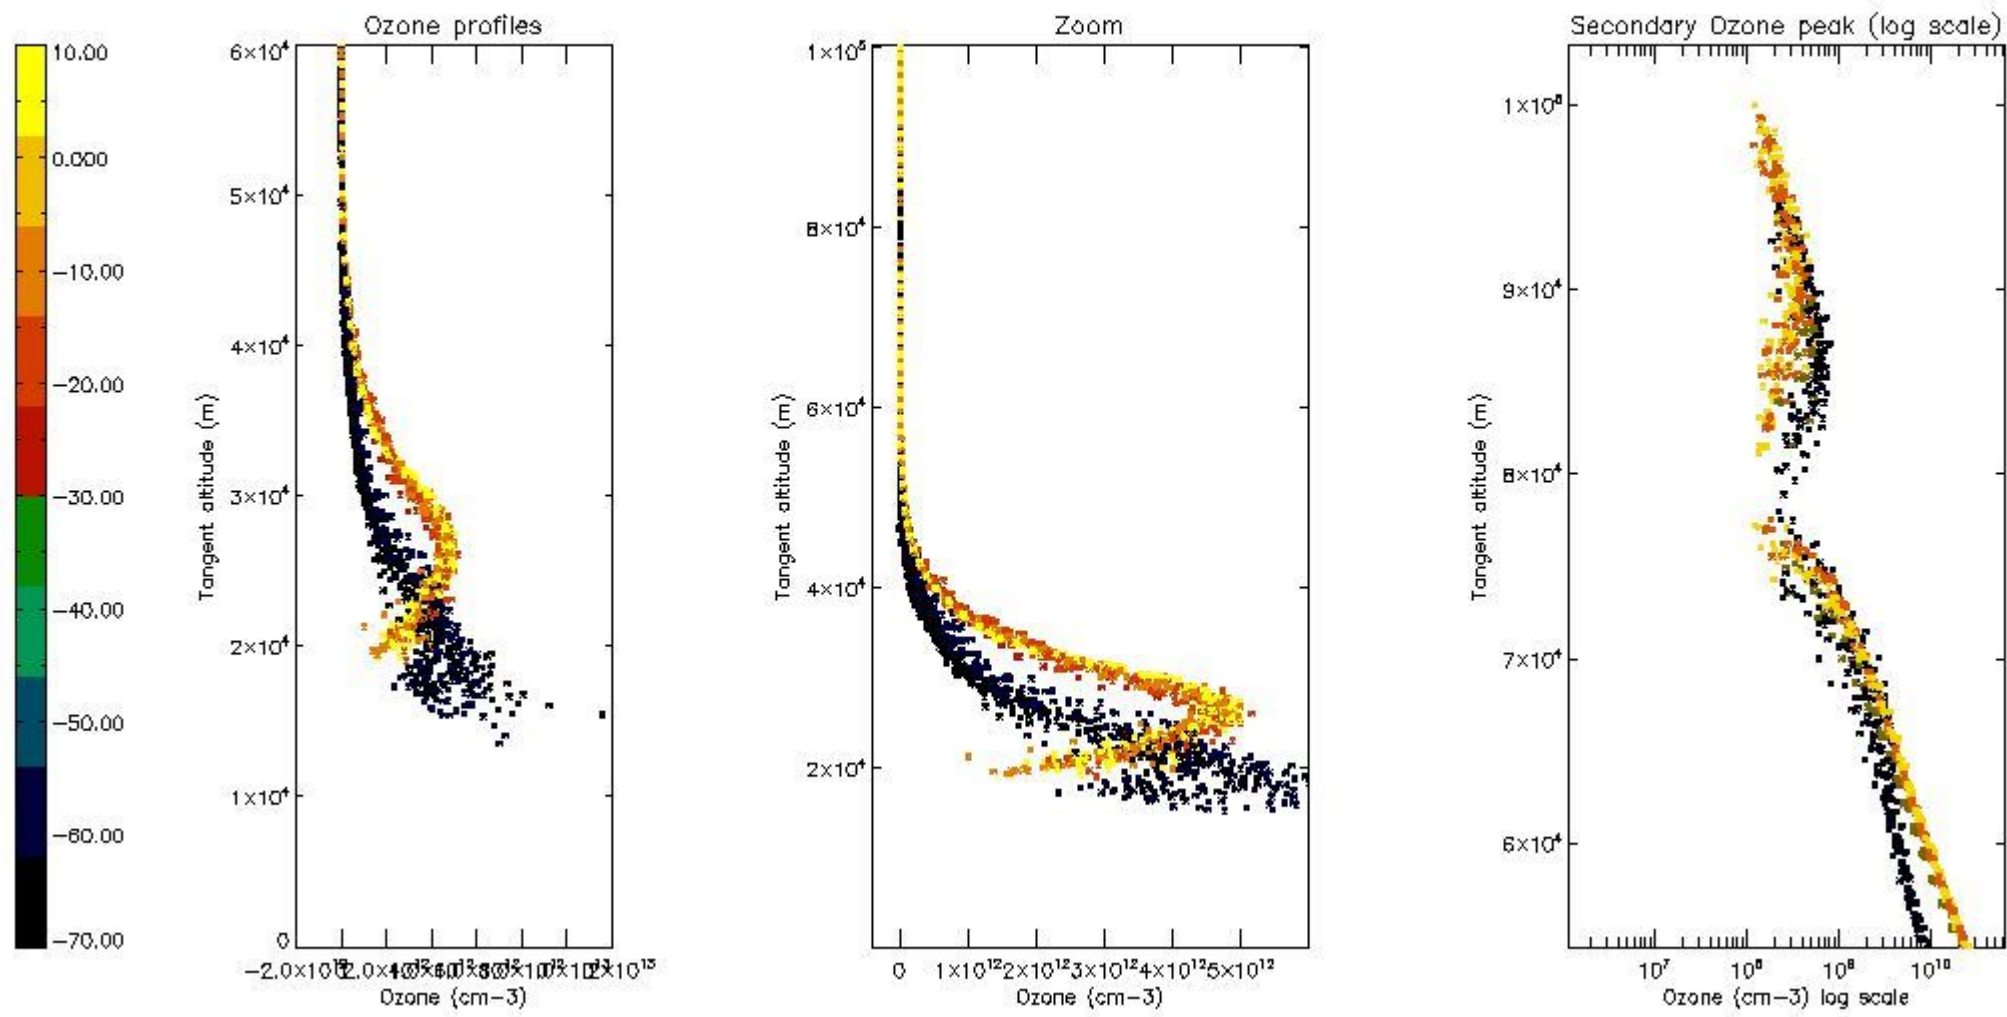

STD < 10	10
STD < 5	7

5.2 Plot ozone profiles for all STD (dark without errors)

The colorbar represents the latitude.

5.3 Plot ozone profiles where STD < 20% (dark without errors)

The colorbar represents the latitude.

5.4 Plot ozone profiles where STD < 10% (dark without errors)

The colorbar represents the latitude.

5.5 Plot ozone profiles where STD < 5% (dark without errors)

The colorbar represents the latitude.

5.6 Plot NO₂ profiles for all STD (dark without errors)

The colorbar represents the latitude.

5.7 Plot NO3 profiles for all STD (dark without errors)

The colorbar represents the latitude.

5.8 Plot H2O profiles for all STD (only for occultations of stars 1,2,3,4,13,14,16,26,63 dark without errors)