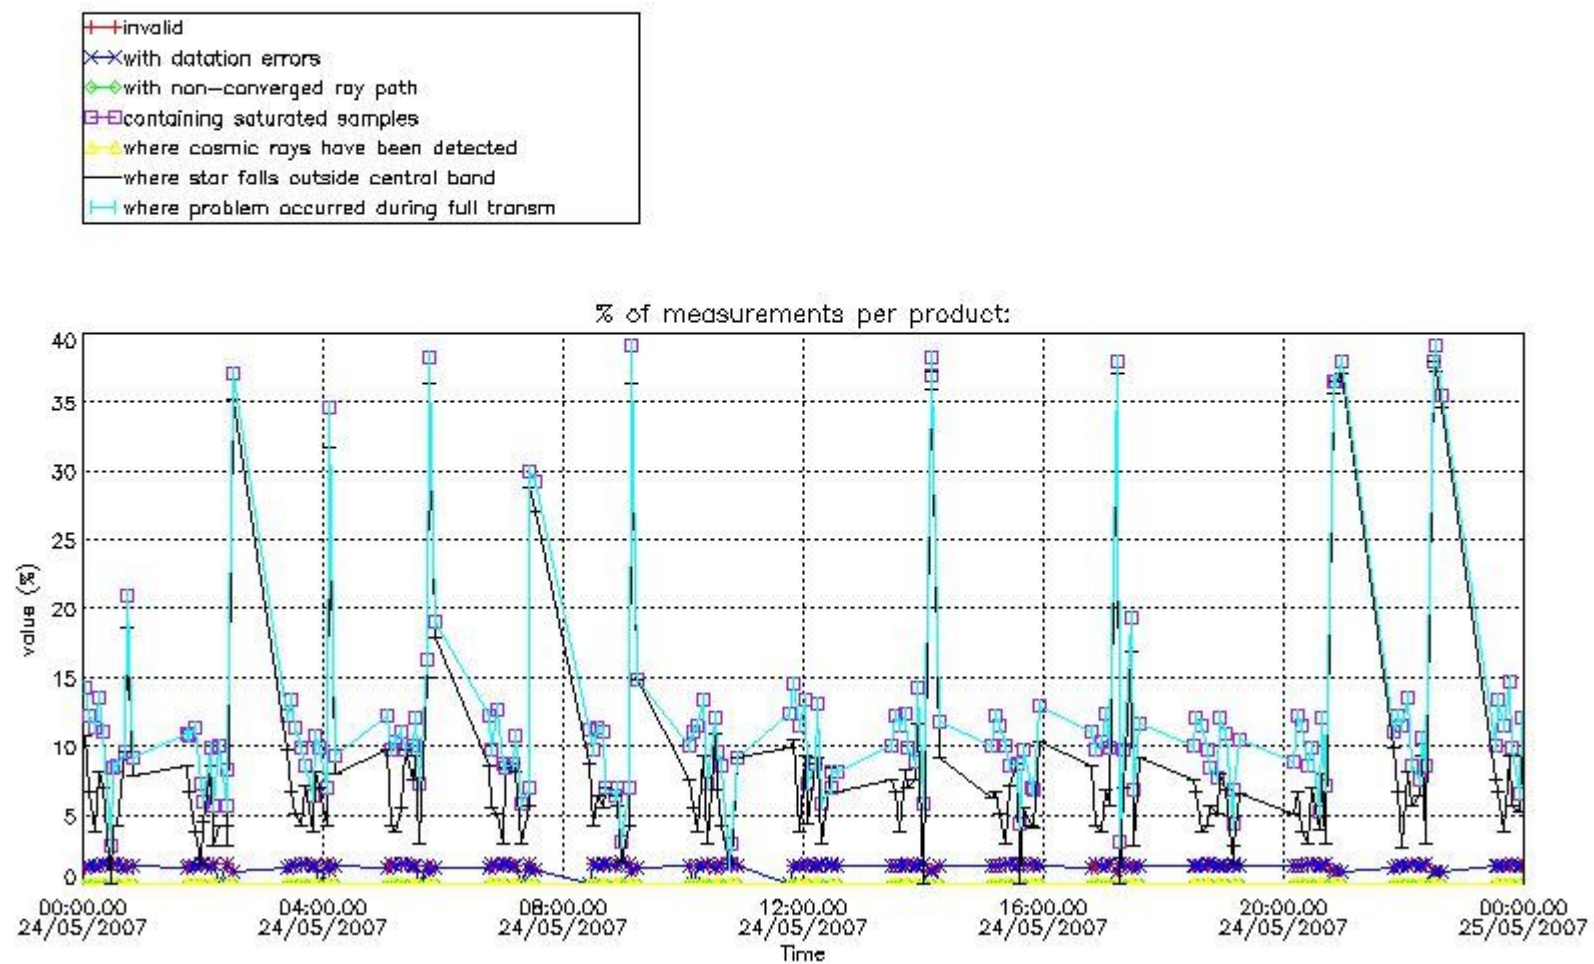

3.1 Plot quality information per product (time dependant)

3.2 Plot quality information per product (world map)

Percentage of flagged data per O3 profile

Percentage of flagged data per H2O profile

Percentage of flagged data per NO2 profile

Percentage of flagged data per NO3 profile

4. Level 1 quality information per product

In this section it is plotted some information contained in the Quality Summary data set of the level 2 products that comes from the level 1b processing. Products without errors (error flag in the MPH set to "0") are used.

4.1 Plot quality information per product (time dependant) coming from level 1b processing

4.1.1 Plot level 1 quality information per product (time dependant): ENVISAT ASCENDING passes

4.1.2 Plot level 1 quality information per product (time dependant): ENVI SAT DESCENDING passes

5. Trace gas profiles

5.1 Ozone statistics based on quality of products

The final quality of the products can be "measured" using the STD (Standard Deviation) attached to every point profile. This information is written to the parameter GOM_NL__2P/NL_LOCAL_SPECIES_DENSITY/o3_std of the level 2 products. The table below shows the statistics for given STD ranges.