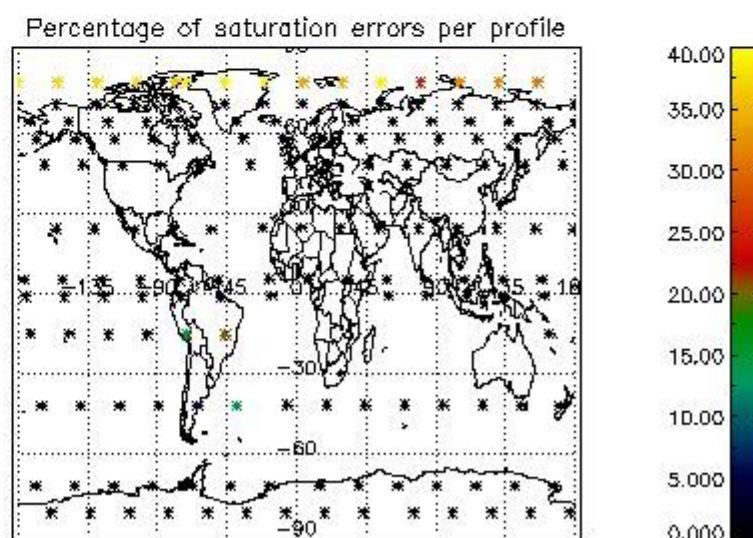

Percentage of flagged data per NO3 profile

4. Level 1 quality information per product

In this section it is plotted some information contained in the Quality Summary data set of the level 2 products that comes from the level 1b processing. Products without errors (error flag in the MPH set to "0") are used.

4.1 Plot quality information per product (time dependant) coming from level 1b processing

4.1.1 Plot level 1 quality information per product (time dependant): ENVISAT ASCENDING passes

4.1.2 Plot level 1 quality information per product (time dependant): ENVI SAT DESCENDING passes

4.2 Plot quality information per product coming from level 1b processing (world map)

4.2.1 Plot level 1 quality information per product (world map): ENVISAT ASCENDING passes

4.2.2 Plot level 1 quality information per product (world map): ENVISAT DESCENDING passes