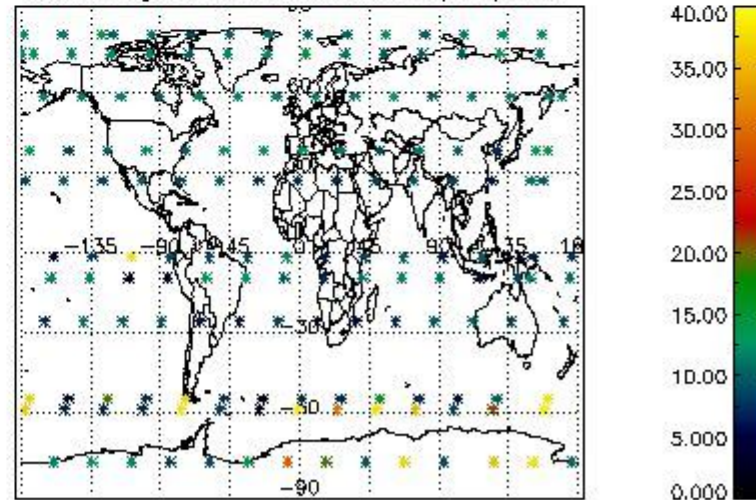

Percentage of cosmic ray hits per profile

Percentage of datation errors per profile

Percentage of star falling outside central band per profile

Percentage of saturation errors per profile

5. Trace gas profiles