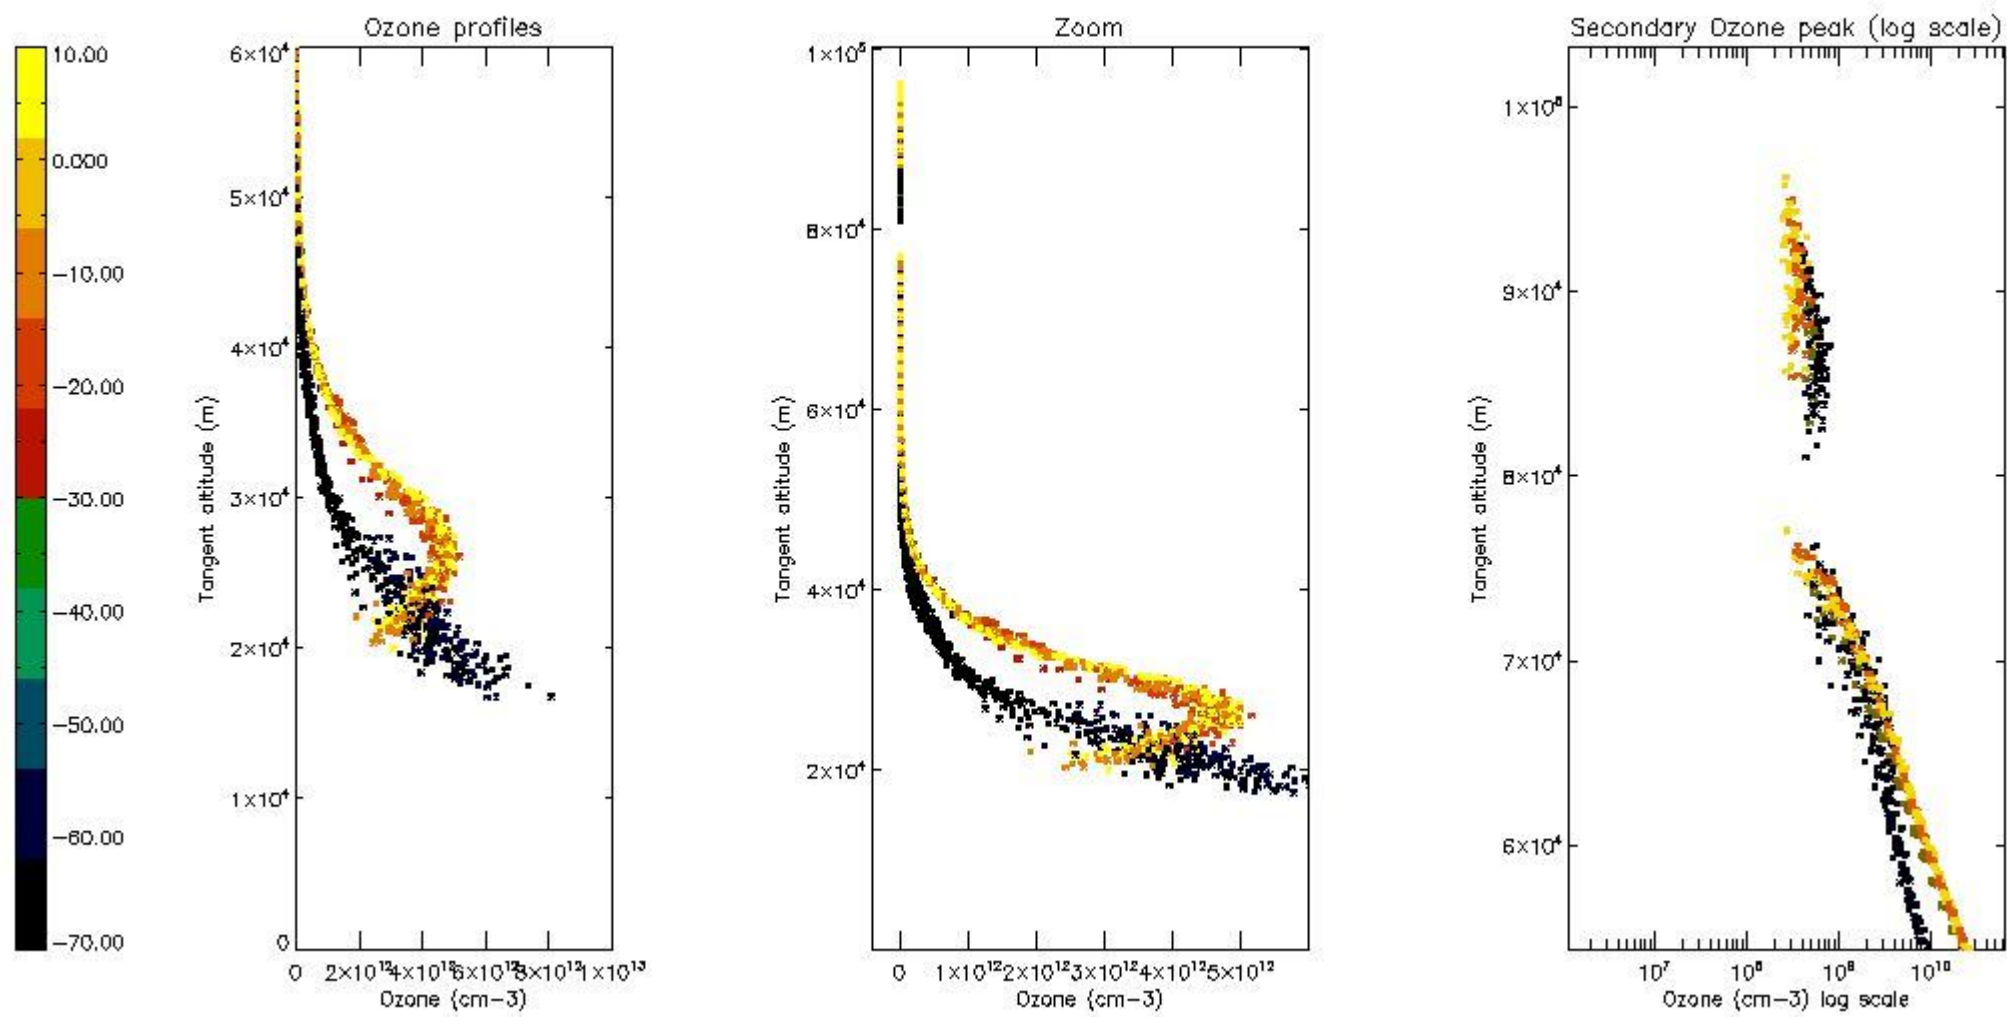

So, the table below shows the percentage of dark limb and valid observations for each criteria with respect to the overall valid daily observations.

Criteria	% of total production
All STD	26
STD < 20	13

STD < 10	10
STD < 5	7

5.2 Plot ozone profiles for all STD (dark without errors)

The colorbar represents the latitude.

5.3 Plot ozone profiles where STD < 20% (dark without errors)

The colorbar represents the latitude.

5.4 Plot ozone profiles where STD < 10% (dark without errors)

The colorbar represents the latitude.

5.5 Plot ozone profiles where STD < 5% (dark without errors)

The colorbar represents the latitude.

5.6 Plot NO₂ profiles for all STD (dark without errors)