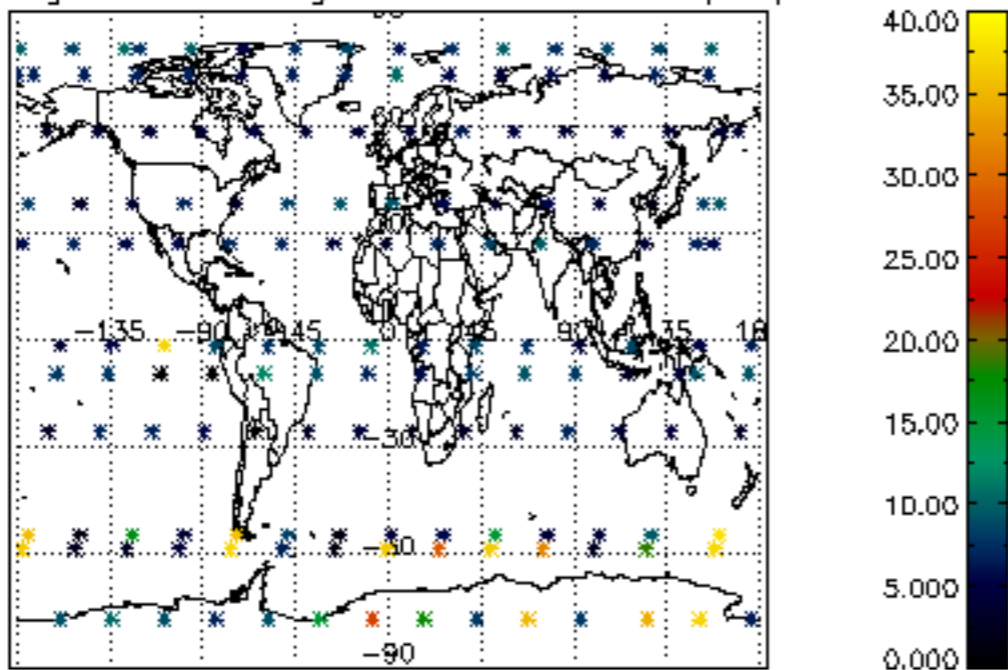

Percentage of star falling outside central band per profile