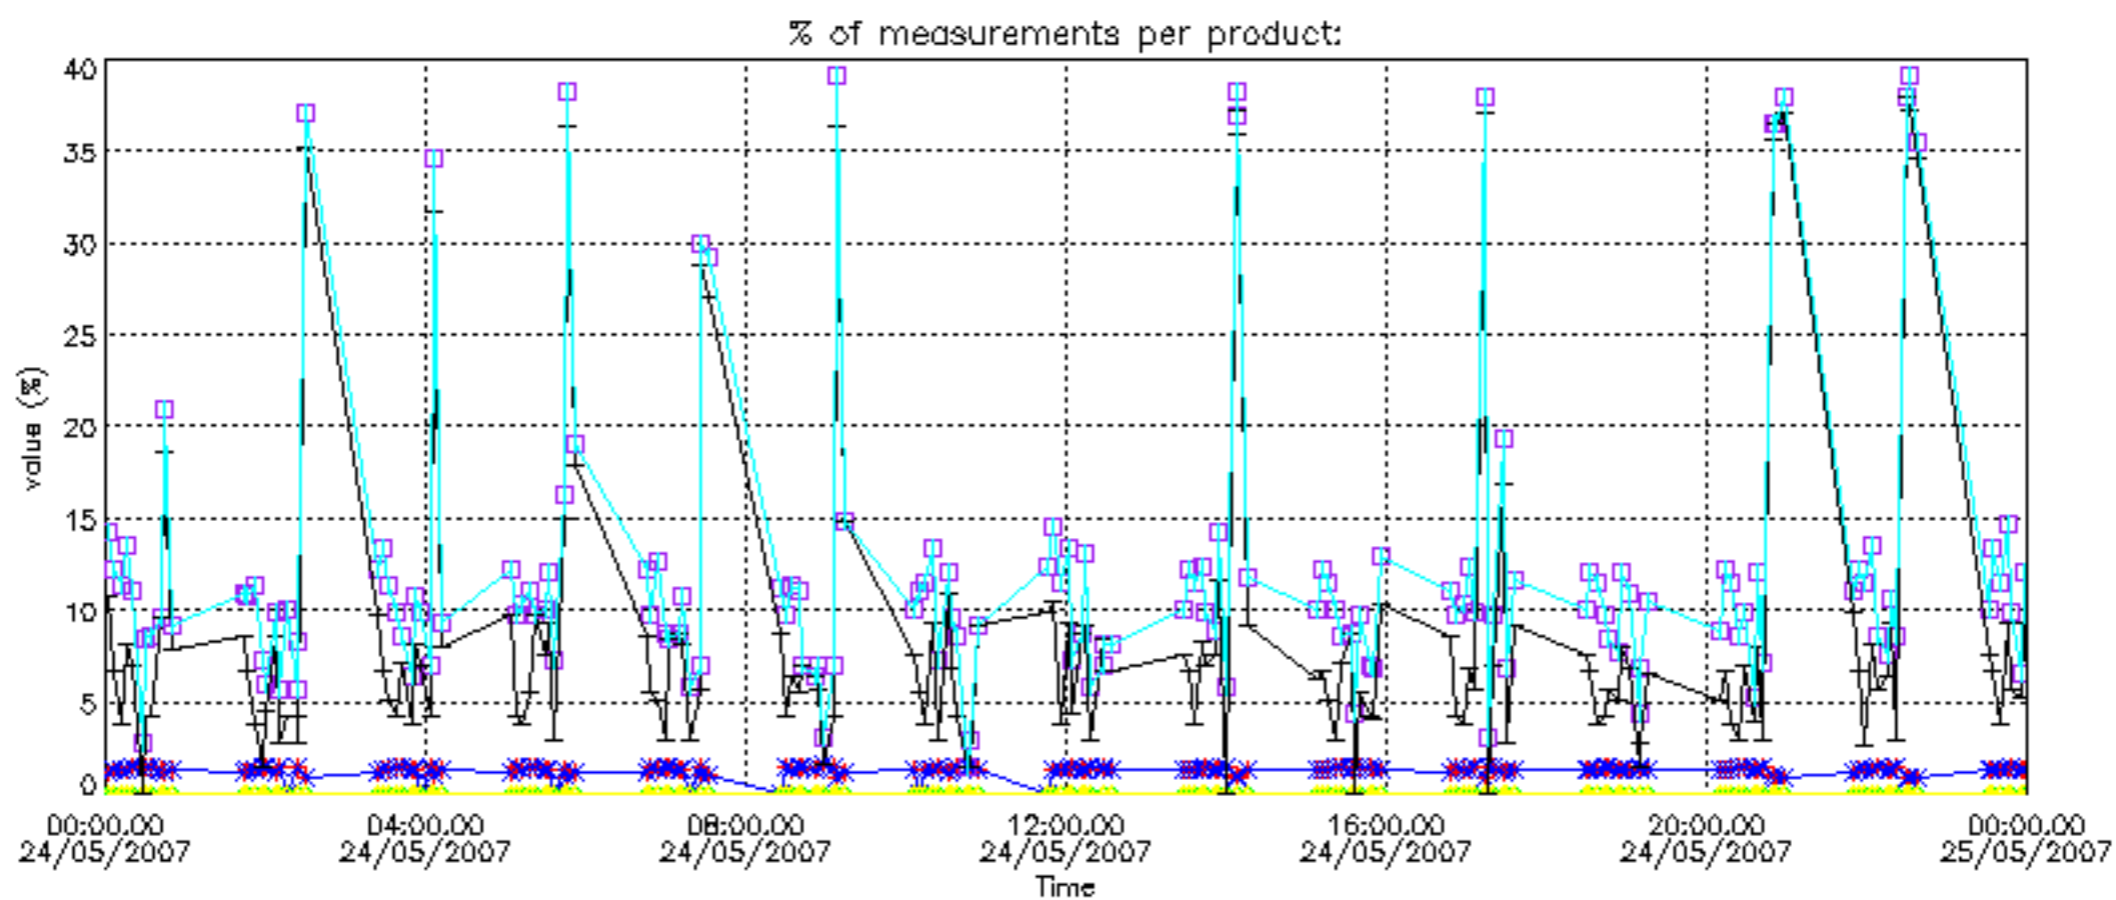

Percentage of cosmic ray hits per profile

Percentage of datation errors per profile