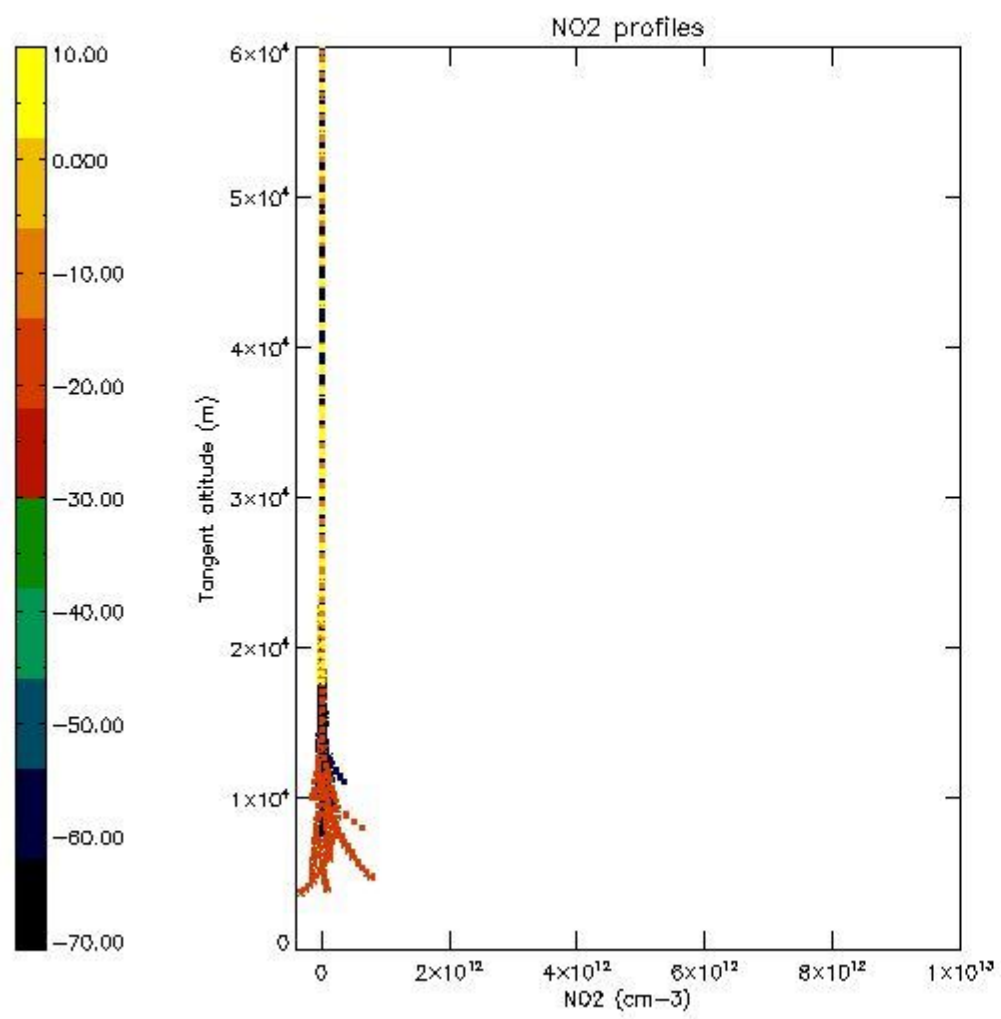

5.4 Plot ozone profiles where STD < 10% (dark without errors)

The colorbar represents the latitude.

5.5 Plot ozone profiles where STD < 5% (dark without errors)

The colorbar represents the latitude.

5.6 Plot NO₂ profiles for all STD (dark without errors)

The colorbar represents the latitude.

5.7 Plot NO3 profiles for all STD (dark without errors)

The colorbar represents the latitude.

5.8 Plot H2O profiles for all STD (only for occultations of stars 1,2,3,4,13,14,16,26,63 dark without errors)