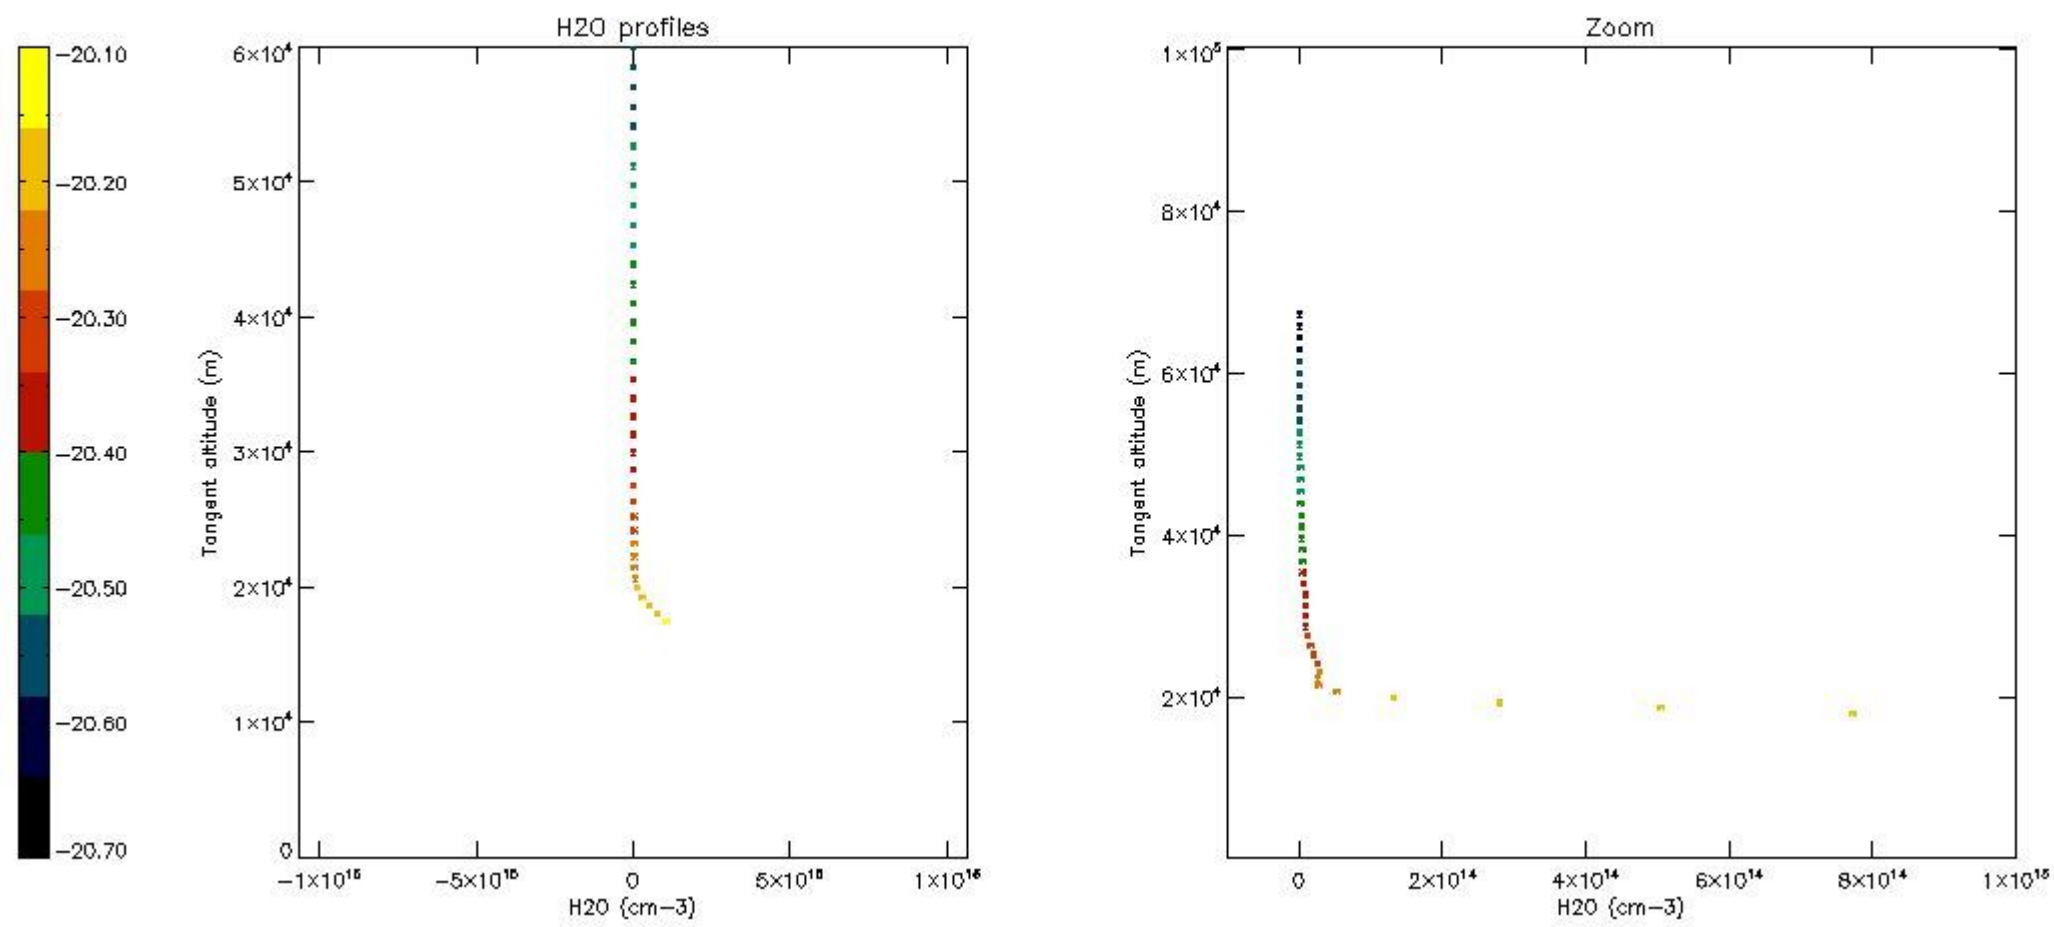

6. Auxiliary Data Files used for the production reported in section 2

The number reported in the third column indicates since which file (see list in section 2) the corresponding auxiliary file has been used. The fourth column is the date of those product files.

Type	Auxiliary Filename	Used since product	Used since product date
INST_PHYS_CHARACTERISTICS	GOM_INS_AXVIEC20091111_143220_20030716_120000_20500101_000000	1	24-MAY-2007 00:00:20
LEVEL-2_PROC_CONFIG	GOM_PR2_AXVIEC20091111_152718_20020301_000000_20500101_000000	1	24-MAY-2007 00:00:20
CROSS_SECTIONS_FILE	GOM_CRS_AXVIEC20091111_154832_20020301_000000_20500101_000000	1	24-MAY-2007 00:00:20