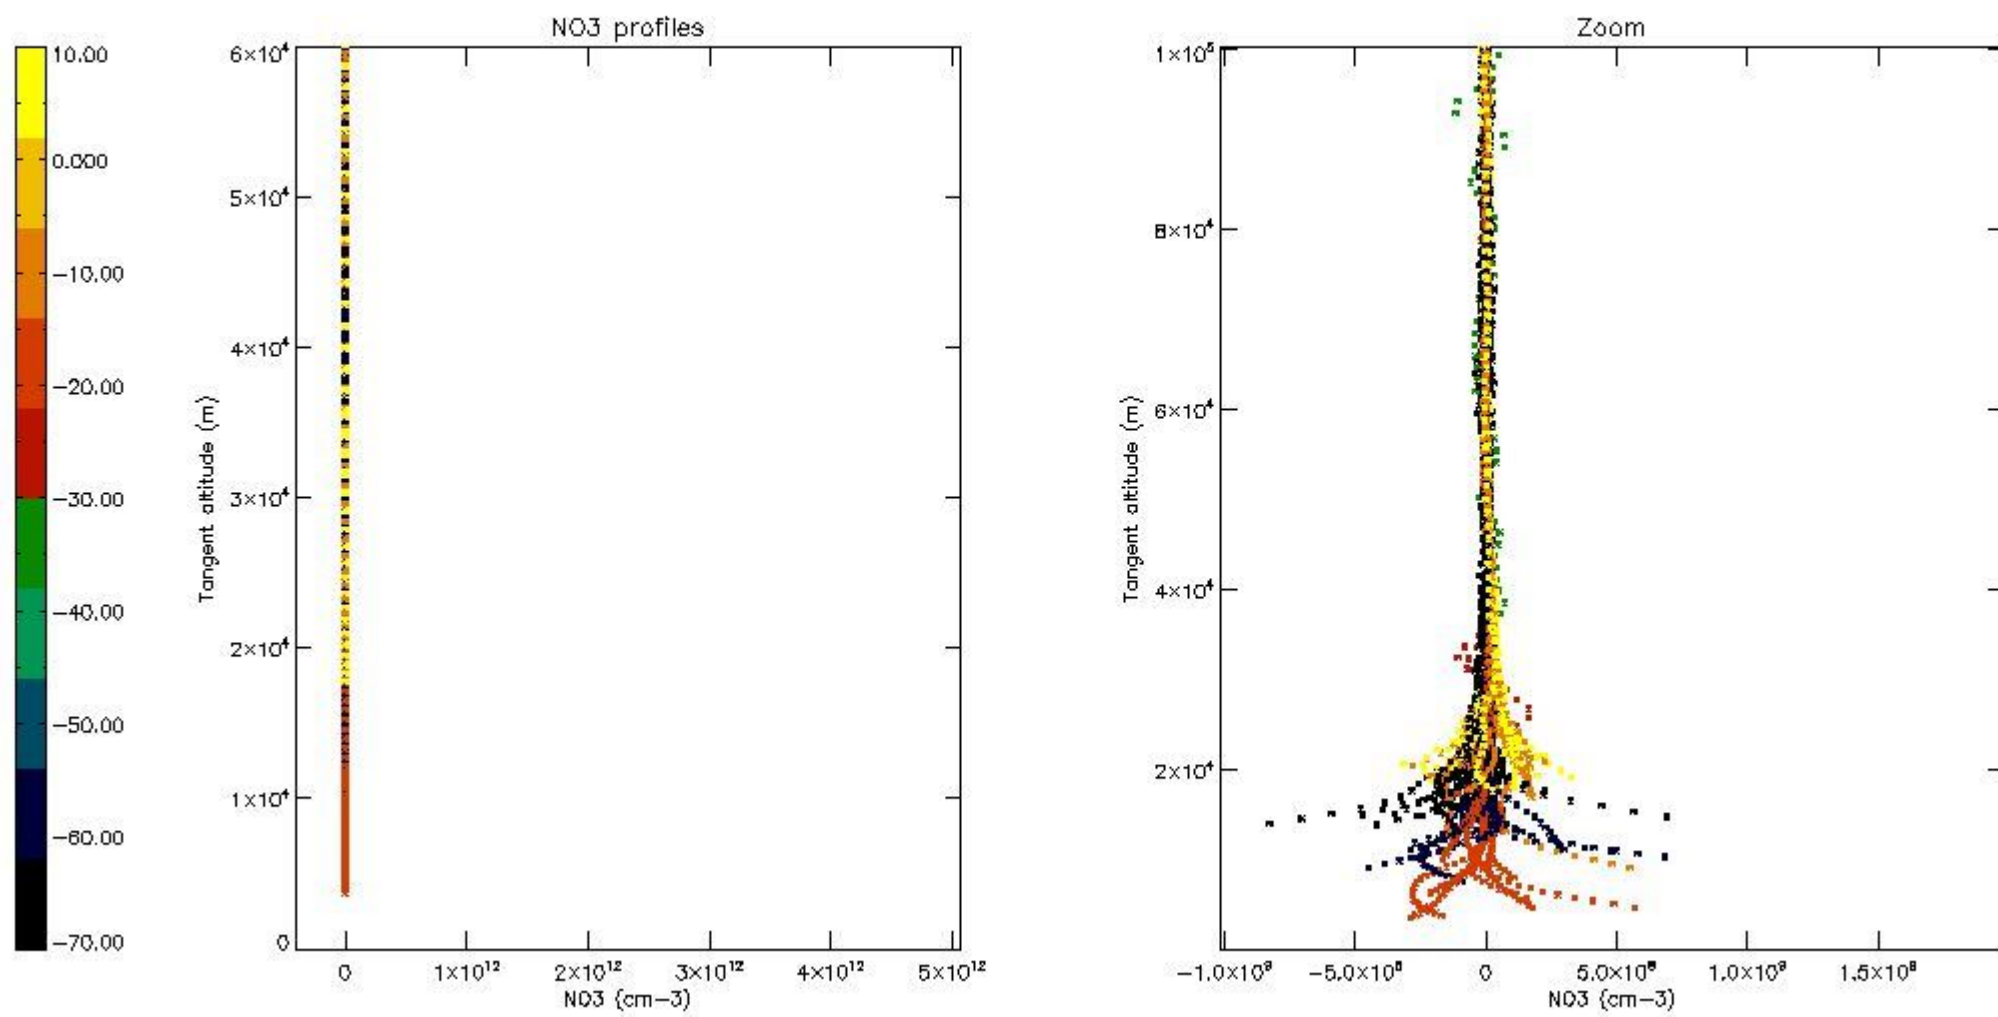

5.8 Plot H2O profiles for all STD (only for occultations of stars 1,2,3,4,13,14,16,26,63 dark without errors)

The colorbar represents the latitude.