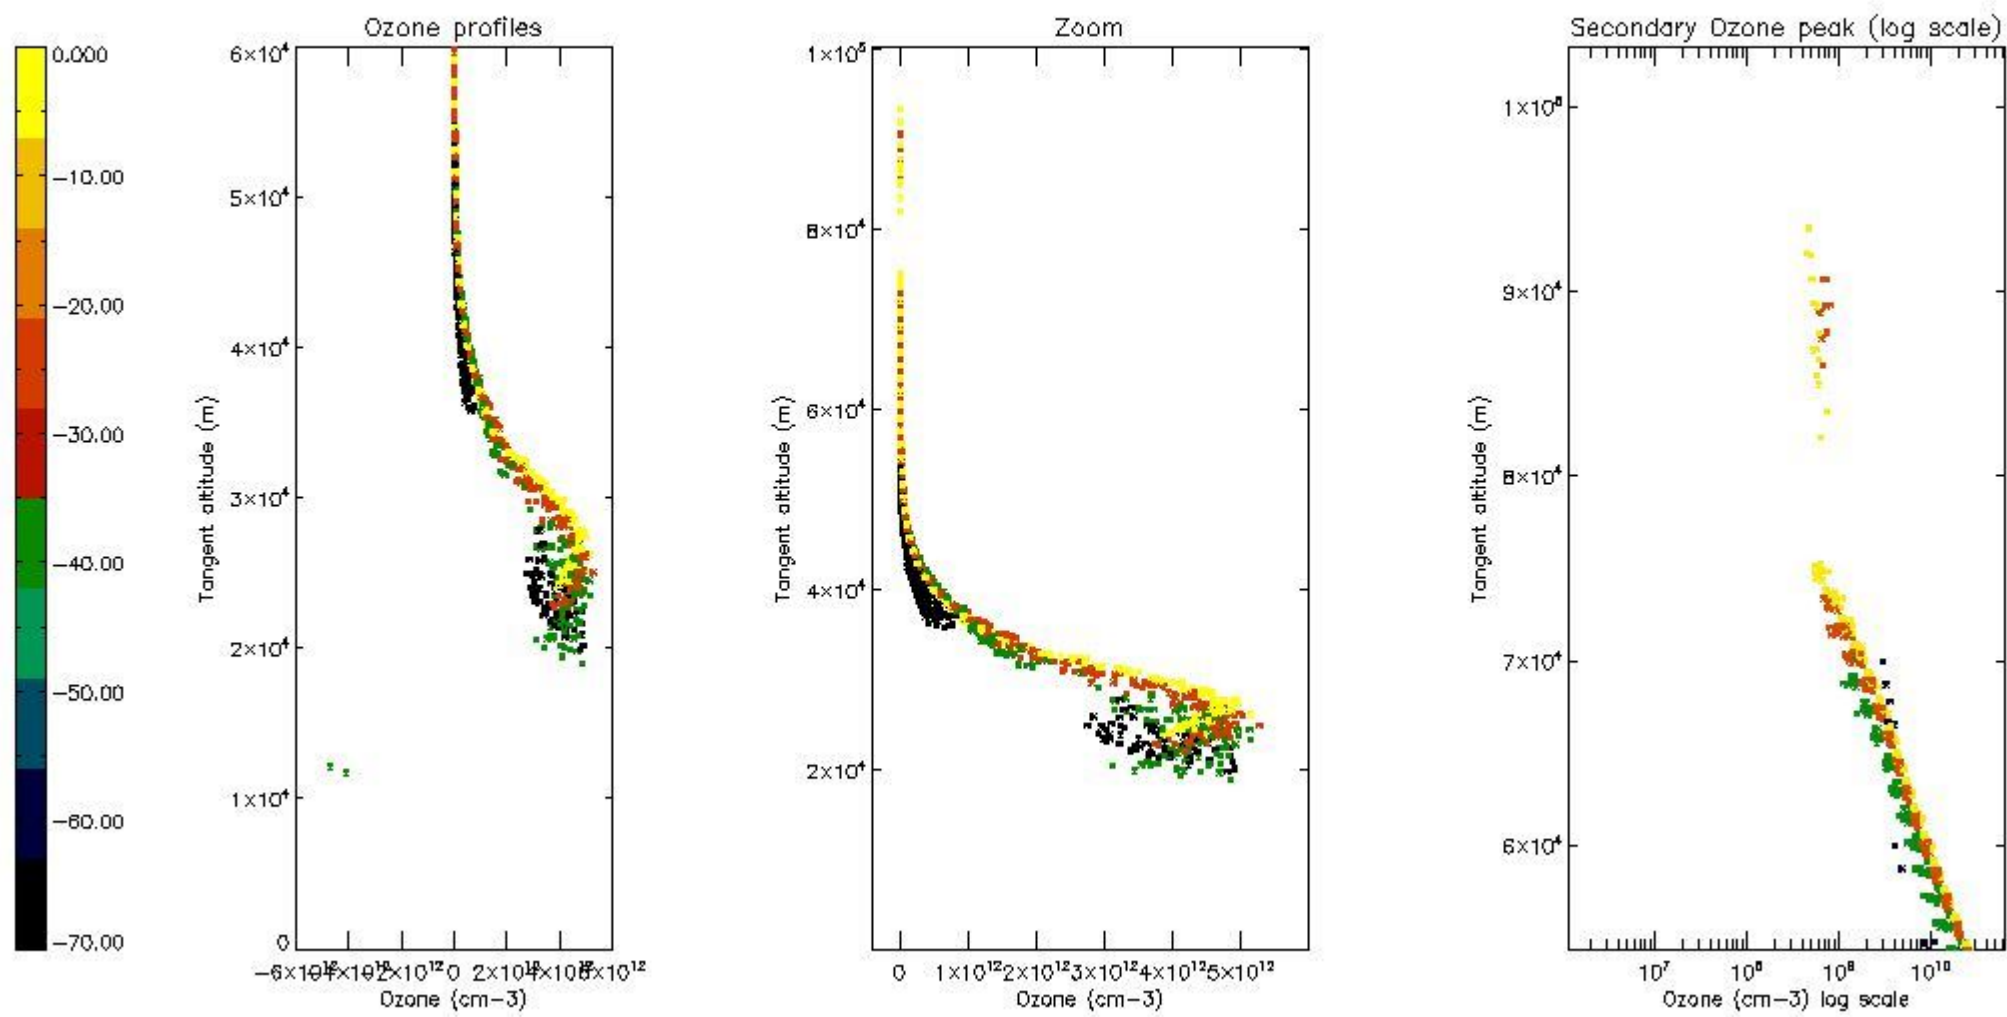

5.6 Plot NO₂ profiles for all STD (dark without errors)

The colorbar represents the latitude.