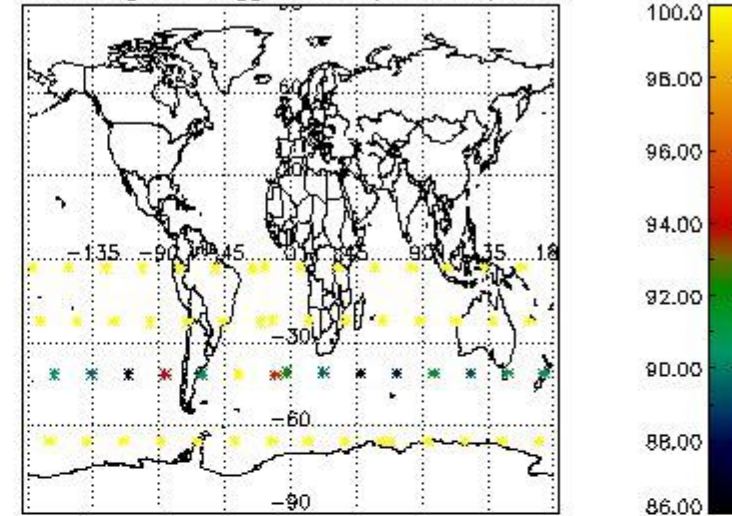

Percentage of flagged data per H2O profile