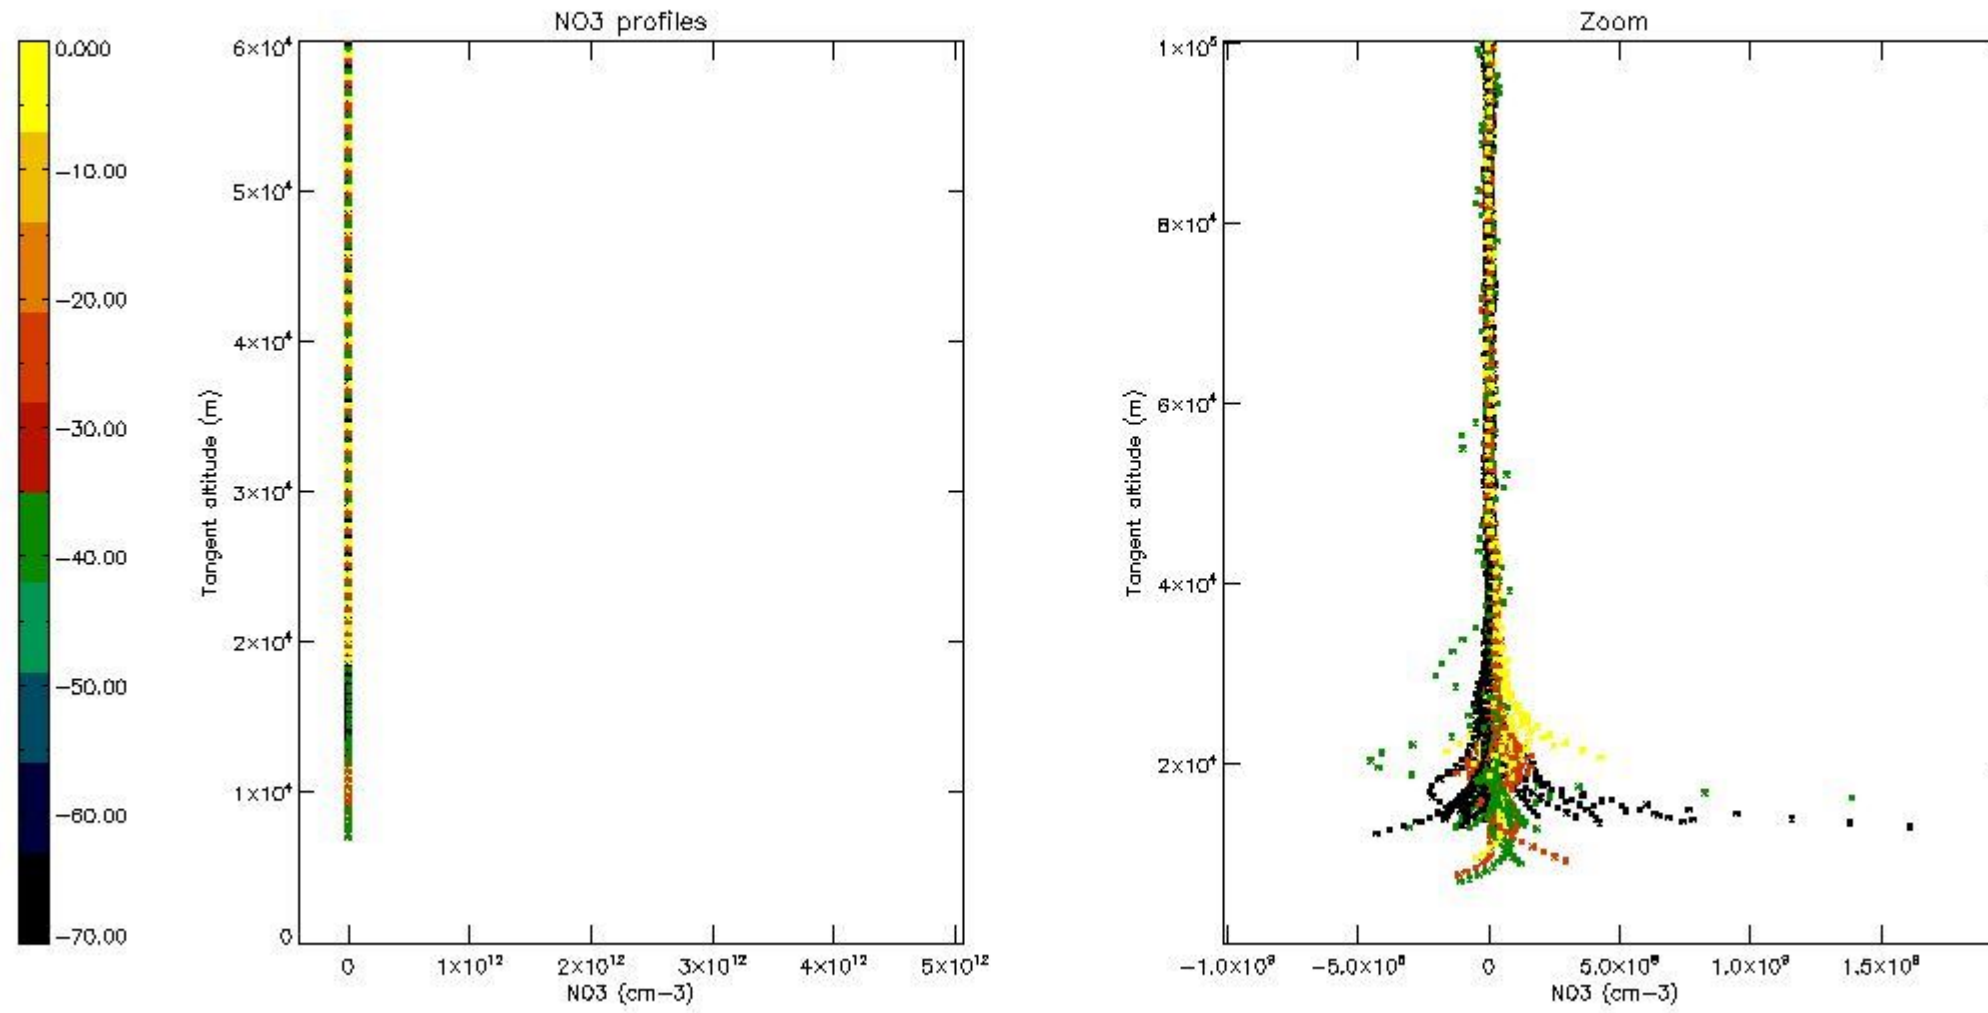

The colorbar represents the latitude.

*5.7 Plot NO3 profiles for all STD (dark without errors)*

The colorbar represents the latitude.