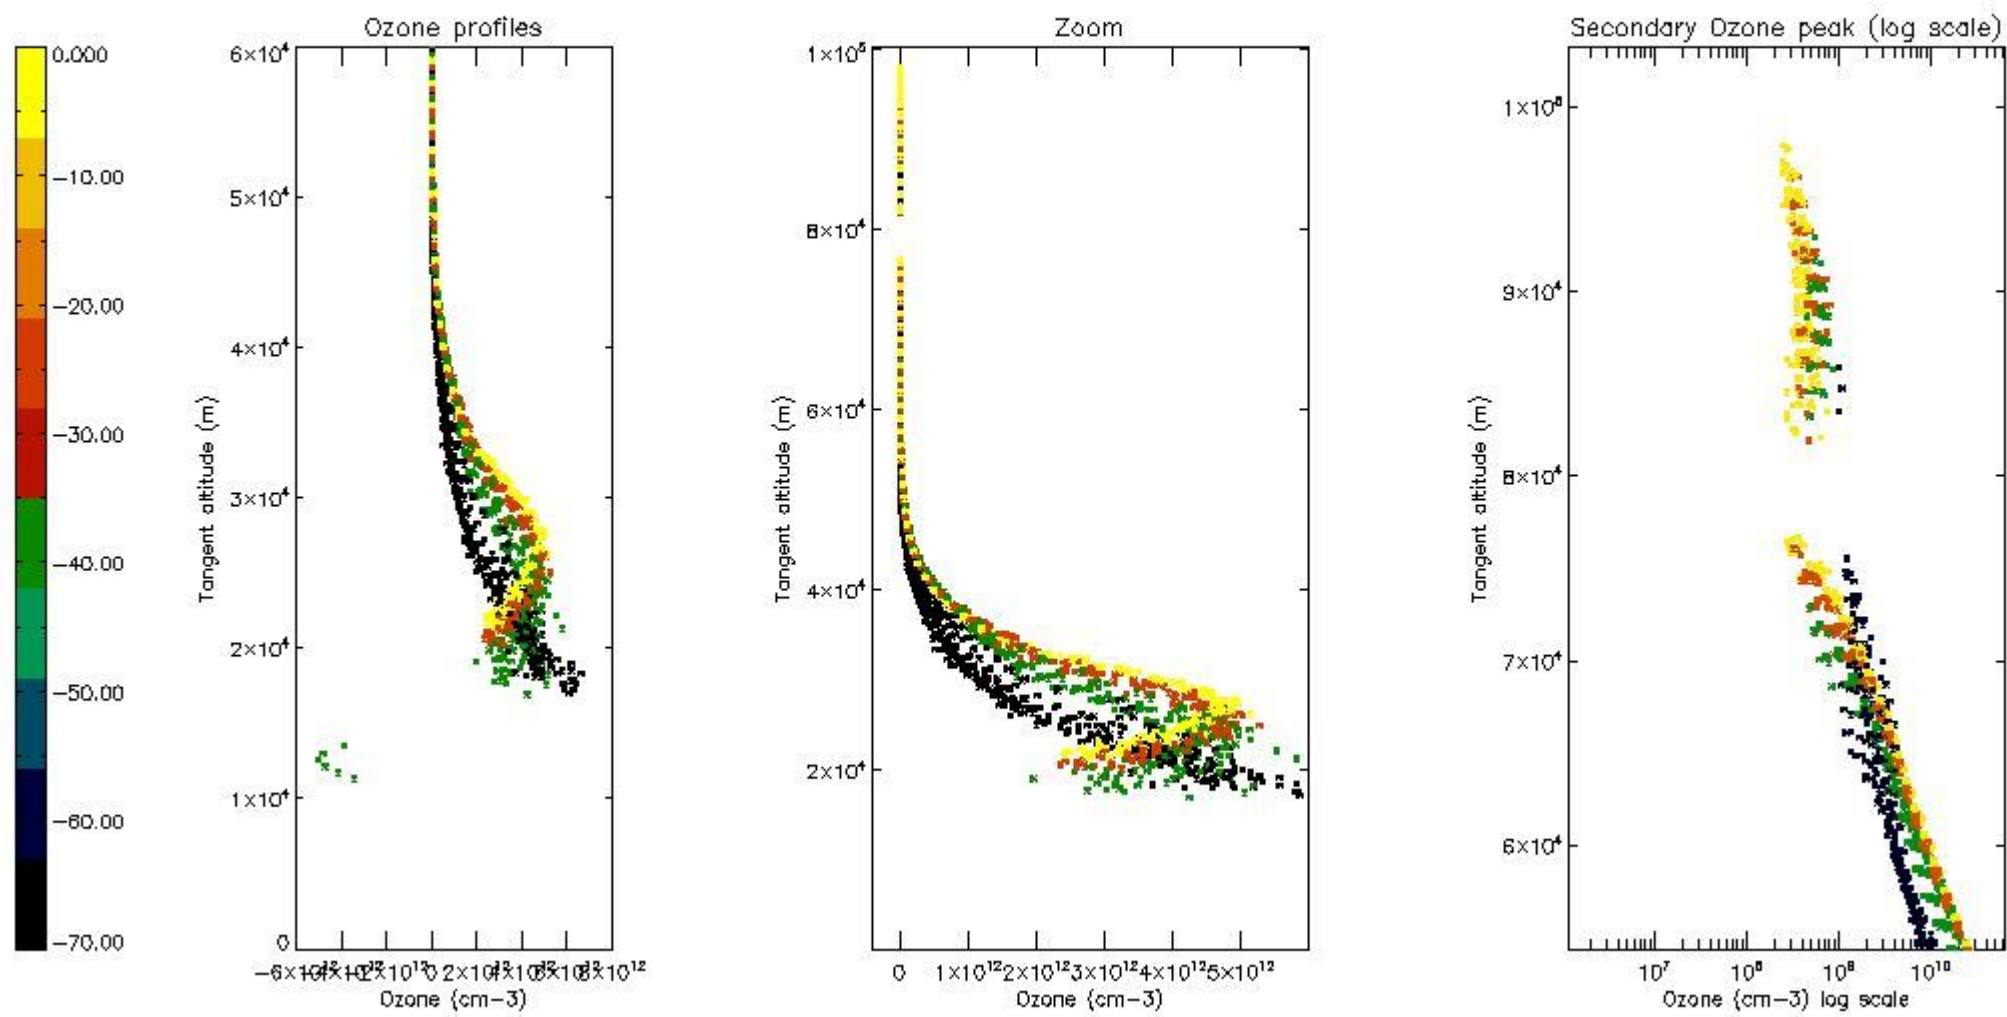

5.5 Plot ozone profiles where STD < 5% (dark without errors)

The colorbar represents the latitude.