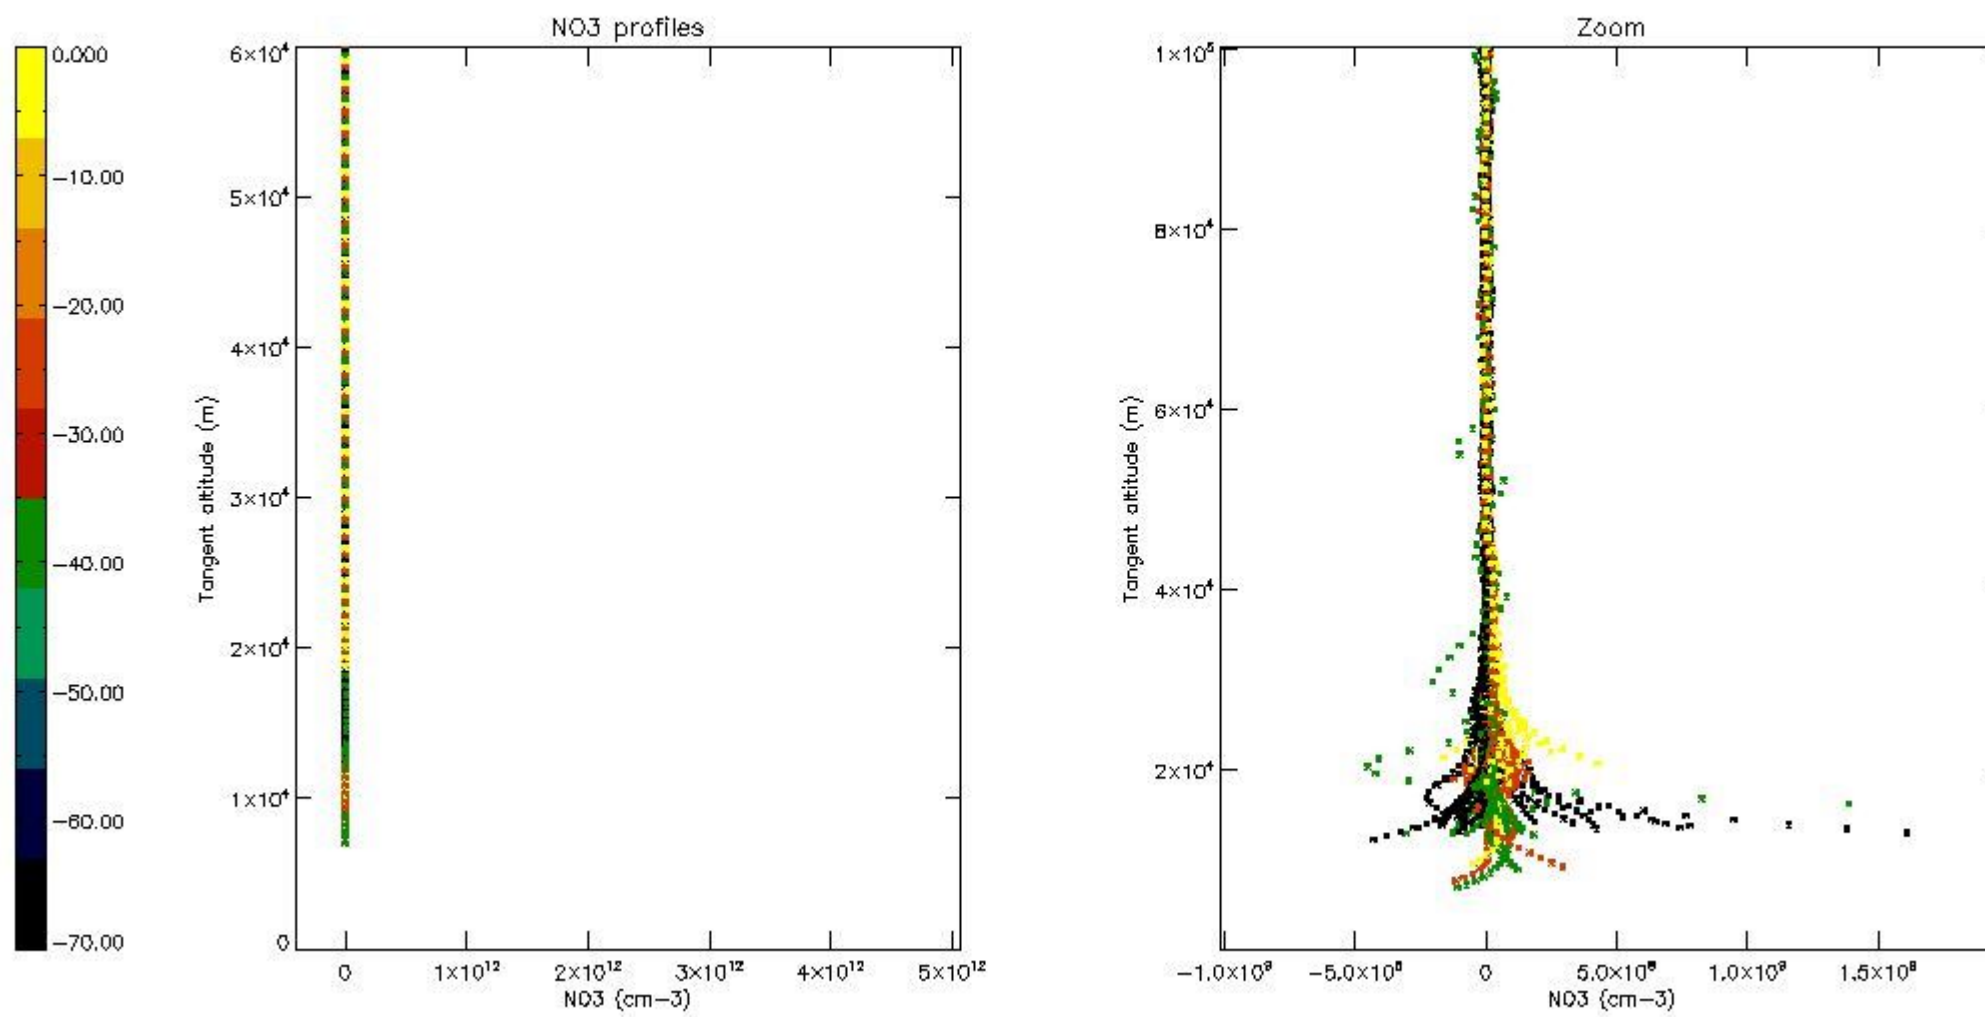

*5.4 Plot ozone profiles where STD < 10% (dark without errors)*

The colorbar represents the latitude.

*5.5 Plot ozone profiles where STD < 5% (dark without errors)*

The colorbar represents the latitude.

*5.6 Plot NO<sub>2</sub> profiles for all STD (dark without errors)*

The colorbar represents the latitude.

*5.7 Plot NO3 profiles for all STD (dark without errors)*

The colorbar represents the latitude.