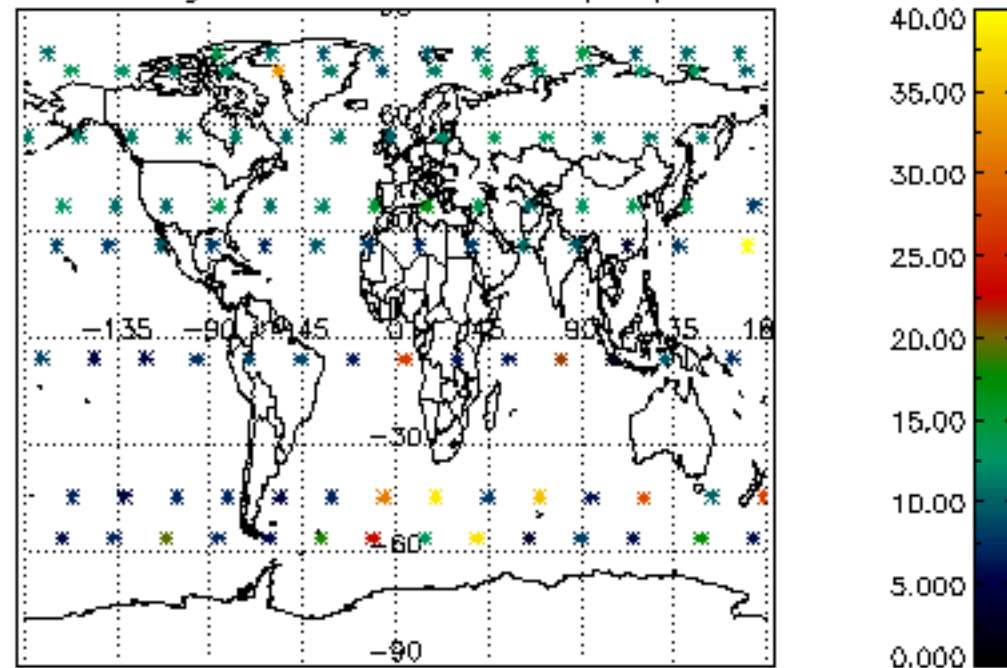

Percentage of saturation errors per profile