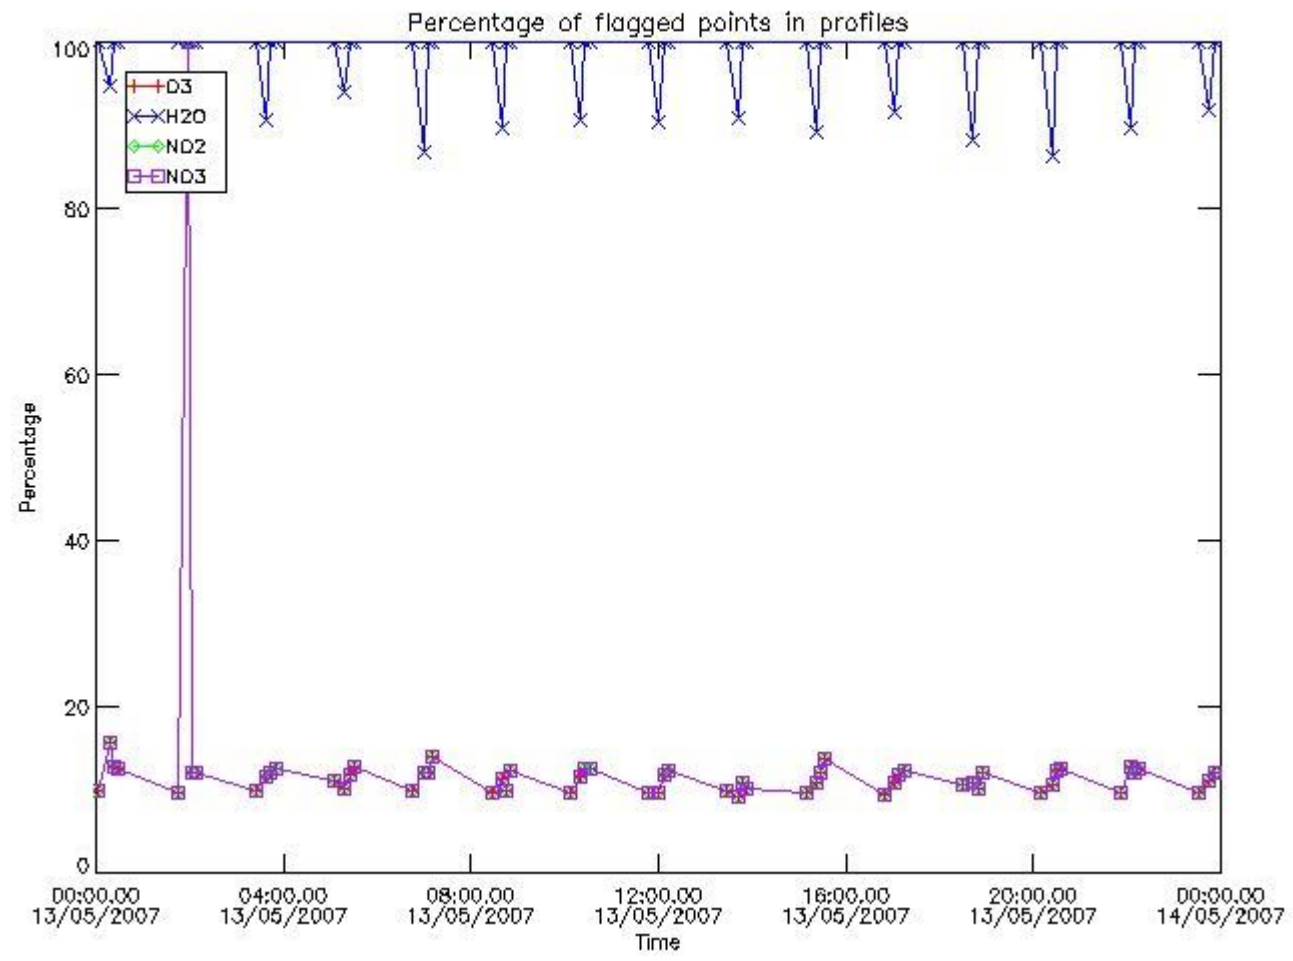

3. Quality information per product

In this section it is plotted some information contained in the Quality Summary data set of the level 2 products. Only products in dark limb conditions and without errors (error flag in

the MPH set to "0") are used.

3.1 Plot quality information per product (time dependant)

3.2 Plot quality information per product (world map)