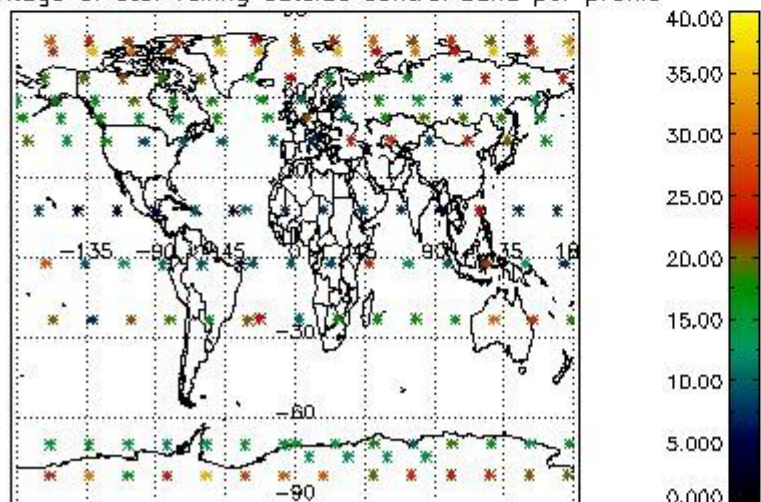

4.2.1 Plot level 1 quality information per product (world map): ENVISAT ASCENDING passes

Percentage of cosmic ray hits per profile

Percentage of datation errors per profile

Percentage of star falling outside central band per profile