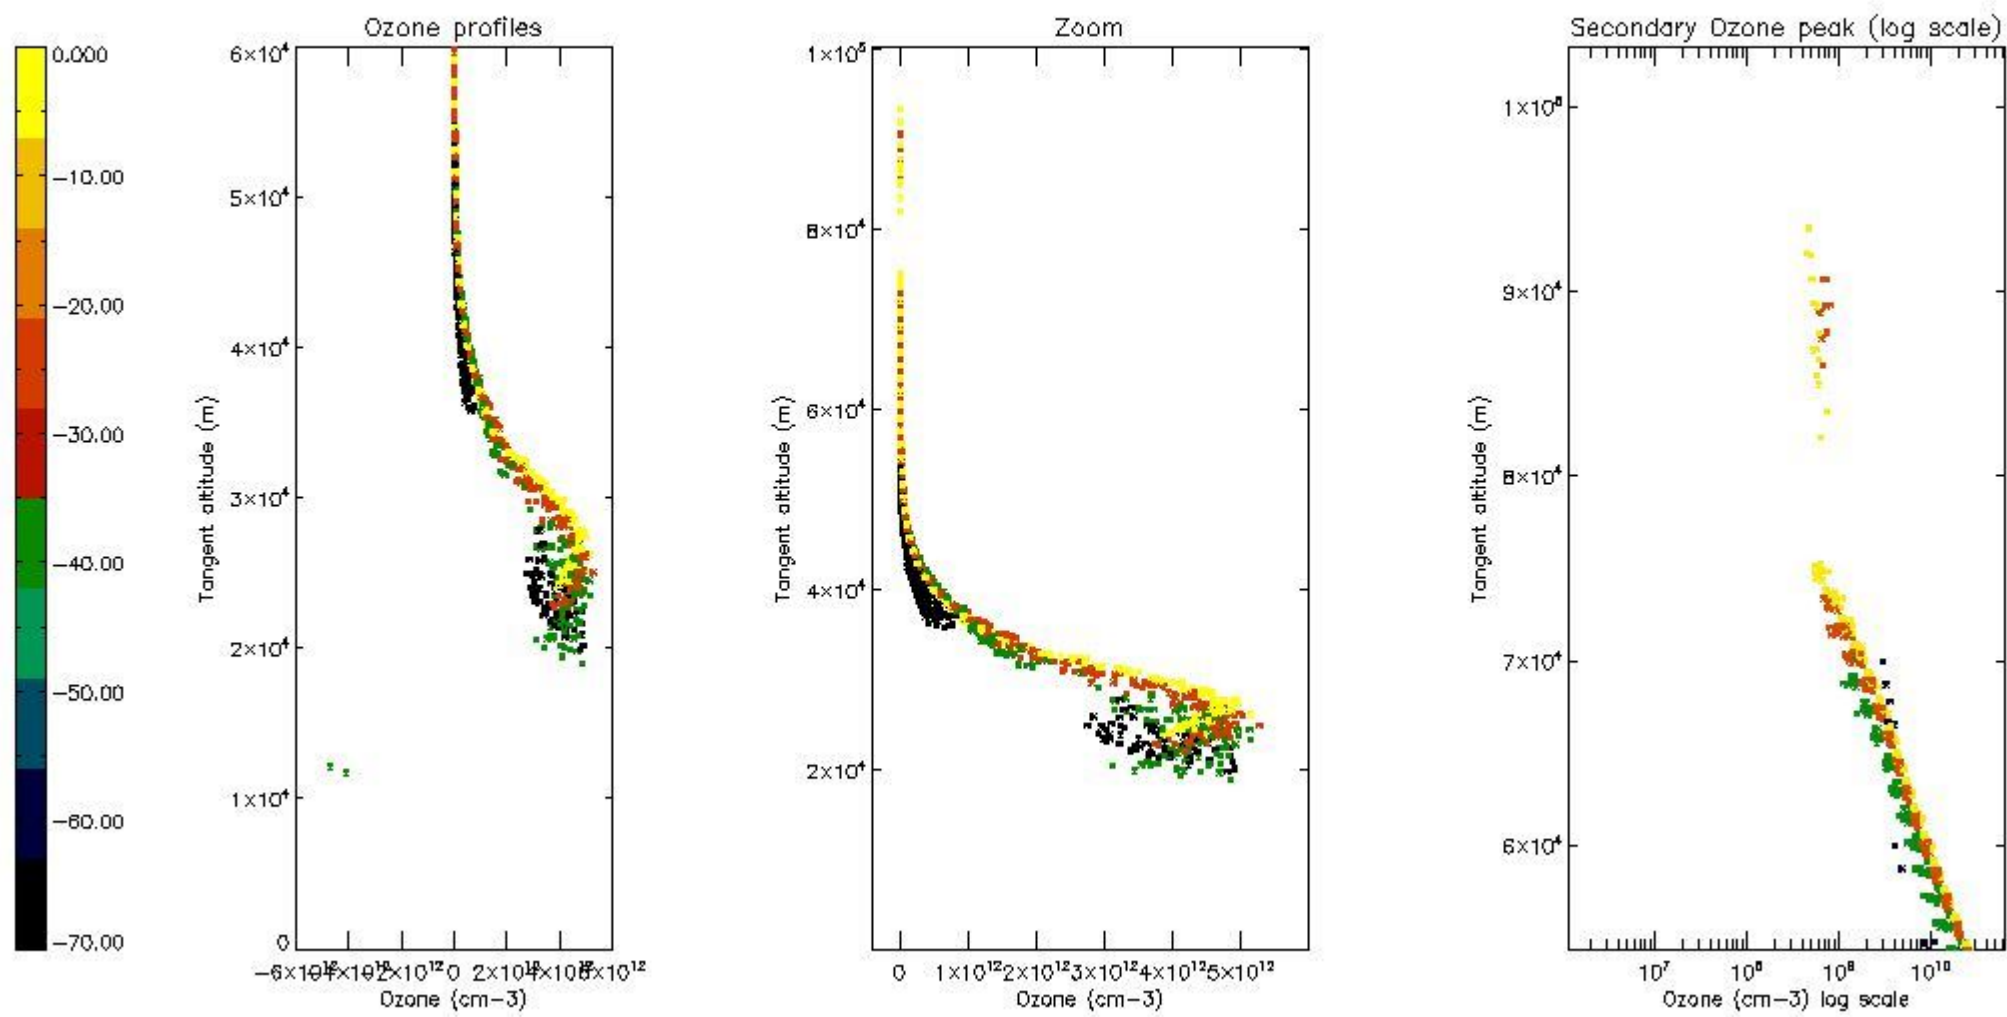

*5.4 Plot ozone profiles where STD < 10% (dark without errors)*

The colorbar represents the latitude.

*5.5 Plot ozone profiles where STD < 5% (dark without errors)*

The colorbar represents the latitude.

*5.6 Plot NO<sub>2</sub> profiles for all STD (dark without errors)*

The colorbar represents the latitude.

*5.7 Plot NO3 profiles for all STD (dark without errors)*

The colorbar represents the latitude.