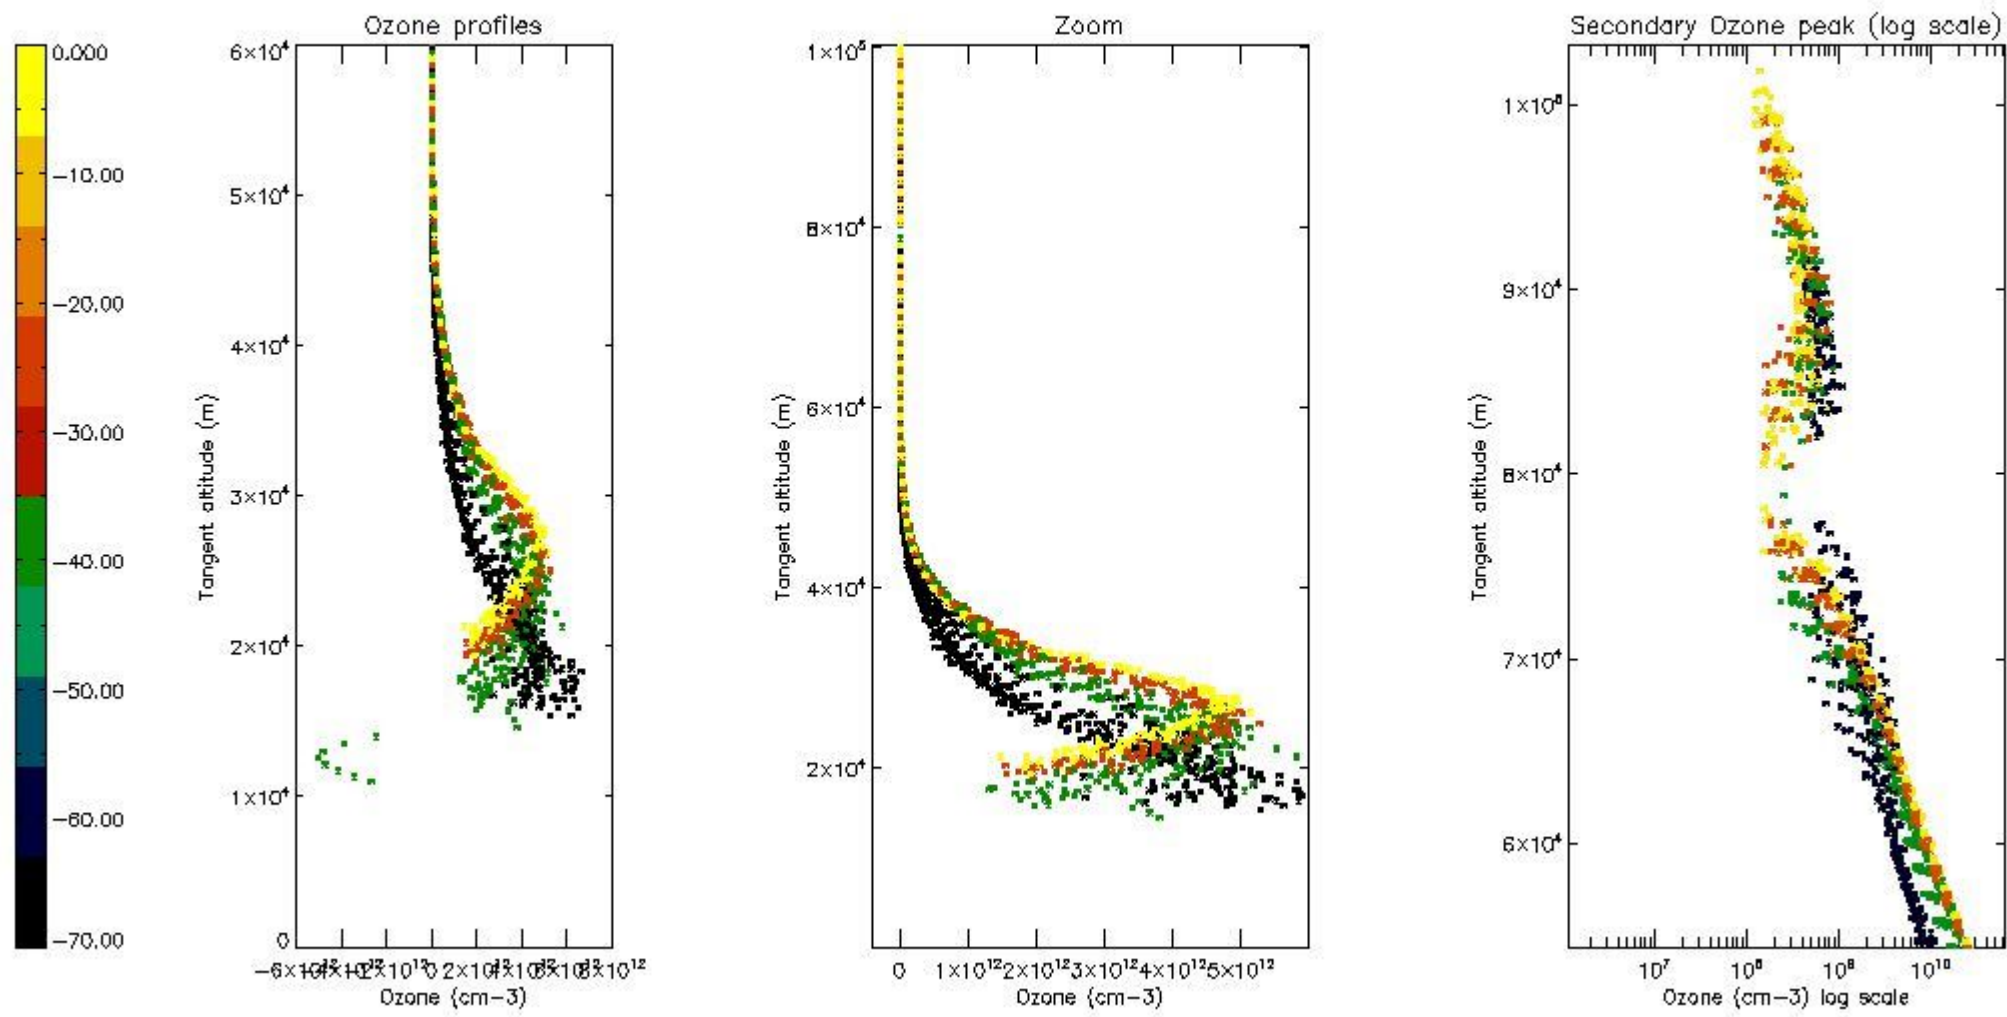

STD < 10	12
STD < 5	8

5.2 Plot ozone profiles for all STD (dark without errors)

The colorbar represents the latitude.

5.3 Plot ozone profiles where STD < 20% (dark without errors)

The colorbar represents the latitude.