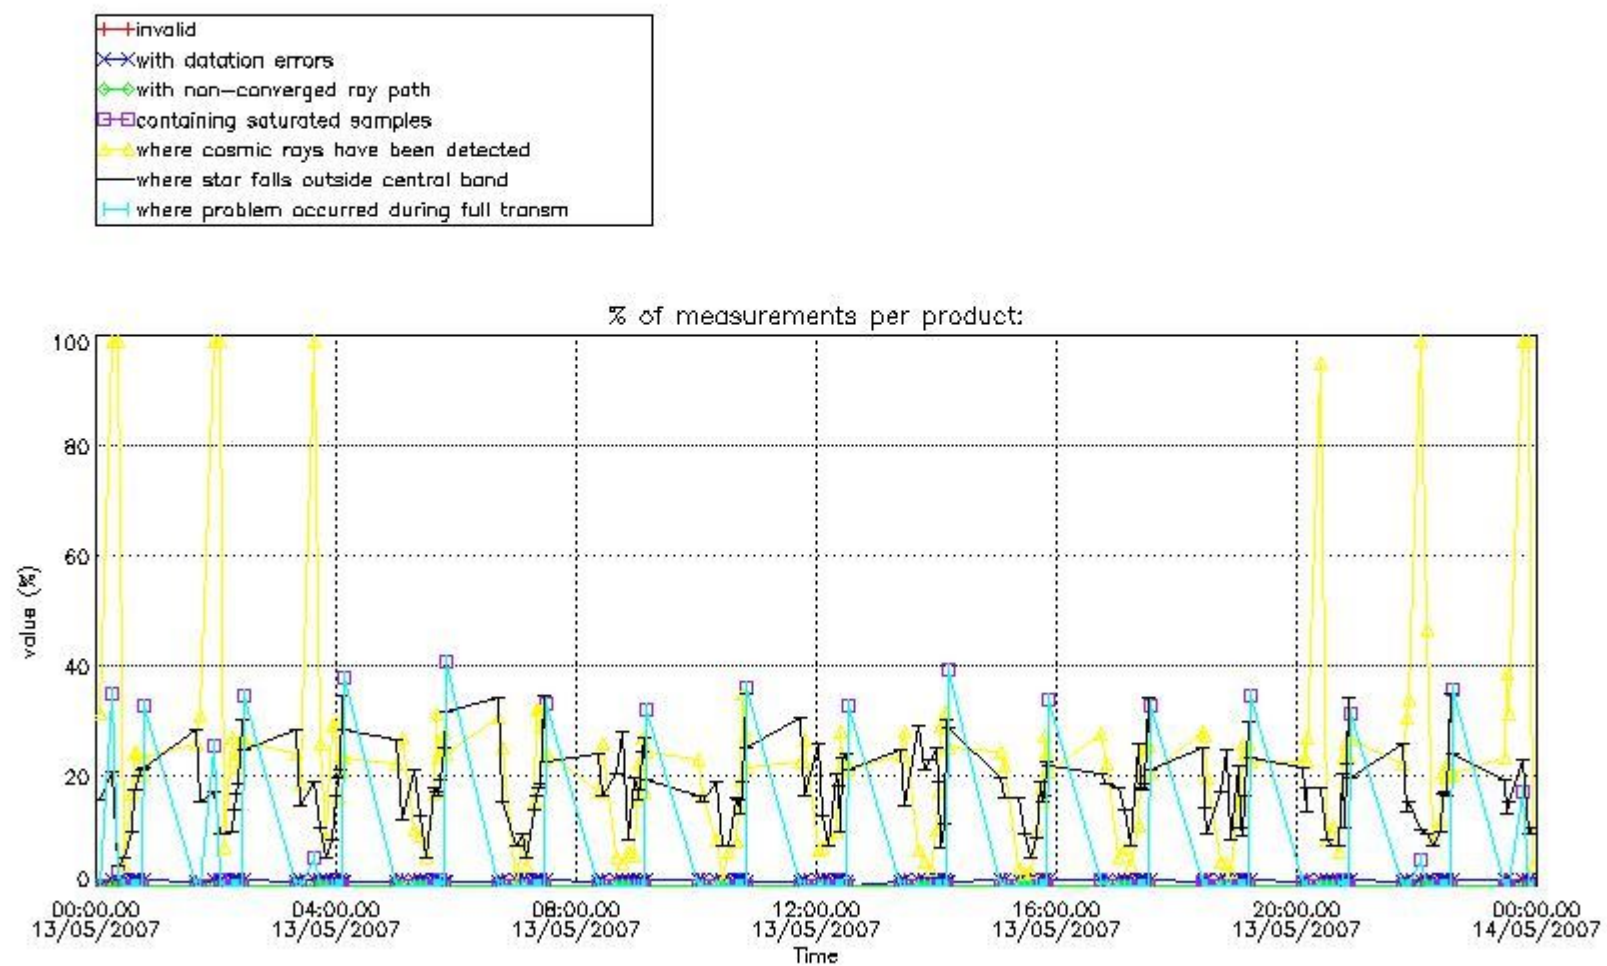

4.1.2 Plot level 1 quality information per product (time dependant): ENVI SAT DESCENDING passes