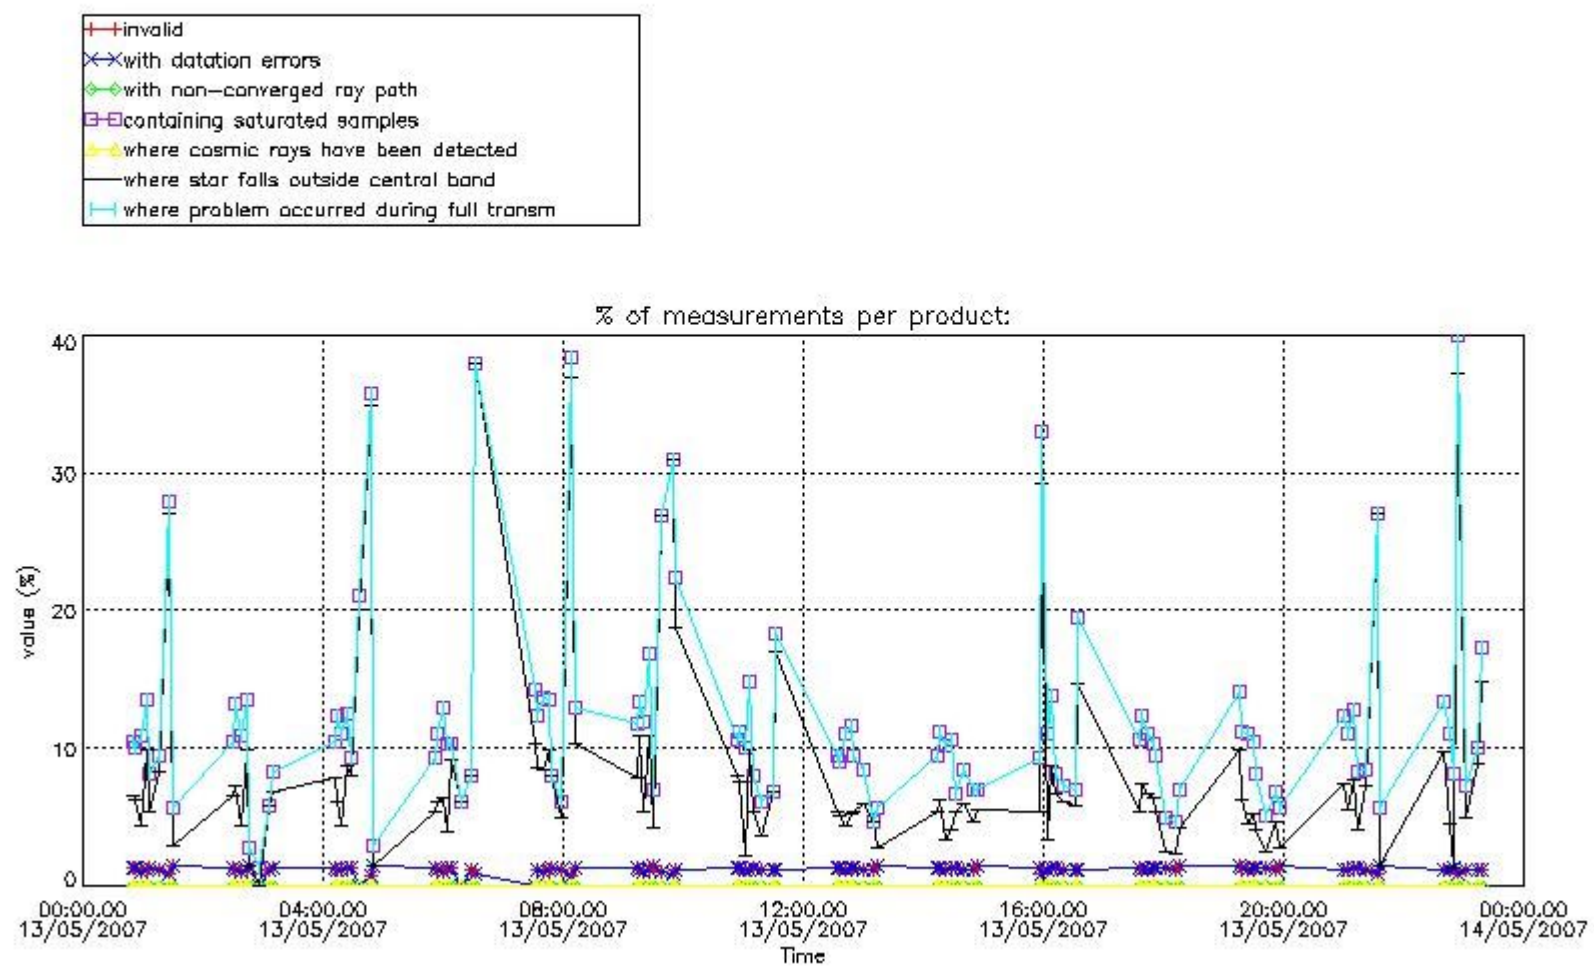

4.2 Plot quality information per product coming from level 1b processing (world map)

4.2.1 Plot level 1 quality information per product (world map): ENVISAT ASCENDING passes