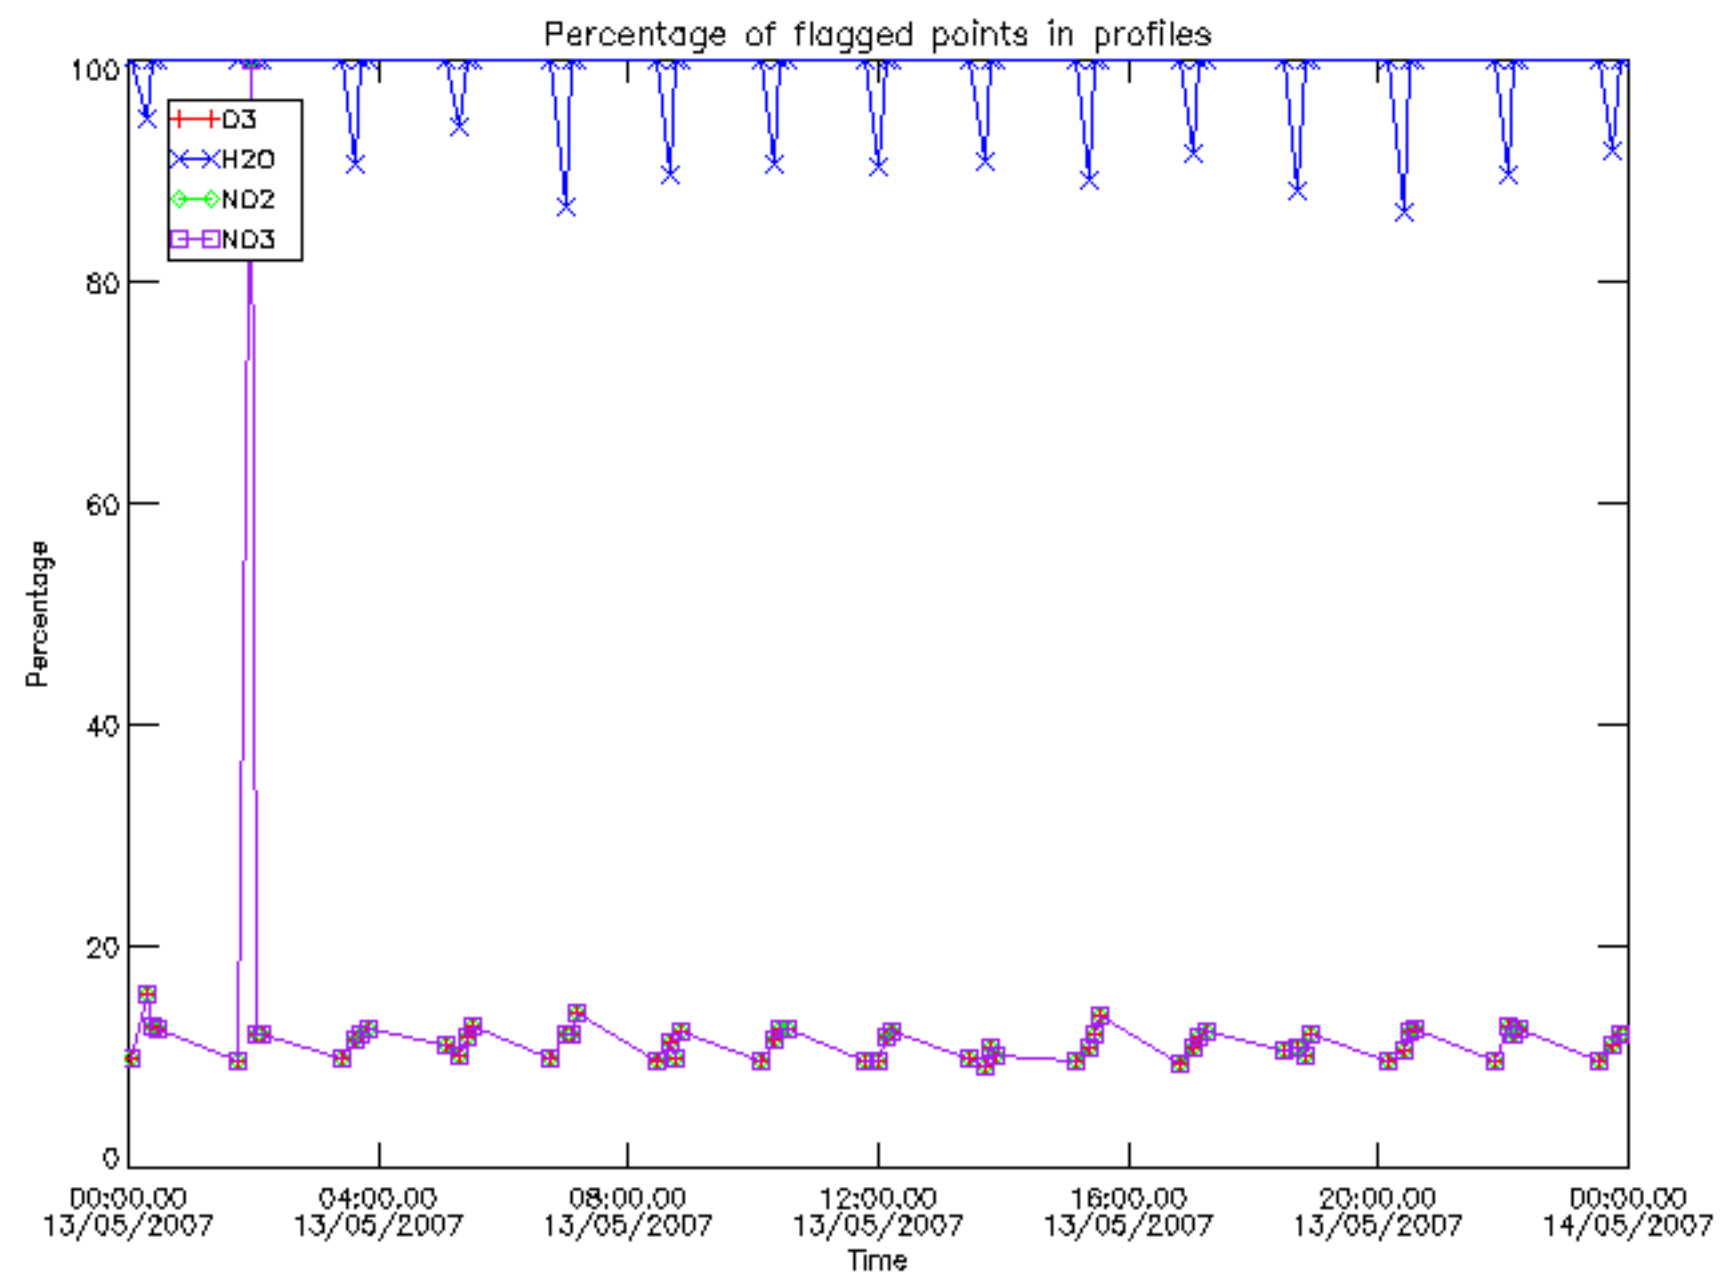

Percentage of flagged data per D3 profile

Percentage of flagged data per H2O profile