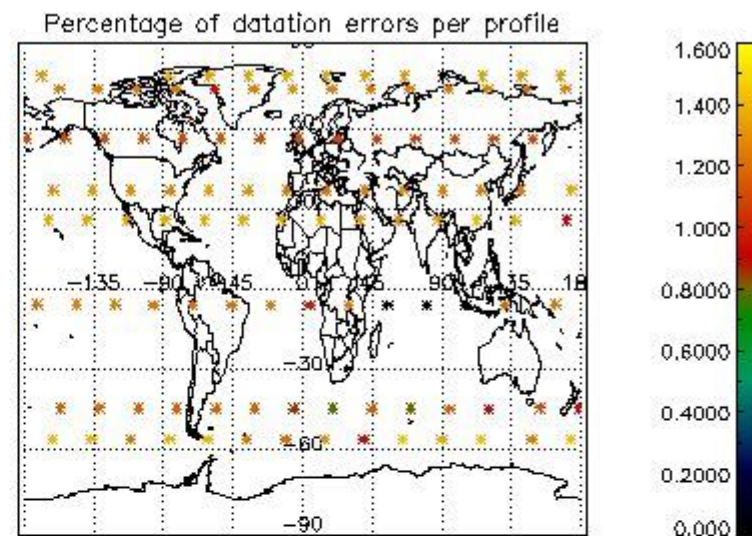

5. Trace gas profiles

5.1 Ozone statistics based on quality of products

The final quality of the products can be "measured" using the STD (Standard Deviation) attached to every point profile. This information is written to the parameter GOM_NL__2P/NL_LOCAL_SPECIES_DENSITY/o3_std of the level 2 products. The table below shows the statistics for given STD ranges.

The statistics are given with respect to the overall valid production:

- Products without fatal errors: GOM_NL__2P/MPH/PRODUCT_ERR=0
- Valid point profile: GOM_NL__2P/NL_LOCAL_SPECIES_DENSITY/pcd(0)=0

The 'Criteria' is applied to valid points of dark limb products:

- Products in dark limb illumination condition: GOM_NL__2P/NL_SUMMARY_QUALITY/obs_ill_cond=0
- Products without fatal errors: GOM_NL__2P/MPH/PRODUCT_ERR=0
- Valid point profile: GOM_NL__2P/NL_LOCAL_SPECIES_DENSITY/pcd(0)=0

So, the table below shows the percentage of dark limb and valid observations for each criteria with respect to the overall valid daily observations.

Criteria	% of total production
All STD	22
STD < 20	15