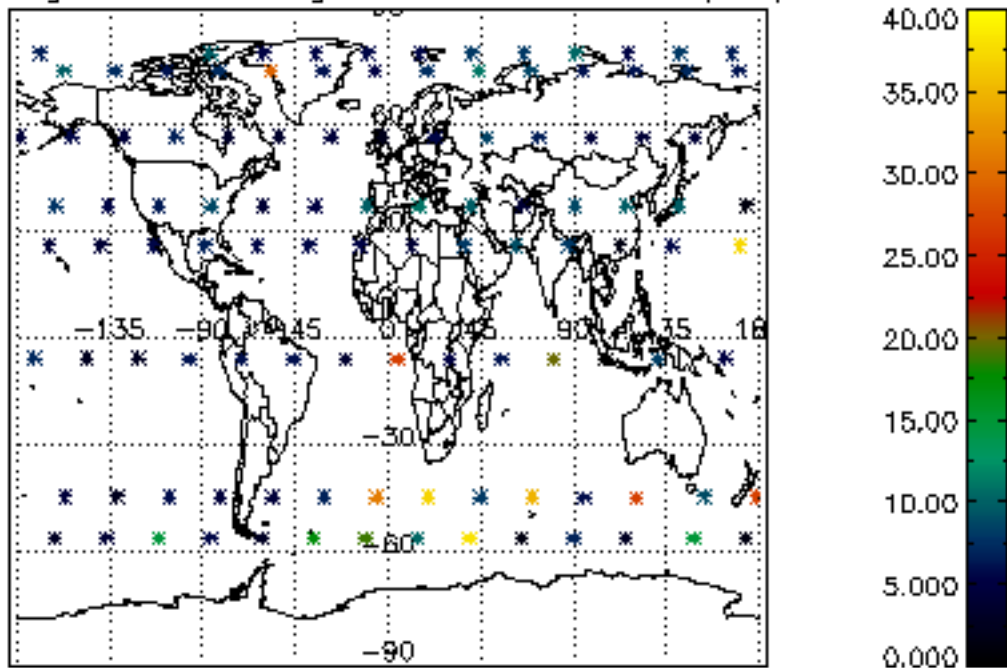

Percentage of star falling outside central band per profile