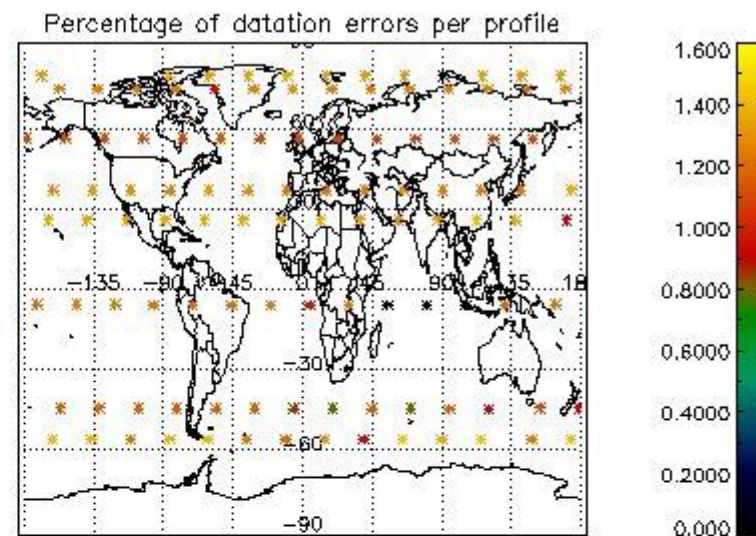

5. Trace gas profiles

5.1 Ozone statistics based on quality of products

The final quality of the products can be "measured" using the STD (Standard Deviation) attached to every point profile. This information is written to the parameter GOM_NL__2P/NL_LOCAL_SPECIES_DENSITY/o3_std of the level 2 products. The table below shows the statistics for given STD ranges.

The statistics are given with respect to the overall valid production:

- Products without fatal errors: GOM_NL__2P/MPH/PRODUCT_ERR=0
- Valid point profile: GOM_NL__2P/NL_LOCAL_SPECIES_DENSITY/pcd(0)=0

The 'Criteria' is applied to valid points of dark limb products:

- Products in dark limb illumination condition: GOM_NL__2P/NL_SUMMARY_QUALITY/obs_ill_cond=0
- Products without fatal errors: GOM_NL__2P/MPH/PRODUCT_ERR=0
- Valid point profile: GOM_NL__2P/NL_LOCAL_SPECIES_DENSITY/pcd(0)=0

So, the table below shows the percentage of dark limb and valid observations for each criteria with respect to the overall valid daily observations.

Criteria	% of total production
All STD	22
STD < 20	15