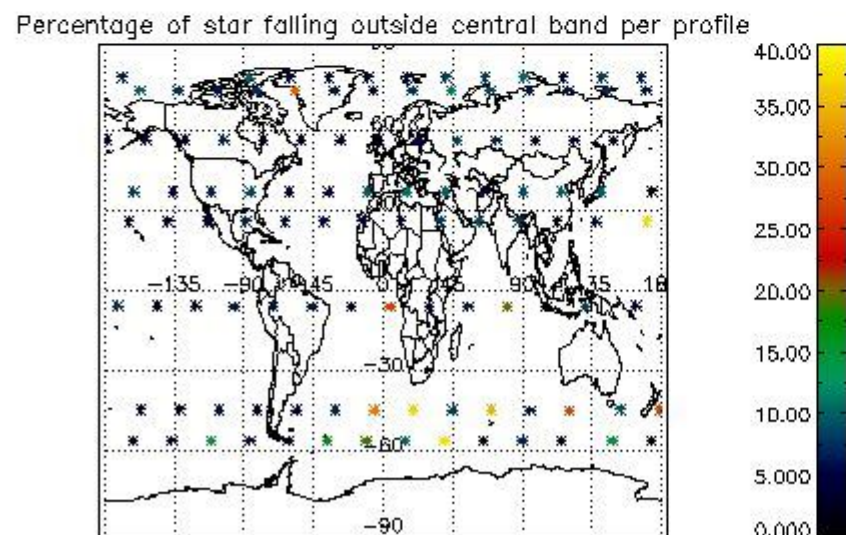

5. Trace gas profiles

5.1 Ozone statistics based on quality of products

The final quality of the products can be "measured" using the STD (Standard Deviation) attached to every point profile. This information is written to the parameter GOM_NL__2P/NL_LOCAL_SPECIES_DENSITY/o3_std of the level 2 products. The table below shows the statistics for given STD ranges.

The statistics are given with respect to the overall valid production:

- Products without fatal errors: GOM_NL__2P/MPH/PRODUCT_ERR=0
- Valid point profile: GOM_NL__2P/NL_LOCAL_SPECIES_DENSITY/pcd(0)=0

The 'Criteria' is applied to valid points of dark limb products:

- Products in dark limb illumination condition: GOM_NL__2P/NL_SUMMARY_QUALITY/obs_ill_cond=0
- Products without fatal errors: GOM_NL__2P/MPH/PRODUCT_ERR=0
- Valid point profile: GOM_NL__2P/NL_LOCAL_SPECIES_DENSITY/pcd(0)=0

So, the table below shows the percentage of dark limb and valid observations for each criteria with respect to the overall valid daily observations.

Criteria	% of total production
All STD	22
STD < 20	15