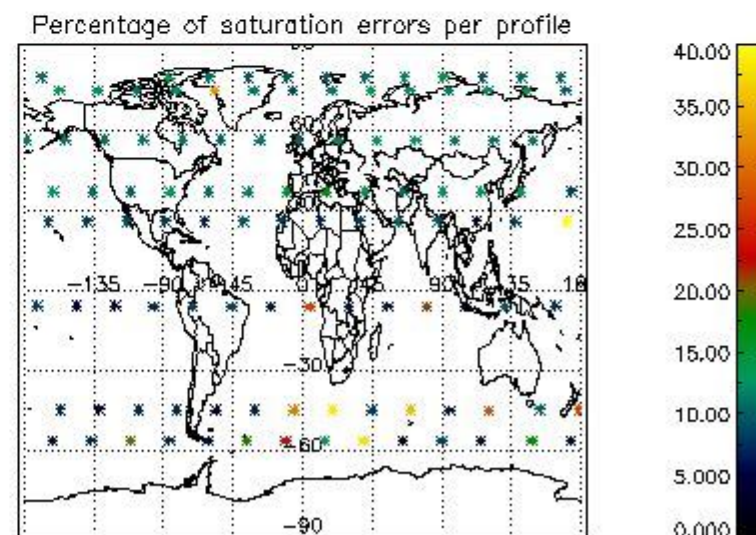

5. Trace gas profiles

5.1 Ozone statistics based on quality of products

The final quality of the products can be "measured" using the STD (Standard Deviation) attached to every point profile. This information is written to the parameter GOM_NL__2P/NL_LOCAL_SPECIES_DENSITY/o3_std of the level 2 products. The table below shows the statistics for given STD ranges.

The statistics are given with respect to the overall valid production:

- Products without fatal errors: GOM_NL__2P/MPH/PRODUCT_ERR=0
- Valid point profile: GOM_NL__2P/NL_LOCAL_SPECIES_DENSITY/pcd(0)=0

The 'Criteria' is applied to valid points of dark limb products:

- Products in dark limb illumination condition: GOM_NL__2P/NL_SUMMARY_QUALITY/obs_ill_cond=0
- Products without fatal errors: GOM_NL__2P/MPH/PRODUCT_ERR=0
- Valid point profile: GOM_NL__2P/NL_LOCAL_SPECIES_DENSITY/pcd(0)=0

So, the table below shows the percentage of dark limb and valid observations for each criteria with respect to the overall valid daily observations.

Criteria	% of total production
All STD	22
STD < 20	15