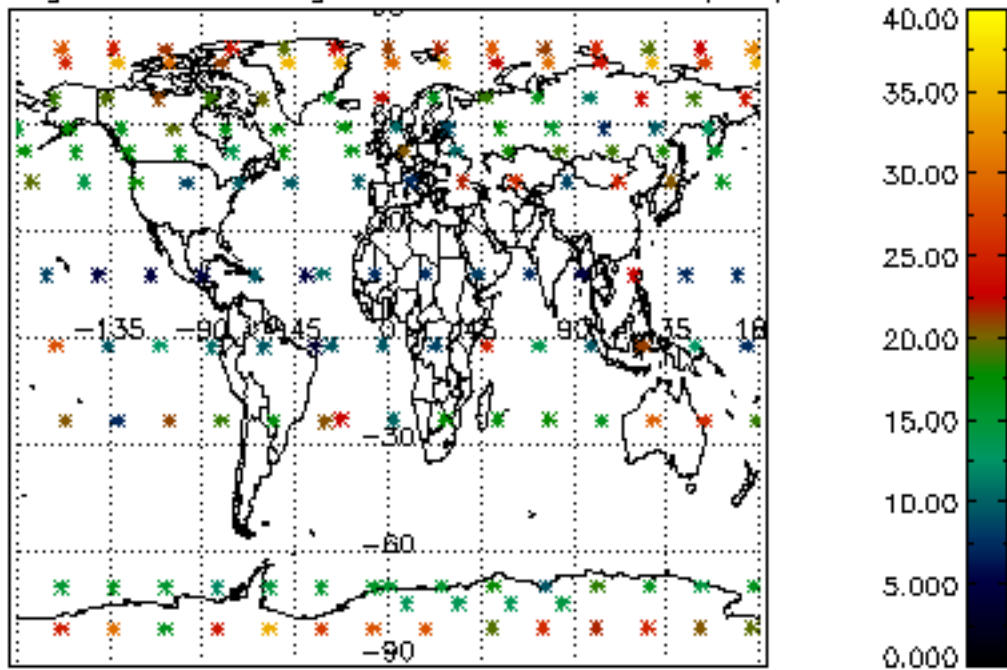

Percentage of cosmic ray hits per profile

Percentage of star falling outside central band per profile