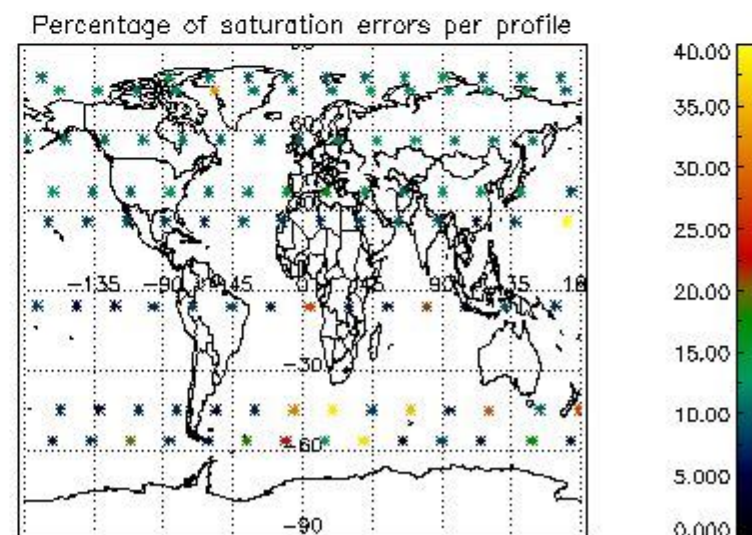

5. Trace gas profiles

5.1 Ozone statistics based on quality of products

The final quality of the products can be "measured" using the STD (Standard Deviation) attached to every point profile. This information is written to the parameter GOM_NL__2P/NL_LOCAL_SPECIES_DENSITY/o3_std of the level 2 products. The table below shows the statistics for given STD ranges.

The statistics are given with respect to the overall valid production:

- Products without fatal errors: GOM_NL__2P/MPH/PRODUCT_ERR=0
- Valid point profile: GOM_NL__2P/NL_LOCAL_SPECIES_DENSITY/pcd(0)=0

The 'Criteria' is applied to valid points of dark limb products:

- Products in dark limb illumination condition: GOM_NL__2P/NL_SUMMARY_QUALITY/obs_ill_cond=0
- Products without fatal errors: GOM_NL__2P/MPH/PRODUCT_ERR=0
- Valid point profile: GOM_NL__2P/NL_LOCAL_SPECIES_DENSITY/pcd(0)=0

So, the table below shows the percentage of dark limb and valid observations for each criteria with respect to the overall valid daily observations.

Criteria	% of total production
All STD	22
STD < 20	15