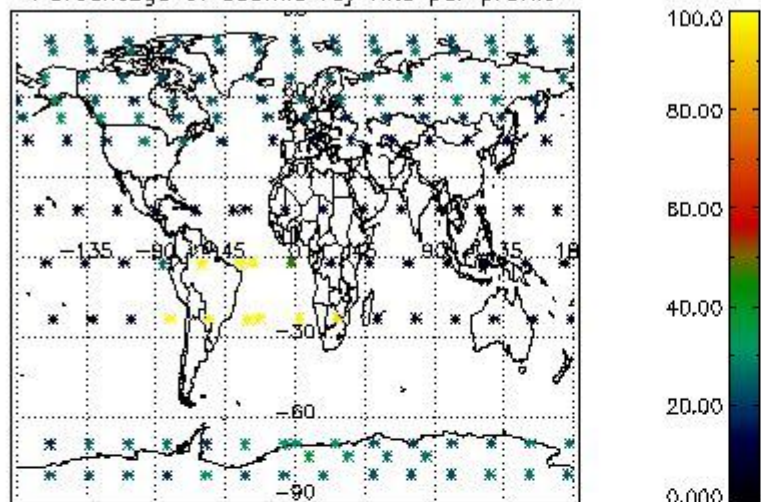

Percentage of cosmic ray hits per profile