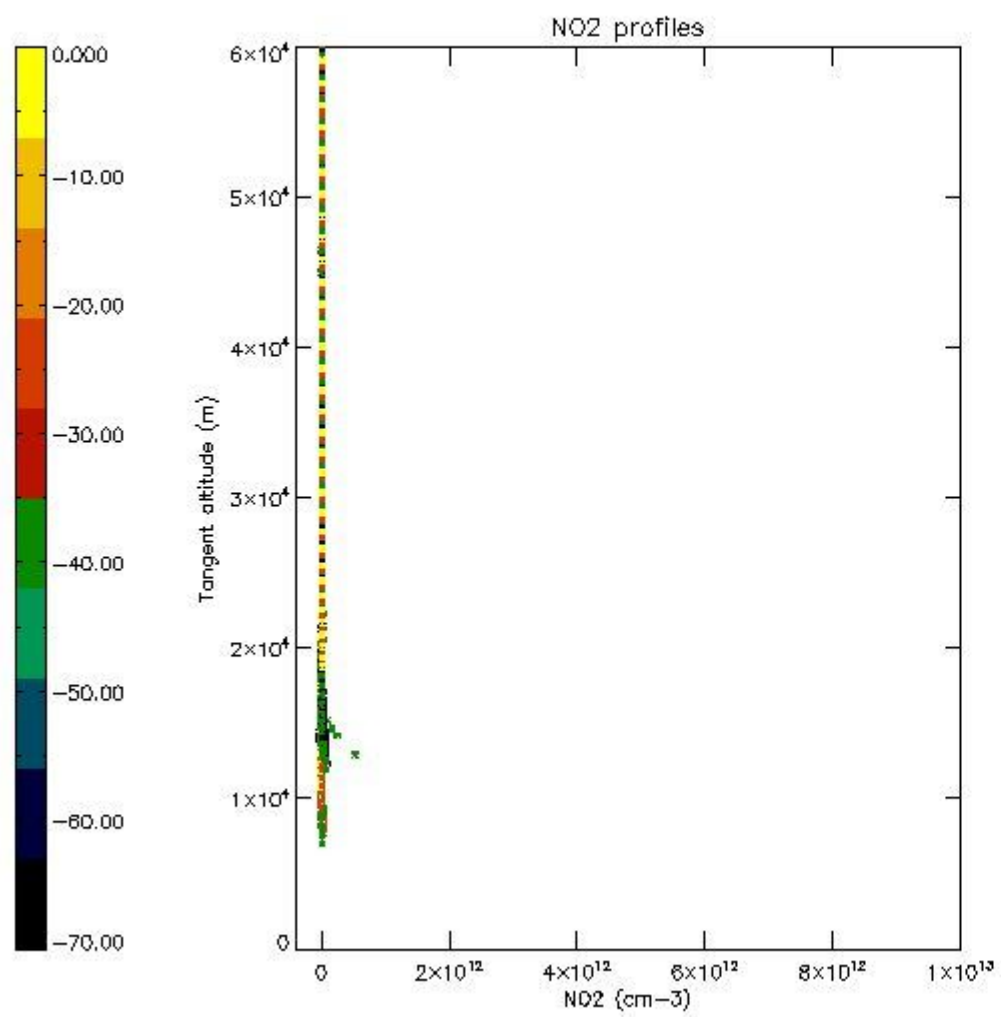

5.7 Plot NO3 profiles for all STD (dark without errors)

The colorbar represents the latitude.