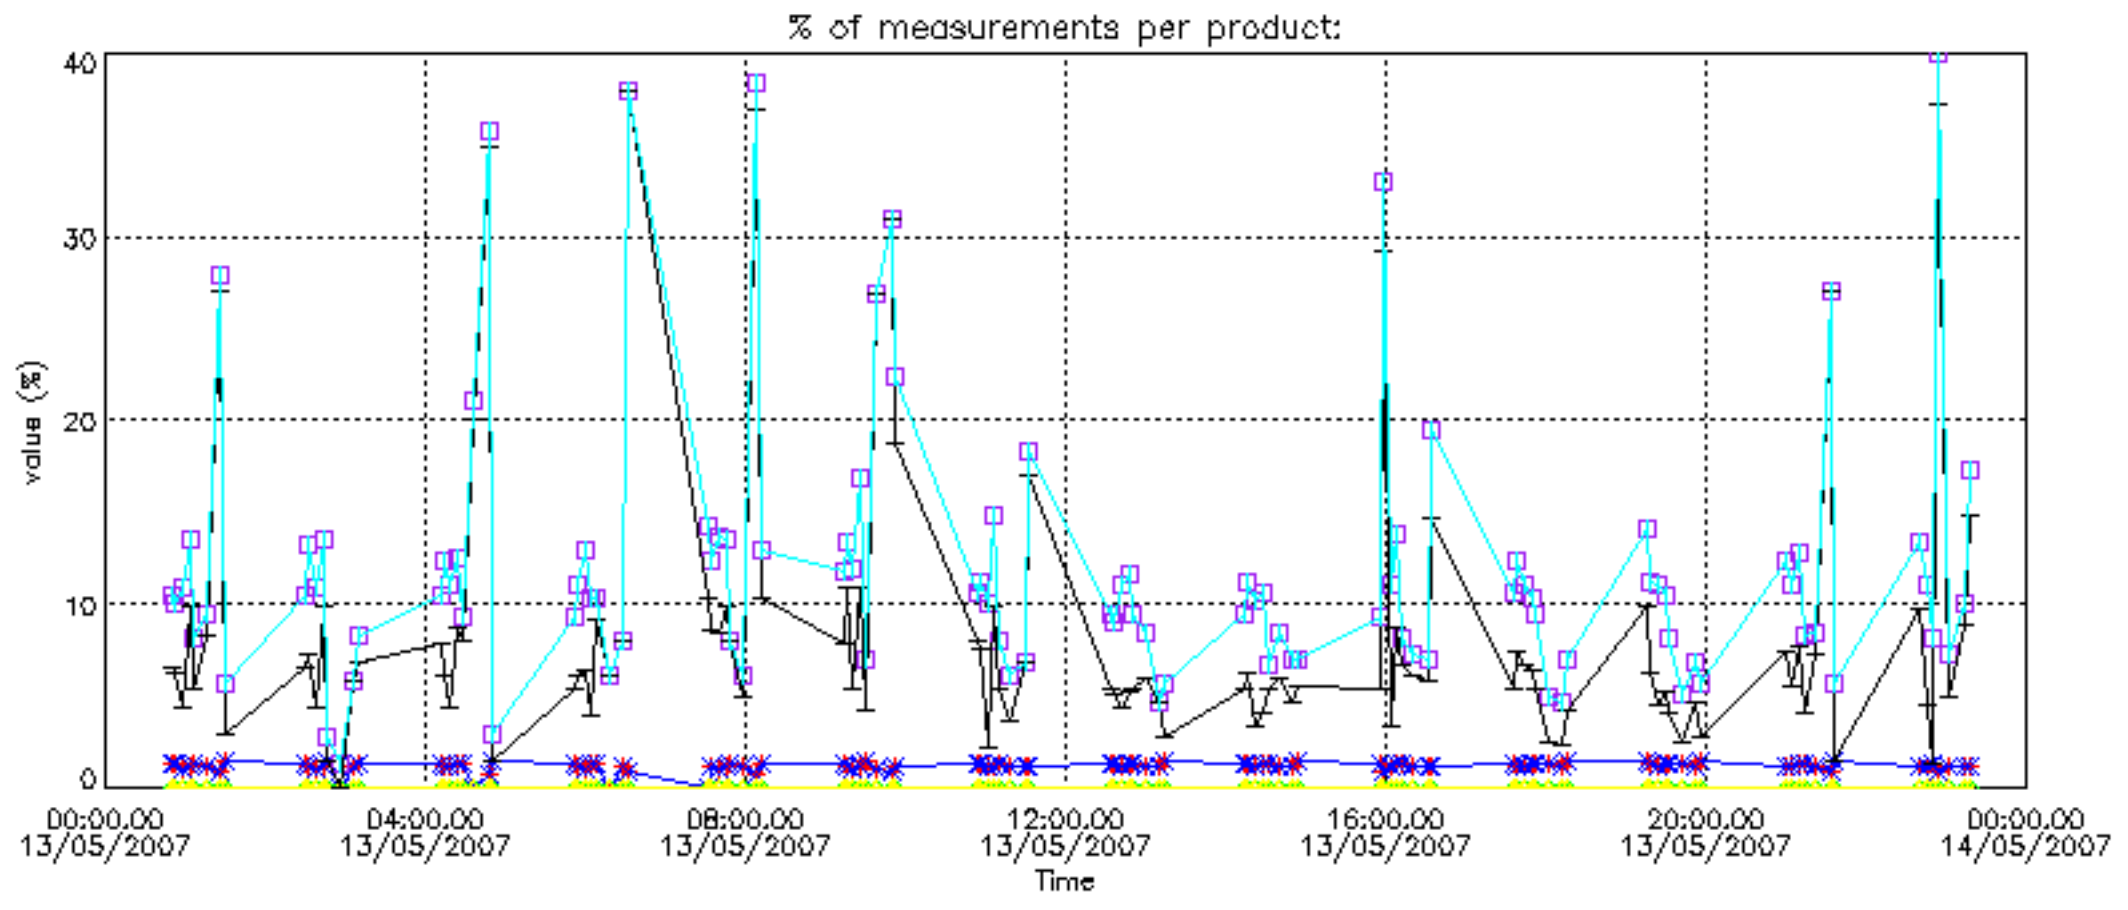

Percentage of cosmic ray hits per profile

Percentage of datation errors per profile