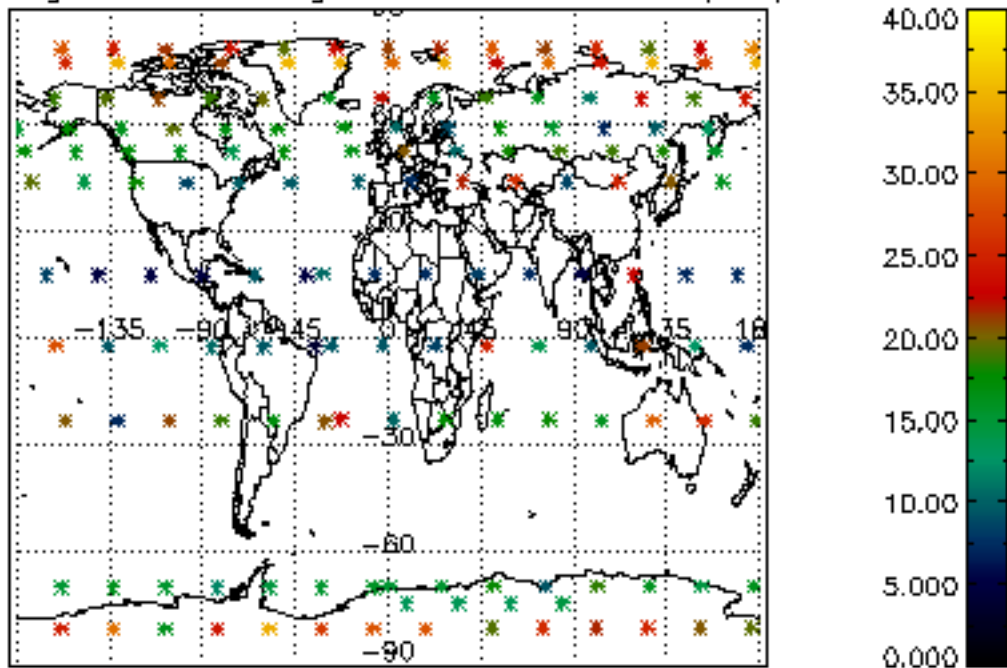

Percentage of cosmic ray hits per profile

Percentage of star falling outside central band per profile