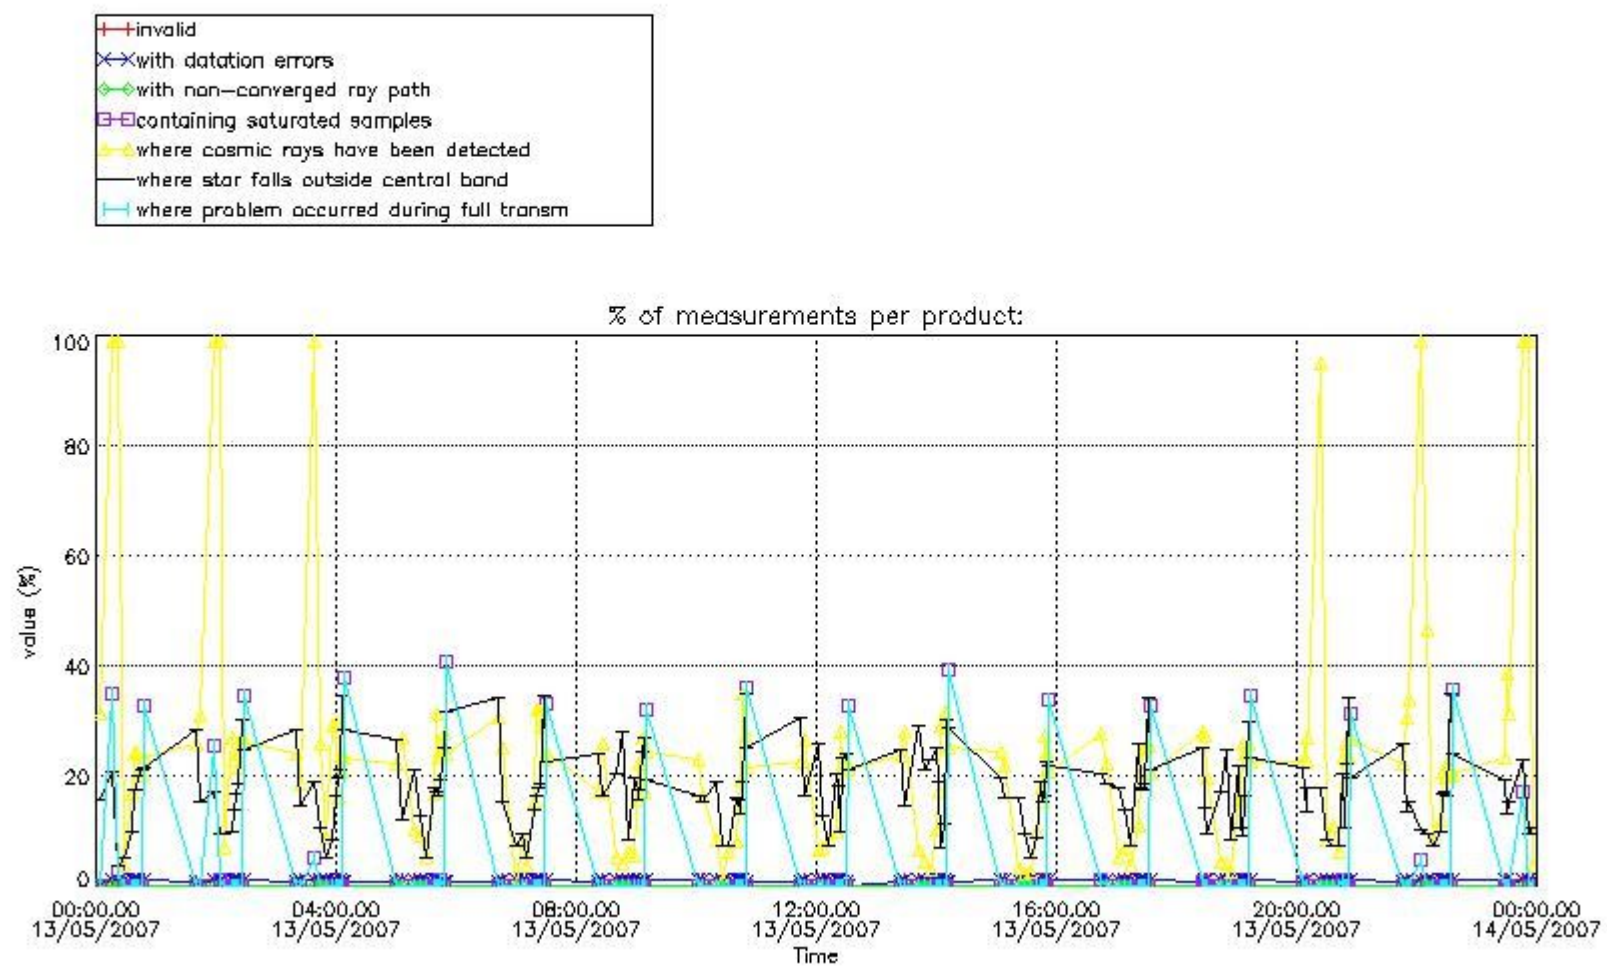

4.1.2 Plot level 1 quality information per product (time dependant): ENVISAT DESCENDING passes