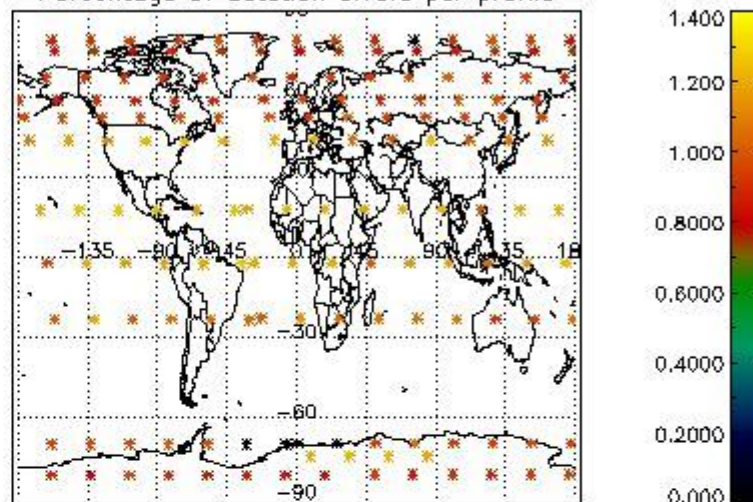

Percentage of datation errors per profile