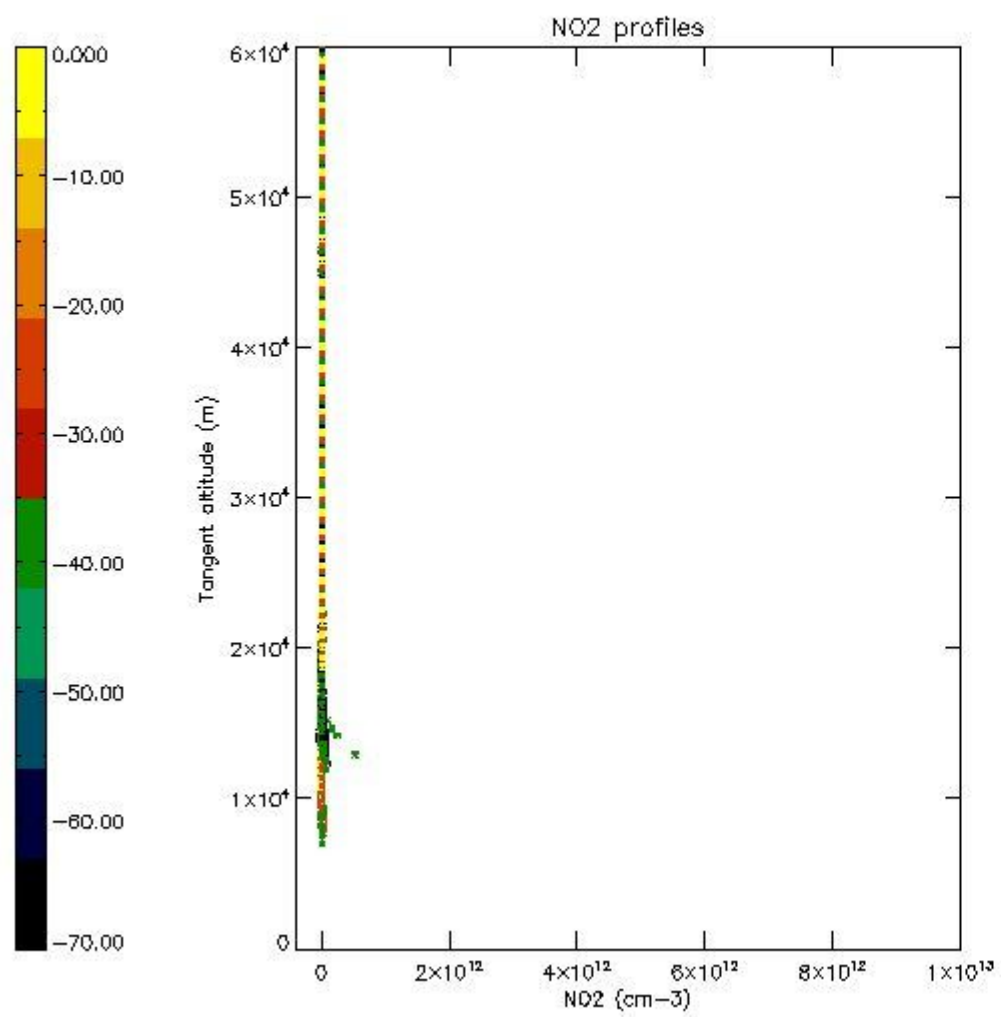

*5.4 Plot ozone profiles where STD < 10% (dark without errors)*

The colorbar represents the latitude.

*5.5 Plot ozone profiles where STD < 5% (dark without errors)*

The colorbar represents the latitude.

*5.6 Plot NO<sub>2</sub> profiles for all STD (dark without errors)*

The colorbar represents the latitude.

*5.7 Plot NO3 profiles for all STD (dark without errors)*

The colorbar represents the latitude.