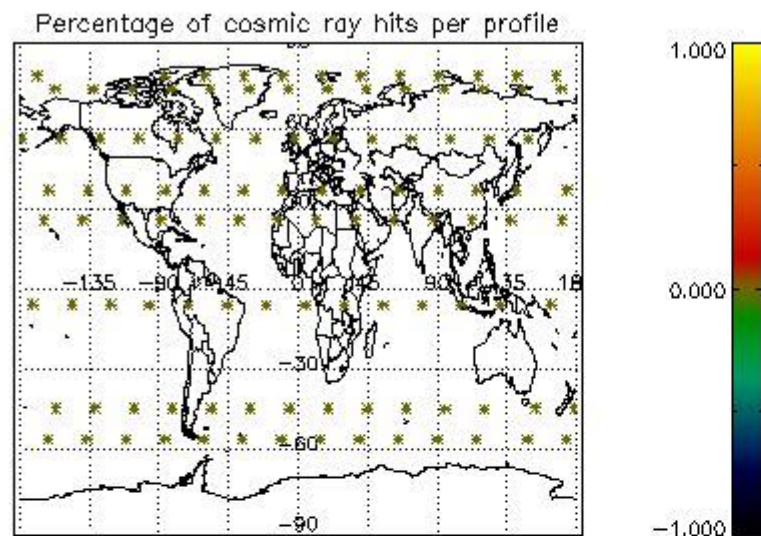

4.2.2 Plot level 1 quality information per product (world map): ENVISAT DESCENDING passes

5. Trace gas profiles

5.1 Ozone statistics based on quality of products

The final quality of the products can be "measured" using the STD (Standard Deviation) attached to every point profile. This information is written to the parameter GOM_NL__2P/NL_LOCAL_SPECIES_DENSITY/o3_std of the level 2 products. The table below shows the statistics for given STD ranges.

The statistics are given with respect to the overall valid production:

- Products without fatal errors: GOM_NL__2P/MPH/PRODUCT_ERR=0
- Valid point profile: GOM_NL__2P/NL_LOCAL_SPECIES_DENSITY/pcd(0)=0

The 'Criteria' is applied to valid points of dark limb products:

- Products in dark limb illumination condition: GOM_NL__2P/NL_SUMMARY_QUALITY/obs_ill_cond=0
- Products without fatal errors: GOM_NL__2P/MPH/PRODUCT_ERR=0
- Valid point profile: GOM_NL__2P/NL_LOCAL_SPECIES_DENSITY/pcd(0)=0

So, the table below shows the percentage of dark limb and valid observations for each criteria with respect to the overall valid daily observations.

Criteria	% of total production
All STD	22
STD < 20	15