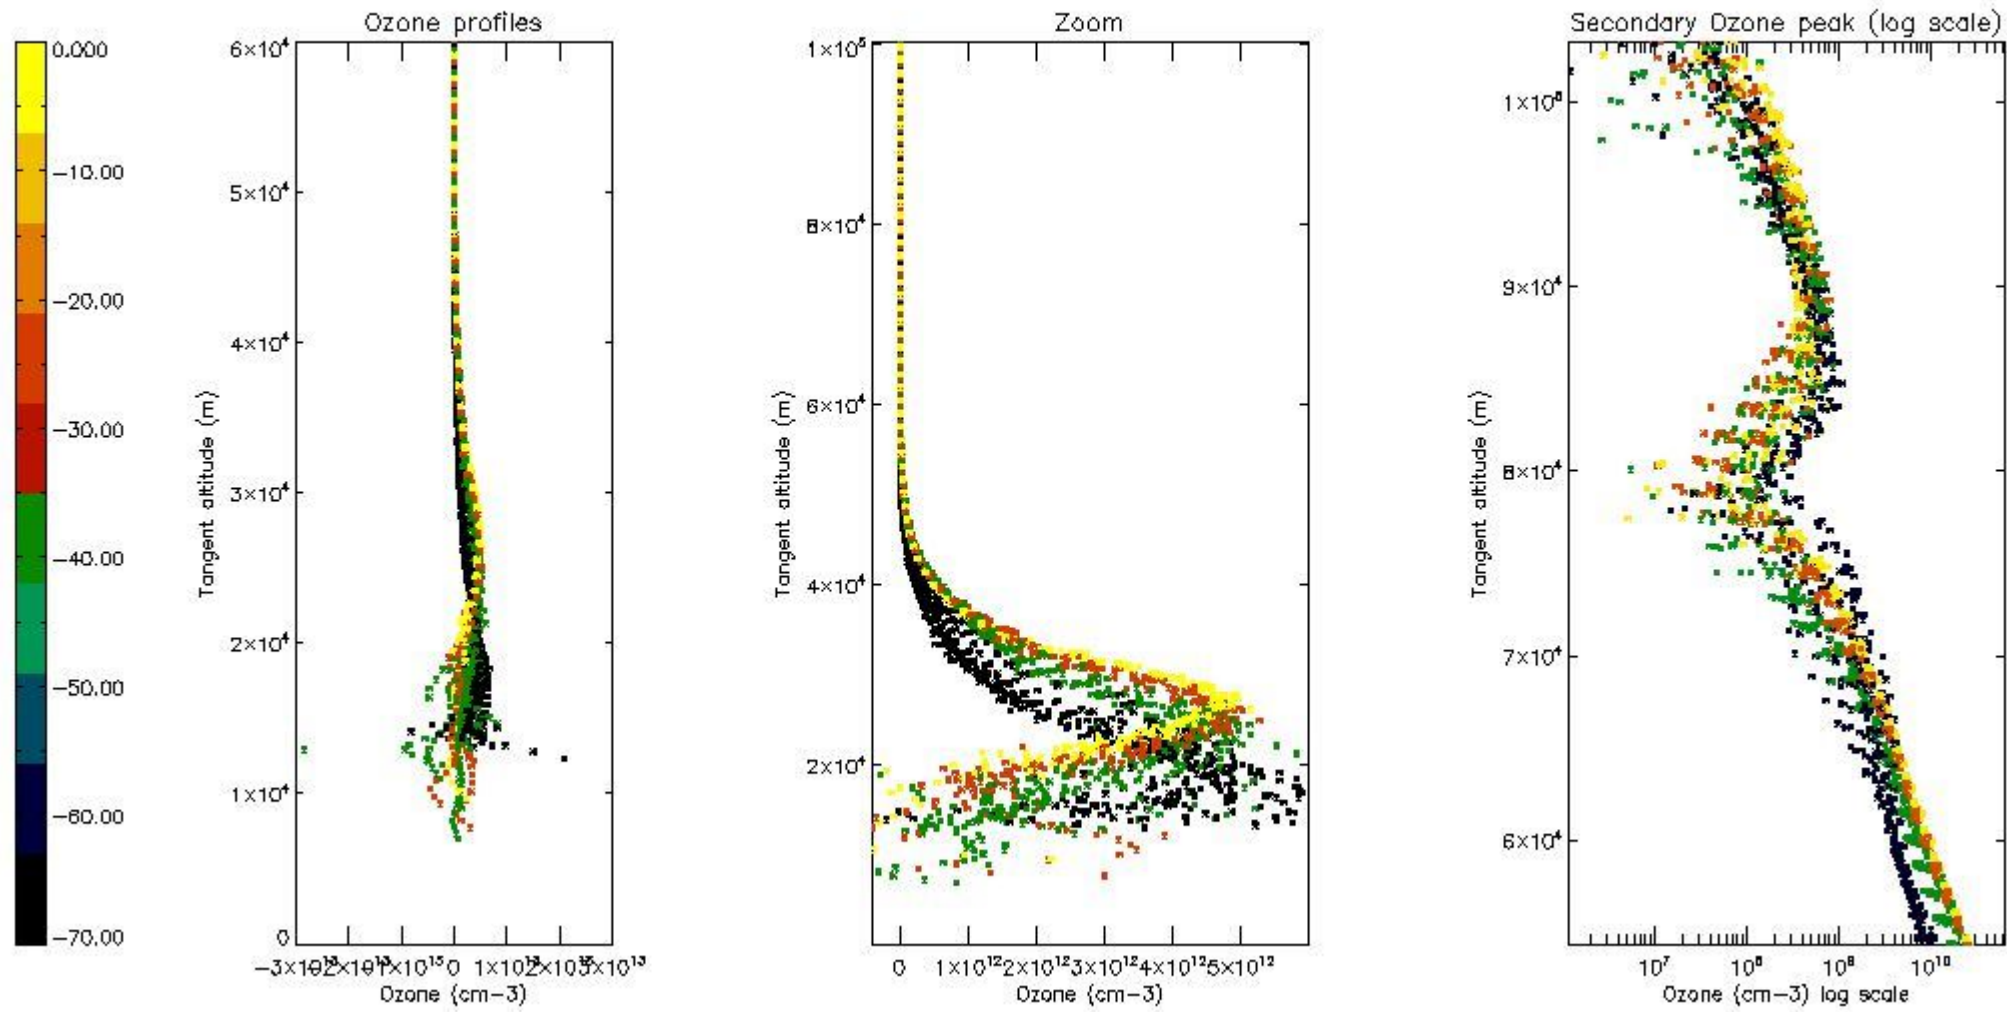

STD < 10	12
STD < 5	8

5.2 Plot ozone profiles for all STD (dark without errors)

The colorbar represents the latitude.

5.3 Plot ozone profiles where STD < 20% (dark without errors)

The colorbar represents the latitude.