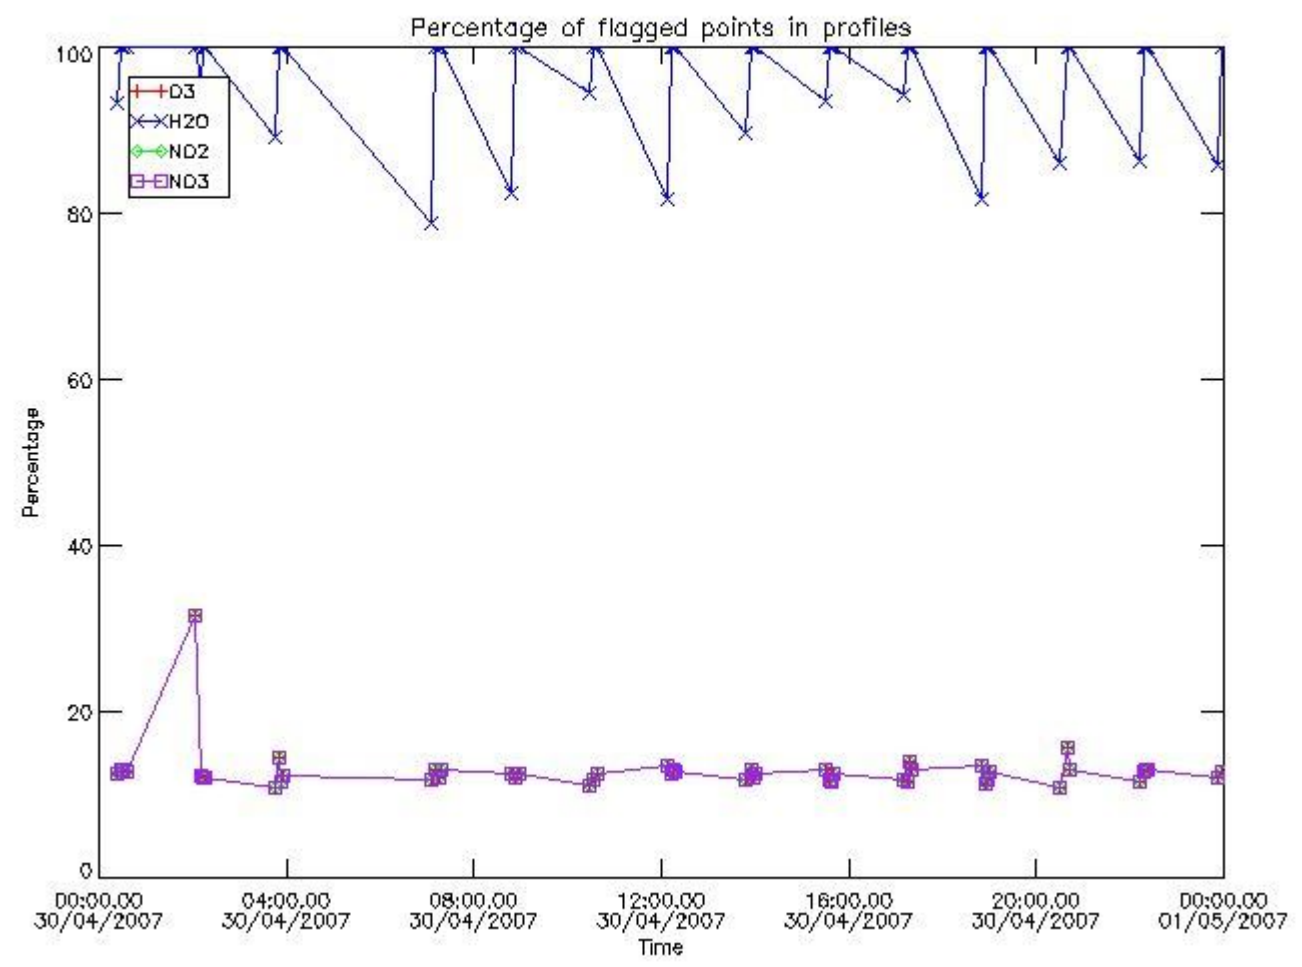

3. Quality information per product

In this section it is plotted some information contained in the Quality Summary data set of the level 2 products. Only products in dark limb conditions and without errors (error flag in the MPH set to "0") are used.

3.1 Plot quality information per product (time dependant)

3.2 Plot quality information per product (world map)