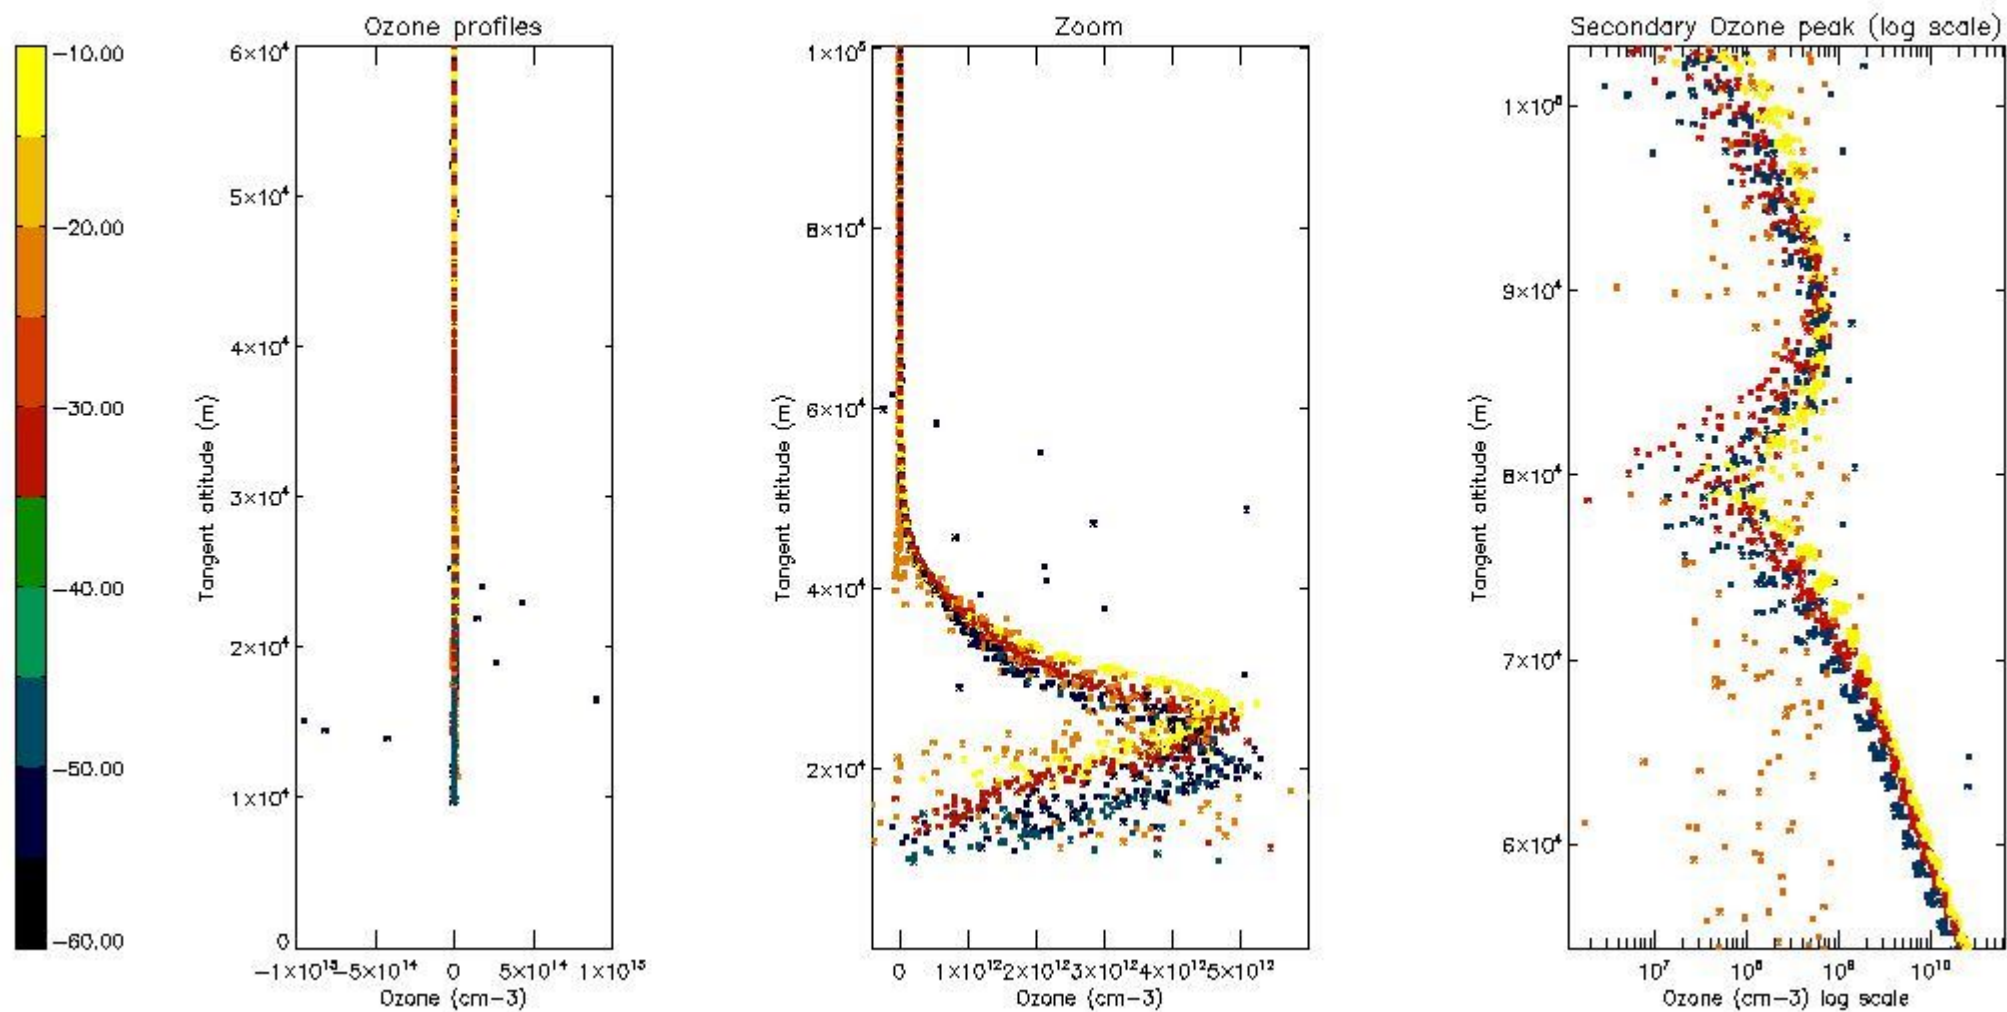

STD < 10	10
STD < 5	7

5.2 Plot ozone profiles for all STD (dark without errors)

The colorbar represents the latitude.

5.3 Plot ozone profiles where STD < 20% (dark without errors)

The colorbar represents the latitude.