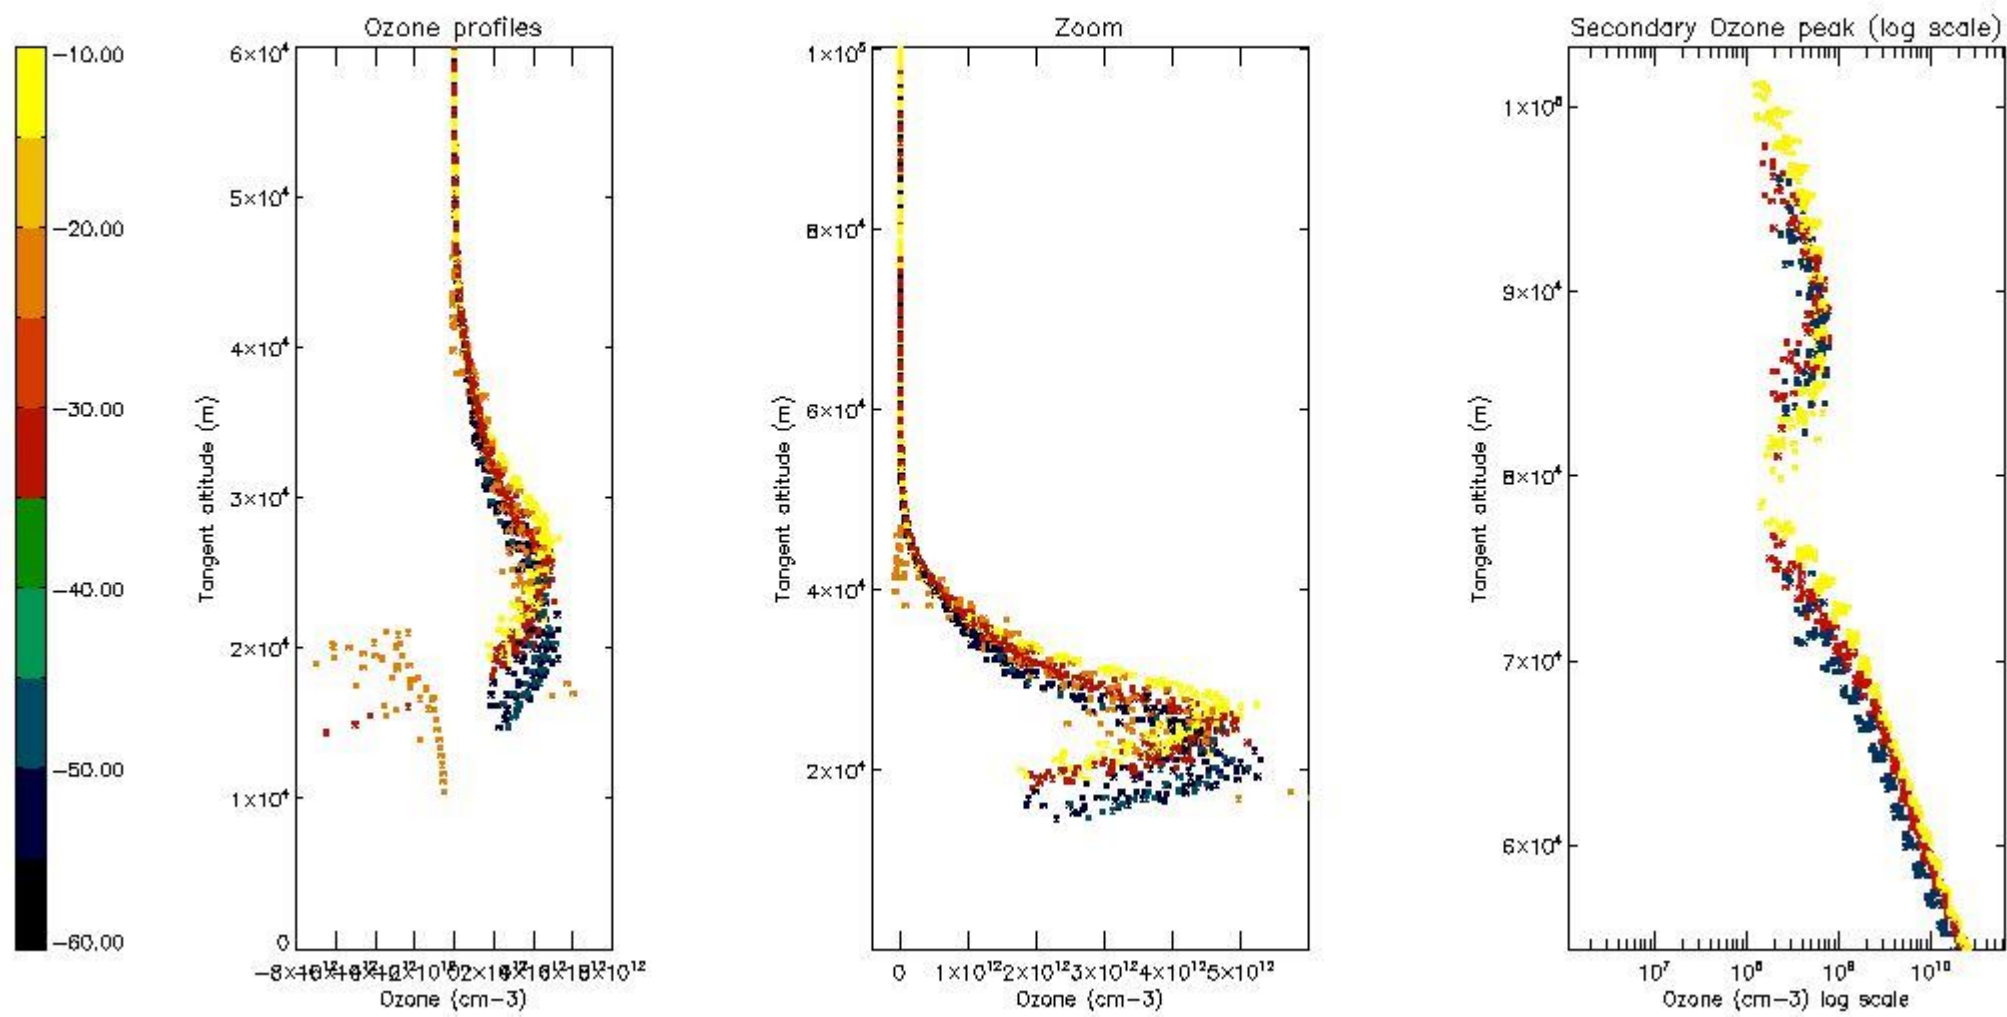

STD < 10	10
STD < 5	7

5.2 Plot ozone profiles for all STD (dark without errors)

The colorbar represents the latitude.

5.3 Plot ozone profiles where STD < 20% (dark without errors)

The colorbar represents the latitude.