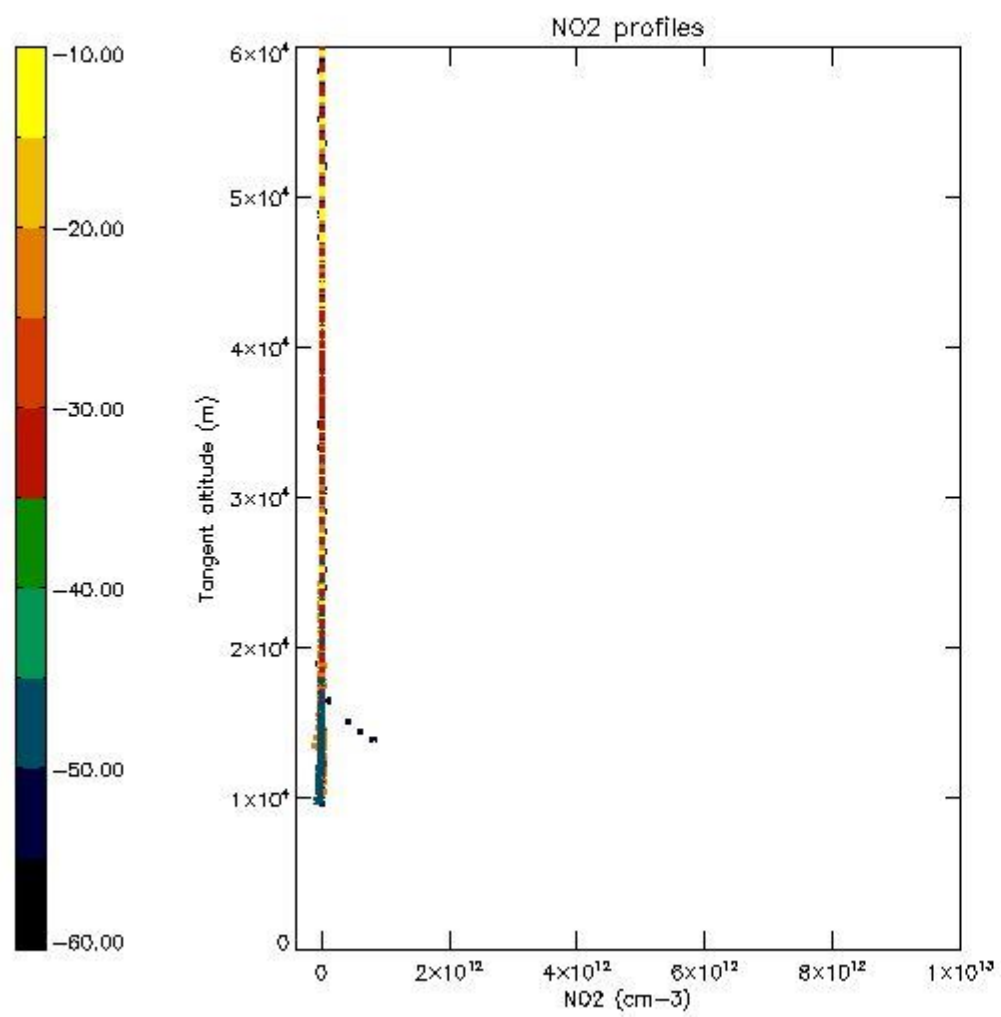

5.7 Plot NO3 profiles for all STD (dark without errors)

The colorbar represents the latitude.