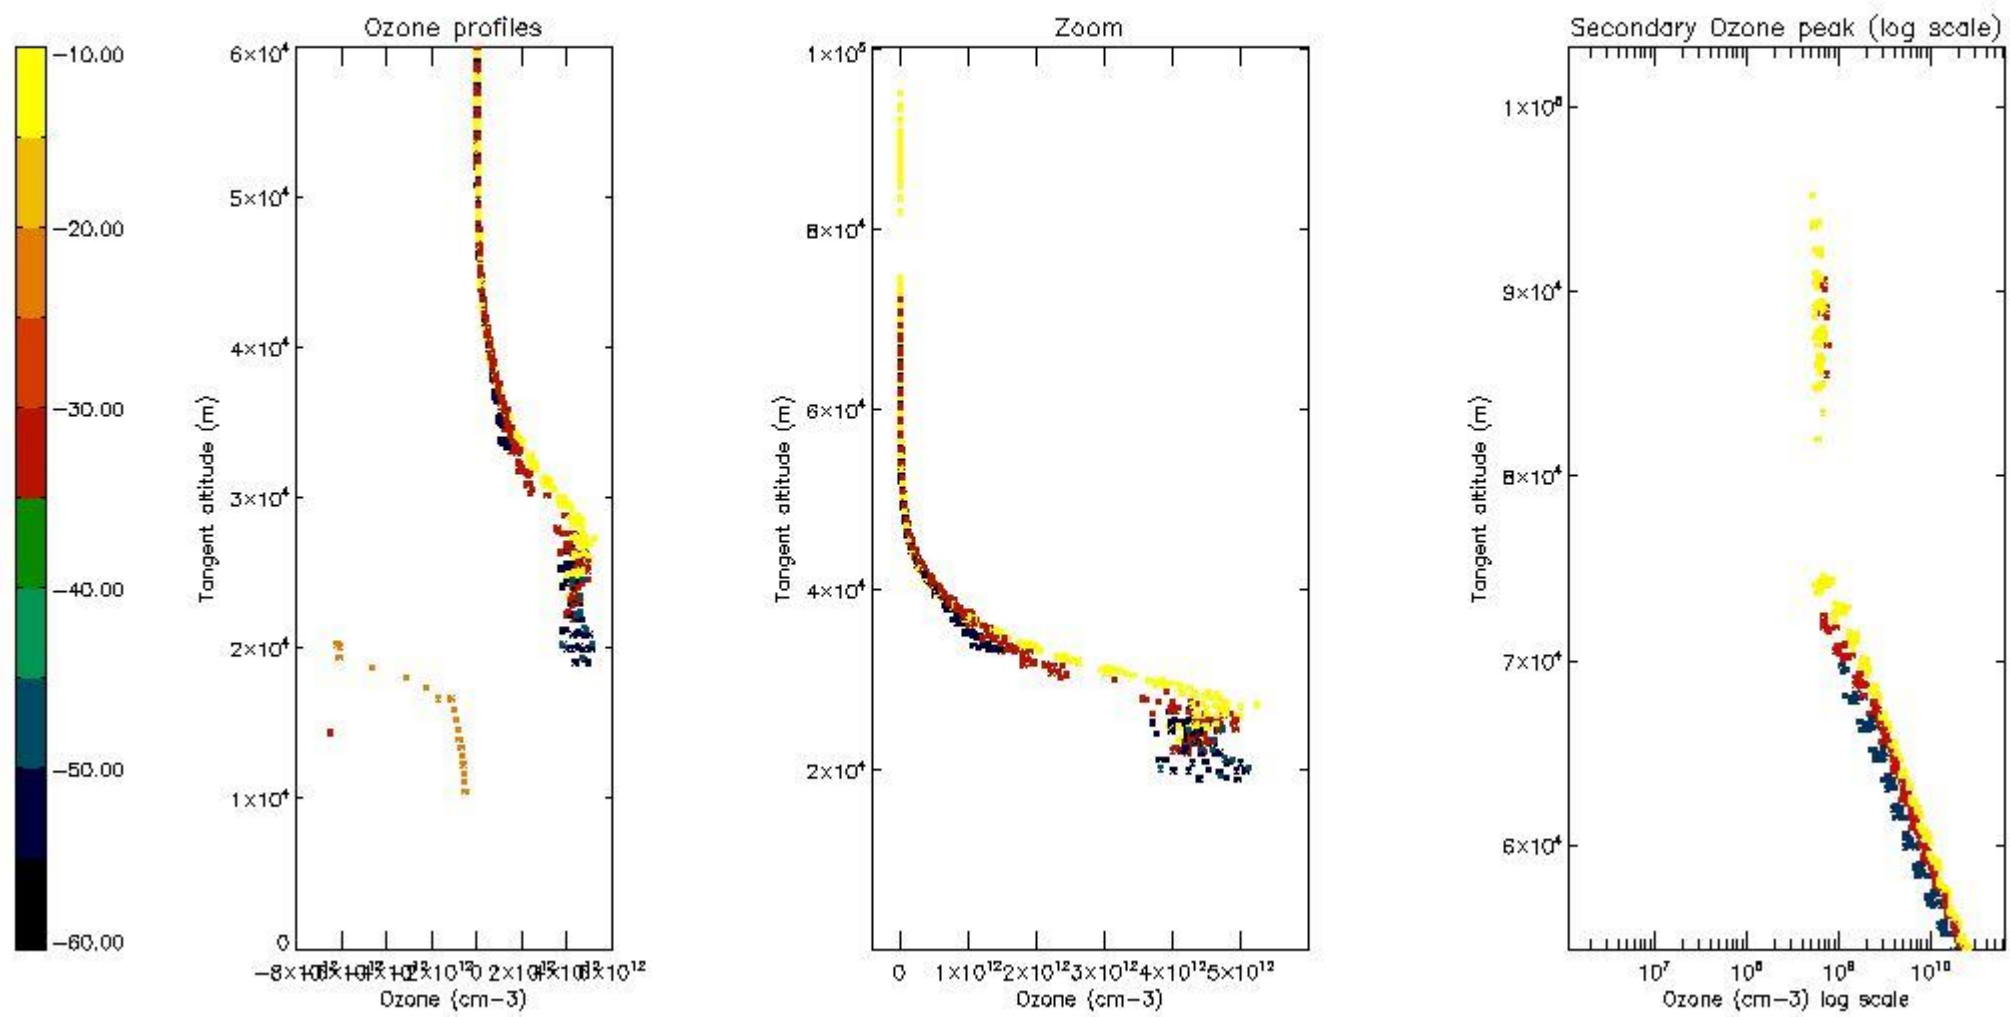

5.6 Plot NO₂ profiles for all STD (dark without errors)

The colorbar represents the latitude.