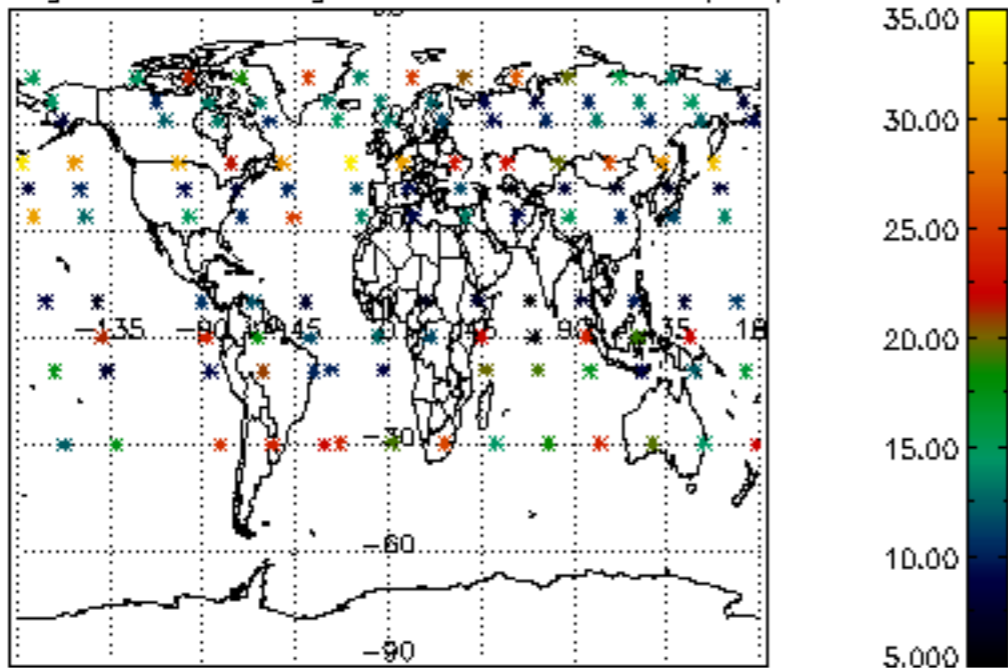

Percentage of cosmic ray hits per profile

Percentage of star falling outside central band per profile