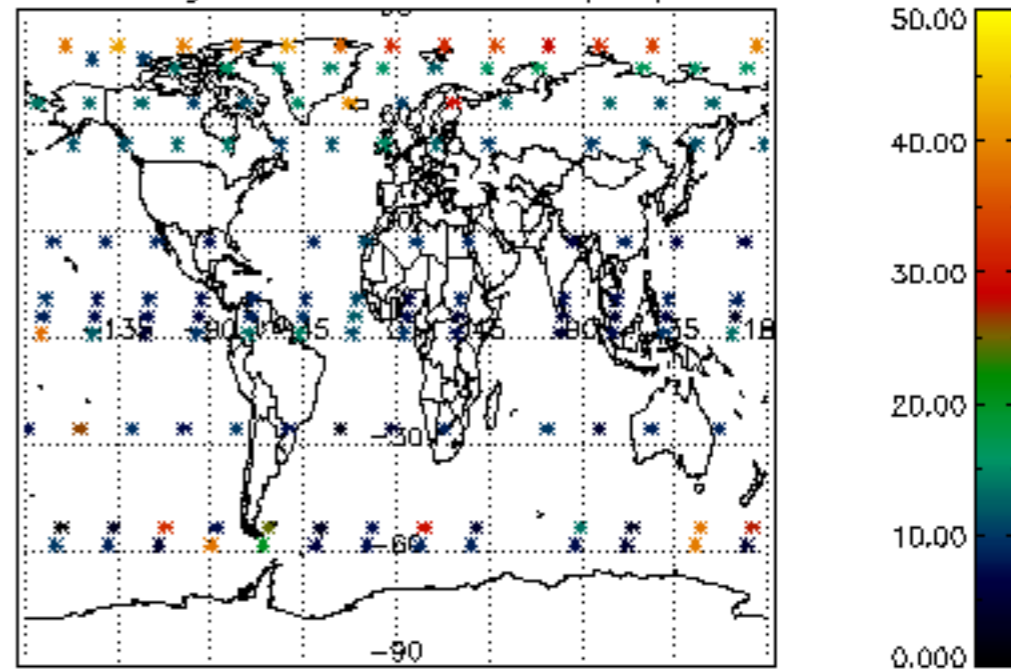

Percentage of saturation errors per profile