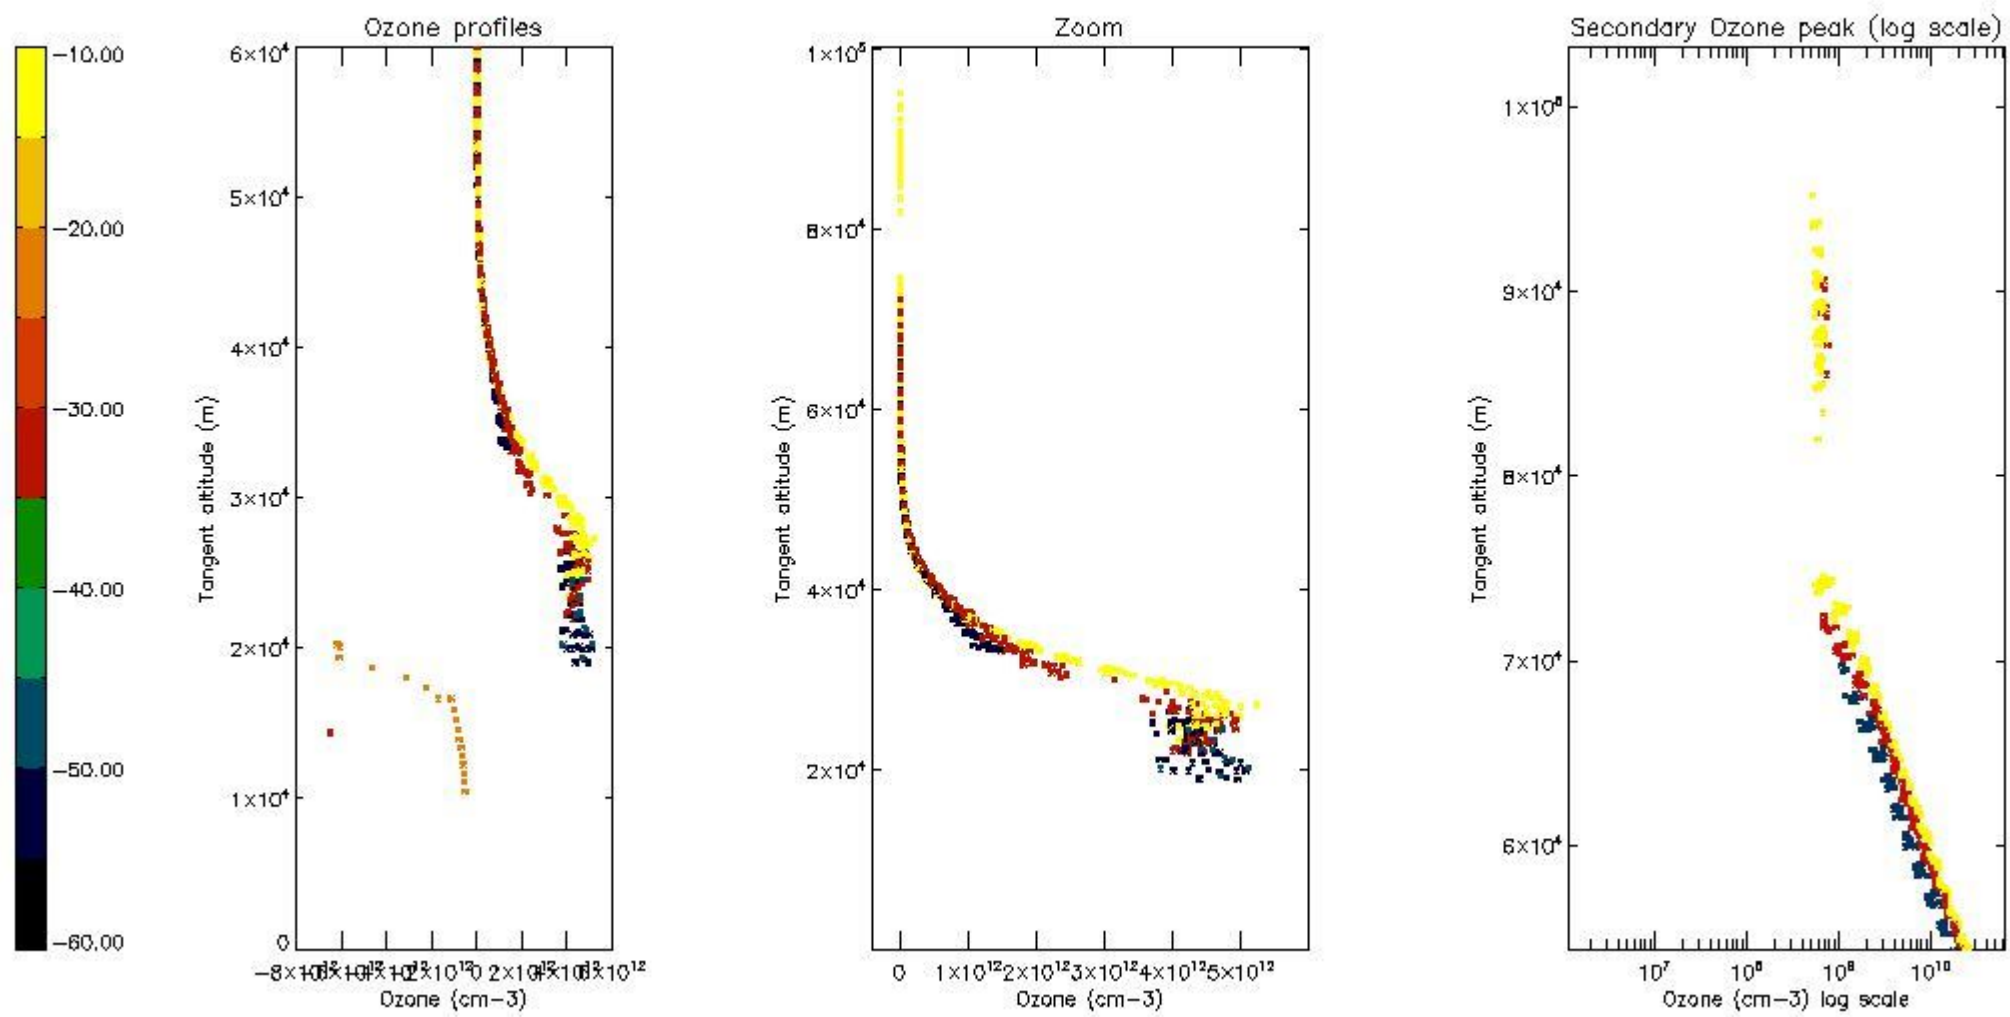

STD < 10	10
STD < 5	7

5.2 Plot ozone profiles for all STD (dark without errors)

The colorbar represents the latitude.

5.3 Plot ozone profiles where STD < 20% (dark without errors)

The colorbar represents the latitude.

5.4 Plot ozone profiles where STD < 10% (dark without errors)

The colorbar represents the latitude.

5.5 Plot ozone profiles where STD < 5% (dark without errors)

The colorbar represents the latitude.

5.6 Plot NO₂ profiles for all STD (dark without errors)