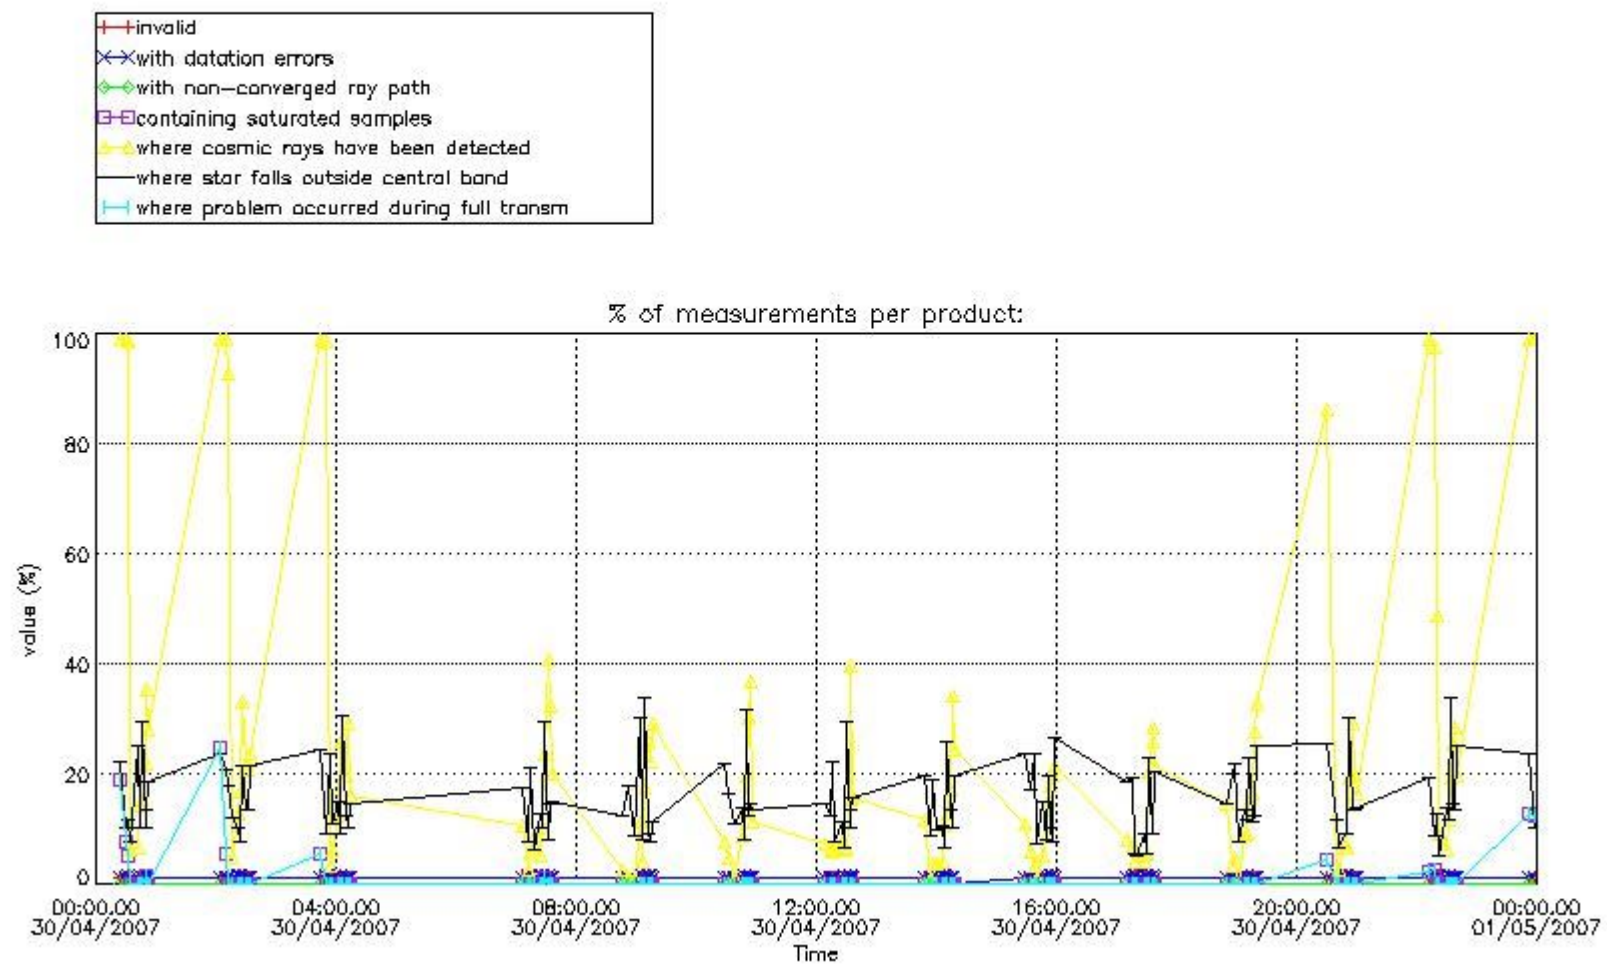

4.1.2 Plot level 1 quality information per product (time dependant): ENVI SAT DESCENDING passes