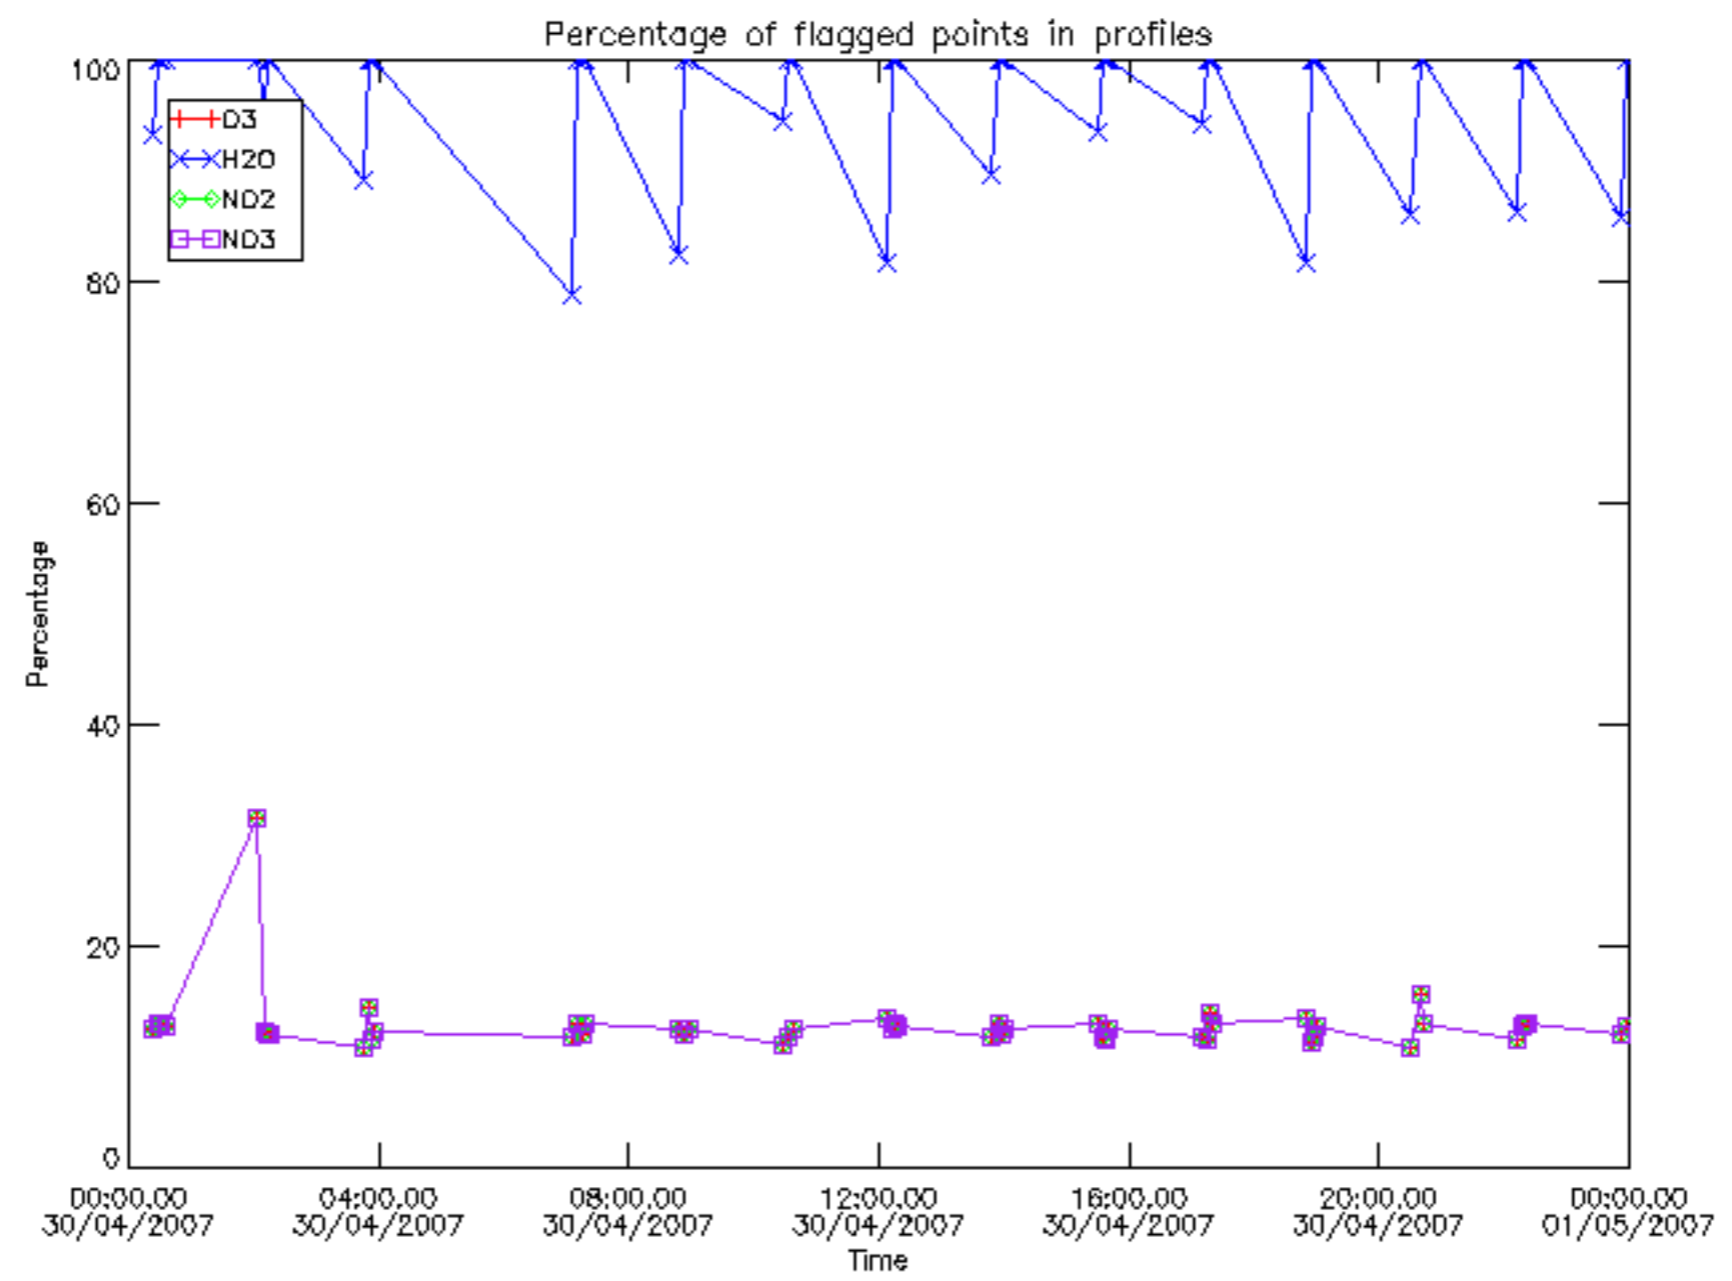

Percentage of flagged data per D3 profile

Percentage of flagged data per H2O profile