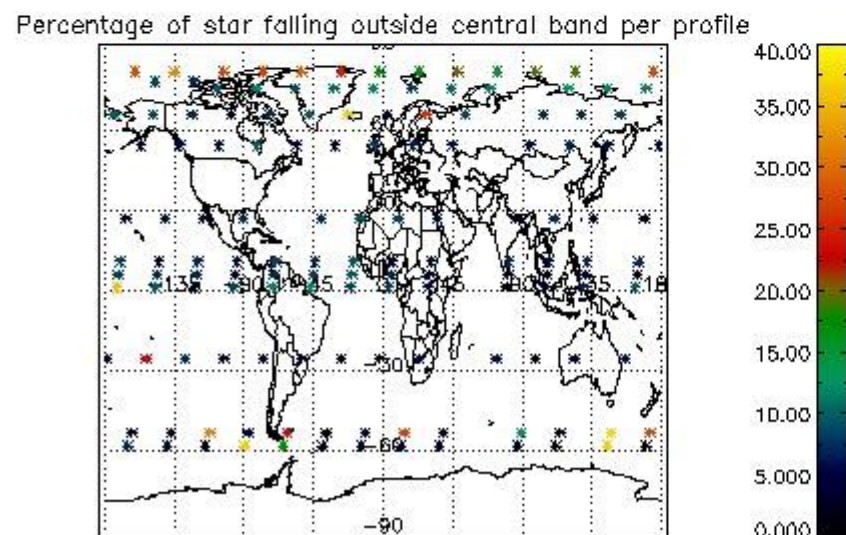

5. Trace gas profiles

5.1 Ozone statistics based on quality of products

The final quality of the products can be "measured" using the STD (Standard Deviation) attached to every point profile. This information is written to the parameter GOM_NL__2P/NL_LOCAL_SPECIES_DENSITY/o3_std of the level 2 products. The table below shows the statistics for given STD ranges.

The statistics are given with respect to the overall valid production:

- Products without fatal errors: GOM_NL__2P/MPH/PRODUCT_ERR=0
- Valid point profile: GOM_NL__2P/NL_LOCAL_SPECIES_DENSITY/pcd(0)=0

The 'Criteria' is applied to valid points of dark limb products:

- Products in dark limb illumination condition: GOM_NL__2P/NL_SUMMARY_QUALITY/obs_ill_cond=0
- Products without fatal errors: GOM_NL__2P/MPH/PRODUCT_ERR=0
- Valid point profile: GOM_NL__2P/NL_LOCAL_SPECIES_DENSITY/pcd(0)=0

So, the table below shows the percentage of dark limb and valid observations for each criteria with respect to the overall valid daily observations.

Criteria	% of total production
All STD	21
STD < 20	12