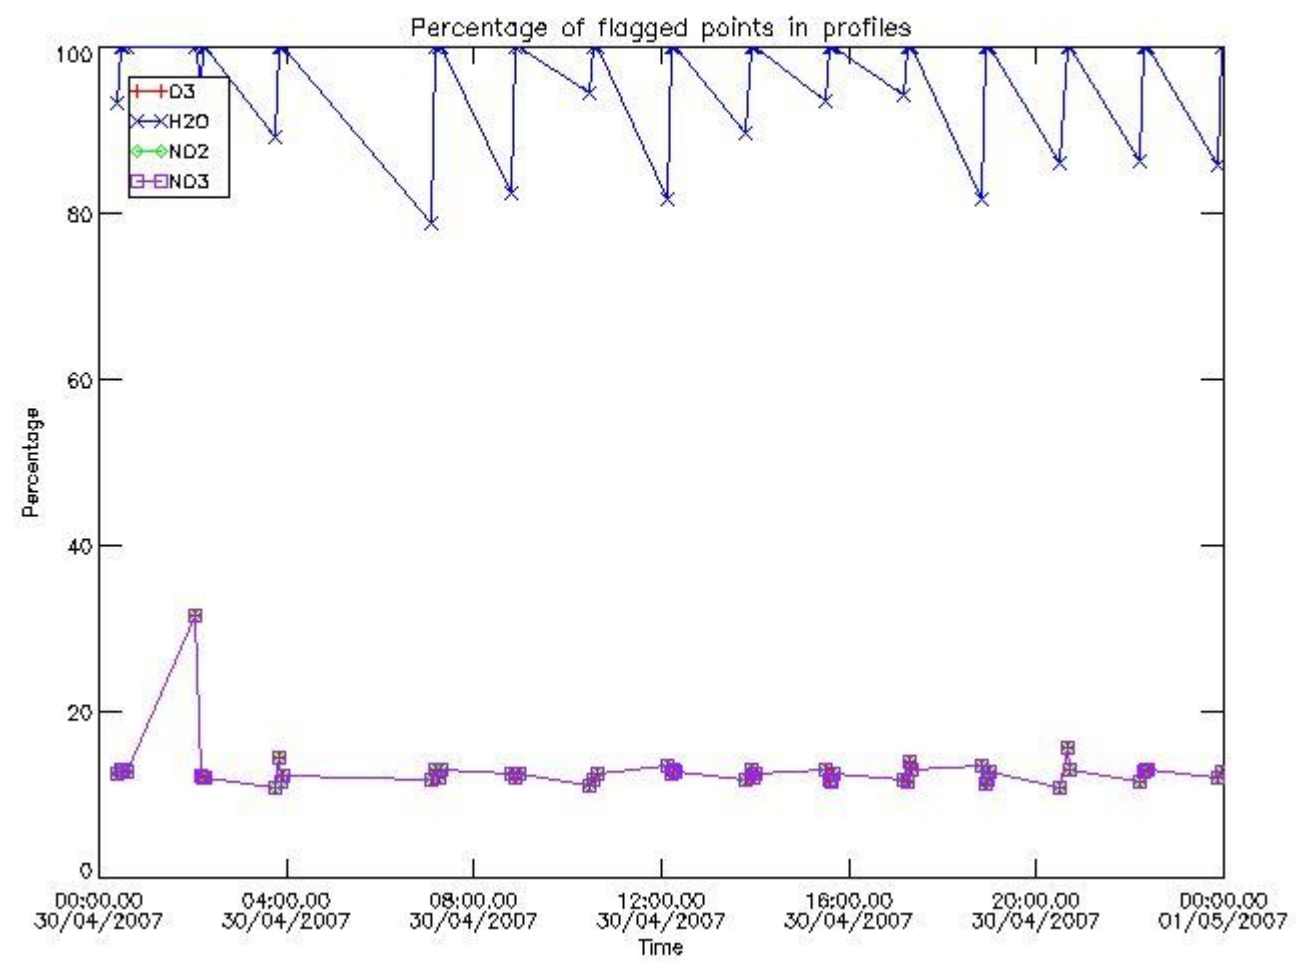

3.1 Plot quality information per product (time dependant)

3.2 Plot quality information per product (world map)