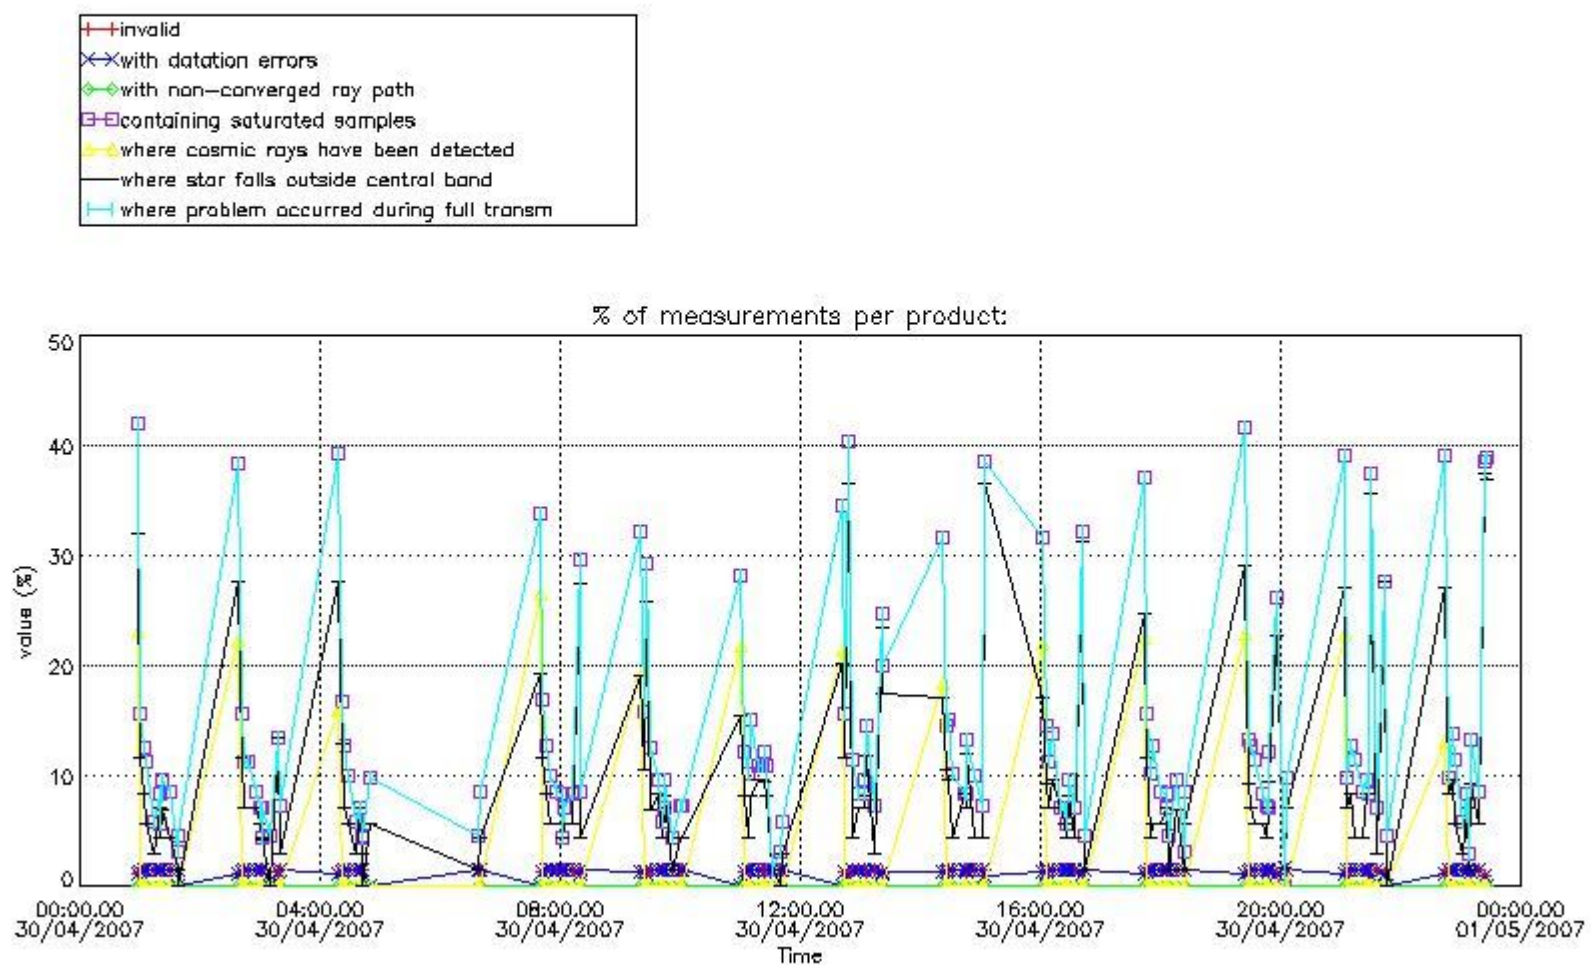

4.2 Plot quality information per product coming from level 1b processing (world map)

4.2.1 Plot level 1 quality information per product (world map): ENVISAT ASCENDING passes