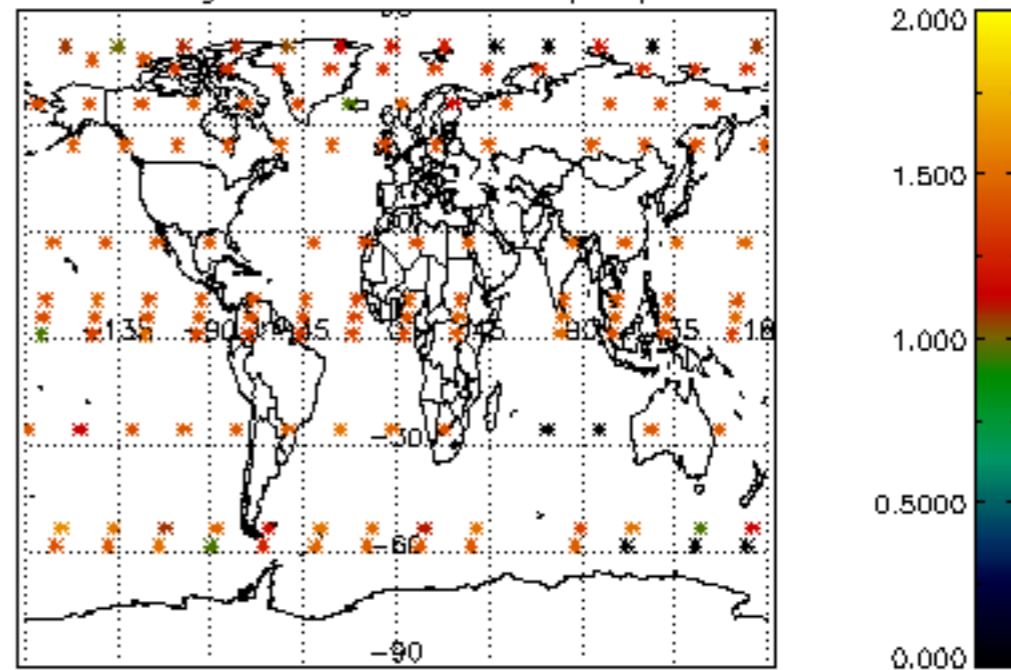

Percentage of datation errors per profile

Percentage of star falling outside central band per profile

Percentage of saturation errors per profile

Percentage of cosmic ray hits per profile

Percentage of datation errors per profile