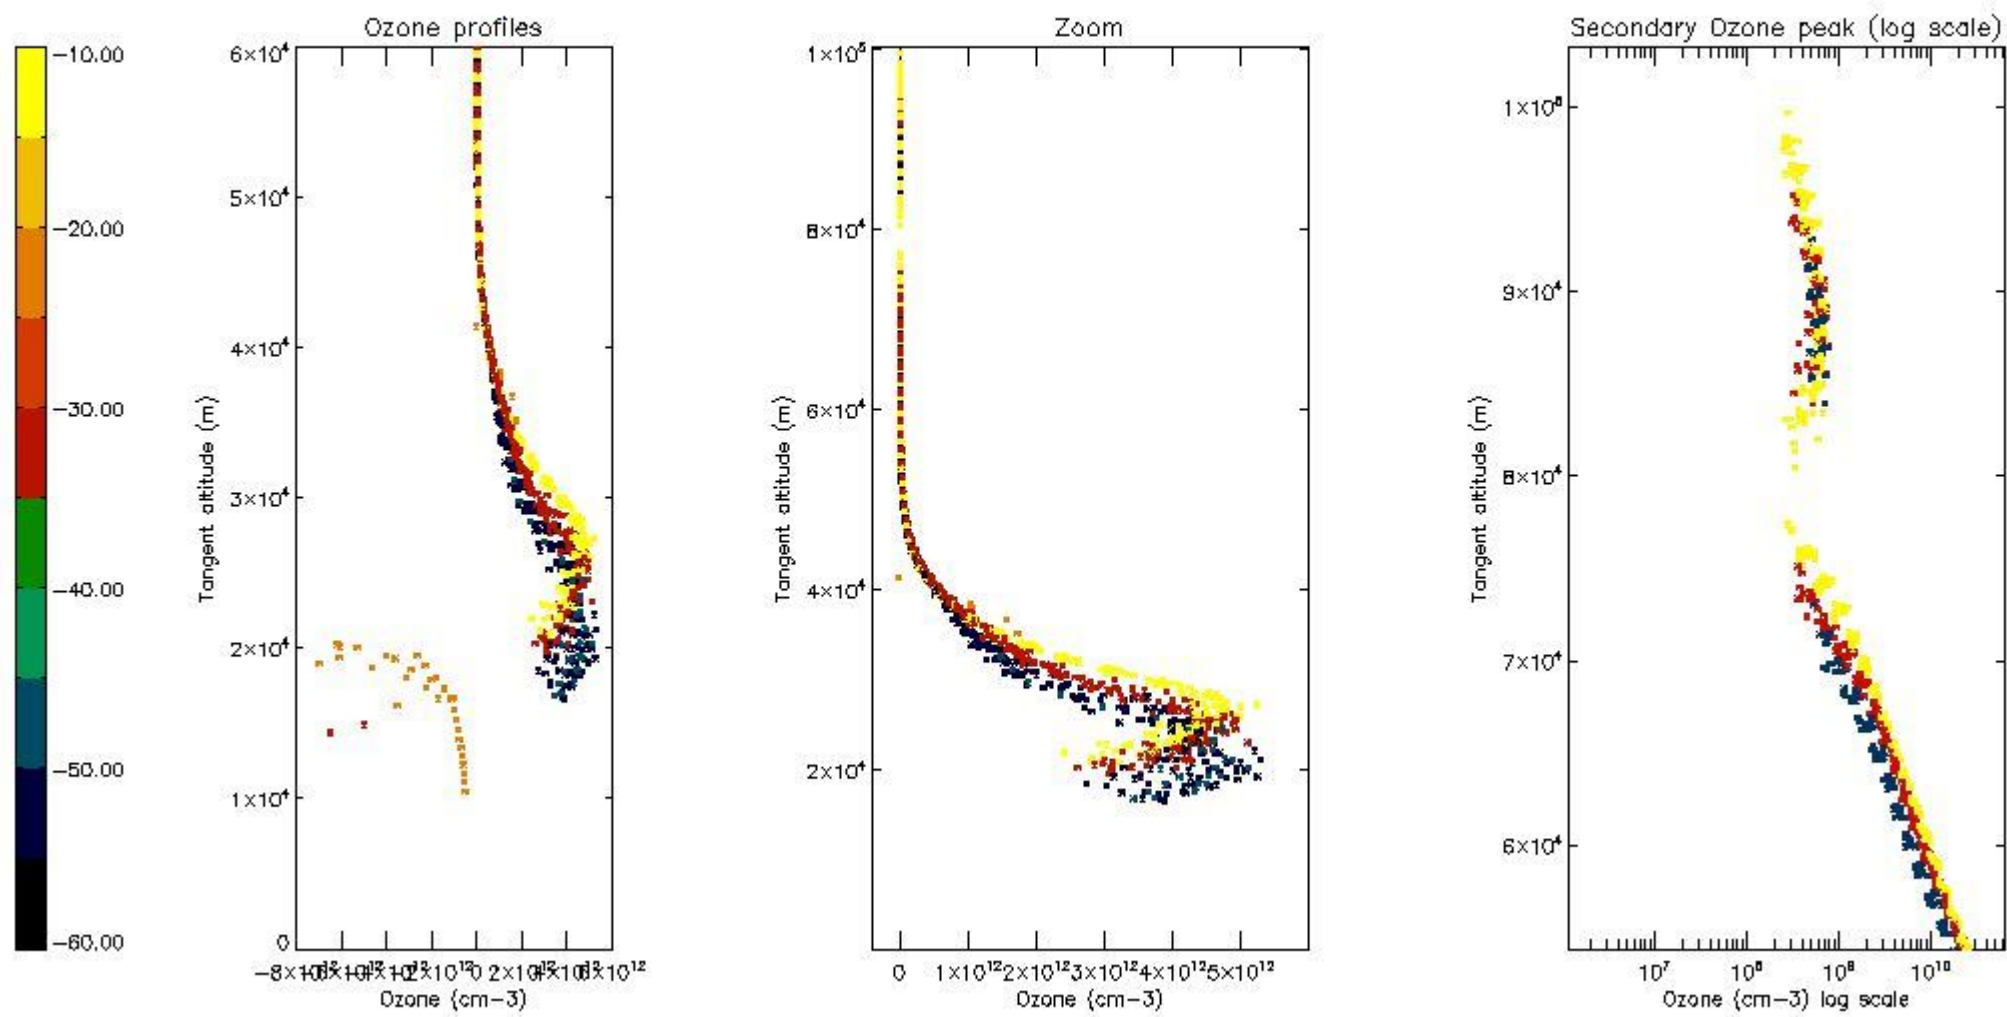

5.5 Plot ozone profiles where STD < 5% (dark without errors)

The colorbar represents the latitude.