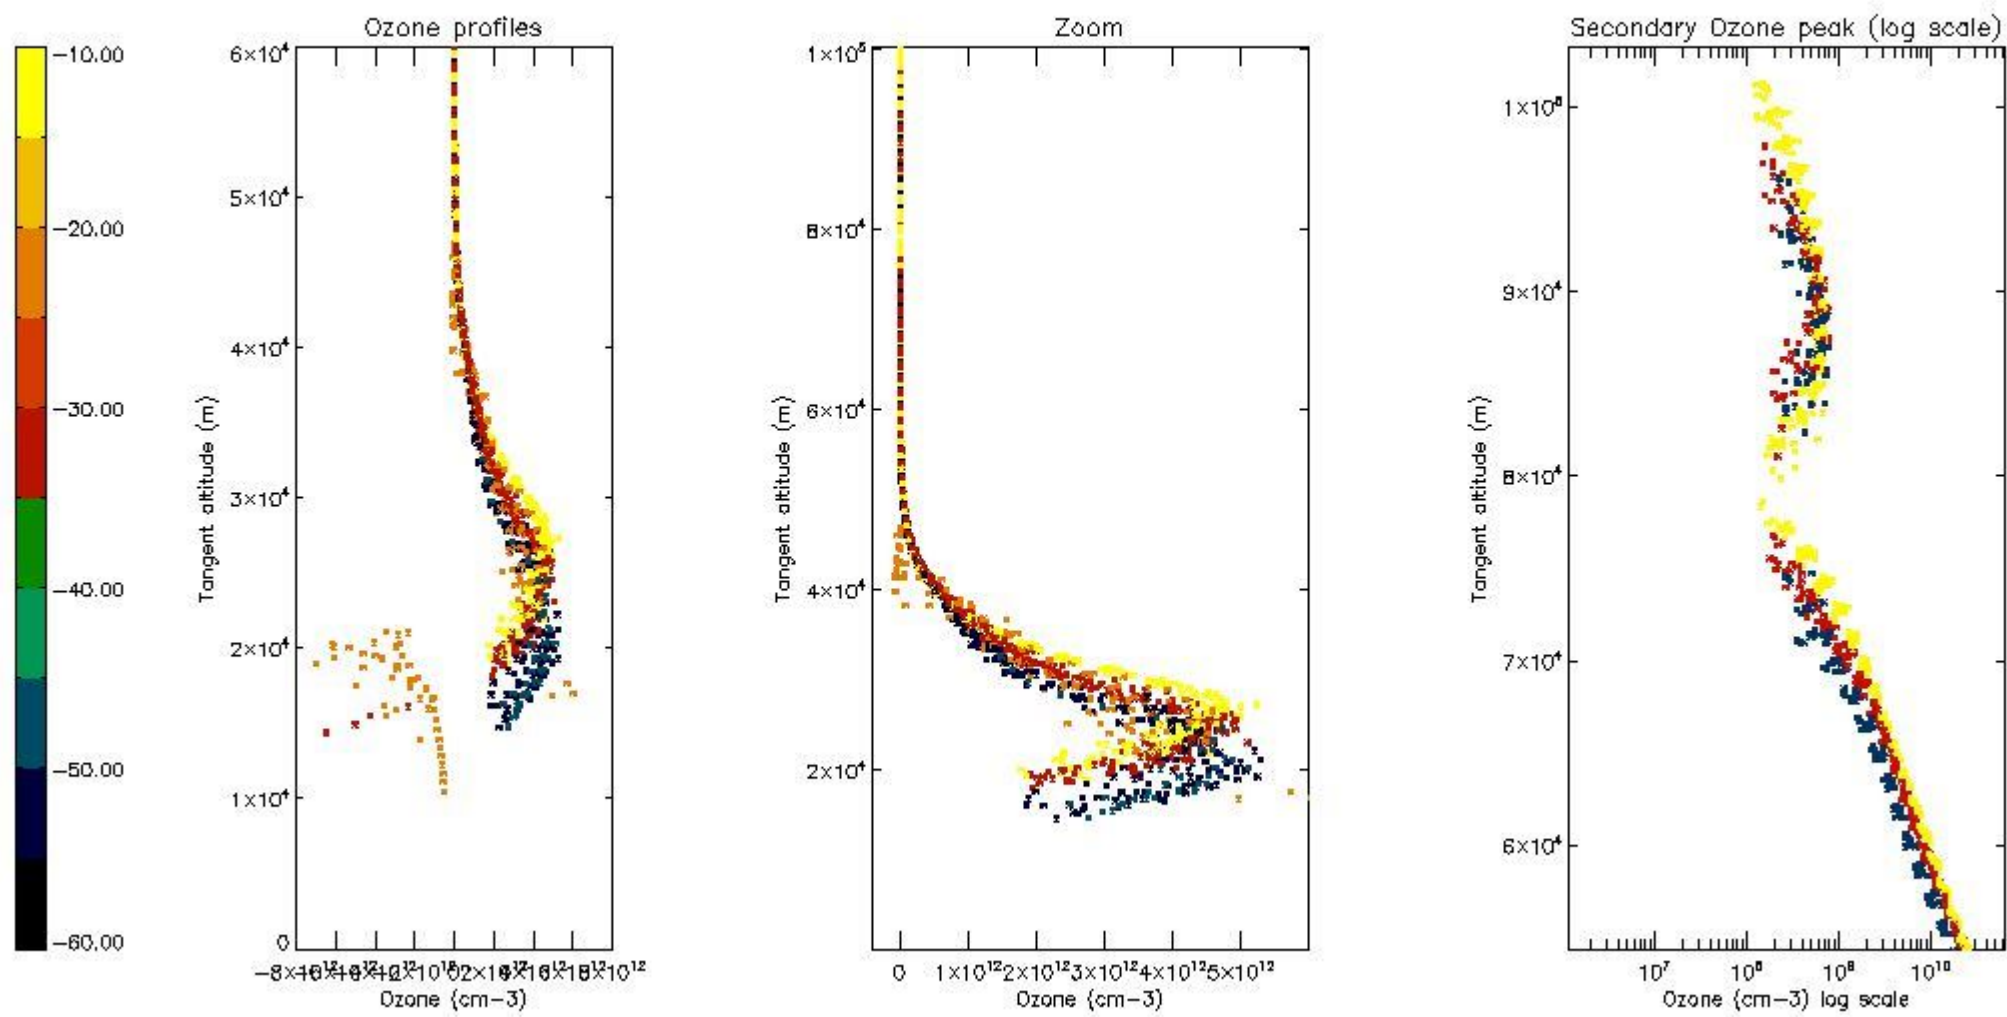

STD < 10	10
STD < 5	7

5.2 Plot ozone profiles for all STD (dark without errors)

The colorbar represents the latitude.

5.3 Plot ozone profiles where STD < 20% (dark without errors)

The colorbar represents the latitude.

5.4 Plot ozone profiles where STD < 10% (dark without errors)

The colorbar represents the latitude.

5.5 Plot ozone profiles where STD < 5% (dark without errors)

The colorbar represents the latitude.

5.6 Plot NO₂ profiles for all STD (dark without errors)