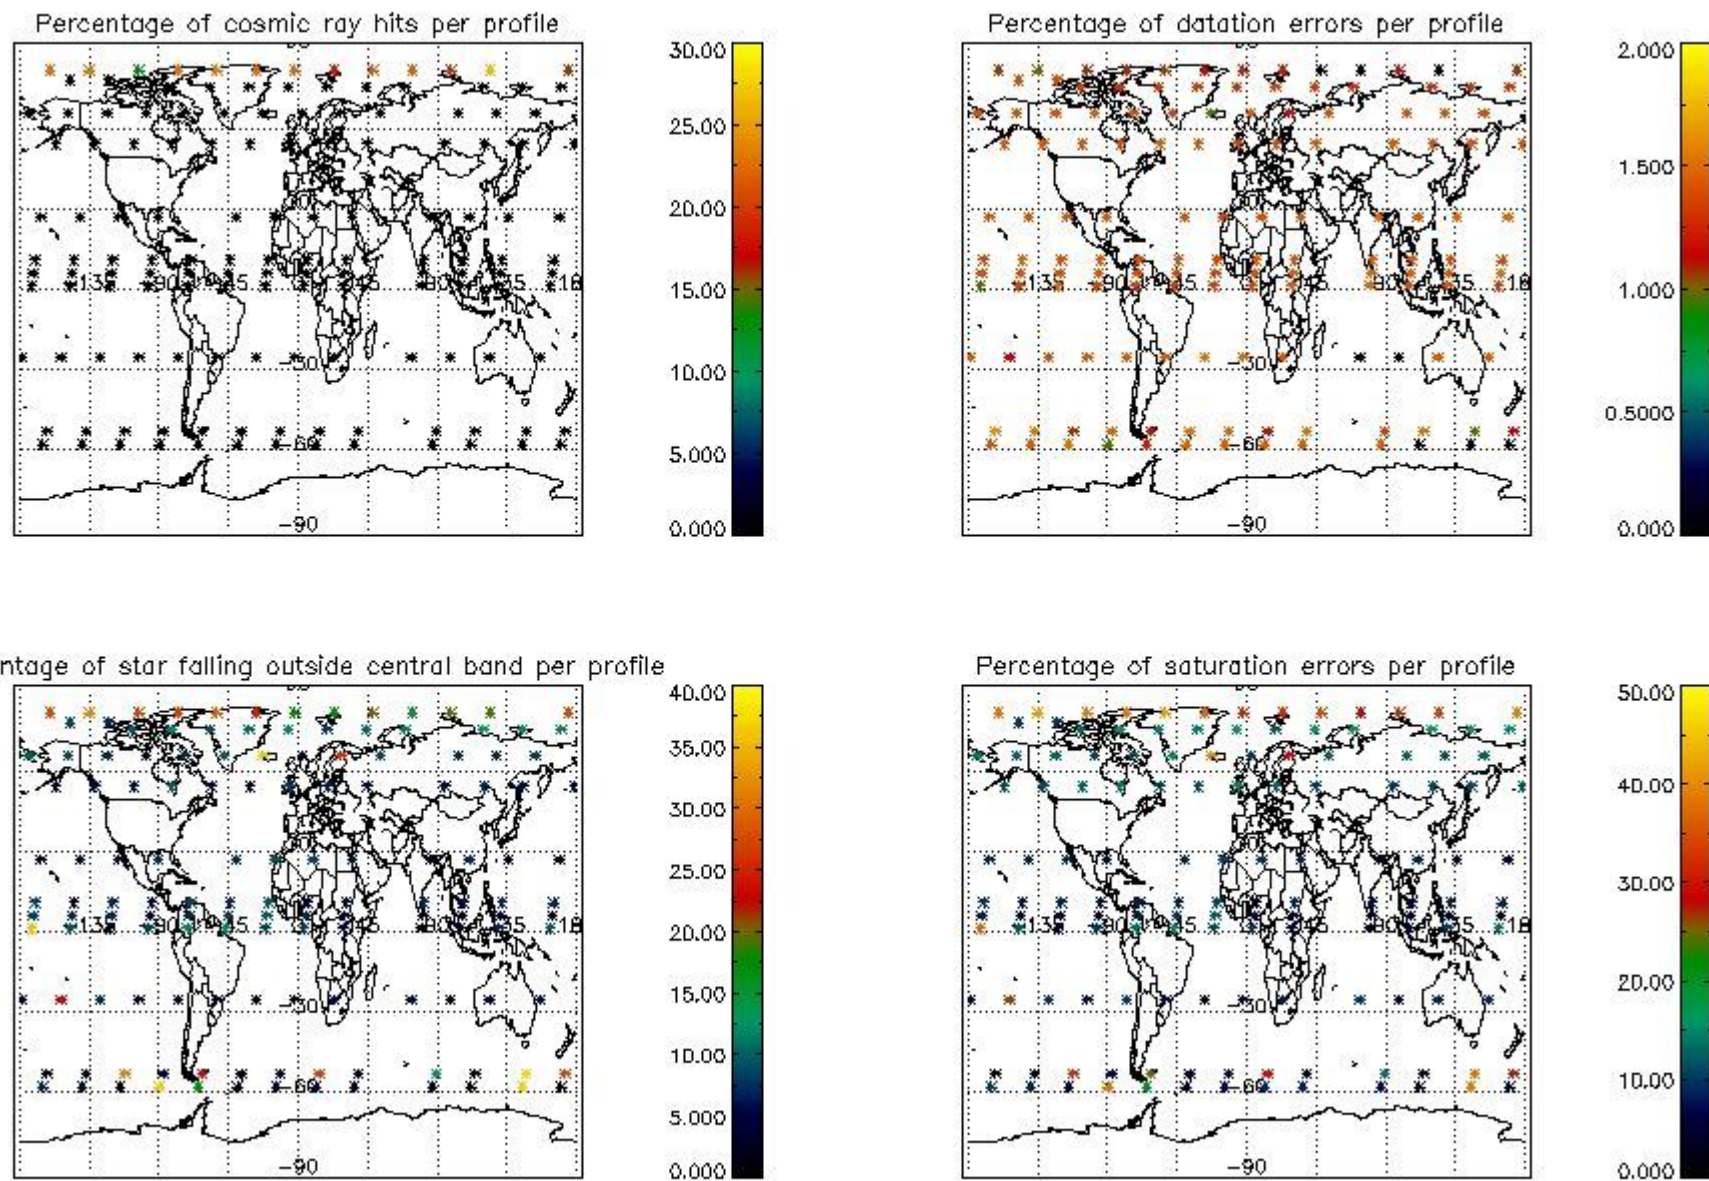

Percentage of flagged data per NO3 profile

4. Level 1 quality information per product

In this section it is plotted some information contained in the Quality Summary data set of the level 2 products that comes from the level 1b processing. Products without errors (error flag in the MPH set to "0") are used.

4.1 Plot quality information per product (time dependant) coming from level 1b processing

4.1.1 Plot level 1 quality information per product (time dependant): ENVISAT ASCENDING passes

4.1.2 Plot level 1 quality information per product (time dependant): ENVI SAT DESCENDING passes

4.2 Plot quality information per product coming from level 1b processing (world map)

4.2.1 Plot level 1 quality information per product (world map): ENVISAT ASCENDING passes

4.2.2 Plot level 1 quality information per product (world map): ENVISAT DESCENDING passes