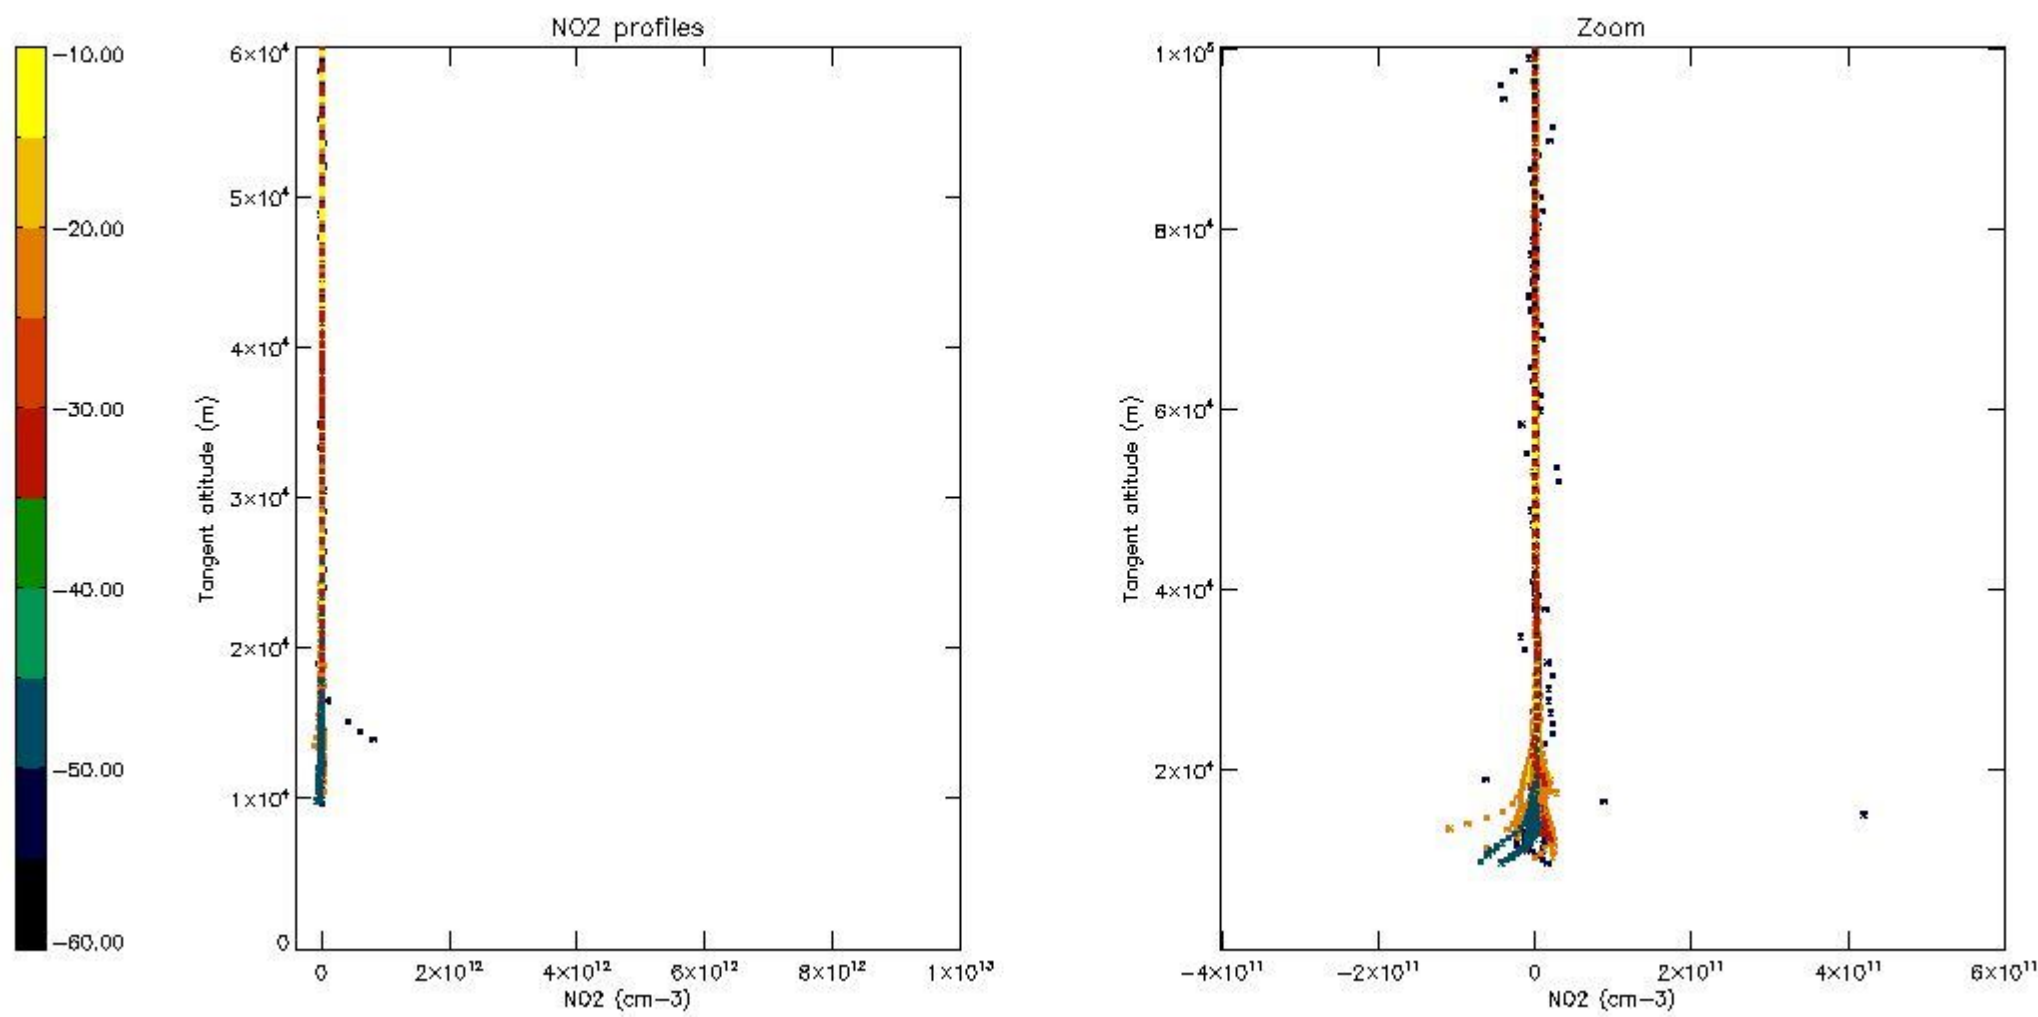

5.7 Plot NO3 profiles for all STD (dark without errors)

The colorbar represents the latitude.