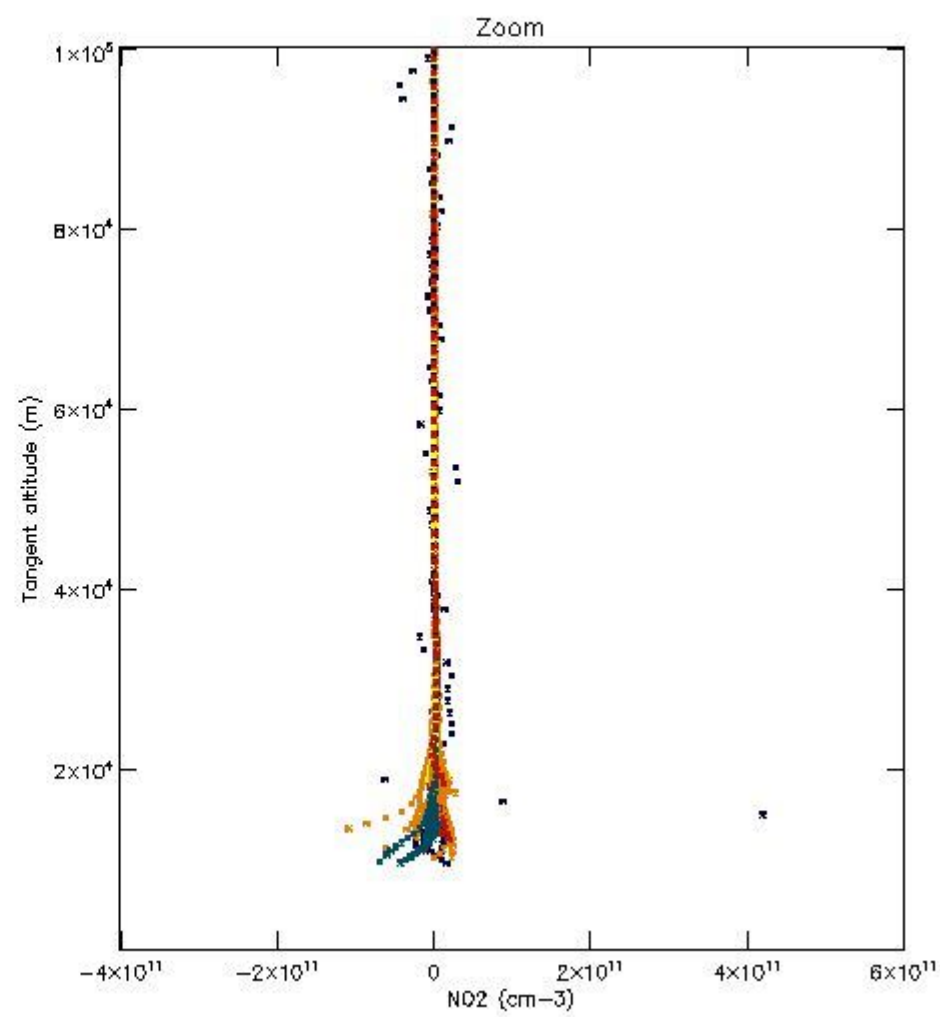

5.7 Plot NO3 profiles for all STD (dark without errors)

The colorbar represents the latitude.