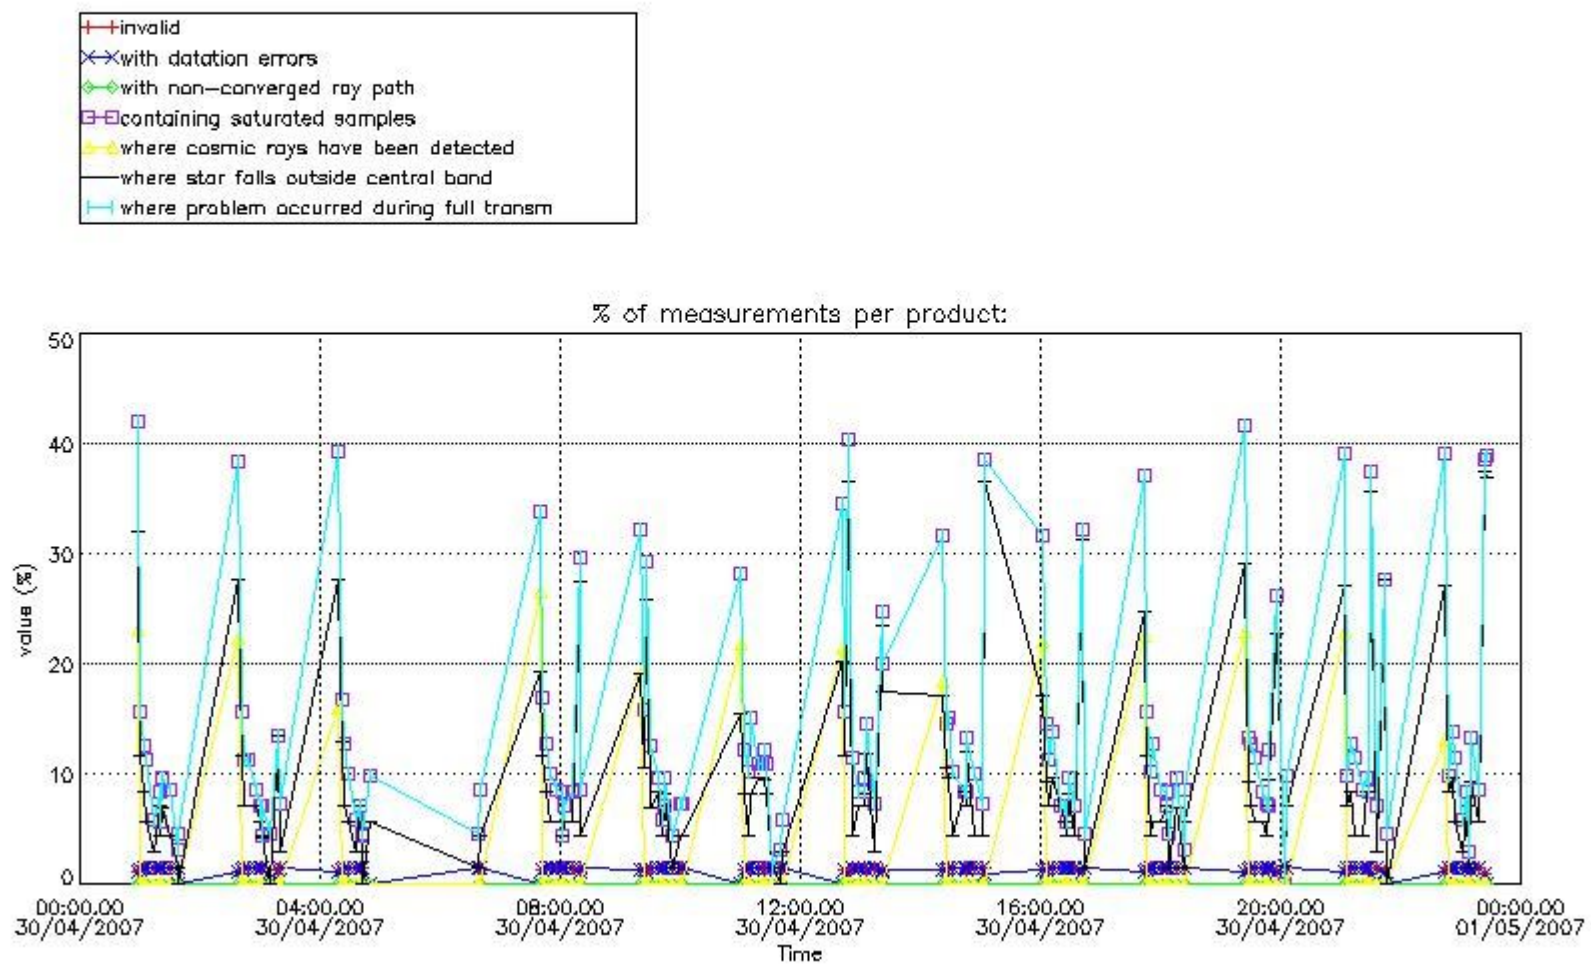

3.1 Plot quality information per product (time dependant)

3.2 Plot quality information per product (world map)

Percentage of flagged data per O3 profile

Percentage of flagged data per H2O profile

Percentage of flagged data per NO2 profile

Percentage of flagged data per NO3 profile

4. Level 1 quality information per product

In this section it is plotted some information contained in the Quality Summary data set of the level 2 products that comes from the level 1b processing. Products without errors (error flag in the MPH set to "0") are used.

4.1 Plot quality information per product (time dependant) coming from level 1b processing

4.1.1 Plot level 1 quality information per product (time dependant): ENVISAT ASCENDING passes

4.1.2 Plot level 1 quality information per product (time dependant): ENVI SAT DESCENDING passes