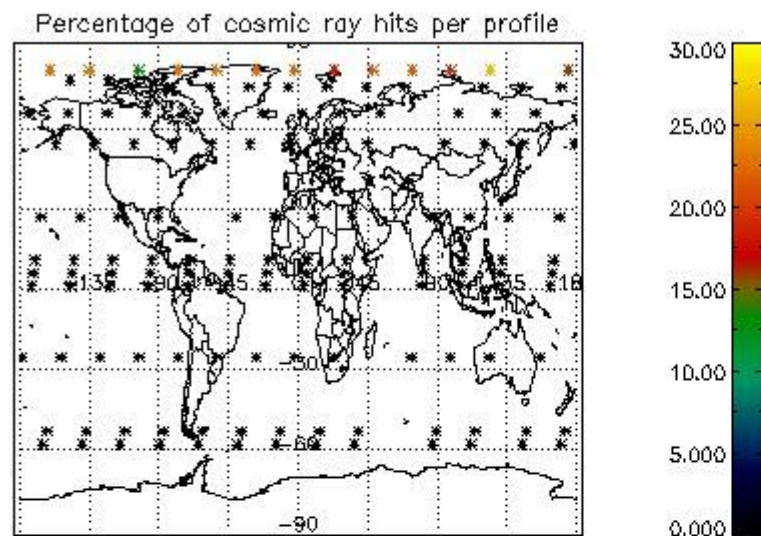

4.2.2 Plot level 1 quality information per product (world map): ENVISAT DESCENDING passes

5. Trace gas profiles

5.1 Ozone statistics based on quality of products

The final quality of the products can be "measured" using the STD (Standard Deviation) attached to every point profile. This information is written to the parameter GOM_NL__2P/NL_LOCAL_SPECIES_DENSITY/o3_std of the level 2 products. The table below shows the statistics for given STD ranges.

The statistics are given with respect to the overall valid production:

- Products without fatal errors: GOM_NL__2P/MPH/PRODUCT_ERR=0
- Valid point profile: GOM_NL__2P/NL_LOCAL_SPECIES_DENSITY/pcd(0)=0

The 'Criteria' is applied to valid points of dark limb products:

- Products in dark limb illumination condition: GOM_NL__2P/NL_SUMMARY_QUALITY/obs_ill_cond=0
- Products without fatal errors: GOM_NL__2P/MPH/PRODUCT_ERR=0
- Valid point profile: GOM_NL__2P/NL_LOCAL_SPECIES_DENSITY/pcd(0)=0

So, the table below shows the percentage of dark limb and valid observations for each criteria with respect to the overall valid daily observations.

Criteria	% of total production
All STD	21
STD < 20	12