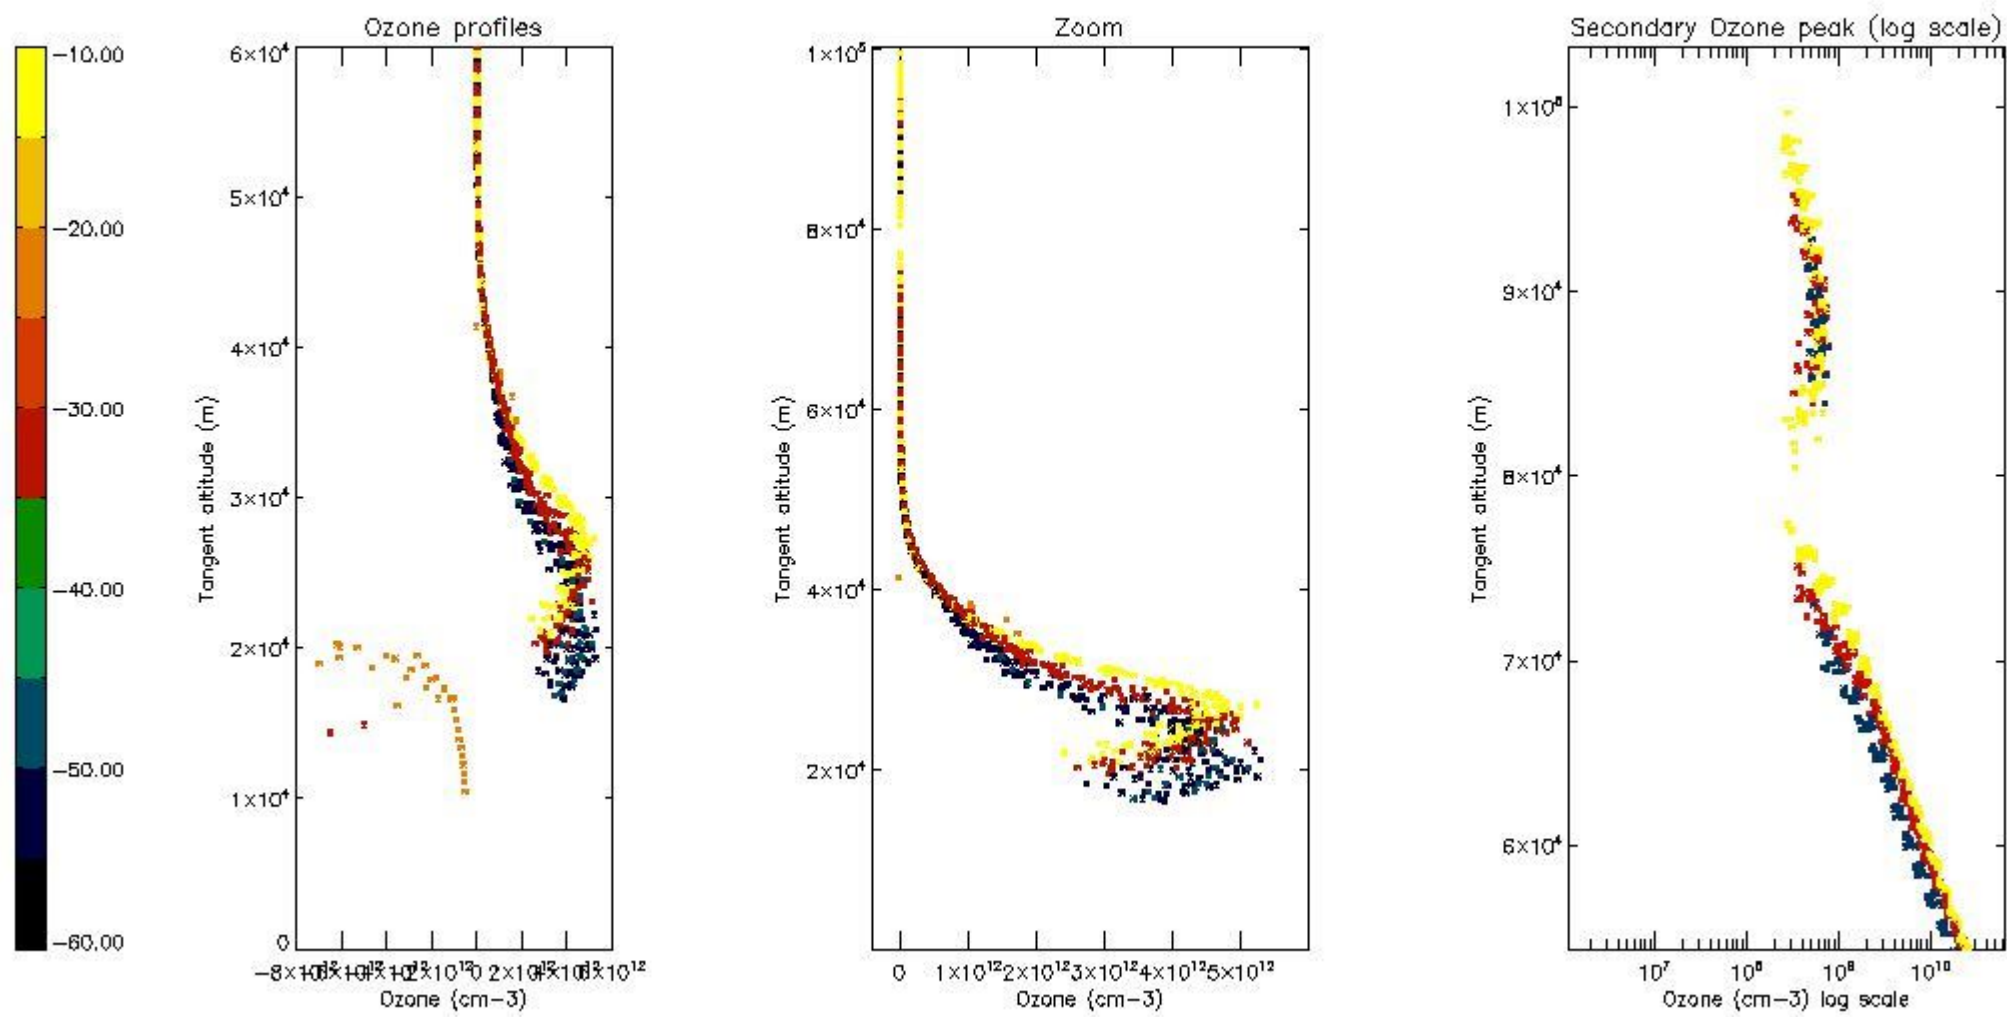

STD < 10	10
STD < 5	7

5.2 Plot ozone profiles for all STD (dark without errors)

The colorbar represents the latitude.

5.3 Plot ozone profiles where STD < 20% (dark without errors)

The colorbar represents the latitude.

5.4 Plot ozone profiles where STD < 10% (dark without errors)

The colorbar represents the latitude.

5.5 Plot ozone profiles where STD < 5% (dark without errors)

The colorbar represents the latitude.

5.6 Plot NO₂ profiles for all STD (dark without errors)