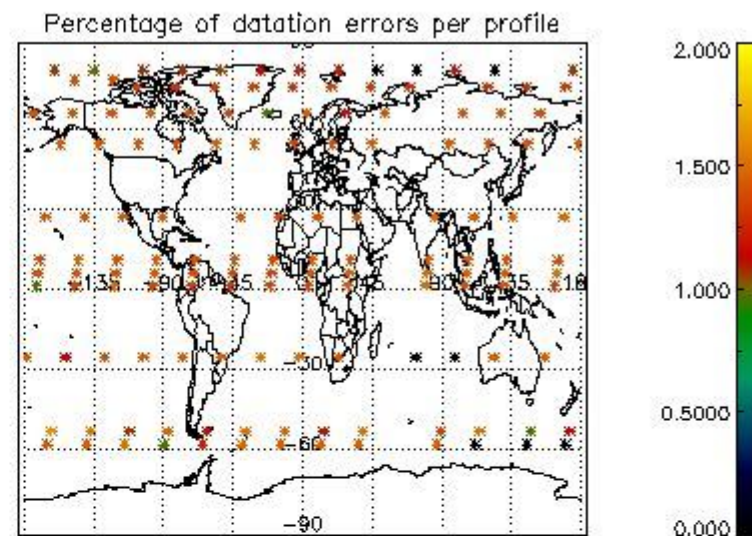

5. Trace gas profiles

5.1 Ozone statistics based on quality of products

The final quality of the products can be "measured" using the STD (Standard Deviation) attached to every point profile. This information is written to the parameter GOM_NL__2P/NL_LOCAL_SPECIES_DENSITY/o3_std of the level 2 products. The table below shows the statistics for given STD ranges.

The statistics are given with respect to the overall valid production:

- Products without fatal errors: GOM_NL__2P/MPH/PRODUCT_ERR=0
- Valid point profile: GOM_NL__2P/NL_LOCAL_SPECIES_DENSITY/pcd(0)=0

The 'Criteria' is applied to valid points of dark limb products:

- Products in dark limb illumination condition: GOM_NL__2P/NL_SUMMARY_QUALITY/obs_ill_cond=0
- Products without fatal errors: GOM_NL__2P/MPH/PRODUCT_ERR=0
- Valid point profile: GOM_NL__2P/NL_LOCAL_SPECIES_DENSITY/pcd(0)=0

So, the table below shows the percentage of dark limb and valid observations for each criteria with respect to the overall valid daily observations.

Criteria	% of total production
All STD	21
STD < 20	12