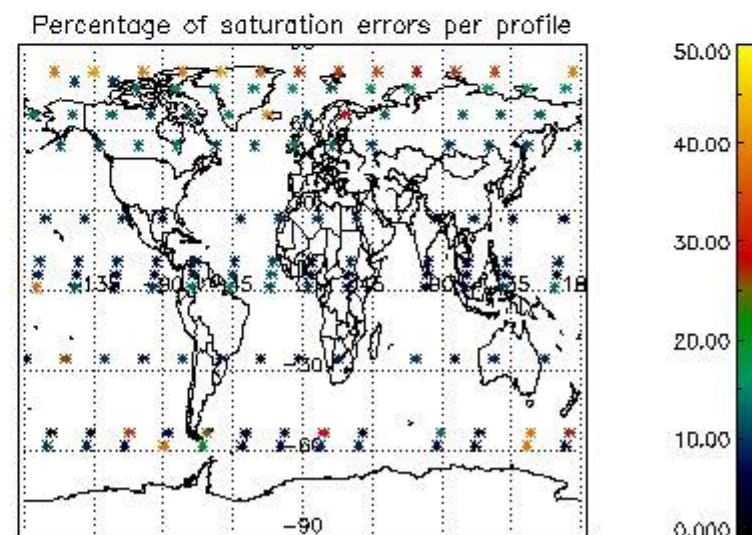

5. Trace gas profiles

5.1 Ozone statistics based on quality of products

The final quality of the products can be "measured" using the STD (Standard Deviation) attached to every point profile. This information is written to the parameter GOM_NL__2P/NL_LOCAL_SPECIES_DENSITY/o3_std of the level 2 products. The table below shows the statistics for given STD ranges.

The statistics are given with respect to the overall valid production:

- Products without fatal errors: GOM_NL__2P/MPH/PRODUCT_ERR=0
- Valid point profile: GOM_NL__2P/NL_LOCAL_SPECIES_DENSITY/pcd(0)=0

The 'Criteria' is applied to valid points of dark limb products:

- Products in dark limb illumination condition: GOM_NL__2P/NL_SUMMARY_QUALITY/obs_ill_cond=0
- Products without fatal errors: GOM_NL__2P/MPH/PRODUCT_ERR=0
- Valid point profile: GOM_NL__2P/NL_LOCAL_SPECIES_DENSITY/pcd(0)=0

So, the table below shows the percentage of dark limb and valid observations for each criteria with respect to the overall valid daily observations.

Criteria	% of total production
All STD	21
STD < 20	12