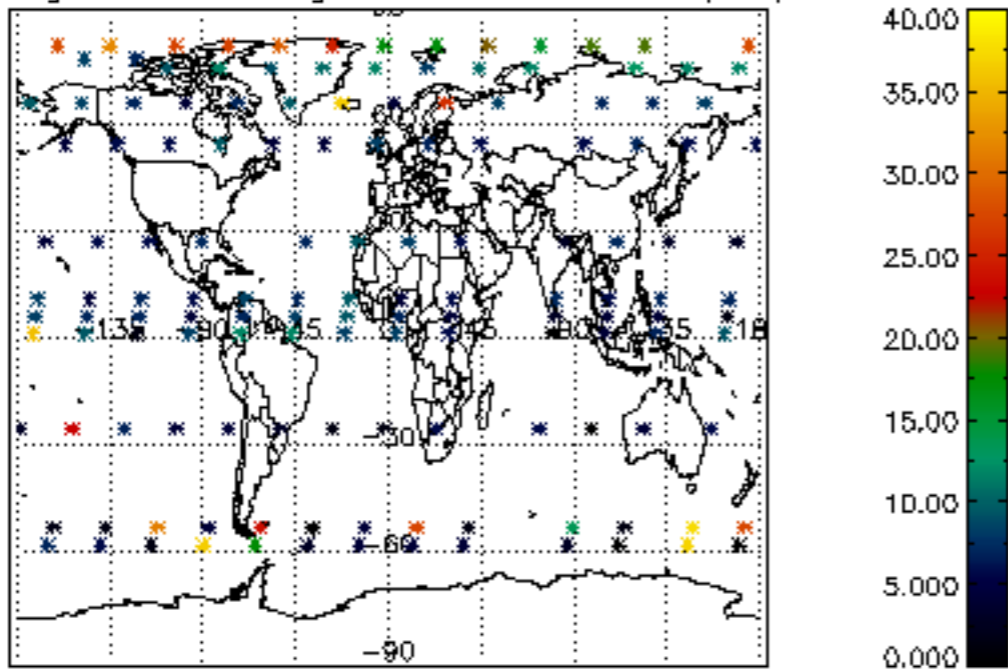

Percentage of star falling outside central band per profile