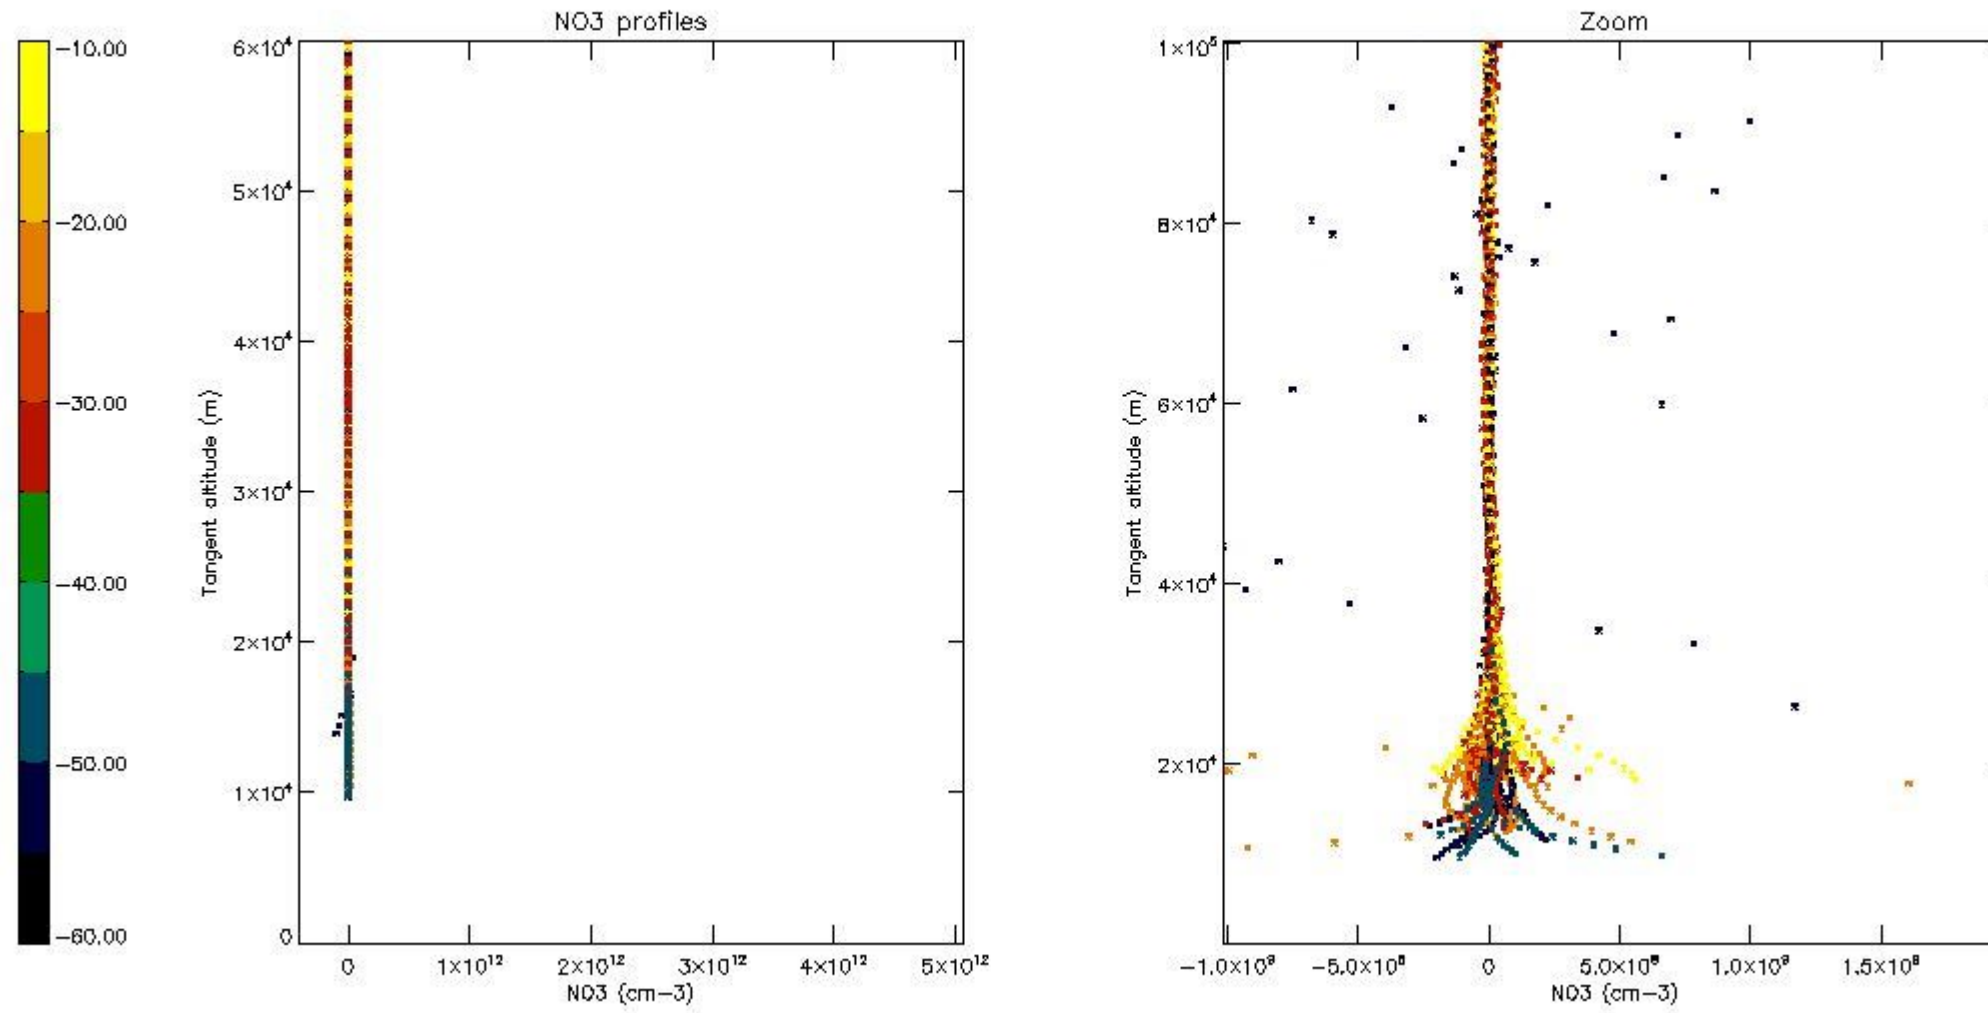

6. Auxiliary Data Files used for the production reported in section 2

The number reported in the third column indicates since which file (see list in section 2) the corresponding auxiliary file has been used. The fourth column is the date of those product files.

Type	Auxiliary Filename	Used since product	Used since product date
INST_PHYS_CHARACTERISTICS	GOM_INS_AXVIEC20091111_143220_20030716_120000_20500101_000000	1	30-APR-2007 00:23:31
LEVEL-2_PROC_CONFIG	GOM_PR2_AXVIEC20091111_152718_20020301_000000_20500101_000000	1	30-APR-2007 00:23:31
CROSS_SECTIONS_FILE	GOM_CRS_AXVIEC20091111_154832_20020301_000000_20500101_000000	1	30-APR-2007 00:23:31