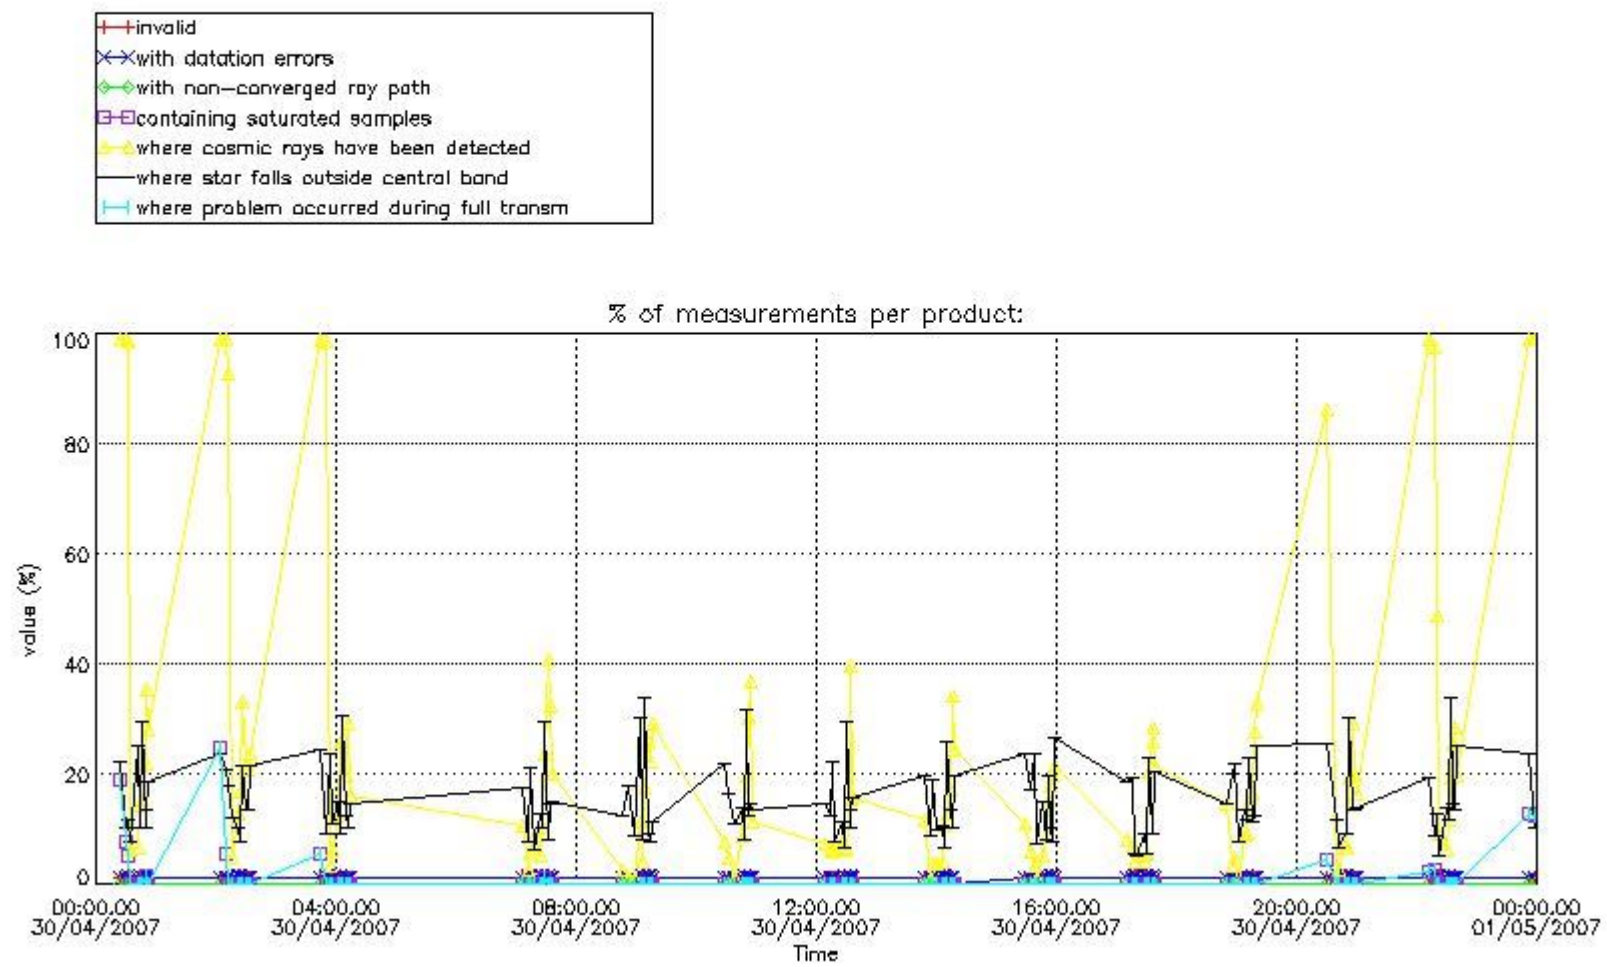

3.1 Plot quality information per product (time dependant)

3.2 Plot quality information per product (world map)

Percentage of flagged data per O3 profile

Percentage of flagged data per H2O profile

Percentage of flagged data per NO2 profile

Percentage of flagged data per NO3 profile

4. Level 1 quality information per product

In this section it is plotted some information contained in the Quality Summary data set of the level 2 products that comes from the level 1b processing. Products without errors (error flag in the MPH set to "0") are used.

4.1 Plot quality information per product (time dependant) coming from level 1b processing

4.1.1 Plot level 1 quality information per product (time dependant): ENVISAT ASCENDING passes

4.1.2 Plot level 1 quality information per product (time dependant): ENVI SAT DESCENDING passes