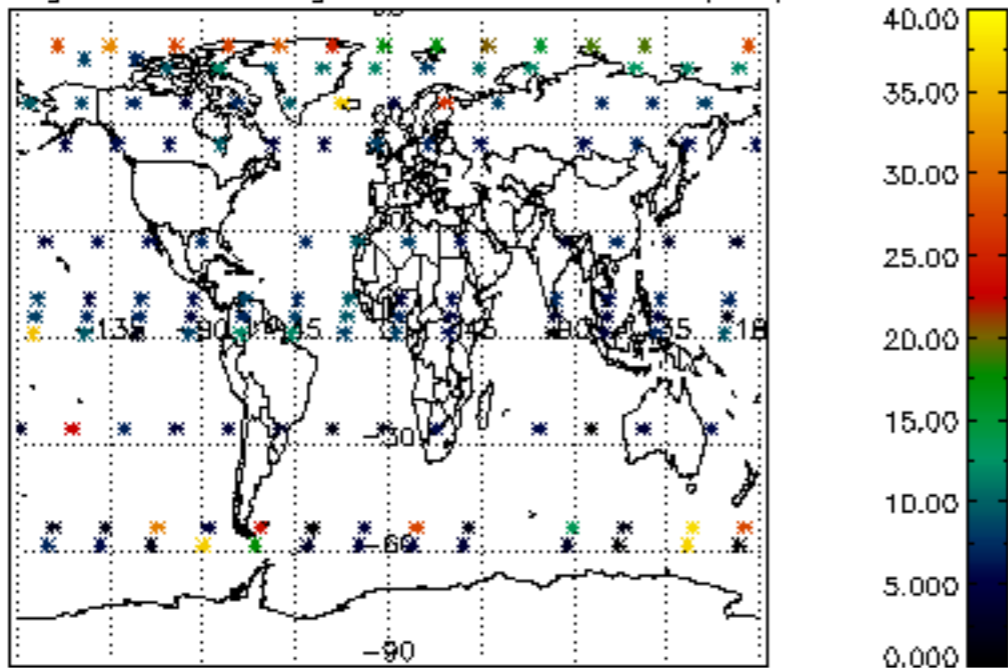

Percentage of star falling outside central band per profile