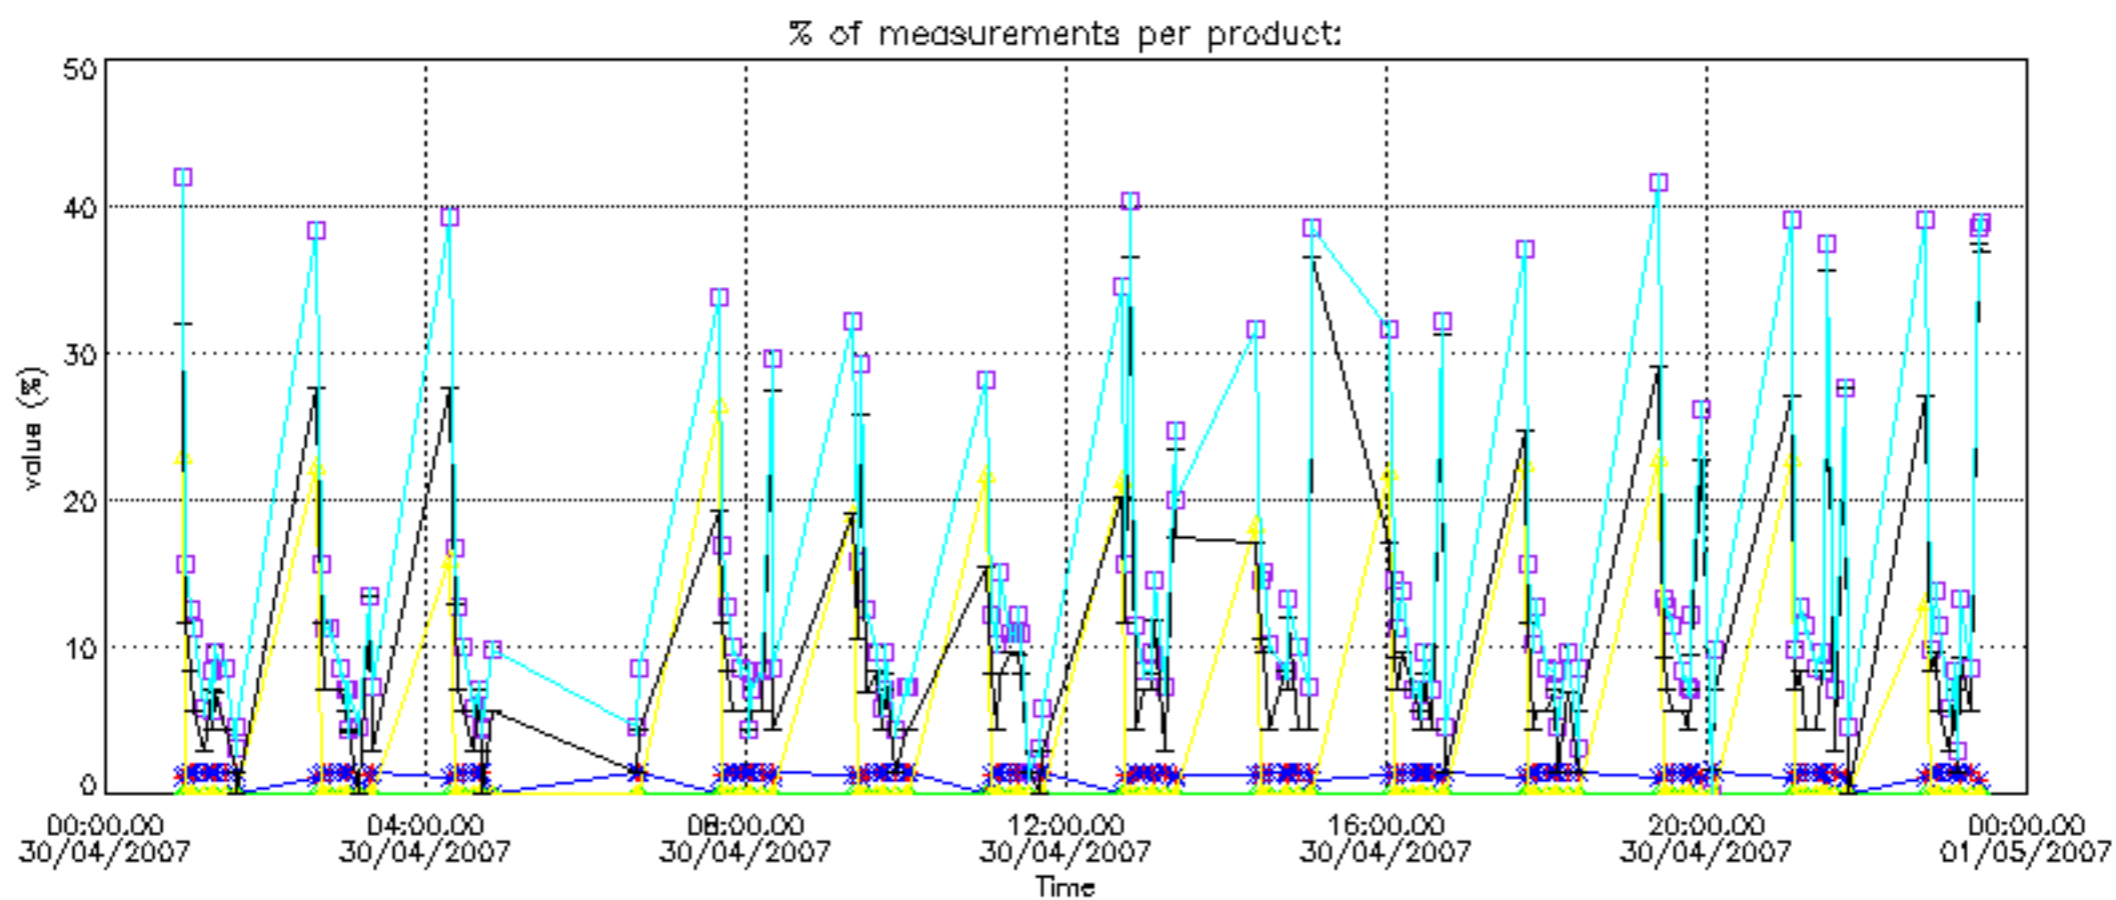

Percentage of cosmic ray hits per profile

Percentage of datation errors per profile