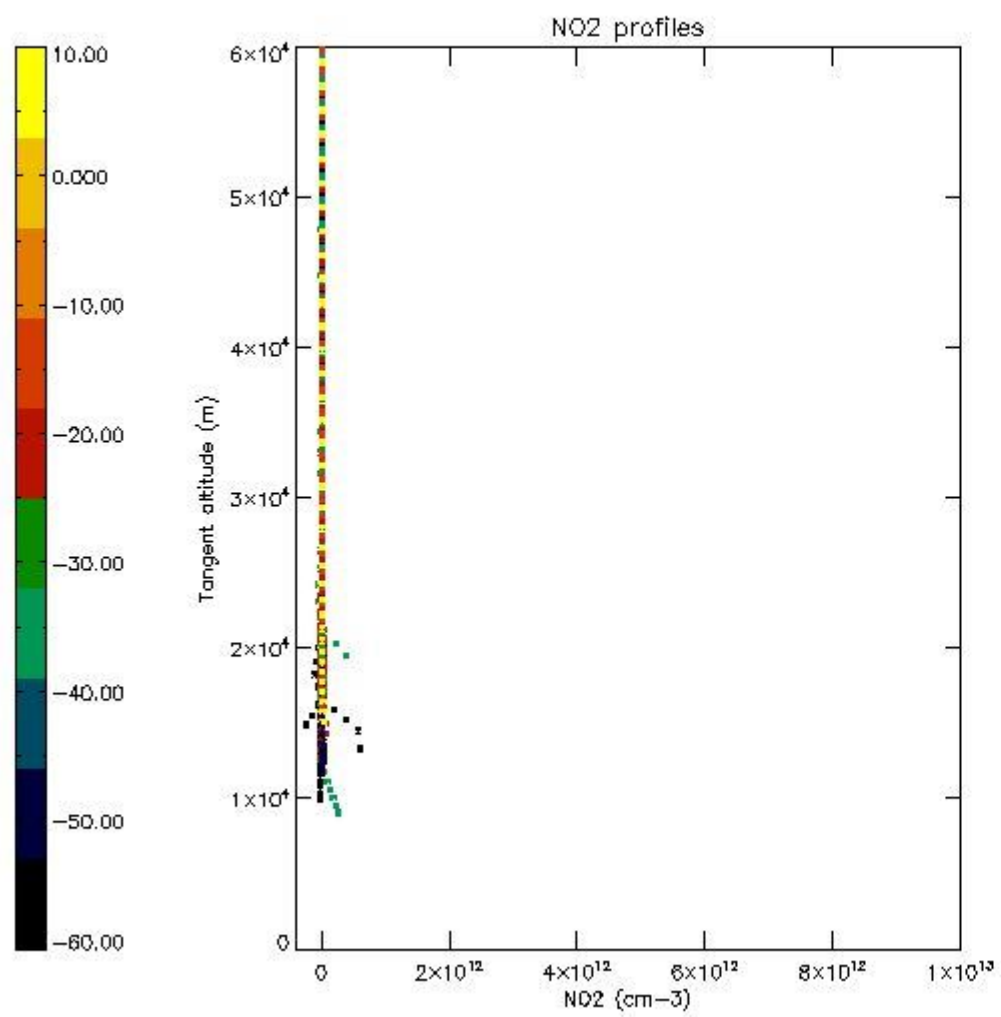

STD < 10	10
STD < 5	6

5.2 Plot ozone profiles for all STD (dark without errors)

The colorbar represents the latitude.

5.3 Plot ozone profiles where STD < 20% (dark without errors)

The colorbar represents the latitude.

5.4 Plot ozone profiles where STD < 10% (dark without errors)

The colorbar represents the latitude.

5.5 Plot ozone profiles where STD < 5% (dark without errors)

The colorbar represents the latitude.

5.6 Plot NO₂ profiles for all STD (dark without errors)

The colorbar represents the latitude.

5.7 Plot NO3 profiles for all STD (dark without errors)

The colorbar represents the latitude.

5.8 Plot H2O profiles for all STD (only for occultations of stars 1,2,3,4,13,14,16,26,63 dark without errors)