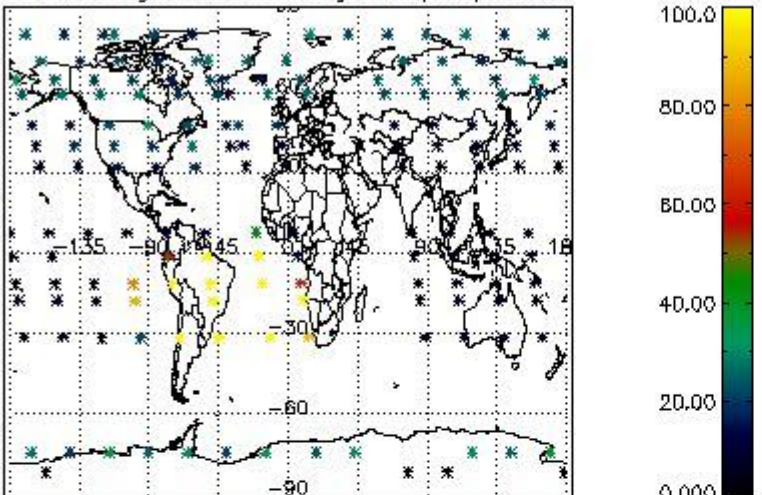

Percentage of cosmic ray hits per profile