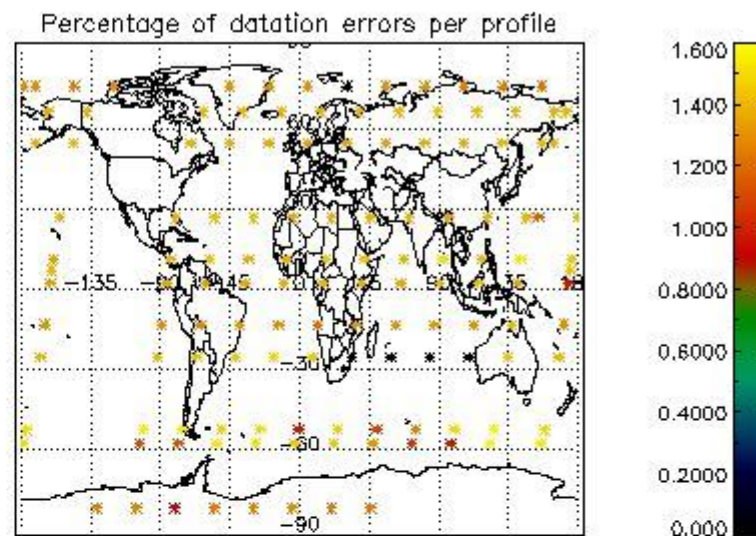

Percentage of datation errors per profile

Percentage of star falling outside central band per profile

Percentage of saturation errors per profile

4.2.2 Plot level 1 quality information per product (world map): ENVISAT DESCENDING passes