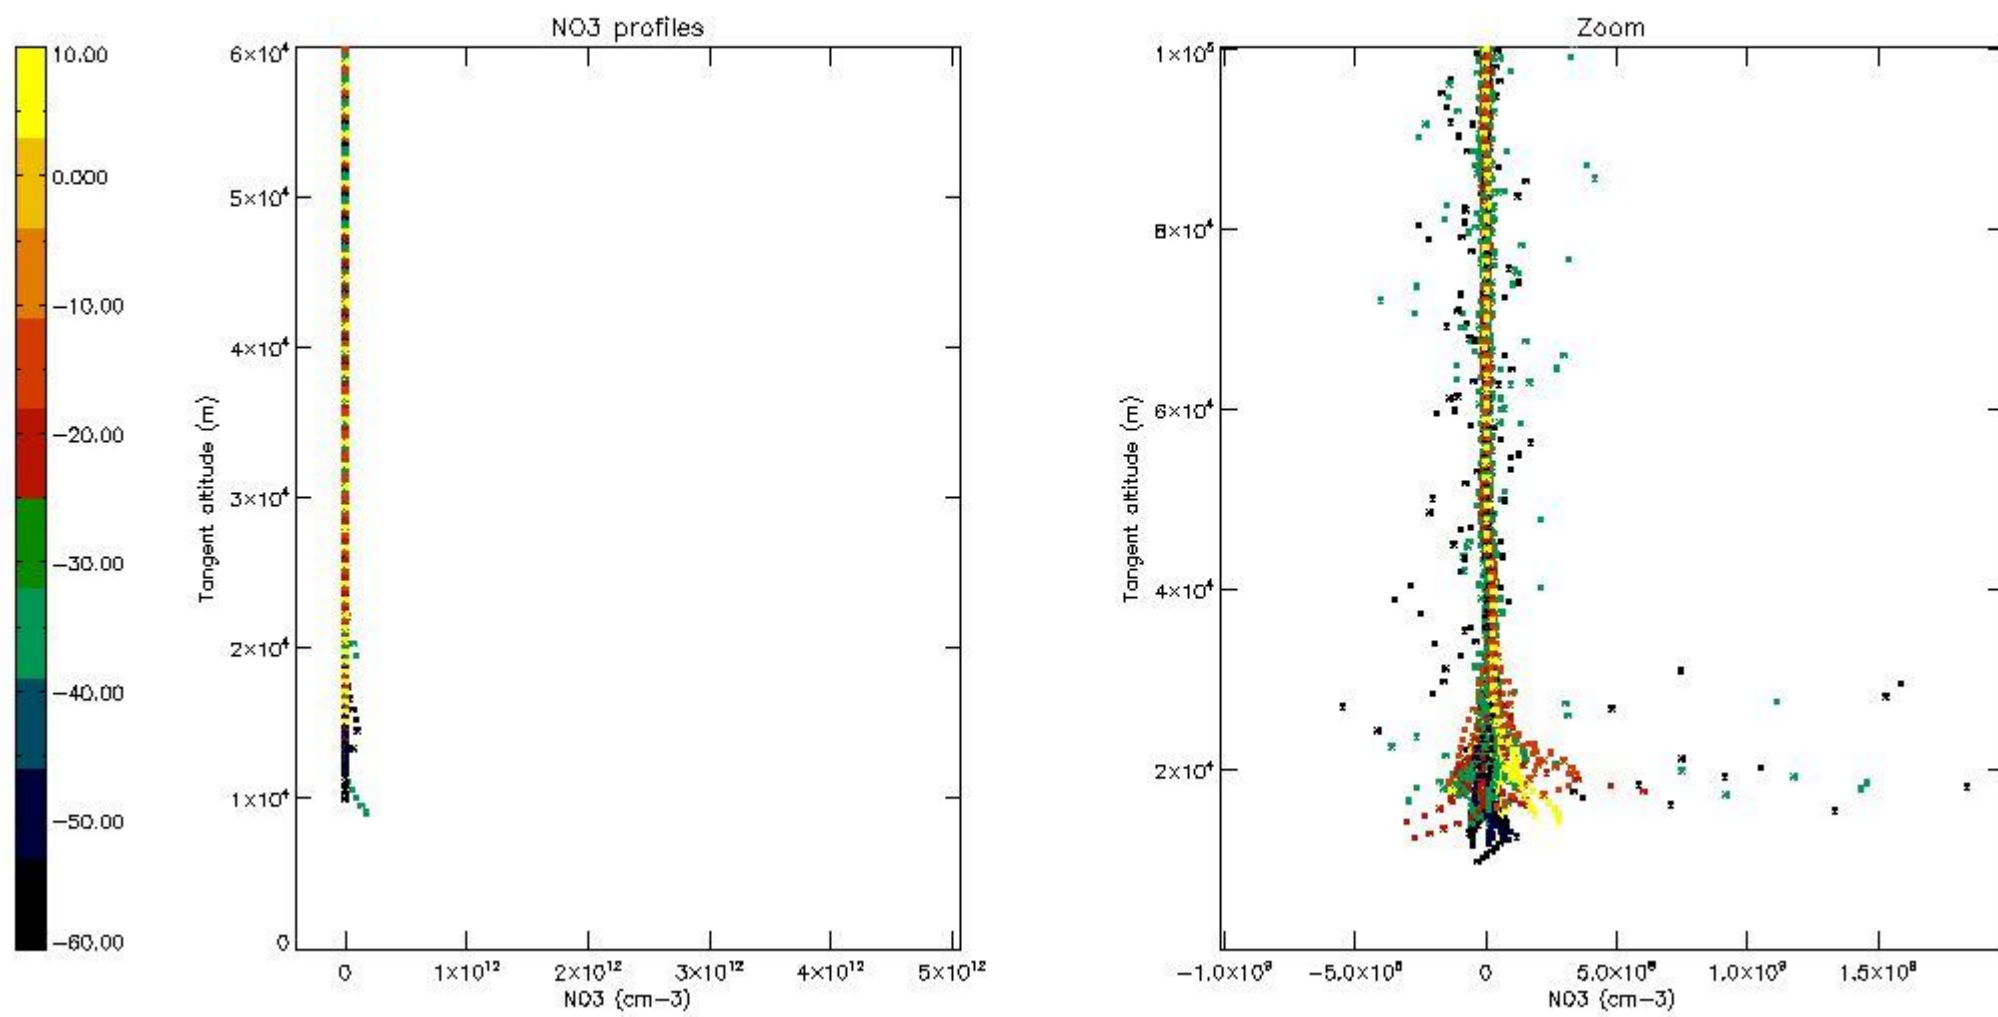

5.8 Plot H2O profiles for all STD (only for occultations of stars 1,2,3,4,13,14,16,26,63 dark without errors)

The colorbar represents the latitude.