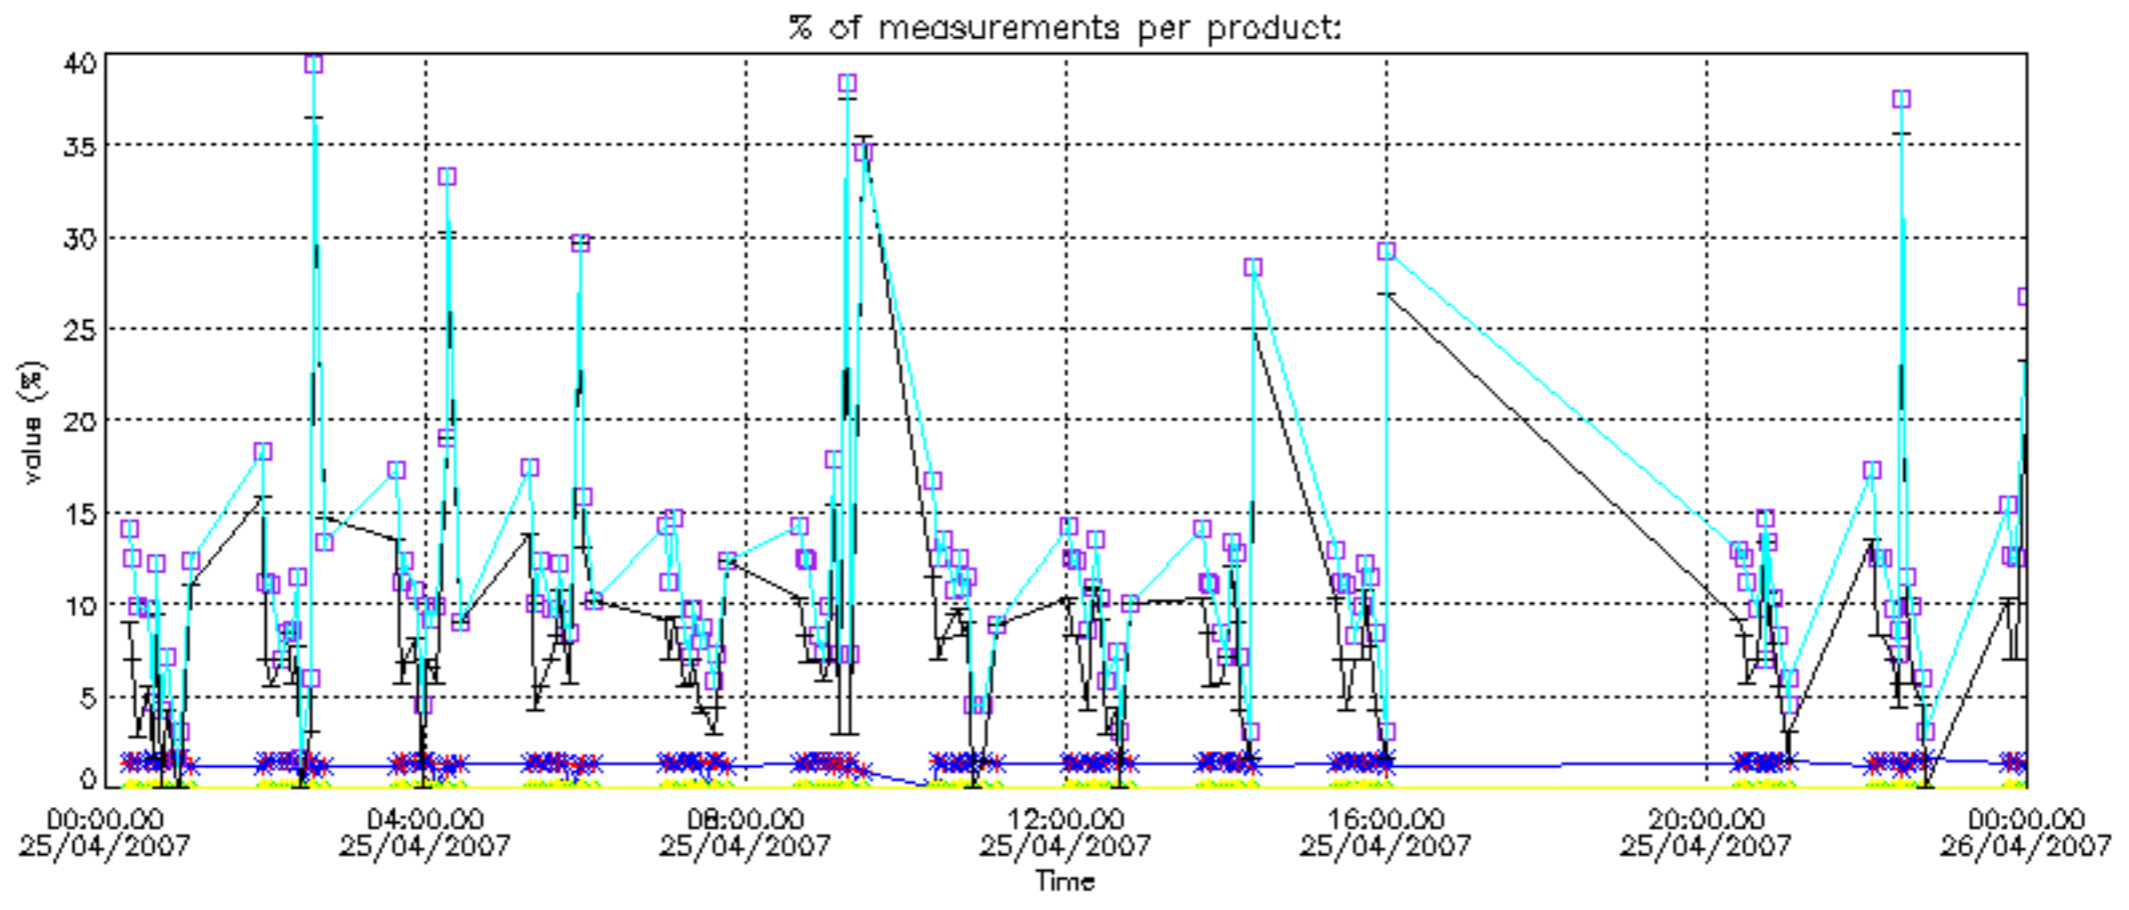

Percentage of cosmic ray hits per profile

Percentage of datation errors per profile