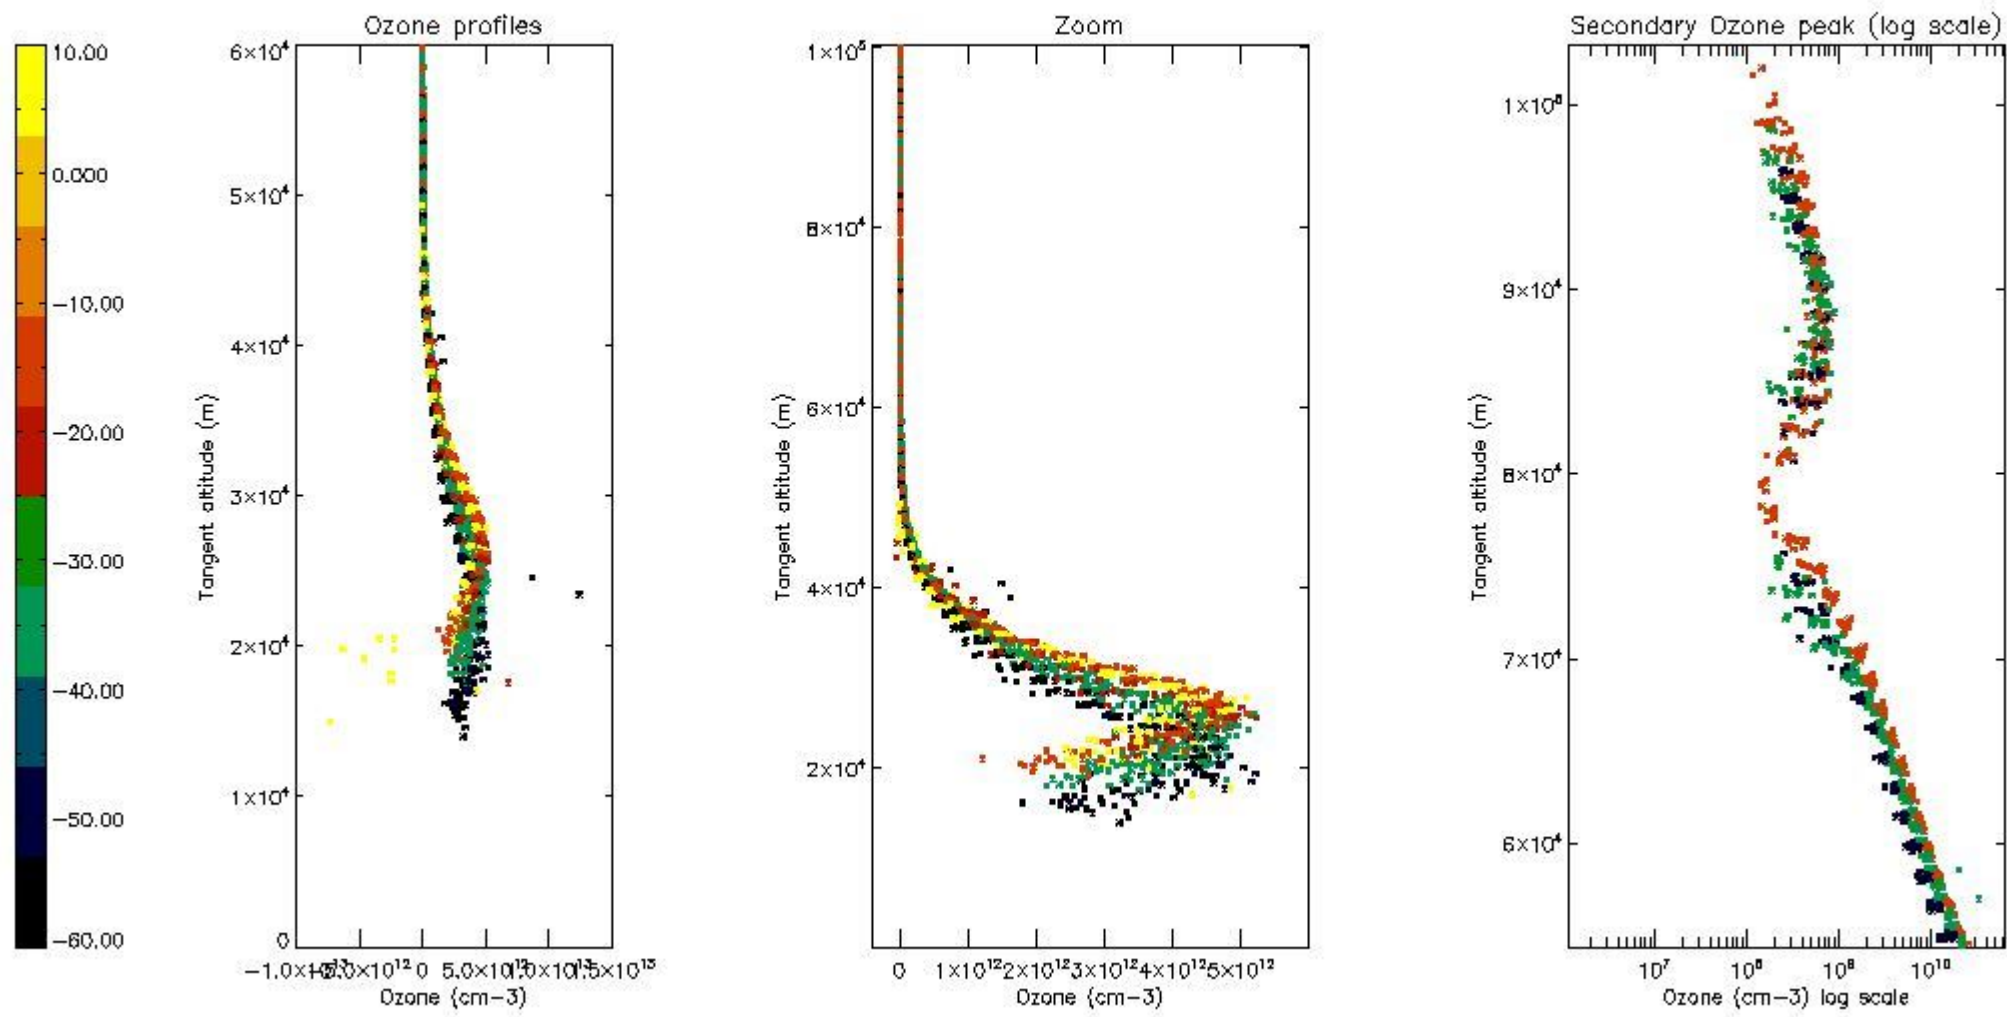

So, the table below shows the percentage of dark limb and valid observations for each criteria with respect to the overall valid daily observations.

Criteria	% of total production
All STD	24
STD < 20	12

STD < 10	10
STD < 5	6

5.2 Plot ozone profiles for all STD (dark without errors)

The colorbar represents the latitude.

5.3 Plot ozone profiles where STD < 20% (dark without errors)

The colorbar represents the latitude.

5.4 Plot ozone profiles where STD < 10% (dark without errors)

The colorbar represents the latitude.

5.5 Plot ozone profiles where STD < 5% (dark without errors)

The colorbar represents the latitude.

5.6 Plot NO₂ profiles for all STD (dark without errors)

The colorbar represents the latitude.

5.7 Plot NO3 profiles for all STD (dark without errors)

The colorbar represents the latitude.

5.8 Plot H2O profiles for all STD (only for occultations of stars 1,2,3,4,13,14,16,26,63 dark without errors)