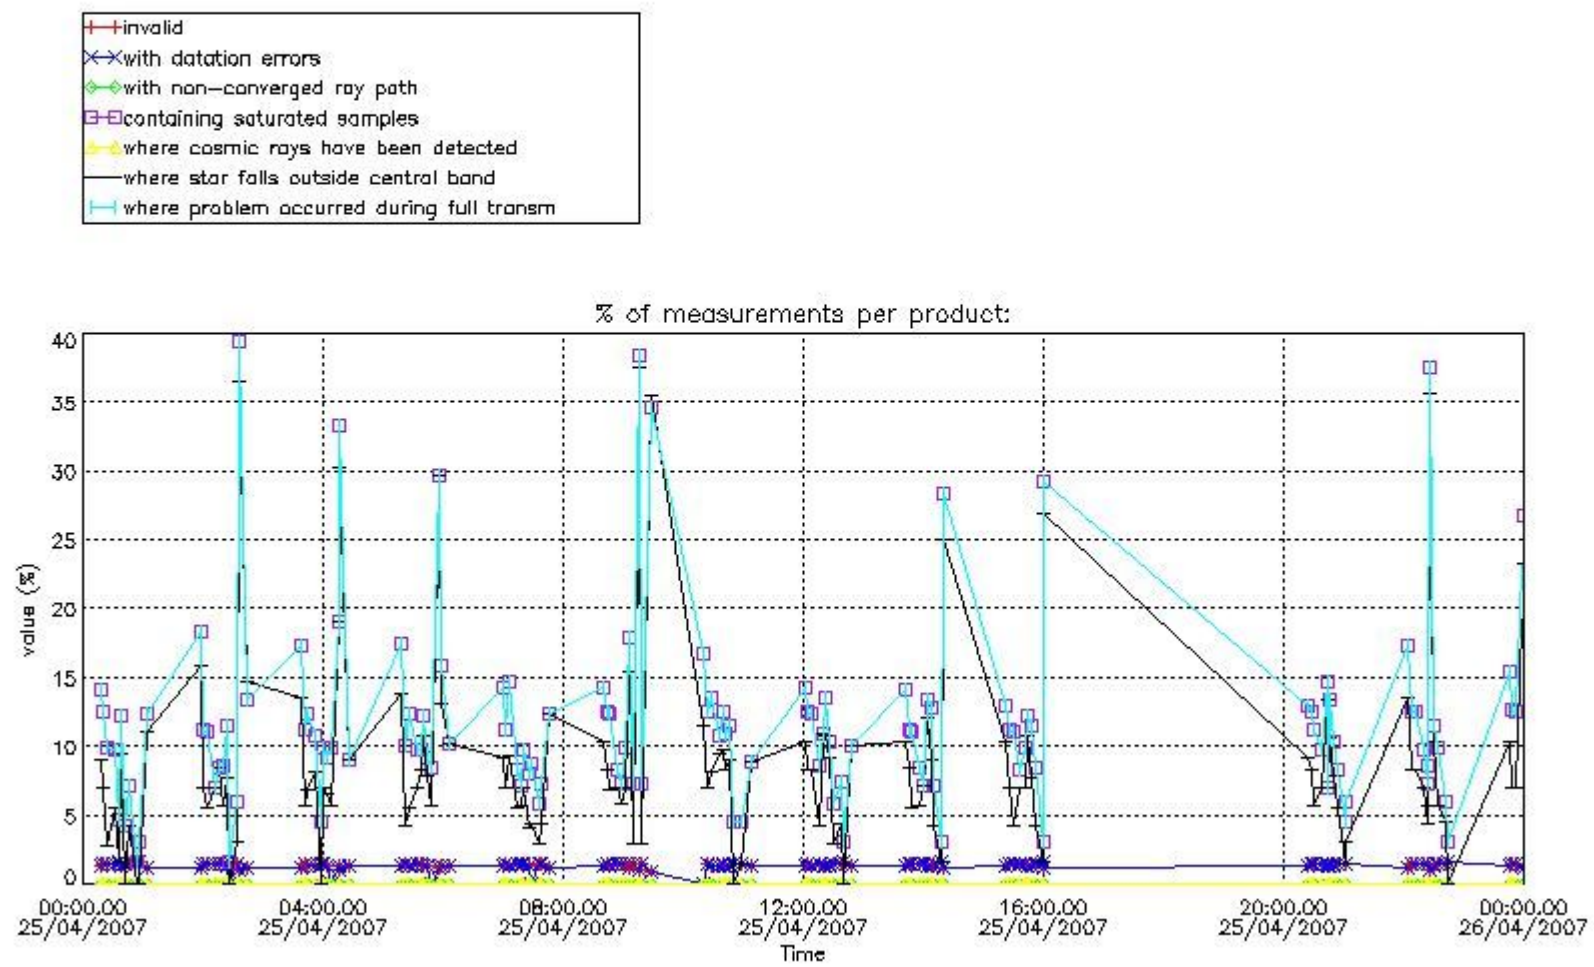

3.1 Plot quality information per product (time dependant)

3.2 Plot quality information per product (world map)

Percentage of flagged data per O3 profile

Percentage of flagged data per H2O profile

Percentage of flagged data per NO2 profile

Percentage of flagged data per NO3 profile

4. Level 1 quality information per product

In this section it is plotted some information contained in the Quality Summary data set of the level 2 products that comes from the level 1b processing. Products without errors (error flag in the MPH set to "0") are used.

4.1 Plot quality information per product (time dependant) coming from level 1b processing

4.1.1 Plot level 1 quality information per product (time dependant): ENVISAT ASCENDING passes

4.1.2 Plot level 1 quality information per product (time dependant): ENVI SAT DESCENDING passes