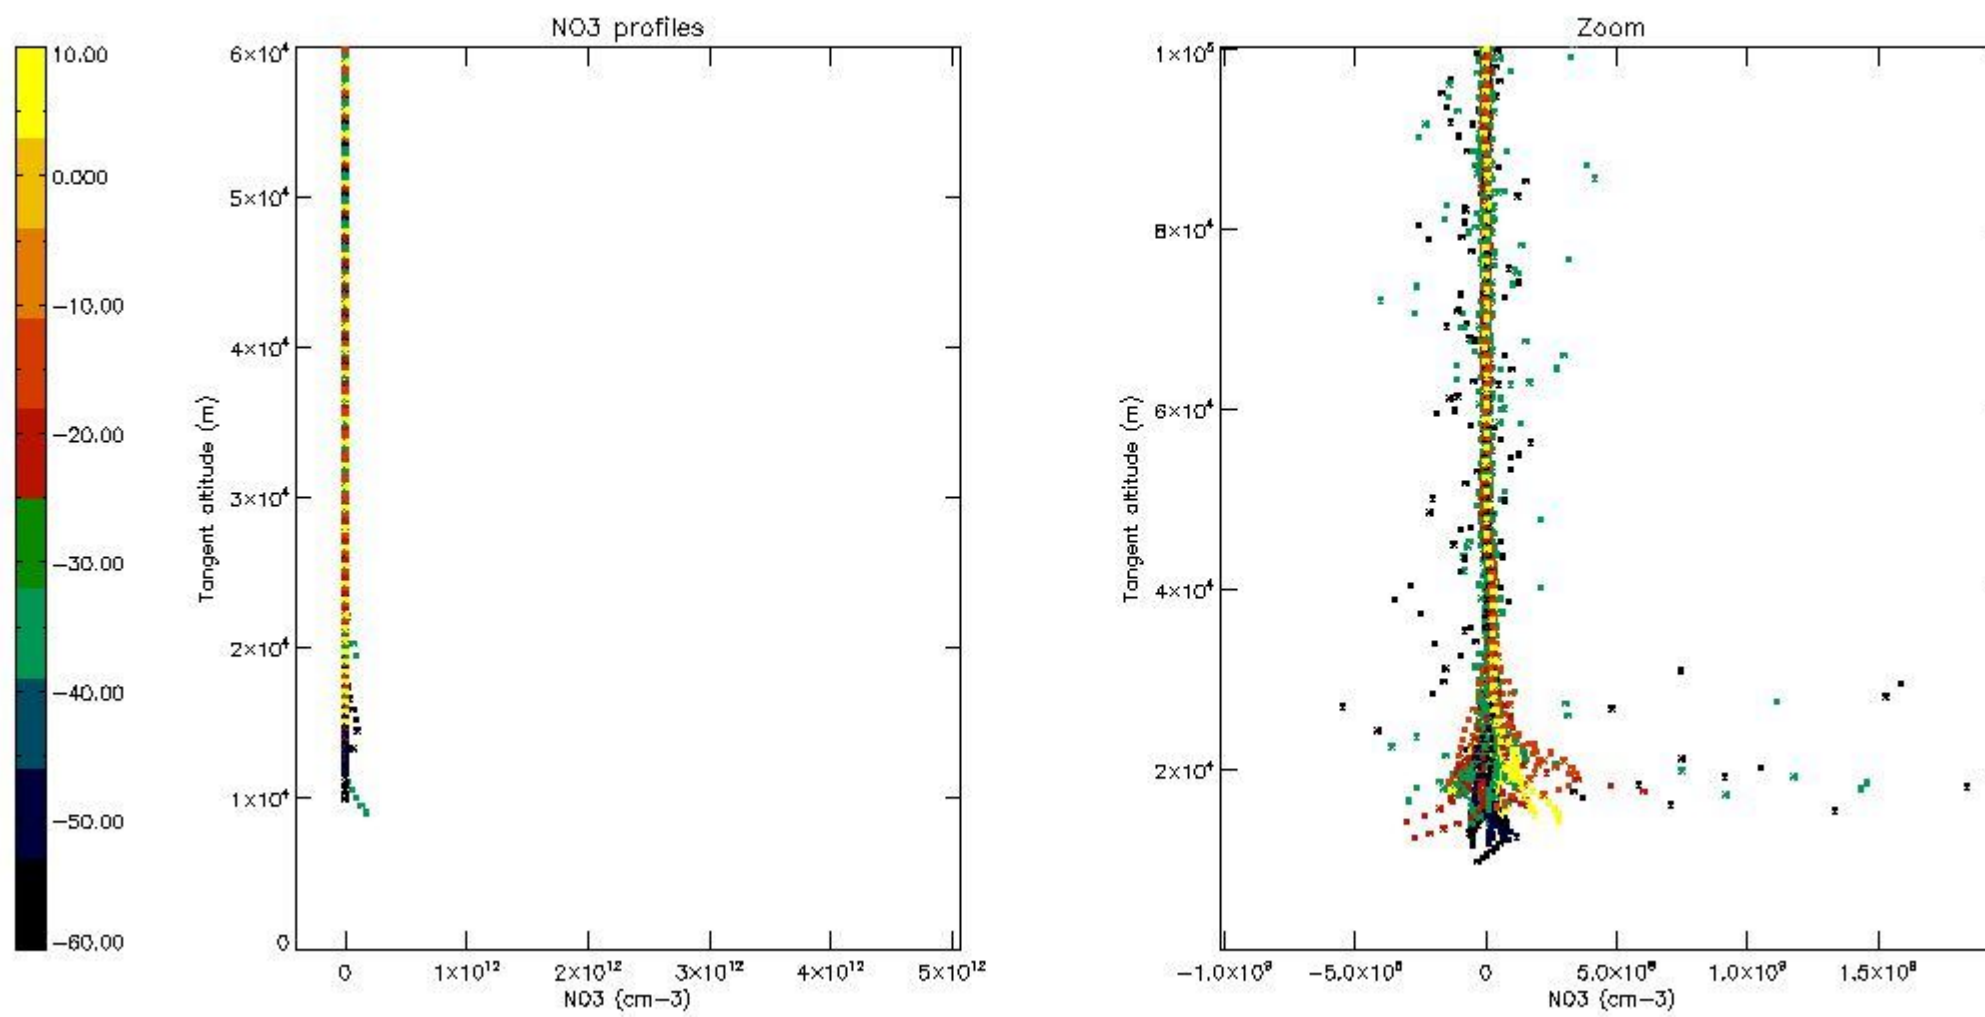

5.4 Plot ozone profiles where STD < 10% (dark without errors)

The colorbar represents the latitude.

5.5 Plot ozone profiles where STD < 5% (dark without errors)

The colorbar represents the latitude.

5.6 Plot NO₂ profiles for all STD (dark without errors)

The colorbar represents the latitude.

5.7 Plot NO3 profiles for all STD (dark without errors)

The colorbar represents the latitude.

5.8 Plot H2O profiles for all STD (only for occultations of stars 1,2,3,4,13,14,16,26,63 dark without errors)