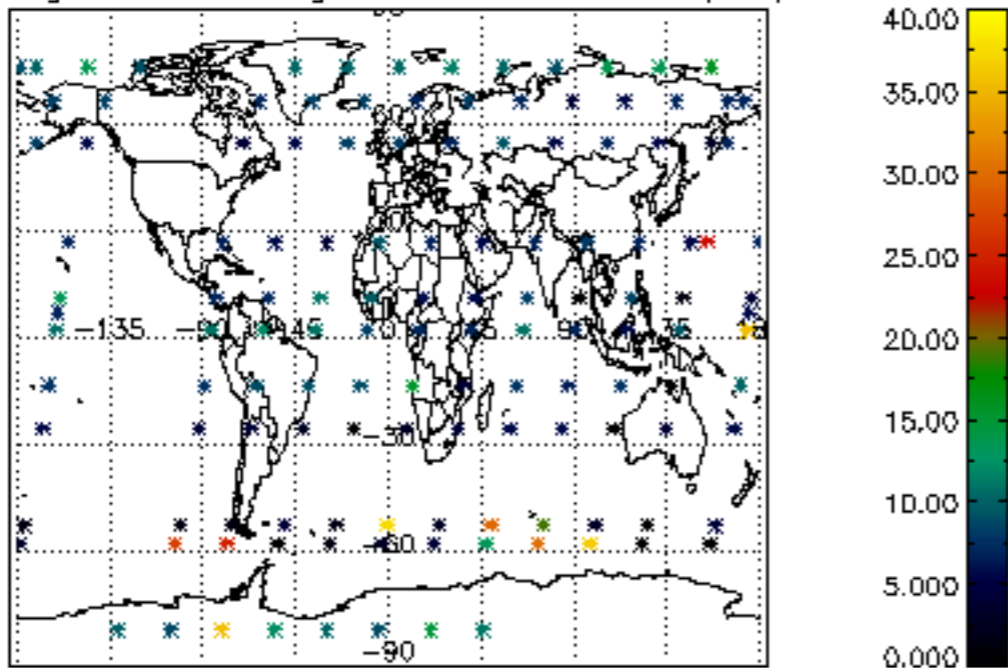

Percentage of star falling outside central band per profile