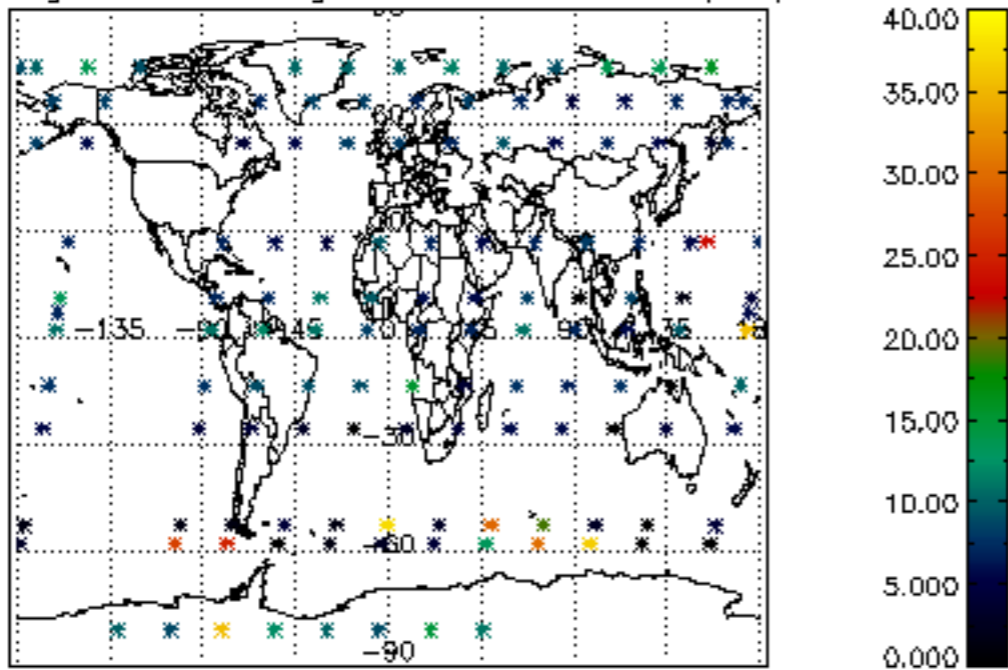

Percentage of star falling outside central band per profile