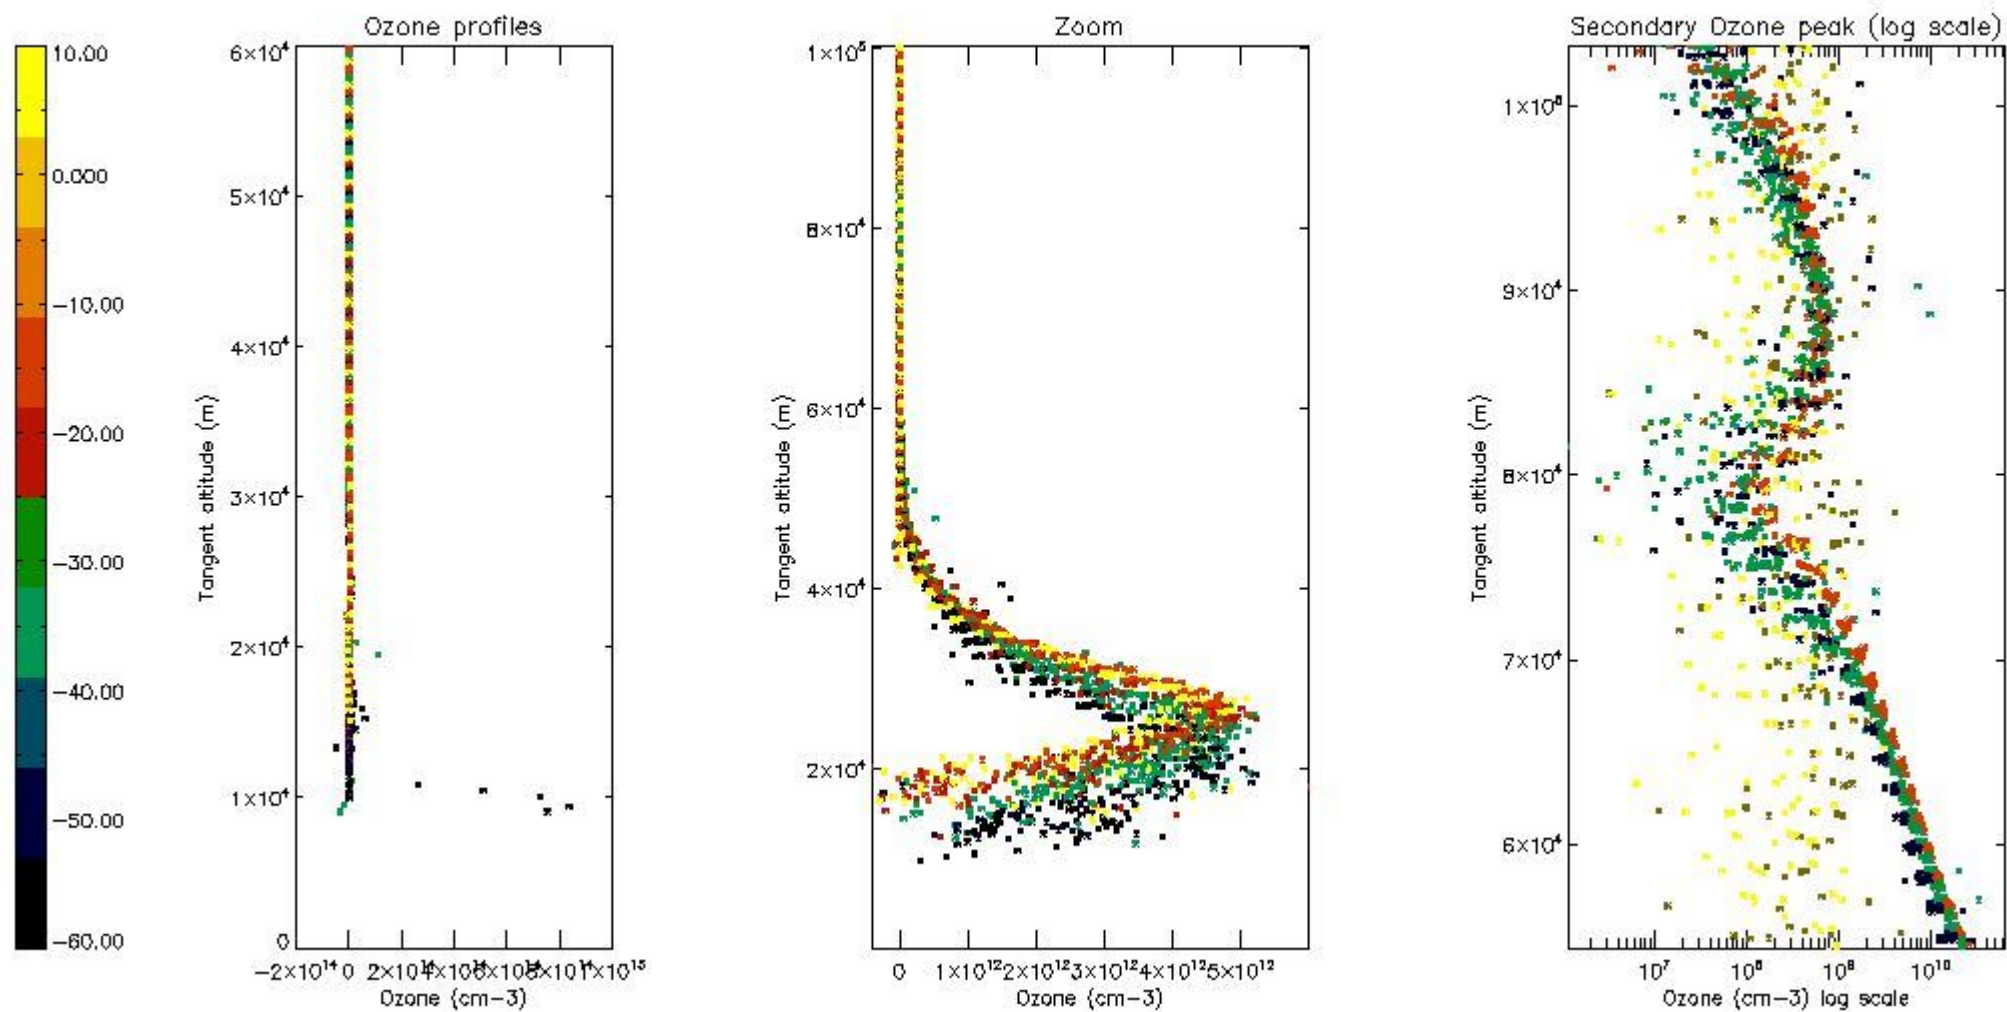

STD < 10	10
STD < 5	6

5.2 Plot ozone profiles for all STD (dark without errors)

The colorbar represents the latitude.

5.3 Plot ozone profiles where STD < 20% (dark without errors)

The colorbar represents the latitude.