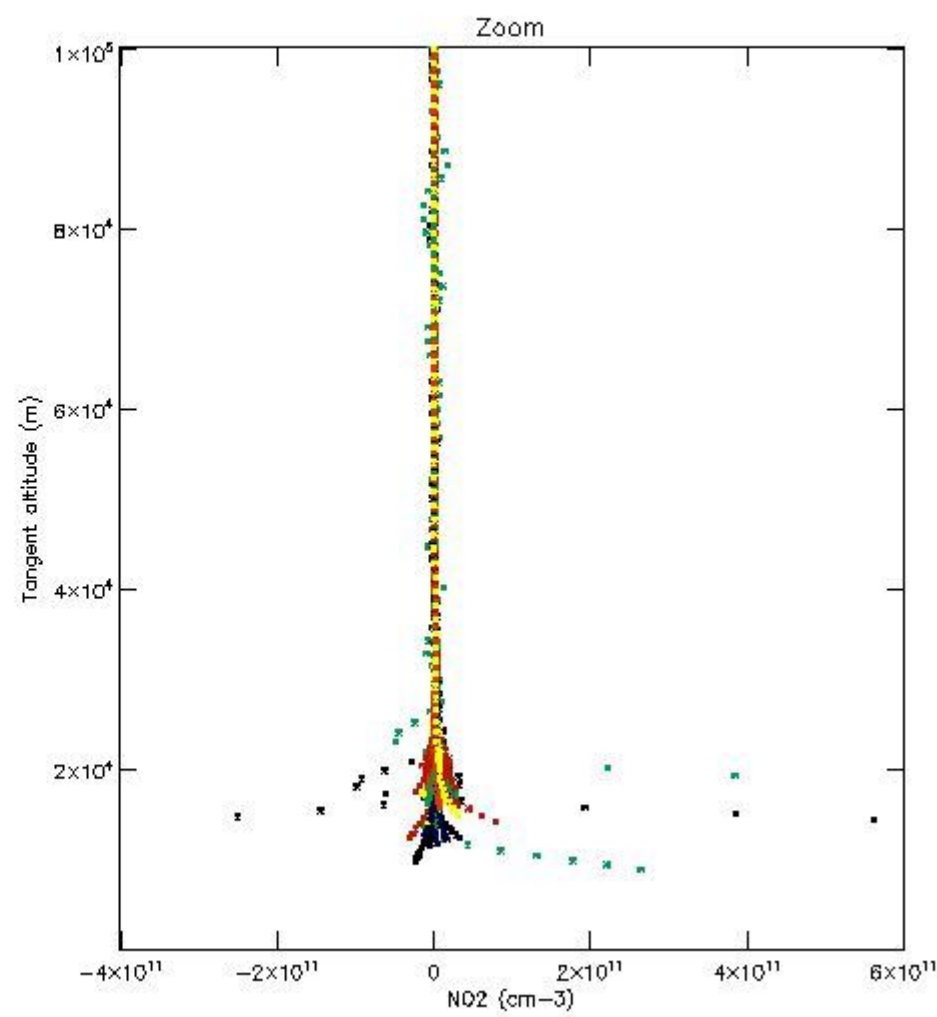

STD < 10	10
STD < 5	6

5.2 Plot ozone profiles for all STD (dark without errors)

The colorbar represents the latitude.

5.3 Plot ozone profiles where STD < 20% (dark without errors)

The colorbar represents the latitude.

5.4 Plot ozone profiles where STD < 10% (dark without errors)

The colorbar represents the latitude.

5.5 Plot ozone profiles where STD < 5% (dark without errors)

The colorbar represents the latitude.

5.6 Plot NO₂ profiles for all STD (dark without errors)

The colorbar represents the latitude.

5.7 Plot NO3 profiles for all STD (dark without errors)

The colorbar represents the latitude.

5.8 Plot H2O profiles for all STD (only for occultations of stars 1,2,3,4,13,14,16,26,63 dark without errors)