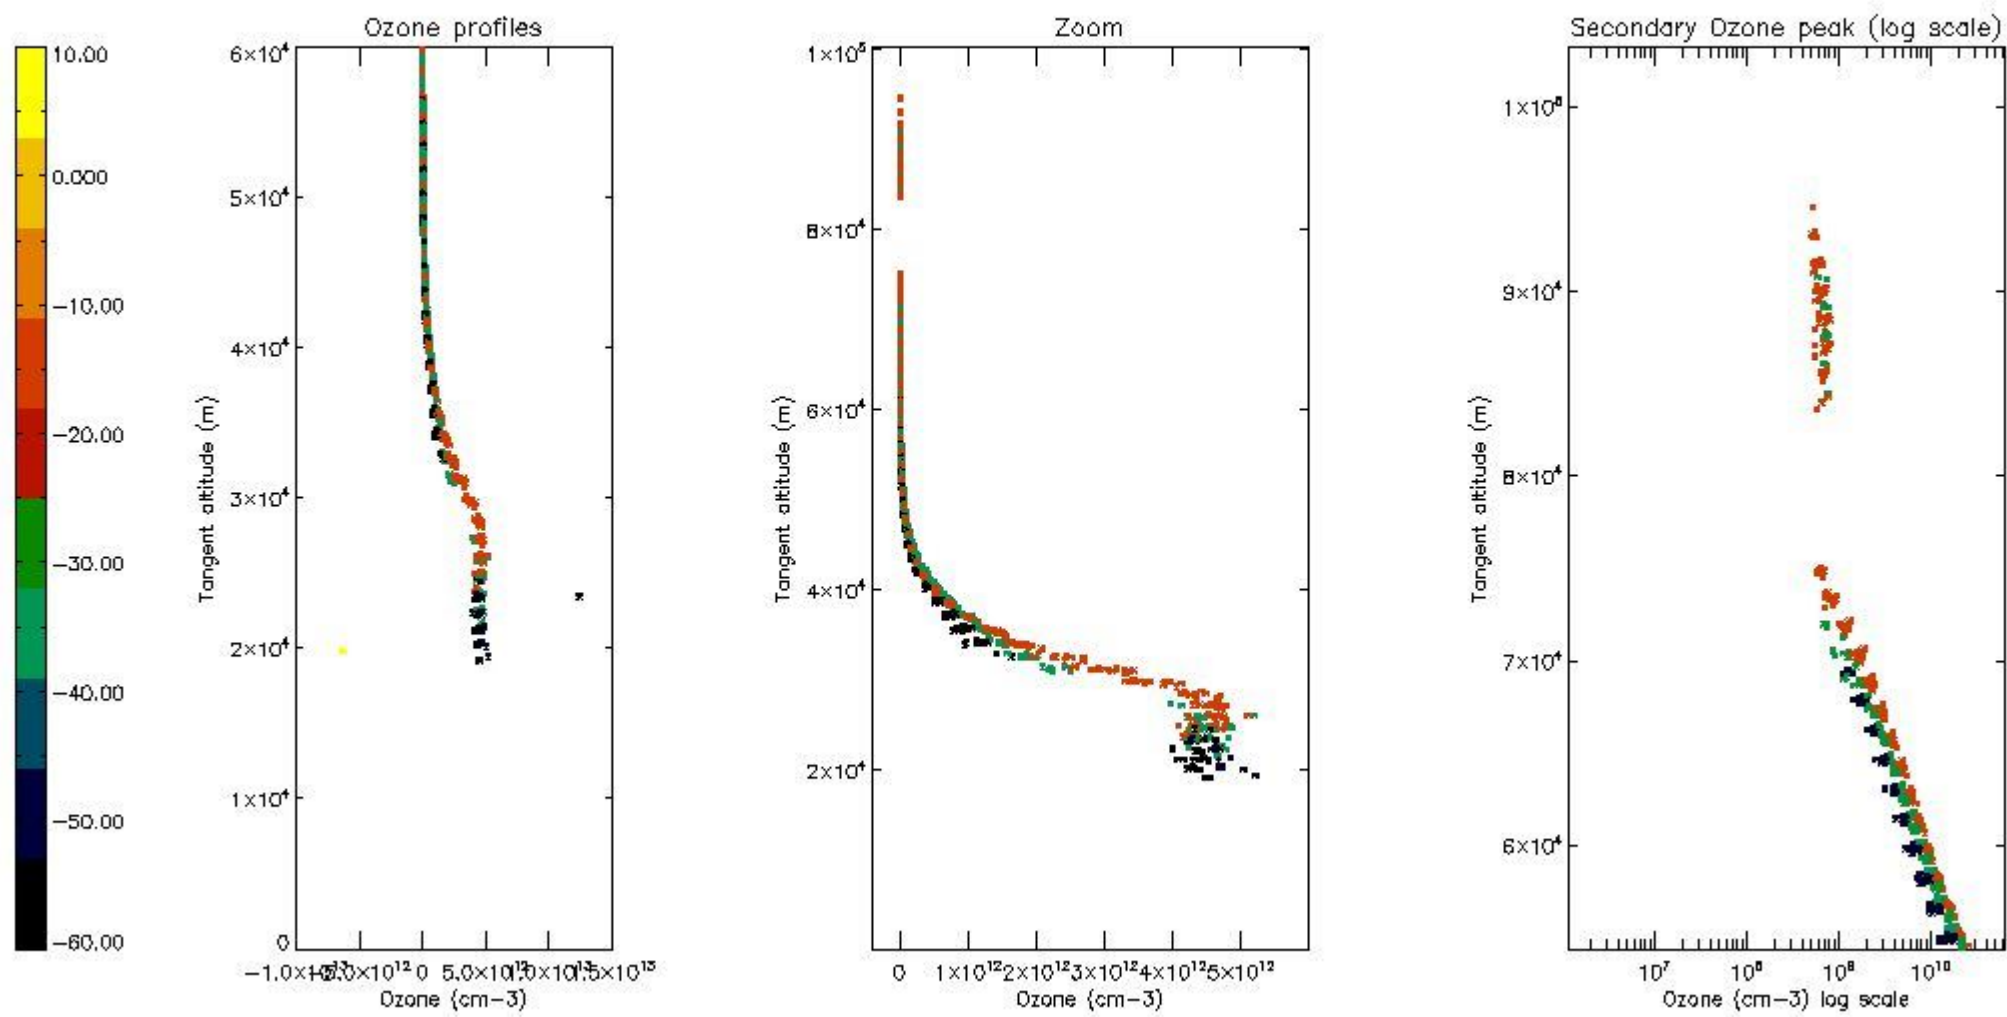

STD < 10	10
STD < 5	6

5.2 Plot ozone profiles for all STD (dark without errors)

The colorbar represents the latitude.

5.3 Plot ozone profiles where STD < 20% (dark without errors)

The colorbar represents the latitude.

5.4 Plot ozone profiles where STD < 10% (dark without errors)

The colorbar represents the latitude.

5.5 Plot ozone profiles where STD < 5% (dark without errors)

The colorbar represents the latitude.

5.6 Plot NO₂ profiles for all STD (dark without errors)

The colorbar represents the latitude.

5.7 Plot NO3 profiles for all STD (dark without errors)

The colorbar represents the latitude.

5.8 Plot H2O profiles for all STD (only for occultations of stars 1,2,3,4,13,14,16,26,63 dark without errors)