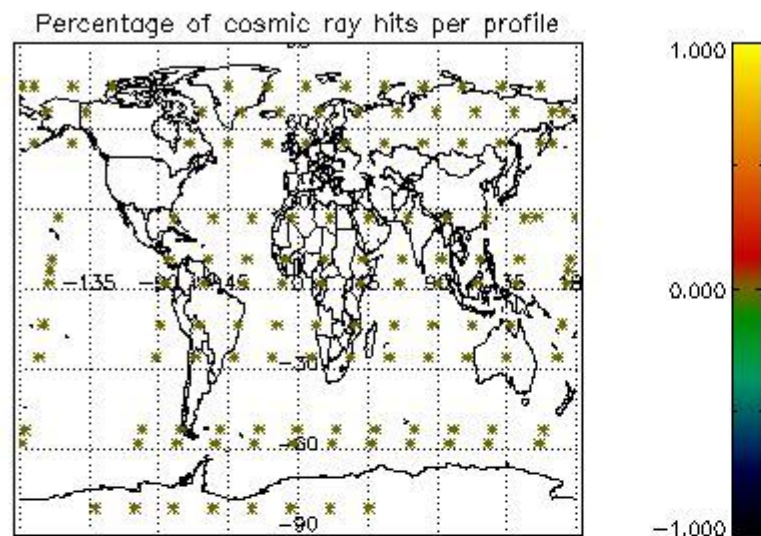

Percentage of datation errors per profile

Percentage of star falling outside central band per profile

Percentage of saturation errors per profile

4.2.2 Plot level 1 quality information per product (world map): ENVISAT DESCENDING passes