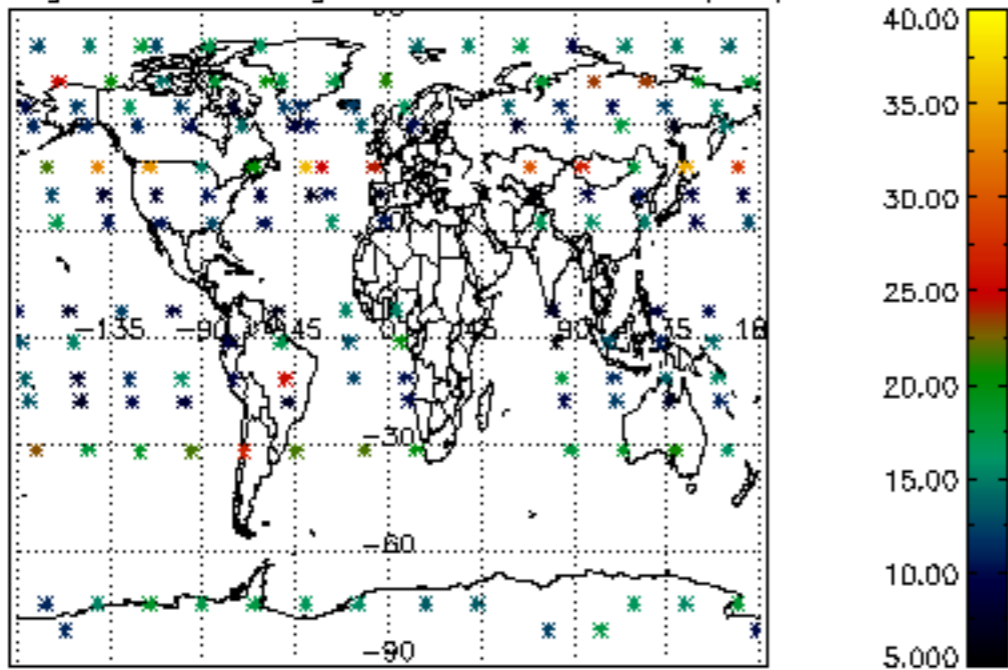

Percentage of cosmic ray hits per profile

Percentage of star falling outside central band per profile