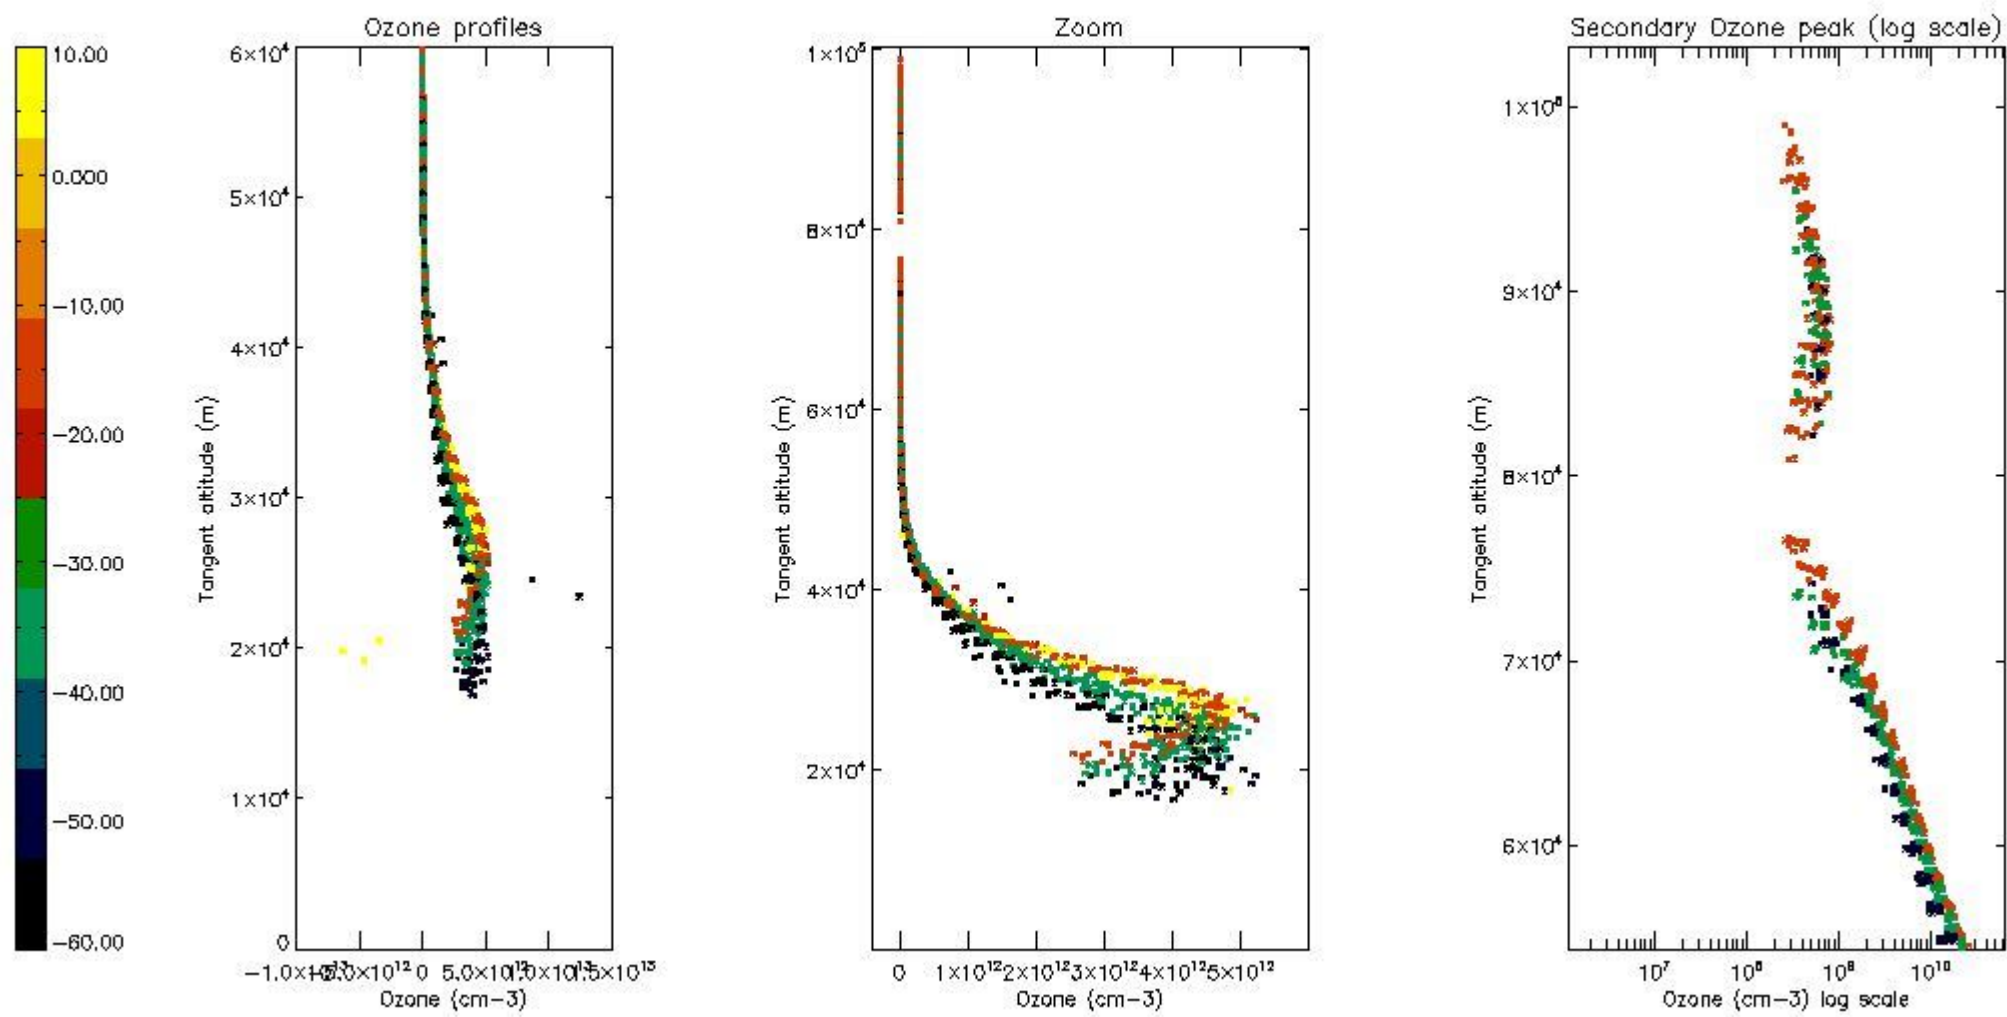

5.5 Plot ozone profiles where STD < 5% (dark without errors)

The colorbar represents the latitude.