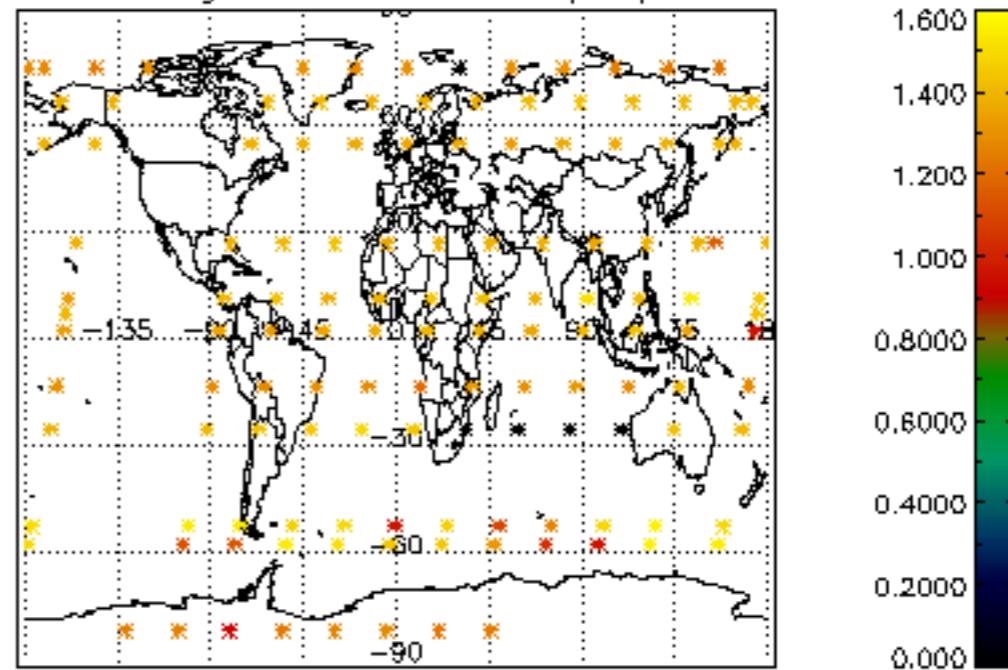

Percentage of datation errors per profile

Percentage of star falling outside central band per profile

Percentage of saturation errors per profile

Percentage of cosmic ray hits per profile

Percentage of datation errors per profile