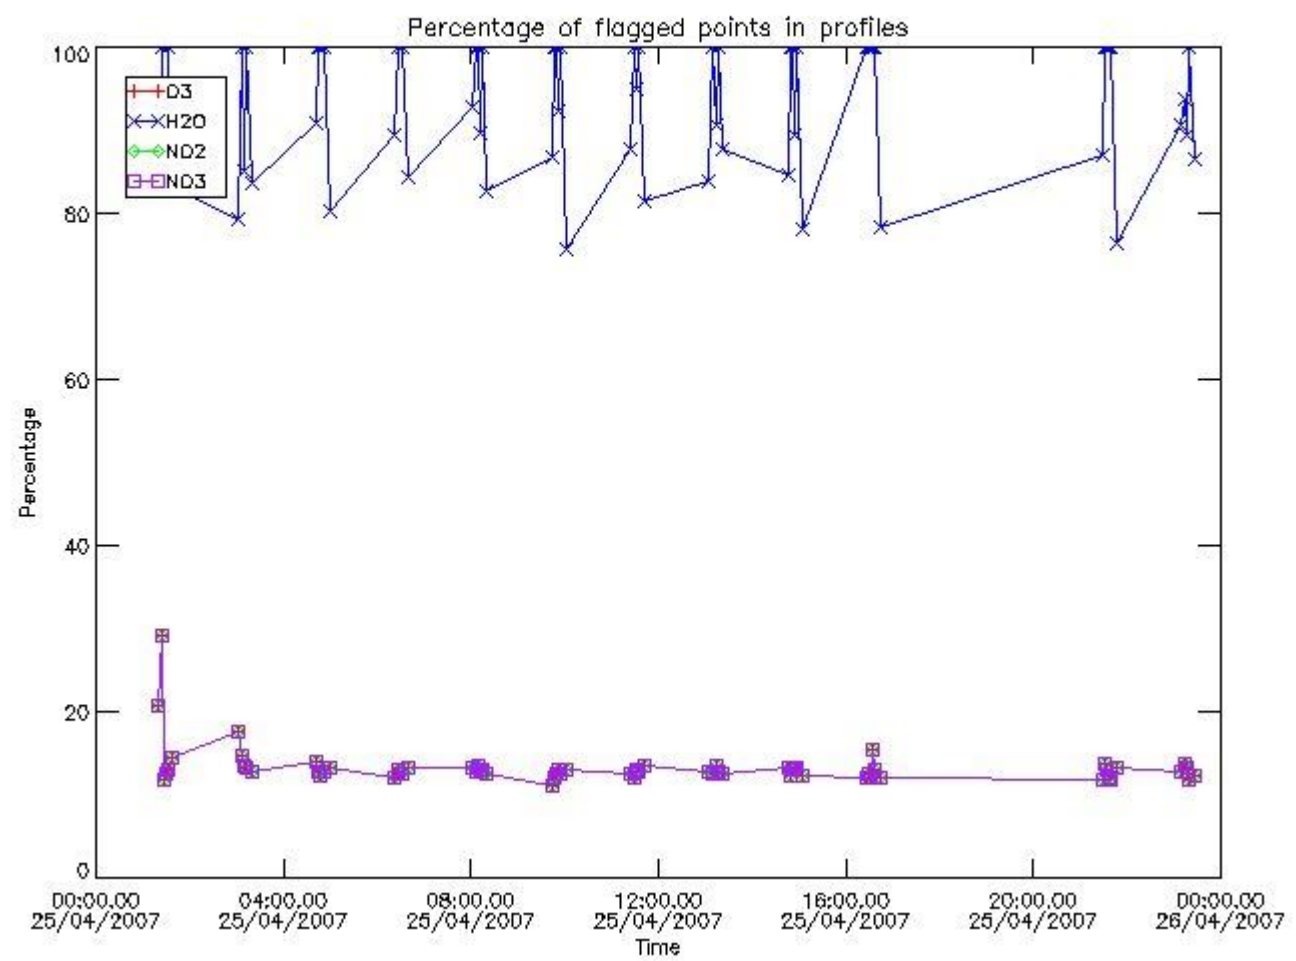

279	GOM_NL__2PRFIN20070425_223358_000000362057_00330_26937_3096.N1	25-APR-2007 22:33:58	Bright	35.500	49	1Alp UMi	1.9900	6300.0	71	26937	No
280	GOM_NL__2PRFIN20070425_224138_000000342057_00330_26937_3097.N1	25-APR-2007 22:41:38	Bright	33.500	110	37Del Cas	2.6780	8900.0	67	26937	No
281	GOM_NL__2PRFIN20070425_224305_000000332057_00330_26937_3098.N1	25-APR-2007 22:43:05	Bright	32.500	68	18Alp Cas	2.2250	4500.0	65	26937	No
282	GOM_NL__2PRFIN20070425_225157_000000412057_00330_26937_3099.N1	25-APR-2007 22:51:57	Bright	40.500	93	53Bet Peg	2.5200	3100.0	81	26937	No
283	GOM_NL__2PRFIN20070425_225545_000000412057_00330_26937_3100.N1	25-APR-2007 22:55:45	Twilight	41.000	90	54Alp Peg	2.4870	11000.	82	26937	No
284	GOM_NL__2PRFIN20070425_230822_000000442057_00330_26937_3101.N1	25-APR-2007 23:08:22	Dark	43.500	18	24Alp PsA	1.1660	9700.0	87	26937	No
285	GOM_NL__2PRFIN20070425_231402_000000412057_00330_26937_3102.N1	25-APR-2007 23:14:02	Dark	40.500	31	Alp Gru	1.7340	15200.	81	26937	No
286	GOM_NL__2PRFIN20070425_231654_000000392057_00330_26937_3103.N1	25-APR-2007 23:16:54	Dark	38.500	148	Alp Tuc	2.8780	4100.0	77	26937	No
287	GOM_NL__2PRFIN20070425_231922_000000432057_00331_26938_3100.N1	25-APR-2007 23:19:22	Dark	43.000	45	Alp Pav	1.9400	26000.	86	26938	No
288	GOM_NL__2PRFIN20070425_232618_000000422057_00331_26938_3101.N1	25-APR-2007 23:26:18	Dark	41.500	43	Alp TrA	1.9100	4250.0	83	26938	No
289	GOM_NL__2PRFIN20070425_232829_000000392057_00331_26938_3102.N1	25-APR-2007 23:28:29	Straylight	39.000	134	Bet TrA	2.8100	6600.0	78	26938	No
290	GOM_NL__2PRFIN20070425_233040_000000462057_00331_26938_3103.N1	25-APR-2007 23:30:40	Straylight	46.000	4	Alp1Cen	-0.010000	5800.0	92	26938	No
291	GOM_NL__2PRFIN20070425_233401_000000402057_00331_26938_3104.N1	25-APR-2007 23:34:01	Straylight	39.500	78	Alp Lup	2.3040	28000.	79	26938	No
292	GOM_NL__2PRFIN20070425_233535_000000412057_00331_26938_3105.N1	25-APR-2007 23:35:35	Straylight	40.500	81	Eta Cen	2.3560	28000.	81	26938	No
293	GOM_NL__2PRFIN20070425_233745_000000432057_00331_26938_3106.N1	25-APR-2007 23:37:45	Straylight	43.000	54	5The Cen	2.0550	4500.0	86	26938	No
294	GOM_NL__2PRFIN20070425_234209_000000402057_00331_26938_3107.N1	25-APR-2007 23:42:09	Twilight	39.500	169	46Gam Hya	2.9910	4700.0	79	26938	No
295	GOM_NL__2PRFIN20070425_234533_000000392057_00331_26938_3108.N1	25-APR-2007 23:45:33	Bright	39.000	15	67Alp Vir	0.97600	28000.	78	26938	No
296	GOM_NL__2PRFIN20070425_234836_000000362057_00331_26938_3109.N1	25-APR-2007 23:48:36	Bright	35.500	121	29Gam Vir	2.7400	7200.0	71	26938	No
297	GOM_NL__2PRFIN20070425_235203_000000362057_00331_26938_3110.N1	25-APR-2007 23:52:03	Bright	36.000	138	47Eps Vir	2.8280	4700.0	72	26938	No
298	GOM_NL__2PRFIN20070425_235954_000000432057_00331_26938_3111.N1	25-APR-2007 23:59:54	Bright	43.000	152	12Alp2CVn	2.8900	11000.	86	26938	No

3. Quality information per product

In this section it is plotted some information contained in the Quality Summary data set of the level 2 products. Only products in dark limb conditions and without errors (error flag in the MPH set to "0") are used.

3.1 Plot quality information per product (time dependant)

3.2 Plot quality information per product (world map)