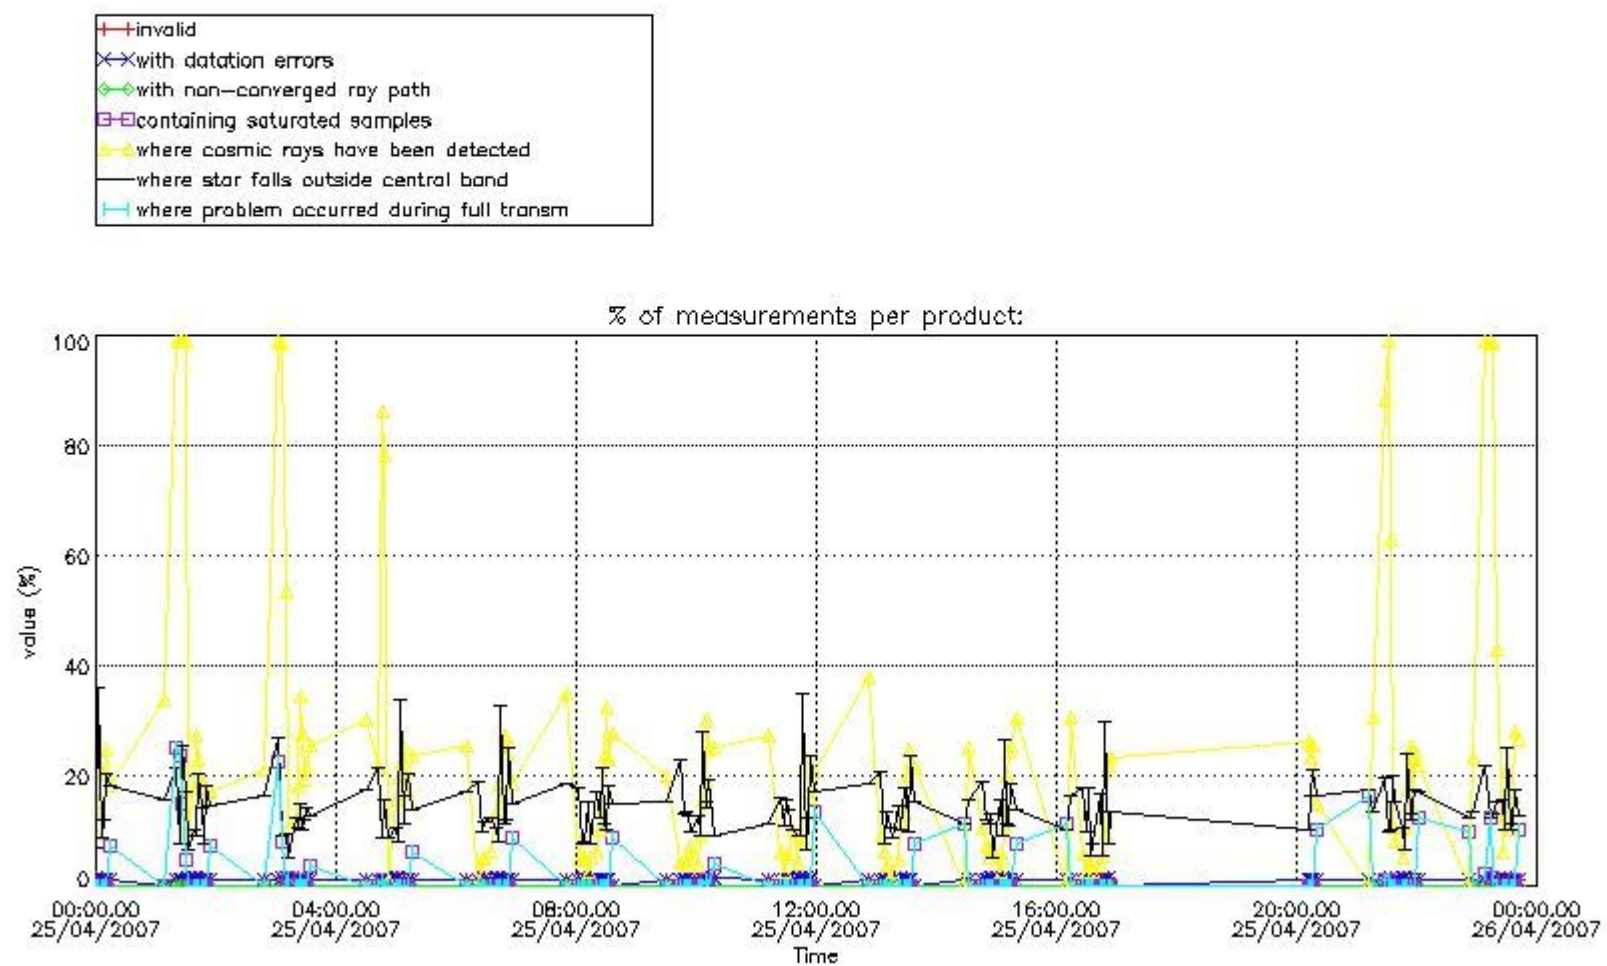

3.1 Plot quality information per product (time dependant)

3.2 Plot quality information per product (world map)

Percentage of flagged data per O3 profile

Percentage of flagged data per H2O profile

Percentage of flagged data per NO2 profile

Percentage of flagged data per NO3 profile

4. Level 1 quality information per product

In this section it is plotted some information contained in the Quality Summary data set of the level 2 products that comes from the level 1b processing. Products without errors (error flag in the MPH set to "0") are used.

4.1 Plot quality information per product (time dependant) coming from level 1b processing

4.1.1 Plot level 1 quality information per product (time dependant): ENVISAT ASCENDING passes

4.1.2 Plot level 1 quality information per product (time dependant): ENVI SAT DESCENDING passes