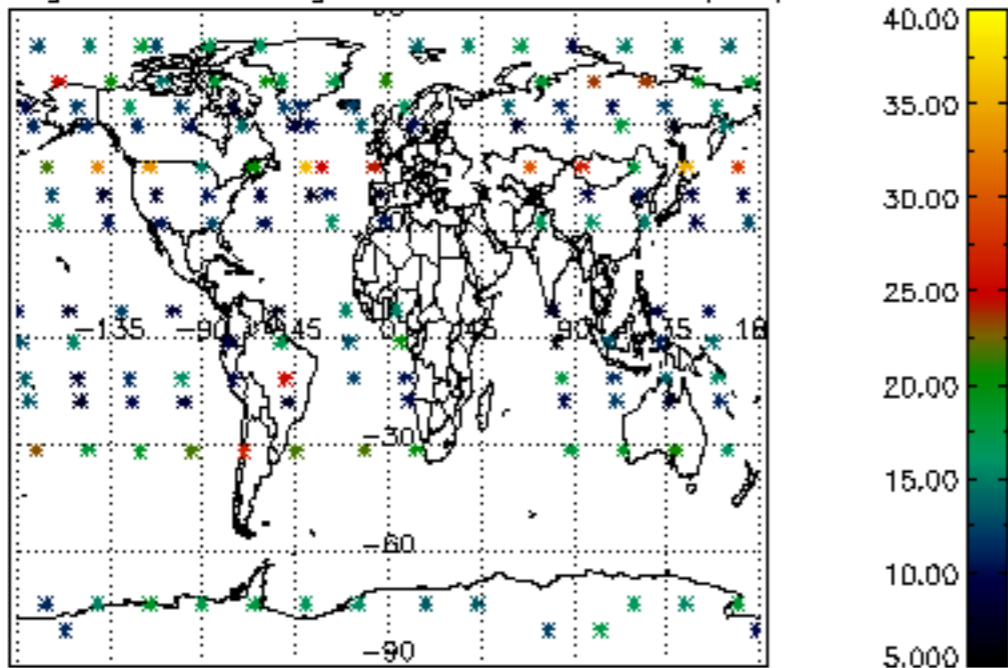

Percentage of flagged data per NO3 profile

Percentage of cosmic ray hits per profile

Percentage of datation errors per profile

Percentage of star falling outside central band per profile

Percentage of saturation errors per profile