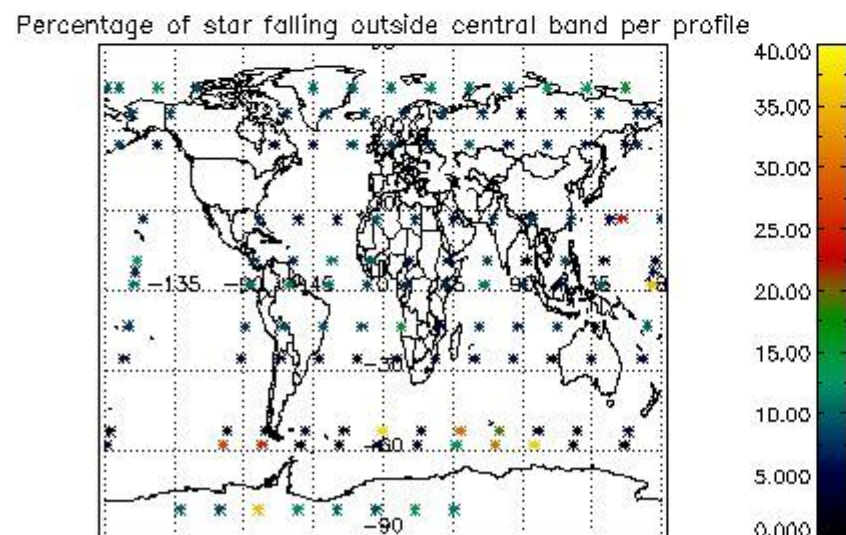

Percentage of datation errors per profile

Percentage of star falling outside central band per profile

Percentage of saturation errors per profile

4.2.2 Plot level 1 quality information per product (world map): ENVISAT DESCENDING passes