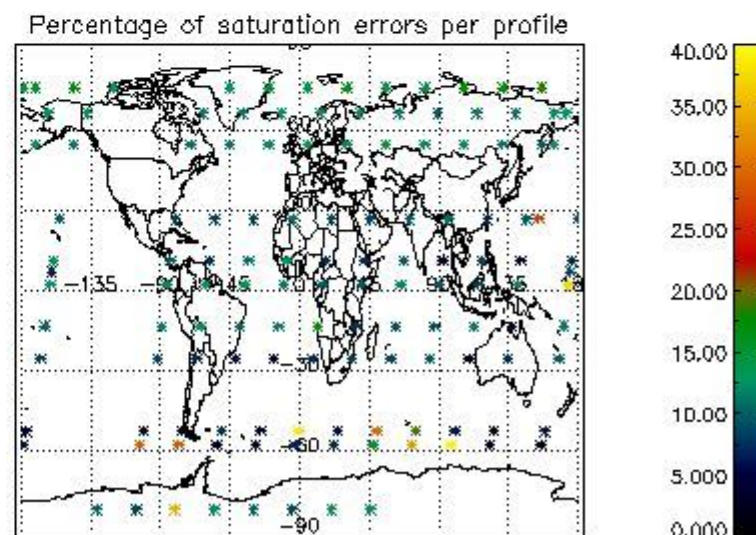

Percentage of datation errors per profile

Percentage of star falling outside central band per profile

Percentage of saturation errors per profile

4.2.2 Plot level 1 quality information per product (world map): ENVISAT DESCENDING passes