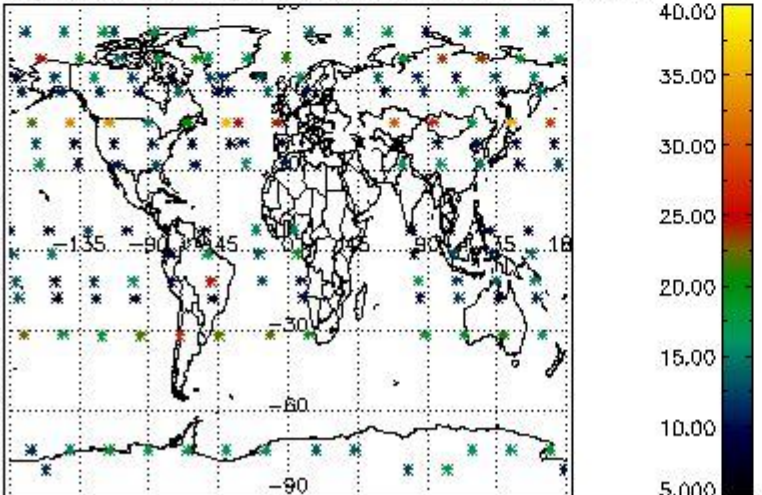

Percentage of star falling outside central band per profile