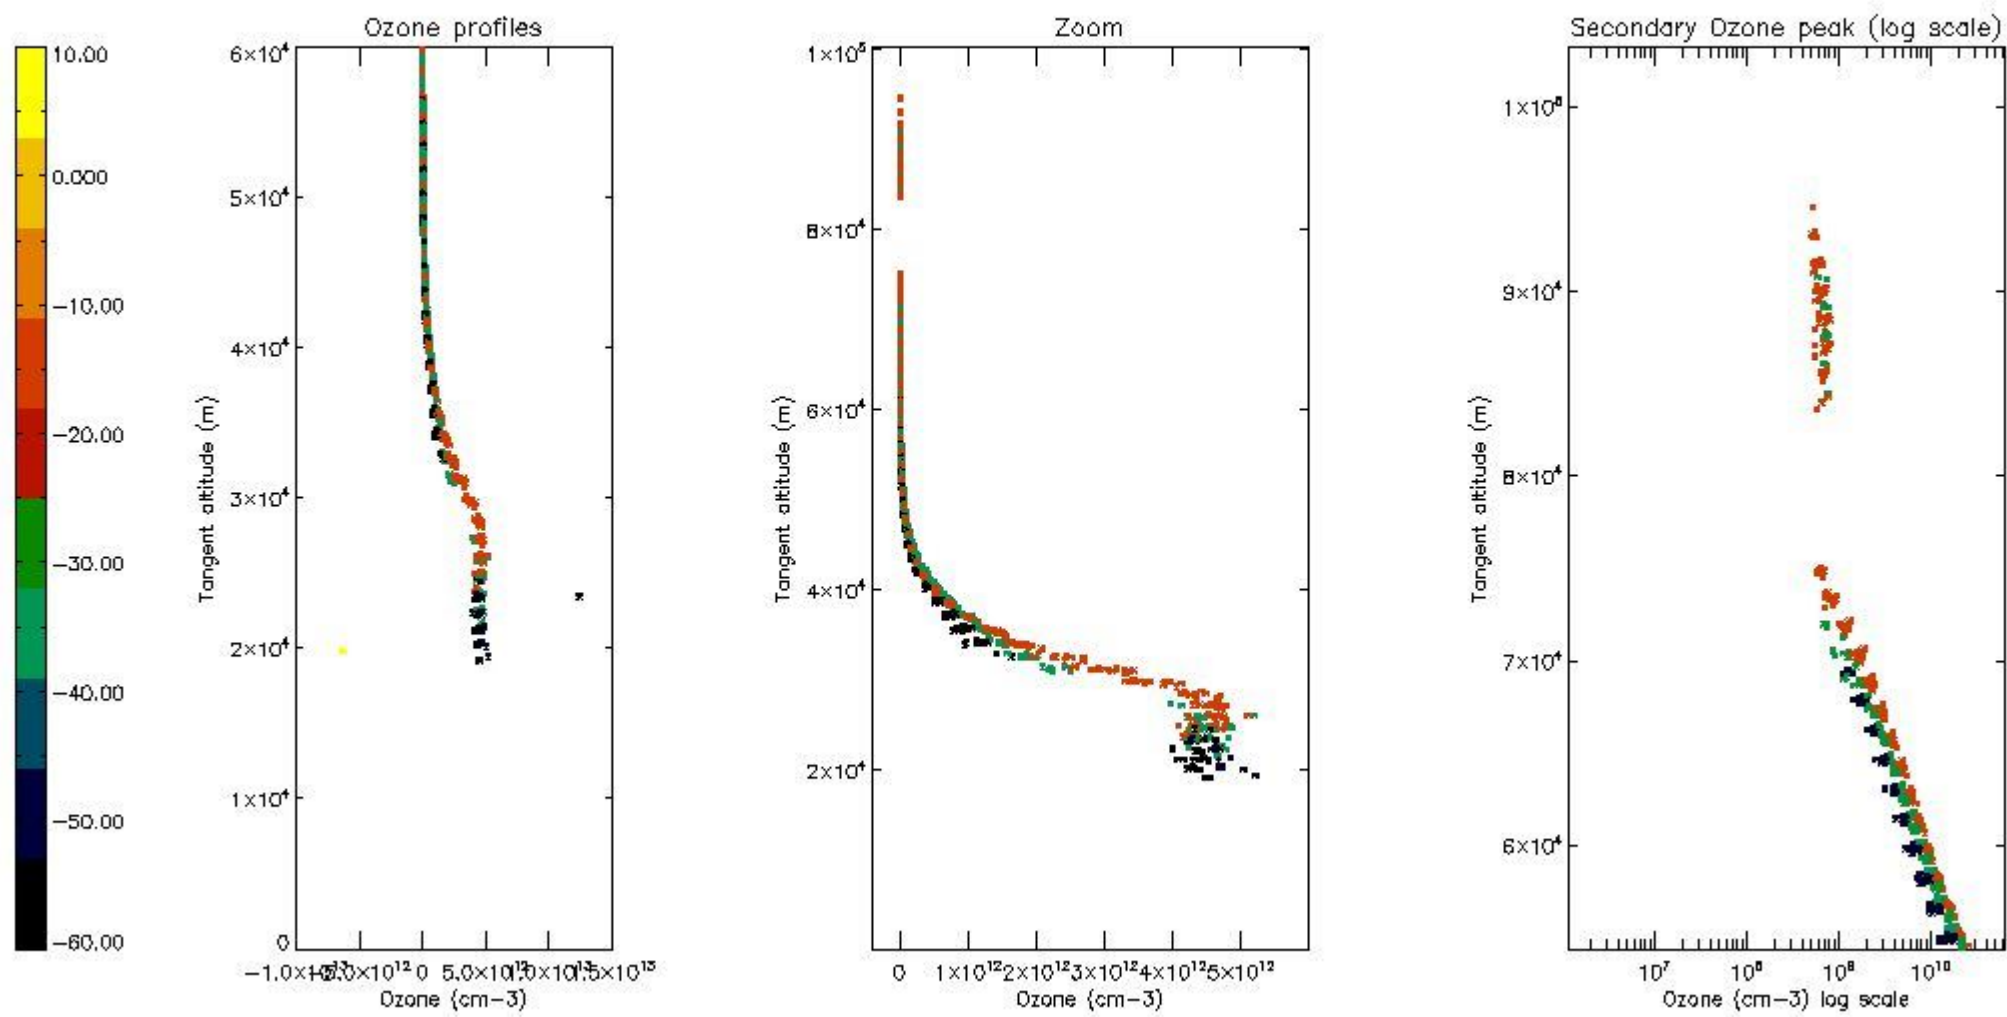

5.6 Plot NO₂ profiles for all STD (dark without errors)

The colorbar represents the latitude.