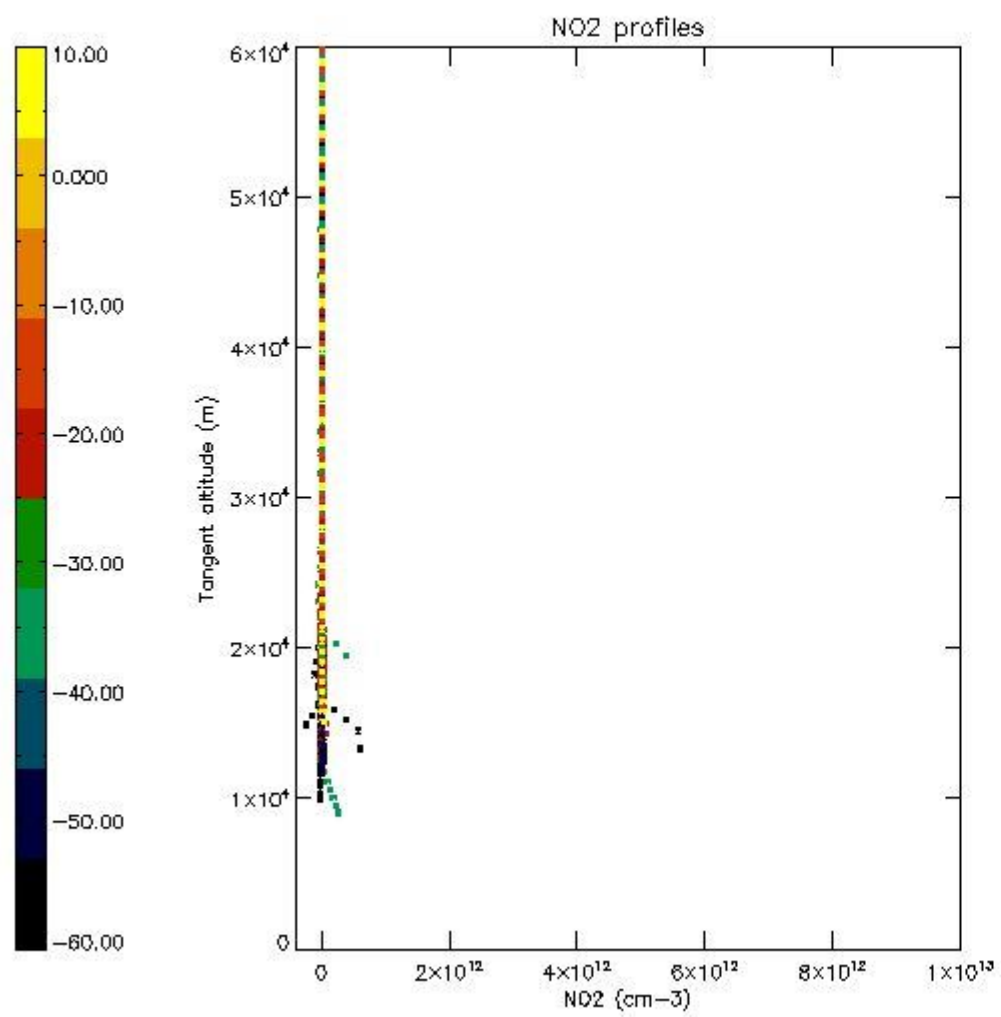

5.7 Plot NO3 profiles for all STD (dark without errors)

The colorbar represents the latitude.