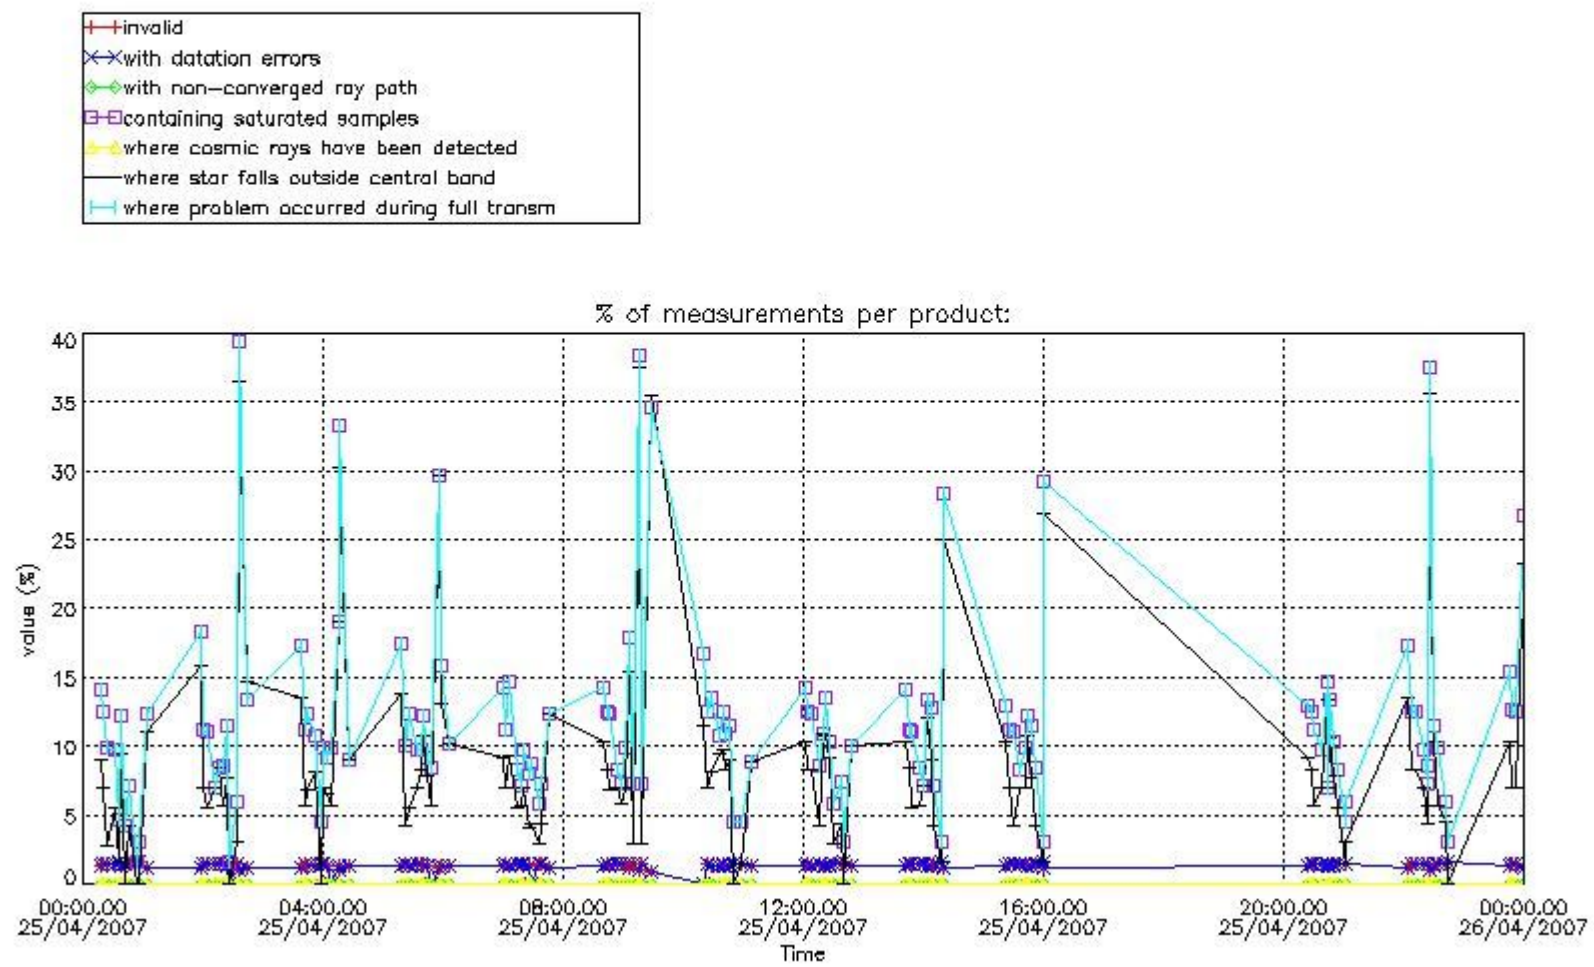

4.2 Plot quality information per product coming from level 1b processing (world map)

4.2.1 Plot level 1 quality information per product (world map): ENVISAT ASCENDING passes