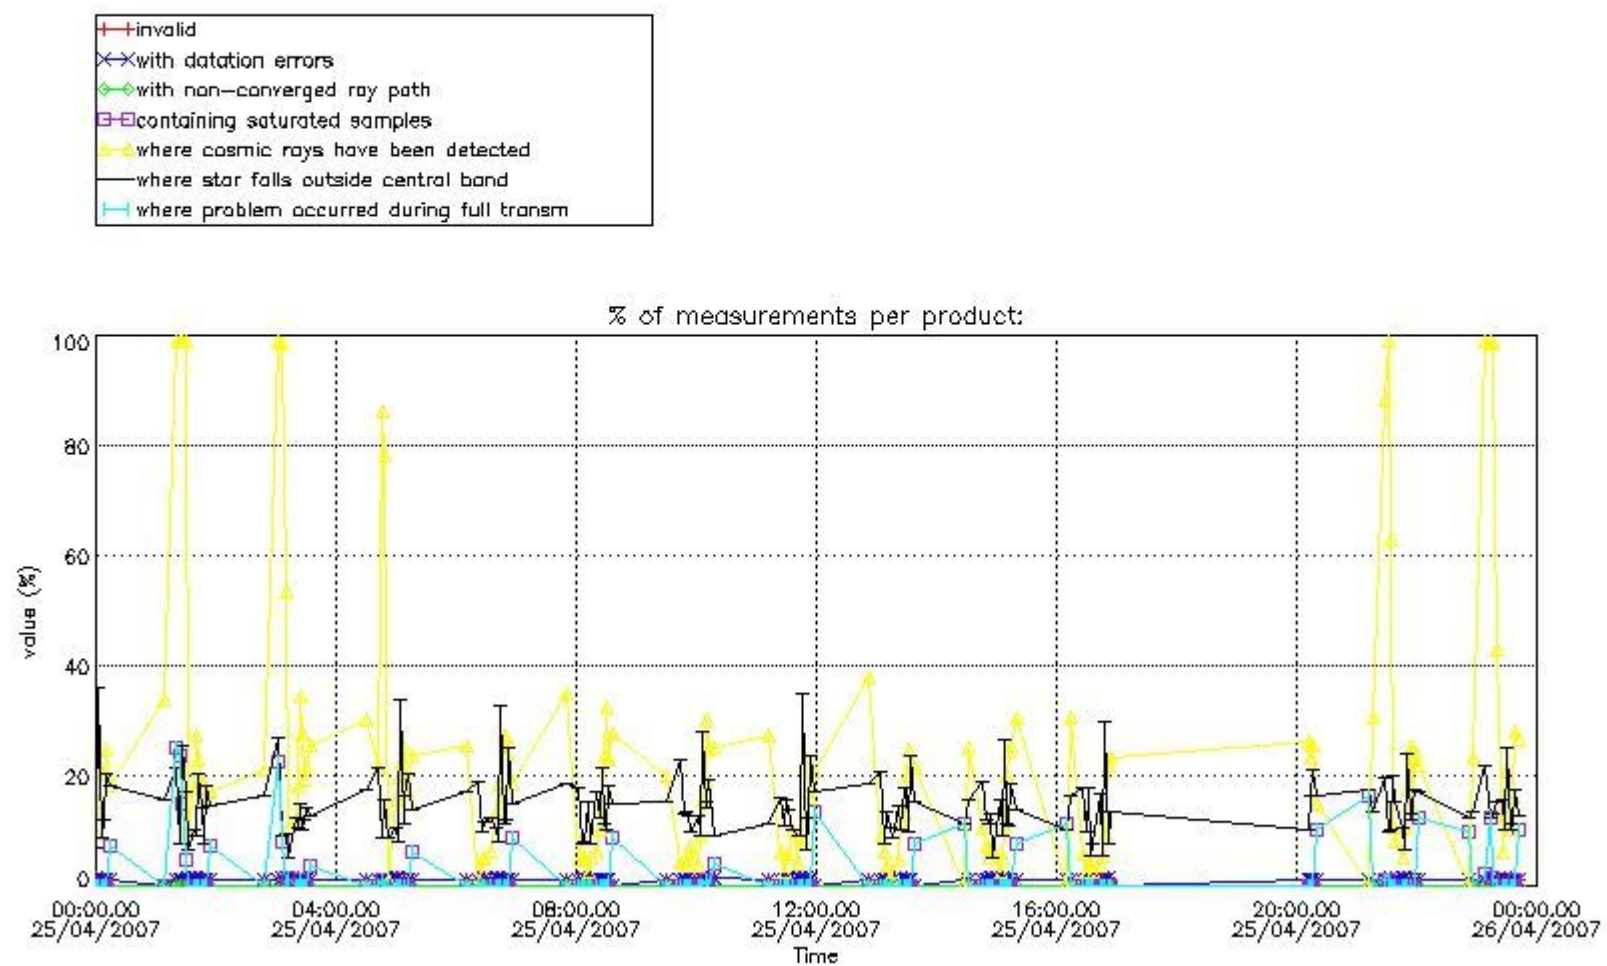

4.1.2 Plot level 1 quality information per product (time dependant): ENVISAT DESCENDING passes