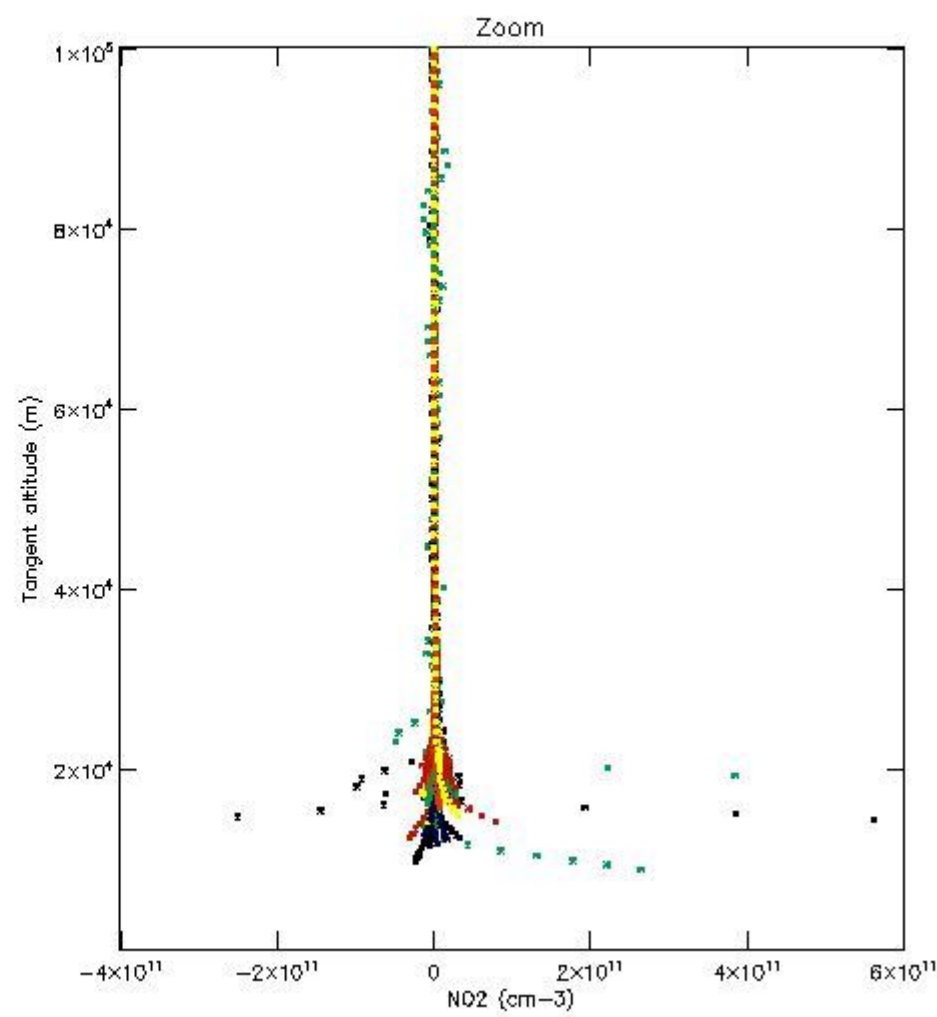

5.7 Plot NO3 profiles for all STD (dark without errors)

The colorbar represents the latitude.