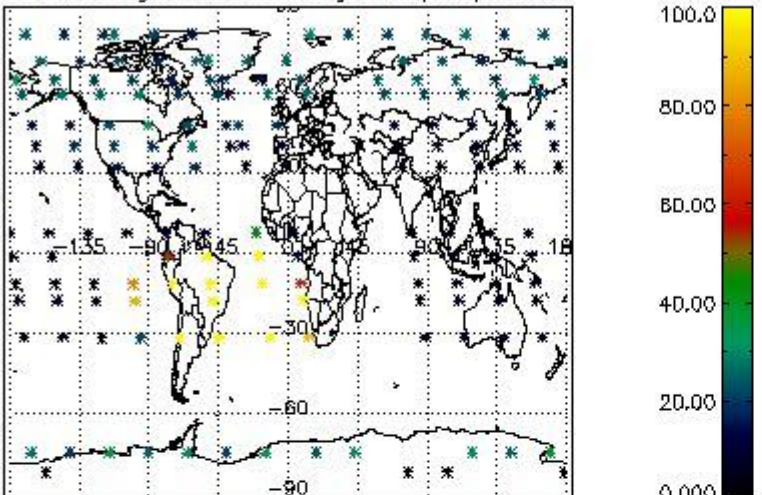

Percentage of flagged data per NO3 profile

4. Level 1 quality information per product

In this section it is plotted some information contained in the Quality Summary data set of the level 2 products that comes from the level 1b processing. Products without errors (error flag in the MPH set to "0") are used.

4.1 Plot quality information per product (time dependant) coming from level 1b processing

4.1.1 Plot level 1 quality information per product (time dependant): ENVISAT ASCENDING passes

4.1.2 Plot level 1 quality information per product (time dependant): ENVI SAT DESCENDING passes

4.2 Plot quality information per product coming from level 1b processing (world map)

4.2.1 Plot level 1 quality information per product (world map): ENVISAT ASCENDING passes

Percentage of cosmic ray hits per profile