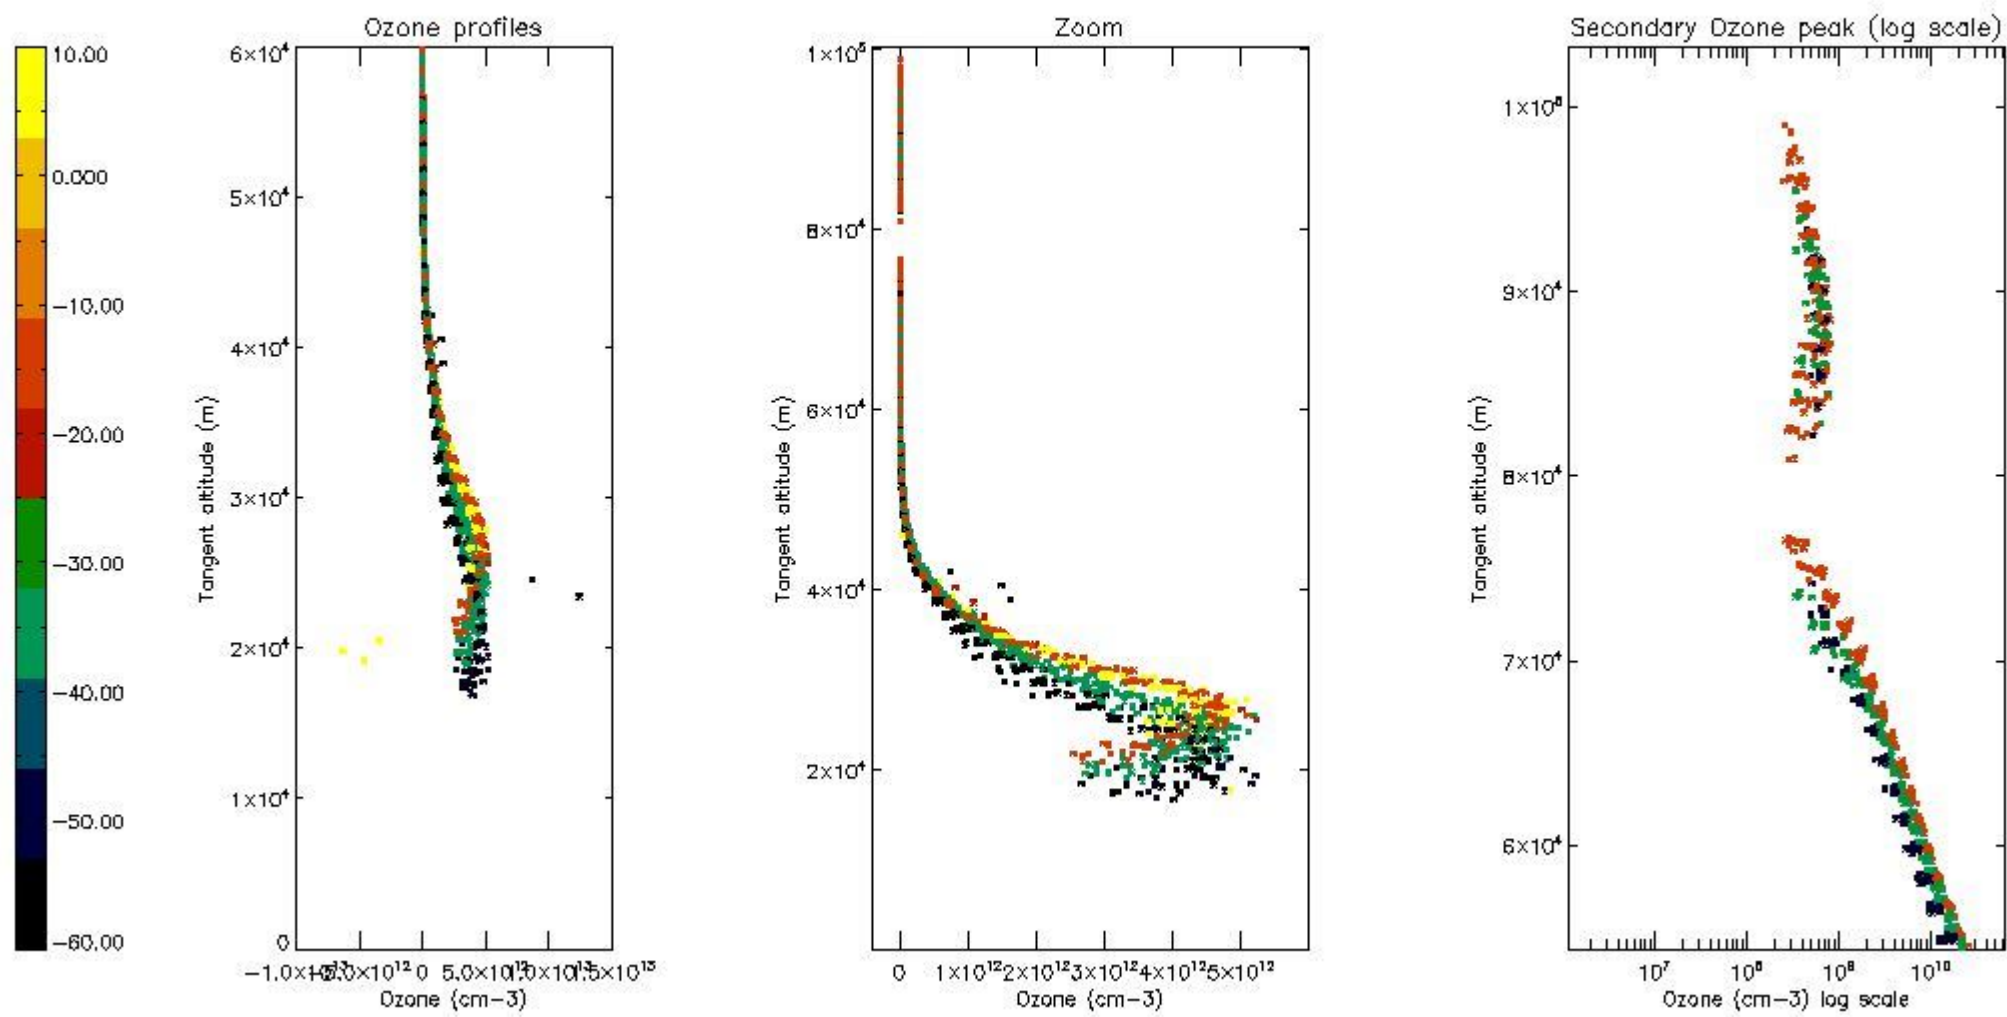

STD < 10	10
STD < 5	6

5.2 Plot ozone profiles for all STD (dark without errors)

The colorbar represents the latitude.

5.3 Plot ozone profiles where STD < 20% (dark without errors)

The colorbar represents the latitude.

5.4 Plot ozone profiles where STD < 10% (dark without errors)

The colorbar represents the latitude.

5.5 Plot ozone profiles where STD < 5% (dark without errors)

The colorbar represents the latitude.

5.6 Plot NO₂ profiles for all STD (dark without errors)

The colorbar represents the latitude.

5.7 Plot NO3 profiles for all STD (dark without errors)

The colorbar represents the latitude.

5.8 Plot H2O profiles for all STD (only for occultations of stars 1,2,3,4,13,14,16,26,63 dark without errors)