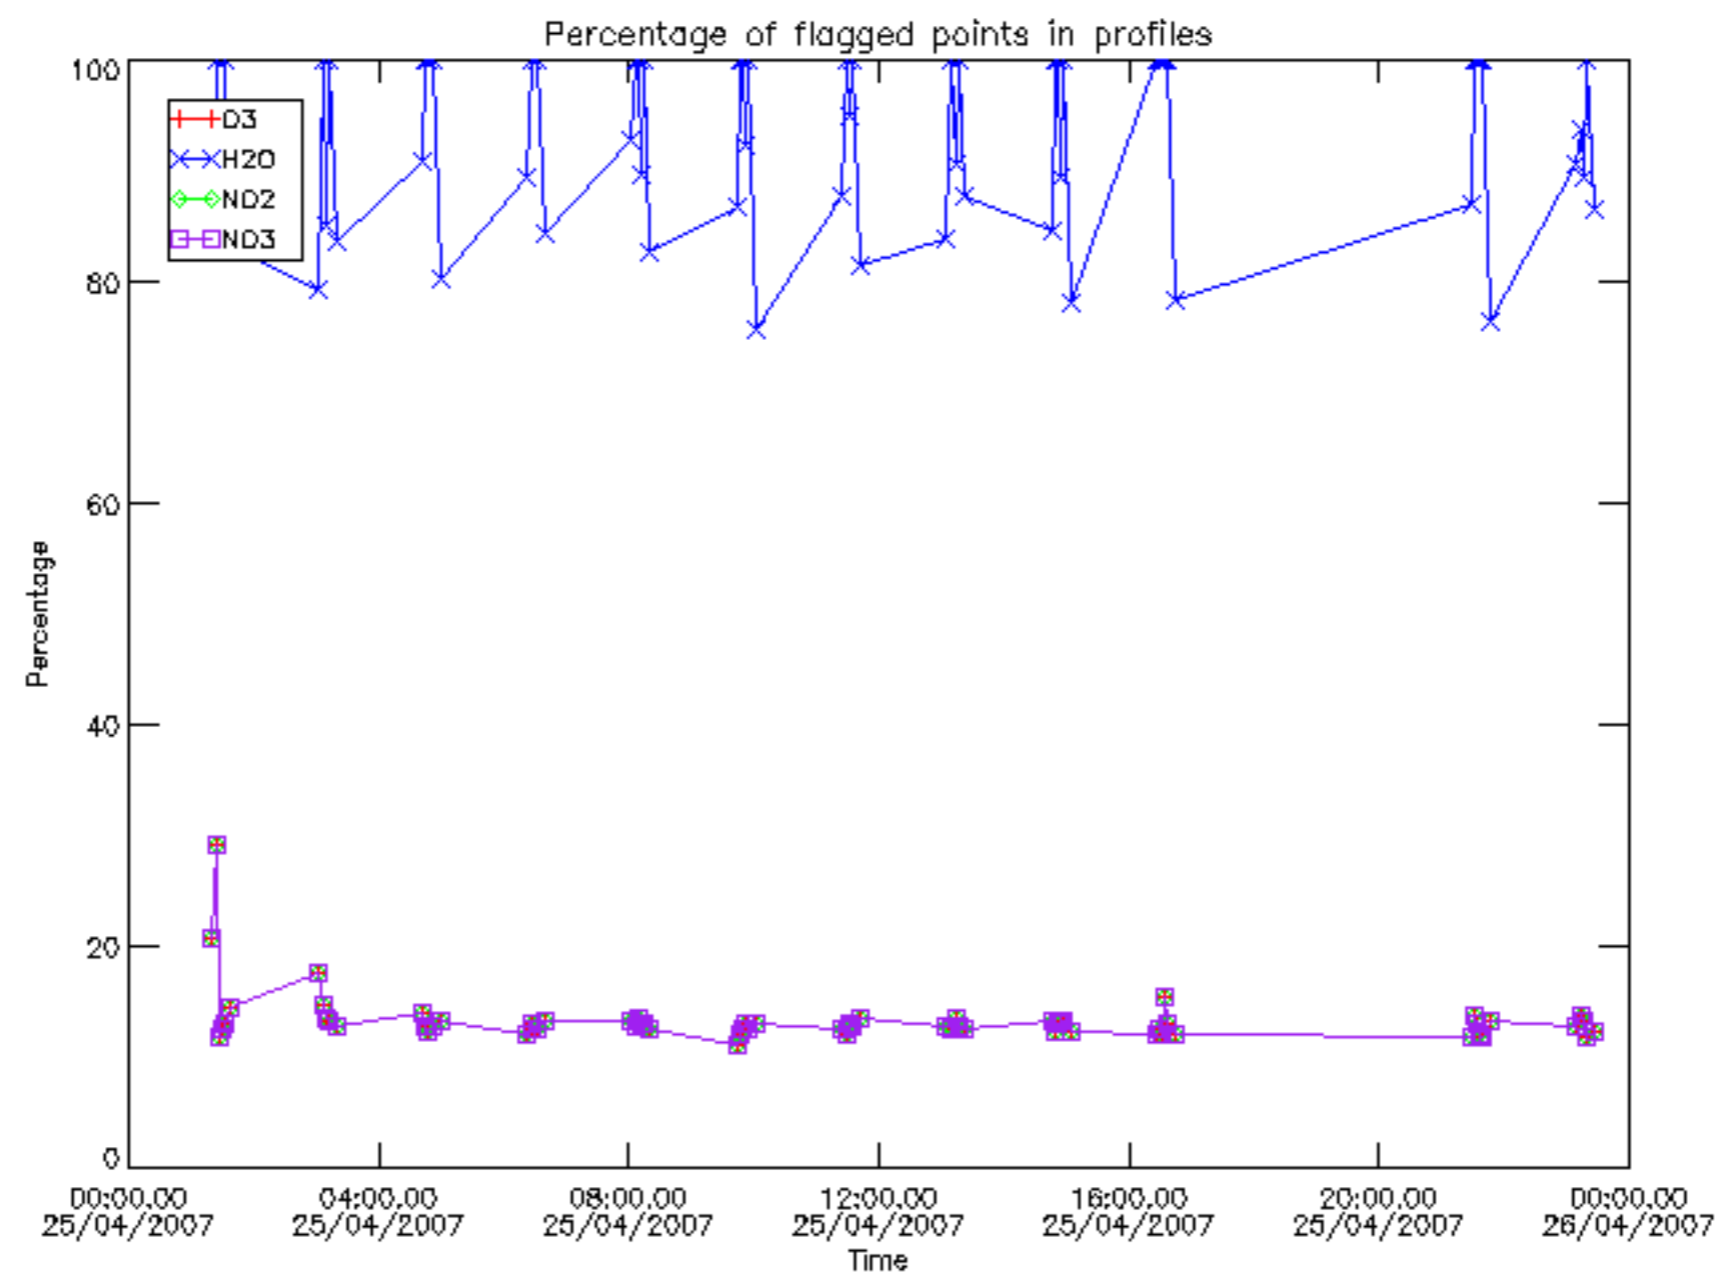

Percentage of flagged data per D3 profile

Percentage of flagged data per H2O profile