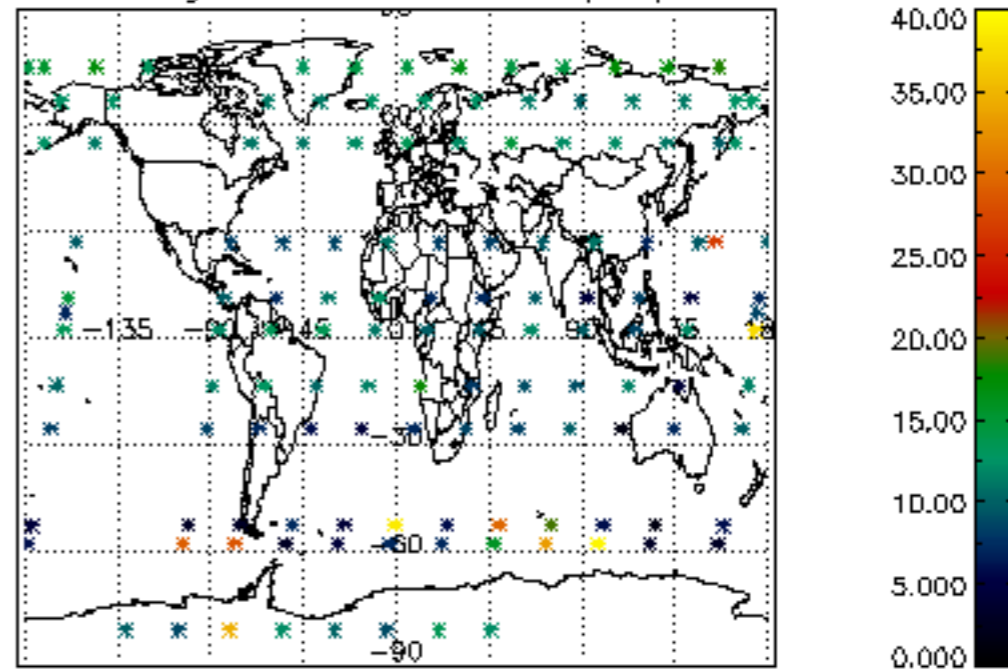

Percentage of saturation errors per profile