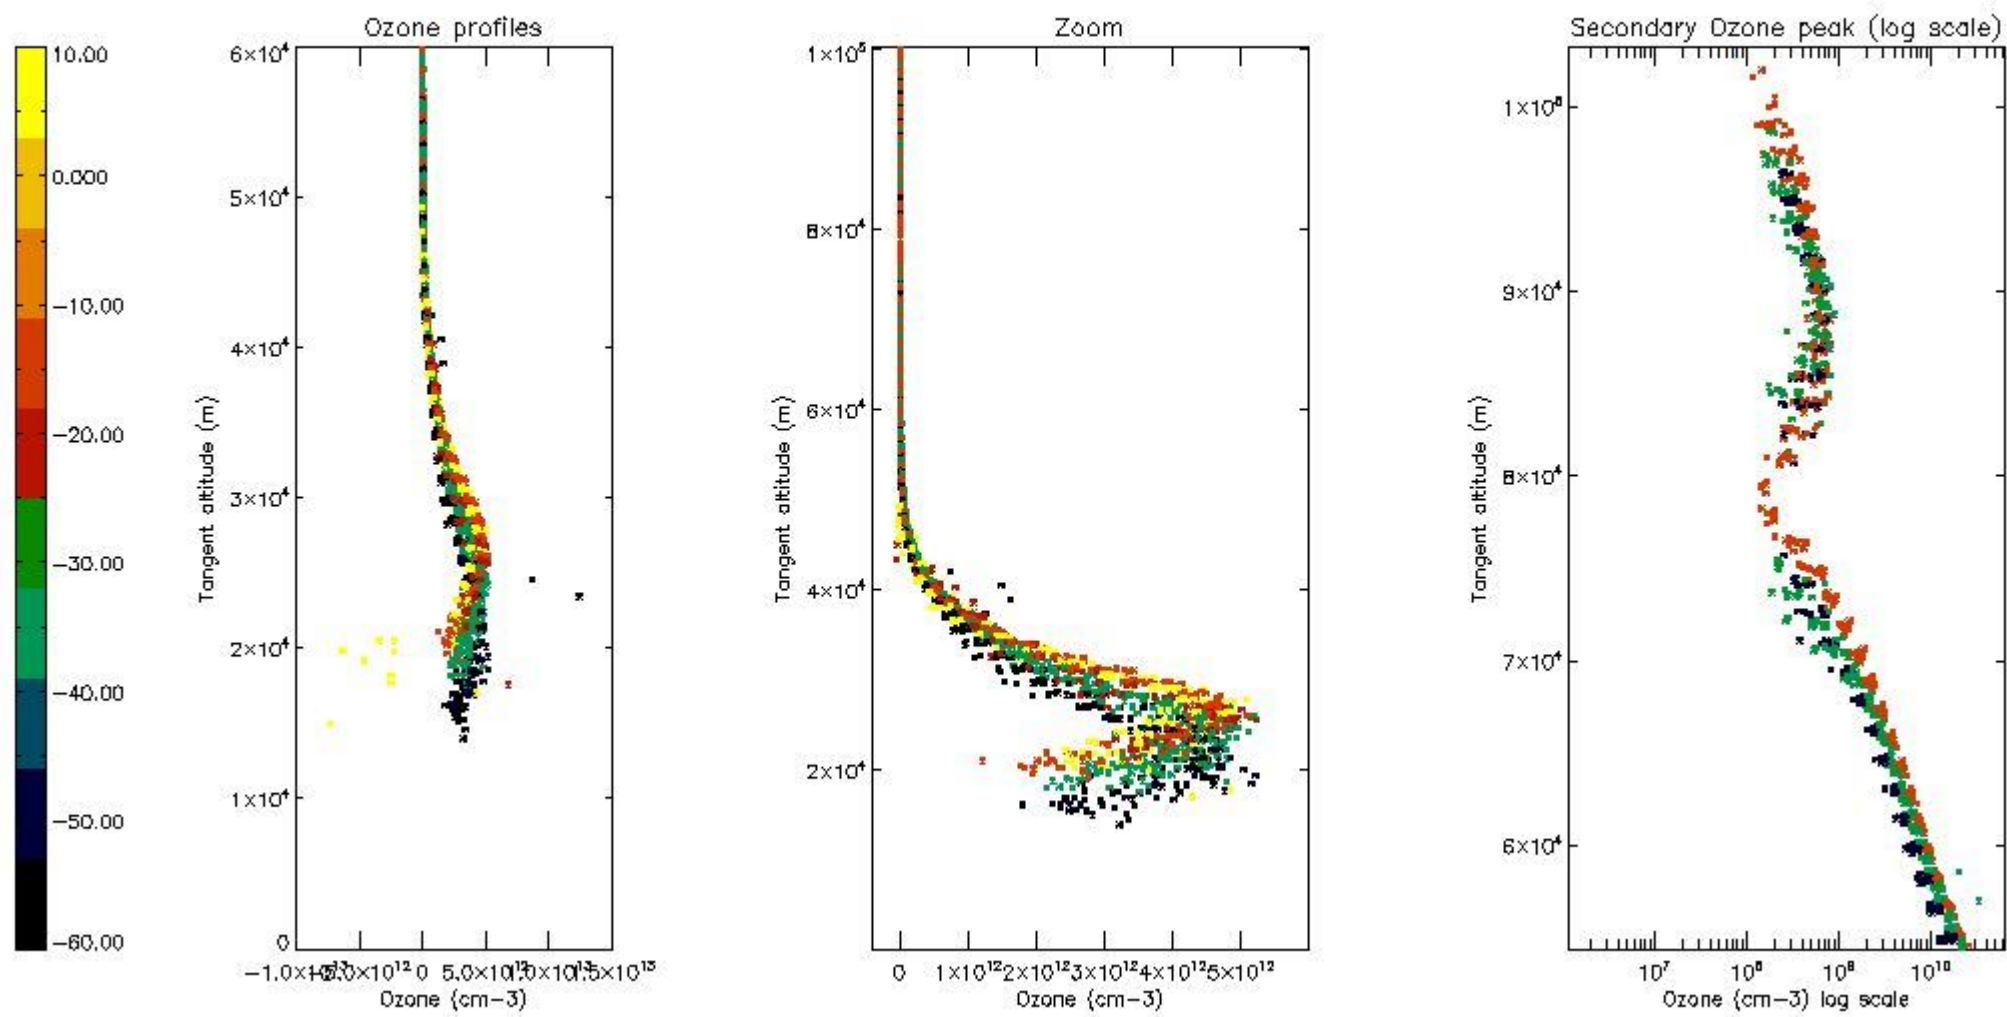

STD < 10	10
STD < 5	6

5.2 Plot ozone profiles for all STD (dark without errors)

The colorbar represents the latitude.

5.3 Plot ozone profiles where STD < 20% (dark without errors)

The colorbar represents the latitude.