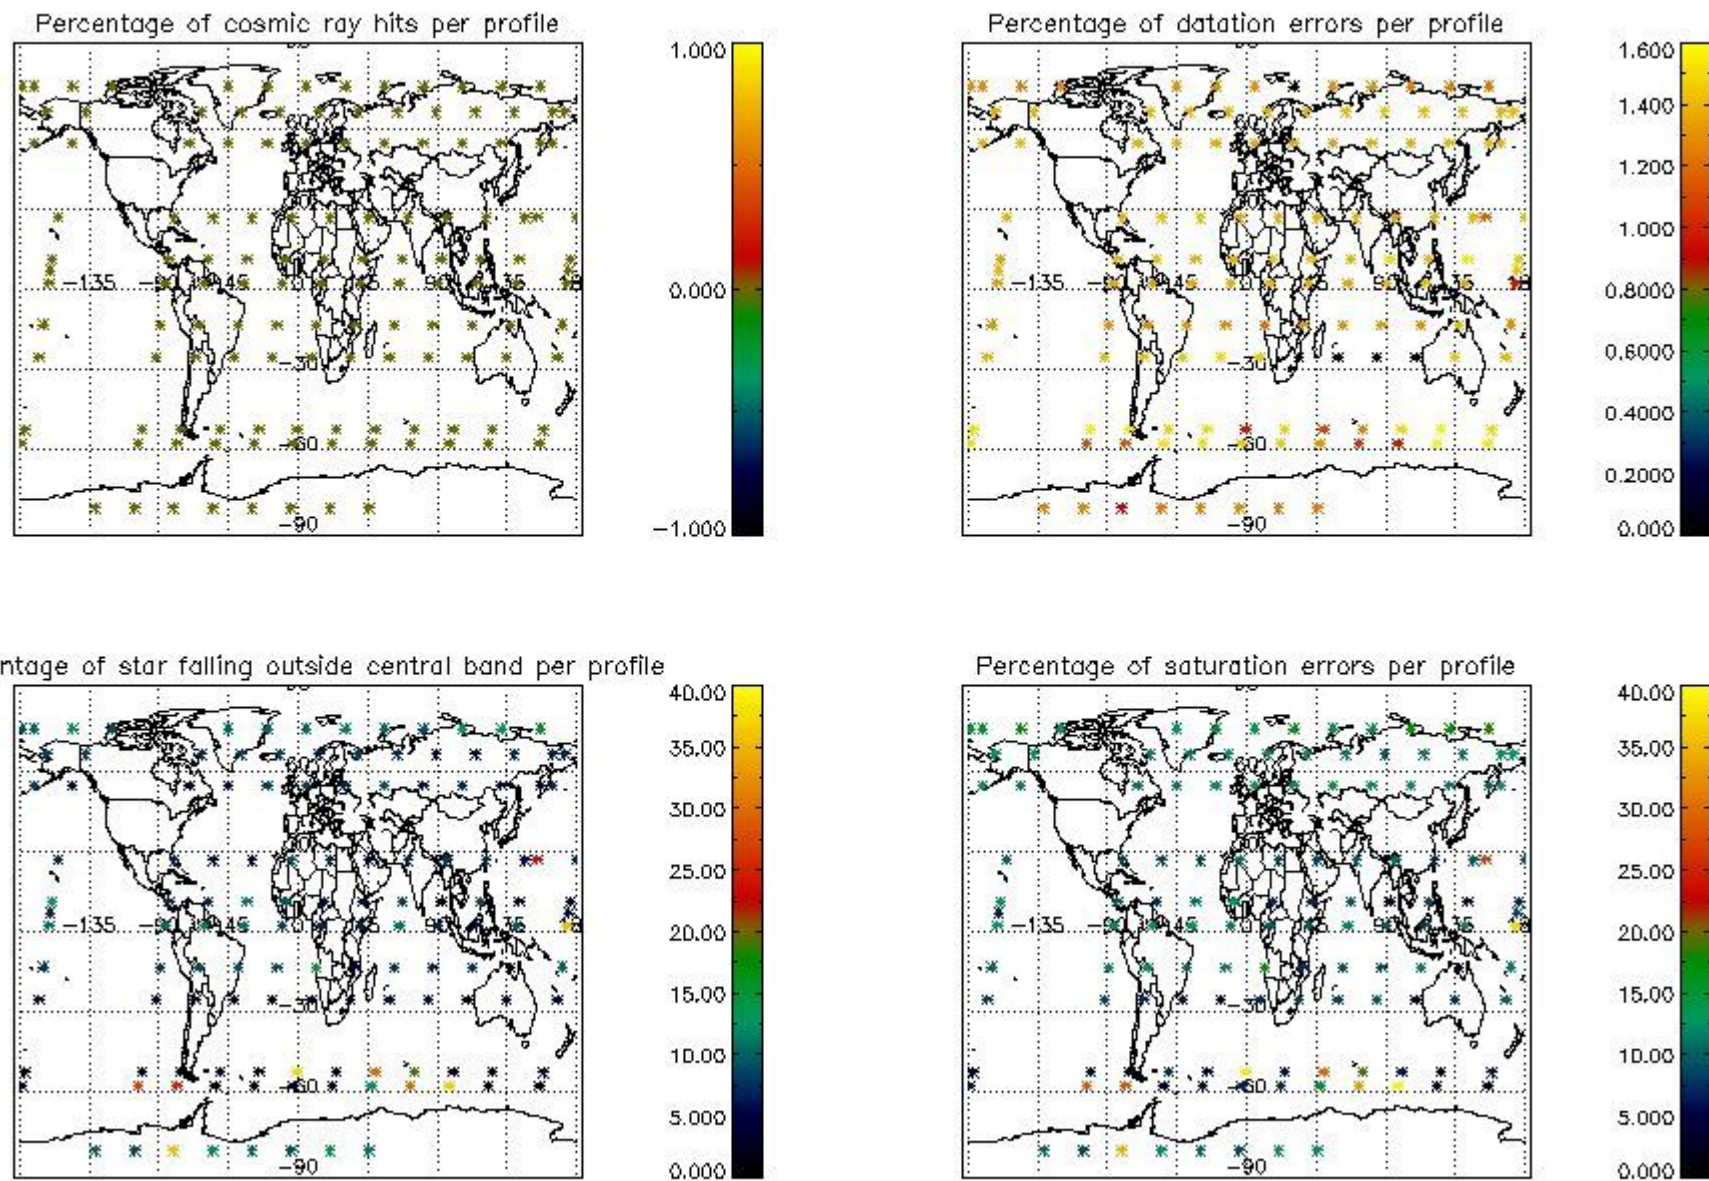

Percentage of datation errors per profile

Percentage of star falling outside central band per profile

Percentage of saturation errors per profile

4.2.2 Plot level 1 quality information per product (world map): ENVISAT DESCENDING passes