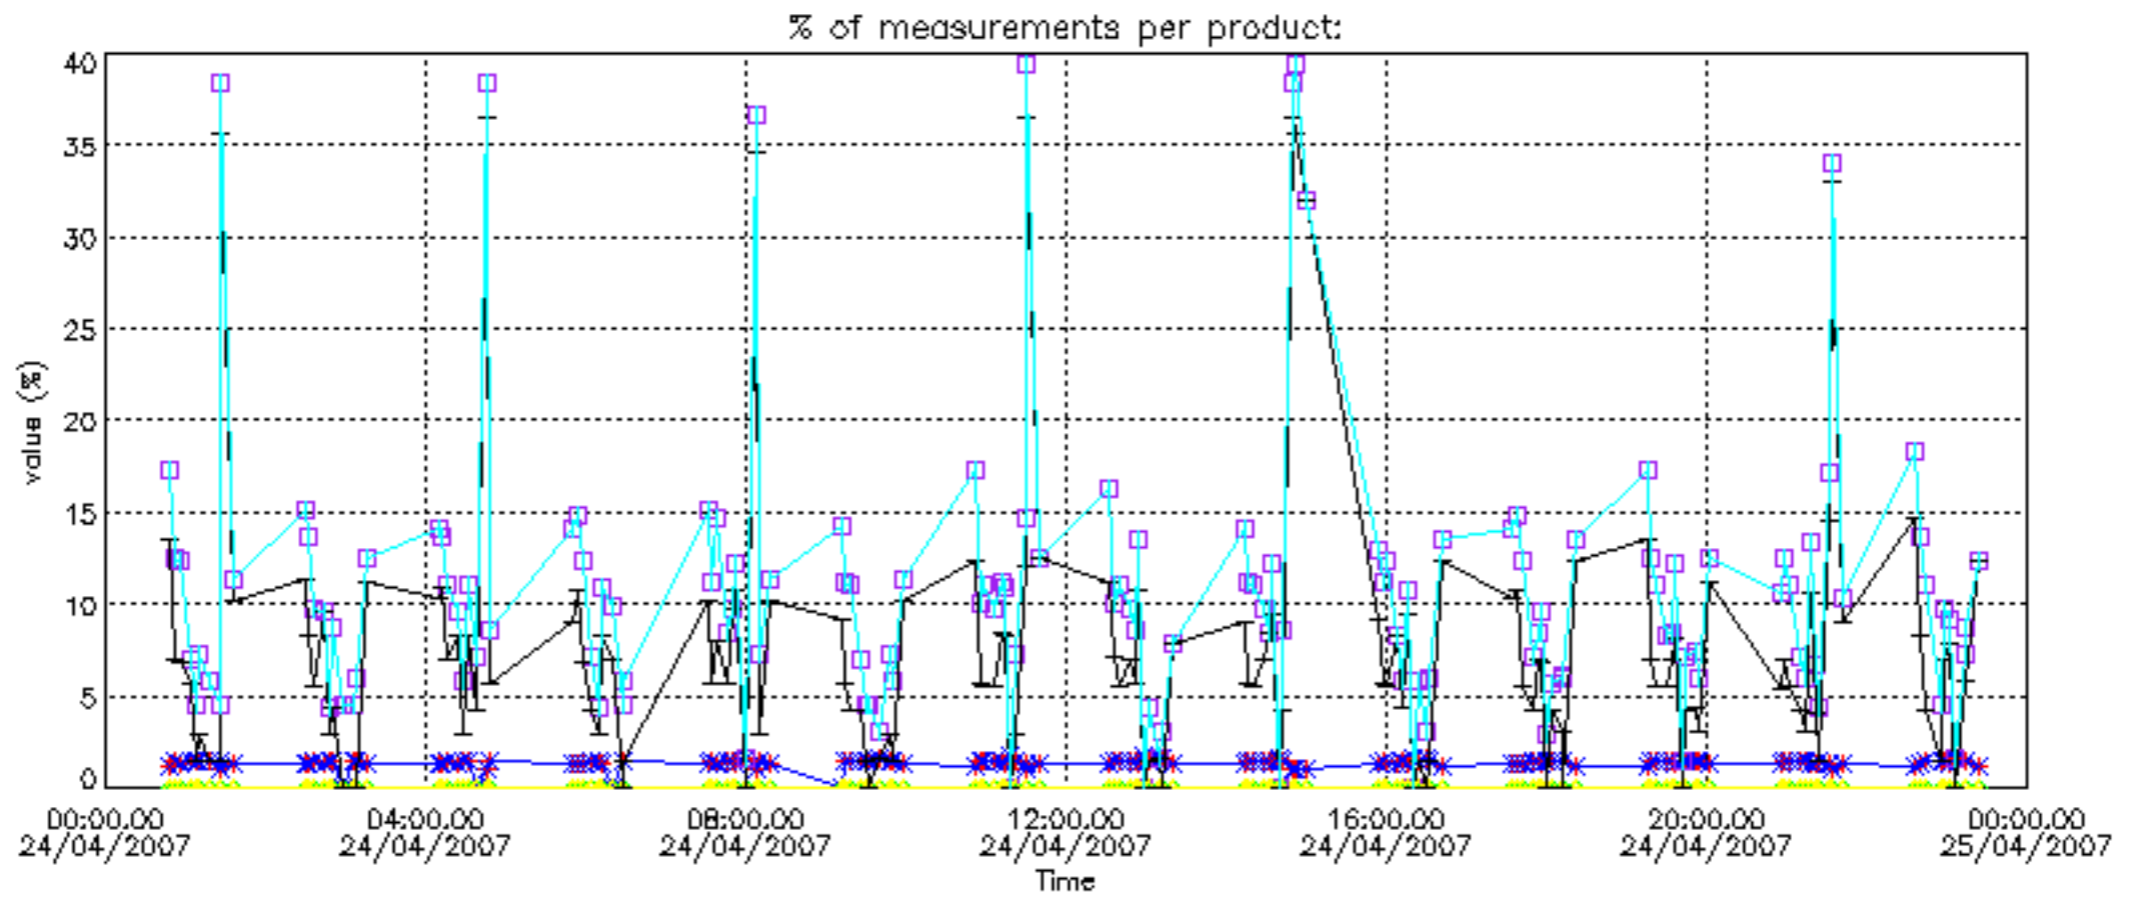

Percentage of cosmic ray hits per profile

Percentage of datation errors per profile