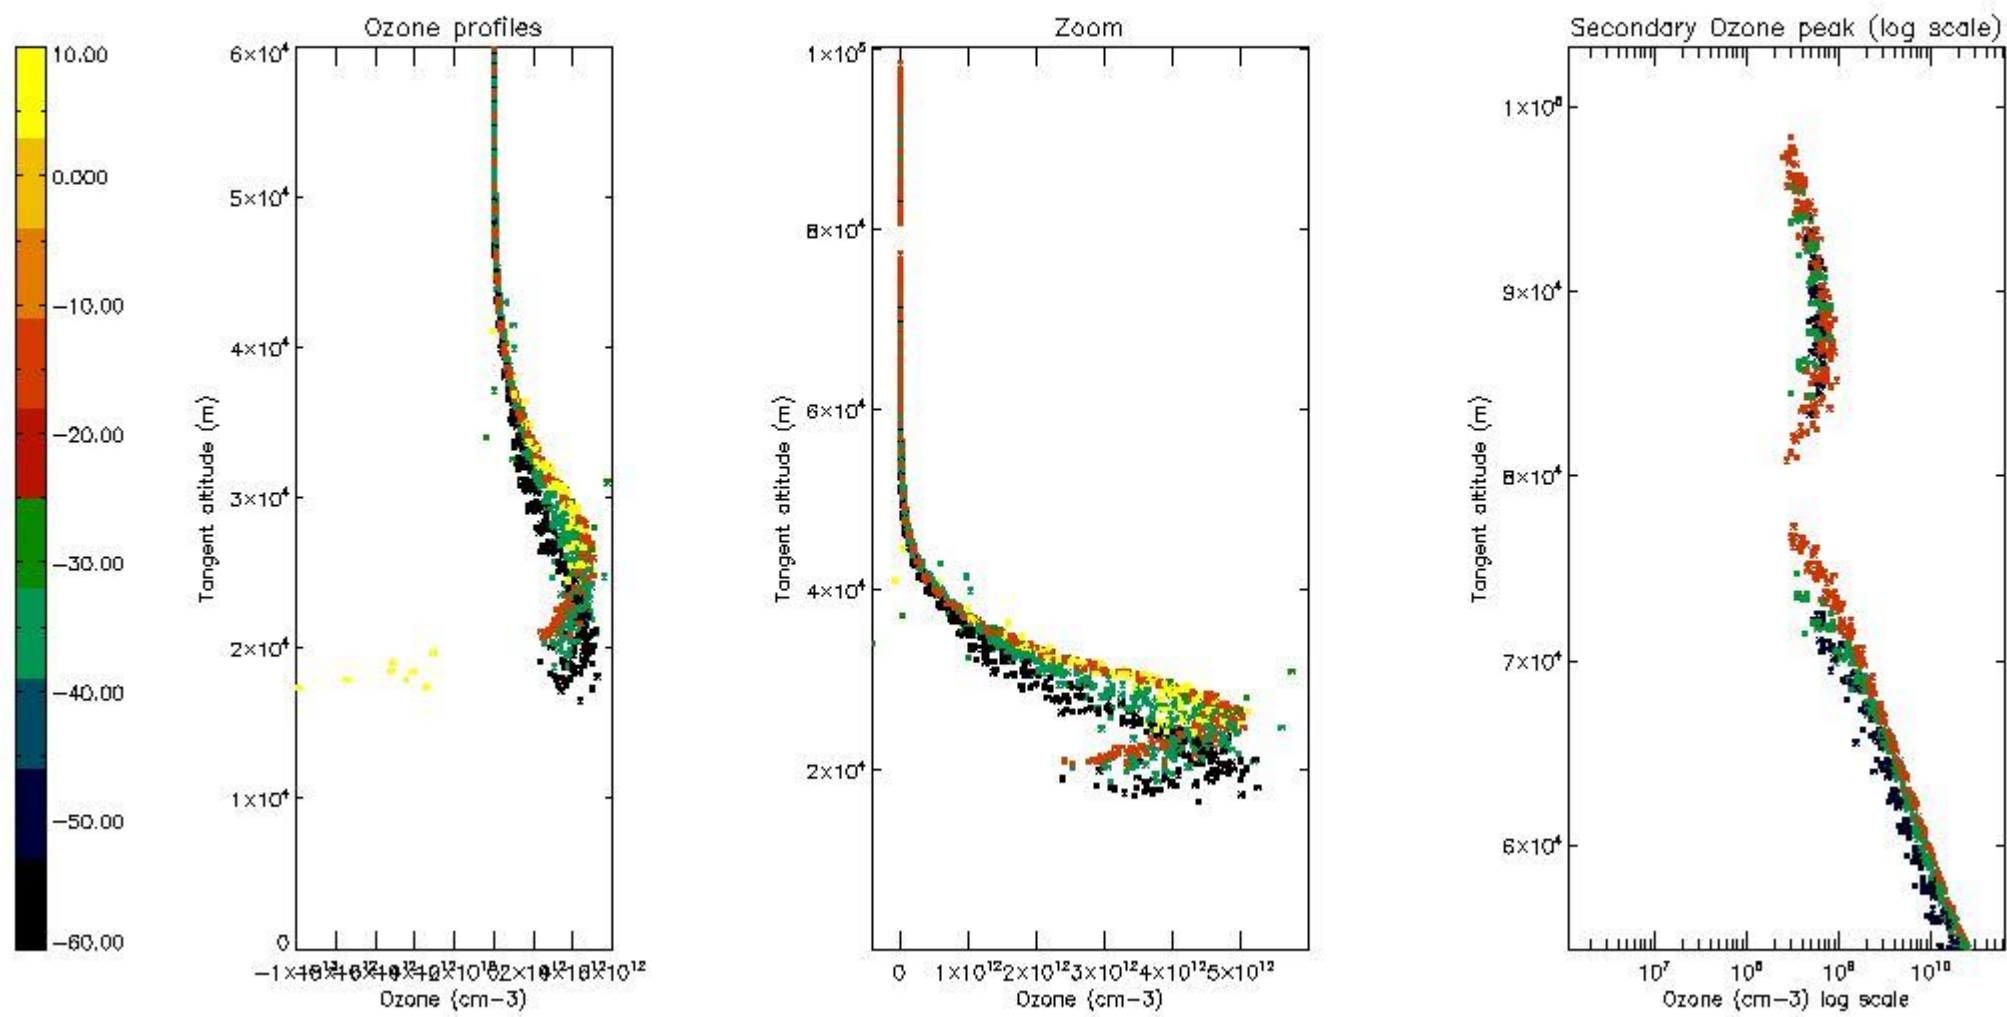

STD < 10	11
STD < 5	7

5.2 Plot ozone profiles for all STD (dark without errors)

The colorbar represents the latitude.

5.3 Plot ozone profiles where STD < 20% (dark without errors)

The colorbar represents the latitude.

5.4 Plot ozone profiles where $STD < 10\%$ (dark without errors)

The colorbar represents the latitude.

5.5 Plot ozone profiles where STD < 5% (dark without errors)

The colorbar represents the latitude.

5.6 Plot NO₂ profiles for all STD (dark without errors)

The colorbar represents the latitude.

5.7 Plot NO3 profiles for all STD (dark without errors)

The colorbar represents the latitude.

5.8 Plot H₂O profiles for all STD (only for occultations of stars 1,2,3,4,13,14,16,26,63 dark without errors)