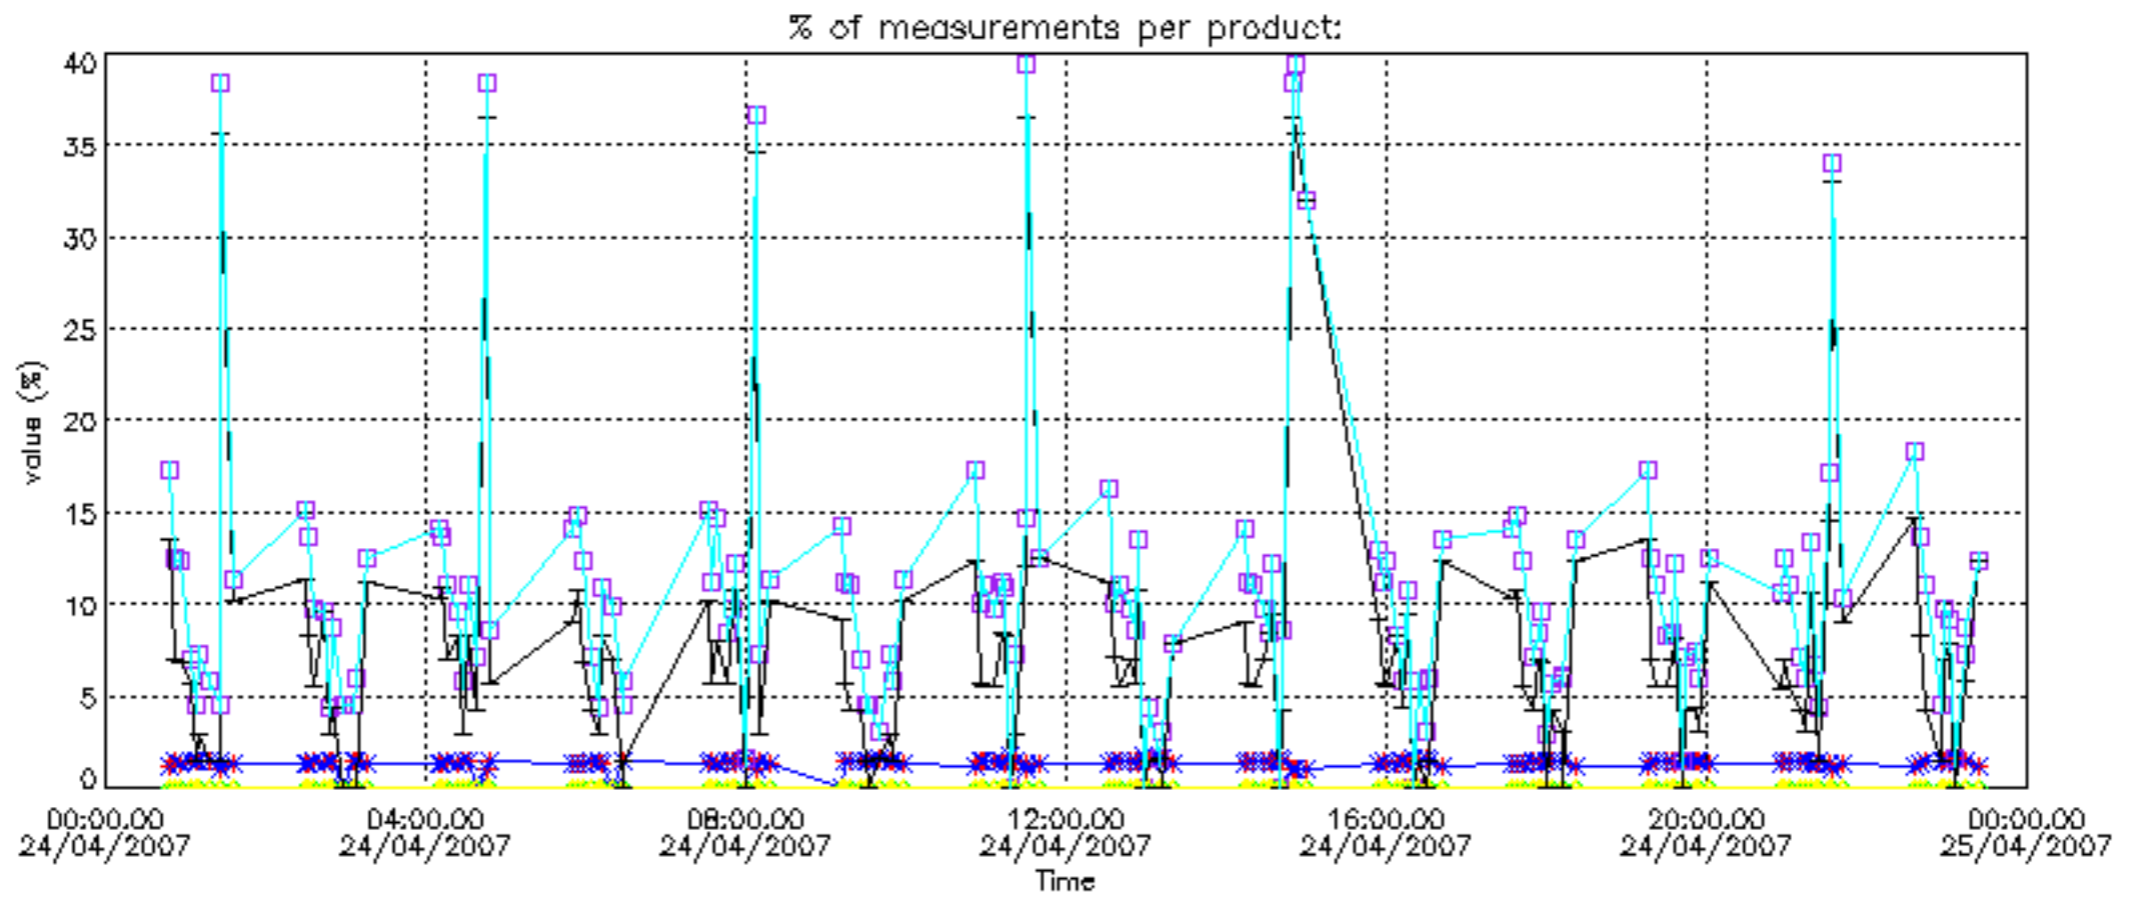

Percentage of cosmic ray hits per profile

Percentage of datation errors per profile