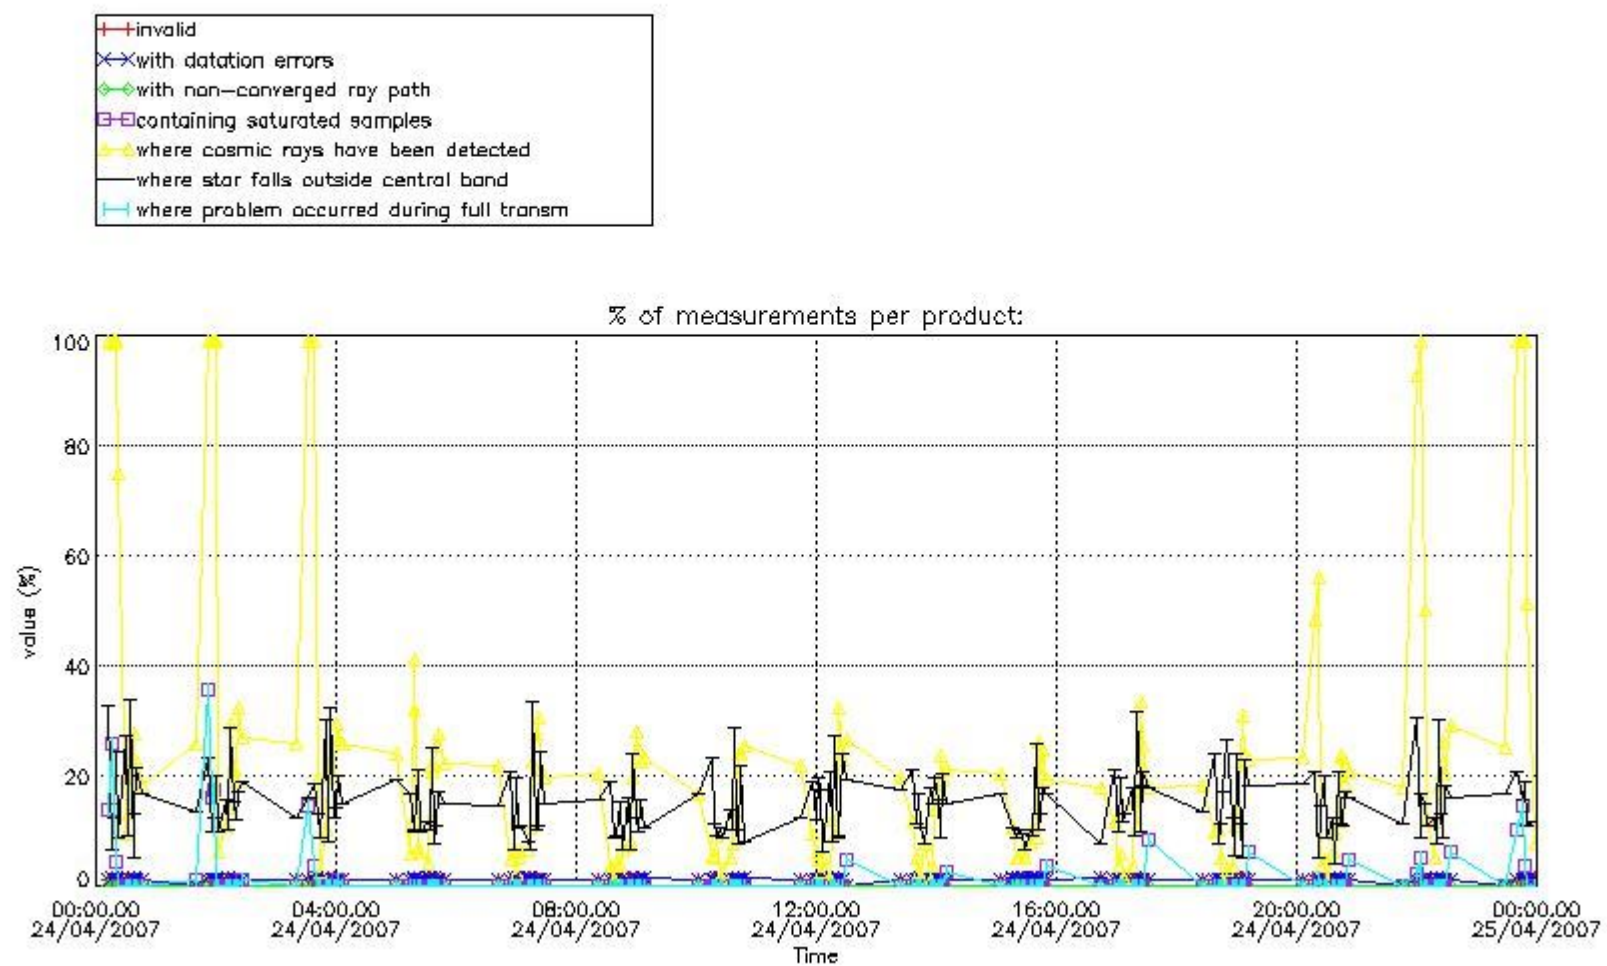

4.1.2 Plot level 1 quality information per product (time dependant): ENVI SAT DESCENDING passes