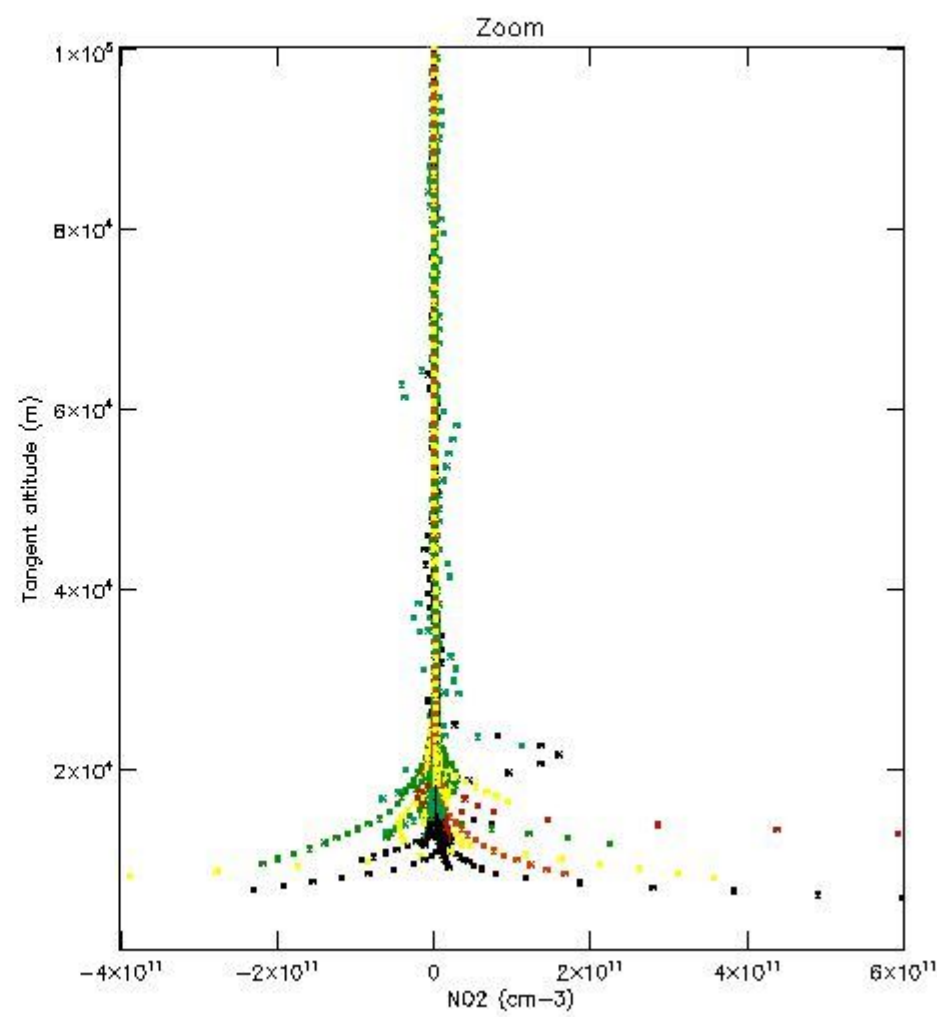

5.4 Plot ozone profiles where STD < 10% (dark without errors)

The colorbar represents the latitude.

5.5 Plot ozone profiles where STD < 5% (dark without errors)

The colorbar represents the latitude.

5.6 Plot NO₂ profiles for all STD (dark without errors)

The colorbar represents the latitude.

5.7 Plot NO3 profiles for all STD (dark without errors)

The colorbar represents the latitude.

5.8 Plot H2O profiles for all STD (only for occultations of stars 1,2,3,4,13,14,16,26,63 dark without errors)