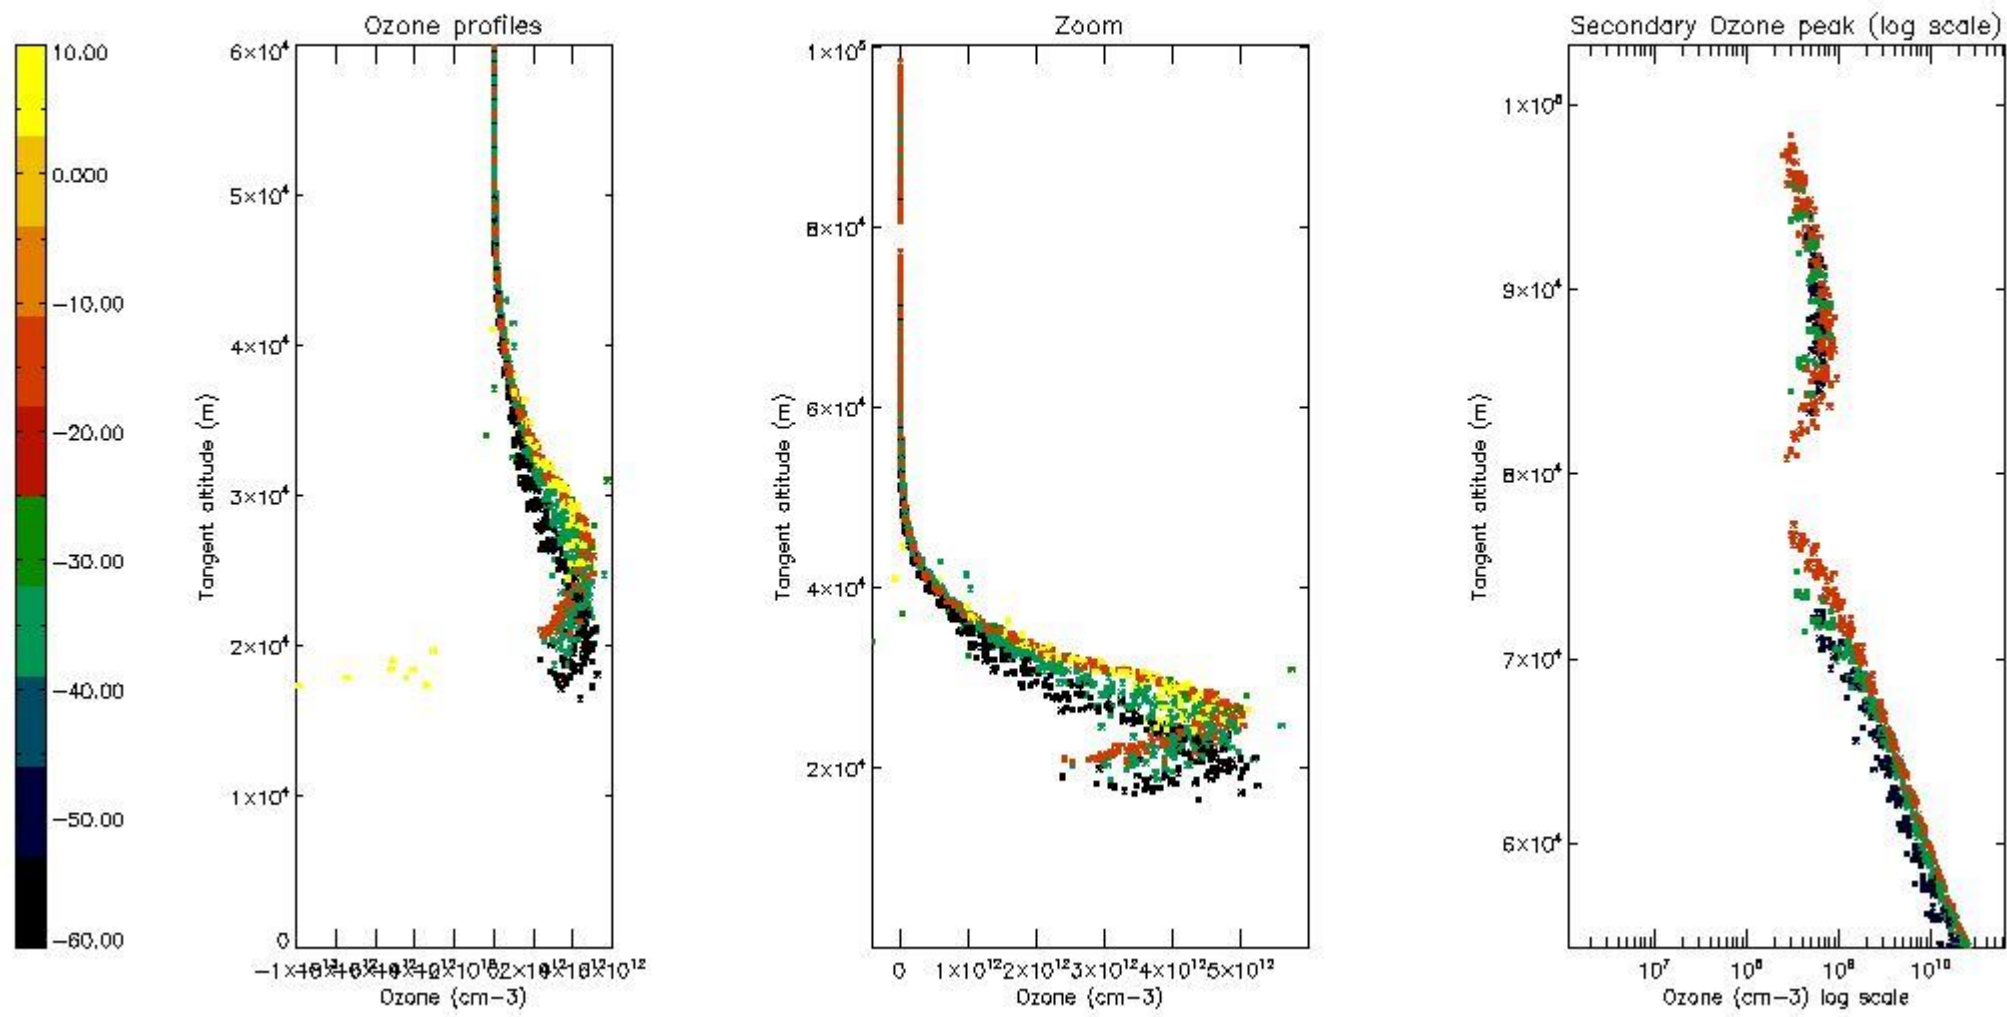

5.5 Plot ozone profiles where STD < 5% (dark without errors)

The colorbar represents the latitude.