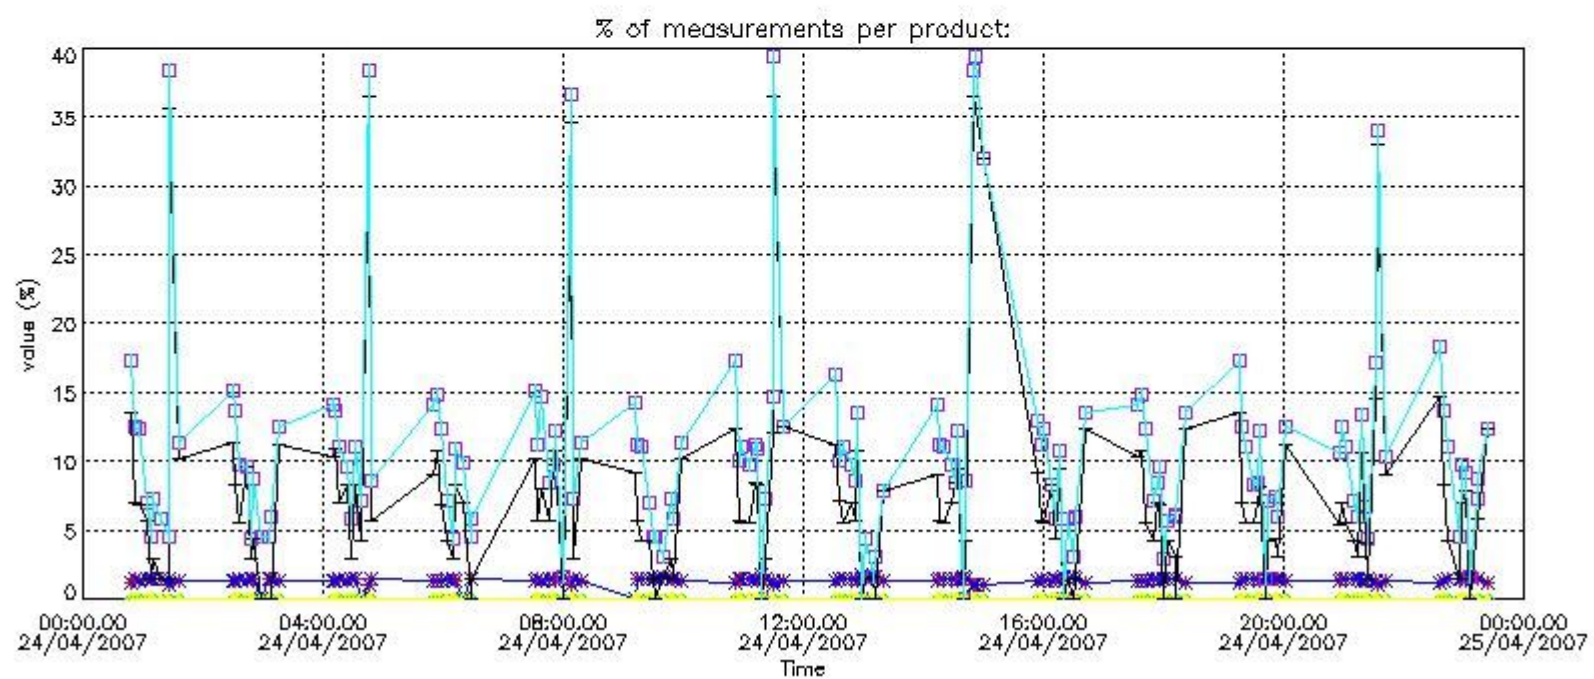

4.2 Plot quality information per product coming from level 1b processing (world map)

4.2.1 Plot level 1 quality information per product (world map): ENVISAT ASCENDING passes