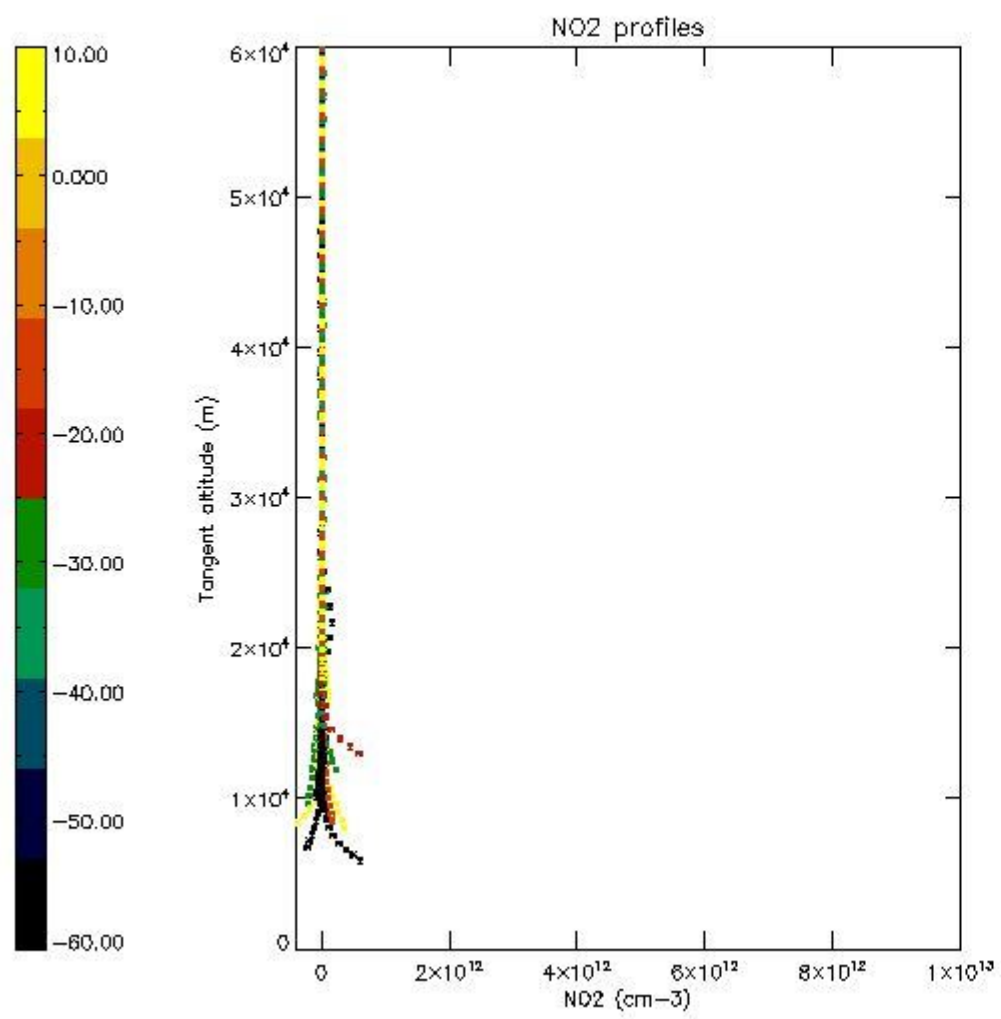

STD < 10	11
STD < 5	7

5.2 Plot ozone profiles for all STD (dark without errors)

The colorbar represents the latitude.

5.3 Plot ozone profiles where STD < 20% (dark without errors)

The colorbar represents the latitude.

5.4 Plot ozone profiles where $STD < 10\%$ (dark without errors)

The colorbar represents the latitude.

5.5 Plot ozone profiles where STD < 5% (dark without errors)

The colorbar represents the latitude.

5.6 Plot NO₂ profiles for all STD (dark without errors)

The colorbar represents the latitude.

5.7 Plot NO3 profiles for all STD (dark without errors)

The colorbar represents the latitude.

5.8 Plot H₂O profiles for all STD (only for occultations of stars 1,2,3,4,13,14,16,26,63 dark without errors)