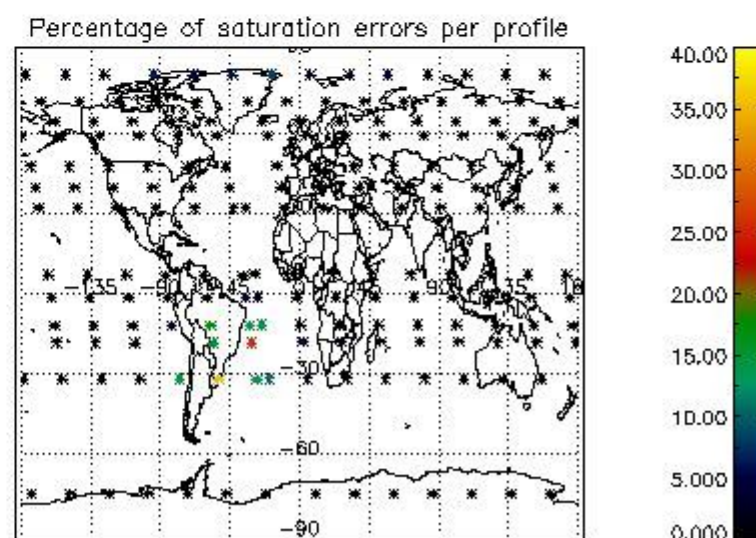

Percentage of flagged data per NO2 profile

Percentage of flagged data per NO3 profile

4. Level 1 quality information per product

In this section it is plotted some information contained in the Quality Summary data set of the level 2 products that comes from the level 1b processing. Products without errors (error flag in the MPH set to "0") are used.

4.1 Plot quality information per product (time dependant) coming from level 1b processing

4.1.1 Plot level 1 quality information per product (time dependant): ENVISAT ASCENDING passes

4.1.2 Plot level 1 quality information per product (time dependant): ENVI SAT DESCENDING passes

4.2 Plot quality information per product coming from level 1b processing (world map)

4.2.1 Plot level 1 quality information per product (world map): ENVISAT ASCENDING passes

4.2.2 Plot level 1 quality information per product (world map): ENVISAT DESCENDING passes