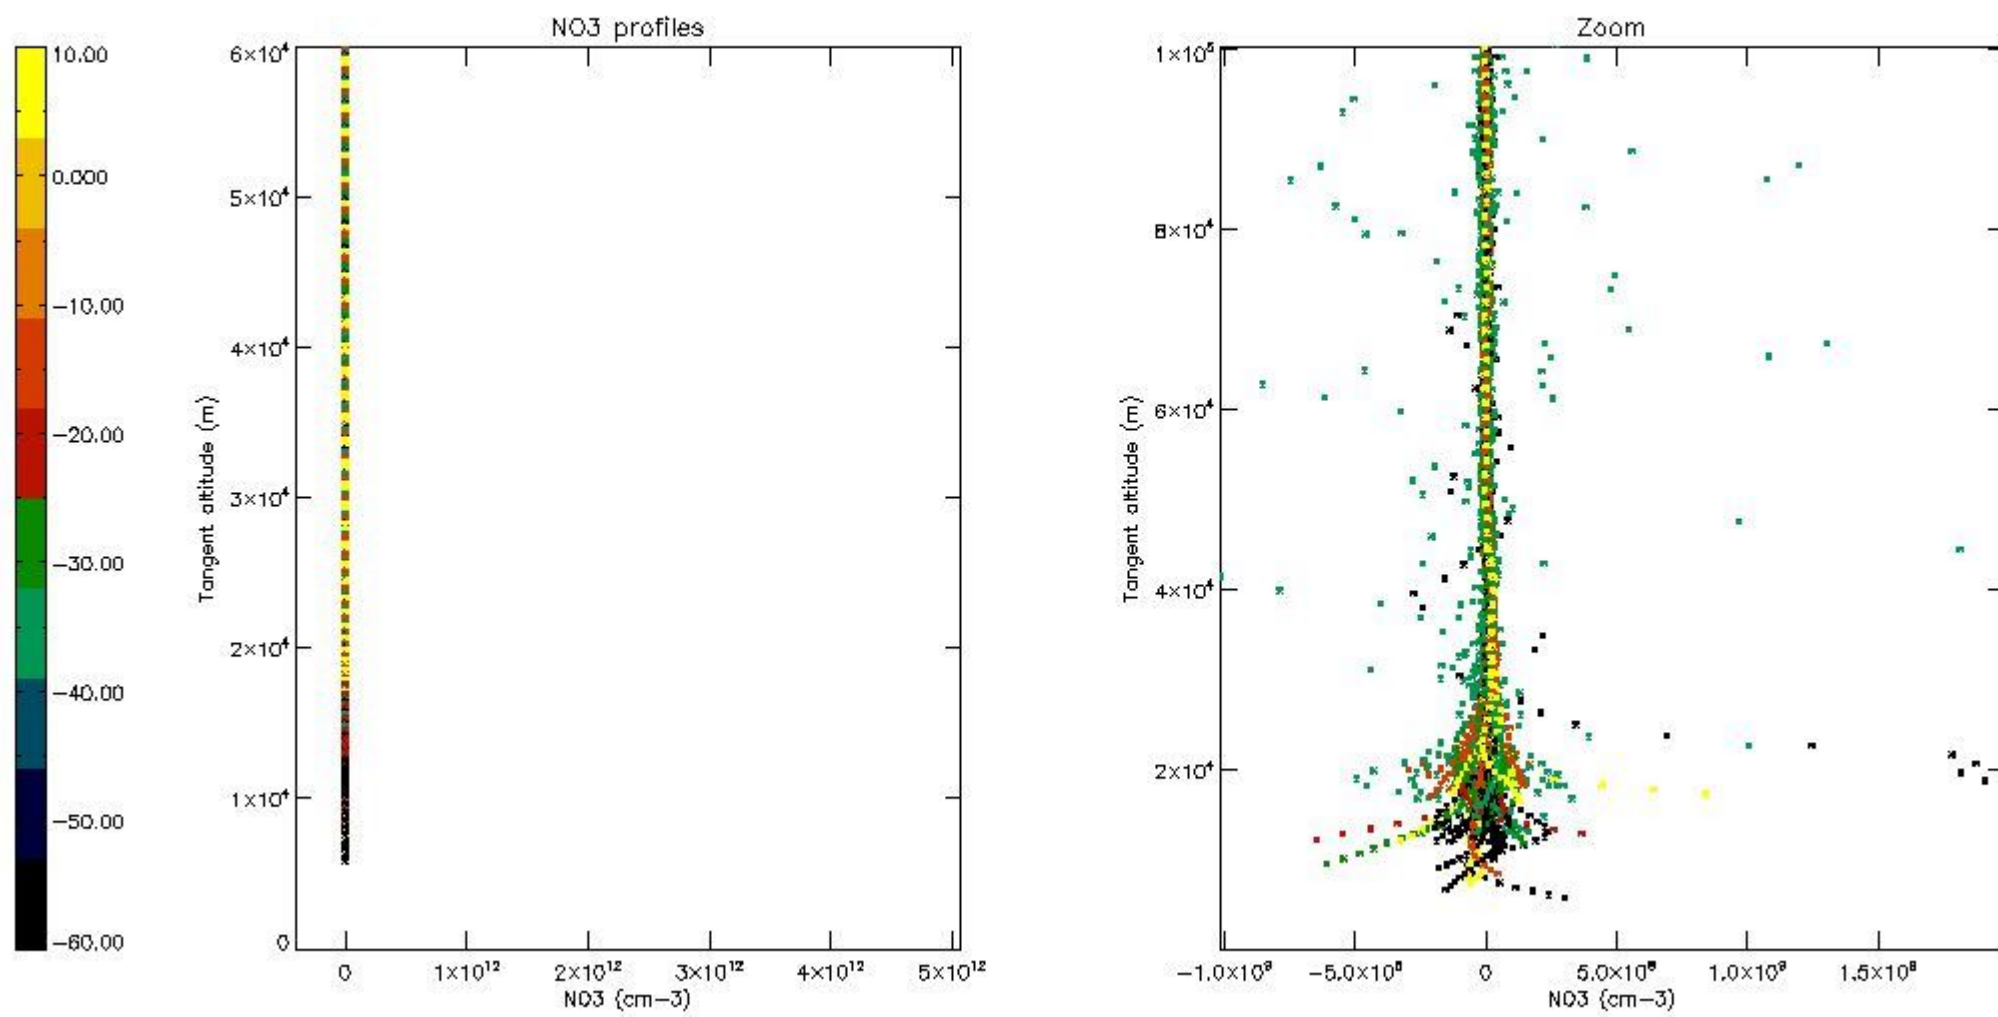

5.8 Plot H2O profiles for all STD (only for occultations of stars 1,2,3,4,13,14,16,26,63 dark without errors)

The colorbar represents the latitude.