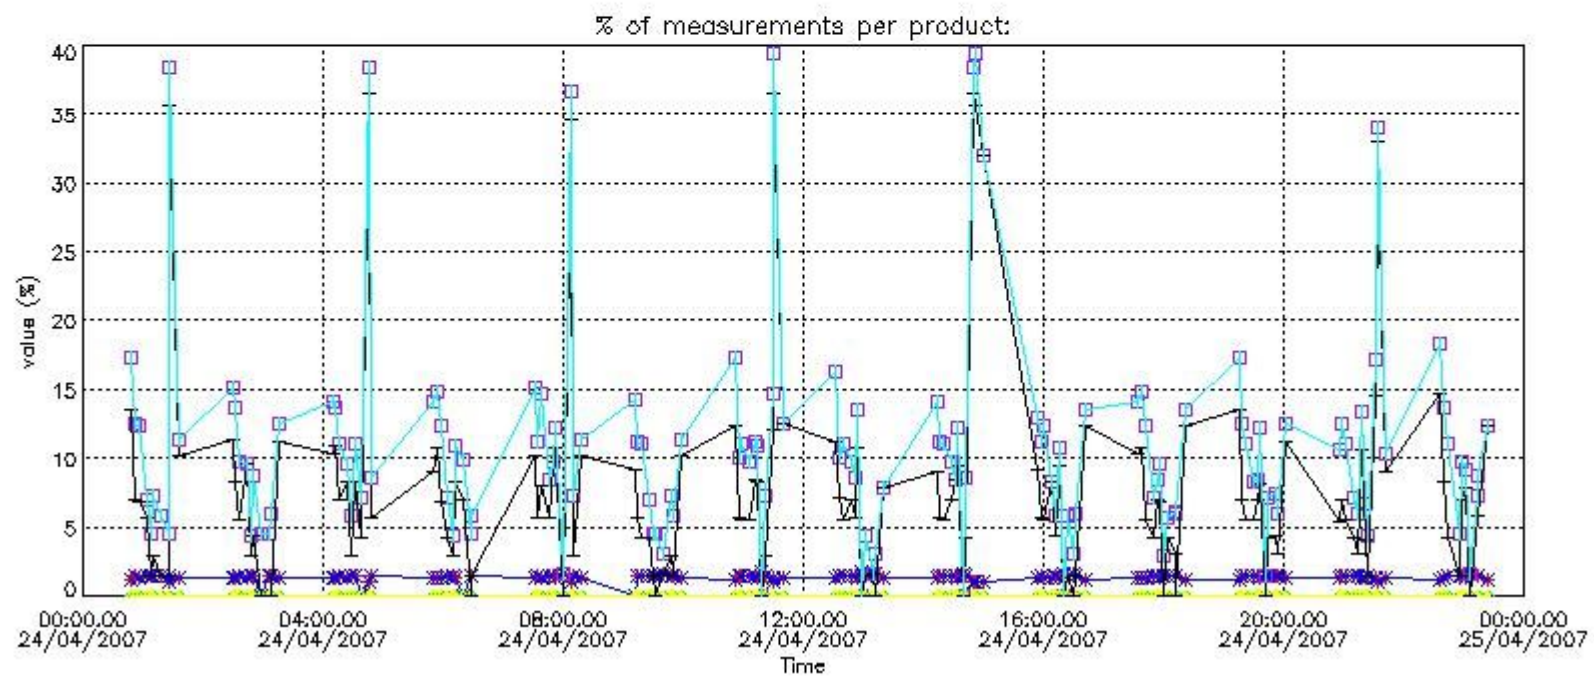

the MPH set to "0") are used.

3.1 Plot quality information per product (time dependant)

3.2 Plot quality information per product (world map)

Percentage of flagged data per O3 profile

Percentage of flagged data per H2O profile

Percentage of flagged data per NO2 profile

Percentage of flagged data per NO3 profile

4. Level 1 quality information per product

In this section it is plotted some information contained in the Quality Summary data set of the level 2 products that comes from the level 1b processing. Products without errors (error flag in the MPH set to "0") are used.

4.1 Plot quality information per product (time dependant) coming from level 1b processing

4.1.1 Plot level 1 quality information per product (time dependant): ENVISAT ASCENDING passes

4.1.2 Plot level 1 quality information per product (time dependant): ENVI SAT DESCENDING passes