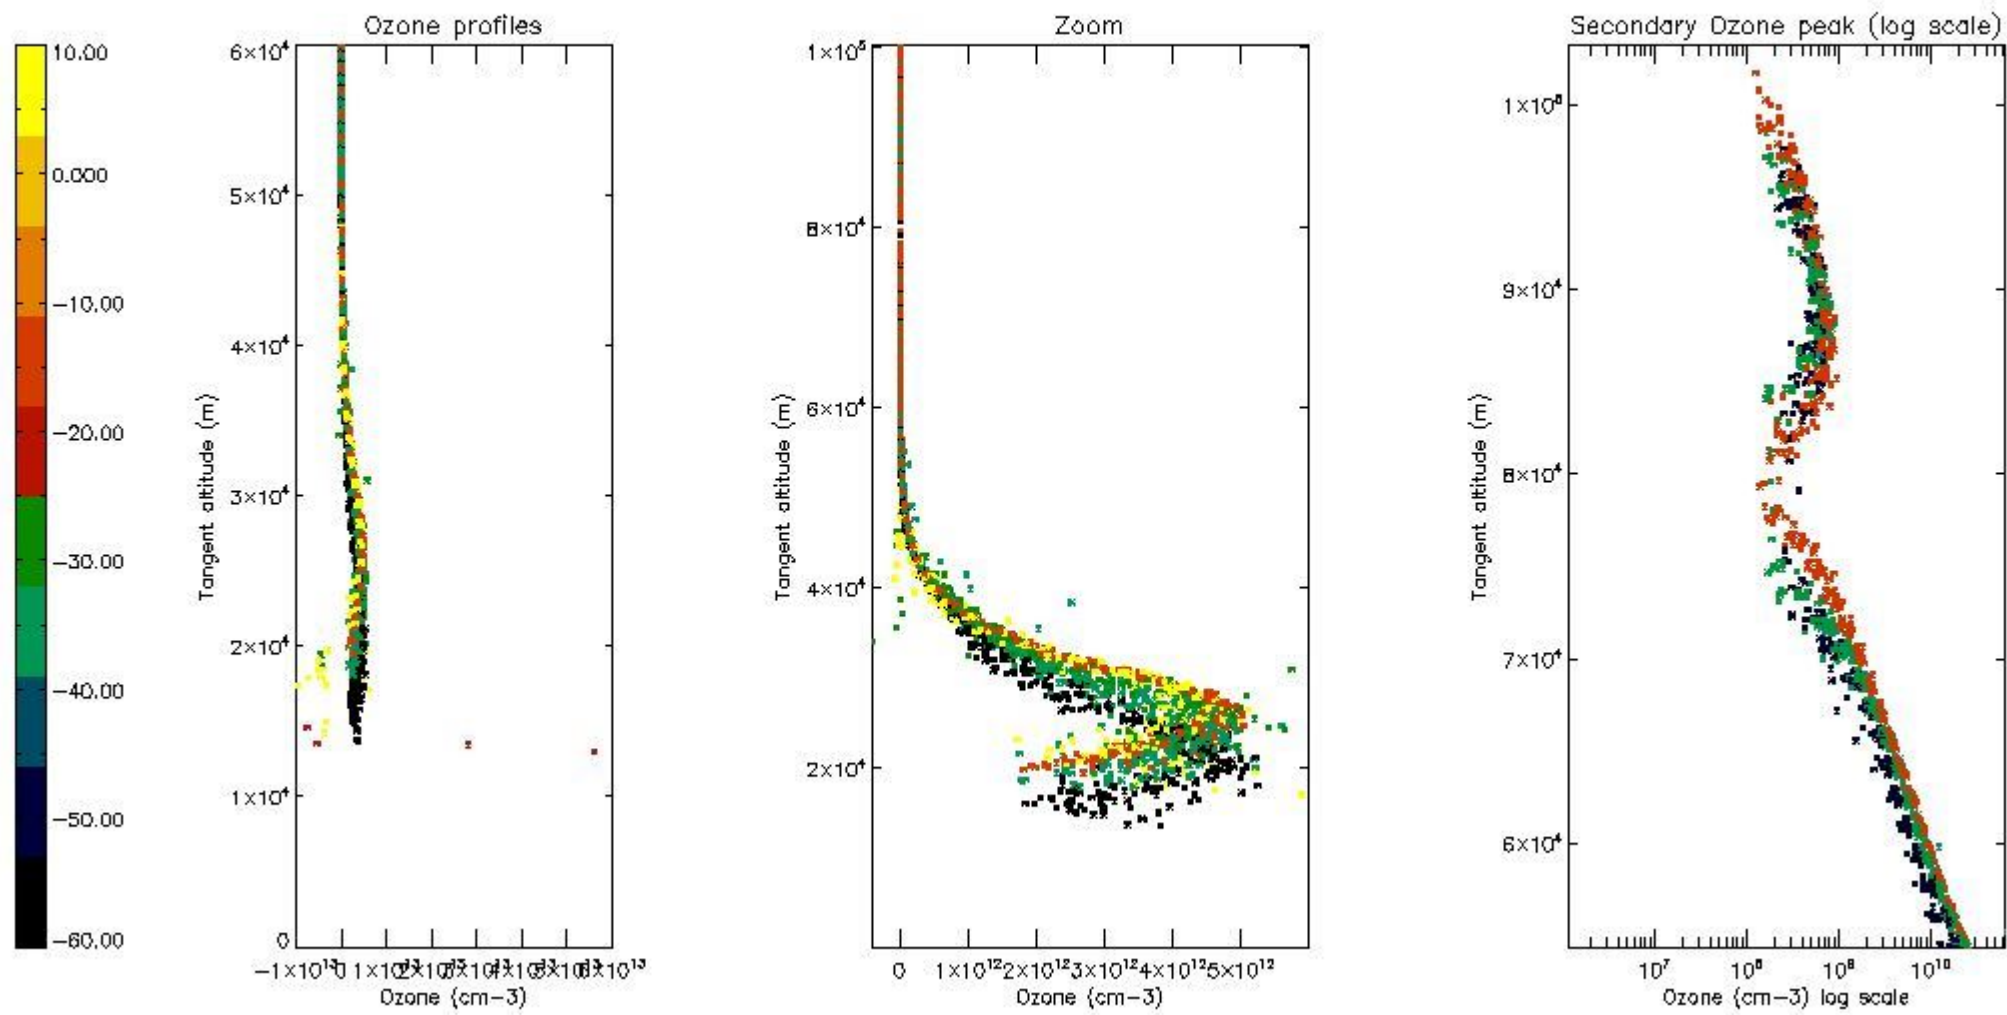

STD < 10	11
STD < 5	7

5.2 Plot ozone profiles for all STD (dark without errors)

The colorbar represents the latitude.

5.3 Plot ozone profiles where STD < 20% (dark without errors)

The colorbar represents the latitude.