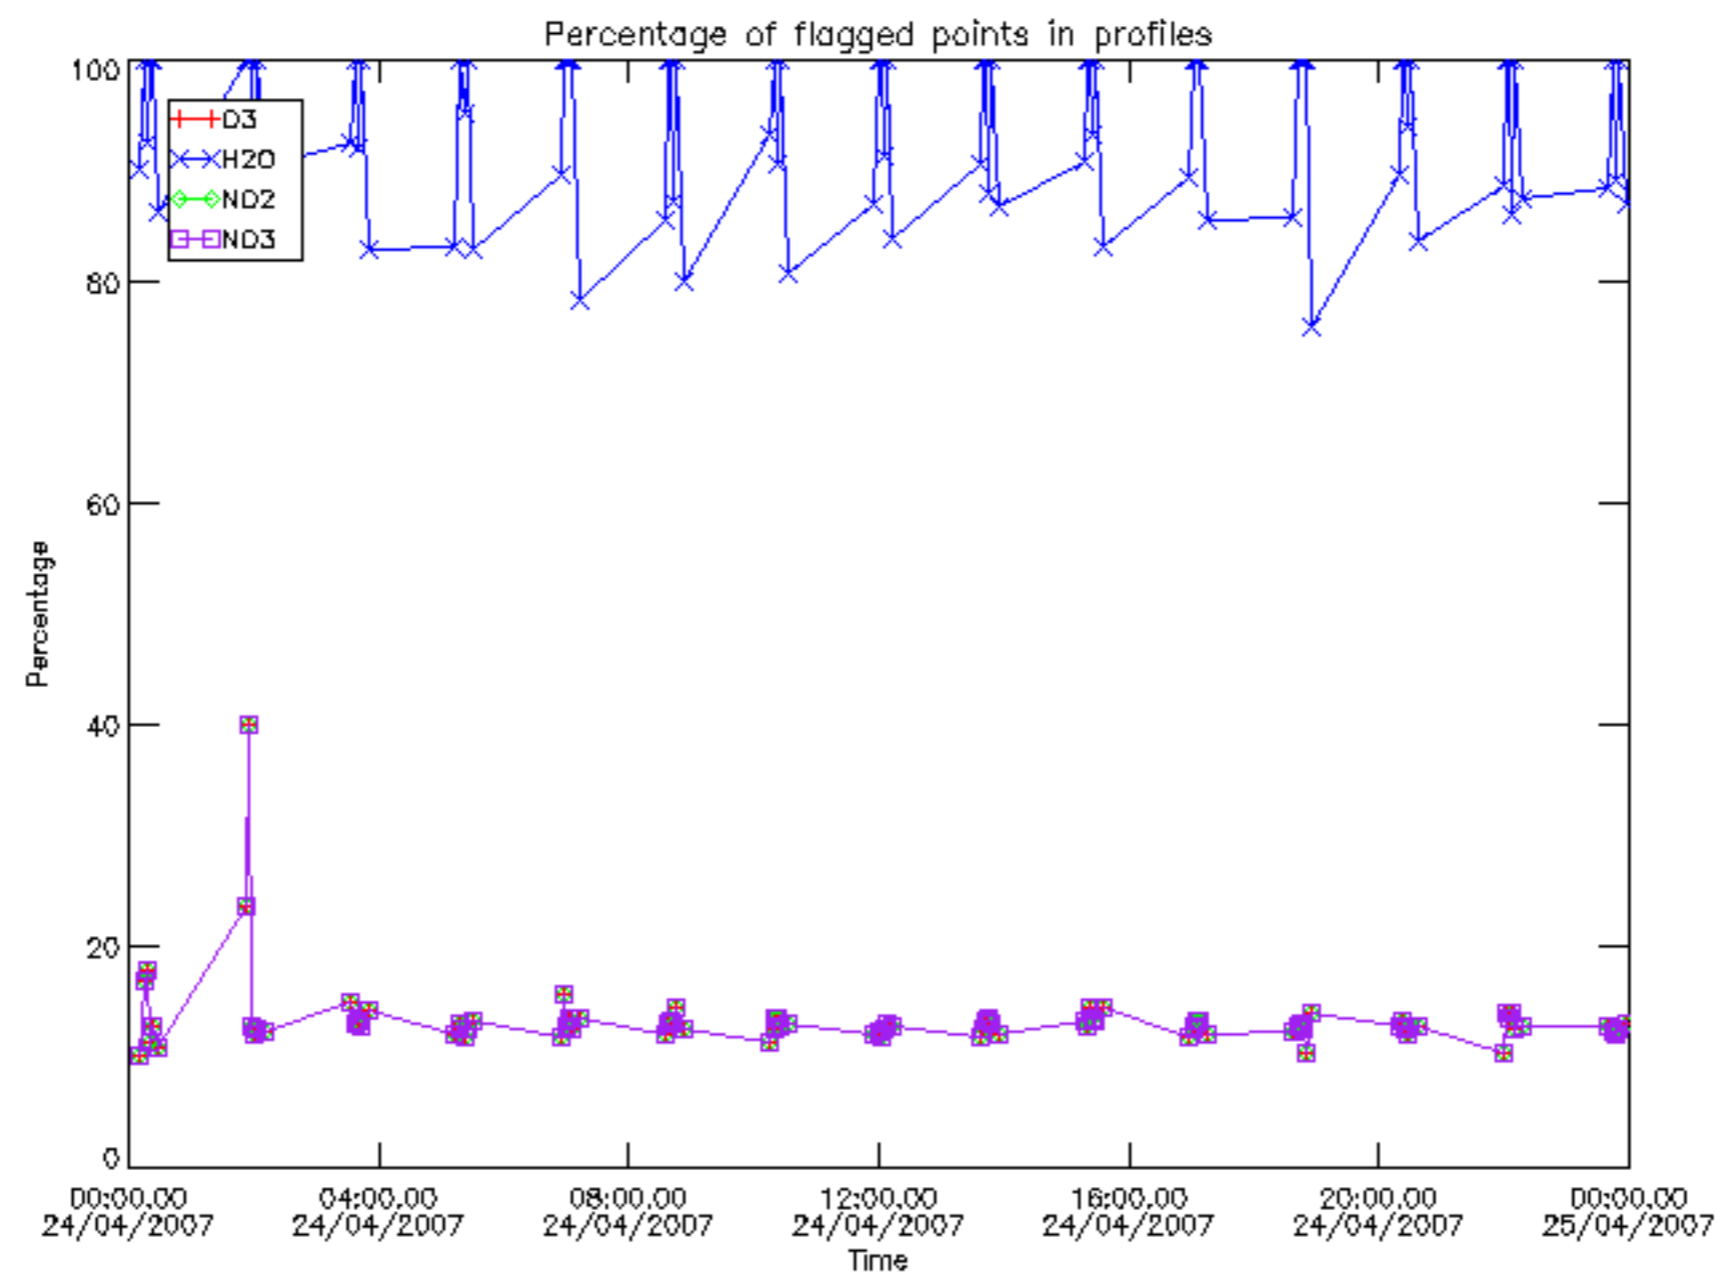

Percentage of flagged data per D3 profile

Percentage of flagged data per H2O profile