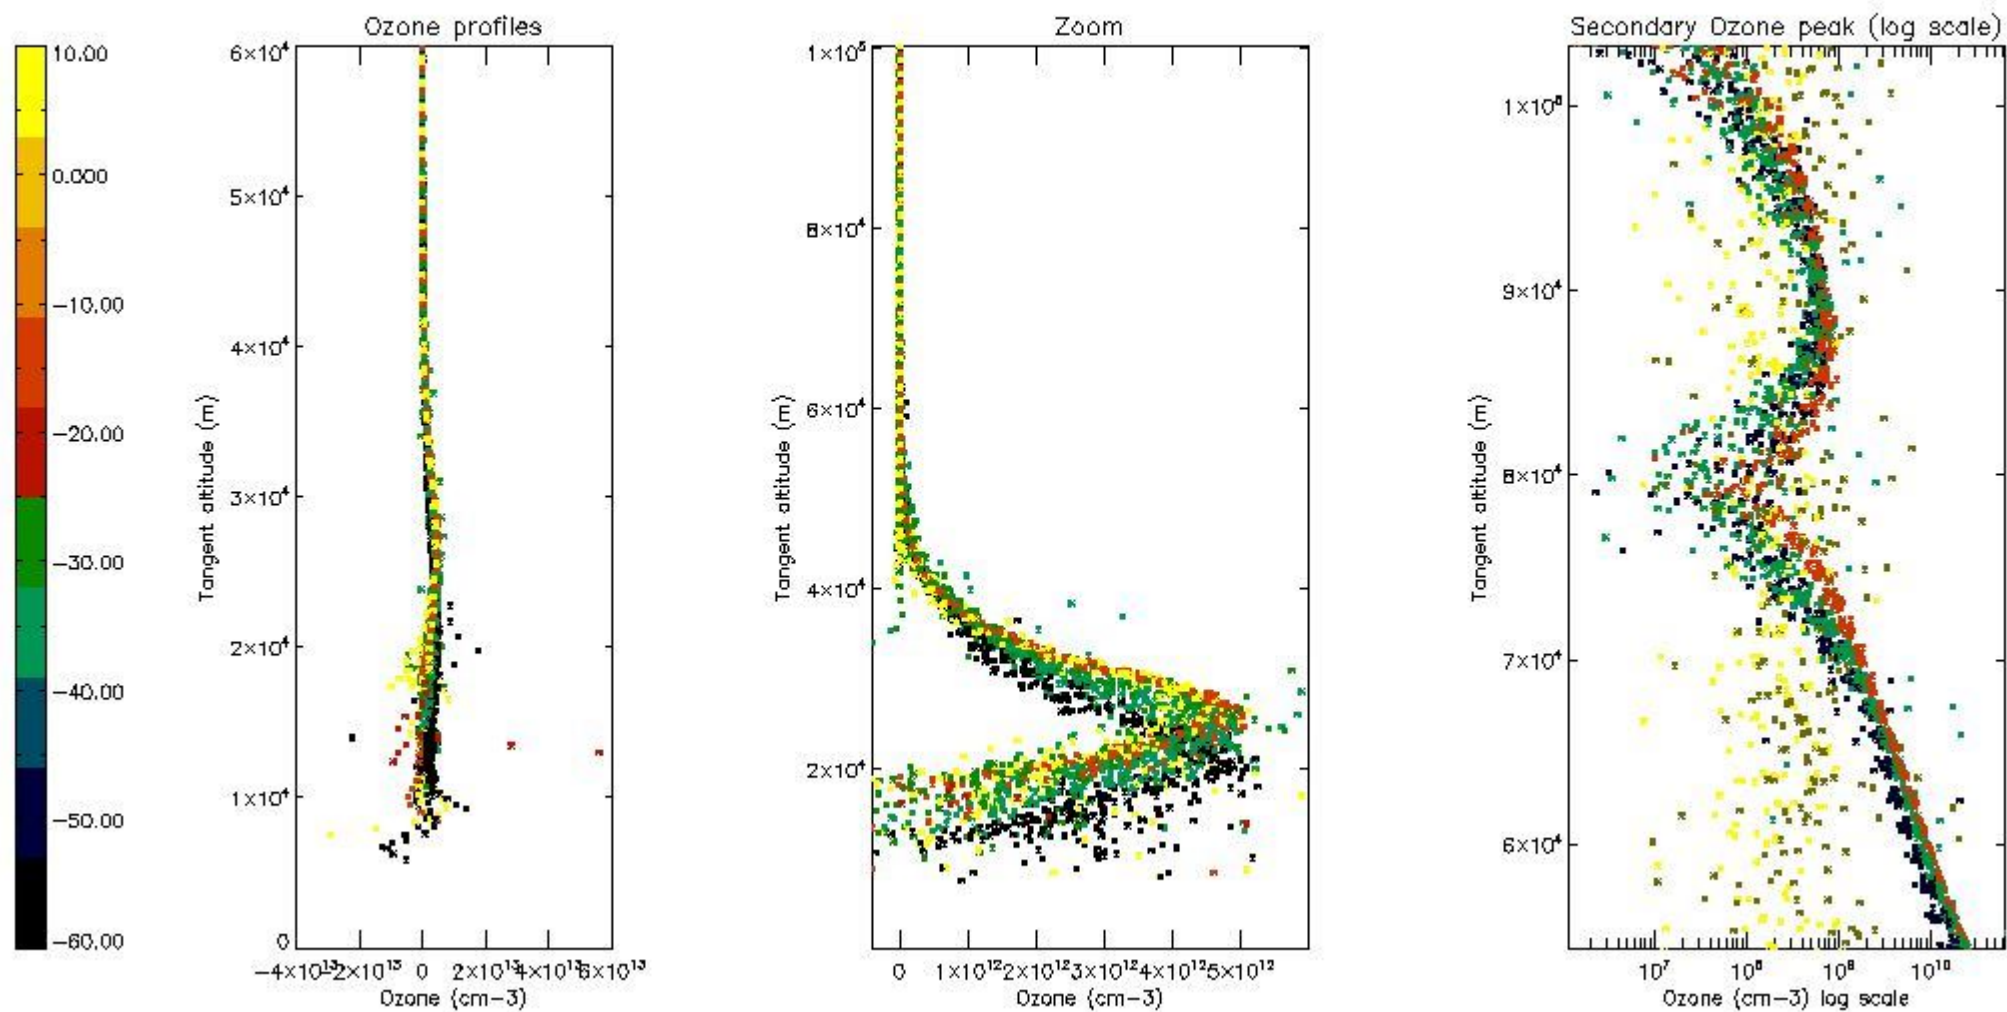

STD < 10	11
STD < 5	7

5.2 Plot ozone profiles for all STD (dark without errors)

The colorbar represents the latitude.

5.3 Plot ozone profiles where STD < 20% (dark without errors)

The colorbar represents the latitude.