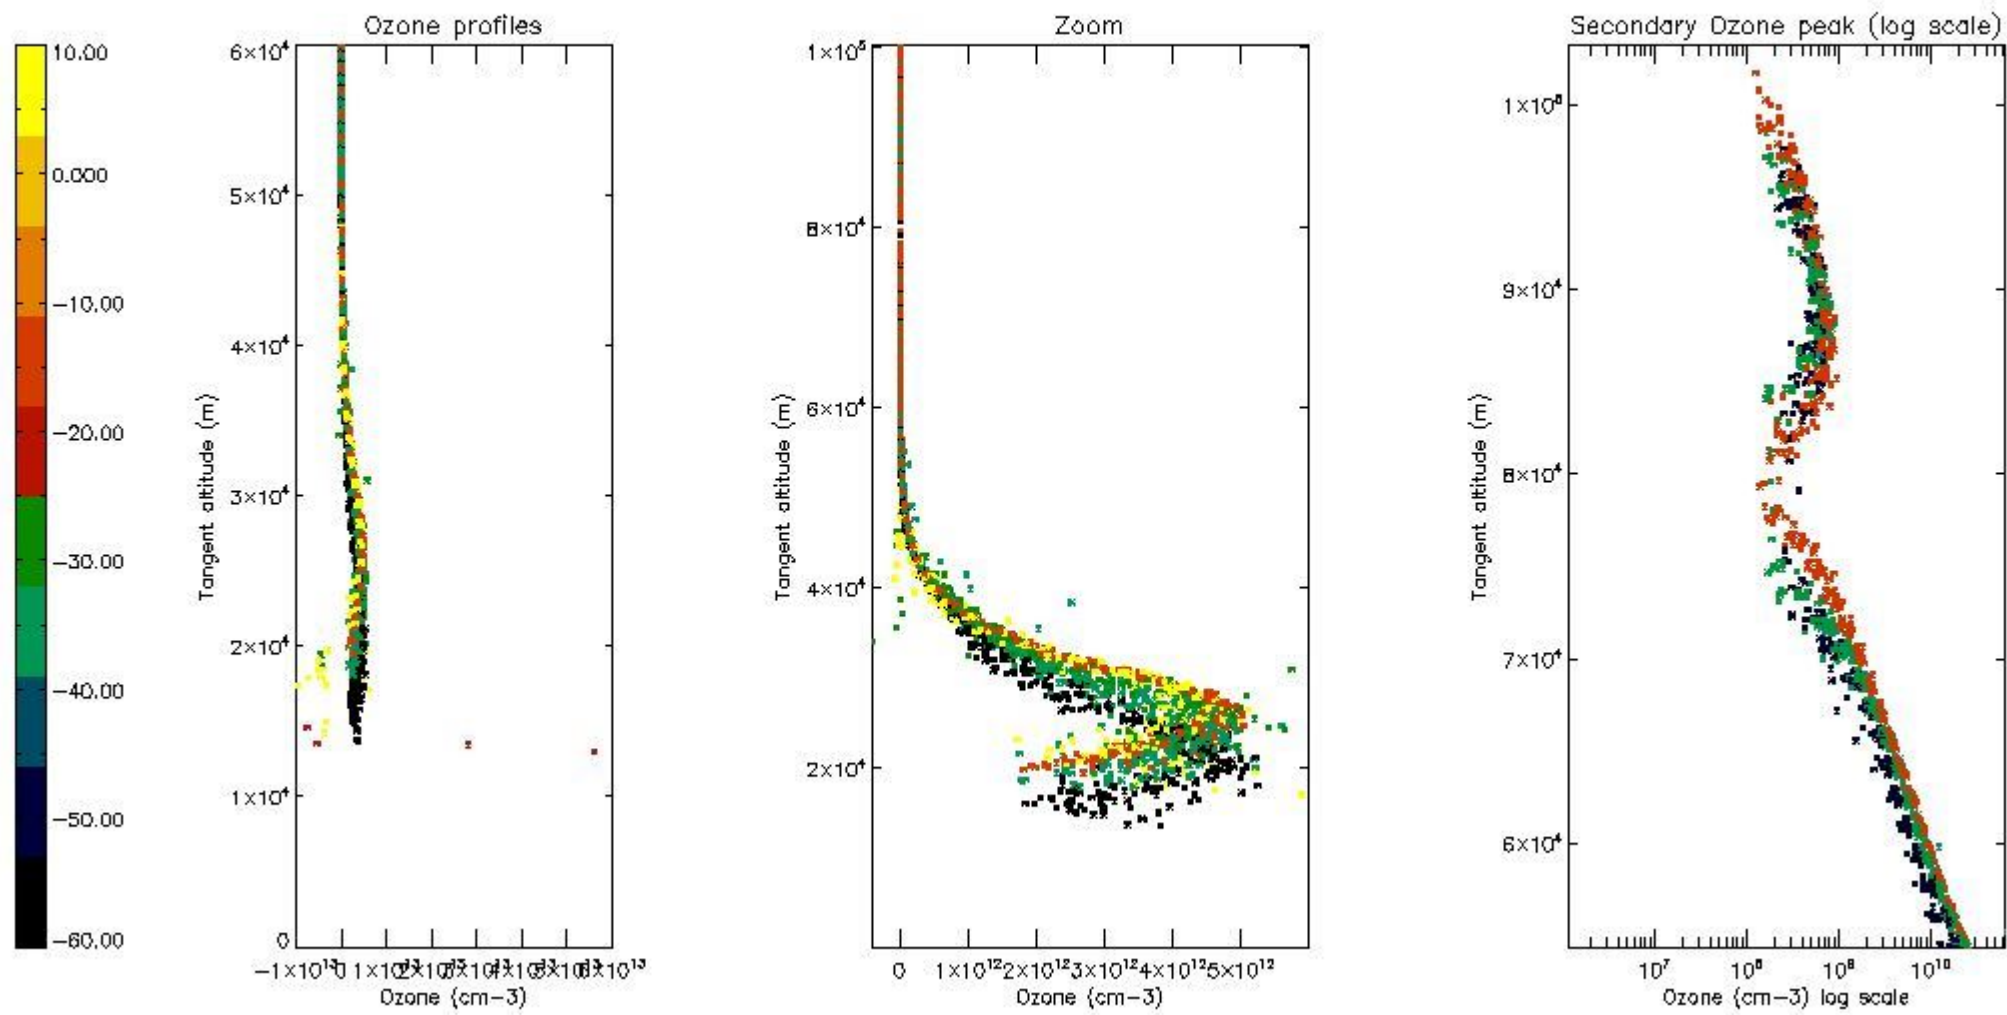

STD < 10	11
STD < 5	7

5.2 Plot ozone profiles for all STD (dark without errors)

The colorbar represents the latitude.

5.3 Plot ozone profiles where STD < 20% (dark without errors)

The colorbar represents the latitude.

5.4 Plot ozone profiles where $STD < 10\%$ (dark without errors)

The colorbar represents the latitude.

5.5 Plot ozone profiles where STD < 5% (dark without errors)

The colorbar represents the latitude.

5.6 Plot NO₂ profiles for all STD (dark without errors)

The colorbar represents the latitude.

5.7 Plot NO3 profiles for all STD (dark without errors)

The colorbar represents the latitude.

5.8 Plot H₂O profiles for all STD (only for occultations of stars 1,2,3,4,13,14,16,26,63 dark without errors)