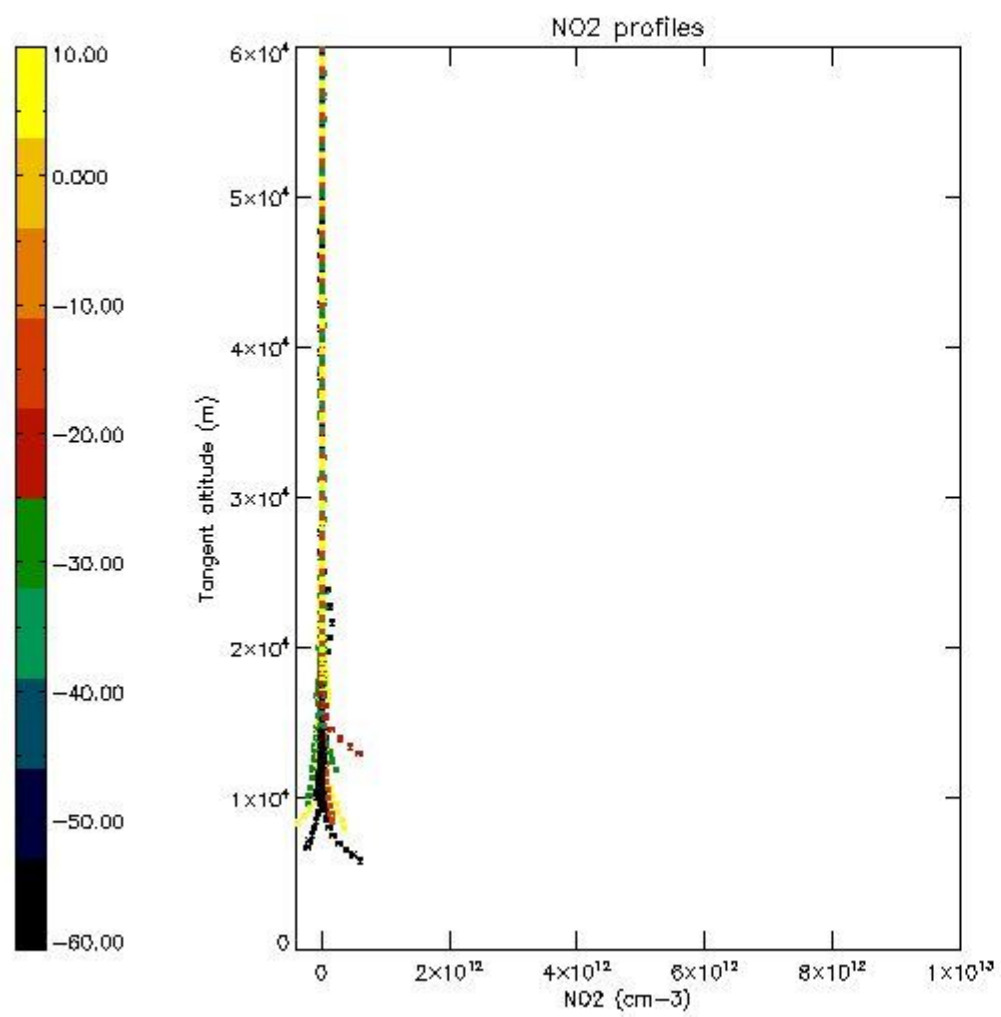

5.4 Plot ozone profiles where STD < 10% (dark without errors)

The colorbar represents the latitude.

5.5 Plot ozone profiles where STD < 5% (dark without errors)

The colorbar represents the latitude.

5.6 Plot NO₂ profiles for all STD (dark without errors)

The colorbar represents the latitude.

5.7 Plot NO3 profiles for all STD (dark without errors)

The colorbar represents the latitude.

5.8 Plot H2O profiles for all STD (only for occultations of stars 1,2,3,4,13,14,16,26,63 dark without errors)