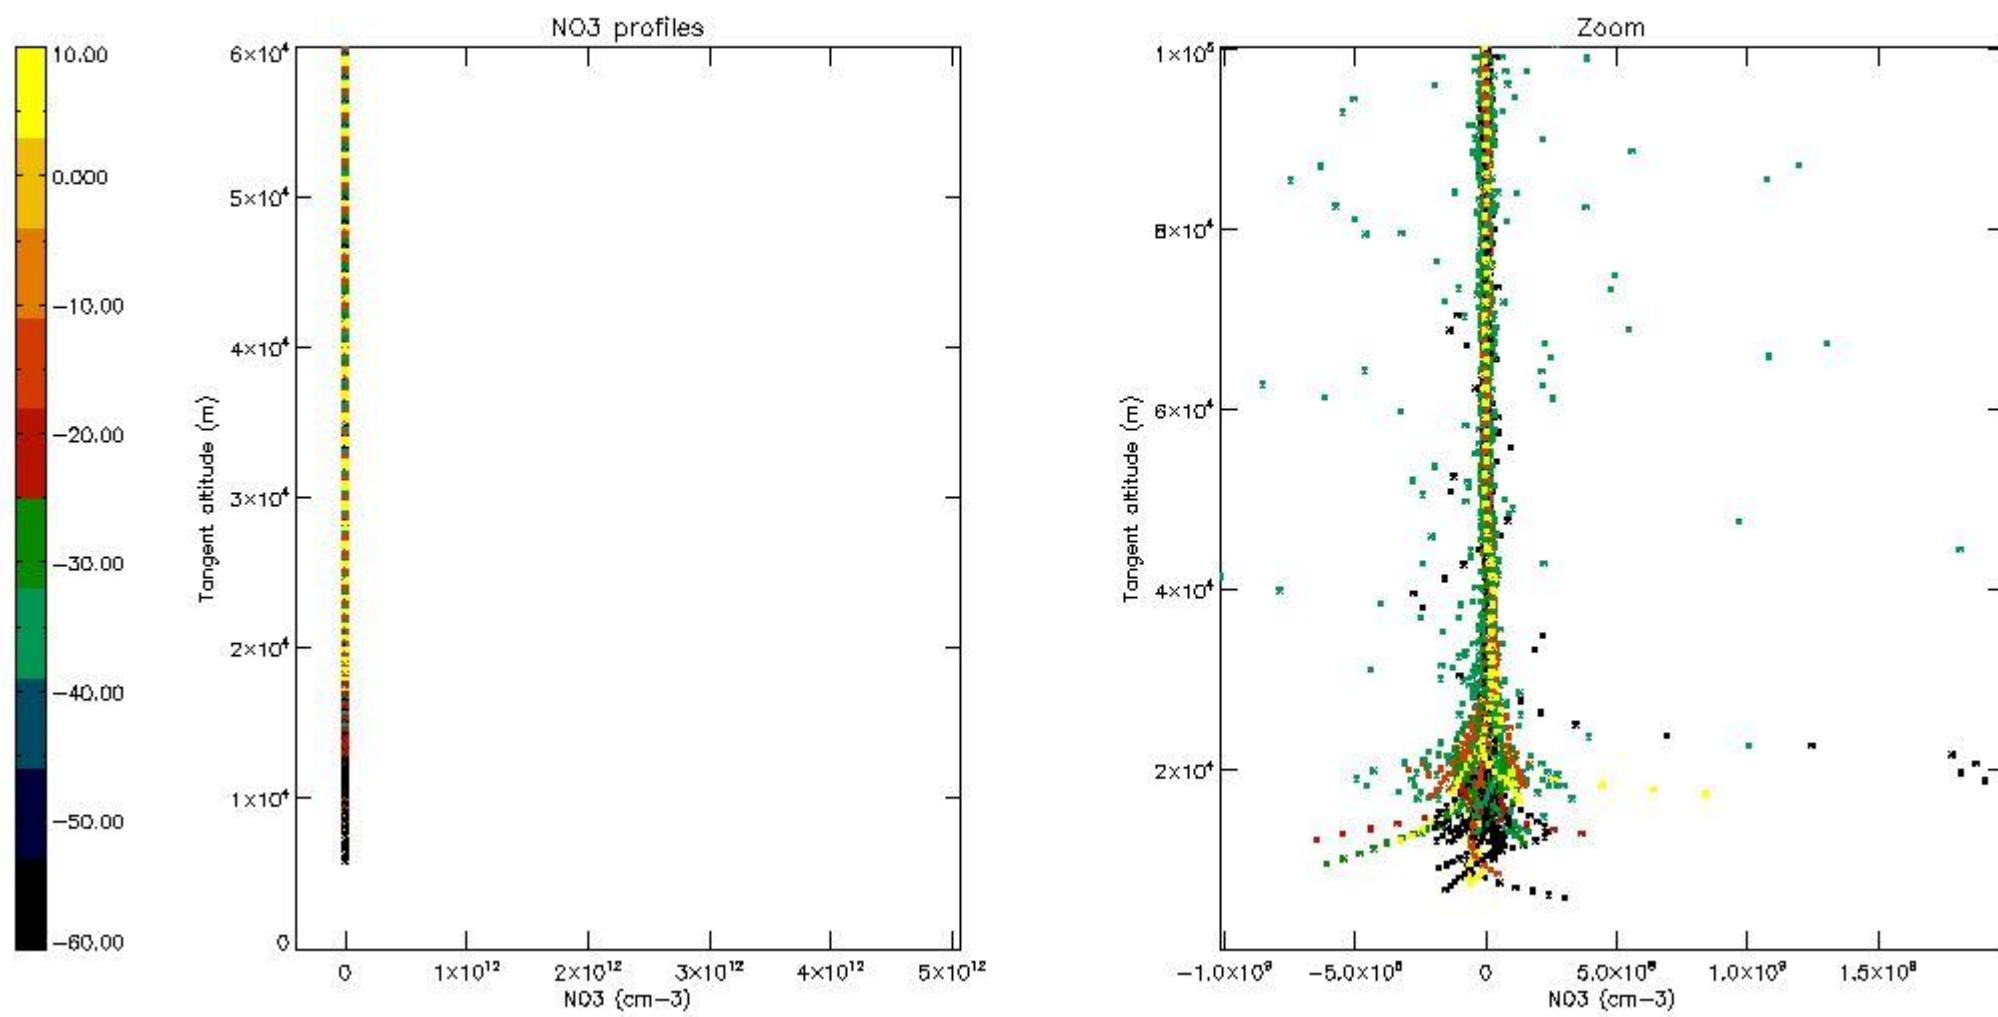

5.4 Plot ozone profiles where $STD < 10\%$ (dark without errors)

The colorbar represents the latitude.

5.5 Plot ozone profiles where STD < 5% (dark without errors)

The colorbar represents the latitude.

5.6 Plot NO₂ profiles for all STD (dark without errors)

The colorbar represents the latitude.

5.7 Plot NO3 profiles for all STD (dark without errors)

The colorbar represents the latitude.

5.8 Plot H₂O profiles for all STD (only for occultations of stars 1,2,3,4,13,14,16,26,63 dark without errors)