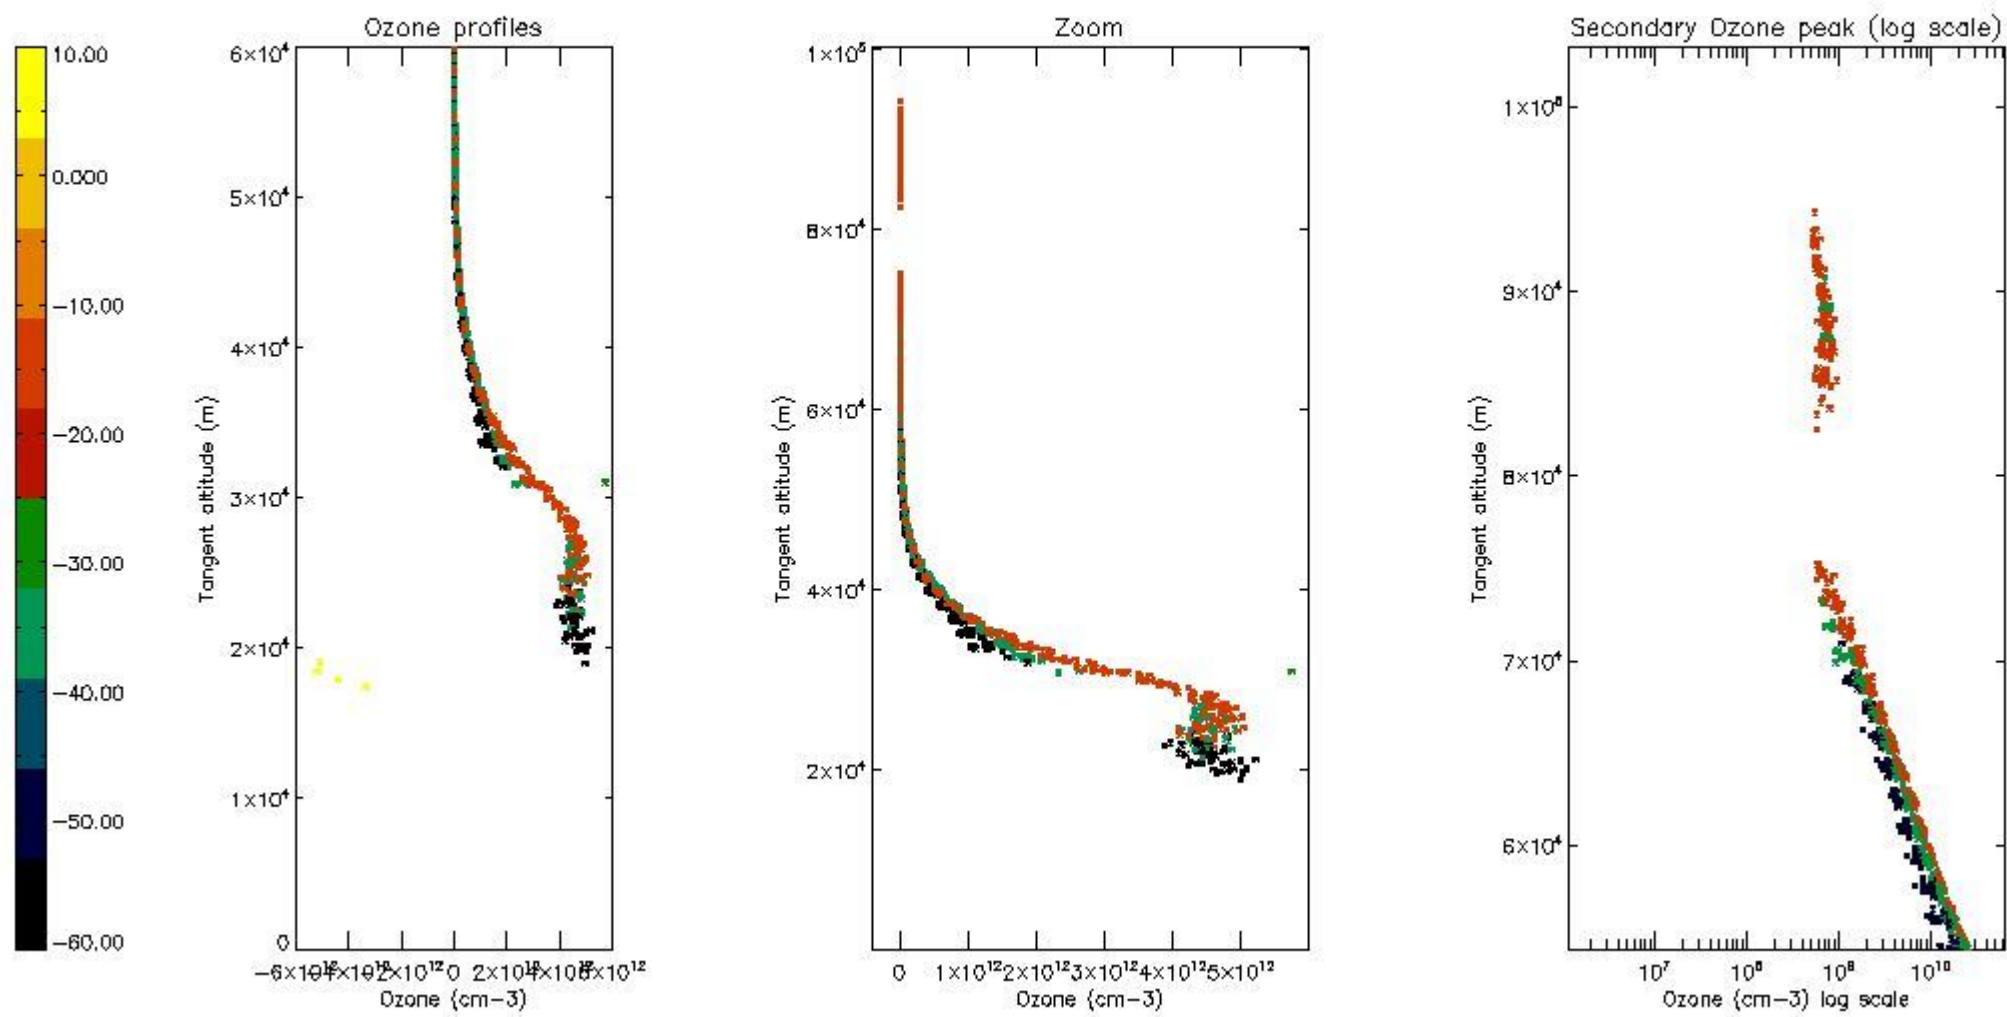

STD < 10	11
STD < 5	7

5.2 Plot ozone profiles for all STD (dark without errors)

The colorbar represents the latitude.

5.3 Plot ozone profiles where STD < 20% (dark without errors)

The colorbar represents the latitude.

5.4 Plot ozone profiles where $STD < 10\%$ (dark without errors)

The colorbar represents the latitude.

5.5 Plot ozone profiles where STD < 5% (dark without errors)

The colorbar represents the latitude.

5.6 Plot NO₂ profiles for all STD (dark without errors)