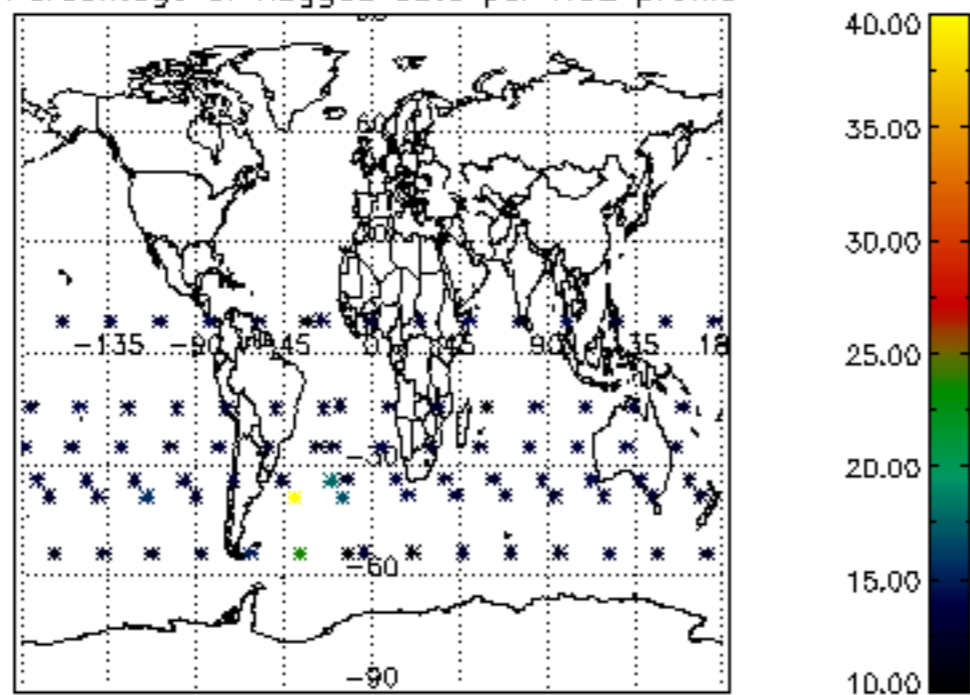

Percentage of flagged data per NO2 profile