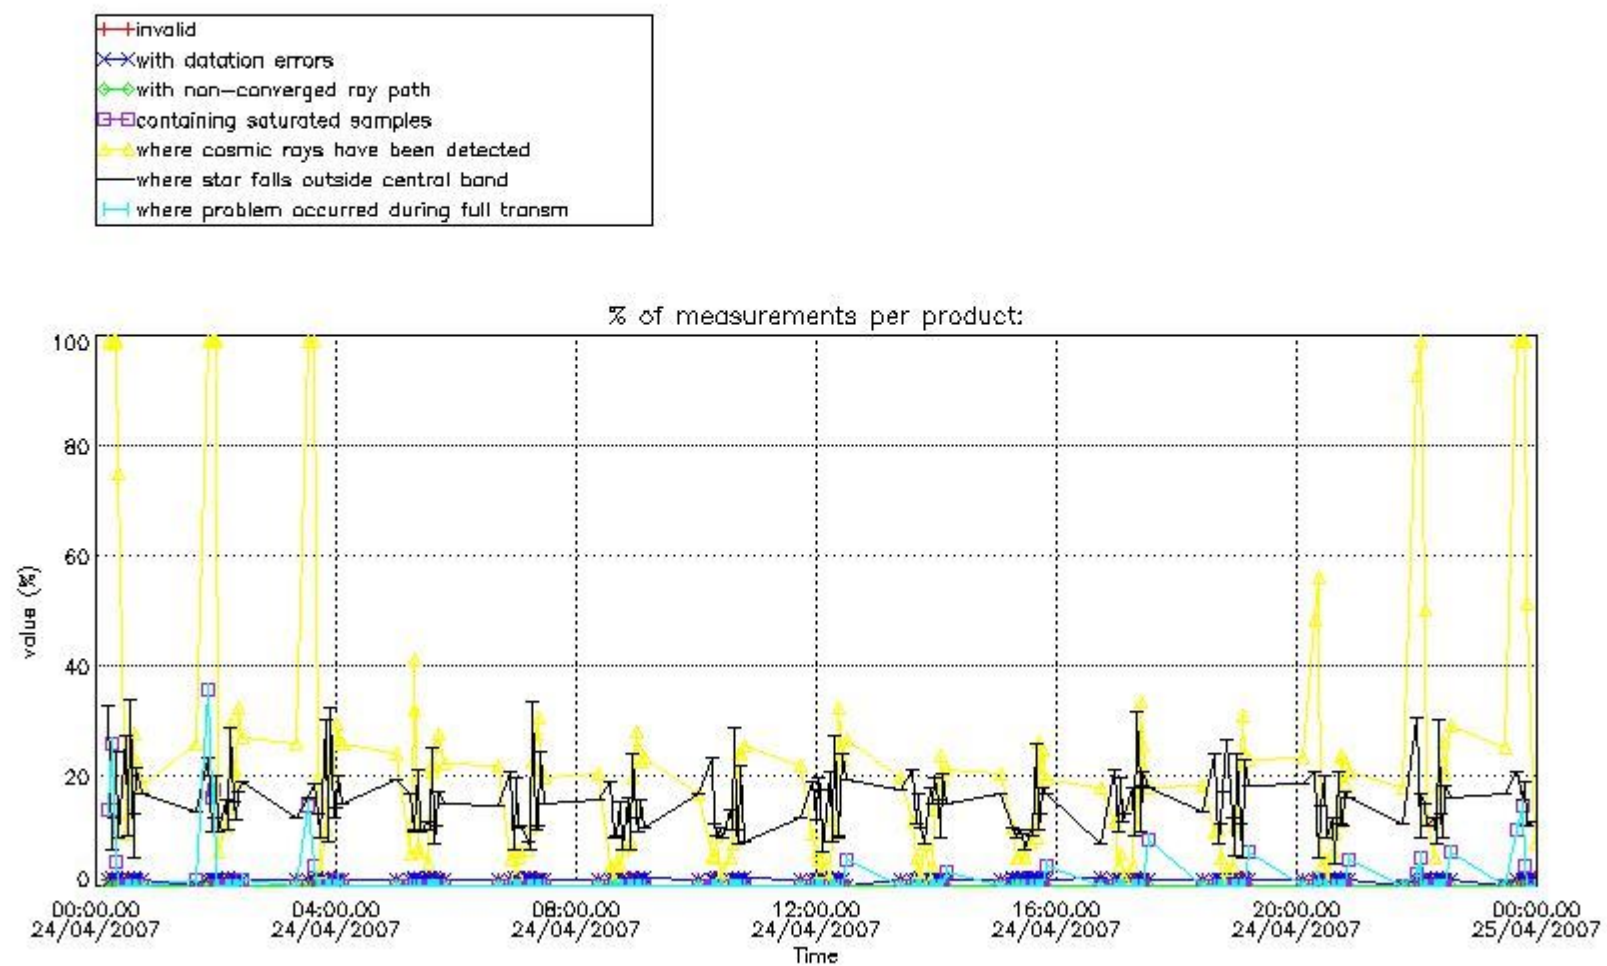

the MPH set to "0") are used.

3.1 Plot quality information per product (time dependant)

3.2 Plot quality information per product (world map)

Percentage of flagged data per O3 profile

Percentage of flagged data per H2O profile

Percentage of flagged data per NO2 profile

Percentage of flagged data per NO3 profile

4. Level 1 quality information per product

In this section it is plotted some information contained in the Quality Summary data set of the level 2 products that comes from the level 1b processing. Products without errors (error flag in the MPH set to "0") are used.

4.1 Plot quality information per product (time dependant) coming from level 1b processing

4.1.1 Plot level 1 quality information per product (time dependant): ENVISAT ASCENDING passes

4.1.2 Plot level 1 quality information per product (time dependant): ENVI SAT DESCENDING passes