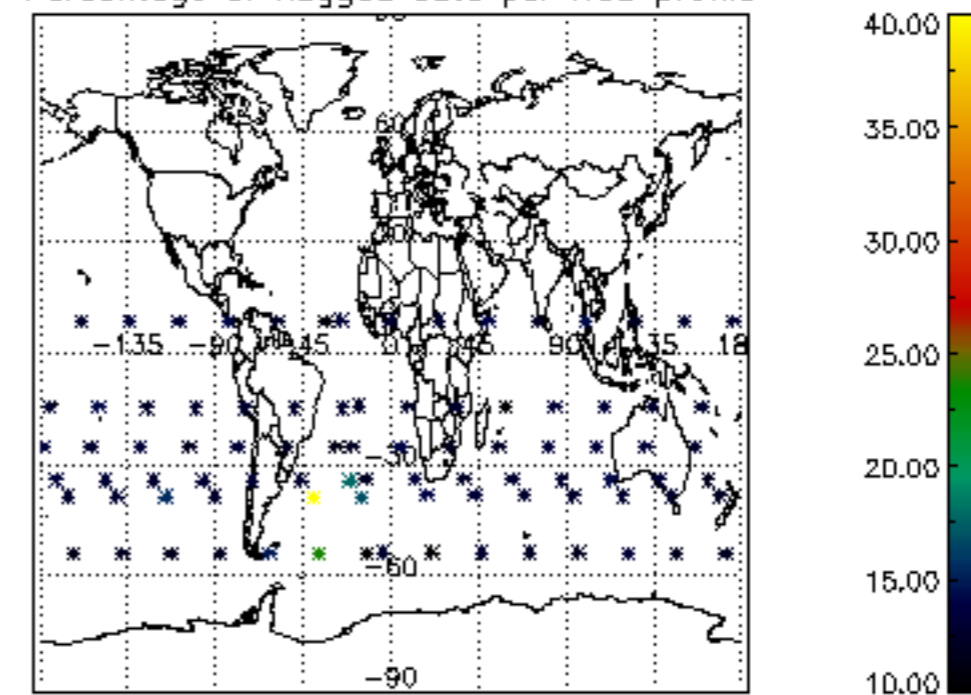

Percentage of flagged data per NO3 profile