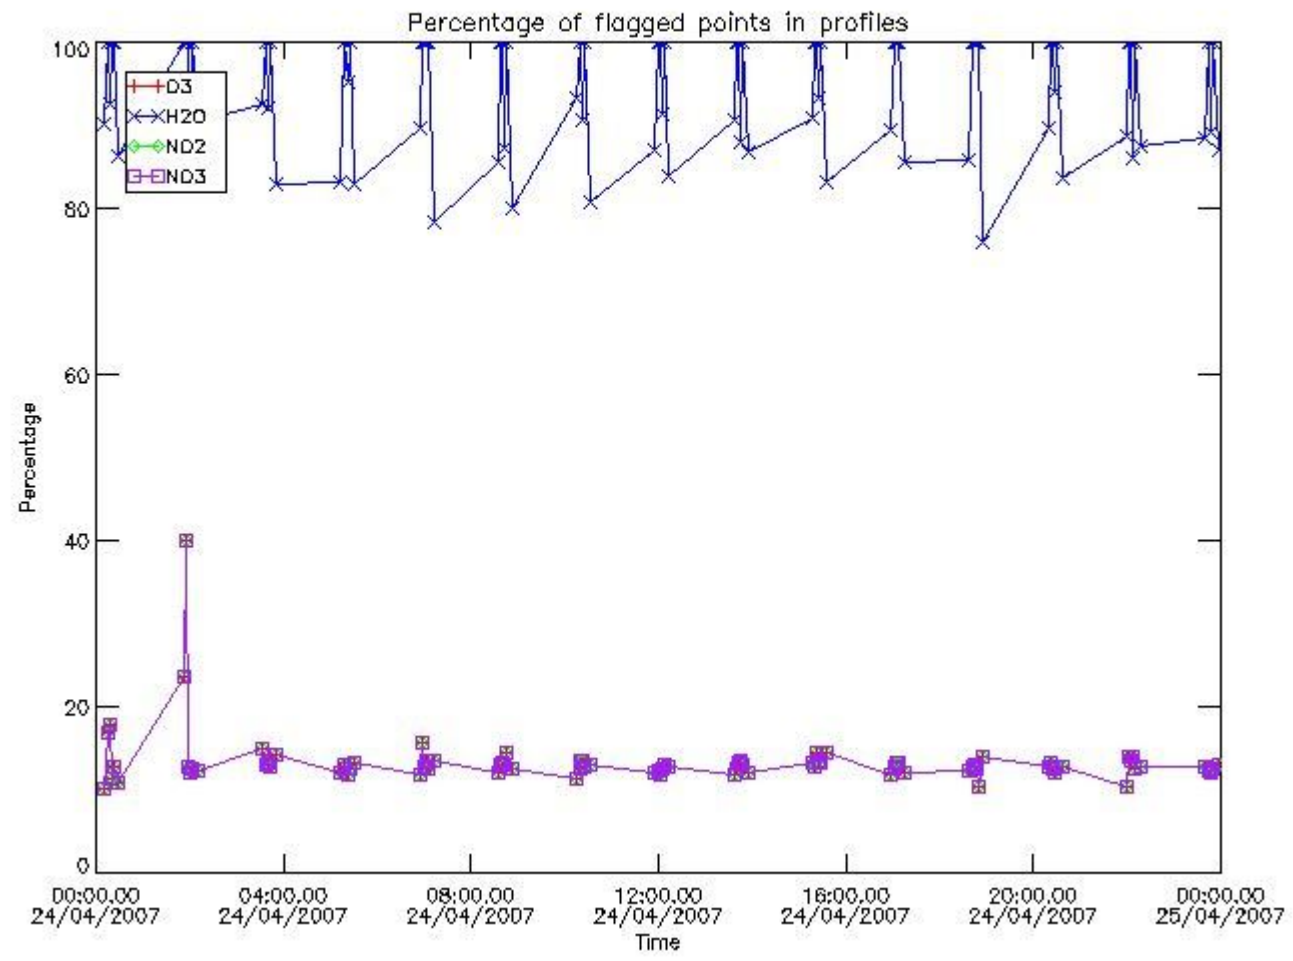

3. Quality information per product

In this section it is plotted some information contained in the Quality Summary data set of the level 2 products. Only products in dark limb conditions and without errors (error flag in

the MPH set to "0") are used.

3.1 Plot quality information per product (time dependant)

3.2 Plot quality information per product (world map)