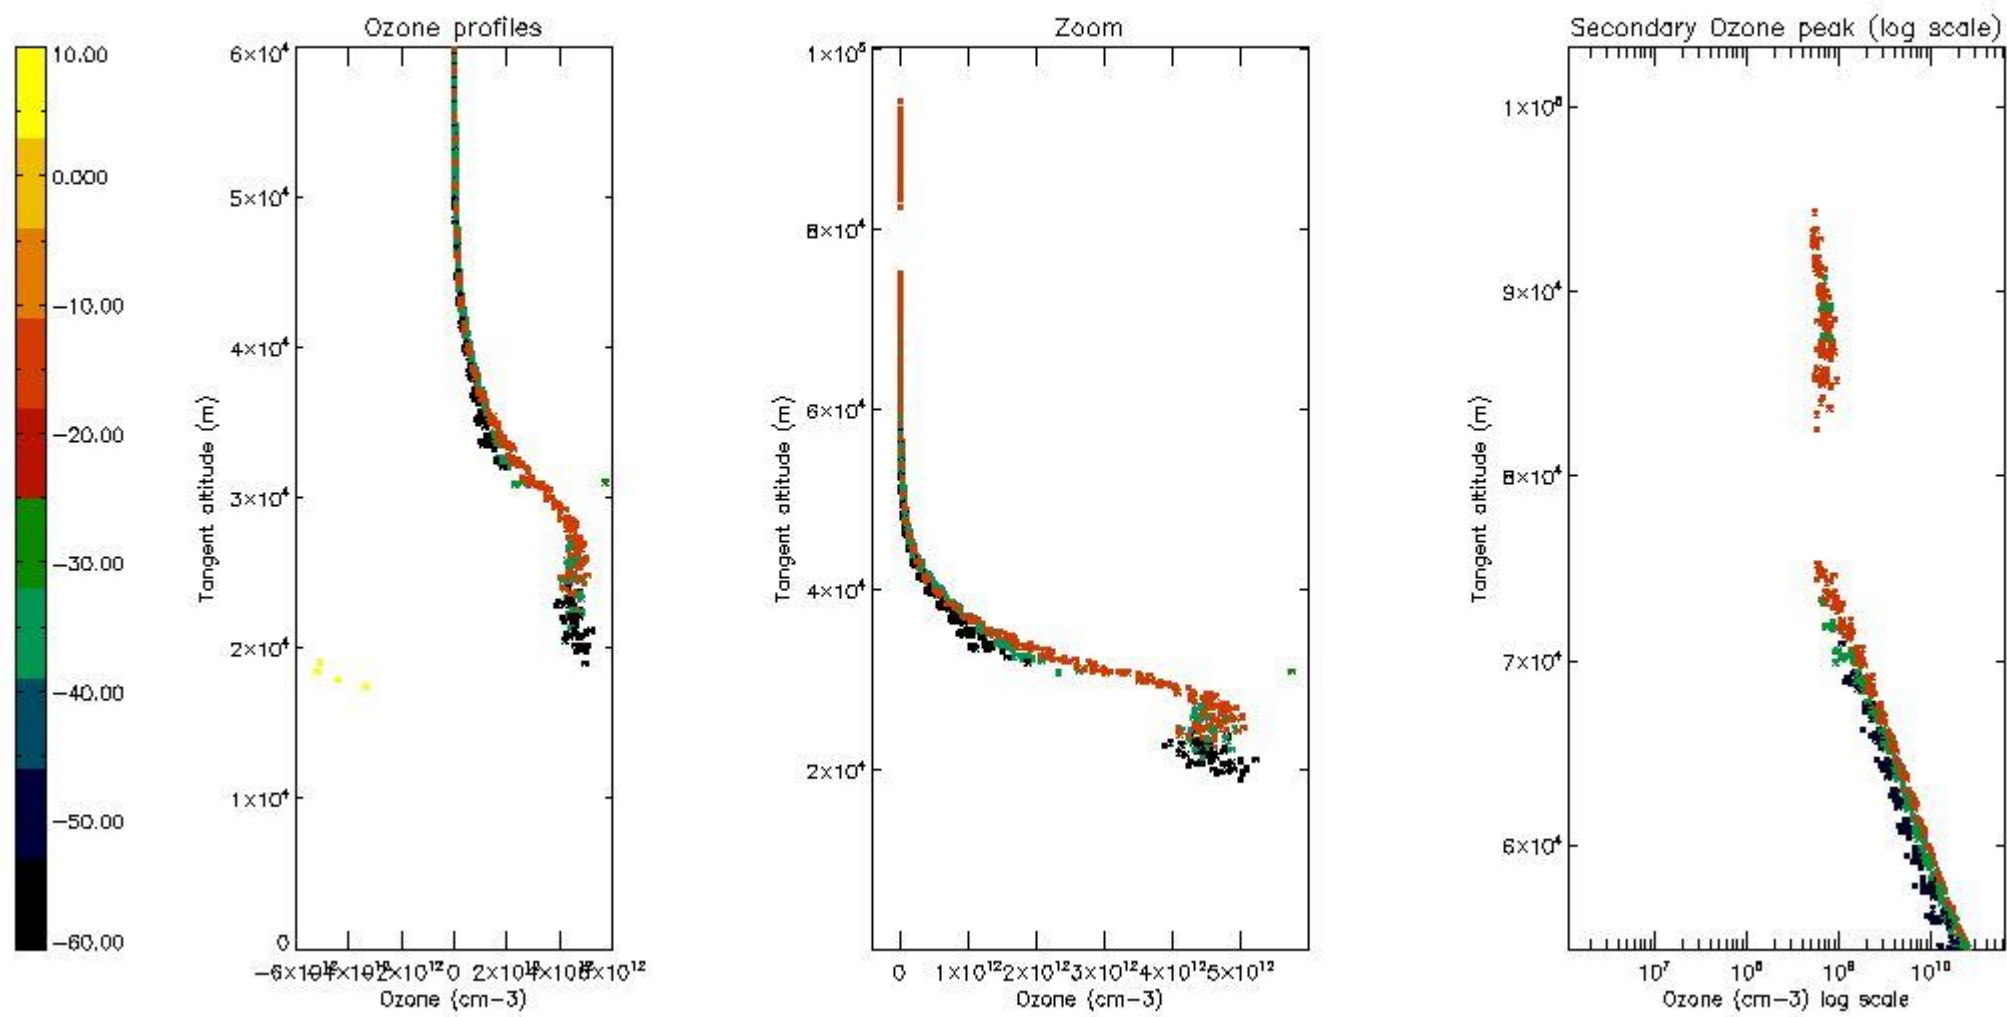

5.6 Plot NO₂ profiles for all STD (dark without errors)

The colorbar represents the latitude.