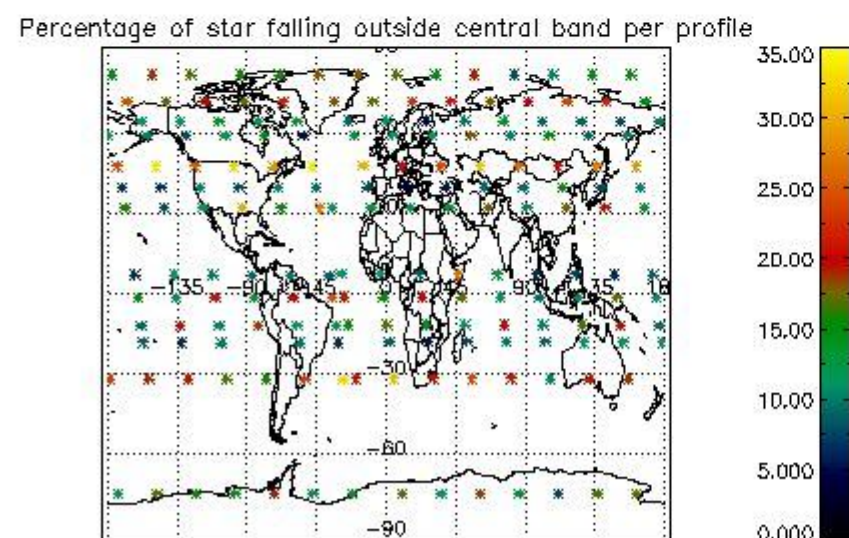

4.1 Plot quality information per product (time dependant) coming from level 1b processing

4.1.1 Plot level 1 quality information per product (time dependant): ENVISAT ASCENDING passes

4.1.2 Plot level 1 quality information per product (time dependant): ENVI SAT DESCENDING passes

4.2 Plot quality information per product coming from level 1b processing (world map)

4.2.1 Plot level 1 quality information per product (world map): ENVISAT ASCENDING passes

4.2.2 Plot level 1 quality information per product (world map): ENVISAT DESCENDING passes