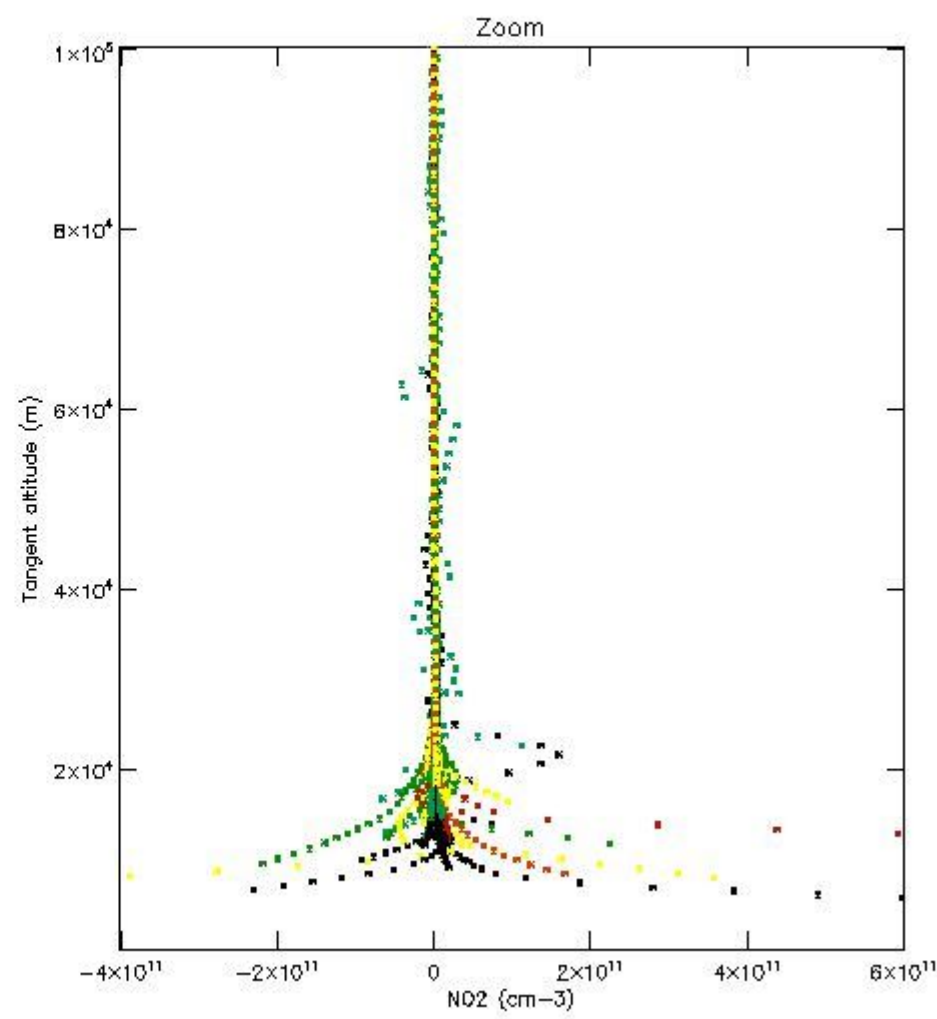

STD < 10	11
STD < 5	7

5.2 Plot ozone profiles for all STD (dark without errors)

The colorbar represents the latitude.

5.3 Plot ozone profiles where STD < 20% (dark without errors)

The colorbar represents the latitude.

5.4 Plot ozone profiles where $STD < 10\%$ (dark without errors)

The colorbar represents the latitude.

5.5 Plot ozone profiles where STD < 5% (dark without errors)

The colorbar represents the latitude.

5.6 Plot NO₂ profiles for all STD (dark without errors)

The colorbar represents the latitude.

5.7 Plot NO3 profiles for all STD (dark without errors)

The colorbar represents the latitude.

5.8 Plot H₂O profiles for all STD (only for occultations of stars 1,2,3,4,13,14,16,26,63 dark without errors)