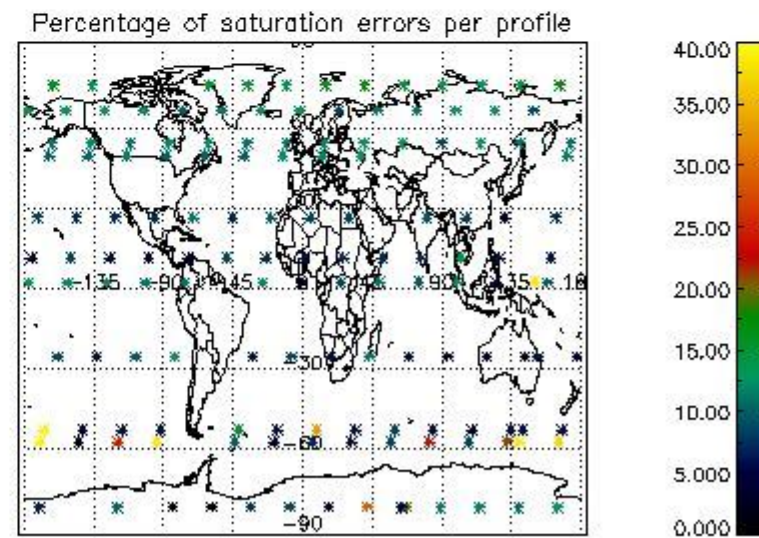

5. Trace gas profiles

5.1 Ozone statistics based on quality of products

The final quality of the products can be "measured" using the STD (Standard Deviation) attached to every point profile. This information is written to the parameter GOM_NL__2P/NL_LOCAL_SPECIES_DENSITY/o3_std of the level 2 products. The table below shows the statistics for given STD ranges.

The statistics are given with respect to the overall valid production:

- Products without fatal errors: GOM_NL__2P/MPH/PRODUCT_ERR=0
- Valid point profile: GOM_NL__2P/NL_LOCAL_SPECIES_DENSITY/pcd(0)=0

The 'Criteria' is applied to valid points of dark limb products:

- Products in dark limb illumination condition: GOM_NL__2P/NL_SUMMARY_QUALITY/obs_ill_cond=0
- Products without fatal errors: GOM_NL__2P/MPH/PRODUCT_ERR=0
- Valid point profile: GOM_NL__2P/NL_LOCAL_SPECIES_DENSITY/pcd(0)=0

So, the table below shows the percentage of dark limb and valid observations for each criteria with respect to the overall valid daily observations.

Criteria	% of total production
All STD	25
STD < 20	13