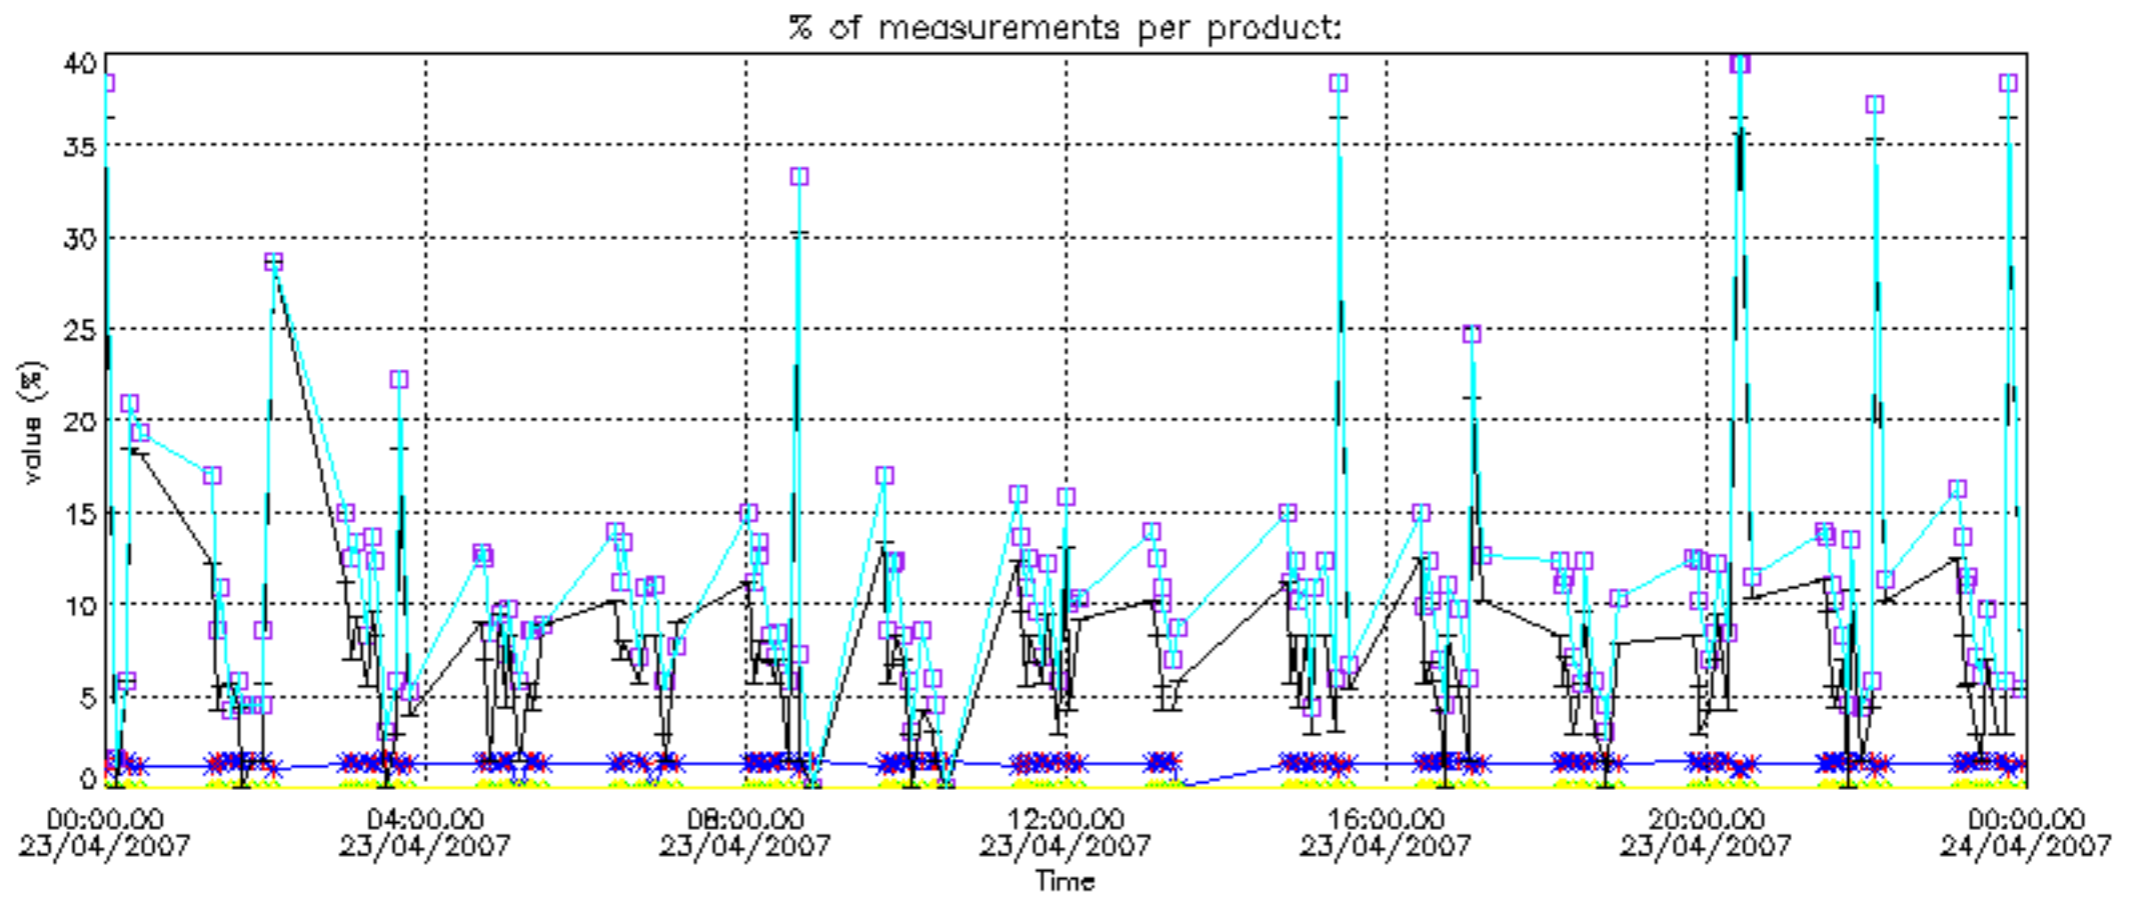

Percentage of cosmic ray hits per profile

Percentage of datation errors per profile