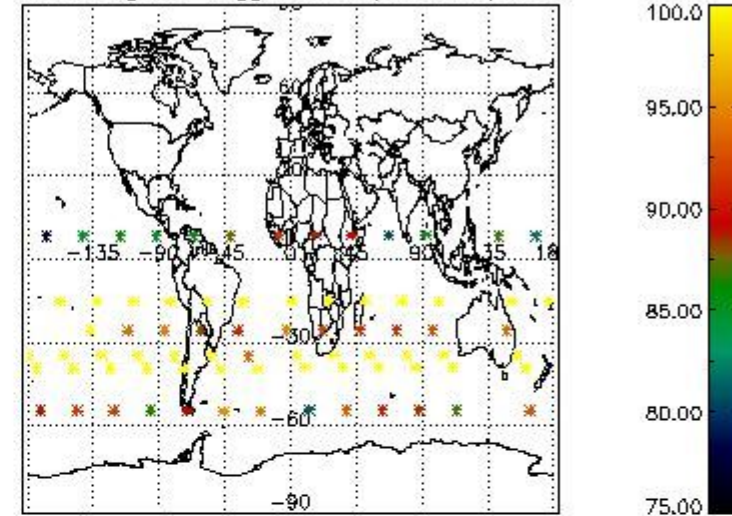

3.1 Plot quality information per product (time dependant)

3.2 Plot quality information per product (world map)

Percentage of flagged data per O3 profile

Percentage of flagged data per H2O profile

Percentage of flagged data per NO2 profile