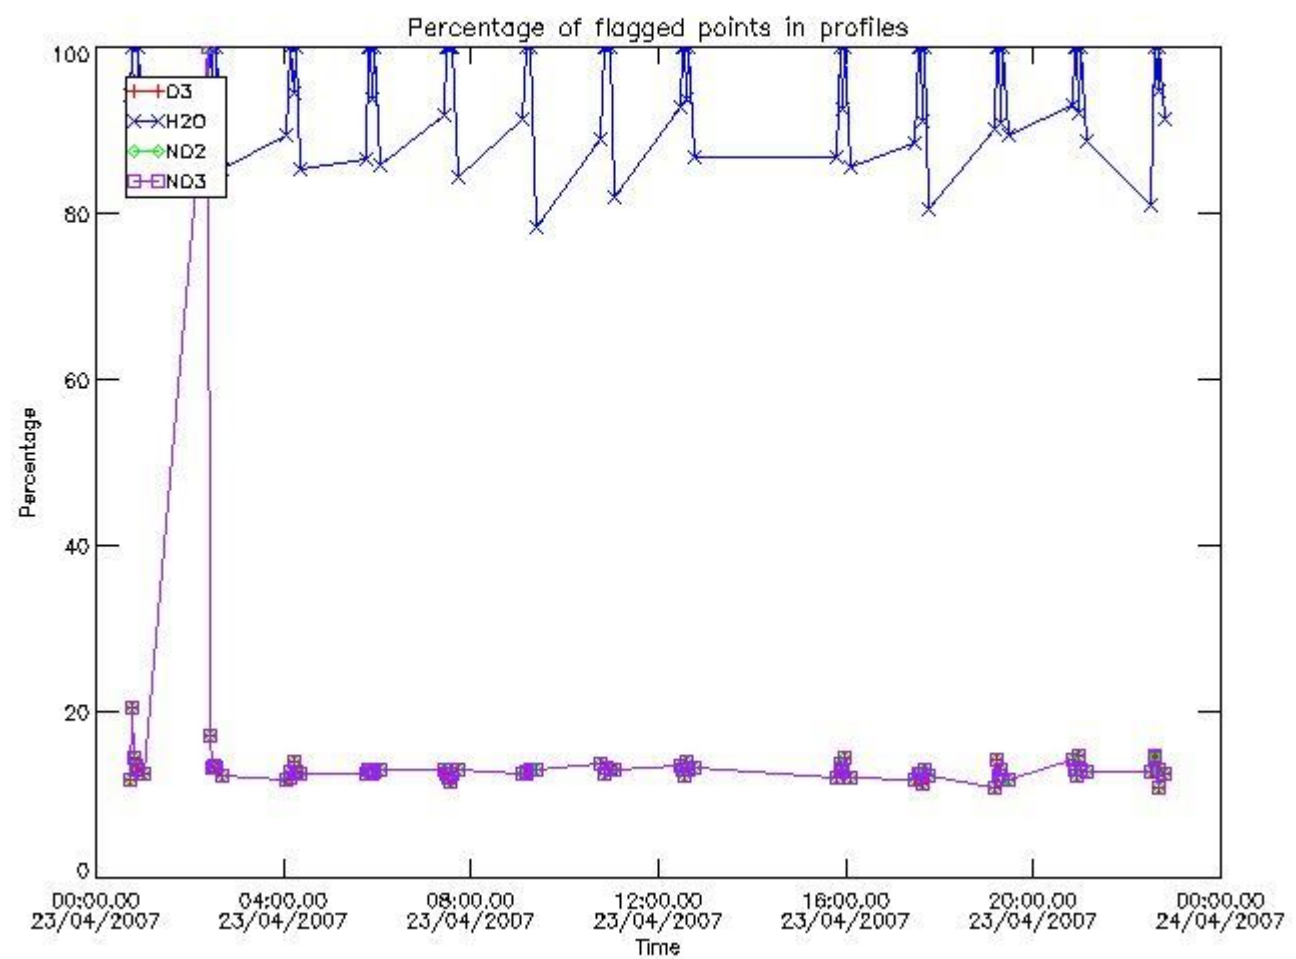

3. Quality information per product

In this section it is plotted some information contained in the Quality Summary data set of the level 2 products. Only products in dark limb conditions and without errors (error flag in the MPH set to "0") are used.

3.1 Plot quality information per product (time dependant)

3.2 Plot quality information per product (world map)