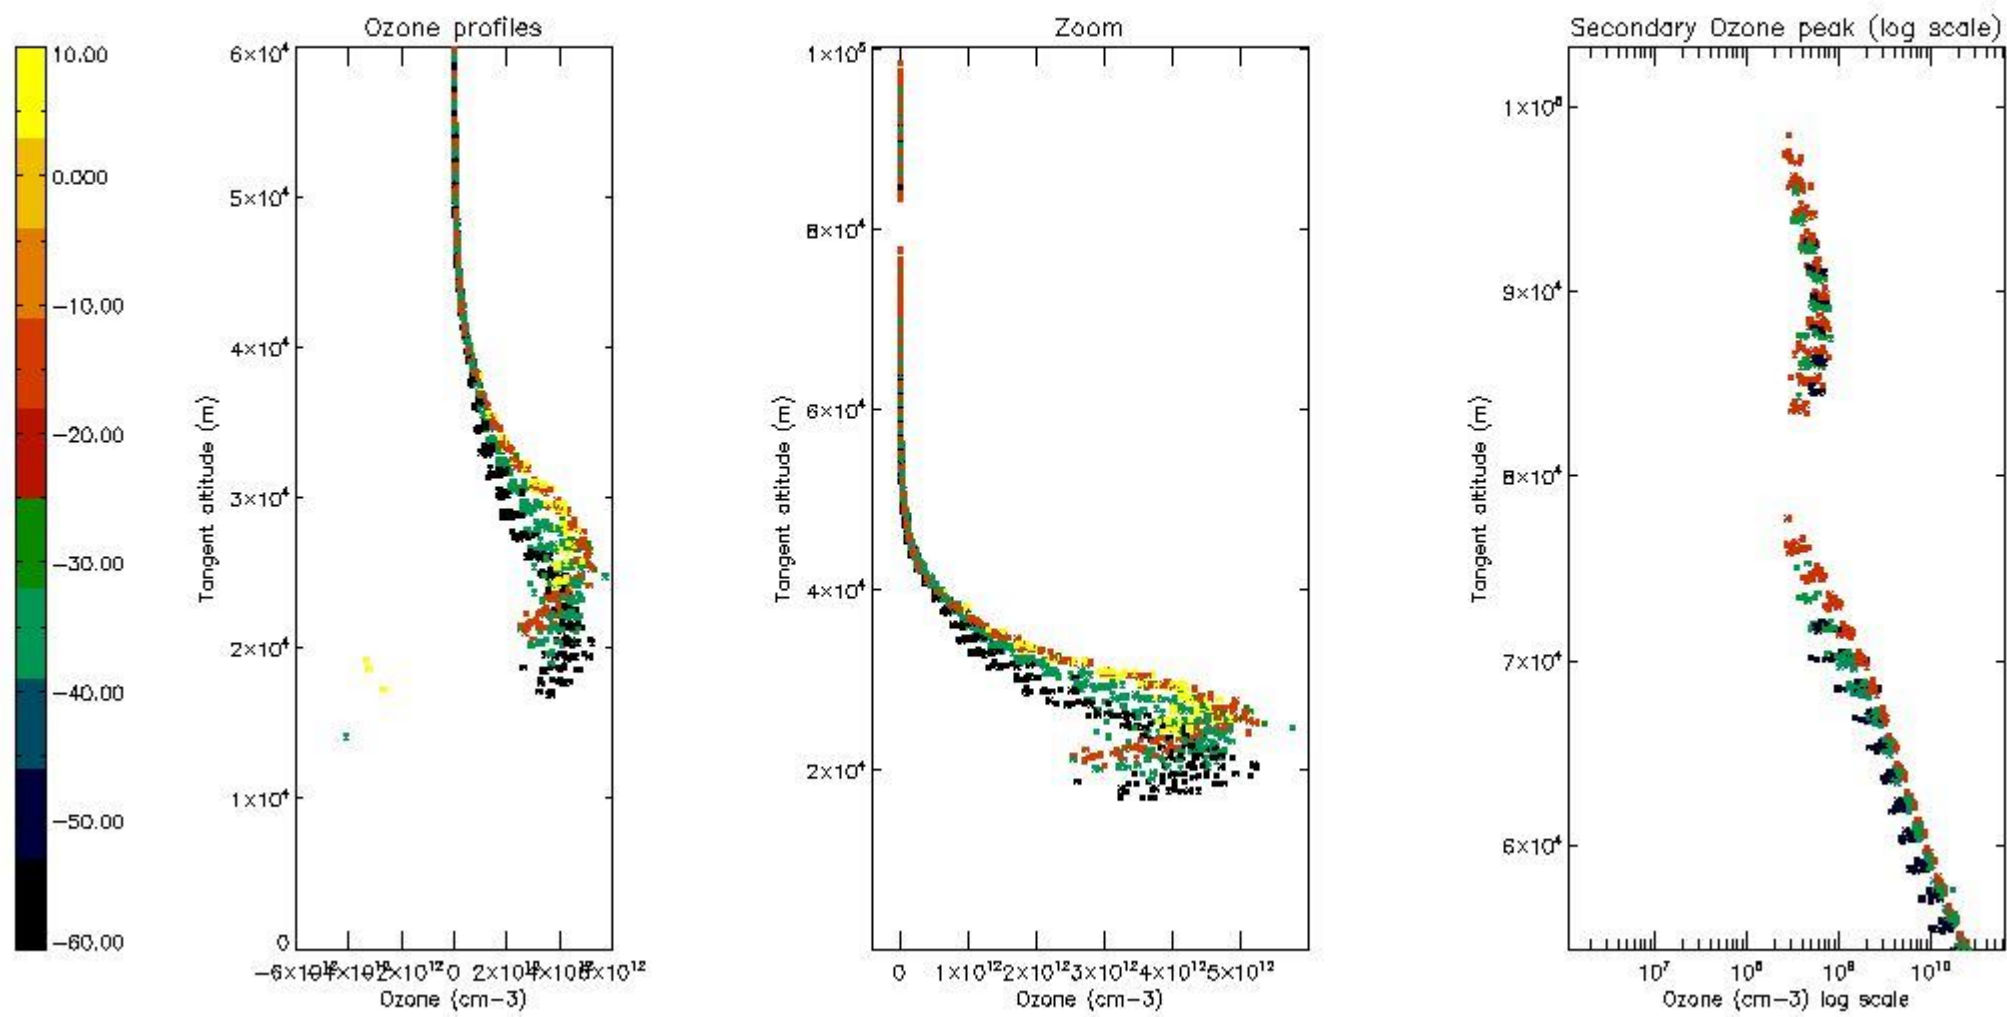

STD < 10	10
STD < 5	6

5.2 Plot ozone profiles for all STD (dark without errors)

The colorbar represents the latitude.

5.3 Plot ozone profiles where STD < 20% (dark without errors)

The colorbar represents the latitude.

5.4 Plot ozone profiles where $STD < 10\%$ (dark without errors)

The colorbar represents the latitude.

5.5 Plot ozone profiles where STD < 5% (dark without errors)

The colorbar represents the latitude.

5.6 Plot NO₂ profiles for all STD (dark without errors)