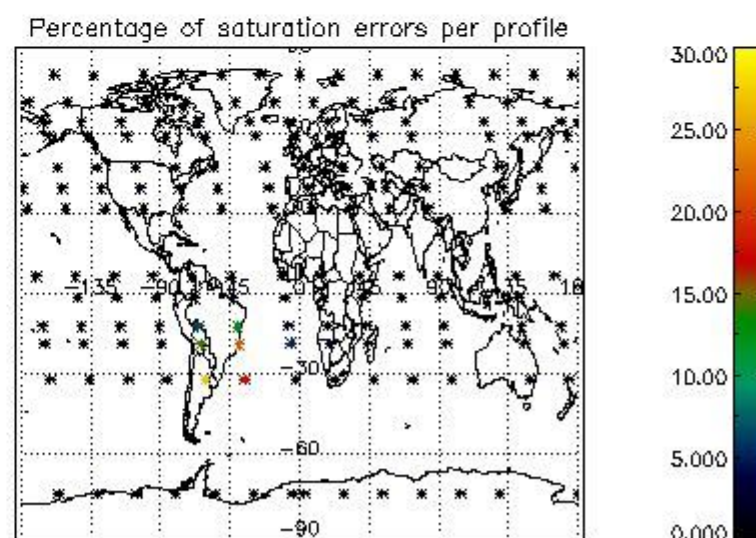

Percentage of flagged data per NO3 profile

4. Level 1 quality information per product

In this section it is plotted some information contained in the Quality Summary data set of the level 2 products that comes from the level 1b processing. Products without errors (error flag in the MPH set to "0") are used.

4.1 Plot quality information per product (time dependant) coming from level 1b processing

4.1.1 Plot level 1 quality information per product (time dependant): ENVISAT ASCENDING passes

4.1.2 Plot level 1 quality information per product (time dependant): ENVI SAT DESCENDING passes

4.2 Plot quality information per product coming from level 1b processing (world map)

4.2.1 Plot level 1 quality information per product (world map): ENVISAT ASCENDING passes

4.2.2 Plot level 1 quality information per product (world map): ENVISAT DESCENDING passes