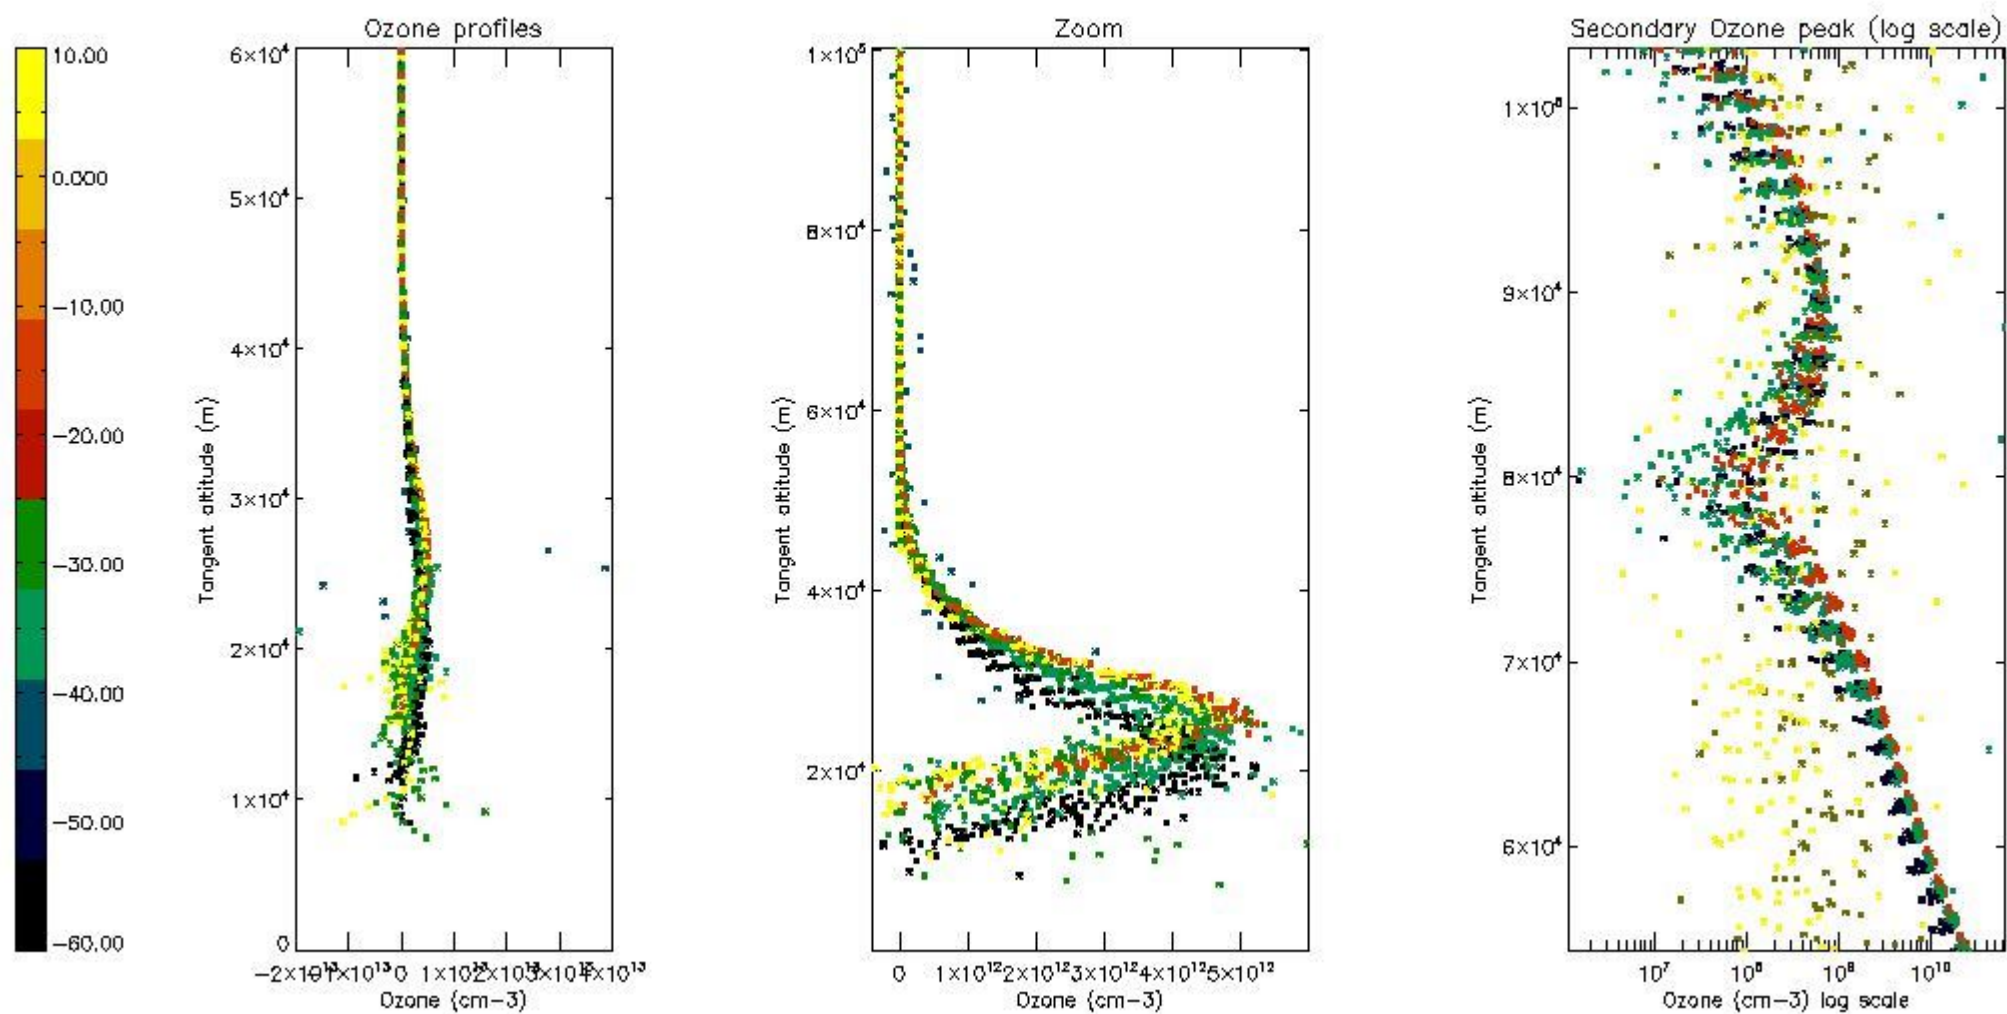

STD < 10	10
STD < 5	6

5.2 Plot ozone profiles for all STD (dark without errors)

The colorbar represents the latitude.

5.3 Plot ozone profiles where STD < 20% (dark without errors)

The colorbar represents the latitude.