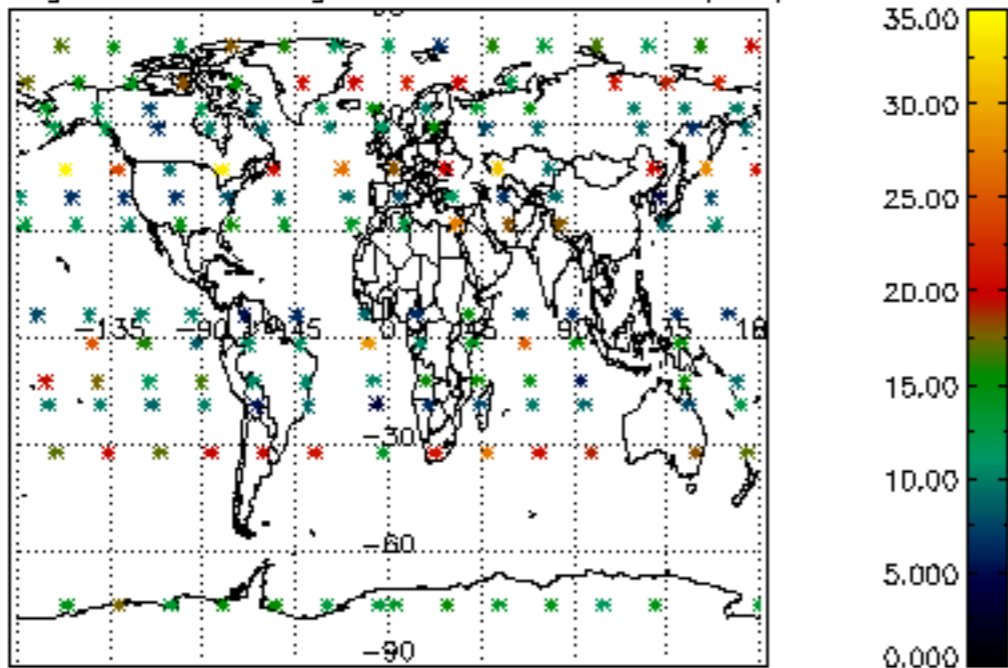

Percentage of cosmic ray hits per profile

Percentage of star falling outside central band per profile