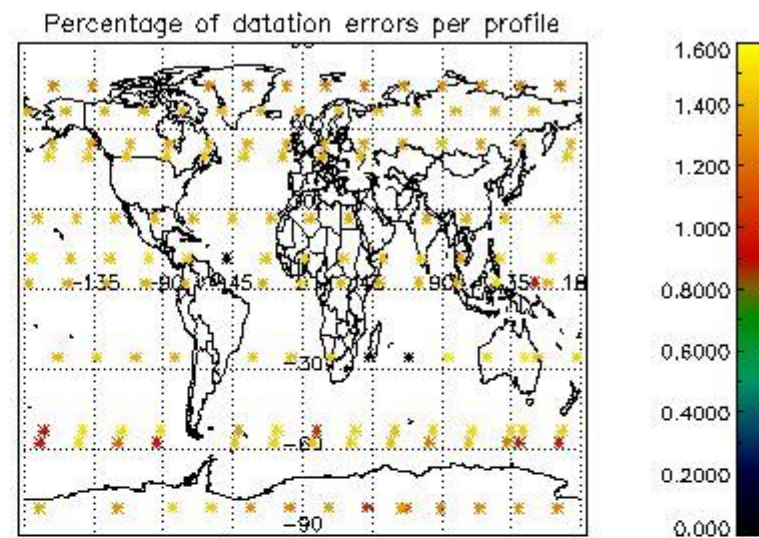

5. Trace gas profiles

5.1 Ozone statistics based on quality of products

The final quality of the products can be "measured" using the STD (Standard Deviation) attached to every point profile. This information is written to the parameter GOM_NL__2P/NL_LOCAL_SPECIES_DENSITY/o3_std of the level 2 products. The table below shows the statistics for given STD ranges.

The statistics are given with respect to the overall valid production:

- Products without fatal errors: GOM_NL__2P/MPH/PRODUCT_ERR=0
- Valid point profile: GOM_NL__2P/NL_LOCAL_SPECIES_DENSITY/pcd(0)=0

The 'Criteria' is applied to valid points of dark limb products:

- Products in dark limb illumination condition: GOM_NL__2P/NL_SUMMARY_QUALITY/obs_ill_cond=0
- Products without fatal errors: GOM_NL__2P/MPH/PRODUCT_ERR=0
- Valid point profile: GOM_NL__2P/NL_LOCAL_SPECIES_DENSITY/pcd(0)=0

So, the table below shows the percentage of dark limb and valid observations for each criteria with respect to the overall valid daily observations.

Criteria	% of total production
All STD	25
STD < 20	13