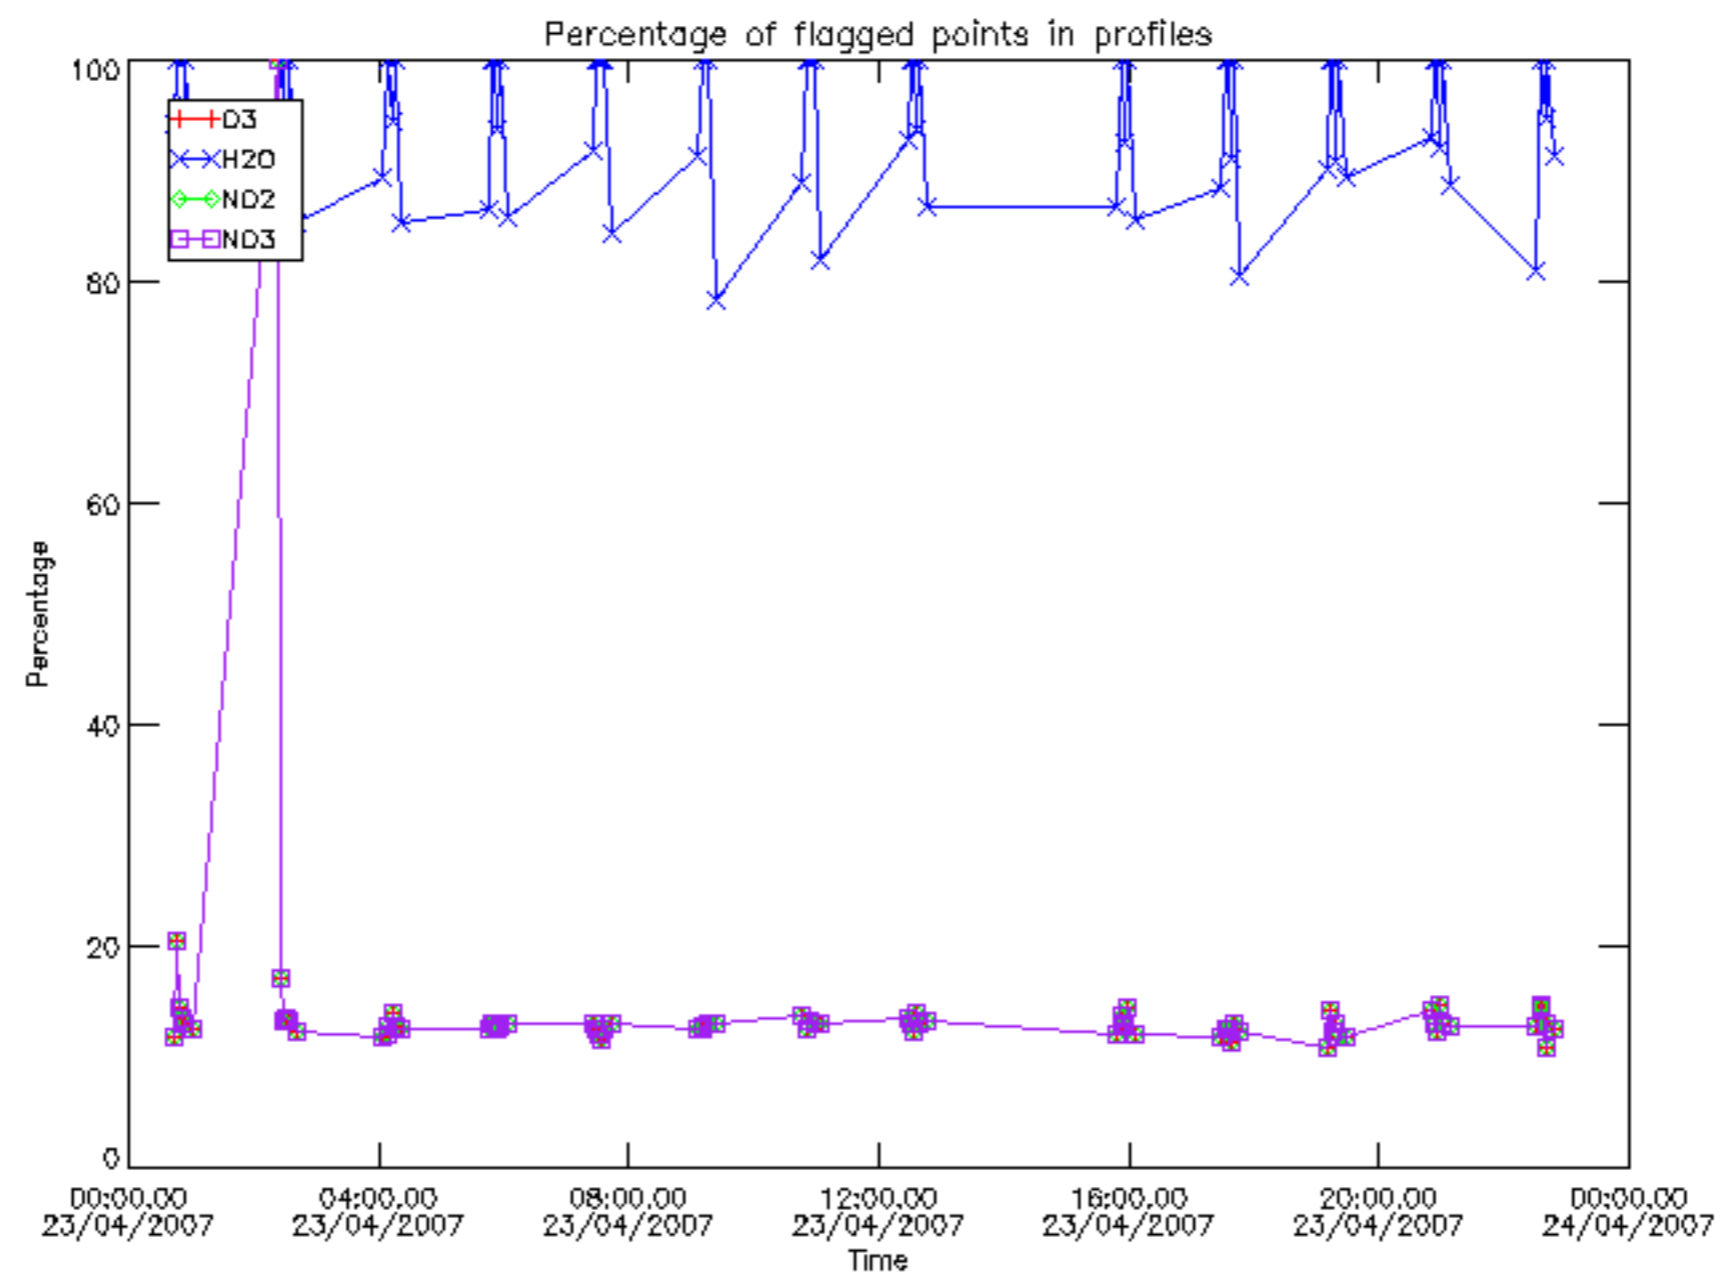

Percentage of flagged data per D3 profile

Percentage of flagged data per H2O profile