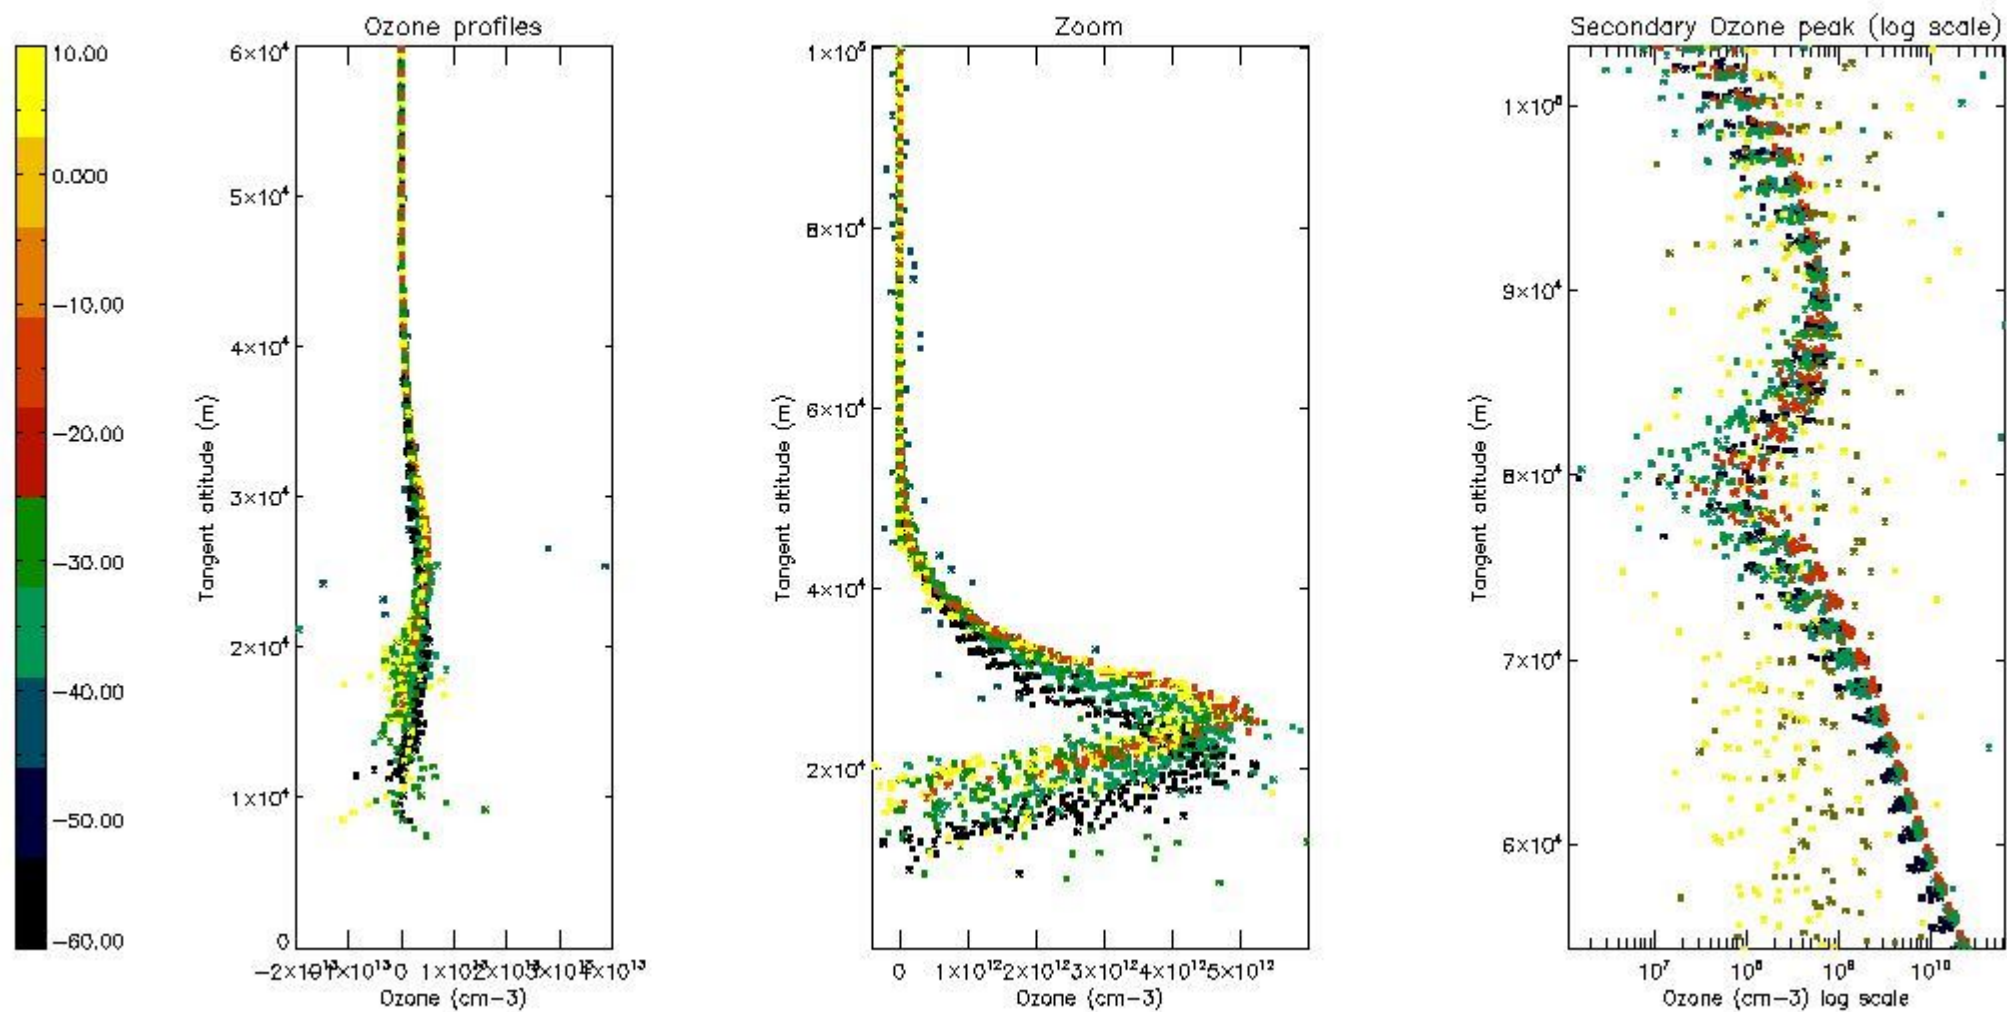

STD < 10	10
STD < 5	6

5.2 Plot ozone profiles for all STD (dark without errors)

The colorbar represents the latitude.

5.3 Plot ozone profiles where STD < 20% (dark without errors)

The colorbar represents the latitude.