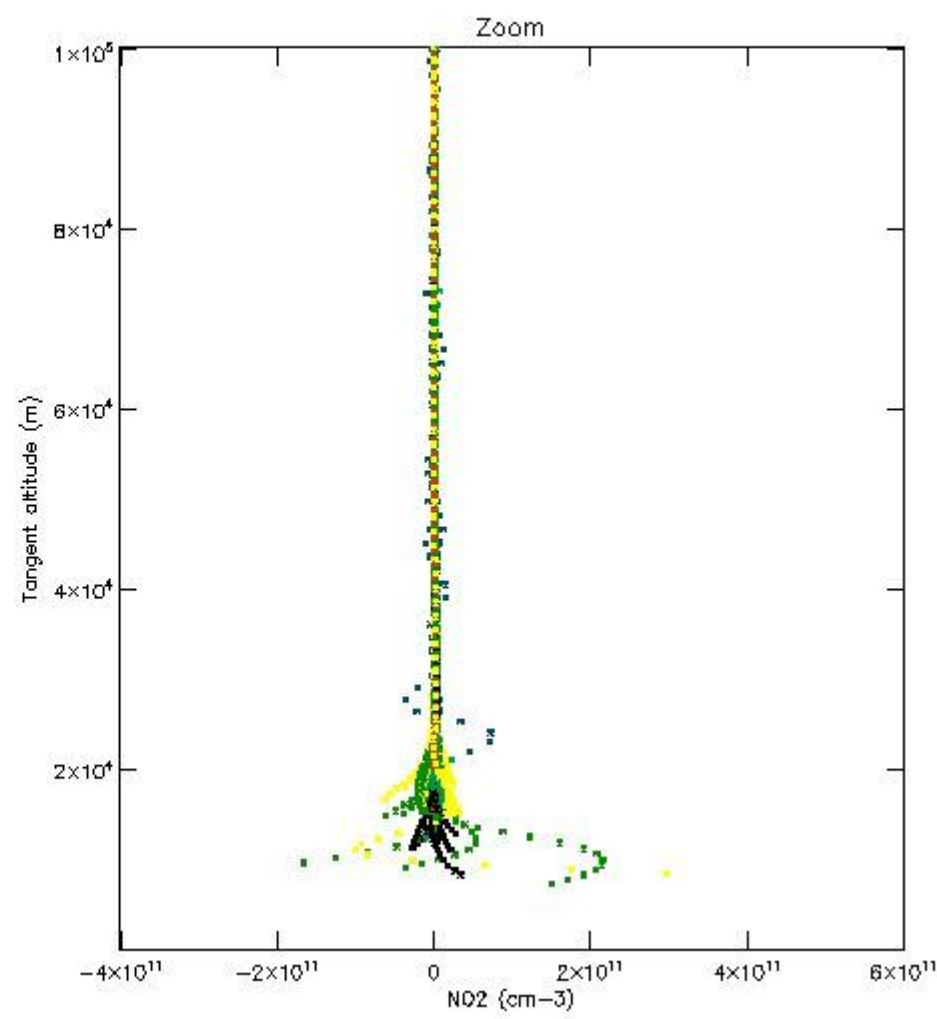

5.7 Plot NO3 profiles for all STD (dark without errors)

The colorbar represents the latitude.