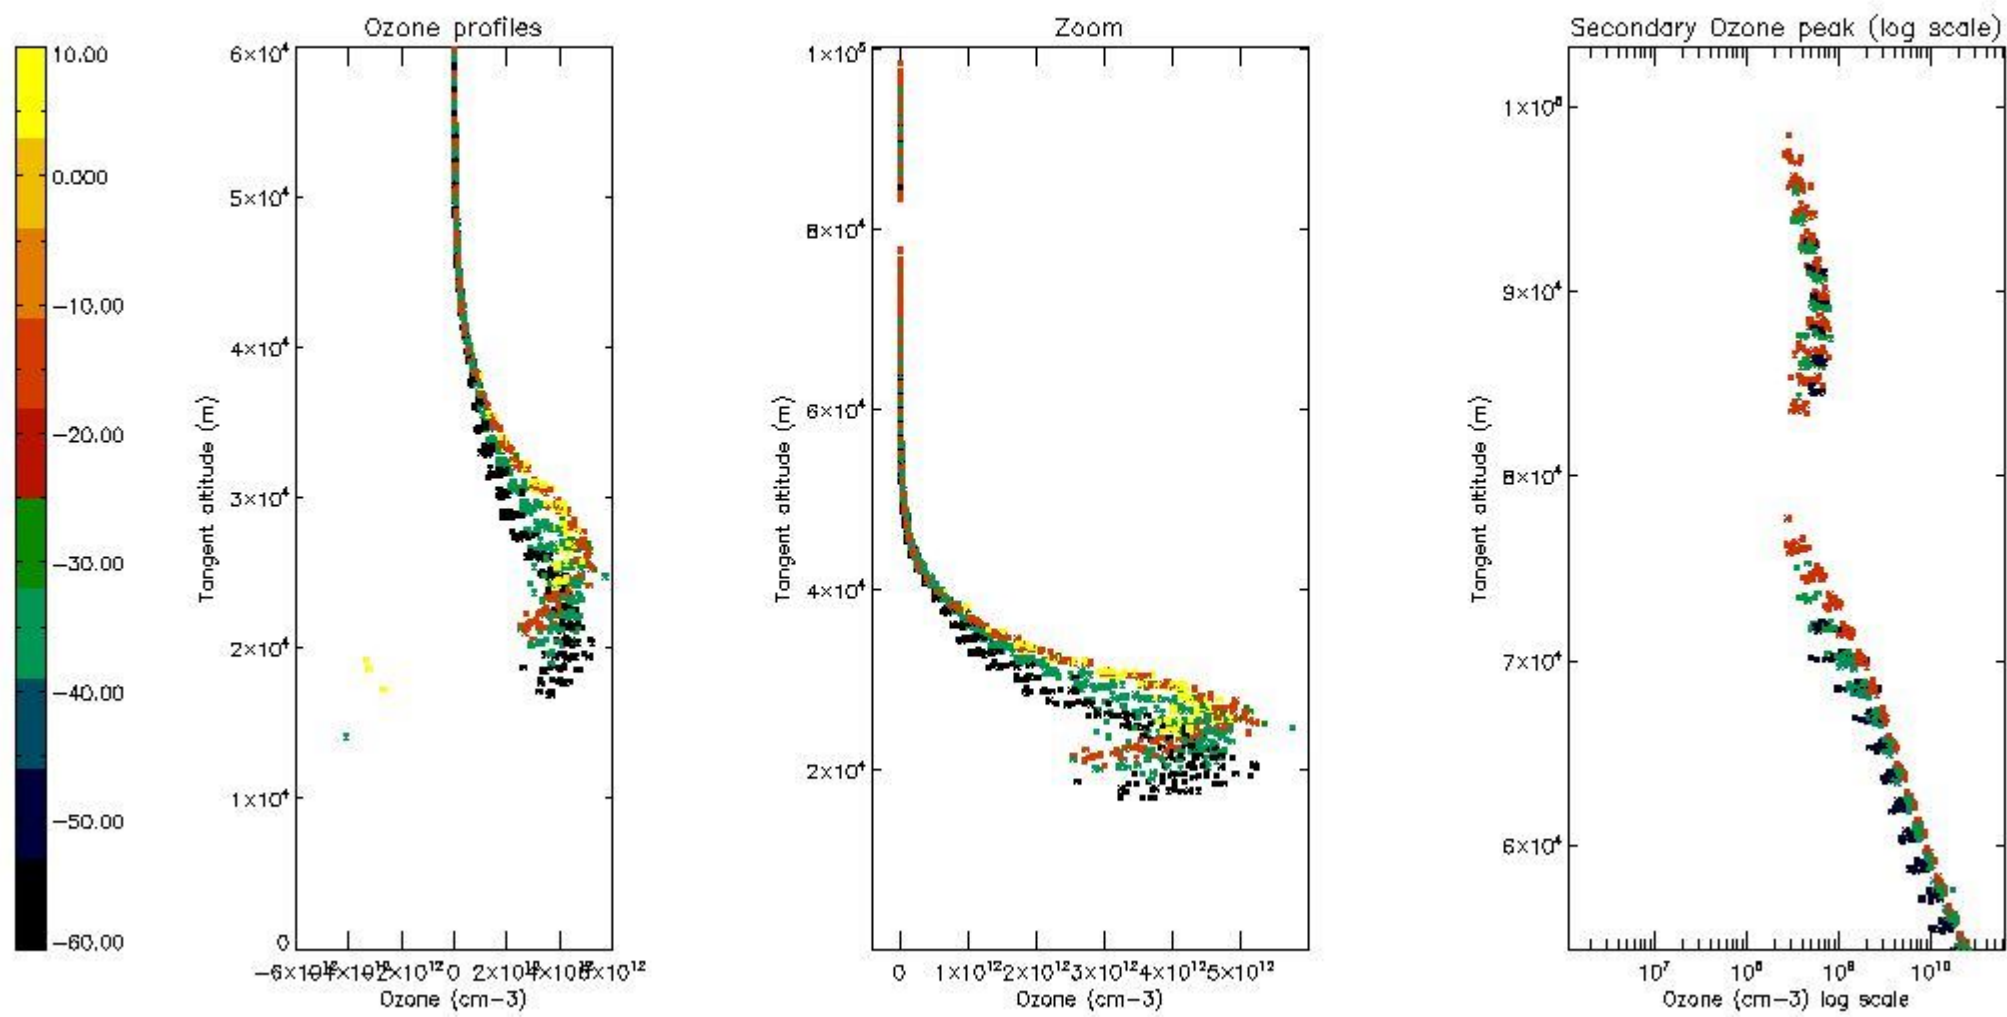

5.5 Plot ozone profiles where STD < 5% (dark without errors)

The colorbar represents the latitude.