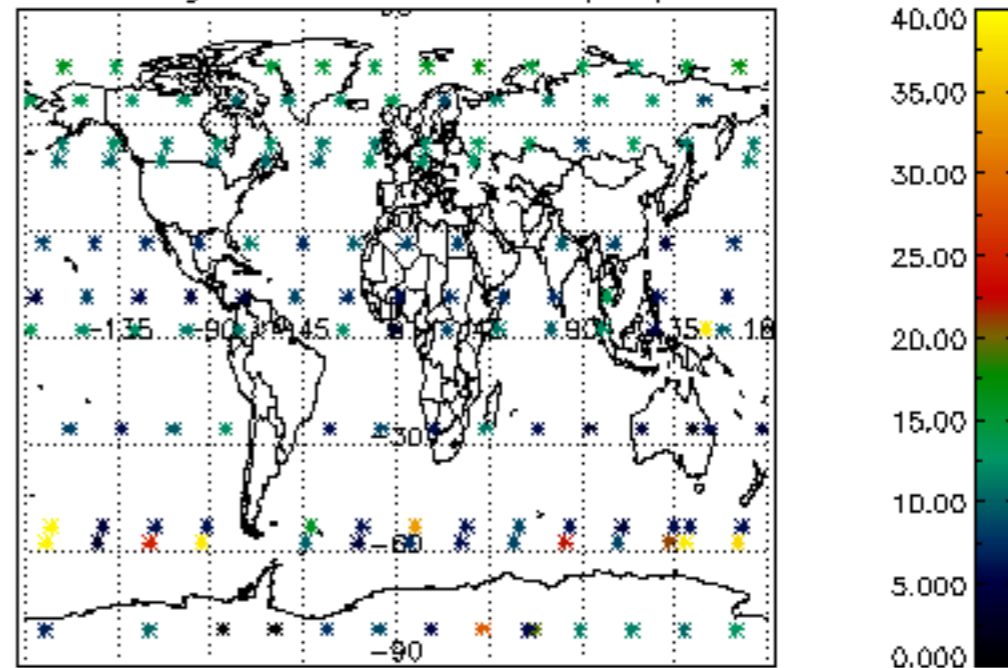

Percentage of saturation errors per profile