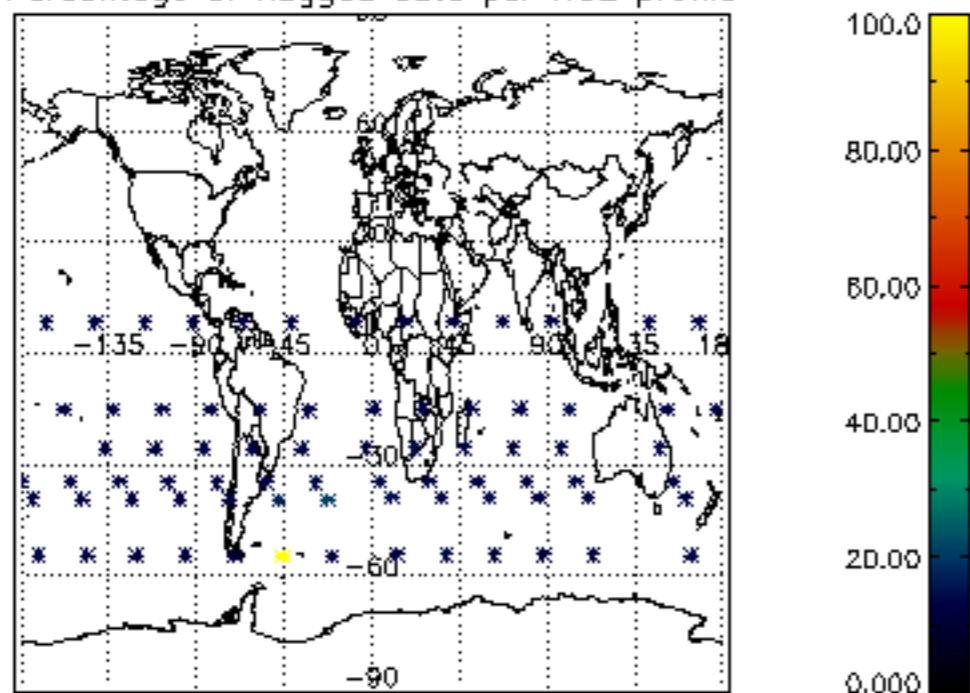

Percentage of flagged data per NO2 profile