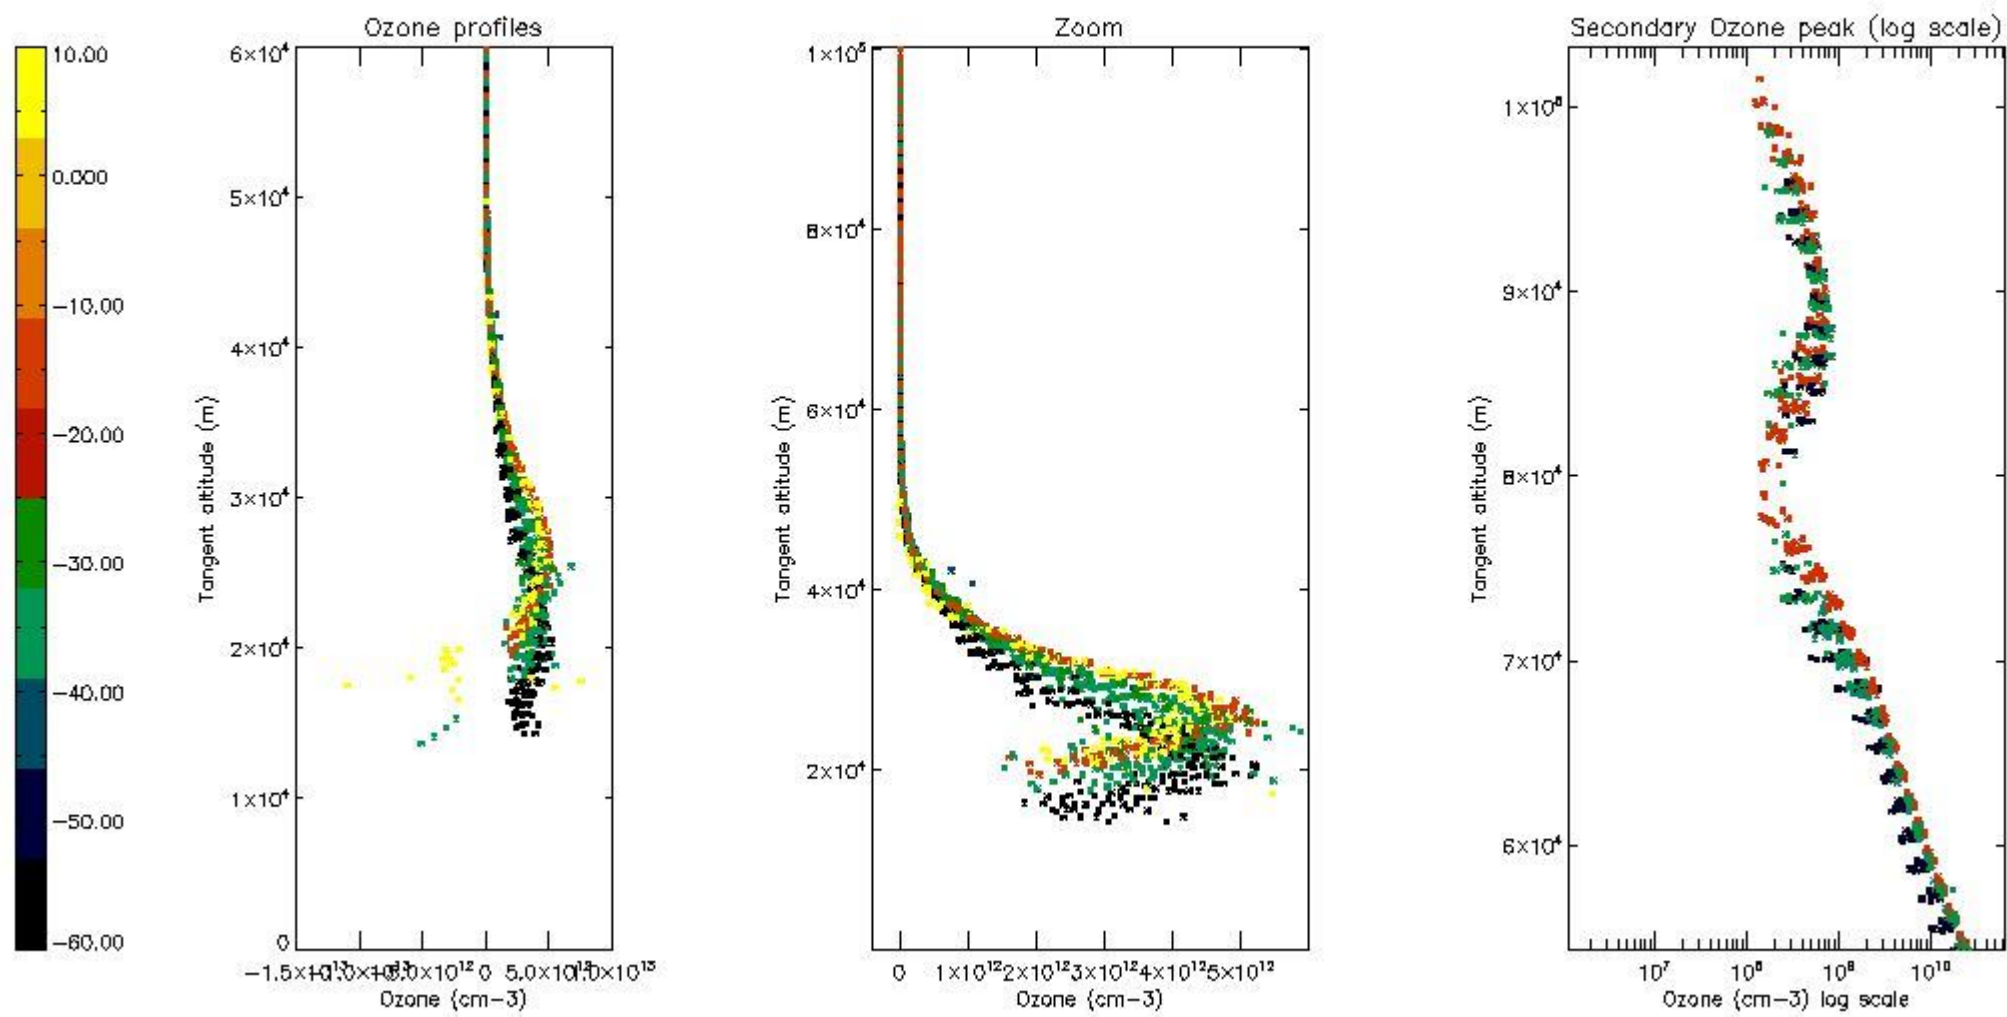

STD < 10	10
STD < 5	6

5.2 Plot ozone profiles for all STD (dark without errors)

The colorbar represents the latitude.

5.3 Plot ozone profiles where STD < 20% (dark without errors)

The colorbar represents the latitude.