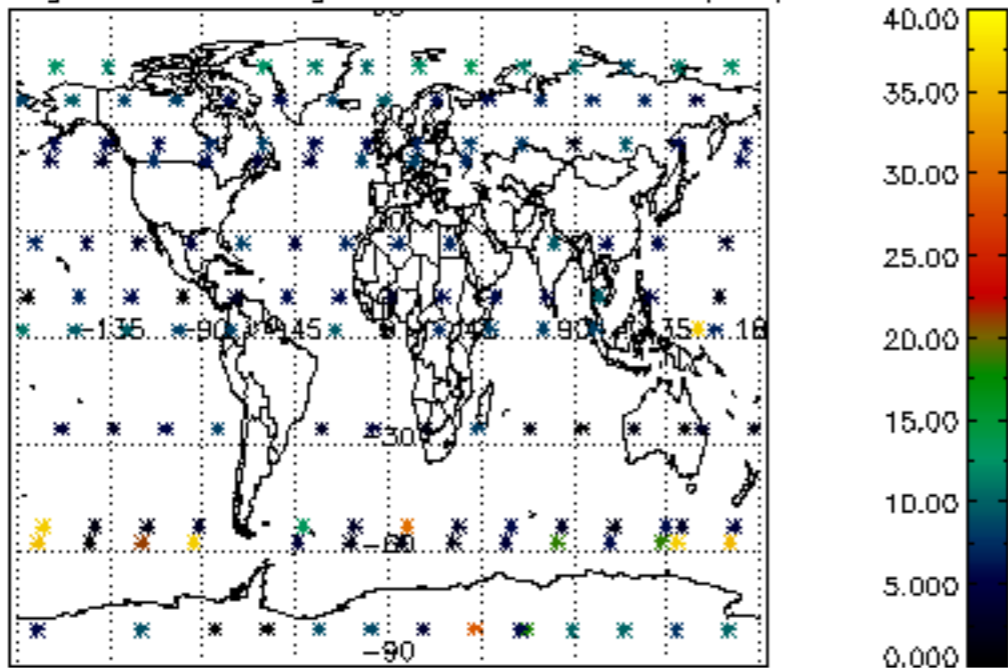

Percentage of star falling outside central band per profile