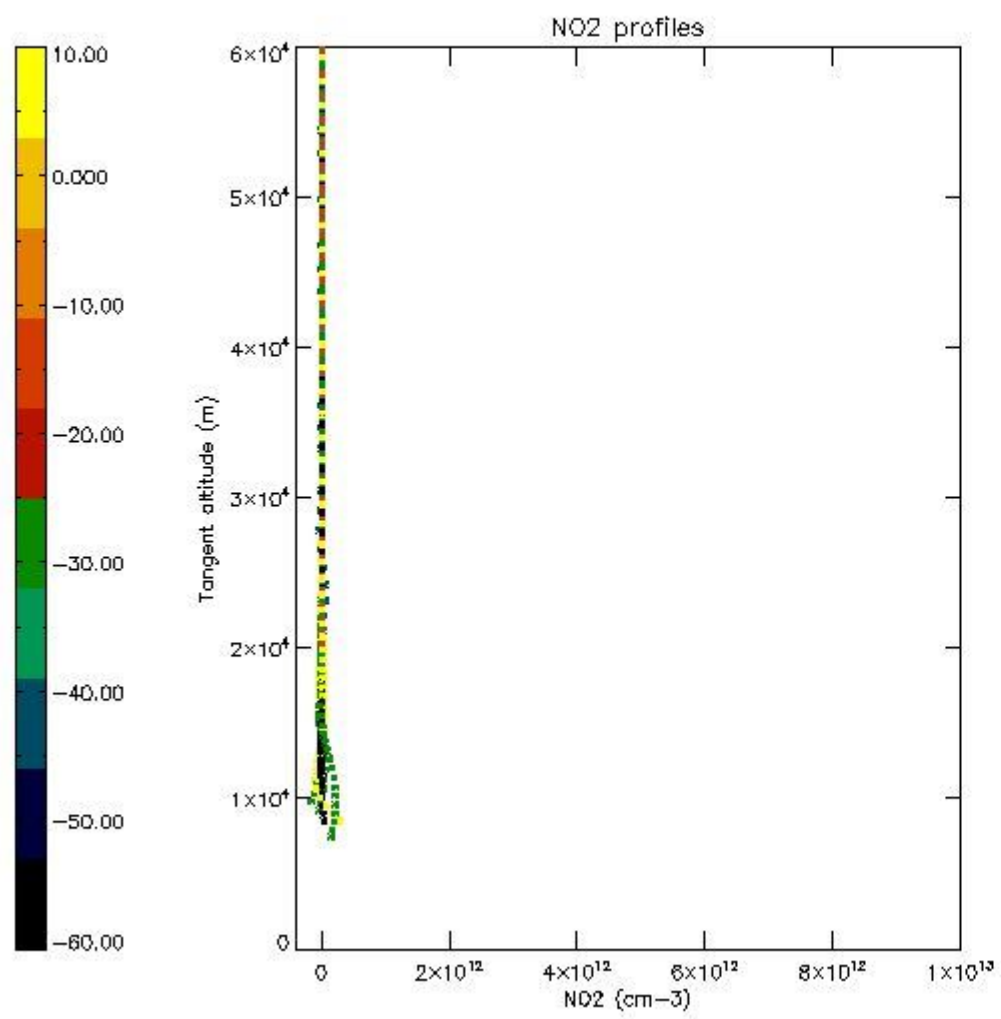

5.7 Plot NO3 profiles for all STD (dark without errors)

The colorbar represents the latitude.