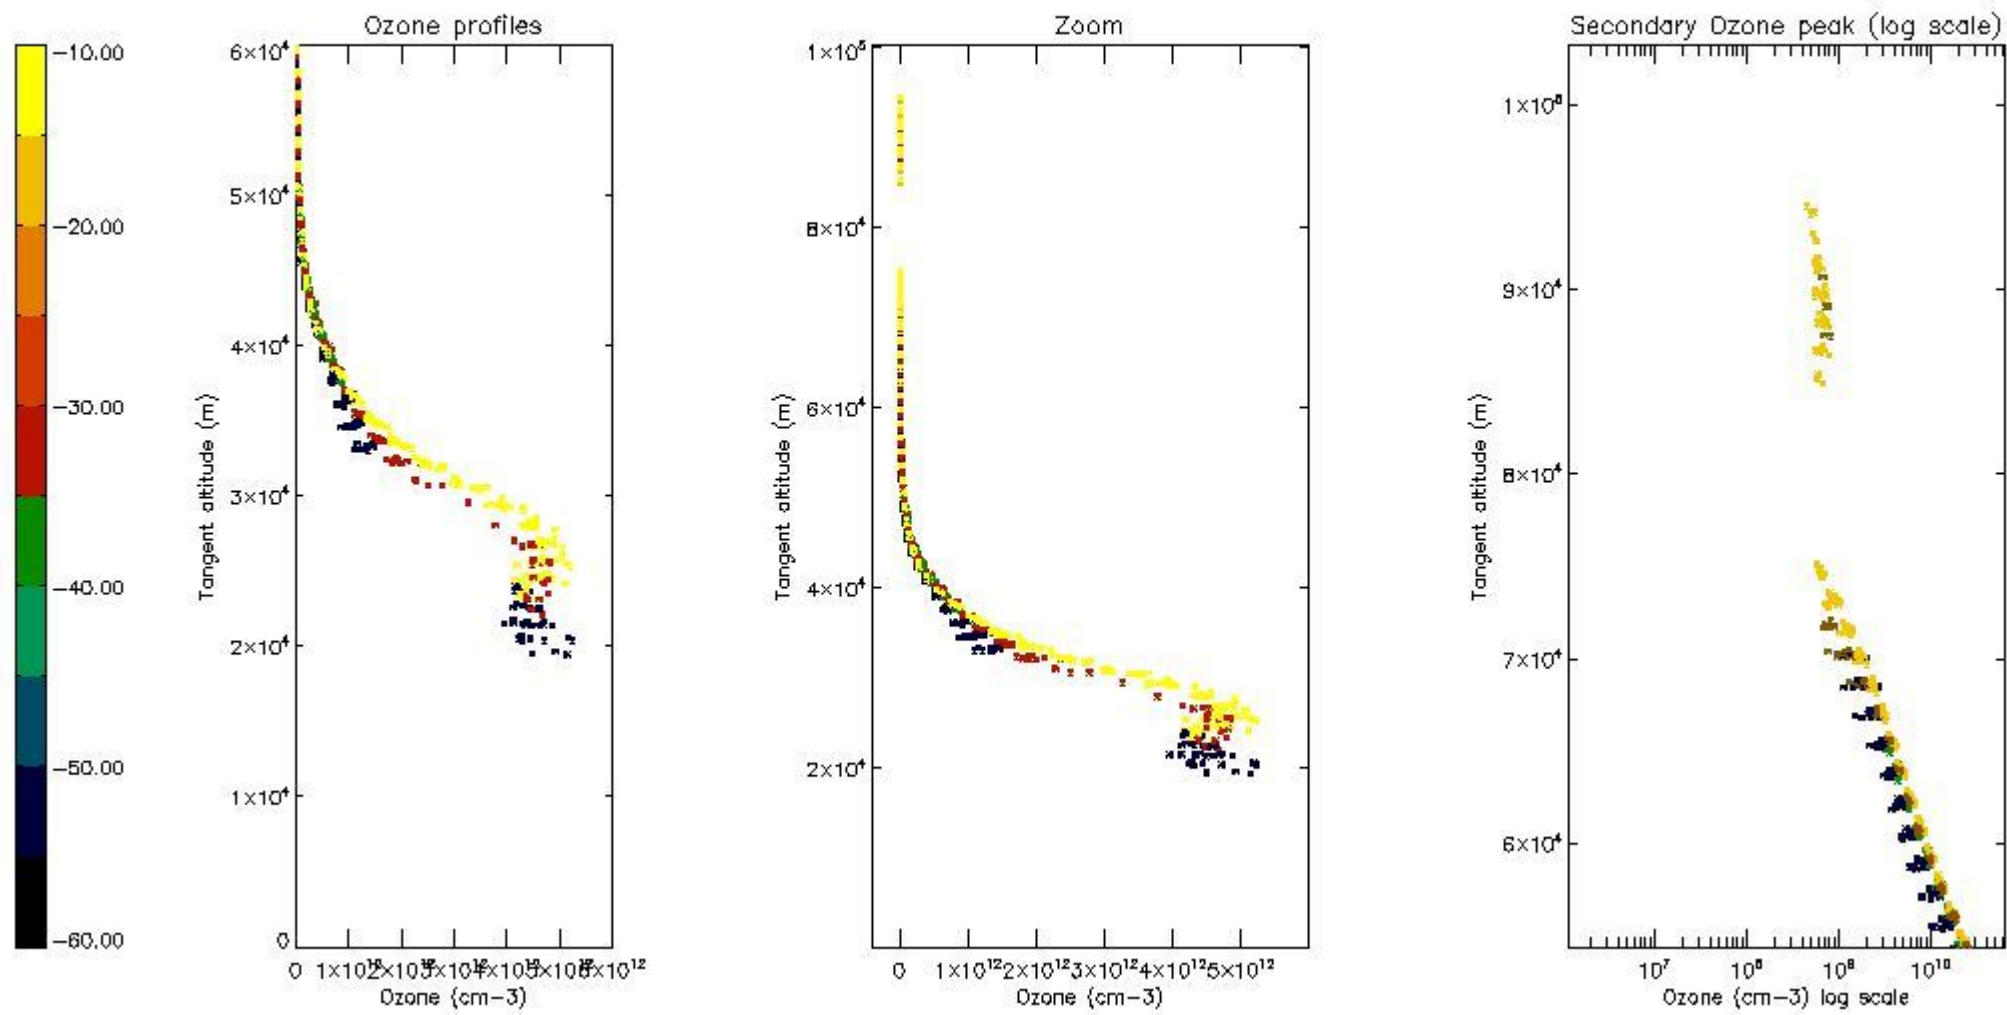

5.6 Plot NO₂ profiles for all STD (dark without errors)

The colorbar represents the latitude.