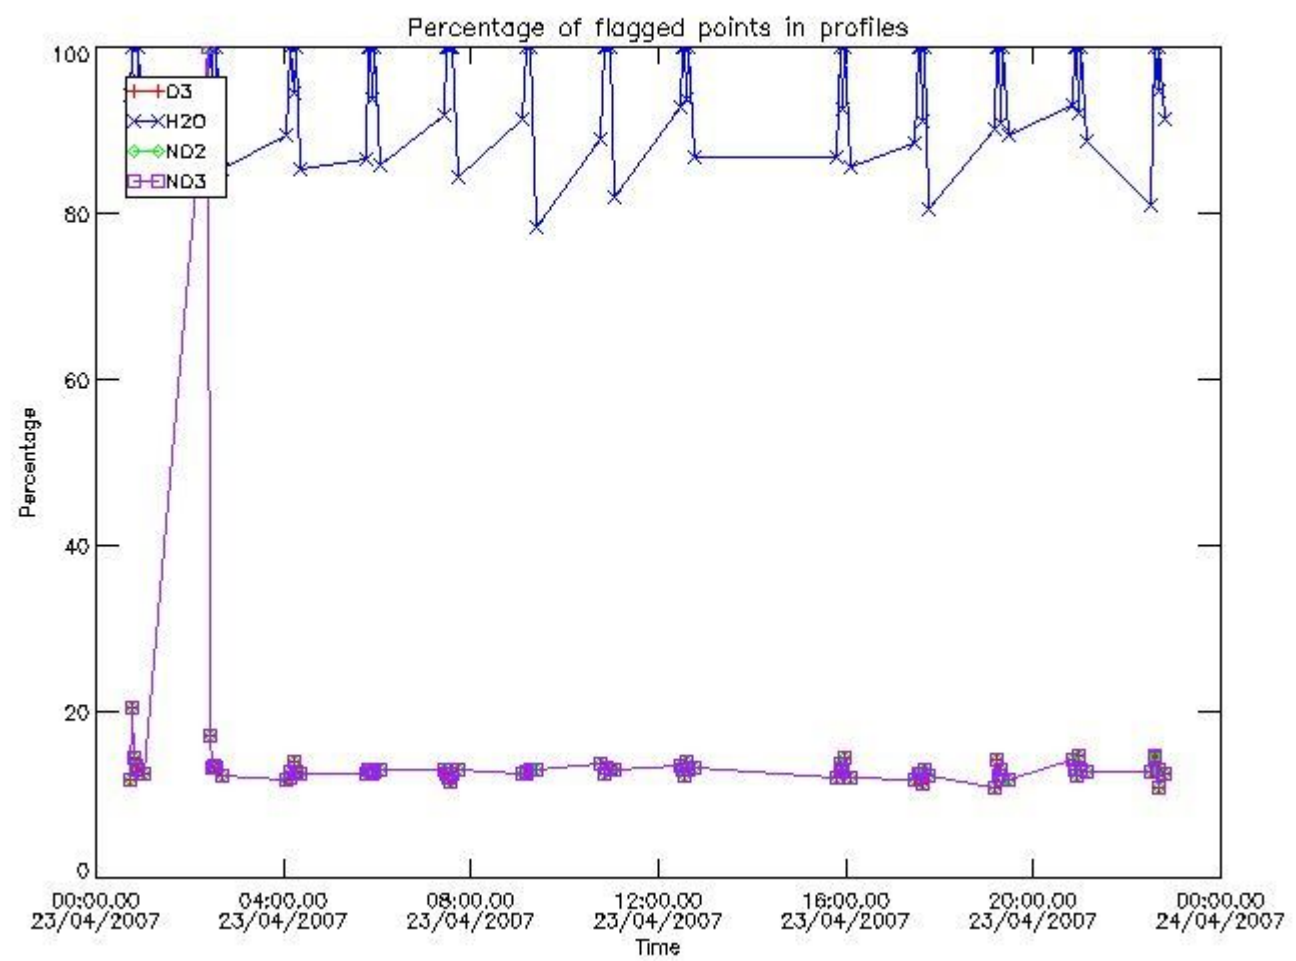

3. Quality information per product

In this section it is plotted some information contained in the Quality Summary data set of the level 2 products. Only products in dark limb conditions and without errors (error flag in the MPH set to "0") are used.

3.1 Plot quality information per product (time dependant)

3.2 Plot quality information per product (world map)