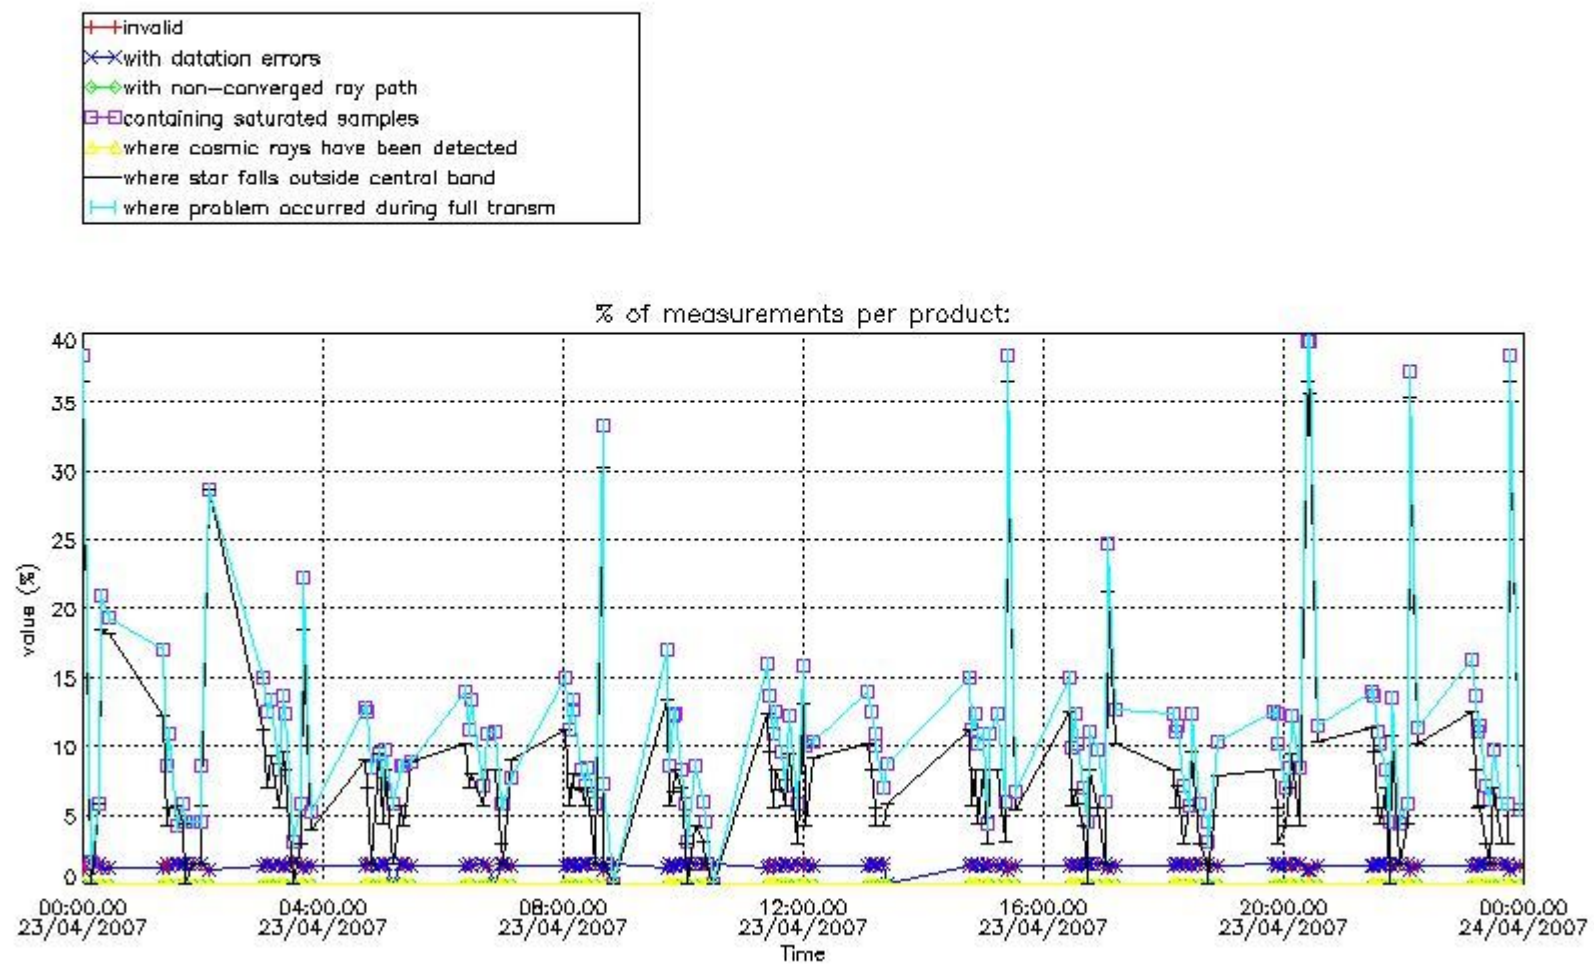

4.2 Plot quality information per product coming from level 1b processing (world map)

4.2.1 Plot level 1 quality information per product (world map): ENVISAT ASCENDING passes