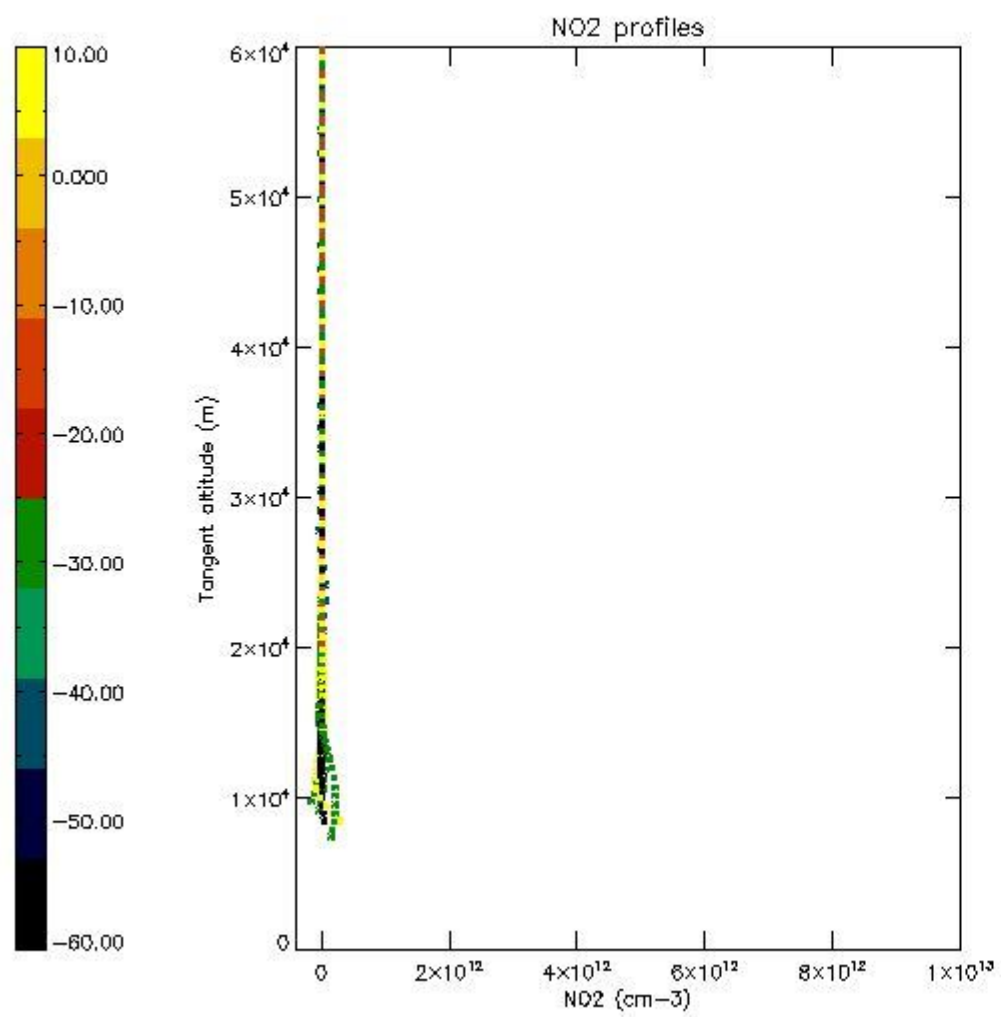

5.7 Plot NO3 profiles for all STD (dark without errors)

The colorbar represents the latitude.