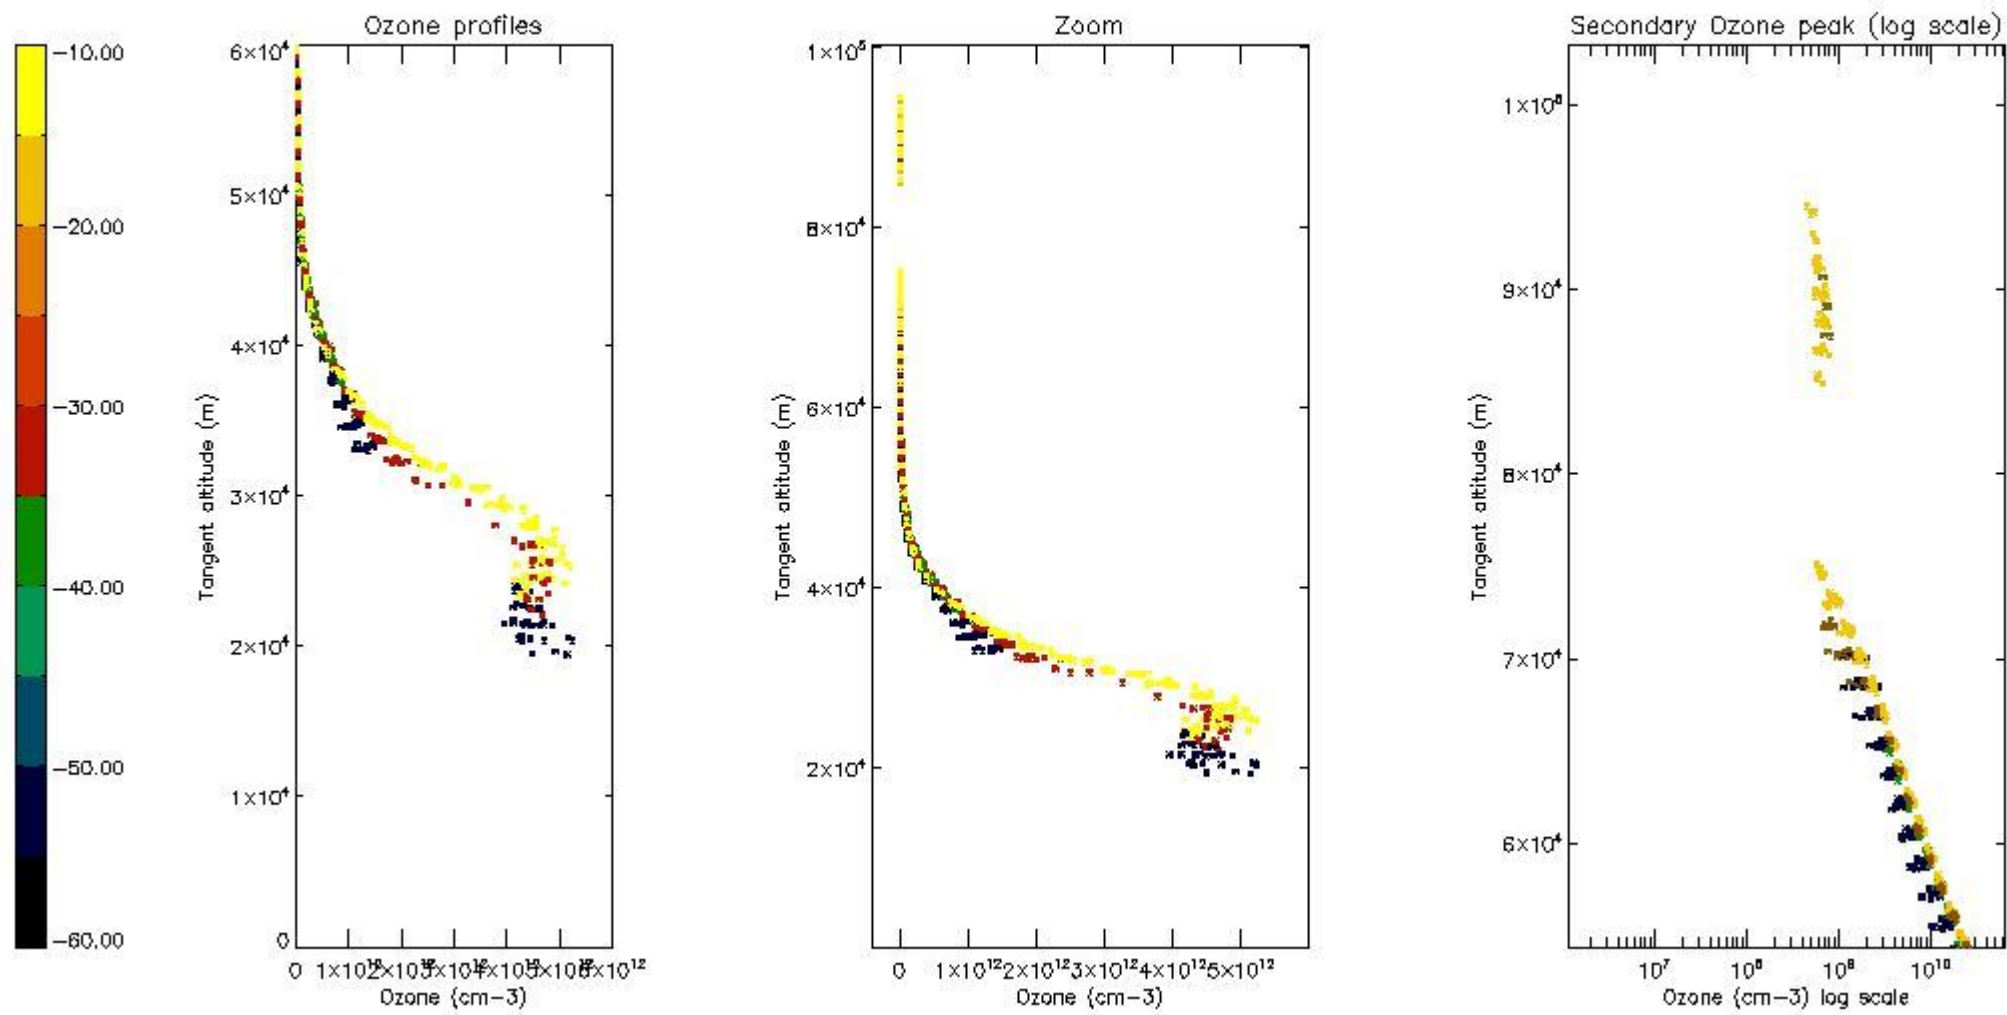

So, the table below shows the percentage of dark limb and valid observations for each criteria with respect to the overall valid daily observations.

Criteria	% of total production
All STD	25
STD < 20	13

STD < 10	10
STD < 5	6

5.2 Plot ozone profiles for all STD (dark without errors)

The colorbar represents the latitude.

5.3 Plot ozone profiles where STD < 20% (dark without errors)

The colorbar represents the latitude.

5.4 Plot ozone profiles where $STD < 10\%$ (dark without errors)

The colorbar represents the latitude.

5.5 Plot ozone profiles where STD < 5% (dark without errors)

The colorbar represents the latitude.

5.6 Plot NO₂ profiles for all STD (dark without errors)