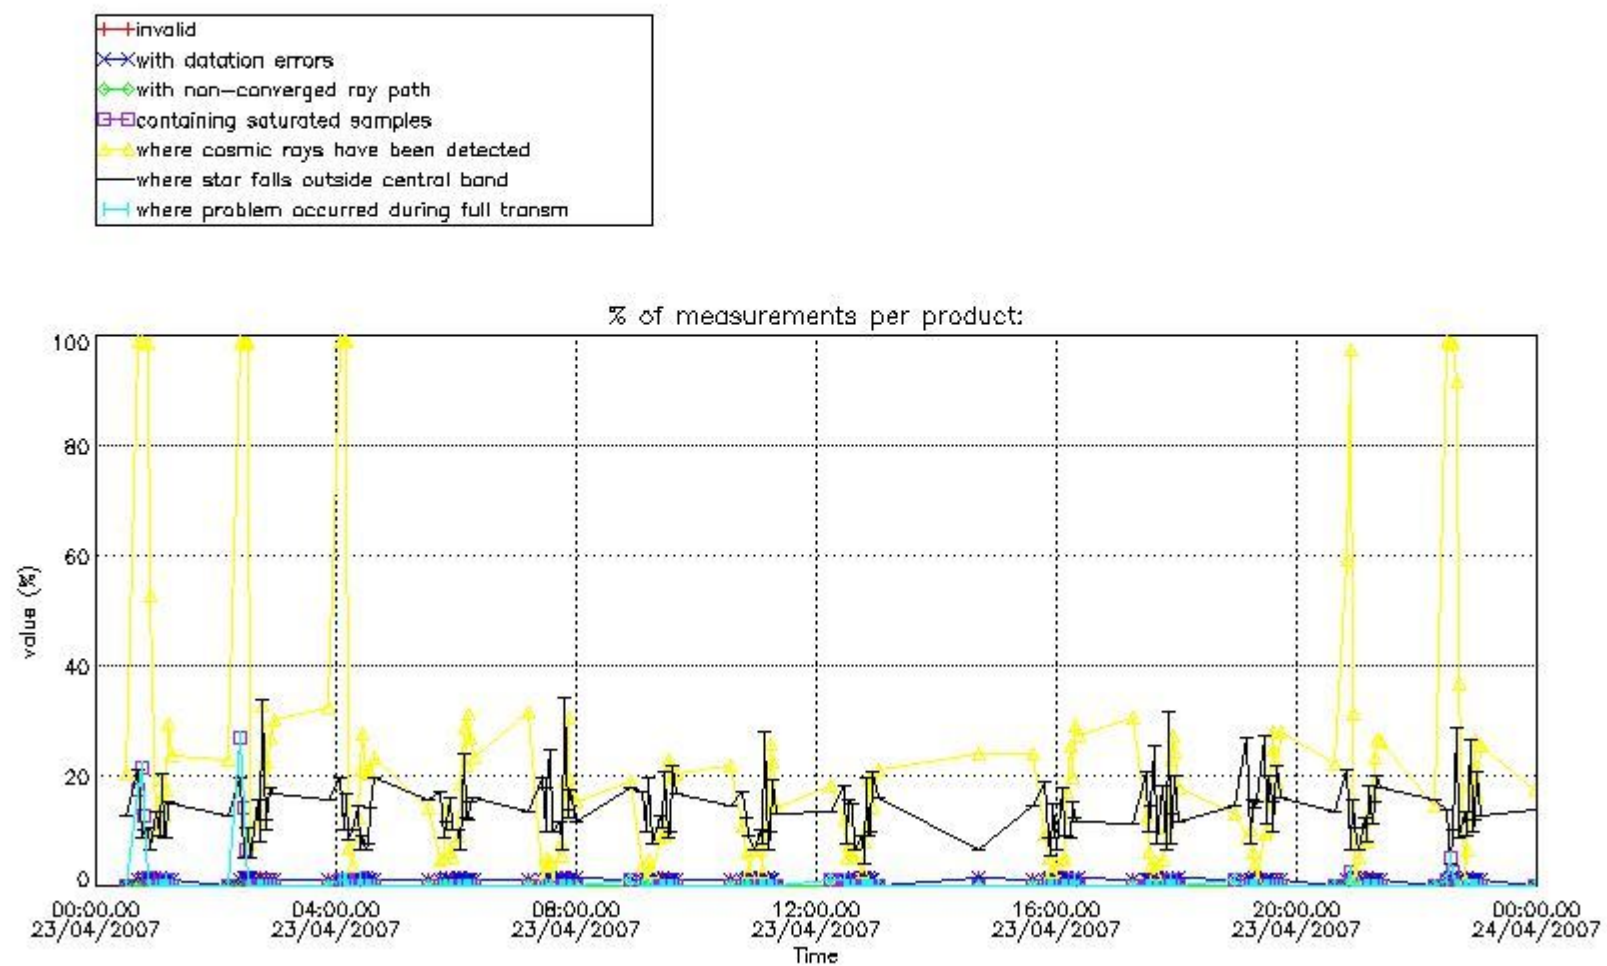

4.1.2 Plot level 1 quality information per product (time dependant): ENVI SAT DESCENDING passes