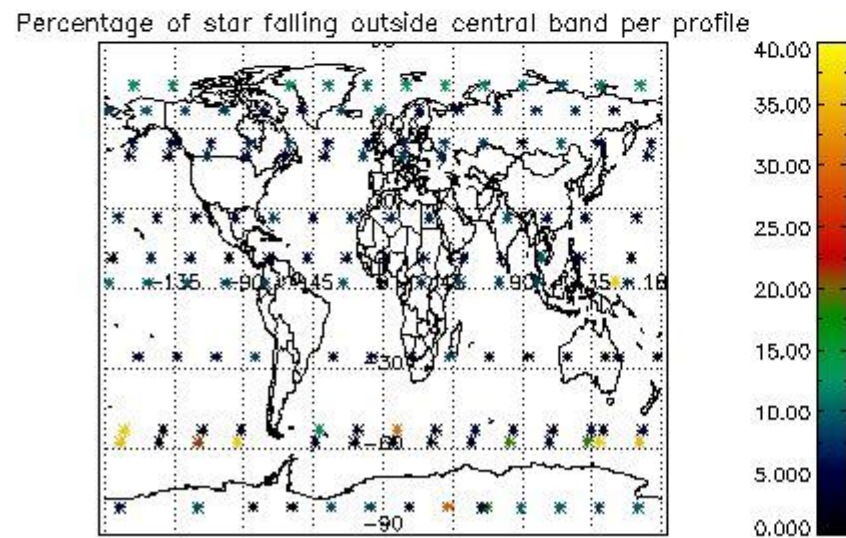

5. Trace gas profiles

5.1 Ozone statistics based on quality of products

The final quality of the products can be "measured" using the STD (Standard Deviation) attached to every point profile. This information is written to the parameter GOM_NL__2P/NL_LOCAL_SPECIES_DENSITY/o3_std of the level 2 products. The table below shows the statistics for given STD ranges.

The statistics are given with respect to the overall valid production:

- Products without fatal errors: GOM_NL__2P/MPH/PRODUCT_ERR=0
- Valid point profile: GOM_NL__2P/NL_LOCAL_SPECIES_DENSITY/pcd(0)=0

The 'Criteria' is applied to valid points of dark limb products:

- Products in dark limb illumination condition: GOM_NL__2P/NL_SUMMARY_QUALITY/obs_ill_cond=0
- Products without fatal errors: GOM_NL__2P/MPH/PRODUCT_ERR=0
- Valid point profile: GOM_NL__2P/NL_LOCAL_SPECIES_DENSITY/pcd(0)=0

So, the table below shows the percentage of dark limb and valid observations for each criteria with respect to the overall valid daily observations.

Criteria	% of total production
All STD	25
STD < 20	13