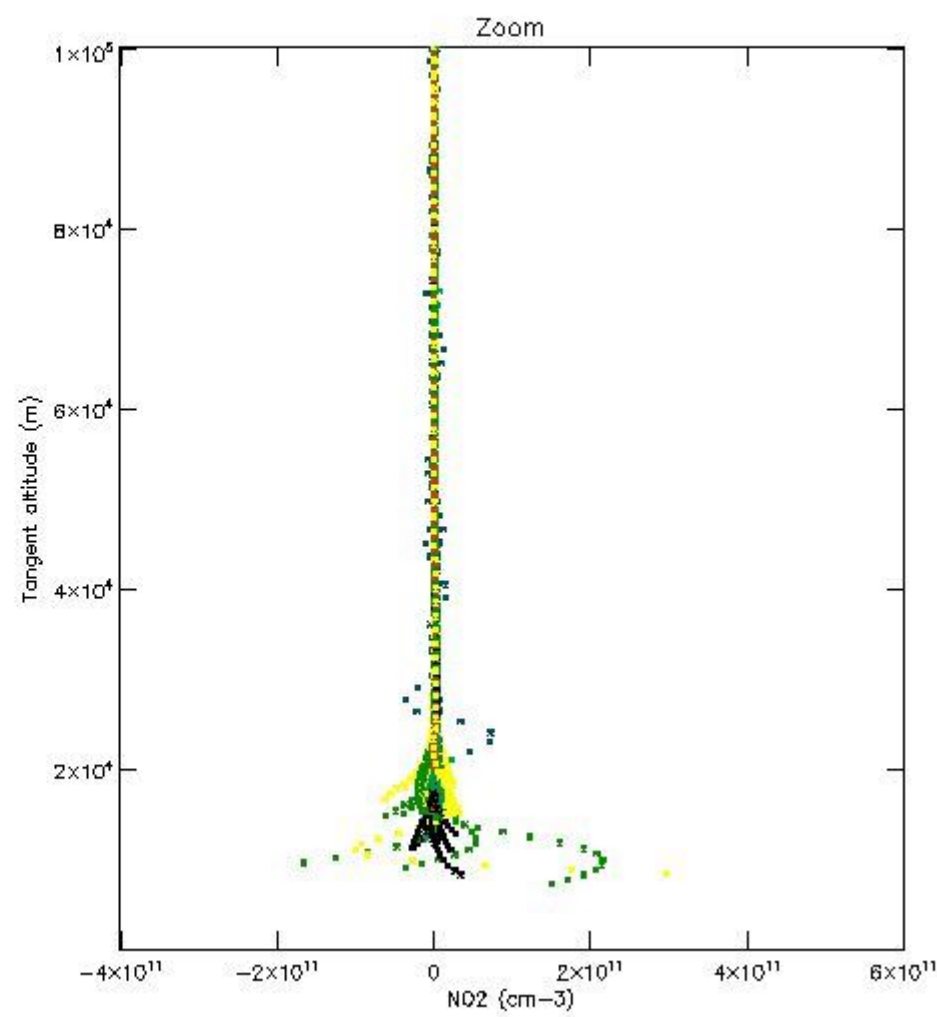

5.7 Plot NO3 profiles for all STD (dark without errors)

The colorbar represents the latitude.