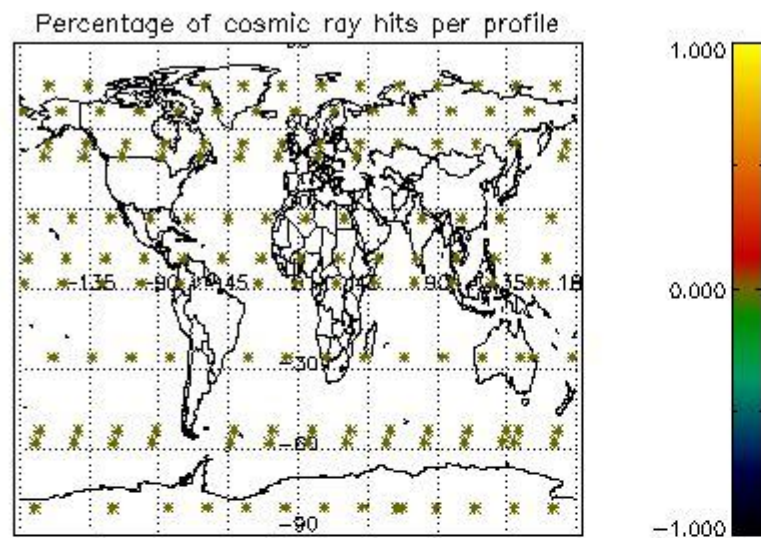

4.2.2 Plot level 1 quality information per product (world map): ENVISAT DESCENDING passes

5. Trace gas profiles

5.1 Ozone statistics based on quality of products

The final quality of the products can be "measured" using the STD (Standard Deviation) attached to every point profile. This information is written to the parameter GOM_NL__2P/NL_LOCAL_SPECIES_DENSITY/o3_std of the level 2 products. The table below shows the statistics for given STD ranges.

The statistics are given with respect to the overall valid production:

- Products without fatal errors: GOM_NL__2P/MPH/PRODUCT_ERR=0
- Valid point profile: GOM_NL__2P/NL_LOCAL_SPECIES_DENSITY/pcd(0)=0

The 'Criteria' is applied to valid points of dark limb products:

- Products in dark limb illumination condition: GOM_NL__2P/NL_SUMMARY_QUALITY/obs_ill_cond=0
- Products without fatal errors: GOM_NL__2P/MPH/PRODUCT_ERR=0
- Valid point profile: GOM_NL__2P/NL_LOCAL_SPECIES_DENSITY/pcd(0)=0

So, the table below shows the percentage of dark limb and valid observations for each criteria with respect to the overall valid daily observations.

Criteria	% of total production
All STD	25
STD < 20	13