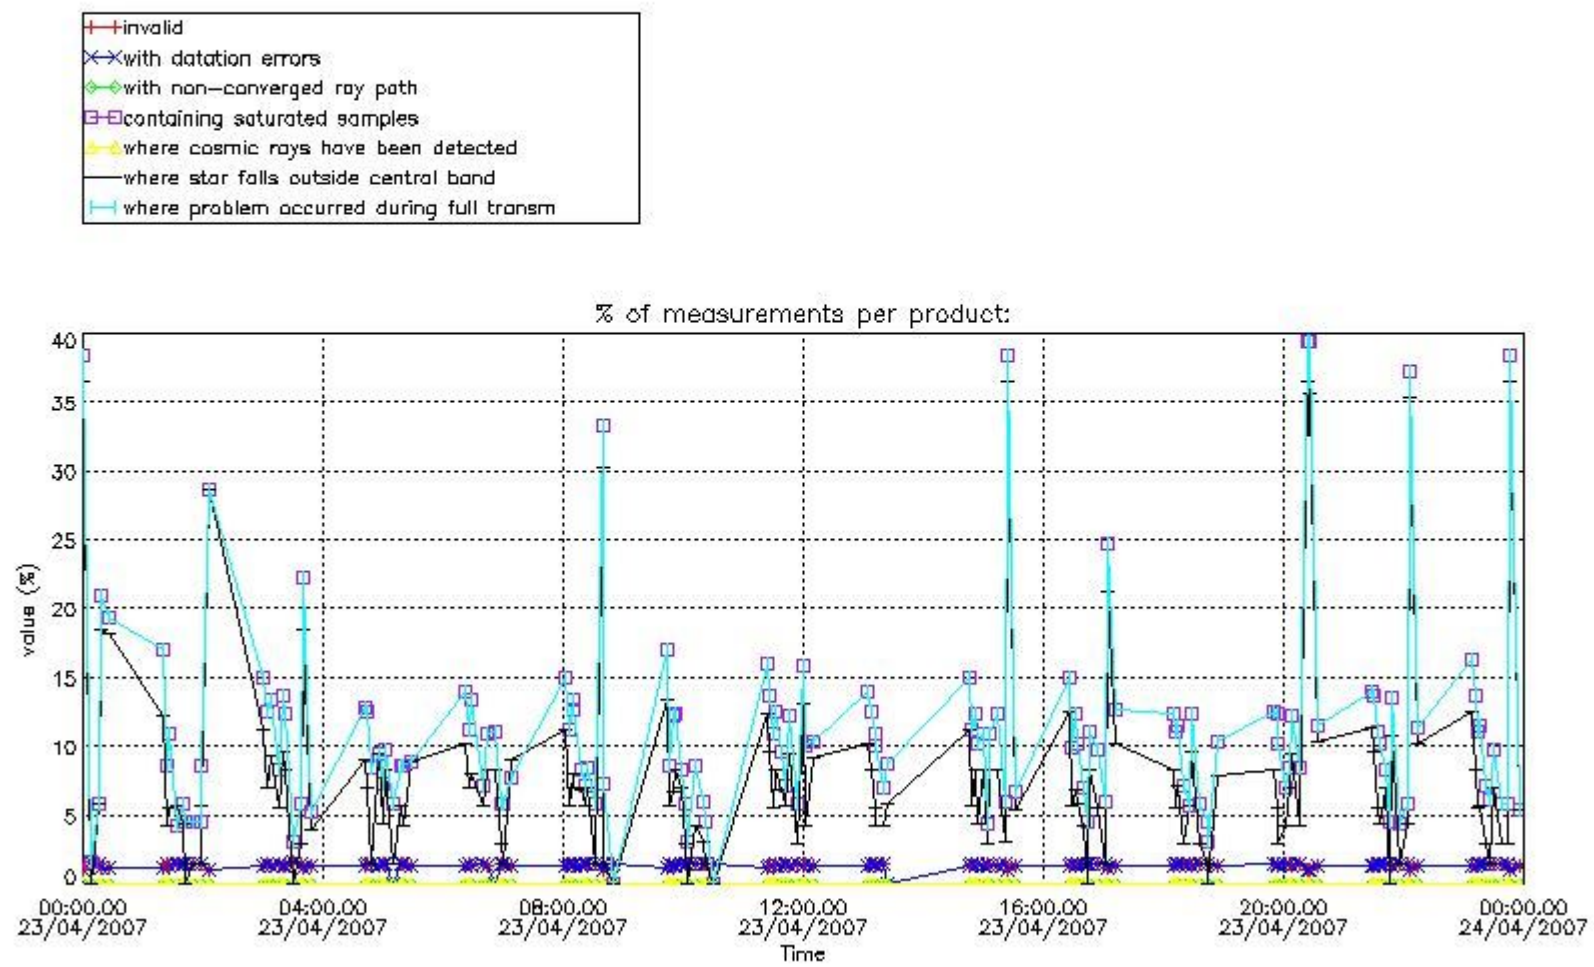

3.1 Plot quality information per product (time dependant)

3.2 Plot quality information per product (world map)

Percentage of flagged data per O3 profile

Percentage of flagged data per H2O profile

Percentage of flagged data per NO2 profile

Percentage of flagged data per NO3 profile

4. Level 1 quality information per product

In this section it is plotted some information contained in the Quality Summary data set of the level 2 products that comes from the level 1b processing. Products without errors (error flag in the MPH set to "0") are used.

4.1 Plot quality information per product (time dependant) coming from level 1b processing

4.1.1 Plot level 1 quality information per product (time dependant): ENVISAT ASCENDING passes

4.1.2 Plot level 1 quality information per product (time dependant): ENVI SAT DESCENDING passes