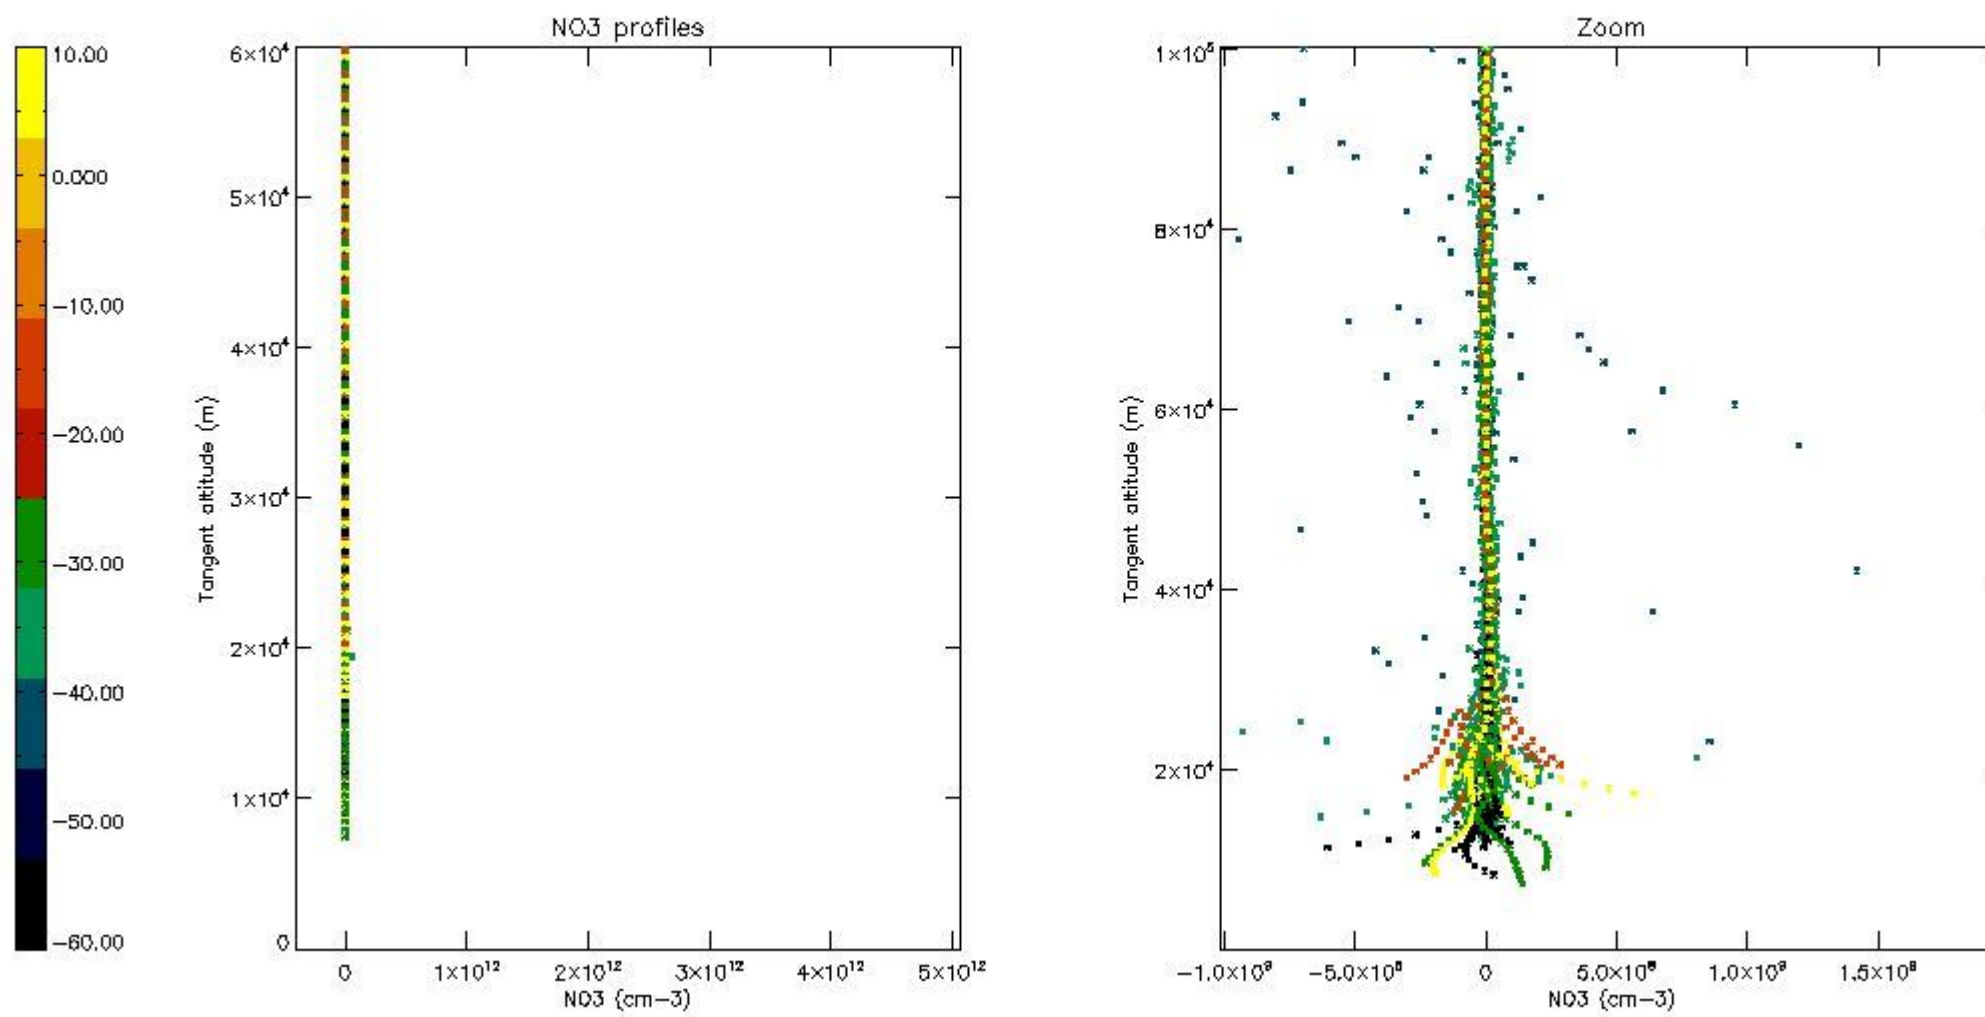

6. Auxiliary Data Files used for the production reported in section 2

The number reported in the third column indicates since which file (see list in section 2) the corresponding auxiliary file has been used. The fourth column is the date of those product files.

Type	Auxiliary Filename	Used since product	Used since product date
INST_PHYS_CHARACTERISTICS	GOM_INS_AXVIEC20091111_143220_20030716_120000_20500101_000000	1	23-APR-2007 00:00:57
LEVEL-2_PROC_CONFIG	GOM_PR2_AXVIEC20091111_152718_20020301_000000_20500101_000000	1	23-APR-2007 00:00:57
CROSS_SECTIONS_FILE	GOM_CRS_AXVIEC20091111_154832_20020301_000000_20500101_000000	1	23-APR-2007 00:00:57