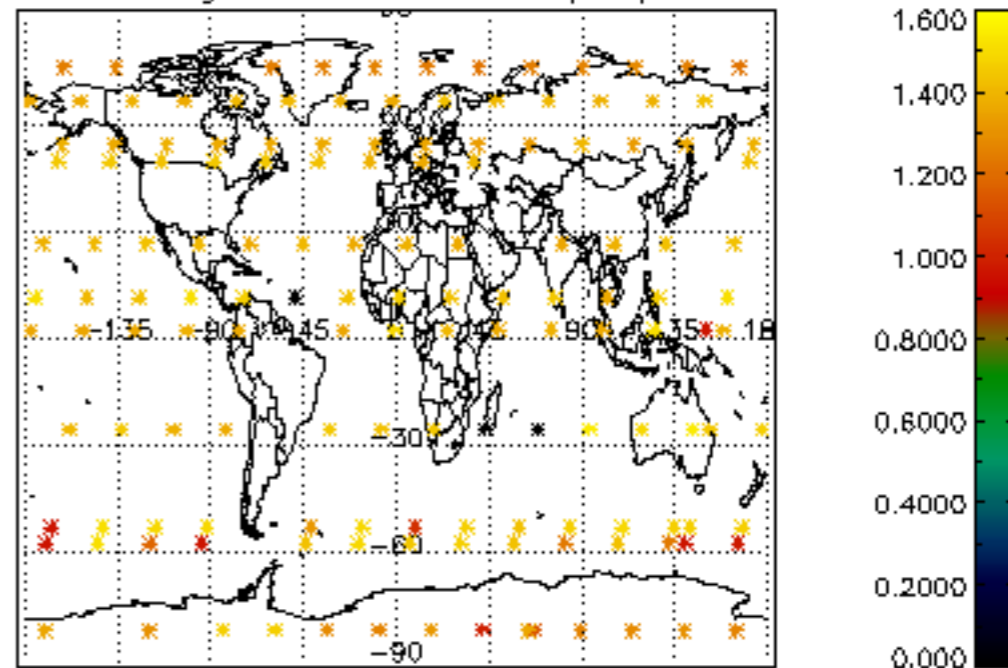

Percentage of datation errors per profile

Percentage of star falling outside central band per profile

Percentage of saturation errors per profile

Percentage of cosmic ray hits per profile

Percentage of datation errors per profile