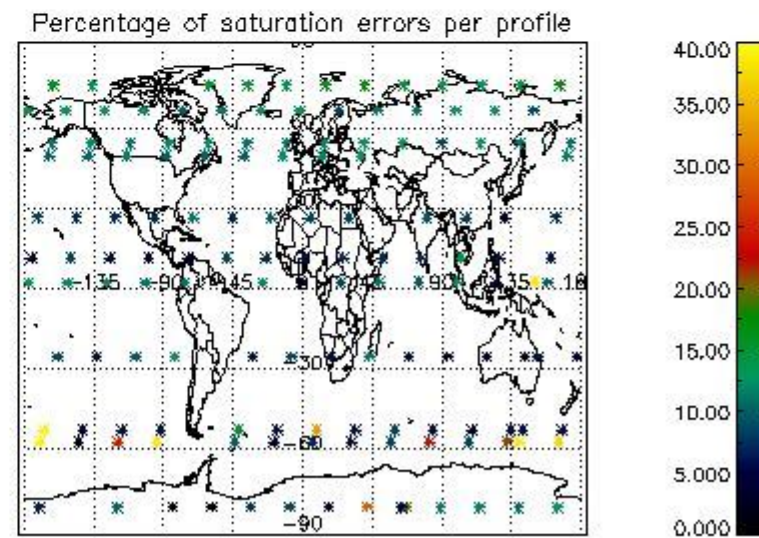

Percentage of flagged data per NO3 profile

4. Level 1 quality information per product

In this section it is plotted some information contained in the Quality Summary data set of the level 2 products that comes from the level 1b processing. Products without errors (error flag in the MPH set to "0") are used.

4.1 Plot quality information per product (time dependant) coming from level 1b processing

4.1.1 Plot level 1 quality information per product (time dependant): ENVISAT ASCENDING passes

4.1.2 Plot level 1 quality information per product (time dependant): ENVI SAT DESCENDING passes

4.2 Plot quality information per product coming from level 1b processing (world map)

4.2.1 Plot level 1 quality information per product (world map): ENVISAT ASCENDING passes

4.2.2 Plot level 1 quality information per product (world map): ENVISAT DESCENDING passes