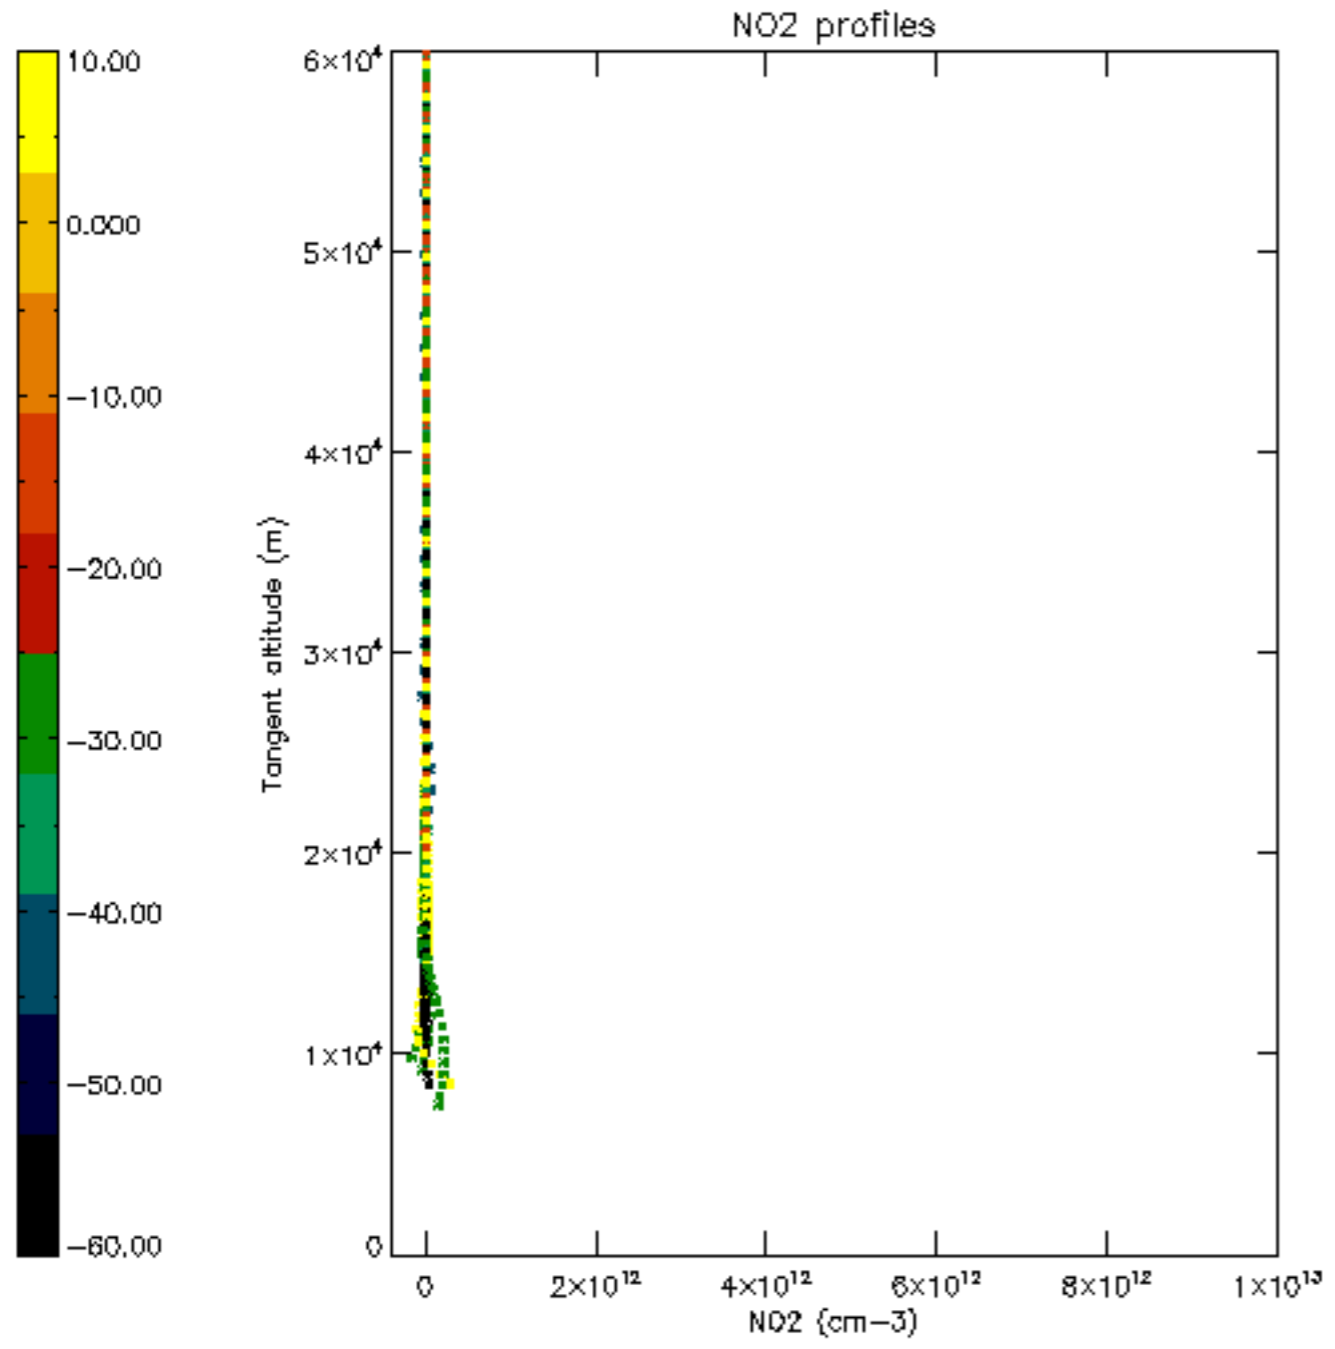

Percentage of star falling outside central band per profile

Percentage of saturation errors per profile

Percentage of flagged data per D3 profile

Percentage of flagged data per H2O profile

Percentage of flagged data per NO2 profile