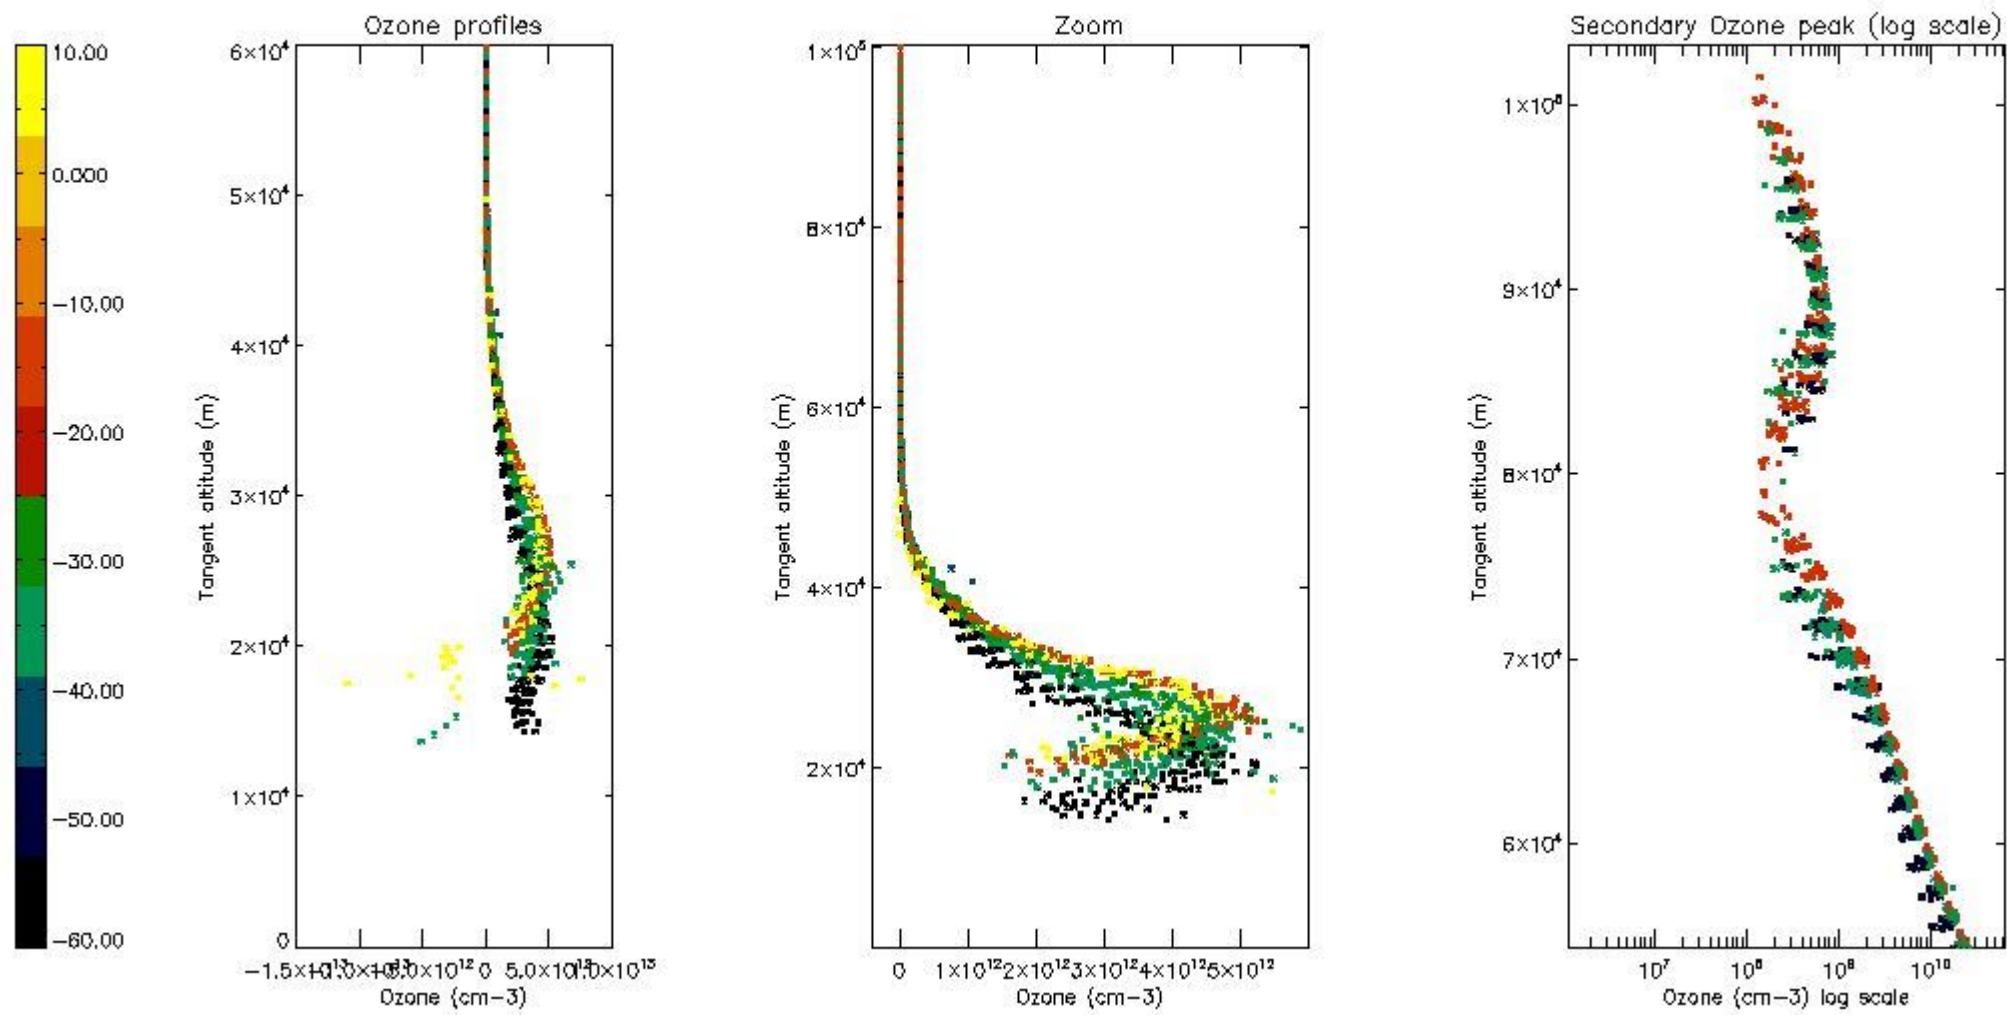

STD < 10	10
STD < 5	6

5.2 Plot ozone profiles for all STD (dark without errors)

The colorbar represents the latitude.

5.3 Plot ozone profiles where STD < 20% (dark without errors)

The colorbar represents the latitude.

5.4 Plot ozone profiles where $STD < 10\%$ (dark without errors)

The colorbar represents the latitude.

5.5 Plot ozone profiles where STD < 5% (dark without errors)

The colorbar represents the latitude.

5.6 Plot NO₂ profiles for all STD (dark without errors)