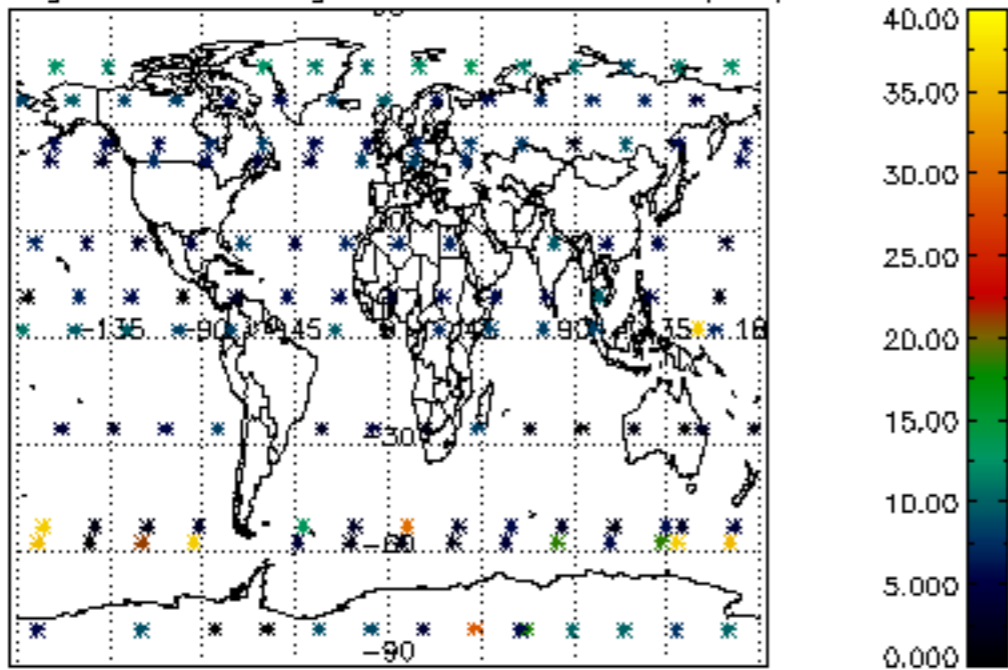

Percentage of star falling outside central band per profile