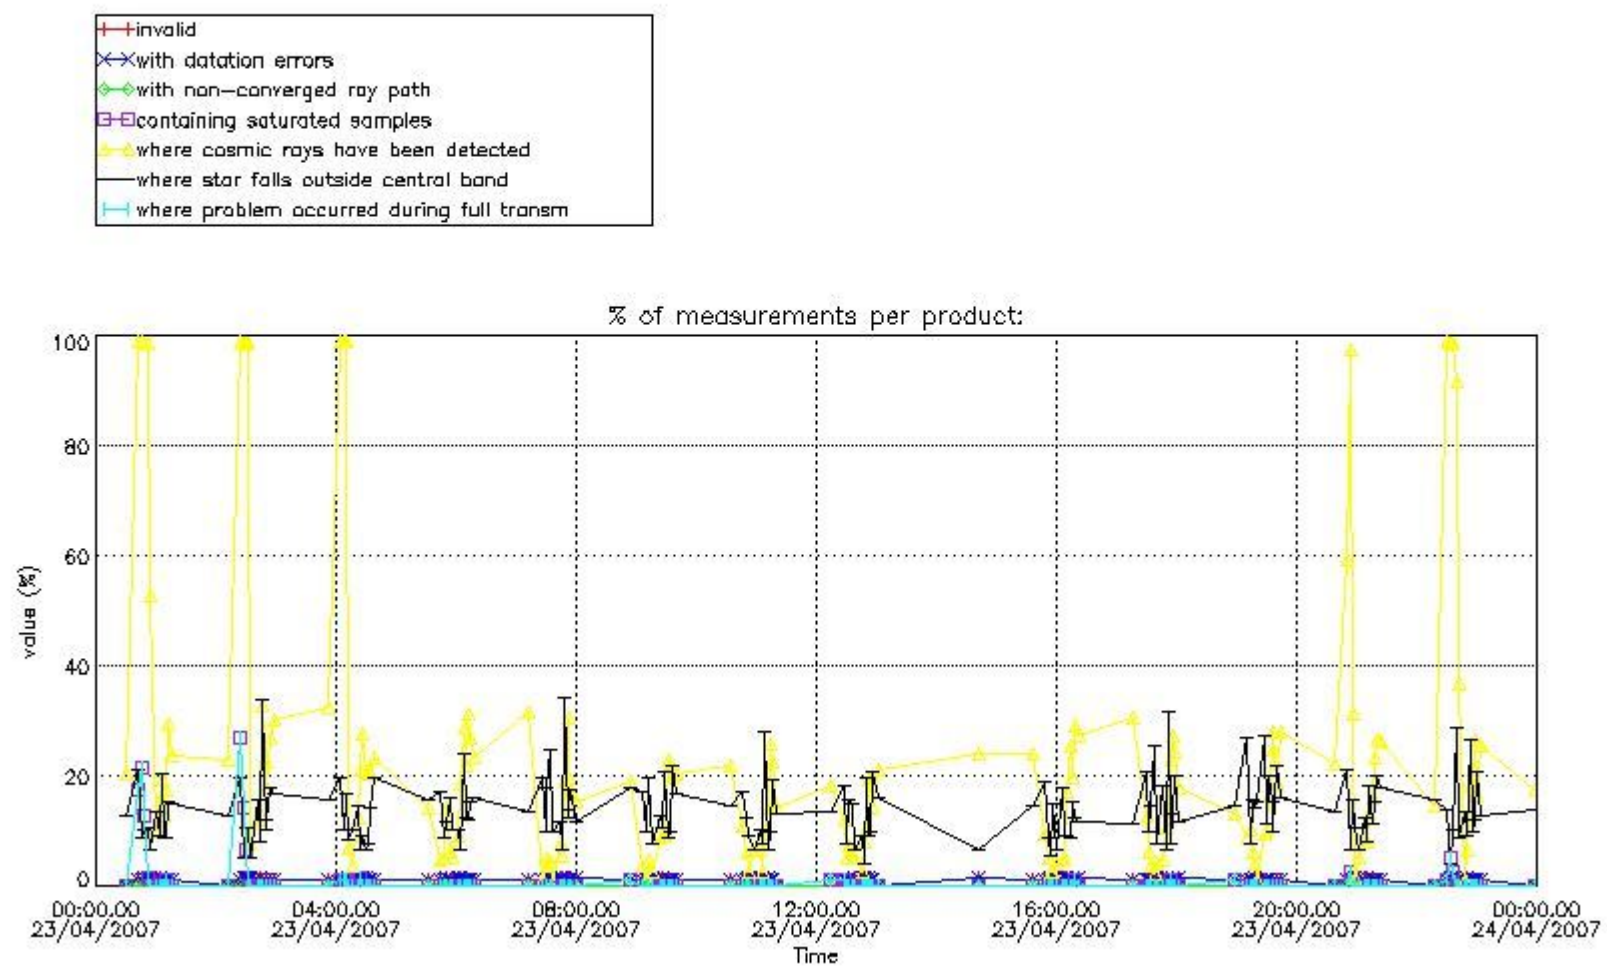

3.1 Plot quality information per product (time dependant)

3.2 Plot quality information per product (world map)

Percentage of flagged data per O3 profile

Percentage of flagged data per H2O profile

Percentage of flagged data per NO2 profile

Percentage of flagged data per NO3 profile

4. Level 1 quality information per product

In this section it is plotted some information contained in the Quality Summary data set of the level 2 products that comes from the level 1b processing. Products without errors (error flag in the MPH set to "0") are used.

4.1 Plot quality information per product (time dependant) coming from level 1b processing

4.1.1 Plot level 1 quality information per product (time dependant): ENVISAT ASCENDING passes

4.1.2 Plot level 1 quality information per product (time dependant): ENVI SAT DESCENDING passes